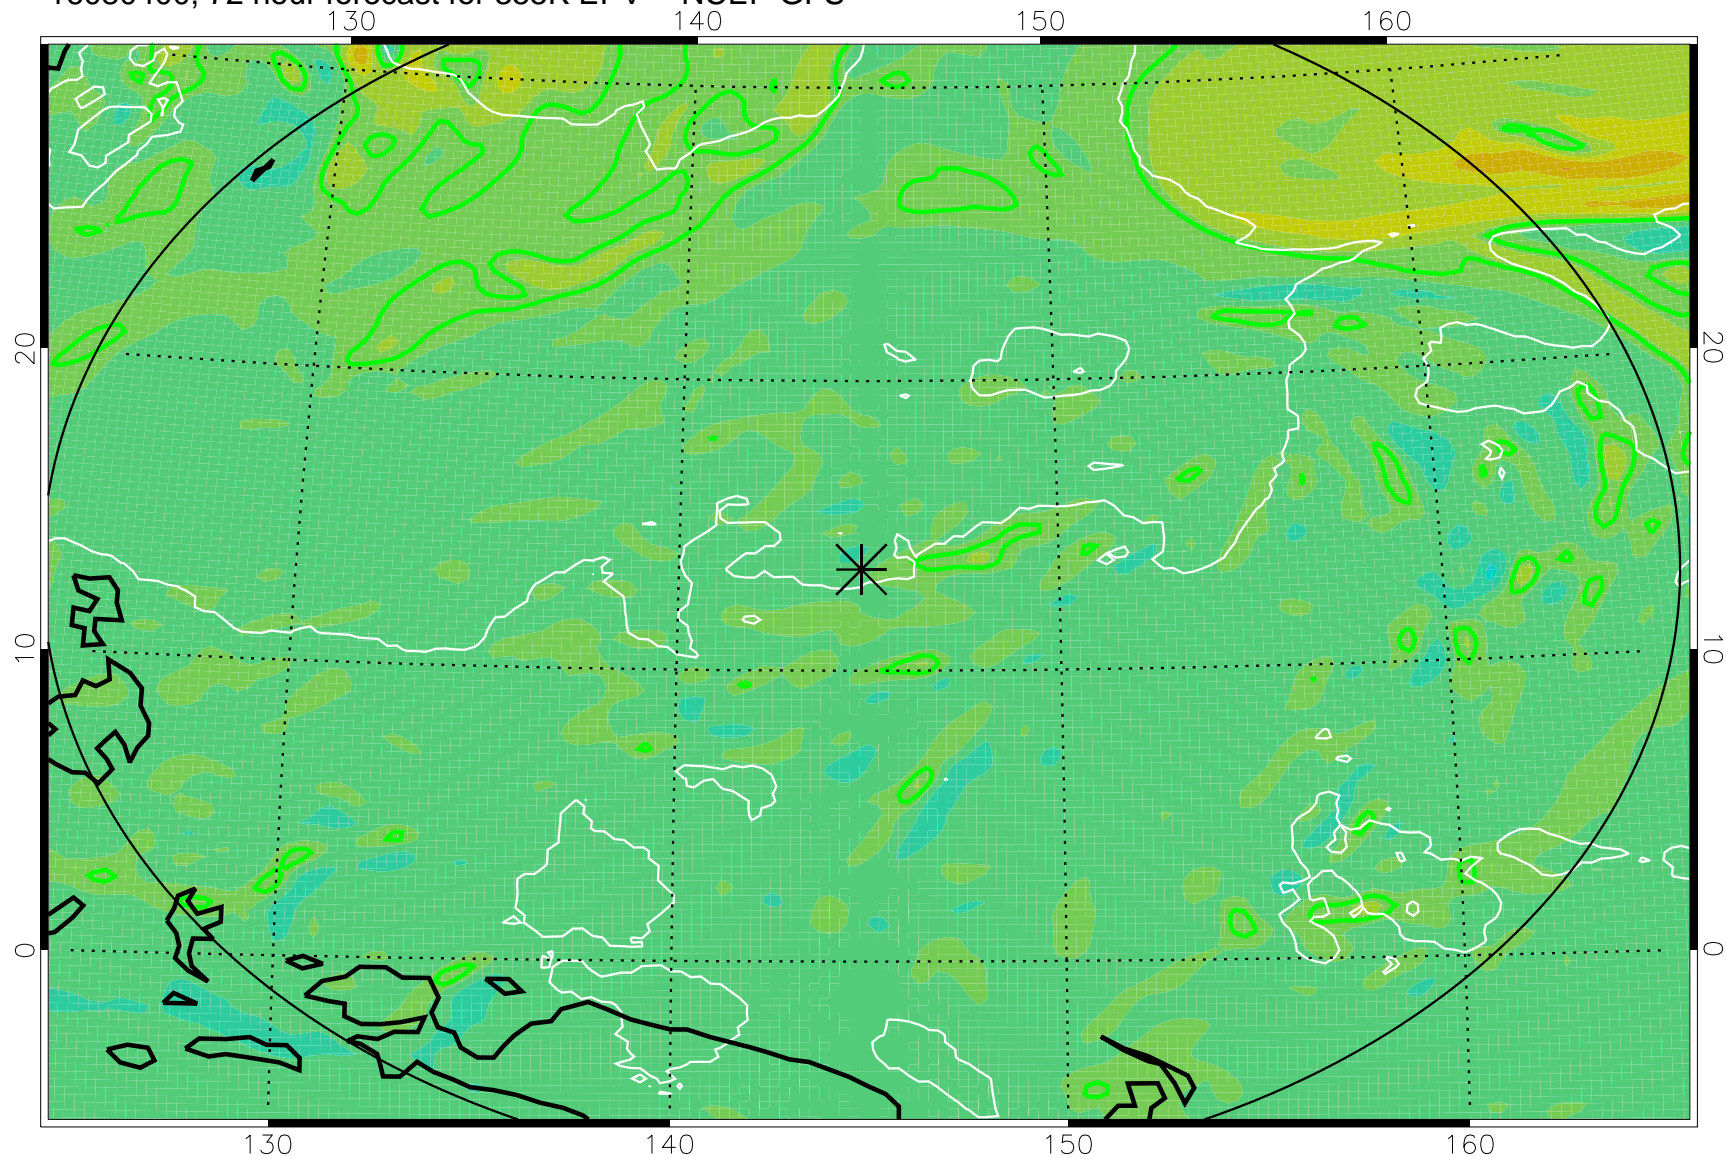

16080306, 54 hour forecast for 355K EPV -- NCEP GFS

355K Montgomery Streamfunction, white
EPV Tropopause (2 PVU) Position
Range ring of 2304 km

16080312, 60 hour forecast for 355K EPV -- NCEP GFS

355K Montgomery Streamfunction, white
EPV Tropopause (2 PVU) Position
Range ring of 2304 km

16080318, 66 hour forecast for 355K EPV -- NCEP GFS

355K Montgomery Streamfunction, white
EPV Tropopause (2 PVU) Position
Range ring of 2304 km

16080400, 72 hour forecast for 355K EPV -- NCEP GFS

355K Montgomery Streamfunction, white
EPV Tropopause (2 PVU) Position
Range ring of 2304 km

16080406, 78 hour forecast for 355K EPV -- NCEP GFS

355K Montgomery Streamfunction, white
EPV Tropopause (2 PVU) Position
Range ring of 2304 km

16080412, 84 hour forecast for 355K EPV -- NCEP GFS

355K Montgomery Streamfunction, white
EPV Tropopause (2 PVU) Position
Range ring of 2304 km

16080418, 90 hour forecast for 355K EPV -- NCEP GFS

355K Montgomery Streamfunction, white
EPV Tropopause (2 PVU) Position
Range ring of 2304 km

16080500, 96 hour forecast for 355K EPV -- NCEP GFS

355K Montgomery Streamfunction, white
EPV Tropopause (2 PVU) Position
Range ring of 2304 km