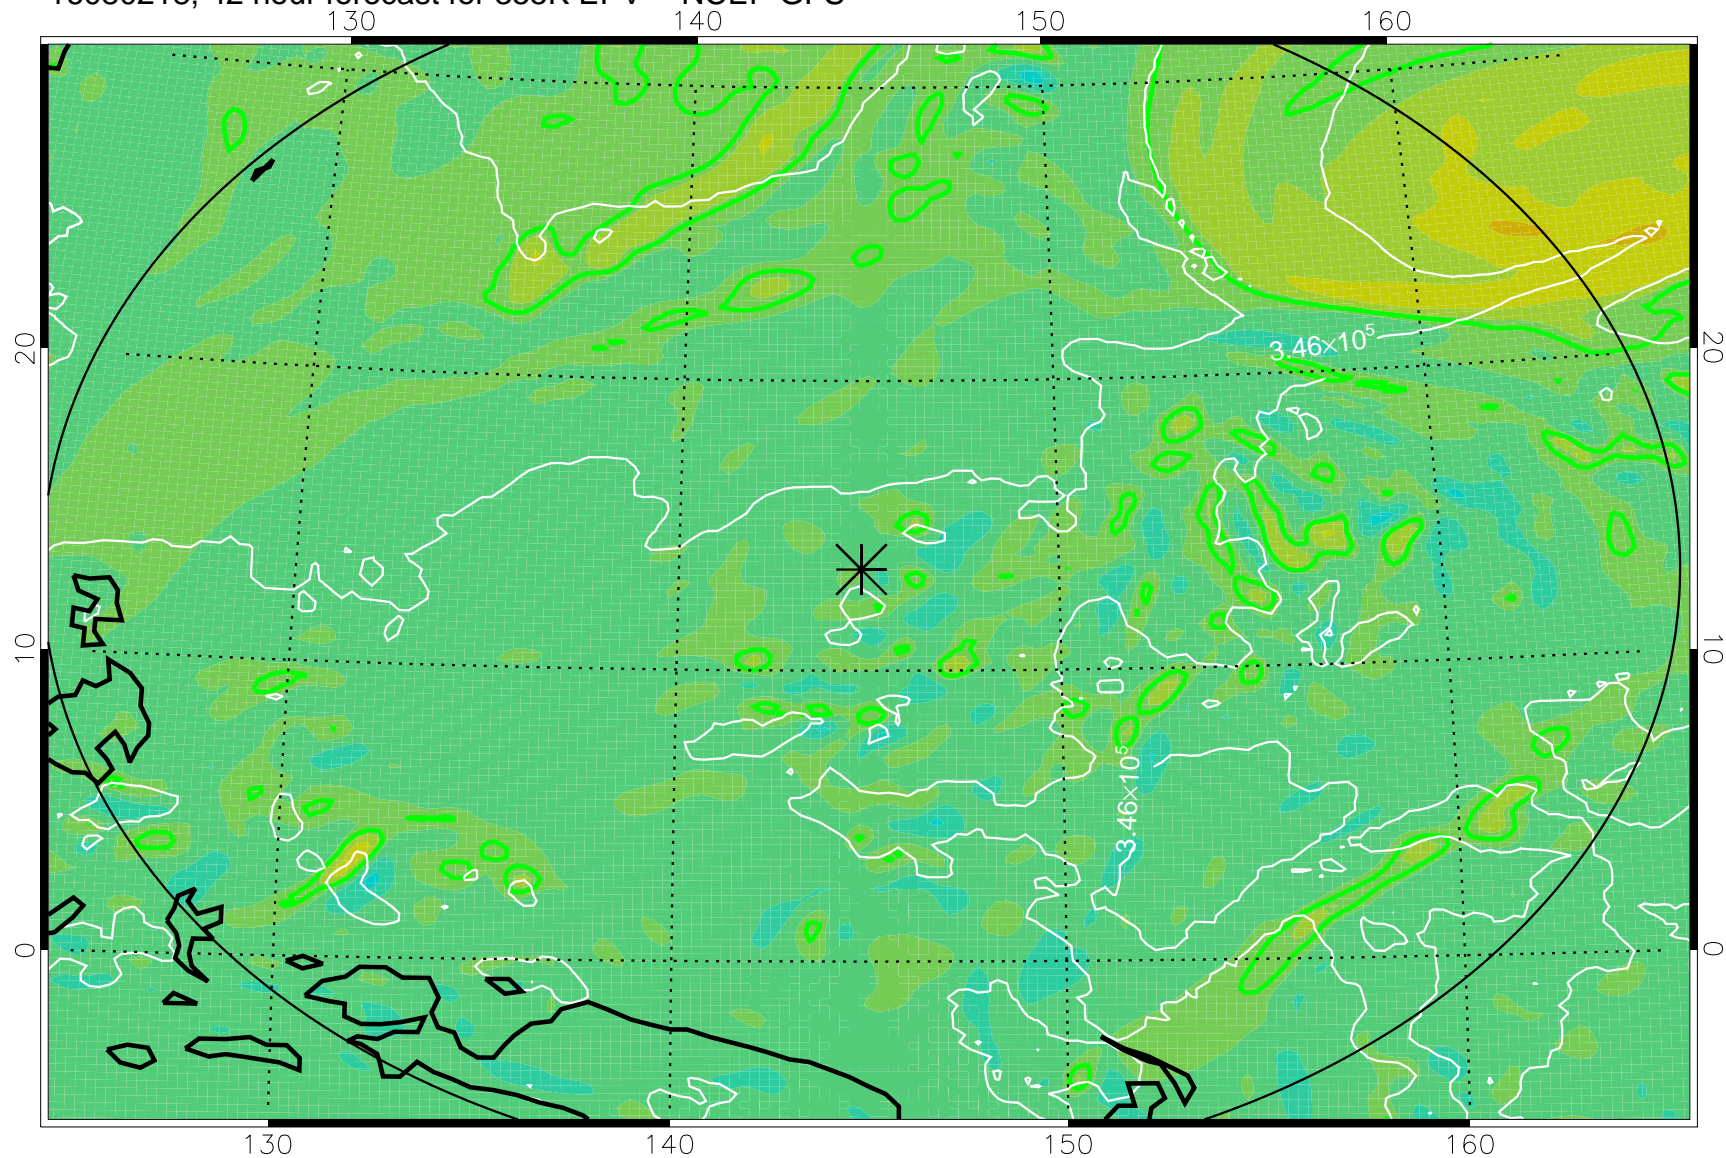

16080206, 30 hour forecast for 355K EPV -- NCEP GFS

355K Montgomery Streamfunction, white
EPV Tropopause (2 PVU) Position
Range ring of 2304 km

16080212, 36 hour forecast for 355K EPV -- NCEP GFS

355K Montgomery Streamfunction, white
EPV Tropopause (2 PVU) Position
Range ring of 2304 km

16080218, 42 hour forecast for 355K EPV -- NCEP GFS

355K Montgomery Streamfunction, white
EPV Tropopause (2 PVU) Position
Range ring of 2304 km

16080300, 48 hour forecast for 355K EPV -- NCEP GFS

355K Montgomery Streamfunction, white
EPV Tropopause (2 PVU) Position
Range ring of 2304 km

16080306, 54 hour forecast for 355K EPV -- NCEP GFS

355K Montgomery Streamfunction, white
EPV Tropopause (2 PVU) Position
Range ring of 2304 km

16080312, 60 hour forecast for 355K EPV -- NCEP GFS

355K Montgomery Streamfunction, white
EPV Tropopause (2 PVU) Position
Range ring of 2304 km

16080418, 90 hour forecast for 355K EPV -- NCEP GFS

355K Montgomery Streamfunction, white
EPV Tropopause (2 PVU) Position
Range ring of 2304 km

16080500, 96 hour forecast for 355K EPV -- NCEP GFS

355K Montgomery Streamfunction, white
EPV Tropopause (2 PVU) Position
Range ring of 2304 km