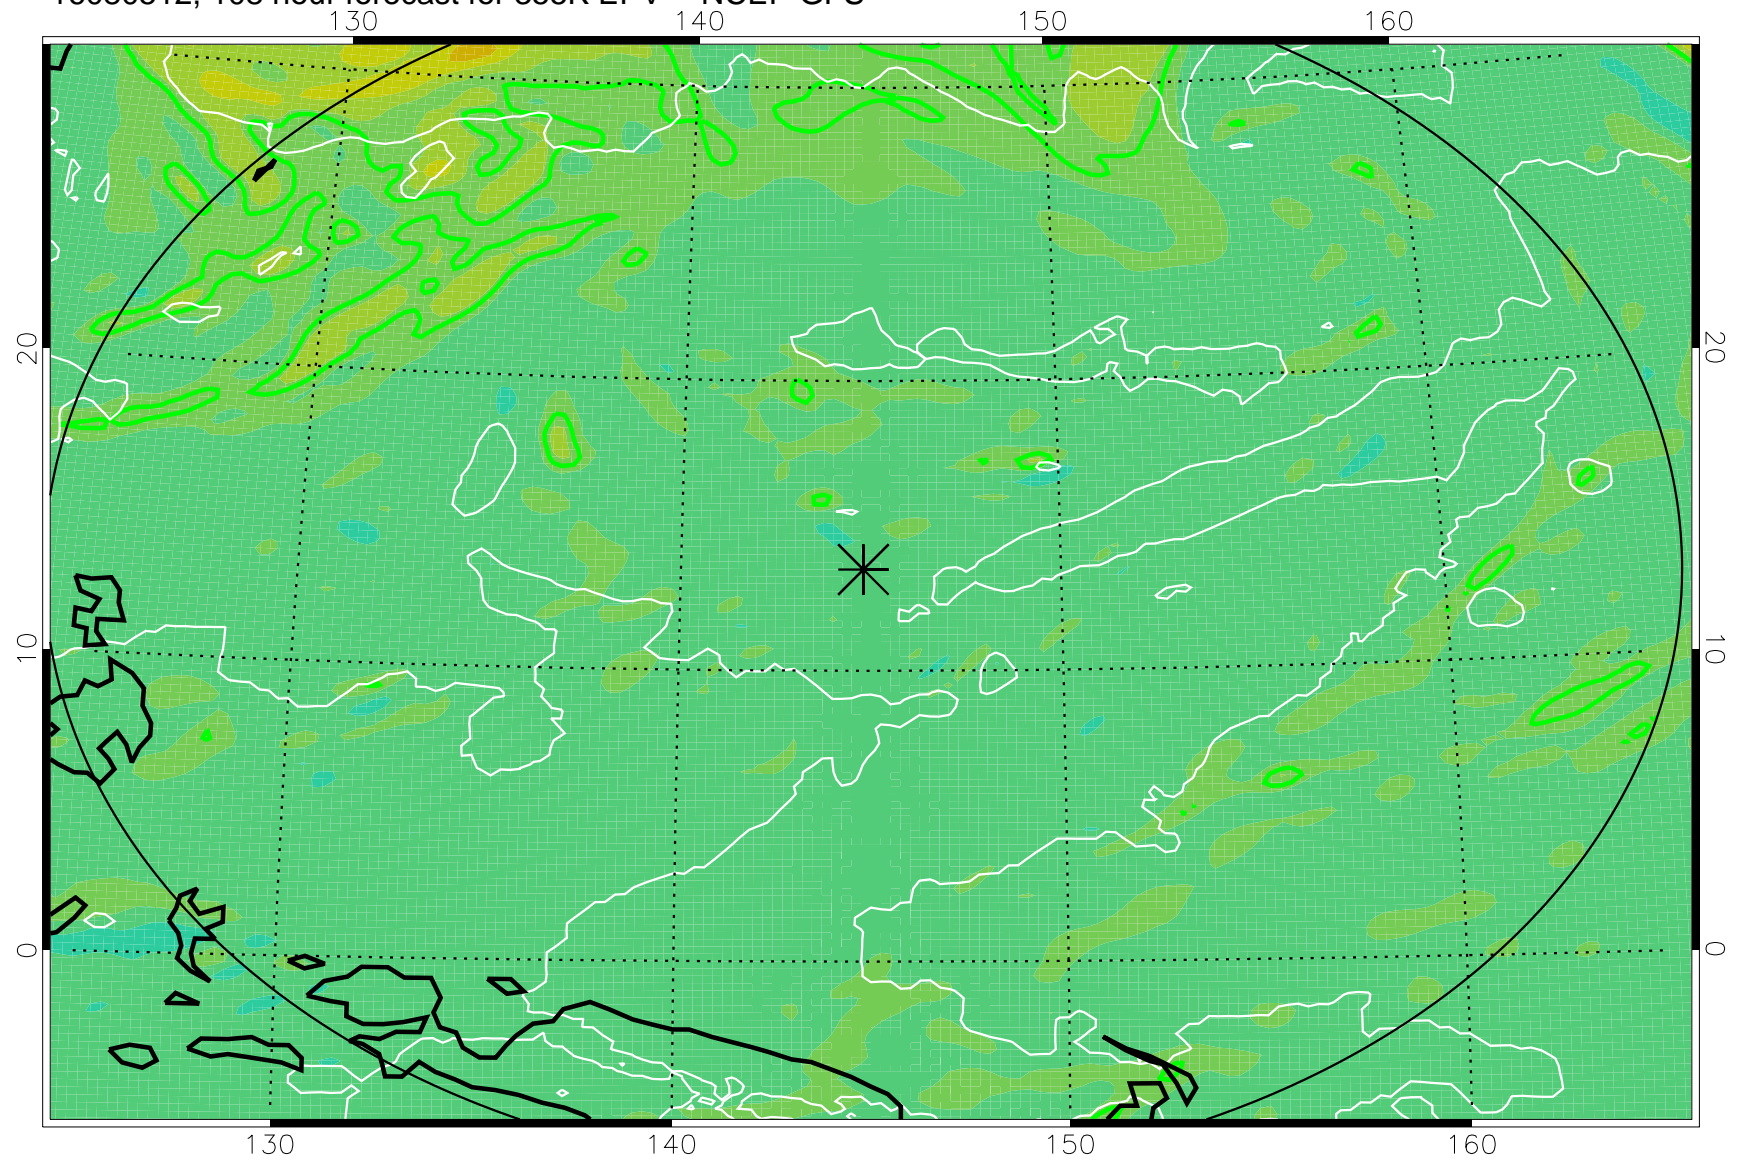

16080406, 78 hour forecast for 355K EPV -- NCEP GFS

355K Montgomery Streamfunction, white
EPV Tropopause (2 PVU) Position
Range ring of 2304 km

16080412, 84 hour forecast for 355K EPV -- NCEP GFS

355K Montgomery Streamfunction, white
EPV Tropopause (2 PVU) Position
Range ring of 2304 km

16080418, 90 hour forecast for 355K EPV -- NCEP GFS

355K Montgomery Streamfunction, white
EPV Tropopause (2 PVU) Position
Range ring of 2304 km

16080500, 96 hour forecast for 355K EPV -- NCEP GFS

355K Montgomery Streamfunction, white
EPV Tropopause (2 PVU) Position
Range ring of 2304 km

16080506, 102 hour forecast for 355K EPV -- NCEP GFS

355K Montgomery Streamfunction, white
EPV Tropopause (2 PVU) Position
Range ring of 2304 km

16080512, 108 hour forecast for 355K EPV -- NCEP GFS

355K Montgomery Streamfunction, white
EPV Tropopause (2 PVU) Position
Range ring of 2304 km

16080518, 114 hour forecast for 355K EPV -- NCEP GFS

355K Montgomery Streamfunction, white
EPV Tropopause (2 PVU) Position
Range ring of 2304 km

16080600, 120 hour forecast for 355K EPV -- NCEP GFS

355K Montgomery Streamfunction, white
EPV Tropopause (2 PVU) Position
Range ring of 2304 km