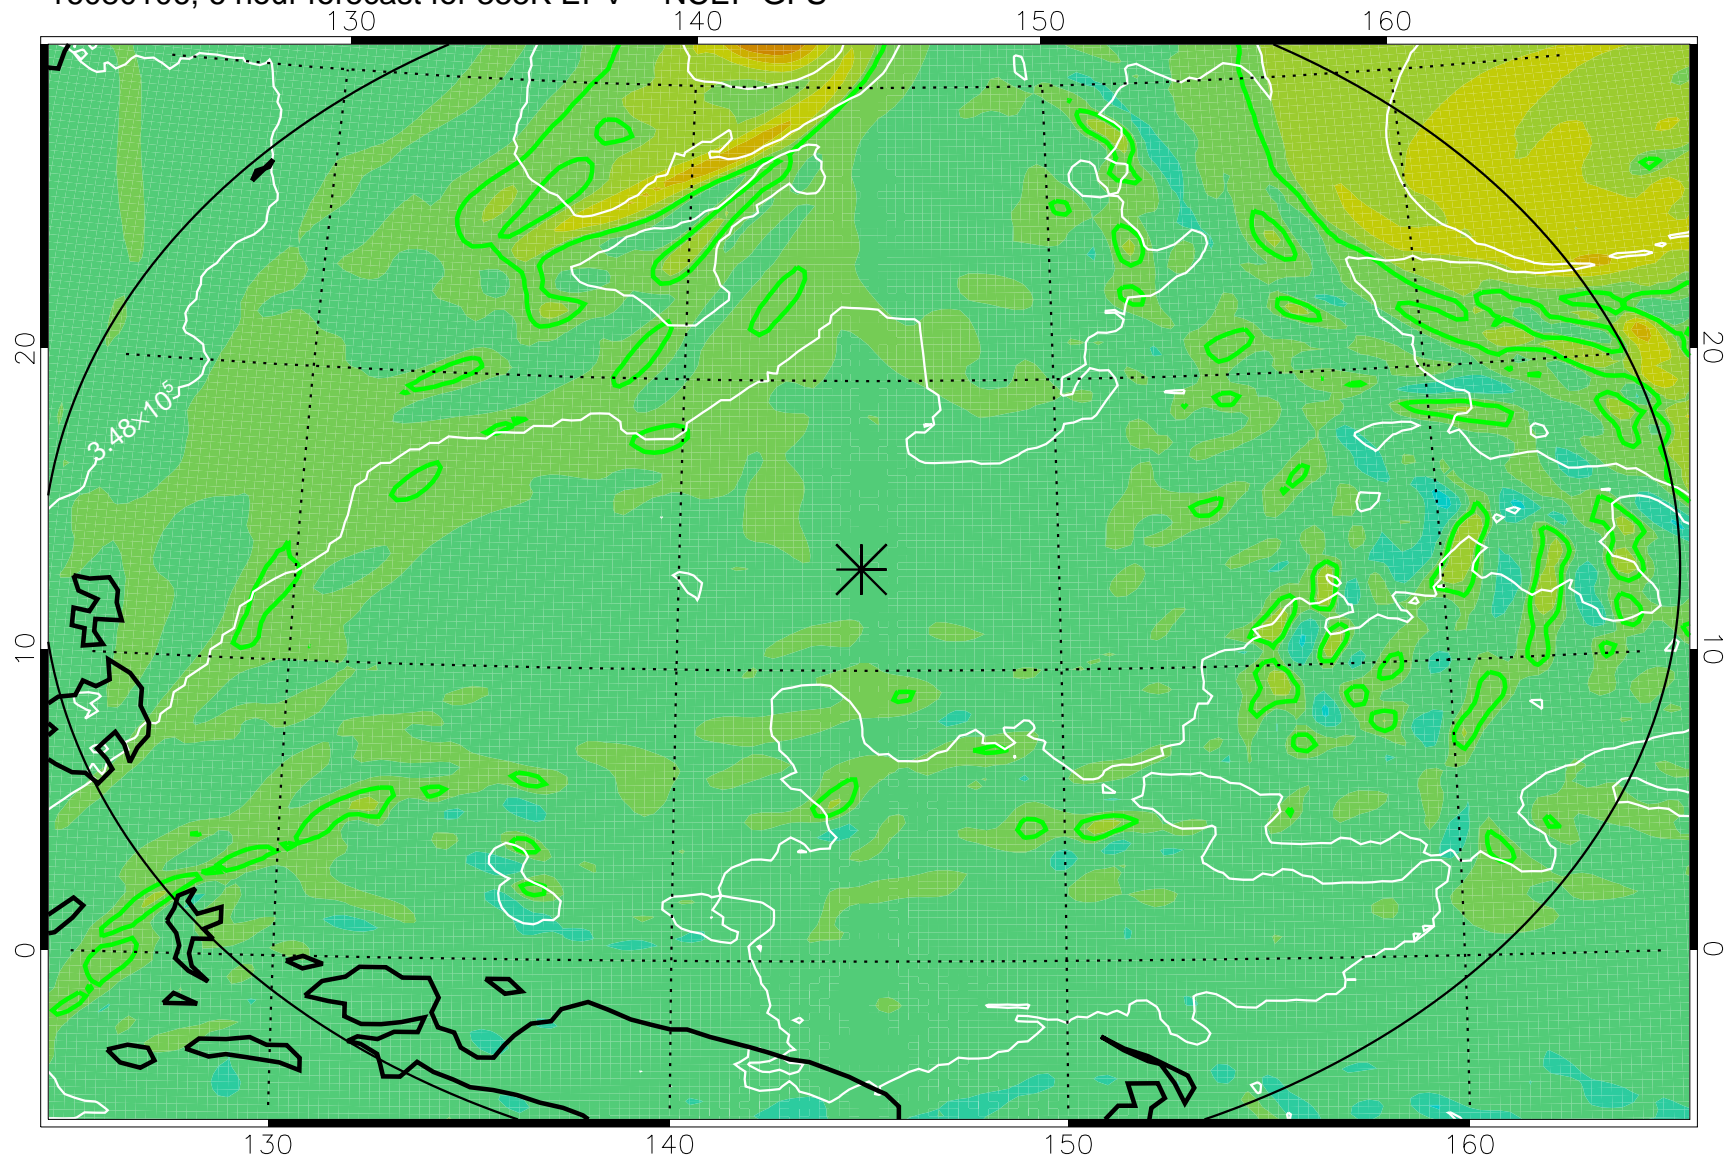

16080106, 6 hour forecast for 355K EPV -- NCEP GFS

355K Montgomery Streamfunction, white
EPV Tropopause (2 PVU) Position
Range ring of 2304 km

16080112, 12 hour forecast for 355K EPV -- NCEP GFS

355K Montgomery Streamfunction, white
EPV Tropopause (2 PVU) Position
Range ring of 2304 km

16080118, 18 hour forecast for 355K EPV -- NCEP GFS

355K Montgomery Streamfunction, white
EPV Tropopause (2 PVU) Position
Range ring of 2304 km

16080200, 24 hour forecast for 355K EPV -- NCEP GFS

355K Montgomery Streamfunction, white
EPV Tropopause (2 PVU) Position
Range ring of 2304 km

16080206, 30 hour forecast for 355K EPV -- NCEP GFS

355K Montgomery Streamfunction, white
EPV Tropopause (2 PVU) Position
Range ring of 2304 km

16080212, 36 hour forecast for 355K EPV -- NCEP GFS

355K Montgomery Streamfunction, white
EPV Tropopause (2 PVU) Position
Range ring of 2304 km

16080218, 42 hour forecast for 355K EPV -- NCEP GFS

355K Montgomery Streamfunction, white
EPV Tropopause (2 PVU) Position
Range ring of 2304 km

16080300, 48 hour forecast for 355K EPV -- NCEP GFS

355K Montgomery Streamfunction, white
EPV Tropopause (2 PVU) Position
Range ring of 2304 km