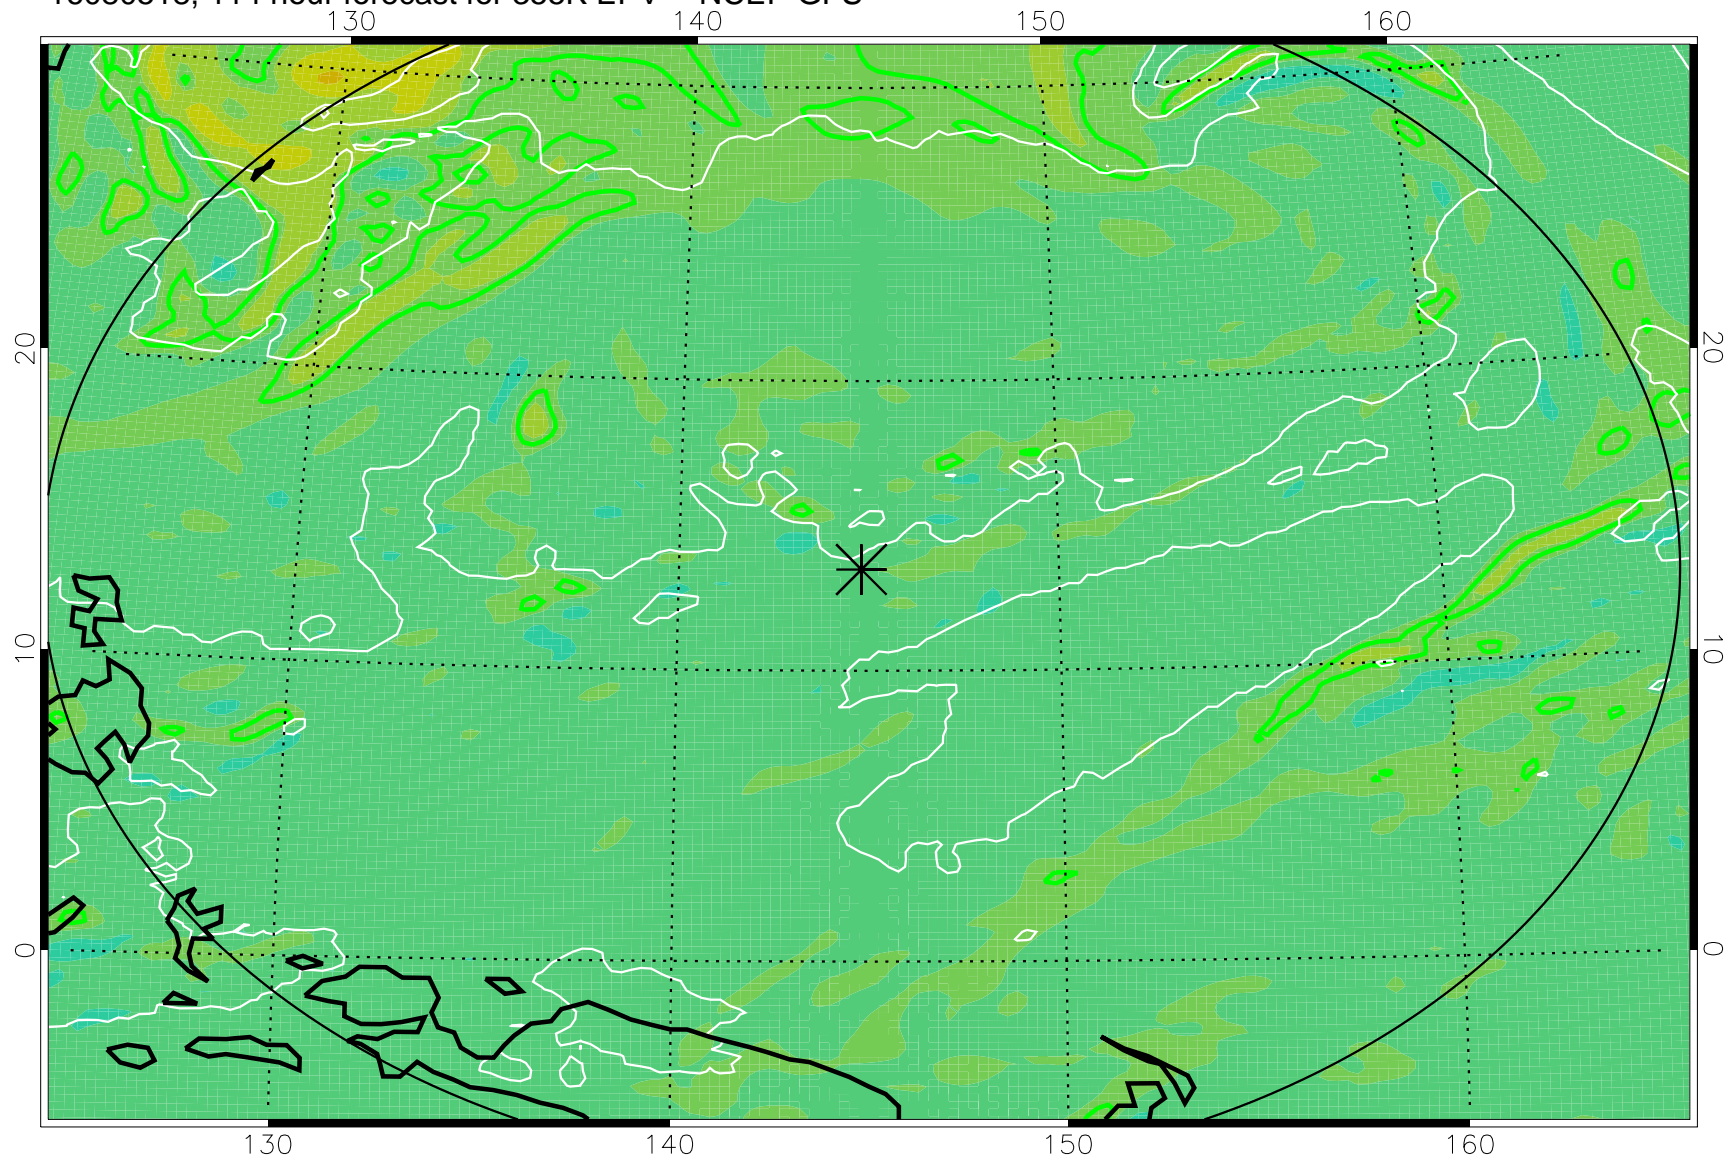

16080406, 78 hour forecast for 355K EPV -- NCEP GFS

355K Montgomery Streamfunction, white
EPV Tropopause (2 PVU) Position
Range ring of 2304 km

16080412, 84 hour forecast for 355K EPV -- NCEP GFS

355K Montgomery Streamfunction, white
EPV Tropopause (2 PVU) Position
Range ring of 2304 km

16080418, 90 hour forecast for 355K EPV -- NCEP GFS

355K Montgomery Streamfunction, white
EPV Tropopause (2 PVU) Position
Range ring of 2304 km

16080500, 96 hour forecast for 355K EPV -- NCEP GFS

355K Montgomery Streamfunction, white
EPV Tropopause (2 PVU) Position
Range ring of 2304 km

16080506, 102 hour forecast for 355K EPV -- NCEP GFS

355K Montgomery Streamfunction, white
EPV Tropopause (2 PVU) Position
Range ring of 2304 km

16080512, 108 hour forecast for 355K EPV -- NCEP GFS

355K Montgomery Streamfunction, white
EPV Tropopause (2 PVU) Position
Range ring of 2304 km

16080518, 114 hour forecast for 355K EPV -- NCEP GFS

355K Montgomery Streamfunction, white
EPV Tropopause (2 PVU) Position
Range ring of 2304 km

16080600, 120 hour forecast for 355K EPV -- NCEP GFS

355K Montgomery Streamfunction, white
EPV Tropopause (2 PVU) Position
Range ring of 2304 km