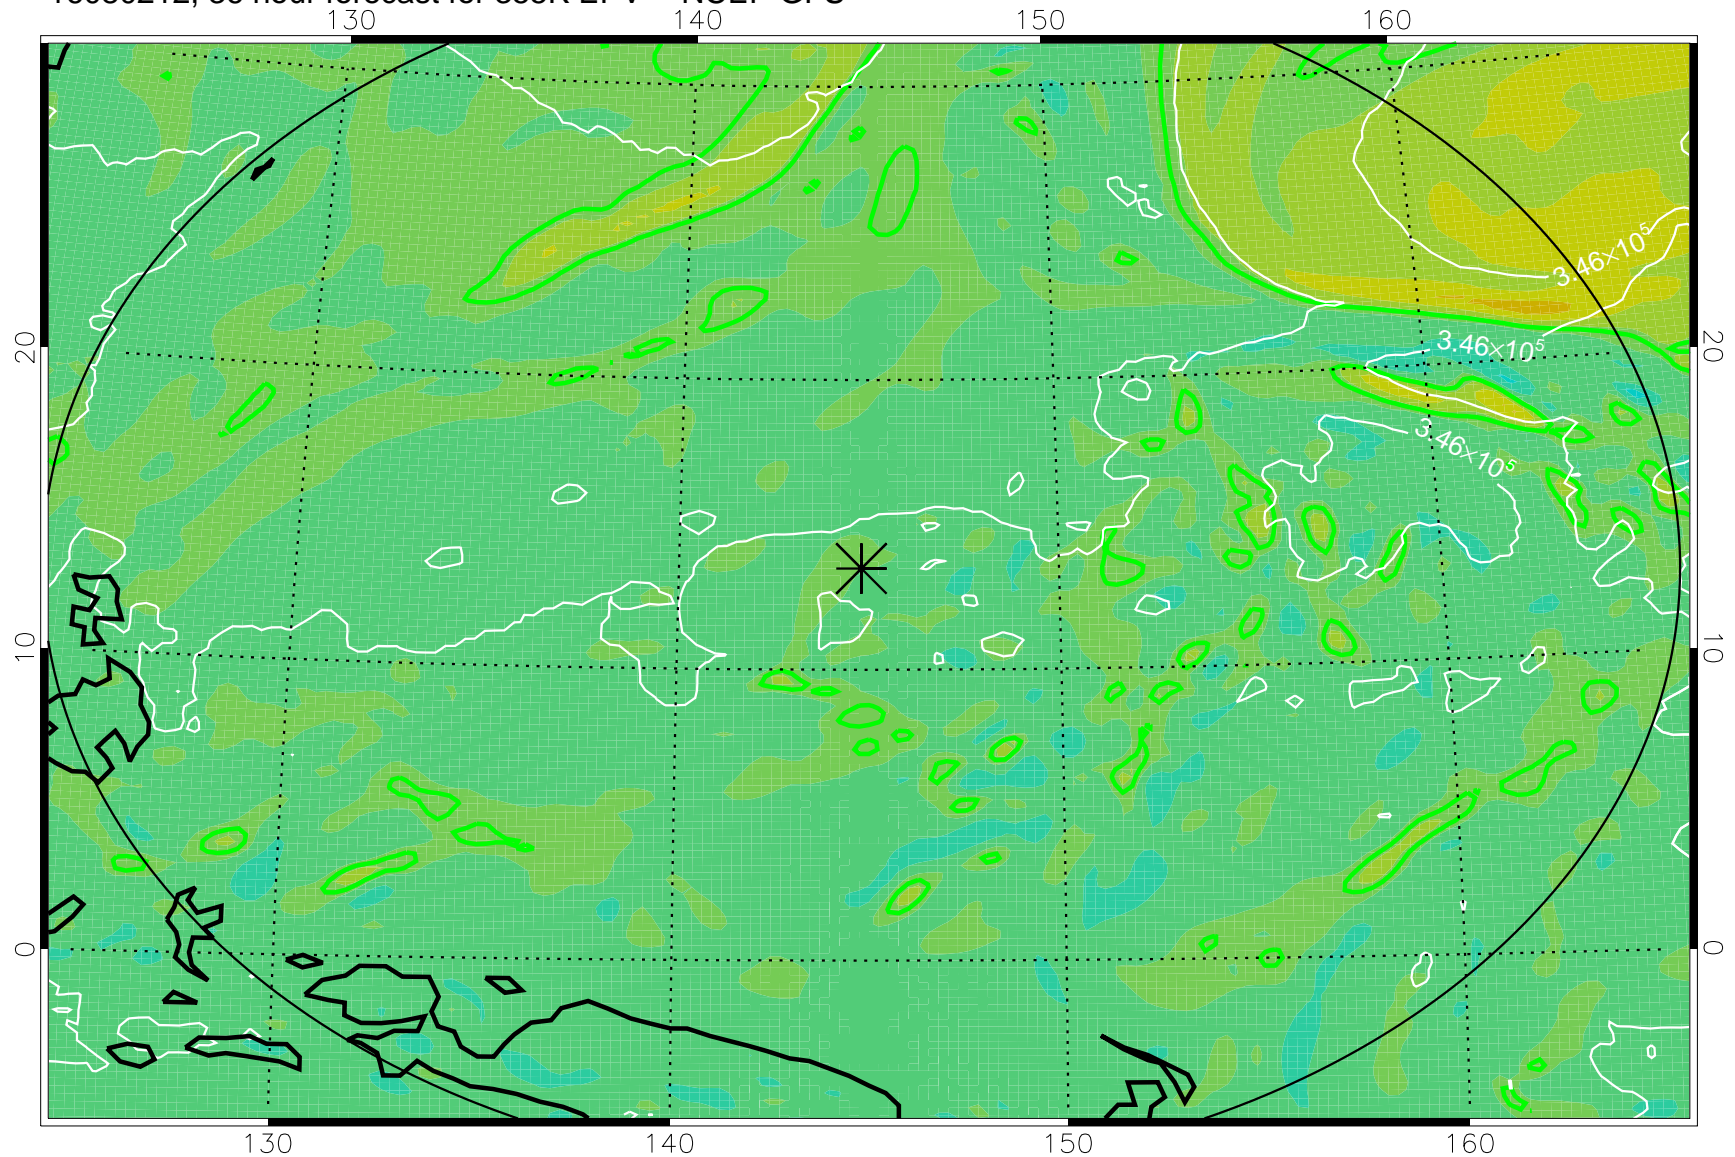

16080118, 18 hour forecast for 355K EPV -- NCEP GFS

355K Montgomery Streamfunction, white
EPV Tropopause (2 PVU) Position
Range ring of 2304 km

16080200, 24 hour forecast for 355K EPV -- NCEP GFS

355K Montgomery Streamfunction, white
EPV Tropopause (2 PVU) Position
Range ring of 2304 km

16080206, 30 hour forecast for 355K EPV -- NCEP GFS

355K Montgomery Streamfunction, white
EPV Tropopause (2 PVU) Position
Range ring of 2304 km

16080212, 36 hour forecast for 355K EPV -- NCEP GFS

355K Montgomery Streamfunction, white
EPV Tropopause (2 PVU) Position
Range ring of 2304 km

16080218, 42 hour forecast for 355K EPV -- NCEP GFS

355K Montgomery Streamfunction, white
EPV Tropopause (2 PVU) Position
Range ring of 2304 km

16080300, 48 hour forecast for 355K EPV -- NCEP GFS

355K Montgomery Streamfunction, white
EPV Tropopause (2 PVU) Position
Range ring of 2304 km

16080318, 66 hour forecast for 355K EPV -- NCEP GFS

355K Montgomery Streamfunction, white
EPV Tropopause (2 PVU) Position
Range ring of 2304 km

16080400, 72 hour forecast for 355K EPV -- NCEP GFS

355K Montgomery Streamfunction, white
EPV Tropopause (2 PVU) Position
Range ring of 2304 km