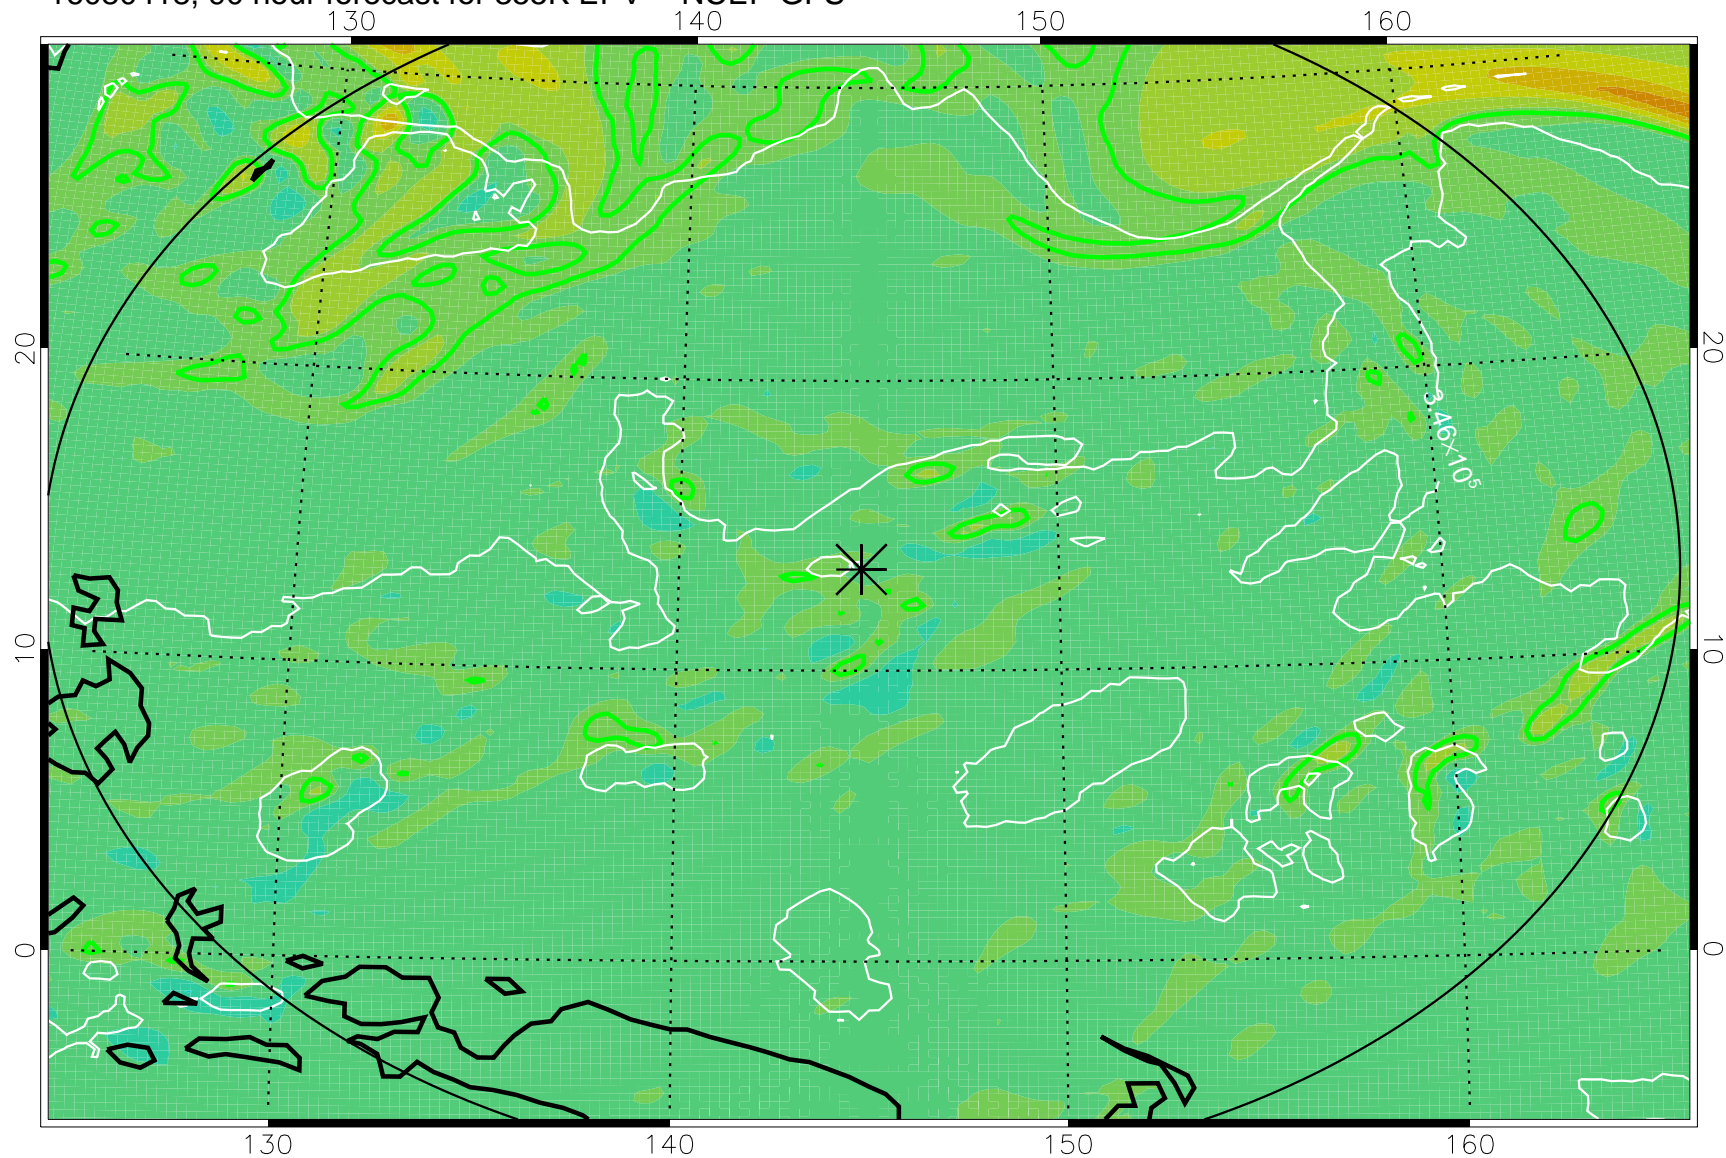

16080406, 78 hour forecast for 355K EPV -- NCEP GFS

355K Montgomery Streamfunction, white
EPV Tropopause (2 PVU) Position
Range ring of 2304 km

16080412, 84 hour forecast for 355K EPV -- NCEP GFS

355K Montgomery Streamfunction, white
EPV Tropopause (2 PVU) Position
Range ring of 2304 km

16080418, 90 hour forecast for 355K EPV -- NCEP GFS

355K Montgomery Streamfunction, white
EPV Tropopause (2 PVU) Position
Range ring of 2304 km

16080500, 96 hour forecast for 355K EPV -- NCEP GFS

355K Montgomery Streamfunction, white
EPV Tropopause (2 PVU) Position
Range ring of 2304 km

16080506, 102 hour forecast for 355K EPV -- NCEP GFS

355K Montgomery Streamfunction, white
EPV Tropopause (2 PVU) Position
Range ring of 2304 km

16080512, 108 hour forecast for 355K EPV -- NCEP GFS

355K Montgomery Streamfunction, white
EPV Tropopause (2 PVU) Position
Range ring of 2304 km

16080518, 114 hour forecast for 355K EPV -- NCEP GFS

355K Montgomery Streamfunction, white
EPV Tropopause (2 PVU) Position
Range ring of 2304 km

16080600, 120 hour forecast for 355K EPV -- NCEP GFS

355K Montgomery Streamfunction, white
EPV Tropopause (2 PVU) Position
Range ring of 2304 km