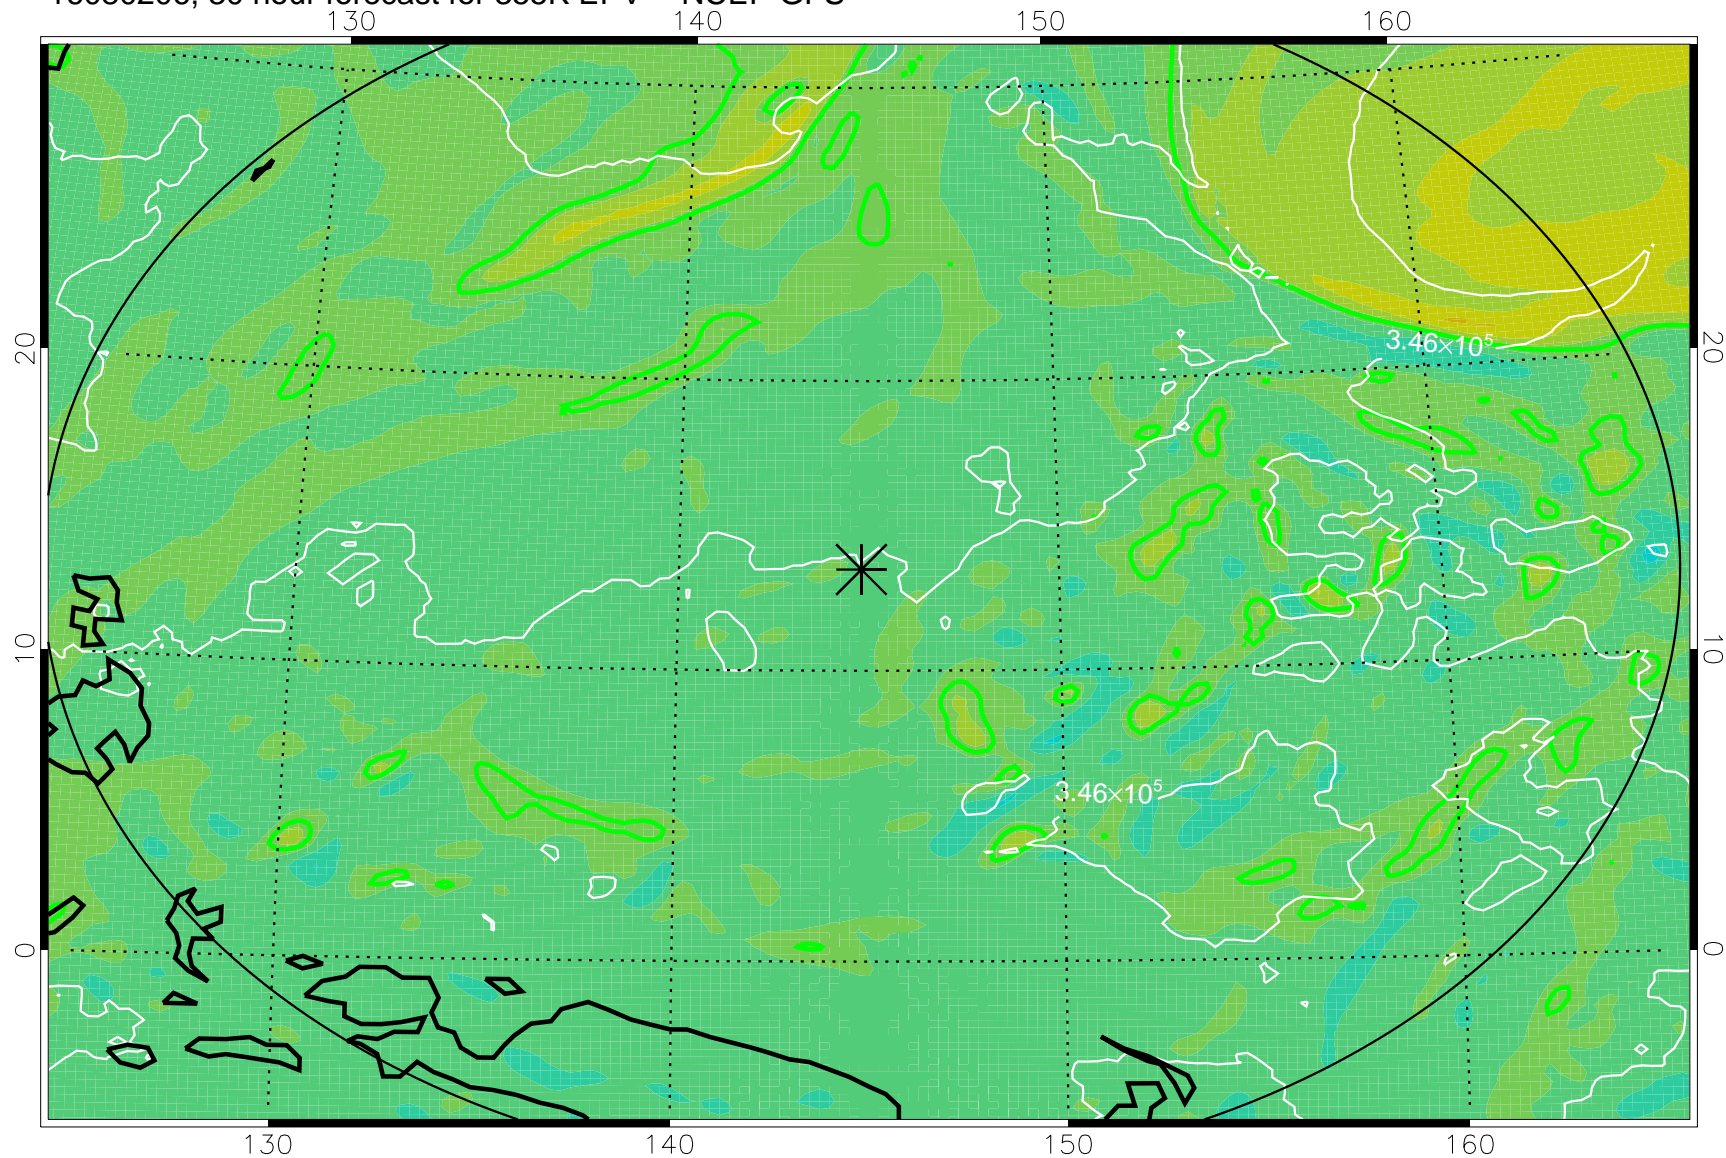

16080118, 18 hour forecast for 355K EPV -- NCEP GFS

355K Montgomery Streamfunction, white
EPV Tropopause (2 PVU) Position
Range ring of 2304 km

16080200, 24 hour forecast for 355K EPV -- NCEP GFS

355K Montgomery Streamfunction, white
EPV Tropopause (2 PVU) Position
Range ring of 2304 km

16080206, 30 hour forecast for 355K EPV -- NCEP GFS

355K Montgomery Streamfunction, white
EPV Tropopause (2 PVU) Position
Range ring of 2304 km

16080212, 36 hour forecast for 355K EPV -- NCEP GFS

355K Montgomery Streamfunction, white
EPV Tropopause (2 PVU) Position
Range ring of 2304 km

16080218, 42 hour forecast for 355K EPV -- NCEP GFS

355K Montgomery Streamfunction, white
EPV Tropopause (2 PVU) Position
Range ring of 2304 km

16080300, 48 hour forecast for 355K EPV -- NCEP GFS

355K Montgomery Streamfunction, white
EPV Tropopause (2 PVU) Position
Range ring of 2304 km

16080418, 90 hour forecast for 355K EPV -- NCEP GFS

355K Montgomery Streamfunction, white
EPV Tropopause (2 PVU) Position
Range ring of 2304 km

16080500, 96 hour forecast for 355K EPV -- NCEP GFS

355K Montgomery Streamfunction, white
EPV Tropopause (2 PVU) Position
Range ring of 2304 km