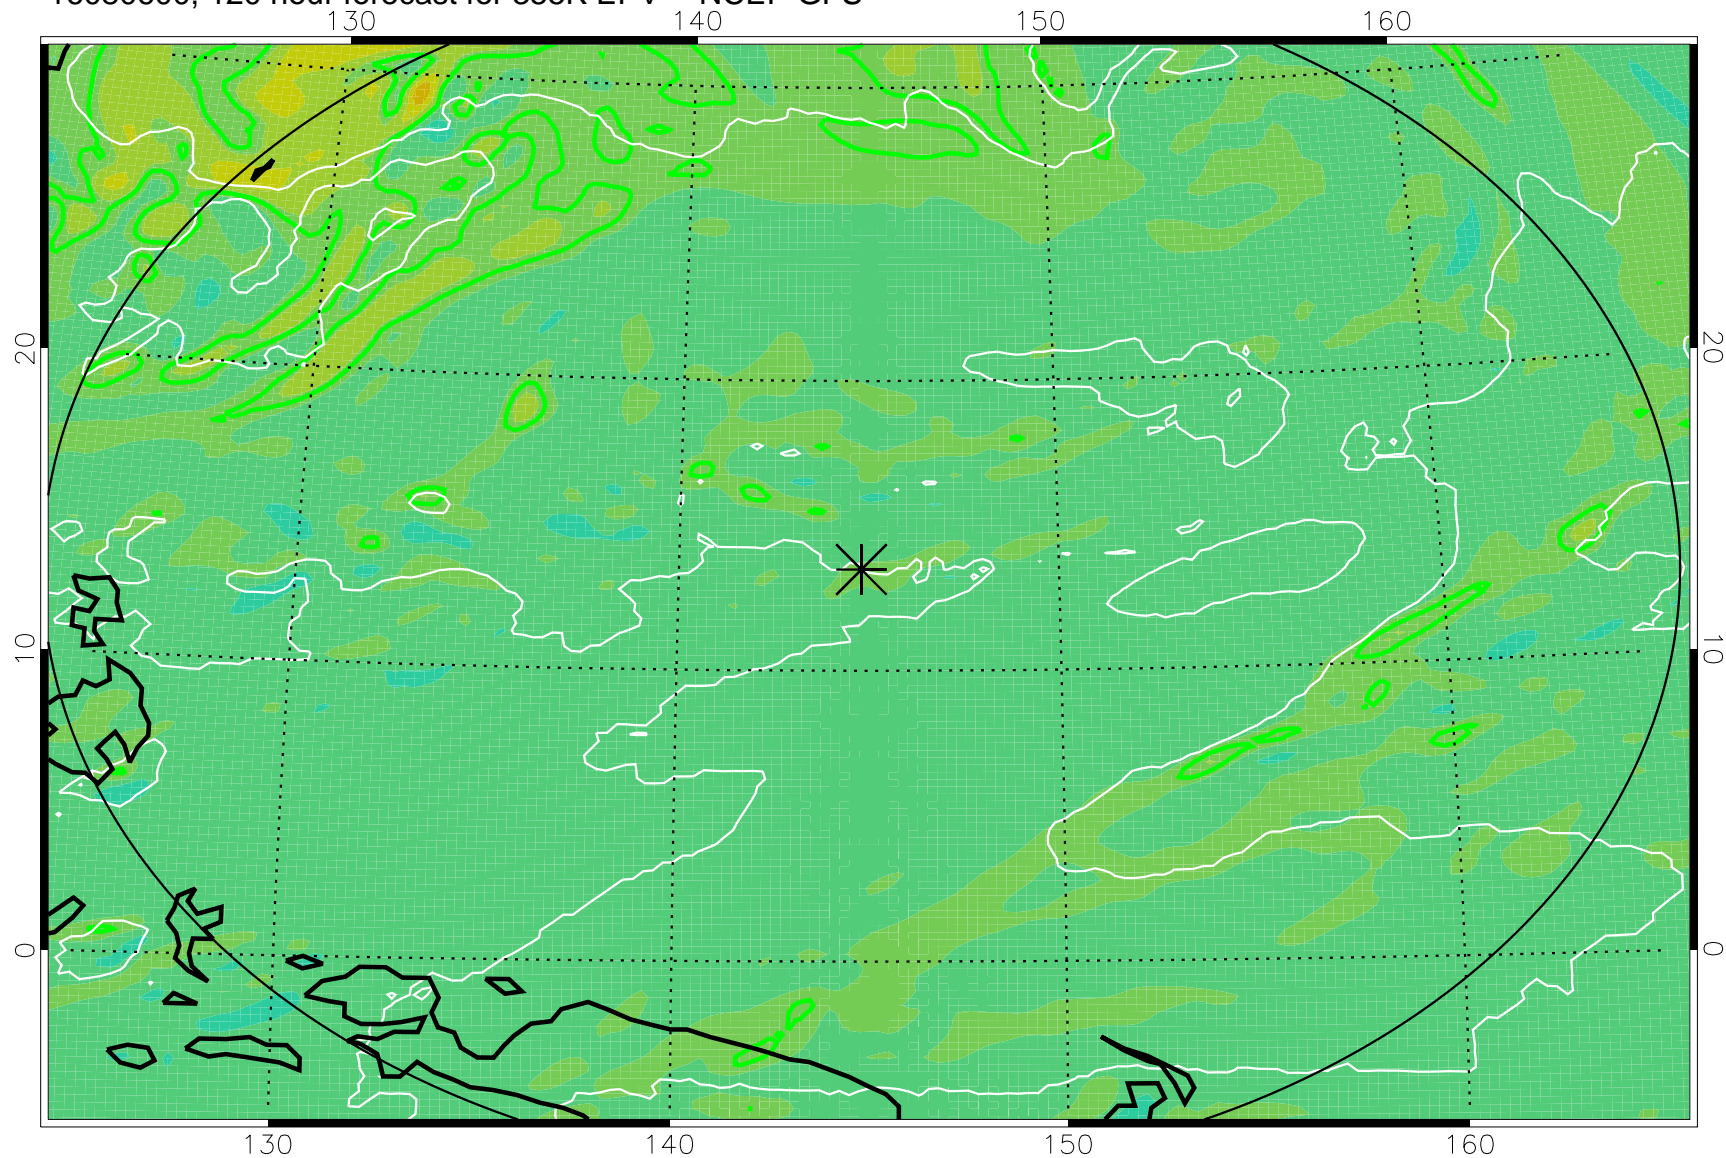

16080406, 78 hour forecast for 355K EPV -- NCEP GFS

355K Montgomery Streamfunction, white
EPV Tropopause (2 PVU) Position
Range ring of 2304 km

16080412, 84 hour forecast for 355K EPV -- NCEP GFS

355K Montgomery Streamfunction, white
EPV Tropopause (2 PVU) Position
Range ring of 2304 km

16080418, 90 hour forecast for 355K EPV -- NCEP GFS

355K Montgomery Streamfunction, white
EPV Tropopause (2 PVU) Position
Range ring of 2304 km

16080500, 96 hour forecast for 355K EPV -- NCEP GFS

355K Montgomery Streamfunction, white
EPV Tropopause (2 PVU) Position
Range ring of 2304 km

16080506, 102 hour forecast for 355K EPV -- NCEP GFS

355K Montgomery Streamfunction, white
EPV Tropopause (2 PVU) Position
Range ring of 2304 km

16080512, 108 hour forecast for 355K EPV -- NCEP GFS

355K Montgomery Streamfunction, white
EPV Tropopause (2 PVU) Position
Range ring of 2304 km

16080518, 114 hour forecast for 355K EPV -- NCEP GFS

355K Montgomery Streamfunction, white
EPV Tropopause (2 PVU) Position
Range ring of 2304 km

16080600, 120 hour forecast for 355K EPV -- NCEP GFS

355K Montgomery Streamfunction, white
EPV Tropopause (2 PVU) Position
Range ring of 2304 km