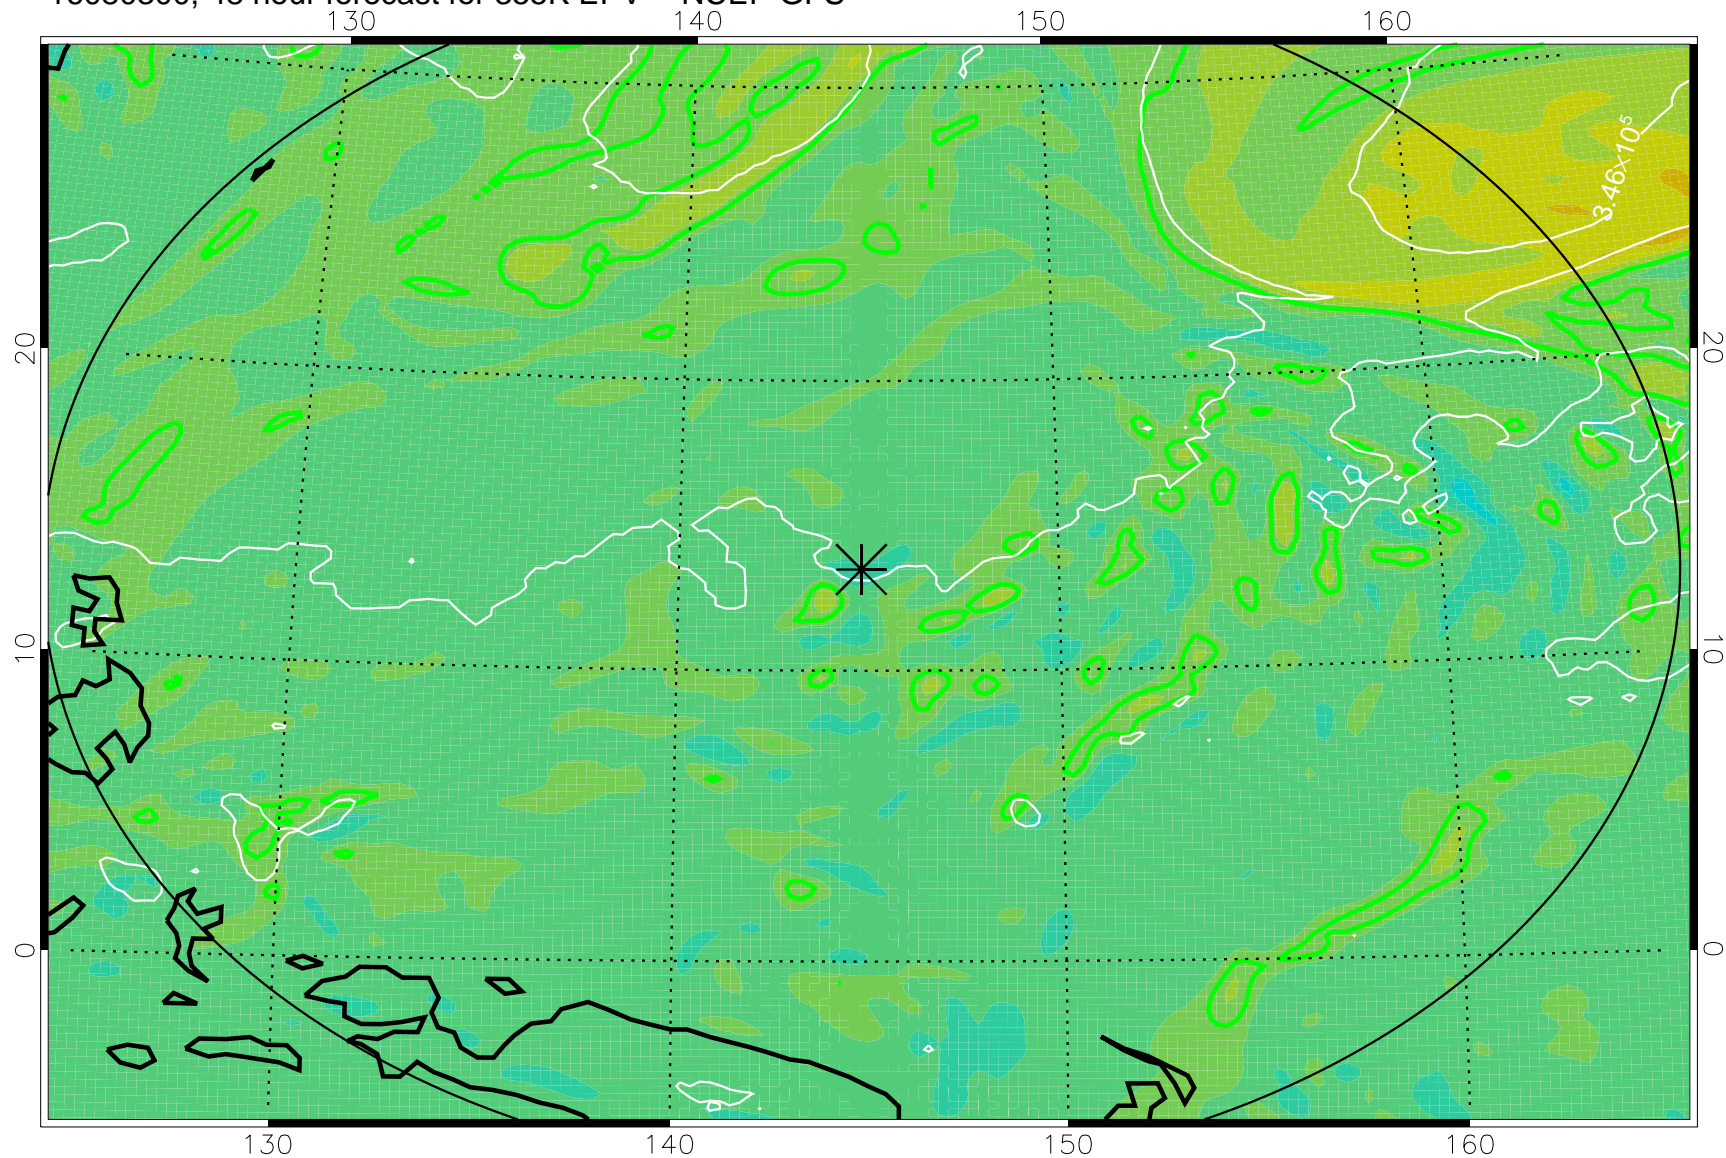

16080206, 30 hour forecast for 355K EPV -- NCEP GFS

355K Montgomery Streamfunction, white
EPV Tropopause (2 PVU) Position
Range ring of 2304 km

16080212, 36 hour forecast for 355K EPV -- NCEP GFS

355K Montgomery Streamfunction, white
EPV Tropopause (2 PVU) Position
Range ring of 2304 km

16080218, 42 hour forecast for 355K EPV -- NCEP GFS

355K Montgomery Streamfunction, white
EPV Tropopause (2 PVU) Position
Range ring of 2304 km

16080300, 48 hour forecast for 355K EPV -- NCEP GFS

355K Montgomery Streamfunction, white
EPV Tropopause (2 PVU) Position
Range ring of 2304 km

16080306, 54 hour forecast for 355K EPV -- NCEP GFS

355K Montgomery Streamfunction, white
EPV Tropopause (2 PVU) Position
Range ring of 2304 km

16080312, 60 hour forecast for 355K EPV -- NCEP GFS

355K Montgomery Streamfunction, white
EPV Tropopause (2 PVU) Position
Range ring of 2304 km

16080418, 90 hour forecast for 355K EPV -- NCEP GFS

355K Montgomery Streamfunction, white
EPV Tropopause (2 PVU) Position
Range ring of 2304 km

16080500, 96 hour forecast for 355K EPV -- NCEP GFS

355K Montgomery Streamfunction, white
EPV Tropopause (2 PVU) Position
Range ring of 2304 km