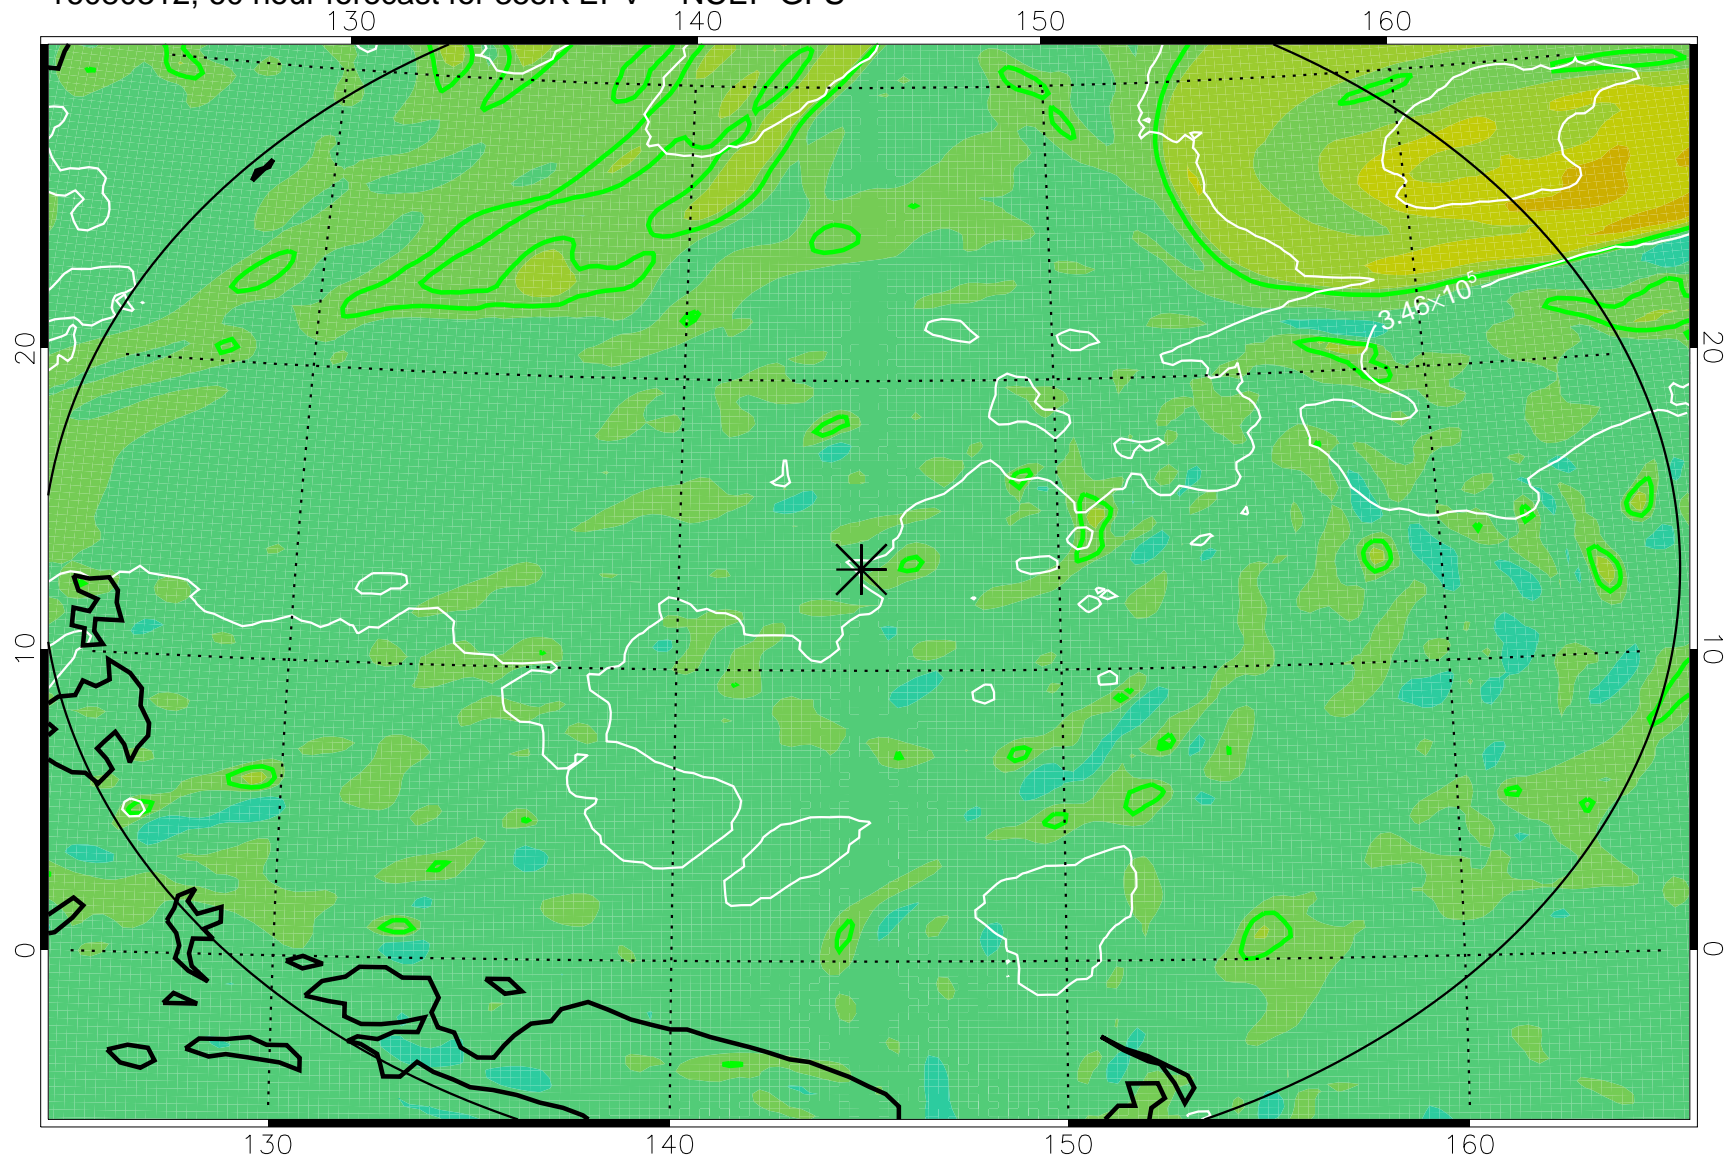

16080218, 42 hour forecast for 355K EPV -- NCEP GFS

355K Montgomery Streamfunction, white
EPV Tropopause (2 PVU) Position
Range ring of 2304 km

16080300, 48 hour forecast for 355K EPV -- NCEP GFS

355K Montgomery Streamfunction, white
EPV Tropopause (2 PVU) Position
Range ring of 2304 km

16080306, 54 hour forecast for 355K EPV -- NCEP GFS

355K Montgomery Streamfunction, white
EPV Tropopause (2 PVU) Position
Range ring of 2304 km

16080312, 60 hour forecast for 355K EPV -- NCEP GFS

355K Montgomery Streamfunction, white
EPV Tropopause (2 PVU) Position
Range ring of 2304 km

16080318, 66 hour forecast for 355K EPV -- NCEP GFS

355K Montgomery Streamfunction, white
EPV Tropopause (2 PVU) Position
Range ring of 2304 km

16080400, 72 hour forecast for 355K EPV -- NCEP GFS

355K Montgomery Streamfunction, white
EPV Tropopause (2 PVU) Position
Range ring of 2304 km

16080418, 90 hour forecast for 355K EPV -- NCEP GFS

355K Montgomery Streamfunction, white
EPV Tropopause (2 PVU) Position
Range ring of 2304 km

16080500, 96 hour forecast for 355K EPV -- NCEP GFS

355K Montgomery Streamfunction, white
EPV Tropopause (2 PVU) Position
Range ring of 2304 km