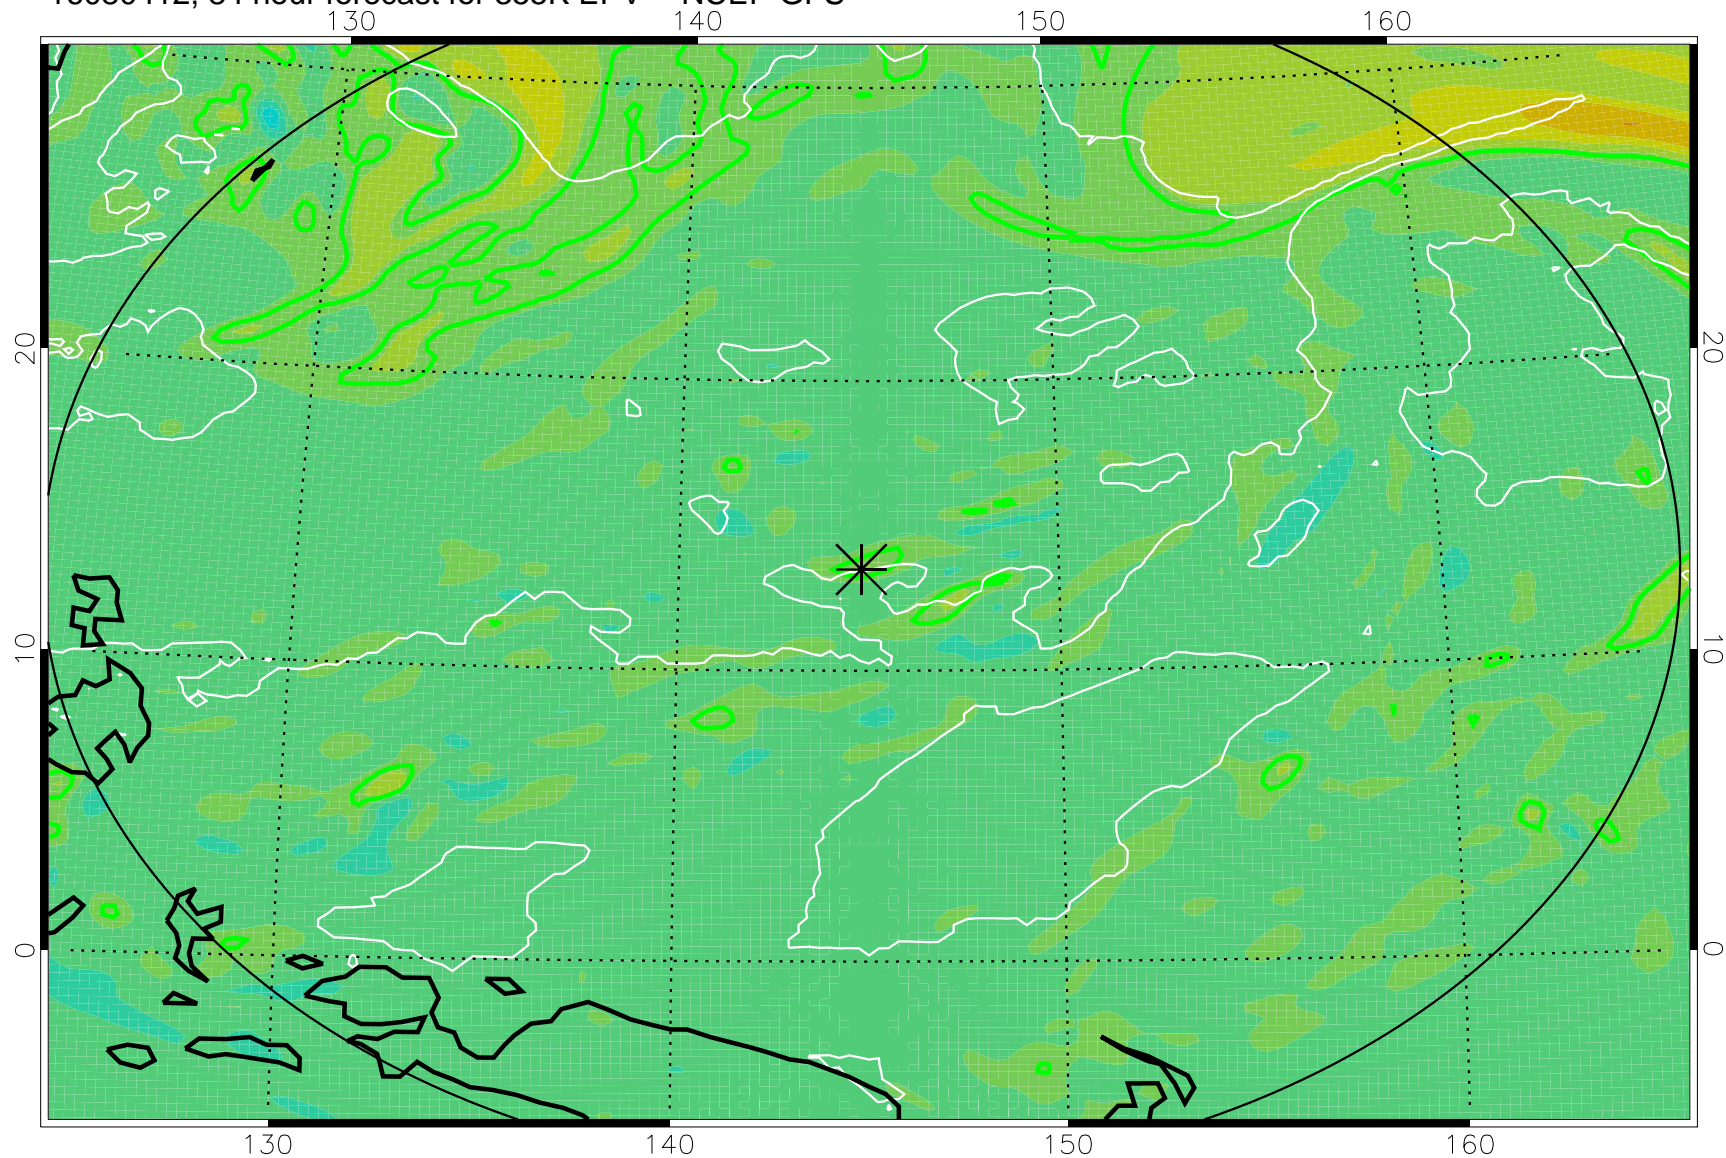

16080318, 66 hour forecast for 355K EPV -- NCEP GFS

355K Montgomery Streamfunction, white
EPV Tropopause (2 PVU) Position
Range ring of 2304 km

16080400, 72 hour forecast for 355K EPV -- NCEP GFS

355K Montgomery Streamfunction, white
EPV Tropopause (2 PVU) Position
Range ring of 2304 km

16080406, 78 hour forecast for 355K EPV -- NCEP GFS

355K Montgomery Streamfunction, white
EPV Tropopause (2 PVU) Position
Range ring of 2304 km

16080412, 84 hour forecast for 355K EPV -- NCEP GFS

355K Montgomery Streamfunction, white
EPV Tropopause (2 PVU) Position
Range ring of 2304 km

16080418, 90 hour forecast for 355K EPV -- NCEP GFS

355K Montgomery Streamfunction, white
EPV Tropopause (2 PVU) Position
Range ring of 2304 km

16080500, 96 hour forecast for 355K EPV -- NCEP GFS

355K Montgomery Streamfunction, white
EPV Tropopause (2 PVU) Position
Range ring of 2304 km

16080506, 102 hour forecast for 355K EPV -- NCEP GFS

355K Montgomery Streamfunction, white
EPV Tropopause (2 PVU) Position
Range ring of 2304 km

16080512, 108 hour forecast for 355K EPV -- NCEP GFS

355K Montgomery Streamfunction, white
EPV Tropopause (2 PVU) Position
Range ring of 2304 km