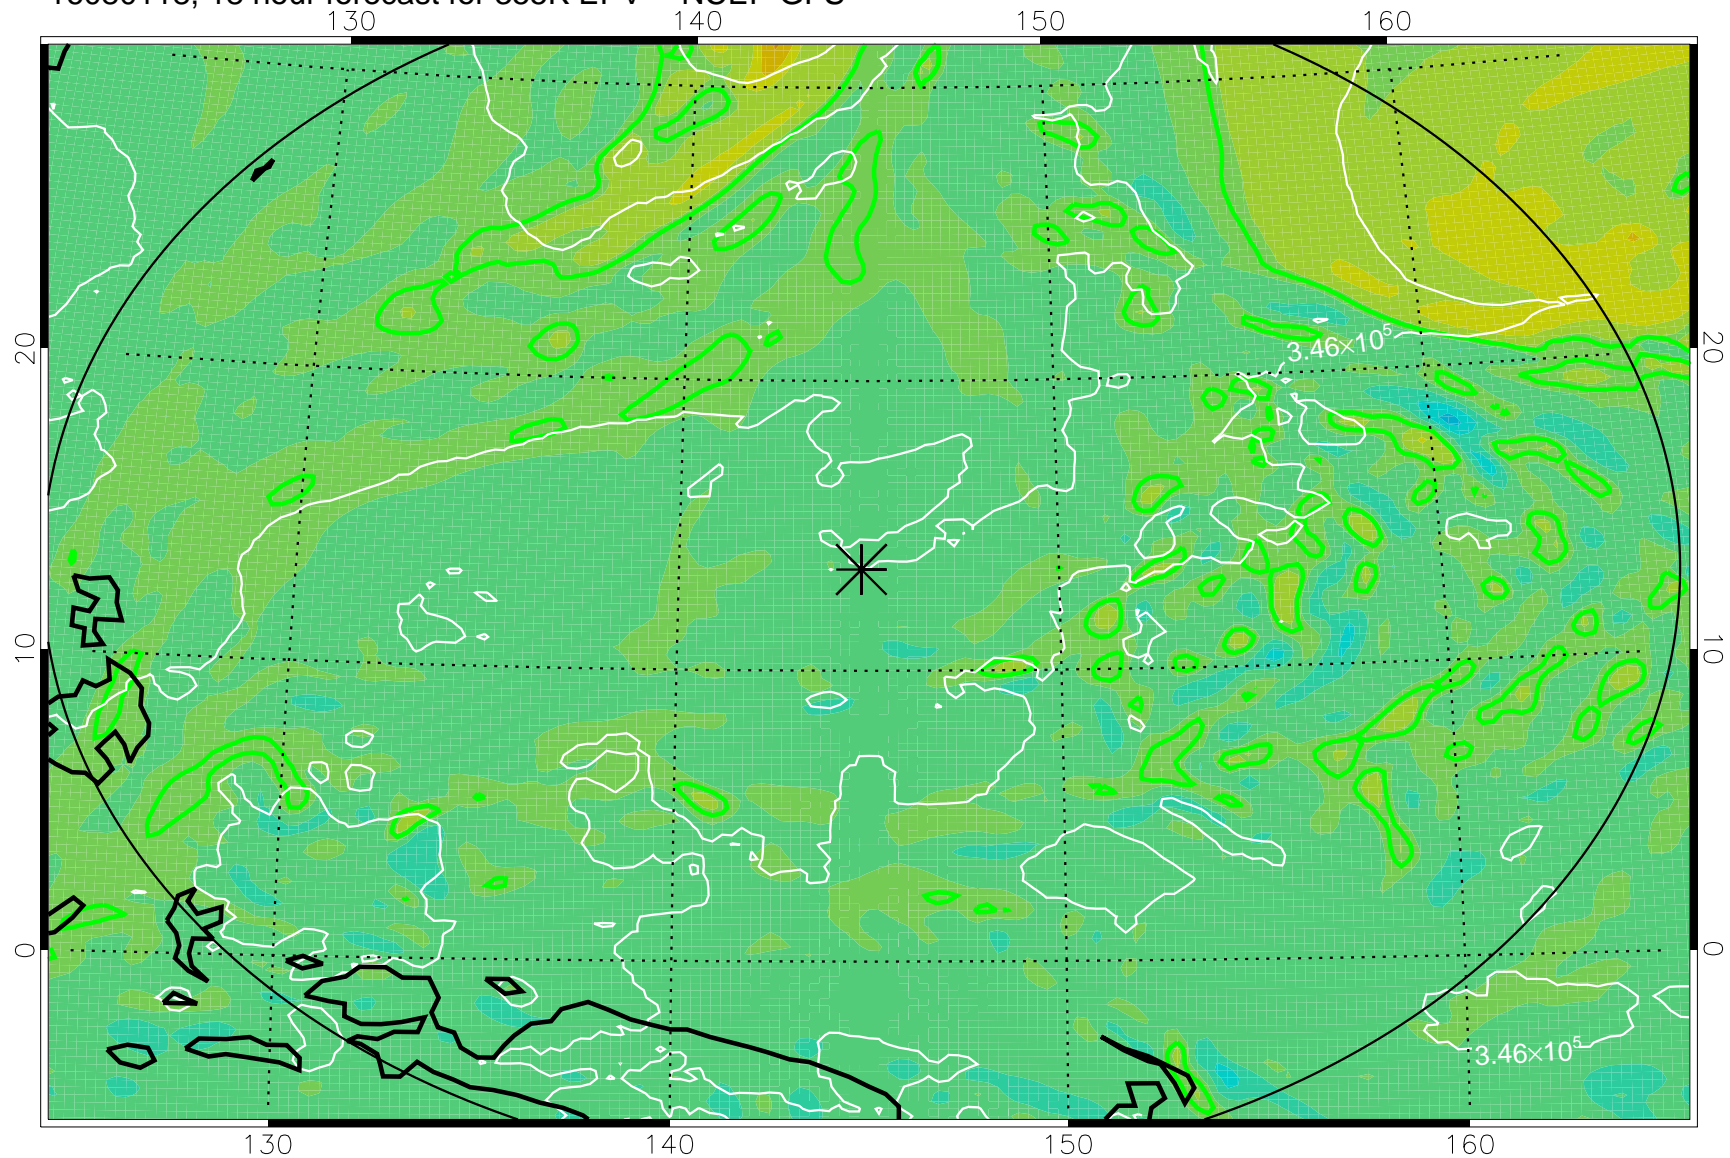

16080106, 6 hour forecast for 355K EPV -- NCEP GFS

355K Montgomery Streamfunction, white
EPV Tropopause (2 PVU) Position
Range ring of 2304 km

16080112, 12 hour forecast for 355K EPV -- NCEP GFS

355K Montgomery Streamfunction, white
EPV Tropopause (2 PVU) Position
Range ring of 2304 km

16080118, 18 hour forecast for 355K EPV -- NCEP GFS

355K Montgomery Streamfunction, white
EPV Tropopause (2 PVU) Position
Range ring of 2304 km

16080200, 24 hour forecast for 355K EPV -- NCEP GFS

355K Montgomery Streamfunction, white
EPV Tropopause (2 PVU) Position
Range ring of 2304 km

16080206, 30 hour forecast for 355K EPV -- NCEP GFS

355K Montgomery Streamfunction, white
EPV Tropopause (2 PVU) Position
Range ring of 2304 km

16080212, 36 hour forecast for 355K EPV -- NCEP GFS

355K Montgomery Streamfunction, white
EPV Tropopause (2 PVU) Position
Range ring of 2304 km

16080418, 90 hour forecast for 355K EPV -- NCEP GFS

355K Montgomery Streamfunction, white
EPV Tropopause (2 PVU) Position
Range ring of 2304 km

16080500, 96 hour forecast for 355K EPV -- NCEP GFS

355K Montgomery Streamfunction, white
EPV Tropopause (2 PVU) Position
Range ring of 2304 km