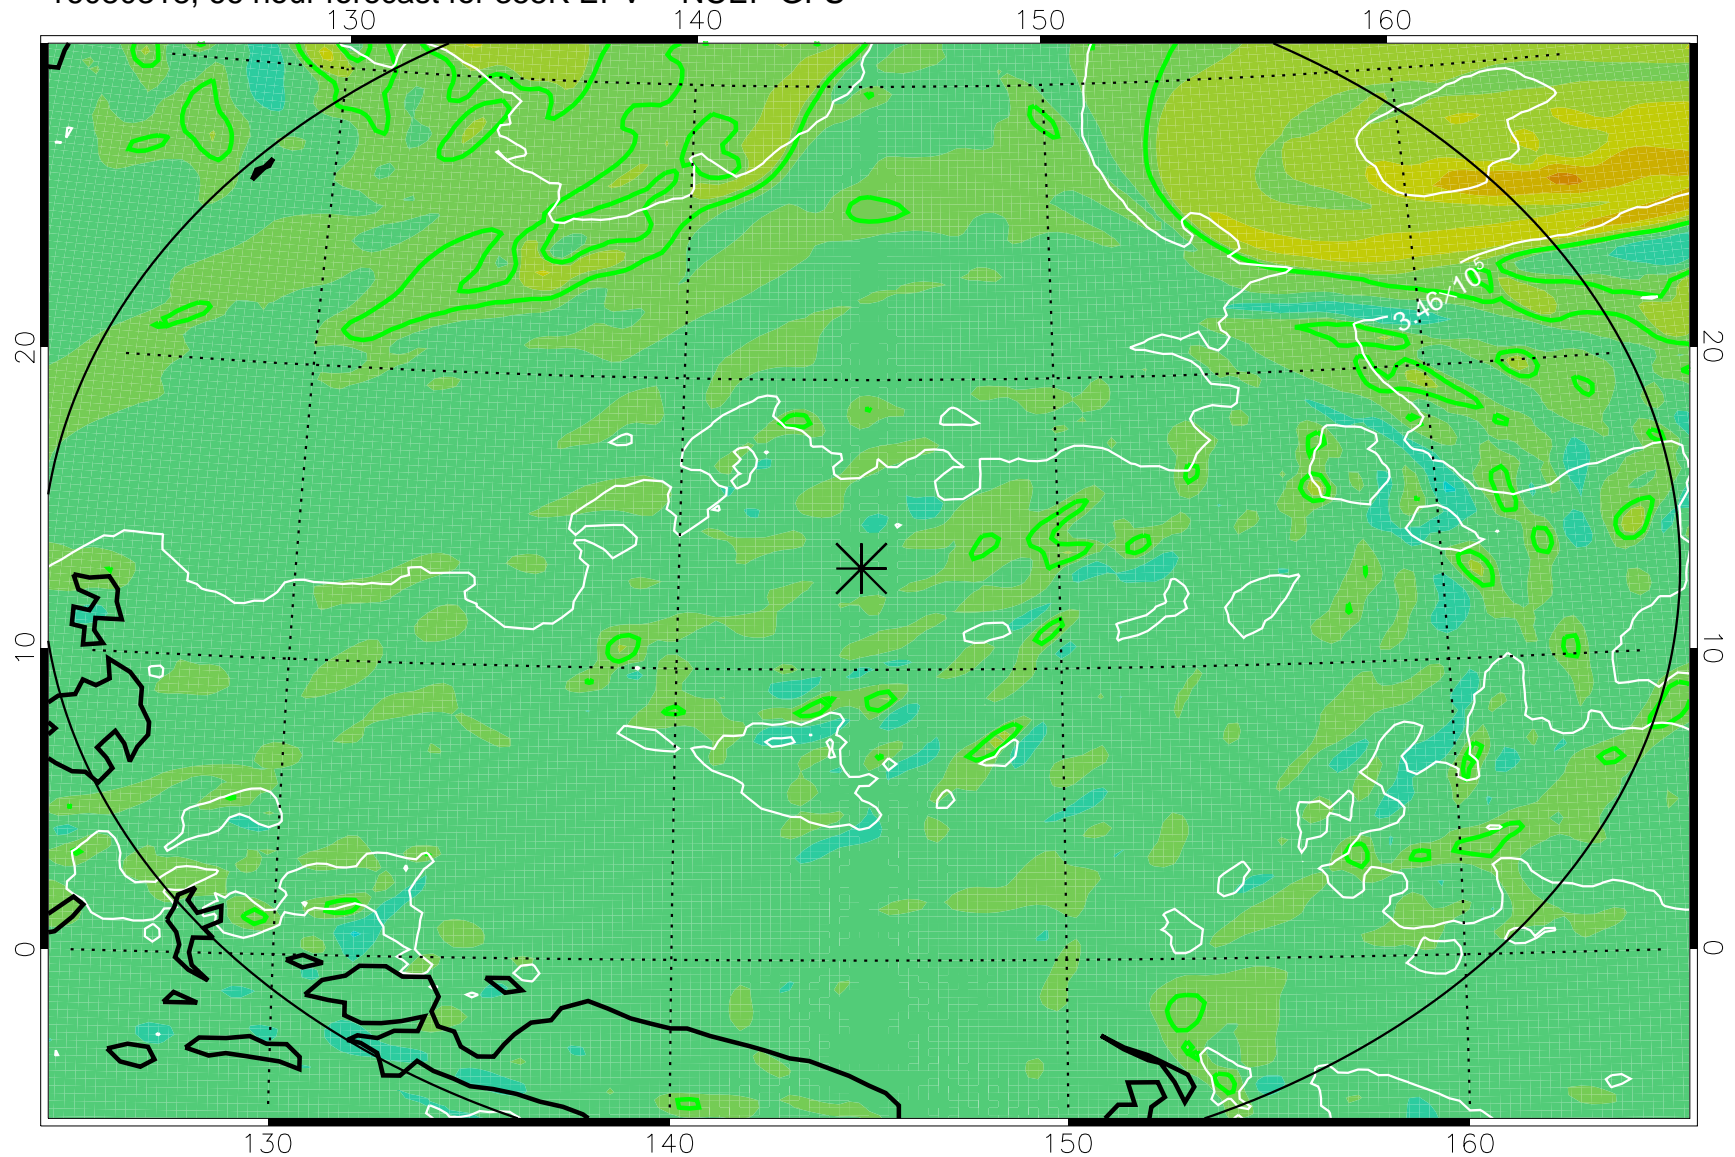

16080306, 54 hour forecast for 355K EPV -- NCEP GFS

355K Montgomery Streamfunction, white
EPV Tropopause (2 PVU) Position
Range ring of 2304 km

16080312, 60 hour forecast for 355K EPV -- NCEP GFS

355K Montgomery Streamfunction, white
EPV Tropopause (2 PVU) Position
Range ring of 2304 km

16080318, 66 hour forecast for 355K EPV -- NCEP GFS

355K Montgomery Streamfunction, white
EPV Tropopause (2 PVU) Position
Range ring of 2304 km

16080400, 72 hour forecast for 355K EPV -- NCEP GFS

355K Montgomery Streamfunction, white
EPV Tropopause (2 PVU) Position
Range ring of 2304 km

16080406, 78 hour forecast for 355K EPV -- NCEP GFS

355K Montgomery Streamfunction, white
EPV Tropopause (2 PVU) Position
Range ring of 2304 km

16080412, 84 hour forecast for 355K EPV -- NCEP GFS

355K Montgomery Streamfunction, white
EPV Tropopause (2 PVU) Position
Range ring of 2304 km

16080418, 90 hour forecast for 355K EPV -- NCEP GFS

355K Montgomery Streamfunction, white
EPV Tropopause (2 PVU) Position
Range ring of 2304 km

16080500, 96 hour forecast for 355K EPV -- NCEP GFS

355K Montgomery Streamfunction, white
EPV Tropopause (2 PVU) Position
Range ring of 2304 km