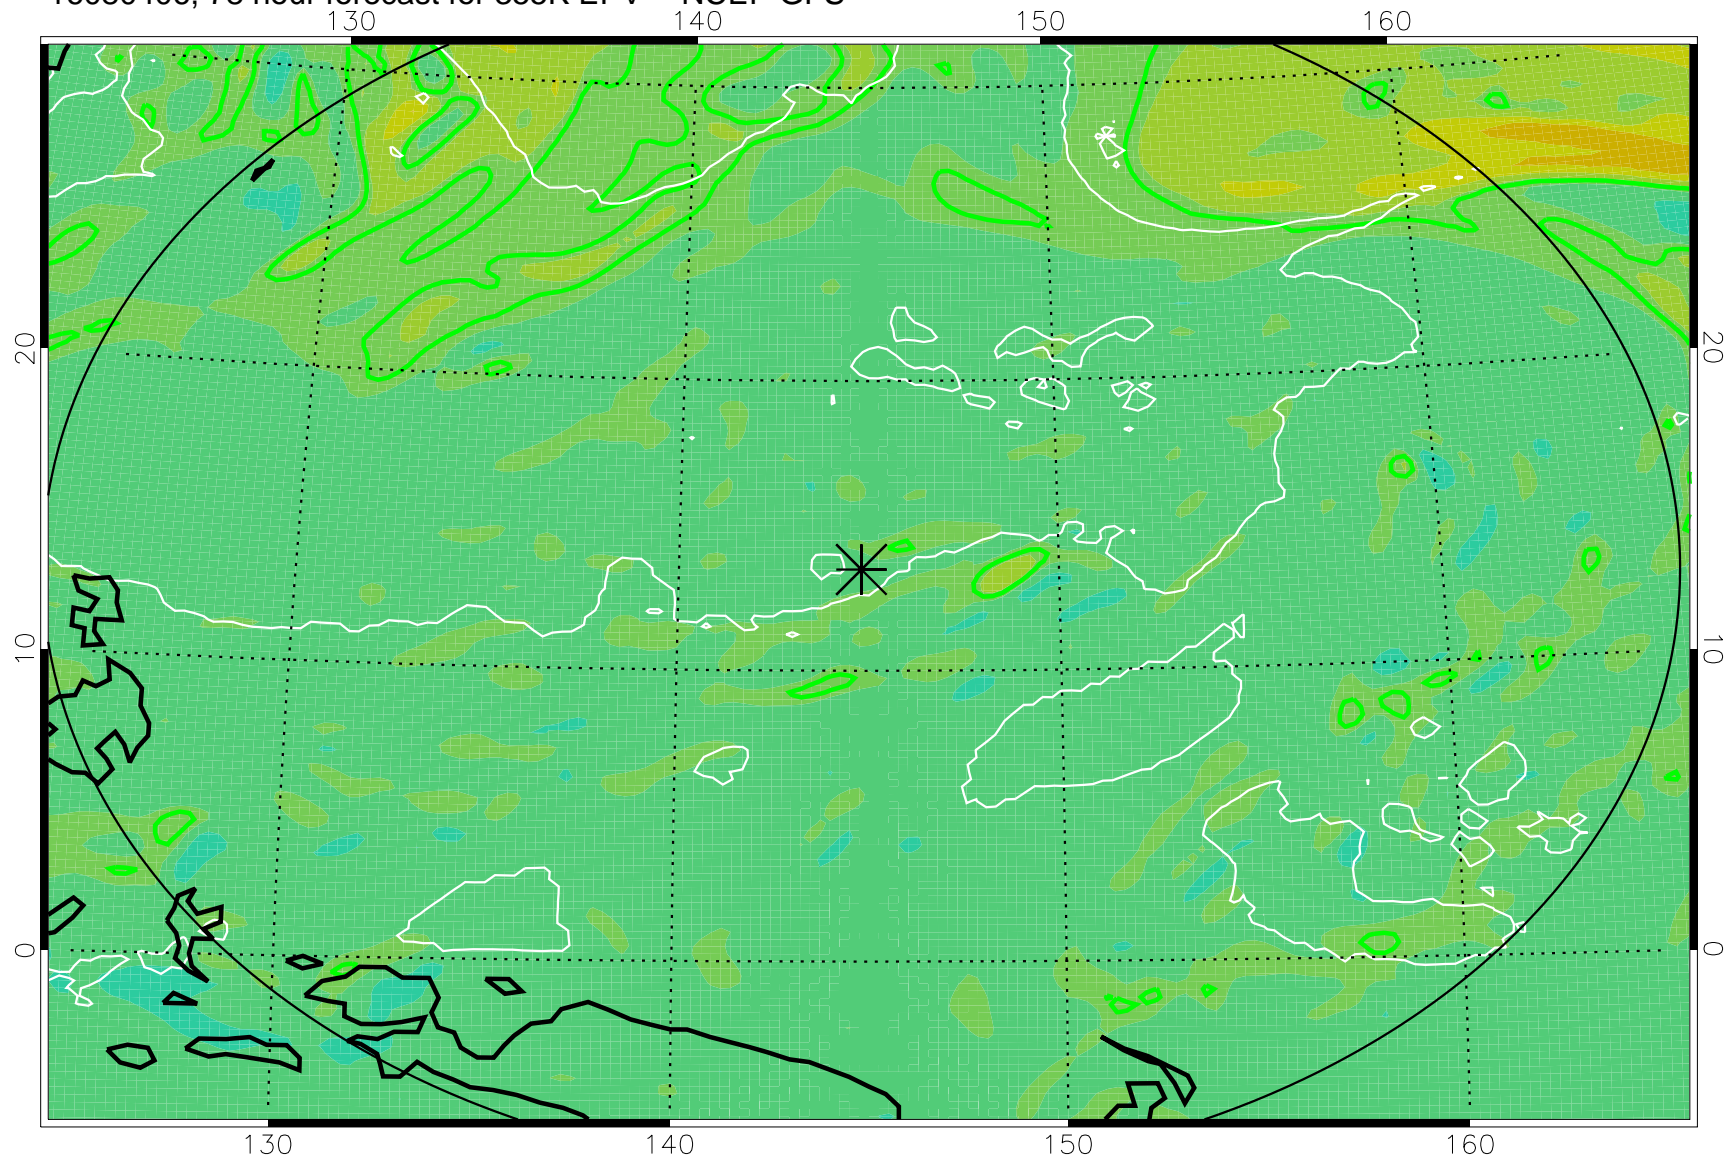

16080318, 66 hour forecast for 355K EPV -- NCEP GFS

355K Montgomery Streamfunction, white
EPV Tropopause (2 PVU) Position
Range ring of 2304 km

16080400, 72 hour forecast for 355K EPV -- NCEP GFS

355K Montgomery Streamfunction, white
EPV Tropopause (2 PVU) Position
Range ring of 2304 km

16080406, 78 hour forecast for 355K EPV -- NCEP GFS

355K Montgomery Streamfunction, white
EPV Tropopause (2 PVU) Position
Range ring of 2304 km

16080412, 84 hour forecast for 355K EPV -- NCEP GFS

355K Montgomery Streamfunction, white
EPV Tropopause (2 PVU) Position
Range ring of 2304 km

16080418, 90 hour forecast for 355K EPV -- NCEP GFS

355K Montgomery Streamfunction, white
EPV Tropopause (2 PVU) Position
Range ring of 2304 km

16080500, 96 hour forecast for 355K EPV -- NCEP GFS

355K Montgomery Streamfunction, white
EPV Tropopause (2 PVU) Position
Range ring of 2304 km

16080506, 102 hour forecast for 355K EPV -- NCEP GFS

355K Montgomery Streamfunction, white
EPV Tropopause (2 PVU) Position
Range ring of 2304 km

16080512, 108 hour forecast for 355K EPV -- NCEP GFS

355K Montgomery Streamfunction, white
EPV Tropopause (2 PVU) Position
Range ring of 2304 km