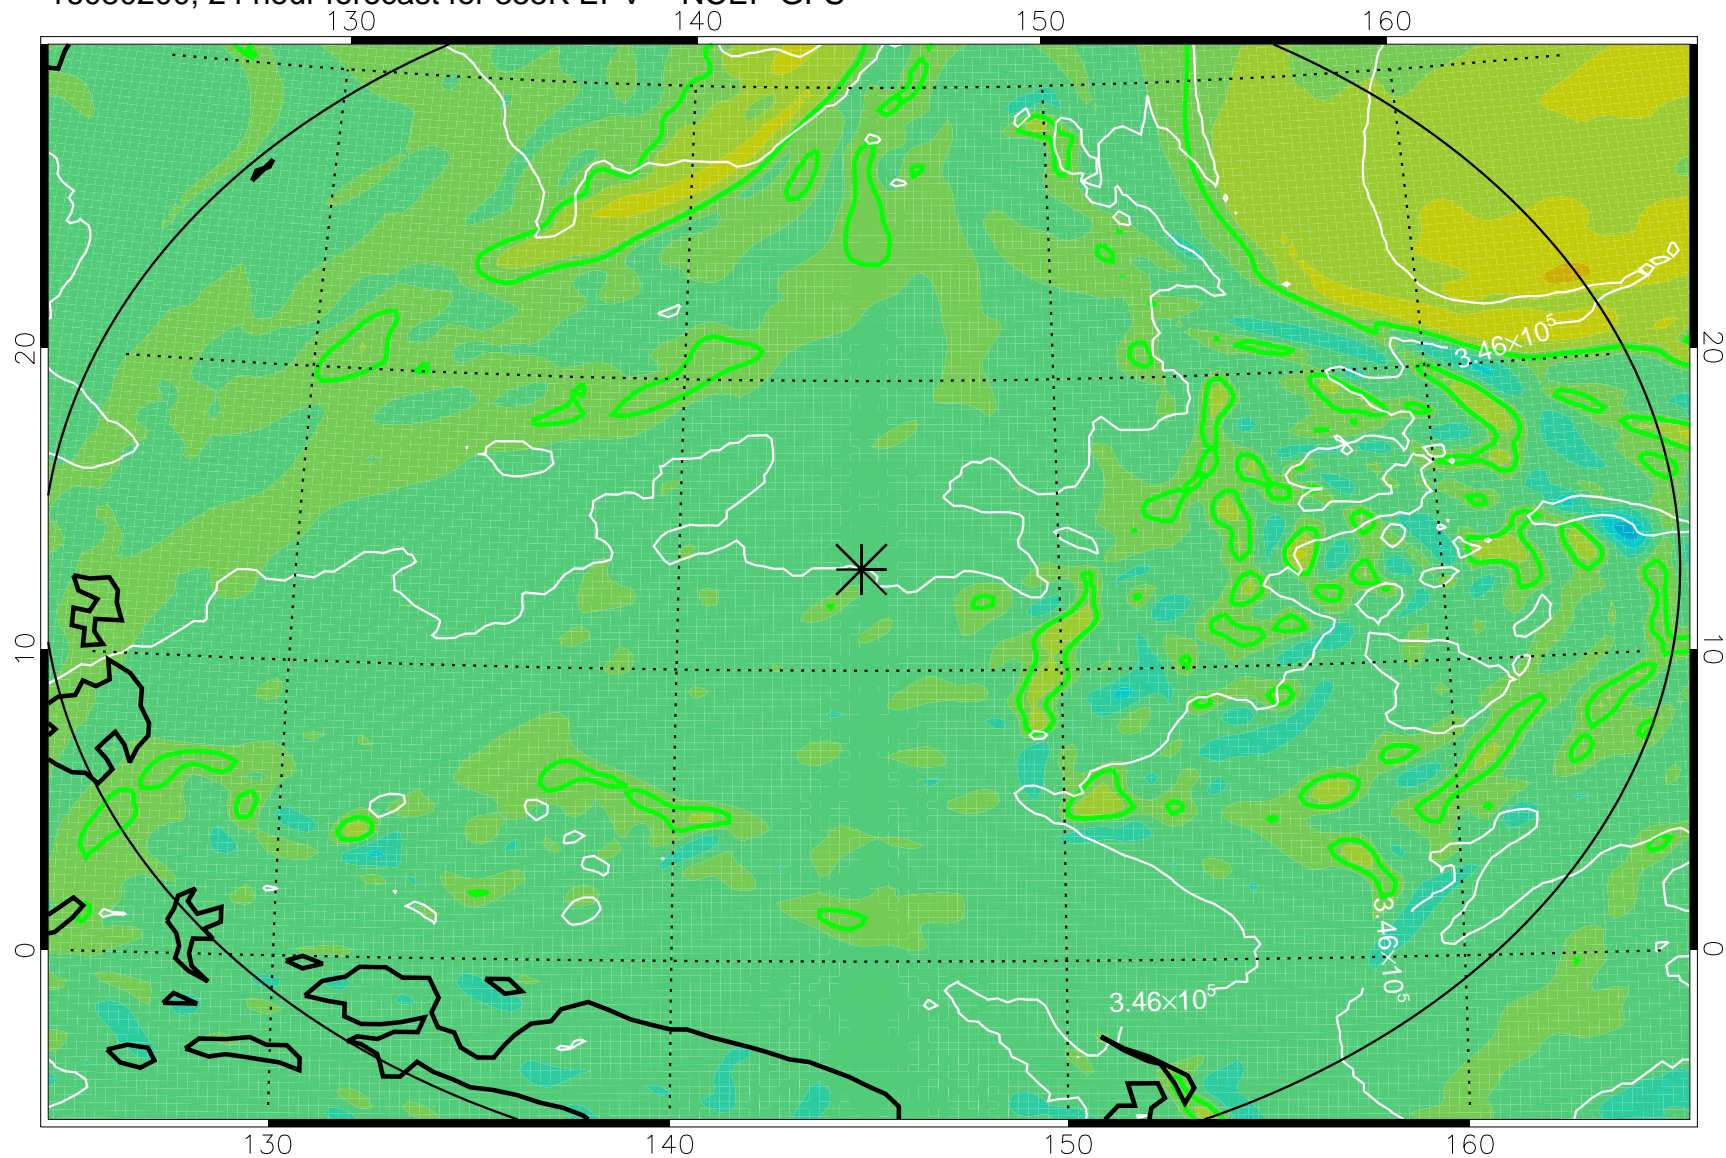

16080106, 6 hour forecast for 355K EPV -- NCEP GFS

355K Montgomery Streamfunction, white
EPV Tropopause (2 PVU) Position
Range ring of 2304 km

16080112, 12 hour forecast for 355K EPV -- NCEP GFS

355K Montgomery Streamfunction, white
EPV Tropopause (2 PVU) Position
Range ring of 2304 km

16080118, 18 hour forecast for 355K EPV -- NCEP GFS

355K Montgomery Streamfunction, white
EPV Tropopause (2 PVU) Position
Range ring of 2304 km

16080200, 24 hour forecast for 355K EPV -- NCEP GFS

355K Montgomery Streamfunction, white
EPV Tropopause (2 PVU) Position
Range ring of 2304 km

16080206, 30 hour forecast for 355K EPV -- NCEP GFS

355K Montgomery Streamfunction, white
EPV Tropopause (2 PVU) Position
Range ring of 2304 km

16080212, 36 hour forecast for 355K EPV -- NCEP GFS

355K Montgomery Streamfunction, white
EPV Tropopause (2 PVU) Position
Range ring of 2304 km

16080418, 90 hour forecast for 355K EPV -- NCEP GFS

355K Montgomery Streamfunction, white
EPV Tropopause (2 PVU) Position
Range ring of 2304 km

16080500, 96 hour forecast for 355K EPV -- NCEP GFS

355K Montgomery Streamfunction, white
EPV Tropopause (2 PVU) Position
Range ring of 2304 km