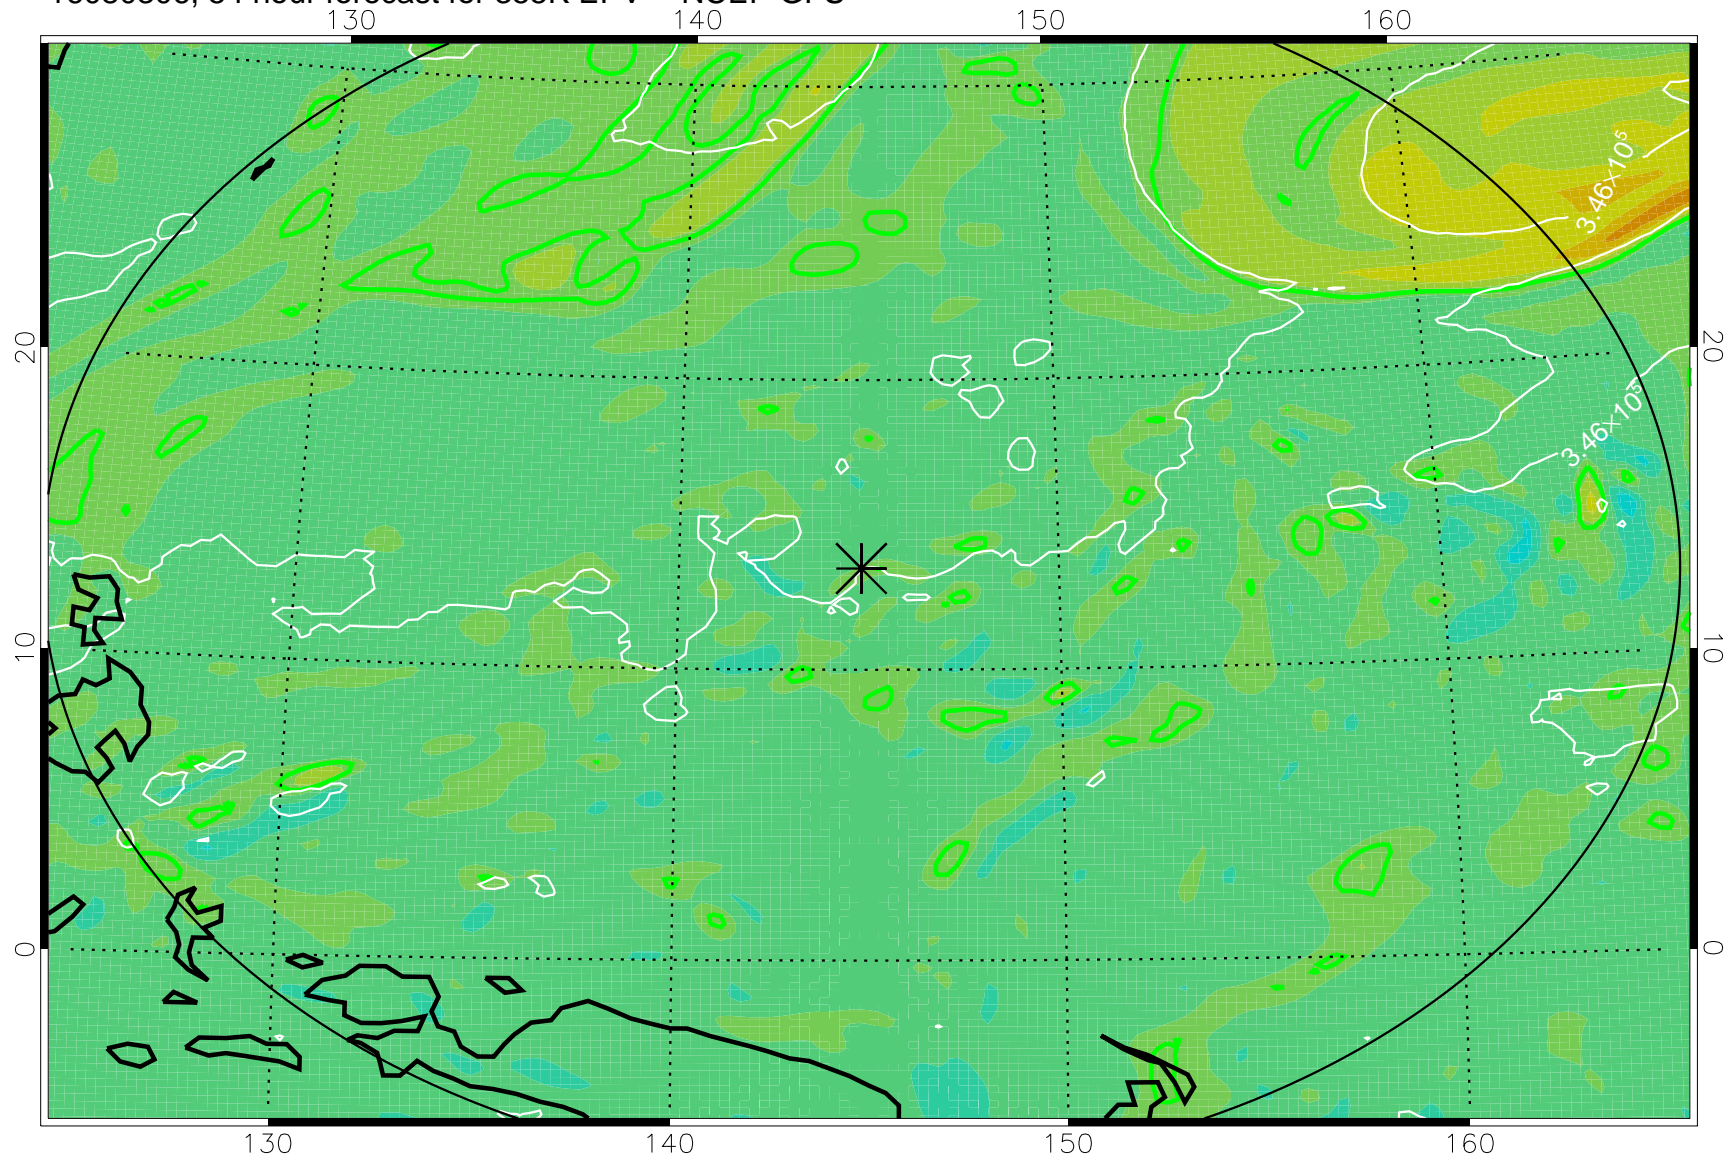

16080218, 42 hour forecast for 355K EPV -- NCEP GFS

355K Montgomery Streamfunction, white
EPV Tropopause (2 PVU) Position
Range ring of 2304 km

16080300, 48 hour forecast for 355K EPV -- NCEP GFS

355K Montgomery Streamfunction, white
EPV Tropopause (2 PVU) Position
Range ring of 2304 km

16080306, 54 hour forecast for 355K EPV -- NCEP GFS

355K Montgomery Streamfunction, white
EPV Tropopause (2 PVU) Position
Range ring of 2304 km

16080312, 60 hour forecast for 355K EPV -- NCEP GFS

355K Montgomery Streamfunction, white
EPV Tropopause (2 PVU) Position
Range ring of 2304 km

16080318, 66 hour forecast for 355K EPV -- NCEP GFS

355K Montgomery Streamfunction, white
EPV Tropopause (2 PVU) Position
Range ring of 2304 km

16080400, 72 hour forecast for 355K EPV -- NCEP GFS

355K Montgomery Streamfunction, white
EPV Tropopause (2 PVU) Position
Range ring of 2304 km

16080418, 90 hour forecast for 355K EPV -- NCEP GFS

355K Montgomery Streamfunction, white
EPV Tropopause (2 PVU) Position
Range ring of 2304 km

16080500, 96 hour forecast for 355K EPV -- NCEP GFS

355K Montgomery Streamfunction, white
EPV Tropopause (2 PVU) Position
Range ring of 2304 km