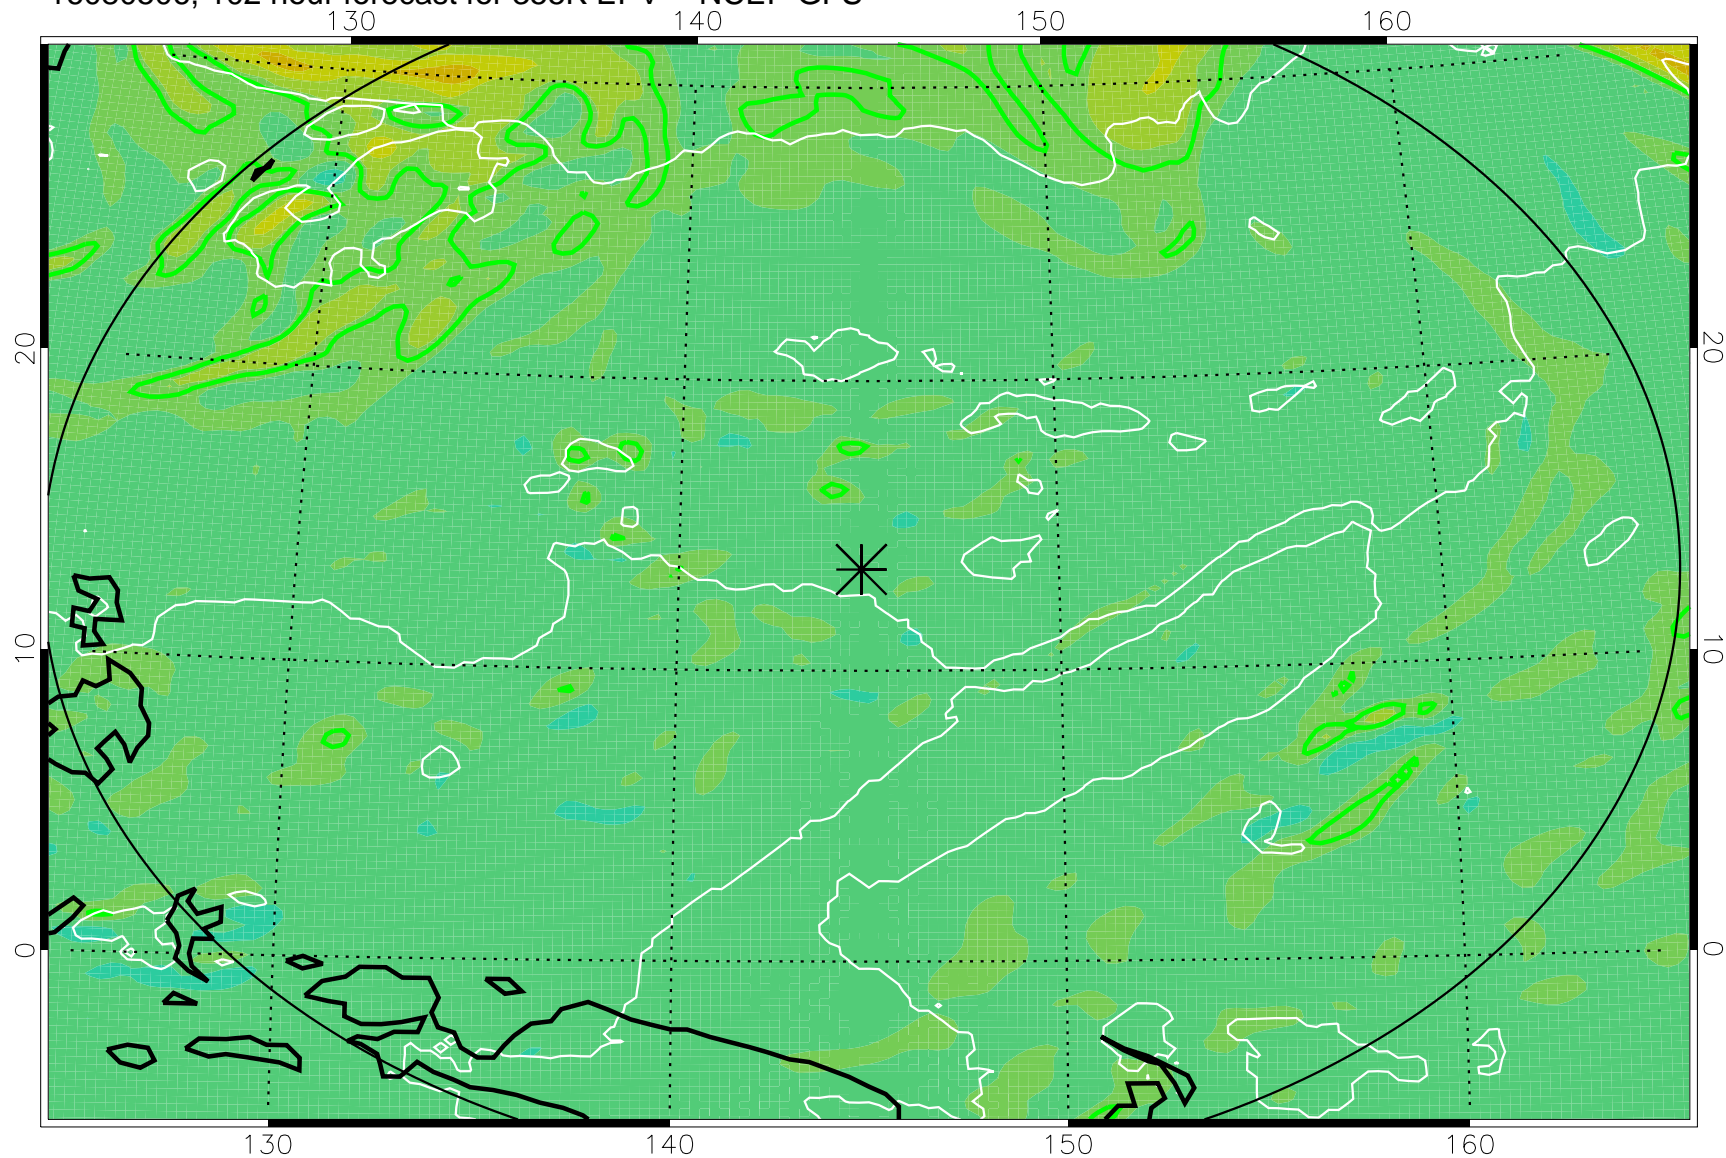

16080406, 78 hour forecast for 355K EPV -- NCEP GFS

355K Montgomery Streamfunction, white
EPV Tropopause (2 PVU) Position
Range ring of 2304 km

16080412, 84 hour forecast for 355K EPV -- NCEP GFS

355K Montgomery Streamfunction, white
EPV Tropopause (2 PVU) Position
Range ring of 2304 km

16080418, 90 hour forecast for 355K EPV -- NCEP GFS

355K Montgomery Streamfunction, white
EPV Tropopause (2 PVU) Position
Range ring of 2304 km

16080500, 96 hour forecast for 355K EPV -- NCEP GFS

355K Montgomery Streamfunction, white
EPV Tropopause (2 PVU) Position
Range ring of 2304 km

16080506, 102 hour forecast for 355K EPV -- NCEP GFS

355K Montgomery Streamfunction, white
EPV Tropopause (2 PVU) Position
Range ring of 2304 km

16080512, 108 hour forecast for 355K EPV -- NCEP GFS

355K Montgomery Streamfunction, white
EPV Tropopause (2 PVU) Position
Range ring of 2304 km

16080518, 114 hour forecast for 355K EPV -- NCEP GFS

355K Montgomery Streamfunction, white
EPV Tropopause (2 PVU) Position
Range ring of 2304 km

16080600, 120 hour forecast for 355K EPV -- NCEP GFS

355K Montgomery Streamfunction, white
EPV Tropopause (2 PVU) Position
Range ring of 2304 km