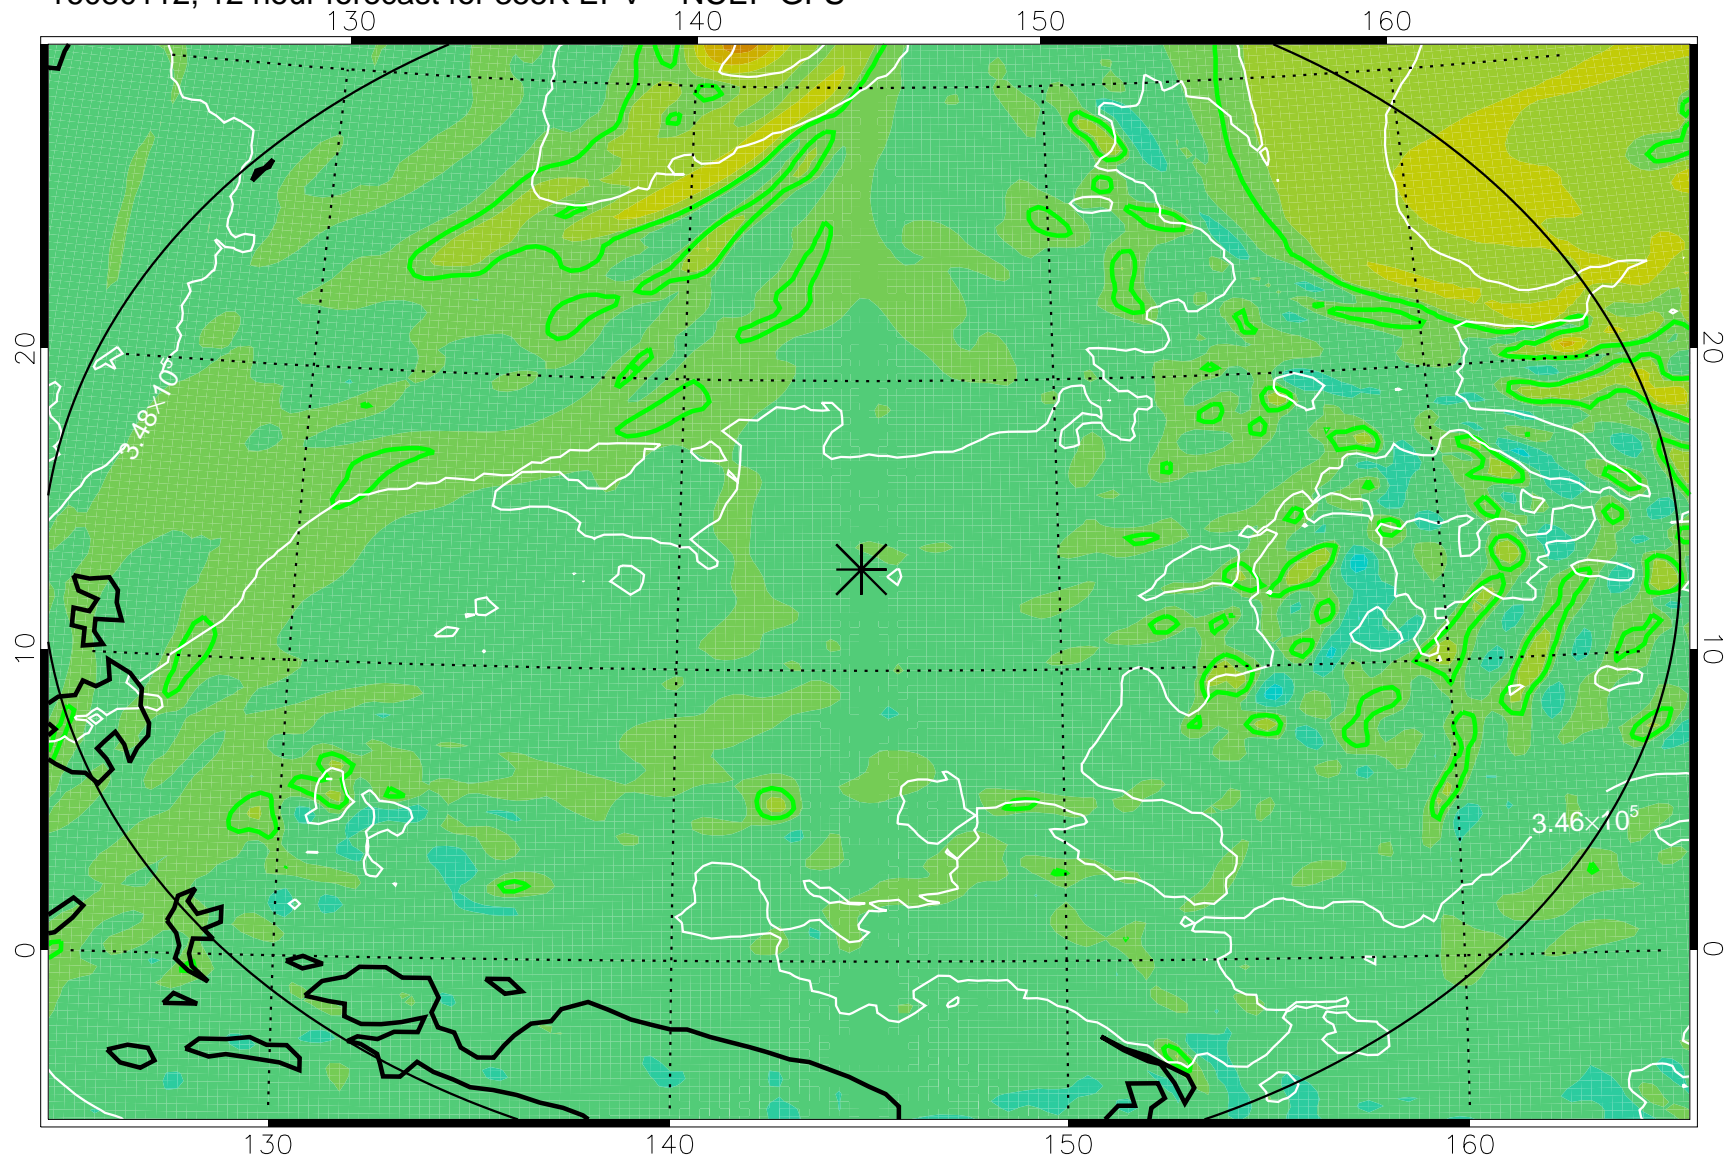

16080106, 6 hour forecast for 355K EPV -- NCEP GFS

355K Montgomery Streamfunction, white
EPV Tropopause (2 PVU) Position
Range ring of 2304 km

16080112, 12 hour forecast for 355K EPV -- NCEP GFS

355K Montgomery Streamfunction, white
EPV Tropopause (2 PVU) Position
Range ring of 2304 km

16080118, 18 hour forecast for 355K EPV -- NCEP GFS

355K Montgomery Streamfunction, white
EPV Tropopause (2 PVU) Position
Range ring of 2304 km

16080200, 24 hour forecast for 355K EPV -- NCEP GFS

355K Montgomery Streamfunction, white
EPV Tropopause (2 PVU) Position
Range ring of 2304 km

16080206, 30 hour forecast for 355K EPV -- NCEP GFS

355K Montgomery Streamfunction, white
EPV Tropopause (2 PVU) Position
Range ring of 2304 km

16080212, 36 hour forecast for 355K EPV -- NCEP GFS

355K Montgomery Streamfunction, white
EPV Tropopause (2 PVU) Position
Range ring of 2304 km

16080418, 90 hour forecast for 355K EPV -- NCEP GFS

355K Montgomery Streamfunction, white
EPV Tropopause (2 PVU) Position
Range ring of 2304 km

16080500, 96 hour forecast for 355K EPV -- NCEP GFS

355K Montgomery Streamfunction, white
EPV Tropopause (2 PVU) Position
Range ring of 2304 km