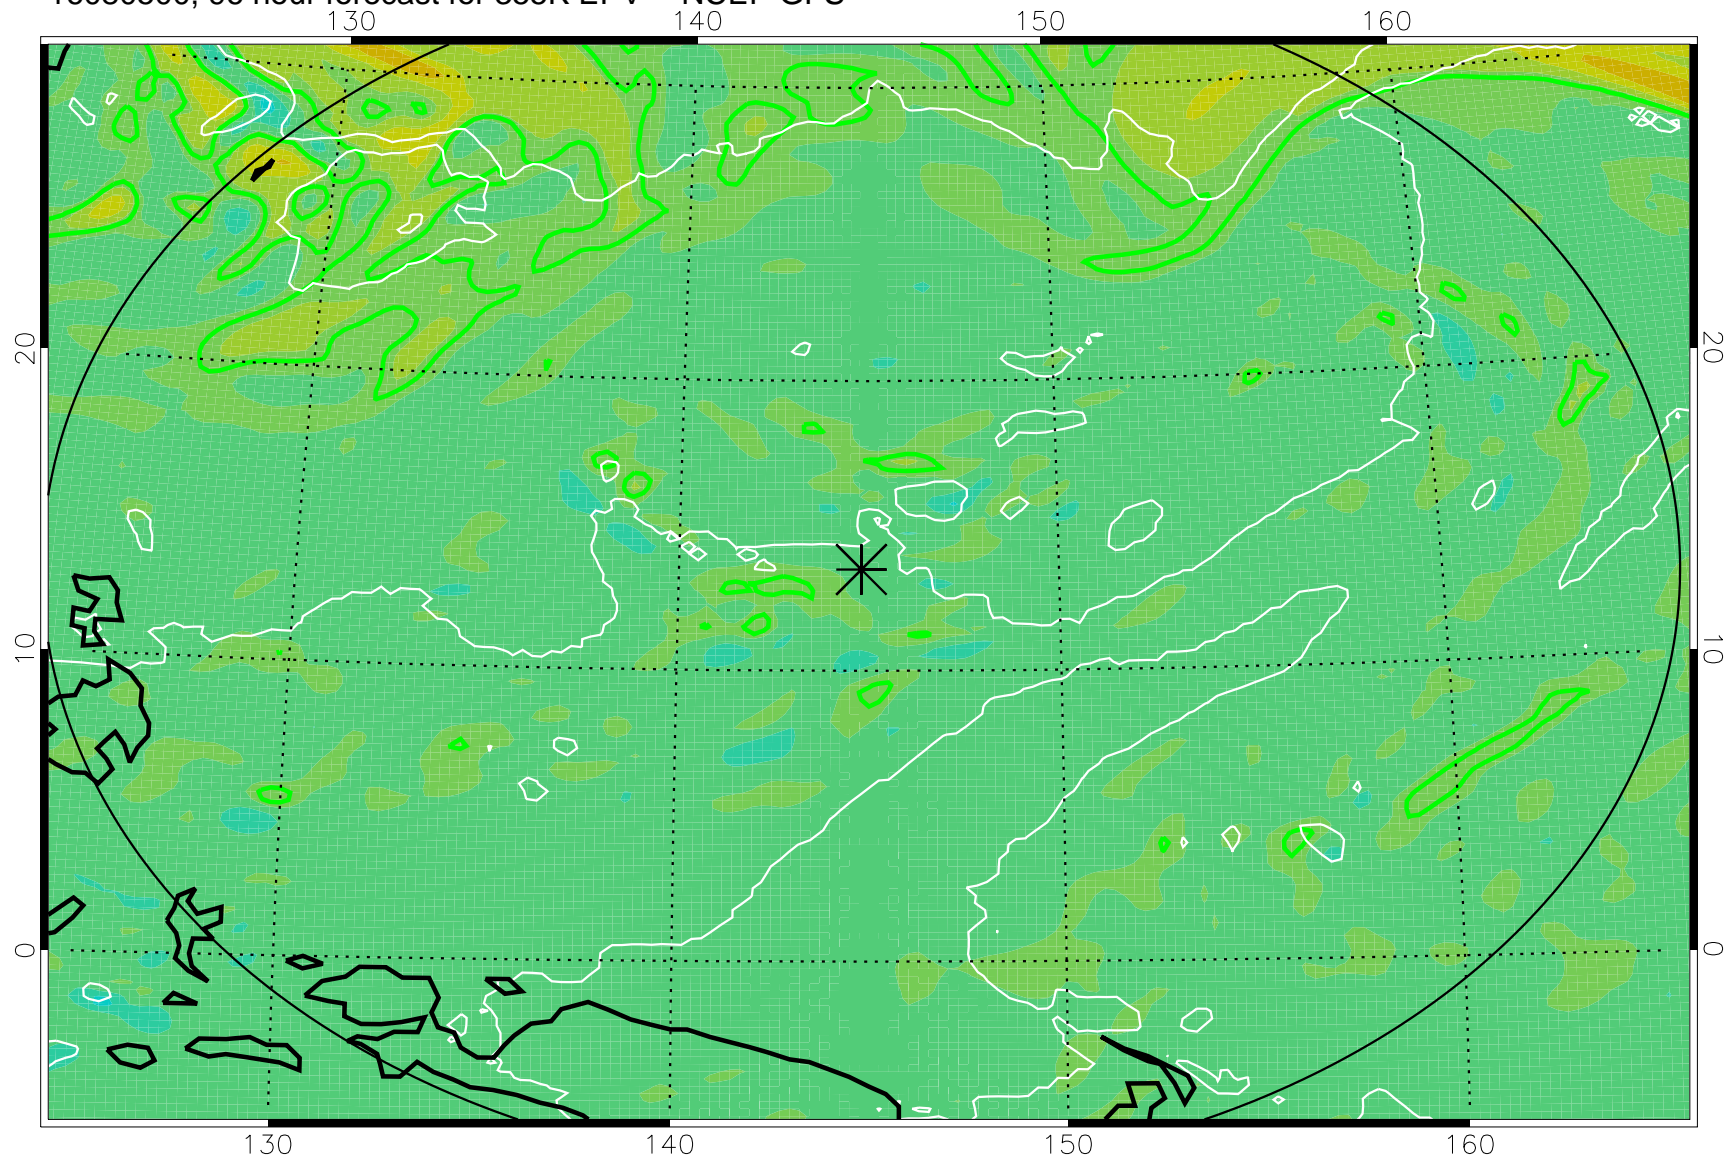

16080406, 78 hour forecast for 355K EPV -- NCEP GFS

355K Montgomery Streamfunction, white
EPV Tropopause (2 PVU) Position
Range ring of 2304 km

16080412, 84 hour forecast for 355K EPV -- NCEP GFS

355K Montgomery Streamfunction, white
EPV Tropopause (2 PVU) Position
Range ring of 2304 km

16080418, 90 hour forecast for 355K EPV -- NCEP GFS

355K Montgomery Streamfunction, white
EPV Tropopause (2 PVU) Position
Range ring of 2304 km

16080500, 96 hour forecast for 355K EPV -- NCEP GFS

355K Montgomery Streamfunction, white
EPV Tropopause (2 PVU) Position
Range ring of 2304 km

16080506, 102 hour forecast for 355K EPV -- NCEP GFS

355K Montgomery Streamfunction, white
EPV Tropopause (2 PVU) Position
Range ring of 2304 km

16080512, 108 hour forecast for 355K EPV -- NCEP GFS

355K Montgomery Streamfunction, white
EPV Tropopause (2 PVU) Position
Range ring of 2304 km

16080518, 114 hour forecast for 355K EPV -- NCEP GFS

355K Montgomery Streamfunction, white
EPV Tropopause (2 PVU) Position
Range ring of 2304 km

16080600, 120 hour forecast for 355K EPV -- NCEP GFS

355K Montgomery Streamfunction, white
EPV Tropopause (2 PVU) Position
Range ring of 2304 km