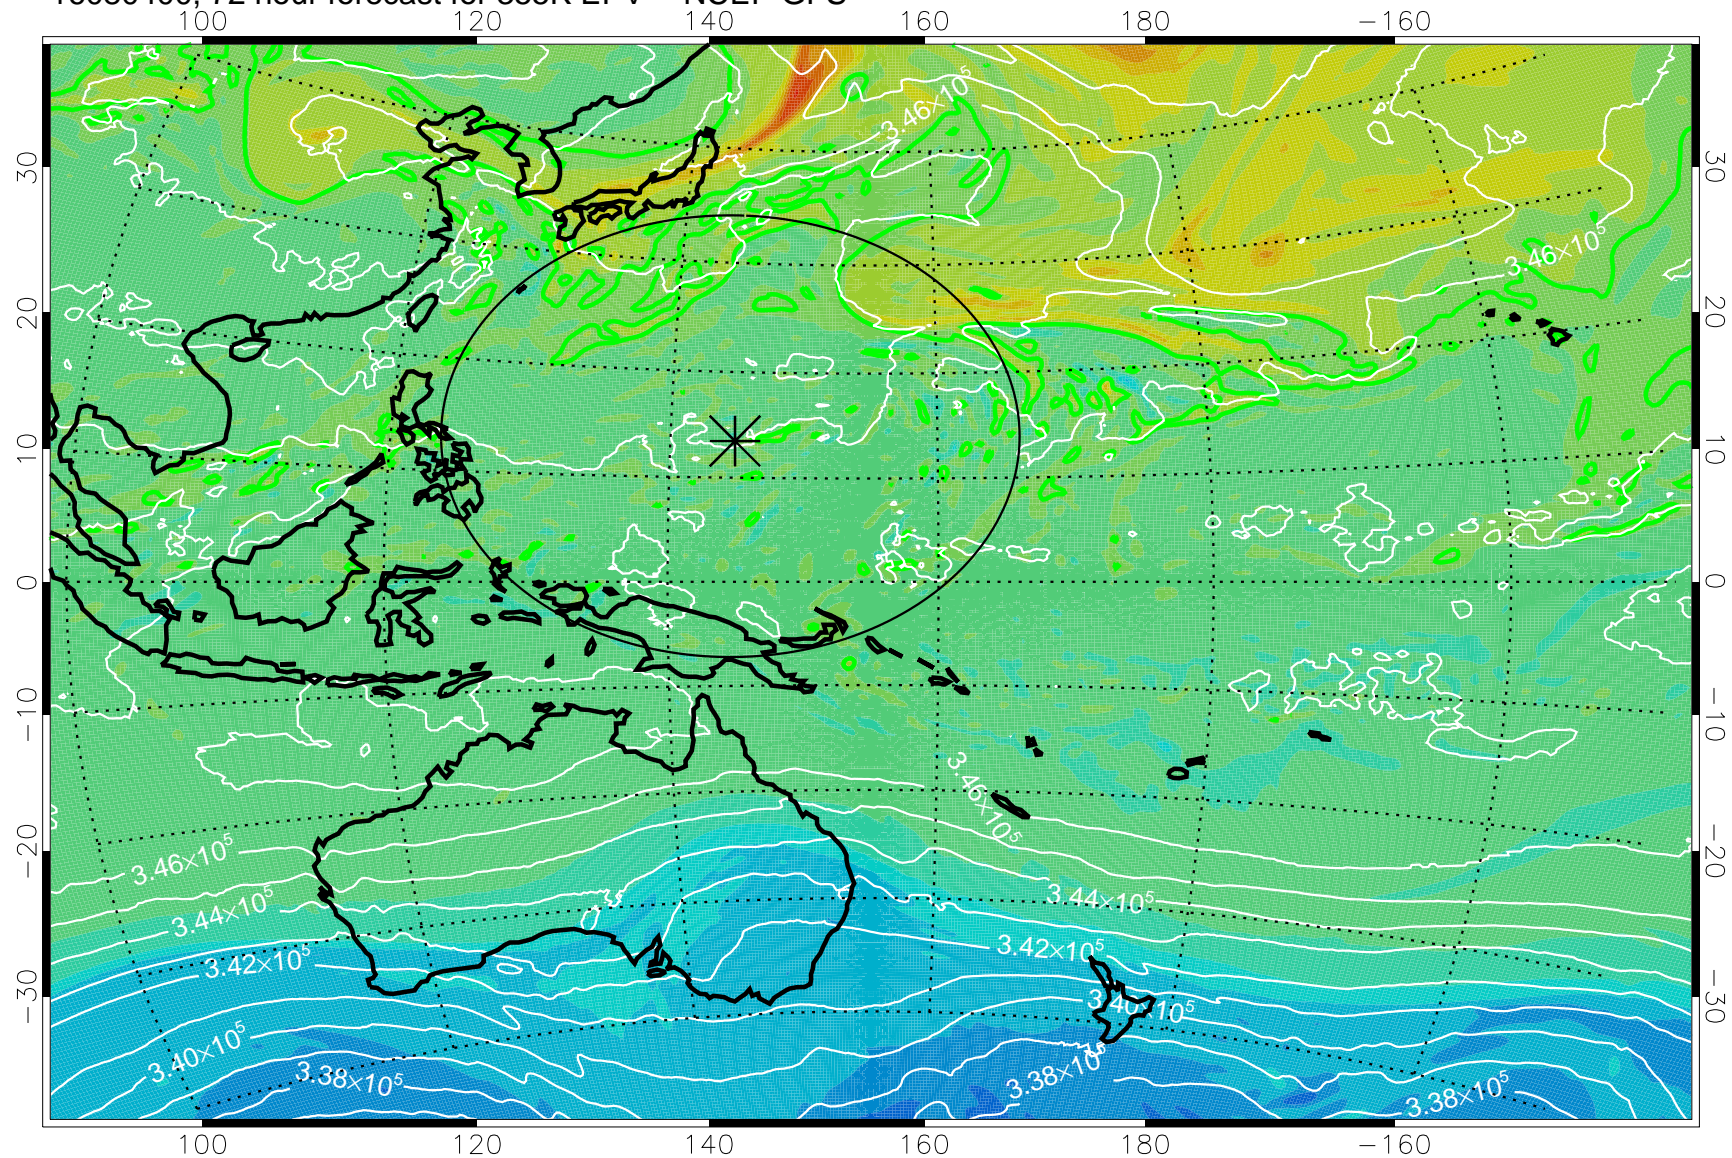

16080306, 54 hour forecast for 355K EPV -- NCEP GFS

355K Montgomery Streamfunction, white
EPV Tropopause (2 PVU) Position
Range ring of 2304 km

16080312, 60 hour forecast for 355K EPV -- NCEP GFS

355K Montgomery Streamfunction, white
EPV Tropopause (2 PVU) Position
Range ring of 2304 km

16080318, 66 hour forecast for 355K EPV -- NCEP GFS

355K Montgomery Streamfunction, white
EPV Tropopause (2 PVU) Position
Range ring of 2304 km

16080400, 72 hour forecast for 355K EPV -- NCEP GFS

355K Montgomery Streamfunction, white
EPV Tropopause (2 PVU) Position
Range ring of 2304 km

16080406, 78 hour forecast for 355K EPV -- NCEP GFS

355K Montgomery Streamfunction, white
EPV Tropopause (2 PVU) Position
Range ring of 2304 km

16080412, 84 hour forecast for 355K EPV -- NCEP GFS

355K Montgomery Streamfunction, white
EPV Tropopause (2 PVU) Position
Range ring of 2304 km

16080418, 90 hour forecast for 355K EPV -- NCEP GFS

355K Montgomery Streamfunction, white
EPV Tropopause (2 PVU) Position
Range ring of 2304 km

16080500, 96 hour forecast for 355K EPV -- NCEP GFS

355K Montgomery Streamfunction, white
EPV Tropopause (2 PVU) Position
Range ring of 2304 km