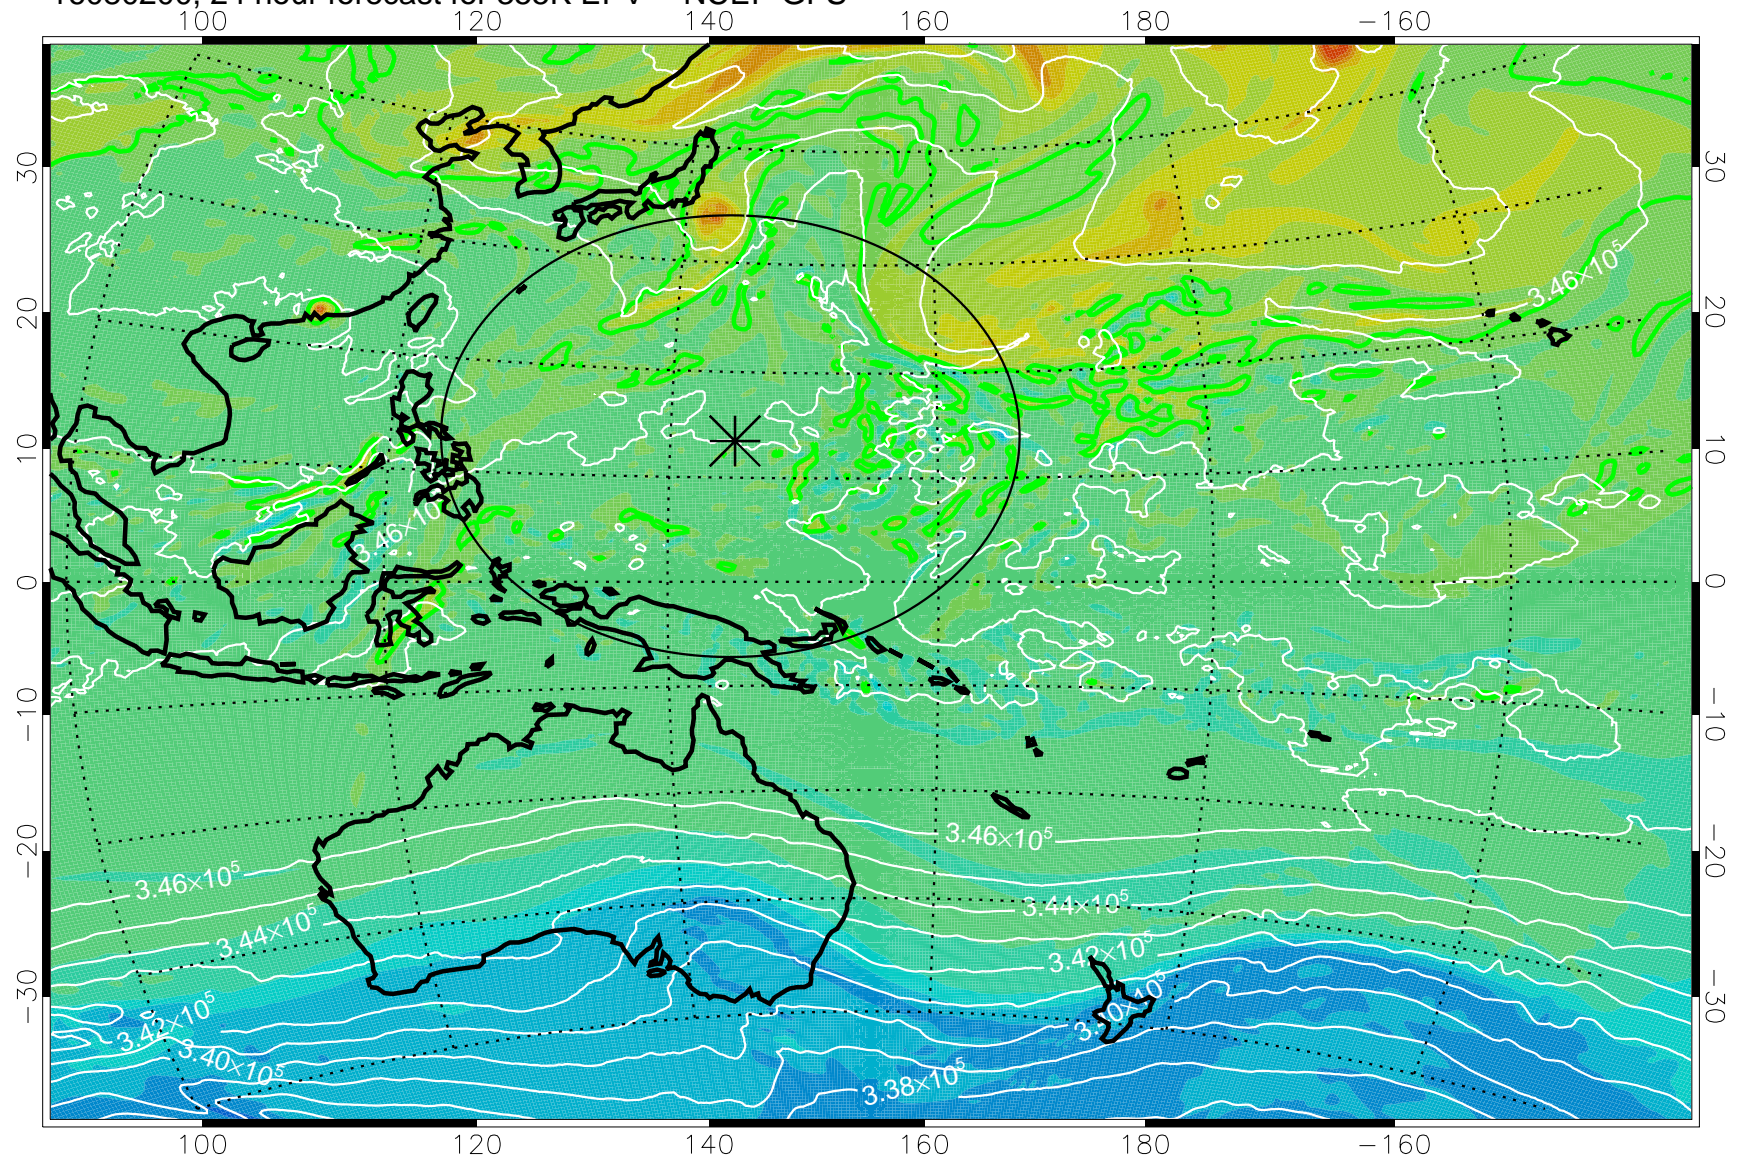

16080106, 6 hour forecast for 355K EPV -- NCEP GFS

355K Montgomery Streamfunction, white
EPV Tropopause (2 PVU) Position
Range ring of 2304 km

16080112, 12 hour forecast for 355K EPV -- NCEP GFS

355K Montgomery Streamfunction, white
EPV Tropopause (2 PVU) Position
Range ring of 2304 km

16080118, 18 hour forecast for 355K EPV -- NCEP GFS

355K Montgomery Streamfunction, white
EPV Tropopause (2 PVU) Position
Range ring of 2304 km

16080200, 24 hour forecast for 355K EPV -- NCEP GFS

355K Montgomery Streamfunction, white
EPV Tropopause (2 PVU) Position
Range ring of 2304 km

16080206, 30 hour forecast for 355K EPV -- NCEP GFS

355K Montgomery Streamfunction, white
EPV Tropopause (2 PVU) Position
Range ring of 2304 km

16080212, 36 hour forecast for 355K EPV -- NCEP GFS

355K Montgomery Streamfunction, white
EPV Tropopause (2 PVU) Position
Range ring of 2304 km

16080218, 42 hour forecast for 355K EPV -- NCEP GFS

355K Montgomery Streamfunction, white
EPV Tropopause (2 PVU) Position
Range ring of 2304 km

16080300, 48 hour forecast for 355K EPV -- NCEP GFS

355K Montgomery Streamfunction, white
EPV Tropopause (2 PVU) Position
Range ring of 2304 km