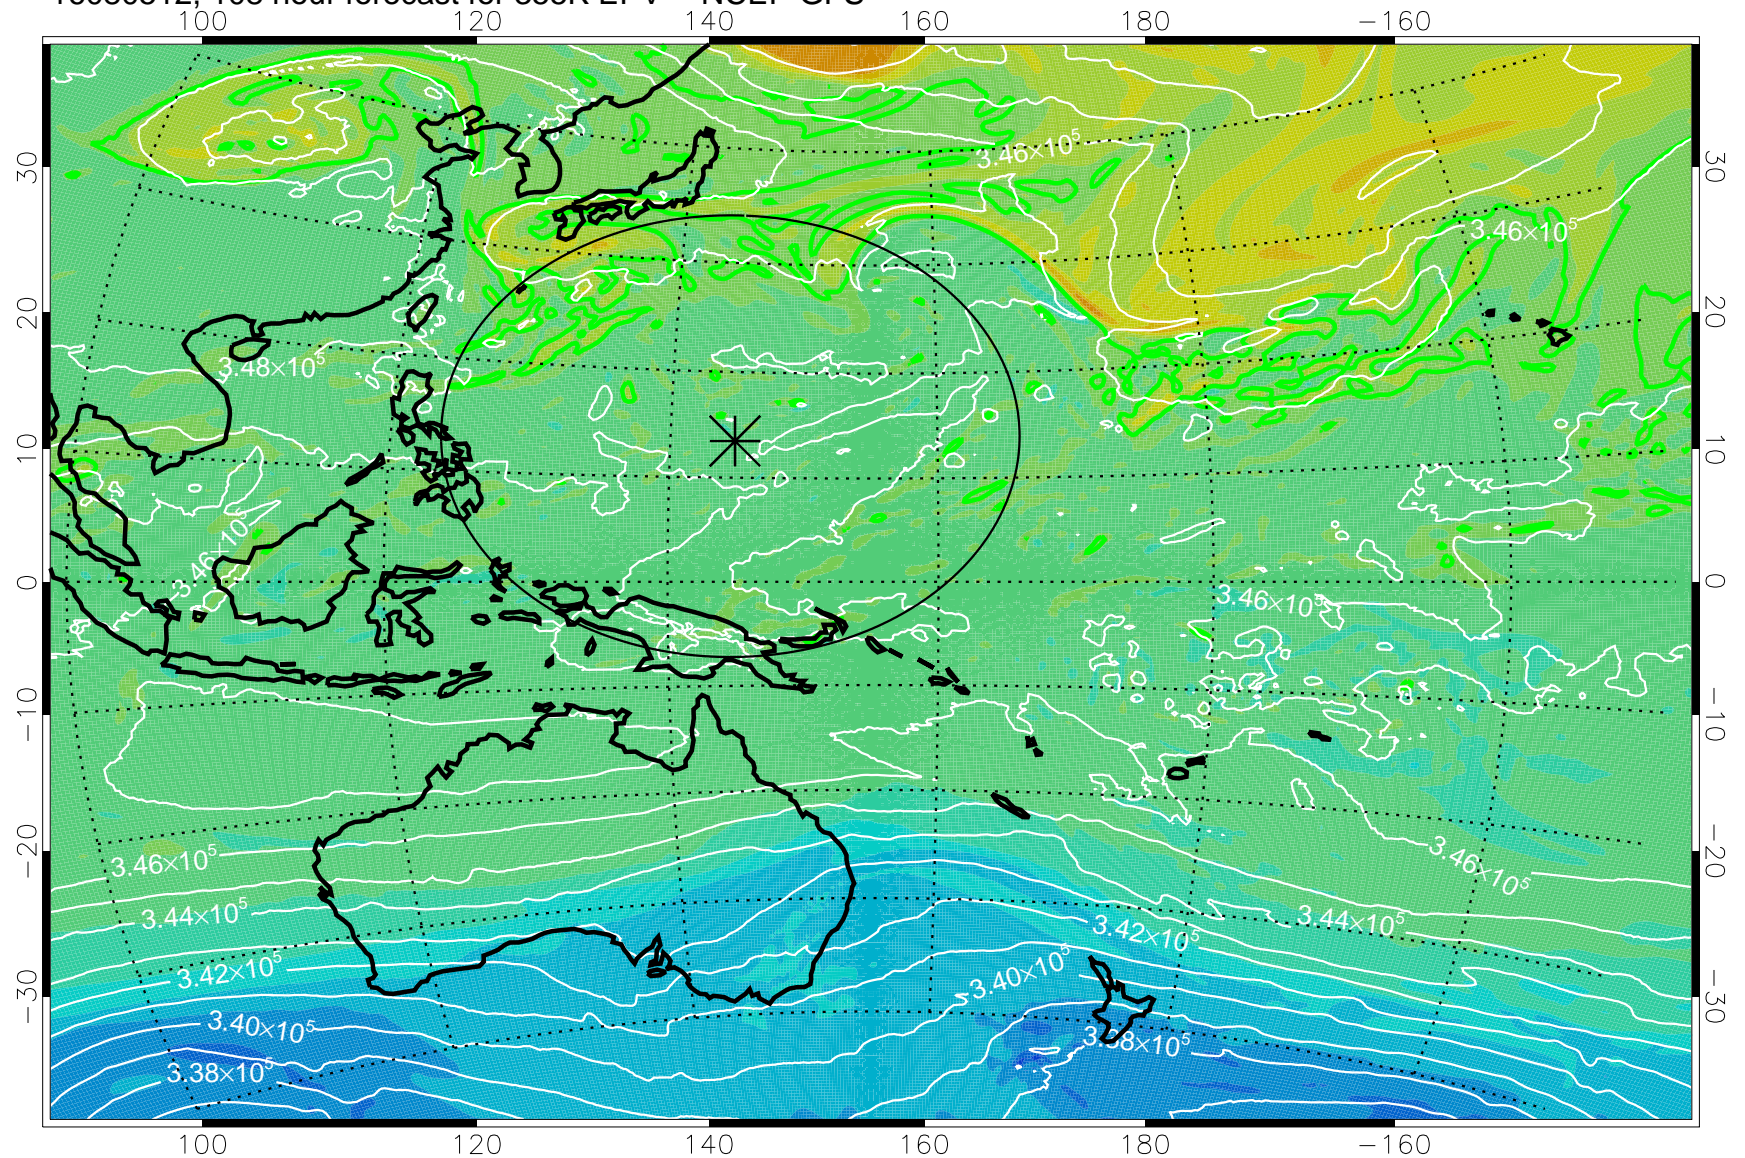

16080406, 78 hour forecast for 355K EPV -- NCEP GFS

355K Montgomery Streamfunction, white
EPV Tropopause (2 PVU) Position
Range ring of 2304 km

16080412, 84 hour forecast for 355K EPV -- NCEP GFS

355K Montgomery Streamfunction, white
EPV Tropopause (2 PVU) Position
Range ring of 2304 km

16080418, 90 hour forecast for 355K EPV -- NCEP GFS

355K Montgomery Streamfunction, white
EPV Tropopause (2 PVU) Position
Range ring of 2304 km

16080500, 96 hour forecast for 355K EPV -- NCEP GFS

355K Montgomery Streamfunction, white
EPV Tropopause (2 PVU) Position
Range ring of 2304 km

16080506, 102 hour forecast for 355K EPV -- NCEP GFS

355K Montgomery Streamfunction, white
EPV Tropopause (2 PVU) Position
Range ring of 2304 km

16080512, 108 hour forecast for 355K EPV -- NCEP GFS

355K Montgomery Streamfunction, white
EPV Tropopause (2 PVU) Position
Range ring of 2304 km

16080518, 114 hour forecast for 355K EPV -- NCEP GFS

355K Montgomery Streamfunction, white
EPV Tropopause (2 PVU) Position
Range ring of 2304 km

16080600, 120 hour forecast for 355K EPV -- NCEP GFS

355K Montgomery Streamfunction, white
EPV Tropopause (2 PVU) Position
Range ring of 2304 km