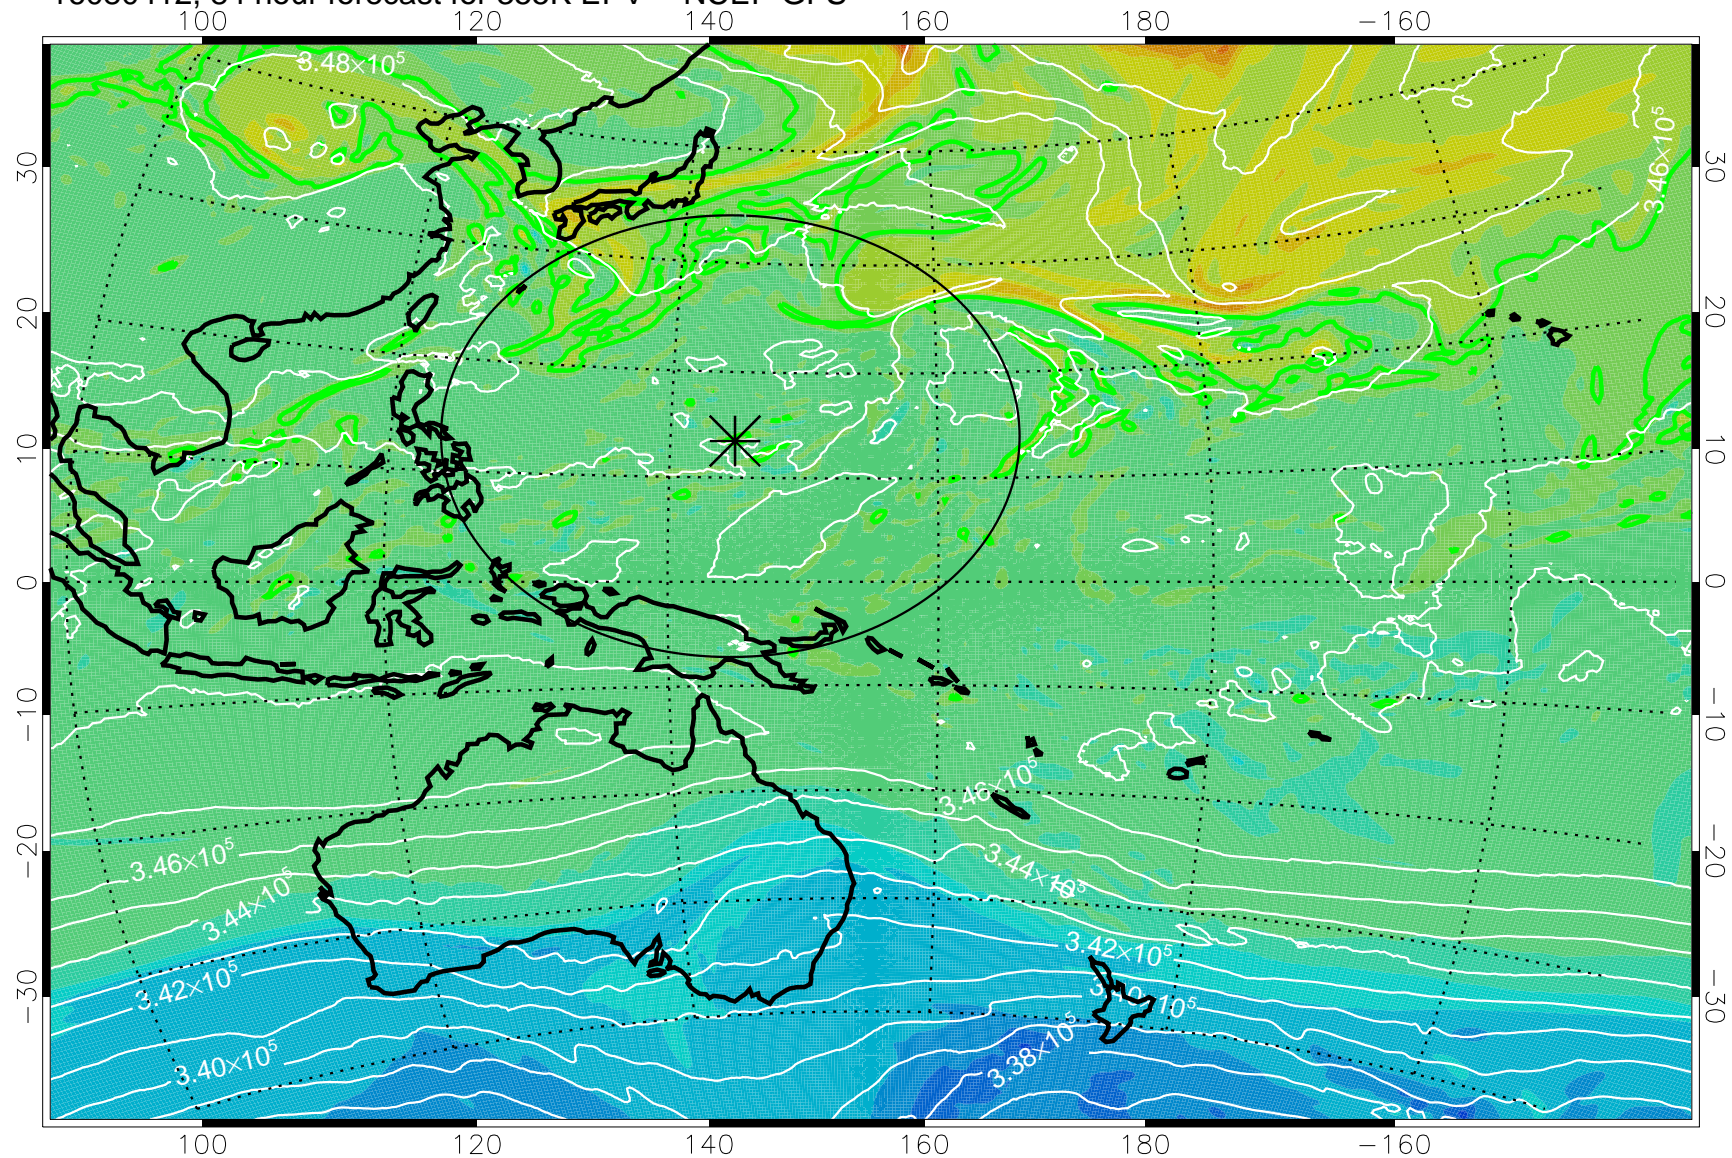

16080306, 54 hour forecast for 355K EPV -- NCEP GFS

355K Montgomery Streamfunction, white
EPV Tropopause (2 PVU) Position
Range ring of 2304 km

16080312, 60 hour forecast for 355K EPV -- NCEP GFS

355K Montgomery Streamfunction, white
EPV Tropopause (2 PVU) Position
Range ring of 2304 km

16080318, 66 hour forecast for 355K EPV -- NCEP GFS

355K Montgomery Streamfunction, white
EPV Tropopause (2 PVU) Position
Range ring of 2304 km

16080400, 72 hour forecast for 355K EPV -- NCEP GFS

355K Montgomery Streamfunction, white
EPV Tropopause (2 PVU) Position
Range ring of 2304 km

16080406, 78 hour forecast for 355K EPV -- NCEP GFS

355K Montgomery Streamfunction, white
EPV Tropopause (2 PVU) Position
Range ring of 2304 km

16080412, 84 hour forecast for 355K EPV -- NCEP GFS

355K Montgomery Streamfunction, white
EPV Tropopause (2 PVU) Position
Range ring of 2304 km

16080418, 90 hour forecast for 355K EPV -- NCEP GFS

355K Montgomery Streamfunction, white
EPV Tropopause (2 PVU) Position
Range ring of 2304 km

16080500, 96 hour forecast for 355K EPV -- NCEP GFS

355K Montgomery Streamfunction, white
EPV Tropopause (2 PVU) Position
Range ring of 2304 km