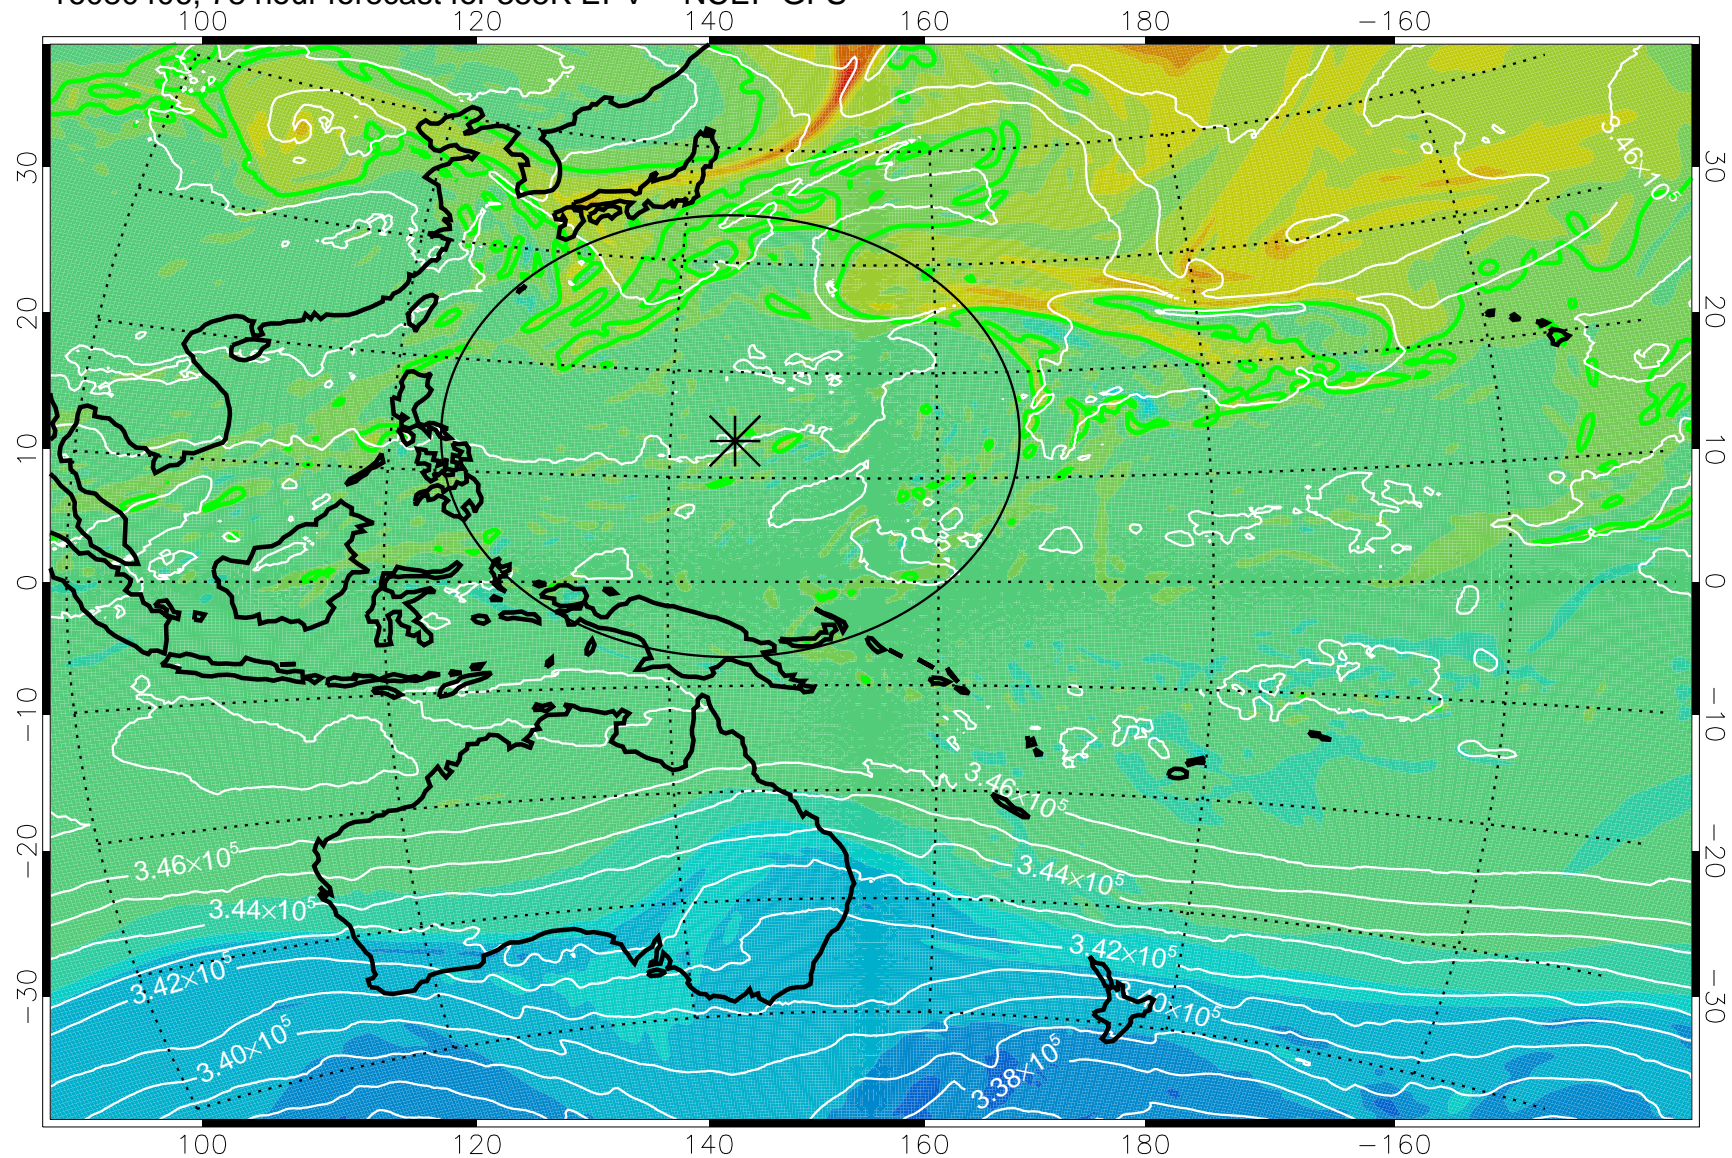

16080306, 54 hour forecast for 355K EPV -- NCEP GFS

355K Montgomery Streamfunction, white
EPV Tropopause (2 PVU) Position
Range ring of 2304 km

16080312, 60 hour forecast for 355K EPV -- NCEP GFS

355K Montgomery Streamfunction, white
EPV Tropopause (2 PVU) Position
Range ring of 2304 km

16080318, 66 hour forecast for 355K EPV -- NCEP GFS

355K Montgomery Streamfunction, white
EPV Tropopause (2 PVU) Position
Range ring of 2304 km

16080400, 72 hour forecast for 355K EPV -- NCEP GFS

355K Montgomery Streamfunction, white
EPV Tropopause (2 PVU) Position
Range ring of 2304 km

16080406, 78 hour forecast for 355K EPV -- NCEP GFS

355K Montgomery Streamfunction, white
EPV Tropopause (2 PVU) Position
Range ring of 2304 km

16080412, 84 hour forecast for 355K EPV -- NCEP GFS

355K Montgomery Streamfunction, white
EPV Tropopause (2 PVU) Position
Range ring of 2304 km

16080418, 90 hour forecast for 355K EPV -- NCEP GFS

355K Montgomery Streamfunction, white
EPV Tropopause (2 PVU) Position
Range ring of 2304 km

16080500, 96 hour forecast for 355K EPV -- NCEP GFS

355K Montgomery Streamfunction, white
EPV Tropopause (2 PVU) Position
Range ring of 2304 km