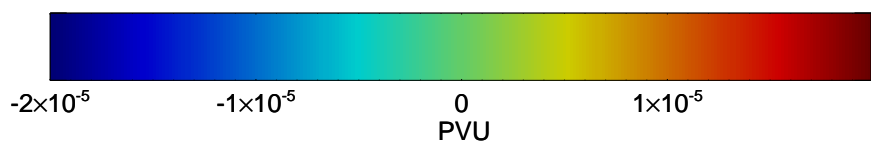

16080500, 96 hour forecast for 355K EPV -- NCEP GFS

355K Montgomery Streamfunction, white
EPV Tropopause (2 PVU) Position
Range ring of 2304 km