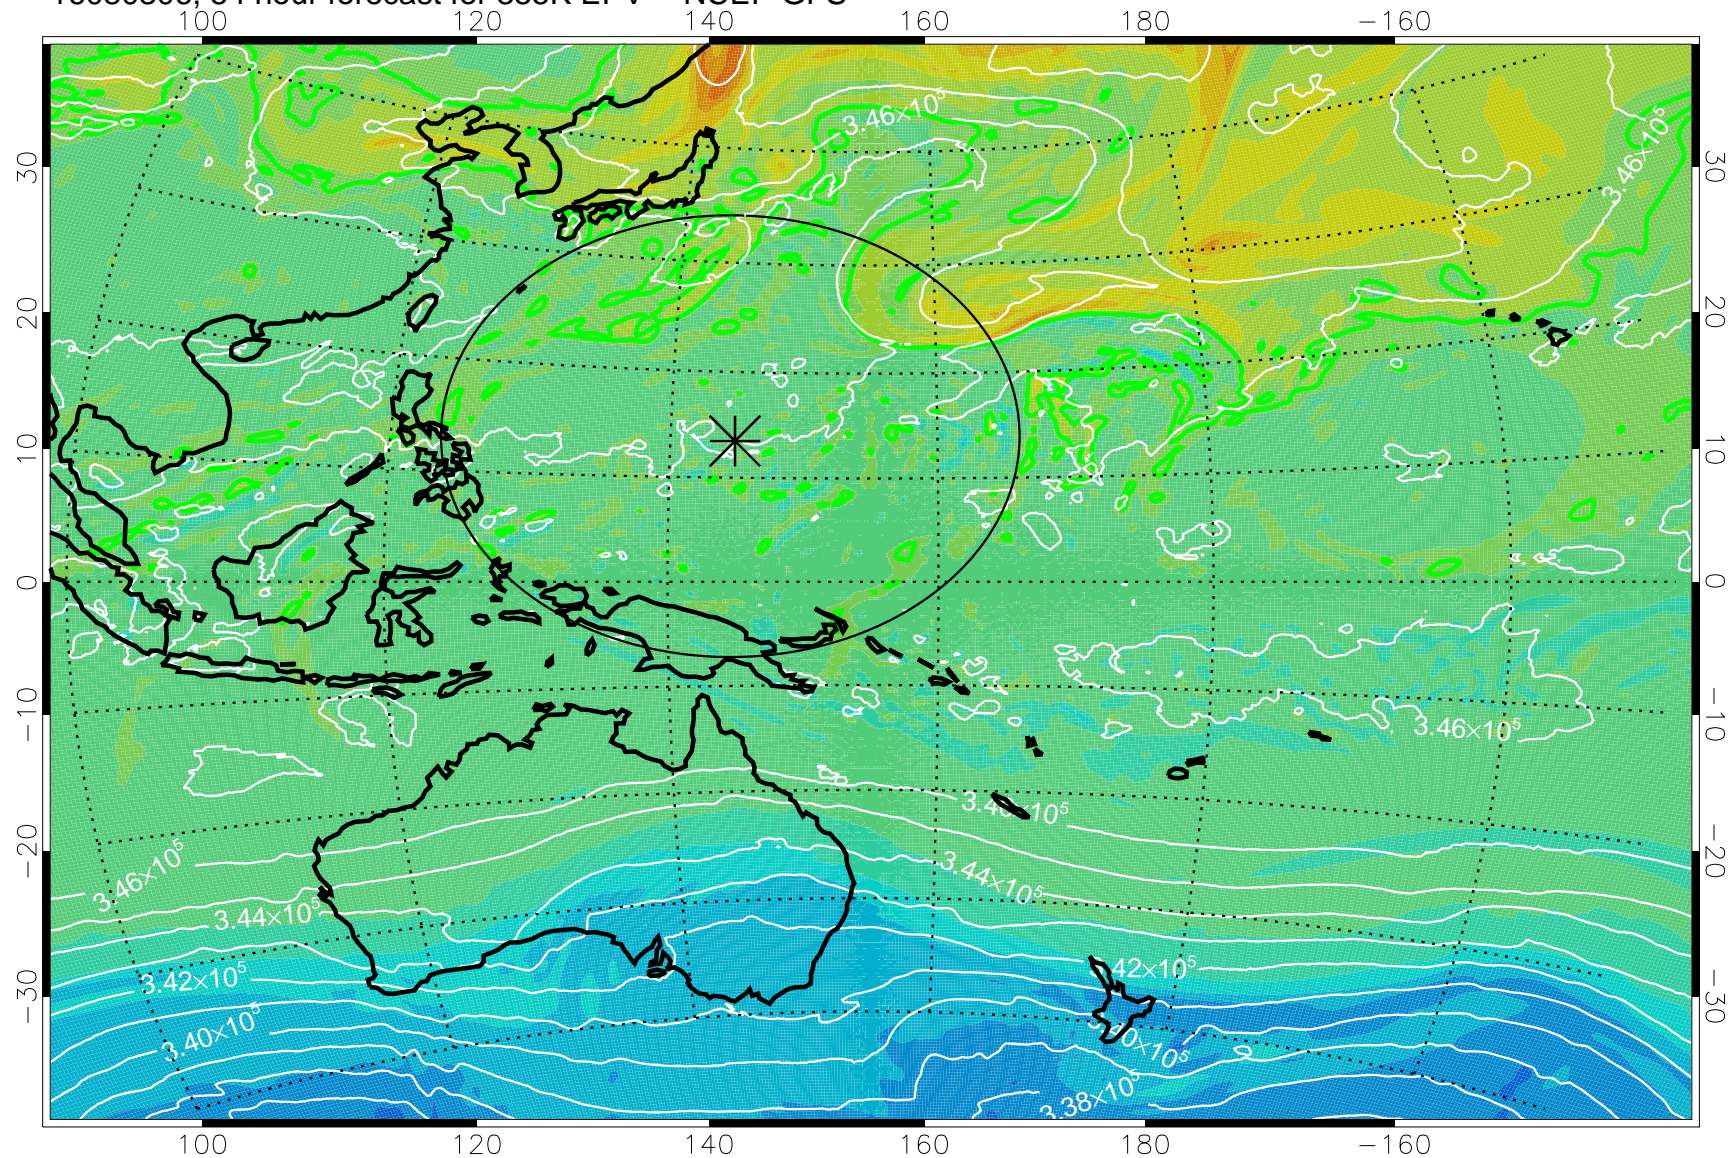

16080206, 30 hour forecast for 355K EPV -- NCEP GFS

355K Montgomery Streamfunction, white
EPV Tropopause (2 PVU) Position
Range ring of 2304 km

16080212, 36 hour forecast for 355K EPV -- NCEP GFS

355K Montgomery Streamfunction, white
EPV Tropopause (2 PVU) Position
Range ring of 2304 km

16080218, 42 hour forecast for 355K EPV -- NCEP GFS

355K Montgomery Streamfunction, white
EPV Tropopause (2 PVU) Position
Range ring of 2304 km

16080300, 48 hour forecast for 355K EPV -- NCEP GFS

355K Montgomery Streamfunction, white
EPV Tropopause (2 PVU) Position
Range ring of 2304 km

16080306, 54 hour forecast for 355K EPV -- NCEP GFS

355K Montgomery Streamfunction, white
EPV Tropopause (2 PVU) Position
Range ring of 2304 km

16080312, 60 hour forecast for 355K EPV -- NCEP GFS

355K Montgomery Streamfunction, white
EPV Tropopause (2 PVU) Position
Range ring of 2304 km

16080318, 66 hour forecast for 355K EPV -- NCEP GFS

355K Montgomery Streamfunction, white
EPV Tropopause (2 PVU) Position
Range ring of 2304 km

16080400, 72 hour forecast for 355K EPV -- NCEP GFS

355K Montgomery Streamfunction, white
EPV Tropopause (2 PVU) Position
Range ring of 2304 km