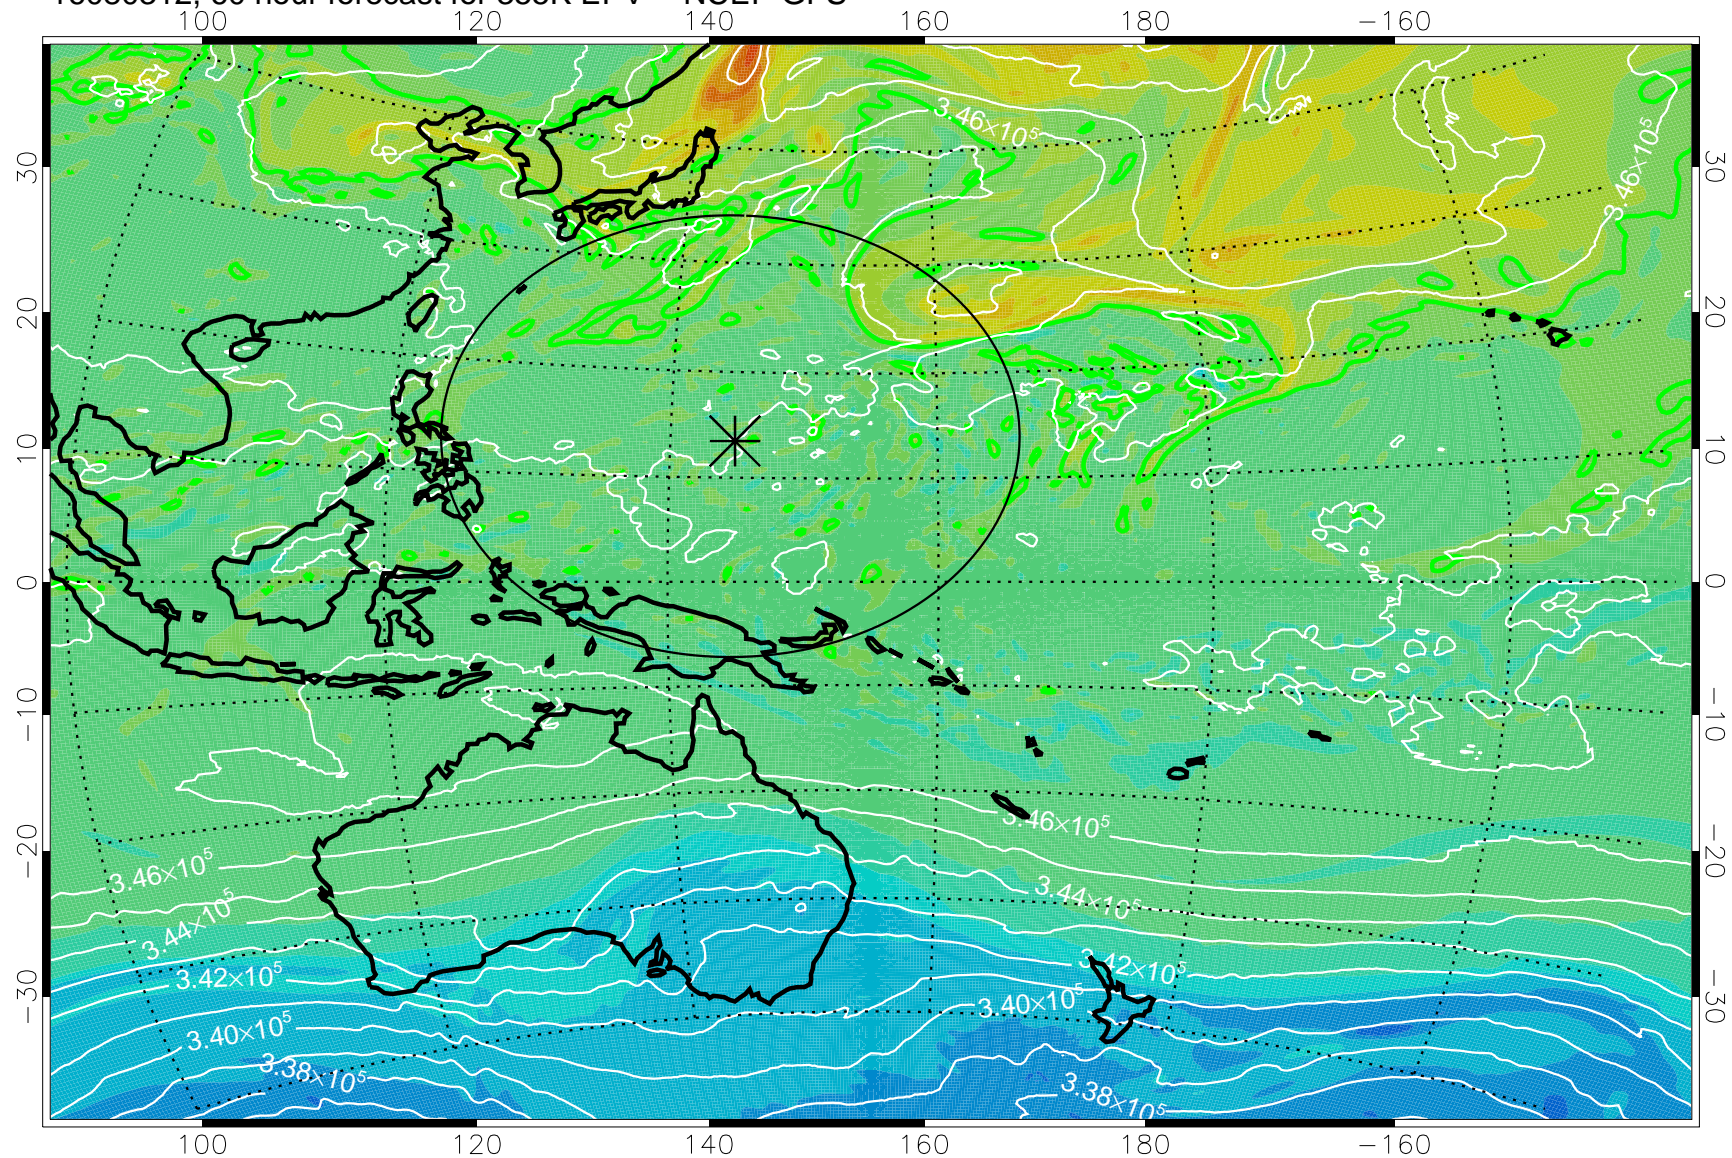

16080206, 30 hour forecast for 355K EPV -- NCEP GFS

355K Montgomery Streamfunction, white
EPV Tropopause (2 PVU) Position
Range ring of 2304 km

16080212, 36 hour forecast for 355K EPV -- NCEP GFS

355K Montgomery Streamfunction, white
EPV Tropopause (2 PVU) Position
Range ring of 2304 km

16080218, 42 hour forecast for 355K EPV -- NCEP GFS

355K Montgomery Streamfunction, white
EPV Tropopause (2 PVU) Position
Range ring of 2304 km

16080300, 48 hour forecast for 355K EPV -- NCEP GFS

355K Montgomery Streamfunction, white
EPV Tropopause (2 PVU) Position
Range ring of 2304 km

16080306, 54 hour forecast for 355K EPV -- NCEP GFS

355K Montgomery Streamfunction, white
EPV Tropopause (2 PVU) Position
Range ring of 2304 km

16080312, 60 hour forecast for 355K EPV -- NCEP GFS

355K Montgomery Streamfunction, white
EPV Tropopause (2 PVU) Position
Range ring of 2304 km

16080318, 66 hour forecast for 355K EPV -- NCEP GFS

355K Montgomery Streamfunction, white
EPV Tropopause (2 PVU) Position
Range ring of 2304 km

16080400, 72 hour forecast for 355K EPV -- NCEP GFS

355K Montgomery Streamfunction, white
EPV Tropopause (2 PVU) Position
Range ring of 2304 km