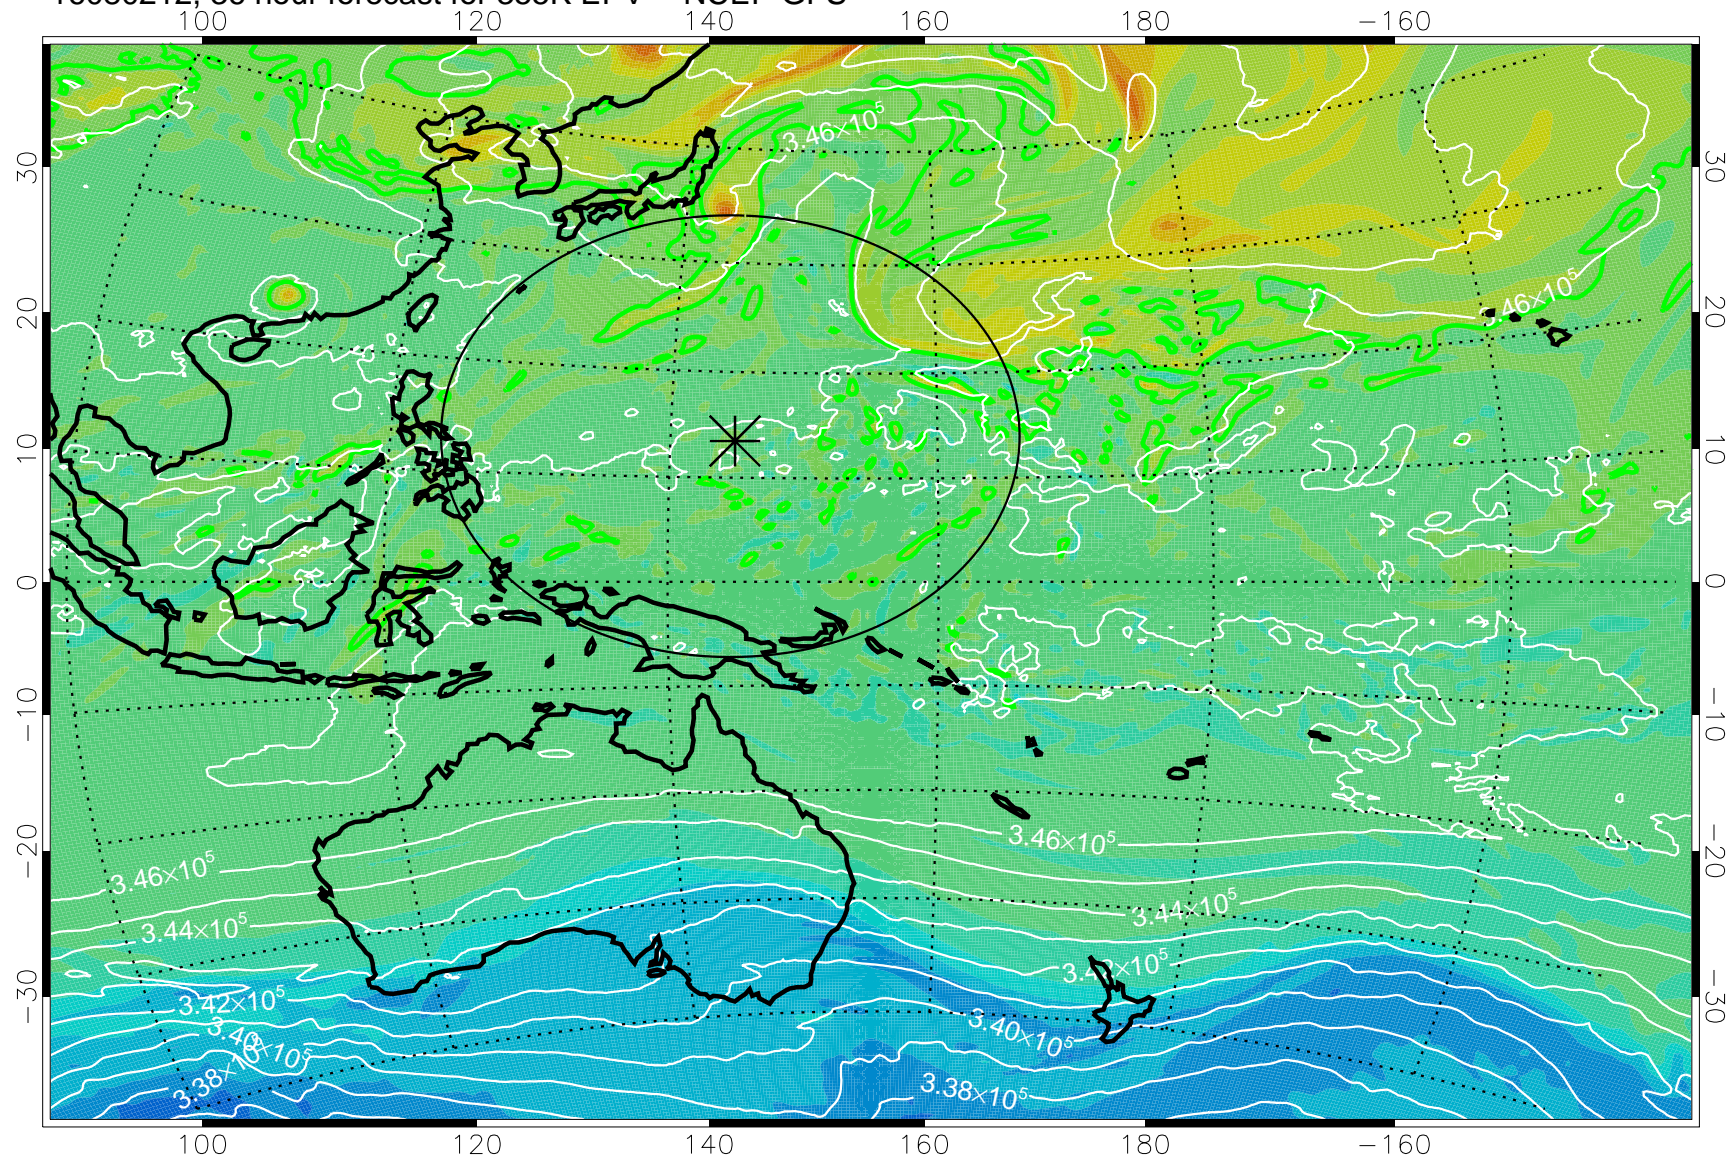

16080118, 18 hour forecast for 355K EPV -- NCEP GFS

355K Montgomery Streamfunction, white
EPV Tropopause (2 PVU) Position
Range ring of 2304 km

16080200, 24 hour forecast for 355K EPV -- NCEP GFS

355K Montgomery Streamfunction, white
EPV Tropopause (2 PVU) Position
Range ring of 2304 km

16080206, 30 hour forecast for 355K EPV -- NCEP GFS

355K Montgomery Streamfunction, white
EPV Tropopause (2 PVU) Position
Range ring of 2304 km

16080212, 36 hour forecast for 355K EPV -- NCEP GFS

355K Montgomery Streamfunction, white
EPV Tropopause (2 PVU) Position
Range ring of 2304 km

16080218, 42 hour forecast for 355K EPV -- NCEP GFS

355K Montgomery Streamfunction, white
EPV Tropopause (2 PVU) Position
Range ring of 2304 km

16080300, 48 hour forecast for 355K EPV -- NCEP GFS

355K Montgomery Streamfunction, white
EPV Tropopause (2 PVU) Position
Range ring of 2304 km

16080306, 54 hour forecast for 355K EPV -- NCEP GFS

355K Montgomery Streamfunction, white
EPV Tropopause (2 PVU) Position
Range ring of 2304 km

16080312, 60 hour forecast for 355K EPV -- NCEP GFS

355K Montgomery Streamfunction, white
EPV Tropopause (2 PVU) Position
Range ring of 2304 km