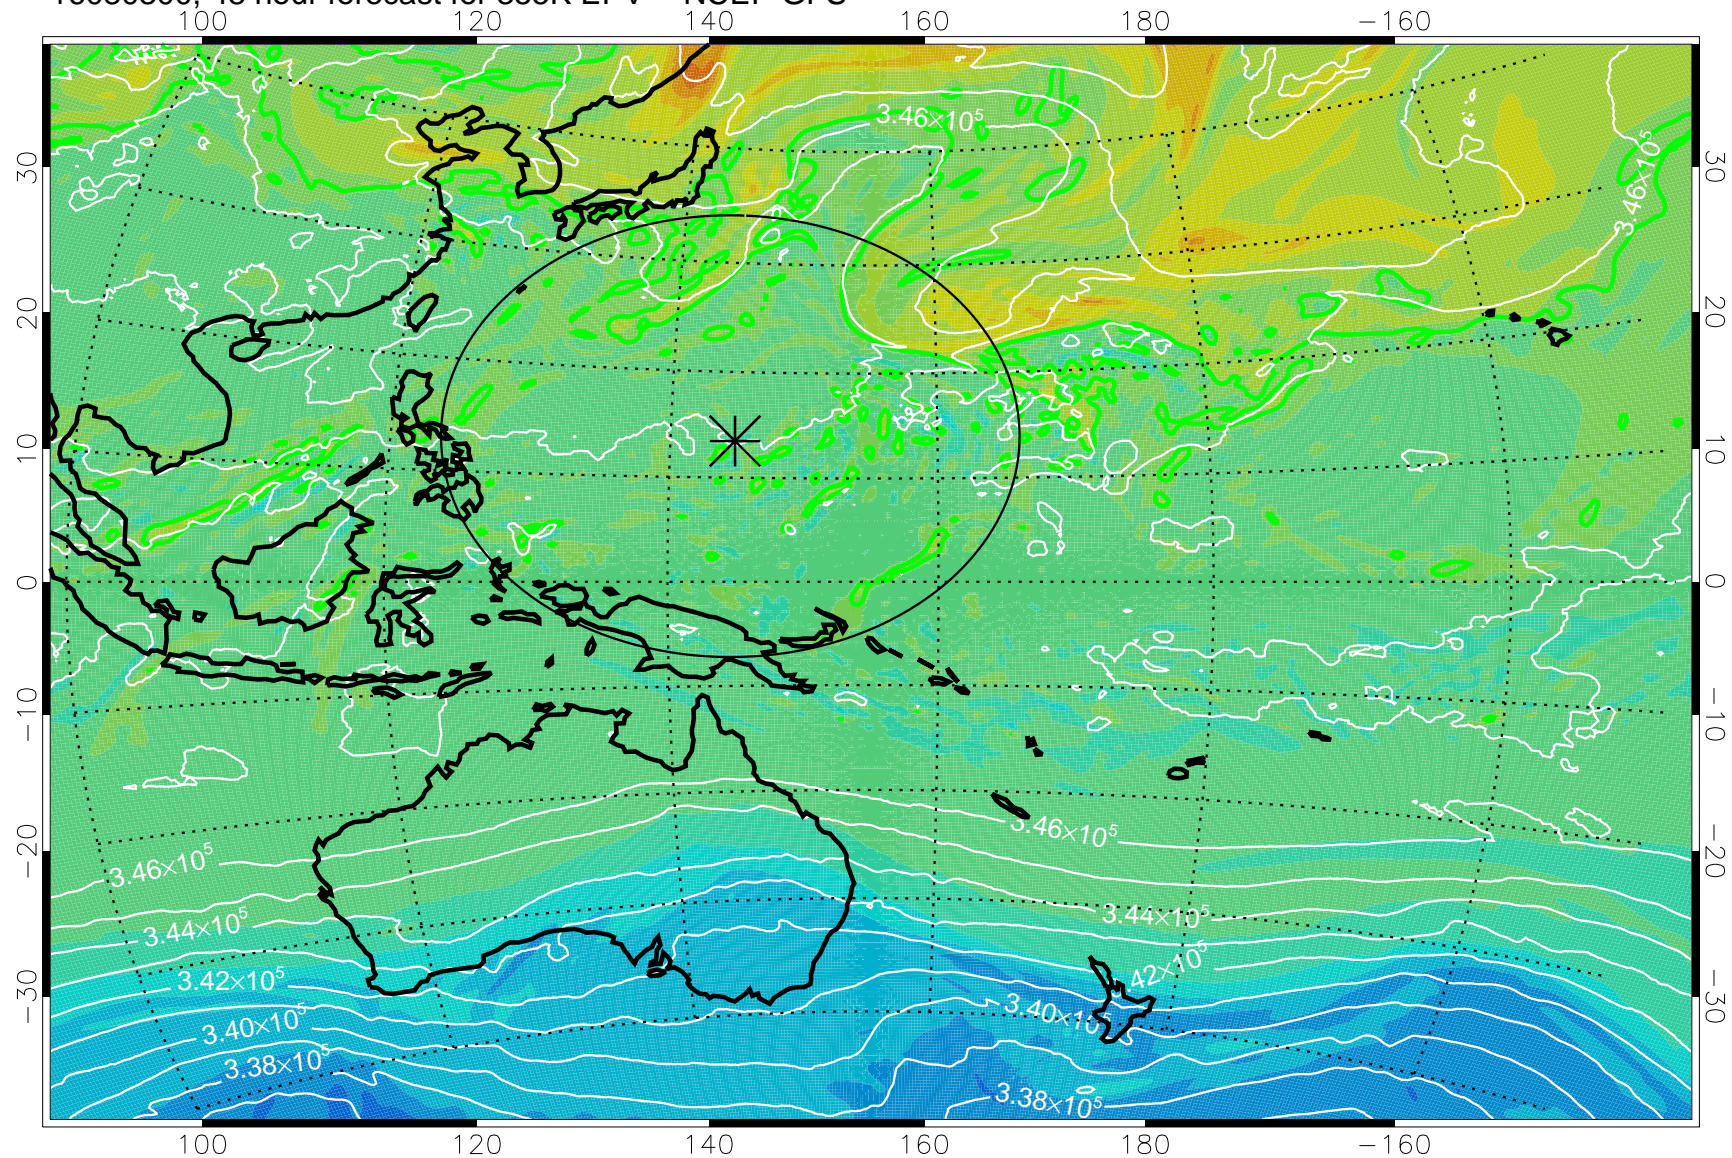

16080206, 30 hour forecast for 355K EPV -- NCEP GFS

355K Montgomery Streamfunction, white
EPV Tropopause (2 PVU) Position
Range ring of 2304 km

16080212, 36 hour forecast for 355K EPV -- NCEP GFS

355K Montgomery Streamfunction, white
EPV Tropopause (2 PVU) Position
Range ring of 2304 km

16080218, 42 hour forecast for 355K EPV -- NCEP GFS

355K Montgomery Streamfunction, white
EPV Tropopause (2 PVU) Position
Range ring of 2304 km

16080300, 48 hour forecast for 355K EPV -- NCEP GFS

355K Montgomery Streamfunction, white
EPV Tropopause (2 PVU) Position
Range ring of 2304 km

16080306, 54 hour forecast for 355K EPV -- NCEP GFS

355K Montgomery Streamfunction, white
EPV Tropopause (2 PVU) Position
Range ring of 2304 km

16080312, 60 hour forecast for 355K EPV -- NCEP GFS

355K Montgomery Streamfunction, white
EPV Tropopause (2 PVU) Position
Range ring of 2304 km

16080318, 66 hour forecast for 355K EPV -- NCEP GFS

355K Montgomery Streamfunction, white
EPV Tropopause (2 PVU) Position
Range ring of 2304 km

16080400, 72 hour forecast for 355K EPV -- NCEP GFS

355K Montgomery Streamfunction, white
EPV Tropopause (2 PVU) Position
Range ring of 2304 km