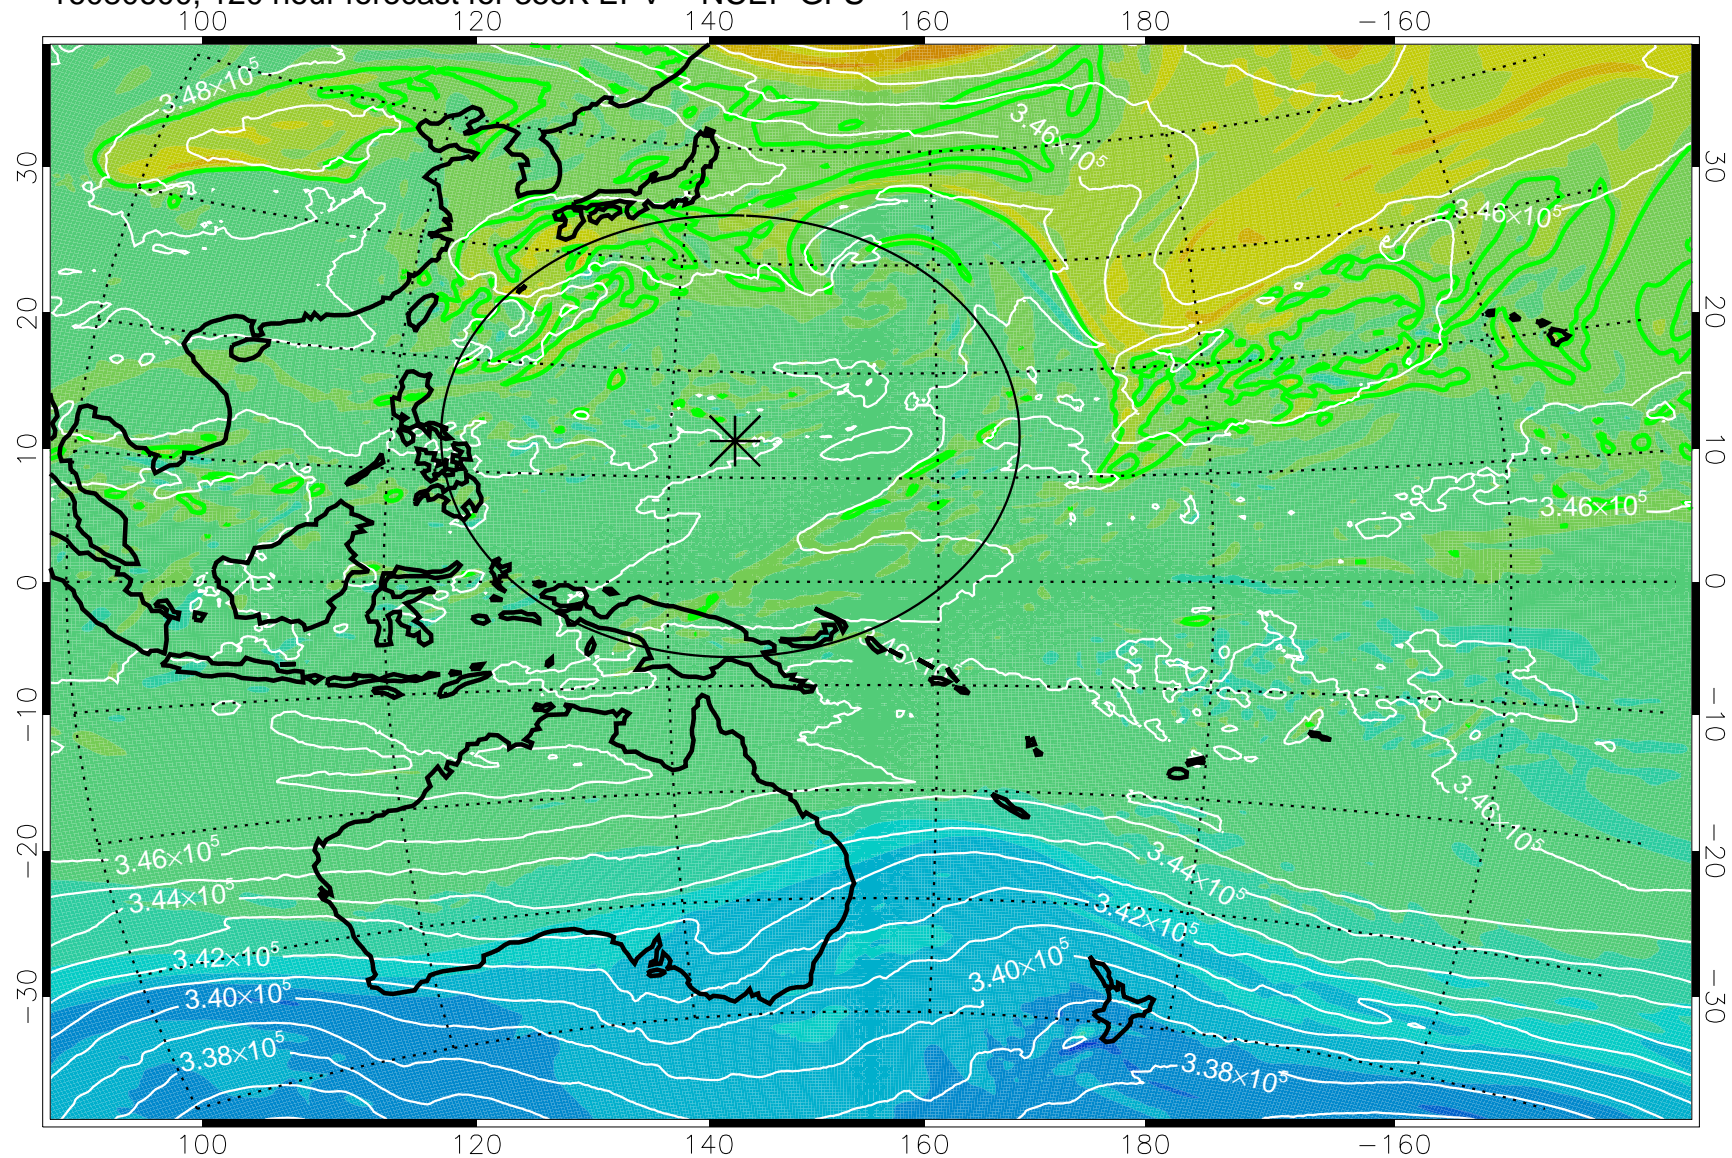

16080406, 78 hour forecast for 355K EPV -- NCEP GFS

355K Montgomery Streamfunction, white
EPV Tropopause (2 PVU) Position
Range ring of 2304 km

16080412, 84 hour forecast for 355K EPV -- NCEP GFS

355K Montgomery Streamfunction, white
EPV Tropopause (2 PVU) Position
Range ring of 2304 km

16080418, 90 hour forecast for 355K EPV -- NCEP GFS

355K Montgomery Streamfunction, white
EPV Tropopause (2 PVU) Position
Range ring of 2304 km

16080500, 96 hour forecast for 355K EPV -- NCEP GFS

355K Montgomery Streamfunction, white
EPV Tropopause (2 PVU) Position
Range ring of 2304 km

16080506, 102 hour forecast for 355K EPV -- NCEP GFS

355K Montgomery Streamfunction, white
EPV Tropopause (2 PVU) Position
Range ring of 2304 km

16080512, 108 hour forecast for 355K EPV -- NCEP GFS

355K Montgomery Streamfunction, white
EPV Tropopause (2 PVU) Position
Range ring of 2304 km

16080518, 114 hour forecast for 355K EPV -- NCEP GFS

355K Montgomery Streamfunction, white
EPV Tropopause (2 PVU) Position
Range ring of 2304 km

16080600, 120 hour forecast for 355K EPV -- NCEP GFS

355K Montgomery Streamfunction, white
EPV Tropopause (2 PVU) Position
Range ring of 2304 km