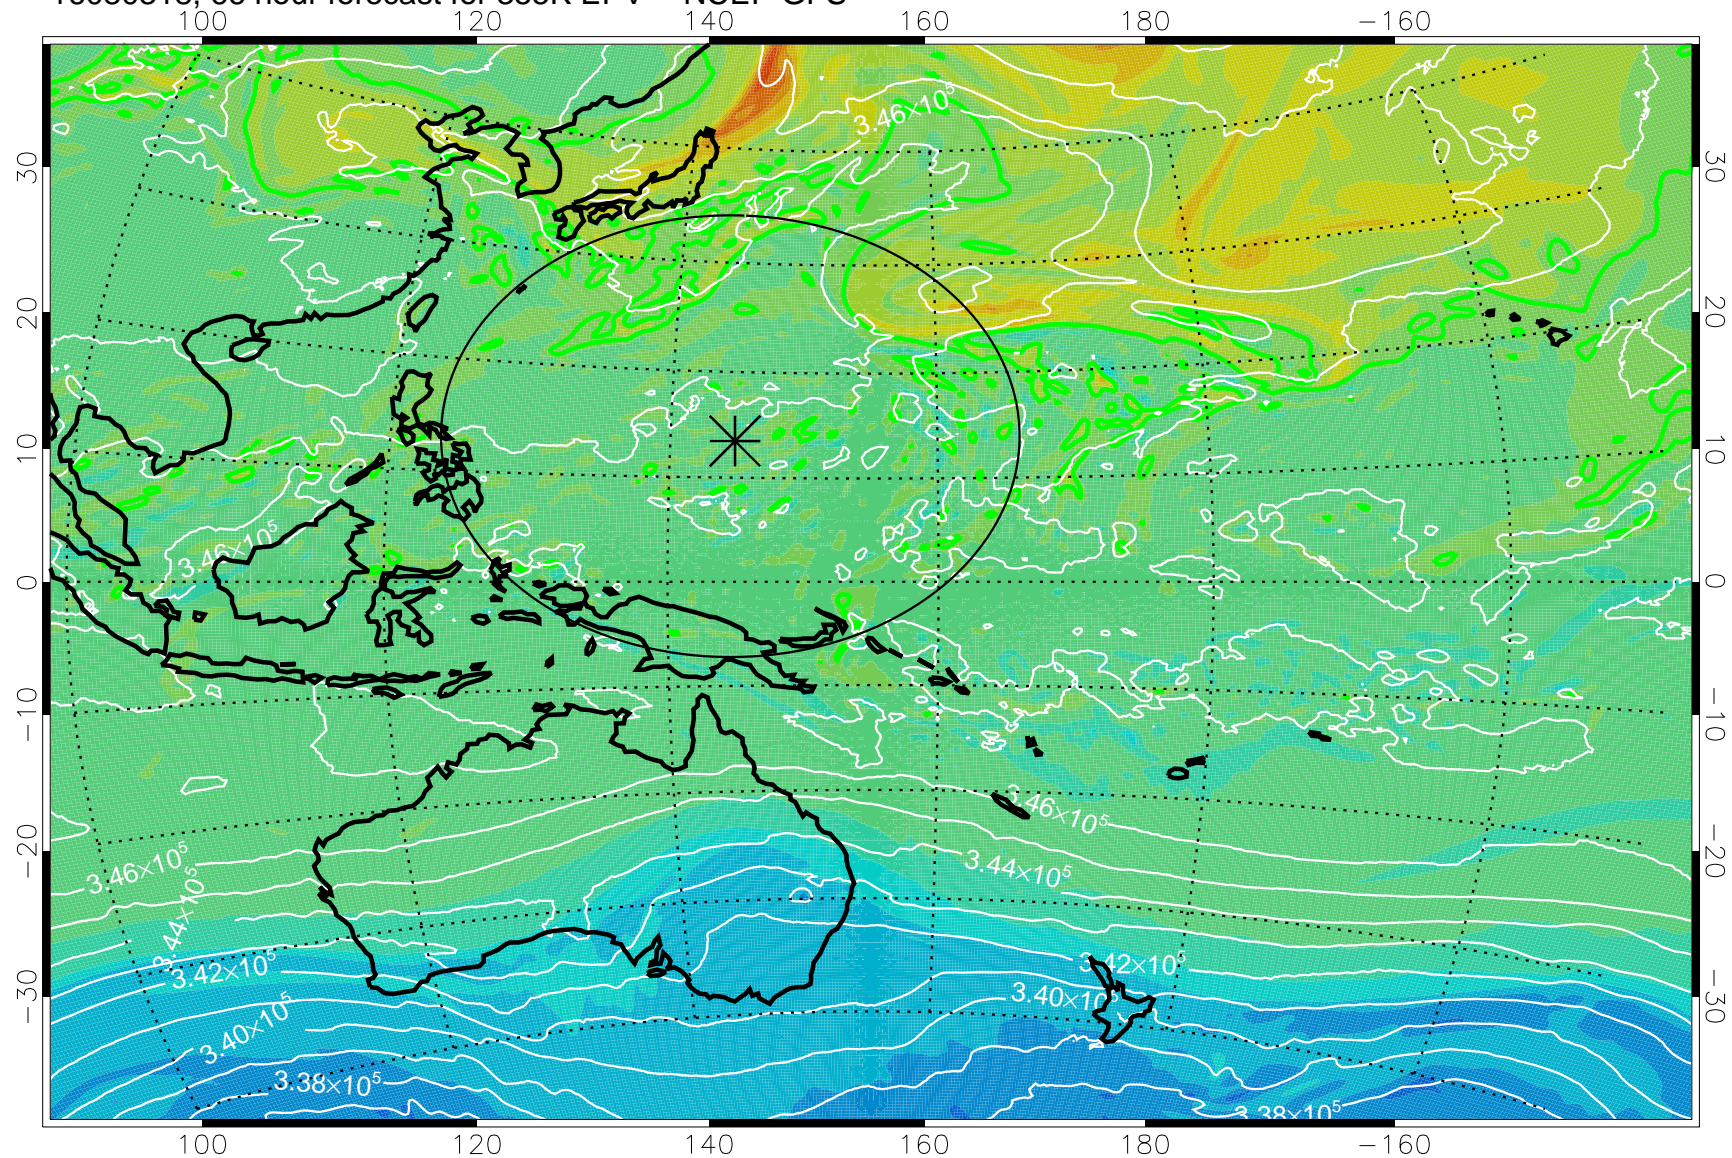

16080306, 54 hour forecast for 355K EPV -- NCEP GFS

355K Montgomery Streamfunction, white
EPV Tropopause (2 PVU) Position
Range ring of 2304 km

16080312, 60 hour forecast for 355K EPV -- NCEP GFS

355K Montgomery Streamfunction, white
EPV Tropopause (2 PVU) Position
Range ring of 2304 km

16080318, 66 hour forecast for 355K EPV -- NCEP GFS

355K Montgomery Streamfunction, white
EPV Tropopause (2 PVU) Position
Range ring of 2304 km

16080400, 72 hour forecast for 355K EPV -- NCEP GFS

355K Montgomery Streamfunction, white
EPV Tropopause (2 PVU) Position
Range ring of 2304 km

16080406, 78 hour forecast for 355K EPV -- NCEP GFS

355K Montgomery Streamfunction, white
EPV Tropopause (2 PVU) Position
Range ring of 2304 km

16080412, 84 hour forecast for 355K EPV -- NCEP GFS

355K Montgomery Streamfunction, white
EPV Tropopause (2 PVU) Position
Range ring of 2304 km

16080418, 90 hour forecast for 355K EPV -- NCEP GFS

355K Montgomery Streamfunction, white
EPV Tropopause (2 PVU) Position
Range ring of 2304 km

16080500, 96 hour forecast for 355K EPV -- NCEP GFS

355K Montgomery Streamfunction, white
EPV Tropopause (2 PVU) Position
Range ring of 2304 km