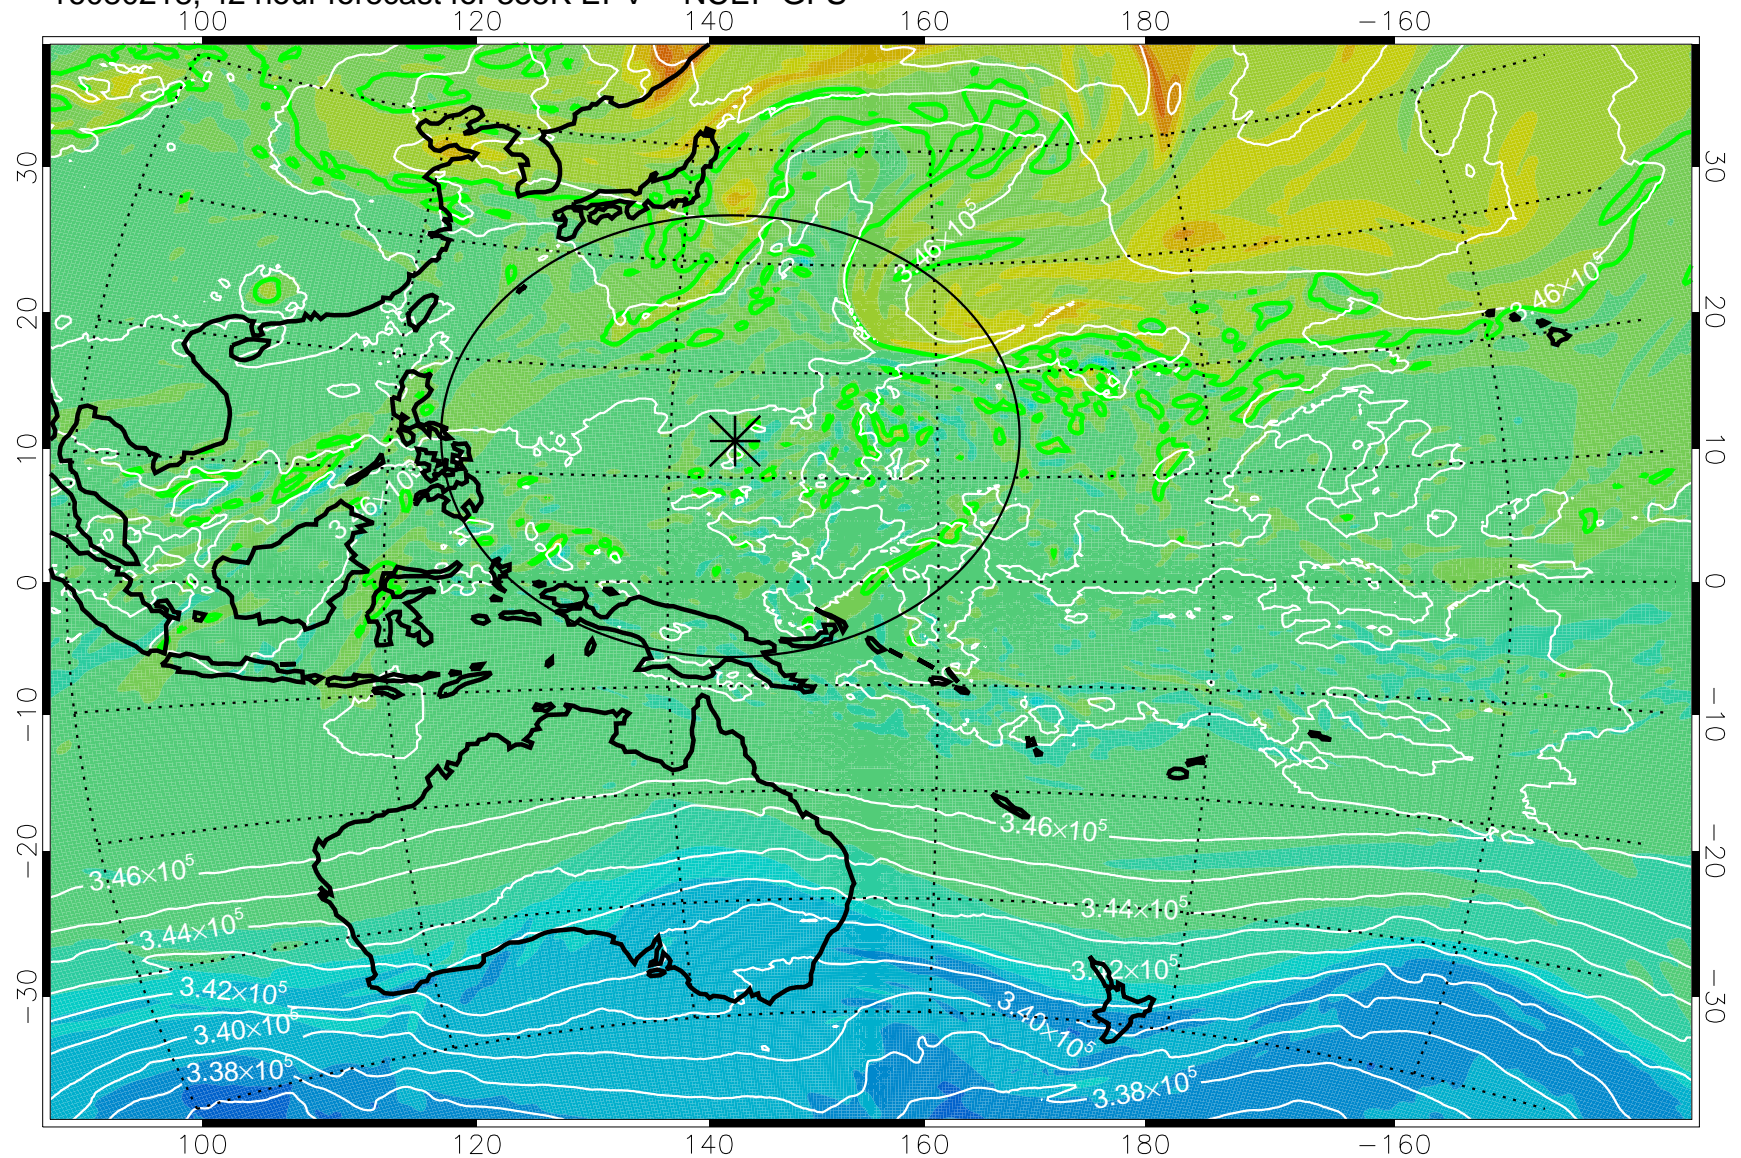

16080206, 30 hour forecast for 355K EPV -- NCEP GFS

355K Montgomery Streamfunction, white
EPV Tropopause (2 PVU) Position
Range ring of 2304 km

16080212, 36 hour forecast for 355K EPV -- NCEP GFS

355K Montgomery Streamfunction, white
EPV Tropopause (2 PVU) Position
Range ring of 2304 km

16080218, 42 hour forecast for 355K EPV -- NCEP GFS

355K Montgomery Streamfunction, white
EPV Tropopause (2 PVU) Position
Range ring of 2304 km

16080300, 48 hour forecast for 355K EPV -- NCEP GFS

355K Montgomery Streamfunction, white
EPV Tropopause (2 PVU) Position
Range ring of 2304 km

16080306, 54 hour forecast for 355K EPV -- NCEP GFS

355K Montgomery Streamfunction, white
EPV Tropopause (2 PVU) Position
Range ring of 2304 km

16080312, 60 hour forecast for 355K EPV -- NCEP GFS

355K Montgomery Streamfunction, white
EPV Tropopause (2 PVU) Position
Range ring of 2304 km

16080318, 66 hour forecast for 355K EPV -- NCEP GFS

355K Montgomery Streamfunction, white
EPV Tropopause (2 PVU) Position
Range ring of 2304 km

16080400, 72 hour forecast for 355K EPV -- NCEP GFS

355K Montgomery Streamfunction, white
EPV Tropopause (2 PVU) Position
Range ring of 2304 km