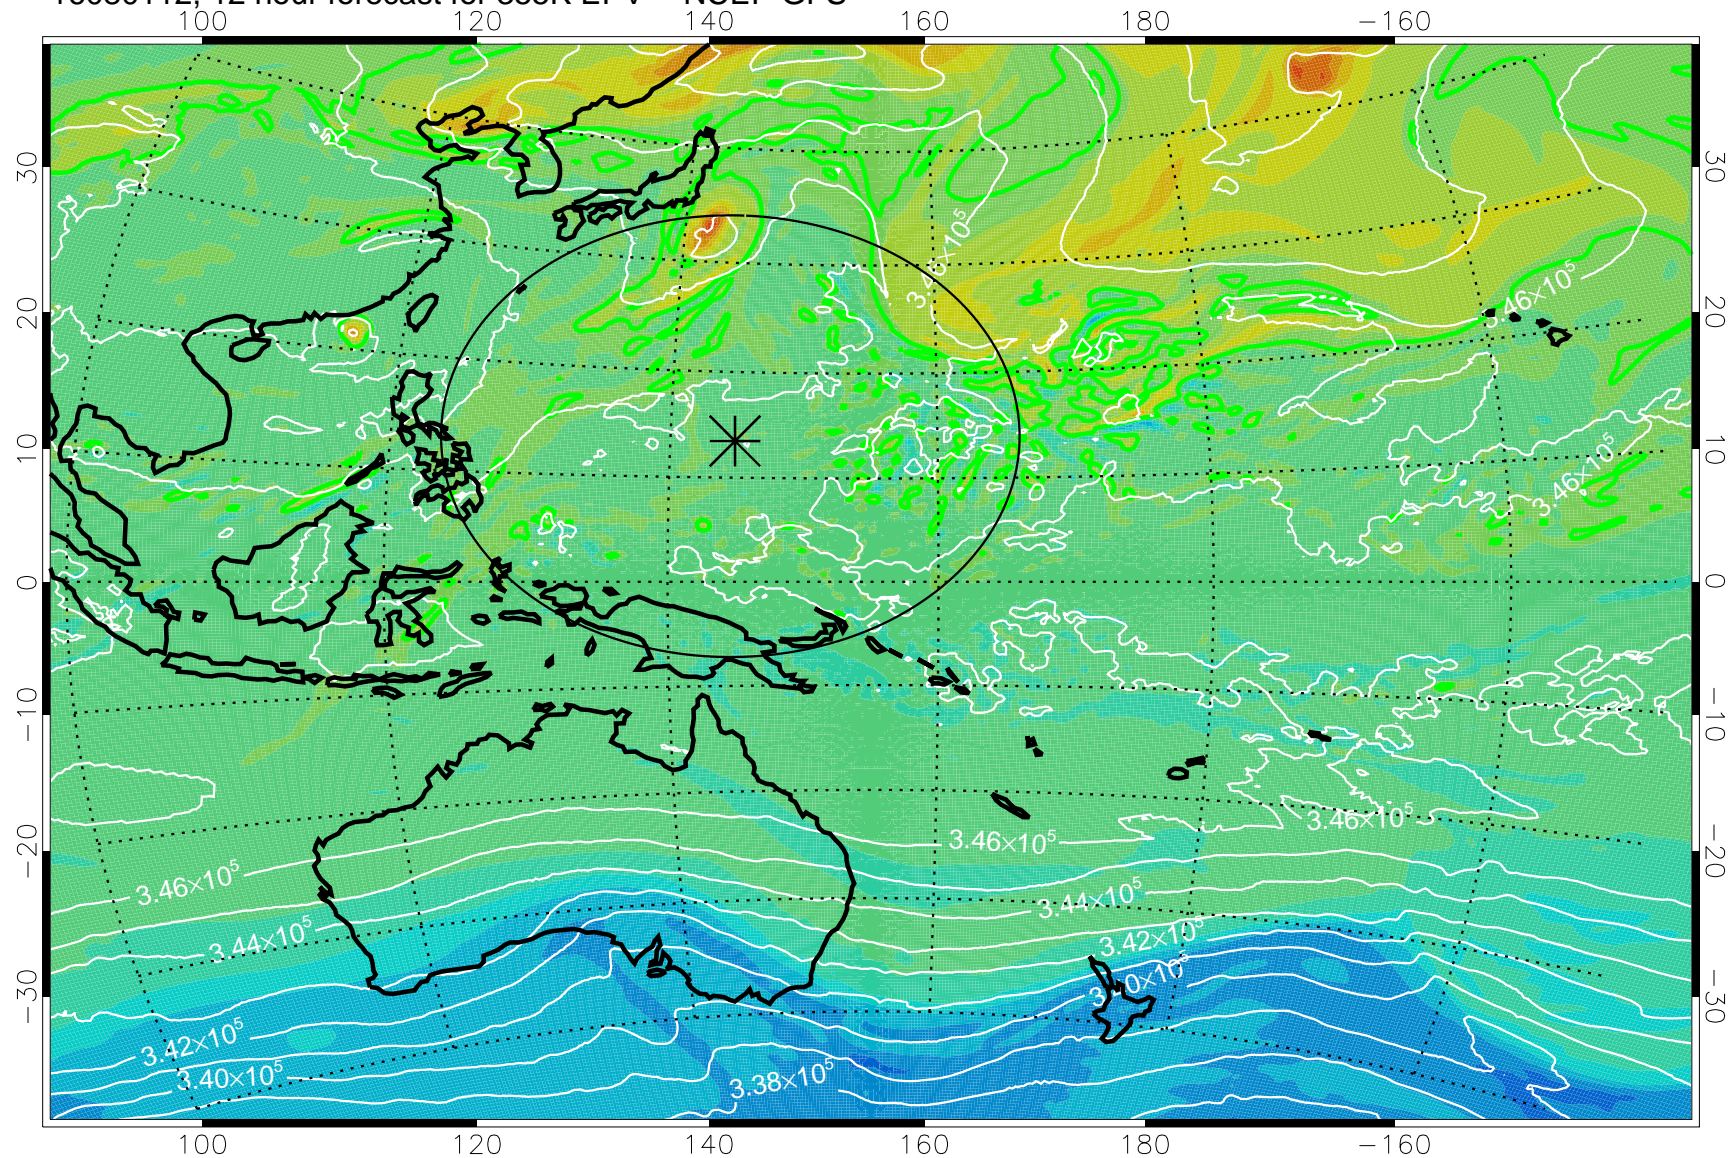

16080106, 6 hour forecast for 355K EPV -- NCEP GFS

355K Montgomery Streamfunction, white
EPV Tropopause (2 PVU) Position
Range ring of 2304 km

16080112, 12 hour forecast for 355K EPV -- NCEP GFS

355K Montgomery Streamfunction, white
EPV Tropopause (2 PVU) Position
Range ring of 2304 km

16080118, 18 hour forecast for 355K EPV -- NCEP GFS

355K Montgomery Streamfunction, white
EPV Tropopause (2 PVU) Position
Range ring of 2304 km

16080200, 24 hour forecast for 355K EPV -- NCEP GFS

355K Montgomery Streamfunction, white
EPV Tropopause (2 PVU) Position
Range ring of 2304 km

16080206, 30 hour forecast for 355K EPV -- NCEP GFS

355K Montgomery Streamfunction, white
EPV Tropopause (2 PVU) Position
Range ring of 2304 km

16080212, 36 hour forecast for 355K EPV -- NCEP GFS

355K Montgomery Streamfunction, white
EPV Tropopause (2 PVU) Position
Range ring of 2304 km

16080218, 42 hour forecast for 355K EPV -- NCEP GFS

355K Montgomery Streamfunction, white
EPV Tropopause (2 PVU) Position
Range ring of 2304 km

16080300, 48 hour forecast for 355K EPV -- NCEP GFS

355K Montgomery Streamfunction, white
EPV Tropopause (2 PVU) Position
Range ring of 2304 km