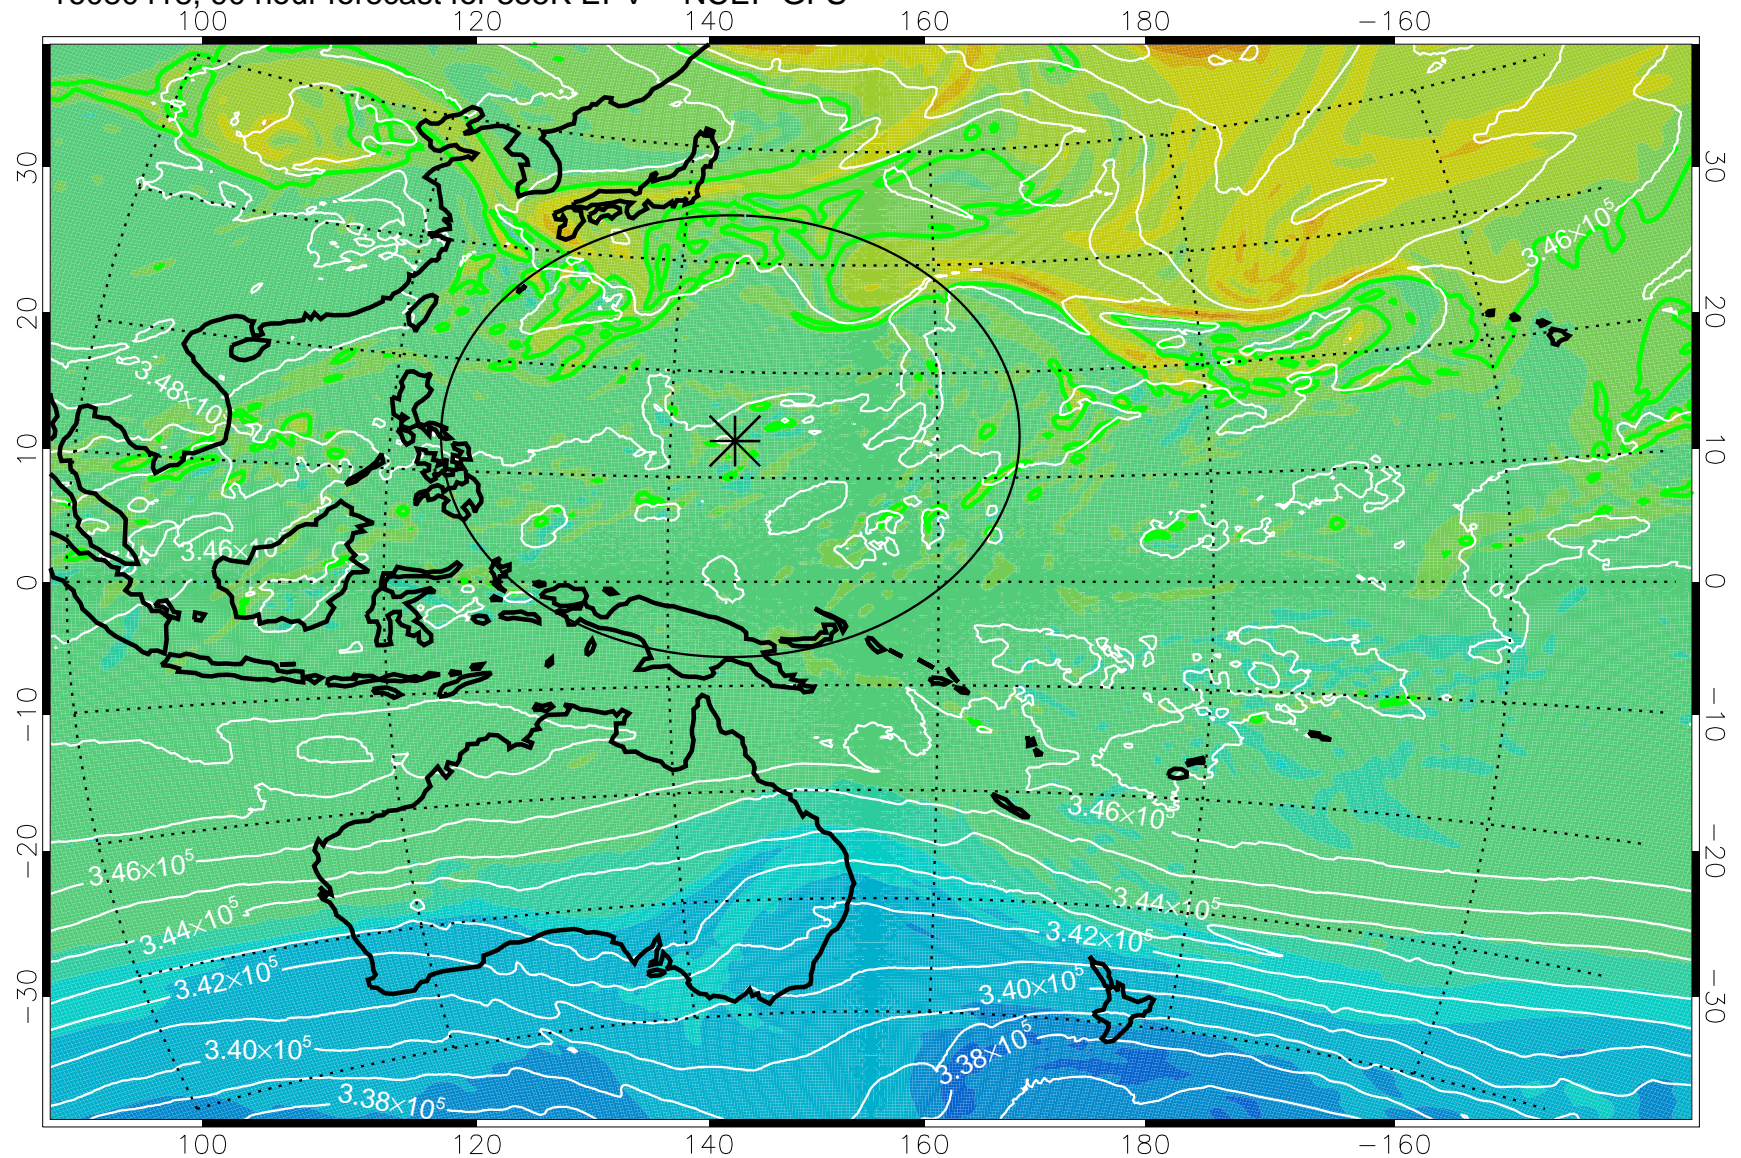

16080318, 66 hour forecast for 355K EPV -- NCEP GFS

355K Montgomery Streamfunction, white
EPV Tropopause (2 PVU) Position
Range ring of 2304 km

16080400, 72 hour forecast for 355K EPV -- NCEP GFS

355K Montgomery Streamfunction, white
EPV Tropopause (2 PVU) Position
Range ring of 2304 km

16080406, 78 hour forecast for 355K EPV -- NCEP GFS

355K Montgomery Streamfunction, white
EPV Tropopause (2 PVU) Position
Range ring of 2304 km

16080412, 84 hour forecast for 355K EPV -- NCEP GFS

355K Montgomery Streamfunction, white
EPV Tropopause (2 PVU) Position
Range ring of 2304 km

16080418, 90 hour forecast for 355K EPV -- NCEP GFS

355K Montgomery Streamfunction, white
EPV Tropopause (2 PVU) Position
Range ring of 2304 km

16080500, 96 hour forecast for 355K EPV -- NCEP GFS

355K Montgomery Streamfunction, white
EPV Tropopause (2 PVU) Position
Range ring of 2304 km

16080506, 102 hour forecast for 355K EPV -- NCEP GFS

355K Montgomery Streamfunction, white
EPV Tropopause (2 PVU) Position
Range ring of 2304 km

16080512, 108 hour forecast for 355K EPV -- NCEP GFS

355K Montgomery Streamfunction, white
EPV Tropopause (2 PVU) Position
Range ring of 2304 km