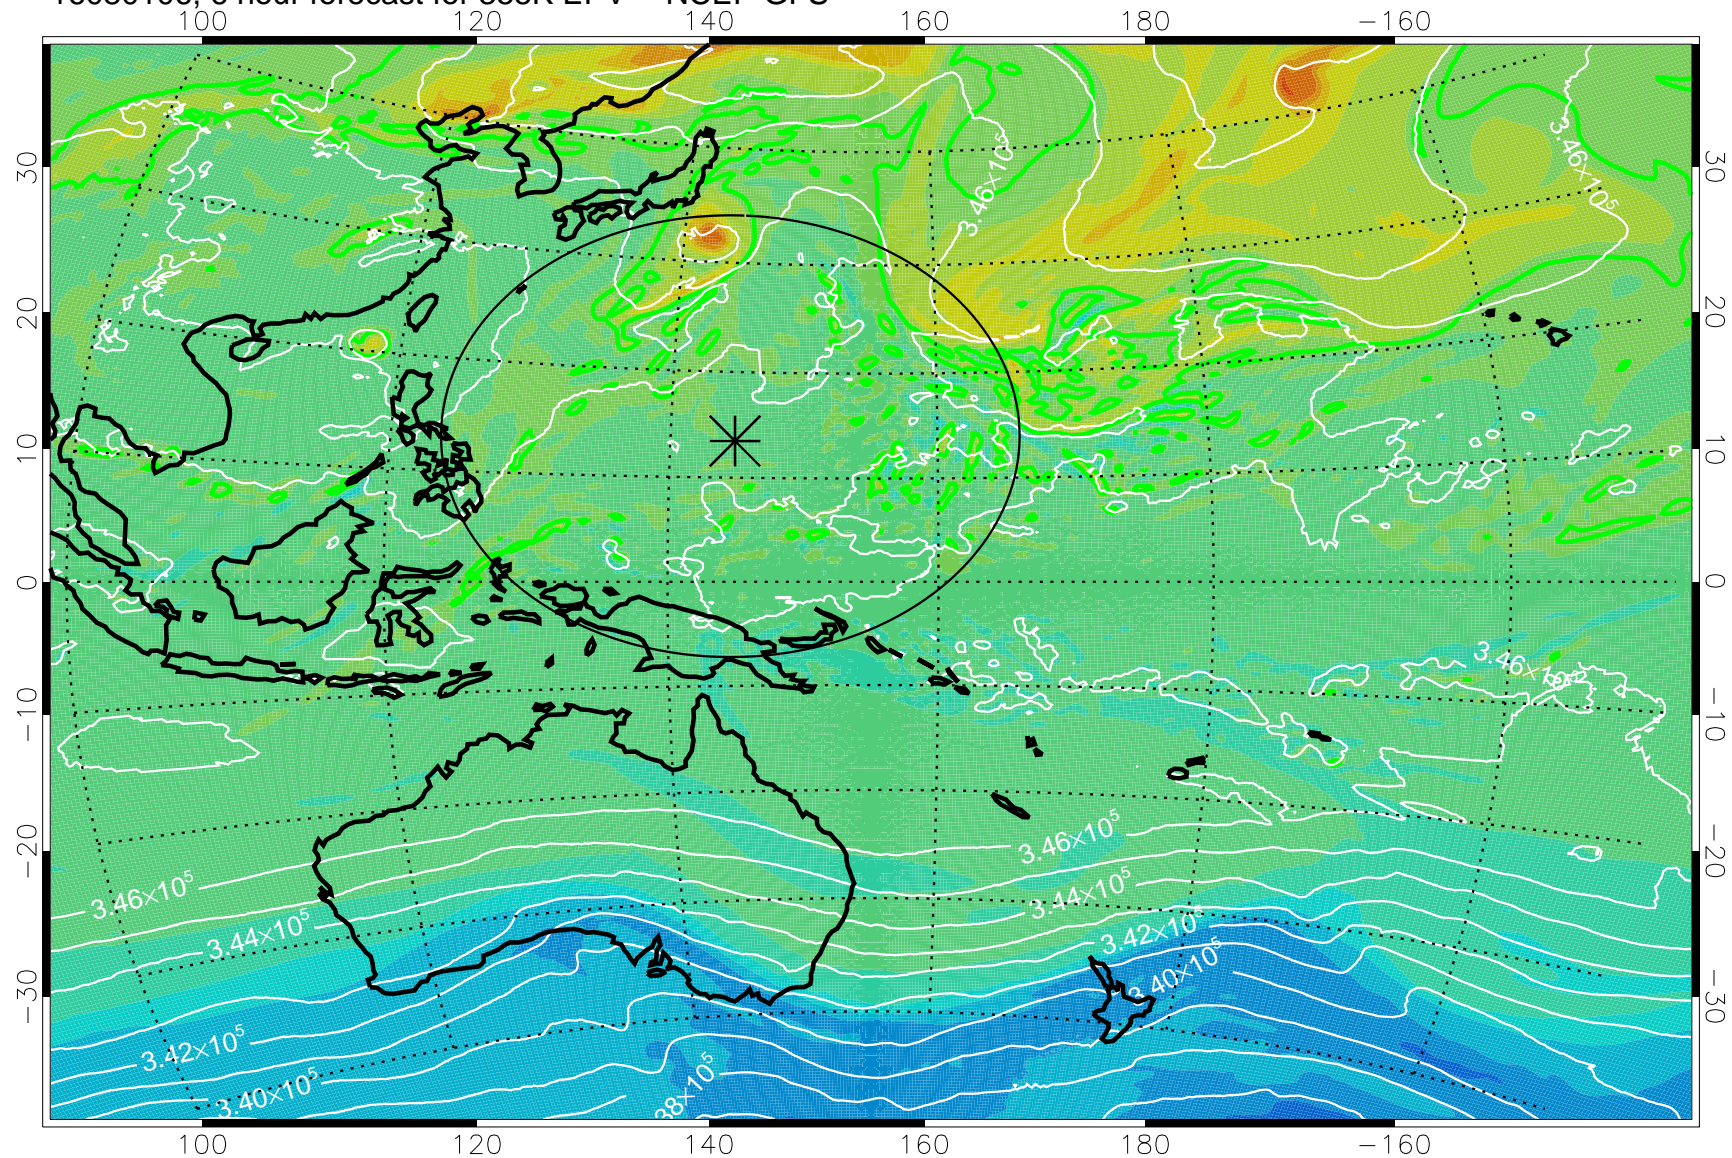

16080106, 6 hour forecast for 355K EPV -- NCEP GFS

355K Montgomery Streamfunction, white
EPV Tropopause (2 PVU) Position
Range ring of 2304 km

16080112, 12 hour forecast for 355K EPV -- NCEP GFS

355K Montgomery Streamfunction, white
EPV Tropopause (2 PVU) Position
Range ring of 2304 km

16080118, 18 hour forecast for 355K EPV -- NCEP GFS

355K Montgomery Streamfunction, white
EPV Tropopause (2 PVU) Position
Range ring of 2304 km

16080200, 24 hour forecast for 355K EPV -- NCEP GFS

355K Montgomery Streamfunction, white
EPV Tropopause (2 PVU) Position
Range ring of 2304 km

16080206, 30 hour forecast for 355K EPV -- NCEP GFS

355K Montgomery Streamfunction, white
EPV Tropopause (2 PVU) Position
Range ring of 2304 km

16080212, 36 hour forecast for 355K EPV -- NCEP GFS

355K Montgomery Streamfunction, white
EPV Tropopause (2 PVU) Position
Range ring of 2304 km

16080218, 42 hour forecast for 355K EPV -- NCEP GFS

355K Montgomery Streamfunction, white
EPV Tropopause (2 PVU) Position
Range ring of 2304 km

16080300, 48 hour forecast for 355K EPV -- NCEP GFS

355K Montgomery Streamfunction, white
EPV Tropopause (2 PVU) Position
Range ring of 2304 km