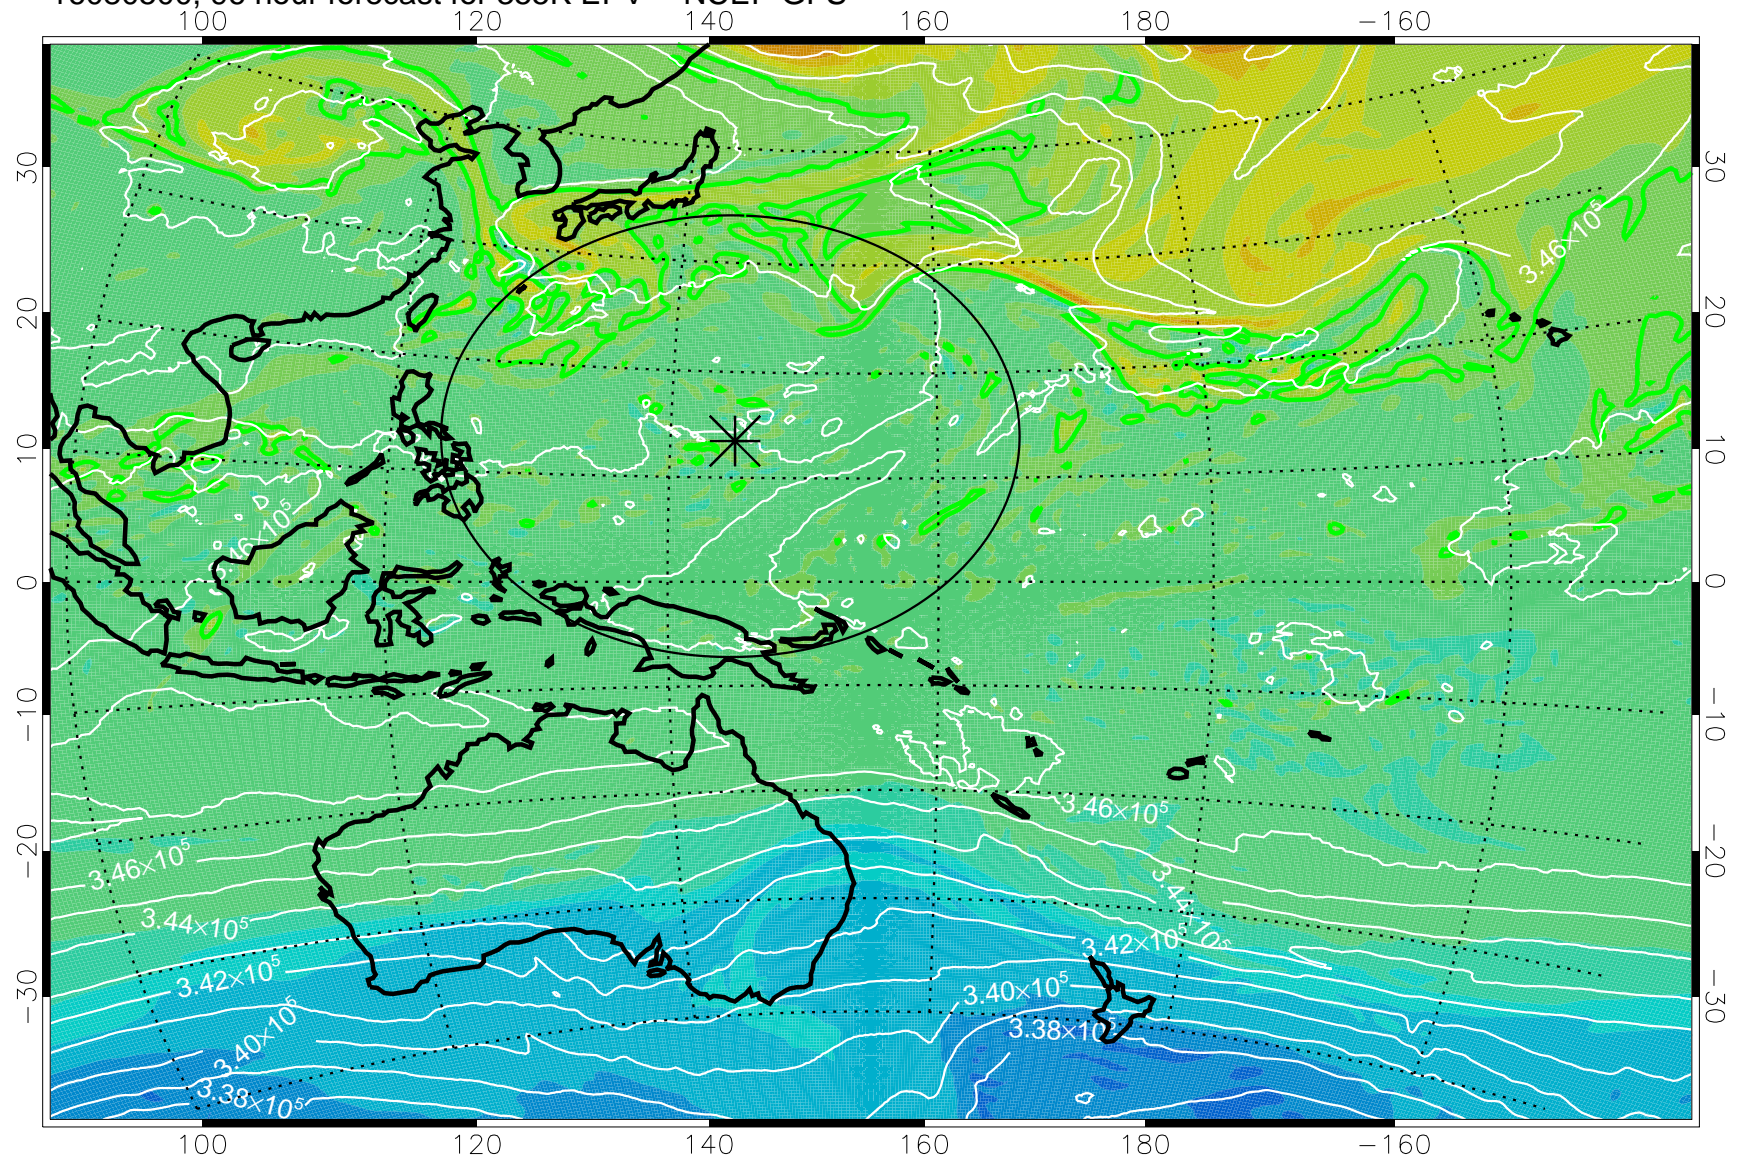

16080318, 66 hour forecast for 355K EPV -- NCEP GFS

355K Montgomery Streamfunction, white
EPV Tropopause (2 PVU) Position
Range ring of 2304 km

16080400, 72 hour forecast for 355K EPV -- NCEP GFS

355K Montgomery Streamfunction, white
EPV Tropopause (2 PVU) Position
Range ring of 2304 km

16080406, 78 hour forecast for 355K EPV -- NCEP GFS

355K Montgomery Streamfunction, white
EPV Tropopause (2 PVU) Position
Range ring of 2304 km

16080412, 84 hour forecast for 355K EPV -- NCEP GFS

355K Montgomery Streamfunction, white
EPV Tropopause (2 PVU) Position
Range ring of 2304 km

16080418, 90 hour forecast for 355K EPV -- NCEP GFS

355K Montgomery Streamfunction, white
EPV Tropopause (2 PVU) Position
Range ring of 2304 km

16080500, 96 hour forecast for 355K EPV -- NCEP GFS

355K Montgomery Streamfunction, white
EPV Tropopause (2 PVU) Position
Range ring of 2304 km

16080506, 102 hour forecast for 355K EPV -- NCEP GFS

355K Montgomery Streamfunction, white
EPV Tropopause (2 PVU) Position
Range ring of 2304 km

16080512, 108 hour forecast for 355K EPV -- NCEP GFS

355K Montgomery Streamfunction, white
EPV Tropopause (2 PVU) Position
Range ring of 2304 km