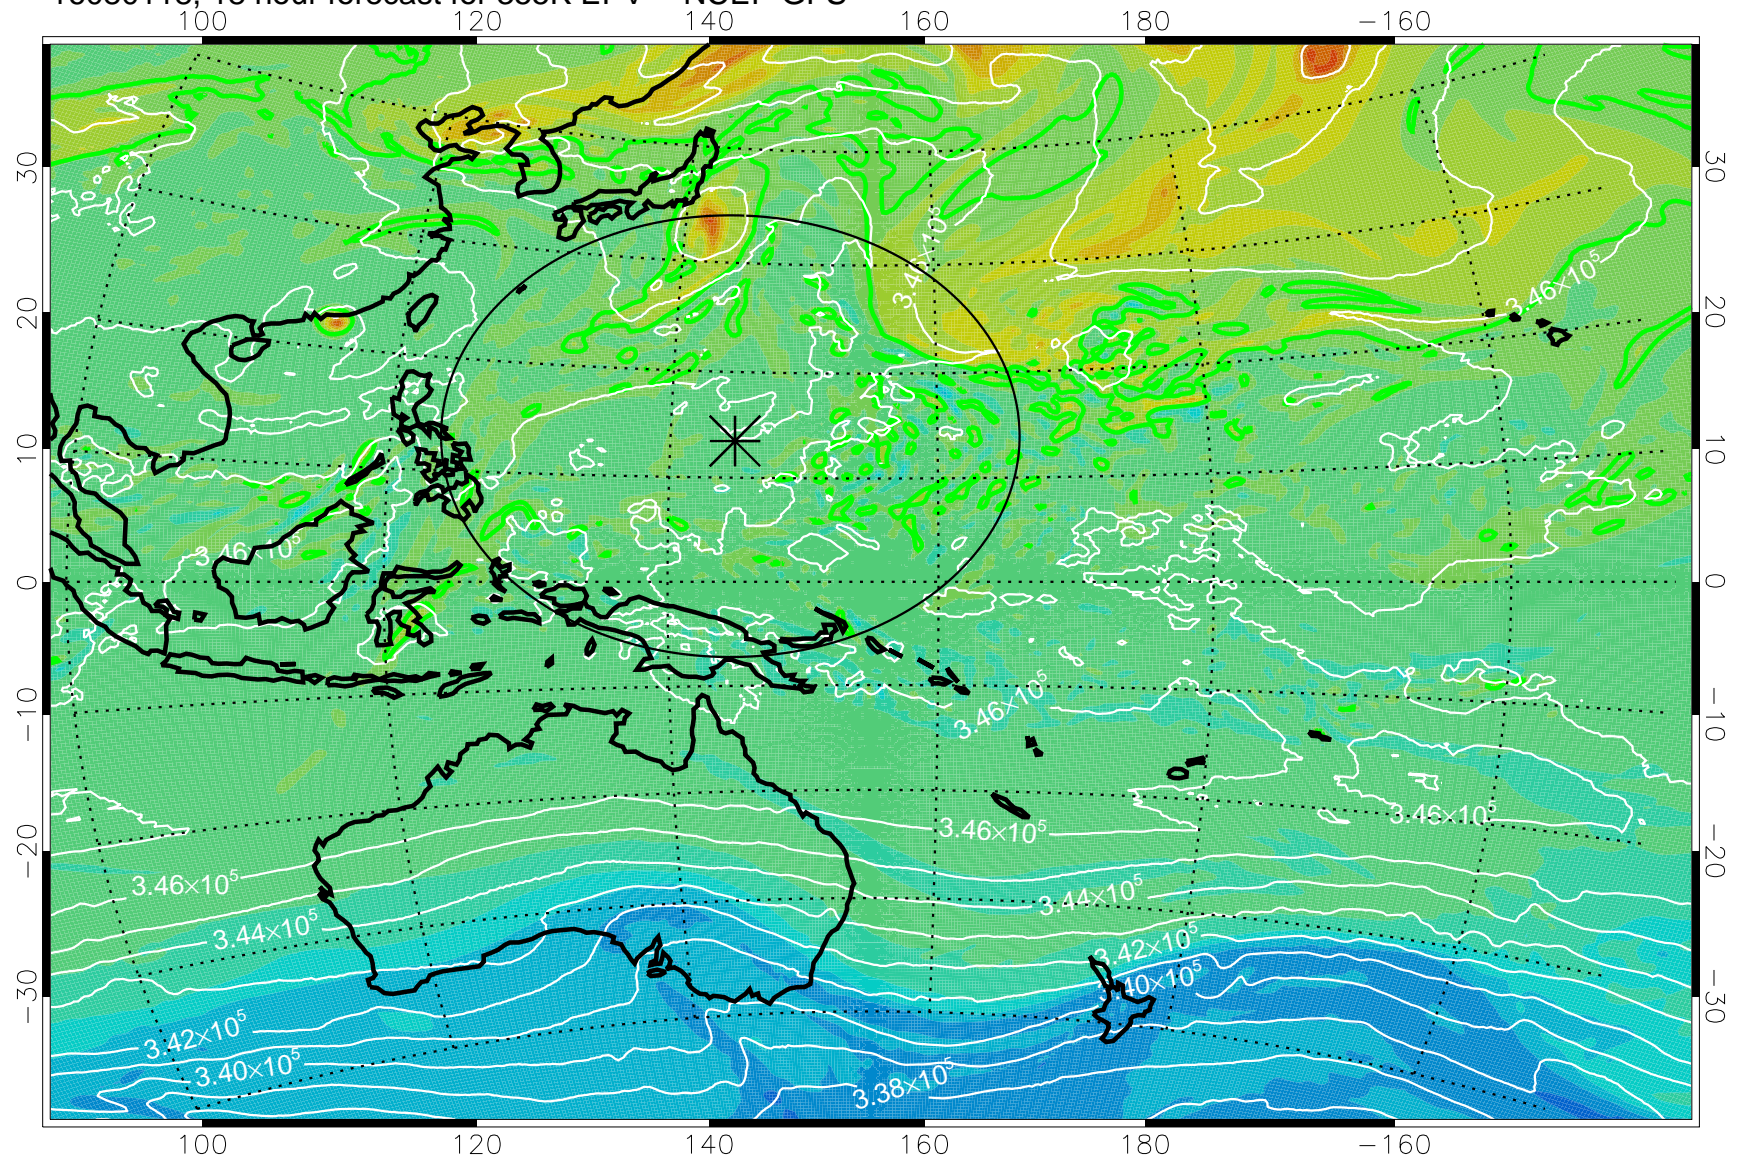

16080106, 6 hour forecast for 355K EPV -- NCEP GFS

355K Montgomery Streamfunction, white
EPV Tropopause (2 PVU) Position
Range ring of 2304 km

16080112, 12 hour forecast for 355K EPV -- NCEP GFS

355K Montgomery Streamfunction, white
EPV Tropopause (2 PVU) Position
Range ring of 2304 km

16080118, 18 hour forecast for 355K EPV -- NCEP GFS

355K Montgomery Streamfunction, white
EPV Tropopause (2 PVU) Position
Range ring of 2304 km

16080200, 24 hour forecast for 355K EPV -- NCEP GFS

355K Montgomery Streamfunction, white
EPV Tropopause (2 PVU) Position
Range ring of 2304 km

16080206, 30 hour forecast for 355K EPV -- NCEP GFS

355K Montgomery Streamfunction, white
EPV Tropopause (2 PVU) Position
Range ring of 2304 km

16080212, 36 hour forecast for 355K EPV -- NCEP GFS

355K Montgomery Streamfunction, white
EPV Tropopause (2 PVU) Position
Range ring of 2304 km

16080218, 42 hour forecast for 355K EPV -- NCEP GFS

355K Montgomery Streamfunction, white
EPV Tropopause (2 PVU) Position
Range ring of 2304 km

16080300, 48 hour forecast for 355K EPV -- NCEP GFS

355K Montgomery Streamfunction, white
EPV Tropopause (2 PVU) Position
Range ring of 2304 km