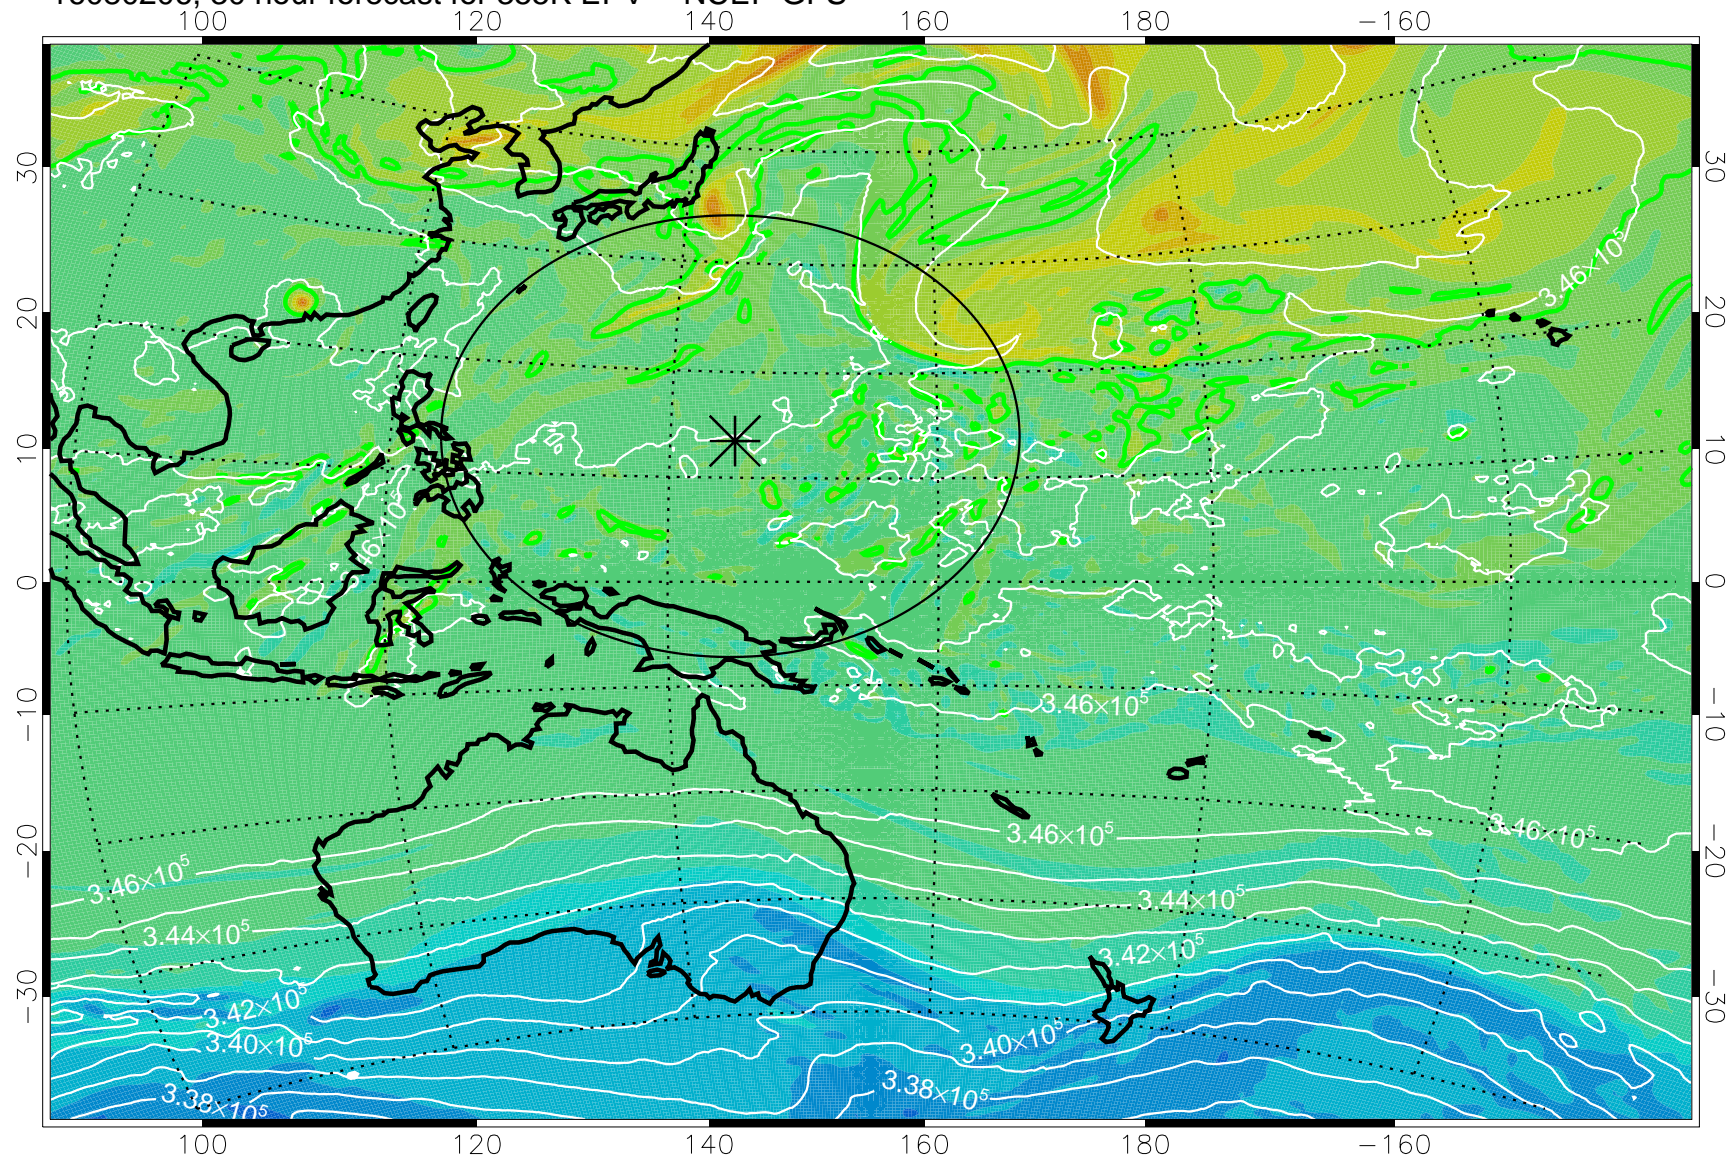

16080118, 18 hour forecast for 355K EPV -- NCEP GFS

355K Montgomery Streamfunction, white
EPV Tropopause (2 PVU) Position
Range ring of 2304 km

16080200, 24 hour forecast for 355K EPV -- NCEP GFS

355K Montgomery Streamfunction, white
EPV Tropopause (2 PVU) Position
Range ring of 2304 km

16080206, 30 hour forecast for 355K EPV -- NCEP GFS

355K Montgomery Streamfunction, white
EPV Tropopause (2 PVU) Position
Range ring of 2304 km

16080212, 36 hour forecast for 355K EPV -- NCEP GFS

355K Montgomery Streamfunction, white
EPV Tropopause (2 PVU) Position
Range ring of 2304 km

16080218, 42 hour forecast for 355K EPV -- NCEP GFS

355K Montgomery Streamfunction, white
EPV Tropopause (2 PVU) Position
Range ring of 2304 km

16080300, 48 hour forecast for 355K EPV -- NCEP GFS

355K Montgomery Streamfunction, white
EPV Tropopause (2 PVU) Position
Range ring of 2304 km

16080306, 54 hour forecast for 355K EPV -- NCEP GFS

355K Montgomery Streamfunction, white
EPV Tropopause (2 PVU) Position
Range ring of 2304 km

16080312, 60 hour forecast for 355K EPV -- NCEP GFS

355K Montgomery Streamfunction, white
EPV Tropopause (2 PVU) Position
Range ring of 2304 km