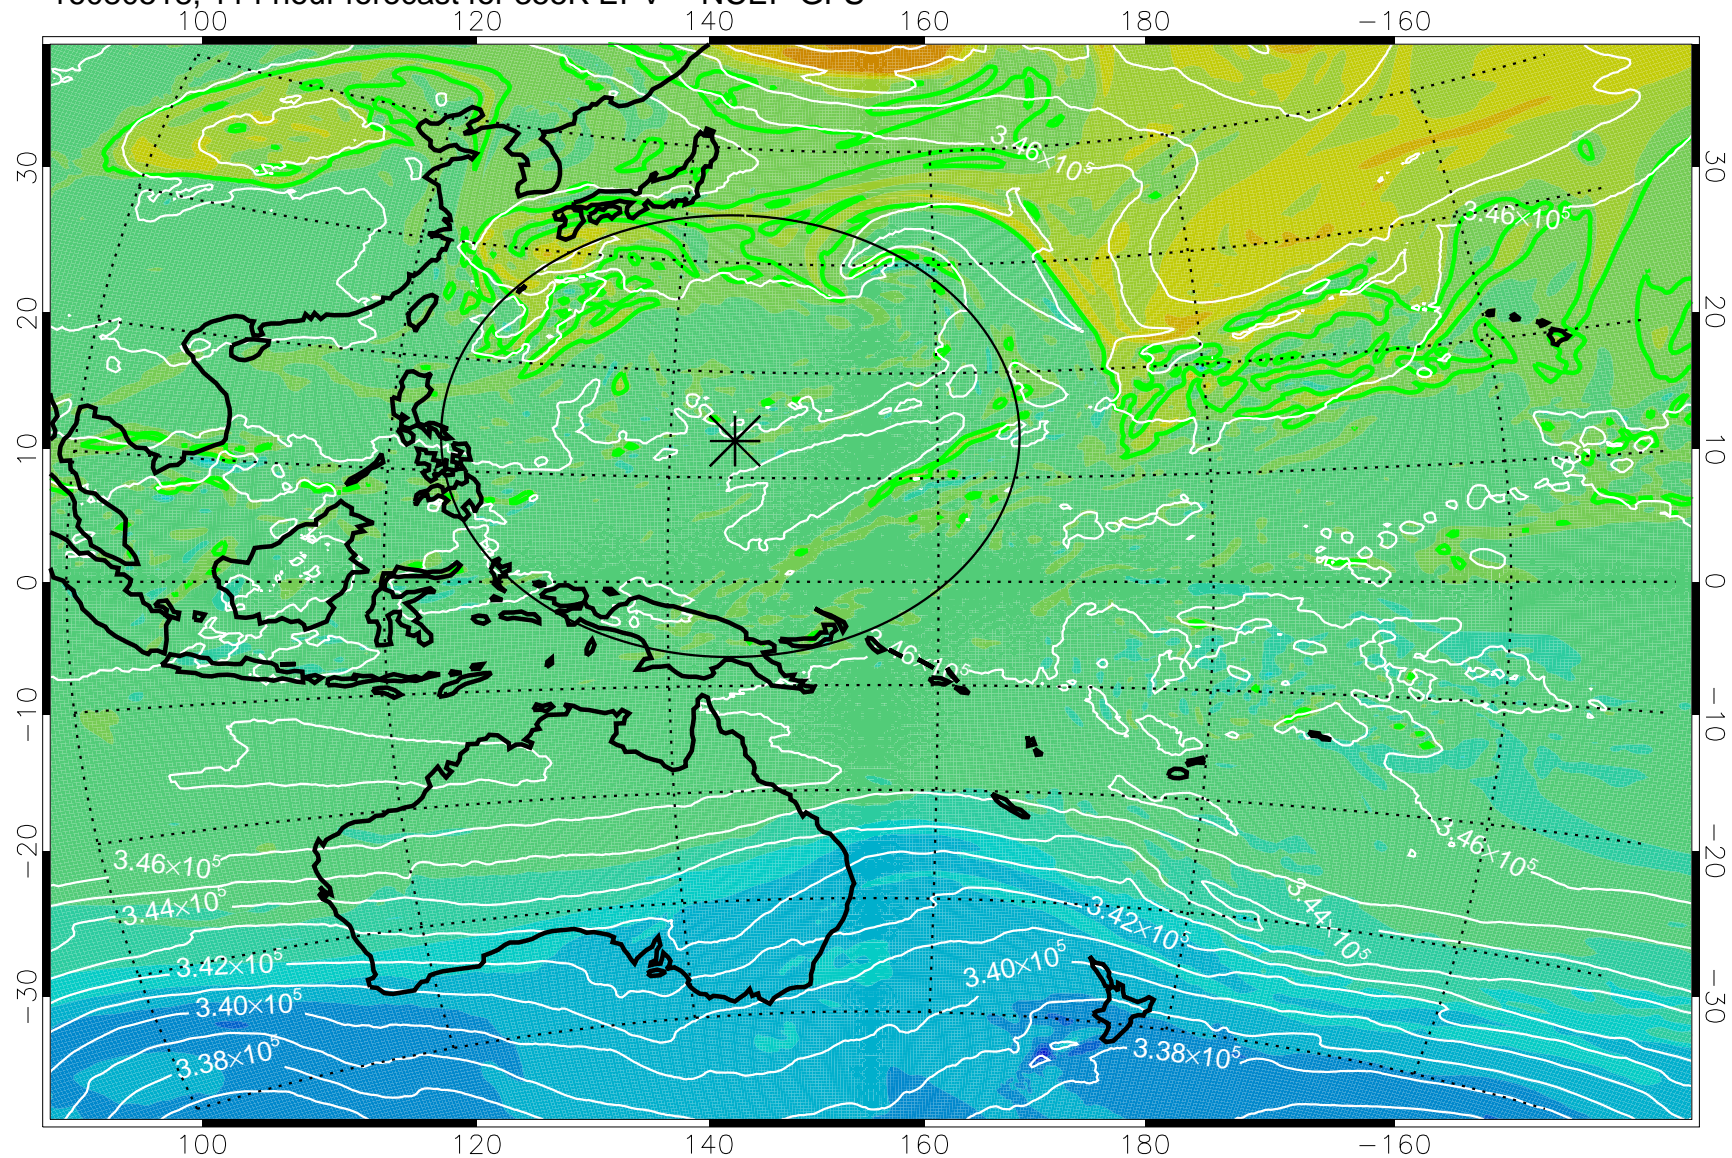

16080406, 78 hour forecast for 355K EPV -- NCEP GFS

355K Montgomery Streamfunction, white
EPV Tropopause (2 PVU) Position
Range ring of 2304 km

16080412, 84 hour forecast for 355K EPV -- NCEP GFS

355K Montgomery Streamfunction, white
EPV Tropopause (2 PVU) Position
Range ring of 2304 km

16080418, 90 hour forecast for 355K EPV -- NCEP GFS

355K Montgomery Streamfunction, white
EPV Tropopause (2 PVU) Position
Range ring of 2304 km

16080500, 96 hour forecast for 355K EPV -- NCEP GFS

355K Montgomery Streamfunction, white
EPV Tropopause (2 PVU) Position
Range ring of 2304 km

16080506, 102 hour forecast for 355K EPV -- NCEP GFS

355K Montgomery Streamfunction, white
EPV Tropopause (2 PVU) Position
Range ring of 2304 km

16080512, 108 hour forecast for 355K EPV -- NCEP GFS

355K Montgomery Streamfunction, white
EPV Tropopause (2 PVU) Position
Range ring of 2304 km

16080518, 114 hour forecast for 355K EPV -- NCEP GFS

355K Montgomery Streamfunction, white
EPV Tropopause (2 PVU) Position
Range ring of 2304 km

16080600, 120 hour forecast for 355K EPV -- NCEP GFS

355K Montgomery Streamfunction, white
EPV Tropopause (2 PVU) Position
Range ring of 2304 km