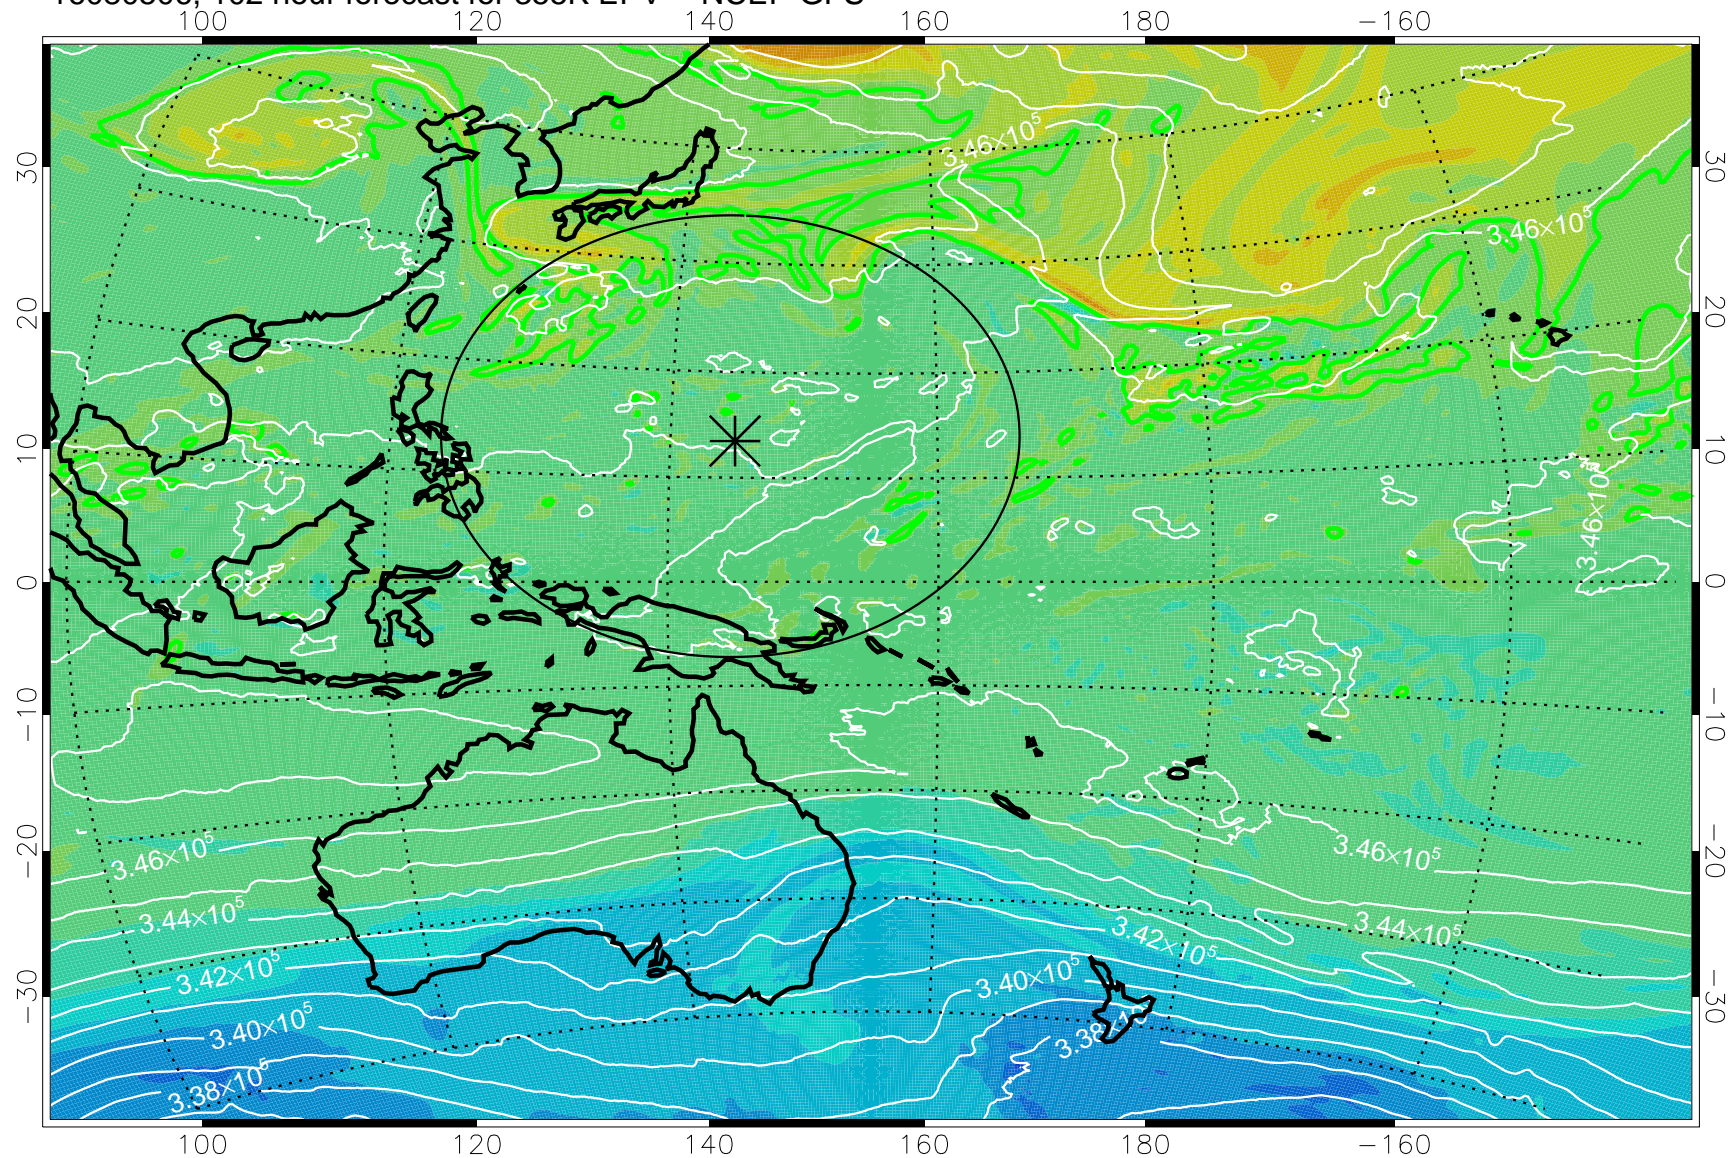

16080406, 78 hour forecast for 355K EPV -- NCEP GFS

355K Montgomery Streamfunction, white
EPV Tropopause (2 PVU) Position
Range ring of 2304 km

16080412, 84 hour forecast for 355K EPV -- NCEP GFS

355K Montgomery Streamfunction, white
EPV Tropopause (2 PVU) Position
Range ring of 2304 km

16080418, 90 hour forecast for 355K EPV -- NCEP GFS

355K Montgomery Streamfunction, white
EPV Tropopause (2 PVU) Position
Range ring of 2304 km

16080500, 96 hour forecast for 355K EPV -- NCEP GFS

355K Montgomery Streamfunction, white
EPV Tropopause (2 PVU) Position
Range ring of 2304 km

16080506, 102 hour forecast for 355K EPV -- NCEP GFS

355K Montgomery Streamfunction, white
EPV Tropopause (2 PVU) Position
Range ring of 2304 km

16080512, 108 hour forecast for 355K EPV -- NCEP GFS

355K Montgomery Streamfunction, white
EPV Tropopause (2 PVU) Position
Range ring of 2304 km

16080518, 114 hour forecast for 355K EPV -- NCEP GFS

355K Montgomery Streamfunction, white
EPV Tropopause (2 PVU) Position
Range ring of 2304 km

16080600, 120 hour forecast for 355K EPV -- NCEP GFS

355K Montgomery Streamfunction, white
EPV Tropopause (2 PVU) Position
Range ring of 2304 km