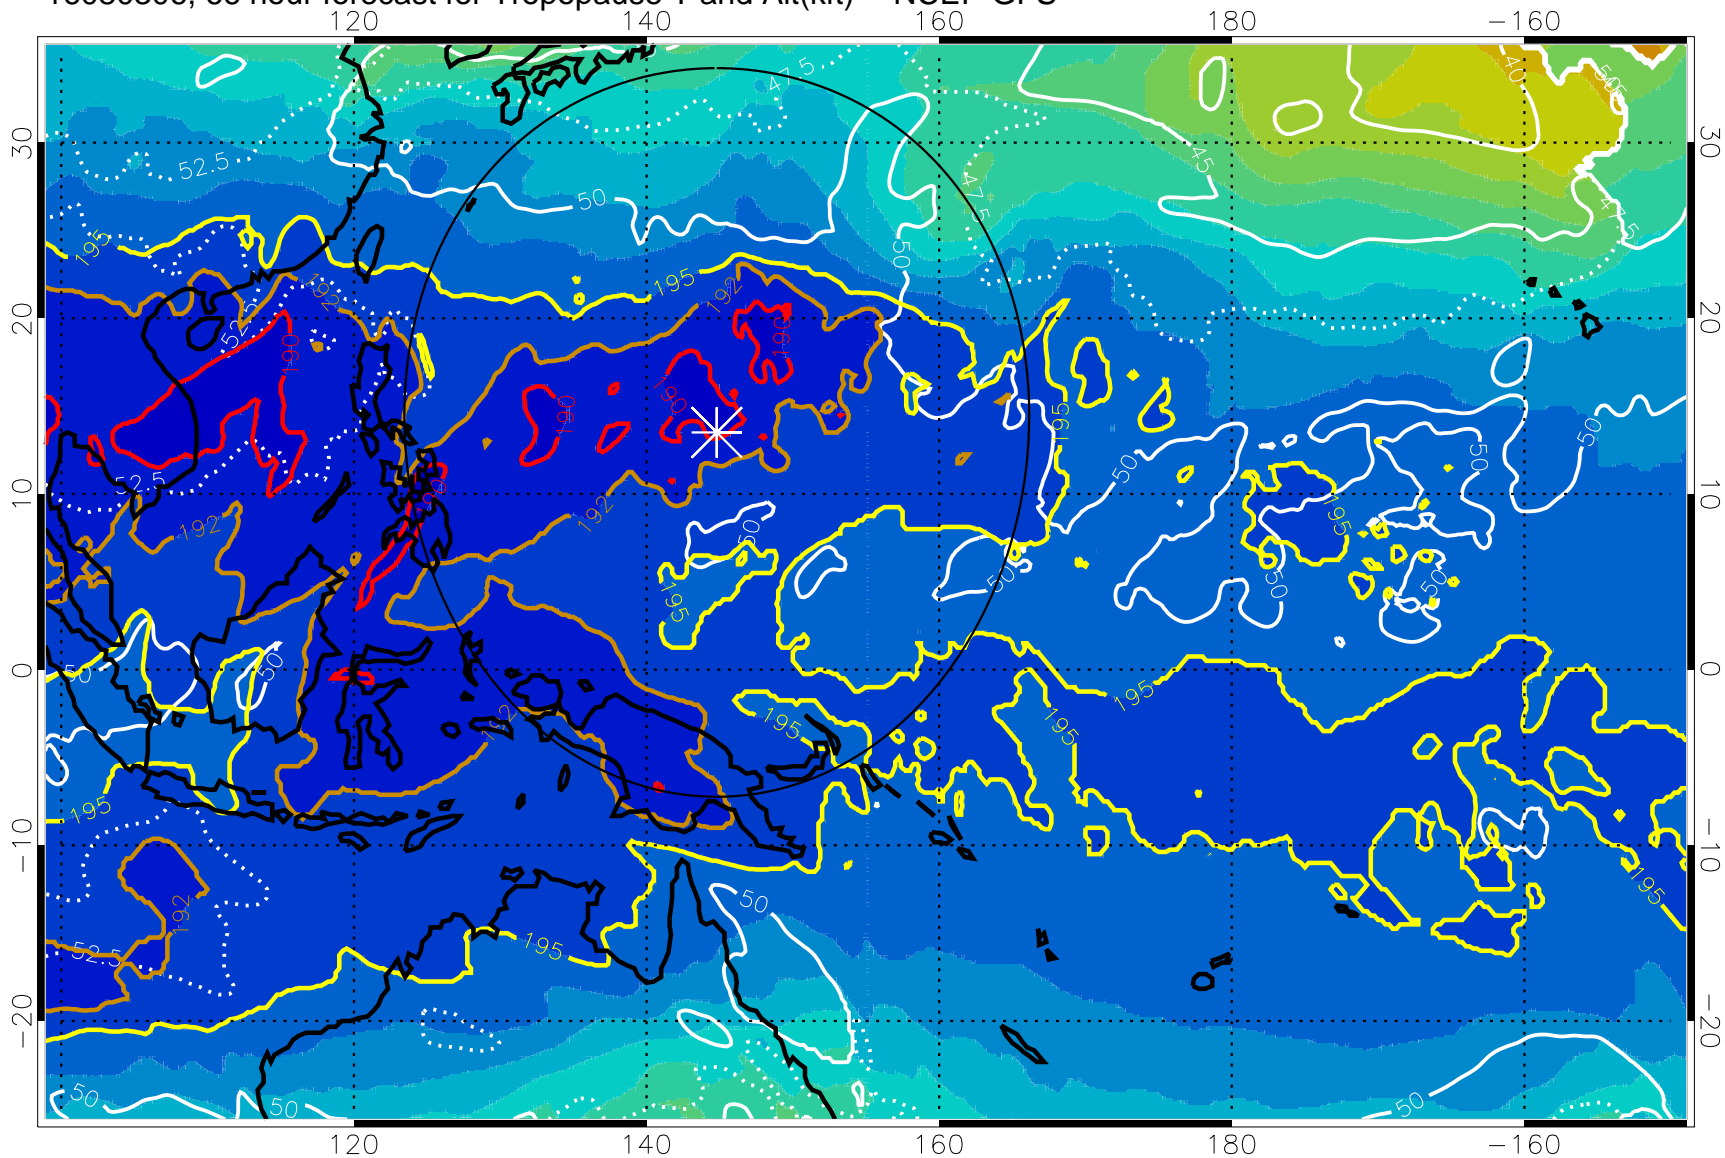

192.5K Isotherm 195K Isotherm
187.5K Isotherm 190K Isotherm

Range ring of 2304 km

16080218, 54 hour forecast for Tropopause T and Alt(kft) -- NCEP GFS

190 200 210 220 230

Tropopause T, K

Tropopause Altitude in kft (white)

192.5K Isotherm 195K Isotherm

187.5K Isotherm 190K Isotherm

Range ring of 2304 km

16080306, 66 hour forecast for Tropopause T and Alt(kft) -- NCEP GFS

190 200 210 220 230

Tropopause T, K

Tropopause Altitude in kft (white)