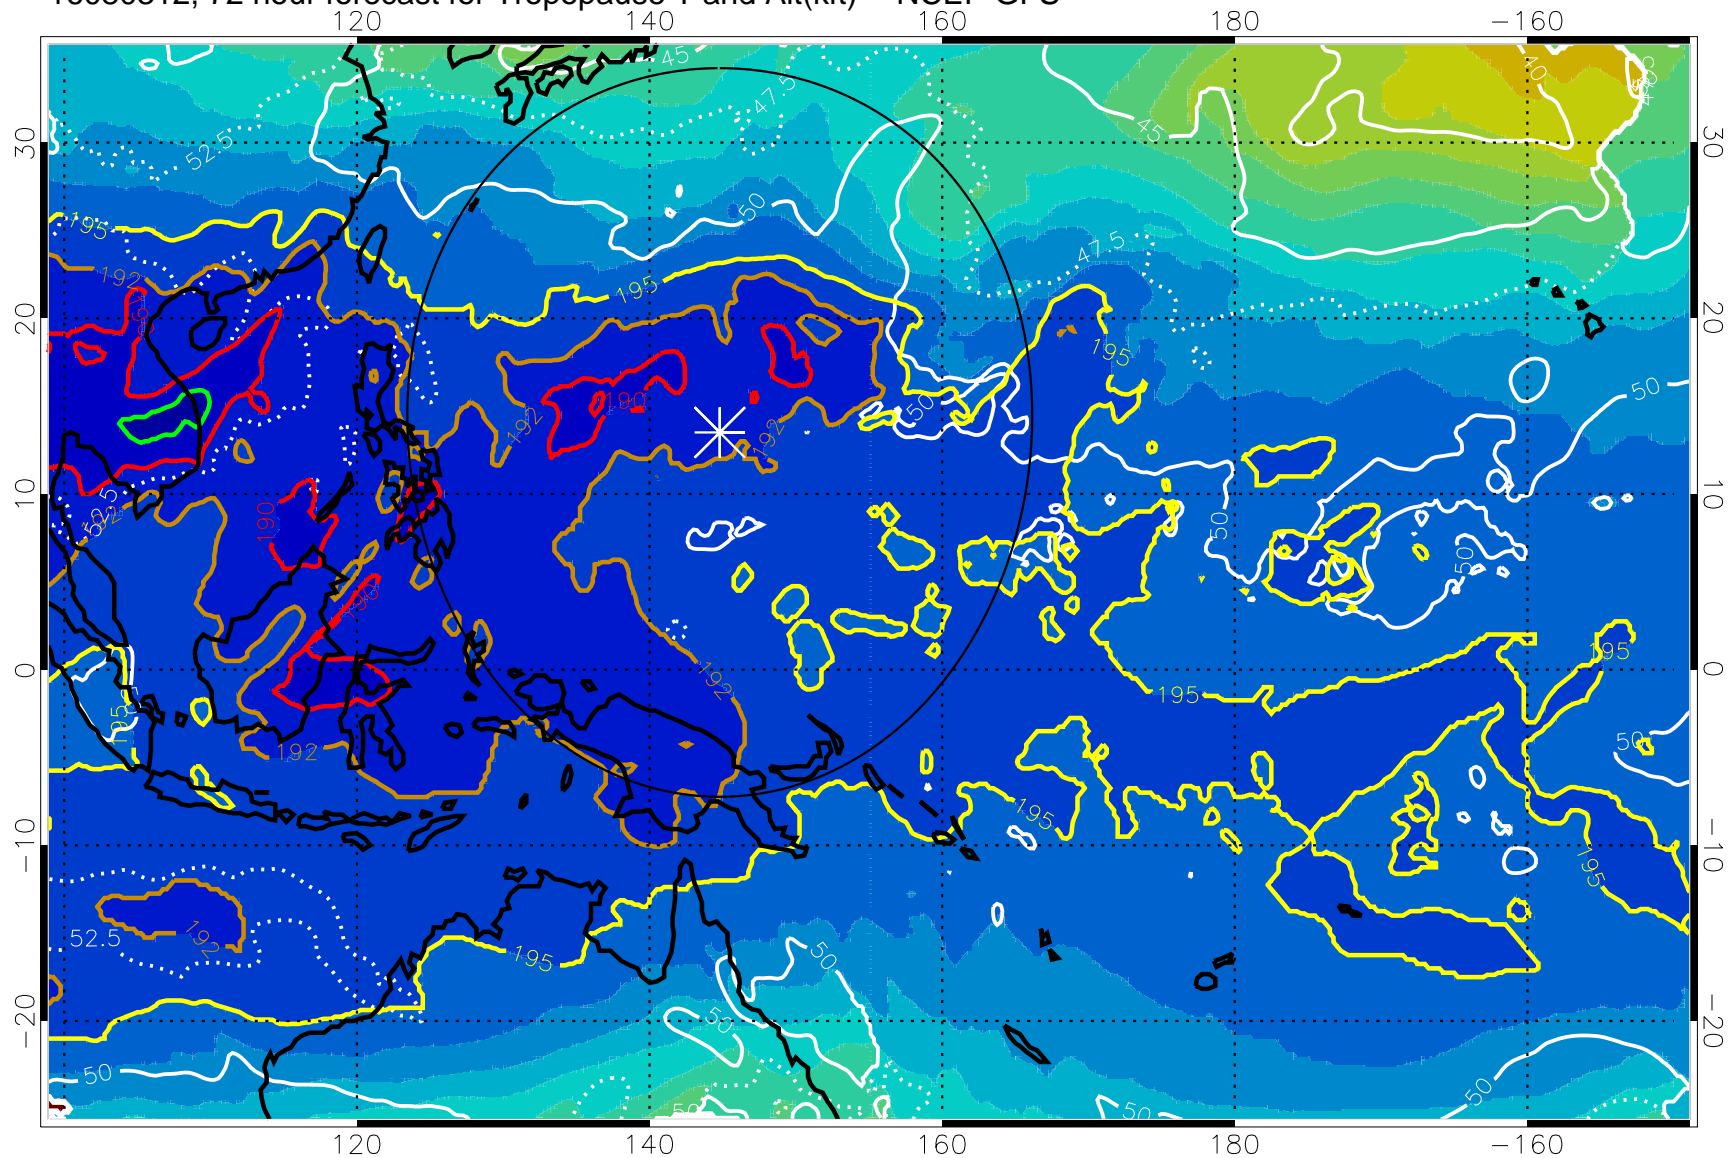

192.5K Isotherm 195K Isotherm
187.5K Isotherm 190K Isotherm

Range ring of 2304 km

16080218, 54 hour forecast for Tropopause T and Alt(kft) -- NCEP GFS

190 200 210 220 230

Tropopause T, K

Tropopause Altitude in kft (white)

192.5K Isotherm 195K Isotherm

187.5K Isotherm 190K Isotherm

Range ring of 2304 km

16080306, 66 hour forecast for Tropopause T and Alt(kft) -- NCEP GFS

190 200 210 220 230

Tropopause T, K

Tropopause Altitude in kft (white)

192.5K Isotherm 195K Isotherm
187.5K Isotherm 190K Isotherm

Range ring of 2304 km

16080312, 72 hour forecast for Tropopause T and Alt(kft) -- NCEP GFS

190 200 210 220 230

Tropopause T, K

Tropopause Altitude in kft (white)