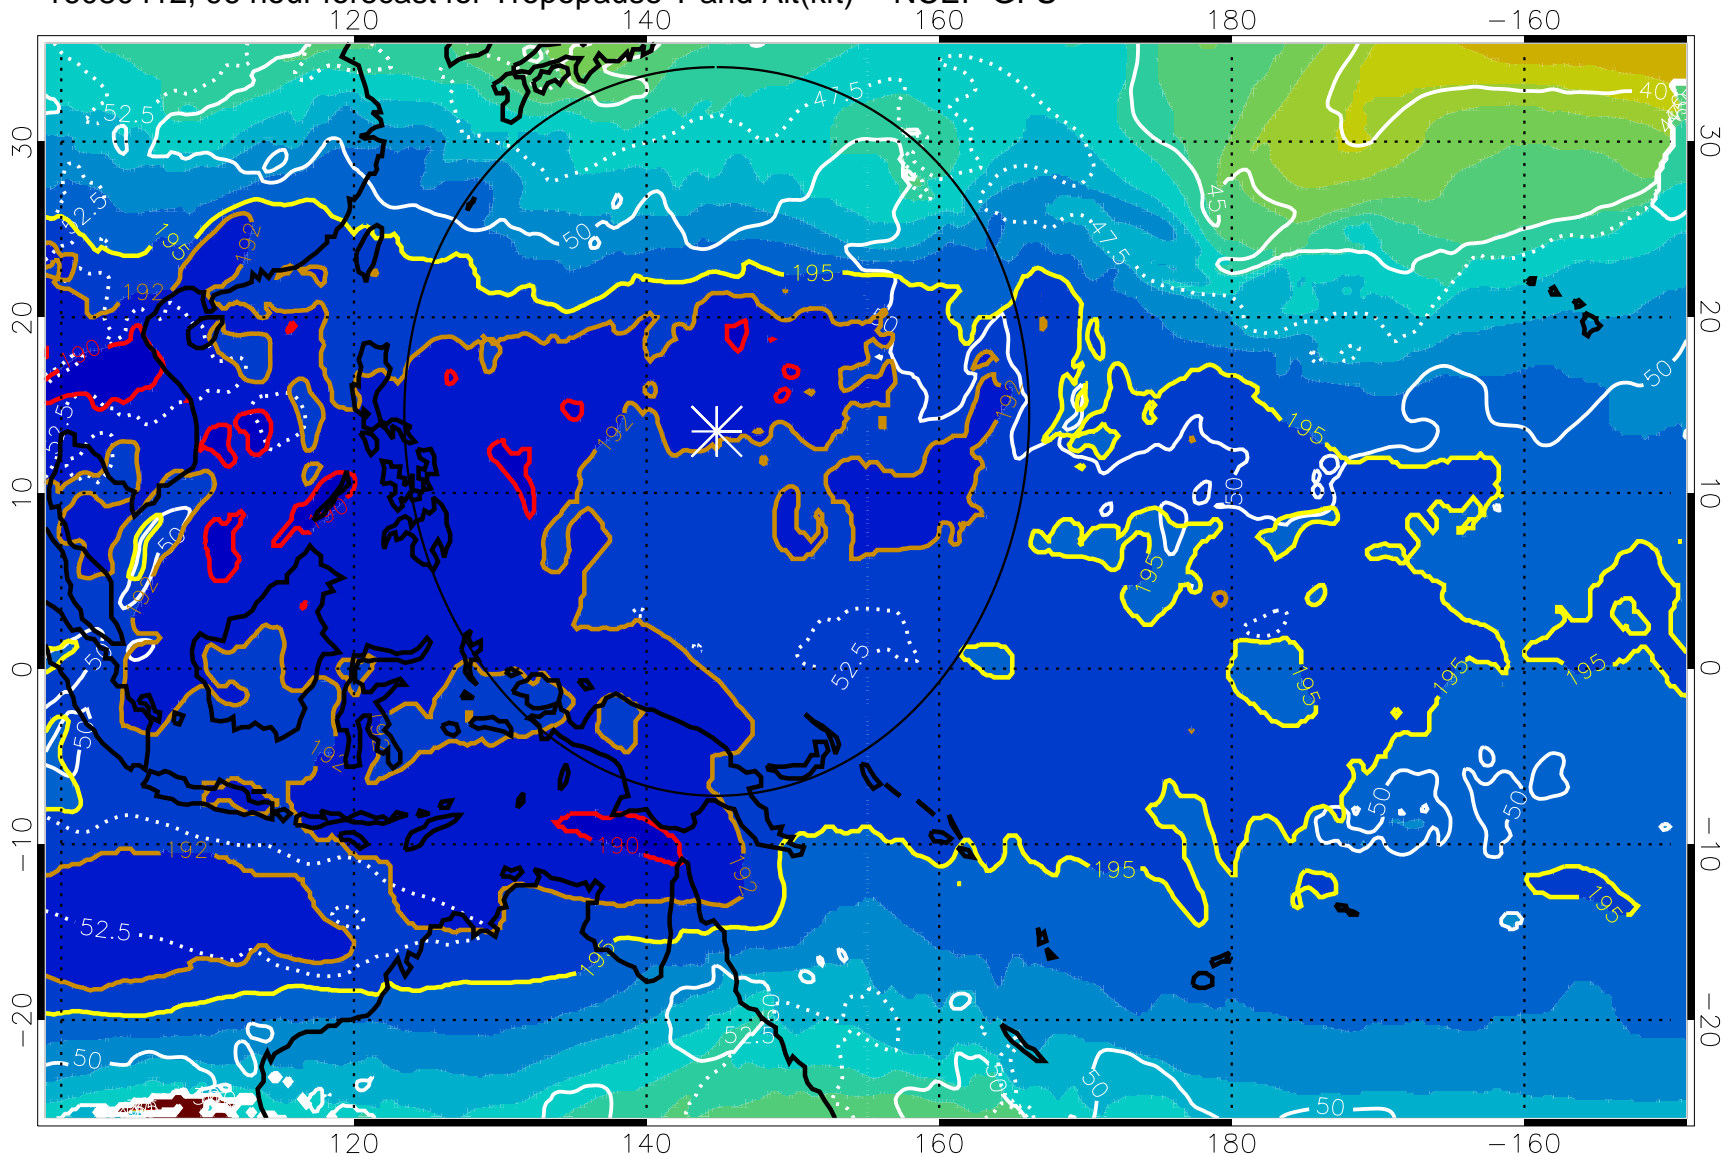

192.5K Isotherm 195K Isotherm

187.5K Isotherm 190K Isotherm

Range ring of 2304 km

16080406, 90 hour forecast for Tropopause T and Alt(kft) -- NCEP GFS

190 200 210 220 230

Tropopause T, K

Tropopause Altitude in kft (white)

192.5K Isotherm 195K Isotherm
187.5K Isotherm 190K Isotherm

Range ring of 2304 km

16080412, 96 hour forecast for Tropopause T and Alt(kft) -- NCEP GFS

190 200 210 220 230
Tropopause T, K

Tropopause Altitude in kft (white)