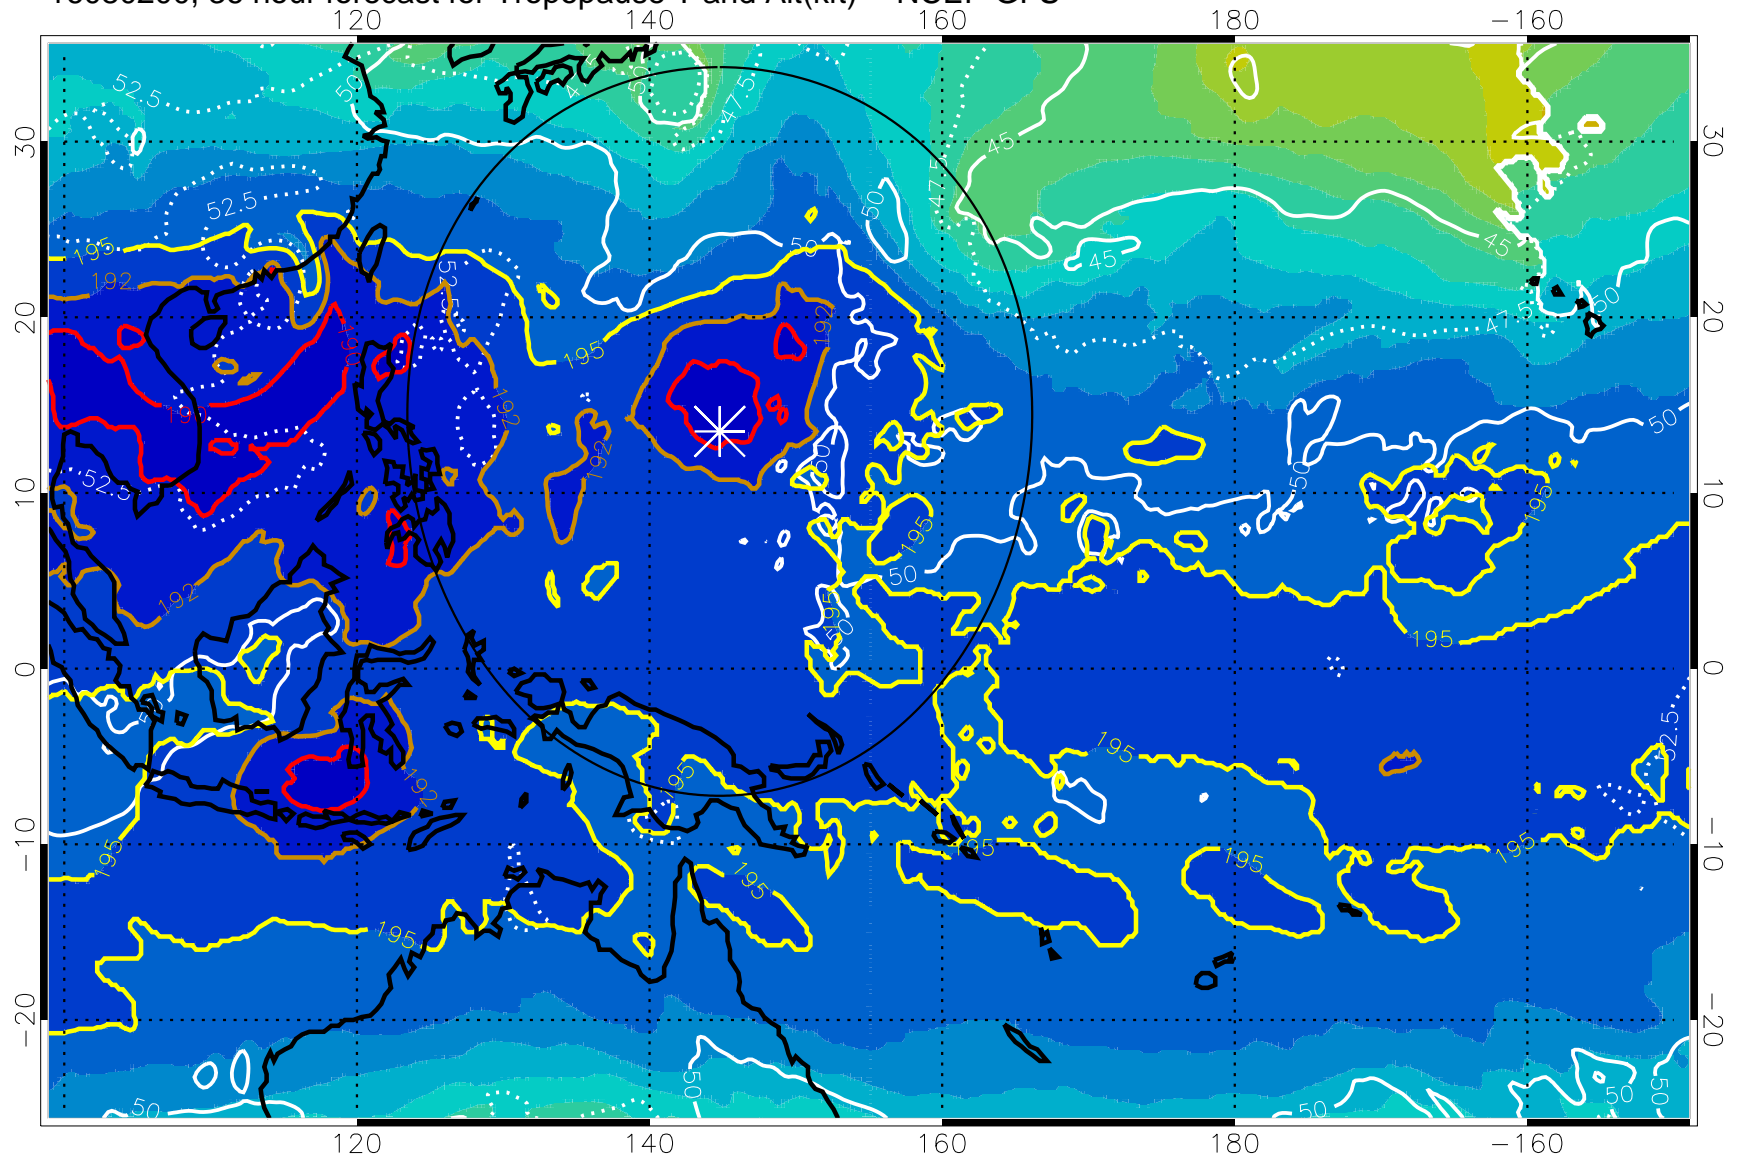

192.5K Isotherm 195K Isotherm
187.5K Isotherm 190K Isotherm

Range ring of 2304 km

16080118, 30 hour forecast for Tropopause T and Alt(kft) -- NCEP GFS

190 200 210 220 230
Tropopause T, K

Tropopause Altitude in kft (white)

192.5K Isotherm 195K Isotherm
187.5K Isotherm 190K Isotherm

Range ring of 2304 km

16080200, 36 hour forecast for Tropopause T and Alt(kft) -- NCEP GFS

190 200 210 220 230
Tropopause T, K

Tropopause Altitude in kft (white)