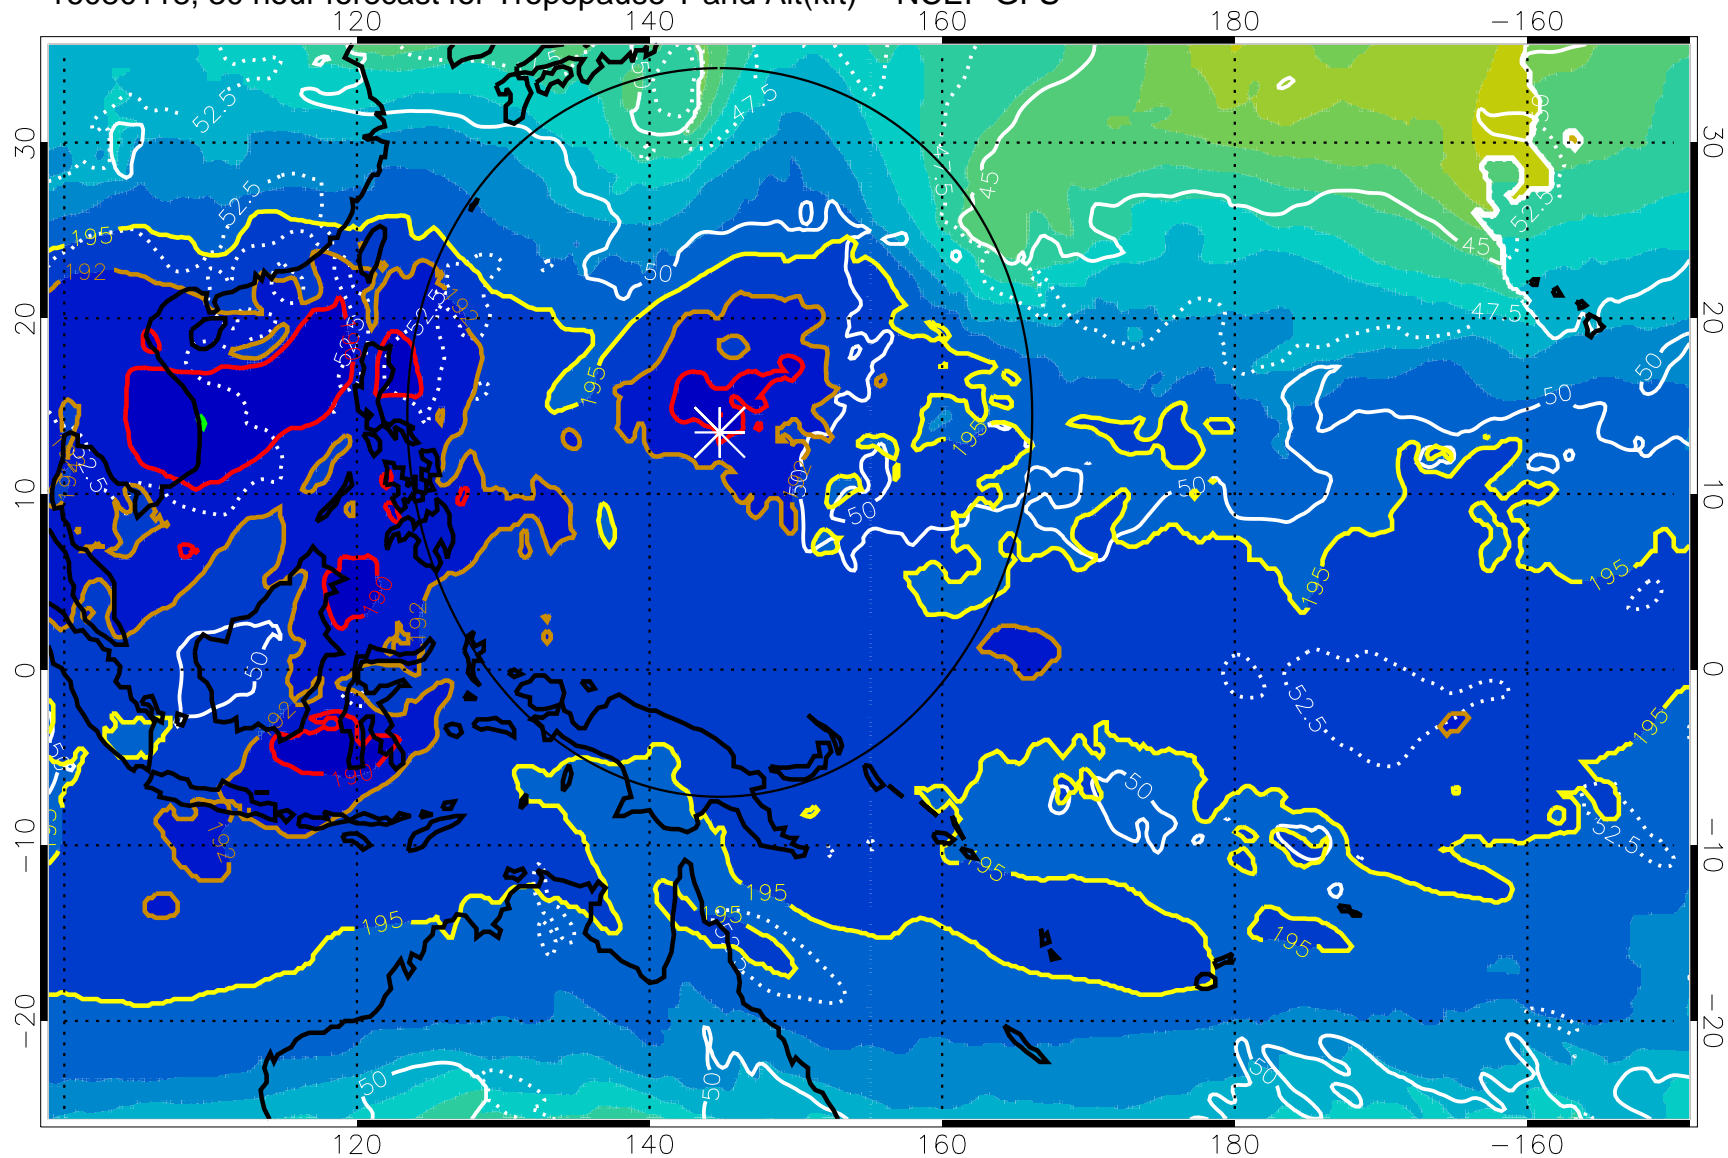

192.5K Isotherm 195K Isotherm
187.5K Isotherm 190K Isotherm

Range ring of 2304 km

16080112, 24 hour forecast for Tropopause T and Alt(kft) -- NCEP GFS

190 200 210 220 230
Tropopause T, K

Tropopause Altitude in kft (white)

192.5K Isotherm 195K Isotherm
187.5K Isotherm 190K Isotherm

Range ring of 2304 km

16080118, 30 hour forecast for Tropopause T and Alt(kft) -- NCEP GFS

190 200 210 220 230
Tropopause T, K

Tropopause Altitude in kft (white)