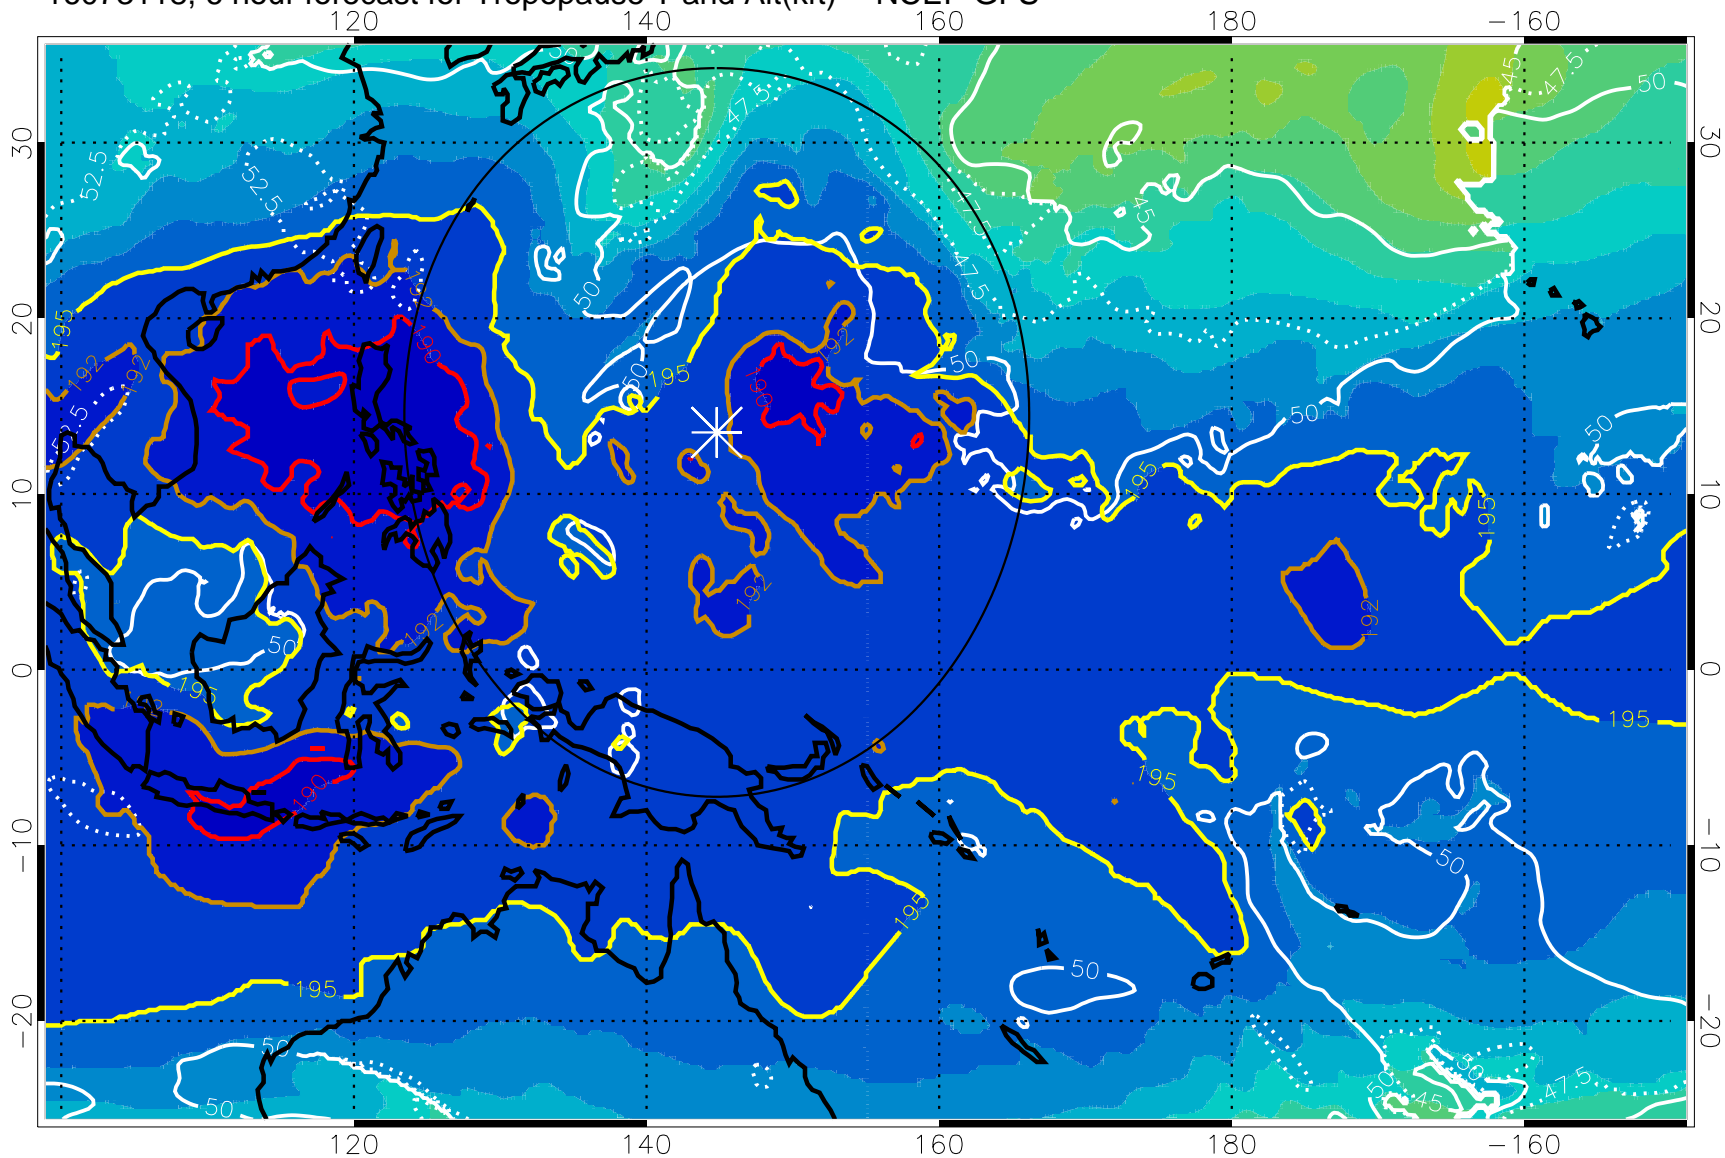

16073118, 6 hour forecast for Tropopause T and Alt(kft) -- NCEP GFS

190 200 210 220 230

Tropopause T, K

Tropopause Altitude in kft (white)

192.5K Isotherm 195K Isotherm

187.5K Isotherm 190K Isotherm

Range ring of 2304 km

16080100, 12 hour forecast for Tropopause T and Alt(kft) -- NCEP GFS

16080106, 18 hour forecast for Tropopause T and Alt(kft) -- NCEP GFS

190 200 210 220 230
Tropopause T, K

Tropopause Altitude in kft (white)

192.5K Isotherm 195K Isotherm
187.5K Isotherm 190K Isotherm

Range ring of 2304 km

16080112, 24 hour forecast for Tropopause T and Alt(kft) -- NCEP GFS

190 200 210 220 230
Tropopause T, K

Tropopause Altitude in kft (white)