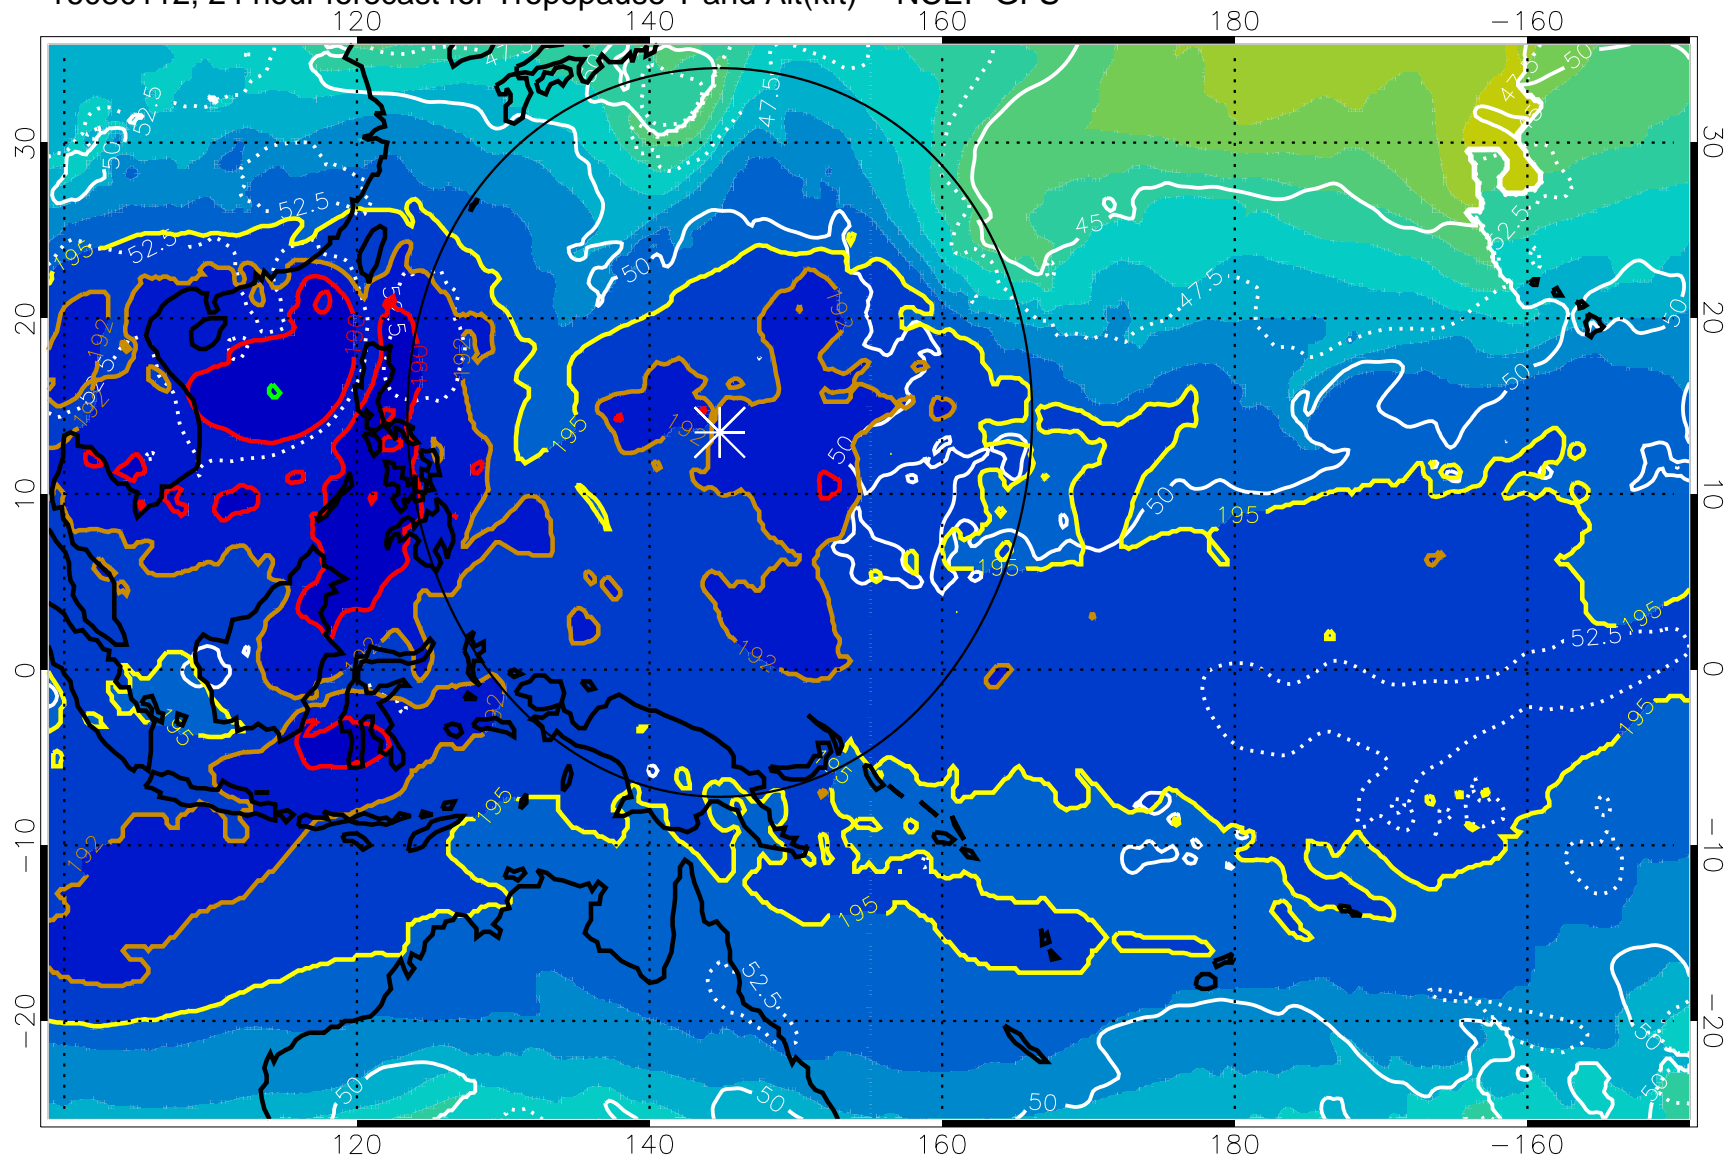

16080100, 12 hour forecast for Tropopause T and Alt(kft) -- NCEP GFS

16080106, 18 hour forecast for Tropopause T and Alt(kft) -- NCEP GFS

190 200 210 220 230
Tropopause T, K

Tropopause Altitude in kft (white)

192.5K Isotherm 195K Isotherm
187.5K Isotherm 190K Isotherm

Range ring of 2304 km

16080112, 24 hour forecast for Tropopause T and Alt(kft) -- NCEP GFS

190 200 210 220 230
Tropopause T, K

Tropopause Altitude in kft (white)