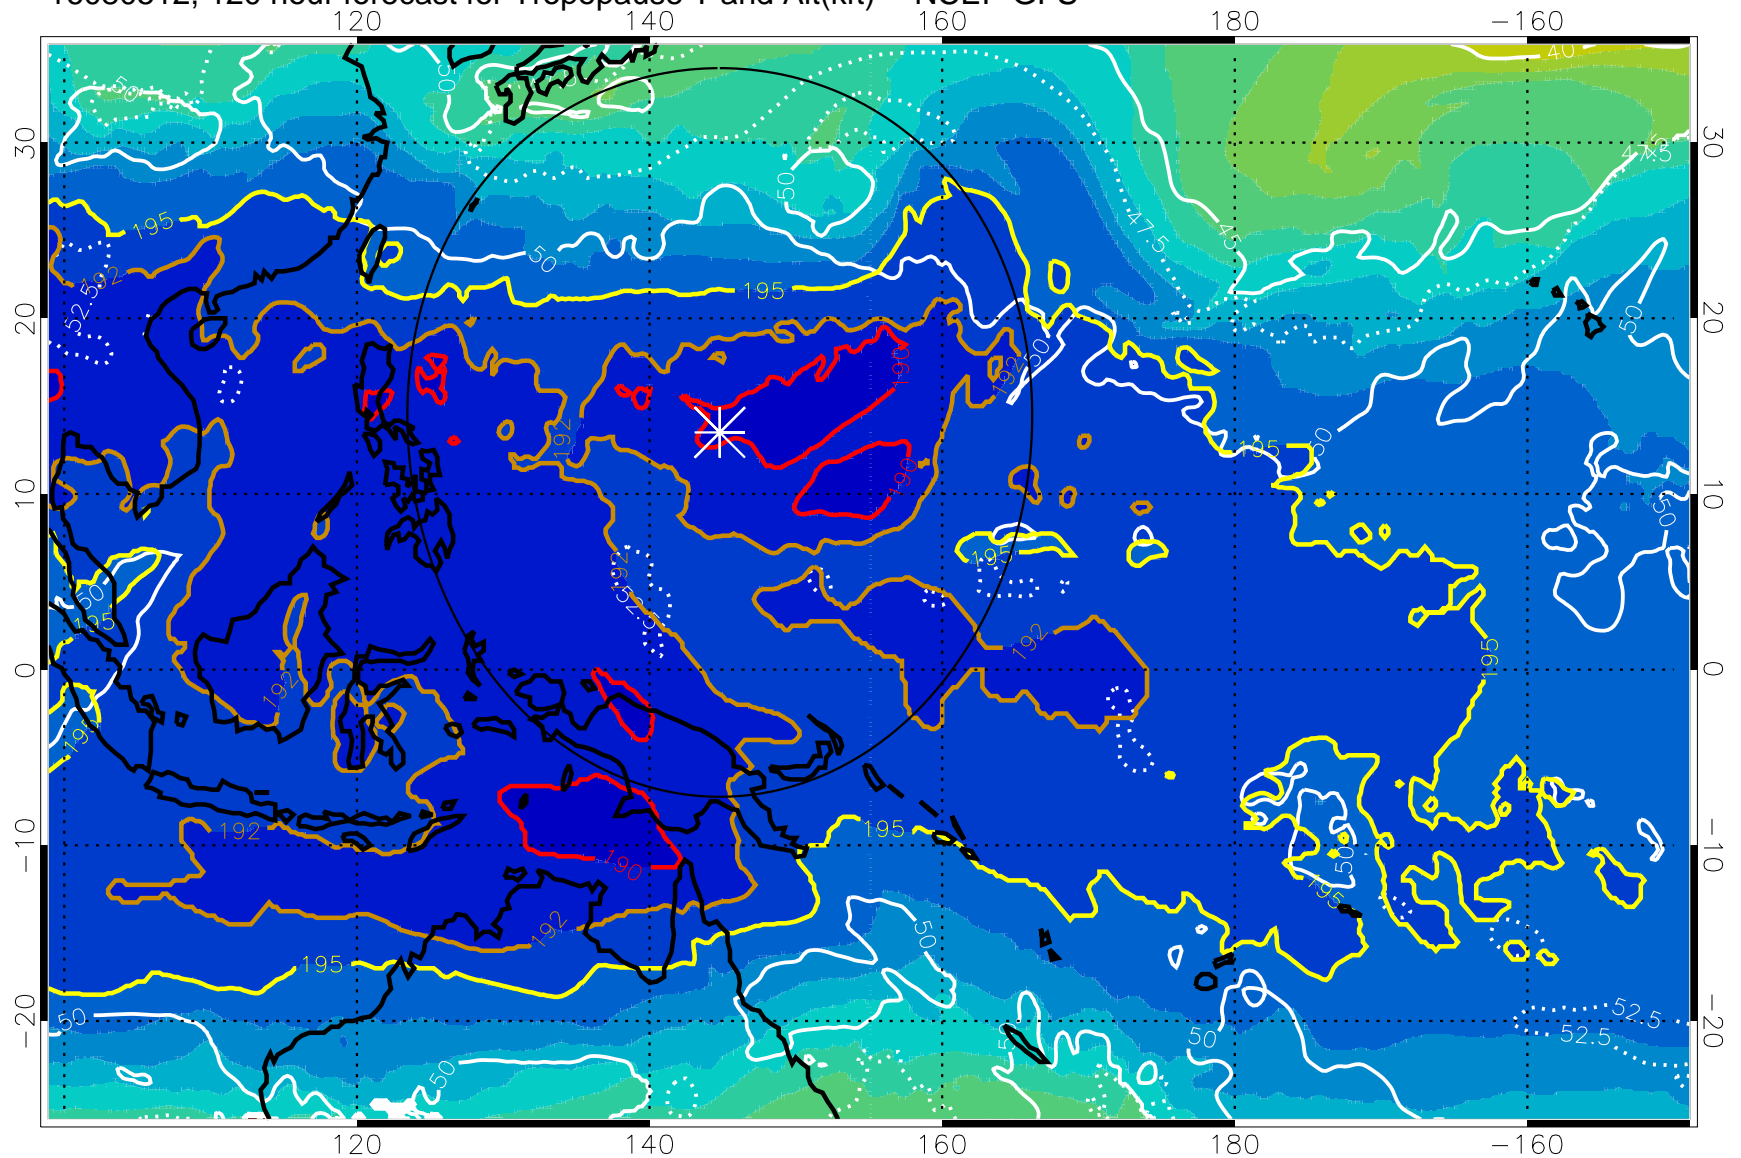

192.5K Isotherm 195K Isotherm
187.5K Isotherm 190K Isotherm

Range ring of 2304 km

16080500, 108 hour forecast for Tropopause T and Alt(kft) -- NCEP GFS

190 200 210 220 230

Tropopause T, K

Tropopause Altitude in kft (white)

192.5K Isotherm 195K Isotherm

187.5K Isotherm 190K Isotherm

Range ring of 2304 km

16080506, 114 hour forecast for Tropopause T and Alt(kft) -- NCEP GFS

190 200 210 220 230
Tropopause T, K

Tropopause Altitude in kft (white)

192.5K Isotherm 195K Isotherm
187.5K Isotherm 190K Isotherm

Range ring of 2304 km

16080512, 120 hour forecast for Tropopause T and Alt(kft) -- NCEP GFS

190 200 210 220 230
Tropopause T, K

Tropopause Altitude in kft (white)

192.5K Isotherm 195K Isotherm
187.5K Isotherm 190K Isotherm

Range ring of 2304 km