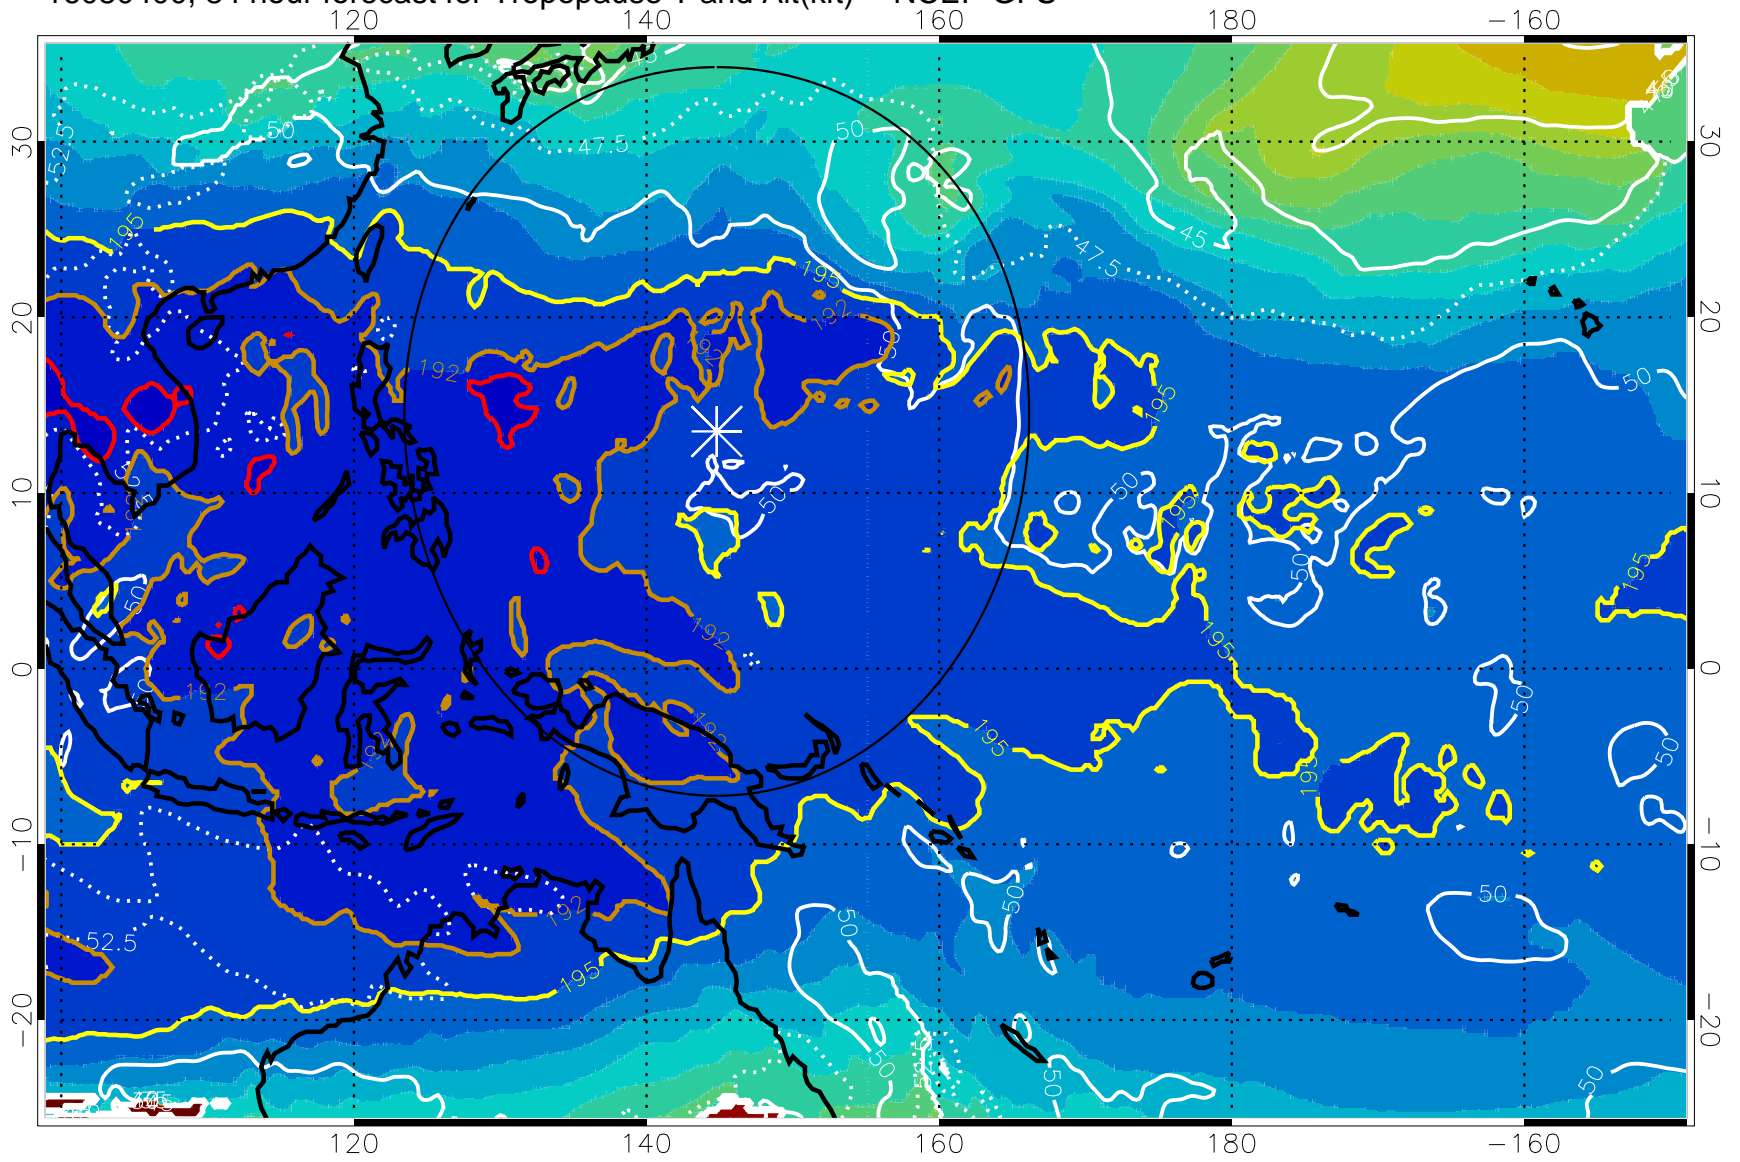

192.5K Isotherm 195K Isotherm
187.5K Isotherm 190K Isotherm

Range ring of 2304 km

16080318, 78 hour forecast for Tropopause T and Alt(kft) -- NCEP GFS

190 200 210 220 230
Tropopause T, K

Tropopause Altitude in kft (white)

192.5K Isotherm 195K Isotherm
187.5K Isotherm 190K Isotherm

Range ring of 2304 km

16080400, 84 hour forecast for Tropopause T and Alt(kft) -- NCEP GFS

190 200 210 220 230

Tropopause T, K

Tropopause Altitude in kft (white)