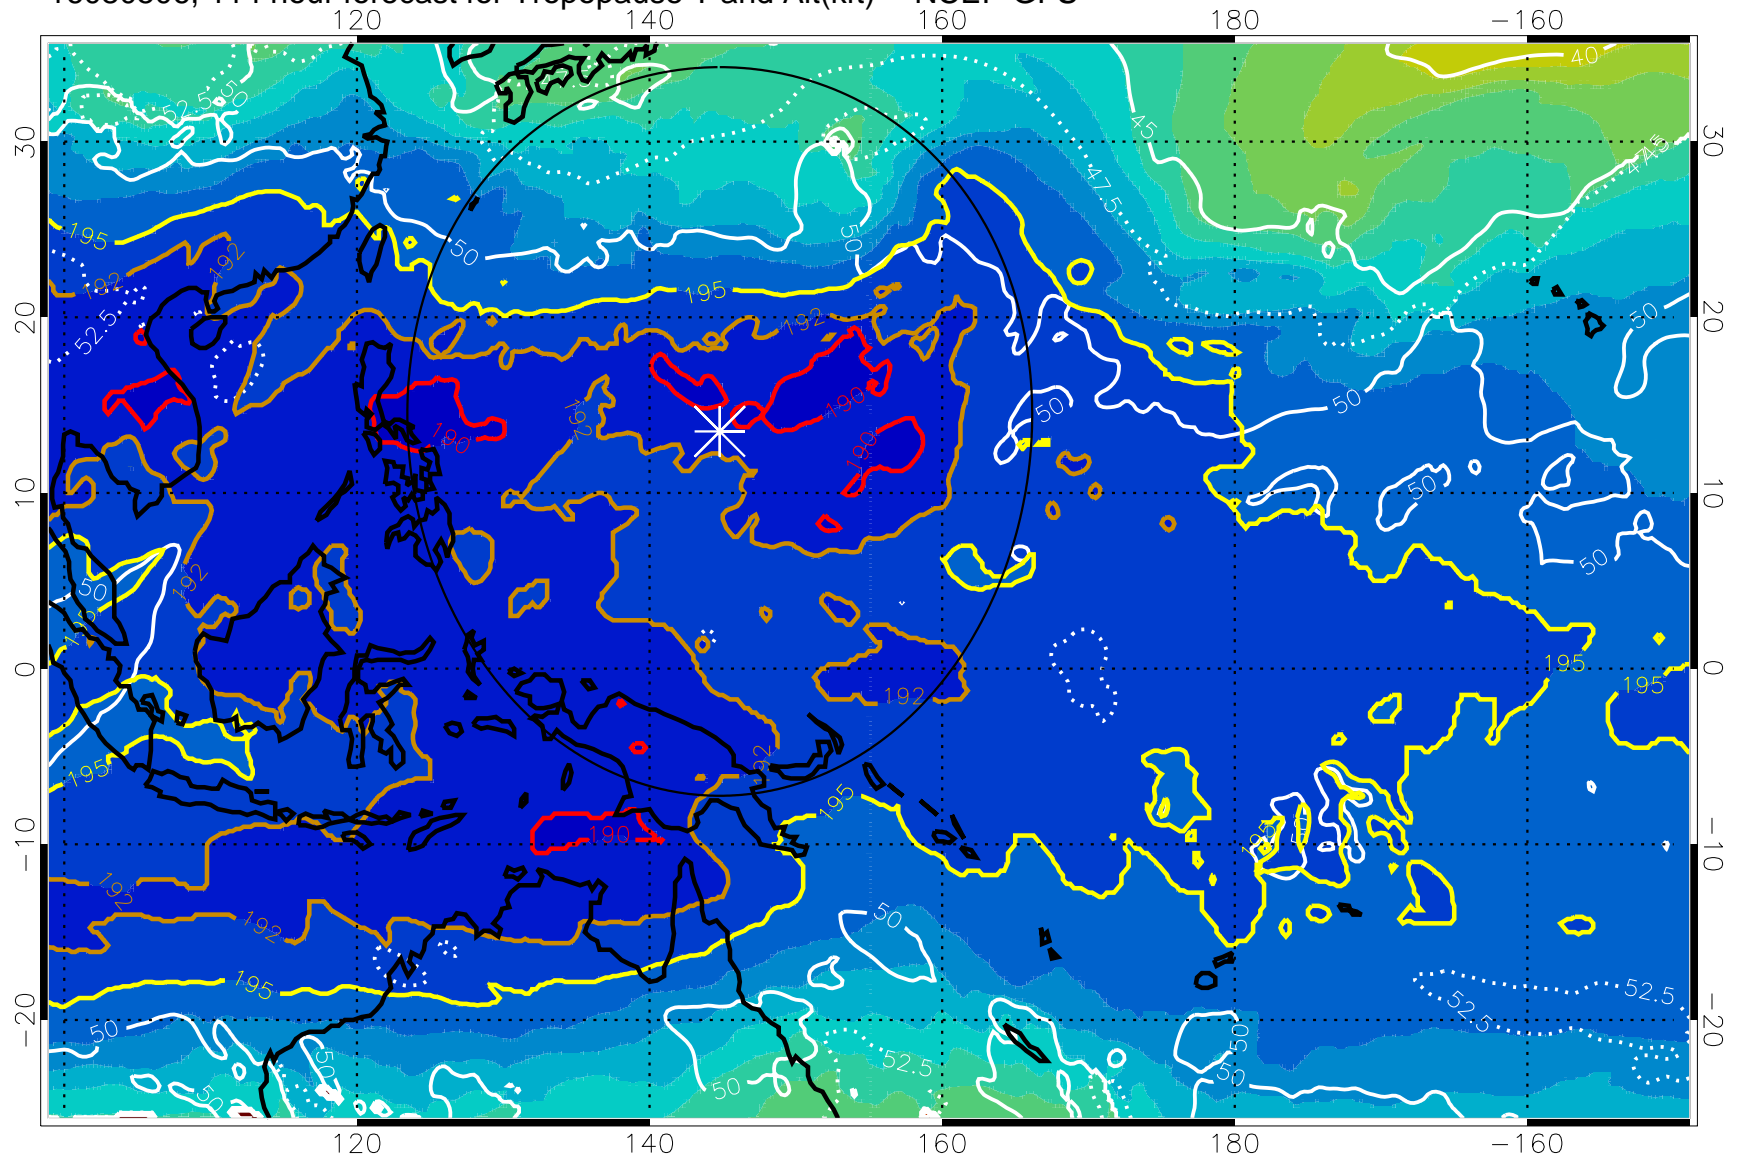

192.5K Isotherm 195K Isotherm
187.5K Isotherm 190K Isotherm

Range ring of 2304 km

16080418, 102 hour forecast for Tropopause T and Alt(kft) -- NCEP GFS

190 200 210 220 230
Tropopause T, K

Tropopause Altitude in kft (white)

192.5K Isotherm 195K Isotherm
187.5K Isotherm 190K Isotherm

Range ring of 2304 km

16080500, 108 hour forecast for Tropopause T and Alt(kft) -- NCEP GFS

190 200 210 220 230

Tropopause T, K

Tropopause Altitude in kft (white)

192.5K Isotherm 195K Isotherm

187.5K Isotherm 190K Isotherm

Range ring of 2304 km

16080506, 114 hour forecast for Tropopause T and Alt(kft) -- NCEP GFS

190 200 210 220 230
Tropopause T, K

Tropopause Altitude in kft (white)