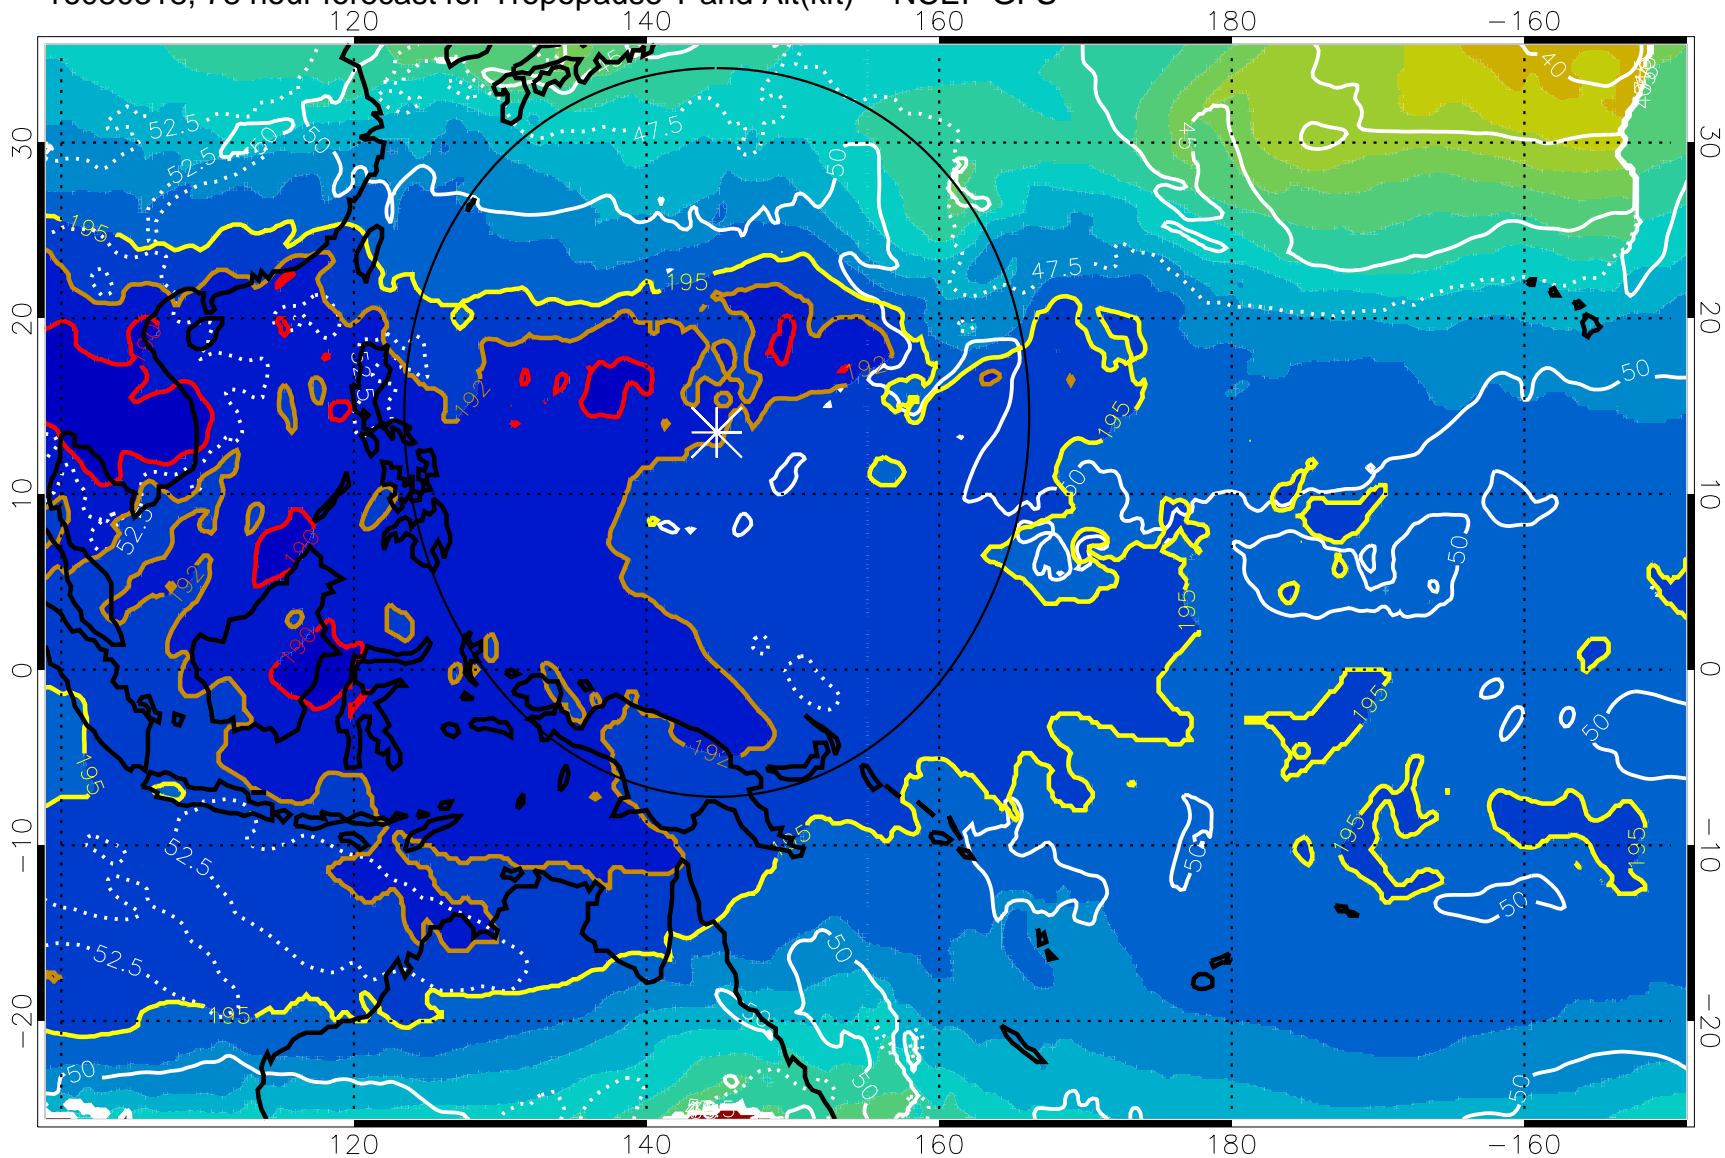

192.5K Isotherm 195K Isotherm
187.5K Isotherm 190K Isotherm

Range ring of 2304 km

16080312, 72 hour forecast for Tropopause T and Alt(kft) -- NCEP GFS

190 200 210 220 230

Tropopause T, K

Tropopause Altitude in kft (white)

192.5K Isotherm 195K Isotherm
187.5K Isotherm 190K Isotherm

Range ring of 2304 km

16080318, 78 hour forecast for Tropopause T and Alt(kft) -- NCEP GFS

190 200 210 220 230
Tropopause T, K

Tropopause Altitude in kft (white)