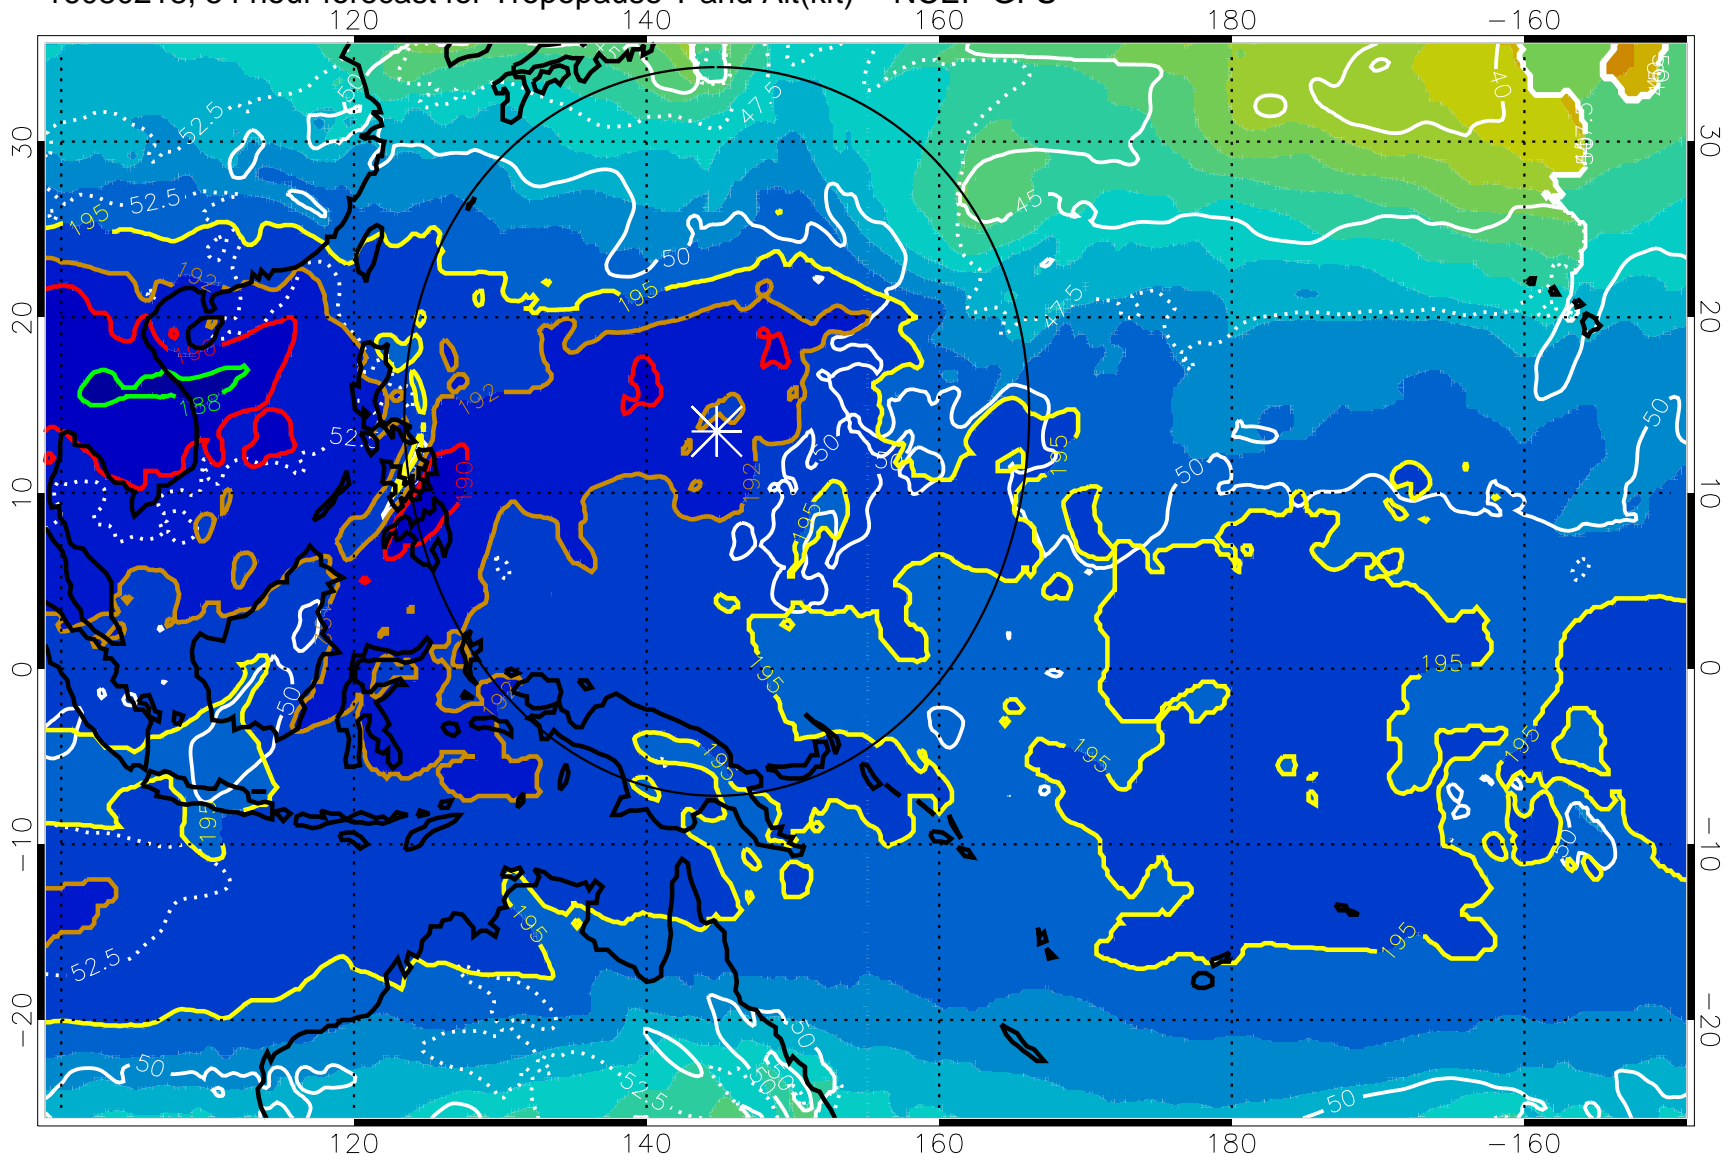

192.5K Isotherm 195K Isotherm
187.5K Isotherm 190K Isotherm

Range ring of 2304 km

16080212, 48 hour forecast for Tropopause T and Alt(kft) -- NCEP GFS

190 200 210 220 230
Tropopause T, K

Tropopause Altitude in kft (white)

192.5K Isotherm 195K Isotherm
187.5K Isotherm 190K Isotherm

Range ring of 2304 km

16080218, 54 hour forecast for Tropopause T and Alt(kft) -- NCEP GFS

190 200 210 220 230

Tropopause T, K

Tropopause Altitude in kft (white)