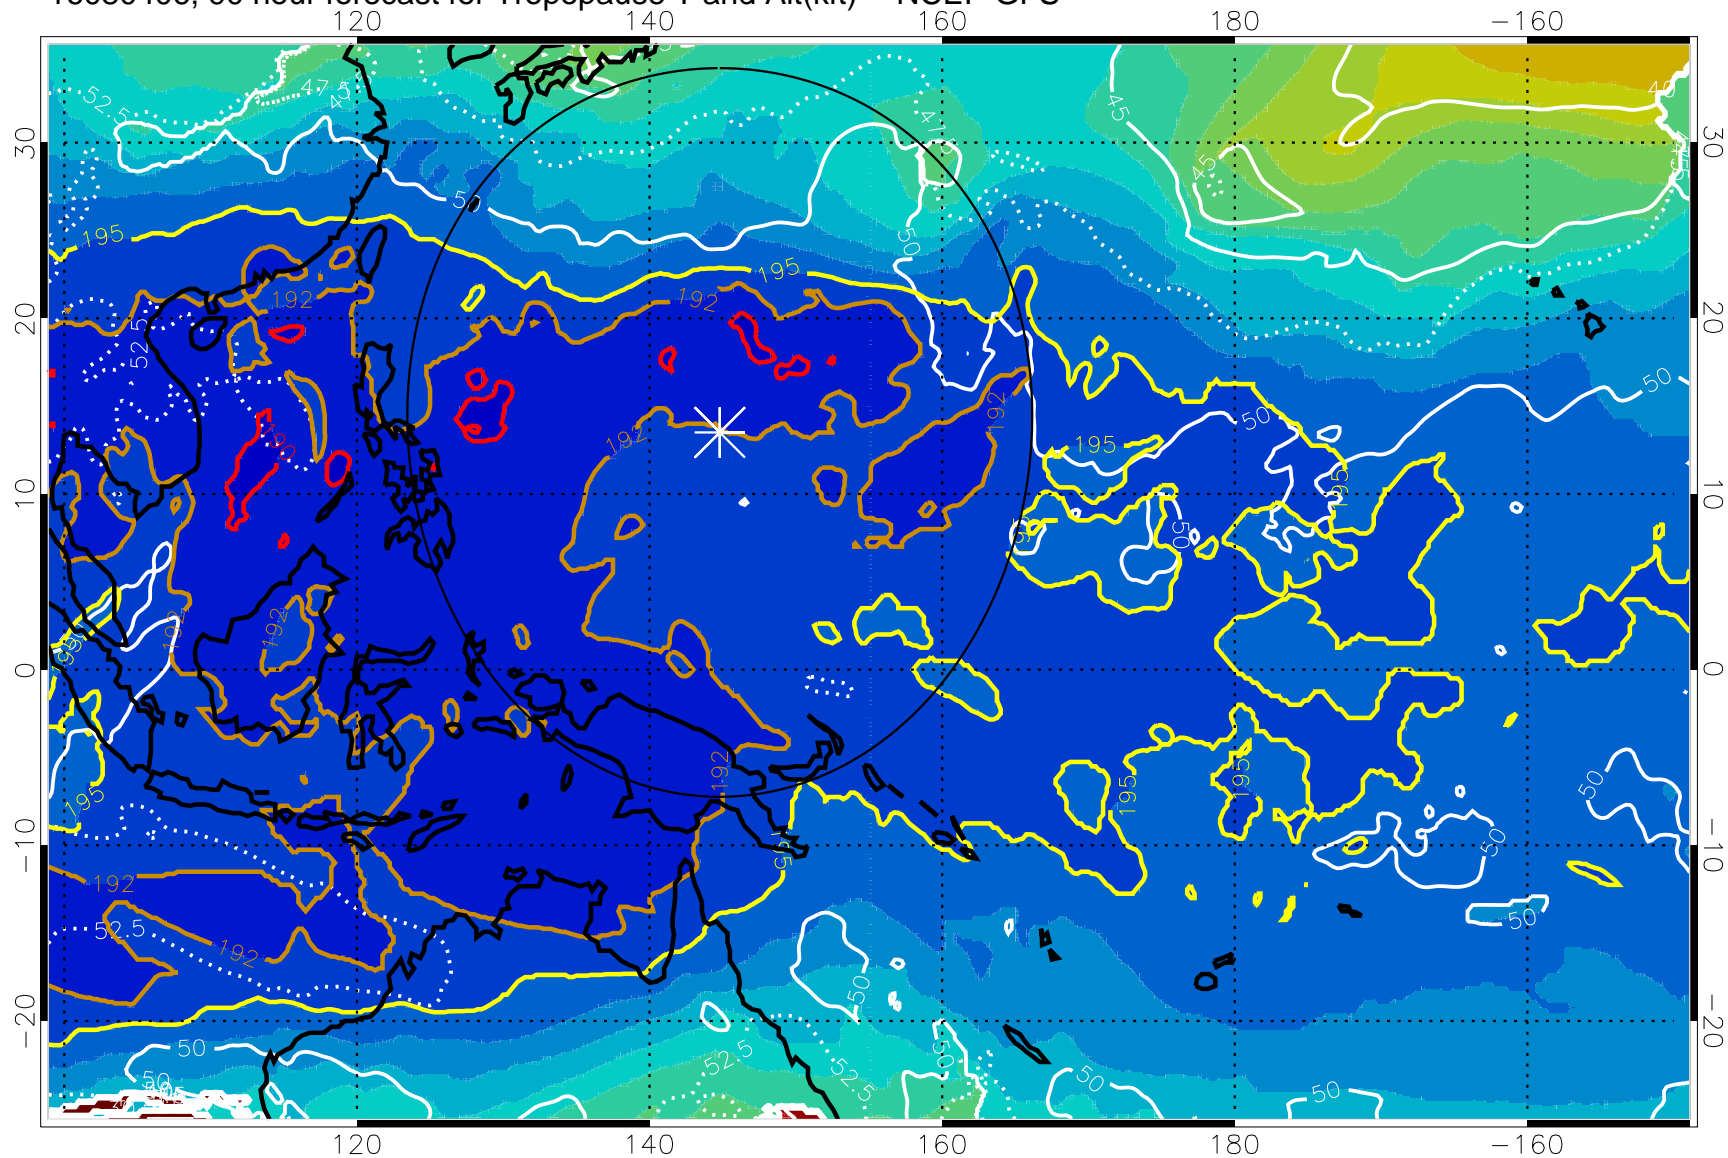

192.5K Isotherm 195K Isotherm
187.5K Isotherm 190K Isotherm

Range ring of 2304 km

16080400, 84 hour forecast for Tropopause T and Alt(kft) -- NCEP GFS

190 200 210 220 230

Tropopause T, K

Tropopause Altitude in kft (white)

192.5K Isotherm 195K Isotherm

187.5K Isotherm 190K Isotherm

Range ring of 2304 km

16080406, 90 hour forecast for Tropopause T and Alt(kft) -- NCEP GFS

190 200 210 220 230

Tropopause T, K

Tropopause Altitude in kft (white)