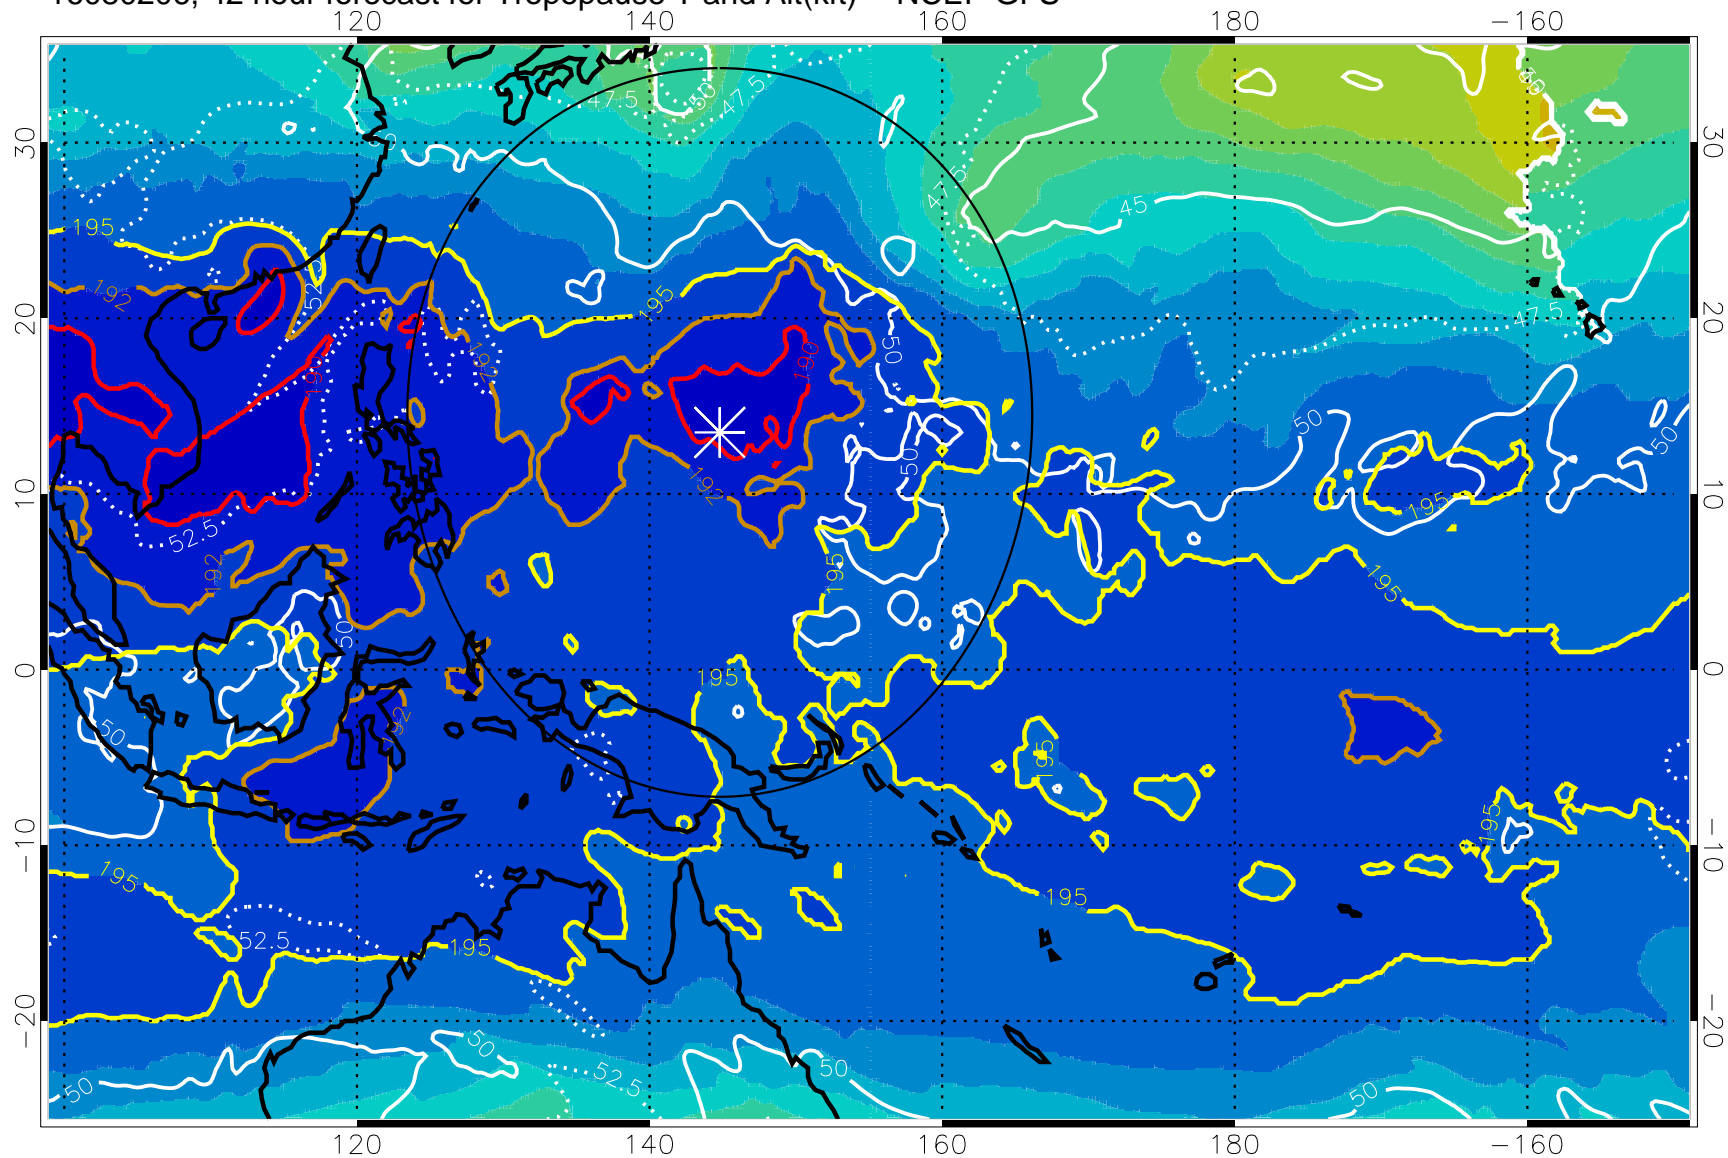

192.5K Isotherm 195K Isotherm
187.5K Isotherm 190K Isotherm

Range ring of 2304 km

16080200, 36 hour forecast for Tropopause T and Alt(kft) -- NCEP GFS

190 200 210 220 230
Tropopause T, K

Tropopause Altitude in kft (white)

192.5K Isotherm 195K Isotherm
187.5K Isotherm 190K Isotherm

Range ring of 2304 km

16080206, 42 hour forecast for Tropopause T and Alt(kft) -- NCEP GFS

190 200 210 220 230

Tropopause T, K

Tropopause Altitude in kft (white)