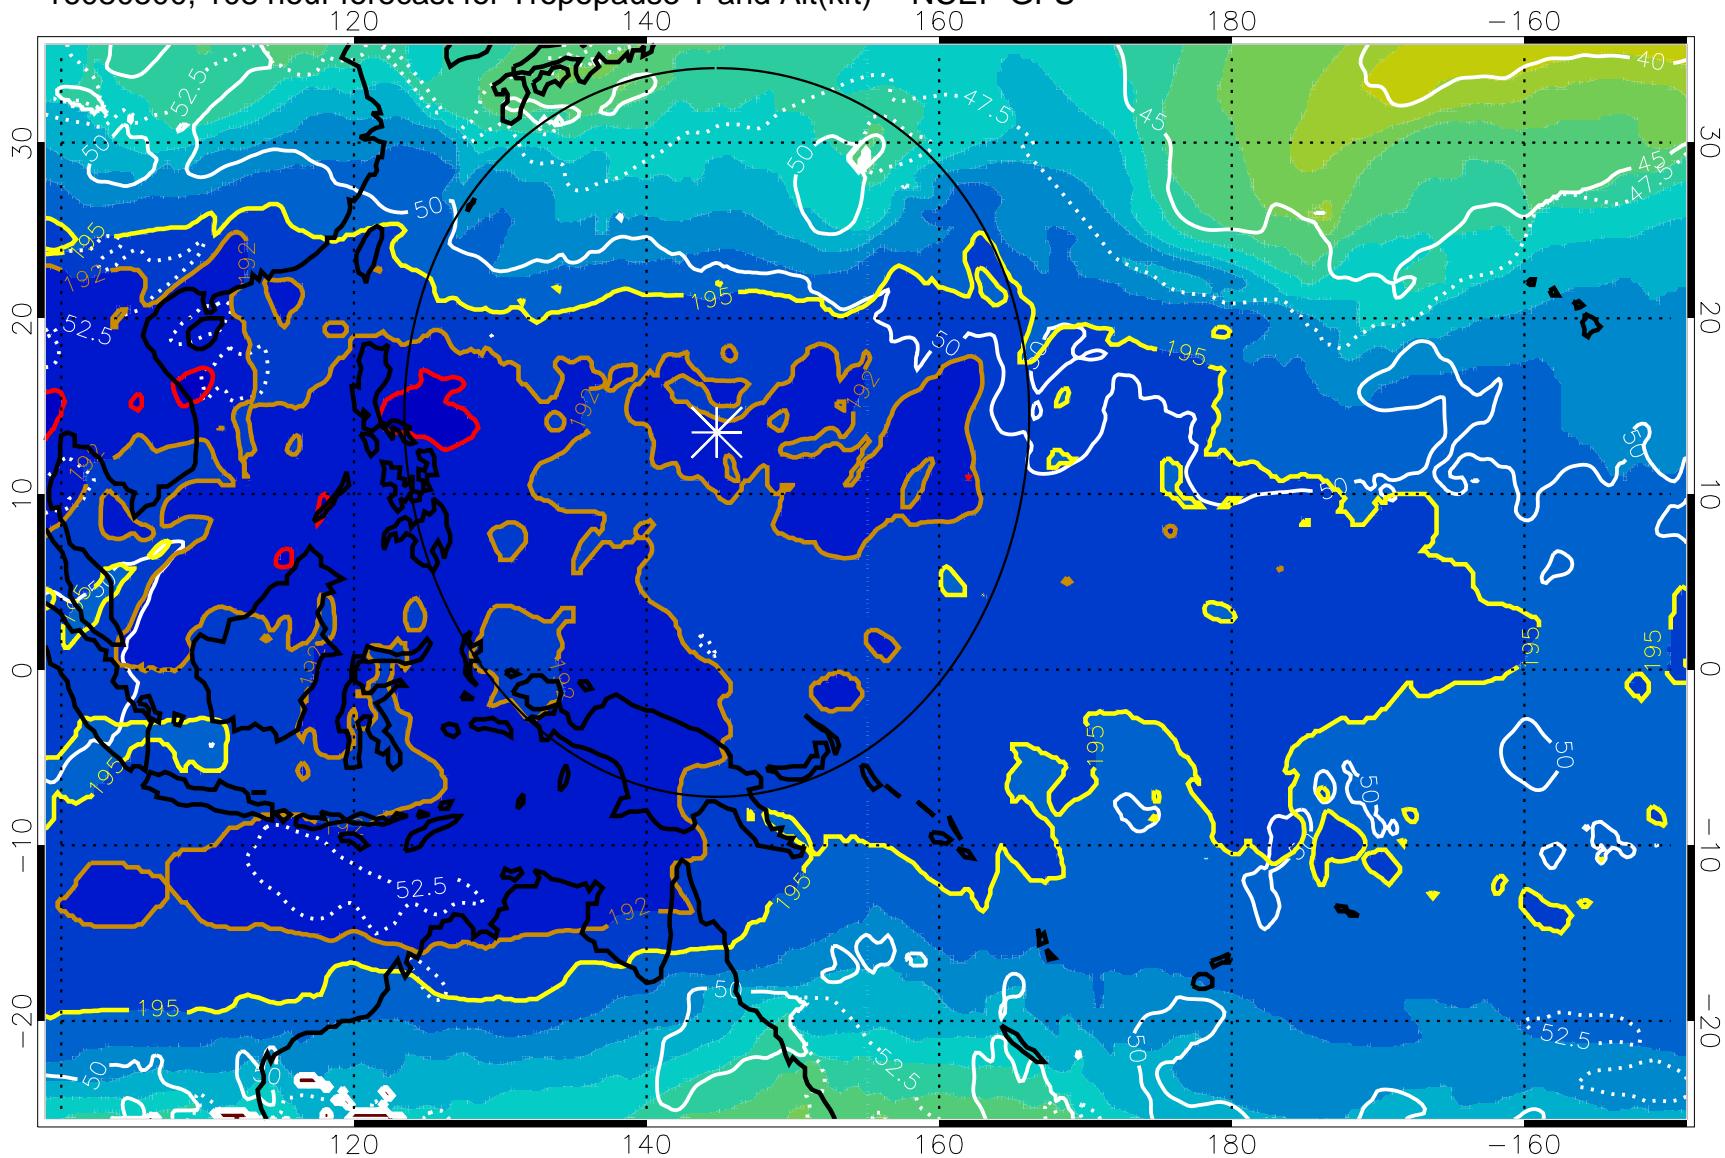

192.5K Isotherm 195K Isotherm
187.5K Isotherm 190K Isotherm

Range ring of 2304 km

16080418, 102 hour forecast for Tropopause T and Alt(kft) -- NCEP GFS

190 200 210 220 230
Tropopause T, K

Tropopause Altitude in kft (white)

192.5K Isotherm 195K Isotherm
187.5K Isotherm 190K Isotherm

Range ring of 2304 km

16080500, 108 hour forecast for Tropopause T and Alt(kft) -- NCEP GFS

190 200 210 220 230

Tropopause T, K

Tropopause Altitude in kft (white)