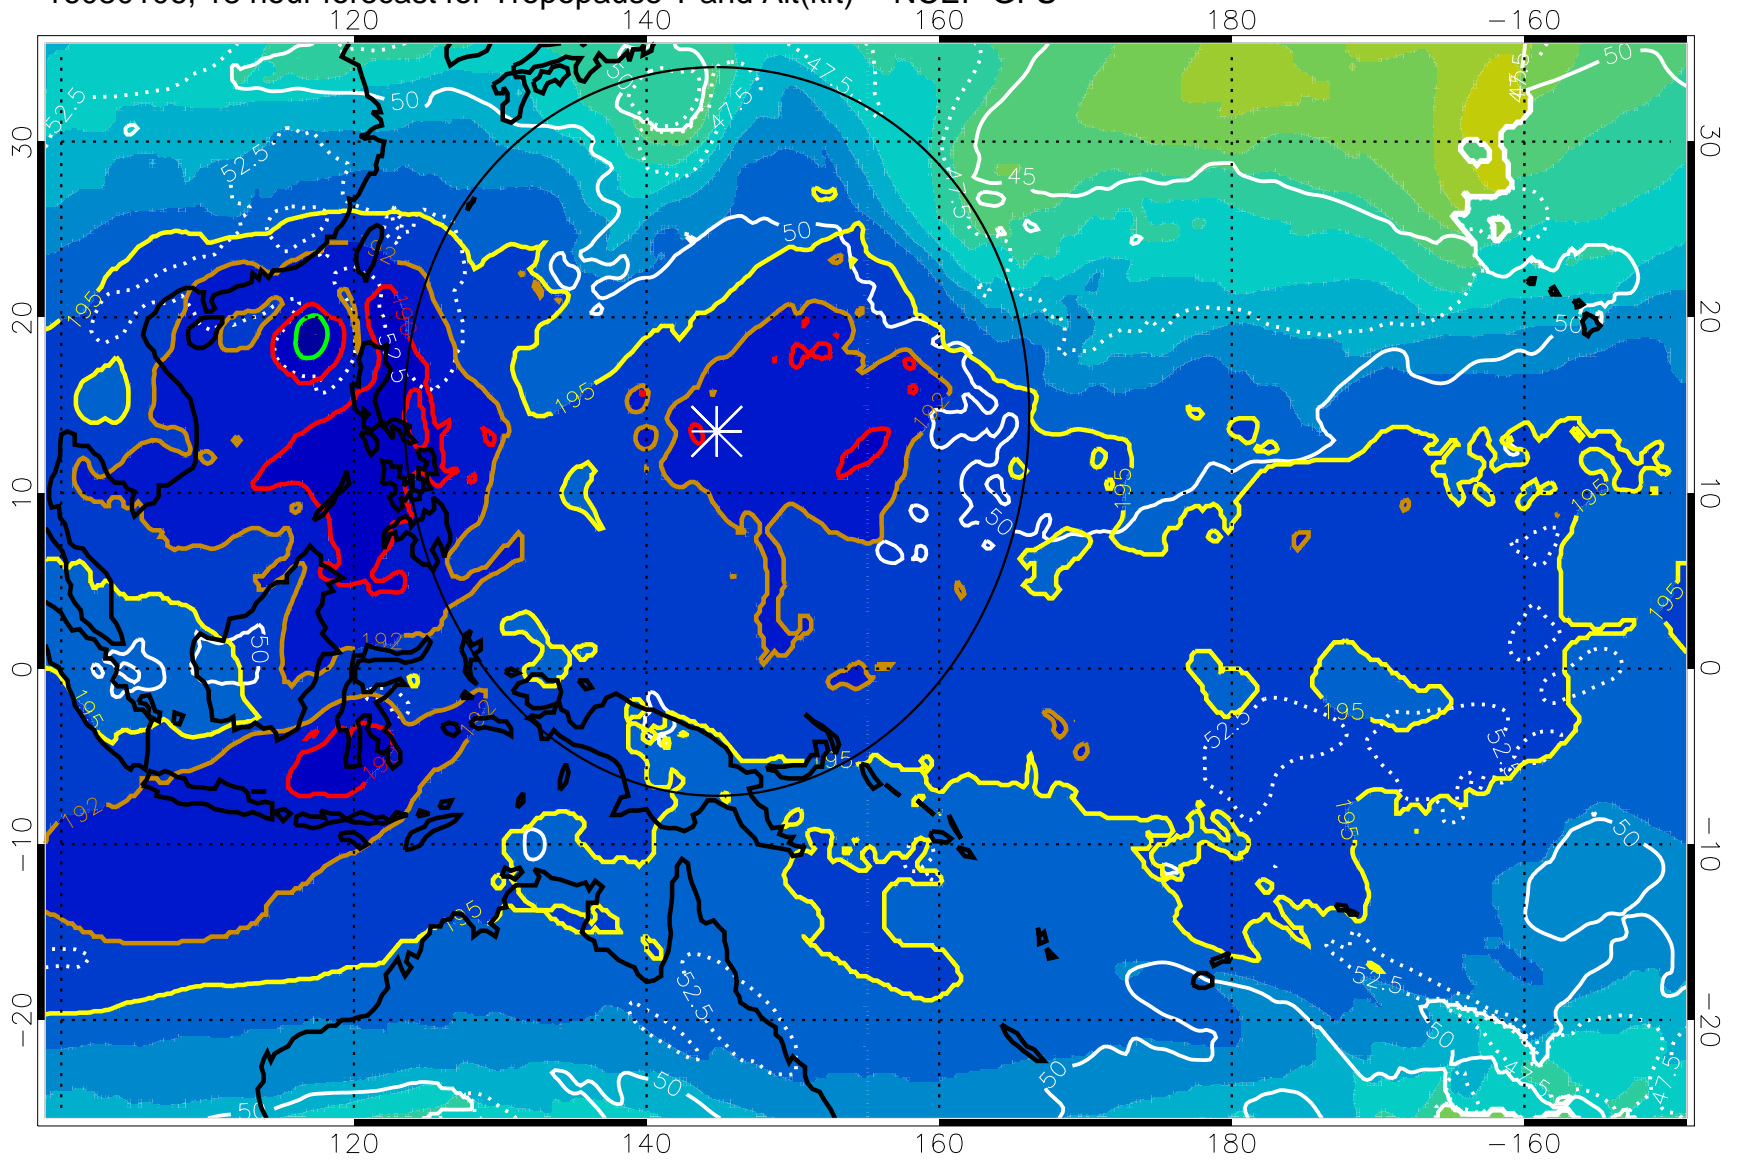

16080106, 18 hour forecast for Tropopause T and Alt(kft) -- NCEP GFS

190 200 210 220 230
Tropopause T, K

Tropopause Altitude in kft (white)

192.5K Isotherm 195K Isotherm
187.5K Isotherm 190K Isotherm

Range ring of 2304 km