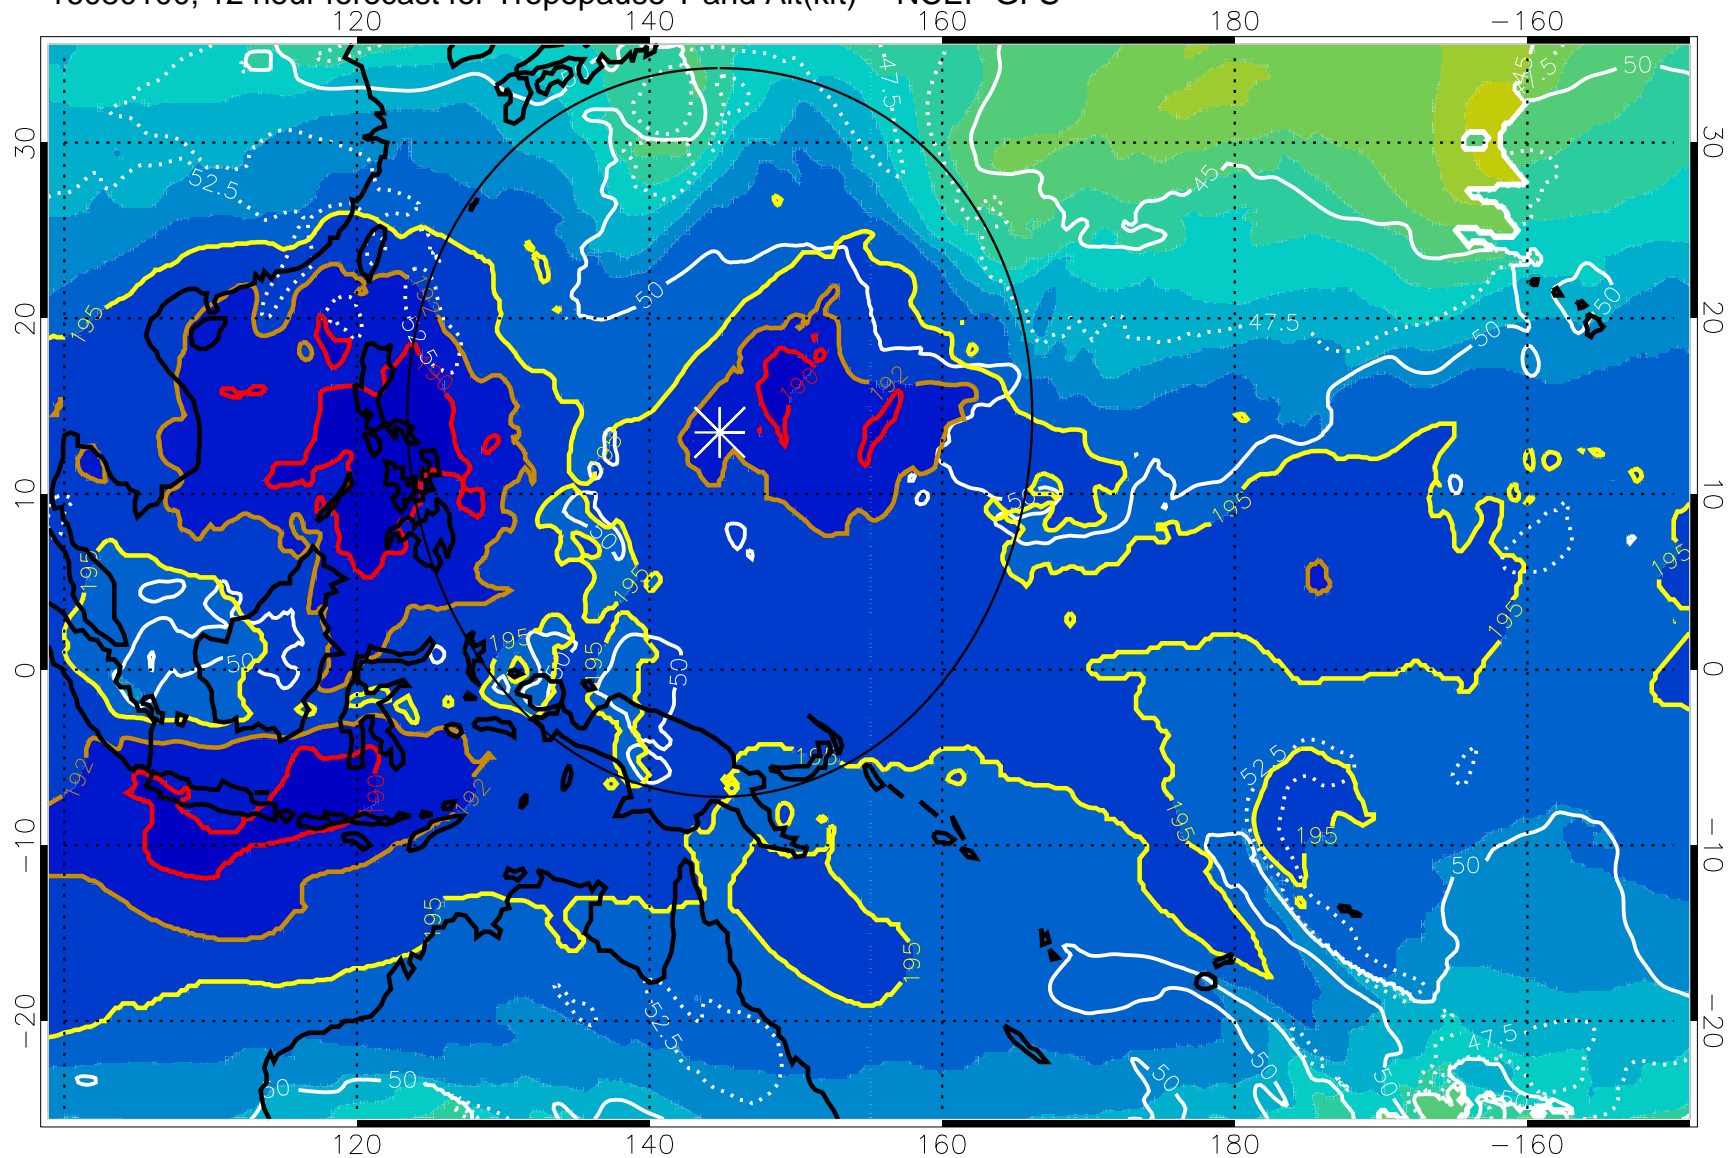

16080100, 12 hour forecast for Tropopause T and Alt(kft) -- NCEP GFS