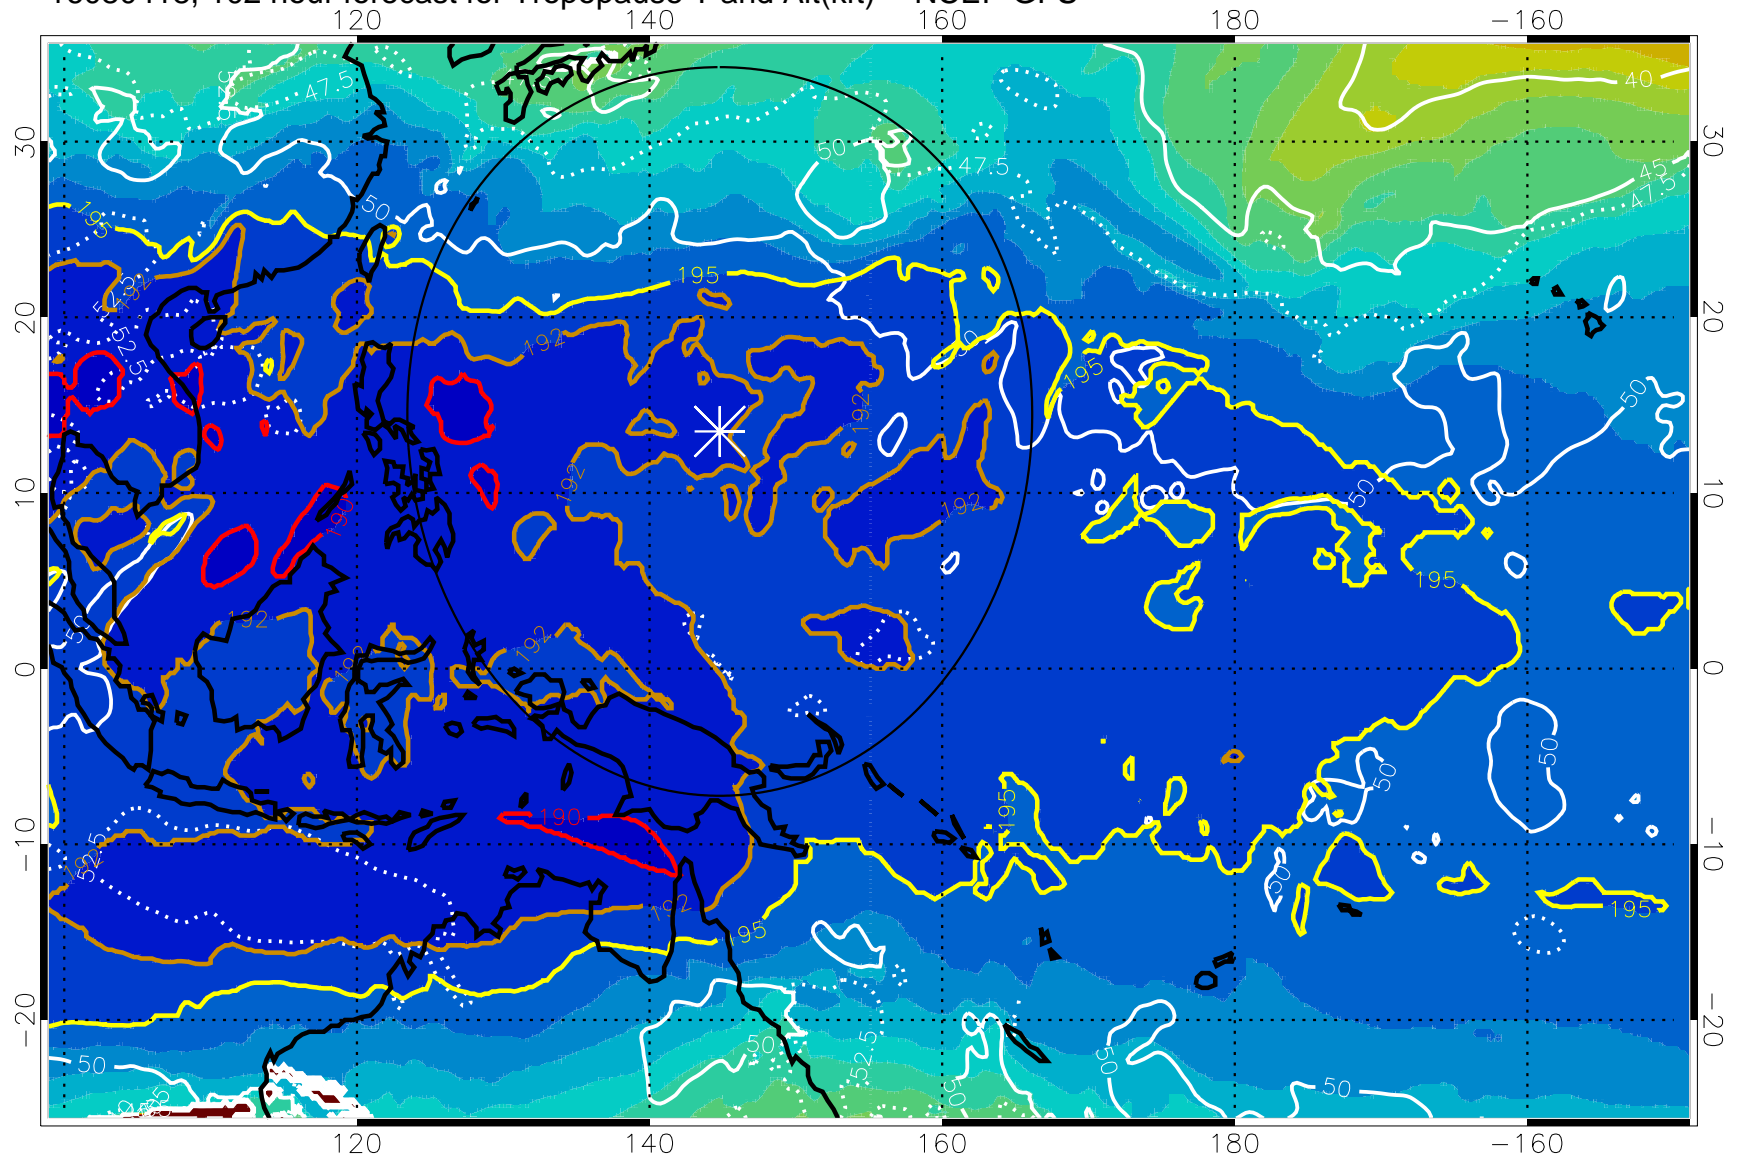

192.5K Isotherm 195K Isotherm

187.5K Isotherm 190K Isotherm

Range ring of 2304 km

16080406, 90 hour forecast for Tropopause T and Alt(kft) -- NCEP GFS

190 200 210 220 230

Tropopause T, K

Tropopause Altitude in kft (white)

192.5K Isotherm 195K Isotherm
187.5K Isotherm 190K Isotherm

Range ring of 2304 km

16080412, 96 hour forecast for Tropopause T and Alt(kft) -- NCEP GFS

190 200 210 220 230
Tropopause T, K

Tropopause Altitude in kft (white)

192.5K Isotherm 195K Isotherm
187.5K Isotherm 190K Isotherm

Range ring of 2304 km

16080418, 102 hour forecast for Tropopause T and Alt(kft) -- NCEP GFS

190 200 210 220 230
Tropopause T, K

Tropopause Altitude in kft (white)