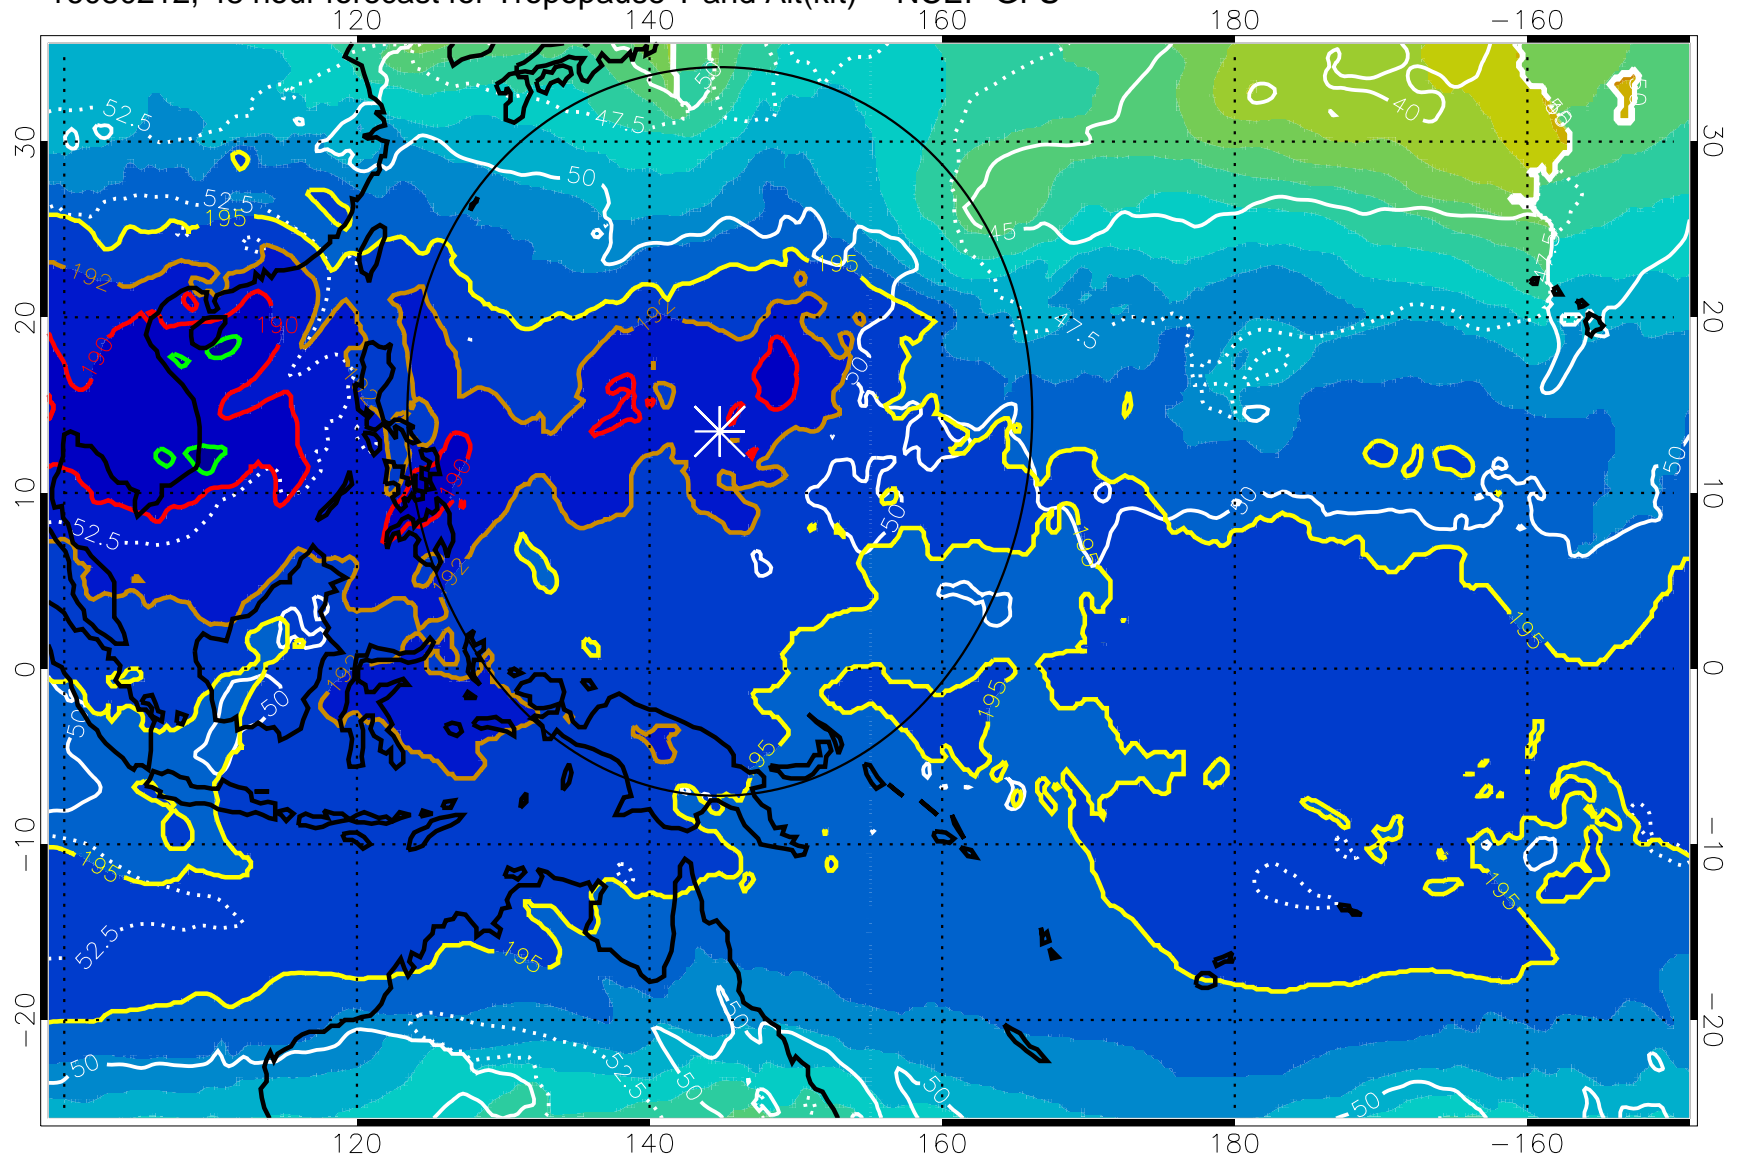

192.5K Isotherm 195K Isotherm
187.5K Isotherm 190K Isotherm

Range ring of 2304 km

16080206, 42 hour forecast for Tropopause T and Alt(kft) -- NCEP GFS

190 200 210 220 230

Tropopause T, K

Tropopause Altitude in kft (white)

192.5K Isotherm 195K Isotherm
187.5K Isotherm 190K Isotherm

Range ring of 2304 km

16080212, 48 hour forecast for Tropopause T and Alt(kft) -- NCEP GFS

190 200 210 220 230
Tropopause T, K

Tropopause Altitude in kft (white)