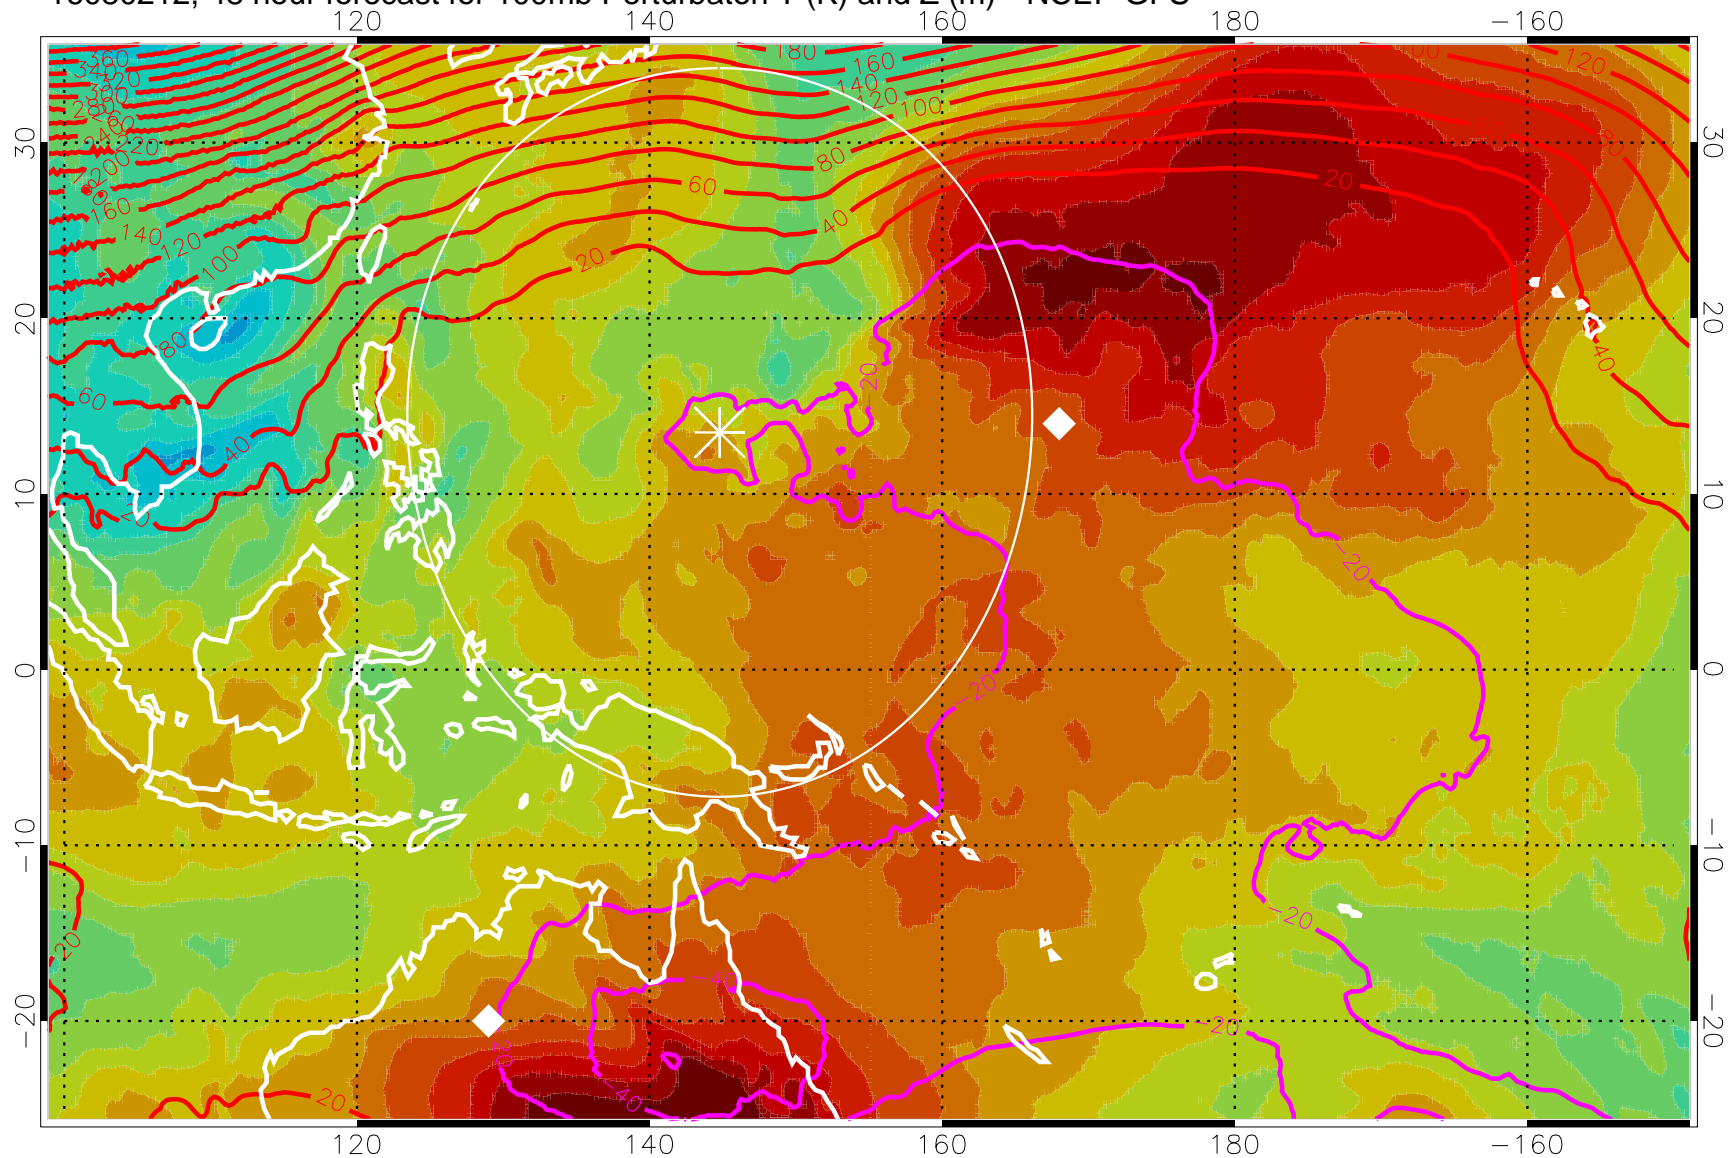

16080212, 48 hour forecast for 100mb Perturbaton T (K) and Z (m)-- NCEP GFS

Contours are 100 mbar Z perturbation (m)
Positive Z Contours
Negative Z Contours
Diamonds-mean pos. of anticyclones

Range ring of 2304 km