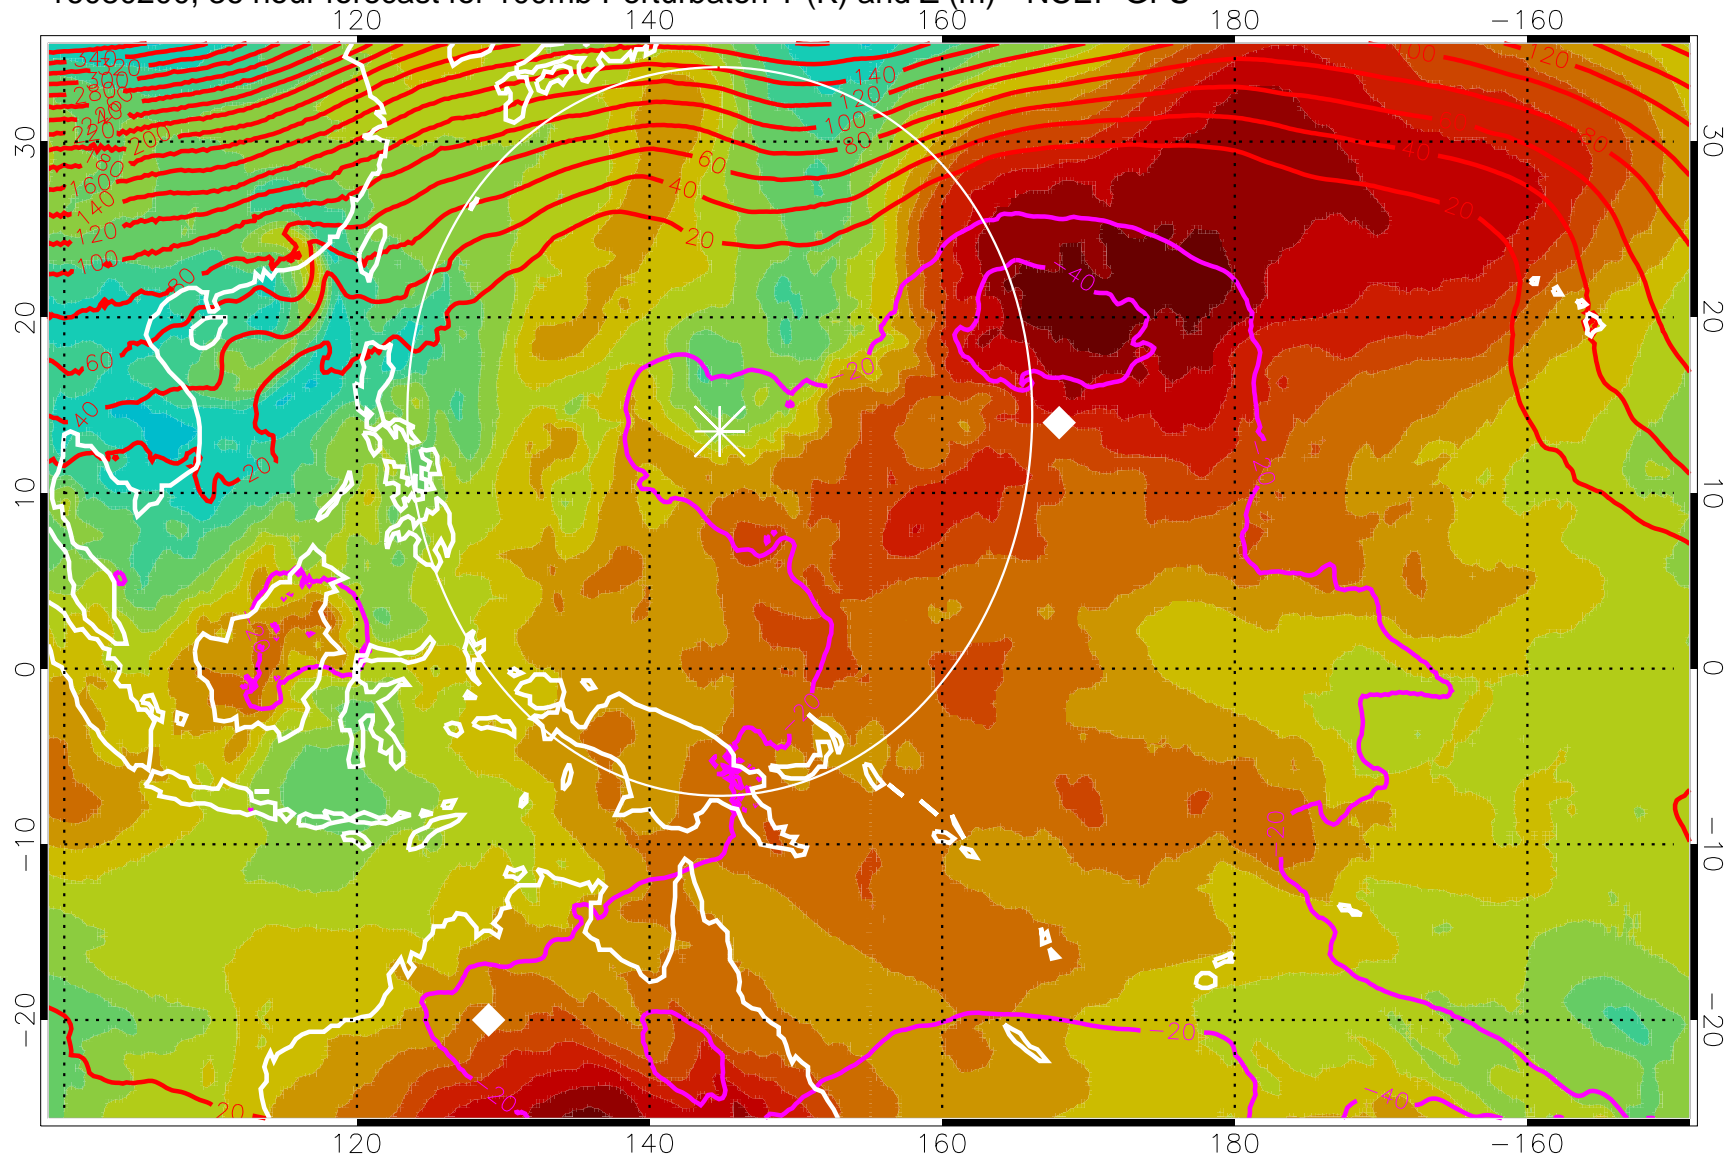

16080200, 36 hour forecast for 100mb Perturbaton T (K) and Z (m)-- NCEP GFS

Contours are 100 mbar Z perturbation (m)
Positive Z Contours
Negative Z Contours
Diamonds-mean pos. of anticyclones

Range ring of 2304 km