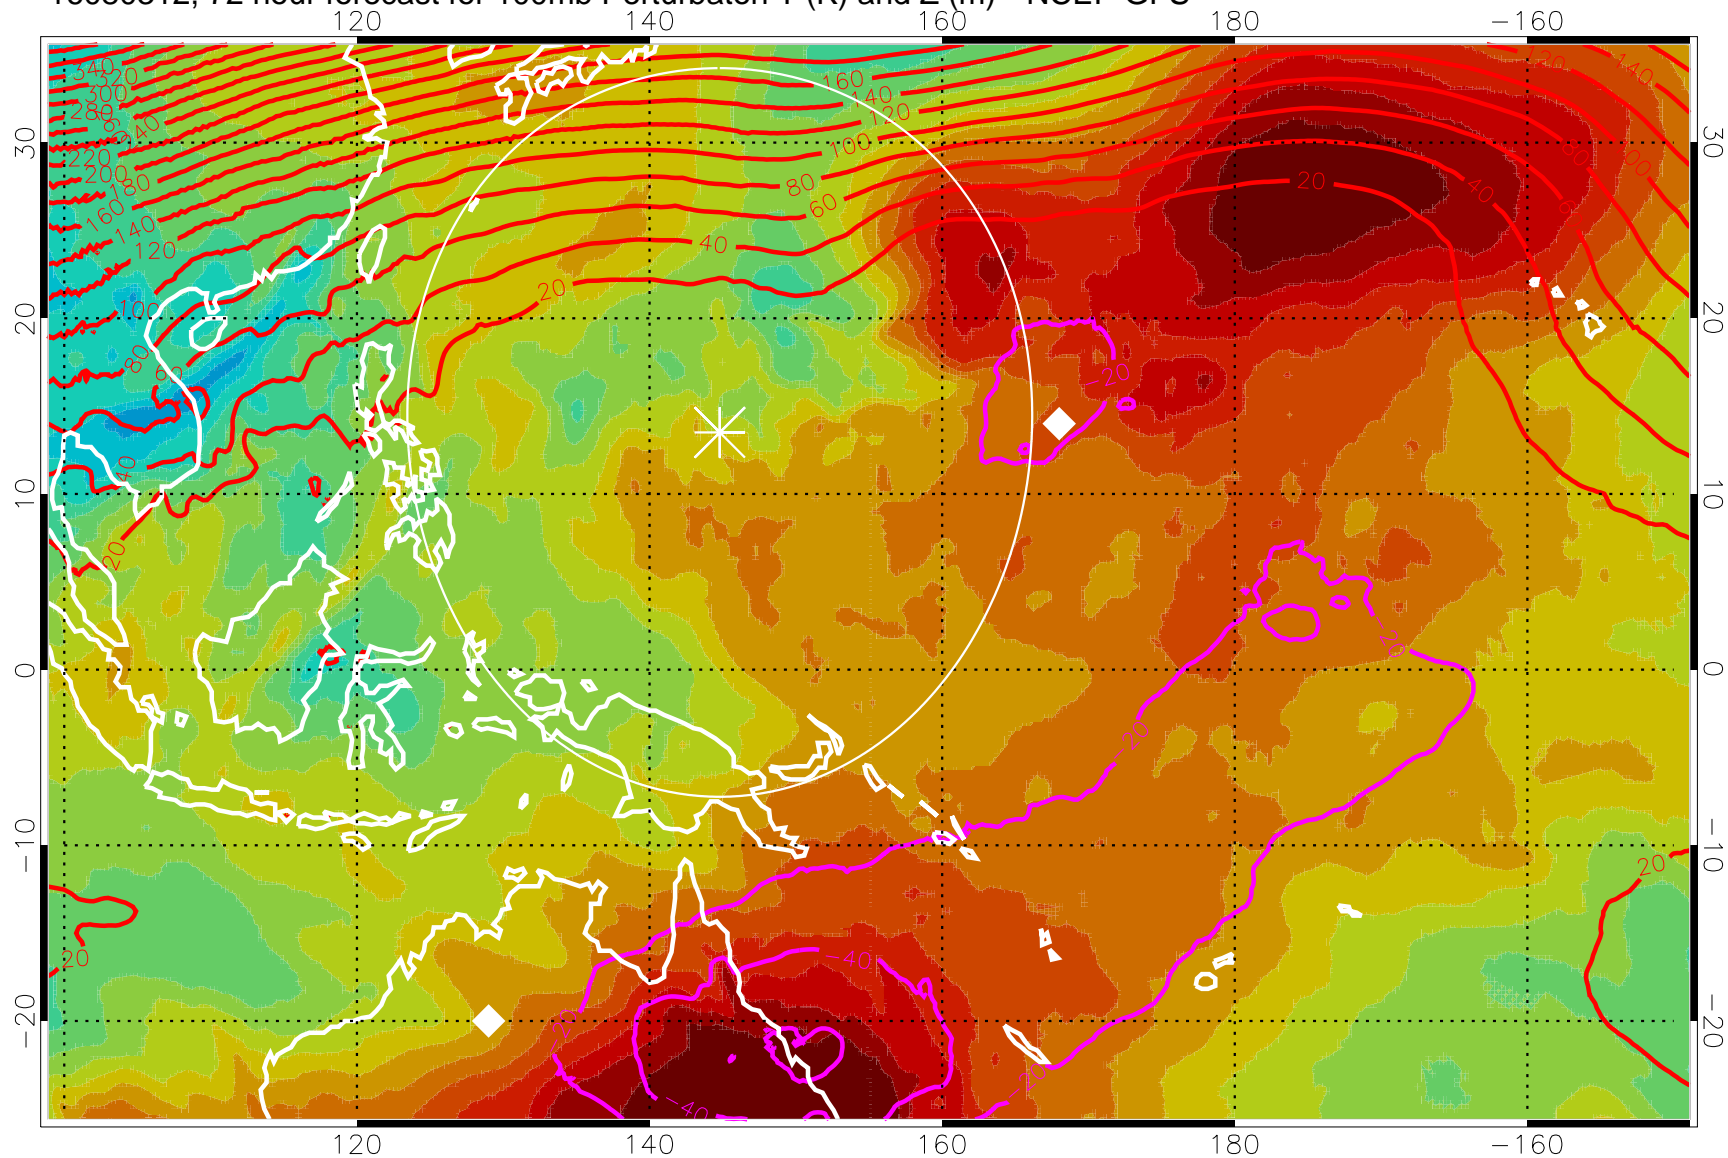

16080312, 72 hour forecast for 100mb Perturbaton T (K) and Z (m)-- NCEP GFS

Contours are 100 mbar Z perturbation (m)
Positive Z Contours
Negative Z Contours
Diamonds-mean pos. of anticyclones

Range ring of 2304 km