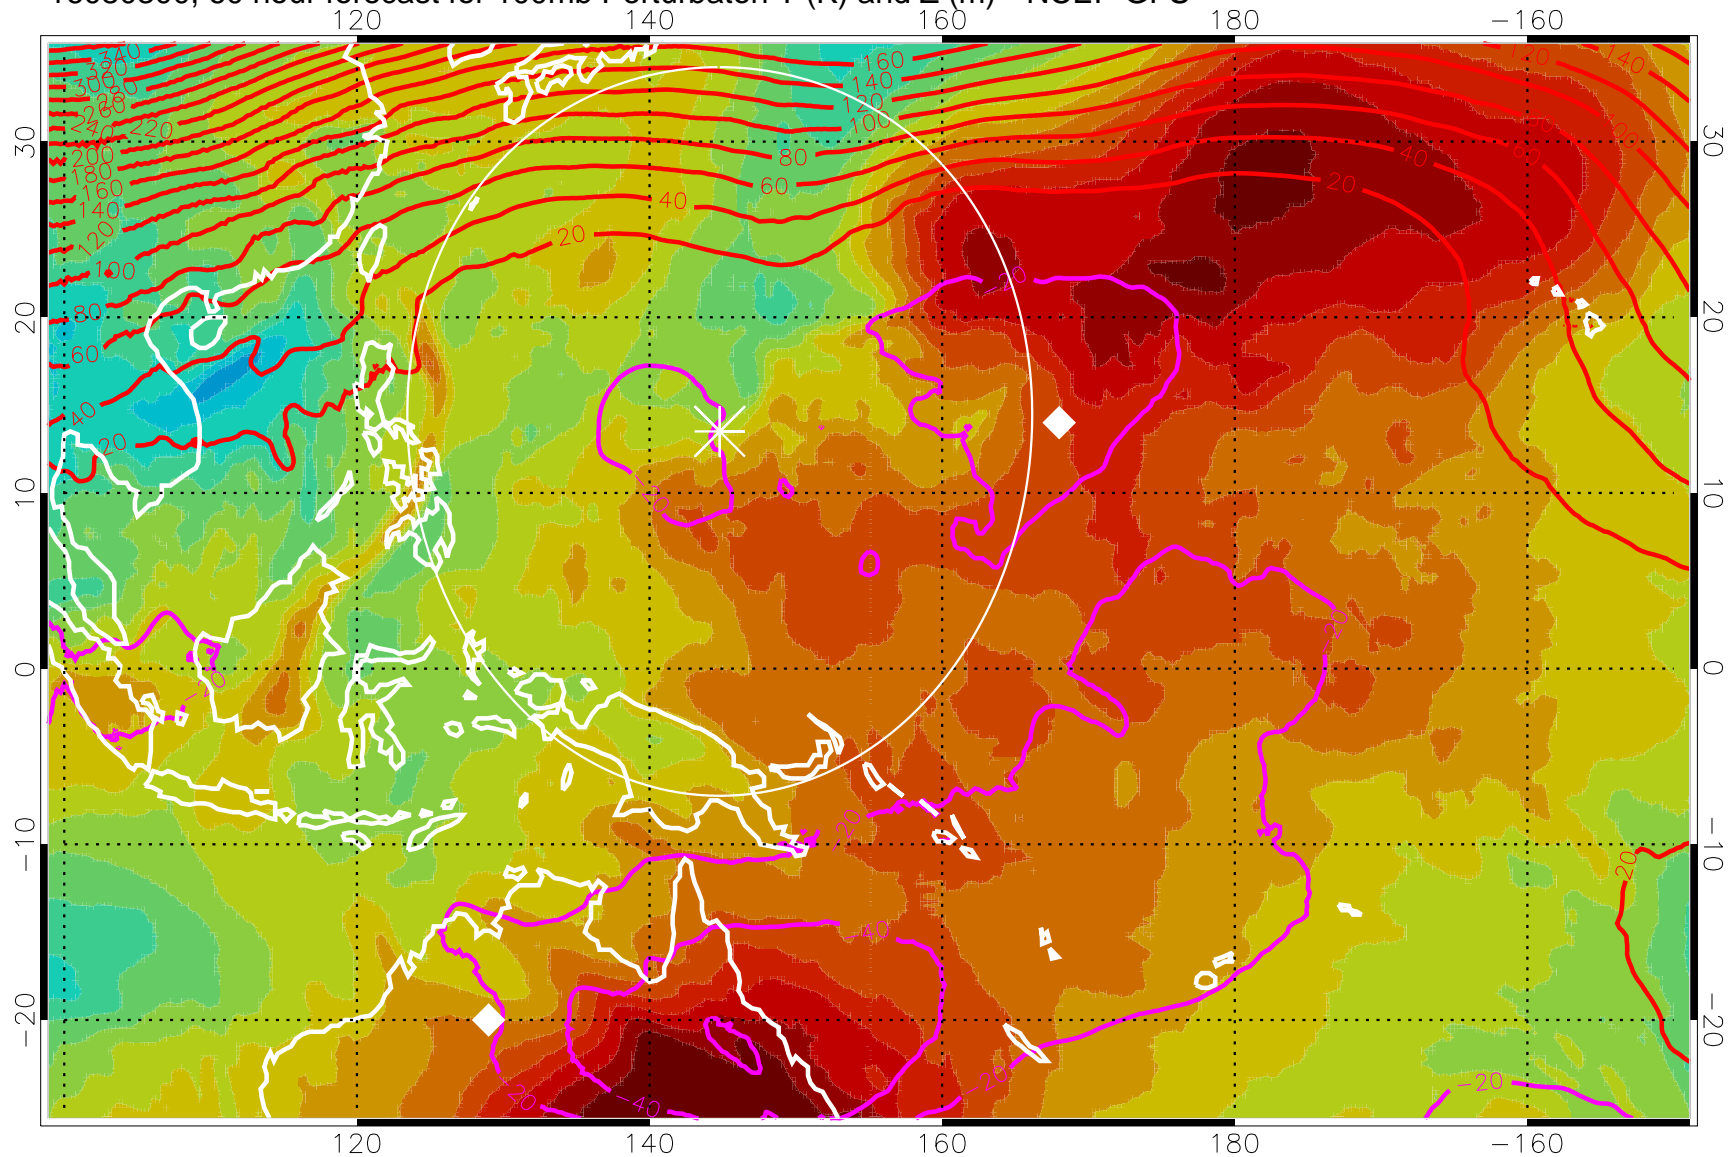

16080300, 60 hour forecast for 100mb Perturbaton T (K) and Z (m)-- NCEP GFS

Contours are 100 mbar Z perturbation (m)
Positive Z Contours
Negative Z Contours
Diamonds-mean pos. of anticyclones

Range ring of 2304 km