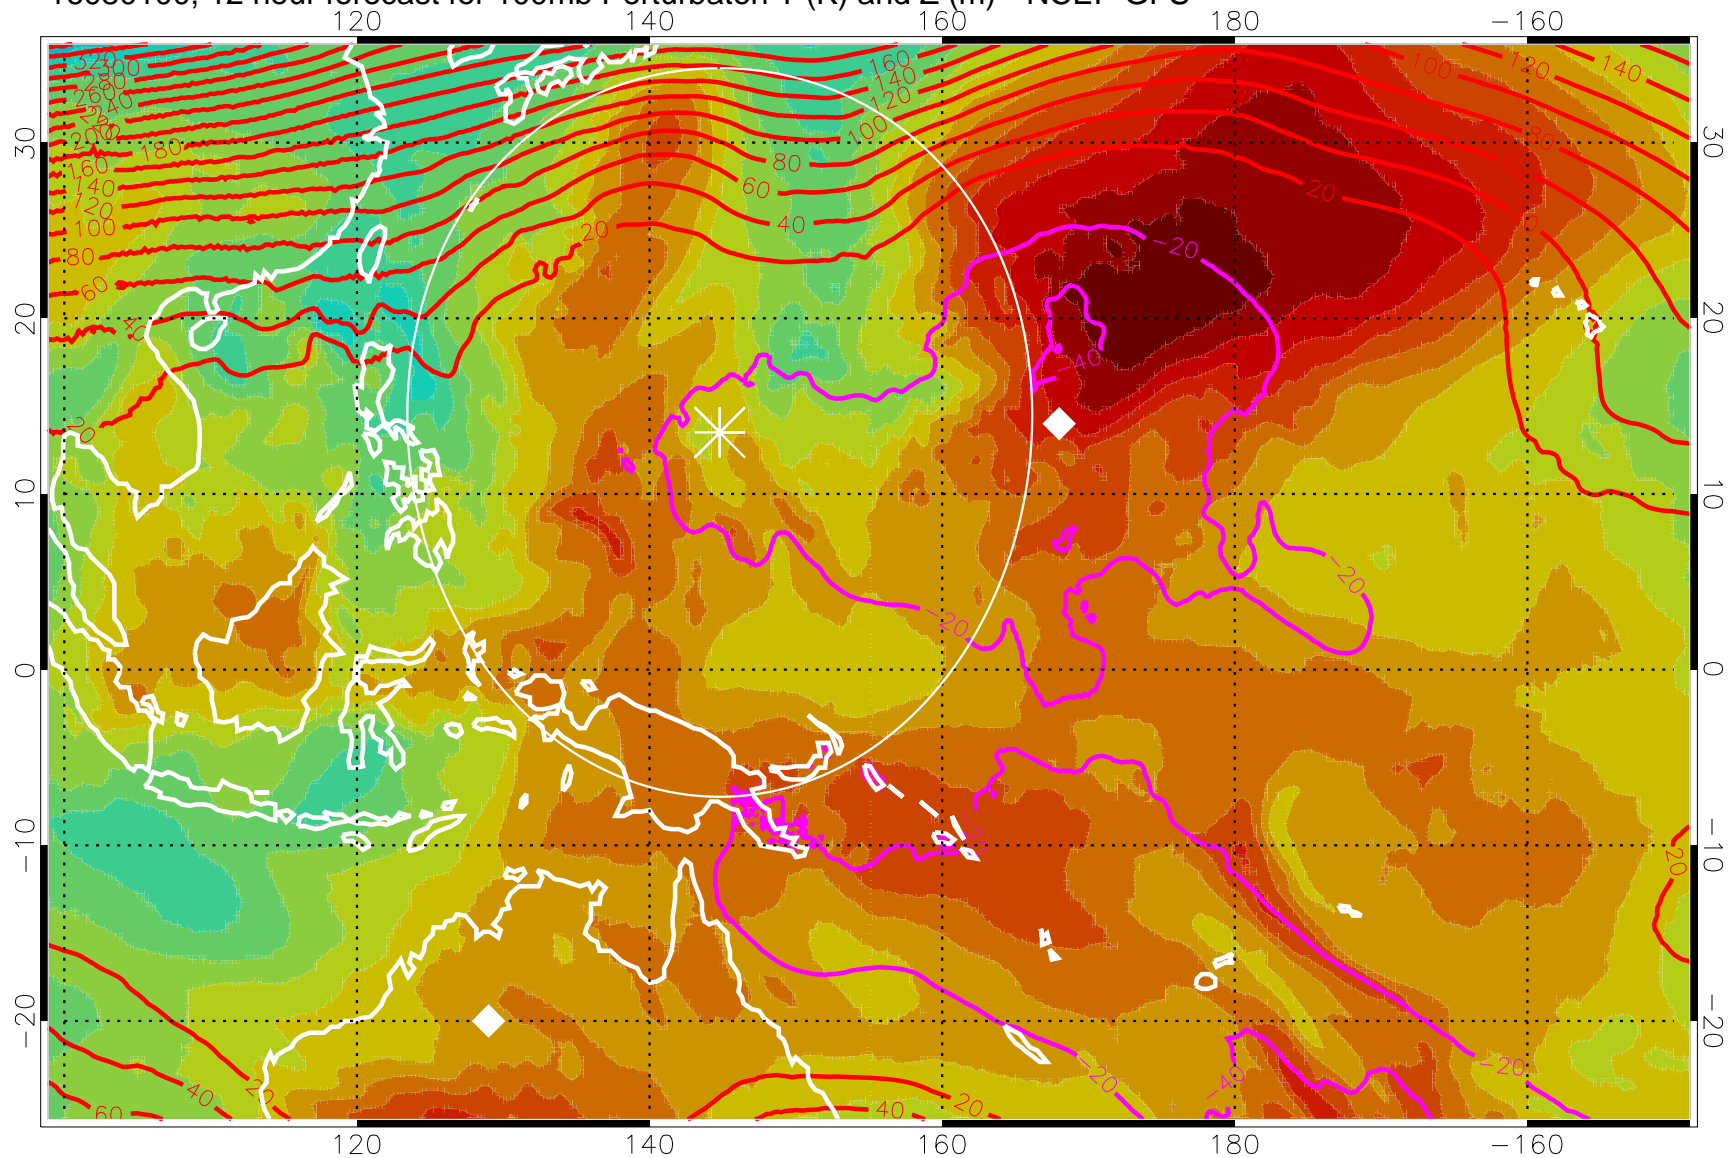

16080100, 12 hour forecast for 100mb Perturbaton T (K) and Z (m)-- NCEP GFS

Contours are 100 mbar Z perturbation (m)
Positive Z Contours
Negative Z Contours
Diamonds-mean pos. of anticyclones

Range ring of 2304 km