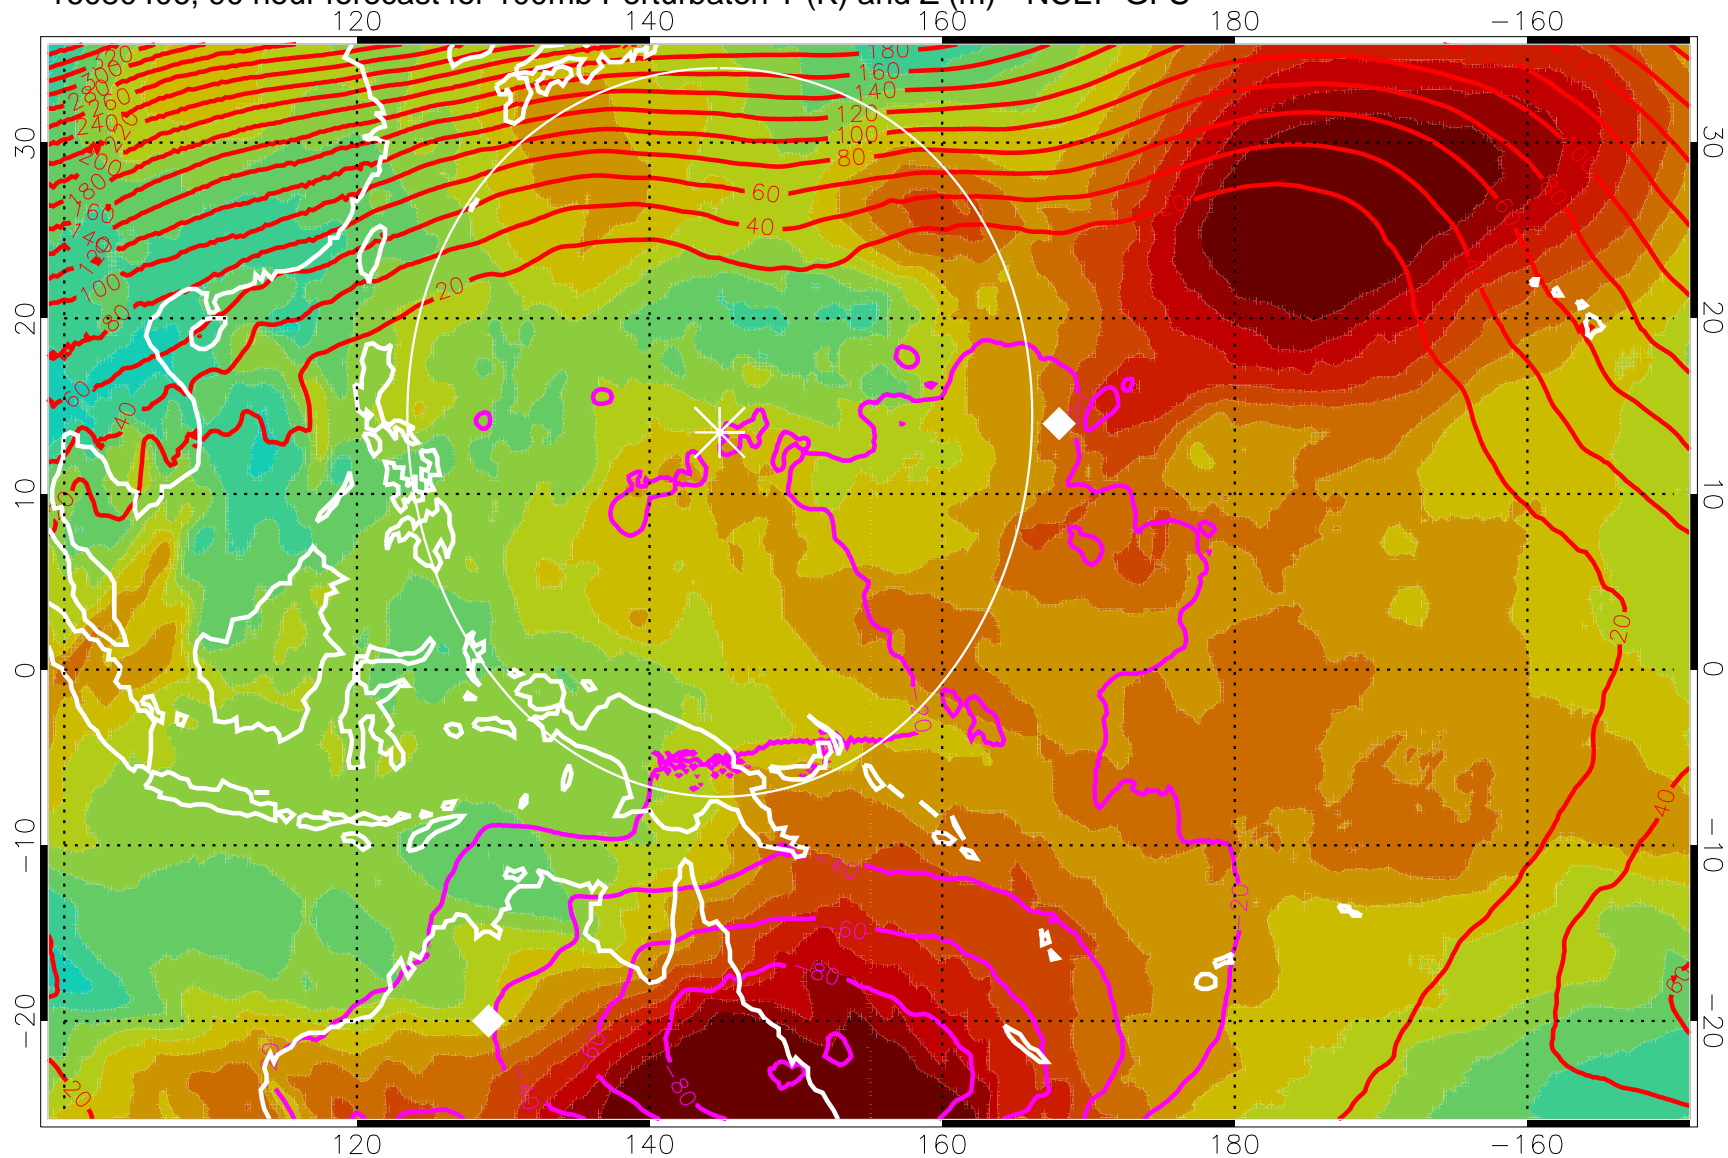

16080406, 90 hour forecast for 100mb Perturbaton T (K) and Z (m)-- NCEP GFS

Contours are 100 mbar Z perturbation (m)
Positive Z Contours
Negative Z Contours
Diamonds-mean pos. of anticyclones

Range ring of 2304 km