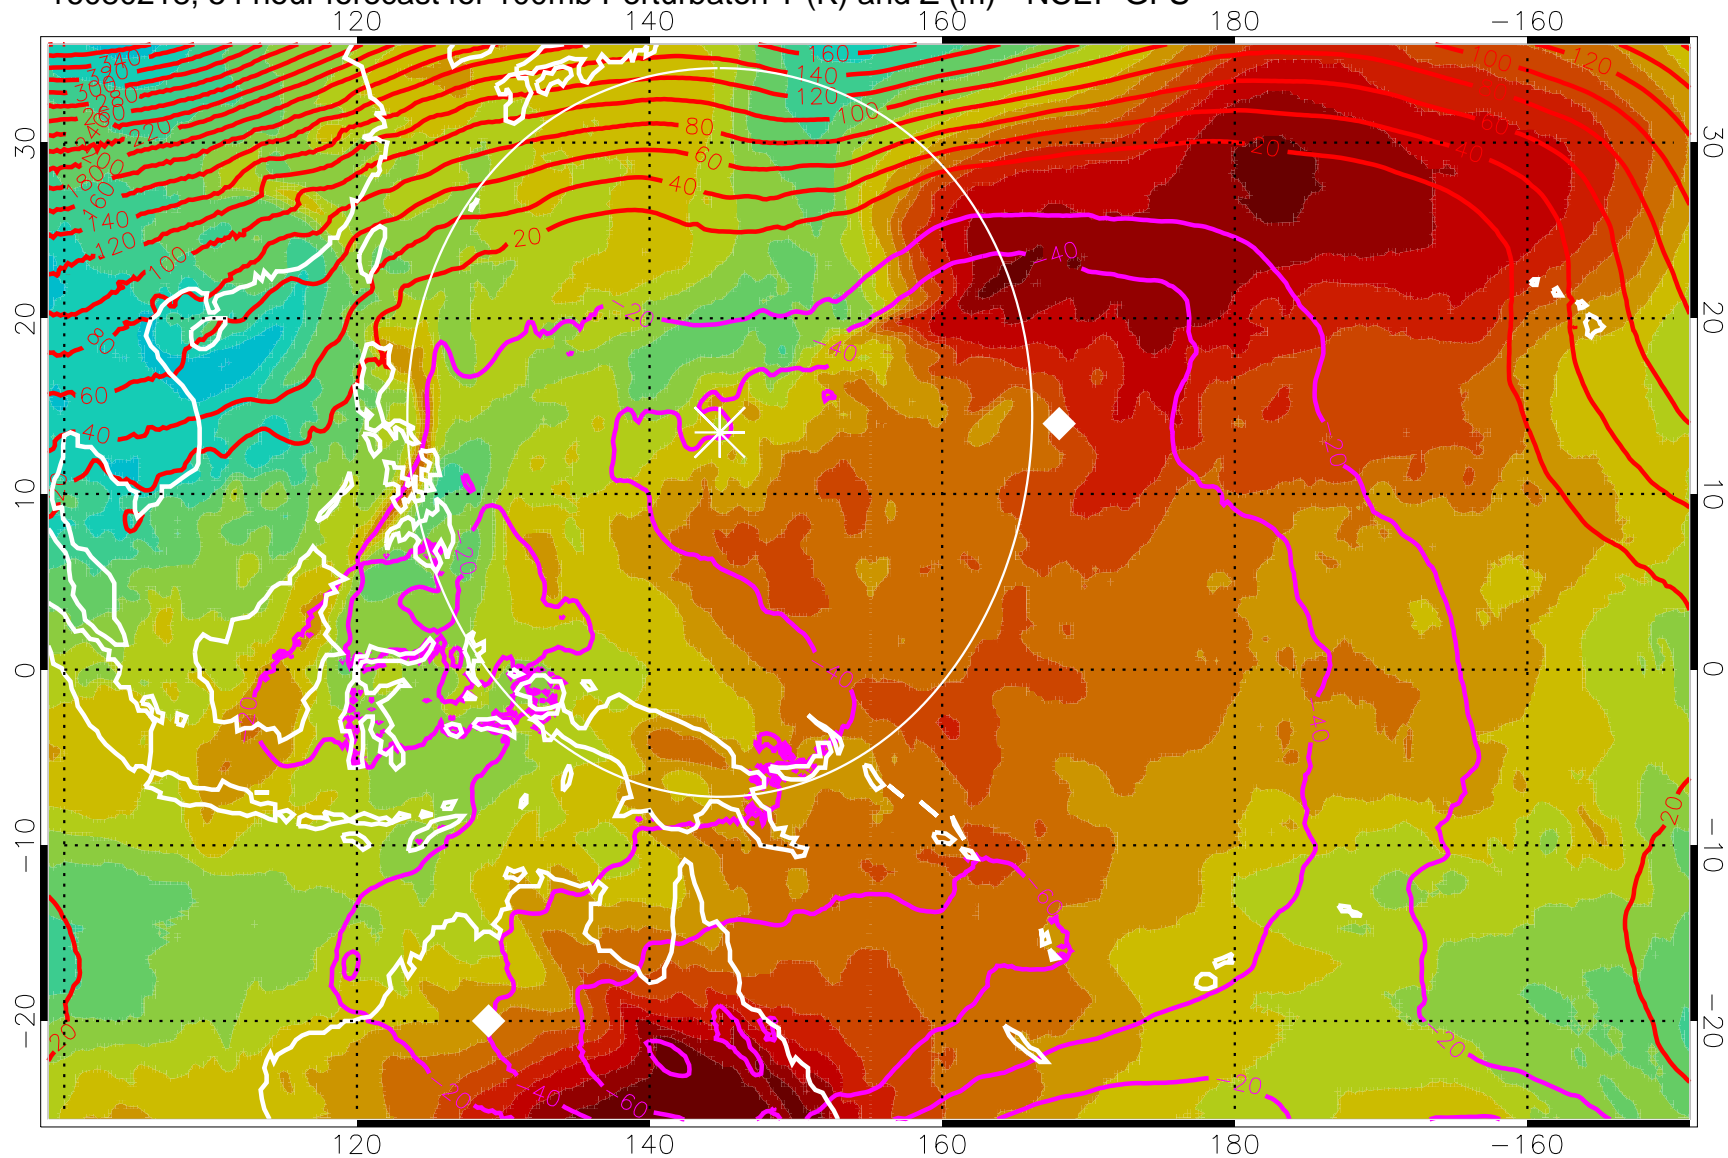

16080218, 54 hour forecast for 100mb Perturbaton T (K) and Z (m)-- NCEP GFS

Contours are 100 mbar Z perturbation (m)
Positive Z Contours
Negative Z Contours
Diamonds-mean pos. of anticyclones

Range ring of 2304 km