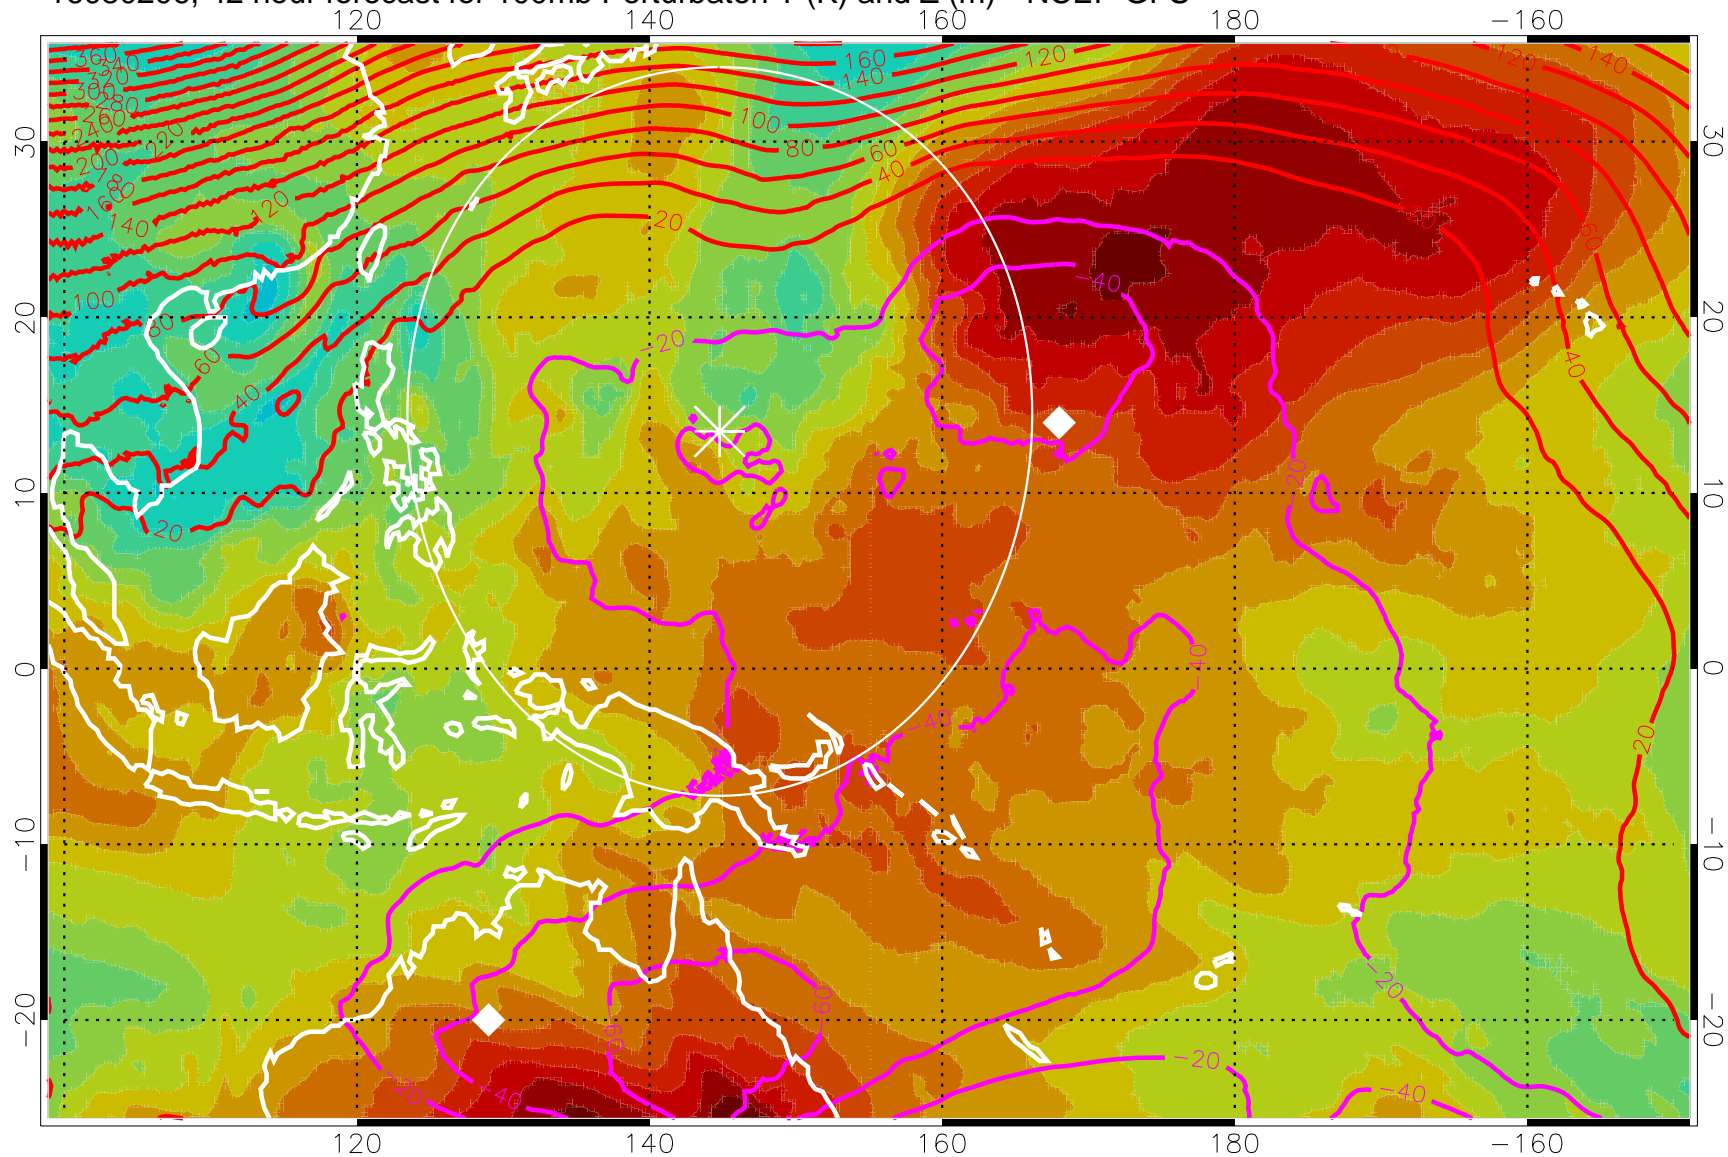

16080206, 42 hour forecast for 100mb Perturbaton T (K) and Z (m)-- NCEP GFS

Contours are 100 mbar Z perturbation (m)
Positive Z Contours
Negative Z Contours
Diamonds-mean pos. of anticyclones

Range ring of 2304 km