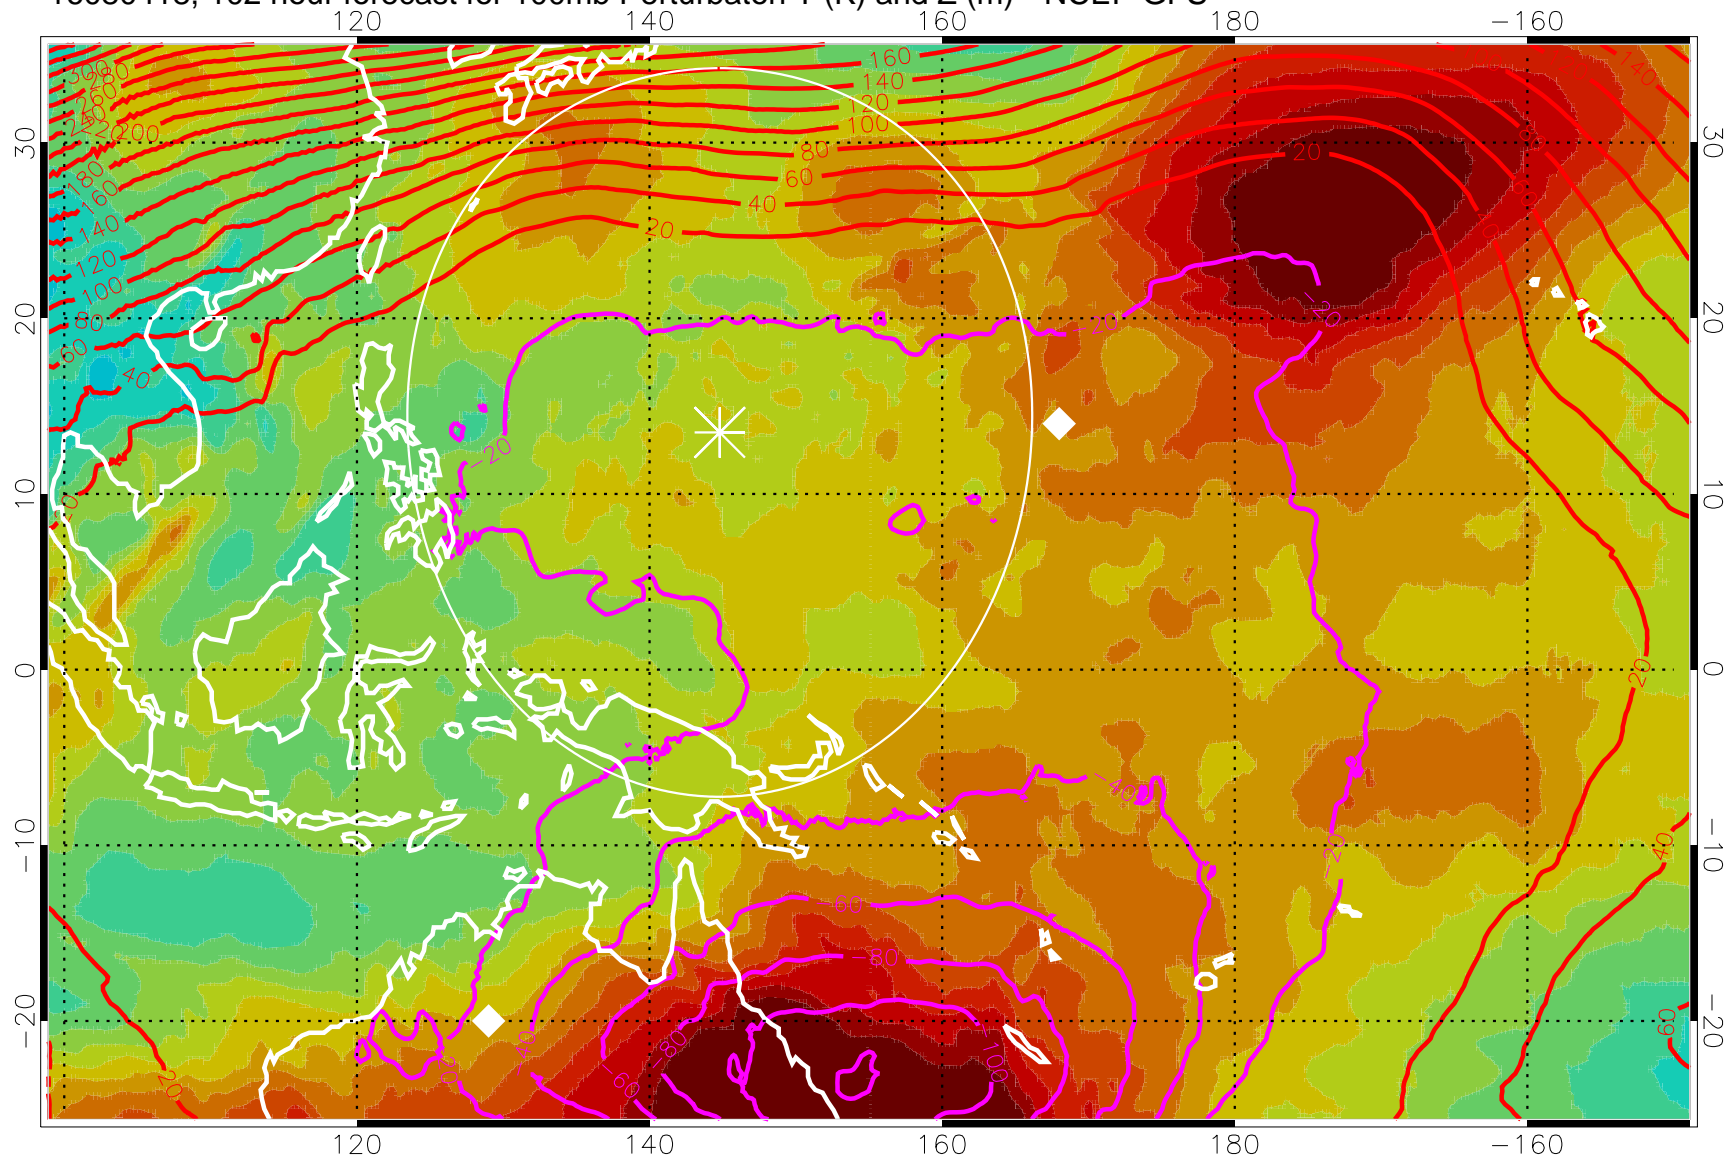

16080418, 102 hour forecast for 100mb Perturbaton T (K) and Z (m)-- NCEP GFS

Contours are 100 mbar Z perturbation (m)
Positive Z Contours
Negative Z Contours
Diamonds-mean pos. of anticyclones

Range ring of 2304 km