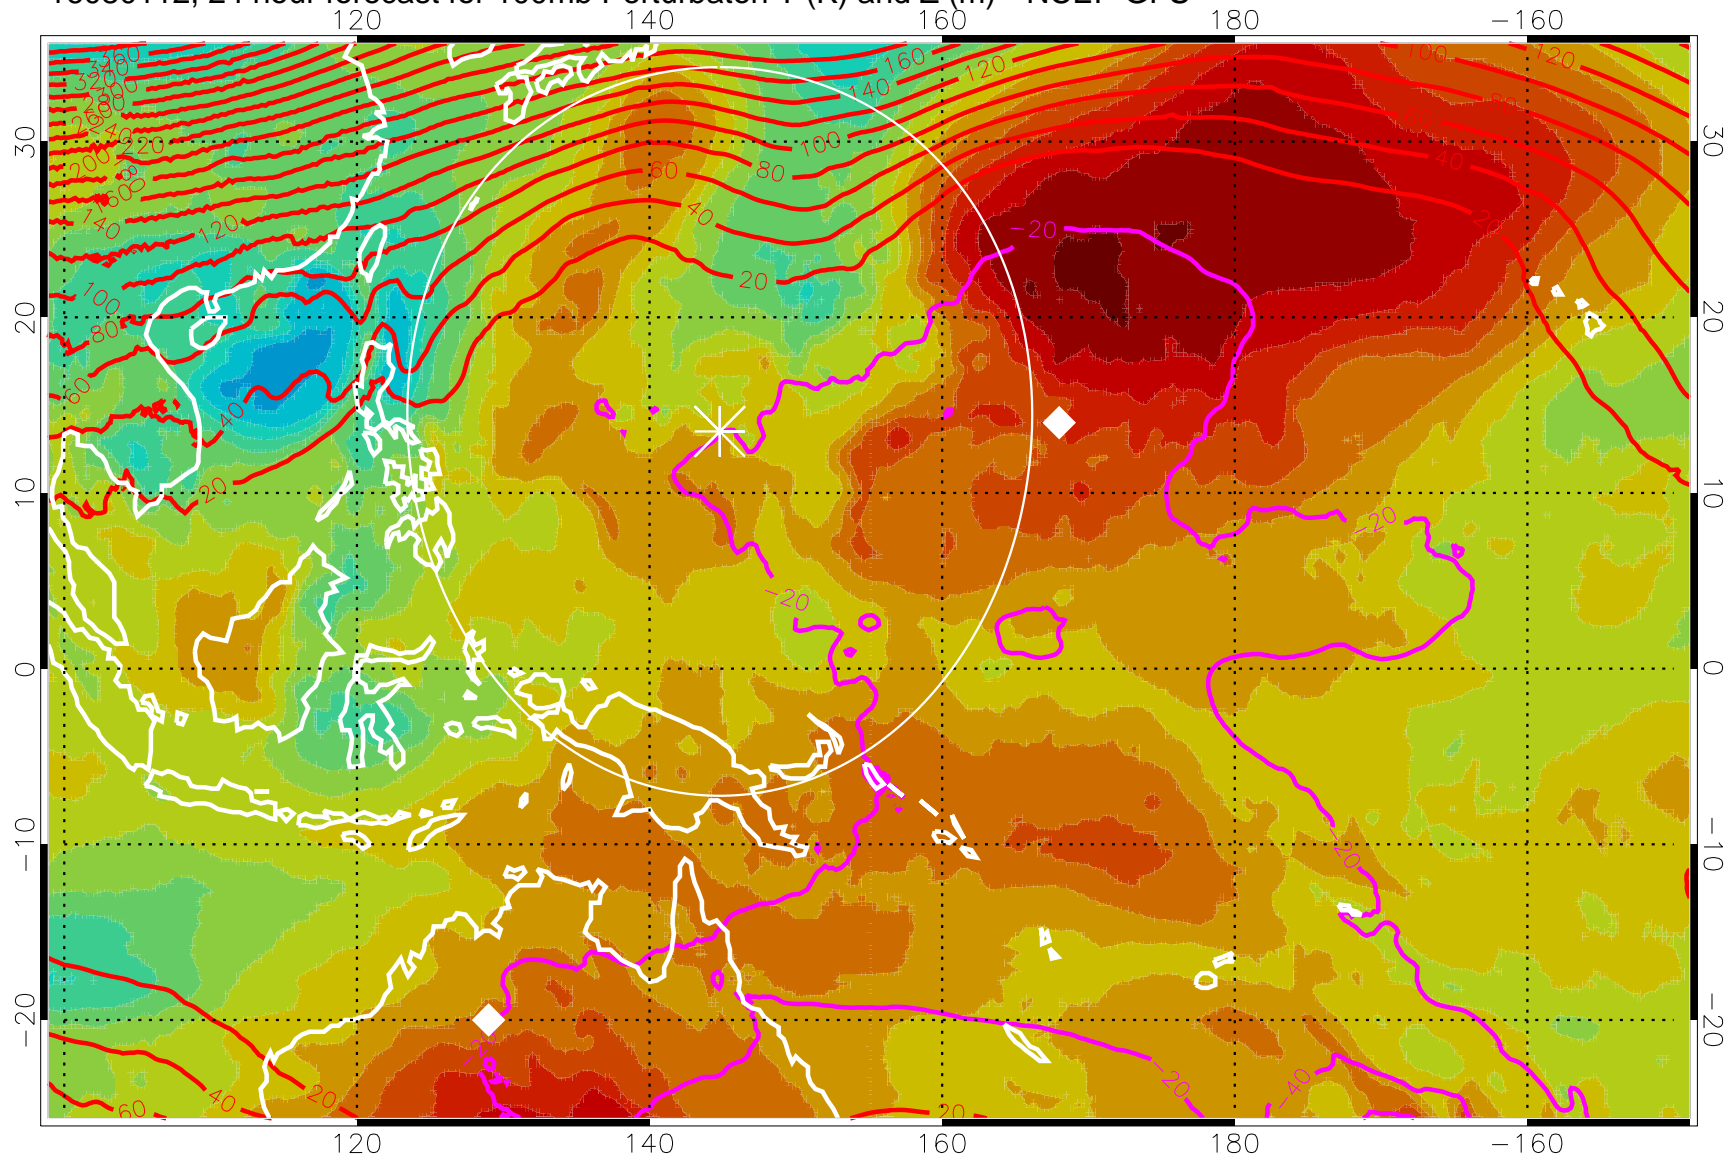

16080112, 24 hour forecast for 100mb Perturbaton T (K) and Z (m)-- NCEP GFS

Contours are 100 mbar Z perturbation (m)
Positive Z Contours
Negative Z Contours
Diamonds-mean pos. of anticyclones

Range ring of 2304 km