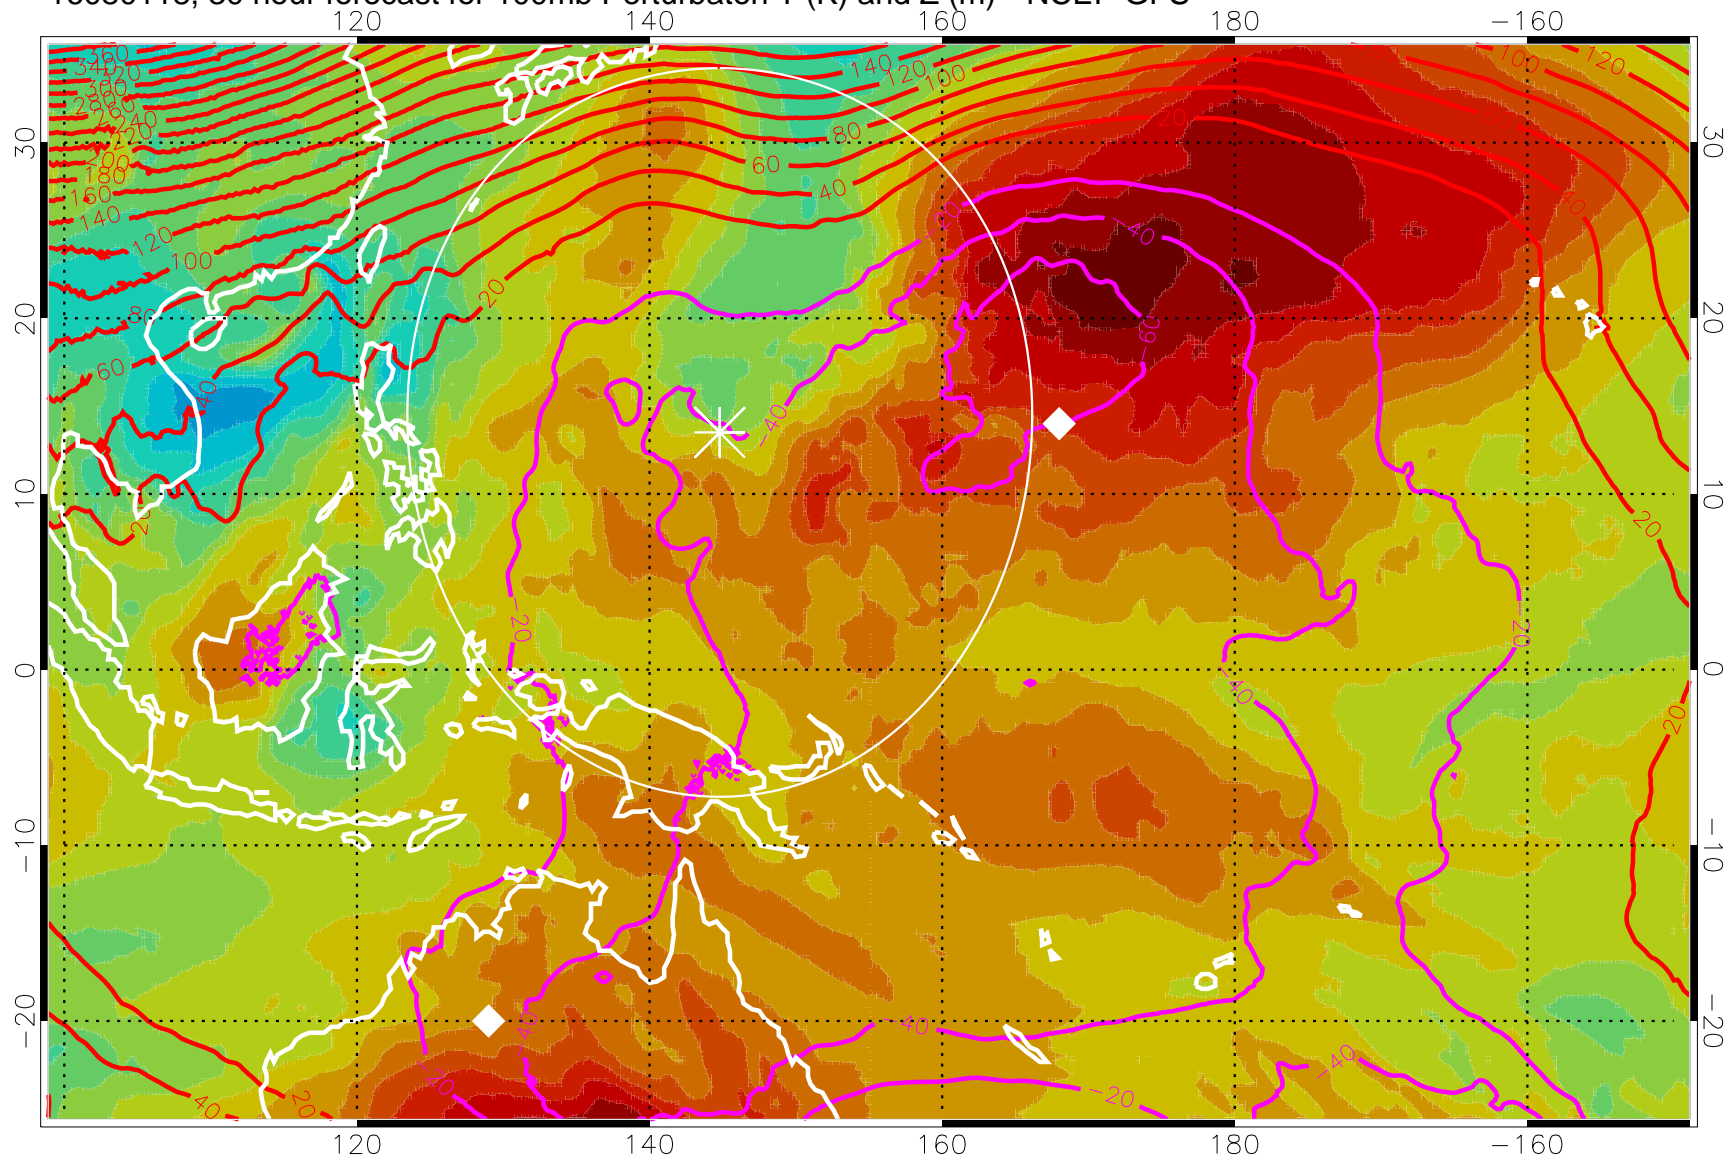

16080118, 30 hour forecast for 100mb Perturbaton T (K) and Z (m)-- NCEP GFS

Contours are 100 mbar Z perturbation (m)
Positive Z Contours
Negative Z Contours
Diamonds-mean pos. of anticyclones

Range ring of 2304 km