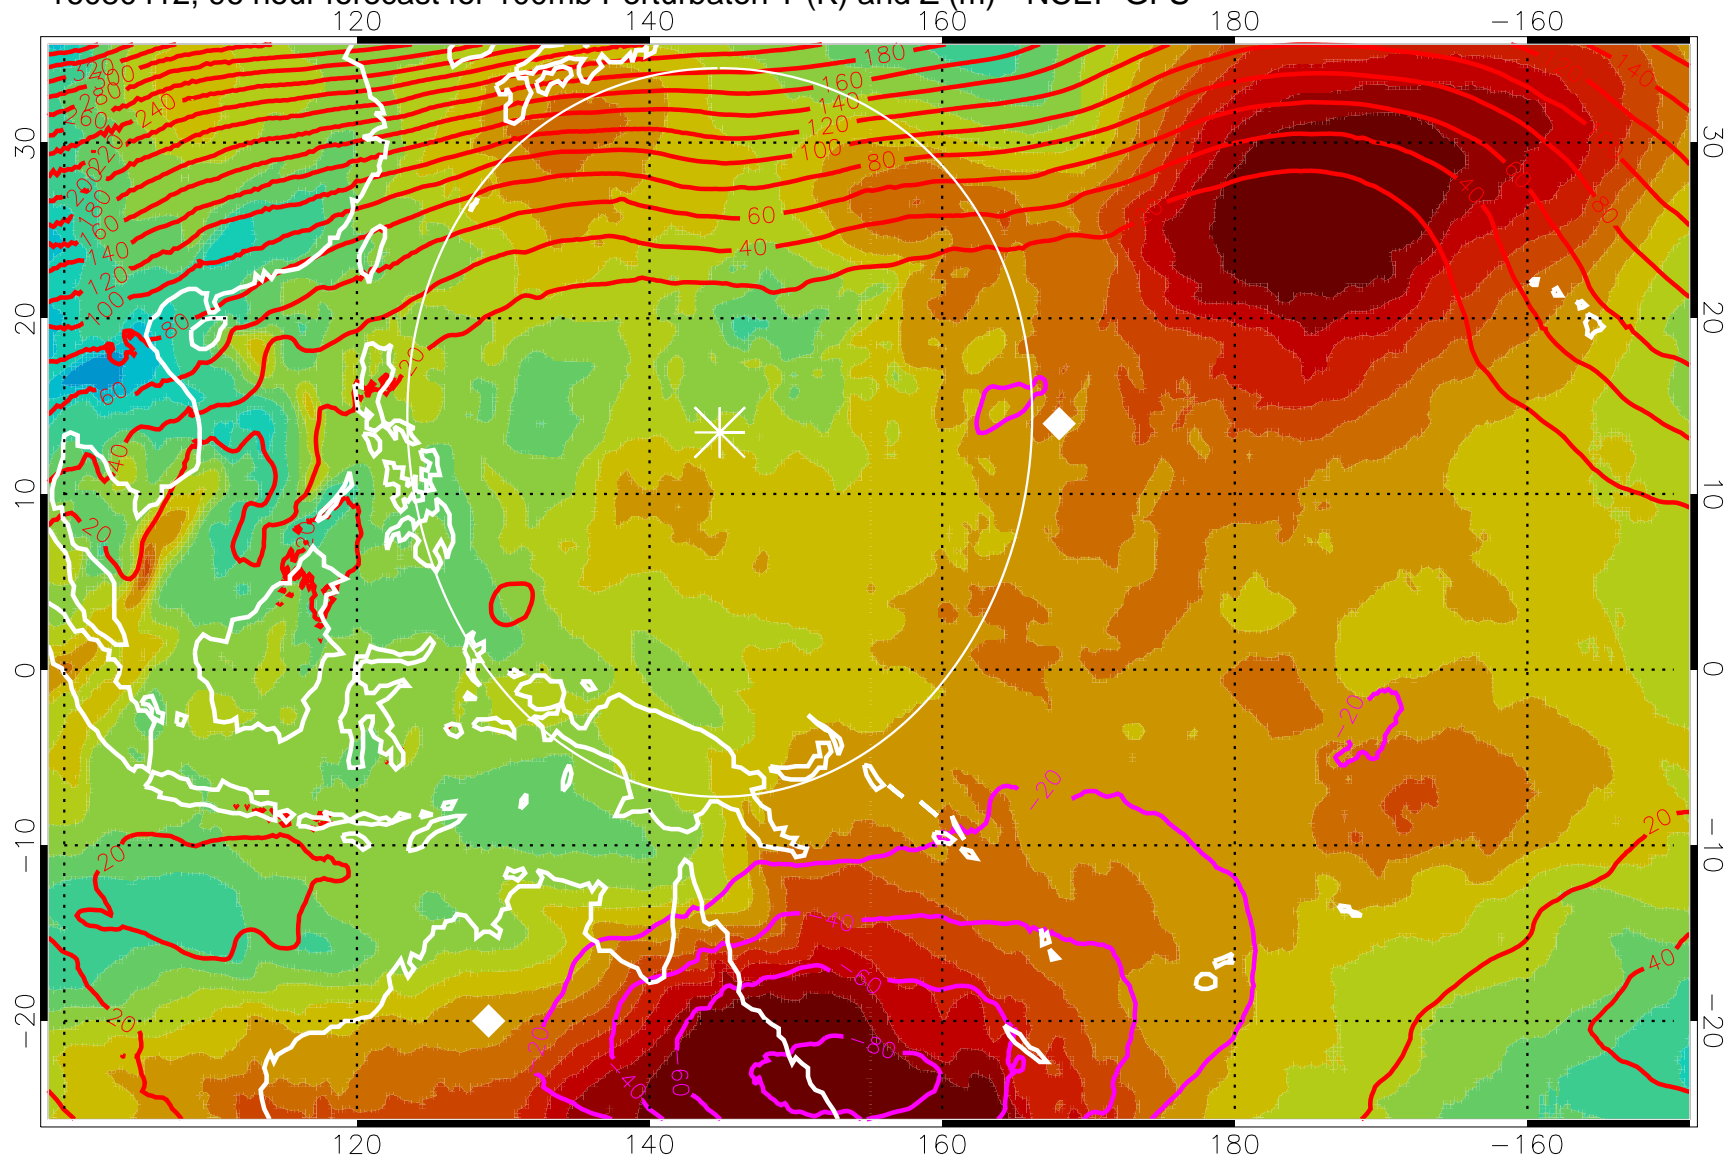

16080412, 96 hour forecast for 100mb Perturbaton T (K) and Z (m)-- NCEP GFS

Contours are 100 mbar Z perturbation (m)
Positive Z Contours
Negative Z Contours
Diamonds-mean pos. of anticyclones

Range ring of 2304 km