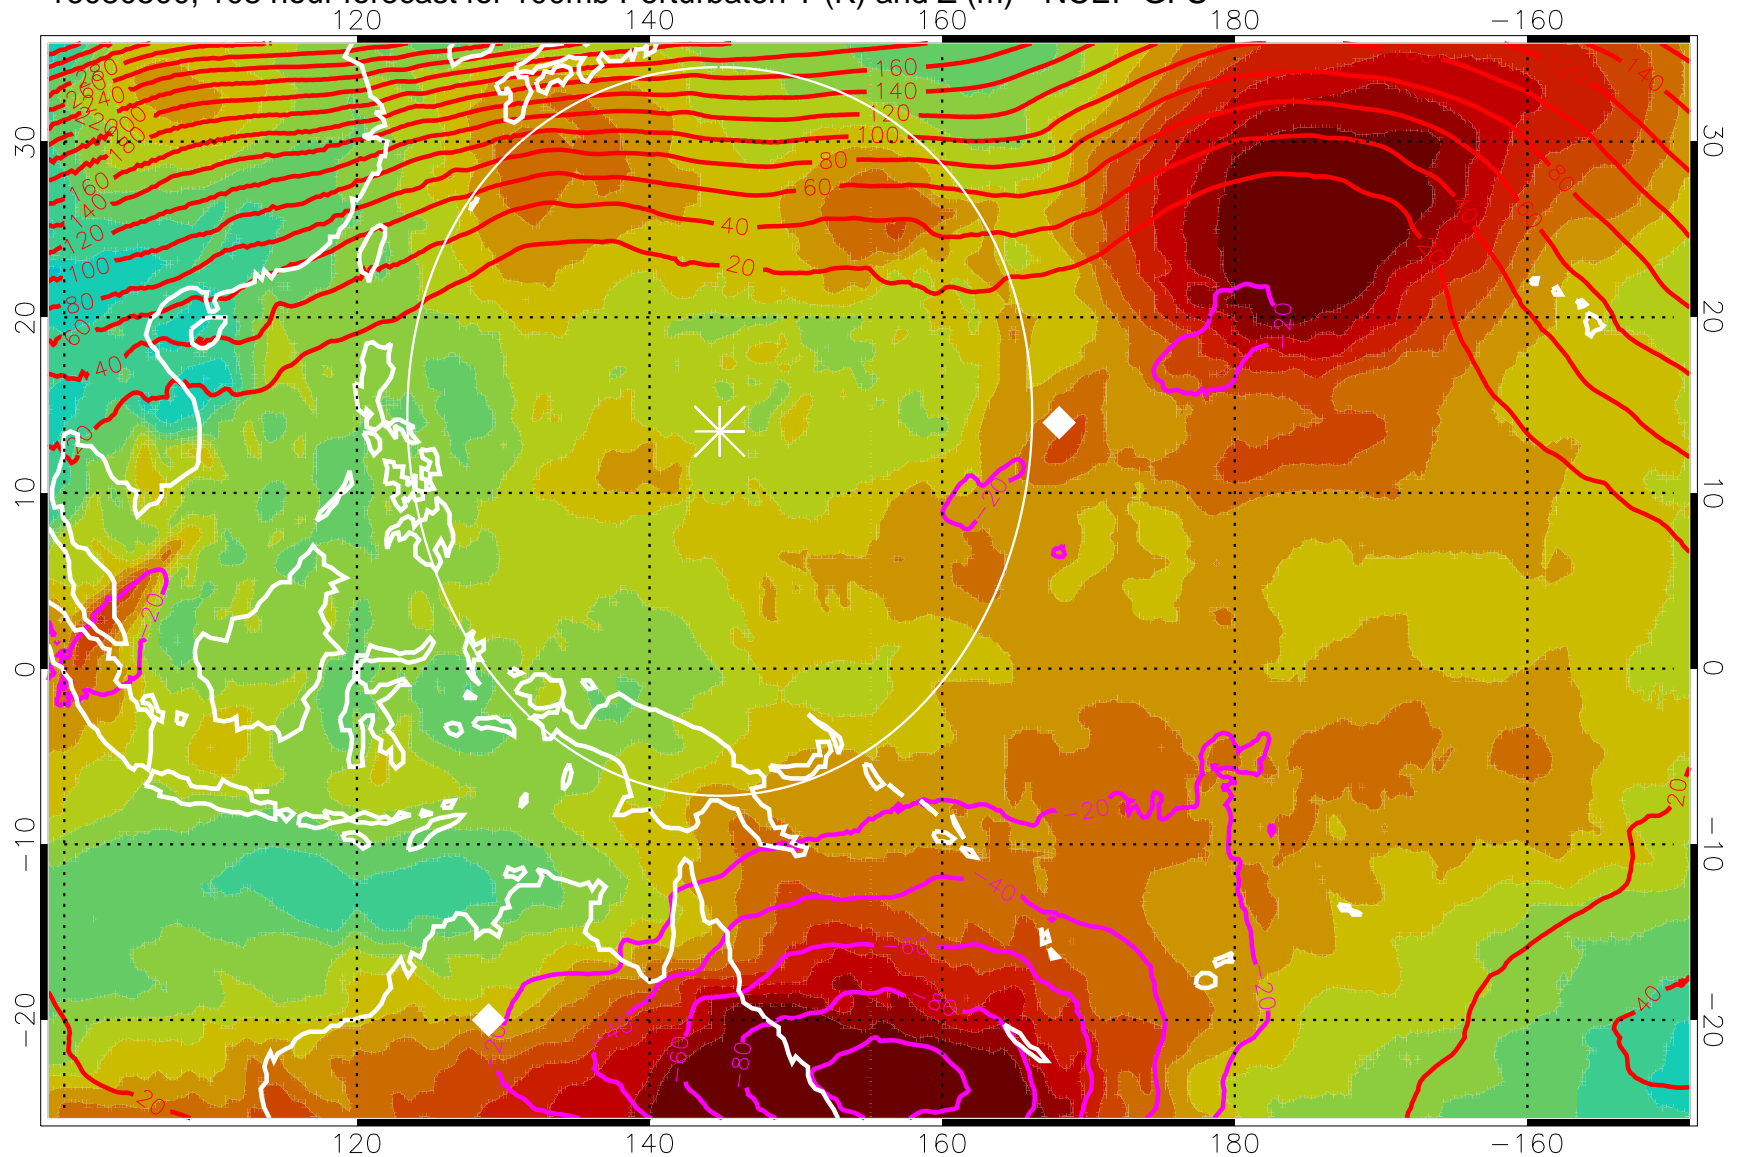

16080500, 108 hour forecast for 100mb Perturbaton T (K) and Z (m)-- NCEP GFS

Contours are 100 mbar Z perturbation (m)
Positive Z Contours
Negative Z Contours
Diamonds-mean pos. of anticyclones

Range ring of 2304 km