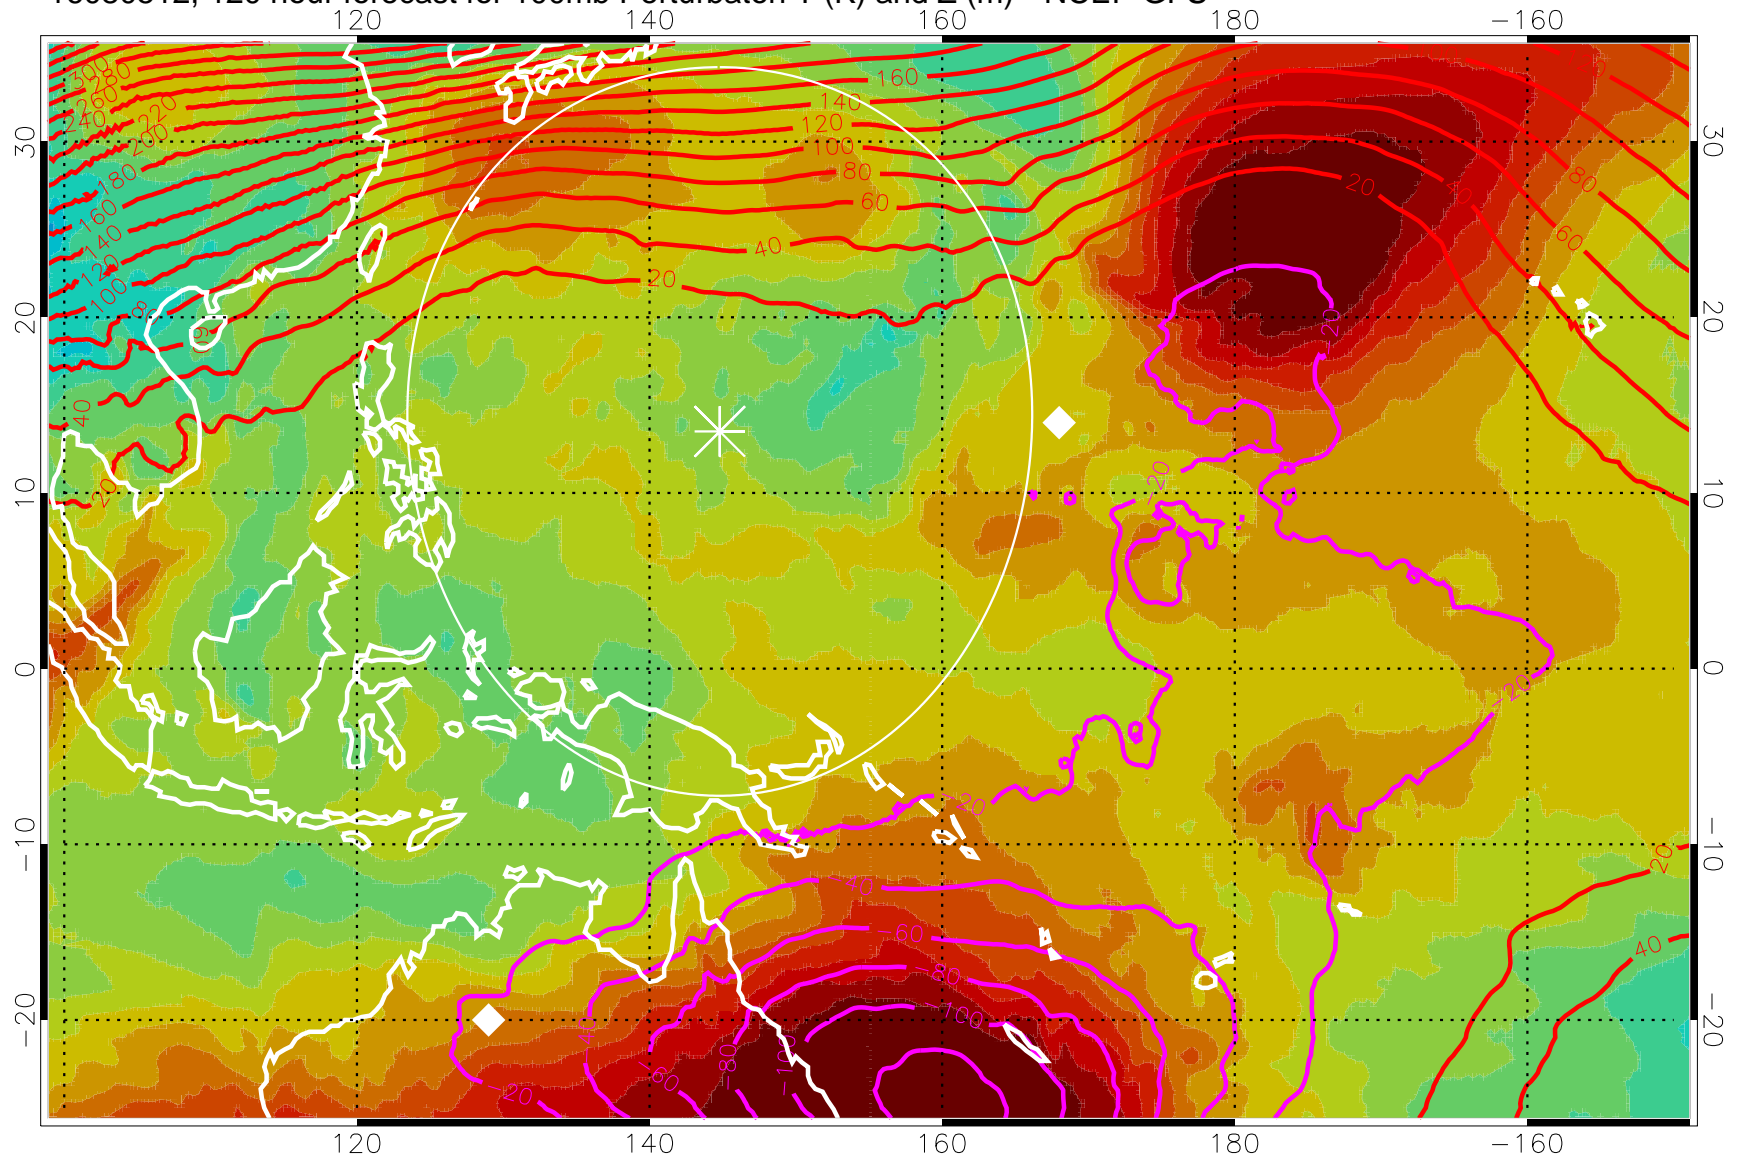

16080512, 120 hour forecast for 100mb Perturbaton T (K) and Z (m)-- NCEP GFS

Contours are 100 mbar Z perturbation (m)
Positive Z Contours
Negative Z Contours
Diamonds-mean pos. of anticyclones

Range ring of 2304 km