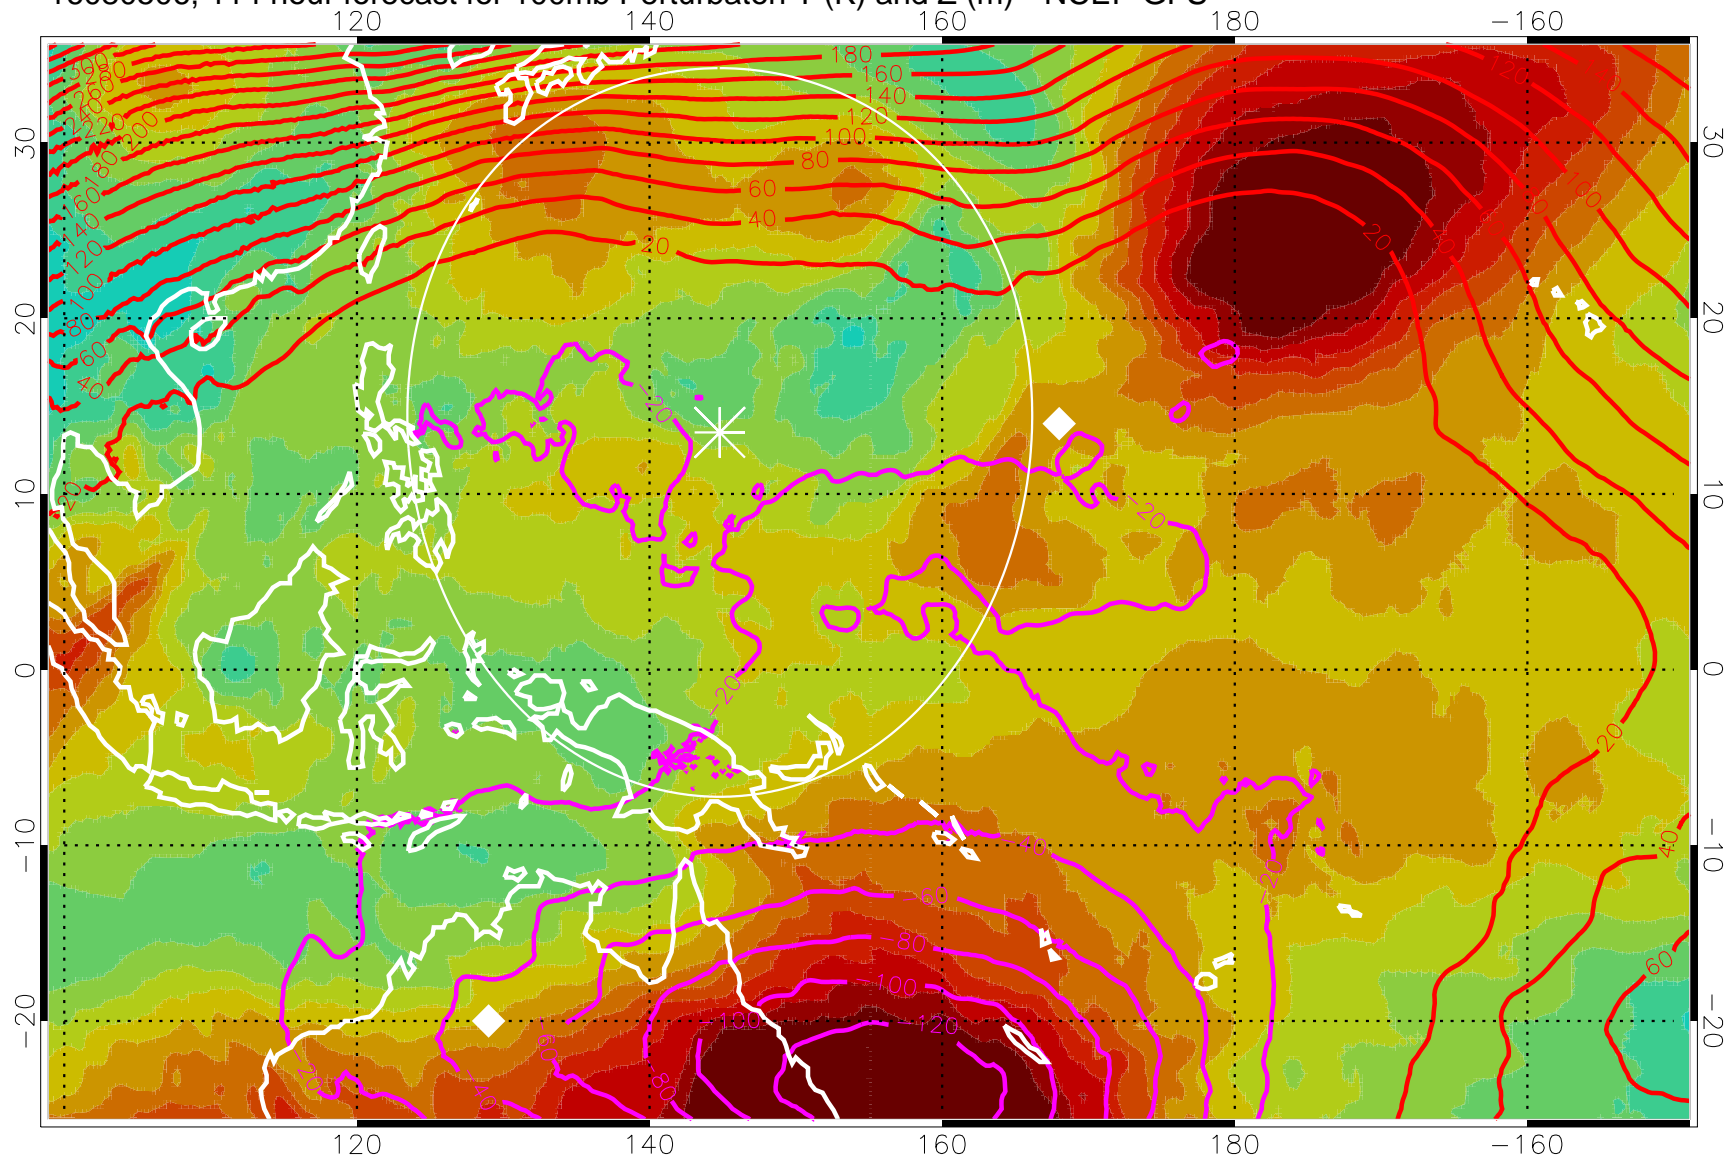

16080506, 114 hour forecast for 100mb Perturbaton T (K) and Z (m)-- NCEP GFS

Contours are 100 mbar Z perturbation (m)
Positive Z Contours
Negative Z Contours
Diamonds-mean pos. of anticyclones

Range ring of 2304 km