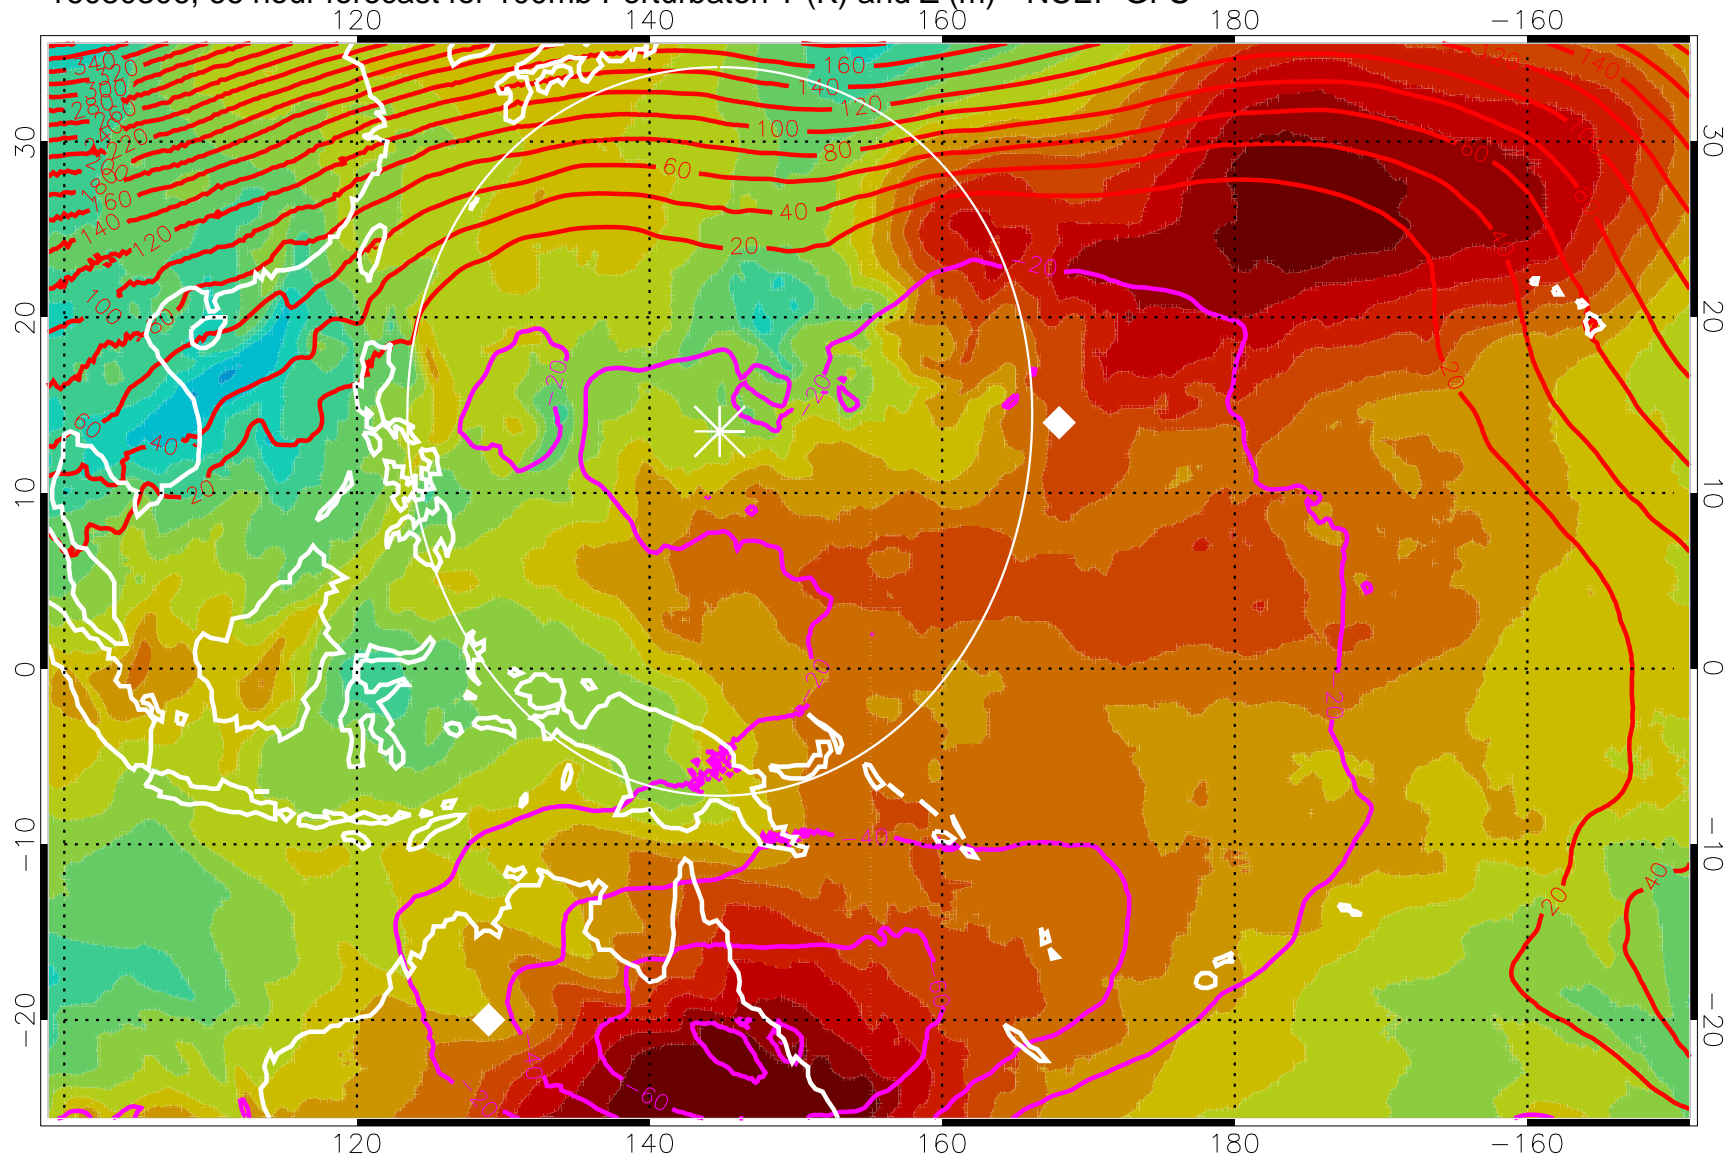

16080306, 66 hour forecast for 100mb Perturbaton T (K) and Z (m)-- NCEP GFS

Contours are 100 mbar Z perturbation (m)
Positive Z Contours
Negative Z Contours
Diamonds-mean pos. of anticyclones

Range ring of 2304 km