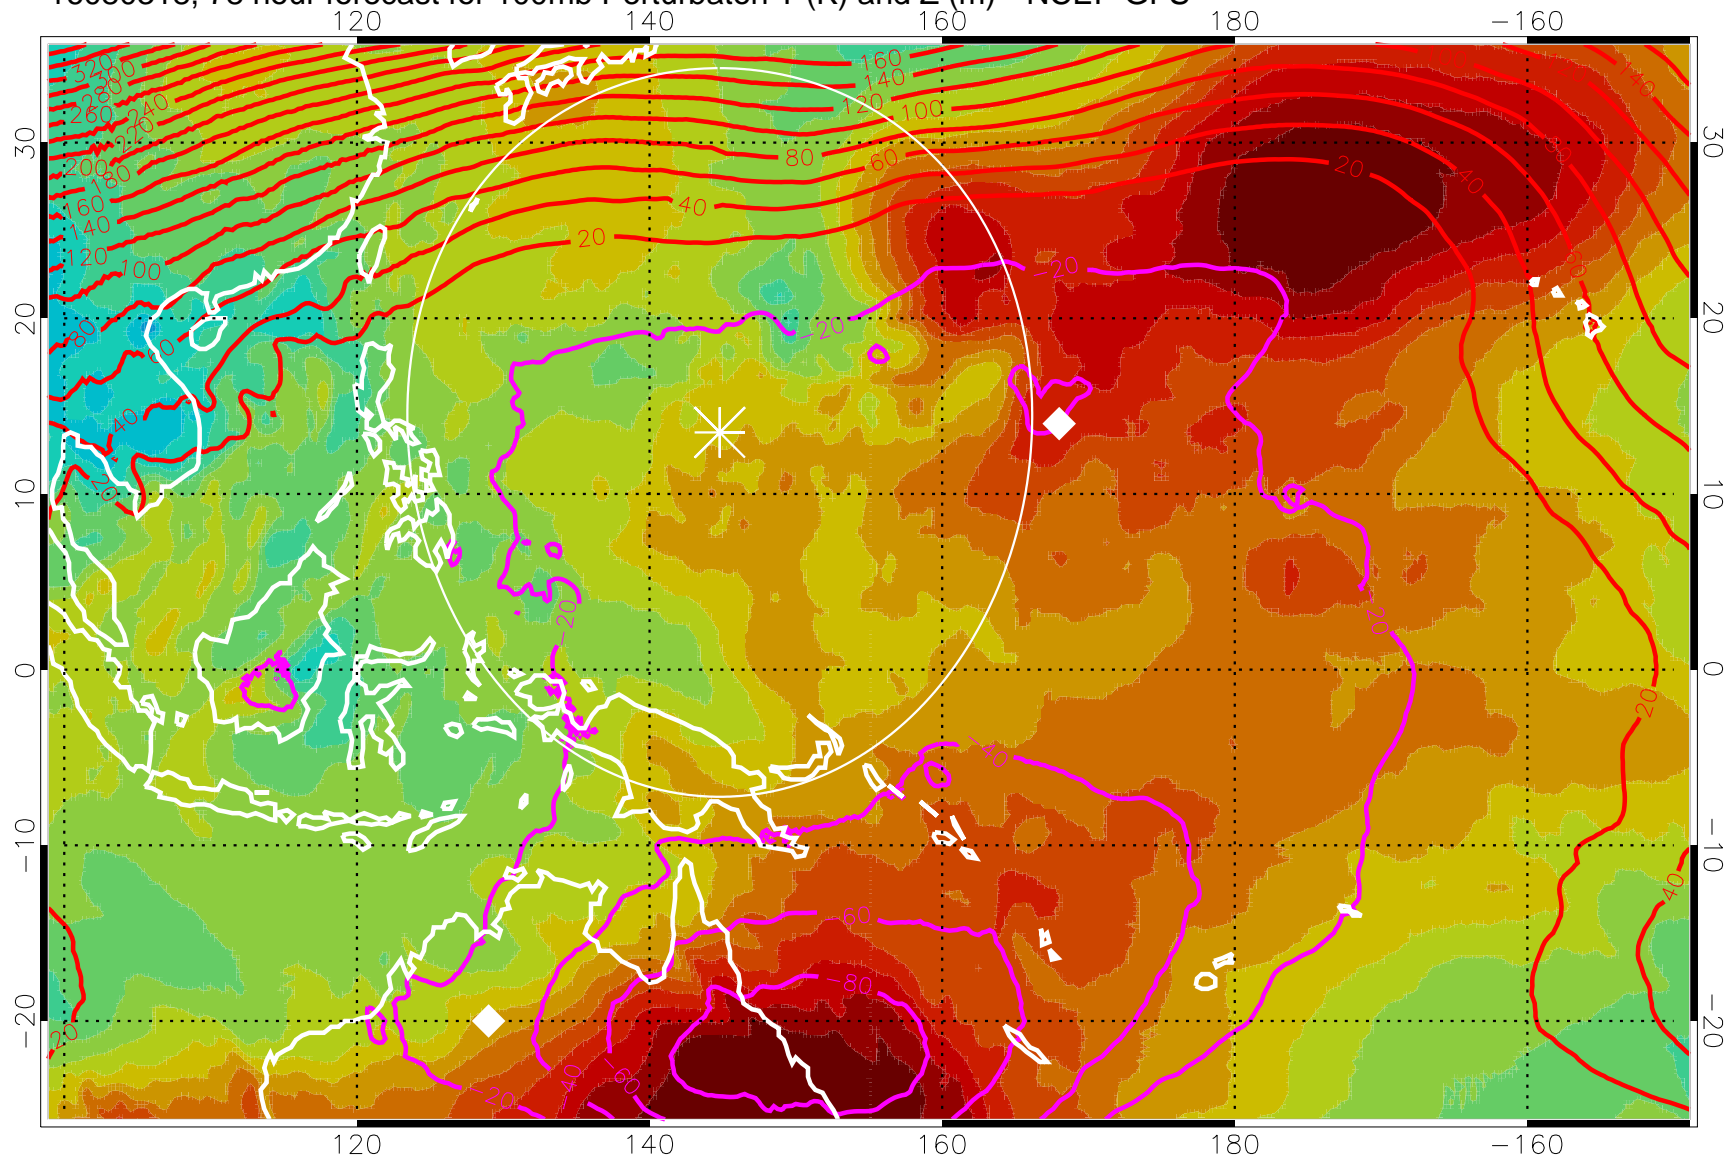

16080318, 78 hour forecast for 100mb Perturbaton T (K) and Z (m)-- NCEP GFS

Contours are 100 mbar Z perturbation (m)
Positive Z Contours
Negative Z Contours
Diamonds-mean pos. of anticyclones

Range ring of 2304 km