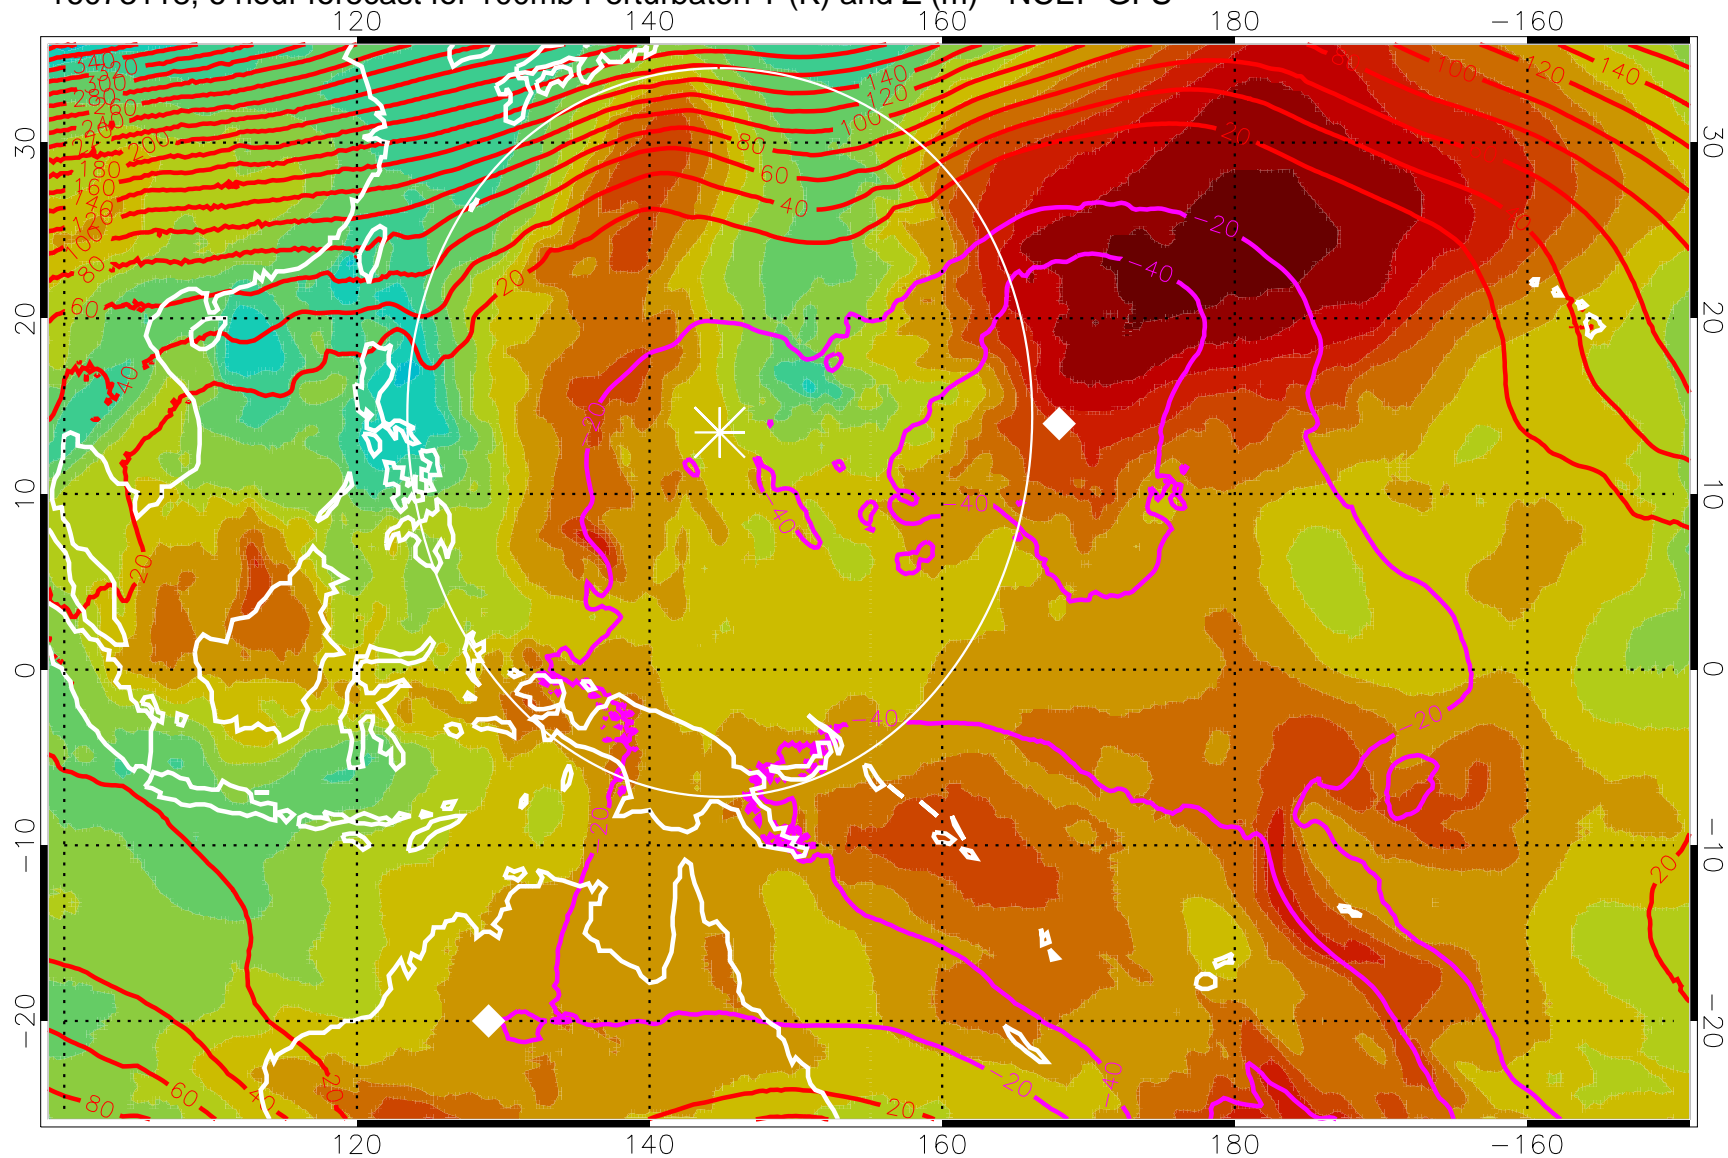

16073118, 6 hour forecast for 100mb Perturbaton T (K) and Z (m)-- NCEP GFS

Contours are 100 mbar Z perturbation (m)  
Positive Z Contours  
Negative Z Contours  
Diamonds-mean pos. of anticyclones

Range ring of 2304 km