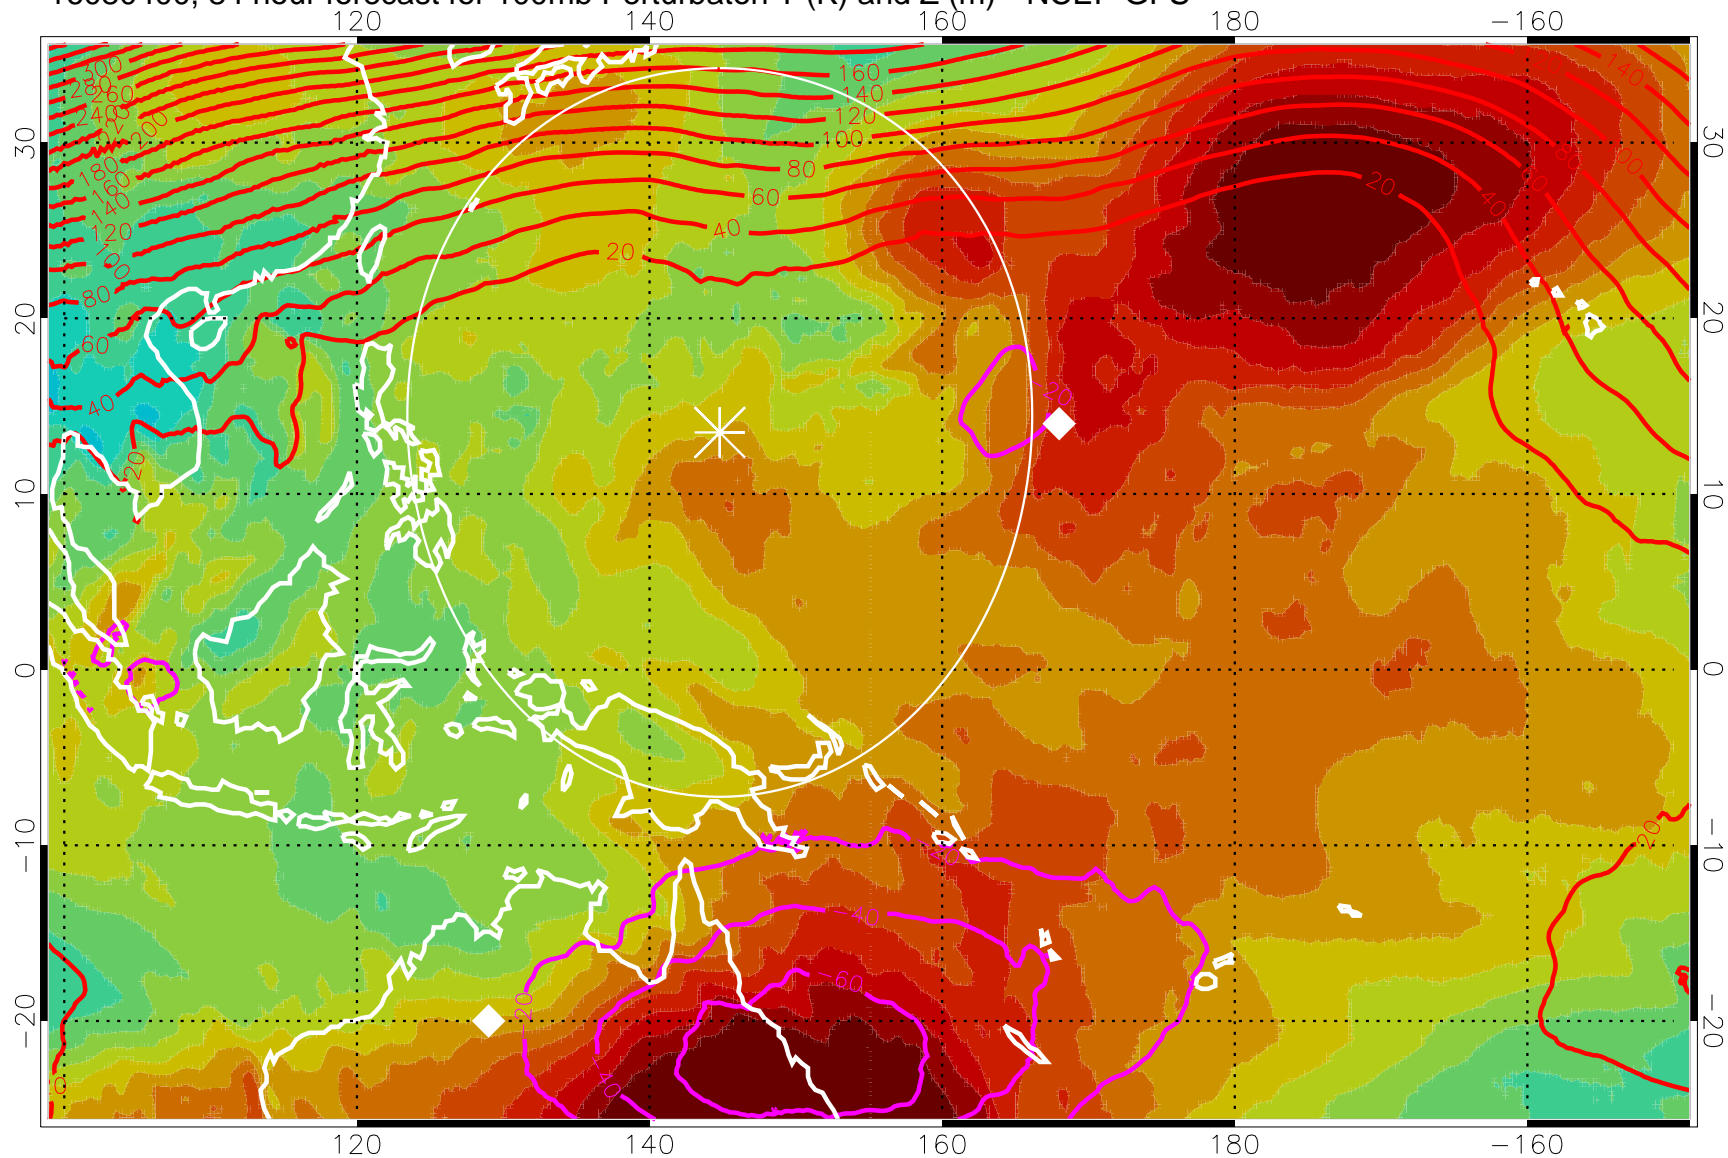

16080400, 84 hour forecast for 100mb Perturbaton T (K) and Z (m)-- NCEP GFS

Contours are 100 mbar Z perturbation (m)
Positive Z Contours
Negative Z Contours
Diamonds-mean pos. of anticyclones

Range ring of 2304 km