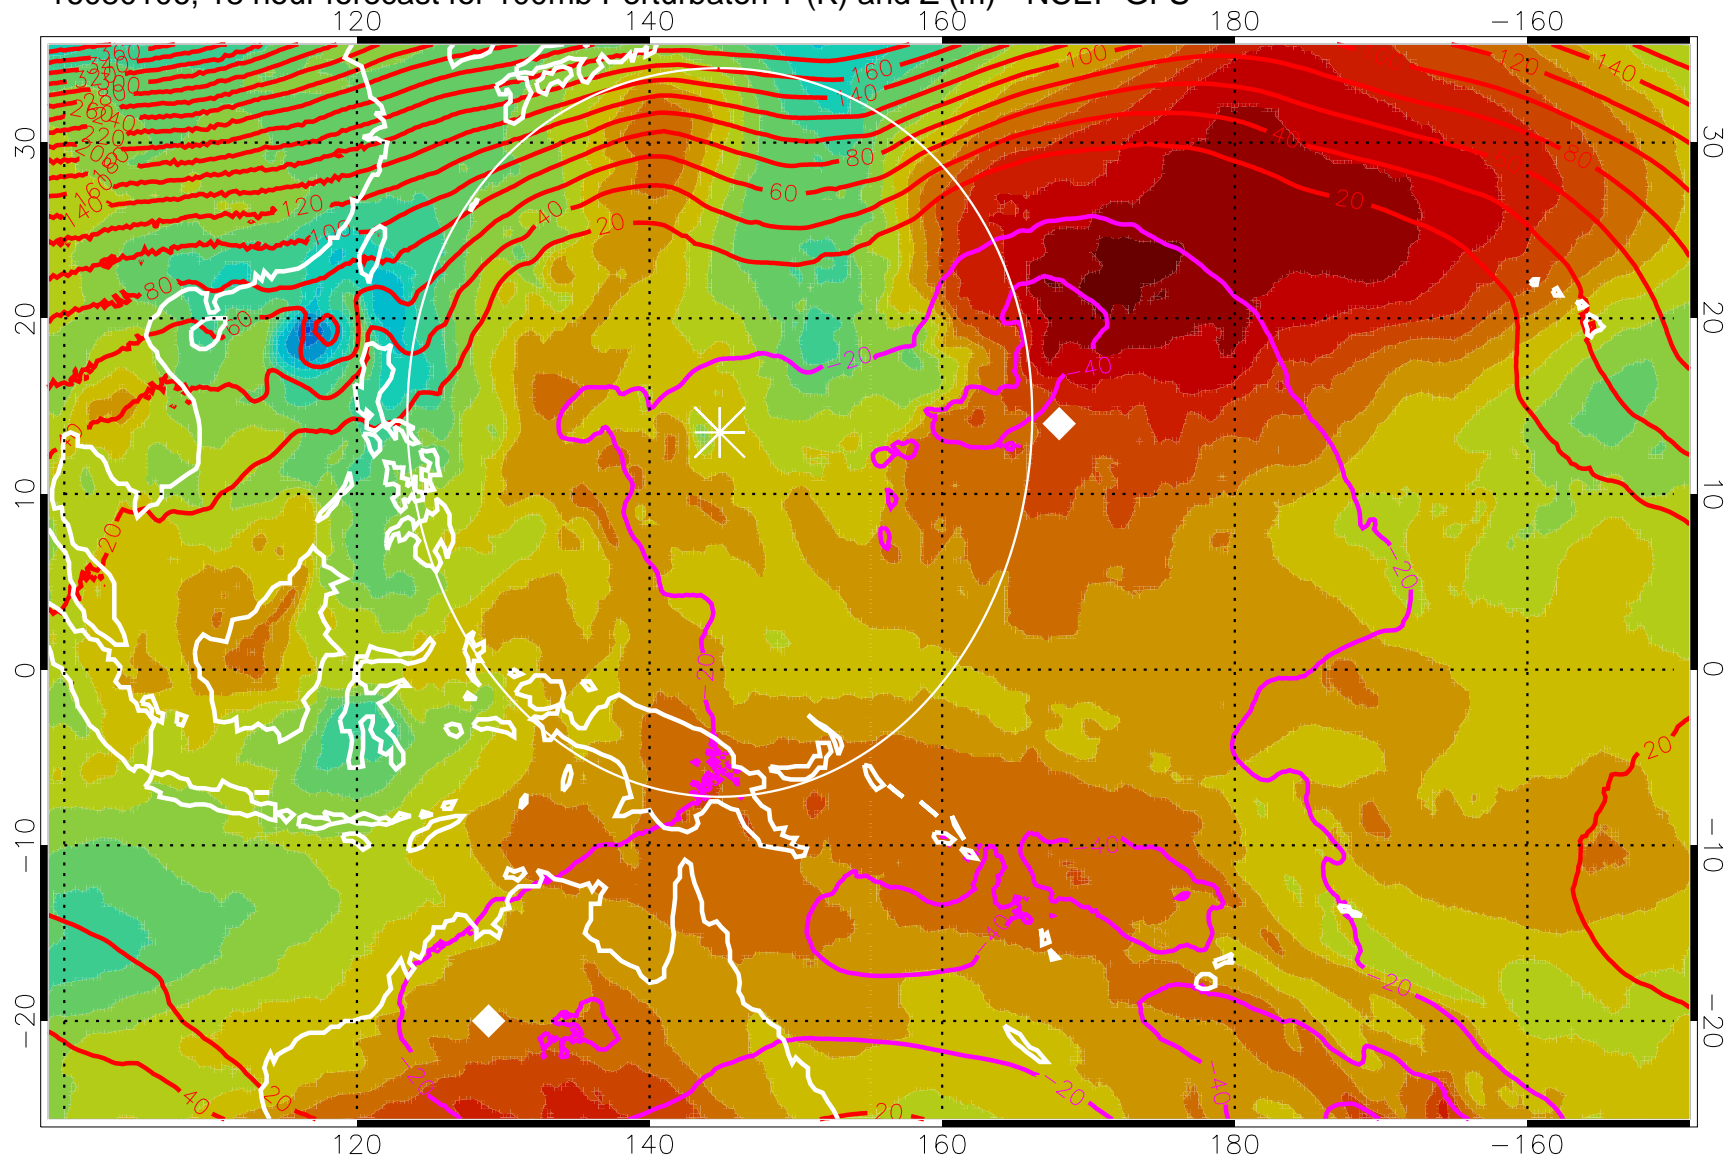

16080106, 18 hour forecast for 100mb Perturbaton T (K) and Z (m)-- NCEP GFS

Contours are 100 mbar Z perturbation (m)
Positive Z Contours
Negative Z Contours
Diamonds-mean pos. of anticyclones

Range ring of 2304 km