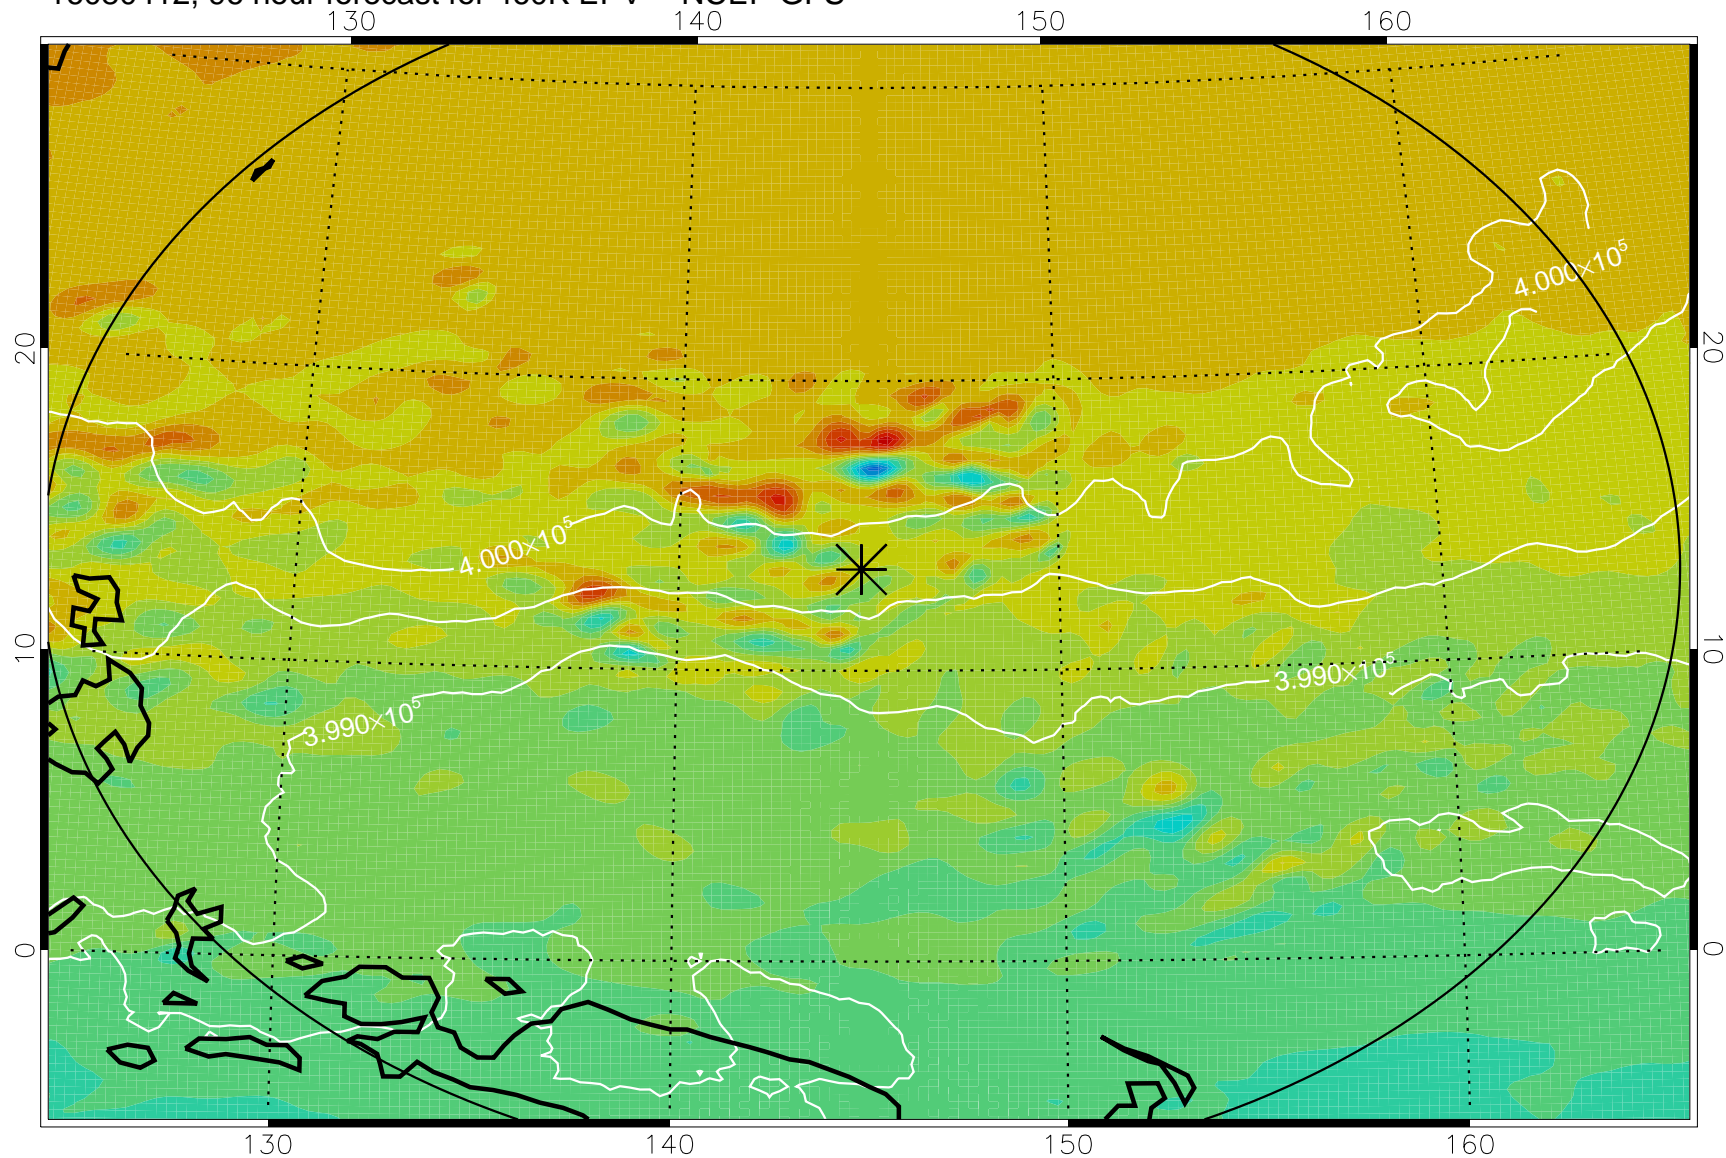

16080318, 78 hour forecast for 460K EPV -- NCEP GFS

460K Montgomery Streamfunction, white

Range ring of 2304 km

16080400, 84 hour forecast for 460K EPV -- NCEP GFS

460K Montgomery Streamfunction, white

Range ring of 2304 km

16080406, 90 hour forecast for 460K EPV -- NCEP GFS

460K Montgomery Streamfunction, white

Range ring of 2304 km

16080412, 96 hour forecast for 460K EPV -- NCEP GFS

460K Montgomery Streamfunction, white

Range ring of 2304 km

16080418, 102 hour forecast for 460K EPV -- NCEP GFS

460K Montgomery Streamfunction, white

Range ring of 2304 km

16080500, 108 hour forecast for 460K EPV -- NCEP GFS

460K Montgomery Streamfunction, white

Range ring of 2304 km

16080506, 114 hour forecast for 460K EPV -- NCEP GFS

460K Montgomery Streamfunction, white

Range ring of 2304 km

16080512, 120 hour forecast for 460K EPV -- NCEP GFS

460K Montgomery Streamfunction, white

Range ring of 2304 km