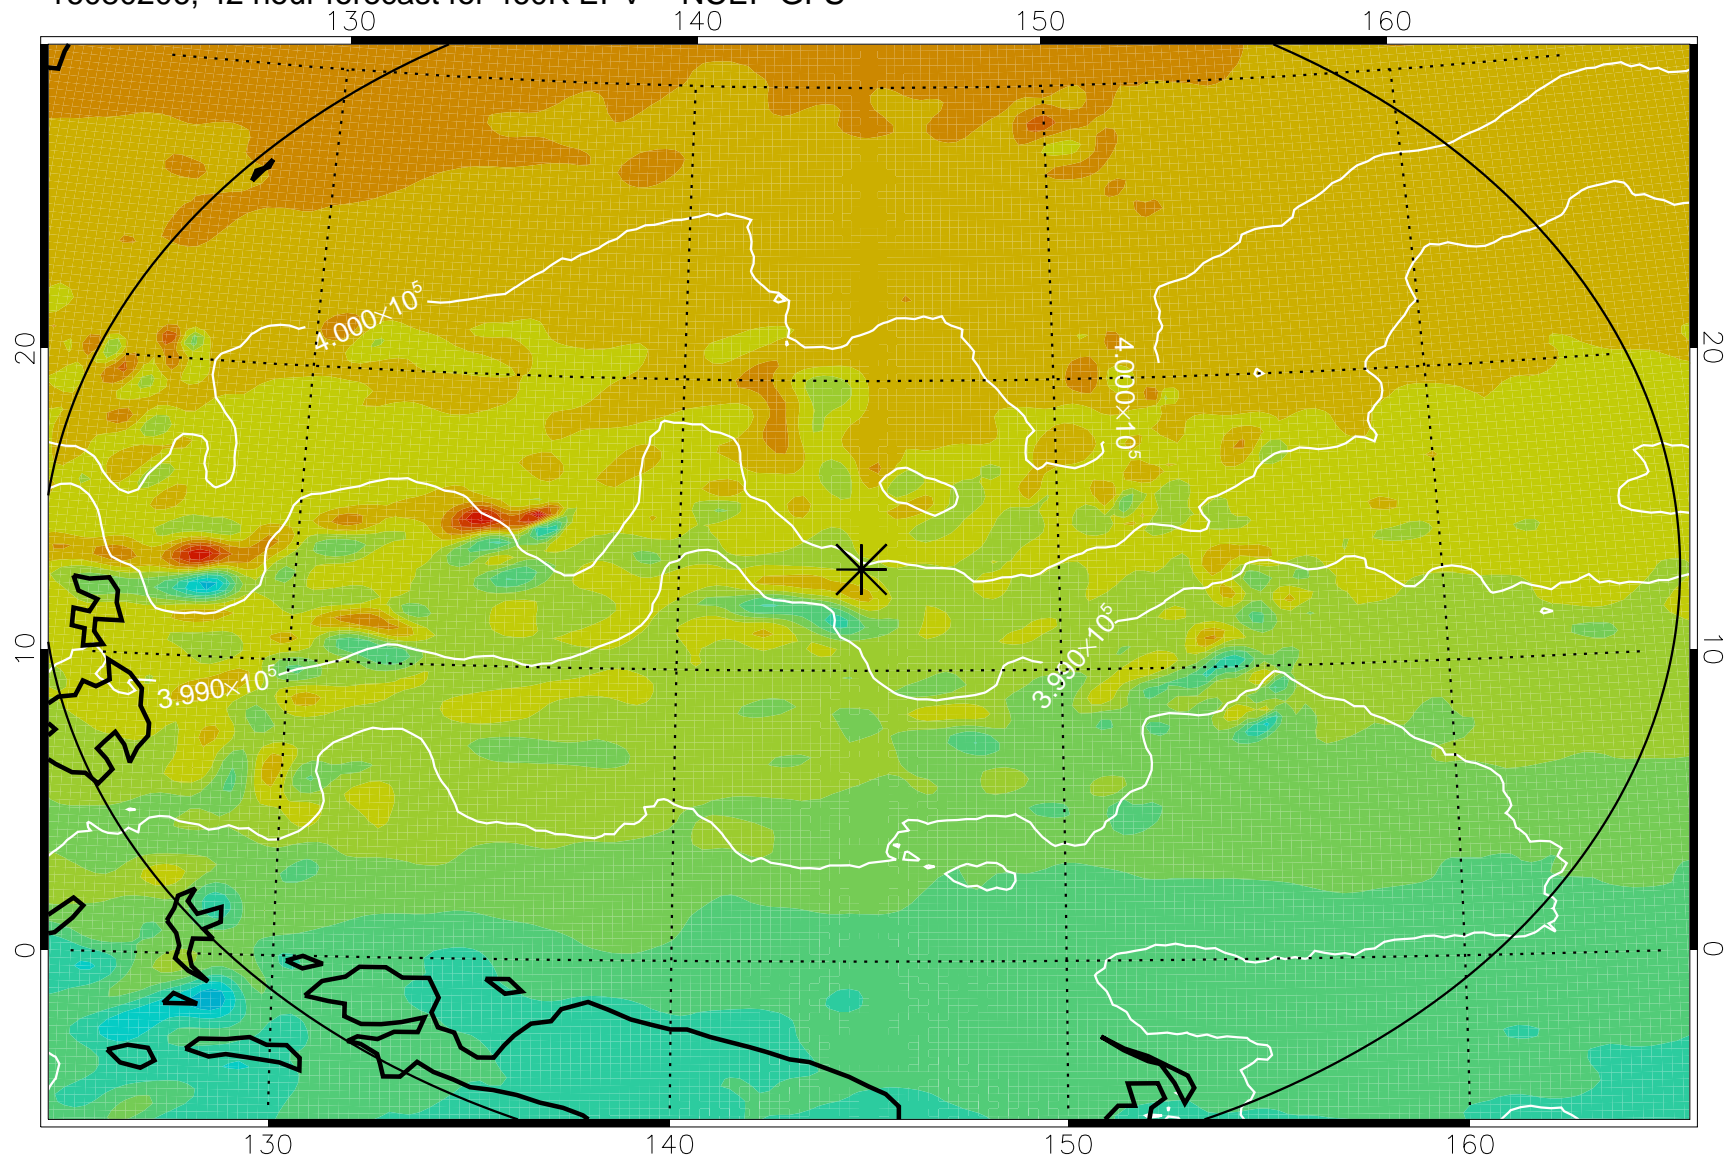

16080106, 18 hour forecast for 460K EPV -- NCEP GFS

460K Montgomery Streamfunction, white

Range ring of 2304 km

16080112, 24 hour forecast for 460K EPV -- NCEP GFS

460K Montgomery Streamfunction, white

Range ring of 2304 km

16080118, 30 hour forecast for 460K EPV -- NCEP GFS

460K Montgomery Streamfunction, white

Range ring of 2304 km

16080200, 36 hour forecast for 460K EPV -- NCEP GFS

460K Montgomery Streamfunction, white

Range ring of 2304 km

16080206, 42 hour forecast for 460K EPV -- NCEP GFS

460K Montgomery Streamfunction, white

Range ring of 2304 km

16080212, 48 hour forecast for 460K EPV -- NCEP GFS

460K Montgomery Streamfunction, white

Range ring of 2304 km

16080218, 54 hour forecast for 460K EPV -- NCEP GFS

460K Montgomery Streamfunction, white

Range ring of 2304 km

16080300, 60 hour forecast for 460K EPV -- NCEP GFS

460K Montgomery Streamfunction, white

Range ring of 2304 km