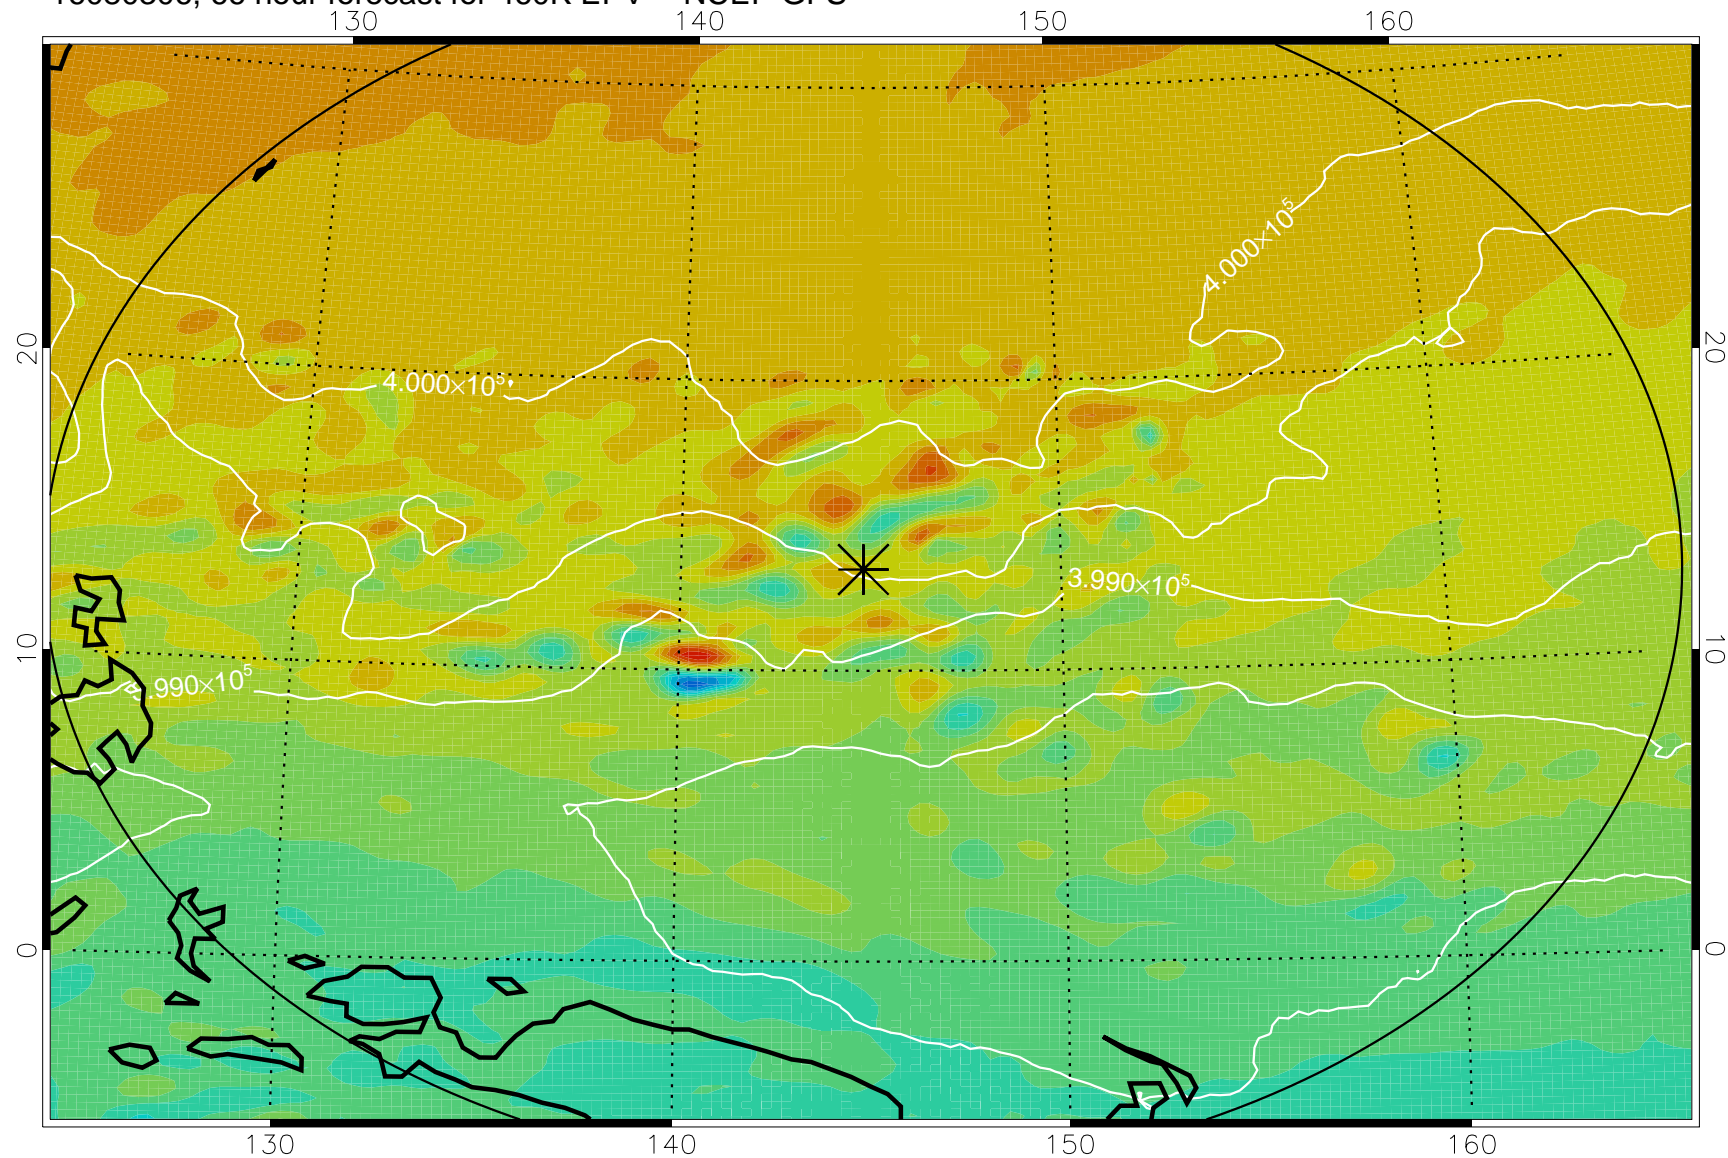

16080206, 42 hour forecast for 460K EPV -- NCEP GFS

460K Montgomery Streamfunction, white

Range ring of 2304 km

16080212, 48 hour forecast for 460K EPV -- NCEP GFS

460K Montgomery Streamfunction, white

Range ring of 2304 km

16080218, 54 hour forecast for 460K EPV -- NCEP GFS

460K Montgomery Streamfunction, white

Range ring of 2304 km

16080300, 60 hour forecast for 460K EPV -- NCEP GFS

460K Montgomery Streamfunction, white

Range ring of 2304 km

16080306, 66 hour forecast for 460K EPV -- NCEP GFS

460K Montgomery Streamfunction, white

Range ring of 2304 km

16080312, 72 hour forecast for 460K EPV -- NCEP GFS

460K Montgomery Streamfunction, white

Range ring of 2304 km

16080318, 78 hour forecast for 460K EPV -- NCEP GFS

460K Montgomery Streamfunction, white

Range ring of 2304 km

16080400, 84 hour forecast for 460K EPV -- NCEP GFS

460K Montgomery Streamfunction, white

Range ring of 2304 km