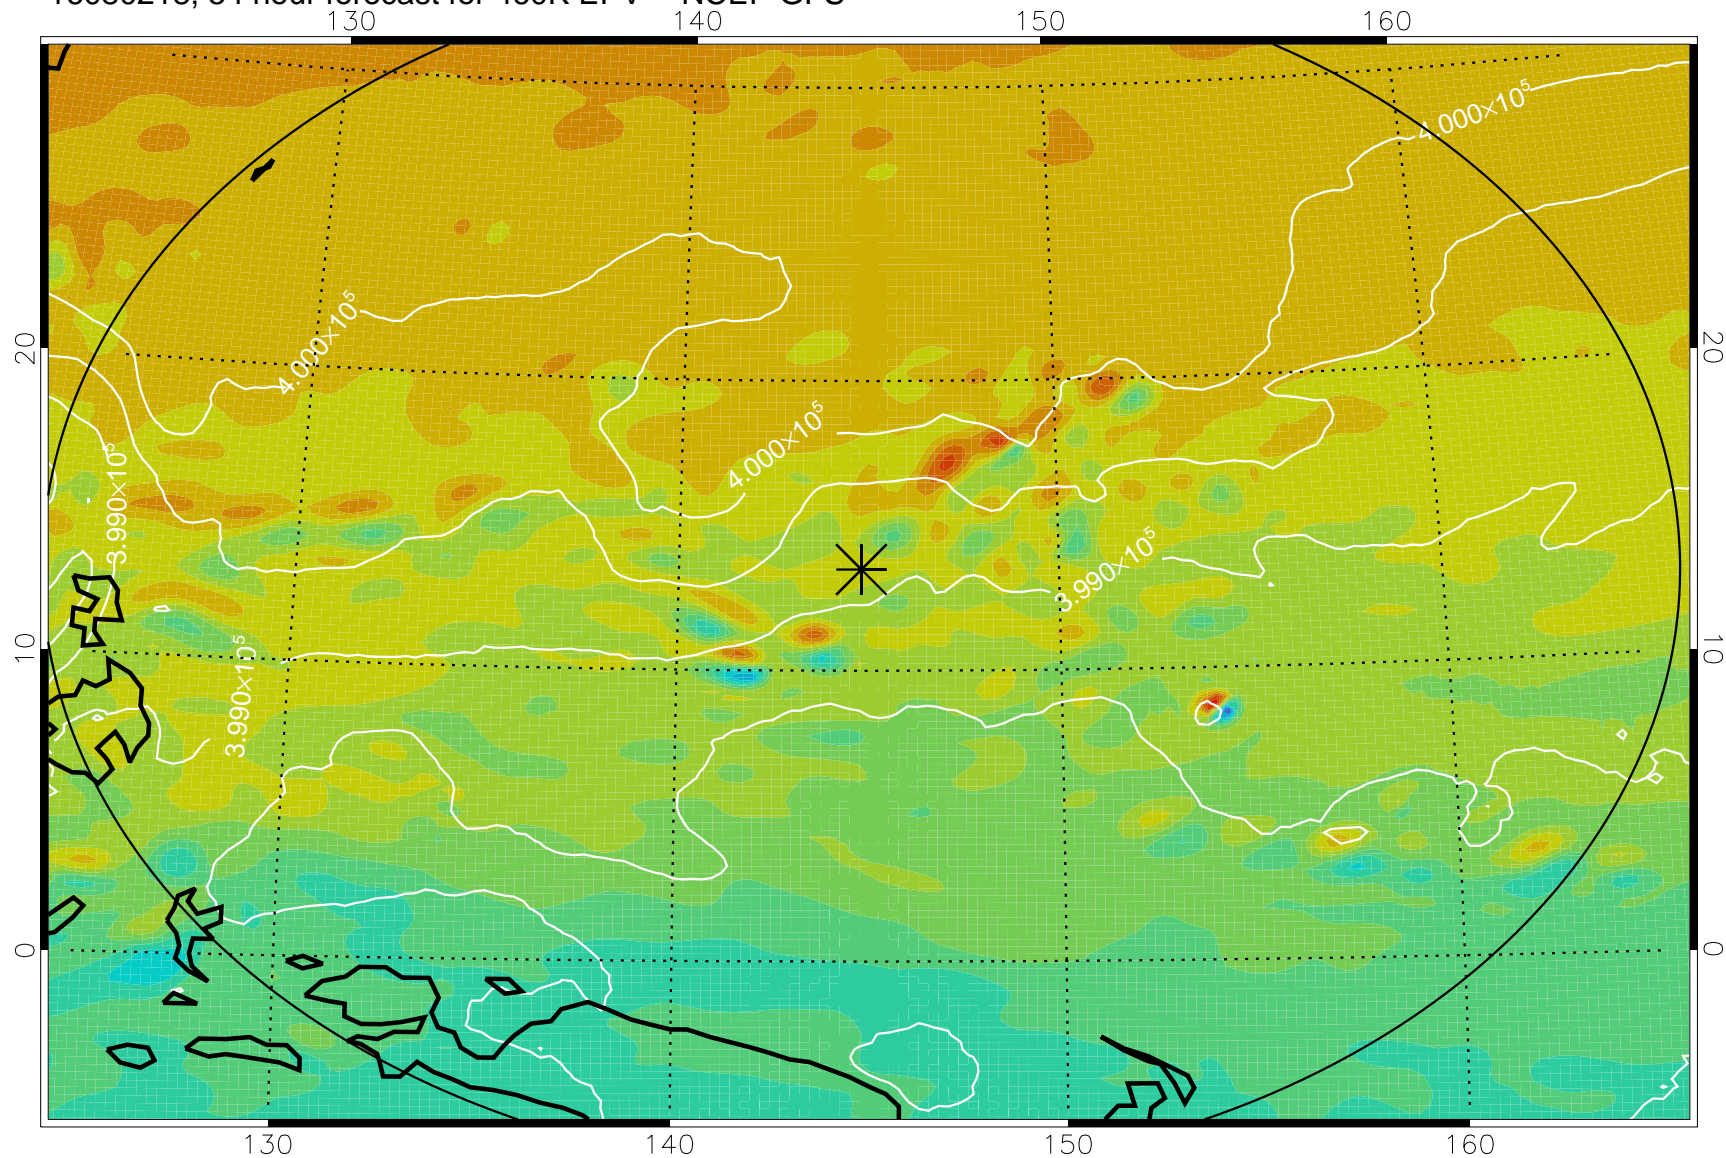

16080206, 42 hour forecast for 460K EPV -- NCEP GFS

460K Montgomery Streamfunction, white

Range ring of 2304 km

16080212, 48 hour forecast for 460K EPV -- NCEP GFS

460K Montgomery Streamfunction, white

Range ring of 2304 km

16080218, 54 hour forecast for 460K EPV -- NCEP GFS

460K Montgomery Streamfunction, white

Range ring of 2304 km

16080300, 60 hour forecast for 460K EPV -- NCEP GFS

460K Montgomery Streamfunction, white

Range ring of 2304 km

16080306, 66 hour forecast for 460K EPV -- NCEP GFS

460K Montgomery Streamfunction, white

Range ring of 2304 km

16080312, 72 hour forecast for 460K EPV -- NCEP GFS

460K Montgomery Streamfunction, white

Range ring of 2304 km

16080406, 90 hour forecast for 460K EPV -- NCEP GFS

460K Montgomery Streamfunction, white

Range ring of 2304 km

16080412, 96 hour forecast for 460K EPV -- NCEP GFS

460K Montgomery Streamfunction, white

Range ring of 2304 km