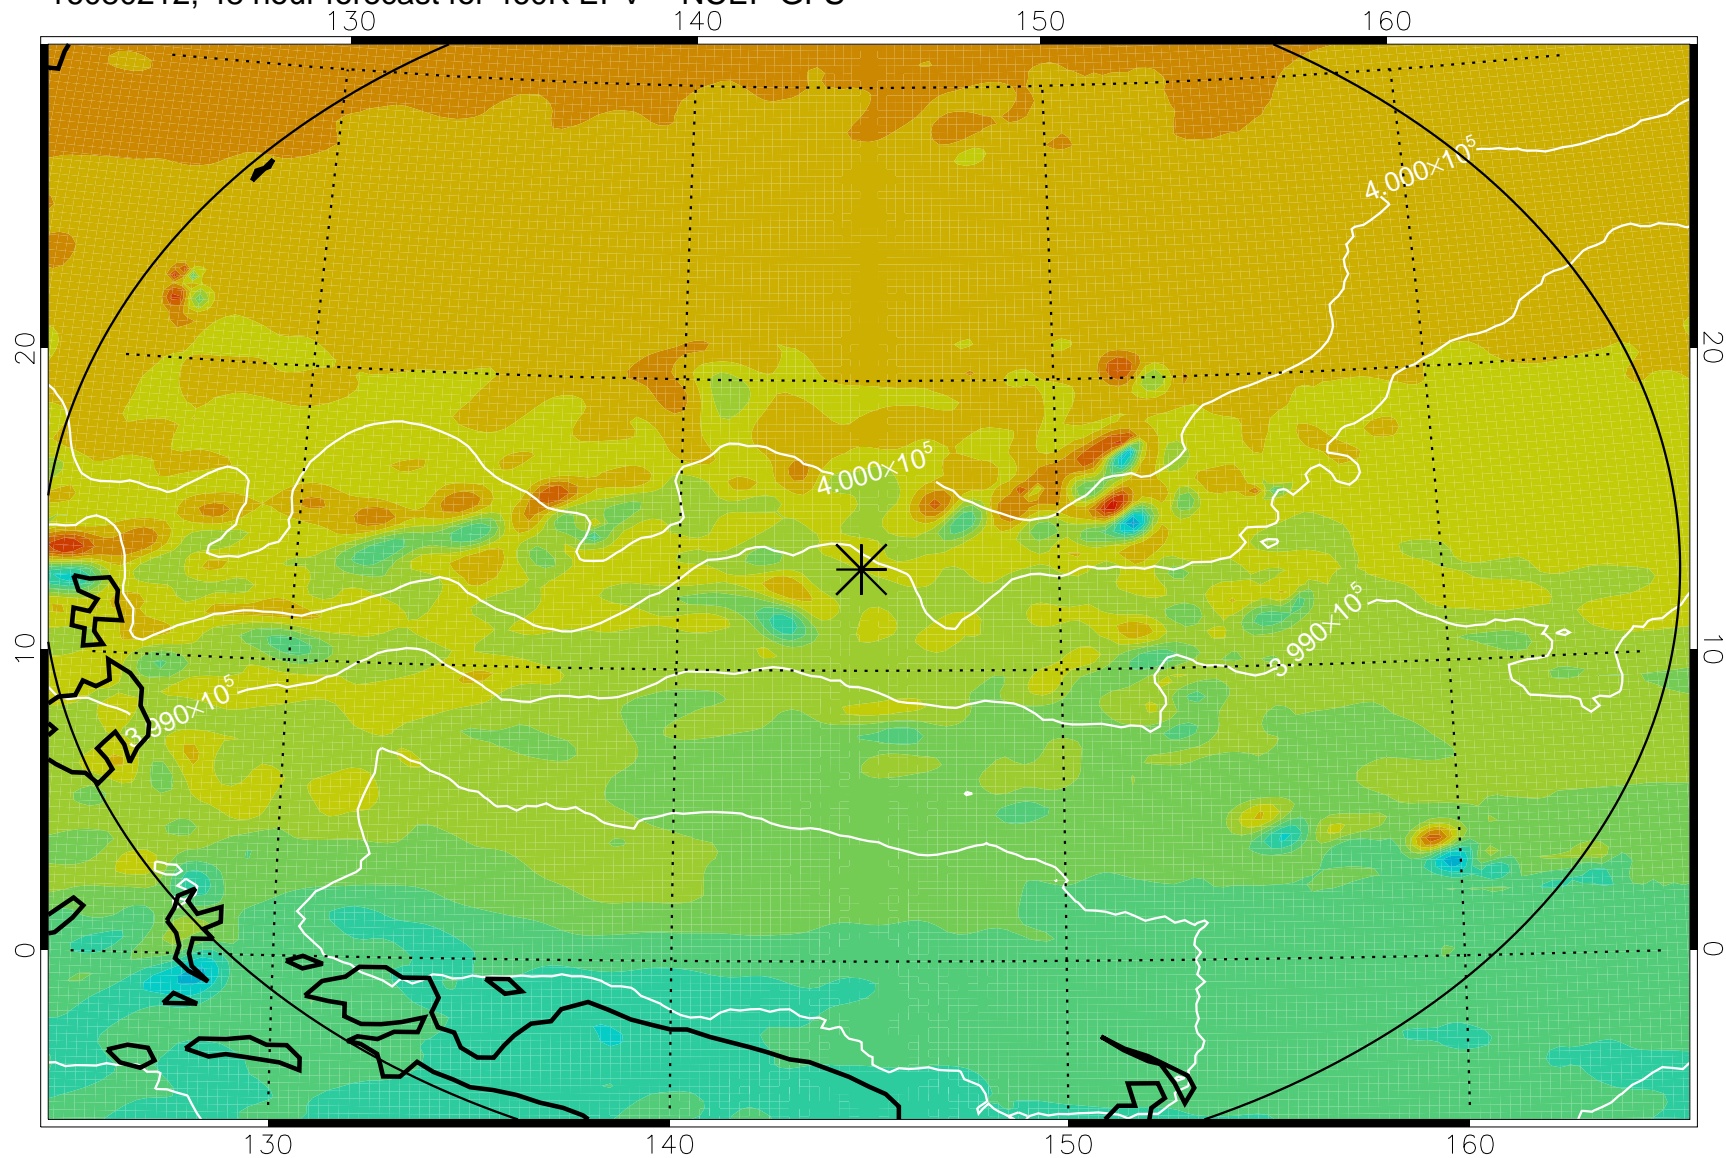

16080106, 18 hour forecast for 460K EPV -- NCEP GFS

460K Montgomery Streamfunction, white

Range ring of 2304 km

16080112, 24 hour forecast for 460K EPV -- NCEP GFS

460K Montgomery Streamfunction, white

Range ring of 2304 km

16080118, 30 hour forecast for 460K EPV -- NCEP GFS

460K Montgomery Streamfunction, white

Range ring of 2304 km

16080200, 36 hour forecast for 460K EPV -- NCEP GFS

460K Montgomery Streamfunction, white

Range ring of 2304 km

16080206, 42 hour forecast for 460K EPV -- NCEP GFS

460K Montgomery Streamfunction, white

Range ring of 2304 km

16080212, 48 hour forecast for 460K EPV -- NCEP GFS

460K Montgomery Streamfunction, white

Range ring of 2304 km

16080218, 54 hour forecast for 460K EPV -- NCEP GFS

460K Montgomery Streamfunction, white

Range ring of 2304 km

16080300, 60 hour forecast for 460K EPV -- NCEP GFS

460K Montgomery Streamfunction, white

Range ring of 2304 km