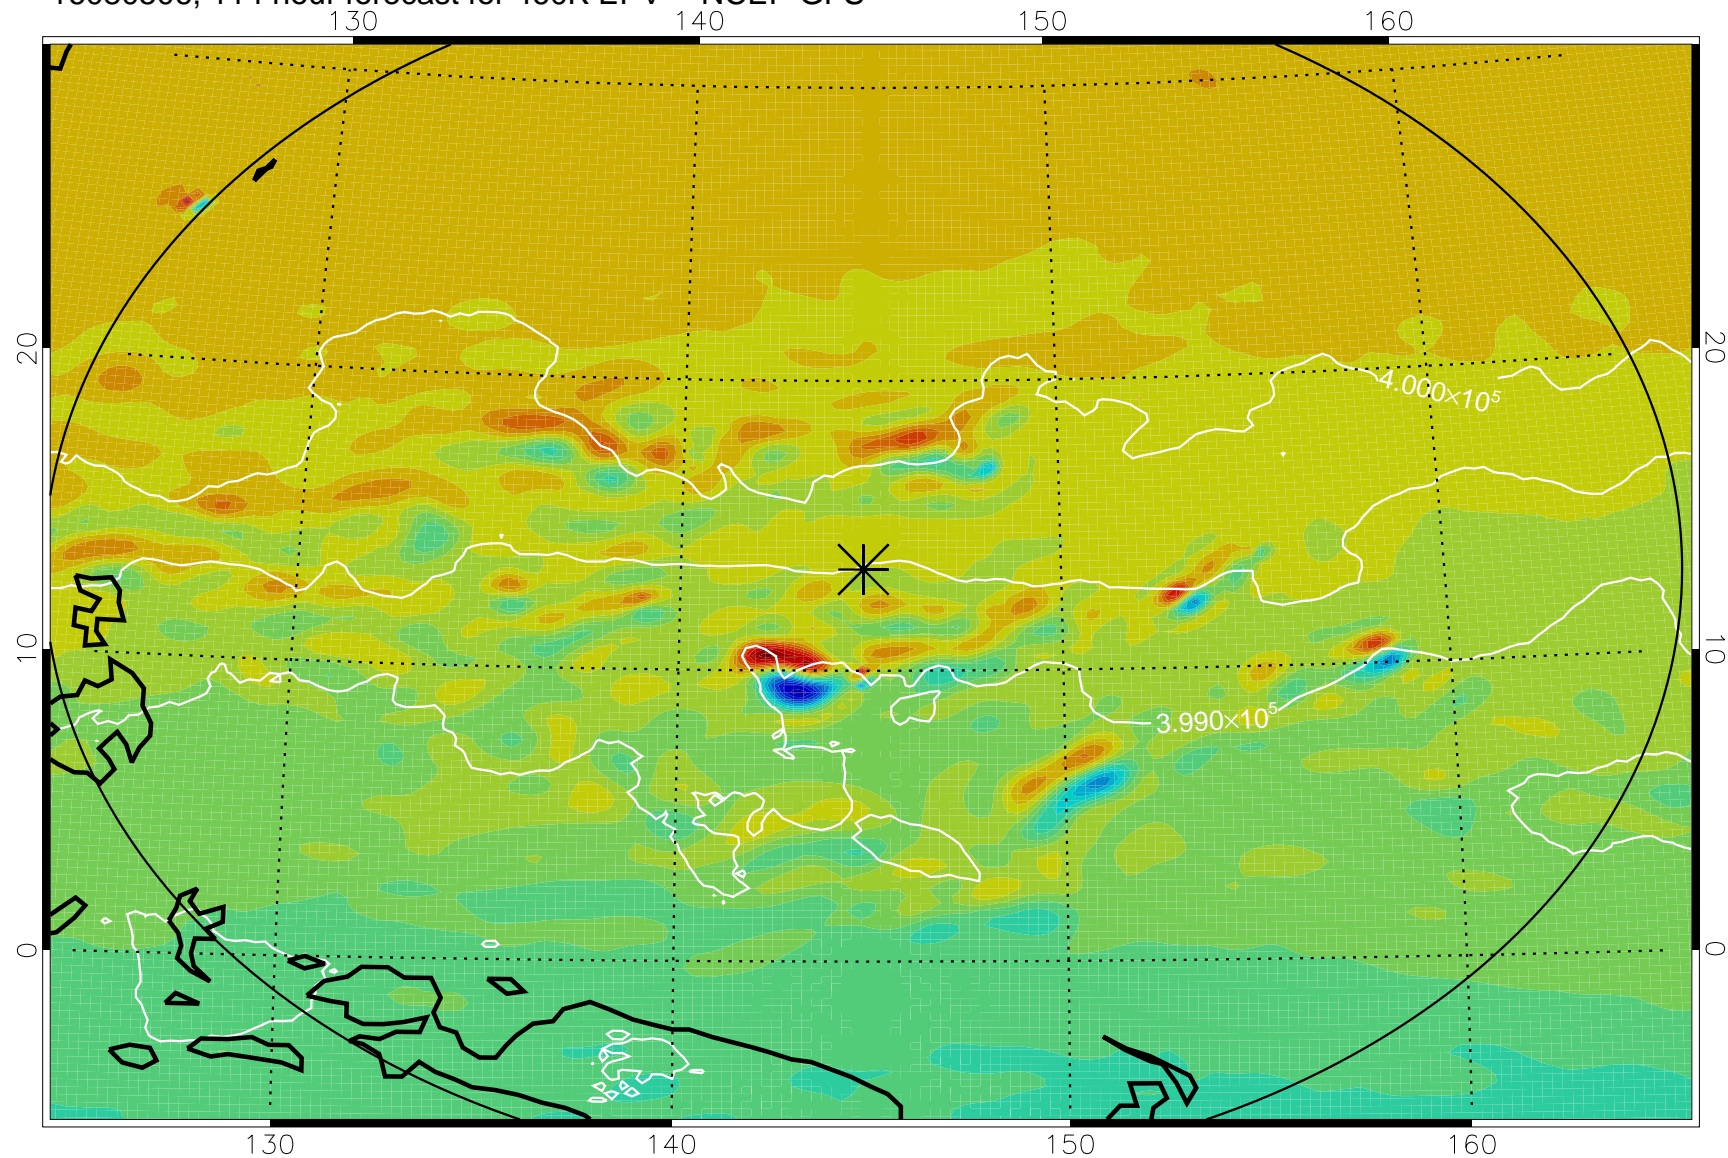

16080406, 90 hour forecast for 460K EPV -- NCEP GFS

460K Montgomery Streamfunction, white

Range ring of 2304 km

16080412, 96 hour forecast for 460K EPV -- NCEP GFS

460K Montgomery Streamfunction, white

Range ring of 2304 km

16080418, 102 hour forecast for 460K EPV -- NCEP GFS

460K Montgomery Streamfunction, white

Range ring of 2304 km

16080500, 108 hour forecast for 460K EPV -- NCEP GFS

460K Montgomery Streamfunction, white

Range ring of 2304 km

16080506, 114 hour forecast for 460K EPV -- NCEP GFS

460K Montgomery Streamfunction, white

Range ring of 2304 km

16080512, 120 hour forecast for 460K EPV -- NCEP GFS

460K Montgomery Streamfunction, white

Range ring of 2304 km