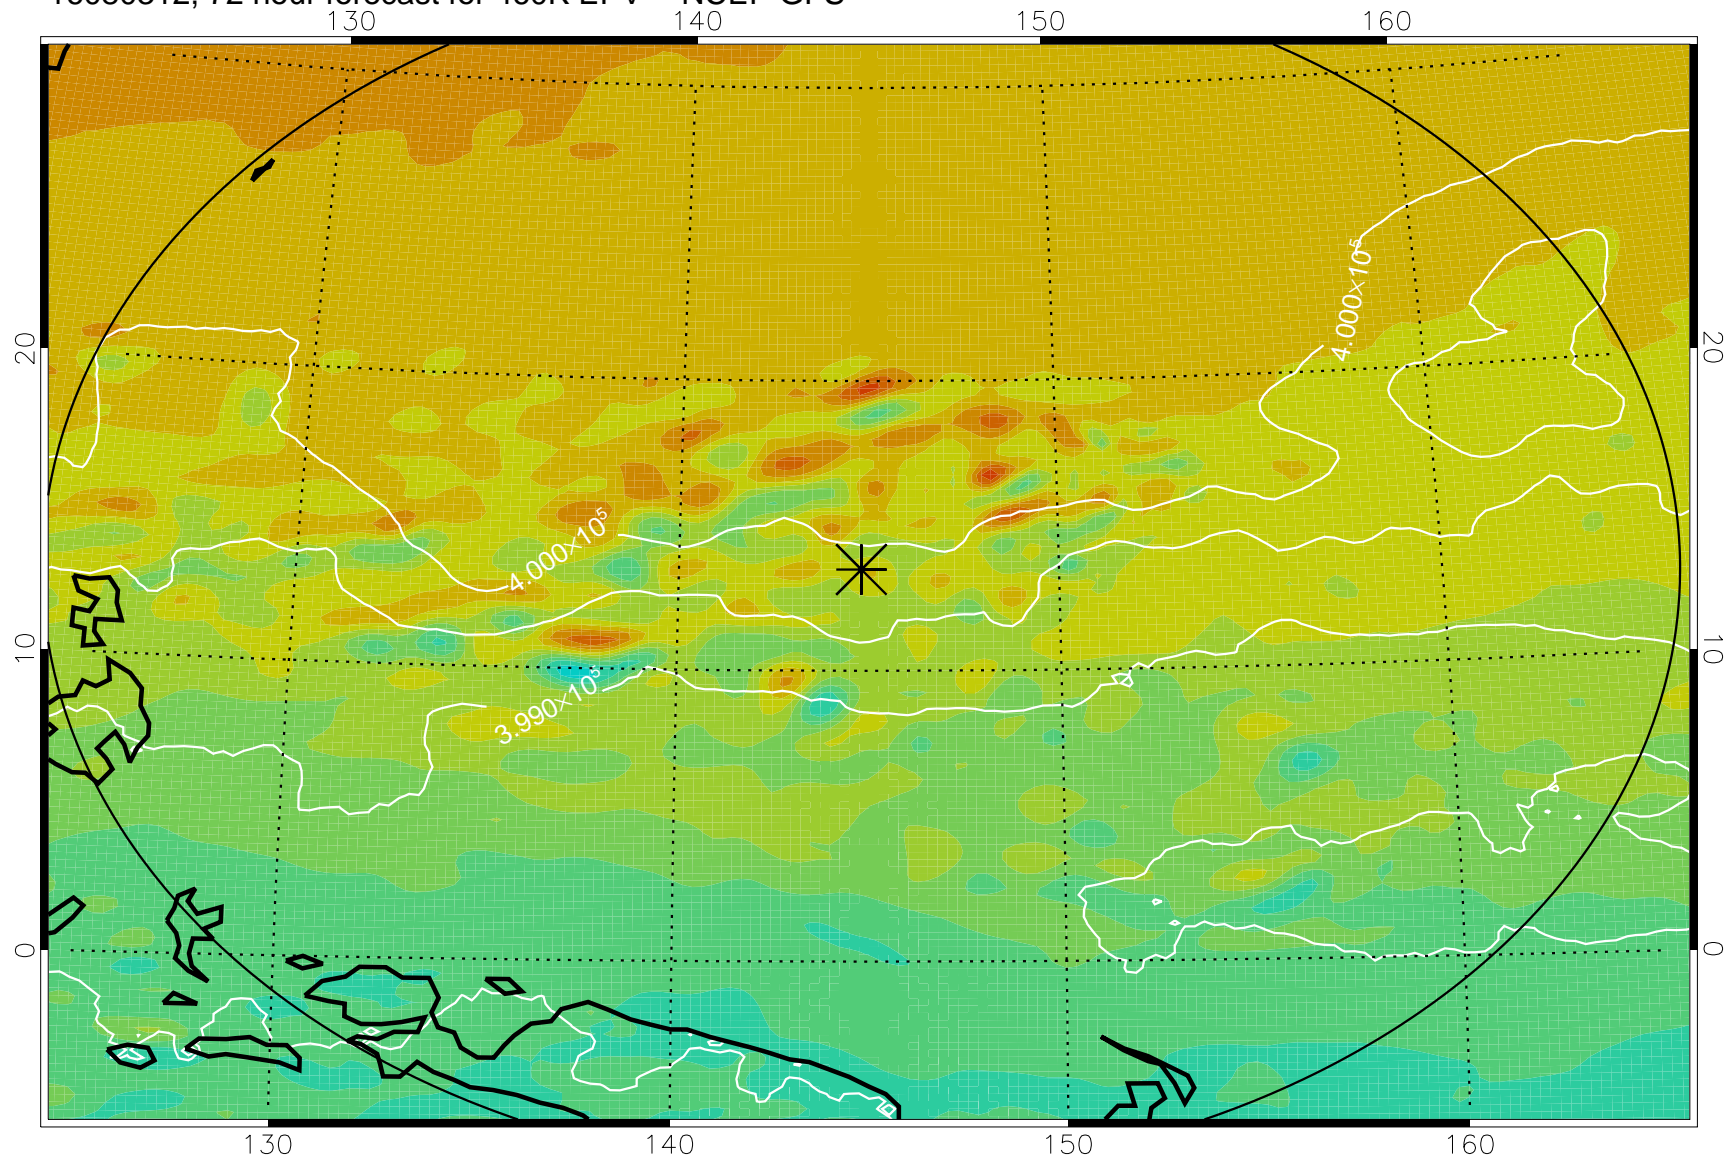

16080218, 54 hour forecast for 460K EPV -- NCEP GFS

460K Montgomery Streamfunction, white

Range ring of 2304 km

16080300, 60 hour forecast for 460K EPV -- NCEP GFS

460K Montgomery Streamfunction, white

Range ring of 2304 km

16080306, 66 hour forecast for 460K EPV -- NCEP GFS

460K Montgomery Streamfunction, white

Range ring of 2304 km

16080312, 72 hour forecast for 460K EPV -- NCEP GFS

460K Montgomery Streamfunction, white

Range ring of 2304 km

16080318, 78 hour forecast for 460K EPV -- NCEP GFS

460K Montgomery Streamfunction, white

Range ring of 2304 km

16080400, 84 hour forecast for 460K EPV -- NCEP GFS

460K Montgomery Streamfunction, white

Range ring of 2304 km

16080406, 90 hour forecast for 460K EPV -- NCEP GFS

460K Montgomery Streamfunction, white

Range ring of 2304 km

16080412, 96 hour forecast for 460K EPV -- NCEP GFS

460K Montgomery Streamfunction, white

Range ring of 2304 km