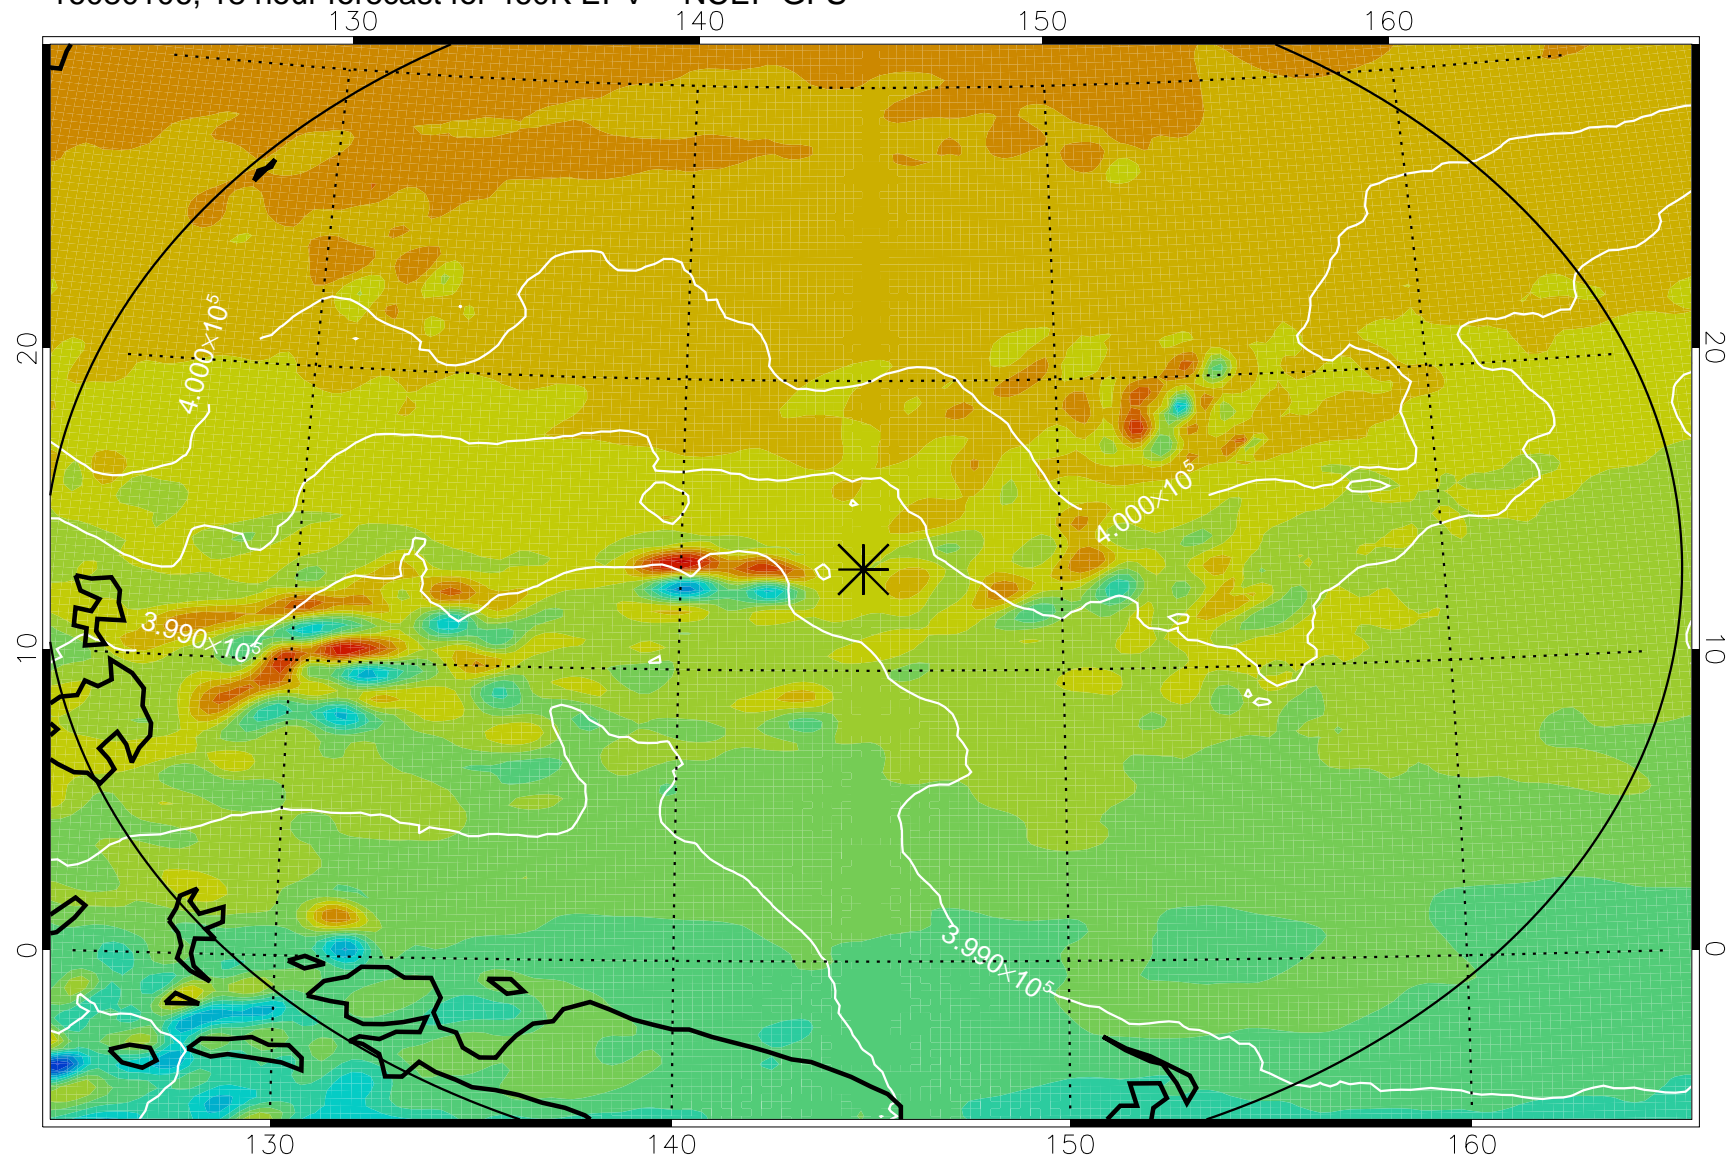

16073118, 6 hour forecast for 460K EPV -- NCEP GFS

460K Montgomery Streamfunction, white

Range ring of 2304 km

16080100, 12 hour forecast for 460K EPV -- NCEP GFS

460K Montgomery Streamfunction, white

Range ring of 2304 km

16080106, 18 hour forecast for 460K EPV -- NCEP GFS

460K Montgomery Streamfunction, white

Range ring of 2304 km

16080112, 24 hour forecast for 460K EPV -- NCEP GFS

460K Montgomery Streamfunction, white

Range ring of 2304 km

16080118, 30 hour forecast for 460K EPV -- NCEP GFS

460K Montgomery Streamfunction, white

Range ring of 2304 km

16080200, 36 hour forecast for 460K EPV -- NCEP GFS

460K Montgomery Streamfunction, white

Range ring of 2304 km

16080206, 42 hour forecast for 460K EPV -- NCEP GFS

460K Montgomery Streamfunction, white

Range ring of 2304 km

16080212, 48 hour forecast for 460K EPV -- NCEP GFS

460K Montgomery Streamfunction, white

Range ring of 2304 km