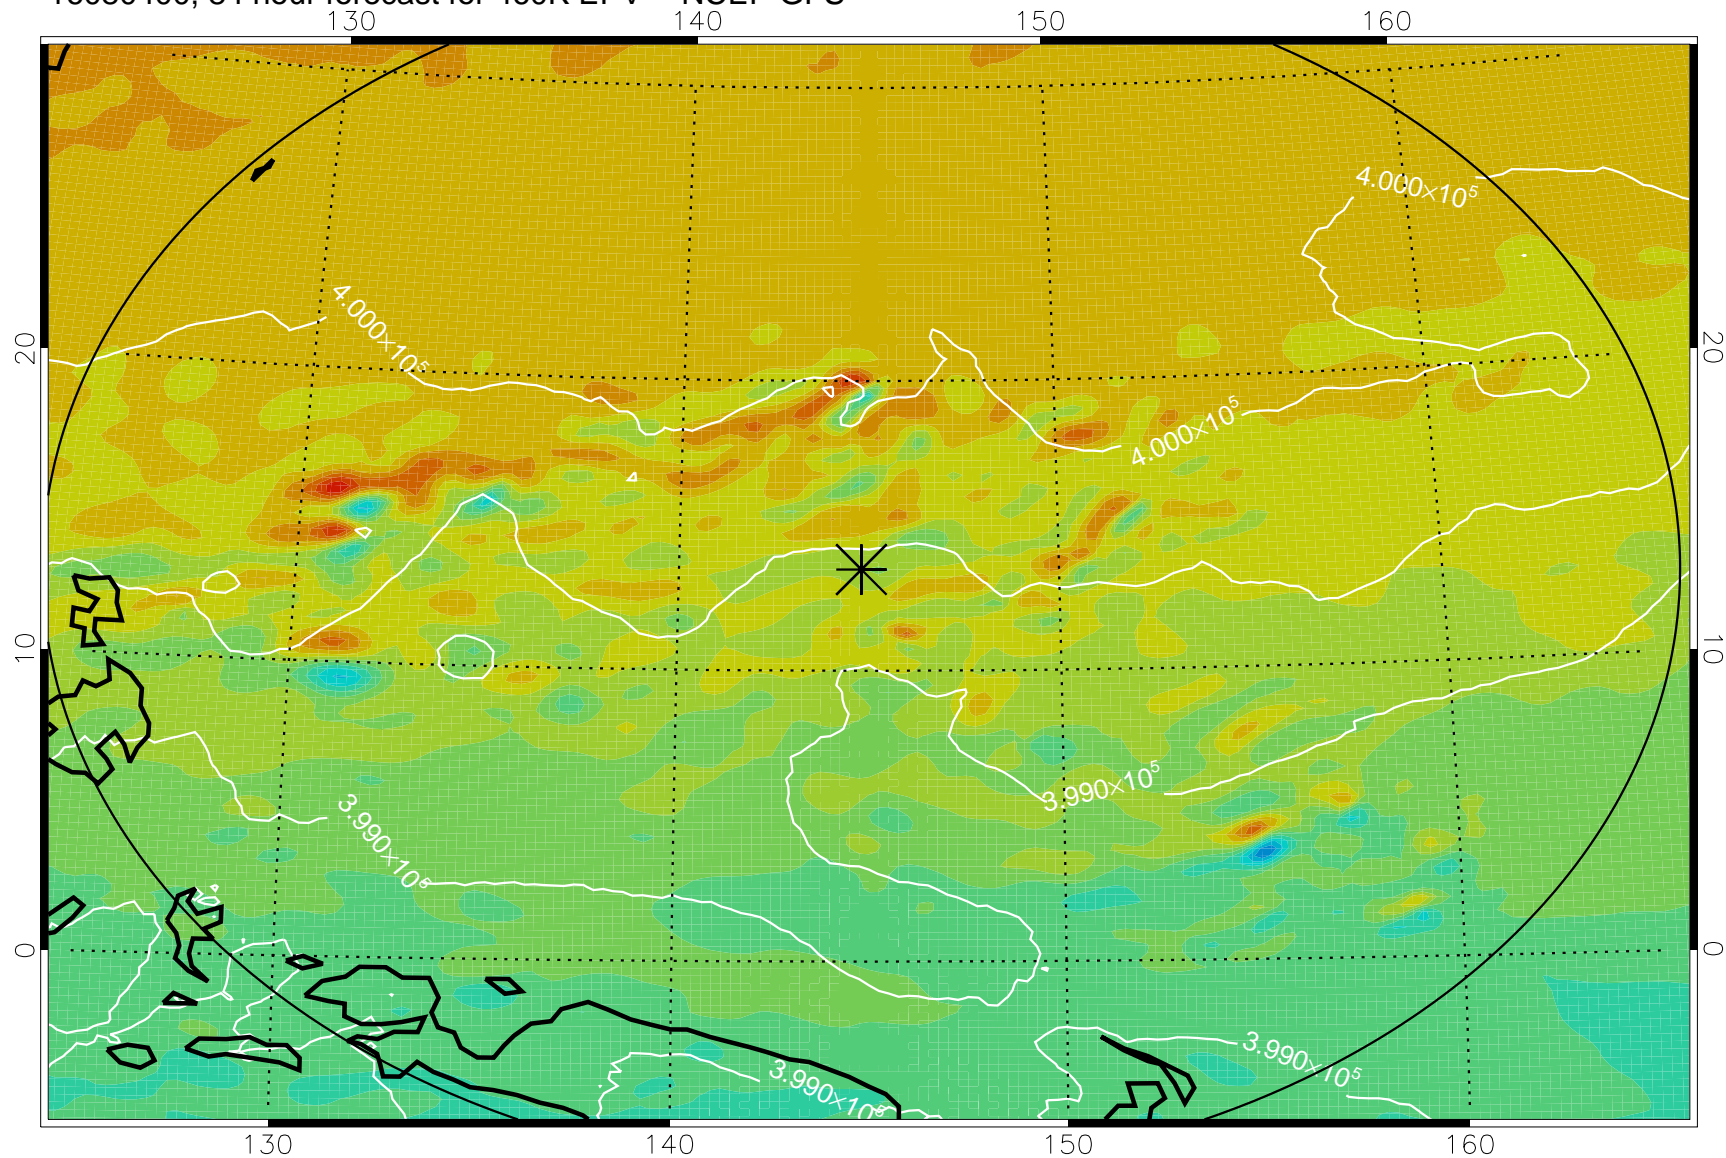

16080306, 66 hour forecast for 460K EPV -- NCEP GFS

460K Montgomery Streamfunction, white

Range ring of 2304 km

16080312, 72 hour forecast for 460K EPV -- NCEP GFS

460K Montgomery Streamfunction, white

Range ring of 2304 km

16080318, 78 hour forecast for 460K EPV -- NCEP GFS

460K Montgomery Streamfunction, white

Range ring of 2304 km

16080400, 84 hour forecast for 460K EPV -- NCEP GFS

460K Montgomery Streamfunction, white

Range ring of 2304 km

16080406, 90 hour forecast for 460K EPV -- NCEP GFS

460K Montgomery Streamfunction, white

Range ring of 2304 km

16080412, 96 hour forecast for 460K EPV -- NCEP GFS

460K Montgomery Streamfunction, white

Range ring of 2304 km

16080418, 102 hour forecast for 460K EPV -- NCEP GFS

460K Montgomery Streamfunction, white

Range ring of 2304 km

16080500, 108 hour forecast for 460K EPV -- NCEP GFS

460K Montgomery Streamfunction, white

Range ring of 2304 km