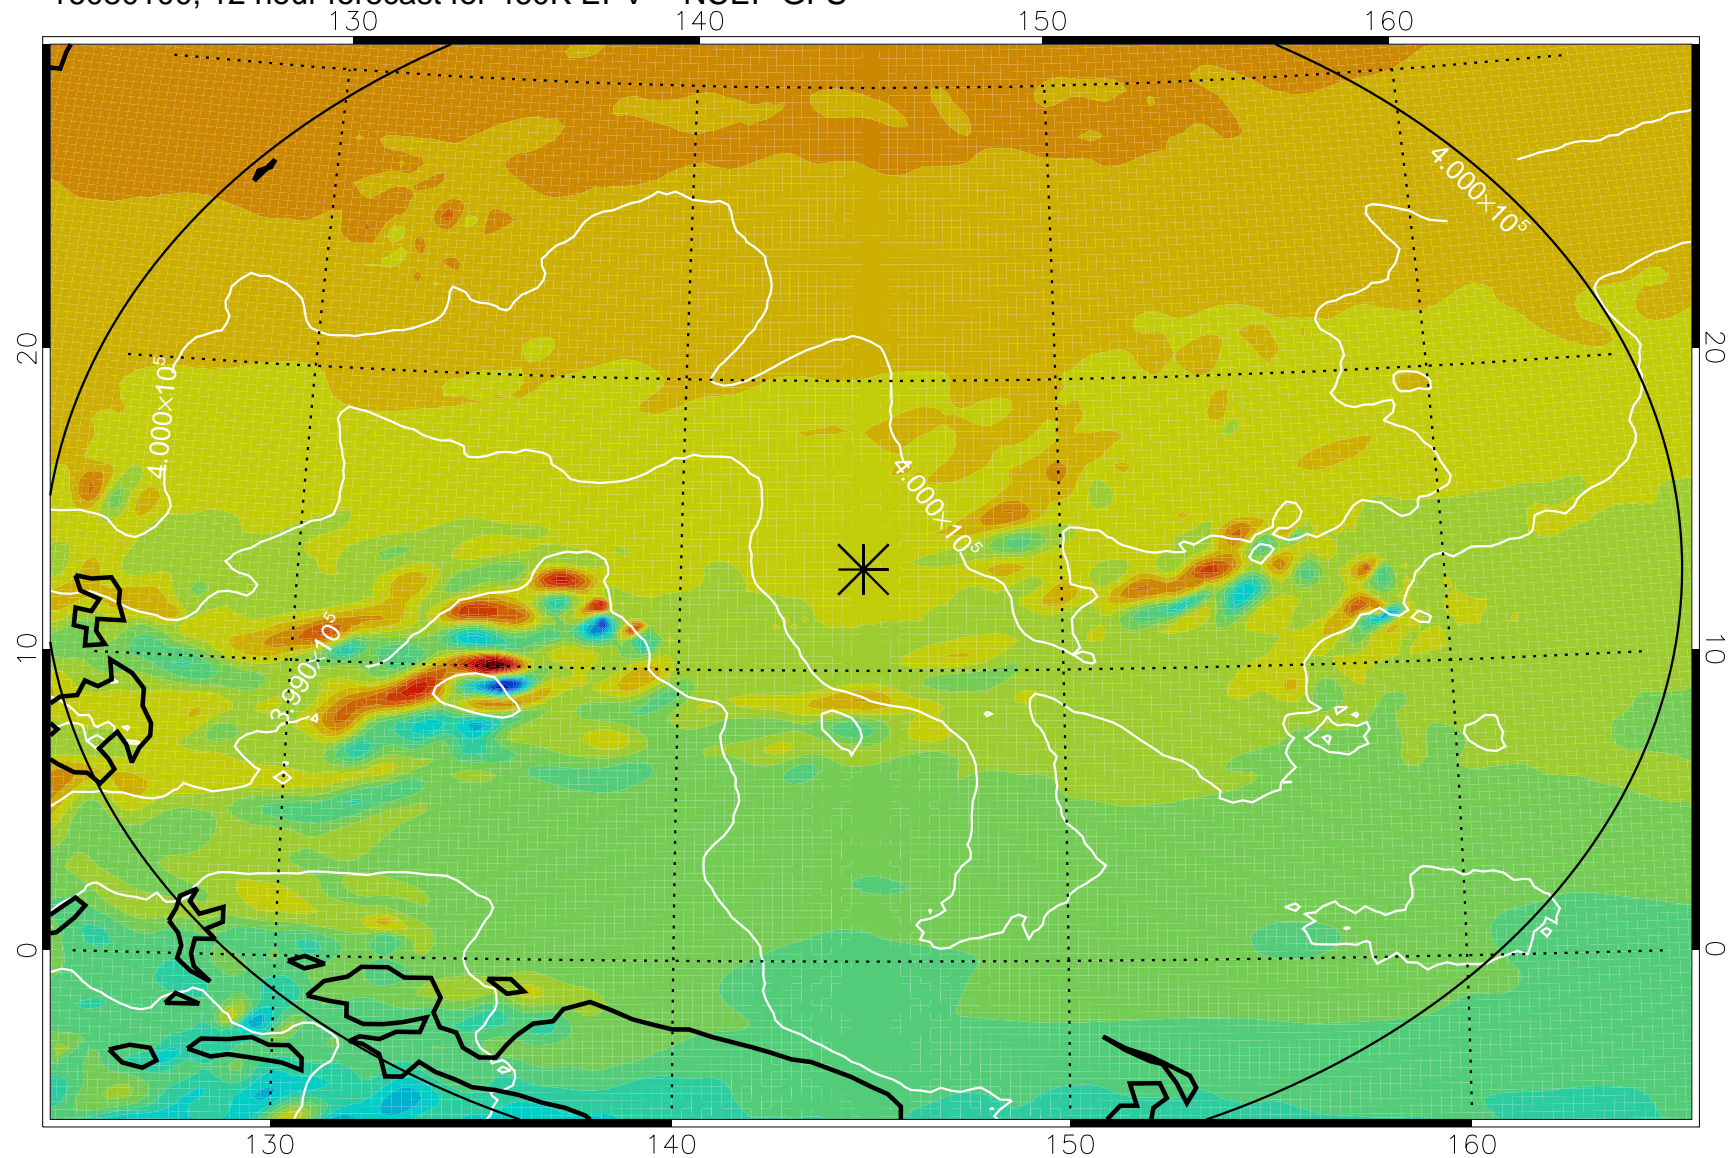

16073118, 6 hour forecast for 460K EPV -- NCEP GFS

460K Montgomery Streamfunction, white

Range ring of 2304 km

16080100, 12 hour forecast for 460K EPV -- NCEP GFS

460K Montgomery Streamfunction, white

Range ring of 2304 km

16080106, 18 hour forecast for 460K EPV -- NCEP GFS

460K Montgomery Streamfunction, white

Range ring of 2304 km

16080112, 24 hour forecast for 460K EPV -- NCEP GFS

460K Montgomery Streamfunction, white

Range ring of 2304 km

16080118, 30 hour forecast for 460K EPV -- NCEP GFS

460K Montgomery Streamfunction, white

Range ring of 2304 km

16080200, 36 hour forecast for 460K EPV -- NCEP GFS

460K Montgomery Streamfunction, white

Range ring of 2304 km

16080206, 42 hour forecast for 460K EPV -- NCEP GFS

460K Montgomery Streamfunction, white

Range ring of 2304 km

16080212, 48 hour forecast for 460K EPV -- NCEP GFS

460K Montgomery Streamfunction, white

Range ring of 2304 km