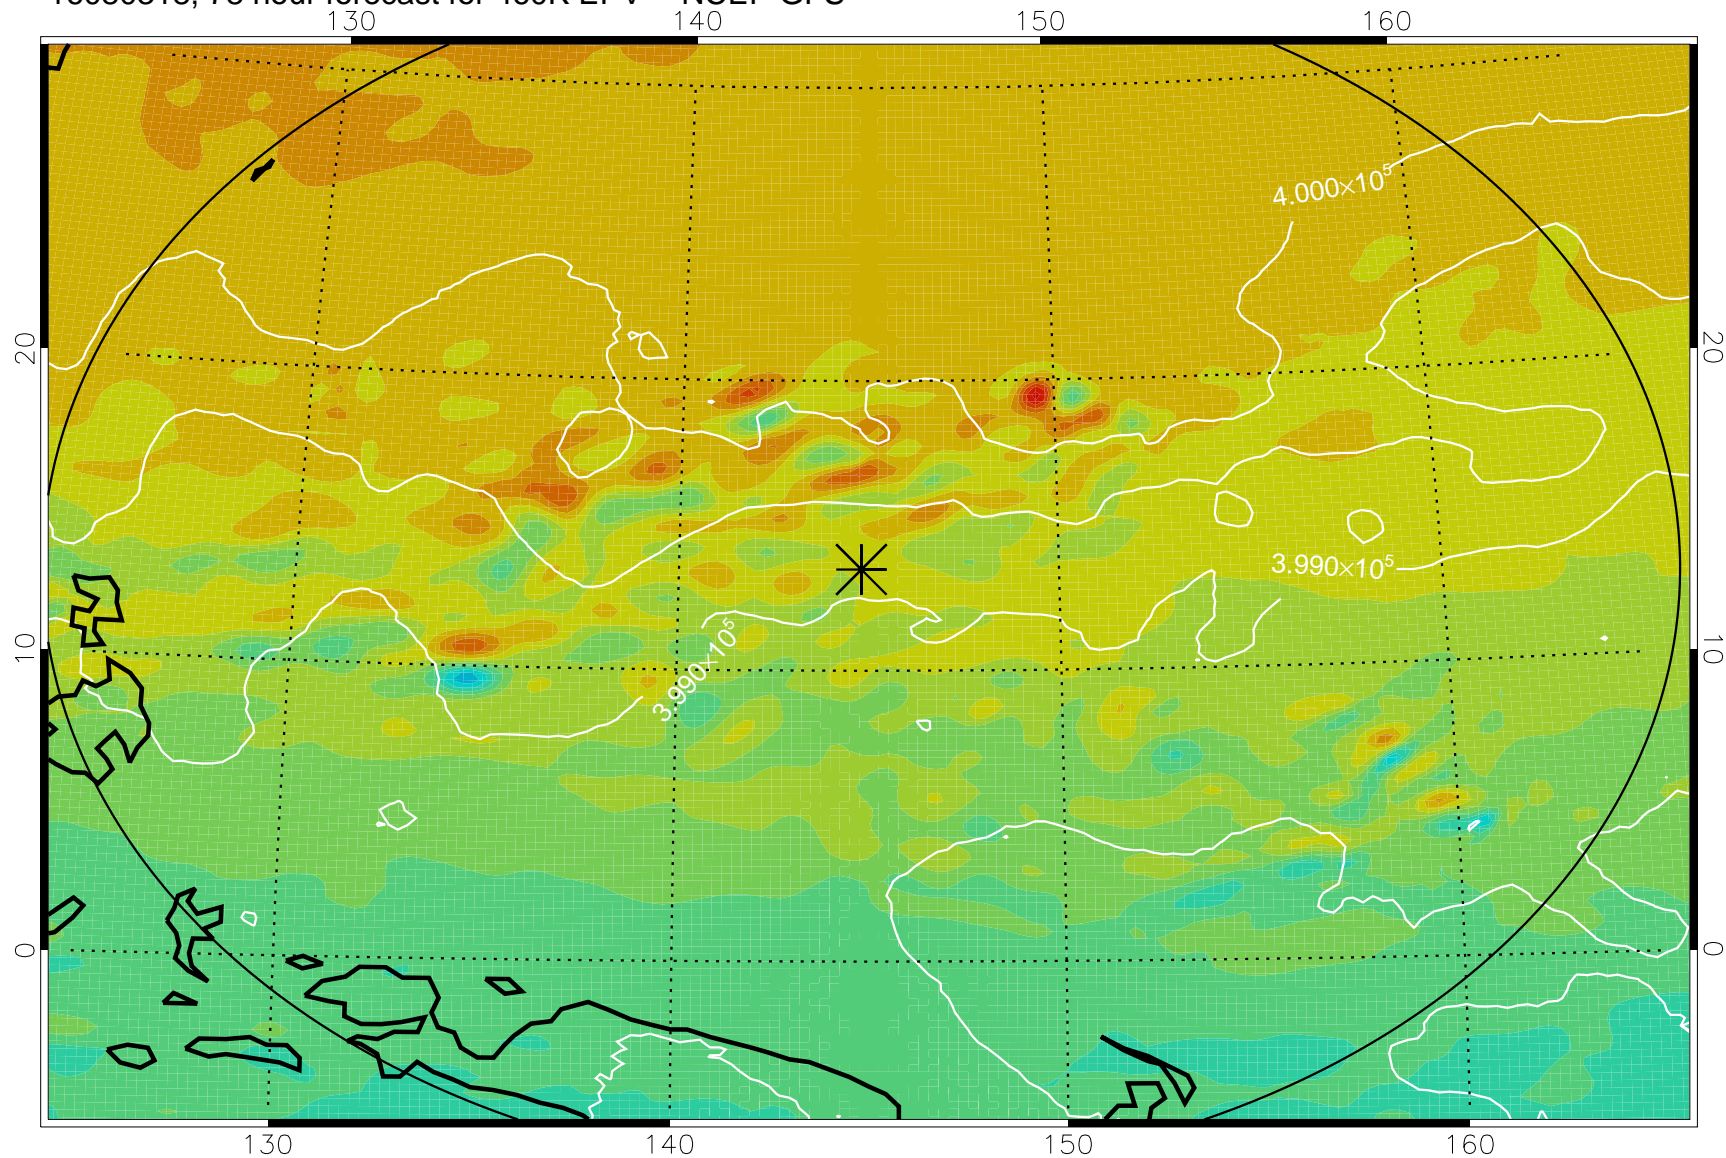

16080306, 66 hour forecast for 460K EPV -- NCEP GFS

460K Montgomery Streamfunction, white

Range ring of 2304 km

16080312, 72 hour forecast for 460K EPV -- NCEP GFS

460K Montgomery Streamfunction, white

Range ring of 2304 km

16080318, 78 hour forecast for 460K EPV -- NCEP GFS

460K Montgomery Streamfunction, white

Range ring of 2304 km

16080400, 84 hour forecast for 460K EPV -- NCEP GFS

460K Montgomery Streamfunction, white

Range ring of 2304 km

16080406, 90 hour forecast for 460K EPV -- NCEP GFS

460K Montgomery Streamfunction, white

Range ring of 2304 km

16080412, 96 hour forecast for 460K EPV -- NCEP GFS

460K Montgomery Streamfunction, white

Range ring of 2304 km

16080418, 102 hour forecast for 460K EPV -- NCEP GFS

460K Montgomery Streamfunction, white

Range ring of 2304 km

16080500, 108 hour forecast for 460K EPV -- NCEP GFS

460K Montgomery Streamfunction, white

Range ring of 2304 km