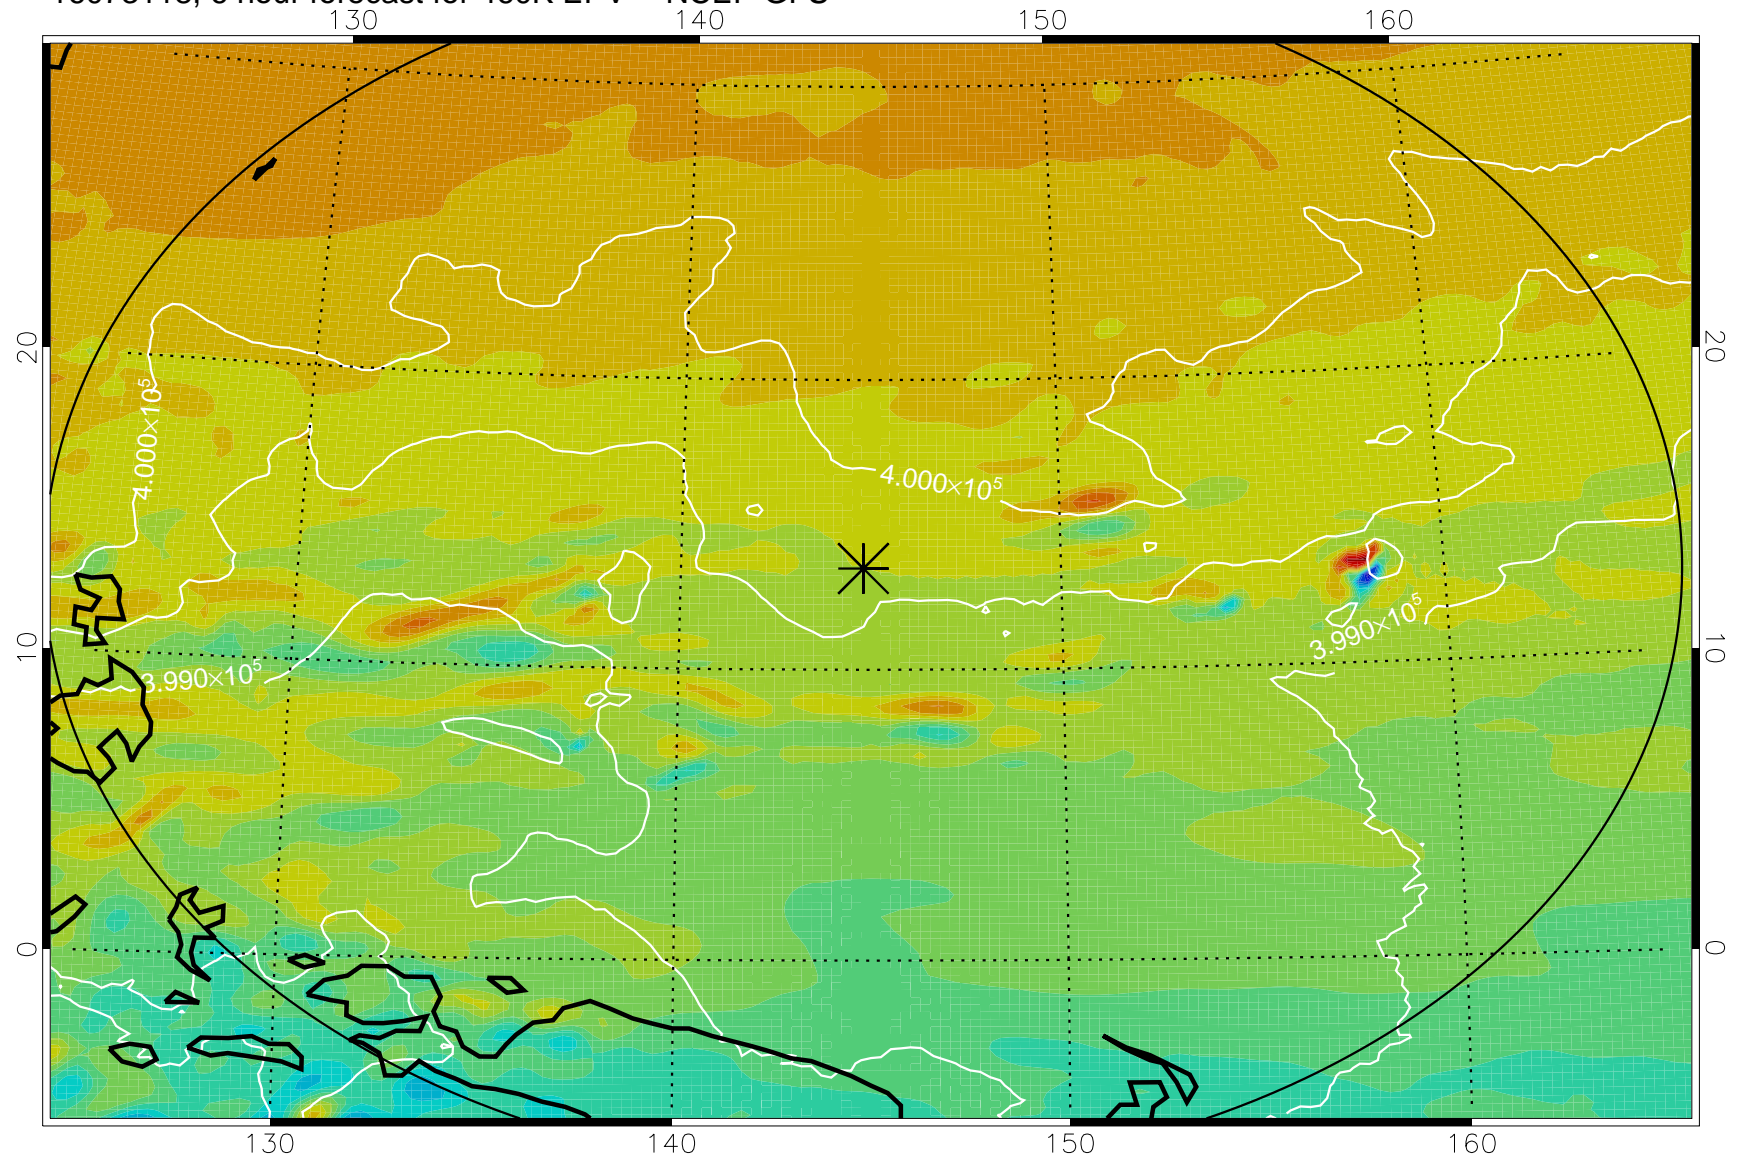

16073118, 6 hour forecast for 460K EPV -- NCEP GFS

460K Montgomery Streamfunction, white

Range ring of 2304 km

16080100, 12 hour forecast for 460K EPV -- NCEP GFS

460K Montgomery Streamfunction, white

Range ring of 2304 km

16080106, 18 hour forecast for 460K EPV -- NCEP GFS

460K Montgomery Streamfunction, white

Range ring of 2304 km

16080112, 24 hour forecast for 460K EPV -- NCEP GFS

460K Montgomery Streamfunction, white

Range ring of 2304 km

16080118, 30 hour forecast for 460K EPV -- NCEP GFS

460K Montgomery Streamfunction, white

Range ring of 2304 km

16080200, 36 hour forecast for 460K EPV -- NCEP GFS

460K Montgomery Streamfunction, white

Range ring of 2304 km

16080206, 42 hour forecast for 460K EPV -- NCEP GFS

460K Montgomery Streamfunction, white

Range ring of 2304 km

16080212, 48 hour forecast for 460K EPV -- NCEP GFS

460K Montgomery Streamfunction, white

Range ring of 2304 km