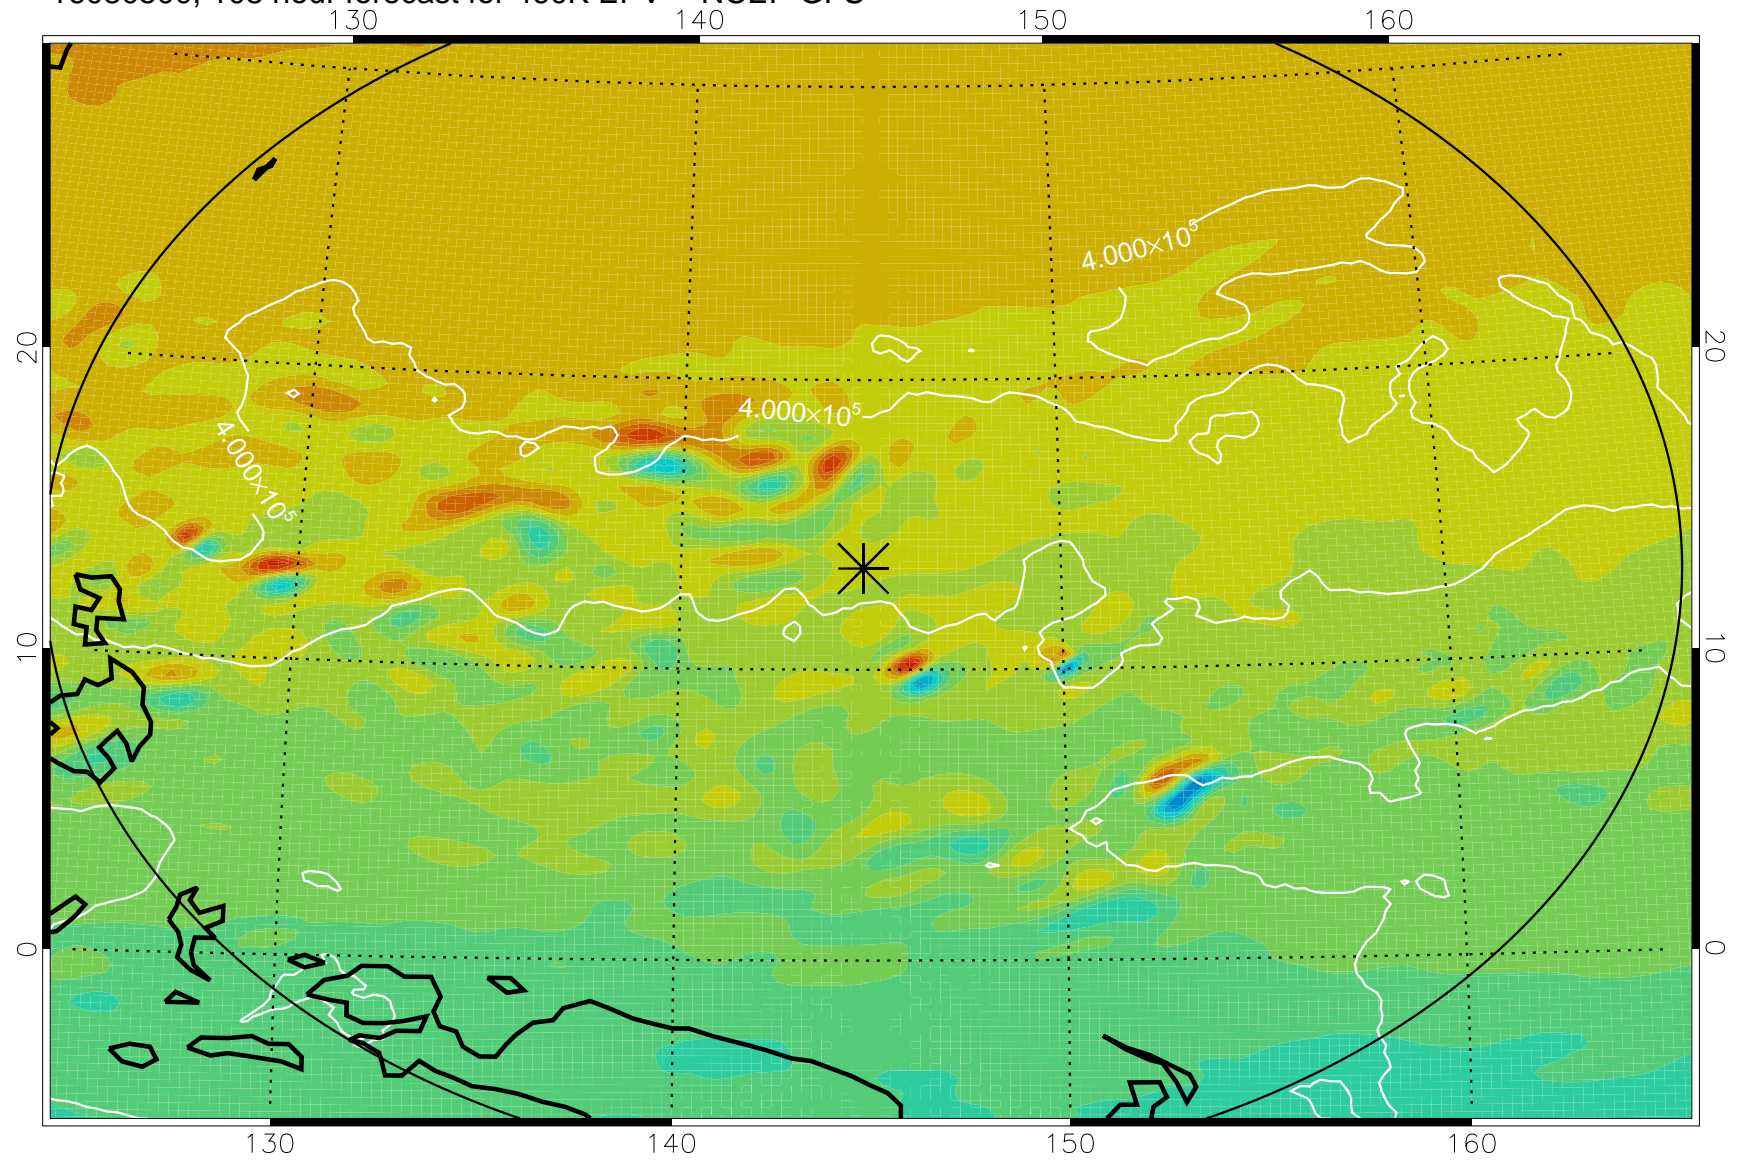

16080318, 78 hour forecast for 460K EPV -- NCEP GFS

460K Montgomery Streamfunction, white

Range ring of 2304 km

16080400, 84 hour forecast for 460K EPV -- NCEP GFS

460K Montgomery Streamfunction, white

Range ring of 2304 km

16080406, 90 hour forecast for 460K EPV -- NCEP GFS

460K Montgomery Streamfunction, white

Range ring of 2304 km

16080412, 96 hour forecast for 460K EPV -- NCEP GFS

460K Montgomery Streamfunction, white

Range ring of 2304 km

16080418, 102 hour forecast for 460K EPV -- NCEP GFS

460K Montgomery Streamfunction, white

Range ring of 2304 km

16080500, 108 hour forecast for 460K EPV -- NCEP GFS

460K Montgomery Streamfunction, white

Range ring of 2304 km

16080506, 114 hour forecast for 460K EPV -- NCEP GFS

460K Montgomery Streamfunction, white

Range ring of 2304 km

16080512, 120 hour forecast for 460K EPV -- NCEP GFS

460K Montgomery Streamfunction, white

Range ring of 2304 km