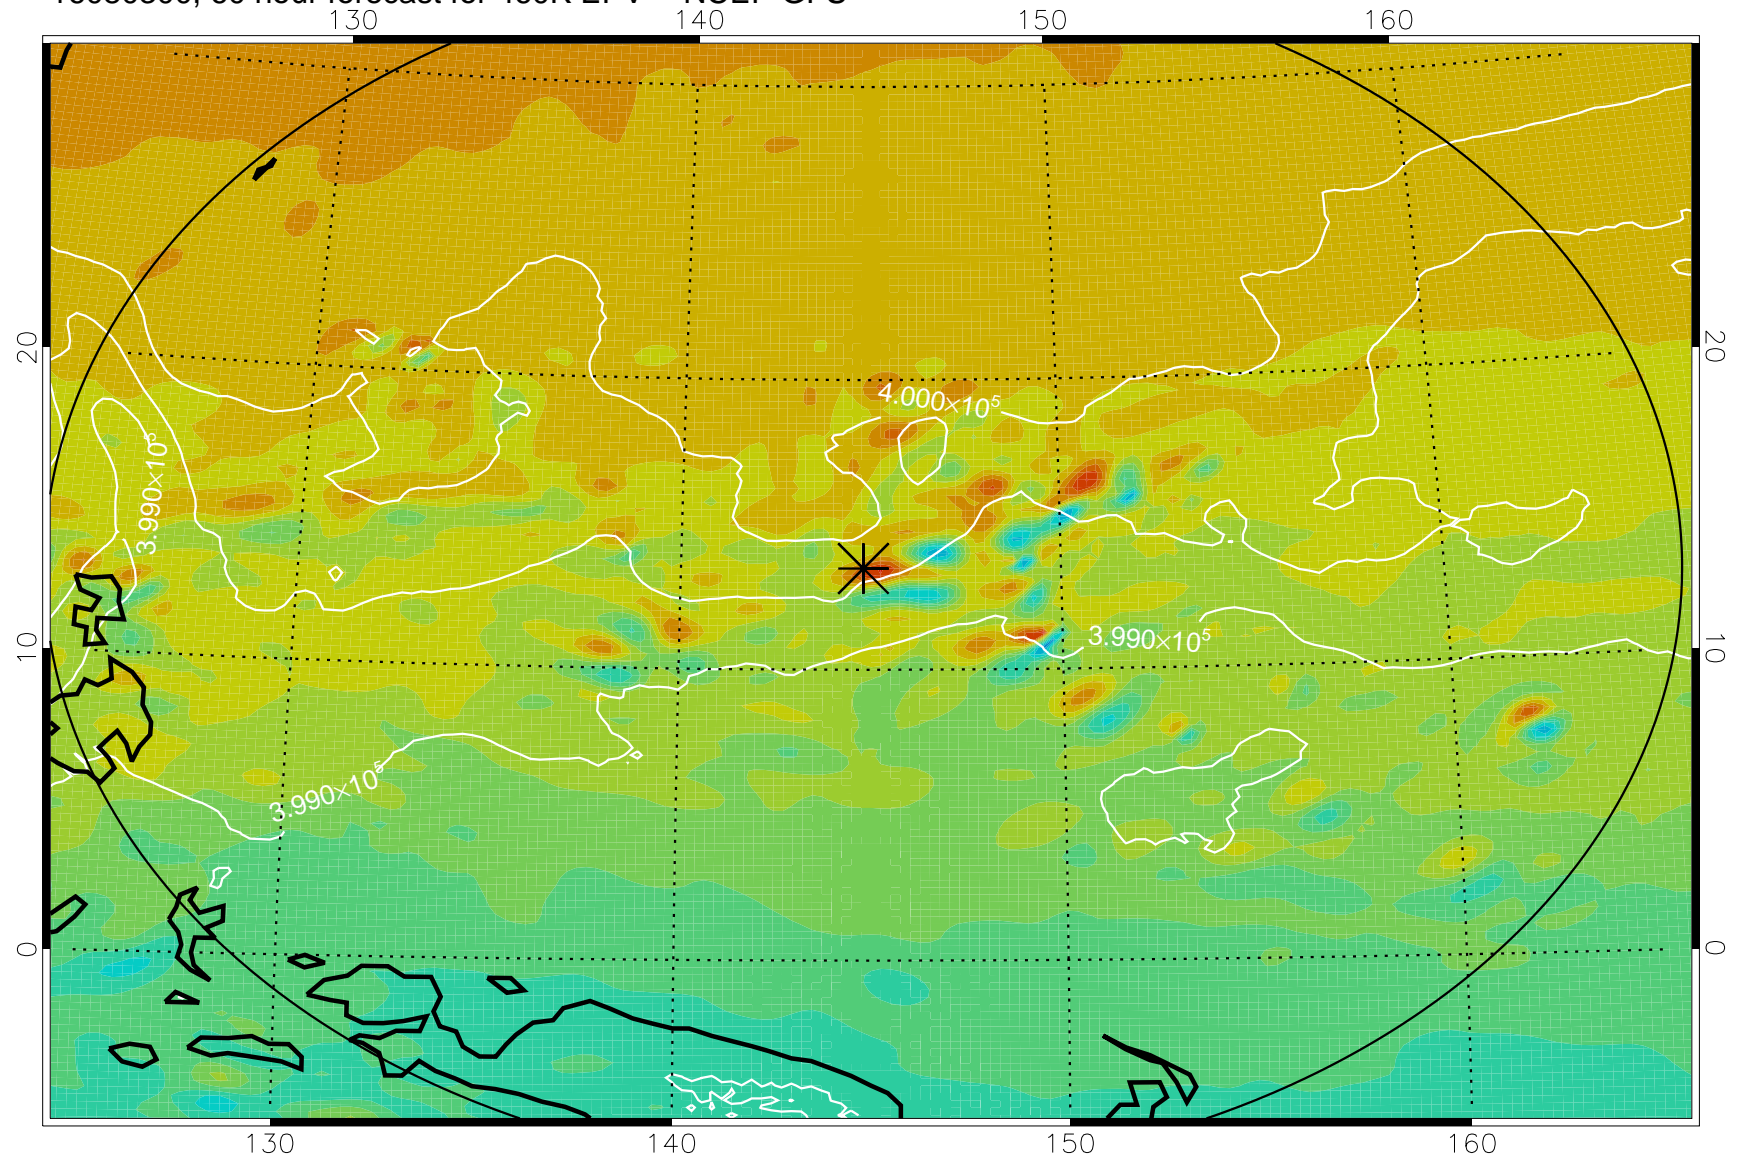

16080206, 42 hour forecast for 460K EPV -- NCEP GFS

460K Montgomery Streamfunction, white

Range ring of 2304 km

16080212, 48 hour forecast for 460K EPV -- NCEP GFS

460K Montgomery Streamfunction, white

Range ring of 2304 km

16080218, 54 hour forecast for 460K EPV -- NCEP GFS

460K Montgomery Streamfunction, white

Range ring of 2304 km

16080300, 60 hour forecast for 460K EPV -- NCEP GFS

460K Montgomery Streamfunction, white

Range ring of 2304 km

16080306, 66 hour forecast for 460K EPV -- NCEP GFS

460K Montgomery Streamfunction, white

Range ring of 2304 km

16080312, 72 hour forecast for 460K EPV -- NCEP GFS

460K Montgomery Streamfunction, white

Range ring of 2304 km

16080406, 90 hour forecast for 460K EPV -- NCEP GFS

460K Montgomery Streamfunction, white

Range ring of 2304 km

16080412, 96 hour forecast for 460K EPV -- NCEP GFS

460K Montgomery Streamfunction, white

Range ring of 2304 km