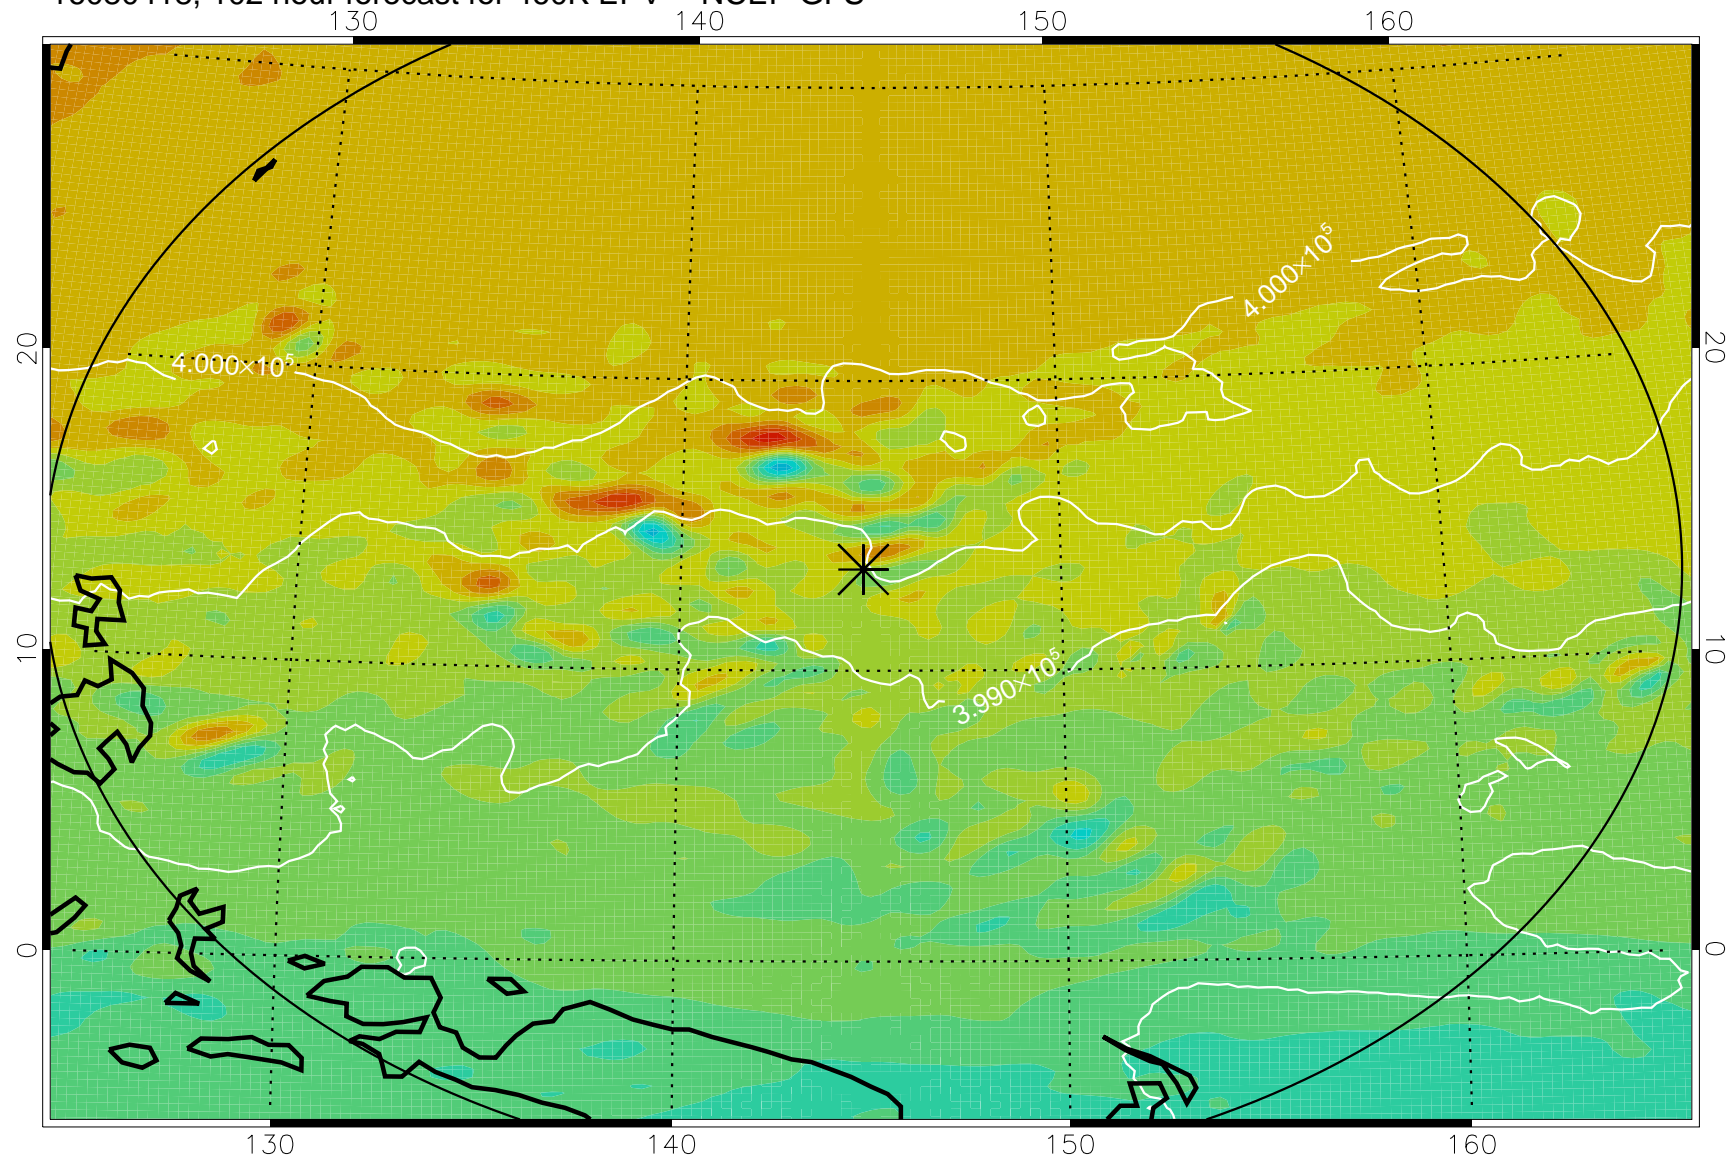

16080318, 78 hour forecast for 460K EPV -- NCEP GFS

460K Montgomery Streamfunction, white

Range ring of 2304 km

16080400, 84 hour forecast for 460K EPV -- NCEP GFS

460K Montgomery Streamfunction, white

Range ring of 2304 km

16080406, 90 hour forecast for 460K EPV -- NCEP GFS

460K Montgomery Streamfunction, white

Range ring of 2304 km

16080412, 96 hour forecast for 460K EPV -- NCEP GFS

460K Montgomery Streamfunction, white

Range ring of 2304 km

16080418, 102 hour forecast for 460K EPV -- NCEP GFS

460K Montgomery Streamfunction, white

Range ring of 2304 km

16080500, 108 hour forecast for 460K EPV -- NCEP GFS

460K Montgomery Streamfunction, white

Range ring of 2304 km

16080506, 114 hour forecast for 460K EPV -- NCEP GFS

460K Montgomery Streamfunction, white

Range ring of 2304 km

16080512, 120 hour forecast for 460K EPV -- NCEP GFS

460K Montgomery Streamfunction, white

Range ring of 2304 km