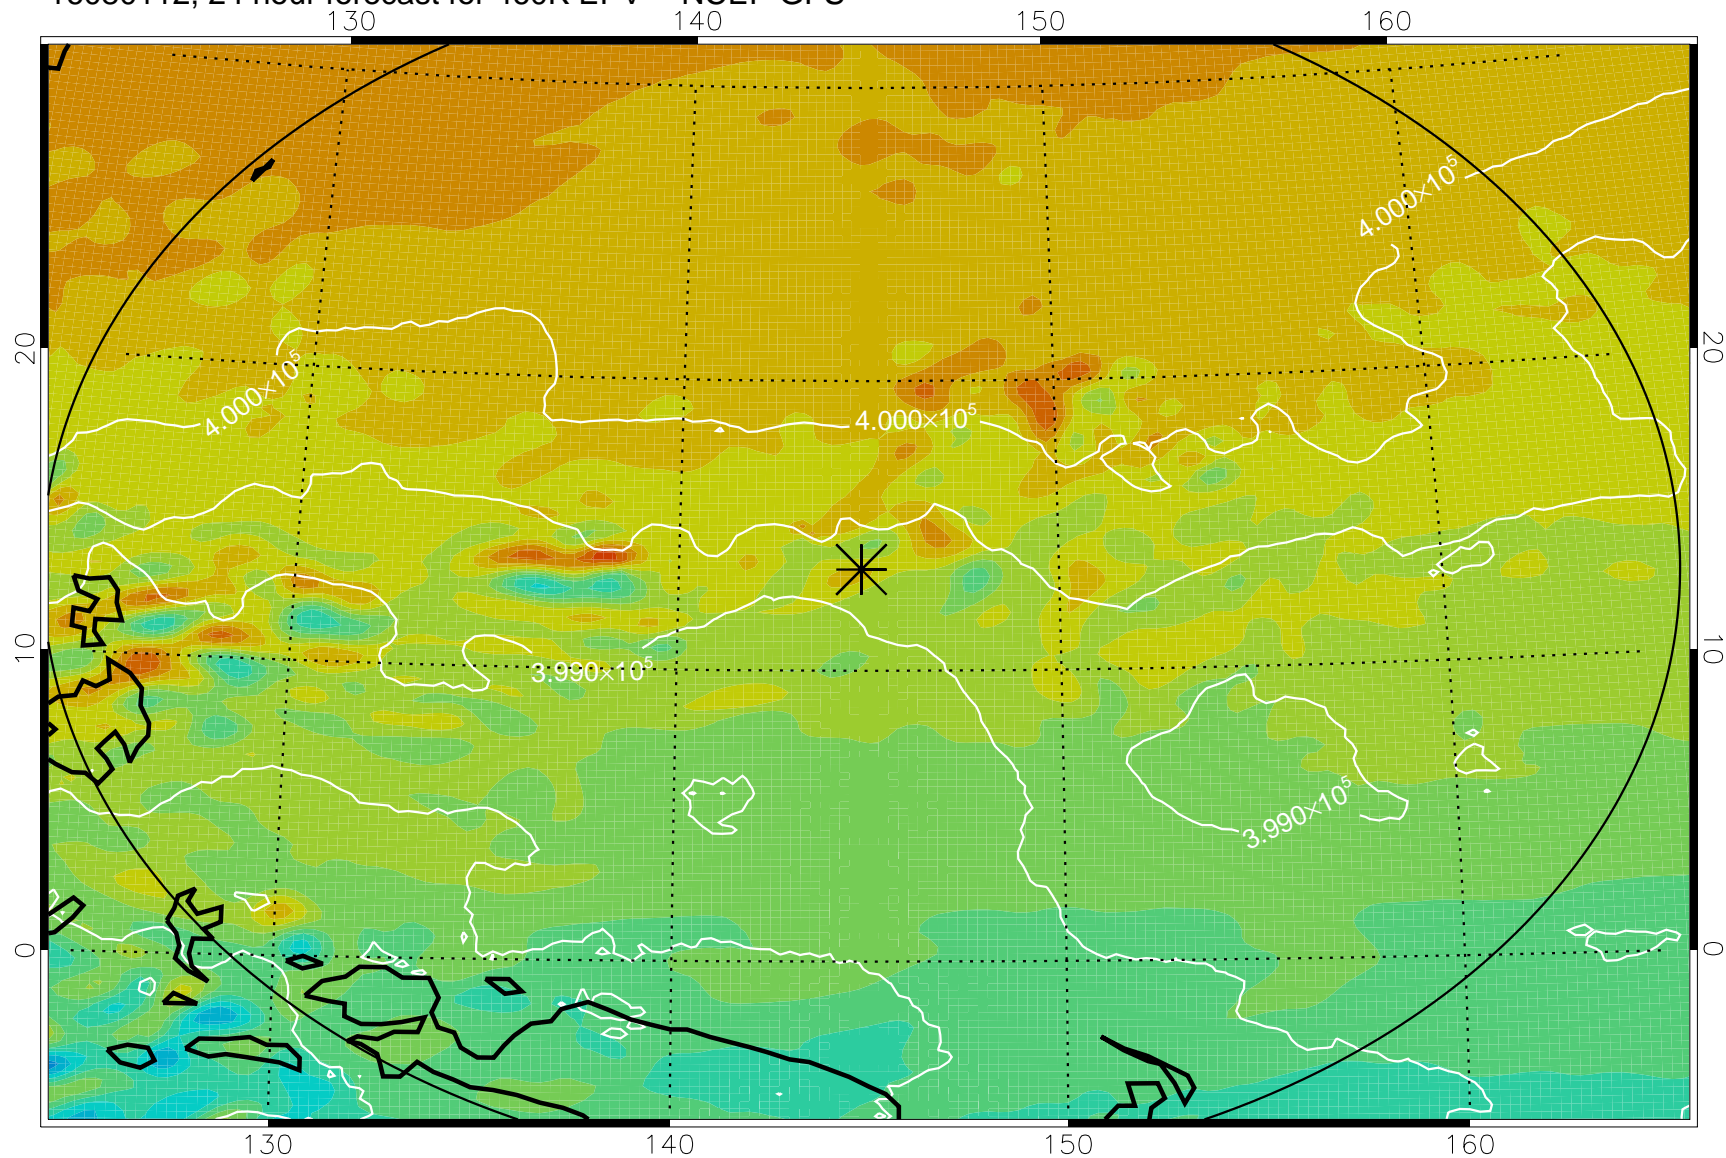

16073118, 6 hour forecast for 460K EPV -- NCEP GFS

460K Montgomery Streamfunction, white

Range ring of 2304 km

16080100, 12 hour forecast for 460K EPV -- NCEP GFS

460K Montgomery Streamfunction, white

Range ring of 2304 km

16080106, 18 hour forecast for 460K EPV -- NCEP GFS

460K Montgomery Streamfunction, white

Range ring of 2304 km

16080112, 24 hour forecast for 460K EPV -- NCEP GFS

460K Montgomery Streamfunction, white

Range ring of 2304 km

16080118, 30 hour forecast for 460K EPV -- NCEP GFS

460K Montgomery Streamfunction, white

Range ring of 2304 km

16080200, 36 hour forecast for 460K EPV -- NCEP GFS

460K Montgomery Streamfunction, white

Range ring of 2304 km

16080206, 42 hour forecast for 460K EPV -- NCEP GFS

460K Montgomery Streamfunction, white

Range ring of 2304 km

16080212, 48 hour forecast for 460K EPV -- NCEP GFS

460K Montgomery Streamfunction, white

Range ring of 2304 km