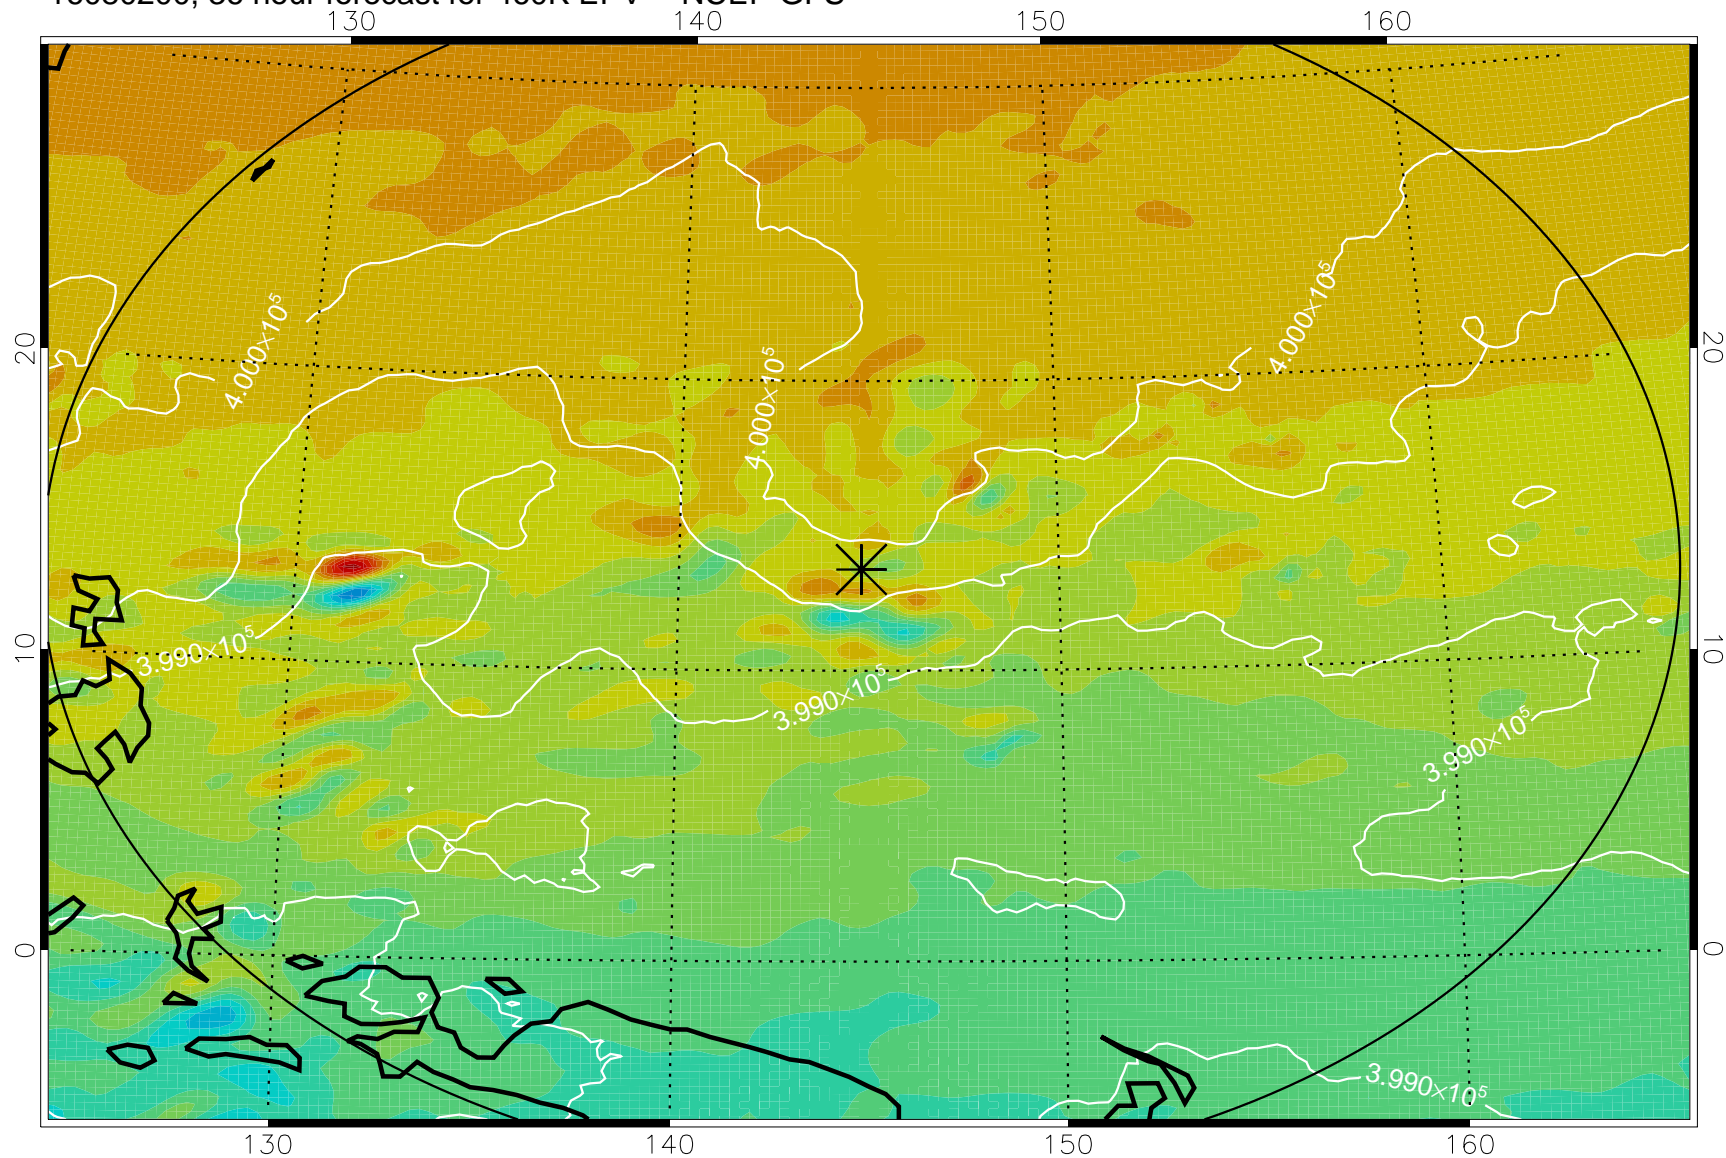

16080106, 18 hour forecast for 460K EPV -- NCEP GFS

460K Montgomery Streamfunction, white

Range ring of 2304 km

16080112, 24 hour forecast for 460K EPV -- NCEP GFS

460K Montgomery Streamfunction, white

Range ring of 2304 km

16080118, 30 hour forecast for 460K EPV -- NCEP GFS

460K Montgomery Streamfunction, white

Range ring of 2304 km

16080200, 36 hour forecast for 460K EPV -- NCEP GFS

460K Montgomery Streamfunction, white

Range ring of 2304 km

16080206, 42 hour forecast for 460K EPV -- NCEP GFS

460K Montgomery Streamfunction, white

Range ring of 2304 km

16080212, 48 hour forecast for 460K EPV -- NCEP GFS

460K Montgomery Streamfunction, white

Range ring of 2304 km

16080306, 66 hour forecast for 460K EPV -- NCEP GFS

460K Montgomery Streamfunction, white

Range ring of 2304 km

16080312, 72 hour forecast for 460K EPV -- NCEP GFS

460K Montgomery Streamfunction, white

Range ring of 2304 km