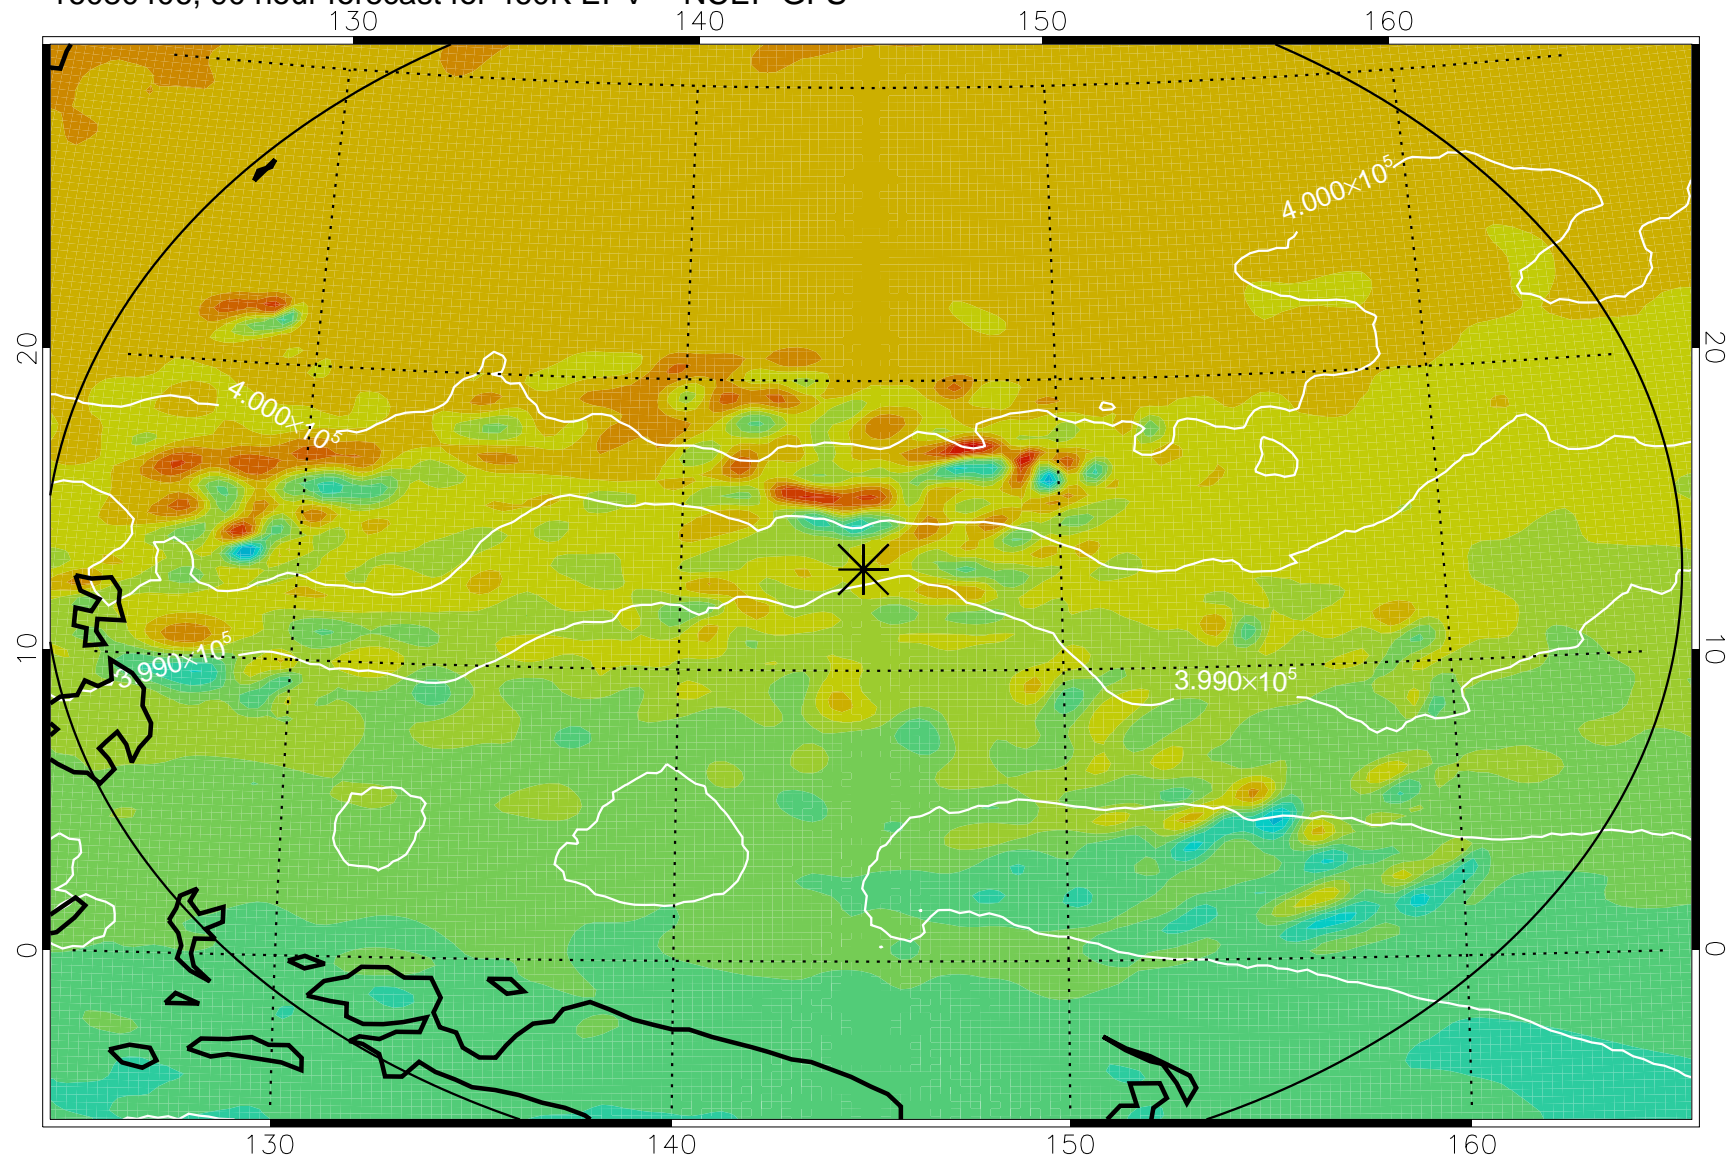

16080306, 66 hour forecast for 460K EPV -- NCEP GFS

460K Montgomery Streamfunction, white

Range ring of 2304 km

16080312, 72 hour forecast for 460K EPV -- NCEP GFS

460K Montgomery Streamfunction, white

Range ring of 2304 km

16080318, 78 hour forecast for 460K EPV -- NCEP GFS

460K Montgomery Streamfunction, white

Range ring of 2304 km

16080400, 84 hour forecast for 460K EPV -- NCEP GFS

460K Montgomery Streamfunction, white

Range ring of 2304 km

16080406, 90 hour forecast for 460K EPV -- NCEP GFS

460K Montgomery Streamfunction, white

Range ring of 2304 km

16080412, 96 hour forecast for 460K EPV -- NCEP GFS

460K Montgomery Streamfunction, white

Range ring of 2304 km

16080418, 102 hour forecast for 460K EPV -- NCEP GFS

460K Montgomery Streamfunction, white

Range ring of 2304 km

16080500, 108 hour forecast for 460K EPV -- NCEP GFS

460K Montgomery Streamfunction, white

Range ring of 2304 km