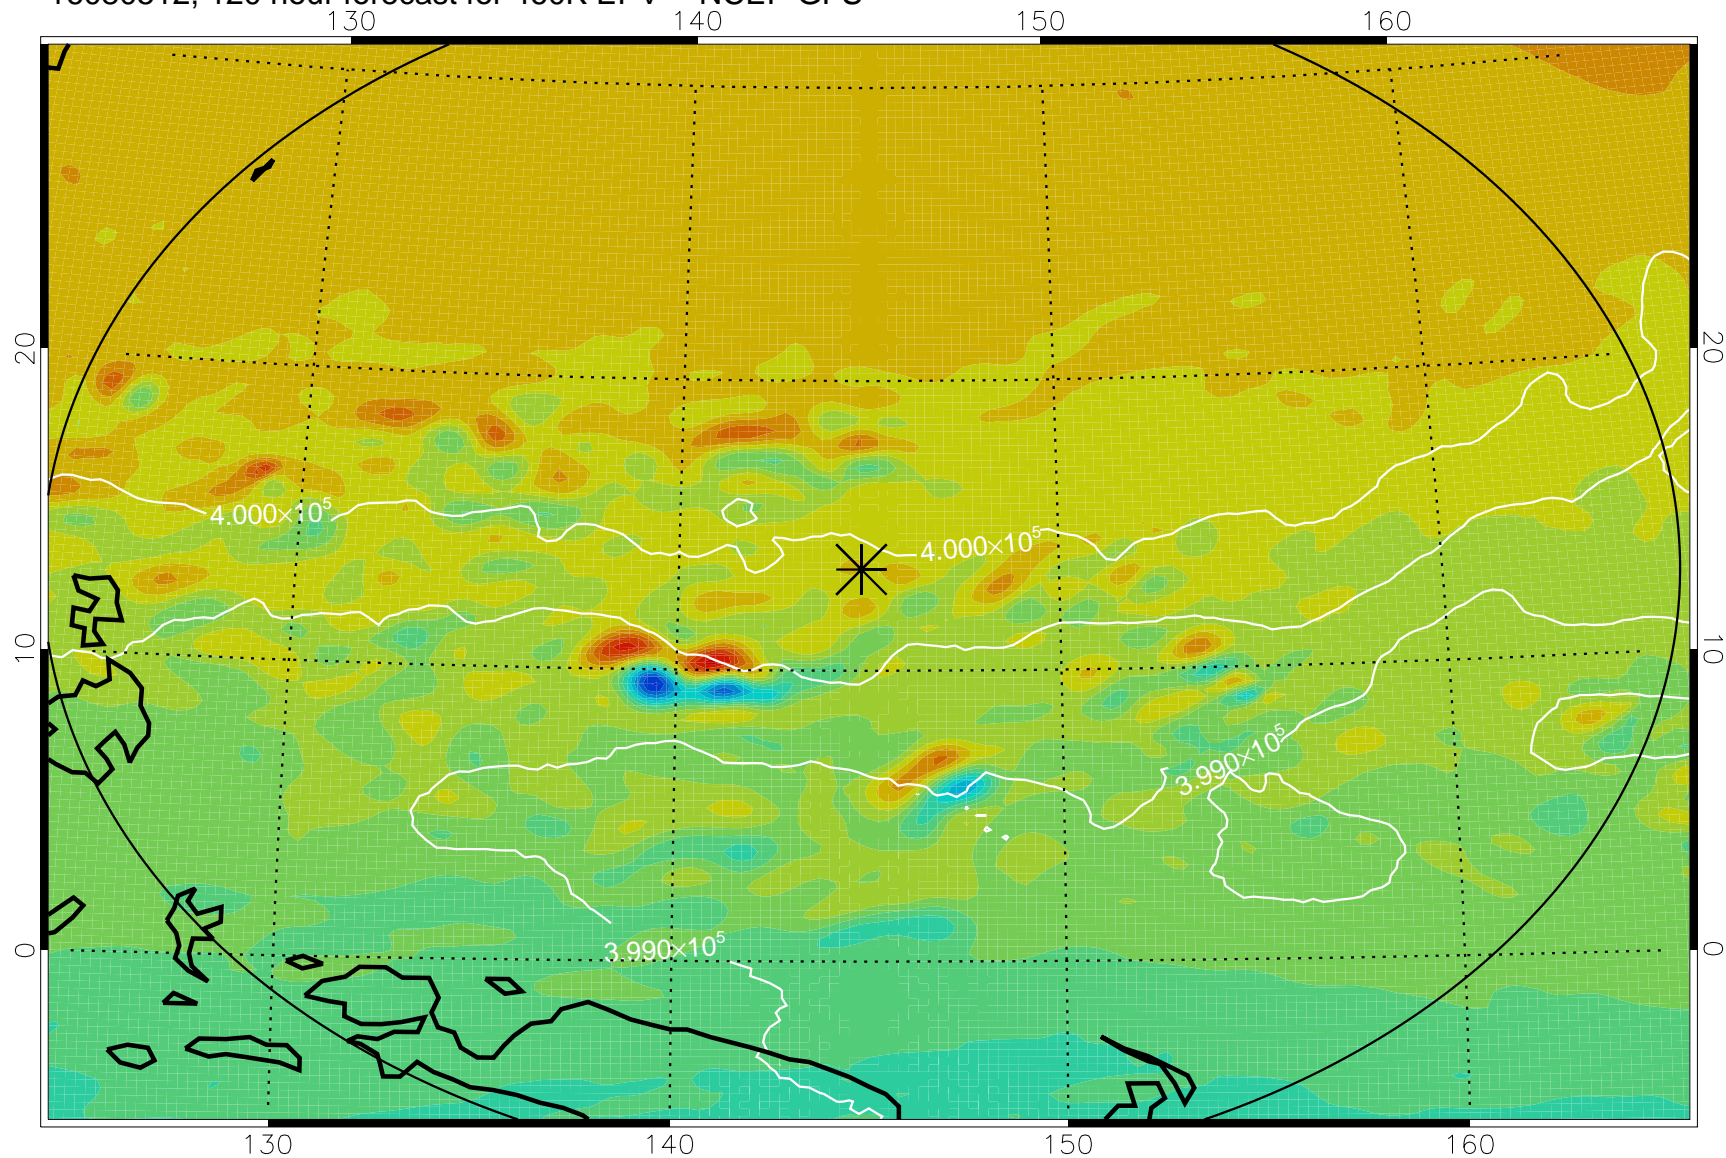

16080318, 78 hour forecast for 460K EPV -- NCEP GFS

460K Montgomery Streamfunction, white

Range ring of 2304 km

16080400, 84 hour forecast for 460K EPV -- NCEP GFS

460K Montgomery Streamfunction, white

Range ring of 2304 km

16080406, 90 hour forecast for 460K EPV -- NCEP GFS

460K Montgomery Streamfunction, white

Range ring of 2304 km

16080412, 96 hour forecast for 460K EPV -- NCEP GFS

460K Montgomery Streamfunction, white

Range ring of 2304 km

16080418, 102 hour forecast for 460K EPV -- NCEP GFS

460K Montgomery Streamfunction, white

Range ring of 2304 km

16080500, 108 hour forecast for 460K EPV -- NCEP GFS

460K Montgomery Streamfunction, white

Range ring of 2304 km

16080506, 114 hour forecast for 460K EPV -- NCEP GFS

460K Montgomery Streamfunction, white

Range ring of 2304 km

16080512, 120 hour forecast for 460K EPV -- NCEP GFS

460K Montgomery Streamfunction, white

Range ring of 2304 km