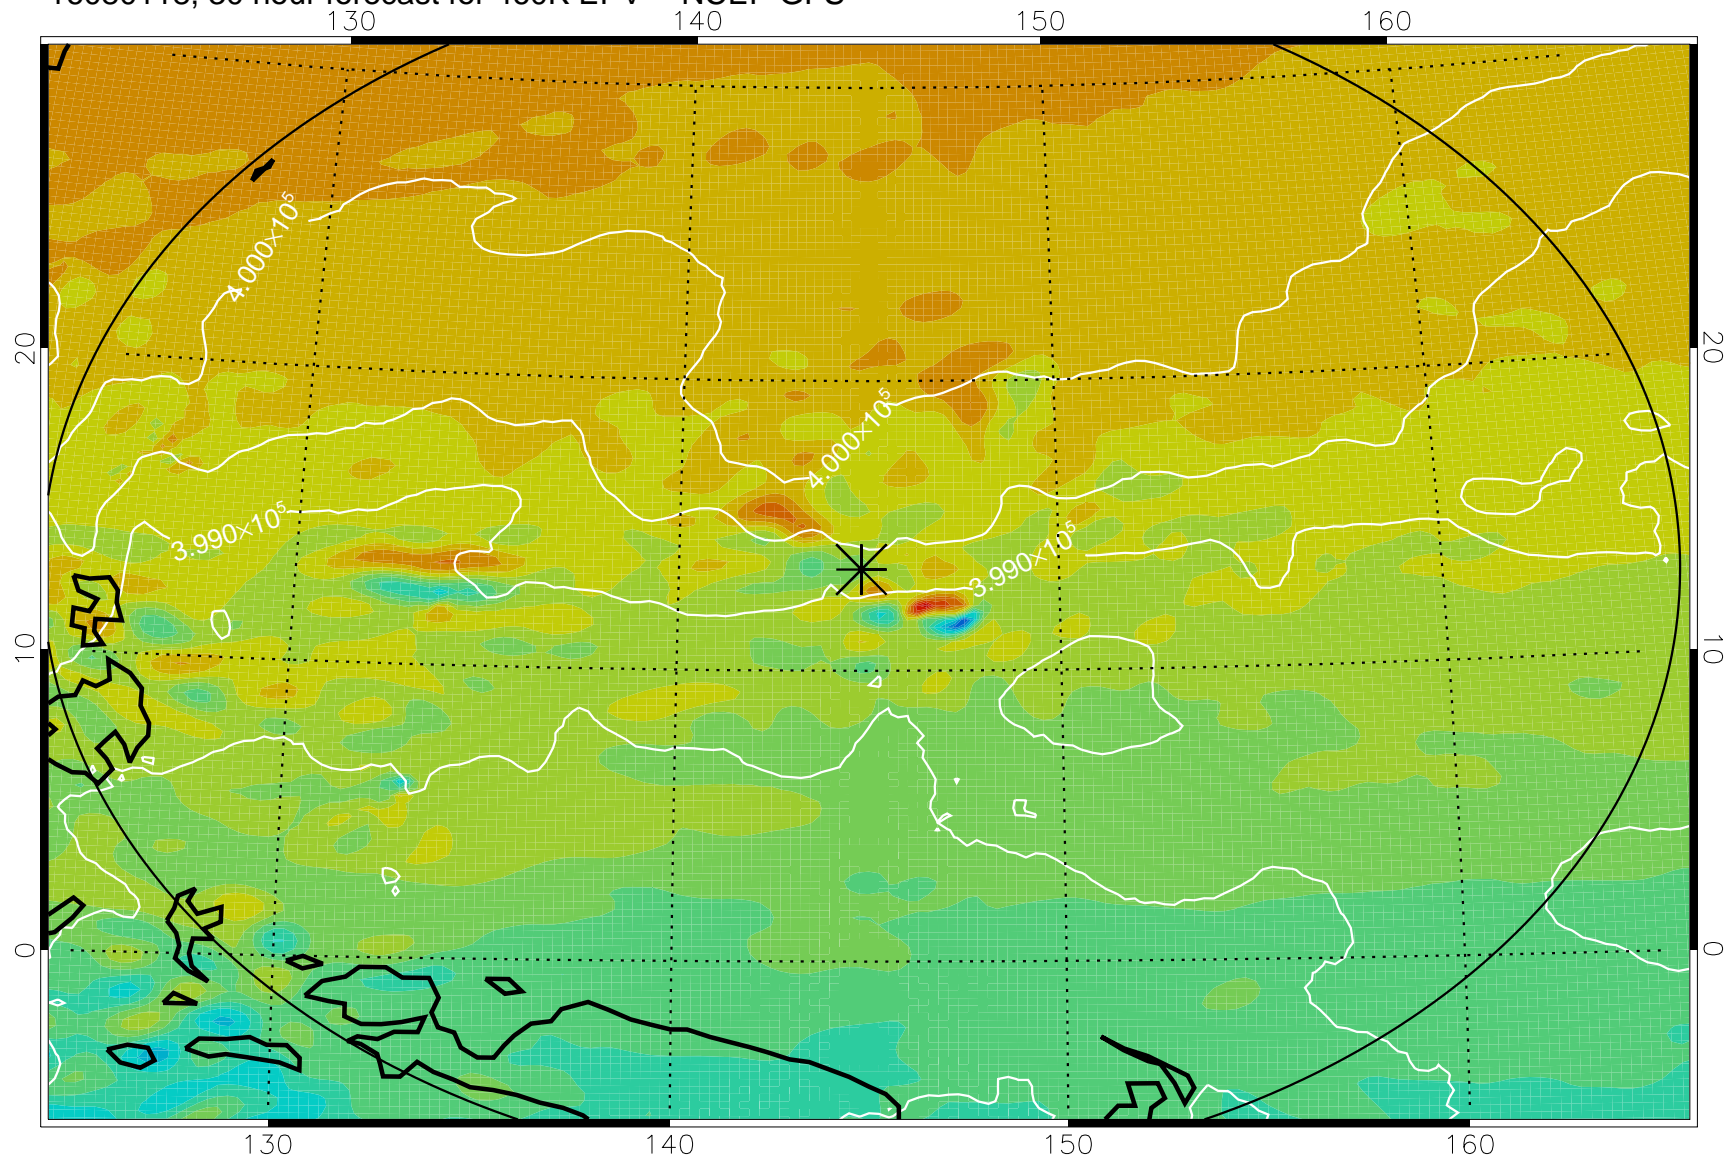

16080106, 18 hour forecast for 460K EPV -- NCEP GFS

460K Montgomery Streamfunction, white

Range ring of 2304 km

16080112, 24 hour forecast for 460K EPV -- NCEP GFS

460K Montgomery Streamfunction, white

Range ring of 2304 km

16080118, 30 hour forecast for 460K EPV -- NCEP GFS

460K Montgomery Streamfunction, white

Range ring of 2304 km

16080200, 36 hour forecast for 460K EPV -- NCEP GFS

460K Montgomery Streamfunction, white

Range ring of 2304 km

16080206, 42 hour forecast for 460K EPV -- NCEP GFS

460K Montgomery Streamfunction, white

Range ring of 2304 km

16080212, 48 hour forecast for 460K EPV -- NCEP GFS

460K Montgomery Streamfunction, white

Range ring of 2304 km

16080306, 66 hour forecast for 460K EPV -- NCEP GFS

460K Montgomery Streamfunction, white

Range ring of 2304 km

16080312, 72 hour forecast for 460K EPV -- NCEP GFS

460K Montgomery Streamfunction, white

Range ring of 2304 km