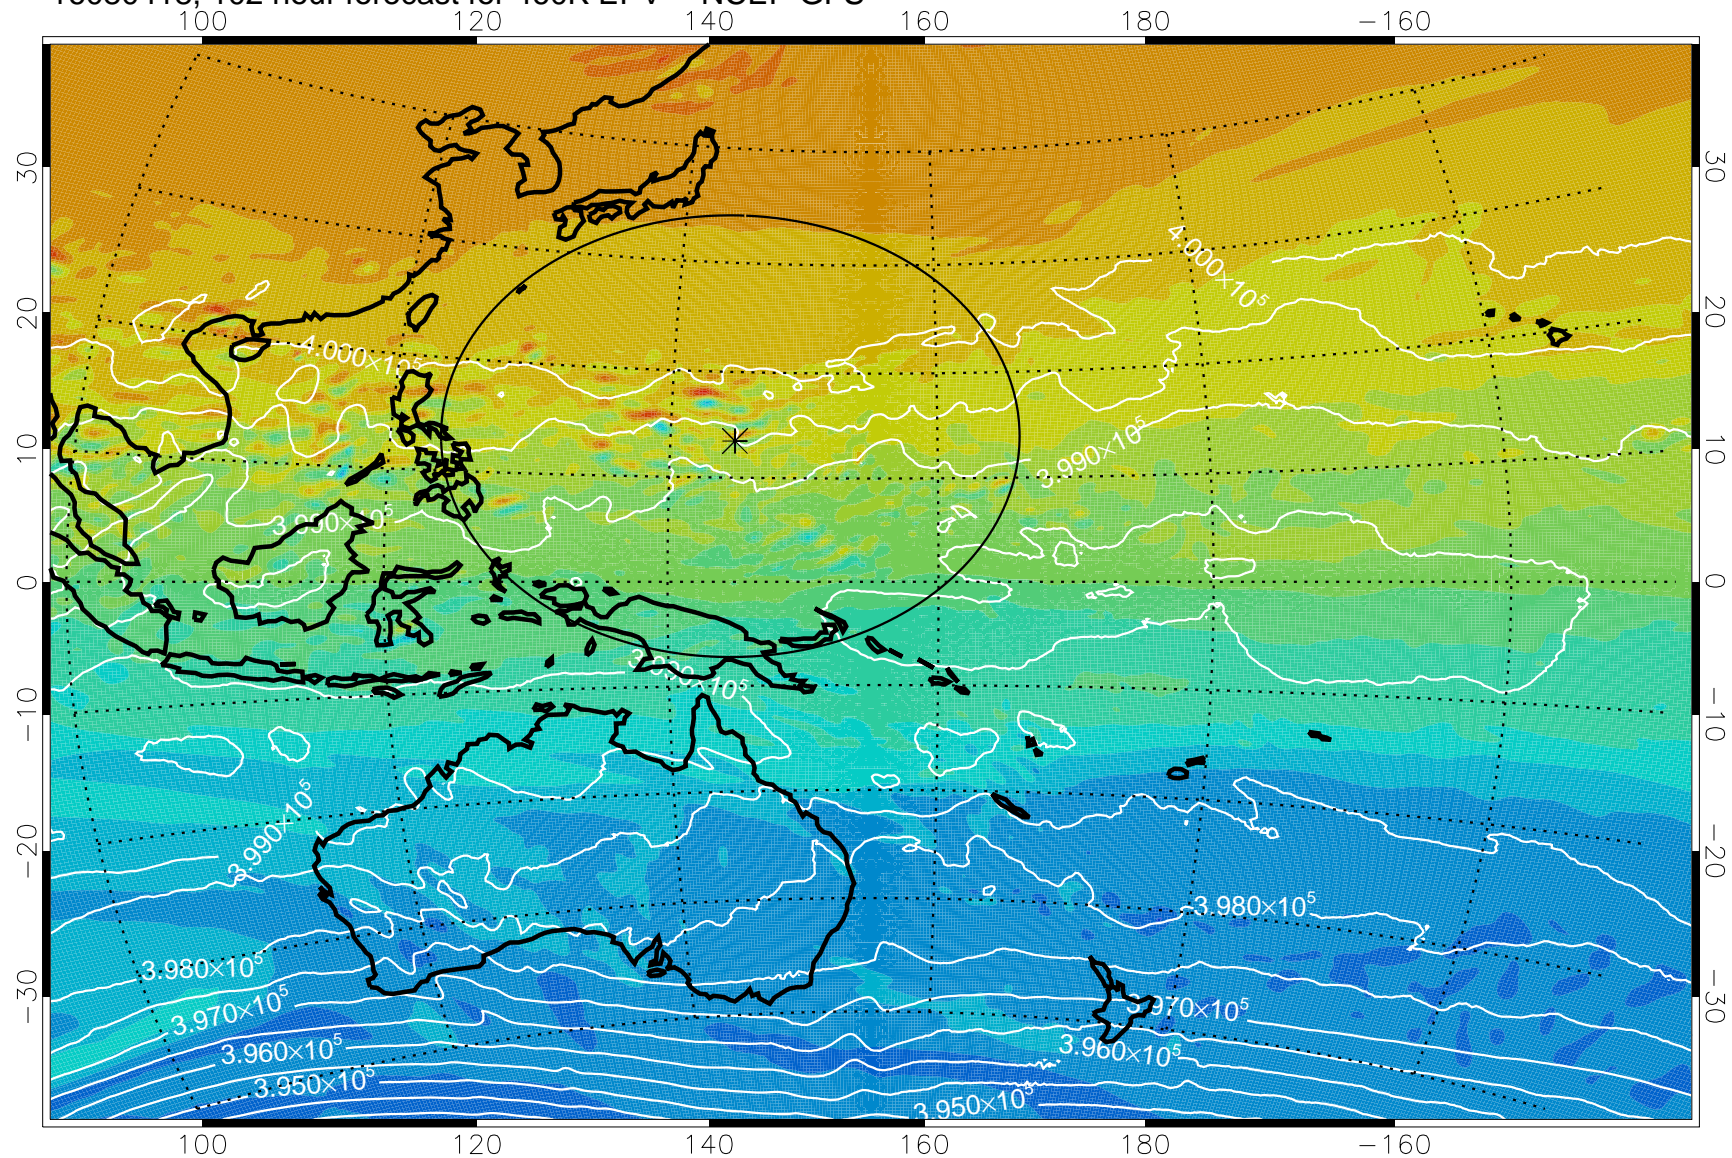

460K Montgomery Streamfunction, white

Range ring of 2304 km

16080400, 84 hour forecast for 460K EPV -- NCEP GFS

460K Montgomery Streamfunction, white

Range ring of 2304 km

16080406, 90 hour forecast for 460K EPV -- NCEP GFS

460K Montgomery Streamfunction, white

Range ring of 2304 km

16080412, 96 hour forecast for 460K EPV -- NCEP GFS

460K Montgomery Streamfunction, white

Range ring of 2304 km

16080418, 102 hour forecast for 460K EPV -- NCEP GFS

460K Montgomery Streamfunction, white

Range ring of 2304 km

16080500, 108 hour forecast for 460K EPV -- NCEP GFS

460K Montgomery Streamfunction, white

Range ring of 2304 km

16080506, 114 hour forecast for 460K EPV -- NCEP GFS

16080512, 120 hour forecast for 460K EPV -- NCEP GFS

460K Montgomery Streamfunction, white

Range ring of 2304 km