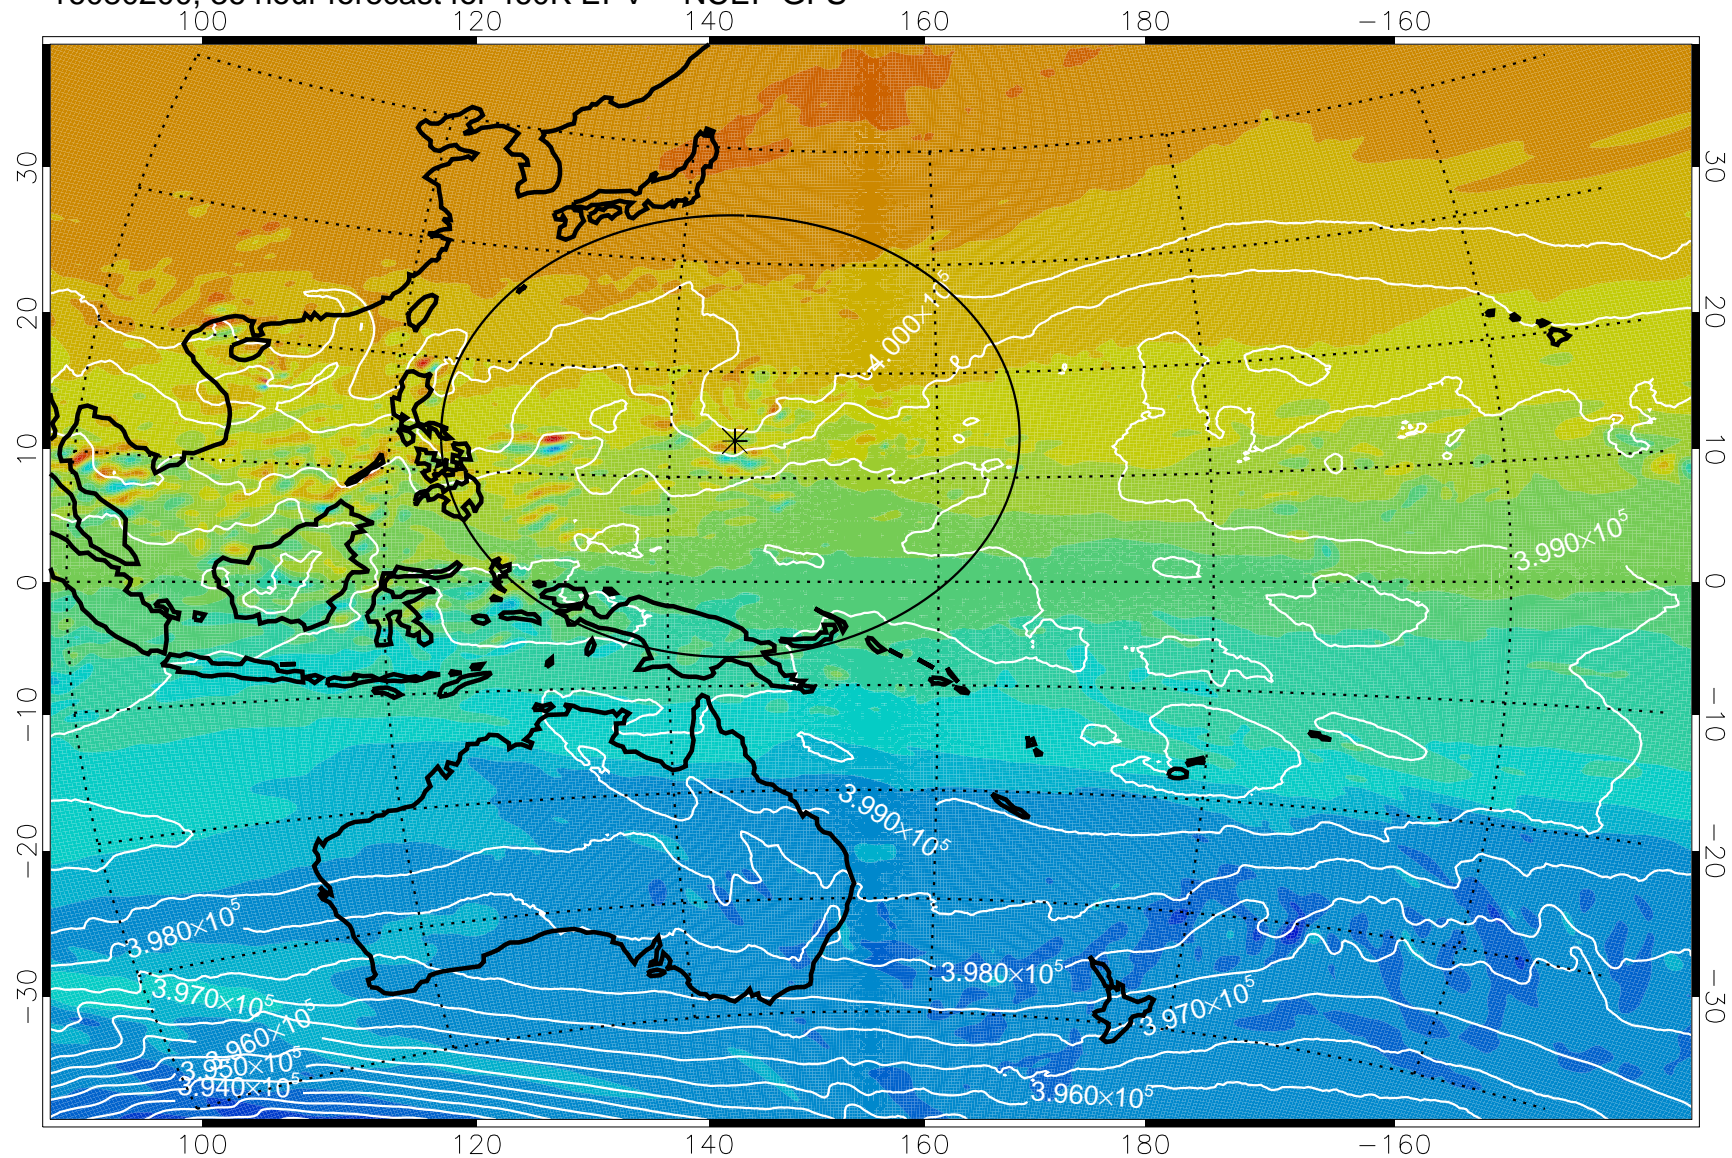

16080106, 18 hour forecast for 460K EPV -- NCEP GFS

460K Montgomery Streamfunction, white

Range ring of 2304 km

16080112, 24 hour forecast for 460K EPV -- NCEP GFS

460K Montgomery Streamfunction, white

Range ring of 2304 km

16080118, 30 hour forecast for 460K EPV -- NCEP GFS

16080200, 36 hour forecast for 460K EPV -- NCEP GFS

460K Montgomery Streamfunction, white

Range ring of 2304 km

16080206, 42 hour forecast for 460K EPV -- NCEP GFS

460K Montgomery Streamfunction, white

Range ring of 2304 km

16080212, 48 hour forecast for 460K EPV -- NCEP GFS

460K Montgomery Streamfunction, white

Range ring of 2304 km

16080218, 54 hour forecast for 460K EPV -- NCEP GFS

460K Montgomery Streamfunction, white

Range ring of 2304 km

16080300, 60 hour forecast for 460K EPV -- NCEP GFS

460K Montgomery Streamfunction, white

Range ring of 2304 km

16080306, 66 hour forecast for 460K EPV -- NCEP GFS