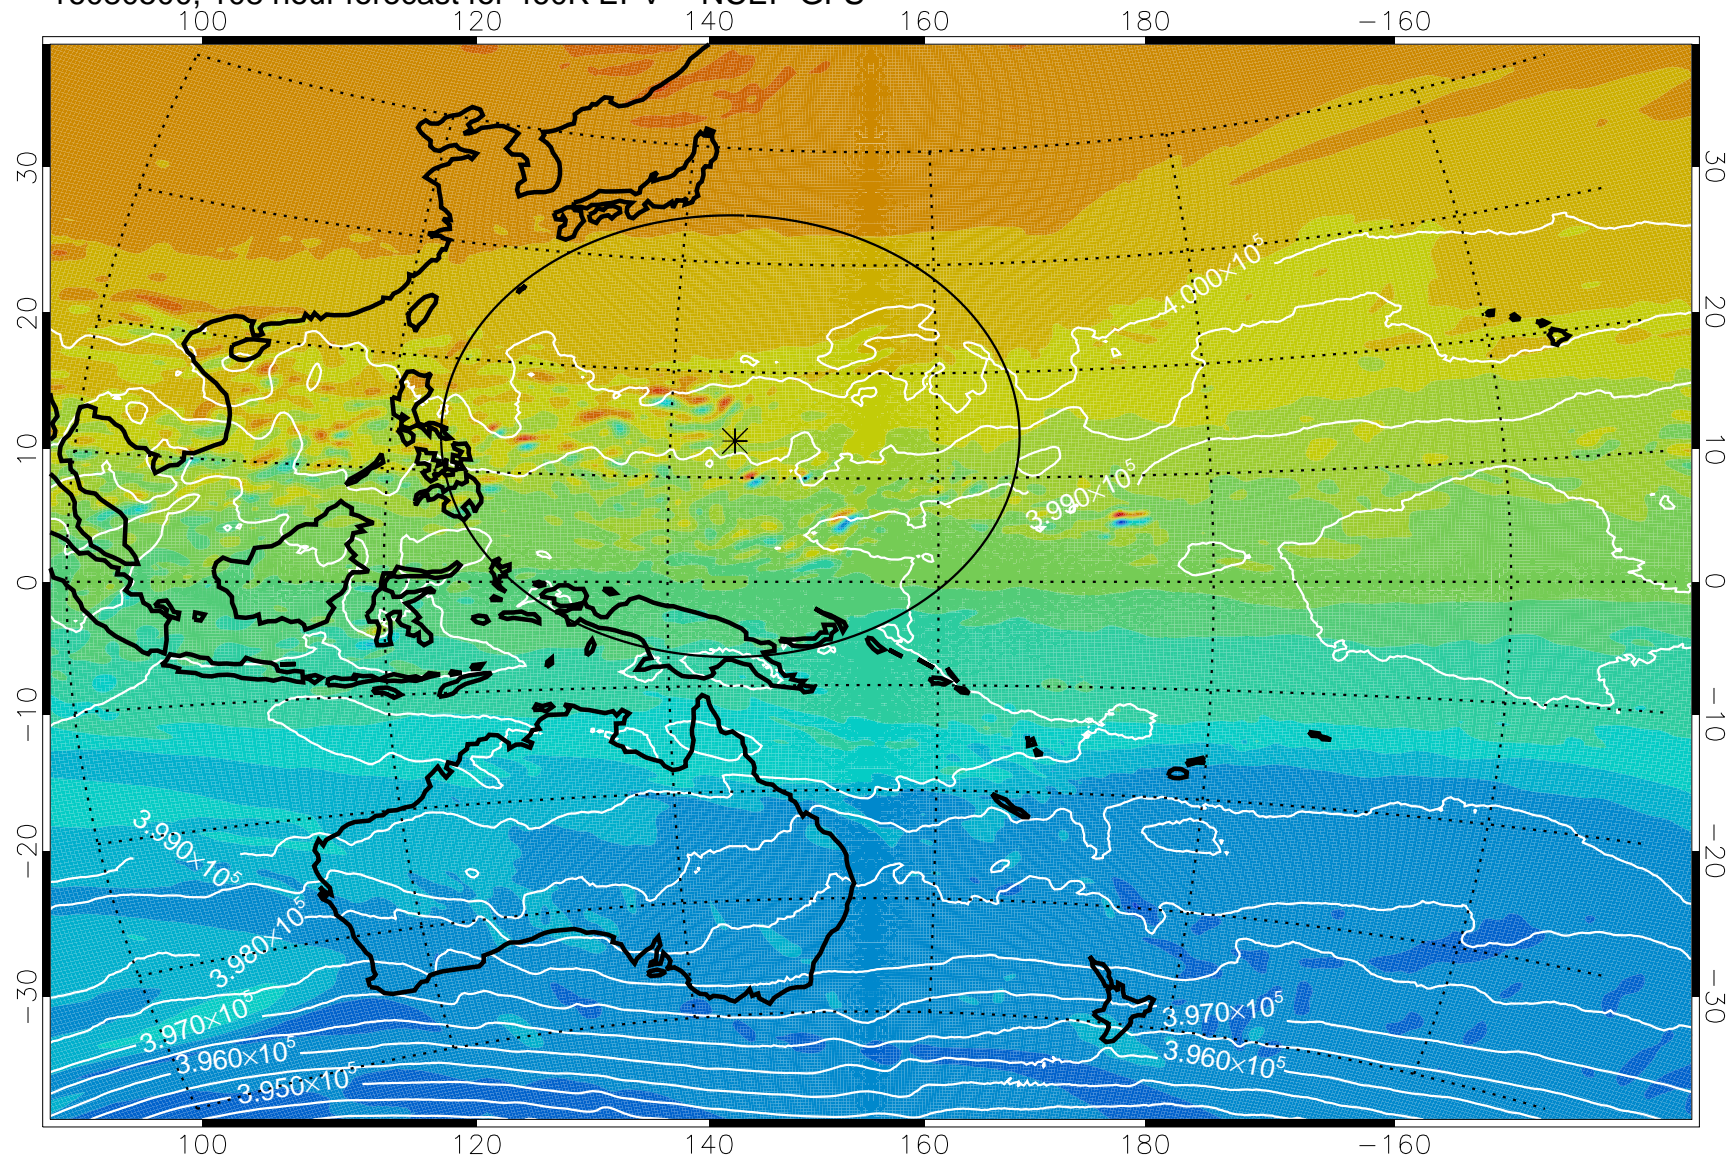

460K Montgomery Streamfunction, white

Range ring of 2304 km

16080400, 84 hour forecast for 460K EPV -- NCEP GFS

460K Montgomery Streamfunction, white

Range ring of 2304 km

16080406, 90 hour forecast for 460K EPV -- NCEP GFS

460K Montgomery Streamfunction, white

Range ring of 2304 km

16080412, 96 hour forecast for 460K EPV -- NCEP GFS

460K Montgomery Streamfunction, white

Range ring of 2304 km

16080418, 102 hour forecast for 460K EPV -- NCEP GFS

460K Montgomery Streamfunction, white

Range ring of 2304 km

16080500, 108 hour forecast for 460K EPV -- NCEP GFS

460K Montgomery Streamfunction, white

Range ring of 2304 km

16080506, 114 hour forecast for 460K EPV -- NCEP GFS

16080512, 120 hour forecast for 460K EPV -- NCEP GFS

460K Montgomery Streamfunction, white

Range ring of 2304 km