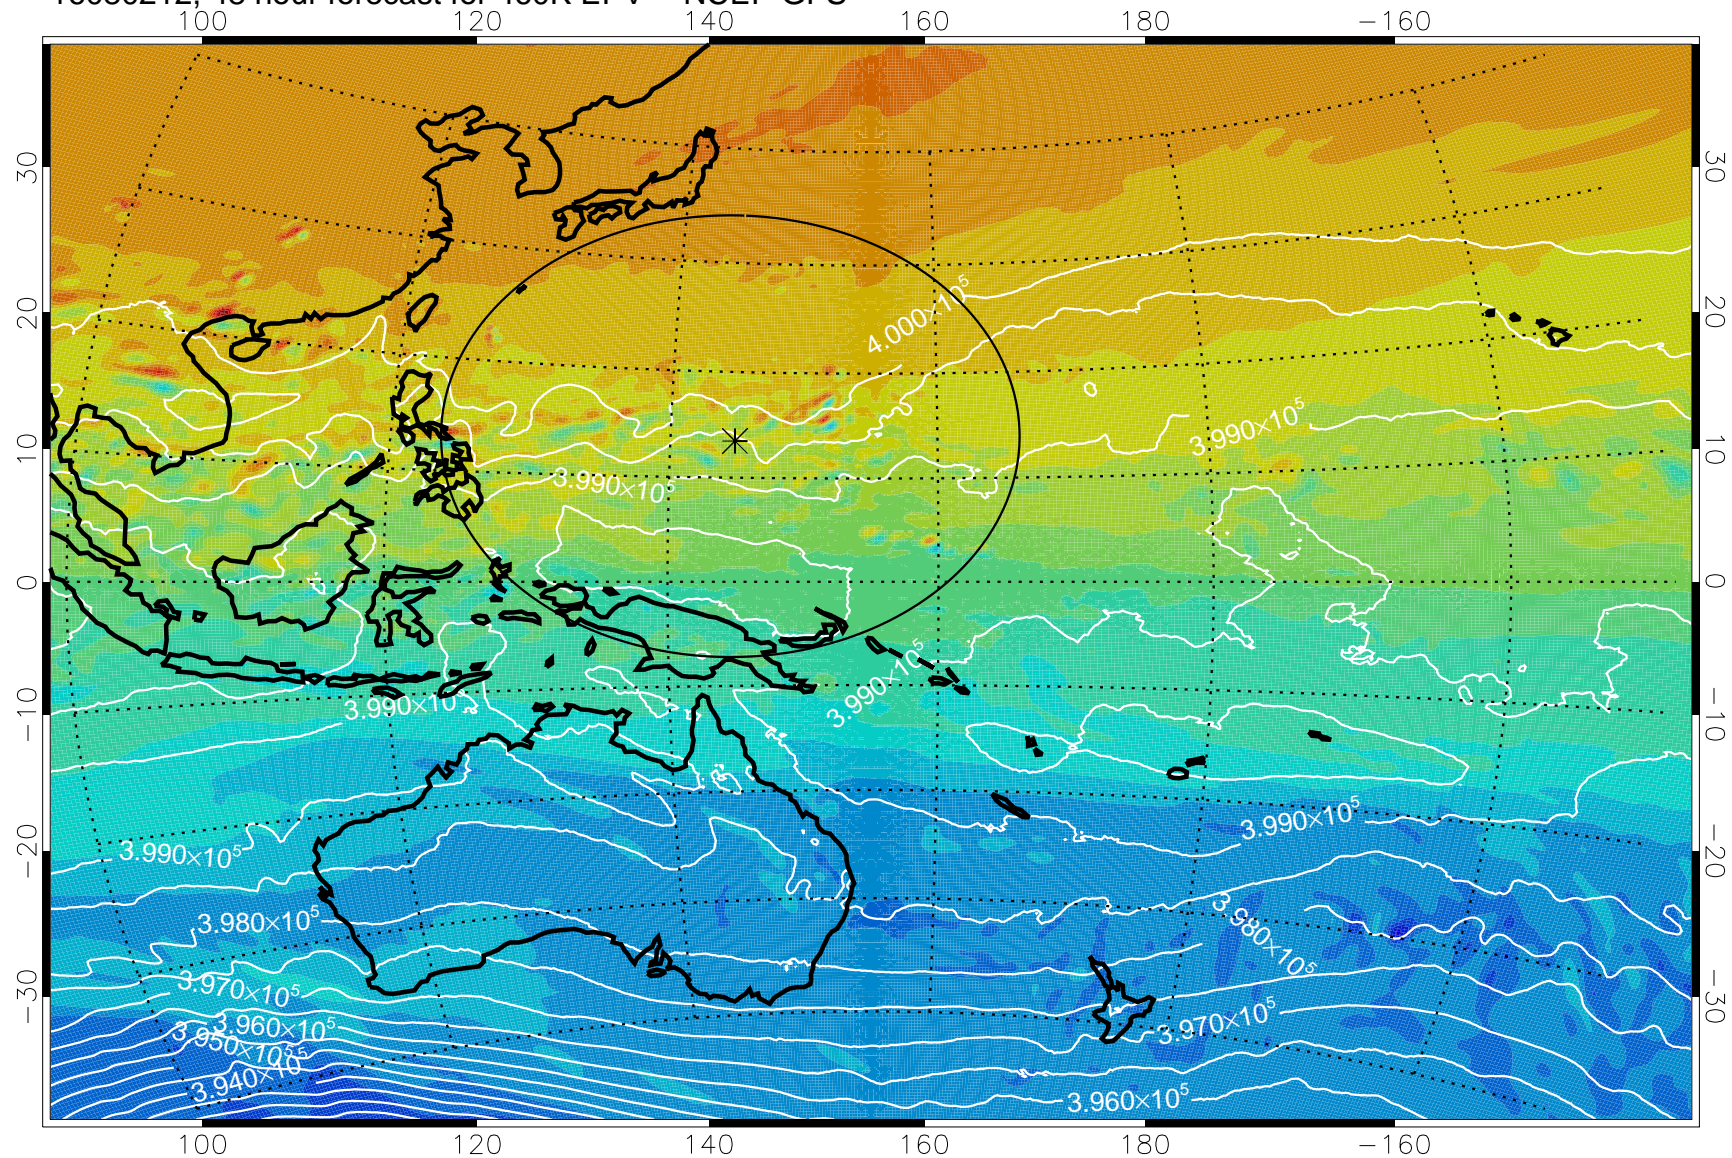

16080118, 30 hour forecast for 460K EPV -- NCEP GFS

16080200, 36 hour forecast for 460K EPV -- NCEP GFS

460K Montgomery Streamfunction, white

Range ring of 2304 km

16080206, 42 hour forecast for 460K EPV -- NCEP GFS

460K Montgomery Streamfunction, white

Range ring of 2304 km

16080212, 48 hour forecast for 460K EPV -- NCEP GFS

460K Montgomery Streamfunction, white

Range ring of 2304 km

16080218, 54 hour forecast for 460K EPV -- NCEP GFS

460K Montgomery Streamfunction, white

Range ring of 2304 km

16080300, 60 hour forecast for 460K EPV -- NCEP GFS

460K Montgomery Streamfunction, white

Range ring of 2304 km

16080306, 66 hour forecast for 460K EPV -- NCEP GFS

460K Montgomery Streamfunction, white

Range ring of 2304 km

16080312, 72 hour forecast for 460K EPV -- NCEP GFS

460K Montgomery Streamfunction, white

Range ring of 2304 km

16080318, 78 hour forecast for 460K EPV -- NCEP GFS