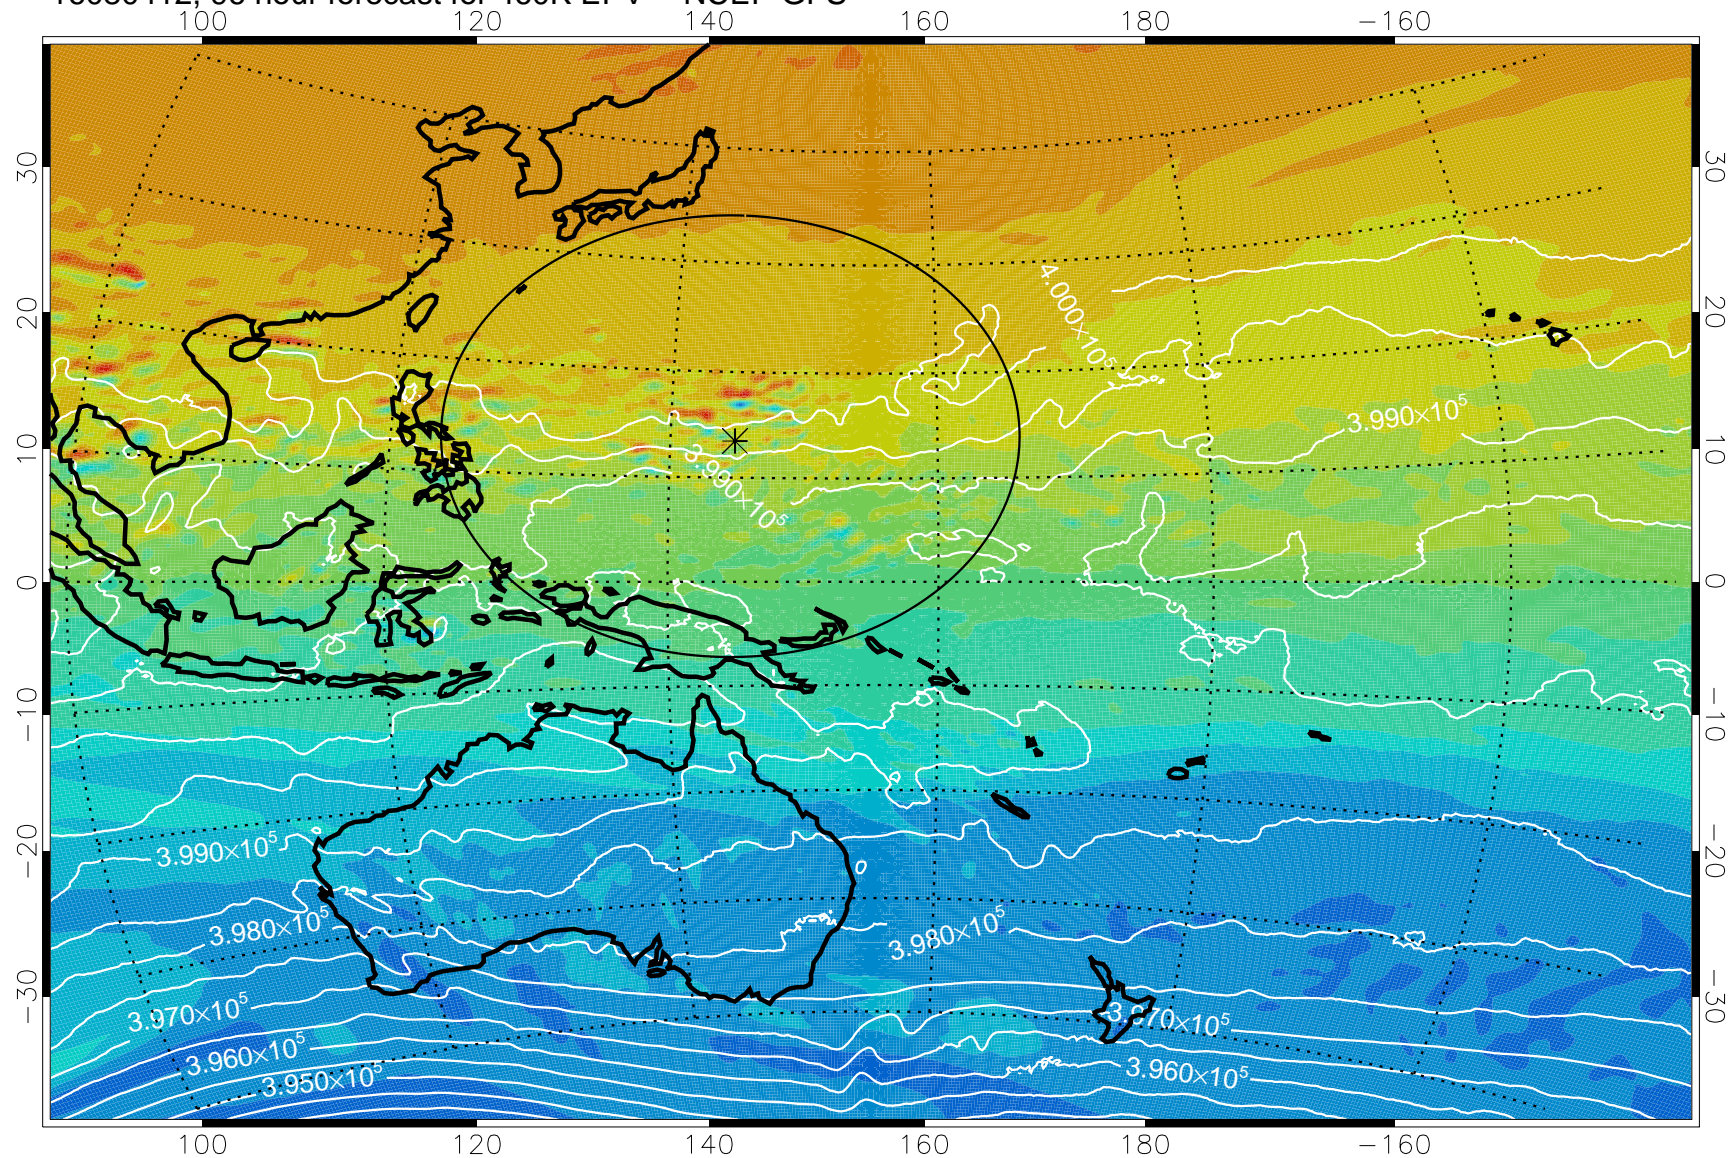

460K Montgomery Streamfunction, white

Range ring of 2304 km

16080312, 72 hour forecast for 460K EPV -- NCEP GFS

460K Montgomery Streamfunction, white

Range ring of 2304 km

16080318, 78 hour forecast for 460K EPV -- NCEP GFS

460K Montgomery Streamfunction, white

Range ring of 2304 km

16080400, 84 hour forecast for 460K EPV -- NCEP GFS

460K Montgomery Streamfunction, white

Range ring of 2304 km

16080406, 90 hour forecast for 460K EPV -- NCEP GFS

460K Montgomery Streamfunction, white

Range ring of 2304 km

16080412, 96 hour forecast for 460K EPV -- NCEP GFS

460K Montgomery Streamfunction, white

Range ring of 2304 km

16080418, 102 hour forecast for 460K EPV -- NCEP GFS

460K Montgomery Streamfunction, white

Range ring of 2304 km

16080500, 108 hour forecast for 460K EPV -- NCEP GFS

460K Montgomery Streamfunction, white

Range ring of 2304 km

16080506, 114 hour forecast for 460K EPV -- NCEP GFS