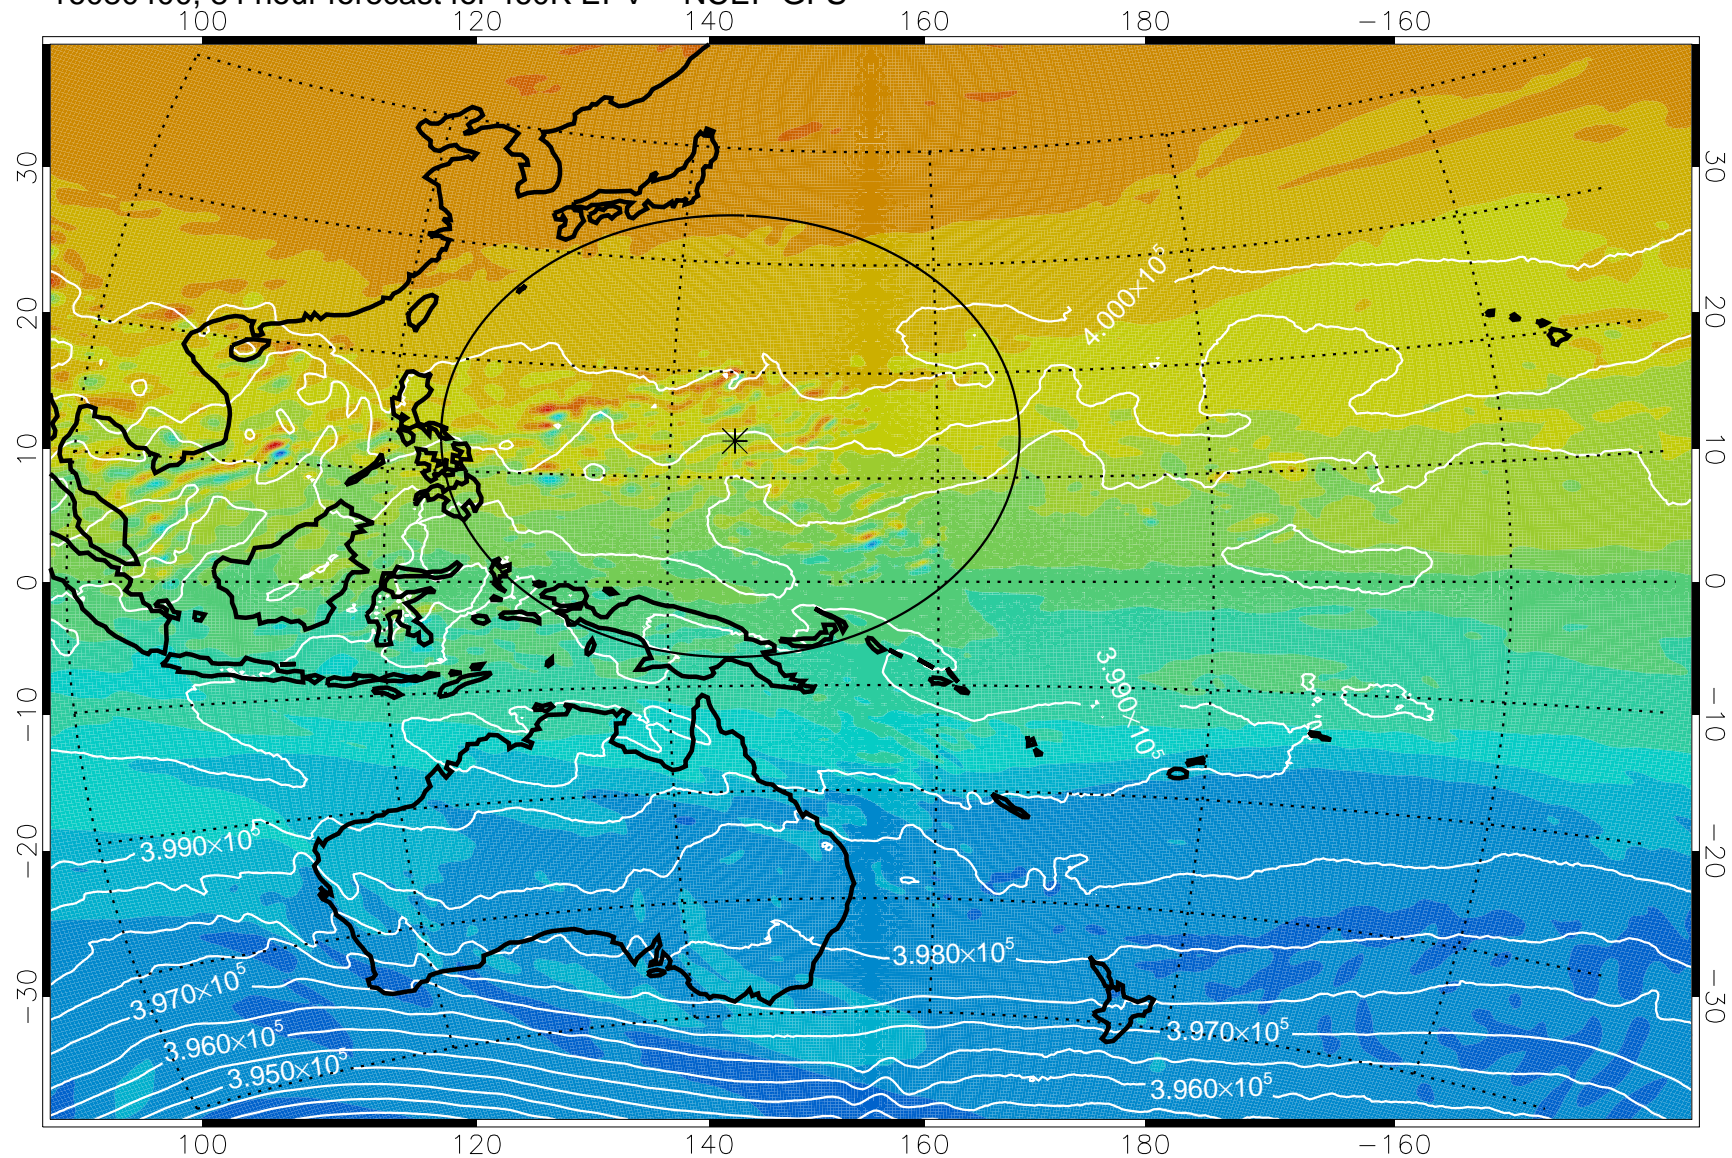

460K Montgomery Streamfunction, white

Range ring of 2304 km

16080300, 60 hour forecast for 460K EPV -- NCEP GFS

460K Montgomery Streamfunction, white

Range ring of 2304 km

16080306, 66 hour forecast for 460K EPV -- NCEP GFS

460K Montgomery Streamfunction, white

Range ring of 2304 km

16080312, 72 hour forecast for 460K EPV -- NCEP GFS

460K Montgomery Streamfunction, white

Range ring of 2304 km

16080318, 78 hour forecast for 460K EPV -- NCEP GFS

460K Montgomery Streamfunction, white

Range ring of 2304 km

16080400, 84 hour forecast for 460K EPV -- NCEP GFS

460K Montgomery Streamfunction, white

Range ring of 2304 km

16080406, 90 hour forecast for 460K EPV -- NCEP GFS

460K Montgomery Streamfunction, white

Range ring of 2304 km

16080412, 96 hour forecast for 460K EPV -- NCEP GFS

460K Montgomery Streamfunction, white

Range ring of 2304 km

16080418, 102 hour forecast for 460K EPV -- NCEP GFS