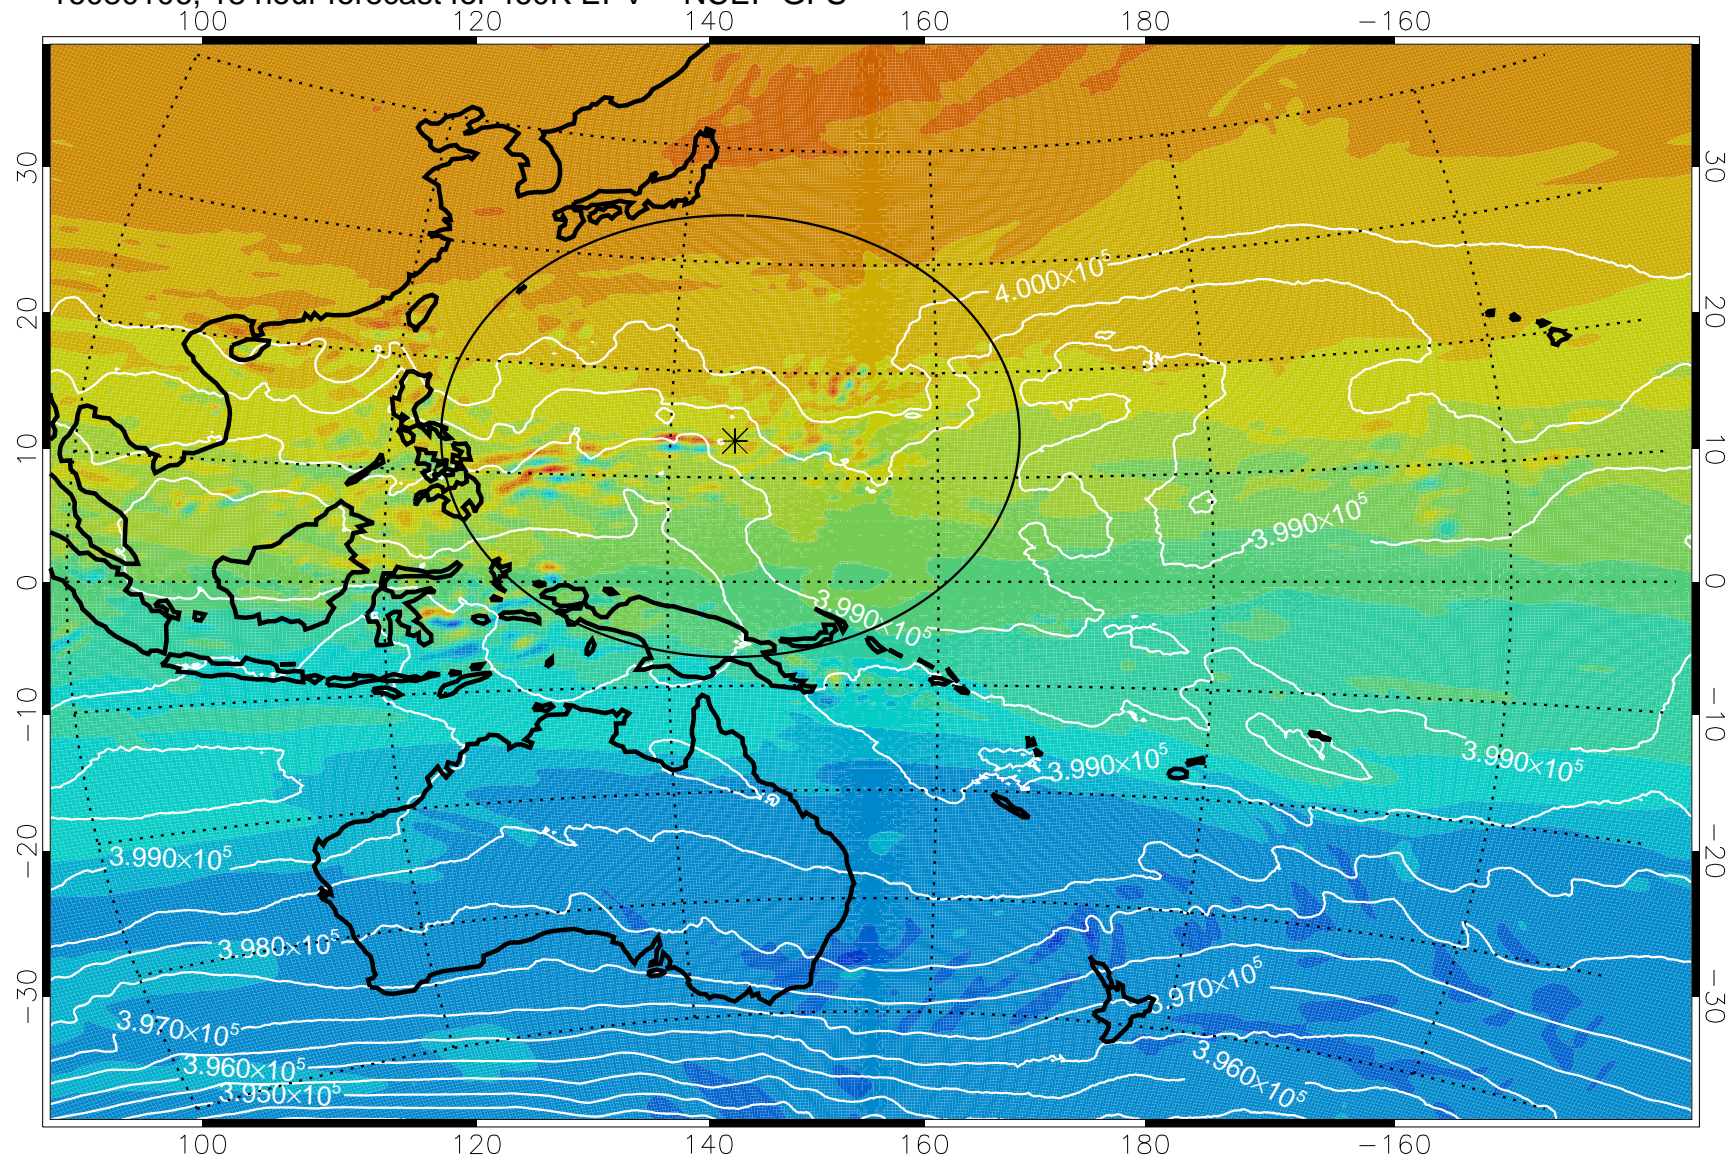

16073118, 6 hour forecast for 460K EPV -- NCEP GFS

460K Montgomery Streamfunction, white

Range ring of 2304 km

16080100, 12 hour forecast for 460K EPV -- NCEP GFS

460K Montgomery Streamfunction, white

Range ring of 2304 km

16080106, 18 hour forecast for 460K EPV -- NCEP GFS

460K Montgomery Streamfunction, white

Range ring of 2304 km

16080112, 24 hour forecast for 460K EPV -- NCEP GFS

460K Montgomery Streamfunction, white

Range ring of 2304 km

16080118, 30 hour forecast for 460K EPV -- NCEP GFS

16080200, 36 hour forecast for 460K EPV -- NCEP GFS

460K Montgomery Streamfunction, white

Range ring of 2304 km

16080206, 42 hour forecast for 460K EPV -- NCEP GFS

460K Montgomery Streamfunction, white

Range ring of 2304 km

16080212, 48 hour forecast for 460K EPV -- NCEP GFS

460K Montgomery Streamfunction, white

Range ring of 2304 km

16080218, 54 hour forecast for 460K EPV -- NCEP GFS