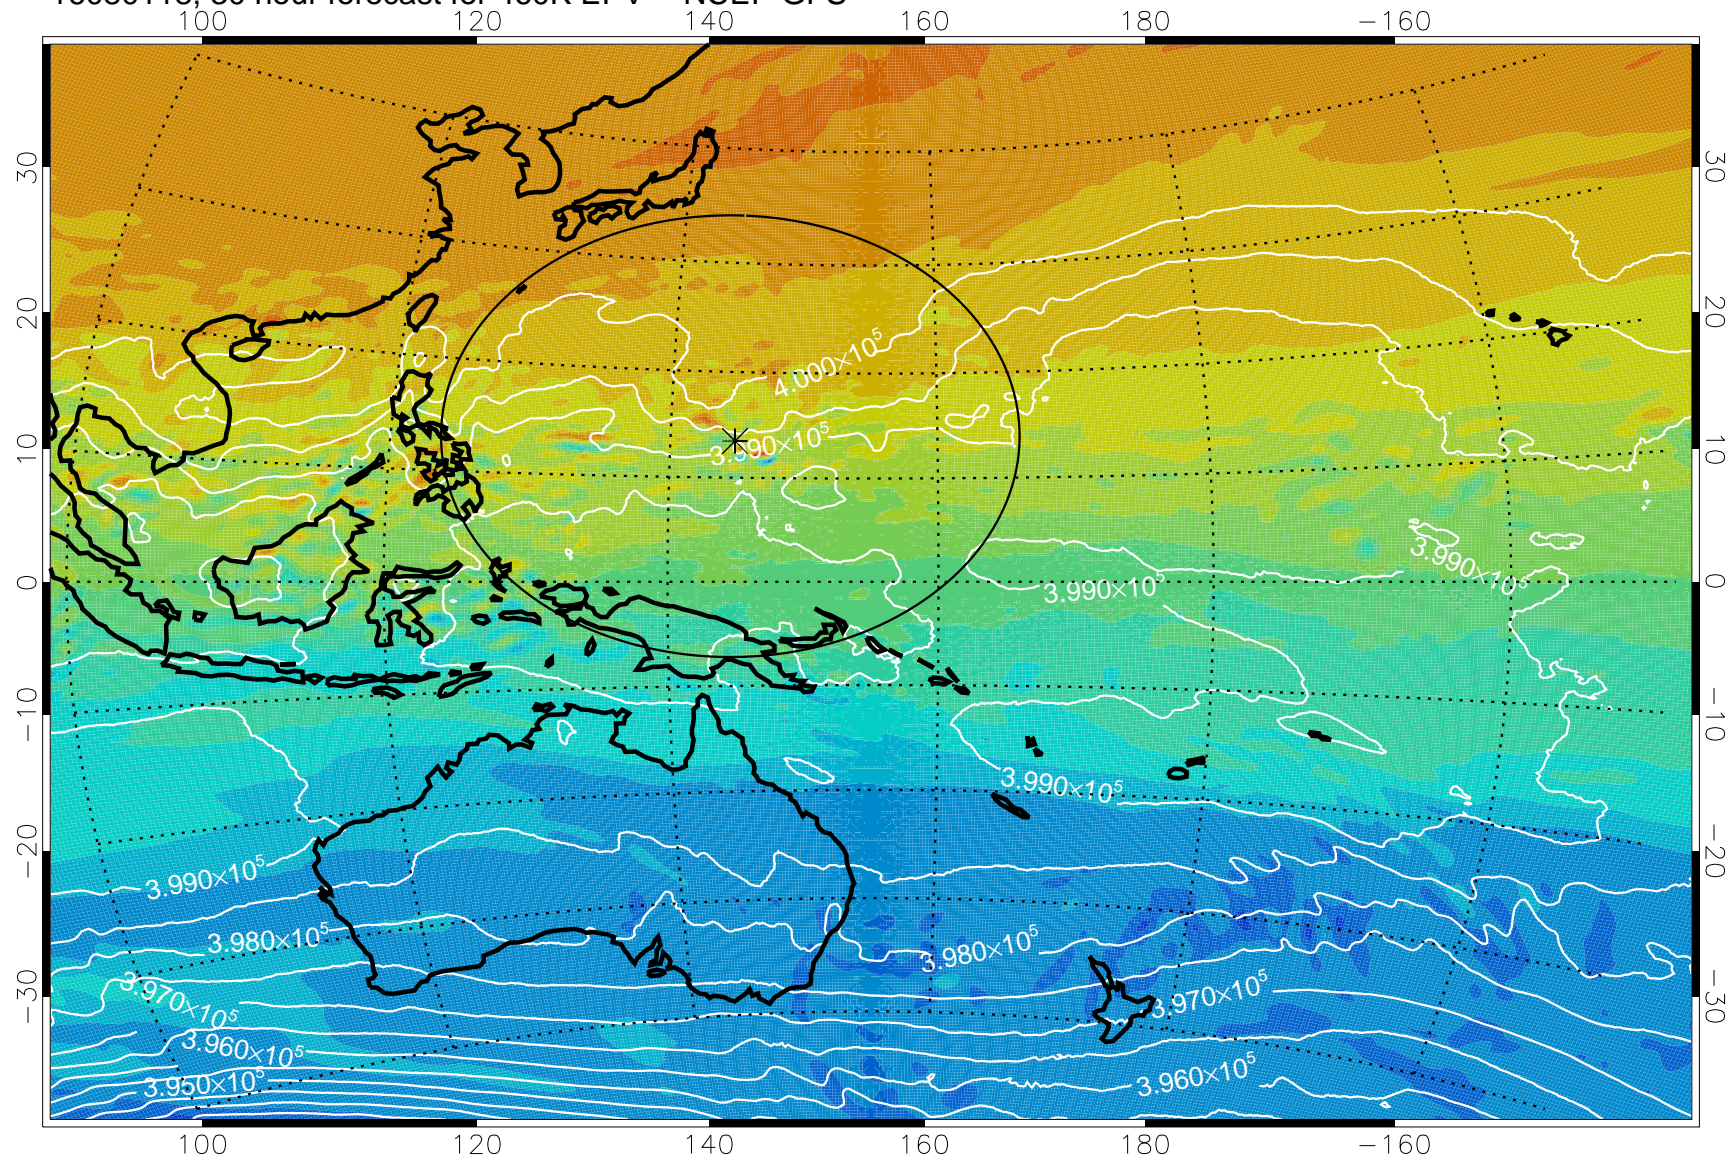

16080106, 18 hour forecast for 460K EPV -- NCEP GFS

460K Montgomery Streamfunction, white

Range ring of 2304 km

16080112, 24 hour forecast for 460K EPV -- NCEP GFS

460K Montgomery Streamfunction, white

Range ring of 2304 km

16080118, 30 hour forecast for 460K EPV -- NCEP GFS

16080200, 36 hour forecast for 460K EPV -- NCEP GFS

460K Montgomery Streamfunction, white

Range ring of 2304 km

16080206, 42 hour forecast for 460K EPV -- NCEP GFS

460K Montgomery Streamfunction, white

Range ring of 2304 km

16080212, 48 hour forecast for 460K EPV -- NCEP GFS

460K Montgomery Streamfunction, white

Range ring of 2304 km

16080218, 54 hour forecast for 460K EPV -- NCEP GFS

460K Montgomery Streamfunction, white

Range ring of 2304 km

16080300, 60 hour forecast for 460K EPV -- NCEP GFS

460K Montgomery Streamfunction, white

Range ring of 2304 km

16080306, 66 hour forecast for 460K EPV -- NCEP GFS