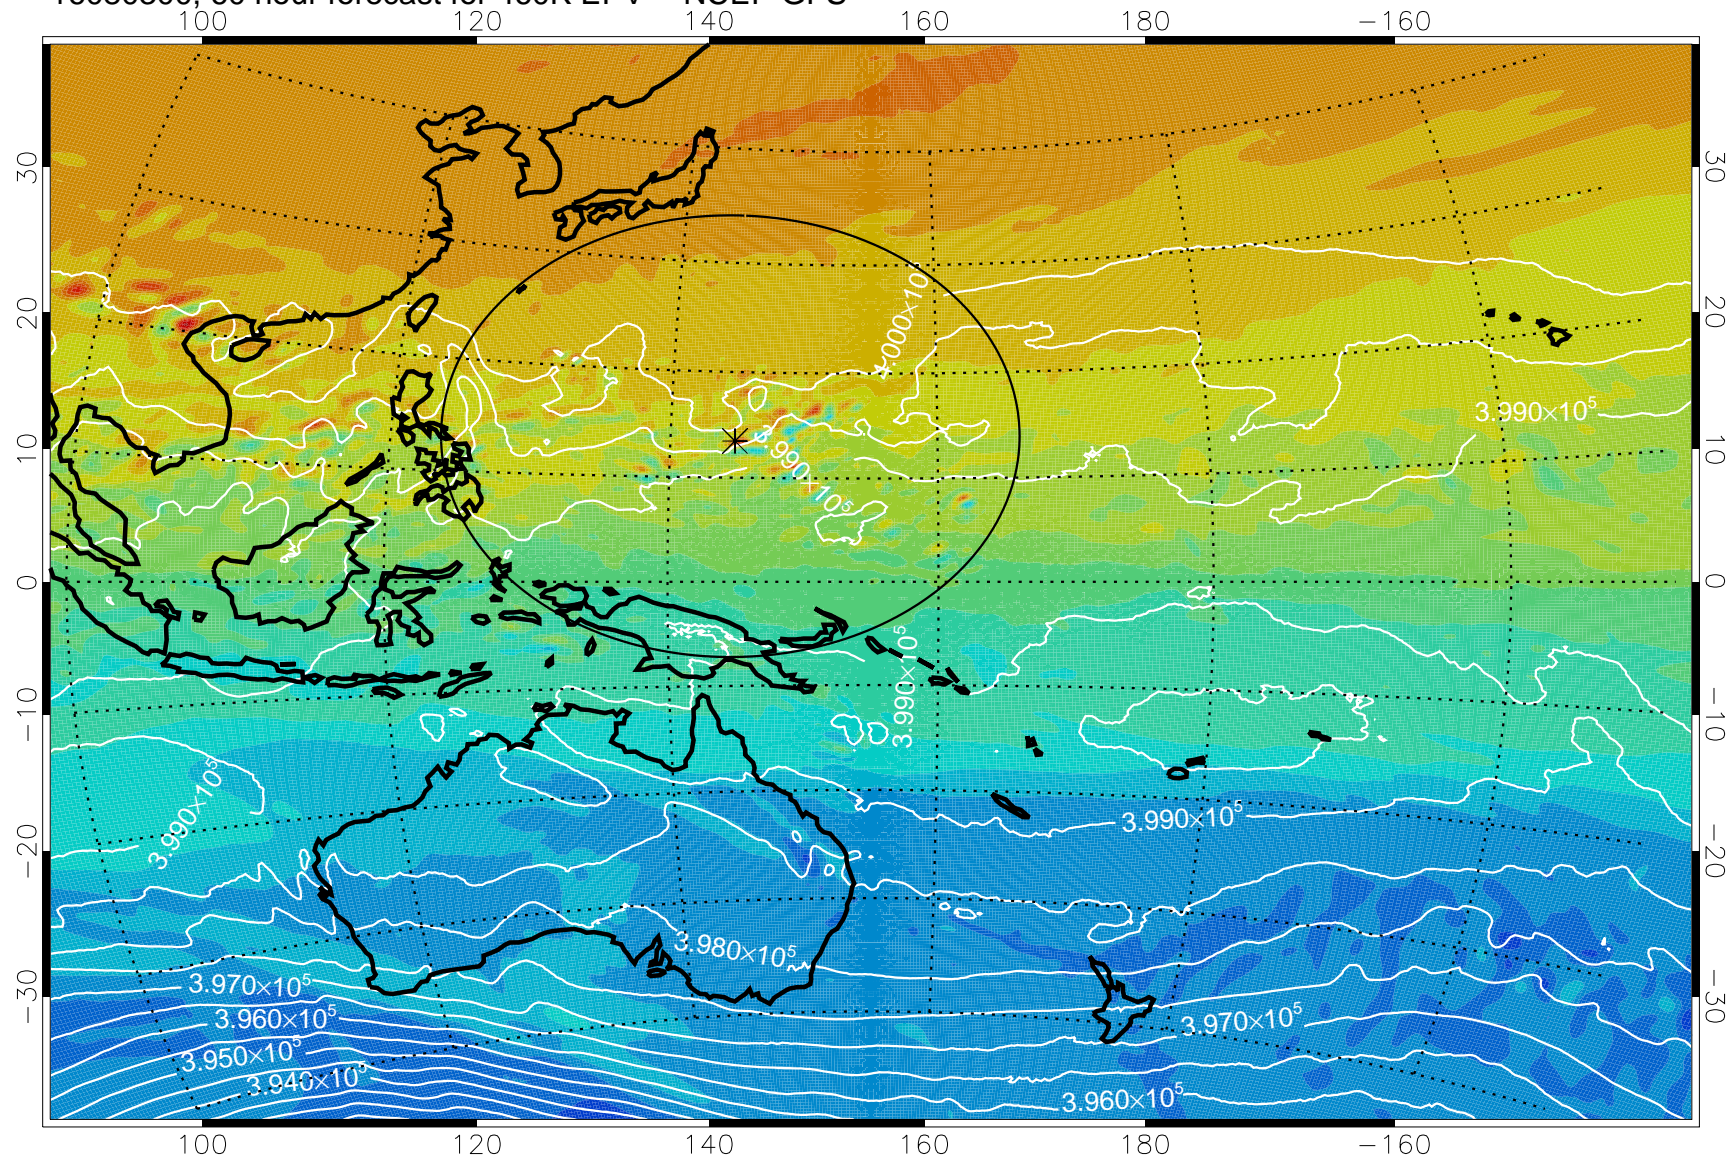

16080118, 30 hour forecast for 460K EPV -- NCEP GFS

16080200, 36 hour forecast for 460K EPV -- NCEP GFS

460K Montgomery Streamfunction, white

Range ring of 2304 km

16080206, 42 hour forecast for 460K EPV -- NCEP GFS

460K Montgomery Streamfunction, white

Range ring of 2304 km

16080212, 48 hour forecast for 460K EPV -- NCEP GFS

460K Montgomery Streamfunction, white

Range ring of 2304 km

16080218, 54 hour forecast for 460K EPV -- NCEP GFS

460K Montgomery Streamfunction, white

Range ring of 2304 km

16080300, 60 hour forecast for 460K EPV -- NCEP GFS

460K Montgomery Streamfunction, white

Range ring of 2304 km

16080306, 66 hour forecast for 460K EPV -- NCEP GFS

460K Montgomery Streamfunction, white

Range ring of 2304 km

16080312, 72 hour forecast for 460K EPV -- NCEP GFS

460K Montgomery Streamfunction, white

Range ring of 2304 km

16080318, 78 hour forecast for 460K EPV -- NCEP GFS