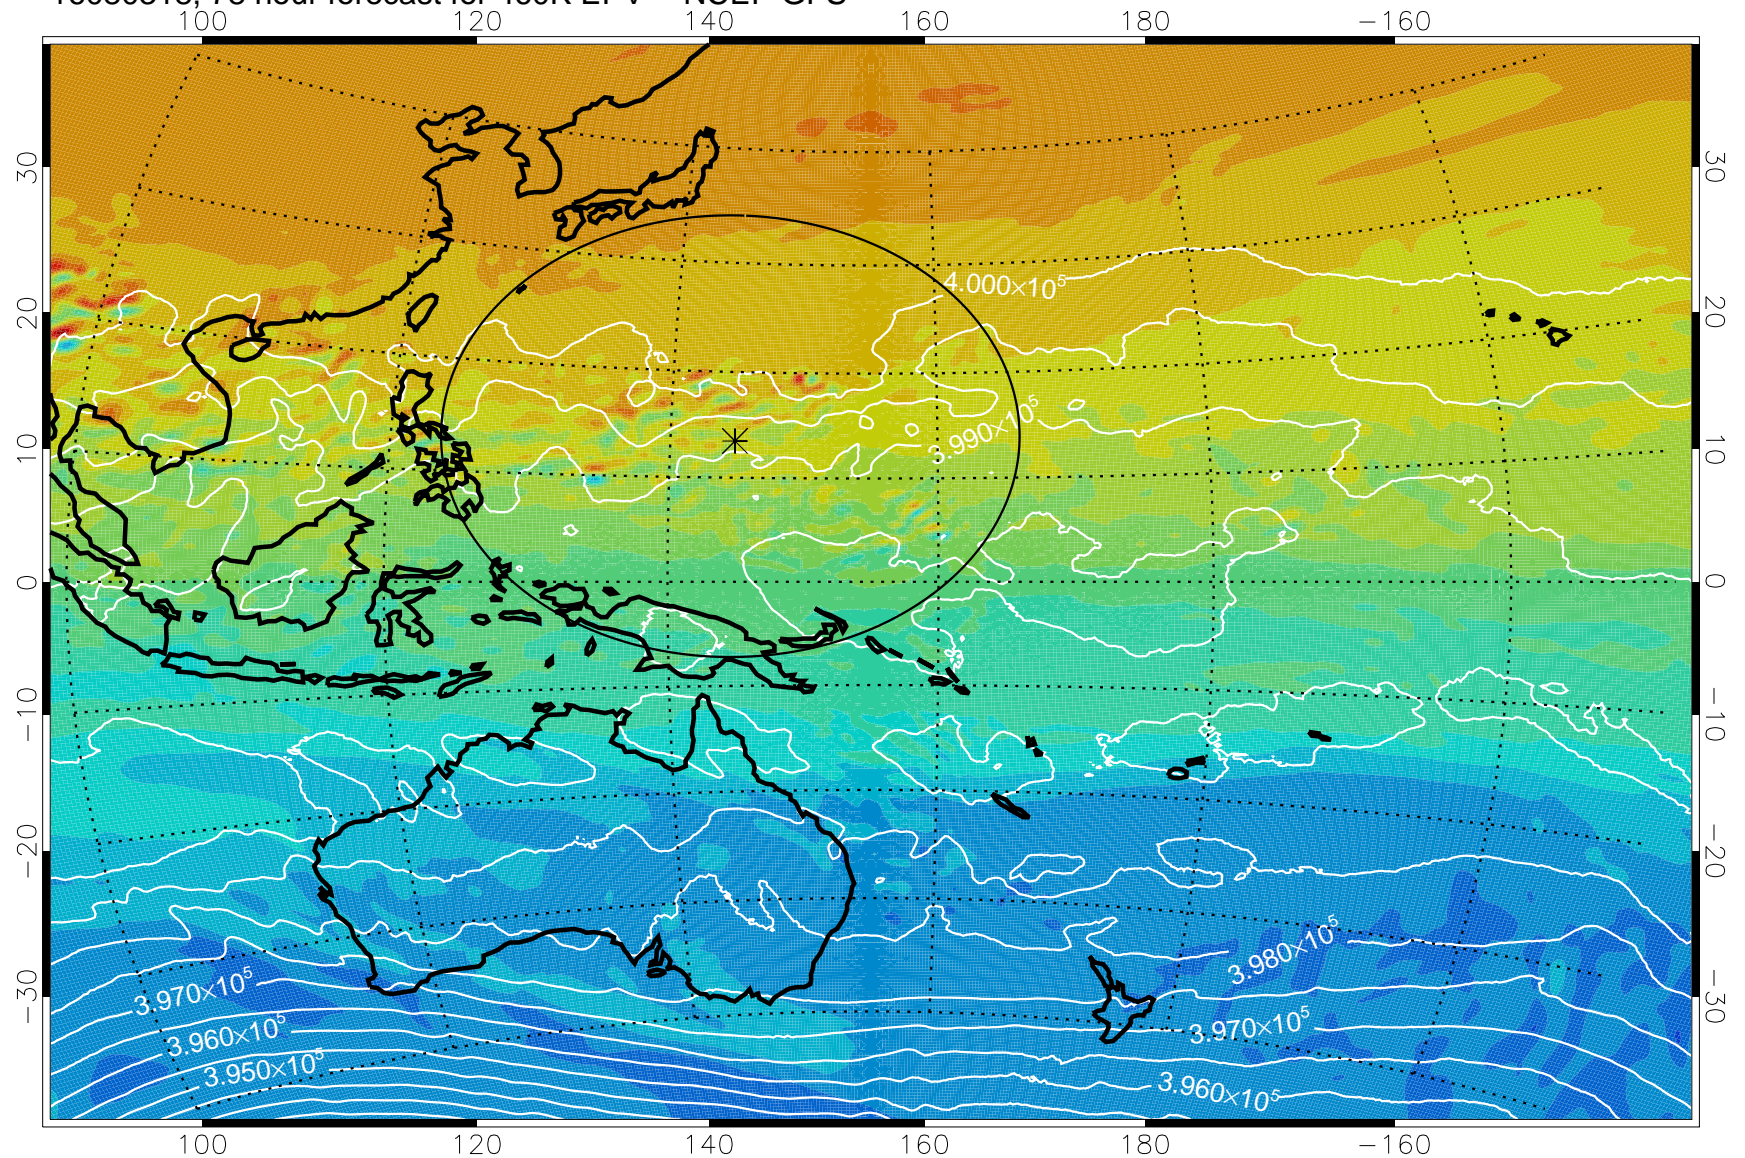

460K Montgomery Streamfunction, white

Range ring of 2304 km

16080300, 60 hour forecast for 460K EPV -- NCEP GFS

460K Montgomery Streamfunction, white

Range ring of 2304 km

16080306, 66 hour forecast for 460K EPV -- NCEP GFS

460K Montgomery Streamfunction, white

Range ring of 2304 km

16080312, 72 hour forecast for 460K EPV -- NCEP GFS

460K Montgomery Streamfunction, white

Range ring of 2304 km

16080318, 78 hour forecast for 460K EPV -- NCEP GFS

460K Montgomery Streamfunction, white

Range ring of 2304 km

16080400, 84 hour forecast for 460K EPV -- NCEP GFS

460K Montgomery Streamfunction, white

Range ring of 2304 km

16080406, 90 hour forecast for 460K EPV -- NCEP GFS

460K Montgomery Streamfunction, white

Range ring of 2304 km

16080412, 96 hour forecast for 460K EPV -- NCEP GFS

460K Montgomery Streamfunction, white

Range ring of 2304 km

16080418, 102 hour forecast for 460K EPV -- NCEP GFS