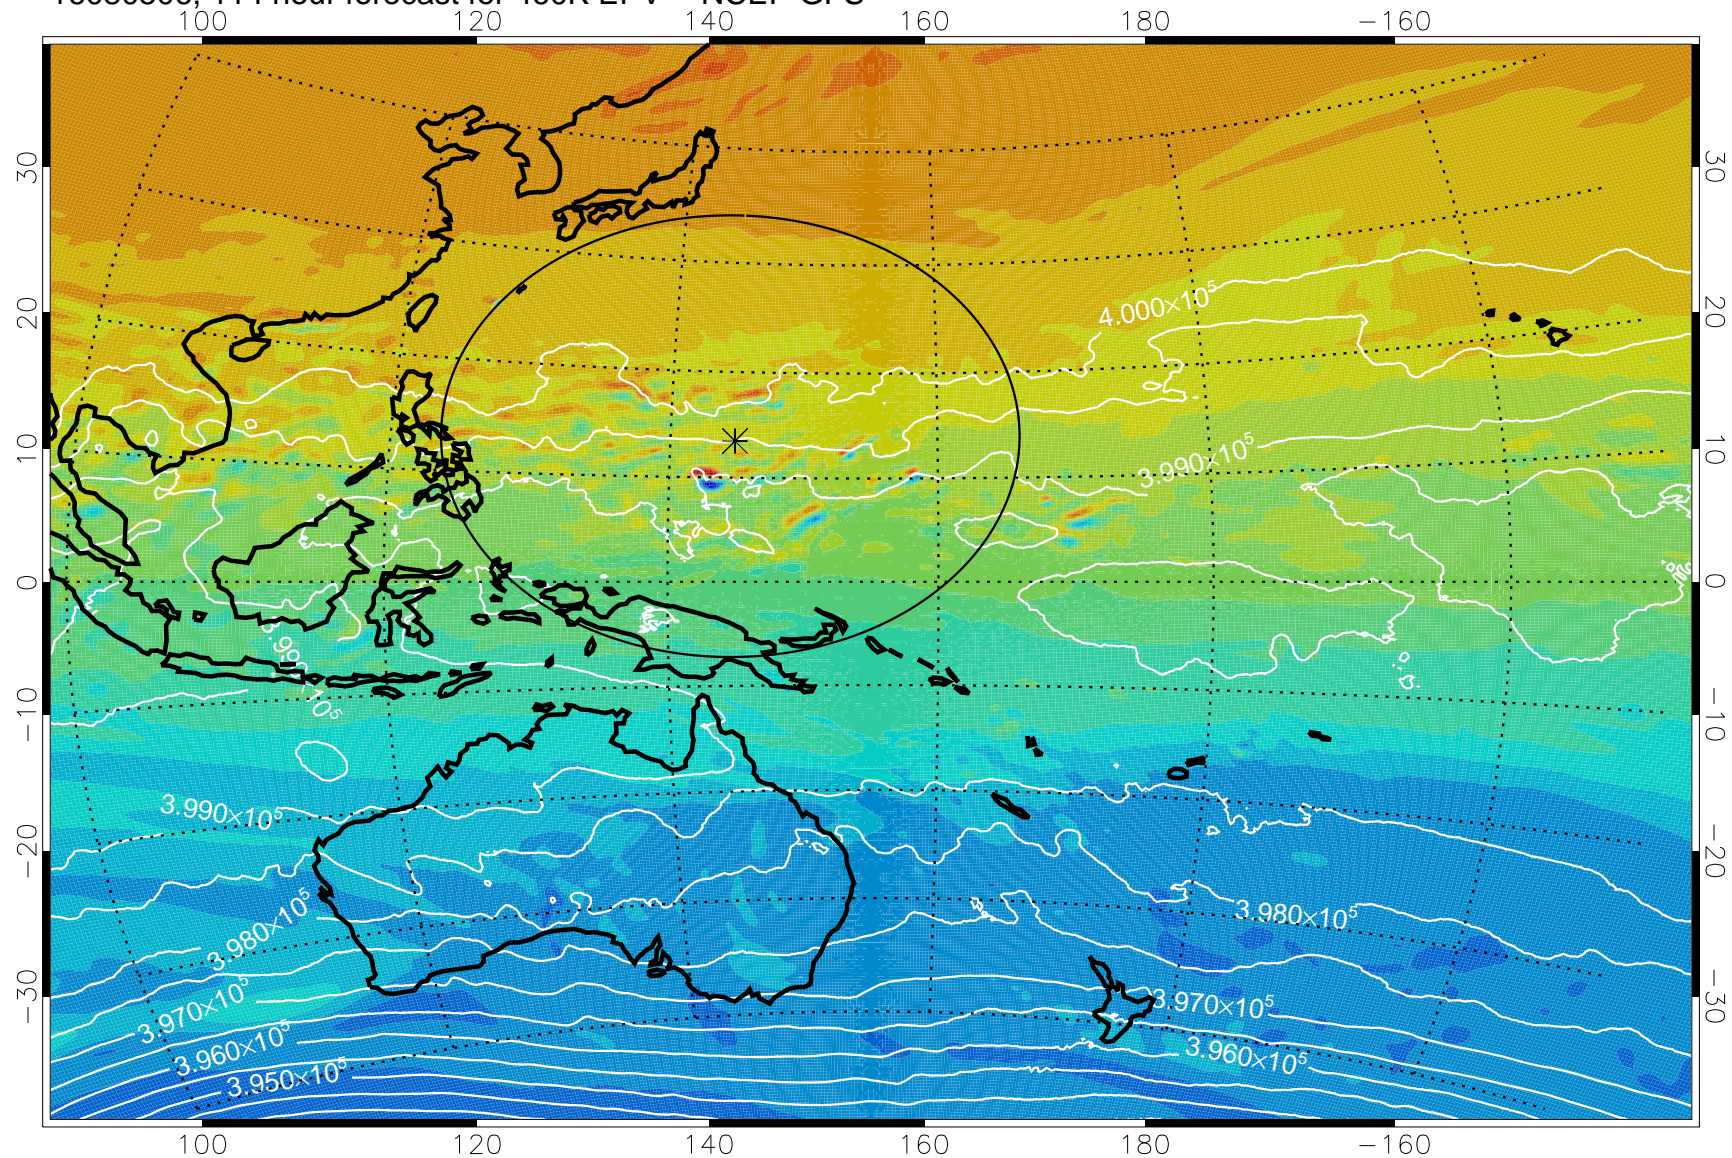

460K Montgomery Streamfunction, white

Range ring of 2304 km

16080400, 84 hour forecast for 460K EPV -- NCEP GFS

460K Montgomery Streamfunction, white

Range ring of 2304 km

16080406, 90 hour forecast for 460K EPV -- NCEP GFS

460K Montgomery Streamfunction, white

Range ring of 2304 km

16080412, 96 hour forecast for 460K EPV -- NCEP GFS

460K Montgomery Streamfunction, white

Range ring of 2304 km

16080418, 102 hour forecast for 460K EPV -- NCEP GFS

460K Montgomery Streamfunction, white

Range ring of 2304 km

16080500, 108 hour forecast for 460K EPV -- NCEP GFS

460K Montgomery Streamfunction, white

Range ring of 2304 km

16080506, 114 hour forecast for 460K EPV -- NCEP GFS

16080512, 120 hour forecast for 460K EPV -- NCEP GFS

460K Montgomery Streamfunction, white

Range ring of 2304 km