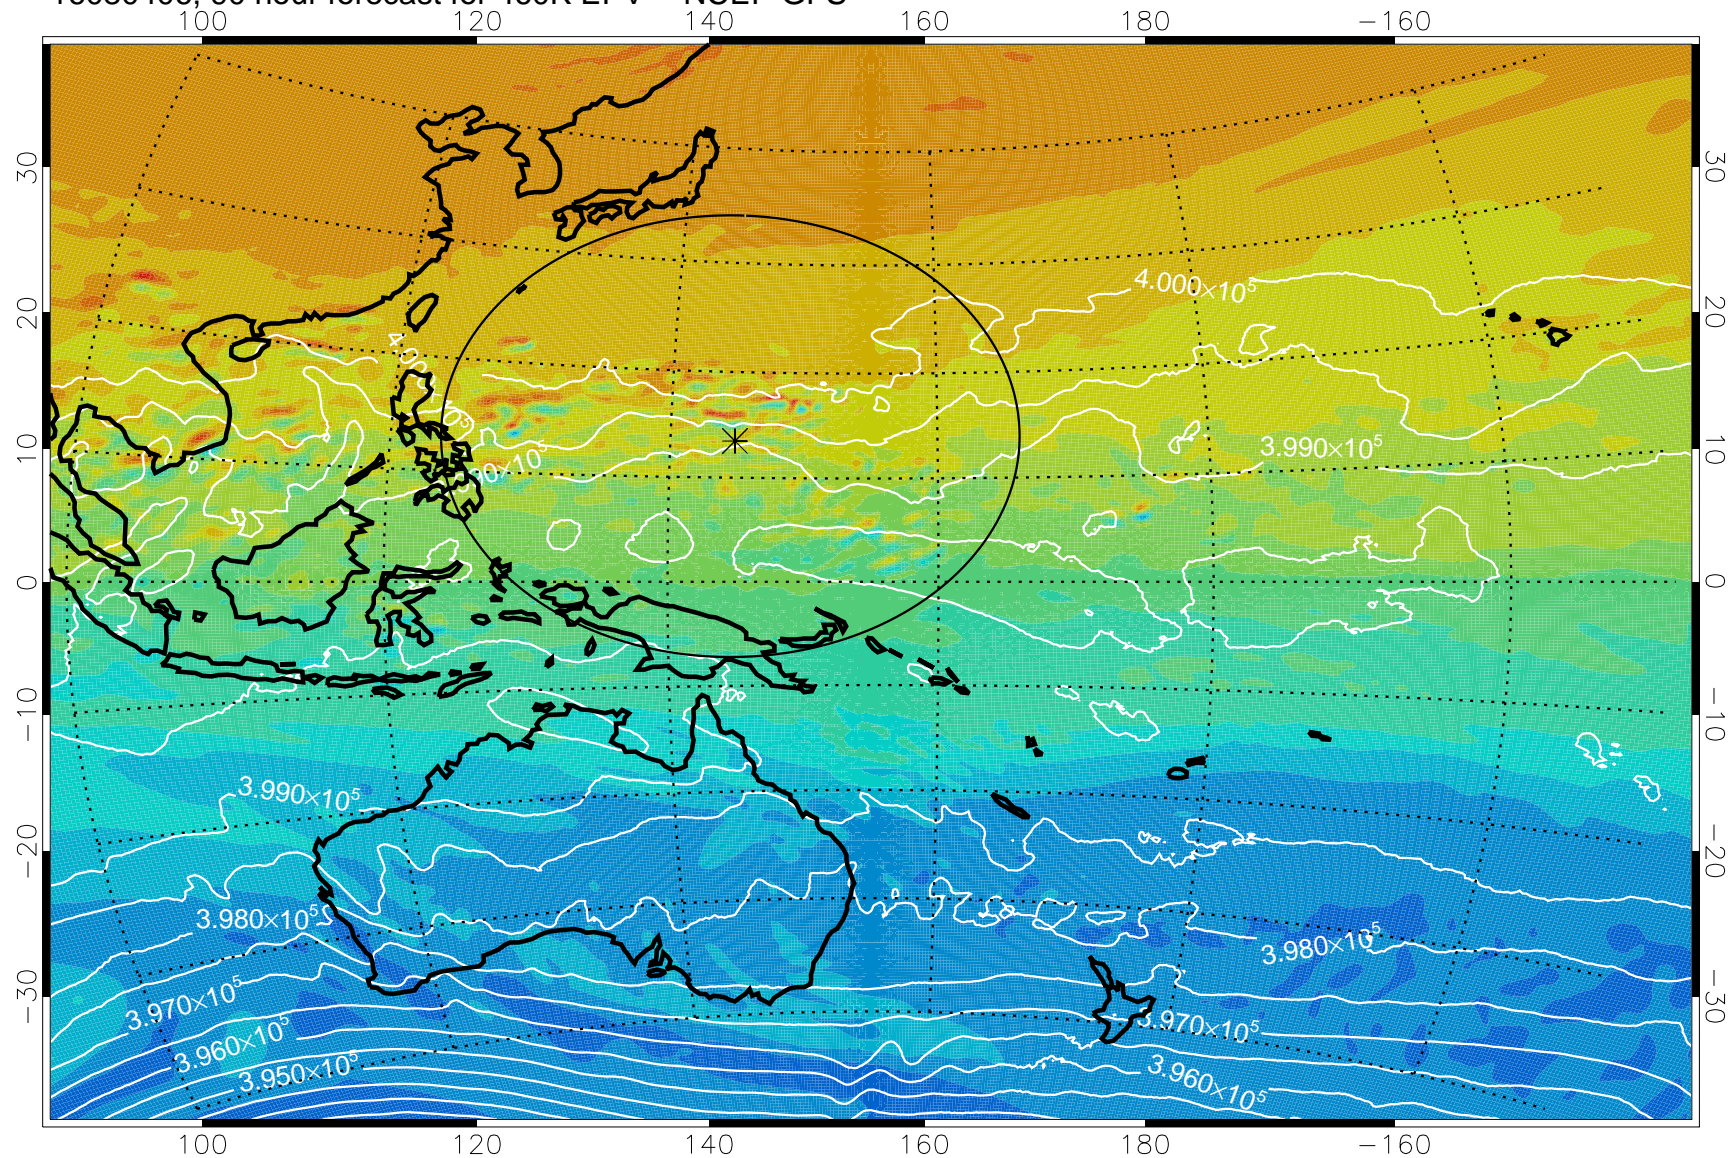

460K Montgomery Streamfunction, white

Range ring of 2304 km

16080312, 72 hour forecast for 460K EPV -- NCEP GFS

460K Montgomery Streamfunction, white

Range ring of 2304 km

16080318, 78 hour forecast for 460K EPV -- NCEP GFS

460K Montgomery Streamfunction, white

Range ring of 2304 km

16080400, 84 hour forecast for 460K EPV -- NCEP GFS

460K Montgomery Streamfunction, white

Range ring of 2304 km

16080406, 90 hour forecast for 460K EPV -- NCEP GFS

460K Montgomery Streamfunction, white

Range ring of 2304 km

16080412, 96 hour forecast for 460K EPV -- NCEP GFS

460K Montgomery Streamfunction, white

Range ring of 2304 km

16080418, 102 hour forecast for 460K EPV -- NCEP GFS

460K Montgomery Streamfunction, white

Range ring of 2304 km

16080500, 108 hour forecast for 460K EPV -- NCEP GFS

460K Montgomery Streamfunction, white

Range ring of 2304 km

16080506, 114 hour forecast for 460K EPV -- NCEP GFS