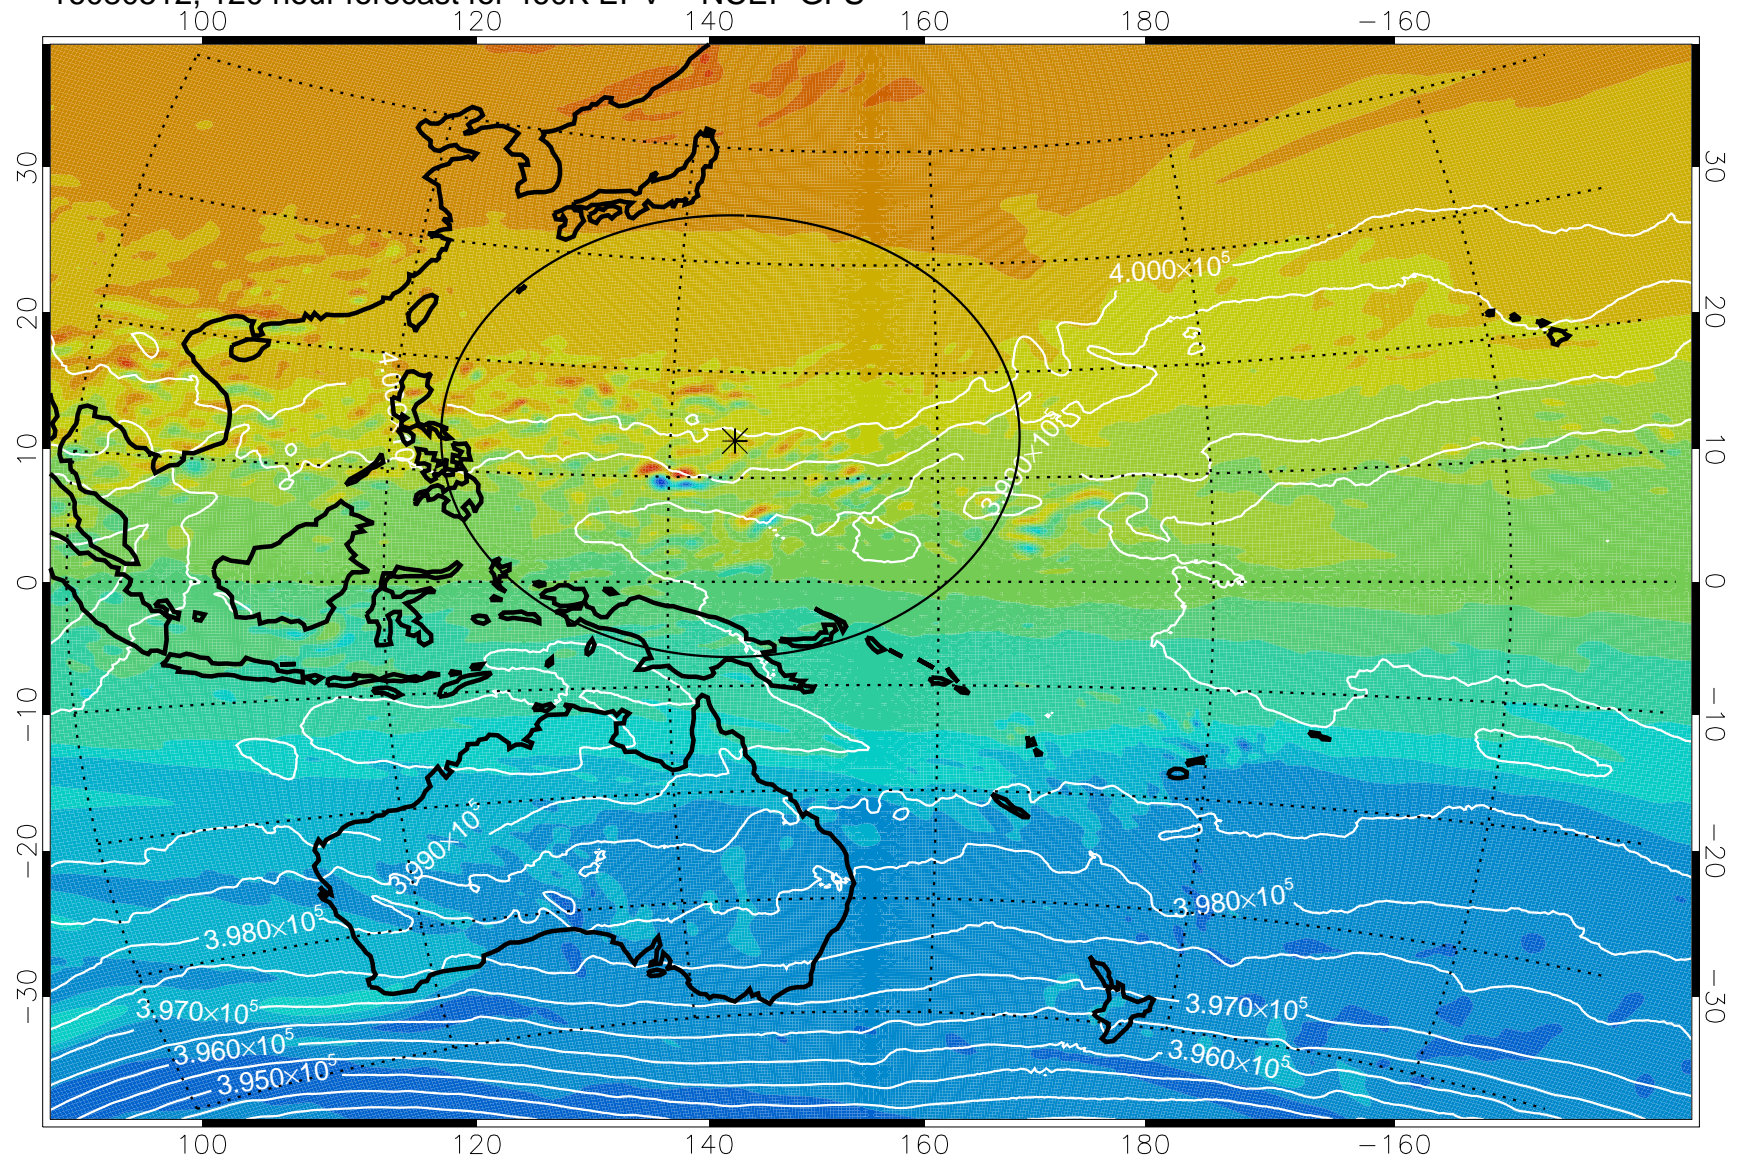

460K Montgomery Streamfunction, white

Range ring of 2304 km

16080412, 96 hour forecast for 460K EPV -- NCEP GFS

460K Montgomery Streamfunction, white

Range ring of 2304 km

16080418, 102 hour forecast for 460K EPV -- NCEP GFS

460K Montgomery Streamfunction, white

Range ring of 2304 km

16080500, 108 hour forecast for 460K EPV -- NCEP GFS

460K Montgomery Streamfunction, white

Range ring of 2304 km

16080506, 114 hour forecast for 460K EPV -- NCEP GFS

16080512, 120 hour forecast for 460K EPV -- NCEP GFS

460K Montgomery Streamfunction, white

Range ring of 2304 km