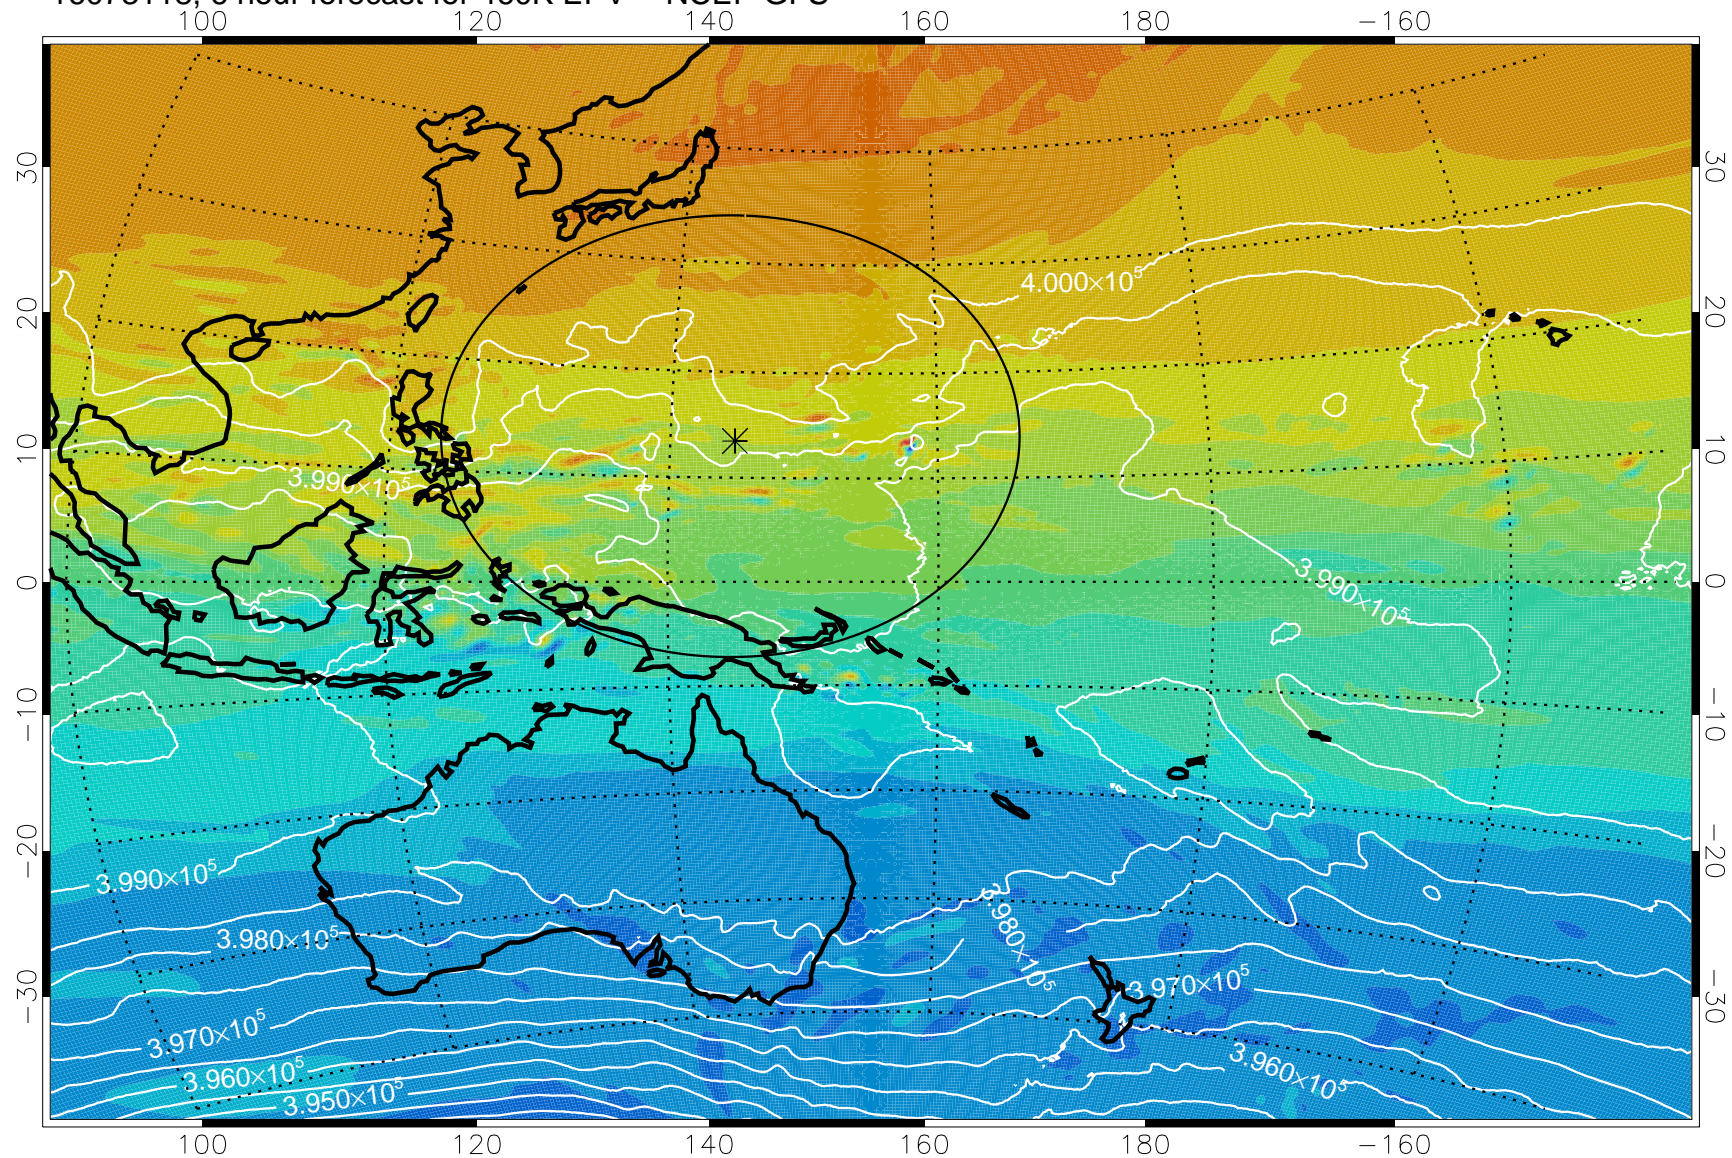

16073118, 6 hour forecast for 460K EPV -- NCEP GFS

460K Montgomery Streamfunction, white

Range ring of 2304 km

16080100, 12 hour forecast for 460K EPV -- NCEP GFS

460K Montgomery Streamfunction, white

Range ring of 2304 km

16080106, 18 hour forecast for 460K EPV -- NCEP GFS

460K Montgomery Streamfunction, white

Range ring of 2304 km

16080112, 24 hour forecast for 460K EPV -- NCEP GFS

460K Montgomery Streamfunction, white

Range ring of 2304 km

16080118, 30 hour forecast for 460K EPV -- NCEP GFS

16080200, 36 hour forecast for 460K EPV -- NCEP GFS

460K Montgomery Streamfunction, white

Range ring of 2304 km

16080206, 42 hour forecast for 460K EPV -- NCEP GFS

460K Montgomery Streamfunction, white

Range ring of 2304 km

16080212, 48 hour forecast for 460K EPV -- NCEP GFS

460K Montgomery Streamfunction, white

Range ring of 2304 km

16080218, 54 hour forecast for 460K EPV -- NCEP GFS