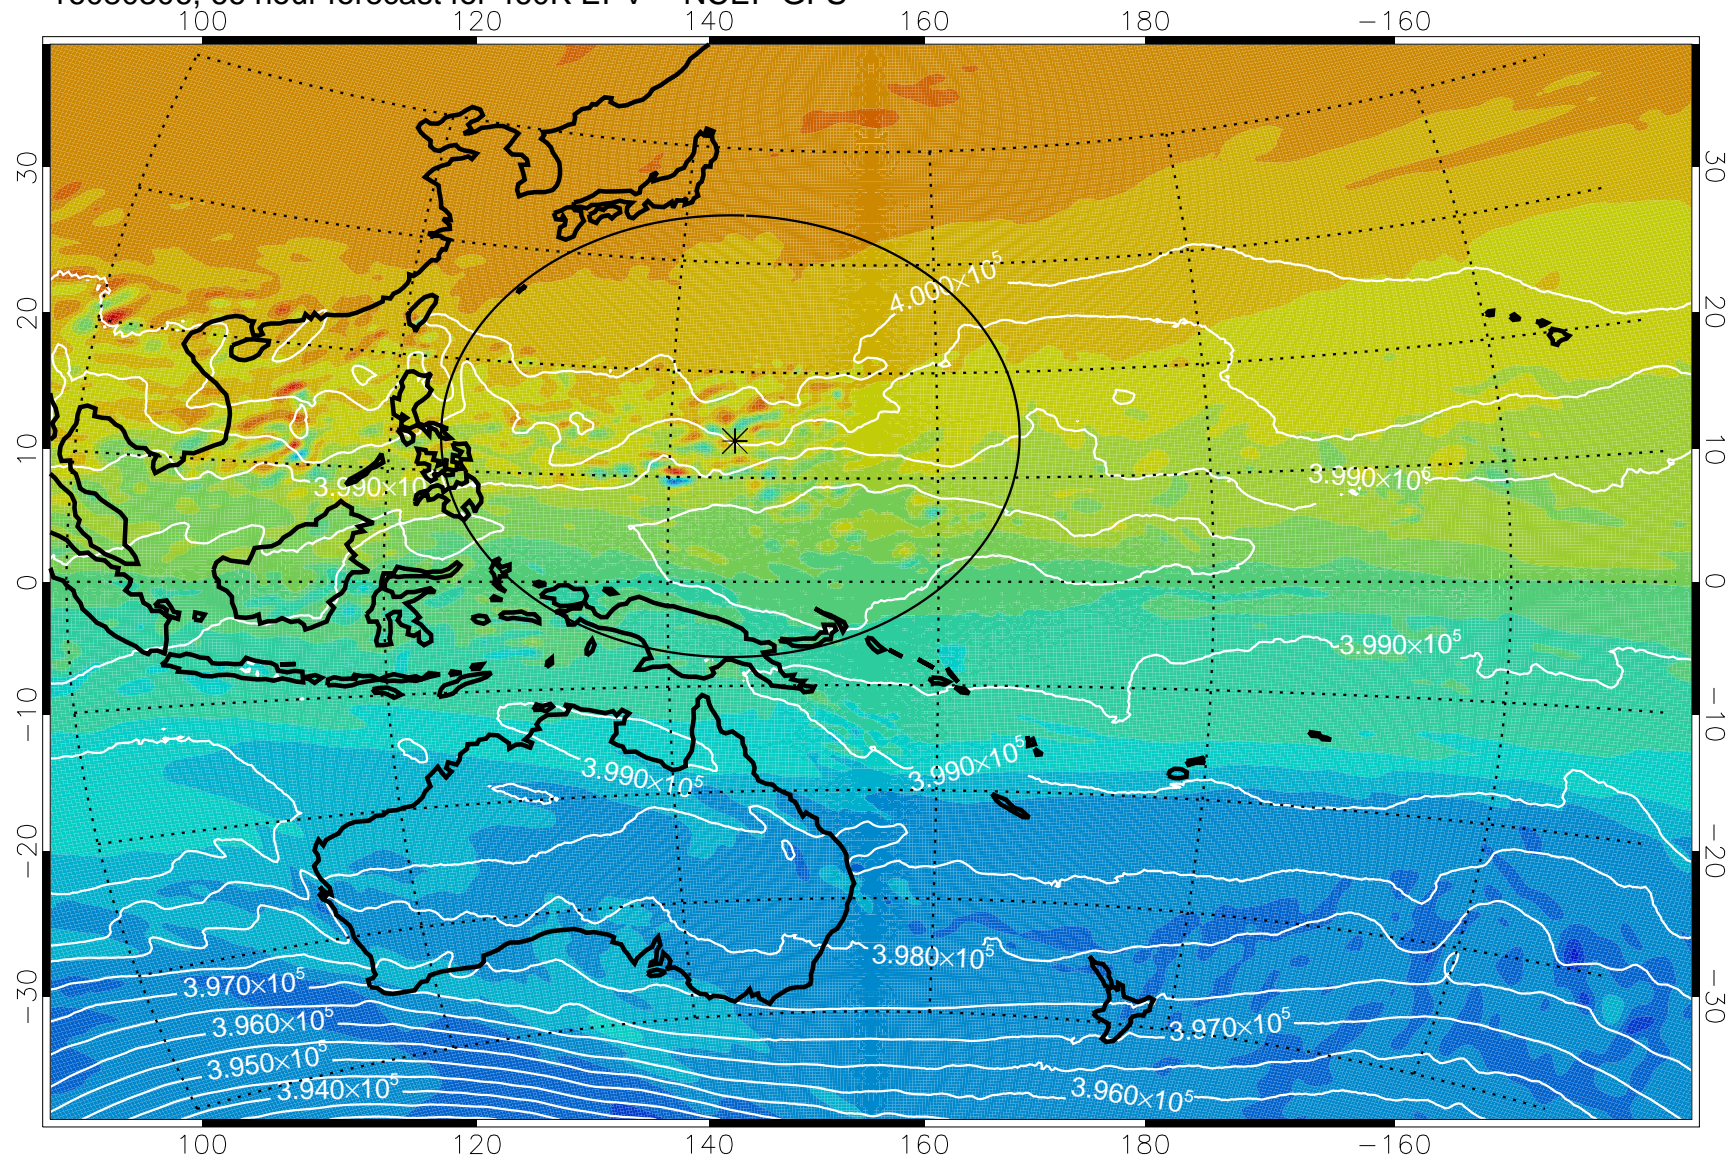

460K Montgomery Streamfunction, white

Range ring of 2304 km

16080212, 48 hour forecast for 460K EPV -- NCEP GFS

460K Montgomery Streamfunction, white

Range ring of 2304 km

16080218, 54 hour forecast for 460K EPV -- NCEP GFS

460K Montgomery Streamfunction, white

Range ring of 2304 km

16080300, 60 hour forecast for 460K EPV -- NCEP GFS

460K Montgomery Streamfunction, white

Range ring of 2304 km

16080306, 66 hour forecast for 460K EPV -- NCEP GFS

460K Montgomery Streamfunction, white

Range ring of 2304 km

16080312, 72 hour forecast for 460K EPV -- NCEP GFS

460K Montgomery Streamfunction, white

Range ring of 2304 km

16080318, 78 hour forecast for 460K EPV -- NCEP GFS

460K Montgomery Streamfunction, white

Range ring of 2304 km

16080400, 84 hour forecast for 460K EPV -- NCEP GFS

460K Montgomery Streamfunction, white

Range ring of 2304 km

16080406, 90 hour forecast for 460K EPV -- NCEP GFS