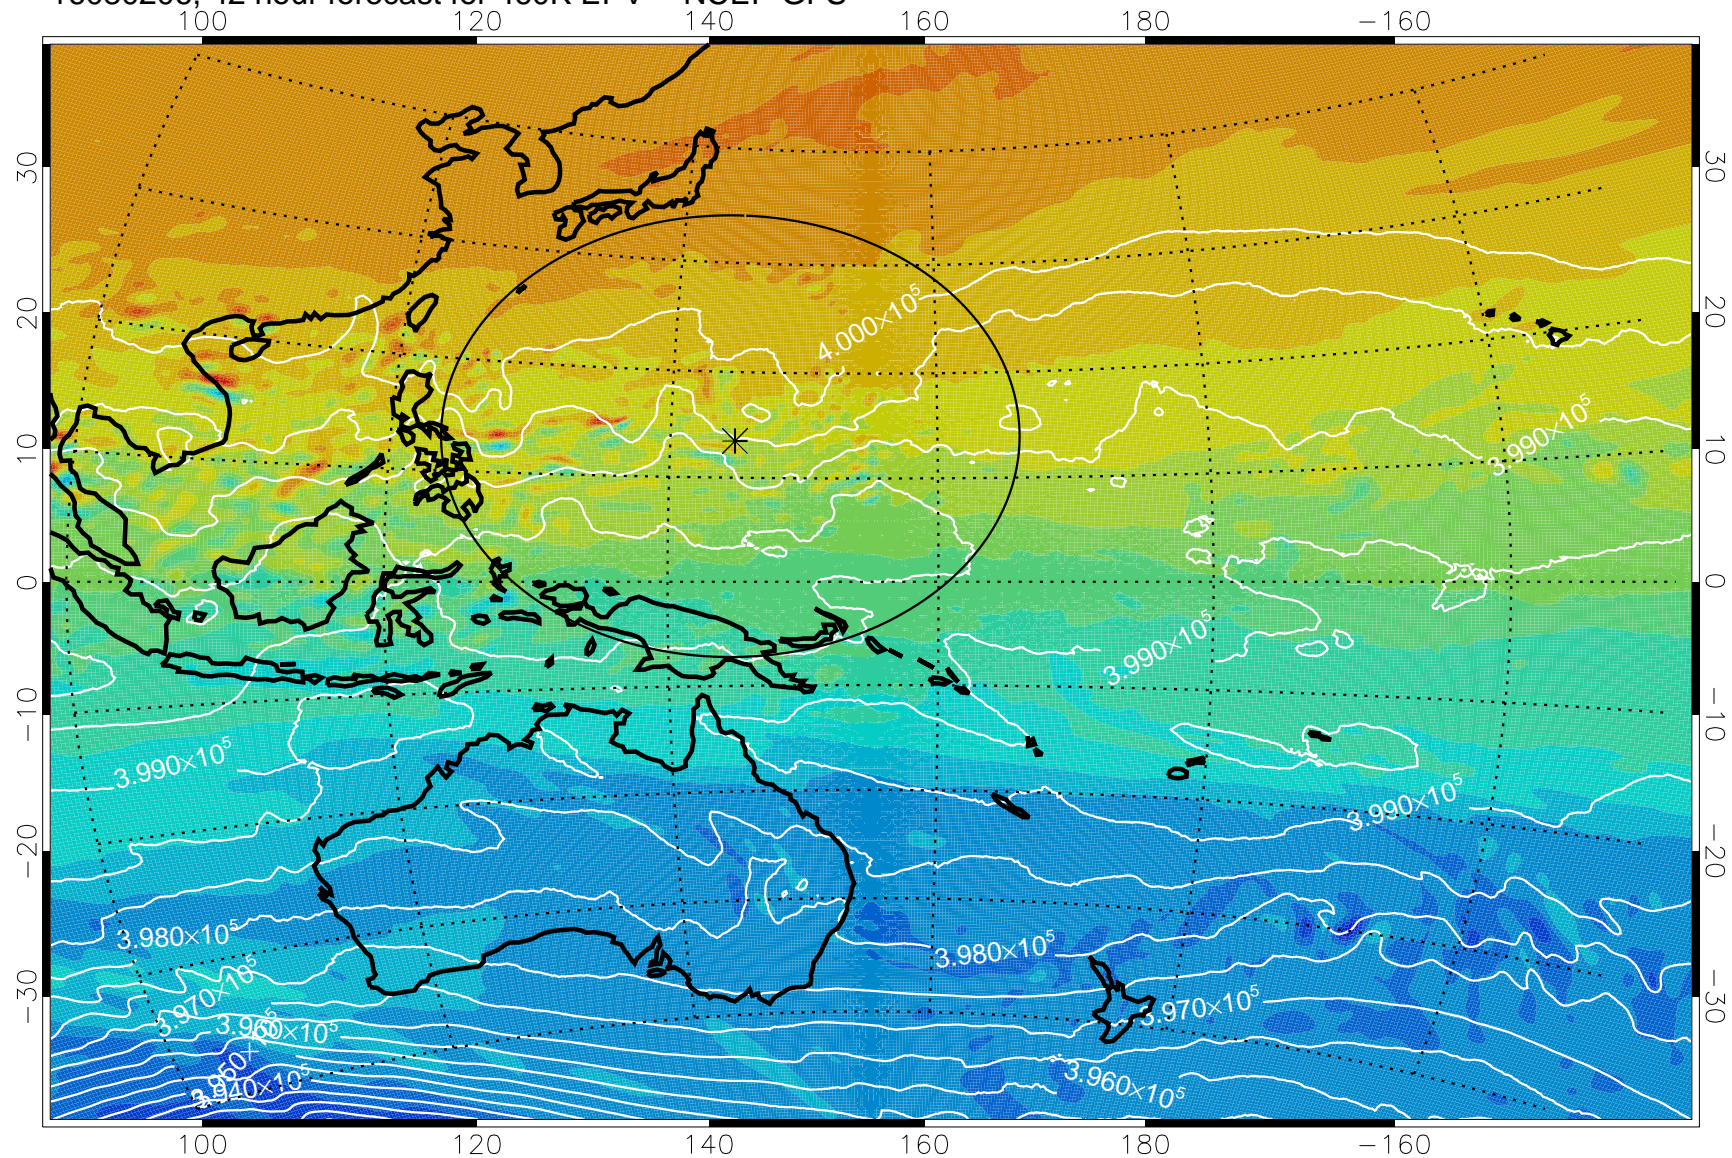

16080106, 18 hour forecast for 460K EPV -- NCEP GFS

460K Montgomery Streamfunction, white

Range ring of 2304 km

16080112, 24 hour forecast for 460K EPV -- NCEP GFS

460K Montgomery Streamfunction, white

Range ring of 2304 km

16080118, 30 hour forecast for 460K EPV -- NCEP GFS

16080200, 36 hour forecast for 460K EPV -- NCEP GFS

460K Montgomery Streamfunction, white

Range ring of 2304 km

16080206, 42 hour forecast for 460K EPV -- NCEP GFS

460K Montgomery Streamfunction, white

Range ring of 2304 km

16080212, 48 hour forecast for 460K EPV -- NCEP GFS

460K Montgomery Streamfunction, white

Range ring of 2304 km

16080218, 54 hour forecast for 460K EPV -- NCEP GFS

460K Montgomery Streamfunction, white

Range ring of 2304 km

16080300, 60 hour forecast for 460K EPV -- NCEP GFS

460K Montgomery Streamfunction, white

Range ring of 2304 km

16080306, 66 hour forecast for 460K EPV -- NCEP GFS