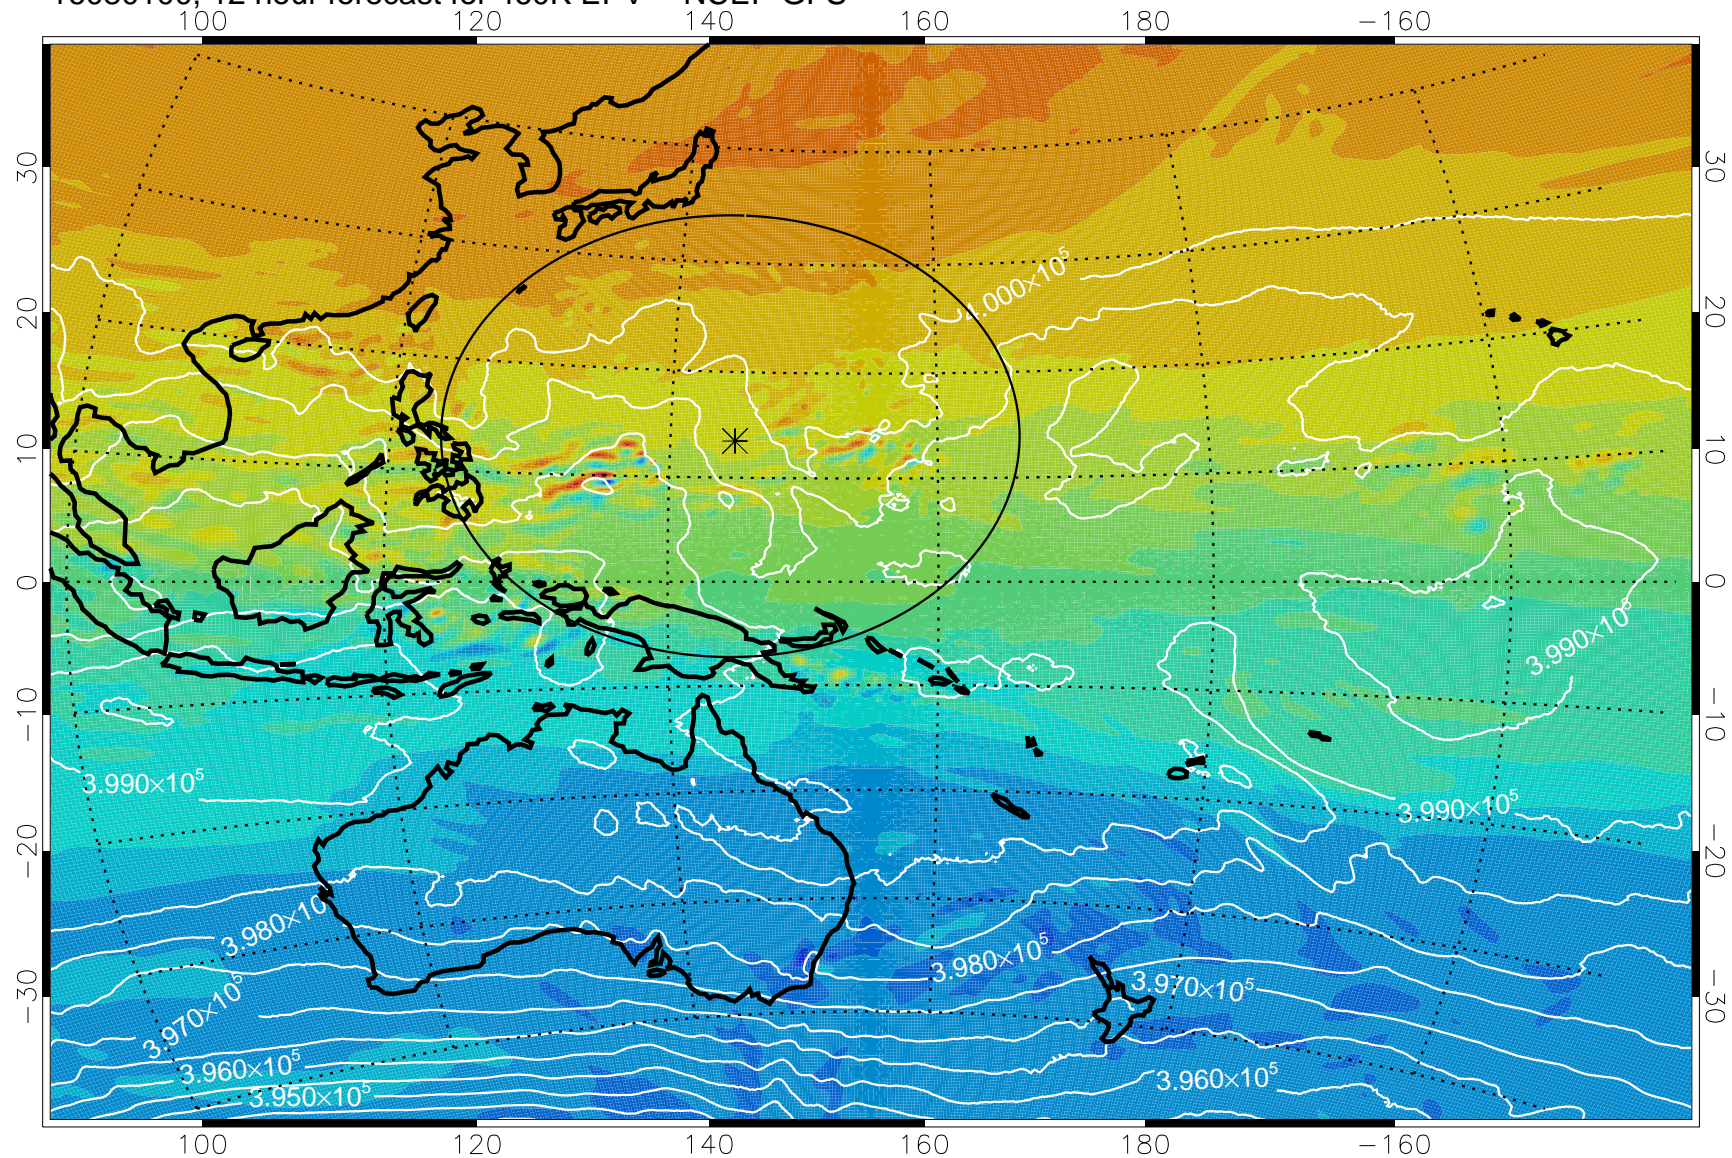

16073118, 6 hour forecast for 460K EPV -- NCEP GFS

460K Montgomery Streamfunction, white

Range ring of 2304 km

16080100, 12 hour forecast for 460K EPV -- NCEP GFS

460K Montgomery Streamfunction, white

Range ring of 2304 km

16080106, 18 hour forecast for 460K EPV -- NCEP GFS

460K Montgomery Streamfunction, white

Range ring of 2304 km

16080112, 24 hour forecast for 460K EPV -- NCEP GFS

460K Montgomery Streamfunction, white

Range ring of 2304 km

16080118, 30 hour forecast for 460K EPV -- NCEP GFS

16080200, 36 hour forecast for 460K EPV -- NCEP GFS

460K Montgomery Streamfunction, white

Range ring of 2304 km

16080206, 42 hour forecast for 460K EPV -- NCEP GFS

460K Montgomery Streamfunction, white

Range ring of 2304 km

16080212, 48 hour forecast for 460K EPV -- NCEP GFS

460K Montgomery Streamfunction, white

Range ring of 2304 km

16080218, 54 hour forecast for 460K EPV -- NCEP GFS