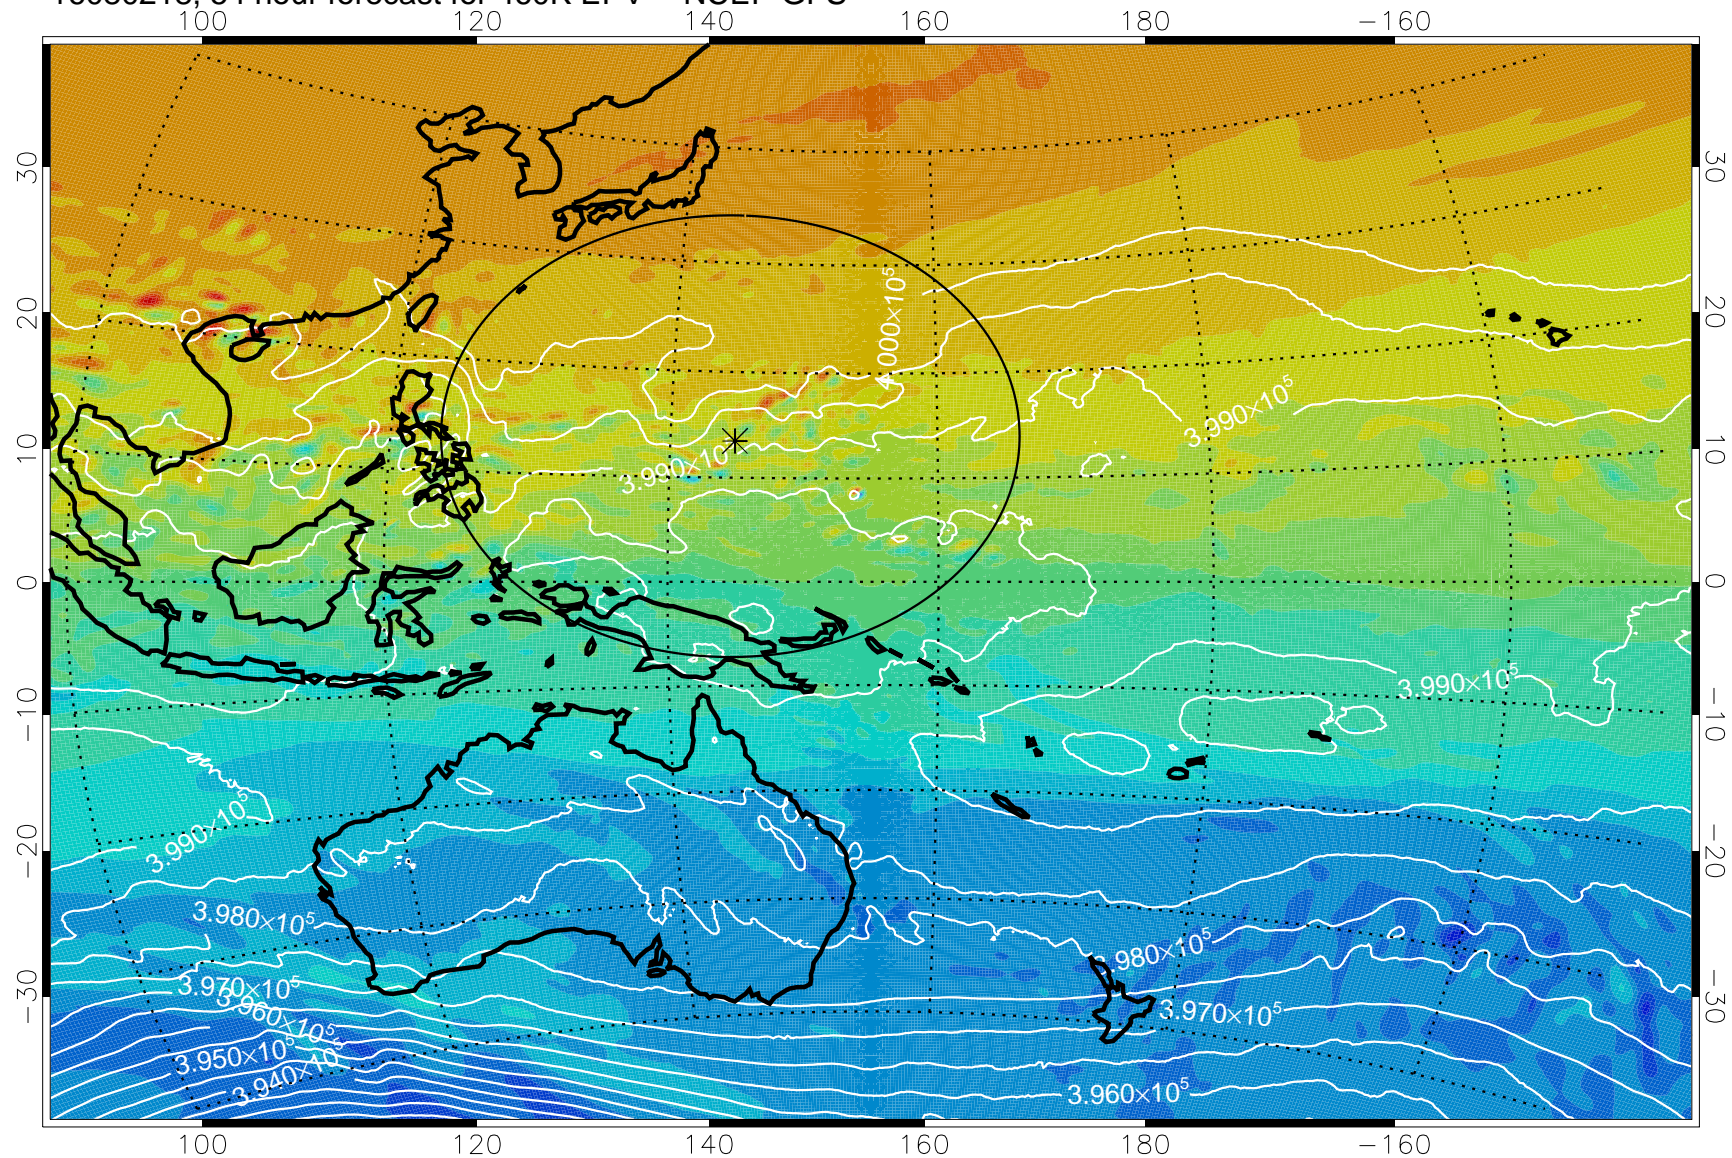

16080118, 30 hour forecast for 460K EPV -- NCEP GFS

16080200, 36 hour forecast for 460K EPV -- NCEP GFS

460K Montgomery Streamfunction, white

Range ring of 2304 km

16080206, 42 hour forecast for 460K EPV -- NCEP GFS

460K Montgomery Streamfunction, white

Range ring of 2304 km

16080212, 48 hour forecast for 460K EPV -- NCEP GFS

460K Montgomery Streamfunction, white

Range ring of 2304 km

16080218, 54 hour forecast for 460K EPV -- NCEP GFS

460K Montgomery Streamfunction, white

Range ring of 2304 km

16080300, 60 hour forecast for 460K EPV -- NCEP GFS

460K Montgomery Streamfunction, white

Range ring of 2304 km

16080306, 66 hour forecast for 460K EPV -- NCEP GFS

460K Montgomery Streamfunction, white

Range ring of 2304 km

16080312, 72 hour forecast for 460K EPV -- NCEP GFS

460K Montgomery Streamfunction, white

Range ring of 2304 km

16080318, 78 hour forecast for 460K EPV -- NCEP GFS