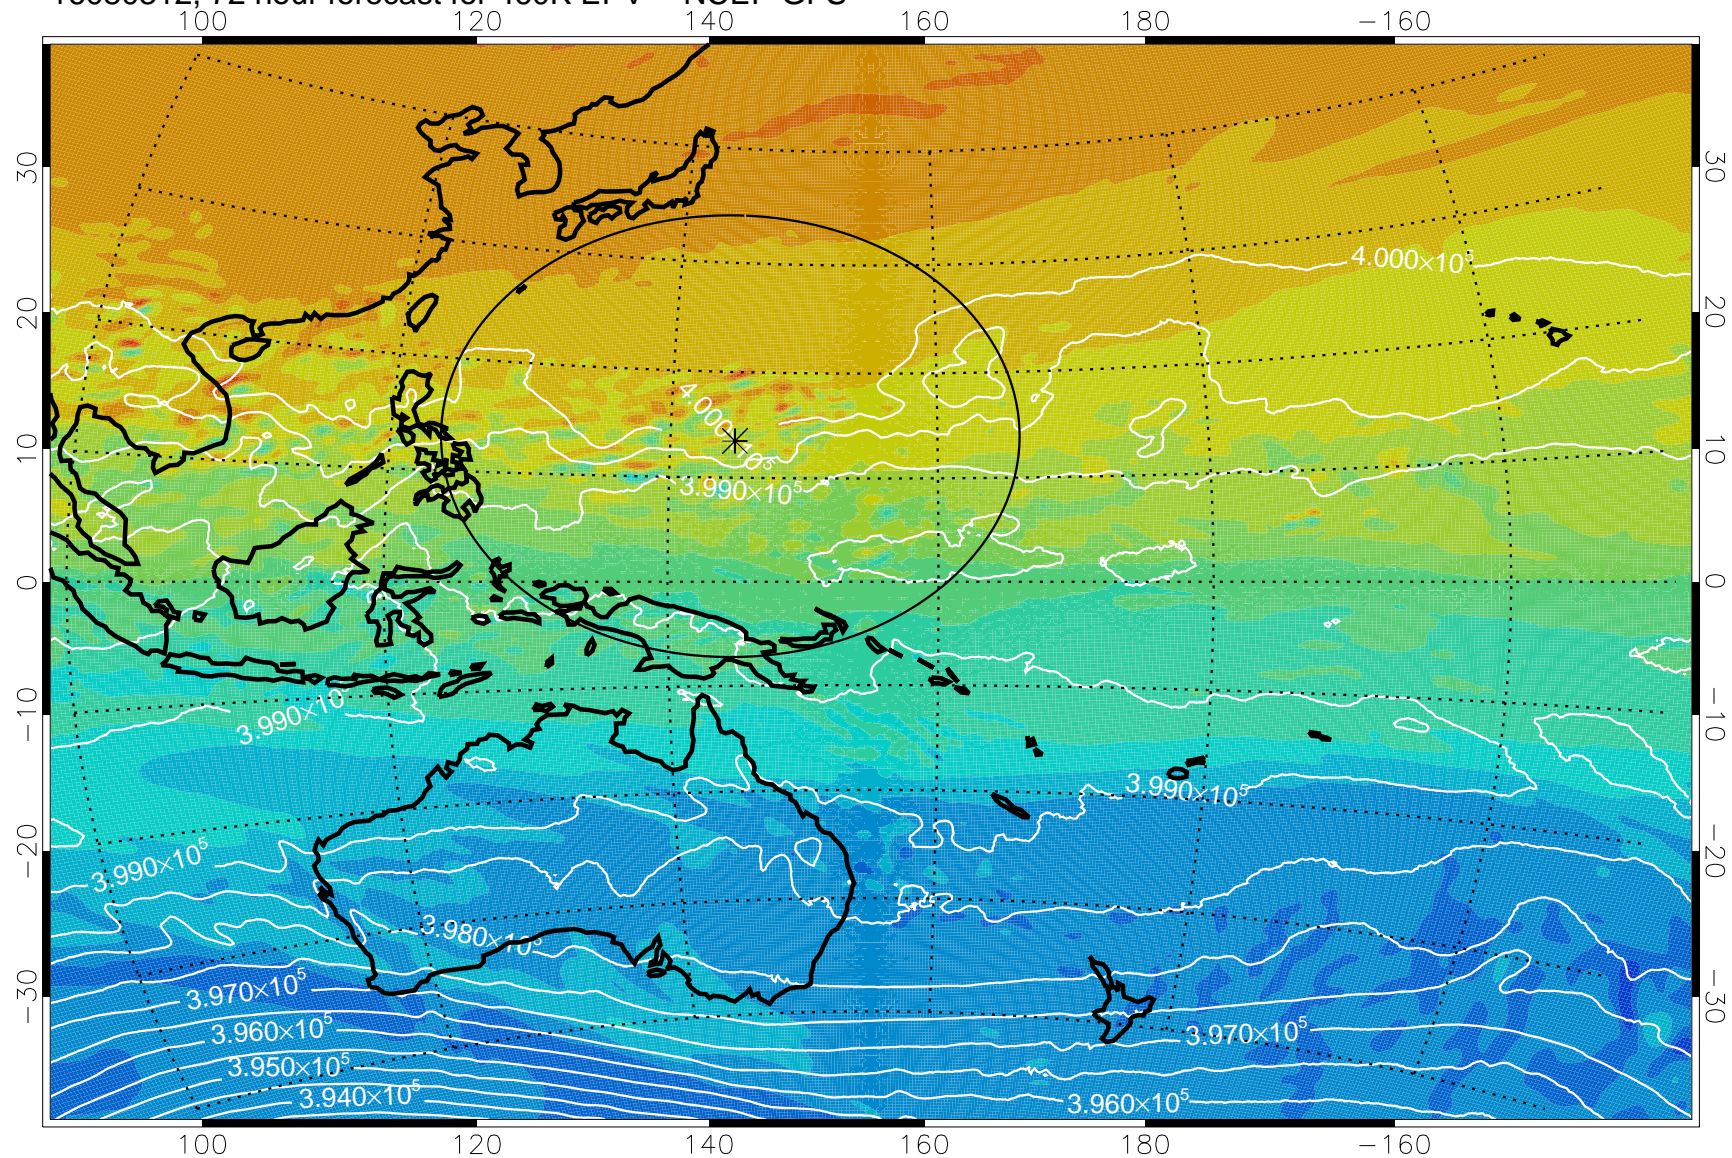

460K Montgomery Streamfunction, white

Range ring of 2304 km

16080212, 48 hour forecast for 460K EPV -- NCEP GFS

460K Montgomery Streamfunction, white

Range ring of 2304 km

16080218, 54 hour forecast for 460K EPV -- NCEP GFS

460K Montgomery Streamfunction, white

Range ring of 2304 km

16080300, 60 hour forecast for 460K EPV -- NCEP GFS

460K Montgomery Streamfunction, white

Range ring of 2304 km

16080306, 66 hour forecast for 460K EPV -- NCEP GFS

460K Montgomery Streamfunction, white

Range ring of 2304 km

16080312, 72 hour forecast for 460K EPV -- NCEP GFS

460K Montgomery Streamfunction, white

Range ring of 2304 km

16080318, 78 hour forecast for 460K EPV -- NCEP GFS

460K Montgomery Streamfunction, white

Range ring of 2304 km

16080400, 84 hour forecast for 460K EPV -- NCEP GFS

460K Montgomery Streamfunction, white

Range ring of 2304 km

16080406, 90 hour forecast for 460K EPV -- NCEP GFS