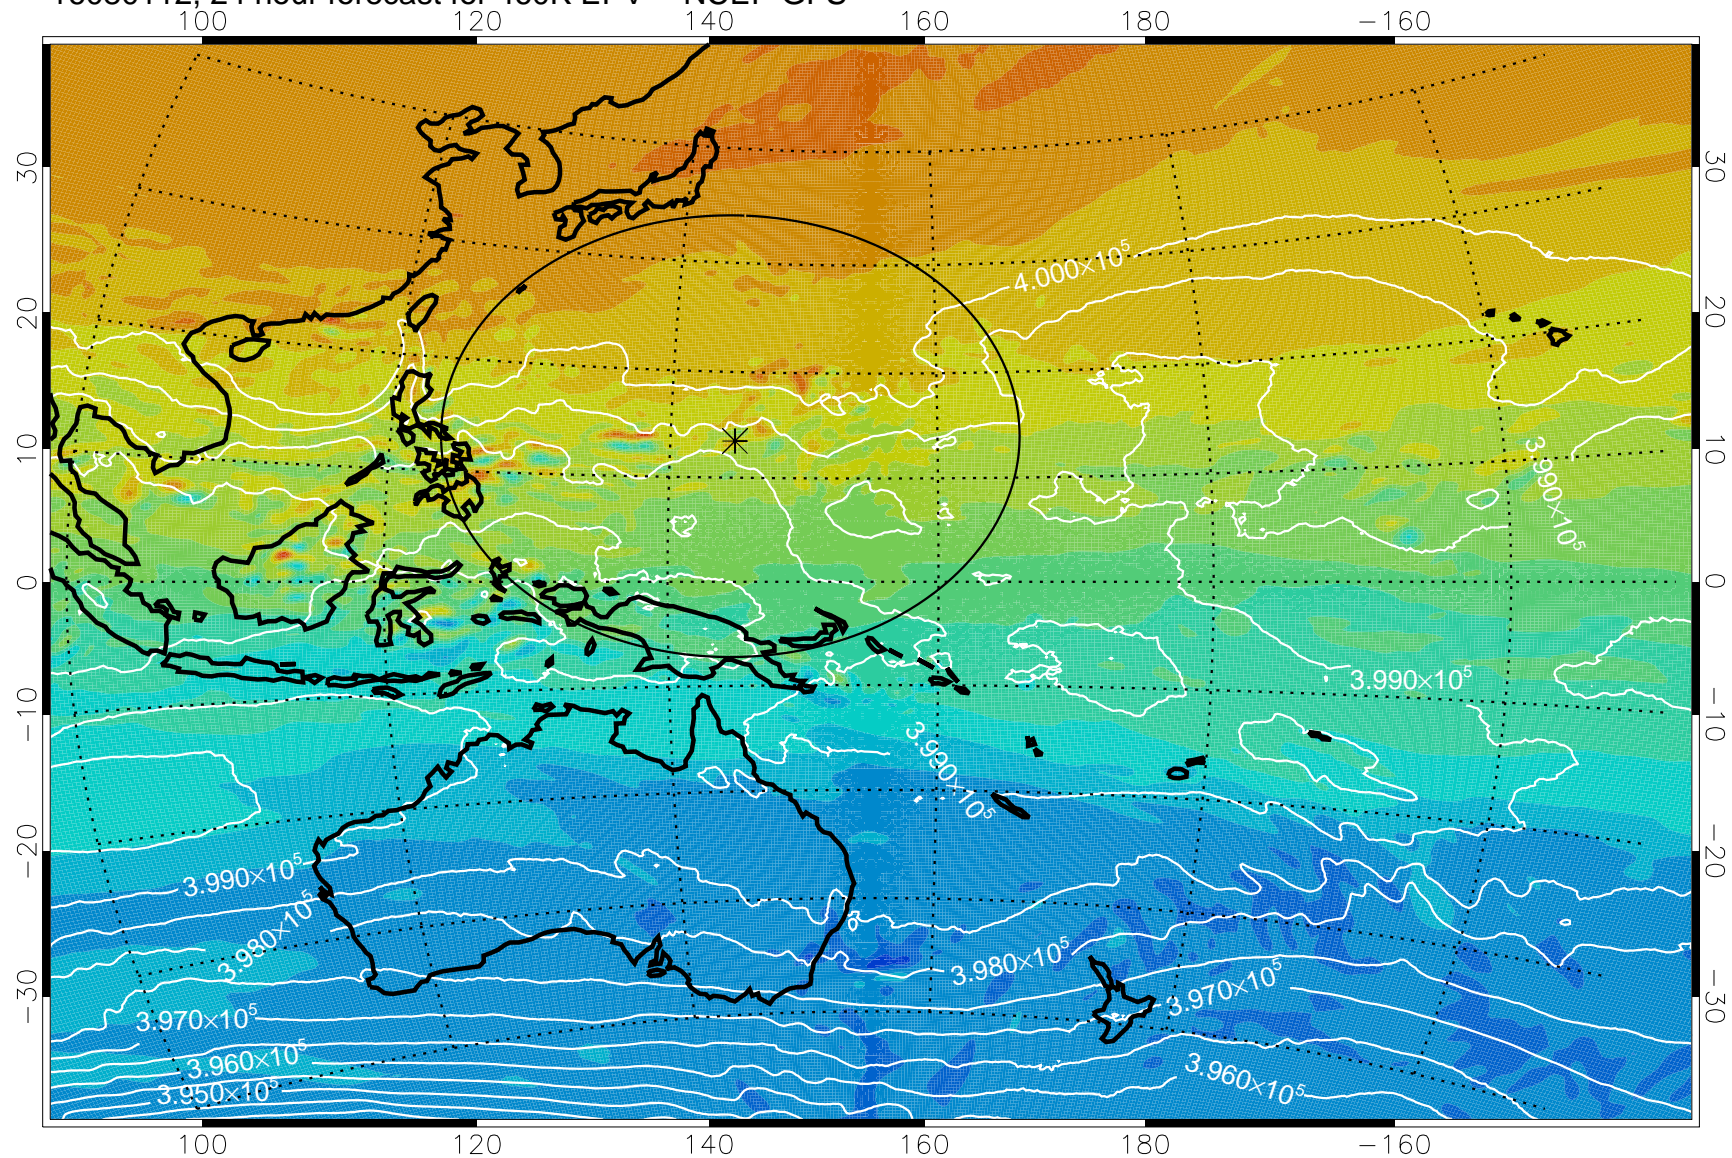

16073118, 6 hour forecast for 460K EPV -- NCEP GFS

460K Montgomery Streamfunction, white

Range ring of 2304 km

16080100, 12 hour forecast for 460K EPV -- NCEP GFS

460K Montgomery Streamfunction, white

Range ring of 2304 km

16080106, 18 hour forecast for 460K EPV -- NCEP GFS

460K Montgomery Streamfunction, white

Range ring of 2304 km

16080112, 24 hour forecast for 460K EPV -- NCEP GFS

460K Montgomery Streamfunction, white

Range ring of 2304 km

16080118, 30 hour forecast for 460K EPV -- NCEP GFS

16080200, 36 hour forecast for 460K EPV -- NCEP GFS

460K Montgomery Streamfunction, white

Range ring of 2304 km

16080206, 42 hour forecast for 460K EPV -- NCEP GFS

460K Montgomery Streamfunction, white

Range ring of 2304 km

16080212, 48 hour forecast for 460K EPV -- NCEP GFS

460K Montgomery Streamfunction, white

Range ring of 2304 km

16080218, 54 hour forecast for 460K EPV -- NCEP GFS