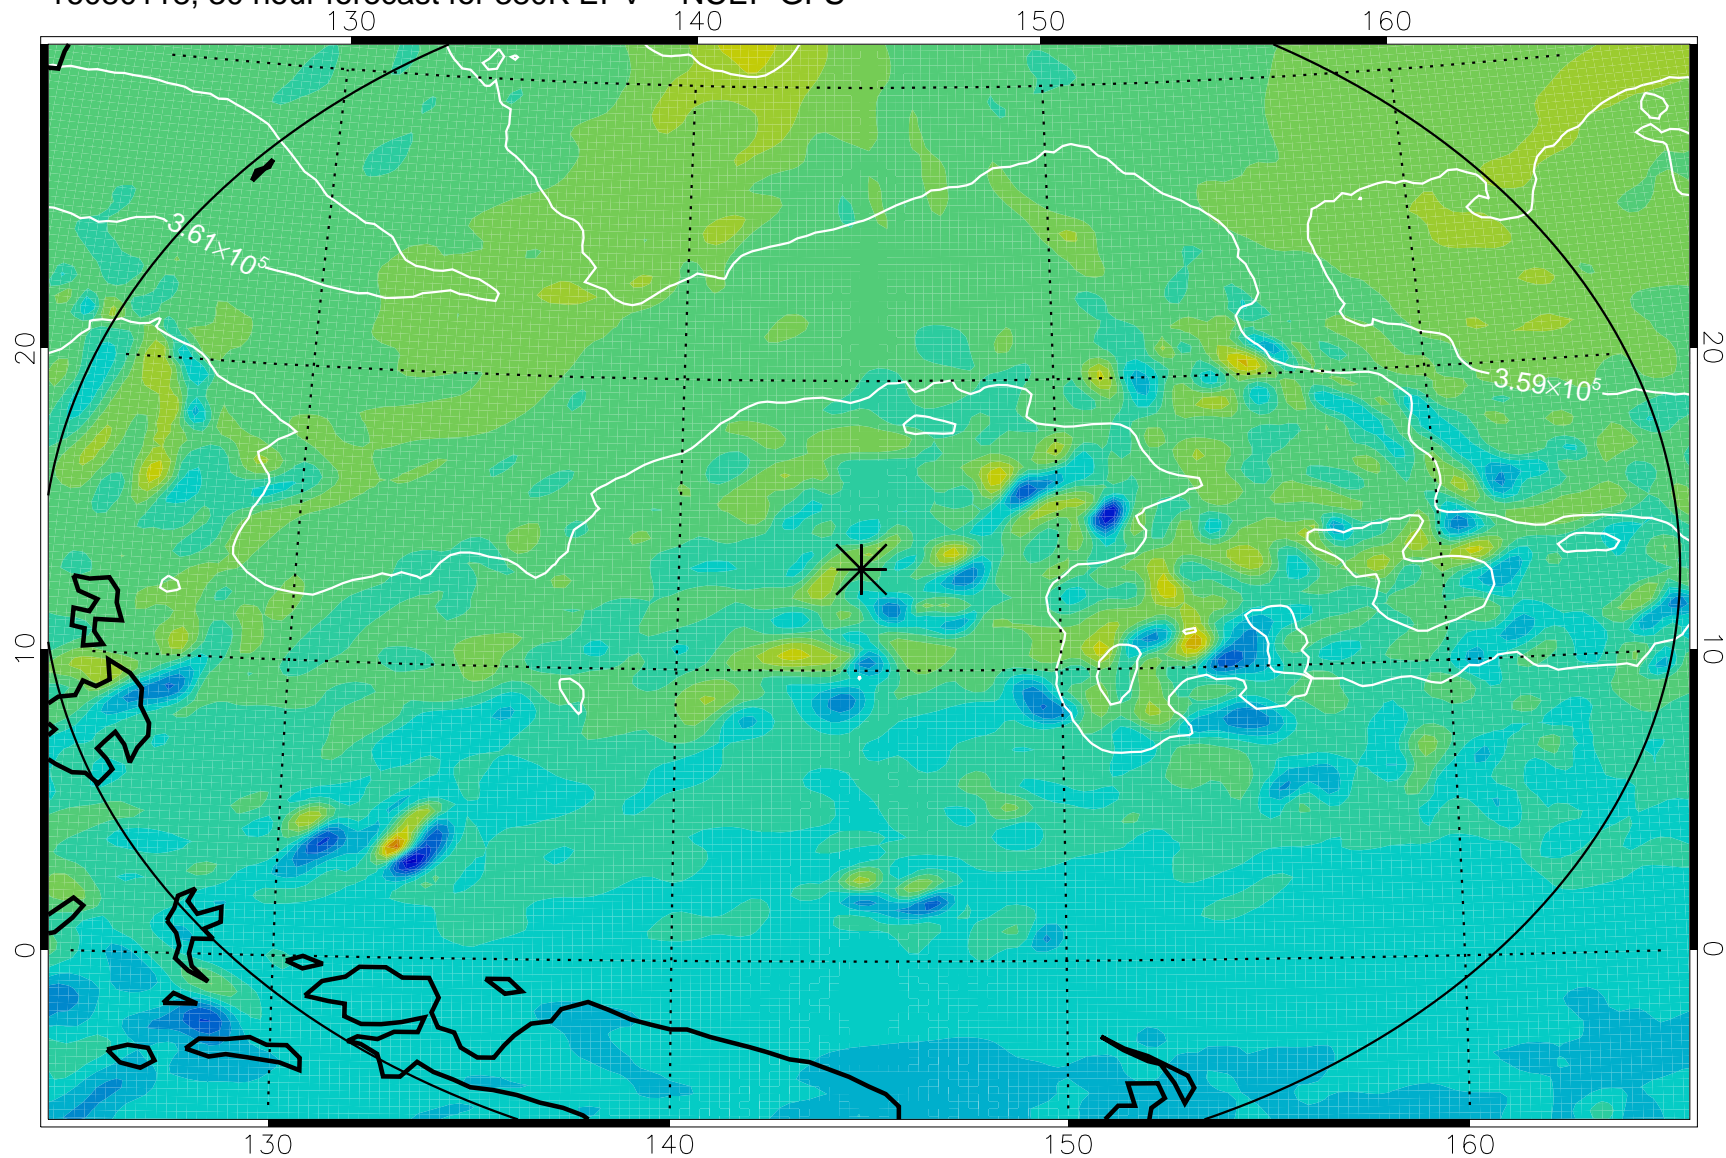

16073118, 6 hour forecast for 380K EPV -- NCEP GFS

380K Montgomery Streamfunction, white

Range ring of 2304 km

16080100, 12 hour forecast for 380K EPV -- NCEP GFS

380K Montgomery Streamfunction, white

Range ring of 2304 km

16080106, 18 hour forecast for 380K EPV -- NCEP GFS

380K Montgomery Streamfunction, white

Range ring of 2304 km

16080112, 24 hour forecast for 380K EPV -- NCEP GFS

380K Montgomery Streamfunction, white

Range ring of 2304 km

16080118, 30 hour forecast for 380K EPV -- NCEP GFS

380K Montgomery Streamfunction, white

Range ring of 2304 km

16080200, 36 hour forecast for 380K EPV -- NCEP GFS

380K Montgomery Streamfunction, white

Range ring of 2304 km

16080206, 42 hour forecast for 380K EPV -- NCEP GFS

380K Montgomery Streamfunction, white

Range ring of 2304 km

16080212, 48 hour forecast for 380K EPV -- NCEP GFS

380K Montgomery Streamfunction, white

Range ring of 2304 km