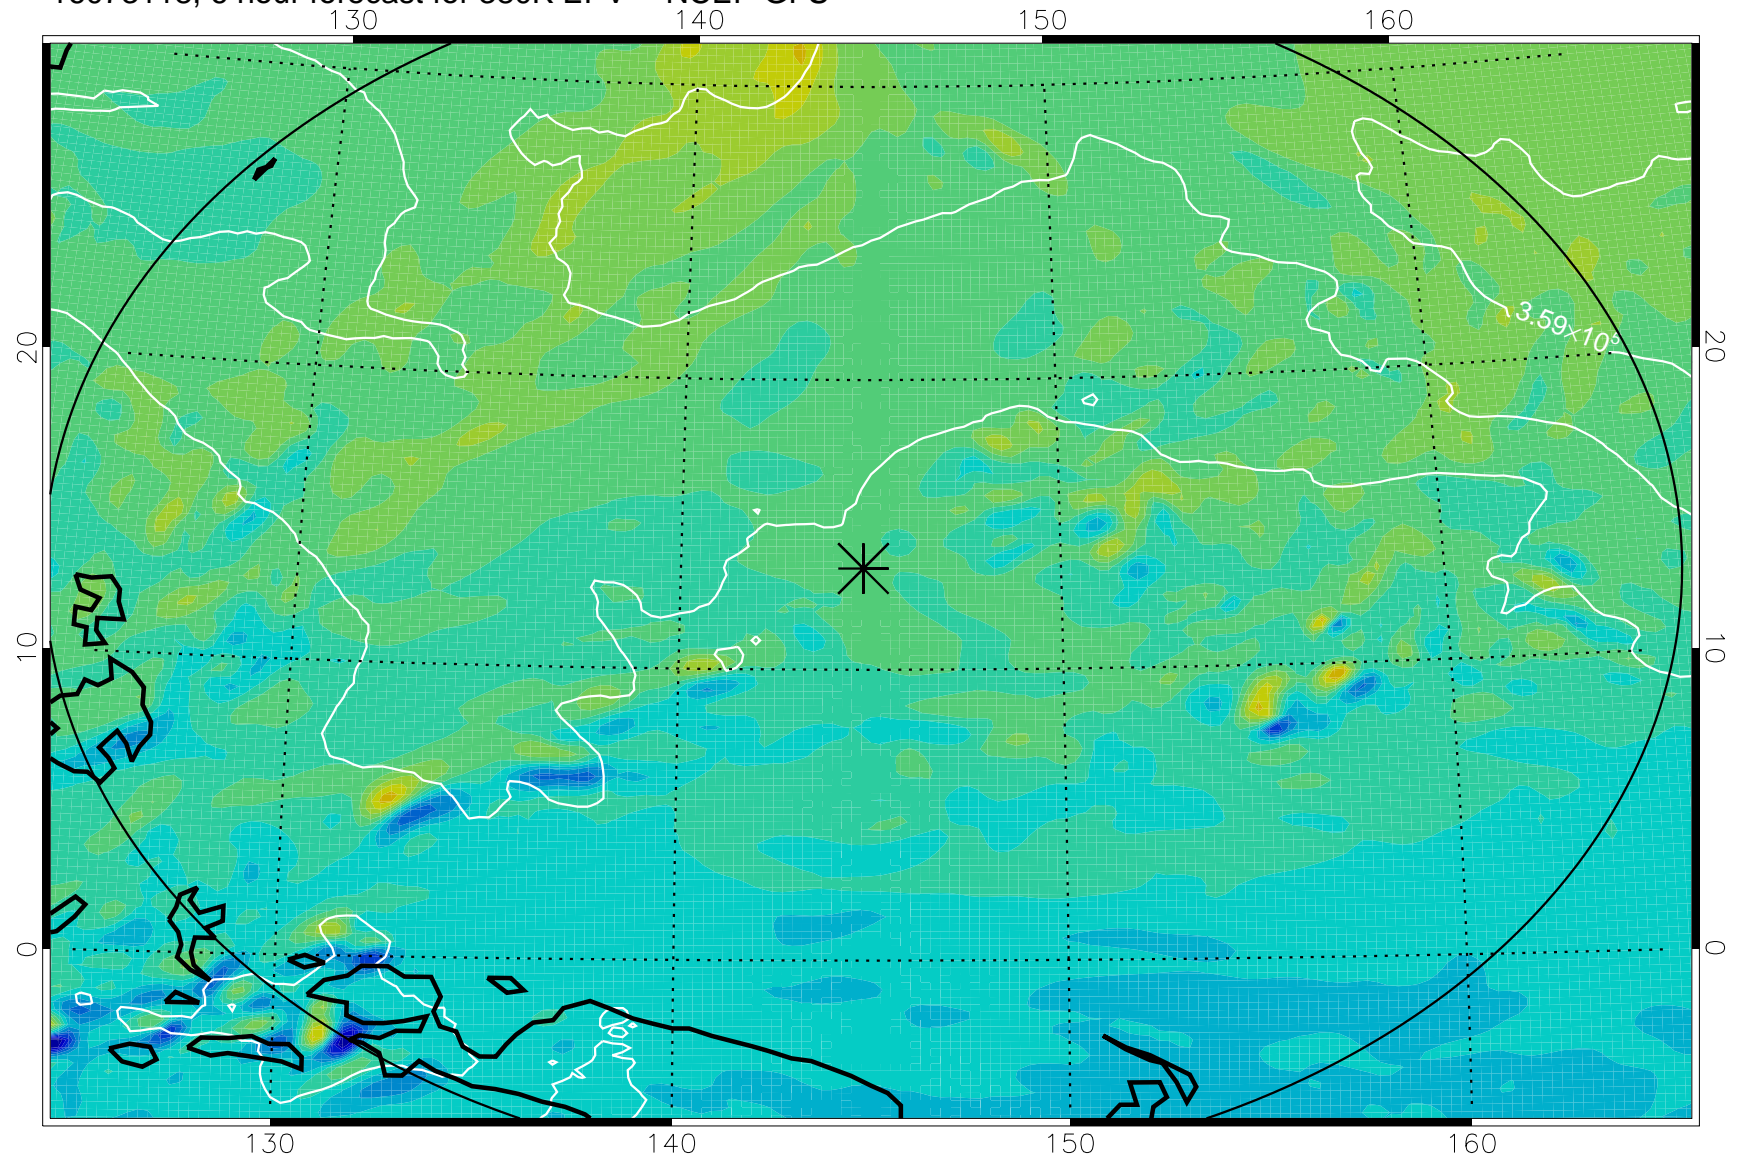

16073118, 6 hour forecast for 380K EPV -- NCEP GFS

380K Montgomery Streamfunction, white

Range ring of 2304 km

16080100, 12 hour forecast for 380K EPV -- NCEP GFS

380K Montgomery Streamfunction, white

Range ring of 2304 km

16080106, 18 hour forecast for 380K EPV -- NCEP GFS

380K Montgomery Streamfunction, white

Range ring of 2304 km

16080112, 24 hour forecast for 380K EPV -- NCEP GFS

380K Montgomery Streamfunction, white

Range ring of 2304 km

16080118, 30 hour forecast for 380K EPV -- NCEP GFS

380K Montgomery Streamfunction, white

Range ring of 2304 km

16080200, 36 hour forecast for 380K EPV -- NCEP GFS

380K Montgomery Streamfunction, white

Range ring of 2304 km

16080206, 42 hour forecast for 380K EPV -- NCEP GFS

380K Montgomery Streamfunction, white

Range ring of 2304 km

16080212, 48 hour forecast for 380K EPV -- NCEP GFS

380K Montgomery Streamfunction, white

Range ring of 2304 km