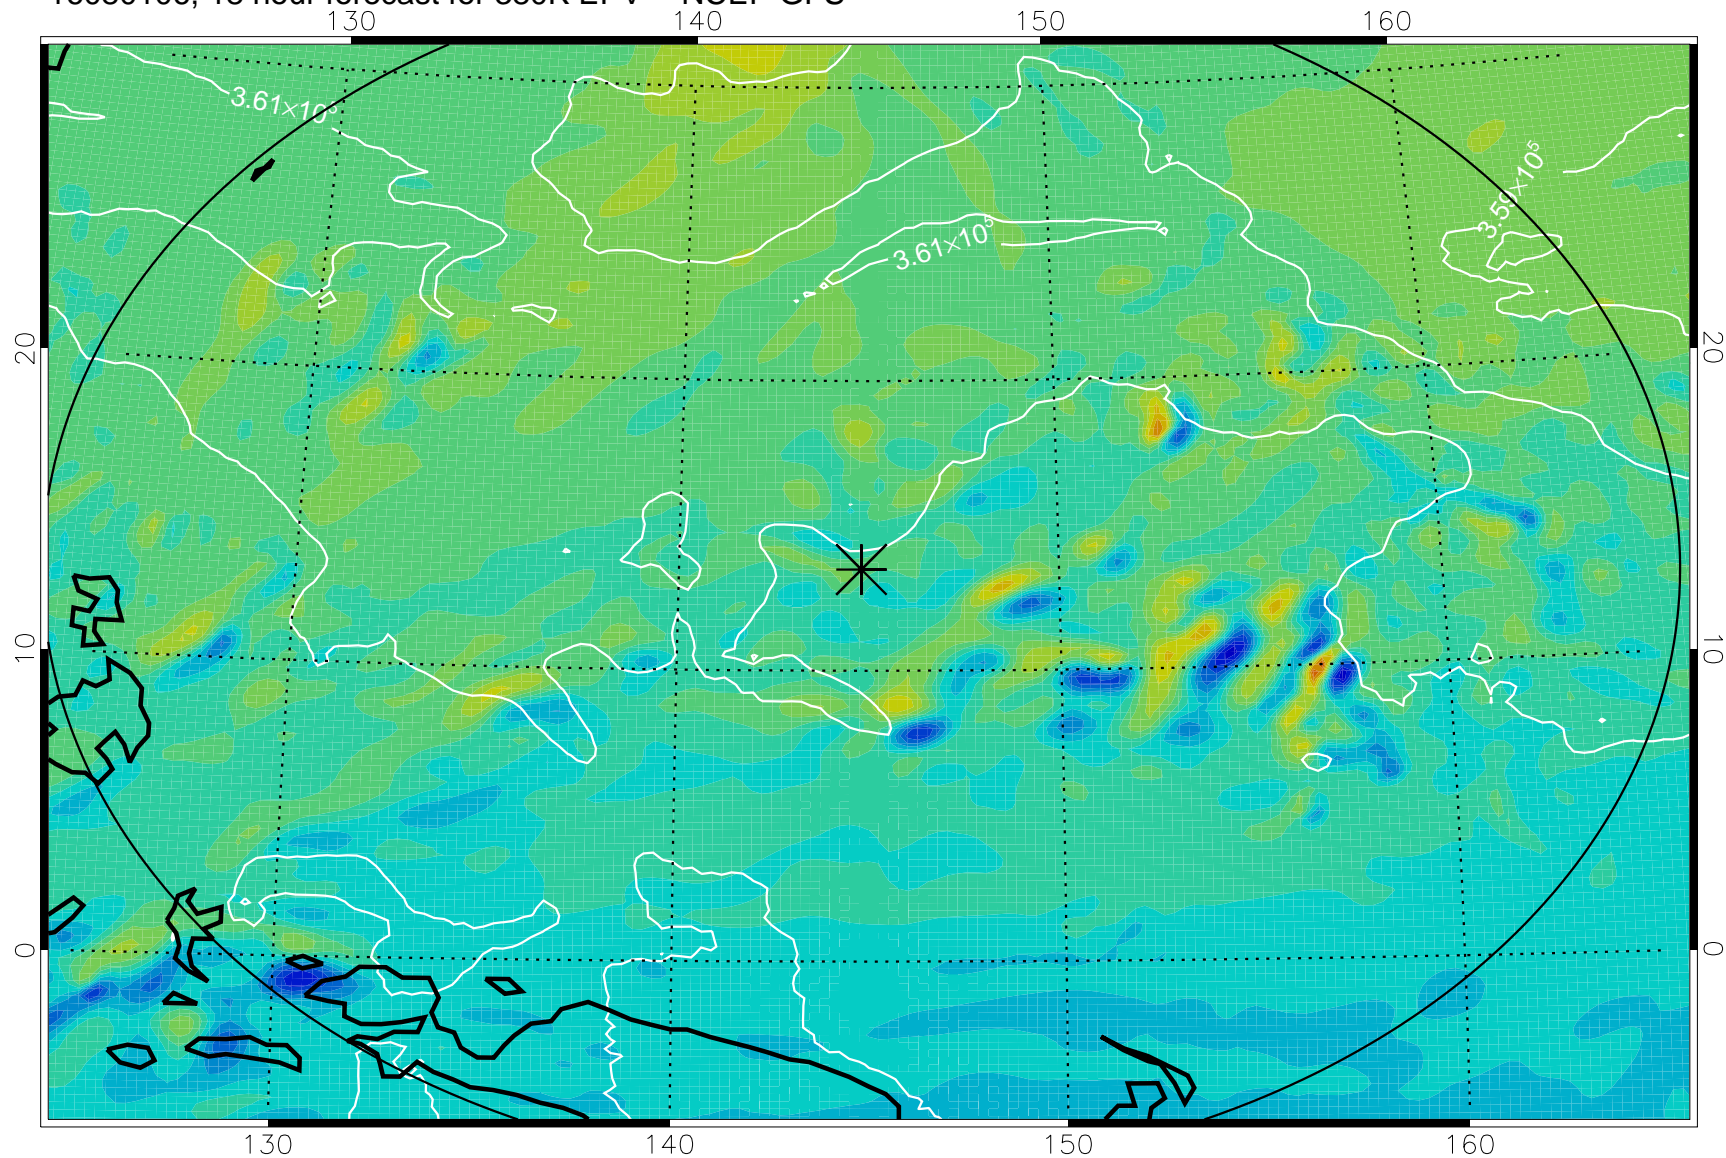

16073118, 6 hour forecast for 380K EPV -- NCEP GFS

380K Montgomery Streamfunction, white

Range ring of 2304 km

16080100, 12 hour forecast for 380K EPV -- NCEP GFS

380K Montgomery Streamfunction, white

Range ring of 2304 km

16080106, 18 hour forecast for 380K EPV -- NCEP GFS

380K Montgomery Streamfunction, white

Range ring of 2304 km

16080112, 24 hour forecast for 380K EPV -- NCEP GFS

380K Montgomery Streamfunction, white

Range ring of 2304 km

16080118, 30 hour forecast for 380K EPV -- NCEP GFS

380K Montgomery Streamfunction, white

Range ring of 2304 km

16080200, 36 hour forecast for 380K EPV -- NCEP GFS

380K Montgomery Streamfunction, white

Range ring of 2304 km

16080206, 42 hour forecast for 380K EPV -- NCEP GFS

380K Montgomery Streamfunction, white

Range ring of 2304 km

16080212, 48 hour forecast for 380K EPV -- NCEP GFS

380K Montgomery Streamfunction, white

Range ring of 2304 km