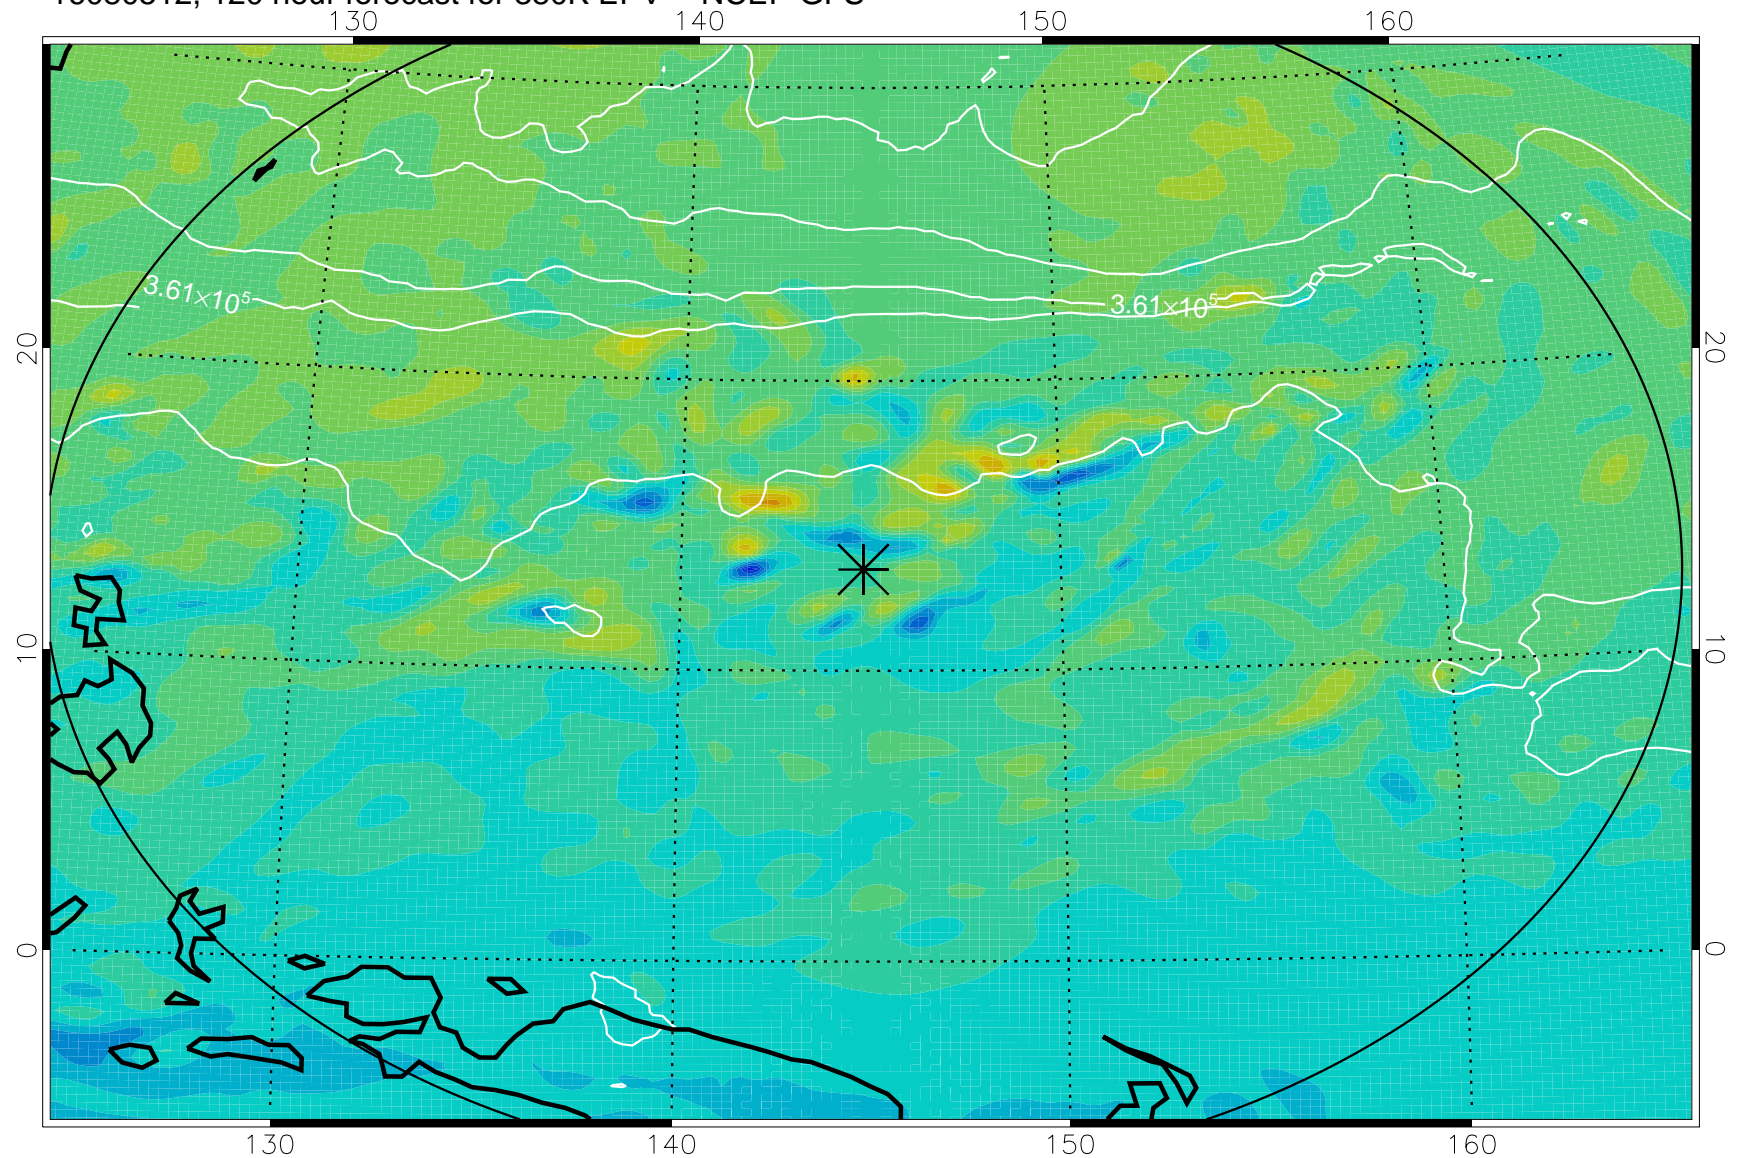

16080318, 78 hour forecast for 380K EPV -- NCEP GFS

380K Montgomery Streamfunction, white

Range ring of 2304 km

16080400, 84 hour forecast for 380K EPV -- NCEP GFS

380K Montgomery Streamfunction, white

Range ring of 2304 km

16080406, 90 hour forecast for 380K EPV -- NCEP GFS

380K Montgomery Streamfunction, white

Range ring of 2304 km

16080412, 96 hour forecast for 380K EPV -- NCEP GFS

380K Montgomery Streamfunction, white

Range ring of 2304 km

16080418, 102 hour forecast for 380K EPV -- NCEP GFS

380K Montgomery Streamfunction, white

Range ring of 2304 km

16080500, 108 hour forecast for 380K EPV -- NCEP GFS

380K Montgomery Streamfunction, white

Range ring of 2304 km

16080506, 114 hour forecast for 380K EPV -- NCEP GFS

380K Montgomery Streamfunction, white

Range ring of 2304 km

16080512, 120 hour forecast for 380K EPV -- NCEP GFS

380K Montgomery Streamfunction, white

Range ring of 2304 km