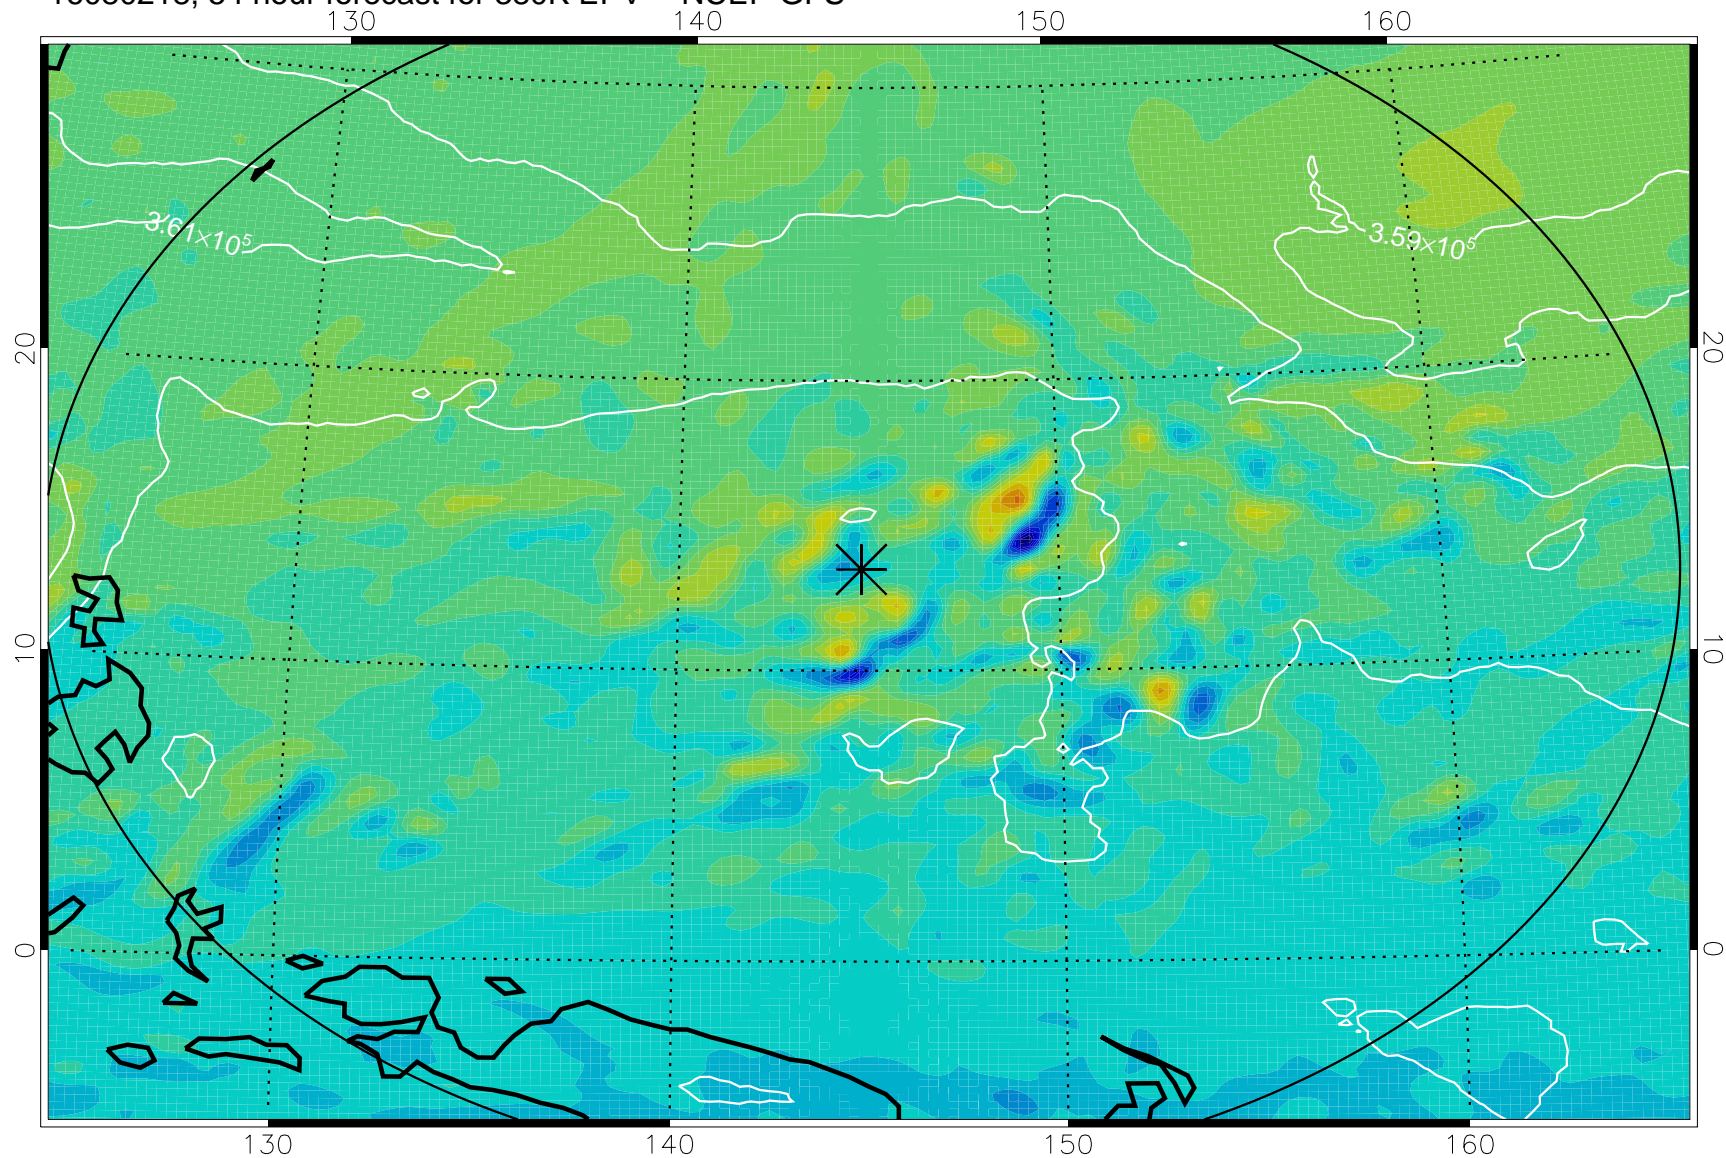

16080118, 30 hour forecast for 380K EPV -- NCEP GFS

380K Montgomery Streamfunction, white

Range ring of 2304 km

16080200, 36 hour forecast for 380K EPV -- NCEP GFS

380K Montgomery Streamfunction, white

Range ring of 2304 km

16080206, 42 hour forecast for 380K EPV -- NCEP GFS

380K Montgomery Streamfunction, white

Range ring of 2304 km

16080212, 48 hour forecast for 380K EPV -- NCEP GFS

380K Montgomery Streamfunction, white

Range ring of 2304 km

16080218, 54 hour forecast for 380K EPV -- NCEP GFS

380K Montgomery Streamfunction, white

Range ring of 2304 km

16080300, 60 hour forecast for 380K EPV -- NCEP GFS

380K Montgomery Streamfunction, white

Range ring of 2304 km

16080306, 66 hour forecast for 380K EPV -- NCEP GFS

380K Montgomery Streamfunction, white

Range ring of 2304 km

16080312, 72 hour forecast for 380K EPV -- NCEP GFS

380K Montgomery Streamfunction, white

Range ring of 2304 km