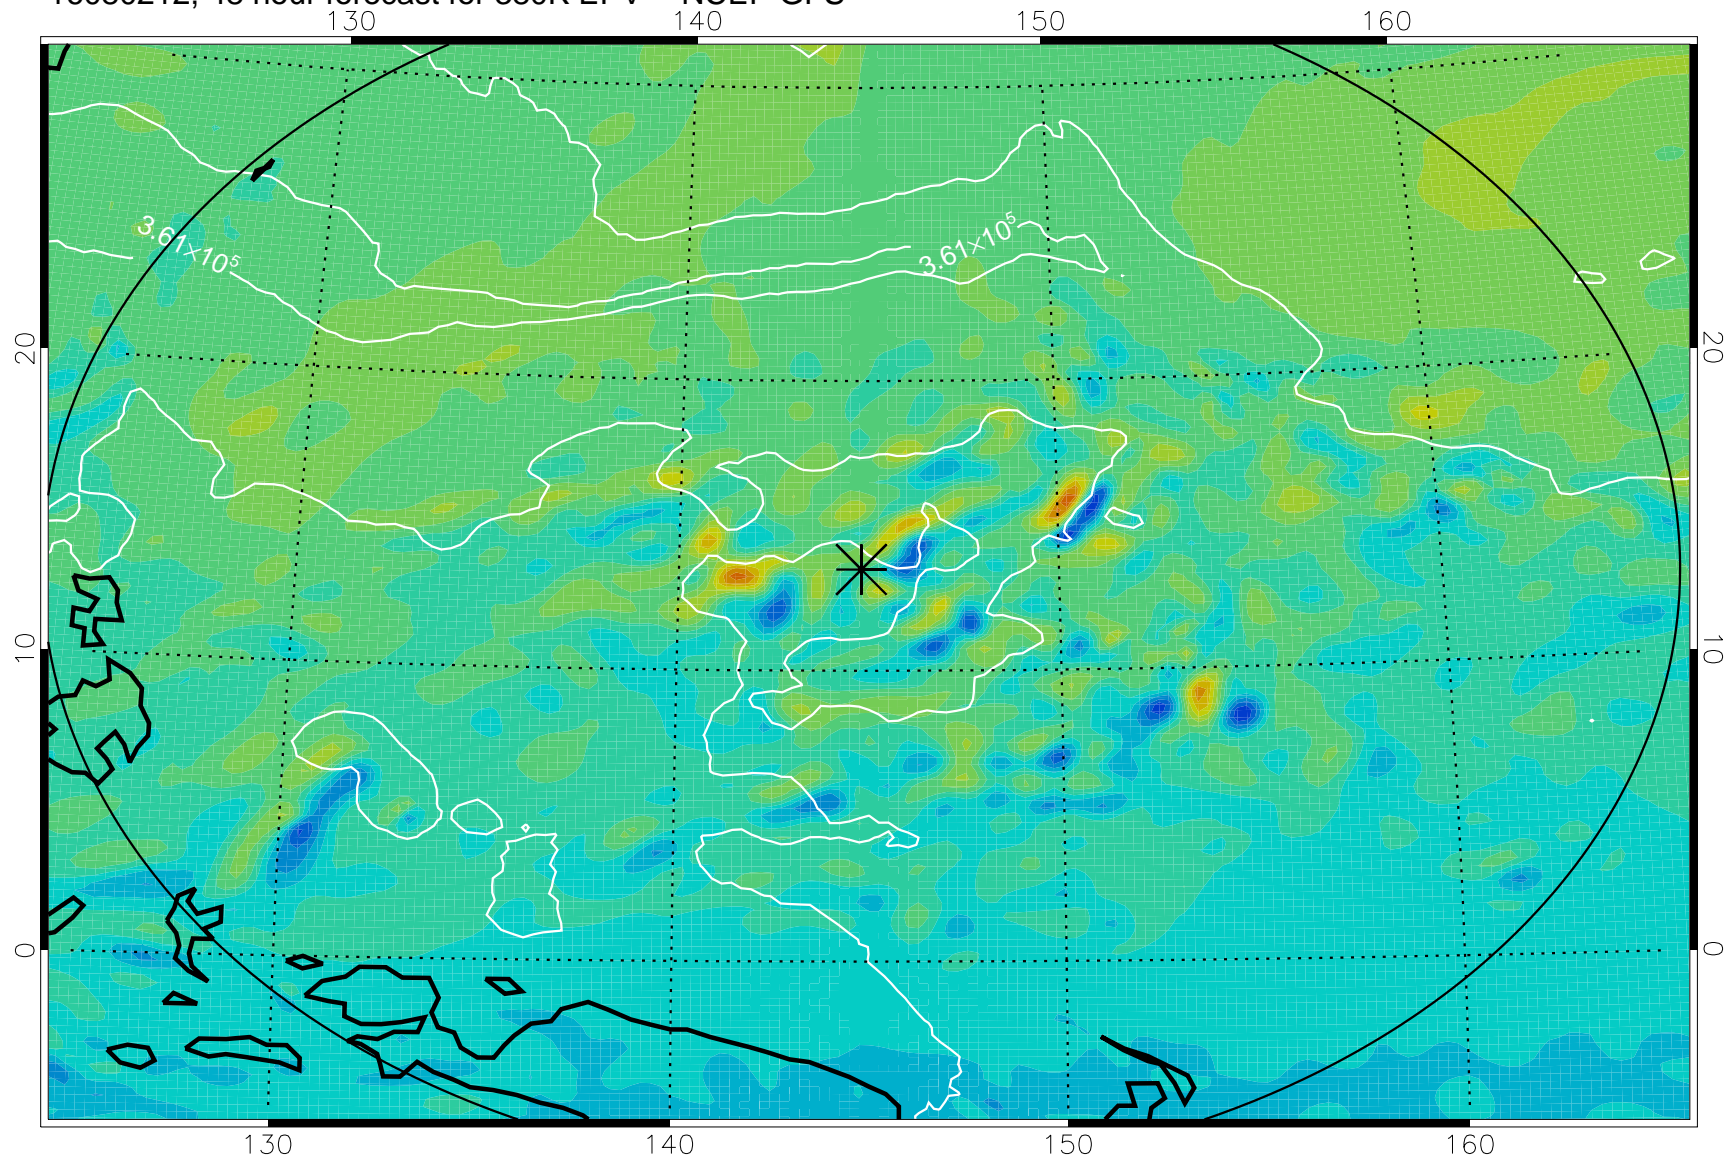

16080106, 18 hour forecast for 380K EPV -- NCEP GFS

380K Montgomery Streamfunction, white

Range ring of 2304 km

16080112, 24 hour forecast for 380K EPV -- NCEP GFS

380K Montgomery Streamfunction, white

Range ring of 2304 km

16080118, 30 hour forecast for 380K EPV -- NCEP GFS

380K Montgomery Streamfunction, white

Range ring of 2304 km

16080200, 36 hour forecast for 380K EPV -- NCEP GFS

380K Montgomery Streamfunction, white

Range ring of 2304 km

16080206, 42 hour forecast for 380K EPV -- NCEP GFS

380K Montgomery Streamfunction, white

Range ring of 2304 km

16080212, 48 hour forecast for 380K EPV -- NCEP GFS

380K Montgomery Streamfunction, white

Range ring of 2304 km

16080218, 54 hour forecast for 380K EPV -- NCEP GFS

380K Montgomery Streamfunction, white

Range ring of 2304 km

16080300, 60 hour forecast for 380K EPV -- NCEP GFS

380K Montgomery Streamfunction, white

Range ring of 2304 km