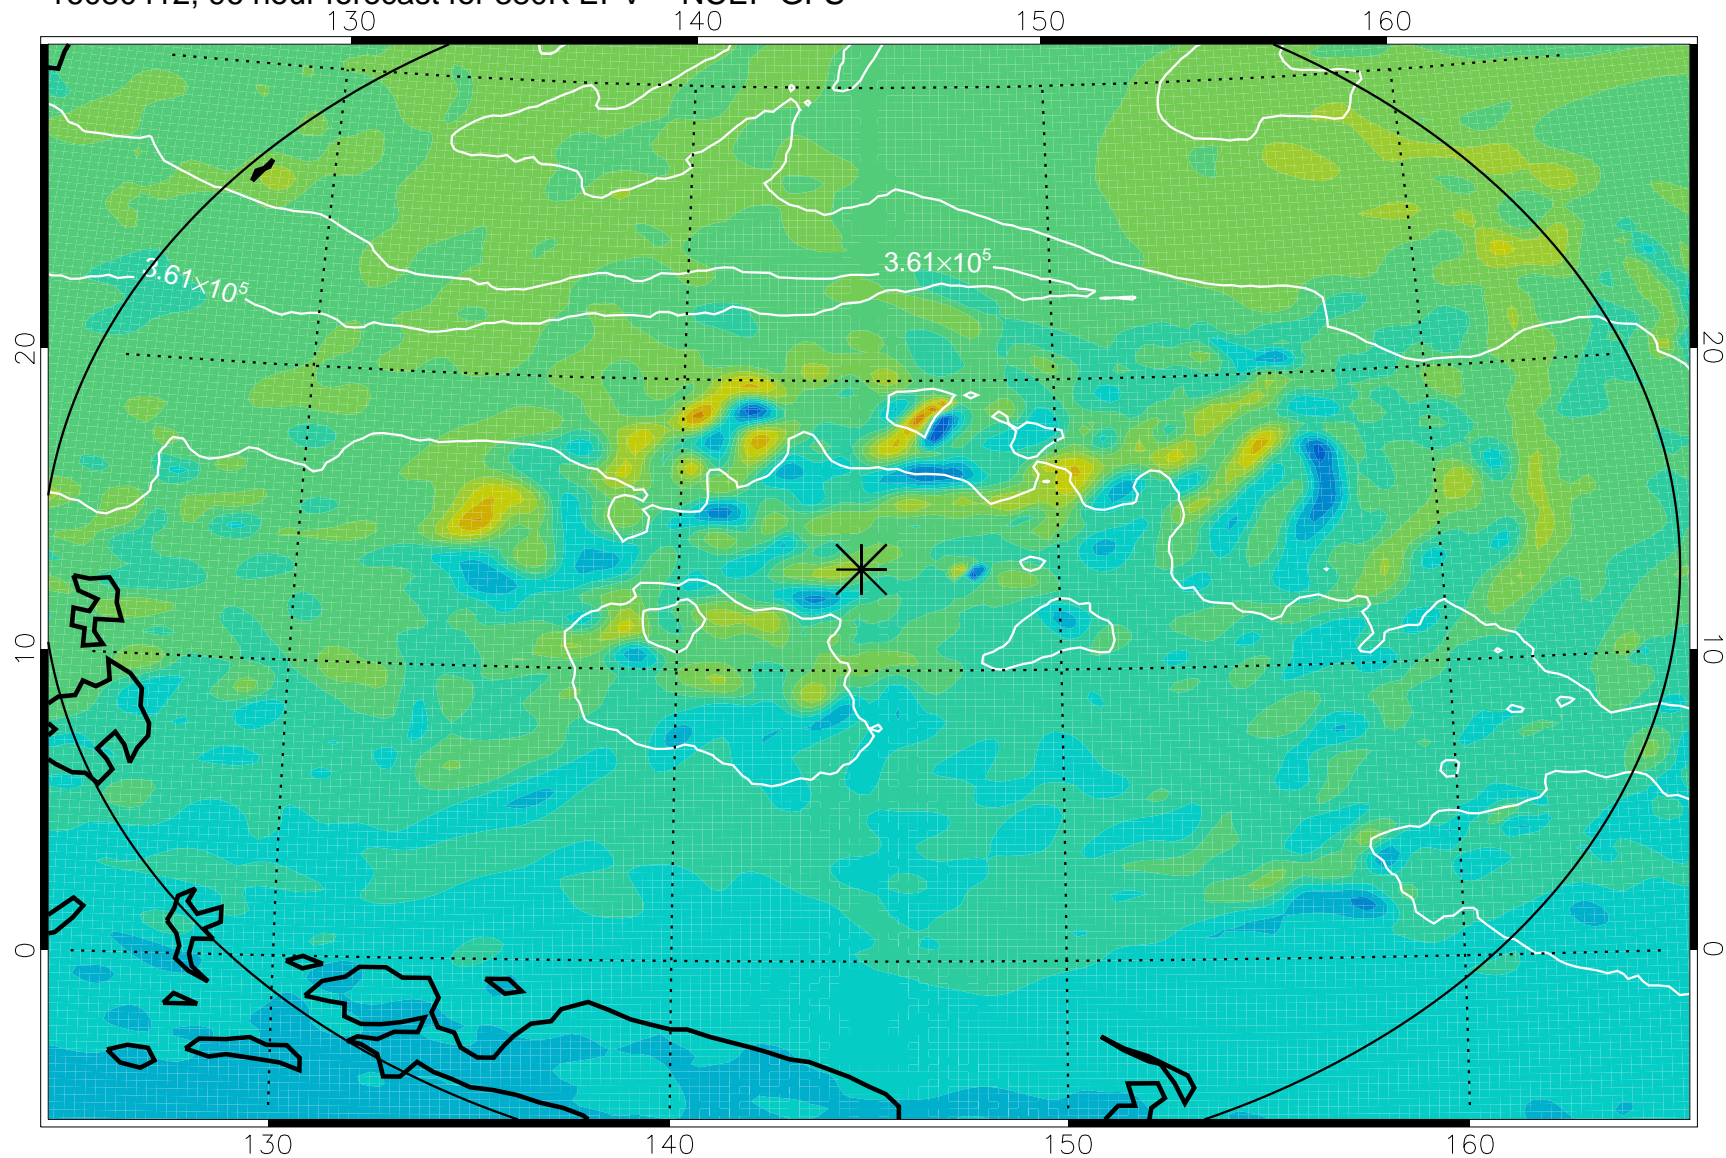

16080306, 66 hour forecast for 380K EPV -- NCEP GFS

380K Montgomery Streamfunction, white

Range ring of 2304 km

16080312, 72 hour forecast for 380K EPV -- NCEP GFS

380K Montgomery Streamfunction, white

Range ring of 2304 km

16080318, 78 hour forecast for 380K EPV -- NCEP GFS

380K Montgomery Streamfunction, white

Range ring of 2304 km

16080400, 84 hour forecast for 380K EPV -- NCEP GFS

380K Montgomery Streamfunction, white

Range ring of 2304 km

16080406, 90 hour forecast for 380K EPV -- NCEP GFS

380K Montgomery Streamfunction, white

Range ring of 2304 km

16080412, 96 hour forecast for 380K EPV -- NCEP GFS

380K Montgomery Streamfunction, white

Range ring of 2304 km

16080418, 102 hour forecast for 380K EPV -- NCEP GFS

380K Montgomery Streamfunction, white

Range ring of 2304 km

16080500, 108 hour forecast for 380K EPV -- NCEP GFS

380K Montgomery Streamfunction, white

Range ring of 2304 km