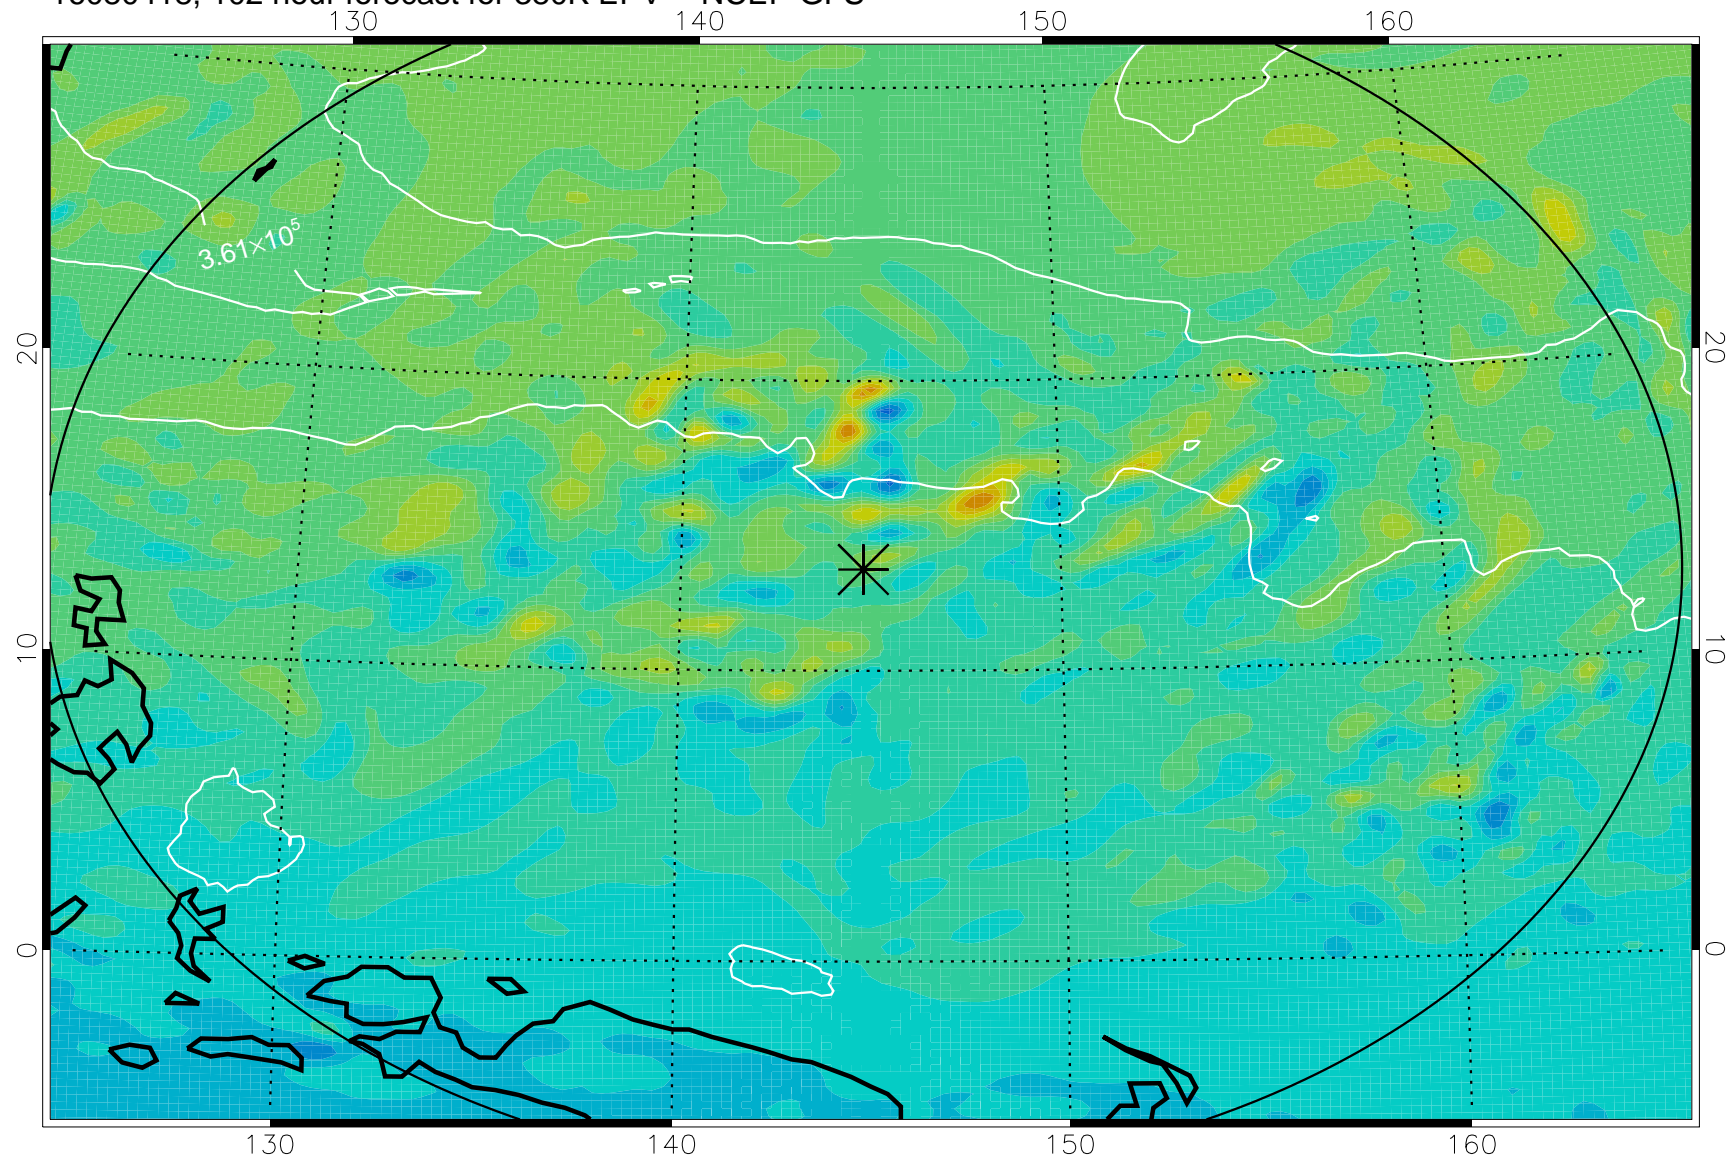

16080318, 78 hour forecast for 380K EPV -- NCEP GFS

380K Montgomery Streamfunction, white

Range ring of 2304 km

16080400, 84 hour forecast for 380K EPV -- NCEP GFS

380K Montgomery Streamfunction, white

Range ring of 2304 km

16080406, 90 hour forecast for 380K EPV -- NCEP GFS

380K Montgomery Streamfunction, white

Range ring of 2304 km

16080412, 96 hour forecast for 380K EPV -- NCEP GFS

380K Montgomery Streamfunction, white

Range ring of 2304 km

16080418, 102 hour forecast for 380K EPV -- NCEP GFS

380K Montgomery Streamfunction, white

Range ring of 2304 km

16080500, 108 hour forecast for 380K EPV -- NCEP GFS

380K Montgomery Streamfunction, white

Range ring of 2304 km

16080506, 114 hour forecast for 380K EPV -- NCEP GFS

380K Montgomery Streamfunction, white

Range ring of 2304 km

16080512, 120 hour forecast for 380K EPV -- NCEP GFS

380K Montgomery Streamfunction, white

Range ring of 2304 km