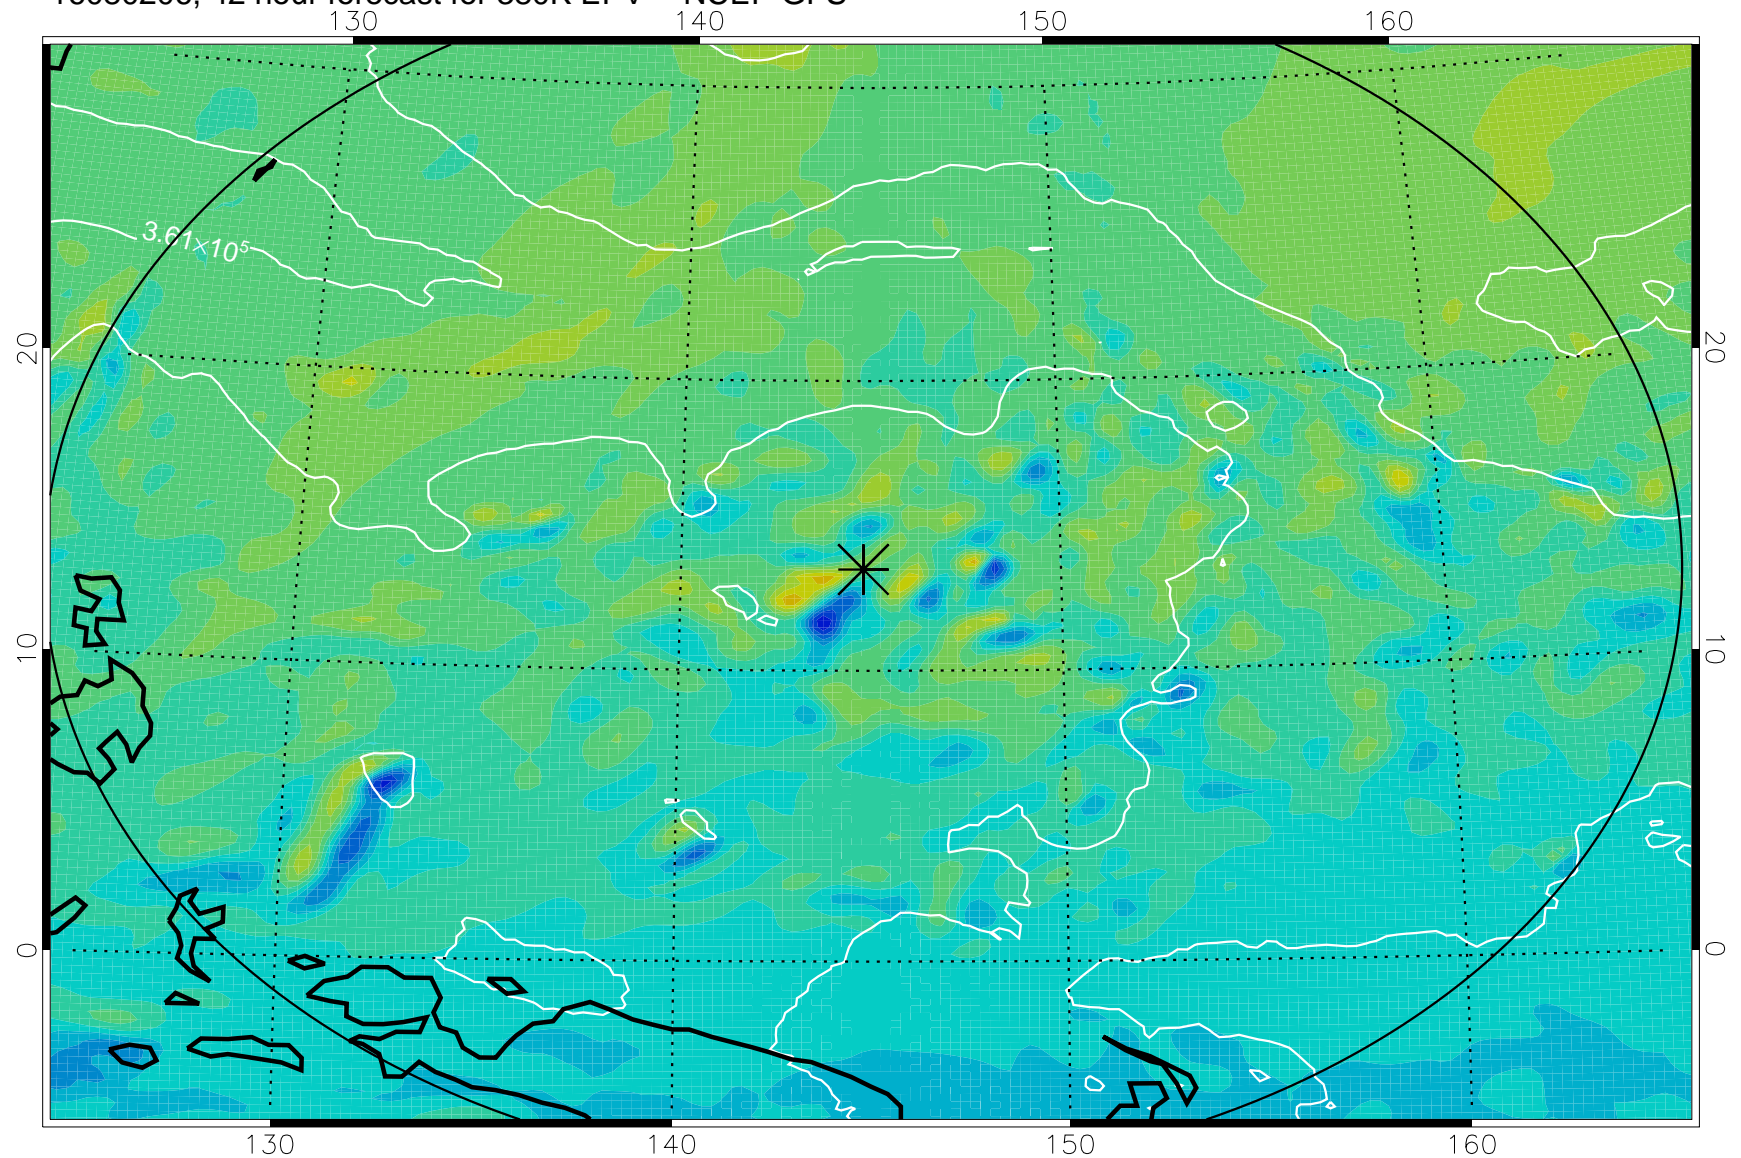

16080118, 30 hour forecast for 380K EPV -- NCEP GFS

380K Montgomery Streamfunction, white

Range ring of 2304 km

16080200, 36 hour forecast for 380K EPV -- NCEP GFS

380K Montgomery Streamfunction, white

Range ring of 2304 km

16080206, 42 hour forecast for 380K EPV -- NCEP GFS

380K Montgomery Streamfunction, white

Range ring of 2304 km

16080212, 48 hour forecast for 380K EPV -- NCEP GFS

380K Montgomery Streamfunction, white

Range ring of 2304 km

16080218, 54 hour forecast for 380K EPV -- NCEP GFS

380K Montgomery Streamfunction, white

Range ring of 2304 km

16080300, 60 hour forecast for 380K EPV -- NCEP GFS

380K Montgomery Streamfunction, white

Range ring of 2304 km

16080306, 66 hour forecast for 380K EPV -- NCEP GFS

380K Montgomery Streamfunction, white

Range ring of 2304 km

16080312, 72 hour forecast for 380K EPV -- NCEP GFS

380K Montgomery Streamfunction, white

Range ring of 2304 km