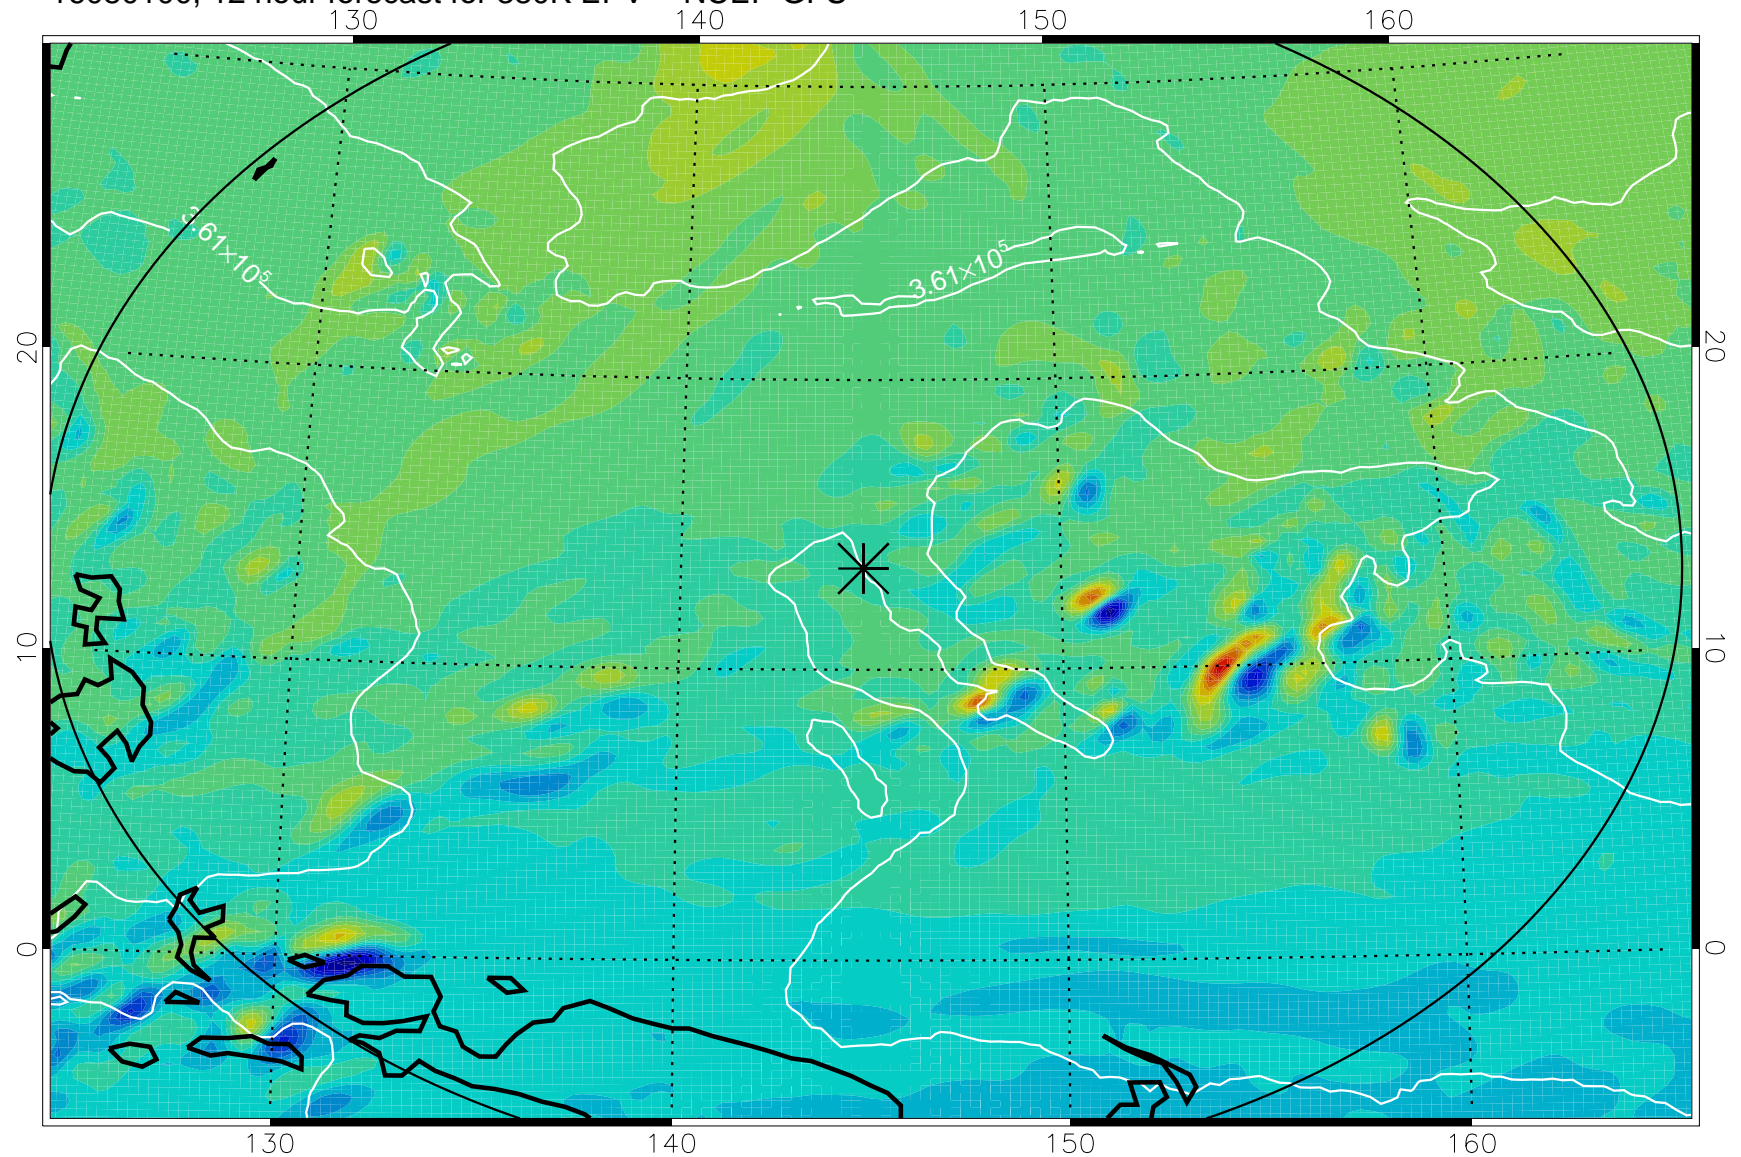

16073118, 6 hour forecast for 380K EPV -- NCEP GFS

380K Montgomery Streamfunction, white

Range ring of 2304 km

16080100, 12 hour forecast for 380K EPV -- NCEP GFS

380K Montgomery Streamfunction, white

Range ring of 2304 km

16080106, 18 hour forecast for 380K EPV -- NCEP GFS

380K Montgomery Streamfunction, white

Range ring of 2304 km

16080112, 24 hour forecast for 380K EPV -- NCEP GFS

380K Montgomery Streamfunction, white

Range ring of 2304 km

16080118, 30 hour forecast for 380K EPV -- NCEP GFS

380K Montgomery Streamfunction, white

Range ring of 2304 km

16080200, 36 hour forecast for 380K EPV -- NCEP GFS

380K Montgomery Streamfunction, white

Range ring of 2304 km

16080206, 42 hour forecast for 380K EPV -- NCEP GFS

380K Montgomery Streamfunction, white

Range ring of 2304 km

16080212, 48 hour forecast for 380K EPV -- NCEP GFS

380K Montgomery Streamfunction, white

Range ring of 2304 km