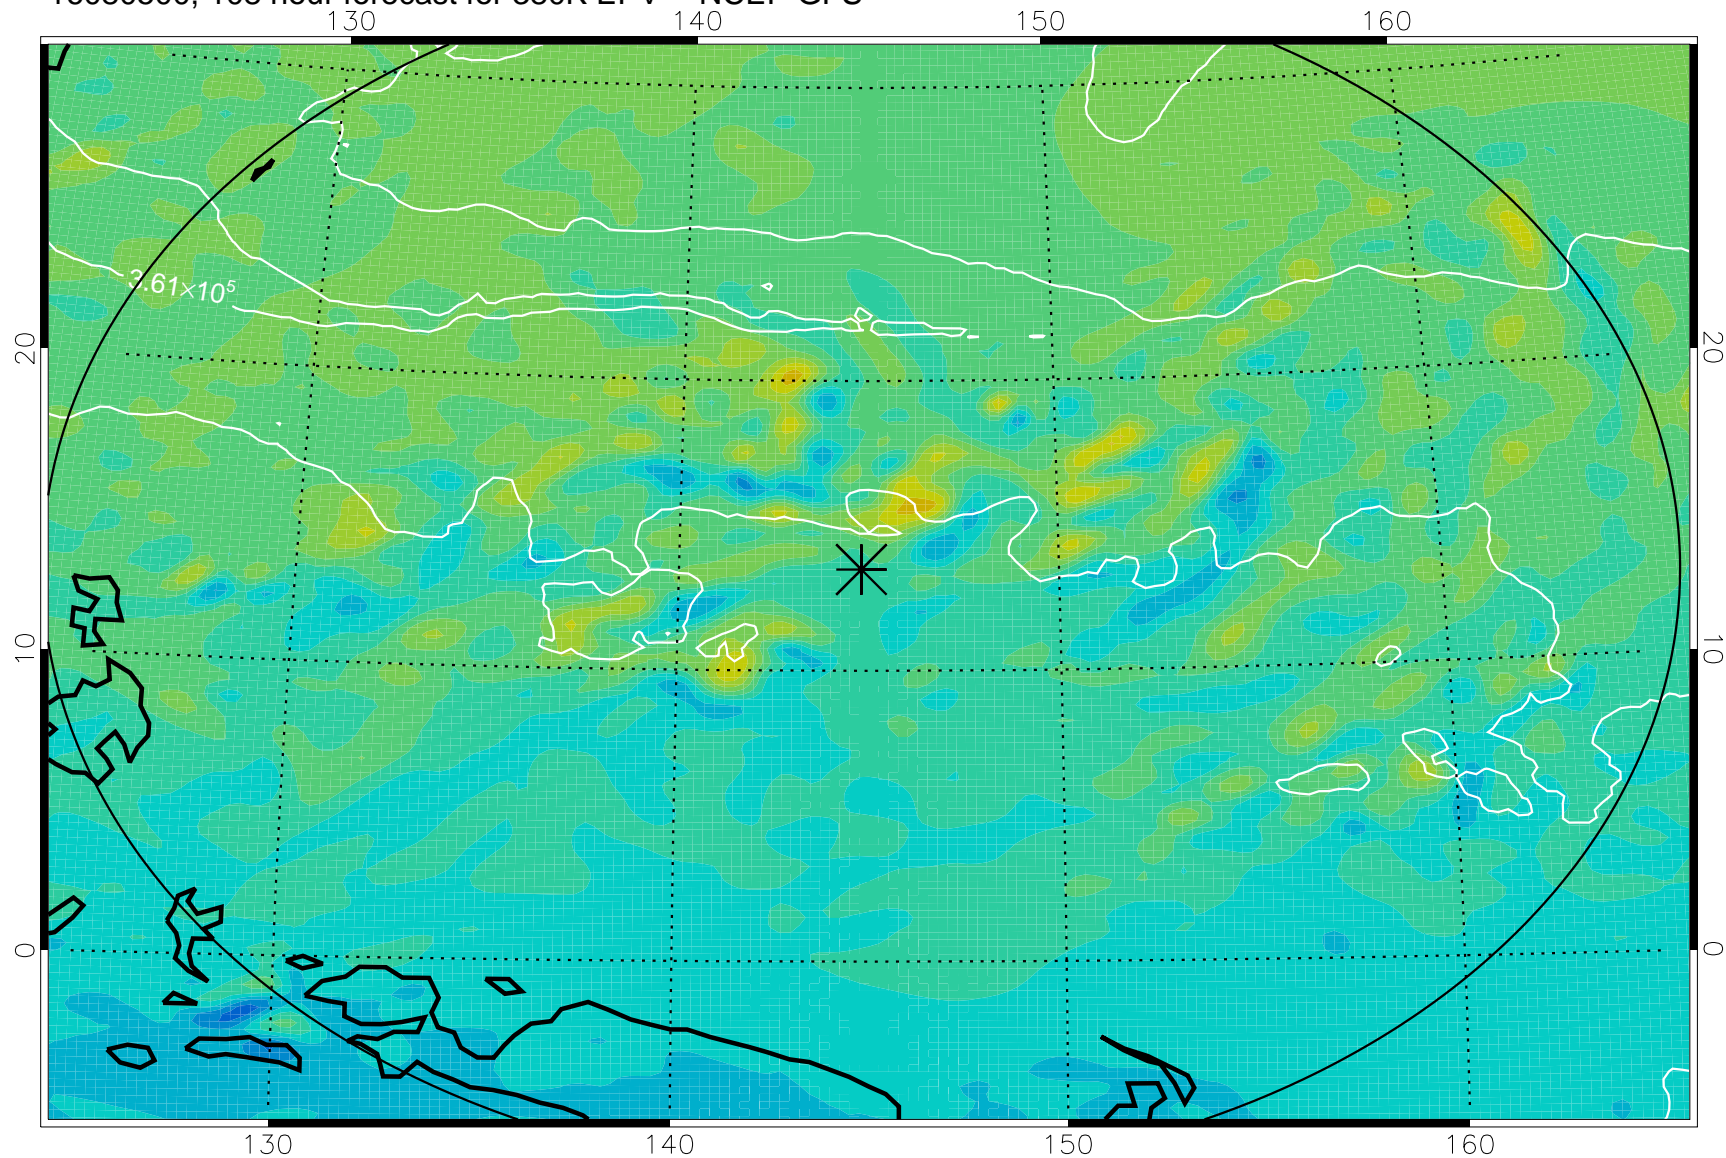

16080318, 78 hour forecast for 380K EPV -- NCEP GFS

380K Montgomery Streamfunction, white

Range ring of 2304 km

16080400, 84 hour forecast for 380K EPV -- NCEP GFS

380K Montgomery Streamfunction, white

Range ring of 2304 km

16080406, 90 hour forecast for 380K EPV -- NCEP GFS

380K Montgomery Streamfunction, white

Range ring of 2304 km

16080412, 96 hour forecast for 380K EPV -- NCEP GFS

380K Montgomery Streamfunction, white

Range ring of 2304 km

16080418, 102 hour forecast for 380K EPV -- NCEP GFS

380K Montgomery Streamfunction, white

Range ring of 2304 km

16080500, 108 hour forecast for 380K EPV -- NCEP GFS

380K Montgomery Streamfunction, white

Range ring of 2304 km

16080506, 114 hour forecast for 380K EPV -- NCEP GFS

380K Montgomery Streamfunction, white

Range ring of 2304 km

16080512, 120 hour forecast for 380K EPV -- NCEP GFS

380K Montgomery Streamfunction, white

Range ring of 2304 km