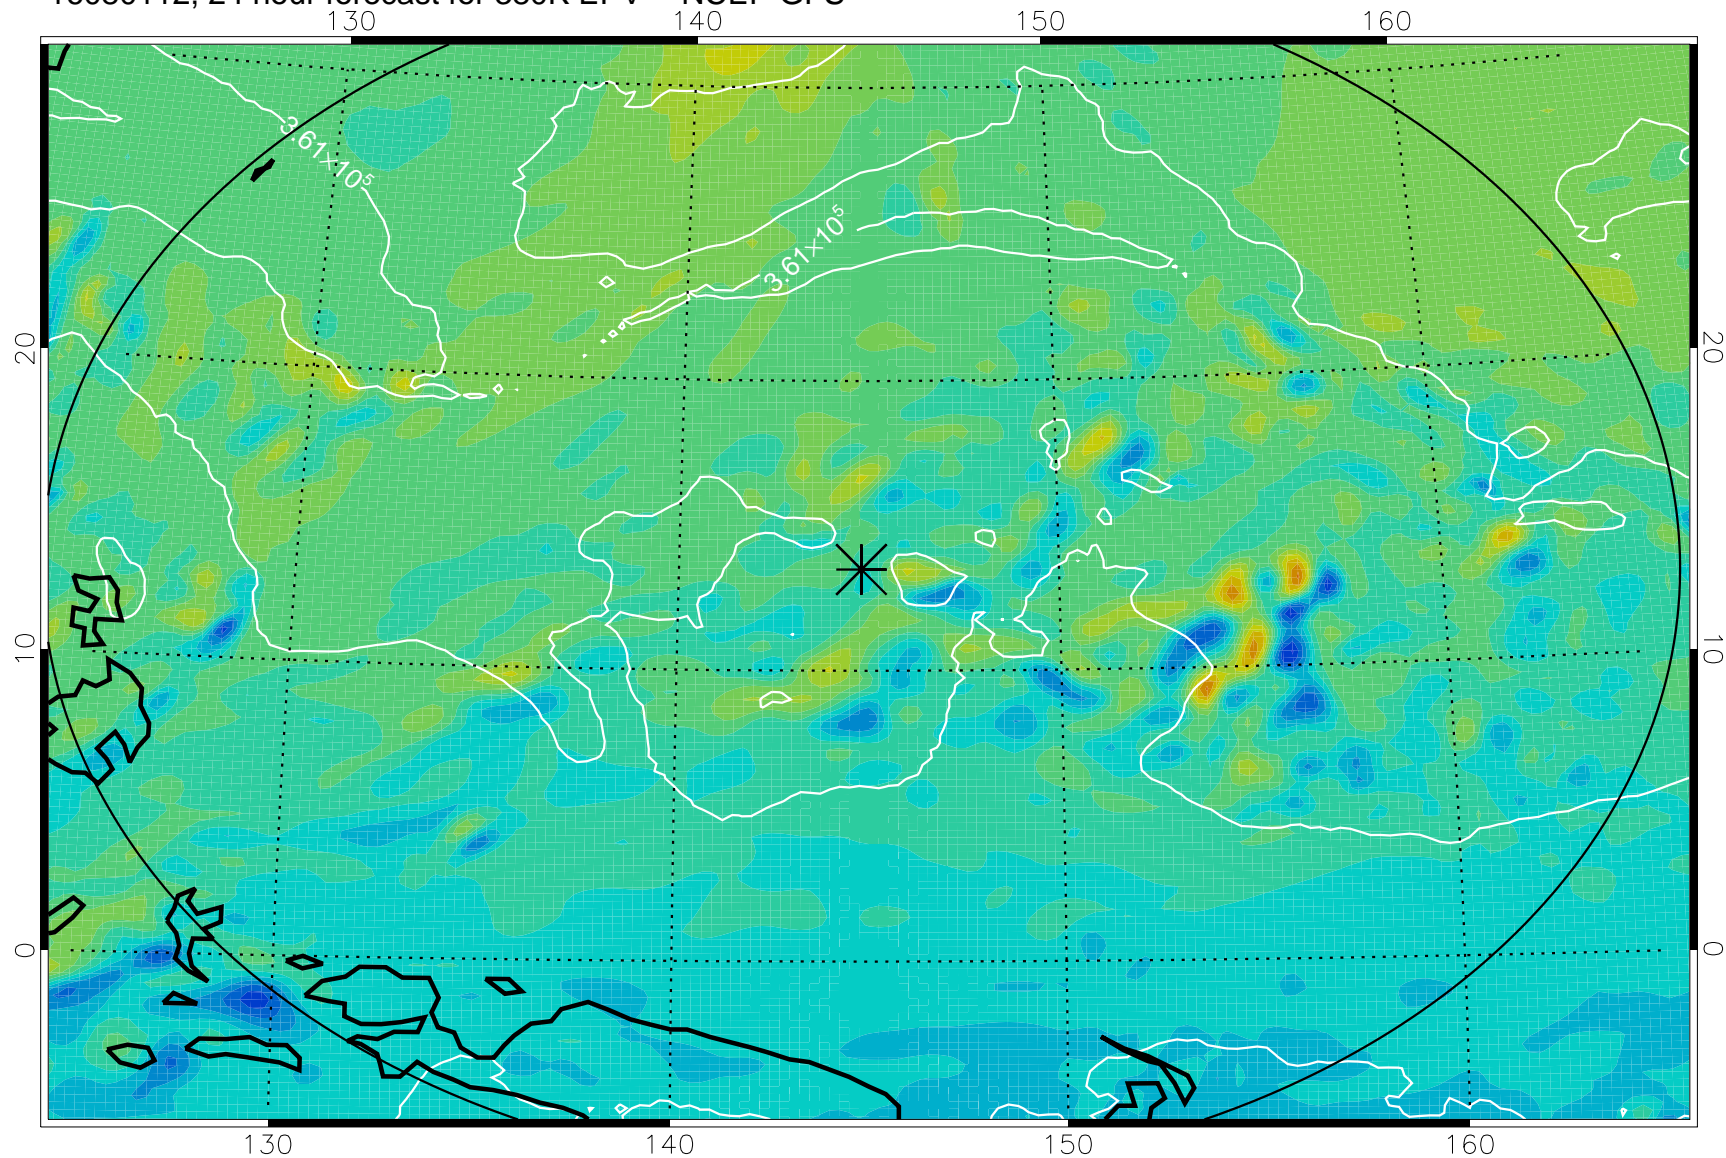

16073118, 6 hour forecast for 380K EPV -- NCEP GFS

380K Montgomery Streamfunction, white

Range ring of 2304 km

16080100, 12 hour forecast for 380K EPV -- NCEP GFS

380K Montgomery Streamfunction, white

Range ring of 2304 km

16080106, 18 hour forecast for 380K EPV -- NCEP GFS

380K Montgomery Streamfunction, white

Range ring of 2304 km

16080112, 24 hour forecast for 380K EPV -- NCEP GFS

380K Montgomery Streamfunction, white

Range ring of 2304 km

16080118, 30 hour forecast for 380K EPV -- NCEP GFS

380K Montgomery Streamfunction, white

Range ring of 2304 km

16080200, 36 hour forecast for 380K EPV -- NCEP GFS

380K Montgomery Streamfunction, white

Range ring of 2304 km

16080206, 42 hour forecast for 380K EPV -- NCEP GFS

380K Montgomery Streamfunction, white

Range ring of 2304 km

16080212, 48 hour forecast for 380K EPV -- NCEP GFS

380K Montgomery Streamfunction, white

Range ring of 2304 km