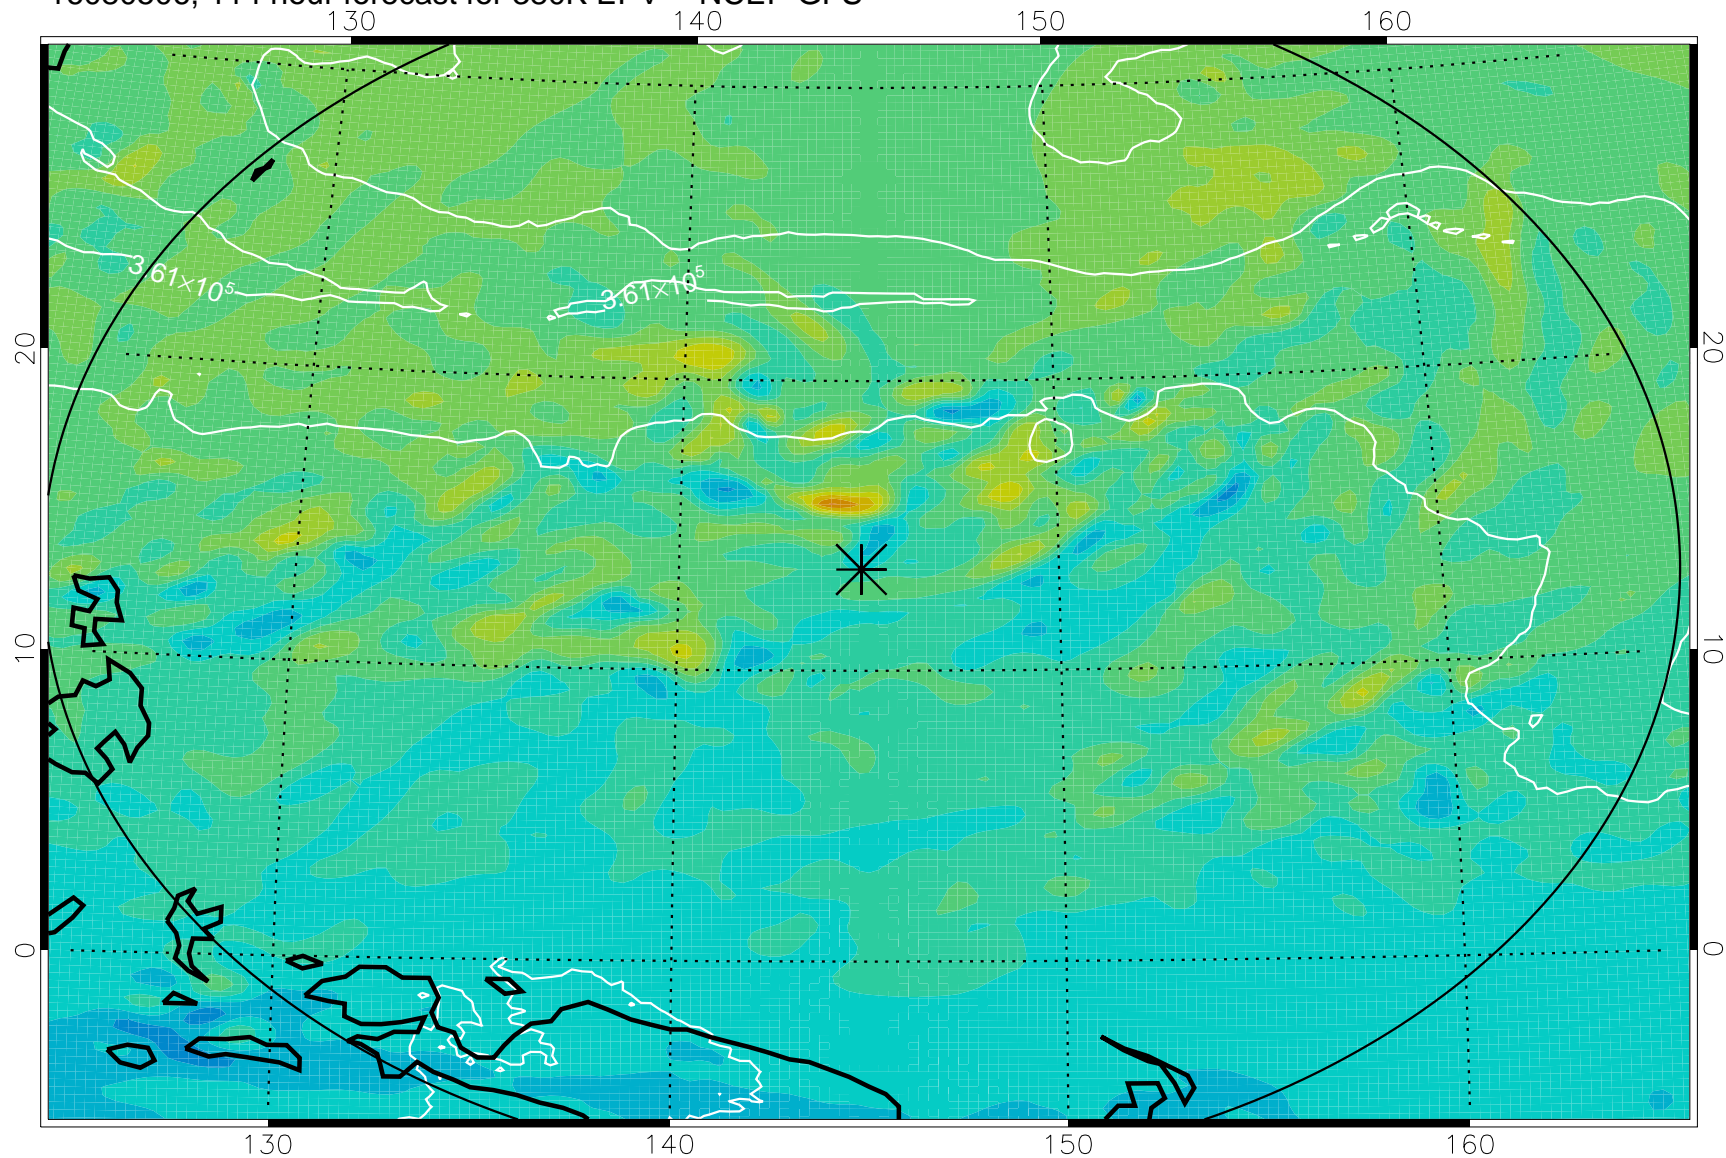

16080318, 78 hour forecast for 380K EPV -- NCEP GFS

380K Montgomery Streamfunction, white

Range ring of 2304 km

16080400, 84 hour forecast for 380K EPV -- NCEP GFS

380K Montgomery Streamfunction, white

Range ring of 2304 km

16080406, 90 hour forecast for 380K EPV -- NCEP GFS

380K Montgomery Streamfunction, white

Range ring of 2304 km

16080412, 96 hour forecast for 380K EPV -- NCEP GFS

380K Montgomery Streamfunction, white

Range ring of 2304 km

16080418, 102 hour forecast for 380K EPV -- NCEP GFS

380K Montgomery Streamfunction, white

Range ring of 2304 km

16080500, 108 hour forecast for 380K EPV -- NCEP GFS

380K Montgomery Streamfunction, white

Range ring of 2304 km

16080506, 114 hour forecast for 380K EPV -- NCEP GFS

380K Montgomery Streamfunction, white

Range ring of 2304 km

16080512, 120 hour forecast for 380K EPV -- NCEP GFS

380K Montgomery Streamfunction, white

Range ring of 2304 km