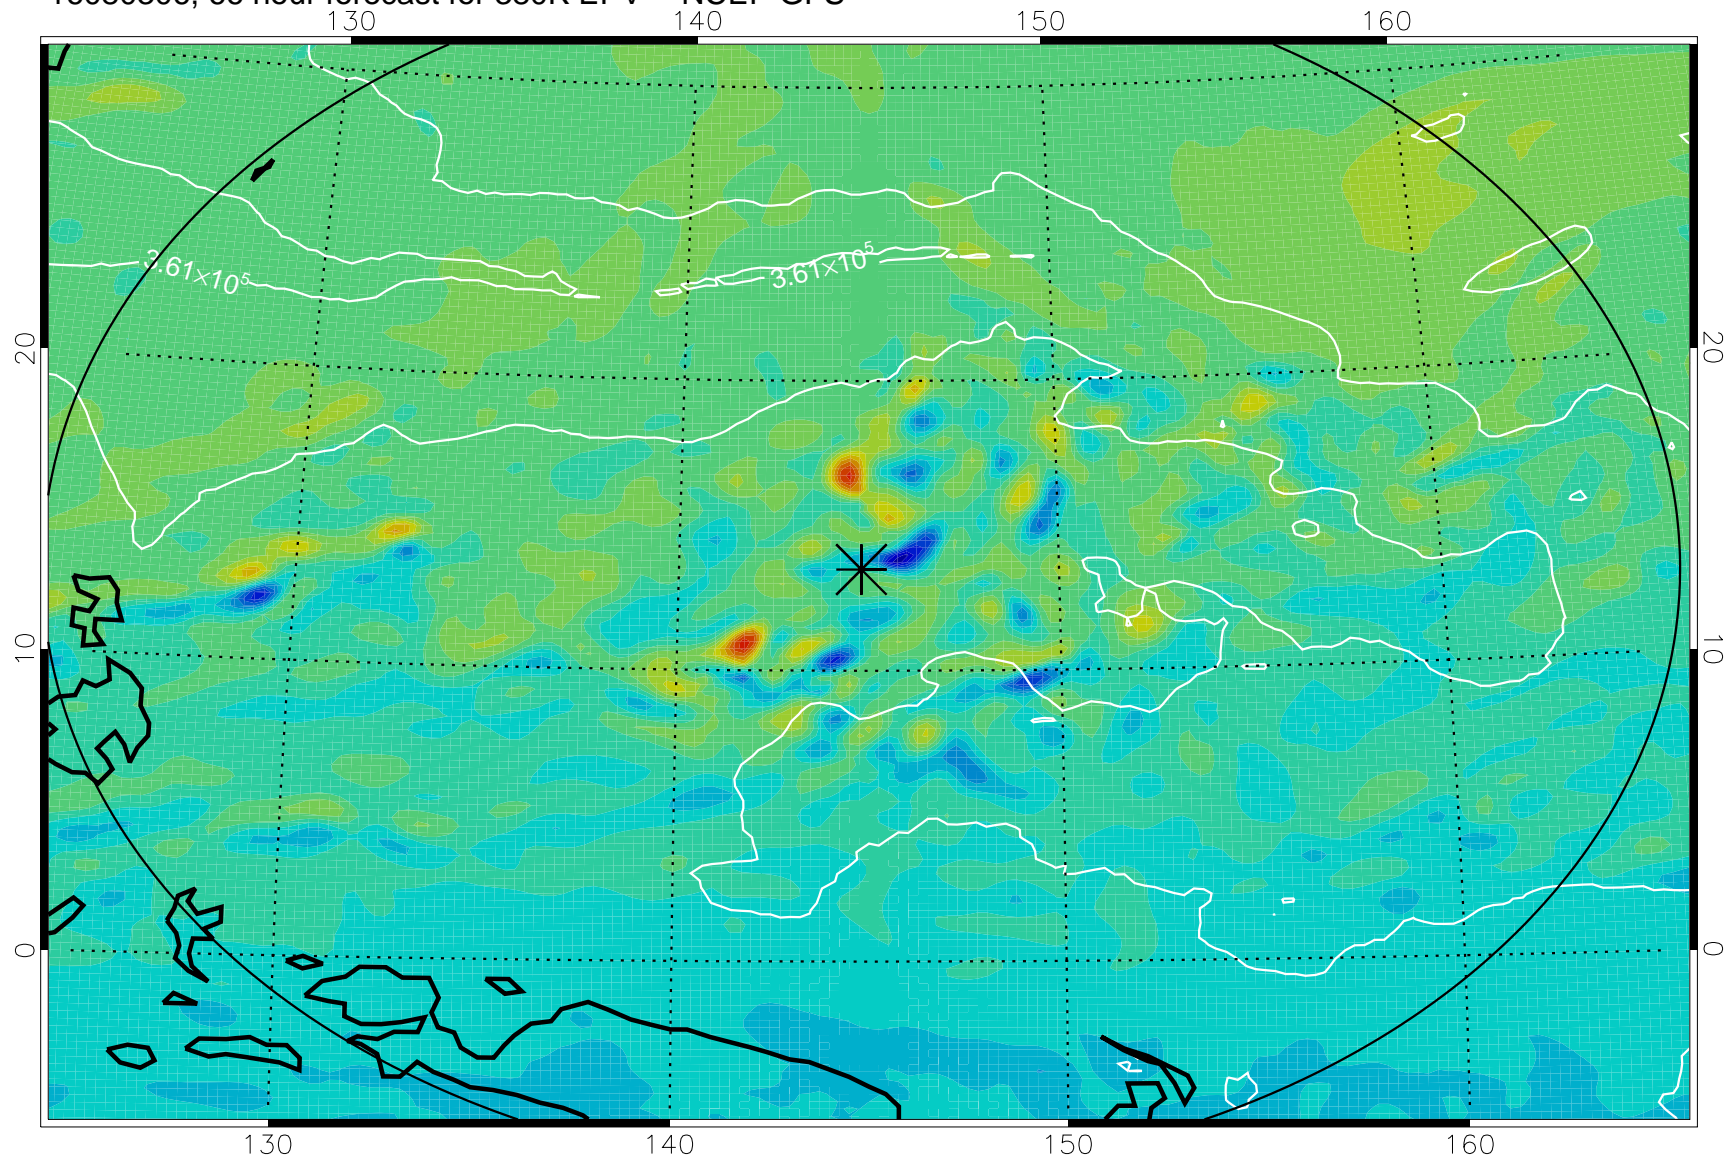

16080218, 54 hour forecast for 380K EPV -- NCEP GFS

380K Montgomery Streamfunction, white

Range ring of 2304 km

16080300, 60 hour forecast for 380K EPV -- NCEP GFS

380K Montgomery Streamfunction, white

Range ring of 2304 km

16080306, 66 hour forecast for 380K EPV -- NCEP GFS

380K Montgomery Streamfunction, white

Range ring of 2304 km

16080312, 72 hour forecast for 380K EPV -- NCEP GFS

380K Montgomery Streamfunction, white

Range ring of 2304 km

16080318, 78 hour forecast for 380K EPV -- NCEP GFS

380K Montgomery Streamfunction, white

Range ring of 2304 km

16080400, 84 hour forecast for 380K EPV -- NCEP GFS

380K Montgomery Streamfunction, white

Range ring of 2304 km

16080406, 90 hour forecast for 380K EPV -- NCEP GFS

380K Montgomery Streamfunction, white

Range ring of 2304 km

16080412, 96 hour forecast for 380K EPV -- NCEP GFS

380K Montgomery Streamfunction, white

Range ring of 2304 km