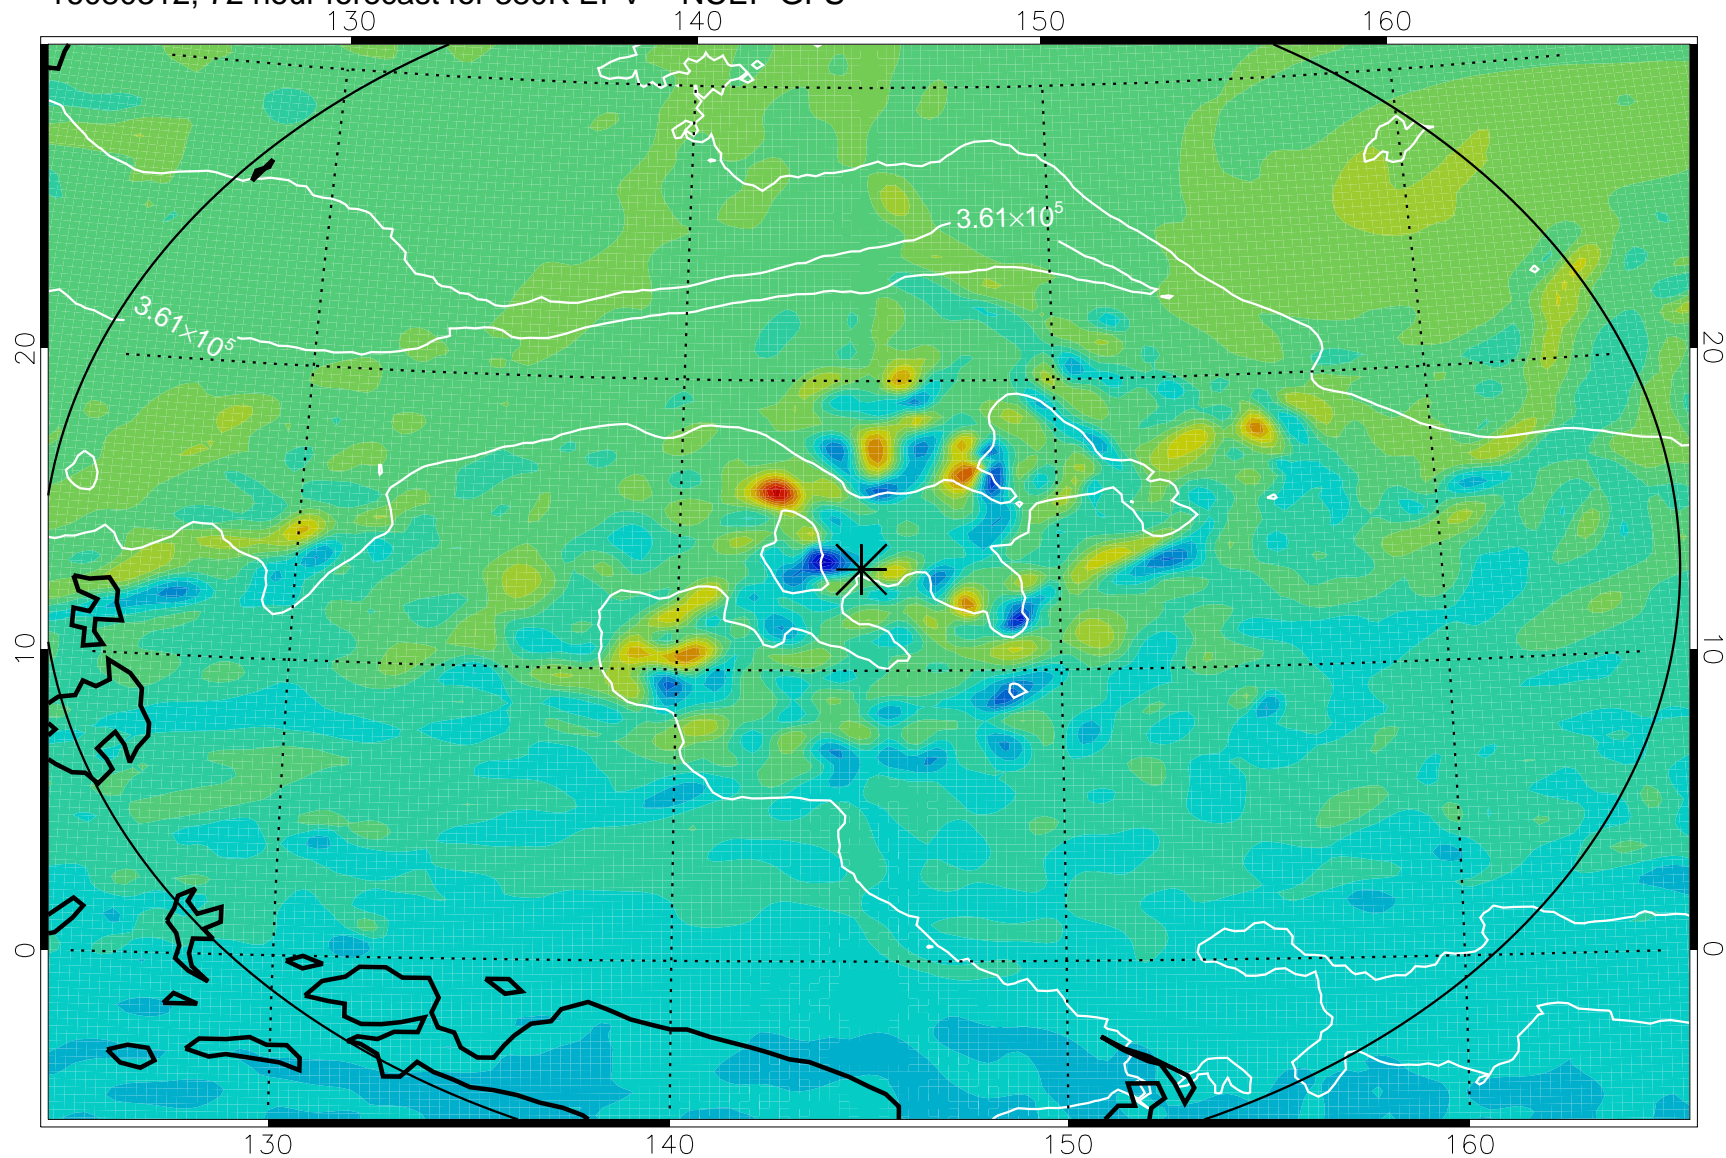

16080218, 54 hour forecast for 380K EPV -- NCEP GFS

380K Montgomery Streamfunction, white

Range ring of 2304 km

16080300, 60 hour forecast for 380K EPV -- NCEP GFS

380K Montgomery Streamfunction, white

Range ring of 2304 km

16080306, 66 hour forecast for 380K EPV -- NCEP GFS

380K Montgomery Streamfunction, white

Range ring of 2304 km

16080312, 72 hour forecast for 380K EPV -- NCEP GFS

380K Montgomery Streamfunction, white

Range ring of 2304 km

16080318, 78 hour forecast for 380K EPV -- NCEP GFS

380K Montgomery Streamfunction, white

Range ring of 2304 km

16080400, 84 hour forecast for 380K EPV -- NCEP GFS

380K Montgomery Streamfunction, white

Range ring of 2304 km

16080406, 90 hour forecast for 380K EPV -- NCEP GFS

380K Montgomery Streamfunction, white

Range ring of 2304 km

16080412, 96 hour forecast for 380K EPV -- NCEP GFS

380K Montgomery Streamfunction, white

Range ring of 2304 km