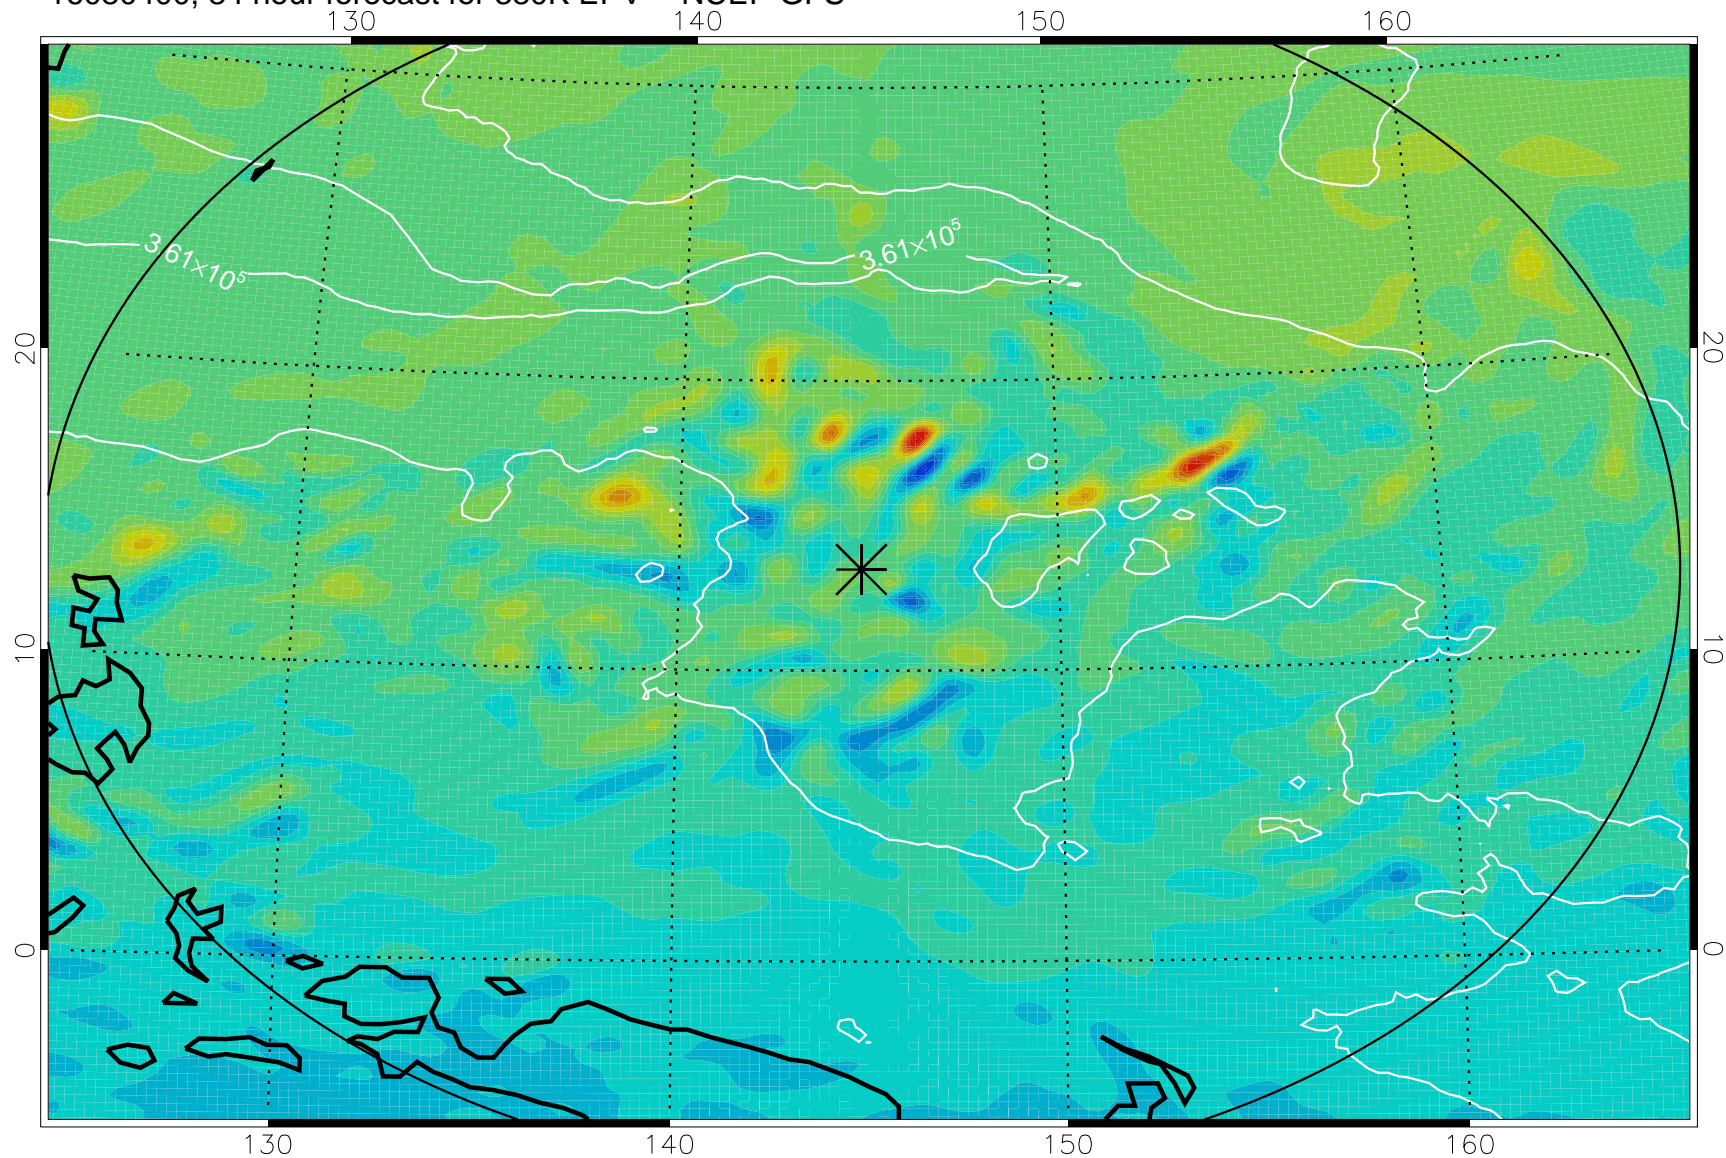

16080306, 66 hour forecast for 380K EPV -- NCEP GFS

380K Montgomery Streamfunction, white

Range ring of 2304 km

16080312, 72 hour forecast for 380K EPV -- NCEP GFS

380K Montgomery Streamfunction, white

Range ring of 2304 km

16080318, 78 hour forecast for 380K EPV -- NCEP GFS

380K Montgomery Streamfunction, white

Range ring of 2304 km

16080400, 84 hour forecast for 380K EPV -- NCEP GFS

380K Montgomery Streamfunction, white

Range ring of 2304 km

16080406, 90 hour forecast for 380K EPV -- NCEP GFS

380K Montgomery Streamfunction, white

Range ring of 2304 km

16080412, 96 hour forecast for 380K EPV -- NCEP GFS

380K Montgomery Streamfunction, white

Range ring of 2304 km

16080418, 102 hour forecast for 380K EPV -- NCEP GFS

380K Montgomery Streamfunction, white

Range ring of 2304 km

16080500, 108 hour forecast for 380K EPV -- NCEP GFS

380K Montgomery Streamfunction, white

Range ring of 2304 km