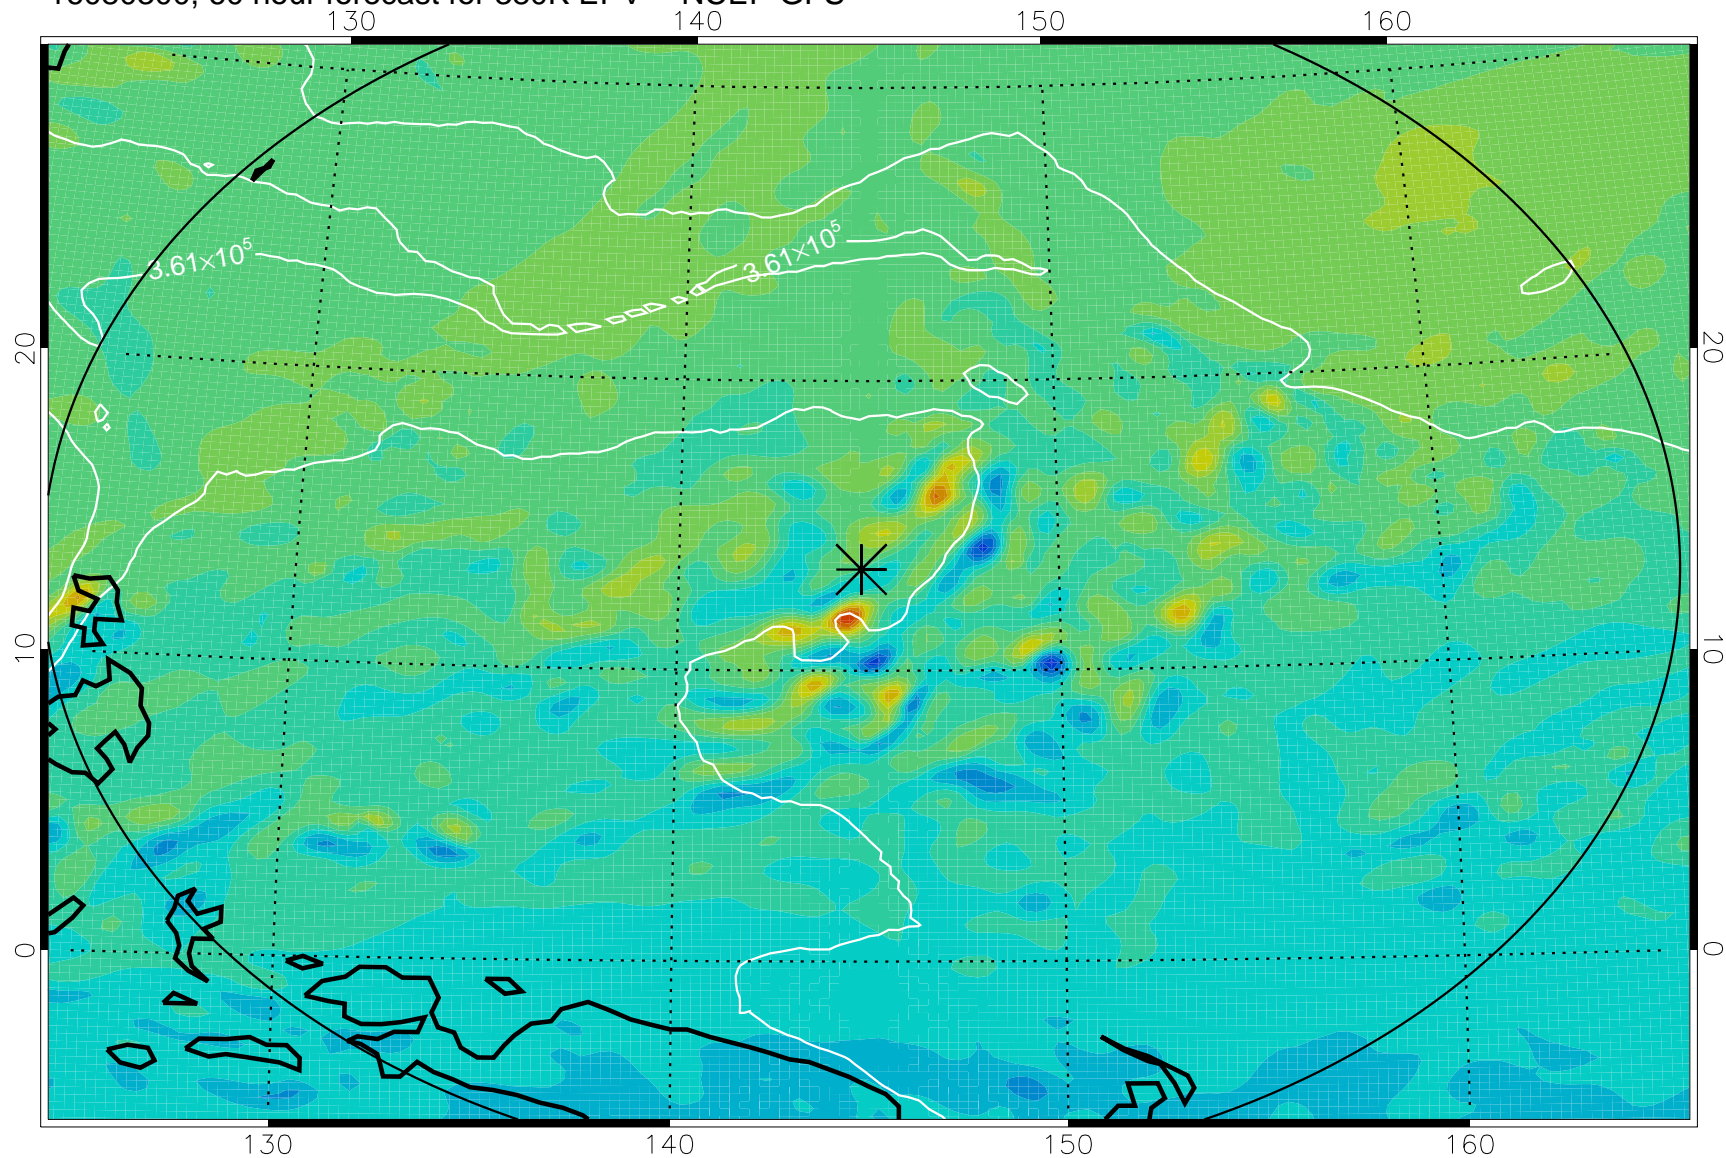

16080118, 30 hour forecast for 380K EPV -- NCEP GFS

380K Montgomery Streamfunction, white

Range ring of 2304 km

16080200, 36 hour forecast for 380K EPV -- NCEP GFS

380K Montgomery Streamfunction, white

Range ring of 2304 km

16080206, 42 hour forecast for 380K EPV -- NCEP GFS

380K Montgomery Streamfunction, white

Range ring of 2304 km

16080212, 48 hour forecast for 380K EPV -- NCEP GFS

380K Montgomery Streamfunction, white

Range ring of 2304 km

16080218, 54 hour forecast for 380K EPV -- NCEP GFS

380K Montgomery Streamfunction, white

Range ring of 2304 km

16080300, 60 hour forecast for 380K EPV -- NCEP GFS

380K Montgomery Streamfunction, white

Range ring of 2304 km

16080306, 66 hour forecast for 380K EPV -- NCEP GFS

380K Montgomery Streamfunction, white

Range ring of 2304 km

16080312, 72 hour forecast for 380K EPV -- NCEP GFS

380K Montgomery Streamfunction, white

Range ring of 2304 km