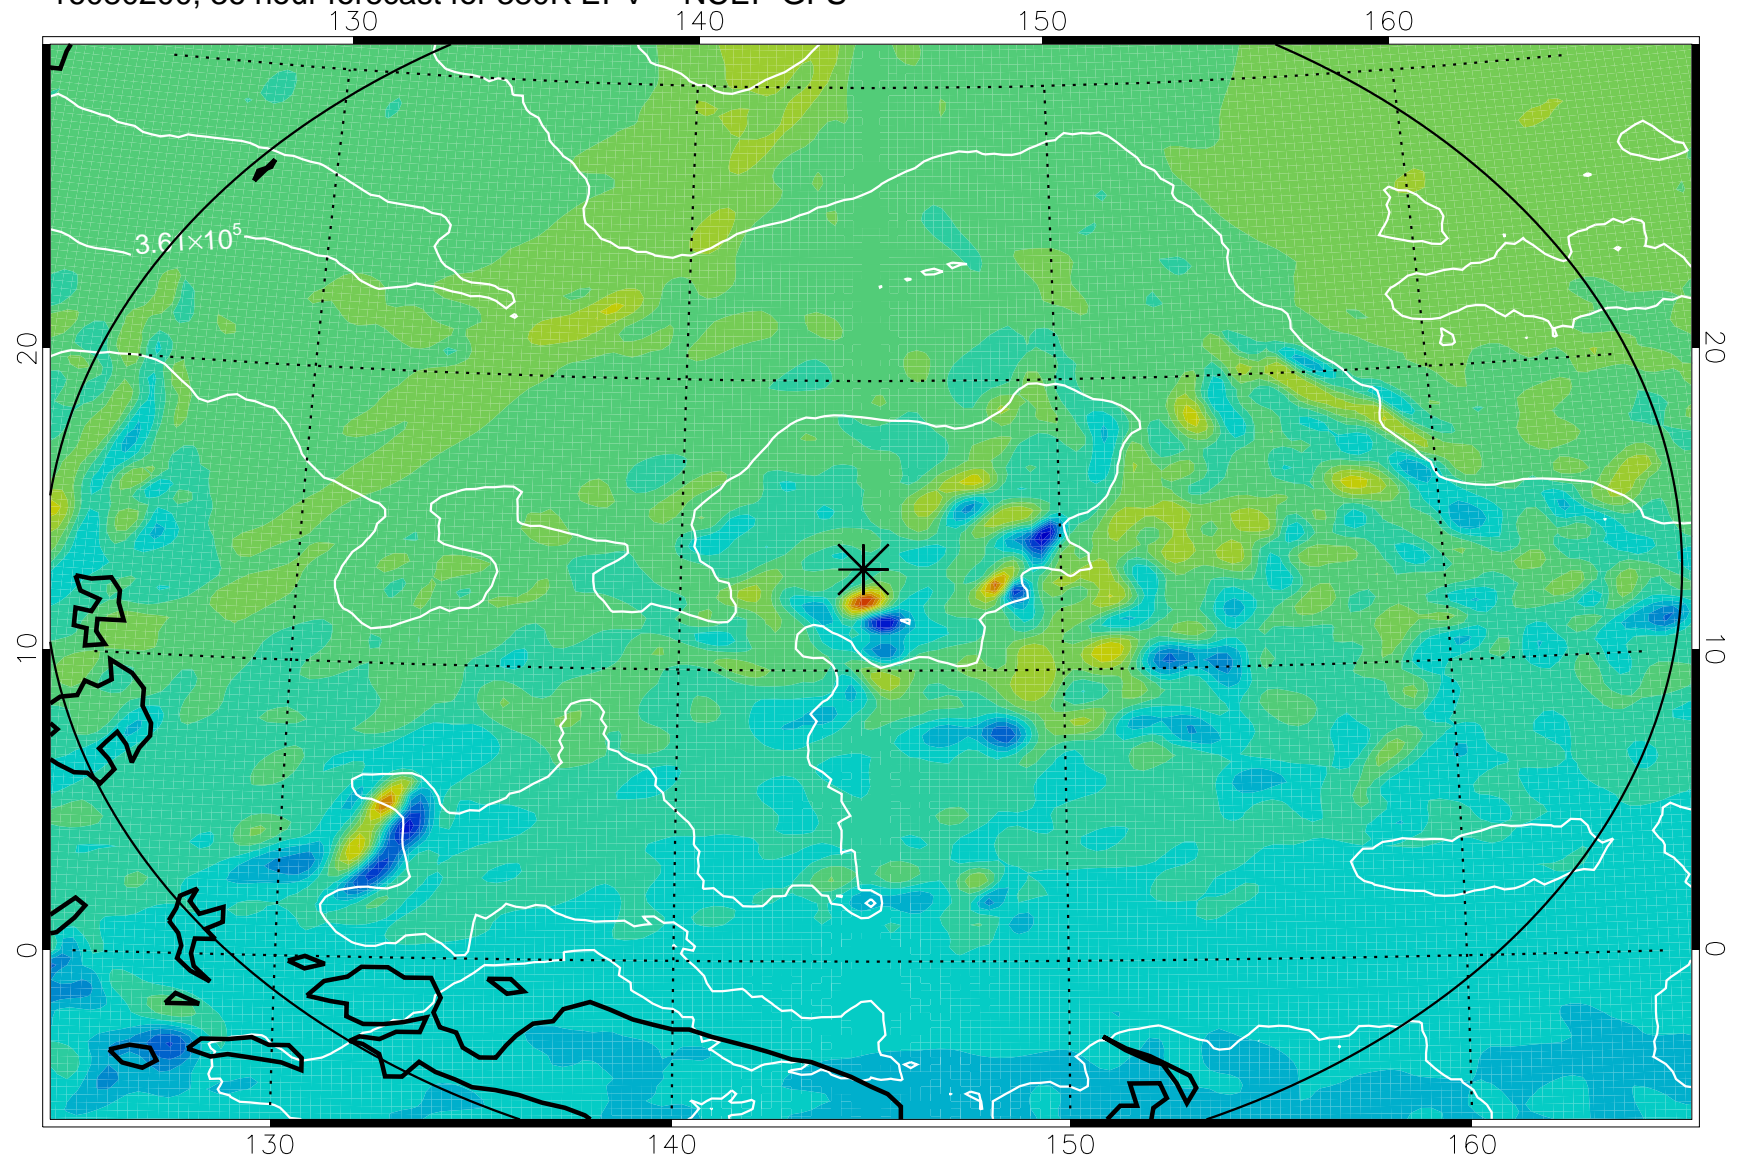

16080106, 18 hour forecast for 380K EPV -- NCEP GFS

380K Montgomery Streamfunction, white

Range ring of 2304 km

16080112, 24 hour forecast for 380K EPV -- NCEP GFS

380K Montgomery Streamfunction, white

Range ring of 2304 km

16080118, 30 hour forecast for 380K EPV -- NCEP GFS

380K Montgomery Streamfunction, white

Range ring of 2304 km

16080200, 36 hour forecast for 380K EPV -- NCEP GFS

380K Montgomery Streamfunction, white

Range ring of 2304 km

16080206, 42 hour forecast for 380K EPV -- NCEP GFS

380K Montgomery Streamfunction, white

Range ring of 2304 km

16080212, 48 hour forecast for 380K EPV -- NCEP GFS

380K Montgomery Streamfunction, white

Range ring of 2304 km

16080418, 102 hour forecast for 380K EPV -- NCEP GFS

380K Montgomery Streamfunction, white

Range ring of 2304 km

16080500, 108 hour forecast for 380K EPV -- NCEP GFS

380K Montgomery Streamfunction, white

Range ring of 2304 km