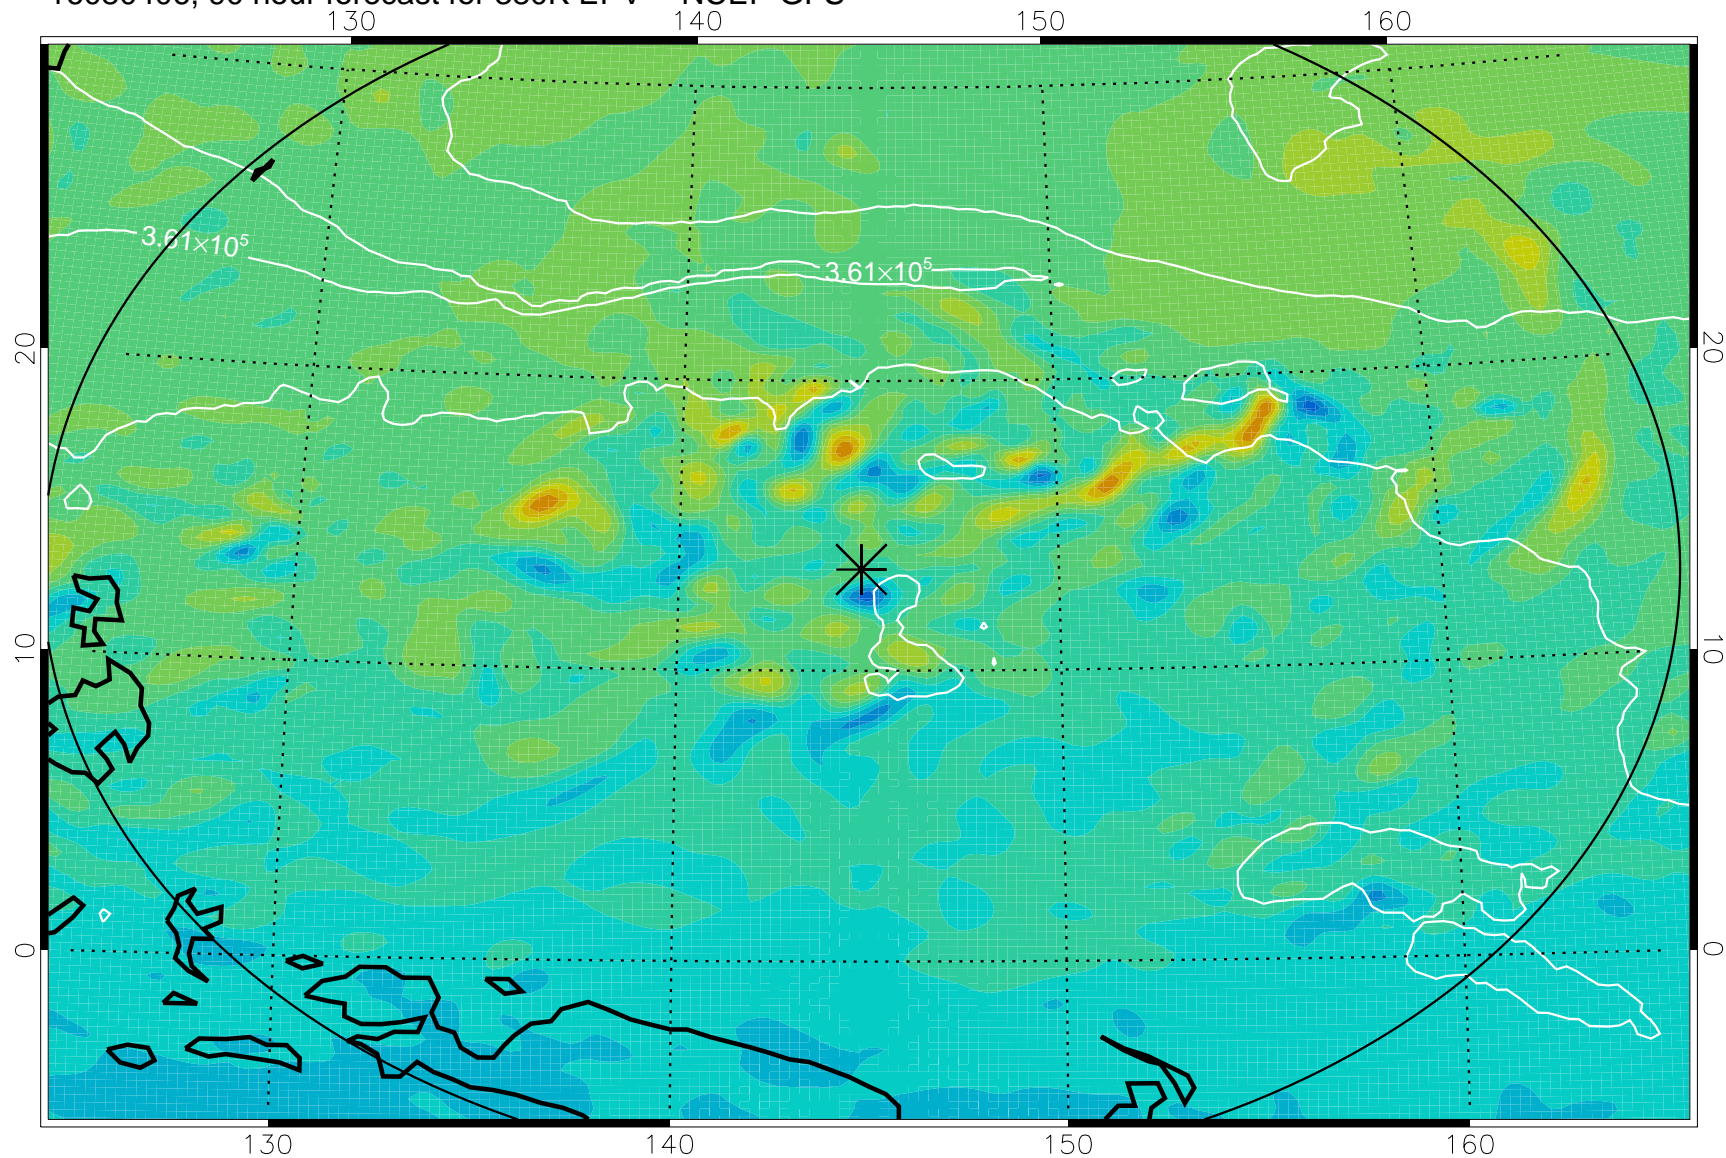

16080306, 66 hour forecast for 380K EPV -- NCEP GFS

380K Montgomery Streamfunction, white

Range ring of 2304 km

16080312, 72 hour forecast for 380K EPV -- NCEP GFS

380K Montgomery Streamfunction, white

Range ring of 2304 km

16080318, 78 hour forecast for 380K EPV -- NCEP GFS

380K Montgomery Streamfunction, white

Range ring of 2304 km

16080400, 84 hour forecast for 380K EPV -- NCEP GFS

380K Montgomery Streamfunction, white

Range ring of 2304 km

16080406, 90 hour forecast for 380K EPV -- NCEP GFS

380K Montgomery Streamfunction, white

Range ring of 2304 km

16080412, 96 hour forecast for 380K EPV -- NCEP GFS

380K Montgomery Streamfunction, white

Range ring of 2304 km

16080418, 102 hour forecast for 380K EPV -- NCEP GFS

380K Montgomery Streamfunction, white

Range ring of 2304 km

16080500, 108 hour forecast for 380K EPV -- NCEP GFS

380K Montgomery Streamfunction, white

Range ring of 2304 km