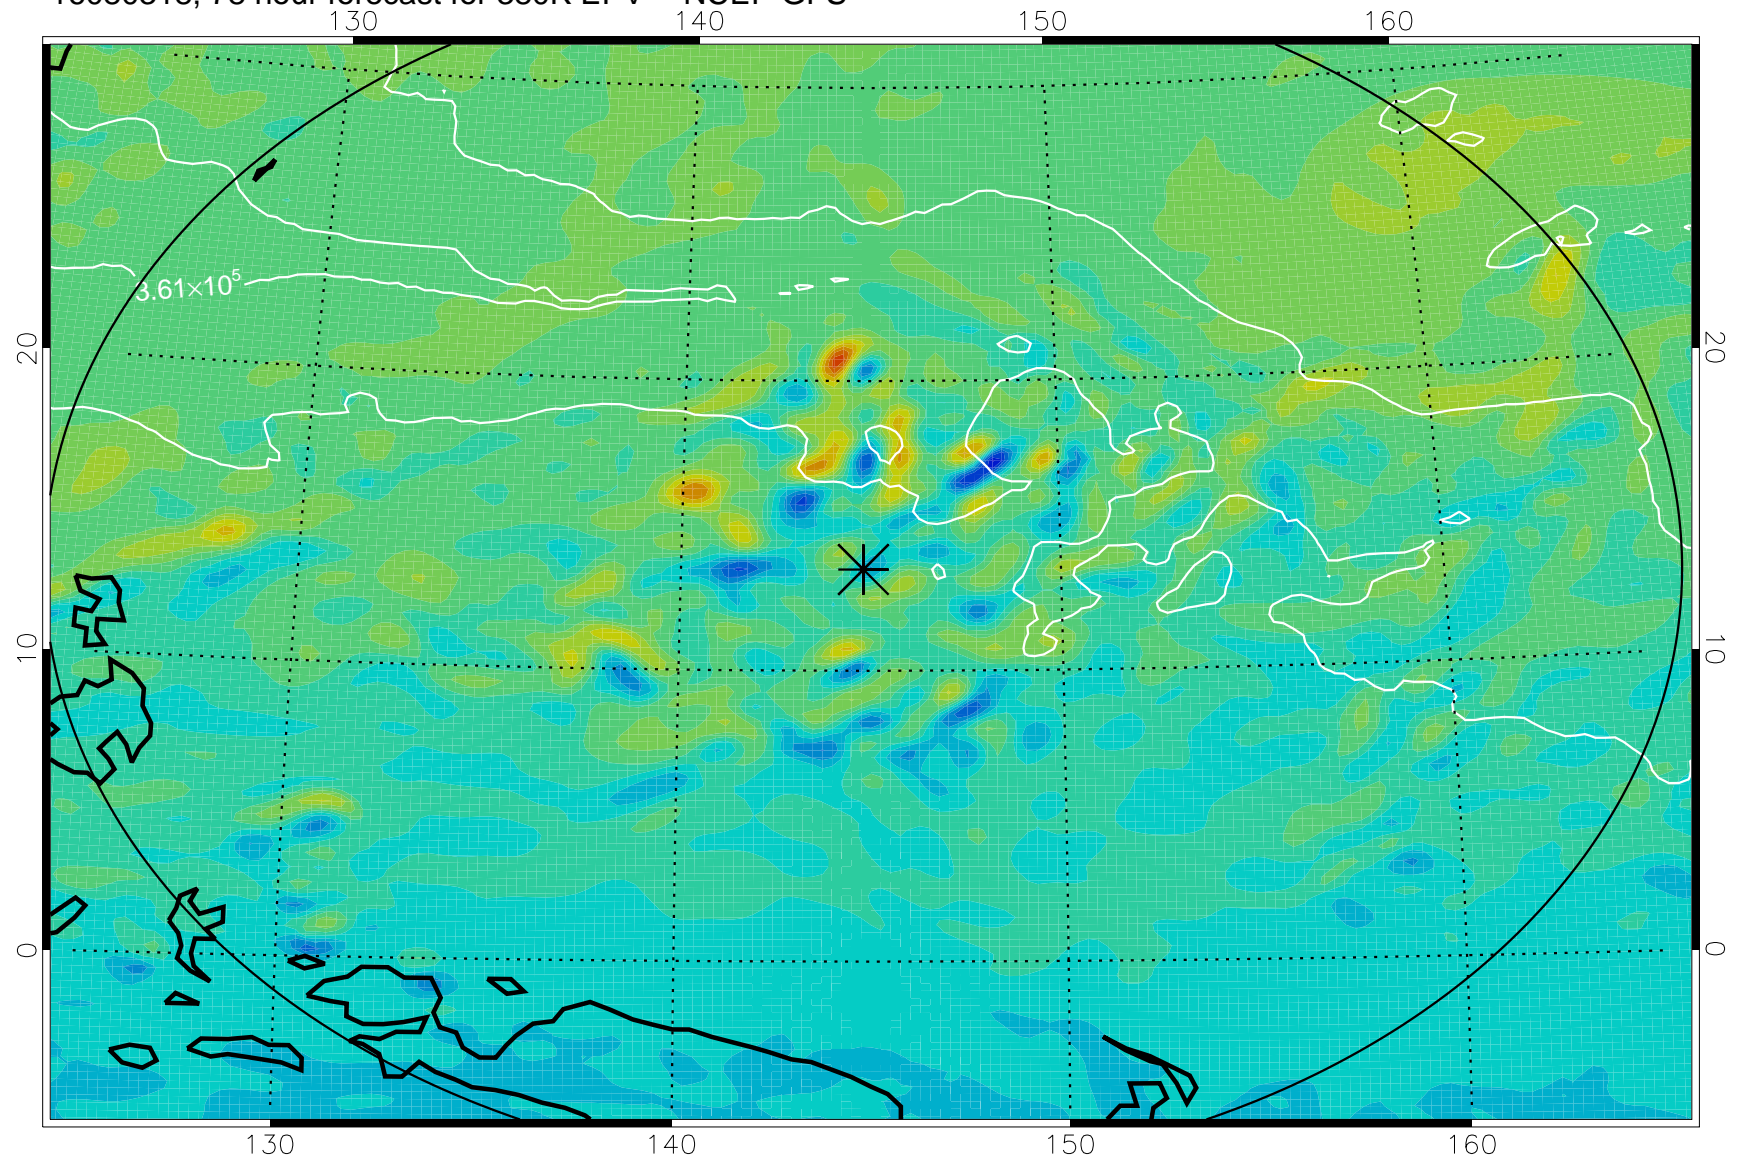

16080306, 66 hour forecast for 380K EPV -- NCEP GFS

380K Montgomery Streamfunction, white

Range ring of 2304 km

16080312, 72 hour forecast for 380K EPV -- NCEP GFS

380K Montgomery Streamfunction, white

Range ring of 2304 km

16080318, 78 hour forecast for 380K EPV -- NCEP GFS

380K Montgomery Streamfunction, white

Range ring of 2304 km

16080400, 84 hour forecast for 380K EPV -- NCEP GFS

380K Montgomery Streamfunction, white

Range ring of 2304 km

16080406, 90 hour forecast for 380K EPV -- NCEP GFS

380K Montgomery Streamfunction, white

Range ring of 2304 km

16080412, 96 hour forecast for 380K EPV -- NCEP GFS

380K Montgomery Streamfunction, white

Range ring of 2304 km

16080418, 102 hour forecast for 380K EPV -- NCEP GFS

380K Montgomery Streamfunction, white

Range ring of 2304 km

16080500, 108 hour forecast for 380K EPV -- NCEP GFS

380K Montgomery Streamfunction, white

Range ring of 2304 km