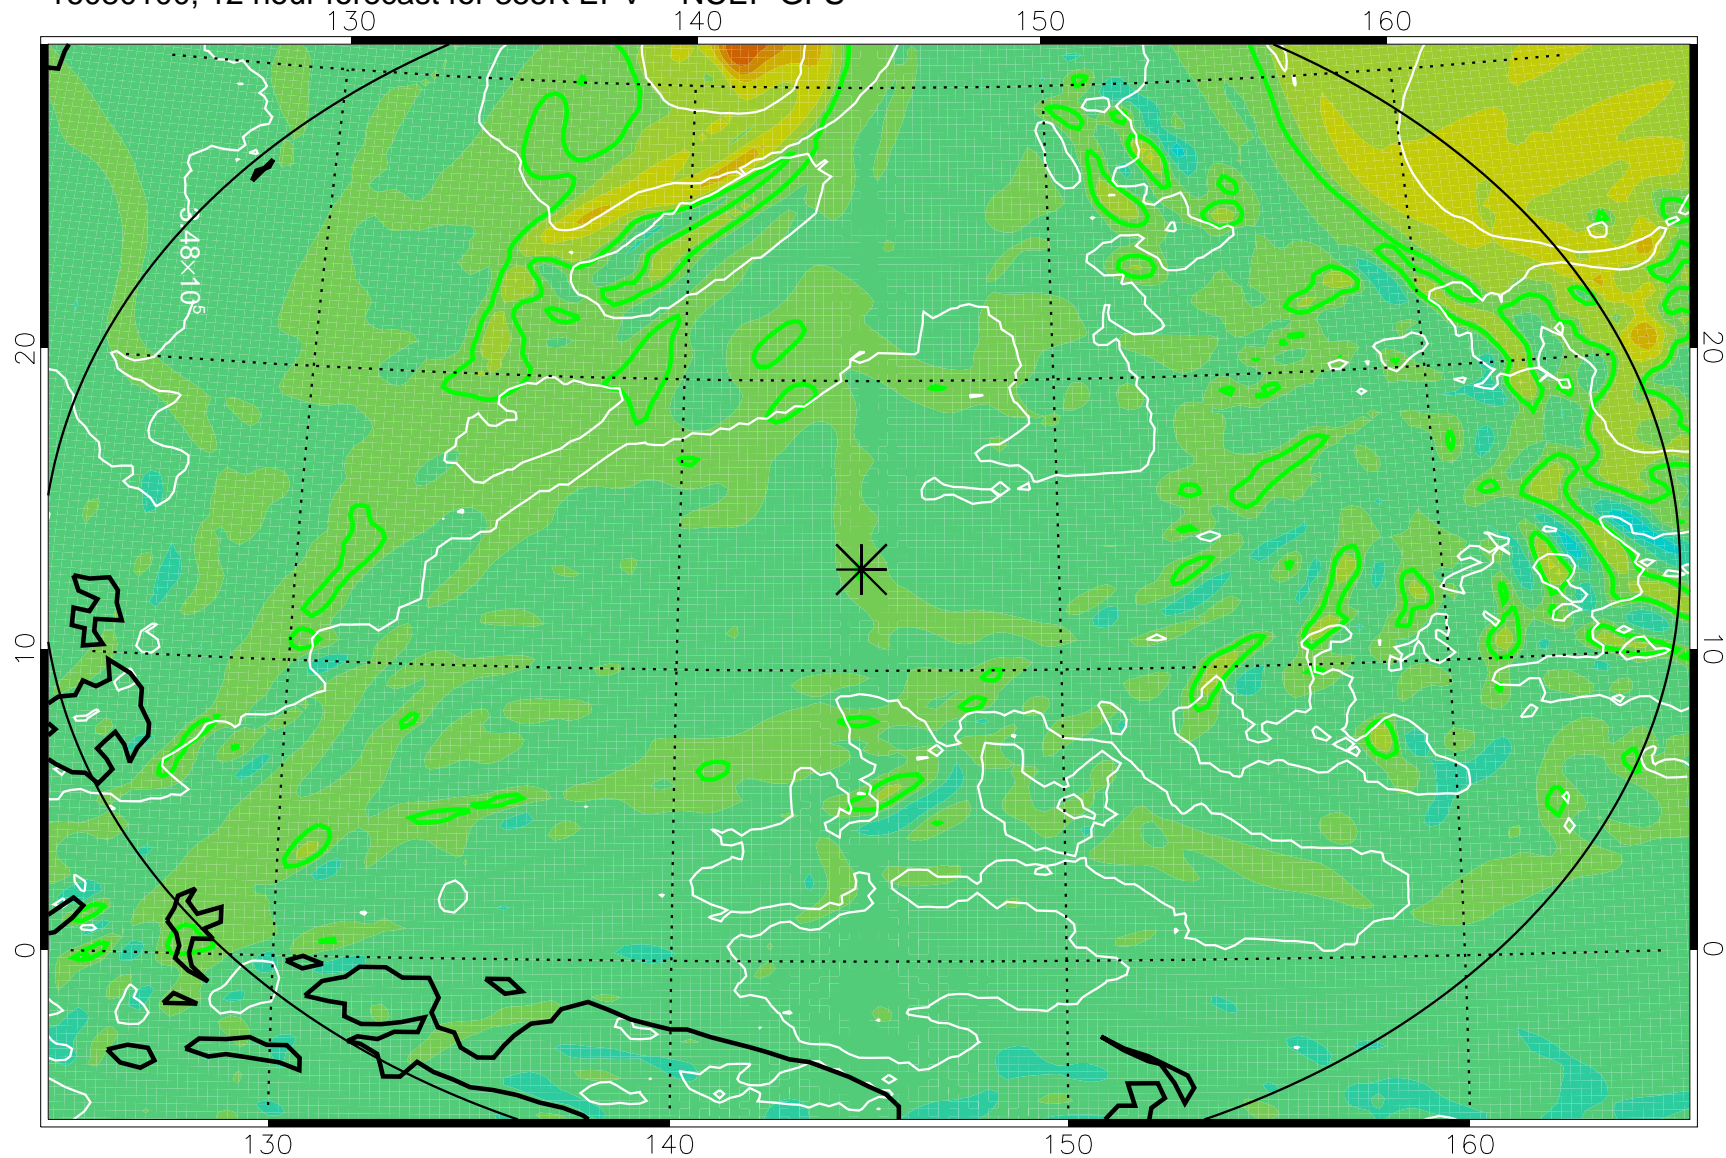

16073118, 6 hour forecast for 355K EPV -- NCEP GFS

355K Montgomery Streamfunction, white
EPV Tropopause (2 PVU) Position
Range ring of 2304 km

16080100, 12 hour forecast for 355K EPV -- NCEP GFS

355K Montgomery Streamfunction, white
EPV Tropopause (2 PVU) Position
Range ring of 2304 km

16080106, 18 hour forecast for 355K EPV -- NCEP GFS

355K Montgomery Streamfunction, white
EPV Tropopause (2 PVU) Position
Range ring of 2304 km

16080112, 24 hour forecast for 355K EPV -- NCEP GFS

355K Montgomery Streamfunction, white
EPV Tropopause (2 PVU) Position
Range ring of 2304 km

16080118, 30 hour forecast for 355K EPV -- NCEP GFS

355K Montgomery Streamfunction, white
EPV Tropopause (2 PVU) Position
Range ring of 2304 km

16080200, 36 hour forecast for 355K EPV -- NCEP GFS

355K Montgomery Streamfunction, white
EPV Tropopause (2 PVU) Position
Range ring of 2304 km

16080306, 66 hour forecast for 355K EPV -- NCEP GFS

16080312, 72 hour forecast for 355K EPV -- NCEP GFS

355K Montgomery Streamfunction, white
EPV Tropopause (2 PVU) Position
Range ring of 2304 km

16080318, 78 hour forecast for 355K EPV -- NCEP GFS