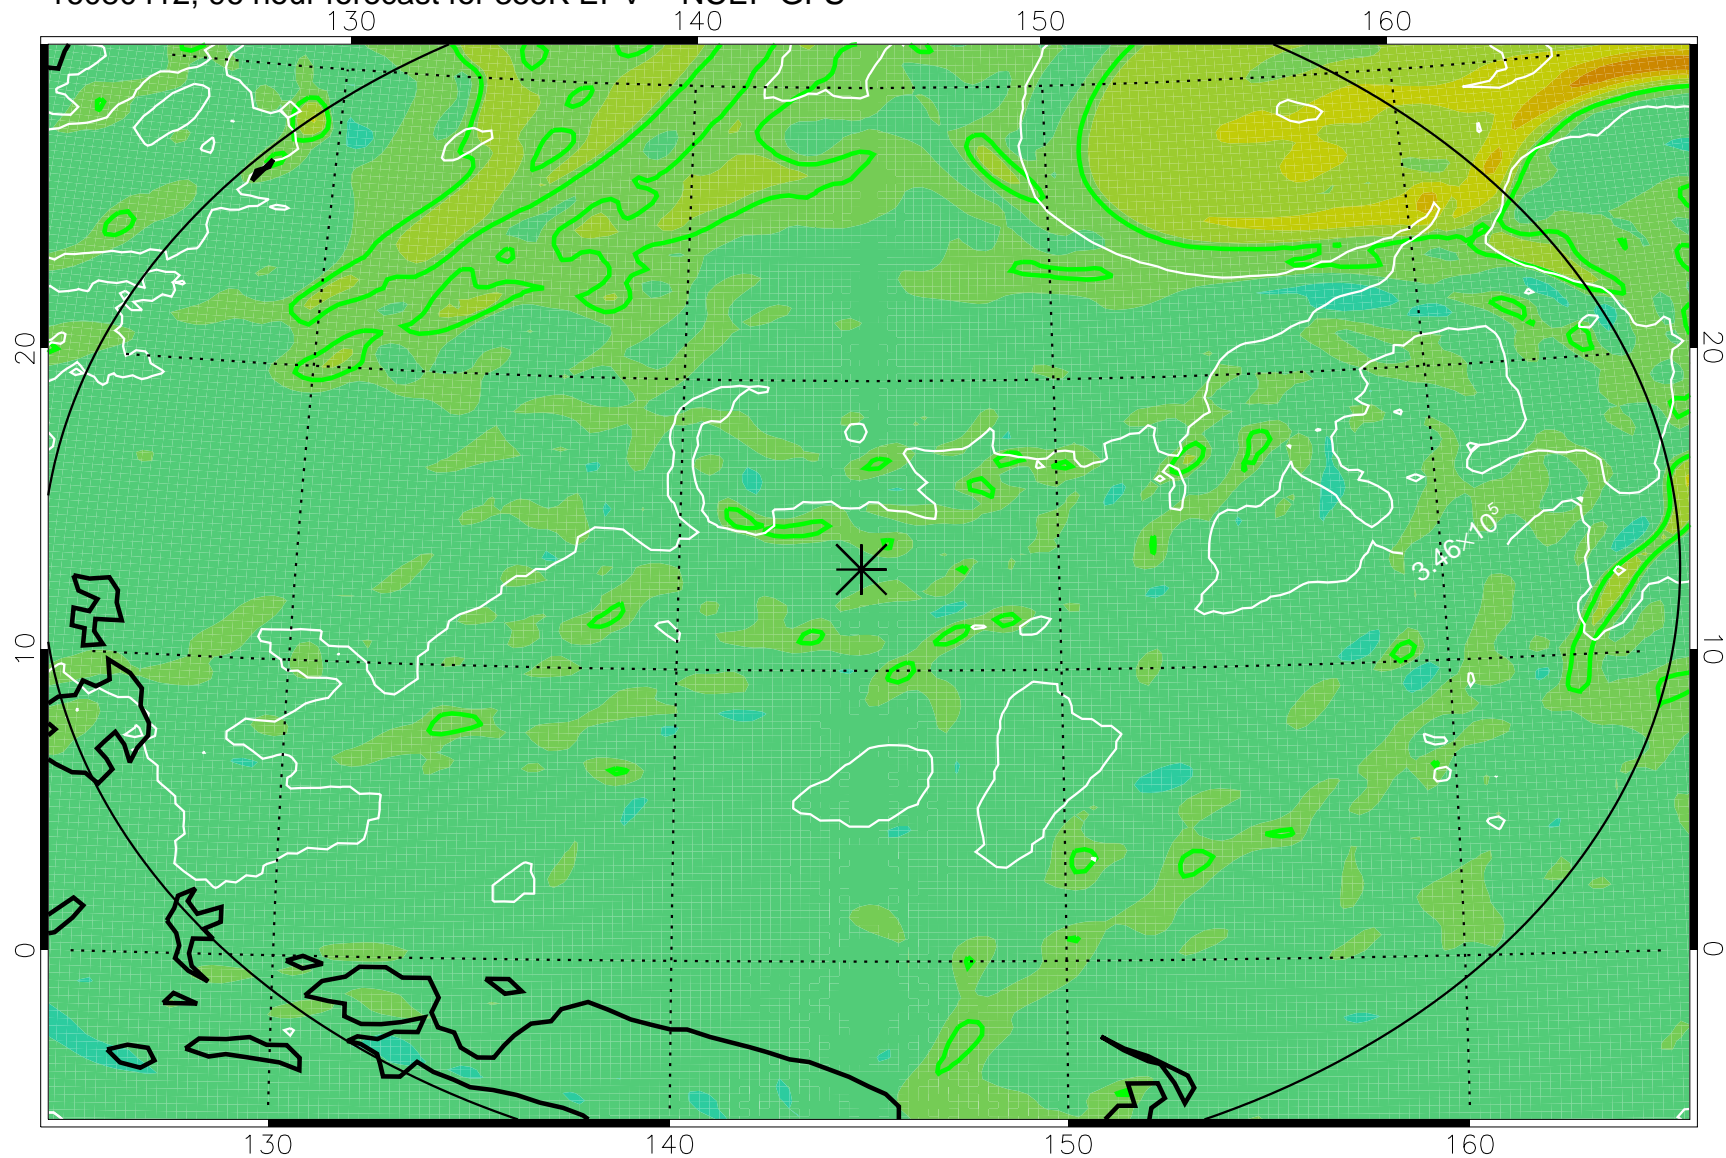

355K Montgomery Streamfunction, white
EPV Tropopause (2 PVU) Position
Range ring of 2304 km

16080400, 84 hour forecast for 355K EPV -- NCEP GFS

16080406, 90 hour forecast for 355K EPV -- NCEP GFS

355K Montgomery Streamfunction, white
EPV Tropopause (2 PVU) Position
Range ring of 2304 km

16080412, 96 hour forecast for 355K EPV -- NCEP GFS

355K Montgomery Streamfunction, white
EPV Tropopause (2 PVU) Position
Range ring of 2304 km

16080418, 102 hour forecast for 355K EPV -- NCEP GFS

355K Montgomery Streamfunction, white
EPV Tropopause (2 PVU) Position
Range ring of 2304 km

16080500, 108 hour forecast for 355K EPV -- NCEP GFS

355K Montgomery Streamfunction, white
EPV Tropopause (2 PVU) Position
Range ring of 2304 km

16080506, 114 hour forecast for 355K EPV -- NCEP GFS

355K Montgomery Streamfunction, white
EPV Tropopause (2 PVU) Position
Range ring of 2304 km

16080512, 120 hour forecast for 355K EPV -- NCEP GFS

355K Montgomery Streamfunction, white
EPV Tropopause (2 PVU) Position
Range ring of 2304 km