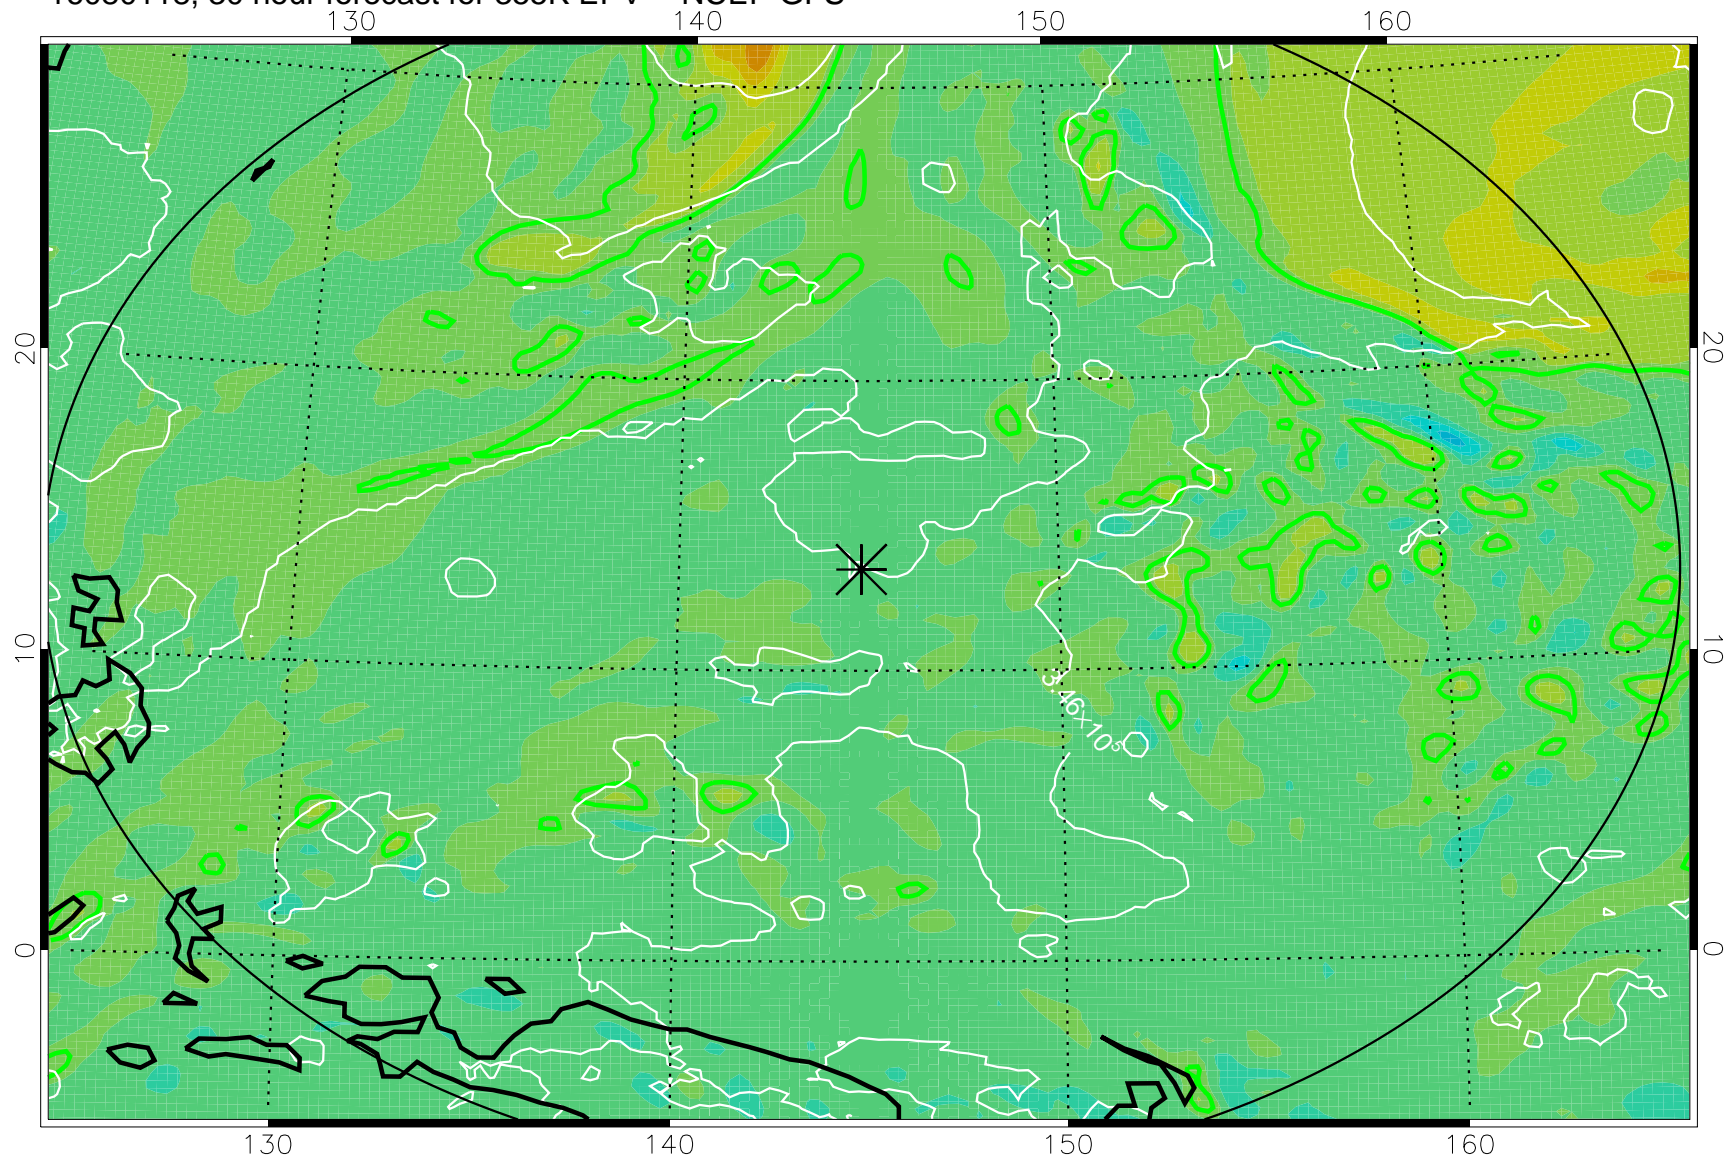

16080106, 18 hour forecast for 355K EPV -- NCEP GFS

355K Montgomery Streamfunction, white
EPV Tropopause (2 PVU) Position
Range ring of 2304 km

16080112, 24 hour forecast for 355K EPV -- NCEP GFS

355K Montgomery Streamfunction, white
EPV Tropopause (2 PVU) Position
Range ring of 2304 km

16080118, 30 hour forecast for 355K EPV -- NCEP GFS

355K Montgomery Streamfunction, white
EPV Tropopause (2 PVU) Position
Range ring of 2304 km

16080200, 36 hour forecast for 355K EPV -- NCEP GFS

355K Montgomery Streamfunction, white
EPV Tropopause (2 PVU) Position
Range ring of 2304 km

16080206, 42 hour forecast for 355K EPV -- NCEP GFS

355K Montgomery Streamfunction, white
EPV Tropopause (2 PVU) Position
Range ring of 2304 km

16080212, 48 hour forecast for 355K EPV -- NCEP GFS

355K Montgomery Streamfunction, white
EPV Tropopause (2 PVU) Position
Range ring of 2304 km

16080512, 120 hour forecast for 355K EPV -- NCEP GFS

355K Montgomery Streamfunction, white
EPV Tropopause (2 PVU) Position
Range ring of 2304 km