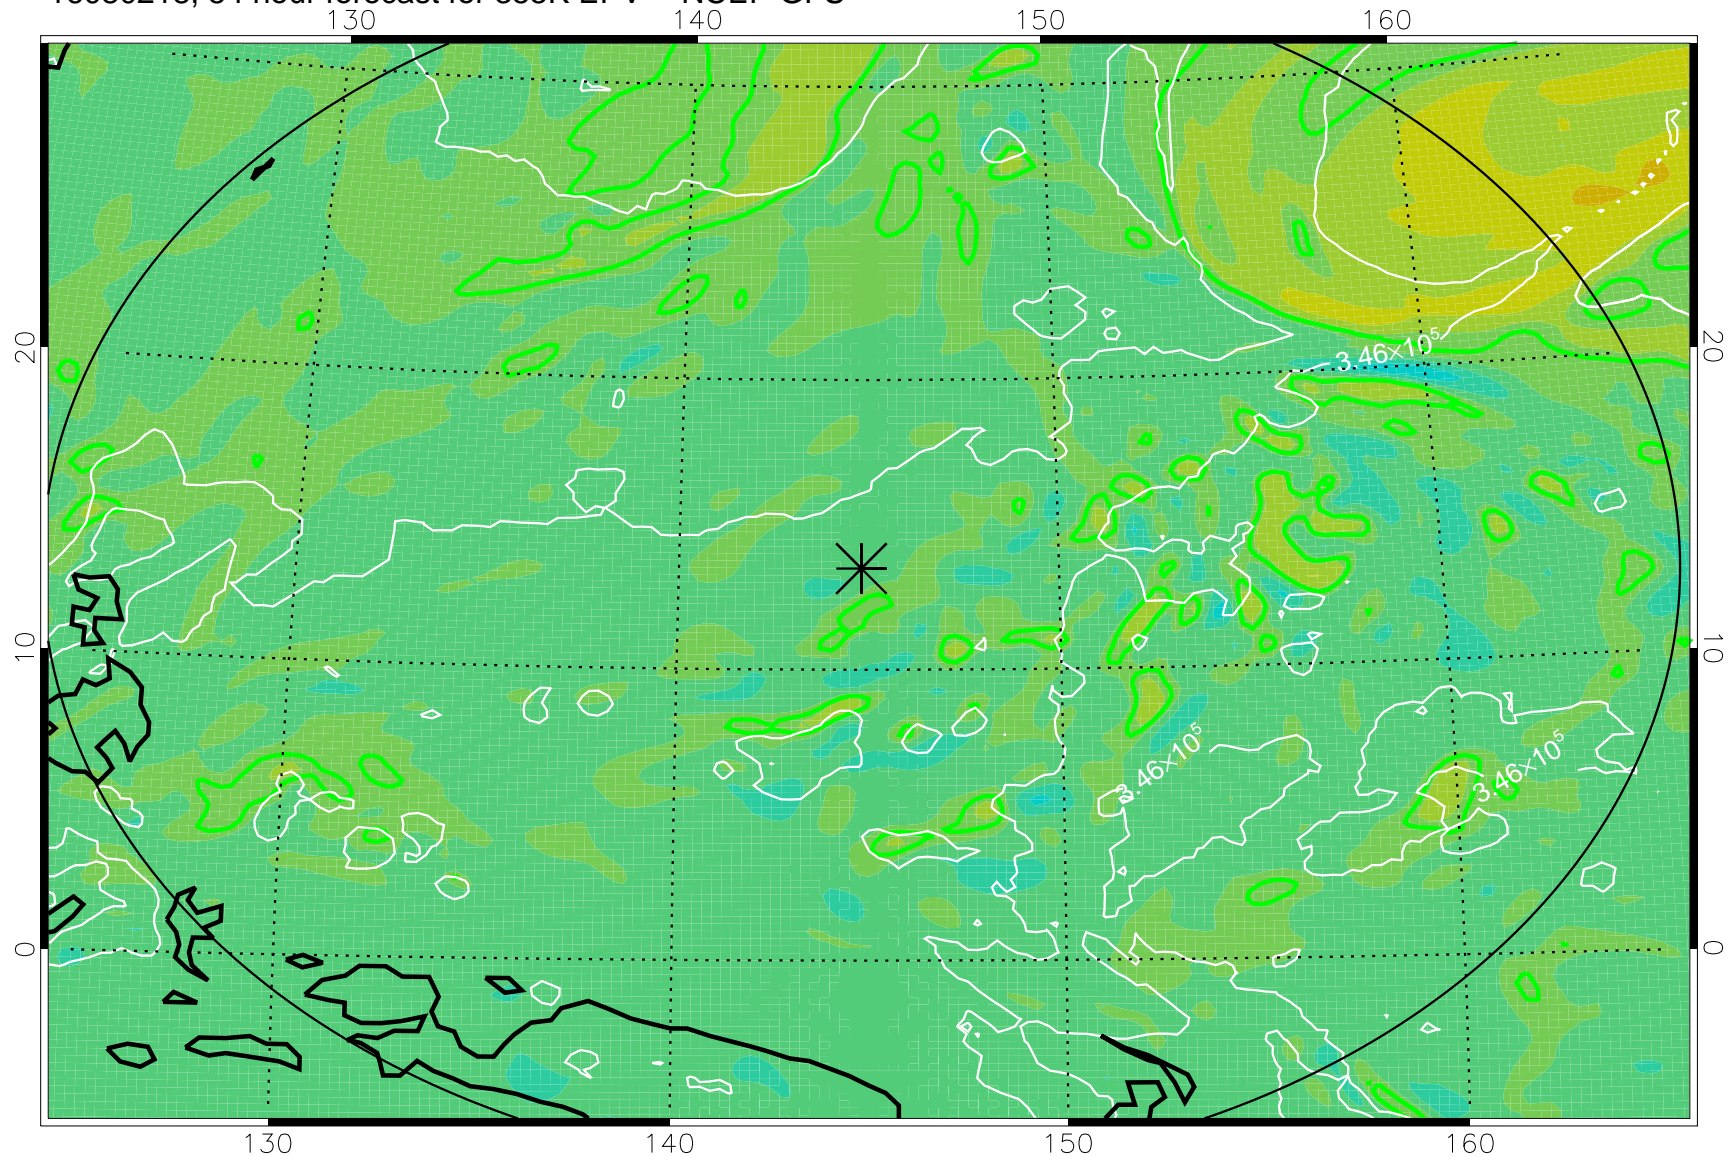

16080206, 42 hour forecast for 355K EPV -- NCEP GFS

355K Montgomery Streamfunction, white
EPV Tropopause (2 PVU) Position
Range ring of 2304 km

16080212, 48 hour forecast for 355K EPV -- NCEP GFS

355K Montgomery Streamfunction, white
EPV Tropopause (2 PVU) Position
Range ring of 2304 km

16080218, 54 hour forecast for 355K EPV -- NCEP GFS

355K Montgomery Streamfunction, white
EPV Tropopause (2 PVU) Position
Range ring of 2304 km

16080300, 60 hour forecast for 355K EPV -- NCEP GFS

355K Montgomery Streamfunction, white
EPV Tropopause (2 PVU) Position
Range ring of 2304 km

16080306, 66 hour forecast for 355K EPV -- NCEP GFS

16080312, 72 hour forecast for 355K EPV -- NCEP GFS

355K Montgomery Streamfunction, white
EPV Tropopause (2 PVU) Position
Range ring of 2304 km

16080318, 78 hour forecast for 355K EPV -- NCEP GFS

16080512, 120 hour forecast for 355K EPV -- NCEP GFS

355K Montgomery Streamfunction, white
EPV Tropopause (2 PVU) Position
Range ring of 2304 km