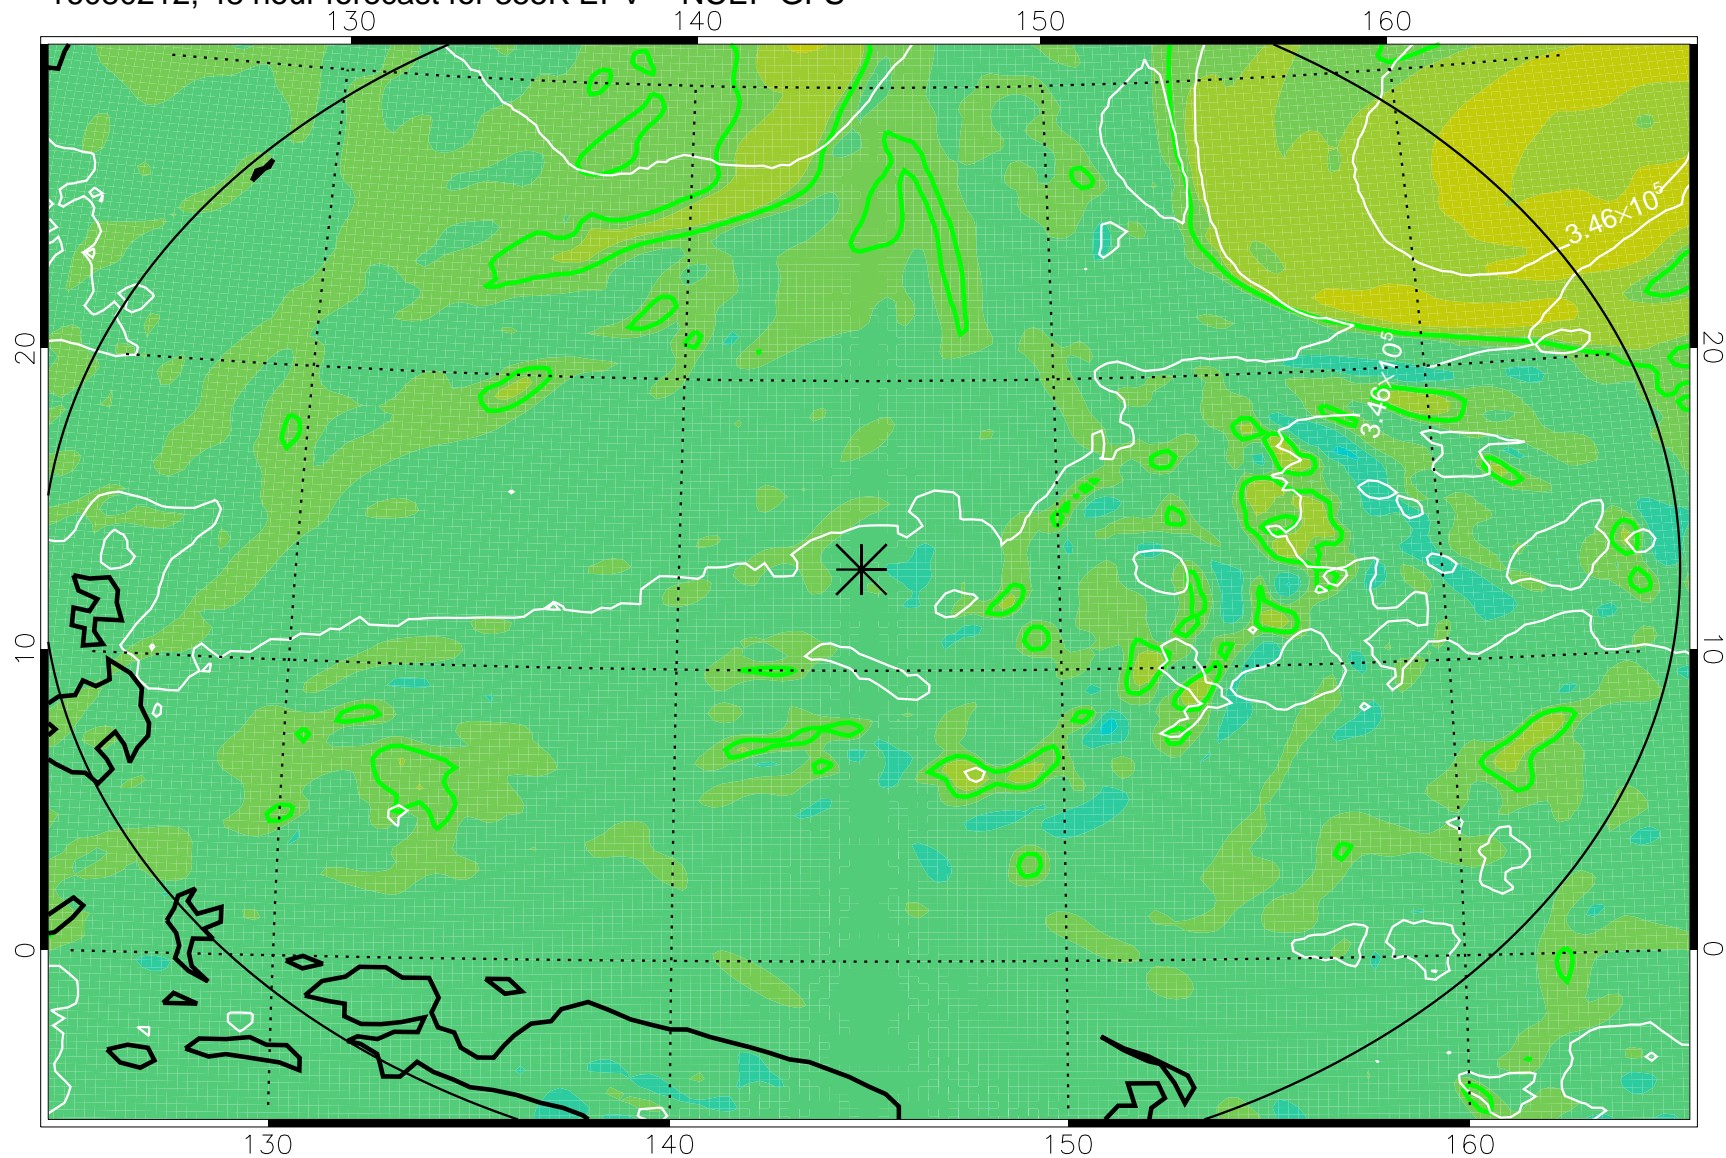

16080118, 30 hour forecast for 355K EPV -- NCEP GFS

355K Montgomery Streamfunction, white
EPV Tropopause (2 PVU) Position
Range ring of 2304 km

16080200, 36 hour forecast for 355K EPV -- NCEP GFS

355K Montgomery Streamfunction, white
EPV Tropopause (2 PVU) Position
Range ring of 2304 km

16080206, 42 hour forecast for 355K EPV -- NCEP GFS

355K Montgomery Streamfunction, white
EPV Tropopause (2 PVU) Position
Range ring of 2304 km

16080212, 48 hour forecast for 355K EPV -- NCEP GFS

355K Montgomery Streamfunction, white
EPV Tropopause (2 PVU) Position
Range ring of 2304 km

16080306, 66 hour forecast for 355K EPV -- NCEP GFS

16080312, 72 hour forecast for 355K EPV -- NCEP GFS

355K Montgomery Streamfunction, white
EPV Tropopause (2 PVU) Position
Range ring of 2304 km

16080318, 78 hour forecast for 355K EPV -- NCEP GFS

16080512, 120 hour forecast for 355K EPV -- NCEP GFS

355K Montgomery Streamfunction, white
EPV Tropopause (2 PVU) Position
Range ring of 2304 km