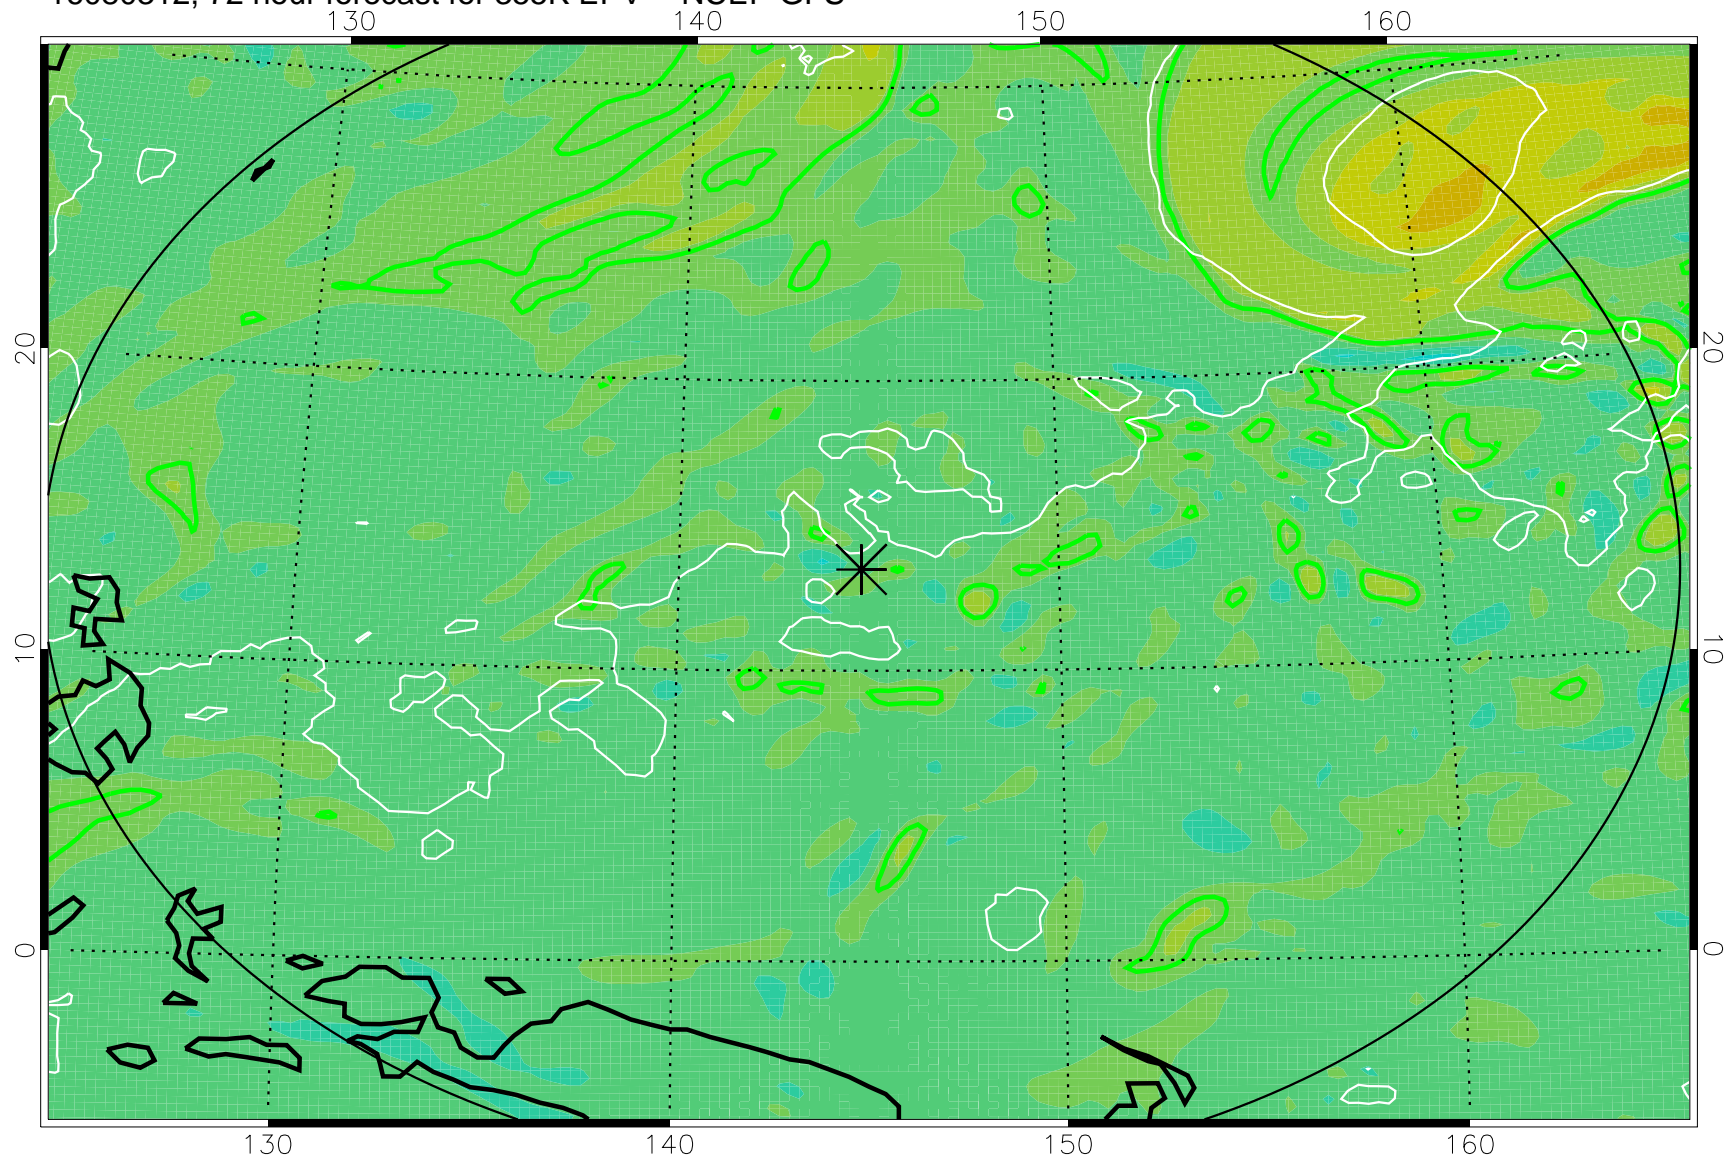

16080218, 54 hour forecast for 355K EPV -- NCEP GFS

355K Montgomery Streamfunction, white
EPV Tropopause (2 PVU) Position
Range ring of 2304 km

16080300, 60 hour forecast for 355K EPV -- NCEP GFS

355K Montgomery Streamfunction, white
EPV Tropopause (2 PVU) Position
Range ring of 2304 km

16080306, 66 hour forecast for 355K EPV -- NCEP GFS

16080312, 72 hour forecast for 355K EPV -- NCEP GFS

355K Montgomery Streamfunction, white
EPV Tropopause (2 PVU) Position
Range ring of 2304 km

16080318, 78 hour forecast for 355K EPV -- NCEP GFS

355K Montgomery Streamfunction, white
EPV Tropopause (2 PVU) Position
Range ring of 2304 km

16080400, 84 hour forecast for 355K EPV -- NCEP GFS

16080406, 90 hour forecast for 355K EPV -- NCEP GFS

355K Montgomery Streamfunction, white
EPV Tropopause (2 PVU) Position
Range ring of 2304 km

16080512, 120 hour forecast for 355K EPV -- NCEP GFS

355K Montgomery Streamfunction, white
EPV Tropopause (2 PVU) Position
Range ring of 2304 km