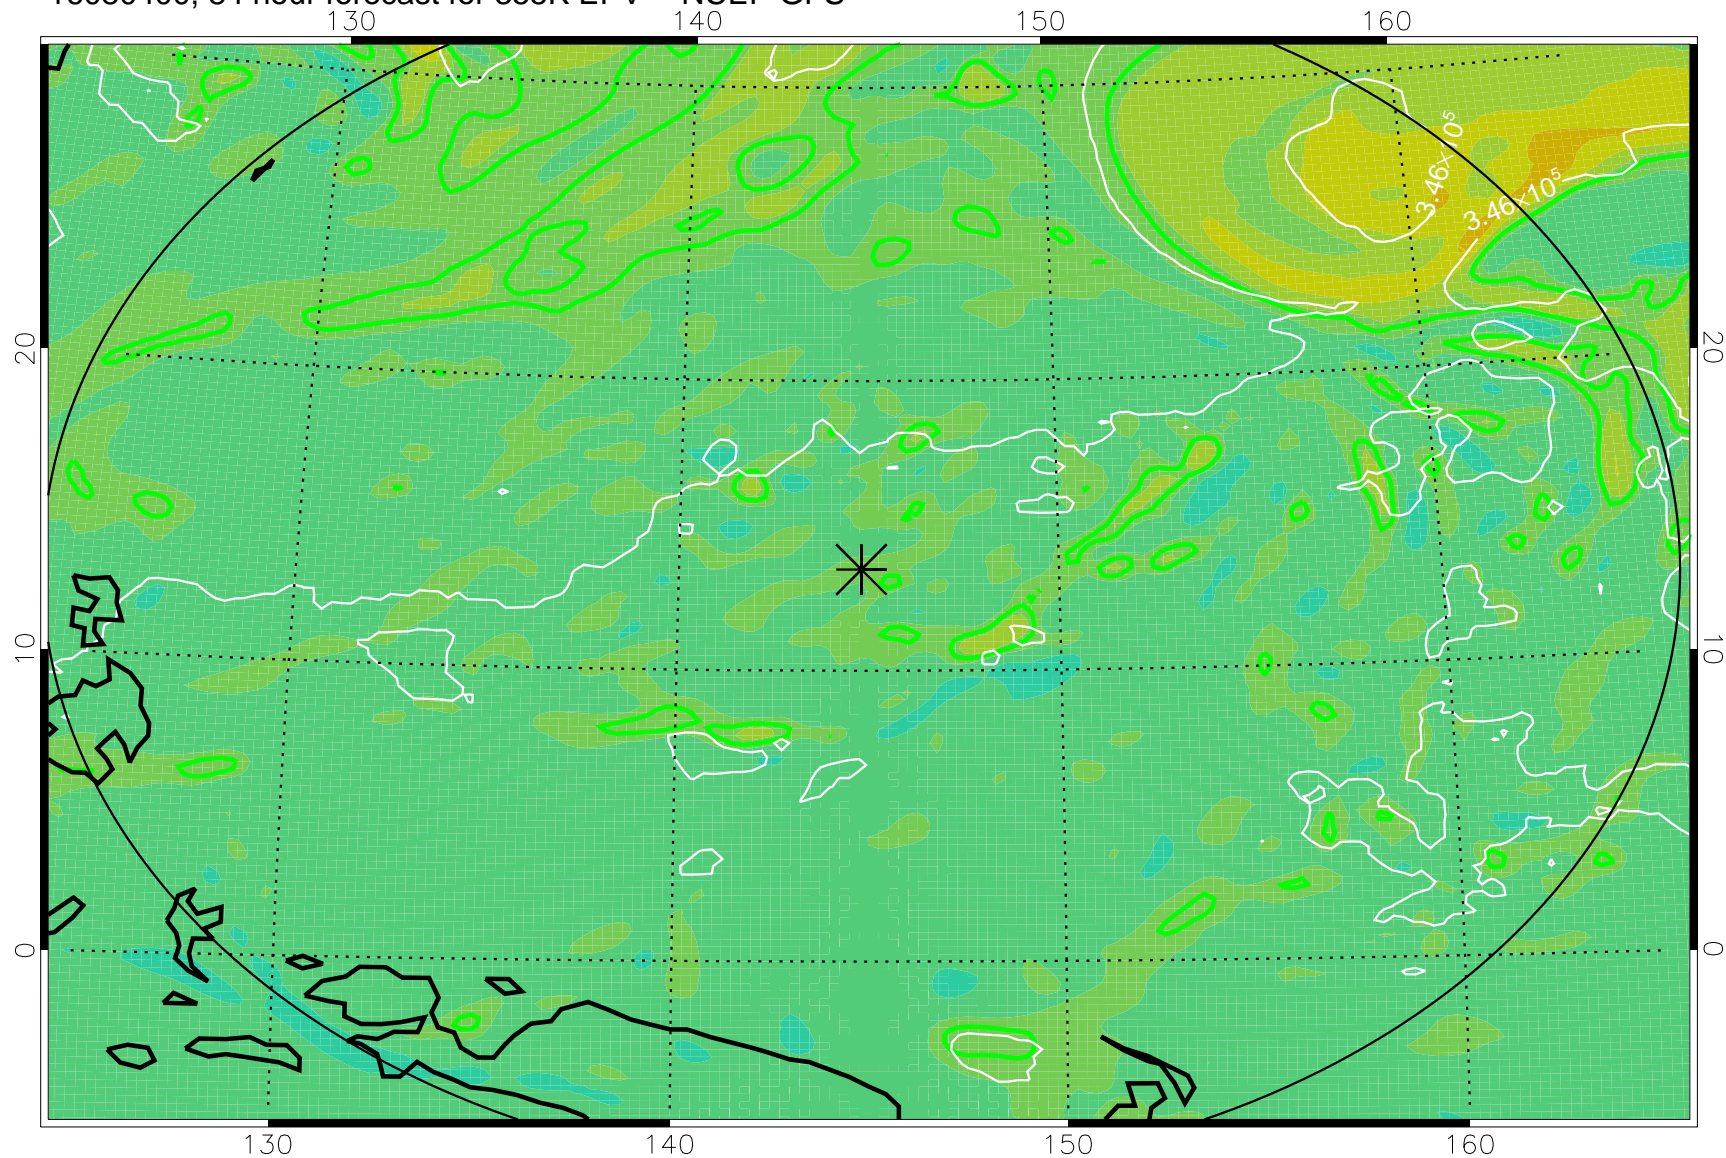

16080306, 66 hour forecast for 355K EPV -- NCEP GFS

16080312, 72 hour forecast for 355K EPV -- NCEP GFS

355K Montgomery Streamfunction, white
EPV Tropopause (2 PVU) Position
Range ring of 2304 km

16080318, 78 hour forecast for 355K EPV -- NCEP GFS

355K Montgomery Streamfunction, white
EPV Tropopause (2 PVU) Position
Range ring of 2304 km

16080400, 84 hour forecast for 355K EPV -- NCEP GFS

16080406, 90 hour forecast for 355K EPV -- NCEP GFS

355K Montgomery Streamfunction, white
EPV Tropopause (2 PVU) Position
Range ring of 2304 km

16080412, 96 hour forecast for 355K EPV -- NCEP GFS

355K Montgomery Streamfunction, white
EPV Tropopause (2 PVU) Position
Range ring of 2304 km

16080418, 102 hour forecast for 355K EPV -- NCEP GFS

355K Montgomery Streamfunction, white
EPV Tropopause (2 PVU) Position
Range ring of 2304 km

16080512, 120 hour forecast for 355K EPV -- NCEP GFS

355K Montgomery Streamfunction, white
EPV Tropopause (2 PVU) Position
Range ring of 2304 km