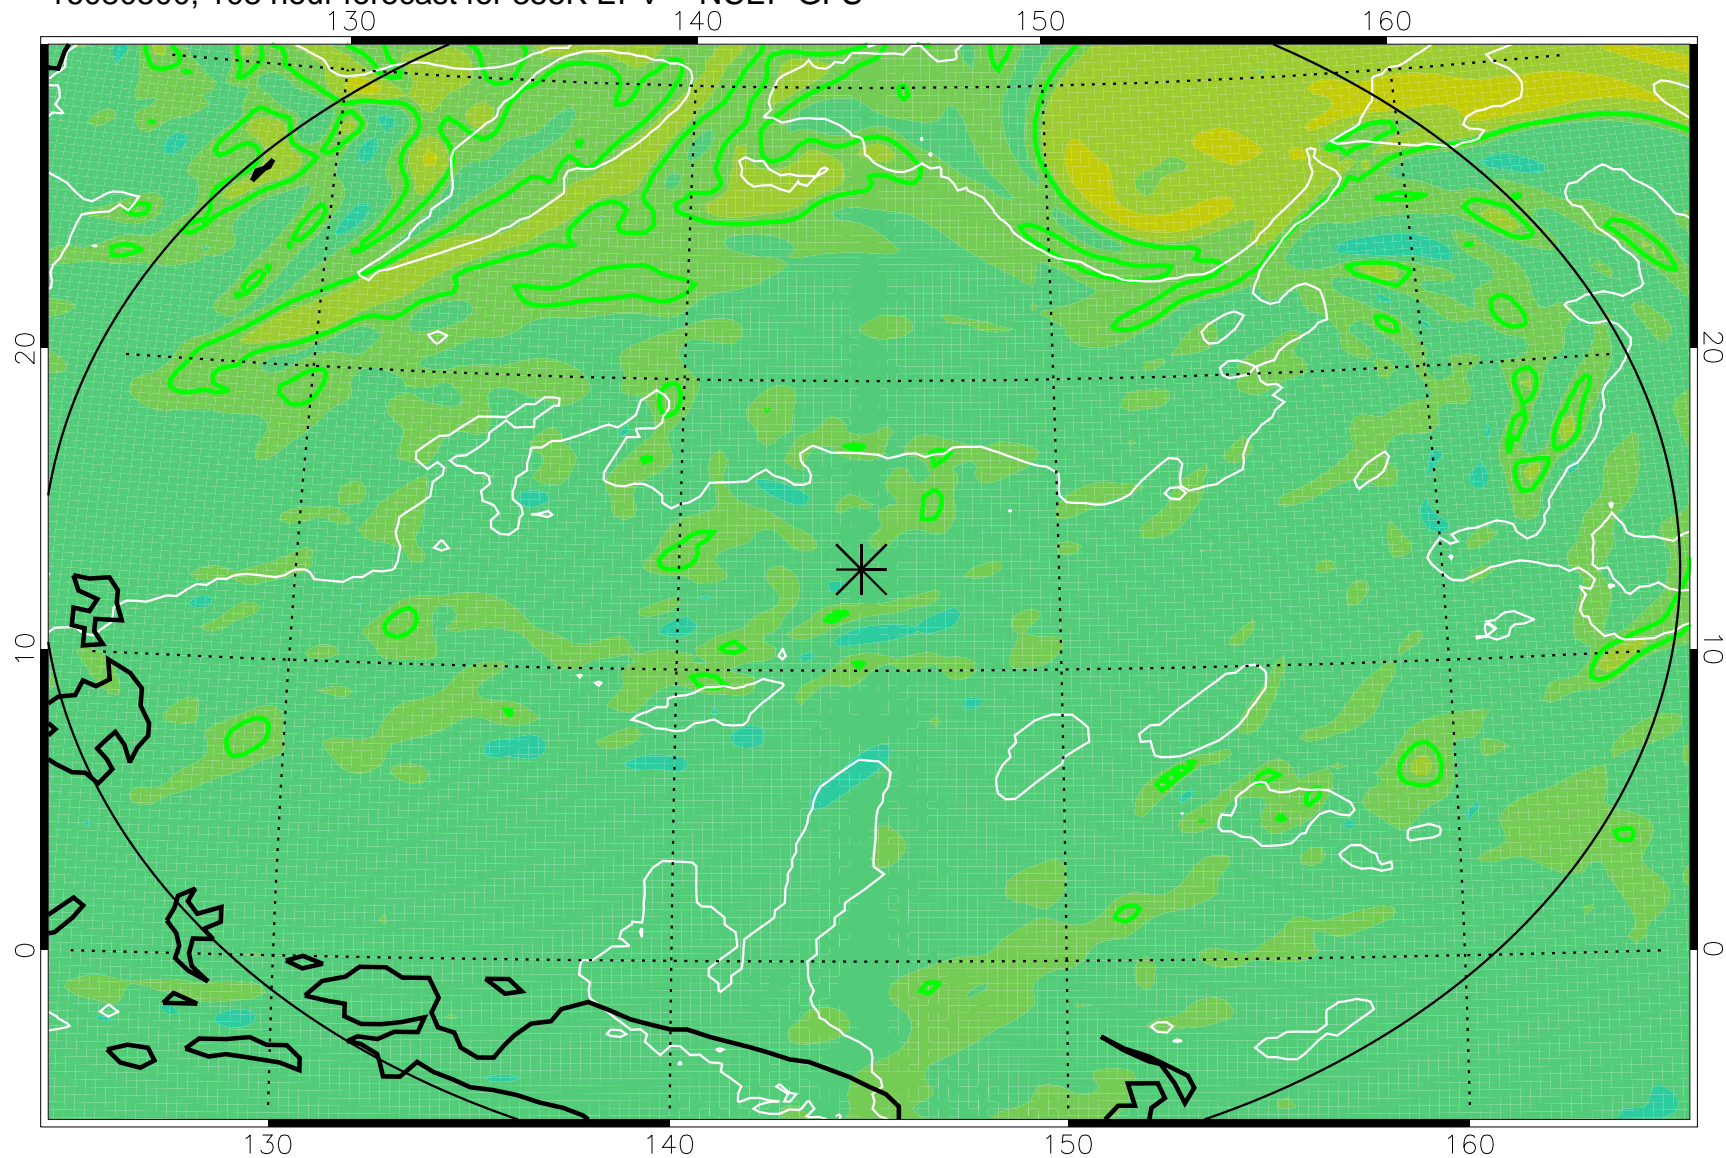

355K Montgomery Streamfunction, white
EPV Tropopause (2 PVU) Position
Range ring of 2304 km

16080400, 84 hour forecast for 355K EPV -- NCEP GFS

16080406, 90 hour forecast for 355K EPV -- NCEP GFS

355K Montgomery Streamfunction, white
EPV Tropopause (2 PVU) Position
Range ring of 2304 km

16080412, 96 hour forecast for 355K EPV -- NCEP GFS

355K Montgomery Streamfunction, white
EPV Tropopause (2 PVU) Position
Range ring of 2304 km

16080418, 102 hour forecast for 355K EPV -- NCEP GFS

355K Montgomery Streamfunction, white
EPV Tropopause (2 PVU) Position
Range ring of 2304 km

16080500, 108 hour forecast for 355K EPV -- NCEP GFS

355K Montgomery Streamfunction, white
EPV Tropopause (2 PVU) Position
Range ring of 2304 km

16080506, 114 hour forecast for 355K EPV -- NCEP GFS

355K Montgomery Streamfunction, white
EPV Tropopause (2 PVU) Position
Range ring of 2304 km

16080512, 120 hour forecast for 355K EPV -- NCEP GFS

355K Montgomery Streamfunction, white
EPV Tropopause (2 PVU) Position
Range ring of 2304 km