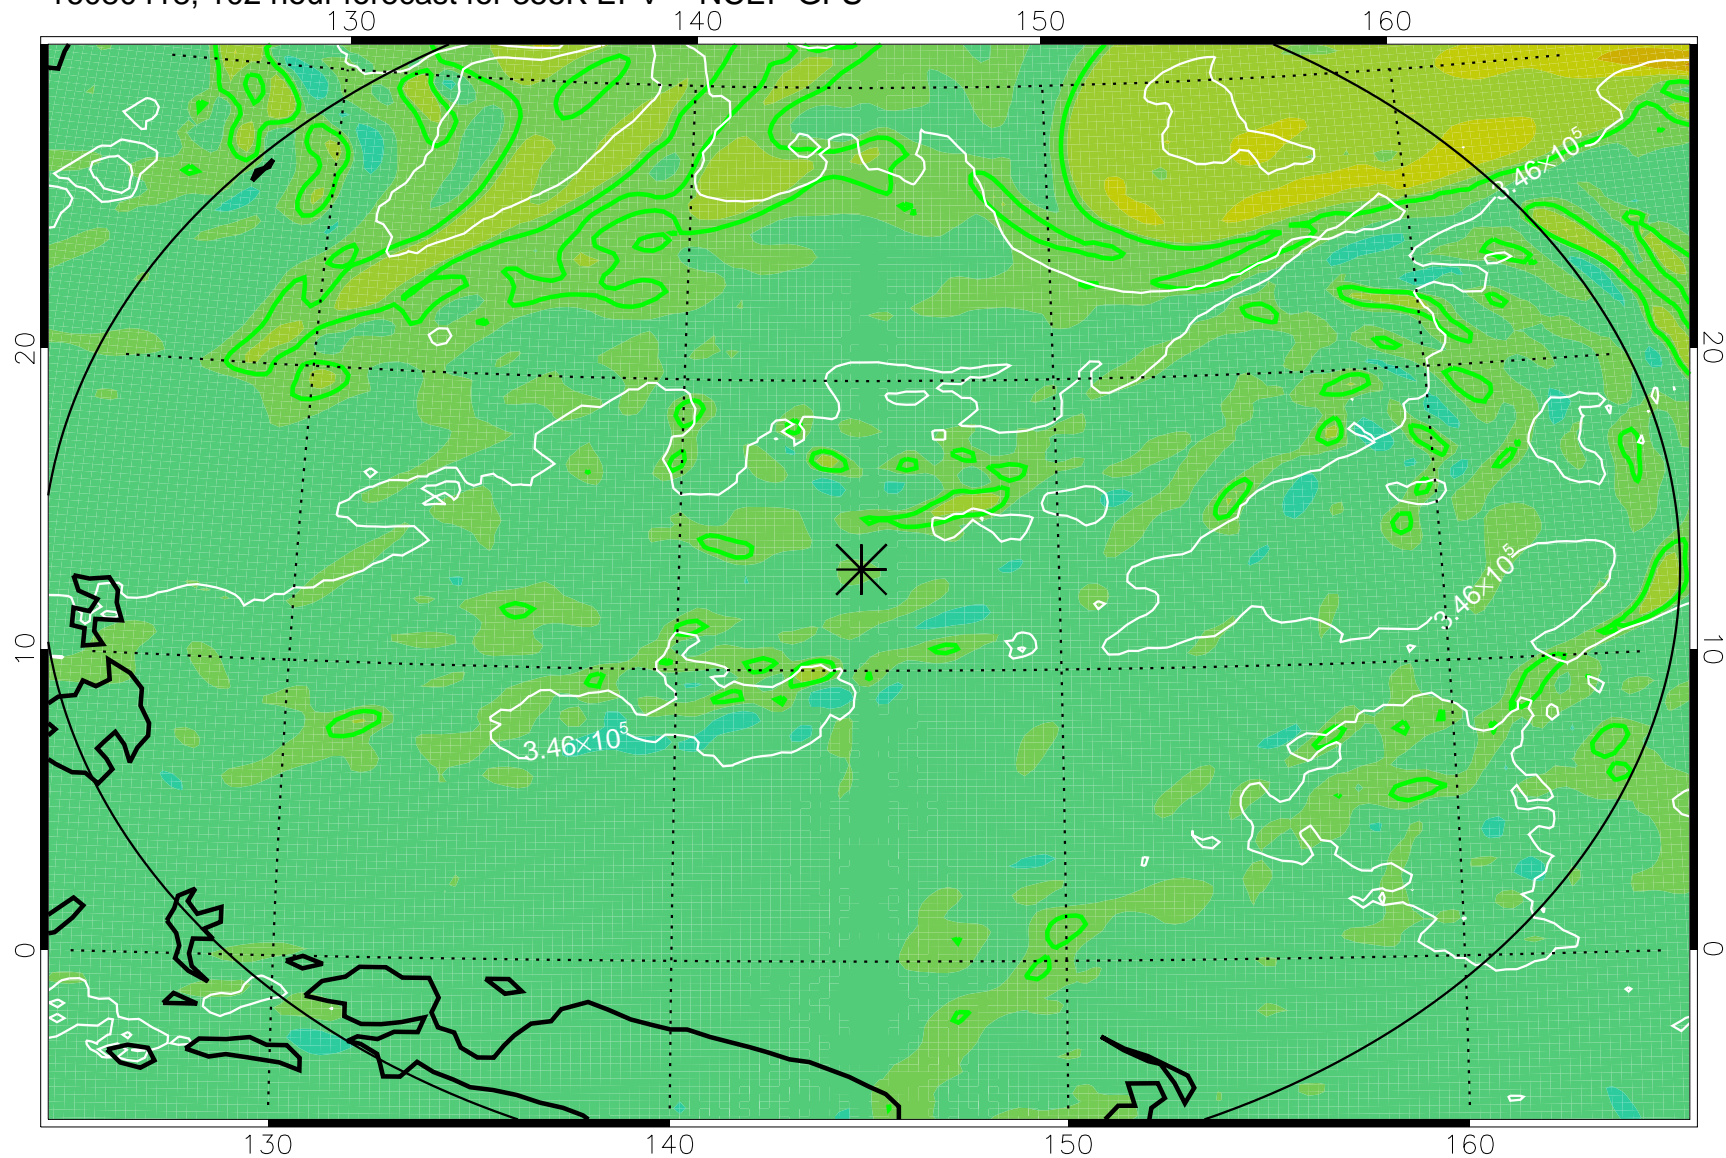

355K Montgomery Streamfunction, white
EPV Tropopause (2 PVU) Position
Range ring of 2304 km

16080400, 84 hour forecast for 355K EPV -- NCEP GFS

16080406, 90 hour forecast for 355K EPV -- NCEP GFS

355K Montgomery Streamfunction, white
EPV Tropopause (2 PVU) Position
Range ring of 2304 km

16080412, 96 hour forecast for 355K EPV -- NCEP GFS

355K Montgomery Streamfunction, white
EPV Tropopause (2 PVU) Position
Range ring of 2304 km

16080418, 102 hour forecast for 355K EPV -- NCEP GFS

355K Montgomery Streamfunction, white
EPV Tropopause (2 PVU) Position
Range ring of 2304 km

16080500, 108 hour forecast for 355K EPV -- NCEP GFS

355K Montgomery Streamfunction, white
EPV Tropopause (2 PVU) Position
Range ring of 2304 km

16080506, 114 hour forecast for 355K EPV -- NCEP GFS

355K Montgomery Streamfunction, white
EPV Tropopause (2 PVU) Position
Range ring of 2304 km

16080512, 120 hour forecast for 355K EPV -- NCEP GFS

355K Montgomery Streamfunction, white
EPV Tropopause (2 PVU) Position
Range ring of 2304 km