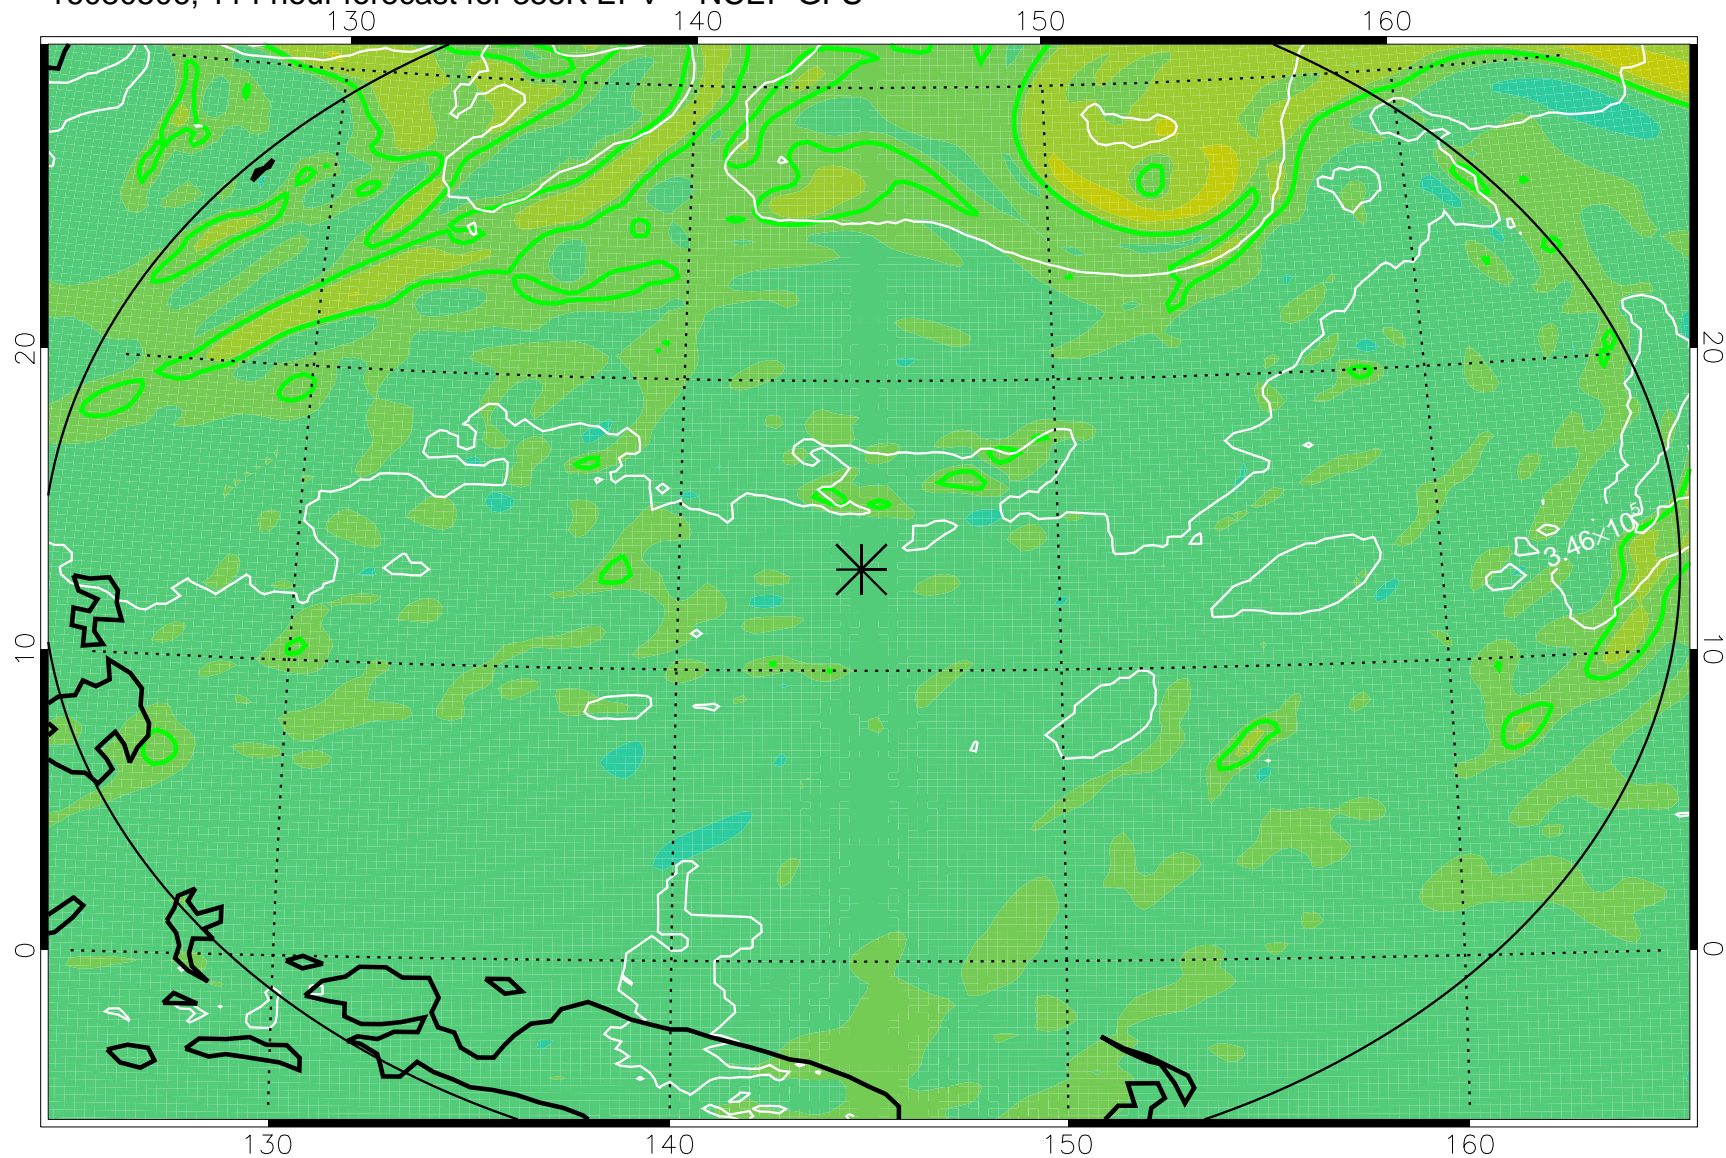

355K Montgomery Streamfunction, white
EPV Tropopause (2 PVU) Position
Range ring of 2304 km

16080400, 84 hour forecast for 355K EPV -- NCEP GFS

16080406, 90 hour forecast for 355K EPV -- NCEP GFS

355K Montgomery Streamfunction, white
EPV Tropopause (2 PVU) Position
Range ring of 2304 km

16080412, 96 hour forecast for 355K EPV -- NCEP GFS

355K Montgomery Streamfunction, white
EPV Tropopause (2 PVU) Position
Range ring of 2304 km

16080418, 102 hour forecast for 355K EPV -- NCEP GFS

355K Montgomery Streamfunction, white
EPV Tropopause (2 PVU) Position
Range ring of 2304 km

16080500, 108 hour forecast for 355K EPV -- NCEP GFS

355K Montgomery Streamfunction, white
EPV Tropopause (2 PVU) Position
Range ring of 2304 km

16080506, 114 hour forecast for 355K EPV -- NCEP GFS

355K Montgomery Streamfunction, white
EPV Tropopause (2 PVU) Position
Range ring of 2304 km

16080512, 120 hour forecast for 355K EPV -- NCEP GFS

355K Montgomery Streamfunction, white
EPV Tropopause (2 PVU) Position
Range ring of 2304 km