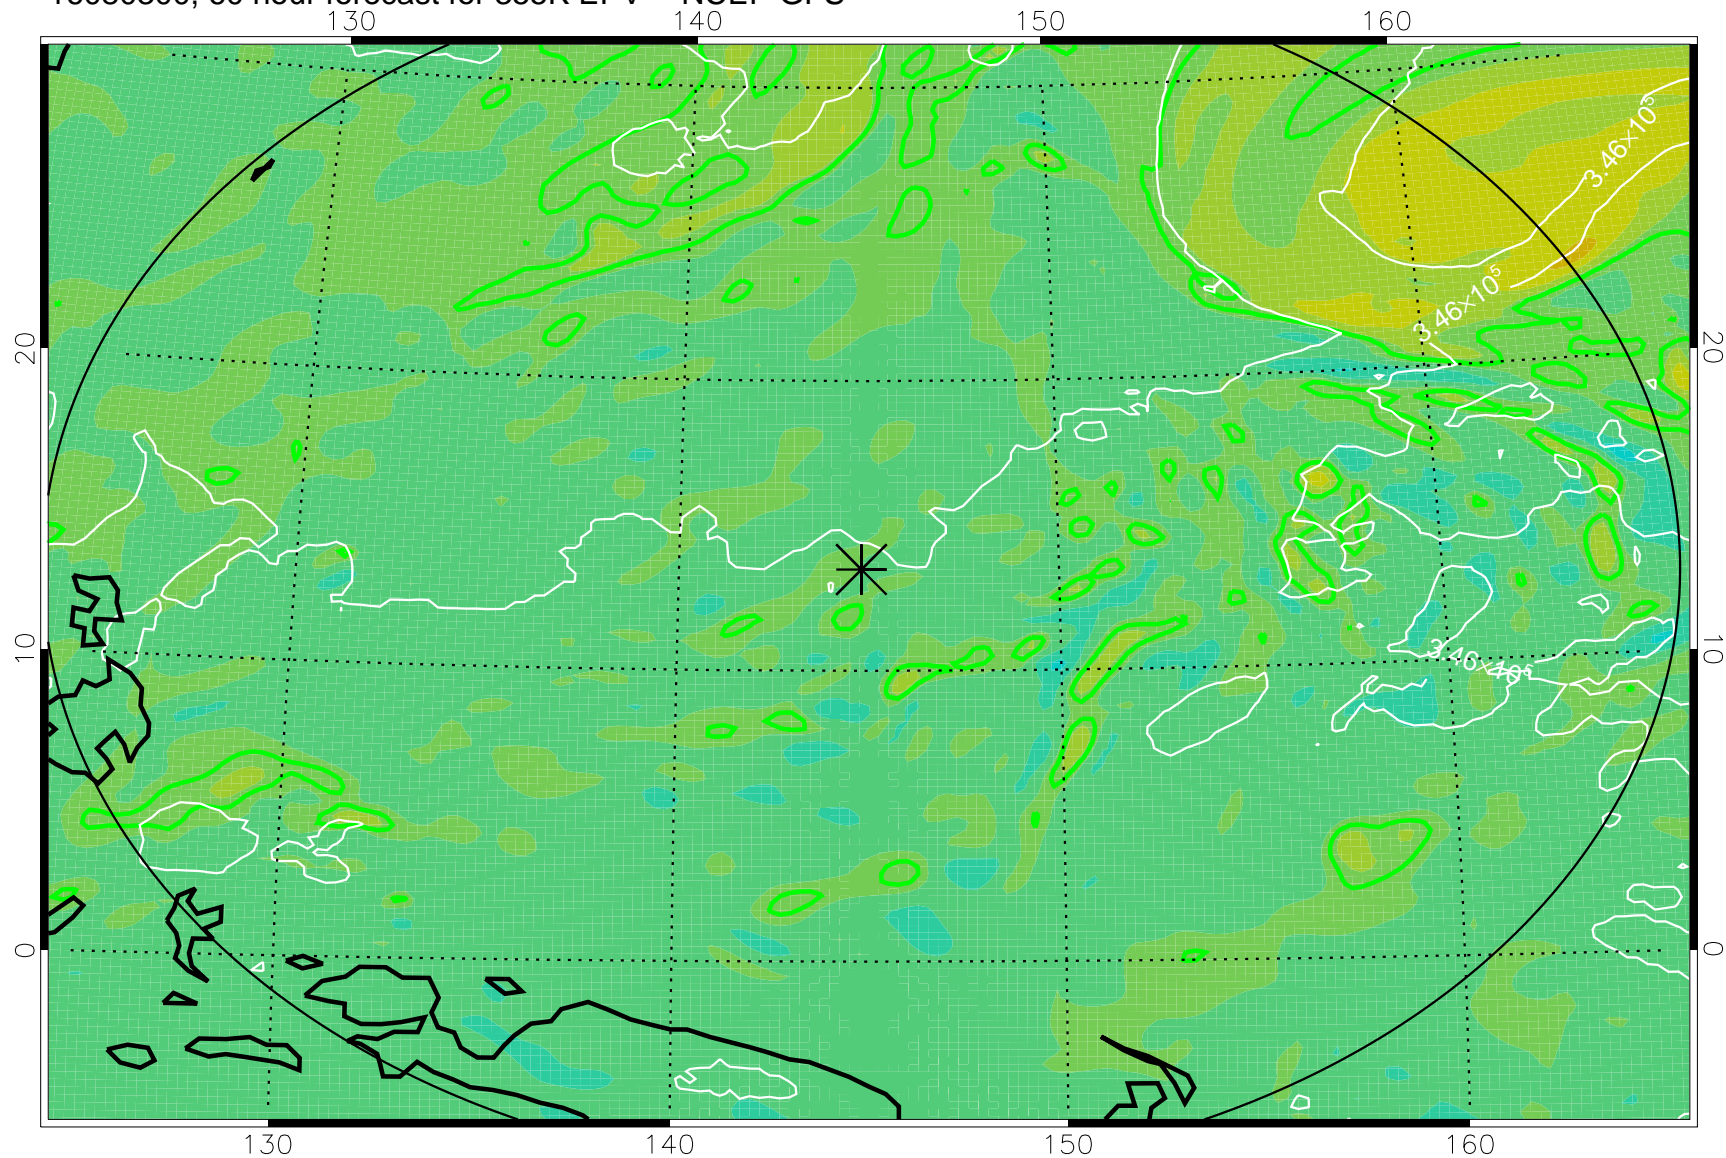

16080206, 42 hour forecast for 355K EPV -- NCEP GFS

355K Montgomery Streamfunction, white
EPV Tropopause (2 PVU) Position
Range ring of 2304 km

16080212, 48 hour forecast for 355K EPV -- NCEP GFS

355K Montgomery Streamfunction, white
EPV Tropopause (2 PVU) Position
Range ring of 2304 km

16080218, 54 hour forecast for 355K EPV -- NCEP GFS

355K Montgomery Streamfunction, white
EPV Tropopause (2 PVU) Position
Range ring of 2304 km

16080300, 60 hour forecast for 355K EPV -- NCEP GFS

355K Montgomery Streamfunction, white
EPV Tropopause (2 PVU) Position
Range ring of 2304 km

16080306, 66 hour forecast for 355K EPV -- NCEP GFS

16080312, 72 hour forecast for 355K EPV -- NCEP GFS

355K Montgomery Streamfunction, white
EPV Tropopause (2 PVU) Position
Range ring of 2304 km

16080318, 78 hour forecast for 355K EPV -- NCEP GFS

16080512, 120 hour forecast for 355K EPV -- NCEP GFS

355K Montgomery Streamfunction, white
EPV Tropopause (2 PVU) Position
Range ring of 2304 km