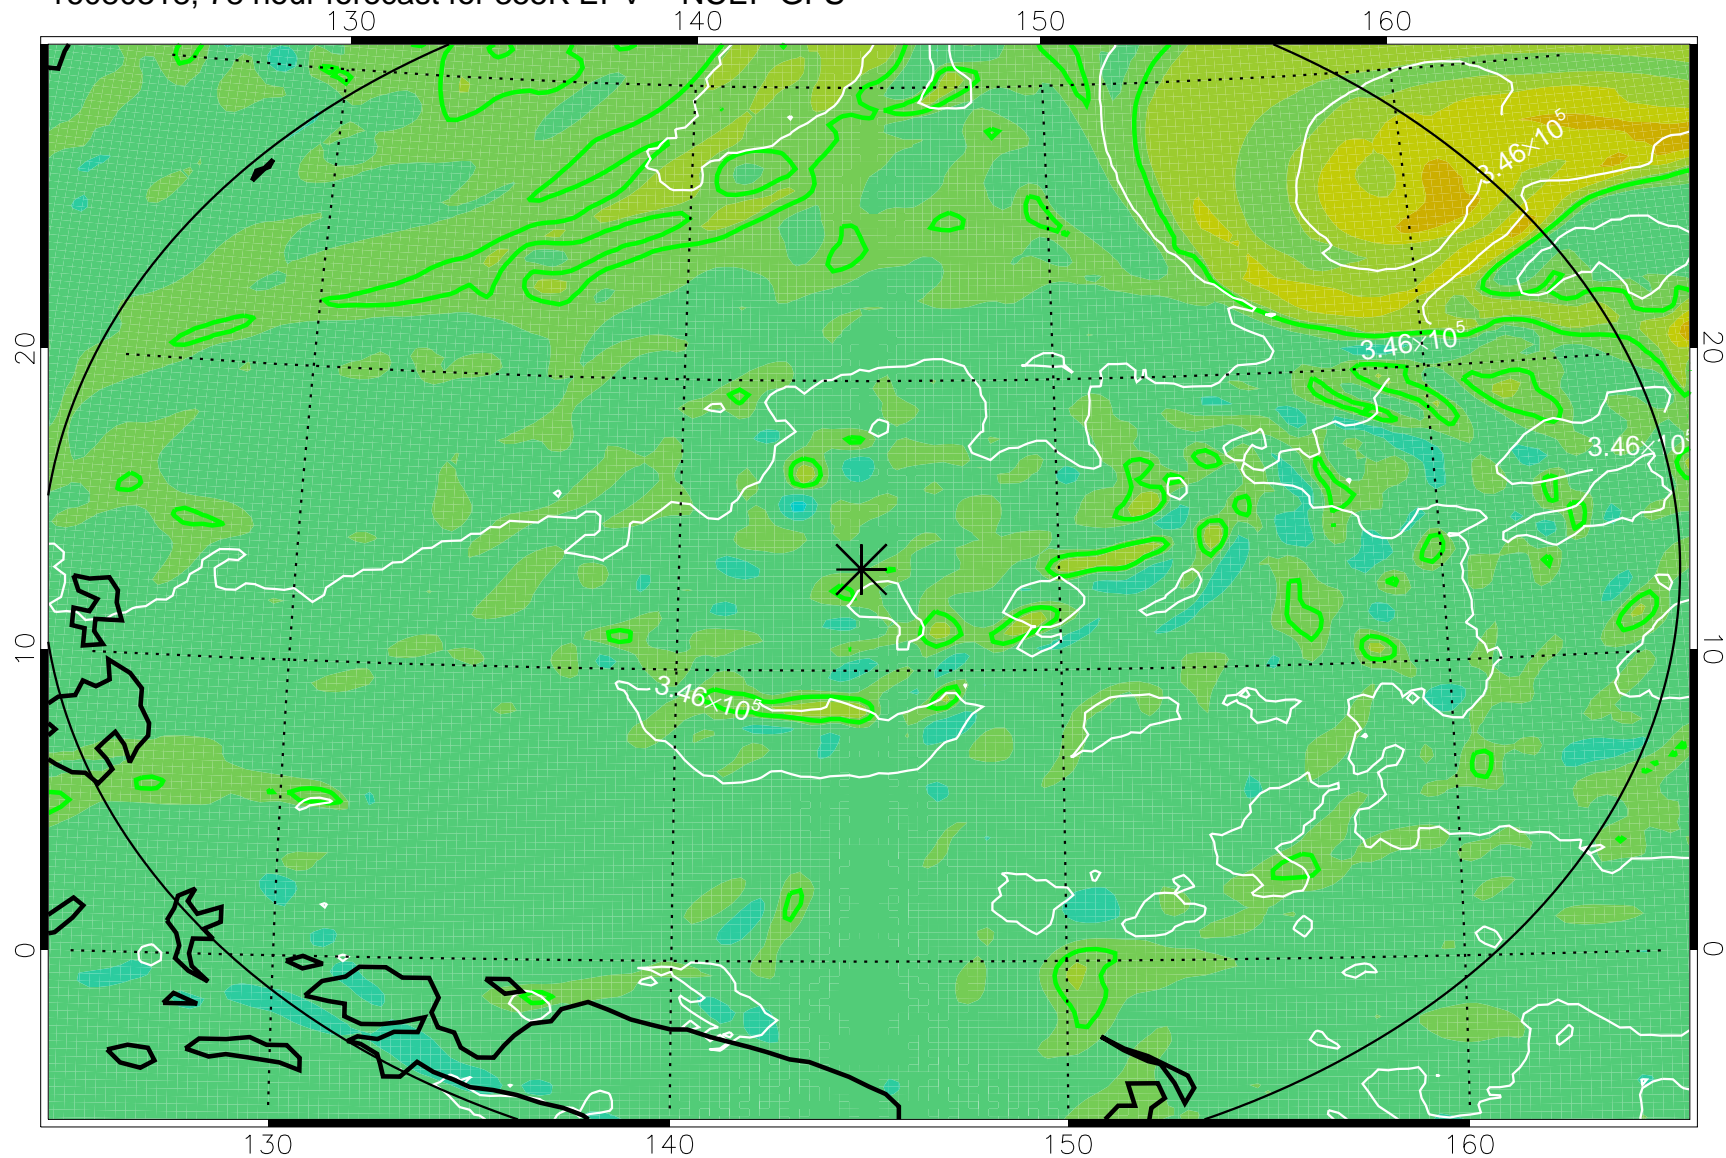

16080306, 66 hour forecast for 355K EPV -- NCEP GFS

16080312, 72 hour forecast for 355K EPV -- NCEP GFS

355K Montgomery Streamfunction, white
EPV Tropopause (2 PVU) Position
Range ring of 2304 km

16080318, 78 hour forecast for 355K EPV -- NCEP GFS

355K Montgomery Streamfunction, white
EPV Tropopause (2 PVU) Position
Range ring of 2304 km

16080400, 84 hour forecast for 355K EPV -- NCEP GFS

16080406, 90 hour forecast for 355K EPV -- NCEP GFS

355K Montgomery Streamfunction, white
EPV Tropopause (2 PVU) Position
Range ring of 2304 km

16080412, 96 hour forecast for 355K EPV -- NCEP GFS

355K Montgomery Streamfunction, white
EPV Tropopause (2 PVU) Position
Range ring of 2304 km

16080418, 102 hour forecast for 355K EPV -- NCEP GFS

355K Montgomery Streamfunction, white
EPV Tropopause (2 PVU) Position
Range ring of 2304 km

16080512, 120 hour forecast for 355K EPV -- NCEP GFS

355K Montgomery Streamfunction, white
EPV Tropopause (2 PVU) Position
Range ring of 2304 km