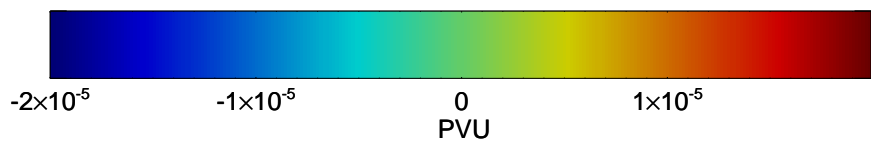

16080406, 90 hour forecast for 355K EPV -- NCEP GFS

355K Montgomery Streamfunction, white
EPV Tropopause (2 PVU) Position
Range ring of 2304 km