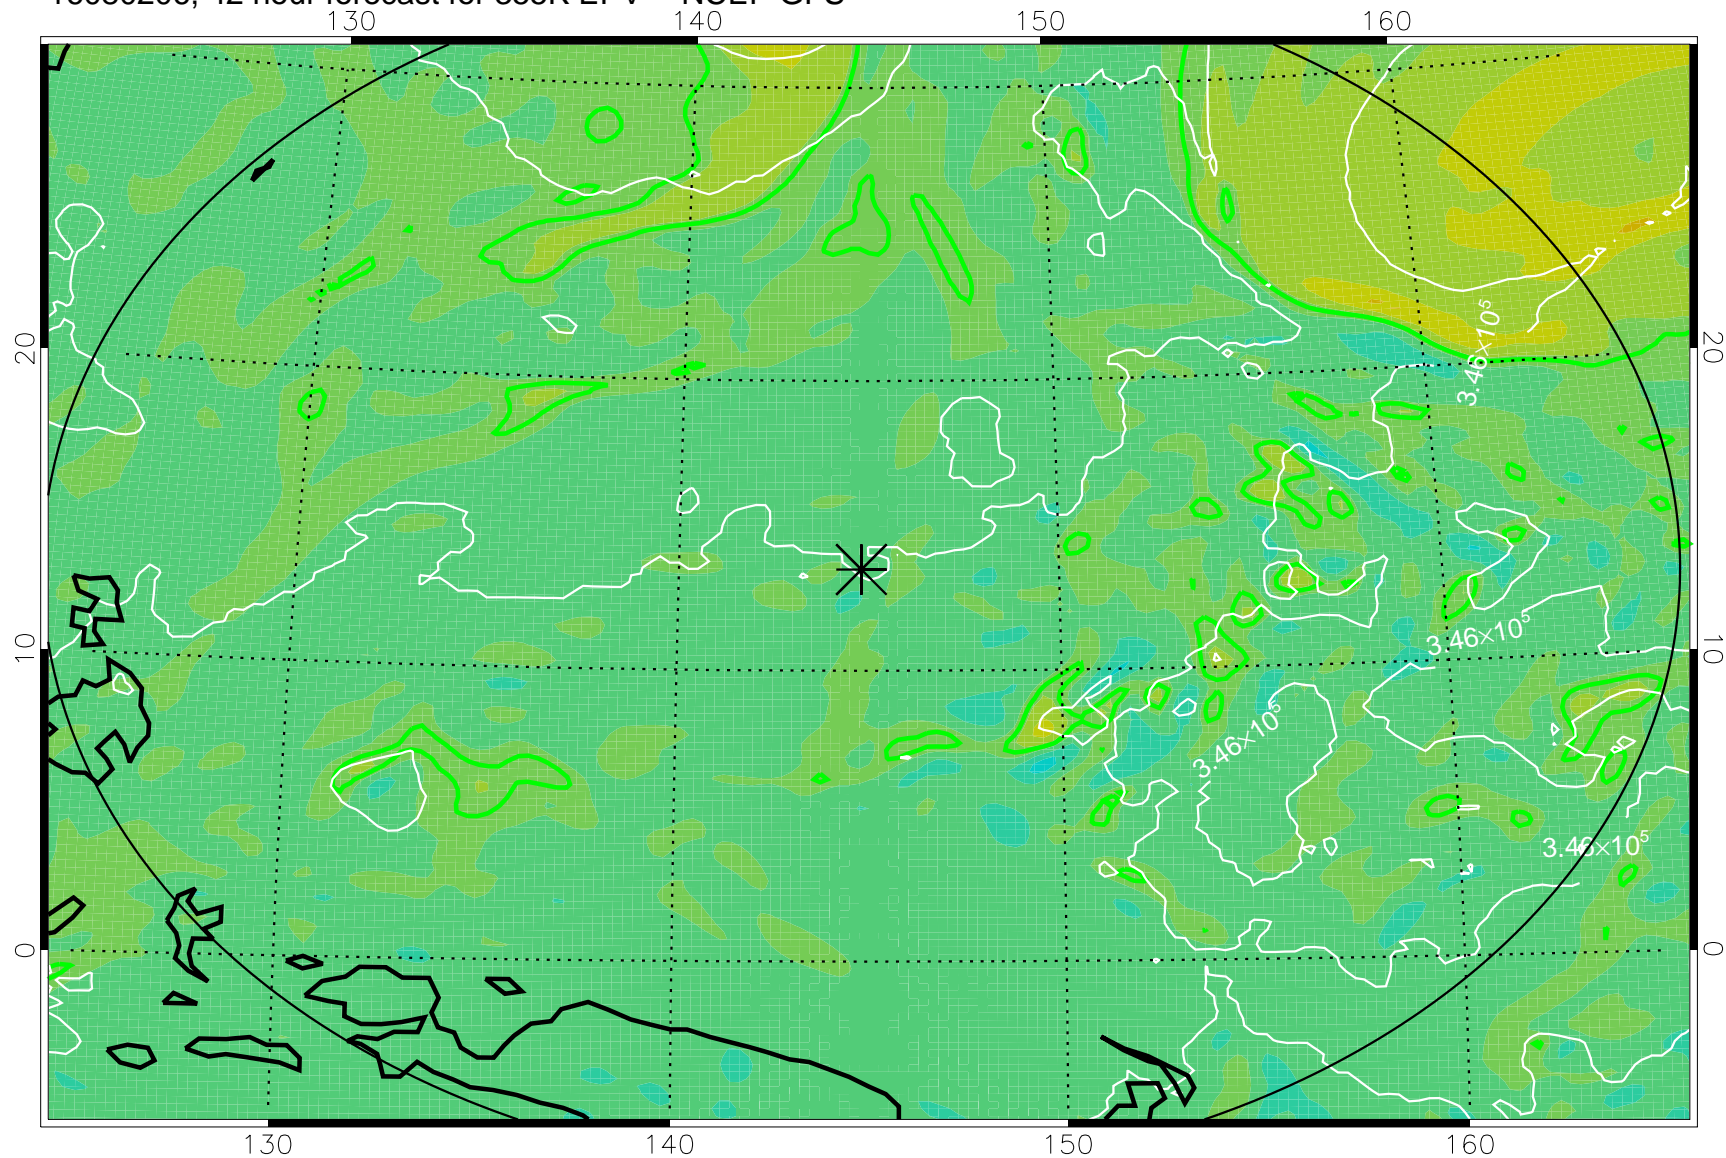

16080118, 30 hour forecast for 355K EPV -- NCEP GFS

355K Montgomery Streamfunction, white
EPV Tropopause (2 PVU) Position
Range ring of 2304 km

16080200, 36 hour forecast for 355K EPV -- NCEP GFS

355K Montgomery Streamfunction, white
EPV Tropopause (2 PVU) Position
Range ring of 2304 km

16080206, 42 hour forecast for 355K EPV -- NCEP GFS

355K Montgomery Streamfunction, white
EPV Tropopause (2 PVU) Position
Range ring of 2304 km

16080212, 48 hour forecast for 355K EPV -- NCEP GFS

355K Montgomery Streamfunction, white
EPV Tropopause (2 PVU) Position
Range ring of 2304 km

16080306, 66 hour forecast for 355K EPV -- NCEP GFS

16080312, 72 hour forecast for 355K EPV -- NCEP GFS

355K Montgomery Streamfunction, white
EPV Tropopause (2 PVU) Position
Range ring of 2304 km

16080318, 78 hour forecast for 355K EPV -- NCEP GFS

16080512, 120 hour forecast for 355K EPV -- NCEP GFS

355K Montgomery Streamfunction, white
EPV Tropopause (2 PVU) Position
Range ring of 2304 km