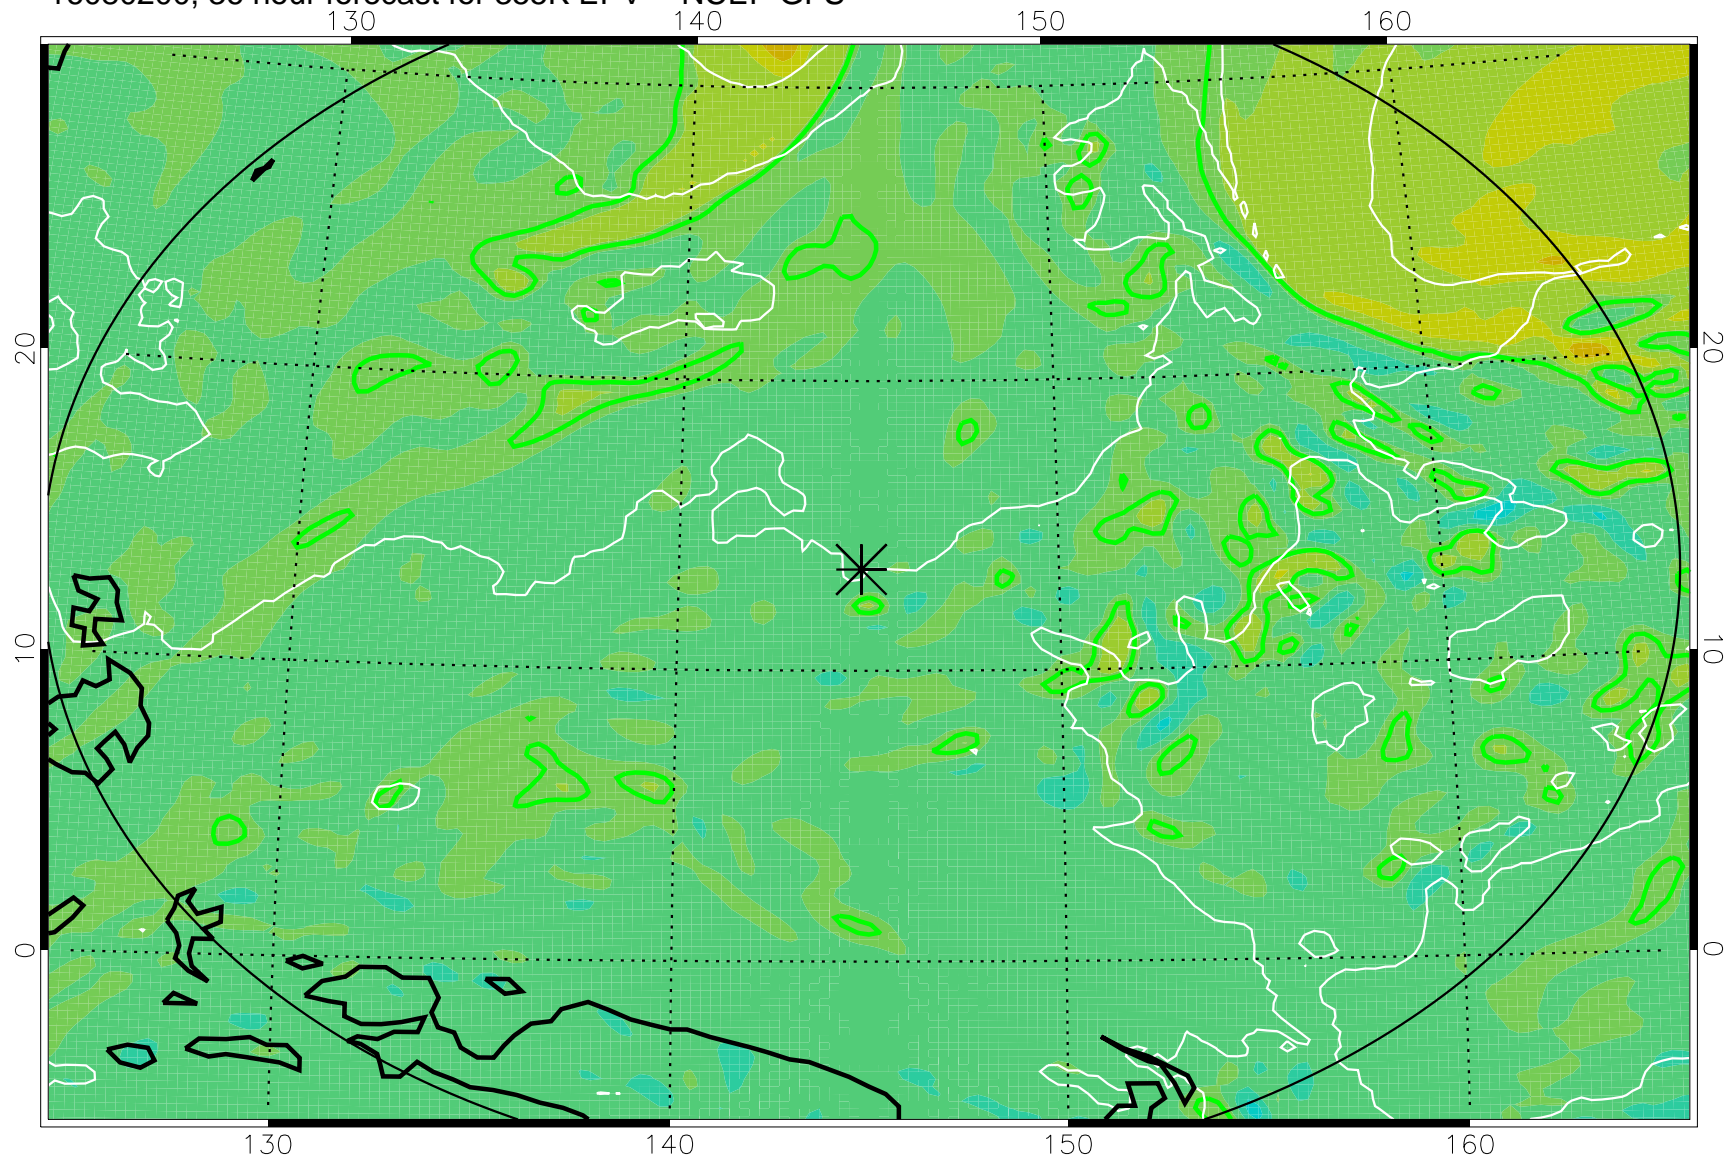

16080106, 18 hour forecast for 355K EPV -- NCEP GFS

355K Montgomery Streamfunction, white
EPV Tropopause (2 PVU) Position
Range ring of 2304 km

16080112, 24 hour forecast for 355K EPV -- NCEP GFS

355K Montgomery Streamfunction, white
EPV Tropopause (2 PVU) Position
Range ring of 2304 km

16080118, 30 hour forecast for 355K EPV -- NCEP GFS

355K Montgomery Streamfunction, white
EPV Tropopause (2 PVU) Position
Range ring of 2304 km

16080200, 36 hour forecast for 355K EPV -- NCEP GFS

355K Montgomery Streamfunction, white
EPV Tropopause (2 PVU) Position
Range ring of 2304 km

16080306, 66 hour forecast for 355K EPV -- NCEP GFS

16080312, 72 hour forecast for 355K EPV -- NCEP GFS

355K Montgomery Streamfunction, white
EPV Tropopause (2 PVU) Position
Range ring of 2304 km

16080318, 78 hour forecast for 355K EPV -- NCEP GFS

16080512, 120 hour forecast for 355K EPV -- NCEP GFS

355K Montgomery Streamfunction, white
EPV Tropopause (2 PVU) Position
Range ring of 2304 km