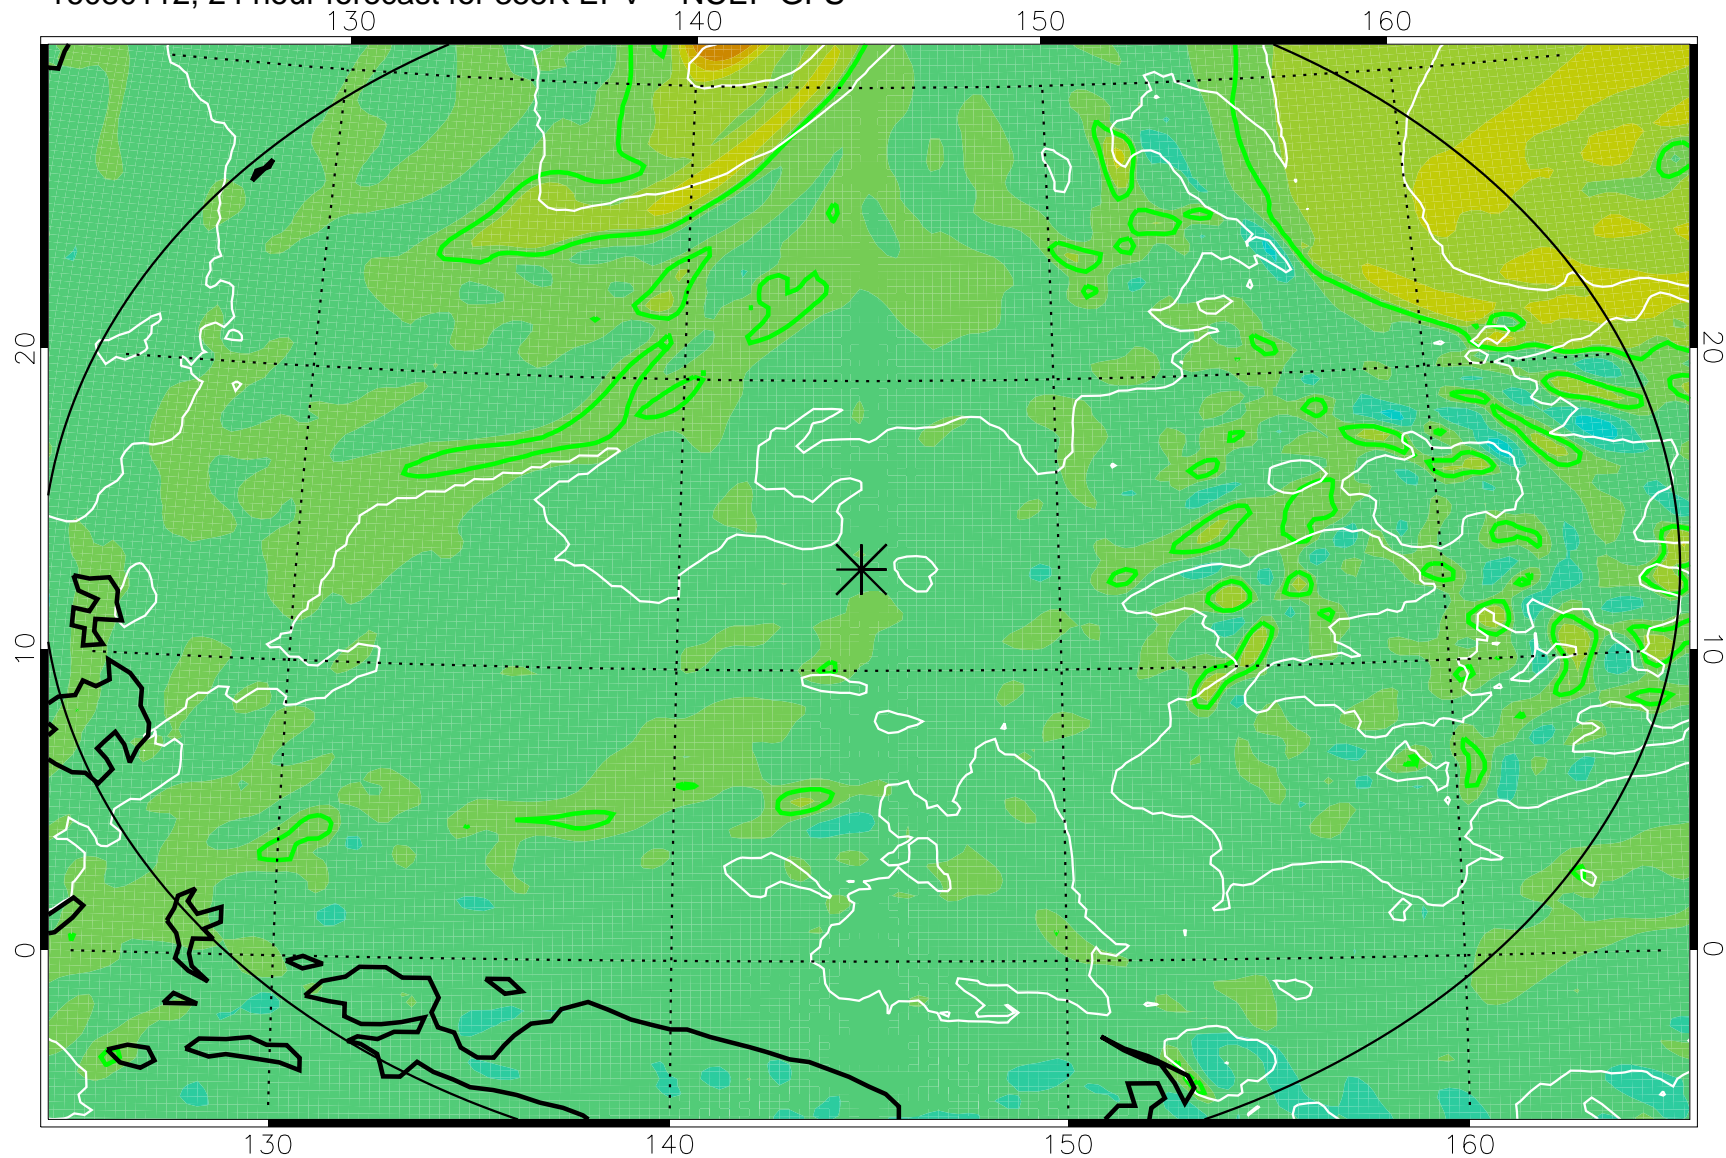

16073118, 6 hour forecast for 355K EPV -- NCEP GFS

355K Montgomery Streamfunction, white
EPV Tropopause (2 PVU) Position
Range ring of 2304 km

16080100, 12 hour forecast for 355K EPV -- NCEP GFS

355K Montgomery Streamfunction, white
EPV Tropopause (2 PVU) Position
Range ring of 2304 km

16080106, 18 hour forecast for 355K EPV -- NCEP GFS

355K Montgomery Streamfunction, white
EPV Tropopause (2 PVU) Position
Range ring of 2304 km

16080112, 24 hour forecast for 355K EPV -- NCEP GFS

355K Montgomery Streamfunction, white
EPV Tropopause (2 PVU) Position
Range ring of 2304 km

16080118, 30 hour forecast for 355K EPV -- NCEP GFS

355K Montgomery Streamfunction, white
EPV Tropopause (2 PVU) Position
Range ring of 2304 km

16080200, 36 hour forecast for 355K EPV -- NCEP GFS

355K Montgomery Streamfunction, white
EPV Tropopause (2 PVU) Position
Range ring of 2304 km

16080512, 120 hour forecast for 355K EPV -- NCEP GFS

355K Montgomery Streamfunction, white
EPV Tropopause (2 PVU) Position
Range ring of 2304 km