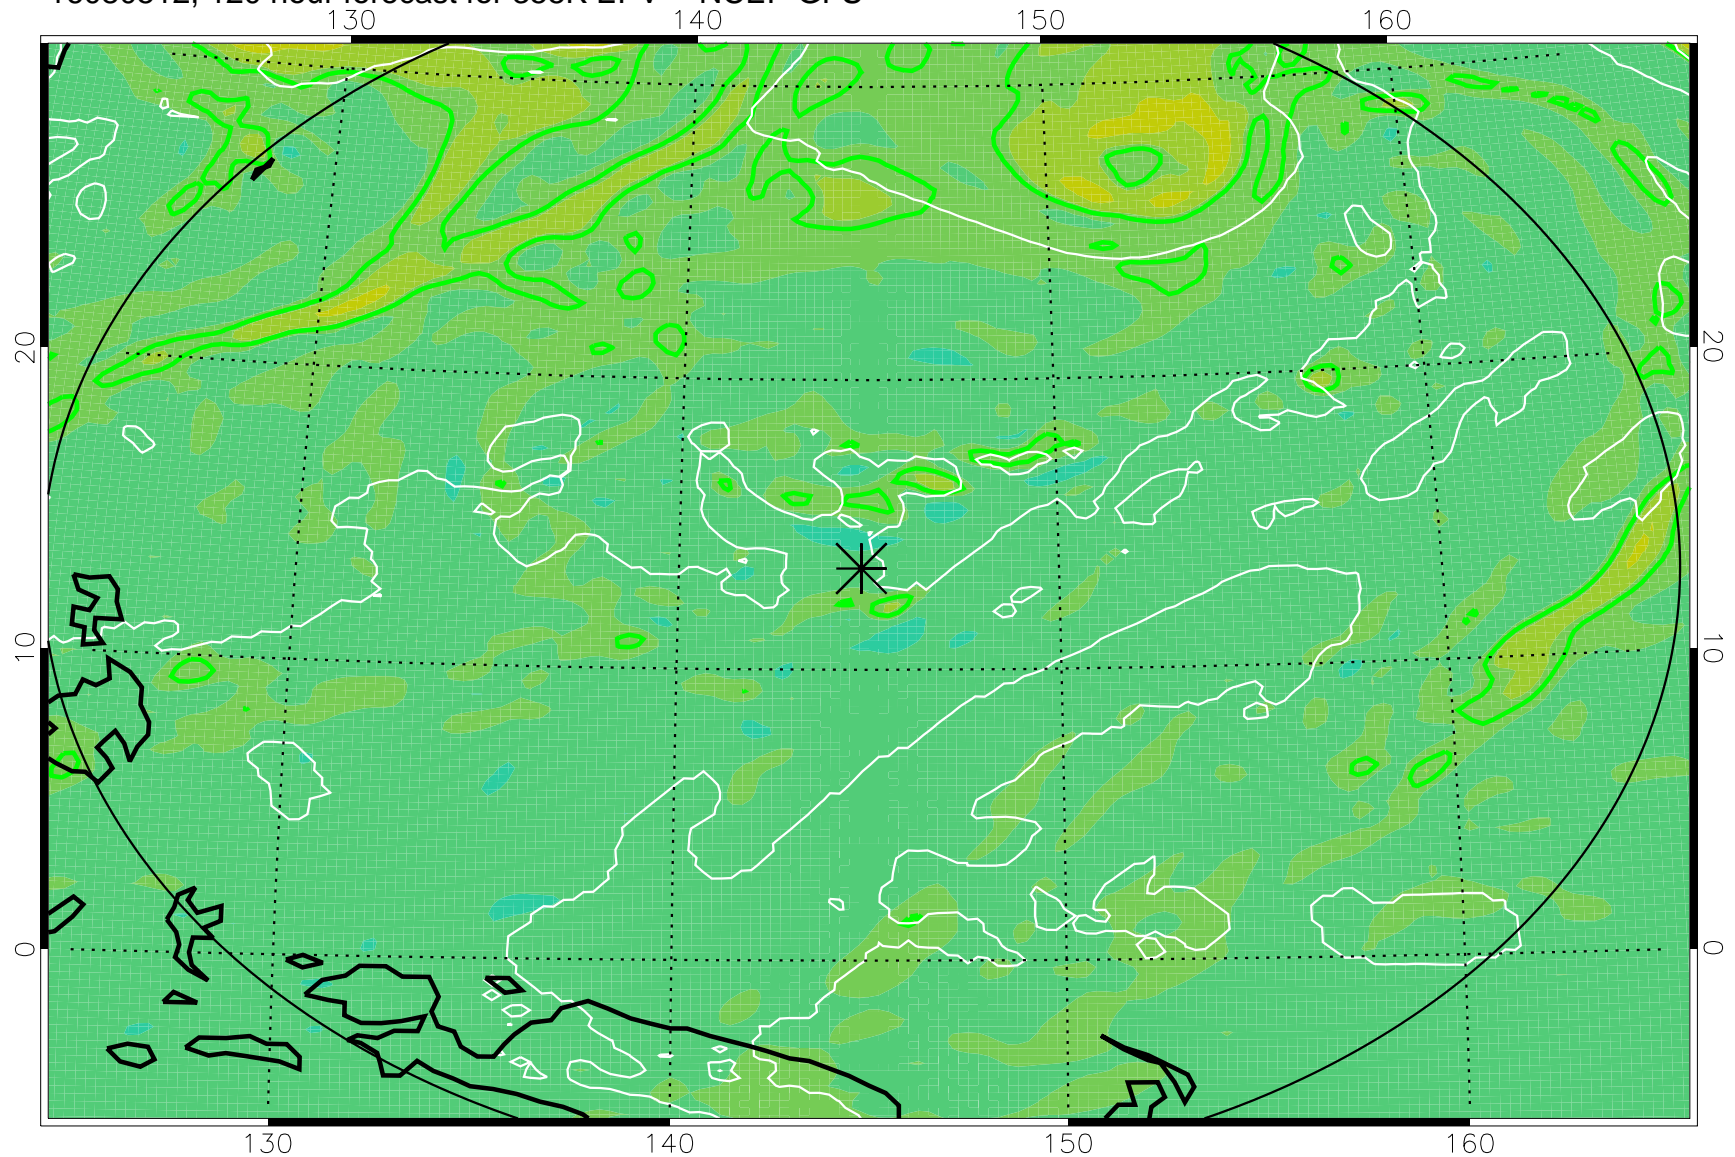

355K Montgomery Streamfunction, white
EPV Tropopause (2 PVU) Position
Range ring of 2304 km

16080400, 84 hour forecast for 355K EPV -- NCEP GFS

16080406, 90 hour forecast for 355K EPV -- NCEP GFS

355K Montgomery Streamfunction, white
EPV Tropopause (2 PVU) Position
Range ring of 2304 km

16080412, 96 hour forecast for 355K EPV -- NCEP GFS

355K Montgomery Streamfunction, white
EPV Tropopause (2 PVU) Position
Range ring of 2304 km

16080418, 102 hour forecast for 355K EPV -- NCEP GFS

355K Montgomery Streamfunction, white
EPV Tropopause (2 PVU) Position
Range ring of 2304 km

16080500, 108 hour forecast for 355K EPV -- NCEP GFS

355K Montgomery Streamfunction, white
EPV Tropopause (2 PVU) Position
Range ring of 2304 km

16080506, 114 hour forecast for 355K EPV -- NCEP GFS

355K Montgomery Streamfunction, white
EPV Tropopause (2 PVU) Position
Range ring of 2304 km

16080512, 120 hour forecast for 355K EPV -- NCEP GFS

355K Montgomery Streamfunction, white
EPV Tropopause (2 PVU) Position
Range ring of 2304 km