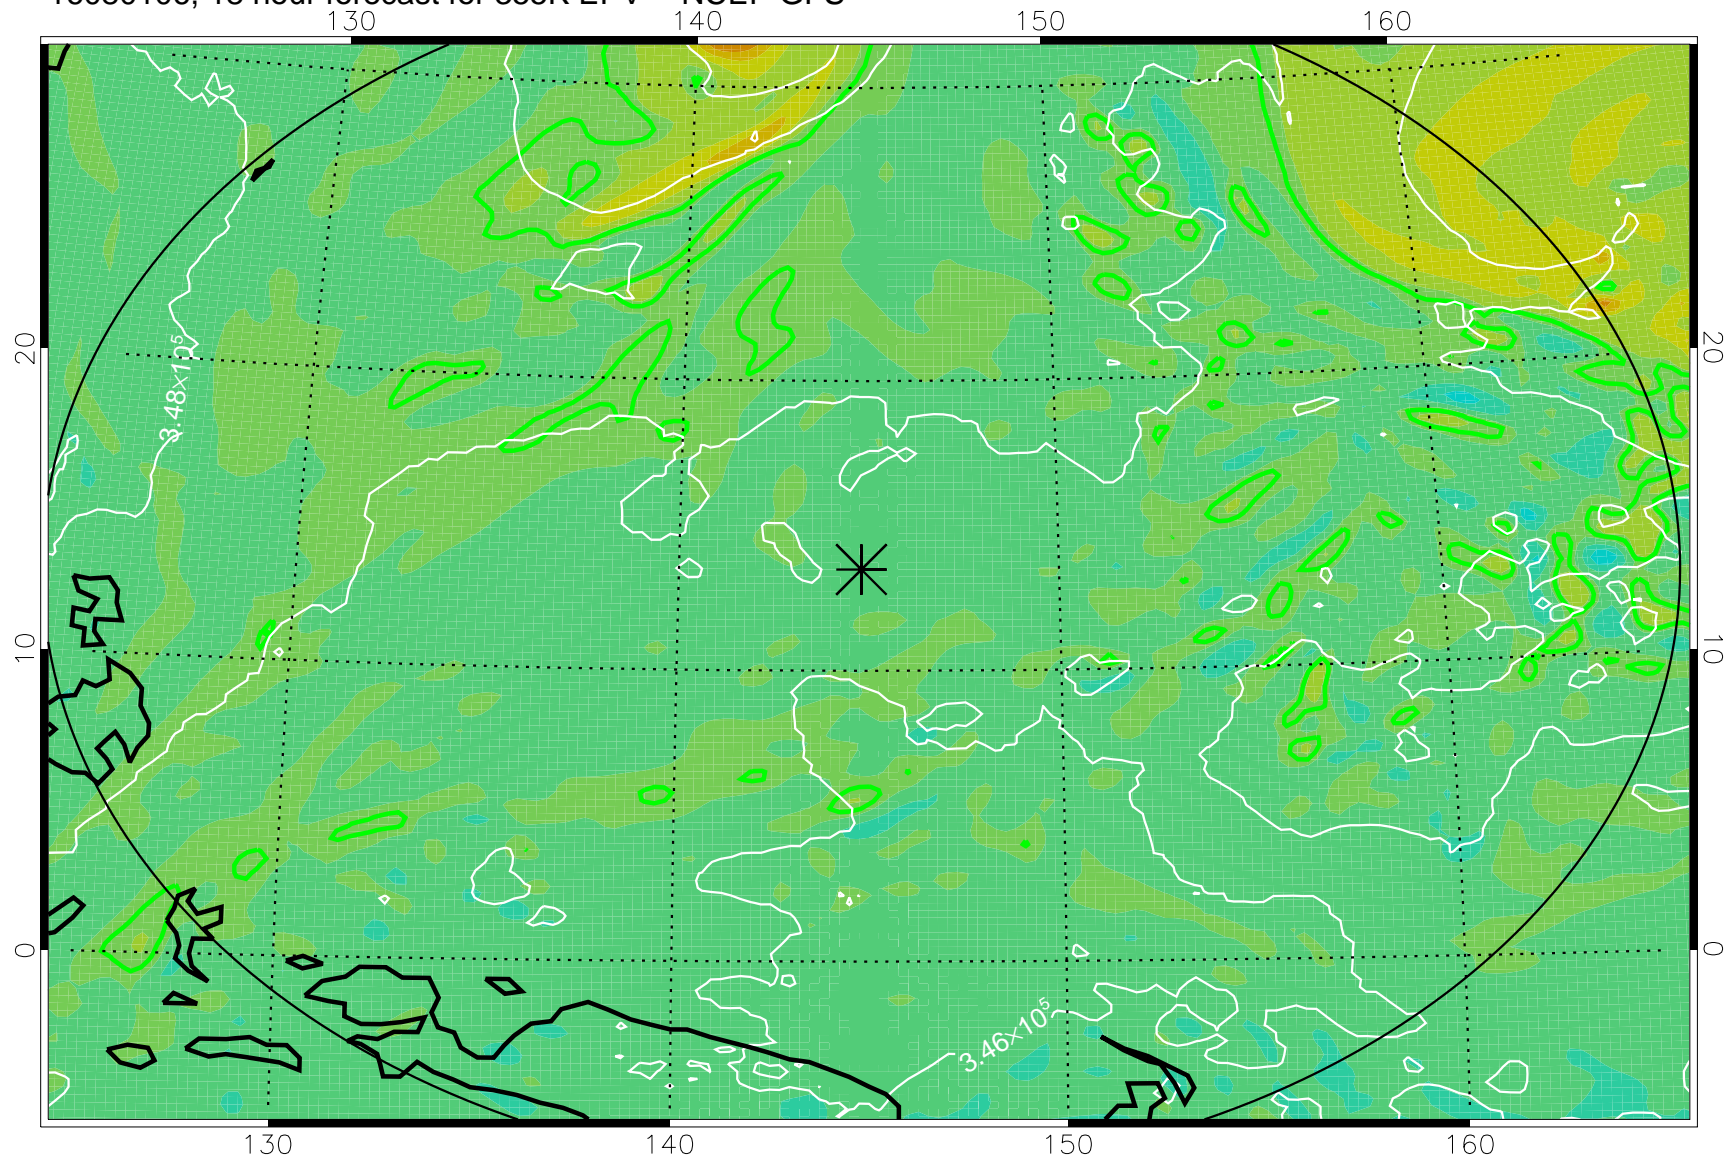

16073118, 6 hour forecast for 355K EPV -- NCEP GFS

355K Montgomery Streamfunction, white
EPV Tropopause (2 PVU) Position
Range ring of 2304 km

16080100, 12 hour forecast for 355K EPV -- NCEP GFS

355K Montgomery Streamfunction, white
EPV Tropopause (2 PVU) Position
Range ring of 2304 km

16080106, 18 hour forecast for 355K EPV -- NCEP GFS

355K Montgomery Streamfunction, white
EPV Tropopause (2 PVU) Position
Range ring of 2304 km

16080112, 24 hour forecast for 355K EPV -- NCEP GFS

355K Montgomery Streamfunction, white
EPV Tropopause (2 PVU) Position
Range ring of 2304 km

16080118, 30 hour forecast for 355K EPV -- NCEP GFS

355K Montgomery Streamfunction, white
EPV Tropopause (2 PVU) Position
Range ring of 2304 km

16080200, 36 hour forecast for 355K EPV -- NCEP GFS

355K Montgomery Streamfunction, white
EPV Tropopause (2 PVU) Position
Range ring of 2304 km

16080512, 120 hour forecast for 355K EPV -- NCEP GFS

355K Montgomery Streamfunction, white
EPV Tropopause (2 PVU) Position
Range ring of 2304 km