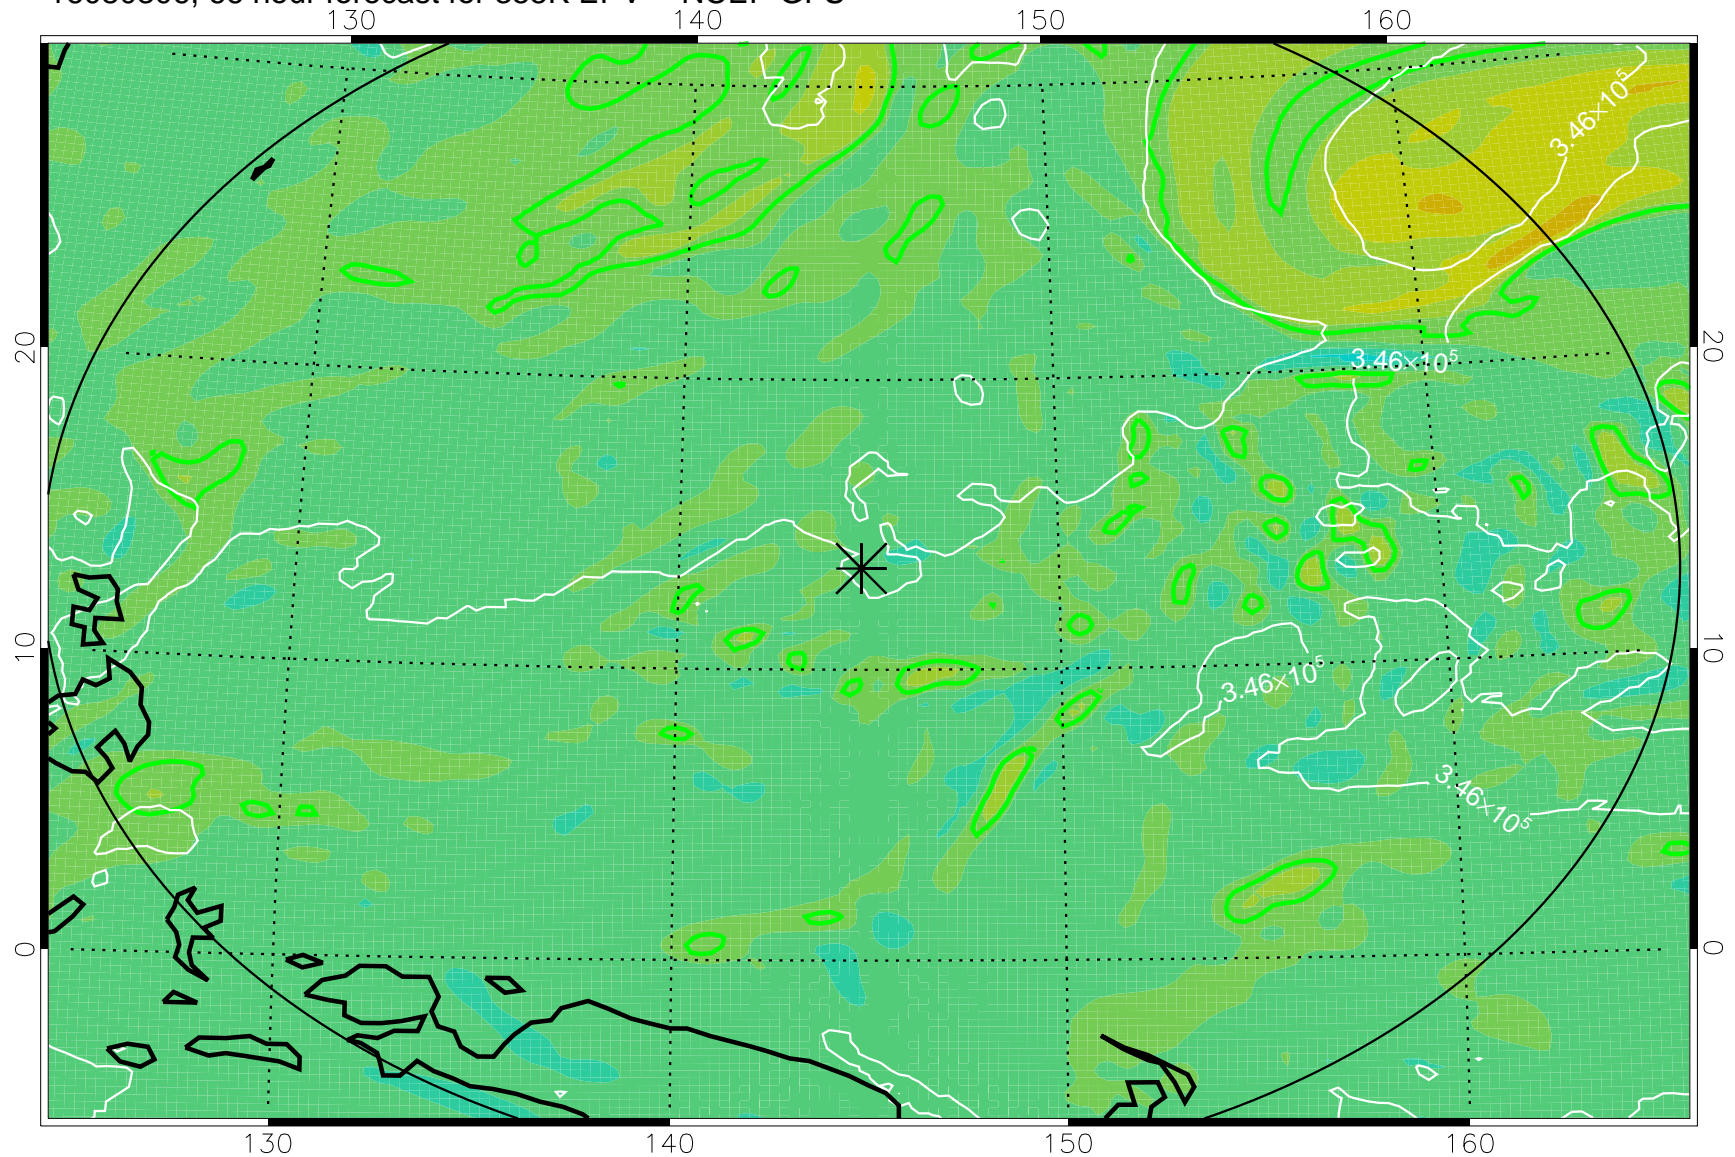

16080218, 54 hour forecast for 355K EPV -- NCEP GFS

355K Montgomery Streamfunction, white
EPV Tropopause (2 PVU) Position
Range ring of 2304 km

16080300, 60 hour forecast for 355K EPV -- NCEP GFS

355K Montgomery Streamfunction, white
EPV Tropopause (2 PVU) Position
Range ring of 2304 km

16080306, 66 hour forecast for 355K EPV -- NCEP GFS

16080312, 72 hour forecast for 355K EPV -- NCEP GFS

355K Montgomery Streamfunction, white
EPV Tropopause (2 PVU) Position
Range ring of 2304 km

16080318, 78 hour forecast for 355K EPV -- NCEP GFS

355K Montgomery Streamfunction, white
EPV Tropopause (2 PVU) Position
Range ring of 2304 km

16080400, 84 hour forecast for 355K EPV -- NCEP GFS

16080406, 90 hour forecast for 355K EPV -- NCEP GFS

355K Montgomery Streamfunction, white
EPV Tropopause (2 PVU) Position
Range ring of 2304 km

16080512, 120 hour forecast for 355K EPV -- NCEP GFS

355K Montgomery Streamfunction, white
EPV Tropopause (2 PVU) Position
Range ring of 2304 km