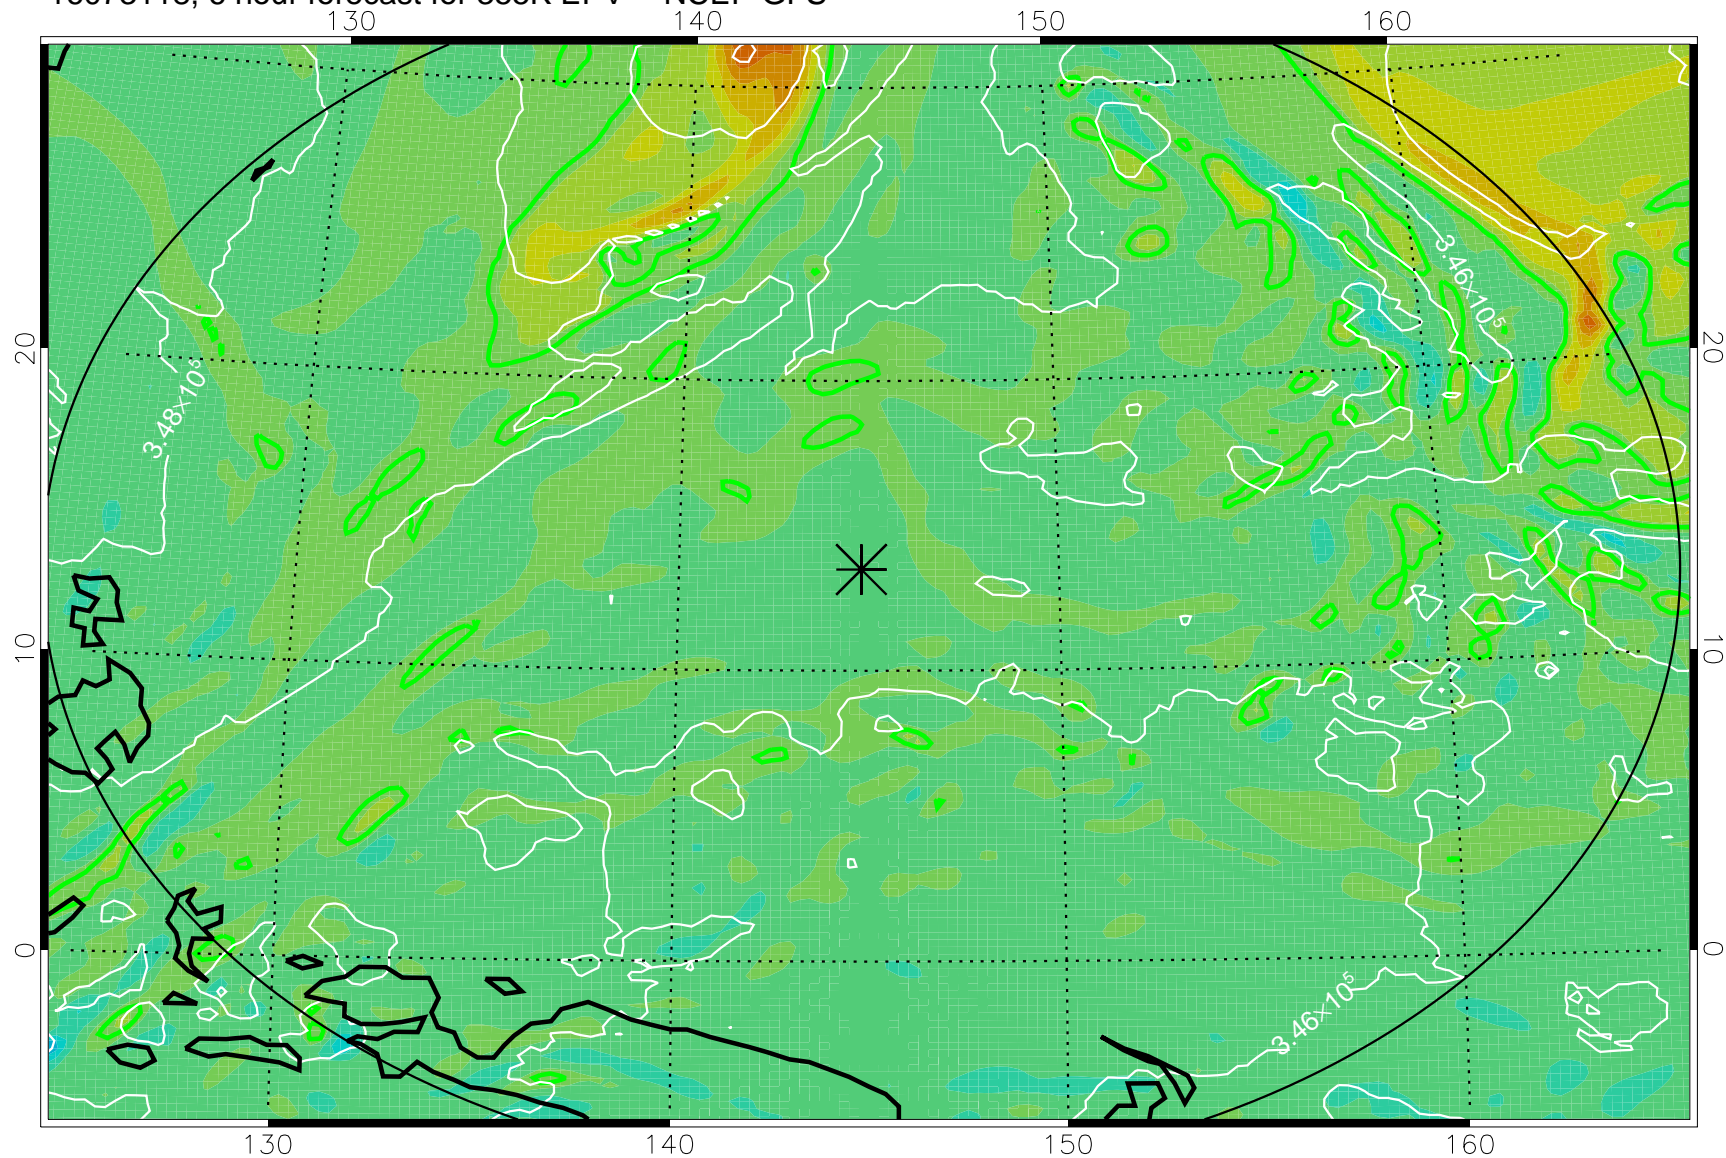

16073118, 6 hour forecast for 355K EPV -- NCEP GFS

355K Montgomery Streamfunction, white
EPV Tropopause (2 PVU) Position
Range ring of 2304 km

16080100, 12 hour forecast for 355K EPV -- NCEP GFS

355K Montgomery Streamfunction, white
EPV Tropopause (2 PVU) Position
Range ring of 2304 km

16080106, 18 hour forecast for 355K EPV -- NCEP GFS

355K Montgomery Streamfunction, white
EPV Tropopause (2 PVU) Position
Range ring of 2304 km

16080112, 24 hour forecast for 355K EPV -- NCEP GFS

355K Montgomery Streamfunction, white
EPV Tropopause (2 PVU) Position
Range ring of 2304 km

16080118, 30 hour forecast for 355K EPV -- NCEP GFS

355K Montgomery Streamfunction, white
EPV Tropopause (2 PVU) Position
Range ring of 2304 km

16080200, 36 hour forecast for 355K EPV -- NCEP GFS

355K Montgomery Streamfunction, white
EPV Tropopause (2 PVU) Position
Range ring of 2304 km

16080512, 120 hour forecast for 355K EPV -- NCEP GFS

355K Montgomery Streamfunction, white
EPV Tropopause (2 PVU) Position
Range ring of 2304 km