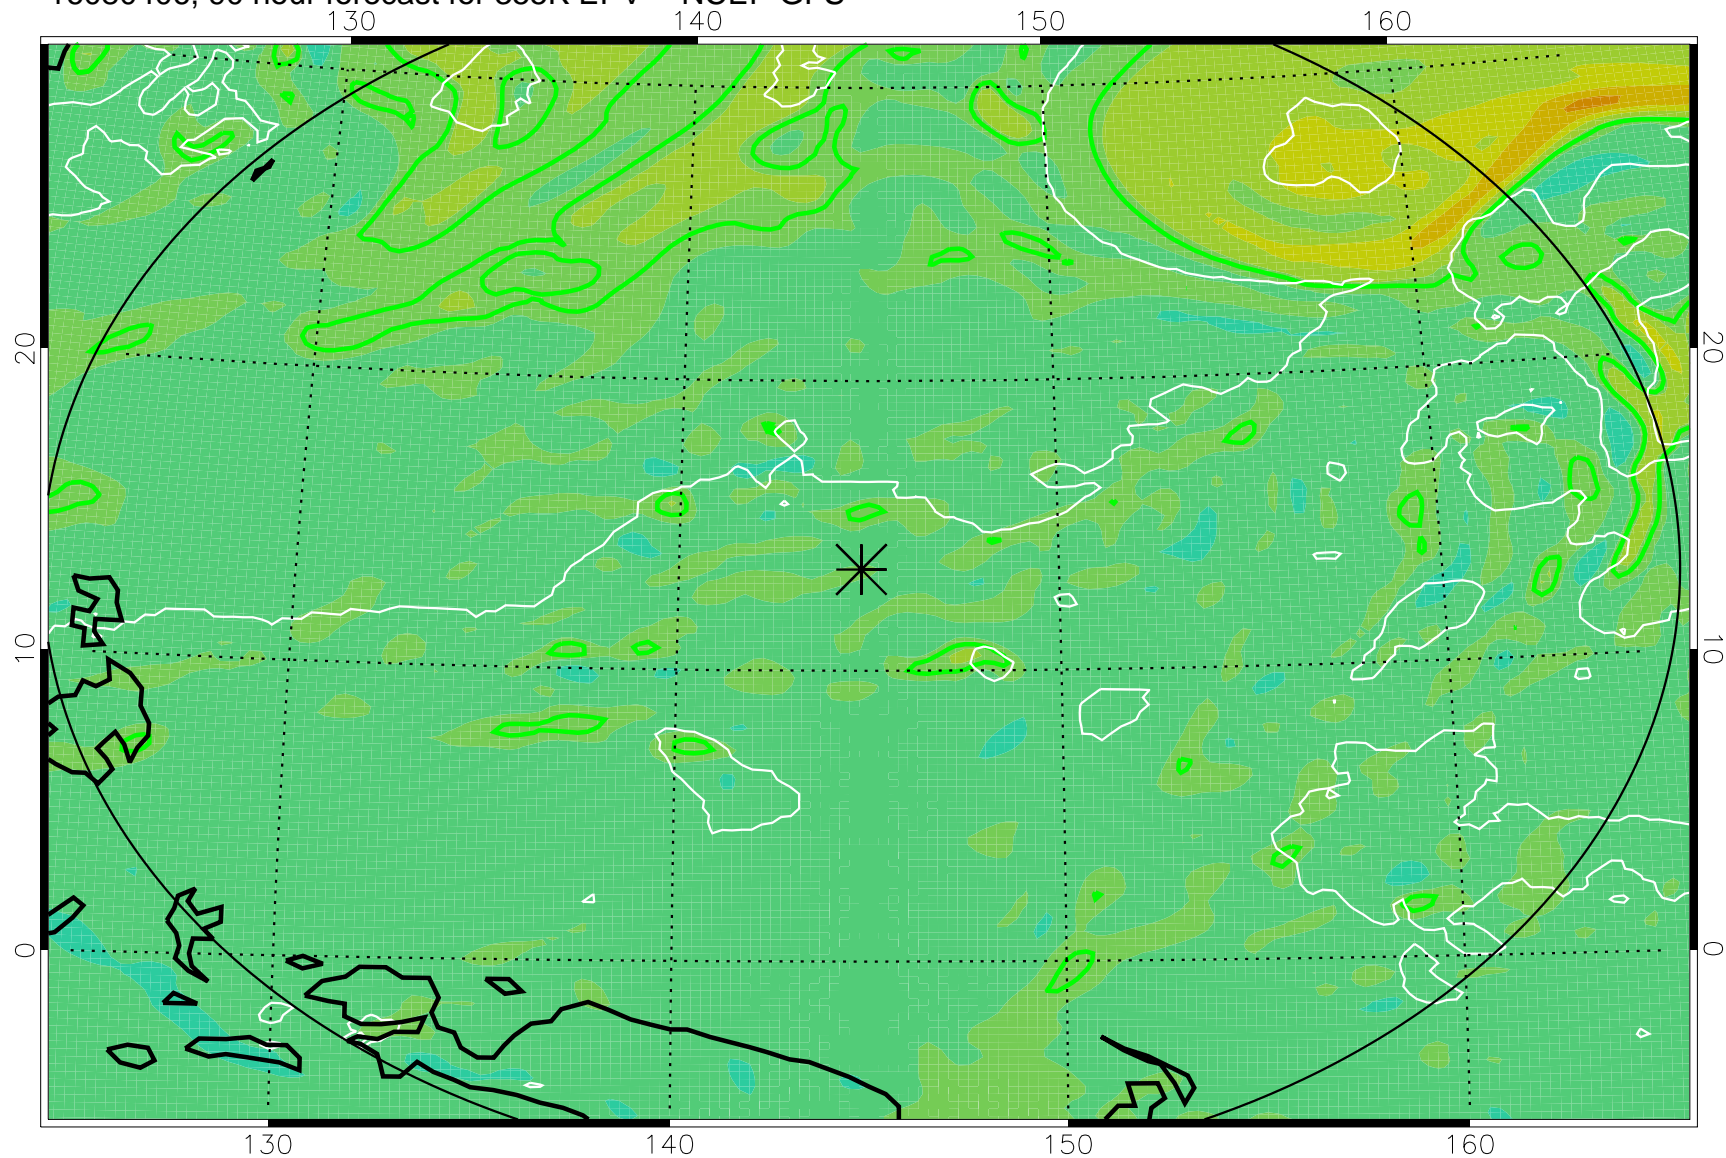

16080306, 66 hour forecast for 355K EPV -- NCEP GFS

16080312, 72 hour forecast for 355K EPV -- NCEP GFS

355K Montgomery Streamfunction, white
EPV Tropopause (2 PVU) Position
Range ring of 2304 km

16080318, 78 hour forecast for 355K EPV -- NCEP GFS

355K Montgomery Streamfunction, white
EPV Tropopause (2 PVU) Position
Range ring of 2304 km

16080400, 84 hour forecast for 355K EPV -- NCEP GFS

16080406, 90 hour forecast for 355K EPV -- NCEP GFS

355K Montgomery Streamfunction, white
EPV Tropopause (2 PVU) Position
Range ring of 2304 km

16080412, 96 hour forecast for 355K EPV -- NCEP GFS

355K Montgomery Streamfunction, white
EPV Tropopause (2 PVU) Position
Range ring of 2304 km

16080418, 102 hour forecast for 355K EPV -- NCEP GFS

355K Montgomery Streamfunction, white
EPV Tropopause (2 PVU) Position
Range ring of 2304 km

16080512, 120 hour forecast for 355K EPV -- NCEP GFS

355K Montgomery Streamfunction, white
EPV Tropopause (2 PVU) Position
Range ring of 2304 km