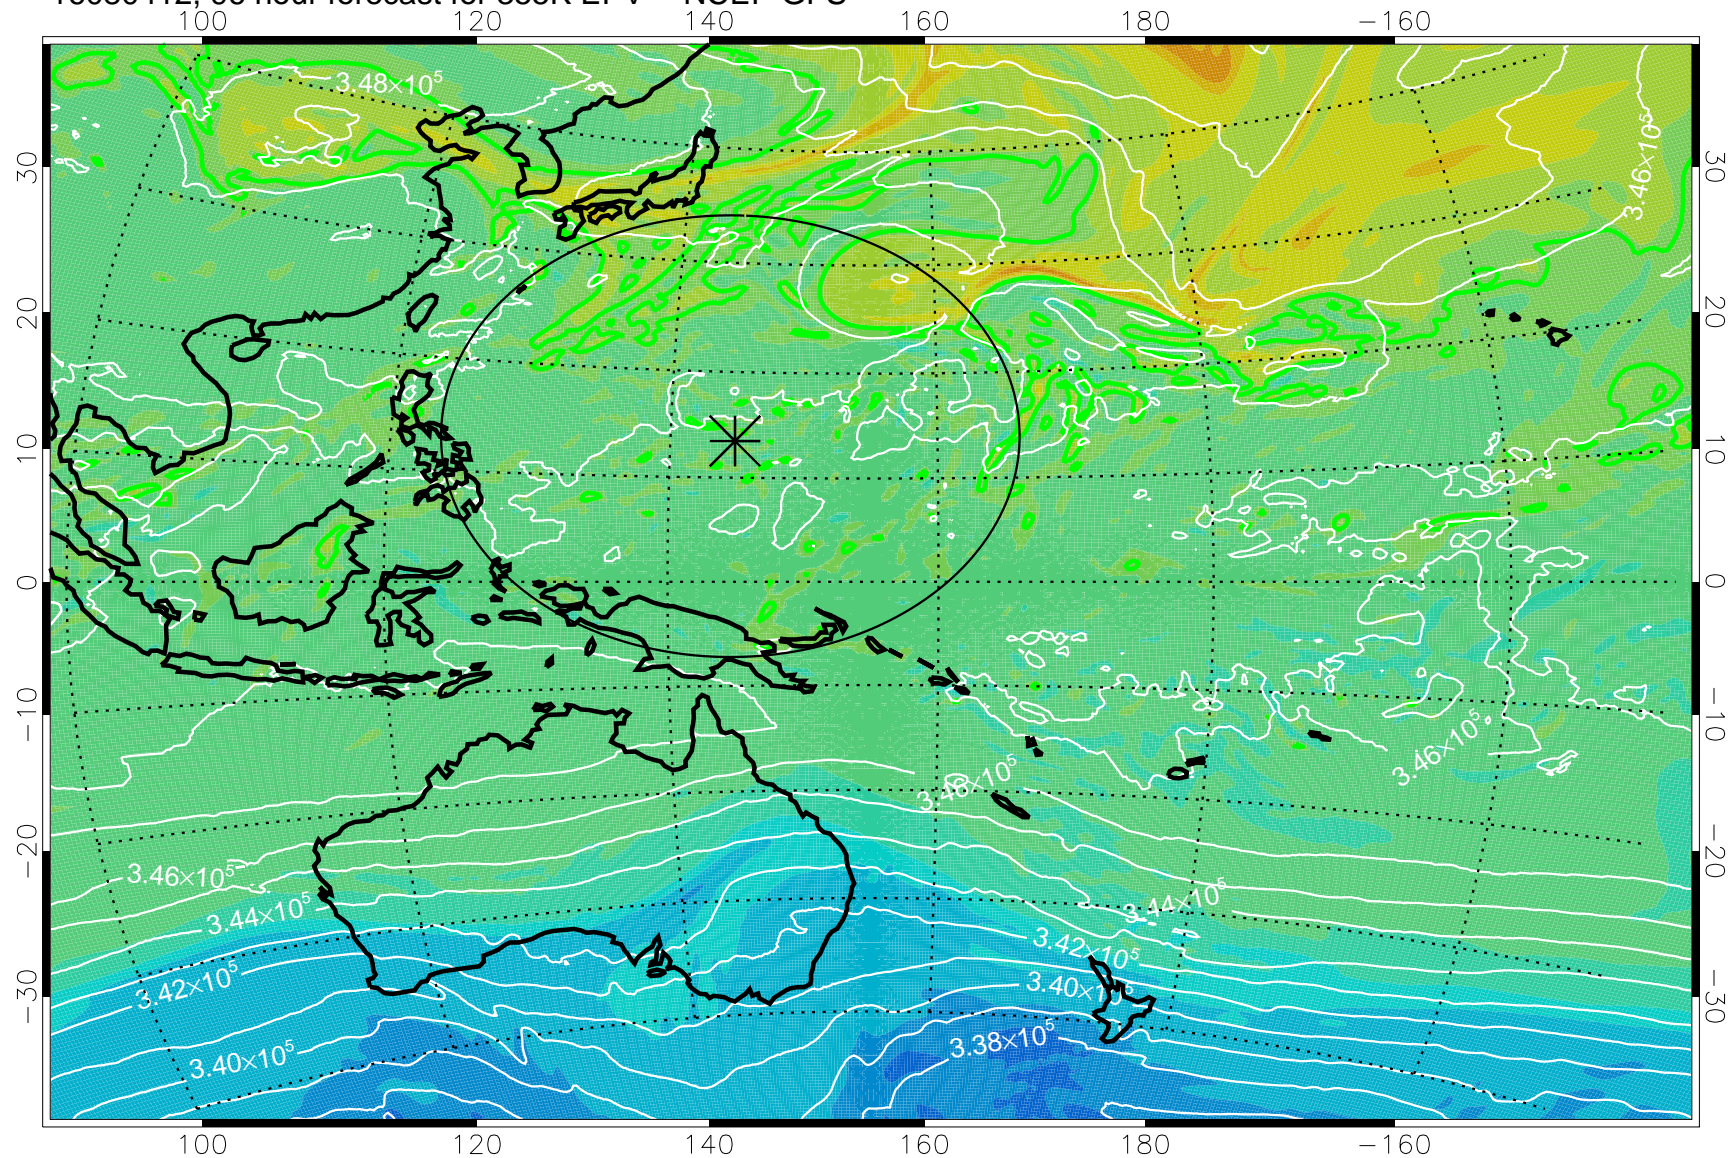

16080306, 66 hour forecast for 355K EPV -- NCEP GFS

355K Montgomery Streamfunction, white  
EPV Tropopause (2 PVU) Position  
Range ring of 2304 km

16080312, 72 hour forecast for 355K EPV -- NCEP GFS

355K Montgomery Streamfunction, white  
EPV Tropopause (2 PVU) Position  
Range ring of 2304 km

16080318, 78 hour forecast for 355K EPV -- NCEP GFS

355K Montgomery Streamfunction, white  
EPV Tropopause (2 PVU) Position  
Range ring of 2304 km

16080400, 84 hour forecast for 355K EPV -- NCEP GFS

355K Montgomery Streamfunction, white  
EPV Tropopause (2 PVU) Position  
Range ring of 2304 km

16080406, 90 hour forecast for 355K EPV -- NCEP GFS

355K Montgomery Streamfunction, white  
EPV Tropopause (2 PVU) Position  
Range ring of 2304 km

16080412, 96 hour forecast for 355K EPV -- NCEP GFS

355K Montgomery Streamfunction, white  
EPV Tropopause (2 PVU) Position  
Range ring of 2304 km

16080418, 102 hour forecast for 355K EPV -- NCEP GFS

355K Montgomery Streamfunction, white  
EPV Tropopause (2 PVU) Position  
Range ring of 2304 km

16080500, 108 hour forecast for 355K EPV -- NCEP GFS

355K Montgomery Streamfunction, white  
EPV Tropopause (2 PVU) Position  
Range ring of 2304 km