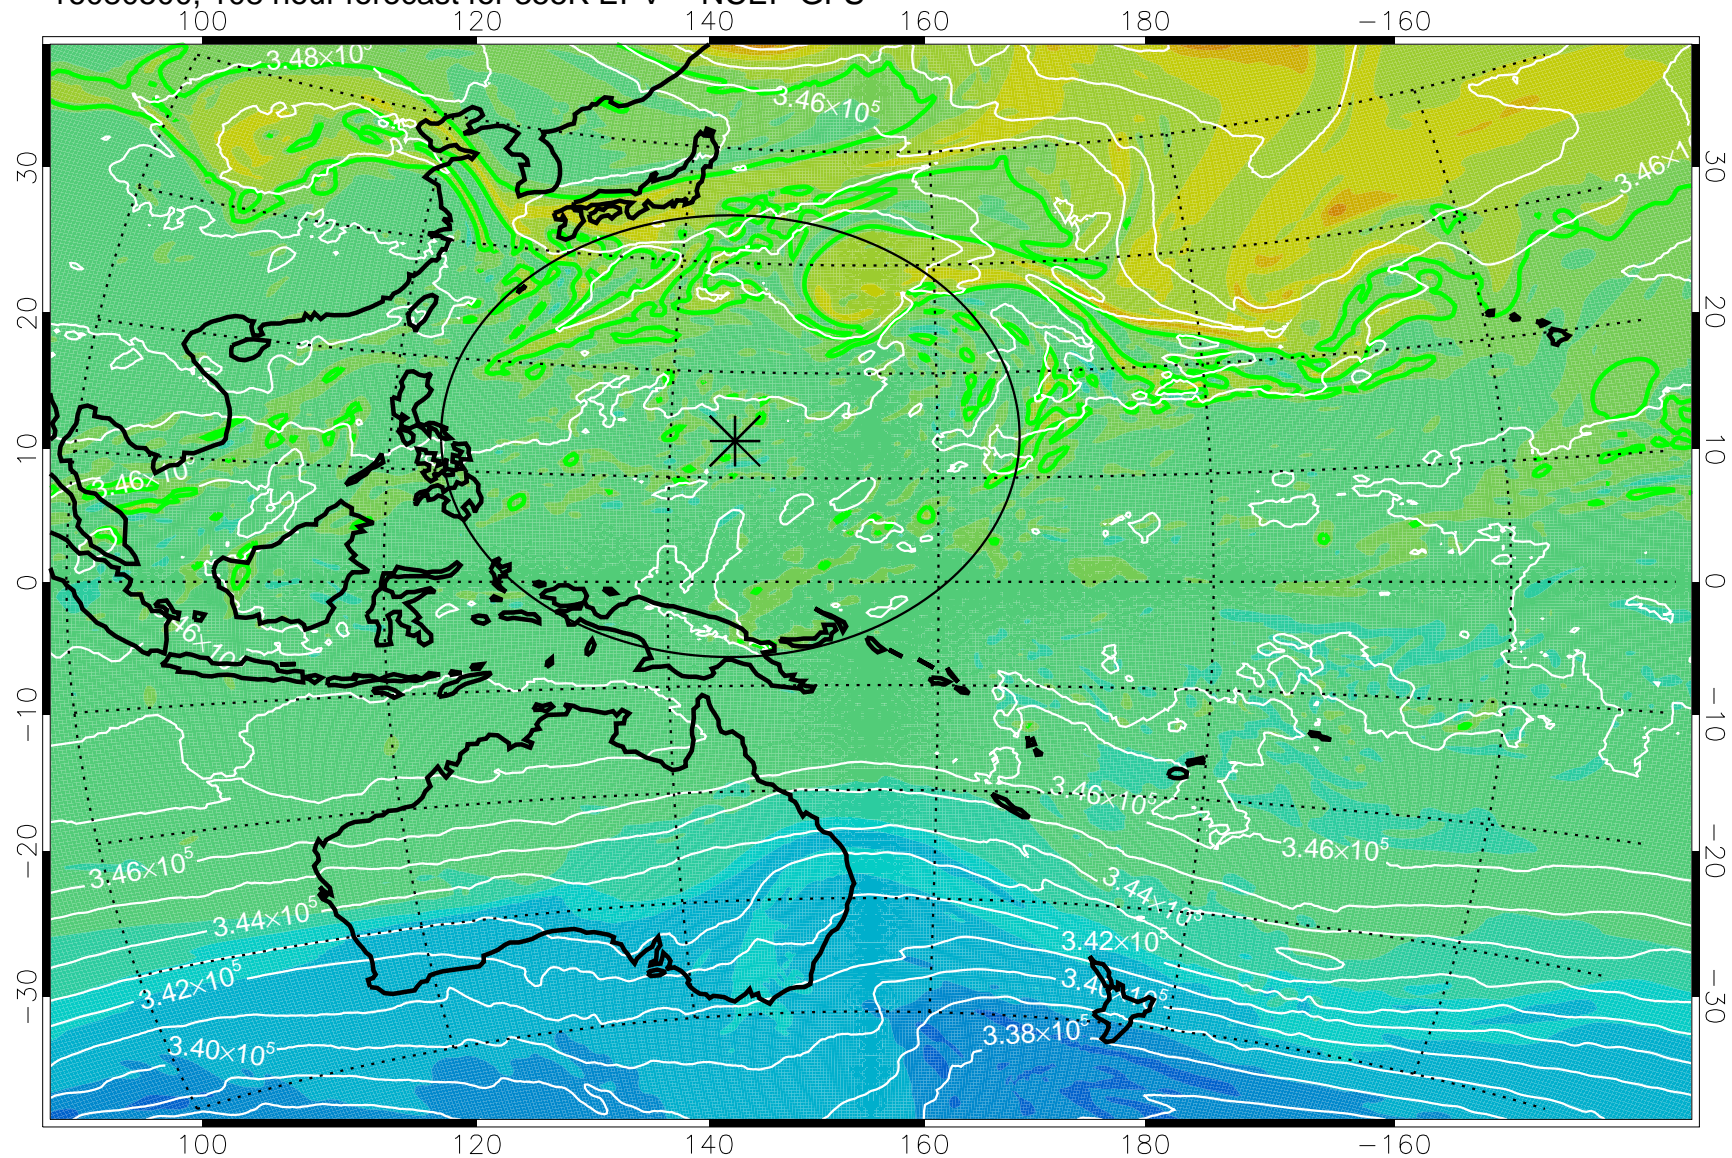

16080318, 78 hour forecast for 355K EPV -- NCEP GFS

355K Montgomery Streamfunction, white  
EPV Tropopause (2 PVU) Position  
Range ring of 2304 km

16080400, 84 hour forecast for 355K EPV -- NCEP GFS

355K Montgomery Streamfunction, white  
EPV Tropopause (2 PVU) Position  
Range ring of 2304 km

16080406, 90 hour forecast for 355K EPV -- NCEP GFS

355K Montgomery Streamfunction, white  
EPV Tropopause (2 PVU) Position  
Range ring of 2304 km

16080412, 96 hour forecast for 355K EPV -- NCEP GFS

355K Montgomery Streamfunction, white  
EPV Tropopause (2 PVU) Position  
Range ring of 2304 km

16080418, 102 hour forecast for 355K EPV -- NCEP GFS

355K Montgomery Streamfunction, white  
EPV Tropopause (2 PVU) Position  
Range ring of 2304 km

16080500, 108 hour forecast for 355K EPV -- NCEP GFS

355K Montgomery Streamfunction, white  
EPV Tropopause (2 PVU) Position  
Range ring of 2304 km

16080506, 114 hour forecast for 355K EPV -- NCEP GFS

355K Montgomery Streamfunction, white  
EPV Tropopause (2 PVU) Position  
Range ring of 2304 km

16080512, 120 hour forecast for 355K EPV -- NCEP GFS

355K Montgomery Streamfunction, white  
EPV Tropopause (2 PVU) Position  
Range ring of 2304 km