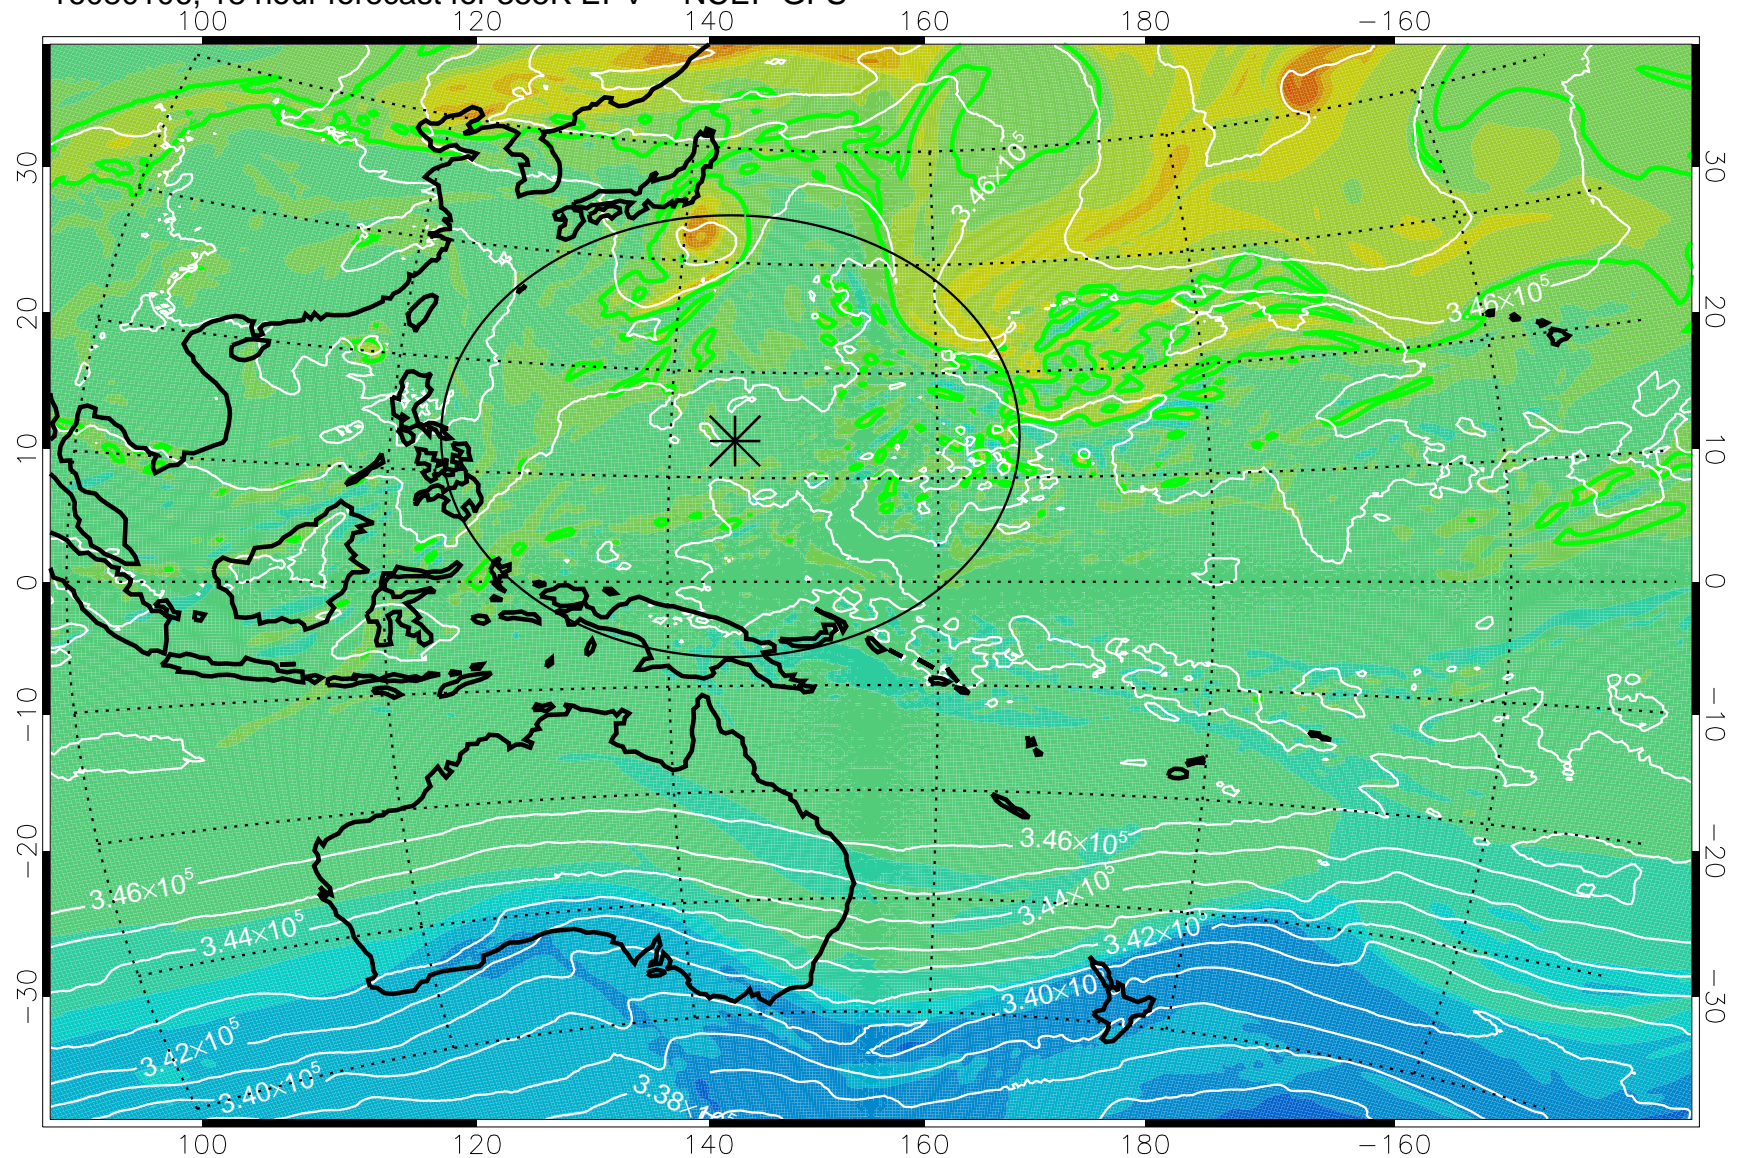

16073118, 6 hour forecast for 355K EPV -- NCEP GFS

355K Montgomery Streamfunction, white  
EPV Tropopause (2 PVU) Position  
Range ring of 2304 km

16080100, 12 hour forecast for 355K EPV -- NCEP GFS

355K Montgomery Streamfunction, white  
EPV Tropopause (2 PVU) Position  
Range ring of 2304 km

16080106, 18 hour forecast for 355K EPV -- NCEP GFS

355K Montgomery Streamfunction, white  
EPV Tropopause (2 PVU) Position  
Range ring of 2304 km

16080112, 24 hour forecast for 355K EPV -- NCEP GFS

355K Montgomery Streamfunction, white  
EPV Tropopause (2 PVU) Position  
Range ring of 2304 km

16080118, 30 hour forecast for 355K EPV -- NCEP GFS

355K Montgomery Streamfunction, white  
EPV Tropopause (2 PVU) Position  
Range ring of 2304 km

16080200, 36 hour forecast for 355K EPV -- NCEP GFS

355K Montgomery Streamfunction, white  
EPV Tropopause (2 PVU) Position  
Range ring of 2304 km

16080206, 42 hour forecast for 355K EPV -- NCEP GFS

355K Montgomery Streamfunction, white  
EPV Tropopause (2 PVU) Position  
Range ring of 2304 km

16080212, 48 hour forecast for 355K EPV -- NCEP GFS

355K Montgomery Streamfunction, white  
EPV Tropopause (2 PVU) Position  
Range ring of 2304 km