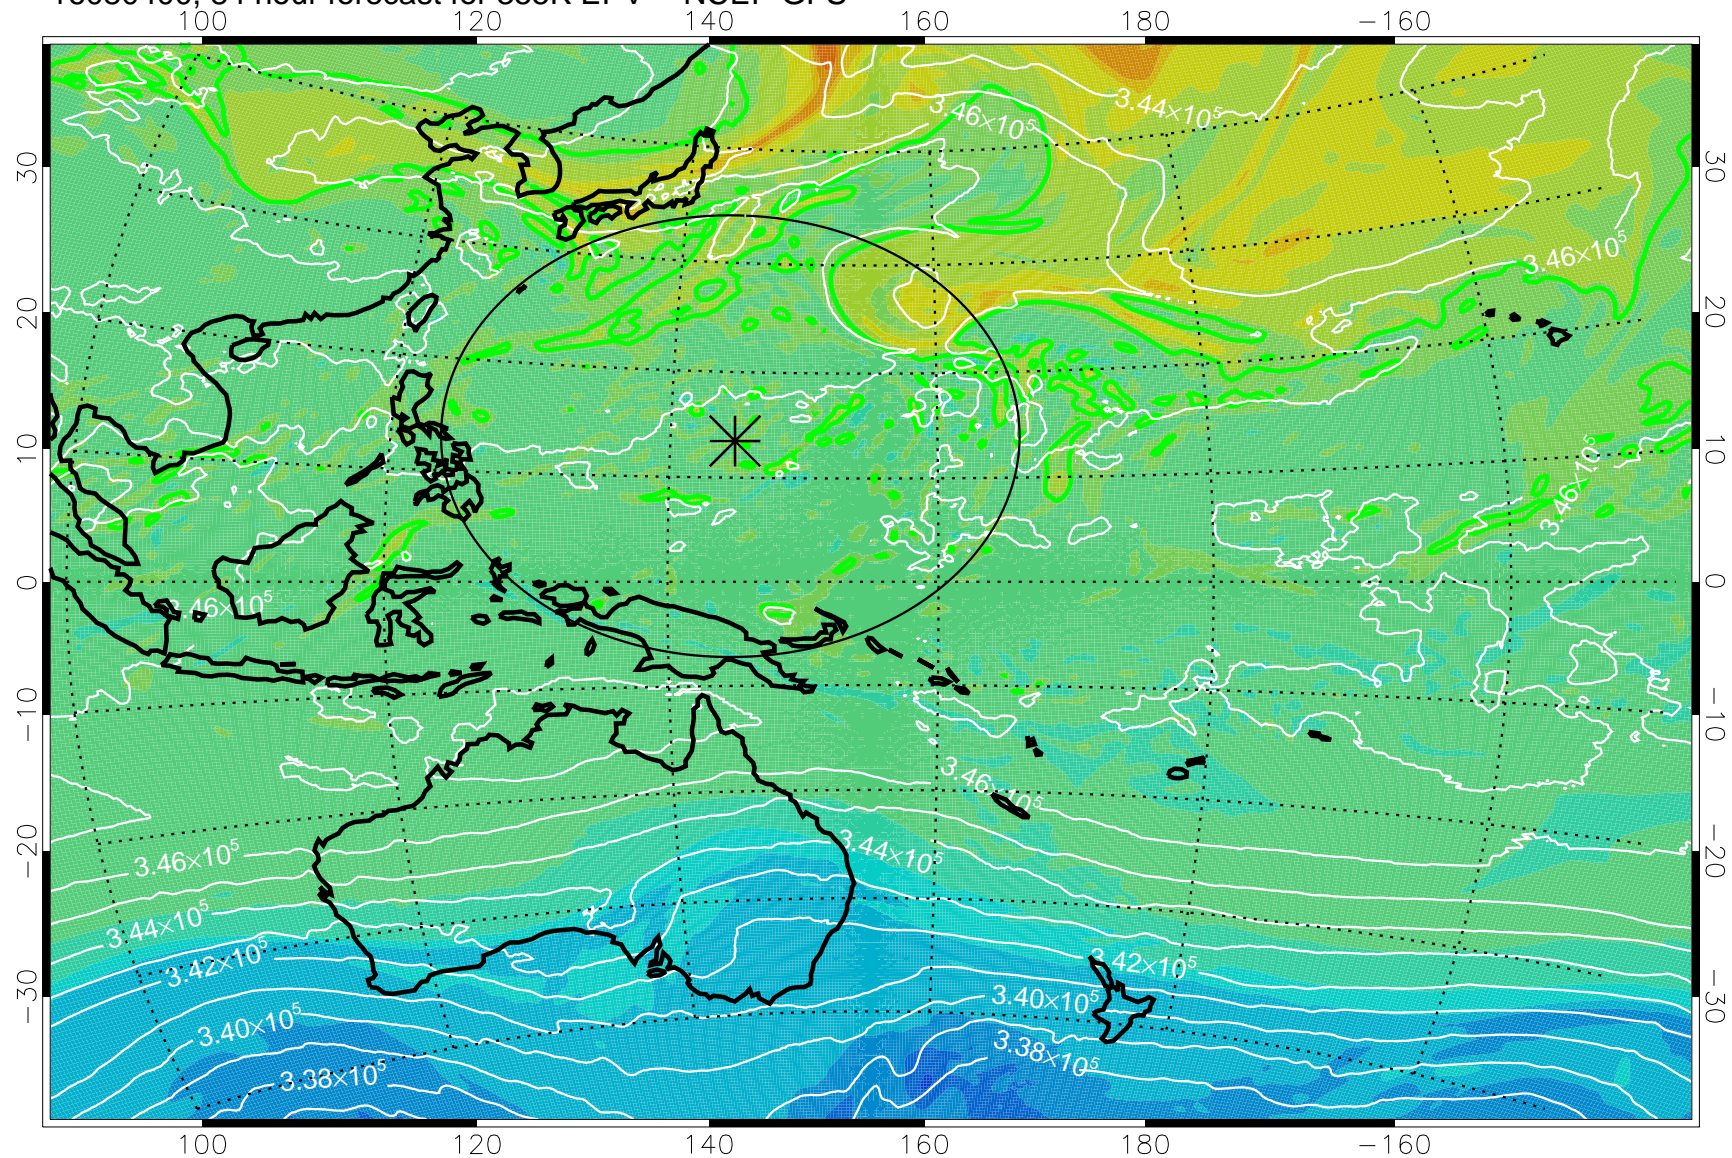

16080218, 54 hour forecast for 355K EPV -- NCEP GFS

355K Montgomery Streamfunction, white  
EPV Tropopause (2 PVU) Position  
Range ring of 2304 km

16080300, 60 hour forecast for 355K EPV -- NCEP GFS

355K Montgomery Streamfunction, white  
EPV Tropopause (2 PVU) Position  
Range ring of 2304 km

16080306, 66 hour forecast for 355K EPV -- NCEP GFS

355K Montgomery Streamfunction, white  
EPV Tropopause (2 PVU) Position  
Range ring of 2304 km

16080312, 72 hour forecast for 355K EPV -- NCEP GFS

355K Montgomery Streamfunction, white  
EPV Tropopause (2 PVU) Position  
Range ring of 2304 km

16080318, 78 hour forecast for 355K EPV -- NCEP GFS

355K Montgomery Streamfunction, white  
EPV Tropopause (2 PVU) Position  
Range ring of 2304 km

16080400, 84 hour forecast for 355K EPV -- NCEP GFS

355K Montgomery Streamfunction, white  
EPV Tropopause (2 PVU) Position  
Range ring of 2304 km

16080406, 90 hour forecast for 355K EPV -- NCEP GFS

355K Montgomery Streamfunction, white  
EPV Tropopause (2 PVU) Position  
Range ring of 2304 km

16080412, 96 hour forecast for 355K EPV -- NCEP GFS

355K Montgomery Streamfunction, white  
EPV Tropopause (2 PVU) Position  
Range ring of 2304 km