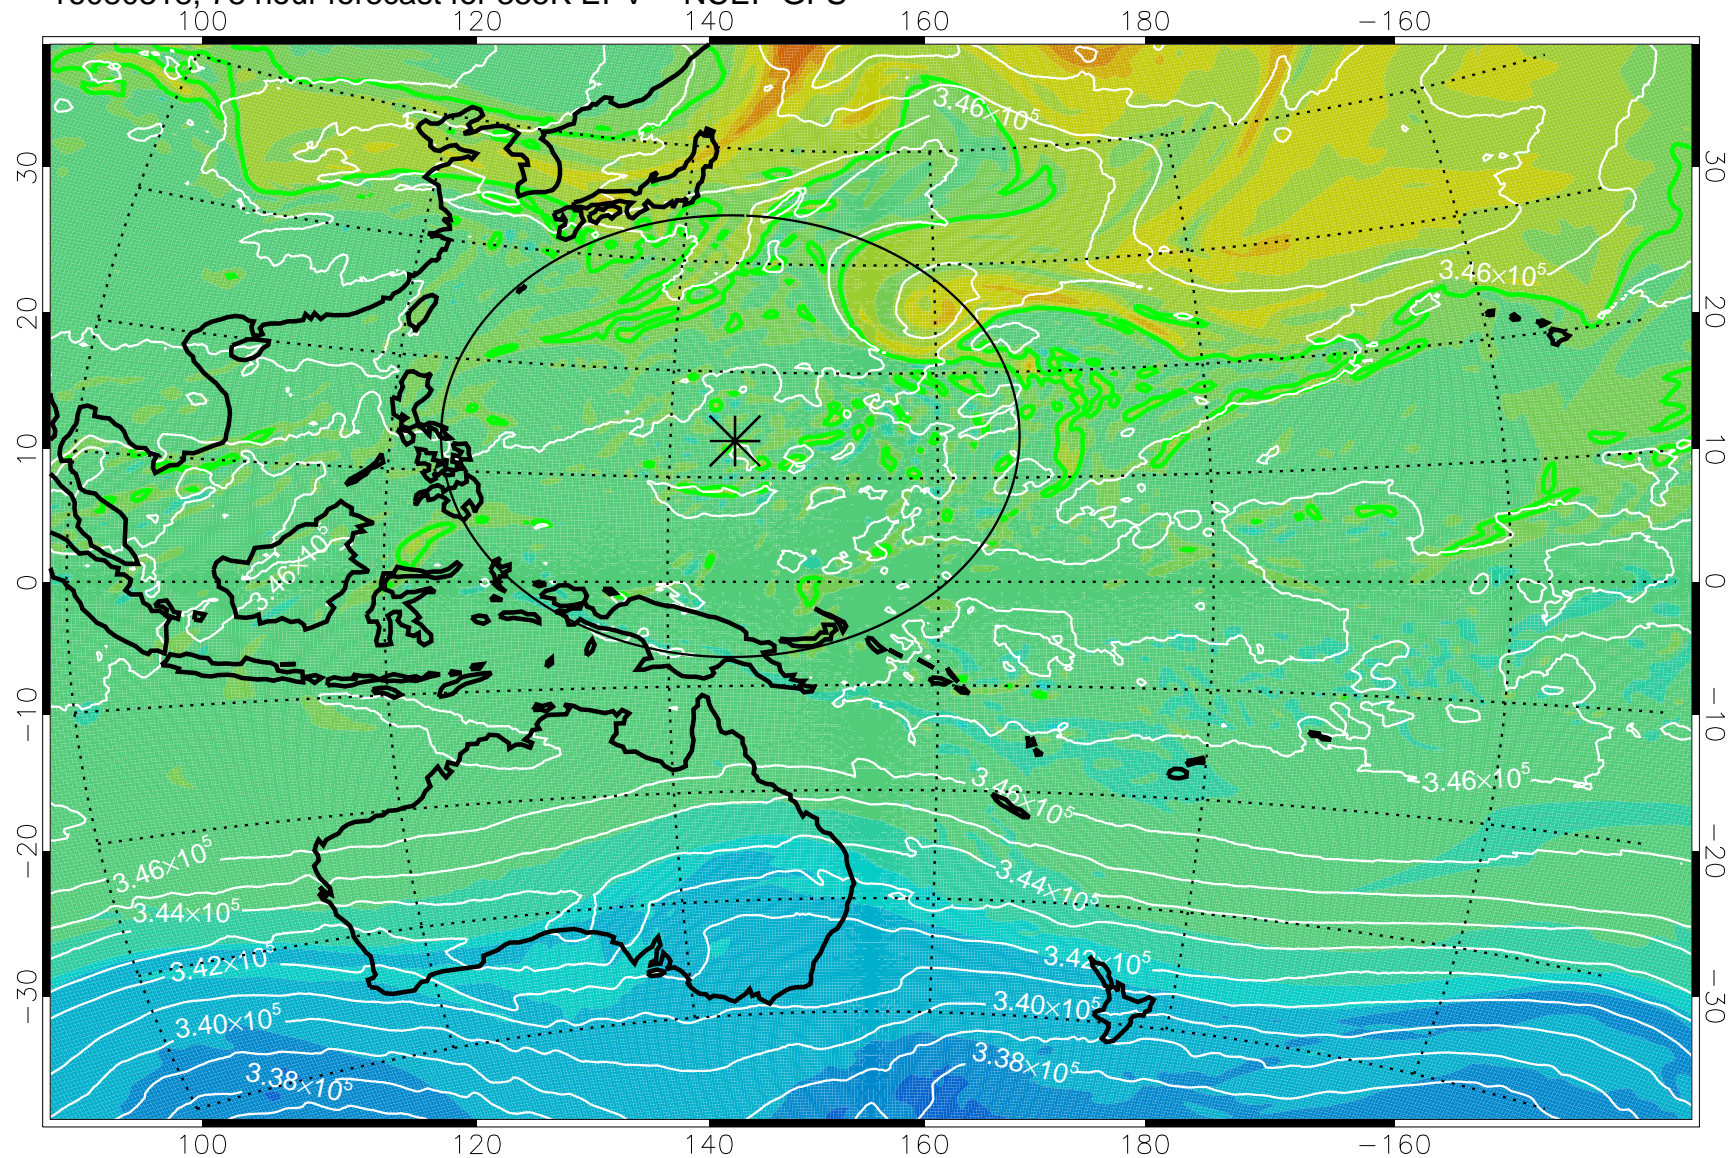

16080218, 54 hour forecast for 355K EPV -- NCEP GFS

355K Montgomery Streamfunction, white  
EPV Tropopause (2 PVU) Position  
Range ring of 2304 km

16080300, 60 hour forecast for 355K EPV -- NCEP GFS

355K Montgomery Streamfunction, white  
EPV Tropopause (2 PVU) Position  
Range ring of 2304 km

16080306, 66 hour forecast for 355K EPV -- NCEP GFS

355K Montgomery Streamfunction, white  
EPV Tropopause (2 PVU) Position  
Range ring of 2304 km

16080312, 72 hour forecast for 355K EPV -- NCEP GFS

355K Montgomery Streamfunction, white  
EPV Tropopause (2 PVU) Position  
Range ring of 2304 km

16080318, 78 hour forecast for 355K EPV -- NCEP GFS

355K Montgomery Streamfunction, white  
EPV Tropopause (2 PVU) Position  
Range ring of 2304 km

16080400, 84 hour forecast for 355K EPV -- NCEP GFS

355K Montgomery Streamfunction, white  
EPV Tropopause (2 PVU) Position  
Range ring of 2304 km

16080406, 90 hour forecast for 355K EPV -- NCEP GFS

355K Montgomery Streamfunction, white  
EPV Tropopause (2 PVU) Position  
Range ring of 2304 km

16080412, 96 hour forecast for 355K EPV -- NCEP GFS

355K Montgomery Streamfunction, white  
EPV Tropopause (2 PVU) Position  
Range ring of 2304 km