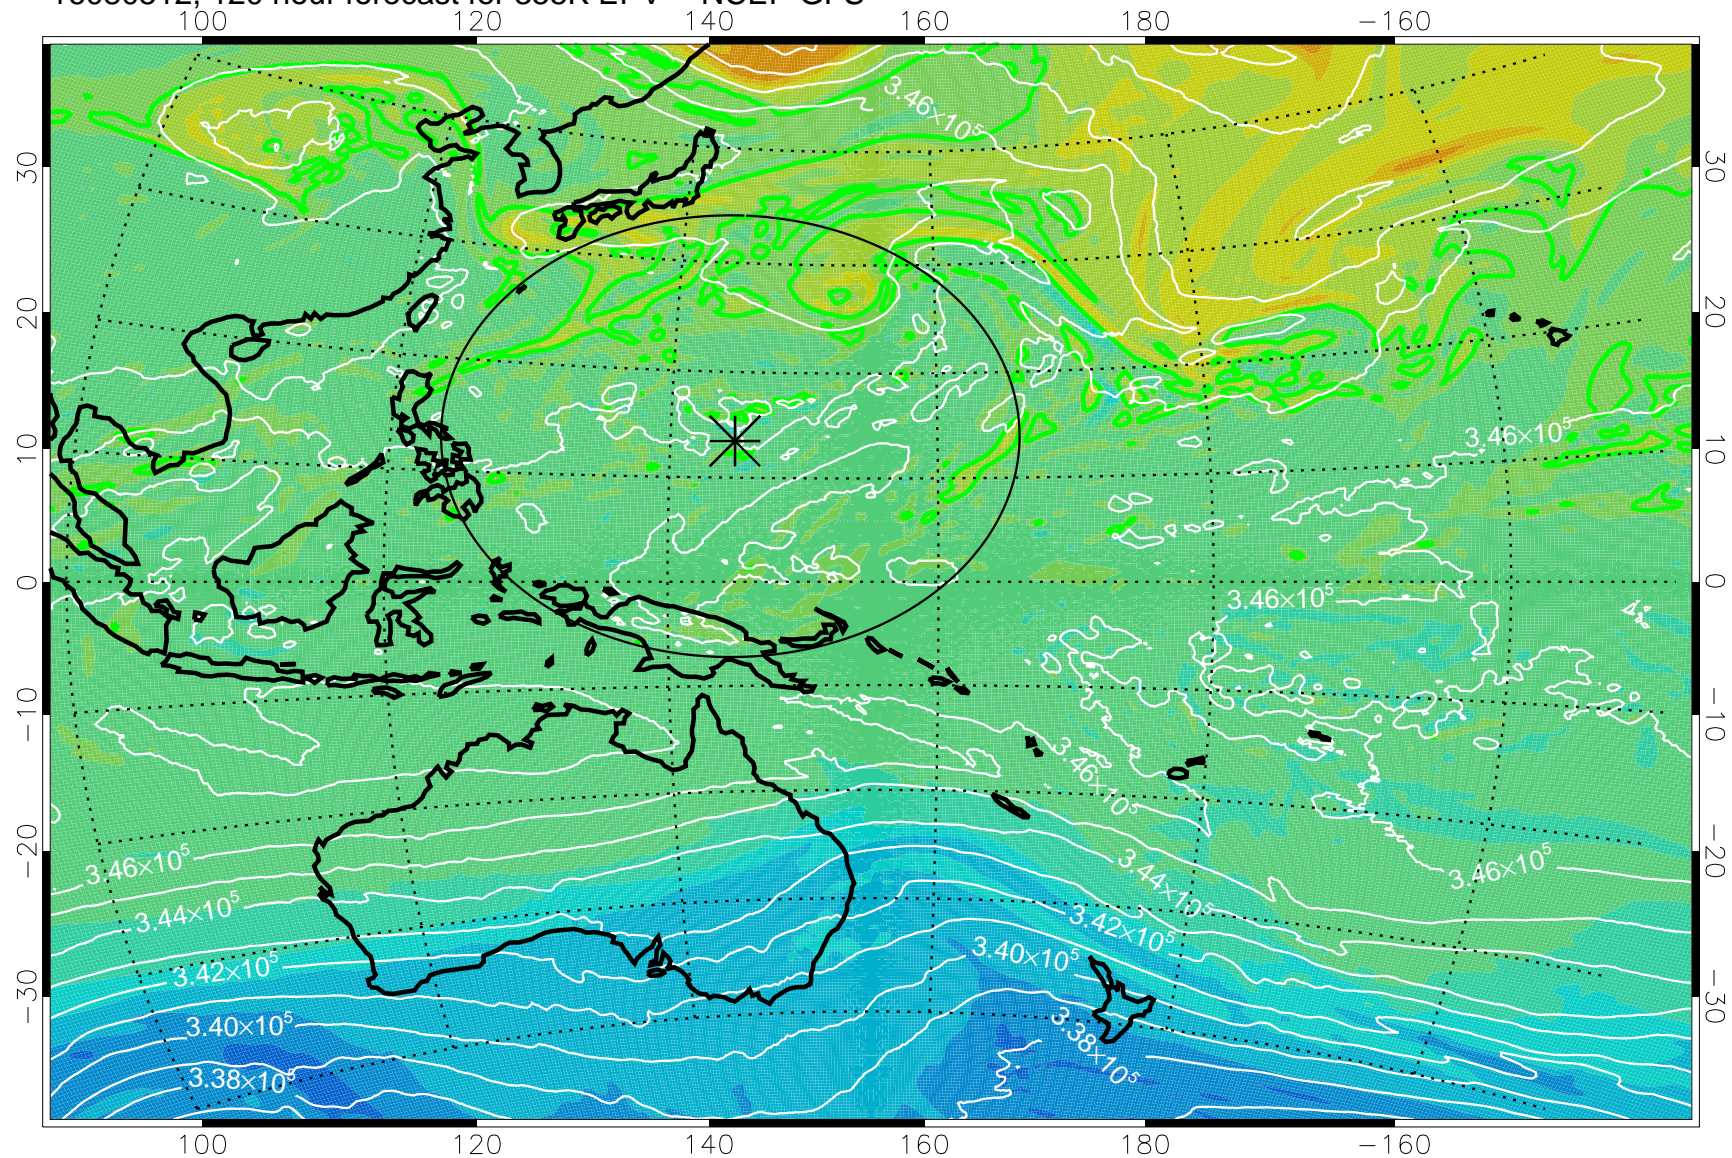

16080406, 90 hour forecast for 355K EPV -- NCEP GFS

355K Montgomery Streamfunction, white  
EPV Tropopause (2 PVU) Position  
Range ring of 2304 km

16080412, 96 hour forecast for 355K EPV -- NCEP GFS

355K Montgomery Streamfunction, white  
EPV Tropopause (2 PVU) Position  
Range ring of 2304 km

16080418, 102 hour forecast for 355K EPV -- NCEP GFS

355K Montgomery Streamfunction, white  
EPV Tropopause (2 PVU) Position  
Range ring of 2304 km

16080500, 108 hour forecast for 355K EPV -- NCEP GFS

355K Montgomery Streamfunction, white  
EPV Tropopause (2 PVU) Position  
Range ring of 2304 km

16080506, 114 hour forecast for 355K EPV -- NCEP GFS

355K Montgomery Streamfunction, white  
EPV Tropopause (2 PVU) Position  
Range ring of 2304 km

16080512, 120 hour forecast for 355K EPV -- NCEP GFS

355K Montgomery Streamfunction, white  
EPV Tropopause (2 PVU) Position  
Range ring of 2304 km