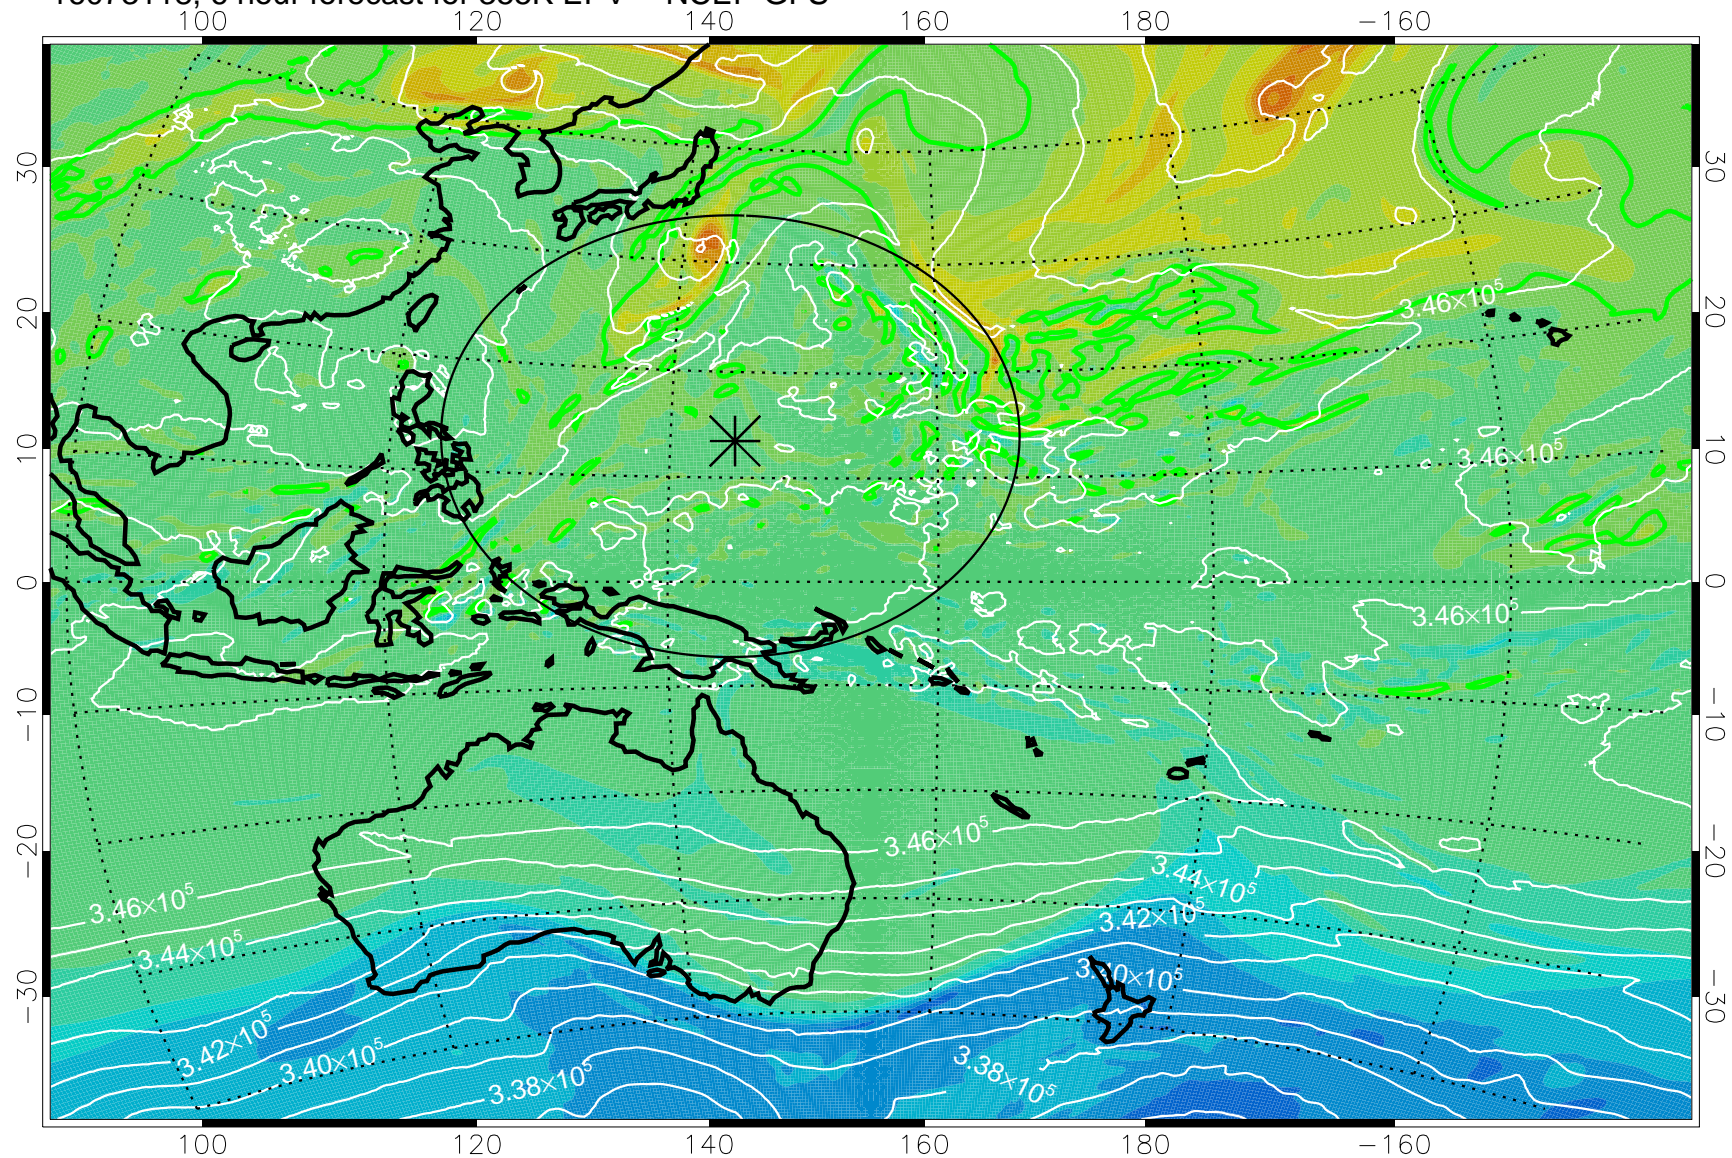

16073118, 6 hour forecast for 355K EPV -- NCEP GFS

355K Montgomery Streamfunction, white  
EPV Tropopause (2 PVU) Position  
Range ring of 2304 km

16080100, 12 hour forecast for 355K EPV -- NCEP GFS

355K Montgomery Streamfunction, white  
EPV Tropopause (2 PVU) Position  
Range ring of 2304 km

16080106, 18 hour forecast for 355K EPV -- NCEP GFS

355K Montgomery Streamfunction, white  
EPV Tropopause (2 PVU) Position  
Range ring of 2304 km

16080112, 24 hour forecast for 355K EPV -- NCEP GFS

355K Montgomery Streamfunction, white  
EPV Tropopause (2 PVU) Position  
Range ring of 2304 km

16080118, 30 hour forecast for 355K EPV -- NCEP GFS

355K Montgomery Streamfunction, white  
EPV Tropopause (2 PVU) Position  
Range ring of 2304 km

16080200, 36 hour forecast for 355K EPV -- NCEP GFS

355K Montgomery Streamfunction, white  
EPV Tropopause (2 PVU) Position  
Range ring of 2304 km

16080206, 42 hour forecast for 355K EPV -- NCEP GFS

355K Montgomery Streamfunction, white  
EPV Tropopause (2 PVU) Position  
Range ring of 2304 km

16080212, 48 hour forecast for 355K EPV -- NCEP GFS

355K Montgomery Streamfunction, white  
EPV Tropopause (2 PVU) Position  
Range ring of 2304 km