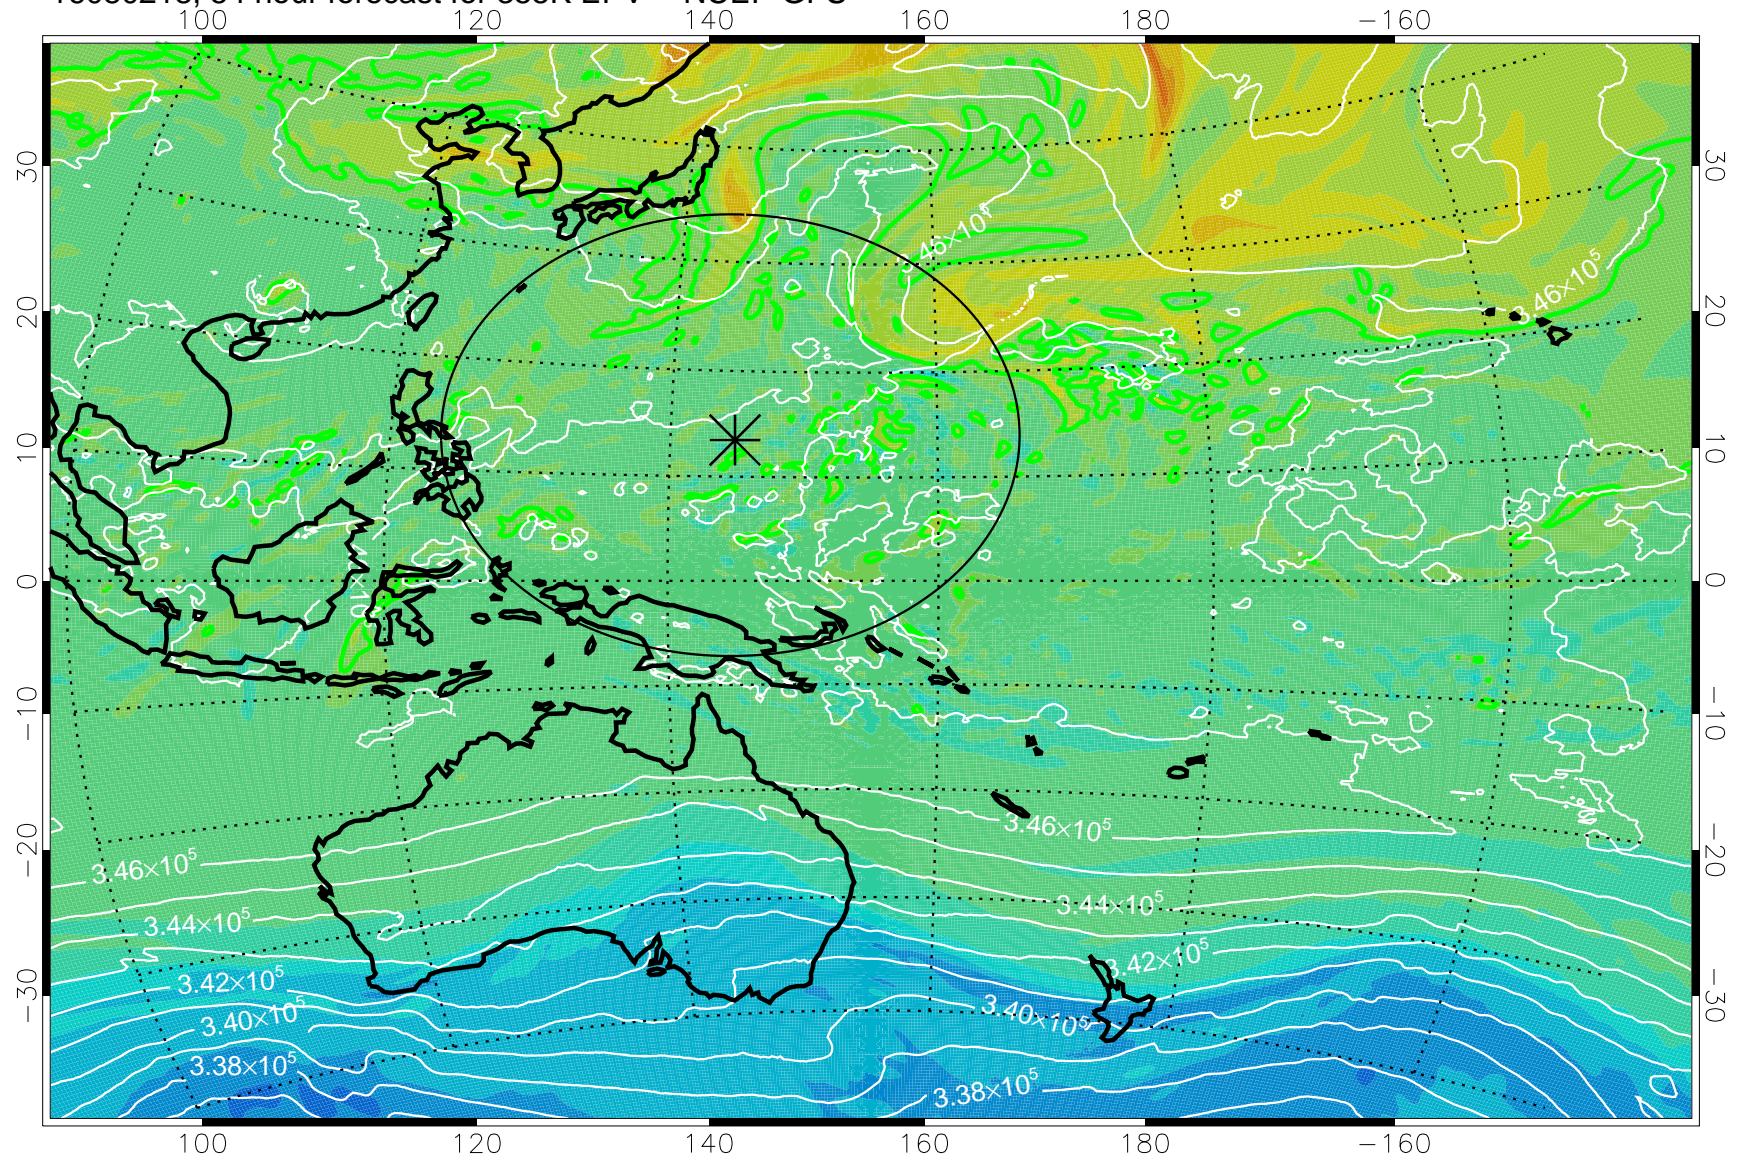

16080118, 30 hour forecast for 355K EPV -- NCEP GFS

355K Montgomery Streamfunction, white  
EPV Tropopause (2 PVU) Position  
Range ring of 2304 km

16080200, 36 hour forecast for 355K EPV -- NCEP GFS

355K Montgomery Streamfunction, white  
EPV Tropopause (2 PVU) Position  
Range ring of 2304 km

16080206, 42 hour forecast for 355K EPV -- NCEP GFS

355K Montgomery Streamfunction, white  
EPV Tropopause (2 PVU) Position  
Range ring of 2304 km

16080212, 48 hour forecast for 355K EPV -- NCEP GFS

355K Montgomery Streamfunction, white  
EPV Tropopause (2 PVU) Position  
Range ring of 2304 km

16080218, 54 hour forecast for 355K EPV -- NCEP GFS

355K Montgomery Streamfunction, white  
EPV Tropopause (2 PVU) Position  
Range ring of 2304 km

16080300, 60 hour forecast for 355K EPV -- NCEP GFS

355K Montgomery Streamfunction, white  
EPV Tropopause (2 PVU) Position  
Range ring of 2304 km

16080306, 66 hour forecast for 355K EPV -- NCEP GFS

355K Montgomery Streamfunction, white  
EPV Tropopause (2 PVU) Position  
Range ring of 2304 km

16080312, 72 hour forecast for 355K EPV -- NCEP GFS

355K Montgomery Streamfunction, white  
EPV Tropopause (2 PVU) Position  
Range ring of 2304 km