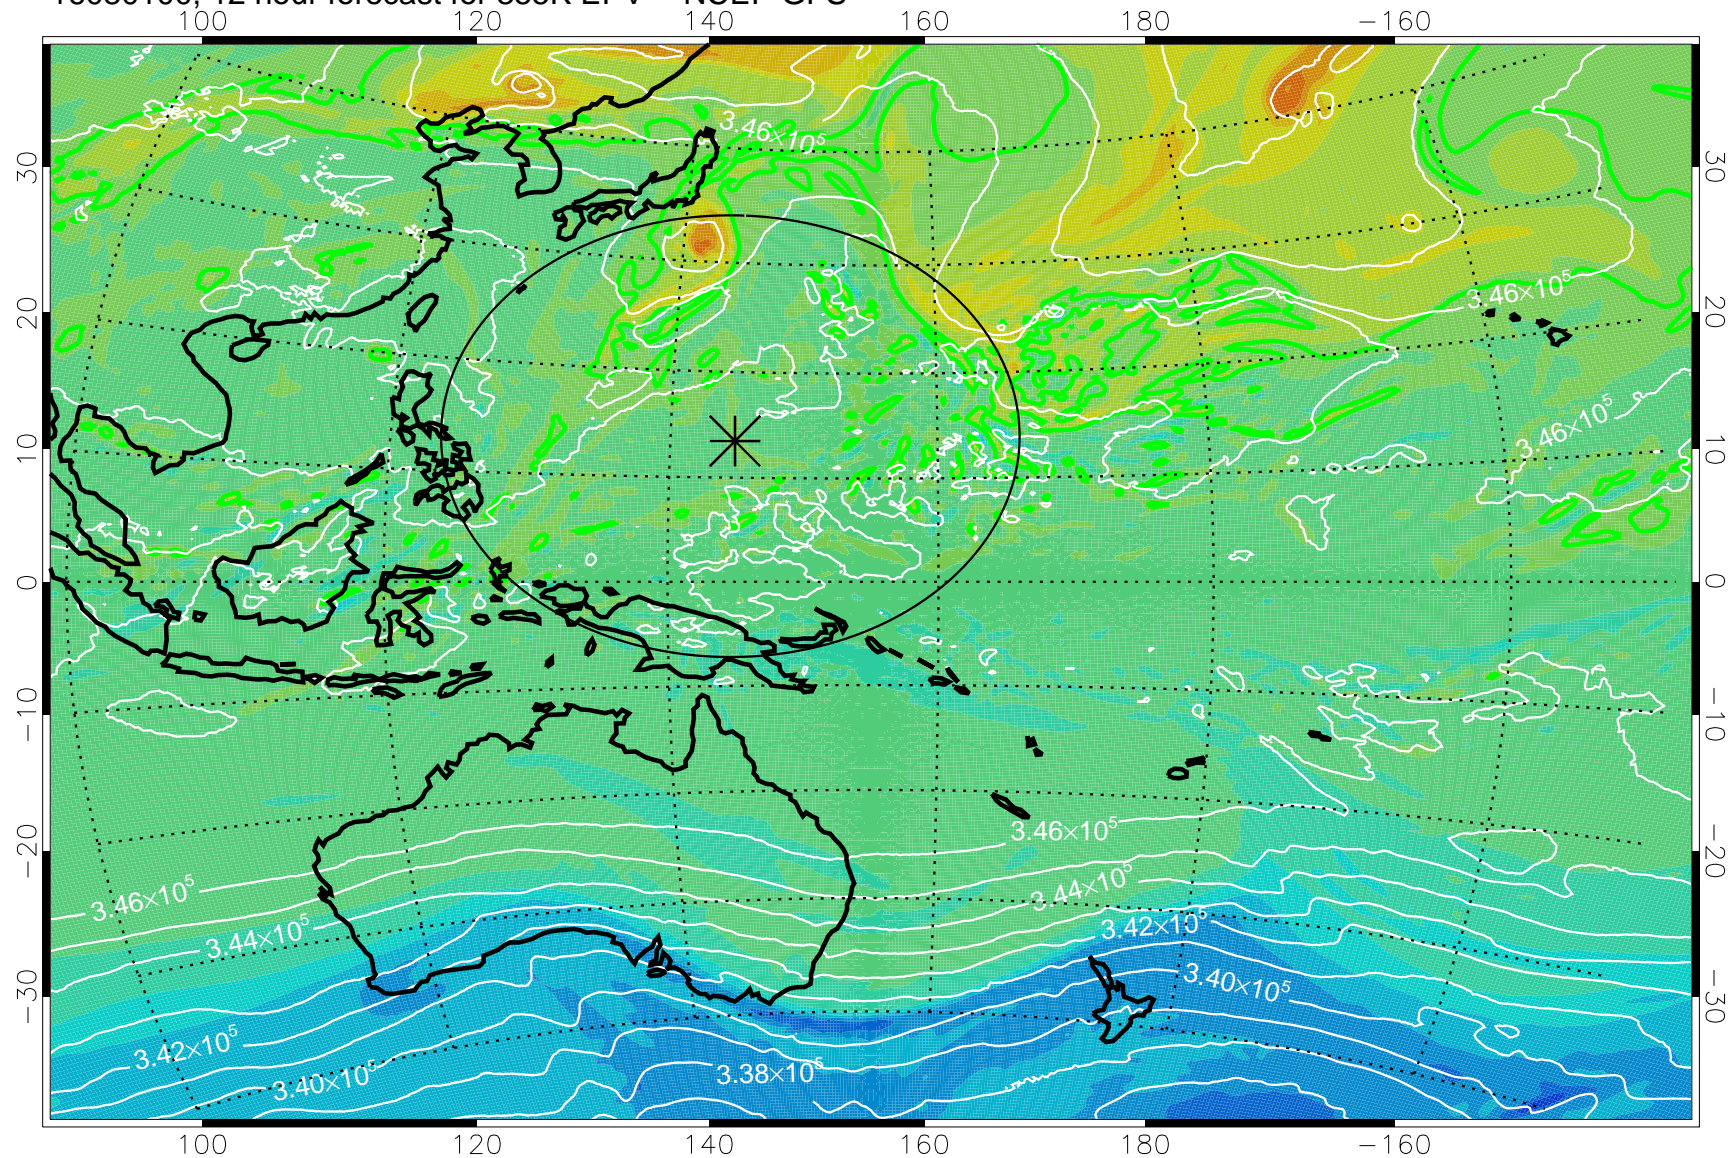

16073118, 6 hour forecast for 355K EPV -- NCEP GFS

355K Montgomery Streamfunction, white  
EPV Tropopause (2 PVU) Position  
Range ring of 2304 km

16080100, 12 hour forecast for 355K EPV -- NCEP GFS

355K Montgomery Streamfunction, white  
EPV Tropopause (2 PVU) Position  
Range ring of 2304 km

16080106, 18 hour forecast for 355K EPV -- NCEP GFS

355K Montgomery Streamfunction, white  
EPV Tropopause (2 PVU) Position  
Range ring of 2304 km

16080112, 24 hour forecast for 355K EPV -- NCEP GFS

355K Montgomery Streamfunction, white  
EPV Tropopause (2 PVU) Position  
Range ring of 2304 km

16080118, 30 hour forecast for 355K EPV -- NCEP GFS

355K Montgomery Streamfunction, white  
EPV Tropopause (2 PVU) Position  
Range ring of 2304 km

16080200, 36 hour forecast for 355K EPV -- NCEP GFS

355K Montgomery Streamfunction, white  
EPV Tropopause (2 PVU) Position  
Range ring of 2304 km

16080206, 42 hour forecast for 355K EPV -- NCEP GFS

355K Montgomery Streamfunction, white  
EPV Tropopause (2 PVU) Position  
Range ring of 2304 km

16080212, 48 hour forecast for 355K EPV -- NCEP GFS

355K Montgomery Streamfunction, white  
EPV Tropopause (2 PVU) Position  
Range ring of 2304 km