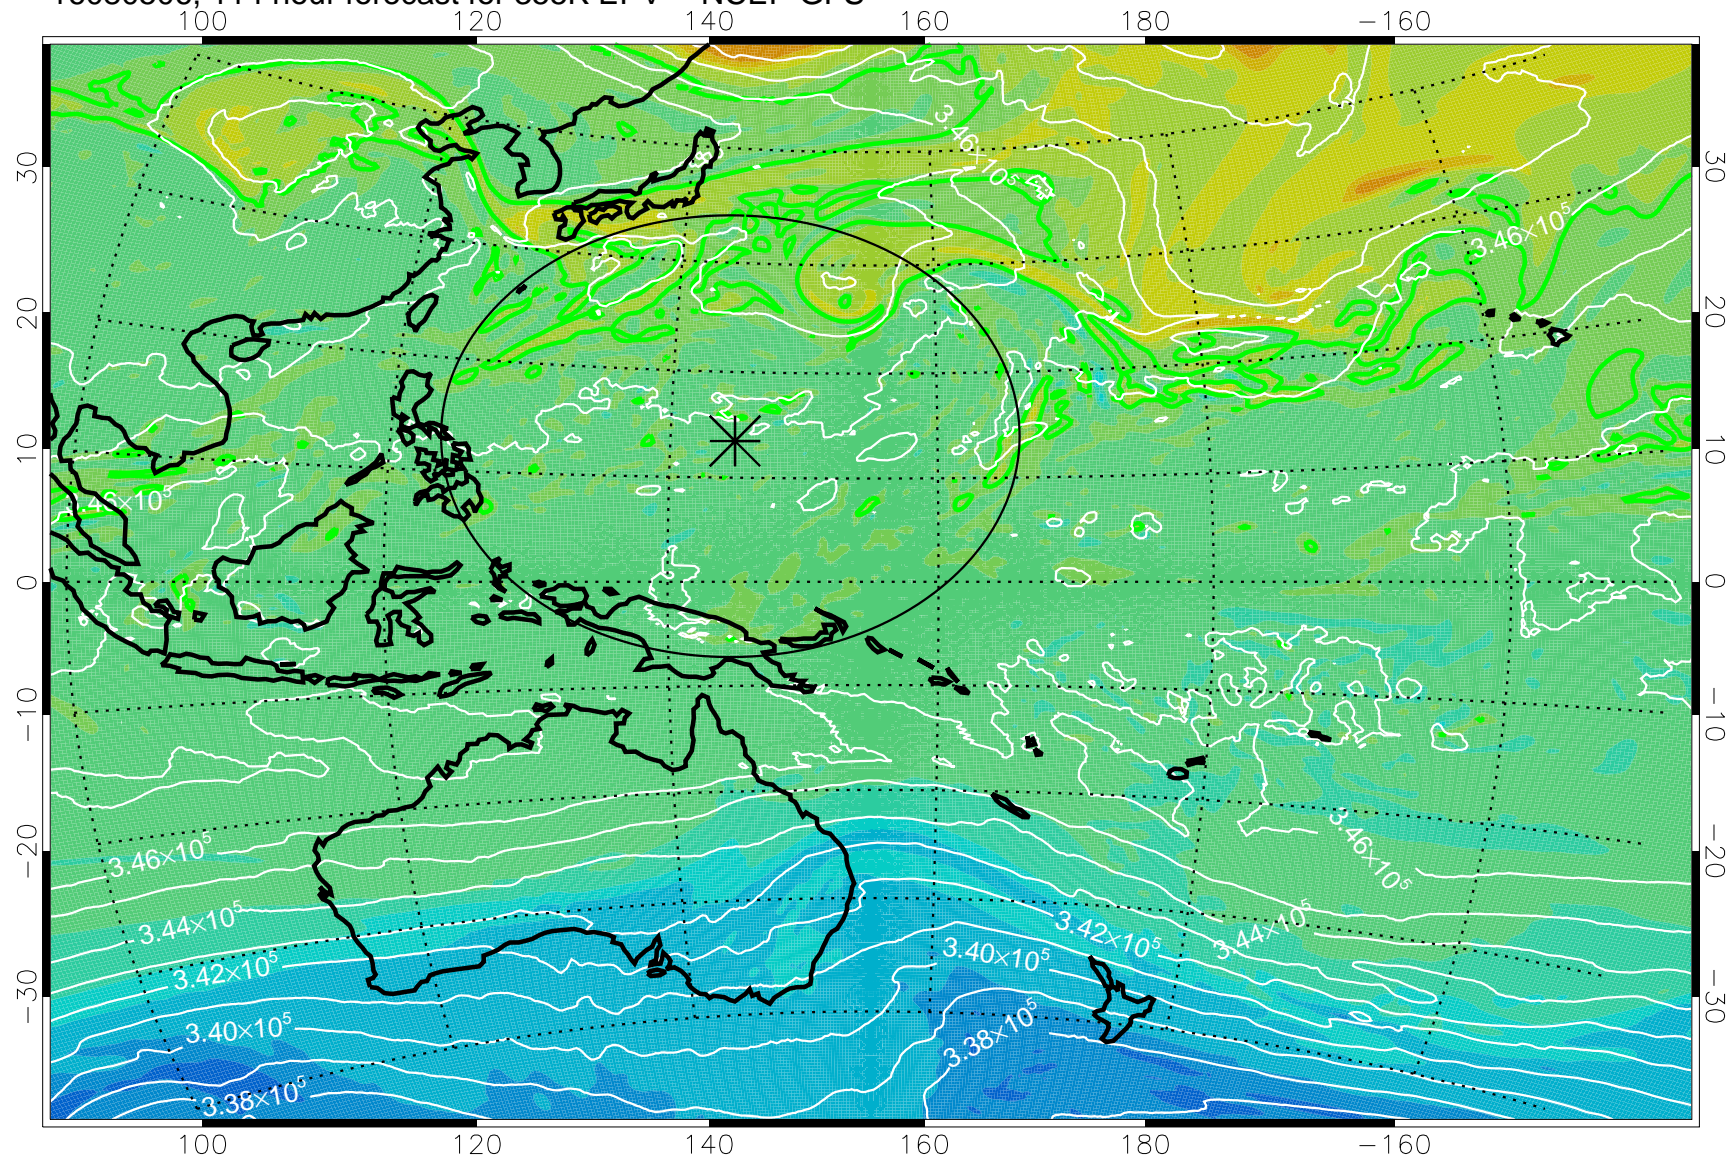

16080318, 78 hour forecast for 355K EPV -- NCEP GFS

355K Montgomery Streamfunction, white  
EPV Tropopause (2 PVU) Position  
Range ring of 2304 km

16080400, 84 hour forecast for 355K EPV -- NCEP GFS

355K Montgomery Streamfunction, white  
EPV Tropopause (2 PVU) Position  
Range ring of 2304 km

16080406, 90 hour forecast for 355K EPV -- NCEP GFS

355K Montgomery Streamfunction, white  
EPV Tropopause (2 PVU) Position  
Range ring of 2304 km

16080412, 96 hour forecast for 355K EPV -- NCEP GFS

355K Montgomery Streamfunction, white  
EPV Tropopause (2 PVU) Position  
Range ring of 2304 km

16080418, 102 hour forecast for 355K EPV -- NCEP GFS

355K Montgomery Streamfunction, white  
EPV Tropopause (2 PVU) Position  
Range ring of 2304 km

16080500, 108 hour forecast for 355K EPV -- NCEP GFS

355K Montgomery Streamfunction, white  
EPV Tropopause (2 PVU) Position  
Range ring of 2304 km

16080506, 114 hour forecast for 355K EPV -- NCEP GFS

355K Montgomery Streamfunction, white  
EPV Tropopause (2 PVU) Position  
Range ring of 2304 km

16080512, 120 hour forecast for 355K EPV -- NCEP GFS

355K Montgomery Streamfunction, white  
EPV Tropopause (2 PVU) Position  
Range ring of 2304 km