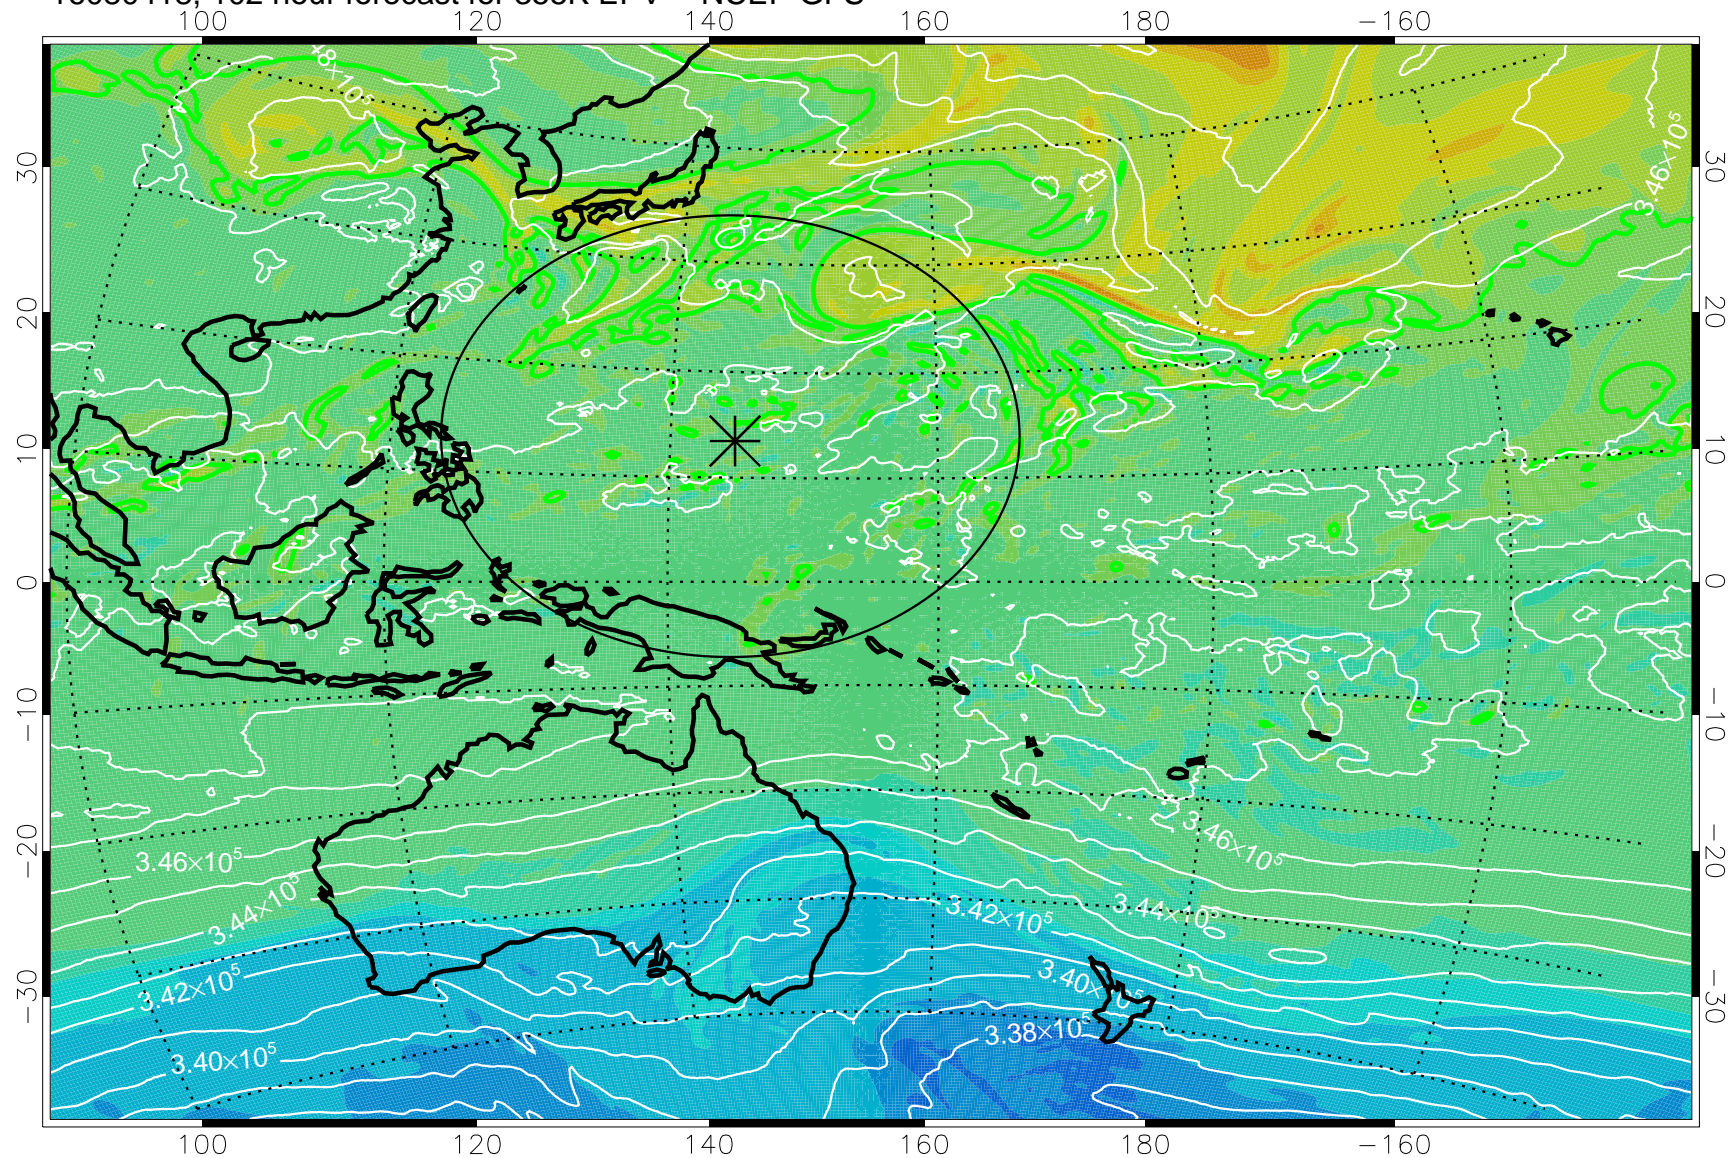

16080318, 78 hour forecast for 355K EPV -- NCEP GFS

355K Montgomery Streamfunction, white  
EPV Tropopause (2 PVU) Position  
Range ring of 2304 km

16080400, 84 hour forecast for 355K EPV -- NCEP GFS

355K Montgomery Streamfunction, white  
EPV Tropopause (2 PVU) Position  
Range ring of 2304 km

16080406, 90 hour forecast for 355K EPV -- NCEP GFS

355K Montgomery Streamfunction, white  
EPV Tropopause (2 PVU) Position  
Range ring of 2304 km

16080412, 96 hour forecast for 355K EPV -- NCEP GFS

355K Montgomery Streamfunction, white  
EPV Tropopause (2 PVU) Position  
Range ring of 2304 km

16080418, 102 hour forecast for 355K EPV -- NCEP GFS

355K Montgomery Streamfunction, white  
EPV Tropopause (2 PVU) Position  
Range ring of 2304 km

16080500, 108 hour forecast for 355K EPV -- NCEP GFS

355K Montgomery Streamfunction, white  
EPV Tropopause (2 PVU) Position  
Range ring of 2304 km

16080506, 114 hour forecast for 355K EPV -- NCEP GFS

355K Montgomery Streamfunction, white  
EPV Tropopause (2 PVU) Position  
Range ring of 2304 km

16080512, 120 hour forecast for 355K EPV -- NCEP GFS

355K Montgomery Streamfunction, white  
EPV Tropopause (2 PVU) Position  
Range ring of 2304 km