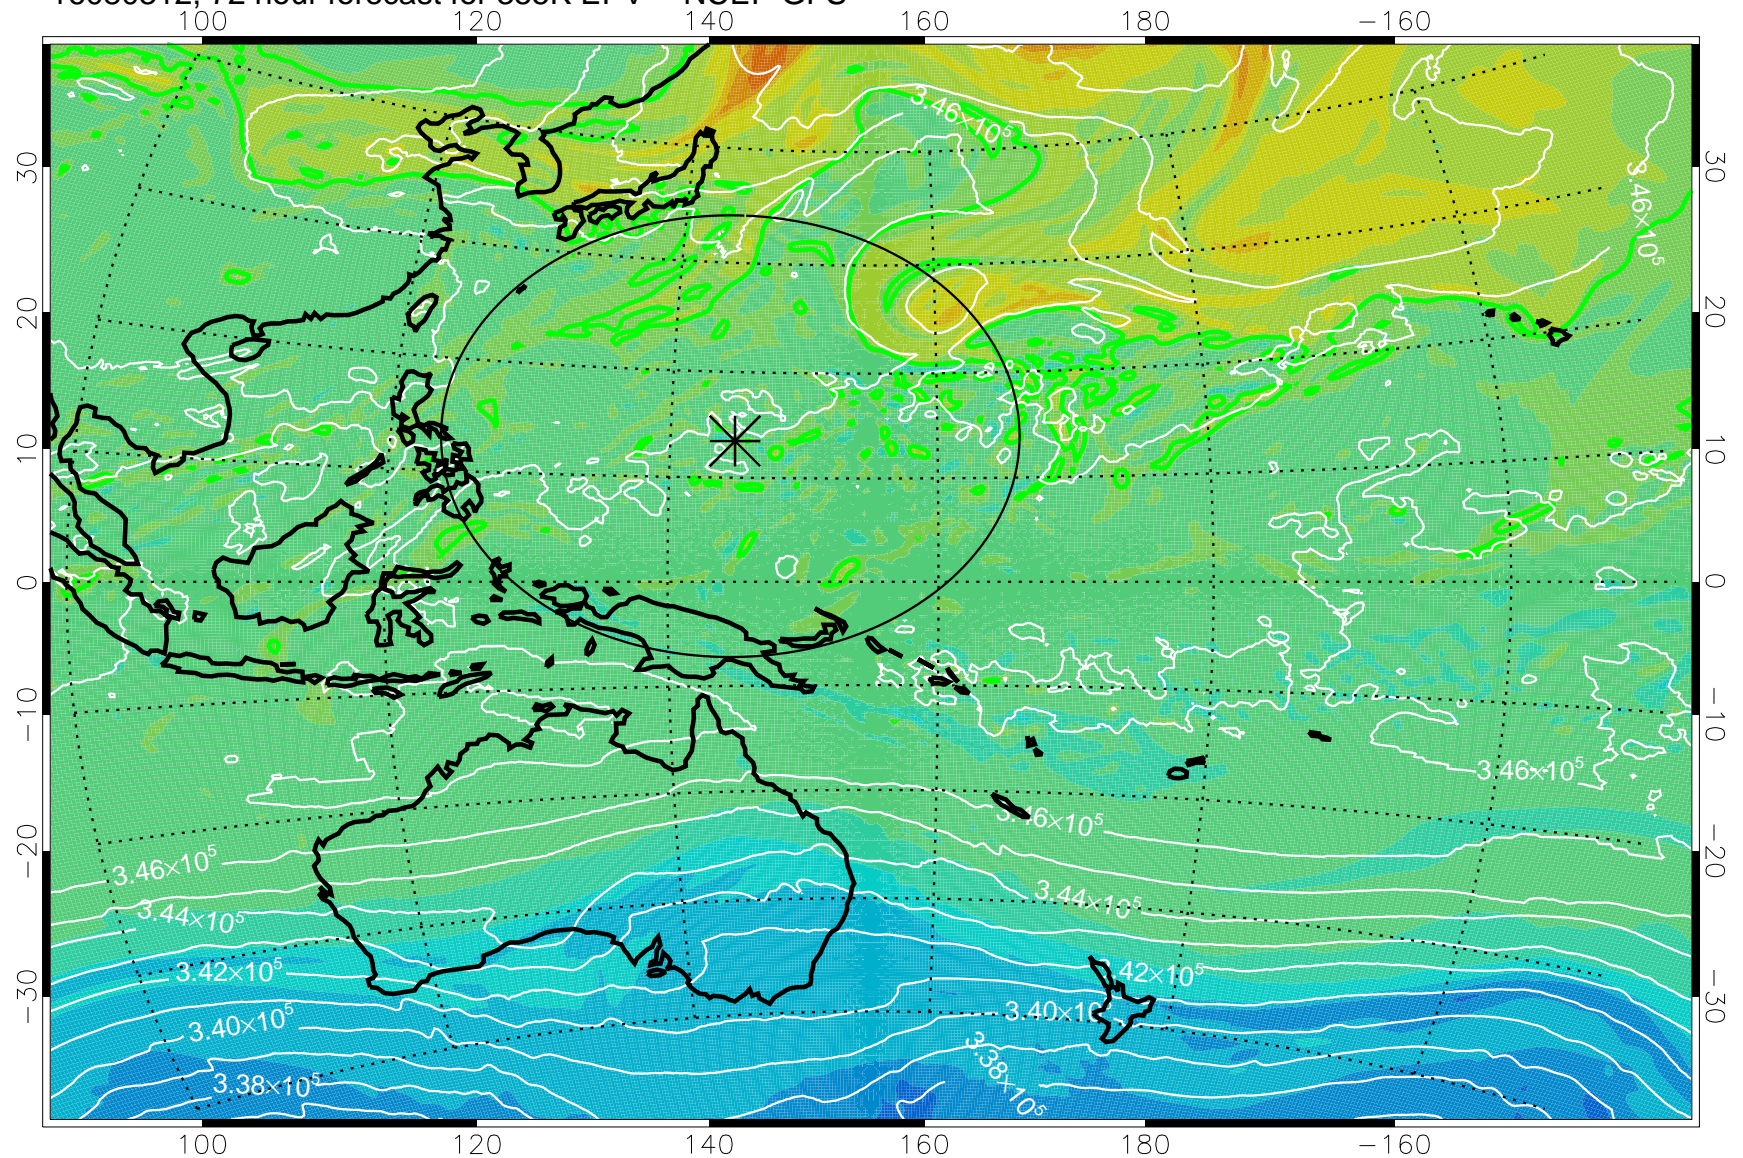

16080206, 42 hour forecast for 355K EPV -- NCEP GFS

355K Montgomery Streamfunction, white  
EPV Tropopause (2 PVU) Position  
Range ring of 2304 km

16080212, 48 hour forecast for 355K EPV -- NCEP GFS

355K Montgomery Streamfunction, white  
EPV Tropopause (2 PVU) Position  
Range ring of 2304 km

16080218, 54 hour forecast for 355K EPV -- NCEP GFS

355K Montgomery Streamfunction, white  
EPV Tropopause (2 PVU) Position  
Range ring of 2304 km

16080300, 60 hour forecast for 355K EPV -- NCEP GFS

355K Montgomery Streamfunction, white  
EPV Tropopause (2 PVU) Position  
Range ring of 2304 km

16080306, 66 hour forecast for 355K EPV -- NCEP GFS

355K Montgomery Streamfunction, white  
EPV Tropopause (2 PVU) Position  
Range ring of 2304 km

16080312, 72 hour forecast for 355K EPV -- NCEP GFS

355K Montgomery Streamfunction, white  
EPV Tropopause (2 PVU) Position  
Range ring of 2304 km

16080318, 78 hour forecast for 355K EPV -- NCEP GFS

355K Montgomery Streamfunction, white  
EPV Tropopause (2 PVU) Position  
Range ring of 2304 km

16080400, 84 hour forecast for 355K EPV -- NCEP GFS

355K Montgomery Streamfunction, white  
EPV Tropopause (2 PVU) Position  
Range ring of 2304 km