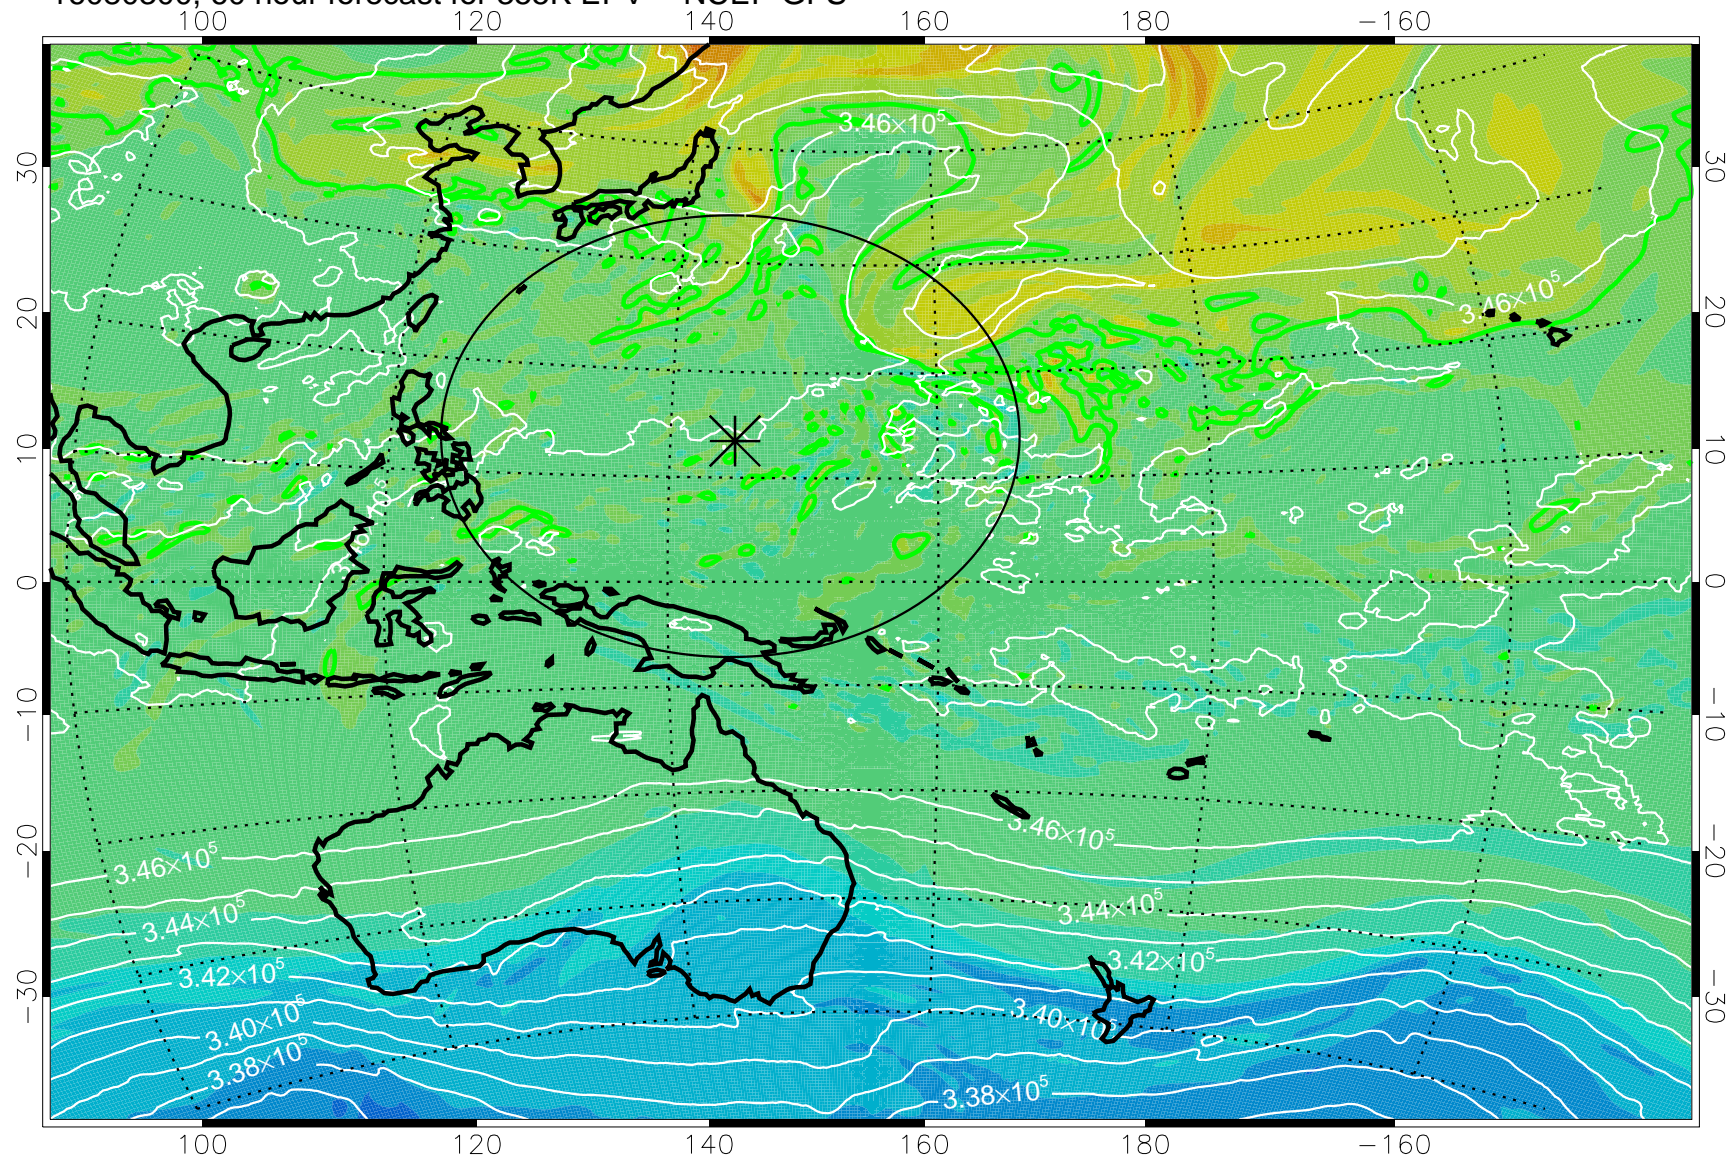

16080118, 30 hour forecast for 355K EPV -- NCEP GFS

355K Montgomery Streamfunction, white  
EPV Tropopause (2 PVU) Position  
Range ring of 2304 km

16080200, 36 hour forecast for 355K EPV -- NCEP GFS

355K Montgomery Streamfunction, white  
EPV Tropopause (2 PVU) Position  
Range ring of 2304 km

16080206, 42 hour forecast for 355K EPV -- NCEP GFS

355K Montgomery Streamfunction, white  
EPV Tropopause (2 PVU) Position  
Range ring of 2304 km

16080212, 48 hour forecast for 355K EPV -- NCEP GFS

355K Montgomery Streamfunction, white  
EPV Tropopause (2 PVU) Position  
Range ring of 2304 km

16080218, 54 hour forecast for 355K EPV -- NCEP GFS

355K Montgomery Streamfunction, white  
EPV Tropopause (2 PVU) Position  
Range ring of 2304 km

16080300, 60 hour forecast for 355K EPV -- NCEP GFS

355K Montgomery Streamfunction, white  
EPV Tropopause (2 PVU) Position  
Range ring of 2304 km

16080306, 66 hour forecast for 355K EPV -- NCEP GFS

355K Montgomery Streamfunction, white  
EPV Tropopause (2 PVU) Position  
Range ring of 2304 km

16080312, 72 hour forecast for 355K EPV -- NCEP GFS

355K Montgomery Streamfunction, white  
EPV Tropopause (2 PVU) Position  
Range ring of 2304 km