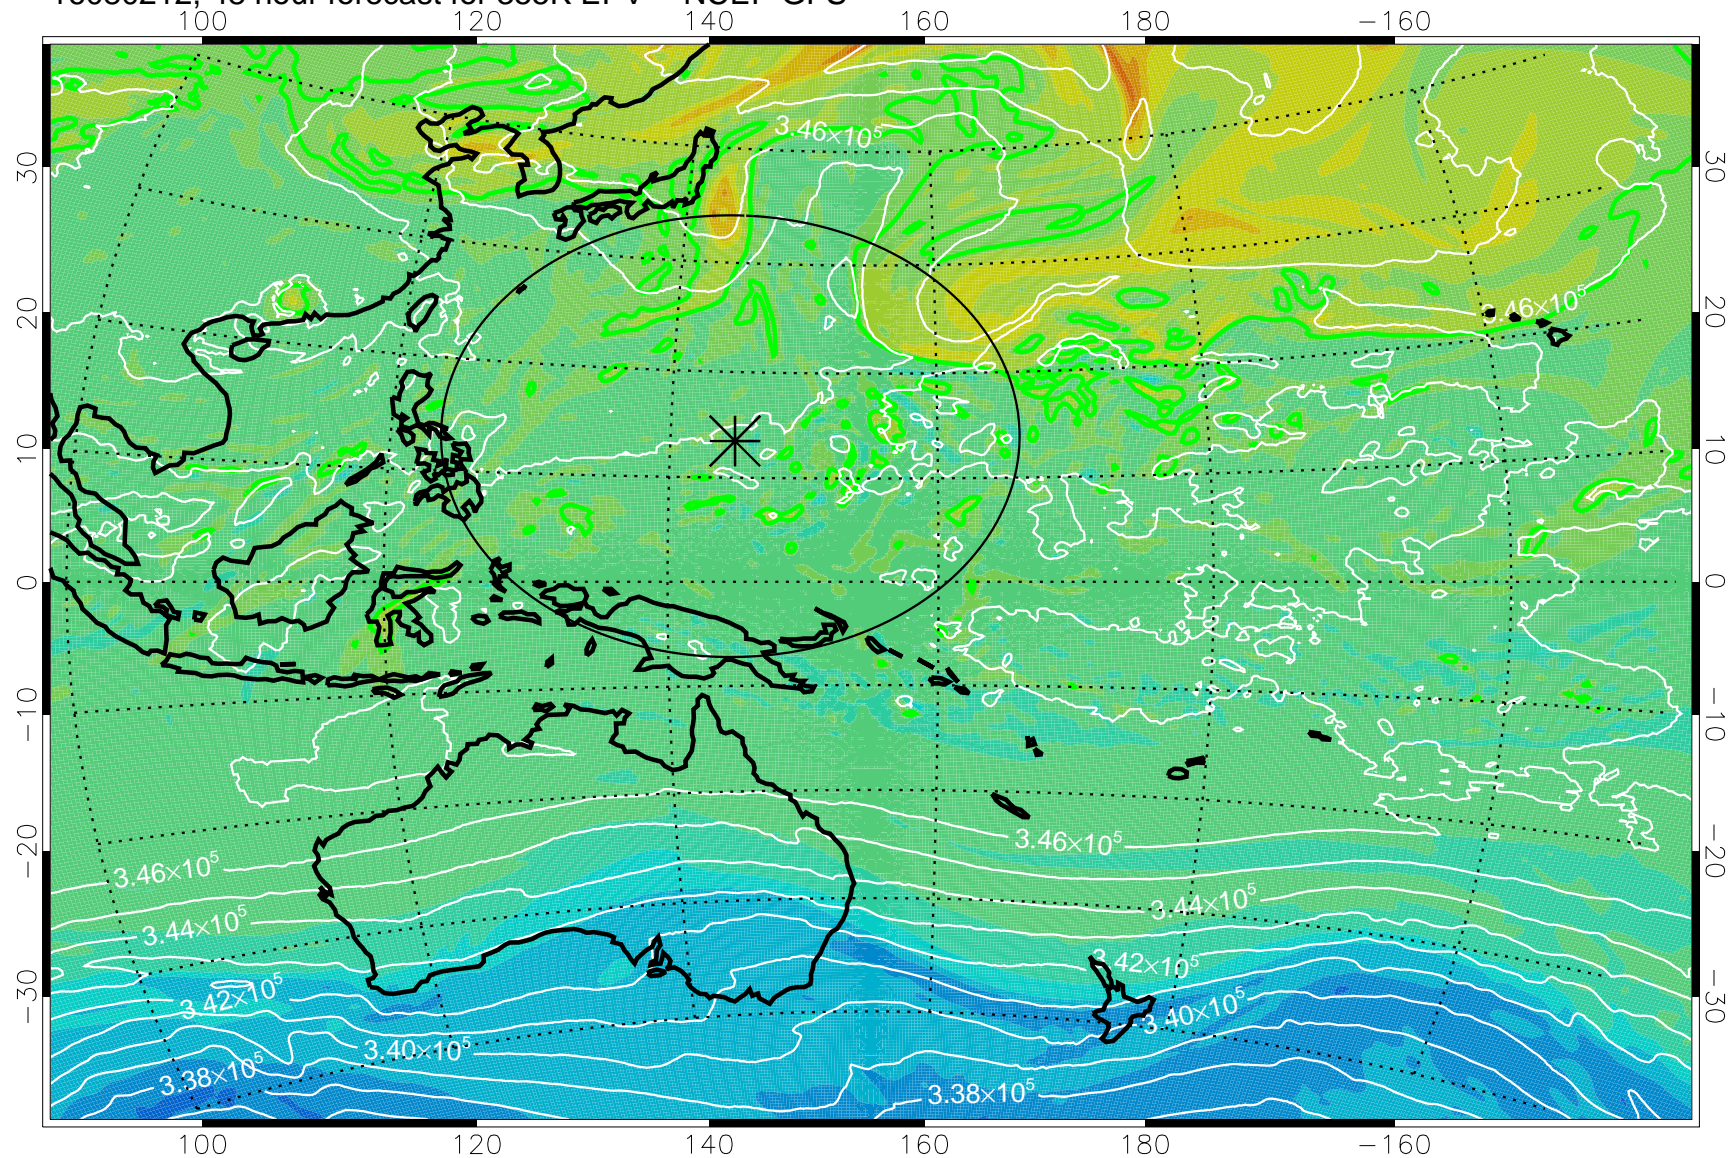

16080118, 30 hour forecast for 355K EPV -- NCEP GFS

355K Montgomery Streamfunction, white  
EPV Tropopause (2 PVU) Position  
Range ring of 2304 km

16080200, 36 hour forecast for 355K EPV -- NCEP GFS

355K Montgomery Streamfunction, white  
EPV Tropopause (2 PVU) Position  
Range ring of 2304 km

16080206, 42 hour forecast for 355K EPV -- NCEP GFS

355K Montgomery Streamfunction, white  
EPV Tropopause (2 PVU) Position  
Range ring of 2304 km

16080212, 48 hour forecast for 355K EPV -- NCEP GFS

355K Montgomery Streamfunction, white  
EPV Tropopause (2 PVU) Position  
Range ring of 2304 km

16080218, 54 hour forecast for 355K EPV -- NCEP GFS

355K Montgomery Streamfunction, white  
EPV Tropopause (2 PVU) Position  
Range ring of 2304 km

16080300, 60 hour forecast for 355K EPV -- NCEP GFS

355K Montgomery Streamfunction, white  
EPV Tropopause (2 PVU) Position  
Range ring of 2304 km

16080306, 66 hour forecast for 355K EPV -- NCEP GFS

355K Montgomery Streamfunction, white  
EPV Tropopause (2 PVU) Position  
Range ring of 2304 km

16080312, 72 hour forecast for 355K EPV -- NCEP GFS

355K Montgomery Streamfunction, white  
EPV Tropopause (2 PVU) Position  
Range ring of 2304 km