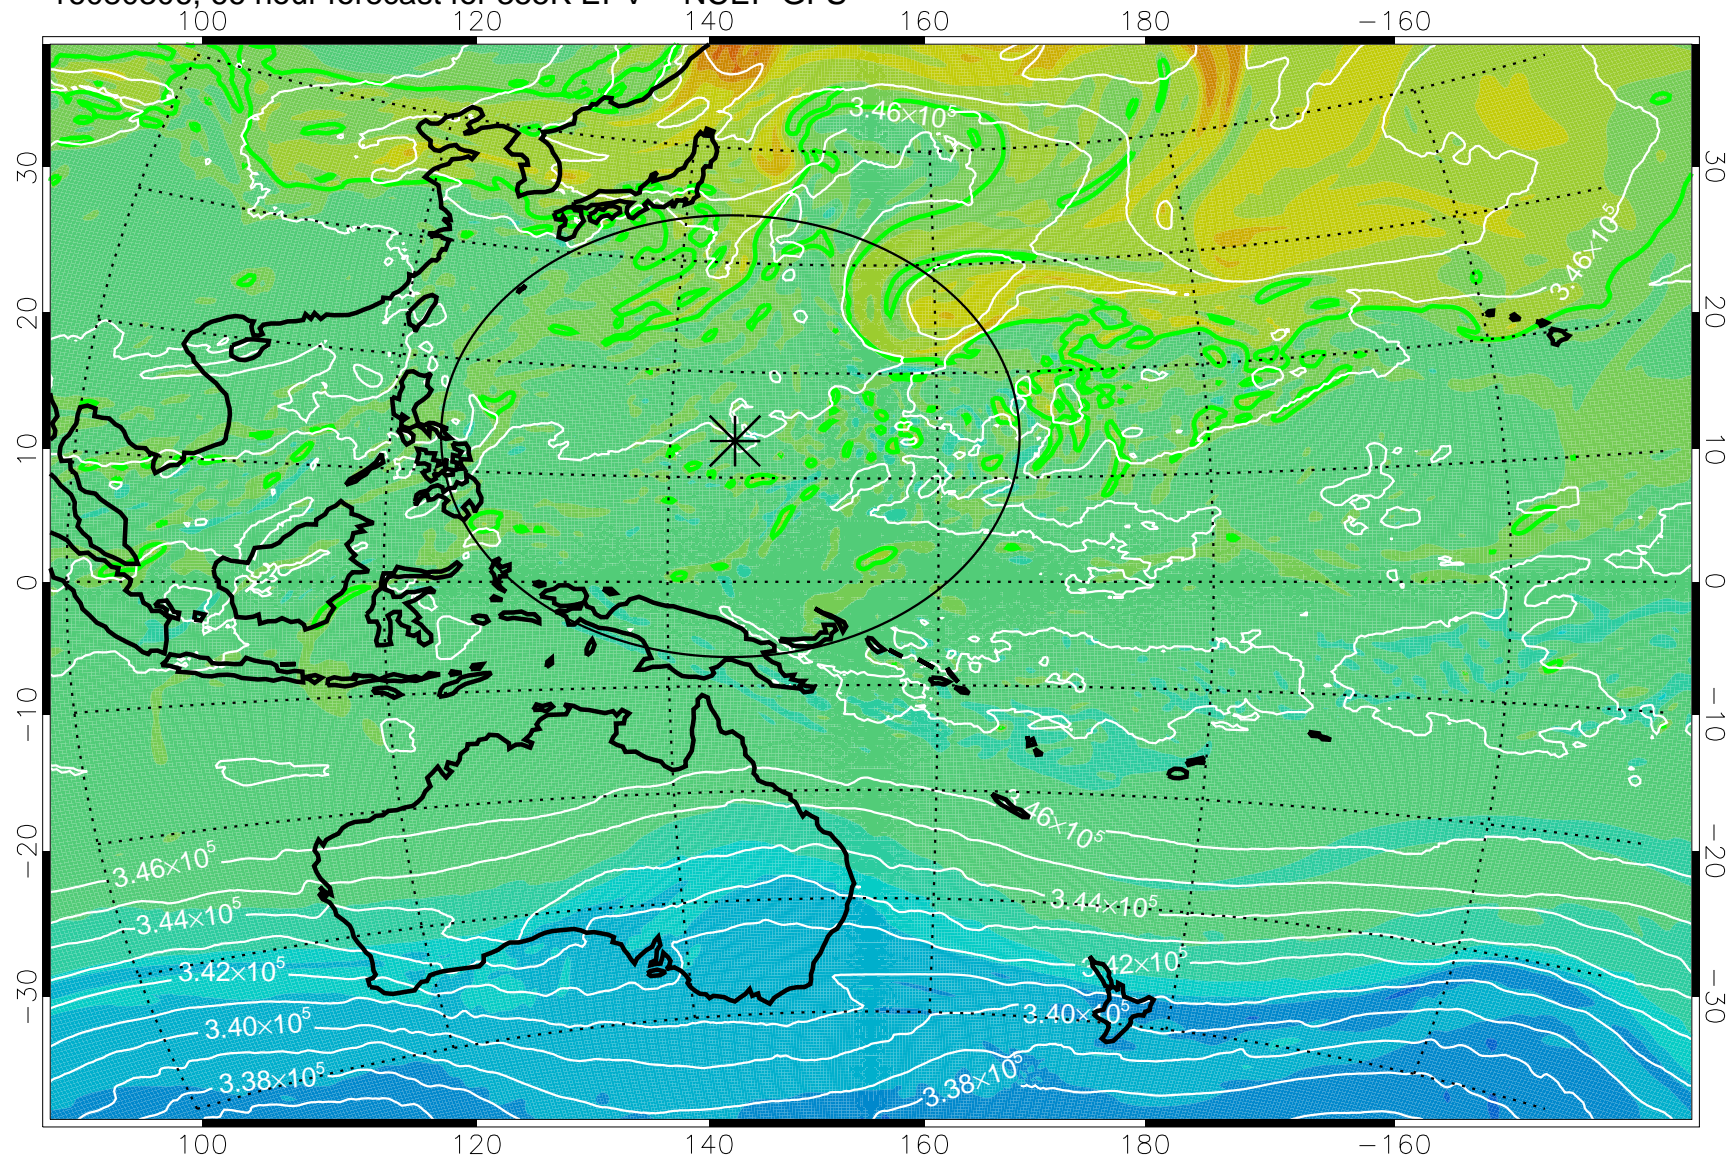

16080206, 42 hour forecast for 355K EPV -- NCEP GFS

355K Montgomery Streamfunction, white  
EPV Tropopause (2 PVU) Position  
Range ring of 2304 km

16080212, 48 hour forecast for 355K EPV -- NCEP GFS

355K Montgomery Streamfunction, white  
EPV Tropopause (2 PVU) Position  
Range ring of 2304 km

16080218, 54 hour forecast for 355K EPV -- NCEP GFS

355K Montgomery Streamfunction, white  
EPV Tropopause (2 PVU) Position  
Range ring of 2304 km

16080300, 60 hour forecast for 355K EPV -- NCEP GFS

355K Montgomery Streamfunction, white  
EPV Tropopause (2 PVU) Position  
Range ring of 2304 km

16080306, 66 hour forecast for 355K EPV -- NCEP GFS

355K Montgomery Streamfunction, white  
EPV Tropopause (2 PVU) Position  
Range ring of 2304 km

16080312, 72 hour forecast for 355K EPV -- NCEP GFS

355K Montgomery Streamfunction, white  
EPV Tropopause (2 PVU) Position  
Range ring of 2304 km

16080318, 78 hour forecast for 355K EPV -- NCEP GFS

355K Montgomery Streamfunction, white  
EPV Tropopause (2 PVU) Position  
Range ring of 2304 km

16080400, 84 hour forecast for 355K EPV -- NCEP GFS

355K Montgomery Streamfunction, white  
EPV Tropopause (2 PVU) Position  
Range ring of 2304 km