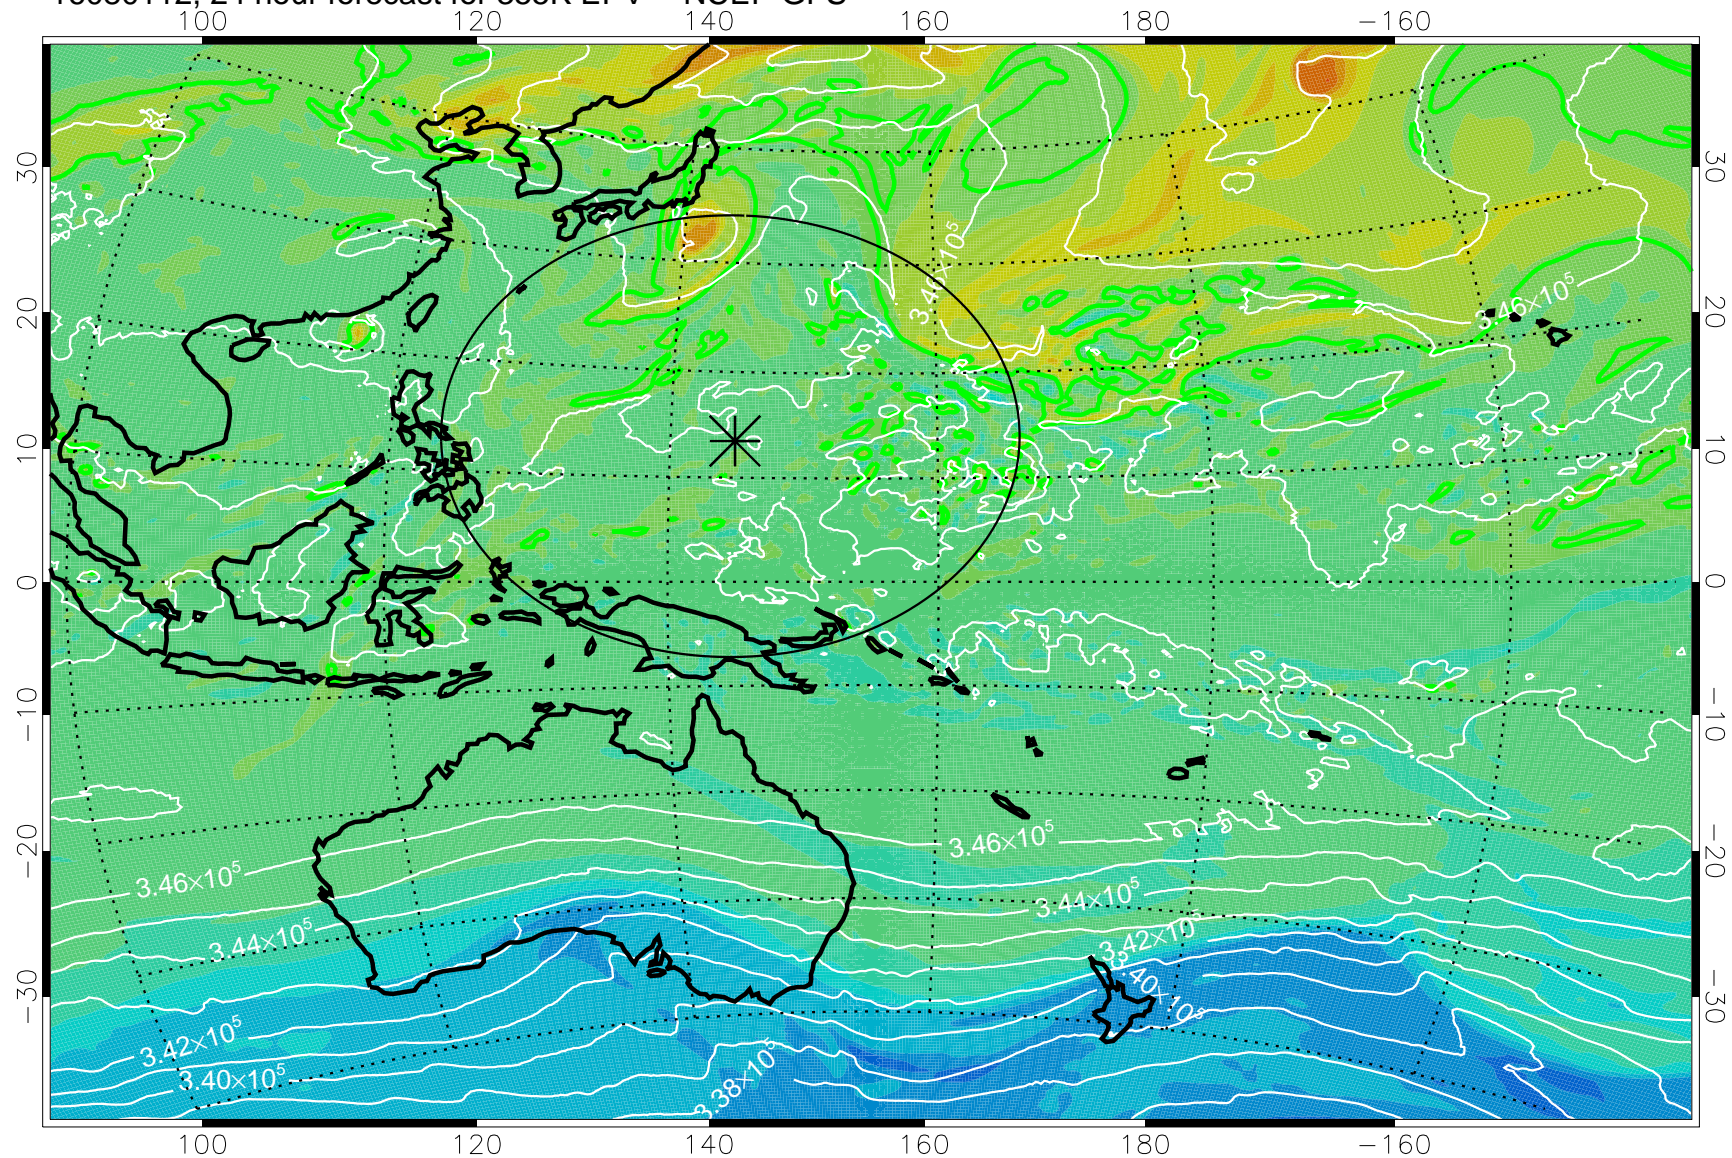

16073118, 6 hour forecast for 355K EPV -- NCEP GFS

355K Montgomery Streamfunction, white  
EPV Tropopause (2 PVU) Position  
Range ring of 2304 km

16080100, 12 hour forecast for 355K EPV -- NCEP GFS

355K Montgomery Streamfunction, white  
EPV Tropopause (2 PVU) Position  
Range ring of 2304 km

16080106, 18 hour forecast for 355K EPV -- NCEP GFS

355K Montgomery Streamfunction, white  
EPV Tropopause (2 PVU) Position  
Range ring of 2304 km

16080112, 24 hour forecast for 355K EPV -- NCEP GFS

355K Montgomery Streamfunction, white  
EPV Tropopause (2 PVU) Position  
Range ring of 2304 km

16080118, 30 hour forecast for 355K EPV -- NCEP GFS

355K Montgomery Streamfunction, white  
EPV Tropopause (2 PVU) Position  
Range ring of 2304 km

16080200, 36 hour forecast for 355K EPV -- NCEP GFS

355K Montgomery Streamfunction, white  
EPV Tropopause (2 PVU) Position  
Range ring of 2304 km

16080206, 42 hour forecast for 355K EPV -- NCEP GFS

355K Montgomery Streamfunction, white  
EPV Tropopause (2 PVU) Position  
Range ring of 2304 km

16080212, 48 hour forecast for 355K EPV -- NCEP GFS

355K Montgomery Streamfunction, white  
EPV Tropopause (2 PVU) Position  
Range ring of 2304 km