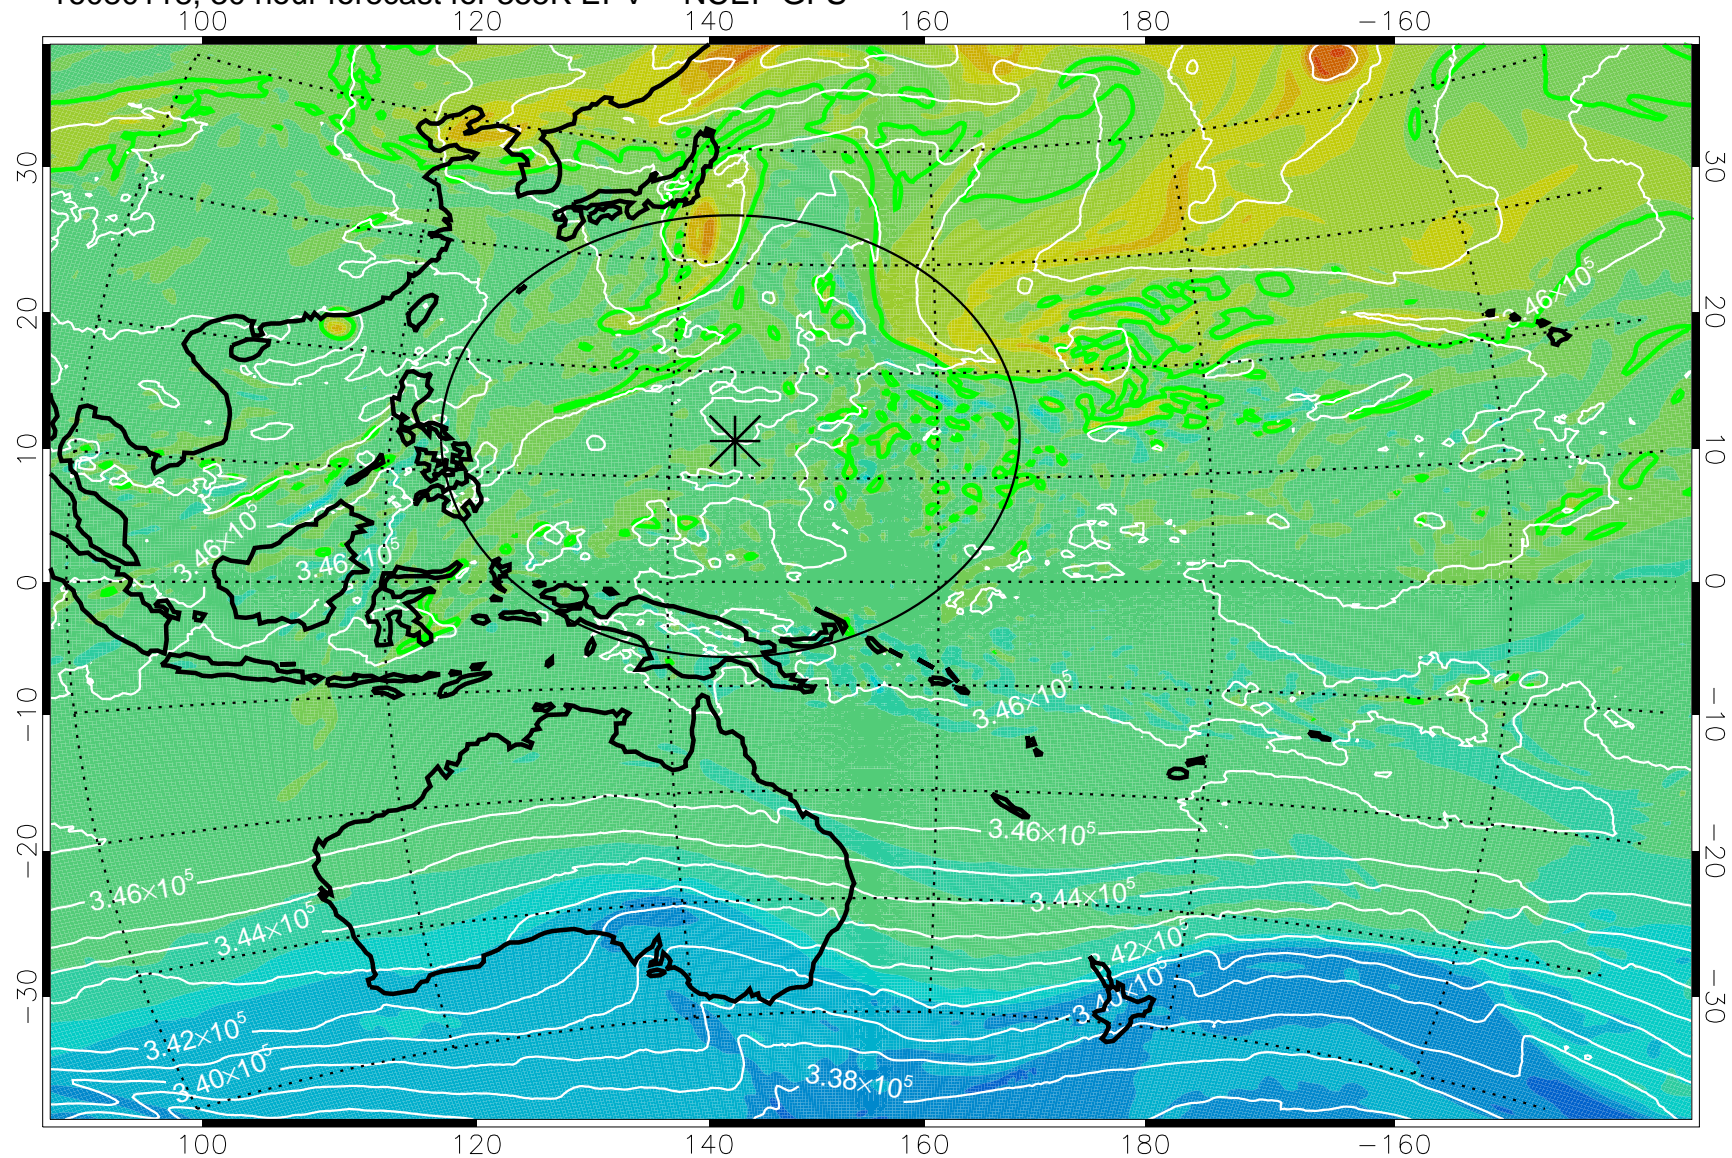

16080106, 18 hour forecast for 355K EPV -- NCEP GFS

355K Montgomery Streamfunction, white  
EPV Tropopause (2 PVU) Position  
Range ring of 2304 km

16080112, 24 hour forecast for 355K EPV -- NCEP GFS

355K Montgomery Streamfunction, white  
EPV Tropopause (2 PVU) Position  
Range ring of 2304 km

16080118, 30 hour forecast for 355K EPV -- NCEP GFS

355K Montgomery Streamfunction, white  
EPV Tropopause (2 PVU) Position  
Range ring of 2304 km

16080200, 36 hour forecast for 355K EPV -- NCEP GFS

355K Montgomery Streamfunction, white  
EPV Tropopause (2 PVU) Position  
Range ring of 2304 km

16080206, 42 hour forecast for 355K EPV -- NCEP GFS

355K Montgomery Streamfunction, white  
EPV Tropopause (2 PVU) Position  
Range ring of 2304 km

16080212, 48 hour forecast for 355K EPV -- NCEP GFS

355K Montgomery Streamfunction, white  
EPV Tropopause (2 PVU) Position  
Range ring of 2304 km

16080218, 54 hour forecast for 355K EPV -- NCEP GFS

355K Montgomery Streamfunction, white  
EPV Tropopause (2 PVU) Position  
Range ring of 2304 km

16080300, 60 hour forecast for 355K EPV -- NCEP GFS

355K Montgomery Streamfunction, white  
EPV Tropopause (2 PVU) Position  
Range ring of 2304 km