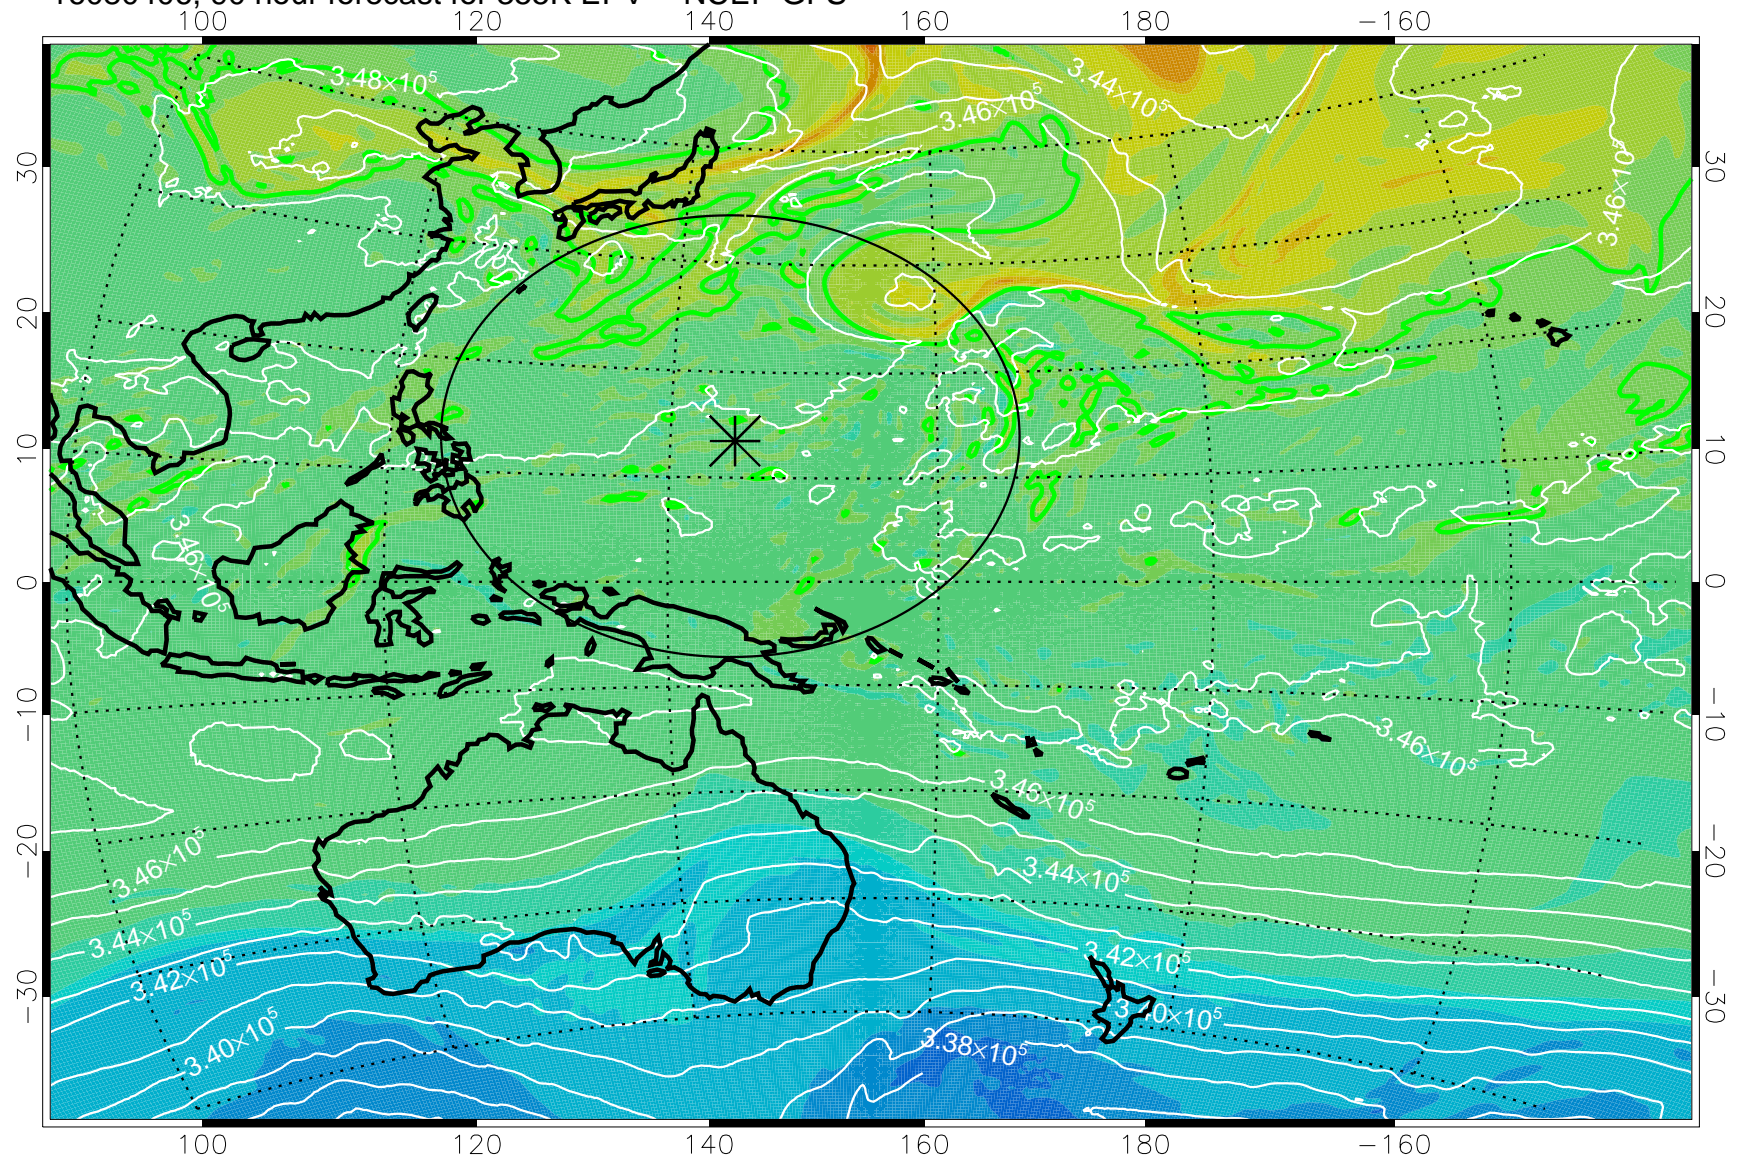

16080306, 66 hour forecast for 355K EPV -- NCEP GFS

355K Montgomery Streamfunction, white  
EPV Tropopause (2 PVU) Position  
Range ring of 2304 km

16080312, 72 hour forecast for 355K EPV -- NCEP GFS

355K Montgomery Streamfunction, white  
EPV Tropopause (2 PVU) Position  
Range ring of 2304 km

16080318, 78 hour forecast for 355K EPV -- NCEP GFS

355K Montgomery Streamfunction, white  
EPV Tropopause (2 PVU) Position  
Range ring of 2304 km

16080400, 84 hour forecast for 355K EPV -- NCEP GFS

355K Montgomery Streamfunction, white  
EPV Tropopause (2 PVU) Position  
Range ring of 2304 km

16080406, 90 hour forecast for 355K EPV -- NCEP GFS

355K Montgomery Streamfunction, white  
EPV Tropopause (2 PVU) Position  
Range ring of 2304 km

16080412, 96 hour forecast for 355K EPV -- NCEP GFS

355K Montgomery Streamfunction, white  
EPV Tropopause (2 PVU) Position  
Range ring of 2304 km

16080418, 102 hour forecast for 355K EPV -- NCEP GFS

355K Montgomery Streamfunction, white  
EPV Tropopause (2 PVU) Position  
Range ring of 2304 km

16080500, 108 hour forecast for 355K EPV -- NCEP GFS

355K Montgomery Streamfunction, white  
EPV Tropopause (2 PVU) Position  
Range ring of 2304 km