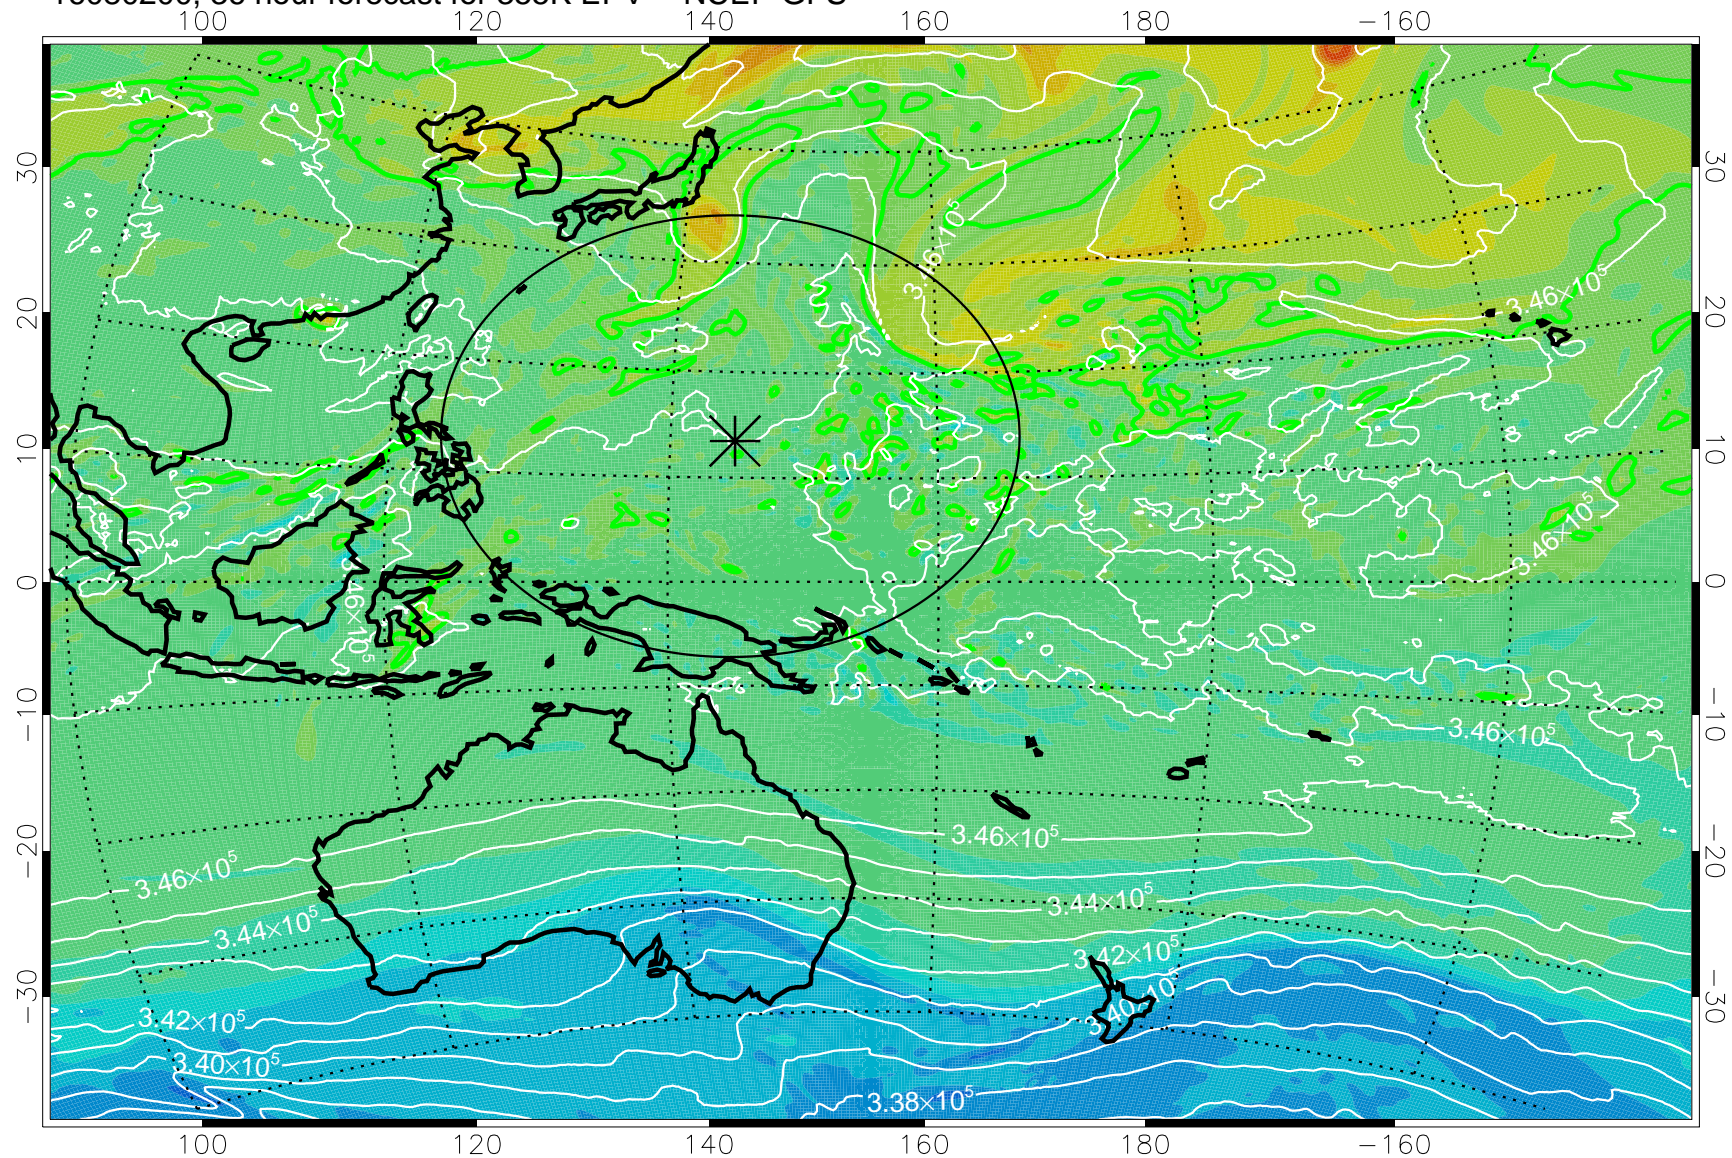

16080106, 18 hour forecast for 355K EPV -- NCEP GFS

355K Montgomery Streamfunction, white  
EPV Tropopause (2 PVU) Position  
Range ring of 2304 km

16080112, 24 hour forecast for 355K EPV -- NCEP GFS

355K Montgomery Streamfunction, white  
EPV Tropopause (2 PVU) Position  
Range ring of 2304 km

16080118, 30 hour forecast for 355K EPV -- NCEP GFS

355K Montgomery Streamfunction, white  
EPV Tropopause (2 PVU) Position  
Range ring of 2304 km

16080200, 36 hour forecast for 355K EPV -- NCEP GFS

355K Montgomery Streamfunction, white  
EPV Tropopause (2 PVU) Position  
Range ring of 2304 km

16080206, 42 hour forecast for 355K EPV -- NCEP GFS

355K Montgomery Streamfunction, white  
EPV Tropopause (2 PVU) Position  
Range ring of 2304 km

16080212, 48 hour forecast for 355K EPV -- NCEP GFS

355K Montgomery Streamfunction, white  
EPV Tropopause (2 PVU) Position  
Range ring of 2304 km

16080218, 54 hour forecast for 355K EPV -- NCEP GFS

355K Montgomery Streamfunction, white  
EPV Tropopause (2 PVU) Position  
Range ring of 2304 km

16080300, 60 hour forecast for 355K EPV -- NCEP GFS

355K Montgomery Streamfunction, white  
EPV Tropopause (2 PVU) Position  
Range ring of 2304 km