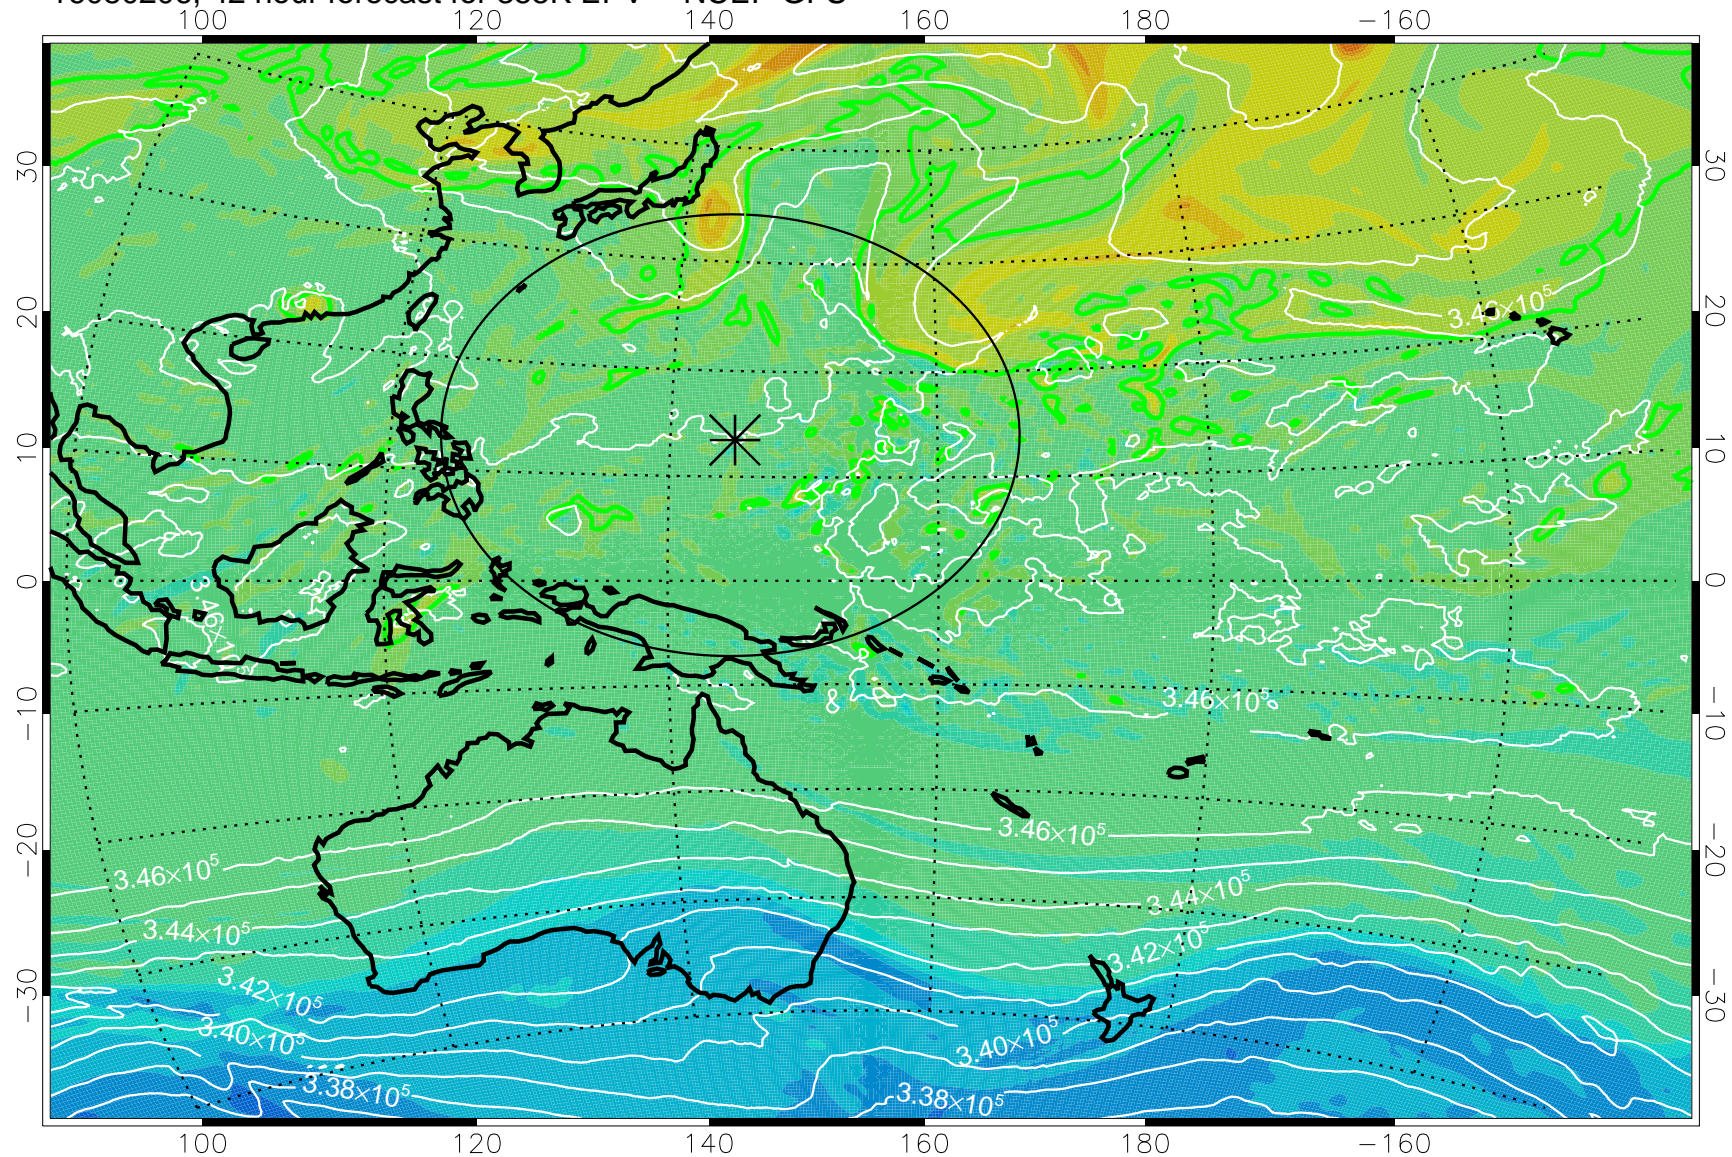

16080118, 30 hour forecast for 355K EPV -- NCEP GFS

355K Montgomery Streamfunction, white  
EPV Tropopause (2 PVU) Position  
Range ring of 2304 km

16080200, 36 hour forecast for 355K EPV -- NCEP GFS

355K Montgomery Streamfunction, white  
EPV Tropopause (2 PVU) Position  
Range ring of 2304 km

16080206, 42 hour forecast for 355K EPV -- NCEP GFS

355K Montgomery Streamfunction, white  
EPV Tropopause (2 PVU) Position  
Range ring of 2304 km

16080212, 48 hour forecast for 355K EPV -- NCEP GFS

355K Montgomery Streamfunction, white  
EPV Tropopause (2 PVU) Position  
Range ring of 2304 km

16080218, 54 hour forecast for 355K EPV -- NCEP GFS

355K Montgomery Streamfunction, white  
EPV Tropopause (2 PVU) Position  
Range ring of 2304 km

16080300, 60 hour forecast for 355K EPV -- NCEP GFS

355K Montgomery Streamfunction, white  
EPV Tropopause (2 PVU) Position  
Range ring of 2304 km

16080306, 66 hour forecast for 355K EPV -- NCEP GFS

355K Montgomery Streamfunction, white  
EPV Tropopause (2 PVU) Position  
Range ring of 2304 km

16080312, 72 hour forecast for 355K EPV -- NCEP GFS

355K Montgomery Streamfunction, white  
EPV Tropopause (2 PVU) Position  
Range ring of 2304 km