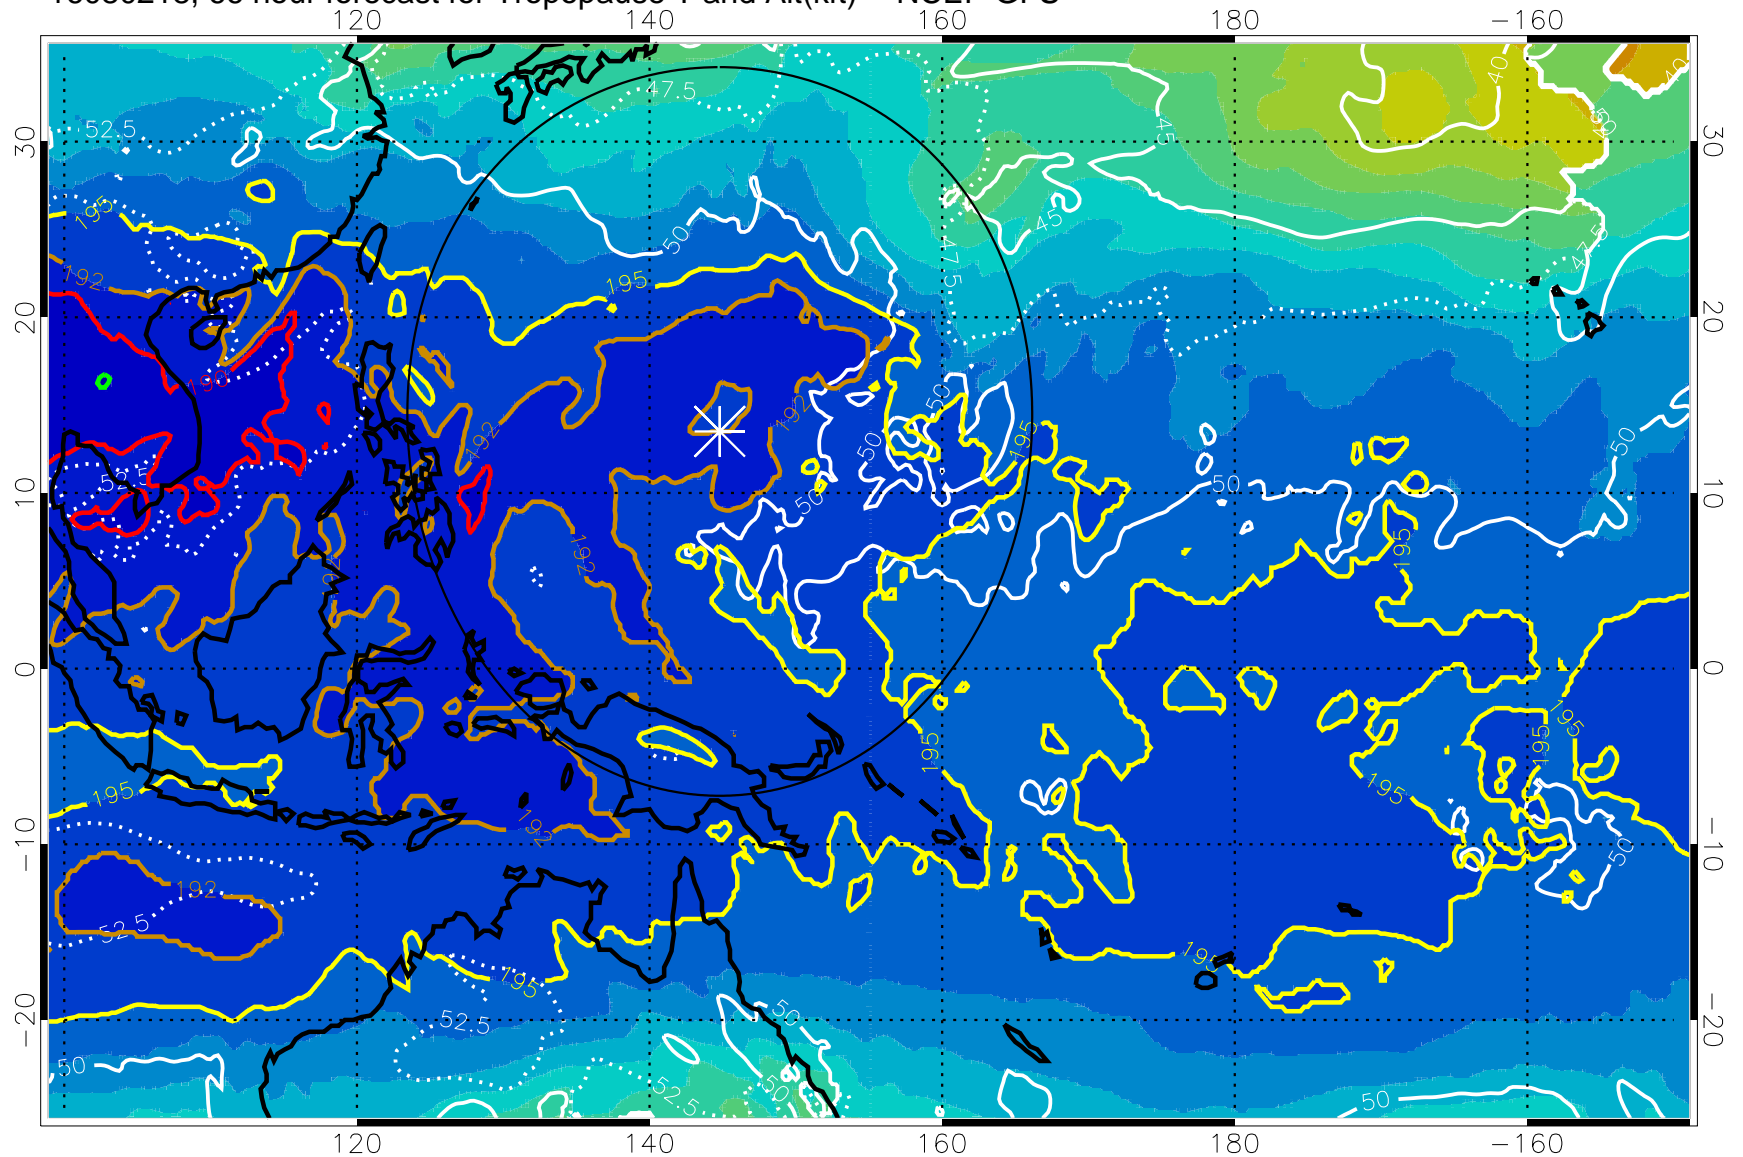

16080218, 66 hour forecast for Tropopause T and Alt(kft) -- NCEP GFS

190 200 210 220 230

Tropopause T, K

Tropopause Altitude in kft (white)

192.5K Isotherm 195K Isotherm

187.5K Isotherm 190K Isotherm

Range ring of 2304 km