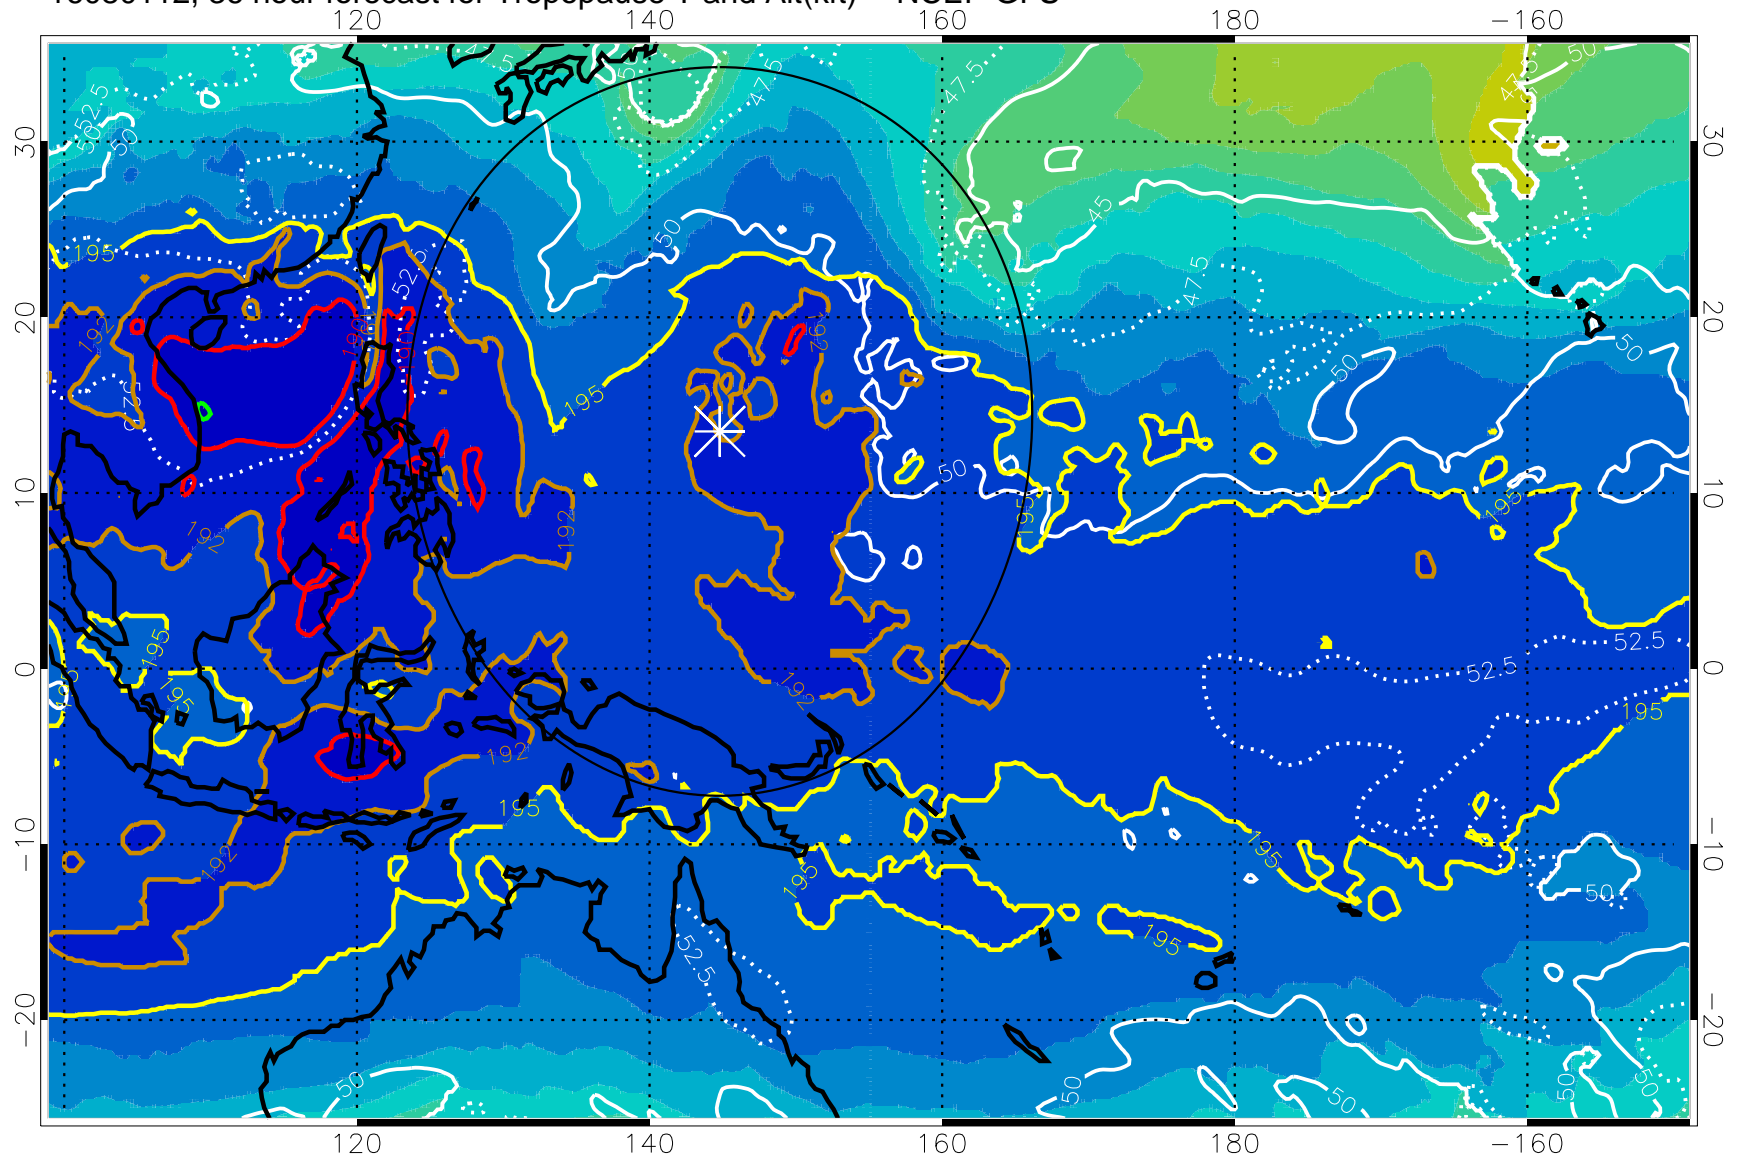

16080112, 36 hour forecast for Tropopause T and Alt(kft) -- NCEP GFS

190   200   210   220   230
Tropopause T, K

Tropopause Altitude in kft (white)

192.5K Isotherm   195K Isotherm
187.5K Isotherm   190K Isotherm

Range ring of 2304 km