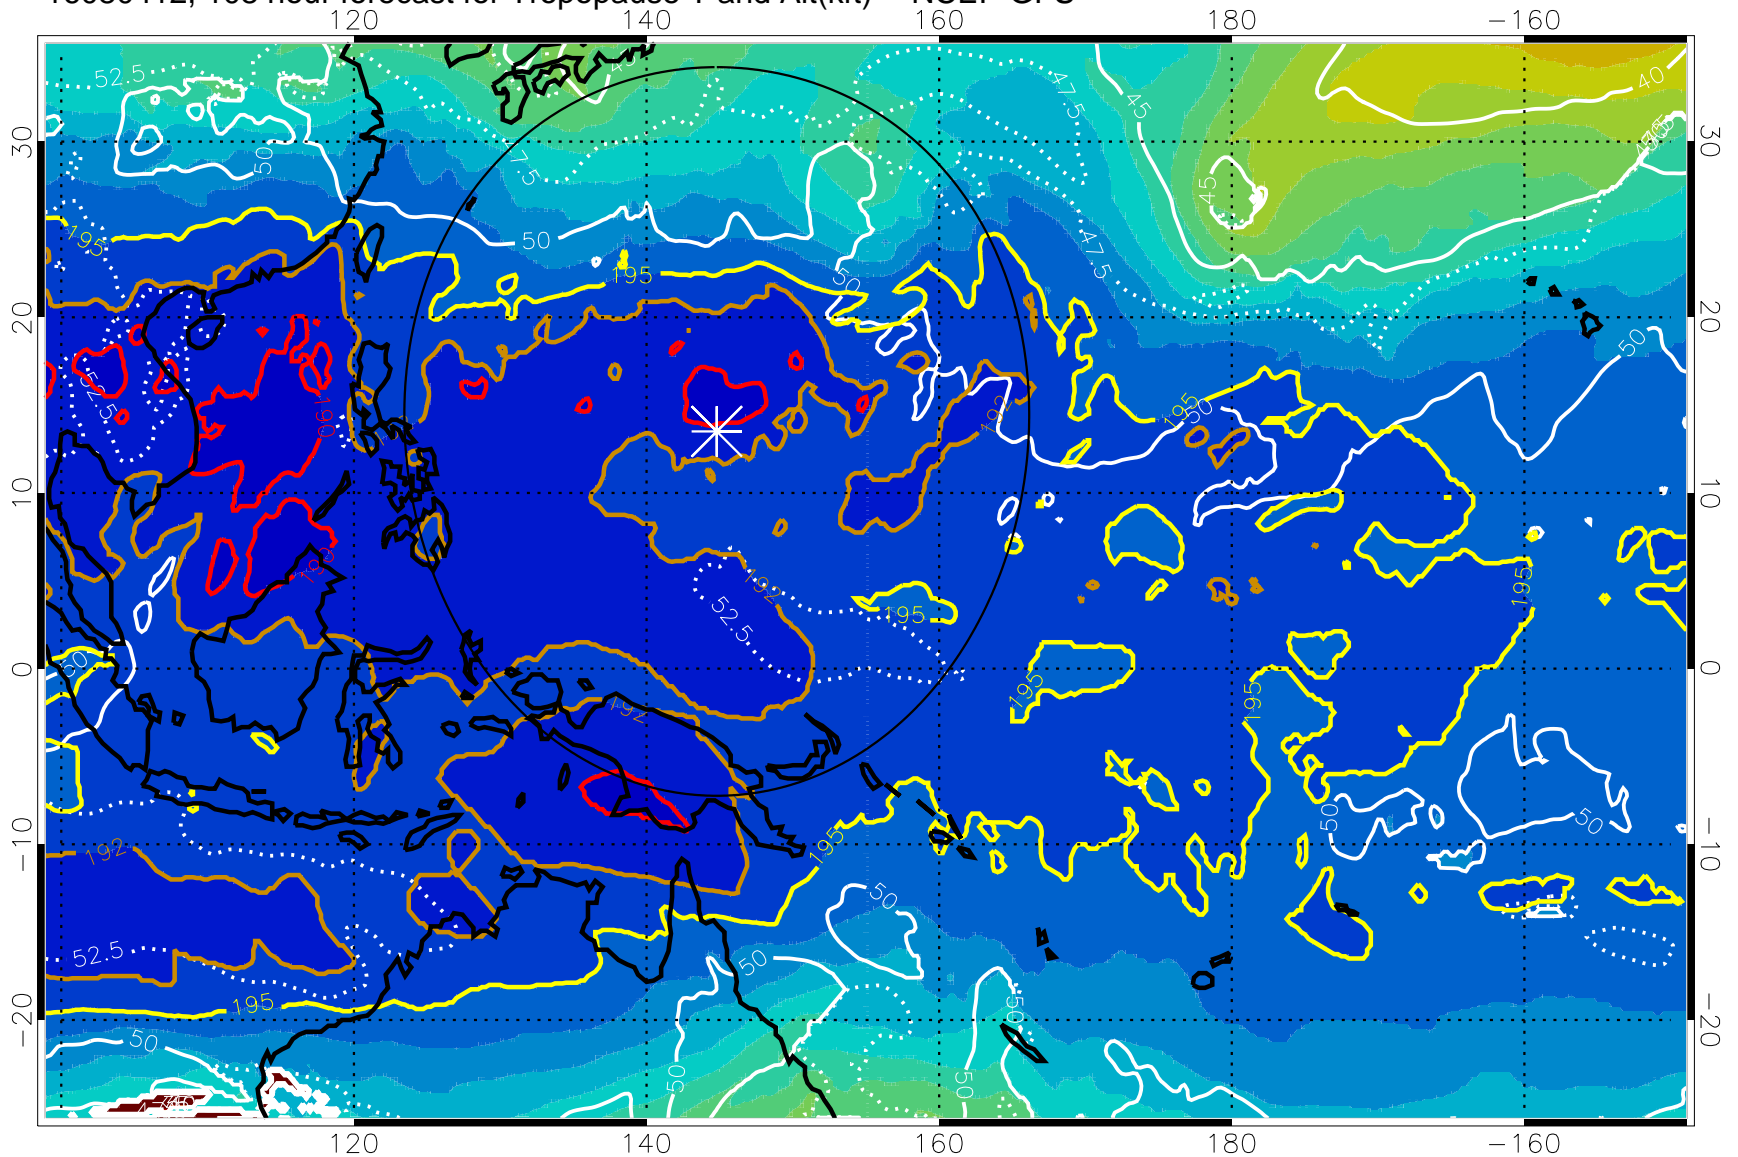

190 200 210 220 230

Tropopause T, K

Tropopause Altitude in kft (white)

192.5K Isotherm 195K Isotherm
187.5K Isotherm 190K Isotherm

Range ring of 2304 km

16080412, 108 hour forecast for Tropopause T and Alt(kft) -- NCEP GFS

190 200 210 220 230
Tropopause T, K

Tropopause Altitude in kft (white)

192.5K Isotherm 195K Isotherm
187.5K Isotherm 190K Isotherm

Range ring of 2304 km

16080418, 114 hour forecast for Tropopause T and Alt(kft) -- NCEP GFS