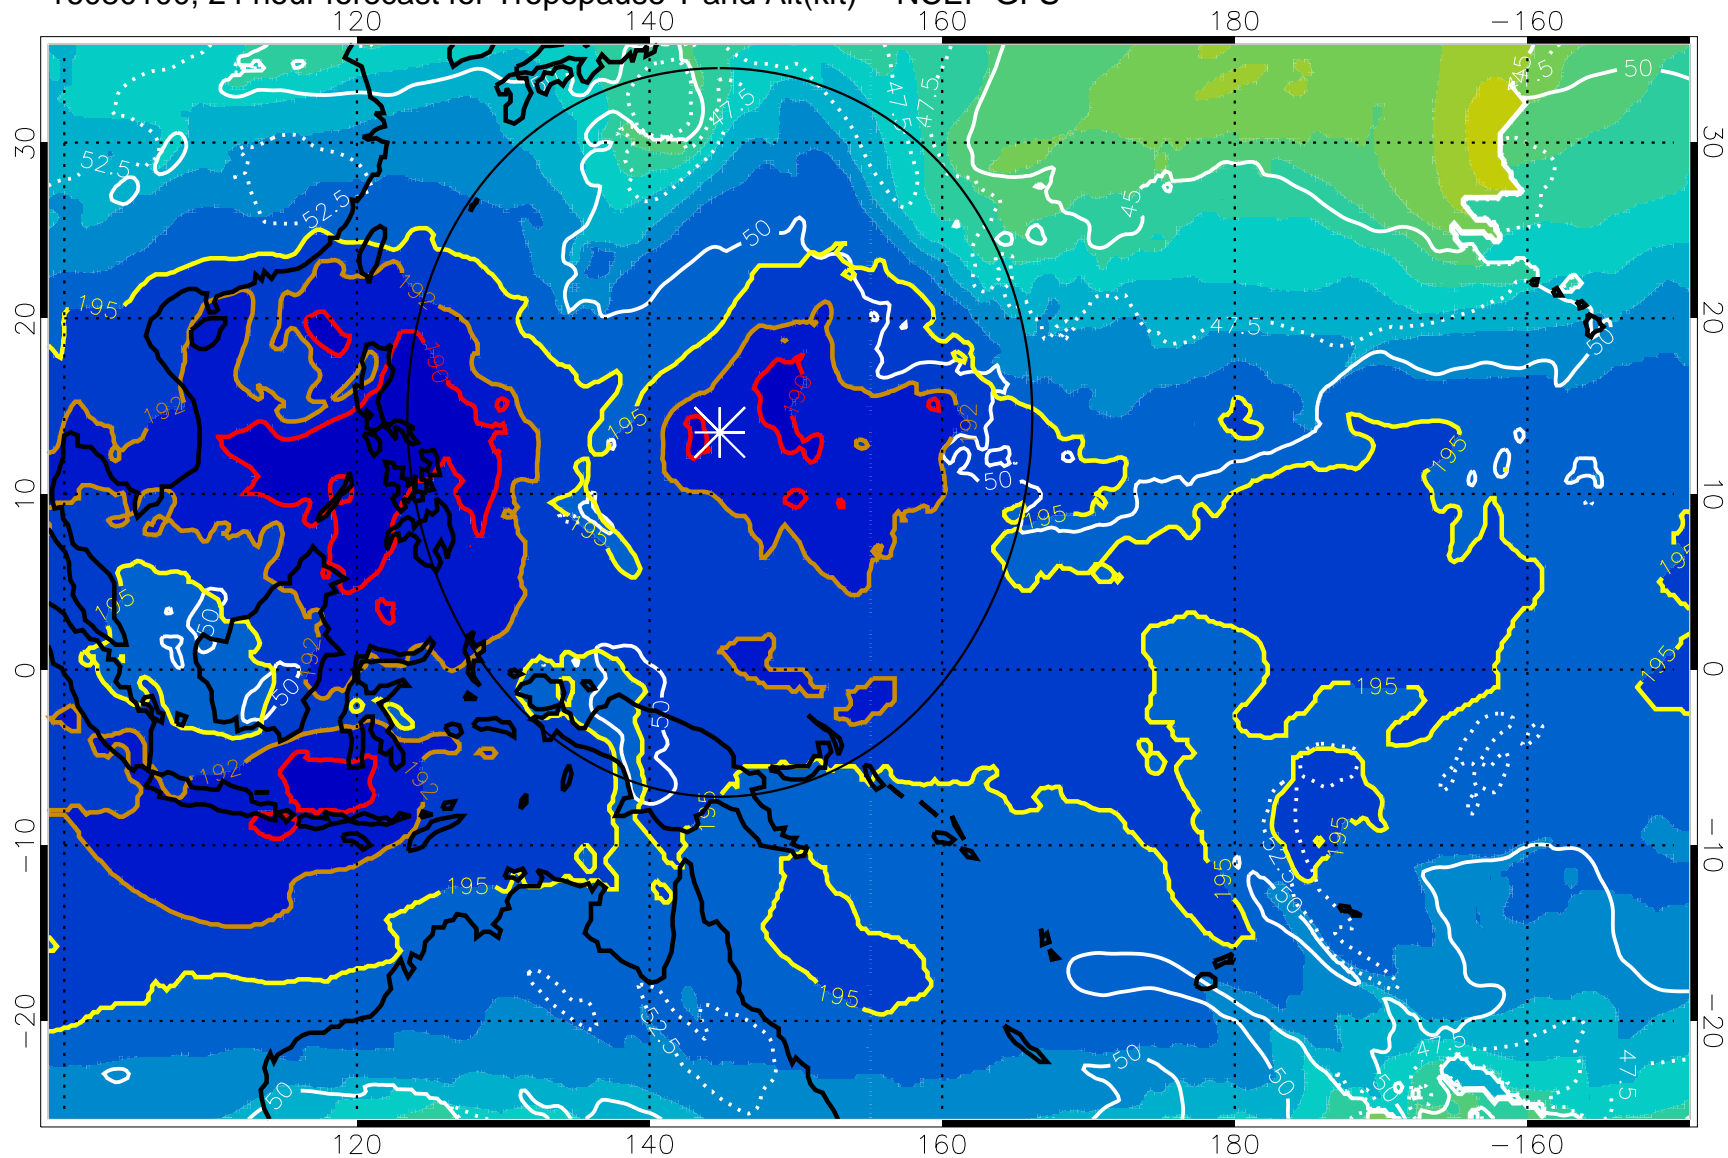

16080100, 24 hour forecast for Tropopause T and Alt(kft) -- NCEP GFS

190 200 210 220 230

Tropopause T, K

Tropopause Altitude in kft (white)

192.5K Isotherm 195K Isotherm
187.5K Isotherm 190K Isotherm

Range ring of 2304 km