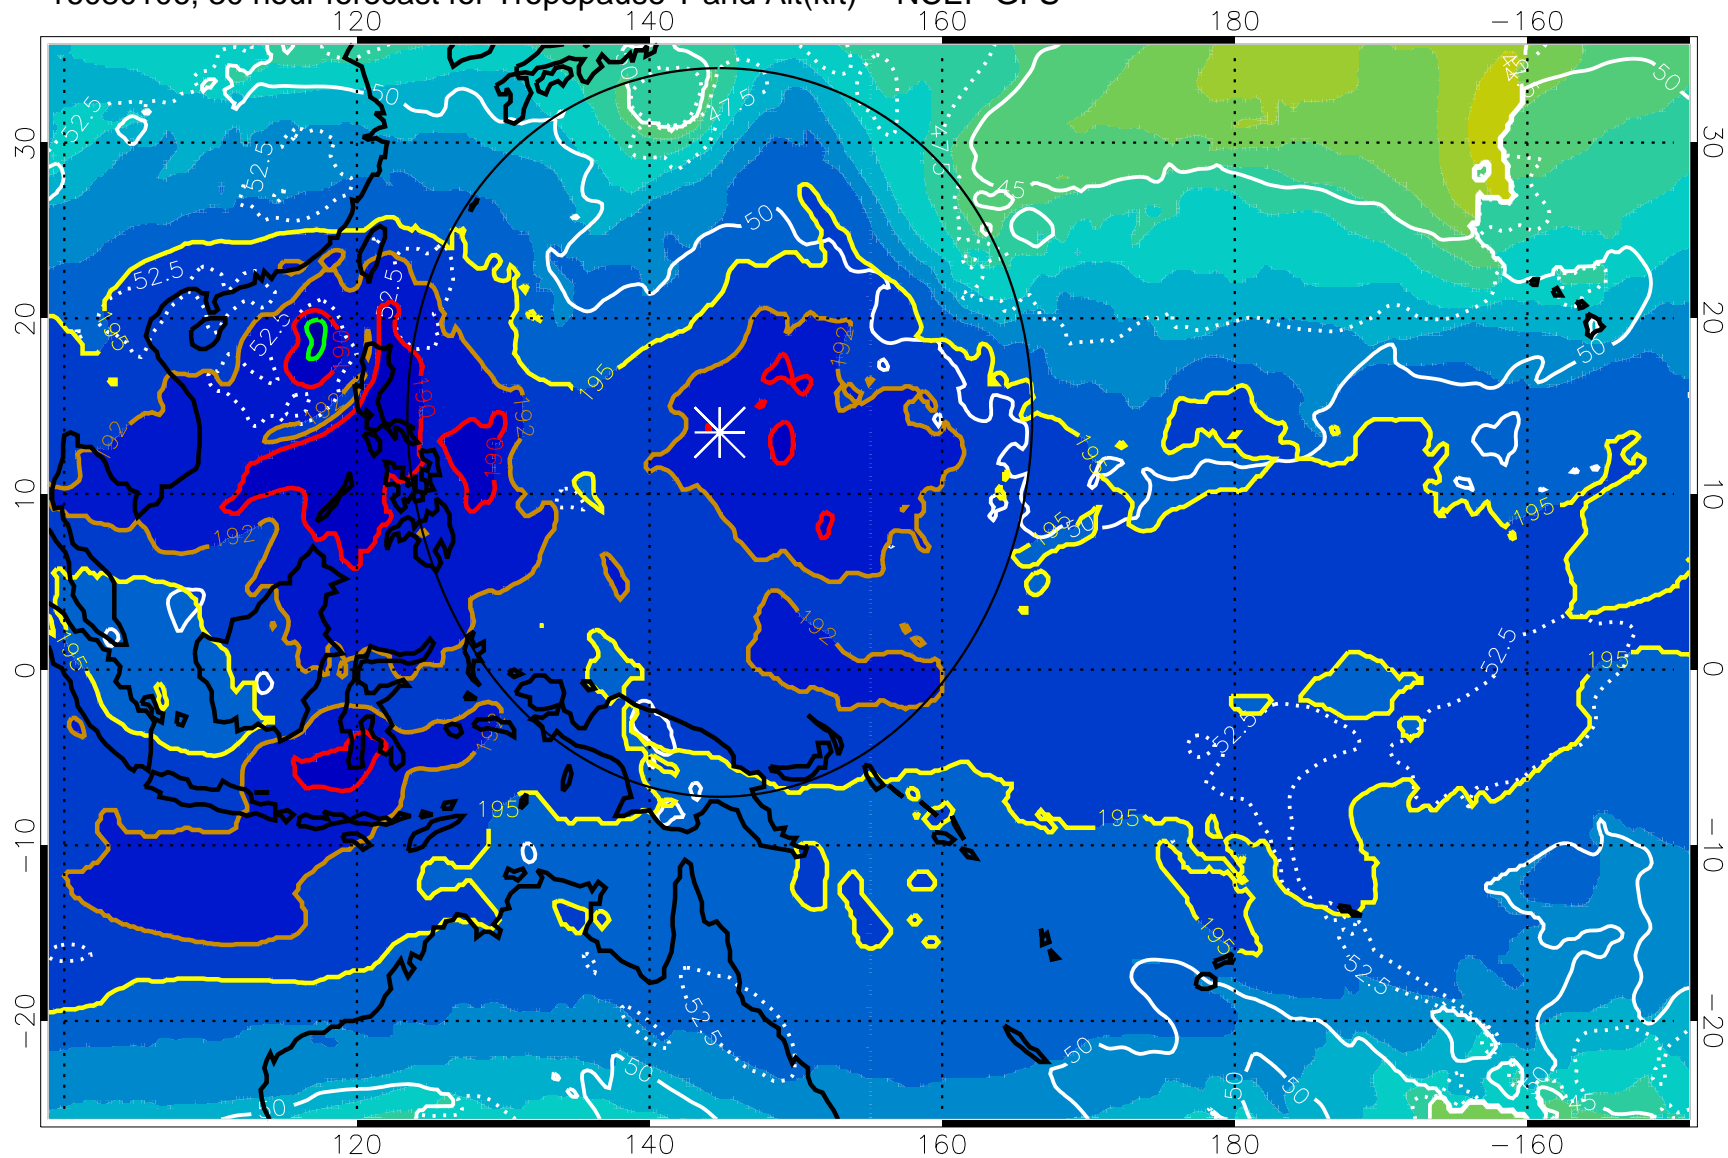

16080106, 30 hour forecast for Tropopause T and Alt(kft) -- NCEP GFS

190 200 210 220 230

Tropopause T, K

Tropopause Altitude in kft (white)

192.5K Isotherm 195K Isotherm
187.5K Isotherm 190K Isotherm

Range ring of 2304 km