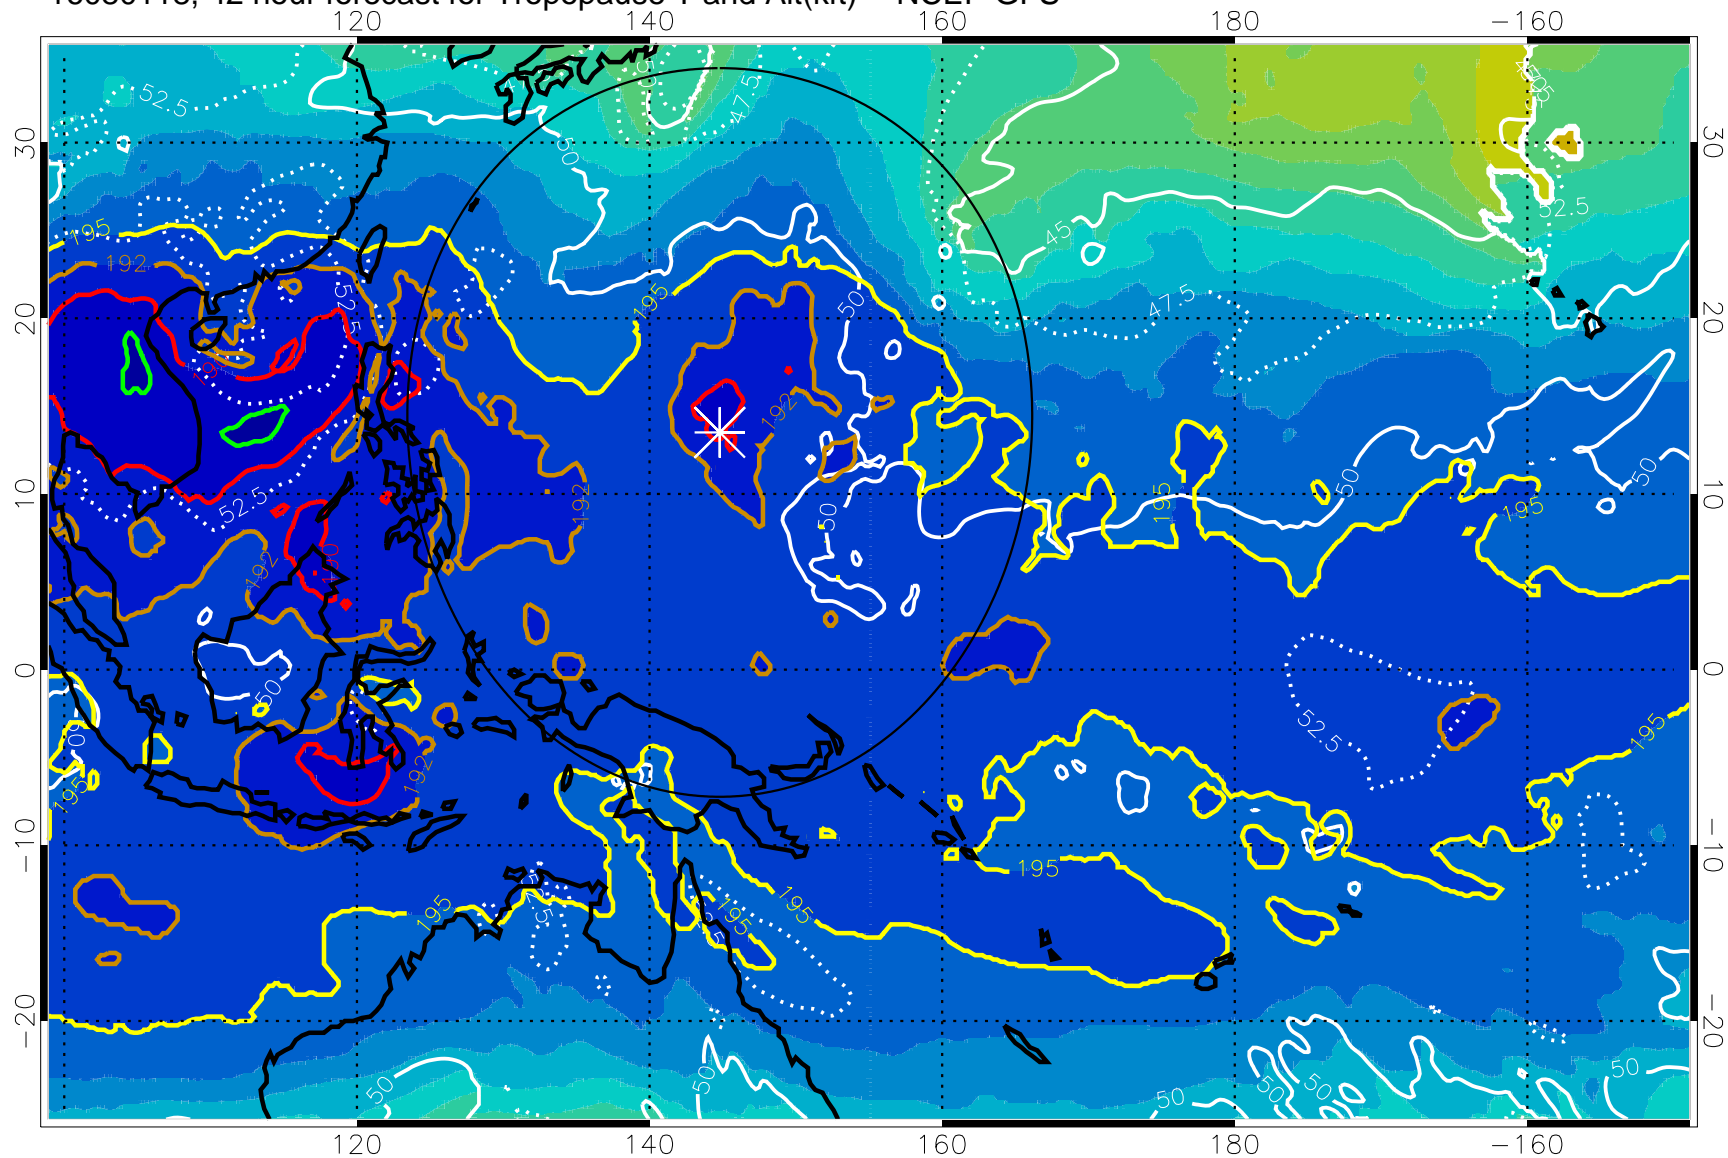

16080118, 42 hour forecast for Tropopause T and Alt(kft) -- NCEP GFS

190 200 210 220 230

Tropopause T, K

Tropopause Altitude in kft (white)

192.5K Isotherm 195K Isotherm
187.5K Isotherm 190K Isotherm

Range ring of 2304 km