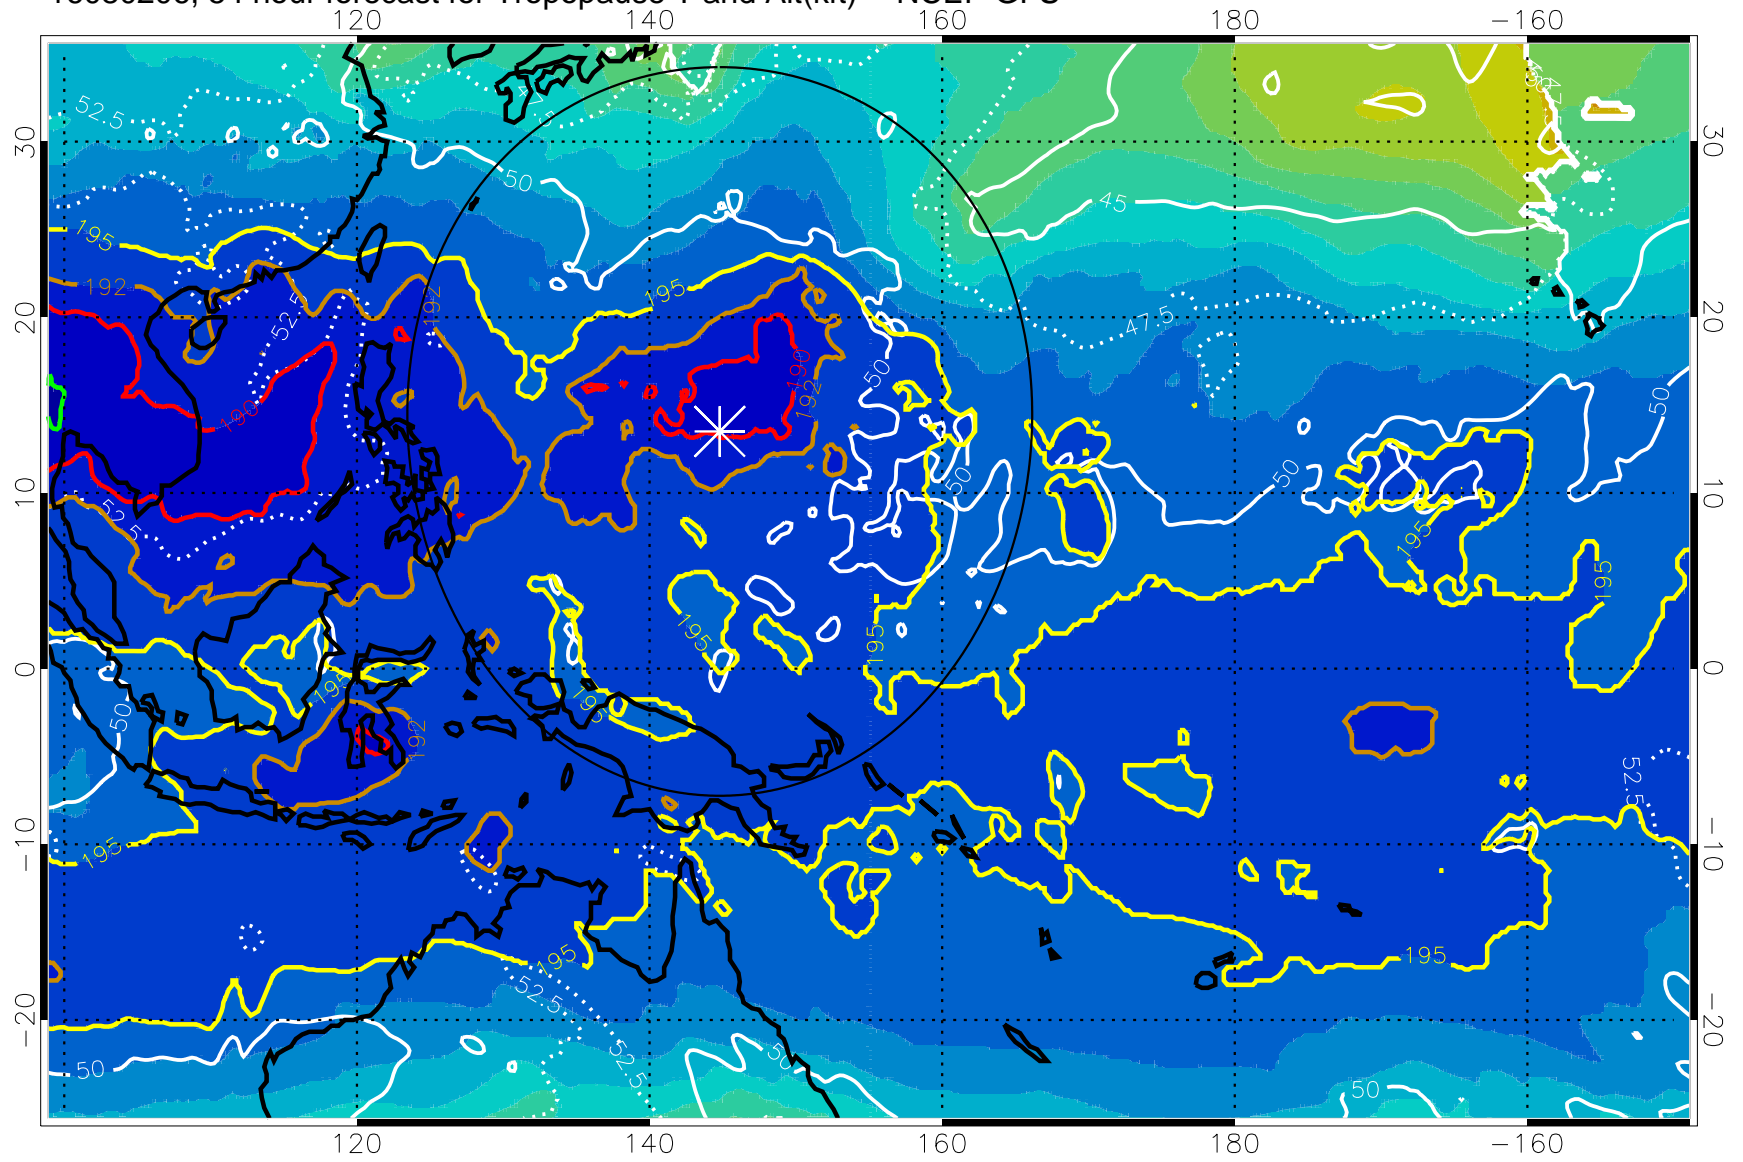

16080206, 54 hour forecast for Tropopause T and Alt(kft) -- NCEP GFS

190 200 210 220 230

Tropopause T, K

Tropopause Altitude in kft (white)

192.5K Isotherm 195K Isotherm

187.5K Isotherm 190K Isotherm

Range ring of 2304 km