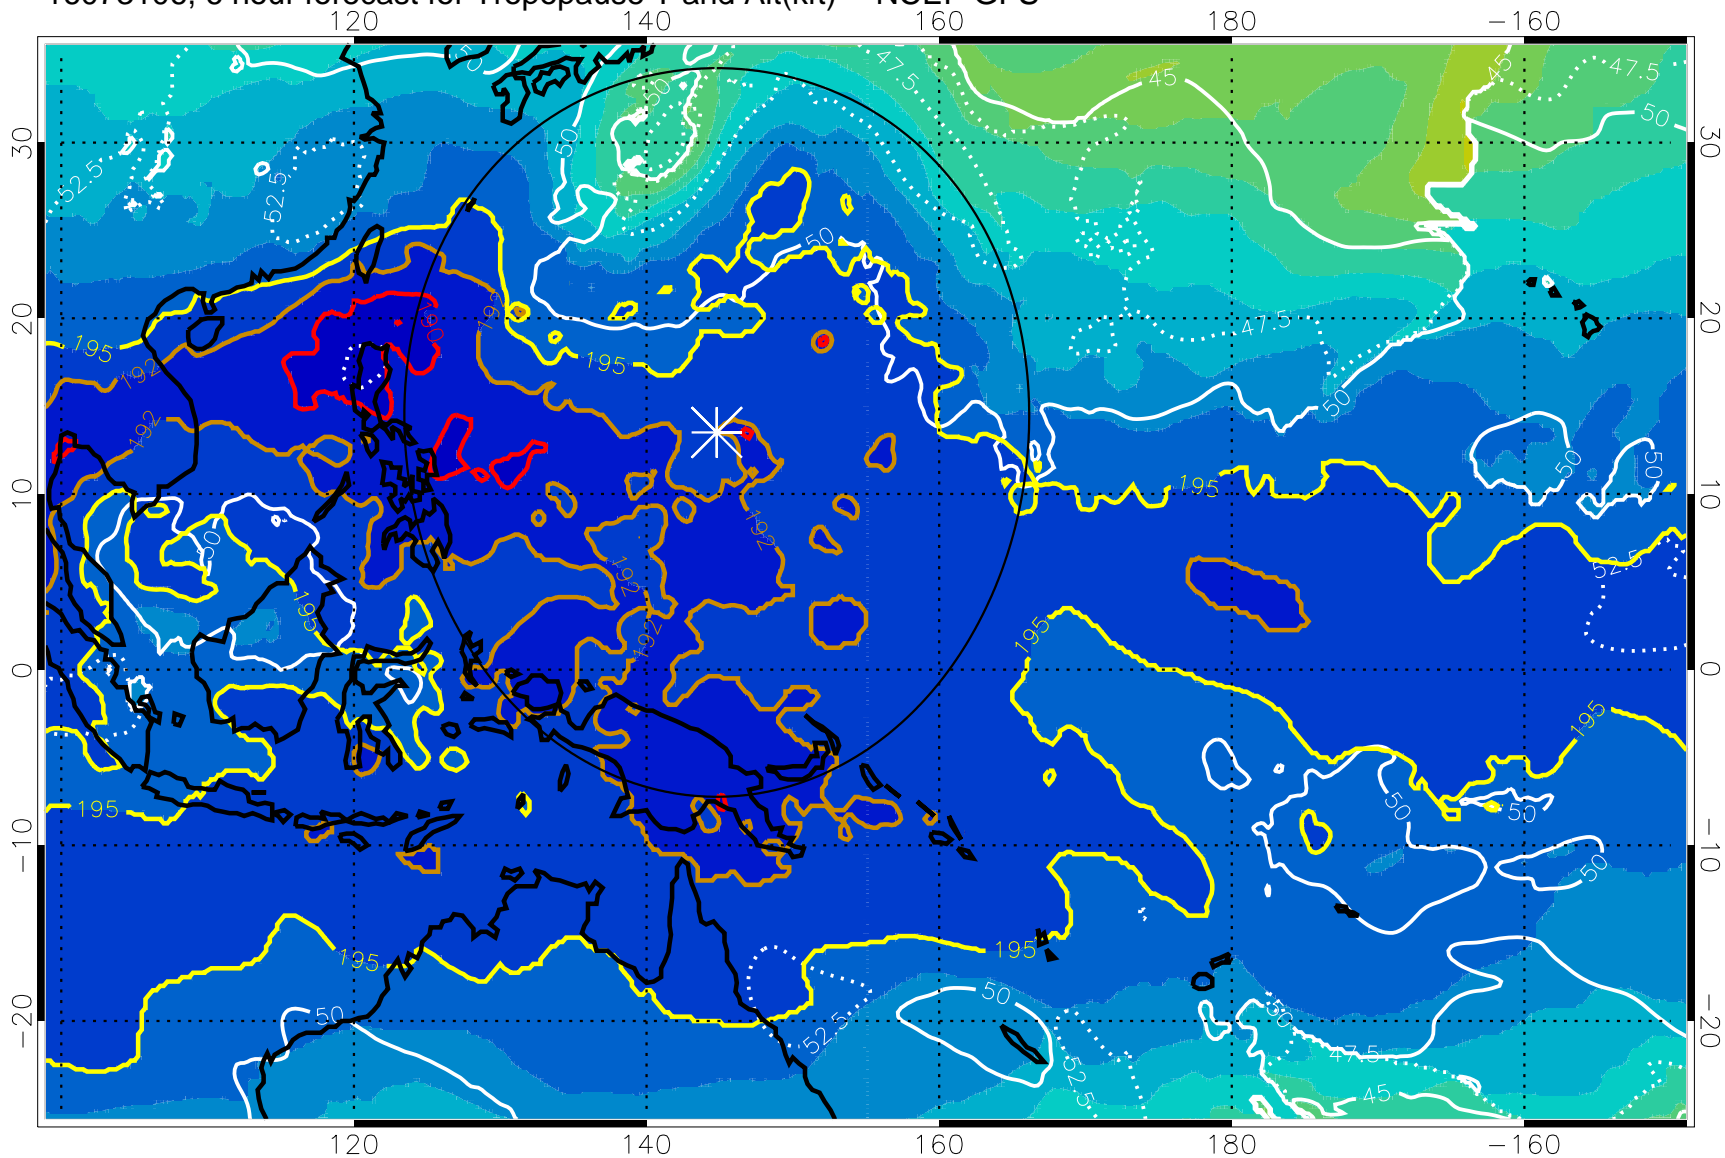

16073106, 6 hour forecast for Tropopause T and Alt(kft) -- NCEP GFS

190 200 210 220 230

Tropopause T, K

Tropopause Altitude in kft (white)

192.5K Isotherm 195K Isotherm
187.5K Isotherm 190K Isotherm

Range ring of 2304 km