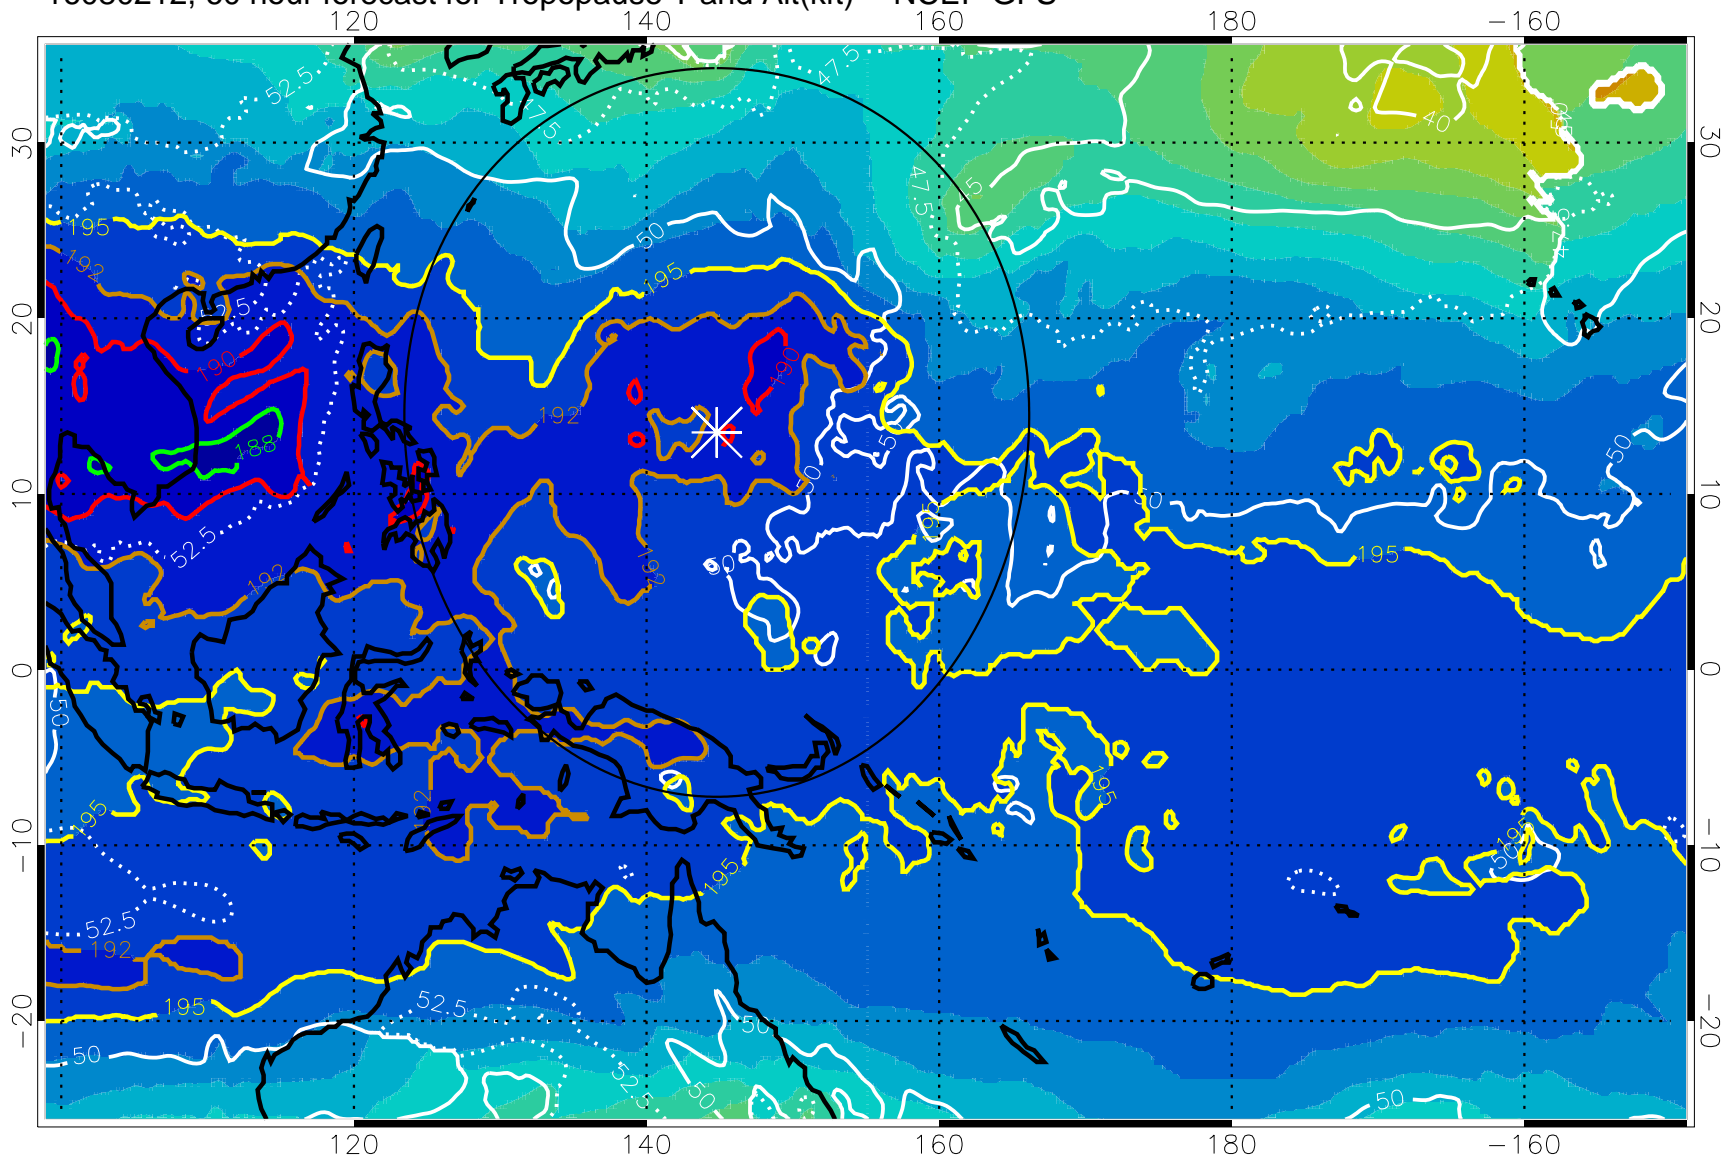

16080212, 60 hour forecast for Tropopause T and Alt(kft) -- NCEP GFS

190 200 210 220 230

Tropopause T, K

Tropopause Altitude in kft (white)

192.5K Isotherm 195K Isotherm
187.5K Isotherm 190K Isotherm

Range ring of 2304 km