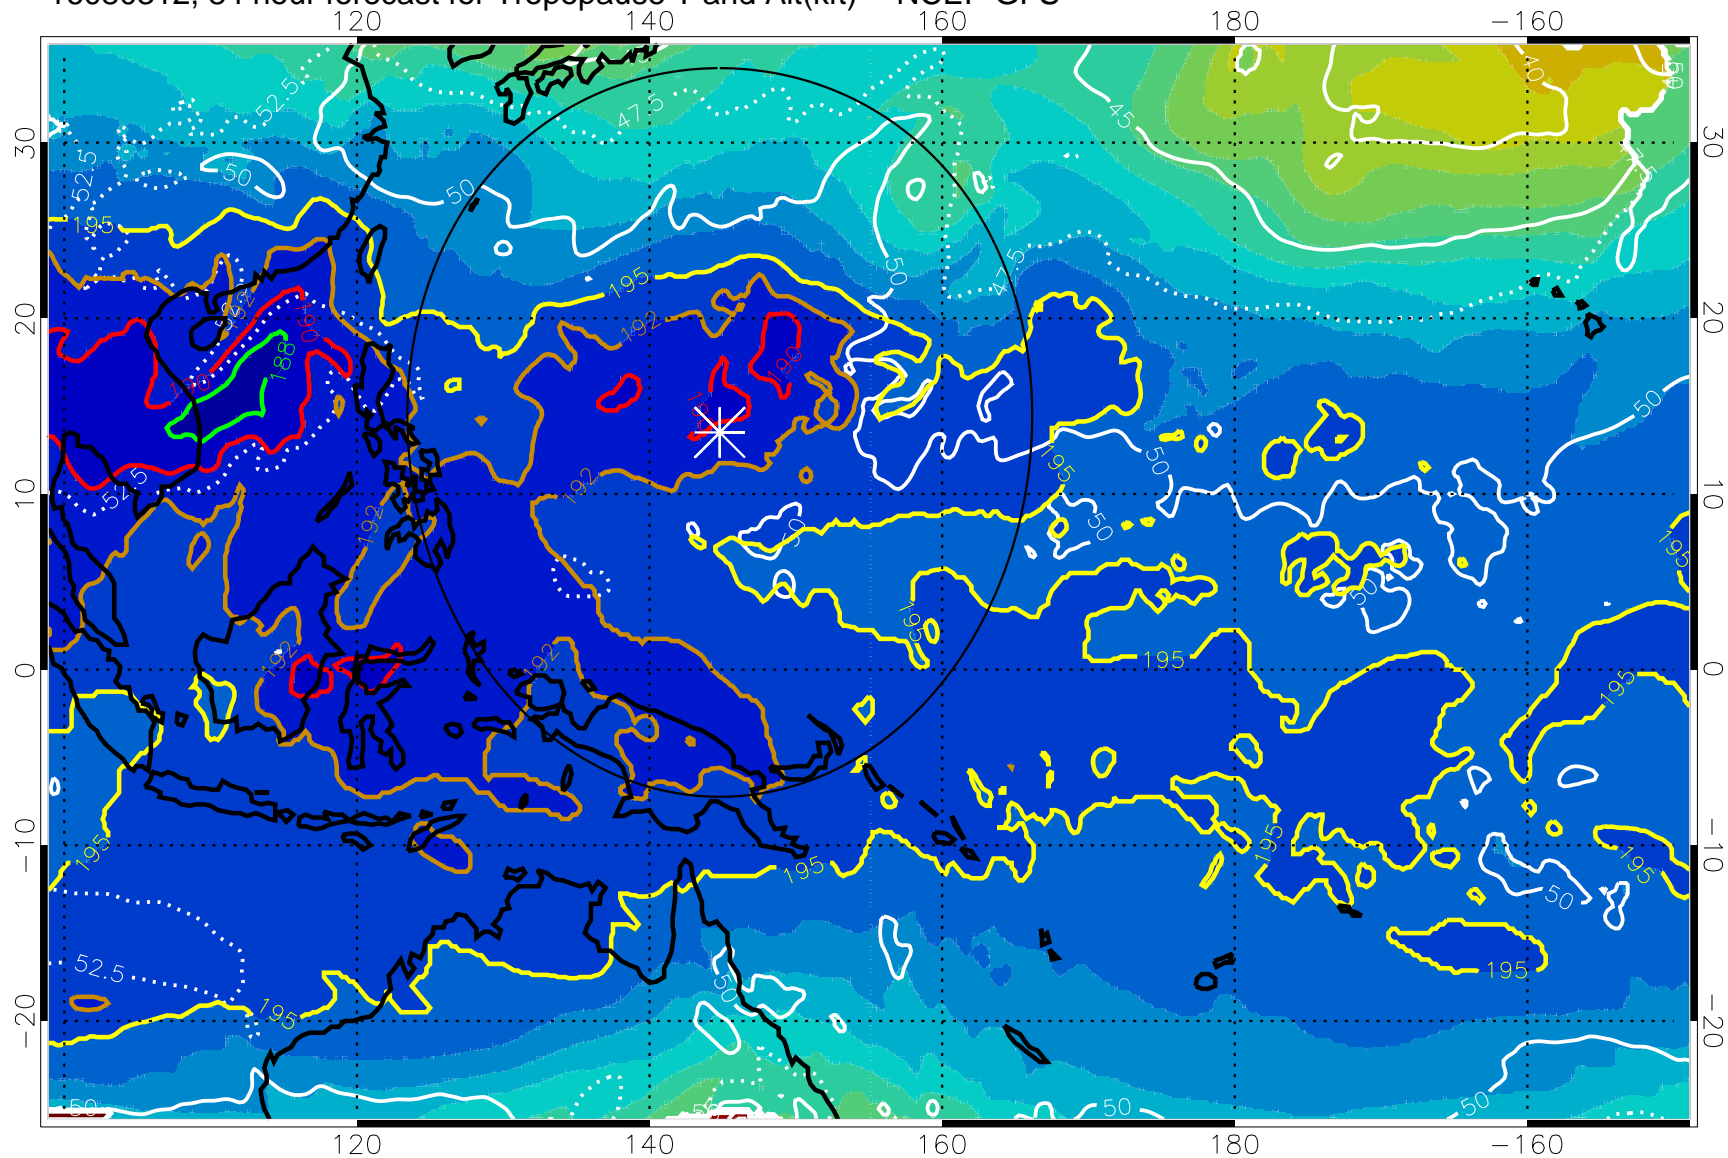

16080312, 84 hour forecast for Tropopause T and Alt(kft) -- NCEP GFS

190 200 210 220 230

Tropopause T, K

Tropopause Altitude in kft (white)

192.5K Isotherm 195K Isotherm
187.5K Isotherm 190K Isotherm

Range ring of 2304 km