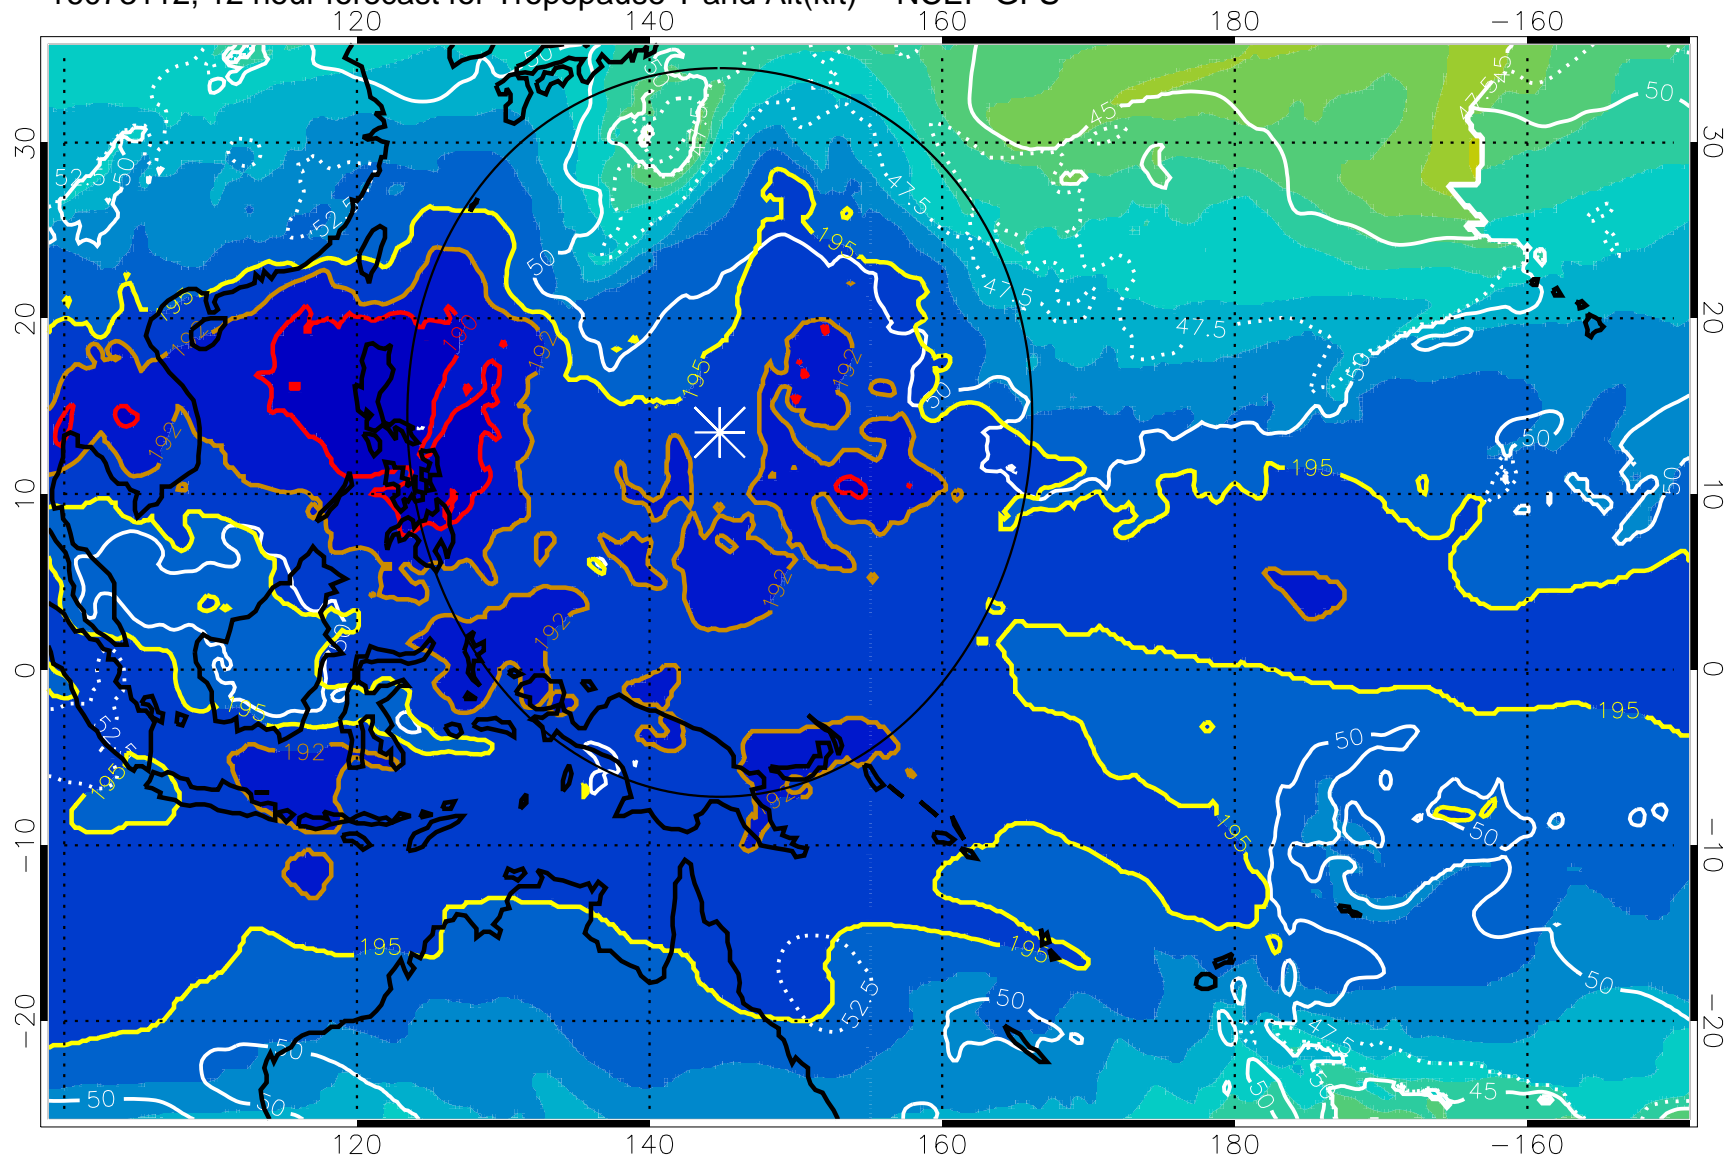

16073112, 12 hour forecast for Tropopause T and Alt(kft) -- NCEP GFS

190 200 210 220 230

Tropopause T, K

Tropopause Altitude in kft (white)

192.5K Isotherm 195K Isotherm

187.5K Isotherm 190K Isotherm

Range ring of 2304 km