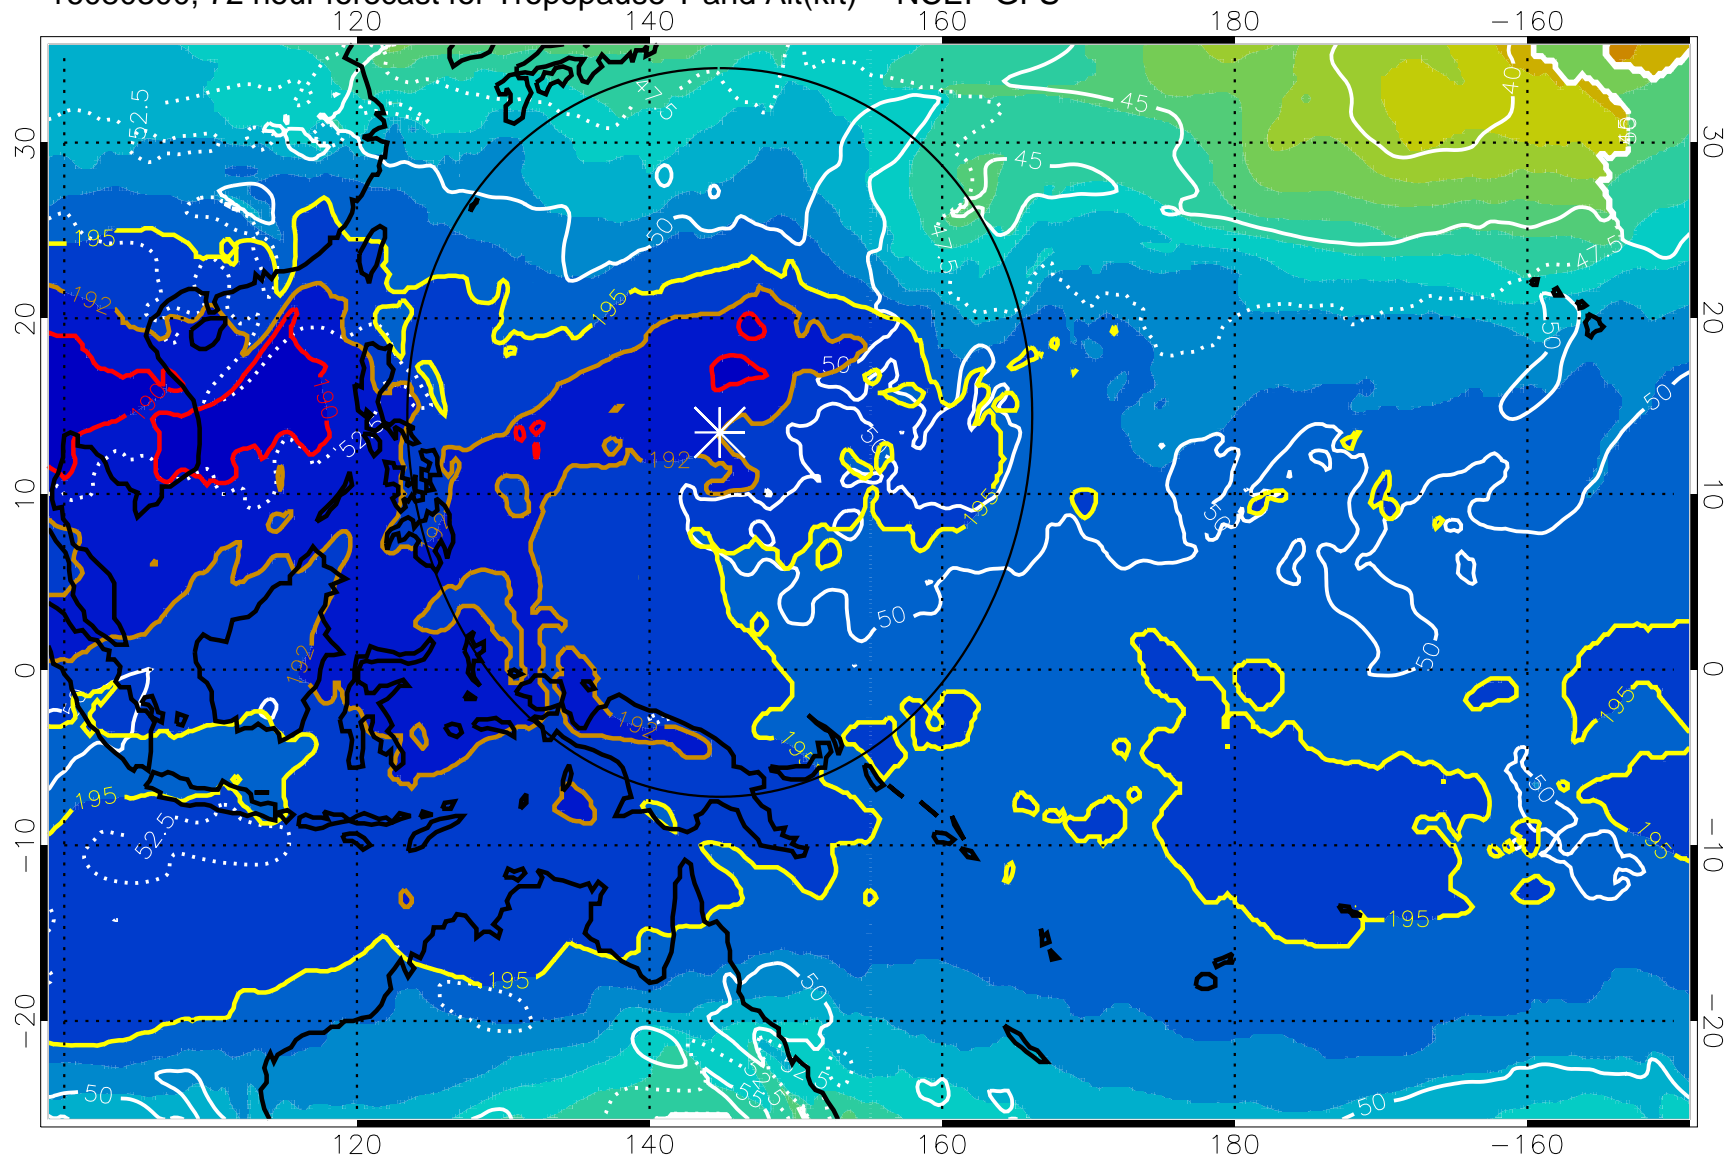

16080300, 72 hour forecast for Tropopause T and Alt(kft) -- NCEP GFS

190 200 210 220 230

Tropopause T, K

Tropopause Altitude in kft (white)

192.5K Isotherm 195K Isotherm
187.5K Isotherm 190K Isotherm

Range ring of 2304 km