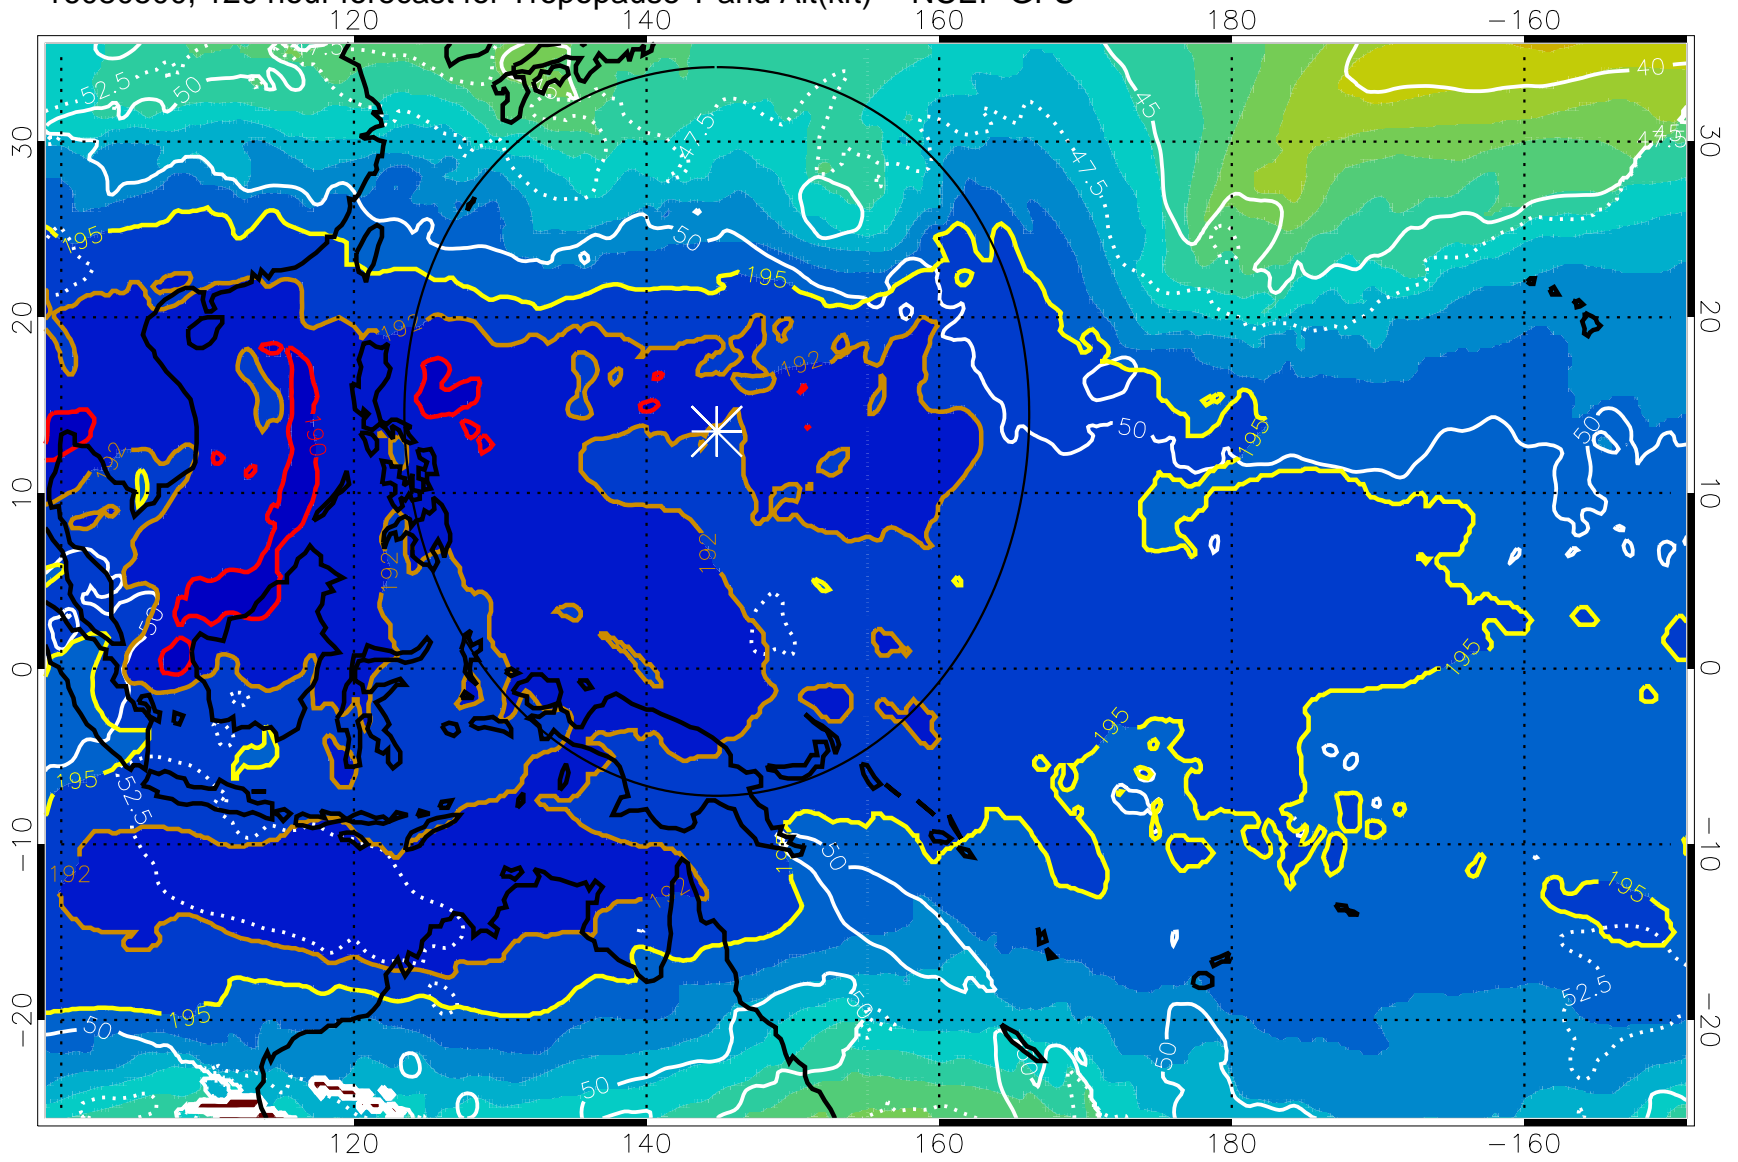

190 200 210 220 230

Tropopause T, K

Tropopause Altitude in kft (white)

192.5K Isotherm 195K Isotherm

187.5K Isotherm 190K Isotherm

Range ring of 2304 km

16080500, 120 hour forecast for Tropopause T and Alt(kft) -- NCEP GFS

190 200 210 220 230

Tropopause T, K

Tropopause Altitude in kft (white)

192.5K Isotherm 195K Isotherm
187.5K Isotherm 190K Isotherm

Range ring of 2304 km