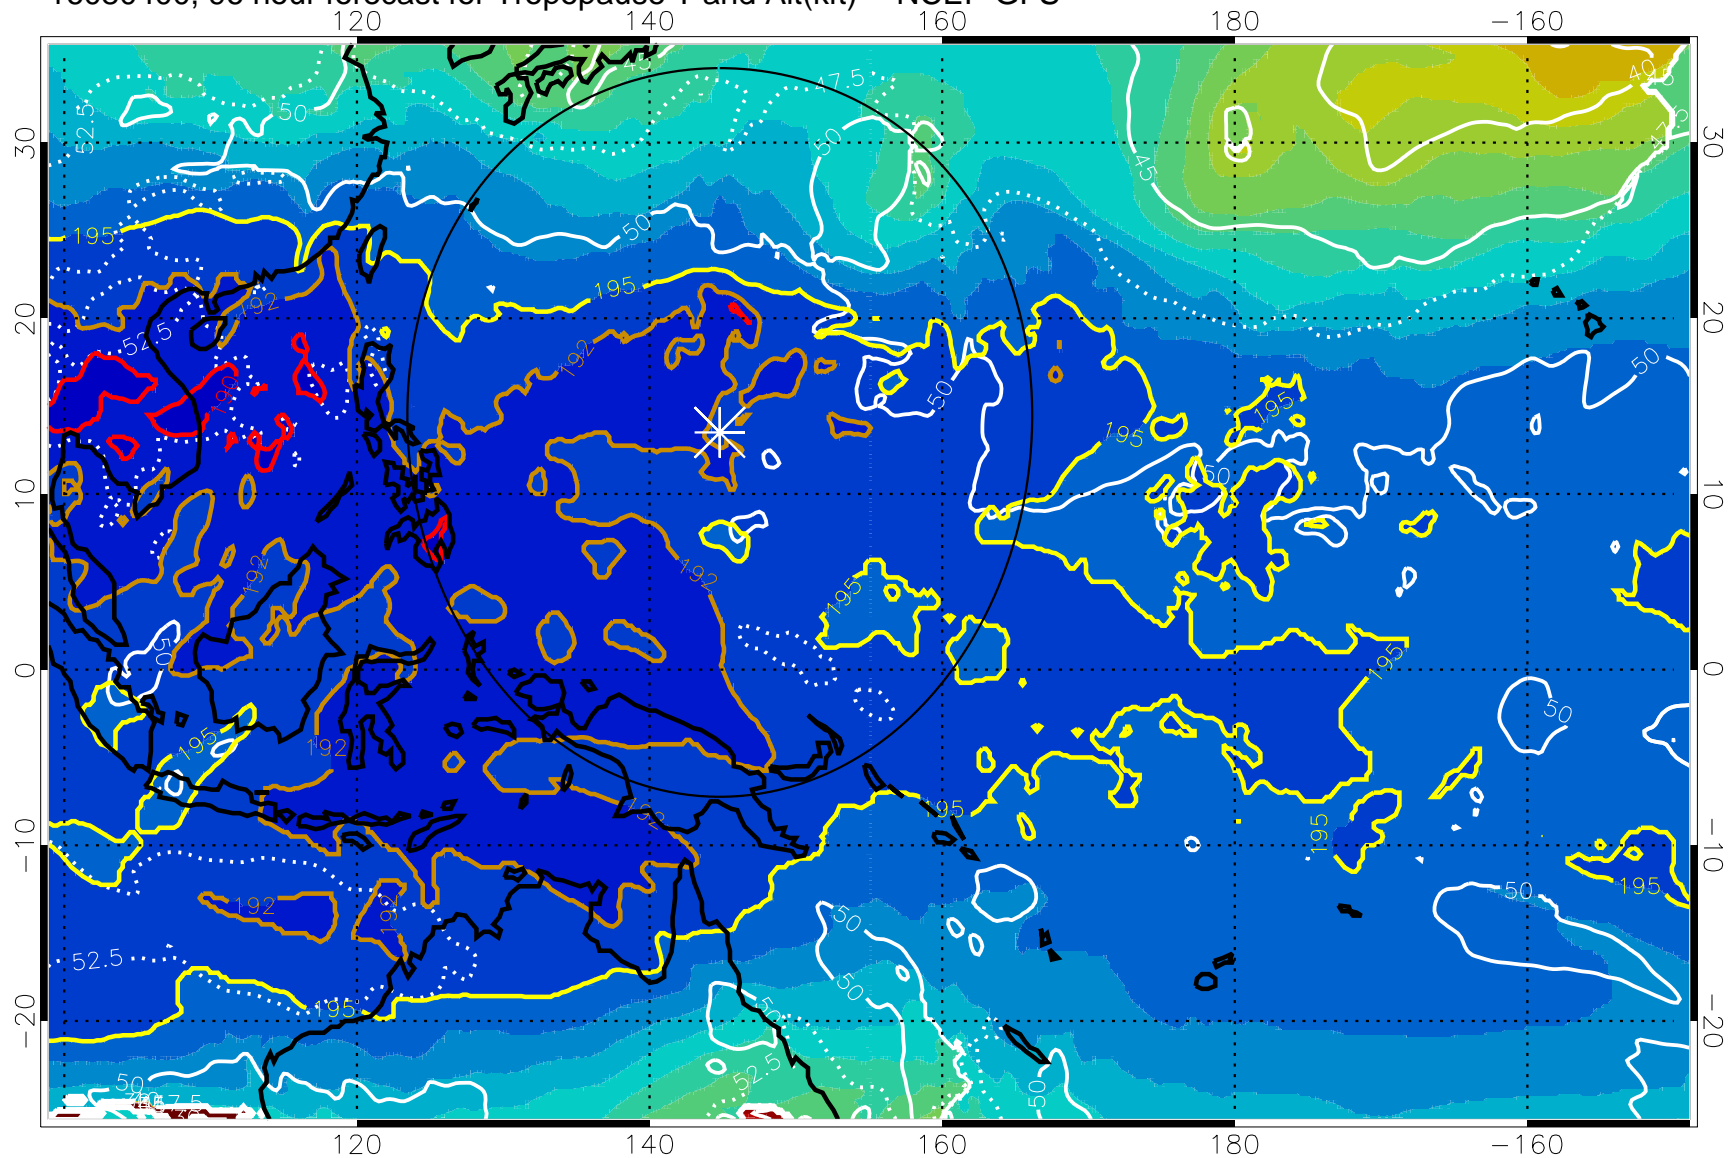

16080318, 90 hour forecast for Tropopause T and Alt(kft) -- NCEP GFS

190 200 210 220 230

Tropopause T, K

Tropopause Altitude in kft (white)

192.5K Isotherm 195K Isotherm

187.5K Isotherm 190K Isotherm

Range ring of 2304 km

16080400, 96 hour forecast for Tropopause T and Alt(kft) -- NCEP GFS

Tropopause Altitude in kft (white)

192.5K Isotherm 195K Isotherm
187.5K Isotherm 190K Isotherm

Range ring of 2304 km

16080406, 102 hour forecast for Tropopause T and Alt(kft) -- NCEP GFS