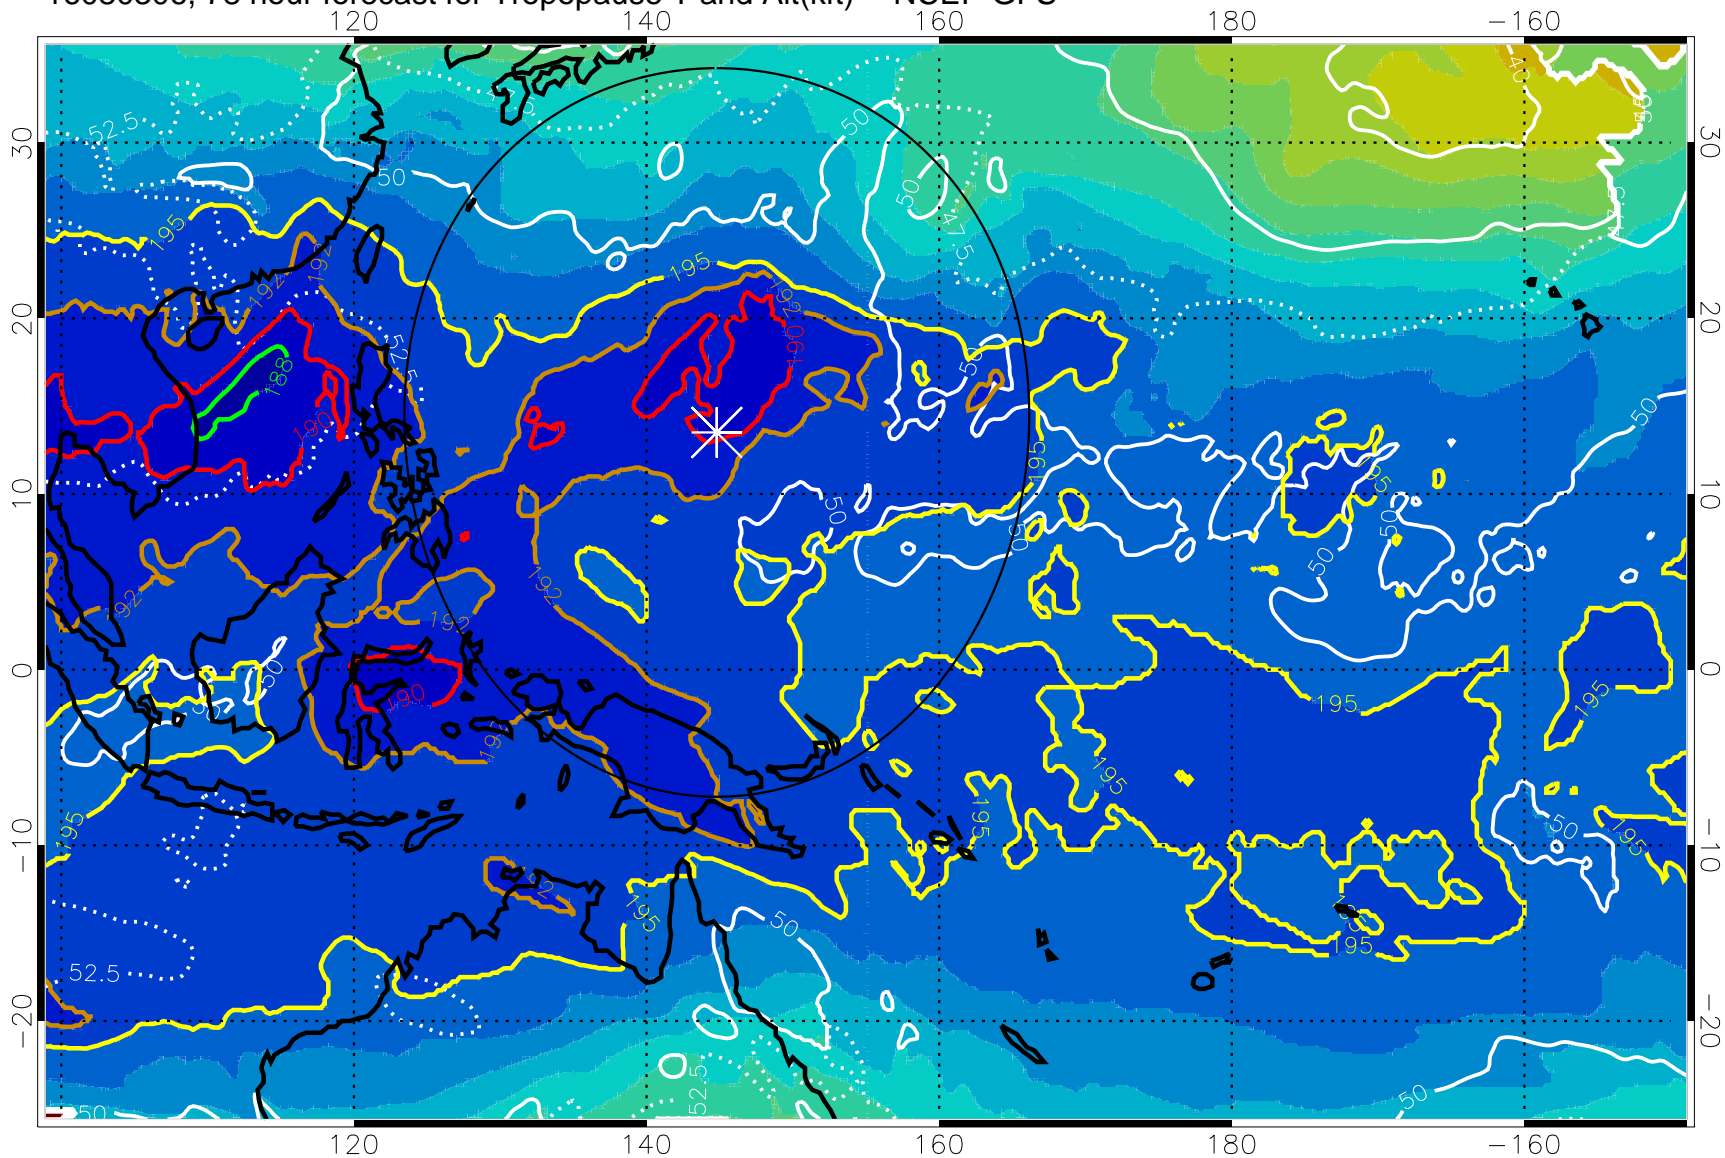

16080306, 78 hour forecast for Tropopause T and Alt(kft) -- NCEP GFS

190 200 210 220 230

Tropopause T, K

Tropopause Altitude in kft (white)

192.5K Isotherm 195K Isotherm
187.5K Isotherm 190K Isotherm

Range ring of 2304 km