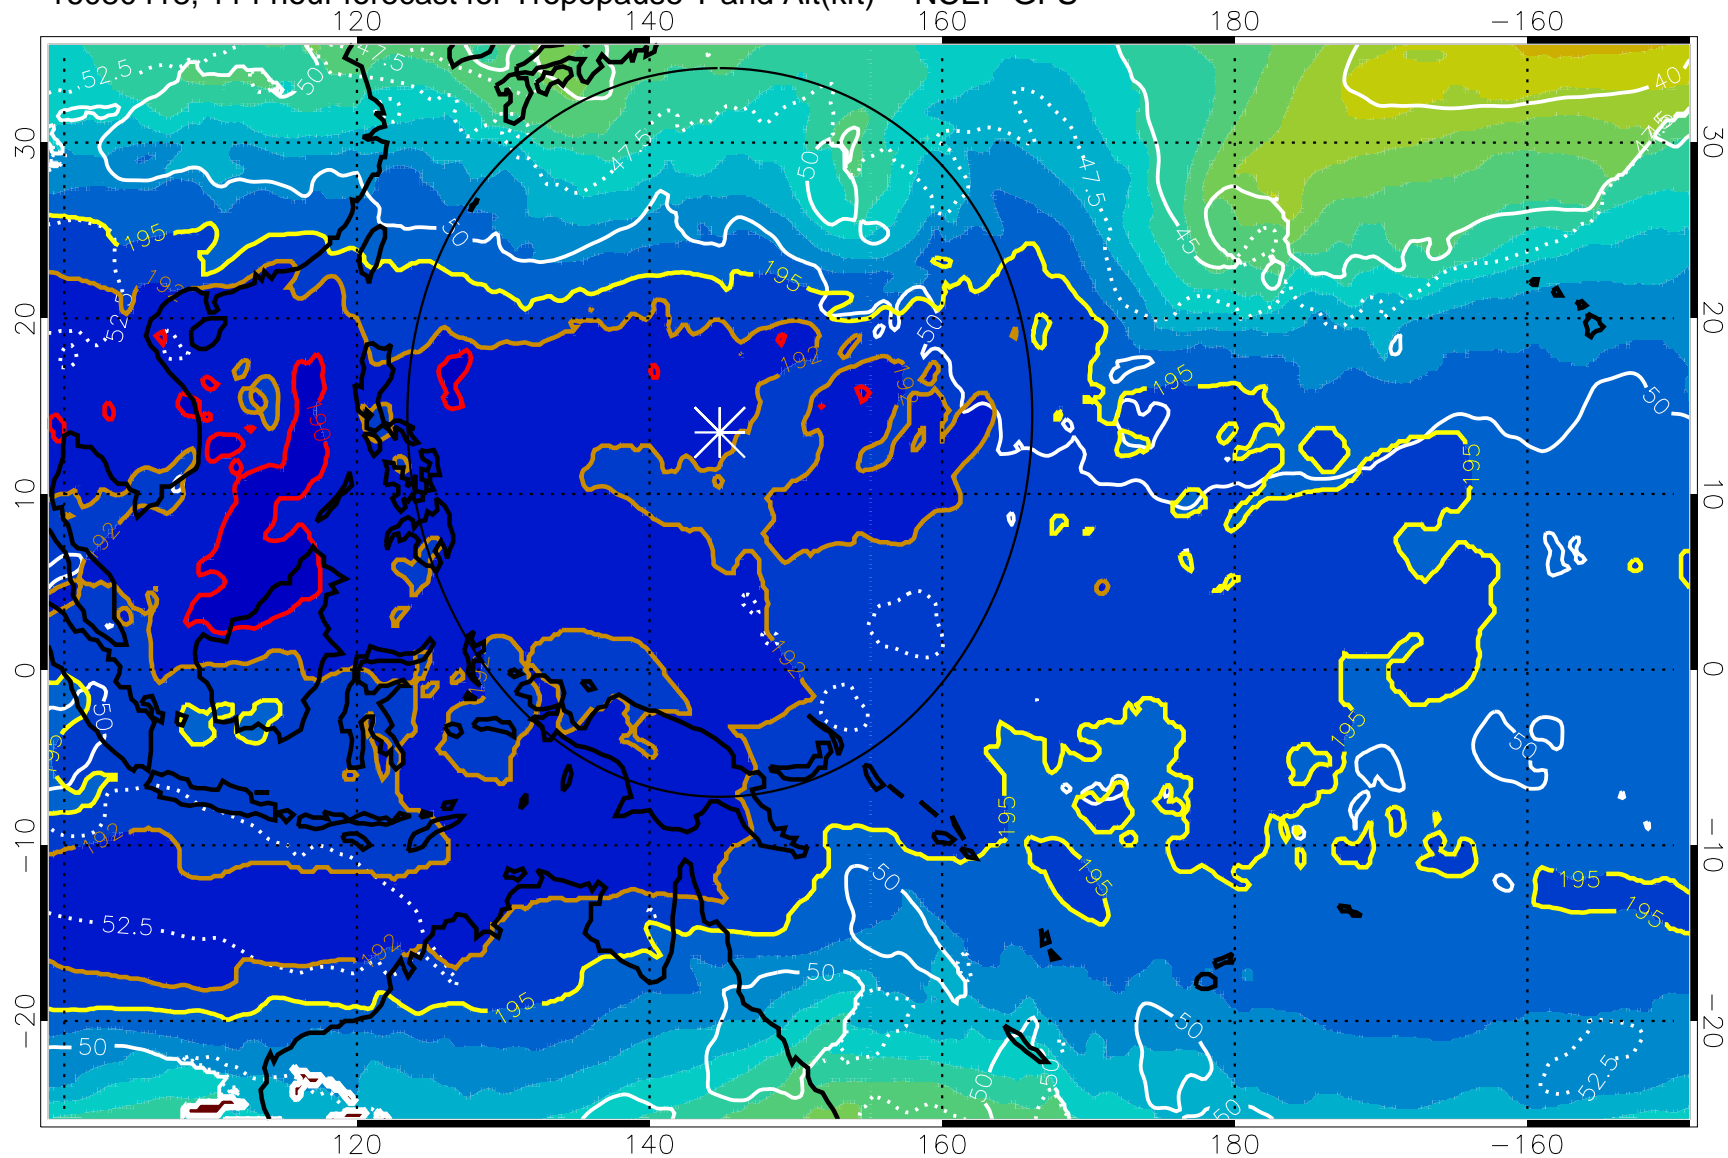

16080418, 114 hour forecast for Tropopause T and Alt(kft) -- NCEP GFS

190 200 210 220 230

Tropopause T, K

Tropopause Altitude in kft (white)

192.5K Isotherm 195K Isotherm

187.5K Isotherm 190K Isotherm

Range ring of 2304 km