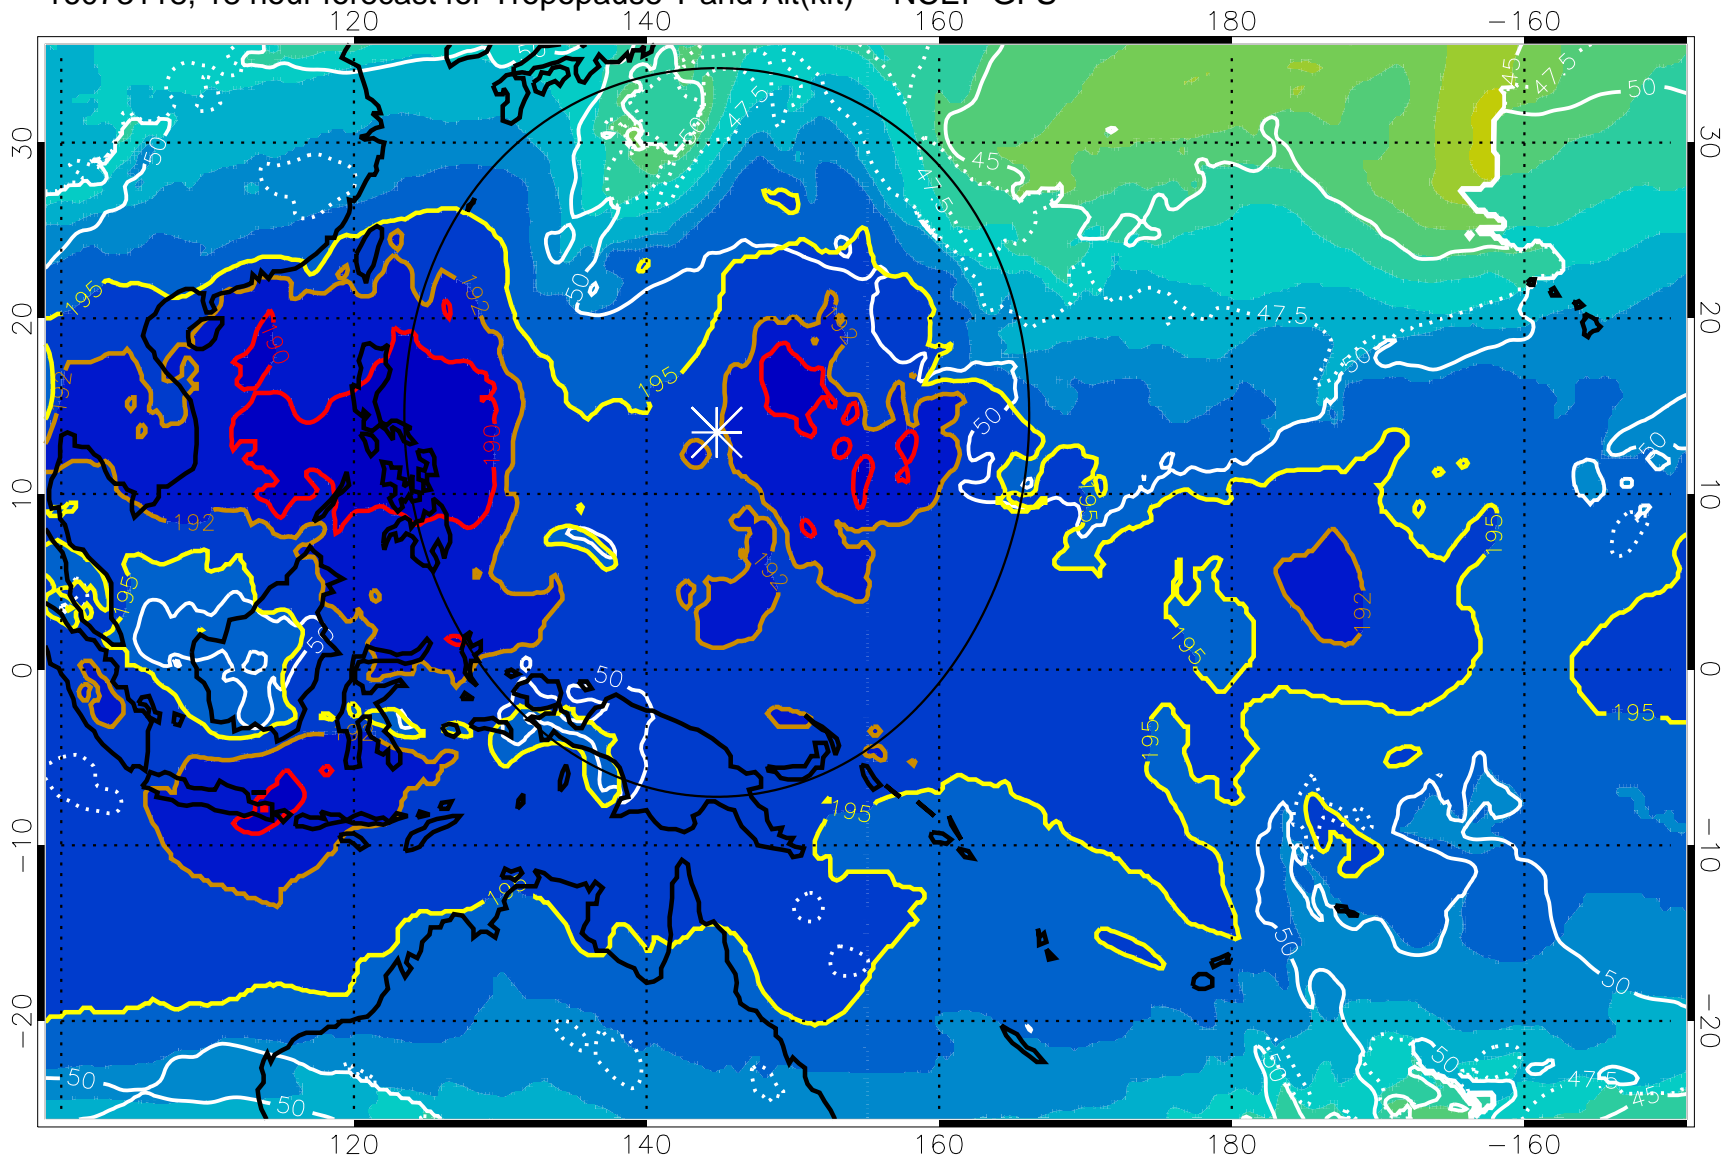

16073118, 18 hour forecast for Tropopause T and Alt(kft) -- NCEP GFS

190 200 210 220 230
Tropopause T, K

Tropopause Altitude in kft (white)

192.5K Isotherm 195K Isotherm
187.5K Isotherm 190K Isotherm

Range ring of 2304 km