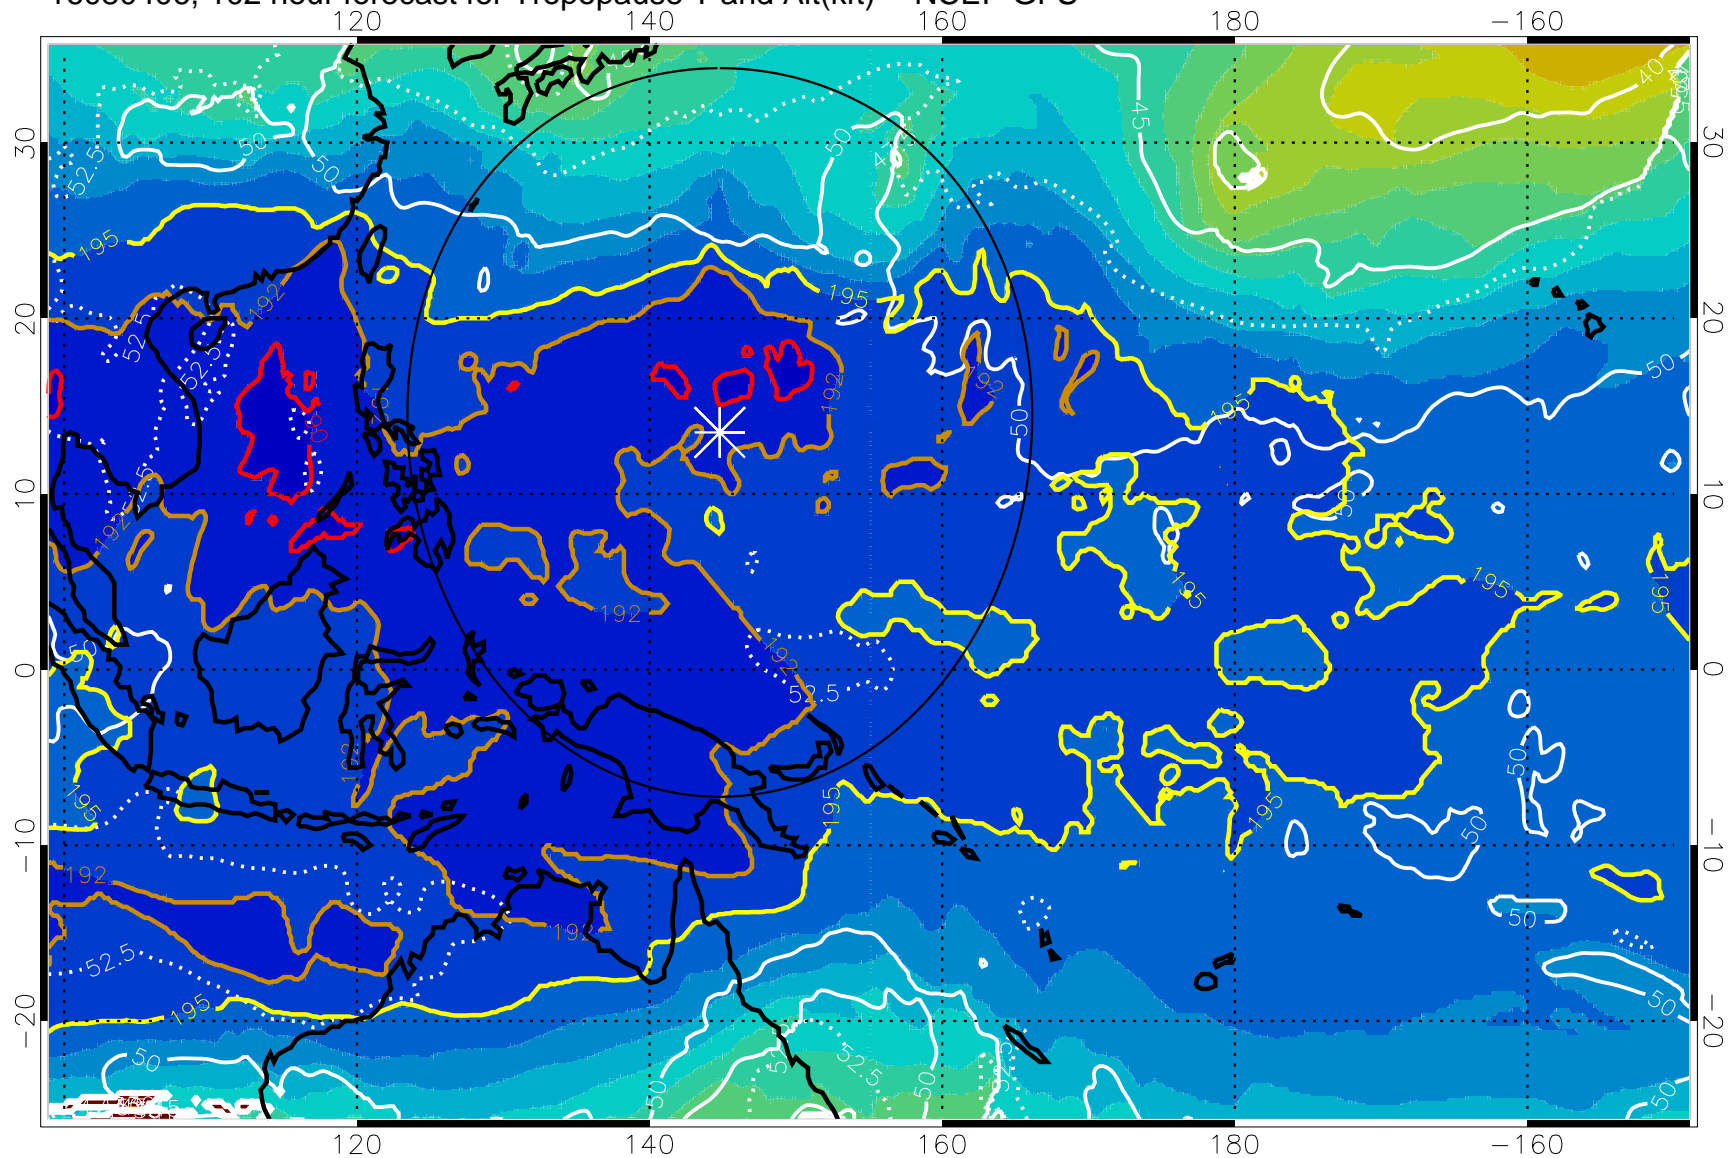

16080400, 96 hour forecast for Tropopause T and Alt(kft) -- NCEP GFS

Tropopause Altitude in kft (white)

192.5K Isotherm 195K Isotherm
187.5K Isotherm 190K Isotherm

Range ring of 2304 km

16080406, 102 hour forecast for Tropopause T and Alt(kft) -- NCEP GFS

190 200 210 220 230

Tropopause T, K

Tropopause Altitude in kft (white)

192.5K Isotherm 195K Isotherm
187.5K Isotherm 190K Isotherm

Range ring of 2304 km

16080412, 108 hour forecast for Tropopause T and Alt(kft) -- NCEP GFS