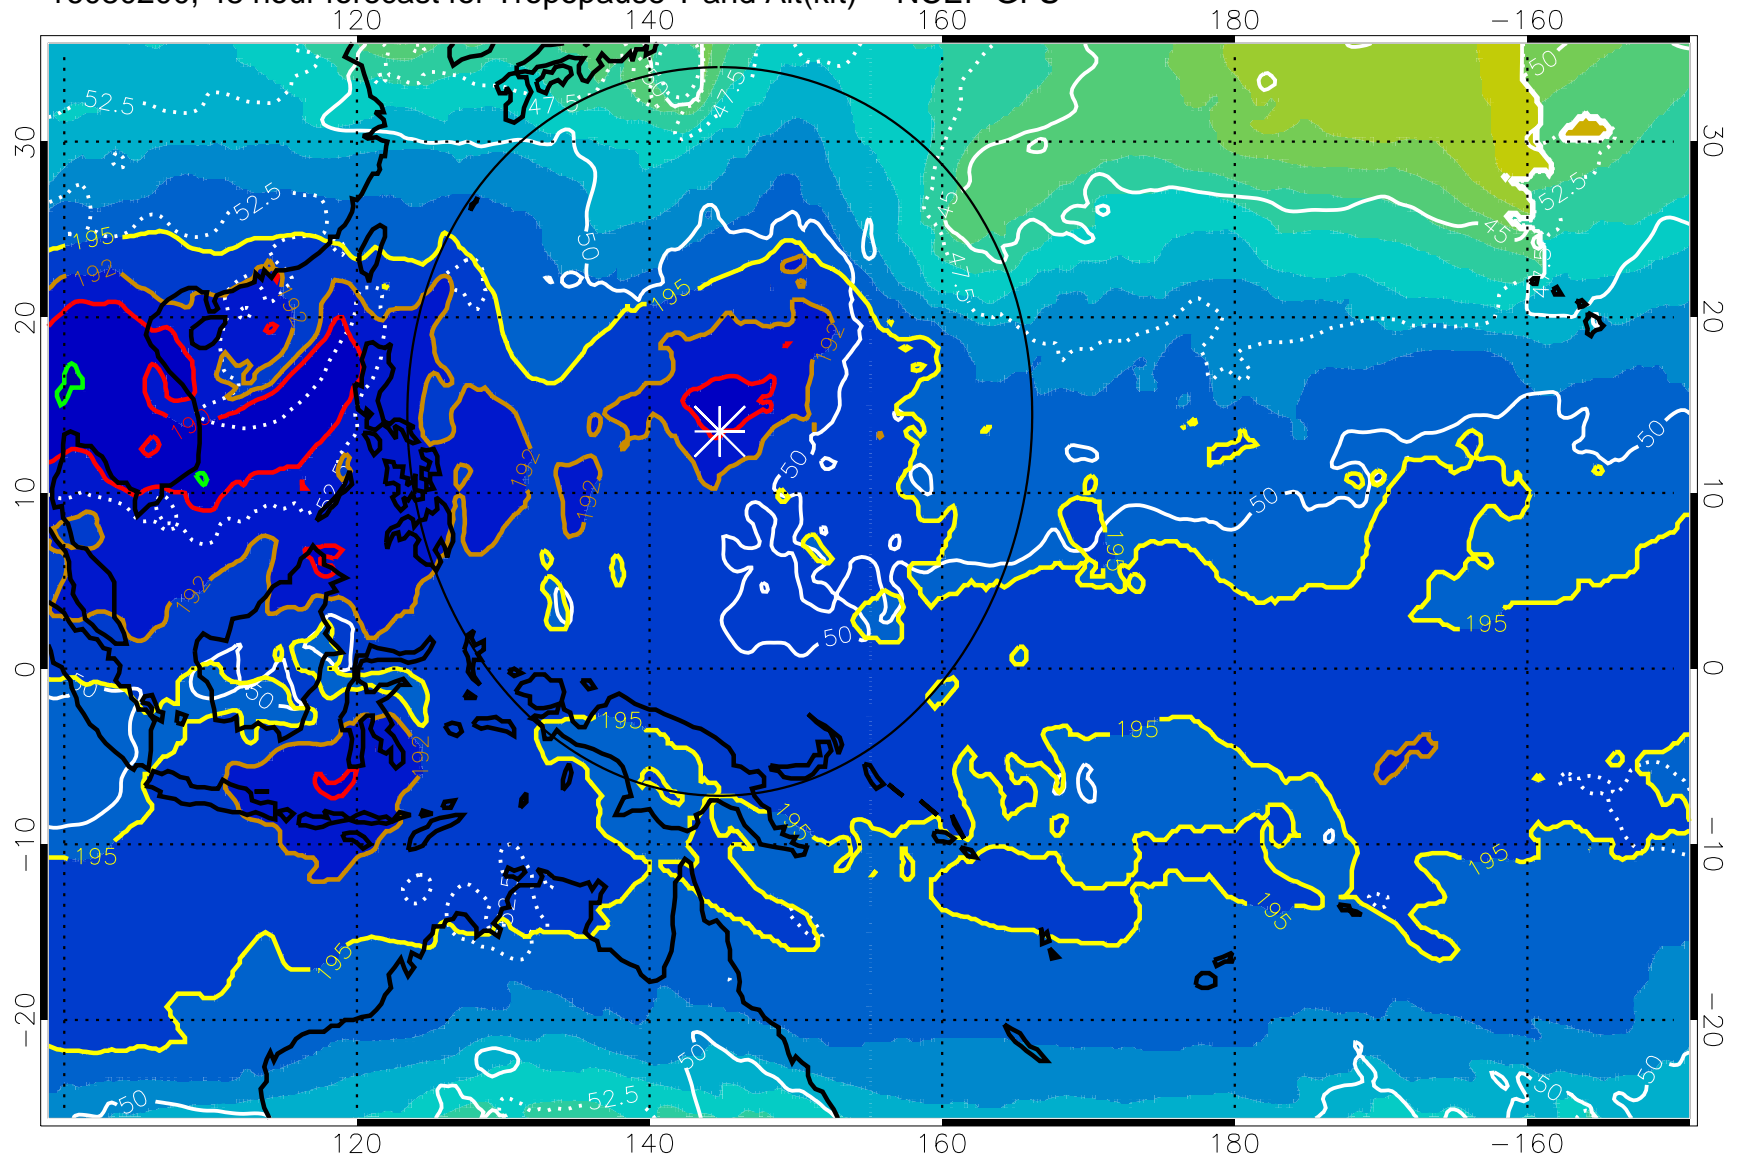

16080200, 48 hour forecast for Tropopause T and Alt(kft) -- NCEP GFS

190 200 210 220 230

Tropopause T, K

Tropopause Altitude in kft (white)

192.5K Isotherm 195K Isotherm
187.5K Isotherm 190K Isotherm

Range ring of 2304 km