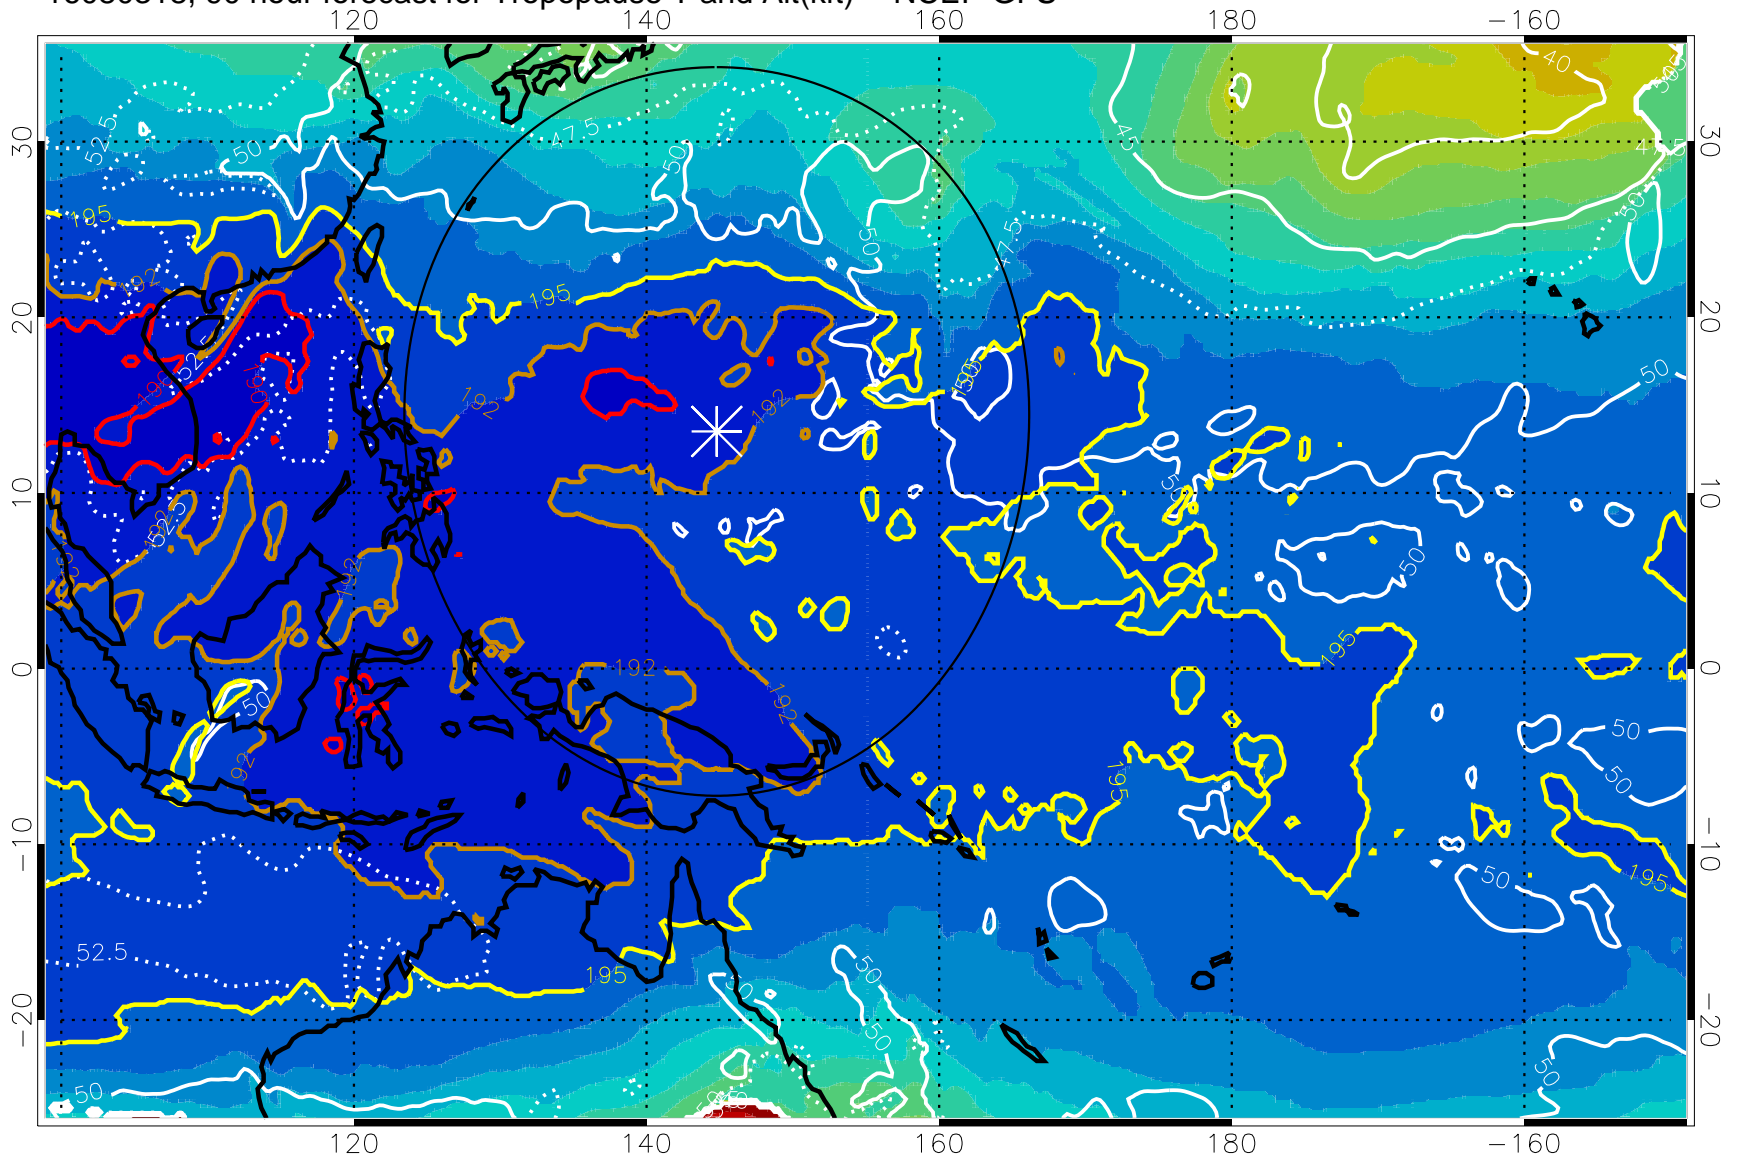

16080318, 90 hour forecast for Tropopause T and Alt(kft) -- NCEP GFS

190 200 210 220 230

Tropopause T, K

Tropopause Altitude in kft (white)

192.5K Isotherm 195K Isotherm

187.5K Isotherm 190K Isotherm

Range ring of 2304 km