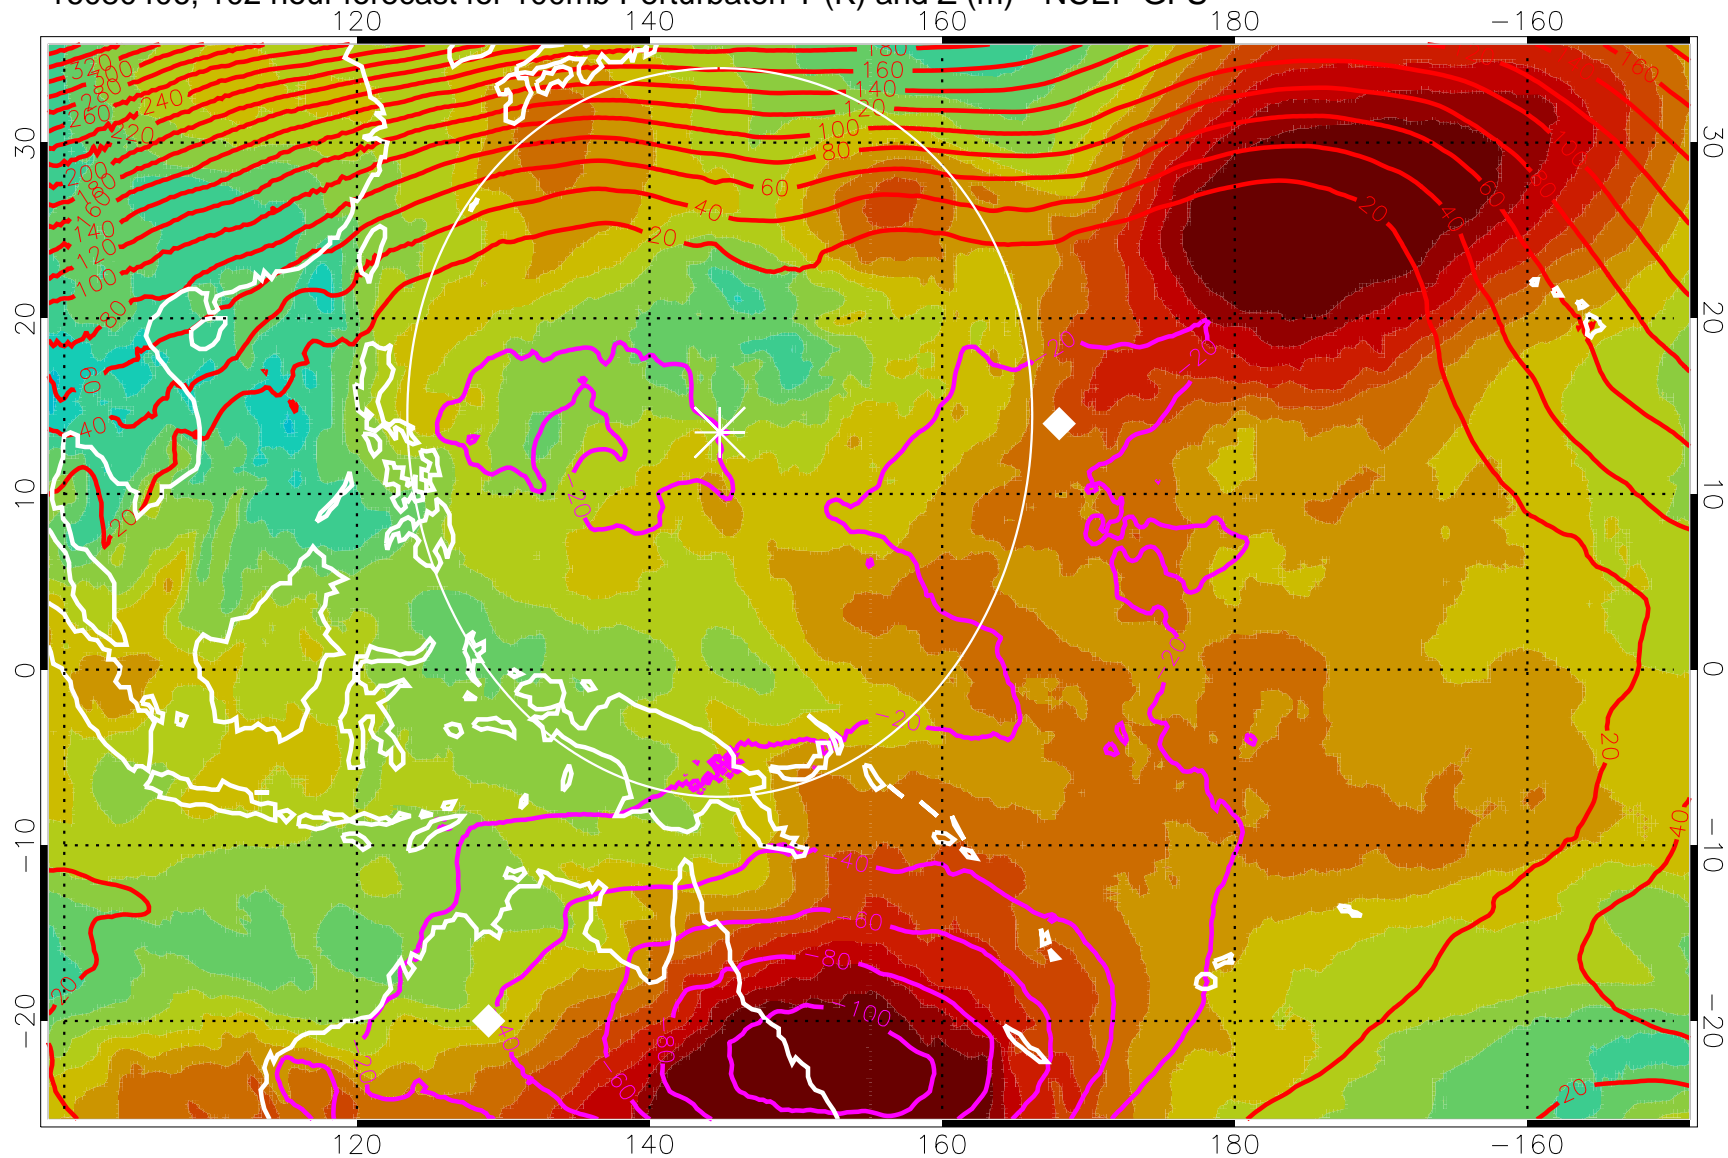

16080406, 102 hour forecast for 100mb Perturbaton T (K) and Z (m)-- NCEP GFS

Contours are 100 mbar Z perturbation (m)
Positive Z Contours
Negative Z Contours
Diamonds-mean pos. of anticyclones

Range ring of 2304 km