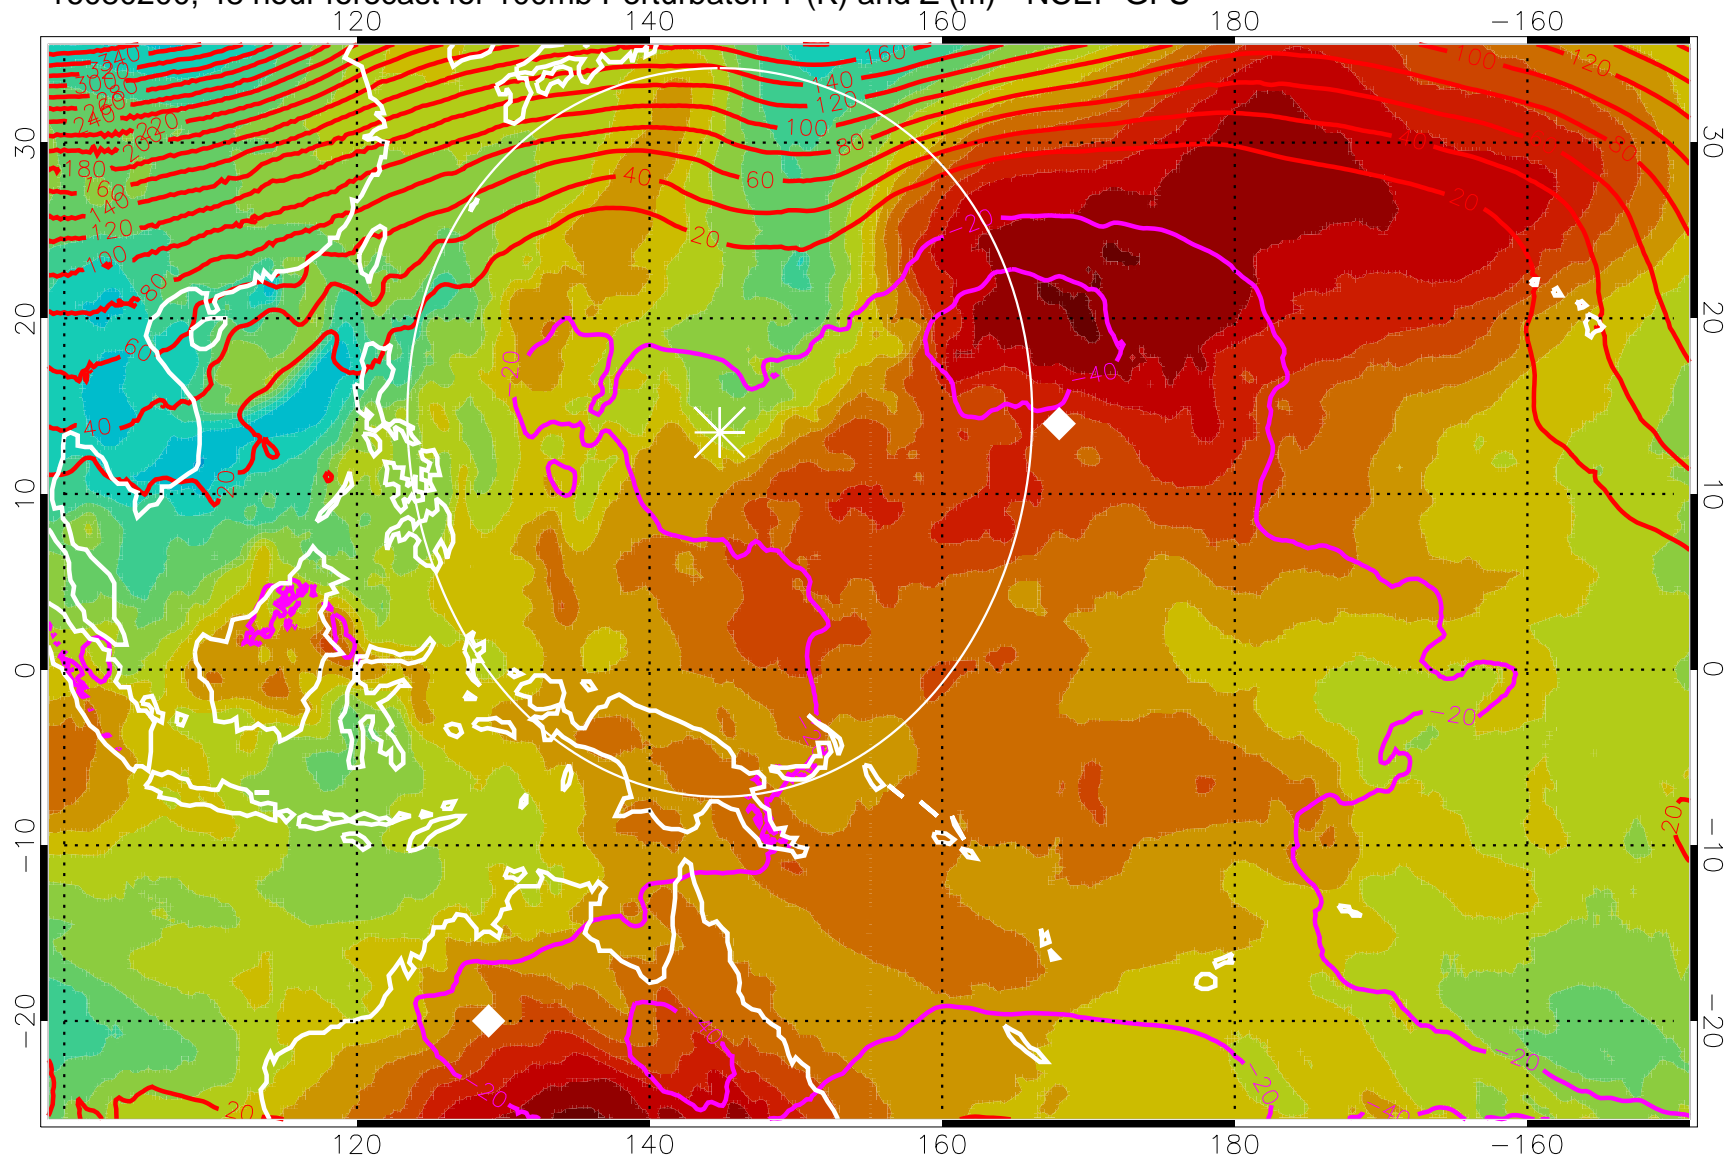

16080200, 48 hour forecast for 100mb Perturbaton T (K) and Z (m)-- NCEP GFS

Contours are 100 mbar Z perturbation (m)
Positive Z Contours
Negative Z Contours
Diamonds-mean pos. of anticyclones

Range ring of 2304 km