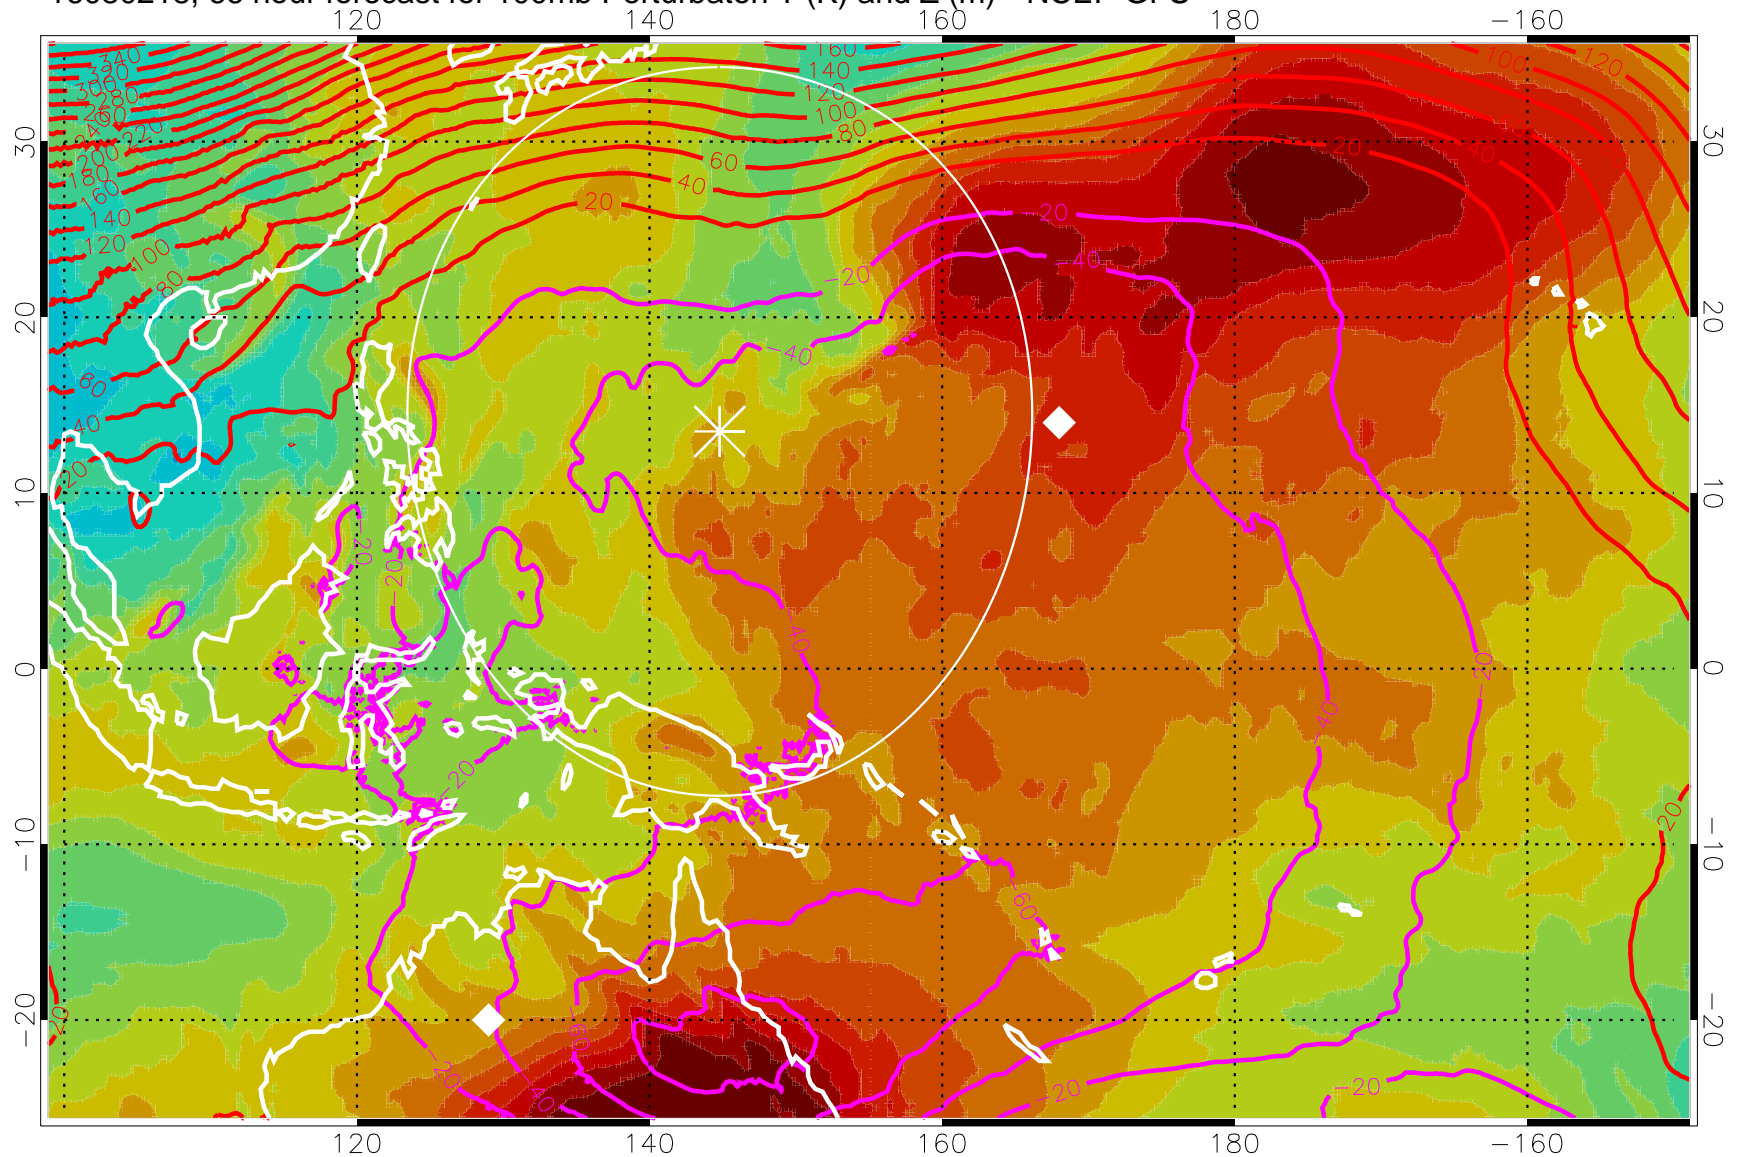

16080218, 66 hour forecast for 100mb Perturbaton T (K) and Z (m)-- NCEP GFS

Contours are 100 mbar Z perturbation (m)
Positive Z Contours
Negative Z Contours
Diamonds-mean pos. of anticyclones

Range ring of 2304 km