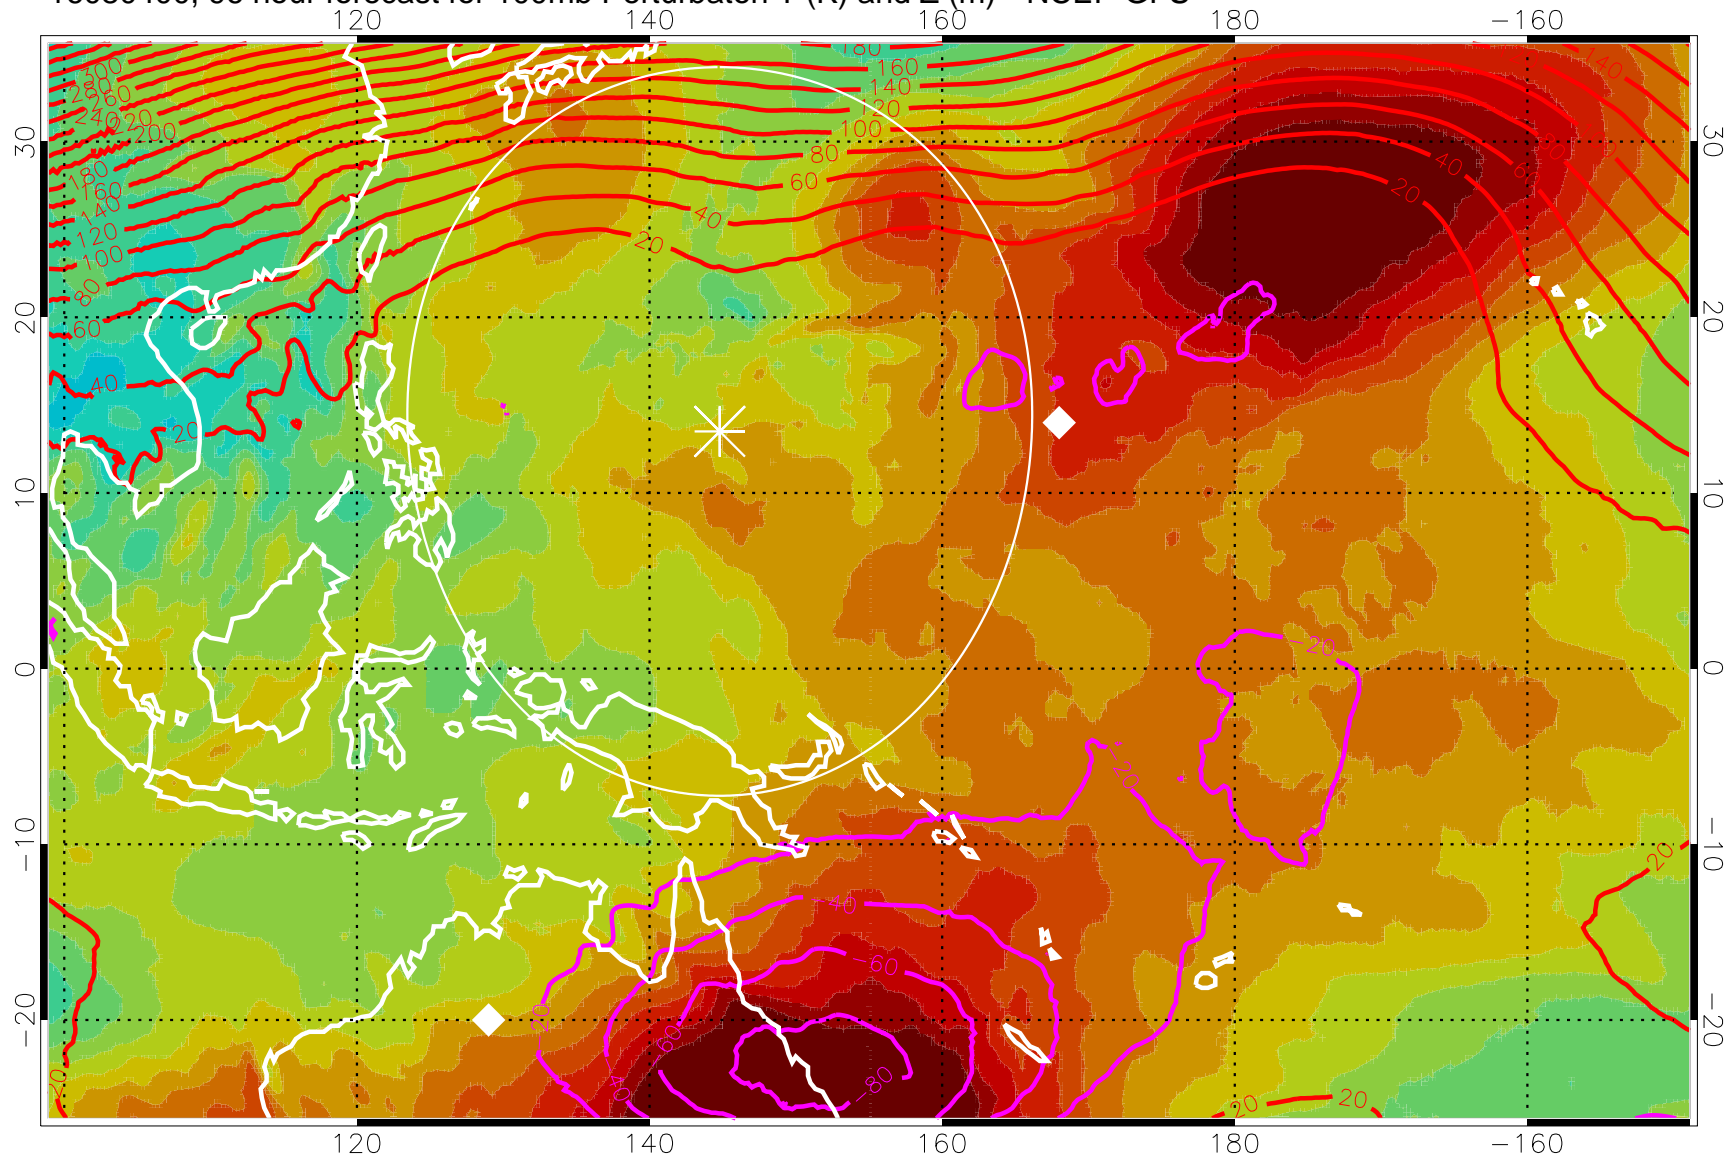

16080400, 96 hour forecast for 100mb Perturbaton T (K) and Z (m)-- NCEP GFS

Contours are 100 mbar Z perturbation (m)
Positive Z Contours
Negative Z Contours
Diamonds-mean pos. of anticyclones

Range ring of 2304 km