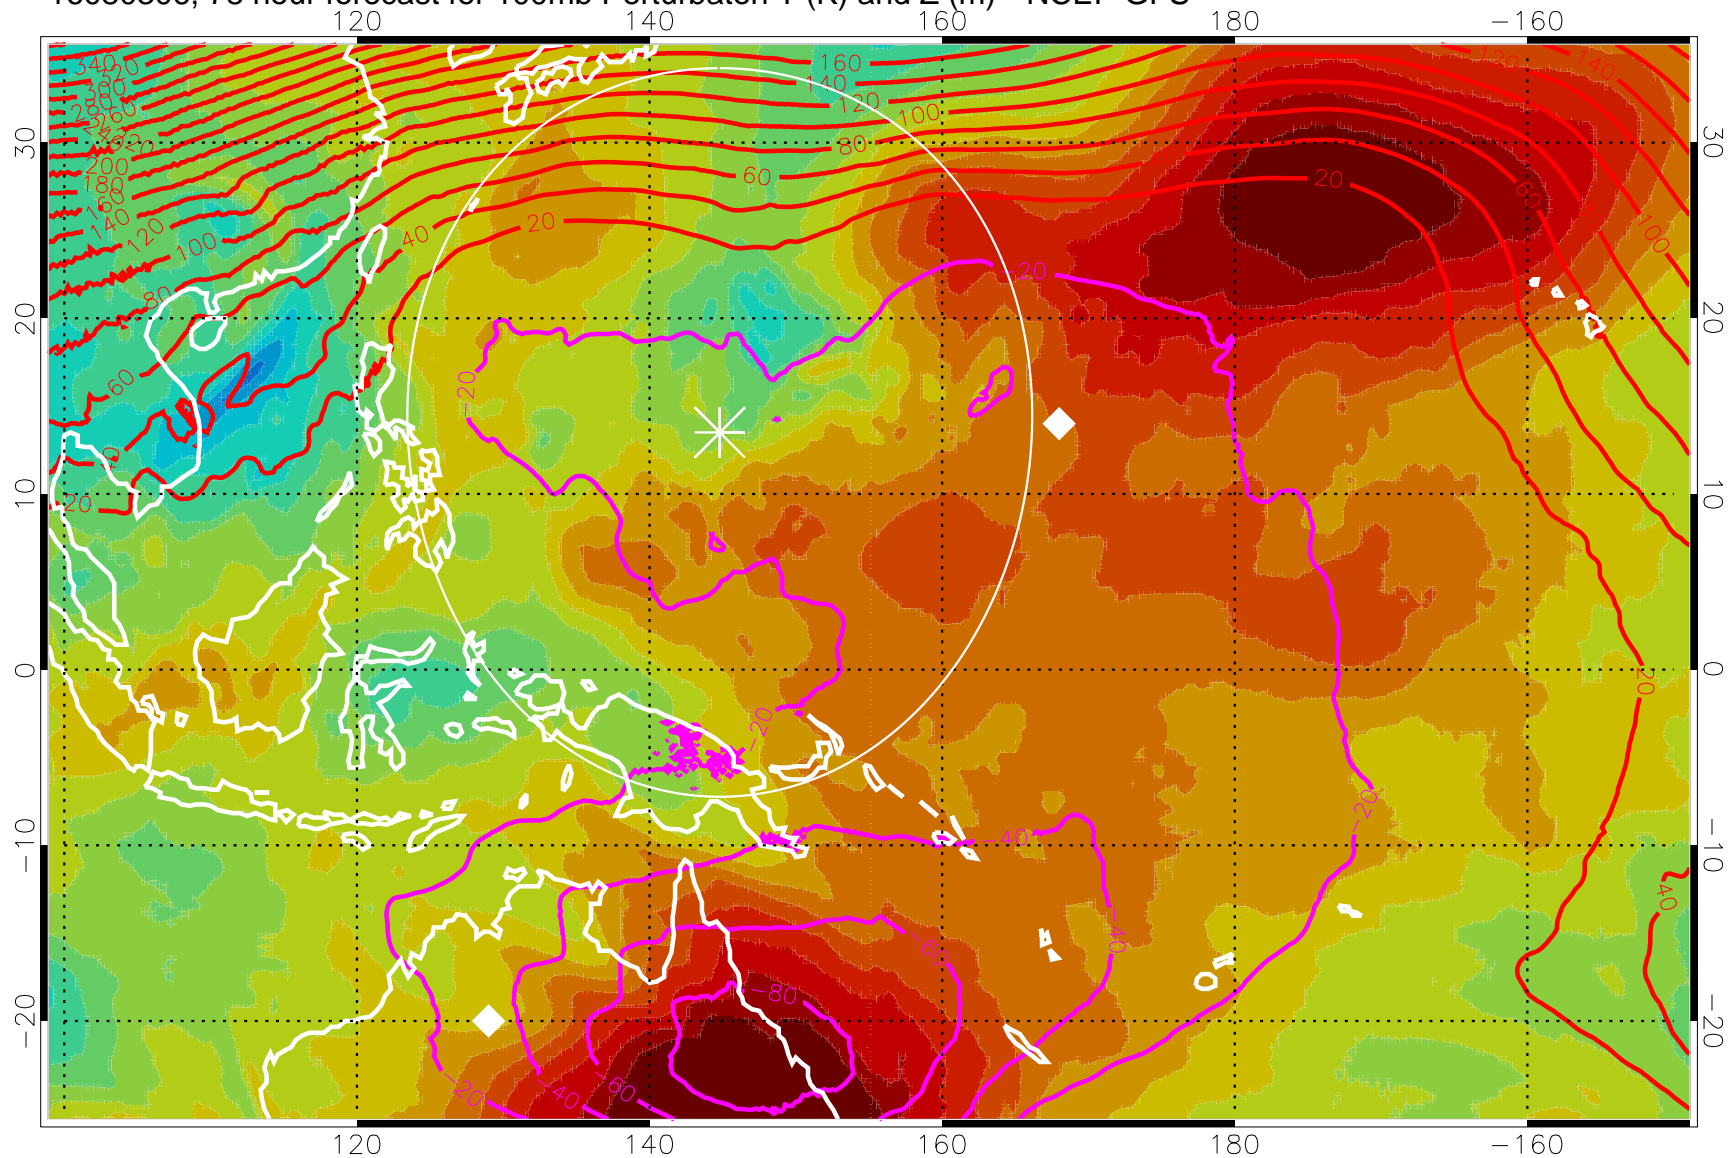

16080306, 78 hour forecast for 100mb Perturbaton T (K) and Z (m)-- NCEP GFS

Contours are 100 mbar Z perturbation (m)
Positive Z Contours
Negative Z Contours
Diamonds-mean pos. of anticyclones

Range ring of 2304 km