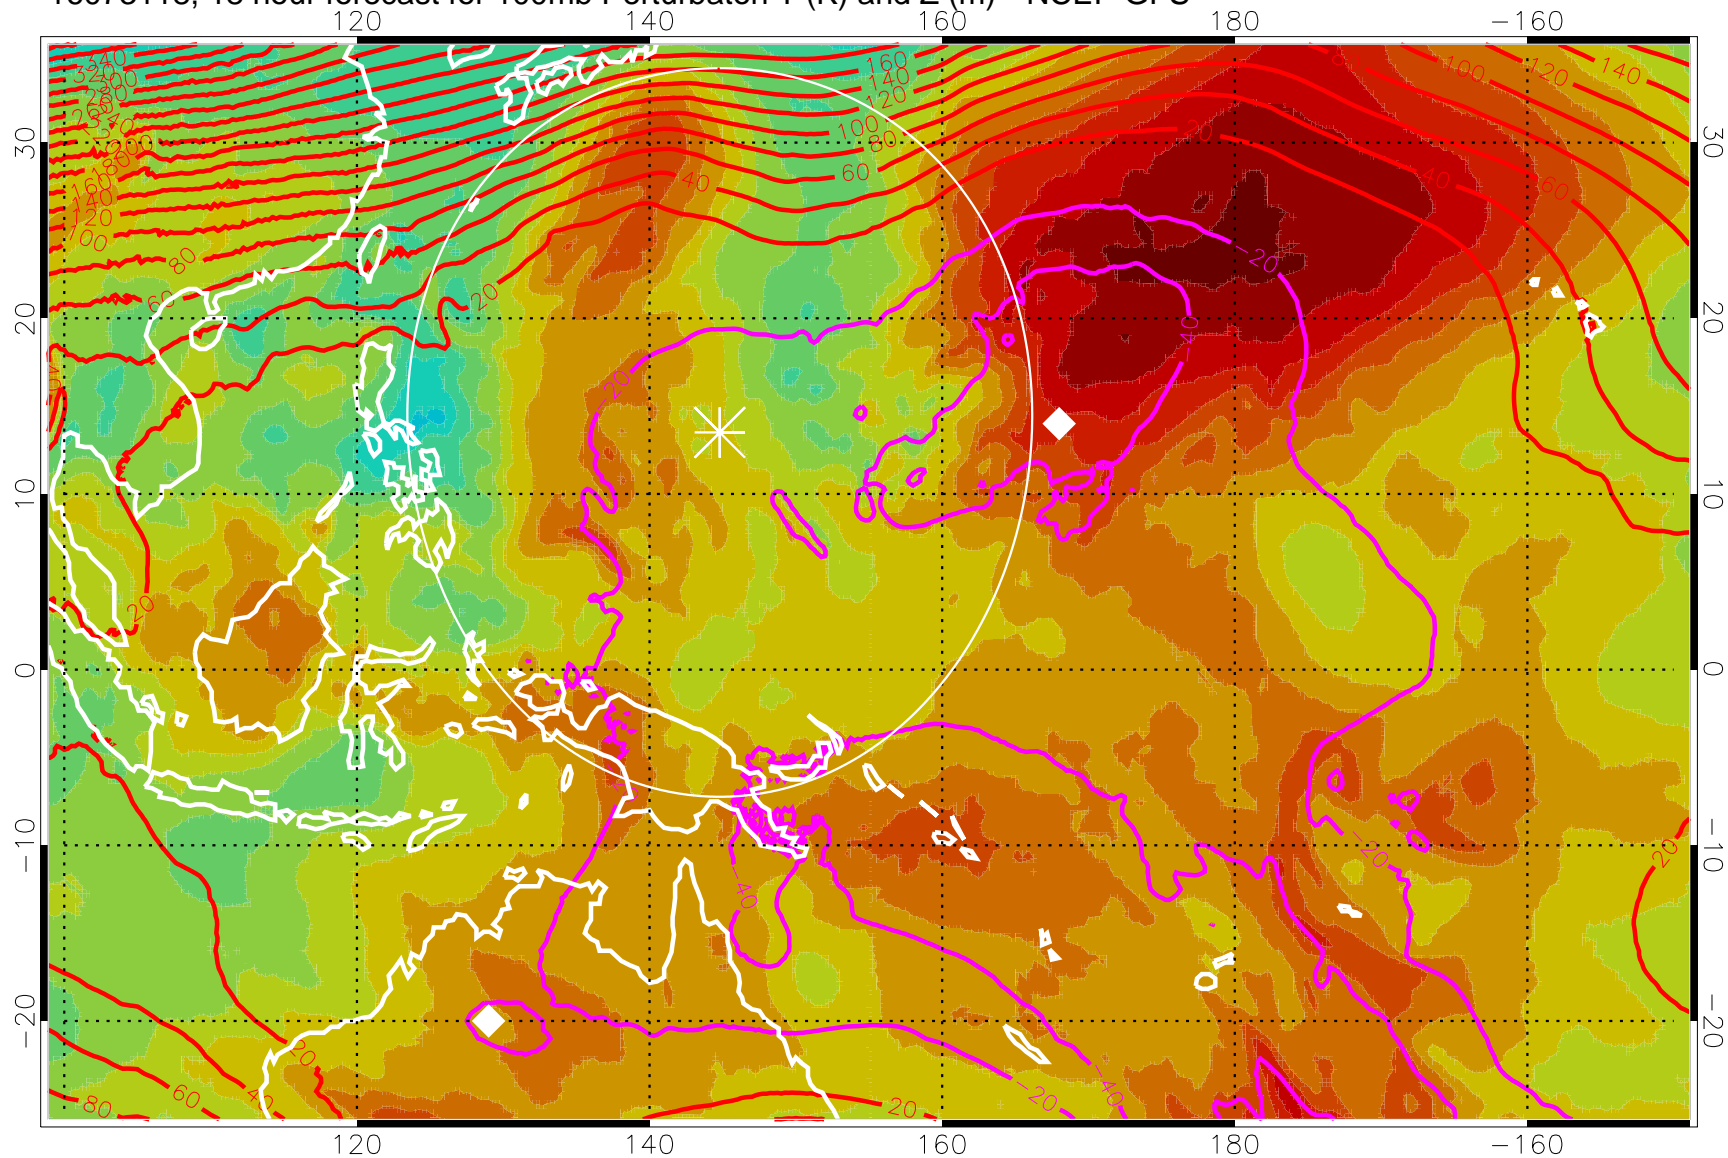

16073118, 18 hour forecast for 100mb Perturbaton T (K) and Z (m)-- NCEP GFS

Contours are 100 mbar Z perturbation (m)
Positive Z Contours
Negative Z Contours
Diamonds-mean pos. of anticyclones

Range ring of 2304 km