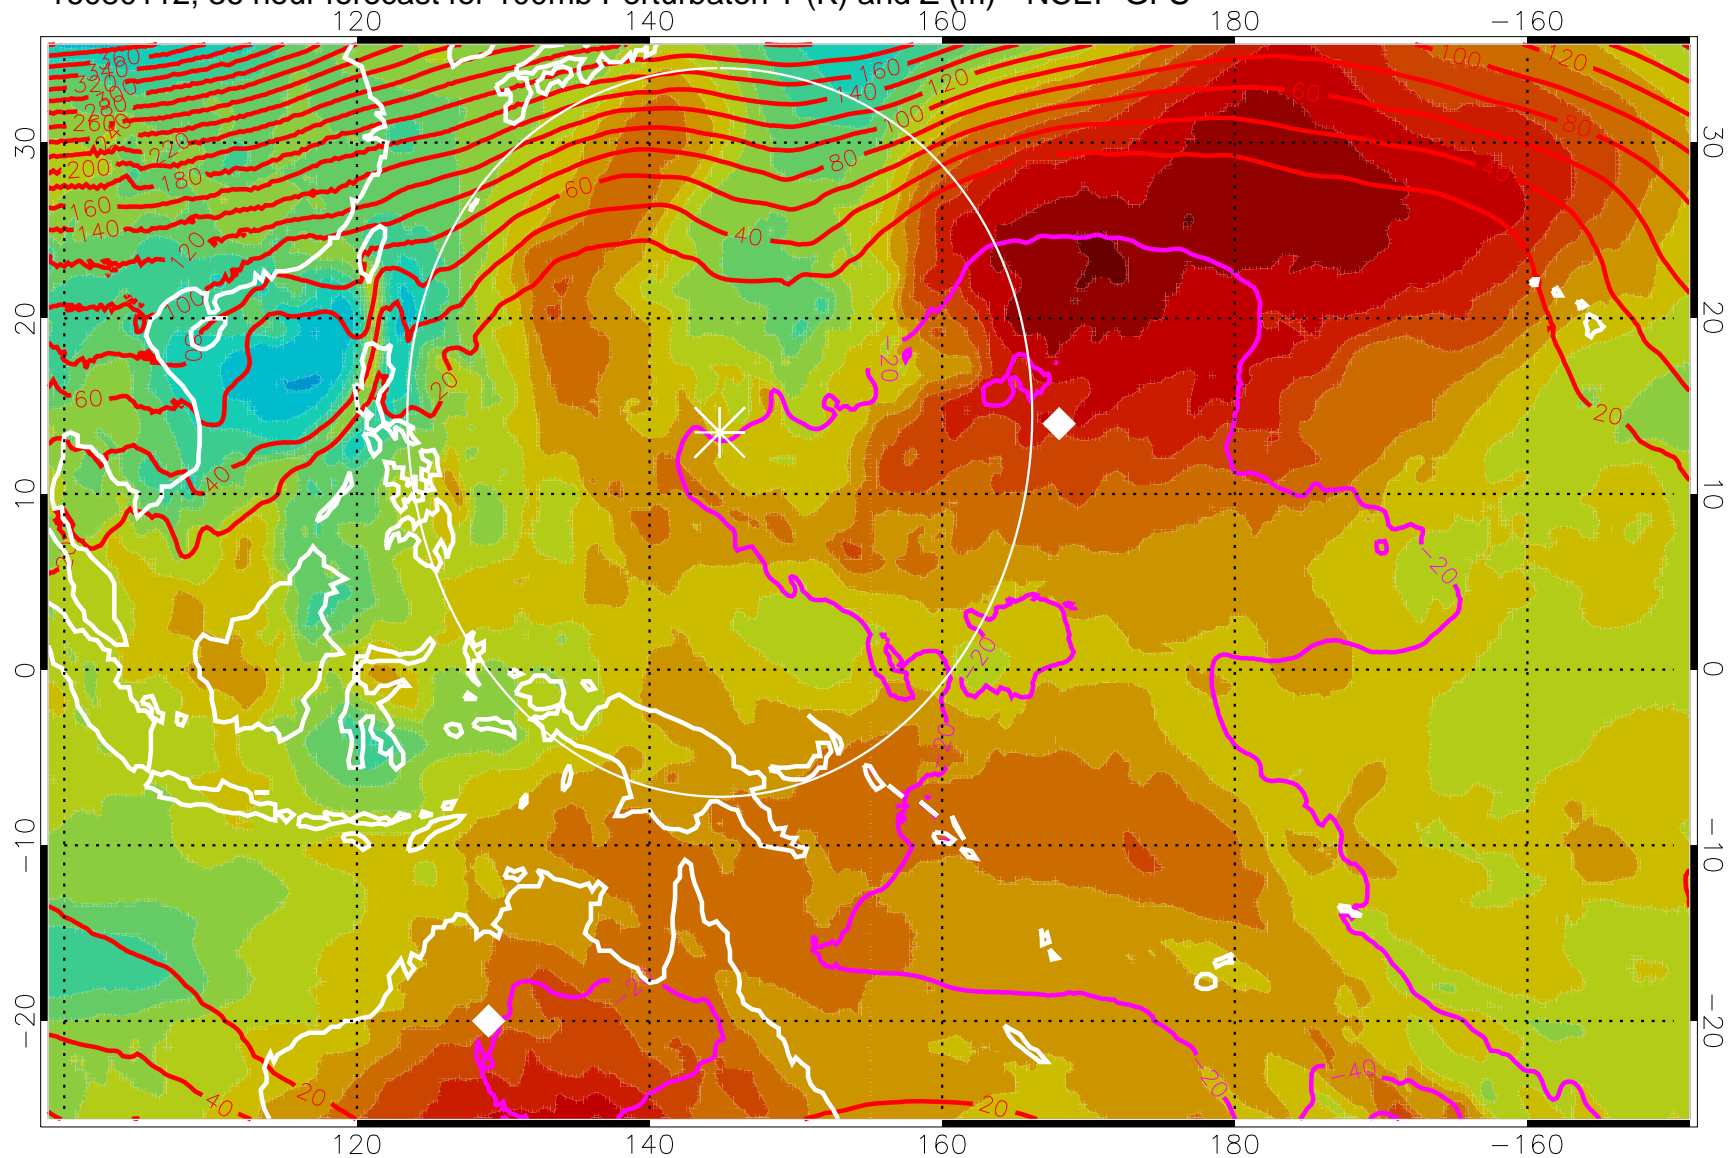

16080112, 36 hour forecast for 100mb Perturbaton T (K) and Z (m)-- NCEP GFS

Contours are 100 mbar Z perturbation (m)
Positive Z Contours
Negative Z Contours
Diamonds-mean pos. of anticyclones

Range ring of 2304 km