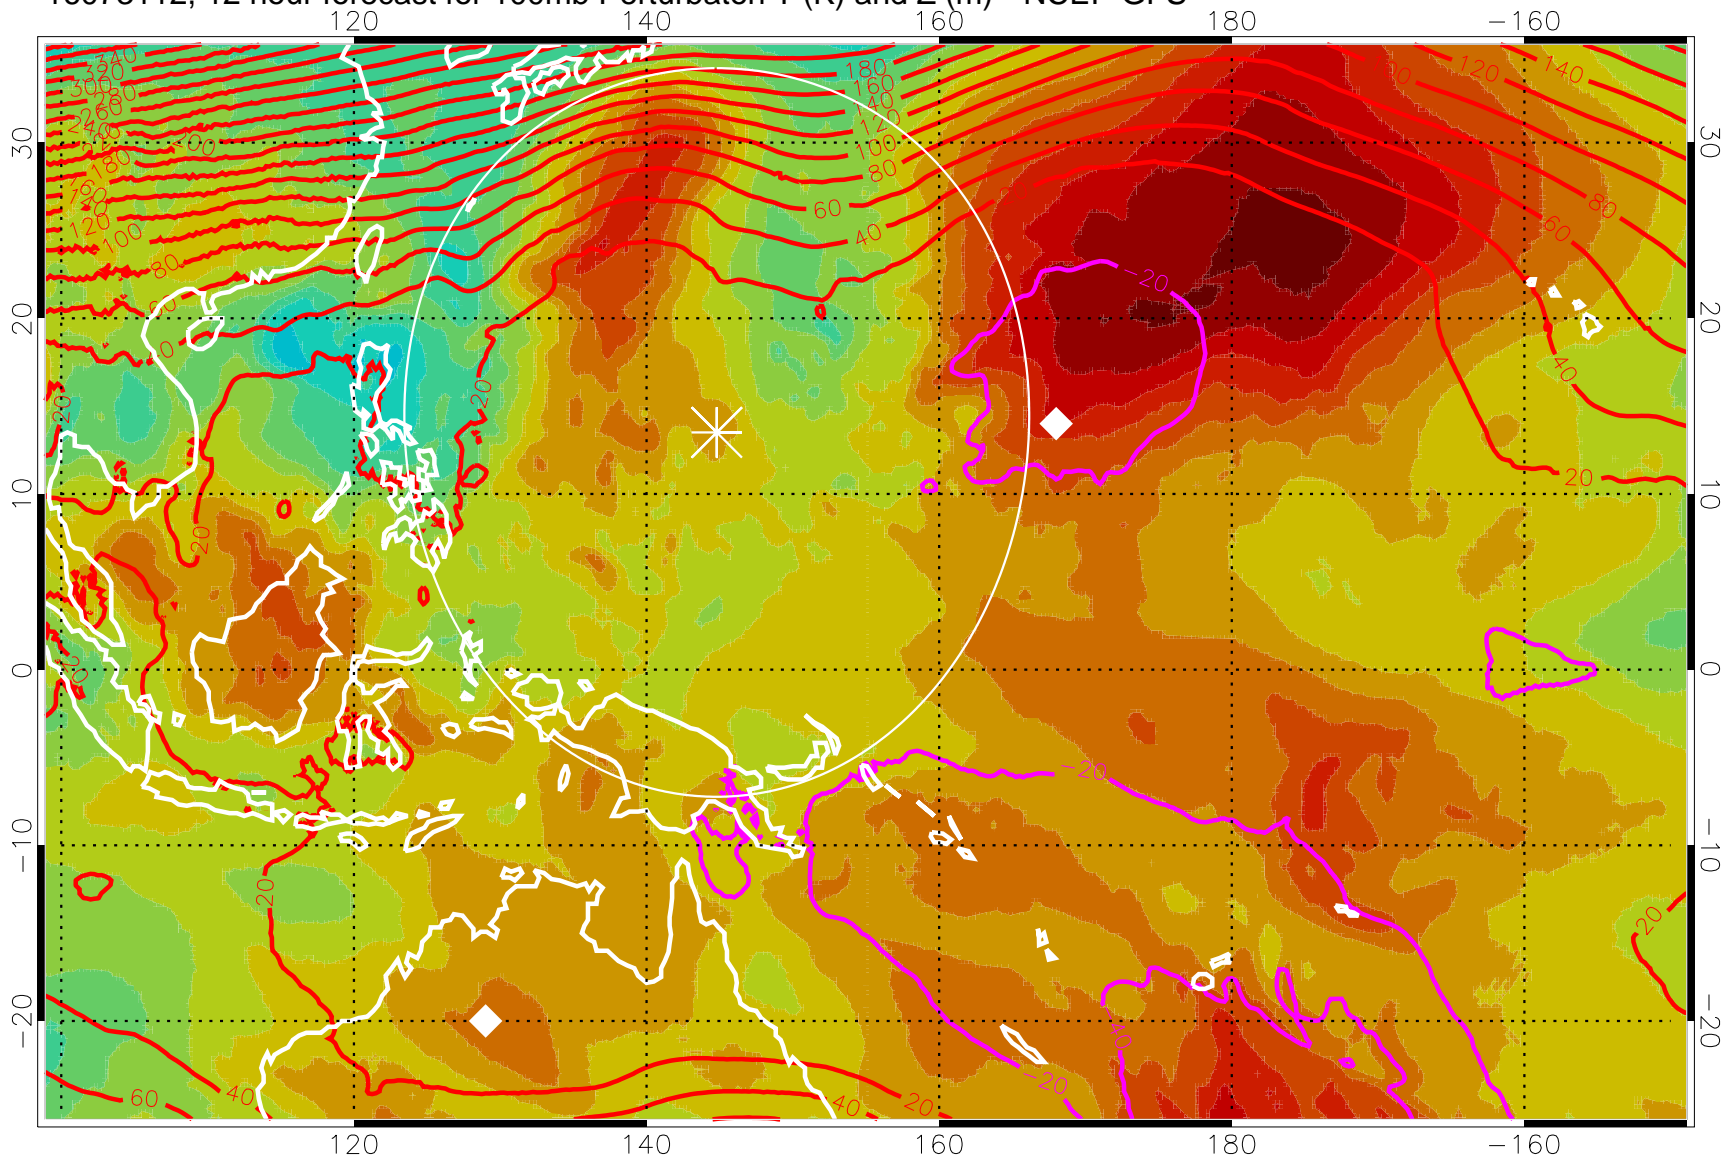

16073112, 12 hour forecast for 100mb Perturbaton T (K) and Z (m)-- NCEP GFS

T deviation from jan-feb mean, K

Contours are 100 mbar Z perturbation (m)
Positive Z Contours
Negative Z Contours
Diamonds-mean pos. of anticyclones

Range ring of 2304 km