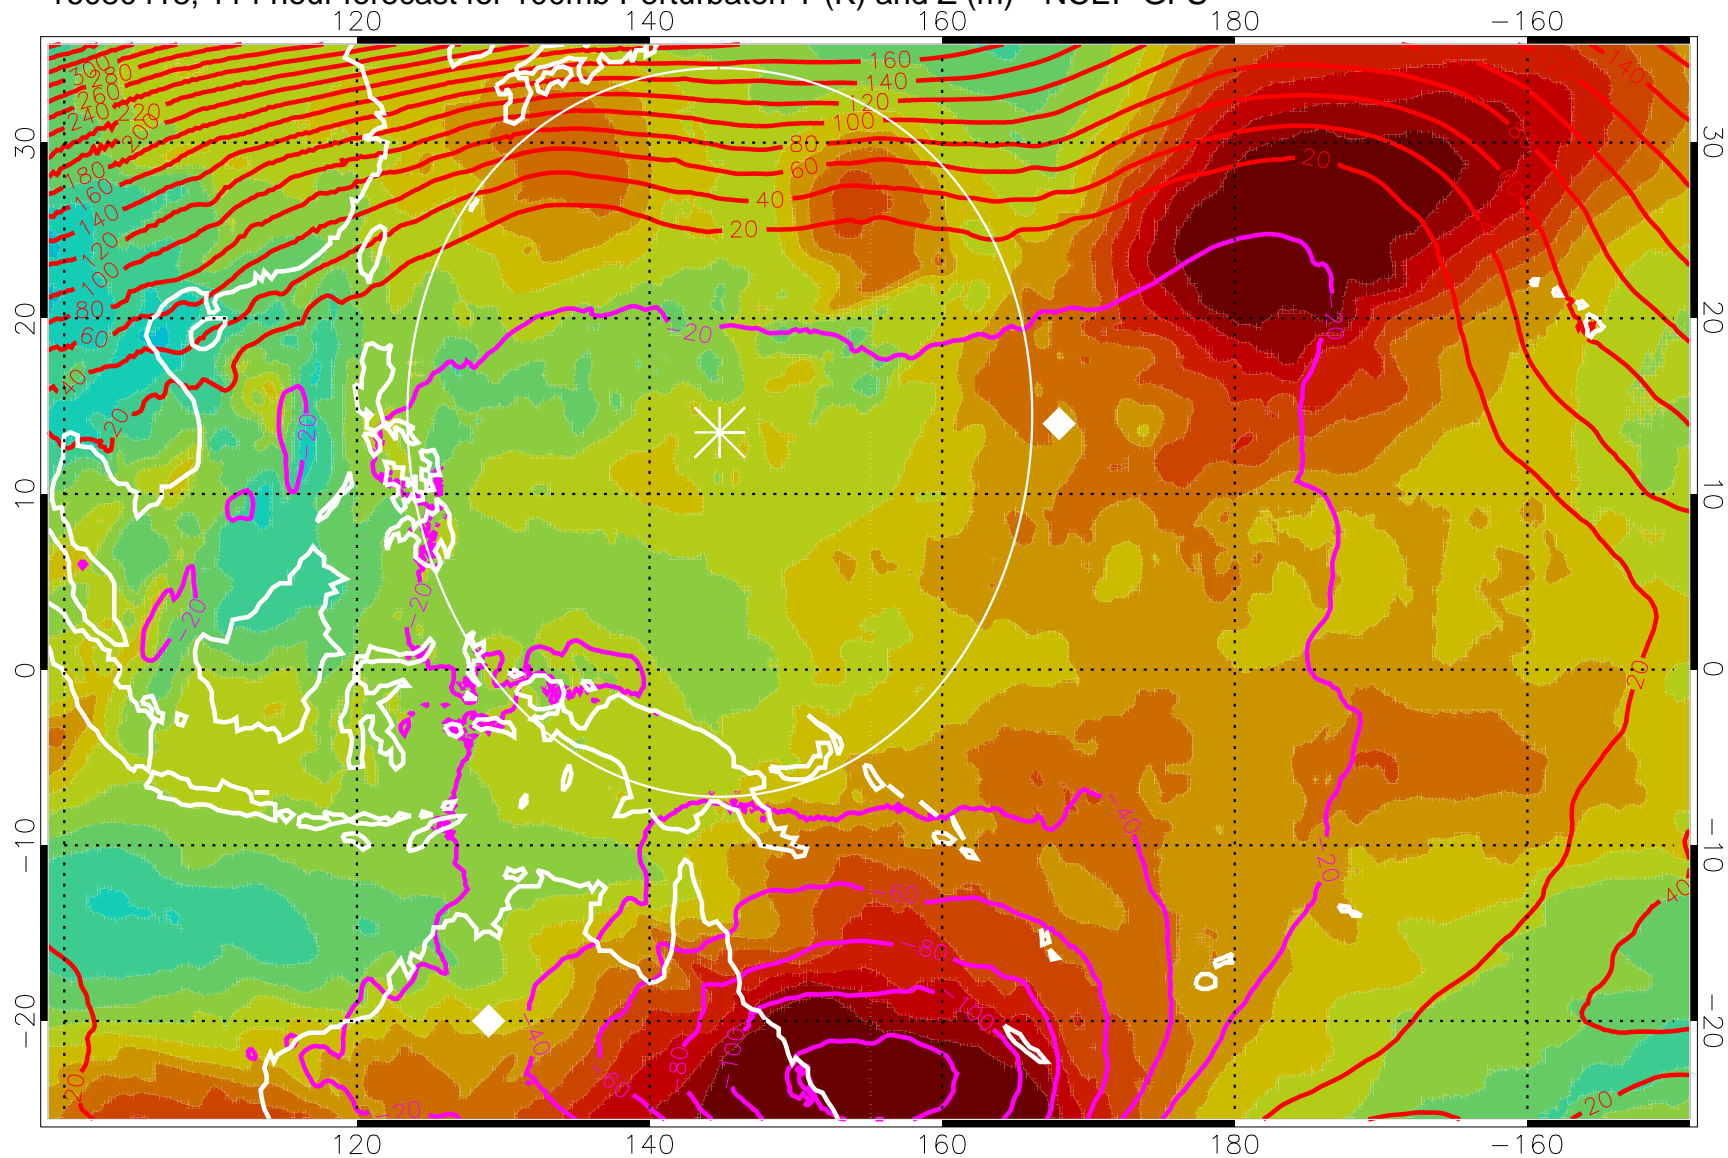

16080418, 114 hour forecast for 100mb Perturbaton T (K) and Z (m)-- NCEP GFS

Contours are 100 mbar Z perturbation (m)
Positive Z Contours
Negative Z Contours
Diamonds-mean pos. of anticyclones

Range ring of 2304 km