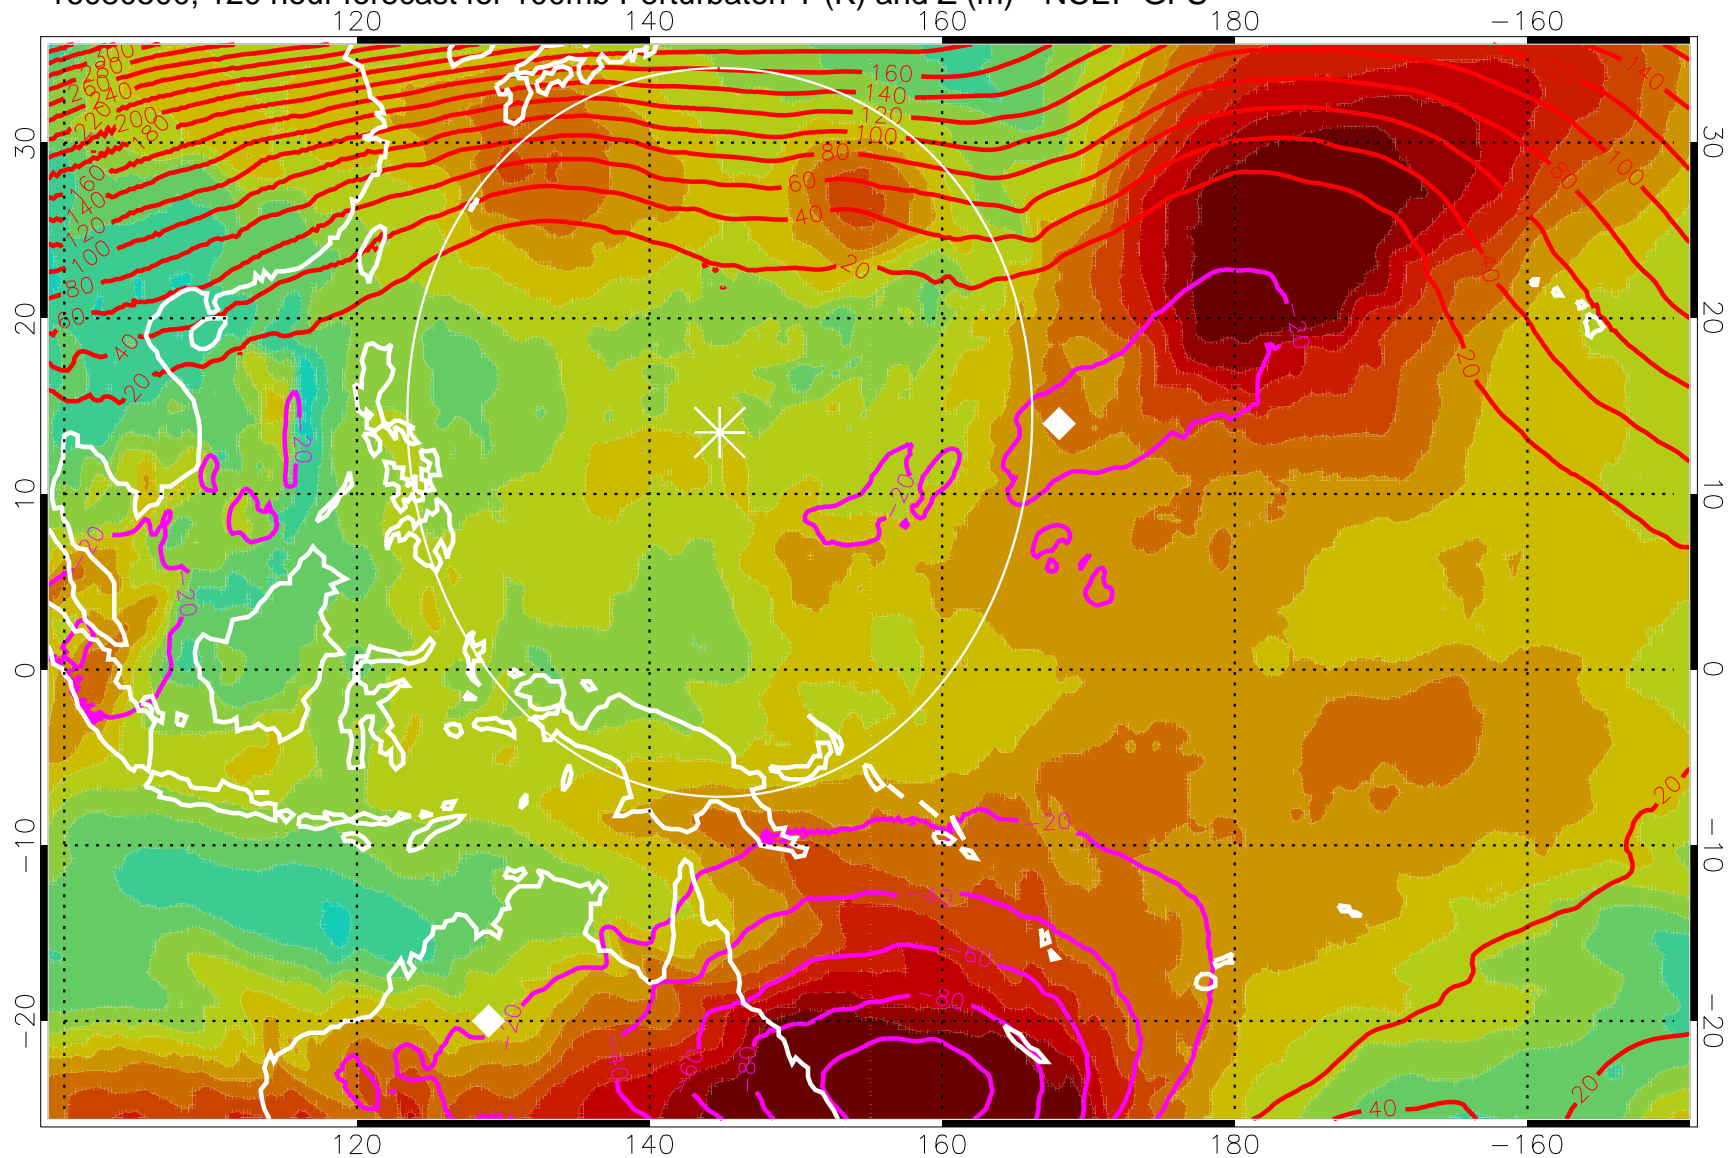

16080500, 120 hour forecast for 100mb Perturbaton T (K) and Z (m)-- NCEP GFS

Contours are 100 mbar Z perturbation (m)
Positive Z Contours
Negative Z Contours
Diamonds-mean pos. of anticyclones

Range ring of 2304 km