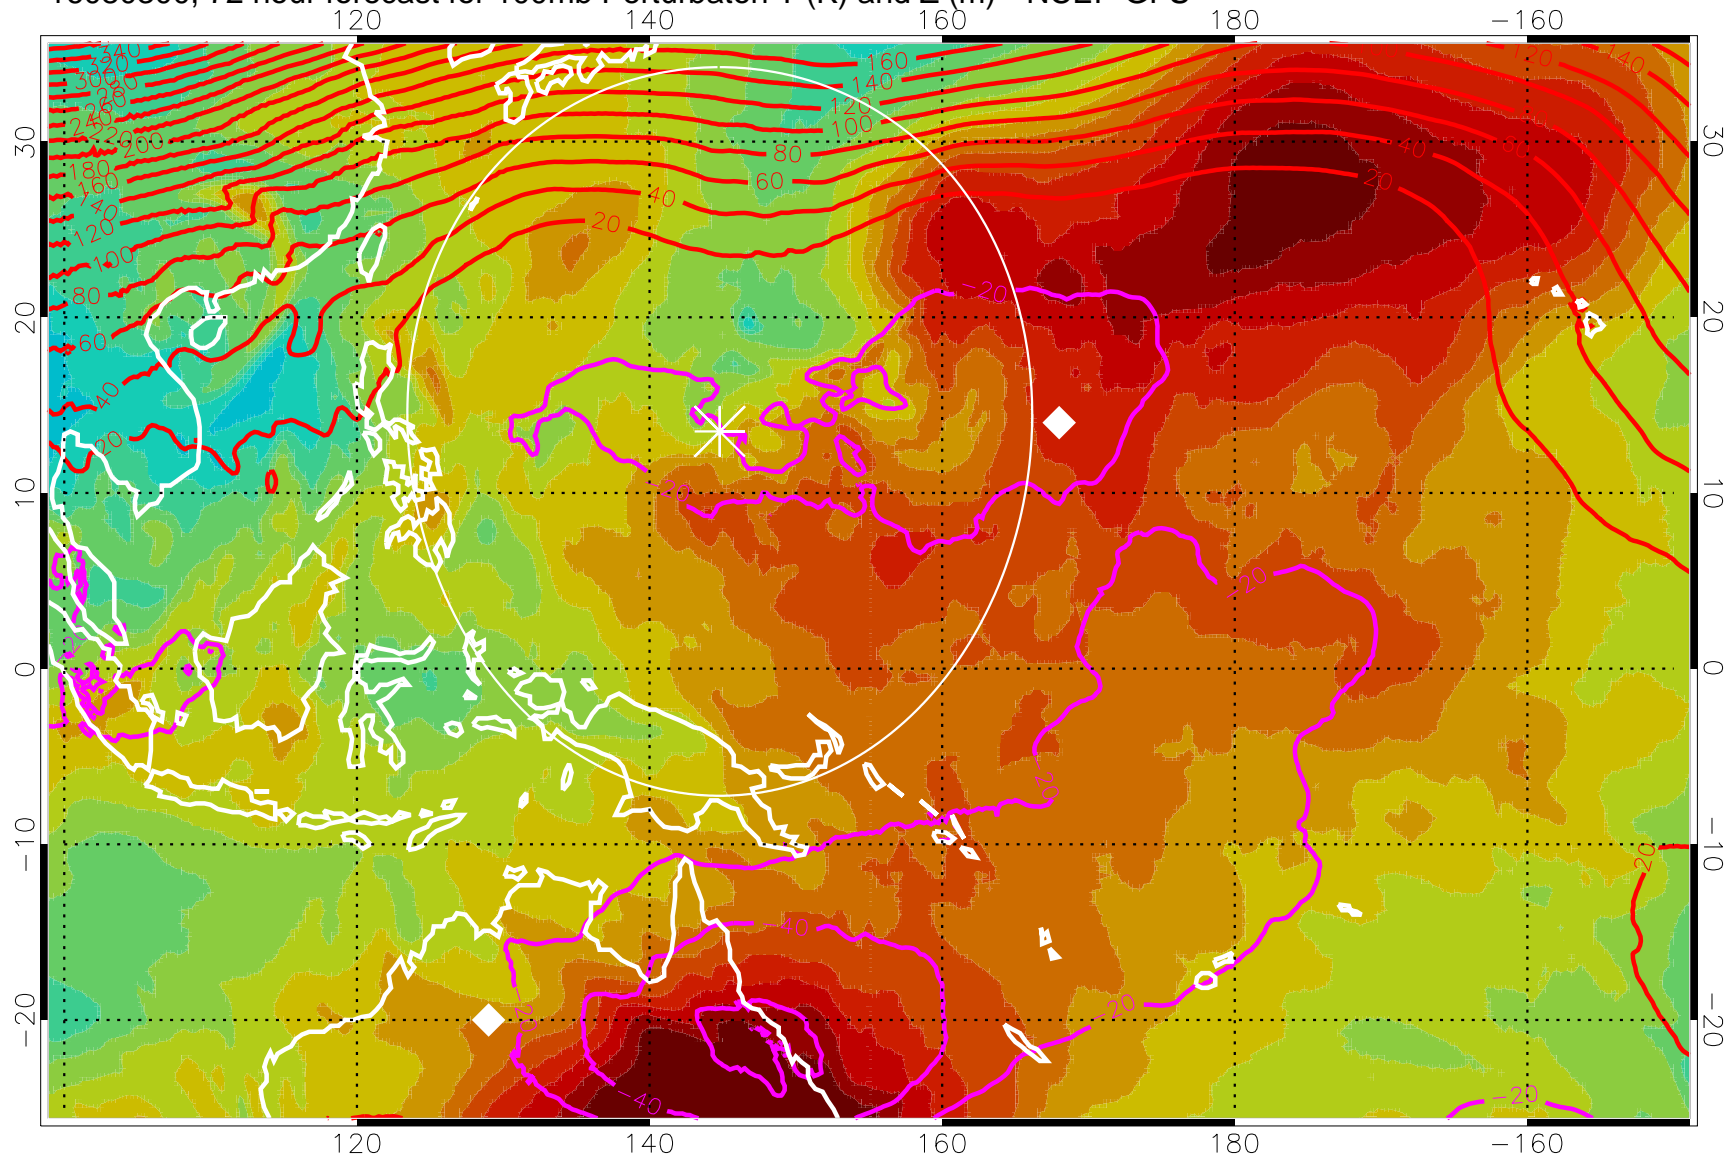

16080300, 72 hour forecast for 100mb Perturbaton T (K) and Z (m)-- NCEP GFS

Contours are 100 mbar Z perturbation (m)
Positive Z Contours
Negative Z Contours
Diamonds-mean pos. of anticyclones

Range ring of 2304 km