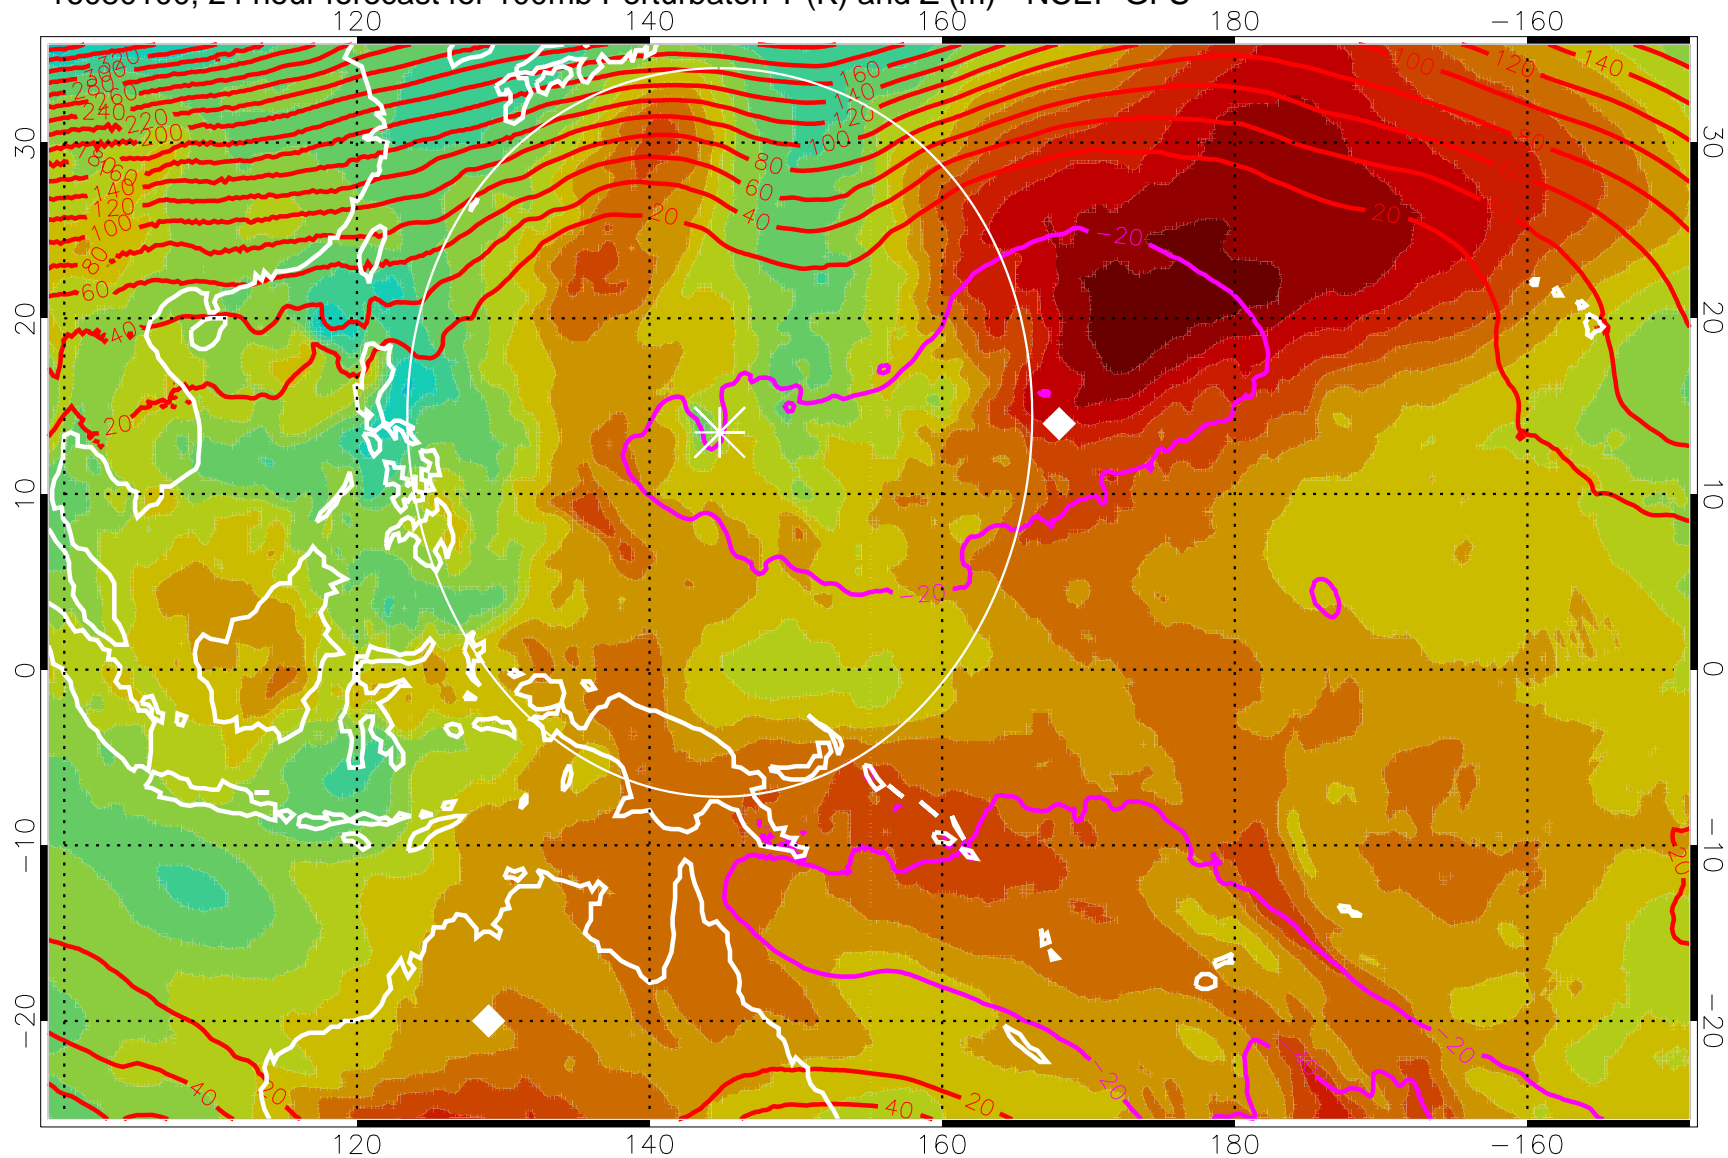

16080100, 24 hour forecast for 100mb Perturbaton T (K) and Z (m)-- NCEP GFS

Contours are 100 mbar Z perturbation (m)
Positive Z Contours
Negative Z Contours
Diamonds-mean pos. of anticyclones

Range ring of 2304 km