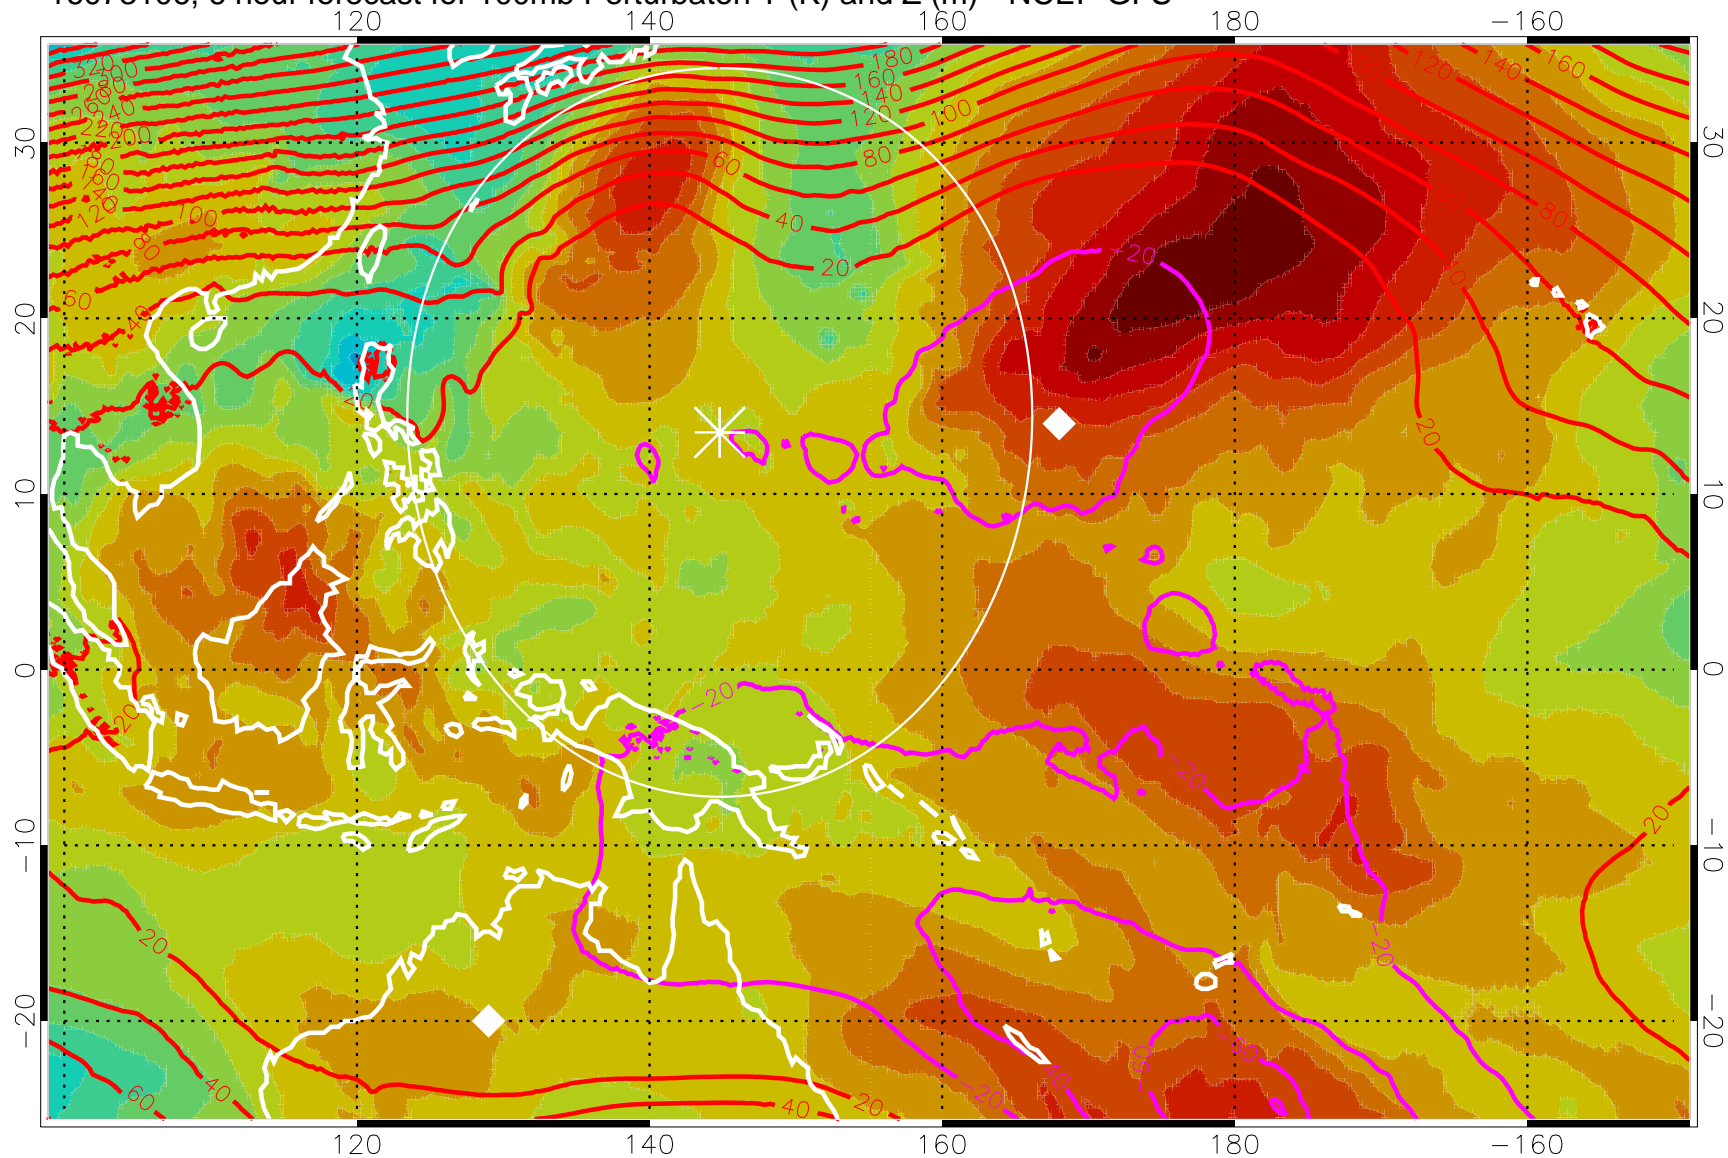

16073106, 6 hour forecast for 100mb Perturbaton T (K) and Z (m)-- NCEP GFS

Contours are 100 mbar Z perturbation (m)  
Positive Z Contours  
Negative Z Contours  
Diamonds-mean pos. of anticyclones

Range ring of 2304 km