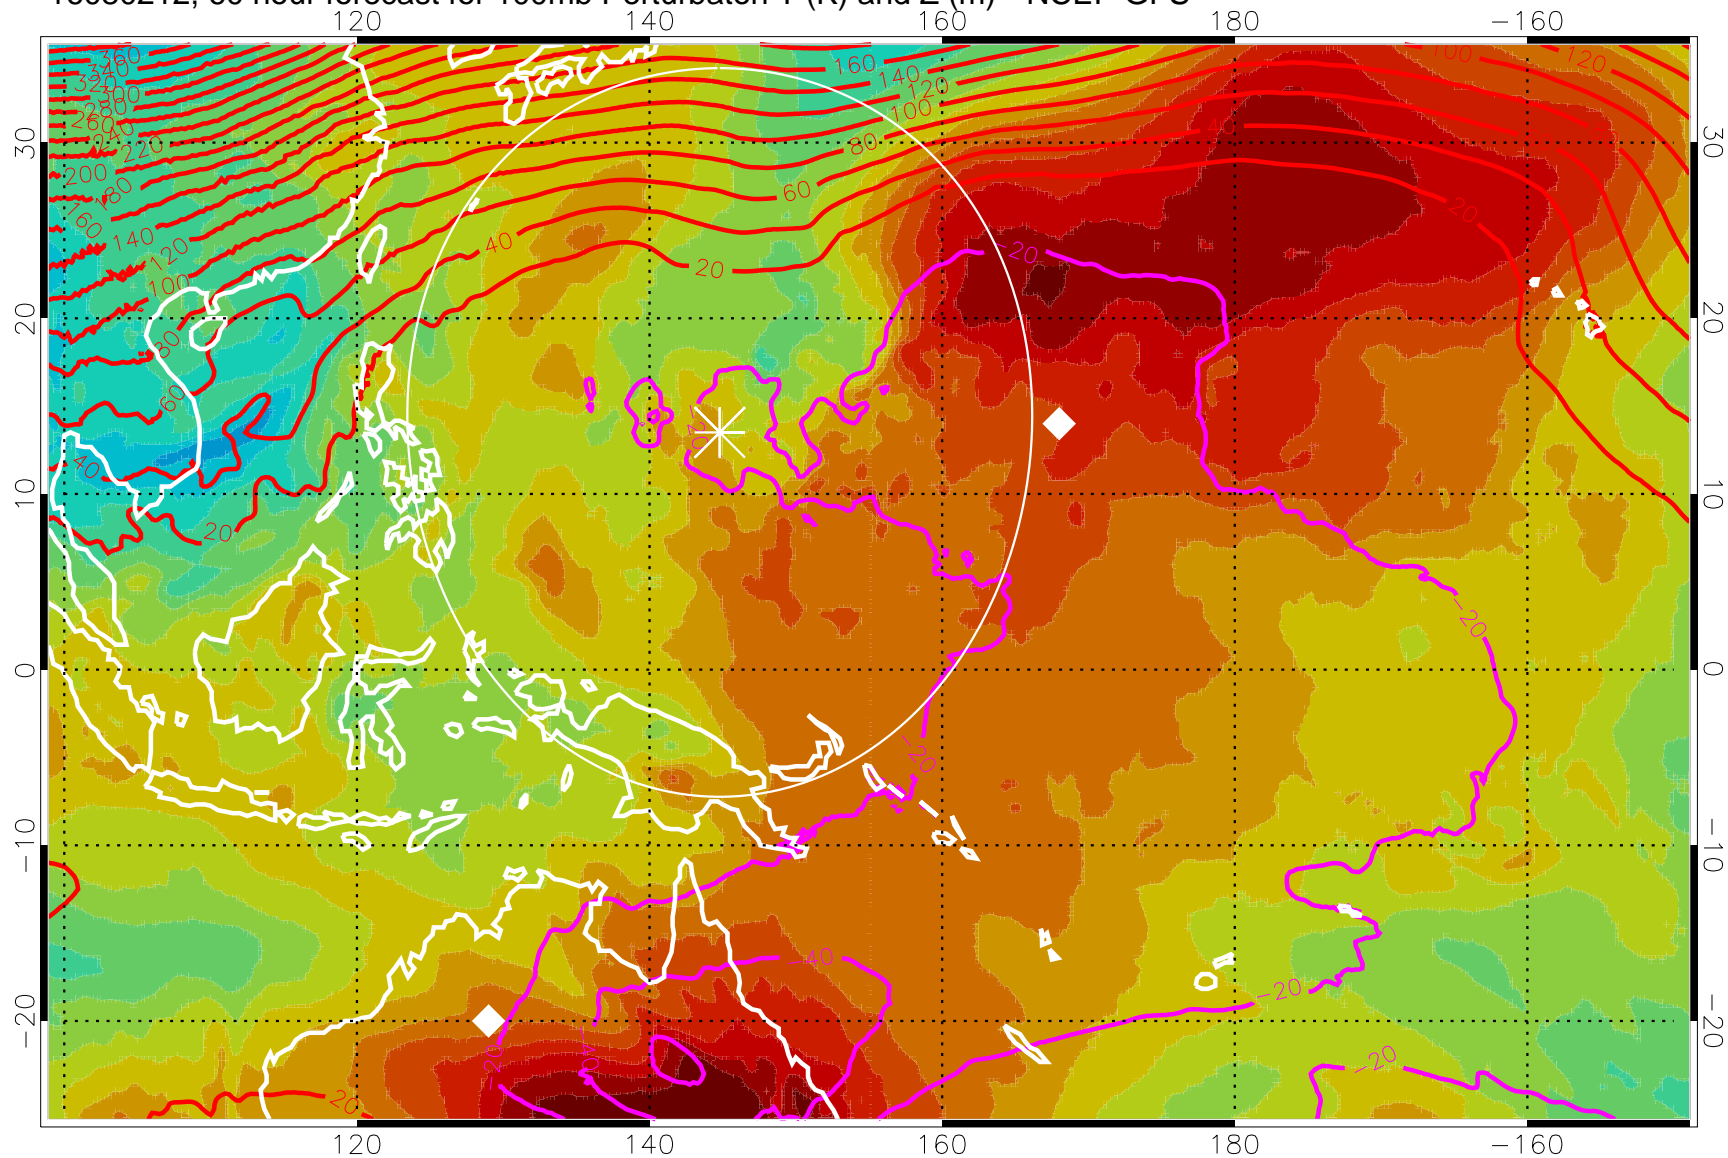

16080212, 60 hour forecast for 100mb Perturbaton T (K) and Z (m)-- NCEP GFS

Contours are 100 mbar Z perturbation (m)
Positive Z Contours
Negative Z Contours
Diamonds-mean pos. of anticyclones

Range ring of 2304 km