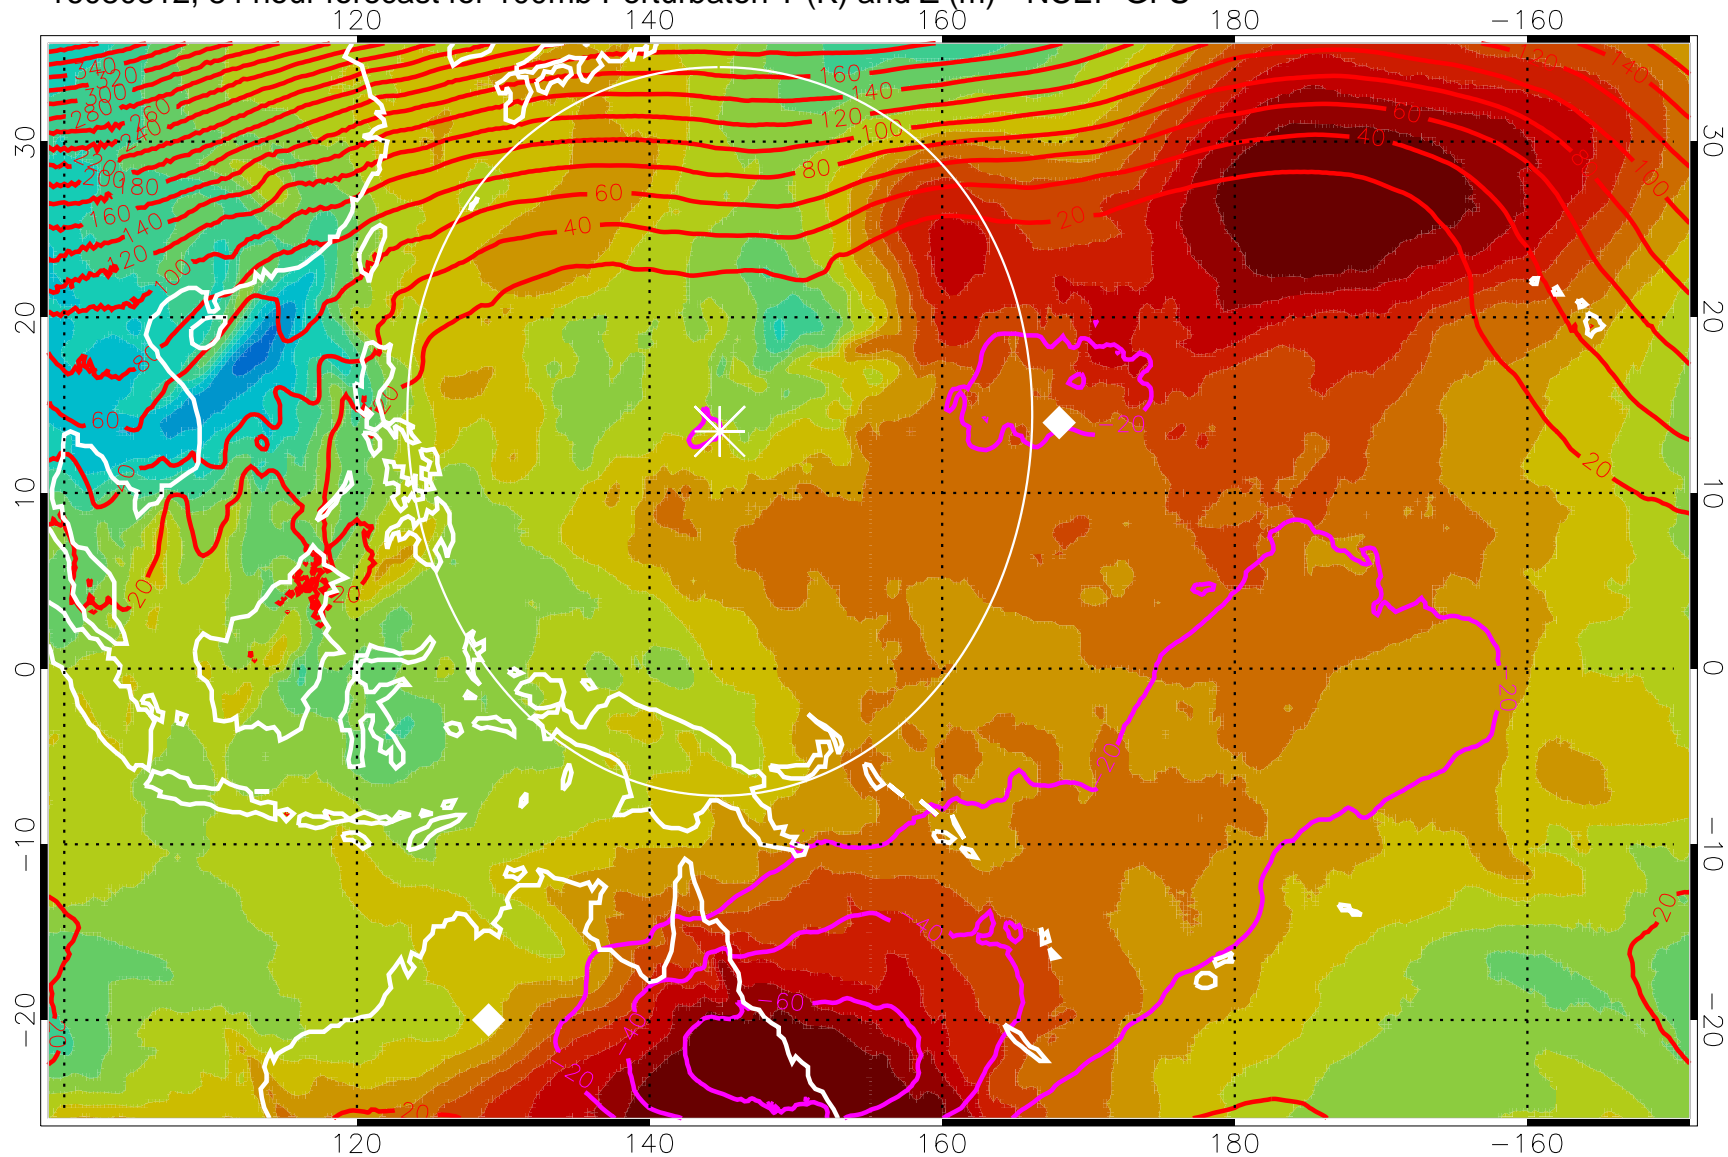

16080312, 84 hour forecast for 100mb Perturbaton T (K) and Z (m)-- NCEP GFS

Contours are 100 mbar Z perturbation (m)
Positive Z Contours
Negative Z Contours
Diamonds-mean pos. of anticyclones

Range ring of 2304 km