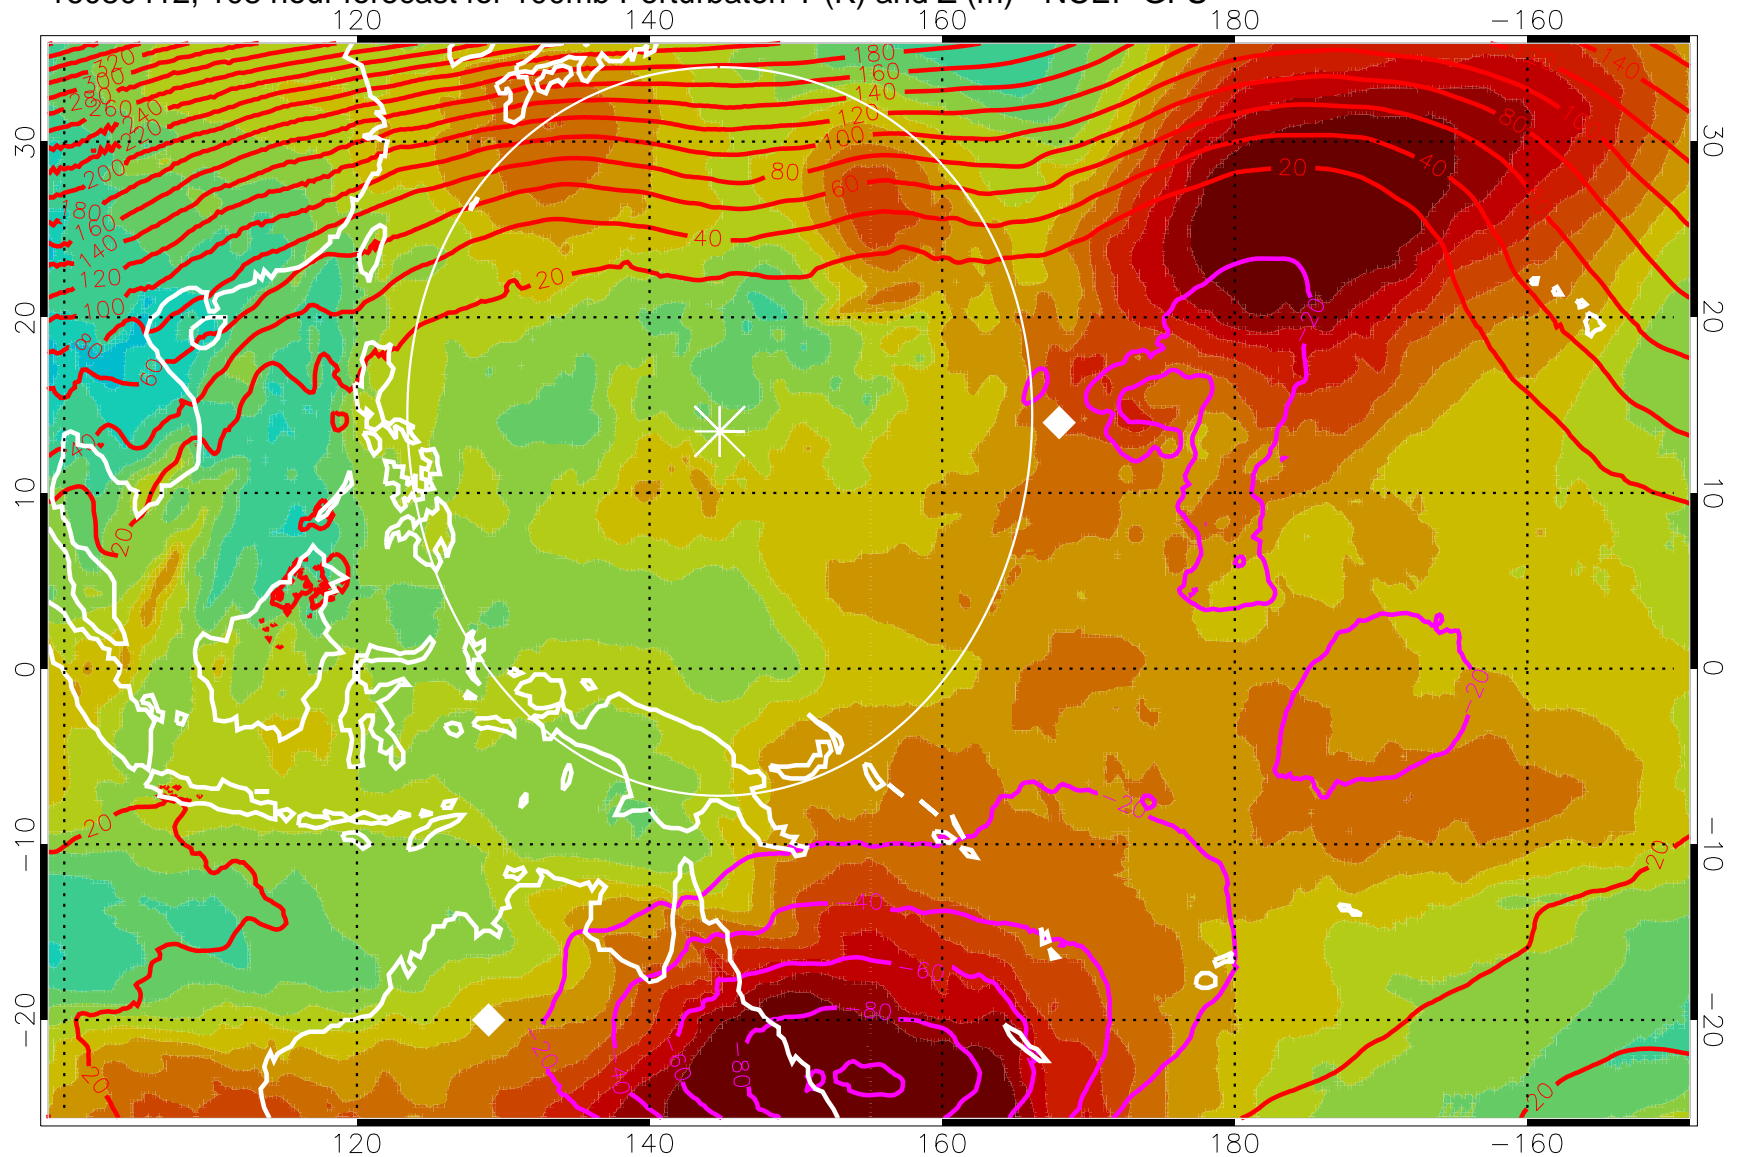

16080412, 108 hour forecast for 100mb Perturbaton T (K) and Z (m)-- NCEP GFS

Contours are 100 mbar Z perturbation (m)
Positive Z Contours
Negative Z Contours
Diamonds-mean pos. of anticyclones

Range ring of 2304 km