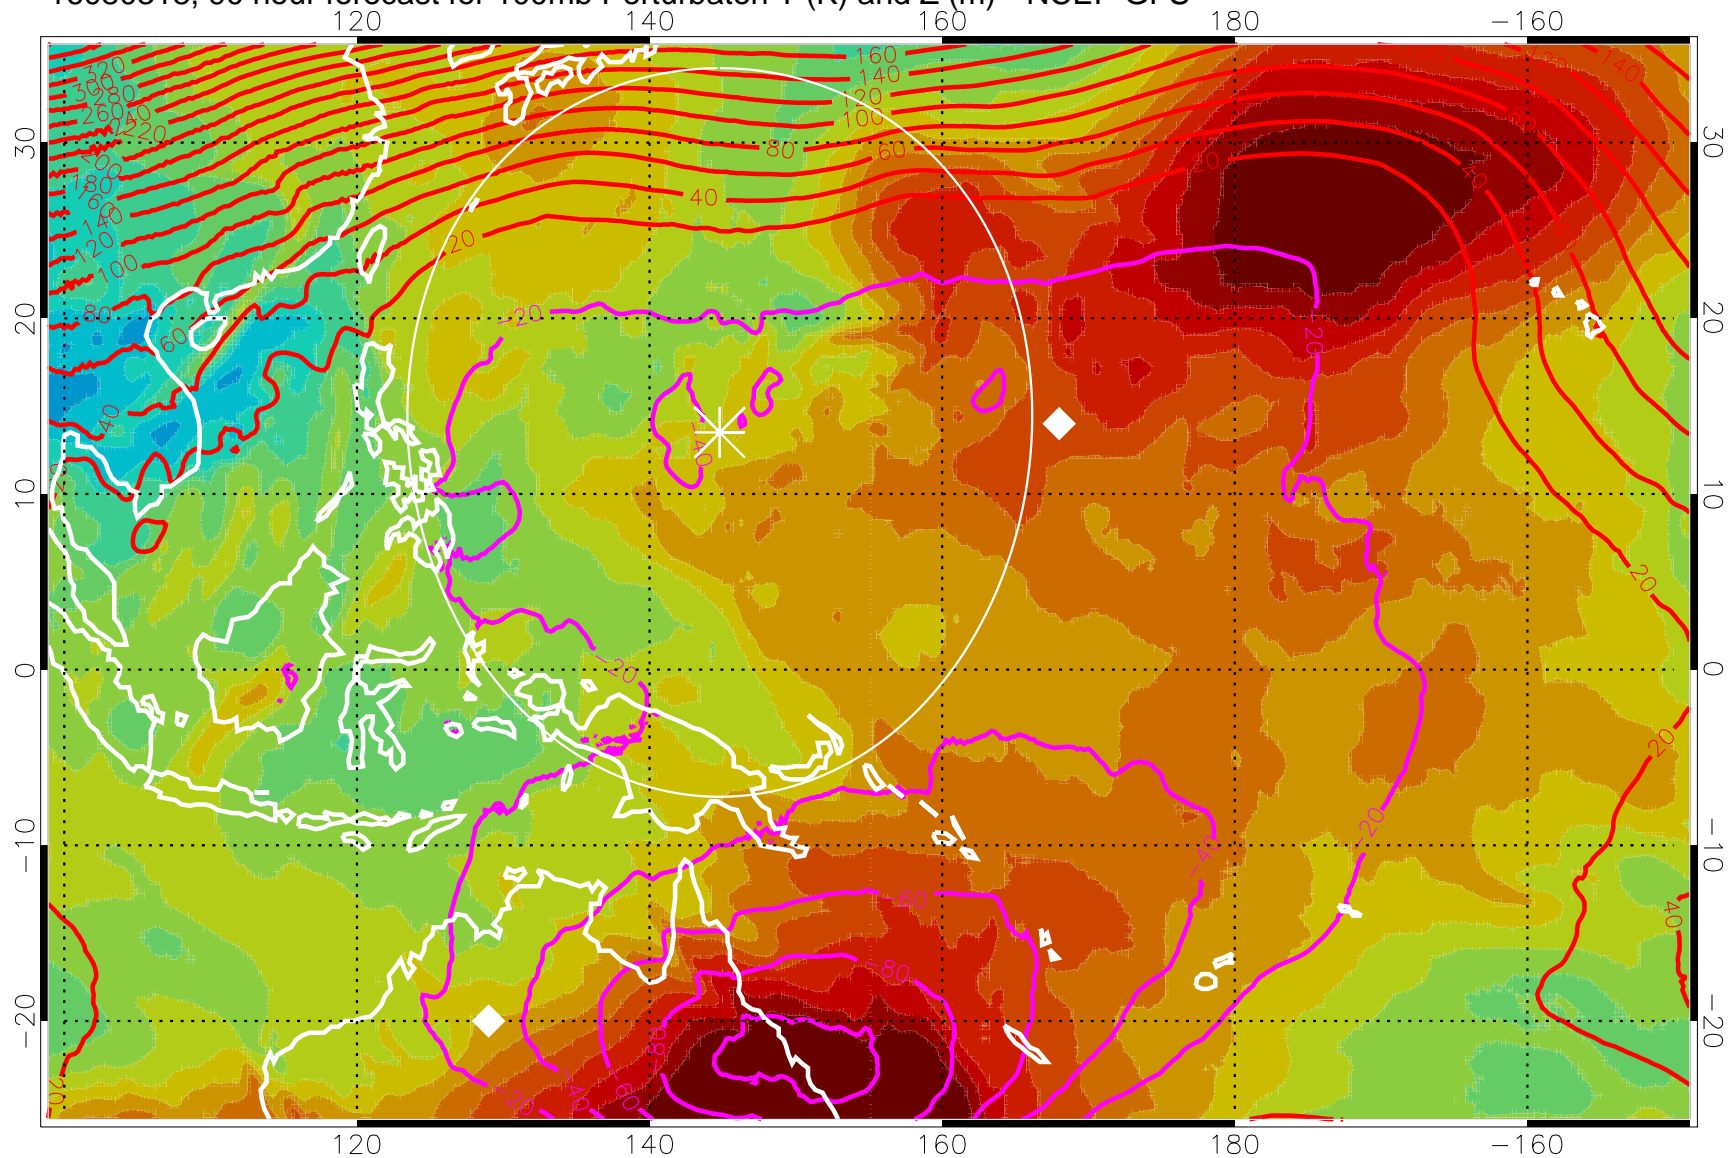

16080318, 90 hour forecast for 100mb Perturbaton T (K) and Z (m)-- NCEP GFS

Contours are 100 mbar Z perturbation (m)
Positive Z Contours
Negative Z Contours
Diamonds-mean pos. of anticyclones

Range ring of 2304 km