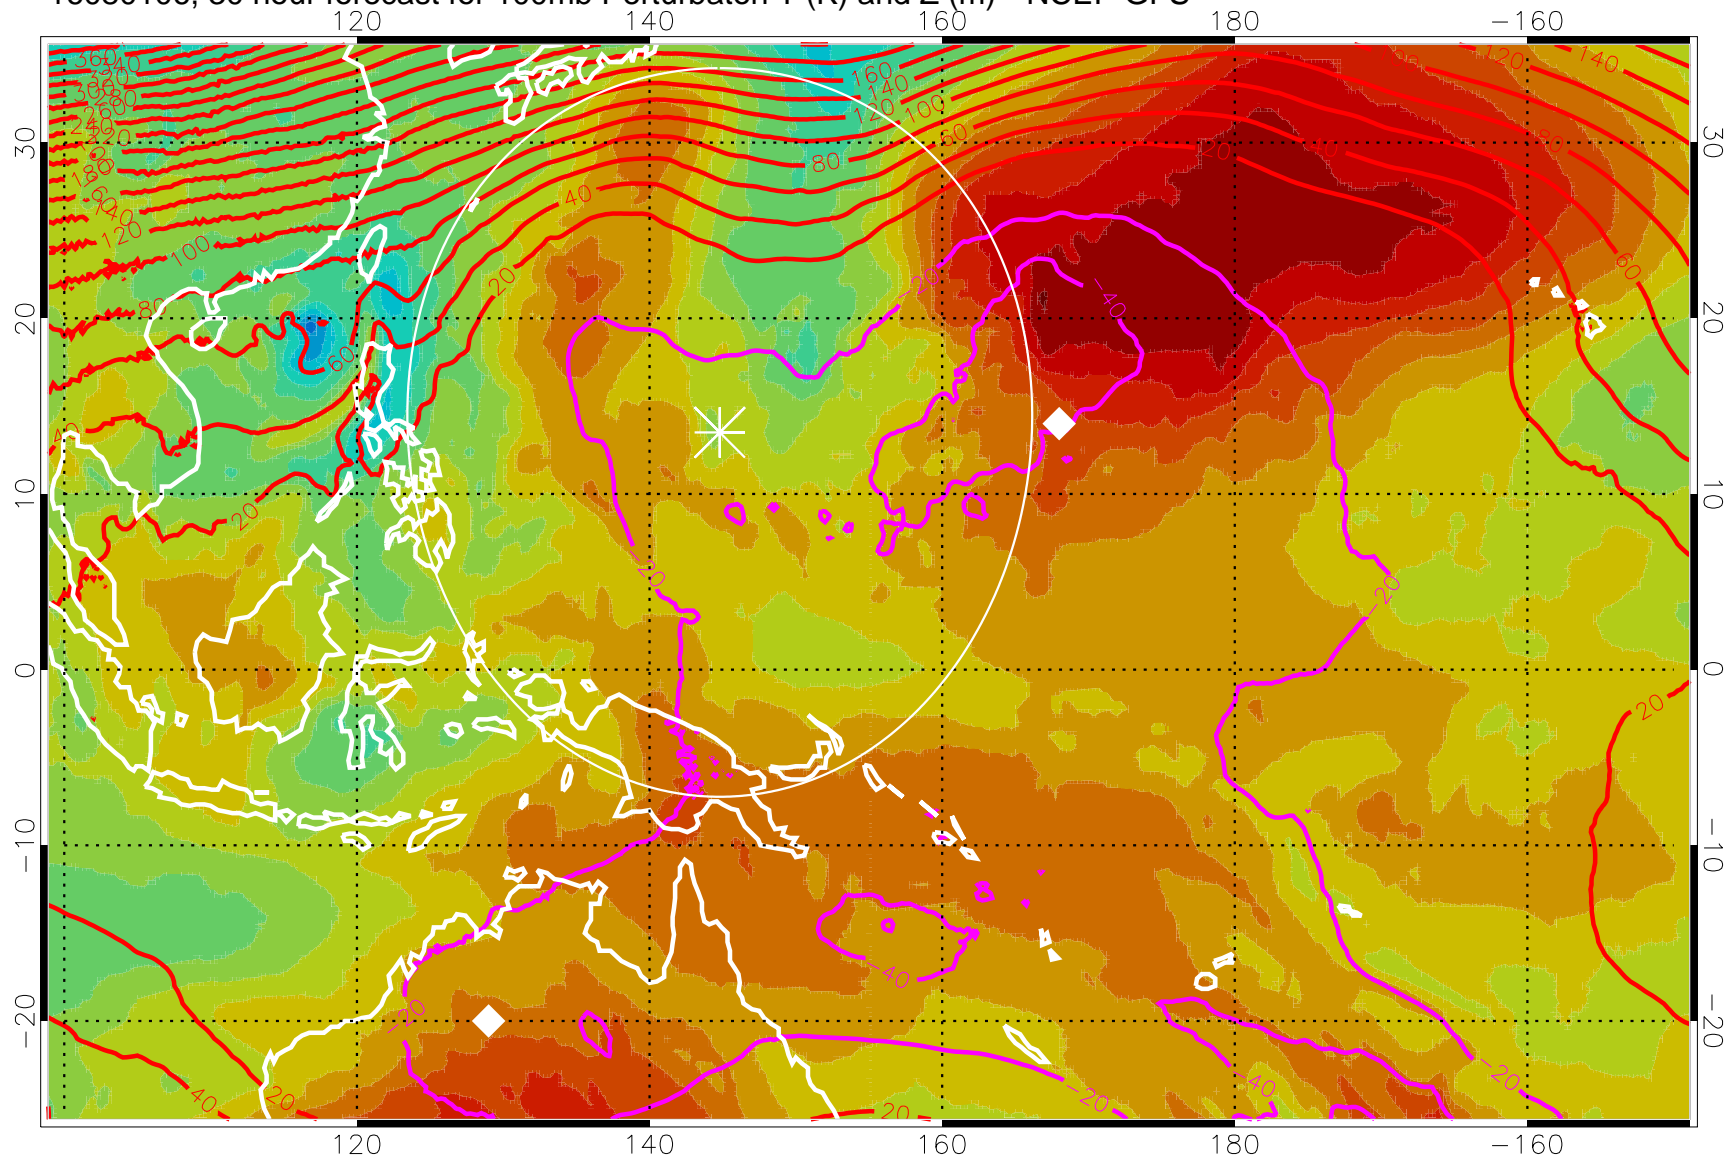

16080106, 30 hour forecast for 100mb Perturbaton T (K) and Z (m)-- NCEP GFS

Contours are 100 mbar Z perturbation (m)
Positive Z Contours
Negative Z Contours
Diamonds-mean pos. of anticyclones

Range ring of 2304 km