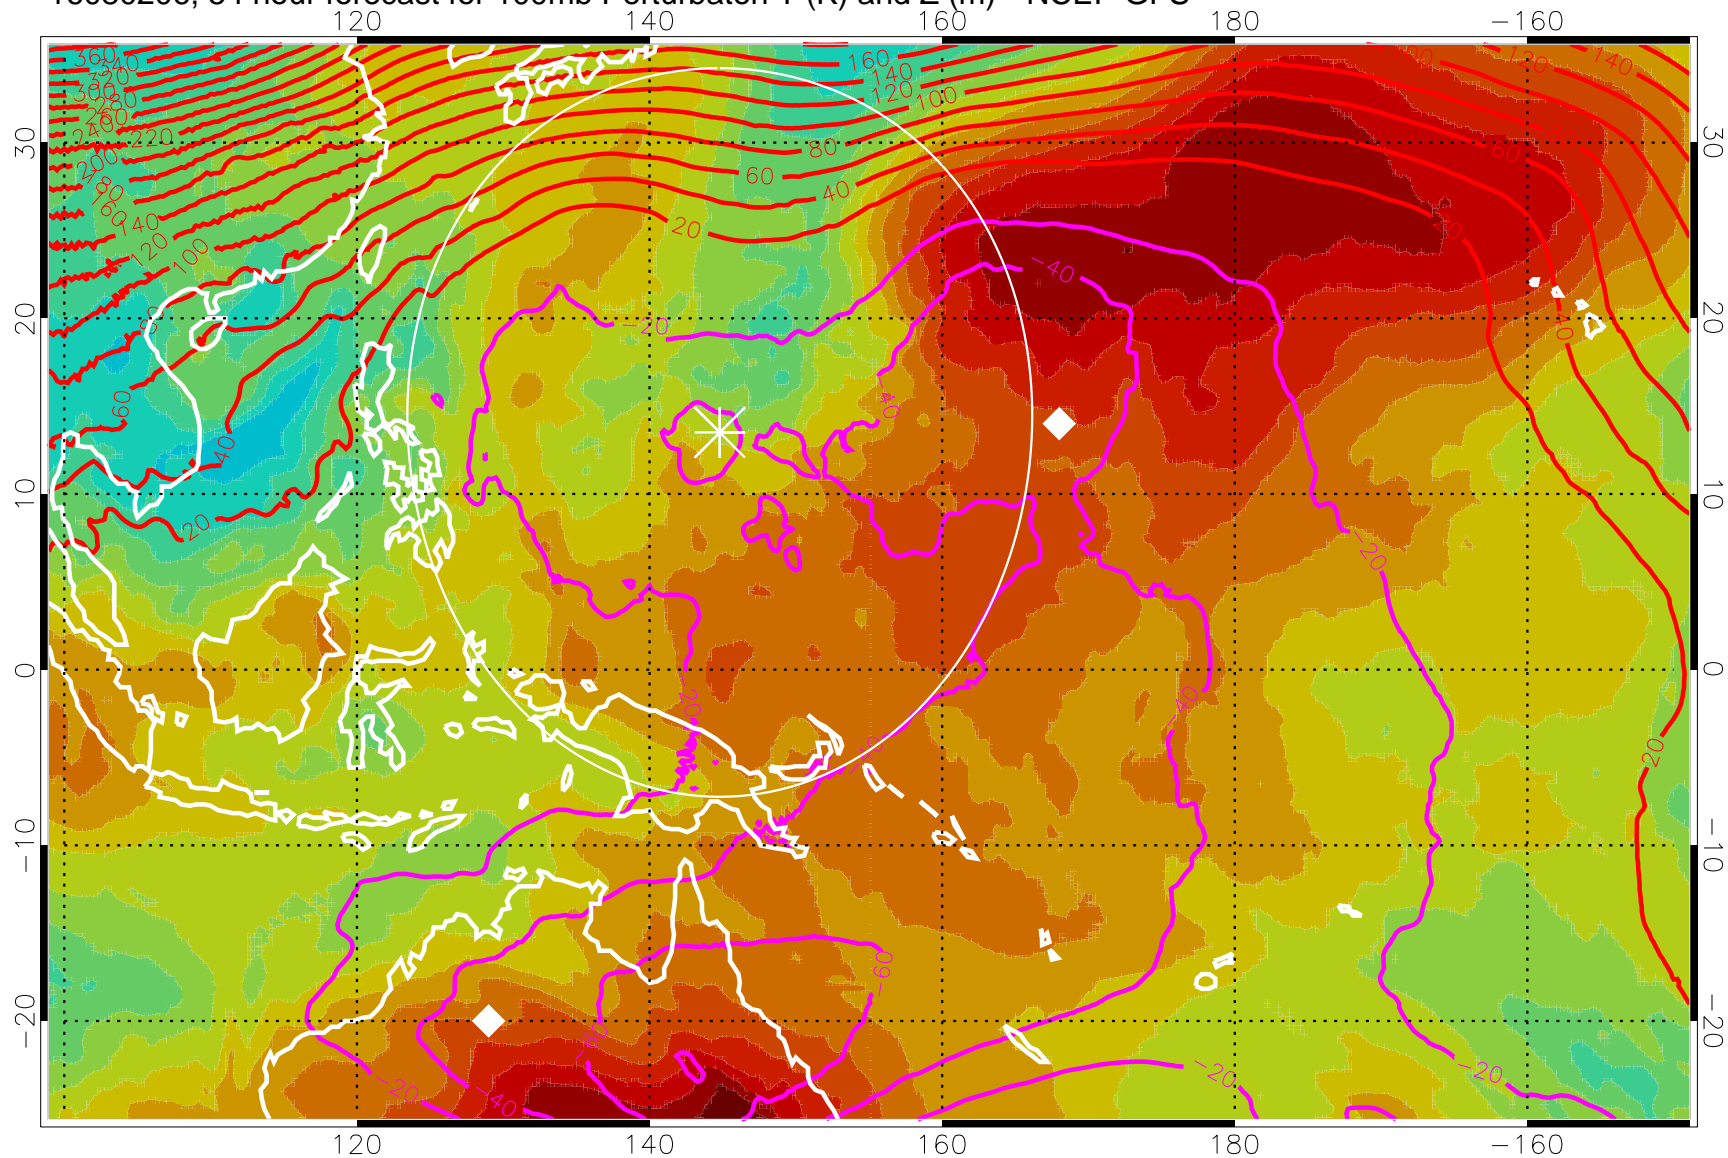

16080206, 54 hour forecast for 100mb Perturbaton T (K) and Z (m)-- NCEP GFS

Contours are 100 mbar Z perturbation (m)

Positive Z Contours

Negative Z Contours

Diamonds-mean pos. of anticyclones

Range ring of 2304 km