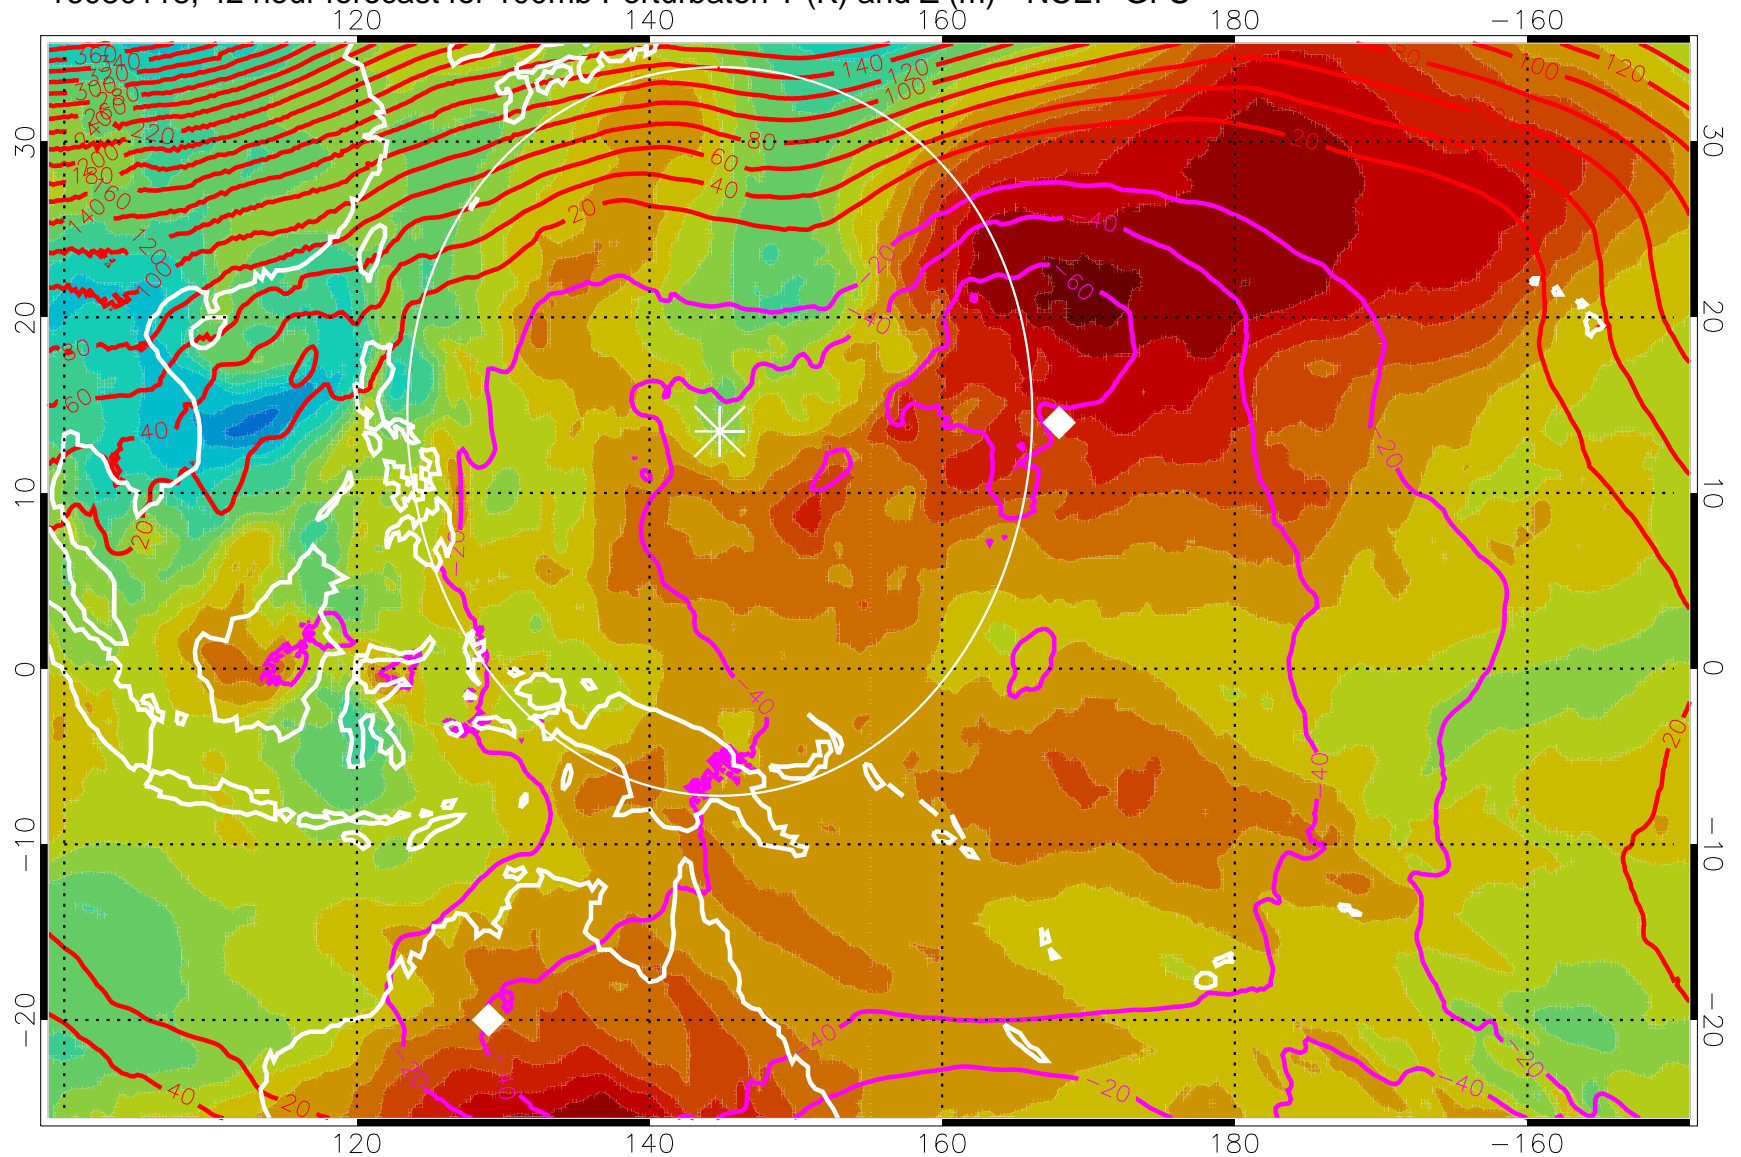

16080118, 42 hour forecast for 100mb Perturbaton T (K) and Z (m)-- NCEP GFS

Contours are 100 mbar Z perturbation (m)
Positive Z Contours
Negative Z Contours
Diamonds-mean pos. of anticyclones

Range ring of 2304 km