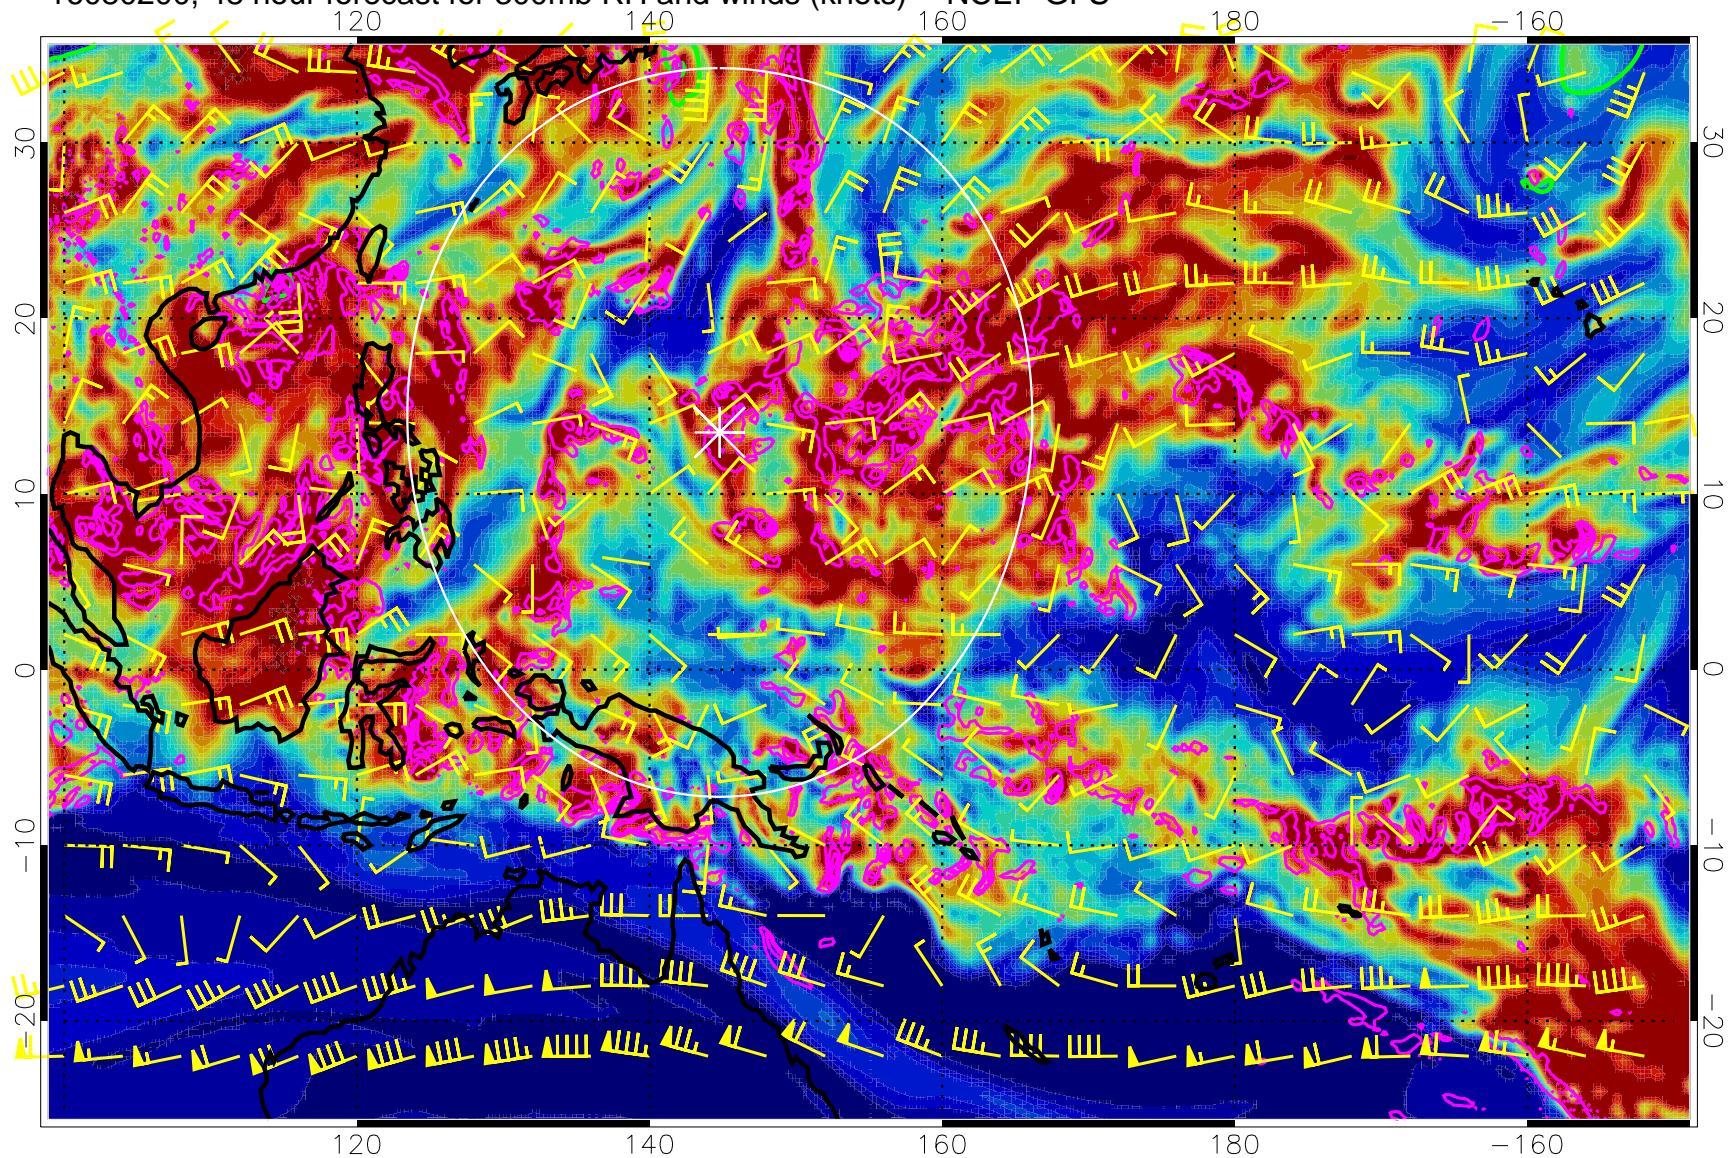

EPV Tropopause (2 PVU) Position

Range ring of 2304 km

16080118, 42 hour forecast for 300mb RH and winds (knots) -- NCEP GFS

Precip (tot dot, conv sol) mm/day 40 mm/day contours, min 20

EPV Tropopause (2 PVU) Position

Range ring of 2304 km

16080200, 48 hour forecast for 300mb RH and winds (knots) -- NCEP GFS

Precip (tot dot, conv sol) mm/day 40 mm/day contours, min 20

EPV Tropopause (2 PVU) Position

Range ring of 2304 km