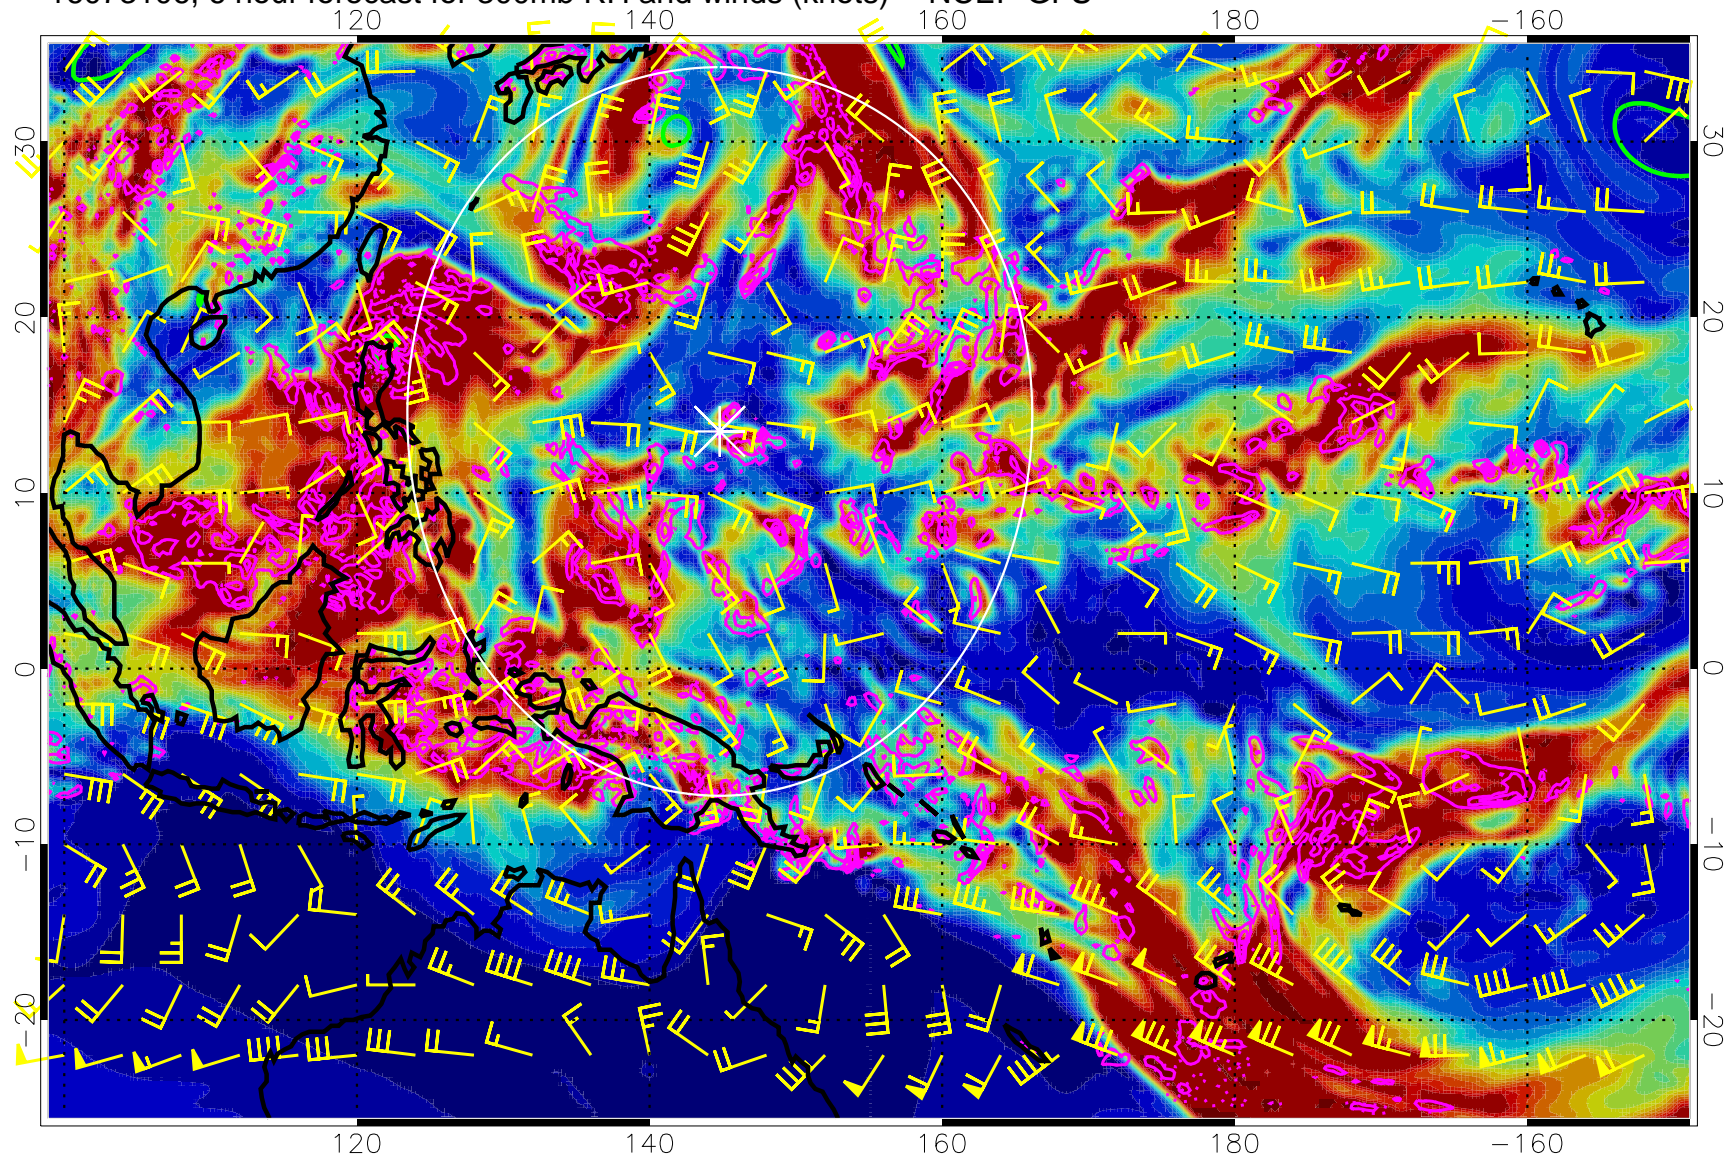

16073106, 6 hour forecast for 300mb RH and winds (knots) -- NCEP GFS

Precip (tot dot, conv sol) mm/day 40 mm/day contours, min 20

EPV Tropopause (2 PVU) Position

Range ring of 2304 km

16073112, 12 hour forecast for 300mb RH and winds (knots) -- NCEP GFS

Precip (tot dot, conv sol) mm/day 40 mm/day contours, min 20

EPV Tropopause (2 PVU) Position

Range ring of 2304 km

16073118, 18 hour forecast for 300mb RH and winds (knots) -- NCEP GFS

Precip (tot dot, conv sol) mm/day 40 mm/day contours, min 20

EPV Tropopause (2 PVU) Position

Range ring of 2304 km

16080100, 24 hour forecast for 300mb RH and winds (knots) -- NCEP GFS

Precip (tot dot, conv sol) mm/day 40 mm/day contours, min 20

EPV Tropopause (2 PVU) Position