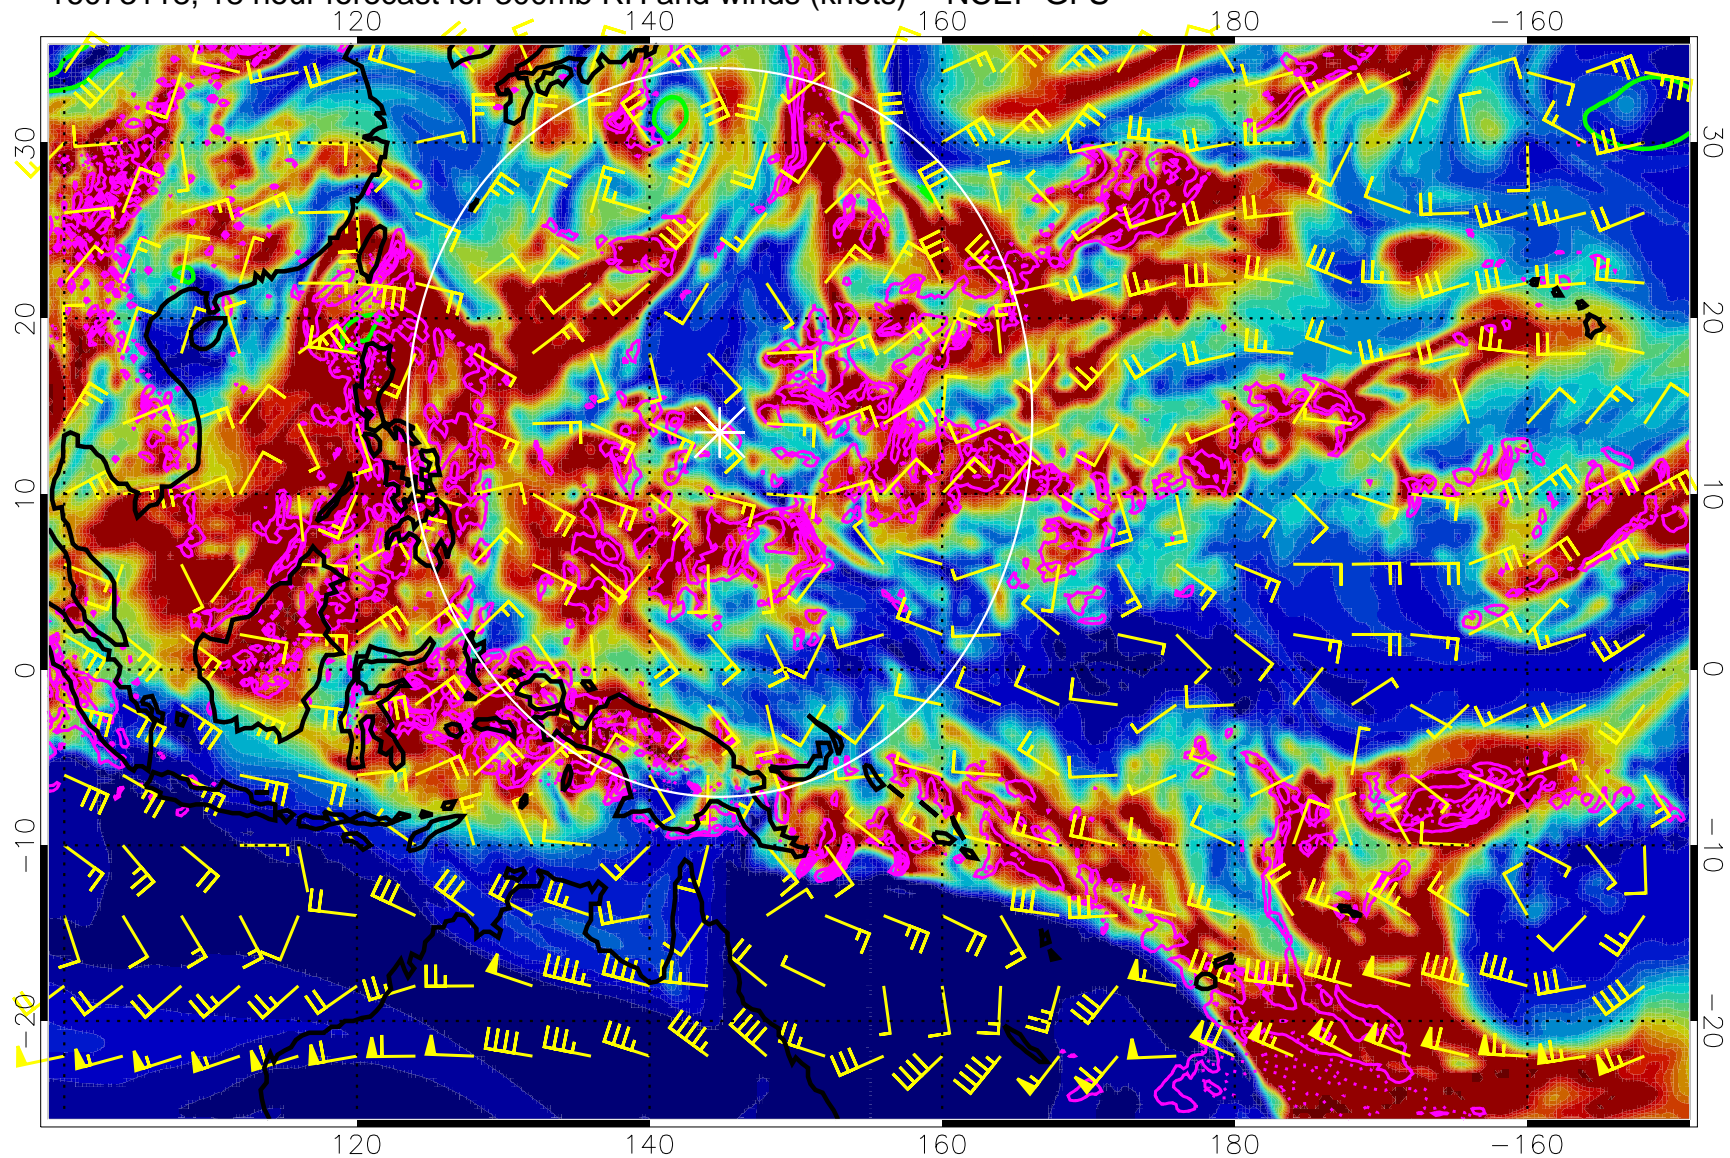

16073106, 6 hour forecast for 300mb RH and winds (knots) -- NCEP GFS

Precip (tot dot, conv sol) mm/day 40 mm/day contours, min 20

EPV Tropopause (2 PVU) Position

Range ring of 2304 km

16073112, 12 hour forecast for 300mb RH and winds (knots) -- NCEP GFS

Precip (tot dot, conv sol) mm/day 40 mm/day contours, min 20

EPV Tropopause (2 PVU) Position

Range ring of 2304 km

16073118, 18 hour forecast for 300mb RH and winds (knots) -- NCEP GFS

Precip (tot dot, conv sol) mm/day 40 mm/day contours, min 20

EPV Tropopause (2 PVU) Position

Range ring of 2304 km

16080100, 24 hour forecast for 300mb RH and winds (knots) -- NCEP GFS

Precip (tot dot, conv sol) mm/day 40 mm/day contours, min 20

EPV Tropopause (2 PVU) Position