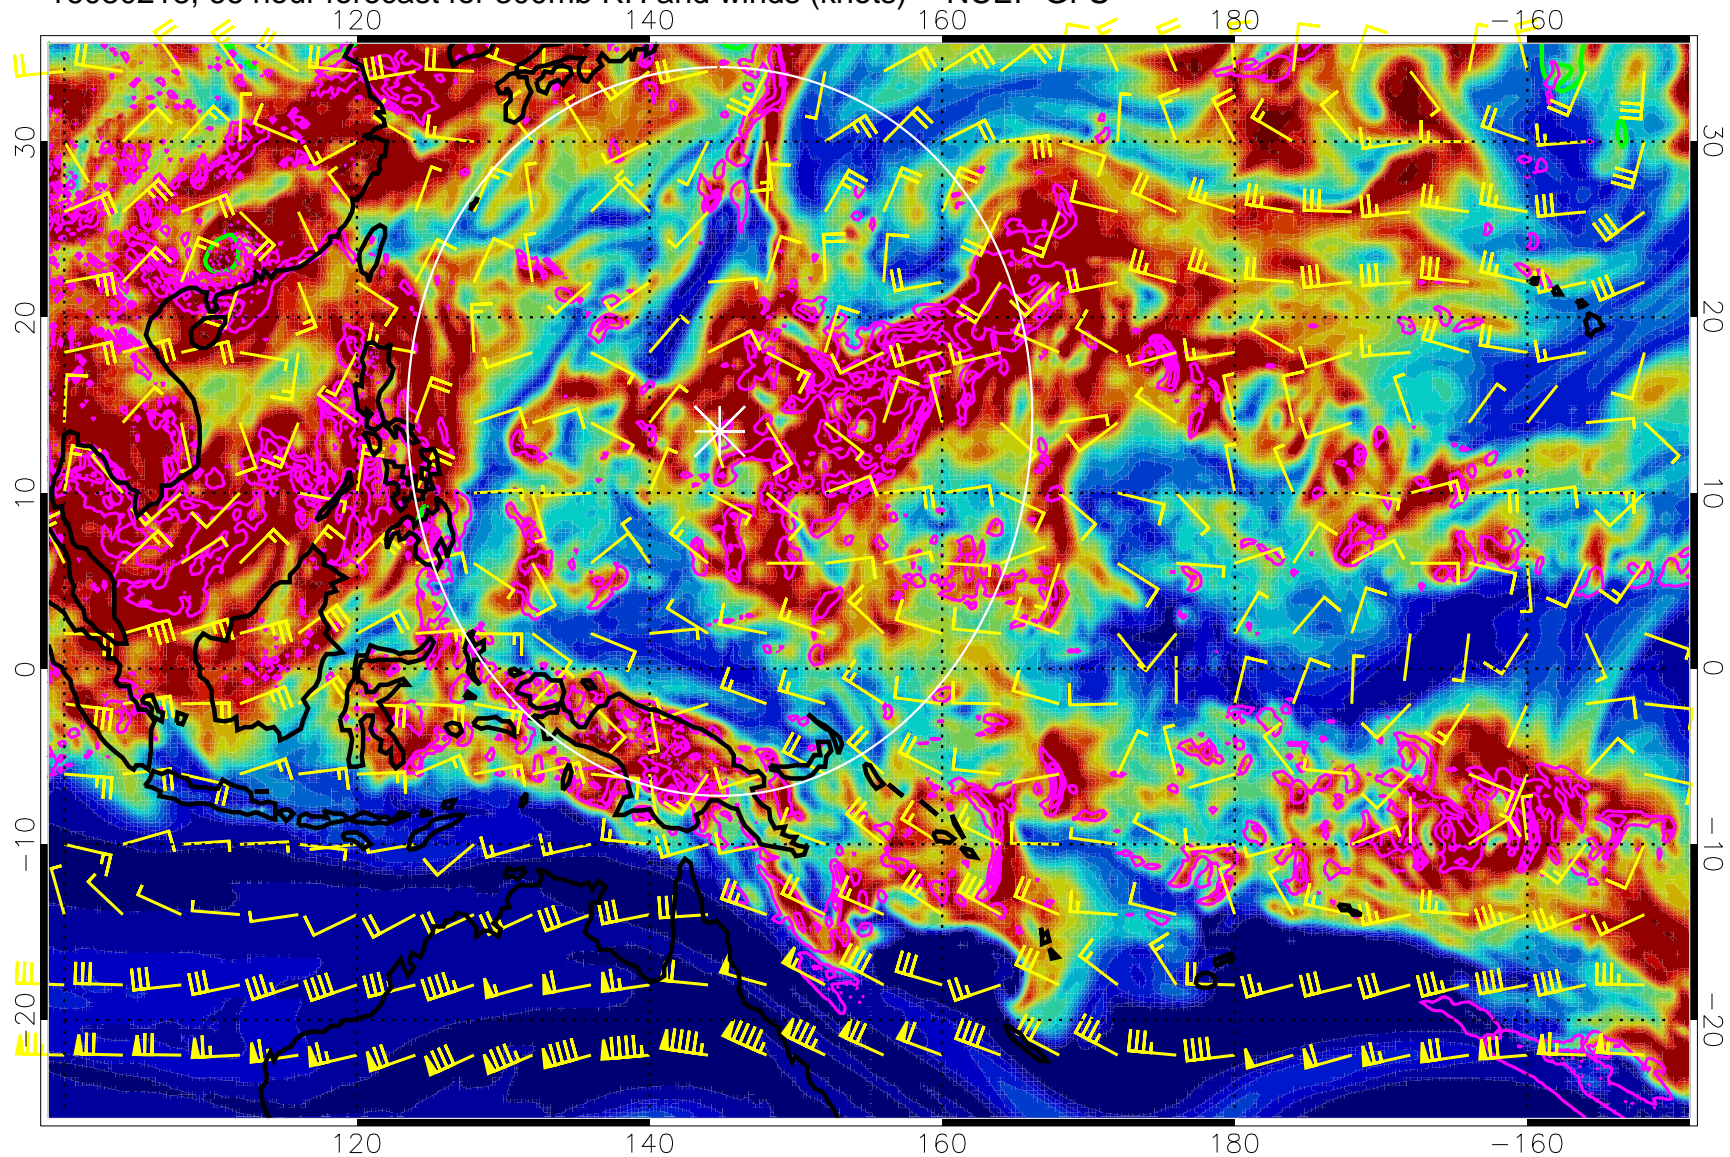

16080206, 54 hour forecast for 300mb RH and winds (knots) -- NCEP GFS

Precip (tot dot, conv sol) mm/day 40 mm/day contours, min 20

EPV Tropopause (2 PVU) Position

Range ring of 2304 km

16080212, 60 hour forecast for 300mb RH and winds (knots) -- NCEP GFS

Precip (tot dot, conv sol) mm/day 40 mm/day contours, min 20

EPV Tropopause (2 PVU) Position

Range ring of 2304 km

16080218, 66 hour forecast for 300mb RH and winds (knots) -- NCEP GFS

Precip (tot dot, conv sol) mm/day 40 mm/day contours, min 20