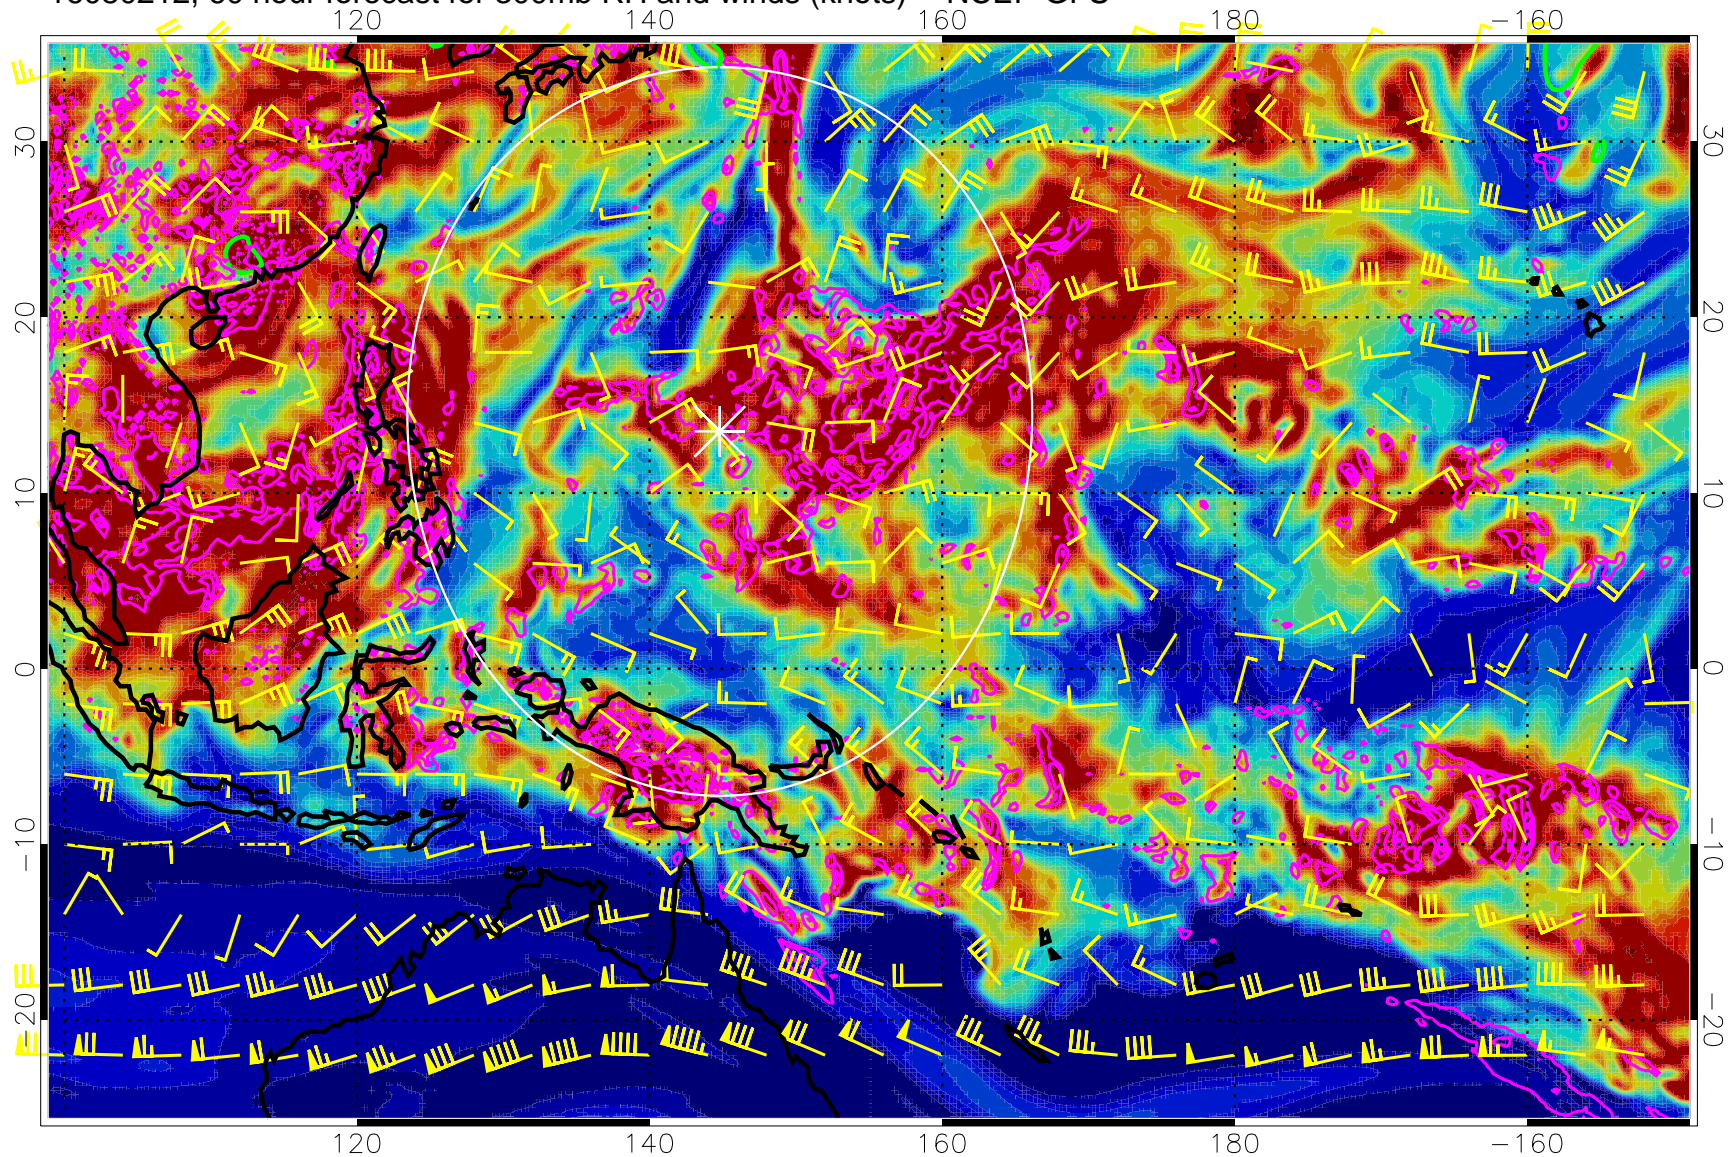

16080206, 54 hour forecast for 300mb RH and winds (knots) -- NCEP GFS

Precip (tot dot, conv sol) mm/day 40 mm/day contours, min 20

EPV Tropopause (2 PVU) Position

Range ring of 2304 km

16080212, 60 hour forecast for 300mb RH and winds (knots) -- NCEP GFS

Precip (tot dot, conv sol) mm/day 40 mm/day contours, min 20

EPV Tropopause (2 PVU) Position

Range ring of 2304 km

16080218, 66 hour forecast for 300mb RH and winds (knots) -- NCEP GFS

Precip (tot dot, conv sol) mm/day 40 mm/day contours, min 20