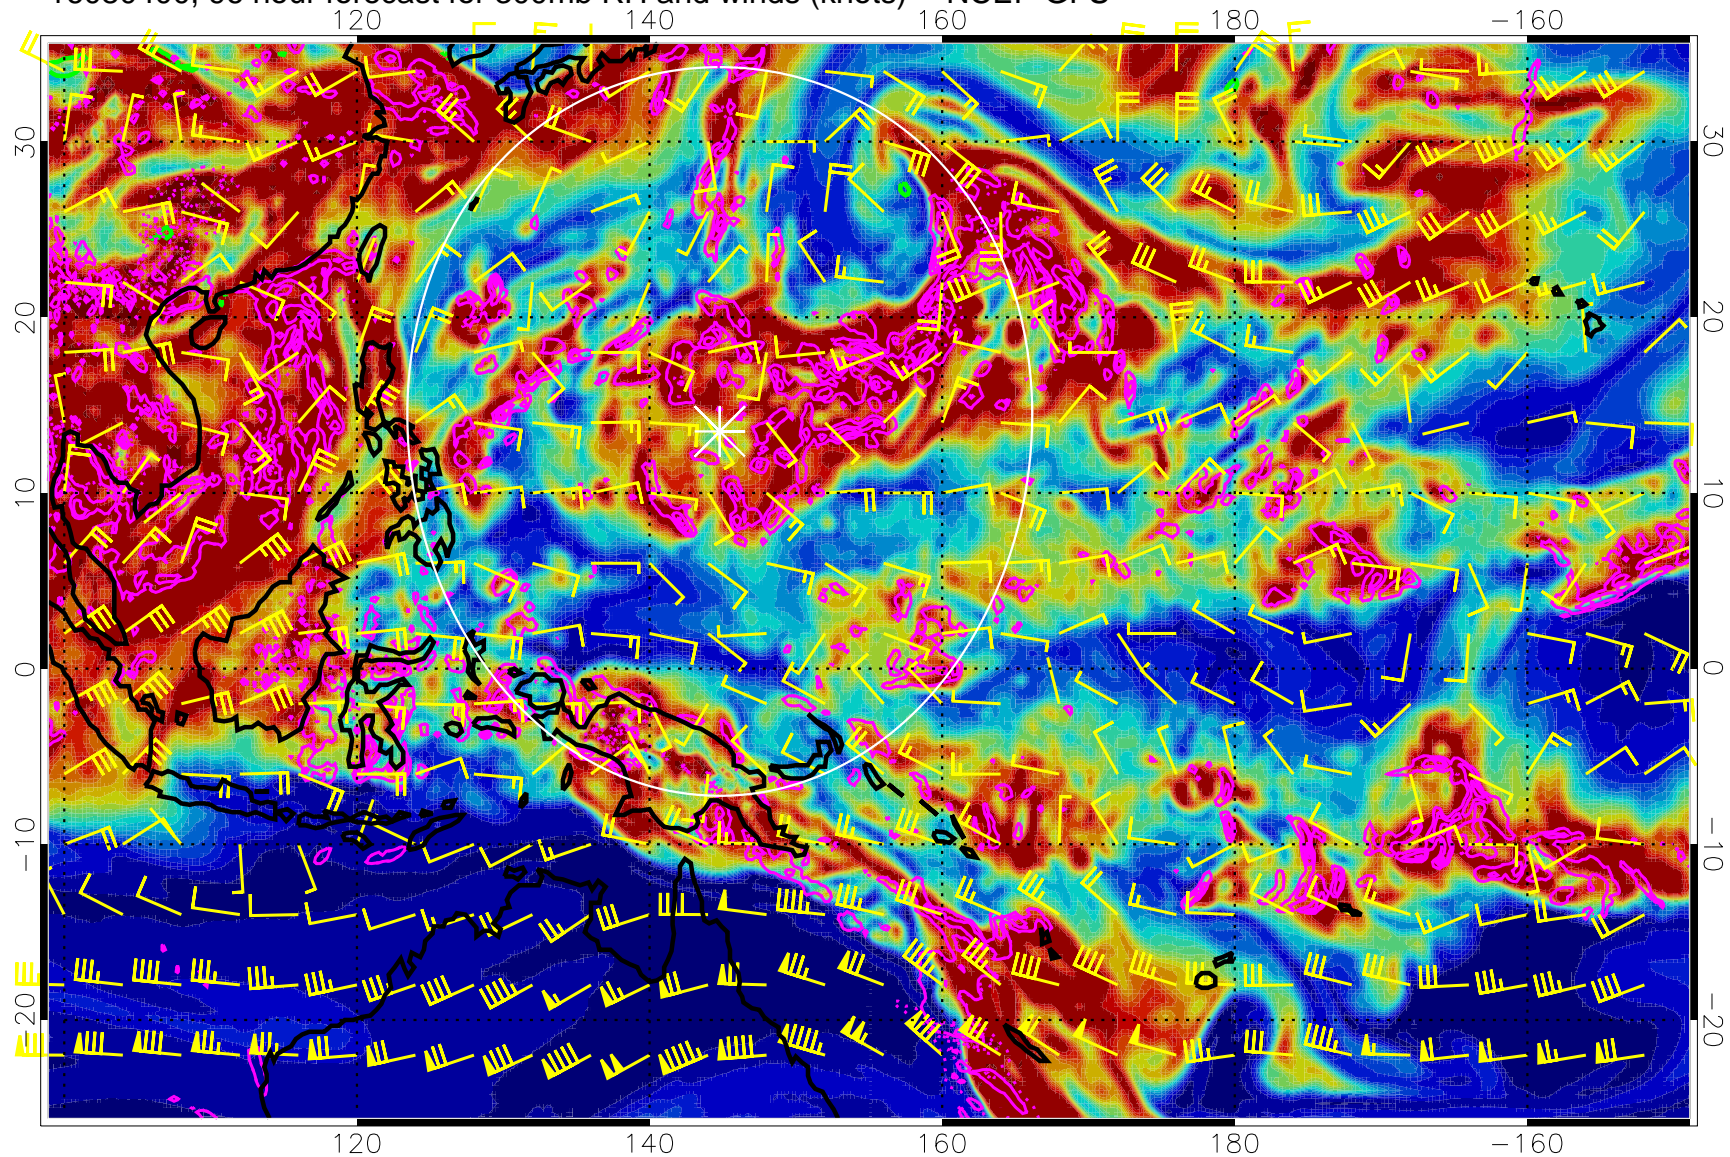

16080400, 96 hour forecast for 300mb RH and winds (knots) -- NCEP GFS

Precip (tot dot, conv sol) mm/day 40 mm/day contours, min 20

EPV Tropopause (2 PVU) Position

Range ring of 2304 km