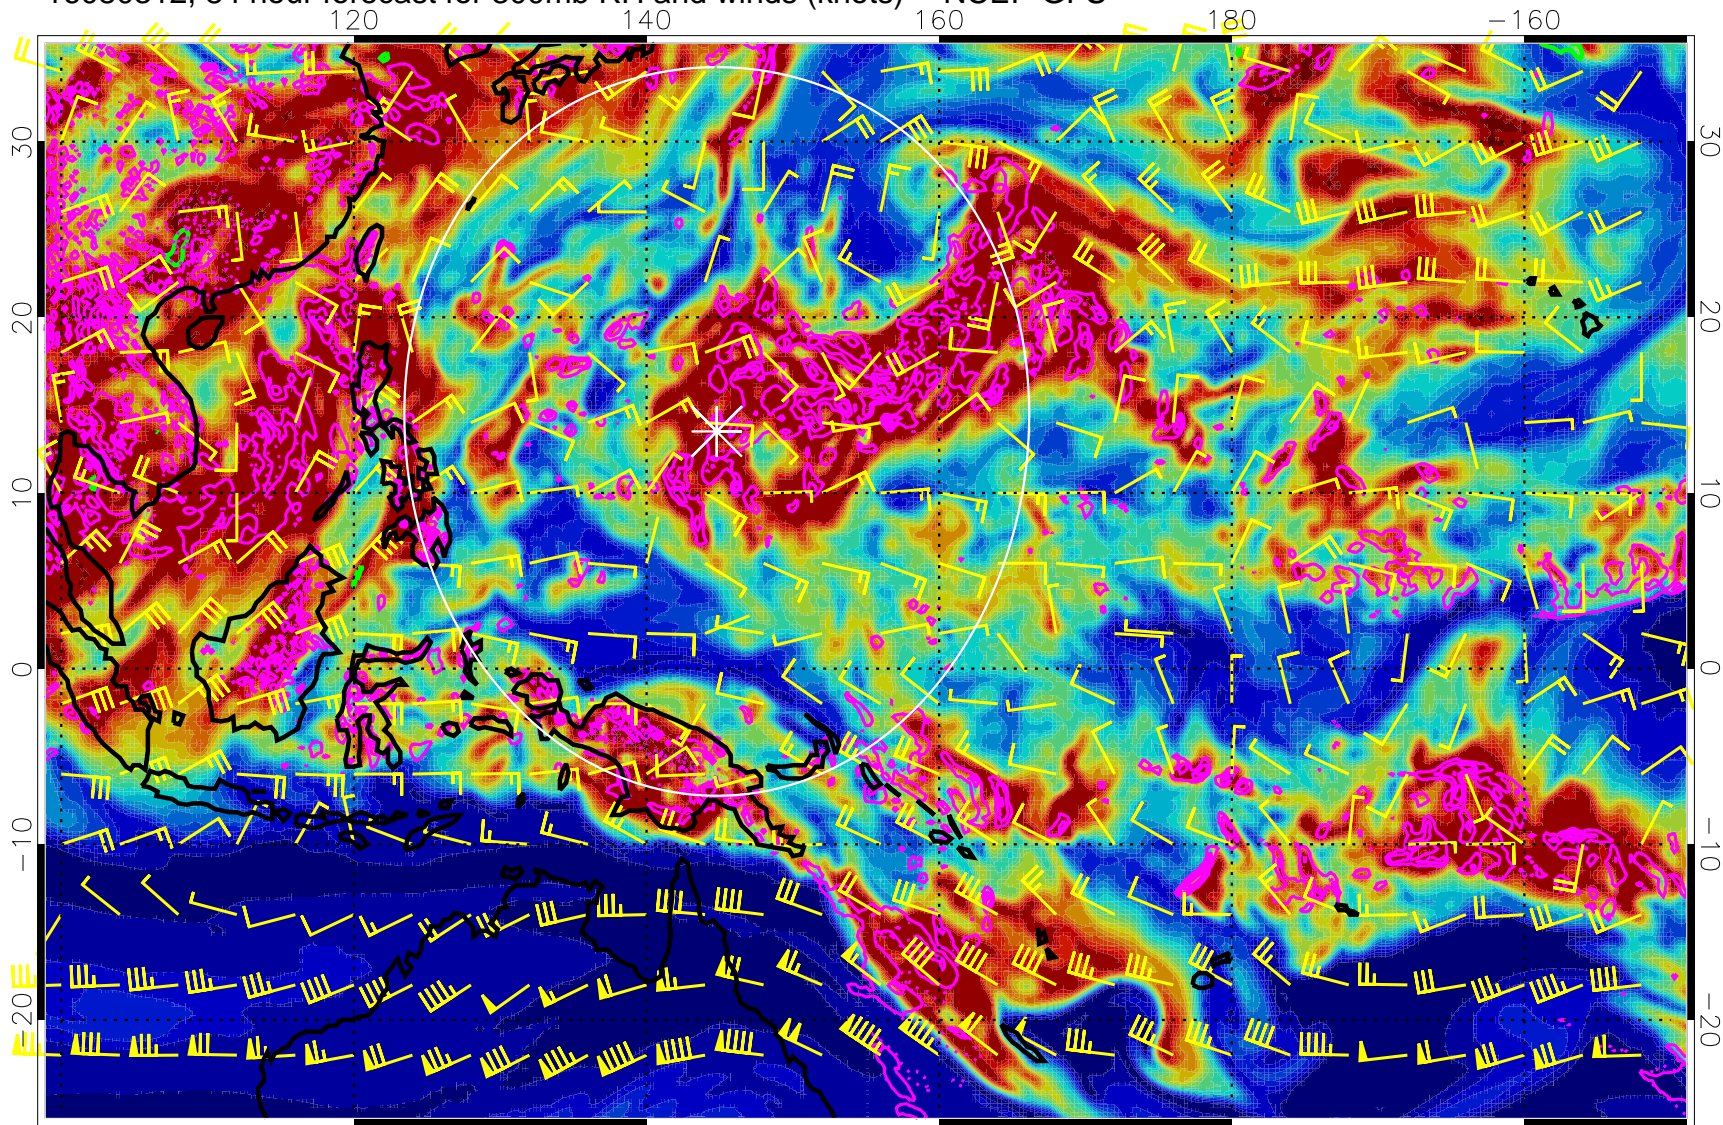

16080312, 84 hour forecast for 300mb RH and winds (knots) -- NCEP GFS

0 20 40 60 80 100
RH, %

Precip (tot dot, conv sol) mm/day 40 mm/day contours, min 20

EPV Tropopause (2 PVU) Position

Range ring of 2304 km