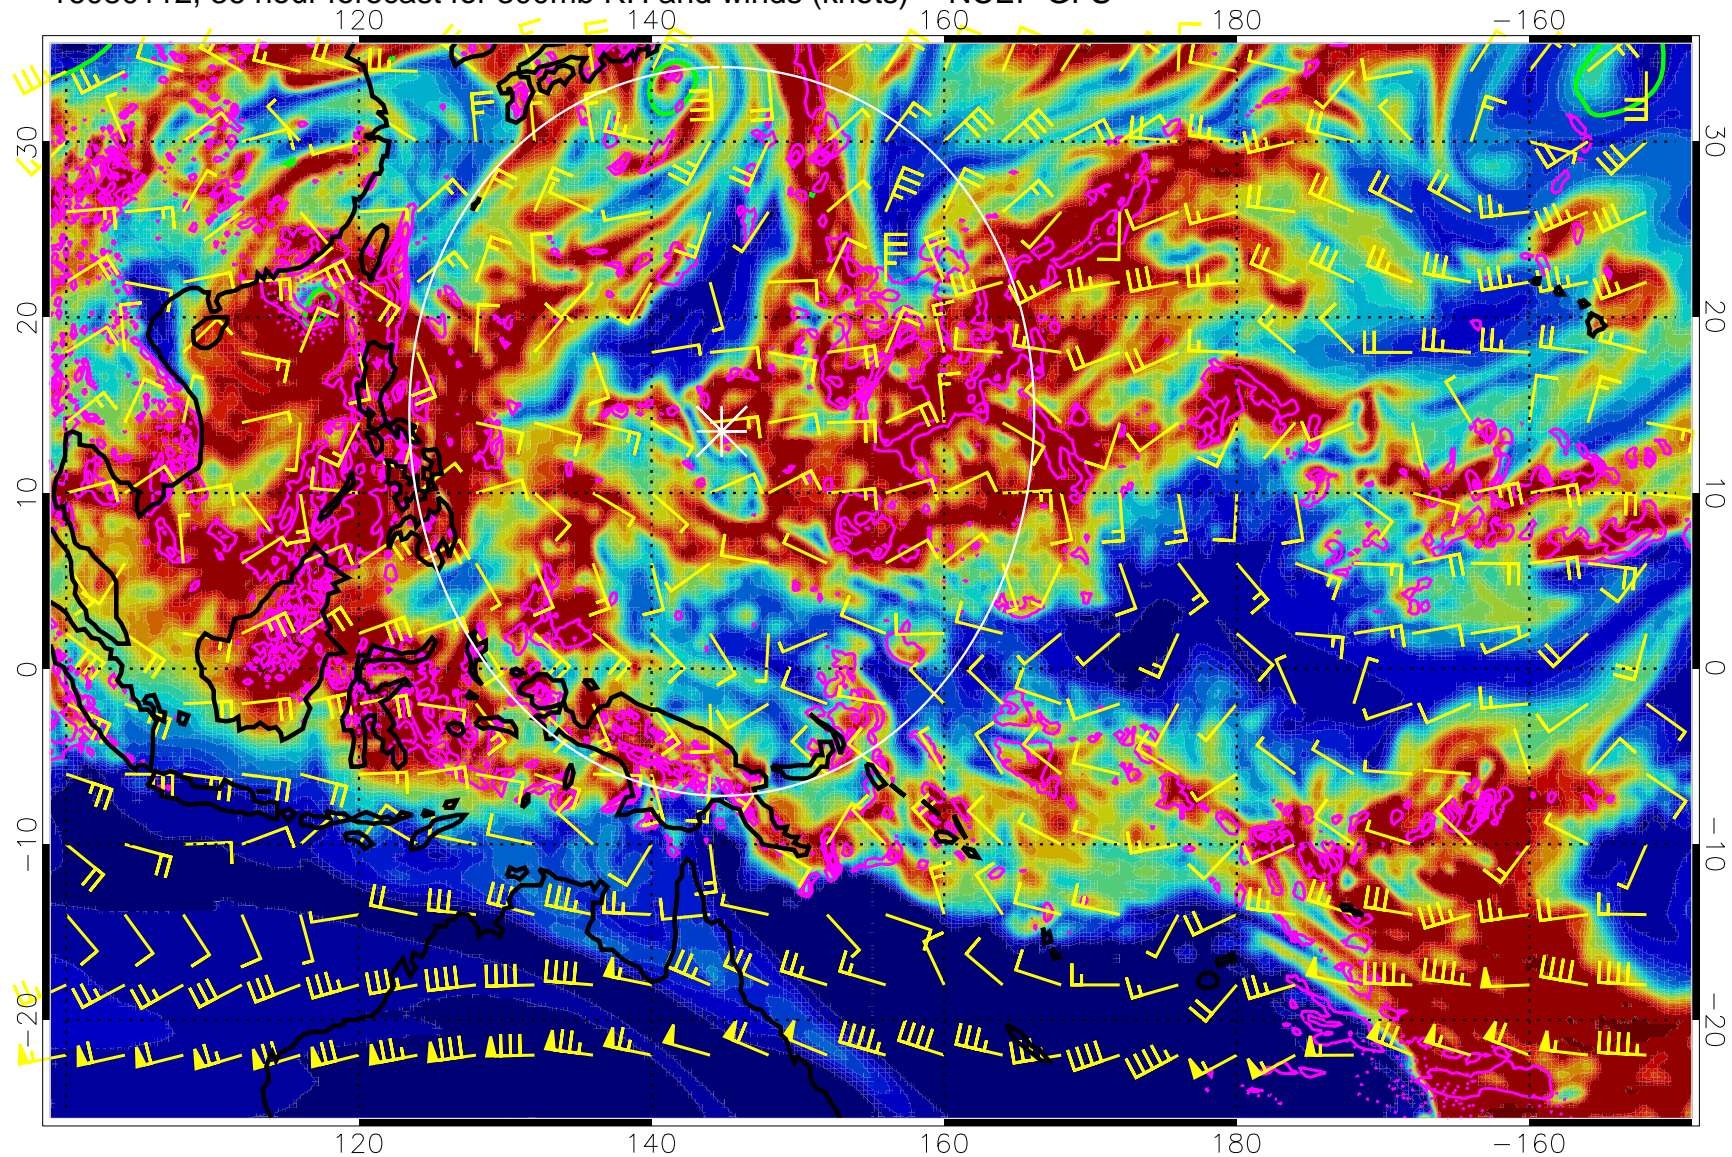

Precip (tot dot, conv sol) mm/day 40 mm/day contours, min 20

EPV Tropopause (2 PVU) Position

Range ring of 2304 km

16073118, 18 hour forecast for 300mb RH and winds (knots) -- NCEP GFS

Precip (tot dot, conv sol) mm/day 40 mm/day contours, min 20

EPV Tropopause (2 PVU) Position

Range ring of 2304 km

16080100, 24 hour forecast for 300mb RH and winds (knots) -- NCEP GFS

Precip (tot dot, conv sol) mm/day 40 mm/day contours, min 20

EPV Tropopause (2 PVU) Position

Range ring of 2304 km

16080106, 30 hour forecast for 300mb RH and winds (knots) -- NCEP GFS

16080112, 36 hour forecast for 300mb RH and winds (knots) -- NCEP GFS

Precip (tot dot, conv sol) mm/day 40 mm/day contours, min 20

EPV Tropopause (2 PVU) Position

Range ring of 2304 km

16080118, 42 hour forecast for 300mb RH and winds (knots) -- NCEP GFS

Precip (tot dot, conv sol) mm/day 40 mm/day contours, min 20

EPV Tropopause (2 PVU) Position