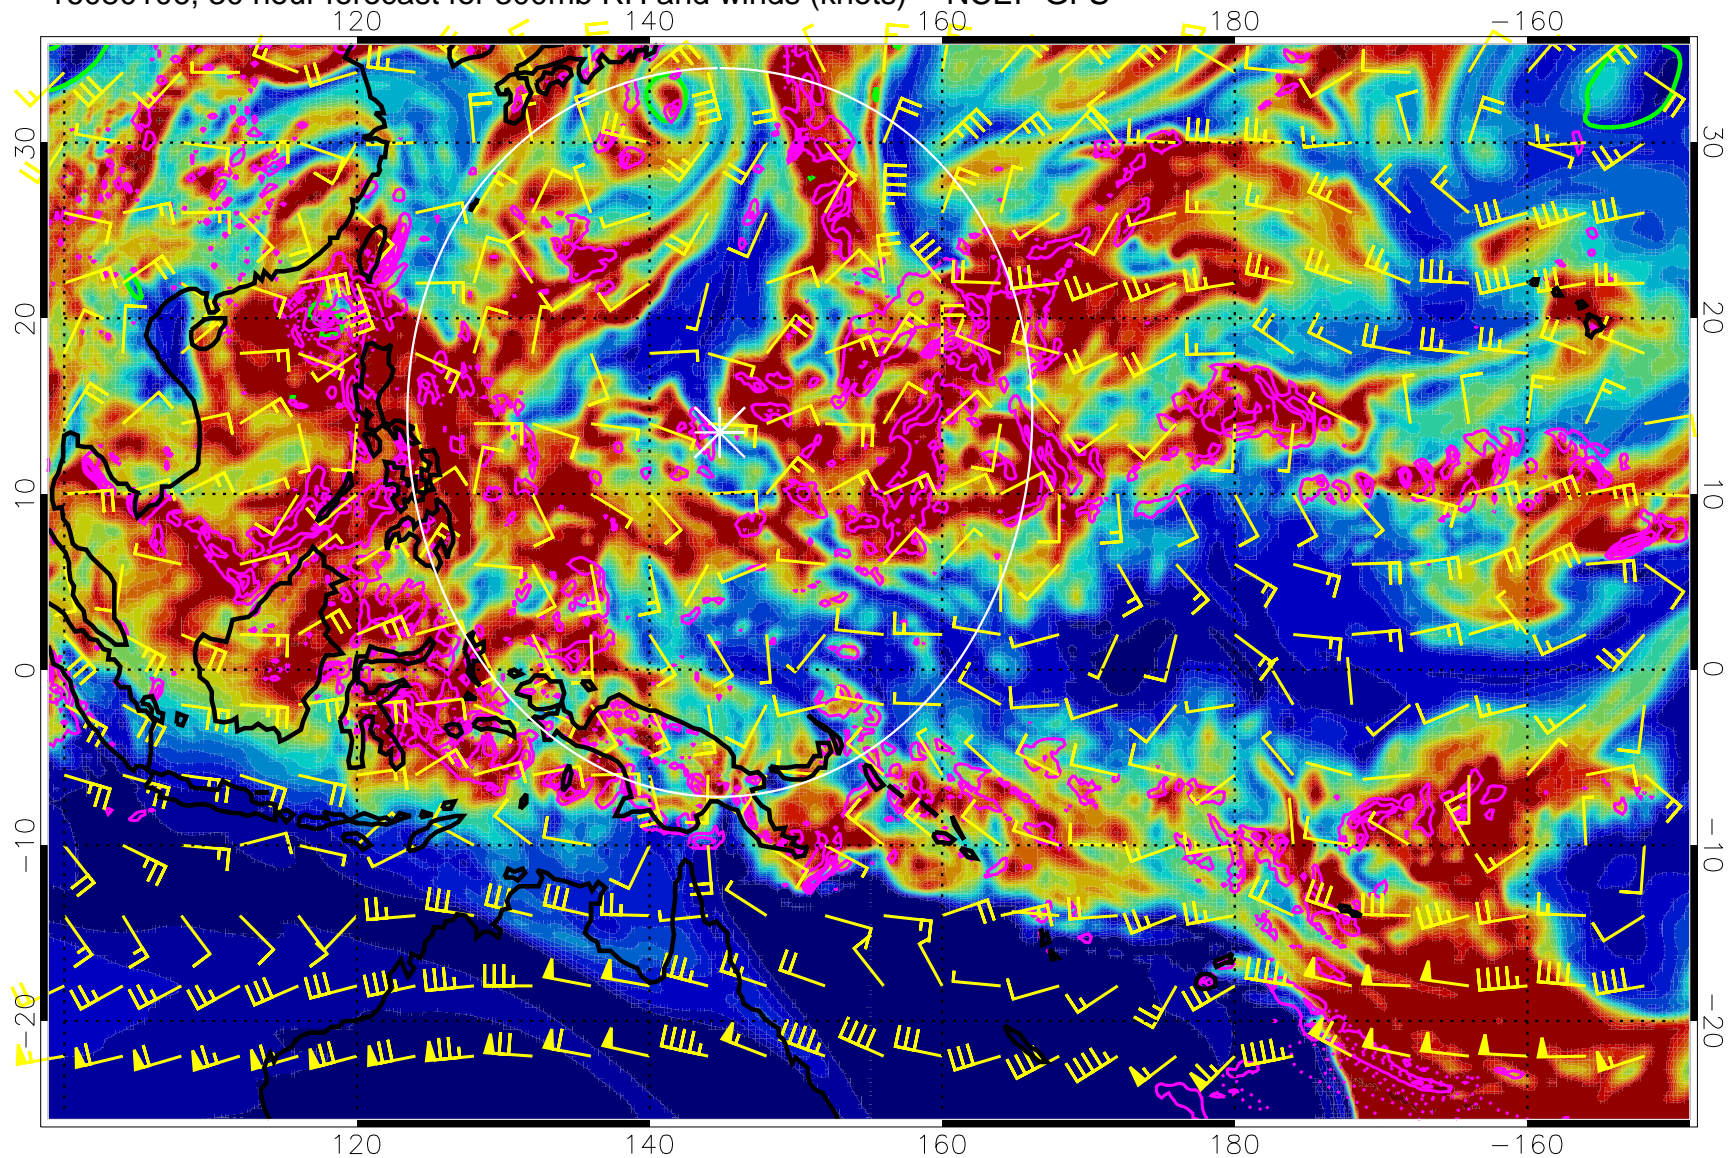

Precip (tot dot, conv sol) mm/day 40 mm/day contours, min 20

EPV Tropopause (2 PVU) Position

Range ring of 2304 km

16073118, 18 hour forecast for 300mb RH and winds (knots) -- NCEP GFS

Precip (tot dot, conv sol) mm/day 40 mm/day contours, min 20

EPV Tropopause (2 PVU) Position

Range ring of 2304 km

16080100, 24 hour forecast for 300mb RH and winds (knots) -- NCEP GFS

Precip (tot dot, conv sol) mm/day 40 mm/day contours, min 20

EPV Tropopause (2 PVU) Position

Range ring of 2304 km

16080106, 30 hour forecast for 300mb RH and winds (knots) -- NCEP GFS

16080112, 36 hour forecast for 300mb RH and winds (knots) -- NCEP GFS

Precip (tot dot, conv sol) mm/day 40 mm/day contours, min 20

EPV Tropopause (2 PVU) Position

Range ring of 2304 km

16080118, 42 hour forecast for 300mb RH and winds (knots) -- NCEP GFS

Precip (tot dot, conv sol) mm/day 40 mm/day contours, min 20

EPV Tropopause (2 PVU) Position