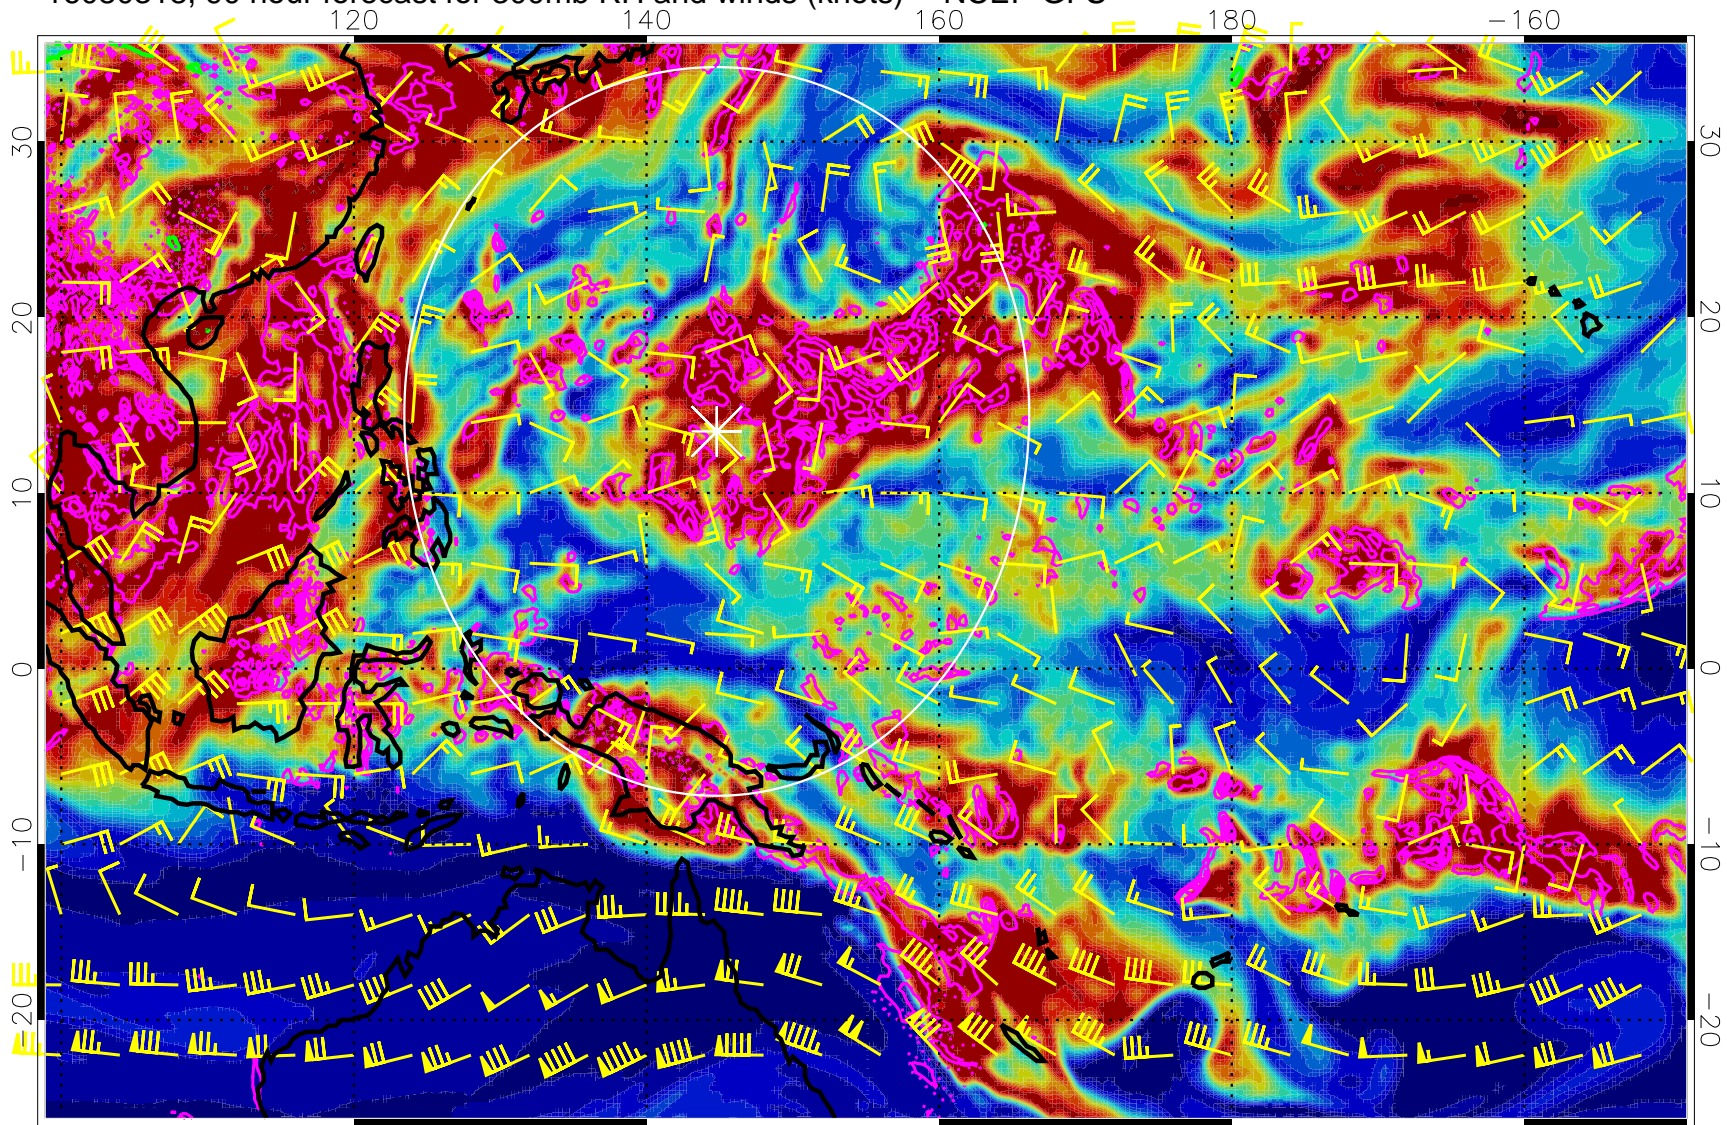

16080312, 84 hour forecast for 300mb RH and winds (knots) -- NCEP GFS

0 20 40 60 80 100  
RH, %

Precip (tot dot, conv sol) mm/day 40 mm/day contours, min 20

EPV Tropopause (2 PVU) Position

Range ring of 2304 km

16080318, 90 hour forecast for 300mb RH and winds (knots) -- NCEP GFS

0 20 40 60 80 100  
RH, %

Precip (tot dot, conv sol) mm/day 40 mm/day contours, min 20

EPV Tropopause (2 PVU) Position

Range ring of 2304 km