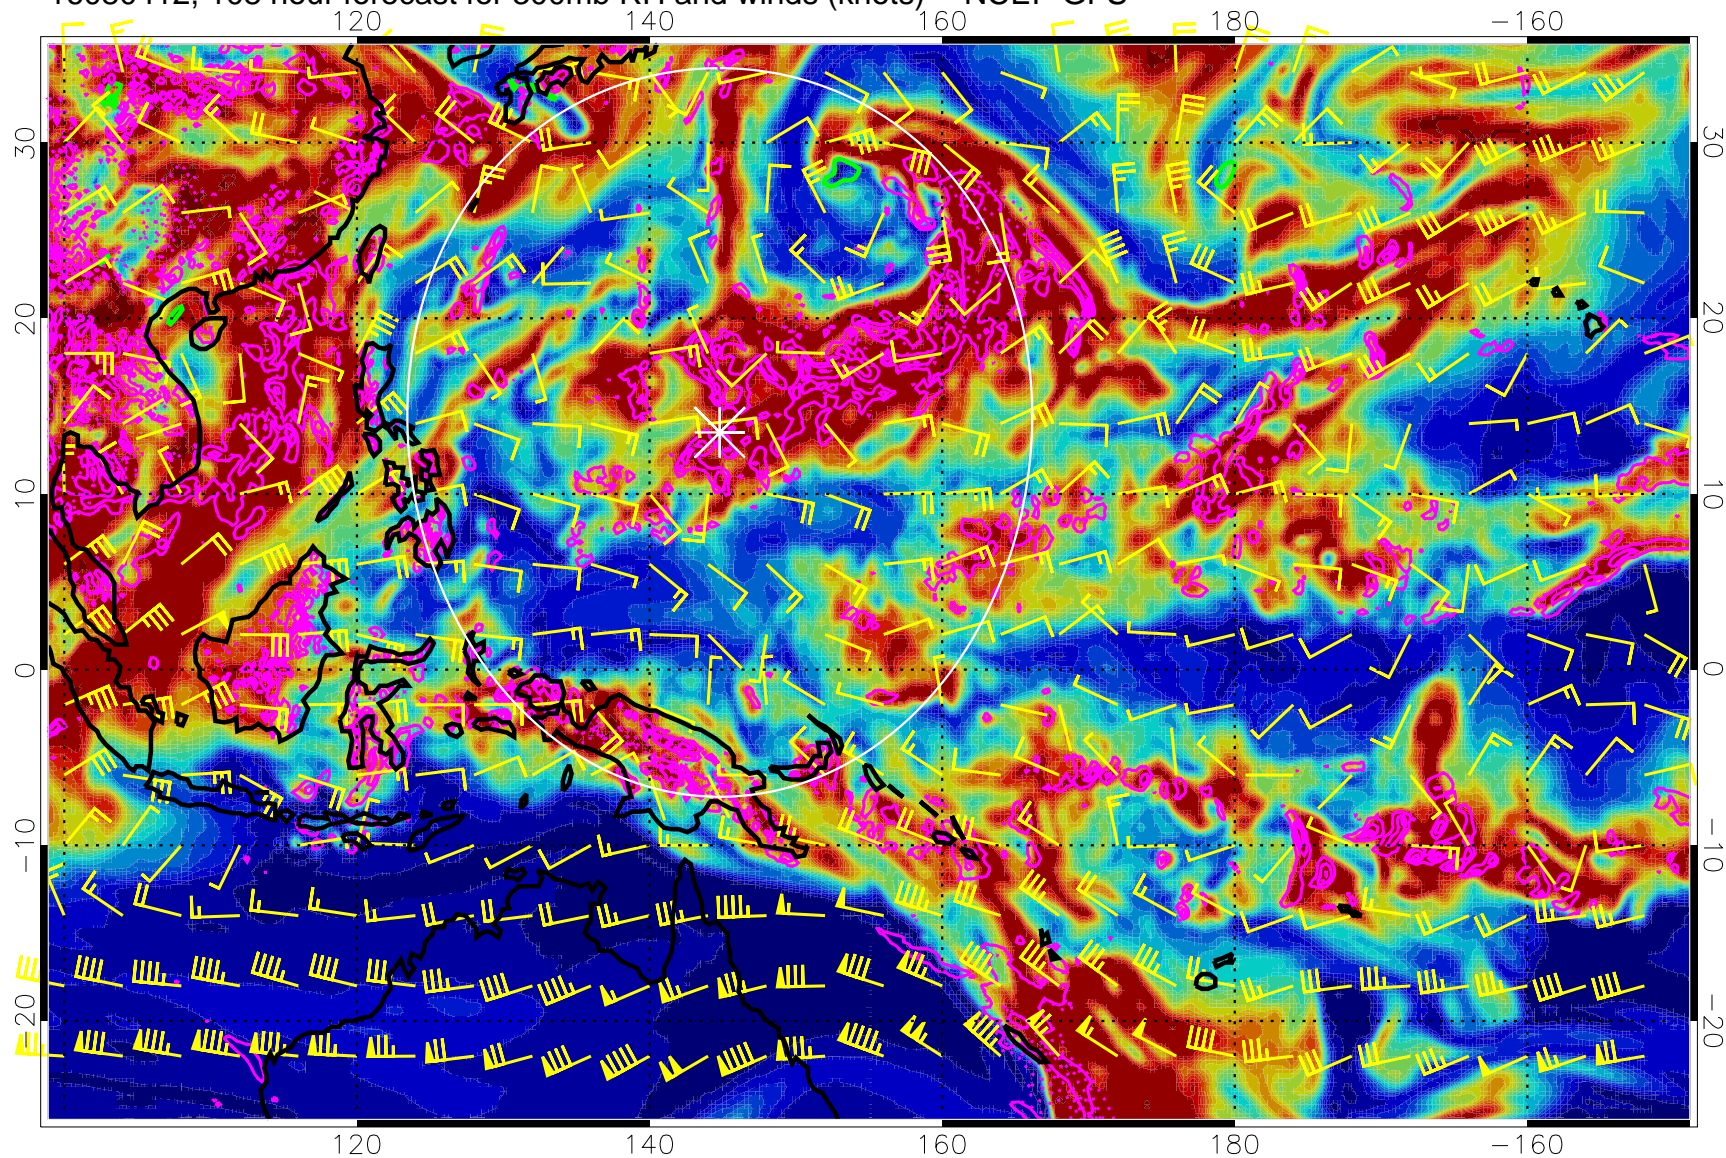

16080400, 96 hour forecast for 300mb RH and winds (knots) -- NCEP GFS

Precip (tot dot, conv sol) mm/day 40 mm/day contours, min 20

EPV Tropopause (2 PVU) Position

Range ring of 2304 km

16080406, 102 hour forecast for 300mb RH and winds (knots) -- NCEP GFS

Precip (tot dot, conv sol) mm/day 40 mm/day contours, min 20

EPV Tropopause (2 PVU) Position

Range ring of 2304 km

16080412, 108 hour forecast for 300mb RH and winds (knots) -- NCEP GFS

Precip (tot dot, conv sol) mm/day 40 mm/day contours, min 20