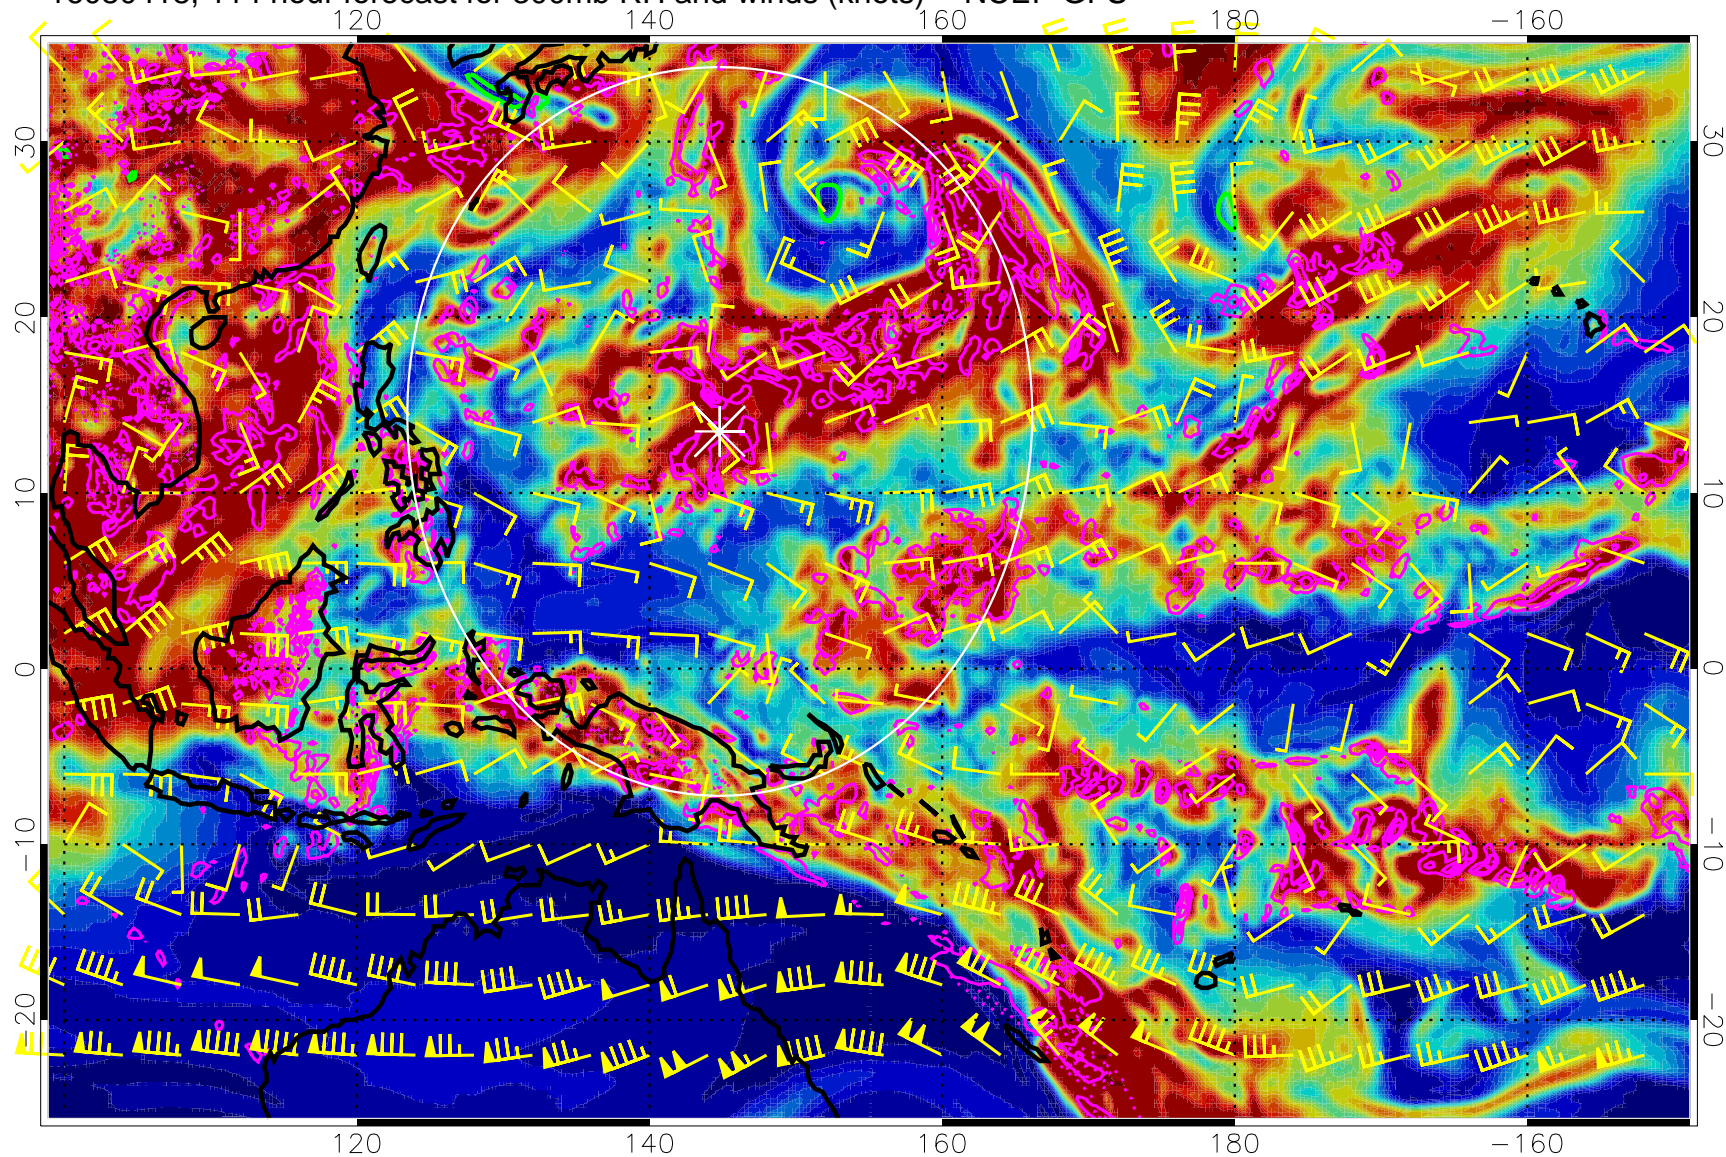

Precip (tot dot, conv sol) mm/day 40 mm/day contours, min 20

EPV Tropopause (2 PVU) Position

Range ring of 2304 km

16080412, 108 hour forecast for 300mb RH and winds (knots) -- NCEP GFS

Precip (tot dot, conv sol) mm/day 40 mm/day contours, min 20

EPV Tropopause (2 PVU) Position

Range ring of 2304 km

16080418, 114 hour forecast for 300mb RH and winds (knots) -- NCEP GFS

Precip (tot dot, conv sol) mm/day 40 mm/day contours, min 20

EPV Tropopause (2 PVU) Position