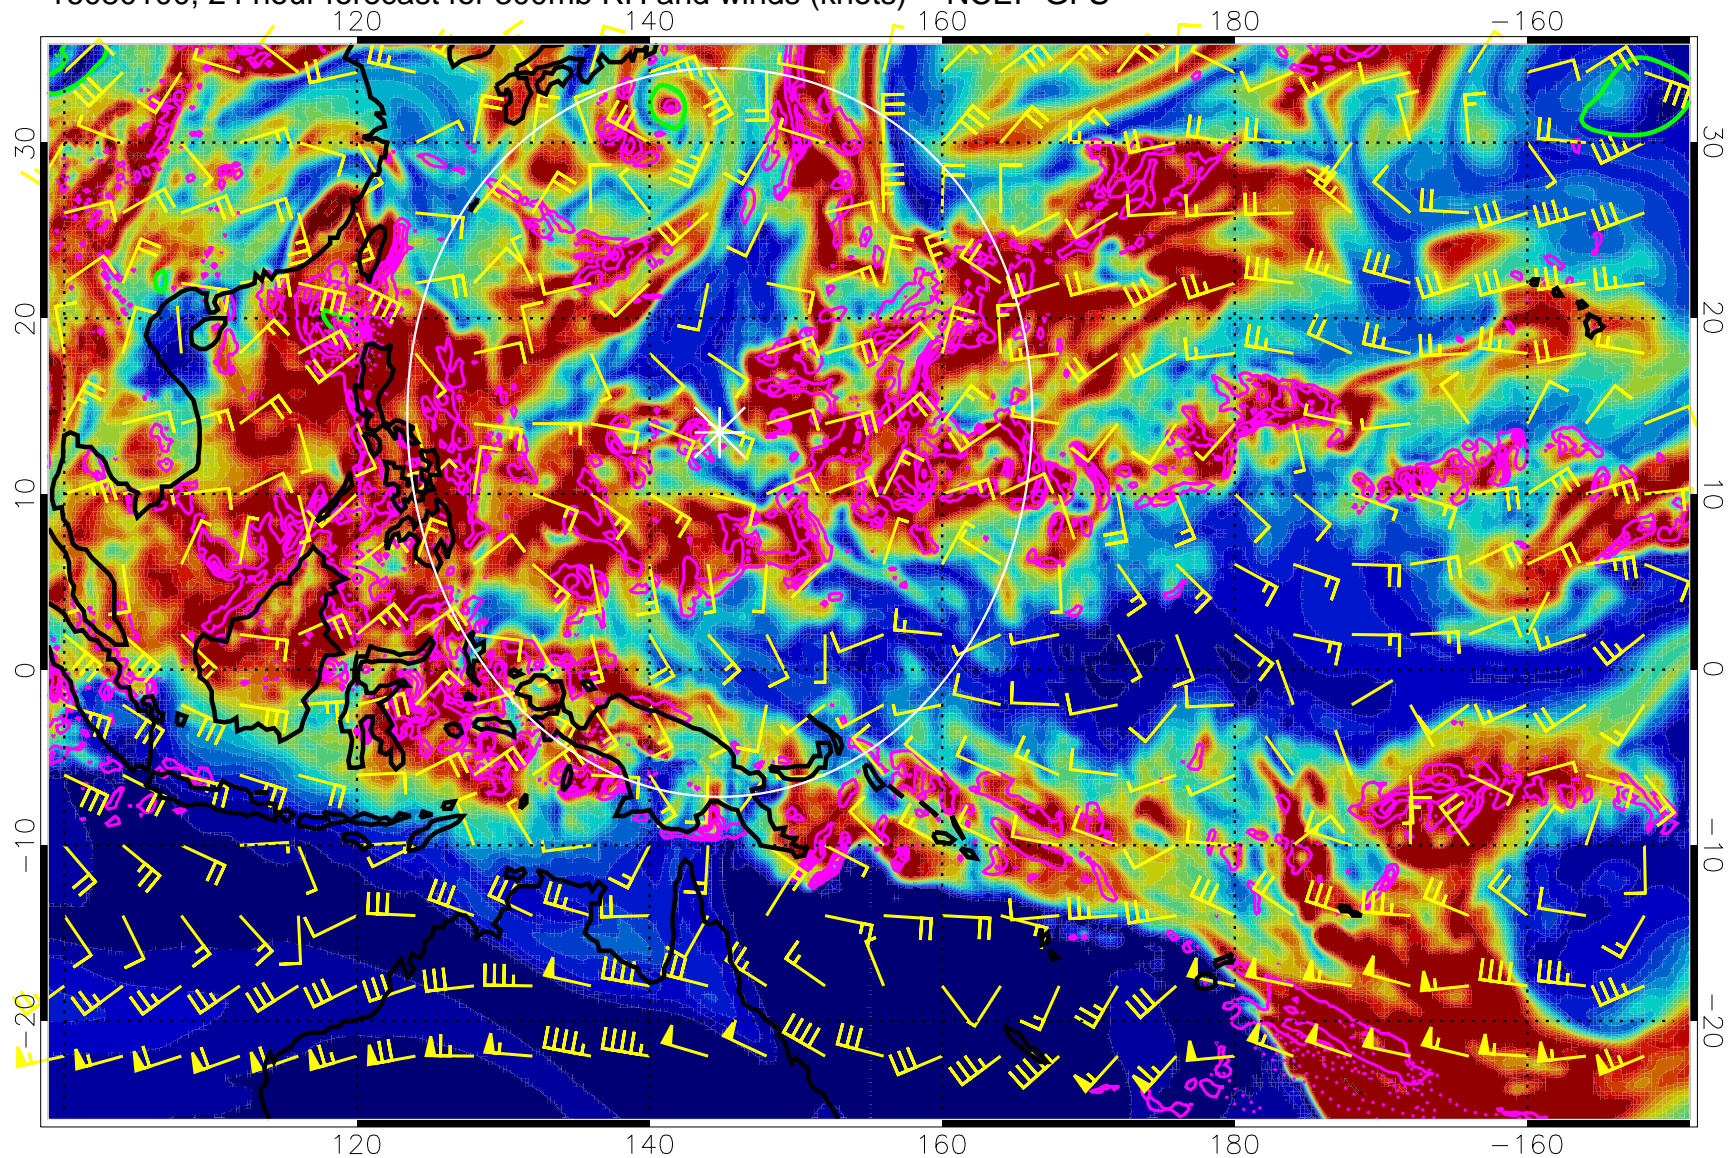

Precip (tot dot, conv sol) mm/day 40 mm/day contours, min 20

EPV Tropopause (2 PVU) Position

Range ring of 2304 km

16073118, 18 hour forecast for 300mb RH and winds (knots) -- NCEP GFS

Precip (tot dot, conv sol) mm/day 40 mm/day contours, min 20

EPV Tropopause (2 PVU) Position

Range ring of 2304 km

16080100, 24 hour forecast for 300mb RH and winds (knots) -- NCEP GFS

Precip (tot dot, conv sol) mm/day 40 mm/day contours, min 20

EPV Tropopause (2 PVU) Position