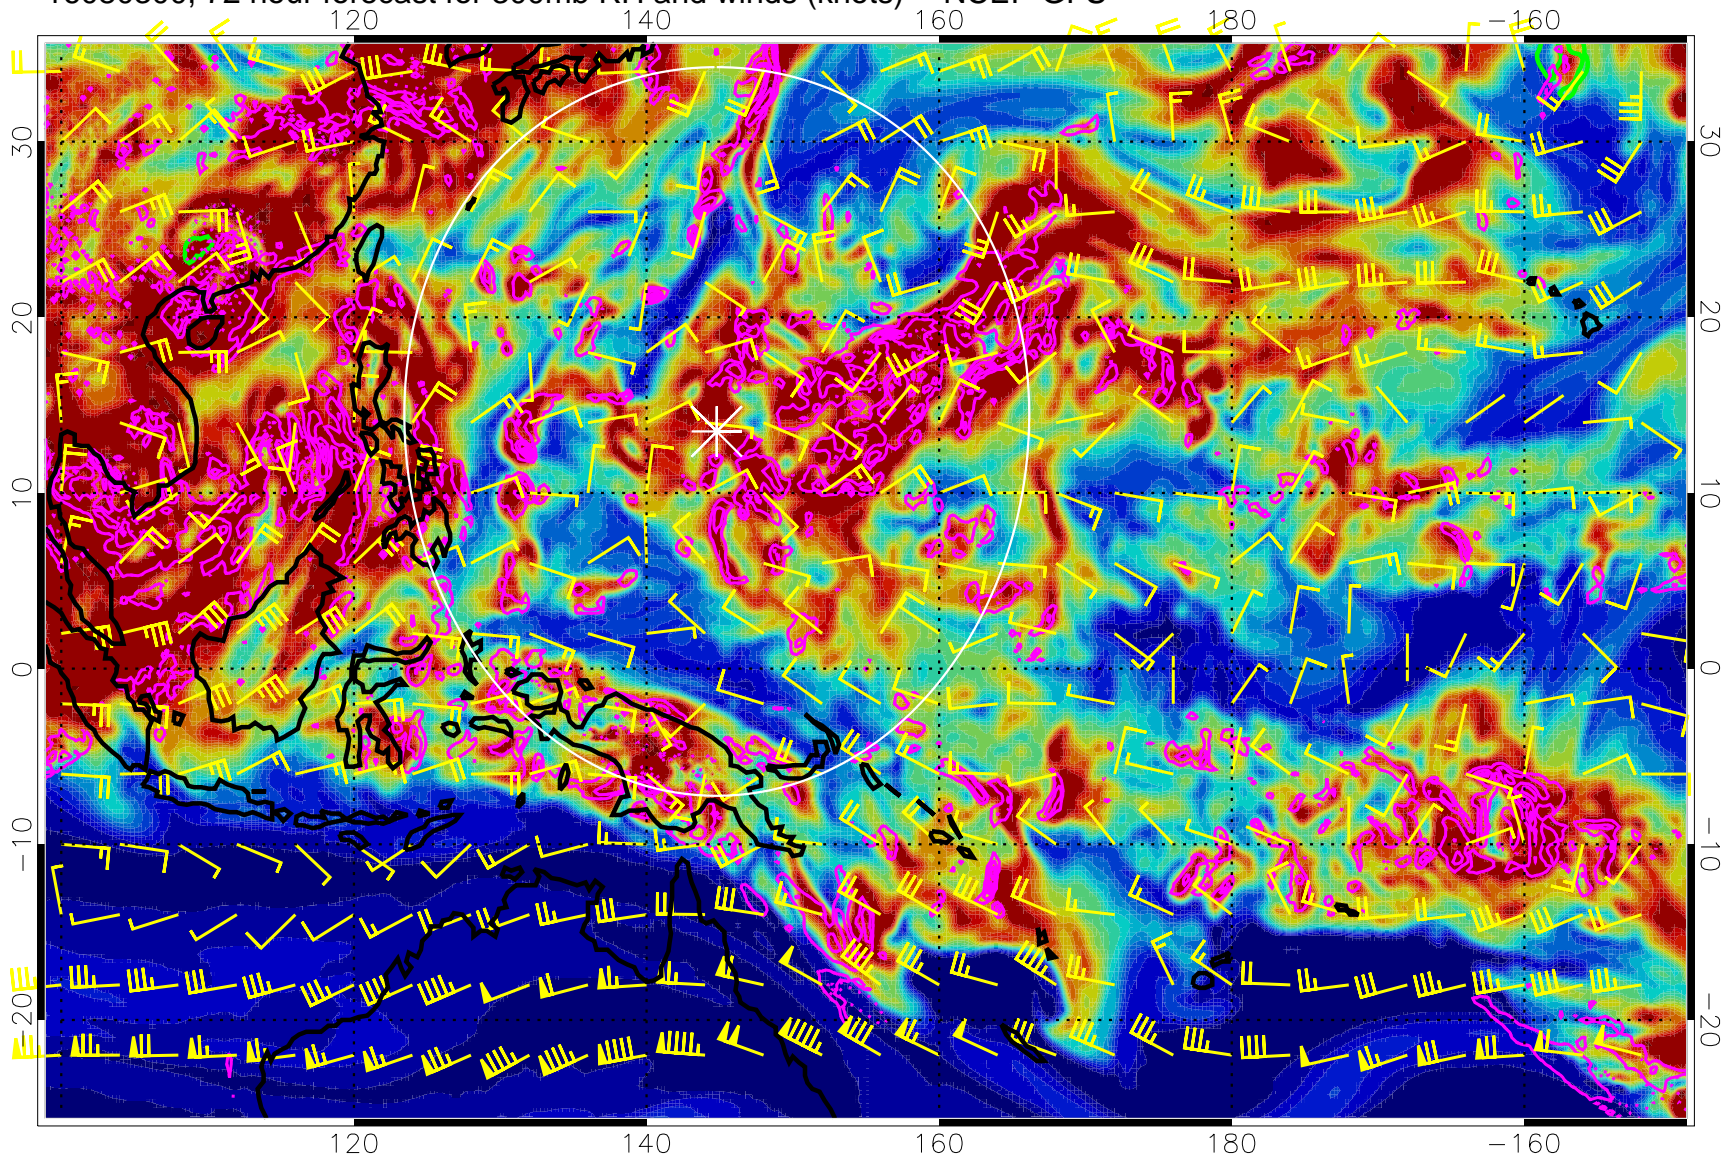

Precip (tot dot, conv sol) mm/day 40 mm/day contours, min 20

EPV Tropopause (2 PVU) Position

Range ring of 2304 km

16080218, 66 hour forecast for 300mb RH and winds (knots) -- NCEP GFS

Precip (tot dot, conv sol) mm/day 40 mm/day contours, min 20

EPV Tropopause (2 PVU) Position

Range ring of 2304 km

16080300, 72 hour forecast for 300mb RH and winds (knots) -- NCEP GFS

Precip (tot dot, conv sol) mm/day 40 mm/day contours, min 20

EPV Tropopause (2 PVU) Position