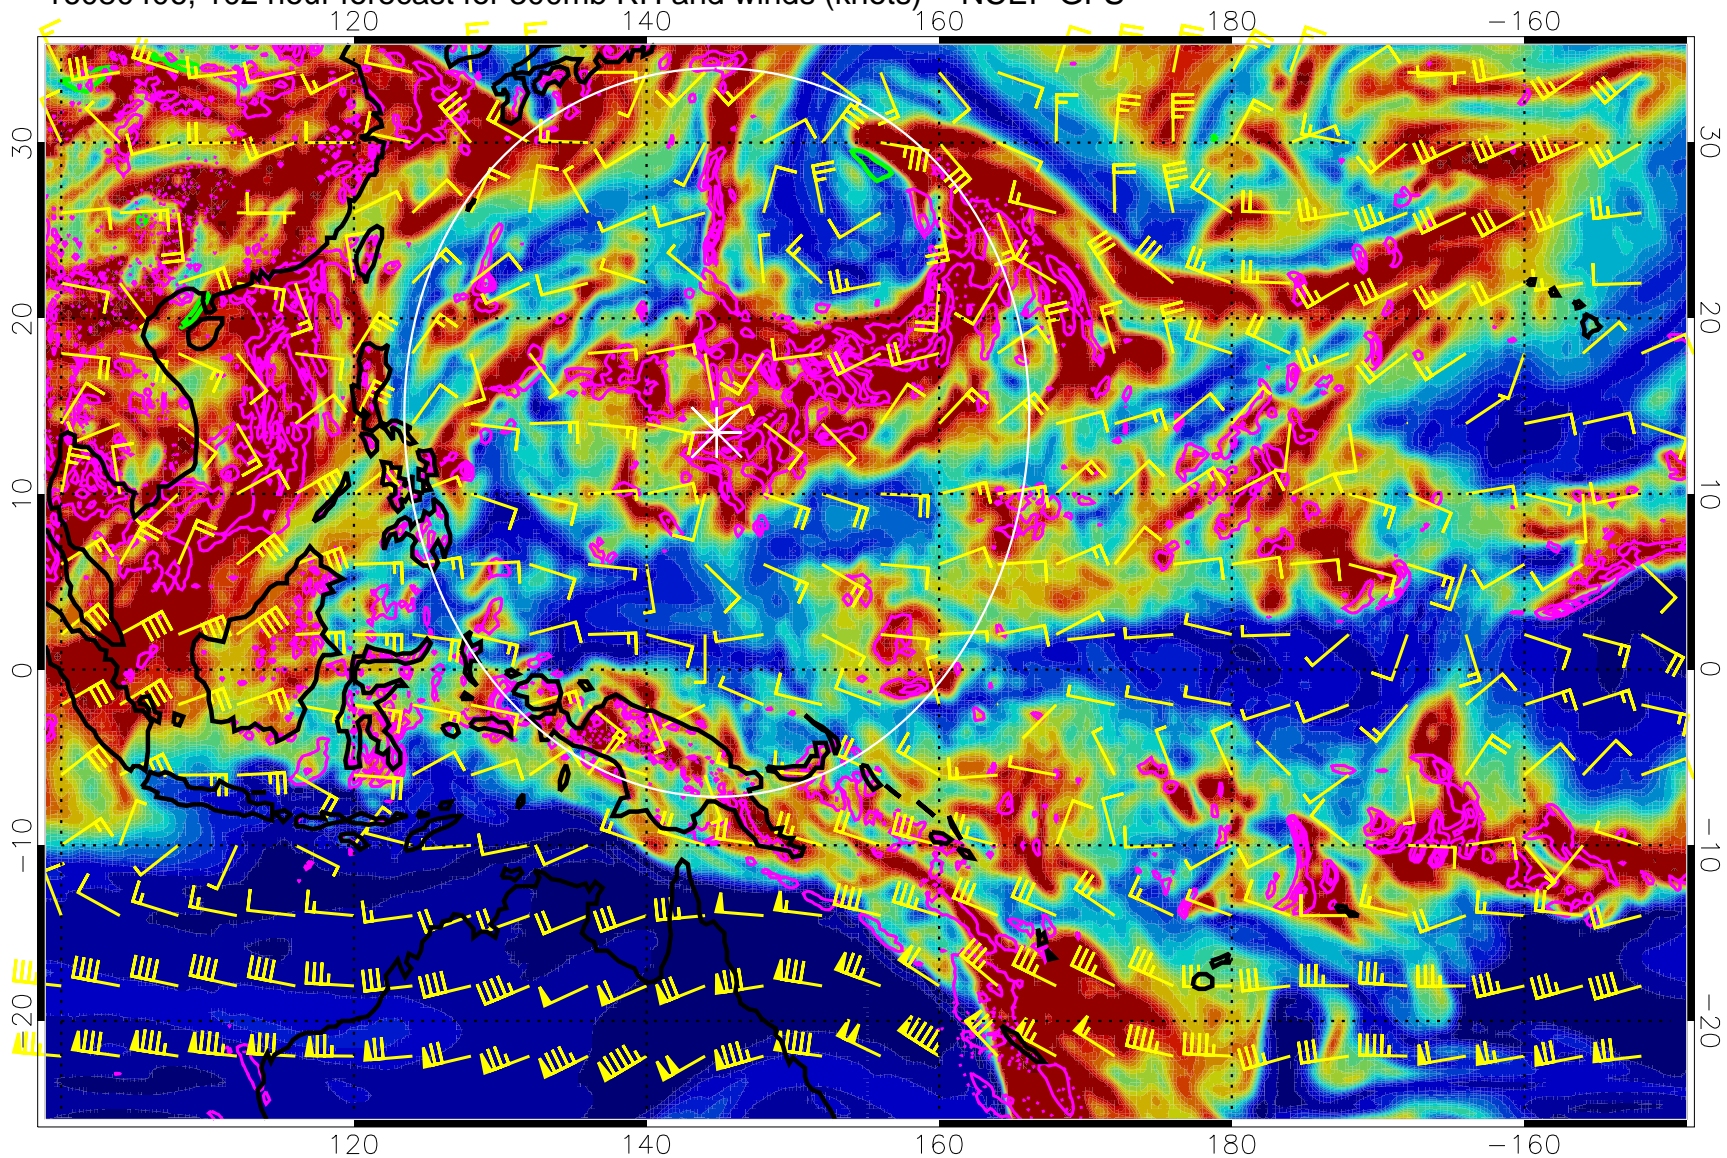

16080400, 96 hour forecast for 300mb RH and winds (knots) -- NCEP GFS

Precip (tot dot, conv sol) mm/day 40 mm/day contours, min 20

EPV Tropopause (2 PVU) Position

Range ring of 2304 km

16080406, 102 hour forecast for 300mb RH and winds (knots) -- NCEP GFS

Precip (tot dot, conv sol) mm/day 40 mm/day contours, min 20

EPV Tropopause (2 PVU) Position

Range ring of 2304 km

16080412, 108 hour forecast for 300mb RH and winds (knots) -- NCEP GFS

Precip (tot dot, conv sol) mm/day 40 mm/day contours, min 20