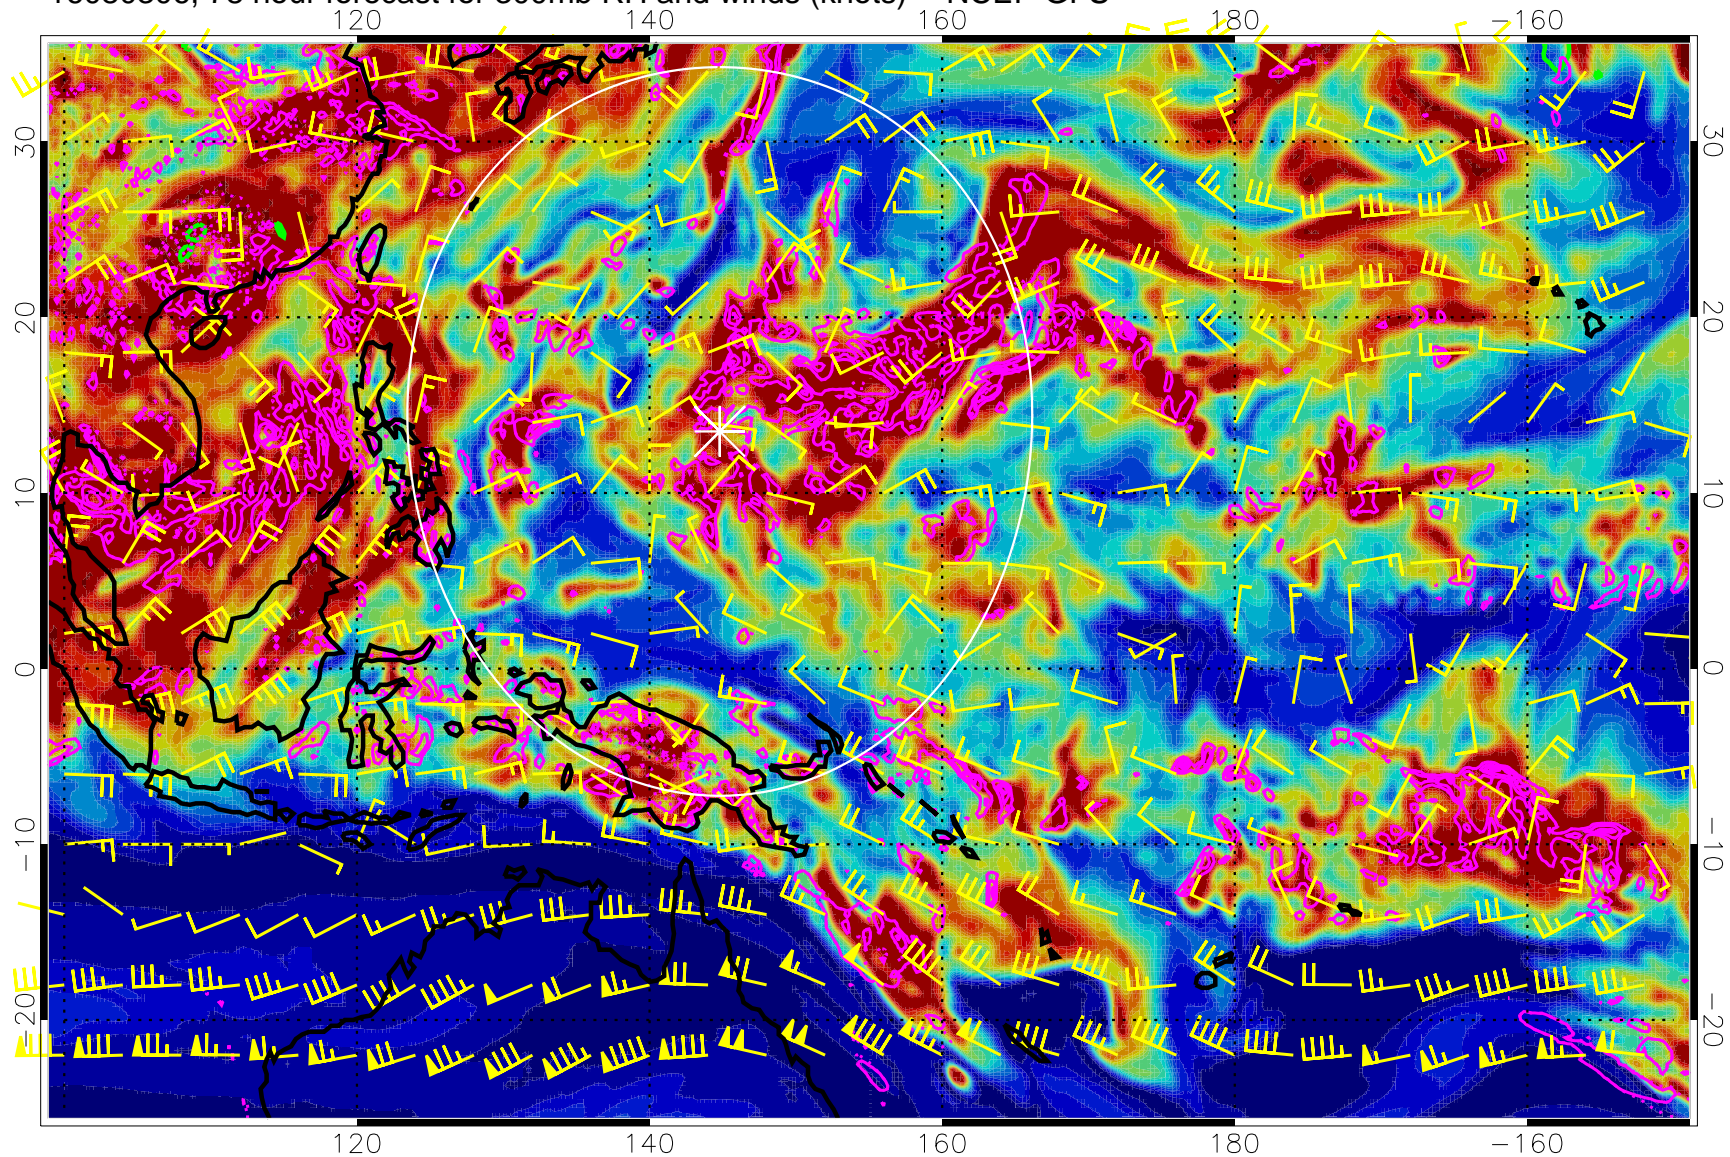

16080306, 78 hour forecast for 300mb RH and winds (knots) -- NCEP GFS

Precip (tot dot, conv sol) mm/day 40 mm/day contours, min 20

EPV Tropopause (2 PVU) Position

Range ring of 2304 km