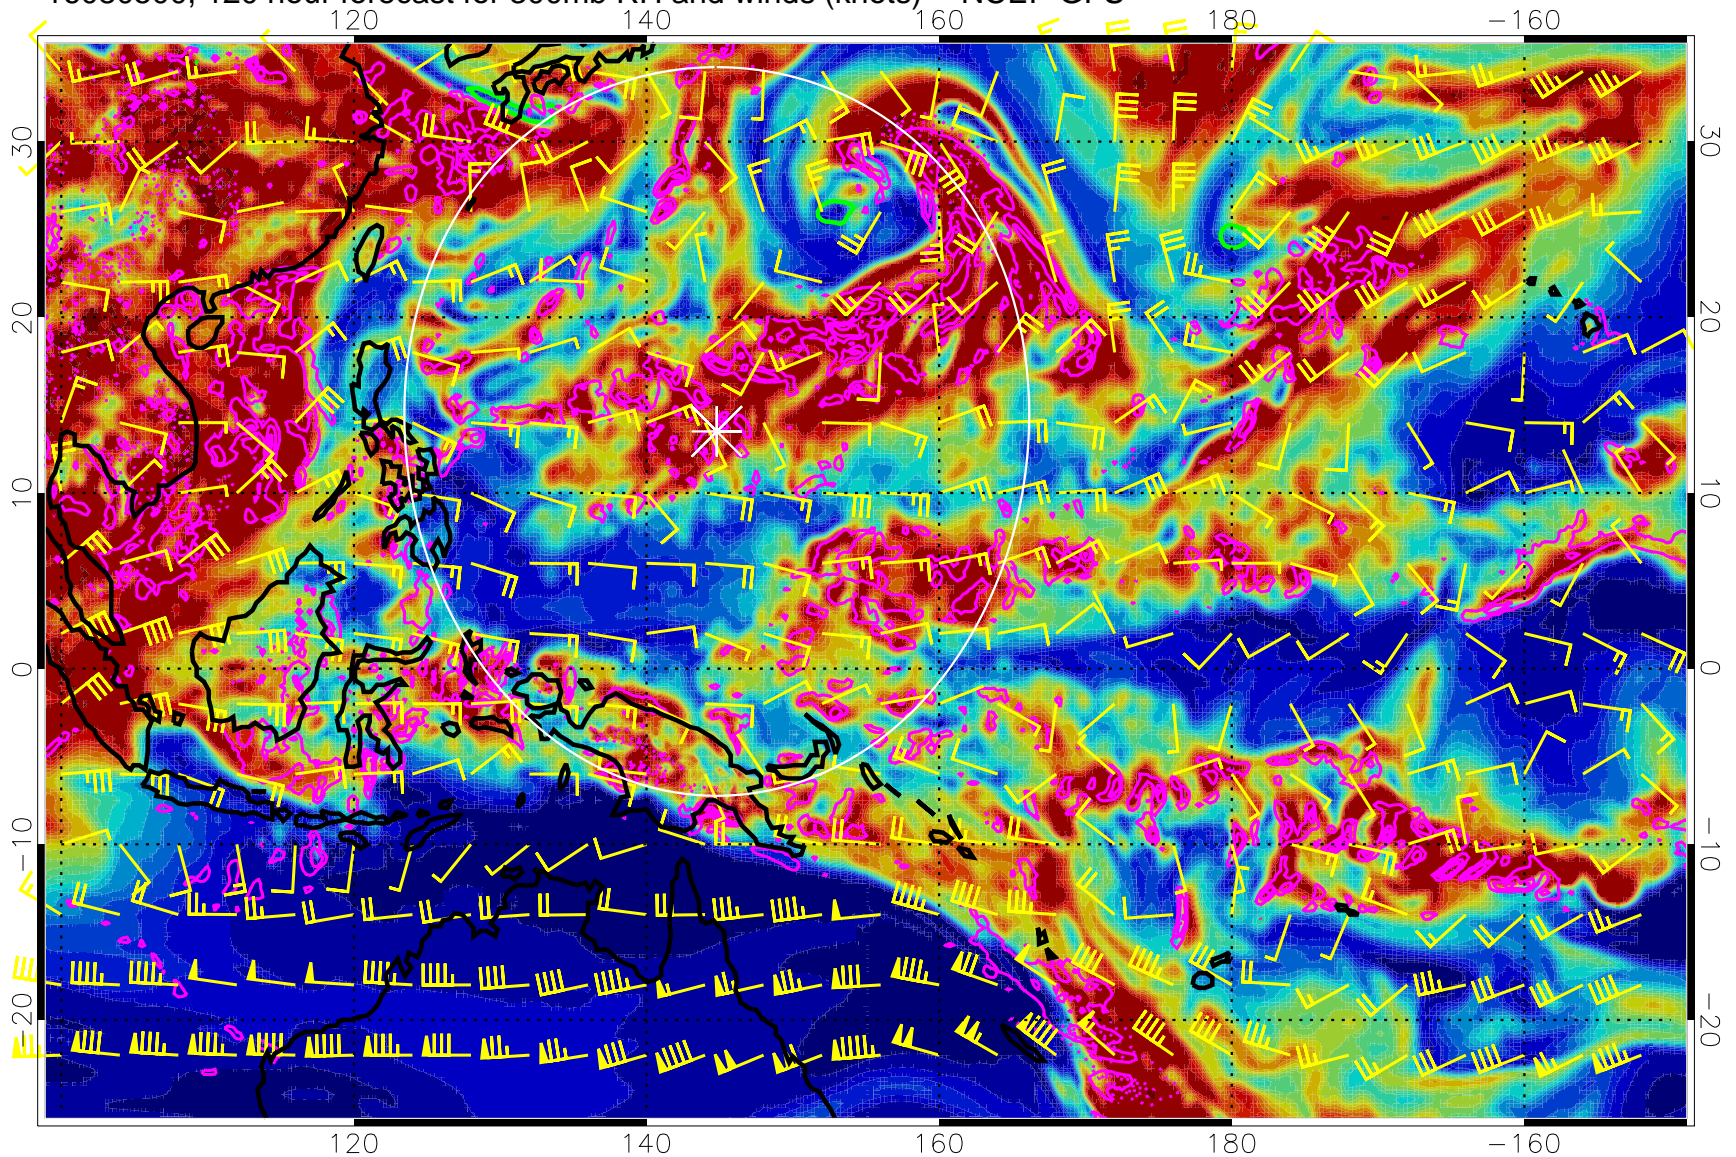

16080500, 120 hour forecast for 300mb RH and winds (knots) -- NCEP GFS

Precip (tot dot, conv sol) mm/day 40 mm/day contours, min 20

EPV Tropopause (2 PVU) Position

Range ring of 2304 km