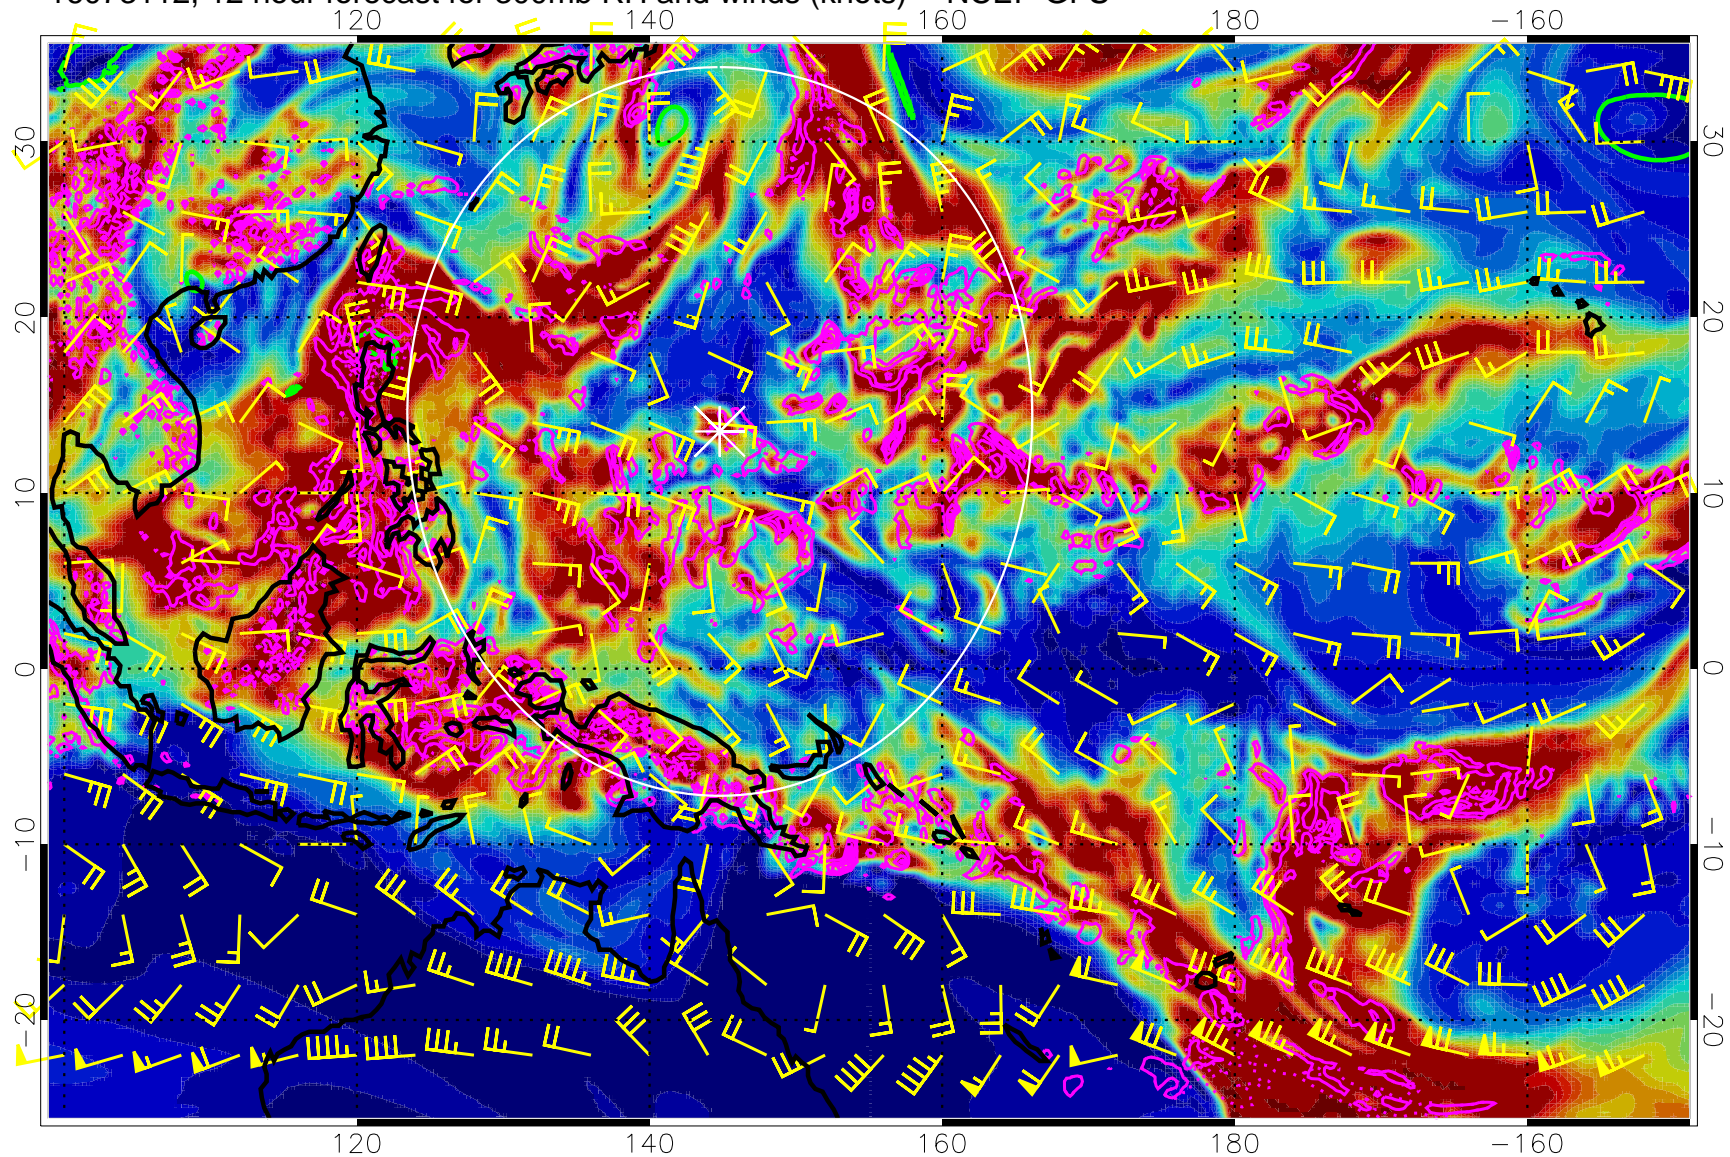

16073106, 6 hour forecast for 300mb RH and winds (knots) -- NCEP GFS

Precip (tot dot, conv sol) mm/day 40 mm/day contours, min 20

EPV Tropopause (2 PVU) Position

Range ring of 2304 km

16073112, 12 hour forecast for 300mb RH and winds (knots) -- NCEP GFS

Precip (tot dot, conv sol) mm/day 40 mm/day contours, min 20

EPV Tropopause (2 PVU) Position

Range ring of 2304 km

16073118, 18 hour forecast for 300mb RH and winds (knots) -- NCEP GFS

Precip (tot dot, conv sol) mm/day 40 mm/day contours, min 20

EPV Tropopause (2 PVU) Position

Range ring of 2304 km

16080100, 24 hour forecast for 300mb RH and winds (knots) -- NCEP GFS

Precip (tot dot, conv sol) mm/day 40 mm/day contours, min 20

EPV Tropopause (2 PVU) Position

EPV Tropopause (2 PVU) Position

Range ring of 2304 km

16080118, 42 hour forecast for 300mb RH and winds (knots) -- NCEP GFS

Precip (tot dot, conv sol) mm/day 40 mm/day contours, min 20

EPV Tropopause (2 PVU) Position