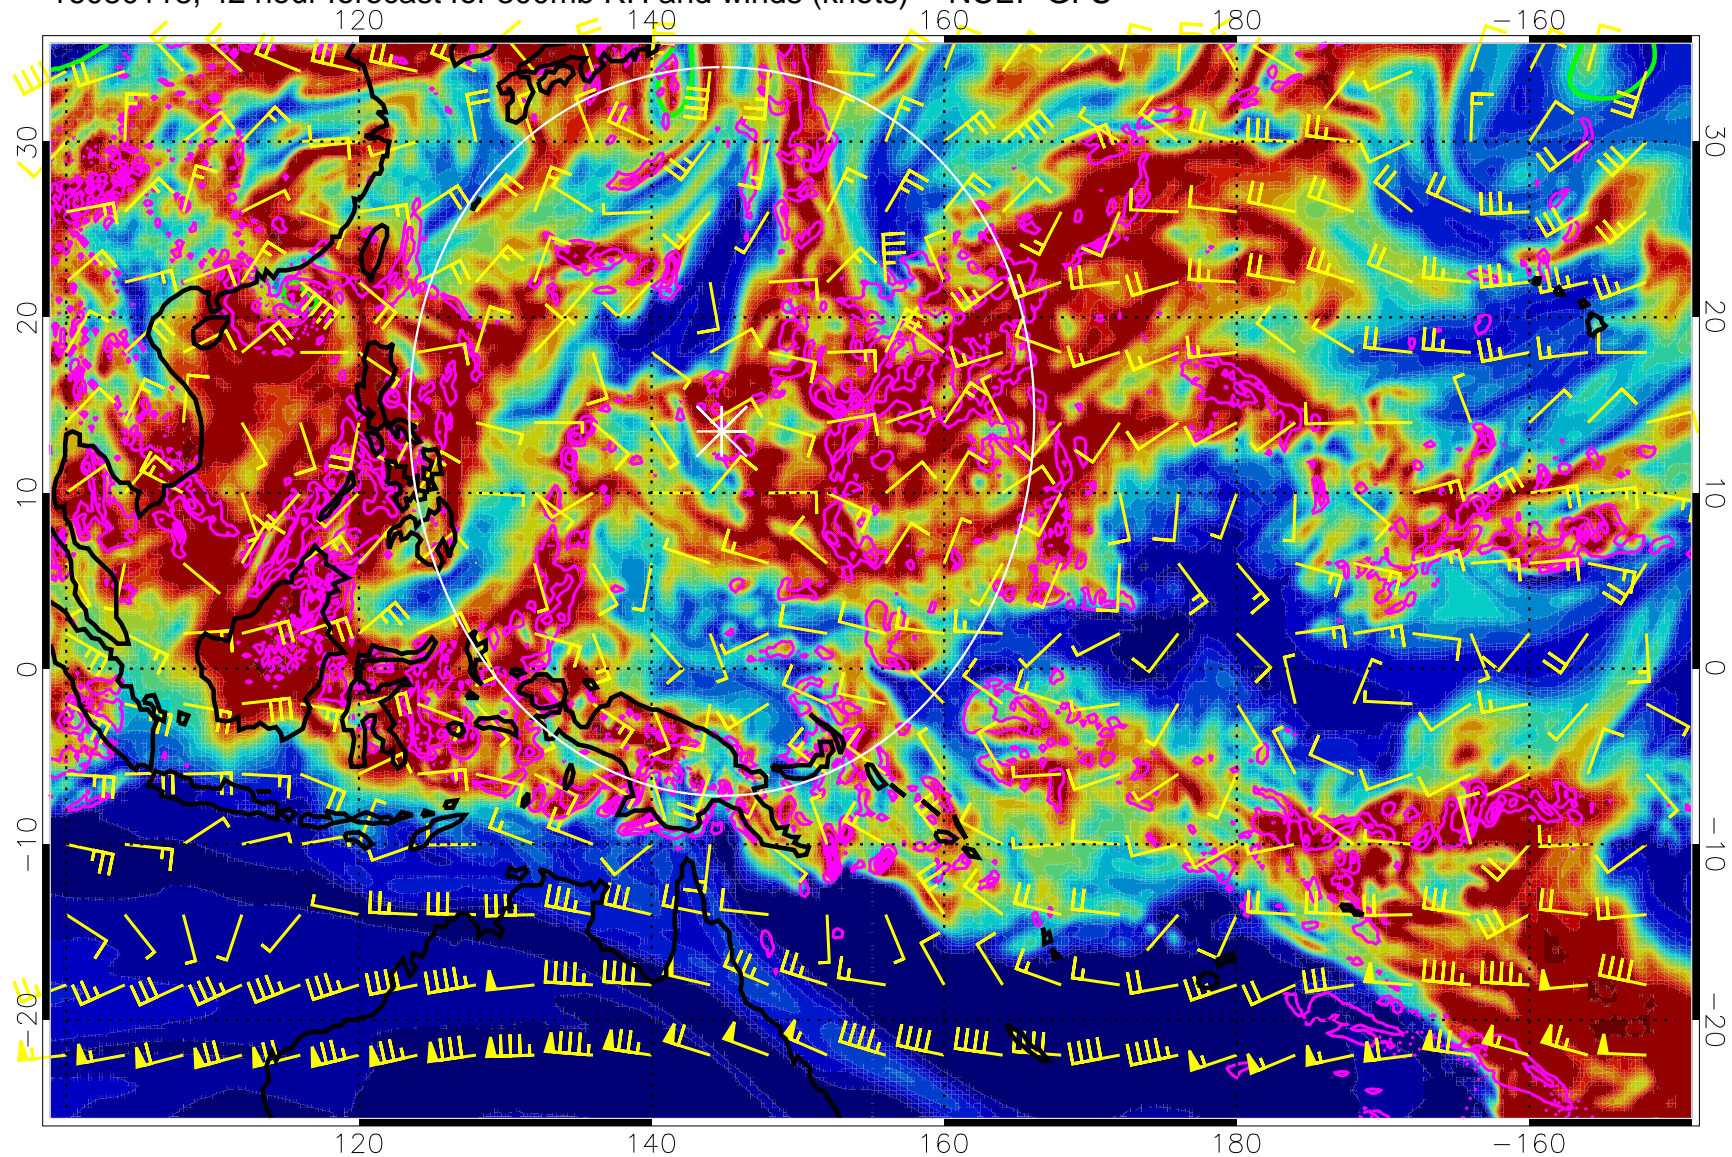

EPV Tropopause (2 PVU) Position

Range ring of 2304 km

16080100, 24 hour forecast for 300mb RH and winds (knots) -- NCEP GFS

Precip (tot dot, conv sol) mm/day 40 mm/day contours, min 20

EPV Tropopause (2 PVU) Position

Range ring of 2304 km

16080106, 30 hour forecast for 300mb RH and winds (knots) -- NCEP GFS

16080112, 36 hour forecast for 300mb RH and winds (knots) -- NCEP GFS

Precip (tot dot, conv sol) mm/day 40 mm/day contours, min 20

EPV Tropopause (2 PVU) Position

Range ring of 2304 km

16080118, 42 hour forecast for 300mb RH and winds (knots) -- NCEP GFS

Precip (tot dot, conv sol) mm/day 40 mm/day contours, min 20

EPV Tropopause (2 PVU) Position