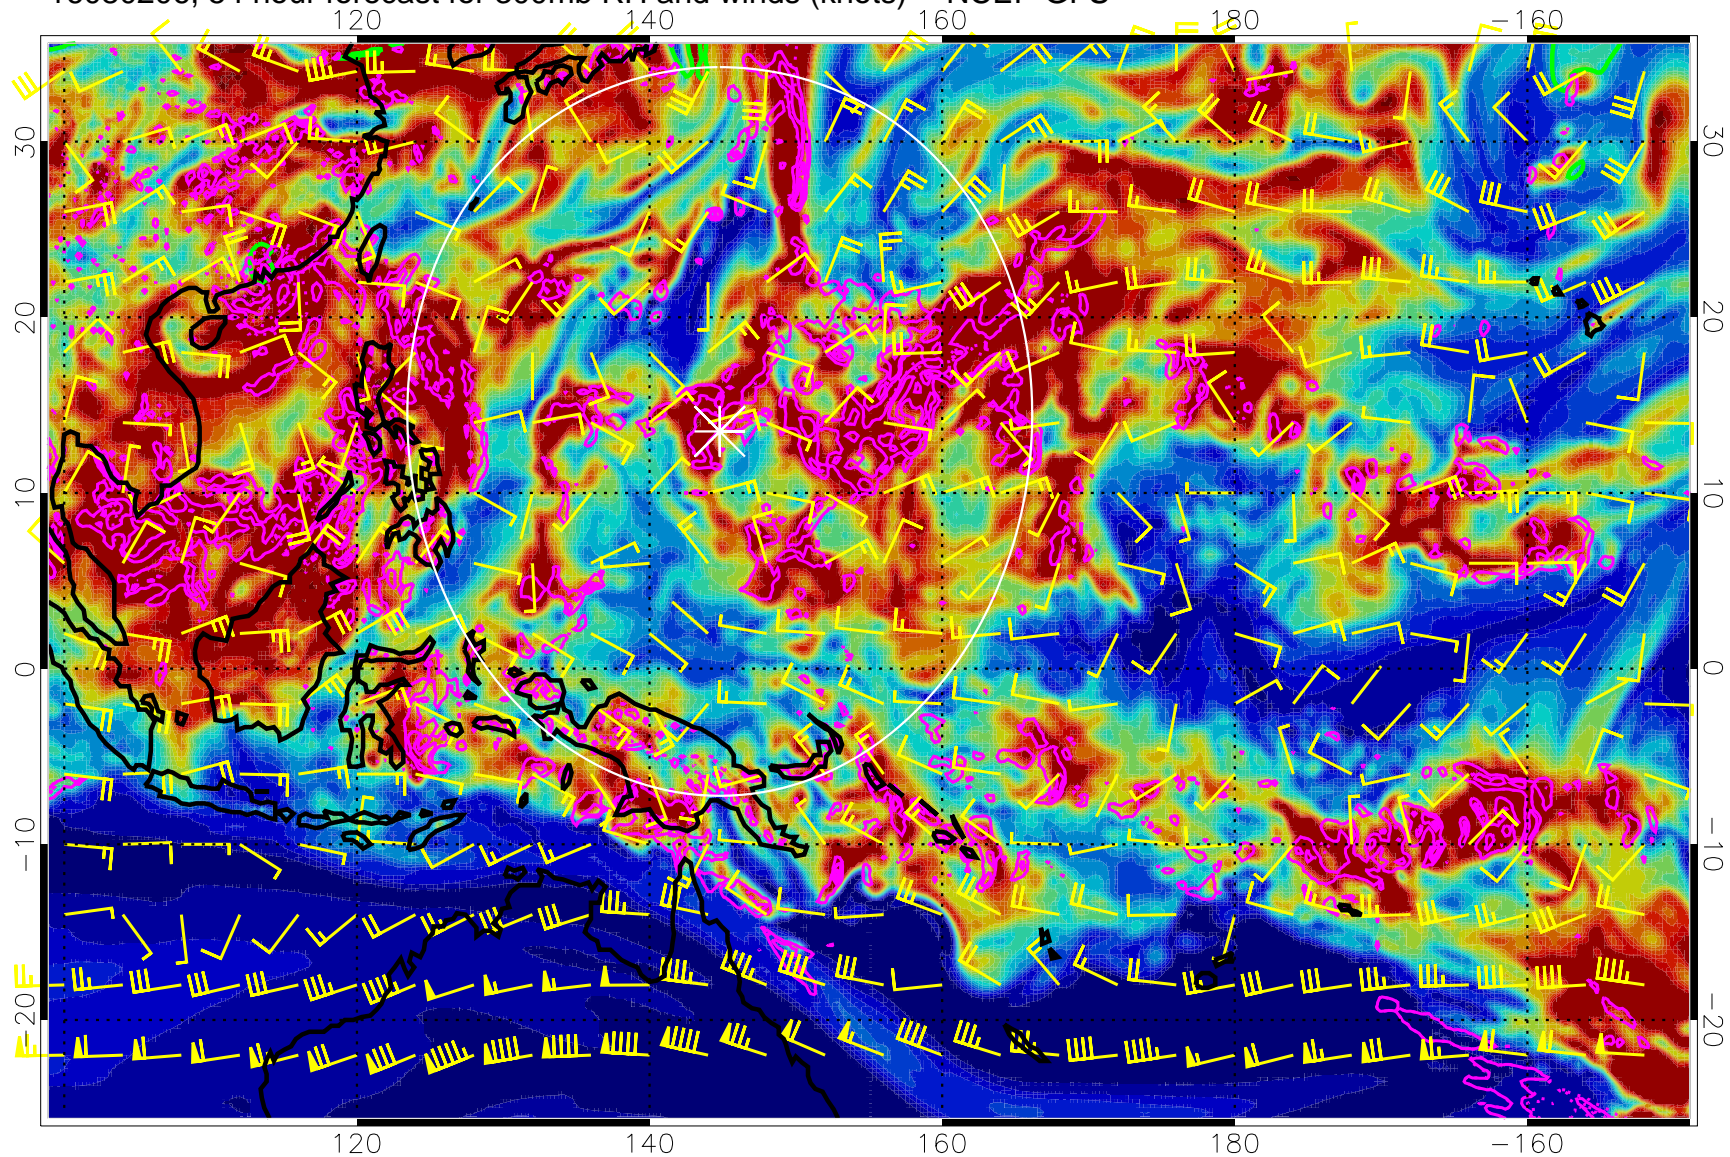

Range ring of 2304 km

16080200, 48 hour forecast for 300mb RH and winds (knots) -- NCEP GFS

Precip (tot dot, conv sol) mm/day 40 mm/day contours, min 20

EPV Tropopause (2 PVU) Position

Range ring of 2304 km

16080206, 54 hour forecast for 300mb RH and winds (knots) -- NCEP GFS

Precip (tot dot, conv sol) mm/day 40 mm/day contours, min 20

EPV Tropopause (2 PVU) Position

Range ring of 2304 km

16080212, 60 hour forecast for 300mb RH and winds (knots) -- NCEP GFS

Precip (tot dot, conv sol) mm/day 40 mm/day contours, min 20

EPV Tropopause (2 PVU) Position

Range ring of 2304 km

16080218, 66 hour forecast for 300mb RH and winds (knots) -- NCEP GFS

Precip (tot dot, conv sol) mm/day 40 mm/day contours, min 20