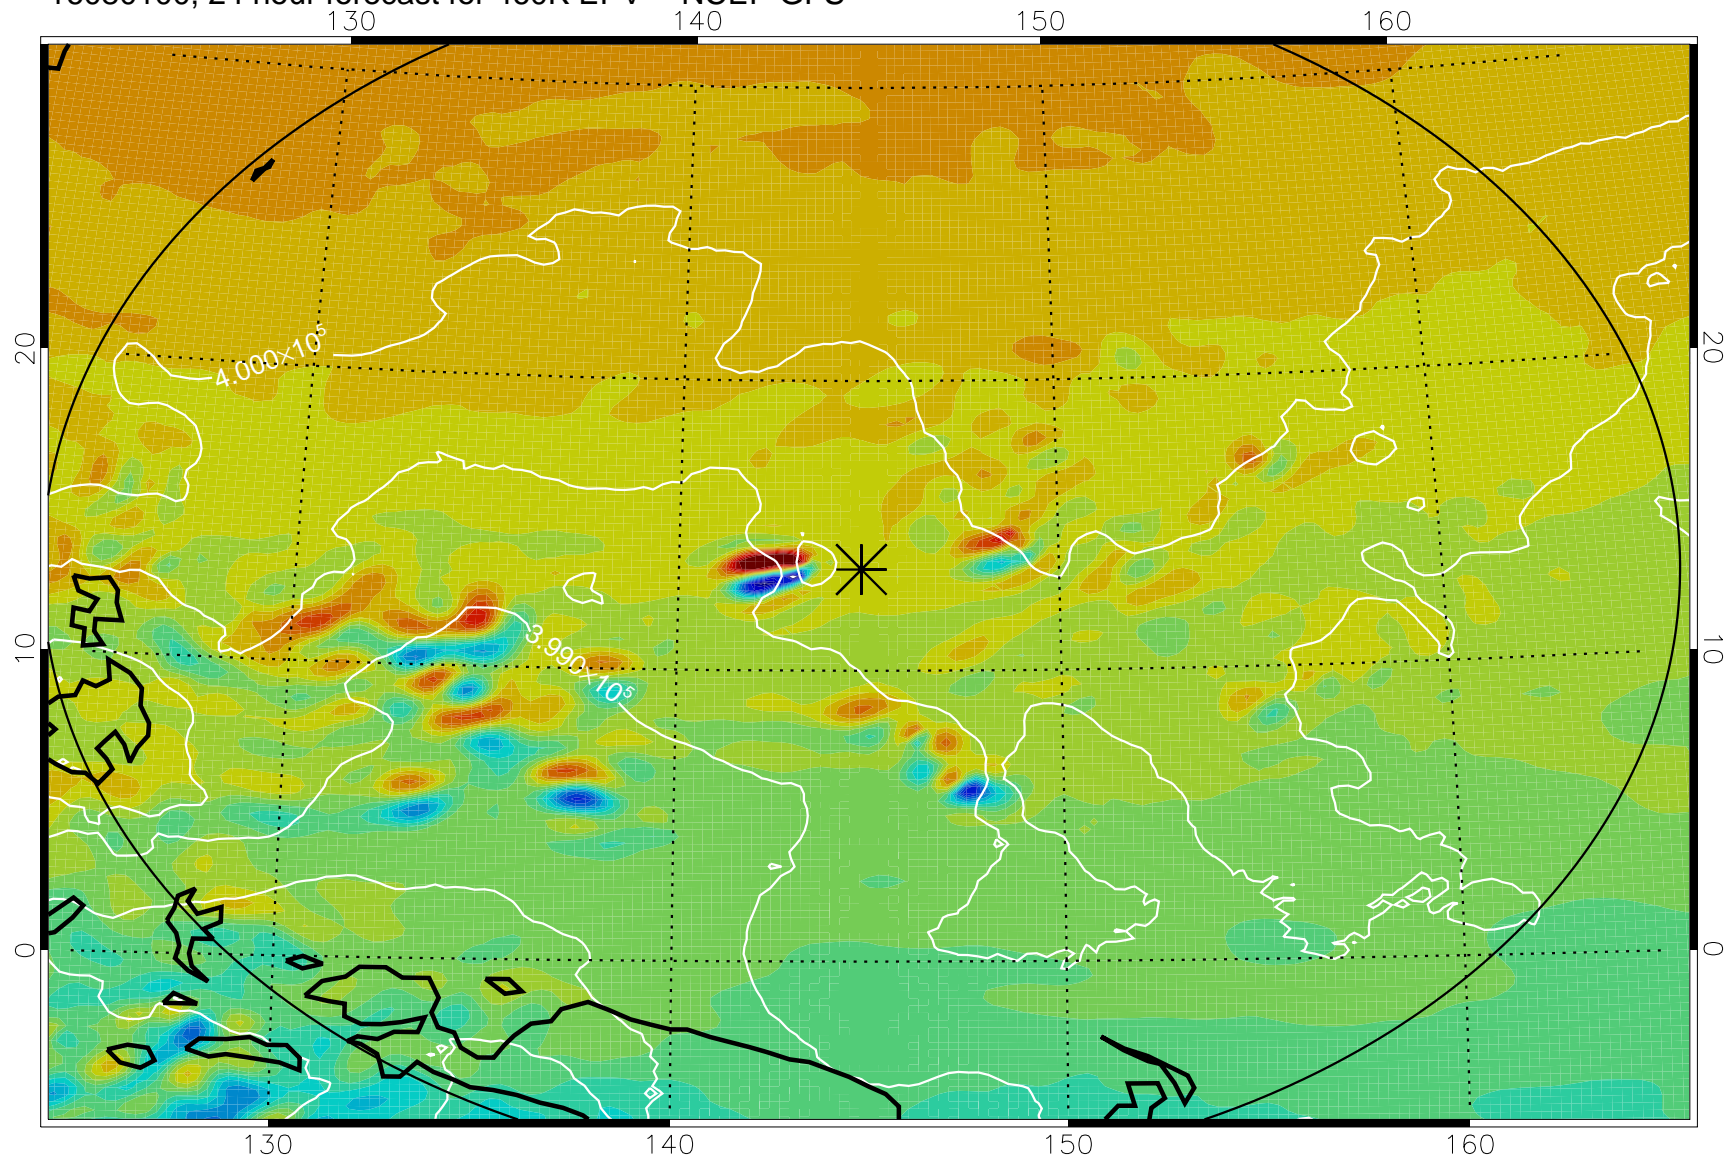

16073106, 6 hour forecast for 460K EPV -- NCEP GFS

460K Montgomery Streamfunction, white

Range ring of 2304 km

16073112, 12 hour forecast for 460K EPV -- NCEP GFS

460K Montgomery Streamfunction, white

Range ring of 2304 km

16073118, 18 hour forecast for 460K EPV -- NCEP GFS

460K Montgomery Streamfunction, white

Range ring of 2304 km

16080100, 24 hour forecast for 460K EPV -- NCEP GFS

460K Montgomery Streamfunction, white

Range ring of 2304 km

16080106, 30 hour forecast for 460K EPV -- NCEP GFS

460K Montgomery Streamfunction, white

Range ring of 2304 km

16080112, 36 hour forecast for 460K EPV -- NCEP GFS

460K Montgomery Streamfunction, white

Range ring of 2304 km

16080118, 42 hour forecast for 460K EPV -- NCEP GFS

460K Montgomery Streamfunction, white

Range ring of 2304 km

16080200, 48 hour forecast for 460K EPV -- NCEP GFS

460K Montgomery Streamfunction, white

Range ring of 2304 km