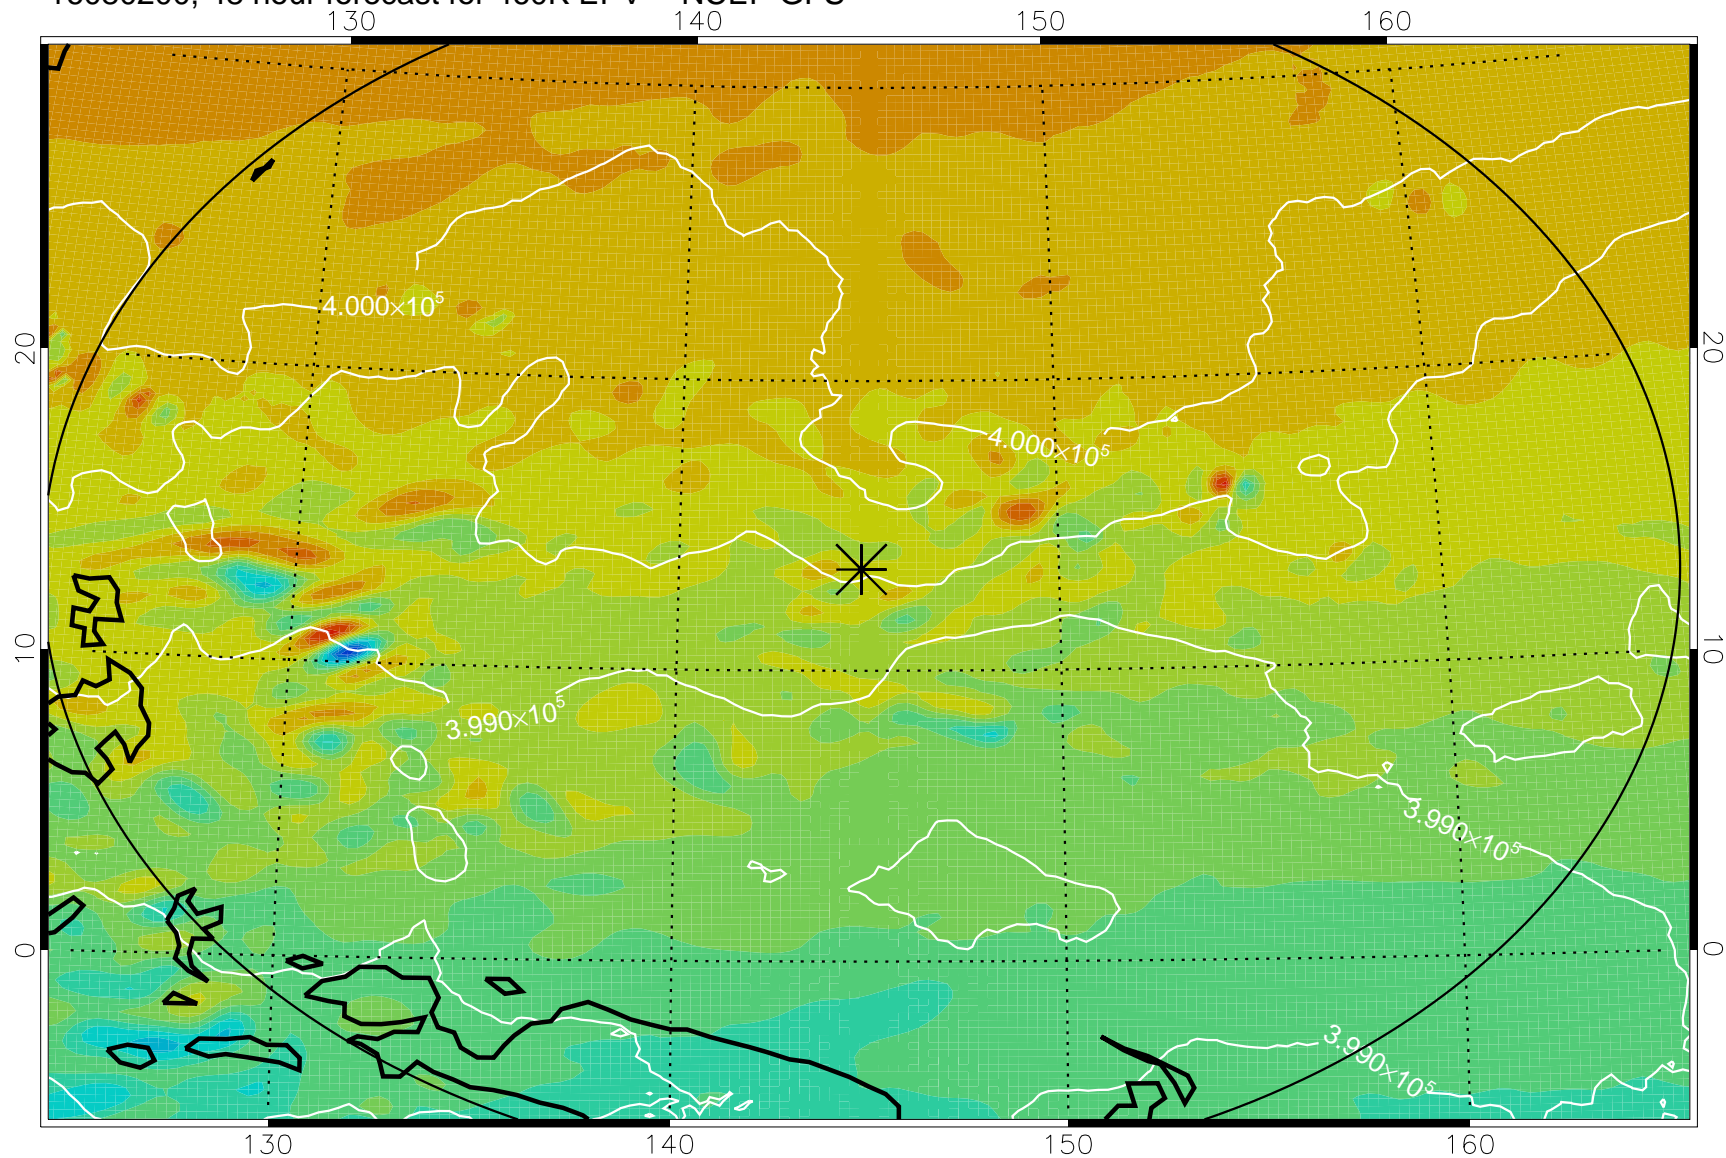

16080106, 30 hour forecast for 460K EPV -- NCEP GFS

460K Montgomery Streamfunction, white

Range ring of 2304 km

16080112, 36 hour forecast for 460K EPV -- NCEP GFS

460K Montgomery Streamfunction, white

Range ring of 2304 km

16080118, 42 hour forecast for 460K EPV -- NCEP GFS

460K Montgomery Streamfunction, white

Range ring of 2304 km

16080200, 48 hour forecast for 460K EPV -- NCEP GFS

460K Montgomery Streamfunction, white

Range ring of 2304 km

16080206, 54 hour forecast for 460K EPV -- NCEP GFS

460K Montgomery Streamfunction, white

Range ring of 2304 km

16080212, 60 hour forecast for 460K EPV -- NCEP GFS

460K Montgomery Streamfunction, white

Range ring of 2304 km

16080218, 66 hour forecast for 460K EPV -- NCEP GFS

460K Montgomery Streamfunction, white

Range ring of 2304 km

16080300, 72 hour forecast for 460K EPV -- NCEP GFS

460K Montgomery Streamfunction, white

Range ring of 2304 km