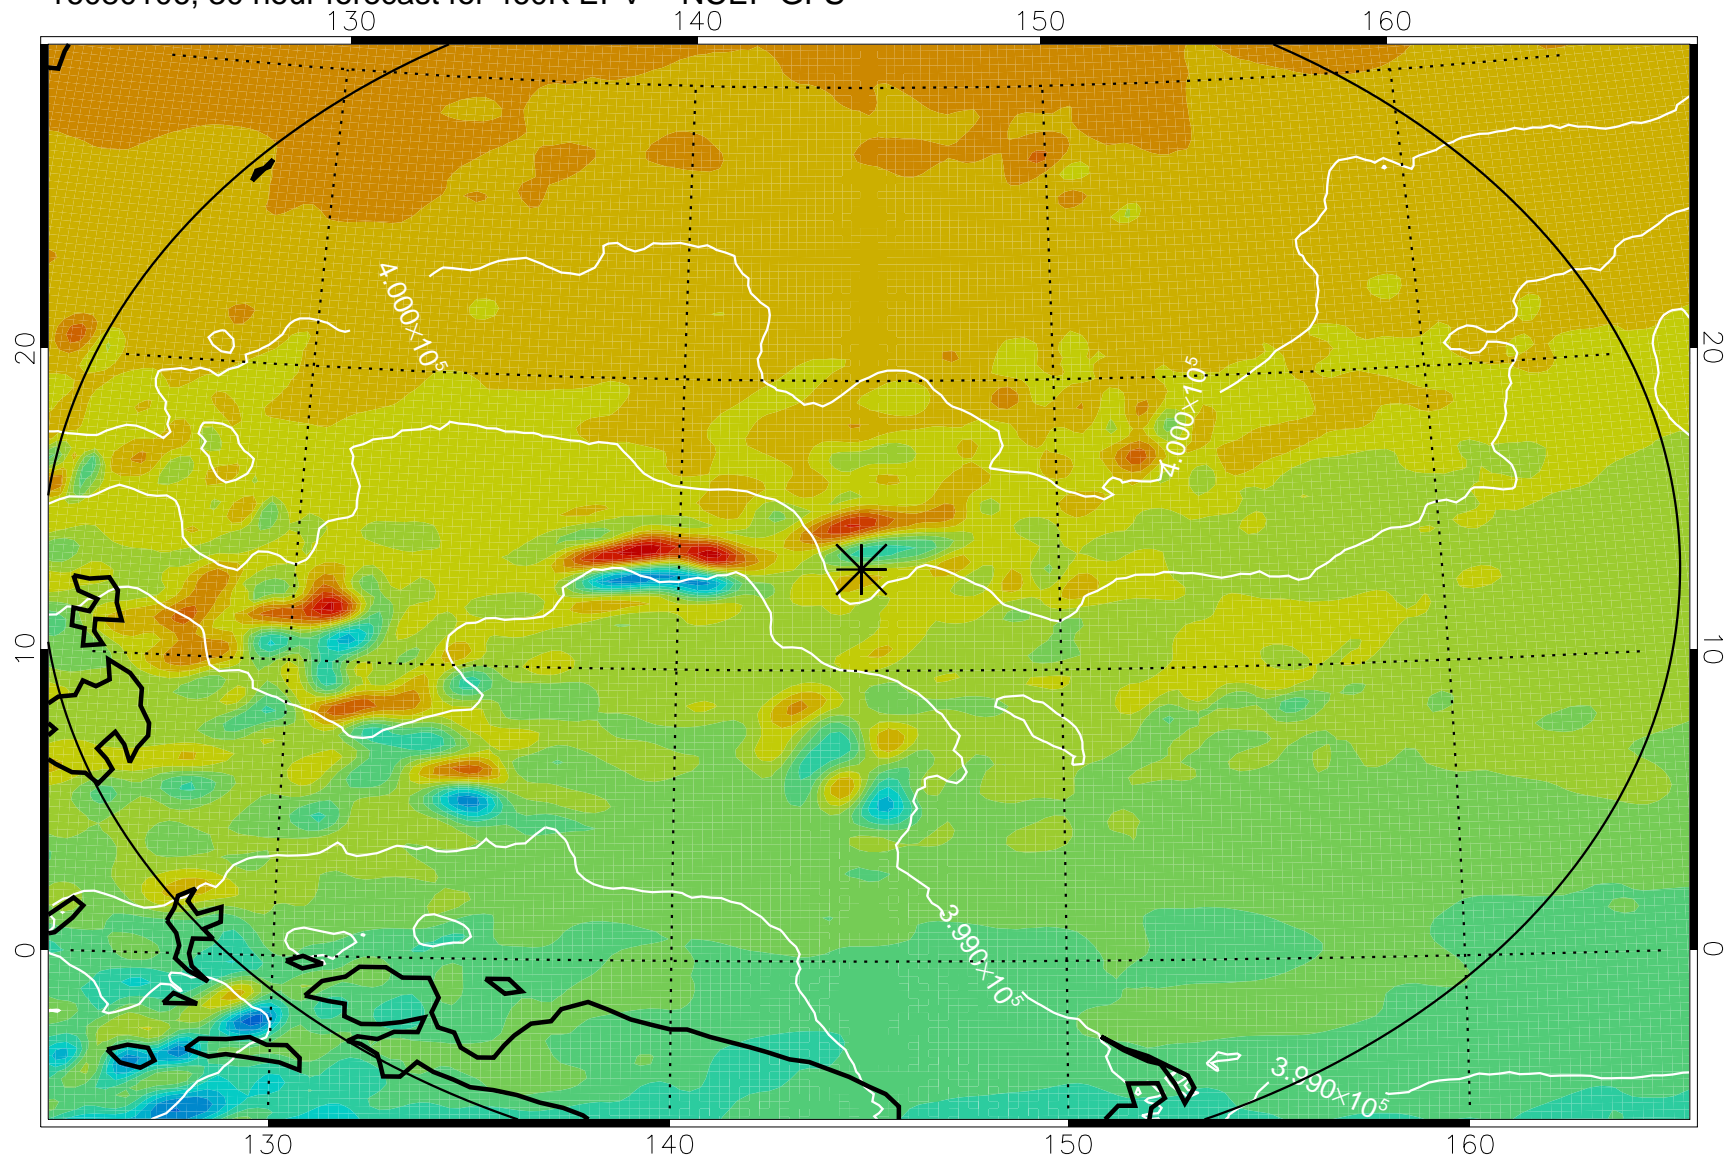

16073106, 6 hour forecast for 460K EPV -- NCEP GFS

460K Montgomery Streamfunction, white

Range ring of 2304 km

16073112, 12 hour forecast for 460K EPV -- NCEP GFS

460K Montgomery Streamfunction, white

Range ring of 2304 km

16073118, 18 hour forecast for 460K EPV -- NCEP GFS

460K Montgomery Streamfunction, white

Range ring of 2304 km

16080100, 24 hour forecast for 460K EPV -- NCEP GFS

460K Montgomery Streamfunction, white

Range ring of 2304 km

16080106, 30 hour forecast for 460K EPV -- NCEP GFS

460K Montgomery Streamfunction, white

Range ring of 2304 km

16080112, 36 hour forecast for 460K EPV -- NCEP GFS

460K Montgomery Streamfunction, white

Range ring of 2304 km

16080118, 42 hour forecast for 460K EPV -- NCEP GFS

460K Montgomery Streamfunction, white

Range ring of 2304 km

16080200, 48 hour forecast for 460K EPV -- NCEP GFS

460K Montgomery Streamfunction, white

Range ring of 2304 km