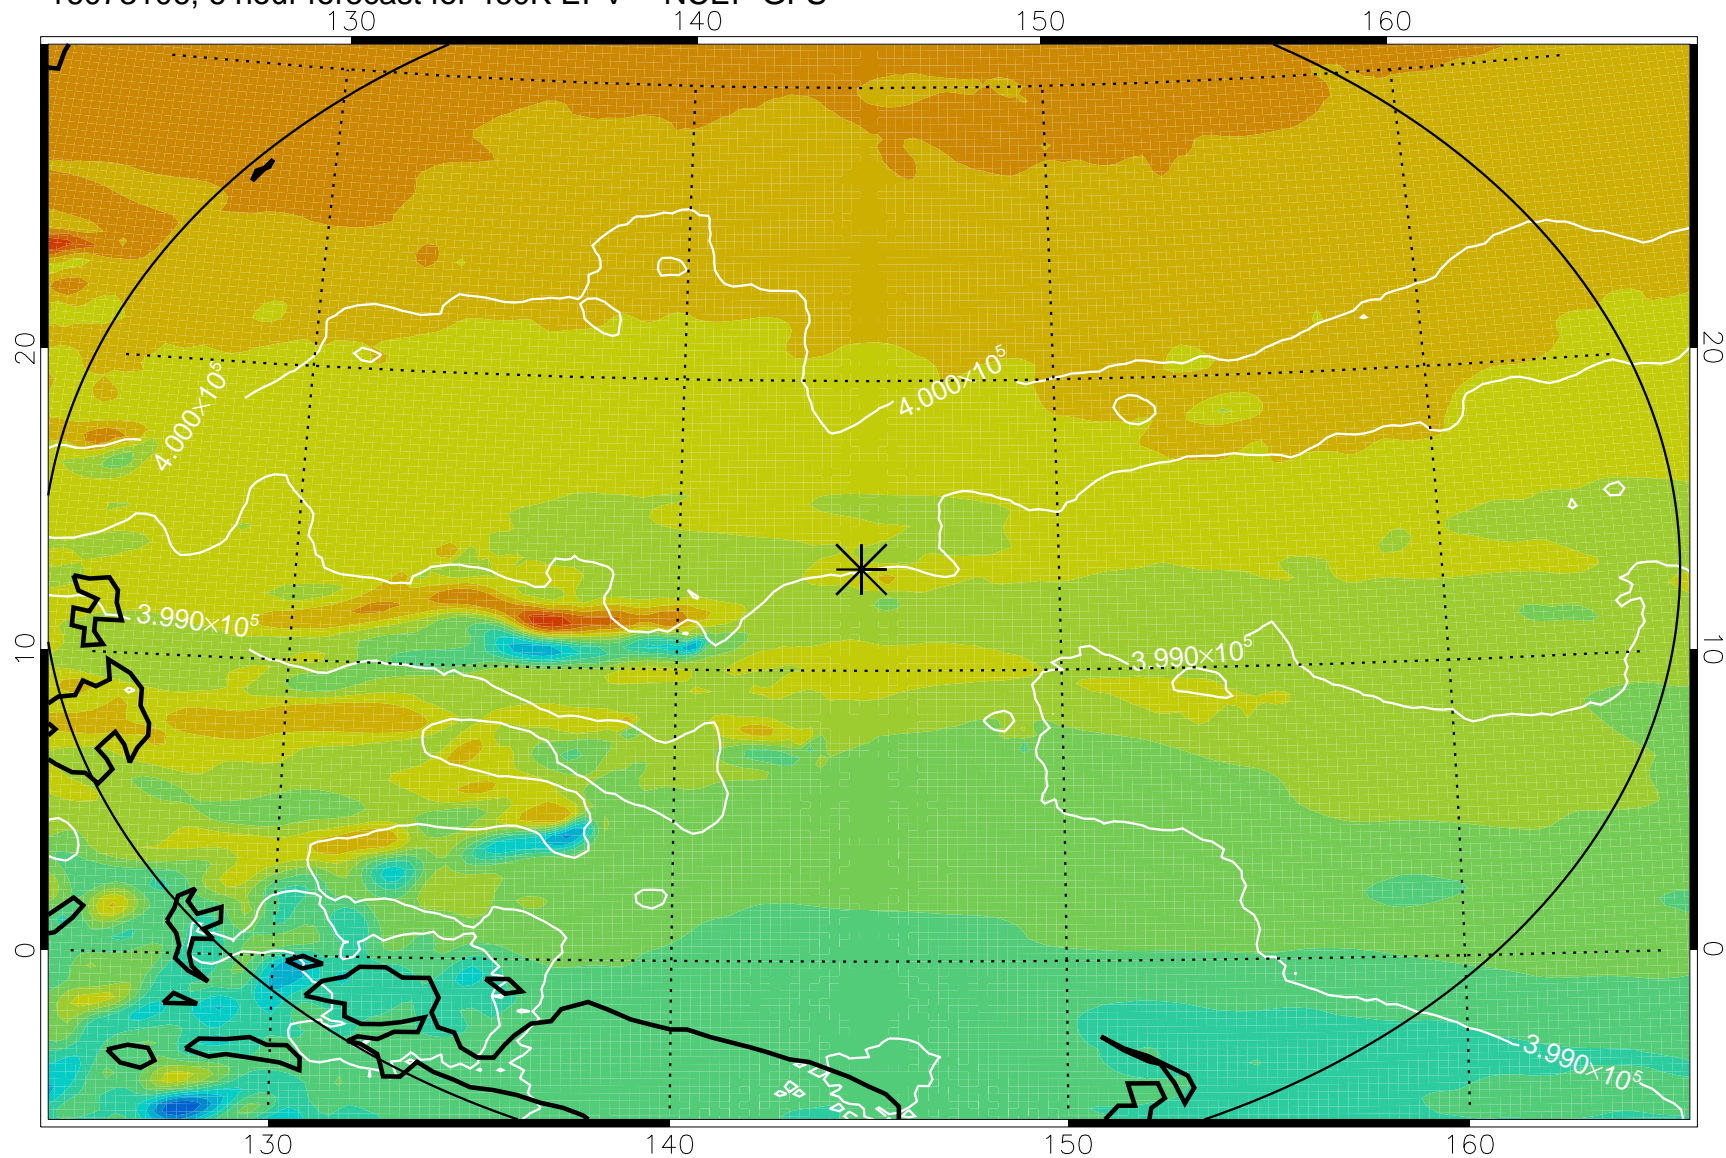

16073106, 6 hour forecast for 460K EPV -- NCEP GFS

460K Montgomery Streamfunction, white

Range ring of 2304 km

16073112, 12 hour forecast for 460K EPV -- NCEP GFS

460K Montgomery Streamfunction, white

Range ring of 2304 km

16073118, 18 hour forecast for 460K EPV -- NCEP GFS

460K Montgomery Streamfunction, white

Range ring of 2304 km

16080100, 24 hour forecast for 460K EPV -- NCEP GFS

460K Montgomery Streamfunction, white

Range ring of 2304 km

16080106, 30 hour forecast for 460K EPV -- NCEP GFS

460K Montgomery Streamfunction, white

Range ring of 2304 km

16080112, 36 hour forecast for 460K EPV -- NCEP GFS

460K Montgomery Streamfunction, white

Range ring of 2304 km

16080118, 42 hour forecast for 460K EPV -- NCEP GFS

460K Montgomery Streamfunction, white

Range ring of 2304 km

16080200, 48 hour forecast for 460K EPV -- NCEP GFS

460K Montgomery Streamfunction, white

Range ring of 2304 km