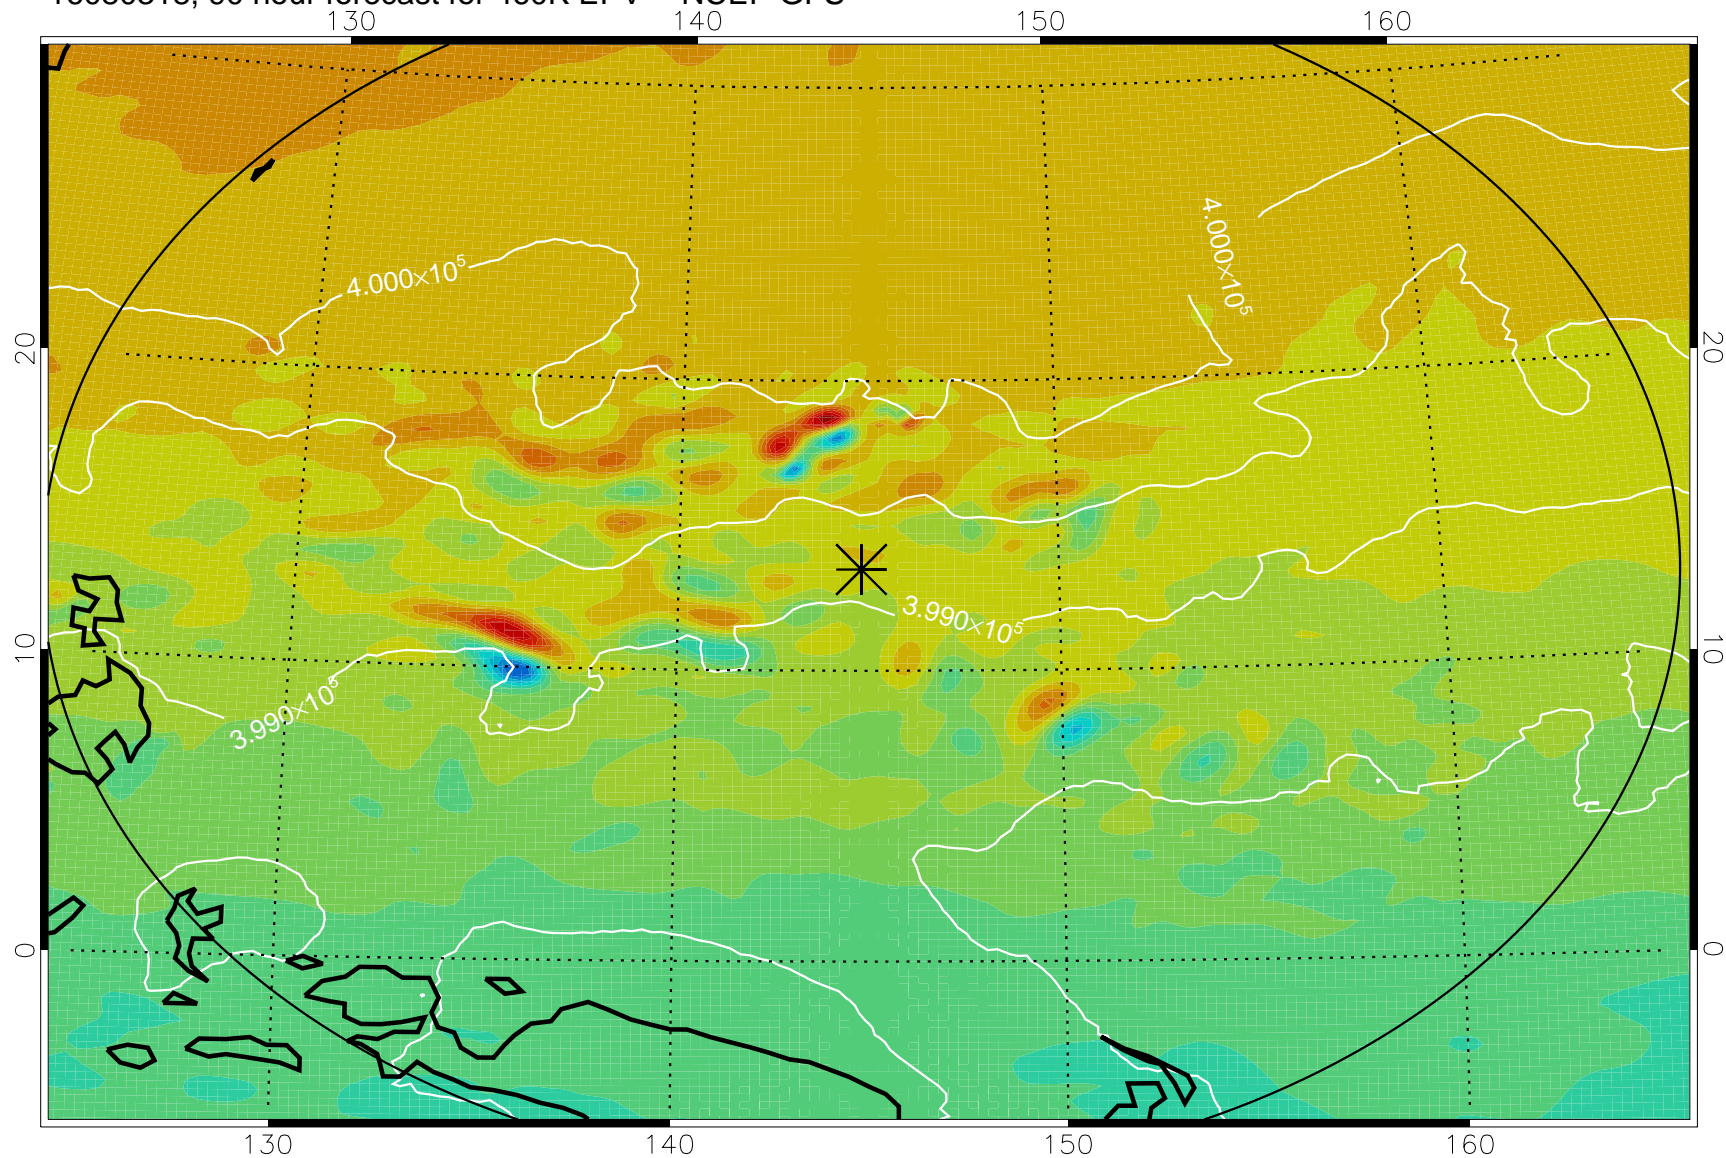

16080218, 66 hour forecast for 460K EPV -- NCEP GFS

460K Montgomery Streamfunction, white

Range ring of 2304 km

16080300, 72 hour forecast for 460K EPV -- NCEP GFS

460K Montgomery Streamfunction, white

Range ring of 2304 km

16080306, 78 hour forecast for 460K EPV -- NCEP GFS

460K Montgomery Streamfunction, white

Range ring of 2304 km

16080312, 84 hour forecast for 460K EPV -- NCEP GFS

460K Montgomery Streamfunction, white

Range ring of 2304 km

16080318, 90 hour forecast for 460K EPV -- NCEP GFS

460K Montgomery Streamfunction, white

Range ring of 2304 km

16080400, 96 hour forecast for 460K EPV -- NCEP GFS

460K Montgomery Streamfunction, white

Range ring of 2304 km

16080406, 102 hour forecast for 460K EPV -- NCEP GFS

460K Montgomery Streamfunction, white

Range ring of 2304 km

16080412, 108 hour forecast for 460K EPV -- NCEP GFS

460K Montgomery Streamfunction, white

Range ring of 2304 km