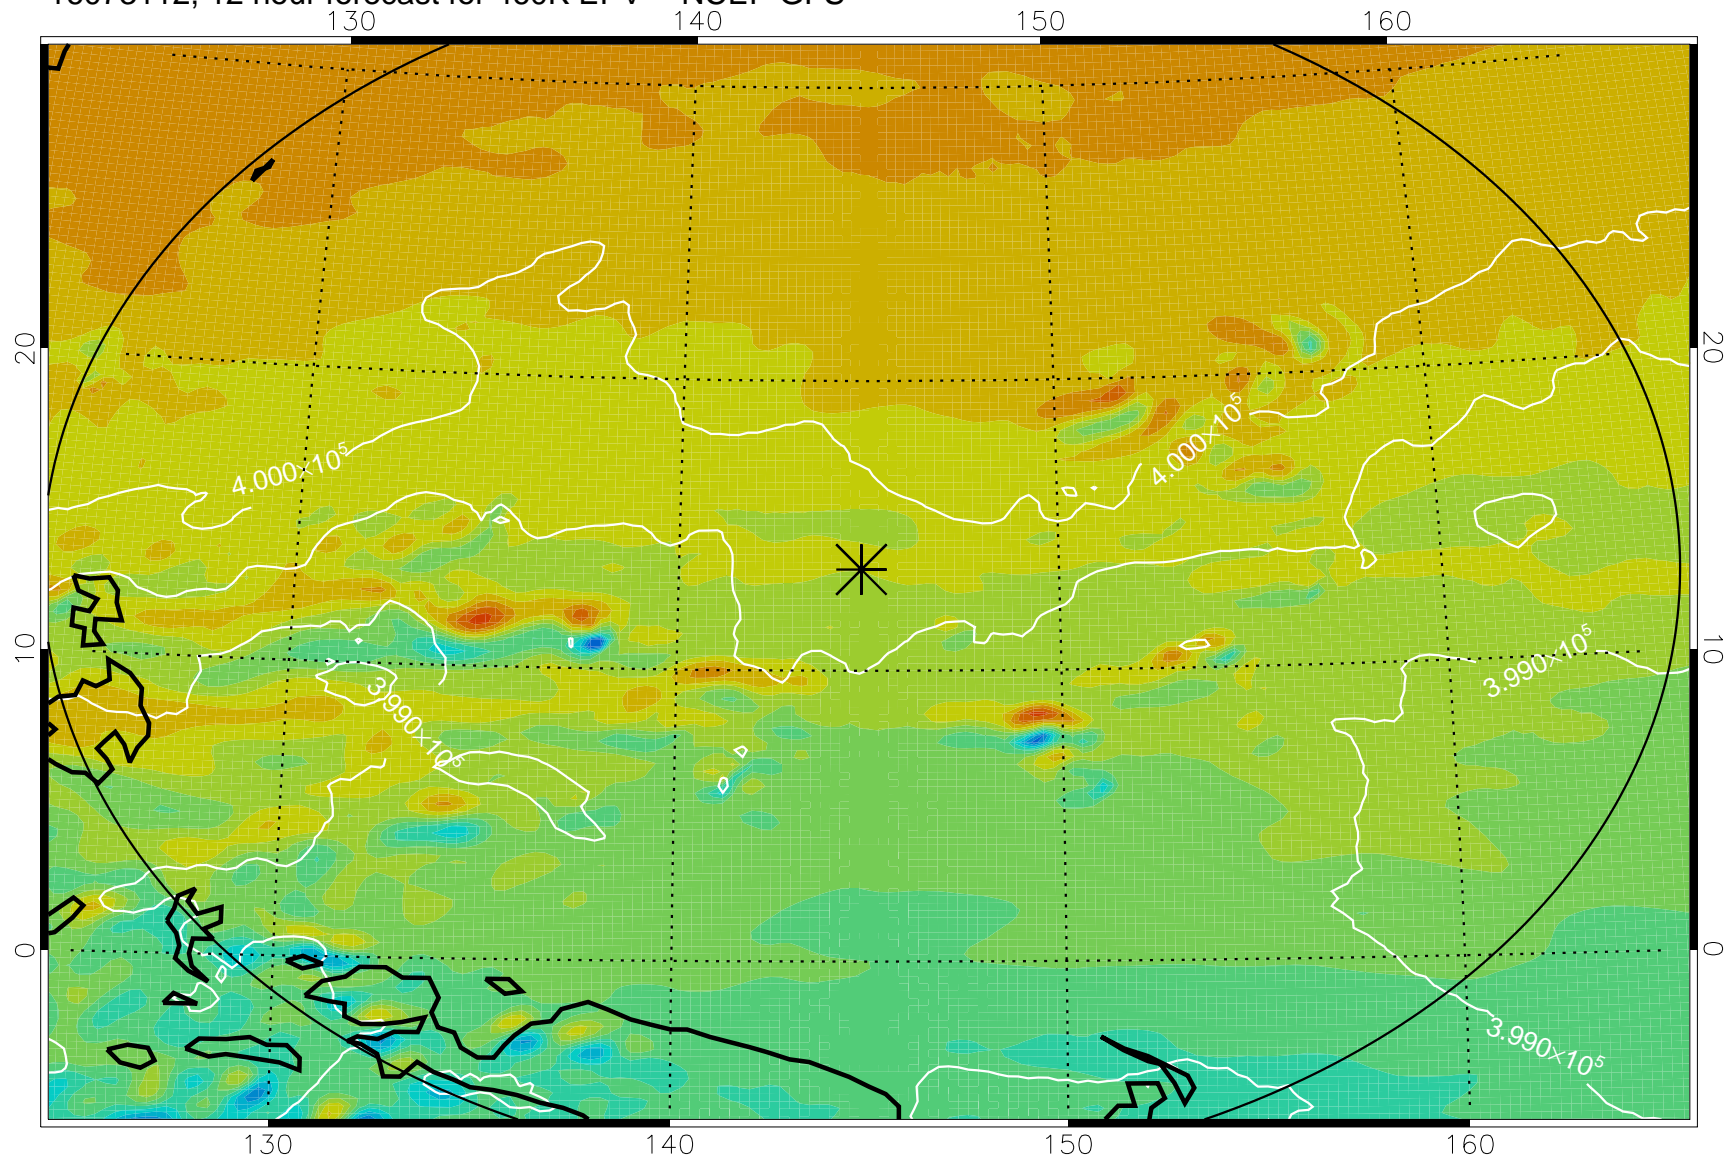

16073106, 6 hour forecast for 460K EPV -- NCEP GFS

460K Montgomery Streamfunction, white

Range ring of 2304 km

16073112, 12 hour forecast for 460K EPV -- NCEP GFS

460K Montgomery Streamfunction, white

Range ring of 2304 km

16073118, 18 hour forecast for 460K EPV -- NCEP GFS

460K Montgomery Streamfunction, white

Range ring of 2304 km

16080100, 24 hour forecast for 460K EPV -- NCEP GFS

460K Montgomery Streamfunction, white

Range ring of 2304 km

16080106, 30 hour forecast for 460K EPV -- NCEP GFS

460K Montgomery Streamfunction, white

Range ring of 2304 km

16080112, 36 hour forecast for 460K EPV -- NCEP GFS

460K Montgomery Streamfunction, white

Range ring of 2304 km

16080118, 42 hour forecast for 460K EPV -- NCEP GFS

460K Montgomery Streamfunction, white

Range ring of 2304 km

16080200, 48 hour forecast for 460K EPV -- NCEP GFS

460K Montgomery Streamfunction, white

Range ring of 2304 km