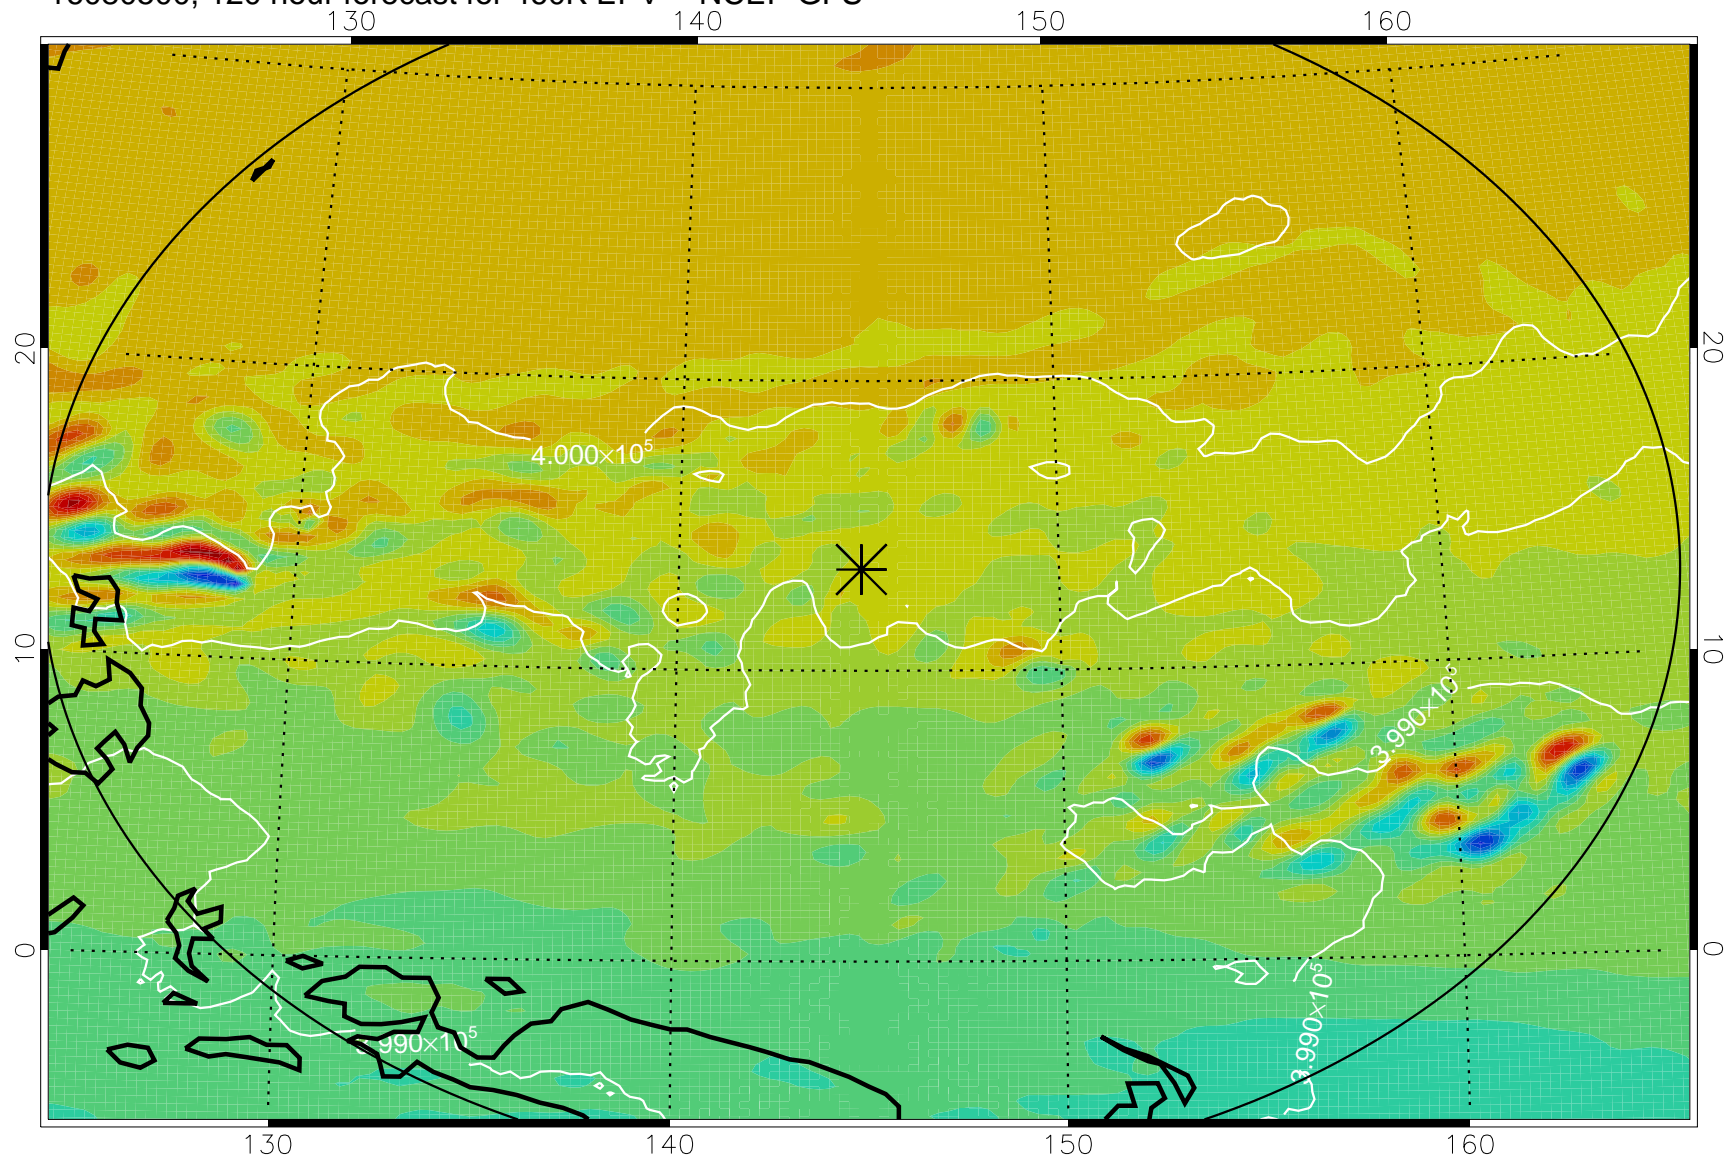

16080306, 78 hour forecast for 460K EPV -- NCEP GFS

460K Montgomery Streamfunction, white

Range ring of 2304 km

16080312, 84 hour forecast for 460K EPV -- NCEP GFS

460K Montgomery Streamfunction, white

Range ring of 2304 km

16080318, 90 hour forecast for 460K EPV -- NCEP GFS

460K Montgomery Streamfunction, white

Range ring of 2304 km

16080400, 96 hour forecast for 460K EPV -- NCEP GFS

460K Montgomery Streamfunction, white

Range ring of 2304 km

16080406, 102 hour forecast for 460K EPV -- NCEP GFS

460K Montgomery Streamfunction, white

Range ring of 2304 km

16080412, 108 hour forecast for 460K EPV -- NCEP GFS

460K Montgomery Streamfunction, white

Range ring of 2304 km

16080418, 114 hour forecast for 460K EPV -- NCEP GFS

460K Montgomery Streamfunction, white

Range ring of 2304 km

16080500, 120 hour forecast for 460K EPV -- NCEP GFS

460K Montgomery Streamfunction, white

Range ring of 2304 km