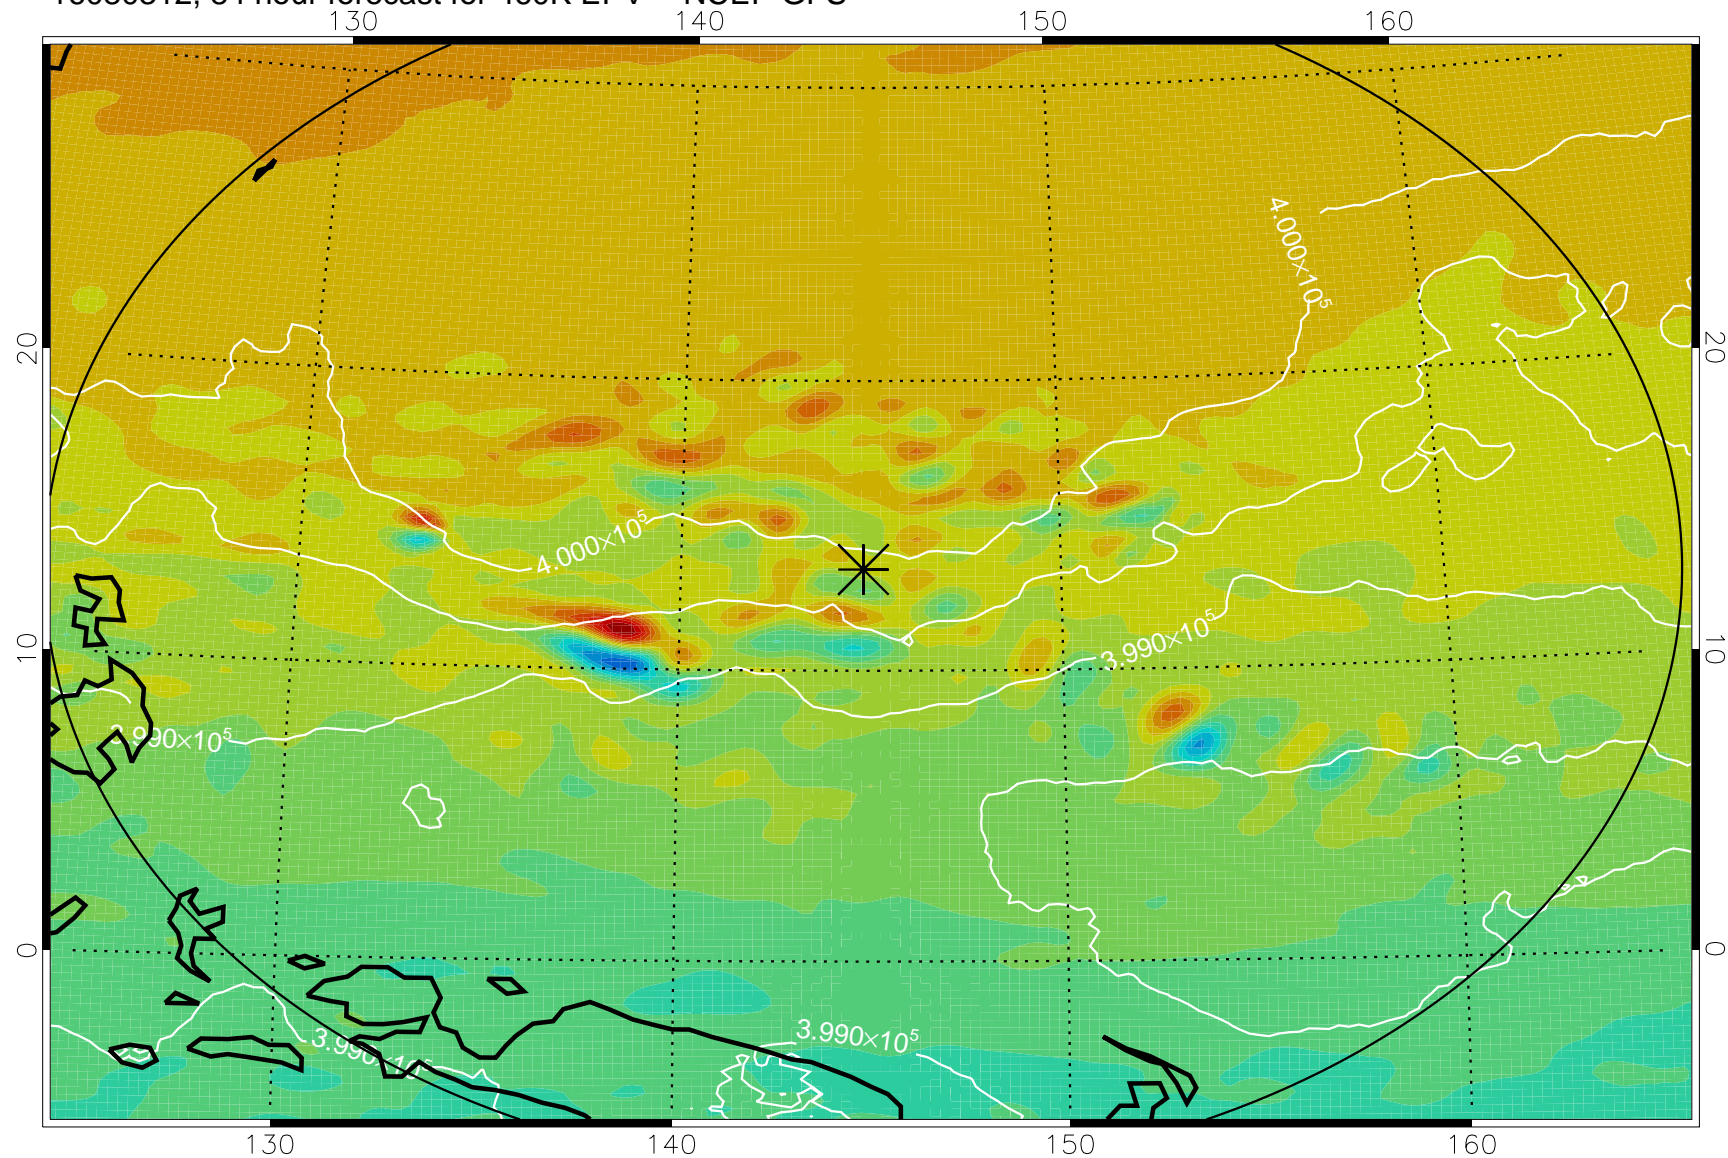

16080218, 66 hour forecast for 460K EPV -- NCEP GFS

460K Montgomery Streamfunction, white

Range ring of 2304 km

16080300, 72 hour forecast for 460K EPV -- NCEP GFS

460K Montgomery Streamfunction, white

Range ring of 2304 km

16080306, 78 hour forecast for 460K EPV -- NCEP GFS

460K Montgomery Streamfunction, white

Range ring of 2304 km

16080312, 84 hour forecast for 460K EPV -- NCEP GFS

460K Montgomery Streamfunction, white

Range ring of 2304 km

16080318, 90 hour forecast for 460K EPV -- NCEP GFS

460K Montgomery Streamfunction, white

Range ring of 2304 km

16080400, 96 hour forecast for 460K EPV -- NCEP GFS

460K Montgomery Streamfunction, white

Range ring of 2304 km

16080406, 102 hour forecast for 460K EPV -- NCEP GFS

460K Montgomery Streamfunction, white

Range ring of 2304 km

16080412, 108 hour forecast for 460K EPV -- NCEP GFS

460K Montgomery Streamfunction, white

Range ring of 2304 km