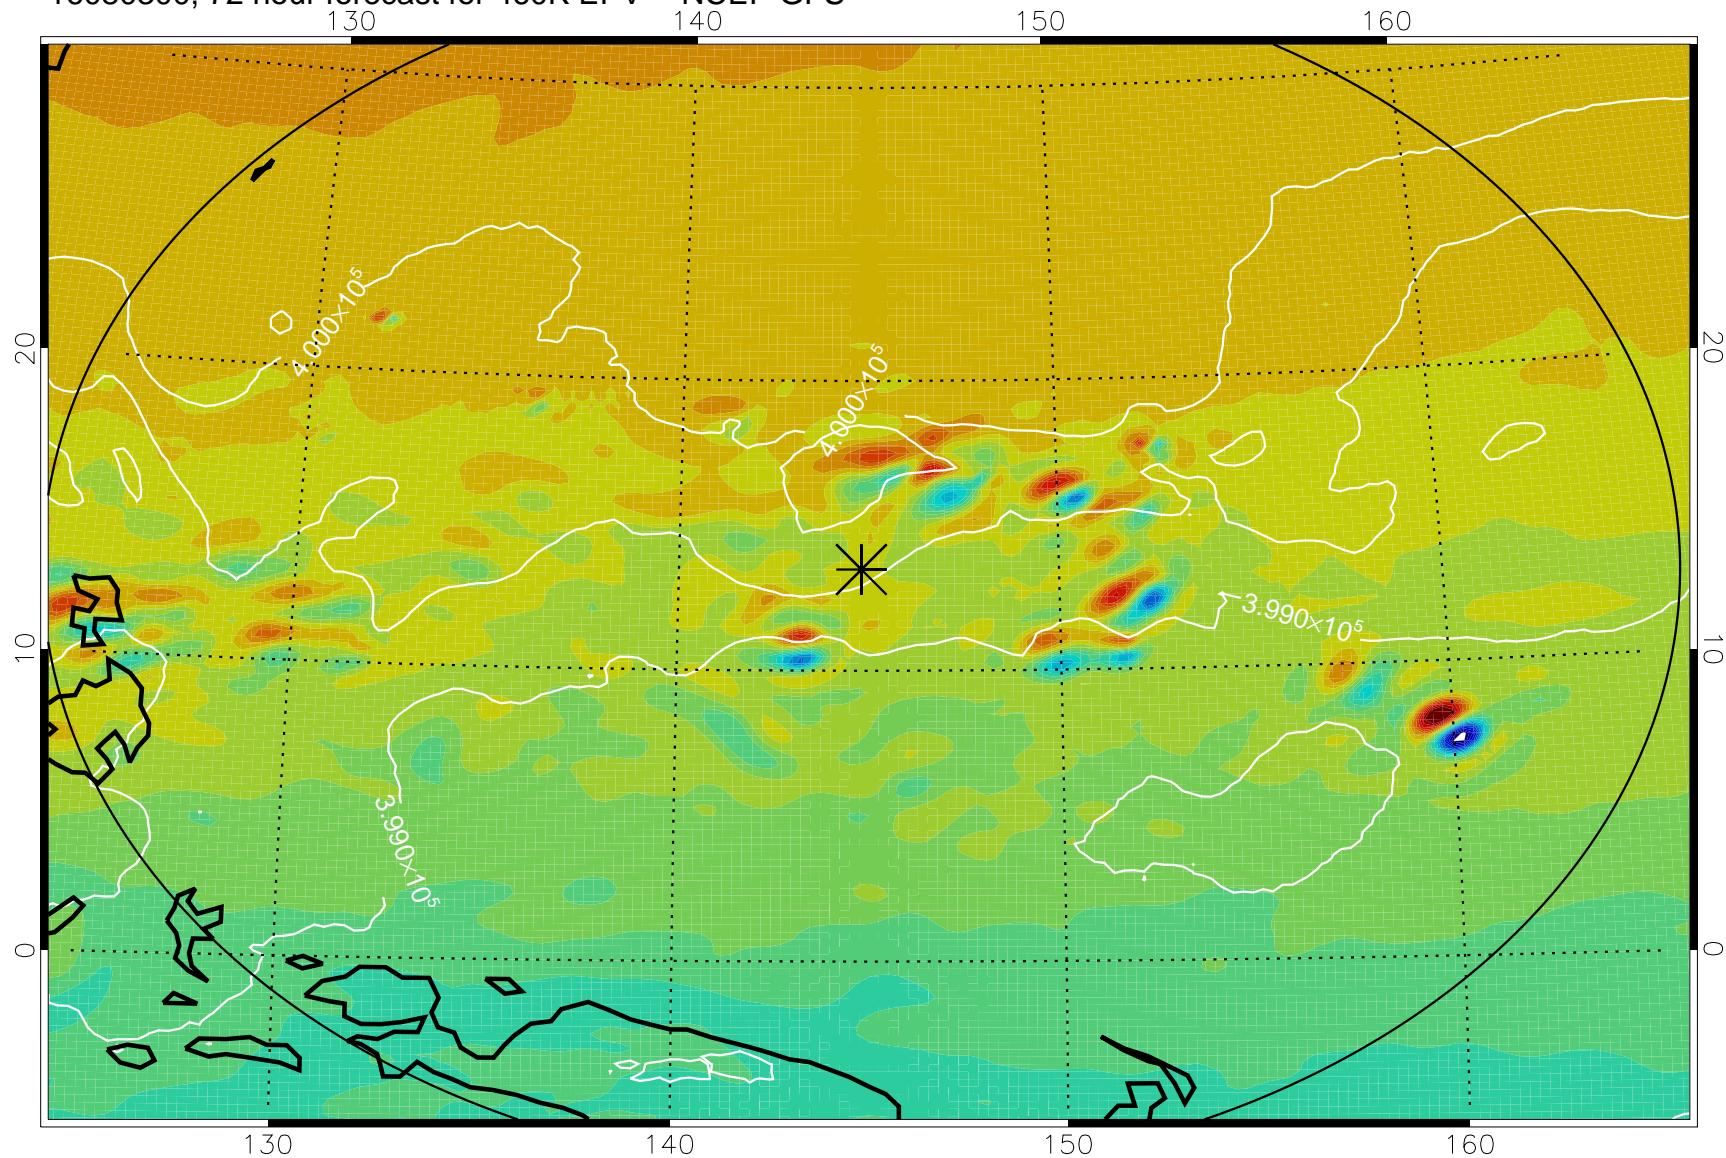

16080118, 42 hour forecast for 460K EPV -- NCEP GFS

460K Montgomery Streamfunction, white

Range ring of 2304 km

16080200, 48 hour forecast for 460K EPV -- NCEP GFS

460K Montgomery Streamfunction, white

Range ring of 2304 km

16080206, 54 hour forecast for 460K EPV -- NCEP GFS

460K Montgomery Streamfunction, white

Range ring of 2304 km

16080212, 60 hour forecast for 460K EPV -- NCEP GFS

460K Montgomery Streamfunction, white

Range ring of 2304 km

16080218, 66 hour forecast for 460K EPV -- NCEP GFS

460K Montgomery Streamfunction, white

Range ring of 2304 km

16080300, 72 hour forecast for 460K EPV -- NCEP GFS

460K Montgomery Streamfunction, white

Range ring of 2304 km

16080306, 78 hour forecast for 460K EPV -- NCEP GFS

460K Montgomery Streamfunction, white

Range ring of 2304 km

16080312, 84 hour forecast for 460K EPV -- NCEP GFS

460K Montgomery Streamfunction, white

Range ring of 2304 km