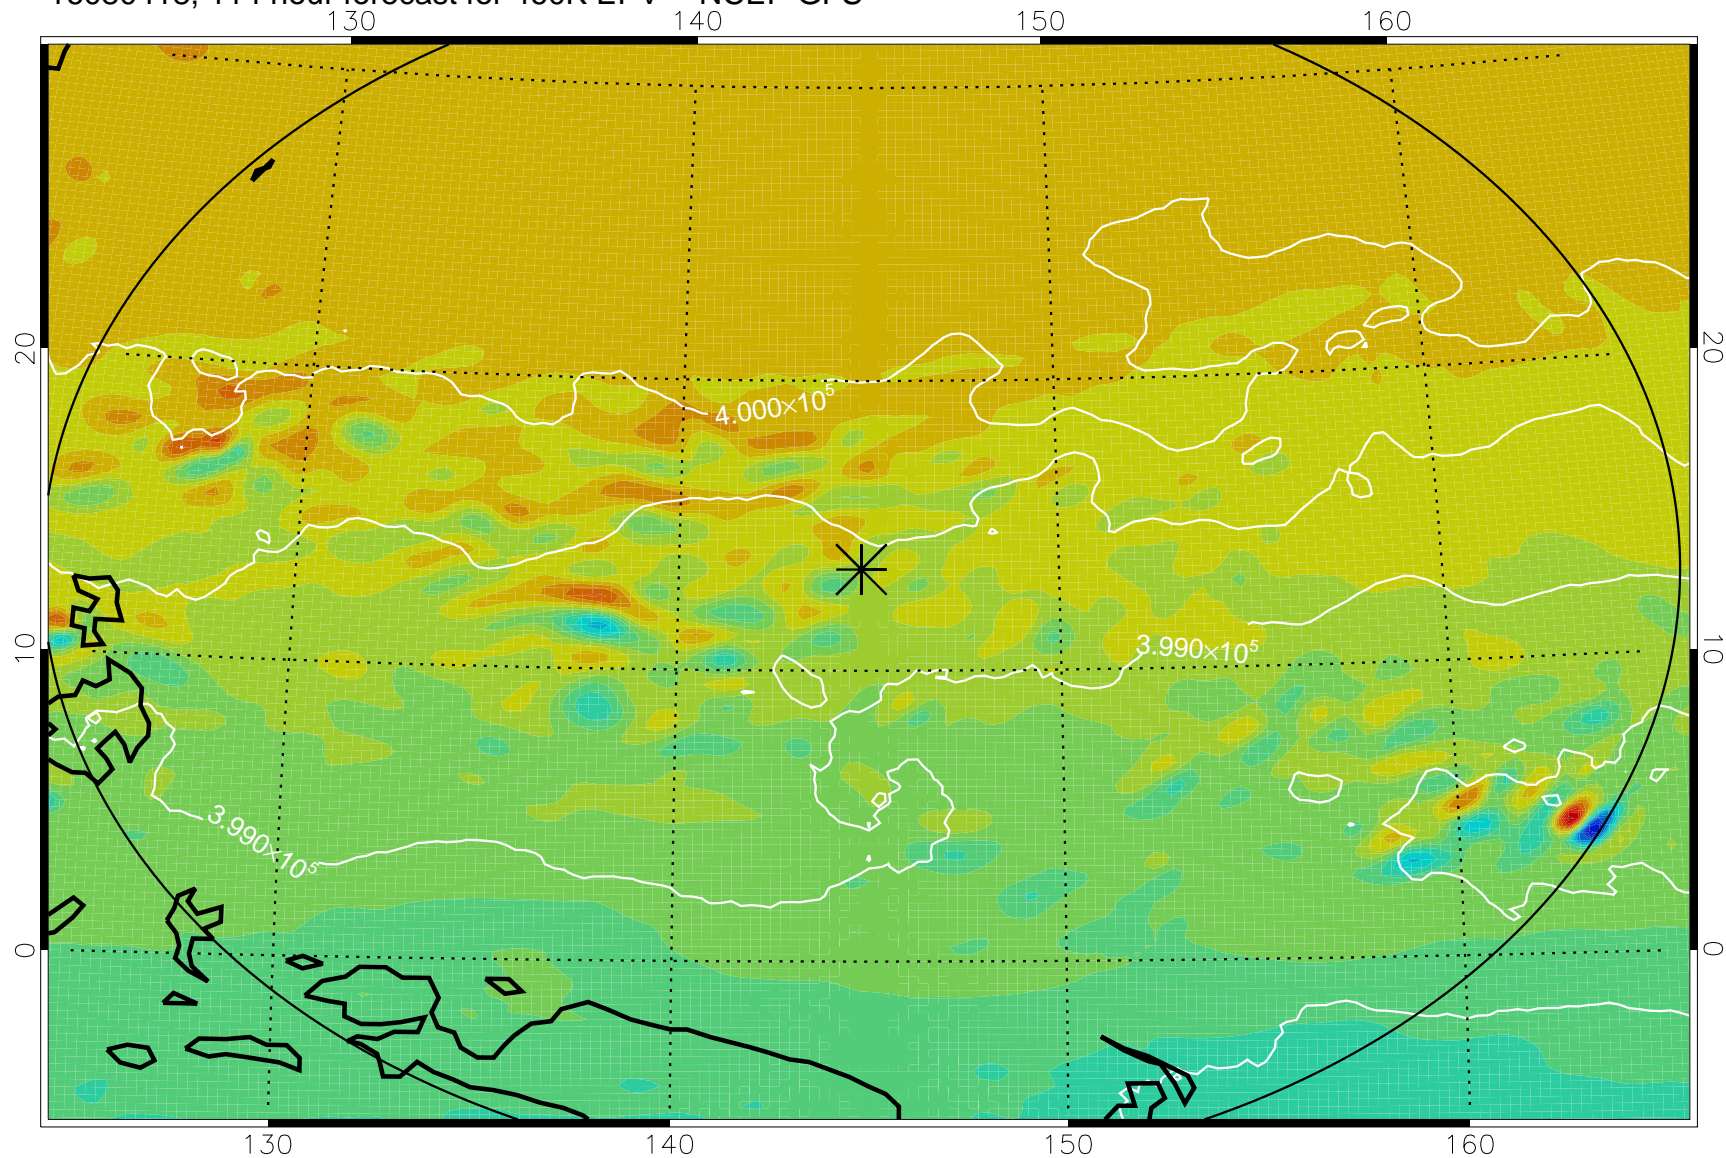

16080306, 78 hour forecast for 460K EPV -- NCEP GFS

460K Montgomery Streamfunction, white

Range ring of 2304 km

16080312, 84 hour forecast for 460K EPV -- NCEP GFS

460K Montgomery Streamfunction, white

Range ring of 2304 km

16080318, 90 hour forecast for 460K EPV -- NCEP GFS

460K Montgomery Streamfunction, white

Range ring of 2304 km

16080400, 96 hour forecast for 460K EPV -- NCEP GFS

460K Montgomery Streamfunction, white

Range ring of 2304 km

16080406, 102 hour forecast for 460K EPV -- NCEP GFS

460K Montgomery Streamfunction, white

Range ring of 2304 km

16080412, 108 hour forecast for 460K EPV -- NCEP GFS

460K Montgomery Streamfunction, white

Range ring of 2304 km

16080418, 114 hour forecast for 460K EPV -- NCEP GFS

460K Montgomery Streamfunction, white

Range ring of 2304 km

16080500, 120 hour forecast for 460K EPV -- NCEP GFS

460K Montgomery Streamfunction, white

Range ring of 2304 km