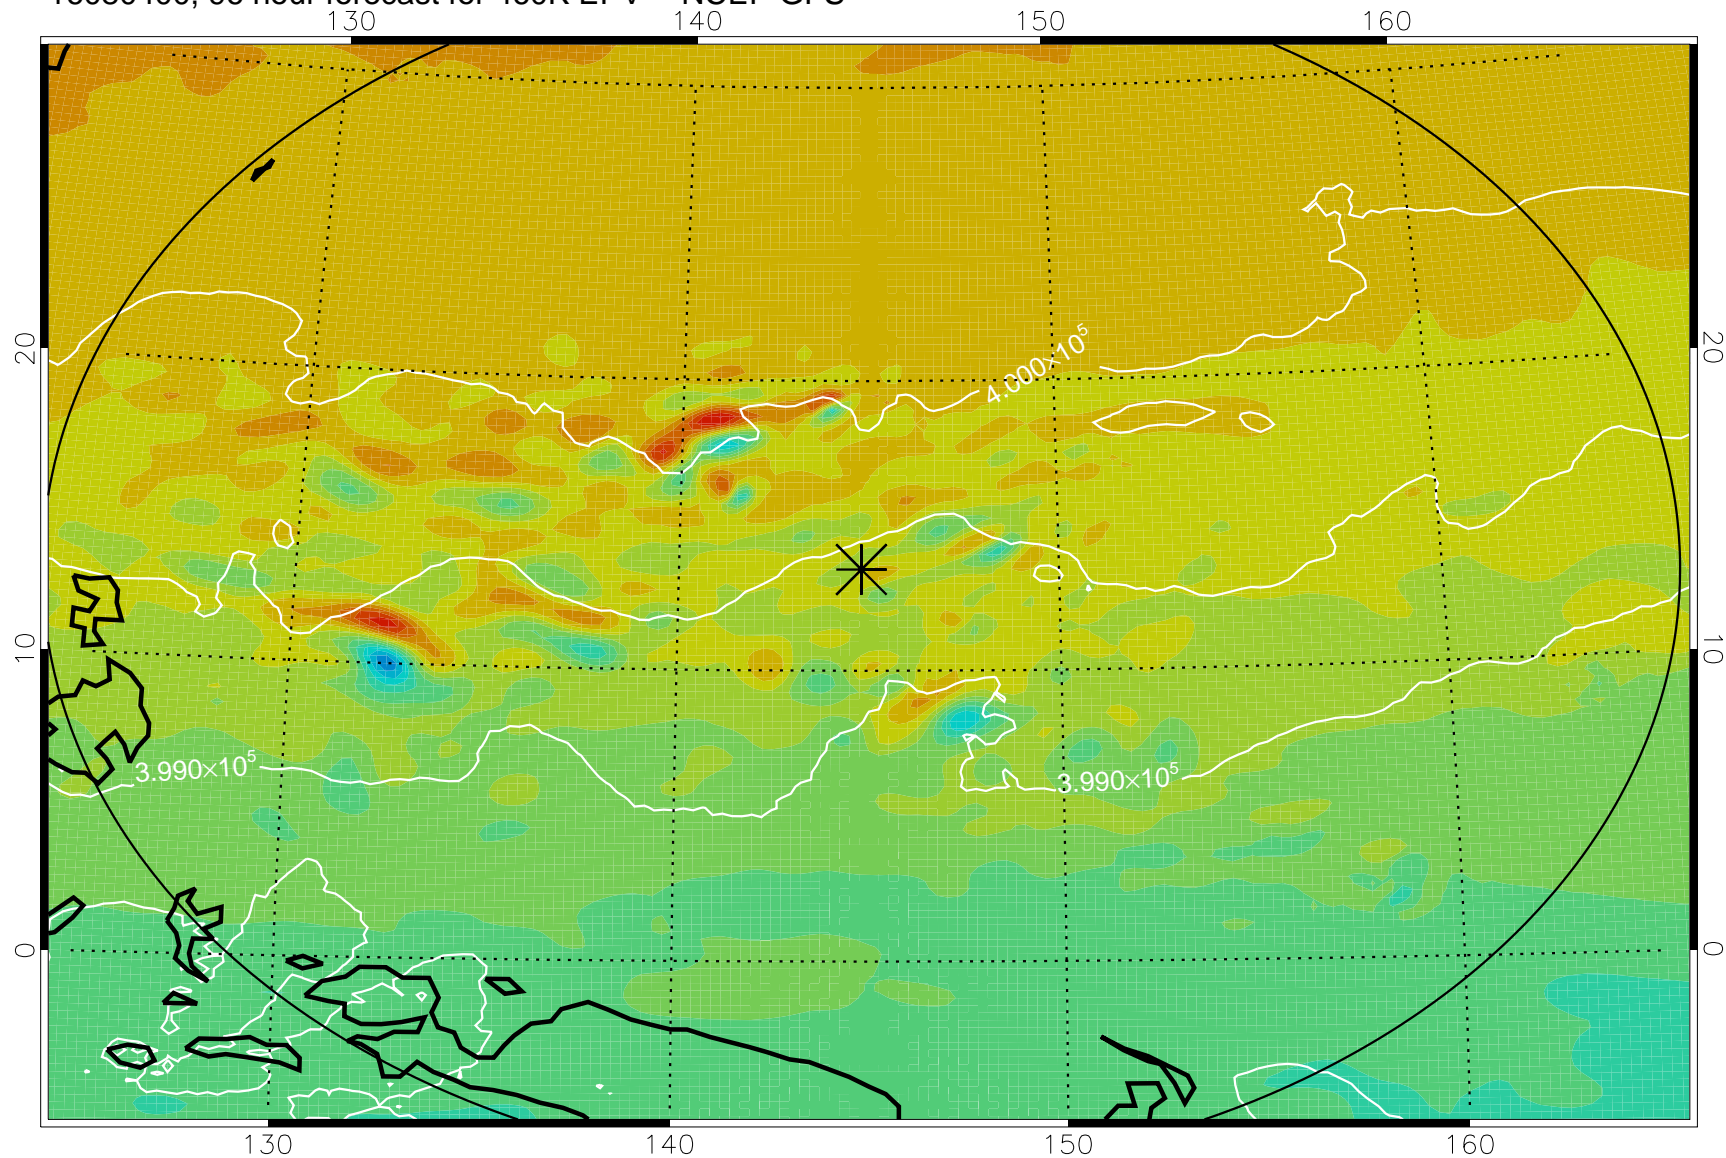

16080306, 78 hour forecast for 460K EPV -- NCEP GFS

460K Montgomery Streamfunction, white

Range ring of 2304 km

16080312, 84 hour forecast for 460K EPV -- NCEP GFS

460K Montgomery Streamfunction, white

Range ring of 2304 km

16080318, 90 hour forecast for 460K EPV -- NCEP GFS

460K Montgomery Streamfunction, white

Range ring of 2304 km

16080400, 96 hour forecast for 460K EPV -- NCEP GFS

460K Montgomery Streamfunction, white

Range ring of 2304 km

16080406, 102 hour forecast for 460K EPV -- NCEP GFS

460K Montgomery Streamfunction, white

Range ring of 2304 km

16080412, 108 hour forecast for 460K EPV -- NCEP GFS

460K Montgomery Streamfunction, white

Range ring of 2304 km

16080418, 114 hour forecast for 460K EPV -- NCEP GFS

460K Montgomery Streamfunction, white

Range ring of 2304 km

16080500, 120 hour forecast for 460K EPV -- NCEP GFS

460K Montgomery Streamfunction, white

Range ring of 2304 km