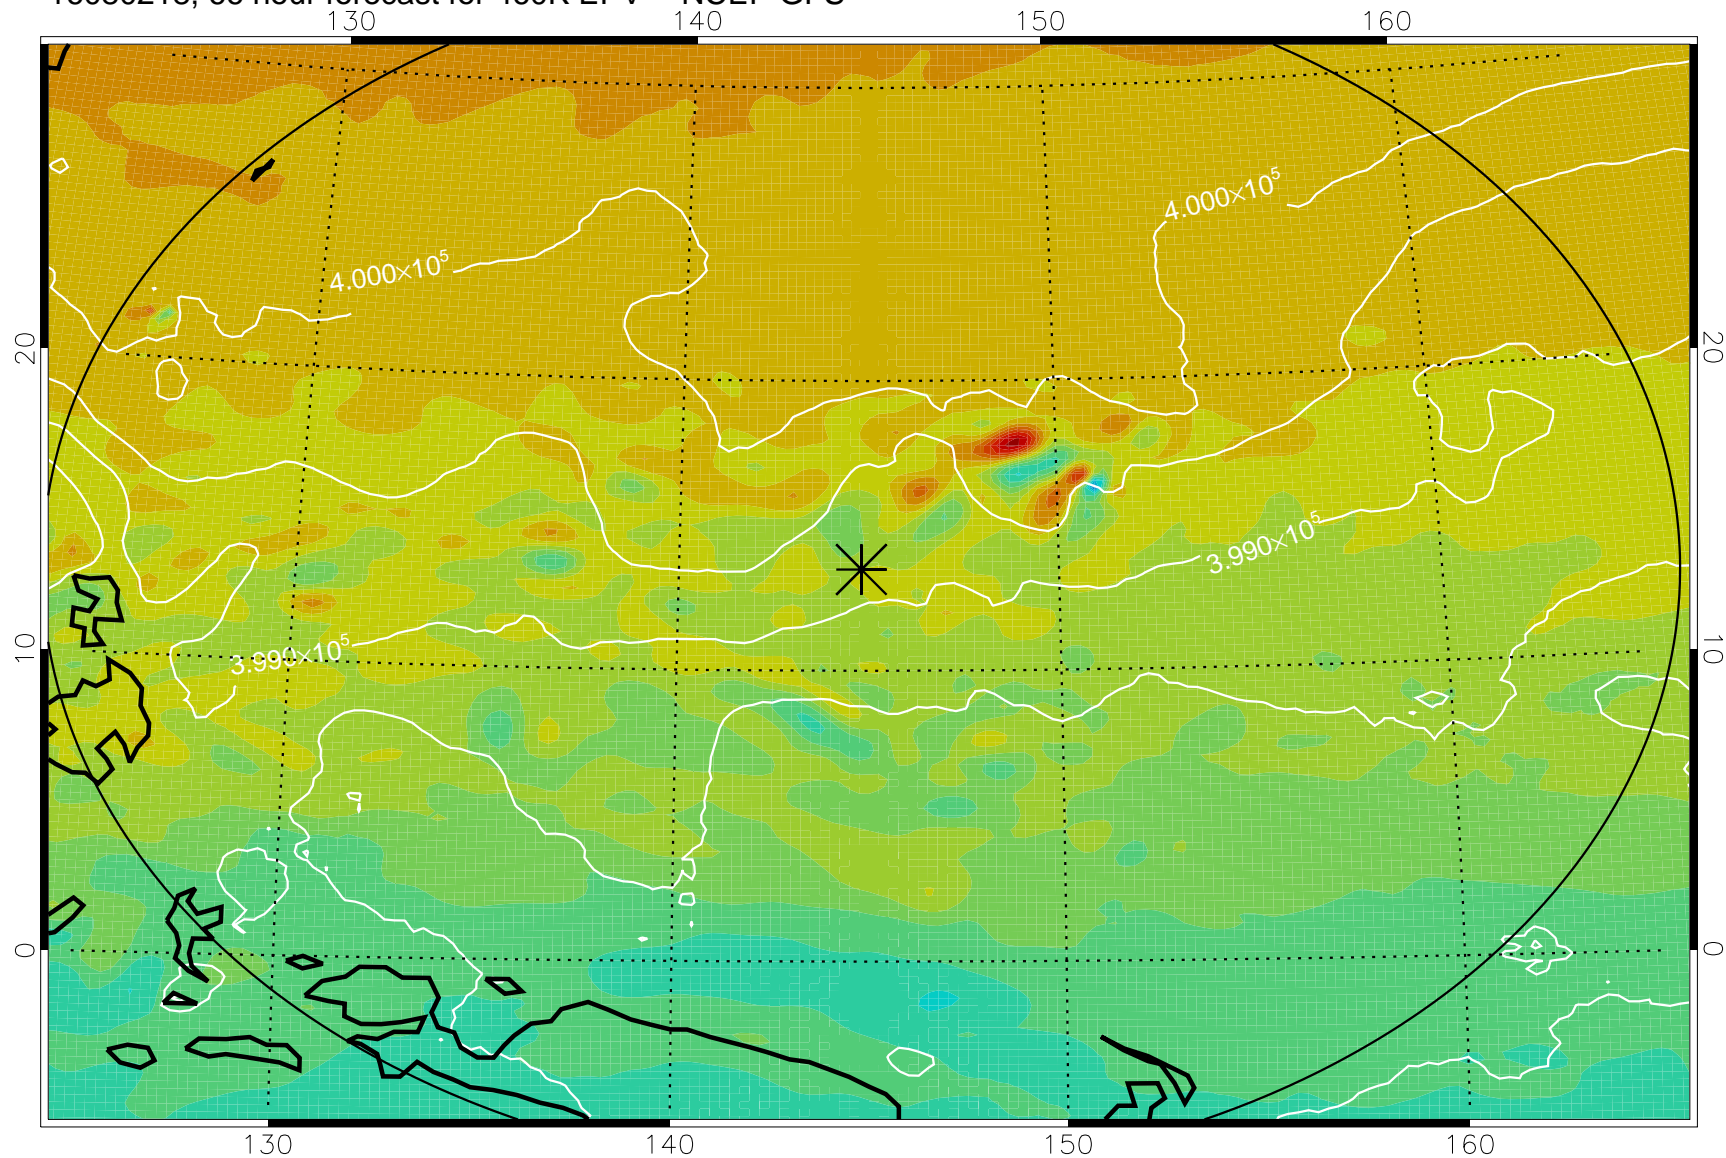

16080206, 54 hour forecast for 460K EPV -- NCEP GFS

460K Montgomery Streamfunction, white

Range ring of 2304 km

16080212, 60 hour forecast for 460K EPV -- NCEP GFS

460K Montgomery Streamfunction, white

Range ring of 2304 km

16080218, 66 hour forecast for 460K EPV -- NCEP GFS

460K Montgomery Streamfunction, white

Range ring of 2304 km

16080300, 72 hour forecast for 460K EPV -- NCEP GFS

460K Montgomery Streamfunction, white

Range ring of 2304 km

16080306, 78 hour forecast for 460K EPV -- NCEP GFS

460K Montgomery Streamfunction, white

Range ring of 2304 km

16080312, 84 hour forecast for 460K EPV -- NCEP GFS

460K Montgomery Streamfunction, white

Range ring of 2304 km

16080406, 102 hour forecast for 460K EPV -- NCEP GFS

460K Montgomery Streamfunction, white

Range ring of 2304 km

16080412, 108 hour forecast for 460K EPV -- NCEP GFS

460K Montgomery Streamfunction, white

Range ring of 2304 km