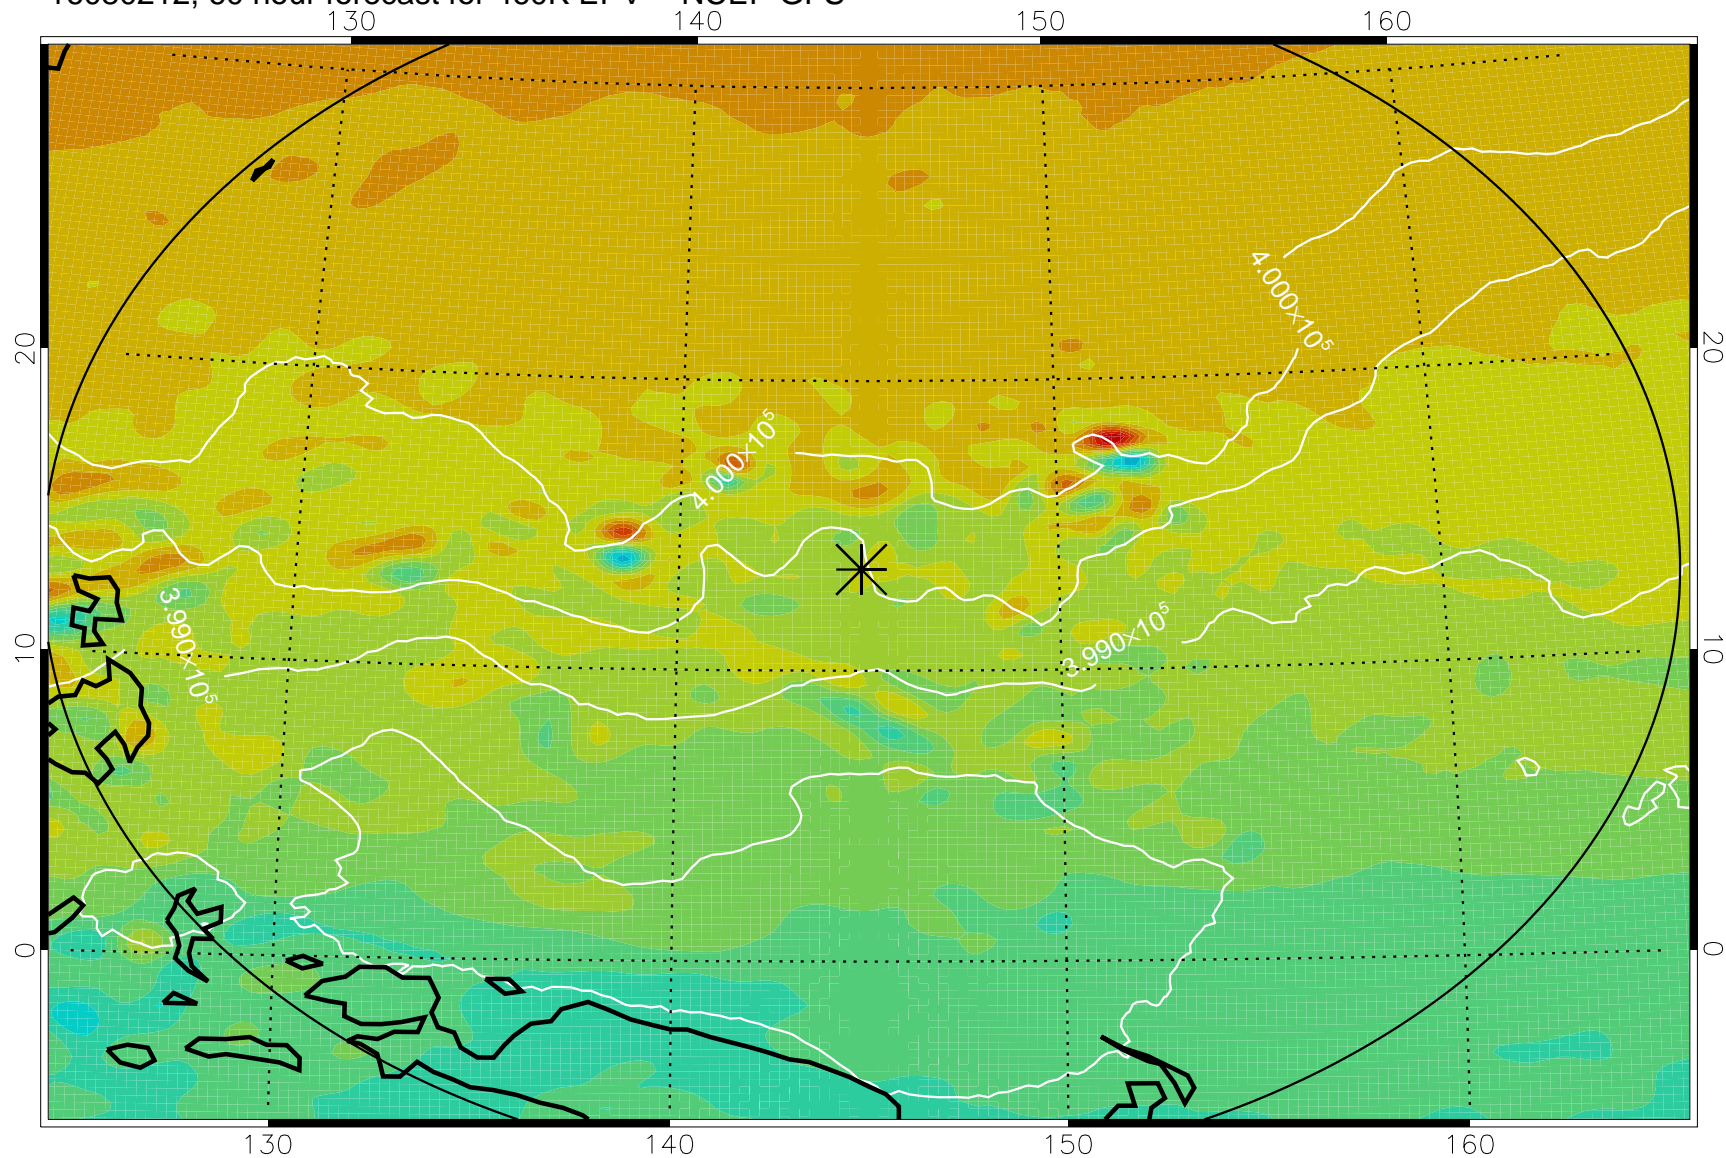

16080106, 30 hour forecast for 460K EPV -- NCEP GFS

460K Montgomery Streamfunction, white

Range ring of 2304 km

16080112, 36 hour forecast for 460K EPV -- NCEP GFS

460K Montgomery Streamfunction, white

Range ring of 2304 km

16080118, 42 hour forecast for 460K EPV -- NCEP GFS

460K Montgomery Streamfunction, white

Range ring of 2304 km

16080200, 48 hour forecast for 460K EPV -- NCEP GFS

460K Montgomery Streamfunction, white

Range ring of 2304 km

16080206, 54 hour forecast for 460K EPV -- NCEP GFS

460K Montgomery Streamfunction, white

Range ring of 2304 km

16080212, 60 hour forecast for 460K EPV -- NCEP GFS

460K Montgomery Streamfunction, white

Range ring of 2304 km

16080218, 66 hour forecast for 460K EPV -- NCEP GFS

460K Montgomery Streamfunction, white

Range ring of 2304 km

16080300, 72 hour forecast for 460K EPV -- NCEP GFS

460K Montgomery Streamfunction, white

Range ring of 2304 km