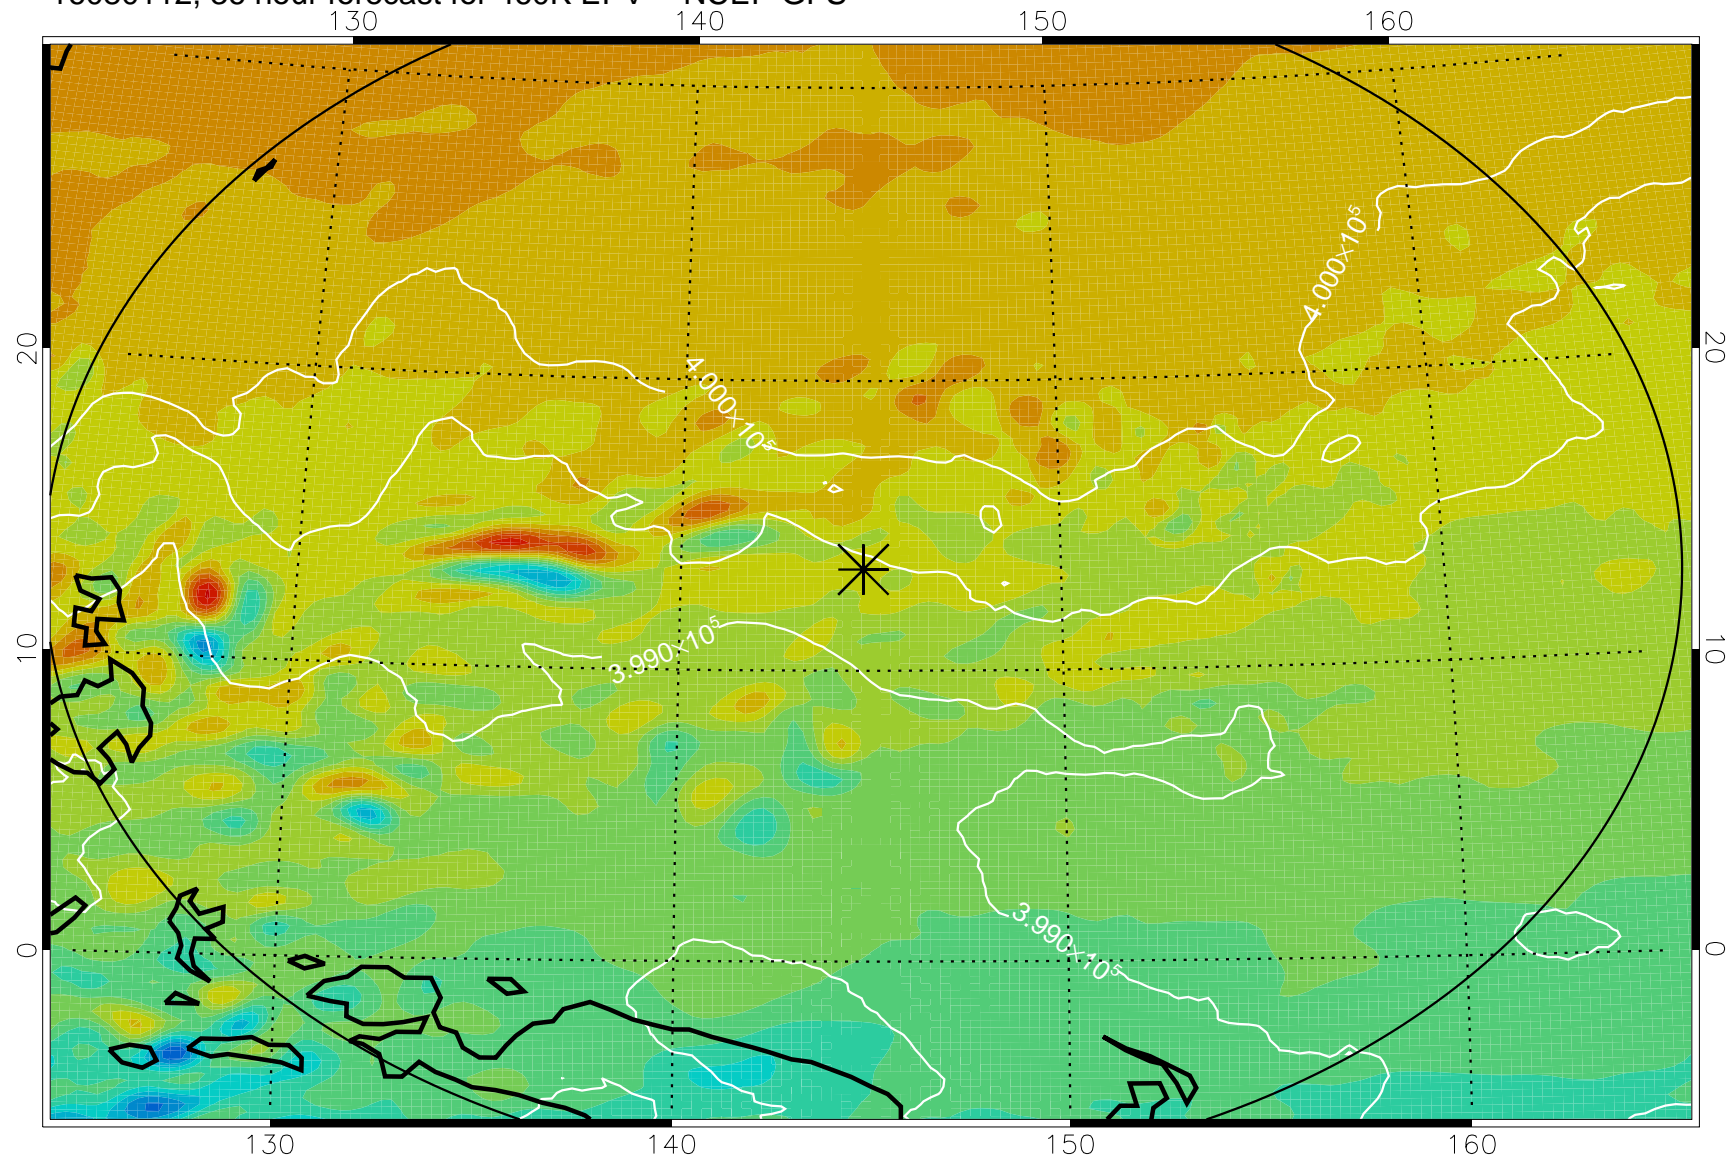

16073106, 6 hour forecast for 460K EPV -- NCEP GFS

460K Montgomery Streamfunction, white

Range ring of 2304 km

16073112, 12 hour forecast for 460K EPV -- NCEP GFS

460K Montgomery Streamfunction, white

Range ring of 2304 km

16073118, 18 hour forecast for 460K EPV -- NCEP GFS

460K Montgomery Streamfunction, white

Range ring of 2304 km

16080100, 24 hour forecast for 460K EPV -- NCEP GFS

460K Montgomery Streamfunction, white

Range ring of 2304 km

16080106, 30 hour forecast for 460K EPV -- NCEP GFS

460K Montgomery Streamfunction, white

Range ring of 2304 km

16080112, 36 hour forecast for 460K EPV -- NCEP GFS

460K Montgomery Streamfunction, white

Range ring of 2304 km

16080118, 42 hour forecast for 460K EPV -- NCEP GFS

460K Montgomery Streamfunction, white

Range ring of 2304 km

16080200, 48 hour forecast for 460K EPV -- NCEP GFS

460K Montgomery Streamfunction, white

Range ring of 2304 km