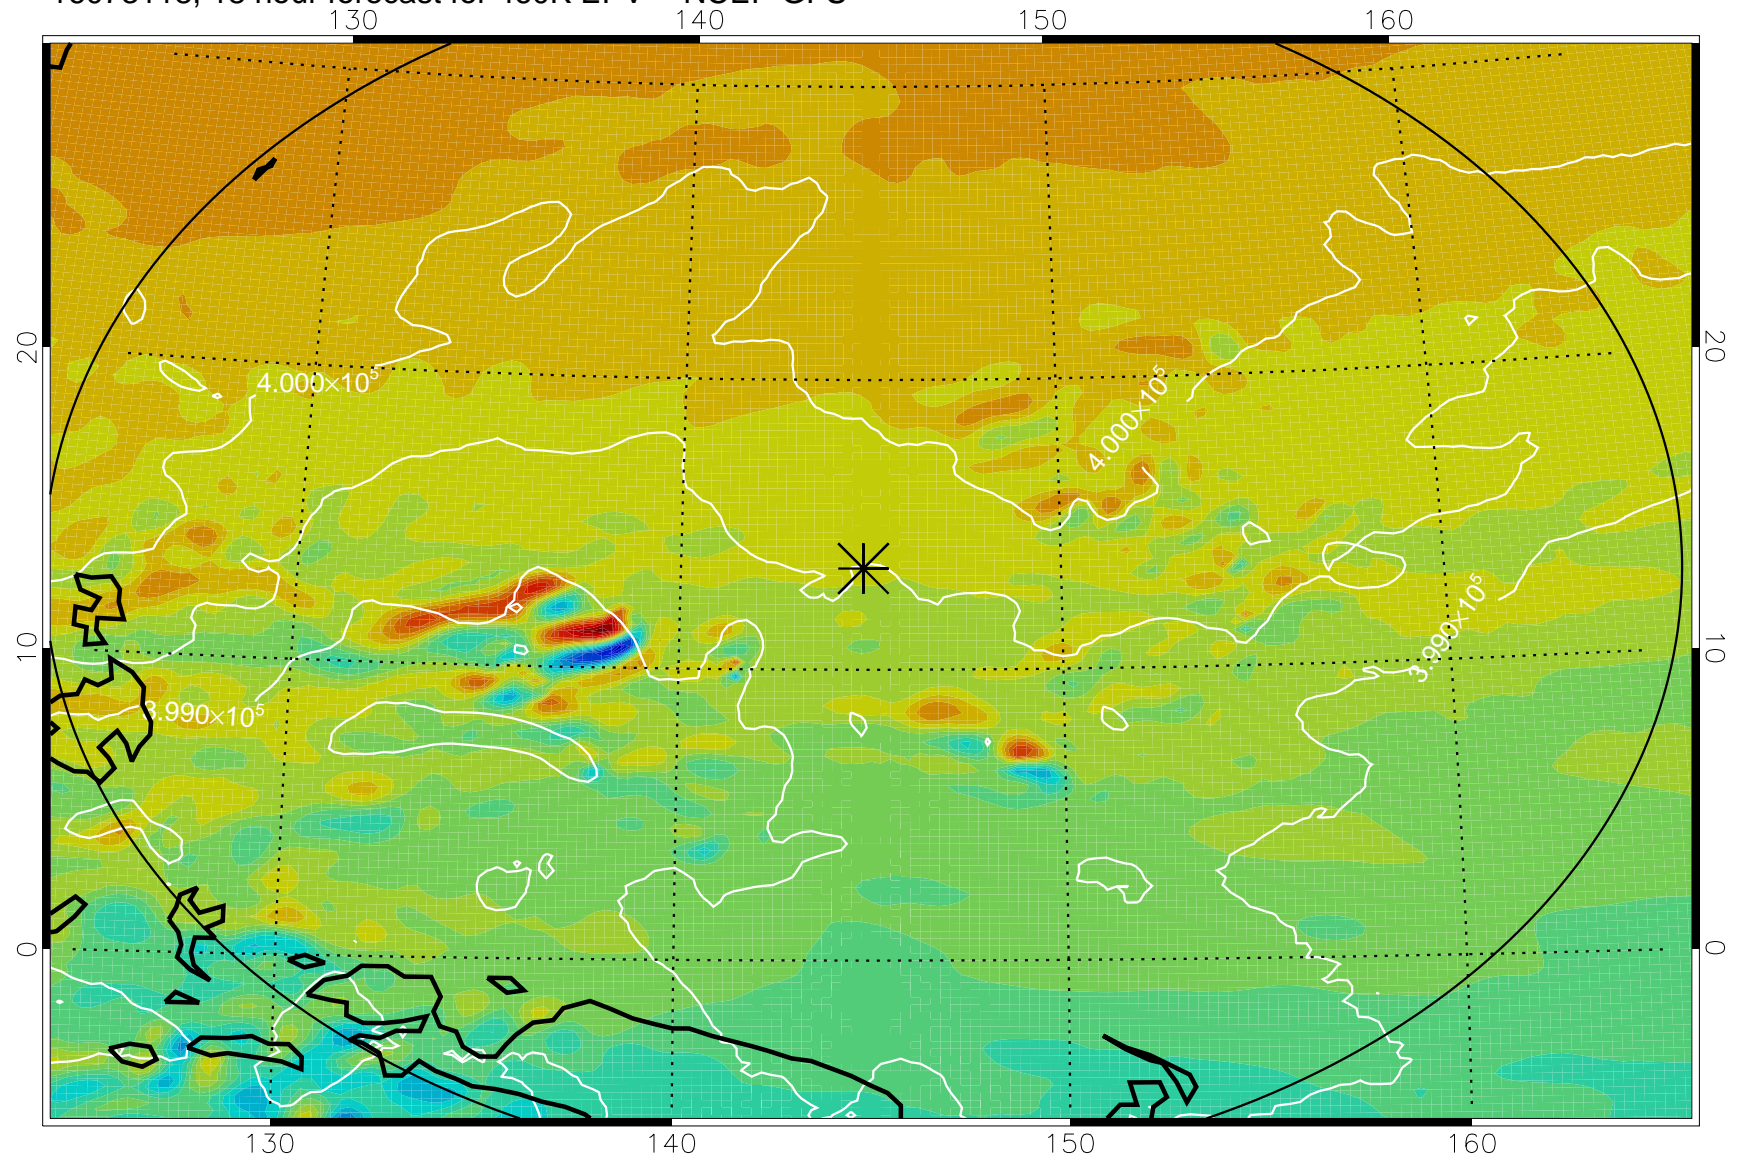

16073106, 6 hour forecast for 460K EPV -- NCEP GFS

460K Montgomery Streamfunction, white

Range ring of 2304 km

16073112, 12 hour forecast for 460K EPV -- NCEP GFS

460K Montgomery Streamfunction, white

Range ring of 2304 km

16073118, 18 hour forecast for 460K EPV -- NCEP GFS

460K Montgomery Streamfunction, white

Range ring of 2304 km

16080100, 24 hour forecast for 460K EPV -- NCEP GFS

460K Montgomery Streamfunction, white

Range ring of 2304 km

16080106, 30 hour forecast for 460K EPV -- NCEP GFS

460K Montgomery Streamfunction, white

Range ring of 2304 km

16080112, 36 hour forecast for 460K EPV -- NCEP GFS

460K Montgomery Streamfunction, white

Range ring of 2304 km

16080118, 42 hour forecast for 460K EPV -- NCEP GFS

460K Montgomery Streamfunction, white

Range ring of 2304 km

16080200, 48 hour forecast for 460K EPV -- NCEP GFS

460K Montgomery Streamfunction, white

Range ring of 2304 km