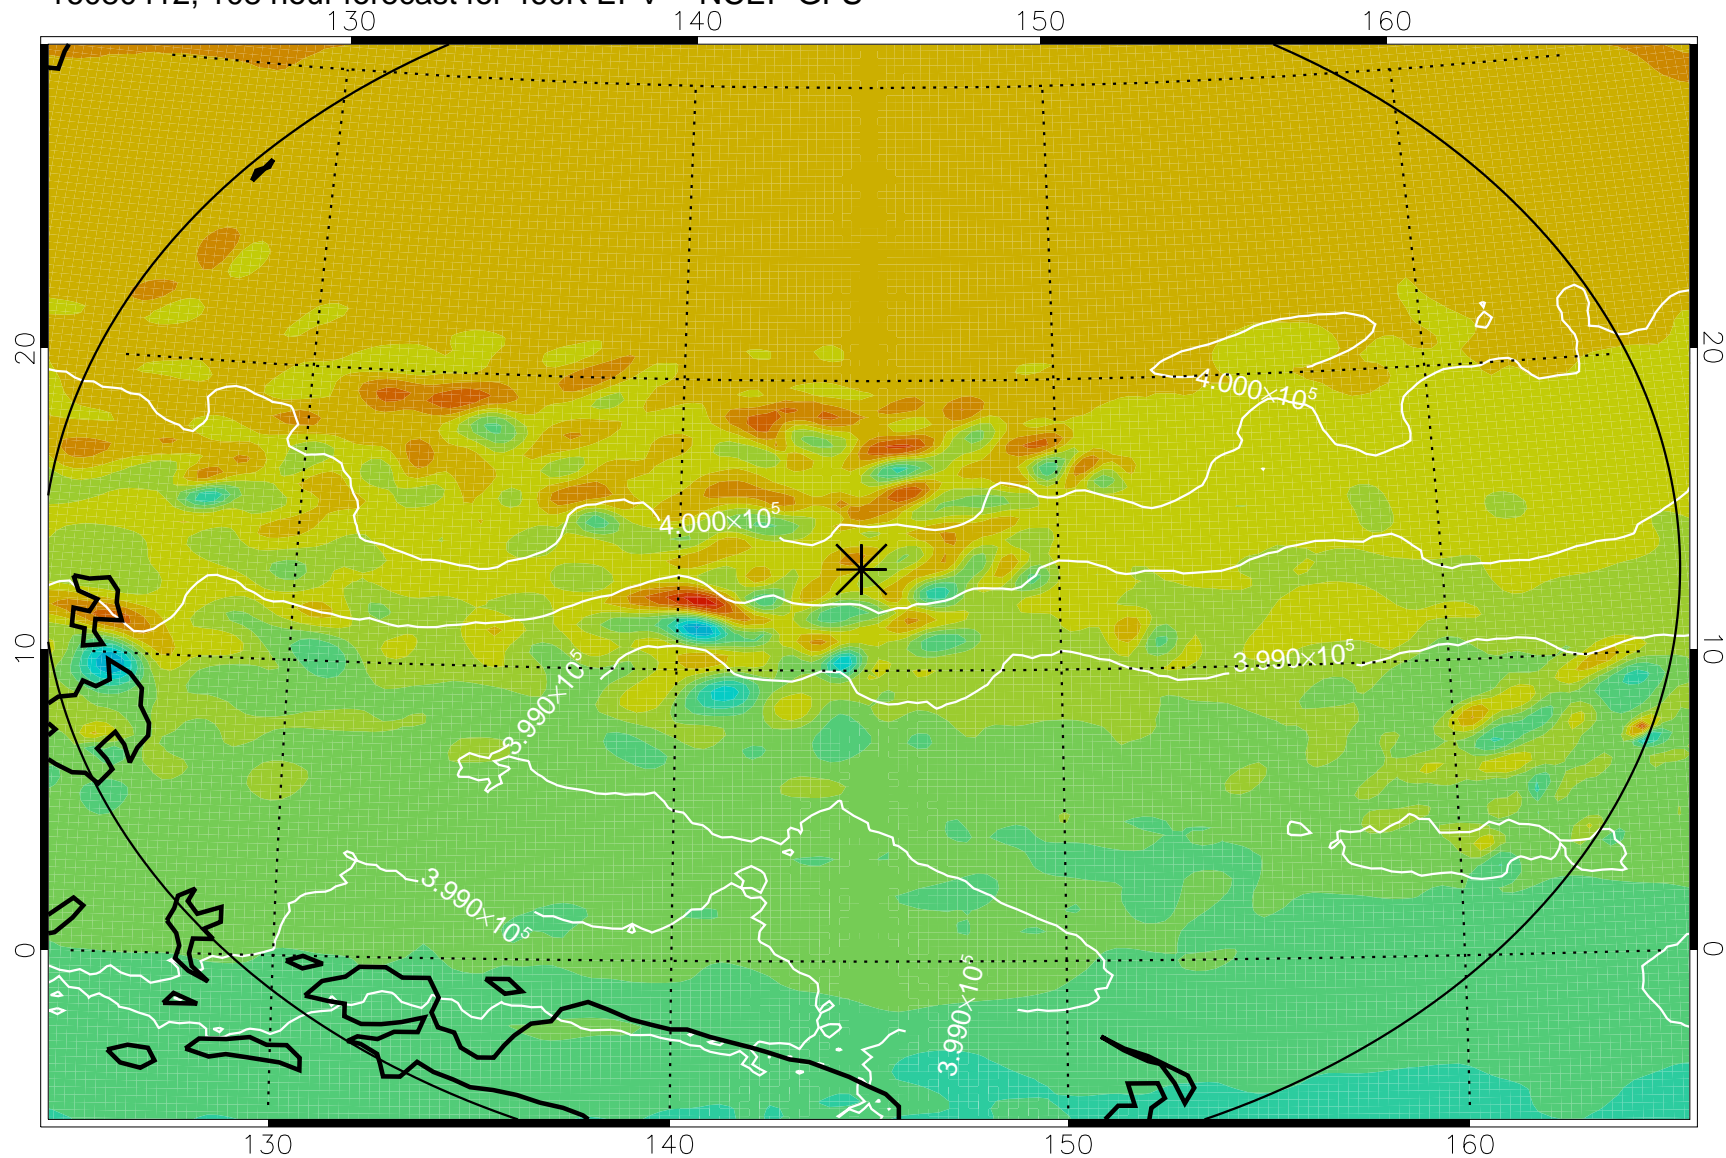

16080306, 78 hour forecast for 460K EPV -- NCEP GFS

460K Montgomery Streamfunction, white

Range ring of 2304 km

16080312, 84 hour forecast for 460K EPV -- NCEP GFS

460K Montgomery Streamfunction, white

Range ring of 2304 km

16080318, 90 hour forecast for 460K EPV -- NCEP GFS

460K Montgomery Streamfunction, white

Range ring of 2304 km

16080400, 96 hour forecast for 460K EPV -- NCEP GFS

460K Montgomery Streamfunction, white

Range ring of 2304 km

16080406, 102 hour forecast for 460K EPV -- NCEP GFS

460K Montgomery Streamfunction, white

Range ring of 2304 km

16080412, 108 hour forecast for 460K EPV -- NCEP GFS

460K Montgomery Streamfunction, white

Range ring of 2304 km

16080418, 114 hour forecast for 460K EPV -- NCEP GFS

460K Montgomery Streamfunction, white

Range ring of 2304 km

16080500, 120 hour forecast for 460K EPV -- NCEP GFS

460K Montgomery Streamfunction, white

Range ring of 2304 km