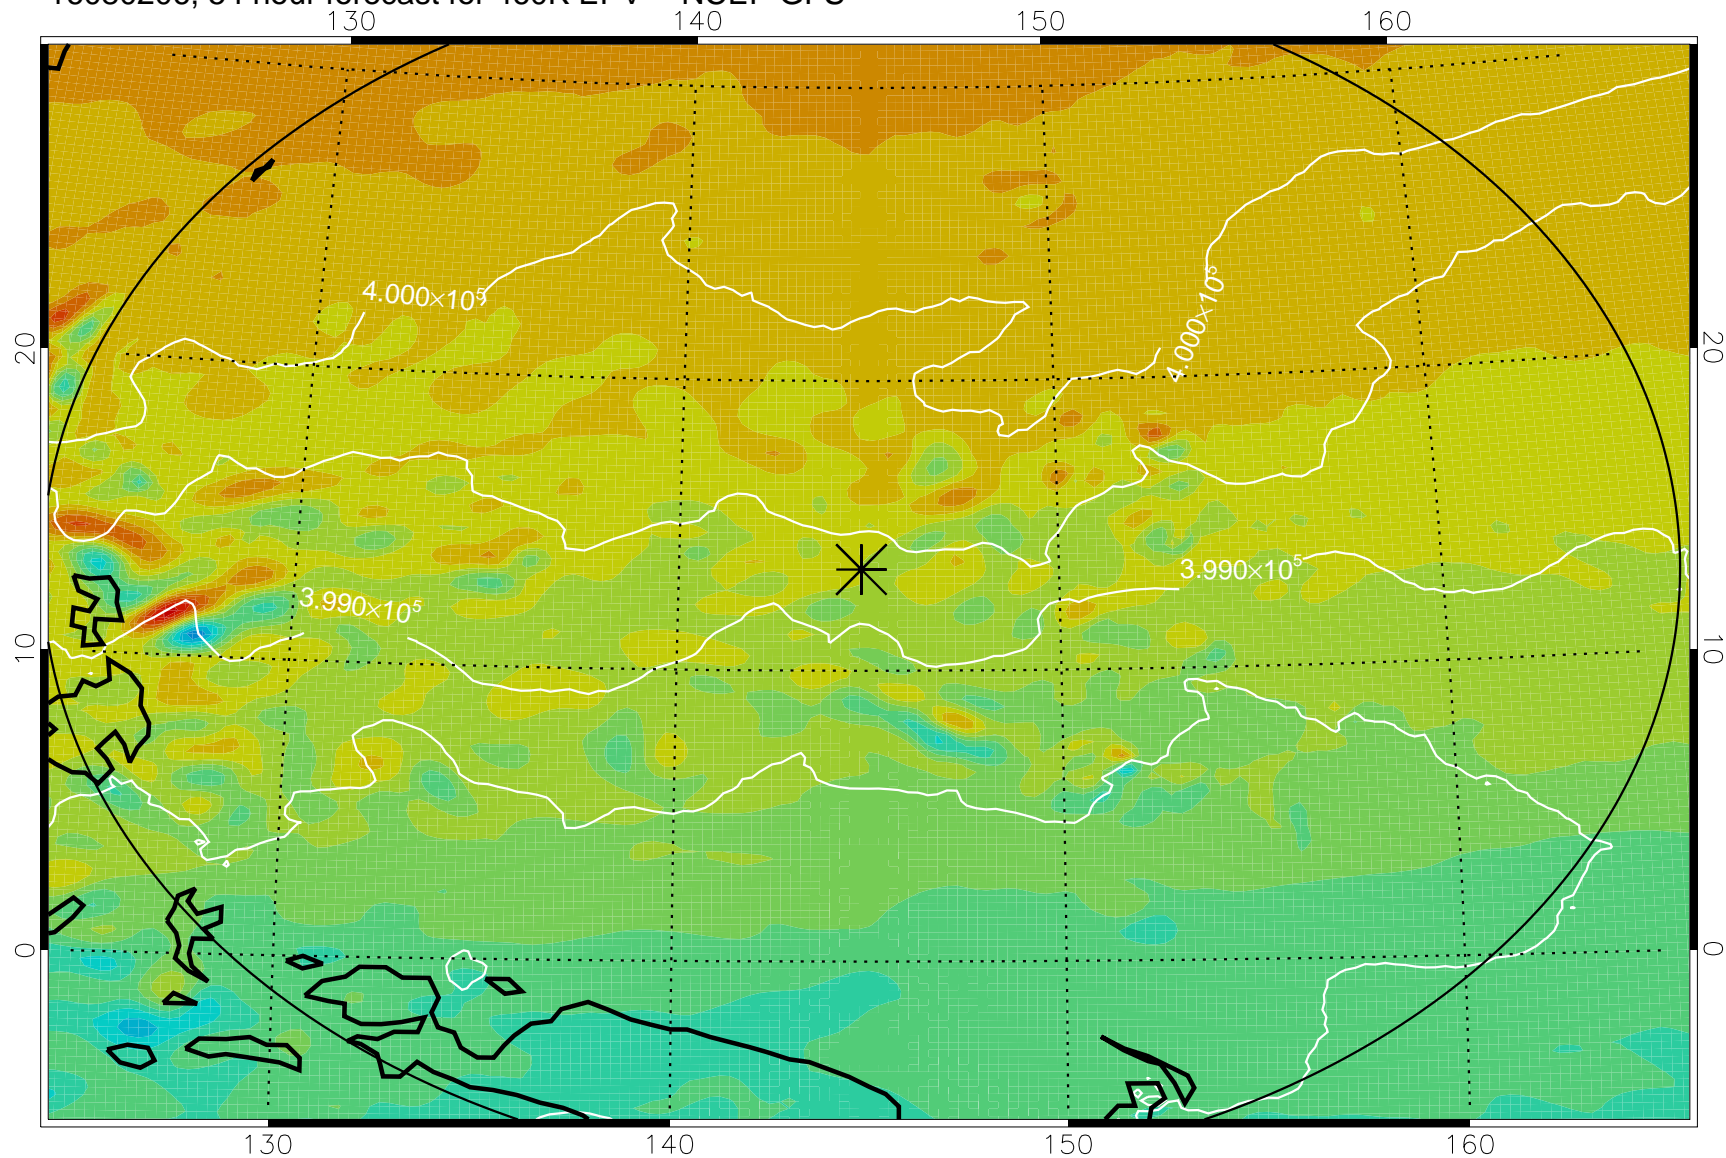

16080106, 30 hour forecast for 460K EPV -- NCEP GFS

460K Montgomery Streamfunction, white

Range ring of 2304 km

16080112, 36 hour forecast for 460K EPV -- NCEP GFS

460K Montgomery Streamfunction, white

Range ring of 2304 km

16080118, 42 hour forecast for 460K EPV -- NCEP GFS

460K Montgomery Streamfunction, white

Range ring of 2304 km

16080200, 48 hour forecast for 460K EPV -- NCEP GFS

460K Montgomery Streamfunction, white

Range ring of 2304 km

16080206, 54 hour forecast for 460K EPV -- NCEP GFS

460K Montgomery Streamfunction, white

Range ring of 2304 km

16080212, 60 hour forecast for 460K EPV -- NCEP GFS

460K Montgomery Streamfunction, white

Range ring of 2304 km

16080218, 66 hour forecast for 460K EPV -- NCEP GFS

460K Montgomery Streamfunction, white

Range ring of 2304 km

16080300, 72 hour forecast for 460K EPV -- NCEP GFS

460K Montgomery Streamfunction, white

Range ring of 2304 km