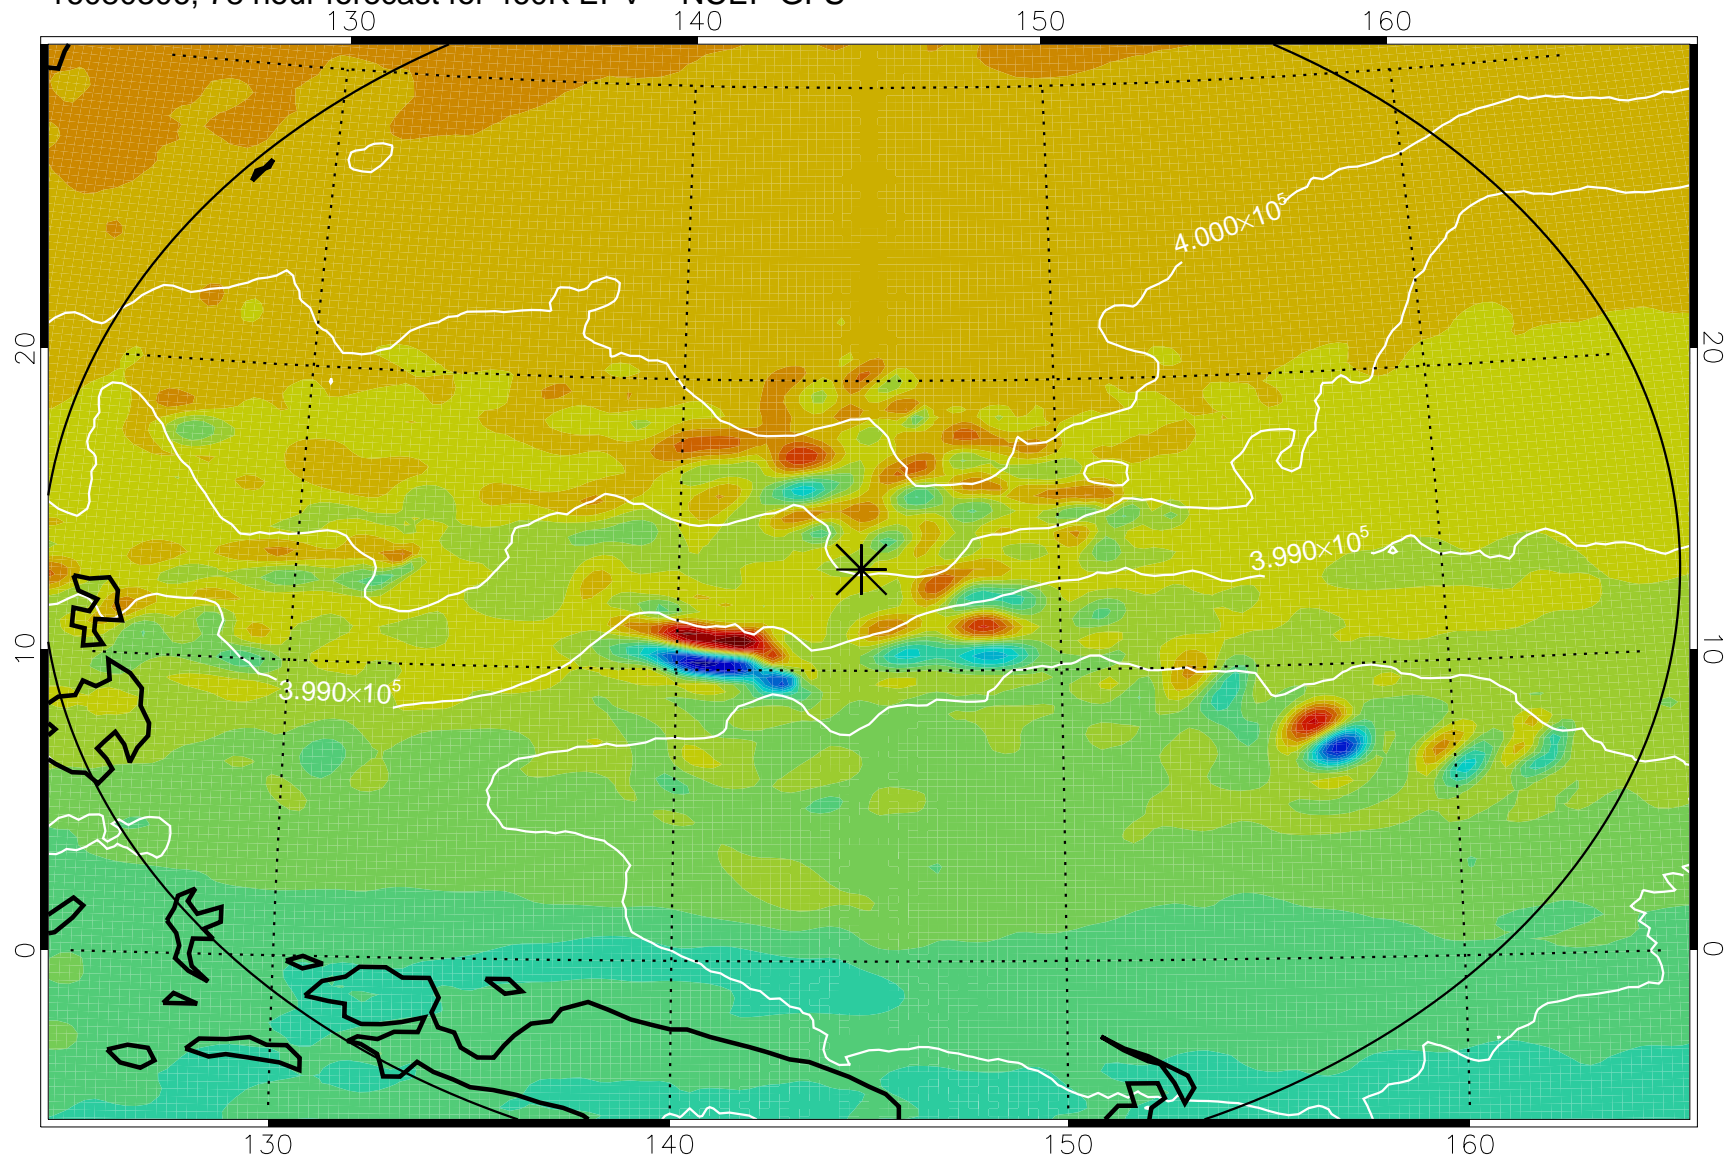

16080206, 54 hour forecast for 460K EPV -- NCEP GFS

460K Montgomery Streamfunction, white

Range ring of 2304 km

16080212, 60 hour forecast for 460K EPV -- NCEP GFS

460K Montgomery Streamfunction, white

Range ring of 2304 km

16080218, 66 hour forecast for 460K EPV -- NCEP GFS

460K Montgomery Streamfunction, white

Range ring of 2304 km

16080300, 72 hour forecast for 460K EPV -- NCEP GFS

460K Montgomery Streamfunction, white

Range ring of 2304 km

16080306, 78 hour forecast for 460K EPV -- NCEP GFS

460K Montgomery Streamfunction, white

Range ring of 2304 km

16080312, 84 hour forecast for 460K EPV -- NCEP GFS

460K Montgomery Streamfunction, white

Range ring of 2304 km

16080318, 90 hour forecast for 460K EPV -- NCEP GFS

460K Montgomery Streamfunction, white

Range ring of 2304 km

16080400, 96 hour forecast for 460K EPV -- NCEP GFS

460K Montgomery Streamfunction, white

Range ring of 2304 km