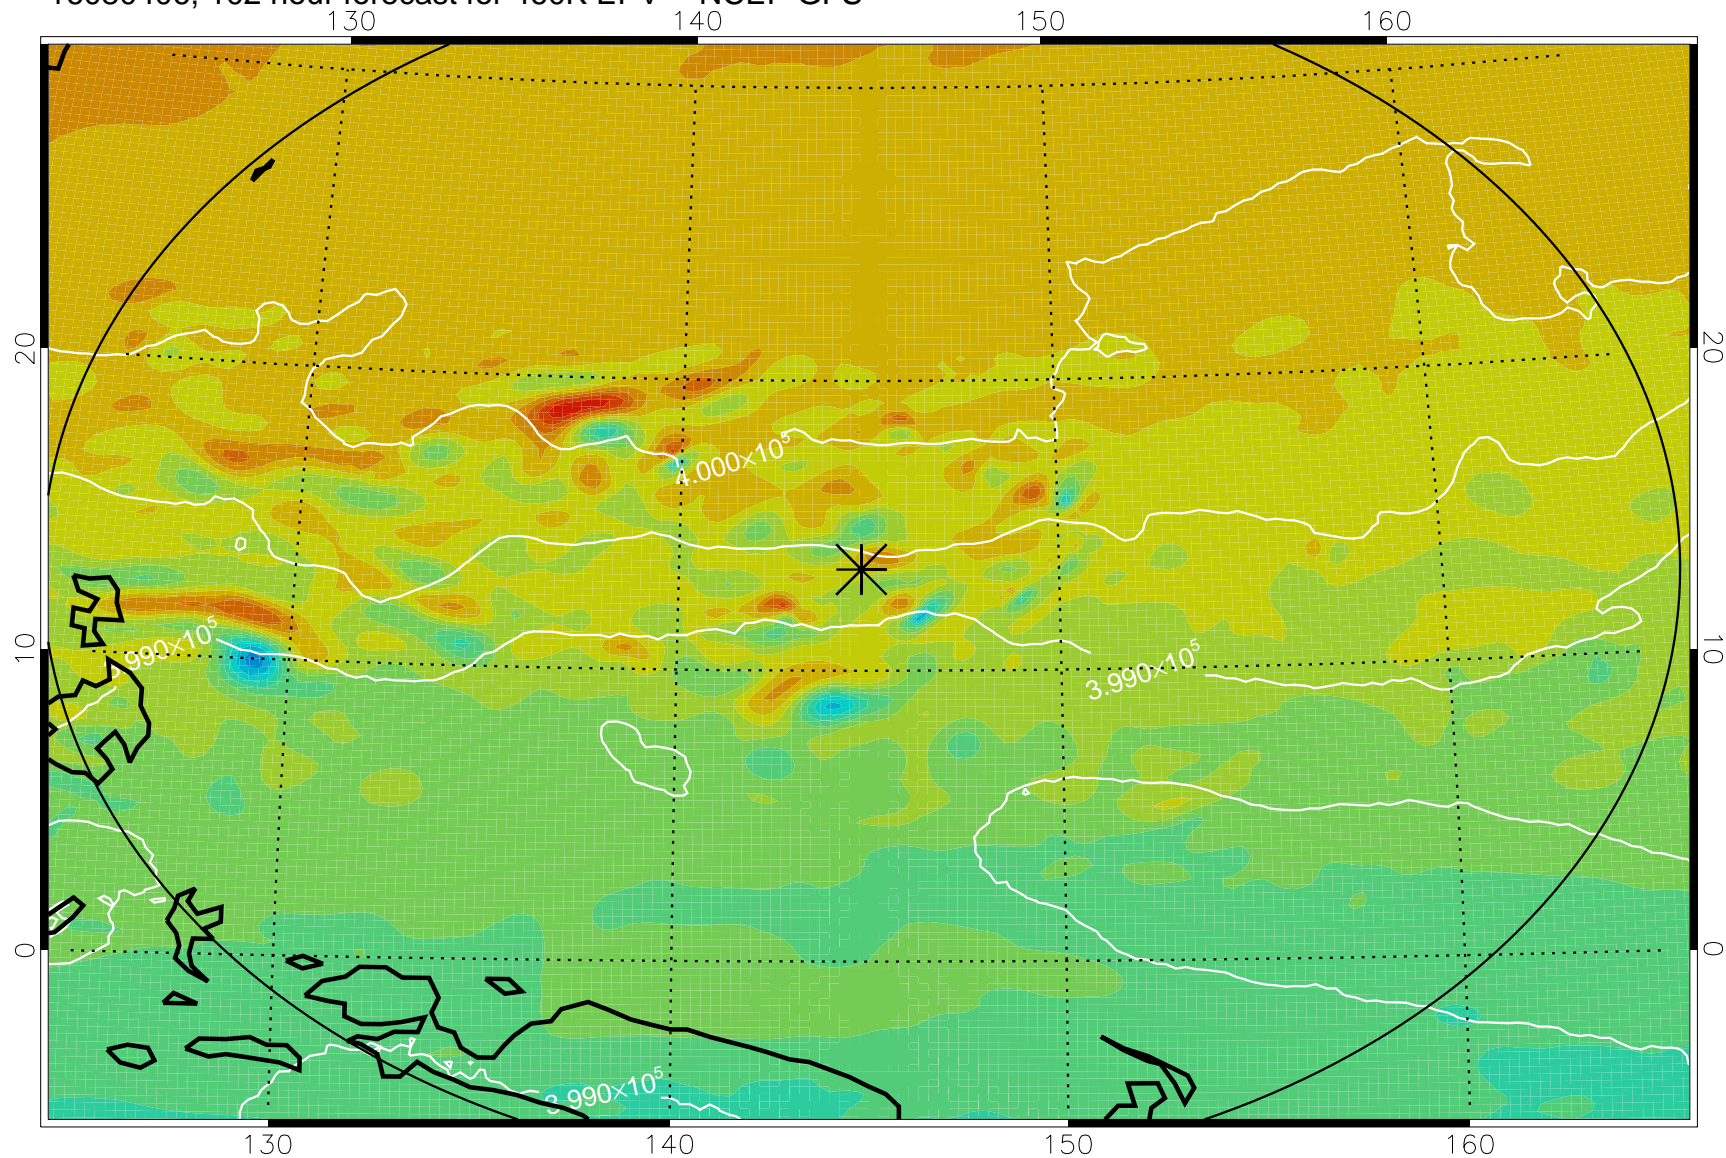

16080306, 78 hour forecast for 460K EPV -- NCEP GFS

460K Montgomery Streamfunction, white

Range ring of 2304 km

16080312, 84 hour forecast for 460K EPV -- NCEP GFS

460K Montgomery Streamfunction, white

Range ring of 2304 km

16080318, 90 hour forecast for 460K EPV -- NCEP GFS

460K Montgomery Streamfunction, white

Range ring of 2304 km

16080400, 96 hour forecast for 460K EPV -- NCEP GFS

460K Montgomery Streamfunction, white

Range ring of 2304 km

16080406, 102 hour forecast for 460K EPV -- NCEP GFS

460K Montgomery Streamfunction, white

Range ring of 2304 km

16080412, 108 hour forecast for 460K EPV -- NCEP GFS

460K Montgomery Streamfunction, white

Range ring of 2304 km

16080418, 114 hour forecast for 460K EPV -- NCEP GFS

460K Montgomery Streamfunction, white

Range ring of 2304 km

16080500, 120 hour forecast for 460K EPV -- NCEP GFS

460K Montgomery Streamfunction, white

Range ring of 2304 km