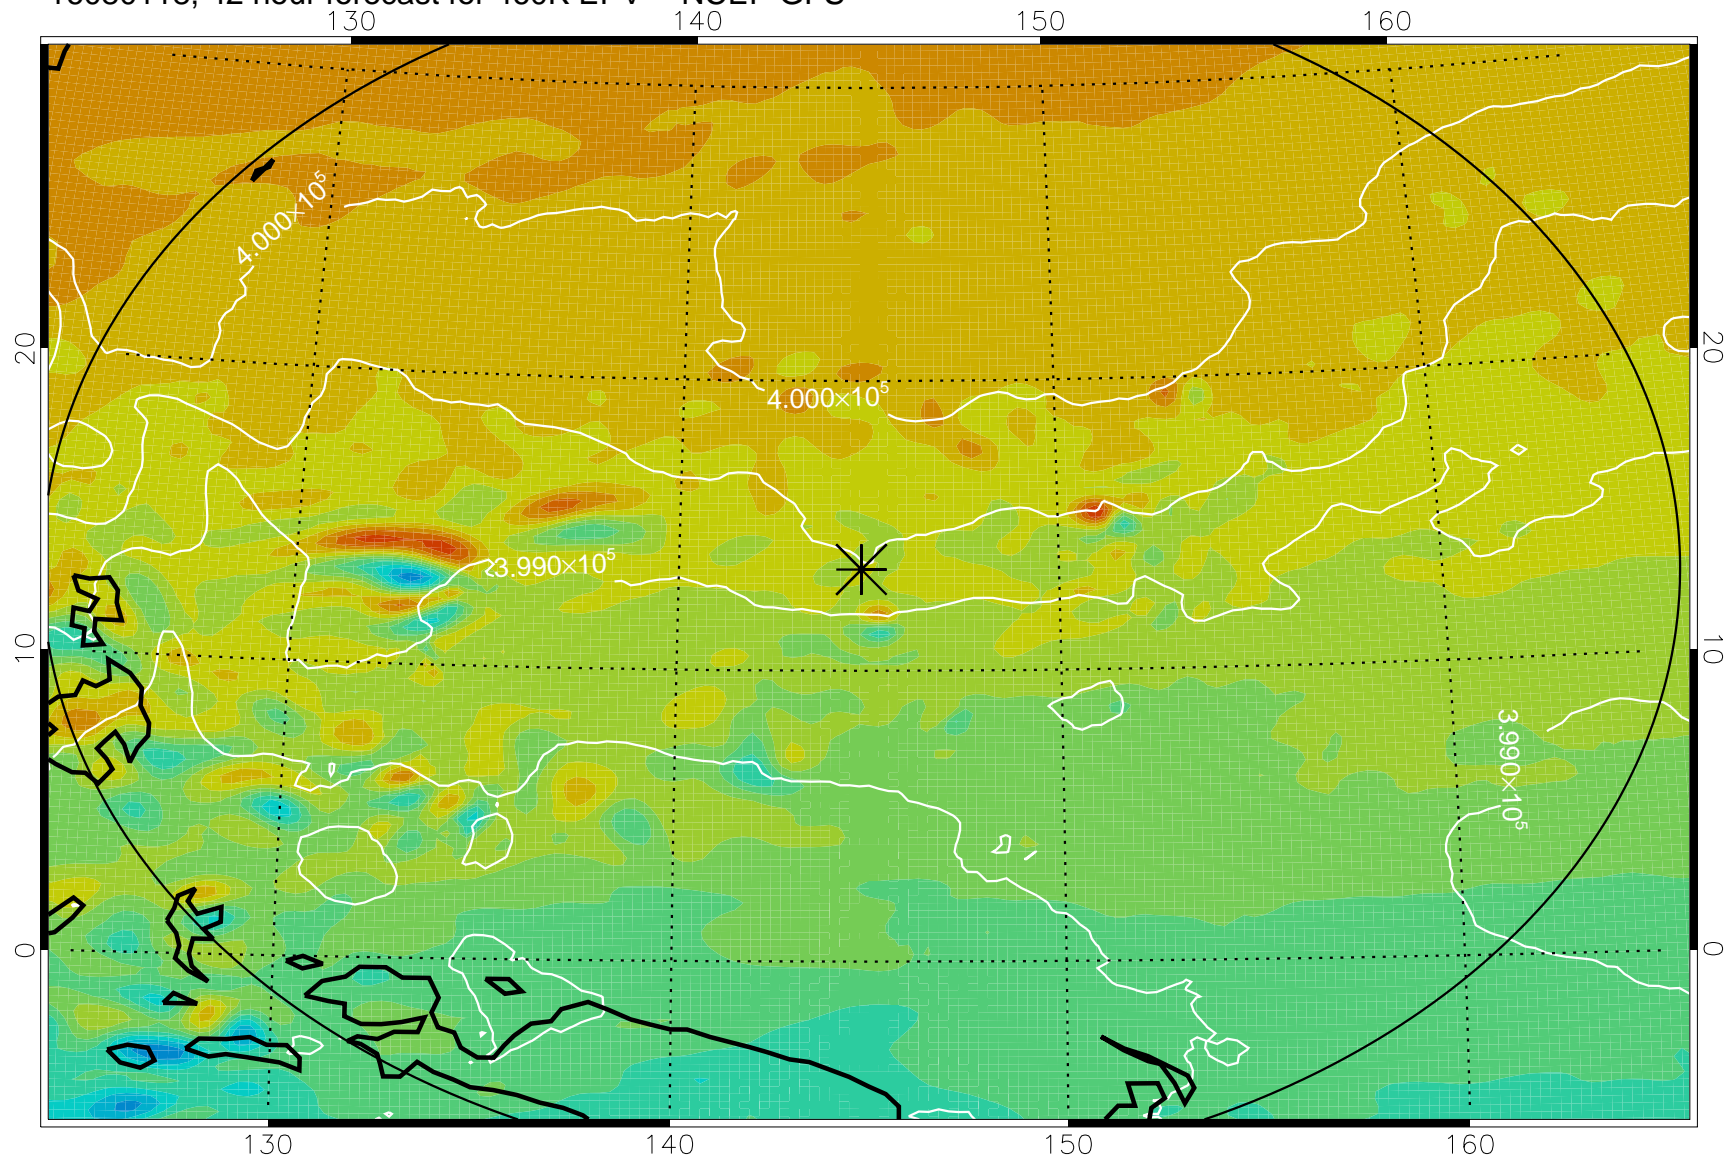

16073118, 18 hour forecast for 460K EPV -- NCEP GFS

460K Montgomery Streamfunction, white

Range ring of 2304 km

16080100, 24 hour forecast for 460K EPV -- NCEP GFS

460K Montgomery Streamfunction, white

Range ring of 2304 km

16080106, 30 hour forecast for 460K EPV -- NCEP GFS

460K Montgomery Streamfunction, white

Range ring of 2304 km

16080112, 36 hour forecast for 460K EPV -- NCEP GFS

460K Montgomery Streamfunction, white

Range ring of 2304 km

16080118, 42 hour forecast for 460K EPV -- NCEP GFS

460K Montgomery Streamfunction, white

Range ring of 2304 km

16080200, 48 hour forecast for 460K EPV -- NCEP GFS

460K Montgomery Streamfunction, white

Range ring of 2304 km

16080206, 54 hour forecast for 460K EPV -- NCEP GFS

460K Montgomery Streamfunction, white

Range ring of 2304 km

16080212, 60 hour forecast for 460K EPV -- NCEP GFS

460K Montgomery Streamfunction, white

Range ring of 2304 km