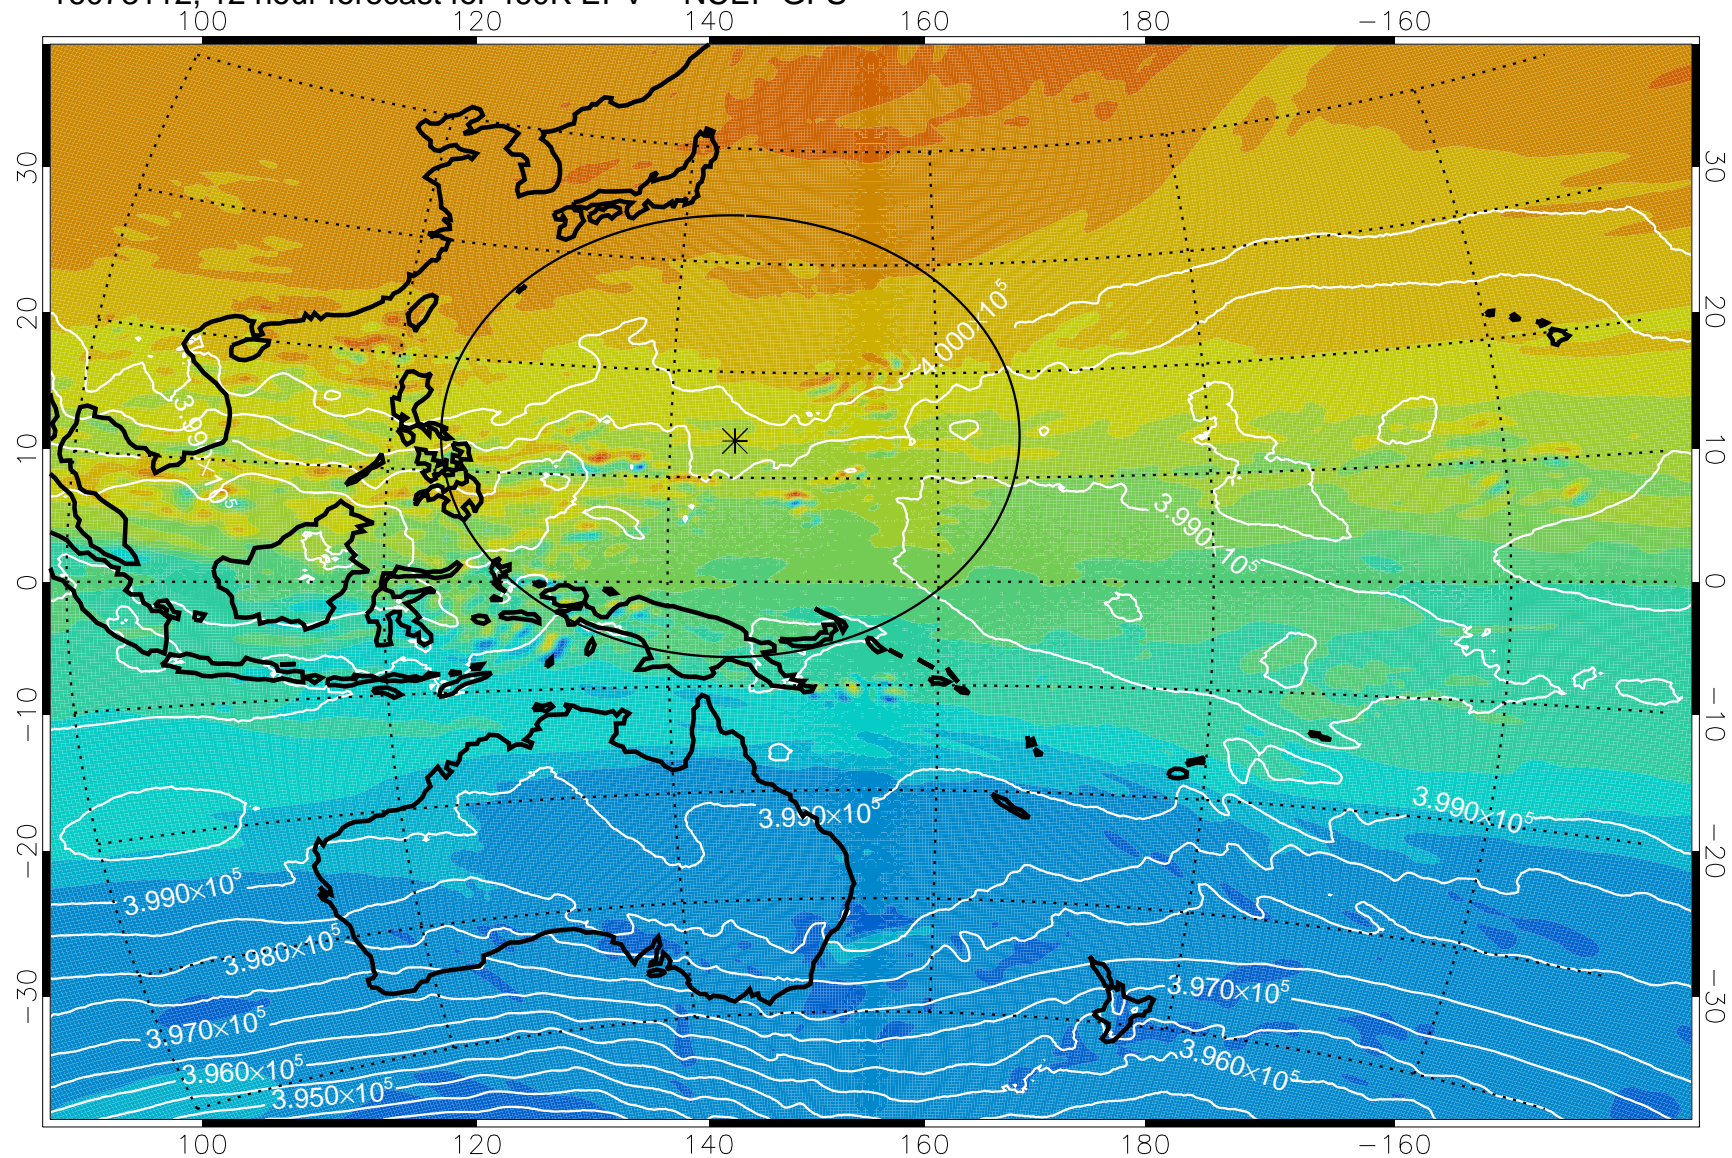

16073106, 6 hour forecast for 460K EPV -- NCEP GFS

460K Montgomery Streamfunction, white

Range ring of 2304 km

16073112, 12 hour forecast for 460K EPV -- NCEP GFS

460K Montgomery Streamfunction, white

Range ring of 2304 km

16073118, 18 hour forecast for 460K EPV -- NCEP GFS

460K Montgomery Streamfunction, white

Range ring of 2304 km

16080100, 24 hour forecast for 460K EPV -- NCEP GFS

460K Montgomery Streamfunction, white

Range ring of 2304 km

16080106, 30 hour forecast for 460K EPV -- NCEP GFS

460K Montgomery Streamfunction, white

Range ring of 2304 km

16080112, 36 hour forecast for 460K EPV -- NCEP GFS

460K Montgomery Streamfunction, white

Range ring of 2304 km

16080118, 42 hour forecast for 460K EPV -- NCEP GFS

460K Montgomery Streamfunction, white

Range ring of 2304 km

16080200, 48 hour forecast for 460K EPV -- NCEP GFS

460K Montgomery Streamfunction, white

Range ring of 2304 km