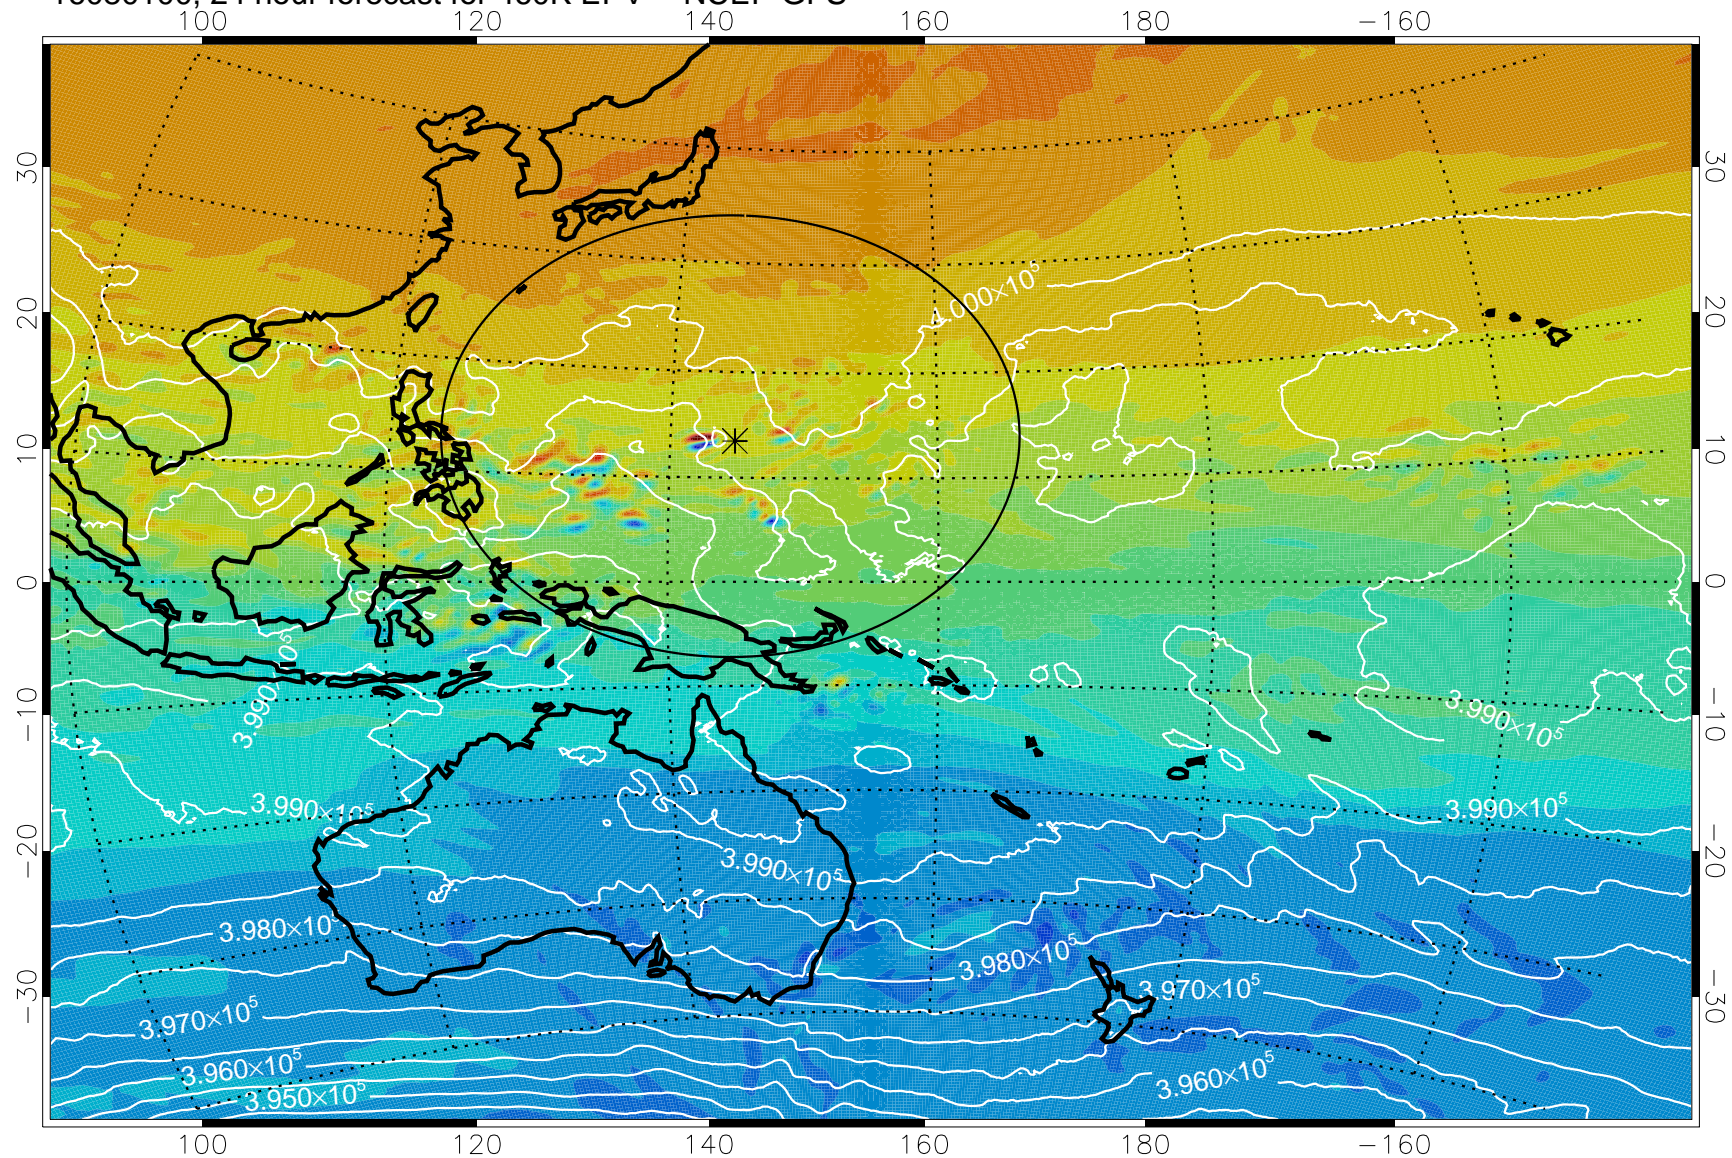

16073118, 18 hour forecast for 460K EPV -- NCEP GFS

460K Montgomery Streamfunction, white

Range ring of 2304 km

16080100, 24 hour forecast for 460K EPV -- NCEP GFS

460K Montgomery Streamfunction, white

Range ring of 2304 km

16080106, 30 hour forecast for 460K EPV -- NCEP GFS

460K Montgomery Streamfunction, white

Range ring of 2304 km

16080112, 36 hour forecast for 460K EPV -- NCEP GFS

460K Montgomery Streamfunction, white

Range ring of 2304 km

16080118, 42 hour forecast for 460K EPV -- NCEP GFS

460K Montgomery Streamfunction, white

Range ring of 2304 km

16080200, 48 hour forecast for 460K EPV -- NCEP GFS

460K Montgomery Streamfunction, white

Range ring of 2304 km

16080206, 54 hour forecast for 460K EPV -- NCEP GFS

460K Montgomery Streamfunction, white

Range ring of 2304 km

16080218, 66 hour forecast for 460K EPV -- NCEP GFS

460K Montgomery Streamfunction, white

Range ring of 2304 km