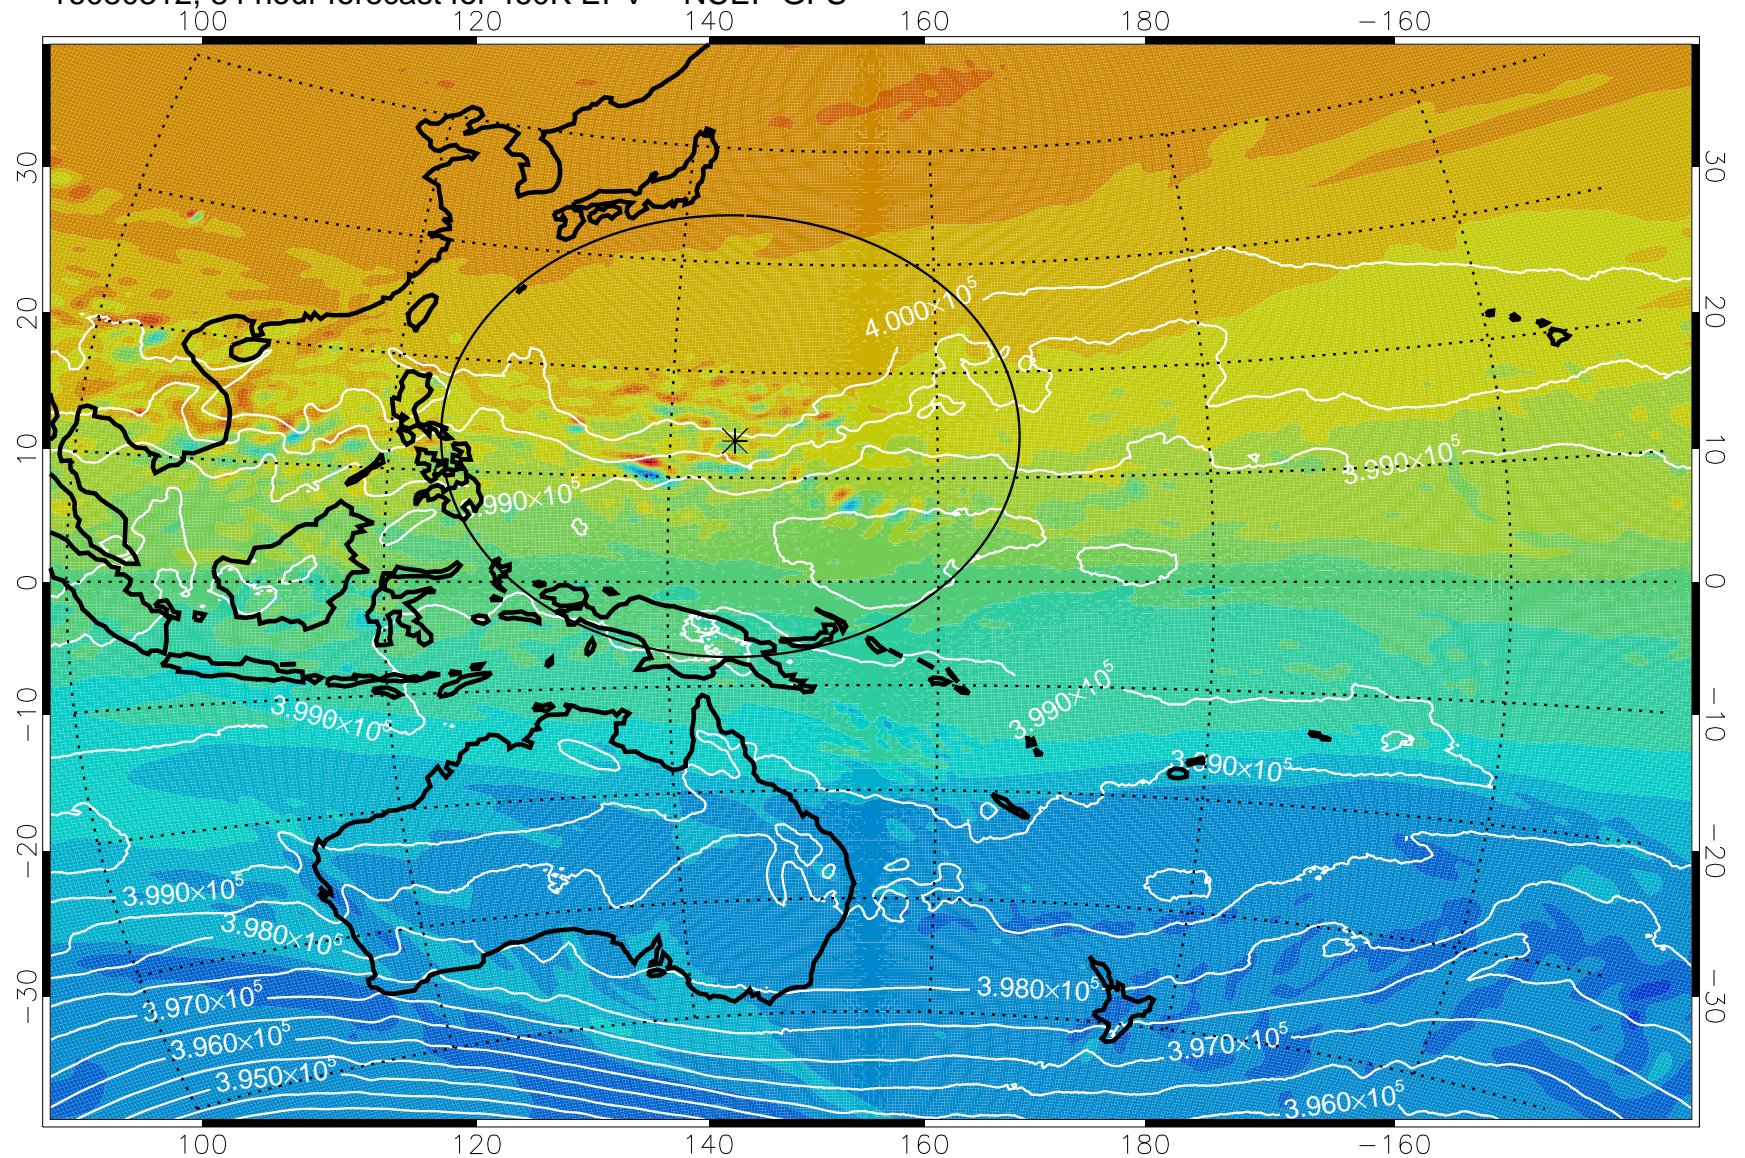

16080206, 54 hour forecast for 460K EPV -- NCEP GFS

460K Montgomery Streamfunction, white

Range ring of 2304 km

16080218, 66 hour forecast for 460K EPV -- NCEP GFS

460K Montgomery Streamfunction, white

Range ring of 2304 km

16080300, 72 hour forecast for 460K EPV -- NCEP GFS

460K Montgomery Streamfunction, white

Range ring of 2304 km

16080306, 78 hour forecast for 460K EPV -- NCEP GFS

460K Montgomery Streamfunction, white

Range ring of 2304 km

16080312, 84 hour forecast for 460K EPV -- NCEP GFS

16080318, 90 hour forecast for 460K EPV -- NCEP GFS

460K Montgomery Streamfunction, white

Range ring of 2304 km

16080400, 96 hour forecast for 460K EPV -- NCEP GFS

460K Montgomery Streamfunction, white

Range ring of 2304 km

16080406, 102 hour forecast for 460K EPV -- NCEP GFS

460K Montgomery Streamfunction, white

Range ring of 2304 km

16080418, 114 hour forecast for 460K EPV -- NCEP GFS