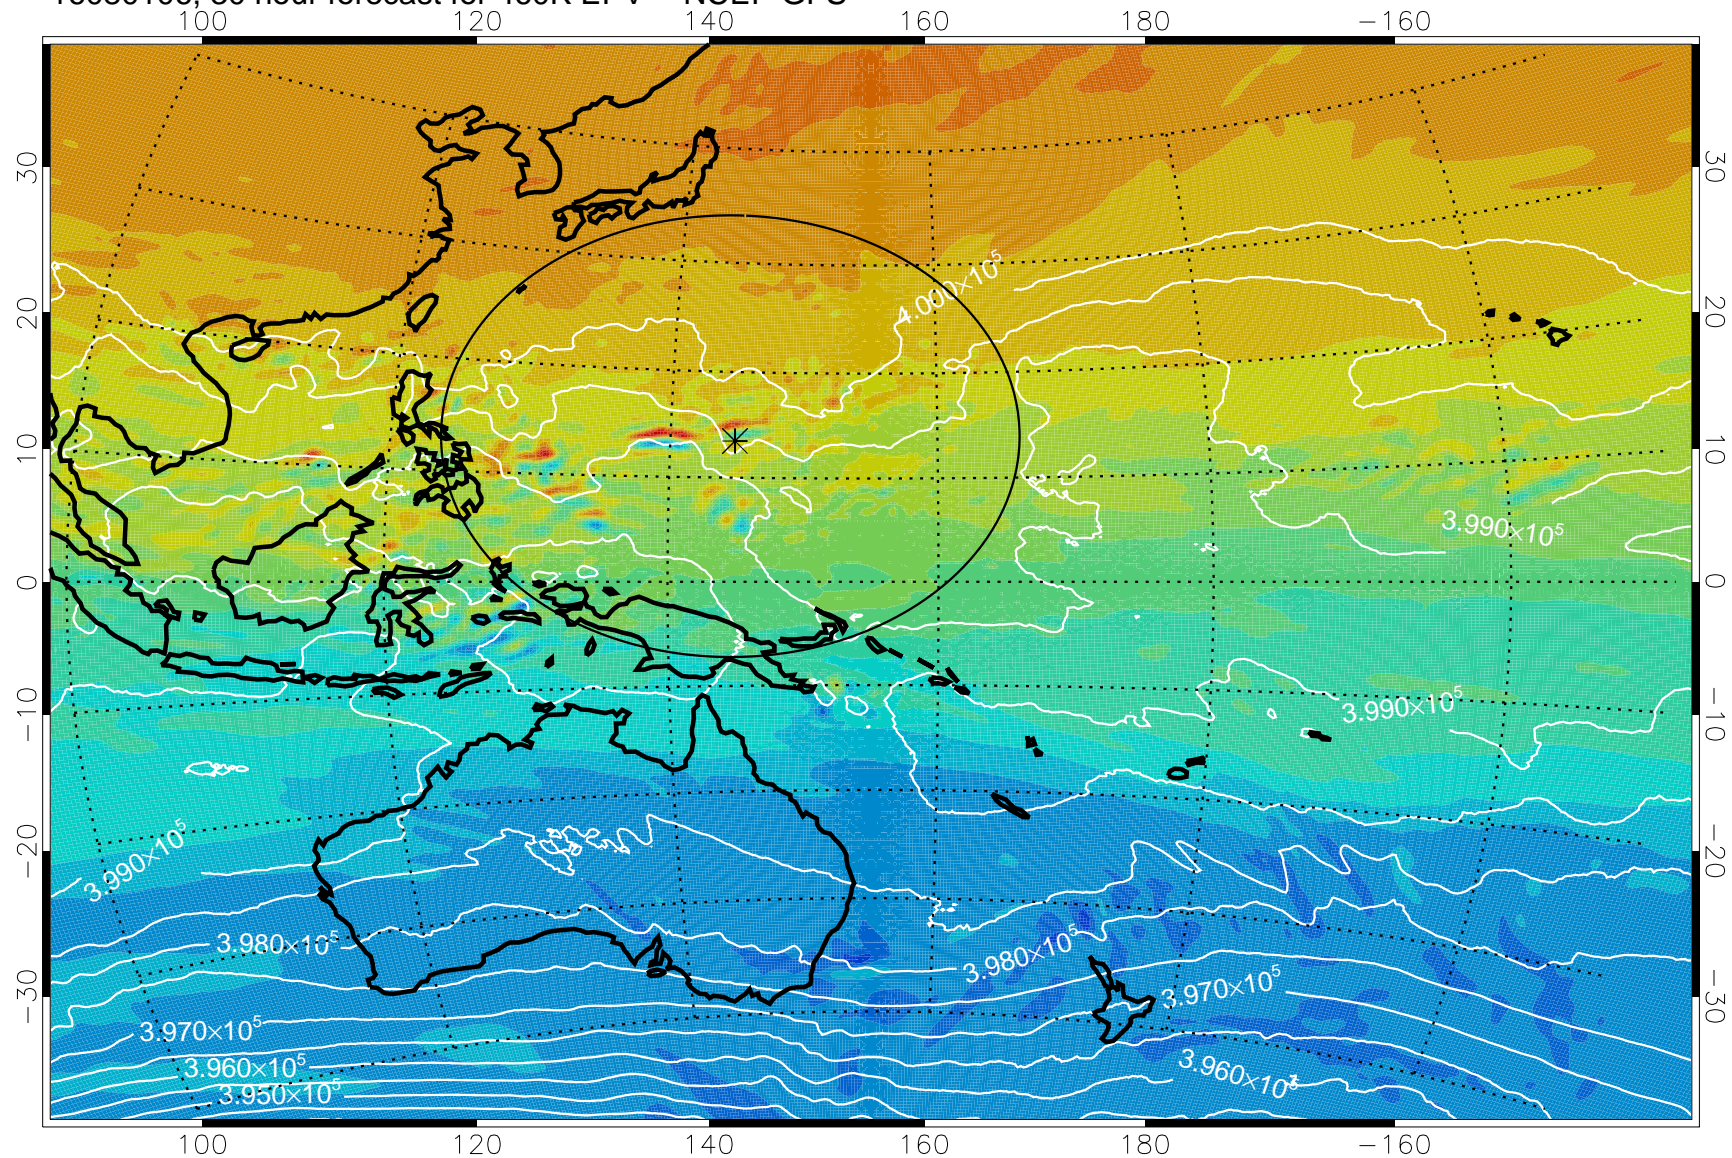

16073118, 18 hour forecast for 460K EPV -- NCEP GFS

460K Montgomery Streamfunction, white

Range ring of 2304 km

16080100, 24 hour forecast for 460K EPV -- NCEP GFS

460K Montgomery Streamfunction, white

Range ring of 2304 km

16080106, 30 hour forecast for 460K EPV -- NCEP GFS

460K Montgomery Streamfunction, white

Range ring of 2304 km

16080112, 36 hour forecast for 460K EPV -- NCEP GFS

460K Montgomery Streamfunction, white

Range ring of 2304 km

16080118, 42 hour forecast for 460K EPV -- NCEP GFS

460K Montgomery Streamfunction, white

Range ring of 2304 km

16080200, 48 hour forecast for 460K EPV -- NCEP GFS

460K Montgomery Streamfunction, white

Range ring of 2304 km

16080206, 54 hour forecast for 460K EPV -- NCEP GFS

460K Montgomery Streamfunction, white

Range ring of 2304 km

16080218, 66 hour forecast for 460K EPV -- NCEP GFS

460K Montgomery Streamfunction, white

Range ring of 2304 km