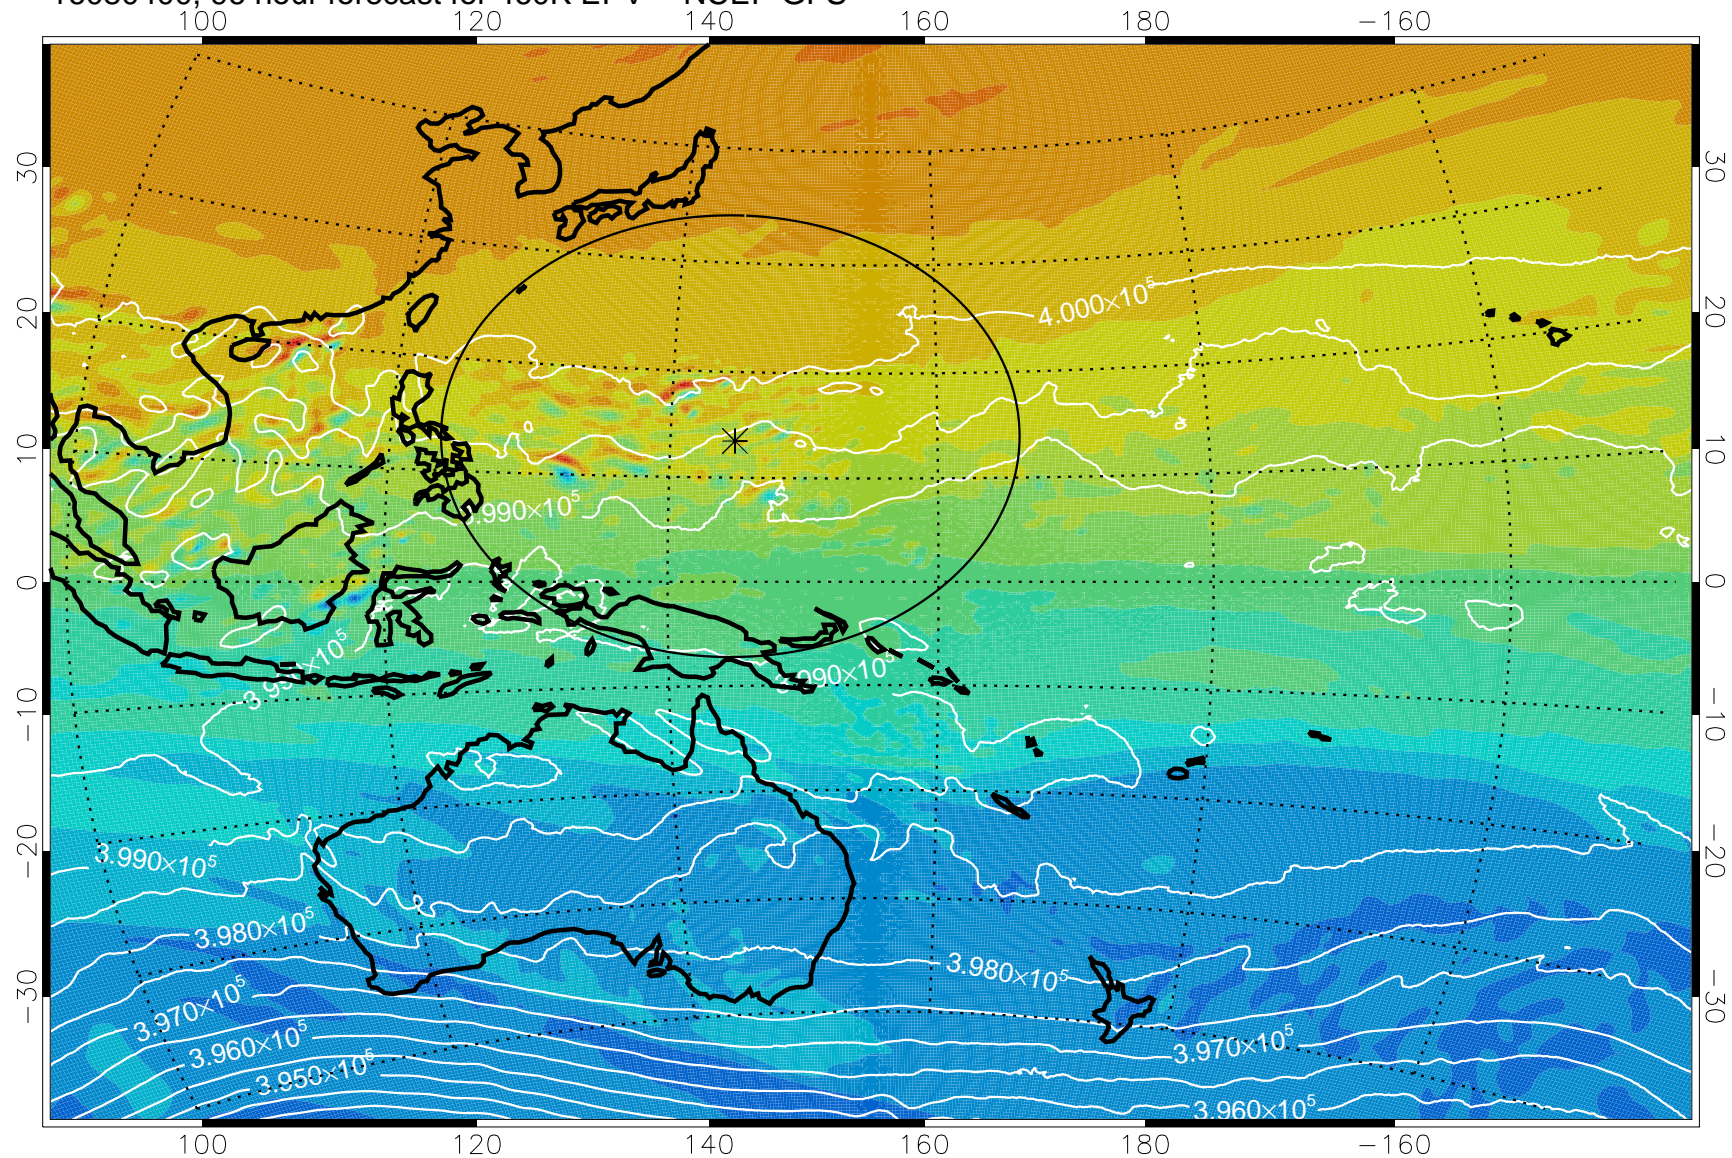

16080300, 72 hour forecast for 460K EPV -- NCEP GFS

460K Montgomery Streamfunction, white

Range ring of 2304 km

16080306, 78 hour forecast for 460K EPV -- NCEP GFS

460K Montgomery Streamfunction, white

Range ring of 2304 km

16080312, 84 hour forecast for 460K EPV -- NCEP GFS

16080318, 90 hour forecast for 460K EPV -- NCEP GFS

460K Montgomery Streamfunction, white

Range ring of 2304 km

16080400, 96 hour forecast for 460K EPV -- NCEP GFS

460K Montgomery Streamfunction, white

Range ring of 2304 km

16080406, 102 hour forecast for 460K EPV -- NCEP GFS

460K Montgomery Streamfunction, white

Range ring of 2304 km

16080418, 114 hour forecast for 460K EPV -- NCEP GFS

460K Montgomery Streamfunction, white

Range ring of 2304 km

16080500, 120 hour forecast for 460K EPV -- NCEP GFS

460K Montgomery Streamfunction, white

Range ring of 2304 km