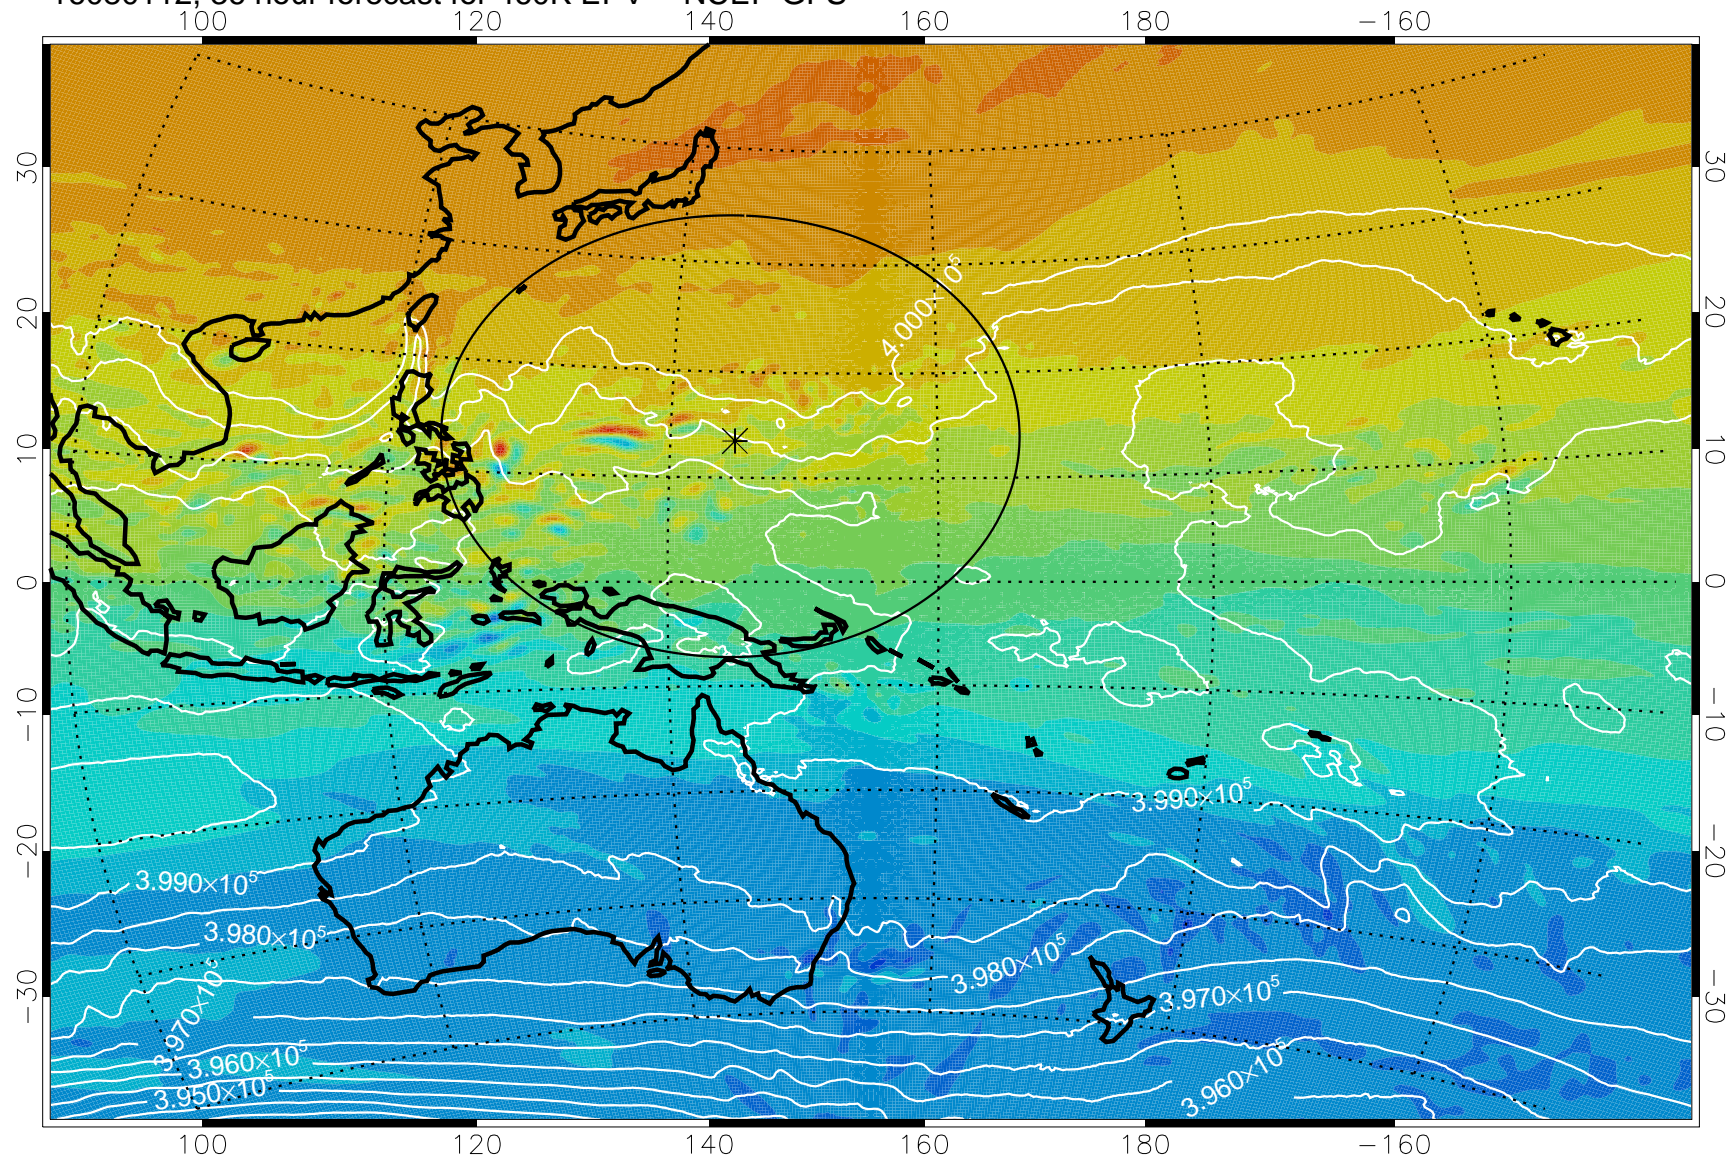

16080106, 30 hour forecast for 460K EPV -- NCEP GFS

460K Montgomery Streamfunction, white

Range ring of 2304 km

16080112, 36 hour forecast for 460K EPV -- NCEP GFS

460K Montgomery Streamfunction, white

Range ring of 2304 km

16080118, 42 hour forecast for 460K EPV -- NCEP GFS

460K Montgomery Streamfunction, white

Range ring of 2304 km

16080200, 48 hour forecast for 460K EPV -- NCEP GFS

460K Montgomery Streamfunction, white

Range ring of 2304 km

16080206, 54 hour forecast for 460K EPV -- NCEP GFS

460K Montgomery Streamfunction, white

Range ring of 2304 km

16080218, 66 hour forecast for 460K EPV -- NCEP GFS

460K Montgomery Streamfunction, white

Range ring of 2304 km

16080300, 72 hour forecast for 460K EPV -- NCEP GFS

460K Montgomery Streamfunction, white

Range ring of 2304 km

16080306, 78 hour forecast for 460K EPV -- NCEP GFS

460K Montgomery Streamfunction, white

Range ring of 2304 km