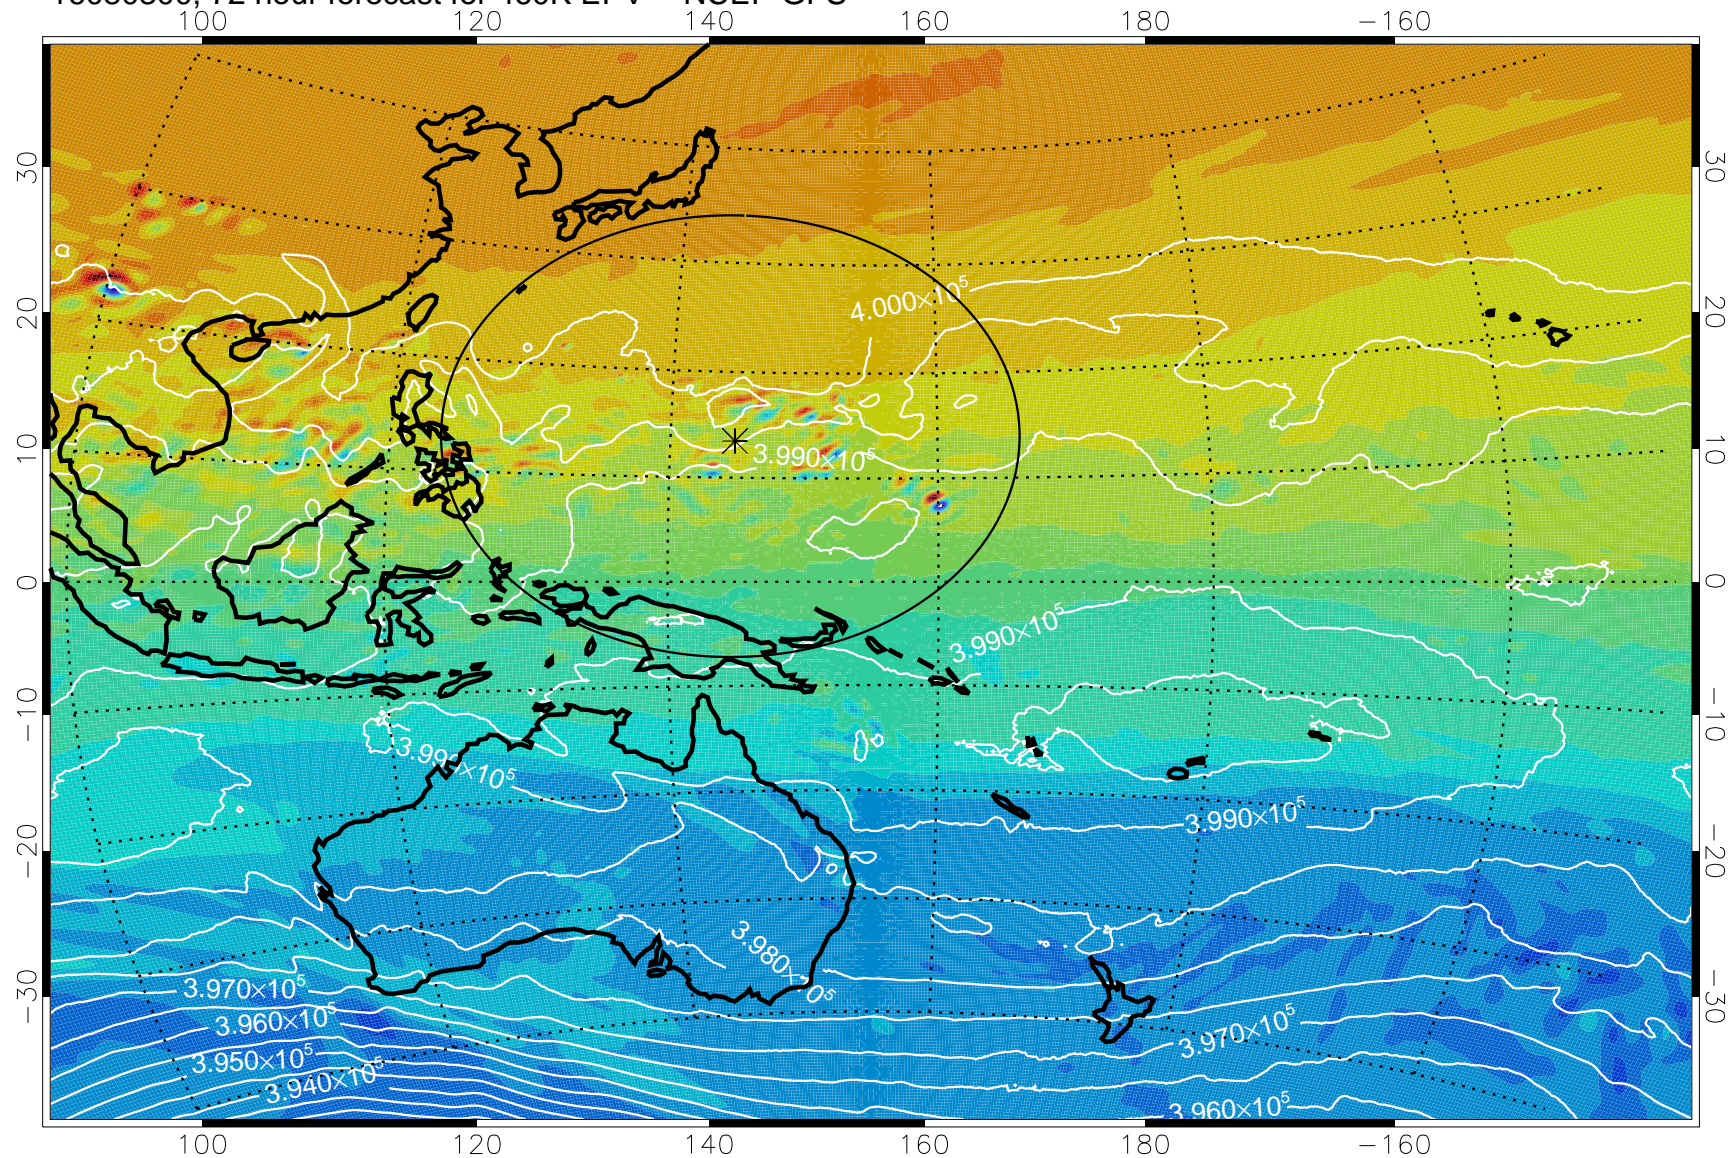

16080118, 42 hour forecast for 460K EPV -- NCEP GFS

460K Montgomery Streamfunction, white

Range ring of 2304 km

16080200, 48 hour forecast for 460K EPV -- NCEP GFS

460K Montgomery Streamfunction, white

Range ring of 2304 km

16080206, 54 hour forecast for 460K EPV -- NCEP GFS

460K Montgomery Streamfunction, white

Range ring of 2304 km

16080218, 66 hour forecast for 460K EPV -- NCEP GFS

460K Montgomery Streamfunction, white

Range ring of 2304 km

16080300, 72 hour forecast for 460K EPV -- NCEP GFS

460K Montgomery Streamfunction, white

Range ring of 2304 km

16080306, 78 hour forecast for 460K EPV -- NCEP GFS

460K Montgomery Streamfunction, white

Range ring of 2304 km

16080312, 84 hour forecast for 460K EPV -- NCEP GFS

16080318, 90 hour forecast for 460K EPV -- NCEP GFS

460K Montgomery Streamfunction, white

Range ring of 2304 km

16080400, 96 hour forecast for 460K EPV -- NCEP GFS