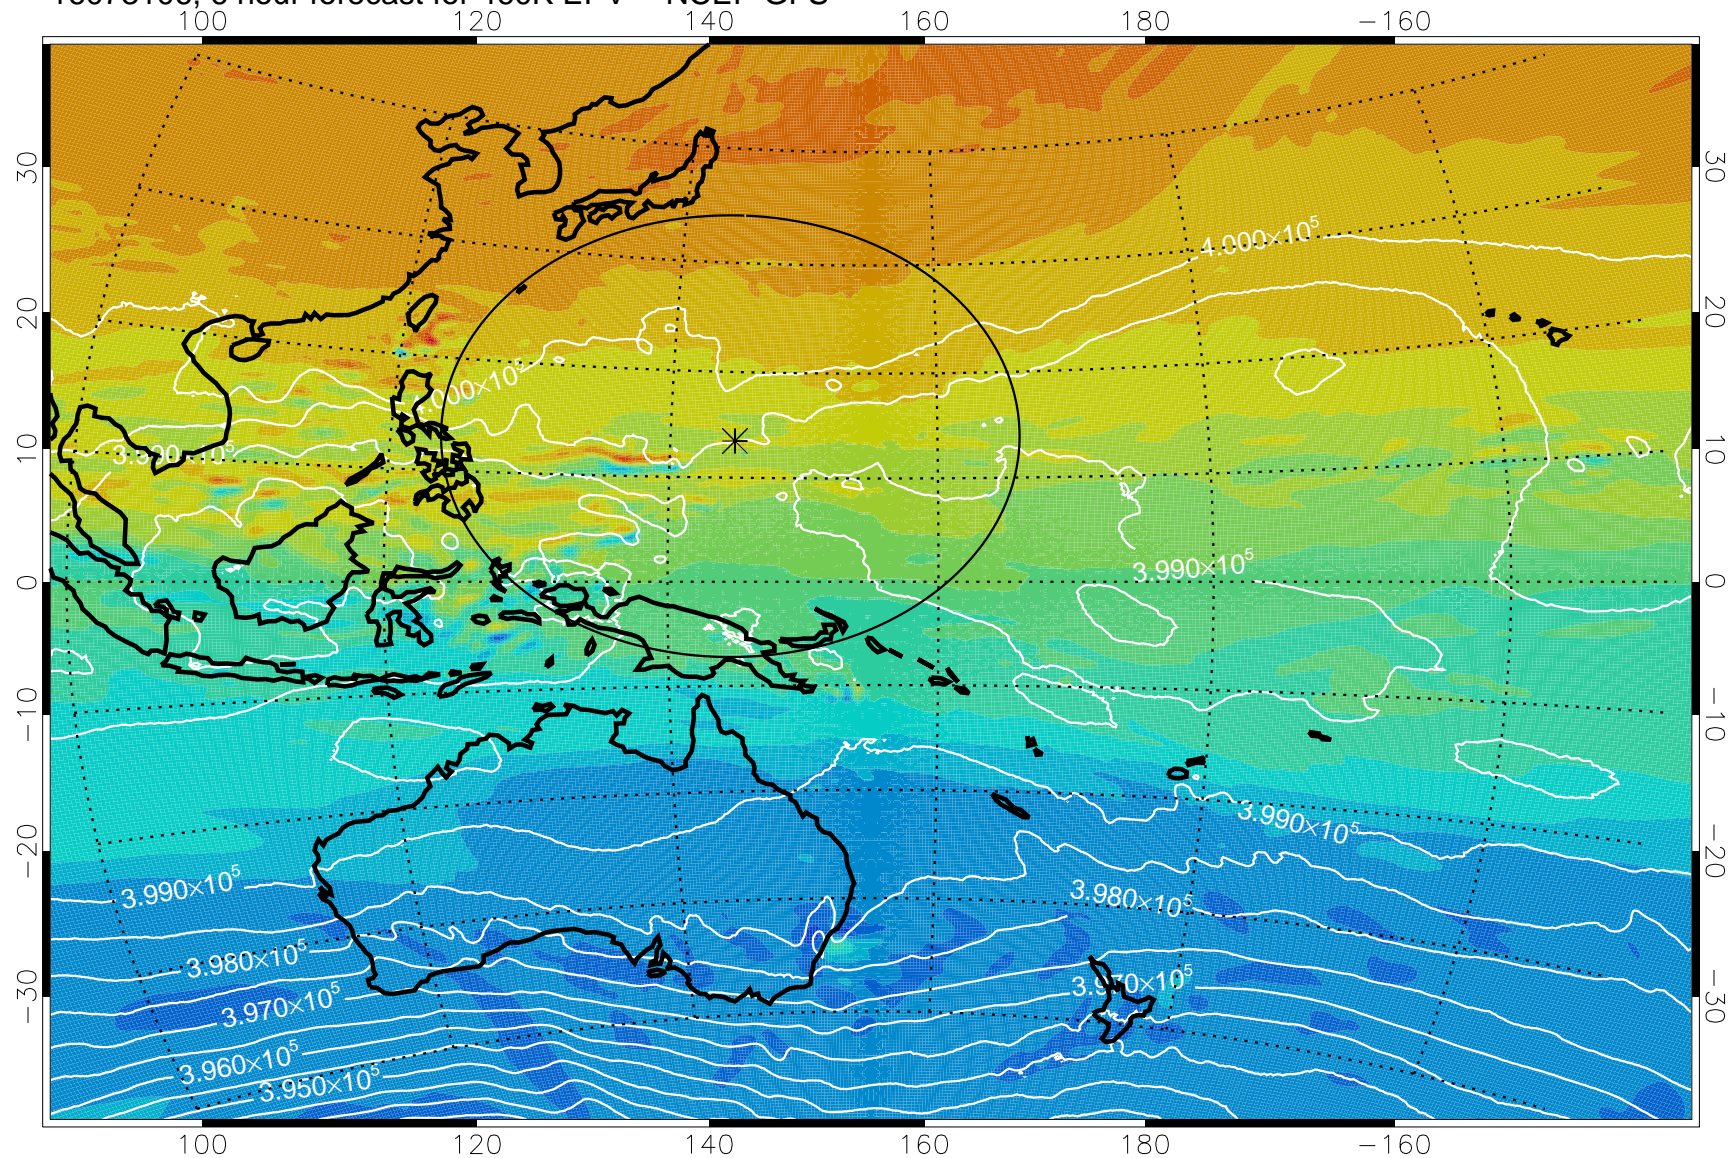

16073106, 6 hour forecast for 460K EPV -- NCEP GFS

460K Montgomery Streamfunction, white

Range ring of 2304 km

16073112, 12 hour forecast for 460K EPV -- NCEP GFS

460K Montgomery Streamfunction, white

Range ring of 2304 km

16073118, 18 hour forecast for 460K EPV -- NCEP GFS

460K Montgomery Streamfunction, white

Range ring of 2304 km

16080100, 24 hour forecast for 460K EPV -- NCEP GFS

460K Montgomery Streamfunction, white

Range ring of 2304 km

16080106, 30 hour forecast for 460K EPV -- NCEP GFS

460K Montgomery Streamfunction, white

Range ring of 2304 km

16080112, 36 hour forecast for 460K EPV -- NCEP GFS

460K Montgomery Streamfunction, white

Range ring of 2304 km

16080118, 42 hour forecast for 460K EPV -- NCEP GFS

460K Montgomery Streamfunction, white

Range ring of 2304 km

16080200, 48 hour forecast for 460K EPV -- NCEP GFS

460K Montgomery Streamfunction, white

Range ring of 2304 km