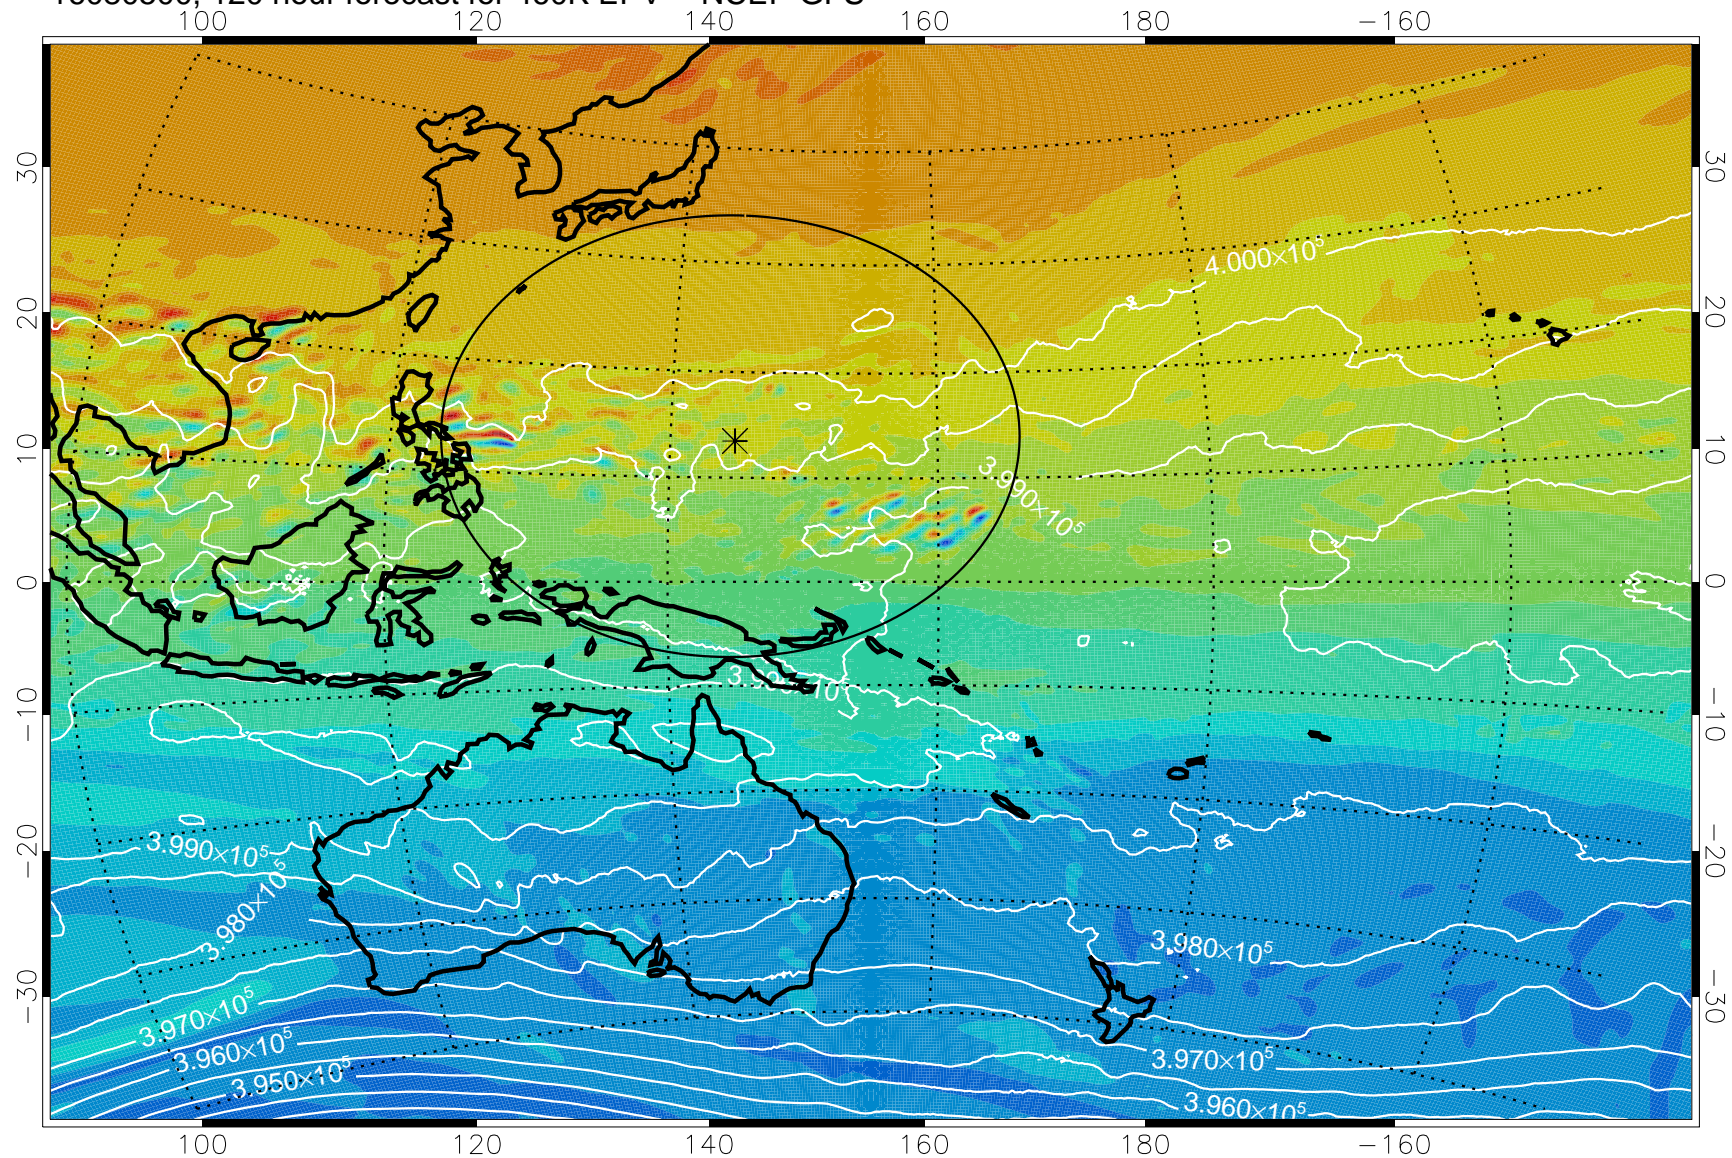

16080300, 72 hour forecast for 460K EPV -- NCEP GFS

460K Montgomery Streamfunction, white

Range ring of 2304 km

16080306, 78 hour forecast for 460K EPV -- NCEP GFS

460K Montgomery Streamfunction, white

Range ring of 2304 km

16080312, 84 hour forecast for 460K EPV -- NCEP GFS

16080318, 90 hour forecast for 460K EPV -- NCEP GFS

460K Montgomery Streamfunction, white

Range ring of 2304 km

16080400, 96 hour forecast for 460K EPV -- NCEP GFS

460K Montgomery Streamfunction, white

Range ring of 2304 km

16080406, 102 hour forecast for 460K EPV -- NCEP GFS

460K Montgomery Streamfunction, white

Range ring of 2304 km

16080418, 114 hour forecast for 460K EPV -- NCEP GFS

460K Montgomery Streamfunction, white

Range ring of 2304 km

16080500, 120 hour forecast for 460K EPV -- NCEP GFS

460K Montgomery Streamfunction, white

Range ring of 2304 km