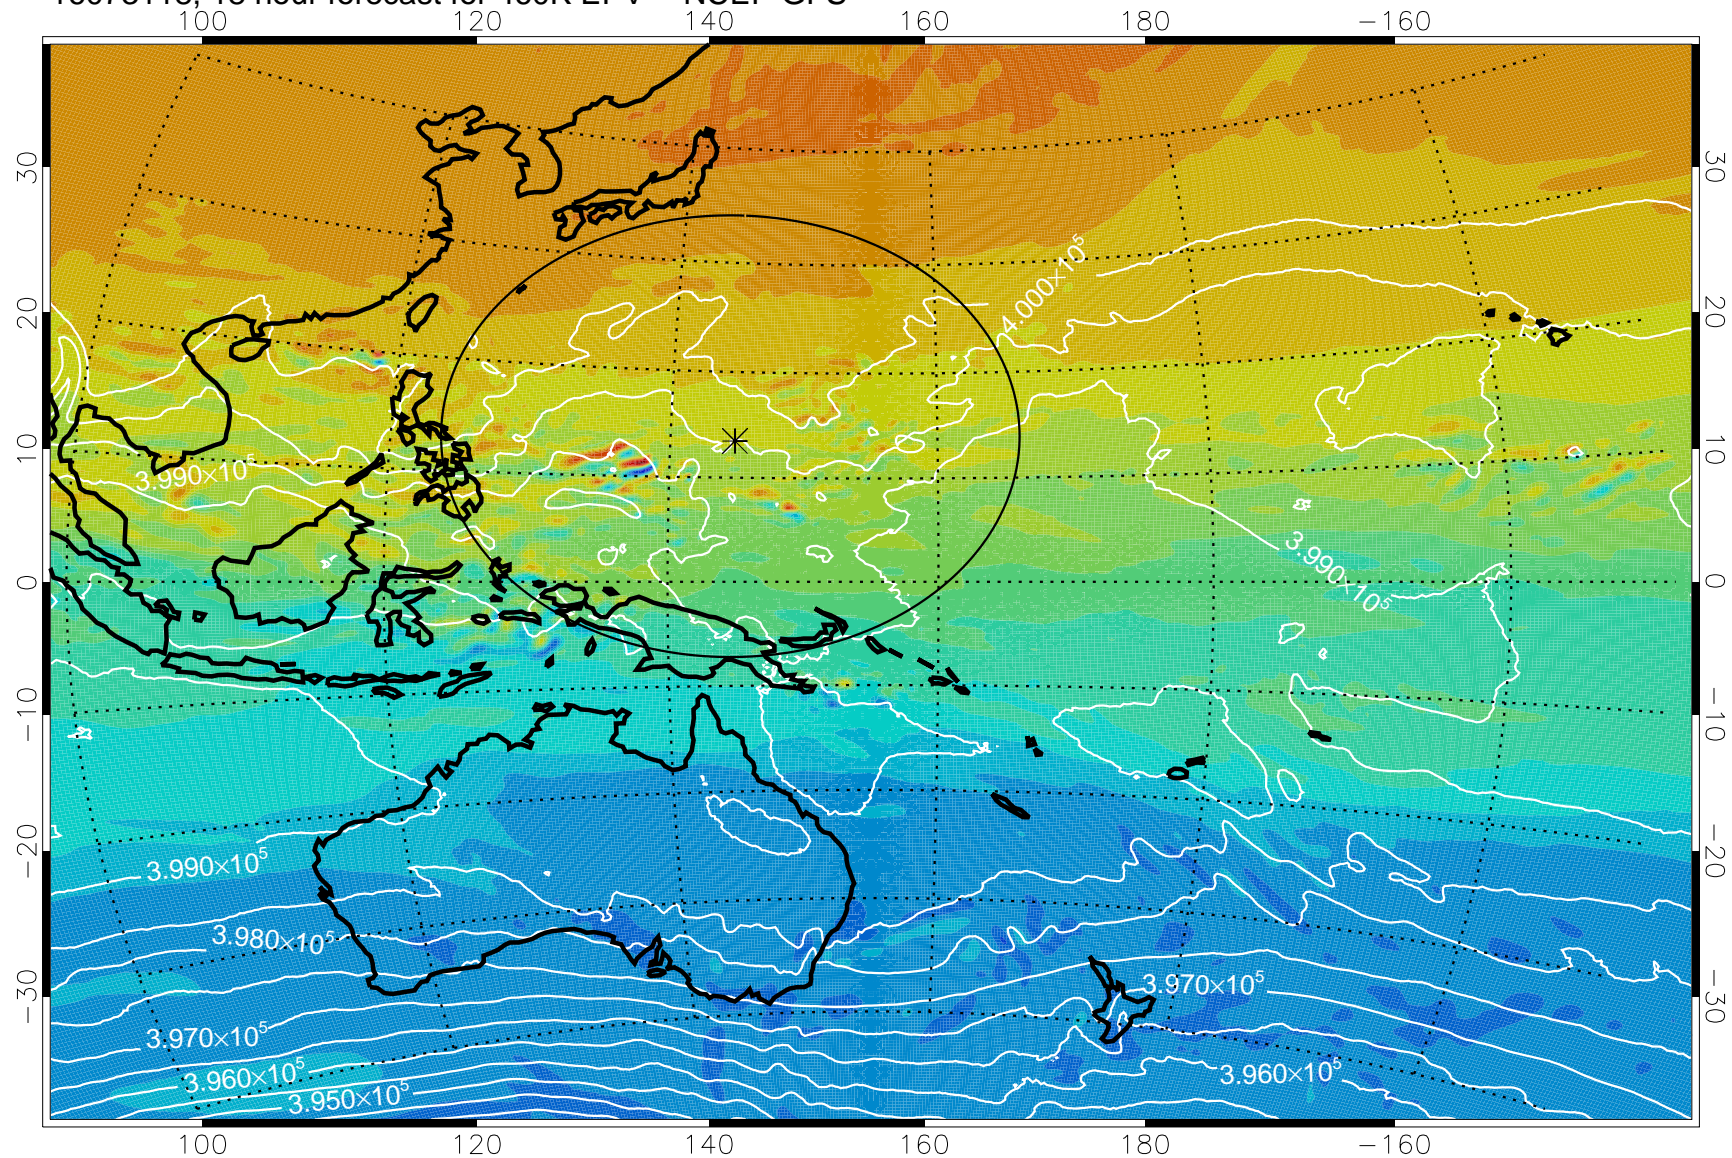

16073106, 6 hour forecast for 460K EPV -- NCEP GFS

460K Montgomery Streamfunction, white

Range ring of 2304 km

16073112, 12 hour forecast for 460K EPV -- NCEP GFS

460K Montgomery Streamfunction, white

Range ring of 2304 km

16073118, 18 hour forecast for 460K EPV -- NCEP GFS

460K Montgomery Streamfunction, white

Range ring of 2304 km

16080100, 24 hour forecast for 460K EPV -- NCEP GFS

460K Montgomery Streamfunction, white

Range ring of 2304 km

16080106, 30 hour forecast for 460K EPV -- NCEP GFS

460K Montgomery Streamfunction, white

Range ring of 2304 km

16080112, 36 hour forecast for 460K EPV -- NCEP GFS

460K Montgomery Streamfunction, white

Range ring of 2304 km

16080118, 42 hour forecast for 460K EPV -- NCEP GFS

460K Montgomery Streamfunction, white

Range ring of 2304 km

16080200, 48 hour forecast for 460K EPV -- NCEP GFS

460K Montgomery Streamfunction, white

Range ring of 2304 km