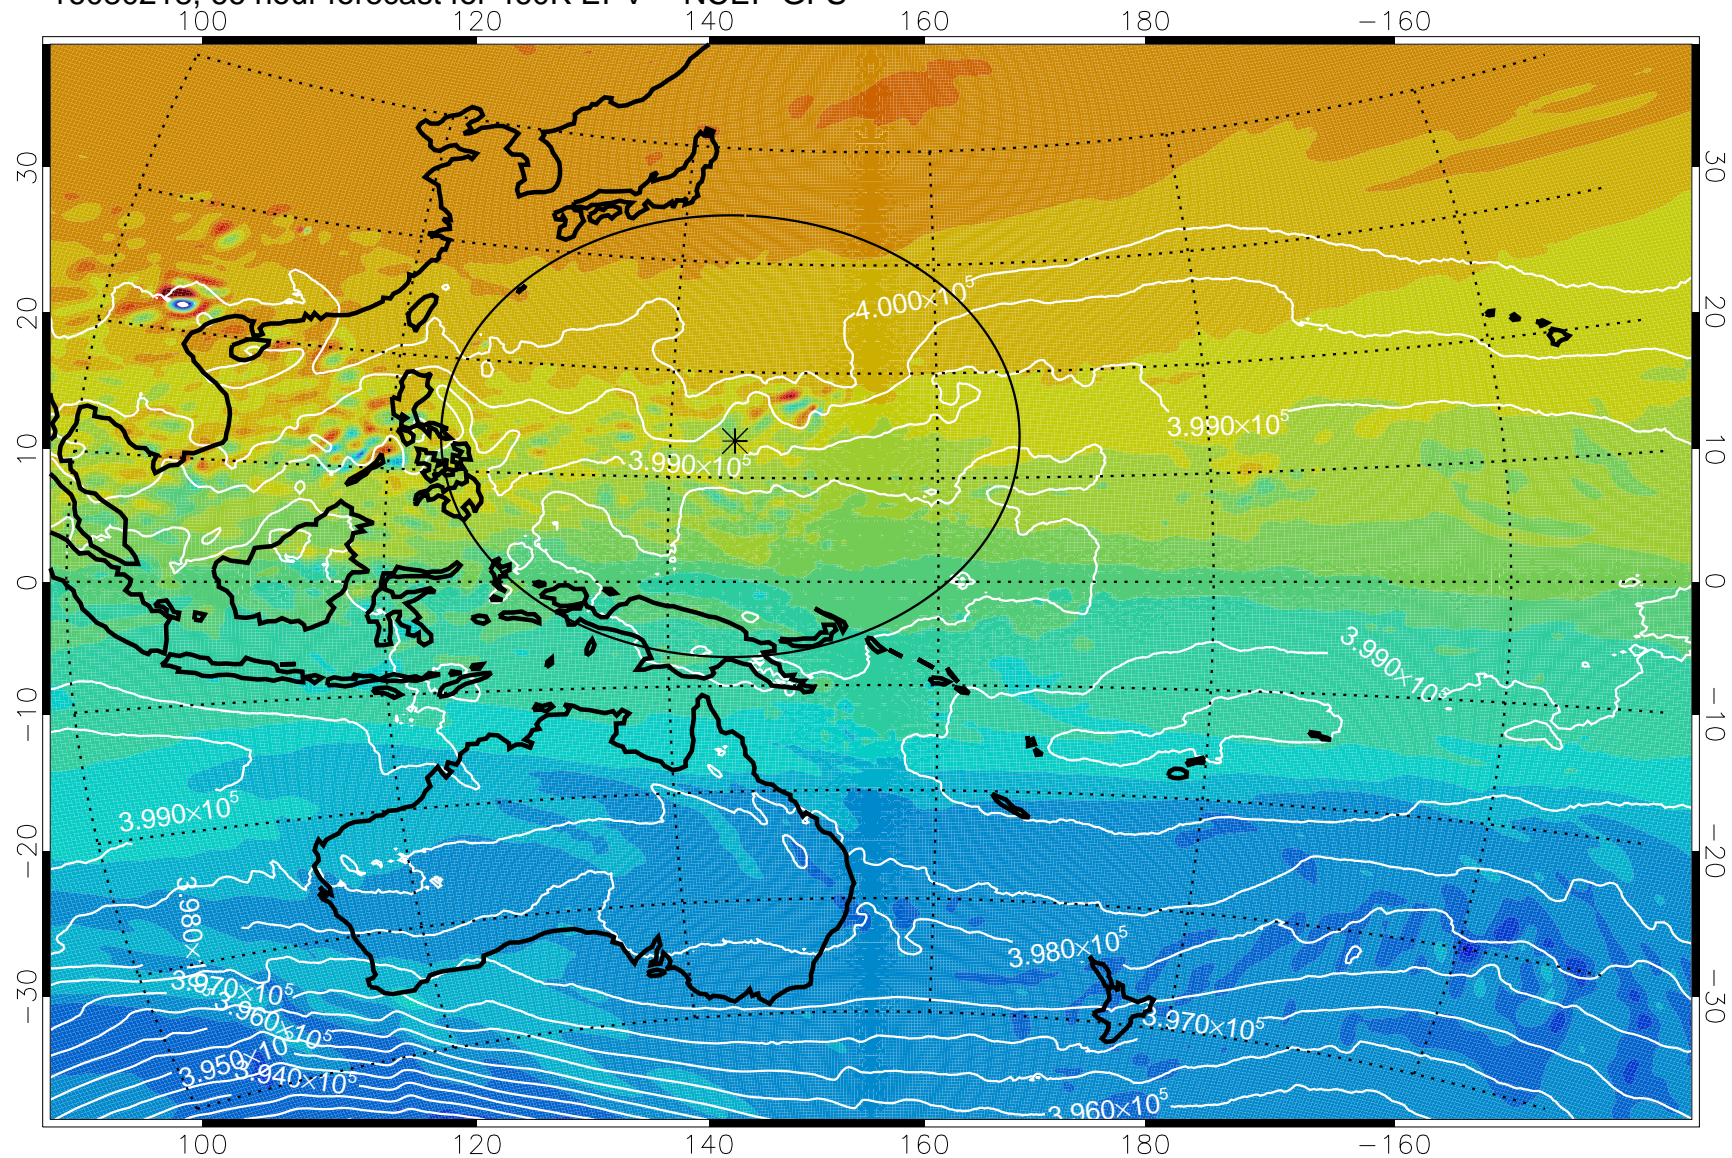

16080118, 42 hour forecast for 460K EPV -- NCEP GFS

460K Montgomery Streamfunction, white

Range ring of 2304 km

16080200, 48 hour forecast for 460K EPV -- NCEP GFS

460K Montgomery Streamfunction, white

Range ring of 2304 km

16080206, 54 hour forecast for 460K EPV -- NCEP GFS

460K Montgomery Streamfunction, white

Range ring of 2304 km

16080218, 66 hour forecast for 460K EPV -- NCEP GFS

460K Montgomery Streamfunction, white

Range ring of 2304 km

16080300, 72 hour forecast for 460K EPV -- NCEP GFS

460K Montgomery Streamfunction, white

Range ring of 2304 km

16080306, 78 hour forecast for 460K EPV -- NCEP GFS

460K Montgomery Streamfunction, white

Range ring of 2304 km

16080312, 84 hour forecast for 460K EPV -- NCEP GFS

16080318, 90 hour forecast for 460K EPV -- NCEP GFS

460K Montgomery Streamfunction, white

Range ring of 2304 km

16080400, 96 hour forecast for 460K EPV -- NCEP GFS