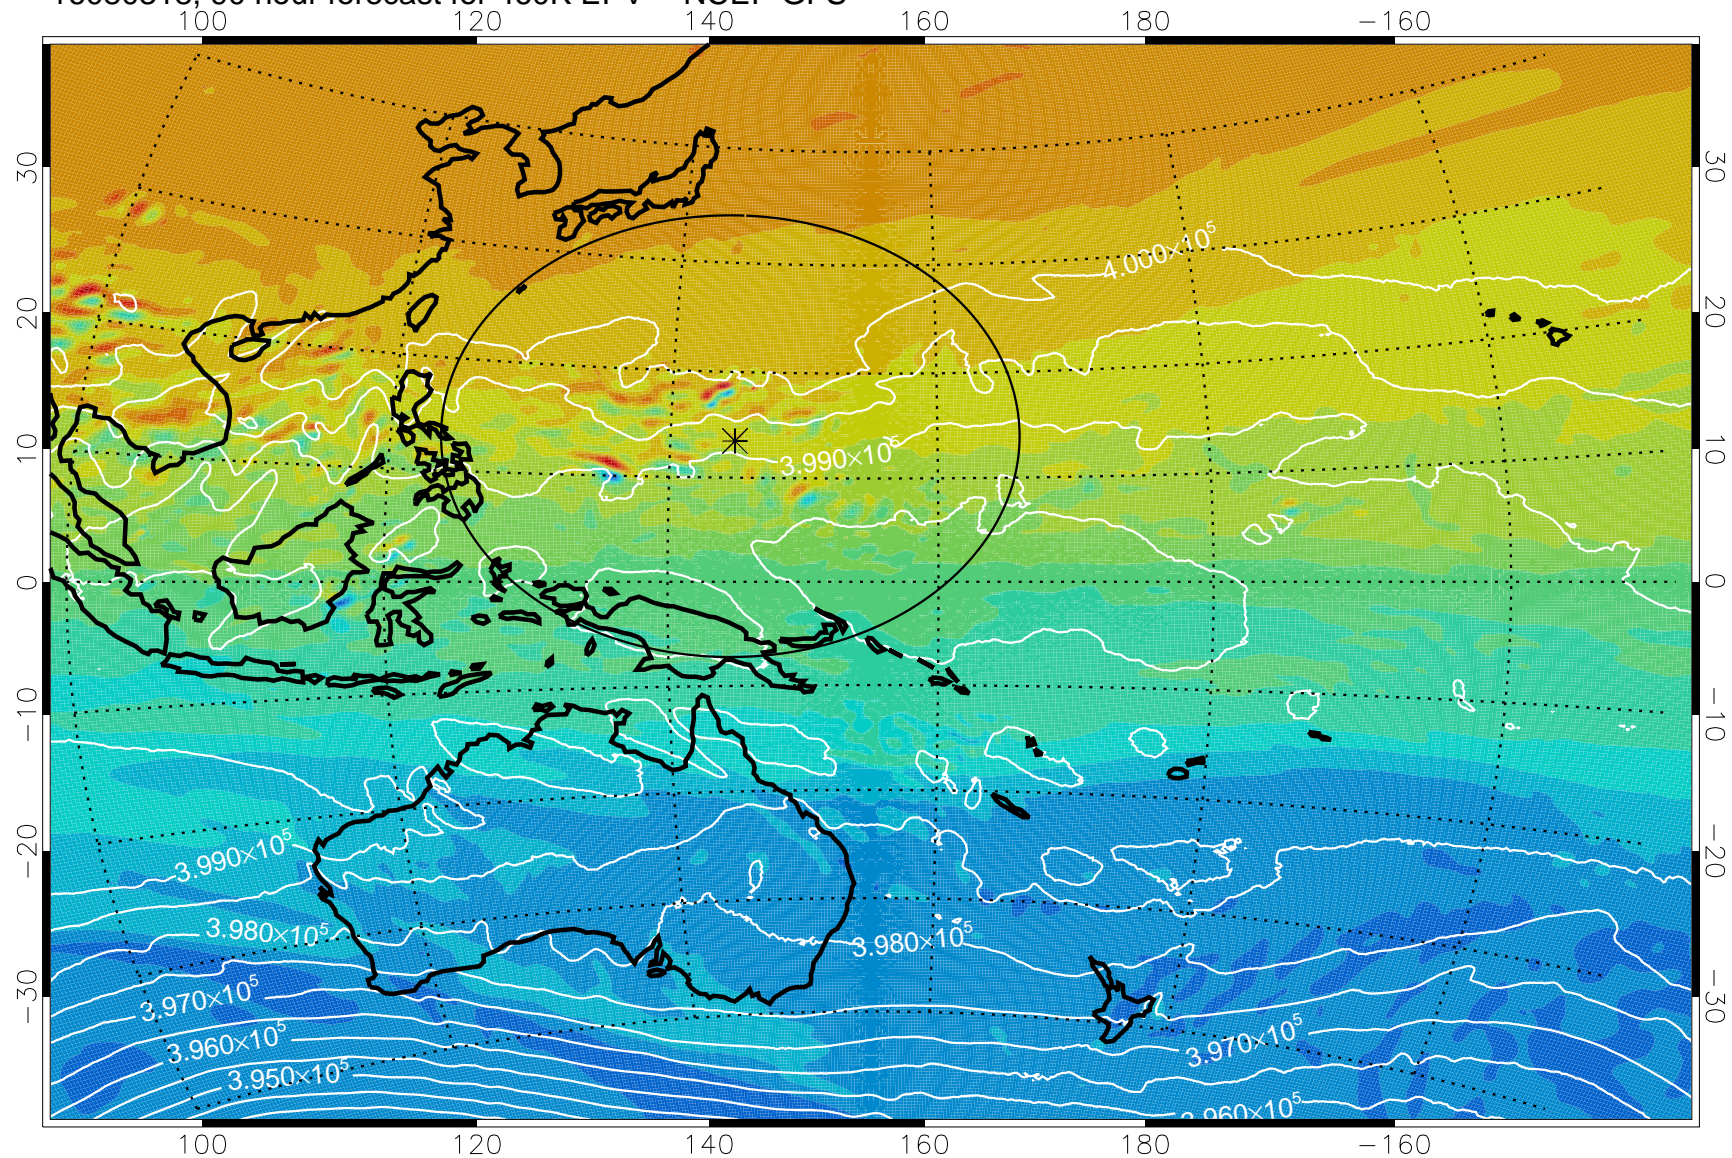

16080206, 54 hour forecast for 460K EPV -- NCEP GFS

460K Montgomery Streamfunction, white

Range ring of 2304 km

16080218, 66 hour forecast for 460K EPV -- NCEP GFS

460K Montgomery Streamfunction, white

Range ring of 2304 km

16080300, 72 hour forecast for 460K EPV -- NCEP GFS

460K Montgomery Streamfunction, white

Range ring of 2304 km

16080306, 78 hour forecast for 460K EPV -- NCEP GFS

460K Montgomery Streamfunction, white

Range ring of 2304 km

16080312, 84 hour forecast for 460K EPV -- NCEP GFS

16080318, 90 hour forecast for 460K EPV -- NCEP GFS

460K Montgomery Streamfunction, white

Range ring of 2304 km

16080400, 96 hour forecast for 460K EPV -- NCEP GFS

460K Montgomery Streamfunction, white

Range ring of 2304 km

16080406, 102 hour forecast for 460K EPV -- NCEP GFS

460K Montgomery Streamfunction, white

Range ring of 2304 km

16080418, 114 hour forecast for 460K EPV -- NCEP GFS