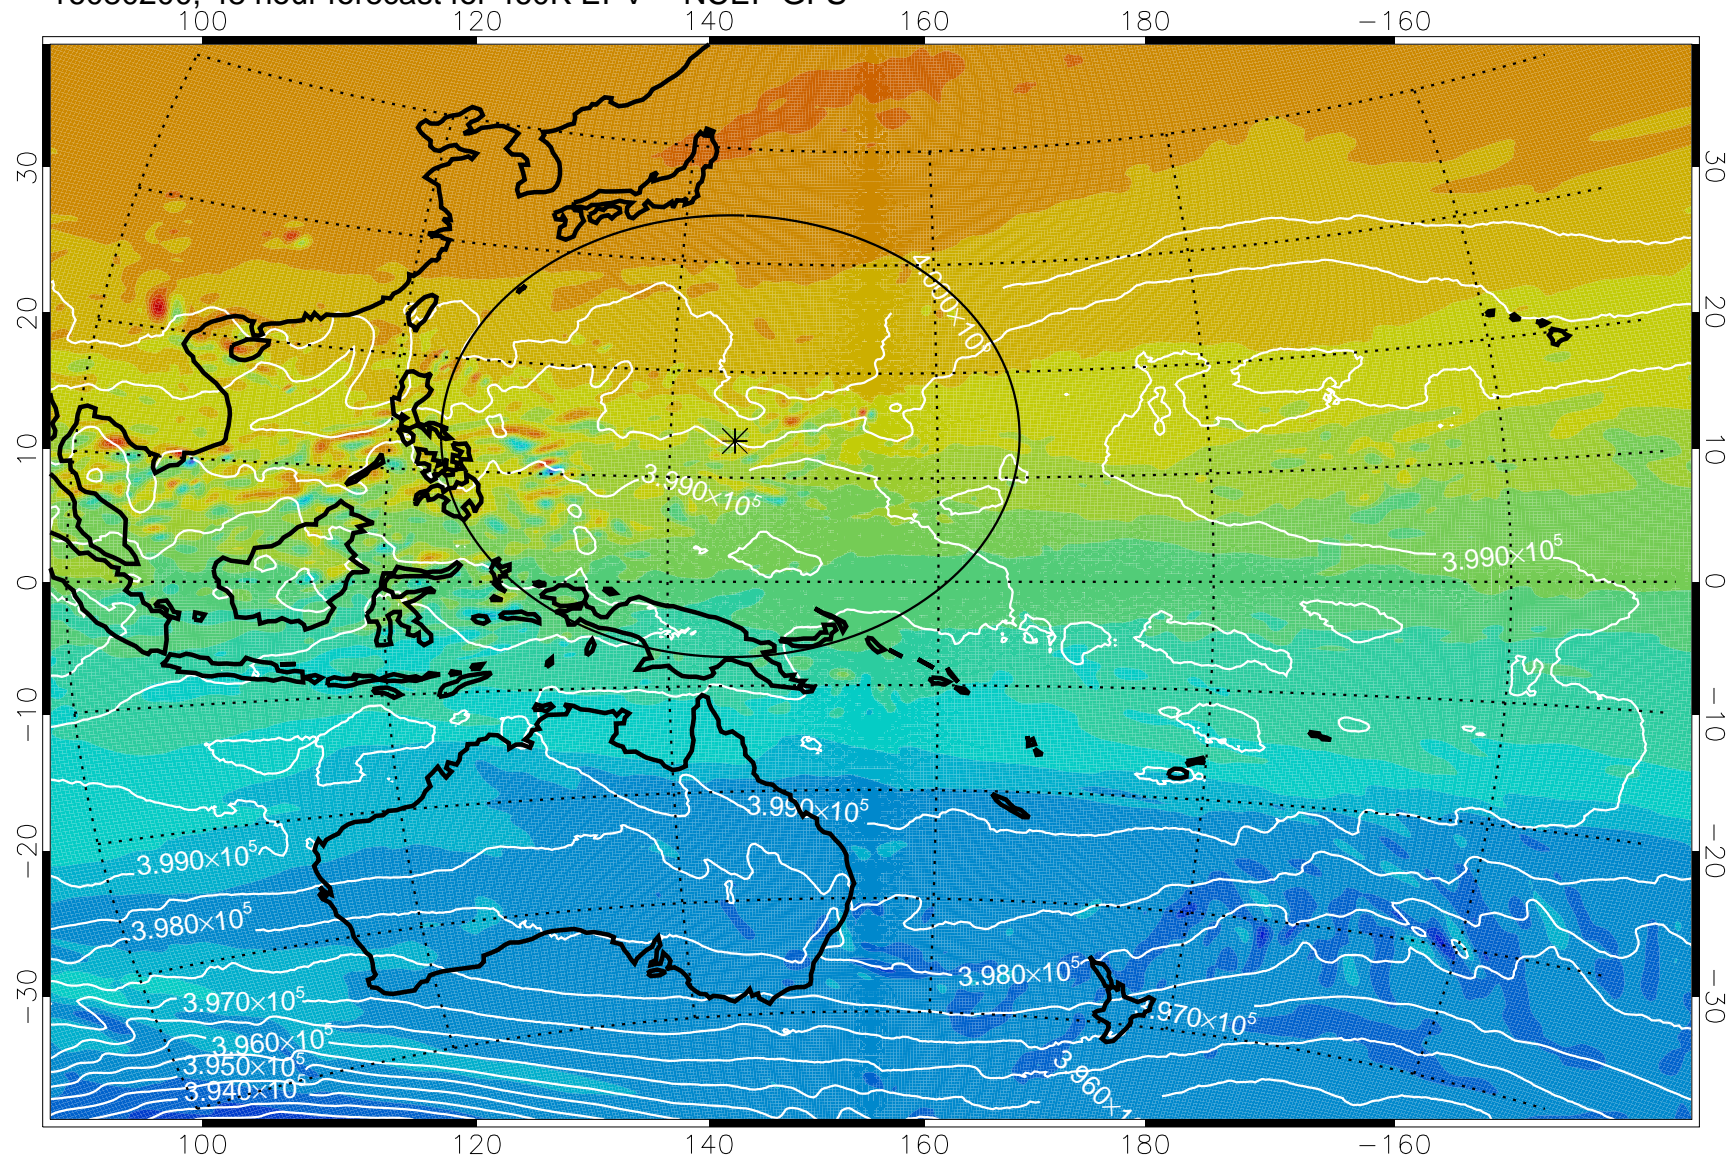

16080118, 42 hour forecast for 460K EPV -- NCEP GFS

460K Montgomery Streamfunction, white

Range ring of 2304 km

16080200, 48 hour forecast for 460K EPV -- NCEP GFS

460K Montgomery Streamfunction, white

Range ring of 2304 km

16080206, 54 hour forecast for 460K EPV -- NCEP GFS

460K Montgomery Streamfunction, white

Range ring of 2304 km

16080218, 66 hour forecast for 460K EPV -- NCEP GFS

460K Montgomery Streamfunction, white

Range ring of 2304 km

16080300, 72 hour forecast for 460K EPV -- NCEP GFS

460K Montgomery Streamfunction, white

Range ring of 2304 km

16080306, 78 hour forecast for 460K EPV -- NCEP GFS

460K Montgomery Streamfunction, white

Range ring of 2304 km

16080312, 84 hour forecast for 460K EPV -- NCEP GFS

16080318, 90 hour forecast for 460K EPV -- NCEP GFS

460K Montgomery Streamfunction, white

Range ring of 2304 km

16080400, 96 hour forecast for 460K EPV -- NCEP GFS