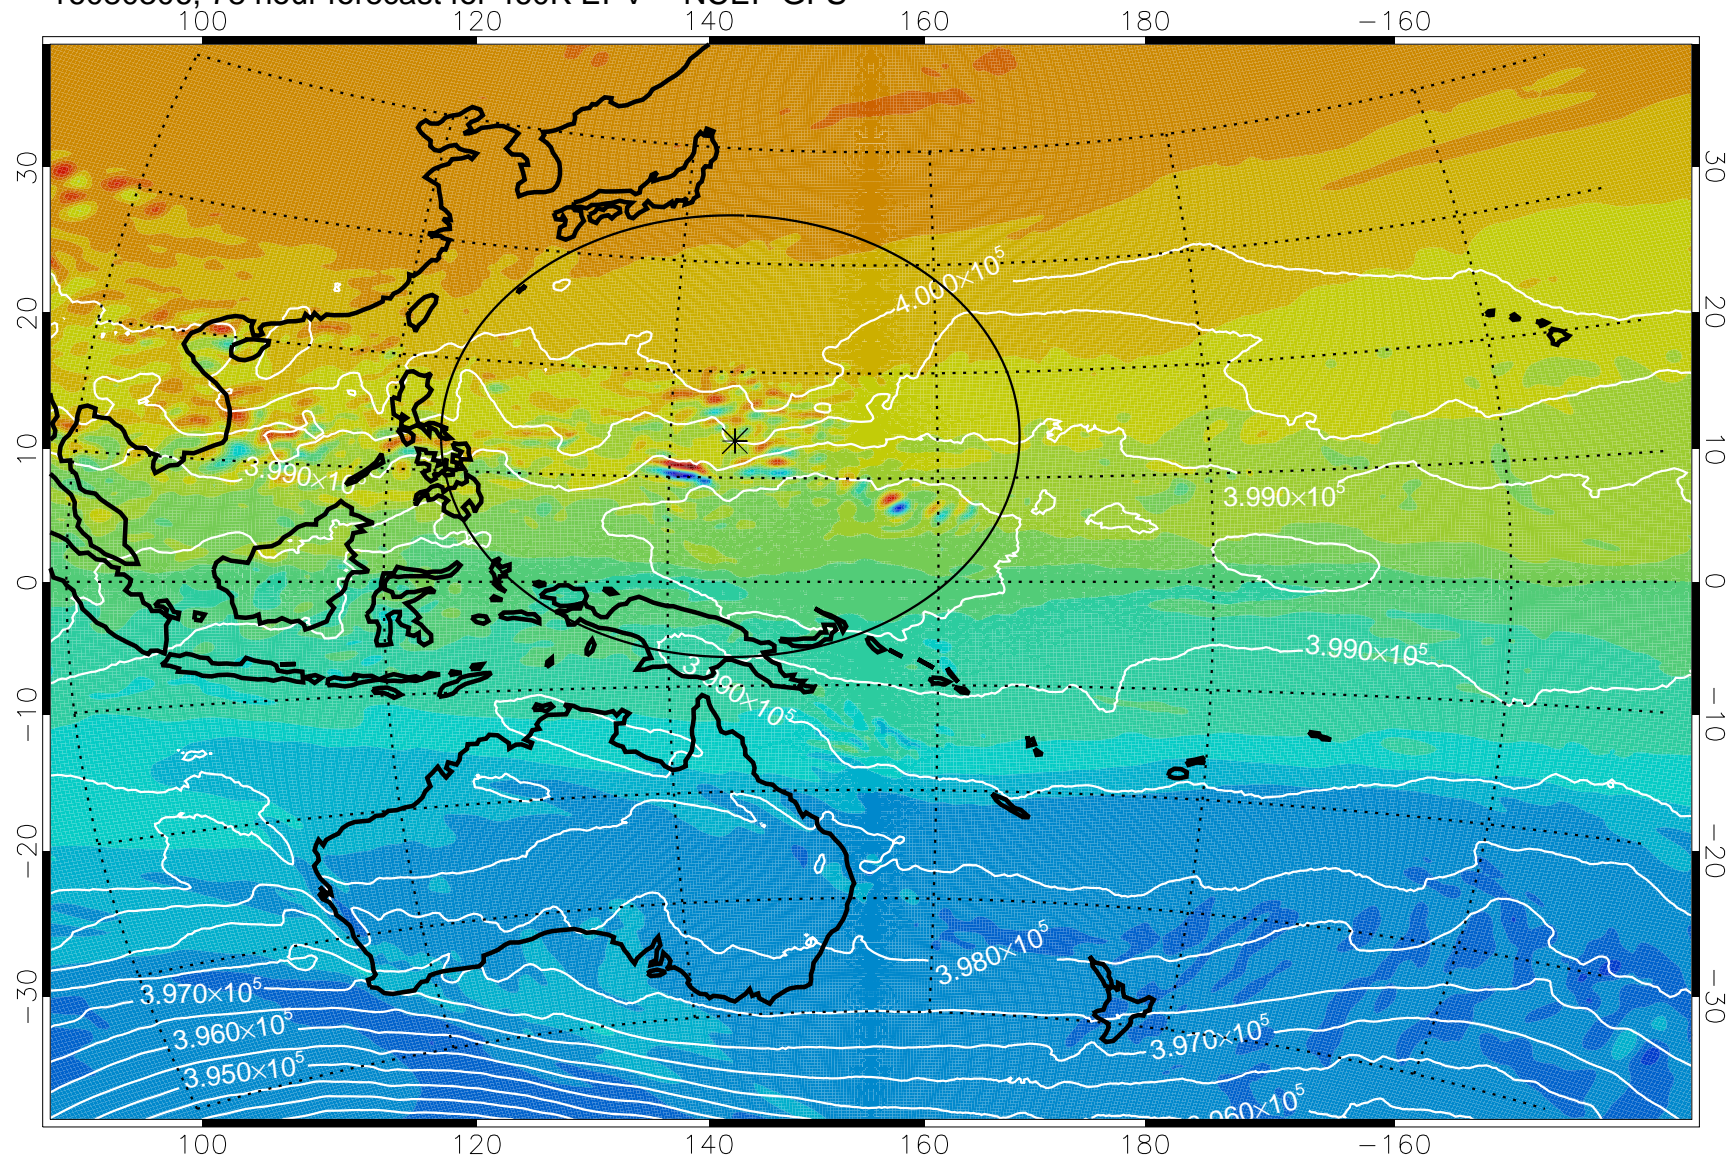

16080206, 54 hour forecast for 460K EPV -- NCEP GFS

460K Montgomery Streamfunction, white

Range ring of 2304 km

16080218, 66 hour forecast for 460K EPV -- NCEP GFS

460K Montgomery Streamfunction, white

Range ring of 2304 km

16080300, 72 hour forecast for 460K EPV -- NCEP GFS

460K Montgomery Streamfunction, white

Range ring of 2304 km

16080306, 78 hour forecast for 460K EPV -- NCEP GFS

460K Montgomery Streamfunction, white

Range ring of 2304 km

16080312, 84 hour forecast for 460K EPV -- NCEP GFS

16080318, 90 hour forecast for 460K EPV -- NCEP GFS

460K Montgomery Streamfunction, white

Range ring of 2304 km

16080400, 96 hour forecast for 460K EPV -- NCEP GFS

460K Montgomery Streamfunction, white

Range ring of 2304 km

16080406, 102 hour forecast for 460K EPV -- NCEP GFS

460K Montgomery Streamfunction, white

Range ring of 2304 km

16080418, 114 hour forecast for 460K EPV -- NCEP GFS