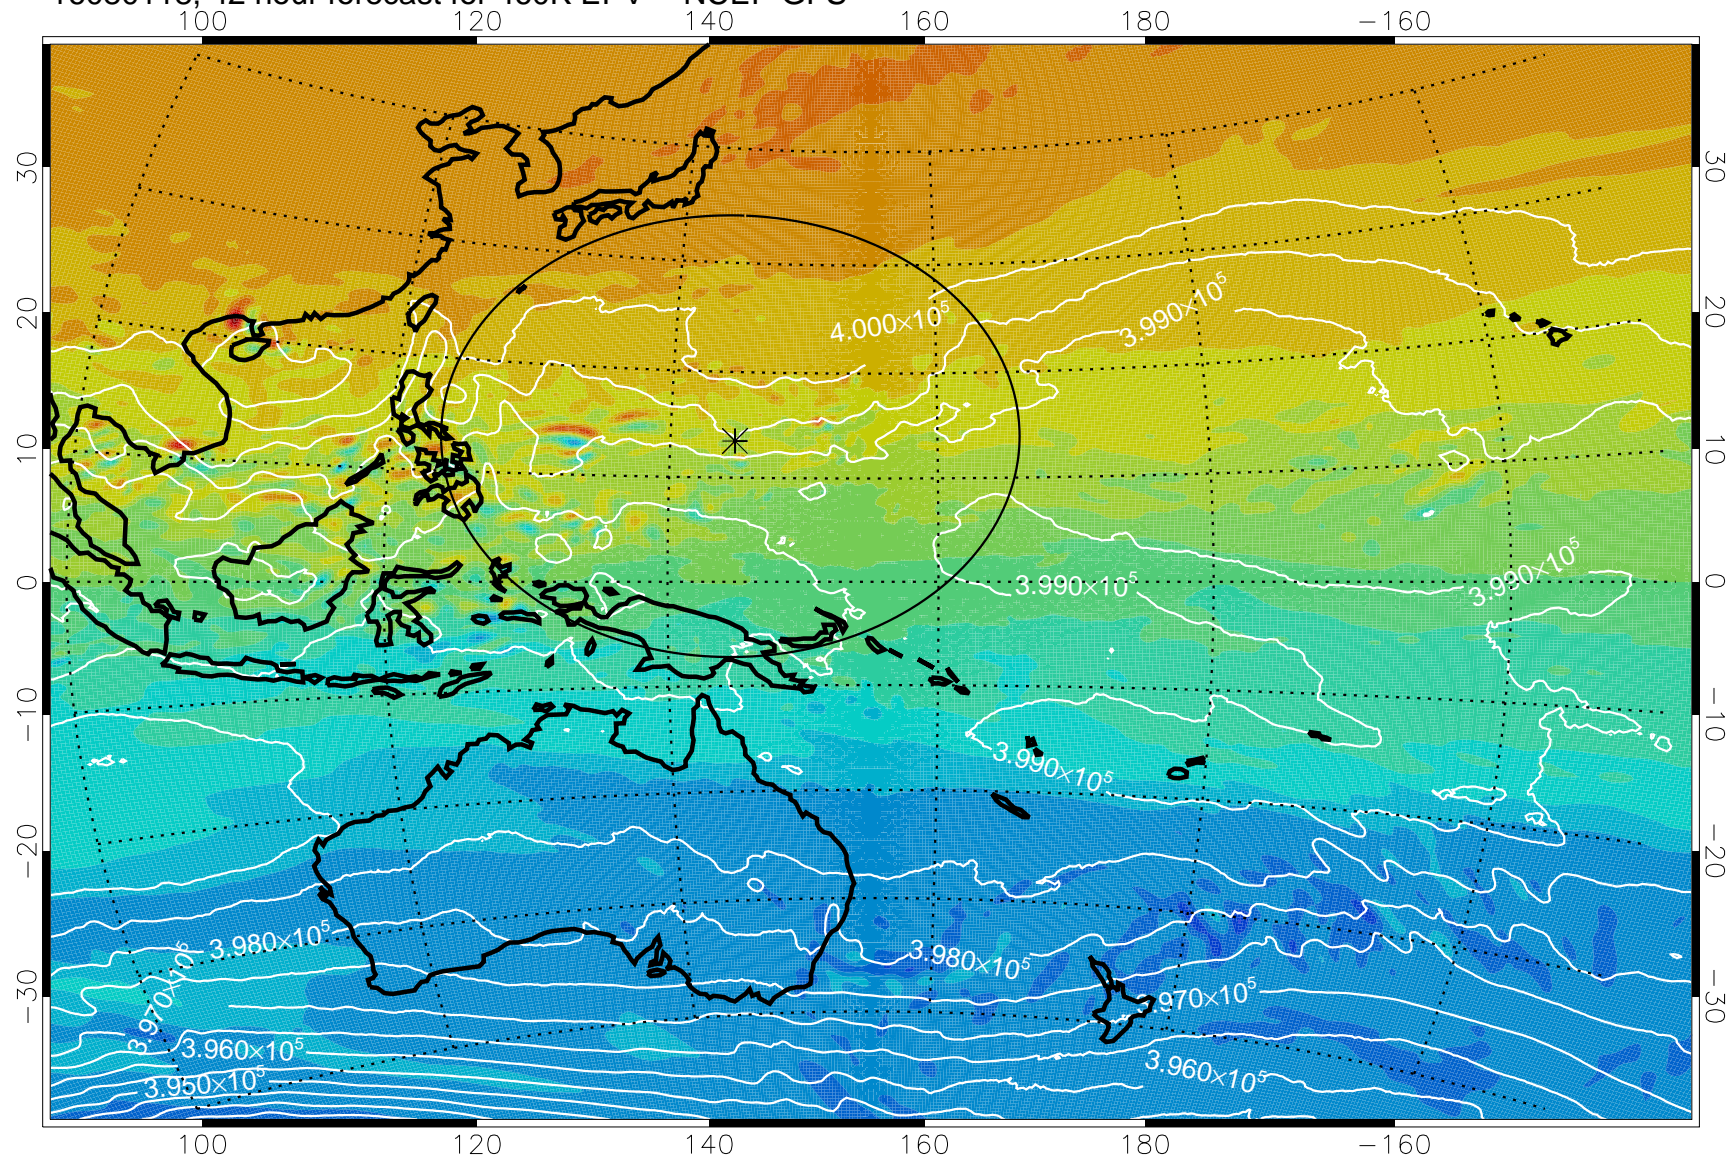

16080106, 30 hour forecast for 460K EPV -- NCEP GFS

460K Montgomery Streamfunction, white

Range ring of 2304 km

16080112, 36 hour forecast for 460K EPV -- NCEP GFS

460K Montgomery Streamfunction, white

Range ring of 2304 km

16080118, 42 hour forecast for 460K EPV -- NCEP GFS

460K Montgomery Streamfunction, white

Range ring of 2304 km

16080200, 48 hour forecast for 460K EPV -- NCEP GFS

460K Montgomery Streamfunction, white

Range ring of 2304 km

16080206, 54 hour forecast for 460K EPV -- NCEP GFS

460K Montgomery Streamfunction, white

Range ring of 2304 km

16080218, 66 hour forecast for 460K EPV -- NCEP GFS

460K Montgomery Streamfunction, white

Range ring of 2304 km

16080300, 72 hour forecast for 460K EPV -- NCEP GFS

460K Montgomery Streamfunction, white

Range ring of 2304 km

16080306, 78 hour forecast for 460K EPV -- NCEP GFS

460K Montgomery Streamfunction, white

Range ring of 2304 km