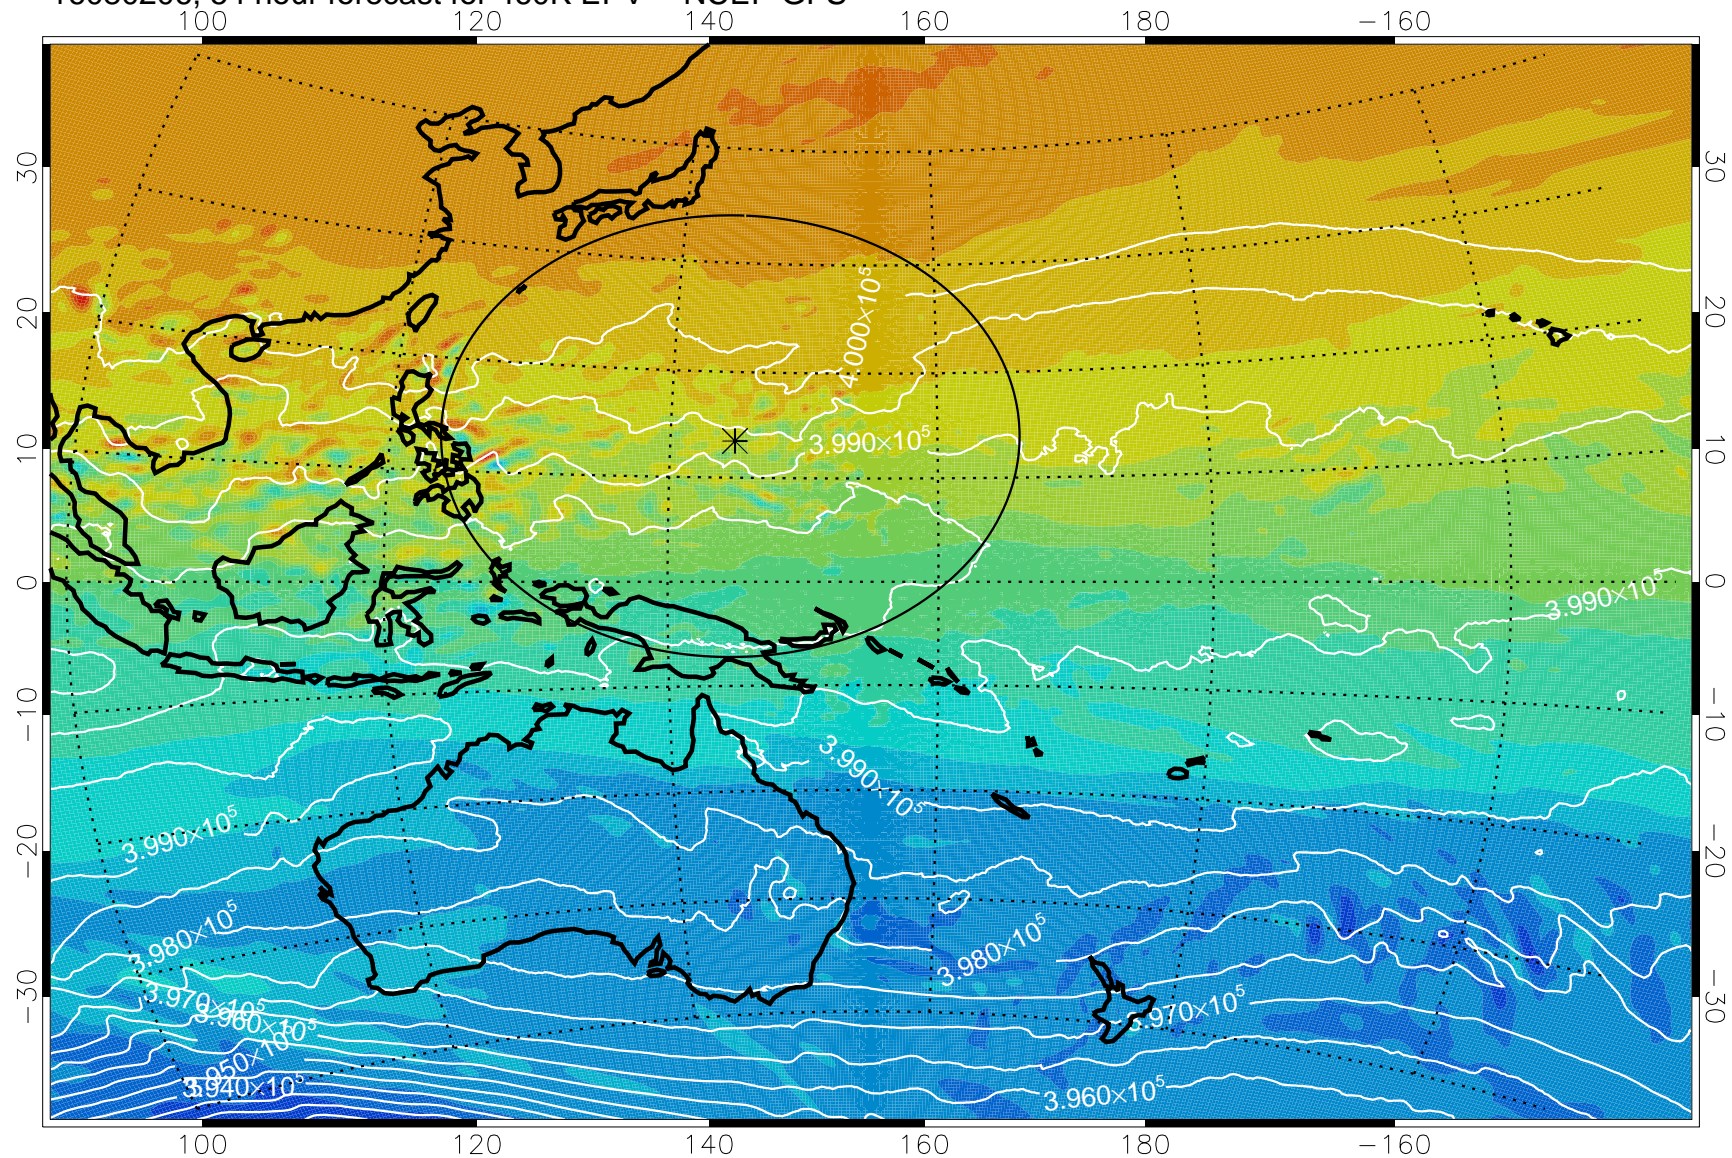

16080118, 42 hour forecast for 460K EPV -- NCEP GFS

460K Montgomery Streamfunction, white

Range ring of 2304 km

16080200, 48 hour forecast for 460K EPV -- NCEP GFS

460K Montgomery Streamfunction, white

Range ring of 2304 km

16080206, 54 hour forecast for 460K EPV -- NCEP GFS

460K Montgomery Streamfunction, white

Range ring of 2304 km

16080218, 66 hour forecast for 460K EPV -- NCEP GFS

460K Montgomery Streamfunction, white

Range ring of 2304 km

16080300, 72 hour forecast for 460K EPV -- NCEP GFS

460K Montgomery Streamfunction, white

Range ring of 2304 km

16080306, 78 hour forecast for 460K EPV -- NCEP GFS

460K Montgomery Streamfunction, white

Range ring of 2304 km

16080312, 84 hour forecast for 460K EPV -- NCEP GFS

16080318, 90 hour forecast for 460K EPV -- NCEP GFS

460K Montgomery Streamfunction, white

Range ring of 2304 km

16080400, 96 hour forecast for 460K EPV -- NCEP GFS