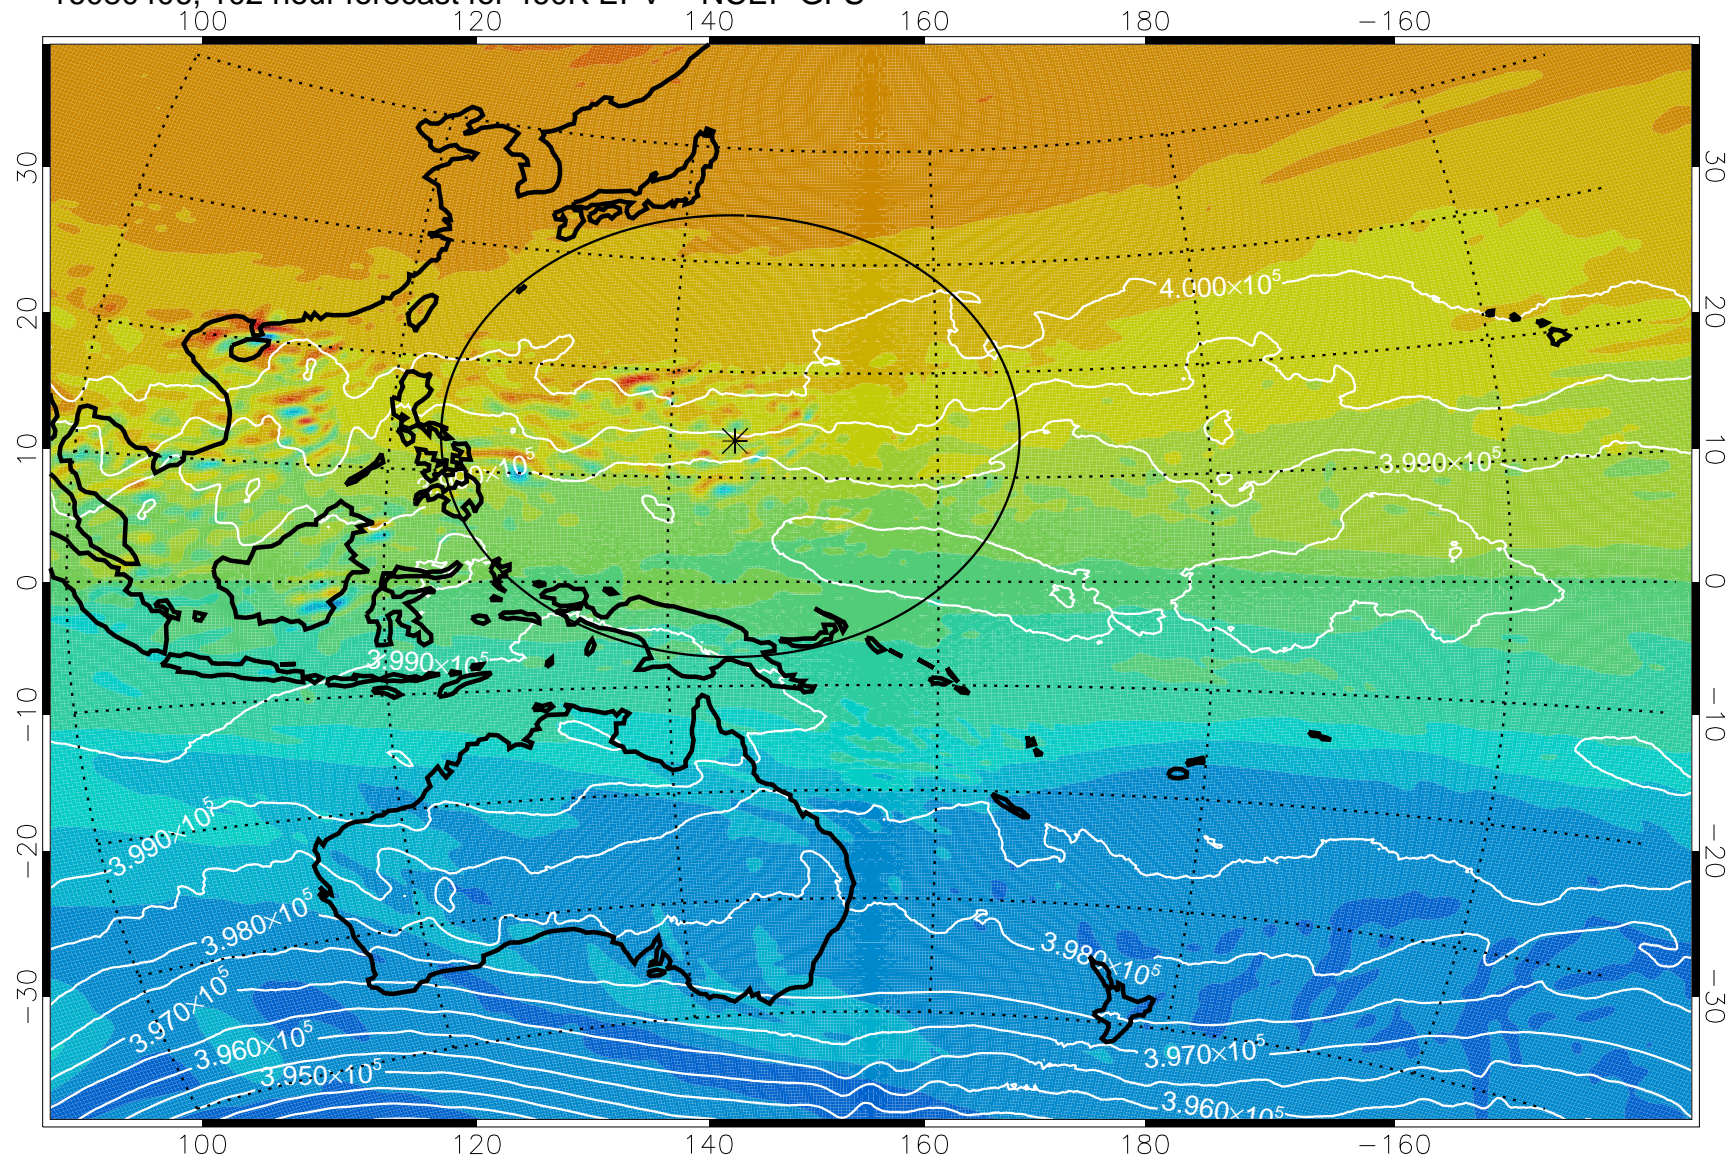

16080300, 72 hour forecast for 460K EPV -- NCEP GFS

460K Montgomery Streamfunction, white

Range ring of 2304 km

16080306, 78 hour forecast for 460K EPV -- NCEP GFS

460K Montgomery Streamfunction, white

Range ring of 2304 km

16080312, 84 hour forecast for 460K EPV -- NCEP GFS

16080318, 90 hour forecast for 460K EPV -- NCEP GFS

460K Montgomery Streamfunction, white

Range ring of 2304 km

16080400, 96 hour forecast for 460K EPV -- NCEP GFS

460K Montgomery Streamfunction, white

Range ring of 2304 km

16080406, 102 hour forecast for 460K EPV -- NCEP GFS

460K Montgomery Streamfunction, white

Range ring of 2304 km

16080418, 114 hour forecast for 460K EPV -- NCEP GFS

460K Montgomery Streamfunction, white

Range ring of 2304 km

16080500, 120 hour forecast for 460K EPV -- NCEP GFS

460K Montgomery Streamfunction, white

Range ring of 2304 km