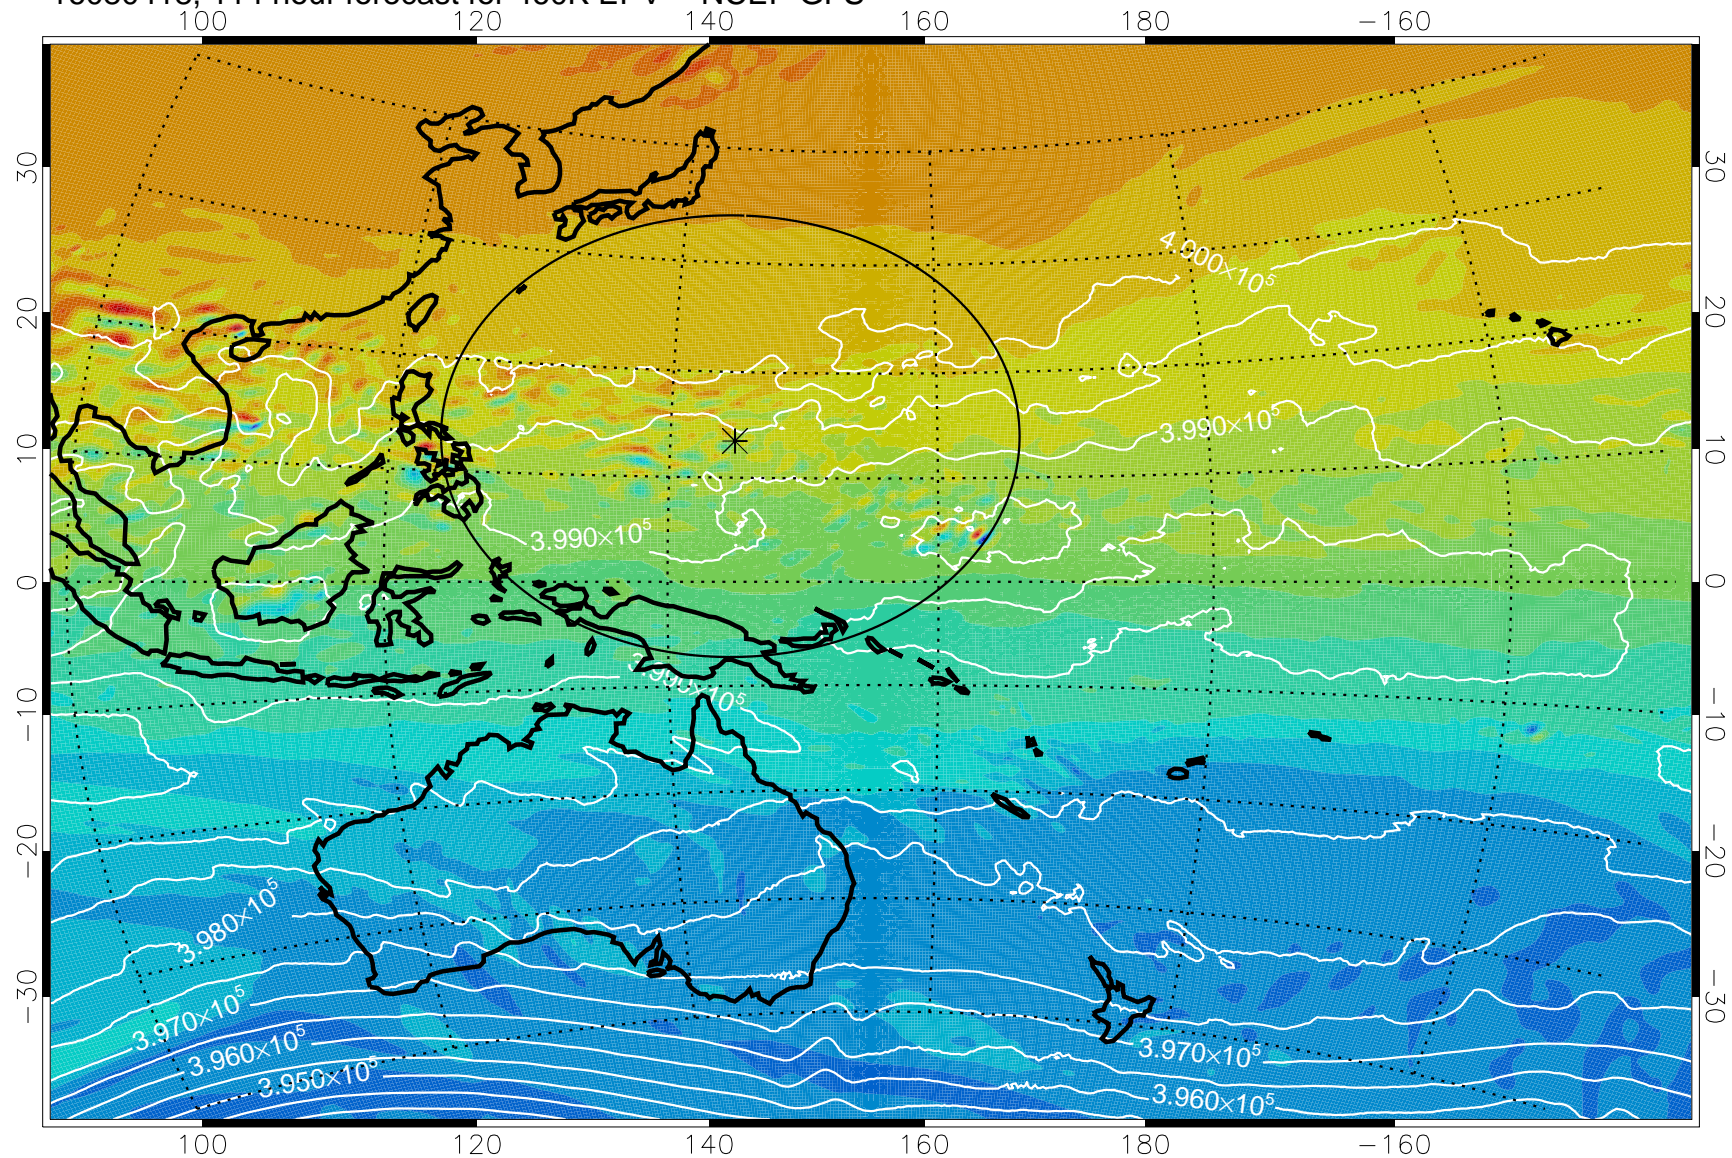

16080300, 72 hour forecast for 460K EPV -- NCEP GFS

460K Montgomery Streamfunction, white

Range ring of 2304 km

16080306, 78 hour forecast for 460K EPV -- NCEP GFS

460K Montgomery Streamfunction, white

Range ring of 2304 km

16080312, 84 hour forecast for 460K EPV -- NCEP GFS

16080318, 90 hour forecast for 460K EPV -- NCEP GFS

460K Montgomery Streamfunction, white

Range ring of 2304 km

16080400, 96 hour forecast for 460K EPV -- NCEP GFS

460K Montgomery Streamfunction, white

Range ring of 2304 km

16080406, 102 hour forecast for 460K EPV -- NCEP GFS

460K Montgomery Streamfunction, white

Range ring of 2304 km

16080418, 114 hour forecast for 460K EPV -- NCEP GFS

460K Montgomery Streamfunction, white

Range ring of 2304 km

16080500, 120 hour forecast for 460K EPV -- NCEP GFS

460K Montgomery Streamfunction, white

Range ring of 2304 km