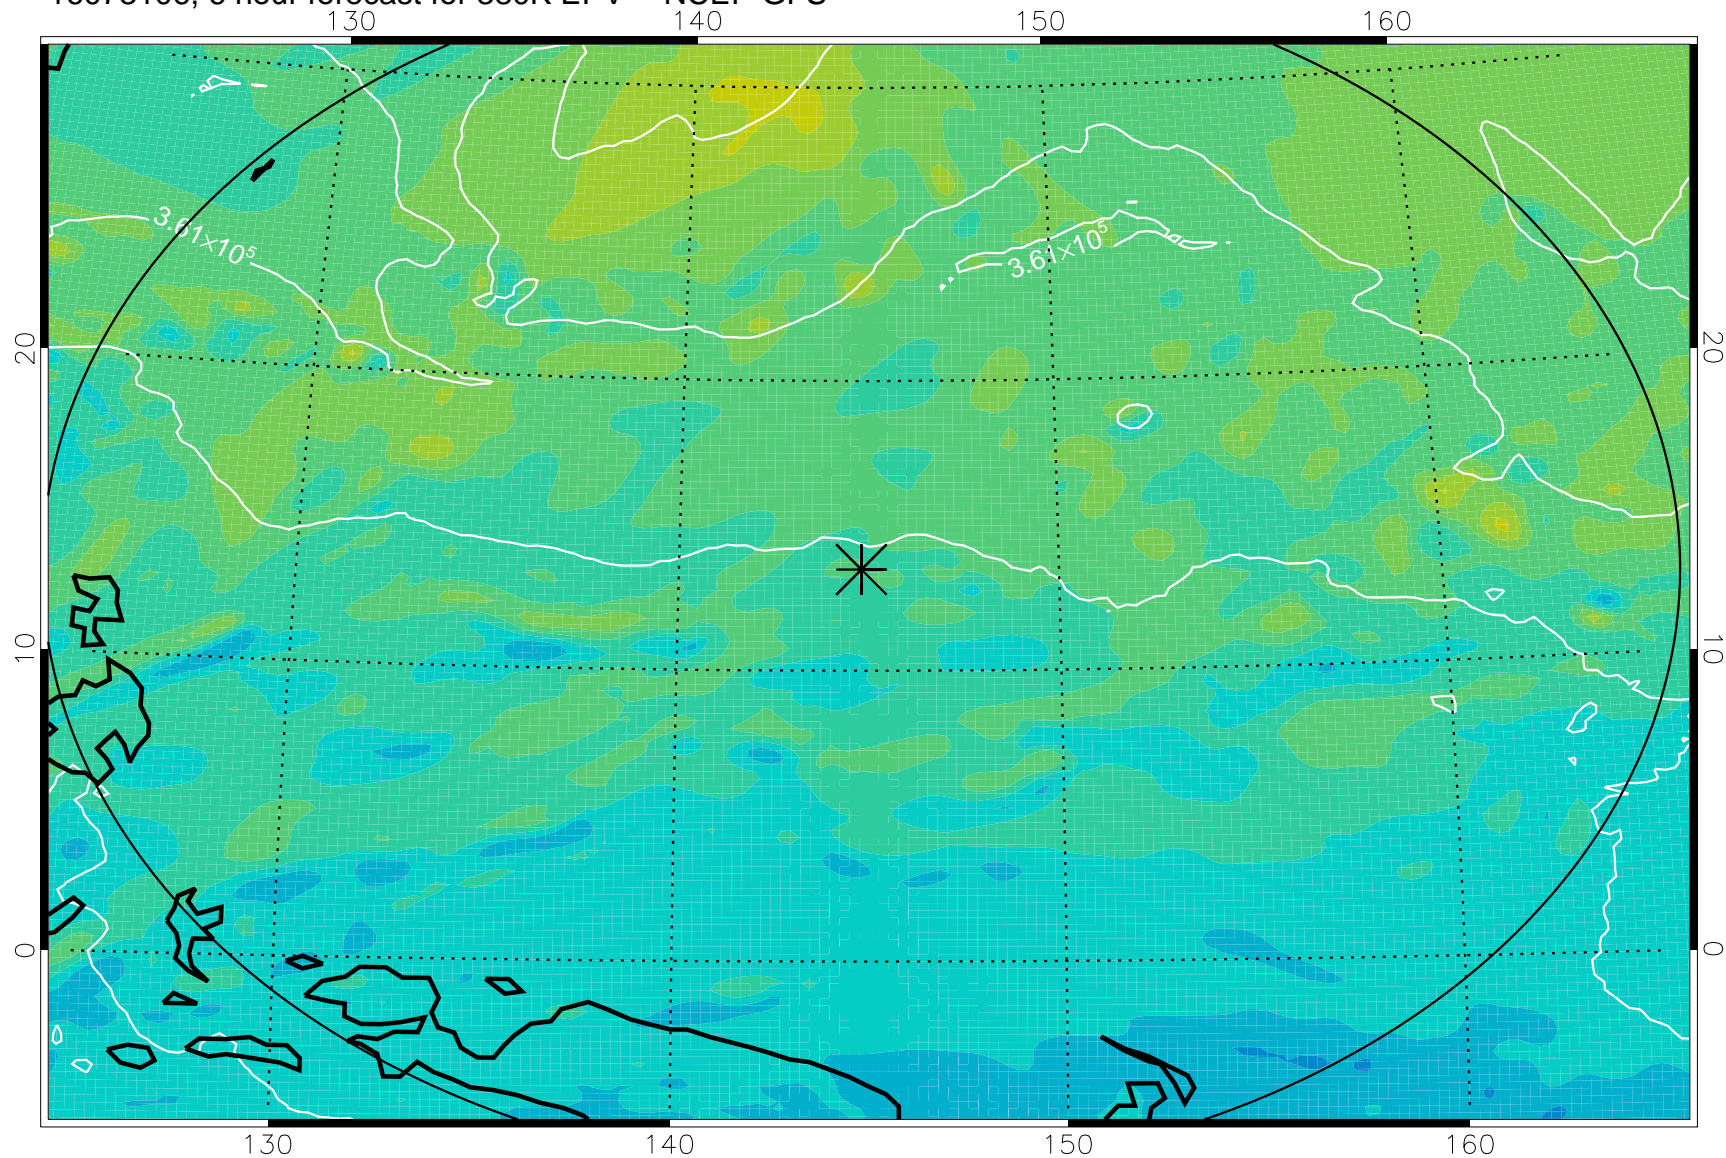

16073106, 6 hour forecast for 380K EPV -- NCEP GFS

380K Montgomery Streamfunction, white

Range ring of 2304 km

16073112, 12 hour forecast for 380K EPV -- NCEP GFS

380K Montgomery Streamfunction, white

Range ring of 2304 km

16073118, 18 hour forecast for 380K EPV -- NCEP GFS

380K Montgomery Streamfunction, white

Range ring of 2304 km

16080100, 24 hour forecast for 380K EPV -- NCEP GFS

380K Montgomery Streamfunction, white

Range ring of 2304 km

16080106, 30 hour forecast for 380K EPV -- NCEP GFS

380K Montgomery Streamfunction, white

Range ring of 2304 km

16080112, 36 hour forecast for 380K EPV -- NCEP GFS

380K Montgomery Streamfunction, white

Range ring of 2304 km

16080118, 42 hour forecast for 380K EPV -- NCEP GFS

380K Montgomery Streamfunction, white

Range ring of 2304 km

16080200, 48 hour forecast for 380K EPV -- NCEP GFS

380K Montgomery Streamfunction, white

Range ring of 2304 km