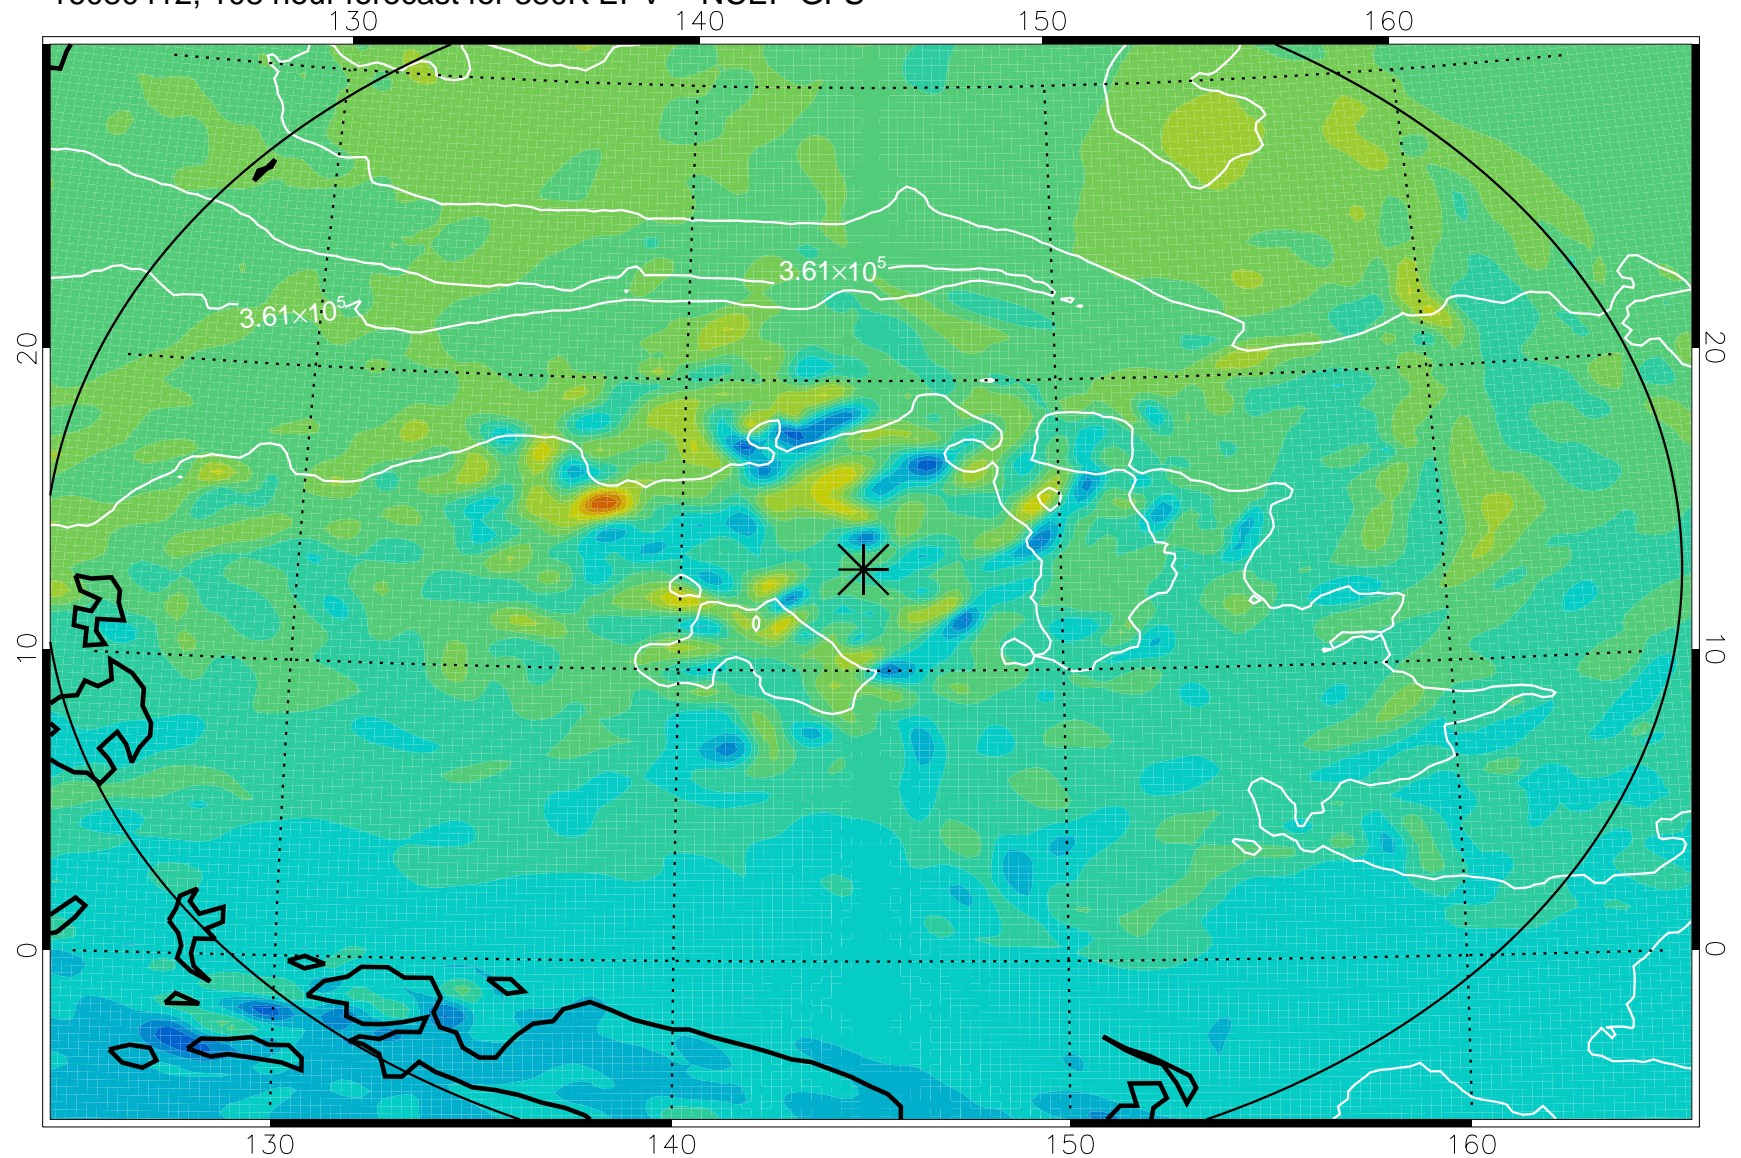

16080306, 78 hour forecast for 380K EPV -- NCEP GFS

380K Montgomery Streamfunction, white

Range ring of 2304 km

16080312, 84 hour forecast for 380K EPV -- NCEP GFS

380K Montgomery Streamfunction, white

Range ring of 2304 km

16080318, 90 hour forecast for 380K EPV -- NCEP GFS

380K Montgomery Streamfunction, white

Range ring of 2304 km

16080400, 96 hour forecast for 380K EPV -- NCEP GFS

380K Montgomery Streamfunction, white

Range ring of 2304 km

16080406, 102 hour forecast for 380K EPV -- NCEP GFS

380K Montgomery Streamfunction, white

Range ring of 2304 km

16080412, 108 hour forecast for 380K EPV -- NCEP GFS

380K Montgomery Streamfunction, white

Range ring of 2304 km

16080418, 114 hour forecast for 380K EPV -- NCEP GFS

380K Montgomery Streamfunction, white

Range ring of 2304 km

16080500, 120 hour forecast for 380K EPV -- NCEP GFS

380K Montgomery Streamfunction, white

Range ring of 2304 km