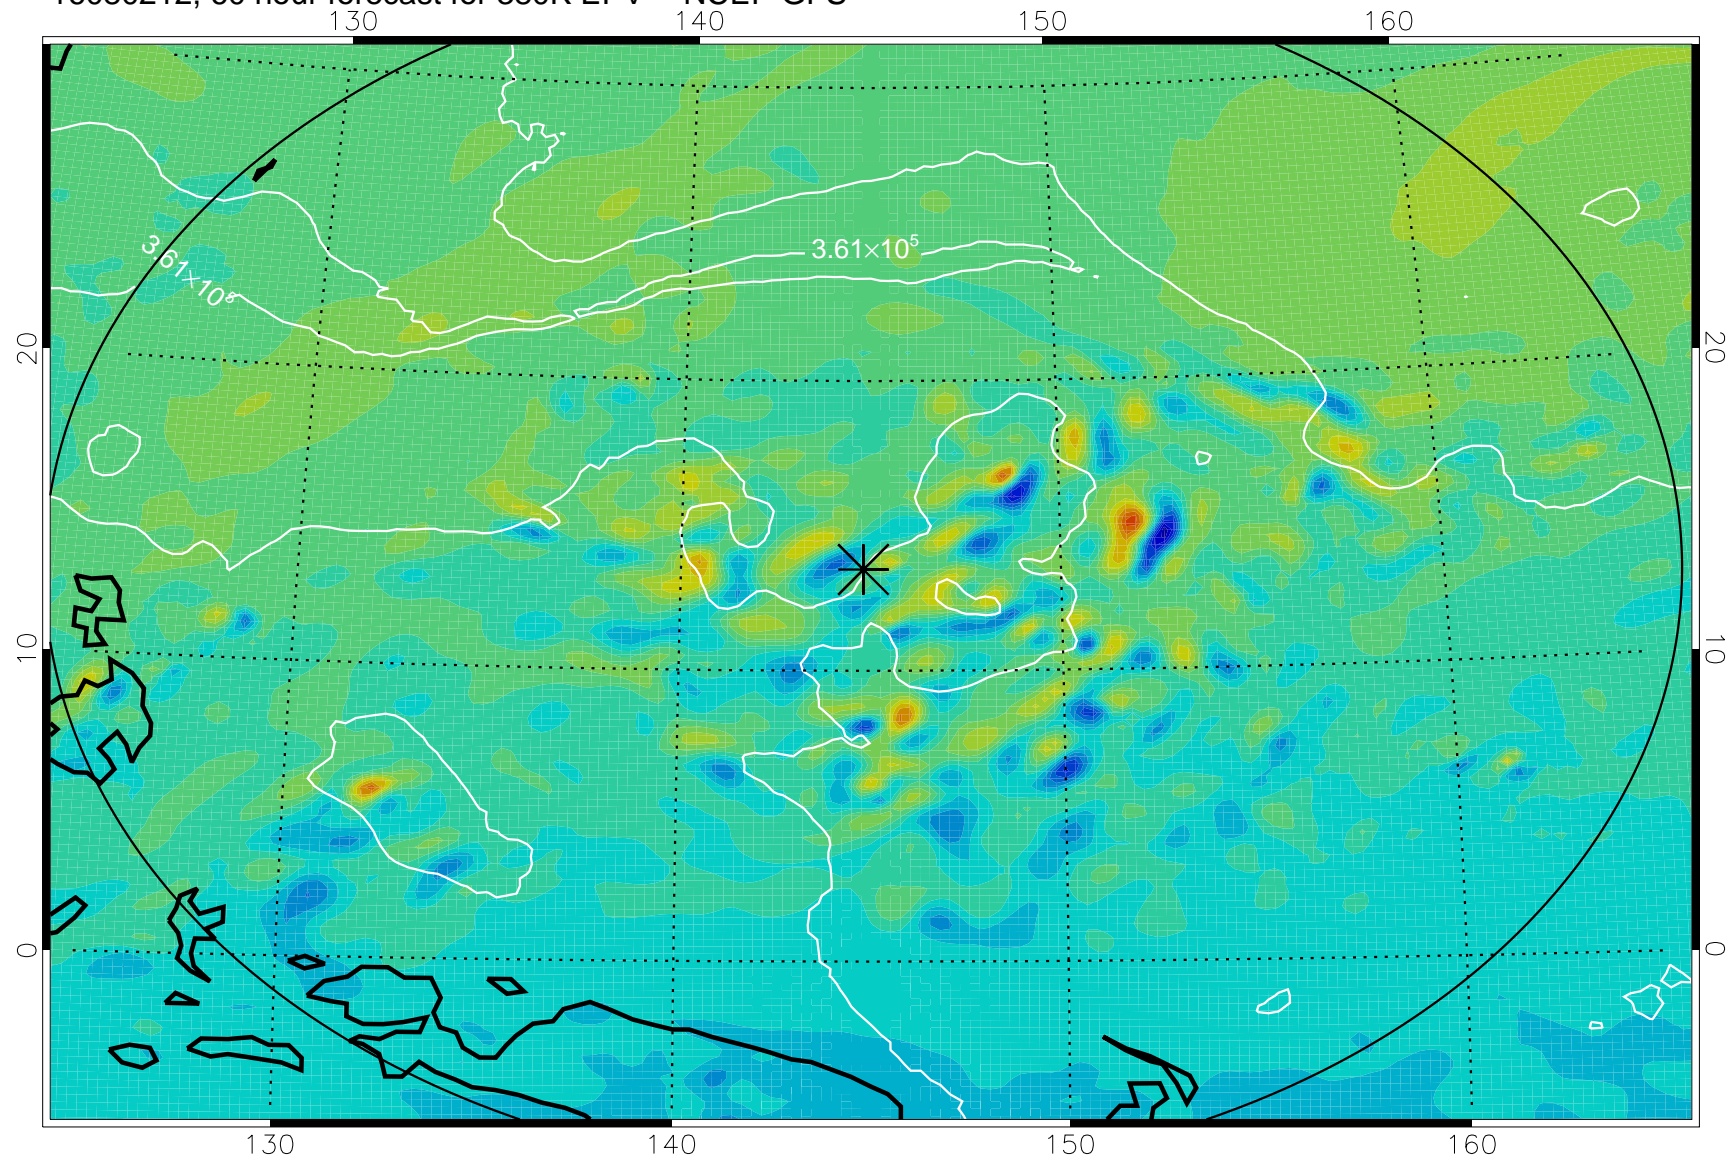

16080118, 42 hour forecast for 380K EPV -- NCEP GFS

380K Montgomery Streamfunction, white

Range ring of 2304 km

16080200, 48 hour forecast for 380K EPV -- NCEP GFS

380K Montgomery Streamfunction, white

Range ring of 2304 km

16080206, 54 hour forecast for 380K EPV -- NCEP GFS

380K Montgomery Streamfunction, white

Range ring of 2304 km

16080212, 60 hour forecast for 380K EPV -- NCEP GFS

380K Montgomery Streamfunction, white

Range ring of 2304 km

16080218, 66 hour forecast for 380K EPV -- NCEP GFS

380K Montgomery Streamfunction, white

Range ring of 2304 km

16080300, 72 hour forecast for 380K EPV -- NCEP GFS

380K Montgomery Streamfunction, white

Range ring of 2304 km

16080306, 78 hour forecast for 380K EPV -- NCEP GFS

380K Montgomery Streamfunction, white

Range ring of 2304 km

16080312, 84 hour forecast for 380K EPV -- NCEP GFS

380K Montgomery Streamfunction, white

Range ring of 2304 km