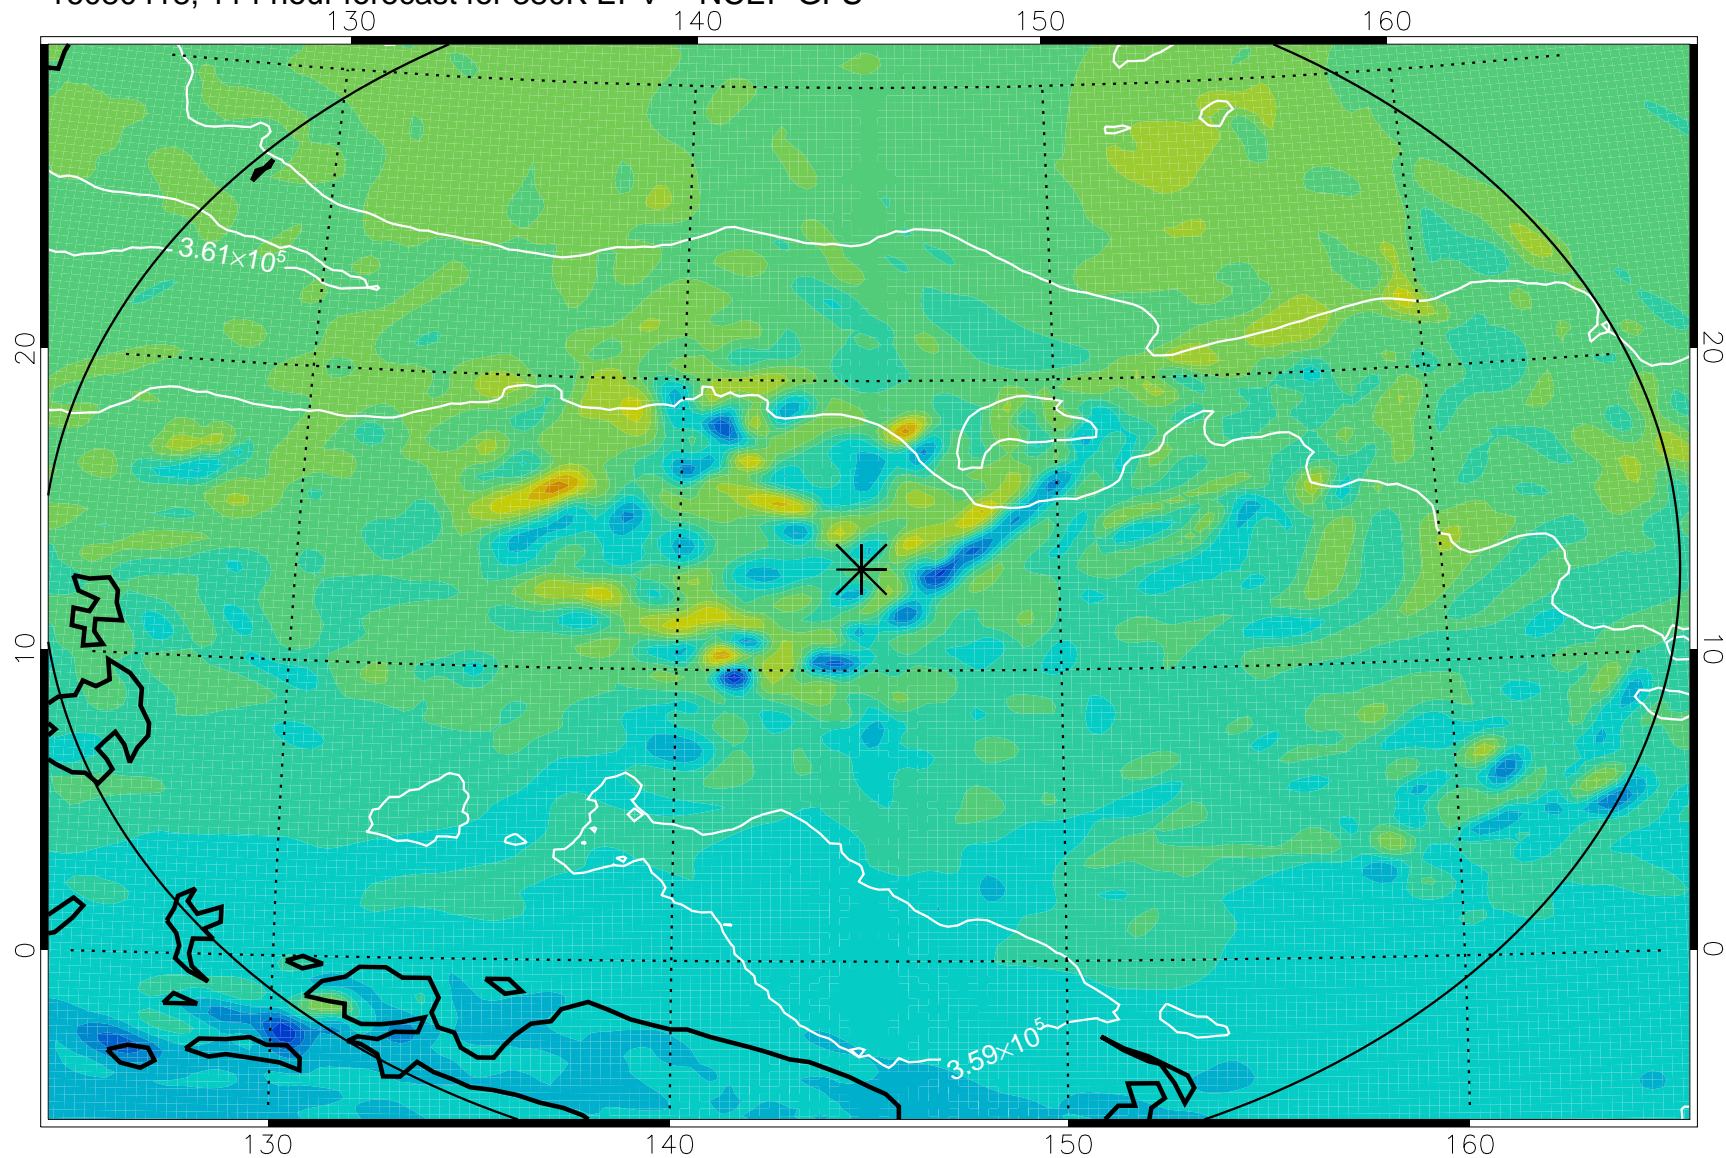

16080306, 78 hour forecast for 380K EPV -- NCEP GFS

380K Montgomery Streamfunction, white

Range ring of 2304 km

16080312, 84 hour forecast for 380K EPV -- NCEP GFS

380K Montgomery Streamfunction, white

Range ring of 2304 km

16080318, 90 hour forecast for 380K EPV -- NCEP GFS

380K Montgomery Streamfunction, white

Range ring of 2304 km

16080400, 96 hour forecast for 380K EPV -- NCEP GFS

380K Montgomery Streamfunction, white

Range ring of 2304 km

16080406, 102 hour forecast for 380K EPV -- NCEP GFS

380K Montgomery Streamfunction, white

Range ring of 2304 km

16080412, 108 hour forecast for 380K EPV -- NCEP GFS

380K Montgomery Streamfunction, white

Range ring of 2304 km

16080418, 114 hour forecast for 380K EPV -- NCEP GFS

380K Montgomery Streamfunction, white

Range ring of 2304 km

16080500, 120 hour forecast for 380K EPV -- NCEP GFS

380K Montgomery Streamfunction, white

Range ring of 2304 km