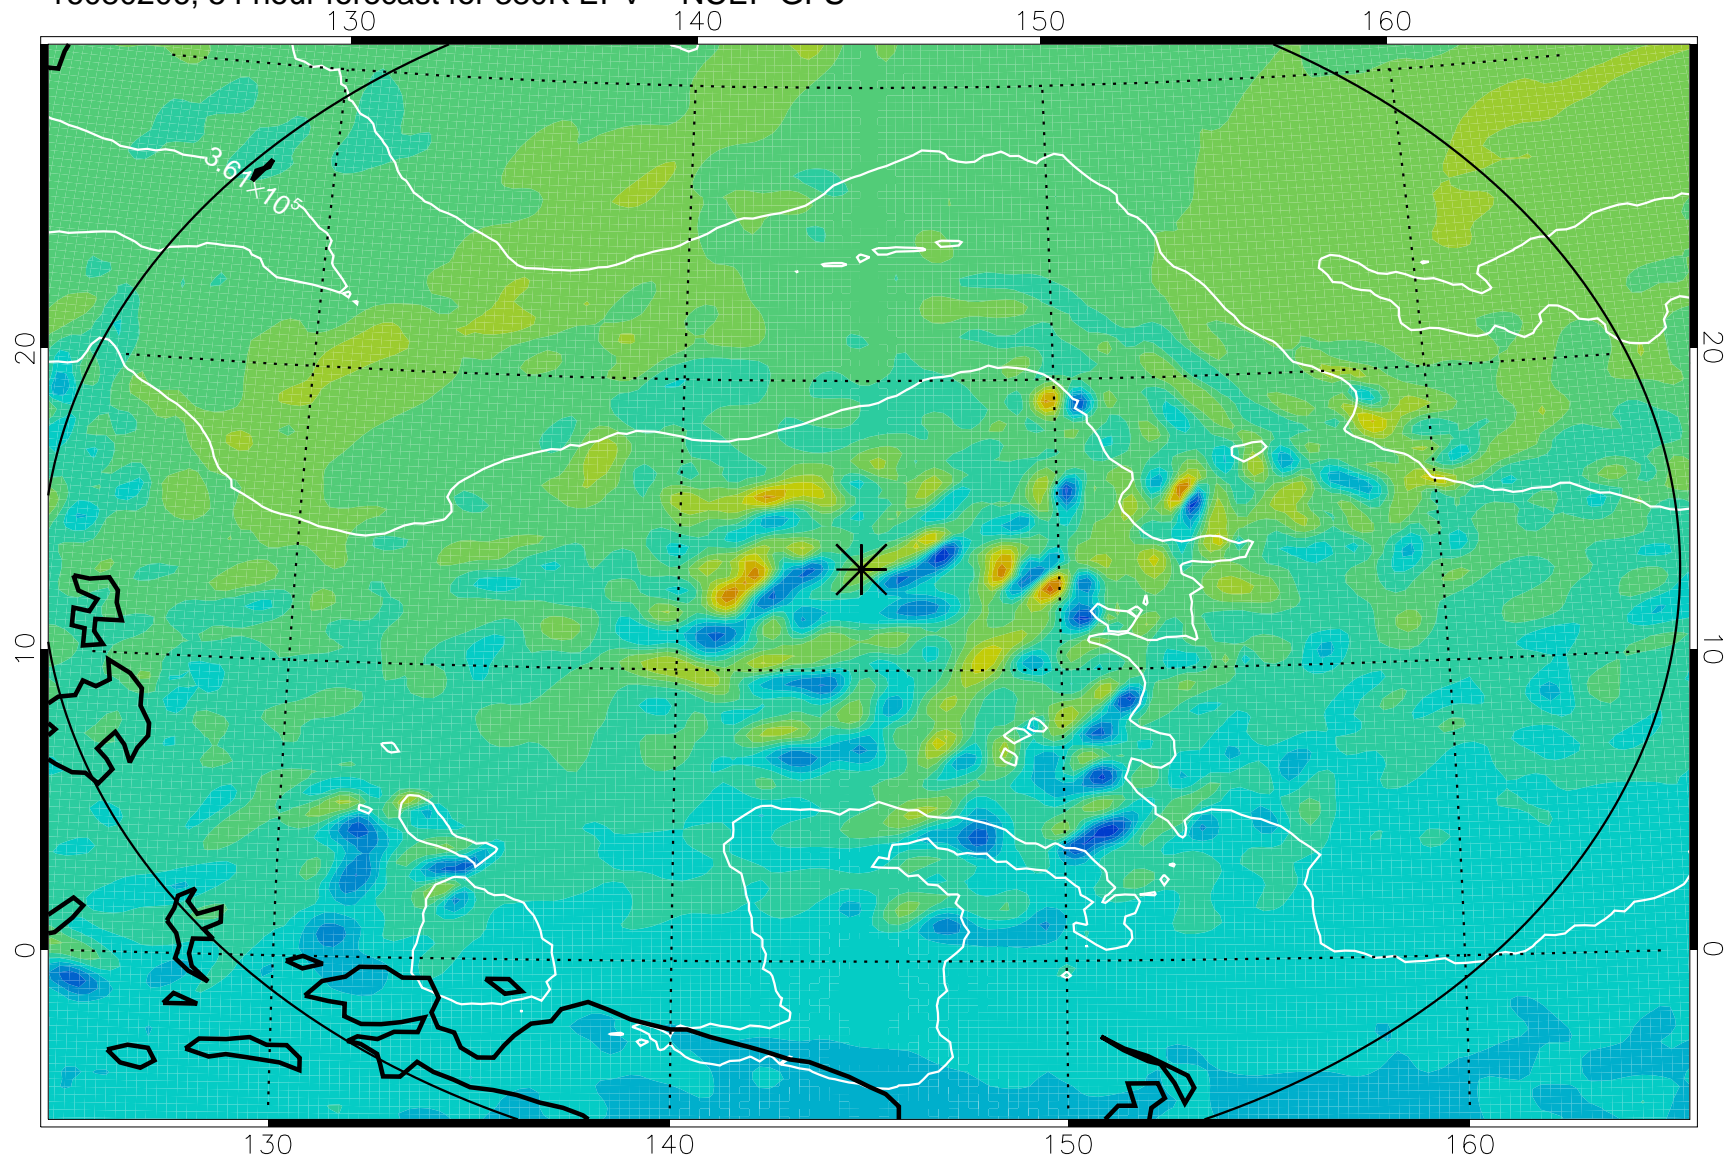

16080106, 30 hour forecast for 380K EPV -- NCEP GFS

380K Montgomery Streamfunction, white

Range ring of 2304 km

16080112, 36 hour forecast for 380K EPV -- NCEP GFS

380K Montgomery Streamfunction, white

Range ring of 2304 km

16080118, 42 hour forecast for 380K EPV -- NCEP GFS

380K Montgomery Streamfunction, white

Range ring of 2304 km

16080200, 48 hour forecast for 380K EPV -- NCEP GFS

380K Montgomery Streamfunction, white

Range ring of 2304 km

16080206, 54 hour forecast for 380K EPV -- NCEP GFS

380K Montgomery Streamfunction, white

Range ring of 2304 km

16080212, 60 hour forecast for 380K EPV -- NCEP GFS

380K Montgomery Streamfunction, white

Range ring of 2304 km

16080218, 66 hour forecast for 380K EPV -- NCEP GFS

380K Montgomery Streamfunction, white

Range ring of 2304 km

16080300, 72 hour forecast for 380K EPV -- NCEP GFS

380K Montgomery Streamfunction, white

Range ring of 2304 km