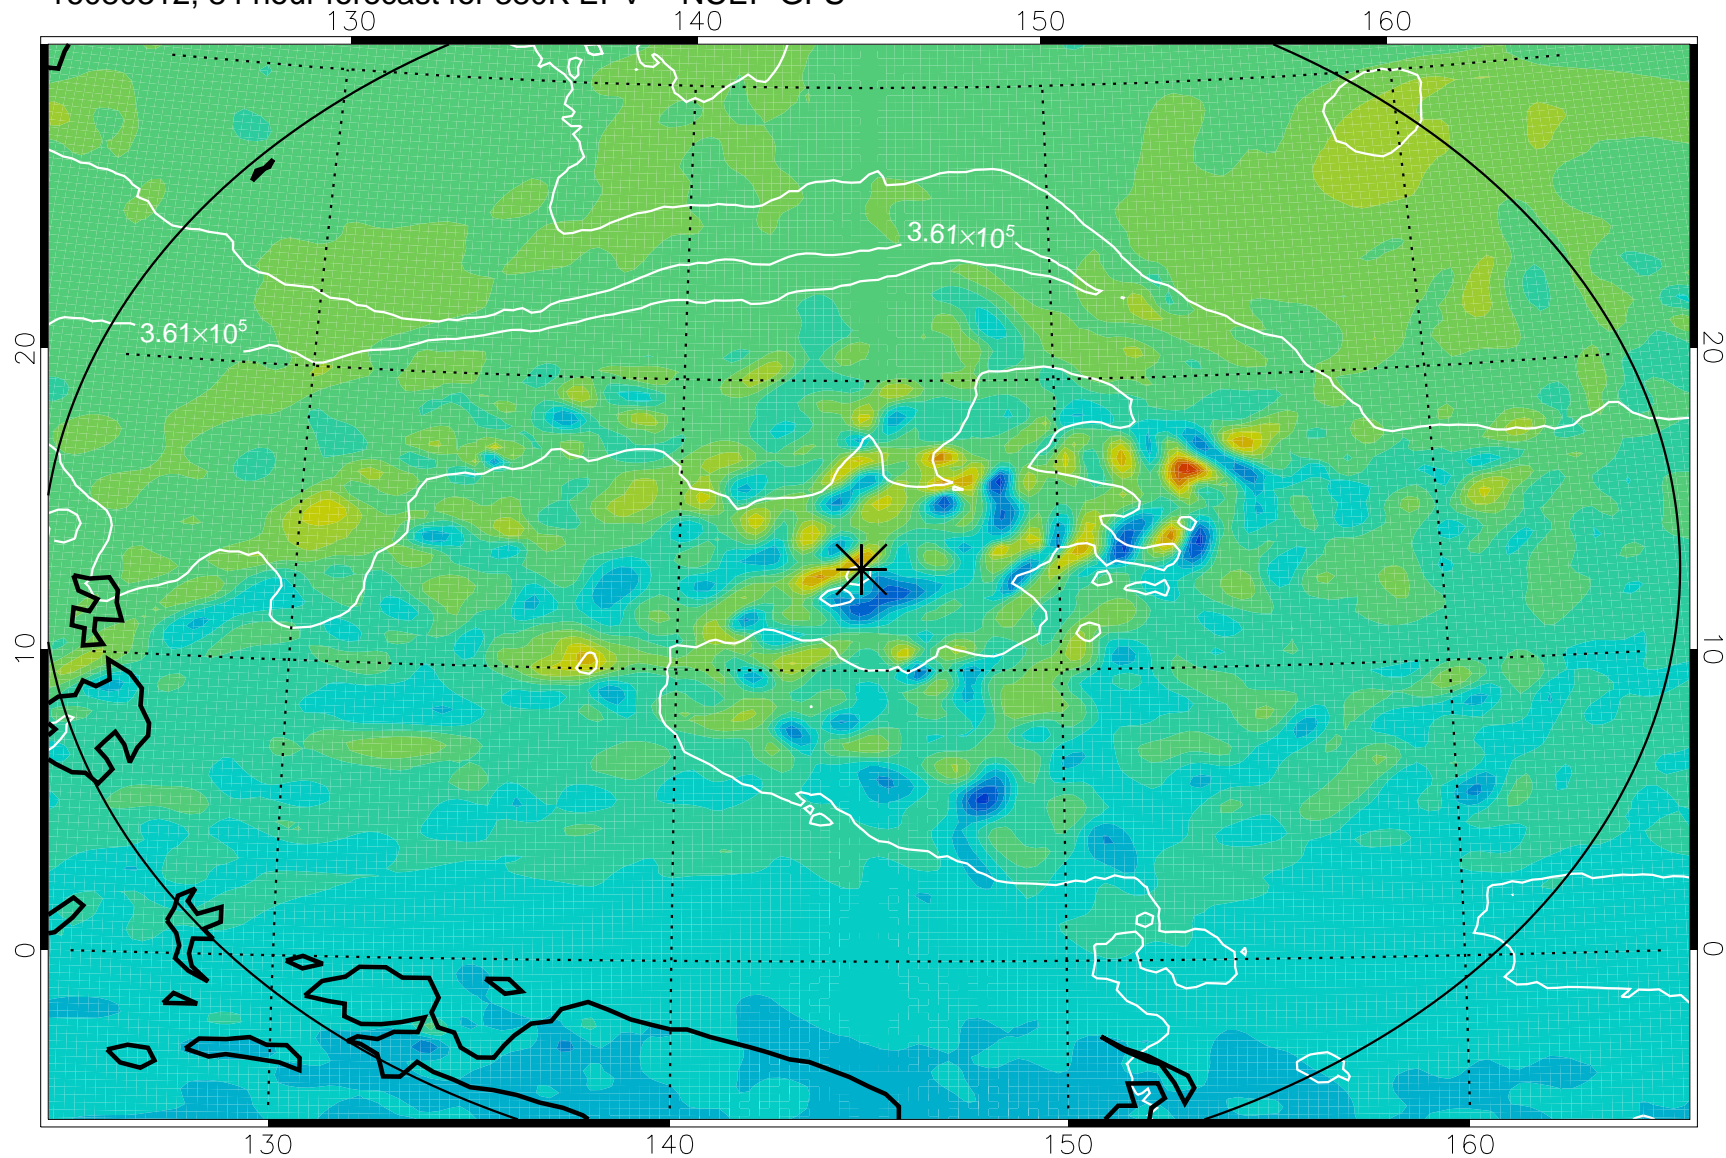

16080206, 54 hour forecast for 380K EPV -- NCEP GFS

380K Montgomery Streamfunction, white

Range ring of 2304 km

16080212, 60 hour forecast for 380K EPV -- NCEP GFS

380K Montgomery Streamfunction, white

Range ring of 2304 km

16080218, 66 hour forecast for 380K EPV -- NCEP GFS

380K Montgomery Streamfunction, white

Range ring of 2304 km

16080300, 72 hour forecast for 380K EPV -- NCEP GFS

380K Montgomery Streamfunction, white

Range ring of 2304 km

16080306, 78 hour forecast for 380K EPV -- NCEP GFS

380K Montgomery Streamfunction, white

Range ring of 2304 km

16080312, 84 hour forecast for 380K EPV -- NCEP GFS

380K Montgomery Streamfunction, white

Range ring of 2304 km

16080318, 90 hour forecast for 380K EPV -- NCEP GFS

380K Montgomery Streamfunction, white

Range ring of 2304 km

16080400, 96 hour forecast for 380K EPV -- NCEP GFS

380K Montgomery Streamfunction, white

Range ring of 2304 km