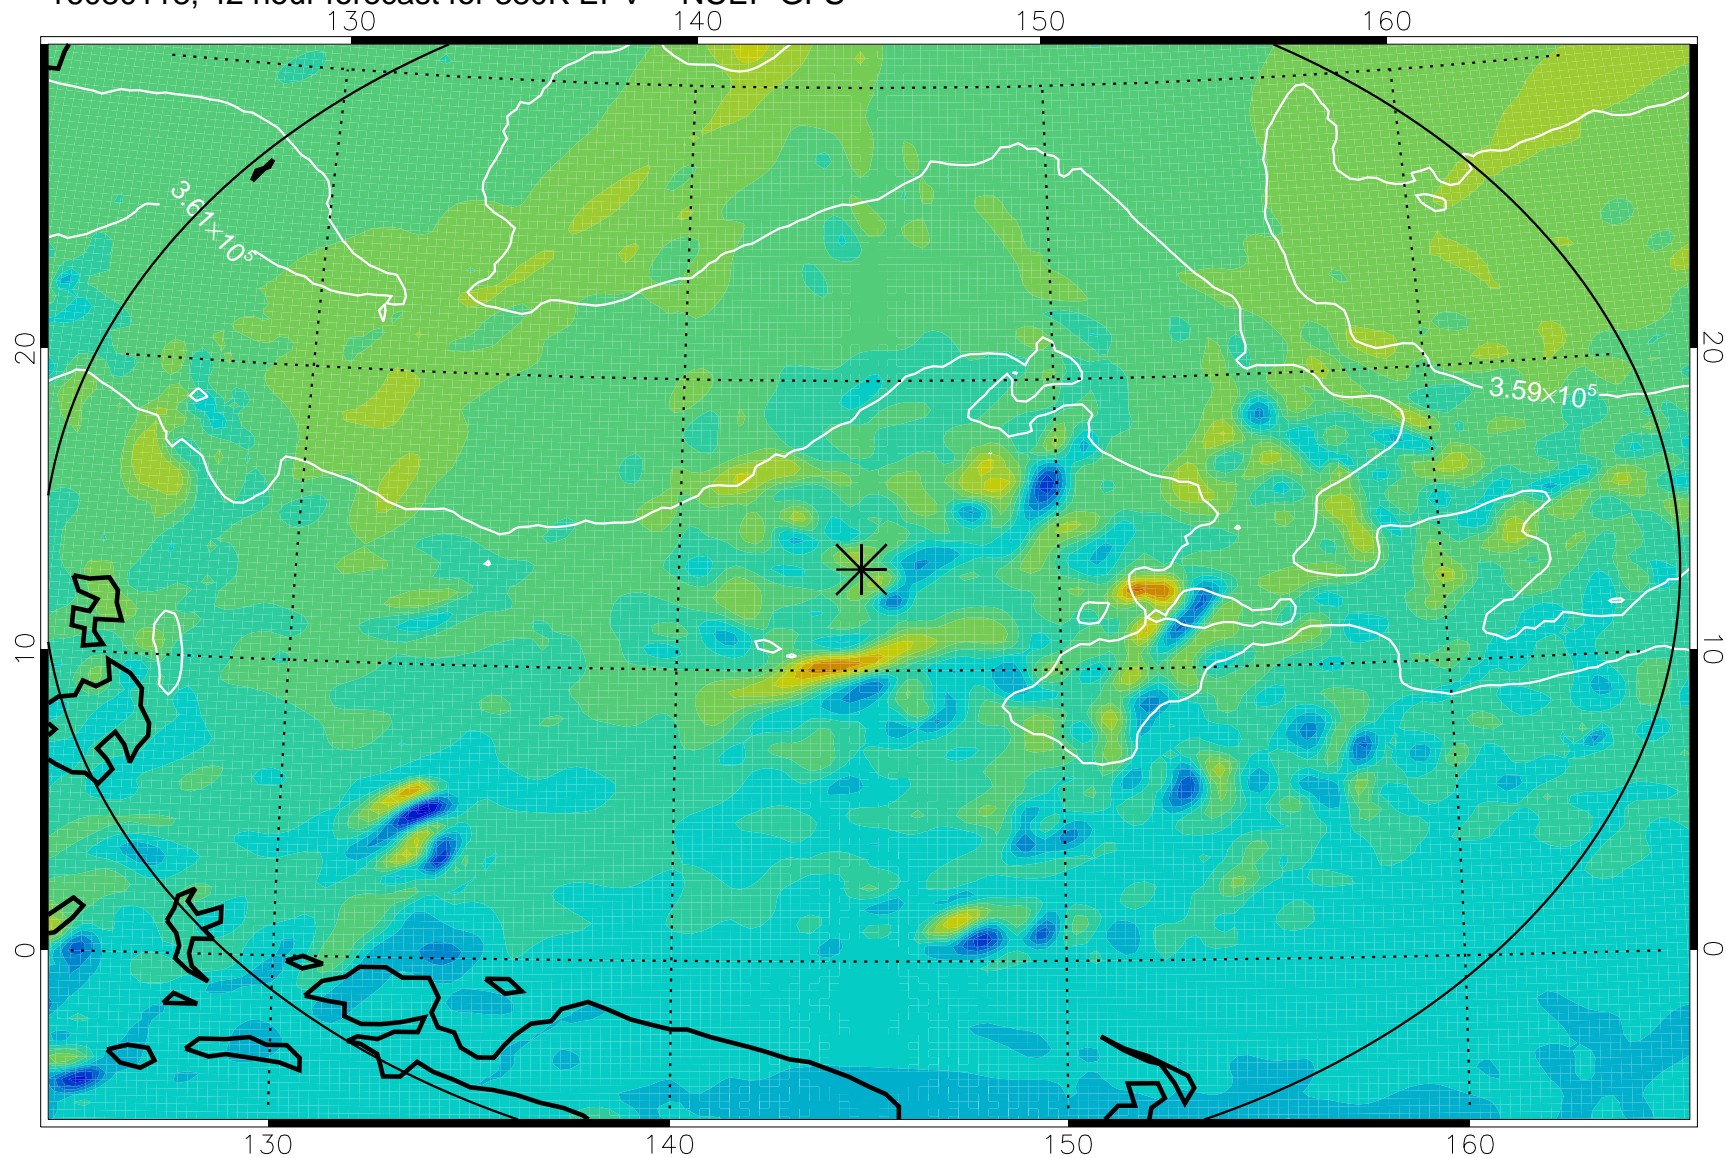

16080106, 30 hour forecast for 380K EPV -- NCEP GFS

380K Montgomery Streamfunction, white

Range ring of 2304 km

16080112, 36 hour forecast for 380K EPV -- NCEP GFS

380K Montgomery Streamfunction, white

Range ring of 2304 km

16080118, 42 hour forecast for 380K EPV -- NCEP GFS

380K Montgomery Streamfunction, white

Range ring of 2304 km

16080200, 48 hour forecast for 380K EPV -- NCEP GFS

380K Montgomery Streamfunction, white

Range ring of 2304 km

16080206, 54 hour forecast for 380K EPV -- NCEP GFS

380K Montgomery Streamfunction, white

Range ring of 2304 km

16080212, 60 hour forecast for 380K EPV -- NCEP GFS

380K Montgomery Streamfunction, white

Range ring of 2304 km

16080218, 66 hour forecast for 380K EPV -- NCEP GFS

380K Montgomery Streamfunction, white

Range ring of 2304 km

16080300, 72 hour forecast for 380K EPV -- NCEP GFS

380K Montgomery Streamfunction, white

Range ring of 2304 km