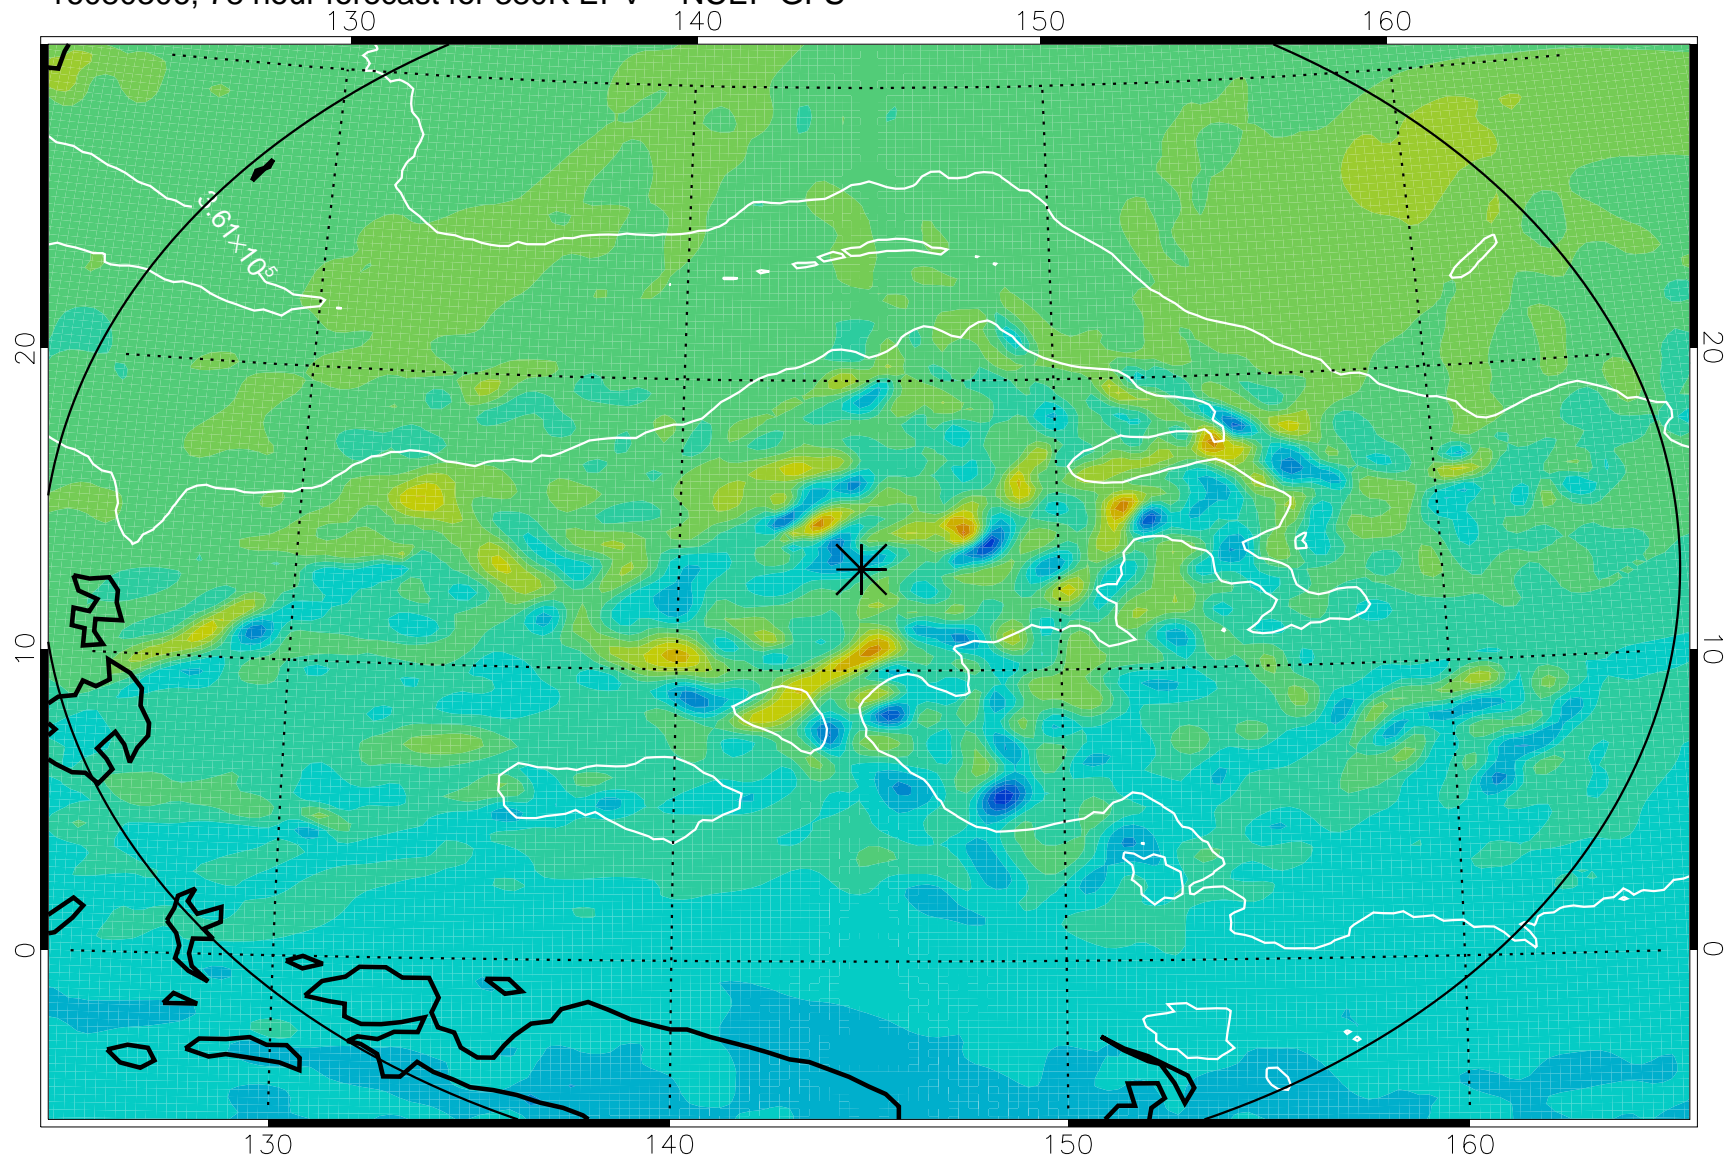

16080218, 66 hour forecast for 380K EPV -- NCEP GFS

380K Montgomery Streamfunction, white

Range ring of 2304 km

16080300, 72 hour forecast for 380K EPV -- NCEP GFS

380K Montgomery Streamfunction, white

Range ring of 2304 km

16080306, 78 hour forecast for 380K EPV -- NCEP GFS

380K Montgomery Streamfunction, white

Range ring of 2304 km

16080312, 84 hour forecast for 380K EPV -- NCEP GFS

380K Montgomery Streamfunction, white

Range ring of 2304 km

16080318, 90 hour forecast for 380K EPV -- NCEP GFS

380K Montgomery Streamfunction, white

Range ring of 2304 km

16080400, 96 hour forecast for 380K EPV -- NCEP GFS

380K Montgomery Streamfunction, white

Range ring of 2304 km

16080406, 102 hour forecast for 380K EPV -- NCEP GFS

380K Montgomery Streamfunction, white

Range ring of 2304 km

16080412, 108 hour forecast for 380K EPV -- NCEP GFS

380K Montgomery Streamfunction, white

Range ring of 2304 km