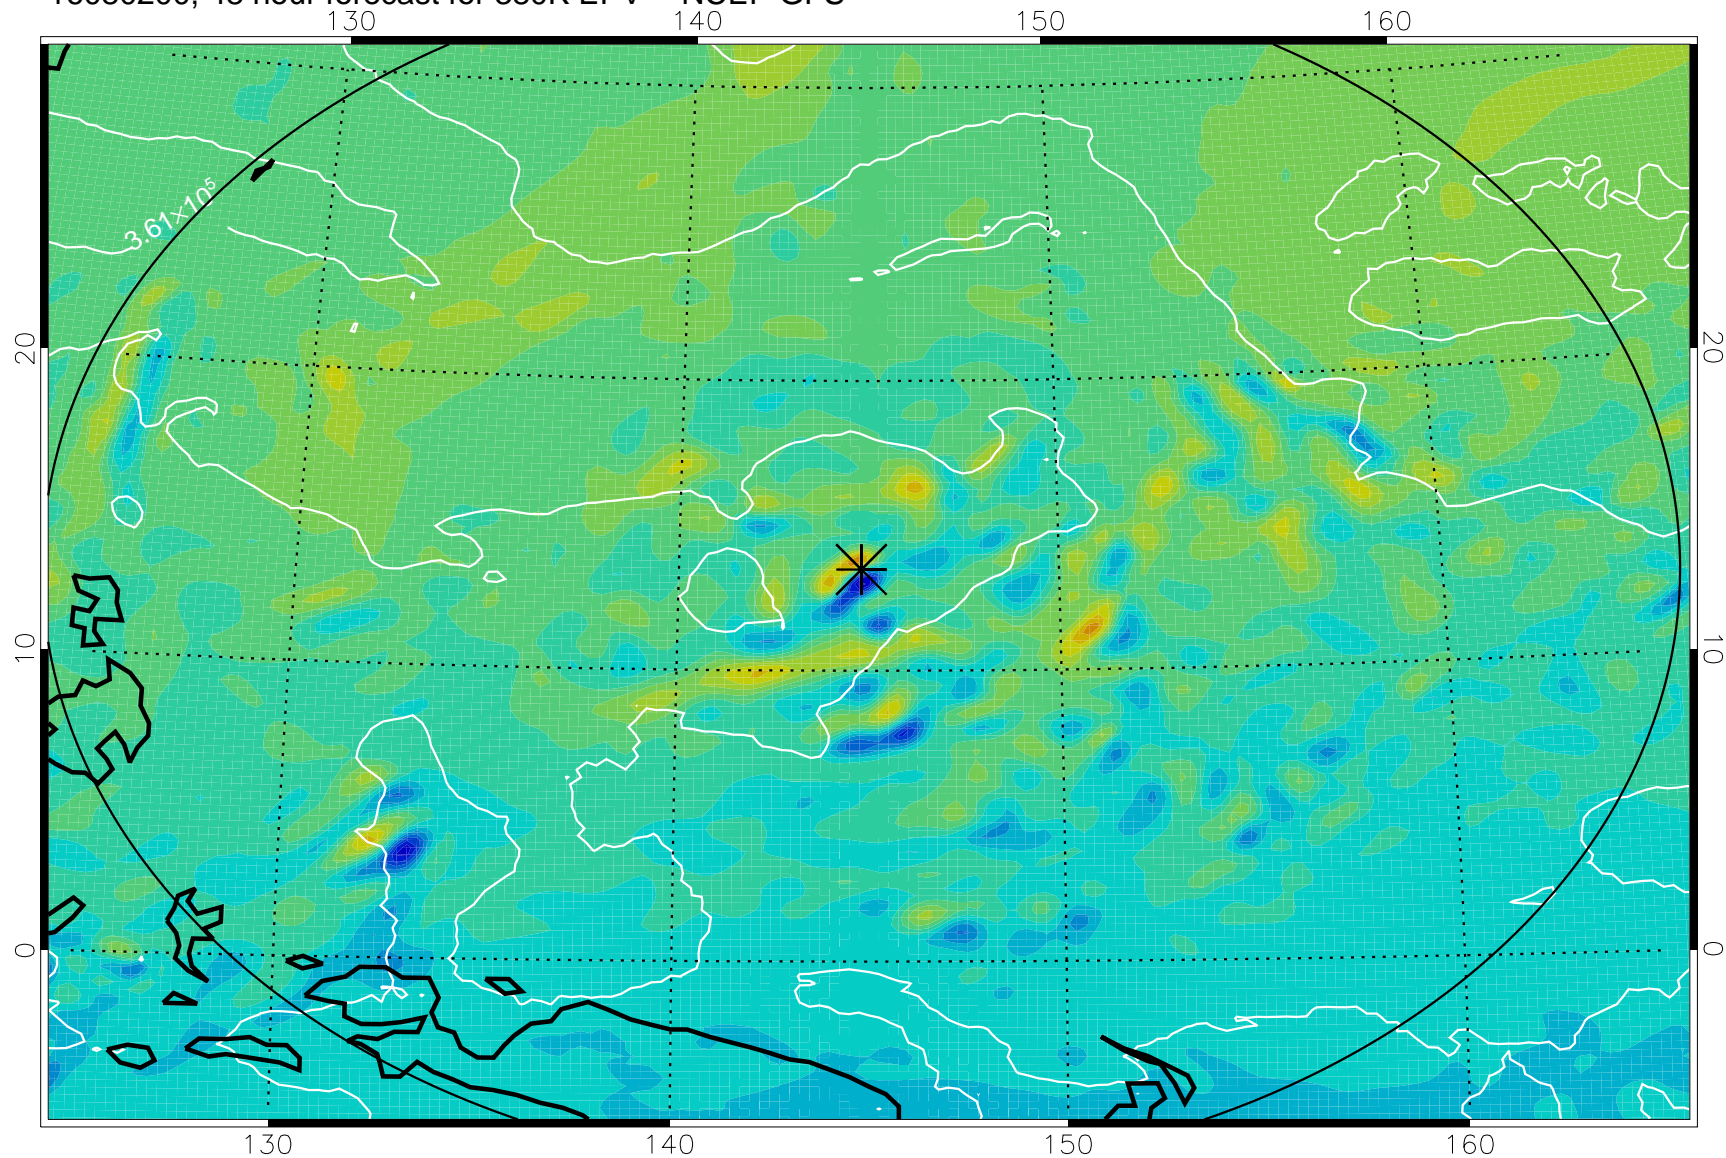

16080106, 30 hour forecast for 380K EPV -- NCEP GFS

380K Montgomery Streamfunction, white

Range ring of 2304 km

16080112, 36 hour forecast for 380K EPV -- NCEP GFS

380K Montgomery Streamfunction, white

Range ring of 2304 km

16080118, 42 hour forecast for 380K EPV -- NCEP GFS

380K Montgomery Streamfunction, white

Range ring of 2304 km

16080200, 48 hour forecast for 380K EPV -- NCEP GFS

380K Montgomery Streamfunction, white

Range ring of 2304 km

16080206, 54 hour forecast for 380K EPV -- NCEP GFS

380K Montgomery Streamfunction, white

Range ring of 2304 km

16080212, 60 hour forecast for 380K EPV -- NCEP GFS

380K Montgomery Streamfunction, white

Range ring of 2304 km

16080218, 66 hour forecast for 380K EPV -- NCEP GFS

380K Montgomery Streamfunction, white

Range ring of 2304 km

16080300, 72 hour forecast for 380K EPV -- NCEP GFS

380K Montgomery Streamfunction, white

Range ring of 2304 km