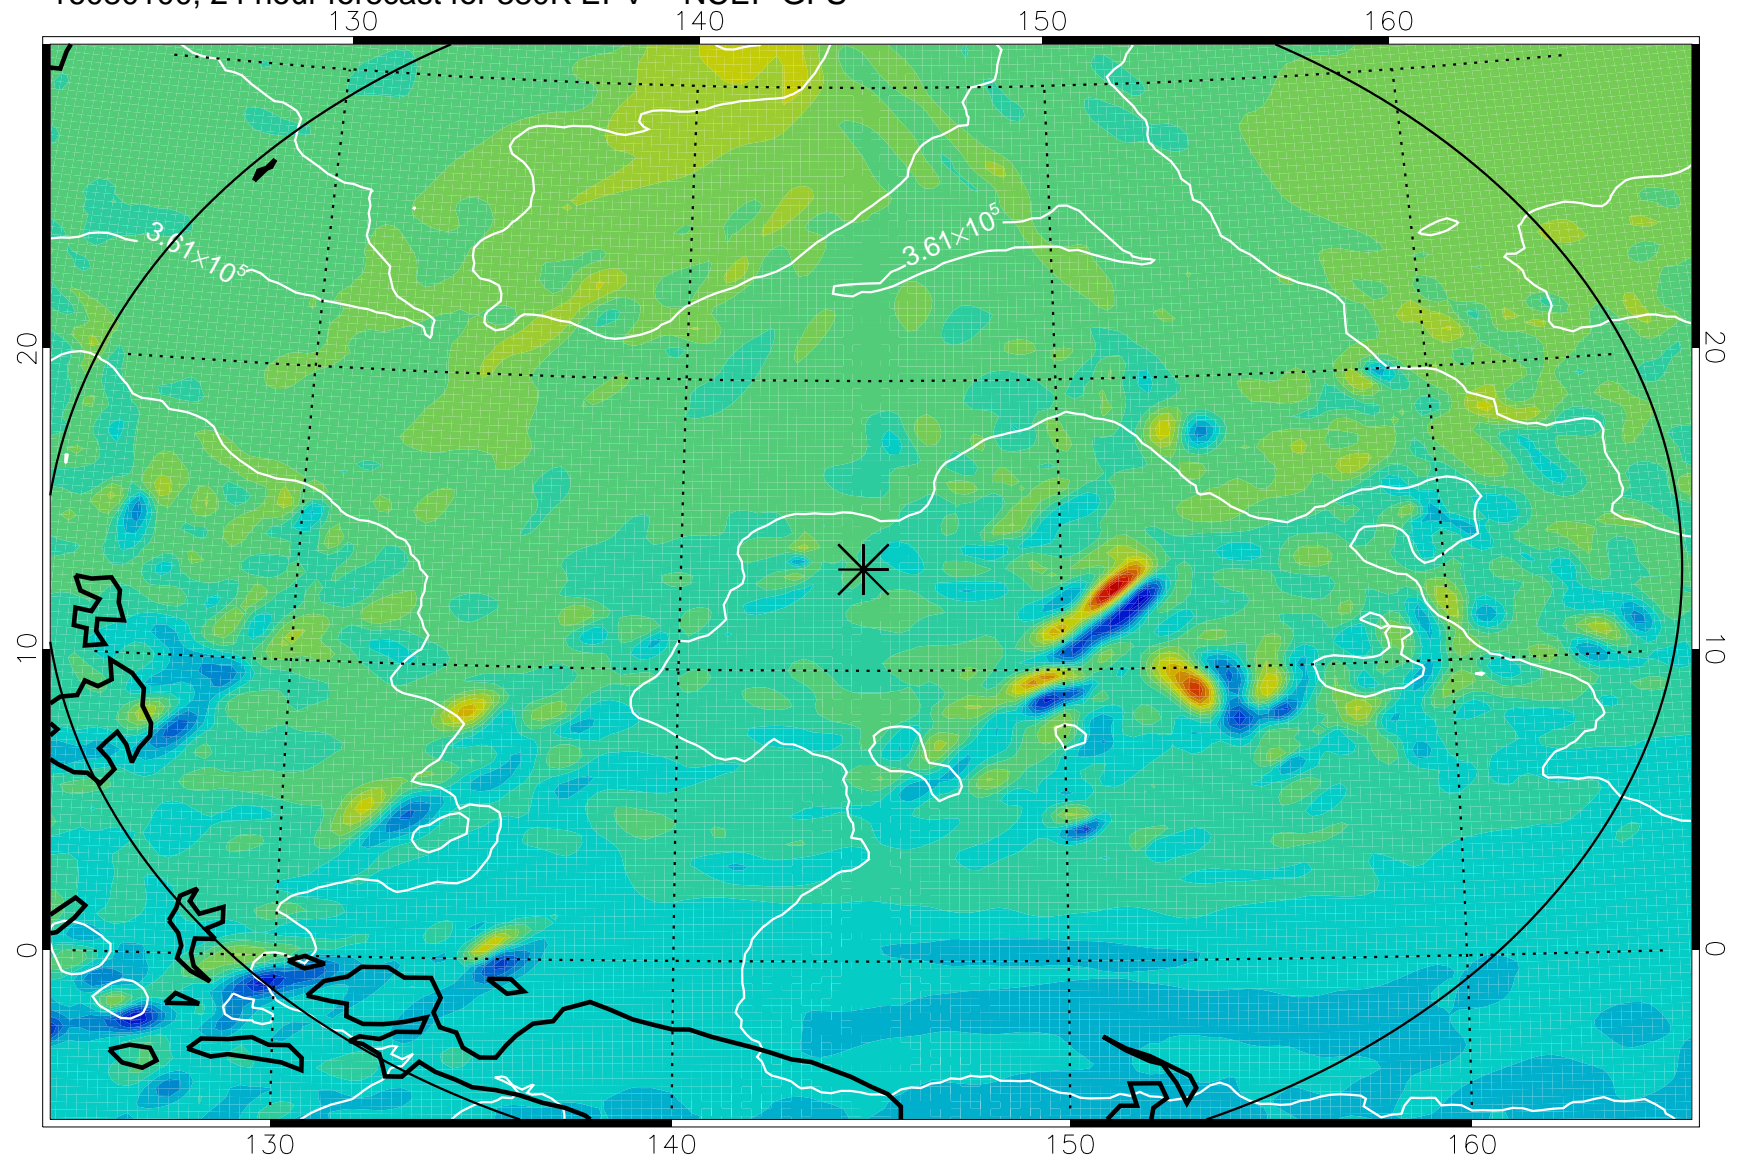

16073106, 6 hour forecast for 380K EPV -- NCEP GFS

380K Montgomery Streamfunction, white

Range ring of 2304 km

16073112, 12 hour forecast for 380K EPV -- NCEP GFS

380K Montgomery Streamfunction, white

Range ring of 2304 km

16073118, 18 hour forecast for 380K EPV -- NCEP GFS

380K Montgomery Streamfunction, white

Range ring of 2304 km

16080100, 24 hour forecast for 380K EPV -- NCEP GFS

380K Montgomery Streamfunction, white

Range ring of 2304 km

16080106, 30 hour forecast for 380K EPV -- NCEP GFS

380K Montgomery Streamfunction, white

Range ring of 2304 km

16080112, 36 hour forecast for 380K EPV -- NCEP GFS

380K Montgomery Streamfunction, white

Range ring of 2304 km

16080118, 42 hour forecast for 380K EPV -- NCEP GFS

380K Montgomery Streamfunction, white

Range ring of 2304 km

16080200, 48 hour forecast for 380K EPV -- NCEP GFS

380K Montgomery Streamfunction, white

Range ring of 2304 km