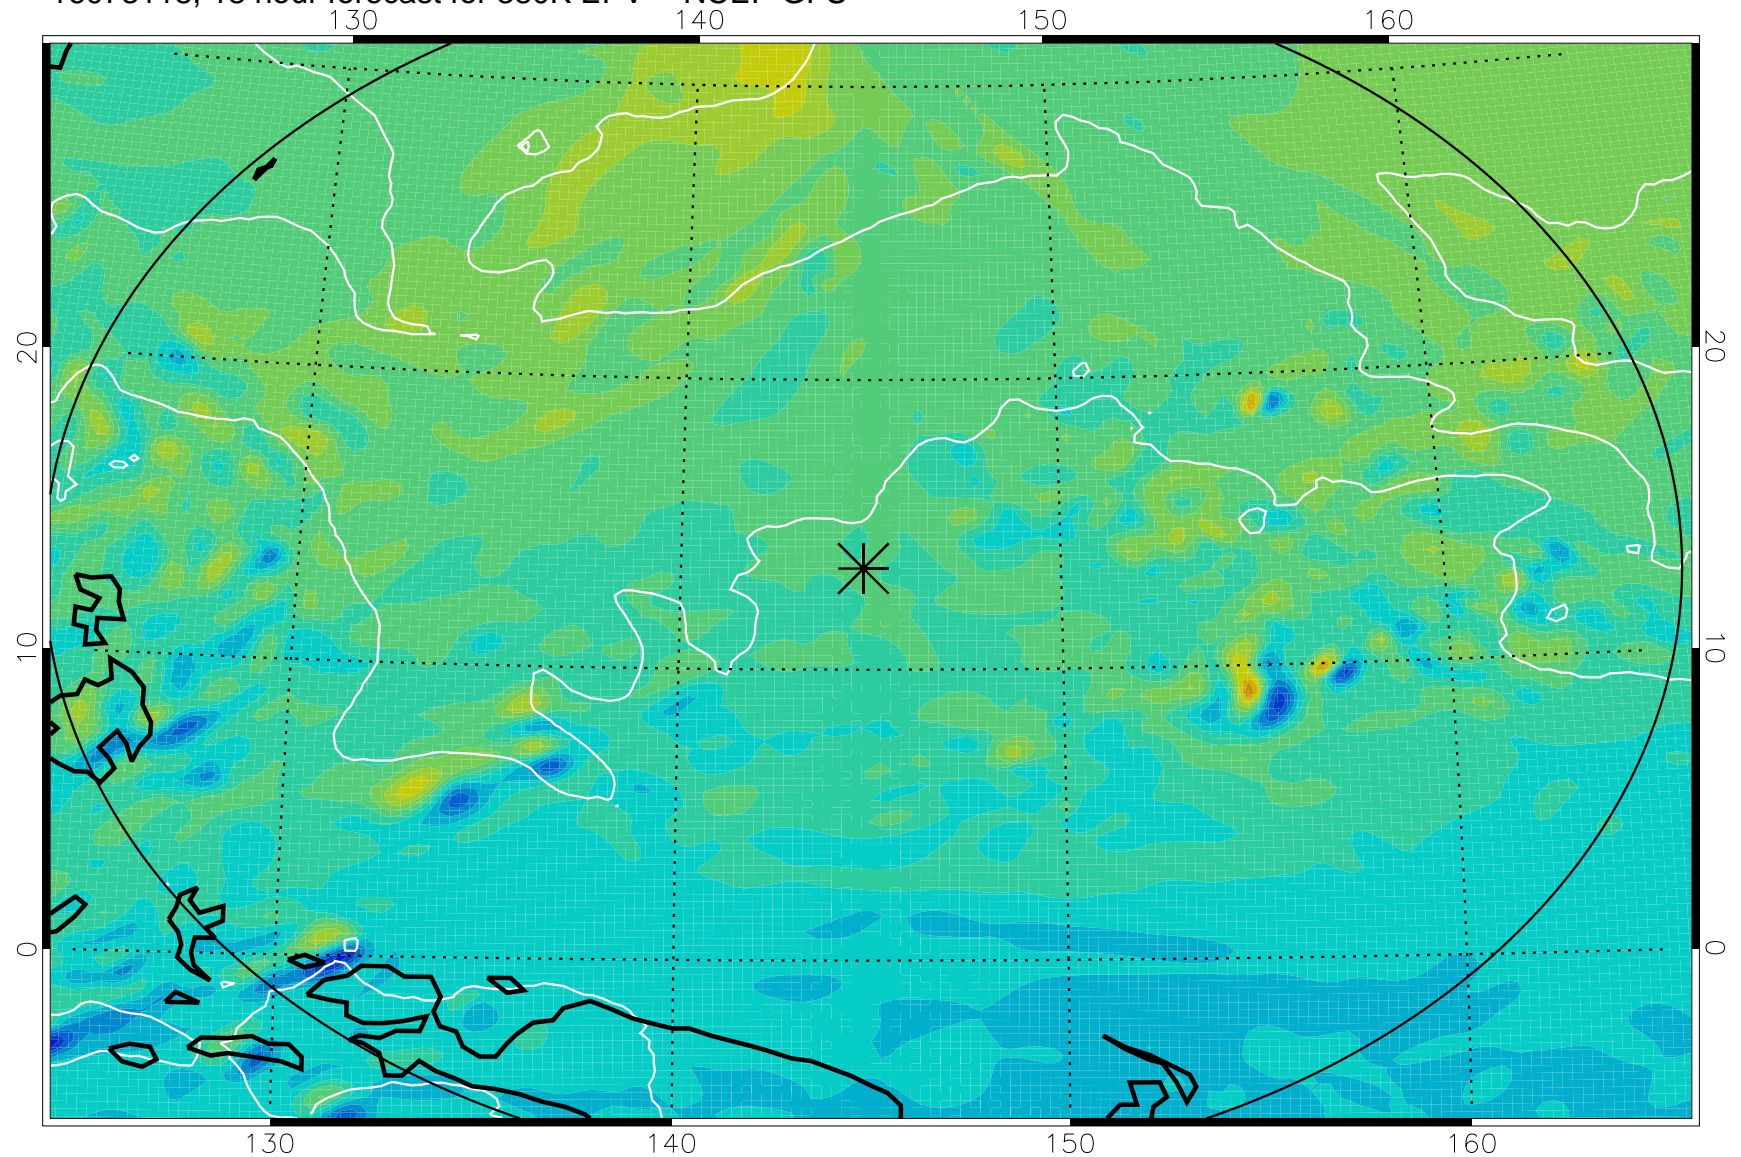

16073106, 6 hour forecast for 380K EPV -- NCEP GFS

380K Montgomery Streamfunction, white

Range ring of 2304 km

16073112, 12 hour forecast for 380K EPV -- NCEP GFS

380K Montgomery Streamfunction, white

Range ring of 2304 km

16073118, 18 hour forecast for 380K EPV -- NCEP GFS

380K Montgomery Streamfunction, white

Range ring of 2304 km

16080100, 24 hour forecast for 380K EPV -- NCEP GFS

380K Montgomery Streamfunction, white

Range ring of 2304 km

16080106, 30 hour forecast for 380K EPV -- NCEP GFS

380K Montgomery Streamfunction, white

Range ring of 2304 km

16080112, 36 hour forecast for 380K EPV -- NCEP GFS

380K Montgomery Streamfunction, white

Range ring of 2304 km

16080118, 42 hour forecast for 380K EPV -- NCEP GFS

380K Montgomery Streamfunction, white

Range ring of 2304 km

16080200, 48 hour forecast for 380K EPV -- NCEP GFS

380K Montgomery Streamfunction, white

Range ring of 2304 km