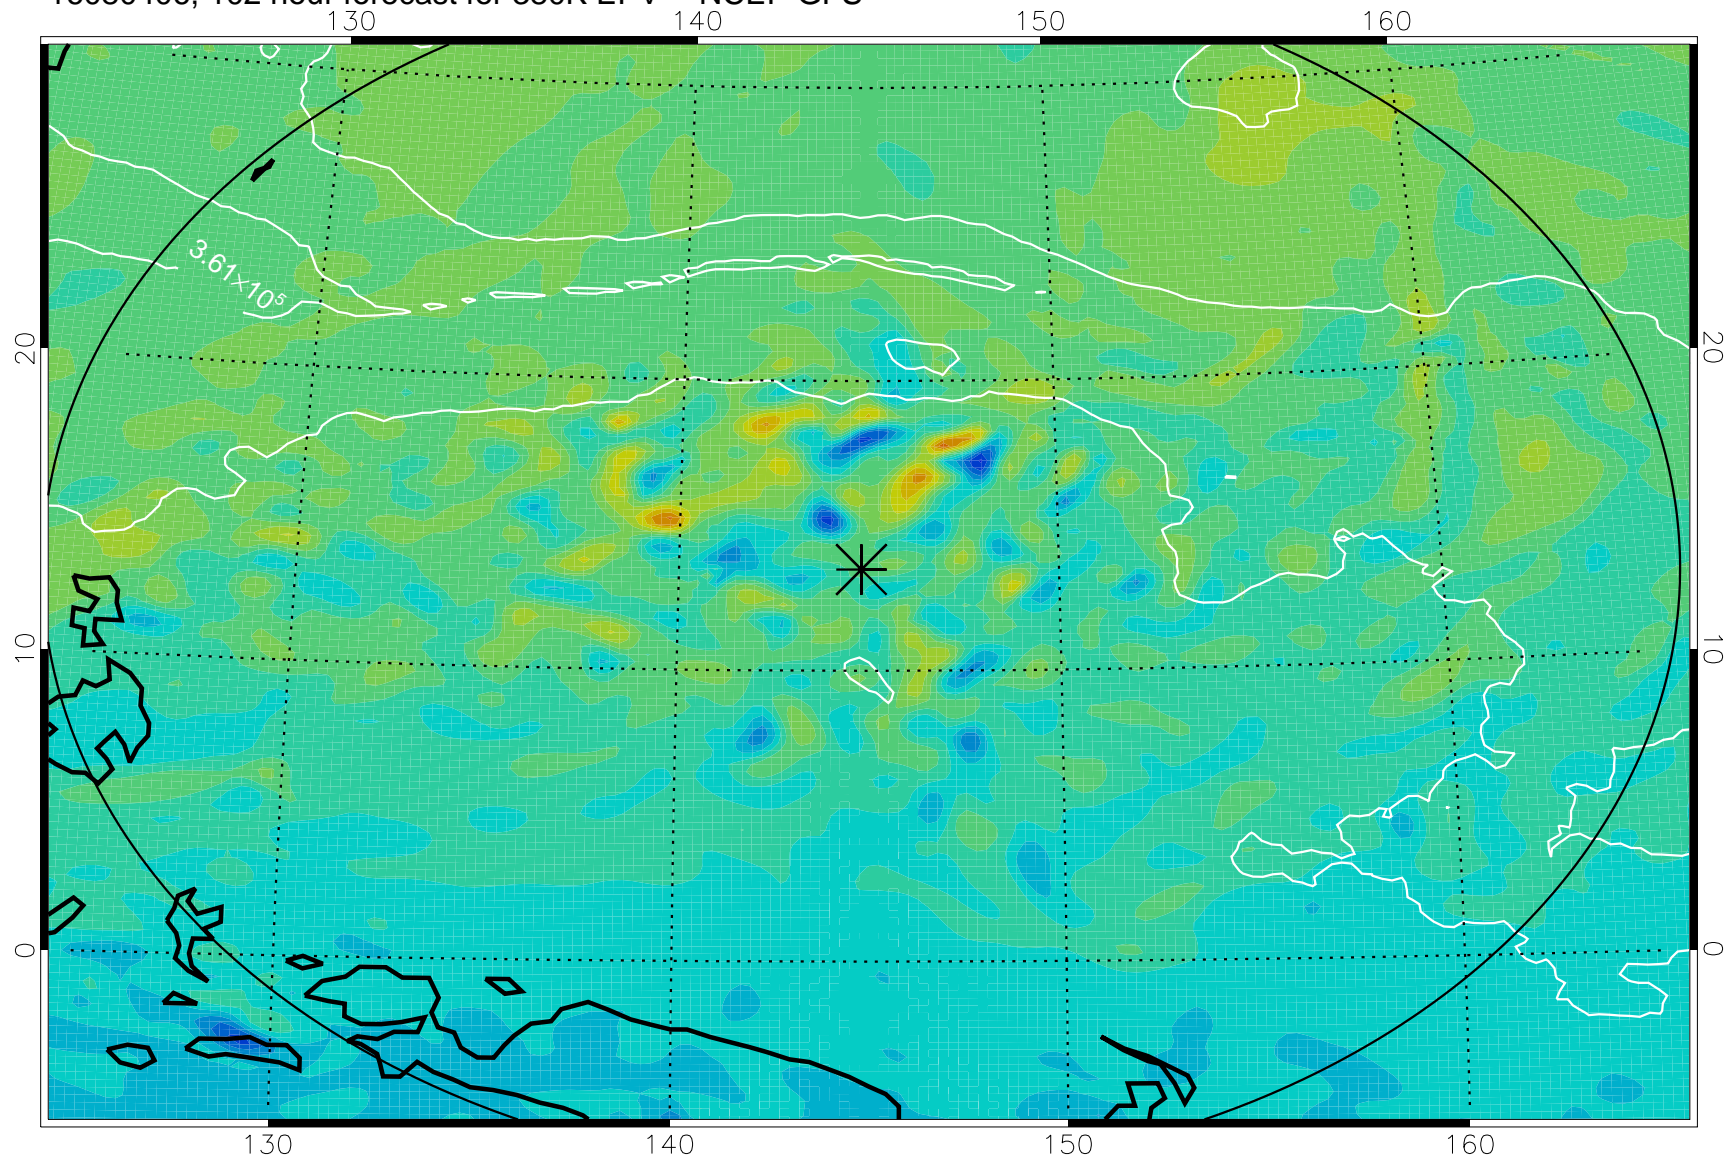

16080306, 78 hour forecast for 380K EPV -- NCEP GFS

380K Montgomery Streamfunction, white

Range ring of 2304 km

16080312, 84 hour forecast for 380K EPV -- NCEP GFS

380K Montgomery Streamfunction, white

Range ring of 2304 km

16080318, 90 hour forecast for 380K EPV -- NCEP GFS

380K Montgomery Streamfunction, white

Range ring of 2304 km

16080400, 96 hour forecast for 380K EPV -- NCEP GFS

380K Montgomery Streamfunction, white

Range ring of 2304 km

16080406, 102 hour forecast for 380K EPV -- NCEP GFS

380K Montgomery Streamfunction, white

Range ring of 2304 km

16080412, 108 hour forecast for 380K EPV -- NCEP GFS

380K Montgomery Streamfunction, white

Range ring of 2304 km

16080418, 114 hour forecast for 380K EPV -- NCEP GFS

380K Montgomery Streamfunction, white

Range ring of 2304 km

16080500, 120 hour forecast for 380K EPV -- NCEP GFS

380K Montgomery Streamfunction, white

Range ring of 2304 km