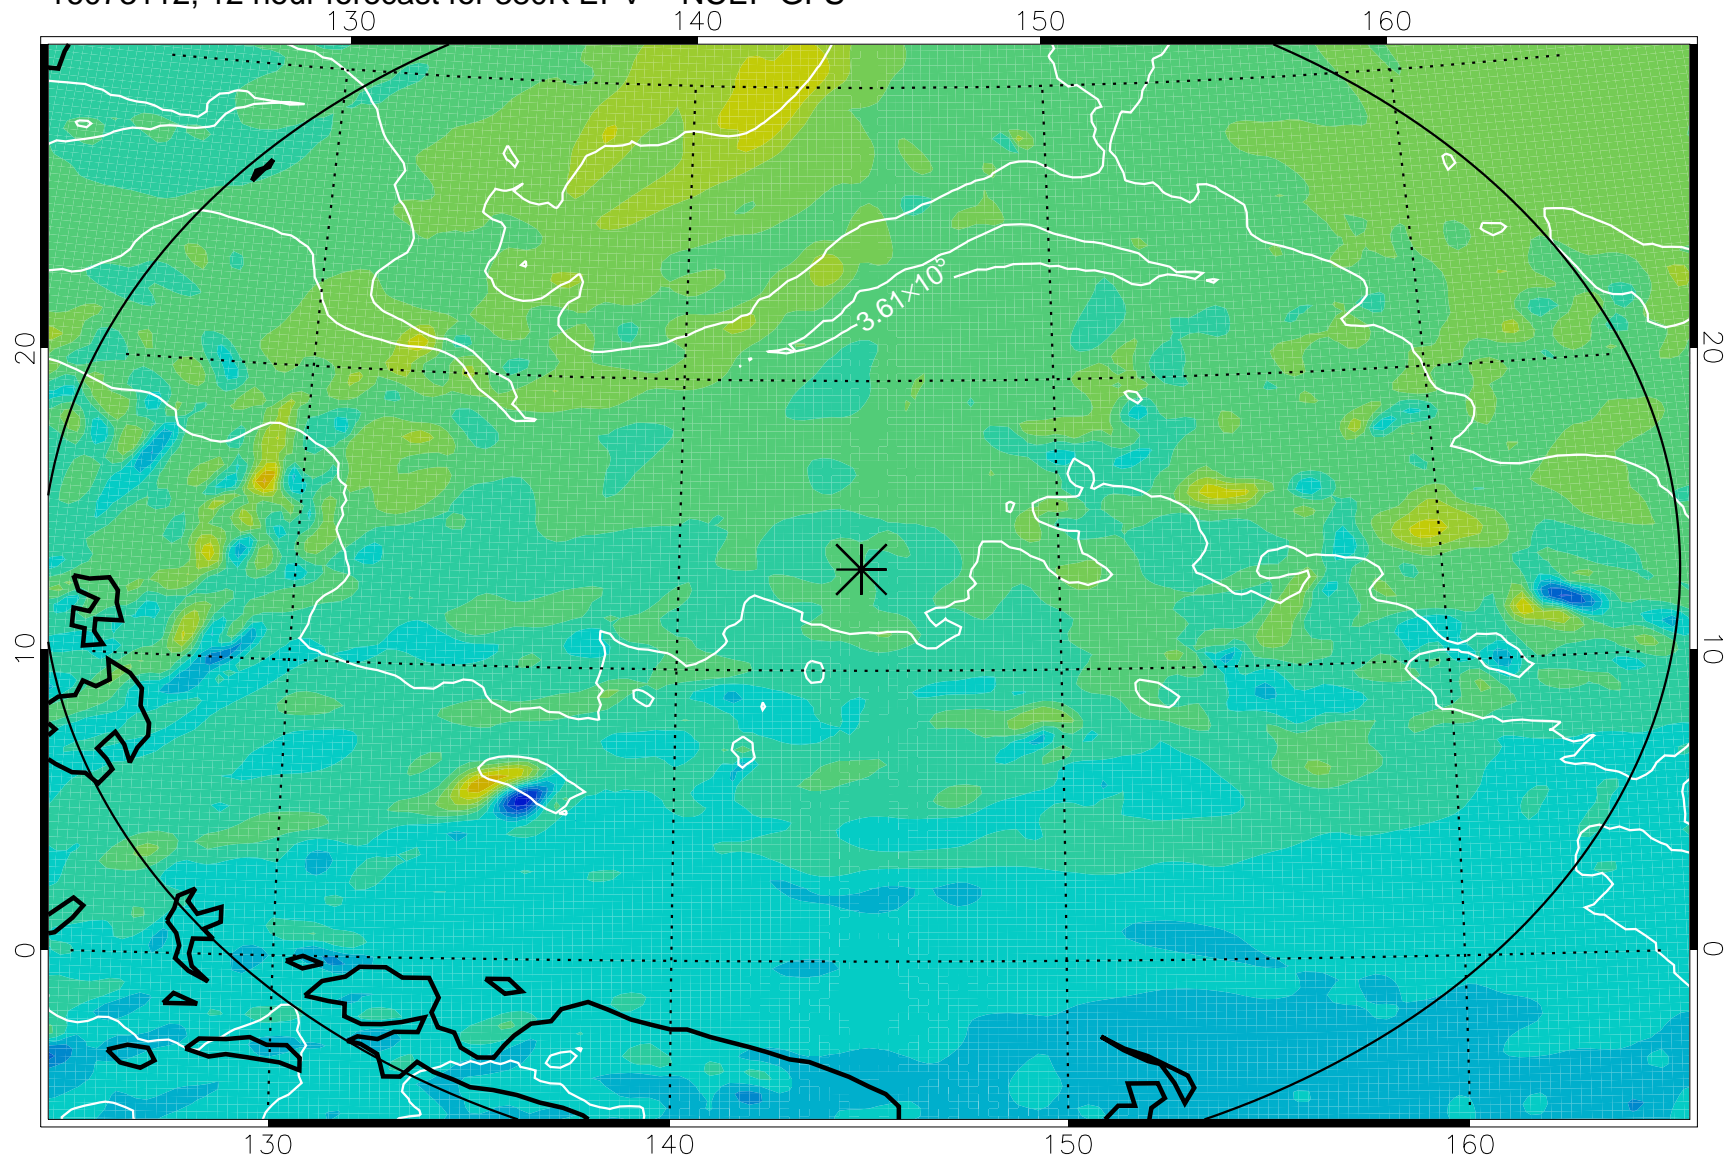

16073106, 6 hour forecast for 380K EPV -- NCEP GFS

380K Montgomery Streamfunction, white

Range ring of 2304 km

16073112, 12 hour forecast for 380K EPV -- NCEP GFS

380K Montgomery Streamfunction, white

Range ring of 2304 km

16073118, 18 hour forecast for 380K EPV -- NCEP GFS

380K Montgomery Streamfunction, white

Range ring of 2304 km

16080100, 24 hour forecast for 380K EPV -- NCEP GFS

380K Montgomery Streamfunction, white

Range ring of 2304 km

16080106, 30 hour forecast for 380K EPV -- NCEP GFS

380K Montgomery Streamfunction, white

Range ring of 2304 km

16080112, 36 hour forecast for 380K EPV -- NCEP GFS

380K Montgomery Streamfunction, white

Range ring of 2304 km

16080118, 42 hour forecast for 380K EPV -- NCEP GFS

380K Montgomery Streamfunction, white

Range ring of 2304 km

16080200, 48 hour forecast for 380K EPV -- NCEP GFS

380K Montgomery Streamfunction, white

Range ring of 2304 km