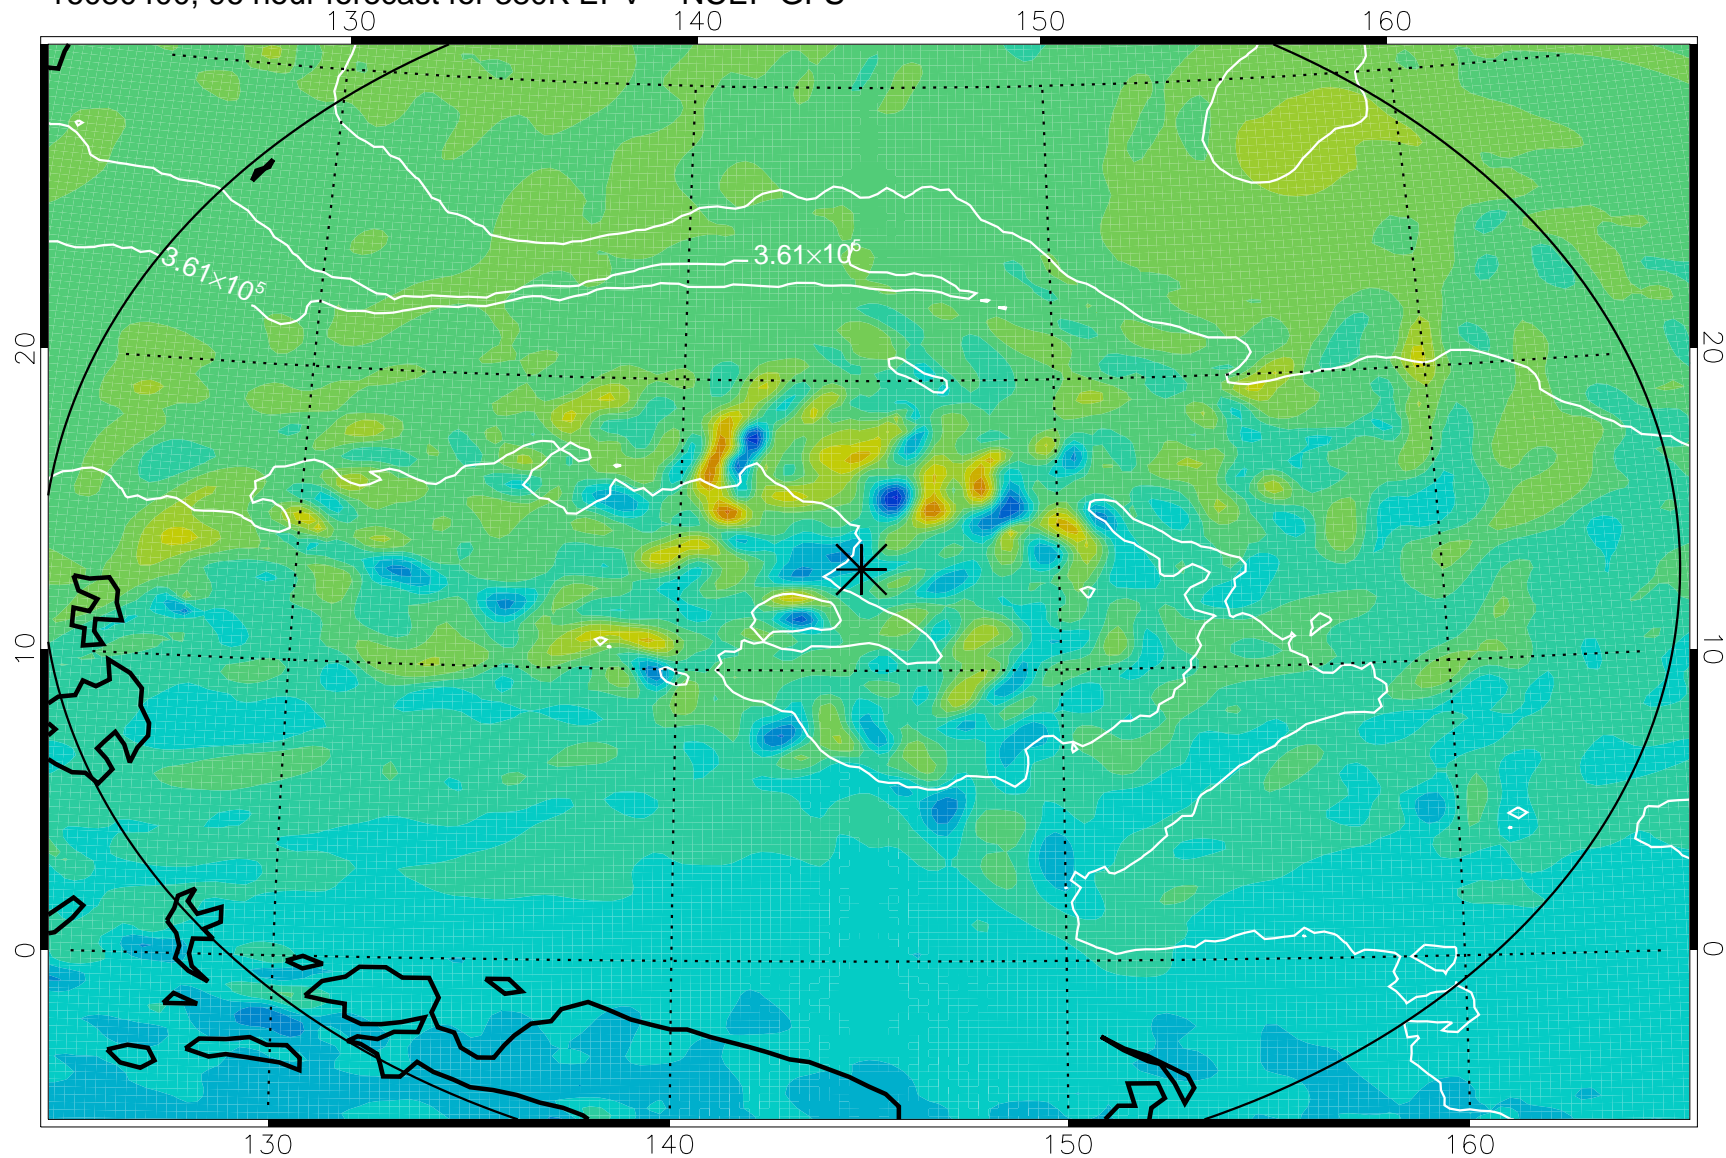

16080218, 66 hour forecast for 380K EPV -- NCEP GFS

380K Montgomery Streamfunction, white

Range ring of 2304 km

16080300, 72 hour forecast for 380K EPV -- NCEP GFS

380K Montgomery Streamfunction, white

Range ring of 2304 km

16080306, 78 hour forecast for 380K EPV -- NCEP GFS

380K Montgomery Streamfunction, white

Range ring of 2304 km

16080312, 84 hour forecast for 380K EPV -- NCEP GFS

380K Montgomery Streamfunction, white

Range ring of 2304 km

16080318, 90 hour forecast for 380K EPV -- NCEP GFS

380K Montgomery Streamfunction, white

Range ring of 2304 km

16080400, 96 hour forecast for 380K EPV -- NCEP GFS

380K Montgomery Streamfunction, white

Range ring of 2304 km

16080406, 102 hour forecast for 380K EPV -- NCEP GFS

380K Montgomery Streamfunction, white

Range ring of 2304 km

16080412, 108 hour forecast for 380K EPV -- NCEP GFS

380K Montgomery Streamfunction, white

Range ring of 2304 km