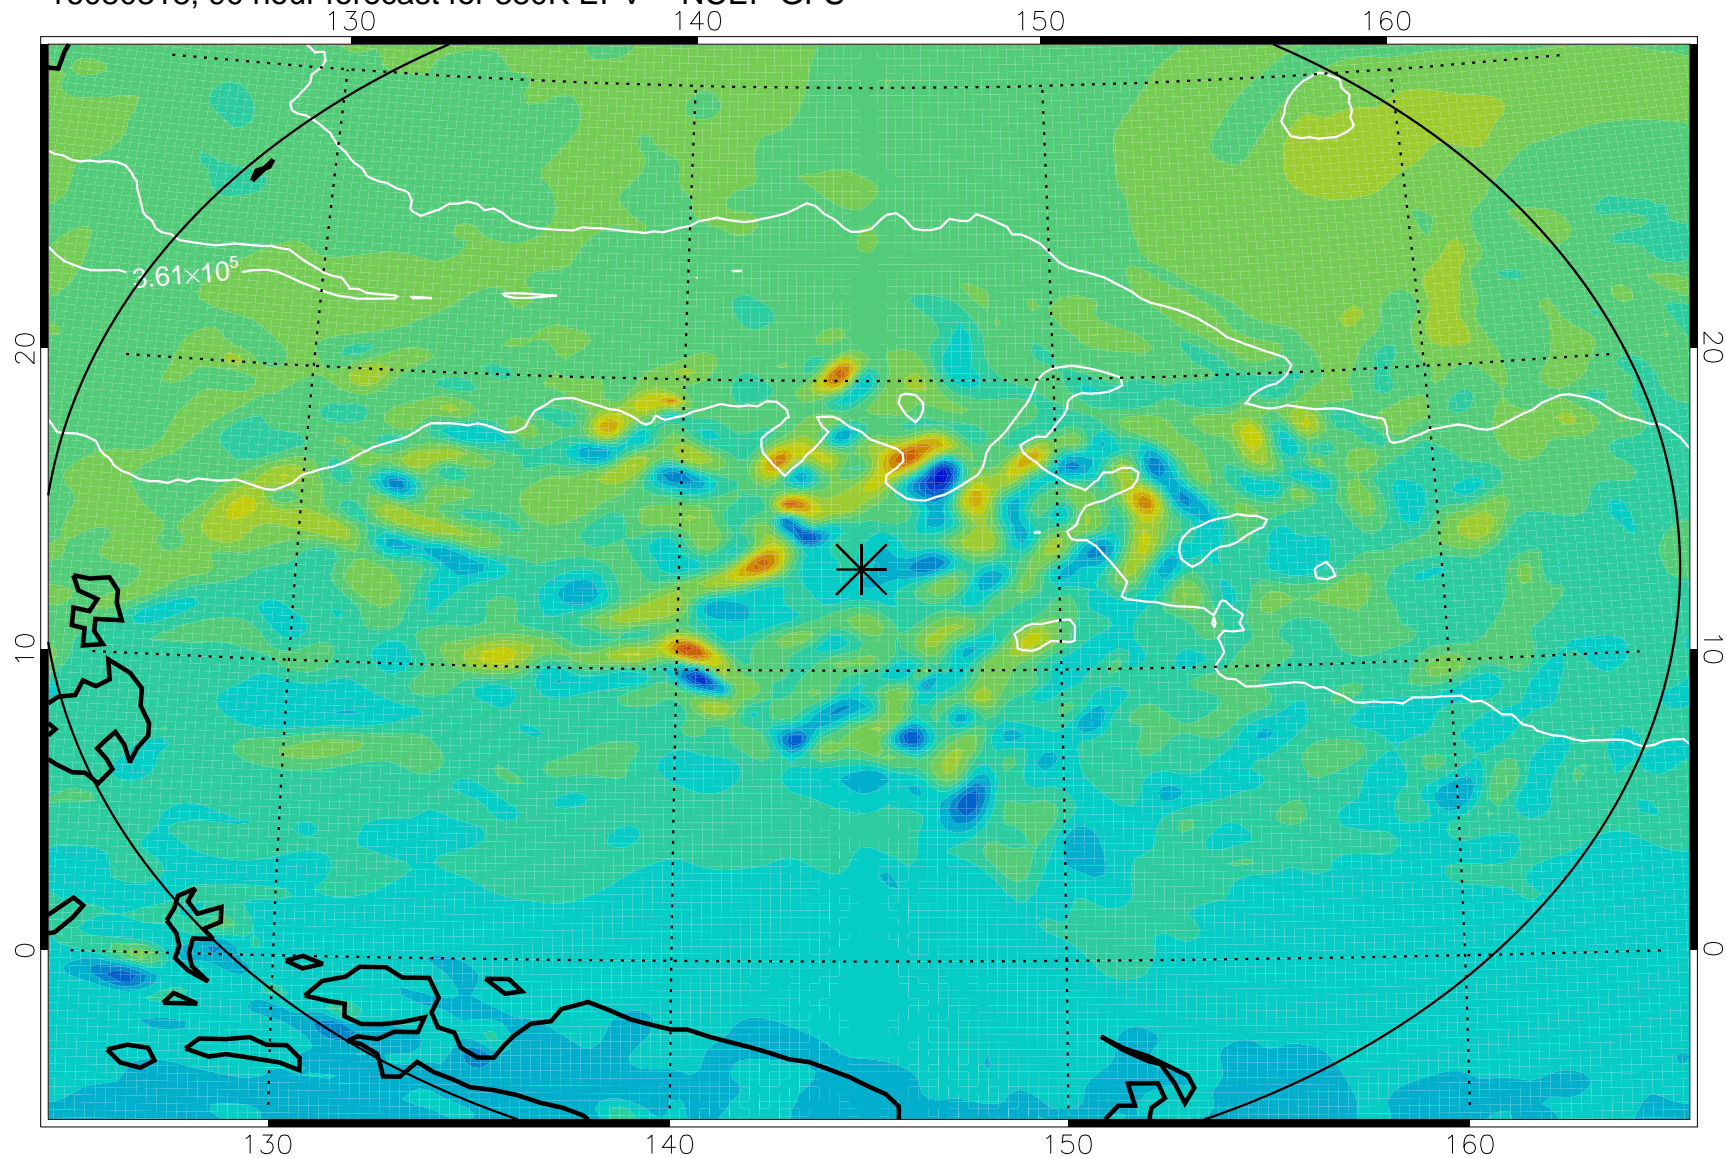

16080306, 78 hour forecast for 380K EPV -- NCEP GFS

380K Montgomery Streamfunction, white

Range ring of 2304 km

16080312, 84 hour forecast for 380K EPV -- NCEP GFS

380K Montgomery Streamfunction, white

Range ring of 2304 km

16080318, 90 hour forecast for 380K EPV -- NCEP GFS

380K Montgomery Streamfunction, white

Range ring of 2304 km

16080400, 96 hour forecast for 380K EPV -- NCEP GFS

380K Montgomery Streamfunction, white

Range ring of 2304 km

16080406, 102 hour forecast for 380K EPV -- NCEP GFS

380K Montgomery Streamfunction, white

Range ring of 2304 km

16080412, 108 hour forecast for 380K EPV -- NCEP GFS

380K Montgomery Streamfunction, white

Range ring of 2304 km

16080418, 114 hour forecast for 380K EPV -- NCEP GFS

380K Montgomery Streamfunction, white

Range ring of 2304 km

16080500, 120 hour forecast for 380K EPV -- NCEP GFS

380K Montgomery Streamfunction, white

Range ring of 2304 km