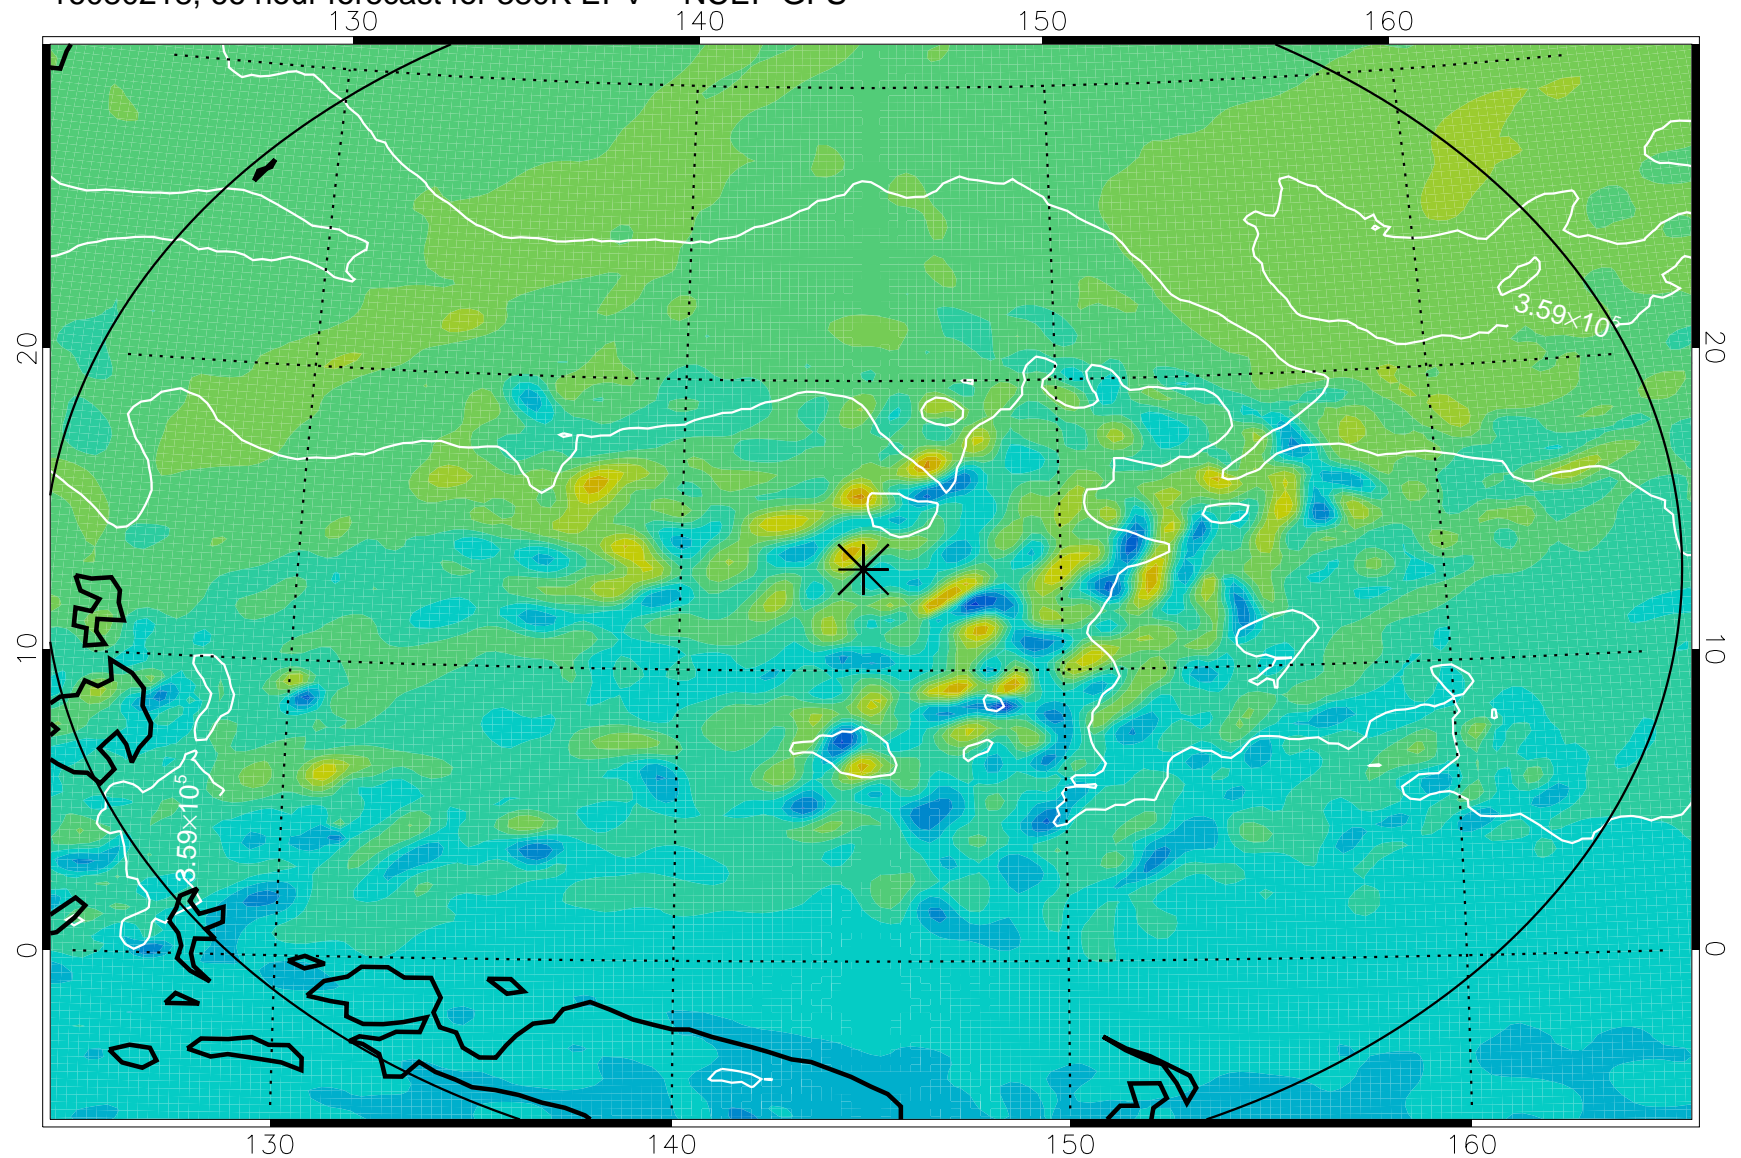

16080206, 54 hour forecast for 380K EPV -- NCEP GFS

380K Montgomery Streamfunction, white

Range ring of 2304 km

16080212, 60 hour forecast for 380K EPV -- NCEP GFS

380K Montgomery Streamfunction, white

Range ring of 2304 km

16080218, 66 hour forecast for 380K EPV -- NCEP GFS

380K Montgomery Streamfunction, white

Range ring of 2304 km

16080300, 72 hour forecast for 380K EPV -- NCEP GFS

380K Montgomery Streamfunction, white

Range ring of 2304 km

16080306, 78 hour forecast for 380K EPV -- NCEP GFS

380K Montgomery Streamfunction, white

Range ring of 2304 km

16080312, 84 hour forecast for 380K EPV -- NCEP GFS

380K Montgomery Streamfunction, white

Range ring of 2304 km

16080406, 102 hour forecast for 380K EPV -- NCEP GFS

380K Montgomery Streamfunction, white

Range ring of 2304 km

16080412, 108 hour forecast for 380K EPV -- NCEP GFS

380K Montgomery Streamfunction, white

Range ring of 2304 km