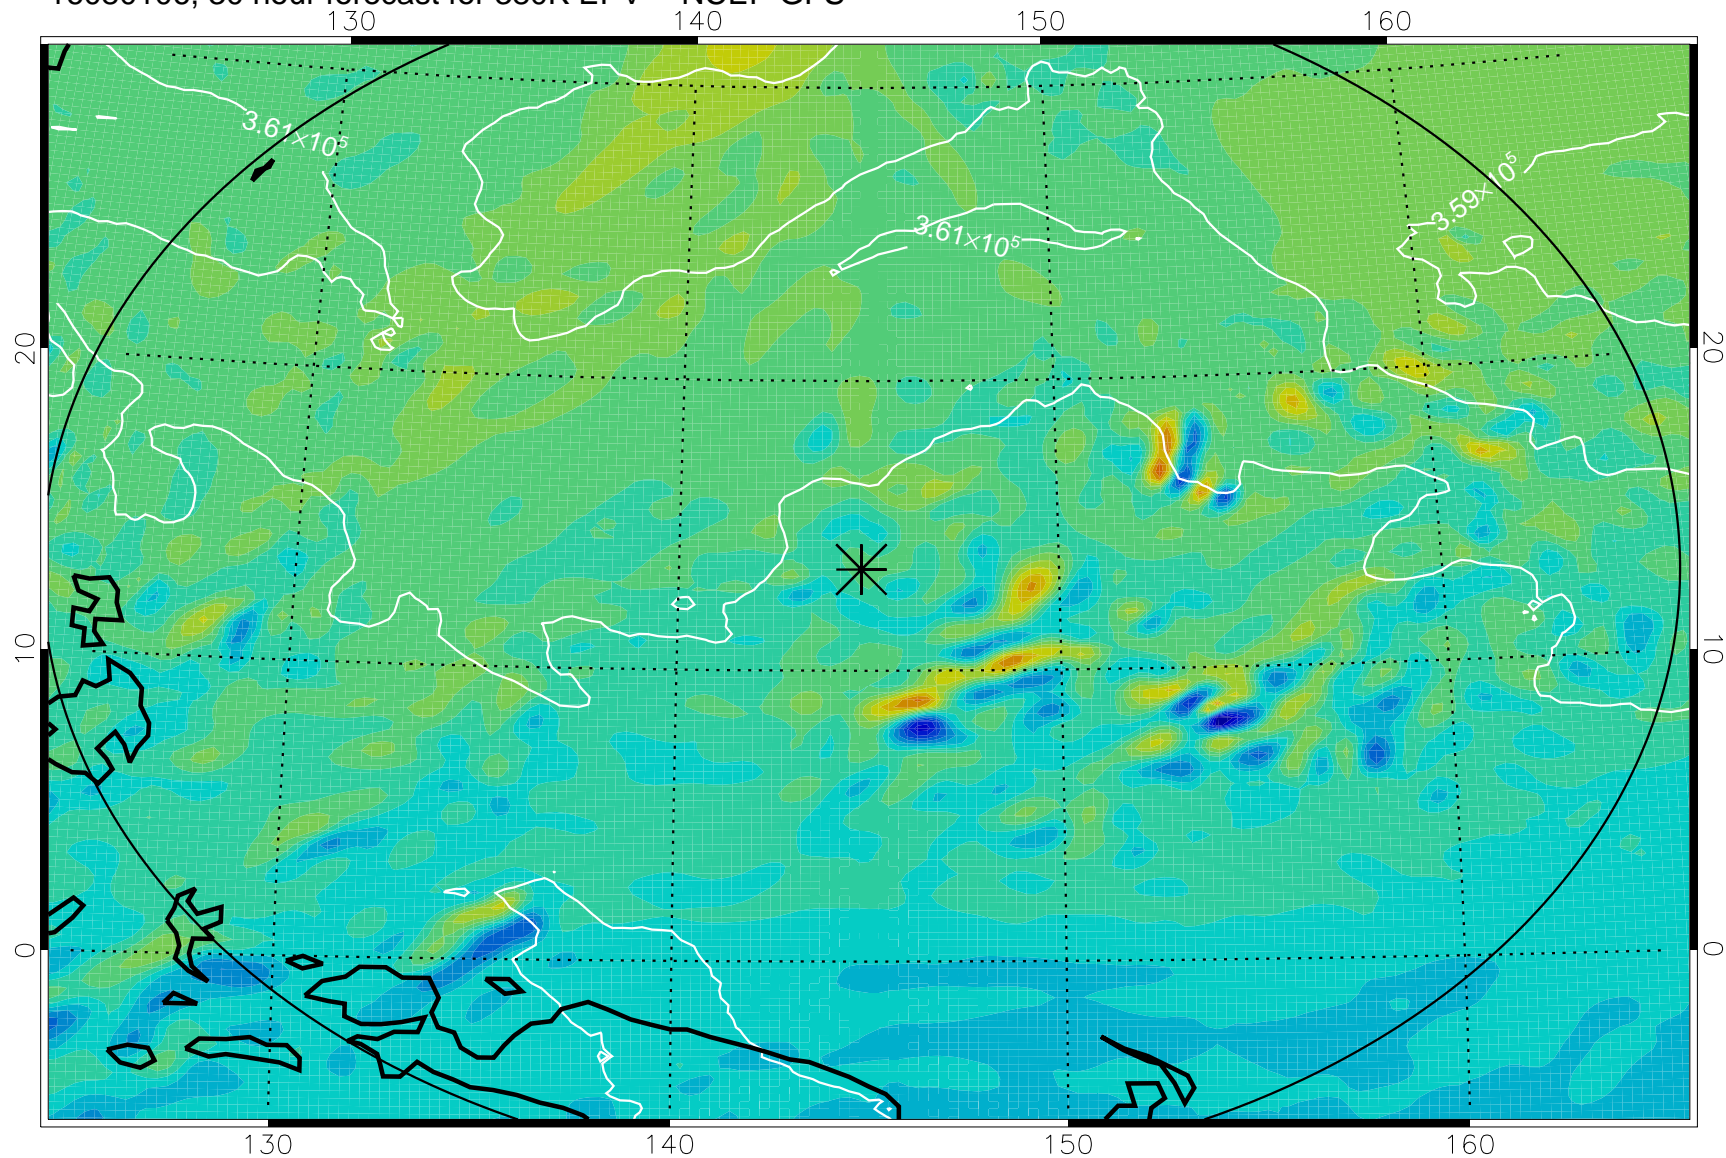

16073106, 6 hour forecast for 380K EPV -- NCEP GFS

380K Montgomery Streamfunction, white

Range ring of 2304 km

16073112, 12 hour forecast for 380K EPV -- NCEP GFS

380K Montgomery Streamfunction, white

Range ring of 2304 km

16073118, 18 hour forecast for 380K EPV -- NCEP GFS

380K Montgomery Streamfunction, white

Range ring of 2304 km

16080100, 24 hour forecast for 380K EPV -- NCEP GFS

380K Montgomery Streamfunction, white

Range ring of 2304 km

16080106, 30 hour forecast for 380K EPV -- NCEP GFS

380K Montgomery Streamfunction, white

Range ring of 2304 km

16080112, 36 hour forecast for 380K EPV -- NCEP GFS

380K Montgomery Streamfunction, white

Range ring of 2304 km

16080118, 42 hour forecast for 380K EPV -- NCEP GFS

380K Montgomery Streamfunction, white

Range ring of 2304 km

16080200, 48 hour forecast for 380K EPV -- NCEP GFS

380K Montgomery Streamfunction, white

Range ring of 2304 km