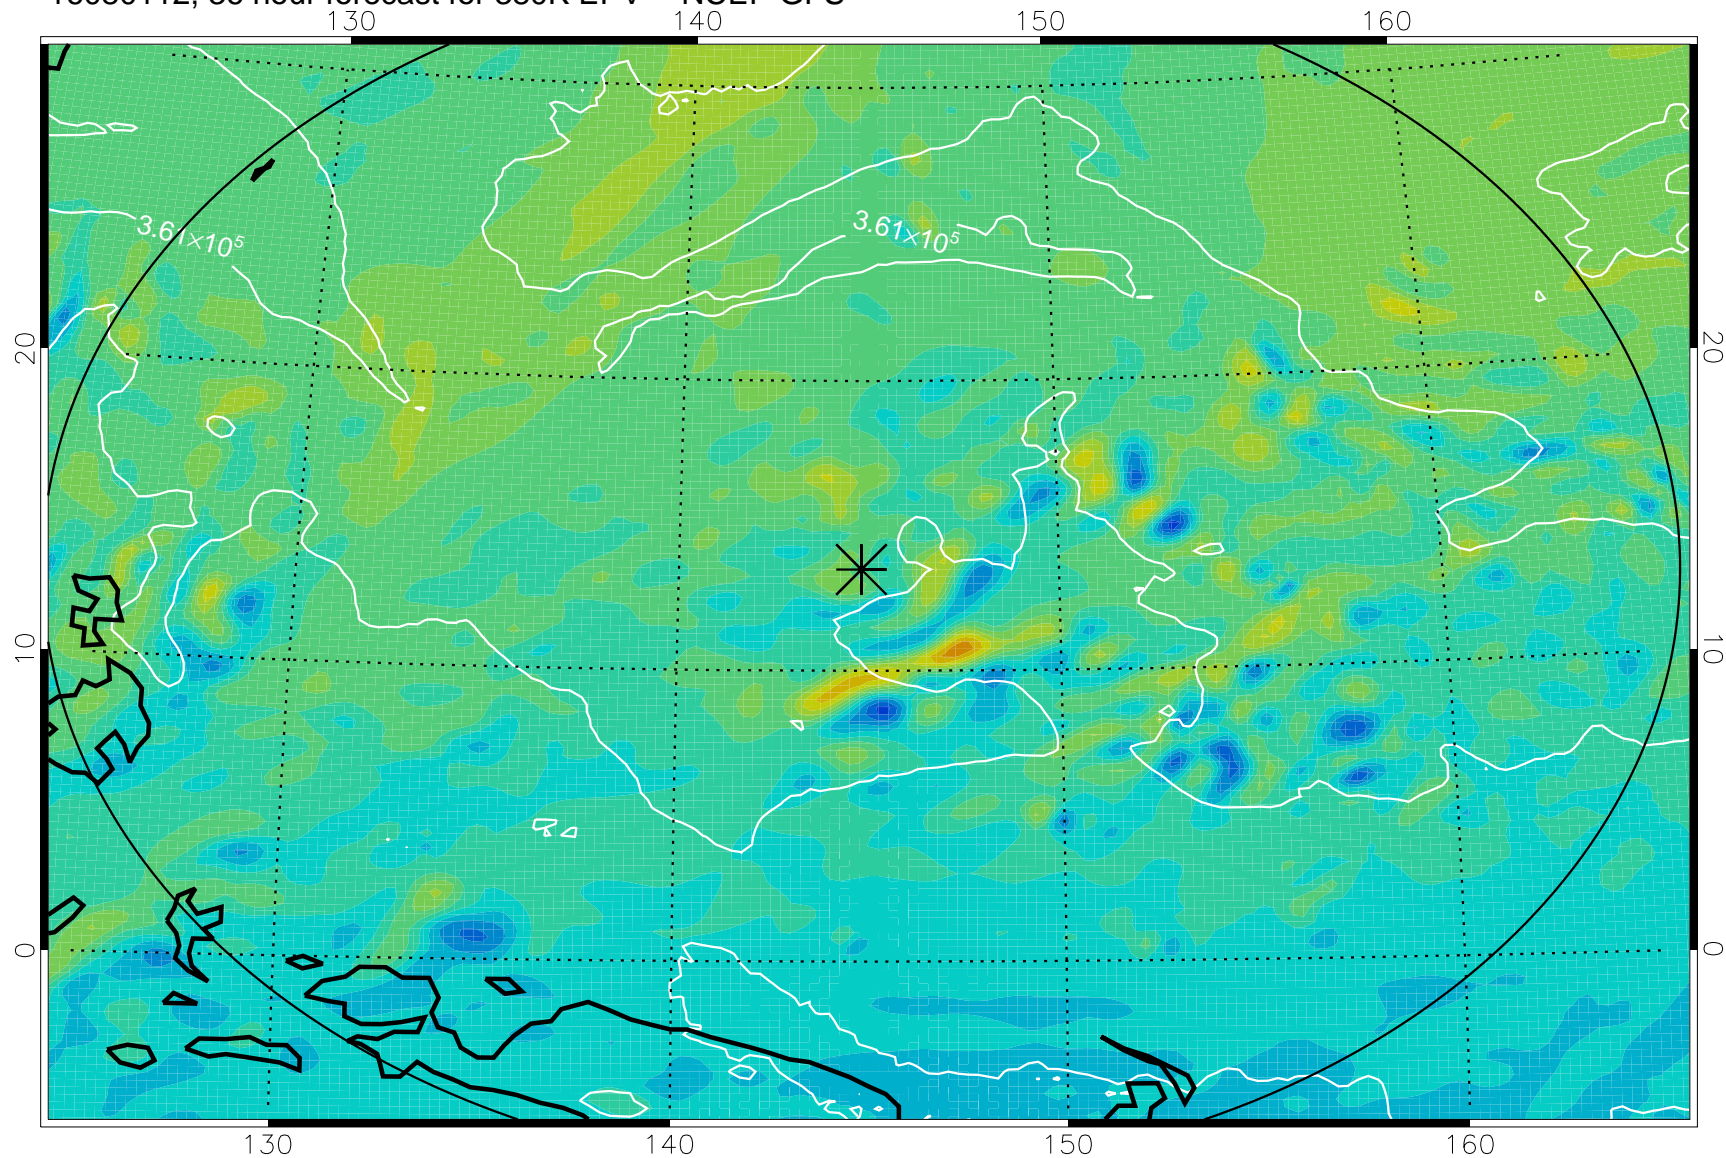

16073118, 18 hour forecast for 380K EPV -- NCEP GFS

380K Montgomery Streamfunction, white

Range ring of 2304 km

16080100, 24 hour forecast for 380K EPV -- NCEP GFS

380K Montgomery Streamfunction, white

Range ring of 2304 km

16080106, 30 hour forecast for 380K EPV -- NCEP GFS

380K Montgomery Streamfunction, white

Range ring of 2304 km

16080112, 36 hour forecast for 380K EPV -- NCEP GFS

380K Montgomery Streamfunction, white

Range ring of 2304 km

16080118, 42 hour forecast for 380K EPV -- NCEP GFS

380K Montgomery Streamfunction, white

Range ring of 2304 km

16080200, 48 hour forecast for 380K EPV -- NCEP GFS

380K Montgomery Streamfunction, white

Range ring of 2304 km

16080206, 54 hour forecast for 380K EPV -- NCEP GFS

380K Montgomery Streamfunction, white

Range ring of 2304 km

16080212, 60 hour forecast for 380K EPV -- NCEP GFS

380K Montgomery Streamfunction, white

Range ring of 2304 km