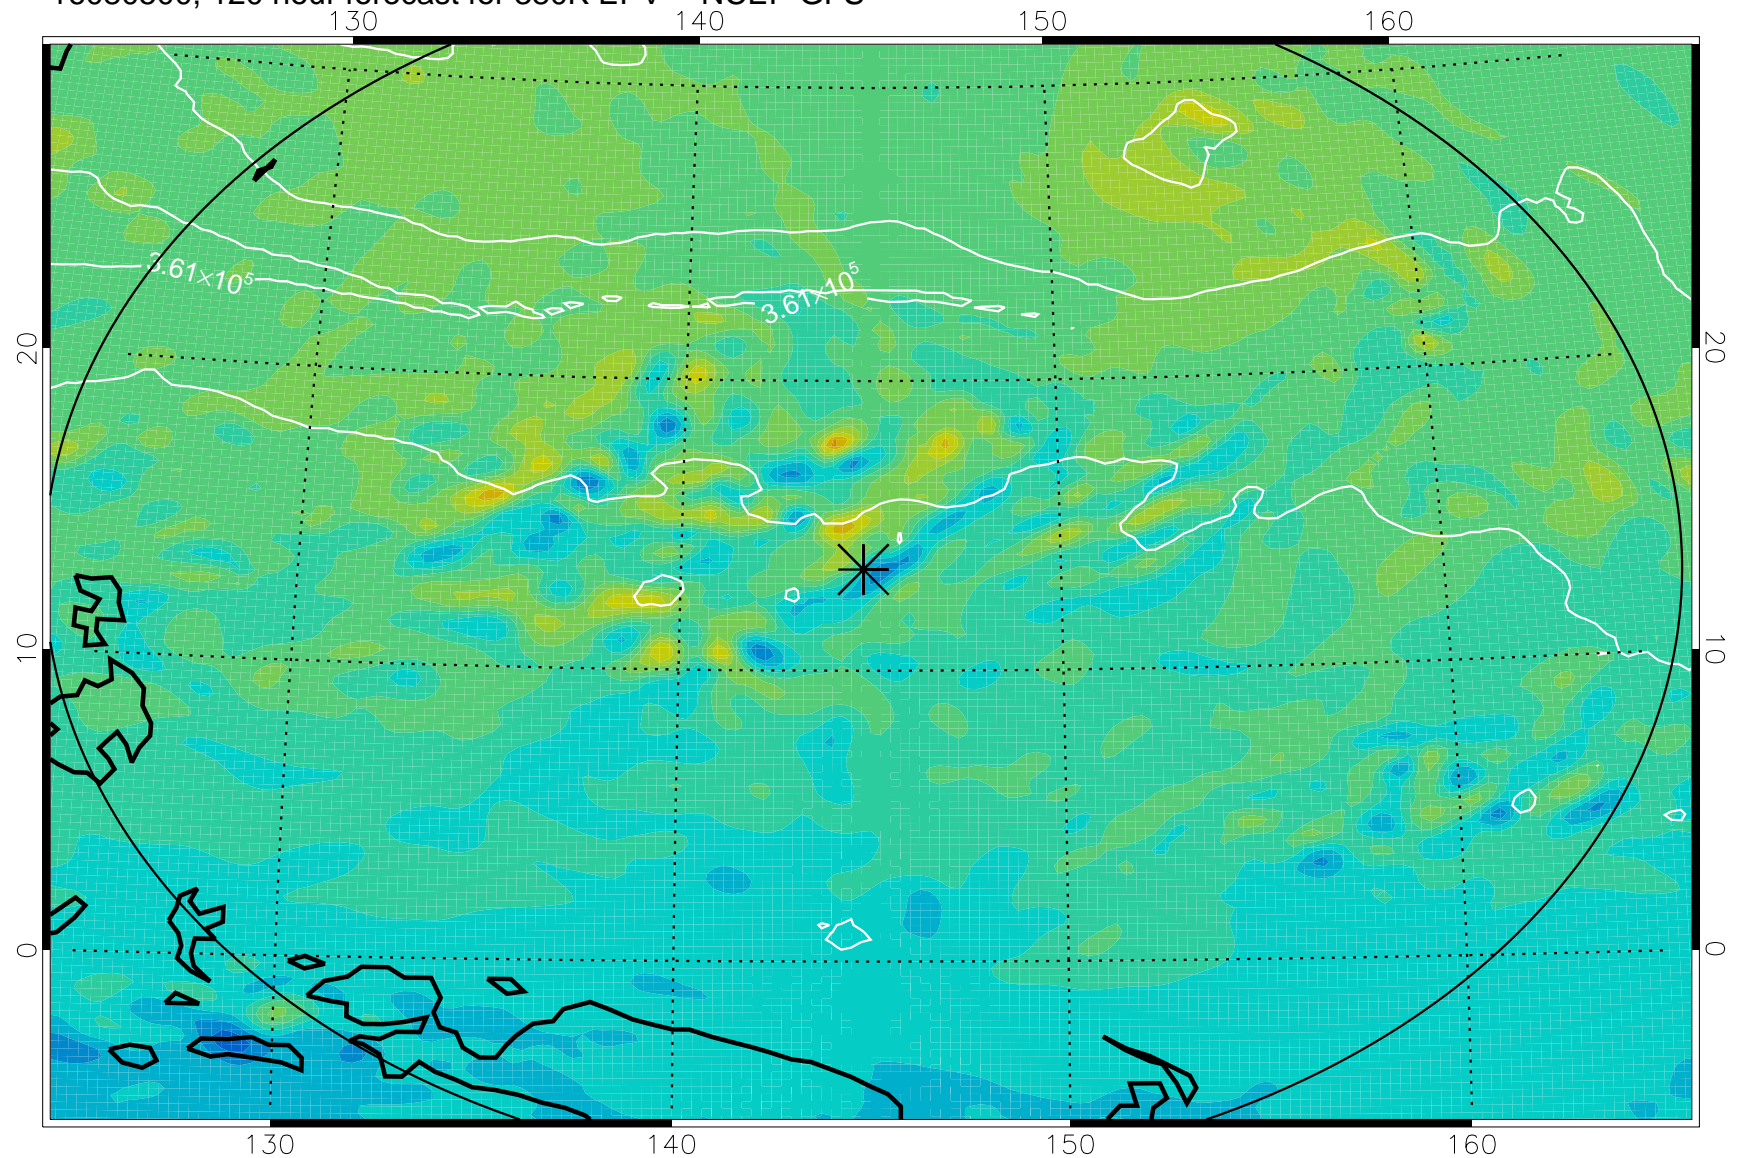

16080306, 78 hour forecast for 380K EPV -- NCEP GFS

380K Montgomery Streamfunction, white

Range ring of 2304 km

16080312, 84 hour forecast for 380K EPV -- NCEP GFS

380K Montgomery Streamfunction, white

Range ring of 2304 km

16080318, 90 hour forecast for 380K EPV -- NCEP GFS

380K Montgomery Streamfunction, white

Range ring of 2304 km

16080400, 96 hour forecast for 380K EPV -- NCEP GFS

380K Montgomery Streamfunction, white

Range ring of 2304 km

16080406, 102 hour forecast for 380K EPV -- NCEP GFS

380K Montgomery Streamfunction, white

Range ring of 2304 km

16080412, 108 hour forecast for 380K EPV -- NCEP GFS

380K Montgomery Streamfunction, white

Range ring of 2304 km

16080418, 114 hour forecast for 380K EPV -- NCEP GFS

380K Montgomery Streamfunction, white

Range ring of 2304 km

16080500, 120 hour forecast for 380K EPV -- NCEP GFS

380K Montgomery Streamfunction, white

Range ring of 2304 km