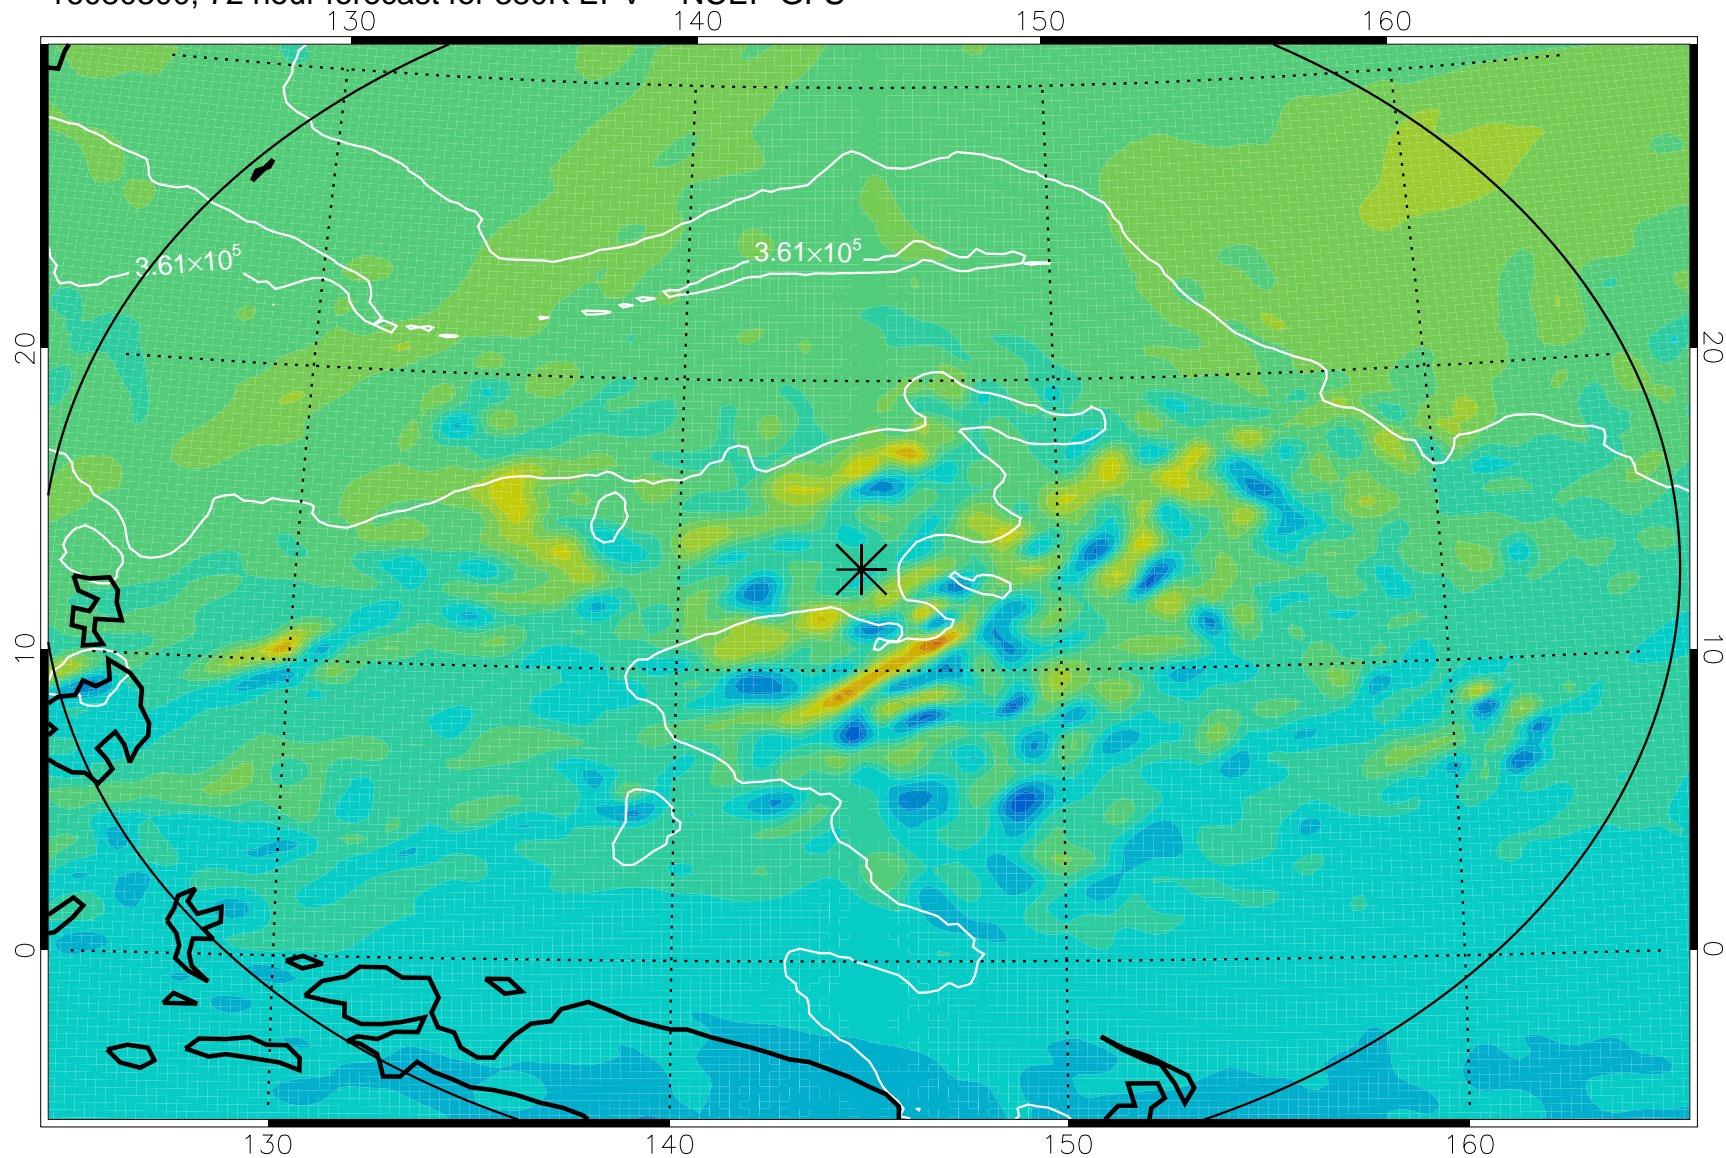

16080118, 42 hour forecast for 380K EPV -- NCEP GFS

380K Montgomery Streamfunction, white

Range ring of 2304 km

16080200, 48 hour forecast for 380K EPV -- NCEP GFS

380K Montgomery Streamfunction, white

Range ring of 2304 km

16080206, 54 hour forecast for 380K EPV -- NCEP GFS

380K Montgomery Streamfunction, white

Range ring of 2304 km

16080212, 60 hour forecast for 380K EPV -- NCEP GFS

380K Montgomery Streamfunction, white

Range ring of 2304 km

16080218, 66 hour forecast for 380K EPV -- NCEP GFS

380K Montgomery Streamfunction, white

Range ring of 2304 km

16080300, 72 hour forecast for 380K EPV -- NCEP GFS

380K Montgomery Streamfunction, white

Range ring of 2304 km

16080306, 78 hour forecast for 380K EPV -- NCEP GFS

380K Montgomery Streamfunction, white

Range ring of 2304 km

16080312, 84 hour forecast for 380K EPV -- NCEP GFS

380K Montgomery Streamfunction, white

Range ring of 2304 km