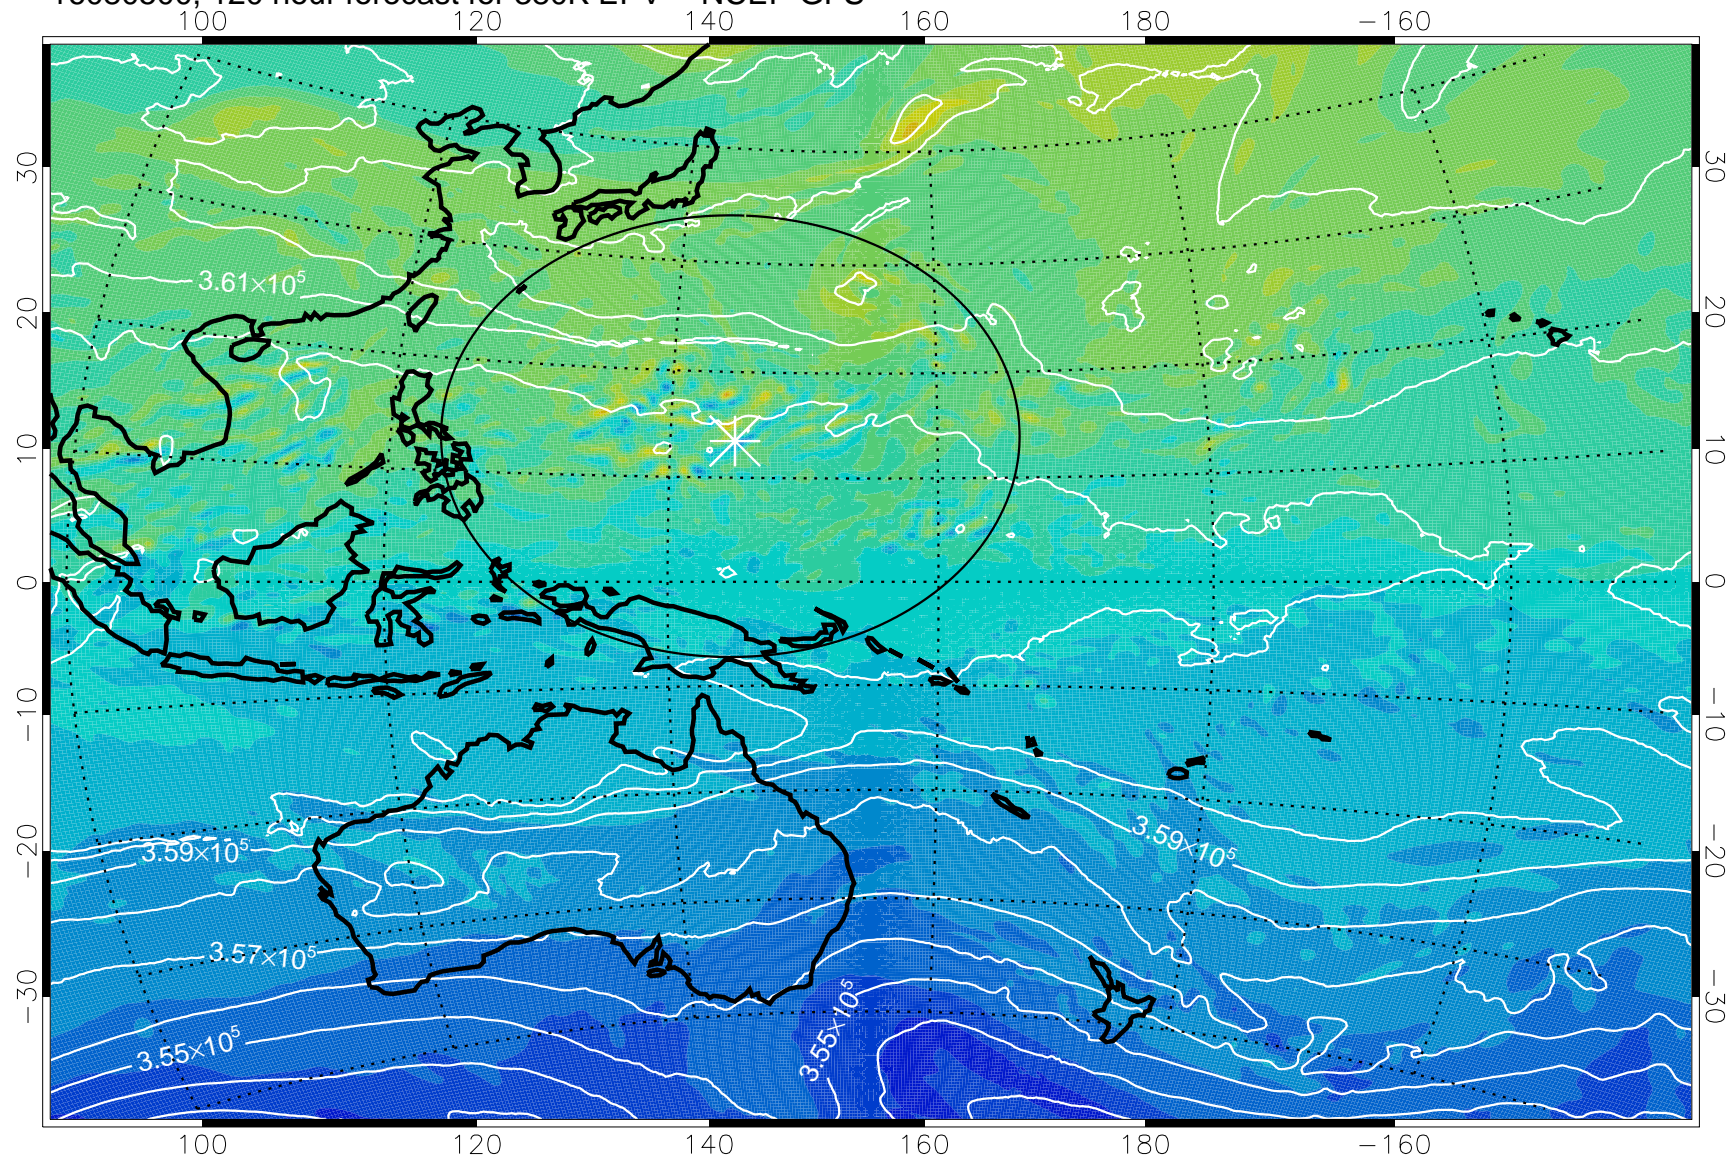

16080406, 102 hour forecast for 380K EPV -- NCEP GFS

380K Montgomery Streamfunction, white

Range ring of 2304 km

16080412, 108 hour forecast for 380K EPV -- NCEP GFS

380K Montgomery Streamfunction, white

Range ring of 2304 km

16080418, 114 hour forecast for 380K EPV -- NCEP GFS

380K Montgomery Streamfunction, white

Range ring of 2304 km

16080500, 120 hour forecast for 380K EPV -- NCEP GFS

380K Montgomery Streamfunction, white

Range ring of 2304 km