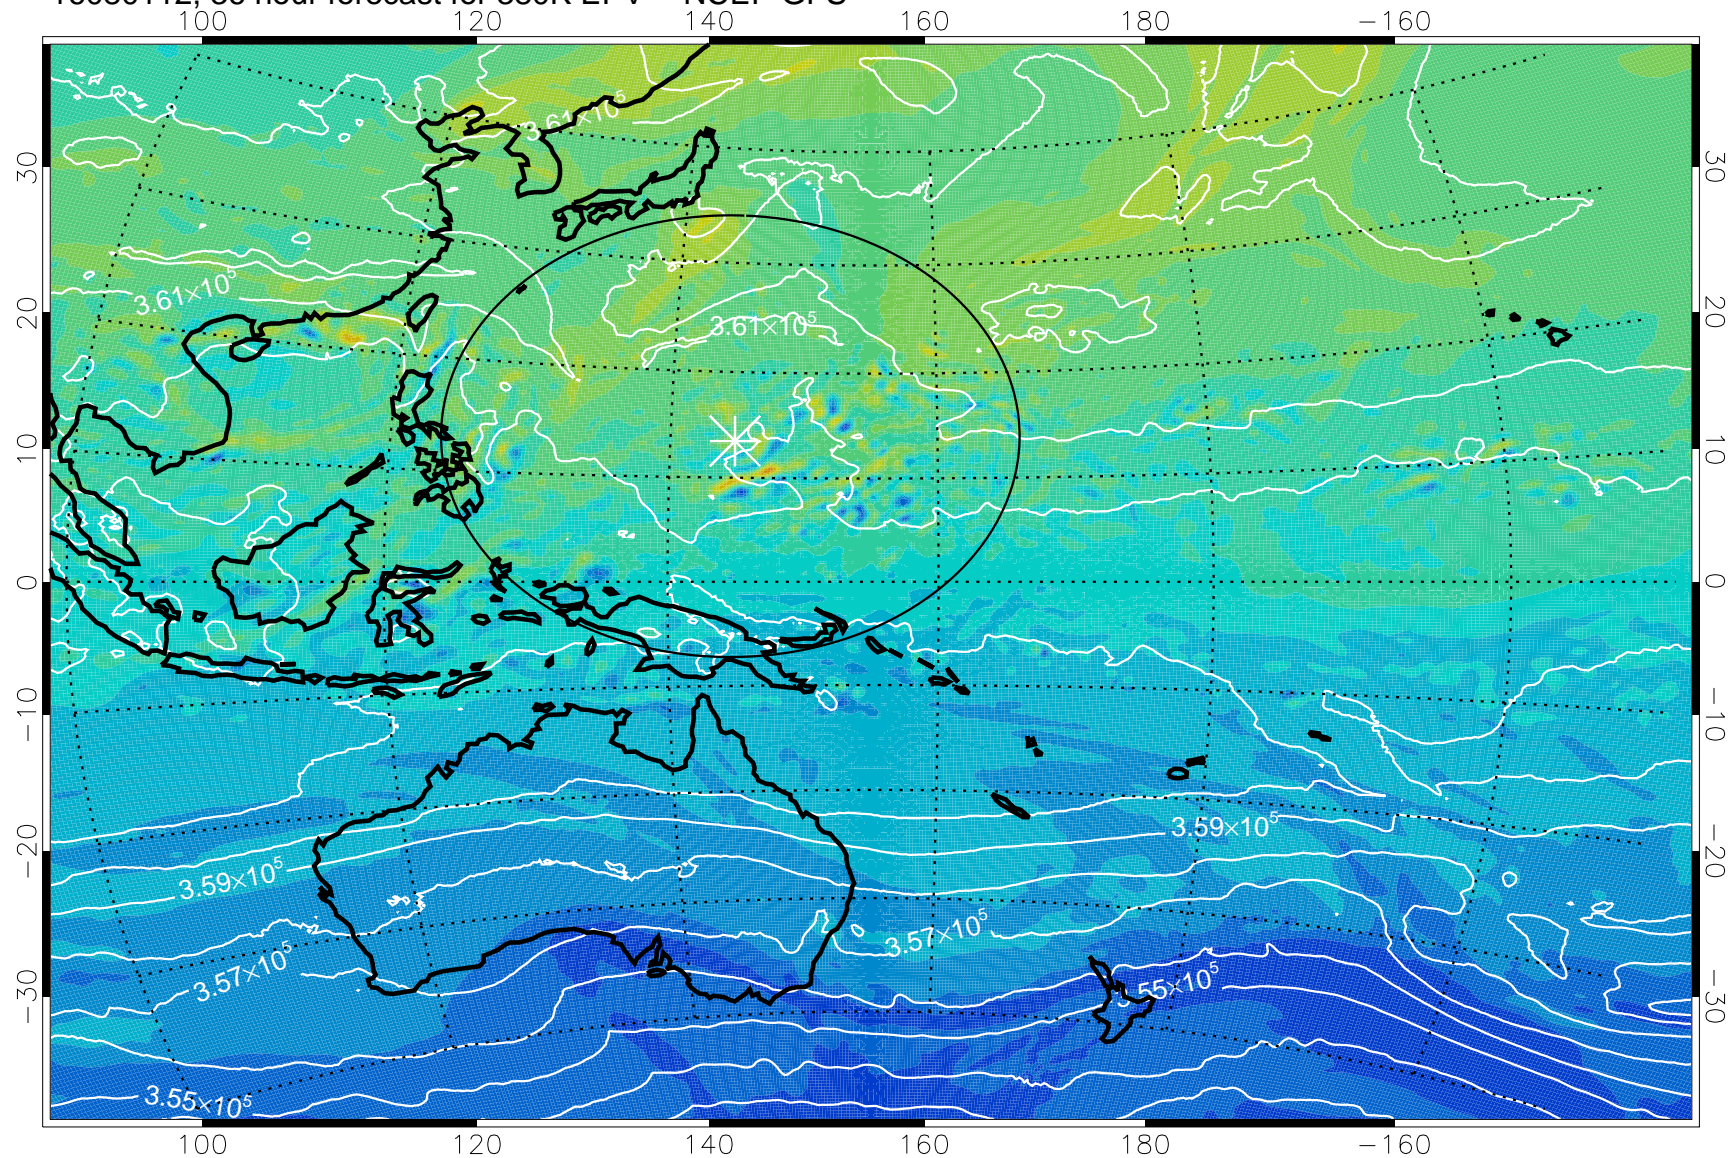

16080106, 30 hour forecast for 380K EPV -- NCEP GFS

380K Montgomery Streamfunction, white

Range ring of 2304 km

16080112, 36 hour forecast for 380K EPV -- NCEP GFS

380K Montgomery Streamfunction, white

Range ring of 2304 km

16080118, 42 hour forecast for 380K EPV -- NCEP GFS

380K Montgomery Streamfunction, white

Range ring of 2304 km

16080200, 48 hour forecast for 380K EPV -- NCEP GFS

380K Montgomery Streamfunction, white

Range ring of 2304 km

16080206, 54 hour forecast for 380K EPV -- NCEP GFS

380K Montgomery Streamfunction, white

Range ring of 2304 km

16080212, 60 hour forecast for 380K EPV -- NCEP GFS

380K Montgomery Streamfunction, white

Range ring of 2304 km

16080218, 66 hour forecast for 380K EPV -- NCEP GFS

380K Montgomery Streamfunction, white

Range ring of 2304 km

16080300, 72 hour forecast for 380K EPV -- NCEP GFS

380K Montgomery Streamfunction, white

Range ring of 2304 km