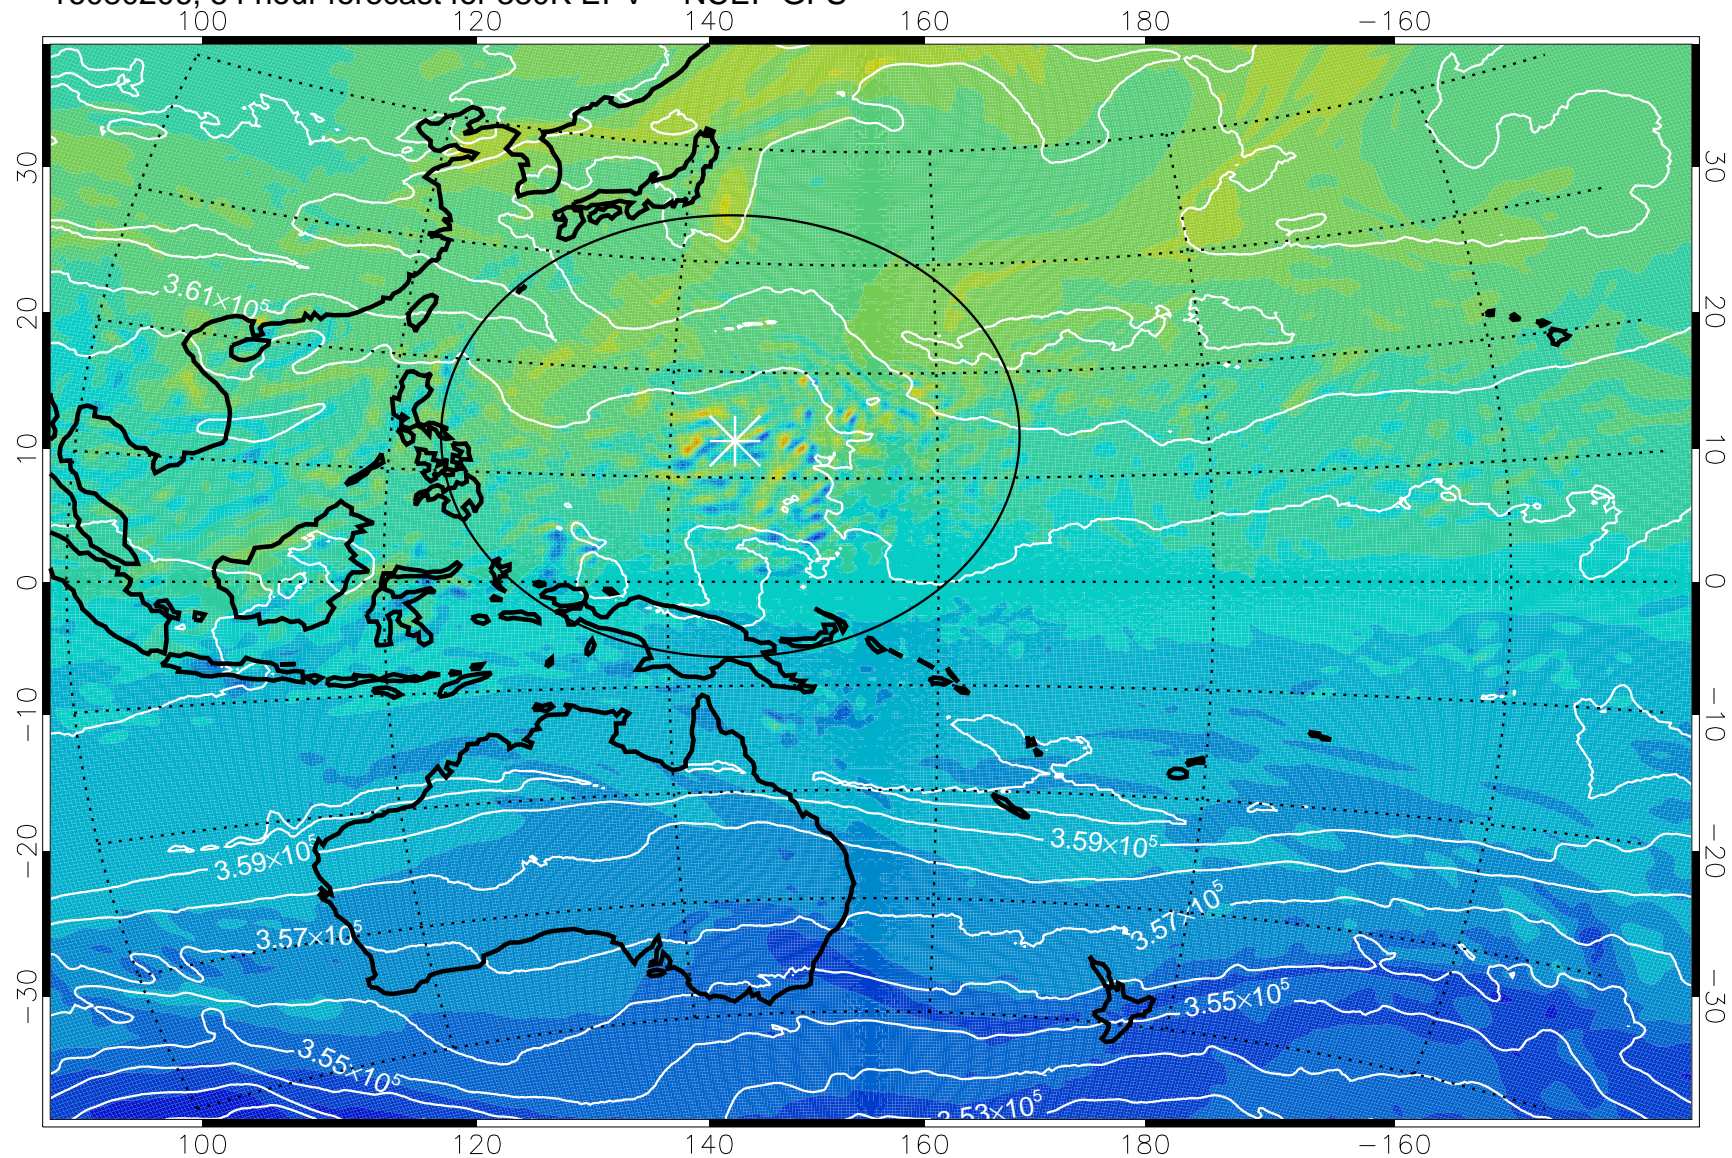

16080118, 42 hour forecast for 380K EPV -- NCEP GFS

380K Montgomery Streamfunction, white

Range ring of 2304 km

16080200, 48 hour forecast for 380K EPV -- NCEP GFS

380K Montgomery Streamfunction, white

Range ring of 2304 km

16080206, 54 hour forecast for 380K EPV -- NCEP GFS

380K Montgomery Streamfunction, white

Range ring of 2304 km

16080212, 60 hour forecast for 380K EPV -- NCEP GFS

380K Montgomery Streamfunction, white

Range ring of 2304 km

16080218, 66 hour forecast for 380K EPV -- NCEP GFS

380K Montgomery Streamfunction, white

Range ring of 2304 km

16080300, 72 hour forecast for 380K EPV -- NCEP GFS

380K Montgomery Streamfunction, white

Range ring of 2304 km

16080306, 78 hour forecast for 380K EPV -- NCEP GFS

380K Montgomery Streamfunction, white

Range ring of 2304 km

16080312, 84 hour forecast for 380K EPV -- NCEP GFS

380K Montgomery Streamfunction, white

Range ring of 2304 km