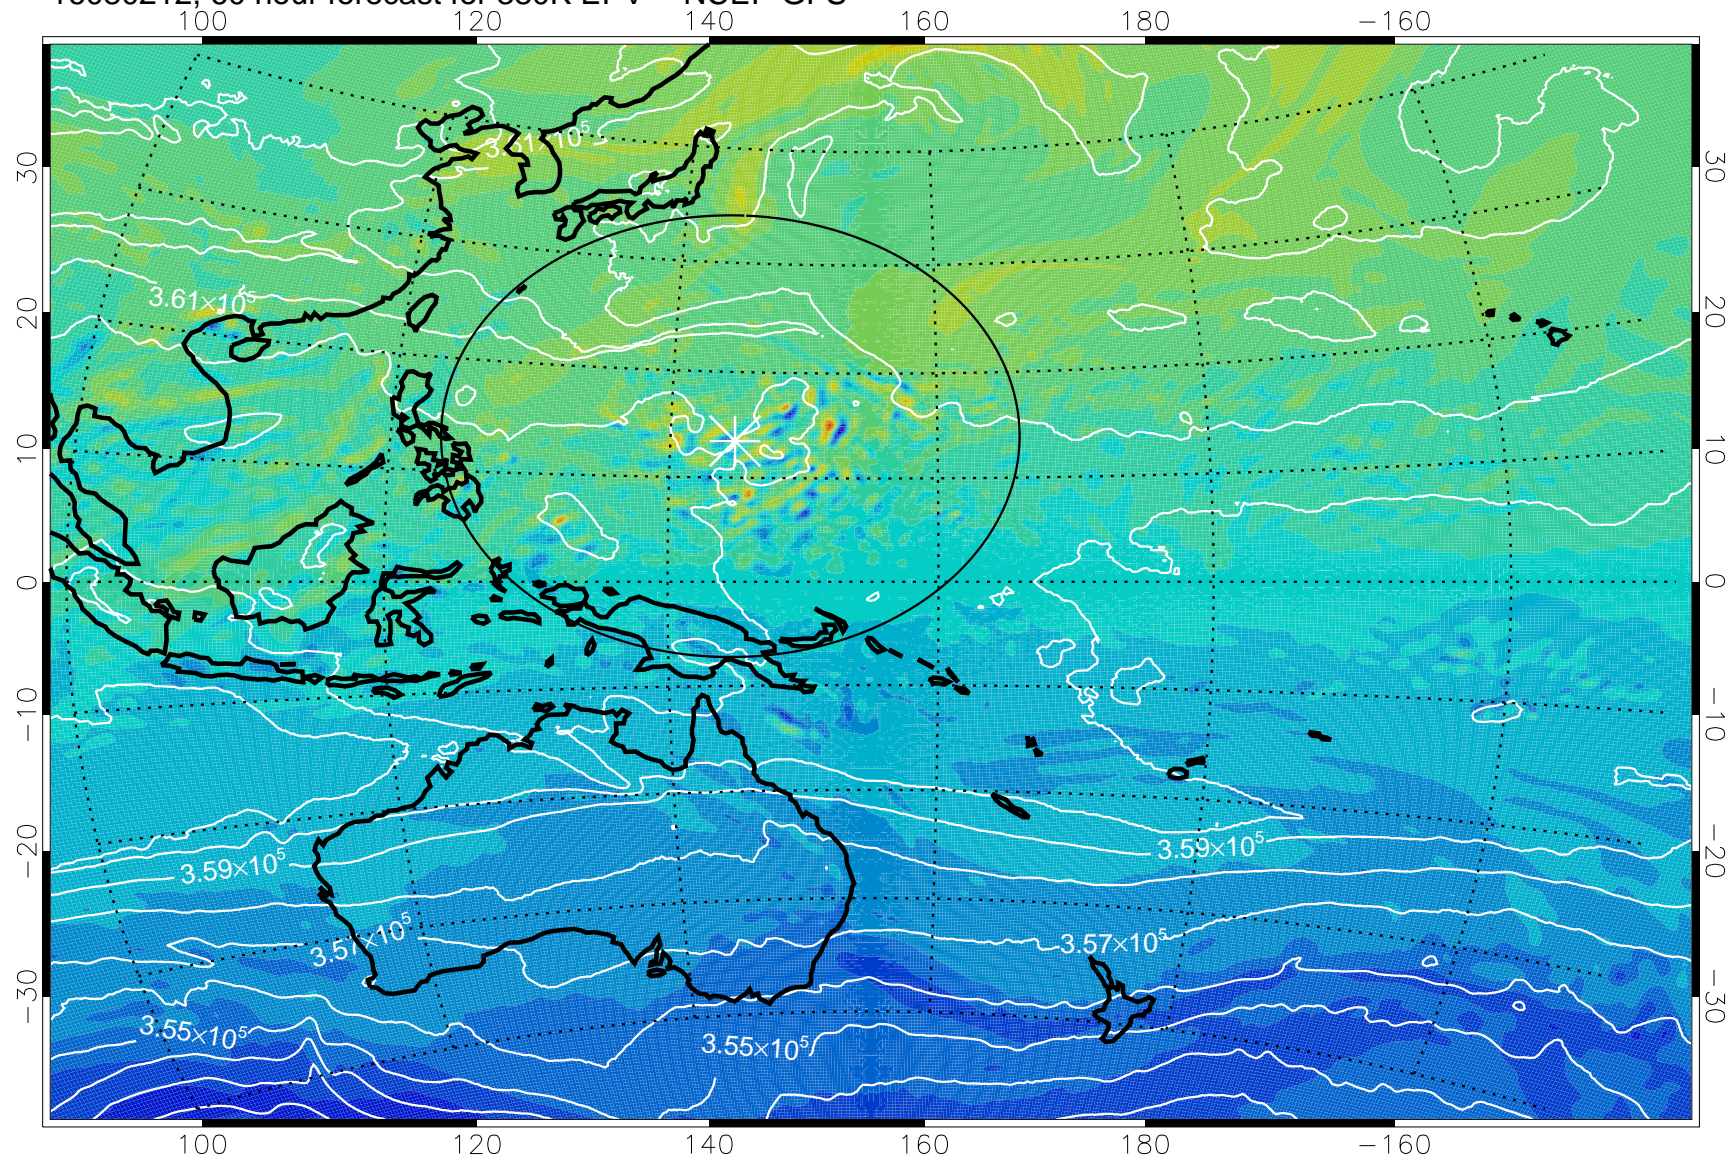

16080118, 42 hour forecast for 380K EPV -- NCEP GFS

380K Montgomery Streamfunction, white

Range ring of 2304 km

16080200, 48 hour forecast for 380K EPV -- NCEP GFS

380K Montgomery Streamfunction, white

Range ring of 2304 km

16080206, 54 hour forecast for 380K EPV -- NCEP GFS

380K Montgomery Streamfunction, white

Range ring of 2304 km

16080212, 60 hour forecast for 380K EPV -- NCEP GFS

380K Montgomery Streamfunction, white

Range ring of 2304 km

16080218, 66 hour forecast for 380K EPV -- NCEP GFS

380K Montgomery Streamfunction, white

Range ring of 2304 km

16080300, 72 hour forecast for 380K EPV -- NCEP GFS

380K Montgomery Streamfunction, white

Range ring of 2304 km

16080306, 78 hour forecast for 380K EPV -- NCEP GFS

380K Montgomery Streamfunction, white

Range ring of 2304 km

16080312, 84 hour forecast for 380K EPV -- NCEP GFS

380K Montgomery Streamfunction, white

Range ring of 2304 km