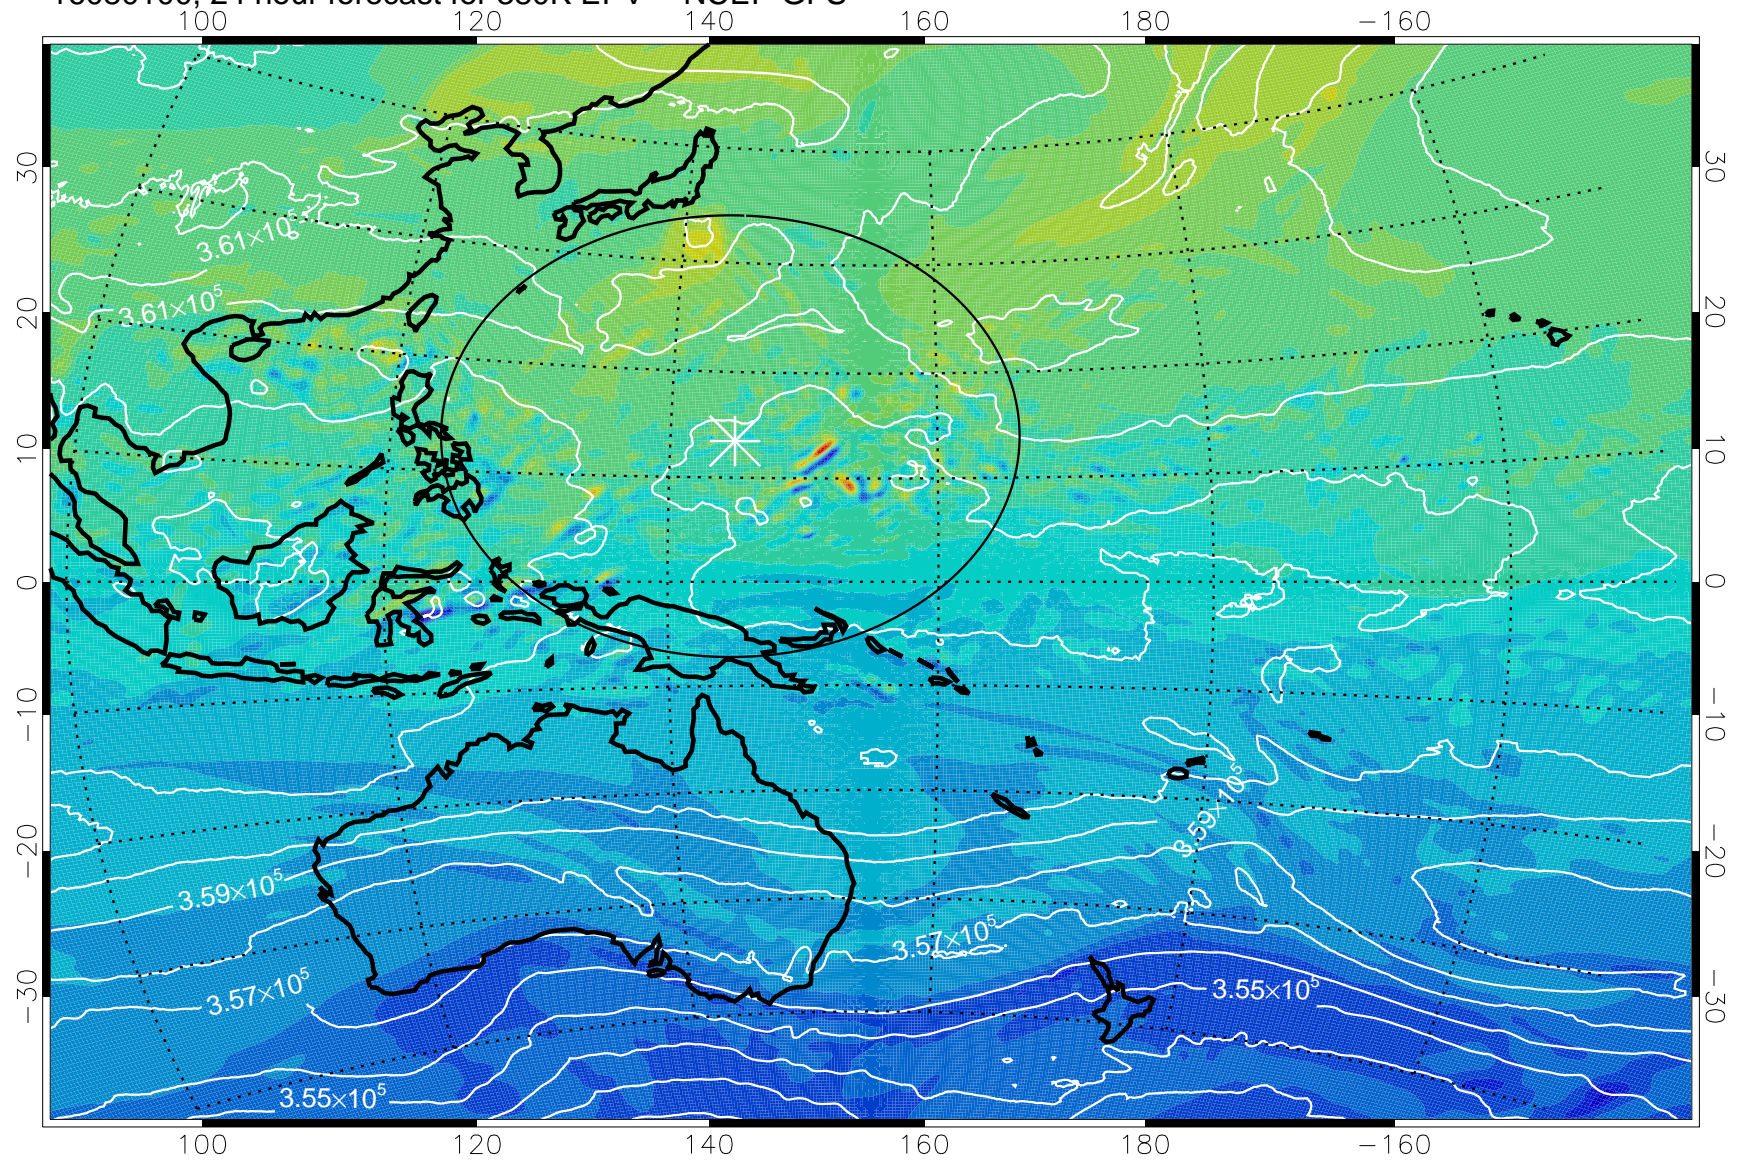

16073118, 18 hour forecast for 380K EPV -- NCEP GFS

380K Montgomery Streamfunction, white

Range ring of 2304 km

16080100, 24 hour forecast for 380K EPV -- NCEP GFS

380K Montgomery Streamfunction, white

Range ring of 2304 km

16080106, 30 hour forecast for 380K EPV -- NCEP GFS

380K Montgomery Streamfunction, white

Range ring of 2304 km

16080112, 36 hour forecast for 380K EPV -- NCEP GFS

380K Montgomery Streamfunction, white

Range ring of 2304 km

16080118, 42 hour forecast for 380K EPV -- NCEP GFS

380K Montgomery Streamfunction, white

Range ring of 2304 km

16080200, 48 hour forecast for 380K EPV -- NCEP GFS

380K Montgomery Streamfunction, white

Range ring of 2304 km

16080206, 54 hour forecast for 380K EPV -- NCEP GFS

380K Montgomery Streamfunction, white

Range ring of 2304 km

16080212, 60 hour forecast for 380K EPV -- NCEP GFS

380K Montgomery Streamfunction, white

Range ring of 2304 km