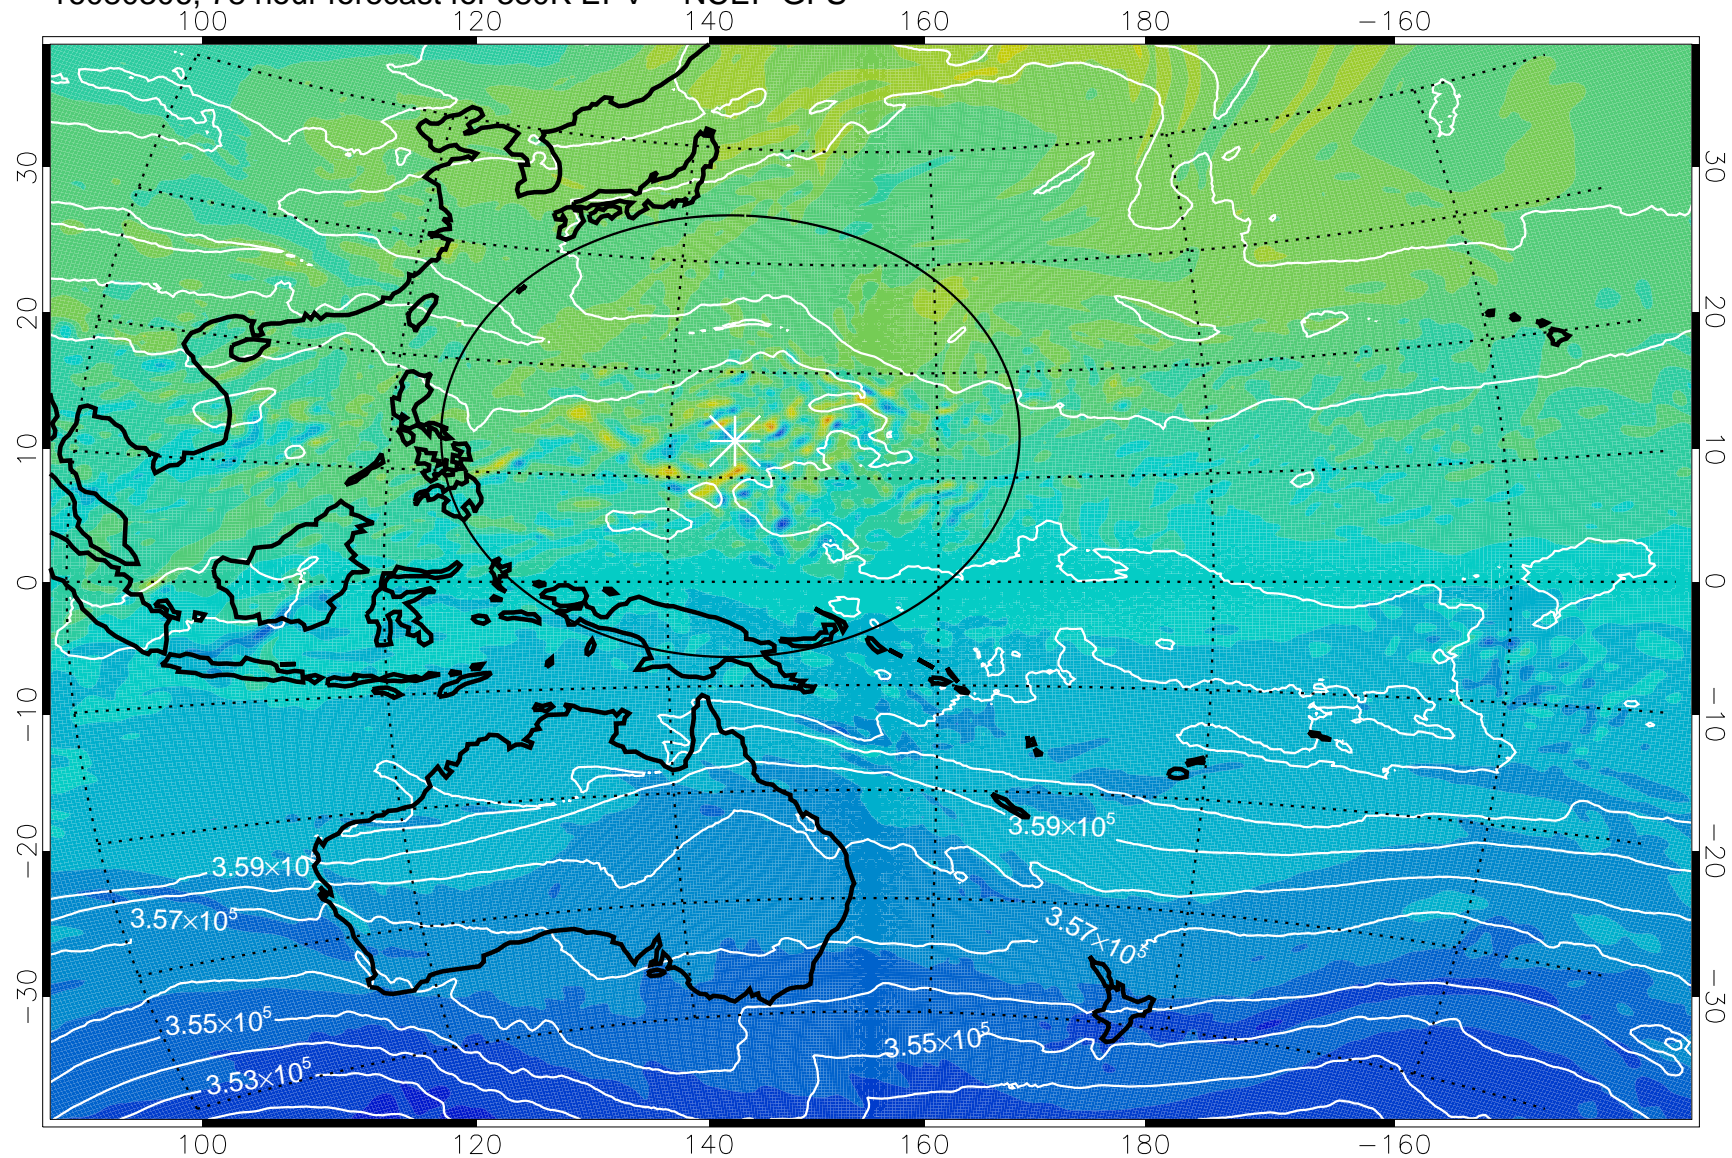

16080206, 54 hour forecast for 380K EPV -- NCEP GFS

380K Montgomery Streamfunction, white

Range ring of 2304 km

16080212, 60 hour forecast for 380K EPV -- NCEP GFS

380K Montgomery Streamfunction, white

Range ring of 2304 km

16080218, 66 hour forecast for 380K EPV -- NCEP GFS

380K Montgomery Streamfunction, white

Range ring of 2304 km

16080300, 72 hour forecast for 380K EPV -- NCEP GFS

380K Montgomery Streamfunction, white

Range ring of 2304 km

16080306, 78 hour forecast for 380K EPV -- NCEP GFS

380K Montgomery Streamfunction, white

Range ring of 2304 km

16080312, 84 hour forecast for 380K EPV -- NCEP GFS

380K Montgomery Streamfunction, white

Range ring of 2304 km

16080318, 90 hour forecast for 380K EPV -- NCEP GFS

380K Montgomery Streamfunction, white

Range ring of 2304 km

16080400, 96 hour forecast for 380K EPV -- NCEP GFS

380K Montgomery Streamfunction, white

Range ring of 2304 km