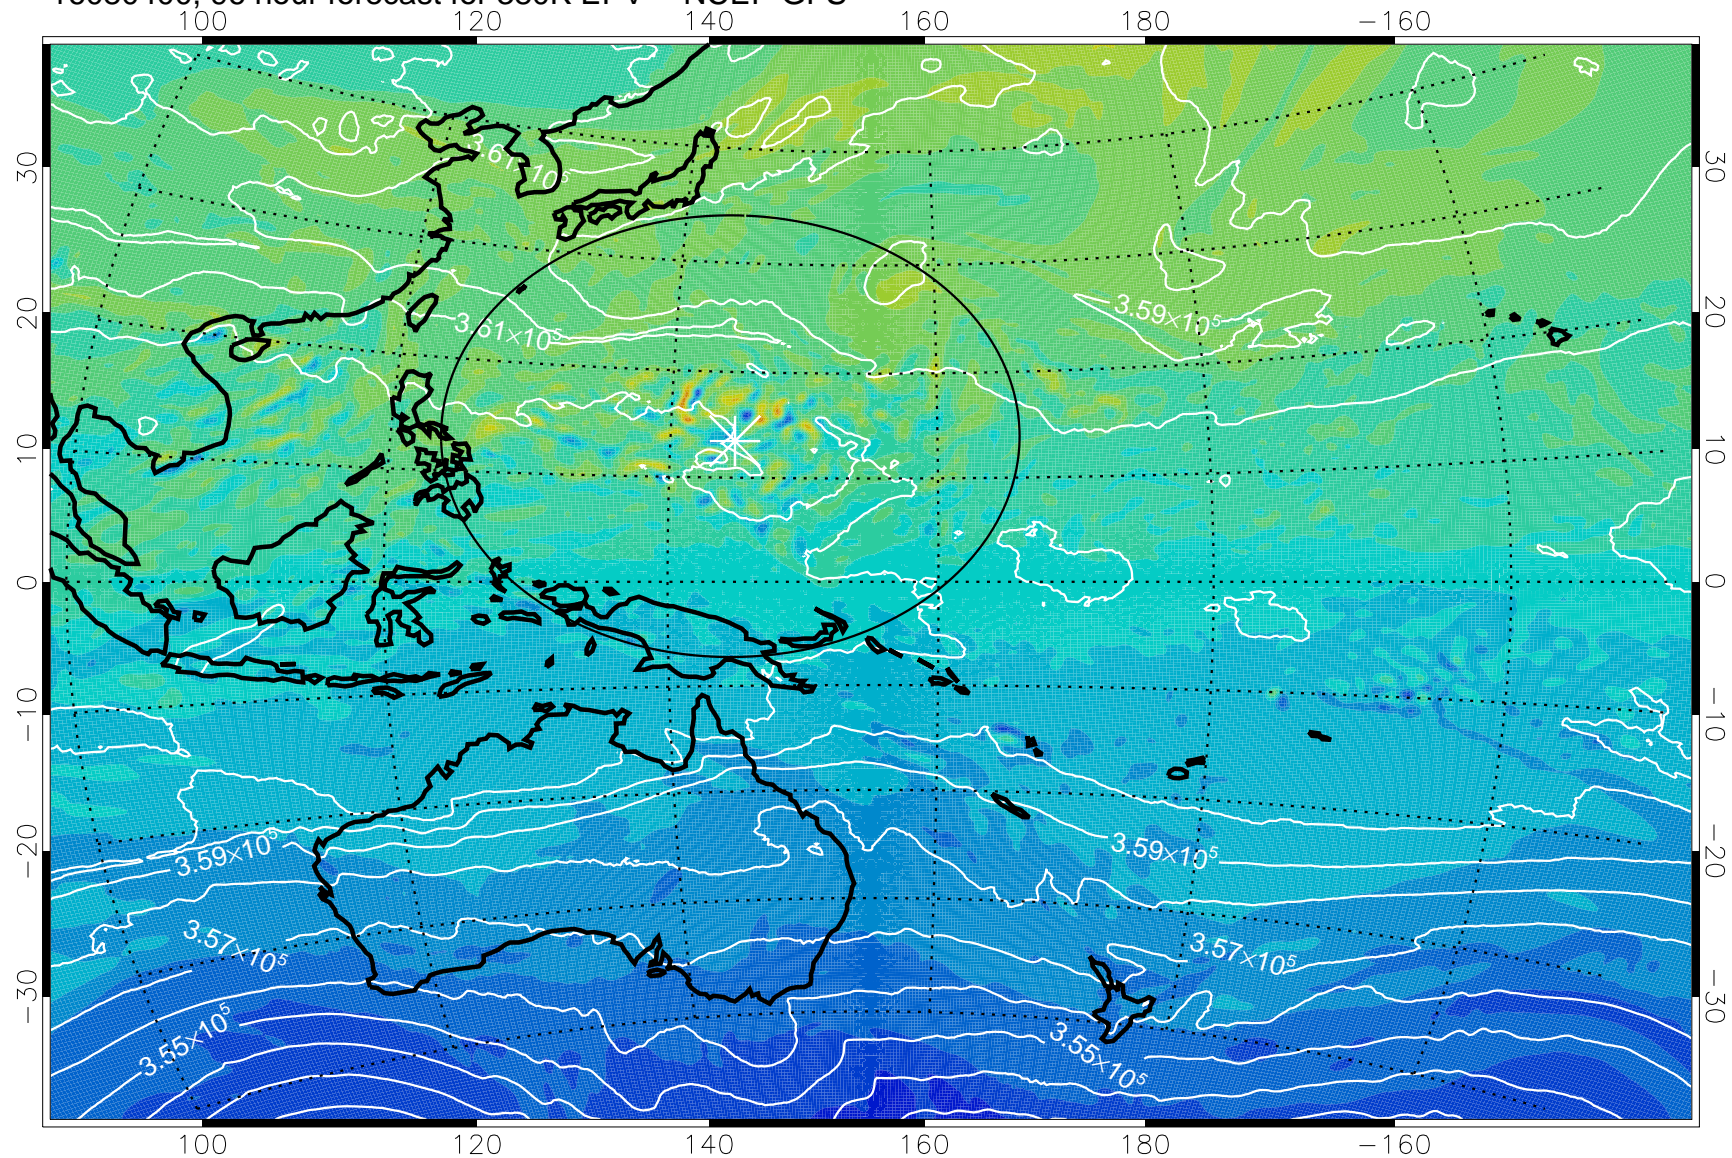

16080306, 78 hour forecast for 380K EPV -- NCEP GFS

380K Montgomery Streamfunction, white

Range ring of 2304 km

16080312, 84 hour forecast for 380K EPV -- NCEP GFS

380K Montgomery Streamfunction, white

Range ring of 2304 km

16080318, 90 hour forecast for 380K EPV -- NCEP GFS

380K Montgomery Streamfunction, white

Range ring of 2304 km

16080400, 96 hour forecast for 380K EPV -- NCEP GFS

380K Montgomery Streamfunction, white

Range ring of 2304 km

16080406, 102 hour forecast for 380K EPV -- NCEP GFS

380K Montgomery Streamfunction, white

Range ring of 2304 km

16080412, 108 hour forecast for 380K EPV -- NCEP GFS

380K Montgomery Streamfunction, white

Range ring of 2304 km

16080418, 114 hour forecast for 380K EPV -- NCEP GFS

380K Montgomery Streamfunction, white

Range ring of 2304 km

16080500, 120 hour forecast for 380K EPV -- NCEP GFS

380K Montgomery Streamfunction, white

Range ring of 2304 km