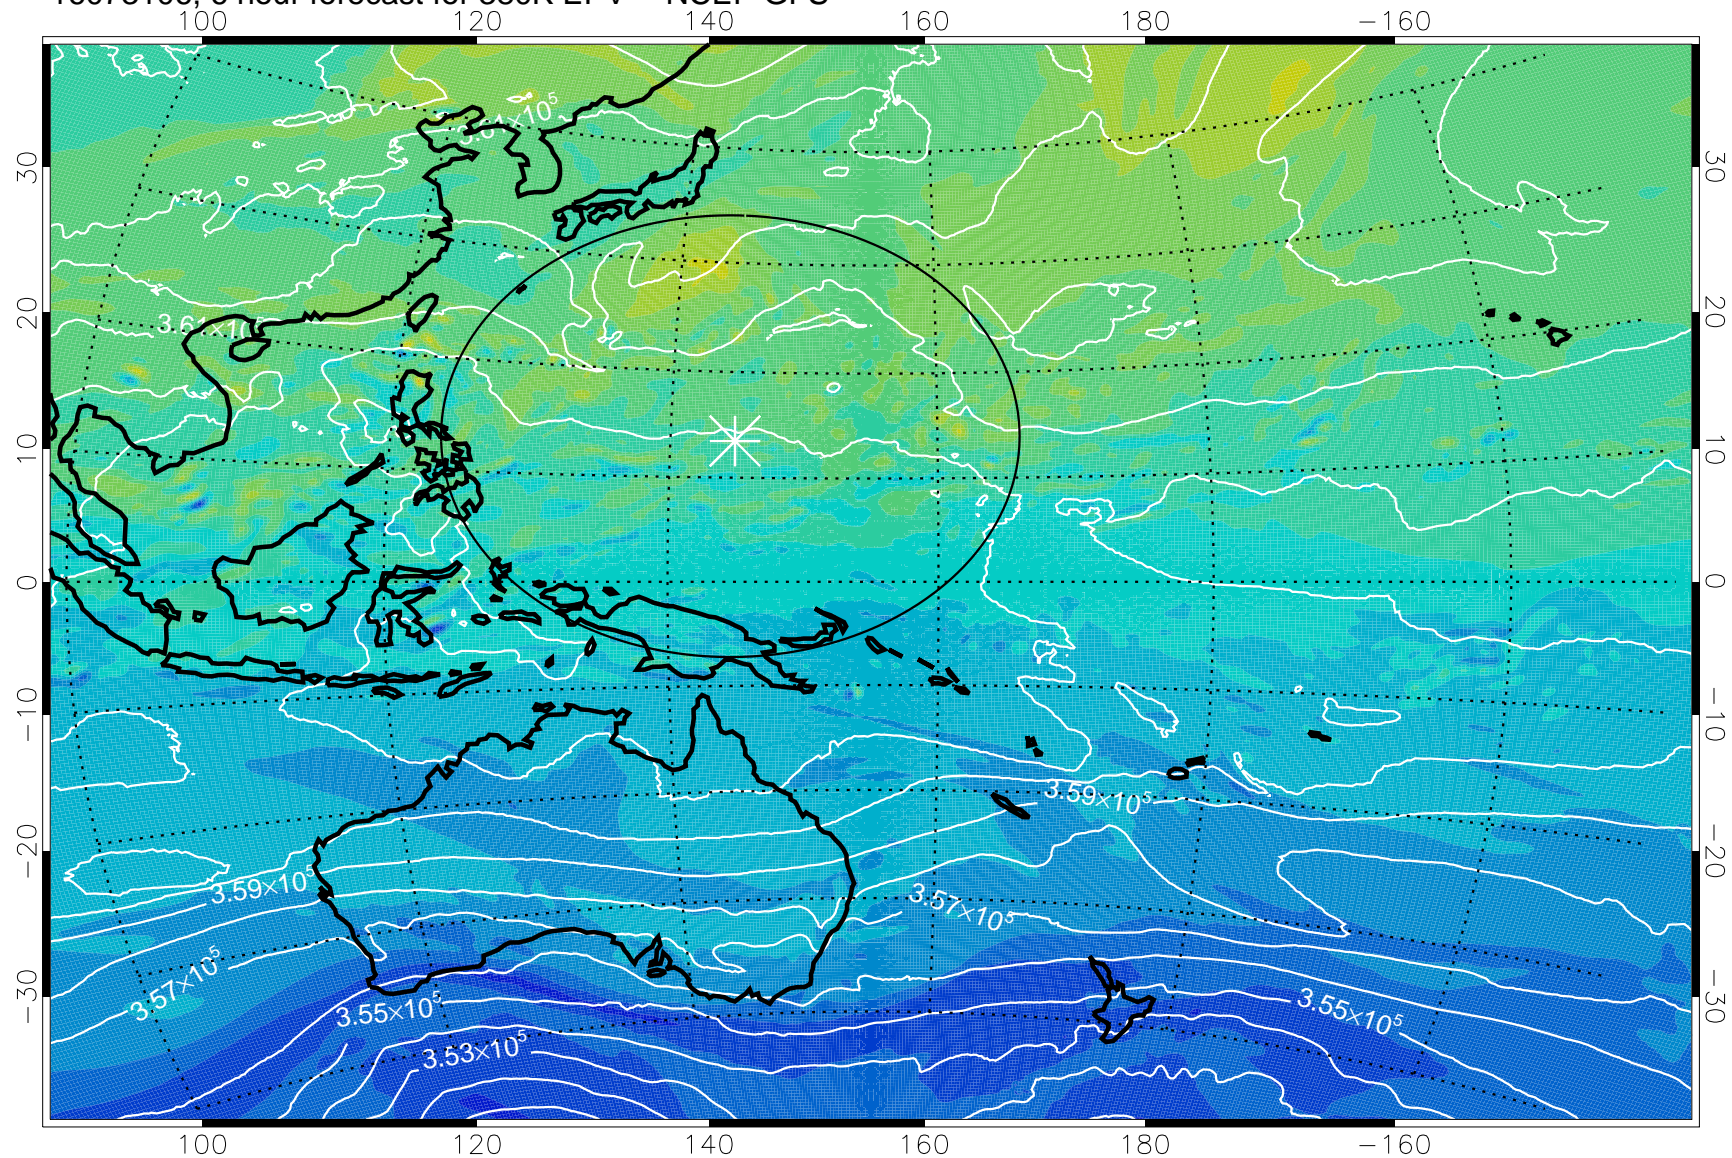

16073106, 6 hour forecast for 380K EPV -- NCEP GFS

380K Montgomery Streamfunction, white

Range ring of 2304 km

16073112, 12 hour forecast for 380K EPV -- NCEP GFS

380K Montgomery Streamfunction, white

Range ring of 2304 km

16073118, 18 hour forecast for 380K EPV -- NCEP GFS

380K Montgomery Streamfunction, white

Range ring of 2304 km

16080100, 24 hour forecast for 380K EPV -- NCEP GFS

380K Montgomery Streamfunction, white

Range ring of 2304 km

16080106, 30 hour forecast for 380K EPV -- NCEP GFS

380K Montgomery Streamfunction, white

Range ring of 2304 km

16080112, 36 hour forecast for 380K EPV -- NCEP GFS

380K Montgomery Streamfunction, white

Range ring of 2304 km

16080118, 42 hour forecast for 380K EPV -- NCEP GFS

380K Montgomery Streamfunction, white

Range ring of 2304 km

16080200, 48 hour forecast for 380K EPV -- NCEP GFS

380K Montgomery Streamfunction, white

Range ring of 2304 km