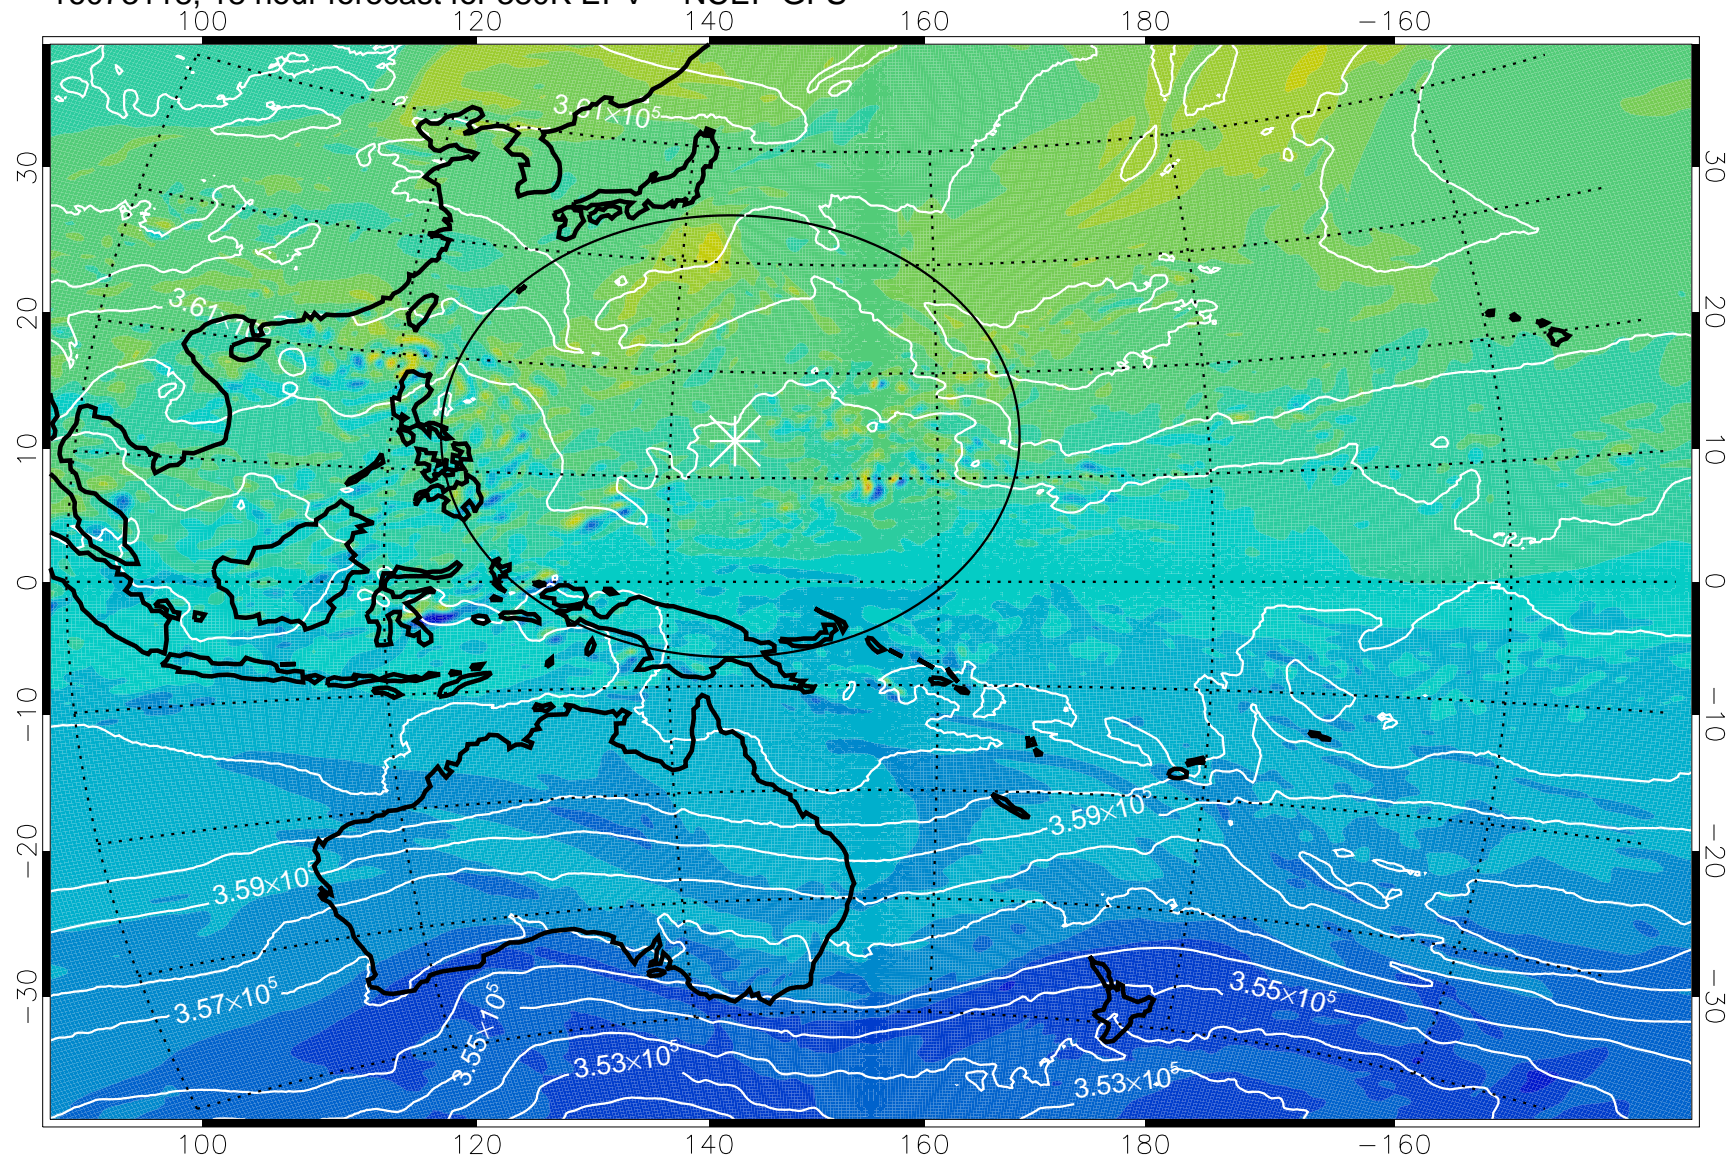

16073106, 6 hour forecast for 380K EPV -- NCEP GFS

380K Montgomery Streamfunction, white

Range ring of 2304 km

16073112, 12 hour forecast for 380K EPV -- NCEP GFS

380K Montgomery Streamfunction, white

Range ring of 2304 km

16073118, 18 hour forecast for 380K EPV -- NCEP GFS

380K Montgomery Streamfunction, white

Range ring of 2304 km

16080100, 24 hour forecast for 380K EPV -- NCEP GFS

380K Montgomery Streamfunction, white

Range ring of 2304 km

16080106, 30 hour forecast for 380K EPV -- NCEP GFS

380K Montgomery Streamfunction, white

Range ring of 2304 km

16080112, 36 hour forecast for 380K EPV -- NCEP GFS

380K Montgomery Streamfunction, white

Range ring of 2304 km

16080118, 42 hour forecast for 380K EPV -- NCEP GFS

380K Montgomery Streamfunction, white

Range ring of 2304 km

16080200, 48 hour forecast for 380K EPV -- NCEP GFS

380K Montgomery Streamfunction, white

Range ring of 2304 km