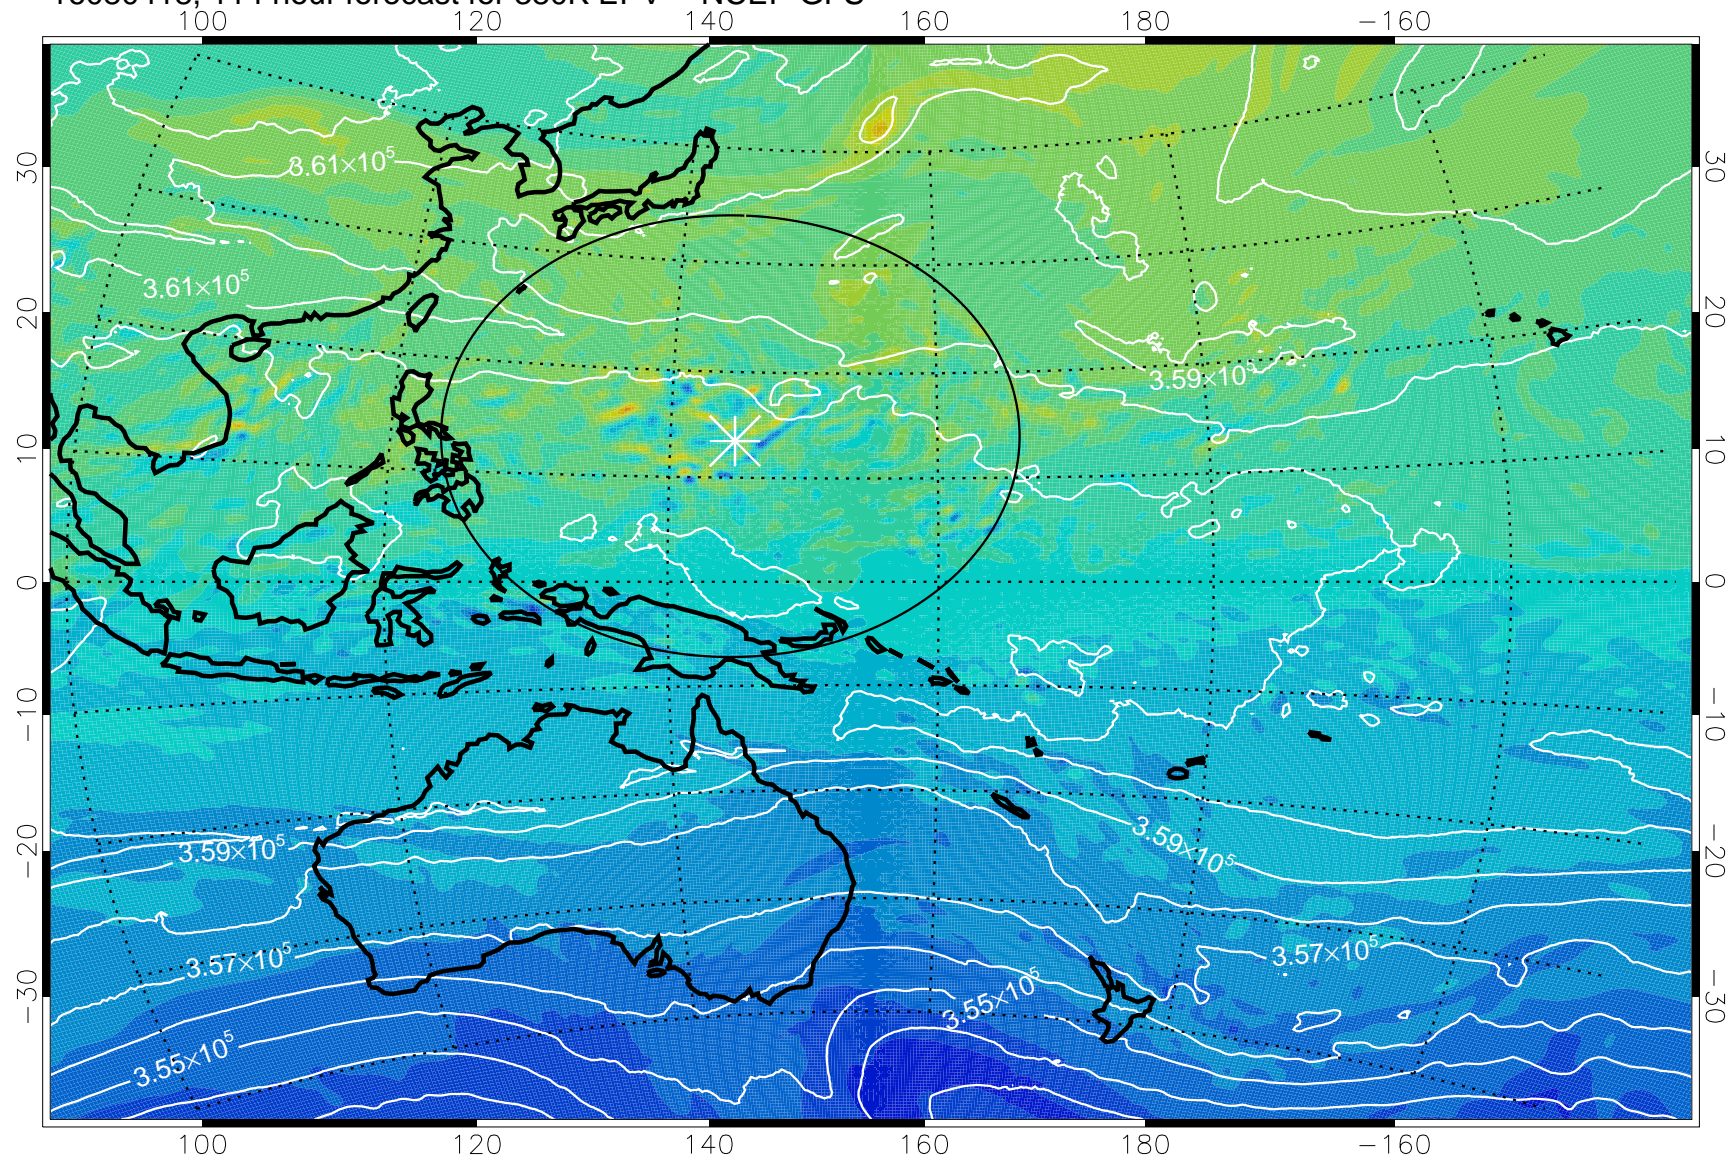

16080318, 90 hour forecast for 380K EPV -- NCEP GFS

380K Montgomery Streamfunction, white

Range ring of 2304 km

16080400, 96 hour forecast for 380K EPV -- NCEP GFS

380K Montgomery Streamfunction, white

Range ring of 2304 km

16080406, 102 hour forecast for 380K EPV -- NCEP GFS

380K Montgomery Streamfunction, white

Range ring of 2304 km

16080412, 108 hour forecast for 380K EPV -- NCEP GFS

380K Montgomery Streamfunction, white

Range ring of 2304 km

16080418, 114 hour forecast for 380K EPV -- NCEP GFS

380K Montgomery Streamfunction, white

Range ring of 2304 km

16080500, 120 hour forecast for 380K EPV -- NCEP GFS

380K Montgomery Streamfunction, white

Range ring of 2304 km