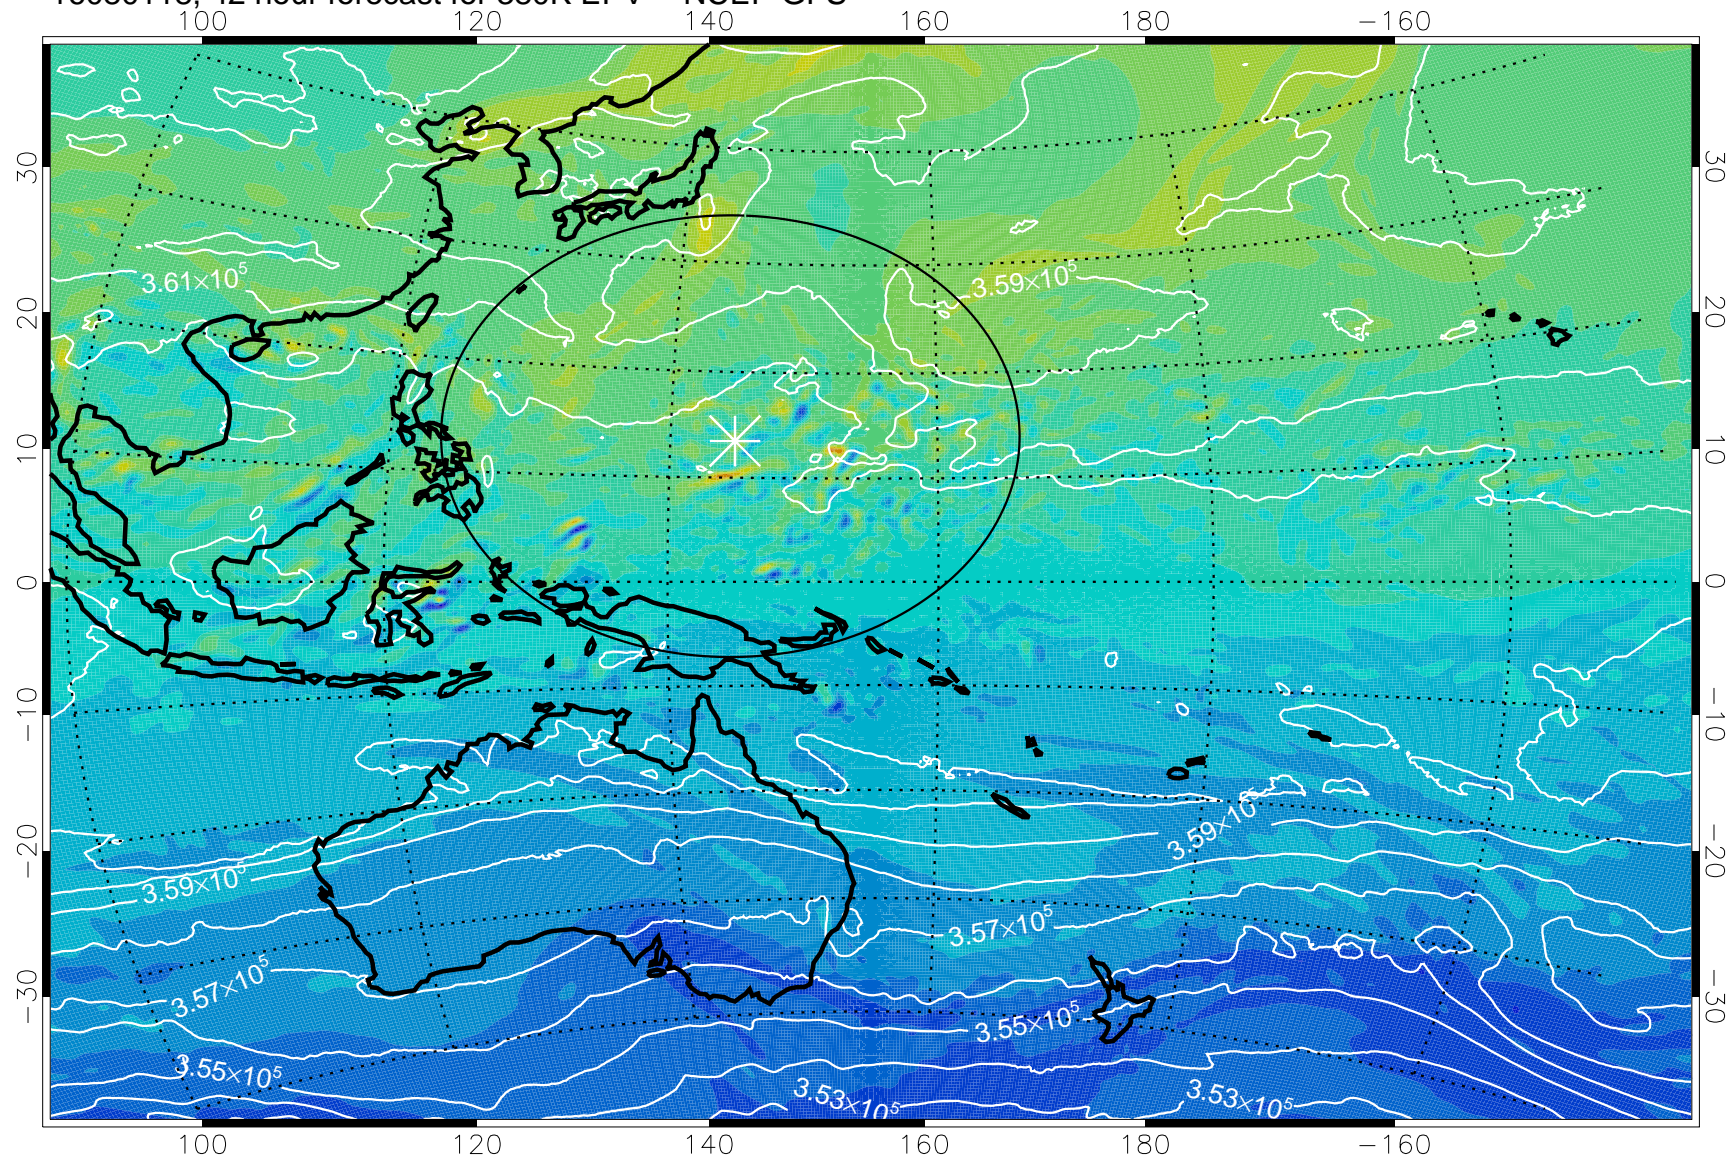

16080106, 30 hour forecast for 380K EPV -- NCEP GFS

380K Montgomery Streamfunction, white

Range ring of 2304 km

16080112, 36 hour forecast for 380K EPV -- NCEP GFS

380K Montgomery Streamfunction, white

Range ring of 2304 km

16080118, 42 hour forecast for 380K EPV -- NCEP GFS

380K Montgomery Streamfunction, white

Range ring of 2304 km

16080200, 48 hour forecast for 380K EPV -- NCEP GFS

380K Montgomery Streamfunction, white

Range ring of 2304 km

16080206, 54 hour forecast for 380K EPV -- NCEP GFS

380K Montgomery Streamfunction, white

Range ring of 2304 km

16080212, 60 hour forecast for 380K EPV -- NCEP GFS

380K Montgomery Streamfunction, white

Range ring of 2304 km

16080218, 66 hour forecast for 380K EPV -- NCEP GFS

380K Montgomery Streamfunction, white

Range ring of 2304 km

16080300, 72 hour forecast for 380K EPV -- NCEP GFS

380K Montgomery Streamfunction, white

Range ring of 2304 km