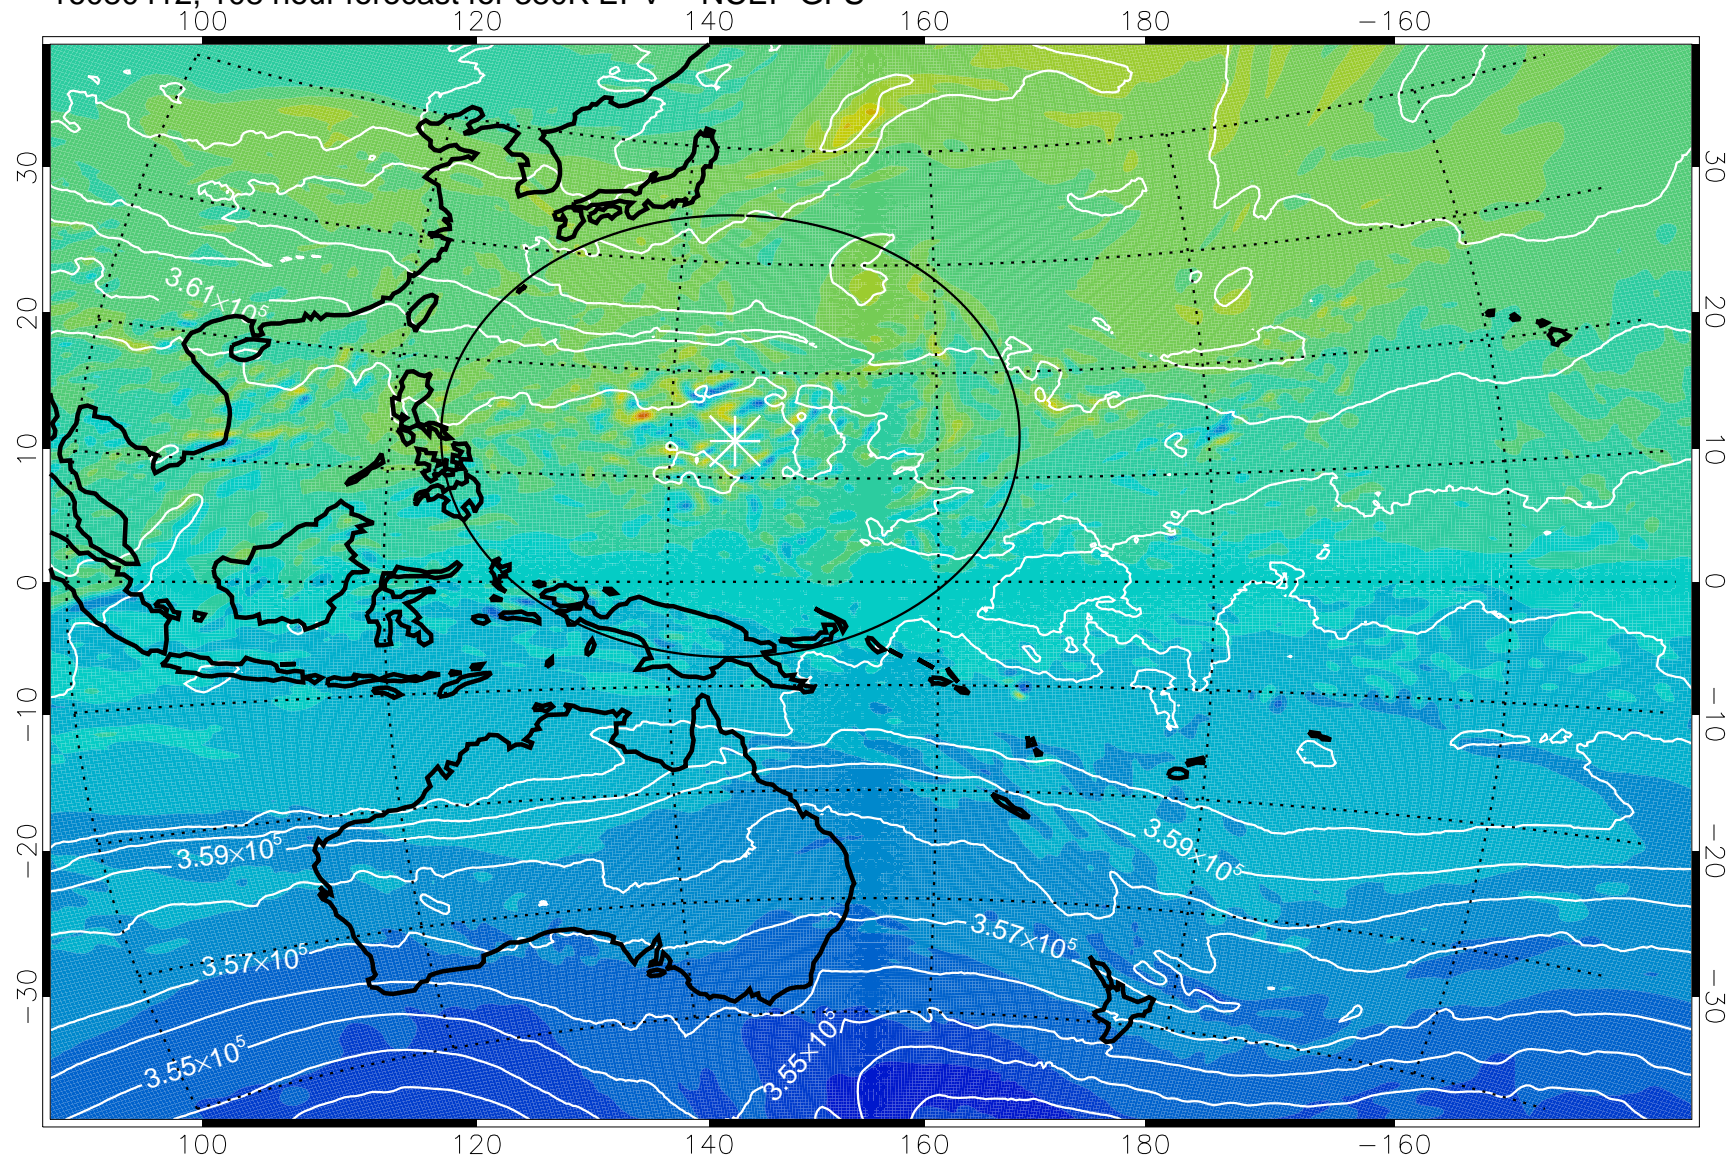

16080318, 90 hour forecast for 380K EPV -- NCEP GFS

380K Montgomery Streamfunction, white

Range ring of 2304 km

16080400, 96 hour forecast for 380K EPV -- NCEP GFS

380K Montgomery Streamfunction, white

Range ring of 2304 km

16080406, 102 hour forecast for 380K EPV -- NCEP GFS

380K Montgomery Streamfunction, white

Range ring of 2304 km

16080412, 108 hour forecast for 380K EPV -- NCEP GFS

380K Montgomery Streamfunction, white

Range ring of 2304 km

16080418, 114 hour forecast for 380K EPV -- NCEP GFS

380K Montgomery Streamfunction, white

Range ring of 2304 km

16080500, 120 hour forecast for 380K EPV -- NCEP GFS

380K Montgomery Streamfunction, white

Range ring of 2304 km