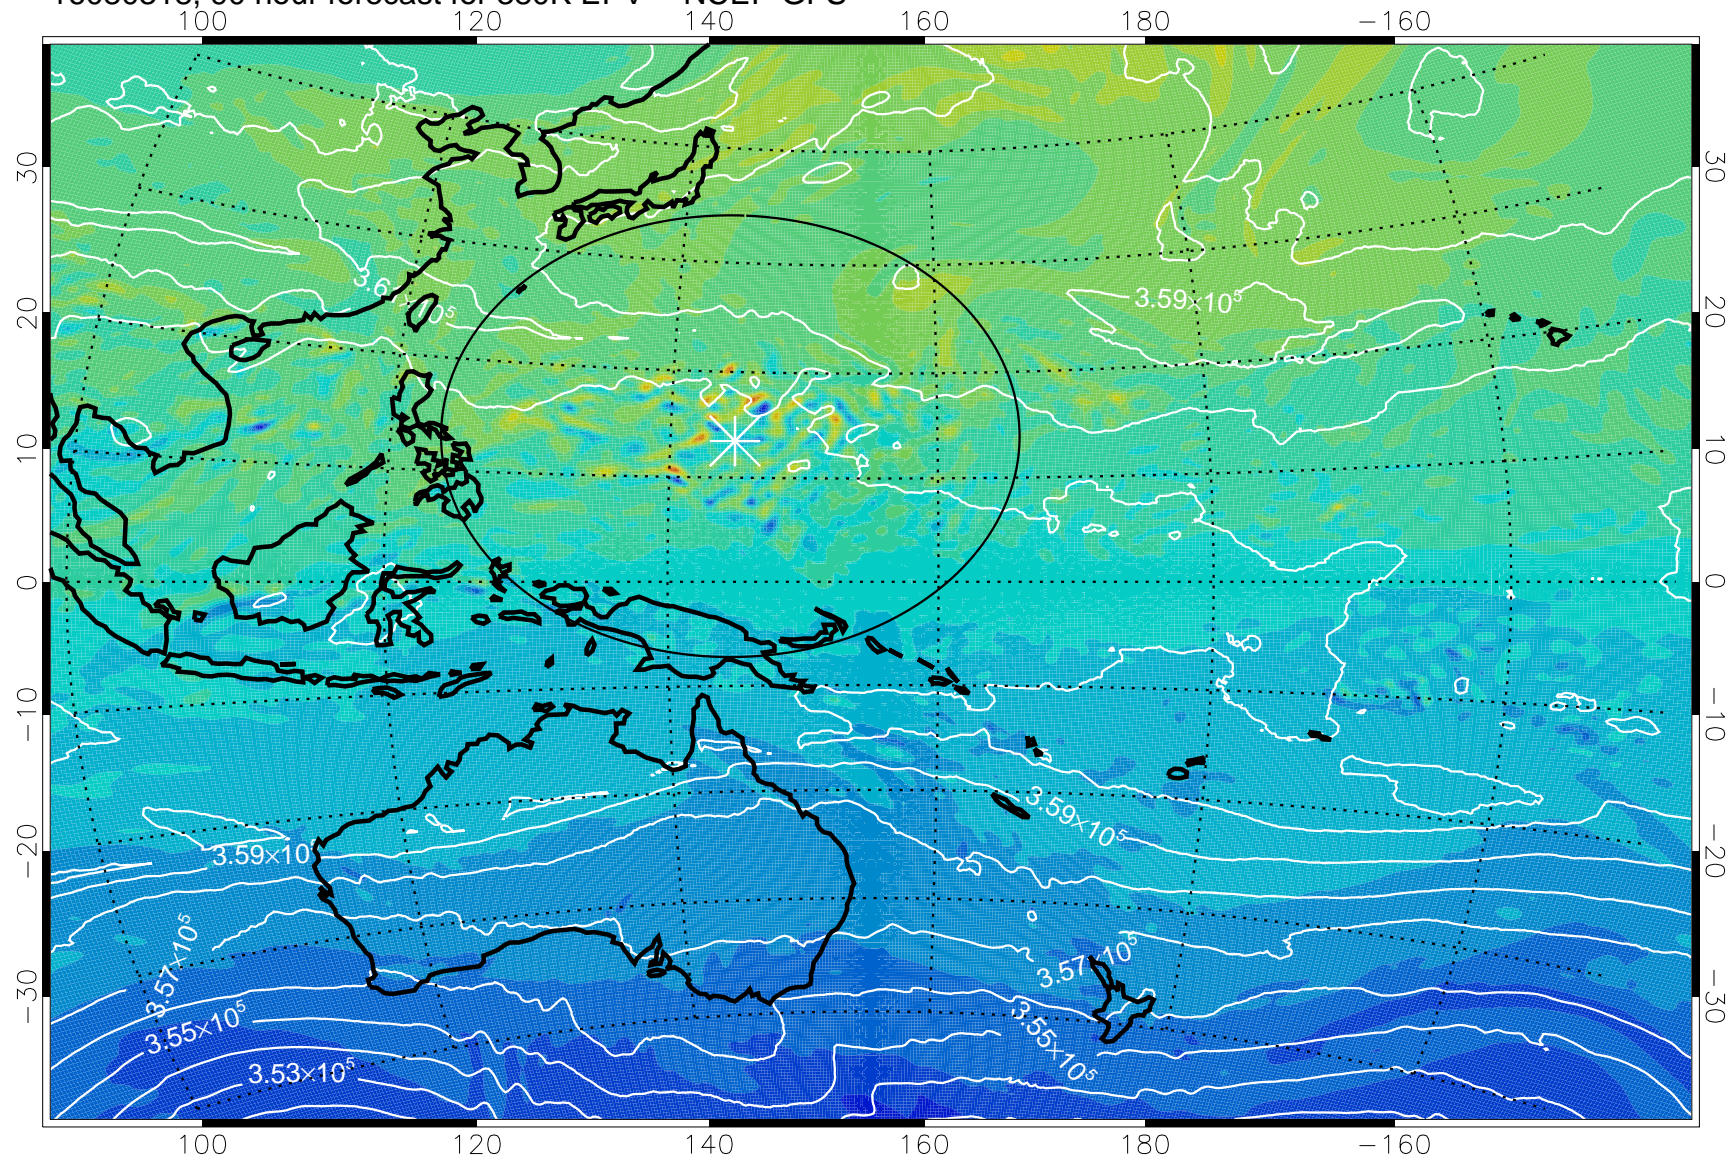

16080218, 66 hour forecast for 380K EPV -- NCEP GFS

380K Montgomery Streamfunction, white

Range ring of 2304 km

16080300, 72 hour forecast for 380K EPV -- NCEP GFS

380K Montgomery Streamfunction, white

Range ring of 2304 km

16080306, 78 hour forecast for 380K EPV -- NCEP GFS

380K Montgomery Streamfunction, white

Range ring of 2304 km

16080312, 84 hour forecast for 380K EPV -- NCEP GFS

380K Montgomery Streamfunction, white

Range ring of 2304 km

16080318, 90 hour forecast for 380K EPV -- NCEP GFS

380K Montgomery Streamfunction, white

Range ring of 2304 km

16080400, 96 hour forecast for 380K EPV -- NCEP GFS

380K Montgomery Streamfunction, white

Range ring of 2304 km

16080406, 102 hour forecast for 380K EPV -- NCEP GFS

380K Montgomery Streamfunction, white

Range ring of 2304 km

16080412, 108 hour forecast for 380K EPV -- NCEP GFS

380K Montgomery Streamfunction, white

Range ring of 2304 km