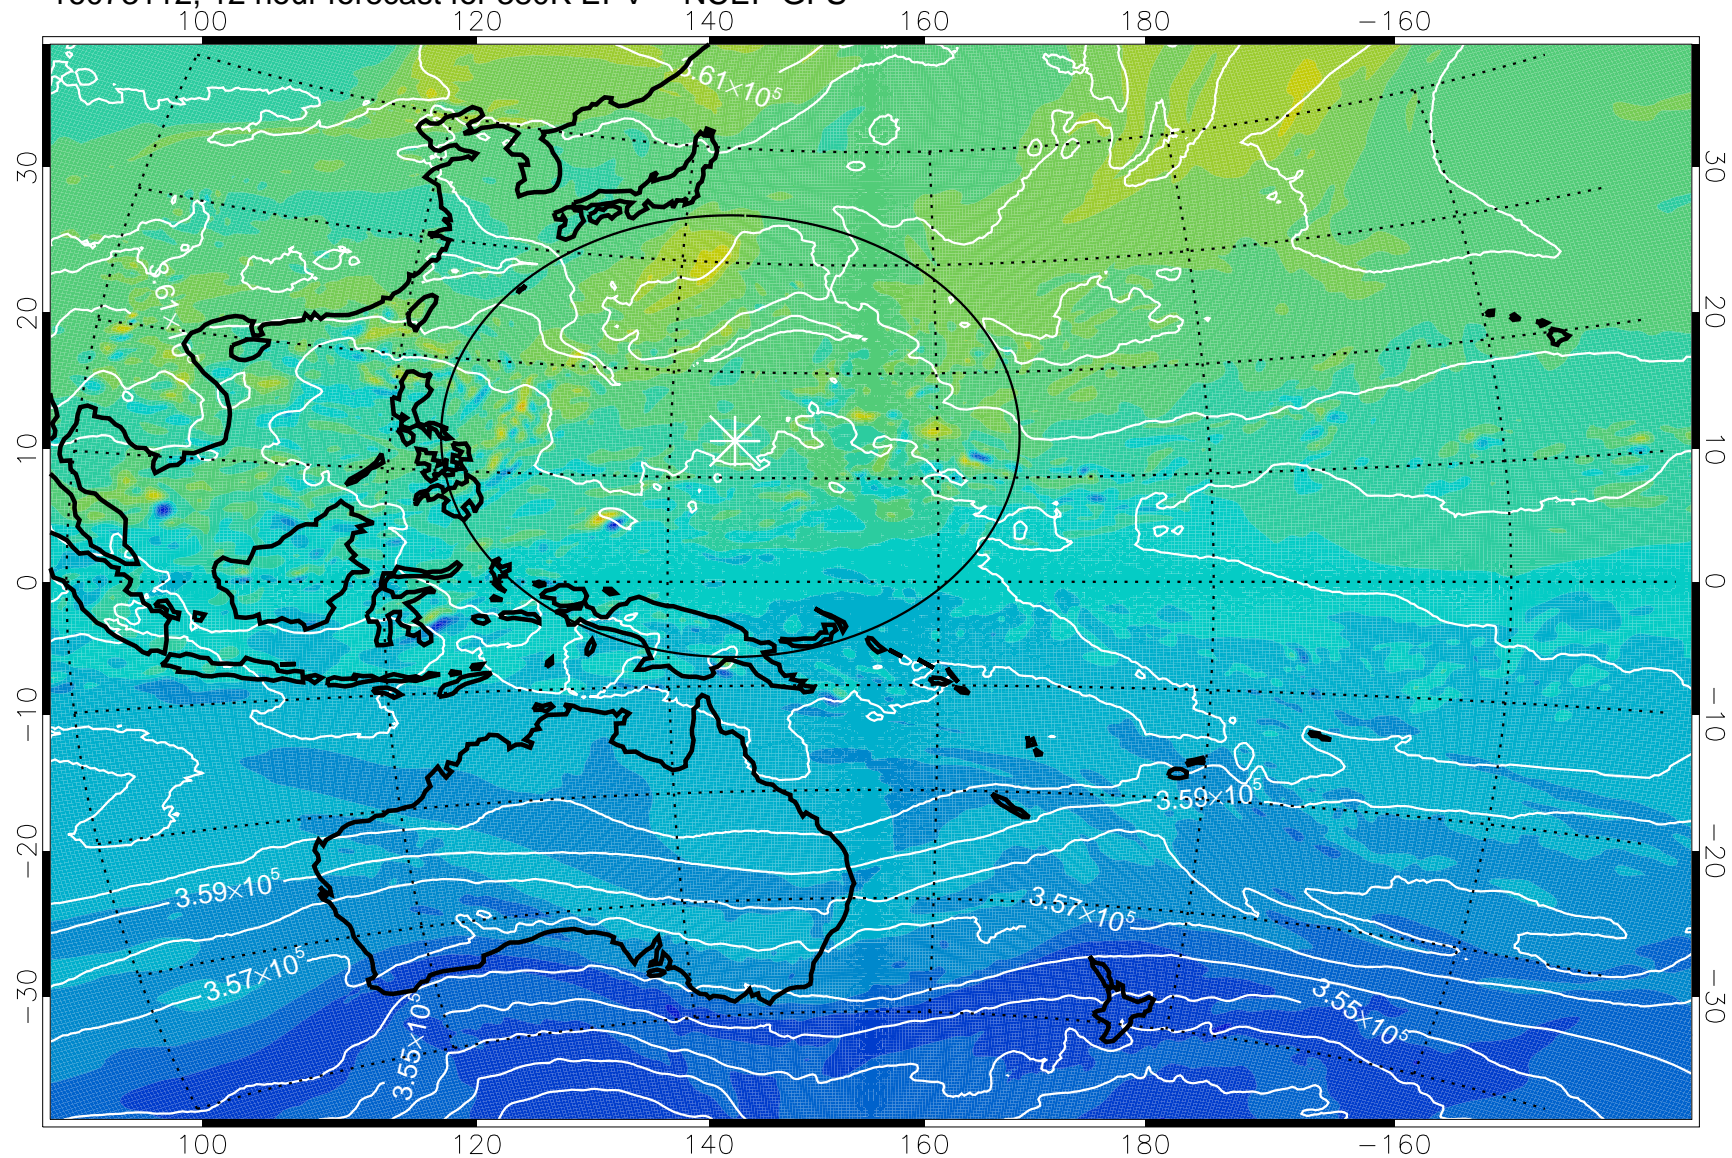

16073106, 6 hour forecast for 380K EPV -- NCEP GFS

380K Montgomery Streamfunction, white

Range ring of 2304 km

16073112, 12 hour forecast for 380K EPV -- NCEP GFS

380K Montgomery Streamfunction, white

Range ring of 2304 km

16073118, 18 hour forecast for 380K EPV -- NCEP GFS

380K Montgomery Streamfunction, white

Range ring of 2304 km

16080100, 24 hour forecast for 380K EPV -- NCEP GFS

380K Montgomery Streamfunction, white

Range ring of 2304 km

16080106, 30 hour forecast for 380K EPV -- NCEP GFS

380K Montgomery Streamfunction, white

Range ring of 2304 km

16080112, 36 hour forecast for 380K EPV -- NCEP GFS

380K Montgomery Streamfunction, white

Range ring of 2304 km

16080118, 42 hour forecast for 380K EPV -- NCEP GFS

380K Montgomery Streamfunction, white

Range ring of 2304 km

16080200, 48 hour forecast for 380K EPV -- NCEP GFS

380K Montgomery Streamfunction, white

Range ring of 2304 km