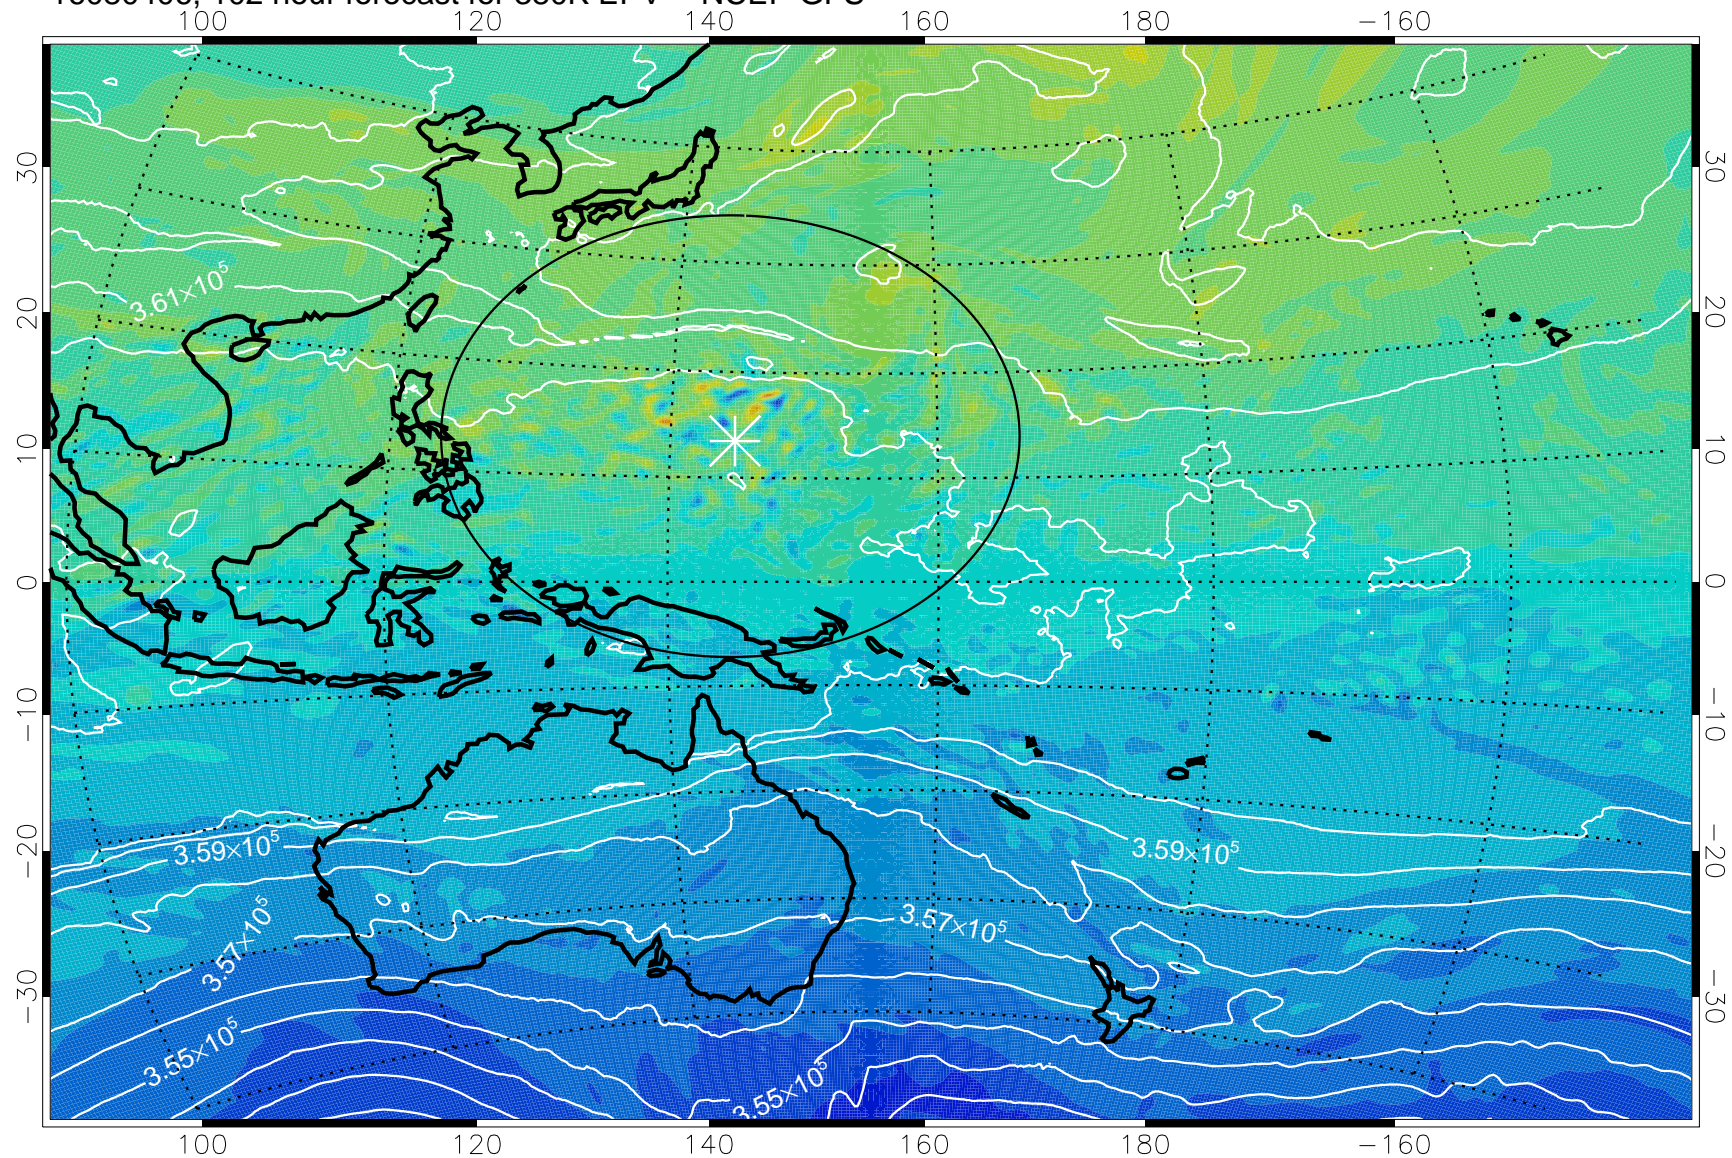

16080306, 78 hour forecast for 380K EPV -- NCEP GFS

380K Montgomery Streamfunction, white

Range ring of 2304 km

16080312, 84 hour forecast for 380K EPV -- NCEP GFS

380K Montgomery Streamfunction, white

Range ring of 2304 km

16080318, 90 hour forecast for 380K EPV -- NCEP GFS

380K Montgomery Streamfunction, white

Range ring of 2304 km

16080400, 96 hour forecast for 380K EPV -- NCEP GFS

380K Montgomery Streamfunction, white

Range ring of 2304 km

16080406, 102 hour forecast for 380K EPV -- NCEP GFS

380K Montgomery Streamfunction, white

Range ring of 2304 km

16080412, 108 hour forecast for 380K EPV -- NCEP GFS

380K Montgomery Streamfunction, white

Range ring of 2304 km

16080418, 114 hour forecast for 380K EPV -- NCEP GFS

380K Montgomery Streamfunction, white

Range ring of 2304 km

16080500, 120 hour forecast for 380K EPV -- NCEP GFS

380K Montgomery Streamfunction, white

Range ring of 2304 km