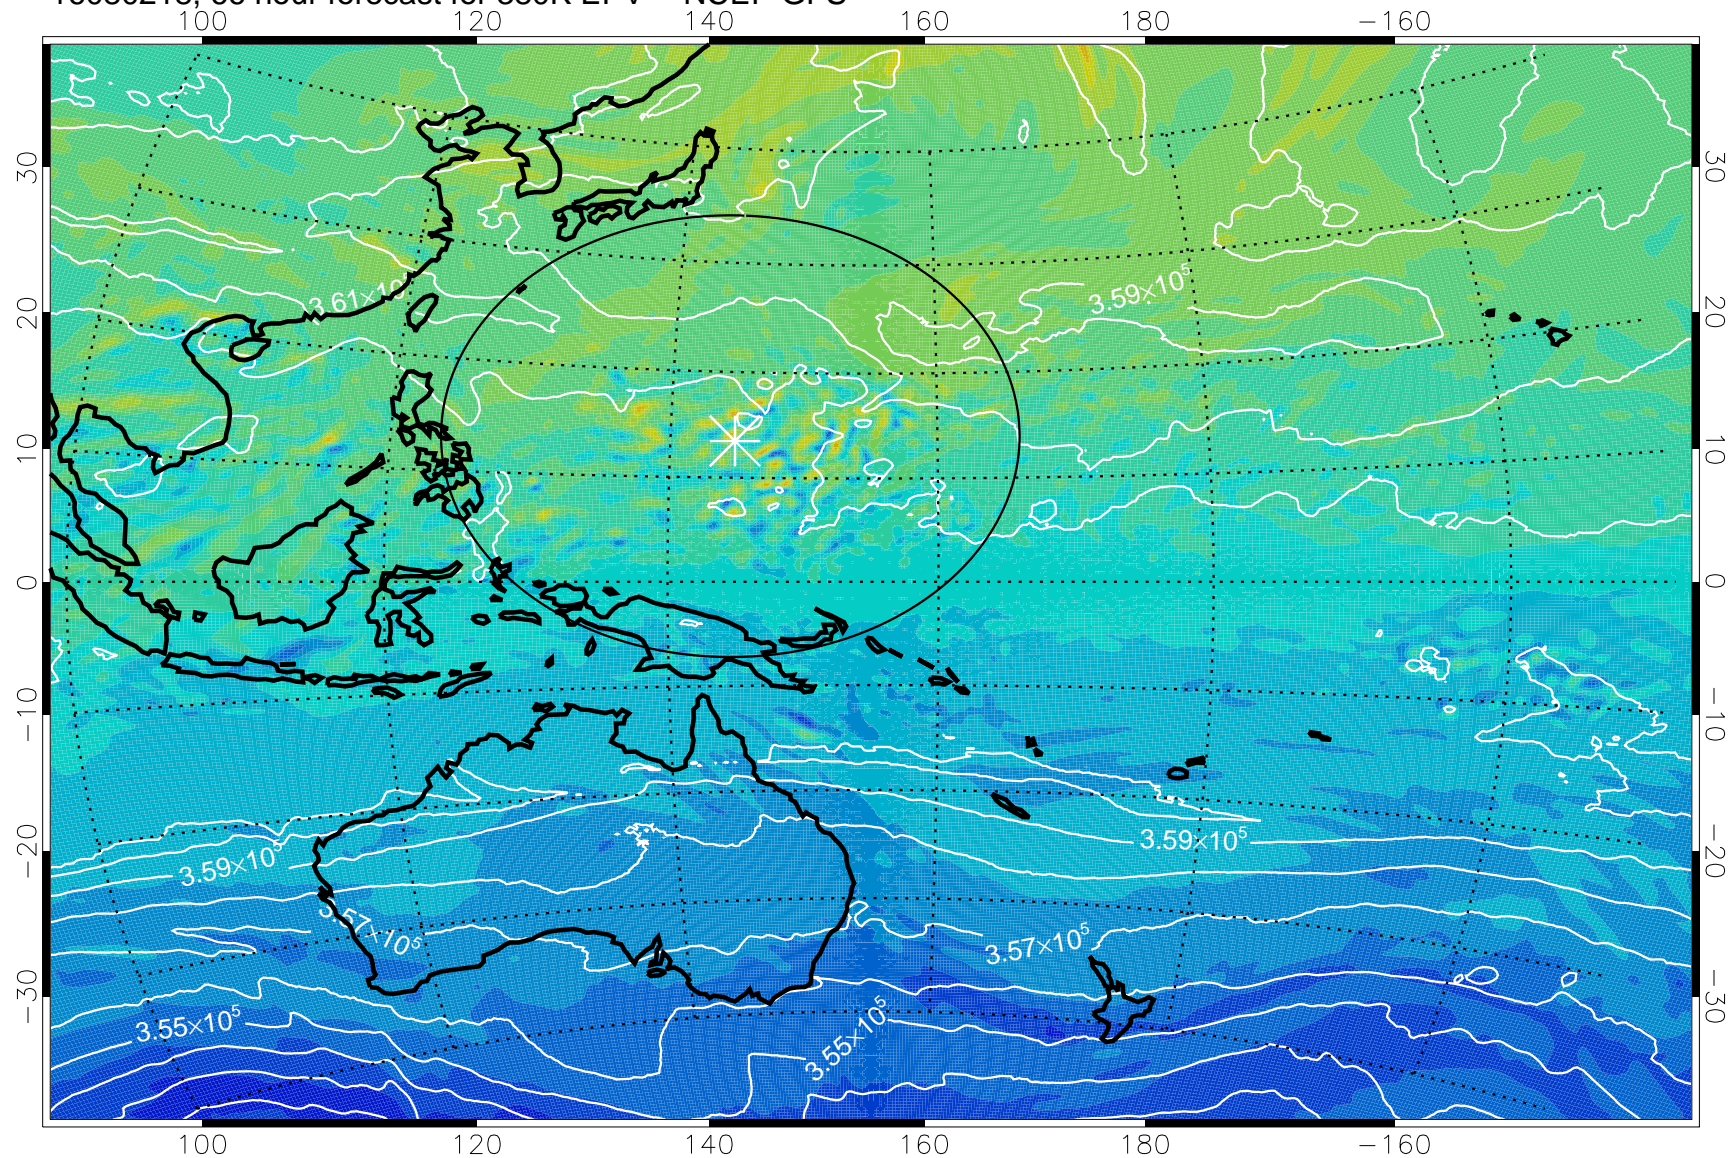

16080118, 42 hour forecast for 380K EPV -- NCEP GFS

380K Montgomery Streamfunction, white

Range ring of 2304 km

16080200, 48 hour forecast for 380K EPV -- NCEP GFS

380K Montgomery Streamfunction, white

Range ring of 2304 km

16080206, 54 hour forecast for 380K EPV -- NCEP GFS

380K Montgomery Streamfunction, white

Range ring of 2304 km

16080212, 60 hour forecast for 380K EPV -- NCEP GFS

380K Montgomery Streamfunction, white

Range ring of 2304 km

16080218, 66 hour forecast for 380K EPV -- NCEP GFS

380K Montgomery Streamfunction, white

Range ring of 2304 km

16080300, 72 hour forecast for 380K EPV -- NCEP GFS

380K Montgomery Streamfunction, white

Range ring of 2304 km

16080306, 78 hour forecast for 380K EPV -- NCEP GFS

380K Montgomery Streamfunction, white

Range ring of 2304 km

16080312, 84 hour forecast for 380K EPV -- NCEP GFS

380K Montgomery Streamfunction, white

Range ring of 2304 km