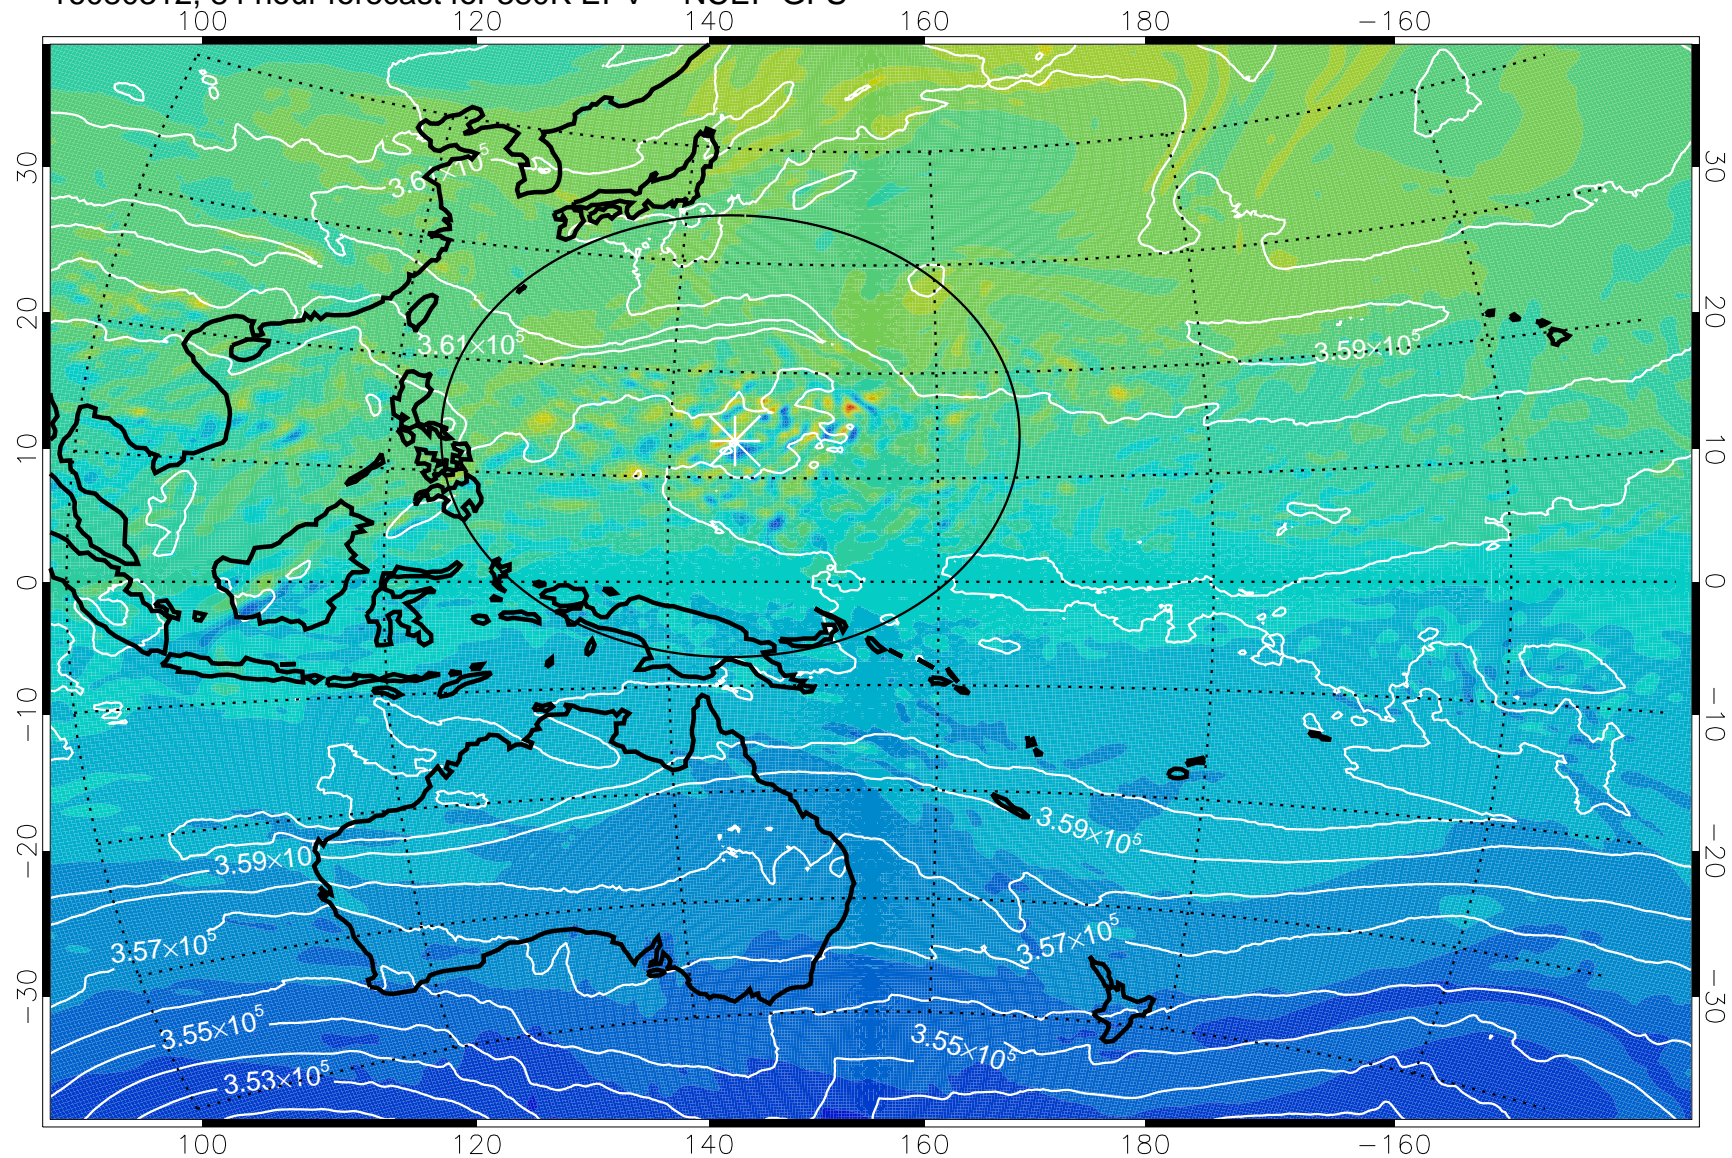

16080218, 66 hour forecast for 380K EPV -- NCEP GFS

380K Montgomery Streamfunction, white

Range ring of 2304 km

16080300, 72 hour forecast for 380K EPV -- NCEP GFS

380K Montgomery Streamfunction, white

Range ring of 2304 km

16080306, 78 hour forecast for 380K EPV -- NCEP GFS

380K Montgomery Streamfunction, white

Range ring of 2304 km

16080312, 84 hour forecast for 380K EPV -- NCEP GFS

380K Montgomery Streamfunction, white

Range ring of 2304 km

16080318, 90 hour forecast for 380K EPV -- NCEP GFS

380K Montgomery Streamfunction, white

Range ring of 2304 km

16080400, 96 hour forecast for 380K EPV -- NCEP GFS

380K Montgomery Streamfunction, white

Range ring of 2304 km

16080406, 102 hour forecast for 380K EPV -- NCEP GFS

380K Montgomery Streamfunction, white

Range ring of 2304 km

16080412, 108 hour forecast for 380K EPV -- NCEP GFS

380K Montgomery Streamfunction, white

Range ring of 2304 km