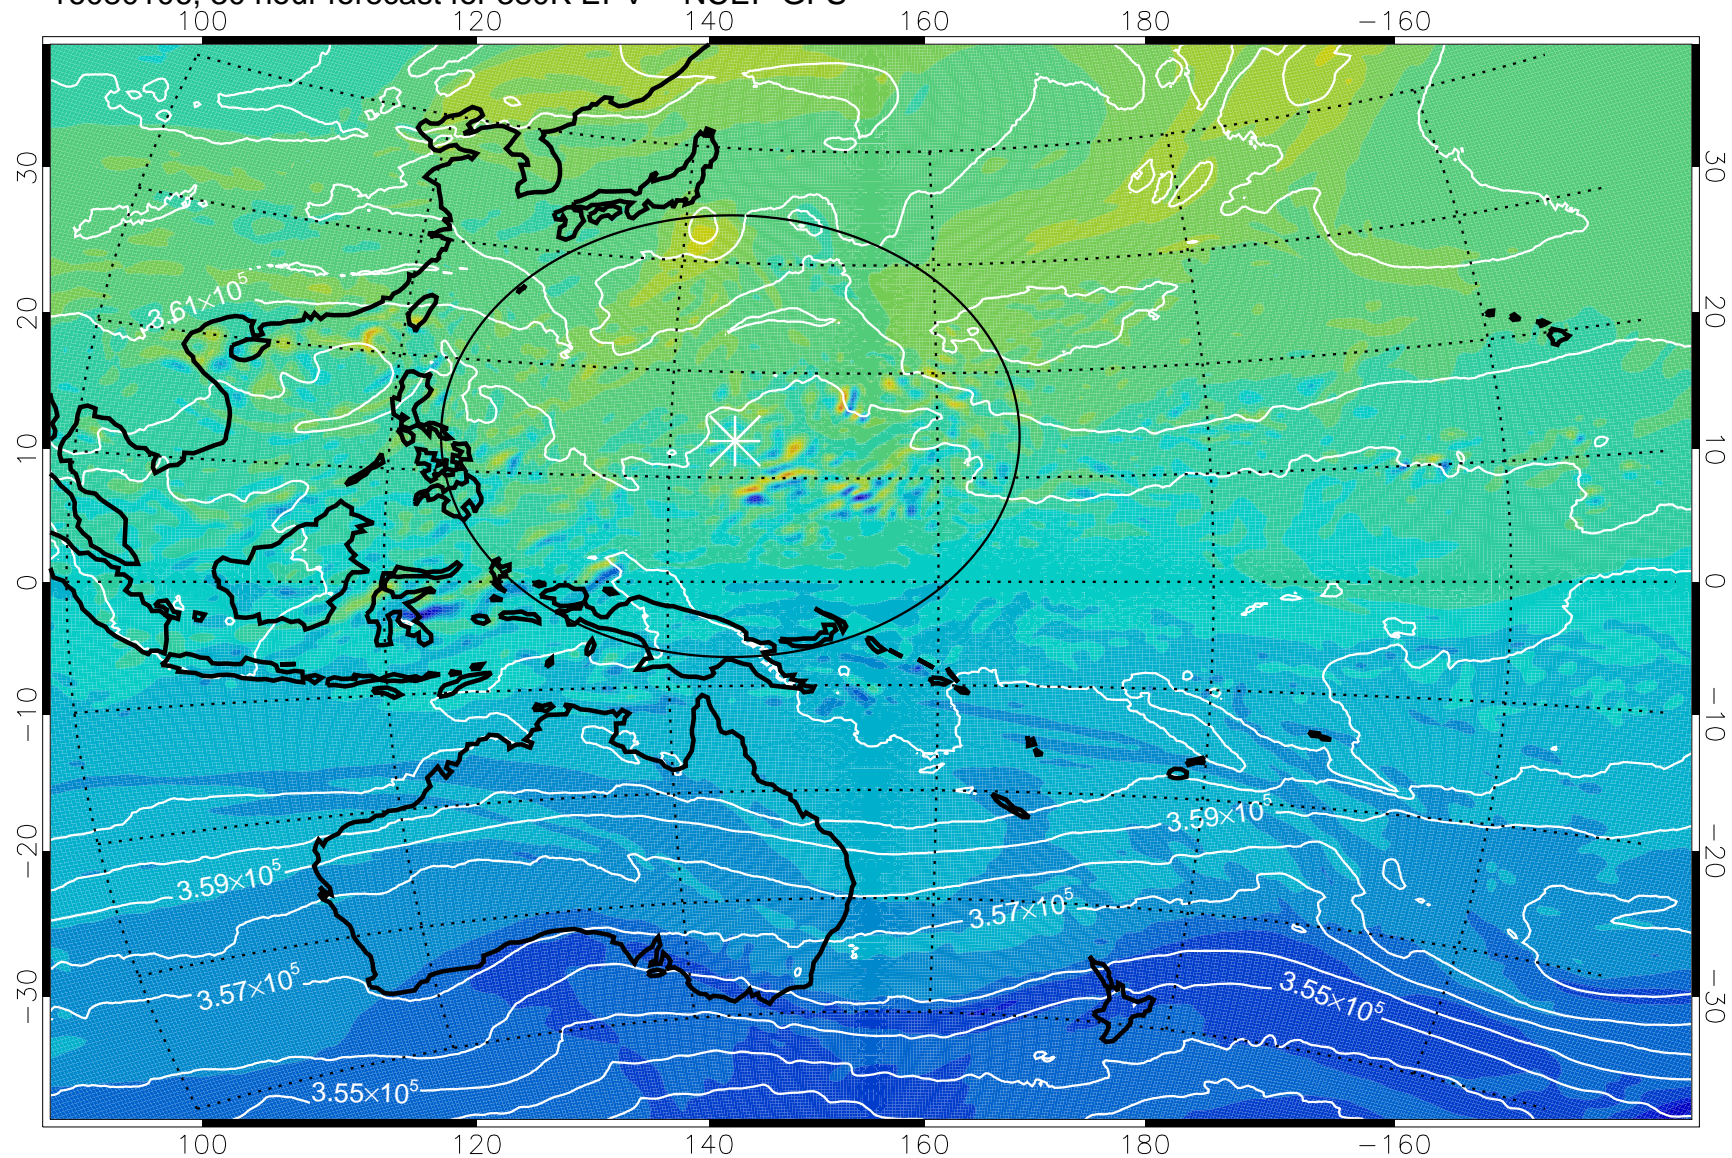

16073118, 18 hour forecast for 380K EPV -- NCEP GFS

380K Montgomery Streamfunction, white

Range ring of 2304 km

16080100, 24 hour forecast for 380K EPV -- NCEP GFS

380K Montgomery Streamfunction, white

Range ring of 2304 km

16080106, 30 hour forecast for 380K EPV -- NCEP GFS

380K Montgomery Streamfunction, white

Range ring of 2304 km

16080112, 36 hour forecast for 380K EPV -- NCEP GFS

380K Montgomery Streamfunction, white

Range ring of 2304 km

16080118, 42 hour forecast for 380K EPV -- NCEP GFS

380K Montgomery Streamfunction, white

Range ring of 2304 km

16080200, 48 hour forecast for 380K EPV -- NCEP GFS

380K Montgomery Streamfunction, white

Range ring of 2304 km

16080206, 54 hour forecast for 380K EPV -- NCEP GFS

380K Montgomery Streamfunction, white

Range ring of 2304 km

16080212, 60 hour forecast for 380K EPV -- NCEP GFS

380K Montgomery Streamfunction, white

Range ring of 2304 km