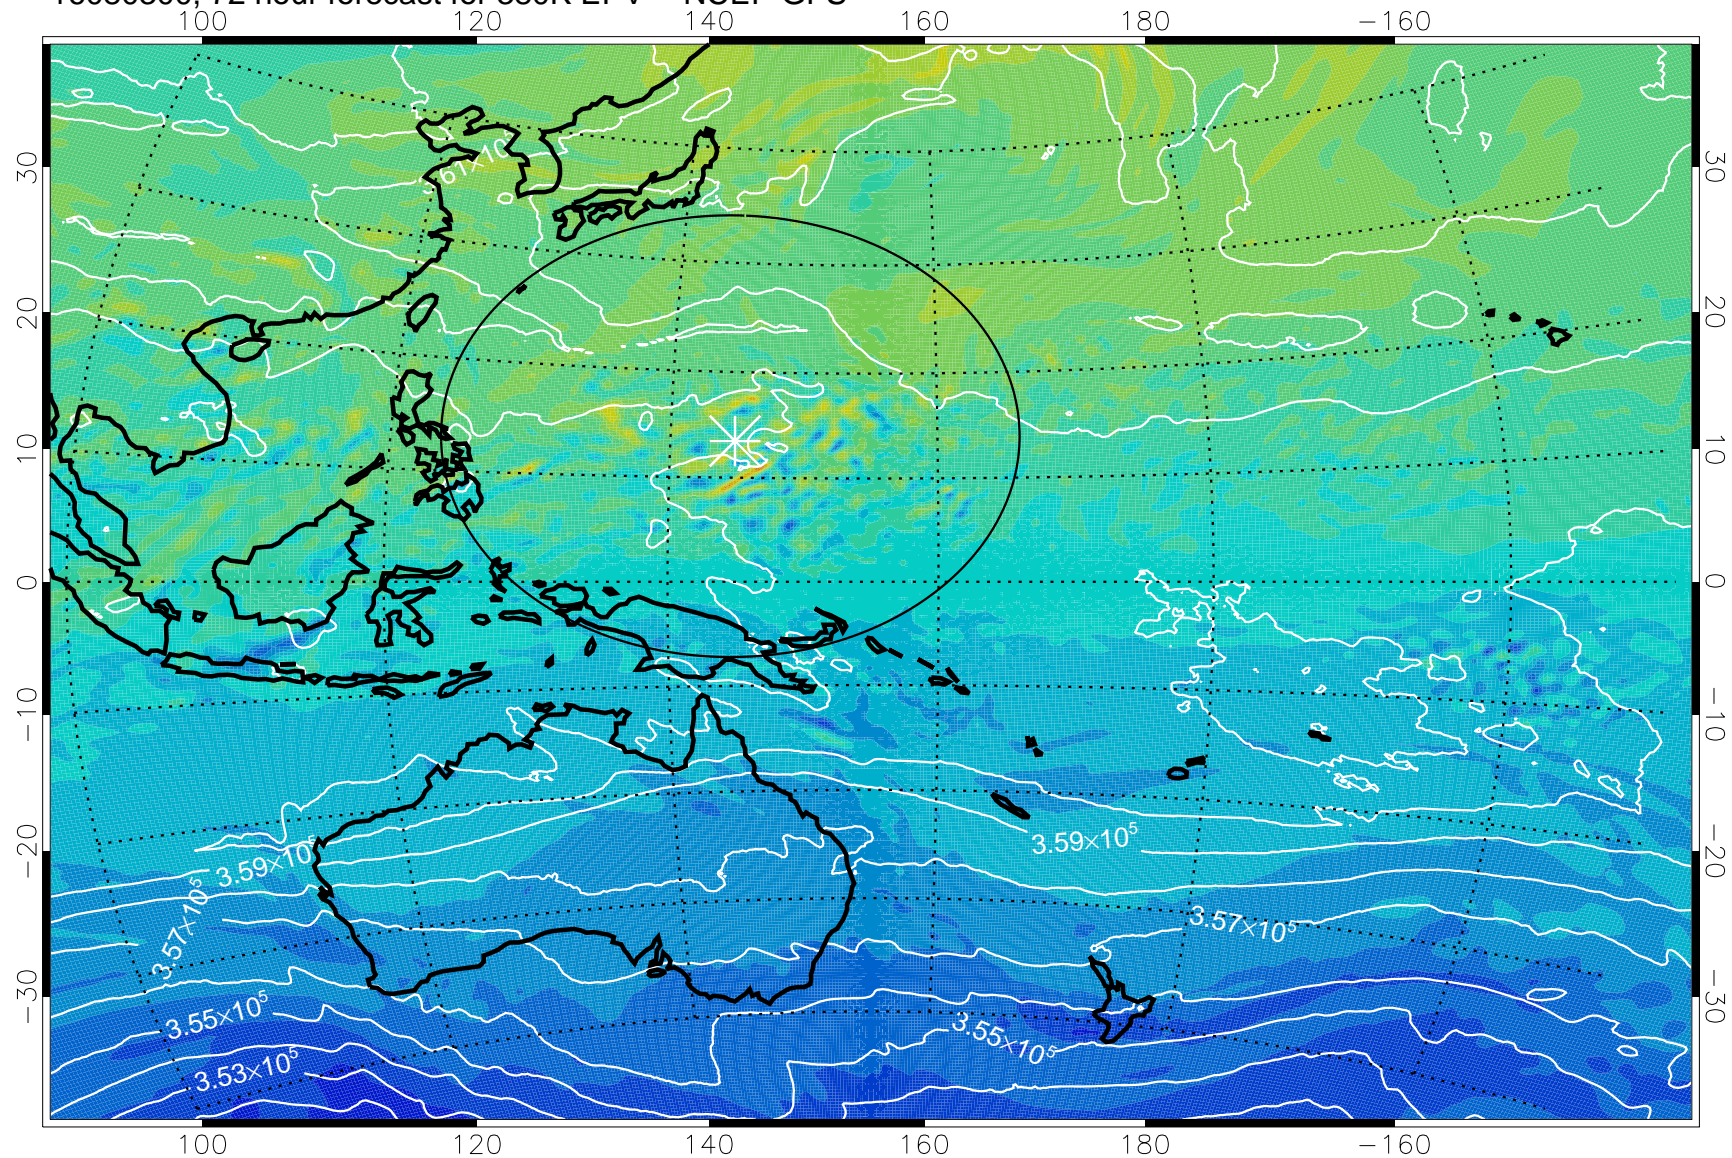

16080206, 54 hour forecast for 380K EPV -- NCEP GFS

380K Montgomery Streamfunction, white

Range ring of 2304 km

16080212, 60 hour forecast for 380K EPV -- NCEP GFS

380K Montgomery Streamfunction, white

Range ring of 2304 km

16080218, 66 hour forecast for 380K EPV -- NCEP GFS

380K Montgomery Streamfunction, white

Range ring of 2304 km

16080300, 72 hour forecast for 380K EPV -- NCEP GFS

380K Montgomery Streamfunction, white

Range ring of 2304 km

16080306, 78 hour forecast for 380K EPV -- NCEP GFS

380K Montgomery Streamfunction, white

Range ring of 2304 km

16080312, 84 hour forecast for 380K EPV -- NCEP GFS

380K Montgomery Streamfunction, white

Range ring of 2304 km

16080318, 90 hour forecast for 380K EPV -- NCEP GFS

380K Montgomery Streamfunction, white

Range ring of 2304 km

16080400, 96 hour forecast for 380K EPV -- NCEP GFS

380K Montgomery Streamfunction, white

Range ring of 2304 km