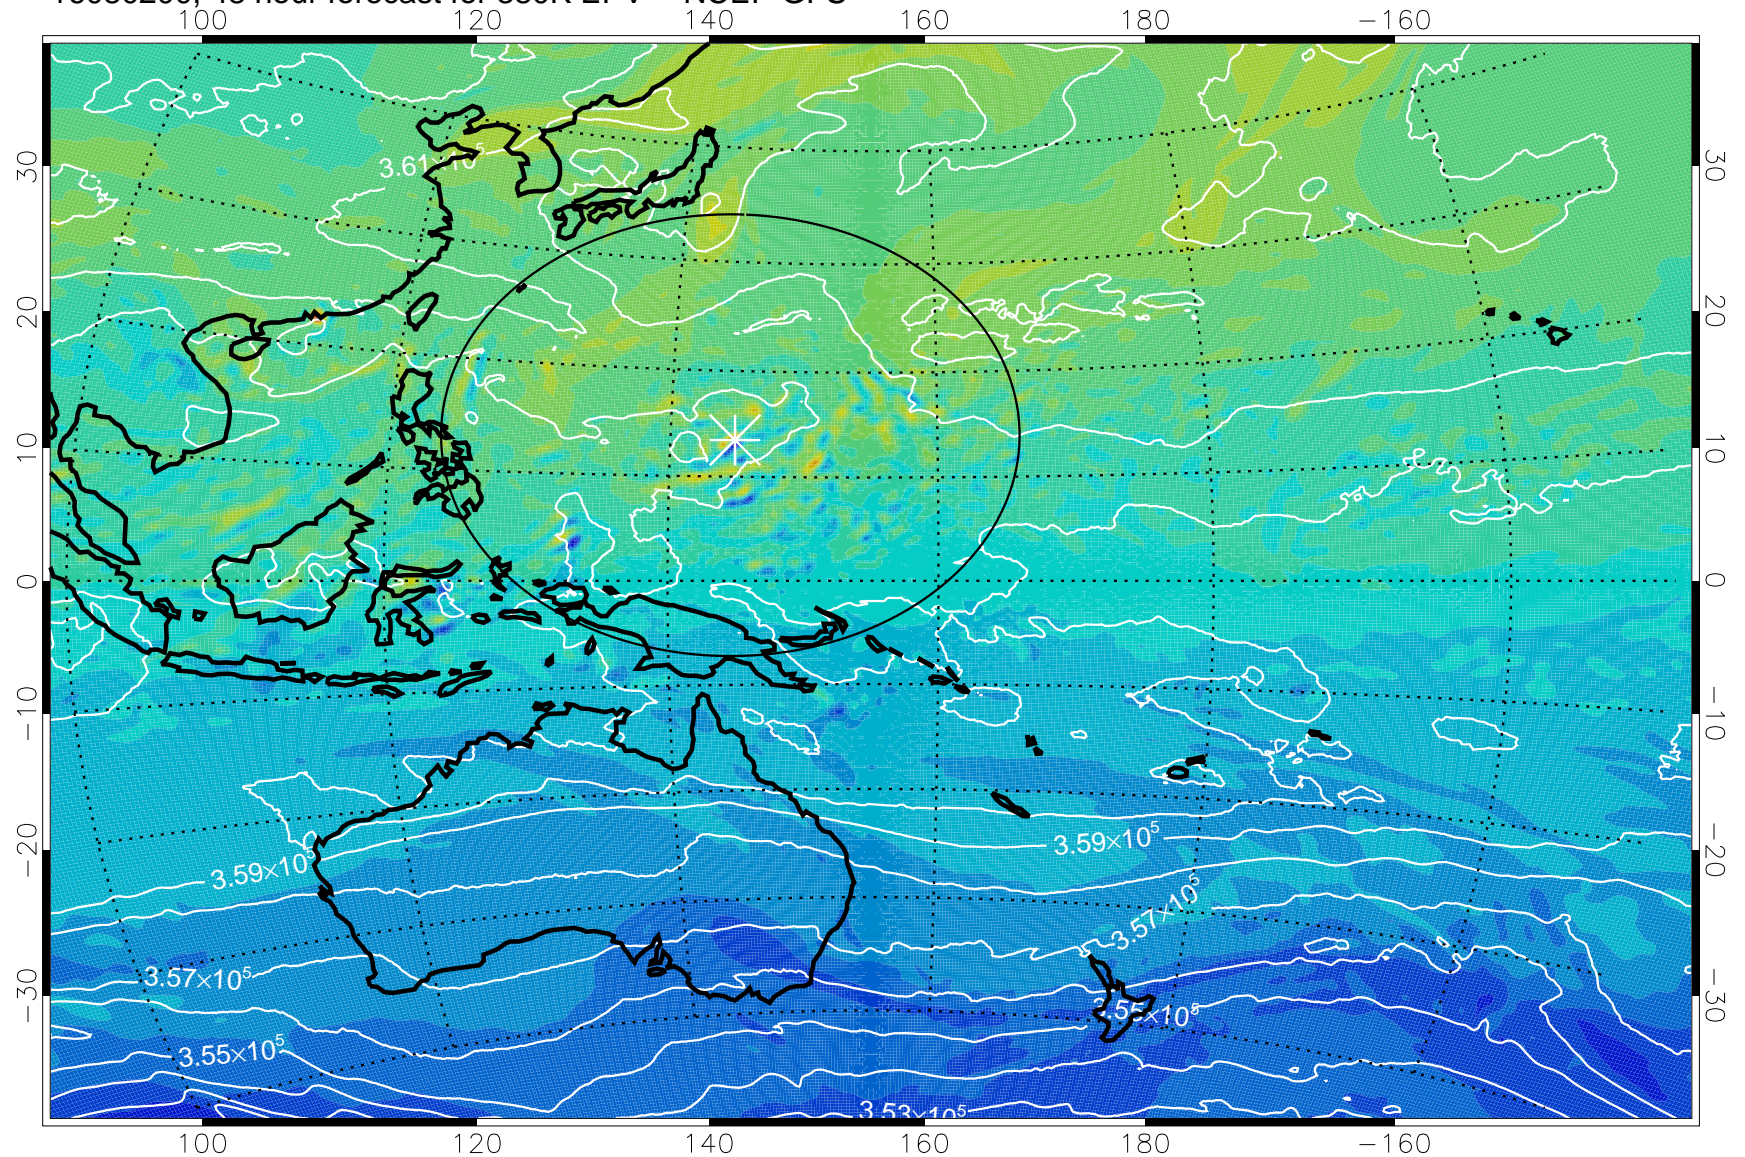

16080118, 42 hour forecast for 380K EPV -- NCEP GFS

380K Montgomery Streamfunction, white

Range ring of 2304 km

16080200, 48 hour forecast for 380K EPV -- NCEP GFS

380K Montgomery Streamfunction, white

Range ring of 2304 km

16080206, 54 hour forecast for 380K EPV -- NCEP GFS

380K Montgomery Streamfunction, white

Range ring of 2304 km

16080212, 60 hour forecast for 380K EPV -- NCEP GFS

380K Montgomery Streamfunction, white

Range ring of 2304 km

16080218, 66 hour forecast for 380K EPV -- NCEP GFS

380K Montgomery Streamfunction, white

Range ring of 2304 km

16080300, 72 hour forecast for 380K EPV -- NCEP GFS

380K Montgomery Streamfunction, white

Range ring of 2304 km

16080306, 78 hour forecast for 380K EPV -- NCEP GFS

380K Montgomery Streamfunction, white

Range ring of 2304 km

16080312, 84 hour forecast for 380K EPV -- NCEP GFS

380K Montgomery Streamfunction, white

Range ring of 2304 km