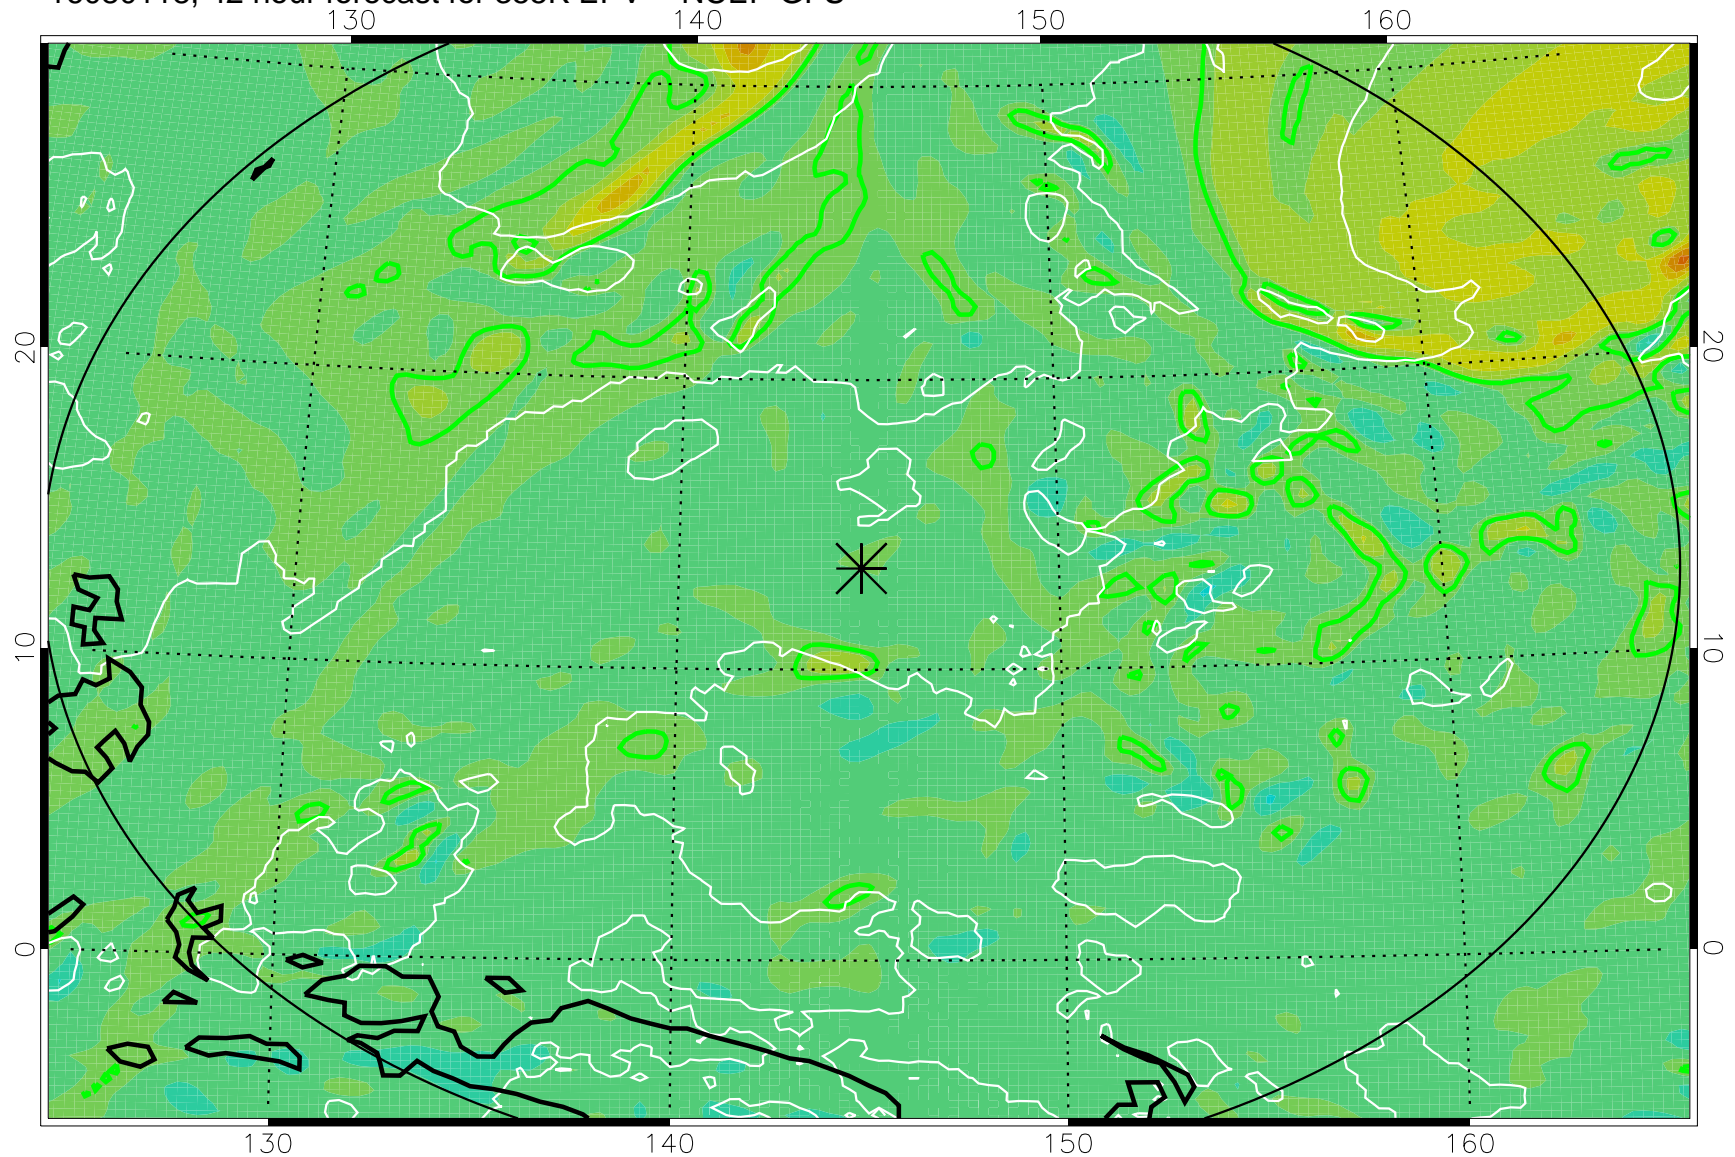

16080106, 30 hour forecast for 355K EPV -- NCEP GFS

355K Montgomery Streamfunction, white  
EPV Tropopause (2 PVU) Position  
Range ring of 2304 km

16080112, 36 hour forecast for 355K EPV -- NCEP GFS

355K Montgomery Streamfunction, white  
EPV Tropopause (2 PVU) Position  
Range ring of 2304 km

16080118, 42 hour forecast for 355K EPV -- NCEP GFS

355K Montgomery Streamfunction, white  
EPV Tropopause (2 PVU) Position  
Range ring of 2304 km

16080200, 48 hour forecast for 355K EPV -- NCEP GFS

355K Montgomery Streamfunction, white  
EPV Tropopause (2 PVU) Position  
Range ring of 2304 km

16080206, 54 hour forecast for 355K EPV -- NCEP GFS

355K Montgomery Streamfunction, white  
EPV Tropopause (2 PVU) Position  
Range ring of 2304 km

16080212, 60 hour forecast for 355K EPV -- NCEP GFS

355K Montgomery Streamfunction, white  
EPV Tropopause (2 PVU) Position  
Range ring of 2304 km

16080218, 66 hour forecast for 355K EPV -- NCEP GFS

355K Montgomery Streamfunction, white  
EPV Tropopause (2 PVU) Position  
Range ring of 2304 km

16080300, 72 hour forecast for 355K EPV -- NCEP GFS

355K Montgomery Streamfunction, white  
EPV Tropopause (2 PVU) Position  
Range ring of 2304 km