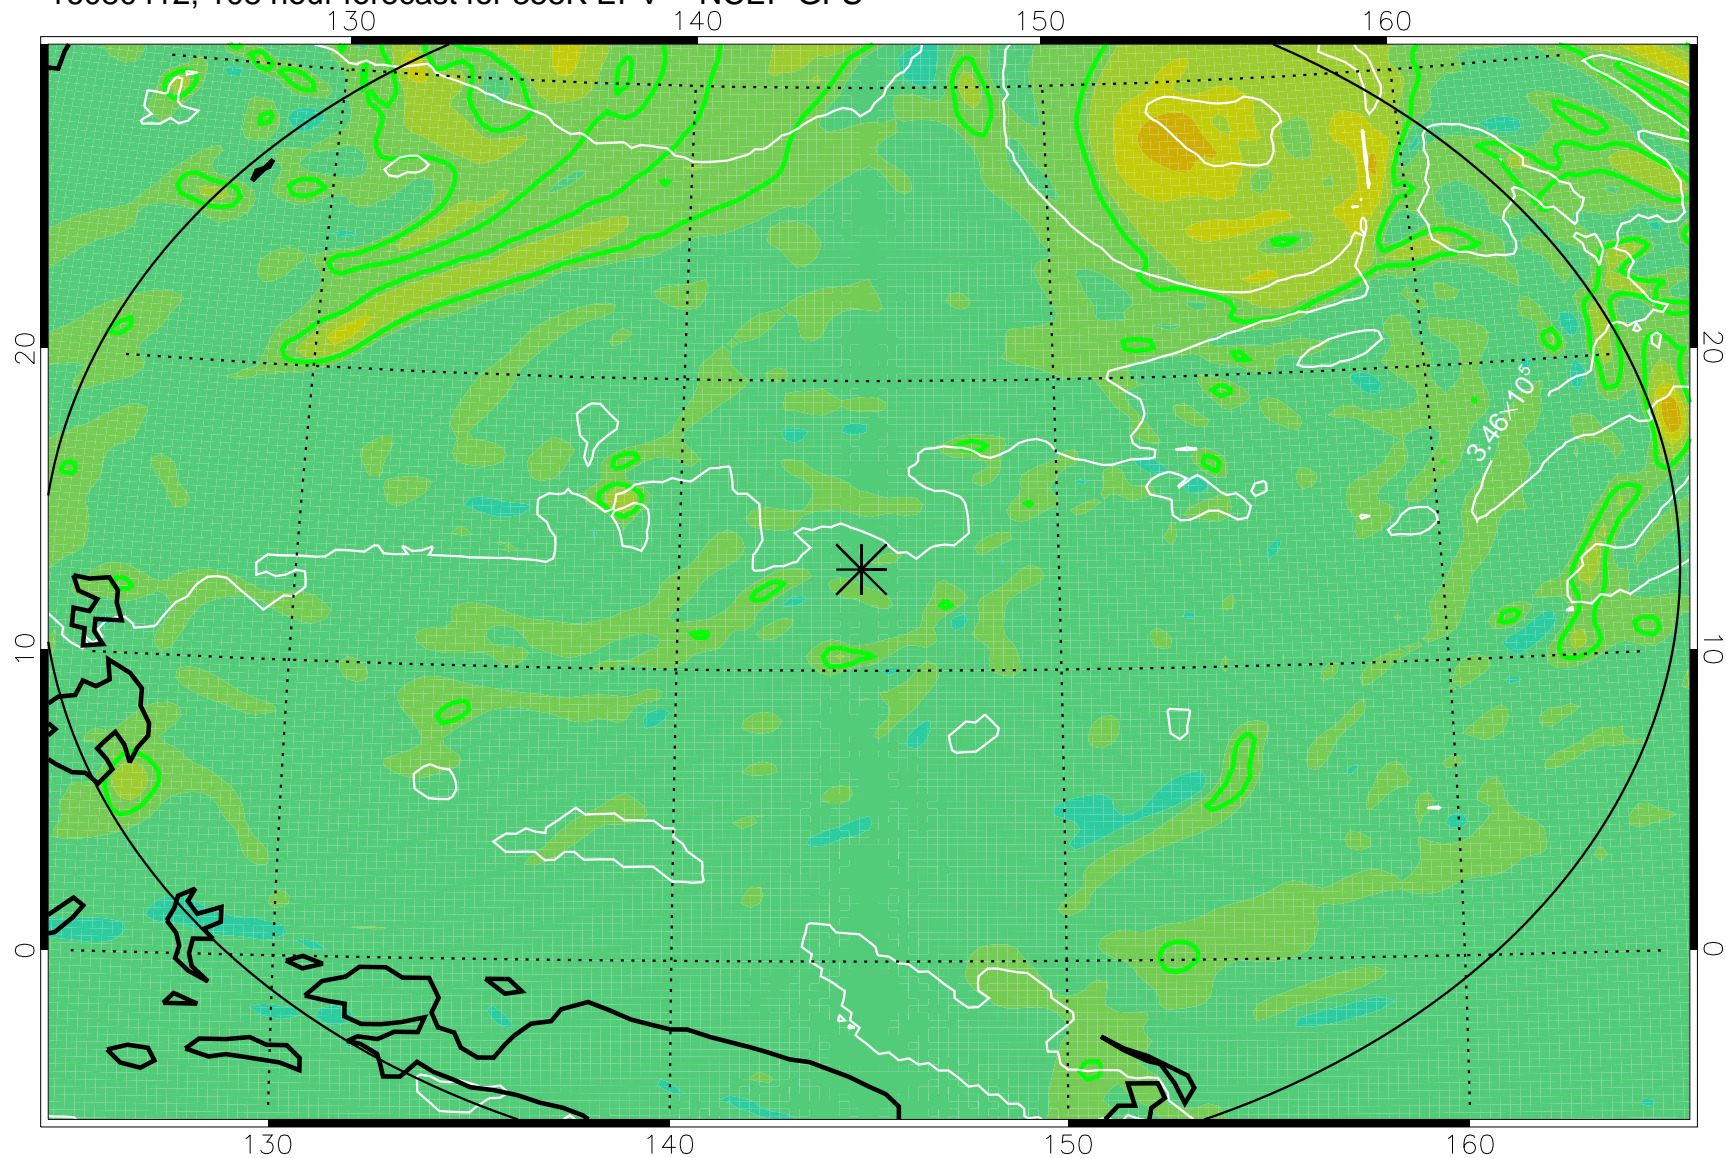

16080306, 78 hour forecast for 355K EPV -- NCEP GFS

355K Montgomery Streamfunction, white  
EPV Tropopause (2 PVU) Position  
Range ring of 2304 km

16080312, 84 hour forecast for 355K EPV -- NCEP GFS

355K Montgomery Streamfunction, white  
EPV Tropopause (2 PVU) Position  
Range ring of 2304 km

16080318, 90 hour forecast for 355K EPV -- NCEP GFS

355K Montgomery Streamfunction, white  
EPV Tropopause (2 PVU) Position  
Range ring of 2304 km

16080400, 96 hour forecast for 355K EPV -- NCEP GFS

355K Montgomery Streamfunction, white  
EPV Tropopause (2 PVU) Position  
Range ring of 2304 km

16080406, 102 hour forecast for 355K EPV -- NCEP GFS

355K Montgomery Streamfunction, white  
EPV Tropopause (2 PVU) Position  
Range ring of 2304 km

16080412, 108 hour forecast for 355K EPV -- NCEP GFS

355K Montgomery Streamfunction, white  
EPV Tropopause (2 PVU) Position  
Range ring of 2304 km

16080418, 114 hour forecast for 355K EPV -- NCEP GFS

355K Montgomery Streamfunction, white  
EPV Tropopause (2 PVU) Position  
Range ring of 2304 km

16080500, 120 hour forecast for 355K EPV -- NCEP GFS

355K Montgomery Streamfunction, white  
EPV Tropopause (2 PVU) Position  
Range ring of 2304 km