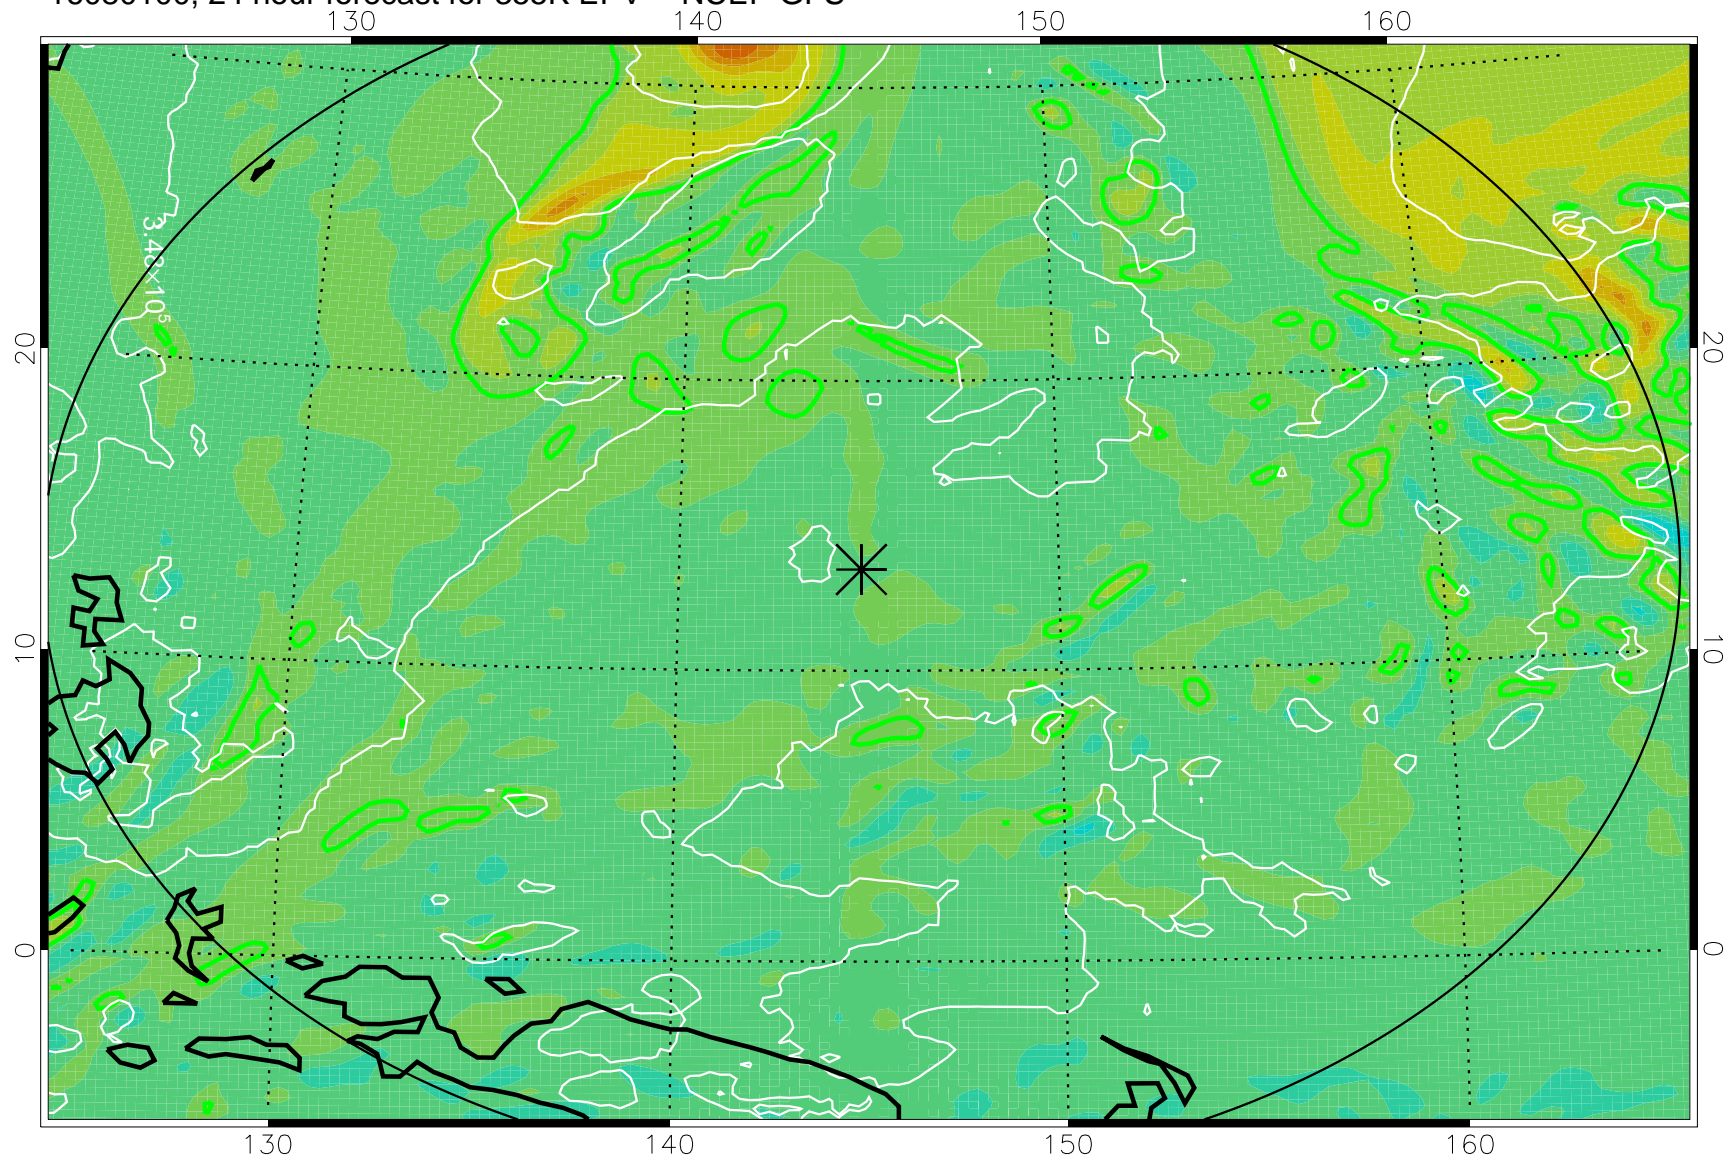

16073106, 6 hour forecast for 355K EPV -- NCEP GFS

355K Montgomery Streamfunction, white  
EPV Tropopause (2 PVU) Position  
Range ring of 2304 km

16073112, 12 hour forecast for 355K EPV -- NCEP GFS

355K Montgomery Streamfunction, white  
EPV Tropopause (2 PVU) Position  
Range ring of 2304 km

16073118, 18 hour forecast for 355K EPV -- NCEP GFS

355K Montgomery Streamfunction, white  
EPV Tropopause (2 PVU) Position  
Range ring of 2304 km

16080100, 24 hour forecast for 355K EPV -- NCEP GFS

355K Montgomery Streamfunction, white  
EPV Tropopause (2 PVU) Position  
Range ring of 2304 km

16080106, 30 hour forecast for 355K EPV -- NCEP GFS

355K Montgomery Streamfunction, white  
EPV Tropopause (2 PVU) Position  
Range ring of 2304 km

16080112, 36 hour forecast for 355K EPV -- NCEP GFS

355K Montgomery Streamfunction, white  
EPV Tropopause (2 PVU) Position  
Range ring of 2304 km

16080118, 42 hour forecast for 355K EPV -- NCEP GFS

355K Montgomery Streamfunction, white  
EPV Tropopause (2 PVU) Position  
Range ring of 2304 km

16080200, 48 hour forecast for 355K EPV -- NCEP GFS

355K Montgomery Streamfunction, white  
EPV Tropopause (2 PVU) Position  
Range ring of 2304 km