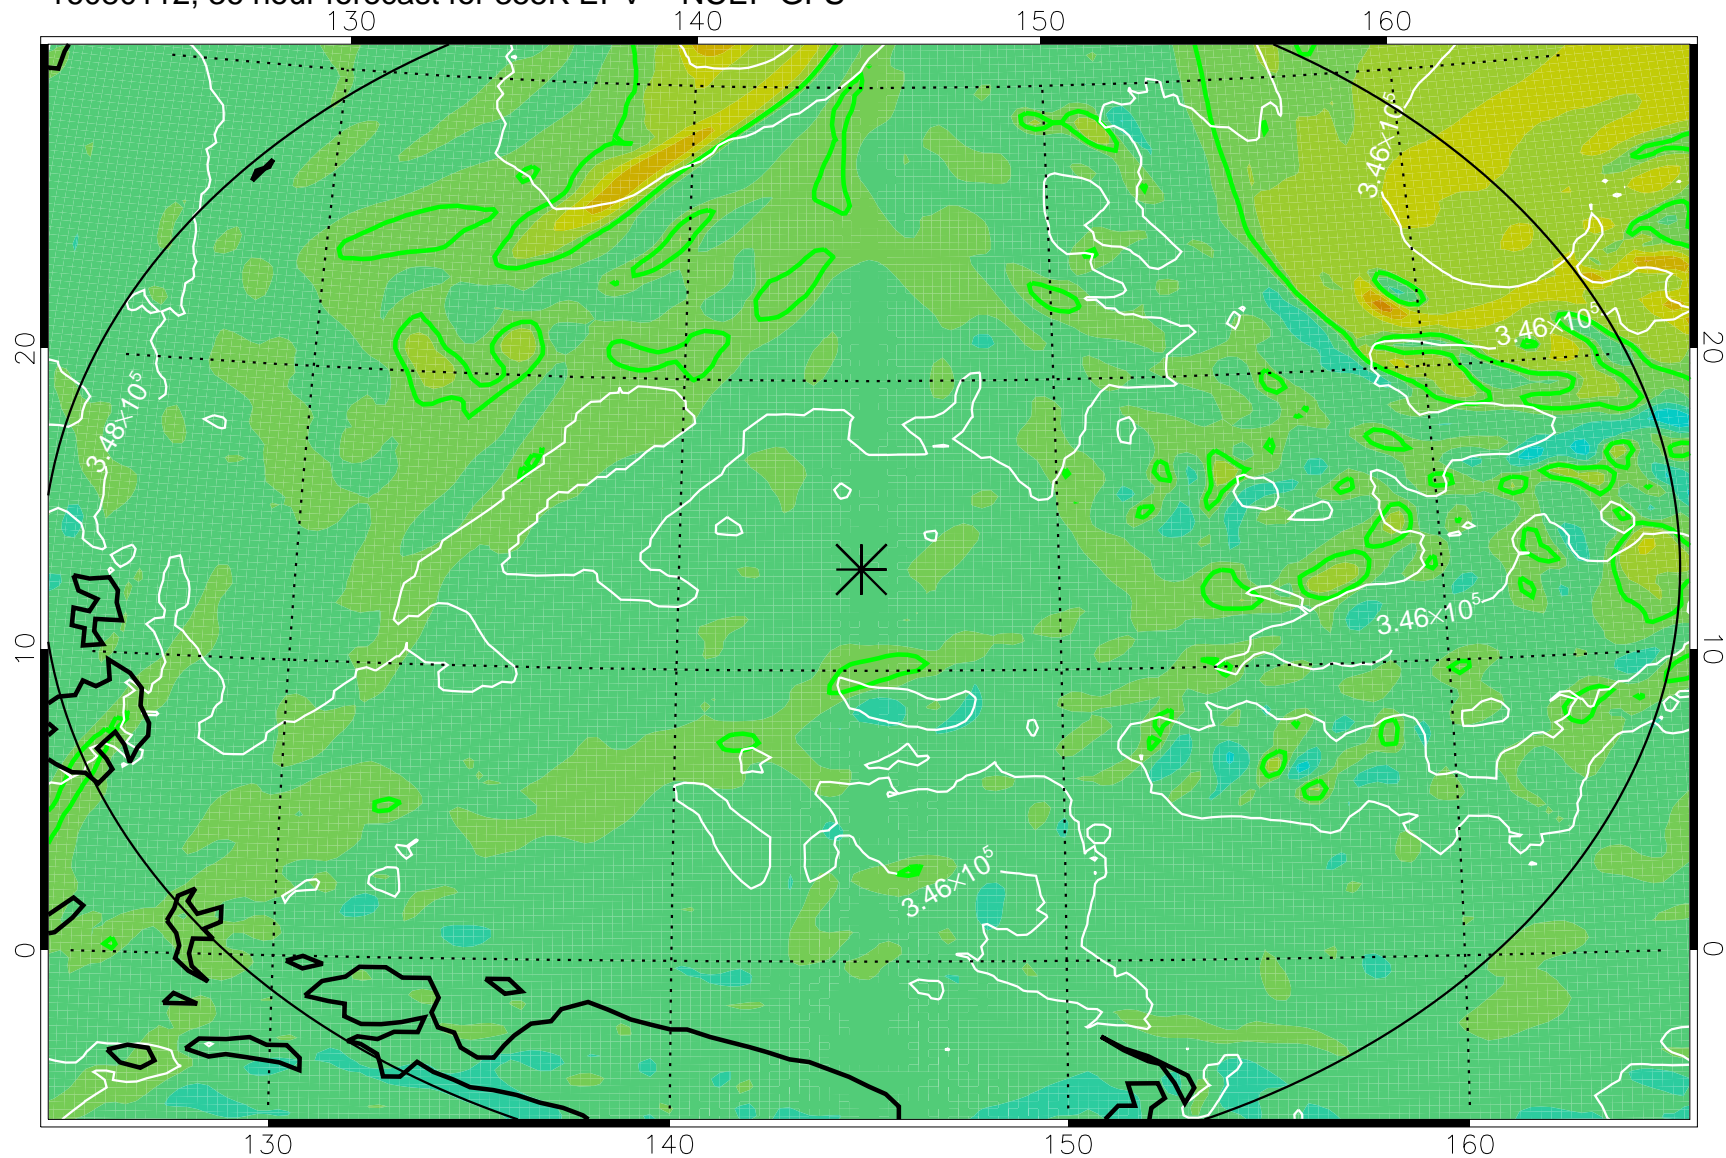

16073118, 18 hour forecast for 355K EPV -- NCEP GFS

355K Montgomery Streamfunction, white  
EPV Tropopause (2 PVU) Position  
Range ring of 2304 km

16080100, 24 hour forecast for 355K EPV -- NCEP GFS

355K Montgomery Streamfunction, white  
EPV Tropopause (2 PVU) Position  
Range ring of 2304 km

16080106, 30 hour forecast for 355K EPV -- NCEP GFS

355K Montgomery Streamfunction, white  
EPV Tropopause (2 PVU) Position  
Range ring of 2304 km

16080112, 36 hour forecast for 355K EPV -- NCEP GFS

355K Montgomery Streamfunction, white  
EPV Tropopause (2 PVU) Position  
Range ring of 2304 km

16080118, 42 hour forecast for 355K EPV -- NCEP GFS

355K Montgomery Streamfunction, white  
EPV Tropopause (2 PVU) Position  
Range ring of 2304 km

16080200, 48 hour forecast for 355K EPV -- NCEP GFS

355K Montgomery Streamfunction, white  
EPV Tropopause (2 PVU) Position  
Range ring of 2304 km

16080218, 66 hour forecast for 355K EPV -- NCEP GFS

355K Montgomery Streamfunction, white  
EPV Tropopause (2 PVU) Position  
Range ring of 2304 km

16080300, 72 hour forecast for 355K EPV -- NCEP GFS

355K Montgomery Streamfunction, white  
EPV Tropopause (2 PVU) Position  
Range ring of 2304 km