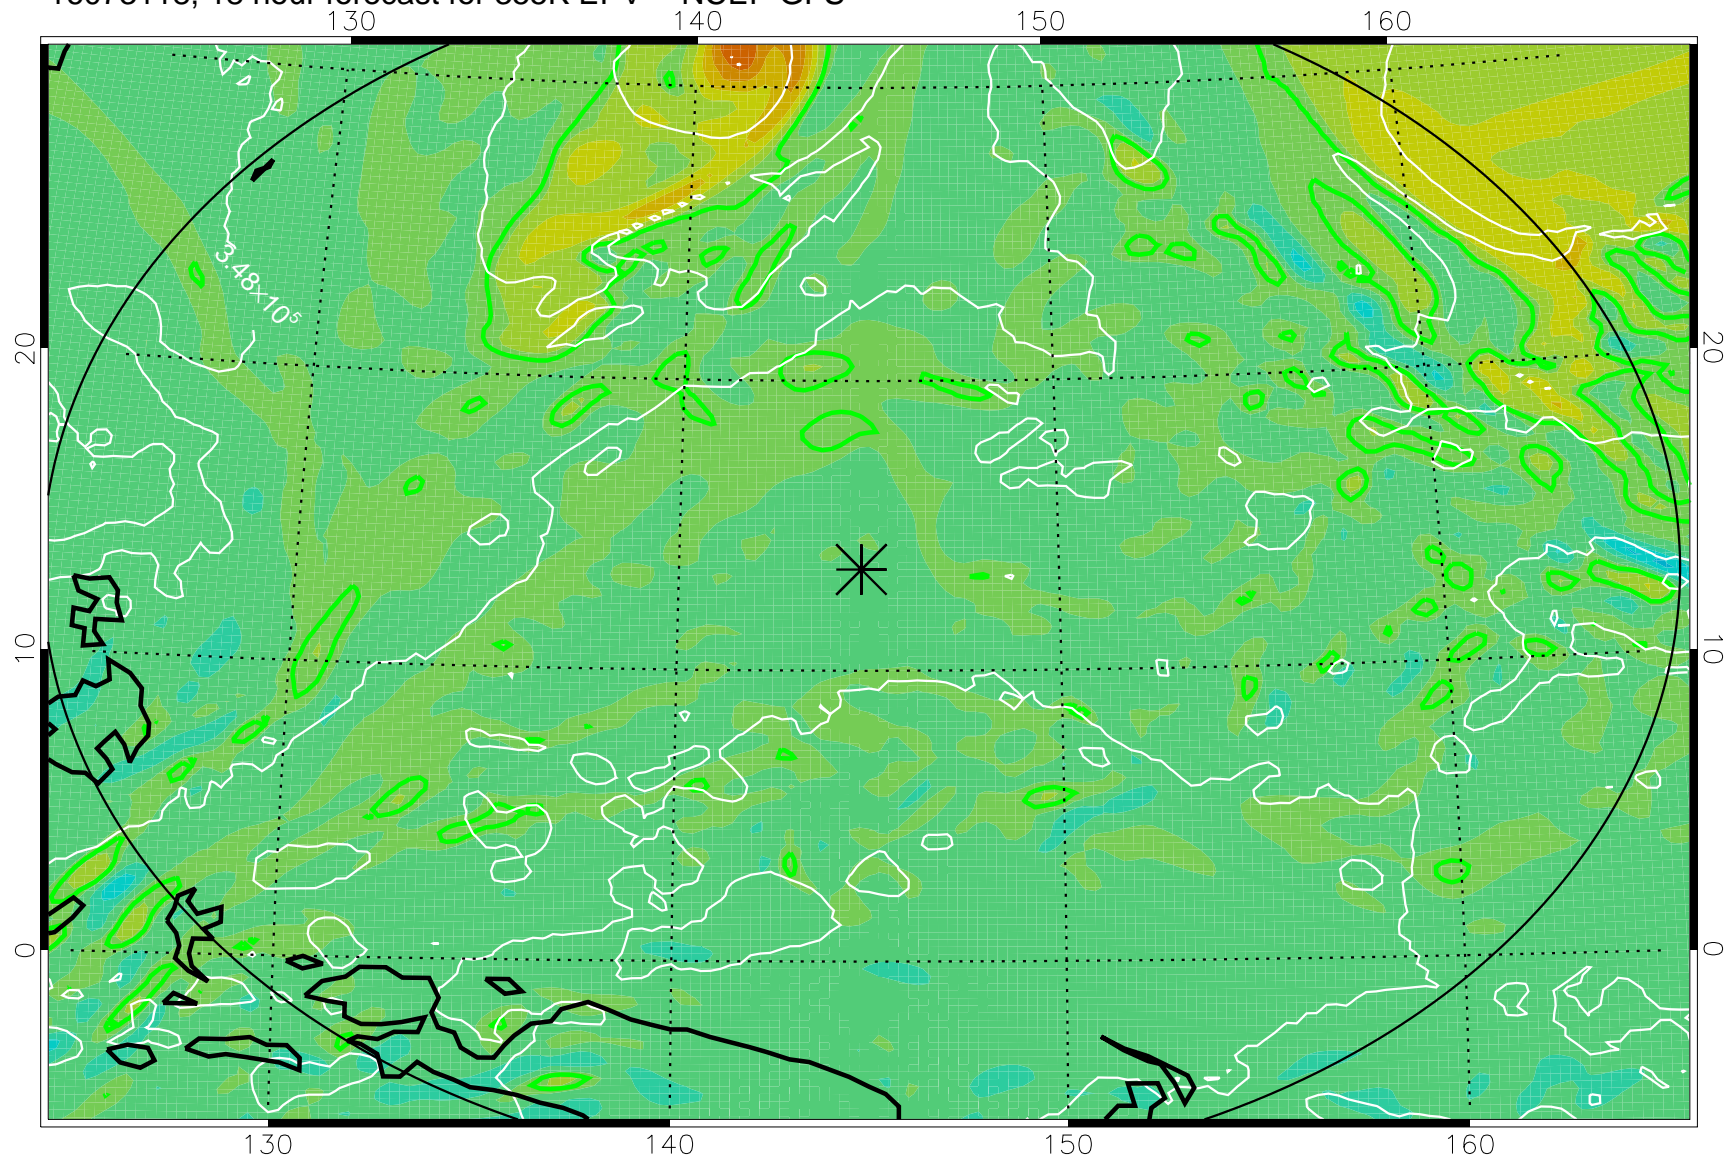

16073106, 6 hour forecast for 355K EPV -- NCEP GFS

355K Montgomery Streamfunction, white  
EPV Tropopause (2 PVU) Position  
Range ring of 2304 km

16073112, 12 hour forecast for 355K EPV -- NCEP GFS

355K Montgomery Streamfunction, white  
EPV Tropopause (2 PVU) Position  
Range ring of 2304 km

16073118, 18 hour forecast for 355K EPV -- NCEP GFS

355K Montgomery Streamfunction, white  
EPV Tropopause (2 PVU) Position  
Range ring of 2304 km

16080100, 24 hour forecast for 355K EPV -- NCEP GFS

355K Montgomery Streamfunction, white  
EPV Tropopause (2 PVU) Position  
Range ring of 2304 km

16080106, 30 hour forecast for 355K EPV -- NCEP GFS

355K Montgomery Streamfunction, white  
EPV Tropopause (2 PVU) Position  
Range ring of 2304 km

16080112, 36 hour forecast for 355K EPV -- NCEP GFS

355K Montgomery Streamfunction, white  
EPV Tropopause (2 PVU) Position  
Range ring of 2304 km

16080118, 42 hour forecast for 355K EPV -- NCEP GFS

355K Montgomery Streamfunction, white  
EPV Tropopause (2 PVU) Position  
Range ring of 2304 km

16080200, 48 hour forecast for 355K EPV -- NCEP GFS

355K Montgomery Streamfunction, white  
EPV Tropopause (2 PVU) Position  
Range ring of 2304 km