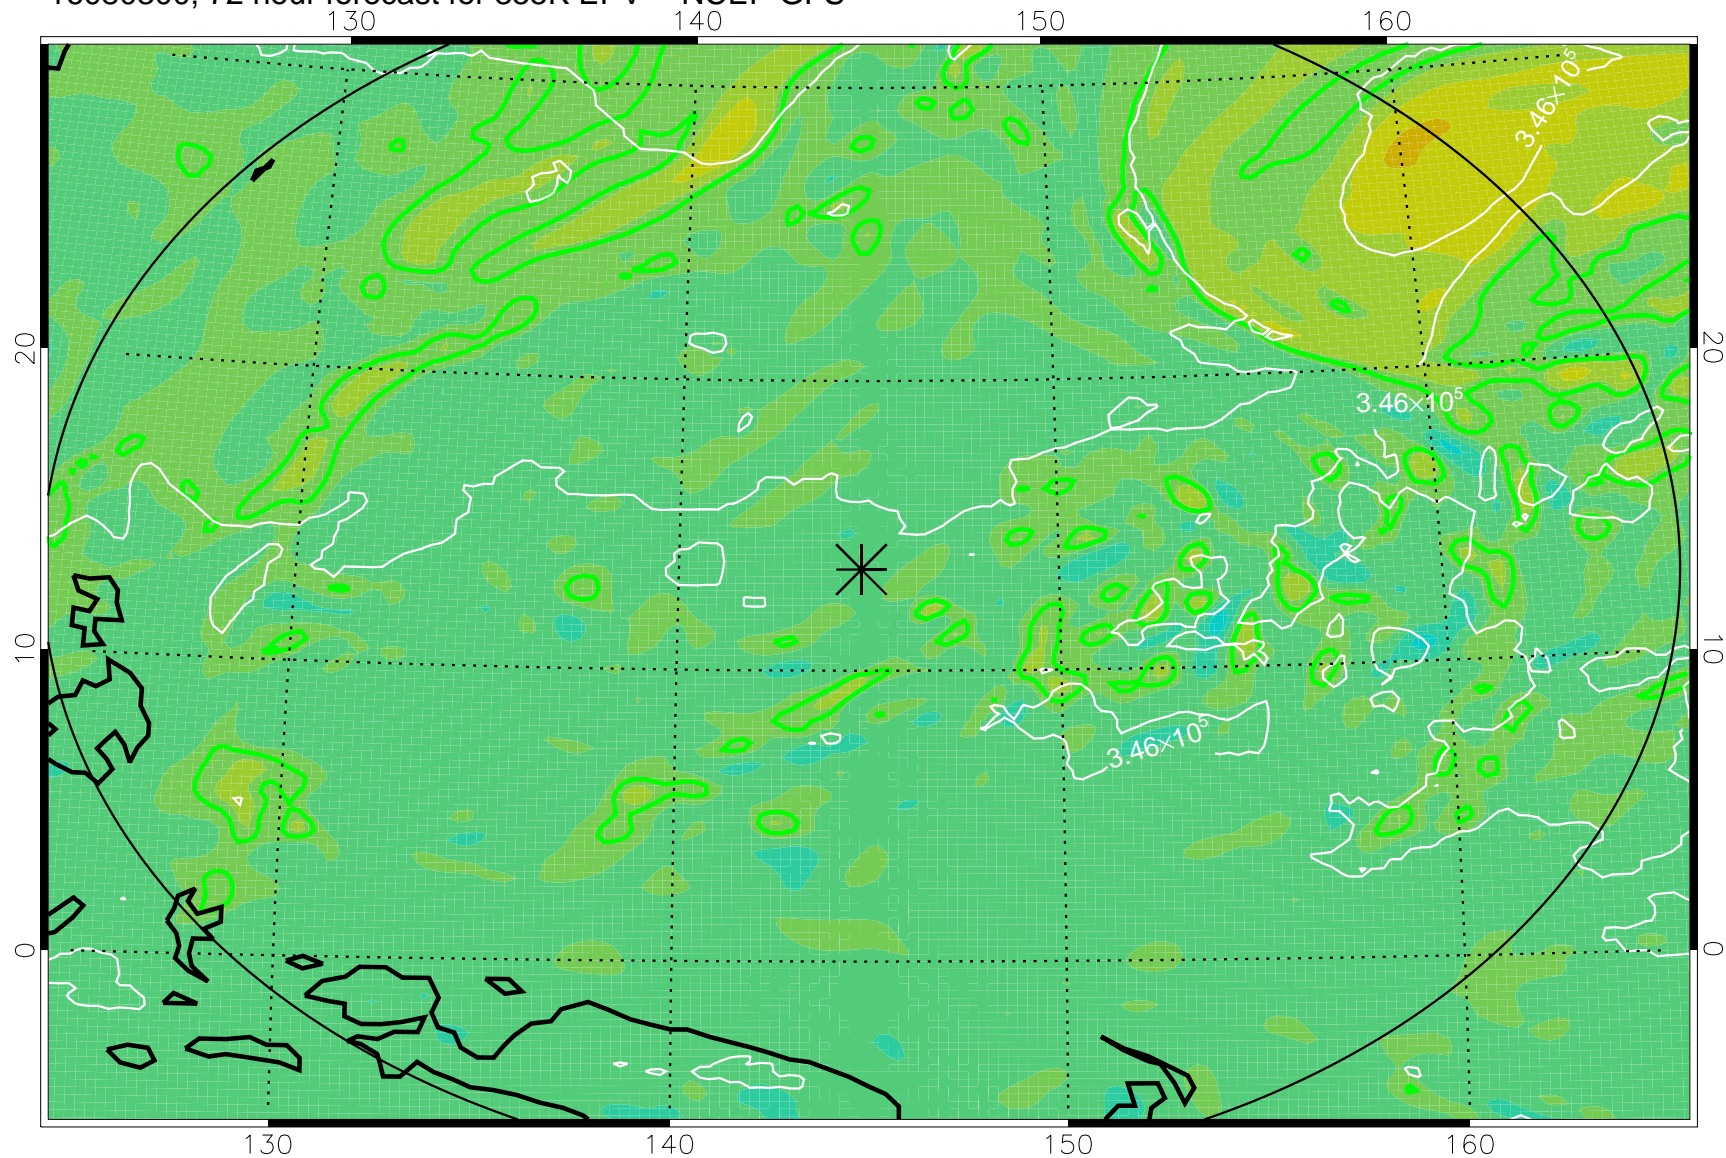

16080206, 54 hour forecast for 355K EPV -- NCEP GFS

355K Montgomery Streamfunction, white  
EPV Tropopause (2 PVU) Position  
Range ring of 2304 km

16080212, 60 hour forecast for 355K EPV -- NCEP GFS

355K Montgomery Streamfunction, white  
EPV Tropopause (2 PVU) Position  
Range ring of 2304 km

16080218, 66 hour forecast for 355K EPV -- NCEP GFS

355K Montgomery Streamfunction, white  
EPV Tropopause (2 PVU) Position  
Range ring of 2304 km

16080300, 72 hour forecast for 355K EPV -- NCEP GFS

355K Montgomery Streamfunction, white  
EPV Tropopause (2 PVU) Position  
Range ring of 2304 km

16080306, 78 hour forecast for 355K EPV -- NCEP GFS

355K Montgomery Streamfunction, white  
EPV Tropopause (2 PVU) Position  
Range ring of 2304 km

16080312, 84 hour forecast for 355K EPV -- NCEP GFS

355K Montgomery Streamfunction, white  
EPV Tropopause (2 PVU) Position  
Range ring of 2304 km

16080318, 90 hour forecast for 355K EPV -- NCEP GFS

355K Montgomery Streamfunction, white  
EPV Tropopause (2 PVU) Position  
Range ring of 2304 km

16080400, 96 hour forecast for 355K EPV -- NCEP GFS

355K Montgomery Streamfunction, white  
EPV Tropopause (2 PVU) Position  
Range ring of 2304 km