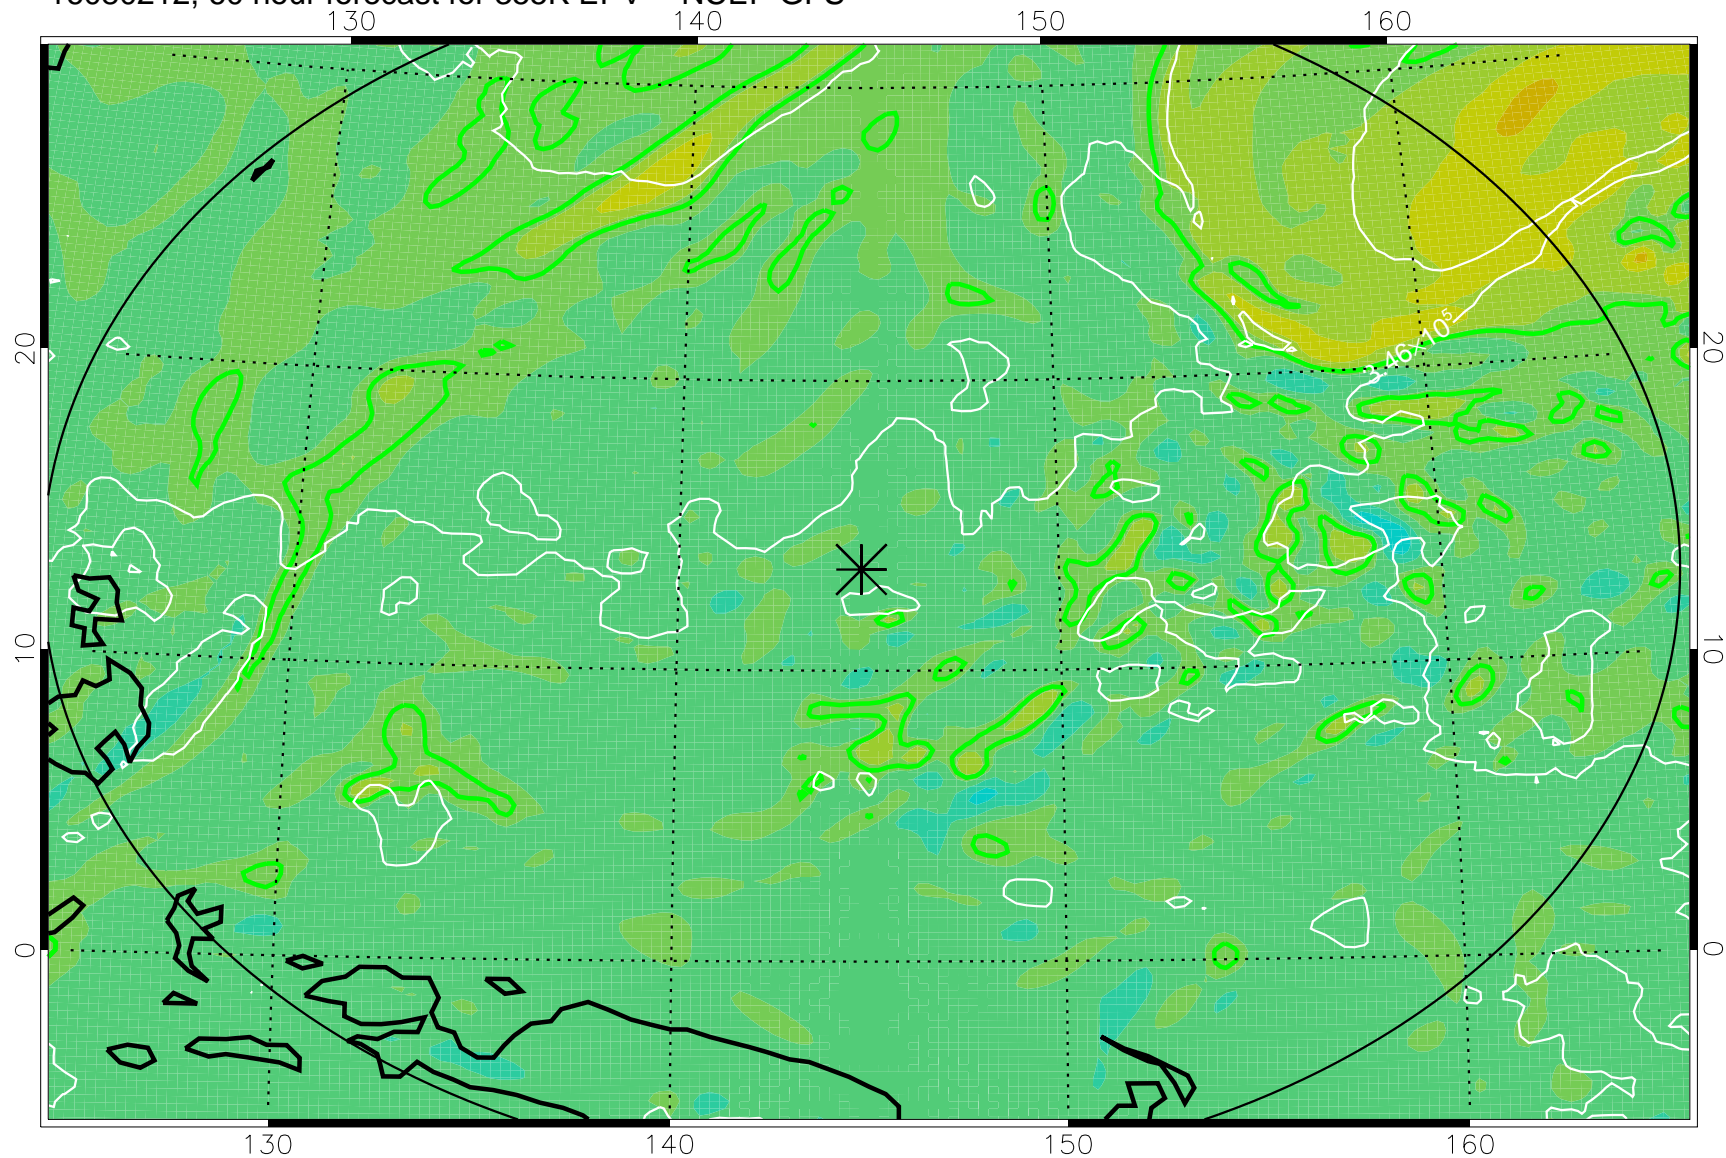

16080118, 42 hour forecast for 355K EPV -- NCEP GFS

355K Montgomery Streamfunction, white  
EPV Tropopause (2 PVU) Position  
Range ring of 2304 km

16080200, 48 hour forecast for 355K EPV -- NCEP GFS

355K Montgomery Streamfunction, white  
EPV Tropopause (2 PVU) Position  
Range ring of 2304 km

16080206, 54 hour forecast for 355K EPV -- NCEP GFS

355K Montgomery Streamfunction, white  
EPV Tropopause (2 PVU) Position  
Range ring of 2304 km

16080212, 60 hour forecast for 355K EPV -- NCEP GFS

355K Montgomery Streamfunction, white  
EPV Tropopause (2 PVU) Position  
Range ring of 2304 km

16080218, 66 hour forecast for 355K EPV -- NCEP GFS

355K Montgomery Streamfunction, white  
EPV Tropopause (2 PVU) Position  
Range ring of 2304 km

16080300, 72 hour forecast for 355K EPV -- NCEP GFS

355K Montgomery Streamfunction, white  
EPV Tropopause (2 PVU) Position  
Range ring of 2304 km

16080318, 90 hour forecast for 355K EPV -- NCEP GFS

355K Montgomery Streamfunction, white  
EPV Tropopause (2 PVU) Position  
Range ring of 2304 km

16080400, 96 hour forecast for 355K EPV -- NCEP GFS

355K Montgomery Streamfunction, white  
EPV Tropopause (2 PVU) Position  
Range ring of 2304 km