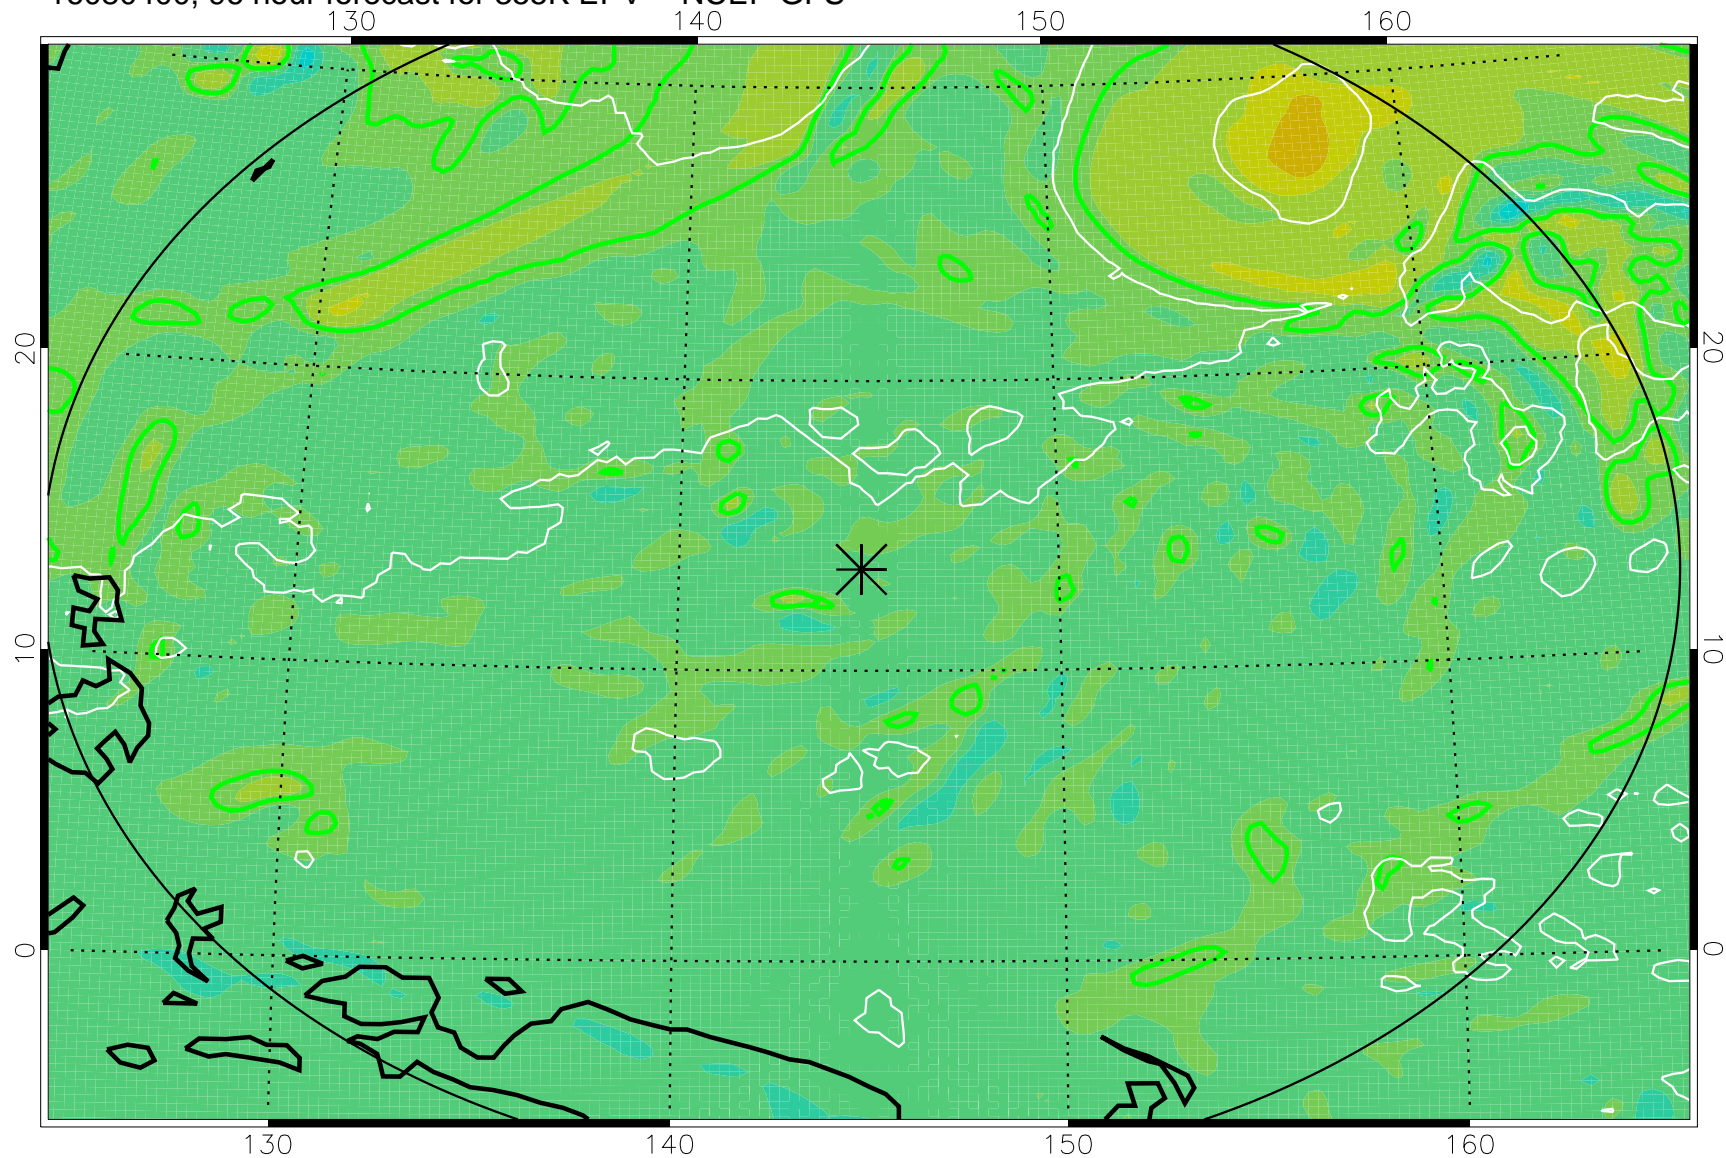

16080306, 78 hour forecast for 355K EPV -- NCEP GFS

355K Montgomery Streamfunction, white  
EPV Tropopause (2 PVU) Position  
Range ring of 2304 km

16080312, 84 hour forecast for 355K EPV -- NCEP GFS

355K Montgomery Streamfunction, white  
EPV Tropopause (2 PVU) Position  
Range ring of 2304 km

16080318, 90 hour forecast for 355K EPV -- NCEP GFS

355K Montgomery Streamfunction, white  
EPV Tropopause (2 PVU) Position  
Range ring of 2304 km

16080400, 96 hour forecast for 355K EPV -- NCEP GFS

355K Montgomery Streamfunction, white  
EPV Tropopause (2 PVU) Position  
Range ring of 2304 km

16080406, 102 hour forecast for 355K EPV -- NCEP GFS

355K Montgomery Streamfunction, white  
EPV Tropopause (2 PVU) Position  
Range ring of 2304 km

16080412, 108 hour forecast for 355K EPV -- NCEP GFS

355K Montgomery Streamfunction, white  
EPV Tropopause (2 PVU) Position  
Range ring of 2304 km

16080418, 114 hour forecast for 355K EPV -- NCEP GFS

355K Montgomery Streamfunction, white  
EPV Tropopause (2 PVU) Position  
Range ring of 2304 km

16080500, 120 hour forecast for 355K EPV -- NCEP GFS

355K Montgomery Streamfunction, white  
EPV Tropopause (2 PVU) Position  
Range ring of 2304 km