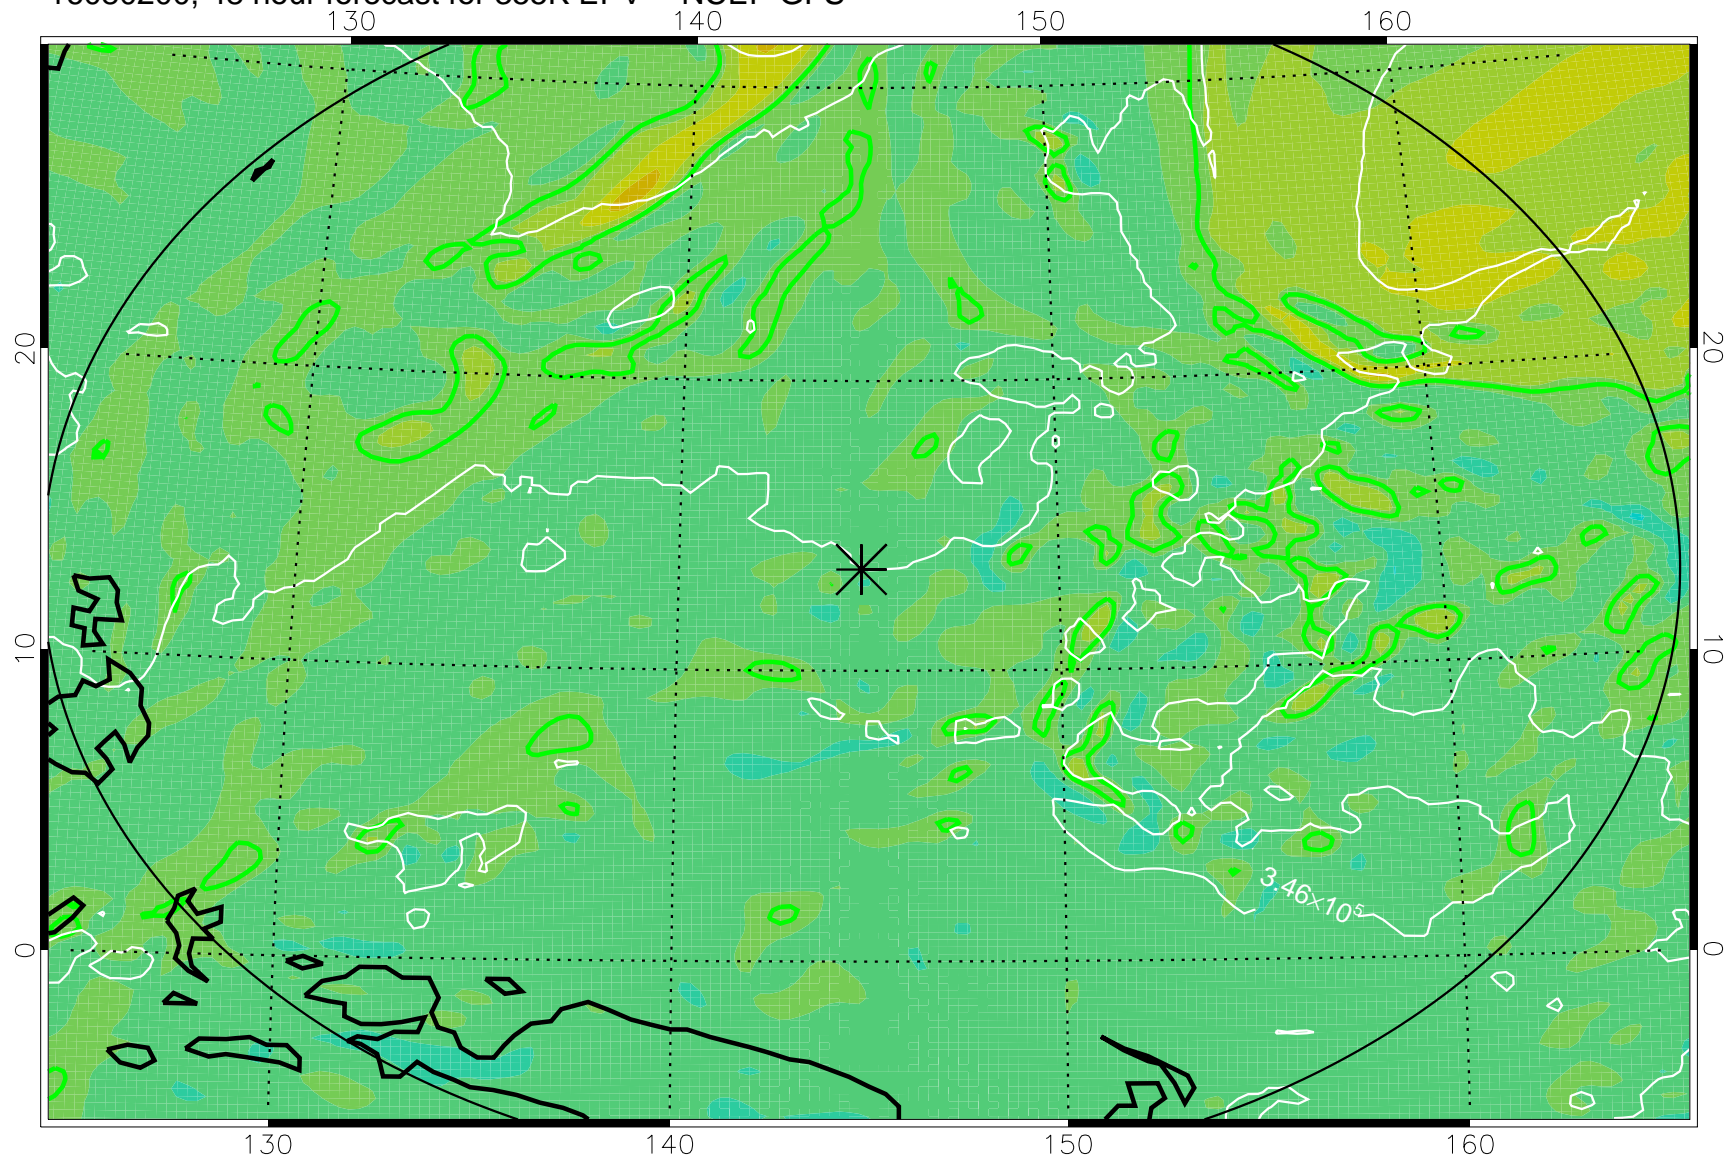

16080106, 30 hour forecast for 355K EPV -- NCEP GFS

355K Montgomery Streamfunction, white  
EPV Tropopause (2 PVU) Position  
Range ring of 2304 km

16080112, 36 hour forecast for 355K EPV -- NCEP GFS

355K Montgomery Streamfunction, white  
EPV Tropopause (2 PVU) Position  
Range ring of 2304 km

16080118, 42 hour forecast for 355K EPV -- NCEP GFS

355K Montgomery Streamfunction, white  
EPV Tropopause (2 PVU) Position  
Range ring of 2304 km

16080200, 48 hour forecast for 355K EPV -- NCEP GFS

355K Montgomery Streamfunction, white  
EPV Tropopause (2 PVU) Position  
Range ring of 2304 km

16080206, 54 hour forecast for 355K EPV -- NCEP GFS

355K Montgomery Streamfunction, white  
EPV Tropopause (2 PVU) Position  
Range ring of 2304 km

16080212, 60 hour forecast for 355K EPV -- NCEP GFS

355K Montgomery Streamfunction, white  
EPV Tropopause (2 PVU) Position  
Range ring of 2304 km

16080218, 66 hour forecast for 355K EPV -- NCEP GFS

355K Montgomery Streamfunction, white  
EPV Tropopause (2 PVU) Position  
Range ring of 2304 km

16080300, 72 hour forecast for 355K EPV -- NCEP GFS

355K Montgomery Streamfunction, white  
EPV Tropopause (2 PVU) Position  
Range ring of 2304 km