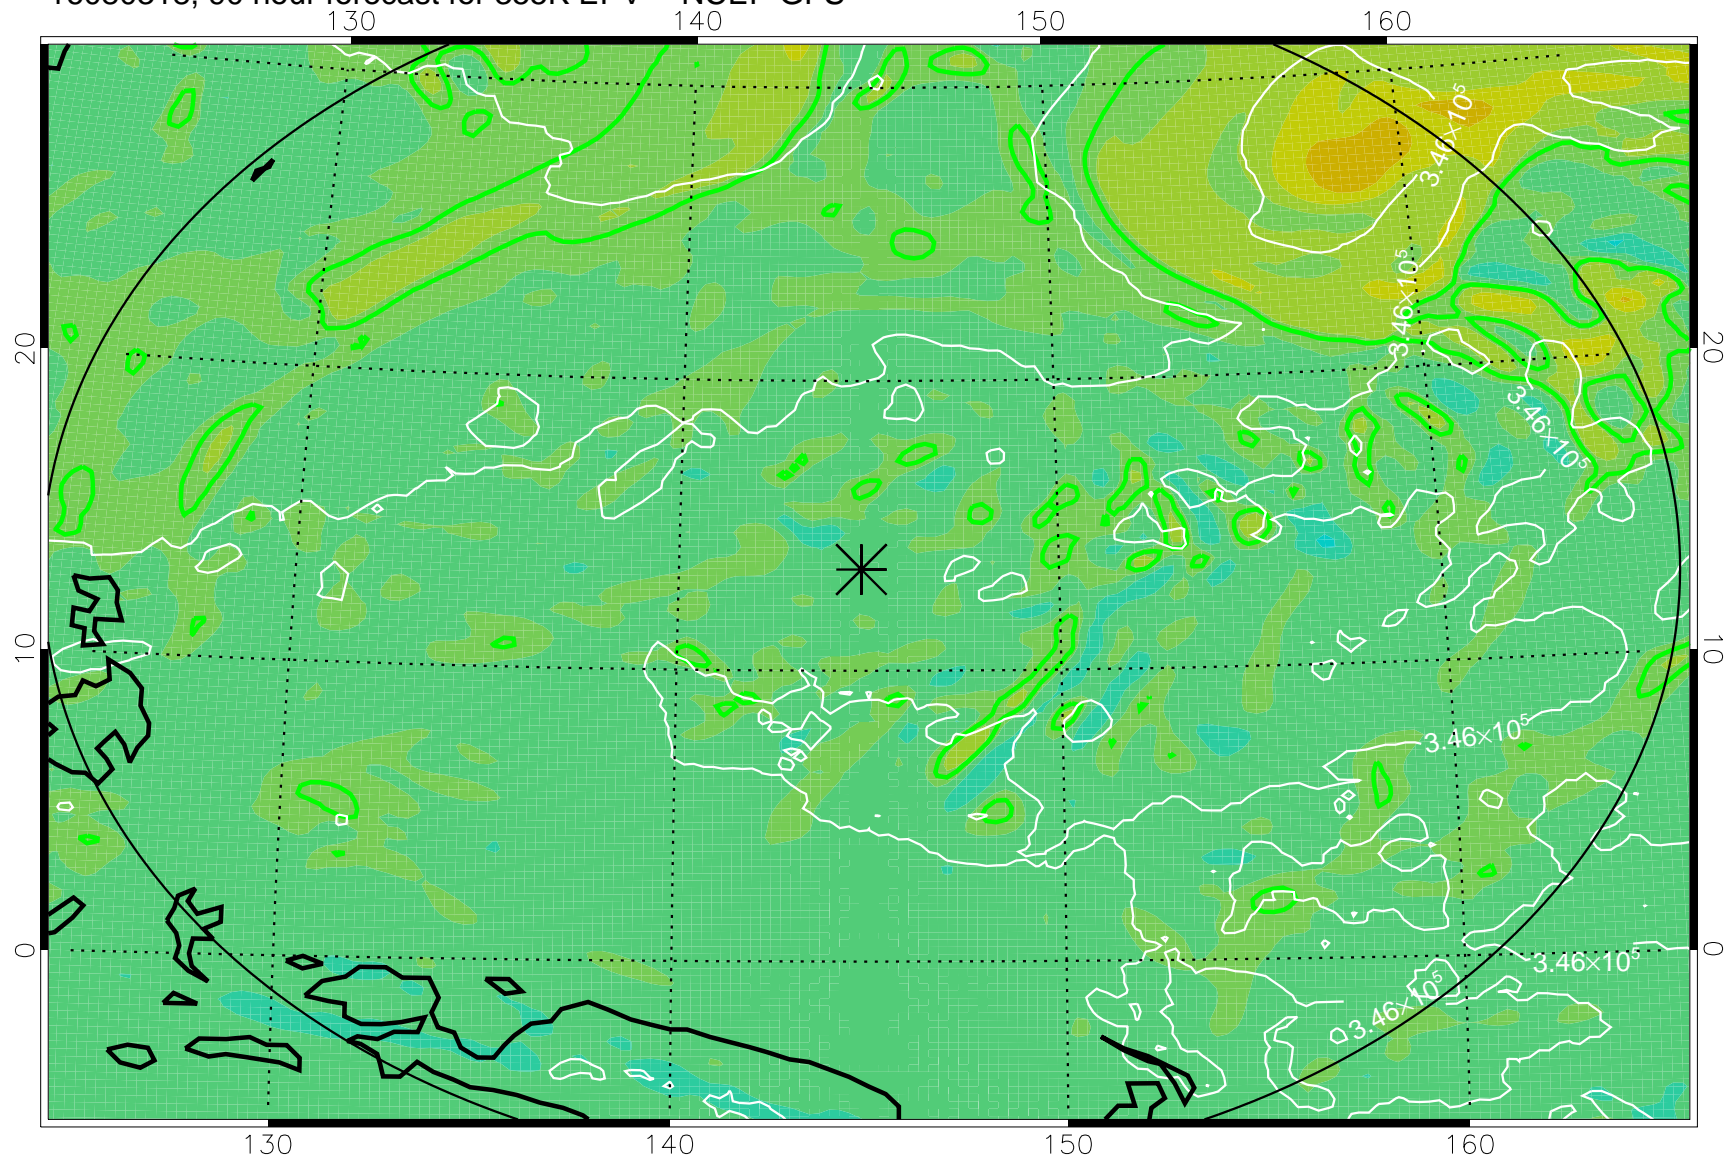

16080306, 78 hour forecast for 355K EPV -- NCEP GFS

355K Montgomery Streamfunction, white  
EPV Tropopause (2 PVU) Position  
Range ring of 2304 km

16080312, 84 hour forecast for 355K EPV -- NCEP GFS

355K Montgomery Streamfunction, white  
EPV Tropopause (2 PVU) Position  
Range ring of 2304 km

16080318, 90 hour forecast for 355K EPV -- NCEP GFS

355K Montgomery Streamfunction, white  
EPV Tropopause (2 PVU) Position  
Range ring of 2304 km

16080400, 96 hour forecast for 355K EPV -- NCEP GFS

355K Montgomery Streamfunction, white  
EPV Tropopause (2 PVU) Position  
Range ring of 2304 km

16080406, 102 hour forecast for 355K EPV -- NCEP GFS

355K Montgomery Streamfunction, white  
EPV Tropopause (2 PVU) Position  
Range ring of 2304 km

16080412, 108 hour forecast for 355K EPV -- NCEP GFS

355K Montgomery Streamfunction, white  
EPV Tropopause (2 PVU) Position  
Range ring of 2304 km

16080418, 114 hour forecast for 355K EPV -- NCEP GFS

355K Montgomery Streamfunction, white  
EPV Tropopause (2 PVU) Position  
Range ring of 2304 km

16080500, 120 hour forecast for 355K EPV -- NCEP GFS

355K Montgomery Streamfunction, white  
EPV Tropopause (2 PVU) Position  
Range ring of 2304 km