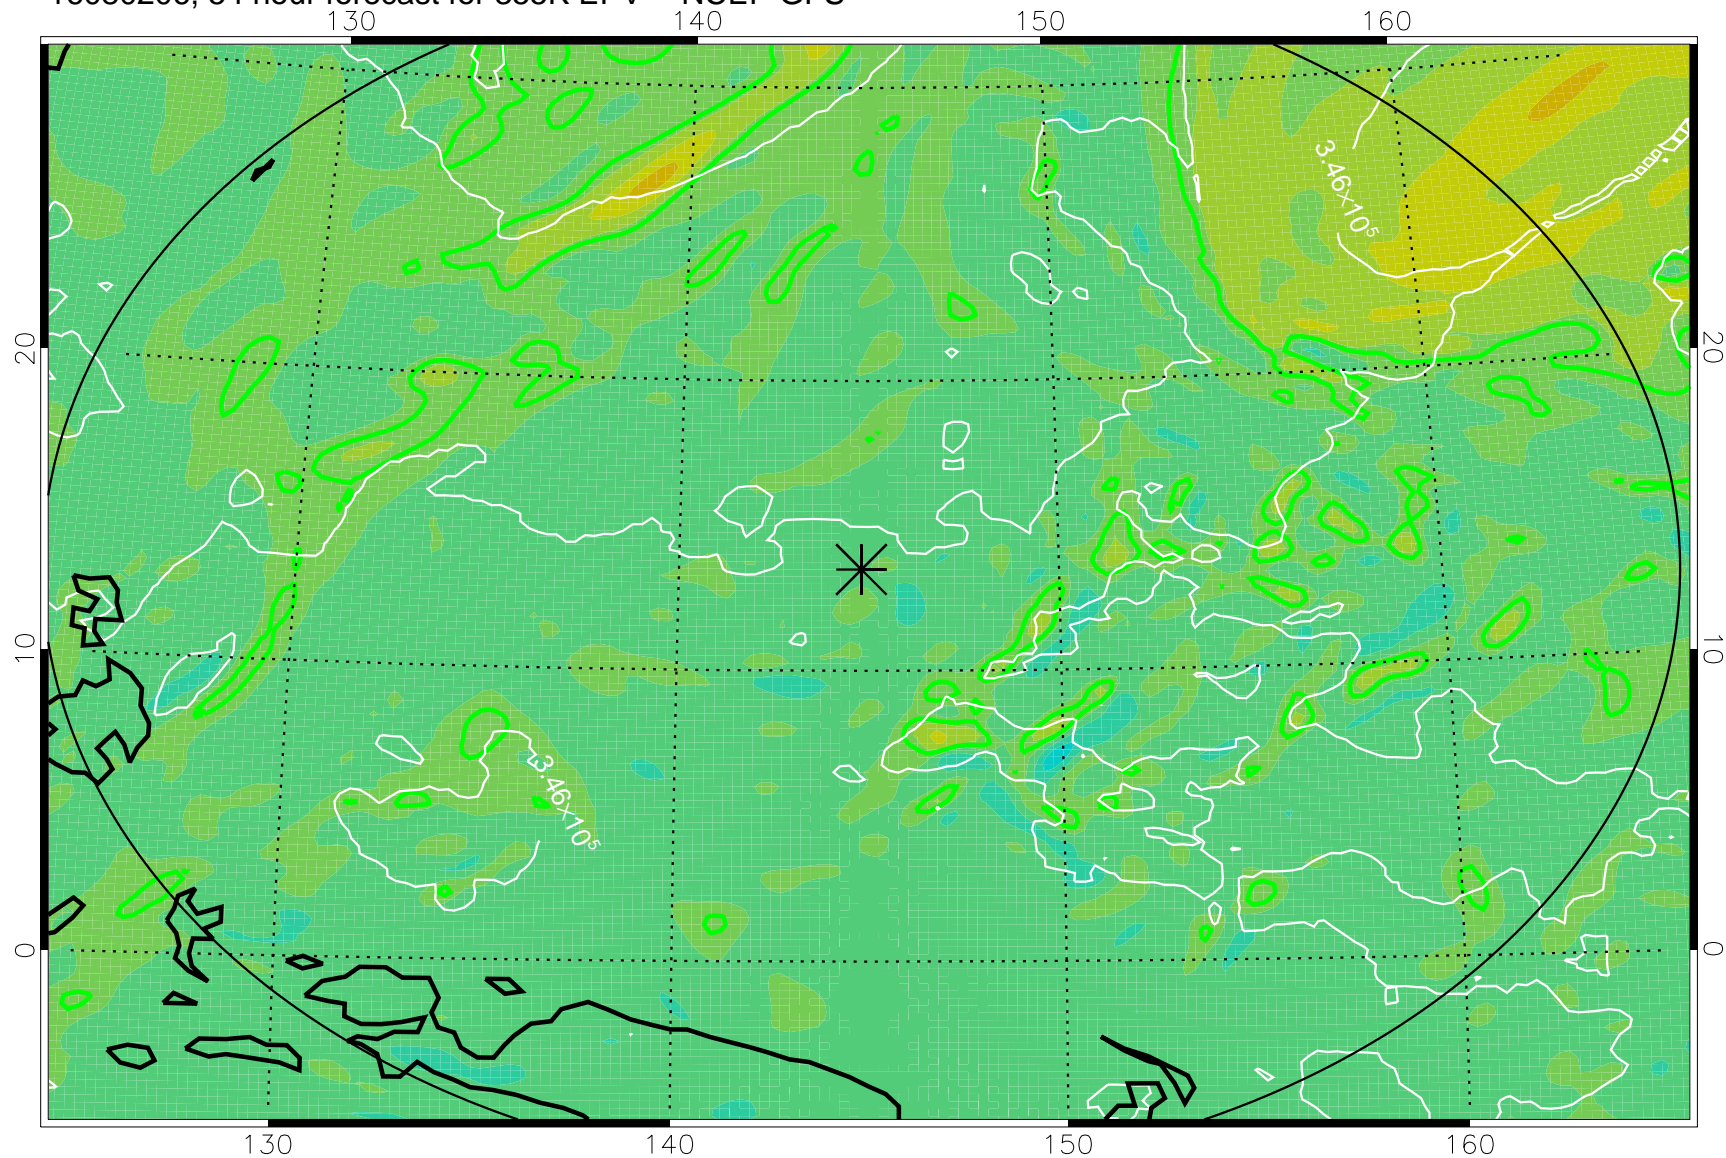

16080118, 42 hour forecast for 355K EPV -- NCEP GFS

355K Montgomery Streamfunction, white  
EPV Tropopause (2 PVU) Position  
Range ring of 2304 km

16080200, 48 hour forecast for 355K EPV -- NCEP GFS

355K Montgomery Streamfunction, white  
EPV Tropopause (2 PVU) Position  
Range ring of 2304 km

16080206, 54 hour forecast for 355K EPV -- NCEP GFS

355K Montgomery Streamfunction, white  
EPV Tropopause (2 PVU) Position  
Range ring of 2304 km

16080212, 60 hour forecast for 355K EPV -- NCEP GFS

355K Montgomery Streamfunction, white  
EPV Tropopause (2 PVU) Position  
Range ring of 2304 km

16080218, 66 hour forecast for 355K EPV -- NCEP GFS

355K Montgomery Streamfunction, white  
EPV Tropopause (2 PVU) Position  
Range ring of 2304 km

16080300, 72 hour forecast for 355K EPV -- NCEP GFS

355K Montgomery Streamfunction, white  
EPV Tropopause (2 PVU) Position  
Range ring of 2304 km

16080306, 78 hour forecast for 355K EPV -- NCEP GFS

355K Montgomery Streamfunction, white  
EPV Tropopause (2 PVU) Position  
Range ring of 2304 km

16080312, 84 hour forecast for 355K EPV -- NCEP GFS

355K Montgomery Streamfunction, white  
EPV Tropopause (2 PVU) Position  
Range ring of 2304 km