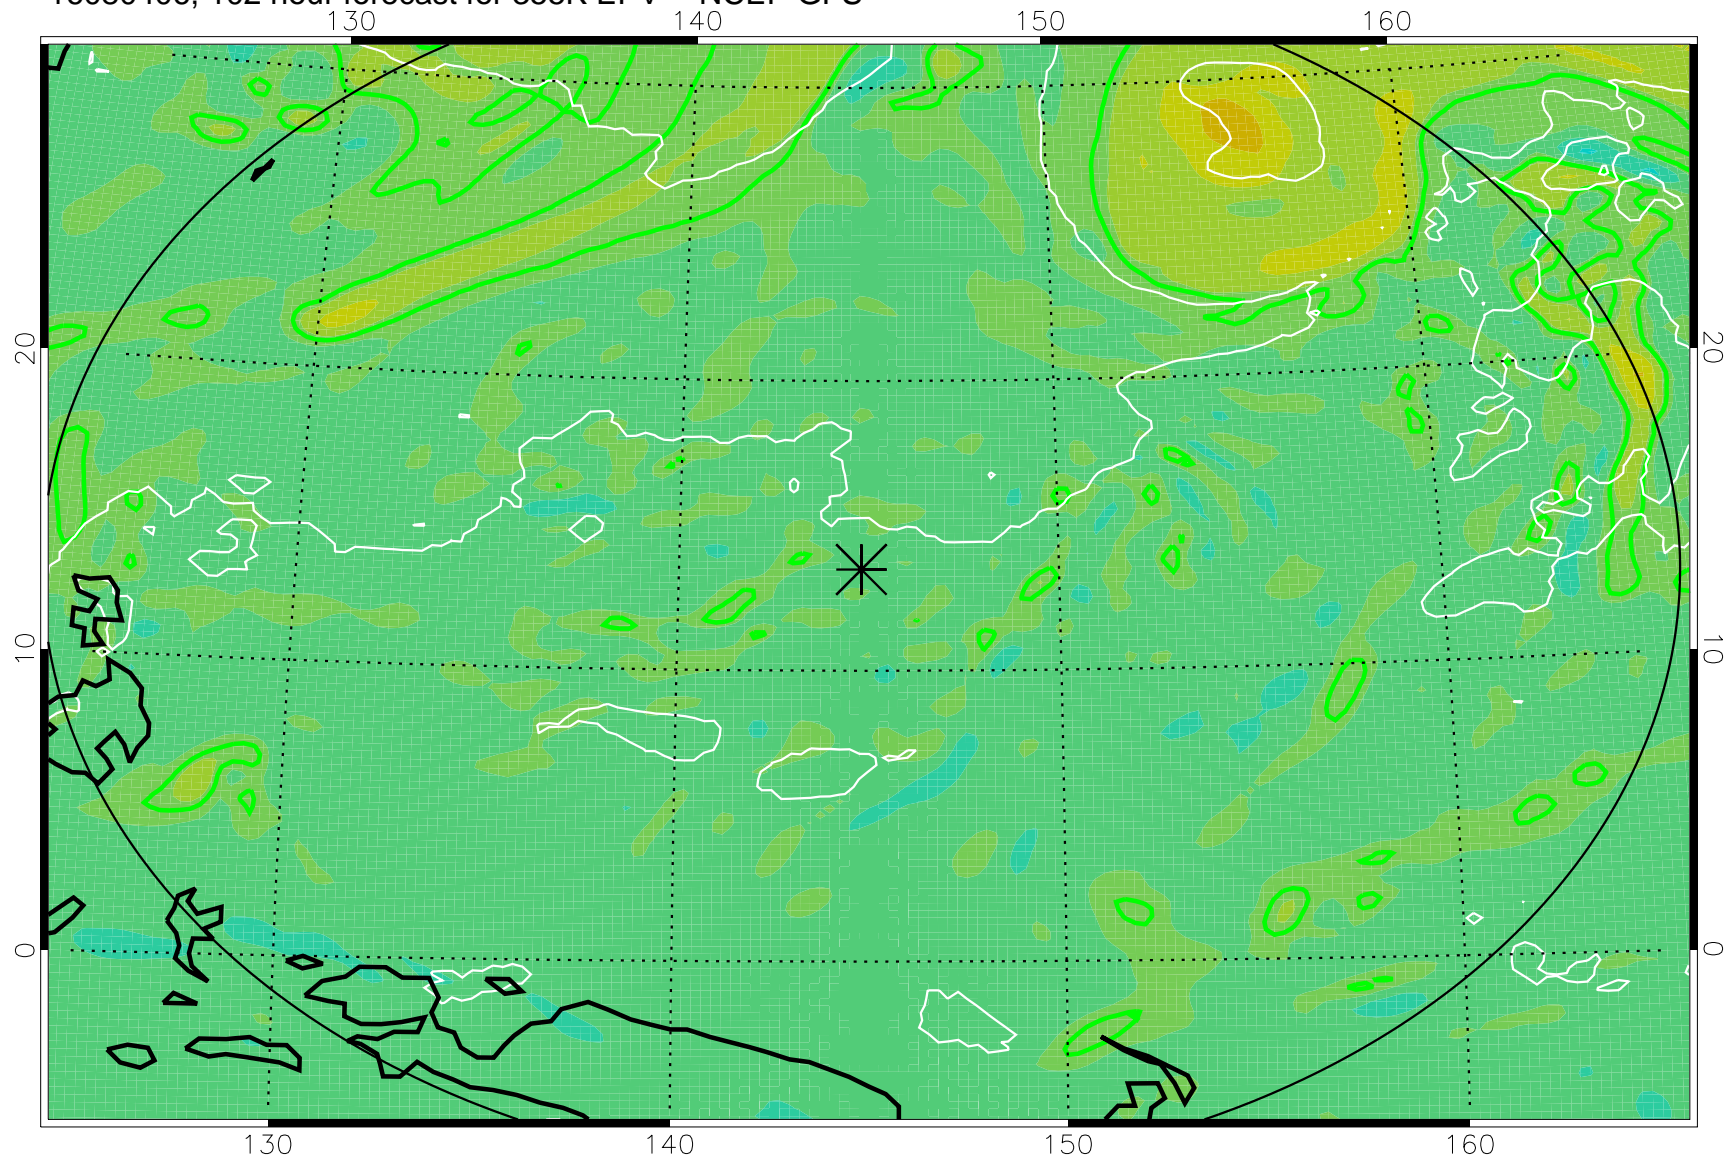

16080306, 78 hour forecast for 355K EPV -- NCEP GFS

355K Montgomery Streamfunction, white  
EPV Tropopause (2 PVU) Position  
Range ring of 2304 km

16080312, 84 hour forecast for 355K EPV -- NCEP GFS

355K Montgomery Streamfunction, white  
EPV Tropopause (2 PVU) Position  
Range ring of 2304 km

16080318, 90 hour forecast for 355K EPV -- NCEP GFS

355K Montgomery Streamfunction, white  
EPV Tropopause (2 PVU) Position  
Range ring of 2304 km

16080400, 96 hour forecast for 355K EPV -- NCEP GFS

355K Montgomery Streamfunction, white  
EPV Tropopause (2 PVU) Position  
Range ring of 2304 km

16080406, 102 hour forecast for 355K EPV -- NCEP GFS

355K Montgomery Streamfunction, white  
EPV Tropopause (2 PVU) Position  
Range ring of 2304 km

16080412, 108 hour forecast for 355K EPV -- NCEP GFS

355K Montgomery Streamfunction, white  
EPV Tropopause (2 PVU) Position  
Range ring of 2304 km

16080418, 114 hour forecast for 355K EPV -- NCEP GFS

355K Montgomery Streamfunction, white  
EPV Tropopause (2 PVU) Position  
Range ring of 2304 km

16080500, 120 hour forecast for 355K EPV -- NCEP GFS

355K Montgomery Streamfunction, white  
EPV Tropopause (2 PVU) Position  
Range ring of 2304 km