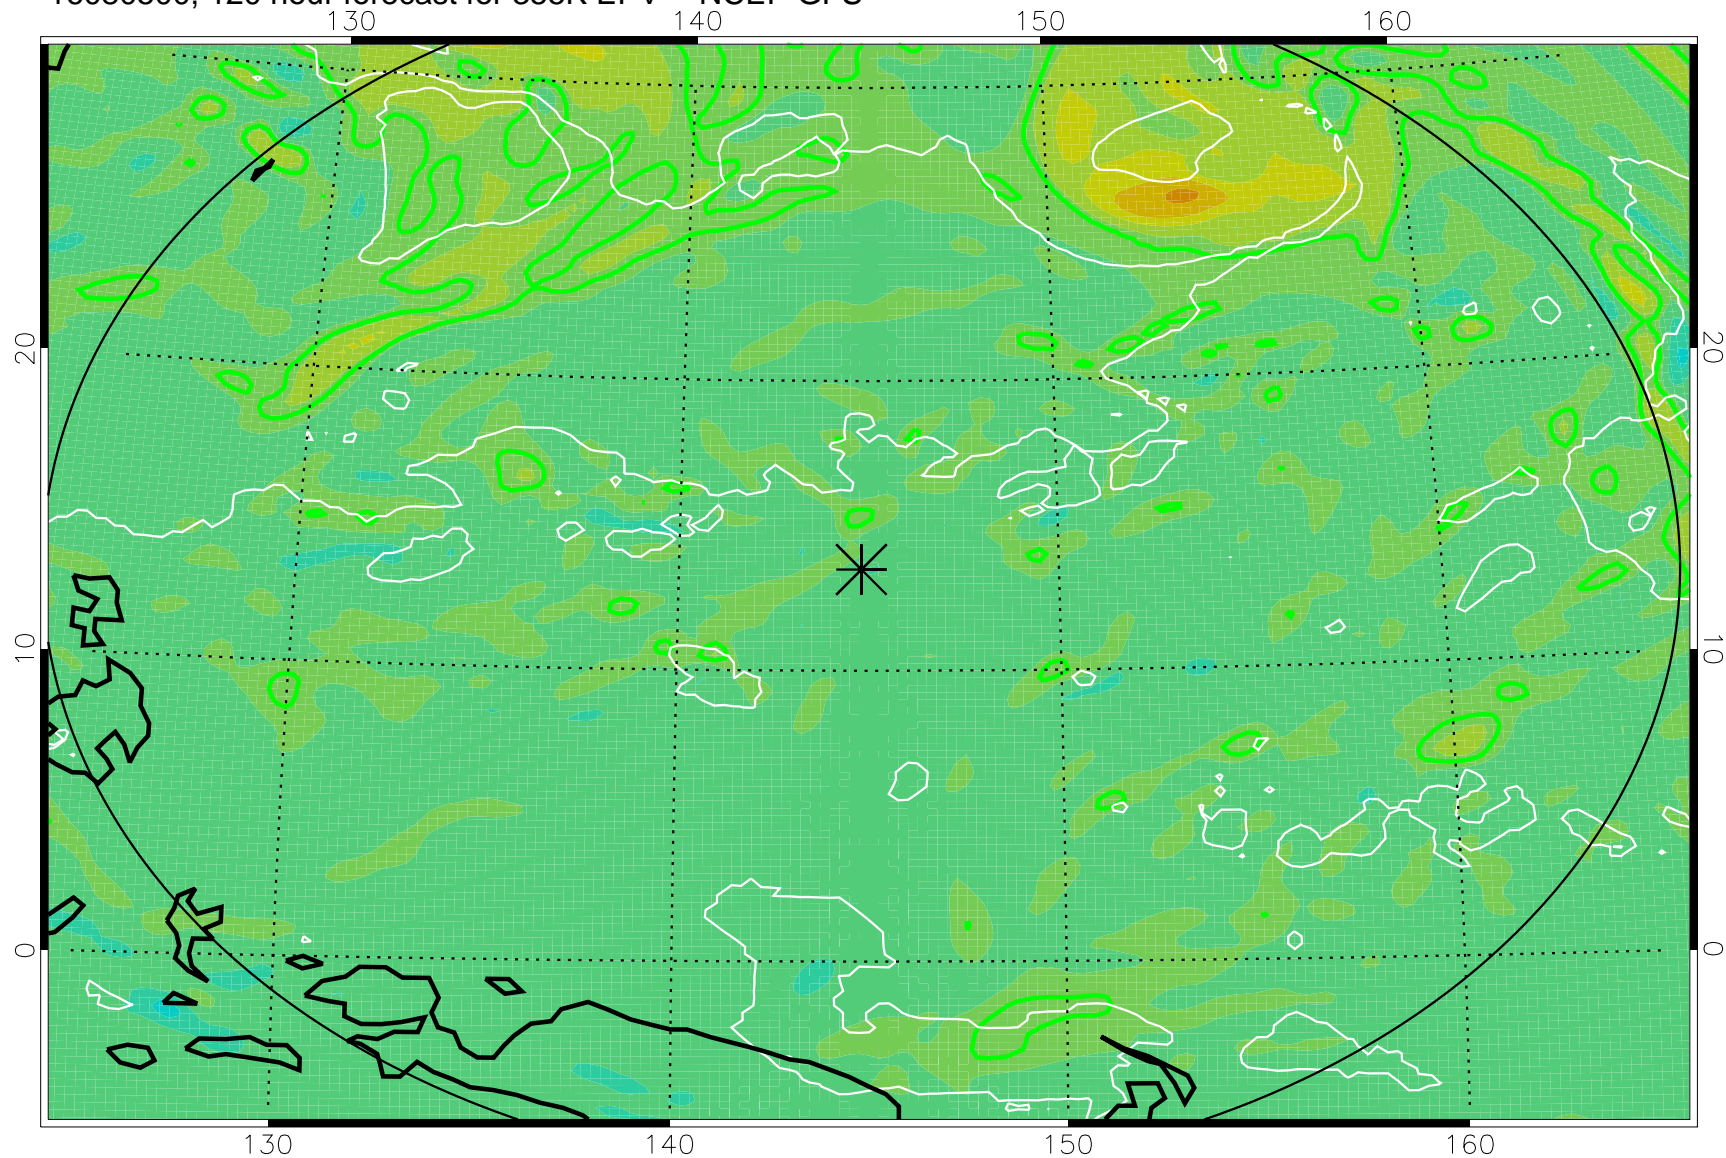

16080306, 78 hour forecast for 355K EPV -- NCEP GFS

355K Montgomery Streamfunction, white  
EPV Tropopause (2 PVU) Position  
Range ring of 2304 km

16080312, 84 hour forecast for 355K EPV -- NCEP GFS

355K Montgomery Streamfunction, white  
EPV Tropopause (2 PVU) Position  
Range ring of 2304 km

16080318, 90 hour forecast for 355K EPV -- NCEP GFS

355K Montgomery Streamfunction, white  
EPV Tropopause (2 PVU) Position  
Range ring of 2304 km

16080400, 96 hour forecast for 355K EPV -- NCEP GFS

355K Montgomery Streamfunction, white  
EPV Tropopause (2 PVU) Position  
Range ring of 2304 km

16080406, 102 hour forecast for 355K EPV -- NCEP GFS

355K Montgomery Streamfunction, white  
EPV Tropopause (2 PVU) Position  
Range ring of 2304 km

16080412, 108 hour forecast for 355K EPV -- NCEP GFS

355K Montgomery Streamfunction, white  
EPV Tropopause (2 PVU) Position  
Range ring of 2304 km

16080418, 114 hour forecast for 355K EPV -- NCEP GFS

355K Montgomery Streamfunction, white  
EPV Tropopause (2 PVU) Position  
Range ring of 2304 km

16080500, 120 hour forecast for 355K EPV -- NCEP GFS

355K Montgomery Streamfunction, white  
EPV Tropopause (2 PVU) Position  
Range ring of 2304 km