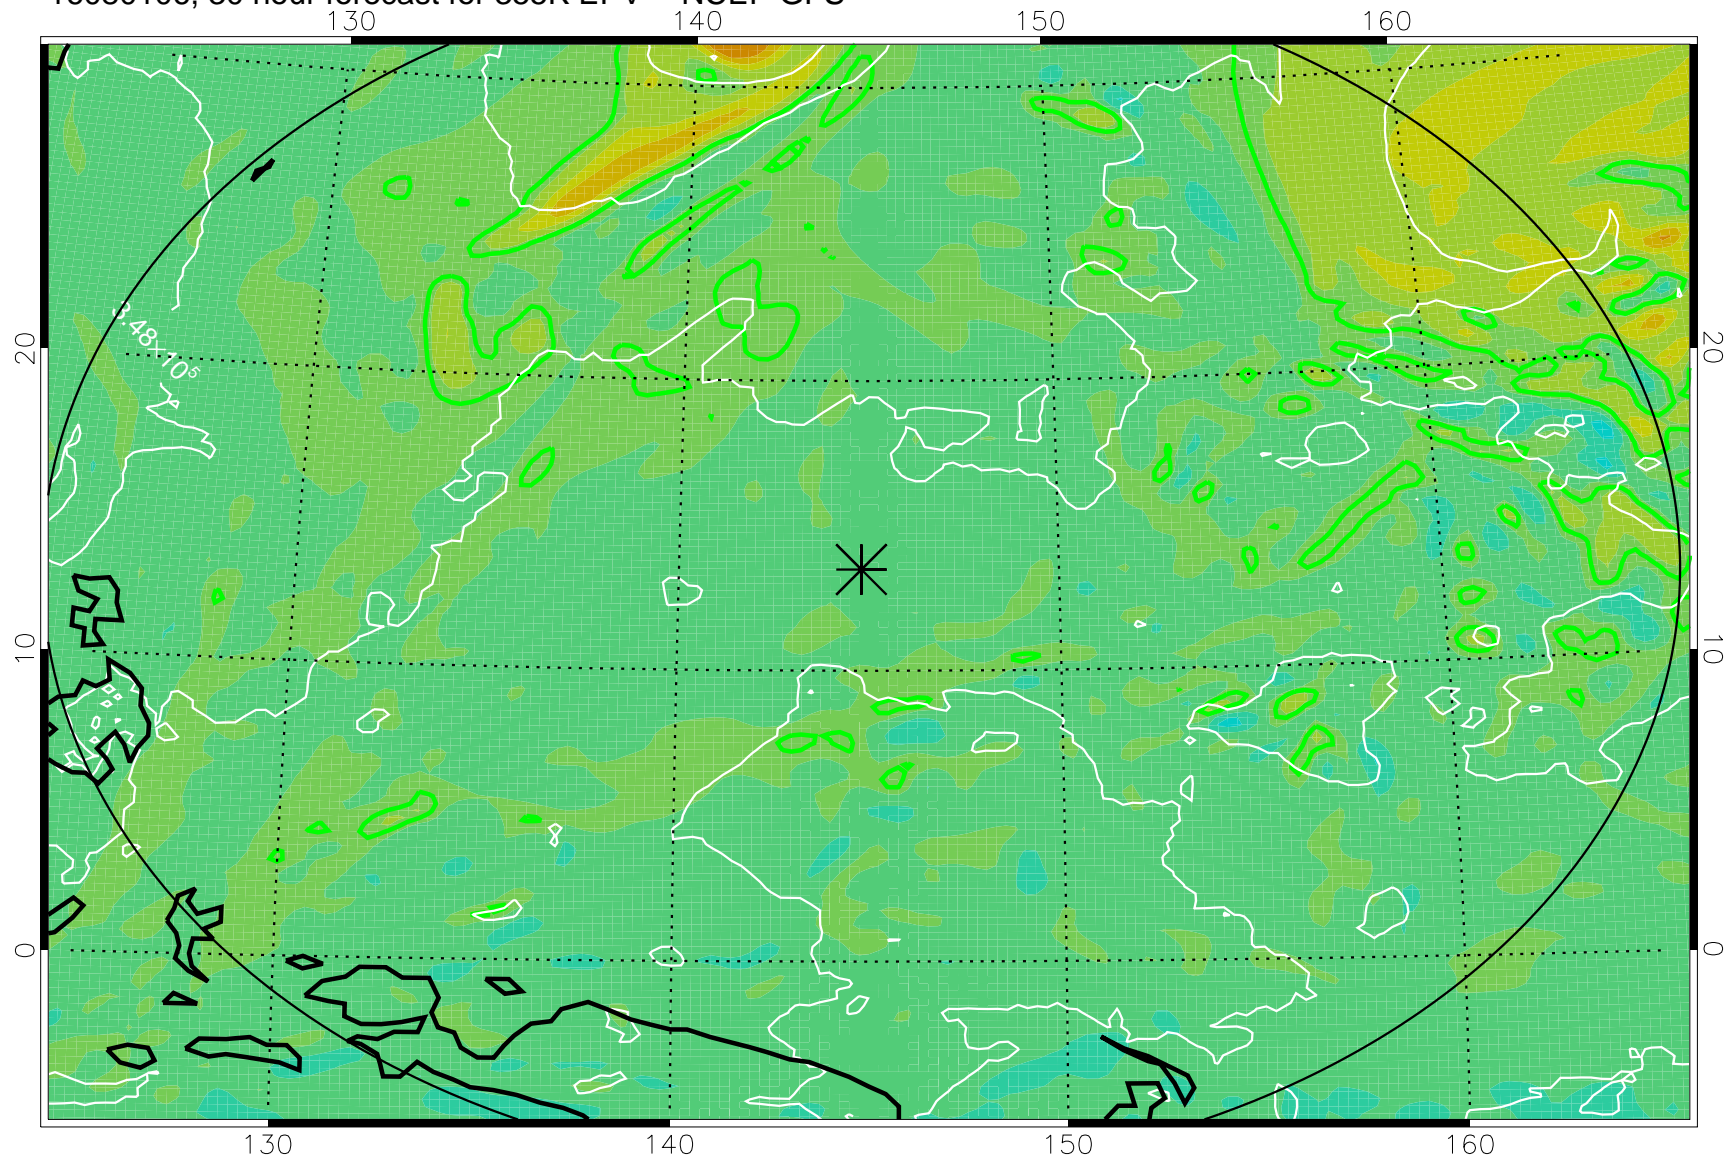

16073118, 18 hour forecast for 355K EPV -- NCEP GFS

355K Montgomery Streamfunction, white  
EPV Tropopause (2 PVU) Position  
Range ring of 2304 km

16080100, 24 hour forecast for 355K EPV -- NCEP GFS

355K Montgomery Streamfunction, white  
EPV Tropopause (2 PVU) Position  
Range ring of 2304 km

16080106, 30 hour forecast for 355K EPV -- NCEP GFS

355K Montgomery Streamfunction, white  
EPV Tropopause (2 PVU) Position  
Range ring of 2304 km

16080112, 36 hour forecast for 355K EPV -- NCEP GFS

355K Montgomery Streamfunction, white  
EPV Tropopause (2 PVU) Position  
Range ring of 2304 km

16080118, 42 hour forecast for 355K EPV -- NCEP GFS

355K Montgomery Streamfunction, white  
EPV Tropopause (2 PVU) Position  
Range ring of 2304 km

16080200, 48 hour forecast for 355K EPV -- NCEP GFS

355K Montgomery Streamfunction, white  
EPV Tropopause (2 PVU) Position  
Range ring of 2304 km

16080218, 66 hour forecast for 355K EPV -- NCEP GFS

355K Montgomery Streamfunction, white  
EPV Tropopause (2 PVU) Position  
Range ring of 2304 km

16080300, 72 hour forecast for 355K EPV -- NCEP GFS

355K Montgomery Streamfunction, white  
EPV Tropopause (2 PVU) Position  
Range ring of 2304 km