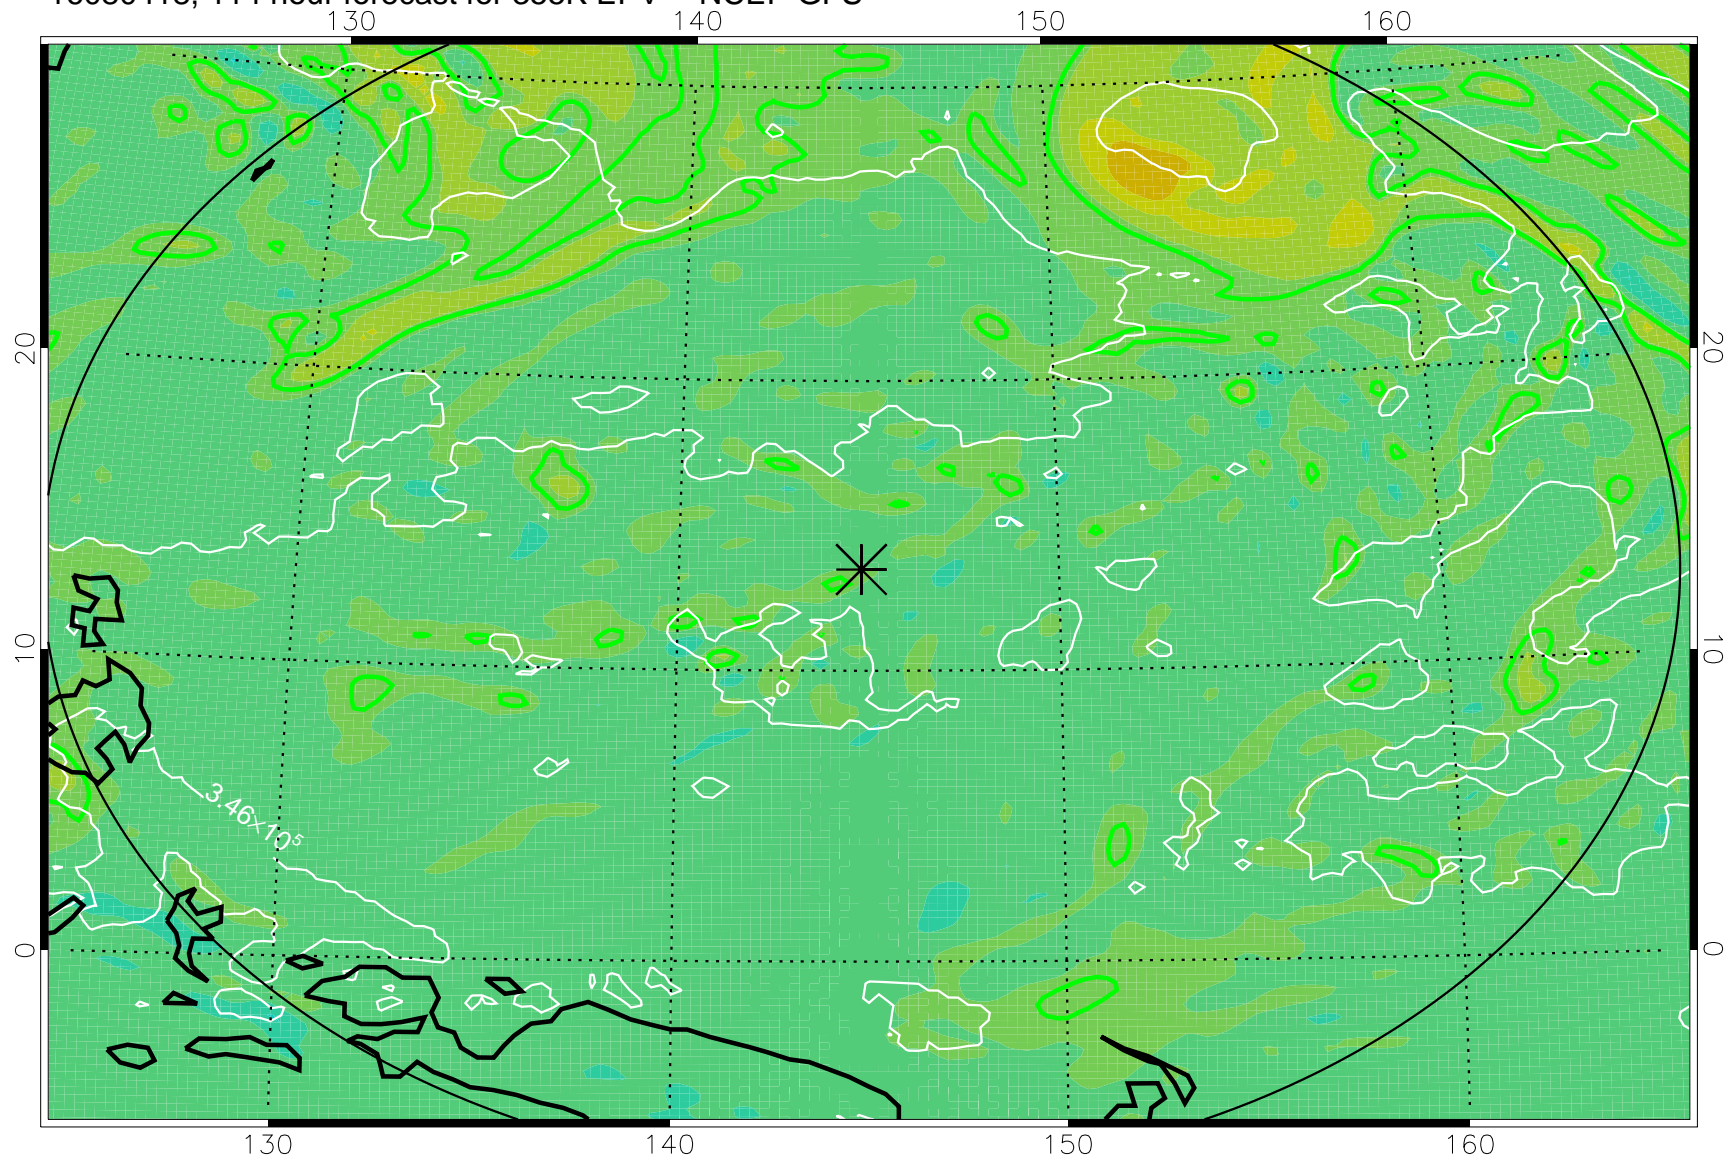

16080306, 78 hour forecast for 355K EPV -- NCEP GFS

355K Montgomery Streamfunction, white  
EPV Tropopause (2 PVU) Position  
Range ring of 2304 km

16080312, 84 hour forecast for 355K EPV -- NCEP GFS

355K Montgomery Streamfunction, white  
EPV Tropopause (2 PVU) Position  
Range ring of 2304 km

16080318, 90 hour forecast for 355K EPV -- NCEP GFS

355K Montgomery Streamfunction, white  
EPV Tropopause (2 PVU) Position  
Range ring of 2304 km

16080400, 96 hour forecast for 355K EPV -- NCEP GFS

355K Montgomery Streamfunction, white  
EPV Tropopause (2 PVU) Position  
Range ring of 2304 km

16080406, 102 hour forecast for 355K EPV -- NCEP GFS

355K Montgomery Streamfunction, white  
EPV Tropopause (2 PVU) Position  
Range ring of 2304 km

16080412, 108 hour forecast for 355K EPV -- NCEP GFS

355K Montgomery Streamfunction, white  
EPV Tropopause (2 PVU) Position  
Range ring of 2304 km

16080418, 114 hour forecast for 355K EPV -- NCEP GFS

355K Montgomery Streamfunction, white  
EPV Tropopause (2 PVU) Position  
Range ring of 2304 km

16080500, 120 hour forecast for 355K EPV -- NCEP GFS

355K Montgomery Streamfunction, white  
EPV Tropopause (2 PVU) Position  
Range ring of 2304 km