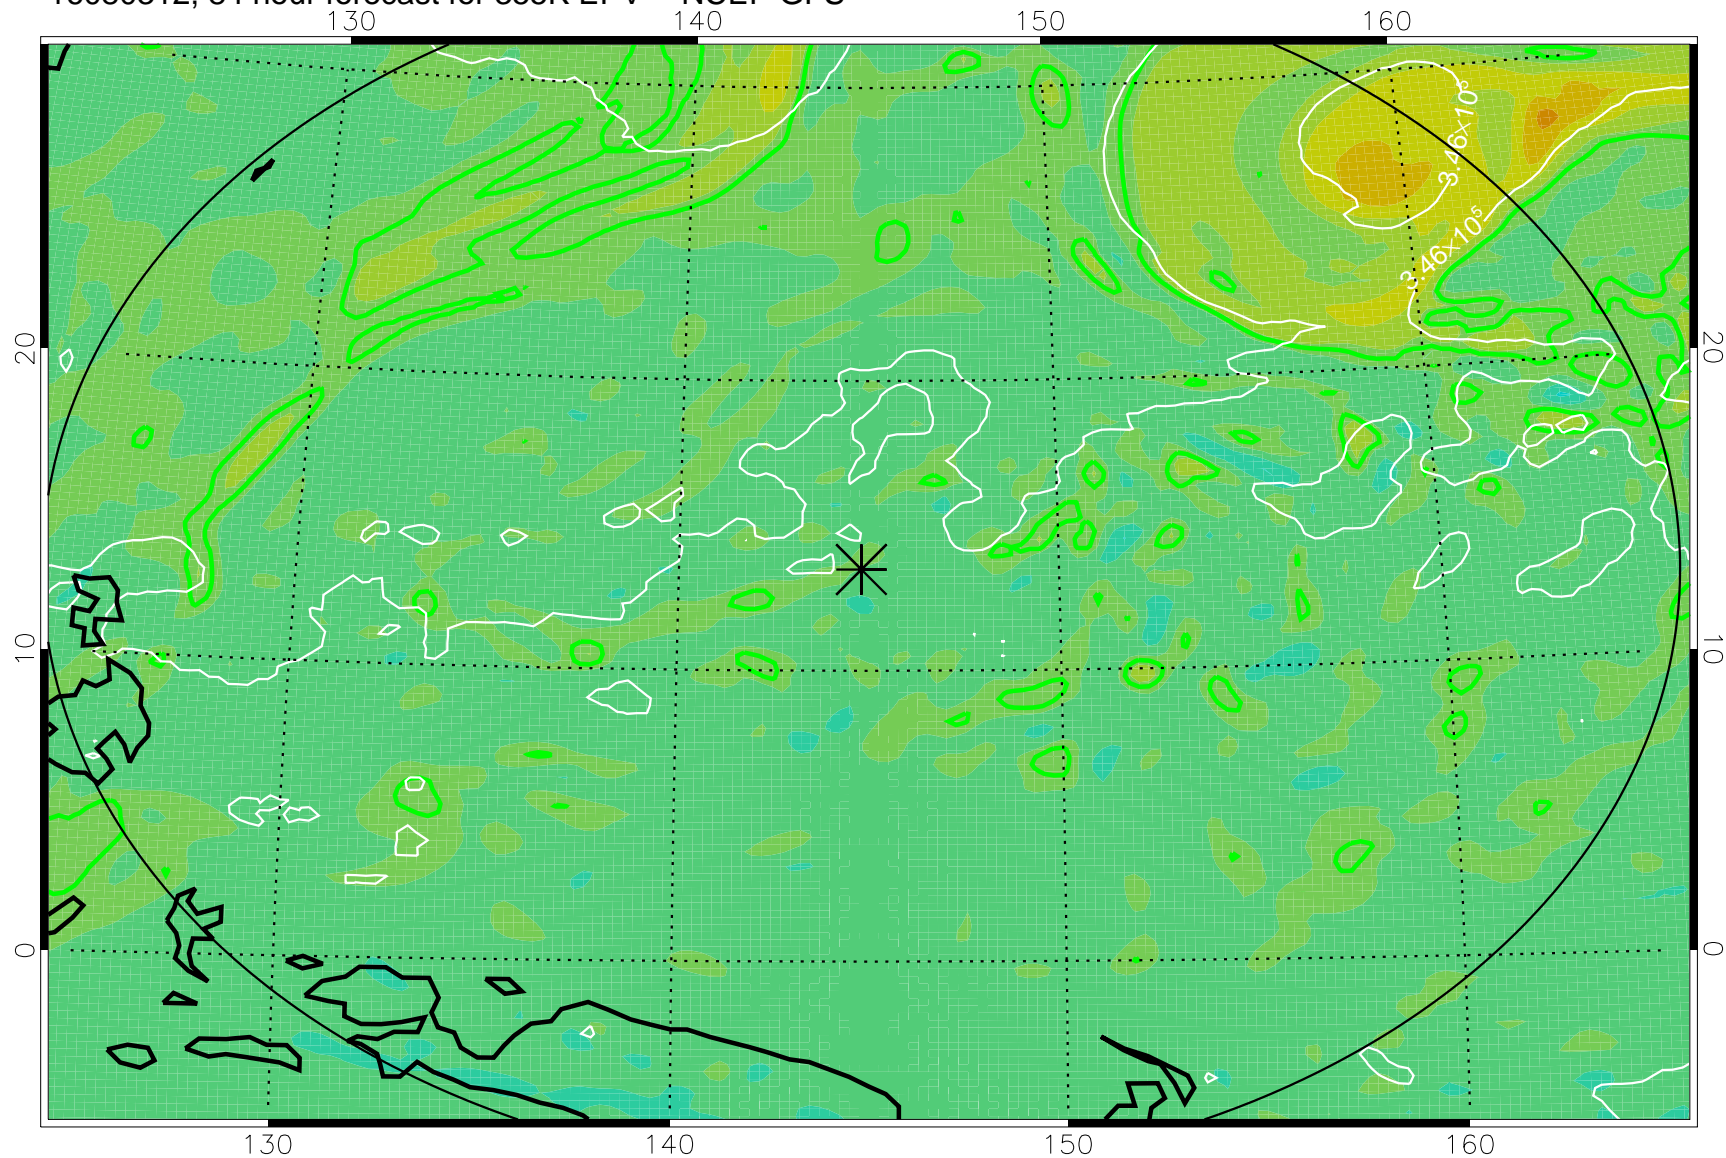

16080218, 66 hour forecast for 355K EPV -- NCEP GFS

355K Montgomery Streamfunction, white  
EPV Tropopause (2 PVU) Position  
Range ring of 2304 km

16080300, 72 hour forecast for 355K EPV -- NCEP GFS

355K Montgomery Streamfunction, white  
EPV Tropopause (2 PVU) Position  
Range ring of 2304 km

16080306, 78 hour forecast for 355K EPV -- NCEP GFS

355K Montgomery Streamfunction, white  
EPV Tropopause (2 PVU) Position  
Range ring of 2304 km

16080312, 84 hour forecast for 355K EPV -- NCEP GFS

355K Montgomery Streamfunction, white  
EPV Tropopause (2 PVU) Position  
Range ring of 2304 km

16080318, 90 hour forecast for 355K EPV -- NCEP GFS

355K Montgomery Streamfunction, white  
EPV Tropopause (2 PVU) Position  
Range ring of 2304 km

16080400, 96 hour forecast for 355K EPV -- NCEP GFS

355K Montgomery Streamfunction, white  
EPV Tropopause (2 PVU) Position  
Range ring of 2304 km

16080406, 102 hour forecast for 355K EPV -- NCEP GFS

355K Montgomery Streamfunction, white  
EPV Tropopause (2 PVU) Position  
Range ring of 2304 km

16080412, 108 hour forecast for 355K EPV -- NCEP GFS

355K Montgomery Streamfunction, white  
EPV Tropopause (2 PVU) Position  
Range ring of 2304 km