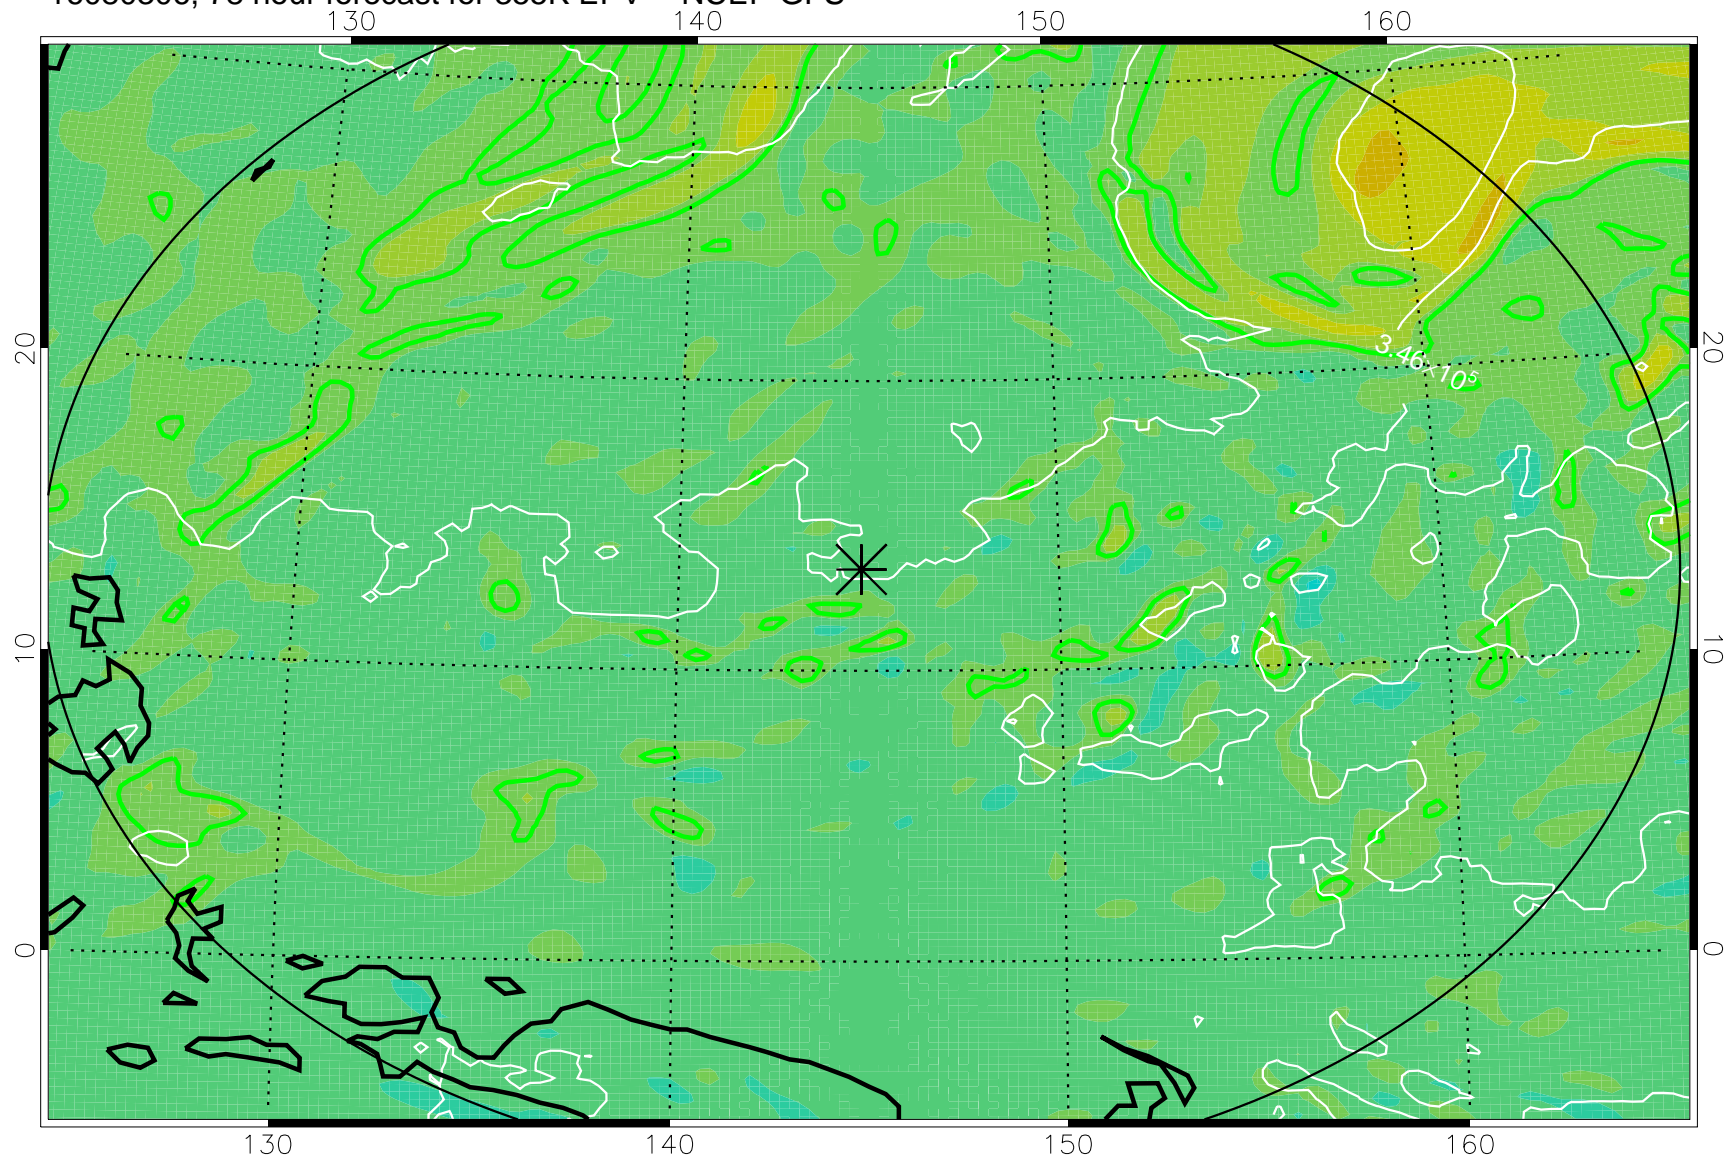

16080218, 66 hour forecast for 355K EPV -- NCEP GFS

355K Montgomery Streamfunction, white  
EPV Tropopause (2 PVU) Position  
Range ring of 2304 km

16080300, 72 hour forecast for 355K EPV -- NCEP GFS

355K Montgomery Streamfunction, white  
EPV Tropopause (2 PVU) Position  
Range ring of 2304 km

16080306, 78 hour forecast for 355K EPV -- NCEP GFS

355K Montgomery Streamfunction, white  
EPV Tropopause (2 PVU) Position  
Range ring of 2304 km

16080312, 84 hour forecast for 355K EPV -- NCEP GFS

355K Montgomery Streamfunction, white  
EPV Tropopause (2 PVU) Position  
Range ring of 2304 km

16080318, 90 hour forecast for 355K EPV -- NCEP GFS

355K Montgomery Streamfunction, white  
EPV Tropopause (2 PVU) Position  
Range ring of 2304 km

16080400, 96 hour forecast for 355K EPV -- NCEP GFS

355K Montgomery Streamfunction, white  
EPV Tropopause (2 PVU) Position  
Range ring of 2304 km

16080406, 102 hour forecast for 355K EPV -- NCEP GFS

355K Montgomery Streamfunction, white  
EPV Tropopause (2 PVU) Position  
Range ring of 2304 km

16080412, 108 hour forecast for 355K EPV -- NCEP GFS

355K Montgomery Streamfunction, white  
EPV Tropopause (2 PVU) Position  
Range ring of 2304 km