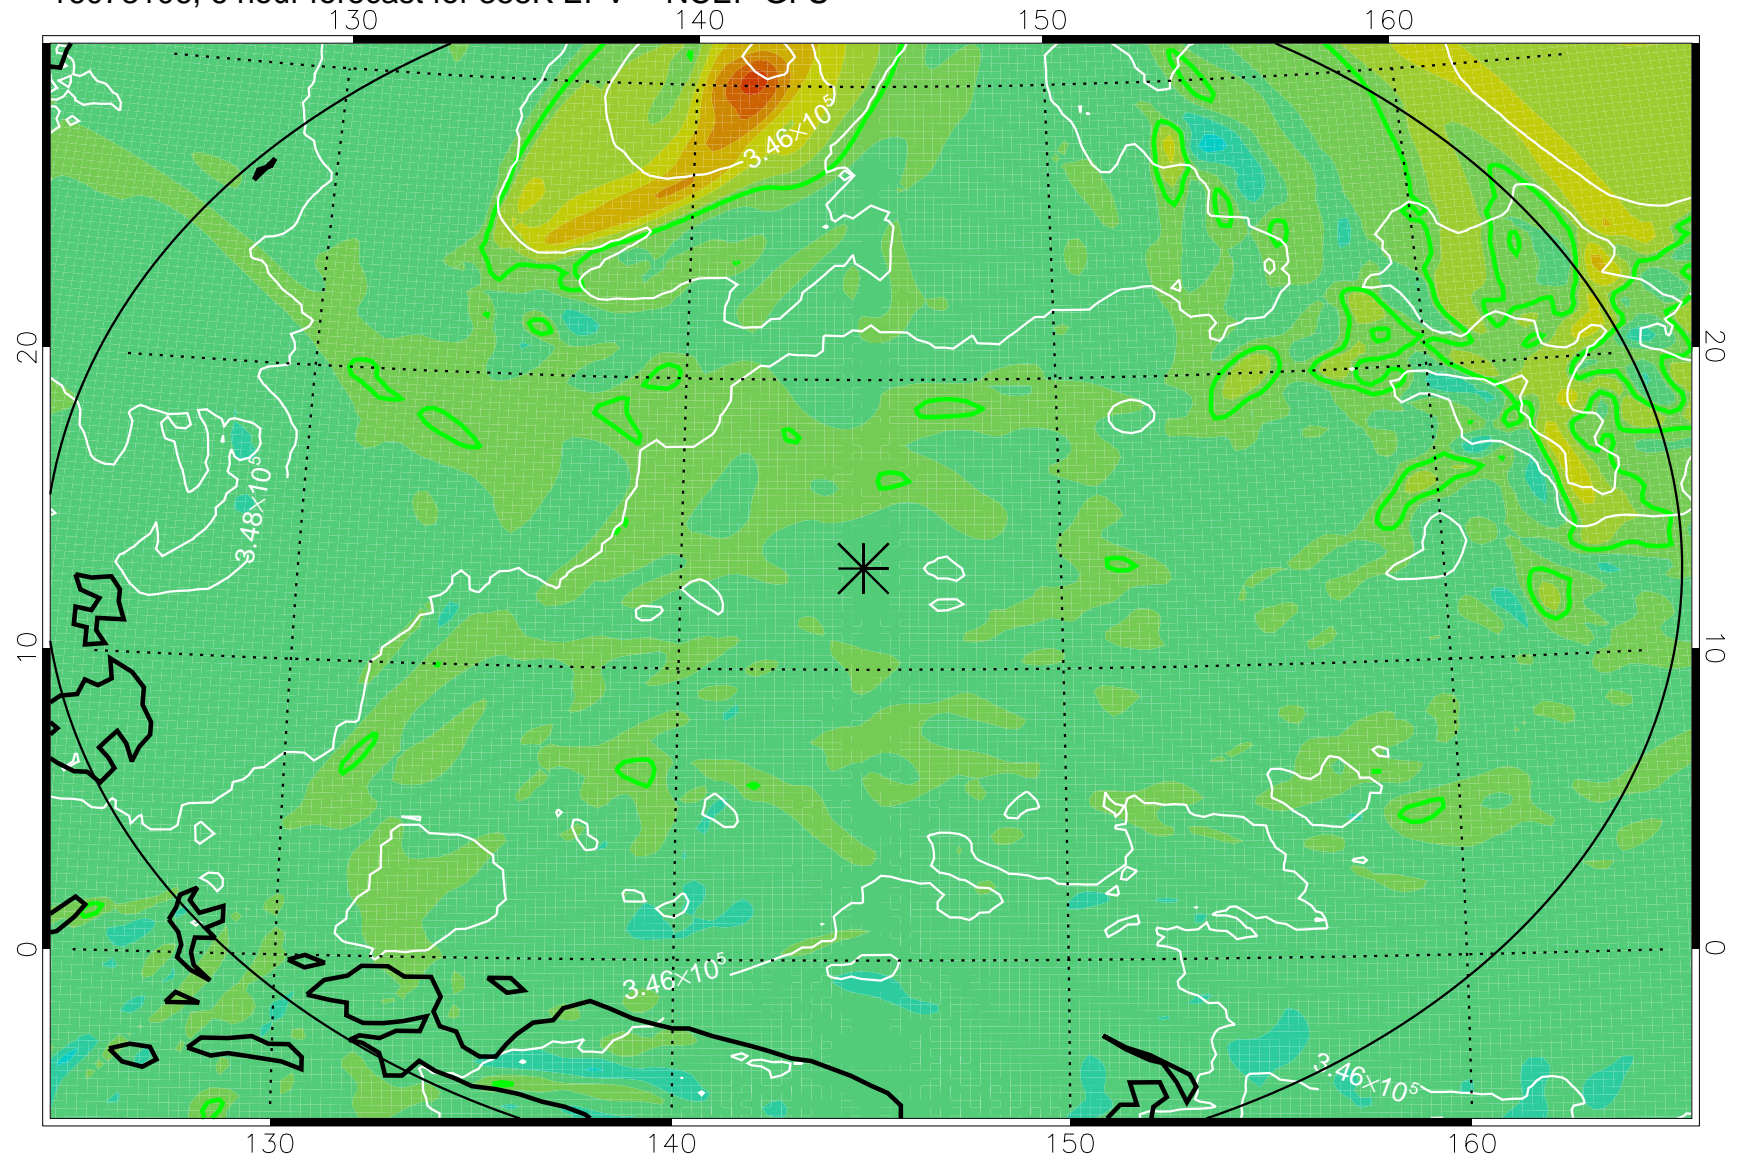

16073106, 6 hour forecast for 355K EPV -- NCEP GFS

355K Montgomery Streamfunction, white  
EPV Tropopause (2 PVU) Position  
Range ring of 2304 km

16073112, 12 hour forecast for 355K EPV -- NCEP GFS

355K Montgomery Streamfunction, white  
EPV Tropopause (2 PVU) Position  
Range ring of 2304 km

16073118, 18 hour forecast for 355K EPV -- NCEP GFS

355K Montgomery Streamfunction, white  
EPV Tropopause (2 PVU) Position  
Range ring of 2304 km

16080100, 24 hour forecast for 355K EPV -- NCEP GFS

355K Montgomery Streamfunction, white  
EPV Tropopause (2 PVU) Position  
Range ring of 2304 km

16080106, 30 hour forecast for 355K EPV -- NCEP GFS

355K Montgomery Streamfunction, white  
EPV Tropopause (2 PVU) Position  
Range ring of 2304 km

16080112, 36 hour forecast for 355K EPV -- NCEP GFS

355K Montgomery Streamfunction, white  
EPV Tropopause (2 PVU) Position  
Range ring of 2304 km

16080118, 42 hour forecast for 355K EPV -- NCEP GFS

355K Montgomery Streamfunction, white  
EPV Tropopause (2 PVU) Position  
Range ring of 2304 km

16080200, 48 hour forecast for 355K EPV -- NCEP GFS

355K Montgomery Streamfunction, white  
EPV Tropopause (2 PVU) Position  
Range ring of 2304 km