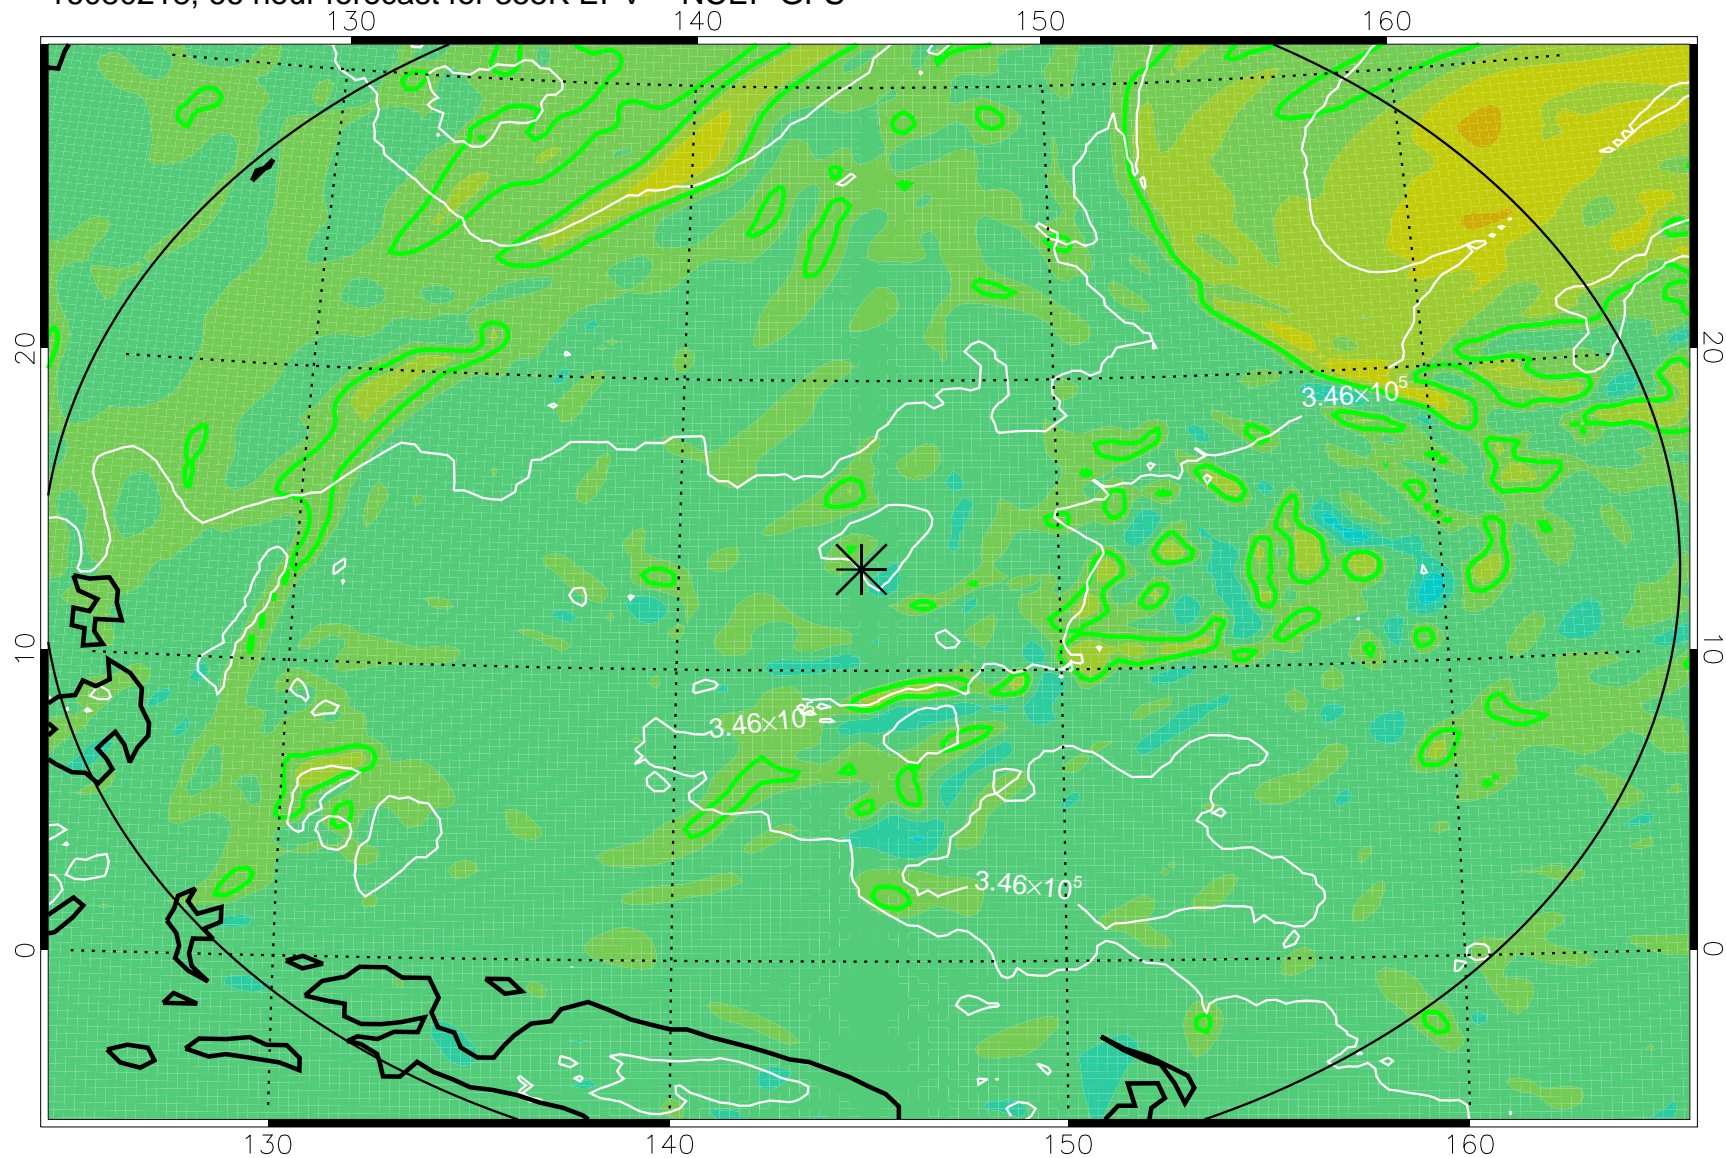

16080206, 54 hour forecast for 355K EPV -- NCEP GFS

355K Montgomery Streamfunction, white  
EPV Tropopause (2 PVU) Position  
Range ring of 2304 km

16080212, 60 hour forecast for 355K EPV -- NCEP GFS

355K Montgomery Streamfunction, white  
EPV Tropopause (2 PVU) Position  
Range ring of 2304 km

16080218, 66 hour forecast for 355K EPV -- NCEP GFS

355K Montgomery Streamfunction, white  
EPV Tropopause (2 PVU) Position  
Range ring of 2304 km

16080300, 72 hour forecast for 355K EPV -- NCEP GFS

355K Montgomery Streamfunction, white  
EPV Tropopause (2 PVU) Position  
Range ring of 2304 km

16080306, 78 hour forecast for 355K EPV -- NCEP GFS

355K Montgomery Streamfunction, white  
EPV Tropopause (2 PVU) Position  
Range ring of 2304 km

16080312, 84 hour forecast for 355K EPV -- NCEP GFS

355K Montgomery Streamfunction, white  
EPV Tropopause (2 PVU) Position  
Range ring of 2304 km

16080318, 90 hour forecast for 355K EPV -- NCEP GFS

355K Montgomery Streamfunction, white  
EPV Tropopause (2 PVU) Position  
Range ring of 2304 km

16080400, 96 hour forecast for 355K EPV -- NCEP GFS

355K Montgomery Streamfunction, white  
EPV Tropopause (2 PVU) Position  
Range ring of 2304 km