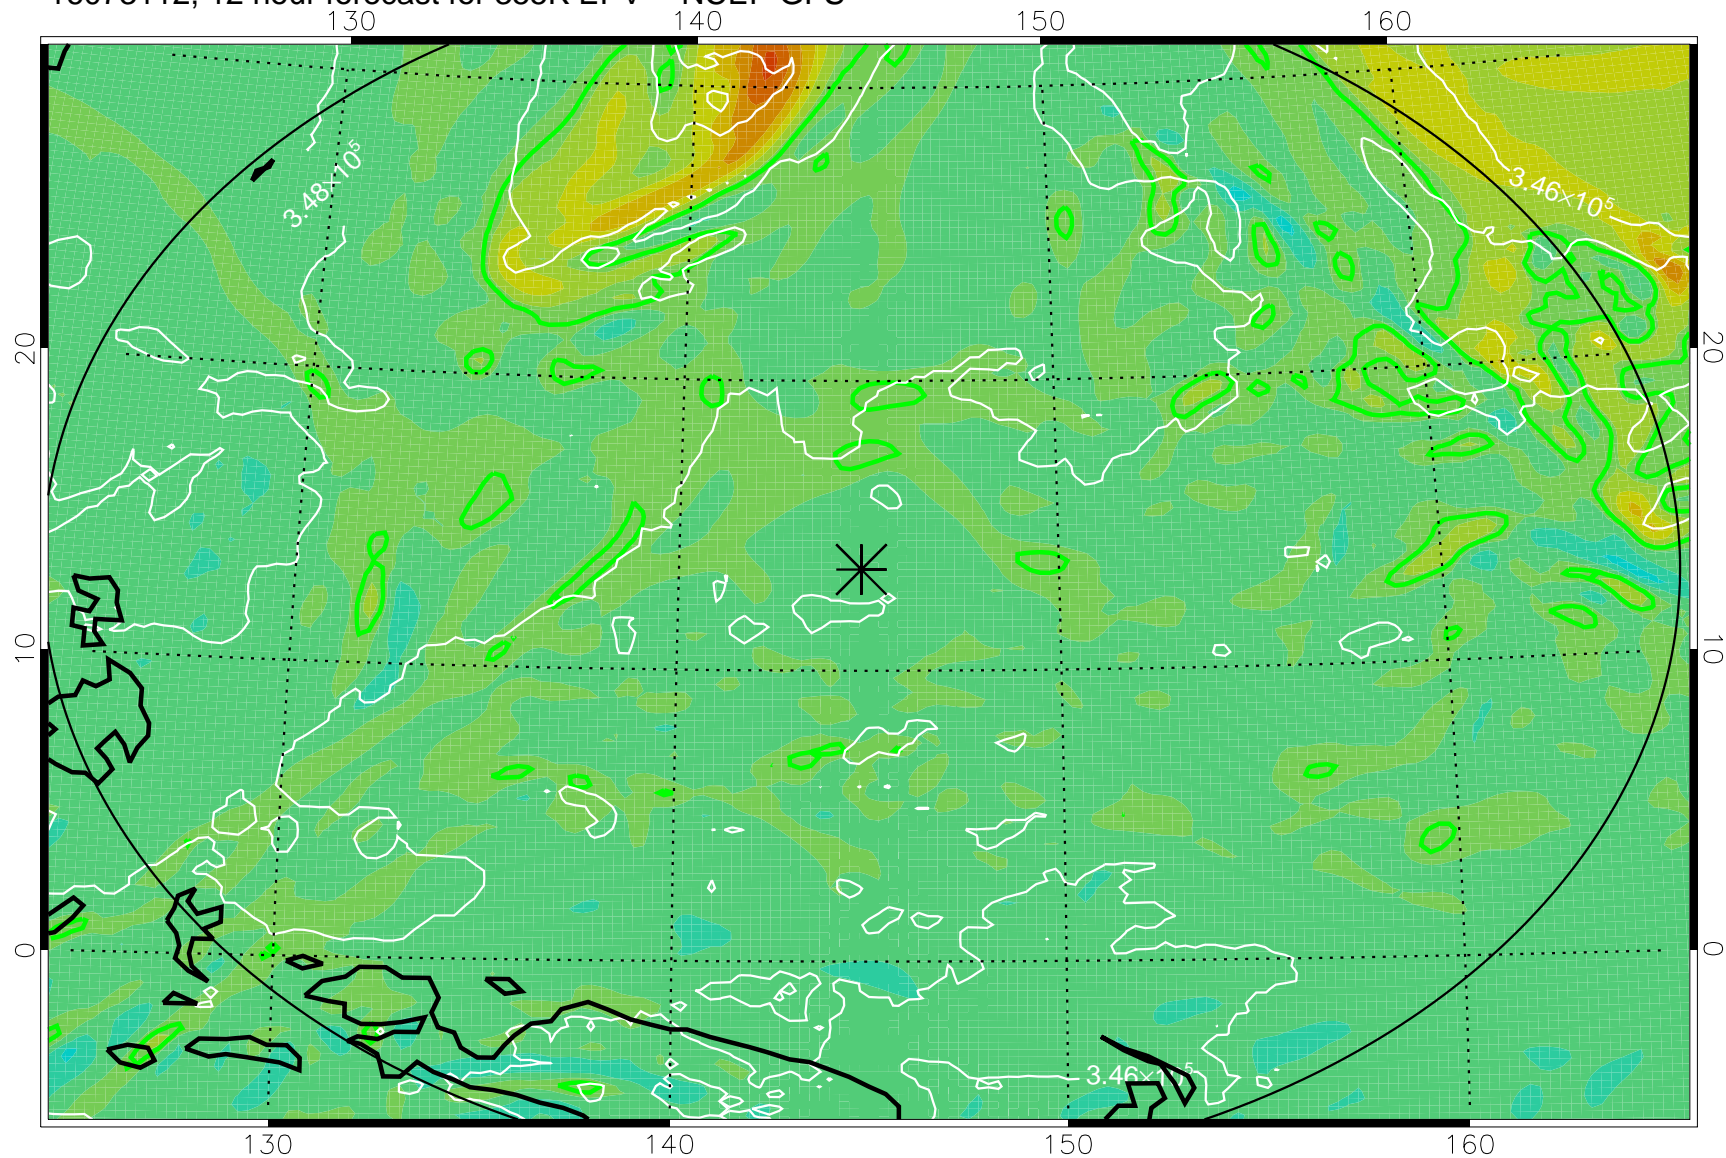

16073106, 6 hour forecast for 355K EPV -- NCEP GFS

355K Montgomery Streamfunction, white  
EPV Tropopause (2 PVU) Position  
Range ring of 2304 km

16073112, 12 hour forecast for 355K EPV -- NCEP GFS

355K Montgomery Streamfunction, white  
EPV Tropopause (2 PVU) Position  
Range ring of 2304 km

16073118, 18 hour forecast for 355K EPV -- NCEP GFS

355K Montgomery Streamfunction, white  
EPV Tropopause (2 PVU) Position  
Range ring of 2304 km

16080100, 24 hour forecast for 355K EPV -- NCEP GFS

355K Montgomery Streamfunction, white  
EPV Tropopause (2 PVU) Position  
Range ring of 2304 km

16080106, 30 hour forecast for 355K EPV -- NCEP GFS

355K Montgomery Streamfunction, white  
EPV Tropopause (2 PVU) Position  
Range ring of 2304 km

16080112, 36 hour forecast for 355K EPV -- NCEP GFS

355K Montgomery Streamfunction, white  
EPV Tropopause (2 PVU) Position  
Range ring of 2304 km

16080118, 42 hour forecast for 355K EPV -- NCEP GFS

355K Montgomery Streamfunction, white  
EPV Tropopause (2 PVU) Position  
Range ring of 2304 km

16080200, 48 hour forecast for 355K EPV -- NCEP GFS

355K Montgomery Streamfunction, white  
EPV Tropopause (2 PVU) Position  
Range ring of 2304 km