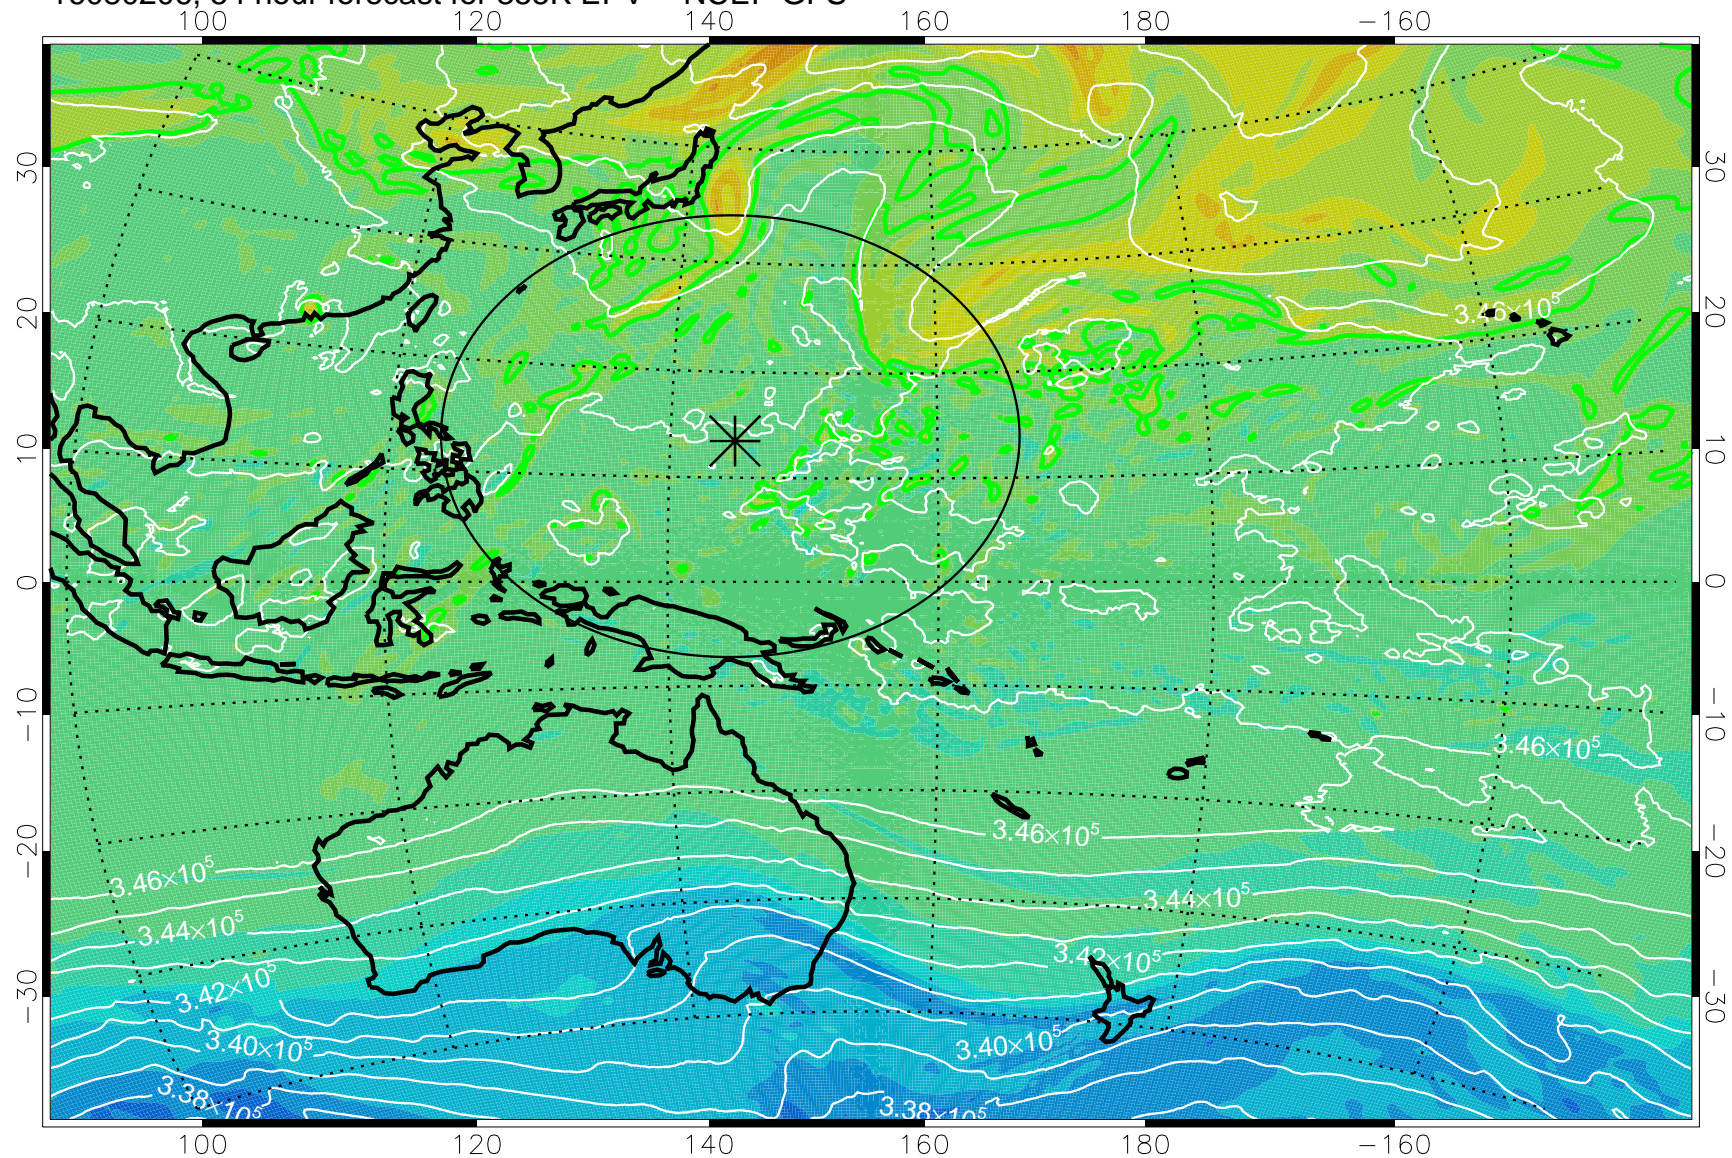

16080118, 42 hour forecast for 355K EPV -- NCEP GFS

355K Montgomery Streamfunction, white
EPV Tropopause (2 PVU) Position
Range ring of 2304 km

16080200, 48 hour forecast for 355K EPV -- NCEP GFS

355K Montgomery Streamfunction, white
EPV Tropopause (2 PVU) Position
Range ring of 2304 km

16080206, 54 hour forecast for 355K EPV -- NCEP GFS

355K Montgomery Streamfunction, white
EPV Tropopause (2 PVU) Position
Range ring of 2304 km

16080212, 60 hour forecast for 355K EPV -- NCEP GFS

355K Montgomery Streamfunction, white
EPV Tropopause (2 PVU) Position
Range ring of 2304 km

16080218, 66 hour forecast for 355K EPV -- NCEP GFS

355K Montgomery Streamfunction, white
EPV Tropopause (2 PVU) Position
Range ring of 2304 km

16080300, 72 hour forecast for 355K EPV -- NCEP GFS

355K Montgomery Streamfunction, white
EPV Tropopause (2 PVU) Position
Range ring of 2304 km

16080306, 78 hour forecast for 355K EPV -- NCEP GFS

355K Montgomery Streamfunction, white
EPV Tropopause (2 PVU) Position
Range ring of 2304 km

16080312, 84 hour forecast for 355K EPV -- NCEP GFS

355K Montgomery Streamfunction, white
EPV Tropopause (2 PVU) Position
Range ring of 2304 km