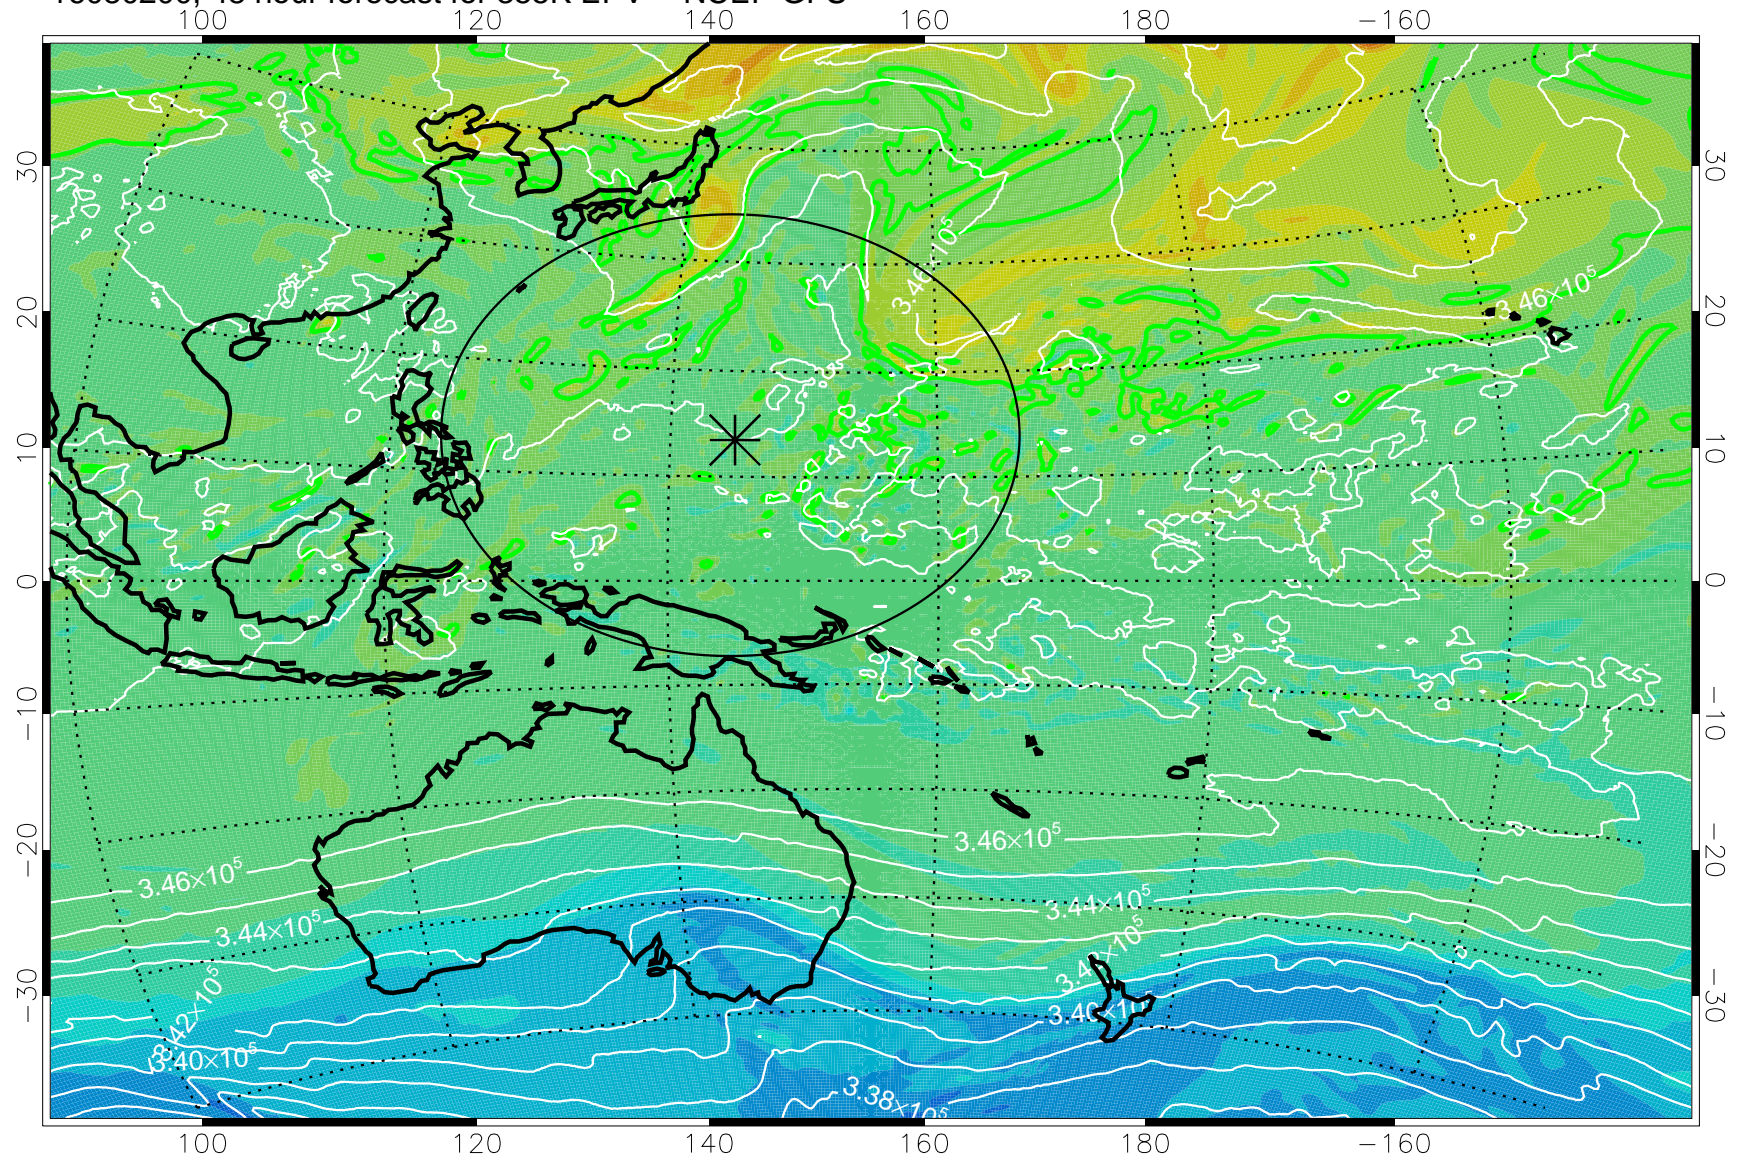

16080106, 30 hour forecast for 355K EPV -- NCEP GFS

355K Montgomery Streamfunction, white
EPV Tropopause (2 PVU) Position
Range ring of 2304 km

16080112, 36 hour forecast for 355K EPV -- NCEP GFS

355K Montgomery Streamfunction, white
EPV Tropopause (2 PVU) Position
Range ring of 2304 km

16080118, 42 hour forecast for 355K EPV -- NCEP GFS

355K Montgomery Streamfunction, white
EPV Tropopause (2 PVU) Position
Range ring of 2304 km

16080200, 48 hour forecast for 355K EPV -- NCEP GFS

355K Montgomery Streamfunction, white
EPV Tropopause (2 PVU) Position
Range ring of 2304 km

16080206, 54 hour forecast for 355K EPV -- NCEP GFS

355K Montgomery Streamfunction, white
EPV Tropopause (2 PVU) Position
Range ring of 2304 km

16080212, 60 hour forecast for 355K EPV -- NCEP GFS

355K Montgomery Streamfunction, white
EPV Tropopause (2 PVU) Position
Range ring of 2304 km

16080218, 66 hour forecast for 355K EPV -- NCEP GFS

355K Montgomery Streamfunction, white
EPV Tropopause (2 PVU) Position
Range ring of 2304 km

16080300, 72 hour forecast for 355K EPV -- NCEP GFS

355K Montgomery Streamfunction, white
EPV Tropopause (2 PVU) Position
Range ring of 2304 km