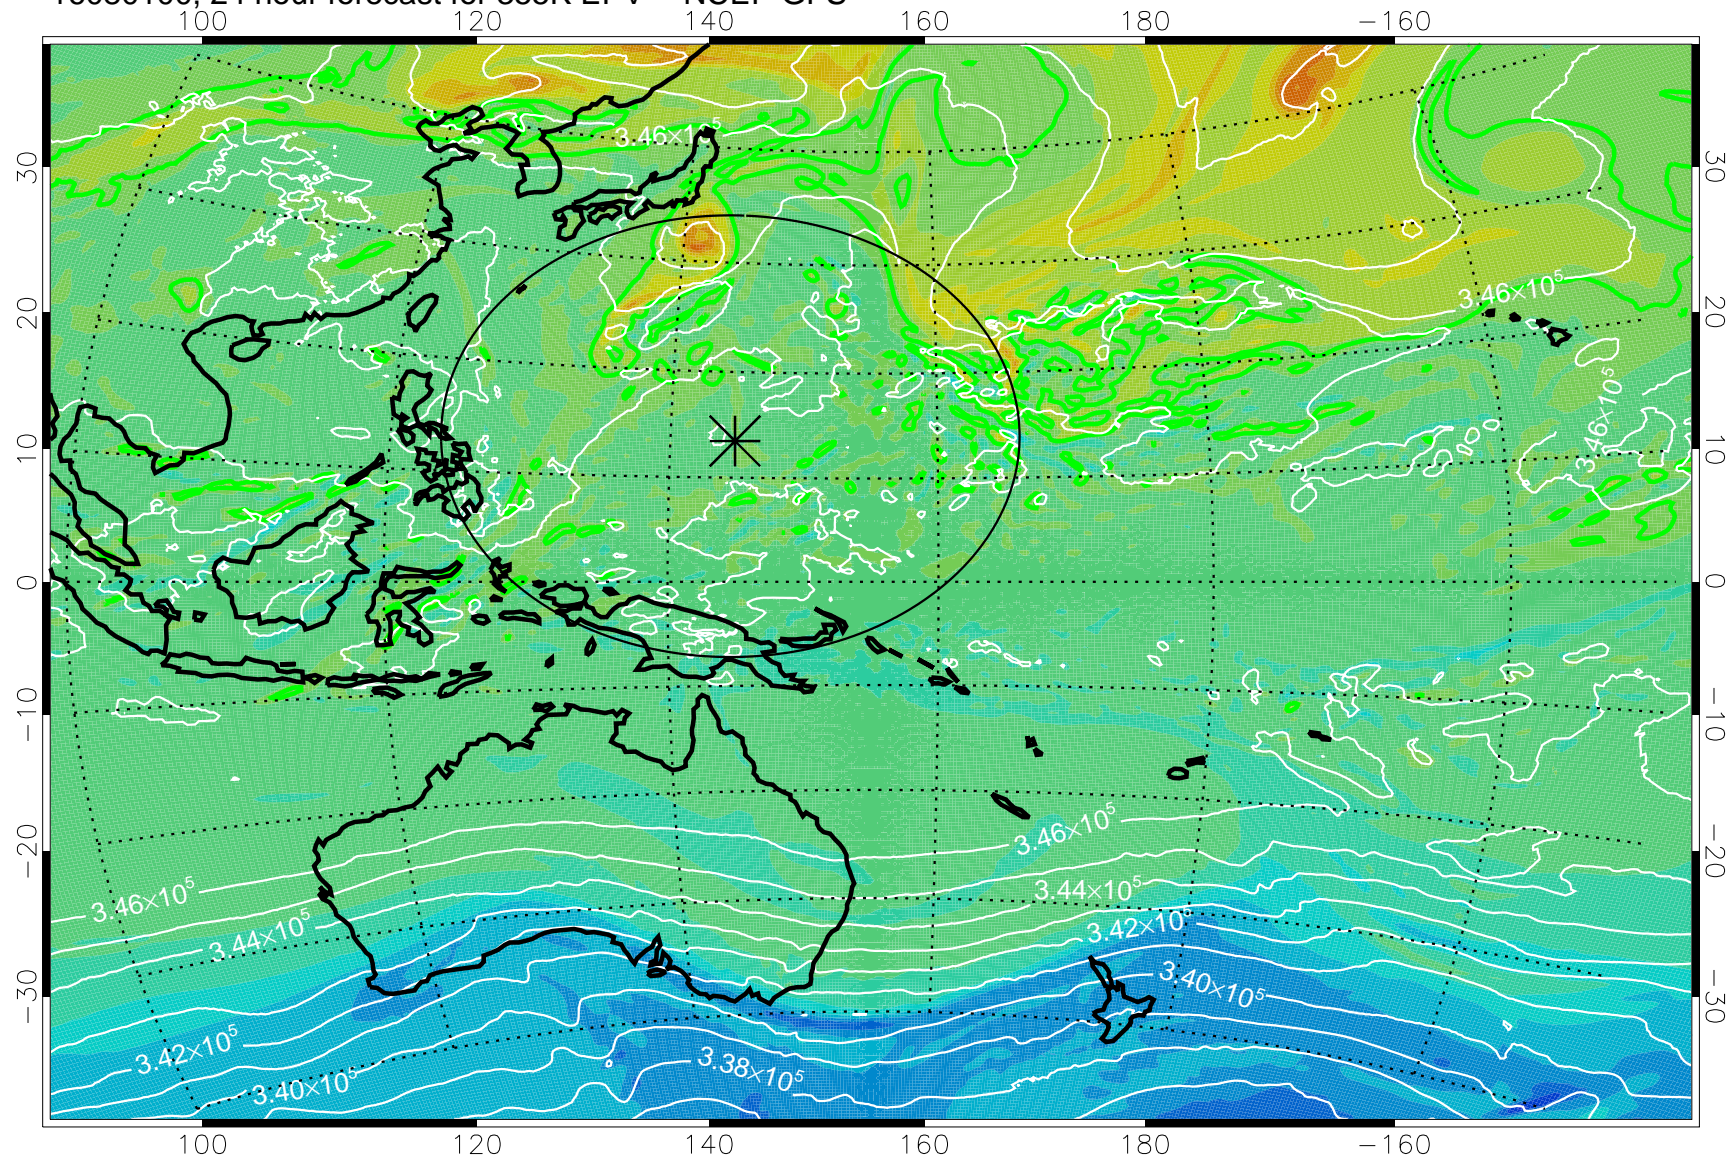

16073106, 6 hour forecast for 355K EPV -- NCEP GFS

355K Montgomery Streamfunction, white
EPV Tropopause (2 PVU) Position
Range ring of 2304 km

16073112, 12 hour forecast for 355K EPV -- NCEP GFS

355K Montgomery Streamfunction, white
EPV Tropopause (2 PVU) Position
Range ring of 2304 km

16073118, 18 hour forecast for 355K EPV -- NCEP GFS

355K Montgomery Streamfunction, white
EPV Tropopause (2 PVU) Position
Range ring of 2304 km

16080100, 24 hour forecast for 355K EPV -- NCEP GFS

355K Montgomery Streamfunction, white
EPV Tropopause (2 PVU) Position
Range ring of 2304 km

16080106, 30 hour forecast for 355K EPV -- NCEP GFS

355K Montgomery Streamfunction, white
EPV Tropopause (2 PVU) Position
Range ring of 2304 km

16080112, 36 hour forecast for 355K EPV -- NCEP GFS

355K Montgomery Streamfunction, white
EPV Tropopause (2 PVU) Position
Range ring of 2304 km

16080118, 42 hour forecast for 355K EPV -- NCEP GFS

355K Montgomery Streamfunction, white
EPV Tropopause (2 PVU) Position
Range ring of 2304 km

16080200, 48 hour forecast for 355K EPV -- NCEP GFS

355K Montgomery Streamfunction, white
EPV Tropopause (2 PVU) Position
Range ring of 2304 km