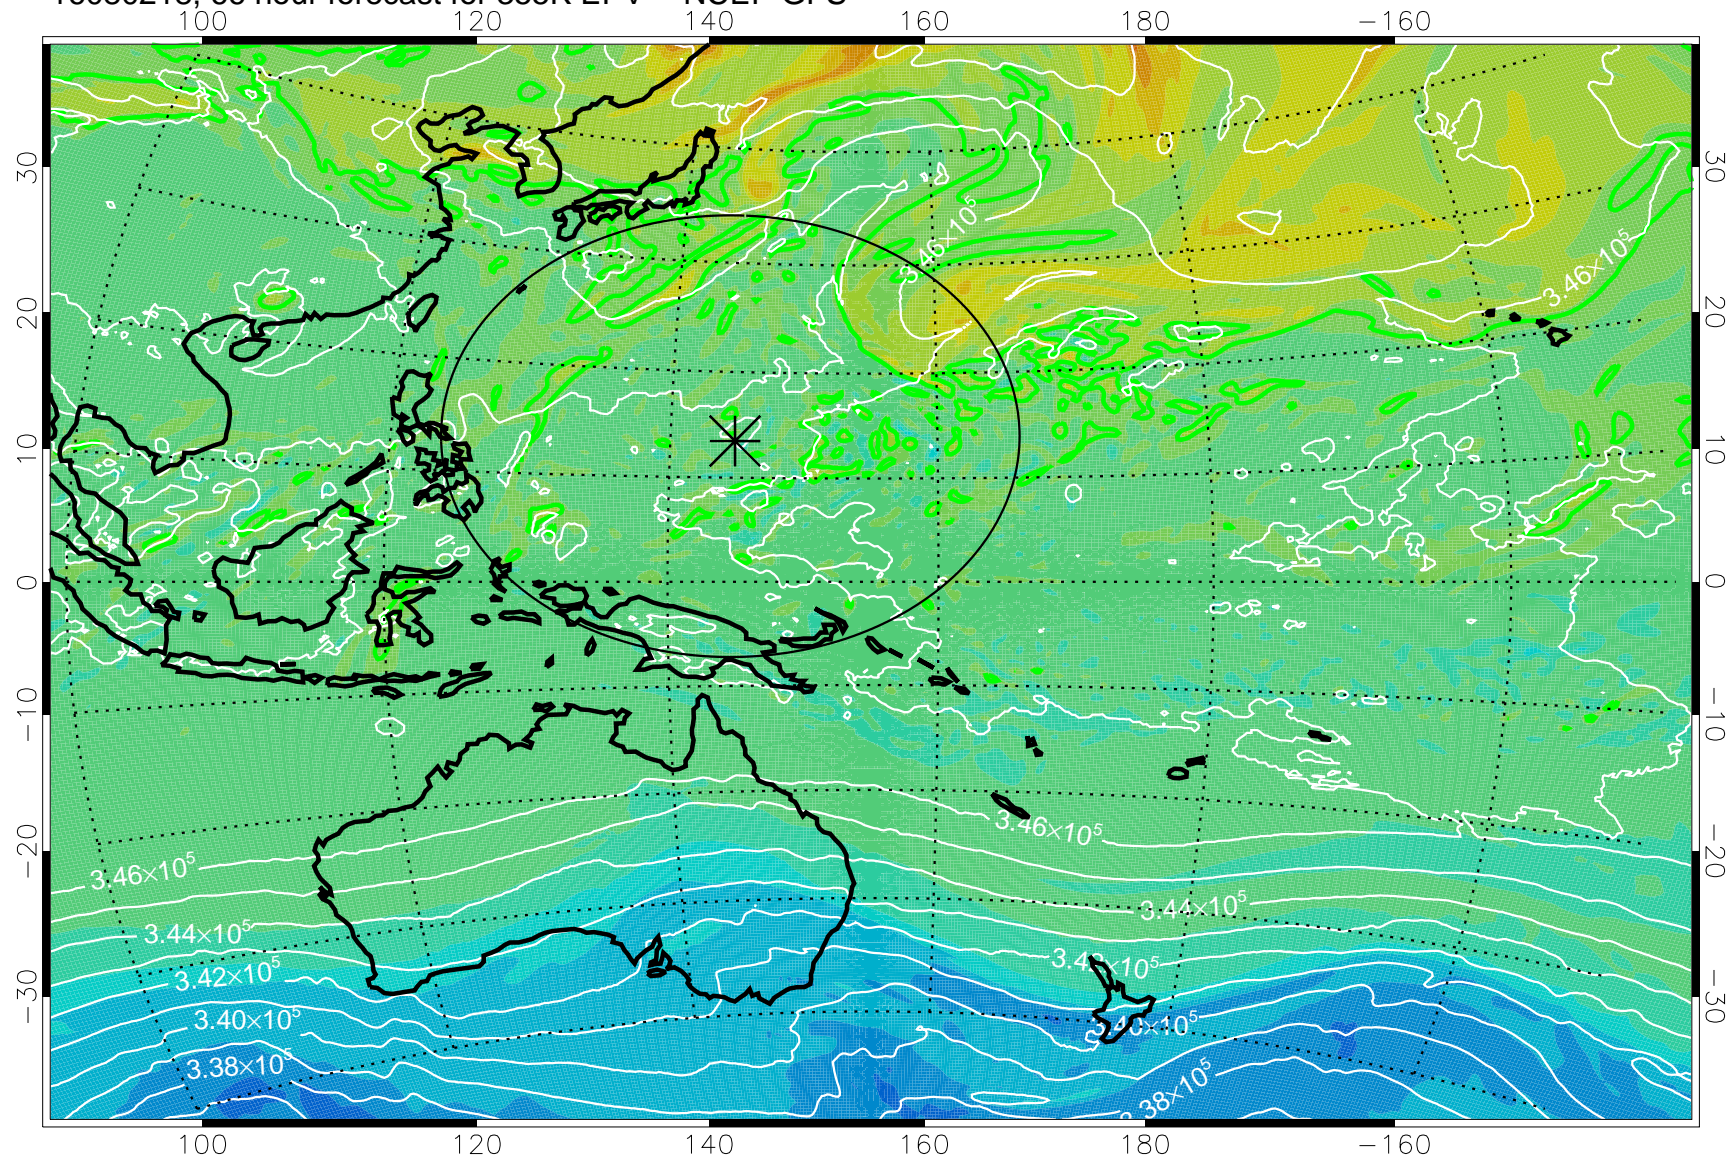

16080118, 42 hour forecast for 355K EPV -- NCEP GFS

355K Montgomery Streamfunction, white
EPV Tropopause (2 PVU) Position
Range ring of 2304 km

16080200, 48 hour forecast for 355K EPV -- NCEP GFS

355K Montgomery Streamfunction, white
EPV Tropopause (2 PVU) Position
Range ring of 2304 km

16080206, 54 hour forecast for 355K EPV -- NCEP GFS

355K Montgomery Streamfunction, white
EPV Tropopause (2 PVU) Position
Range ring of 2304 km

16080212, 60 hour forecast for 355K EPV -- NCEP GFS

355K Montgomery Streamfunction, white
EPV Tropopause (2 PVU) Position
Range ring of 2304 km

16080218, 66 hour forecast for 355K EPV -- NCEP GFS

355K Montgomery Streamfunction, white
EPV Tropopause (2 PVU) Position
Range ring of 2304 km

16080300, 72 hour forecast for 355K EPV -- NCEP GFS

355K Montgomery Streamfunction, white
EPV Tropopause (2 PVU) Position
Range ring of 2304 km

16080306, 78 hour forecast for 355K EPV -- NCEP GFS

355K Montgomery Streamfunction, white
EPV Tropopause (2 PVU) Position
Range ring of 2304 km

16080312, 84 hour forecast for 355K EPV -- NCEP GFS

355K Montgomery Streamfunction, white
EPV Tropopause (2 PVU) Position
Range ring of 2304 km