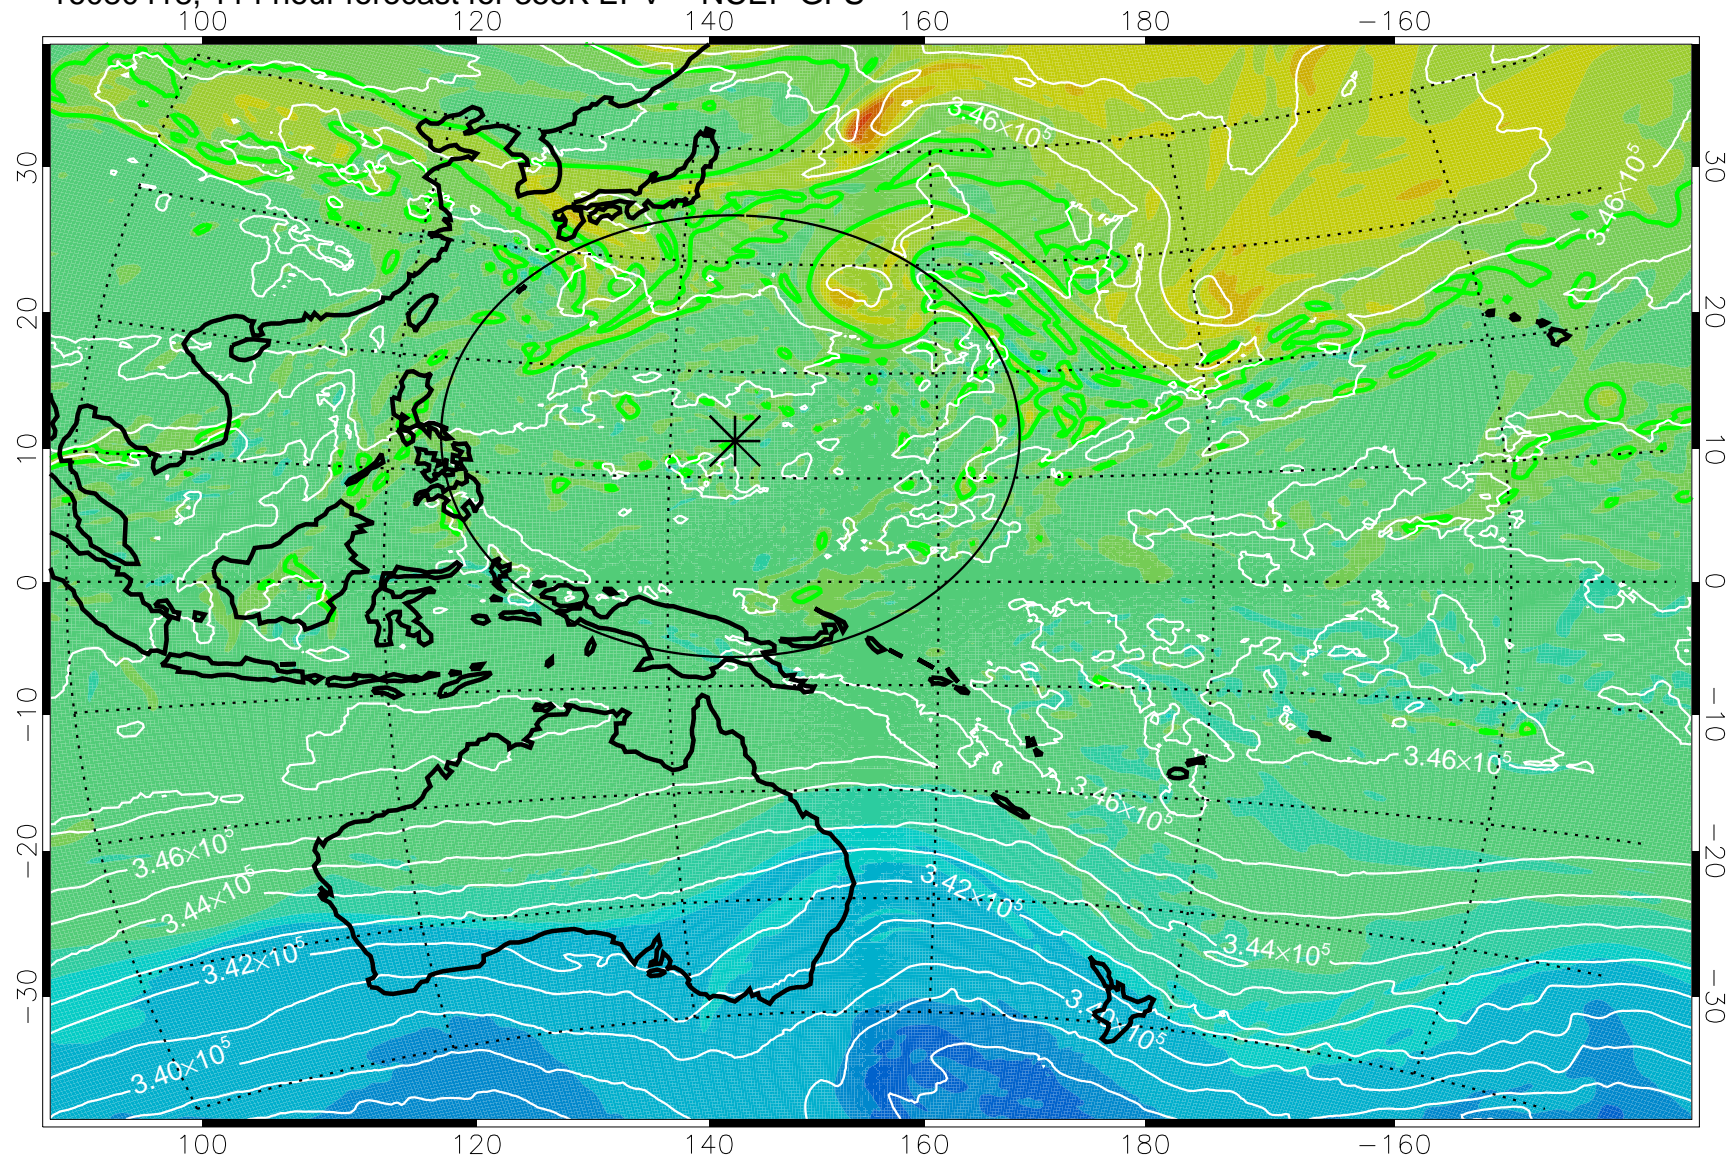

16080306, 78 hour forecast for 355K EPV -- NCEP GFS

355K Montgomery Streamfunction, white
EPV Tropopause (2 PVU) Position
Range ring of 2304 km

16080312, 84 hour forecast for 355K EPV -- NCEP GFS

355K Montgomery Streamfunction, white
EPV Tropopause (2 PVU) Position
Range ring of 2304 km

16080318, 90 hour forecast for 355K EPV -- NCEP GFS

355K Montgomery Streamfunction, white
EPV Tropopause (2 PVU) Position
Range ring of 2304 km

16080400, 96 hour forecast for 355K EPV -- NCEP GFS

355K Montgomery Streamfunction, white
EPV Tropopause (2 PVU) Position
Range ring of 2304 km

16080406, 102 hour forecast for 355K EPV -- NCEP GFS

355K Montgomery Streamfunction, white
EPV Tropopause (2 PVU) Position
Range ring of 2304 km

16080412, 108 hour forecast for 355K EPV -- NCEP GFS

355K Montgomery Streamfunction, white
EPV Tropopause (2 PVU) Position
Range ring of 2304 km

16080418, 114 hour forecast for 355K EPV -- NCEP GFS

355K Montgomery Streamfunction, white
EPV Tropopause (2 PVU) Position
Range ring of 2304 km

16080500, 120 hour forecast for 355K EPV -- NCEP GFS

355K Montgomery Streamfunction, white
EPV Tropopause (2 PVU) Position
Range ring of 2304 km