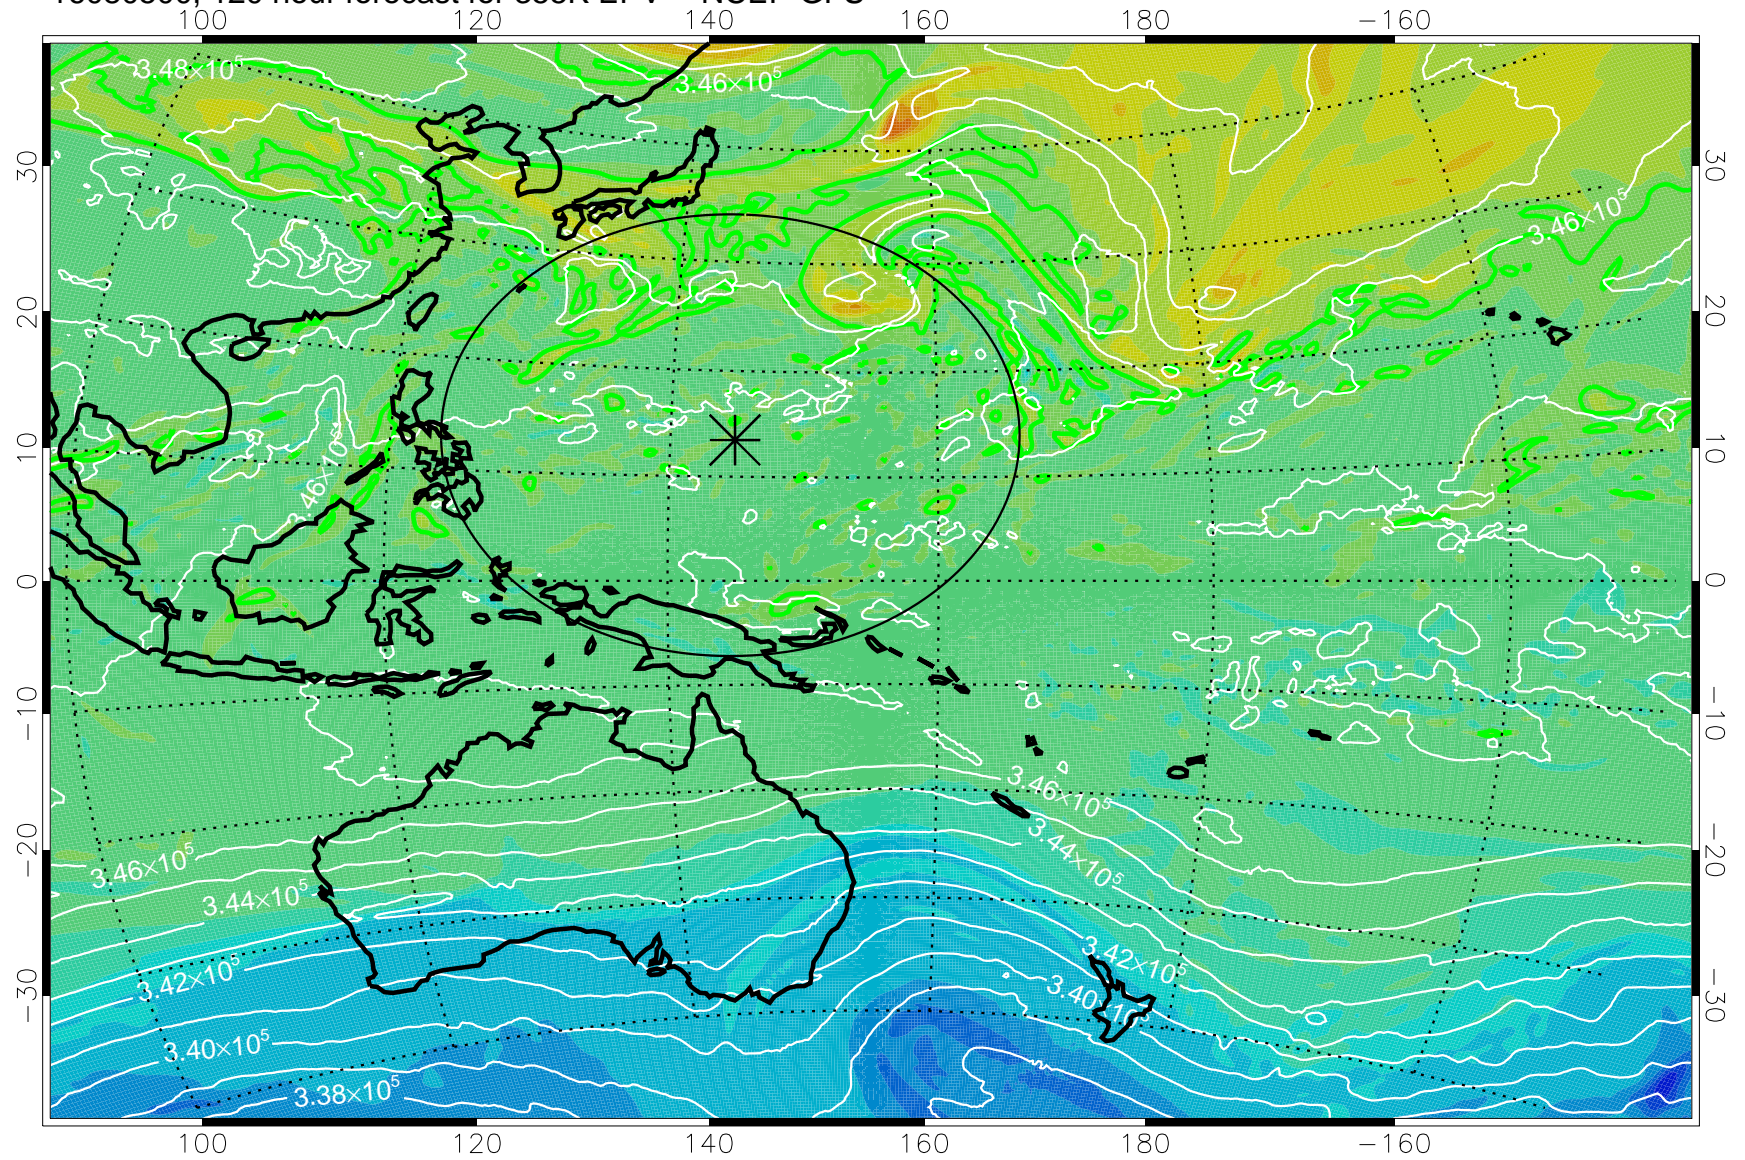

16080306, 78 hour forecast for 355K EPV -- NCEP GFS

355K Montgomery Streamfunction, white
EPV Tropopause (2 PVU) Position
Range ring of 2304 km

16080312, 84 hour forecast for 355K EPV -- NCEP GFS

355K Montgomery Streamfunction, white
EPV Tropopause (2 PVU) Position
Range ring of 2304 km

16080318, 90 hour forecast for 355K EPV -- NCEP GFS

355K Montgomery Streamfunction, white
EPV Tropopause (2 PVU) Position
Range ring of 2304 km

16080400, 96 hour forecast for 355K EPV -- NCEP GFS

355K Montgomery Streamfunction, white
EPV Tropopause (2 PVU) Position
Range ring of 2304 km

16080406, 102 hour forecast for 355K EPV -- NCEP GFS

355K Montgomery Streamfunction, white
EPV Tropopause (2 PVU) Position
Range ring of 2304 km

16080412, 108 hour forecast for 355K EPV -- NCEP GFS

355K Montgomery Streamfunction, white
EPV Tropopause (2 PVU) Position
Range ring of 2304 km

16080418, 114 hour forecast for 355K EPV -- NCEP GFS

355K Montgomery Streamfunction, white
EPV Tropopause (2 PVU) Position
Range ring of 2304 km

16080500, 120 hour forecast for 355K EPV -- NCEP GFS

355K Montgomery Streamfunction, white
EPV Tropopause (2 PVU) Position
Range ring of 2304 km