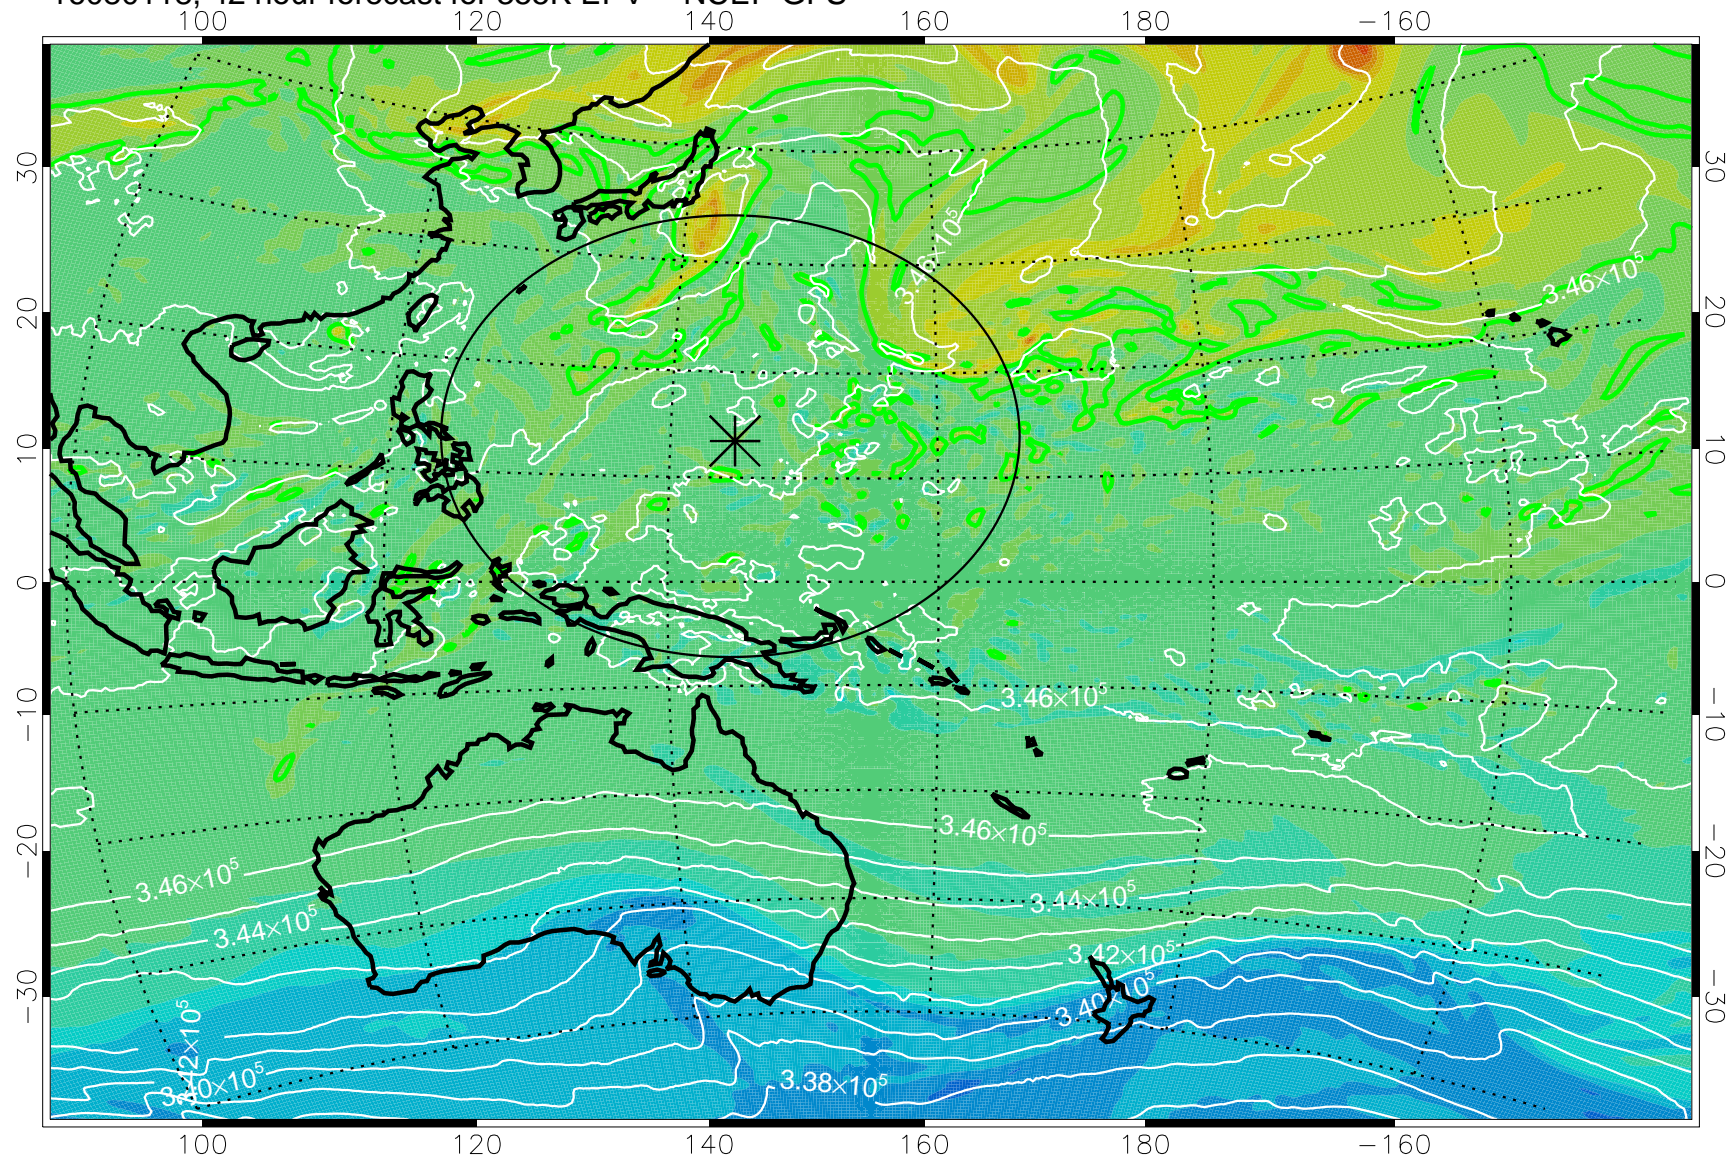

16080106, 30 hour forecast for 355K EPV -- NCEP GFS

355K Montgomery Streamfunction, white
EPV Tropopause (2 PVU) Position
Range ring of 2304 km

16080112, 36 hour forecast for 355K EPV -- NCEP GFS

355K Montgomery Streamfunction, white
EPV Tropopause (2 PVU) Position
Range ring of 2304 km

16080118, 42 hour forecast for 355K EPV -- NCEP GFS

355K Montgomery Streamfunction, white
EPV Tropopause (2 PVU) Position
Range ring of 2304 km

16080200, 48 hour forecast for 355K EPV -- NCEP GFS

355K Montgomery Streamfunction, white
EPV Tropopause (2 PVU) Position
Range ring of 2304 km

16080206, 54 hour forecast for 355K EPV -- NCEP GFS

355K Montgomery Streamfunction, white
EPV Tropopause (2 PVU) Position
Range ring of 2304 km

16080212, 60 hour forecast for 355K EPV -- NCEP GFS

355K Montgomery Streamfunction, white
EPV Tropopause (2 PVU) Position
Range ring of 2304 km

16080218, 66 hour forecast for 355K EPV -- NCEP GFS

355K Montgomery Streamfunction, white
EPV Tropopause (2 PVU) Position
Range ring of 2304 km

16080300, 72 hour forecast for 355K EPV -- NCEP GFS

355K Montgomery Streamfunction, white
EPV Tropopause (2 PVU) Position
Range ring of 2304 km