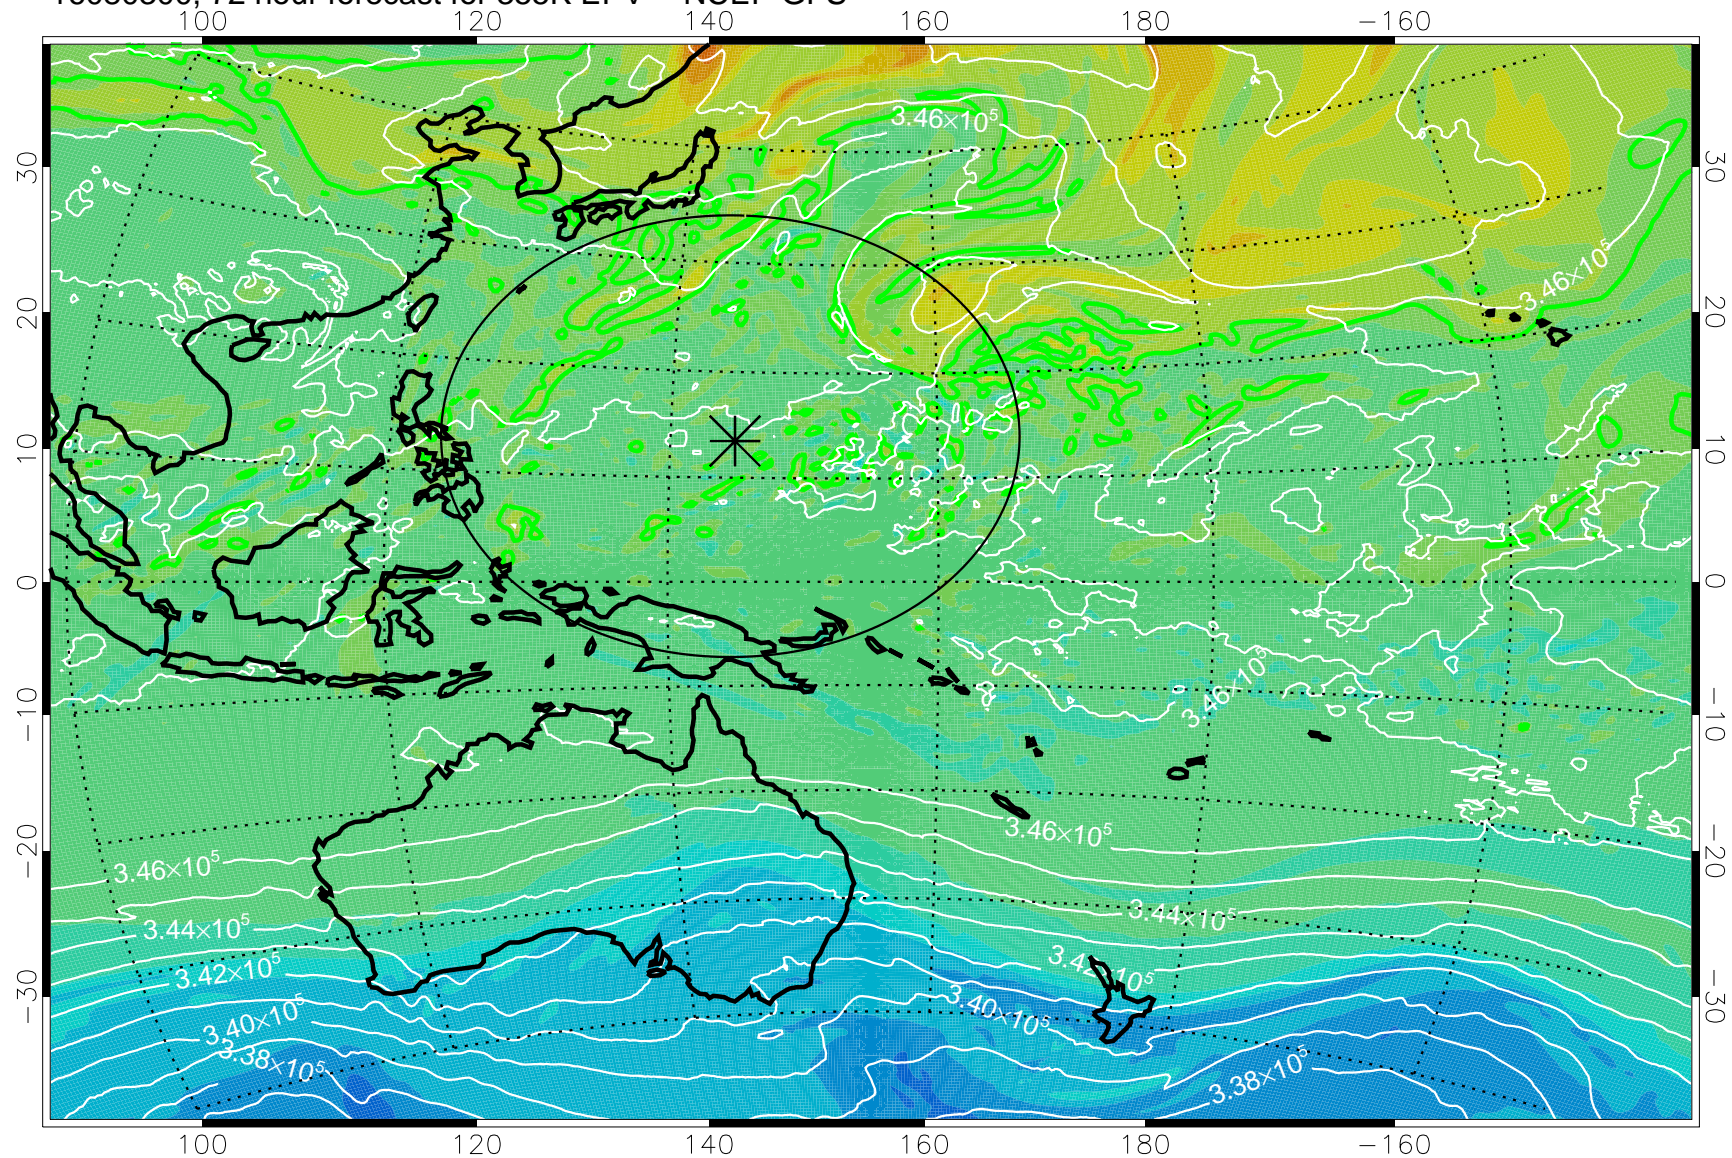

16080118, 42 hour forecast for 355K EPV -- NCEP GFS

355K Montgomery Streamfunction, white
EPV Tropopause (2 PVU) Position
Range ring of 2304 km

16080200, 48 hour forecast for 355K EPV -- NCEP GFS

355K Montgomery Streamfunction, white
EPV Tropopause (2 PVU) Position
Range ring of 2304 km

16080206, 54 hour forecast for 355K EPV -- NCEP GFS

355K Montgomery Streamfunction, white
EPV Tropopause (2 PVU) Position
Range ring of 2304 km

16080212, 60 hour forecast for 355K EPV -- NCEP GFS

355K Montgomery Streamfunction, white
EPV Tropopause (2 PVU) Position
Range ring of 2304 km

16080218, 66 hour forecast for 355K EPV -- NCEP GFS

355K Montgomery Streamfunction, white
EPV Tropopause (2 PVU) Position
Range ring of 2304 km

16080300, 72 hour forecast for 355K EPV -- NCEP GFS

355K Montgomery Streamfunction, white
EPV Tropopause (2 PVU) Position
Range ring of 2304 km

16080306, 78 hour forecast for 355K EPV -- NCEP GFS

355K Montgomery Streamfunction, white
EPV Tropopause (2 PVU) Position
Range ring of 2304 km

16080312, 84 hour forecast for 355K EPV -- NCEP GFS

355K Montgomery Streamfunction, white
EPV Tropopause (2 PVU) Position
Range ring of 2304 km