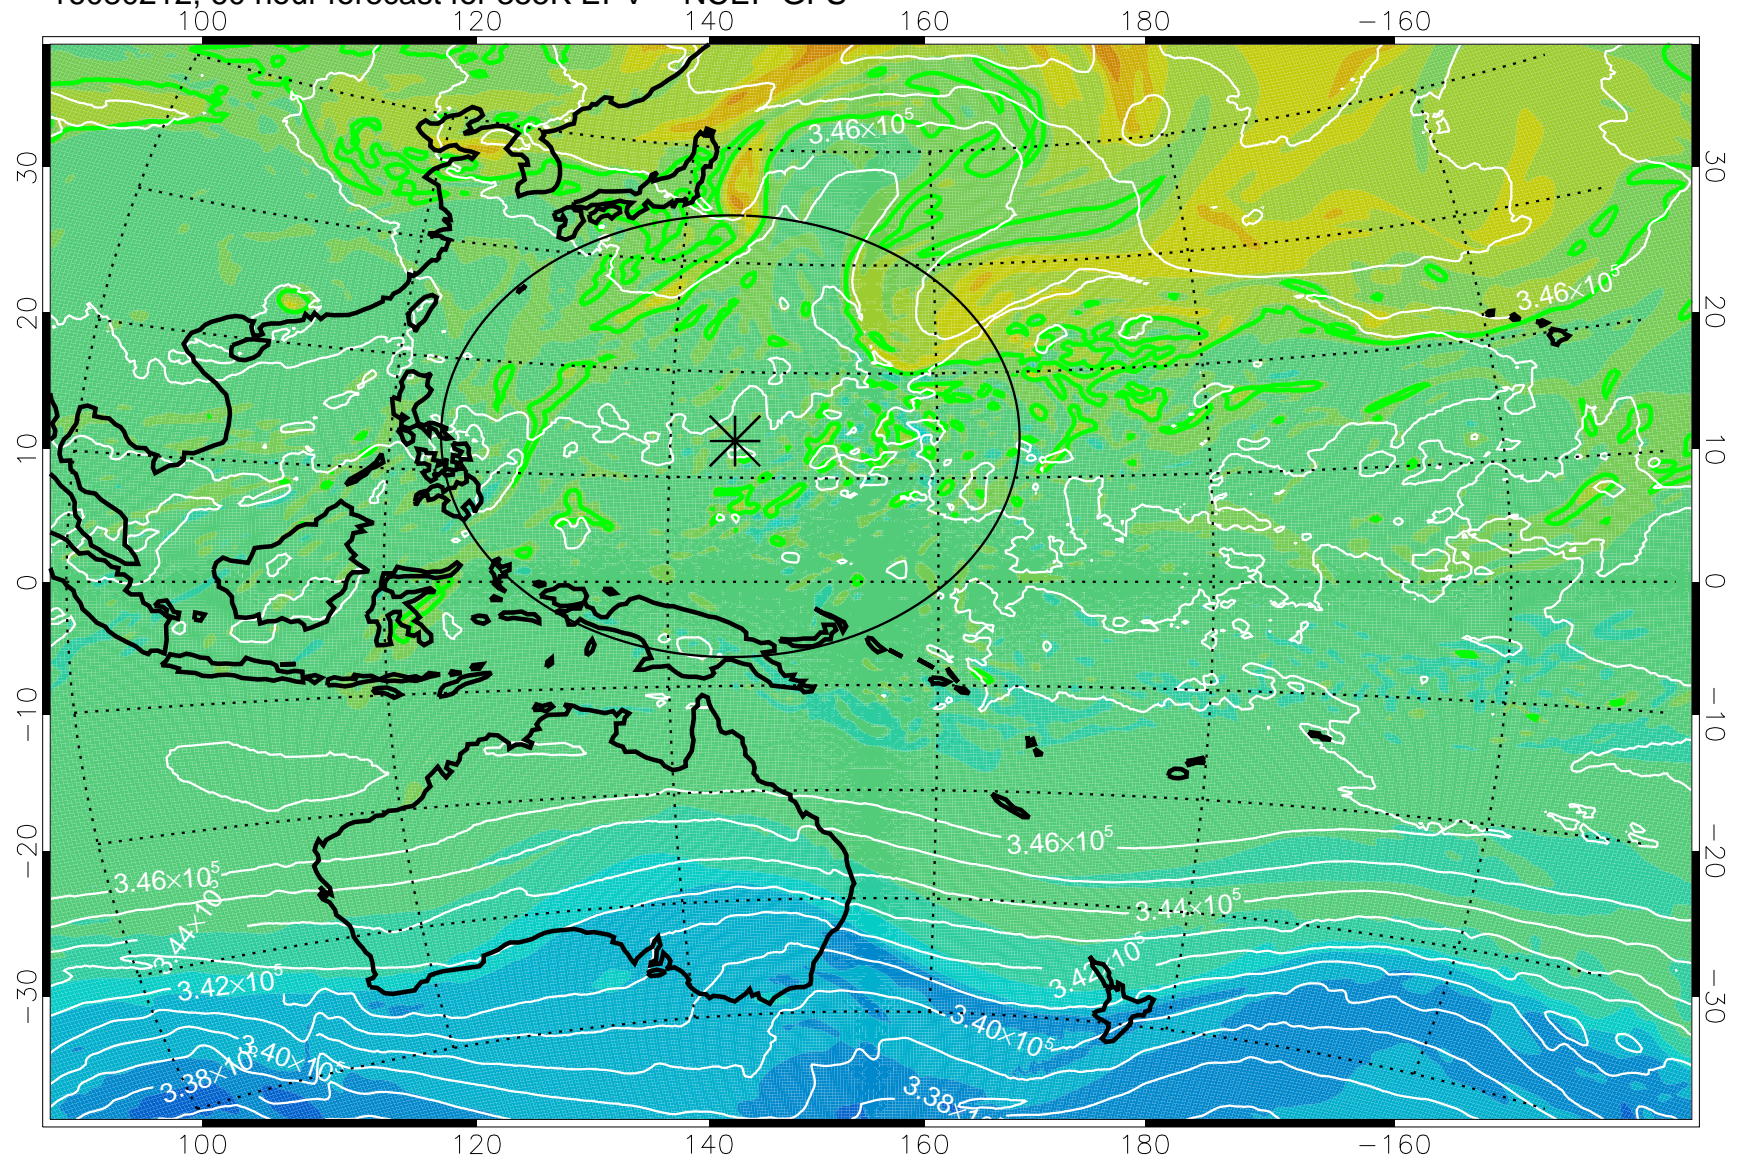

16080118, 42 hour forecast for 355K EPV -- NCEP GFS

355K Montgomery Streamfunction, white
EPV Tropopause (2 PVU) Position
Range ring of 2304 km

16080200, 48 hour forecast for 355K EPV -- NCEP GFS

355K Montgomery Streamfunction, white
EPV Tropopause (2 PVU) Position
Range ring of 2304 km

16080206, 54 hour forecast for 355K EPV -- NCEP GFS

355K Montgomery Streamfunction, white
EPV Tropopause (2 PVU) Position
Range ring of 2304 km

16080212, 60 hour forecast for 355K EPV -- NCEP GFS

355K Montgomery Streamfunction, white
EPV Tropopause (2 PVU) Position
Range ring of 2304 km

16080218, 66 hour forecast for 355K EPV -- NCEP GFS

355K Montgomery Streamfunction, white
EPV Tropopause (2 PVU) Position
Range ring of 2304 km

16080300, 72 hour forecast for 355K EPV -- NCEP GFS

355K Montgomery Streamfunction, white
EPV Tropopause (2 PVU) Position
Range ring of 2304 km

16080306, 78 hour forecast for 355K EPV -- NCEP GFS

355K Montgomery Streamfunction, white
EPV Tropopause (2 PVU) Position
Range ring of 2304 km

16080312, 84 hour forecast for 355K EPV -- NCEP GFS

355K Montgomery Streamfunction, white
EPV Tropopause (2 PVU) Position
Range ring of 2304 km