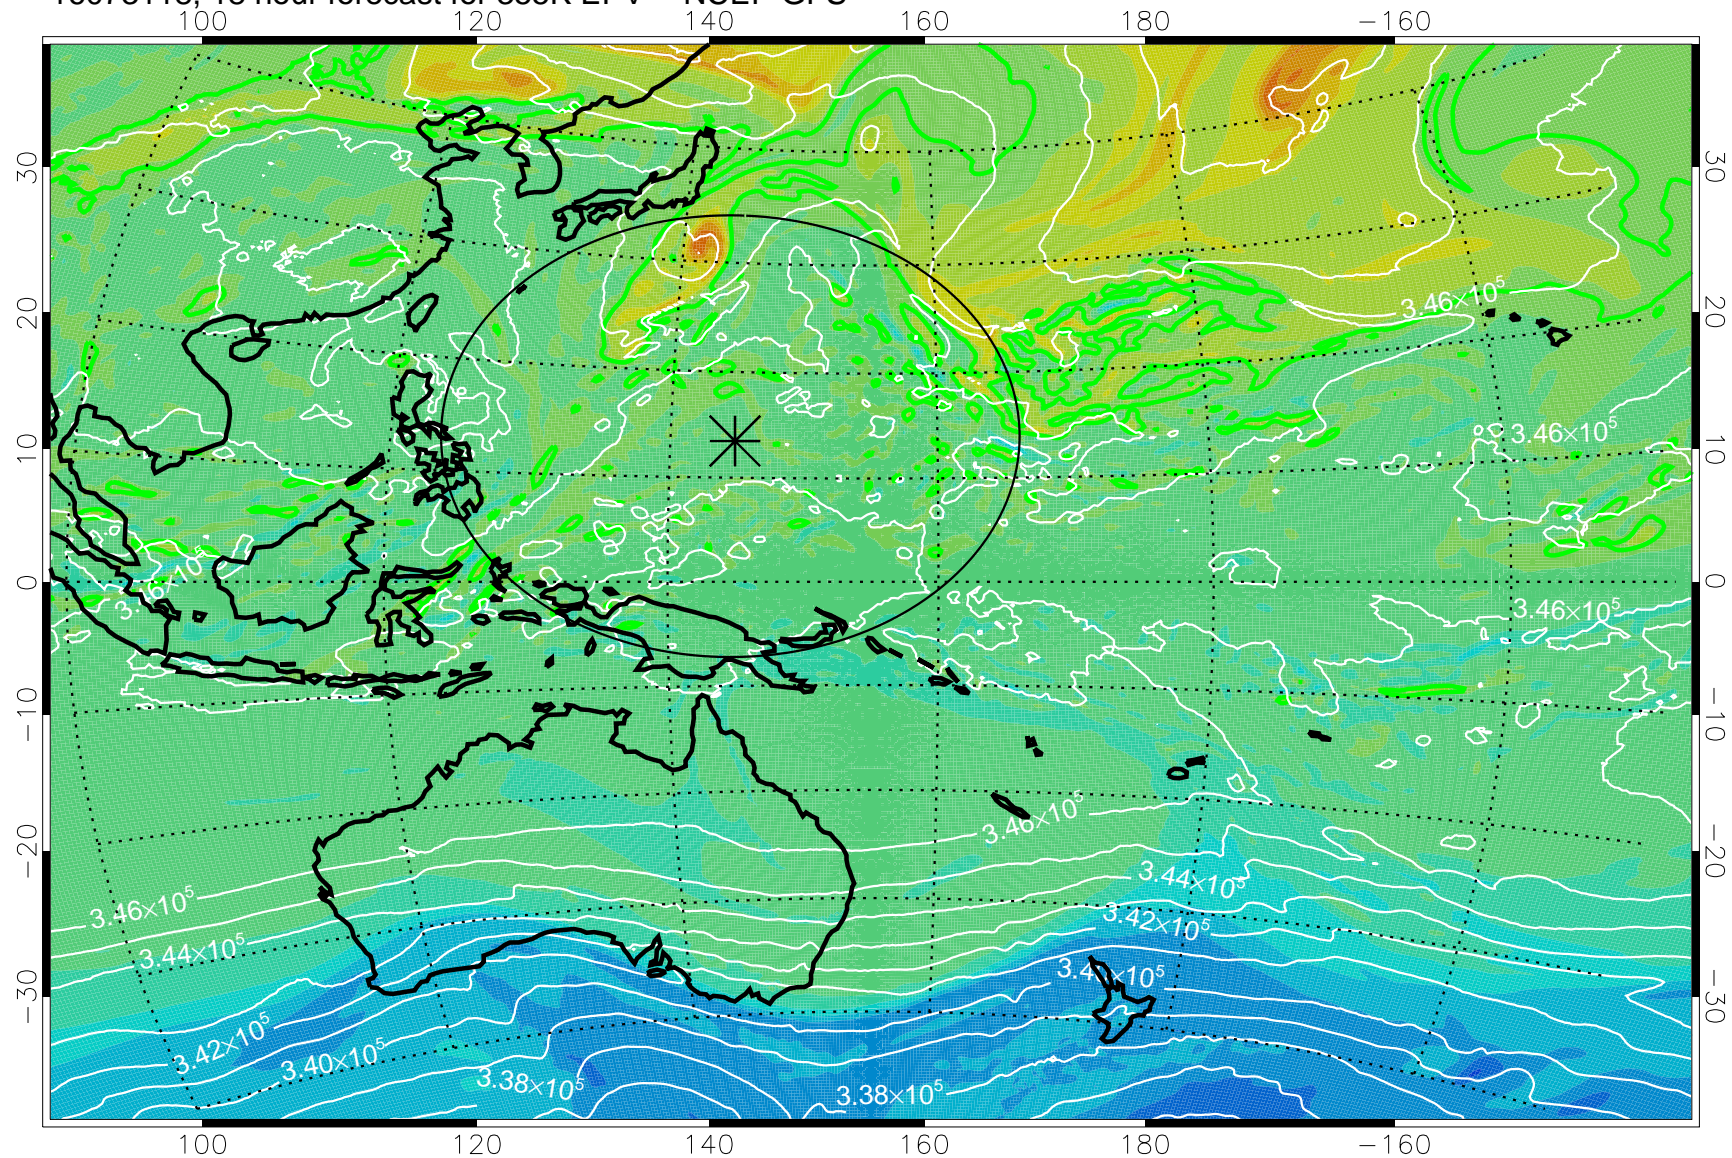

16073106, 6 hour forecast for 355K EPV -- NCEP GFS

355K Montgomery Streamfunction, white
EPV Tropopause (2 PVU) Position
Range ring of 2304 km

16073112, 12 hour forecast for 355K EPV -- NCEP GFS

355K Montgomery Streamfunction, white
EPV Tropopause (2 PVU) Position
Range ring of 2304 km

16073118, 18 hour forecast for 355K EPV -- NCEP GFS

355K Montgomery Streamfunction, white
EPV Tropopause (2 PVU) Position
Range ring of 2304 km

16080100, 24 hour forecast for 355K EPV -- NCEP GFS

355K Montgomery Streamfunction, white
EPV Tropopause (2 PVU) Position
Range ring of 2304 km

16080106, 30 hour forecast for 355K EPV -- NCEP GFS

355K Montgomery Streamfunction, white
EPV Tropopause (2 PVU) Position
Range ring of 2304 km

16080112, 36 hour forecast for 355K EPV -- NCEP GFS

355K Montgomery Streamfunction, white
EPV Tropopause (2 PVU) Position
Range ring of 2304 km

16080118, 42 hour forecast for 355K EPV -- NCEP GFS

355K Montgomery Streamfunction, white
EPV Tropopause (2 PVU) Position
Range ring of 2304 km

16080200, 48 hour forecast for 355K EPV -- NCEP GFS

355K Montgomery Streamfunction, white
EPV Tropopause (2 PVU) Position
Range ring of 2304 km