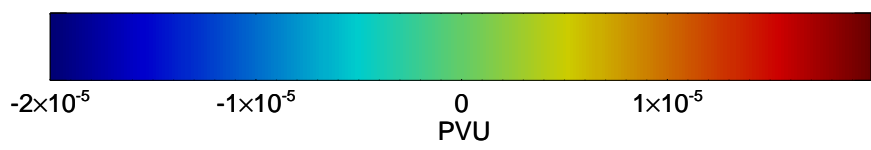

16080200, 48 hour forecast for 355K EPV -- NCEP GFS

355K Montgomery Streamfunction, white
EPV Tropopause (2 PVU) Position
Range ring of 2304 km