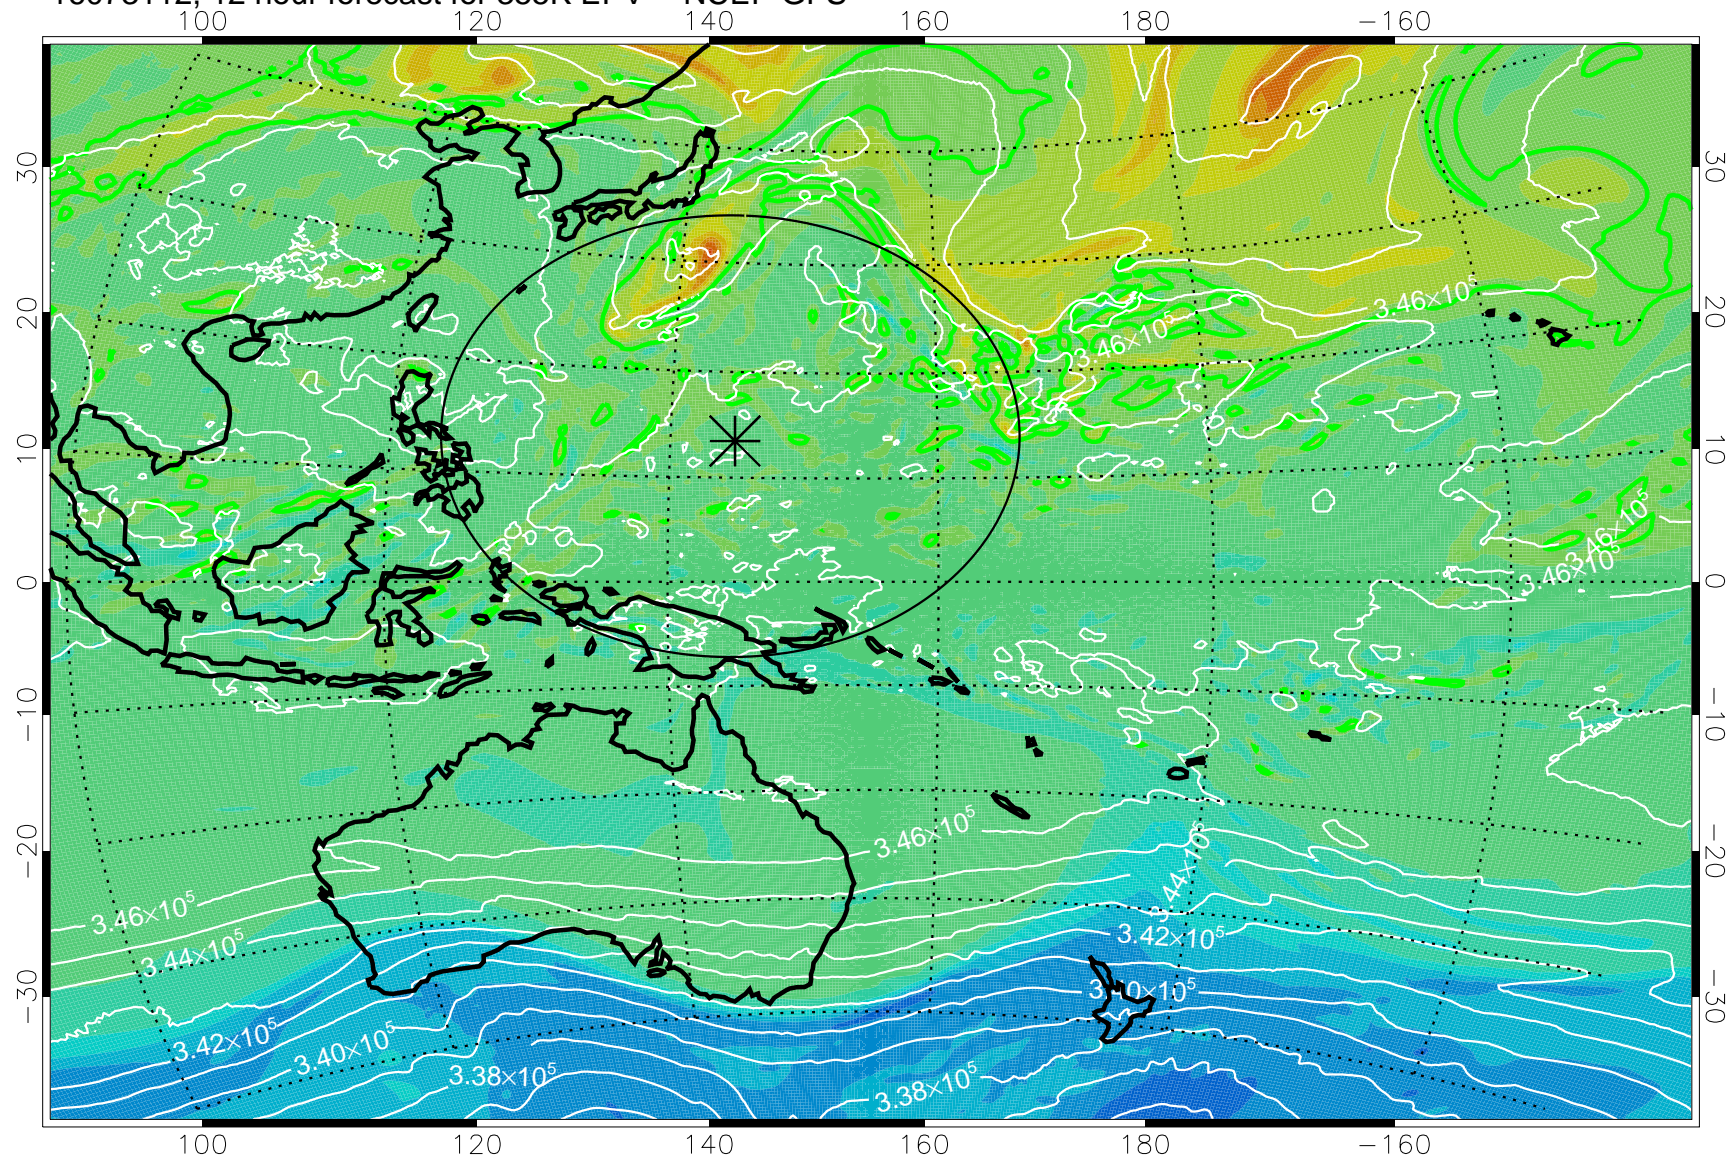

16073106, 6 hour forecast for 355K EPV -- NCEP GFS

355K Montgomery Streamfunction, white
EPV Tropopause (2 PVU) Position
Range ring of 2304 km

16073112, 12 hour forecast for 355K EPV -- NCEP GFS

355K Montgomery Streamfunction, white
EPV Tropopause (2 PVU) Position
Range ring of 2304 km

16073118, 18 hour forecast for 355K EPV -- NCEP GFS

355K Montgomery Streamfunction, white
EPV Tropopause (2 PVU) Position
Range ring of 2304 km

16080100, 24 hour forecast for 355K EPV -- NCEP GFS

355K Montgomery Streamfunction, white
EPV Tropopause (2 PVU) Position
Range ring of 2304 km

16080106, 30 hour forecast for 355K EPV -- NCEP GFS

355K Montgomery Streamfunction, white
EPV Tropopause (2 PVU) Position
Range ring of 2304 km

16080112, 36 hour forecast for 355K EPV -- NCEP GFS

355K Montgomery Streamfunction, white
EPV Tropopause (2 PVU) Position
Range ring of 2304 km

16080118, 42 hour forecast for 355K EPV -- NCEP GFS

355K Montgomery Streamfunction, white
EPV Tropopause (2 PVU) Position
Range ring of 2304 km

16080200, 48 hour forecast for 355K EPV -- NCEP GFS

355K Montgomery Streamfunction, white
EPV Tropopause (2 PVU) Position
Range ring of 2304 km