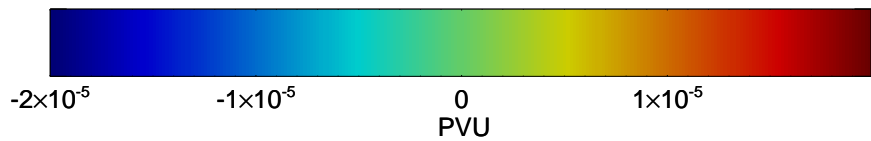

16080500, 120 hour forecast for 355K EPV -- NCEP GFS

355K Montgomery Streamfunction, white
EPV Tropopause (2 PVU) Position
Range ring of 2304 km