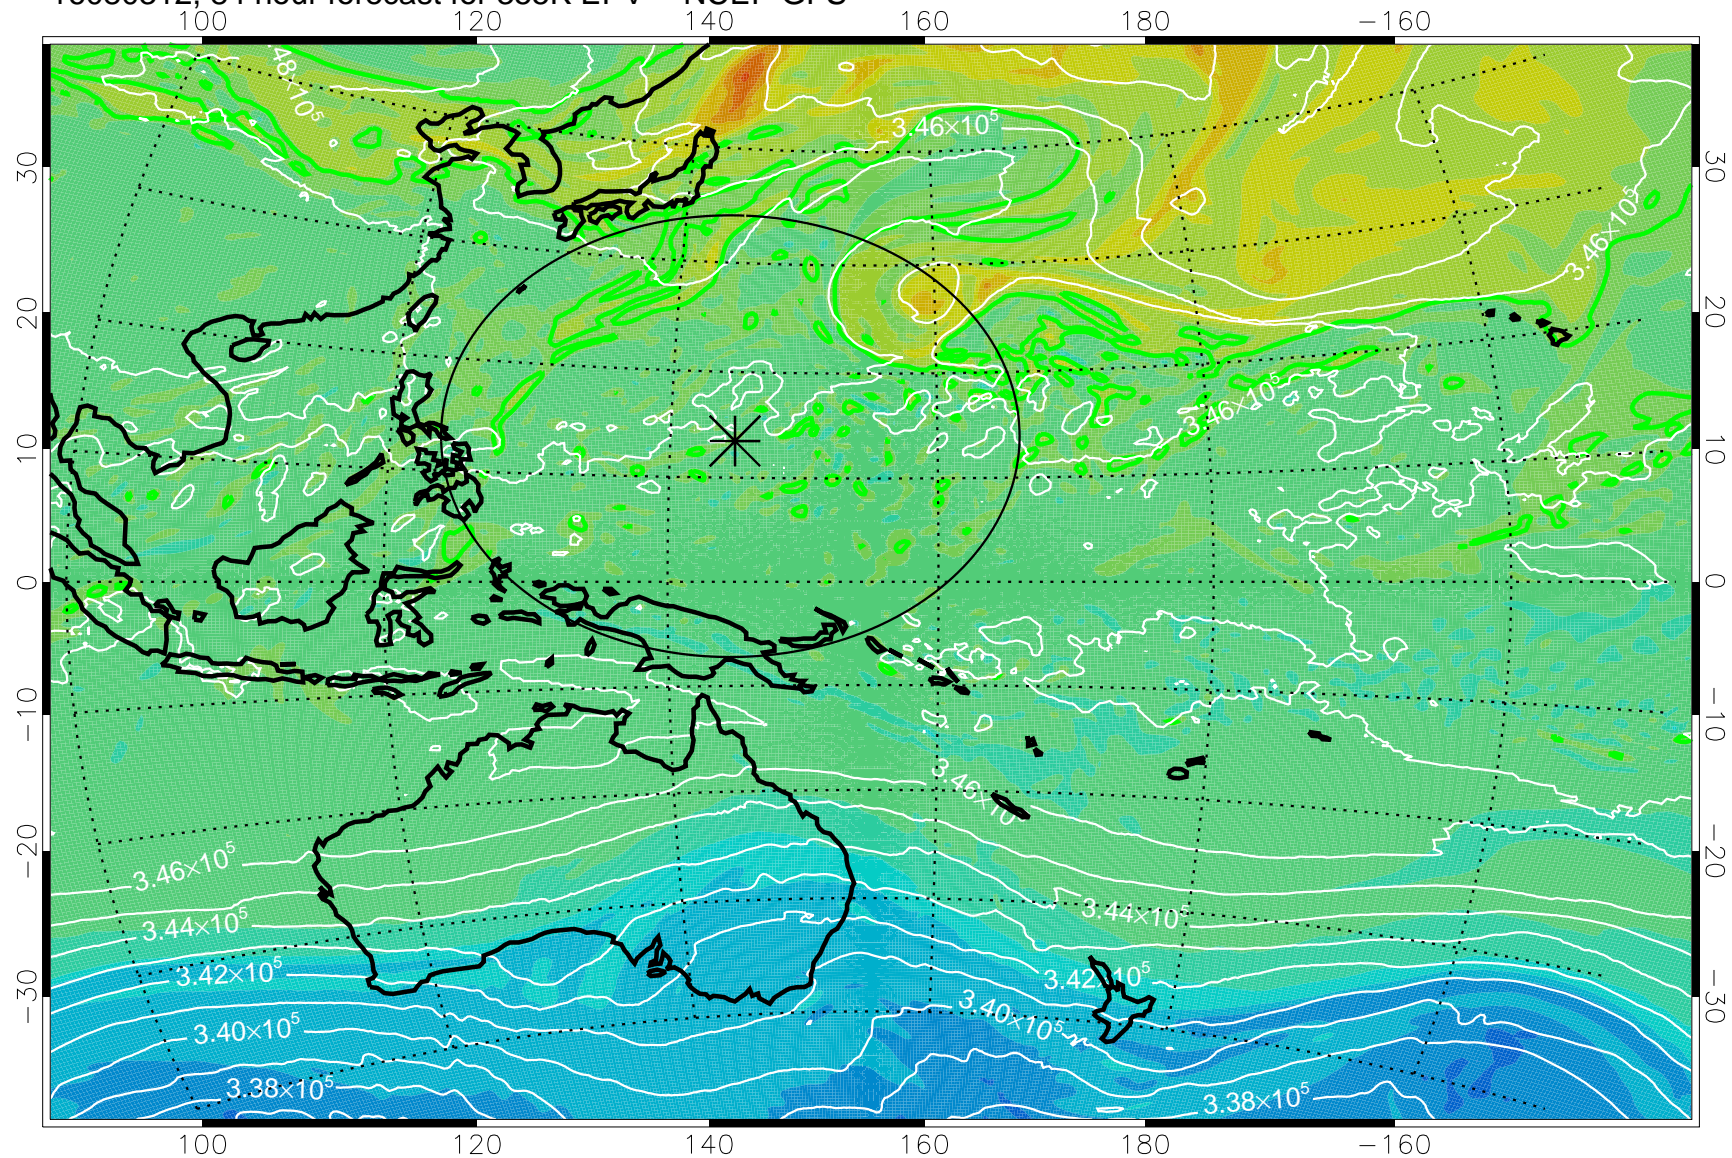

16080206, 54 hour forecast for 355K EPV -- NCEP GFS

355K Montgomery Streamfunction, white
EPV Tropopause (2 PVU) Position
Range ring of 2304 km

16080212, 60 hour forecast for 355K EPV -- NCEP GFS

355K Montgomery Streamfunction, white
EPV Tropopause (2 PVU) Position
Range ring of 2304 km

16080218, 66 hour forecast for 355K EPV -- NCEP GFS

355K Montgomery Streamfunction, white
EPV Tropopause (2 PVU) Position
Range ring of 2304 km

16080300, 72 hour forecast for 355K EPV -- NCEP GFS

355K Montgomery Streamfunction, white
EPV Tropopause (2 PVU) Position
Range ring of 2304 km

16080306, 78 hour forecast for 355K EPV -- NCEP GFS

355K Montgomery Streamfunction, white
EPV Tropopause (2 PVU) Position
Range ring of 2304 km

16080312, 84 hour forecast for 355K EPV -- NCEP GFS

355K Montgomery Streamfunction, white
EPV Tropopause (2 PVU) Position
Range ring of 2304 km

16080318, 90 hour forecast for 355K EPV -- NCEP GFS

355K Montgomery Streamfunction, white
EPV Tropopause (2 PVU) Position
Range ring of 2304 km

16080400, 96 hour forecast for 355K EPV -- NCEP GFS

355K Montgomery Streamfunction, white
EPV Tropopause (2 PVU) Position
Range ring of 2304 km