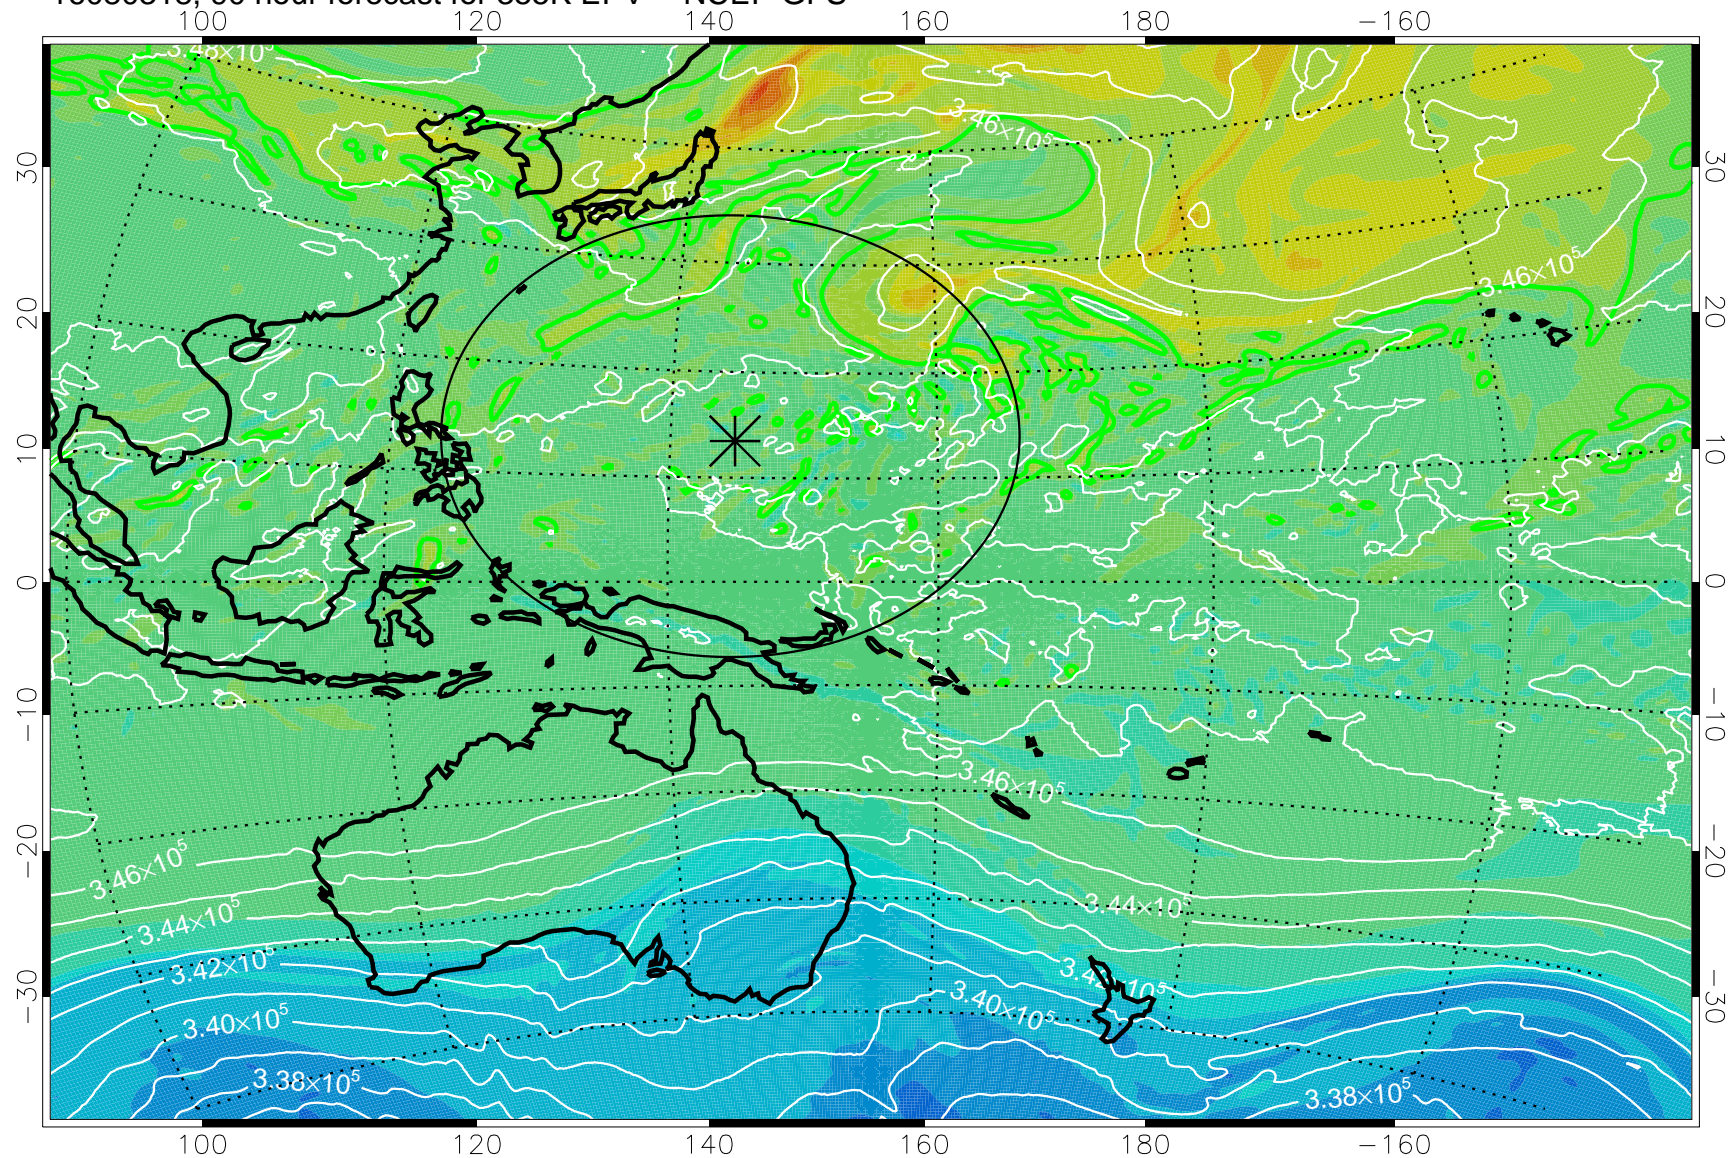

16080218, 66 hour forecast for 355K EPV -- NCEP GFS

355K Montgomery Streamfunction, white
EPV Tropopause (2 PVU) Position
Range ring of 2304 km

16080300, 72 hour forecast for 355K EPV -- NCEP GFS

355K Montgomery Streamfunction, white
EPV Tropopause (2 PVU) Position
Range ring of 2304 km

16080306, 78 hour forecast for 355K EPV -- NCEP GFS

355K Montgomery Streamfunction, white
EPV Tropopause (2 PVU) Position
Range ring of 2304 km

16080312, 84 hour forecast for 355K EPV -- NCEP GFS

355K Montgomery Streamfunction, white
EPV Tropopause (2 PVU) Position
Range ring of 2304 km

16080318, 90 hour forecast for 355K EPV -- NCEP GFS

355K Montgomery Streamfunction, white
EPV Tropopause (2 PVU) Position
Range ring of 2304 km

16080400, 96 hour forecast for 355K EPV -- NCEP GFS

355K Montgomery Streamfunction, white
EPV Tropopause (2 PVU) Position
Range ring of 2304 km

16080406, 102 hour forecast for 355K EPV -- NCEP GFS

355K Montgomery Streamfunction, white
EPV Tropopause (2 PVU) Position
Range ring of 2304 km

16080412, 108 hour forecast for 355K EPV -- NCEP GFS

355K Montgomery Streamfunction, white
EPV Tropopause (2 PVU) Position
Range ring of 2304 km