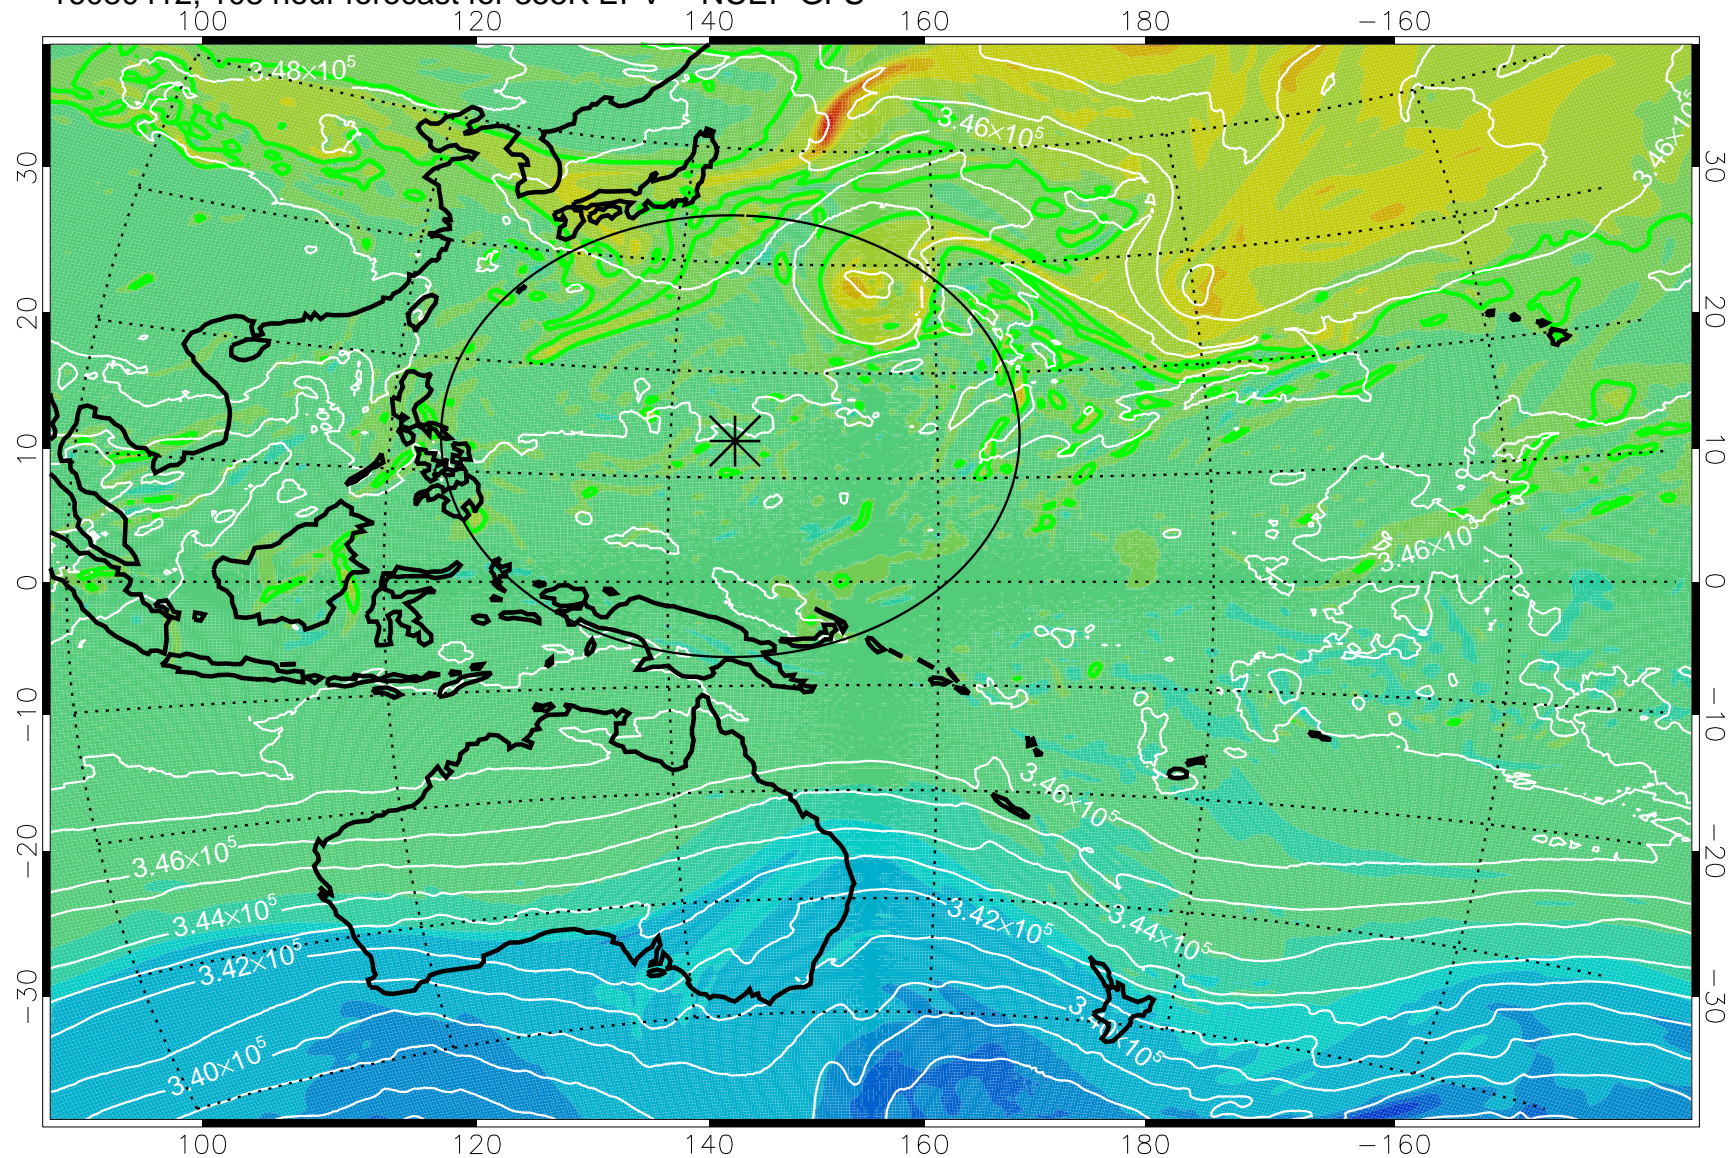

16080306, 78 hour forecast for 355K EPV -- NCEP GFS

355K Montgomery Streamfunction, white
EPV Tropopause (2 PVU) Position
Range ring of 2304 km

16080312, 84 hour forecast for 355K EPV -- NCEP GFS

355K Montgomery Streamfunction, white
EPV Tropopause (2 PVU) Position
Range ring of 2304 km

16080318, 90 hour forecast for 355K EPV -- NCEP GFS

355K Montgomery Streamfunction, white
EPV Tropopause (2 PVU) Position
Range ring of 2304 km

16080400, 96 hour forecast for 355K EPV -- NCEP GFS

355K Montgomery Streamfunction, white
EPV Tropopause (2 PVU) Position
Range ring of 2304 km

16080406, 102 hour forecast for 355K EPV -- NCEP GFS

355K Montgomery Streamfunction, white
EPV Tropopause (2 PVU) Position
Range ring of 2304 km

16080412, 108 hour forecast for 355K EPV -- NCEP GFS

355K Montgomery Streamfunction, white
EPV Tropopause (2 PVU) Position
Range ring of 2304 km

16080418, 114 hour forecast for 355K EPV -- NCEP GFS

355K Montgomery Streamfunction, white
EPV Tropopause (2 PVU) Position
Range ring of 2304 km

16080500, 120 hour forecast for 355K EPV -- NCEP GFS

355K Montgomery Streamfunction, white
EPV Tropopause (2 PVU) Position
Range ring of 2304 km