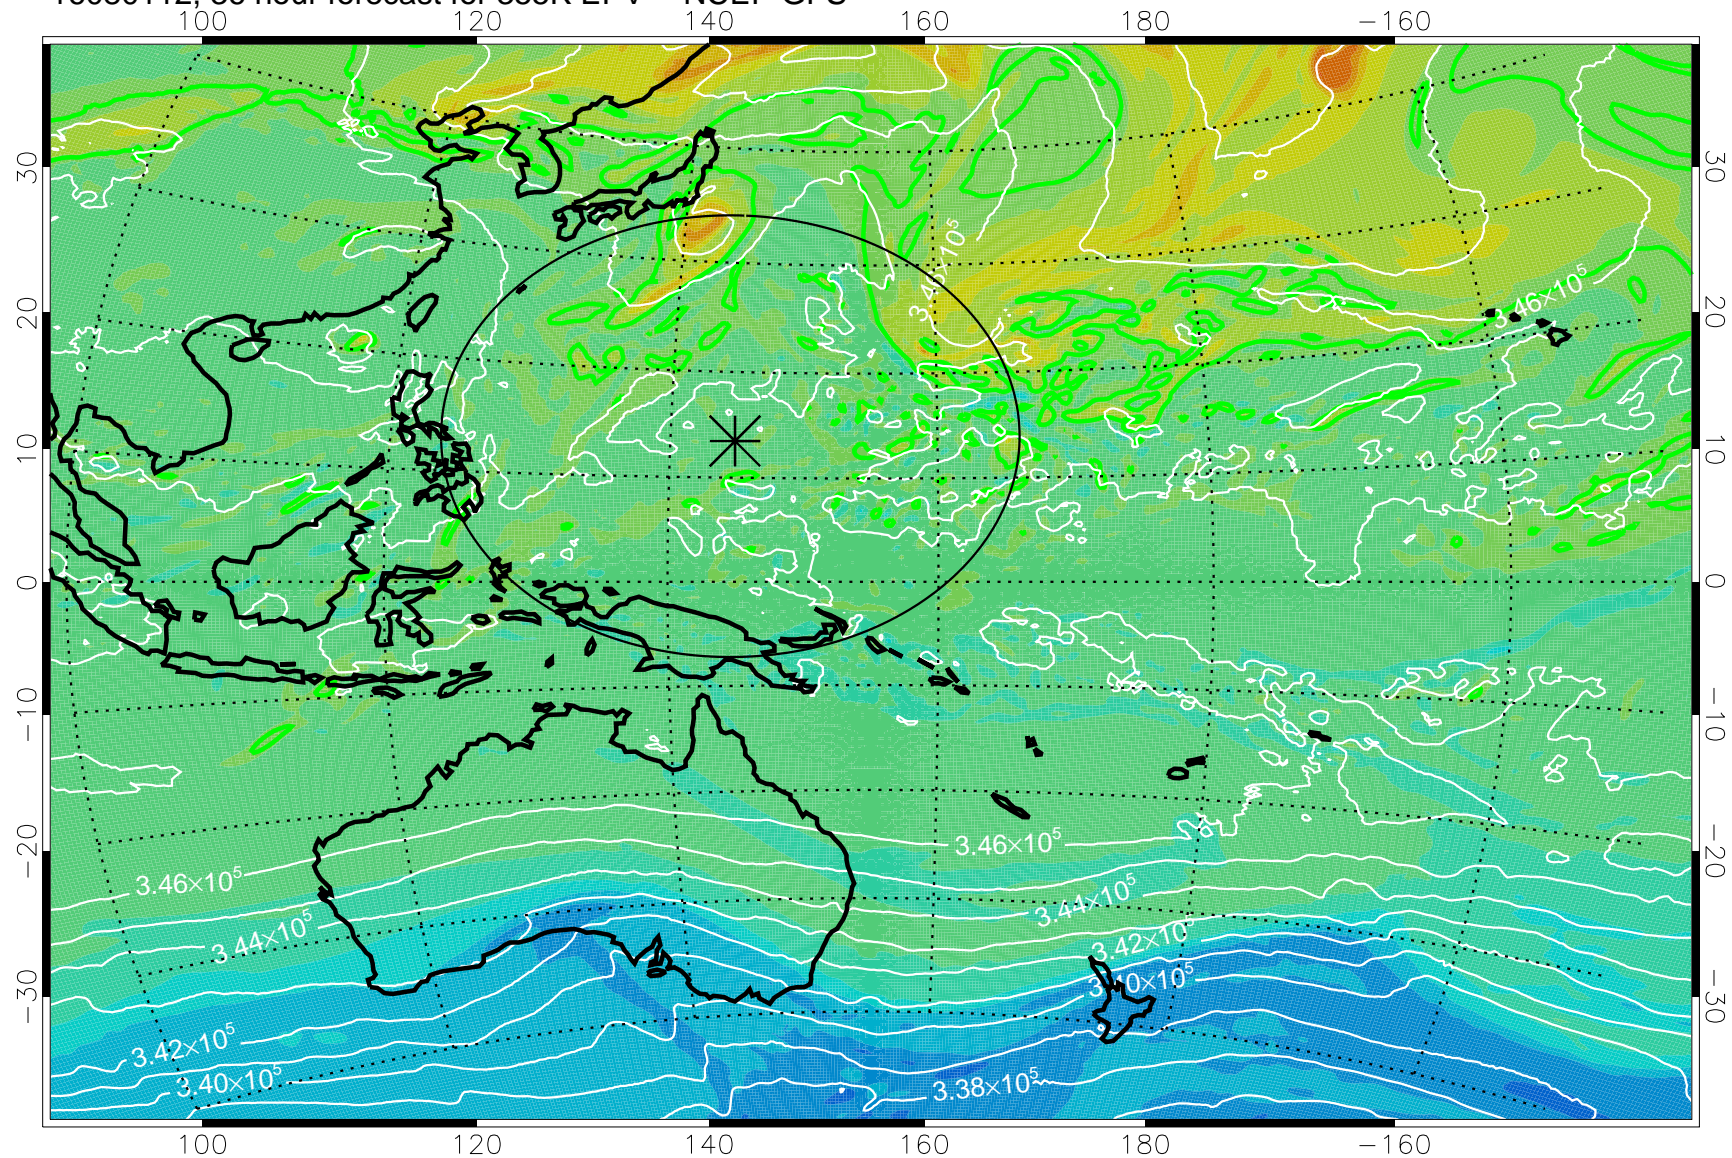

16073118, 18 hour forecast for 355K EPV -- NCEP GFS

355K Montgomery Streamfunction, white
EPV Tropopause (2 PVU) Position
Range ring of 2304 km

16080100, 24 hour forecast for 355K EPV -- NCEP GFS

355K Montgomery Streamfunction, white
EPV Tropopause (2 PVU) Position
Range ring of 2304 km

16080106, 30 hour forecast for 355K EPV -- NCEP GFS

355K Montgomery Streamfunction, white
EPV Tropopause (2 PVU) Position
Range ring of 2304 km

16080112, 36 hour forecast for 355K EPV -- NCEP GFS

355K Montgomery Streamfunction, white
EPV Tropopause (2 PVU) Position
Range ring of 2304 km

16080118, 42 hour forecast for 355K EPV -- NCEP GFS

355K Montgomery Streamfunction, white
EPV Tropopause (2 PVU) Position
Range ring of 2304 km

16080200, 48 hour forecast for 355K EPV -- NCEP GFS

355K Montgomery Streamfunction, white
EPV Tropopause (2 PVU) Position
Range ring of 2304 km

16080206, 54 hour forecast for 355K EPV -- NCEP GFS

355K Montgomery Streamfunction, white
EPV Tropopause (2 PVU) Position
Range ring of 2304 km

16080212, 60 hour forecast for 355K EPV -- NCEP GFS

355K Montgomery Streamfunction, white
EPV Tropopause (2 PVU) Position
Range ring of 2304 km