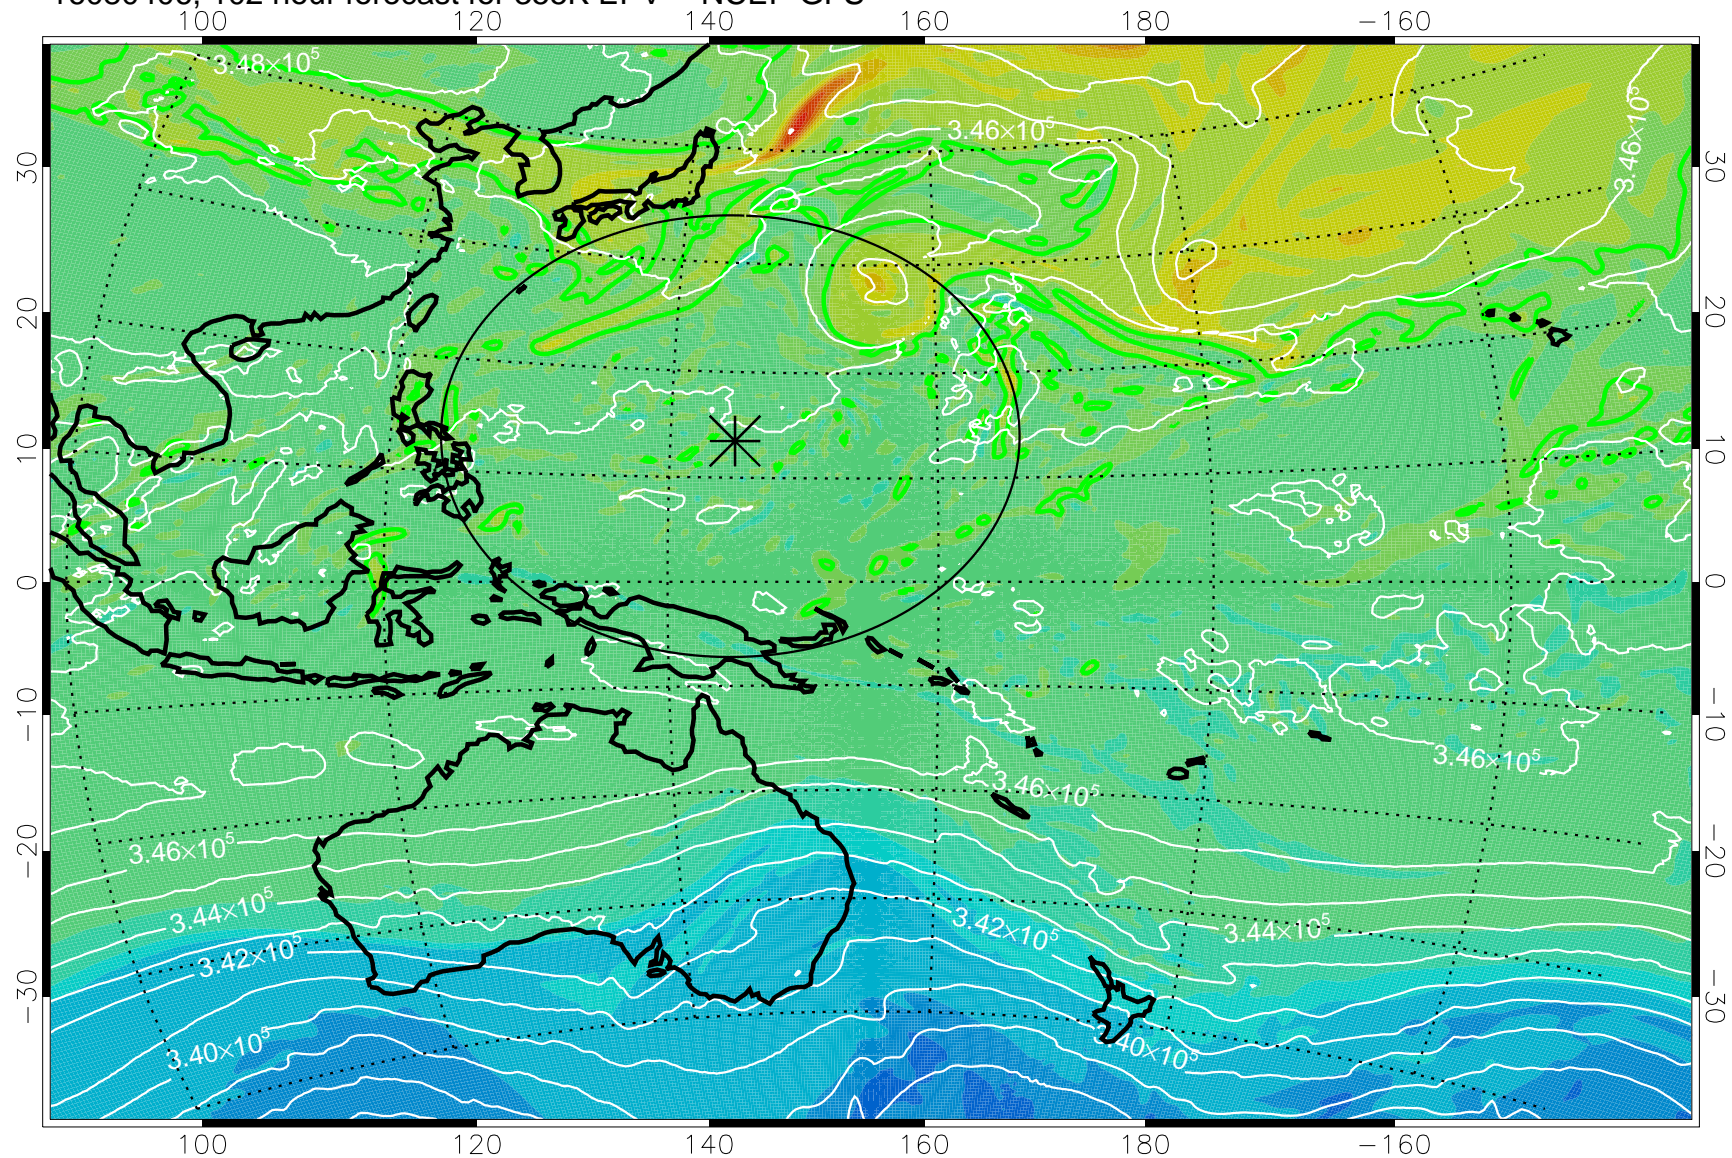

16080306, 78 hour forecast for 355K EPV -- NCEP GFS

355K Montgomery Streamfunction, white
EPV Tropopause (2 PVU) Position
Range ring of 2304 km

16080312, 84 hour forecast for 355K EPV -- NCEP GFS

355K Montgomery Streamfunction, white
EPV Tropopause (2 PVU) Position
Range ring of 2304 km

16080318, 90 hour forecast for 355K EPV -- NCEP GFS

355K Montgomery Streamfunction, white
EPV Tropopause (2 PVU) Position
Range ring of 2304 km

16080400, 96 hour forecast for 355K EPV -- NCEP GFS

355K Montgomery Streamfunction, white
EPV Tropopause (2 PVU) Position
Range ring of 2304 km

16080406, 102 hour forecast for 355K EPV -- NCEP GFS

355K Montgomery Streamfunction, white
EPV Tropopause (2 PVU) Position
Range ring of 2304 km

16080412, 108 hour forecast for 355K EPV -- NCEP GFS

355K Montgomery Streamfunction, white
EPV Tropopause (2 PVU) Position
Range ring of 2304 km

16080418, 114 hour forecast for 355K EPV -- NCEP GFS

355K Montgomery Streamfunction, white
EPV Tropopause (2 PVU) Position
Range ring of 2304 km

16080500, 120 hour forecast for 355K EPV -- NCEP GFS

355K Montgomery Streamfunction, white
EPV Tropopause (2 PVU) Position
Range ring of 2304 km