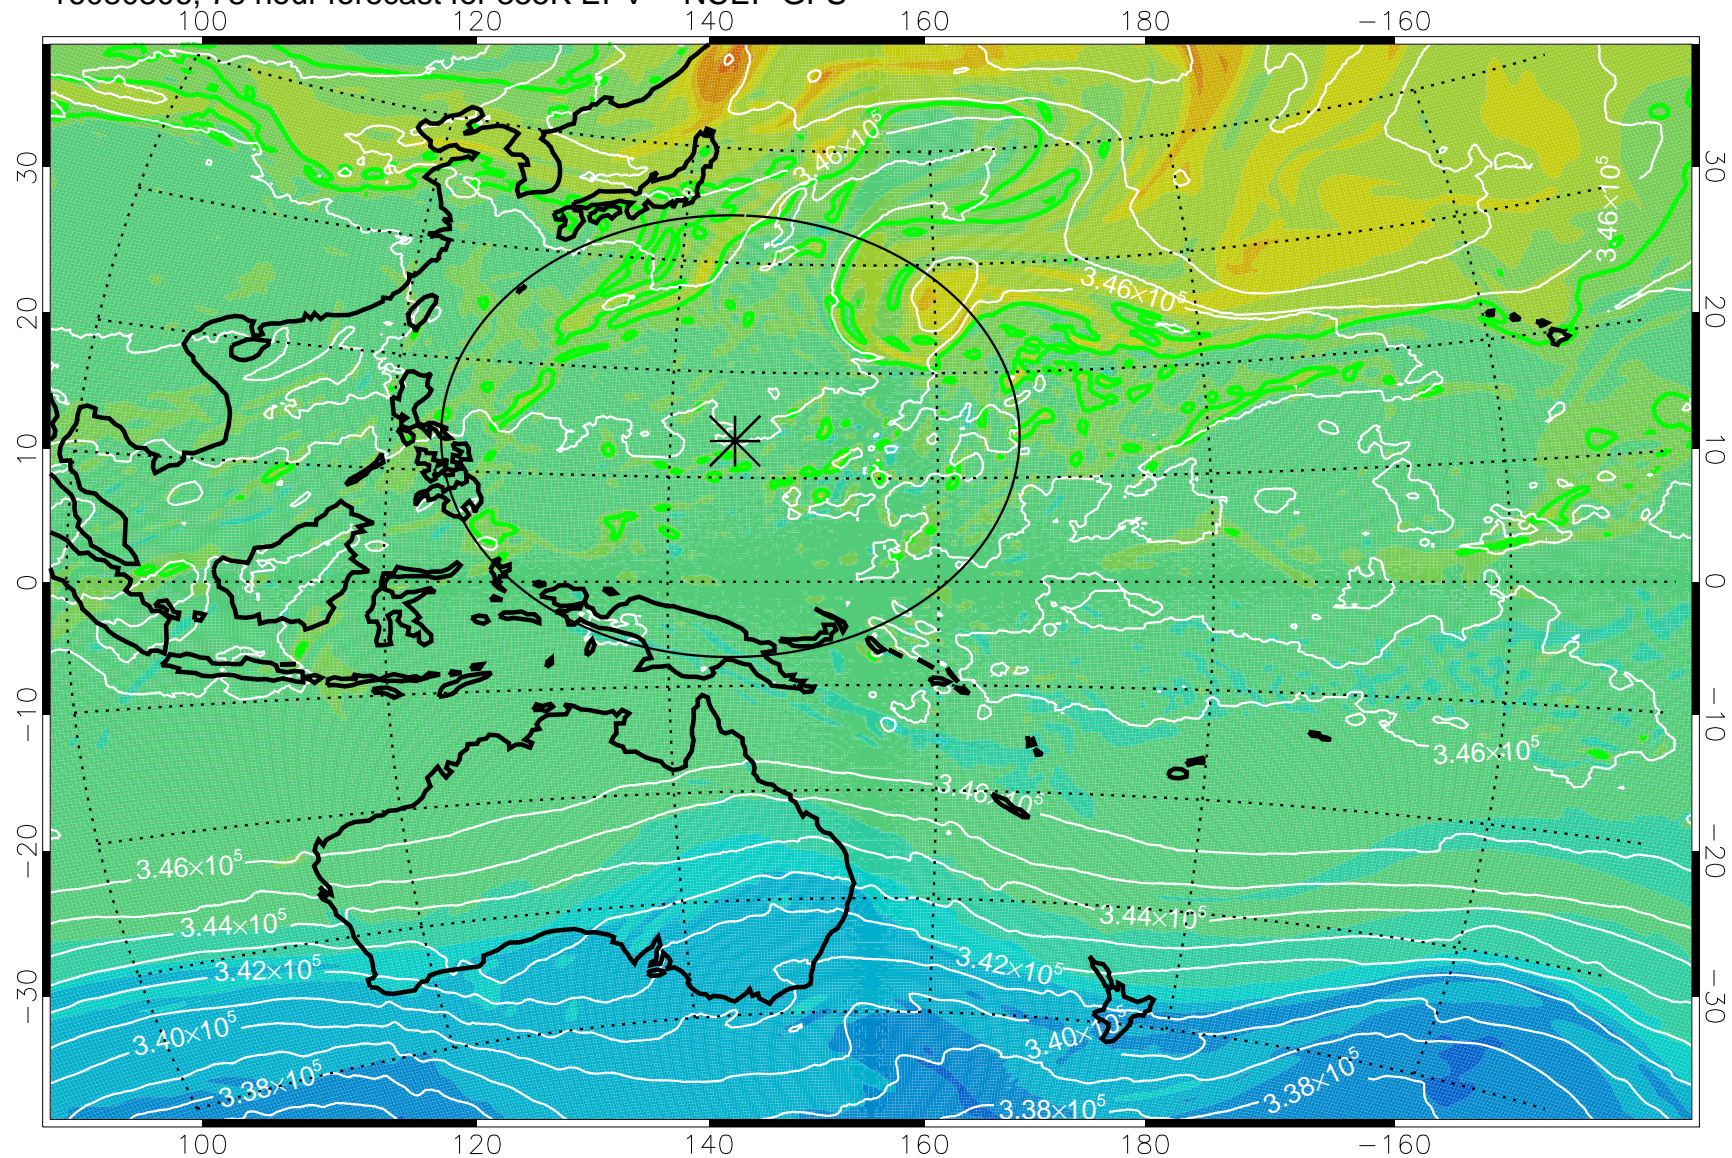

16080206, 54 hour forecast for 355K EPV -- NCEP GFS

355K Montgomery Streamfunction, white
EPV Tropopause (2 PVU) Position
Range ring of 2304 km

16080212, 60 hour forecast for 355K EPV -- NCEP GFS

355K Montgomery Streamfunction, white
EPV Tropopause (2 PVU) Position
Range ring of 2304 km

16080218, 66 hour forecast for 355K EPV -- NCEP GFS

355K Montgomery Streamfunction, white
EPV Tropopause (2 PVU) Position
Range ring of 2304 km

16080300, 72 hour forecast for 355K EPV -- NCEP GFS

355K Montgomery Streamfunction, white
EPV Tropopause (2 PVU) Position
Range ring of 2304 km

16080306, 78 hour forecast for 355K EPV -- NCEP GFS

355K Montgomery Streamfunction, white
EPV Tropopause (2 PVU) Position
Range ring of 2304 km

16080312, 84 hour forecast for 355K EPV -- NCEP GFS

355K Montgomery Streamfunction, white
EPV Tropopause (2 PVU) Position
Range ring of 2304 km

16080318, 90 hour forecast for 355K EPV -- NCEP GFS

355K Montgomery Streamfunction, white
EPV Tropopause (2 PVU) Position
Range ring of 2304 km

16080400, 96 hour forecast for 355K EPV -- NCEP GFS

355K Montgomery Streamfunction, white
EPV Tropopause (2 PVU) Position
Range ring of 2304 km