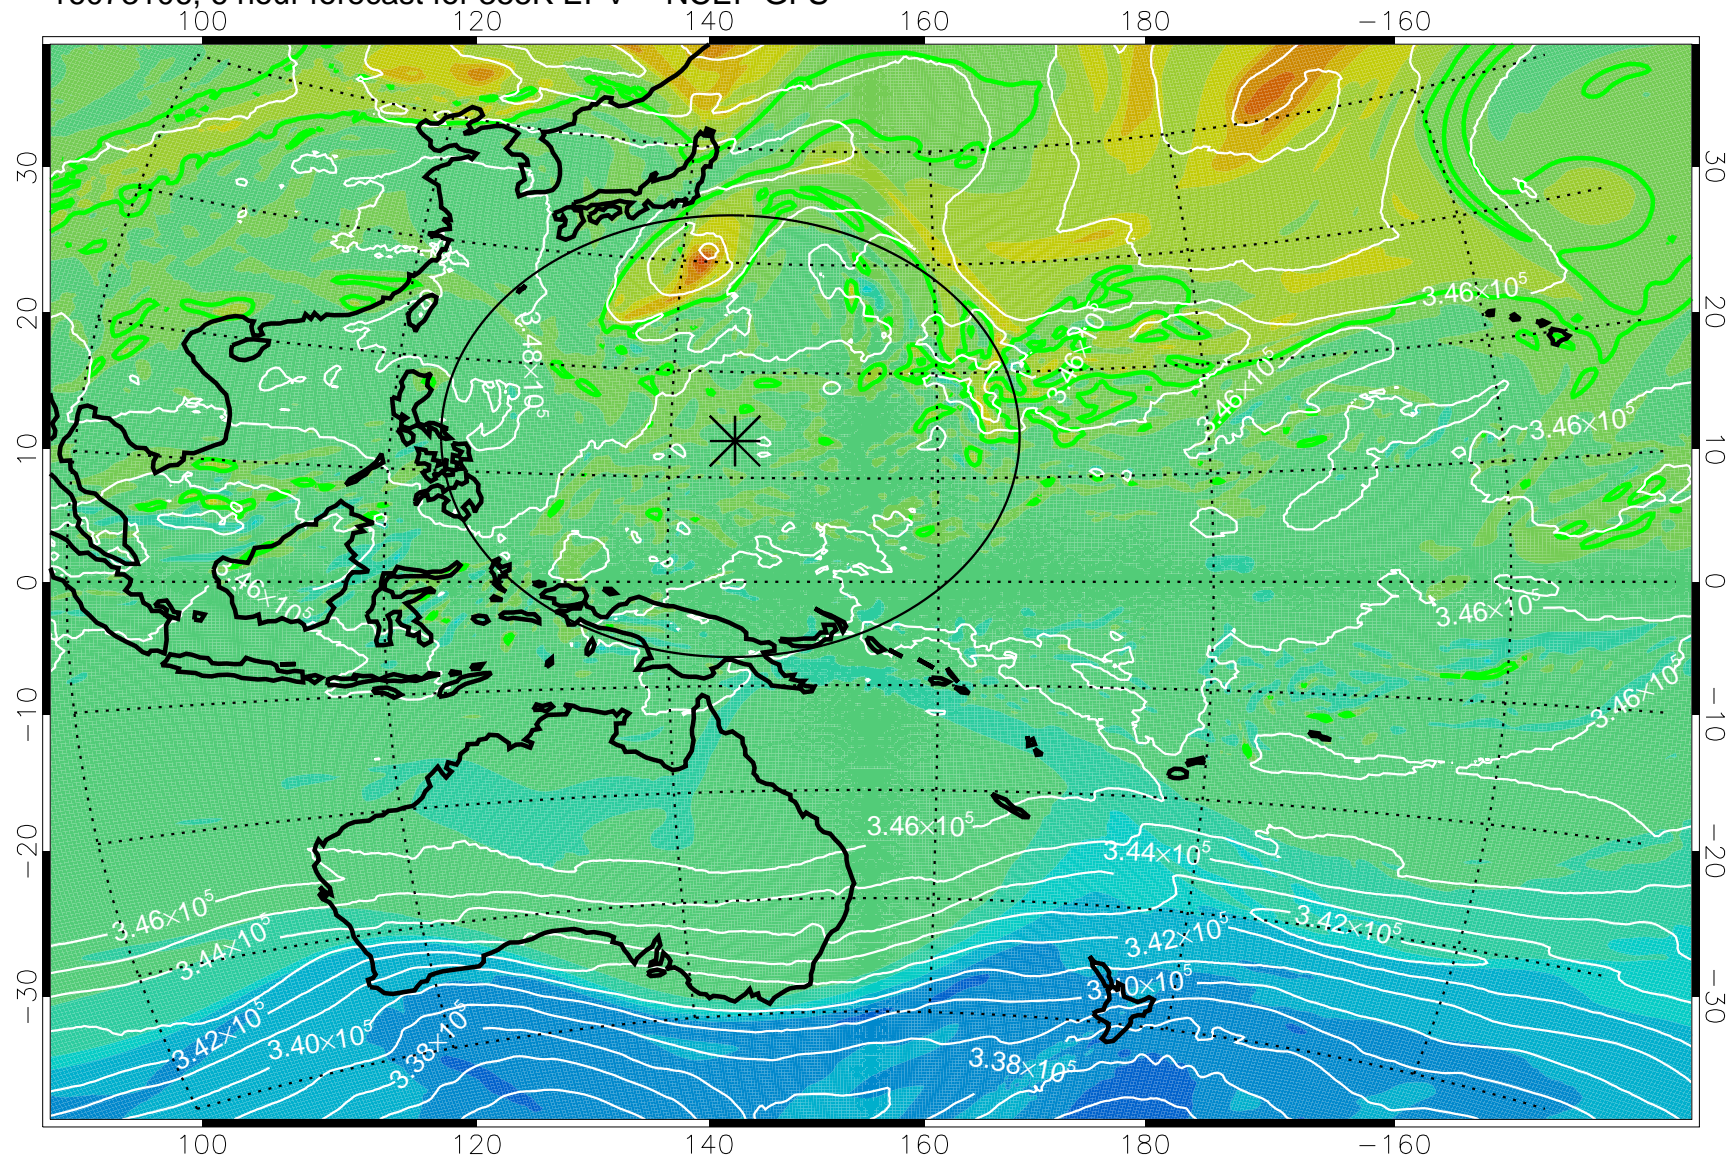

16073106, 6 hour forecast for 355K EPV -- NCEP GFS

355K Montgomery Streamfunction, white
EPV Tropopause (2 PVU) Position
Range ring of 2304 km

16073112, 12 hour forecast for 355K EPV -- NCEP GFS

355K Montgomery Streamfunction, white
EPV Tropopause (2 PVU) Position
Range ring of 2304 km

16073118, 18 hour forecast for 355K EPV -- NCEP GFS

355K Montgomery Streamfunction, white
EPV Tropopause (2 PVU) Position
Range ring of 2304 km

16080100, 24 hour forecast for 355K EPV -- NCEP GFS

355K Montgomery Streamfunction, white
EPV Tropopause (2 PVU) Position
Range ring of 2304 km

16080106, 30 hour forecast for 355K EPV -- NCEP GFS

355K Montgomery Streamfunction, white
EPV Tropopause (2 PVU) Position
Range ring of 2304 km

16080112, 36 hour forecast for 355K EPV -- NCEP GFS

355K Montgomery Streamfunction, white
EPV Tropopause (2 PVU) Position
Range ring of 2304 km

16080118, 42 hour forecast for 355K EPV -- NCEP GFS

355K Montgomery Streamfunction, white
EPV Tropopause (2 PVU) Position
Range ring of 2304 km

16080200, 48 hour forecast for 355K EPV -- NCEP GFS

355K Montgomery Streamfunction, white
EPV Tropopause (2 PVU) Position
Range ring of 2304 km