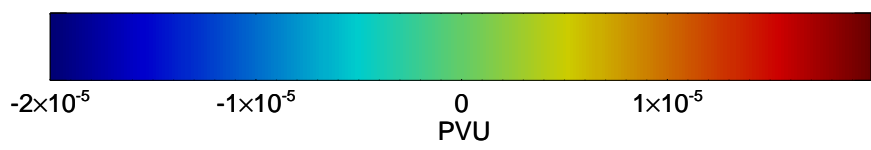

16080400, 96 hour forecast for 355K EPV -- NCEP GFS

355K Montgomery Streamfunction, white
EPV Tropopause (2 PVU) Position
Range ring of 2304 km