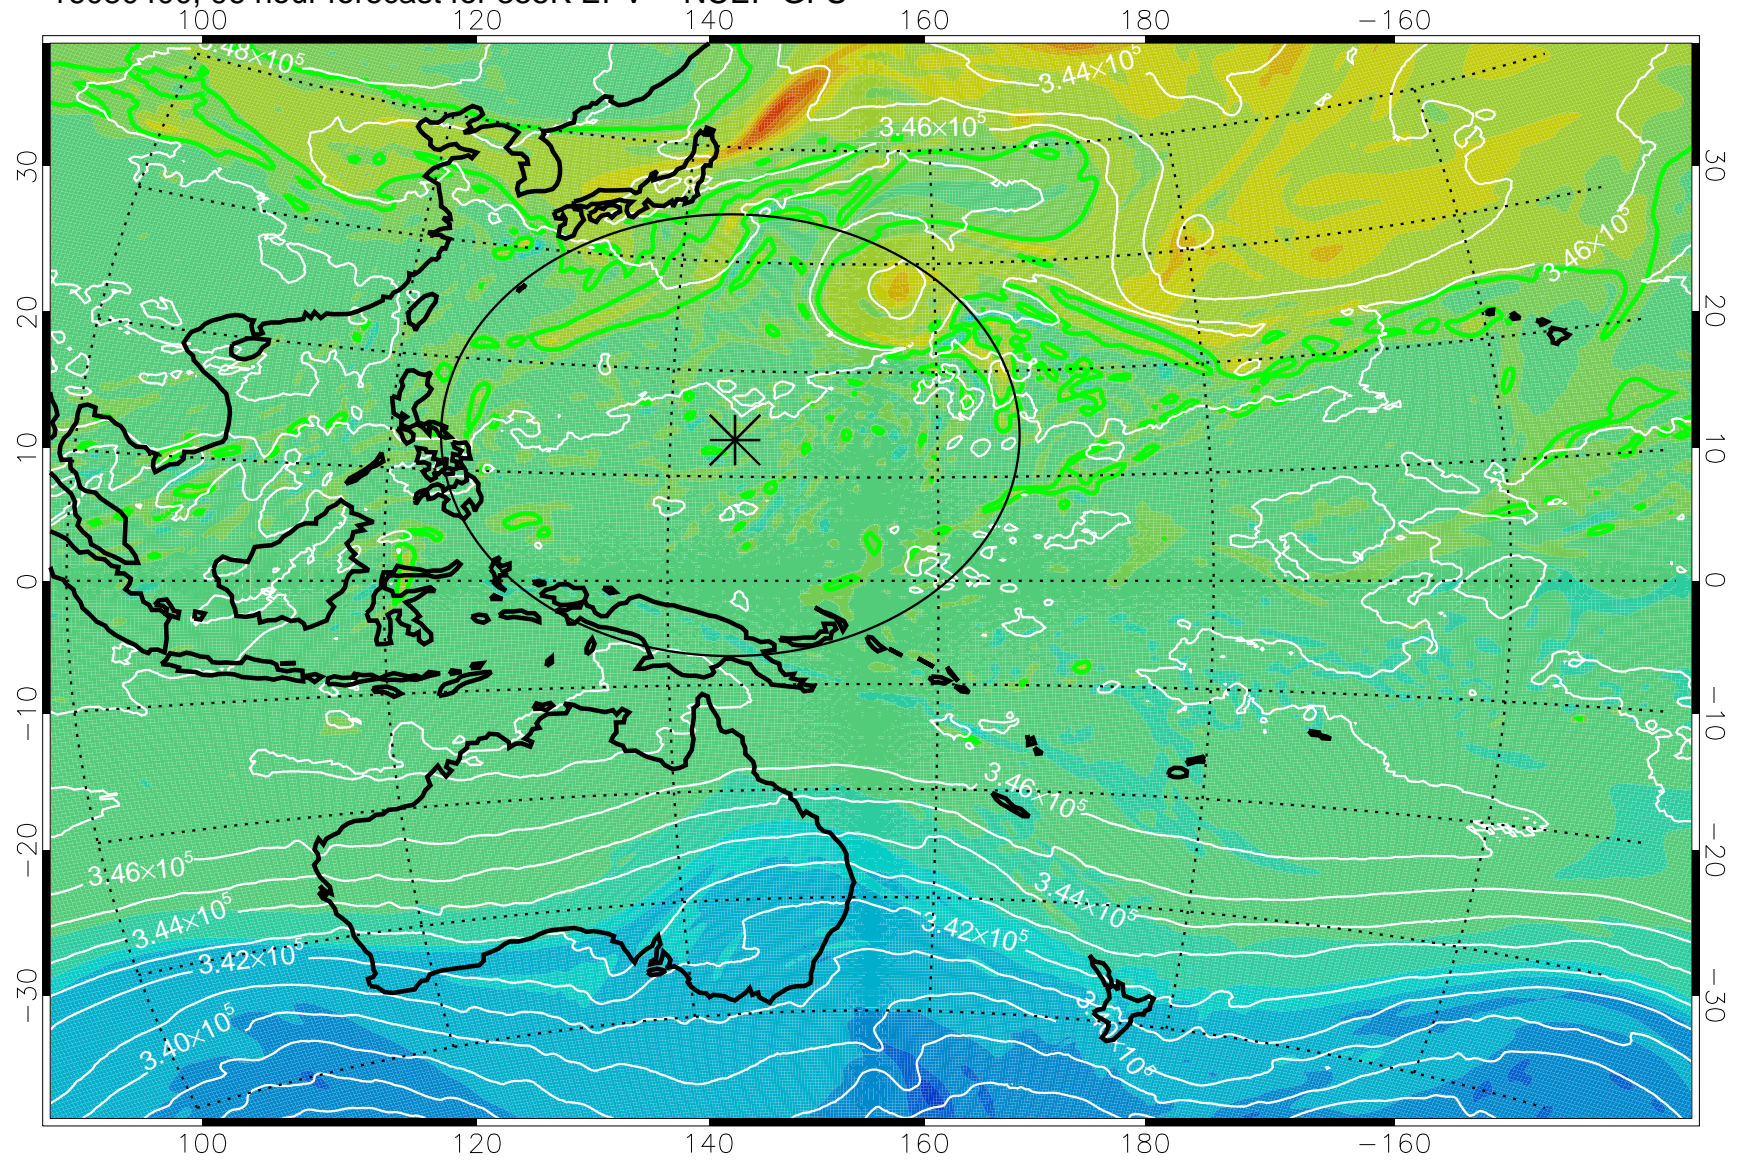

16080218, 66 hour forecast for 355K EPV -- NCEP GFS

355K Montgomery Streamfunction, white
EPV Tropopause (2 PVU) Position
Range ring of 2304 km

16080300, 72 hour forecast for 355K EPV -- NCEP GFS

355K Montgomery Streamfunction, white
EPV Tropopause (2 PVU) Position
Range ring of 2304 km

16080306, 78 hour forecast for 355K EPV -- NCEP GFS

355K Montgomery Streamfunction, white
EPV Tropopause (2 PVU) Position
Range ring of 2304 km

16080312, 84 hour forecast for 355K EPV -- NCEP GFS

355K Montgomery Streamfunction, white
EPV Tropopause (2 PVU) Position
Range ring of 2304 km

16080318, 90 hour forecast for 355K EPV -- NCEP GFS

355K Montgomery Streamfunction, white
EPV Tropopause (2 PVU) Position
Range ring of 2304 km

16080400, 96 hour forecast for 355K EPV -- NCEP GFS

355K Montgomery Streamfunction, white
EPV Tropopause (2 PVU) Position
Range ring of 2304 km

16080406, 102 hour forecast for 355K EPV -- NCEP GFS

355K Montgomery Streamfunction, white
EPV Tropopause (2 PVU) Position
Range ring of 2304 km

16080412, 108 hour forecast for 355K EPV -- NCEP GFS

355K Montgomery Streamfunction, white
EPV Tropopause (2 PVU) Position
Range ring of 2304 km