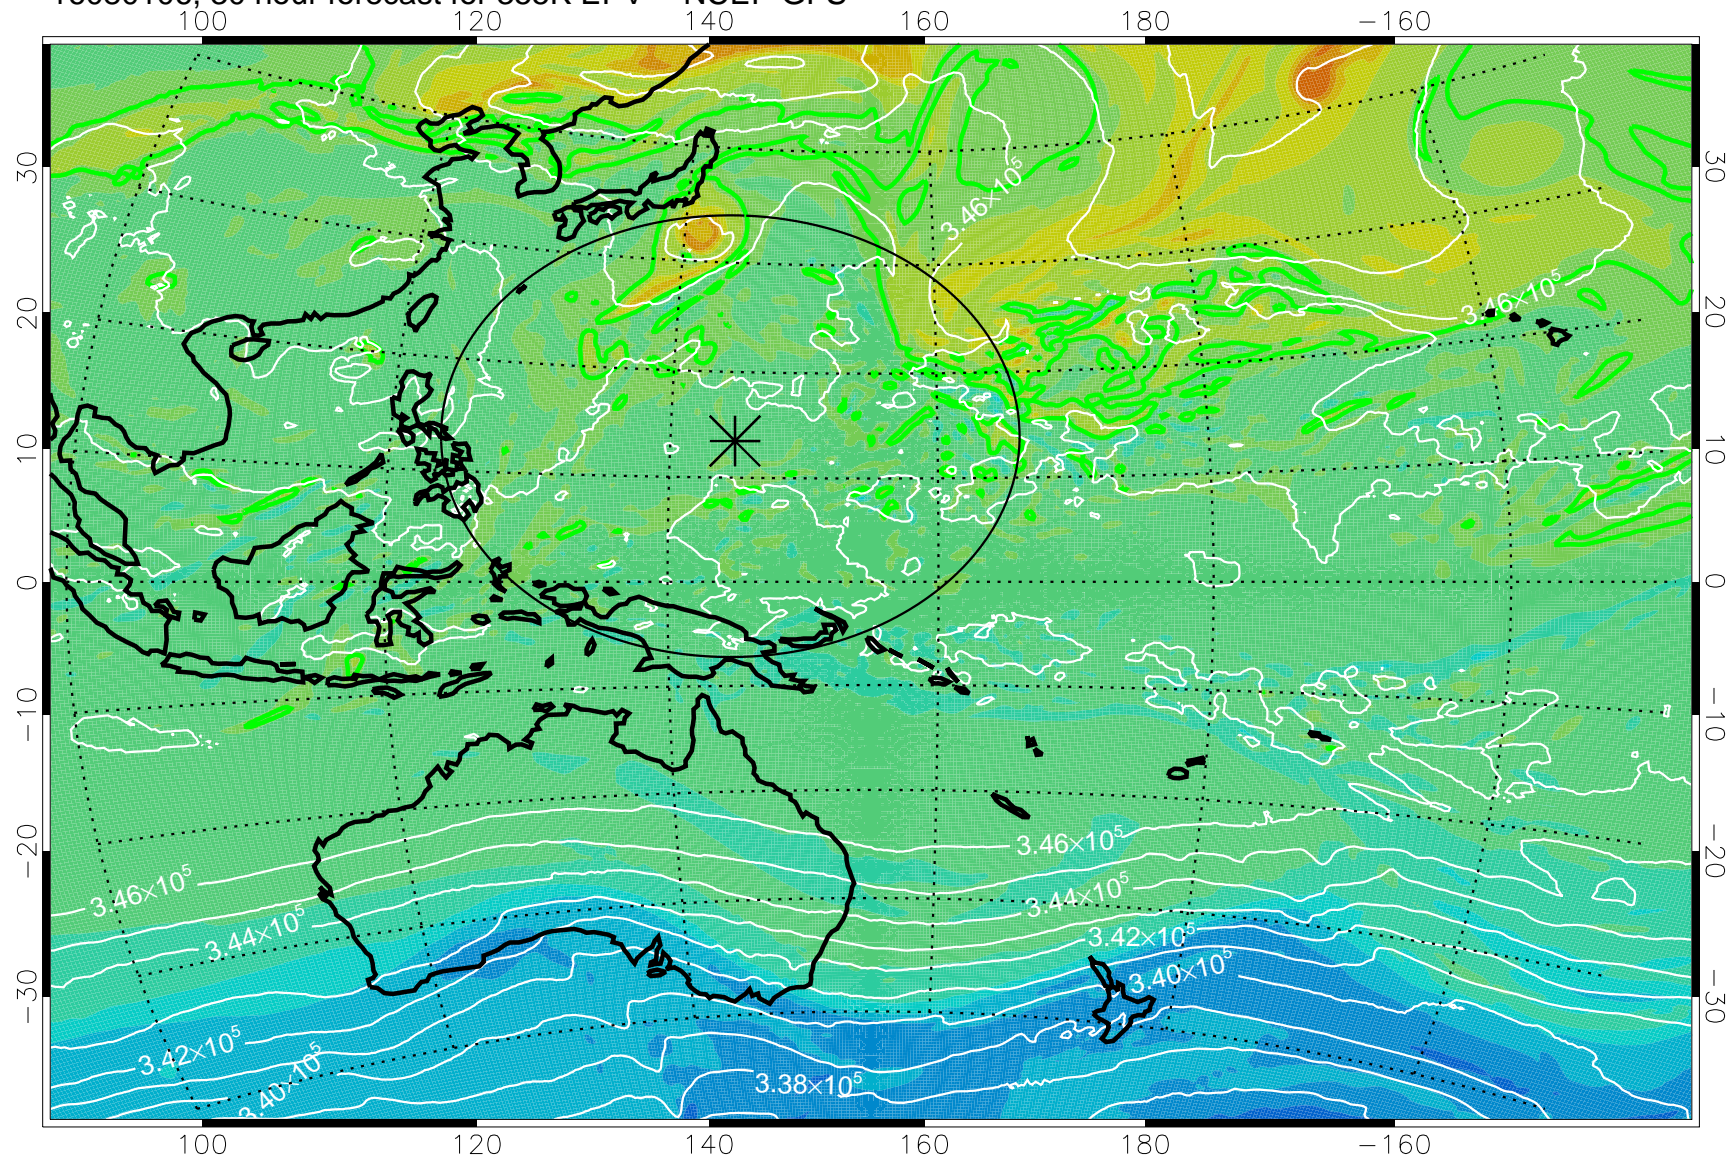

16073118, 18 hour forecast for 355K EPV -- NCEP GFS

355K Montgomery Streamfunction, white
EPV Tropopause (2 PVU) Position
Range ring of 2304 km

16080100, 24 hour forecast for 355K EPV -- NCEP GFS

355K Montgomery Streamfunction, white
EPV Tropopause (2 PVU) Position
Range ring of 2304 km

16080106, 30 hour forecast for 355K EPV -- NCEP GFS

355K Montgomery Streamfunction, white
EPV Tropopause (2 PVU) Position
Range ring of 2304 km

16080112, 36 hour forecast for 355K EPV -- NCEP GFS

355K Montgomery Streamfunction, white
EPV Tropopause (2 PVU) Position
Range ring of 2304 km

16080118, 42 hour forecast for 355K EPV -- NCEP GFS

355K Montgomery Streamfunction, white
EPV Tropopause (2 PVU) Position
Range ring of 2304 km

16080200, 48 hour forecast for 355K EPV -- NCEP GFS

355K Montgomery Streamfunction, white
EPV Tropopause (2 PVU) Position
Range ring of 2304 km

16080206, 54 hour forecast for 355K EPV -- NCEP GFS

355K Montgomery Streamfunction, white
EPV Tropopause (2 PVU) Position
Range ring of 2304 km

16080212, 60 hour forecast for 355K EPV -- NCEP GFS

355K Montgomery Streamfunction, white
EPV Tropopause (2 PVU) Position
Range ring of 2304 km