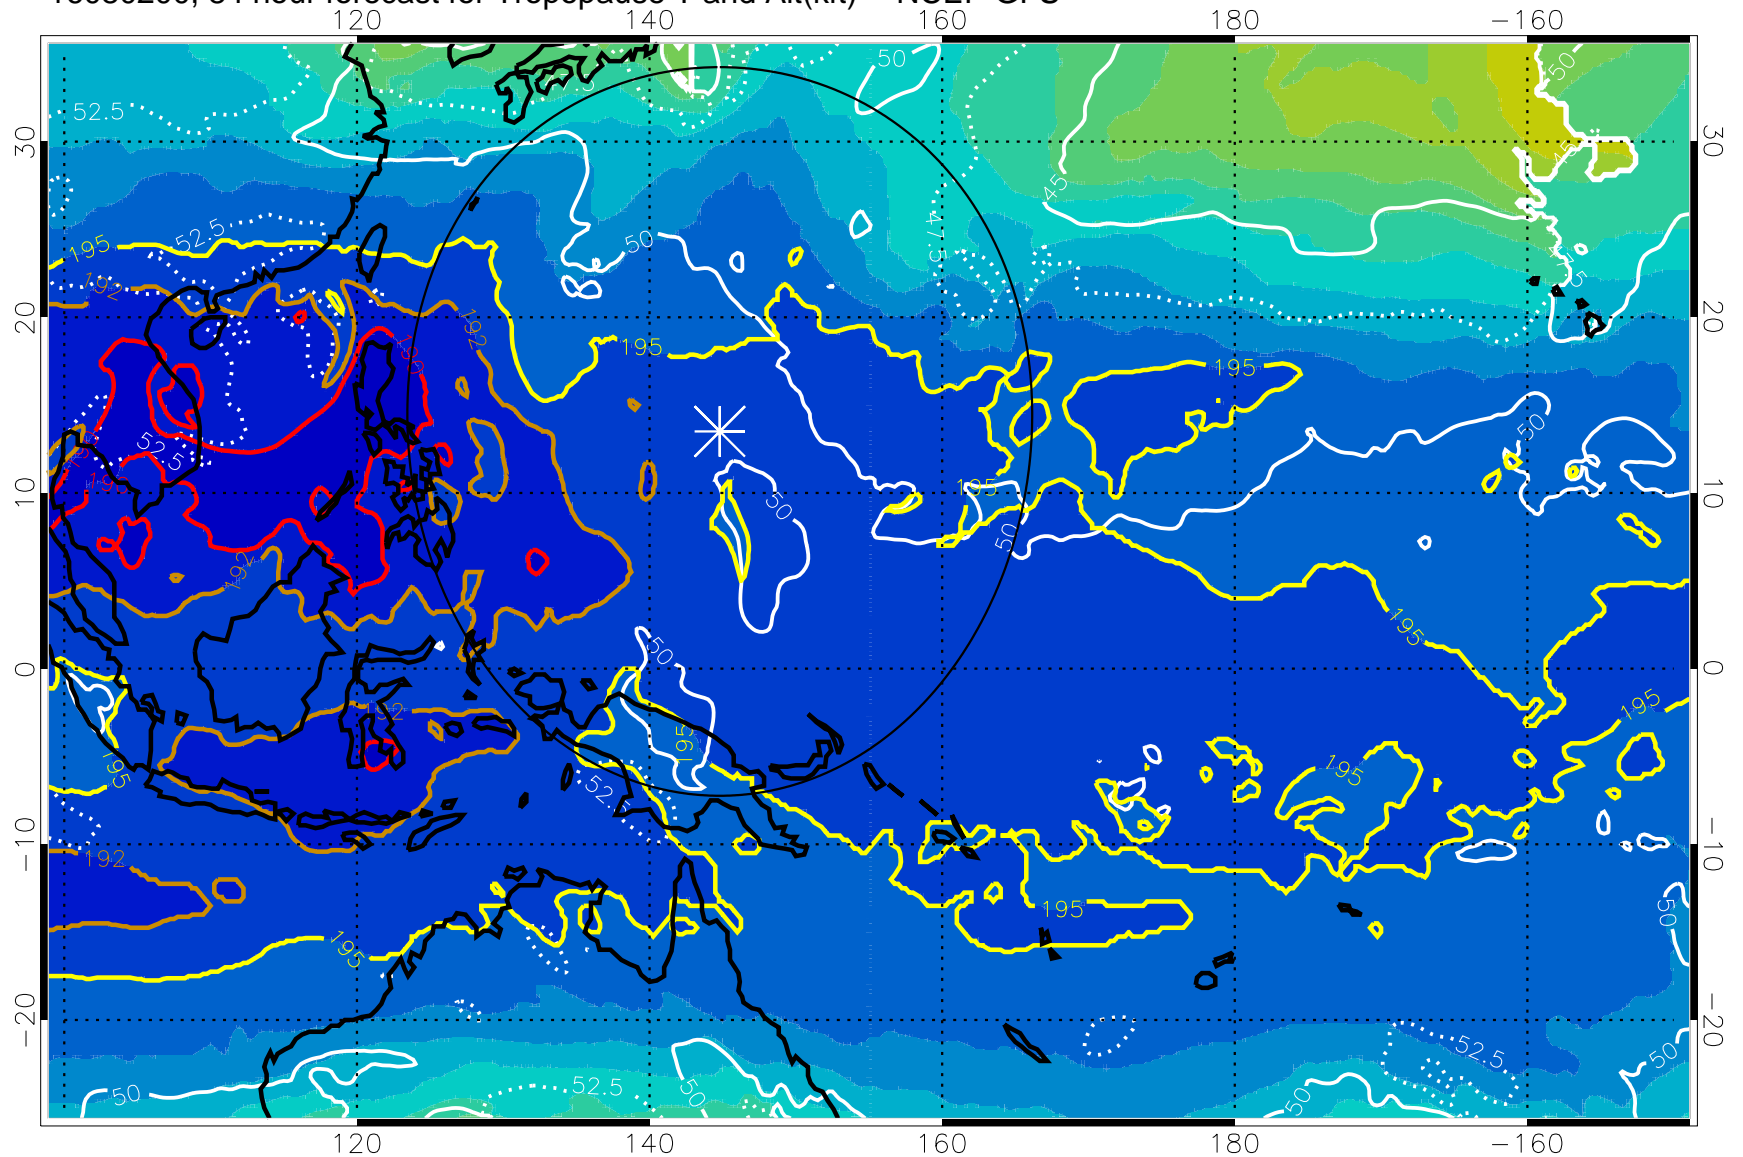

190 200 210 220 230

Tropopause T, K

Tropopause Altitude in kft (white)

192.5K Isotherm 195K Isotherm
187.5K Isotherm 190K Isotherm

Range ring of 2304 km

16080200, 84 hour forecast for Tropopause T and Alt(kft) -- NCEP GFS

190 200 210 220 230

Tropopause T, K

Tropopause Altitude in kft (white)

192.5K Isotherm 195K Isotherm
187.5K Isotherm 190K Isotherm

Range ring of 2304 km

16080206, 90 hour forecast for Tropopause T and Alt(kft) -- NCEP GFS