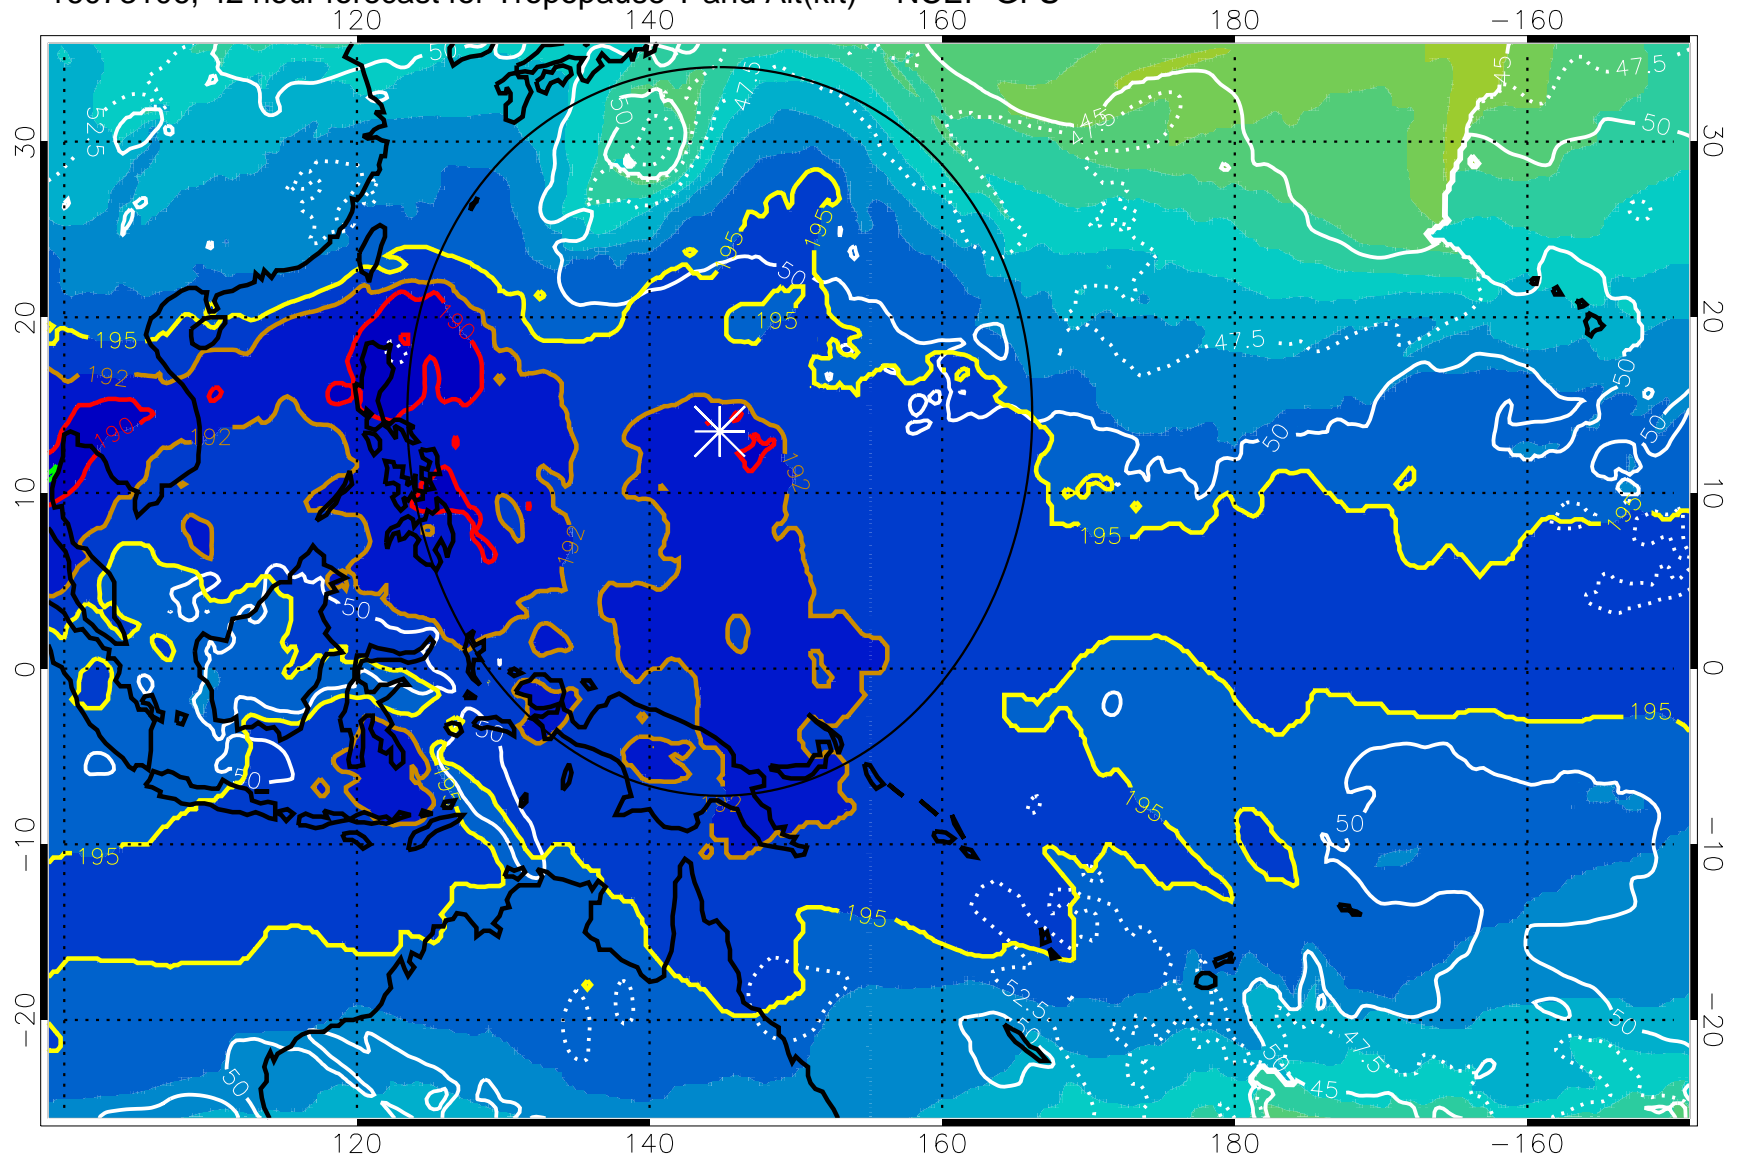

16073106, 42 hour forecast for Tropopause T and Alt(kft) -- NCEP GFS

190 200 210 220 230
Tropopause T, K

Tropopause Altitude in kft (white)

192.5K Isotherm 195K Isotherm
187.5K Isotherm 190K Isotherm

Range ring of 2304 km