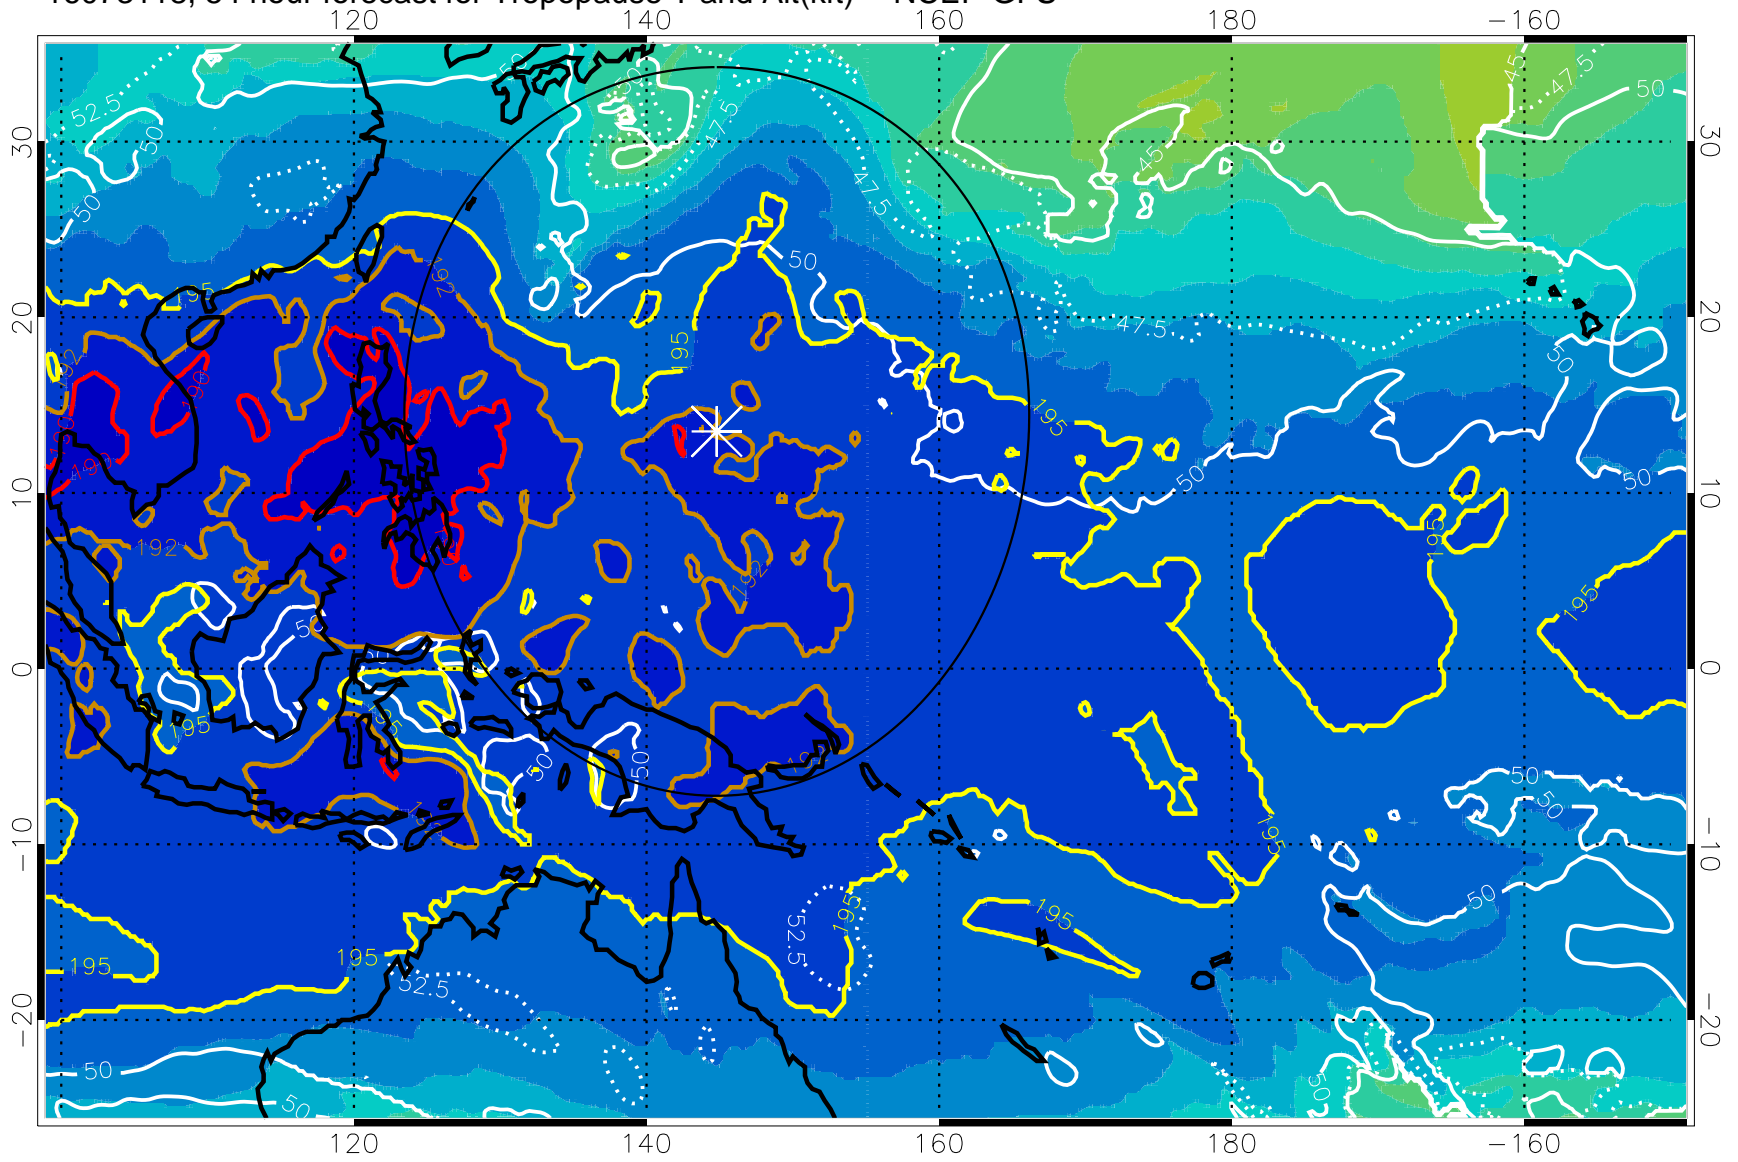

16073118, 54 hour forecast for Tropopause T and Alt(kft) -- NCEP GFS

190 200 210 220 230
Tropopause T, K

Tropopause Altitude in kft (white)

192.5K Isotherm 195K Isotherm
187.5K Isotherm 190K Isotherm

Range ring of 2304 km