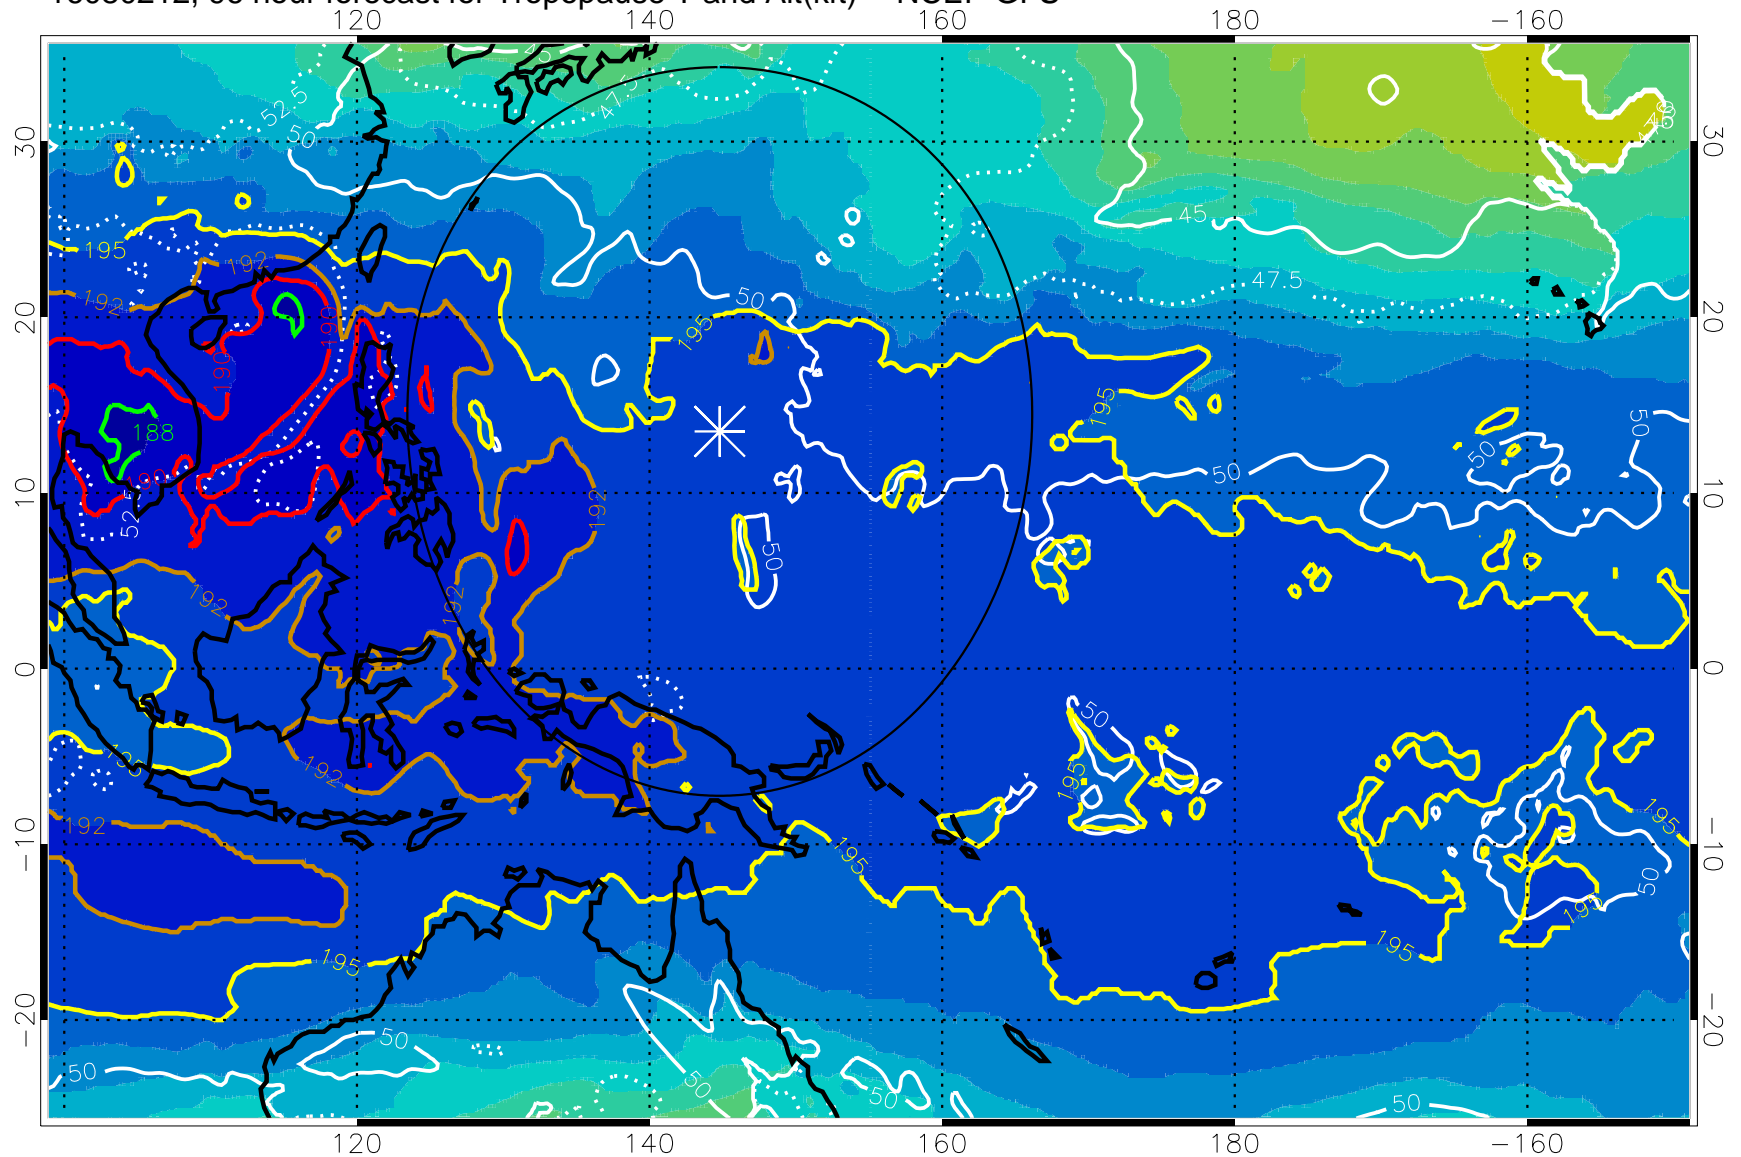

190 200 210 220 230

Tropopause T, K

Tropopause Altitude in kft (white)

192.5K Isotherm 195K Isotherm
187.5K Isotherm 190K Isotherm

Range ring of 2304 km

16080206, 90 hour forecast for Tropopause T and Alt(kft) -- NCEP GFS

190 200 210 220 230
Tropopause T, K

Tropopause Altitude in kft (white)

192.5K Isotherm 195K Isotherm
187.5K Isotherm 190K Isotherm

Range ring of 2304 km

16080212, 96 hour forecast for Tropopause T and Alt(kft) -- NCEP GFS