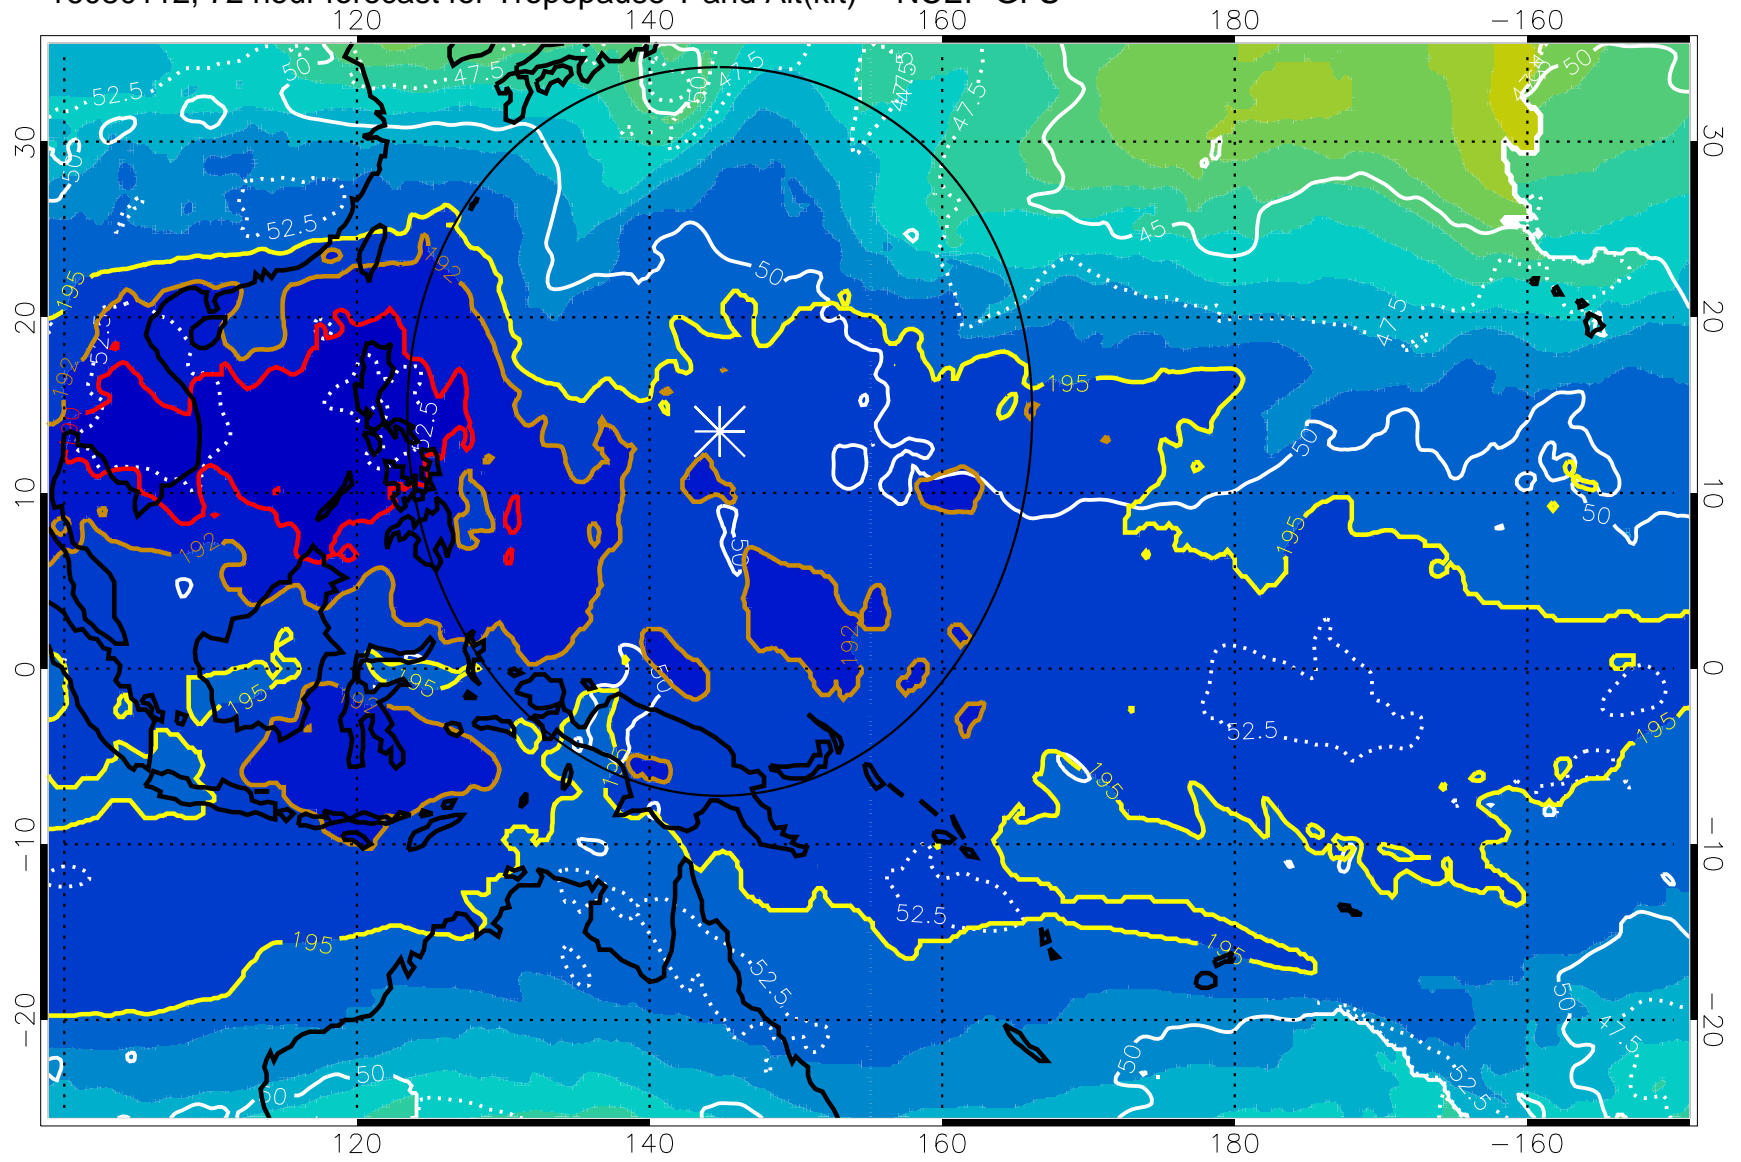

190 200 210 220 230

Tropopause T, K

Tropopause Altitude in kft (white)

192.5K Isotherm 195K Isotherm

187.5K Isotherm 190K Isotherm

Range ring of 2304 km

16080112, 72 hour forecast for Tropopause T and Alt(kft) -- NCEP GFS

190 200 210 220 230
Tropopause T, K

Tropopause Altitude in kft (white)

192.5K Isotherm 195K Isotherm
187.5K Isotherm 190K Isotherm

Range ring of 2304 km

16080118, 78 hour forecast for Tropopause T and Alt(kft) -- NCEP GFS