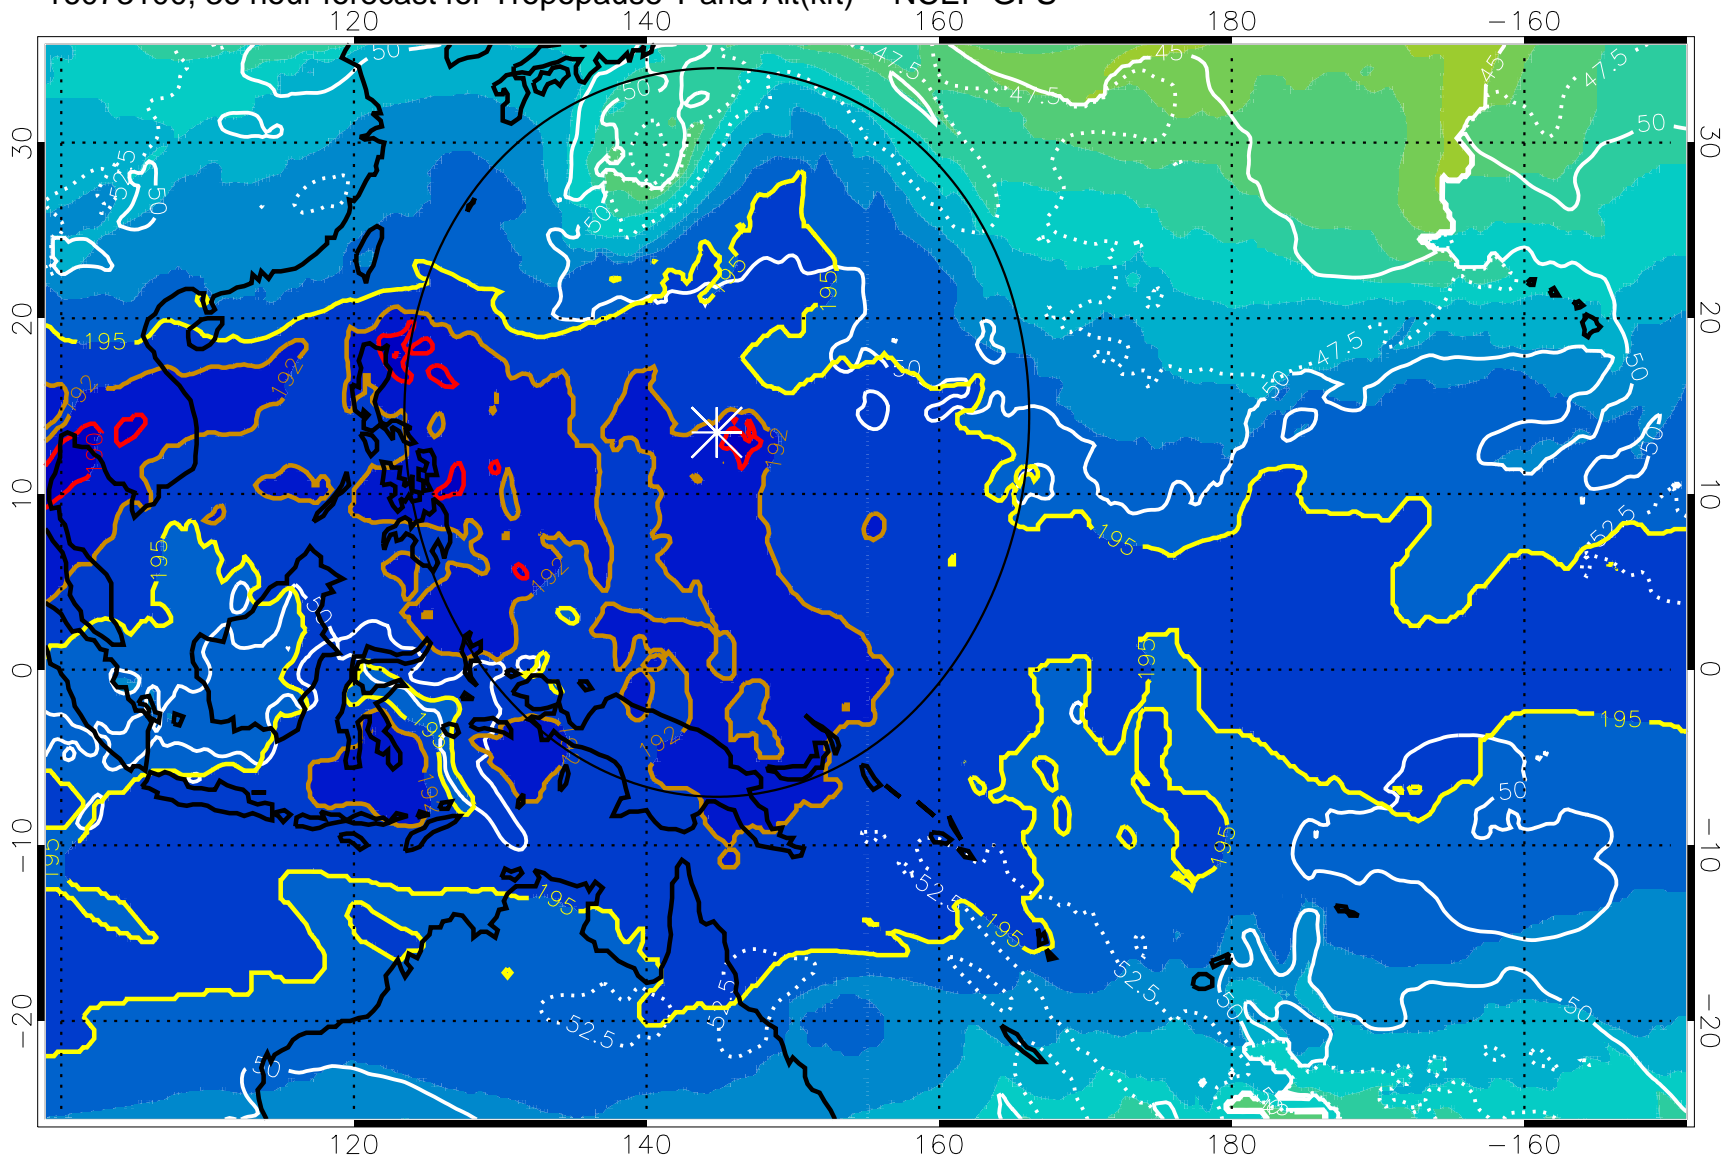

190 200 210 220 230

Tropopause T, K

Tropopause Altitude in kft (white)

192.5K Isotherm 195K Isotherm

187.5K Isotherm 190K Isotherm

Range ring of 2304 km

16073100, 36 hour forecast for Tropopause T and Alt(kft) -- NCEP GFS

190 200 210 220 230
Tropopause T, K

Tropopause Altitude in kft (white)

192.5K Isotherm 195K Isotherm
187.5K Isotherm 190K Isotherm

Range ring of 2304 km

16073106, 42 hour forecast for Tropopause T and Alt(kft) -- NCEP GFS