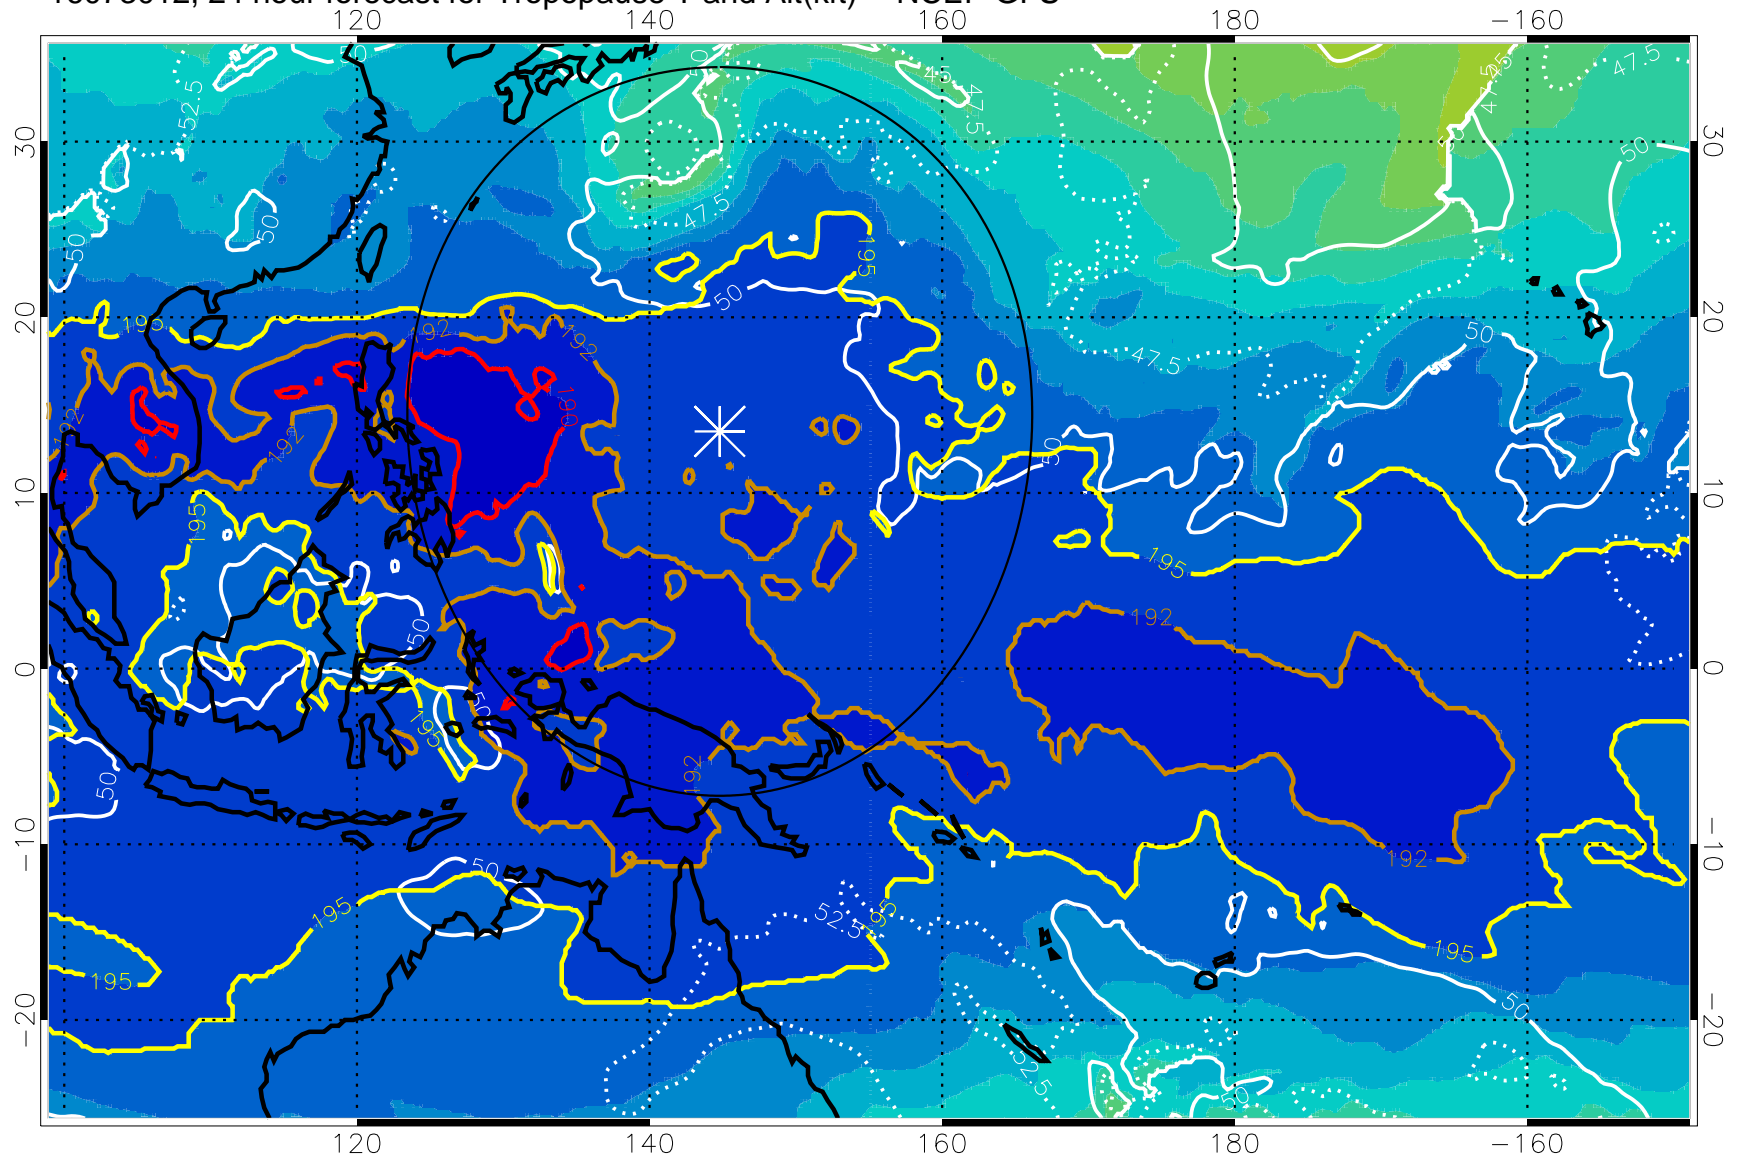

16073006, 18 hour forecast for Tropopause T and Alt(kft) -- NCEP GFS

Tropopause Altitude in kft (white)

192.5K Isotherm 195K Isotherm
187.5K Isotherm 190K Isotherm

Range ring of 2304 km

16073012, 24 hour forecast for Tropopause T and Alt(kft) -- NCEP GFS