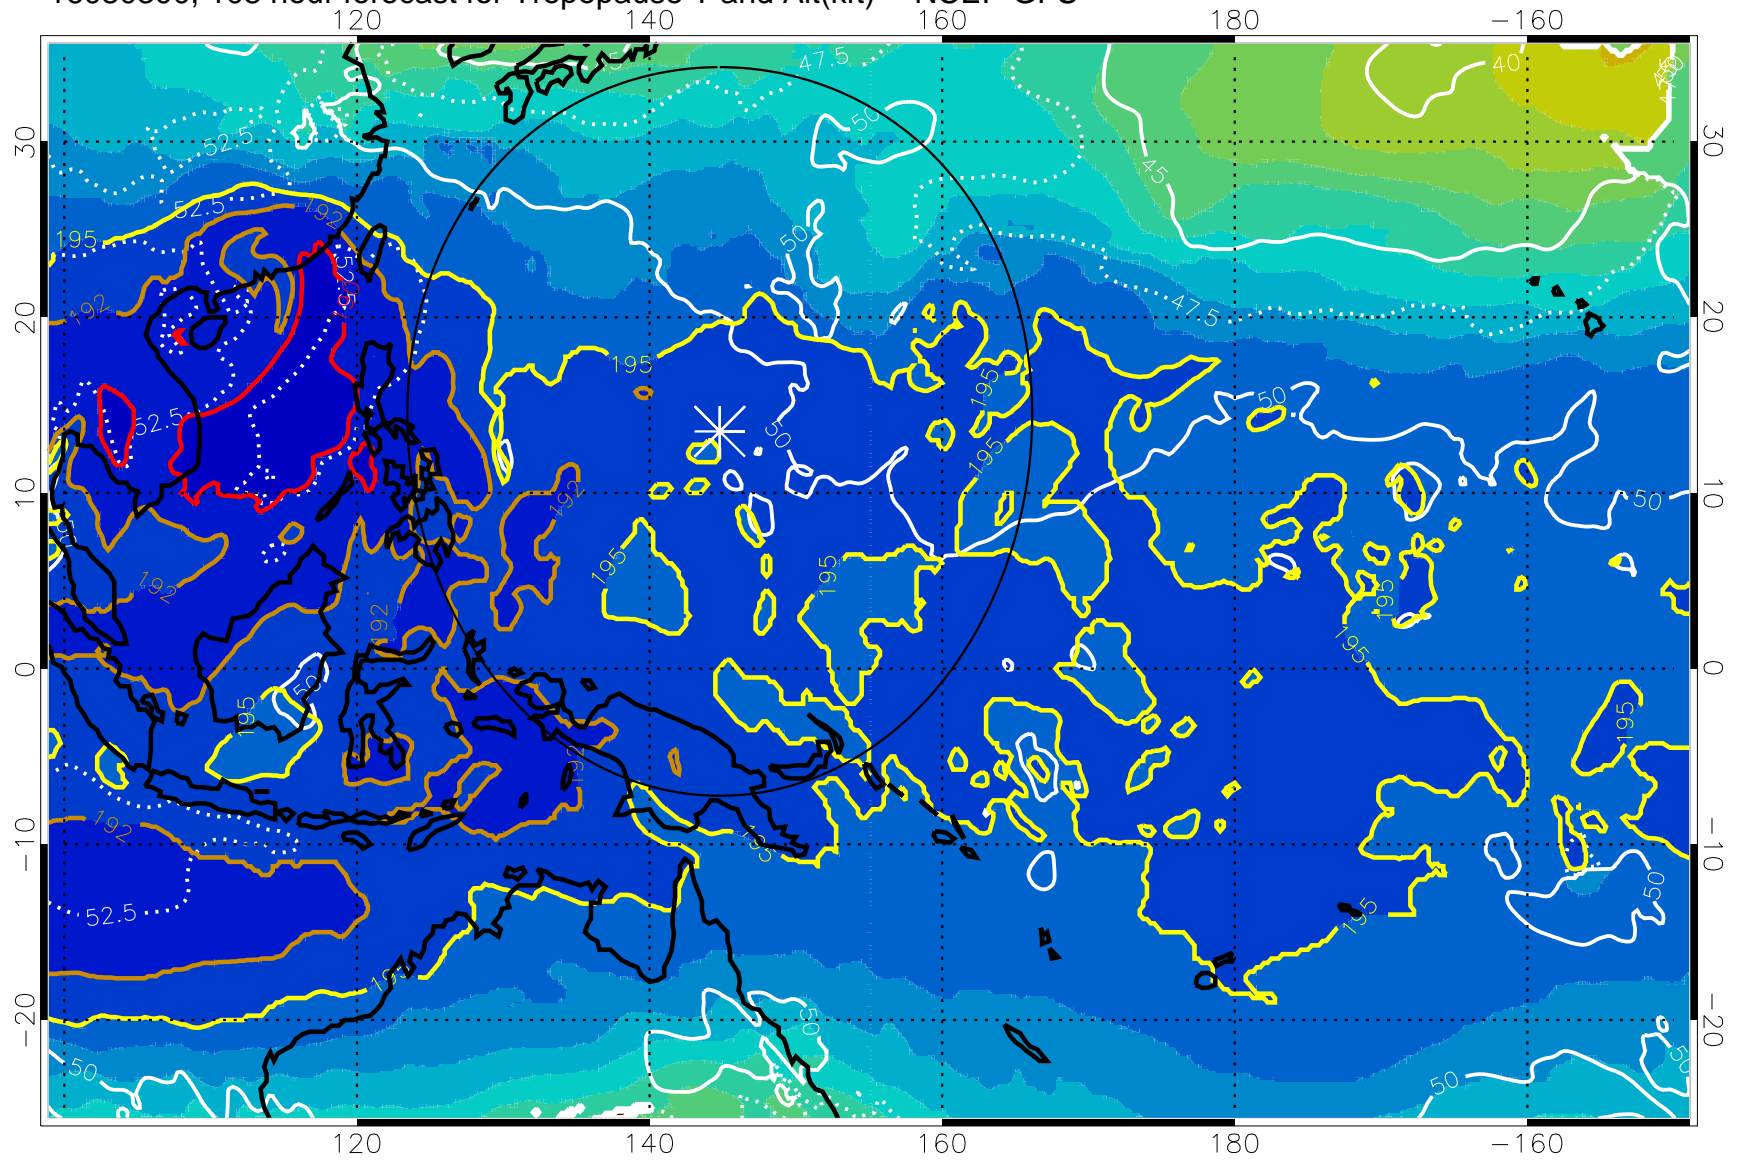

190 200 210 220 230

Tropopause T, K

Tropopause Altitude in kft (white)

192.5K Isotherm 195K Isotherm
187.5K Isotherm 190K Isotherm

Range ring of 2304 km

16080300, 108 hour forecast for Tropopause T and Alt(kft) -- NCEP GFS

190 200 210 220 230

Tropopause T, K

Tropopause Altitude in kft (white)

192.5K Isotherm 195K Isotherm
187.5K Isotherm 190K Isotherm

Range ring of 2304 km

16080306, 114 hour forecast for Tropopause T and Alt(kft) -- NCEP GFS