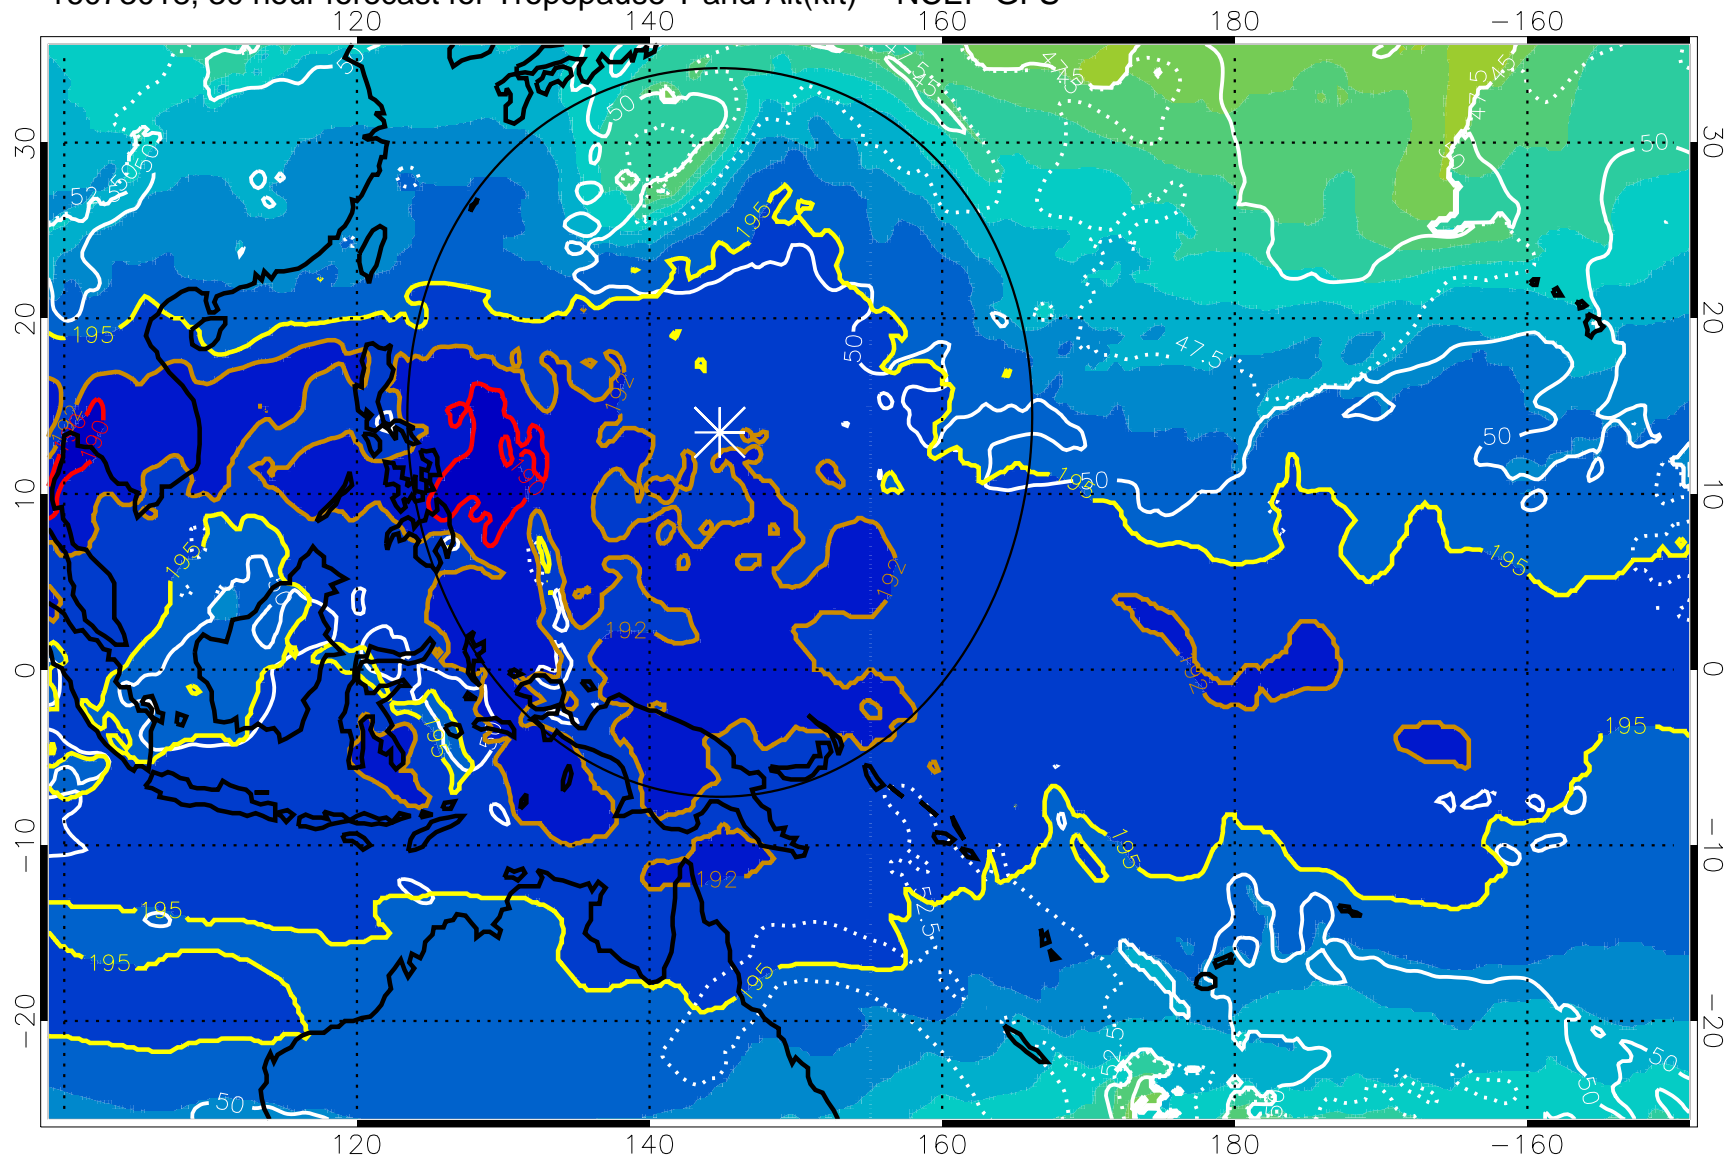

190 200 210 220 230

Tropopause T, K

Tropopause Altitude in kft (white)

192.5K Isotherm 195K Isotherm
187.5K Isotherm 190K Isotherm

Range ring of 2304 km

16073018, 30 hour forecast for Tropopause T and Alt(kft) -- NCEP GFS