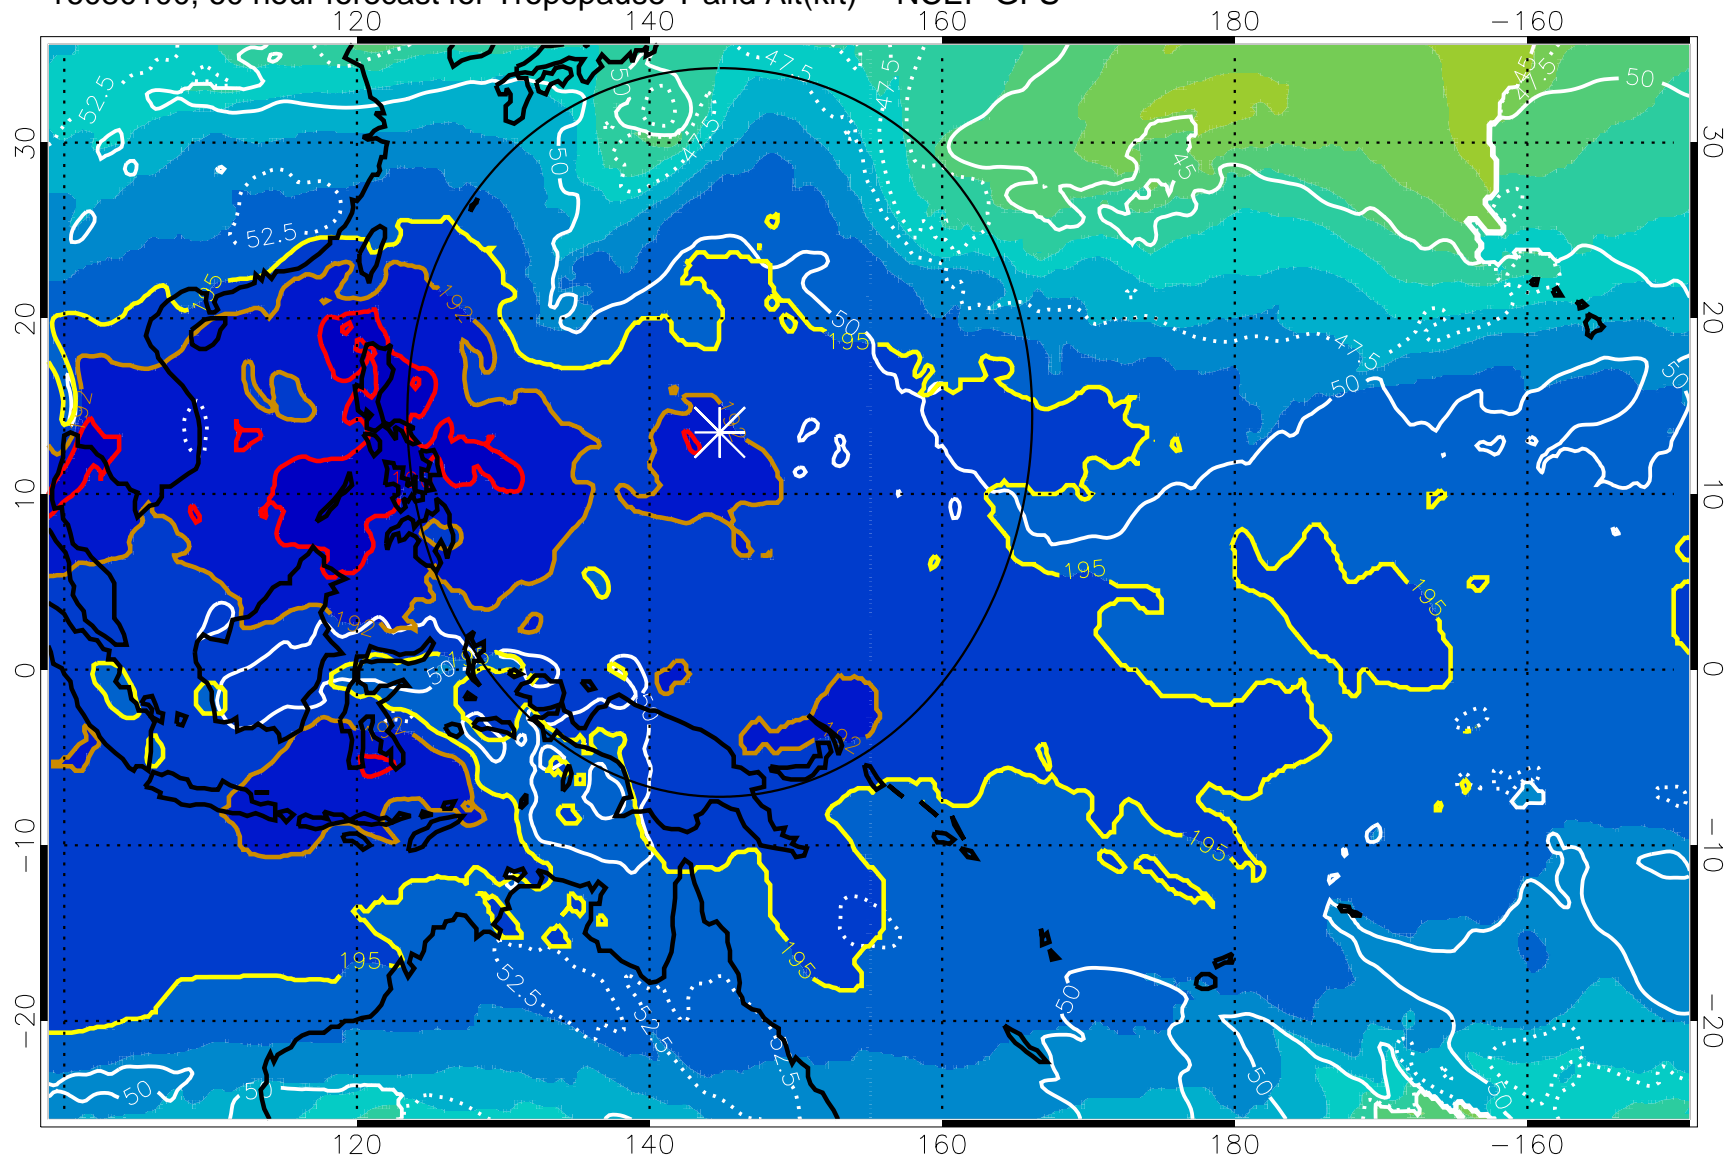

16080100, 60 hour forecast for Tropopause T and Alt(kft) -- NCEP GFS

190 200 210 220 230
Tropopause T, K

Tropopause Altitude in kft (white)

192.5K Isotherm 195K Isotherm
187.5K Isotherm 190K Isotherm

Range ring of 2304 km