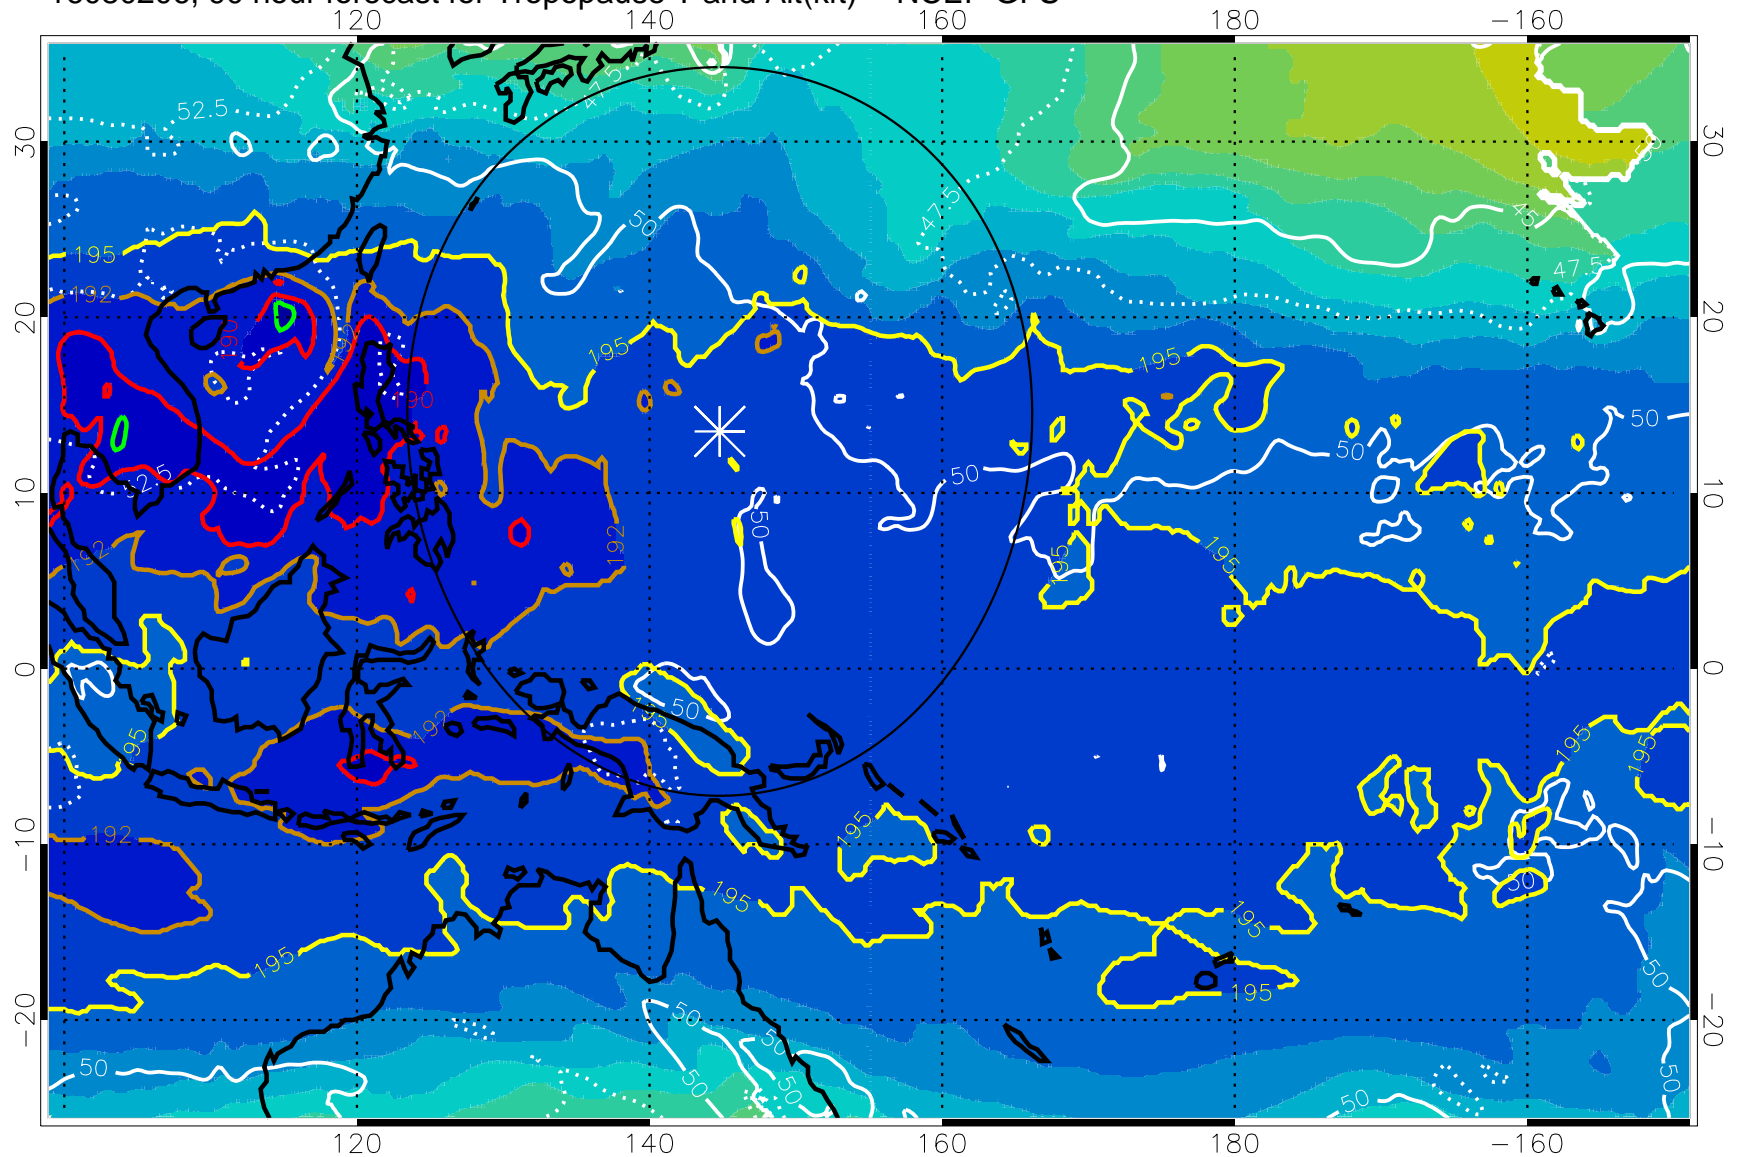

190 200 210 220 230

Tropopause T, K

Tropopause Altitude in kft (white)

192.5K Isotherm 195K Isotherm
187.5K Isotherm 190K Isotherm

Range ring of 2304 km

16080200, 84 hour forecast for Tropopause T and Alt(kft) -- NCEP GFS

190 200 210 220 230

Tropopause T, K

Tropopause Altitude in kft (white)

192.5K Isotherm 195K Isotherm
187.5K Isotherm 190K Isotherm

Range ring of 2304 km

16080206, 90 hour forecast for Tropopause T and Alt(kft) -- NCEP GFS

190 200 210 220 230
Tropopause T, K

Tropopause Altitude in kft (white)

192.5K Isotherm 195K Isotherm
187.5K Isotherm 190K Isotherm

Range ring of 2304 km

16080212, 96 hour forecast for Tropopause T and Alt(kft) -- NCEP GFS