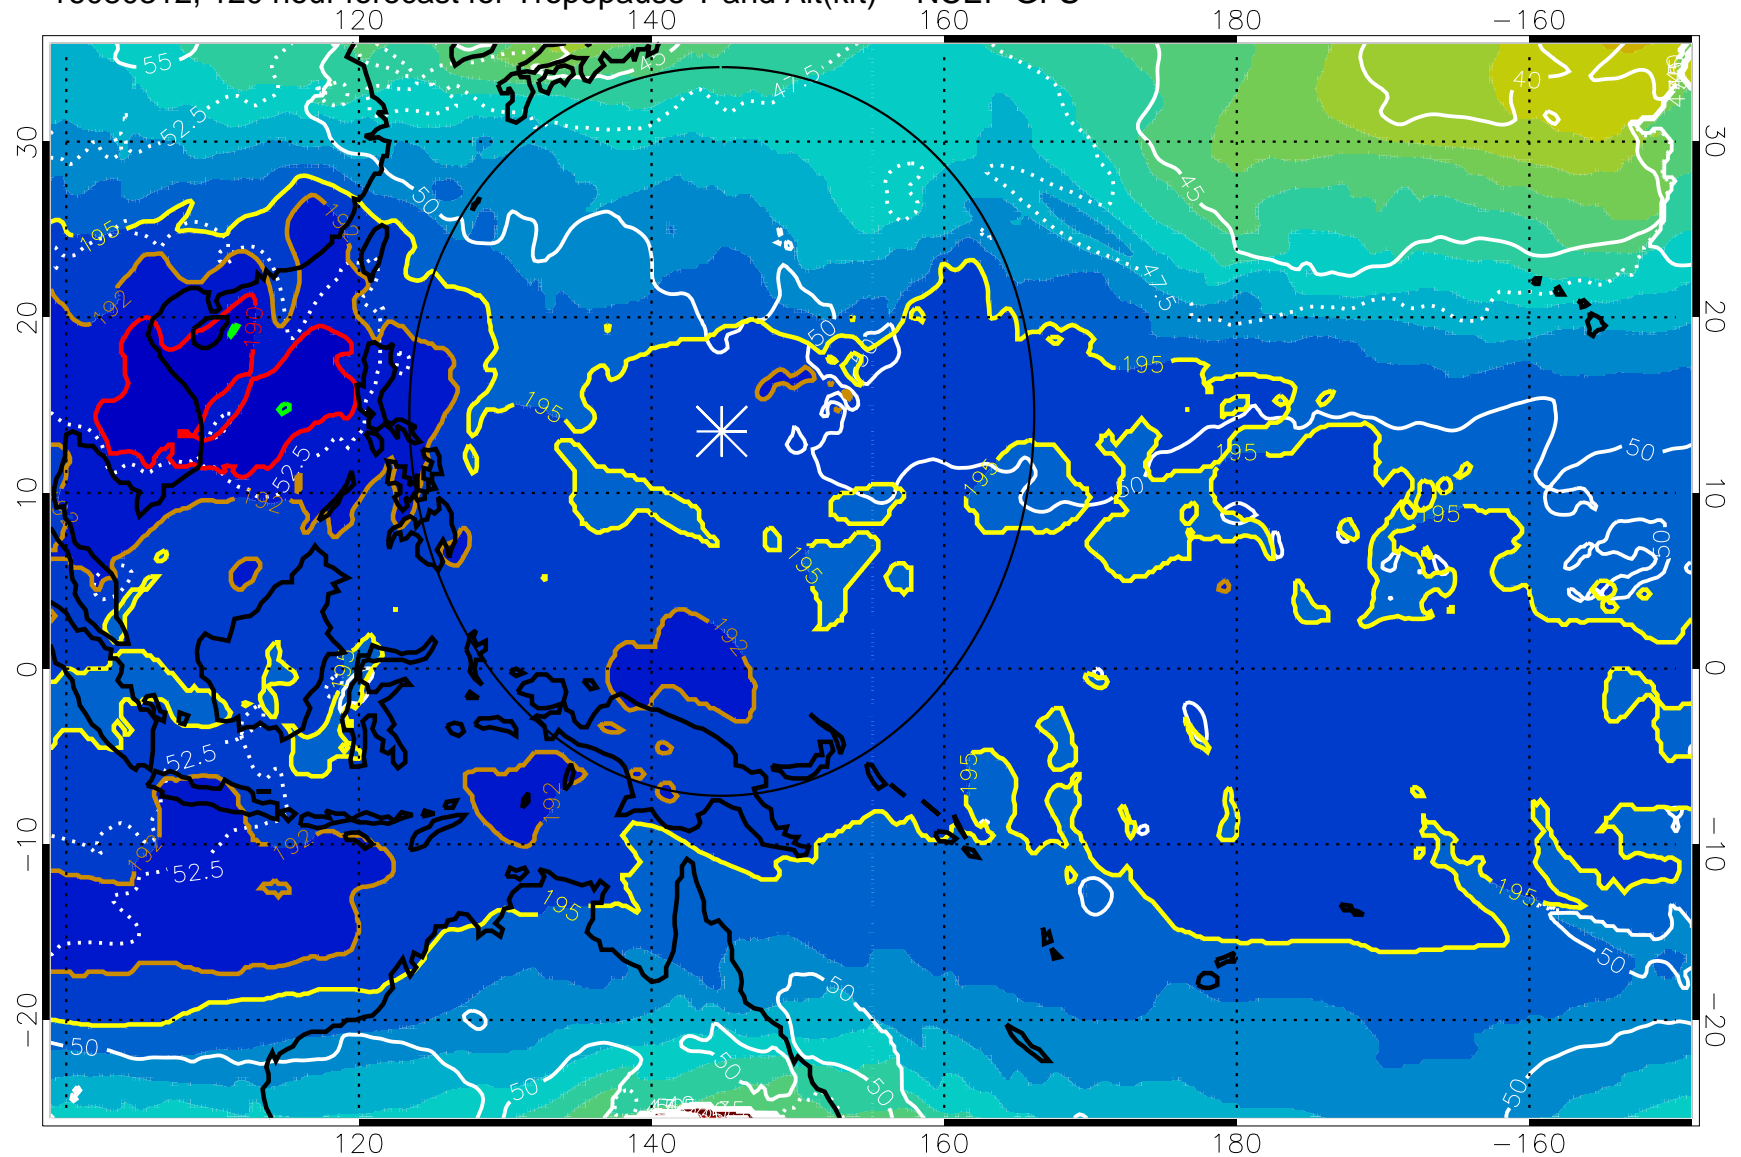

190 200 210 220 230

Tropopause T, K

Tropopause Altitude in kft (white)

192.5K Isotherm 195K Isotherm
187.5K Isotherm 190K Isotherm

Range ring of 2304 km

16080312, 120 hour forecast for Tropopause T and Alt(kft) -- NCEP GFS

190 200 210 220 230
Tropopause T, K

Tropopause Altitude in kft (white)

192.5K Isotherm 195K Isotherm
187.5K Isotherm 190K Isotherm

Range ring of 2304 km