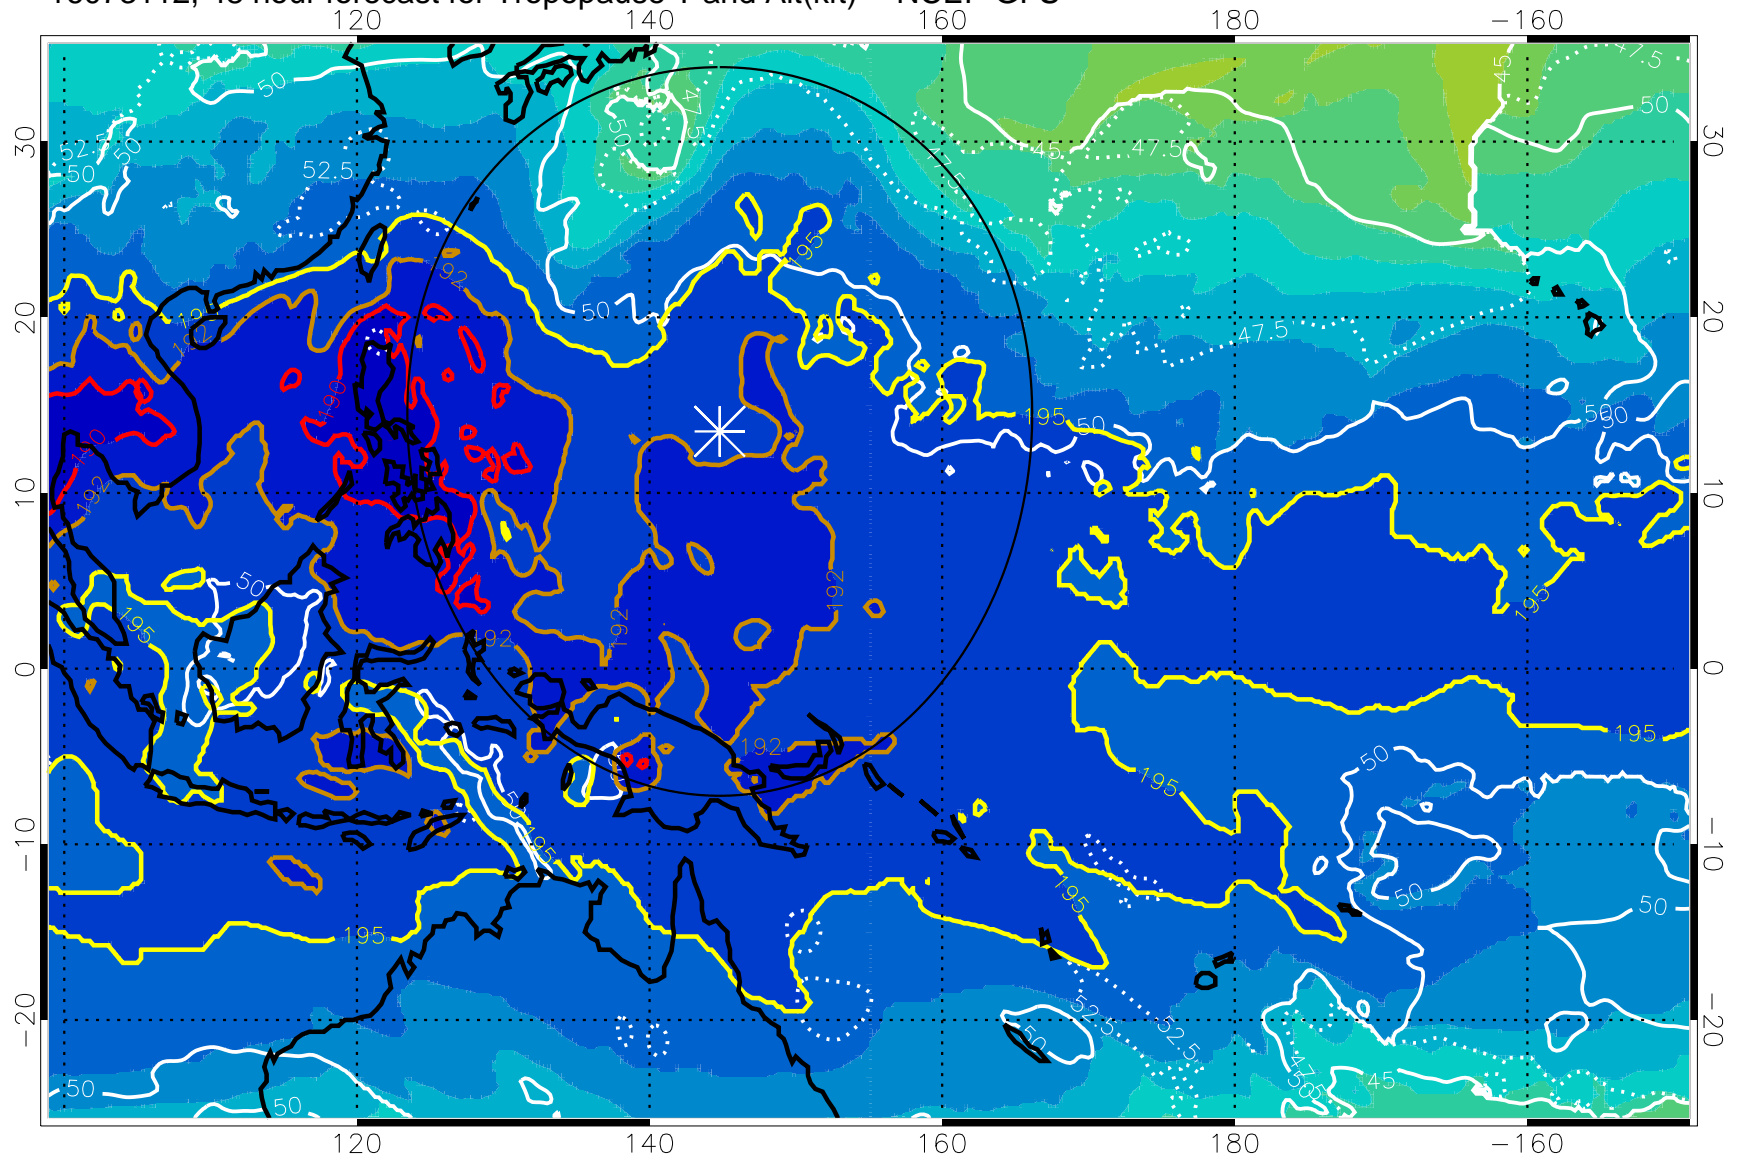

16073112, 48 hour forecast for Tropopause T and Alt(kft) -- NCEP GFS

190   200   210   220   230
Tropopause T, K

Tropopause Altitude in kft (white)

192.5K Isotherm   195K Isotherm
187.5K Isotherm   190K Isotherm

Range ring of 2304 km