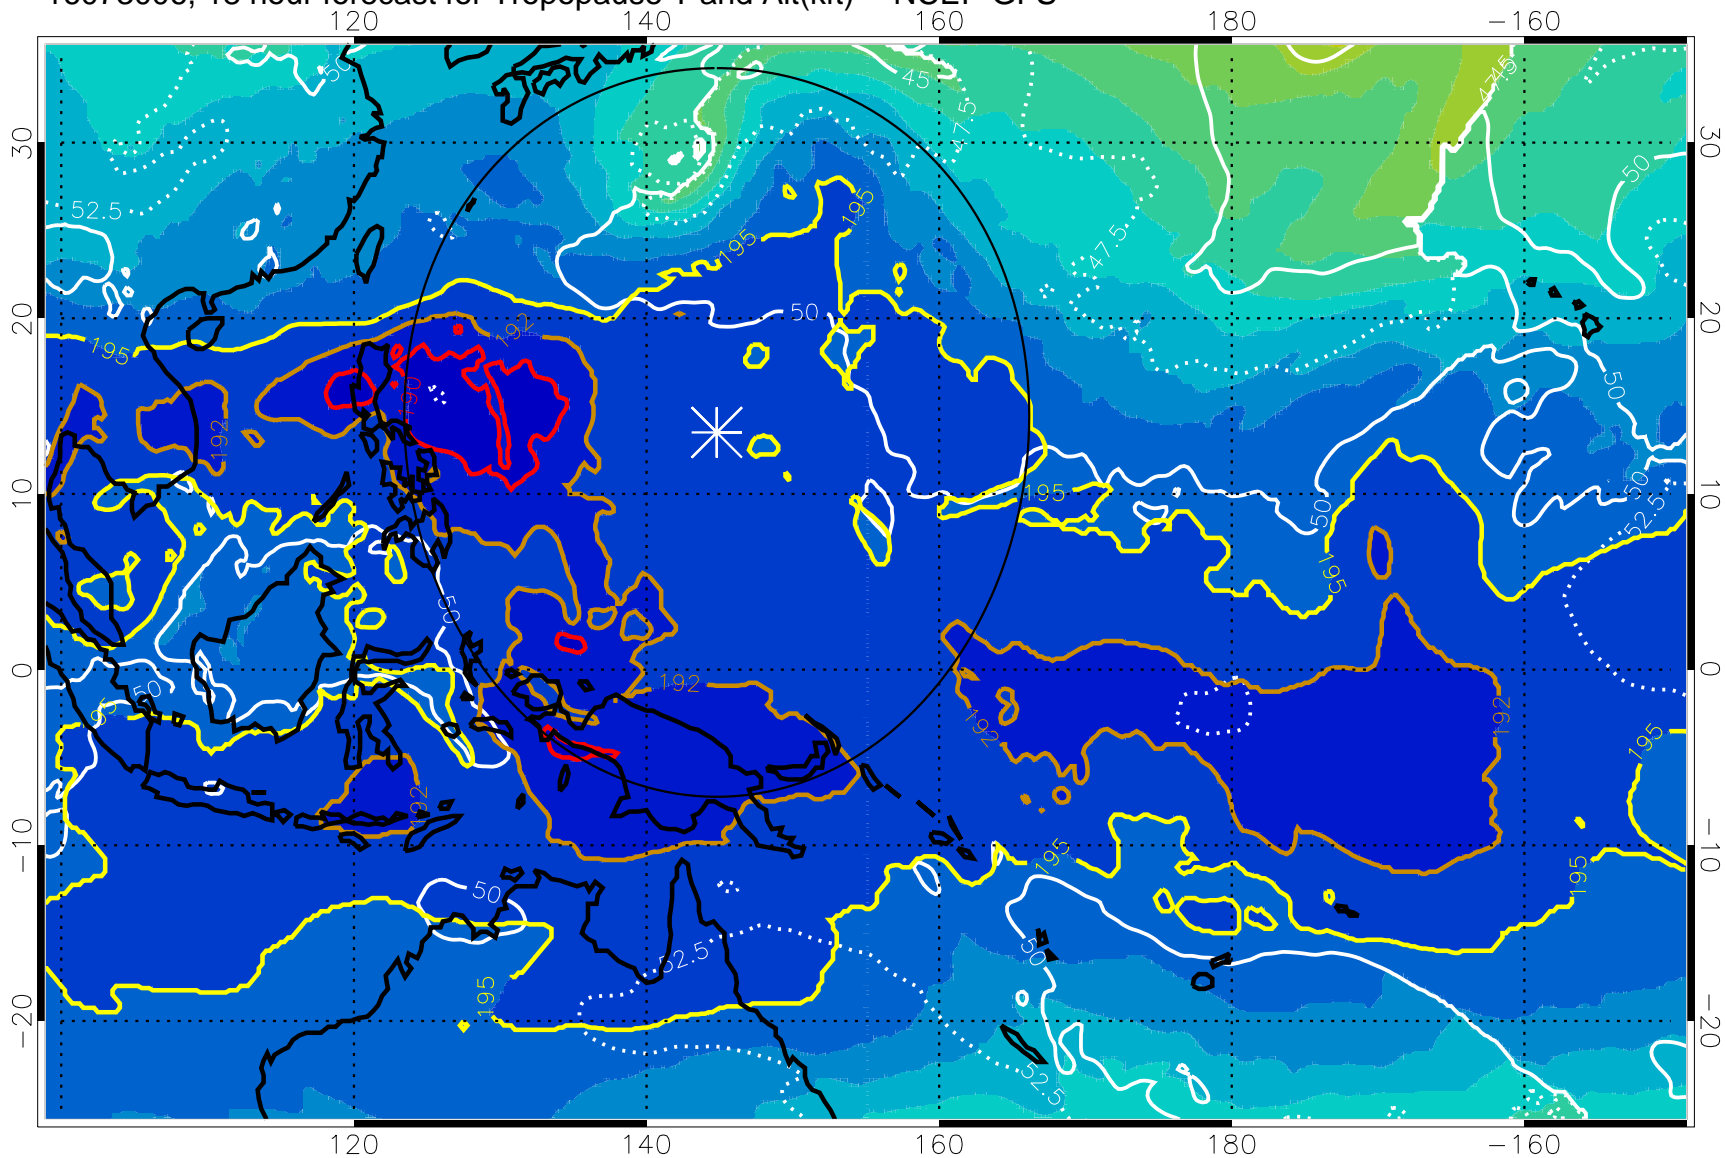

16073006, 18 hour forecast for Tropopause T and Alt(kft) -- NCEP GFS

Tropopause Altitude in kft (white)

192.5K Isotherm 195K Isotherm
187.5K Isotherm 190K Isotherm

Range ring of 2304 km