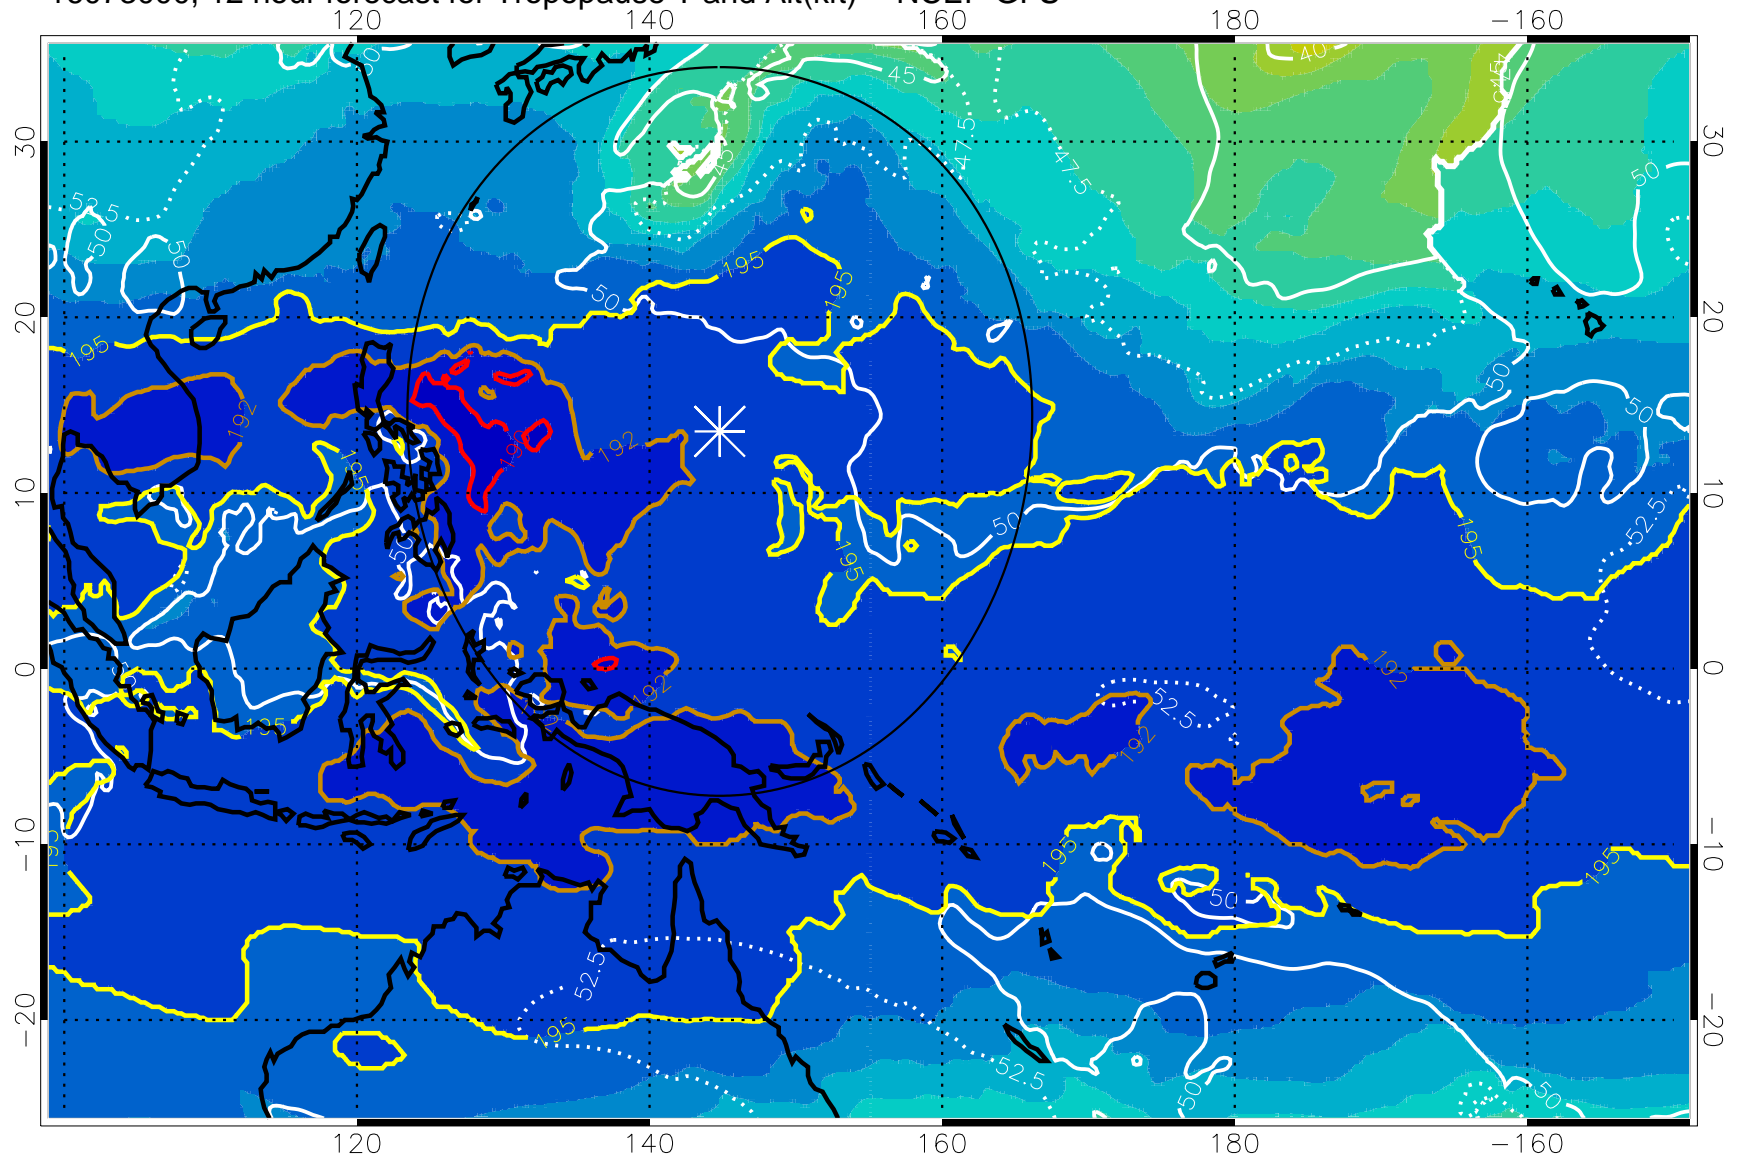

16073000, 12 hour forecast for Tropopause T and Alt(kft) -- NCEP GFS

190 200 210 220 230

Tropopause T, K

Tropopause Altitude in kft (white)

192.5K Isotherm 195K Isotherm
187.5K Isotherm 190K Isotherm

Range ring of 2304 km