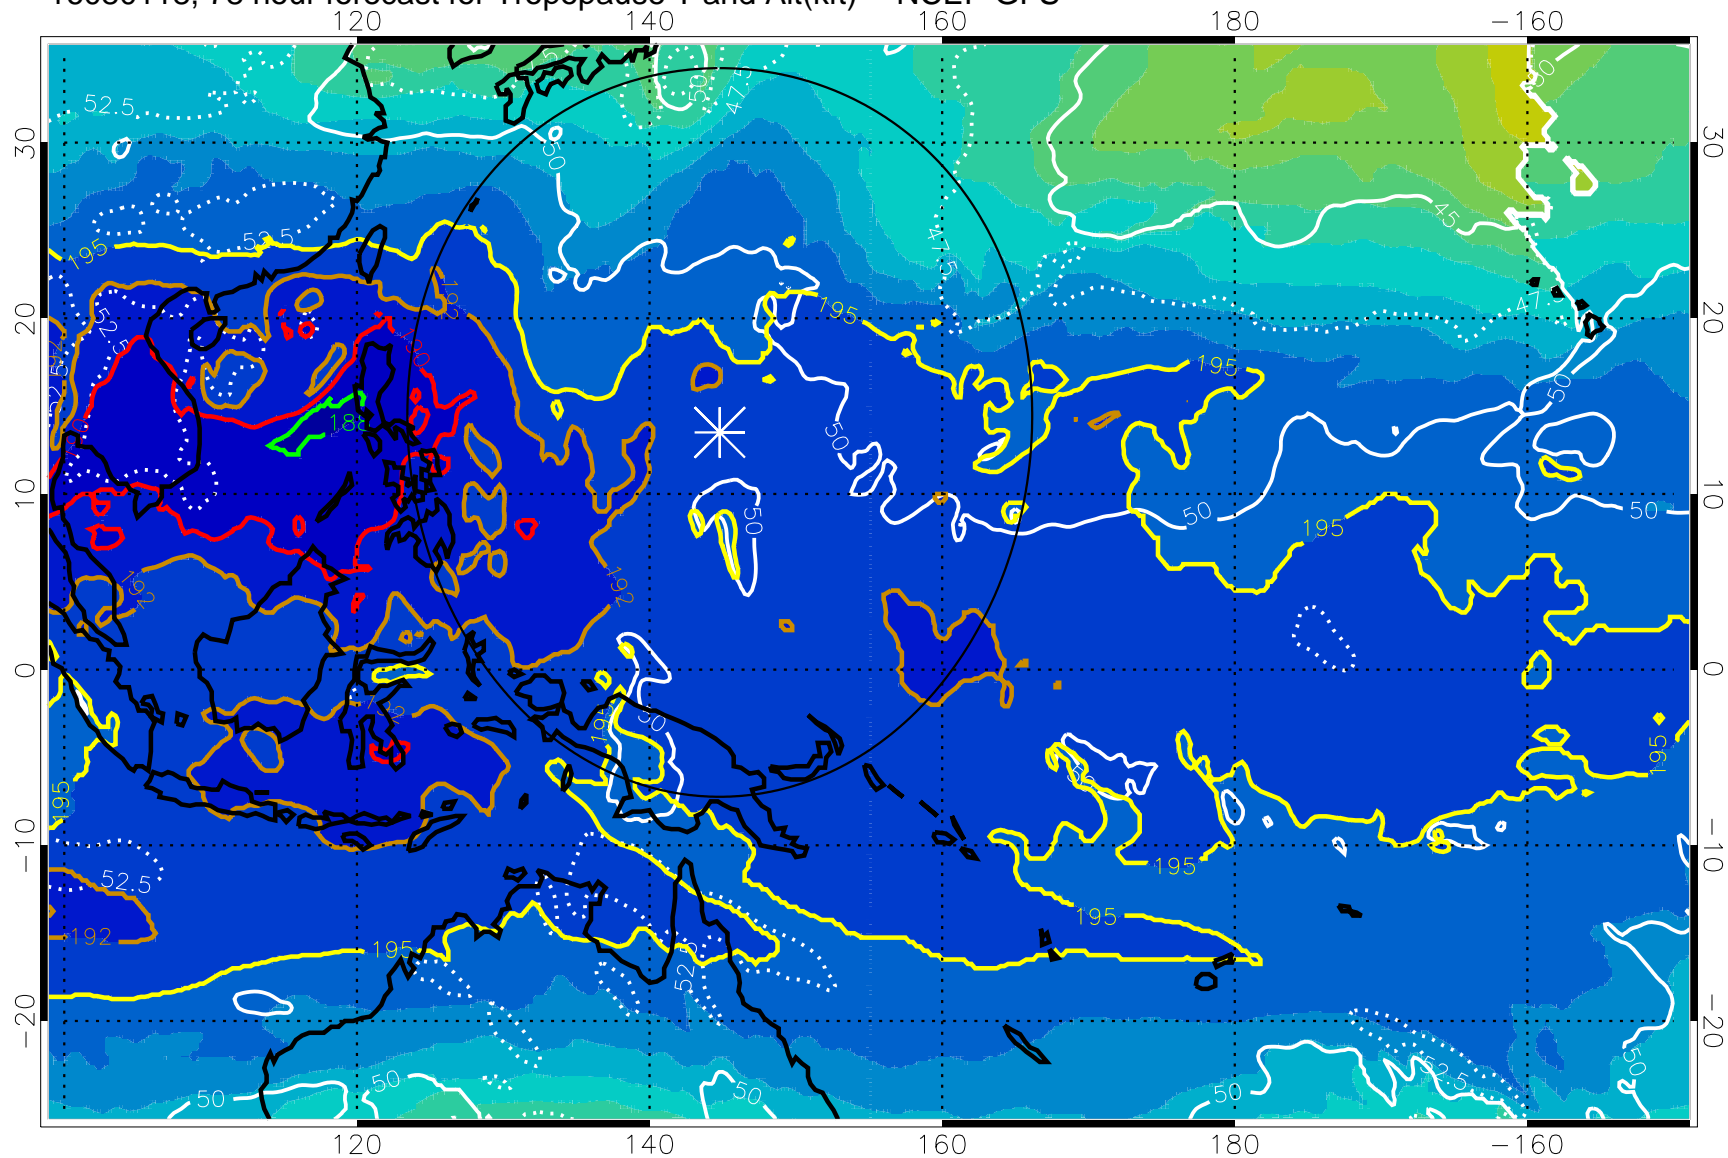

190 200 210 220 230

Tropopause T, K

Tropopause Altitude in kft (white)

192.5K Isotherm 195K Isotherm

187.5K Isotherm 190K Isotherm

Range ring of 2304 km

16080112, 72 hour forecast for Tropopause T and Alt(kft) -- NCEP GFS

190 200 210 220 230
Tropopause T, K

Tropopause Altitude in kft (white)

192.5K Isotherm 195K Isotherm
187.5K Isotherm 190K Isotherm

Range ring of 2304 km

16080118, 78 hour forecast for Tropopause T and Alt(kft) -- NCEP GFS