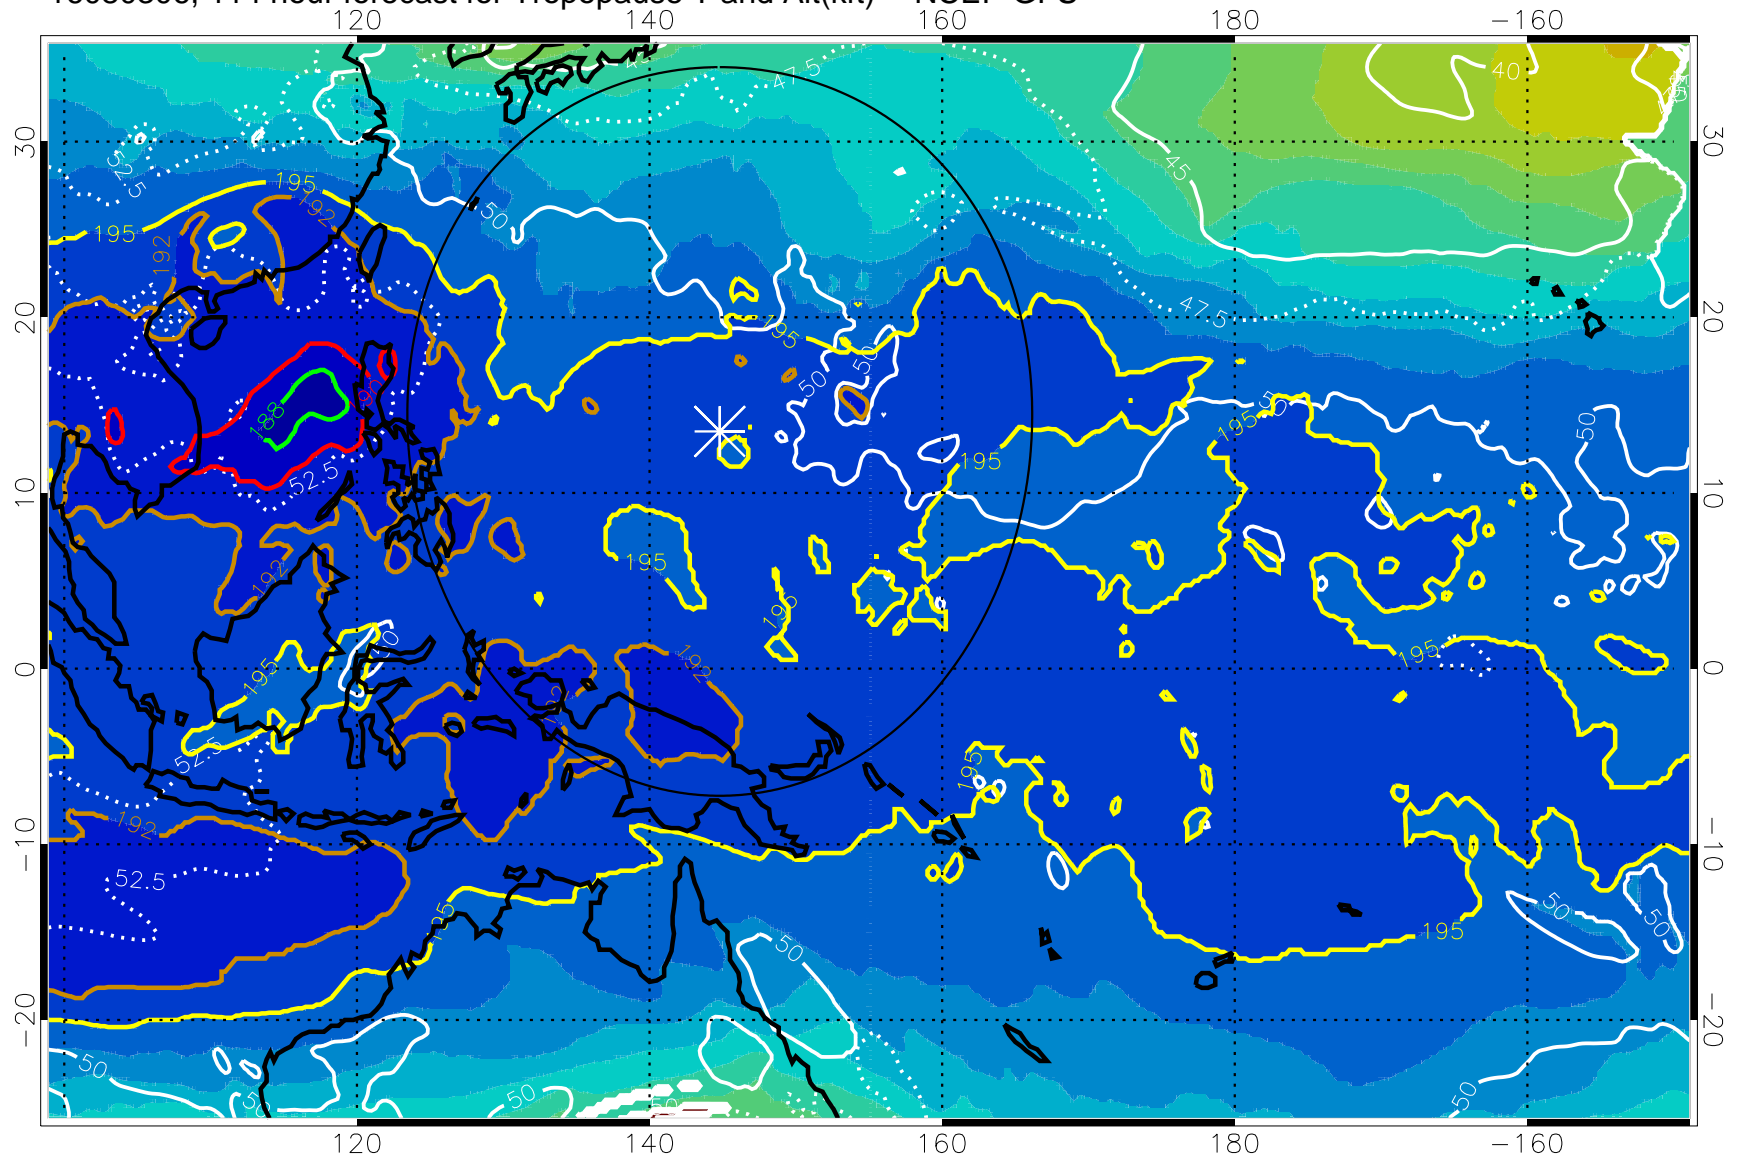

190 200 210 220 230

Tropopause T, K

Tropopause Altitude in kft (white)

192.5K Isotherm 195K Isotherm
187.5K Isotherm 190K Isotherm

Range ring of 2304 km

16080306, 114 hour forecast for Tropopause T and Alt(kft) -- NCEP GFS

190 200 210 220 230

Tropopause T, K

Tropopause Altitude in kft (white)

192.5K Isotherm 195K Isotherm
187.5K Isotherm 190K Isotherm

Range ring of 2304 km

16080312, 120 hour forecast for Tropopause T and Alt(kft) -- NCEP GFS