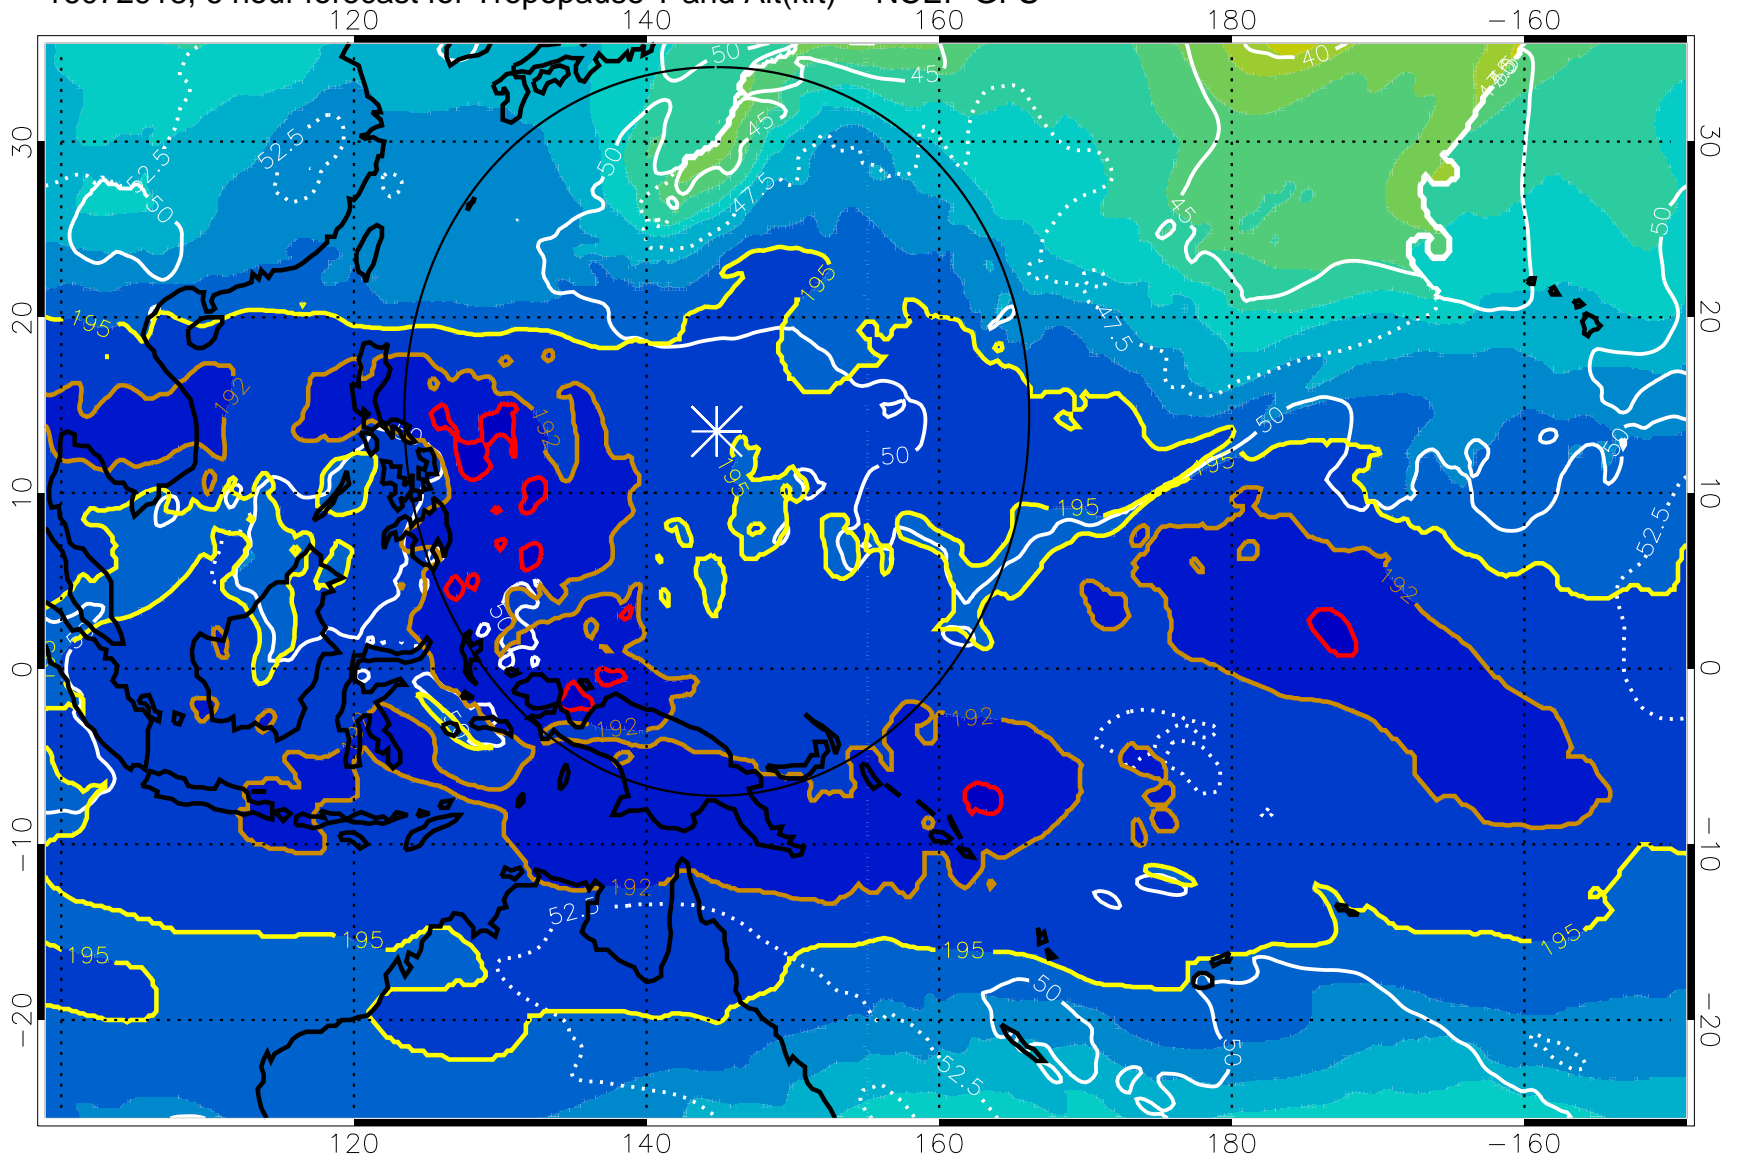

16072918, 6 hour forecast for Tropopause T and Alt(kft) -- NCEP GFS

190 200 210 220 230
Tropopause T, K

Tropopause Altitude in kft (white)

192.5K Isotherm 195K Isotherm
187.5K Isotherm 190K Isotherm

Range ring of 2304 km