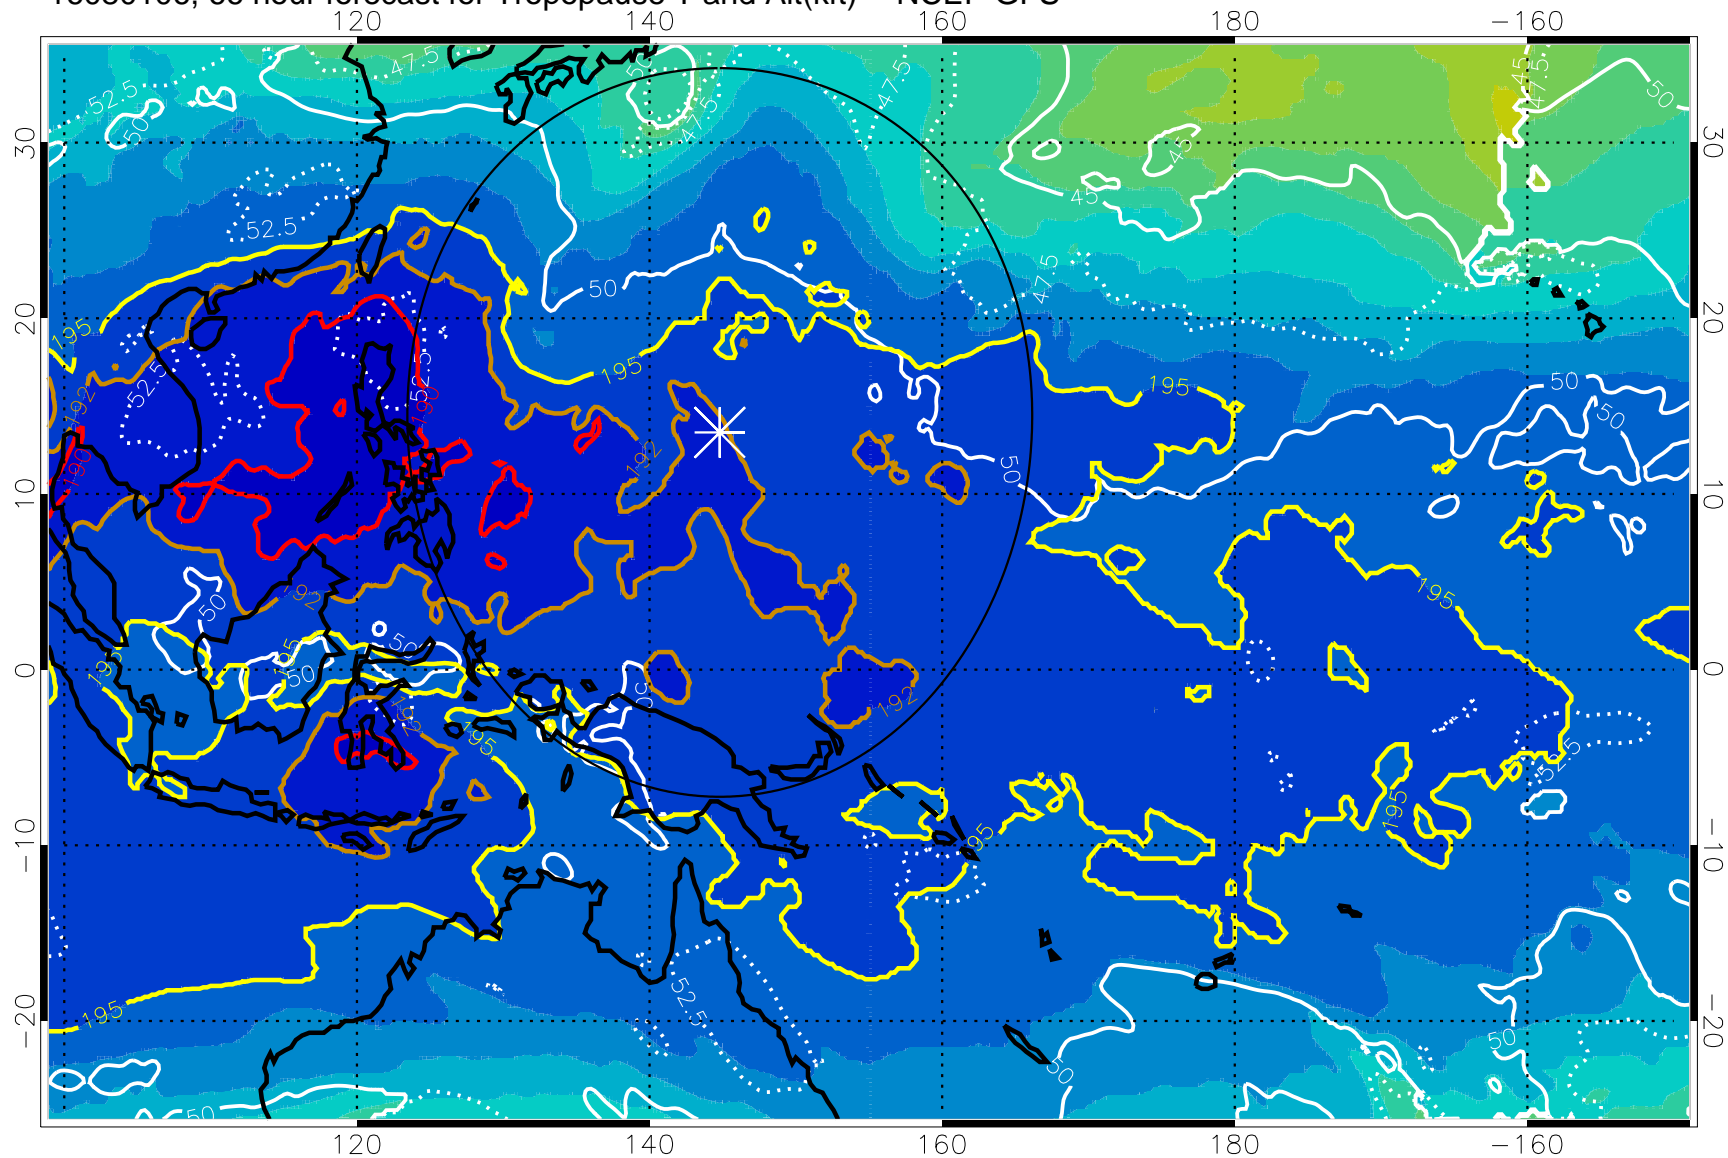

16080106, 66 hour forecast for Tropopause T and Alt(kft) -- NCEP GFS

190 200 210 220 230

Tropopause T, K

Tropopause Altitude in kft (white)

192.5K Isotherm 195K Isotherm

187.5K Isotherm 190K Isotherm

Range ring of 2304 km