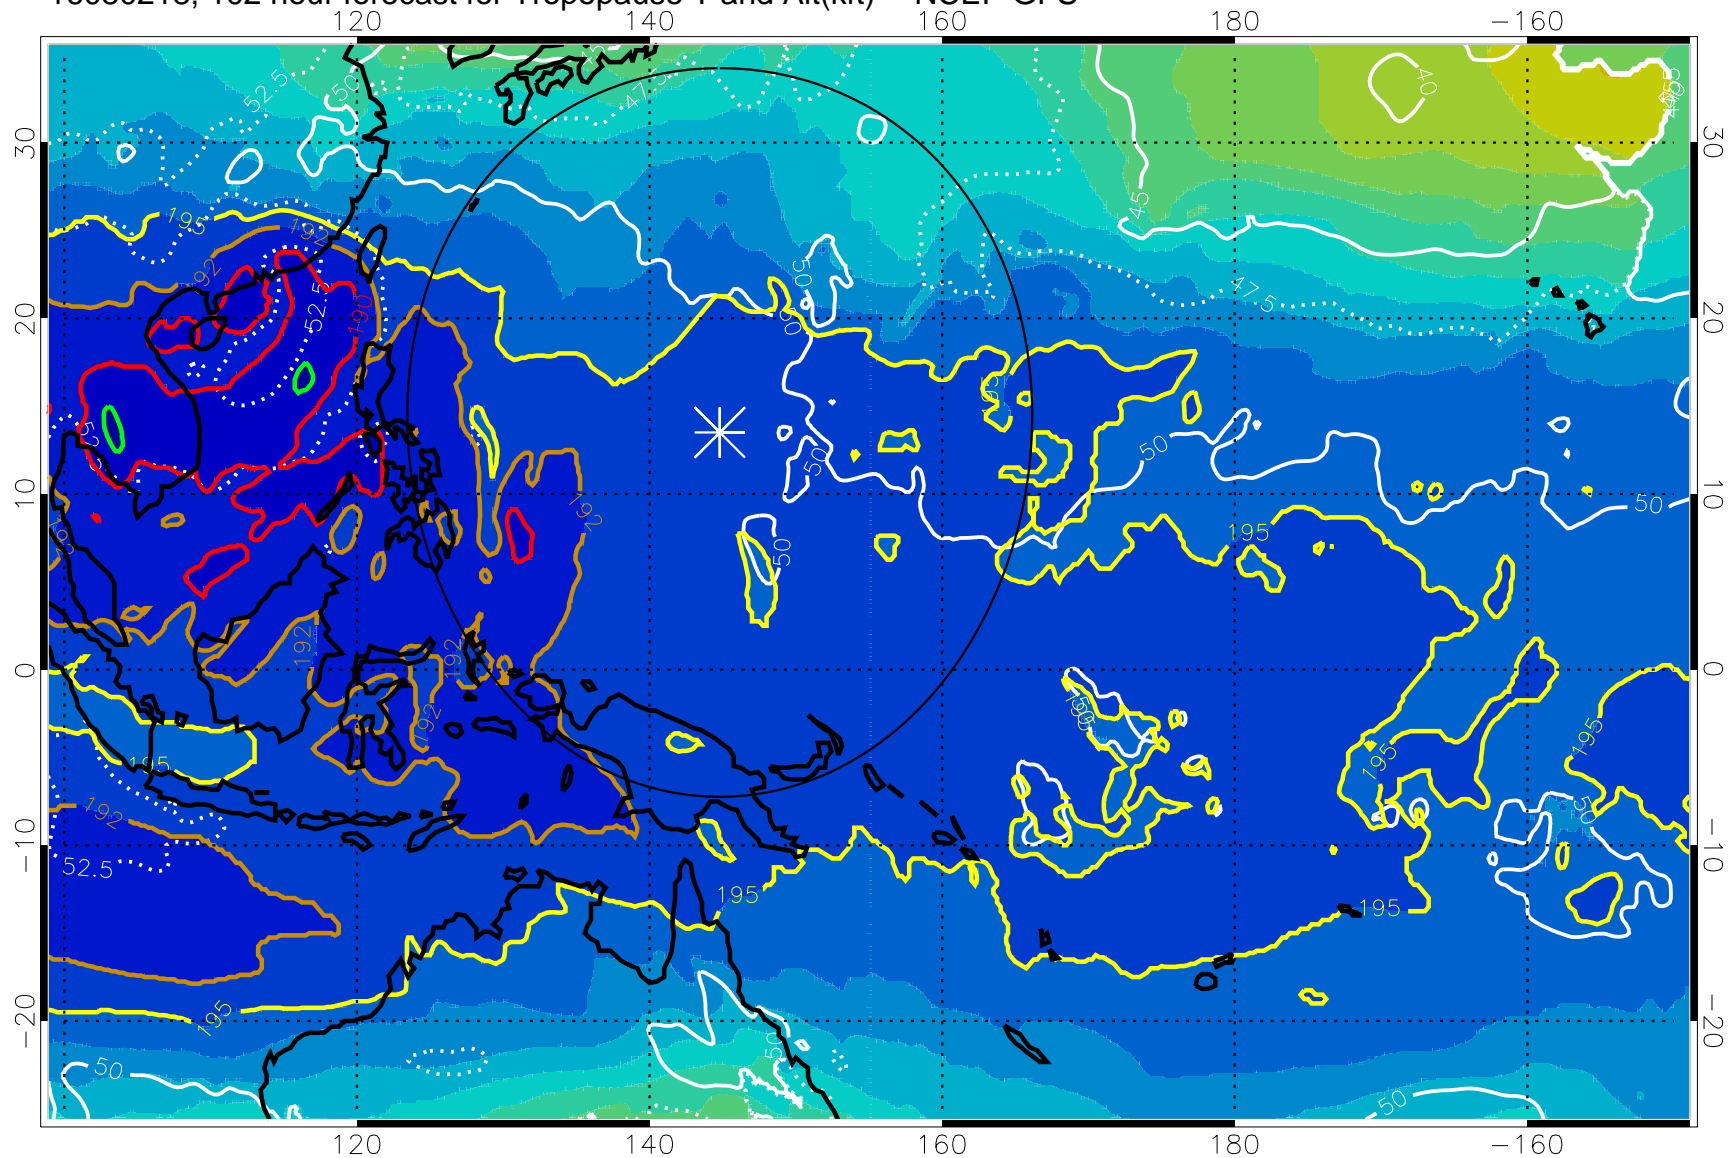

190 200 210 220 230
Tropopause T, K

Tropopause Altitude in kft (white)

192.5K Isotherm 195K Isotherm
187.5K Isotherm 190K Isotherm

Range ring of 2304 km

16080212, 96 hour forecast for Tropopause T and Alt(kft) -- NCEP GFS

190 200 210 220 230

Tropopause T, K

Tropopause Altitude in kft (white)

192.5K Isotherm 195K Isotherm
187.5K Isotherm 190K Isotherm

Range ring of 2304 km

16080218, 102 hour forecast for Tropopause T and Alt(kft) -- NCEP GFS

190 200 210 220 230

Tropopause T, K

Tropopause Altitude in kft (white)

192.5K Isotherm 195K Isotherm
187.5K Isotherm 190K Isotherm

Range ring of 2304 km

16080300, 108 hour forecast for Tropopause T and Alt(kft) -- NCEP GFS