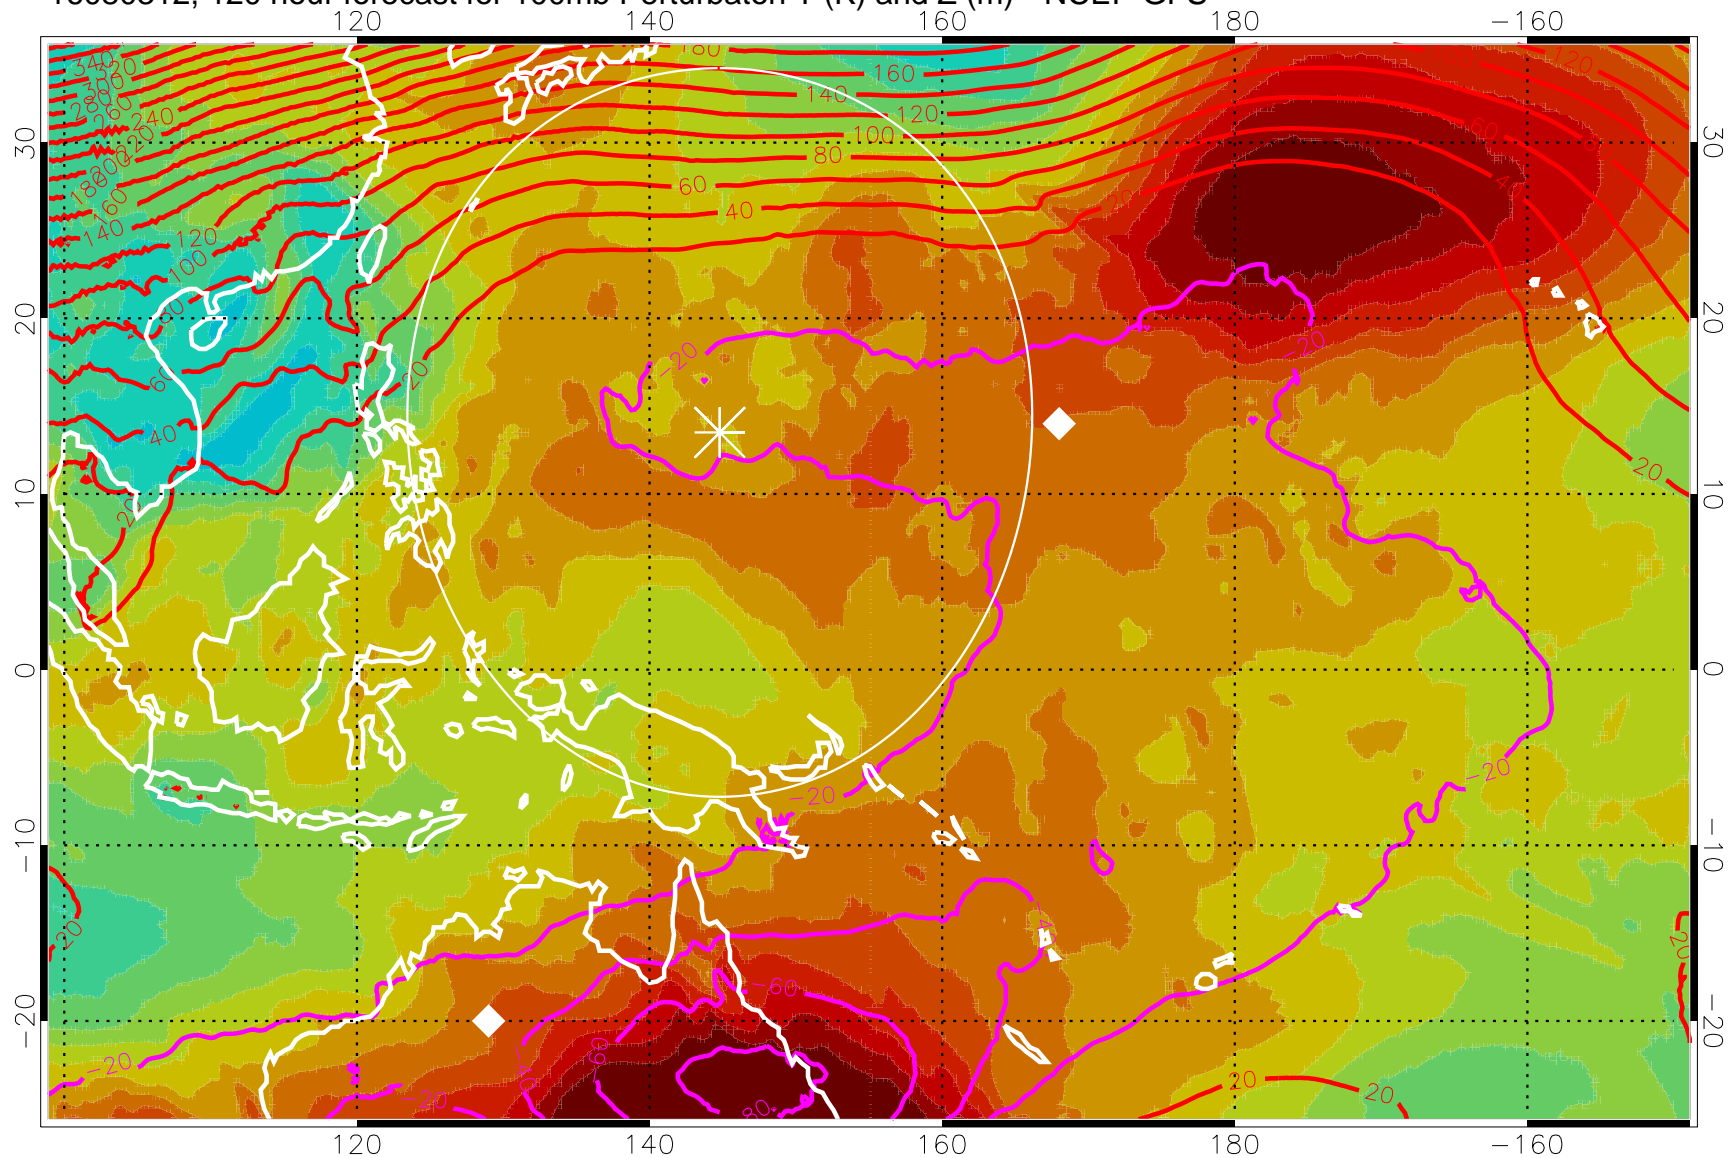

16080312, 120 hour forecast for 100mb Perturbaton T (K) and Z (m)-- NCEP GFS

Contours are 100 mbar Z perturbation (m)
Positive Z Contours
Negative Z Contours
Diamonds-mean pos. of anticyclones

Range ring of 2304 km