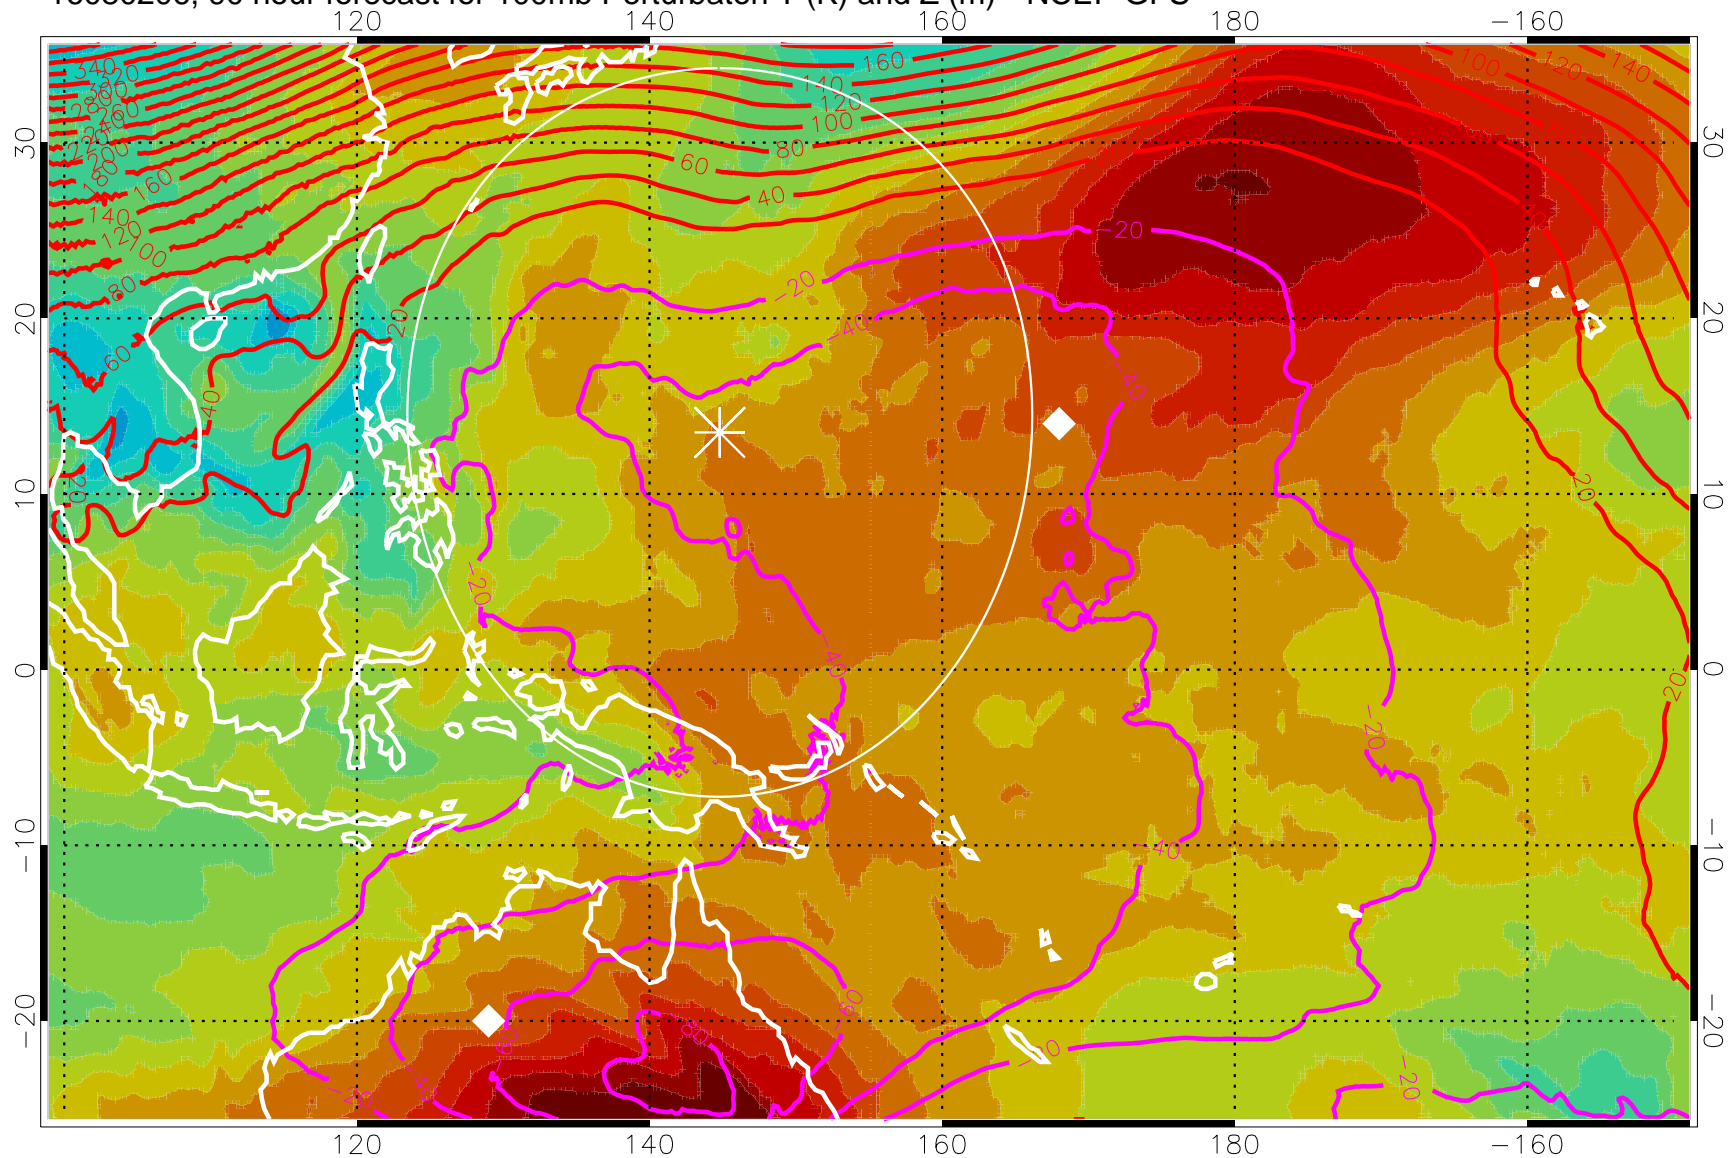

16080206, 90 hour forecast for 100mb Perturbaton T (K) and Z (m)-- NCEP GFS

Contours are 100 mbar Z perturbation (m)
Positive Z Contours
Negative Z Contours
Diamonds-mean pos. of anticyclones

Range ring of 2304 km