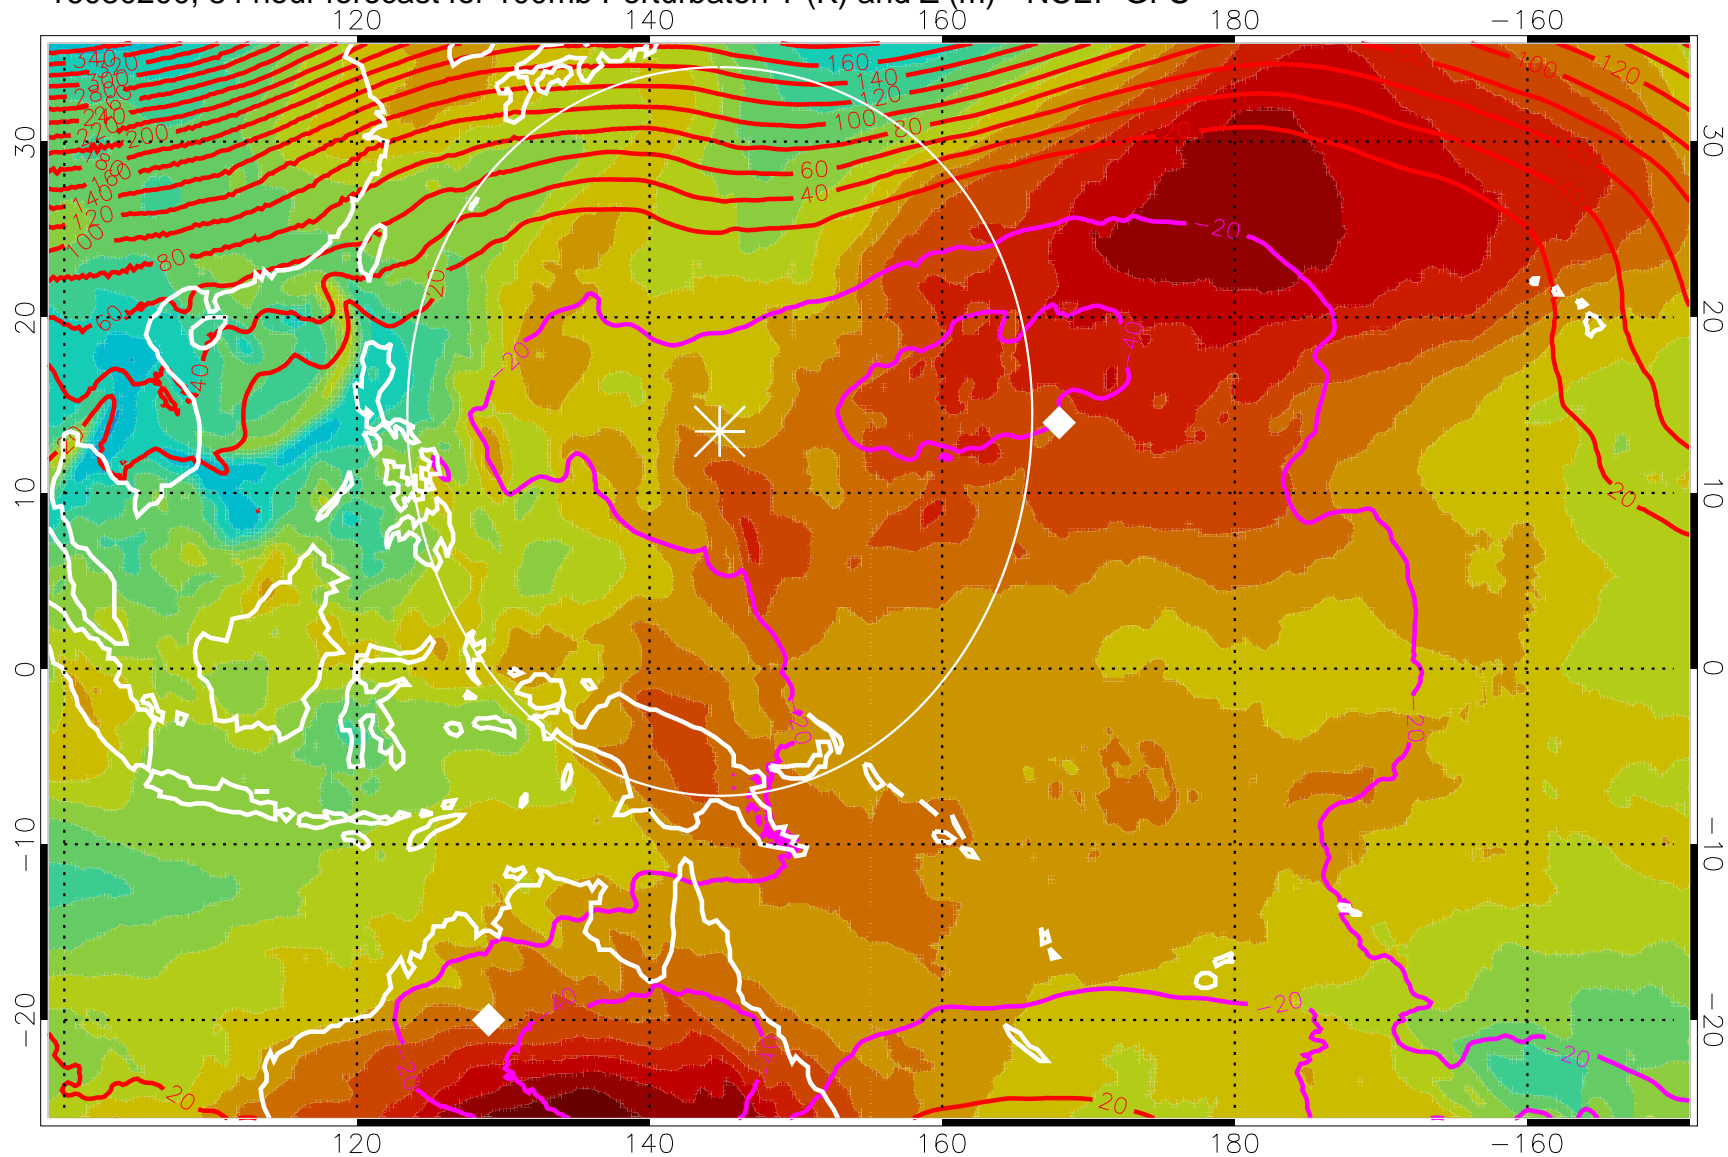

16080200, 84 hour forecast for 100mb Perturbaton T (K) and Z (m)-- NCEP GFS

Contours are 100 mbar Z perturbation (m)
Positive Z Contours
Negative Z Contours
Diamonds-mean pos. of anticyclones

Range ring of 2304 km