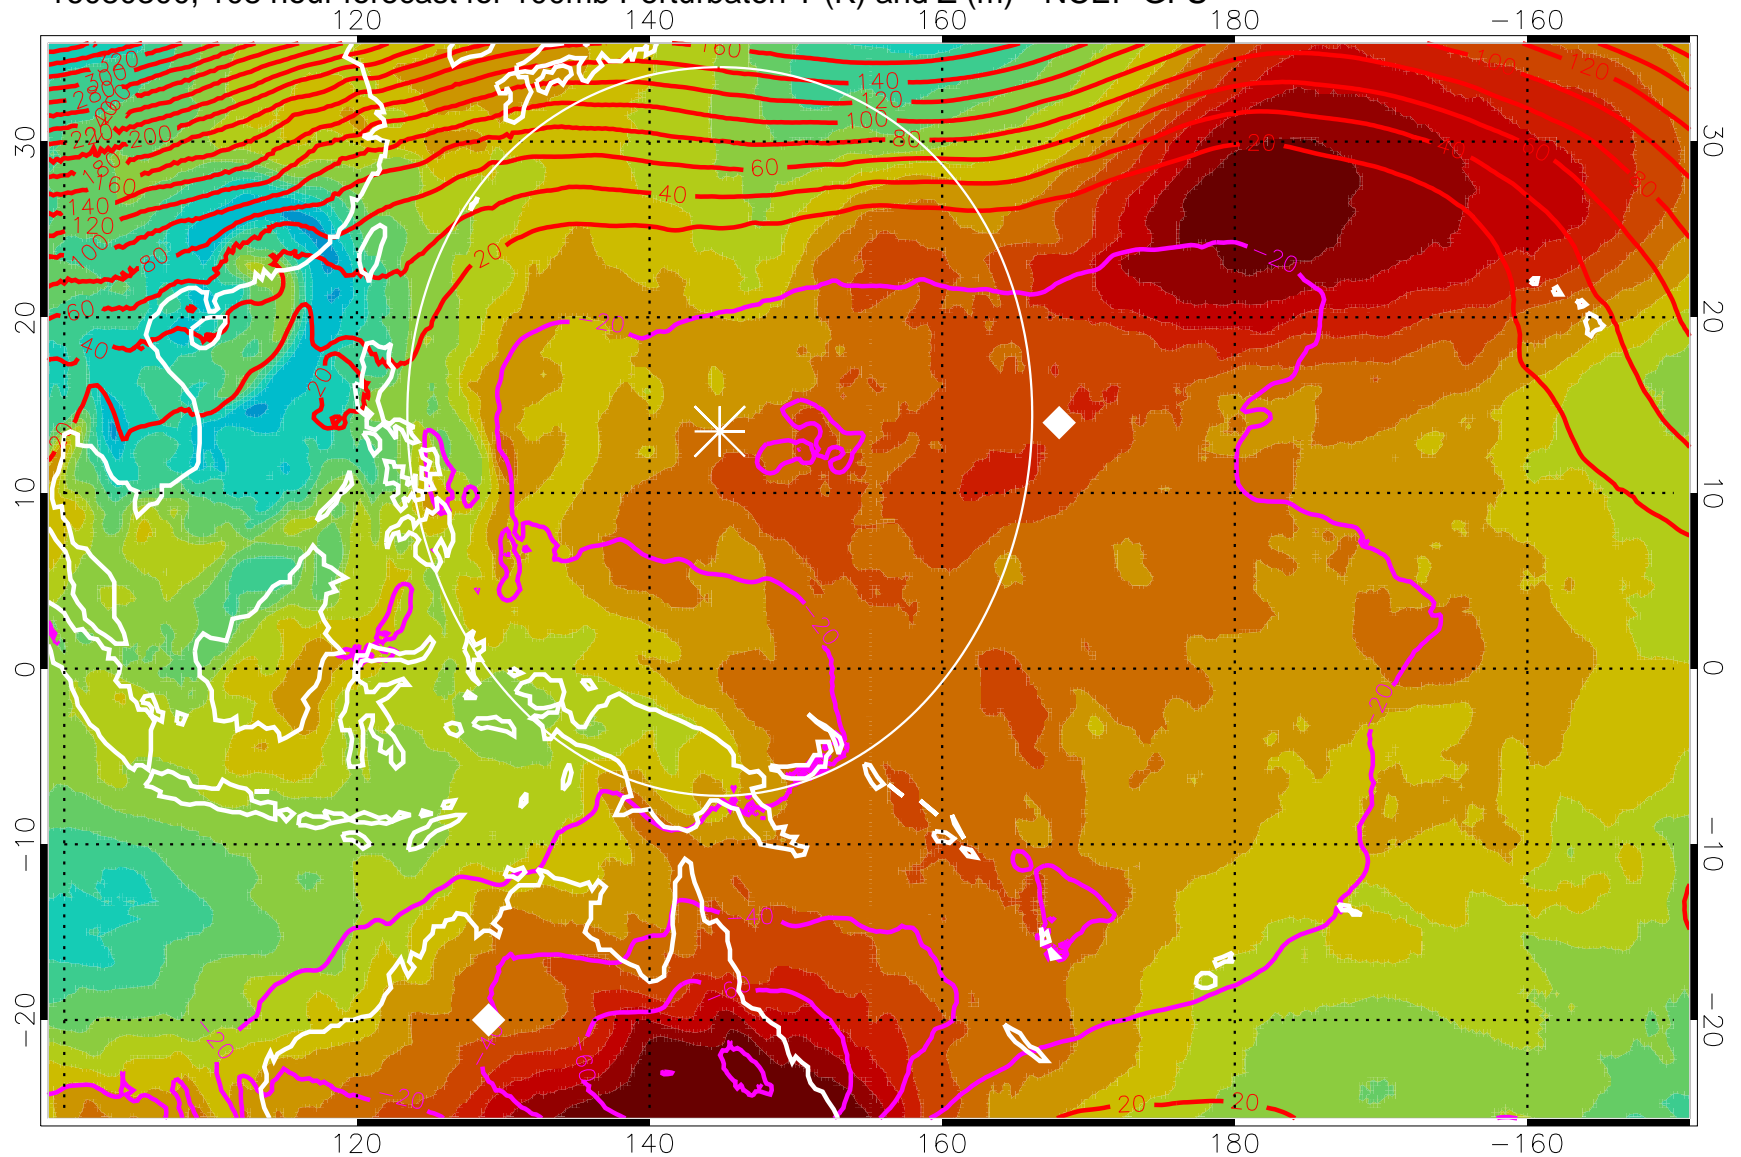

16080300, 108 hour forecast for 100mb Perturbaton T (K) and Z (m)-- NCEP GFS

Contours are 100 mbar Z perturbation (m)
Positive Z Contours
Negative Z Contours
Diamonds-mean pos. of anticyclones

Range ring of 2304 km