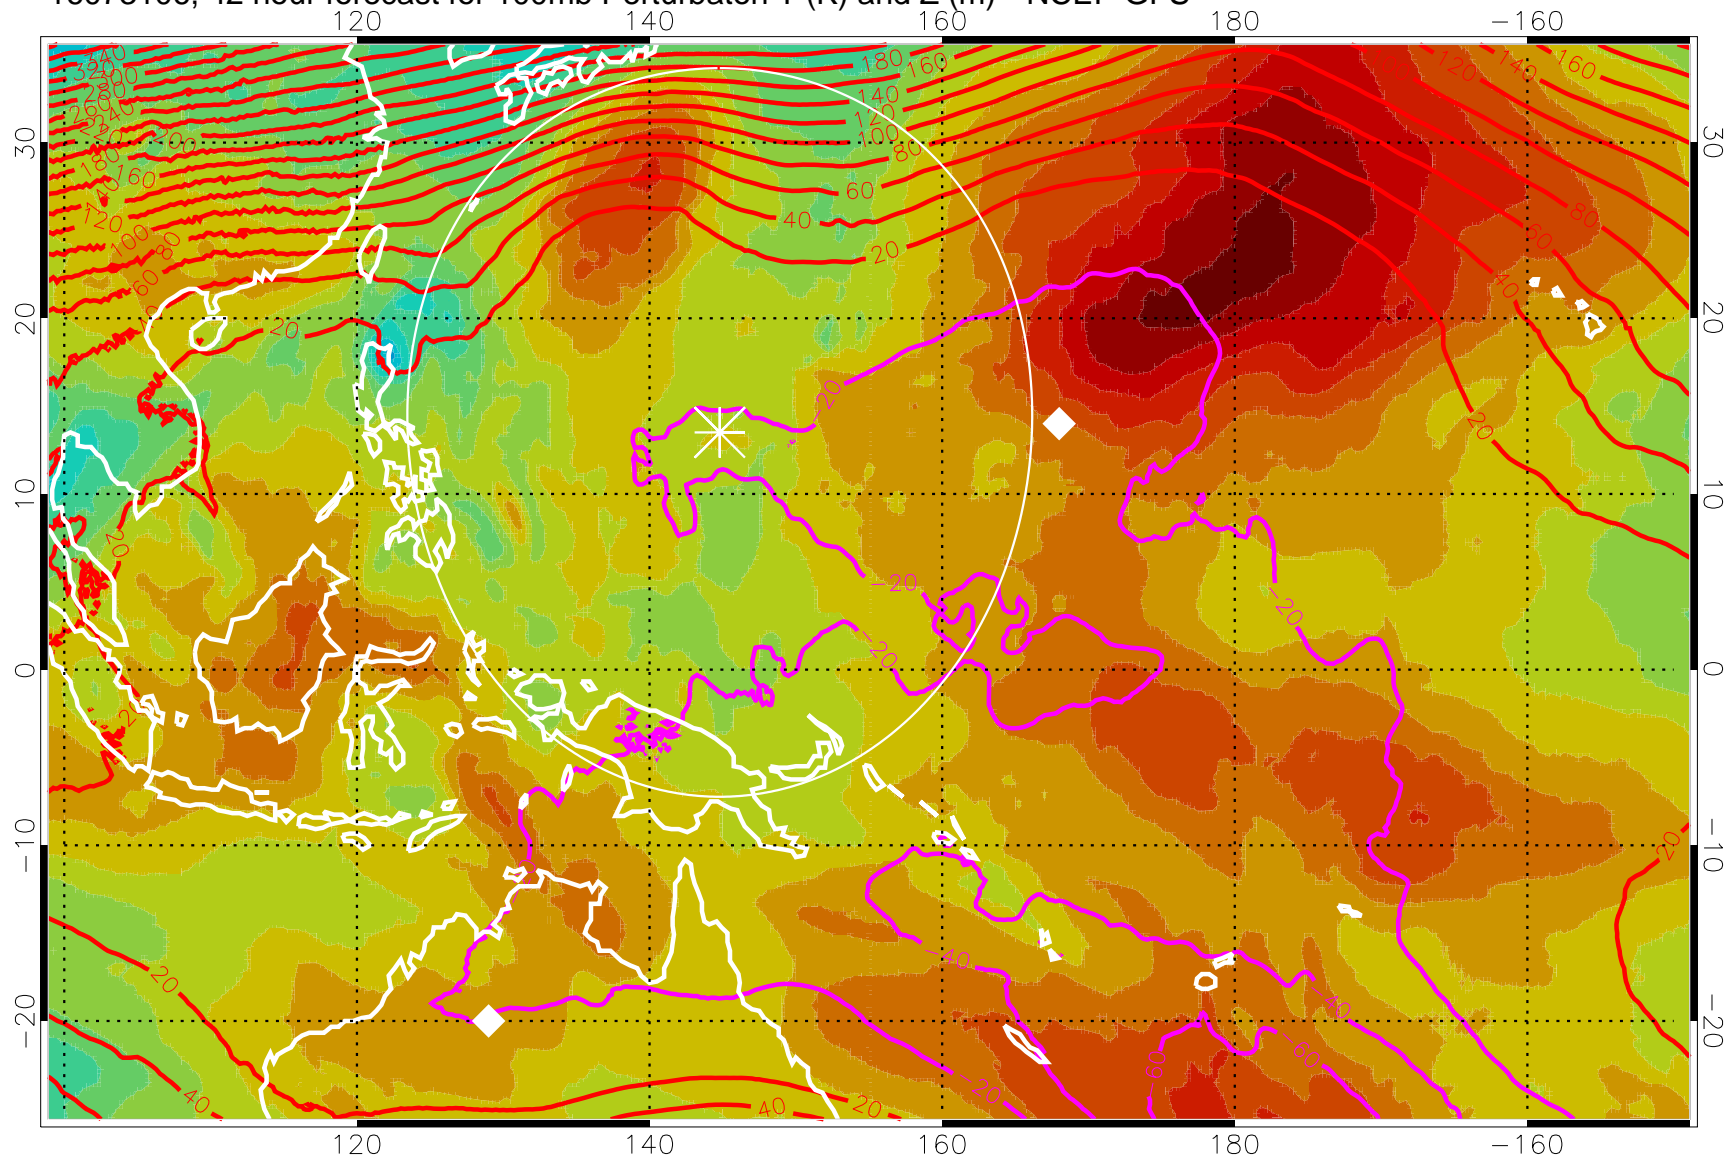

16073106, 42 hour forecast for 100mb Perturbaton T (K) and Z (m)-- NCEP GFS

Contours are 100 mbar Z perturbation (m)
Positive Z Contours
Negative Z Contours
Diamonds-mean pos. of anticyclones

Range ring of 2304 km