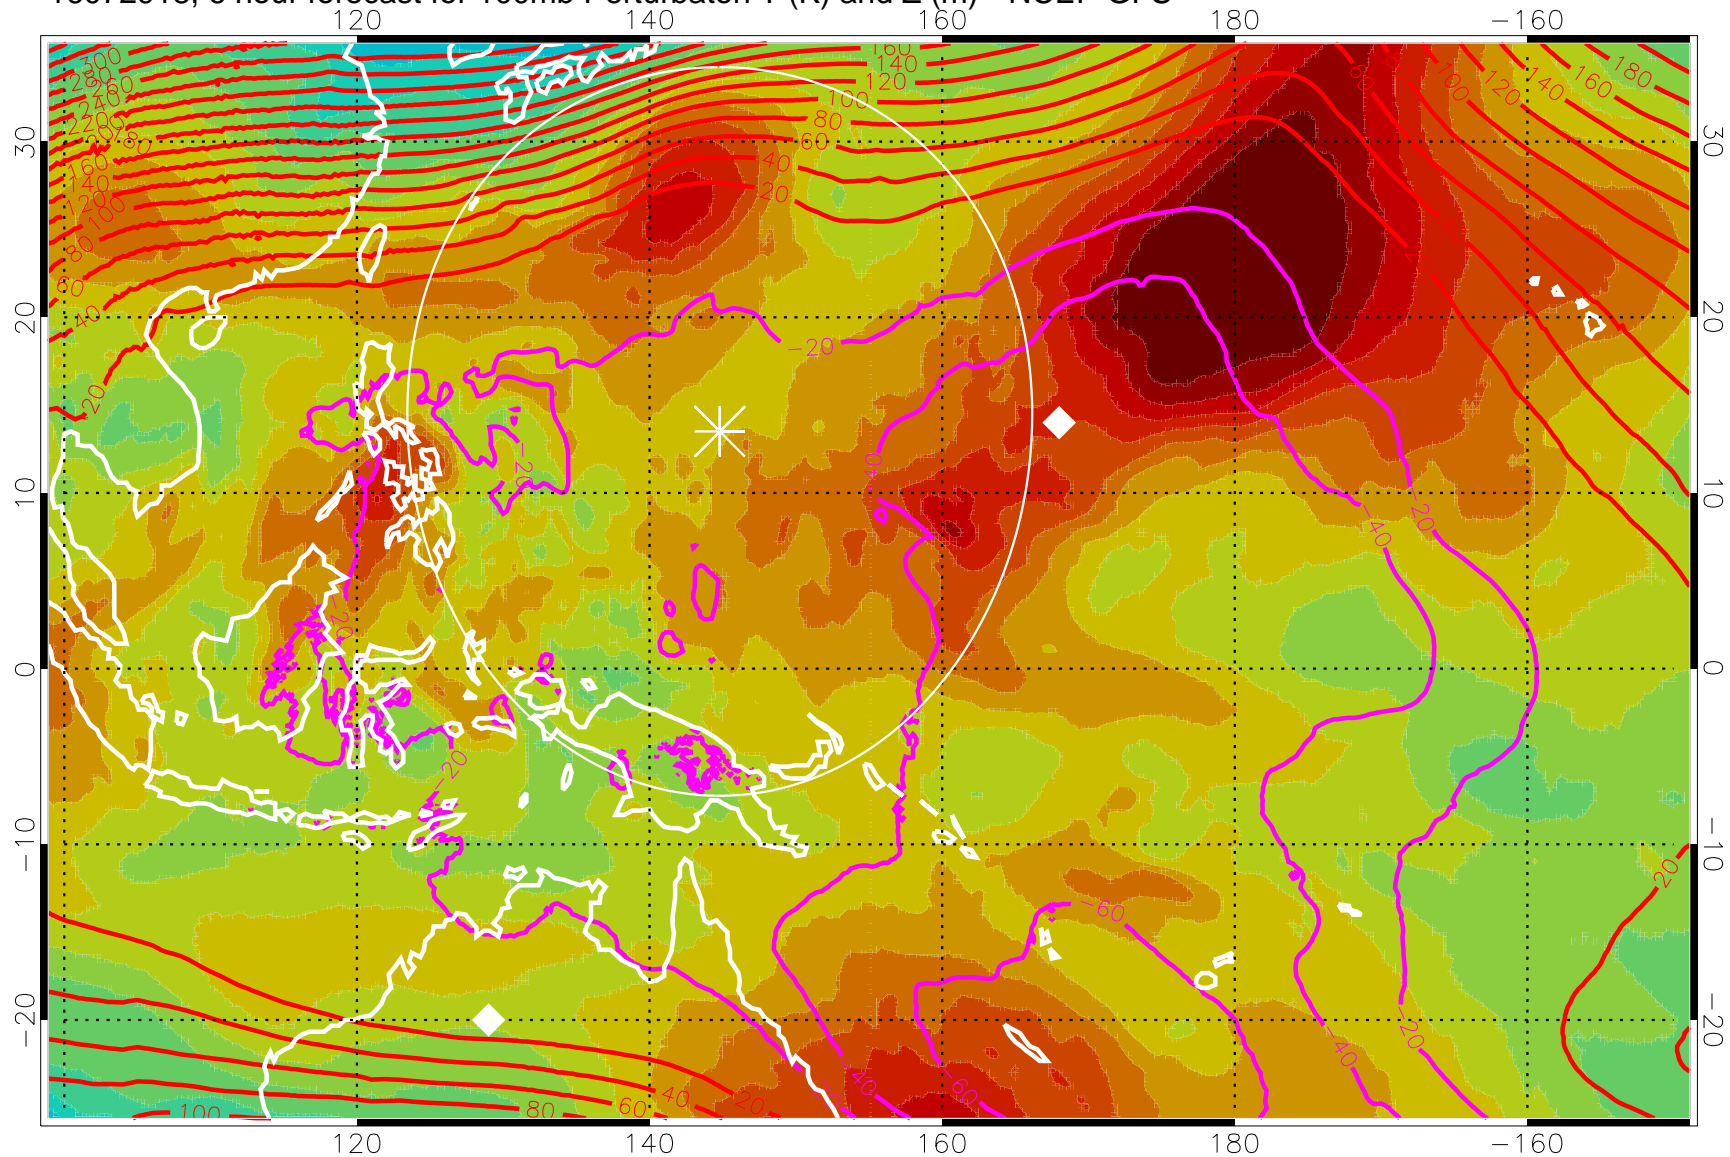

16072918, 6 hour forecast for 100mb Perturbaton T (K) and Z (m)-- NCEP GFS

Contours are 100 mbar Z perturbation (m)
Positive Z Contours
Negative Z Contours
Diamonds-mean pos. of anticyclones

Range ring of 2304 km