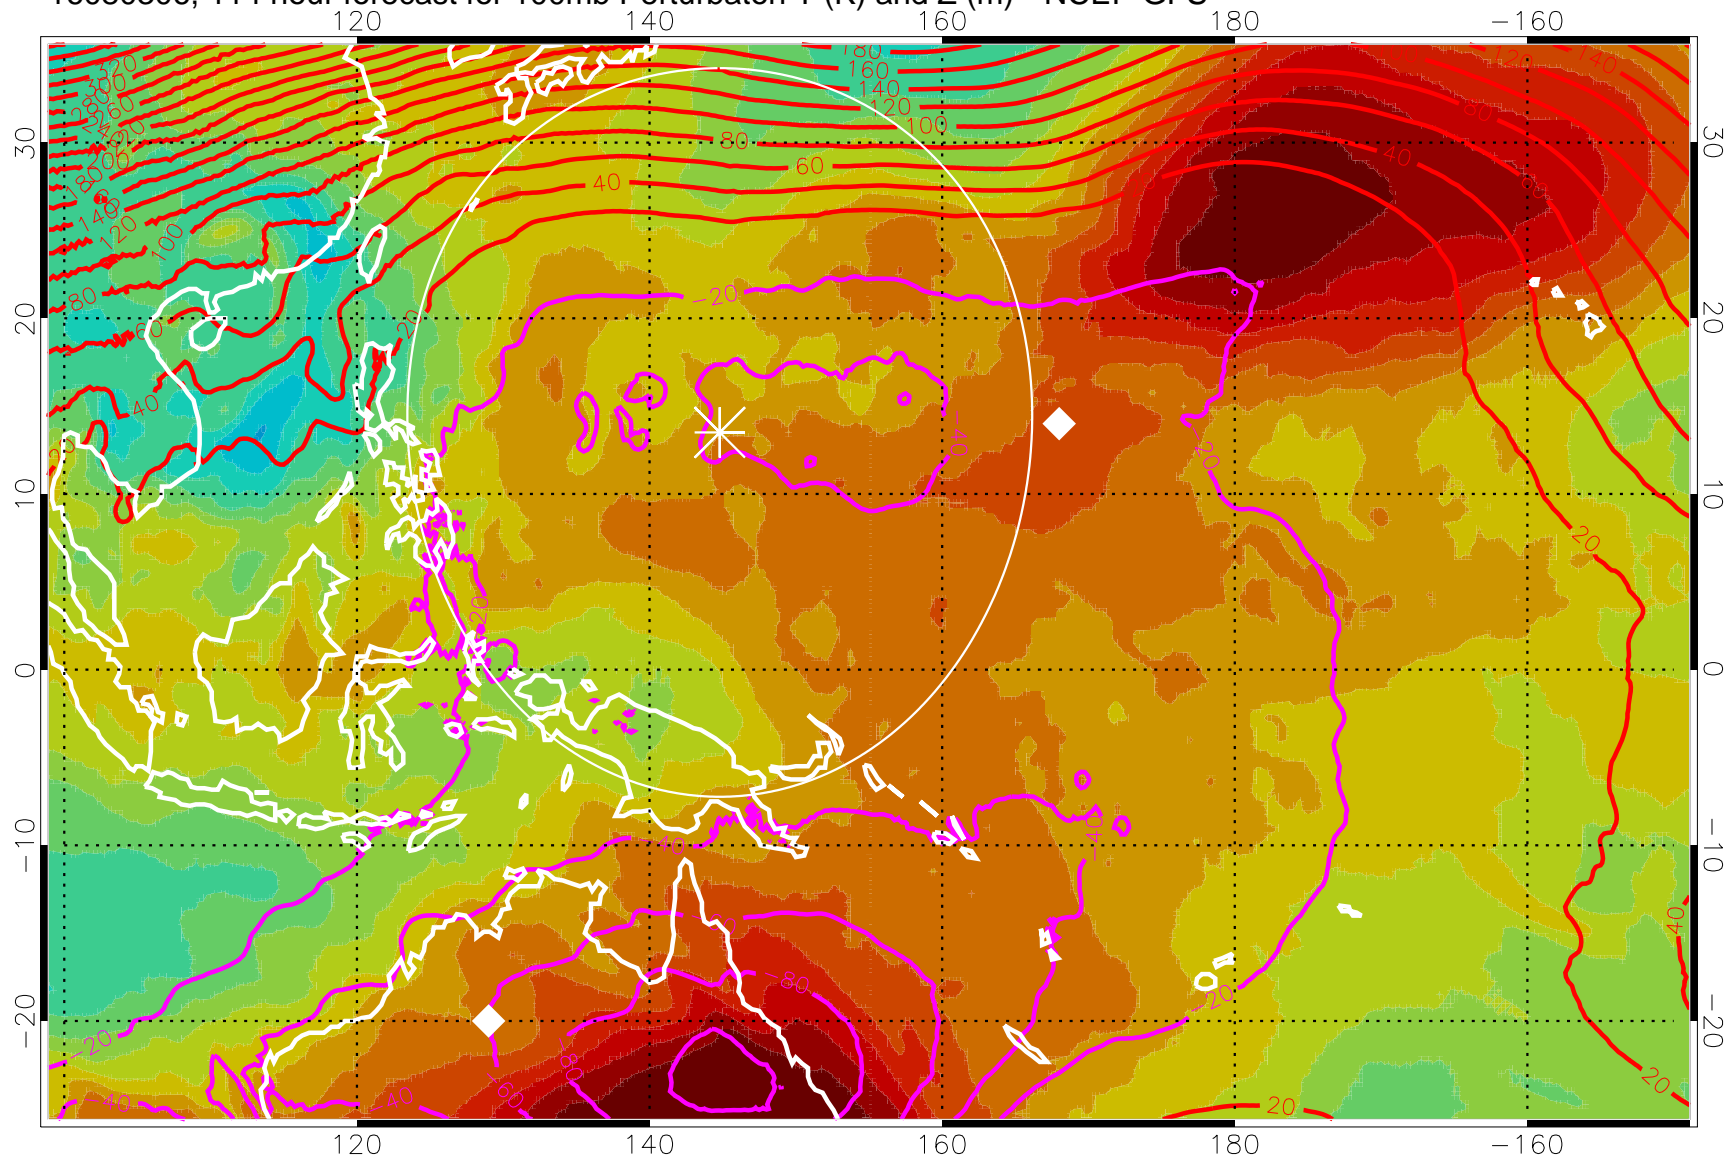

16080306, 114 hour forecast for 100mb Perturbaton T (K) and Z (m)-- NCEP GFS

Contours are 100 mbar Z perturbation (m)
Positive Z Contours
Negative Z Contours
Diamonds-mean pos. of anticyclones

Range ring of 2304 km