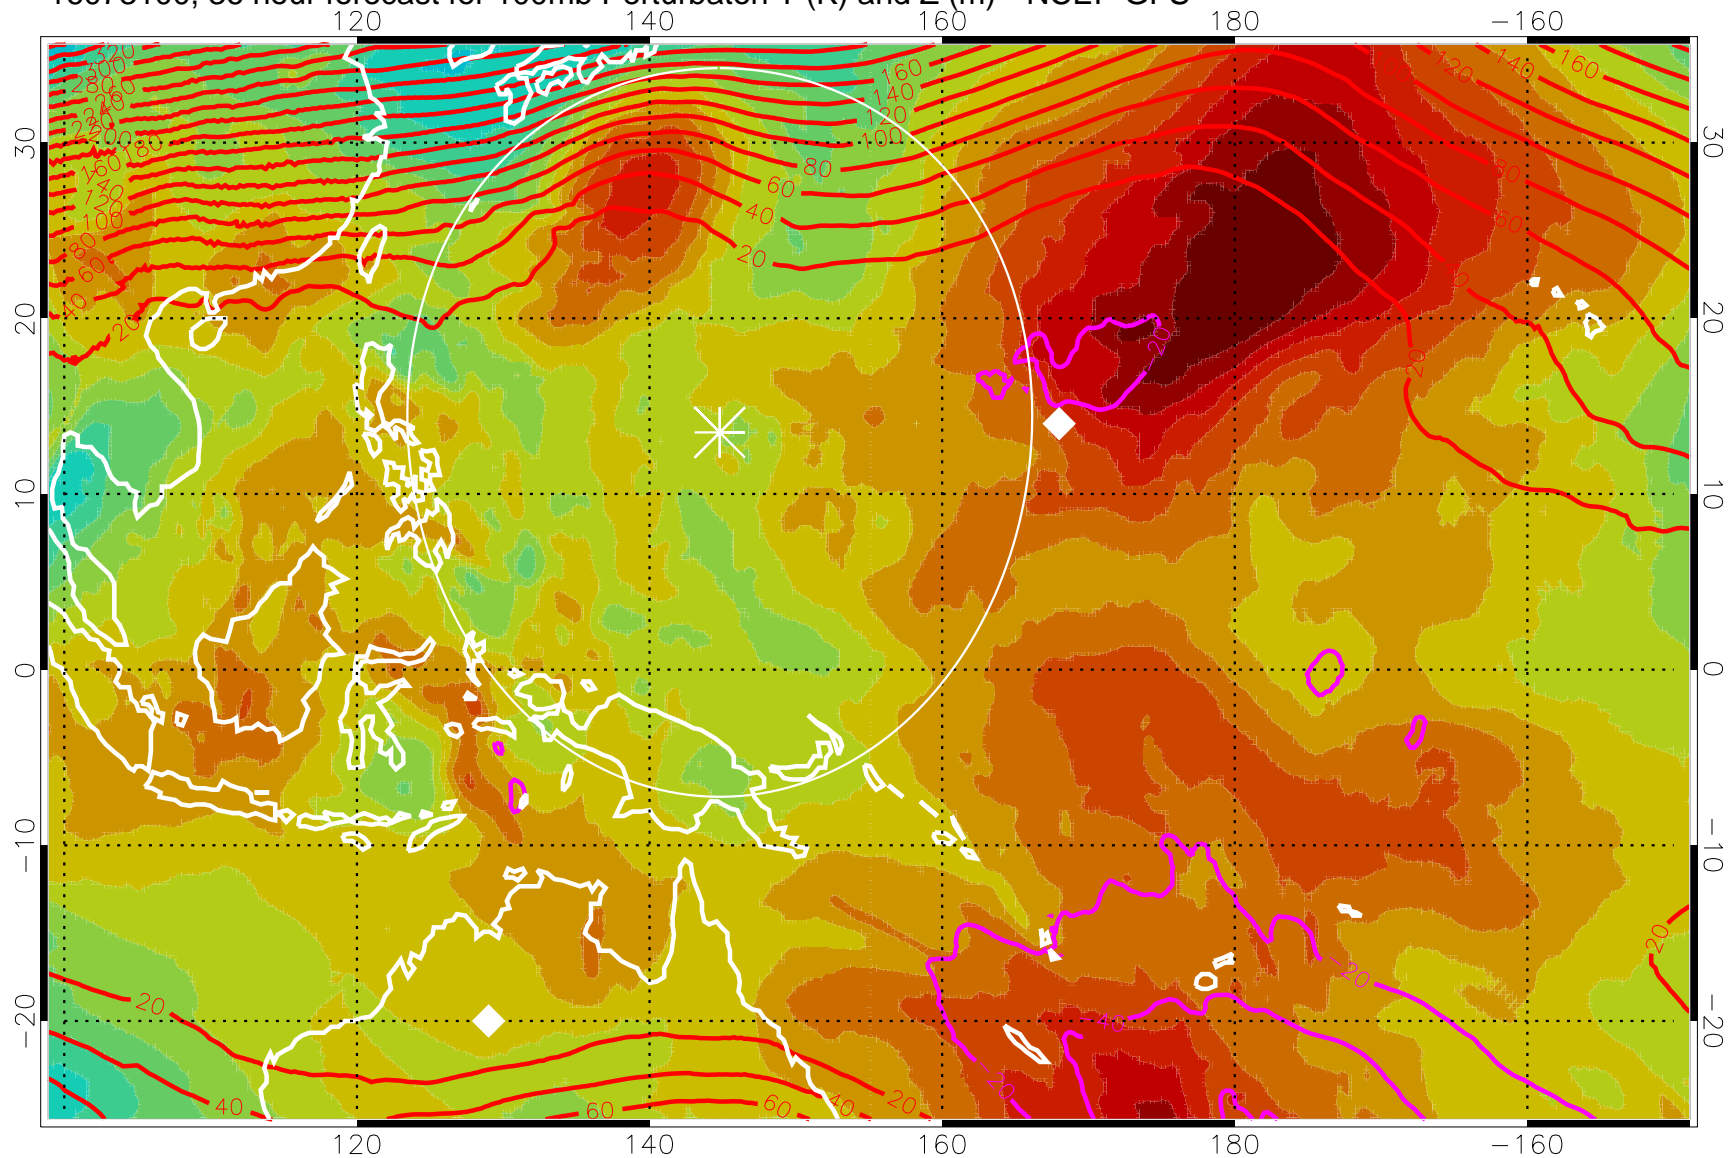

16073100, 36 hour forecast for 100mb Perturbaton T (K) and Z (m)-- NCEP GFS

Contours are 100 mbar Z perturbation (m)
Positive Z Contours
Negative Z Contours
Diamonds-mean pos. of anticyclones

Range ring of 2304 km