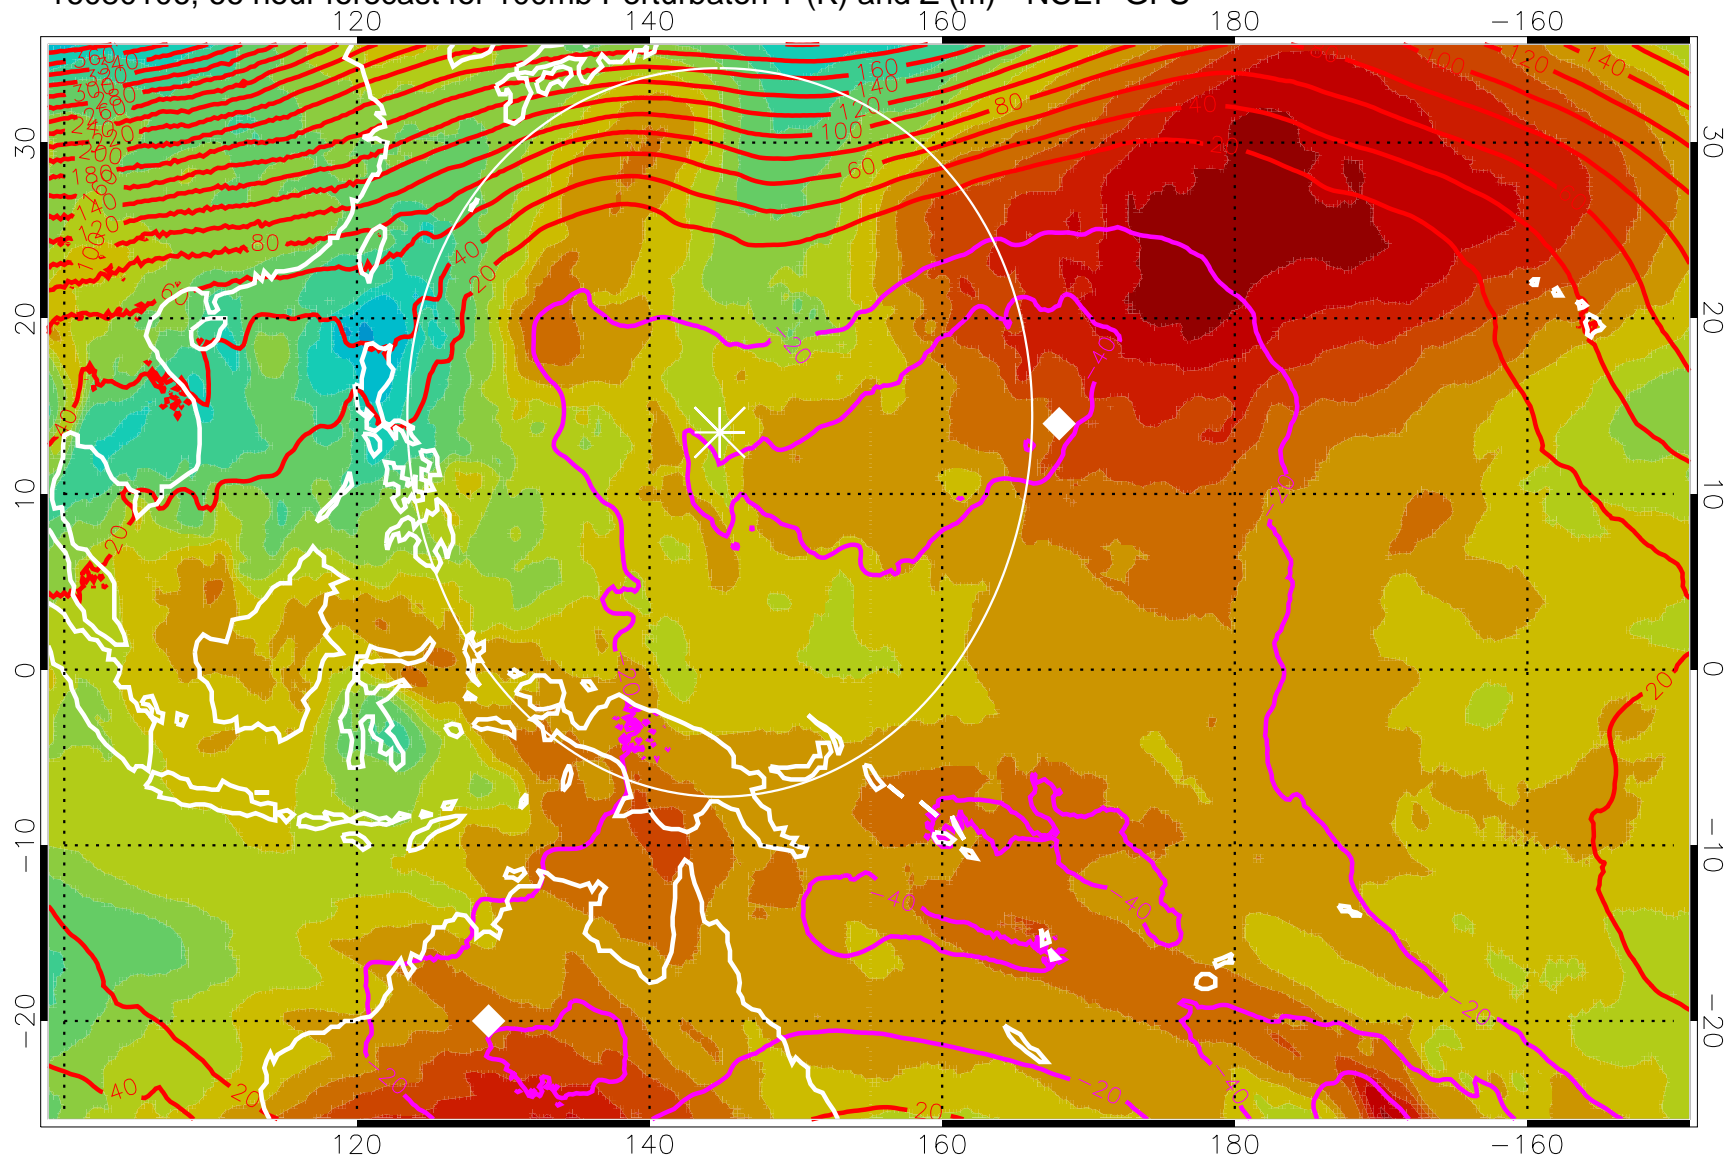

16080106, 66 hour forecast for 100mb Perturbaton T (K) and Z (m)-- NCEP GFS

Contours are 100 mbar Z perturbation (m)
Positive Z Contours
Negative Z Contours
Diamonds-mean pos. of anticyclones

Range ring of 2304 km