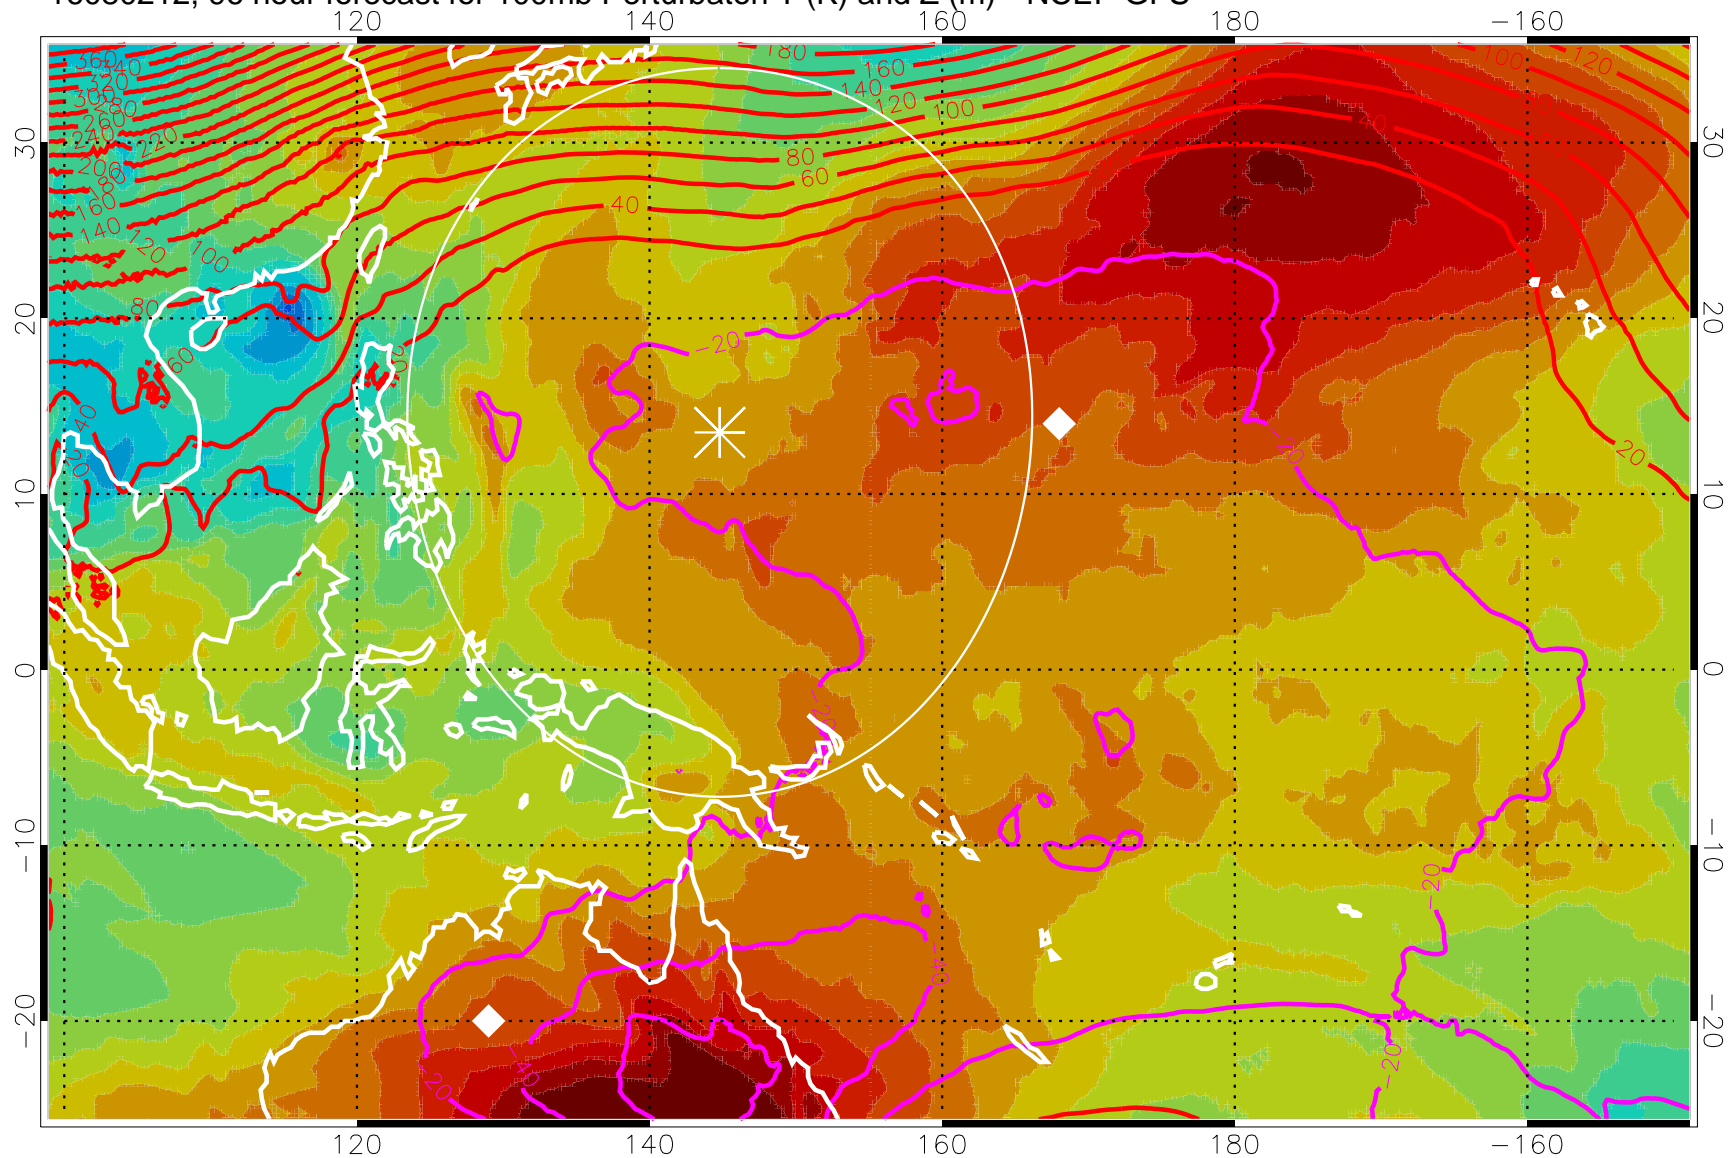

16080212, 96 hour forecast for 100mb Perturbaton T (K) and Z (m)-- NCEP GFS

Contours are 100 mbar Z perturbation (m)
Positive Z Contours
Negative Z Contours
Diamonds-mean pos. of anticyclones

Range ring of 2304 km