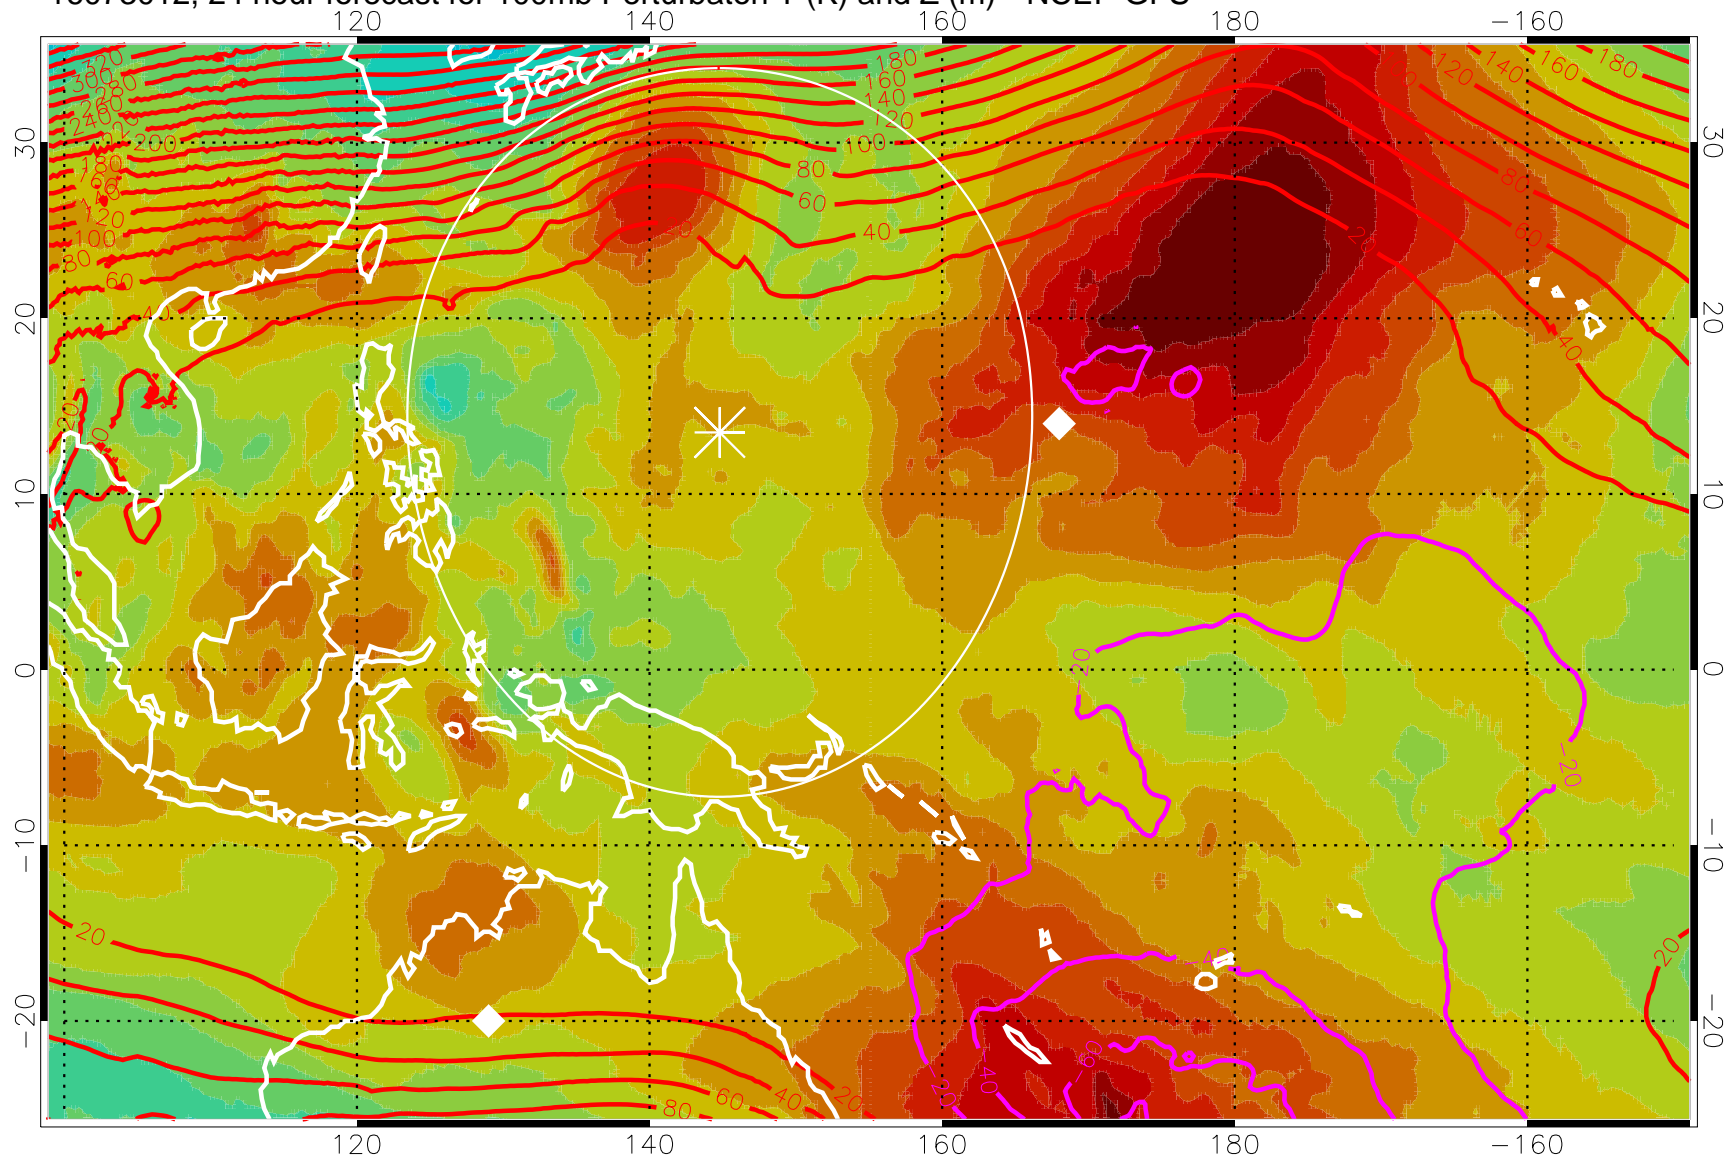

16073012, 24 hour forecast for 100mb Perturbaton T (K) and Z (m)-- NCEP GFS

Contours are 100 mbar Z perturbation (m)
Positive Z Contours
Negative Z Contours
Diamonds-mean pos. of anticyclones

Range ring of 2304 km