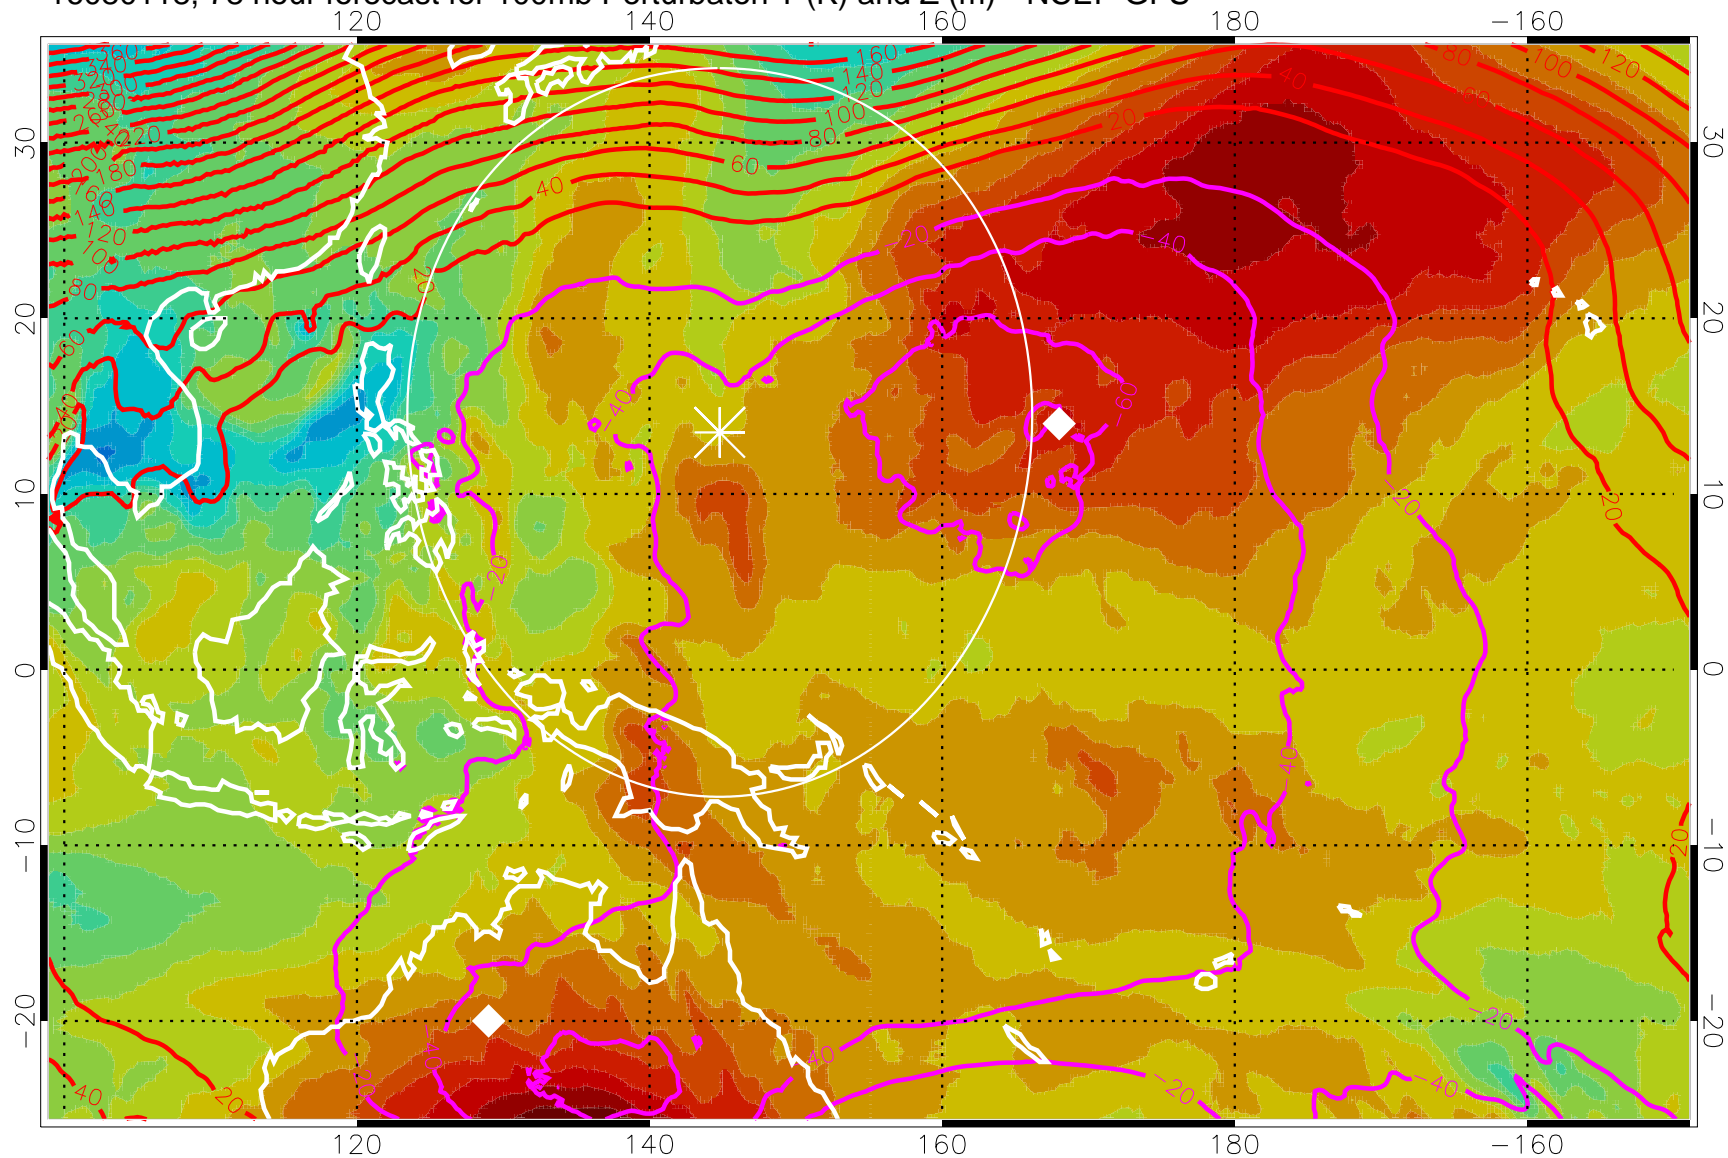

16080118, 78 hour forecast for 100mb Perturbaton T (K) and Z (m)-- NCEP GFS

Contours are 100 mbar Z perturbation (m)
Positive Z Contours
Negative Z Contours
Diamonds-mean pos. of anticyclones

Range ring of 2304 km