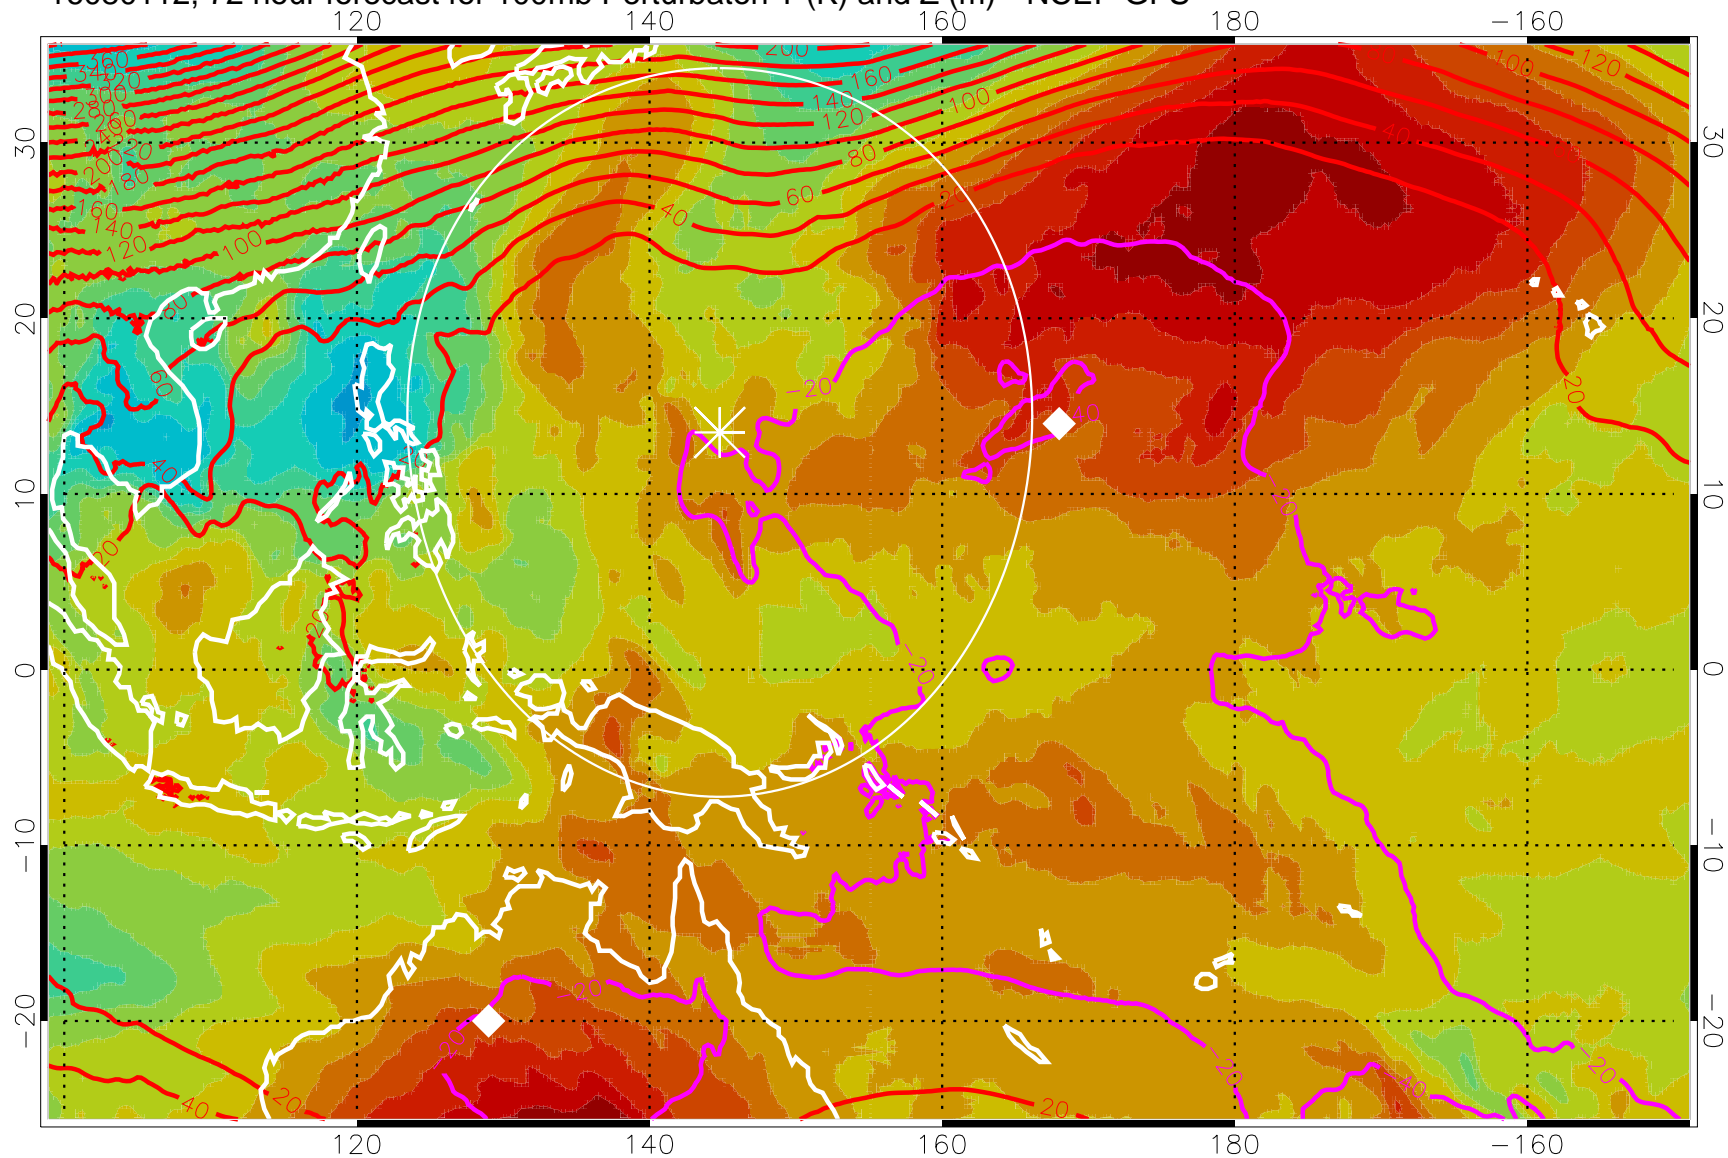

16080112, 72 hour forecast for 100mb Perturbaton T (K) and Z (m)-- NCEP GFS

Contours are 100 mbar Z perturbation (m)
Positive Z Contours
Negative Z Contours
Diamonds-mean pos. of anticyclones

Range ring of 2304 km