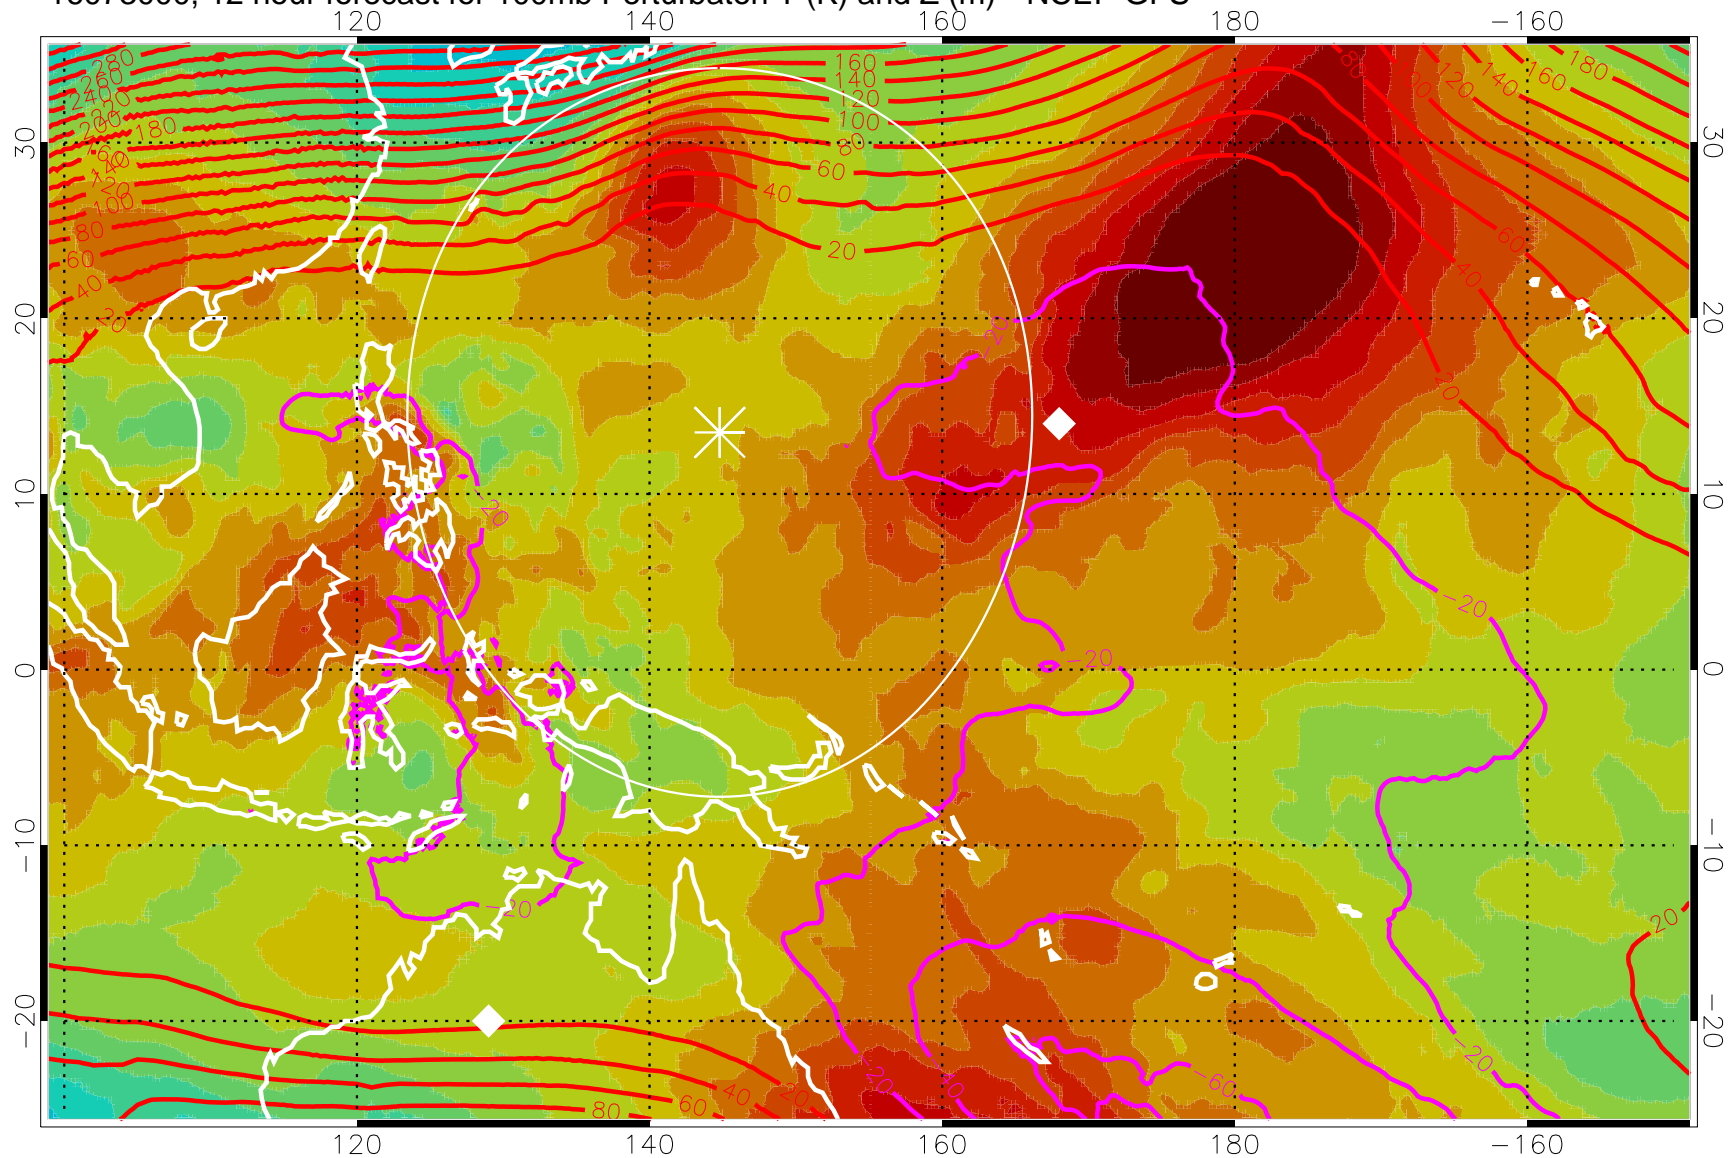

16073000, 12 hour forecast for 100mb Perturbaton T (K) and Z (m)-- NCEP GFS

Contours are 100 mbar Z perturbation (m)
Positive Z Contours
Negative Z Contours
Diamonds-mean pos. of anticyclones

Range ring of 2304 km