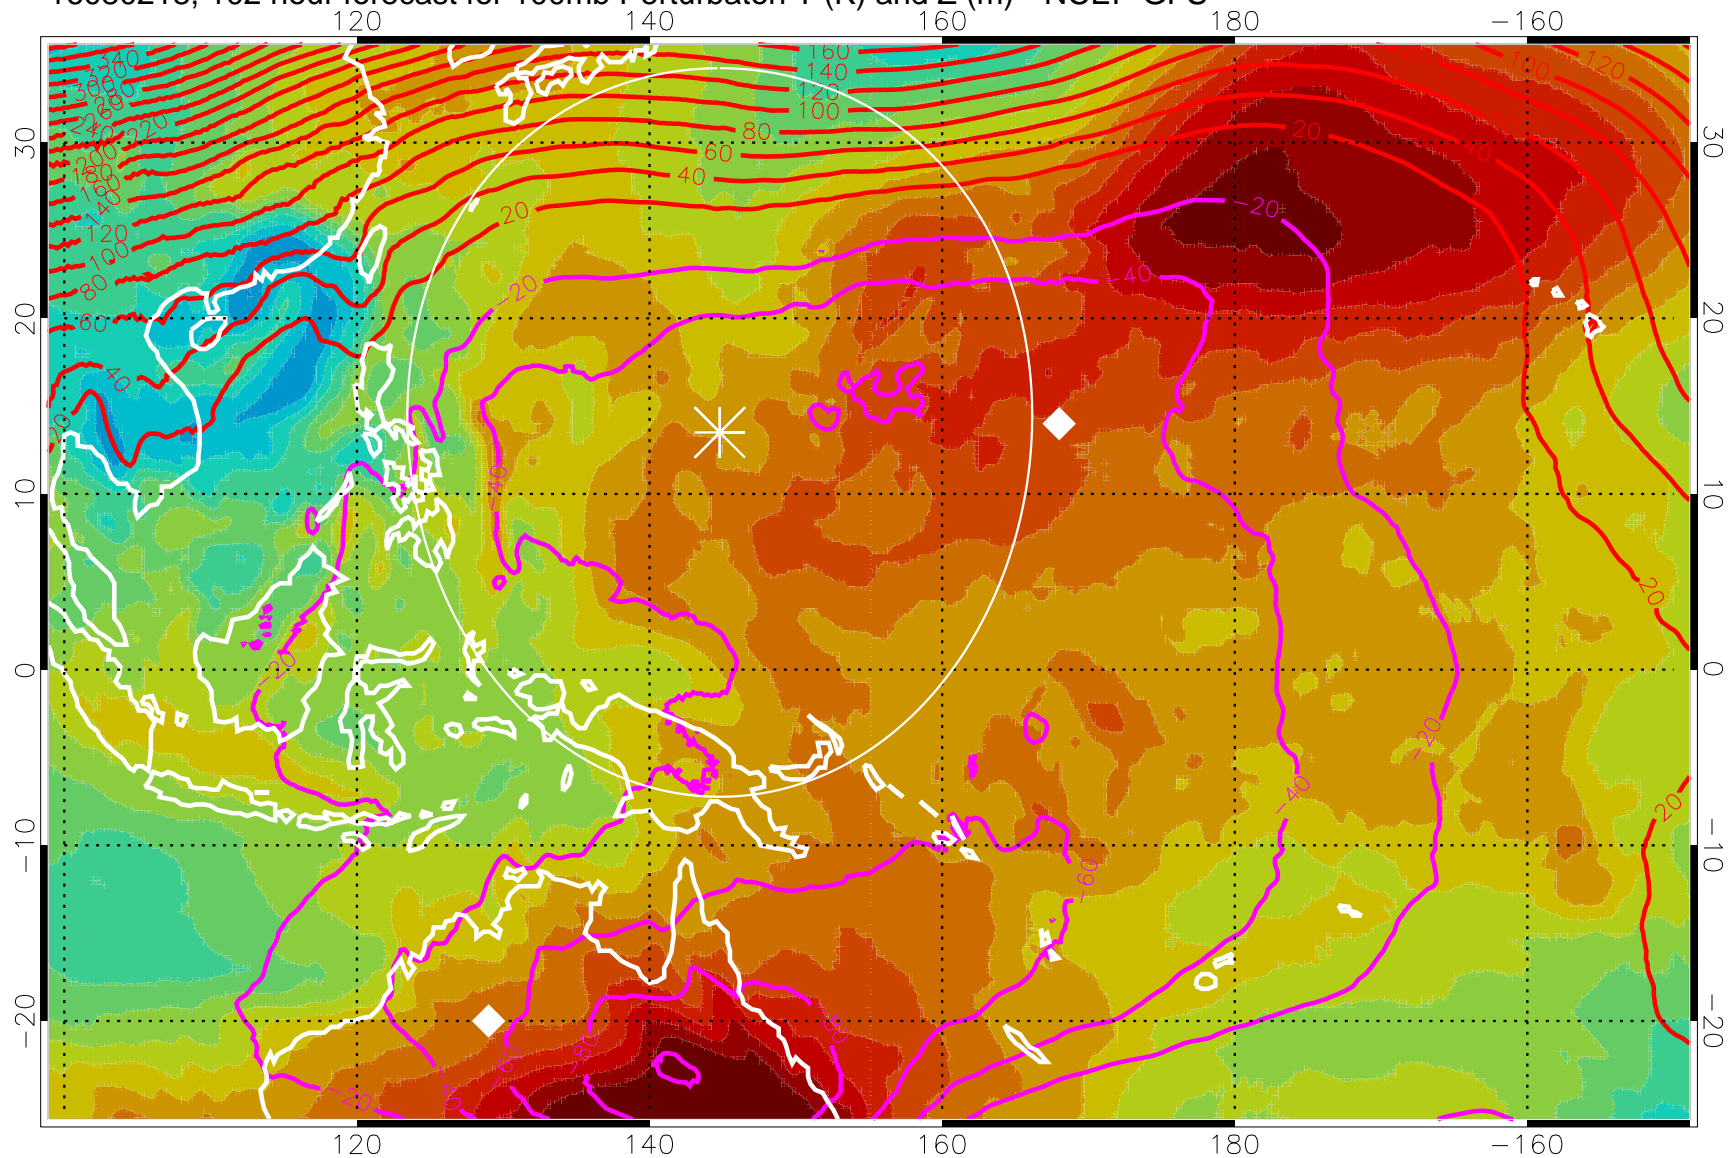

16080218, 102 hour forecast for 100mb Perturbaton T (K) and Z (m)-- NCEP GFS

Contours are 100 mbar Z perturbation (m)
Positive Z Contours
Negative Z Contours
Diamonds-mean pos. of anticyclones

Range ring of 2304 km