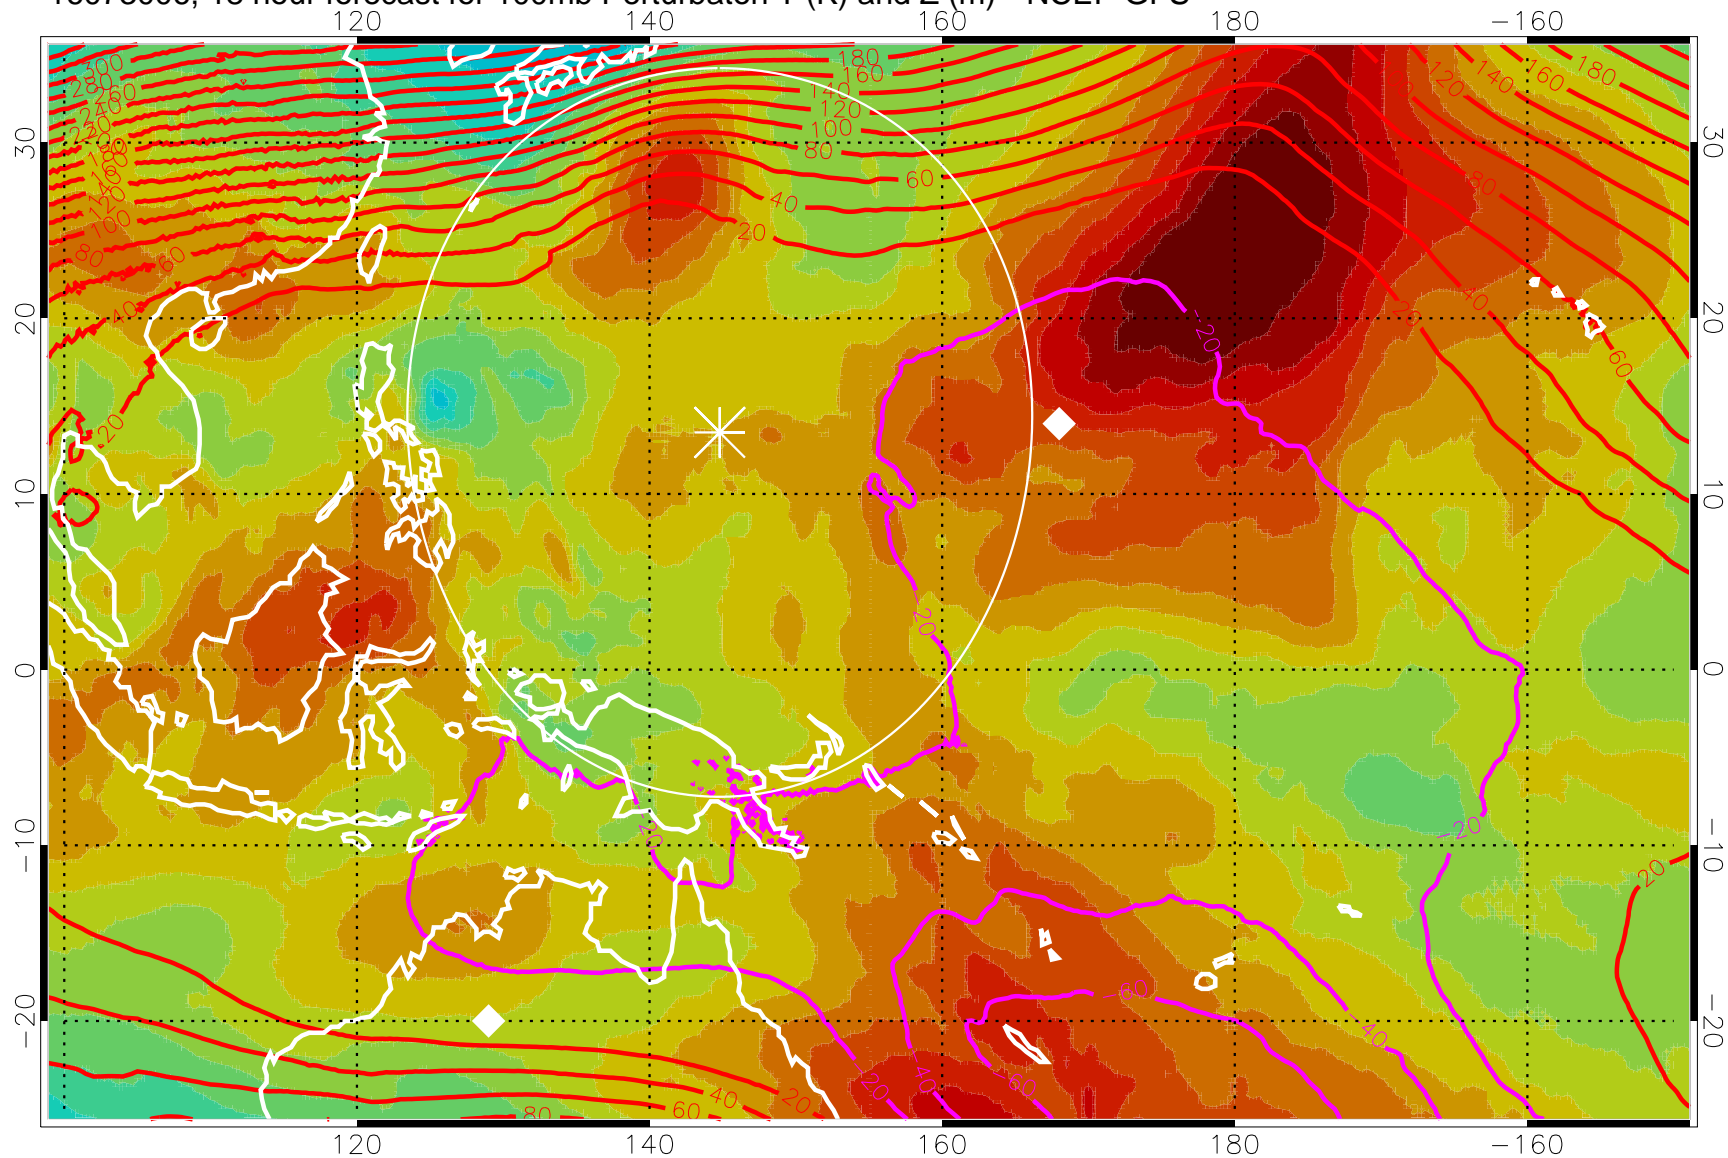

16073006, 18 hour forecast for 100mb Perturbaton T (K) and Z (m)-- NCEP GFS

Contours are 100 mbar Z perturbation (m)
Positive Z Contours
Negative Z Contours
Diamonds-mean pos. of anticyclones

Range ring of 2304 km