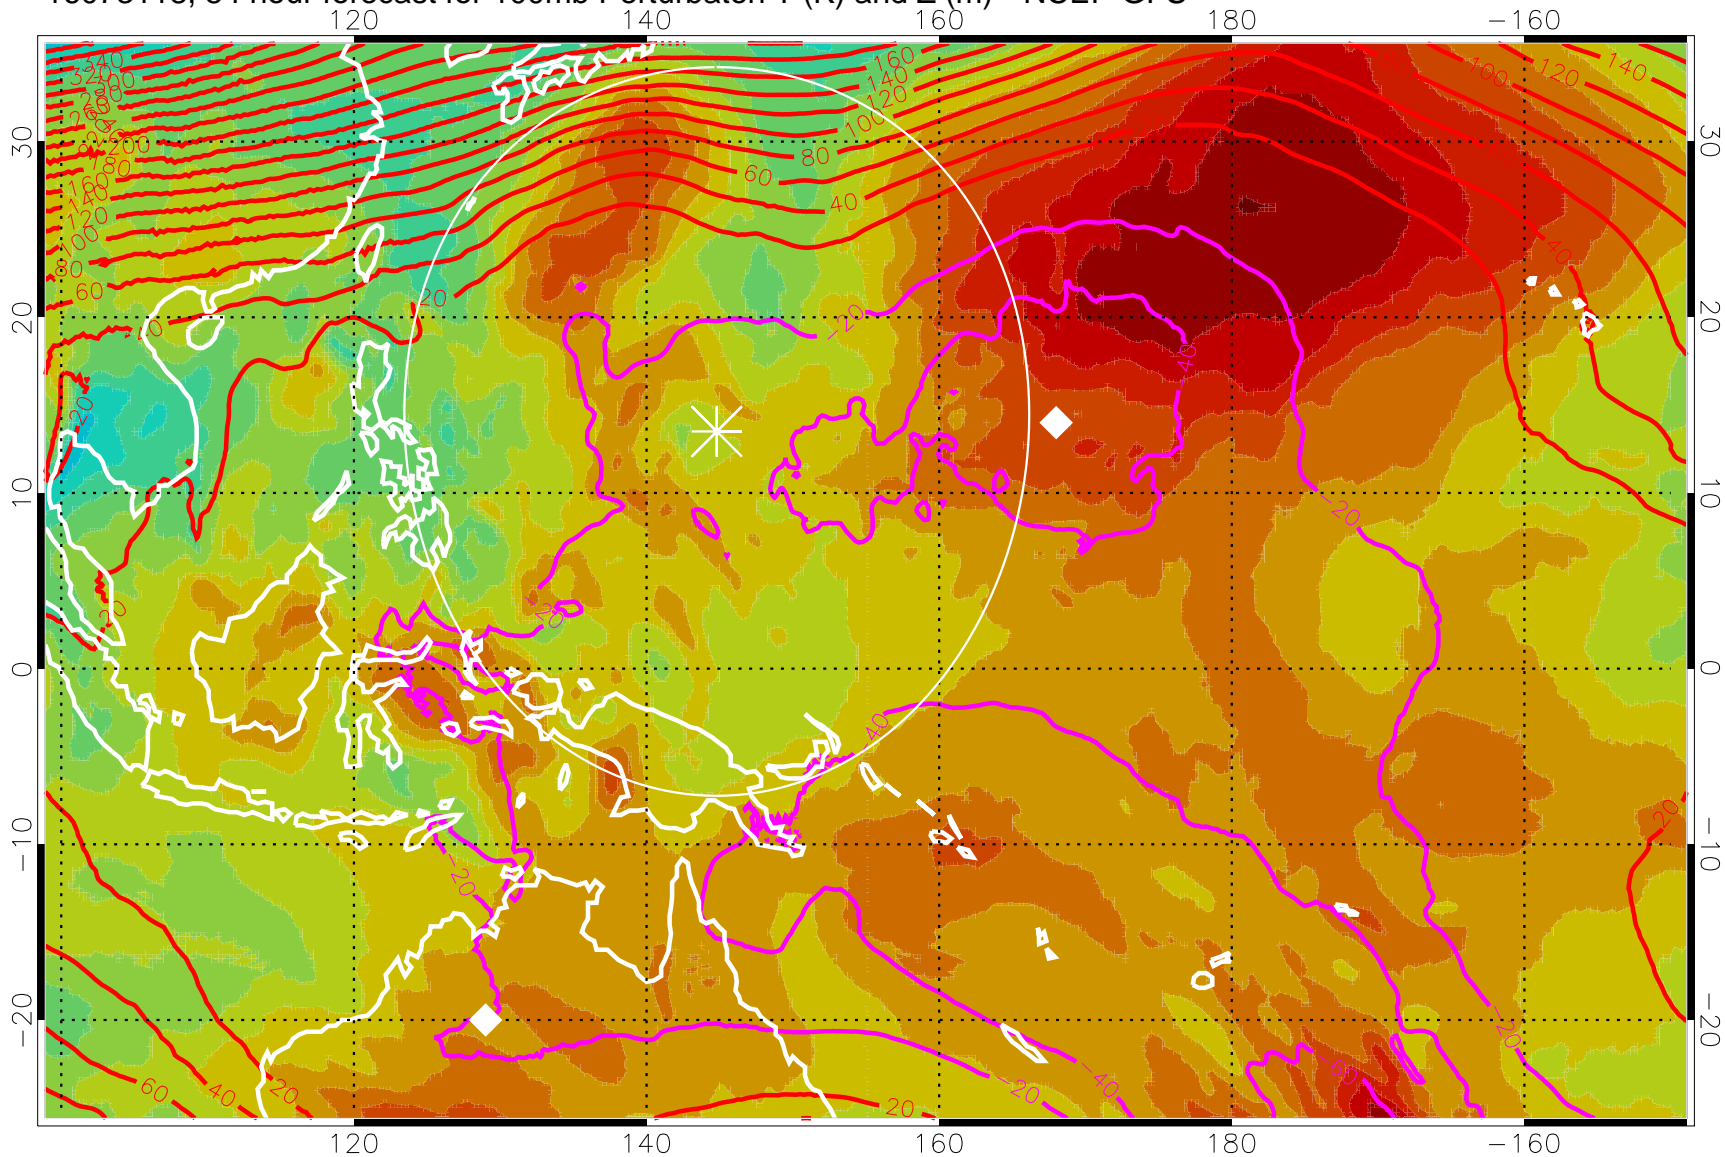

16073118, 54 hour forecast for 100mb Perturbaton T (K) and Z (m)-- NCEP GFS

Contours are 100 mbar Z perturbation (m)
Positive Z Contours
Negative Z Contours
Diamonds-mean pos. of anticyclones

Range ring of 2304 km