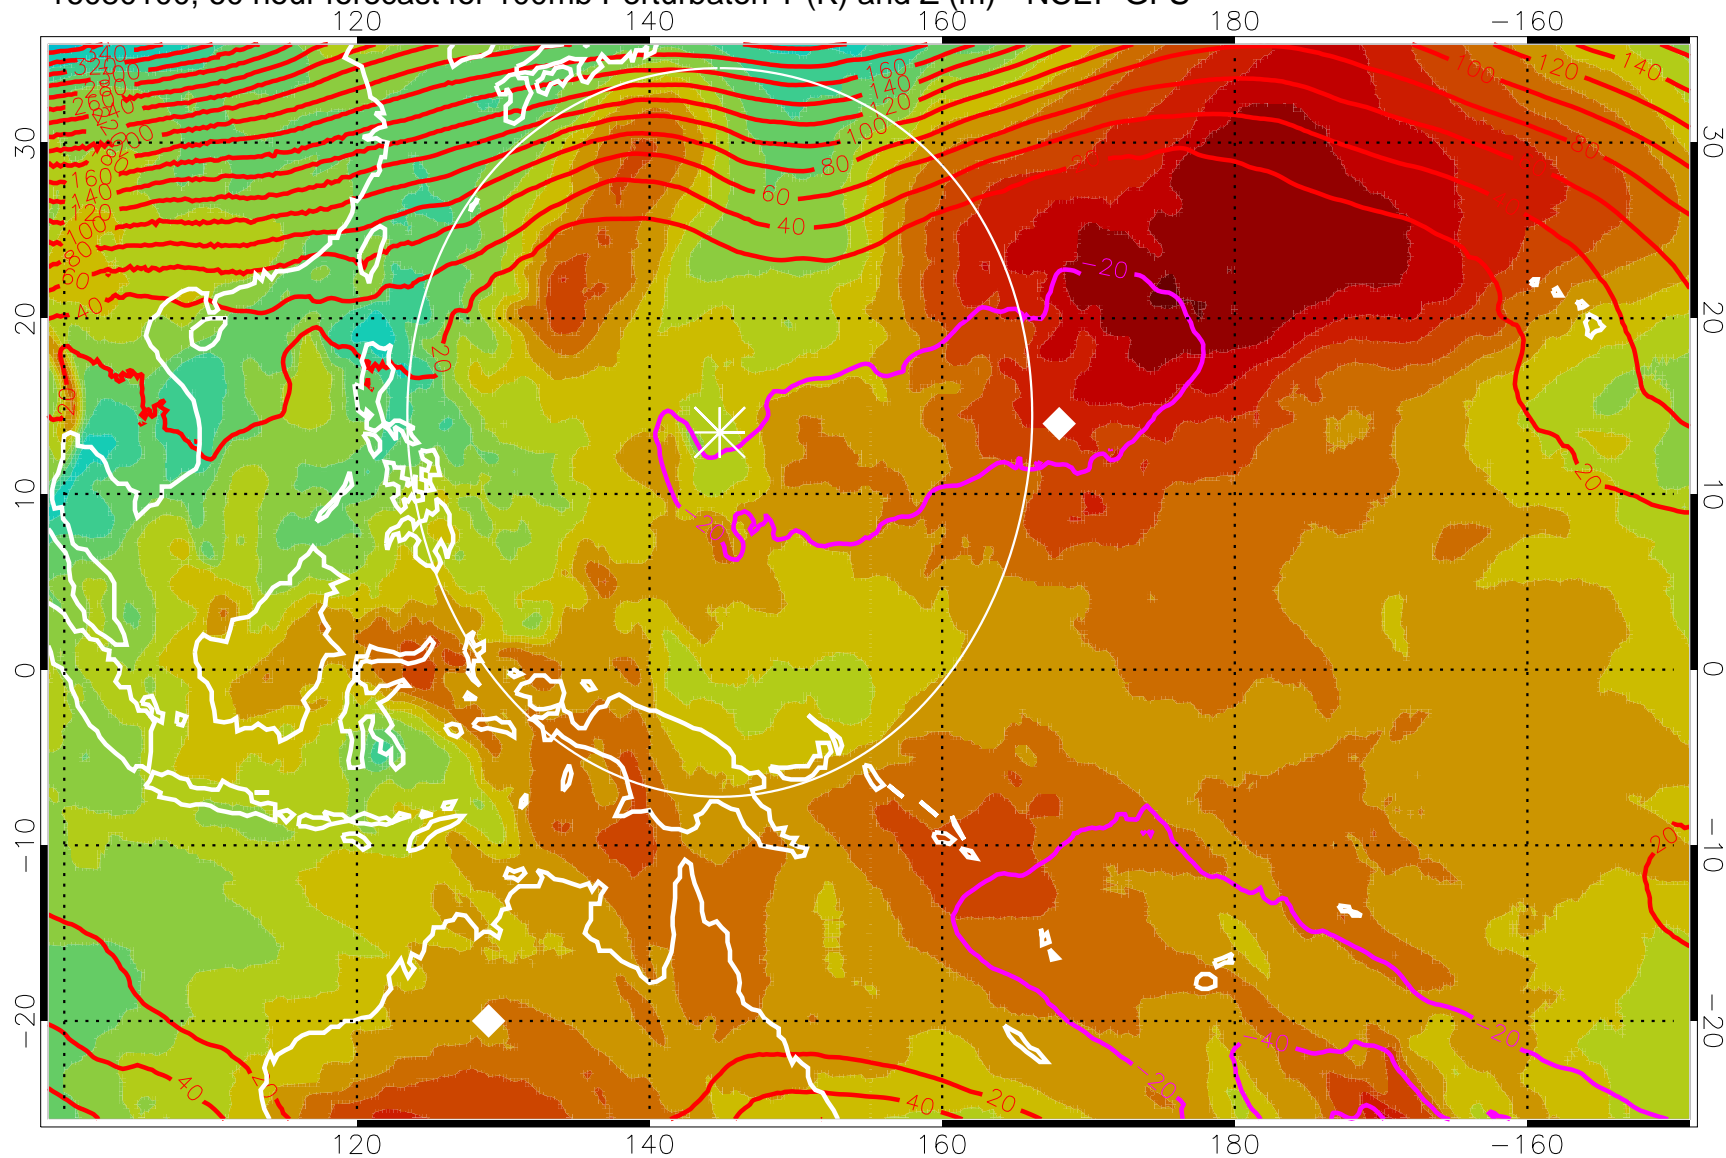

16080100, 60 hour forecast for 100mb Perturbaton T (K) and Z (m)-- NCEP GFS

Contours are 100 mbar Z perturbation (m)
Positive Z Contours
Negative Z Contours
Diamonds-mean pos. of anticyclones

Range ring of 2304 km