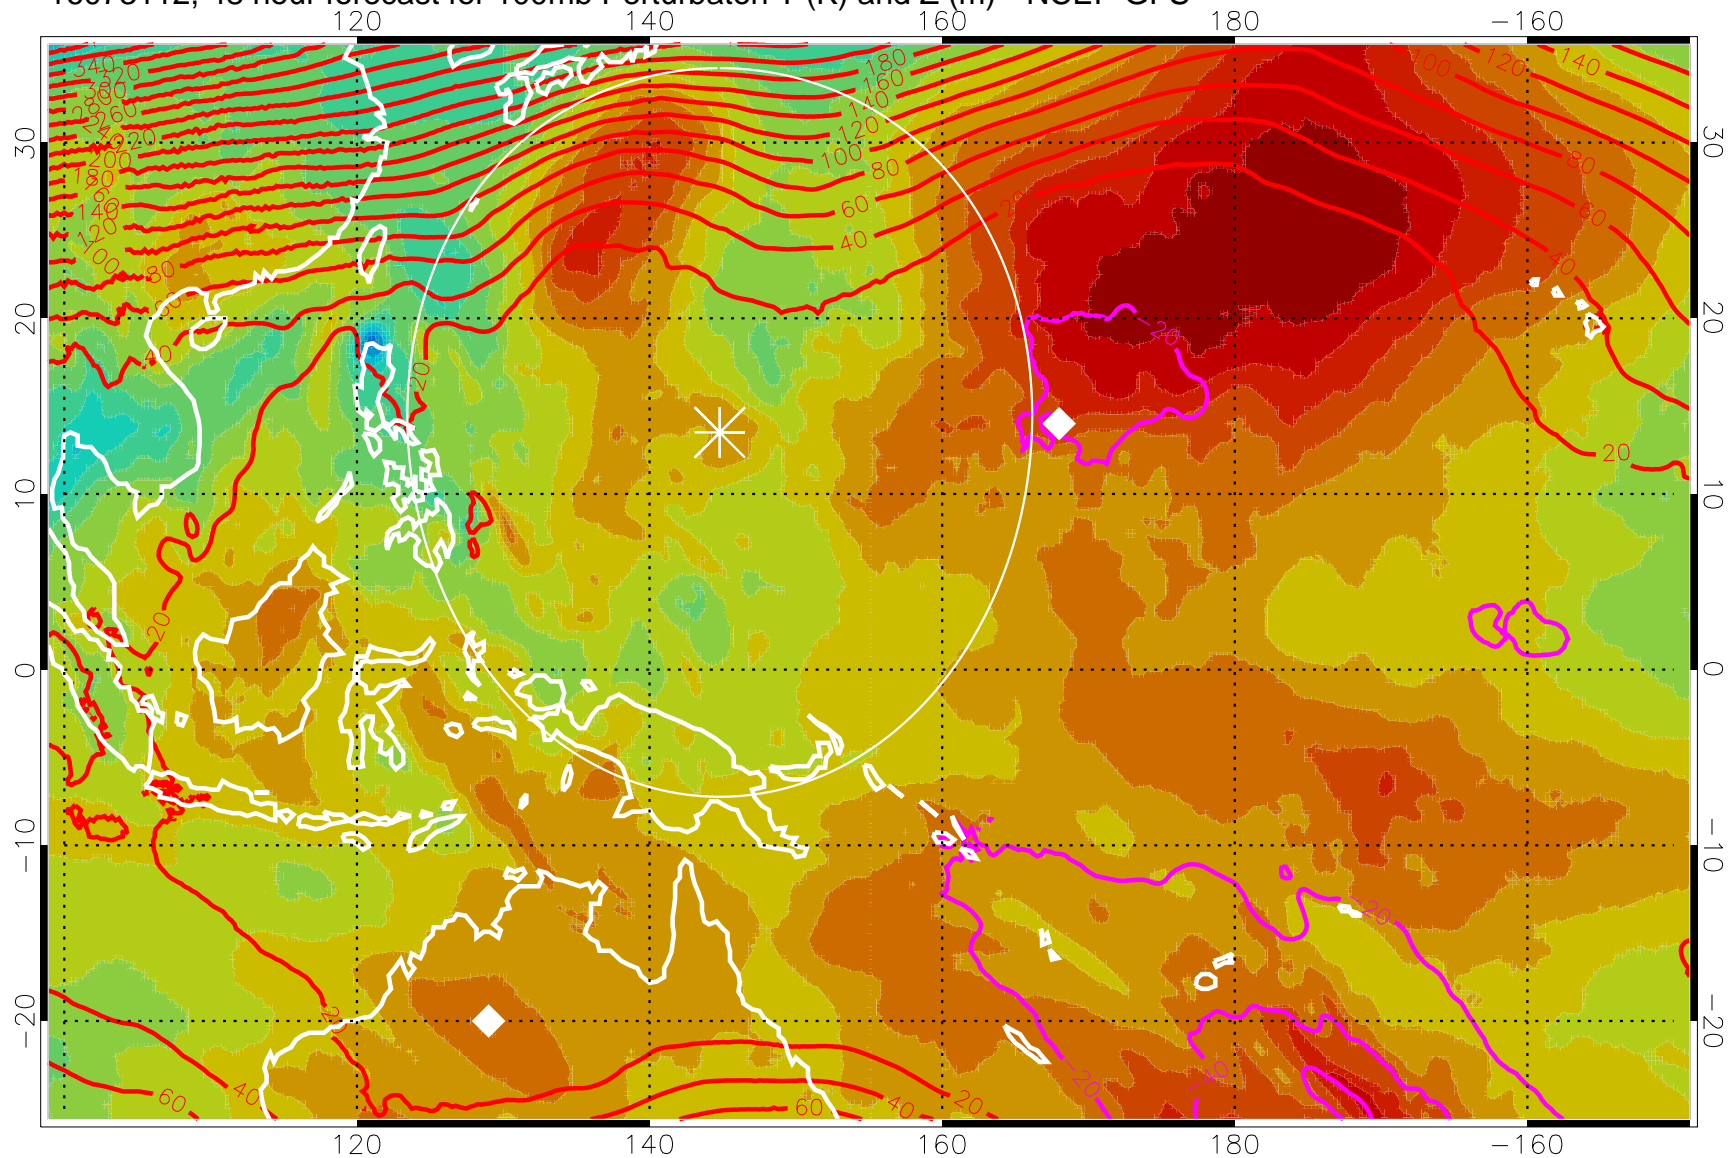

16073112, 48 hour forecast for 100mb Perturbaton T (K) and Z (m)-- NCEP GFS

Contours are 100 mbar Z perturbation (m)
Positive Z Contours
Negative Z Contours
Diamonds-mean pos. of anticyclones

Range ring of 2304 km