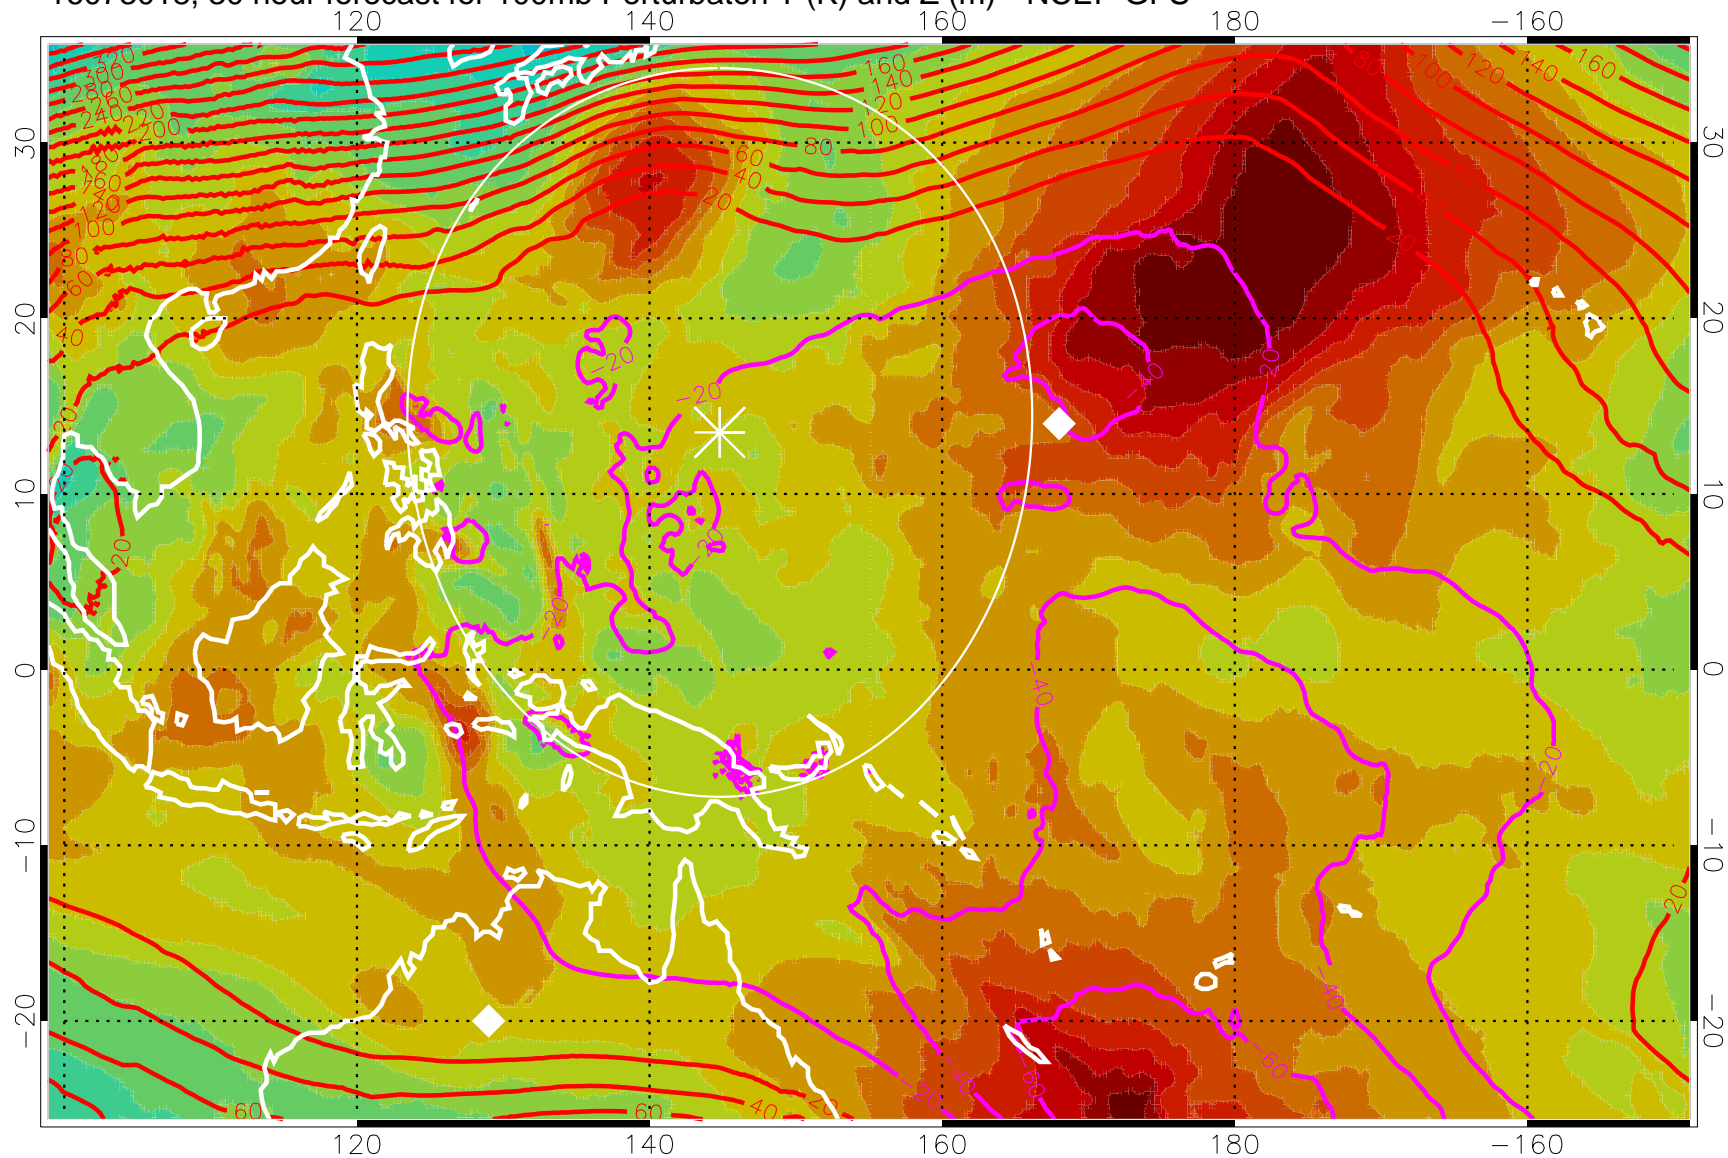

16073018, 30 hour forecast for 100mb Perturbaton T (K) and Z (m)-- NCEP GFS

Contours are 100 mbar Z perturbation (m)
Positive Z Contours
Negative Z Contours
Diamonds-mean pos. of anticyclones

Range ring of 2304 km