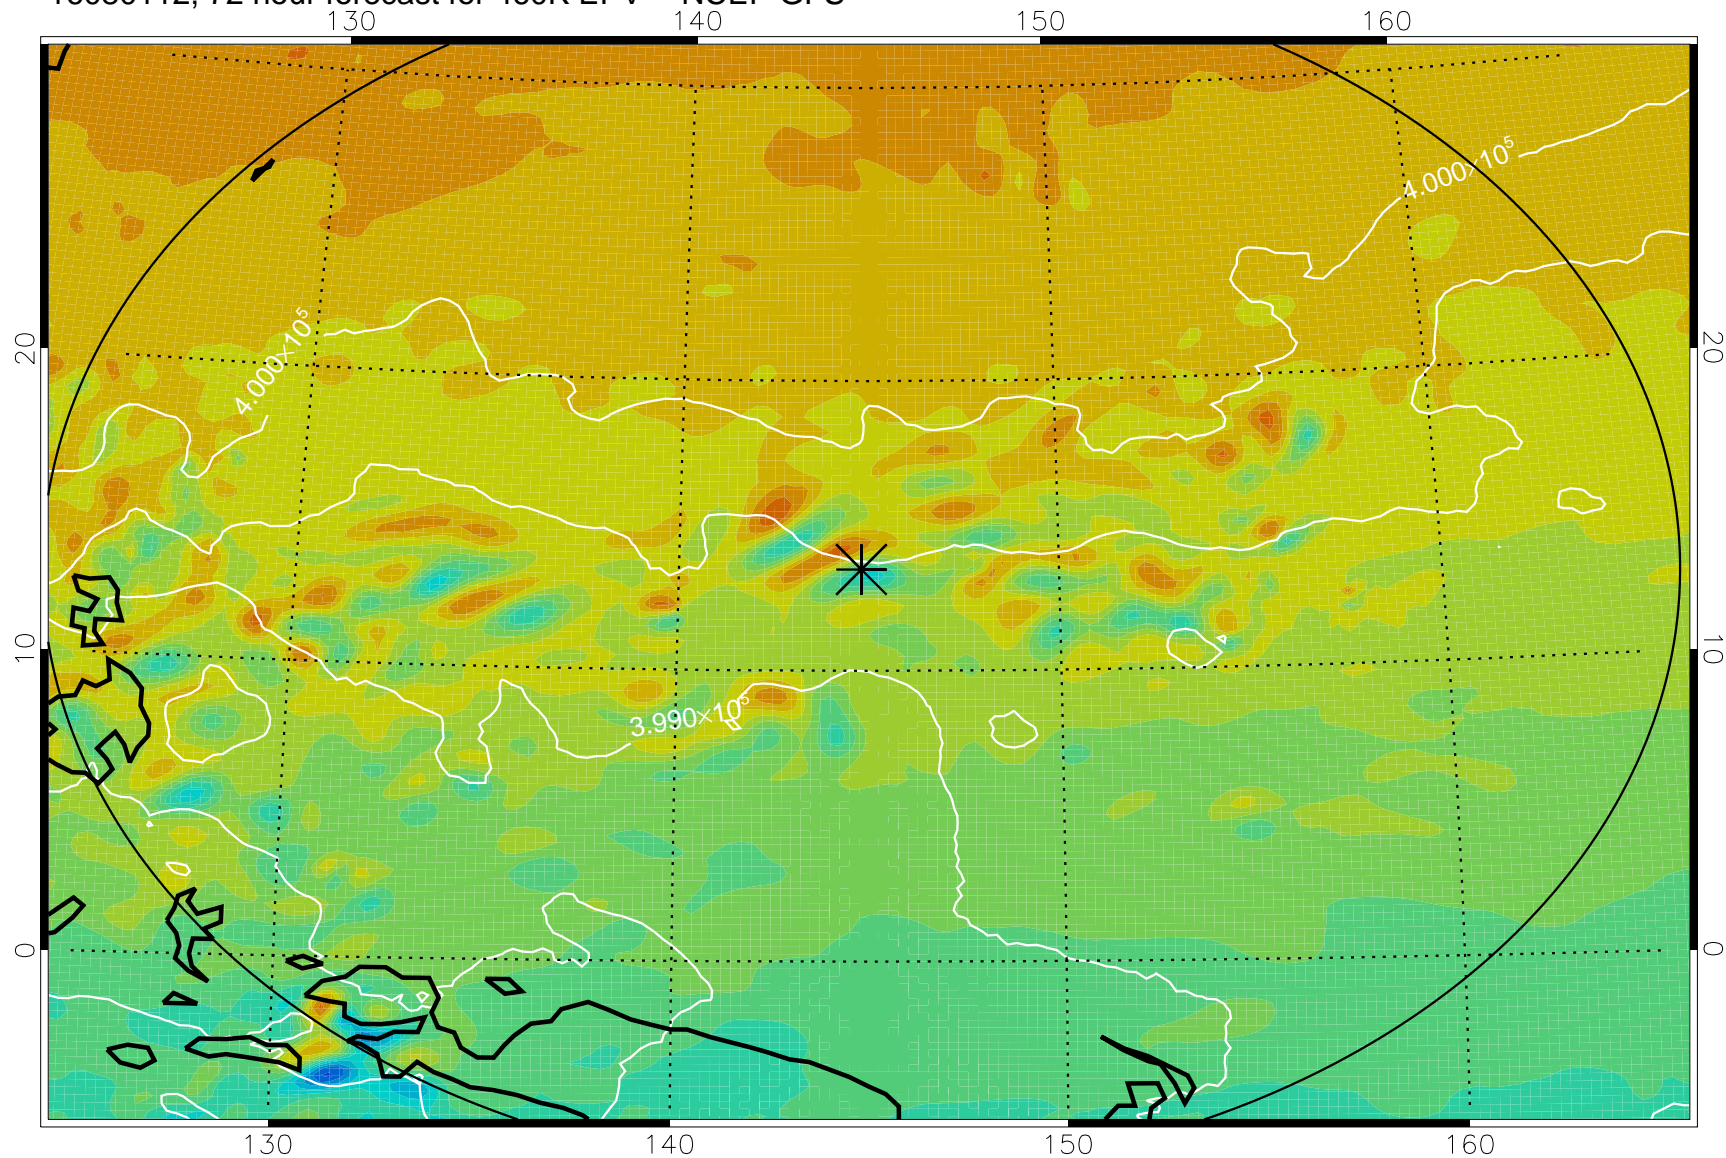

16073106, 42 hour forecast for 460K EPV -- NCEP GFS

460K Montgomery Streamfunction, white

Range ring of 2304 km

16073112, 48 hour forecast for 460K EPV -- NCEP GFS

460K Montgomery Streamfunction, white

Range ring of 2304 km

16073118, 54 hour forecast for 460K EPV -- NCEP GFS

460K Montgomery Streamfunction, white

Range ring of 2304 km

16080100, 60 hour forecast for 460K EPV -- NCEP GFS

460K Montgomery Streamfunction, white

Range ring of 2304 km

16080106, 66 hour forecast for 460K EPV -- NCEP GFS

460K Montgomery Streamfunction, white

Range ring of 2304 km

16080112, 72 hour forecast for 460K EPV -- NCEP GFS

460K Montgomery Streamfunction, white

Range ring of 2304 km

16080118, 78 hour forecast for 460K EPV -- NCEP GFS

460K Montgomery Streamfunction, white

Range ring of 2304 km

16080200, 84 hour forecast for 460K EPV -- NCEP GFS

460K Montgomery Streamfunction, white

Range ring of 2304 km