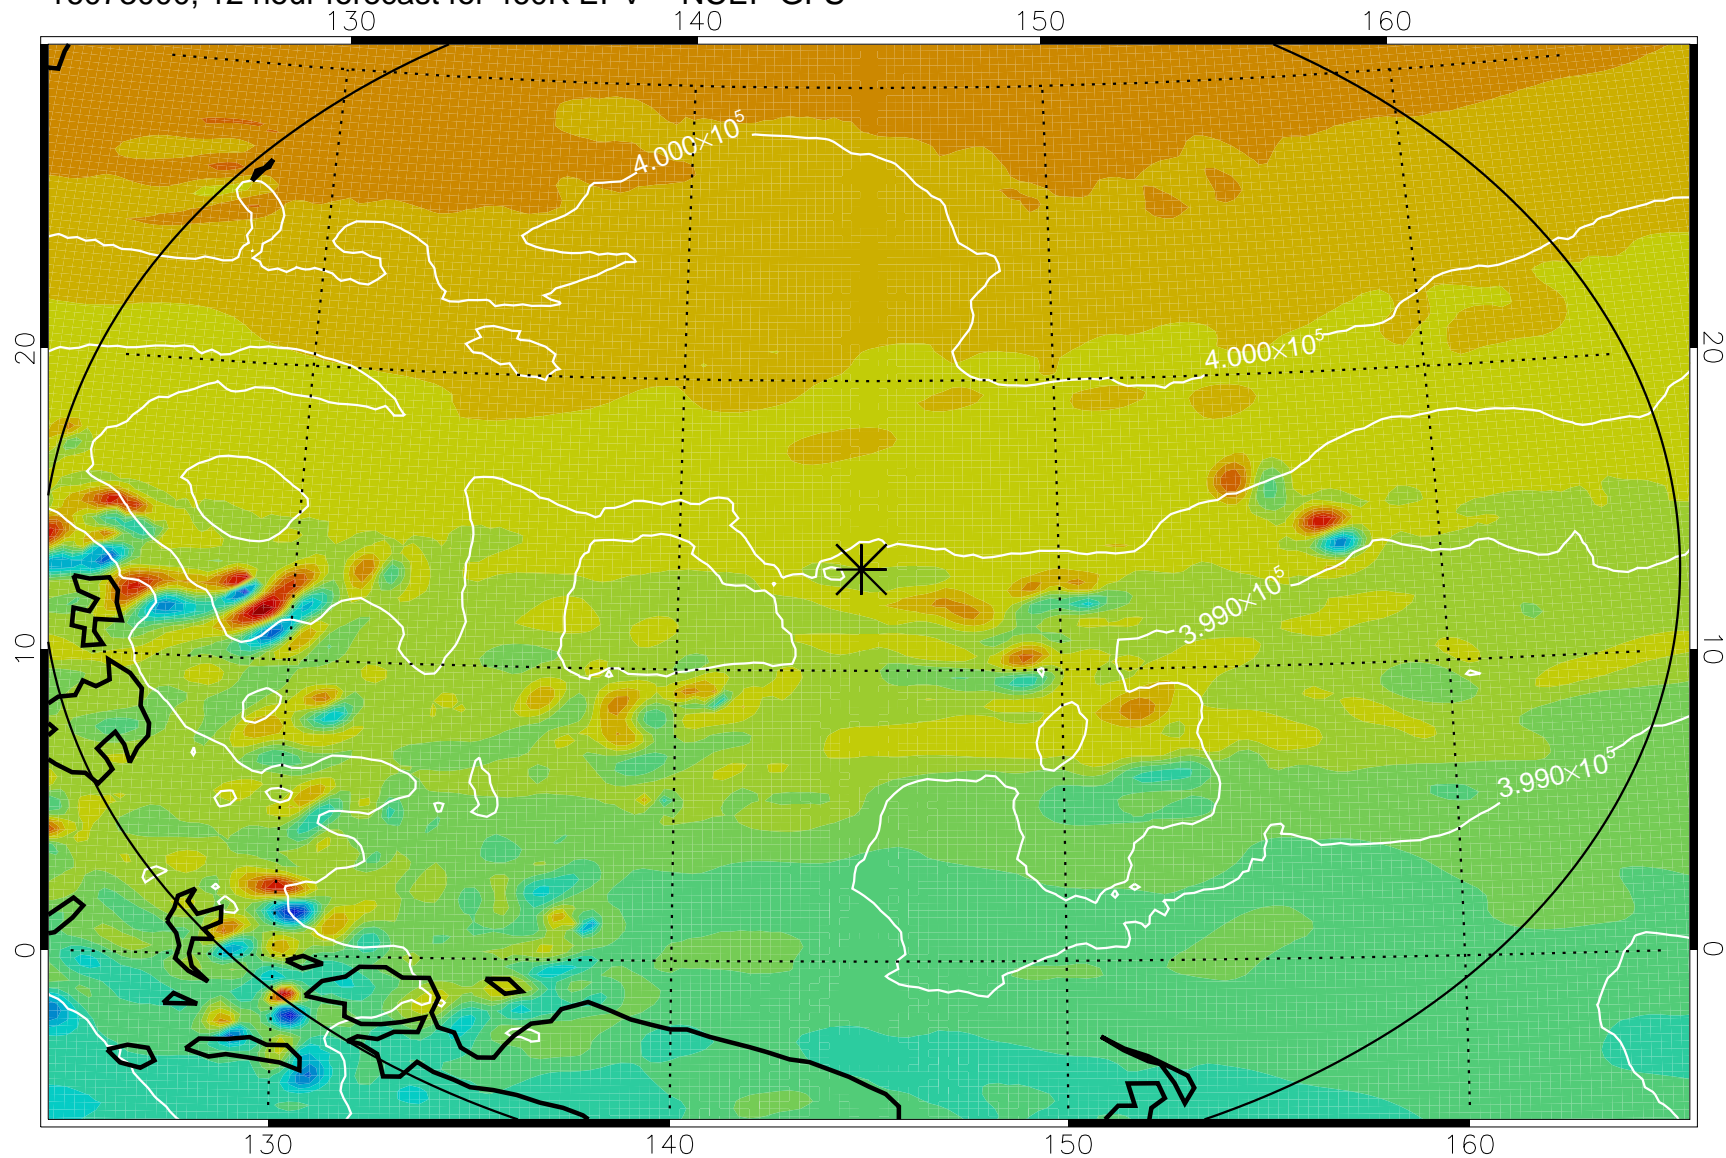

16072918, 6 hour forecast for 460K EPV -- NCEP GFS

460K Montgomery Streamfunction, white

Range ring of 2304 km

16073000, 12 hour forecast for 460K EPV -- NCEP GFS

460K Montgomery Streamfunction, white

Range ring of 2304 km

16073006, 18 hour forecast for 460K EPV -- NCEP GFS

460K Montgomery Streamfunction, white

Range ring of 2304 km

16073012, 24 hour forecast for 460K EPV -- NCEP GFS

460K Montgomery Streamfunction, white

Range ring of 2304 km

16073018, 30 hour forecast for 460K EPV -- NCEP GFS

460K Montgomery Streamfunction, white

Range ring of 2304 km

16073100, 36 hour forecast for 460K EPV -- NCEP GFS

460K Montgomery Streamfunction, white

Range ring of 2304 km

16080118, 78 hour forecast for 460K EPV -- NCEP GFS

460K Montgomery Streamfunction, white

Range ring of 2304 km

16080200, 84 hour forecast for 460K EPV -- NCEP GFS

460K Montgomery Streamfunction, white

Range ring of 2304 km