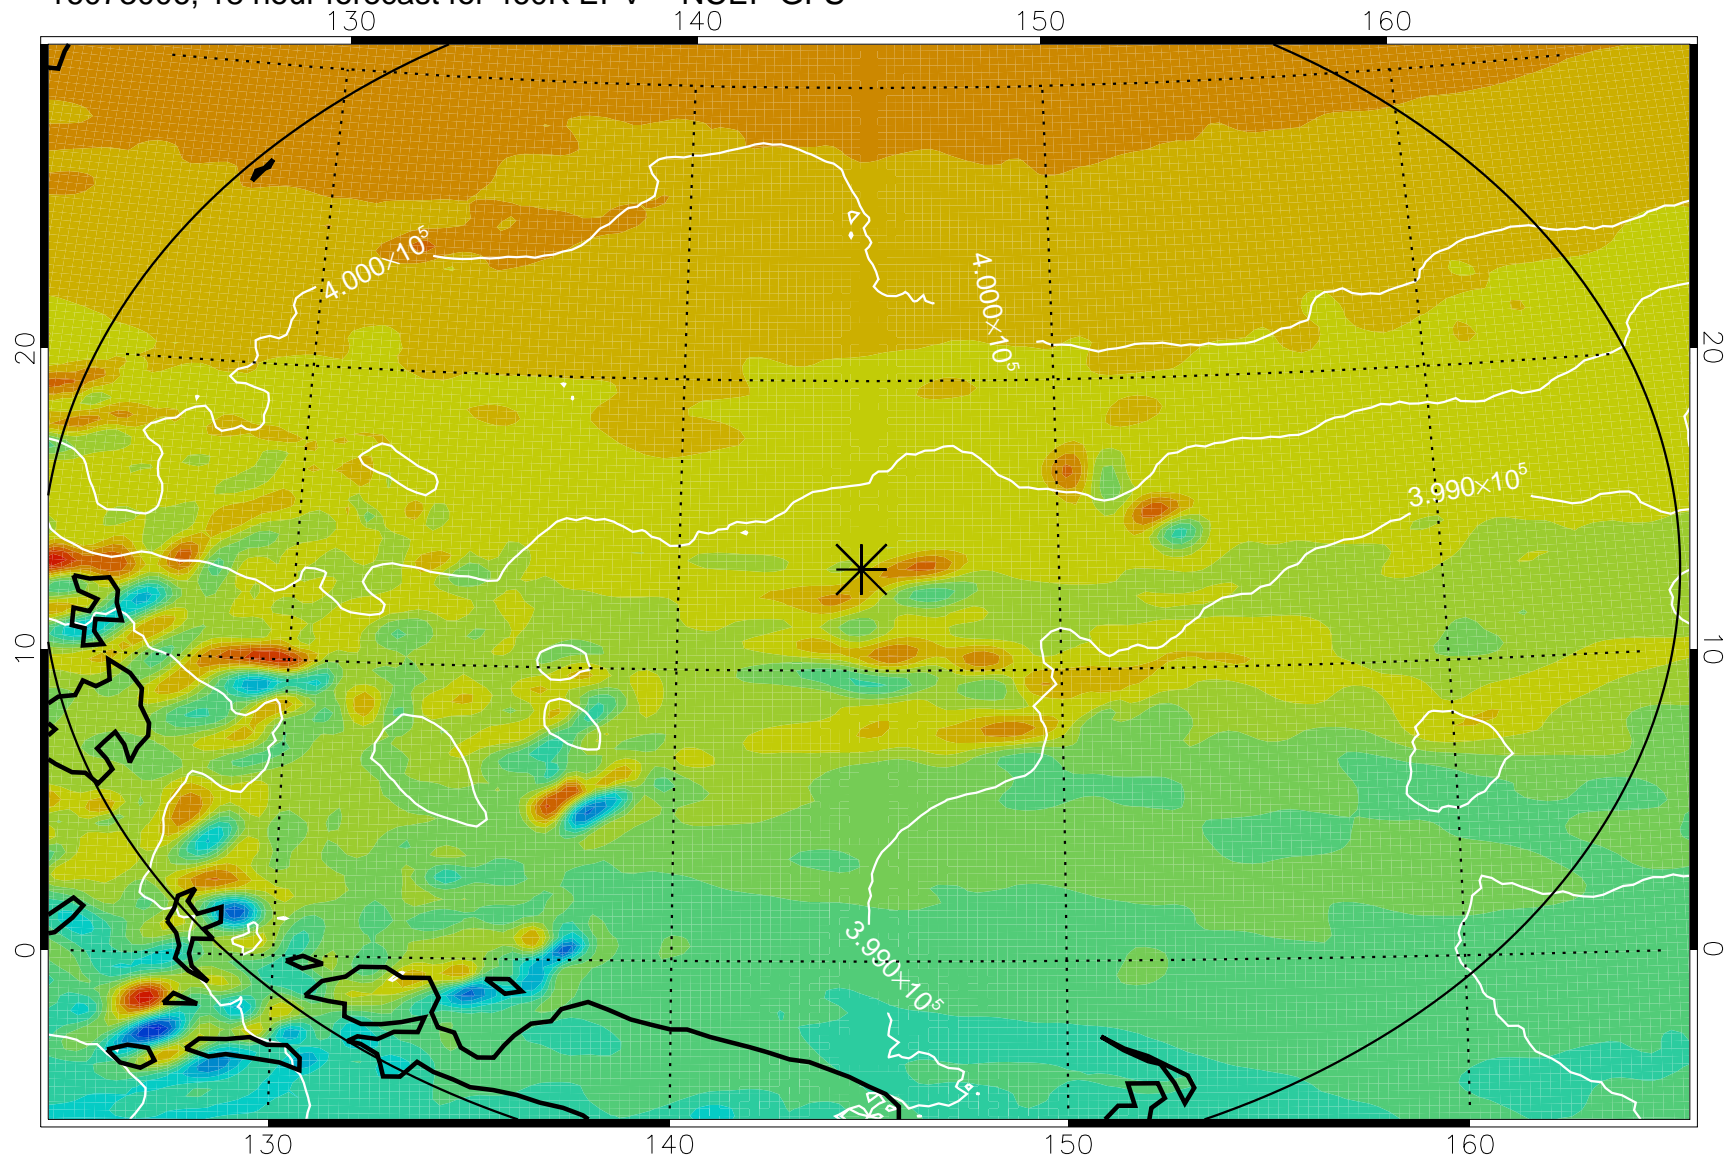

16072918, 6 hour forecast for 460K EPV -- NCEP GFS

460K Montgomery Streamfunction, white

Range ring of 2304 km

16073000, 12 hour forecast for 460K EPV -- NCEP GFS

460K Montgomery Streamfunction, white

Range ring of 2304 km

16073006, 18 hour forecast for 460K EPV -- NCEP GFS

460K Montgomery Streamfunction, white

Range ring of 2304 km

16073012, 24 hour forecast for 460K EPV -- NCEP GFS

460K Montgomery Streamfunction, white

Range ring of 2304 km

16073018, 30 hour forecast for 460K EPV -- NCEP GFS

460K Montgomery Streamfunction, white

Range ring of 2304 km

16073100, 36 hour forecast for 460K EPV -- NCEP GFS

460K Montgomery Streamfunction, white

Range ring of 2304 km

16080118, 78 hour forecast for 460K EPV -- NCEP GFS

460K Montgomery Streamfunction, white

Range ring of 2304 km

16080200, 84 hour forecast for 460K EPV -- NCEP GFS

460K Montgomery Streamfunction, white

Range ring of 2304 km