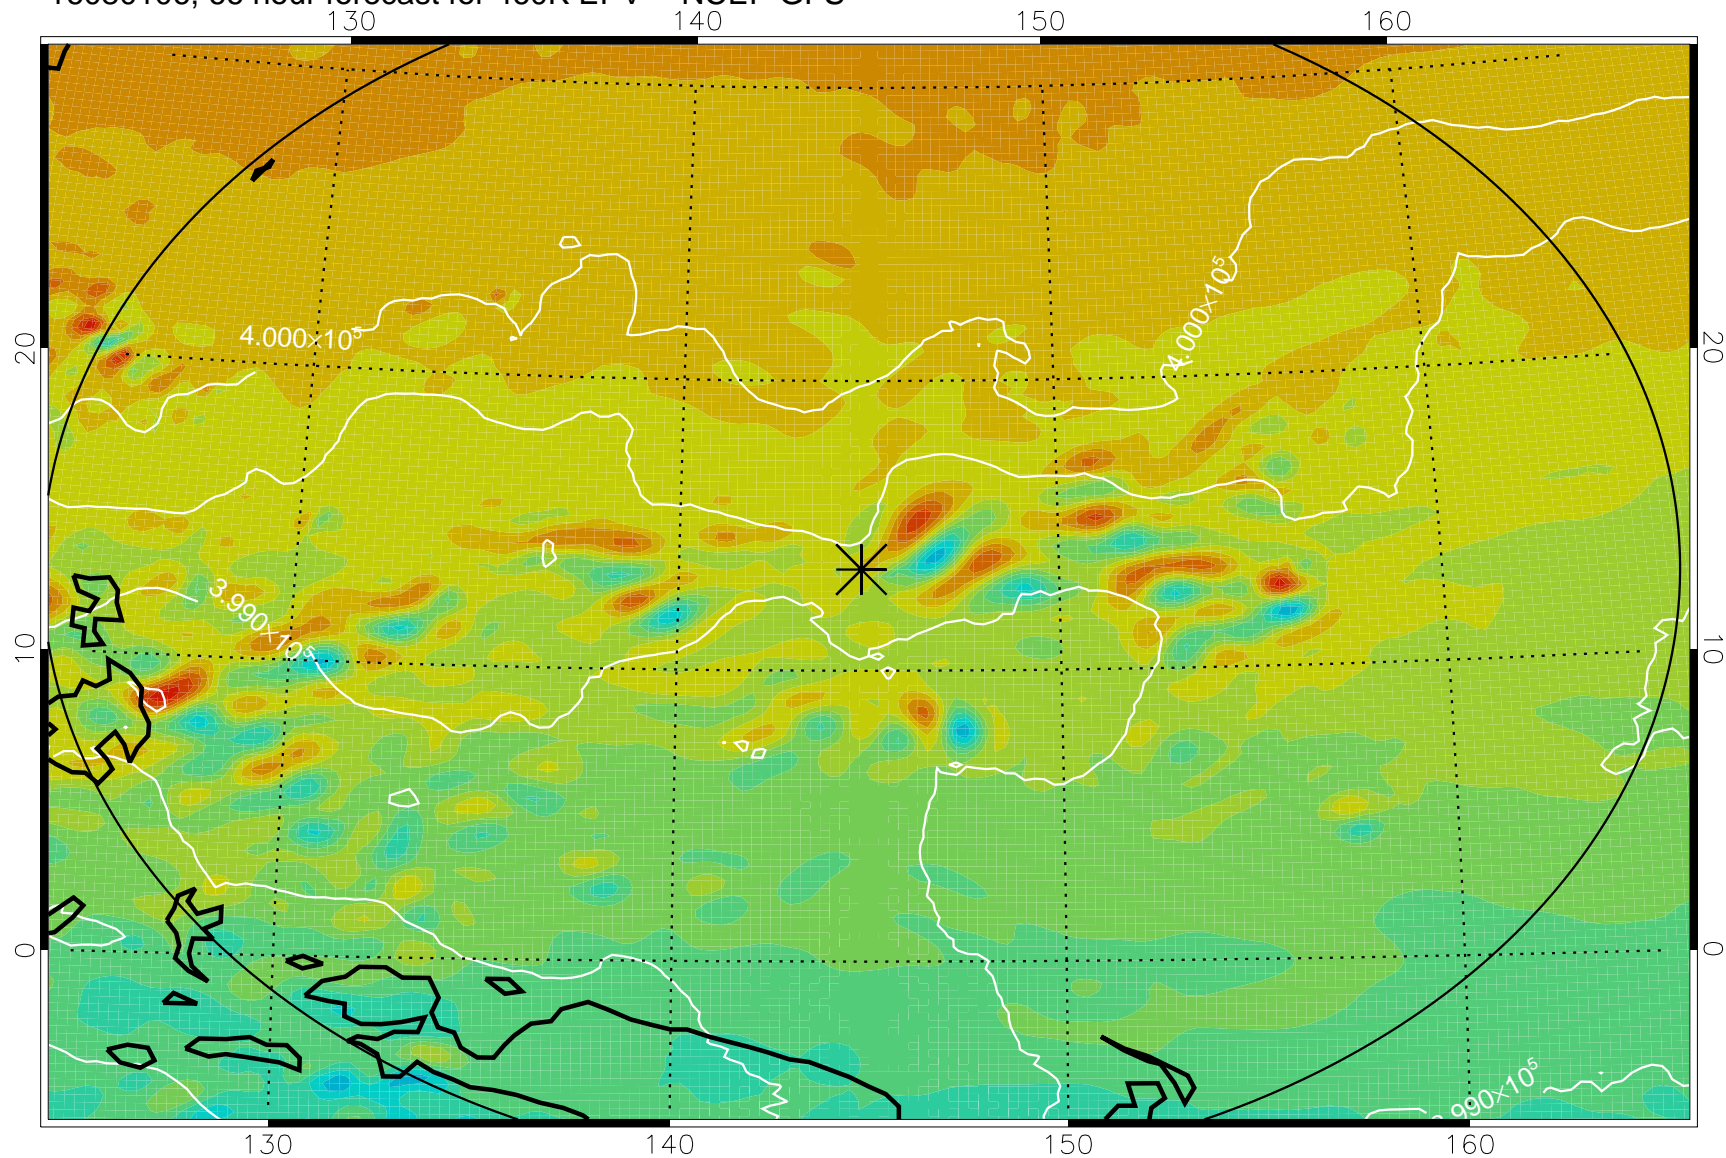

16073118, 54 hour forecast for 460K EPV -- NCEP GFS

460K Montgomery Streamfunction, white

Range ring of 2304 km

16080100, 60 hour forecast for 460K EPV -- NCEP GFS

460K Montgomery Streamfunction, white

Range ring of 2304 km

16080106, 66 hour forecast for 460K EPV -- NCEP GFS

460K Montgomery Streamfunction, white

Range ring of 2304 km

16080112, 72 hour forecast for 460K EPV -- NCEP GFS

460K Montgomery Streamfunction, white

Range ring of 2304 km

16080118, 78 hour forecast for 460K EPV -- NCEP GFS

460K Montgomery Streamfunction, white

Range ring of 2304 km

16080200, 84 hour forecast for 460K EPV -- NCEP GFS

460K Montgomery Streamfunction, white

Range ring of 2304 km

16080206, 90 hour forecast for 460K EPV -- NCEP GFS

460K Montgomery Streamfunction, white

Range ring of 2304 km

16080212, 96 hour forecast for 460K EPV -- NCEP GFS

460K Montgomery Streamfunction, white

Range ring of 2304 km