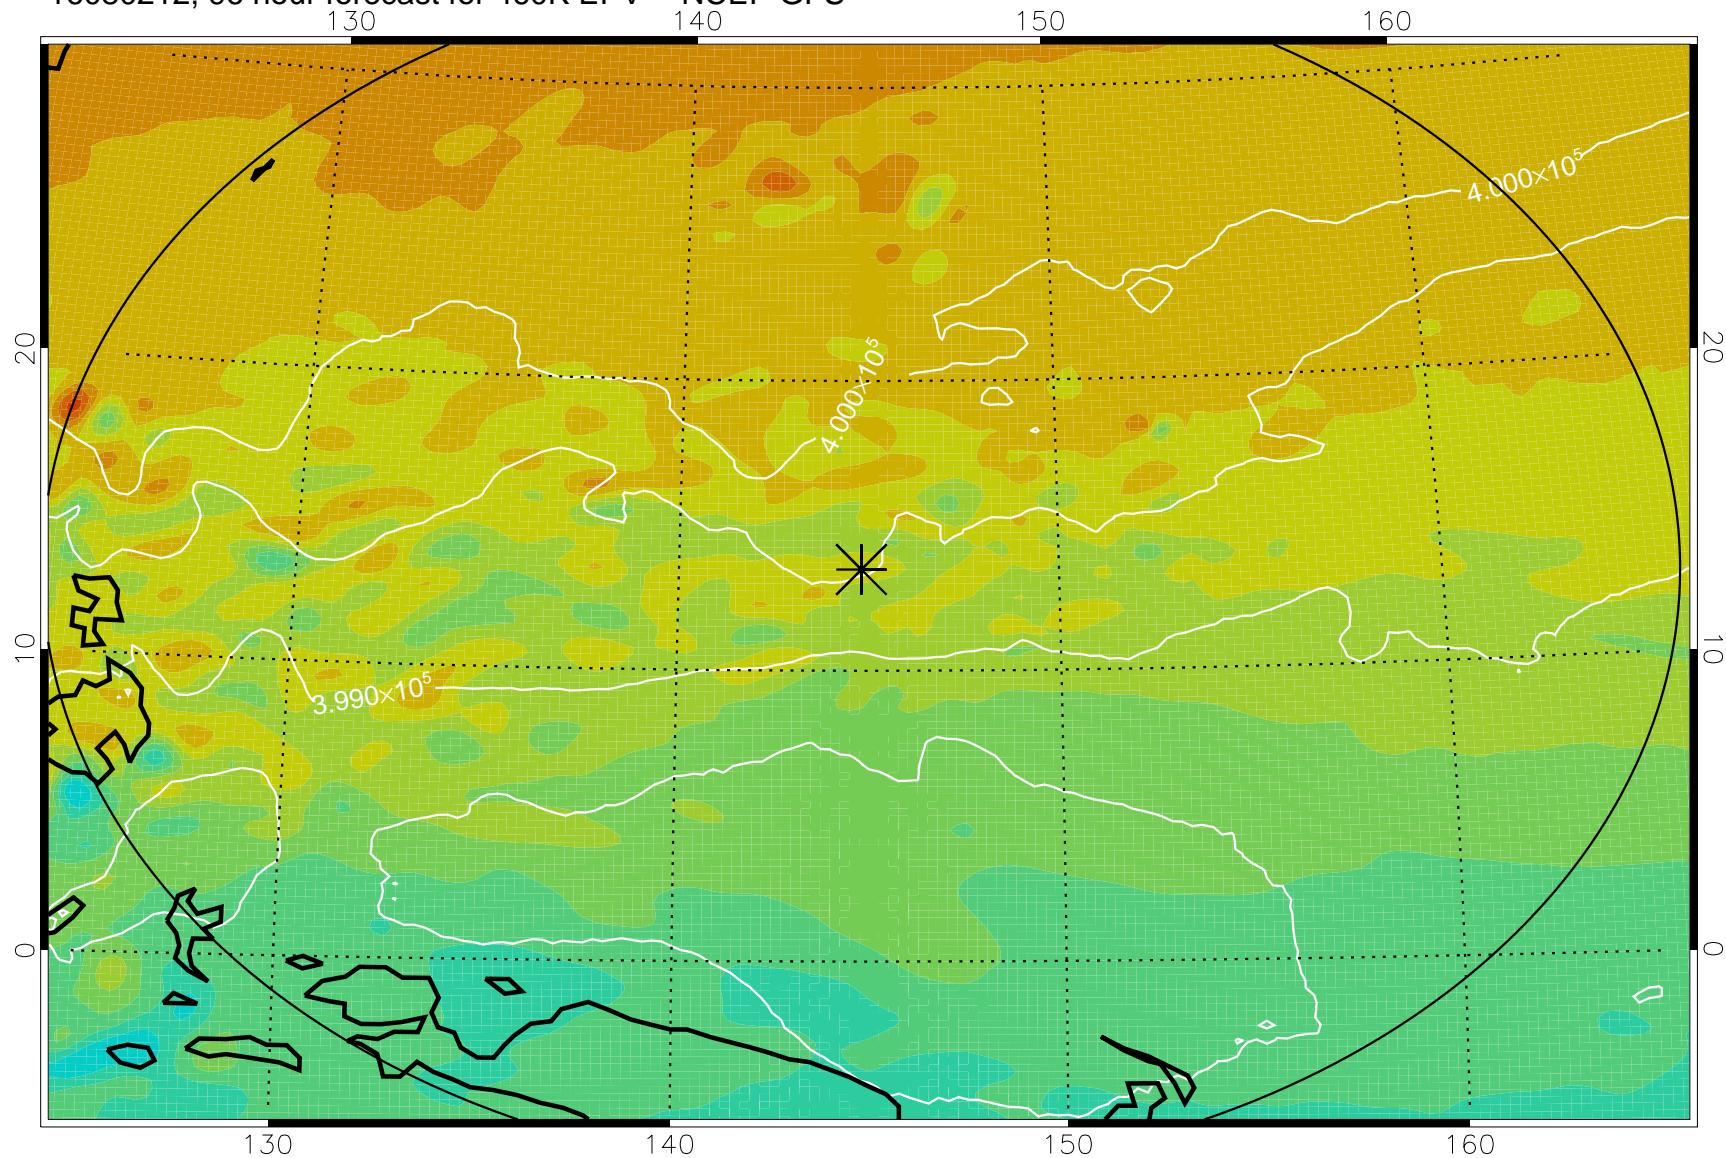

16080106, 66 hour forecast for 460K EPV -- NCEP GFS

460K Montgomery Streamfunction, white

Range ring of 2304 km

16080112, 72 hour forecast for 460K EPV -- NCEP GFS

460K Montgomery Streamfunction, white

Range ring of 2304 km

16080118, 78 hour forecast for 460K EPV -- NCEP GFS

460K Montgomery Streamfunction, white

Range ring of 2304 km

16080200, 84 hour forecast for 460K EPV -- NCEP GFS

460K Montgomery Streamfunction, white

Range ring of 2304 km

16080206, 90 hour forecast for 460K EPV -- NCEP GFS

460K Montgomery Streamfunction, white

Range ring of 2304 km

16080212, 96 hour forecast for 460K EPV -- NCEP GFS

460K Montgomery Streamfunction, white

Range ring of 2304 km

16080218, 102 hour forecast for 460K EPV -- NCEP GFS

460K Montgomery Streamfunction, white

Range ring of 2304 km

16080300, 108 hour forecast for 460K EPV -- NCEP GFS

460K Montgomery Streamfunction, white

Range ring of 2304 km