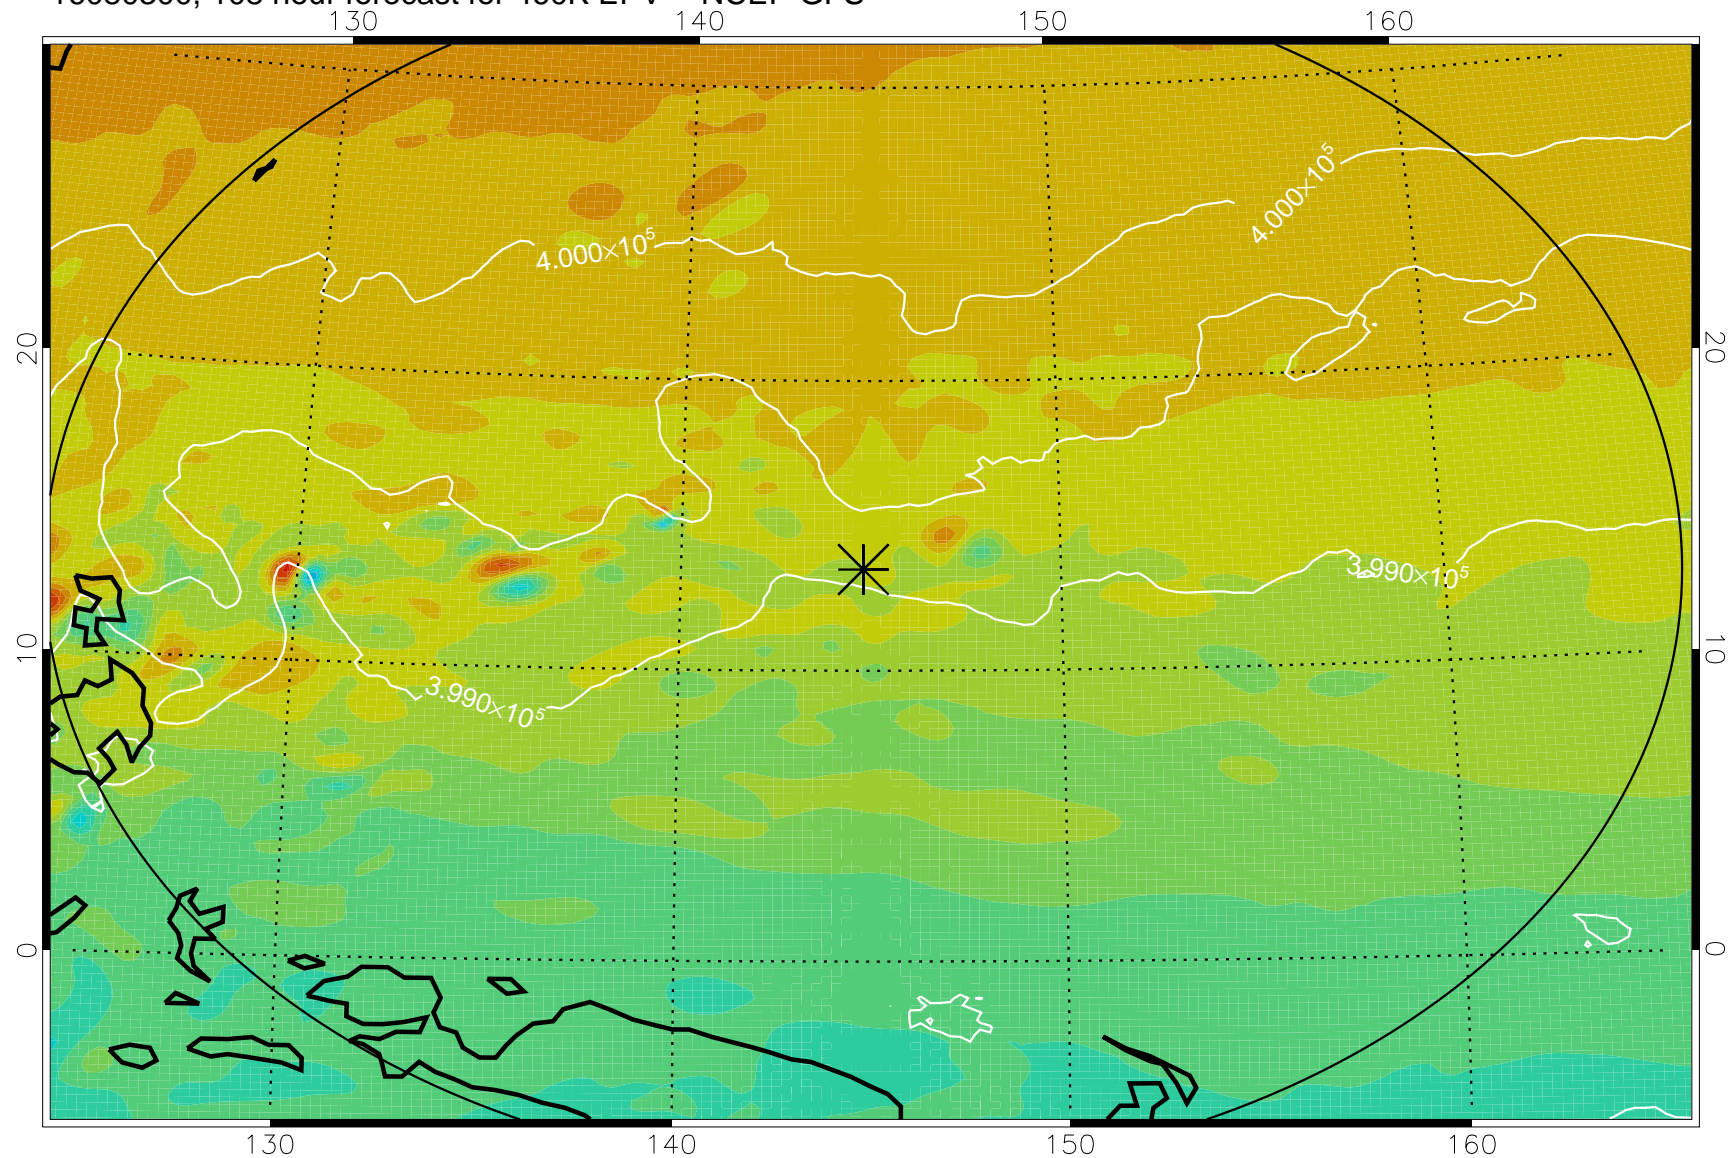

16080118, 78 hour forecast for 460K EPV -- NCEP GFS

460K Montgomery Streamfunction, white

Range ring of 2304 km

16080200, 84 hour forecast for 460K EPV -- NCEP GFS

460K Montgomery Streamfunction, white

Range ring of 2304 km

16080206, 90 hour forecast for 460K EPV -- NCEP GFS

460K Montgomery Streamfunction, white

Range ring of 2304 km

16080212, 96 hour forecast for 460K EPV -- NCEP GFS

460K Montgomery Streamfunction, white

Range ring of 2304 km

16080218, 102 hour forecast for 460K EPV -- NCEP GFS

460K Montgomery Streamfunction, white

Range ring of 2304 km

16080300, 108 hour forecast for 460K EPV -- NCEP GFS

460K Montgomery Streamfunction, white

Range ring of 2304 km

16080306, 114 hour forecast for 460K EPV -- NCEP GFS

460K Montgomery Streamfunction, white

Range ring of 2304 km

16080312, 120 hour forecast for 460K EPV -- NCEP GFS

460K Montgomery Streamfunction, white

Range ring of 2304 km