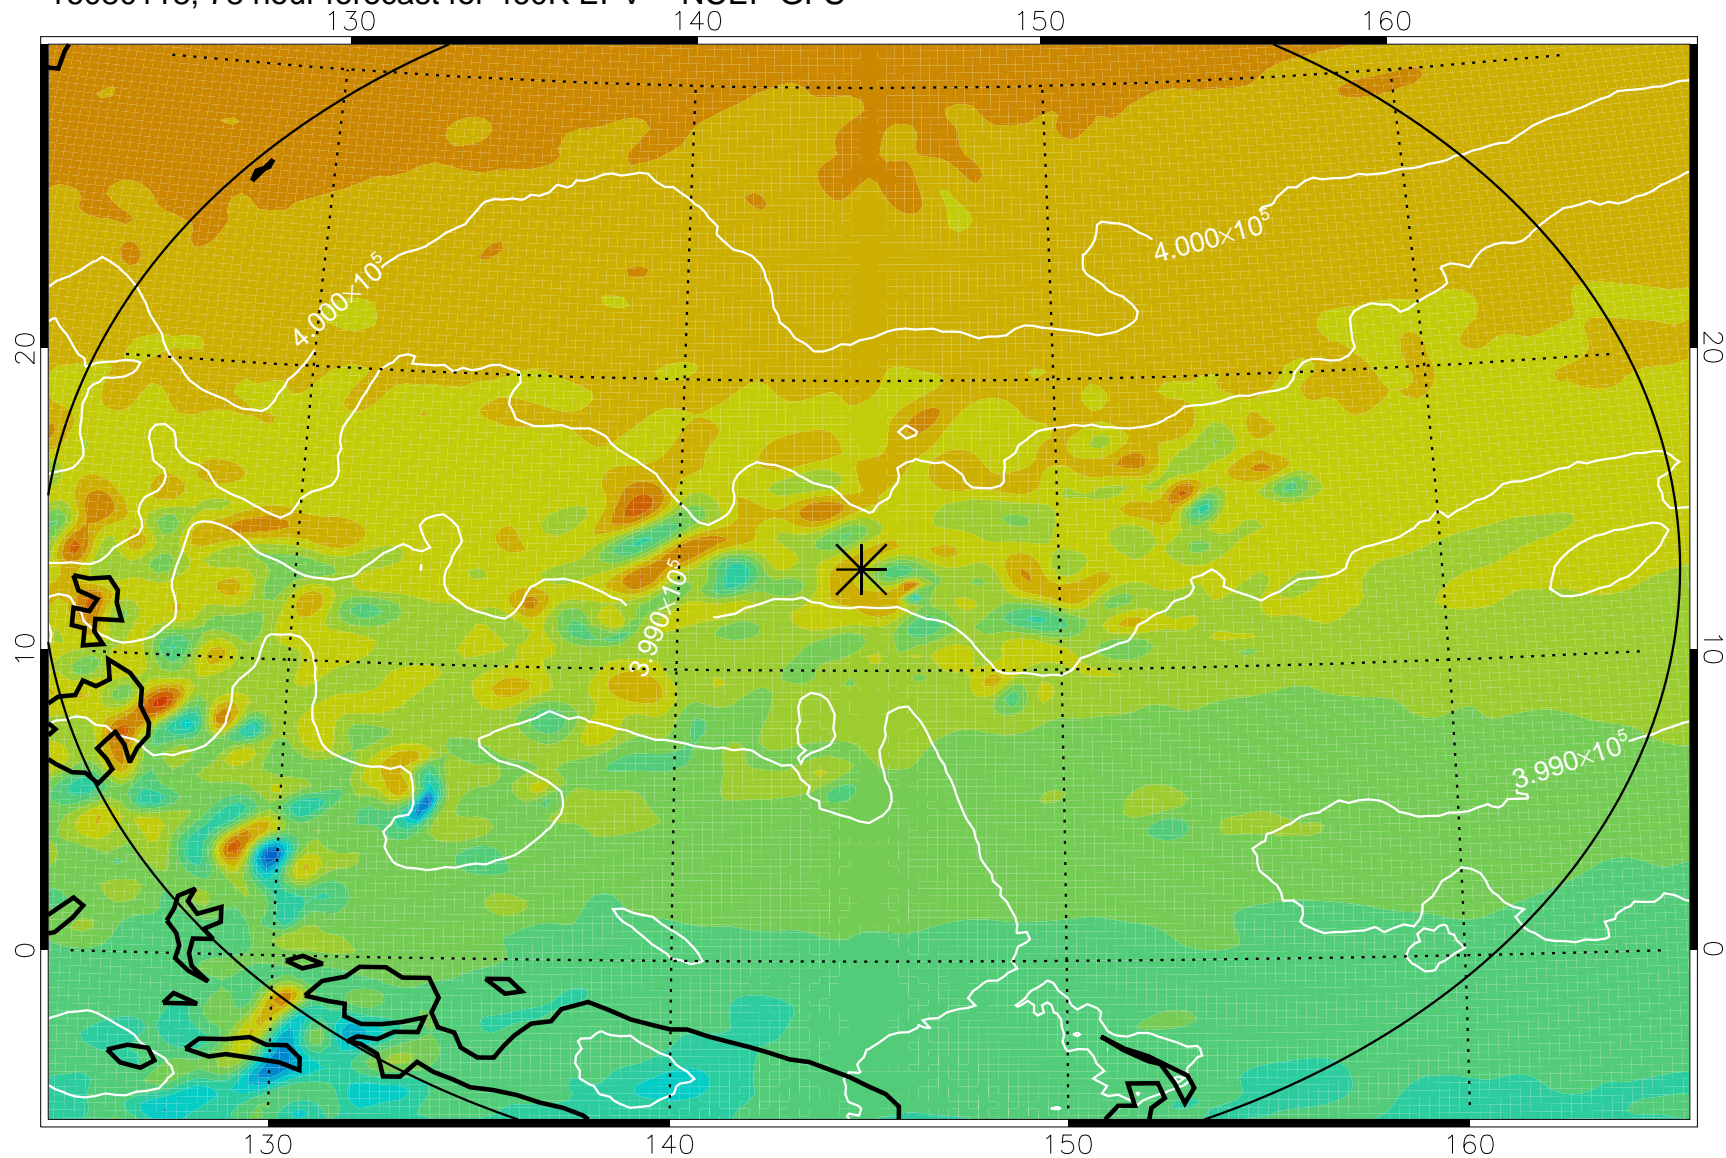

16073118, 54 hour forecast for 460K EPV -- NCEP GFS

460K Montgomery Streamfunction, white

Range ring of 2304 km

16080100, 60 hour forecast for 460K EPV -- NCEP GFS

460K Montgomery Streamfunction, white

Range ring of 2304 km

16080106, 66 hour forecast for 460K EPV -- NCEP GFS

460K Montgomery Streamfunction, white

Range ring of 2304 km

16080112, 72 hour forecast for 460K EPV -- NCEP GFS

460K Montgomery Streamfunction, white

Range ring of 2304 km

16080118, 78 hour forecast for 460K EPV -- NCEP GFS

460K Montgomery Streamfunction, white

Range ring of 2304 km

16080200, 84 hour forecast for 460K EPV -- NCEP GFS

460K Montgomery Streamfunction, white

Range ring of 2304 km

16080206, 90 hour forecast for 460K EPV -- NCEP GFS

460K Montgomery Streamfunction, white

Range ring of 2304 km

16080212, 96 hour forecast for 460K EPV -- NCEP GFS

460K Montgomery Streamfunction, white

Range ring of 2304 km