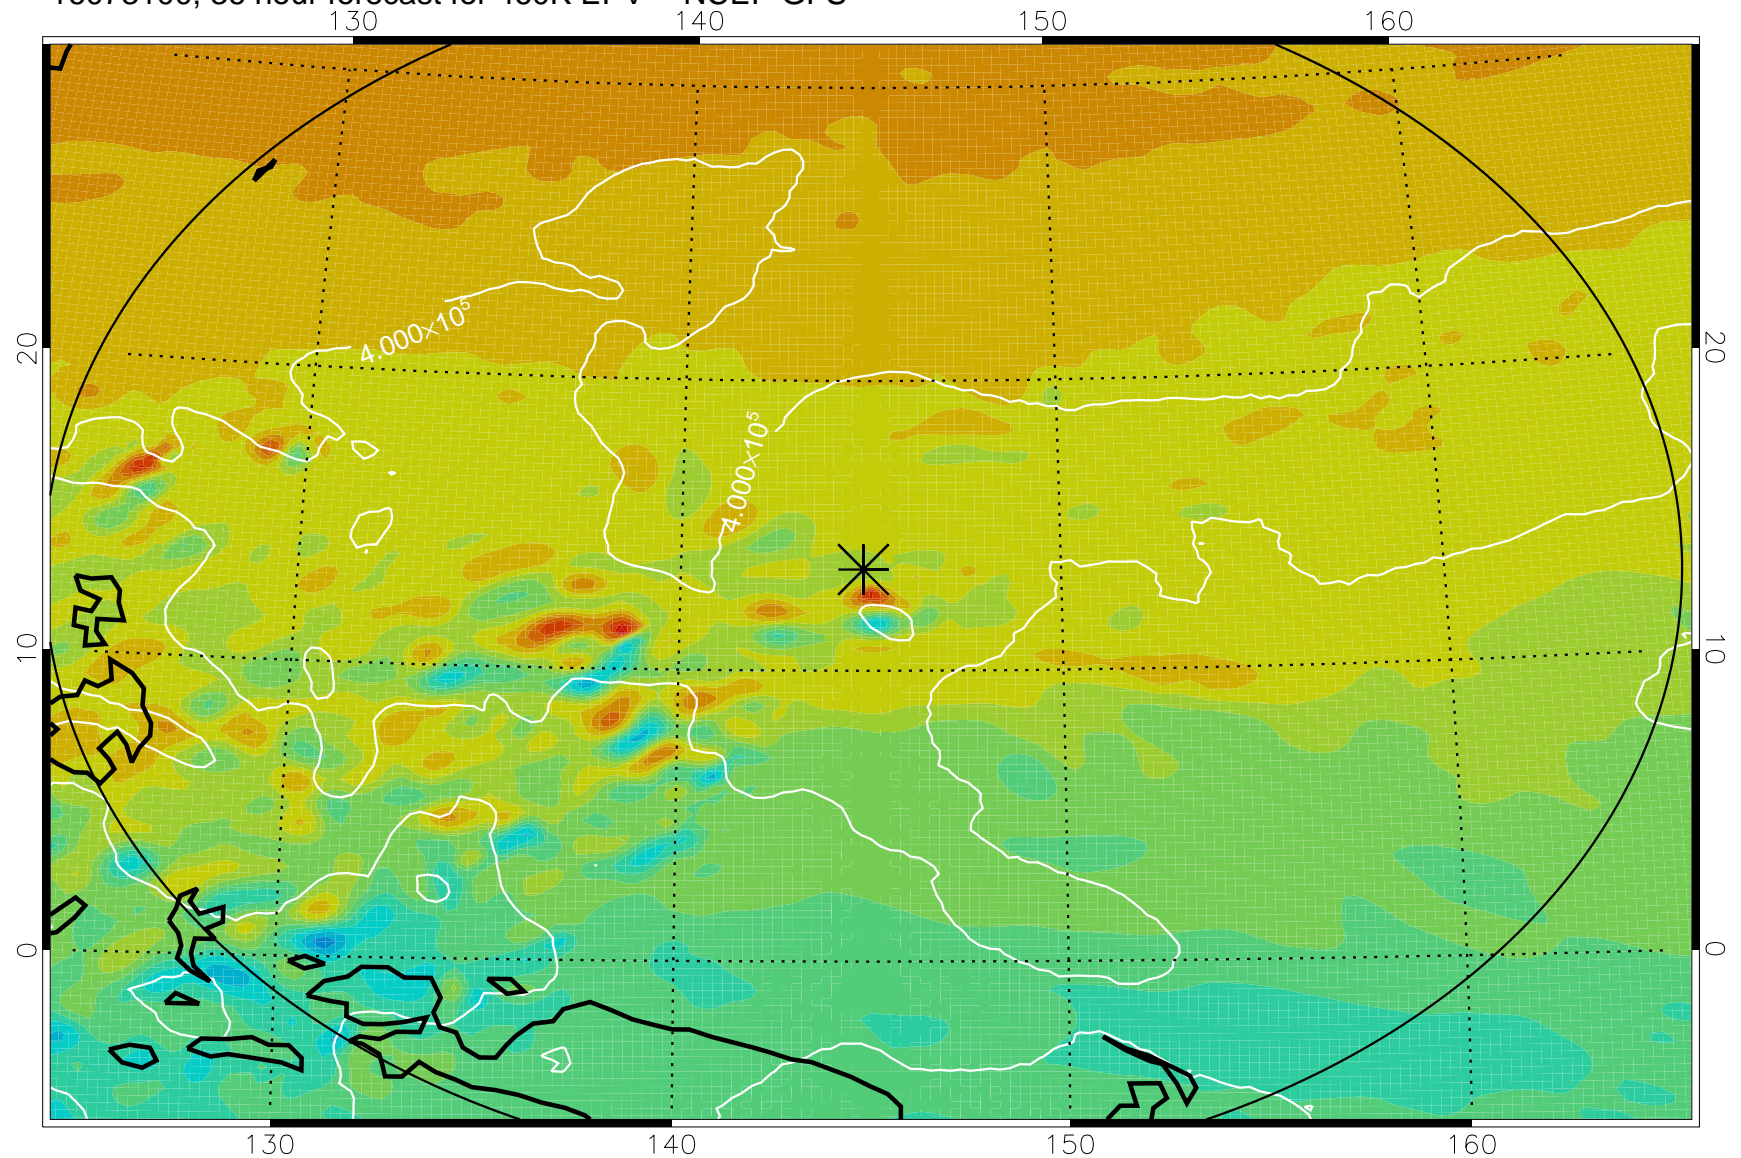

16072918, 6 hour forecast for 460K EPV -- NCEP GFS

460K Montgomery Streamfunction, white

Range ring of 2304 km

16073000, 12 hour forecast for 460K EPV -- NCEP GFS

460K Montgomery Streamfunction, white

Range ring of 2304 km

16073006, 18 hour forecast for 460K EPV -- NCEP GFS

460K Montgomery Streamfunction, white

Range ring of 2304 km

16073012, 24 hour forecast for 460K EPV -- NCEP GFS

460K Montgomery Streamfunction, white

Range ring of 2304 km

16073018, 30 hour forecast for 460K EPV -- NCEP GFS

460K Montgomery Streamfunction, white

Range ring of 2304 km

16073100, 36 hour forecast for 460K EPV -- NCEP GFS

460K Montgomery Streamfunction, white

Range ring of 2304 km

16073106, 42 hour forecast for 460K EPV -- NCEP GFS

460K Montgomery Streamfunction, white

Range ring of 2304 km

16073112, 48 hour forecast for 460K EPV -- NCEP GFS

460K Montgomery Streamfunction, white

Range ring of 2304 km