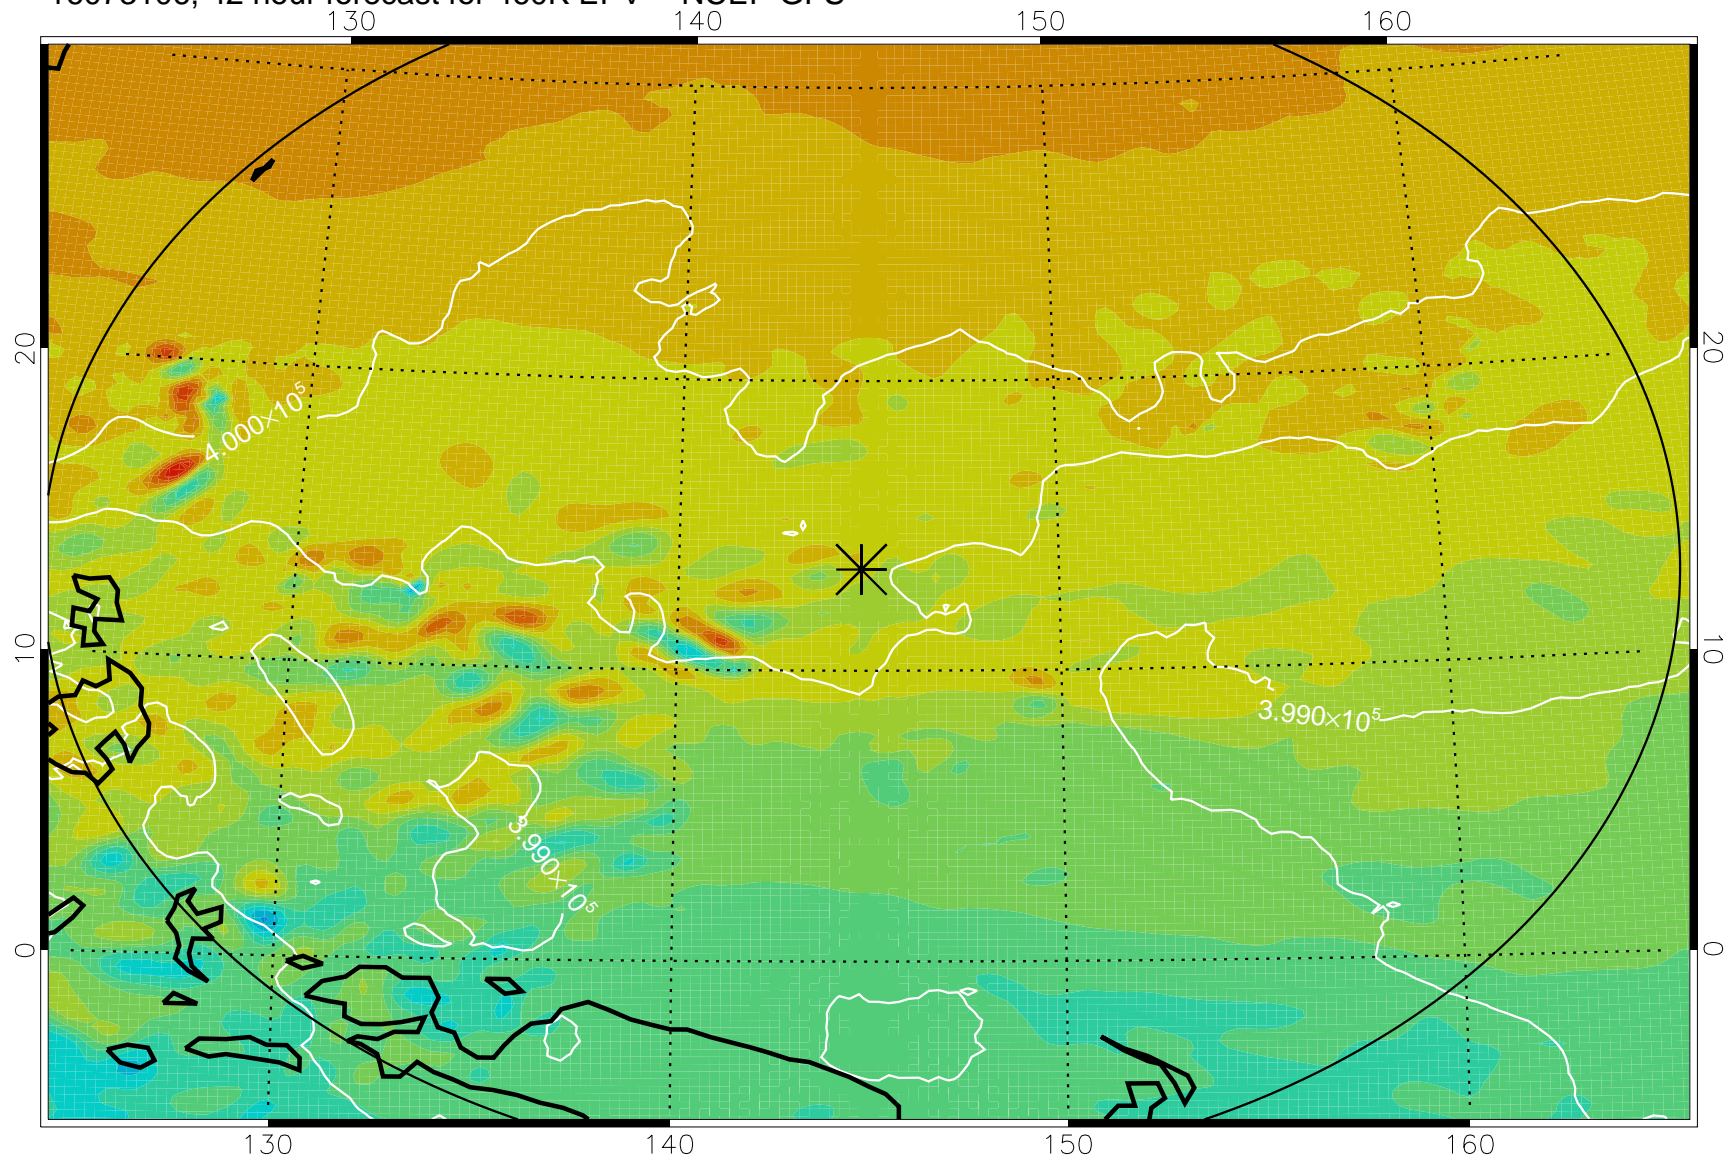

16073006, 18 hour forecast for 460K EPV -- NCEP GFS

460K Montgomery Streamfunction, white

Range ring of 2304 km

16073012, 24 hour forecast for 460K EPV -- NCEP GFS

460K Montgomery Streamfunction, white

Range ring of 2304 km

16073018, 30 hour forecast for 460K EPV -- NCEP GFS

460K Montgomery Streamfunction, white

Range ring of 2304 km

16073100, 36 hour forecast for 460K EPV -- NCEP GFS

460K Montgomery Streamfunction, white

Range ring of 2304 km

16073106, 42 hour forecast for 460K EPV -- NCEP GFS

460K Montgomery Streamfunction, white

Range ring of 2304 km

16073112, 48 hour forecast for 460K EPV -- NCEP GFS

460K Montgomery Streamfunction, white

Range ring of 2304 km

16073118, 54 hour forecast for 460K EPV -- NCEP GFS

460K Montgomery Streamfunction, white

Range ring of 2304 km

16080100, 60 hour forecast for 460K EPV -- NCEP GFS

460K Montgomery Streamfunction, white

Range ring of 2304 km