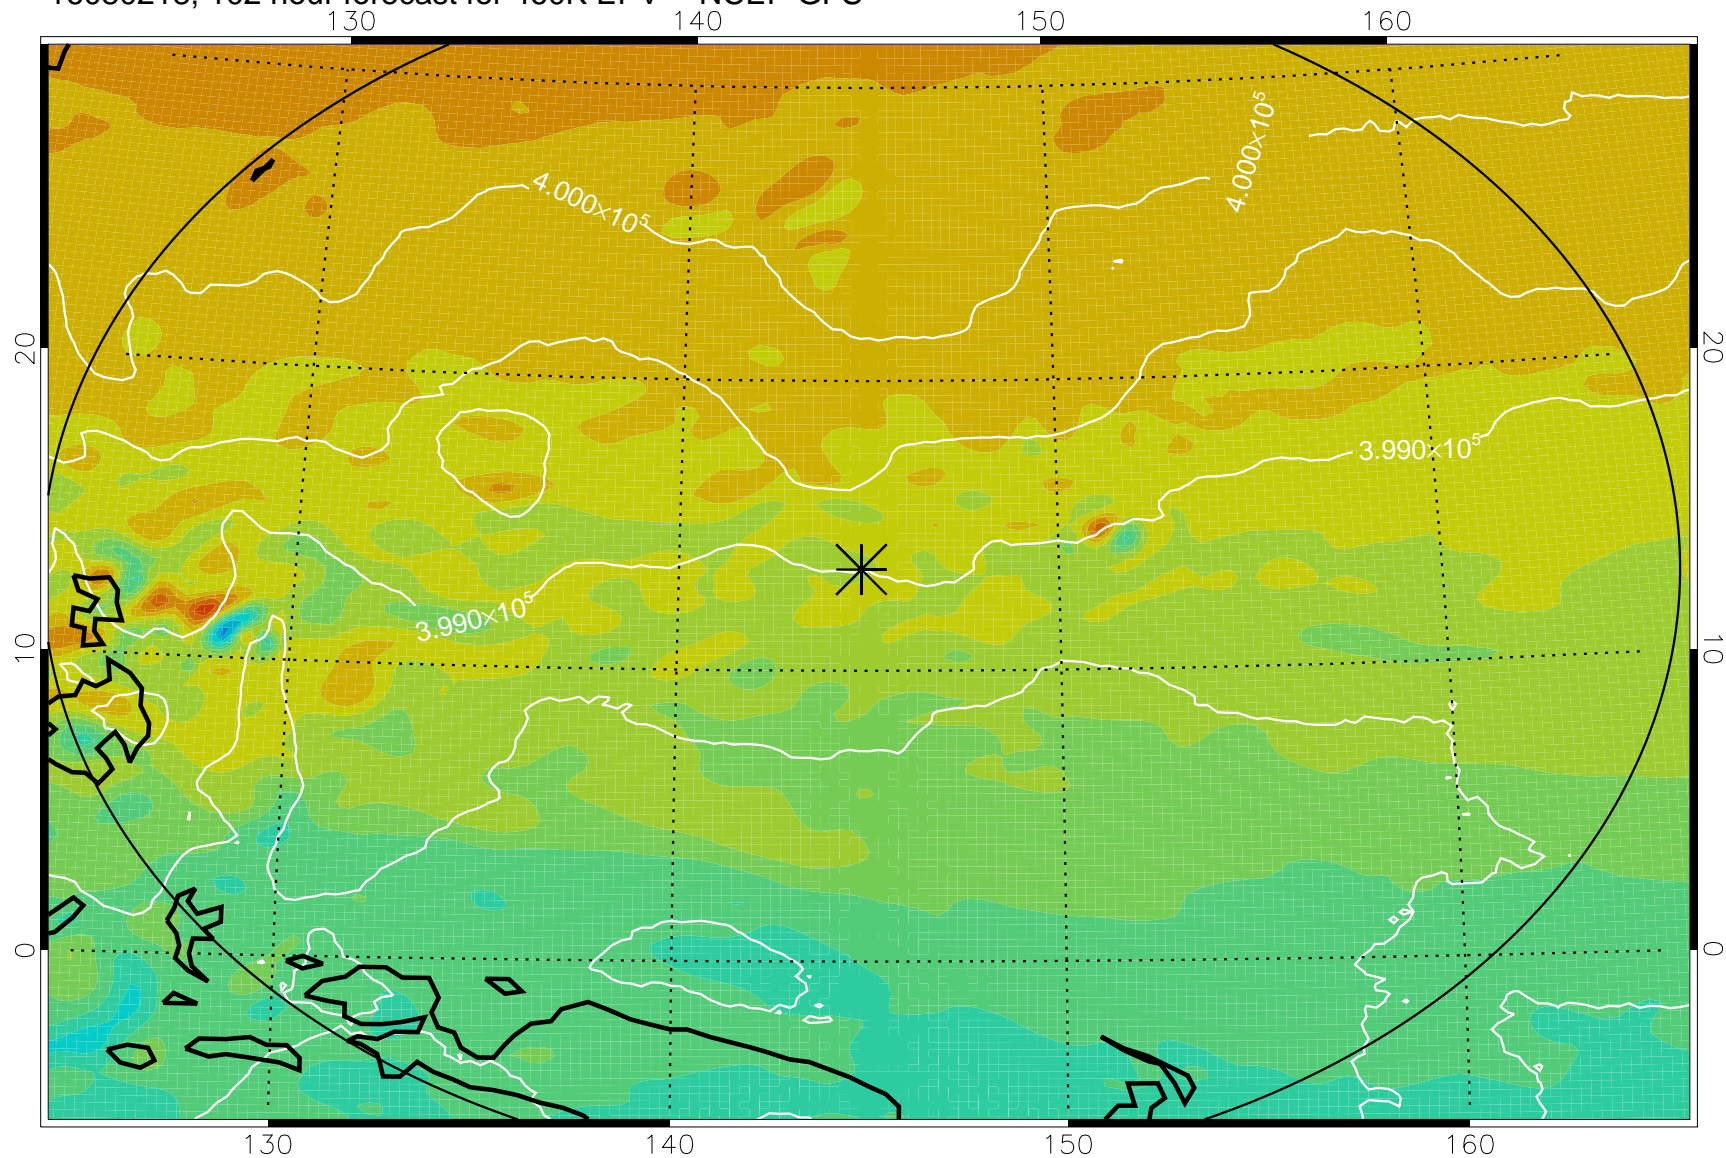

16080118, 78 hour forecast for 460K EPV -- NCEP GFS

460K Montgomery Streamfunction, white

Range ring of 2304 km

16080200, 84 hour forecast for 460K EPV -- NCEP GFS

460K Montgomery Streamfunction, white

Range ring of 2304 km

16080206, 90 hour forecast for 460K EPV -- NCEP GFS

460K Montgomery Streamfunction, white

Range ring of 2304 km

16080212, 96 hour forecast for 460K EPV -- NCEP GFS

460K Montgomery Streamfunction, white

Range ring of 2304 km

16080218, 102 hour forecast for 460K EPV -- NCEP GFS

460K Montgomery Streamfunction, white

Range ring of 2304 km

16080300, 108 hour forecast for 460K EPV -- NCEP GFS

460K Montgomery Streamfunction, white

Range ring of 2304 km

16080306, 114 hour forecast for 460K EPV -- NCEP GFS

460K Montgomery Streamfunction, white

Range ring of 2304 km

16080312, 120 hour forecast for 460K EPV -- NCEP GFS

460K Montgomery Streamfunction, white

Range ring of 2304 km