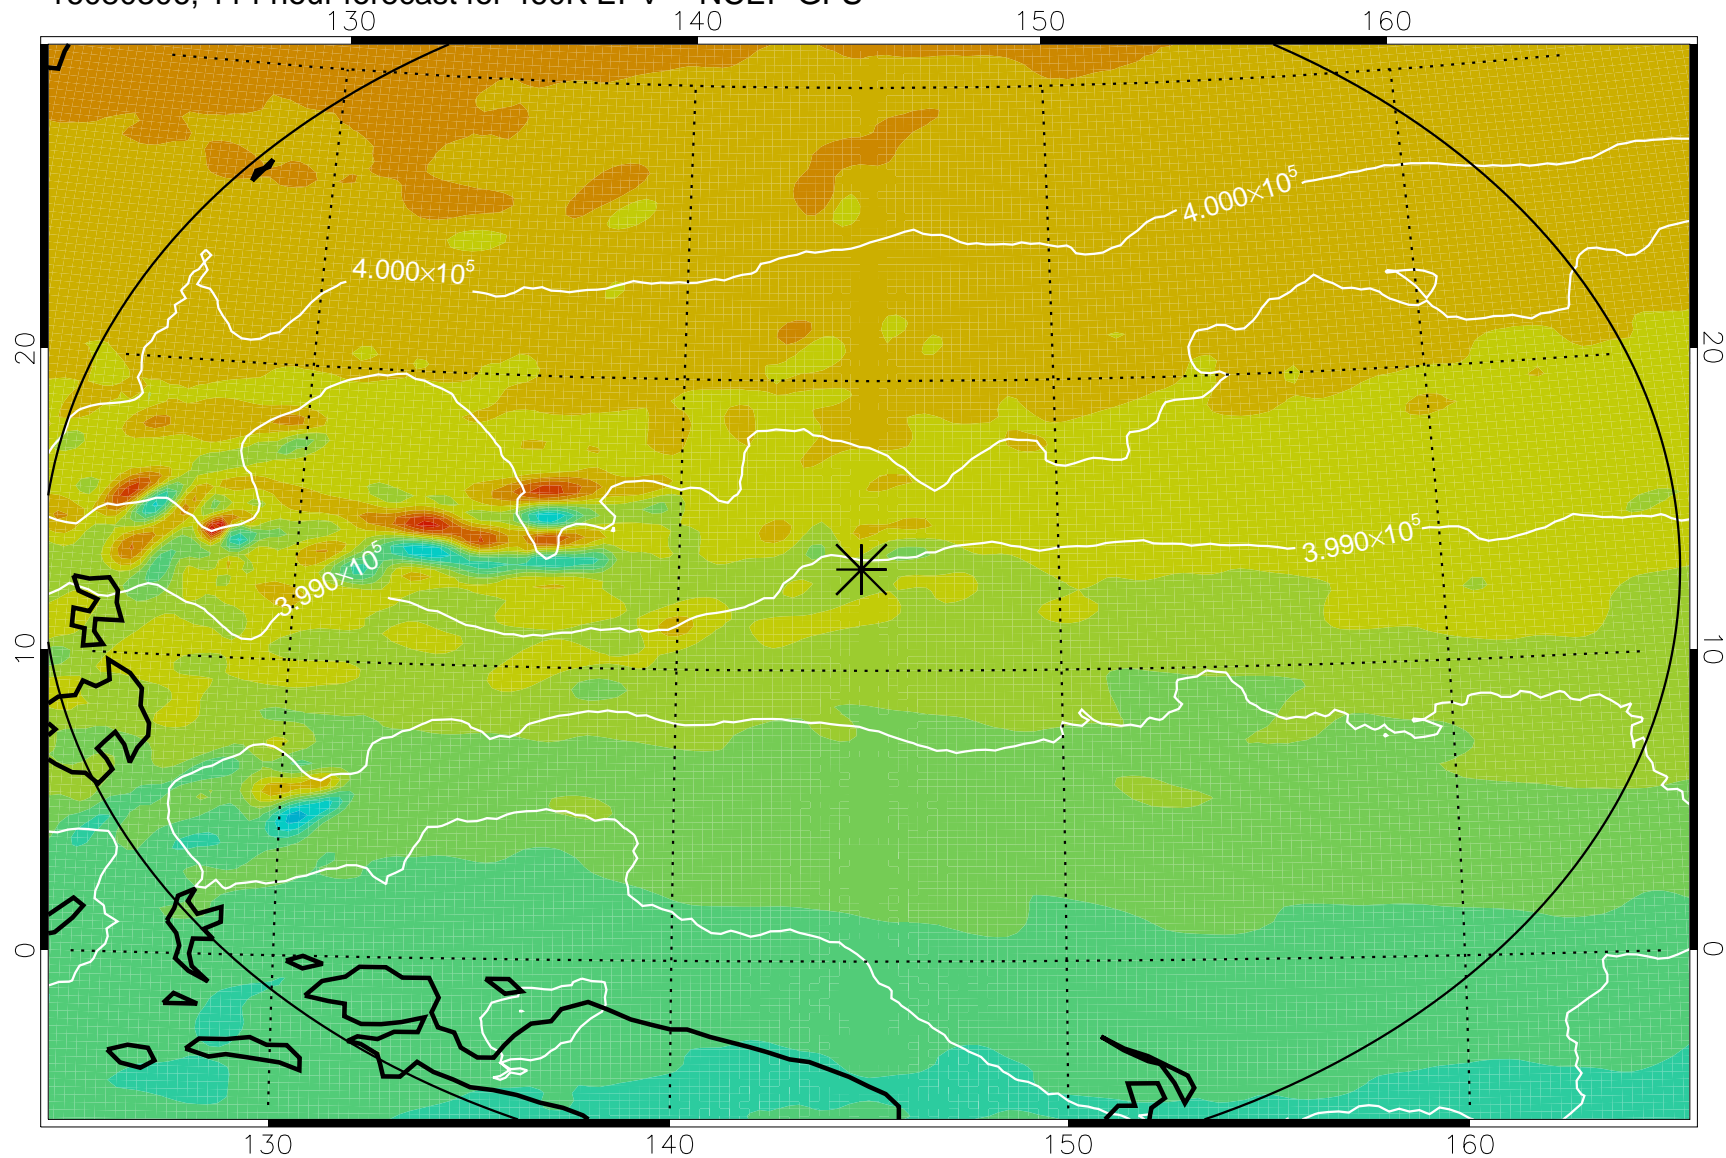

16080118, 78 hour forecast for 460K EPV -- NCEP GFS

460K Montgomery Streamfunction, white

Range ring of 2304 km

16080200, 84 hour forecast for 460K EPV -- NCEP GFS

460K Montgomery Streamfunction, white

Range ring of 2304 km

16080206, 90 hour forecast for 460K EPV -- NCEP GFS

460K Montgomery Streamfunction, white

Range ring of 2304 km

16080212, 96 hour forecast for 460K EPV -- NCEP GFS

460K Montgomery Streamfunction, white

Range ring of 2304 km

16080218, 102 hour forecast for 460K EPV -- NCEP GFS

460K Montgomery Streamfunction, white

Range ring of 2304 km

16080300, 108 hour forecast for 460K EPV -- NCEP GFS

460K Montgomery Streamfunction, white

Range ring of 2304 km

16080306, 114 hour forecast for 460K EPV -- NCEP GFS

460K Montgomery Streamfunction, white

Range ring of 2304 km

16080312, 120 hour forecast for 460K EPV -- NCEP GFS

460K Montgomery Streamfunction, white

Range ring of 2304 km