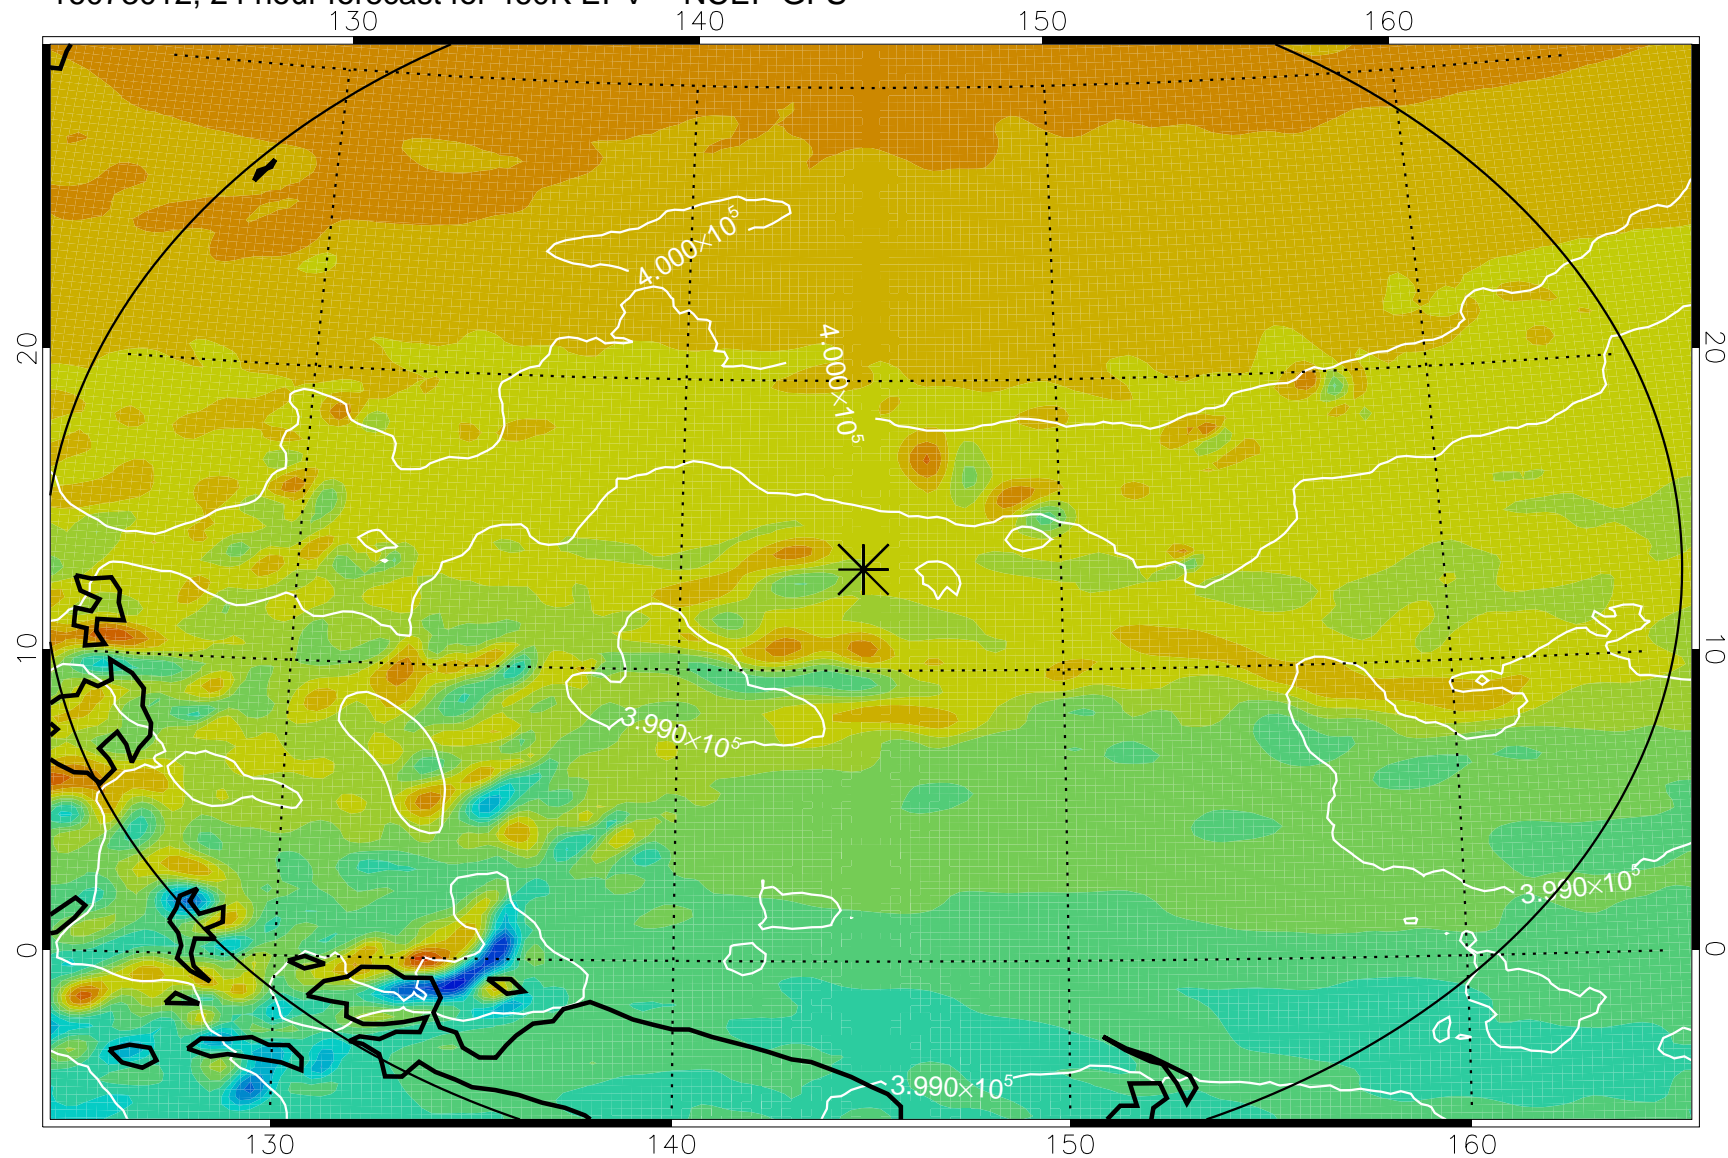

16072918, 6 hour forecast for 460K EPV -- NCEP GFS

460K Montgomery Streamfunction, white

Range ring of 2304 km

16073000, 12 hour forecast for 460K EPV -- NCEP GFS

460K Montgomery Streamfunction, white

Range ring of 2304 km

16073006, 18 hour forecast for 460K EPV -- NCEP GFS

460K Montgomery Streamfunction, white

Range ring of 2304 km

16073012, 24 hour forecast for 460K EPV -- NCEP GFS

460K Montgomery Streamfunction, white

Range ring of 2304 km

16073018, 30 hour forecast for 460K EPV -- NCEP GFS

460K Montgomery Streamfunction, white

Range ring of 2304 km

16073100, 36 hour forecast for 460K EPV -- NCEP GFS

460K Montgomery Streamfunction, white

Range ring of 2304 km

16073106, 42 hour forecast for 460K EPV -- NCEP GFS

460K Montgomery Streamfunction, white

Range ring of 2304 km

16073112, 48 hour forecast for 460K EPV -- NCEP GFS

460K Montgomery Streamfunction, white

Range ring of 2304 km