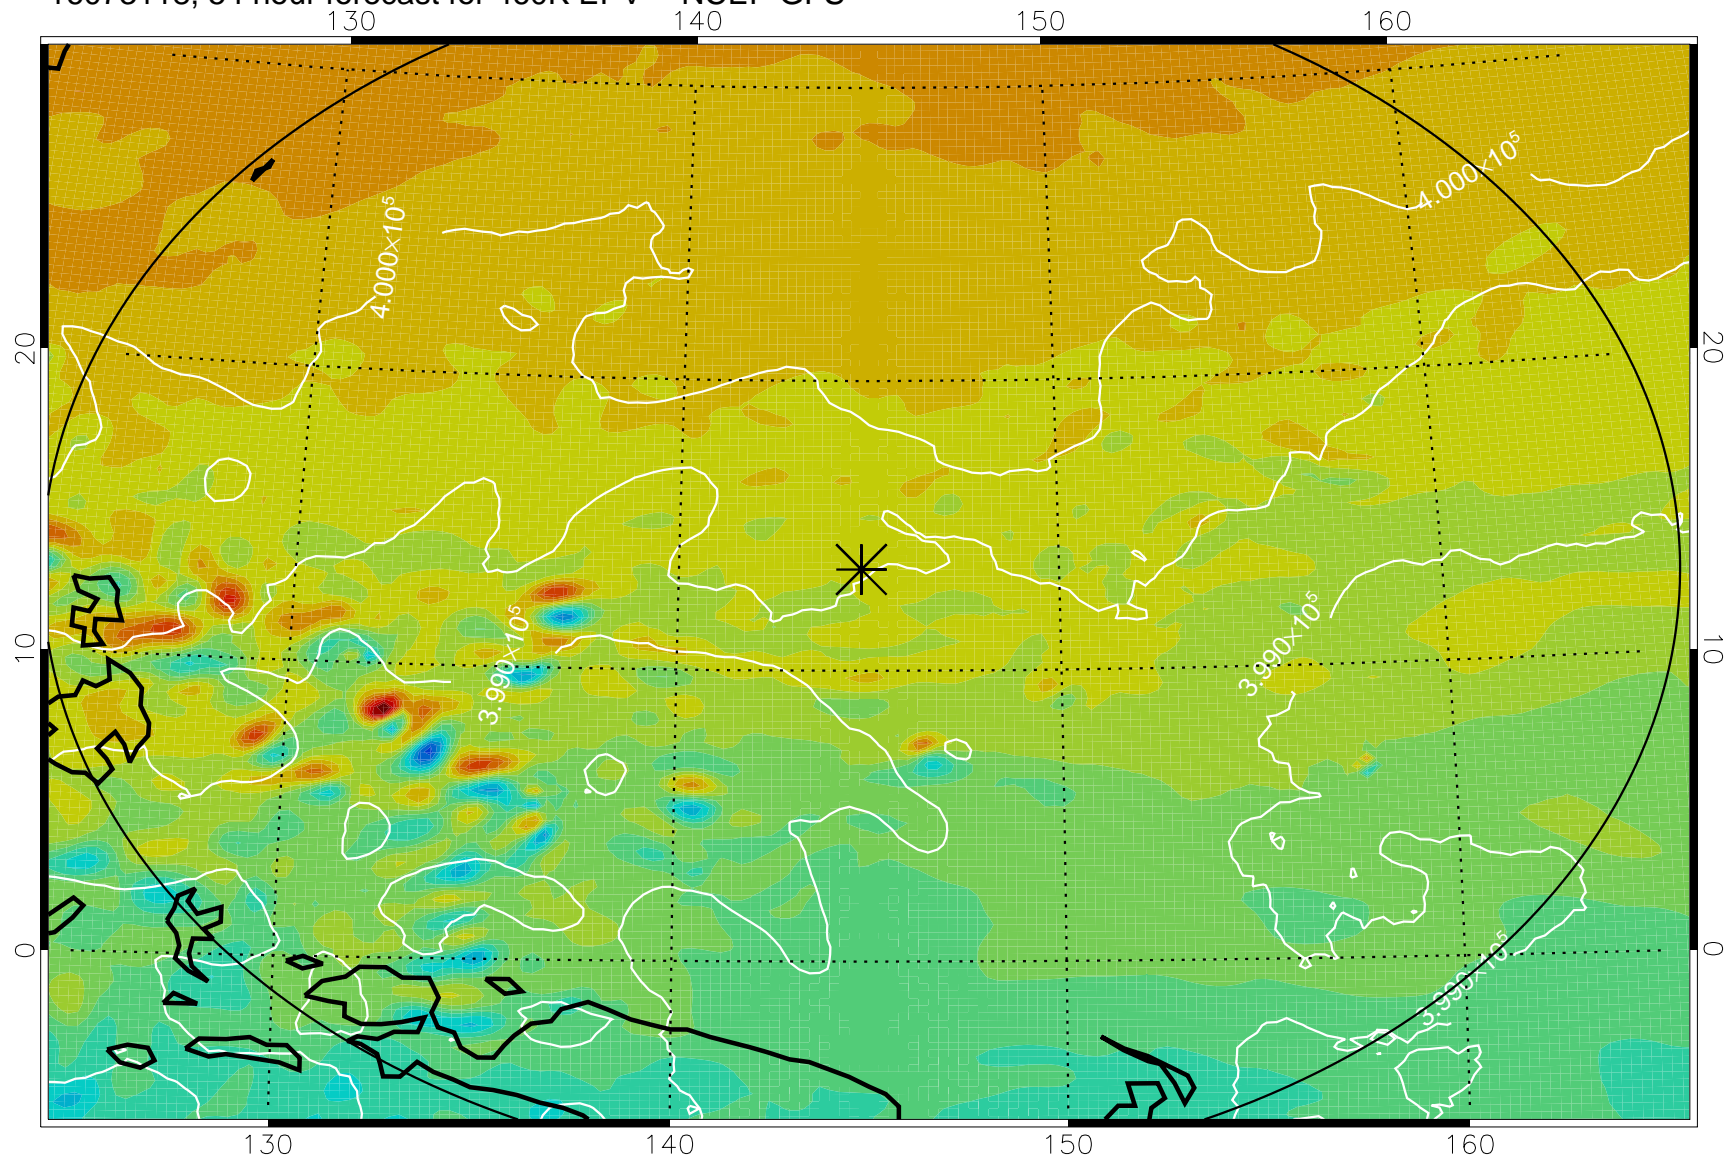

16073018, 30 hour forecast for 460K EPV -- NCEP GFS

460K Montgomery Streamfunction, white

Range ring of 2304 km

16073100, 36 hour forecast for 460K EPV -- NCEP GFS

460K Montgomery Streamfunction, white

Range ring of 2304 km

16073106, 42 hour forecast for 460K EPV -- NCEP GFS

460K Montgomery Streamfunction, white

Range ring of 2304 km

16073112, 48 hour forecast for 460K EPV -- NCEP GFS

460K Montgomery Streamfunction, white

Range ring of 2304 km

16073118, 54 hour forecast for 460K EPV -- NCEP GFS

460K Montgomery Streamfunction, white

Range ring of 2304 km

16080100, 60 hour forecast for 460K EPV -- NCEP GFS

460K Montgomery Streamfunction, white

Range ring of 2304 km

16080106, 66 hour forecast for 460K EPV -- NCEP GFS

460K Montgomery Streamfunction, white

Range ring of 2304 km

16080112, 72 hour forecast for 460K EPV -- NCEP GFS

460K Montgomery Streamfunction, white

Range ring of 2304 km