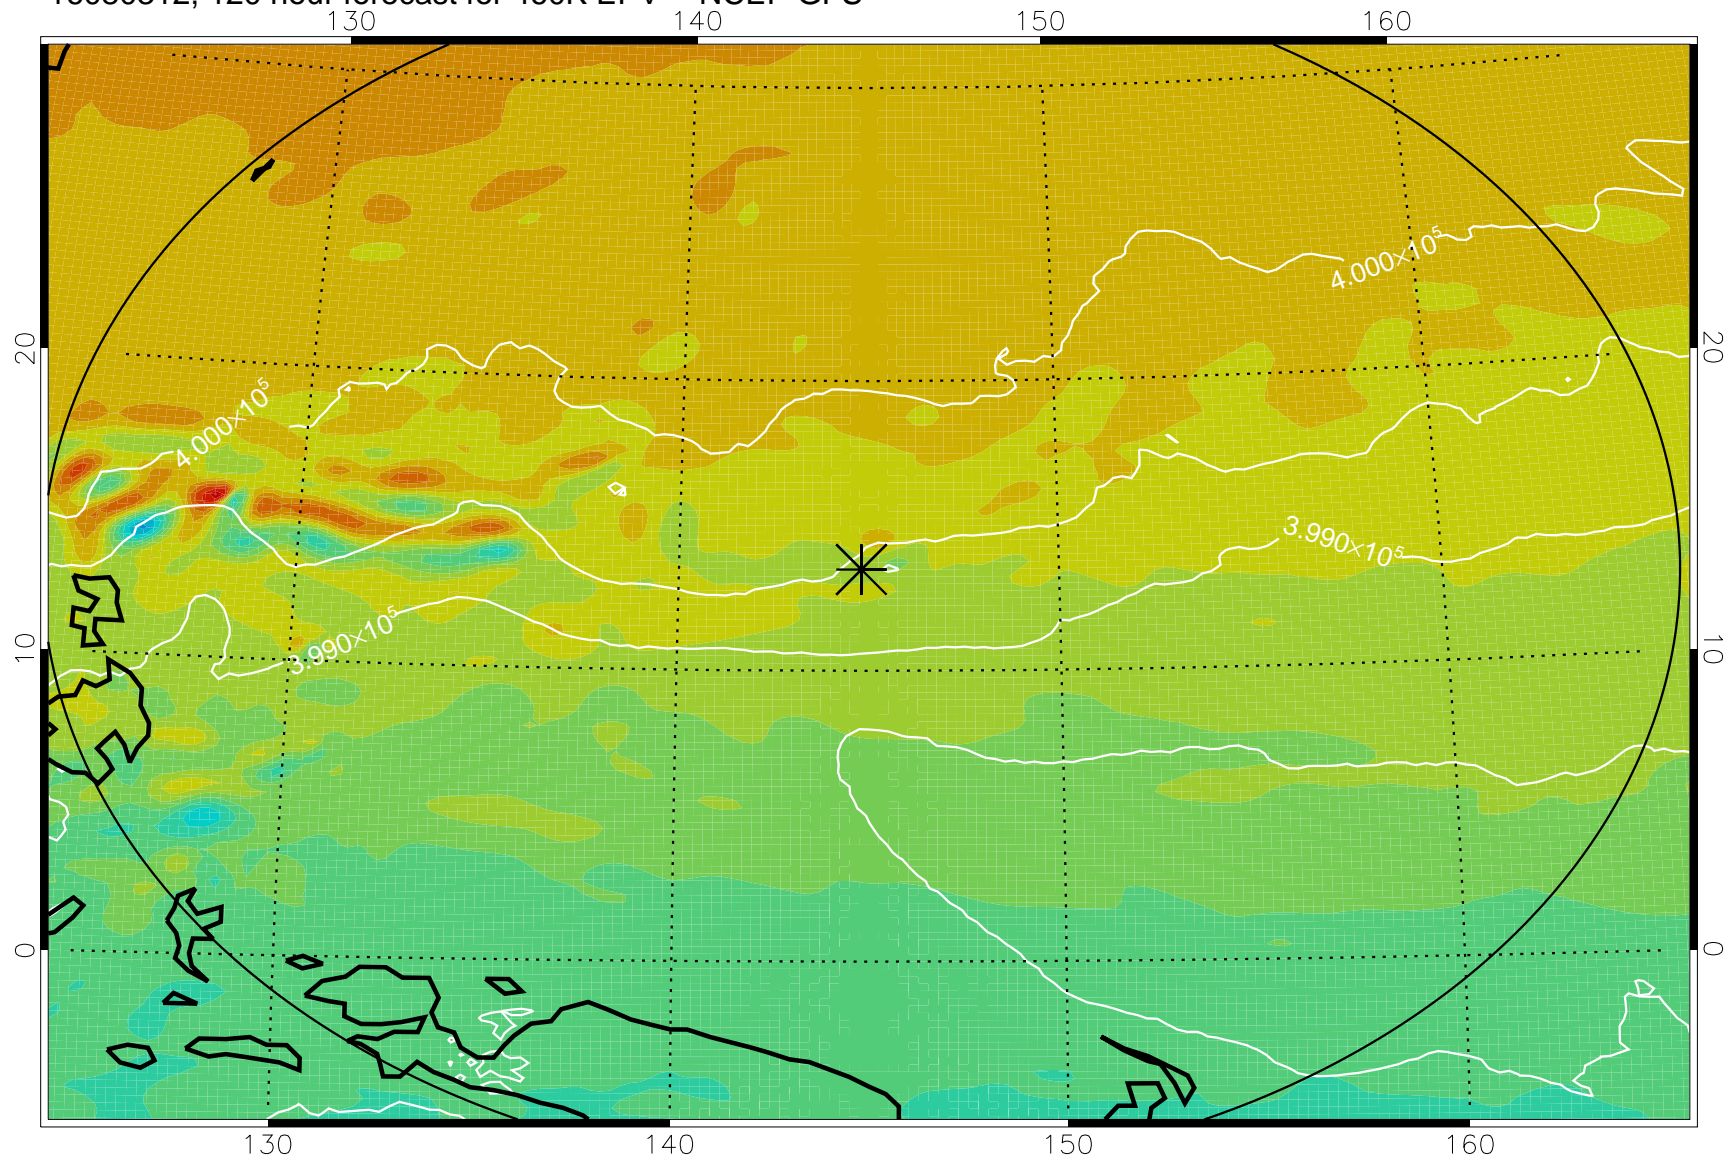

16080118, 78 hour forecast for 460K EPV -- NCEP GFS

460K Montgomery Streamfunction, white

Range ring of 2304 km

16080200, 84 hour forecast for 460K EPV -- NCEP GFS

460K Montgomery Streamfunction, white

Range ring of 2304 km

16080206, 90 hour forecast for 460K EPV -- NCEP GFS

460K Montgomery Streamfunction, white

Range ring of 2304 km

16080212, 96 hour forecast for 460K EPV -- NCEP GFS

460K Montgomery Streamfunction, white

Range ring of 2304 km

16080218, 102 hour forecast for 460K EPV -- NCEP GFS

460K Montgomery Streamfunction, white

Range ring of 2304 km

16080300, 108 hour forecast for 460K EPV -- NCEP GFS

460K Montgomery Streamfunction, white

Range ring of 2304 km

16080306, 114 hour forecast for 460K EPV -- NCEP GFS

460K Montgomery Streamfunction, white

Range ring of 2304 km

16080312, 120 hour forecast for 460K EPV -- NCEP GFS

460K Montgomery Streamfunction, white

Range ring of 2304 km