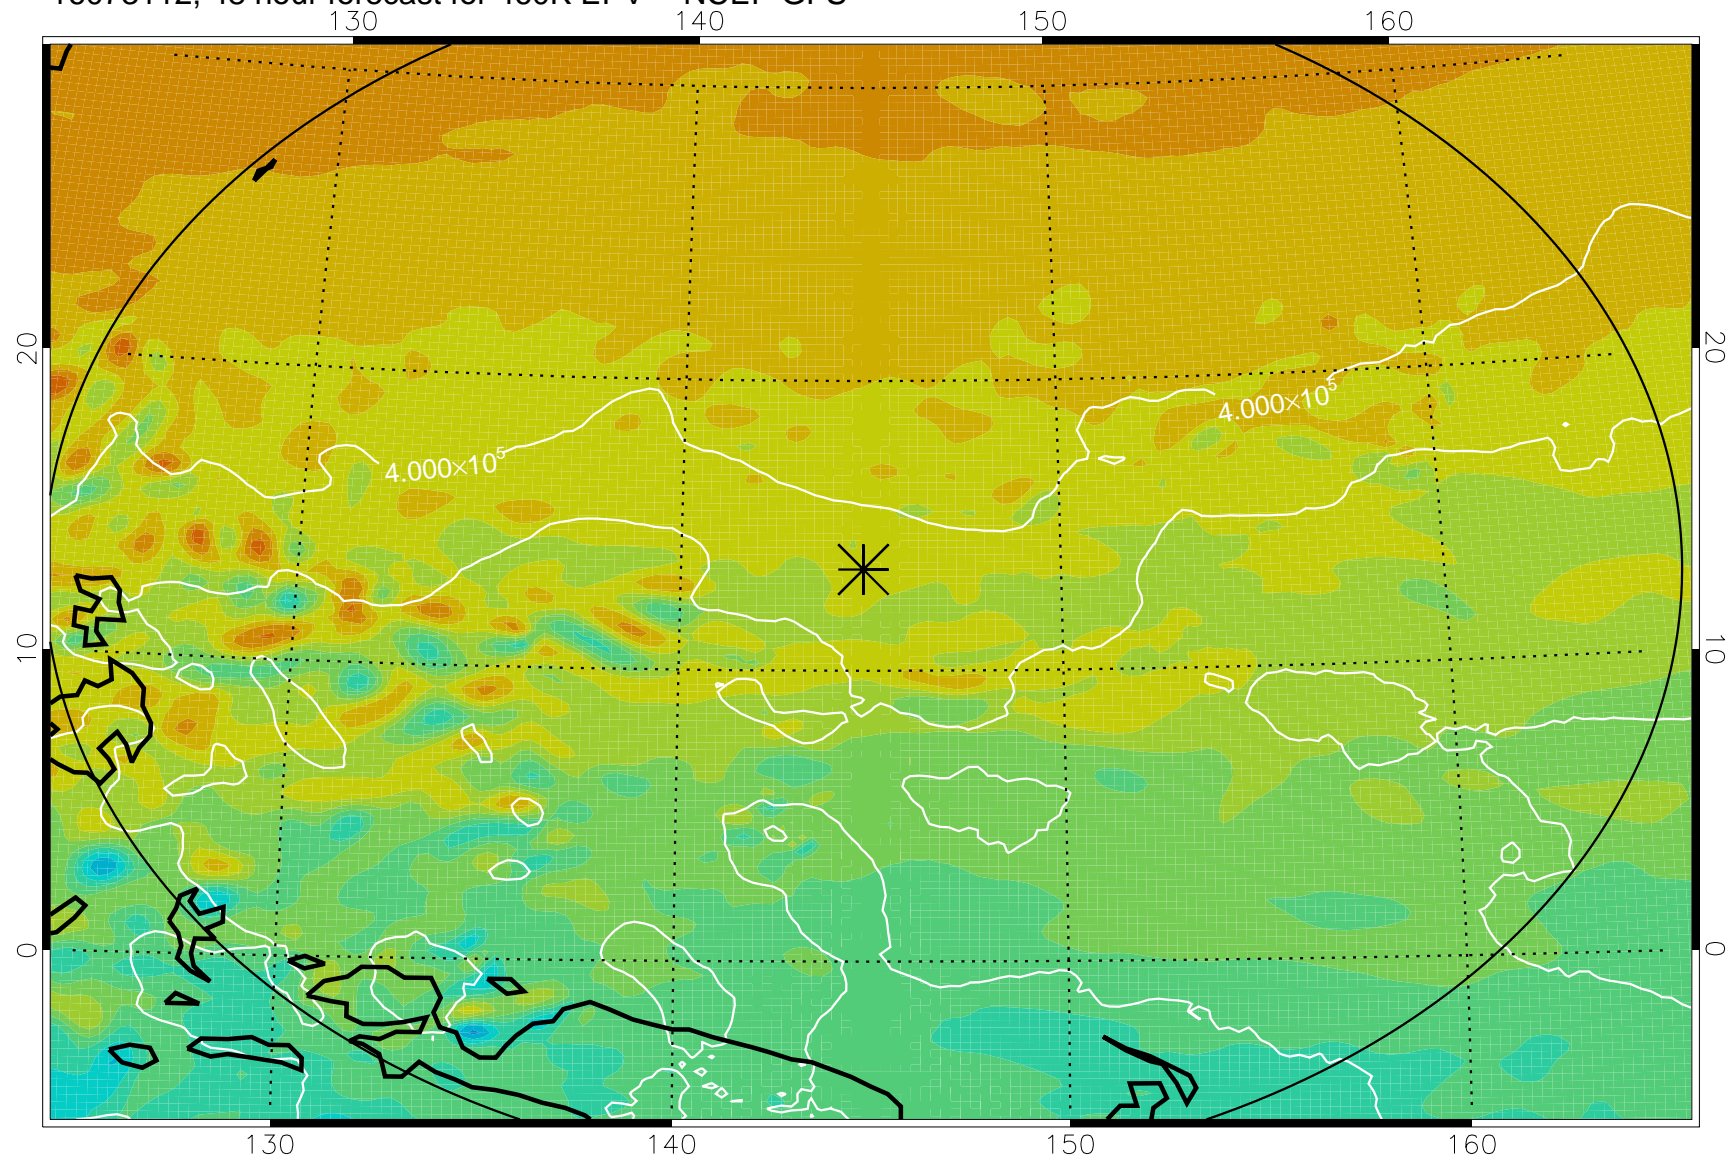

16073018, 30 hour forecast for 460K EPV -- NCEP GFS

460K Montgomery Streamfunction, white

Range ring of 2304 km

16073100, 36 hour forecast for 460K EPV -- NCEP GFS

460K Montgomery Streamfunction, white

Range ring of 2304 km

16073106, 42 hour forecast for 460K EPV -- NCEP GFS

460K Montgomery Streamfunction, white

Range ring of 2304 km

16073112, 48 hour forecast for 460K EPV -- NCEP GFS

460K Montgomery Streamfunction, white

Range ring of 2304 km

16073118, 54 hour forecast for 460K EPV -- NCEP GFS

460K Montgomery Streamfunction, white

Range ring of 2304 km

16080100, 60 hour forecast for 460K EPV -- NCEP GFS

460K Montgomery Streamfunction, white

Range ring of 2304 km

16080106, 66 hour forecast for 460K EPV -- NCEP GFS

460K Montgomery Streamfunction, white

Range ring of 2304 km

16080112, 72 hour forecast for 460K EPV -- NCEP GFS

460K Montgomery Streamfunction, white

Range ring of 2304 km