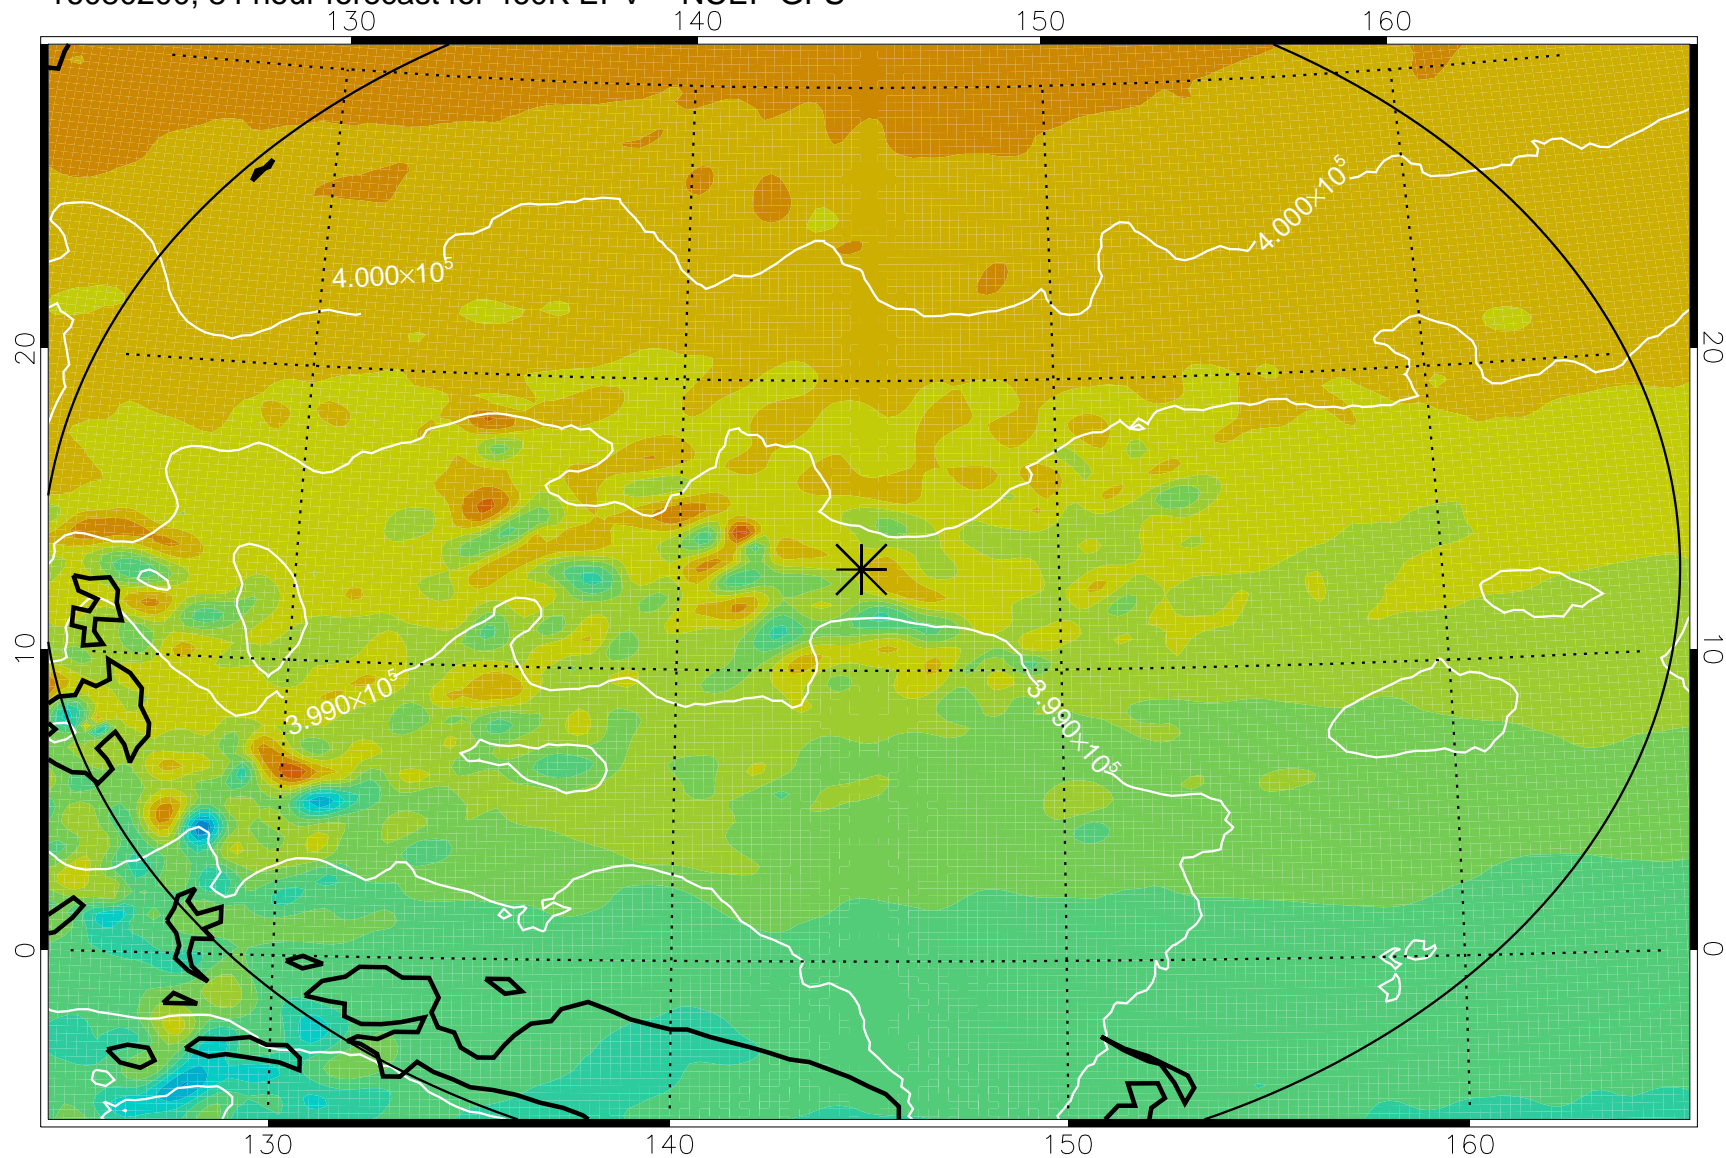

16073118, 54 hour forecast for 460K EPV -- NCEP GFS

460K Montgomery Streamfunction, white

Range ring of 2304 km

16080100, 60 hour forecast for 460K EPV -- NCEP GFS

460K Montgomery Streamfunction, white

Range ring of 2304 km

16080106, 66 hour forecast for 460K EPV -- NCEP GFS

460K Montgomery Streamfunction, white

Range ring of 2304 km

16080112, 72 hour forecast for 460K EPV -- NCEP GFS

460K Montgomery Streamfunction, white

Range ring of 2304 km

16080118, 78 hour forecast for 460K EPV -- NCEP GFS

460K Montgomery Streamfunction, white

Range ring of 2304 km

16080200, 84 hour forecast for 460K EPV -- NCEP GFS

460K Montgomery Streamfunction, white

Range ring of 2304 km

16080206, 90 hour forecast for 460K EPV -- NCEP GFS

460K Montgomery Streamfunction, white

Range ring of 2304 km

16080212, 96 hour forecast for 460K EPV -- NCEP GFS

460K Montgomery Streamfunction, white

Range ring of 2304 km