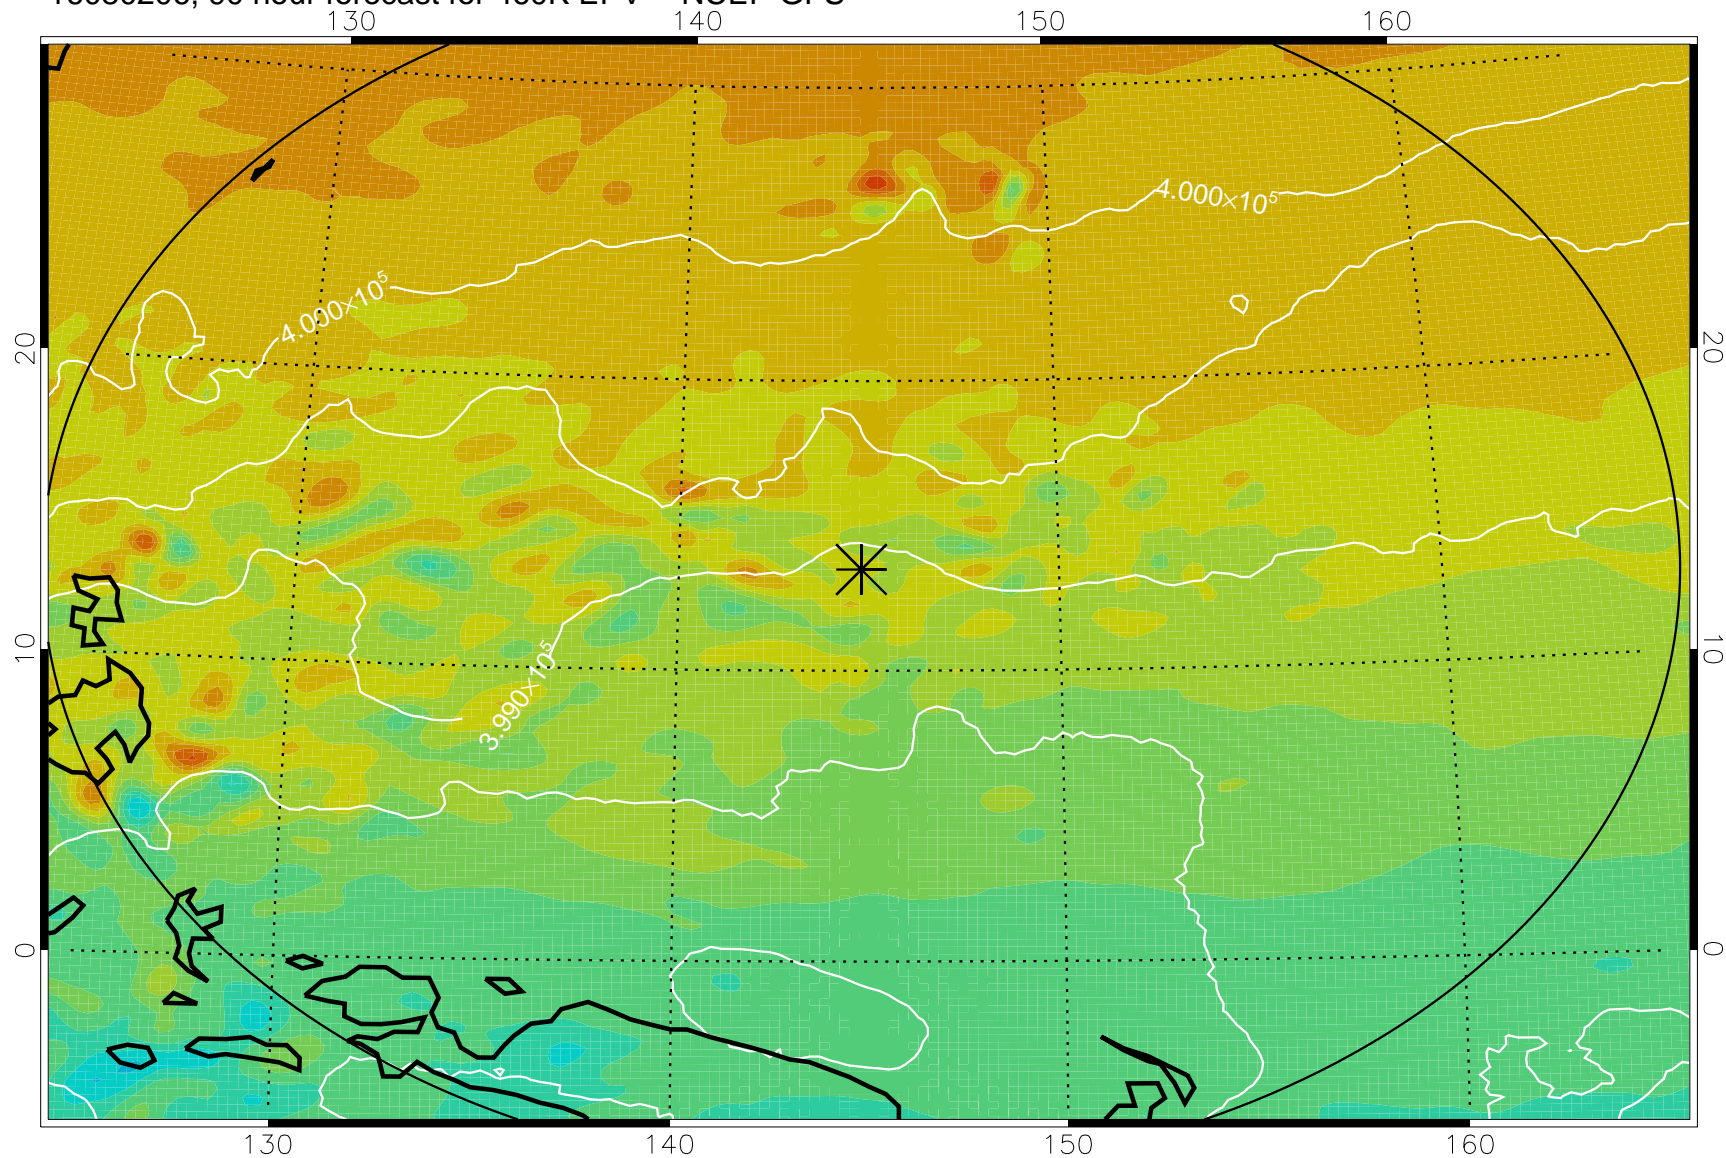

16080106, 66 hour forecast for 460K EPV -- NCEP GFS

460K Montgomery Streamfunction, white

Range ring of 2304 km

16080112, 72 hour forecast for 460K EPV -- NCEP GFS

460K Montgomery Streamfunction, white

Range ring of 2304 km

16080118, 78 hour forecast for 460K EPV -- NCEP GFS

460K Montgomery Streamfunction, white

Range ring of 2304 km

16080200, 84 hour forecast for 460K EPV -- NCEP GFS

460K Montgomery Streamfunction, white

Range ring of 2304 km

16080206, 90 hour forecast for 460K EPV -- NCEP GFS

460K Montgomery Streamfunction, white

Range ring of 2304 km

16080212, 96 hour forecast for 460K EPV -- NCEP GFS

460K Montgomery Streamfunction, white

Range ring of 2304 km

16080218, 102 hour forecast for 460K EPV -- NCEP GFS

460K Montgomery Streamfunction, white

Range ring of 2304 km

16080300, 108 hour forecast for 460K EPV -- NCEP GFS

460K Montgomery Streamfunction, white

Range ring of 2304 km