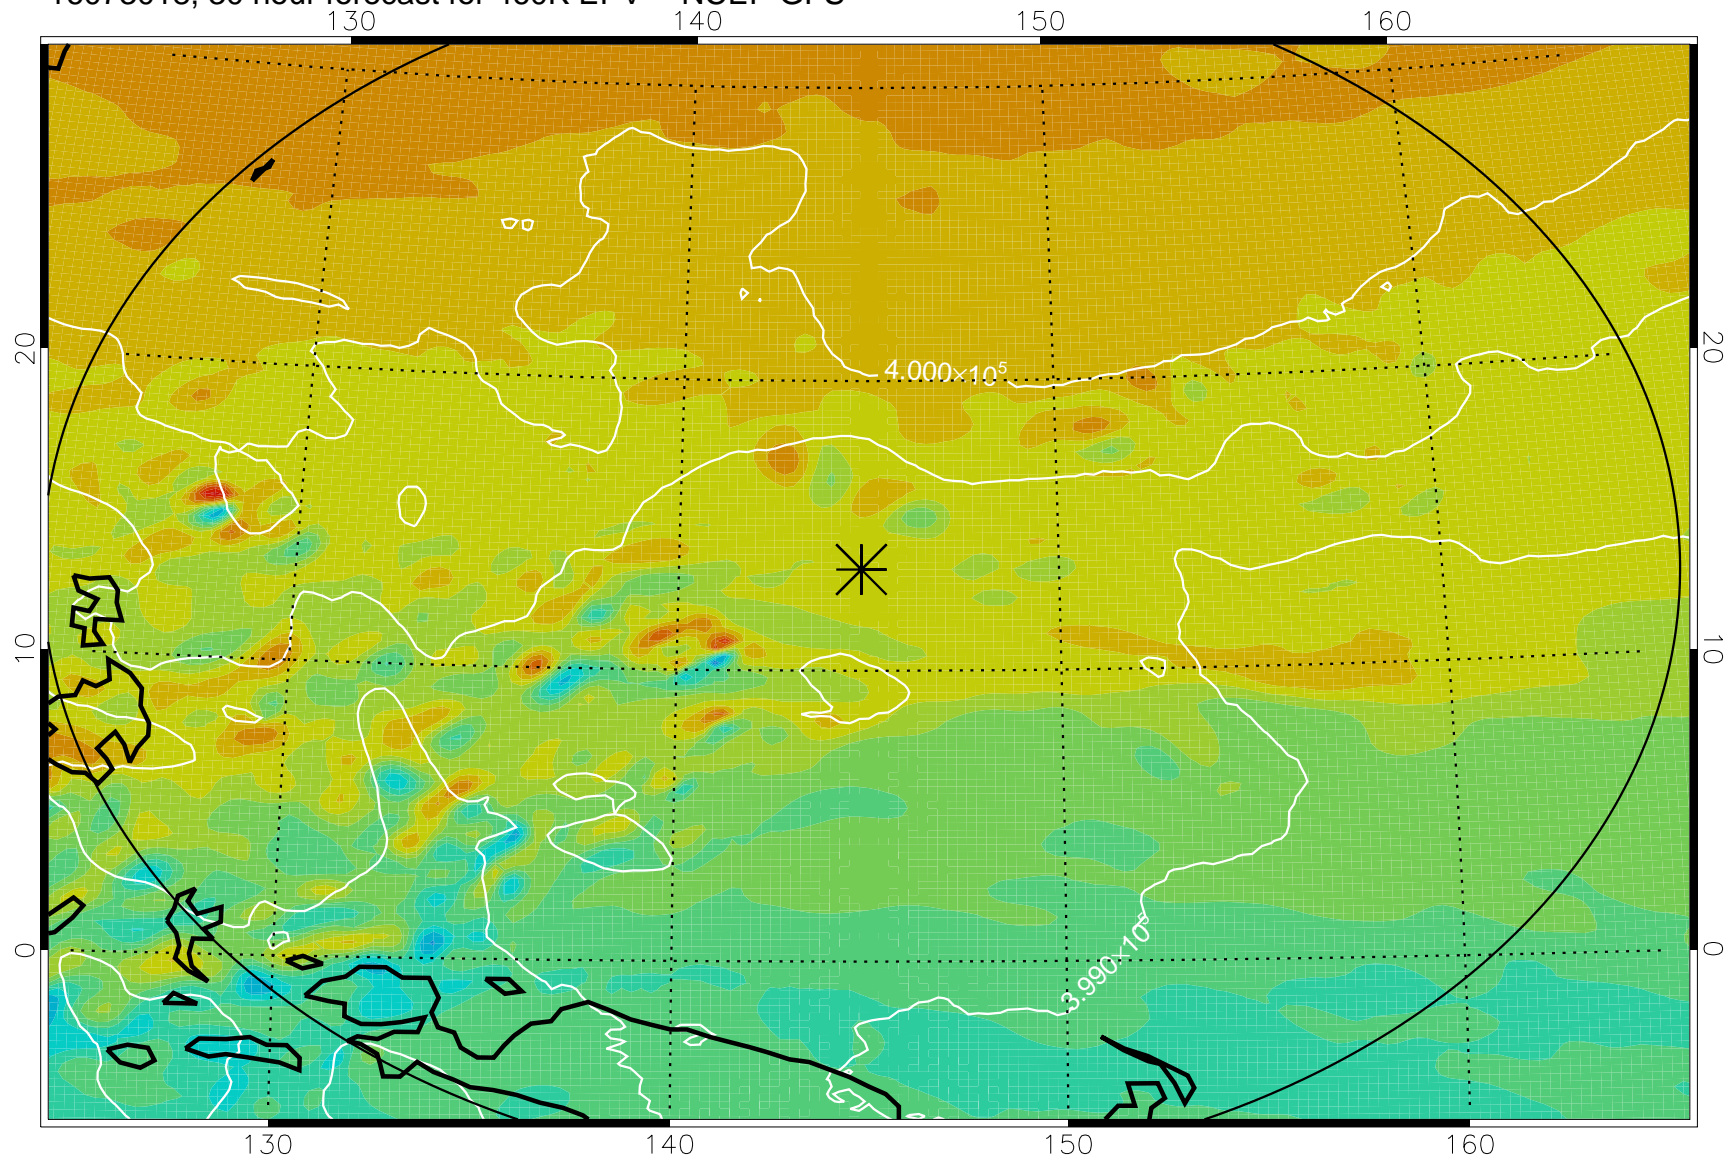

16072918, 6 hour forecast for 460K EPV -- NCEP GFS

460K Montgomery Streamfunction, white

Range ring of 2304 km

16073000, 12 hour forecast for 460K EPV -- NCEP GFS

460K Montgomery Streamfunction, white

Range ring of 2304 km

16073006, 18 hour forecast for 460K EPV -- NCEP GFS

460K Montgomery Streamfunction, white

Range ring of 2304 km

16073012, 24 hour forecast for 460K EPV -- NCEP GFS

460K Montgomery Streamfunction, white

Range ring of 2304 km

16073018, 30 hour forecast for 460K EPV -- NCEP GFS

460K Montgomery Streamfunction, white

Range ring of 2304 km

16073100, 36 hour forecast for 460K EPV -- NCEP GFS

460K Montgomery Streamfunction, white

Range ring of 2304 km

16073106, 42 hour forecast for 460K EPV -- NCEP GFS

460K Montgomery Streamfunction, white

Range ring of 2304 km

16073112, 48 hour forecast for 460K EPV -- NCEP GFS

460K Montgomery Streamfunction, white

Range ring of 2304 km