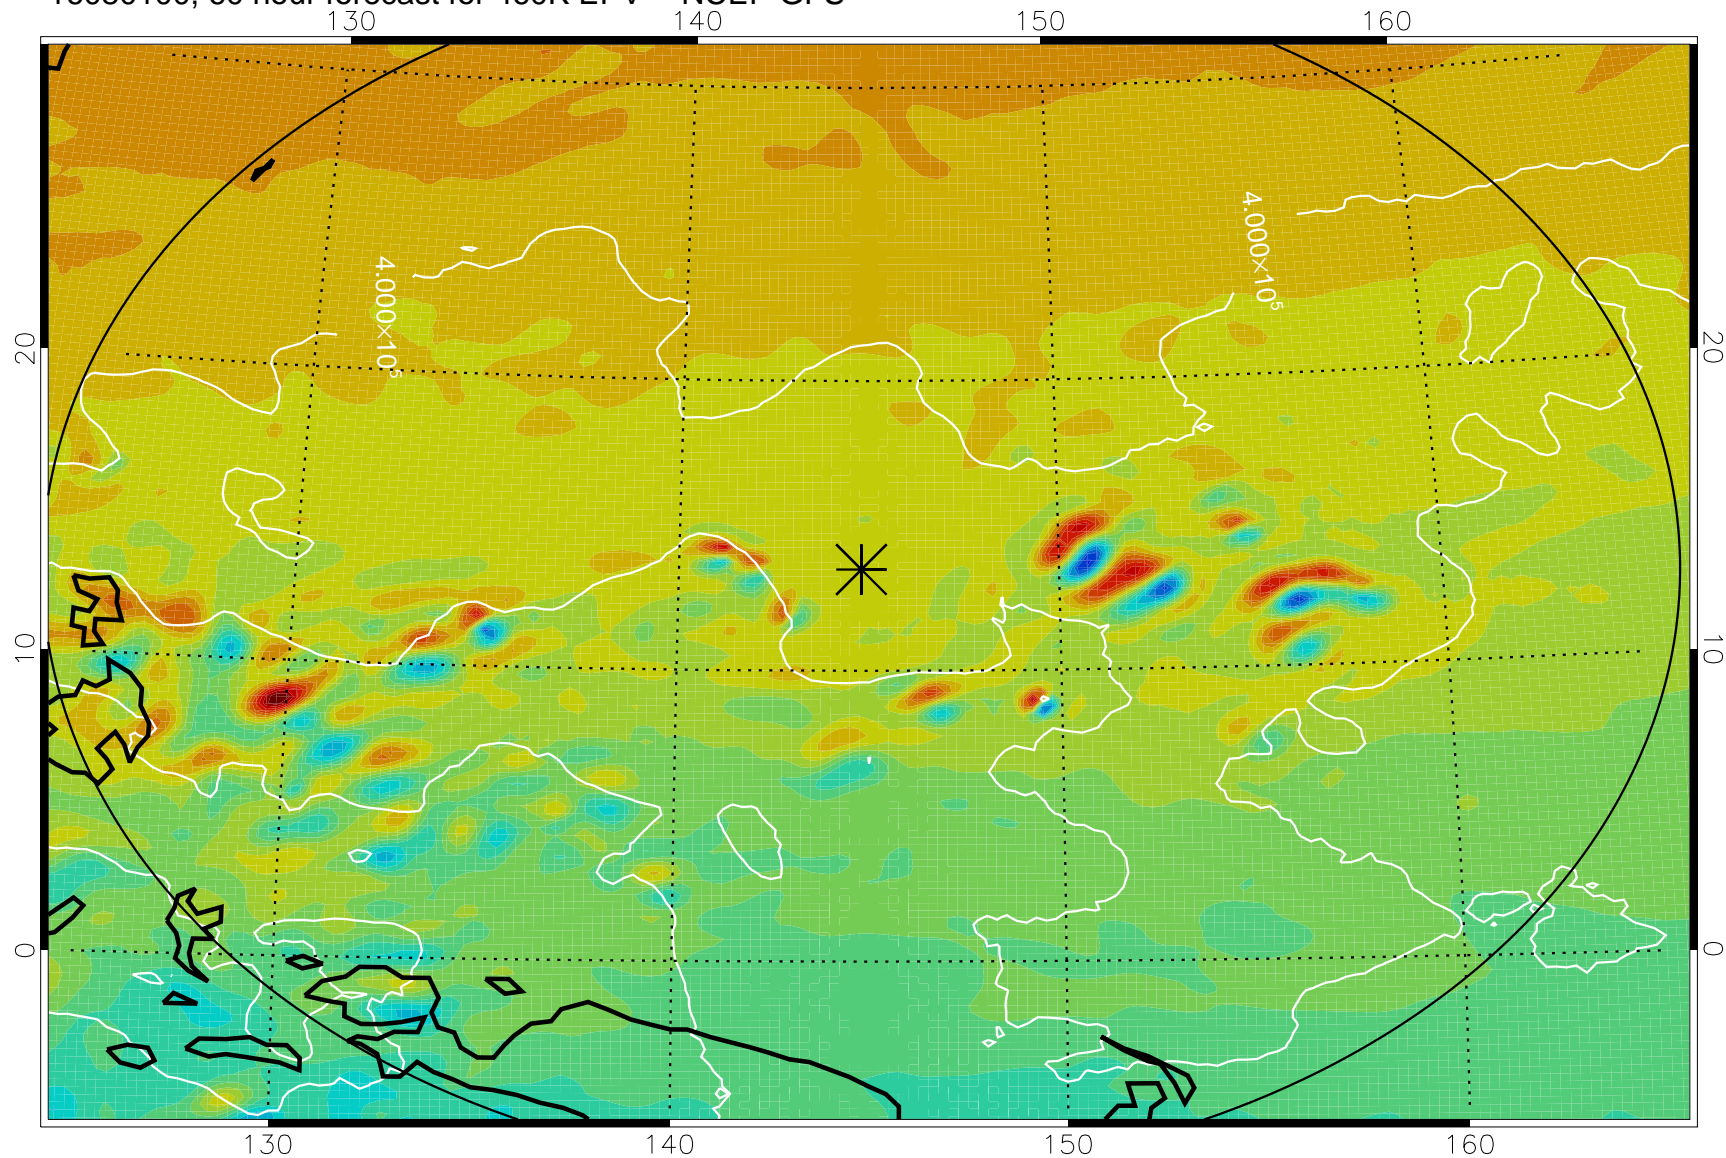

16073106, 42 hour forecast for 460K EPV -- NCEP GFS

460K Montgomery Streamfunction, white

Range ring of 2304 km

16073112, 48 hour forecast for 460K EPV -- NCEP GFS

460K Montgomery Streamfunction, white

Range ring of 2304 km

16073118, 54 hour forecast for 460K EPV -- NCEP GFS

460K Montgomery Streamfunction, white

Range ring of 2304 km

16080100, 60 hour forecast for 460K EPV -- NCEP GFS

460K Montgomery Streamfunction, white

Range ring of 2304 km

16080106, 66 hour forecast for 460K EPV -- NCEP GFS

460K Montgomery Streamfunction, white

Range ring of 2304 km

16080112, 72 hour forecast for 460K EPV -- NCEP GFS

460K Montgomery Streamfunction, white

Range ring of 2304 km

16080118, 78 hour forecast for 460K EPV -- NCEP GFS

460K Montgomery Streamfunction, white

Range ring of 2304 km

16080200, 84 hour forecast for 460K EPV -- NCEP GFS

460K Montgomery Streamfunction, white

Range ring of 2304 km