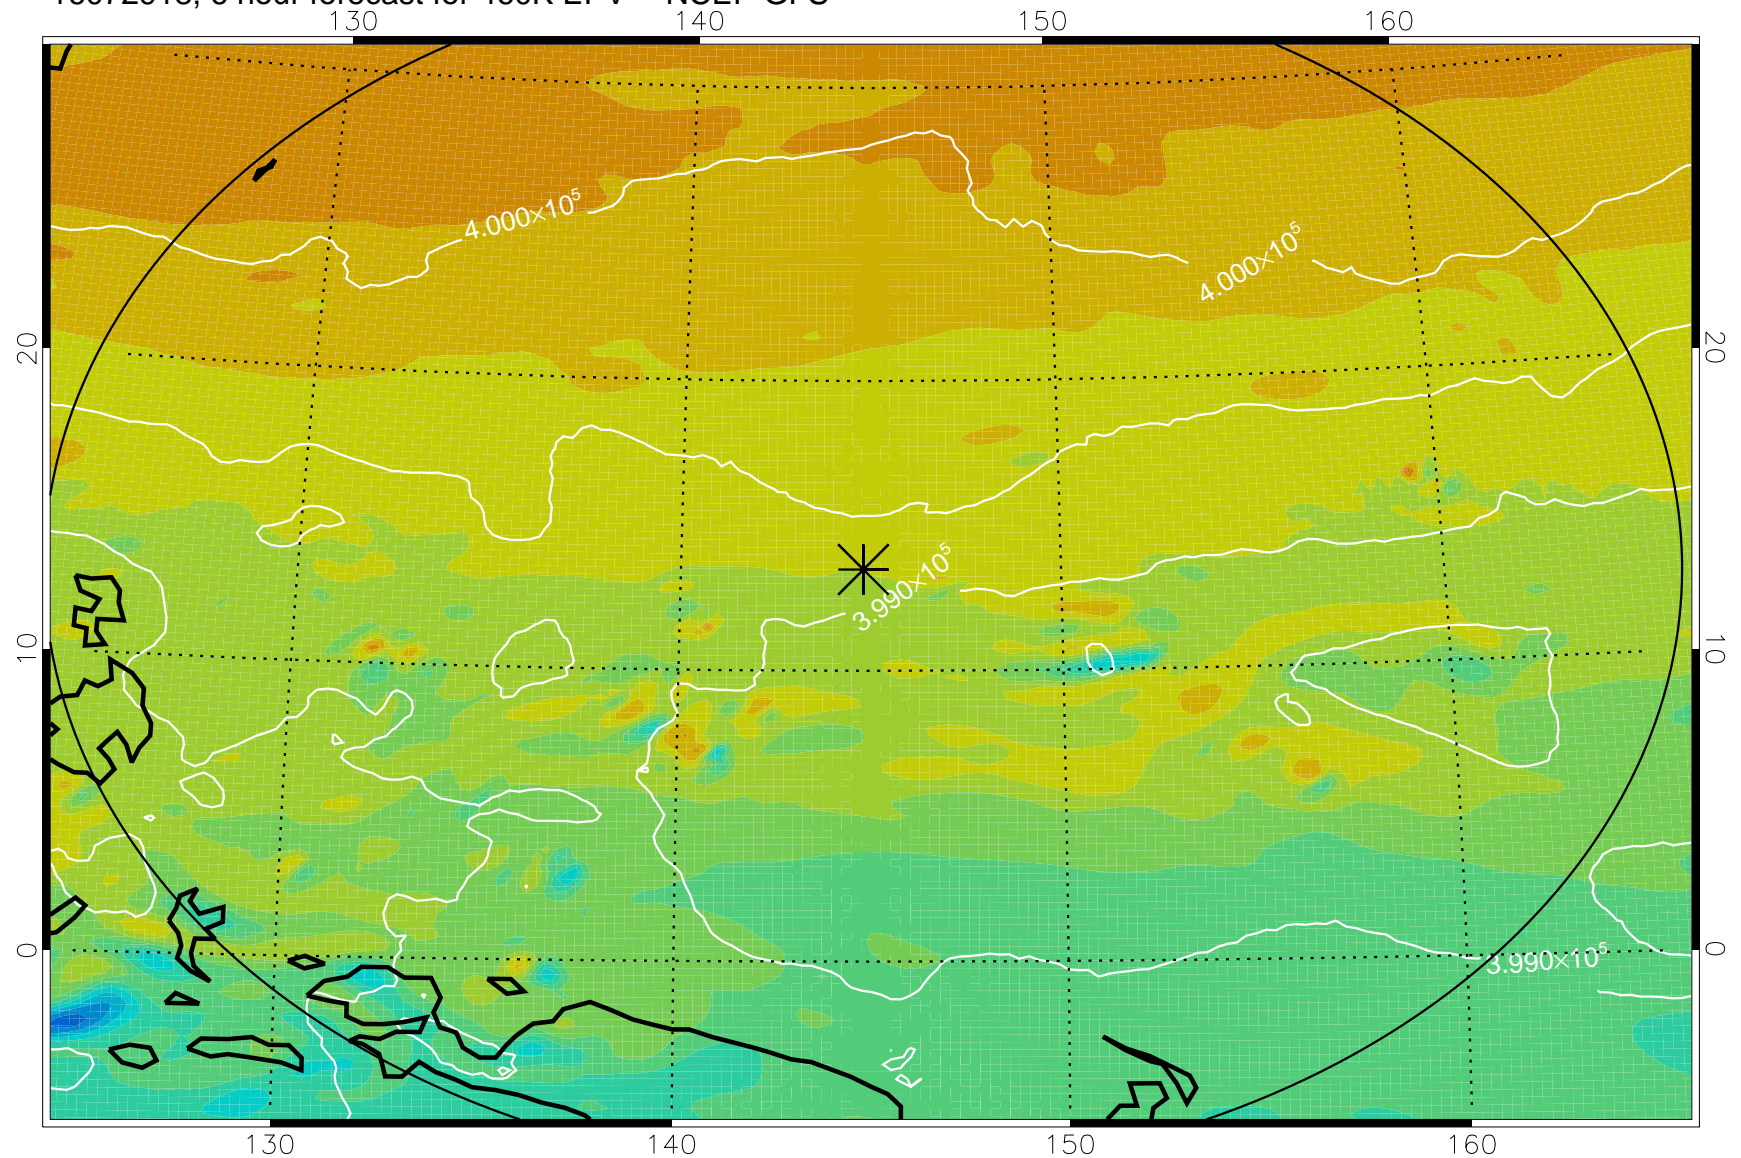

16072918, 6 hour forecast for 460K EPV -- NCEP GFS

460K Montgomery Streamfunction, white

Range ring of 2304 km

16073000, 12 hour forecast for 460K EPV -- NCEP GFS

460K Montgomery Streamfunction, white

Range ring of 2304 km

16073006, 18 hour forecast for 460K EPV -- NCEP GFS

460K Montgomery Streamfunction, white

Range ring of 2304 km

16073012, 24 hour forecast for 460K EPV -- NCEP GFS

460K Montgomery Streamfunction, white

Range ring of 2304 km

16073018, 30 hour forecast for 460K EPV -- NCEP GFS

460K Montgomery Streamfunction, white

Range ring of 2304 km

16073100, 36 hour forecast for 460K EPV -- NCEP GFS

460K Montgomery Streamfunction, white

Range ring of 2304 km

16080118, 78 hour forecast for 460K EPV -- NCEP GFS

460K Montgomery Streamfunction, white

Range ring of 2304 km

16080200, 84 hour forecast for 460K EPV -- NCEP GFS

460K Montgomery Streamfunction, white

Range ring of 2304 km