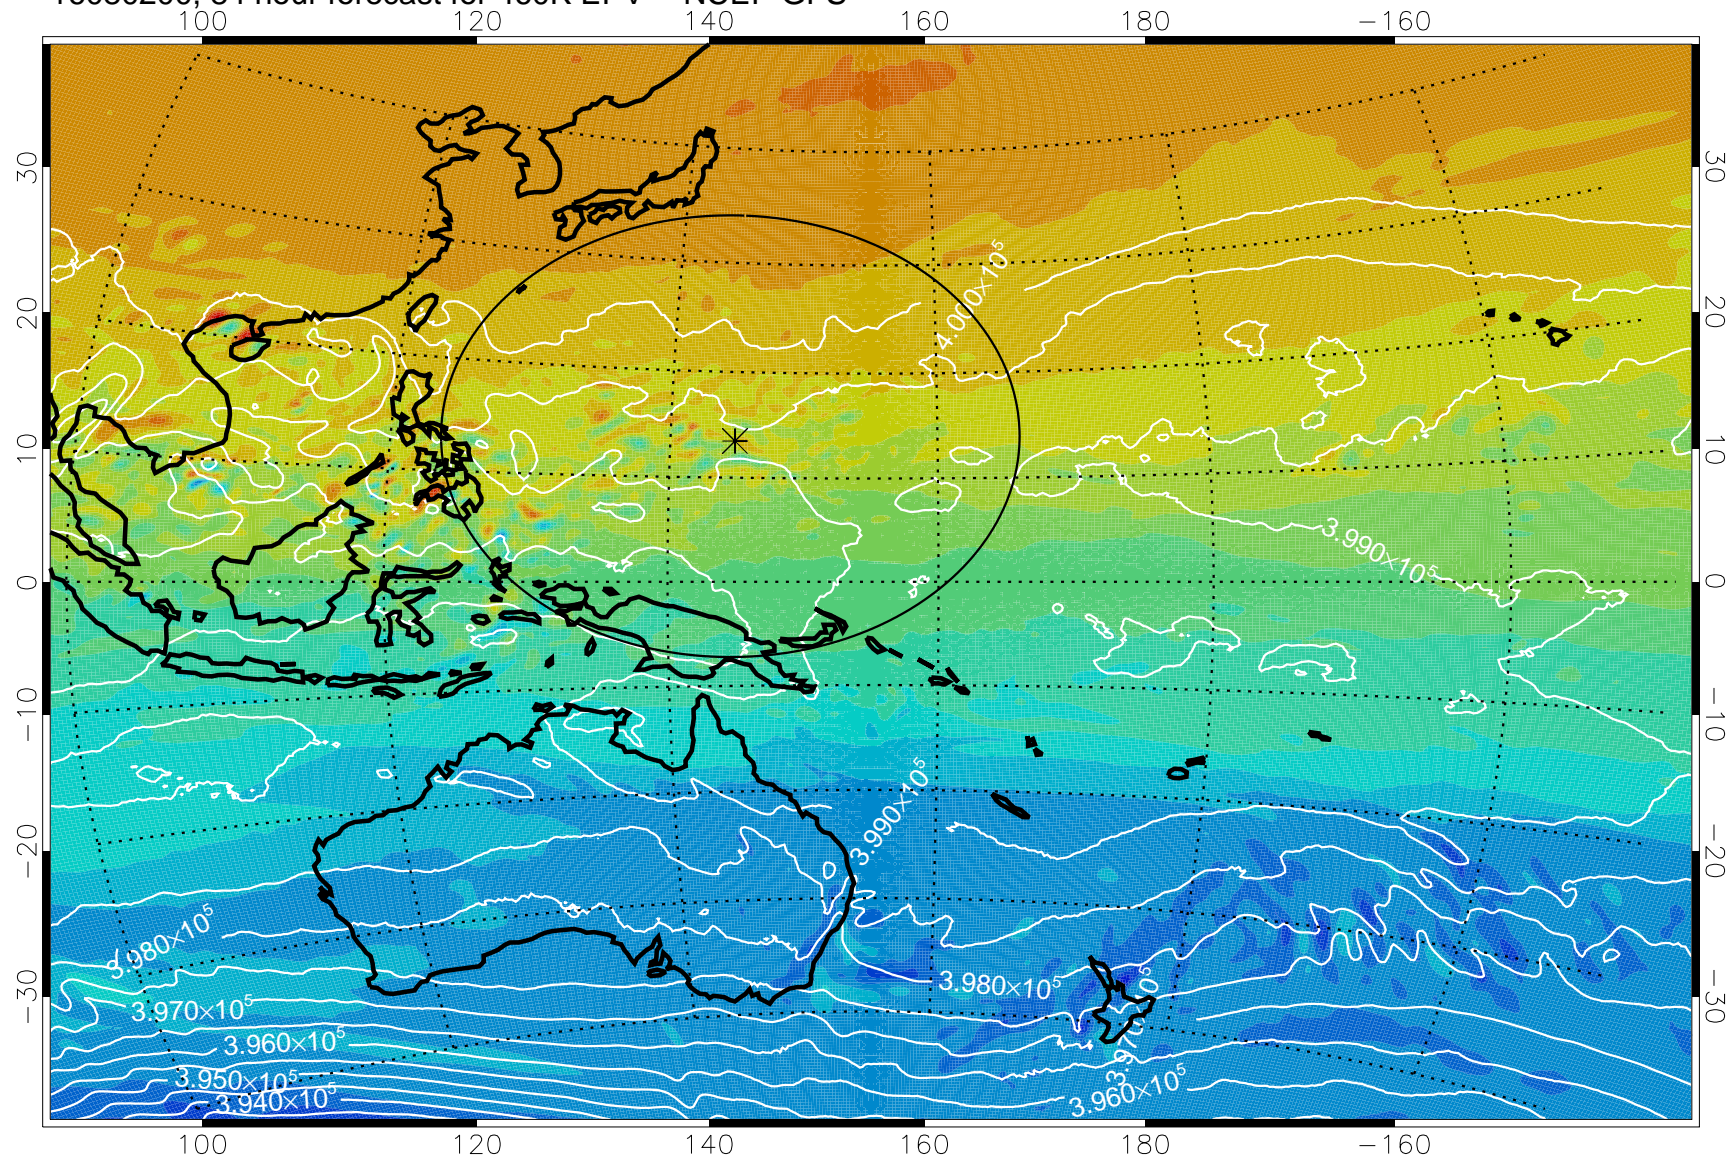

16080106, 66 hour forecast for 460K EPV -- NCEP GFS

460K Montgomery Streamfunction, white

Range ring of 2304 km

16080112, 72 hour forecast for 460K EPV -- NCEP GFS

460K Montgomery Streamfunction, white

Range ring of 2304 km

16080118, 78 hour forecast for 460K EPV -- NCEP GFS

460K Montgomery Streamfunction, white

Range ring of 2304 km

16080200, 84 hour forecast for 460K EPV -- NCEP GFS

460K Montgomery Streamfunction, white

Range ring of 2304 km

16080206, 90 hour forecast for 460K EPV -- NCEP GFS

460K Montgomery Streamfunction, white

Range ring of 2304 km

16080212, 96 hour forecast for 460K EPV -- NCEP GFS

460K Montgomery Streamfunction, white

Range ring of 2304 km

16080218, 102 hour forecast for 460K EPV -- NCEP GFS

460K Montgomery Streamfunction, white

Range ring of 2304 km

16080306, 114 hour forecast for 460K EPV -- NCEP GFS

460K Montgomery Streamfunction, white

Range ring of 2304 km