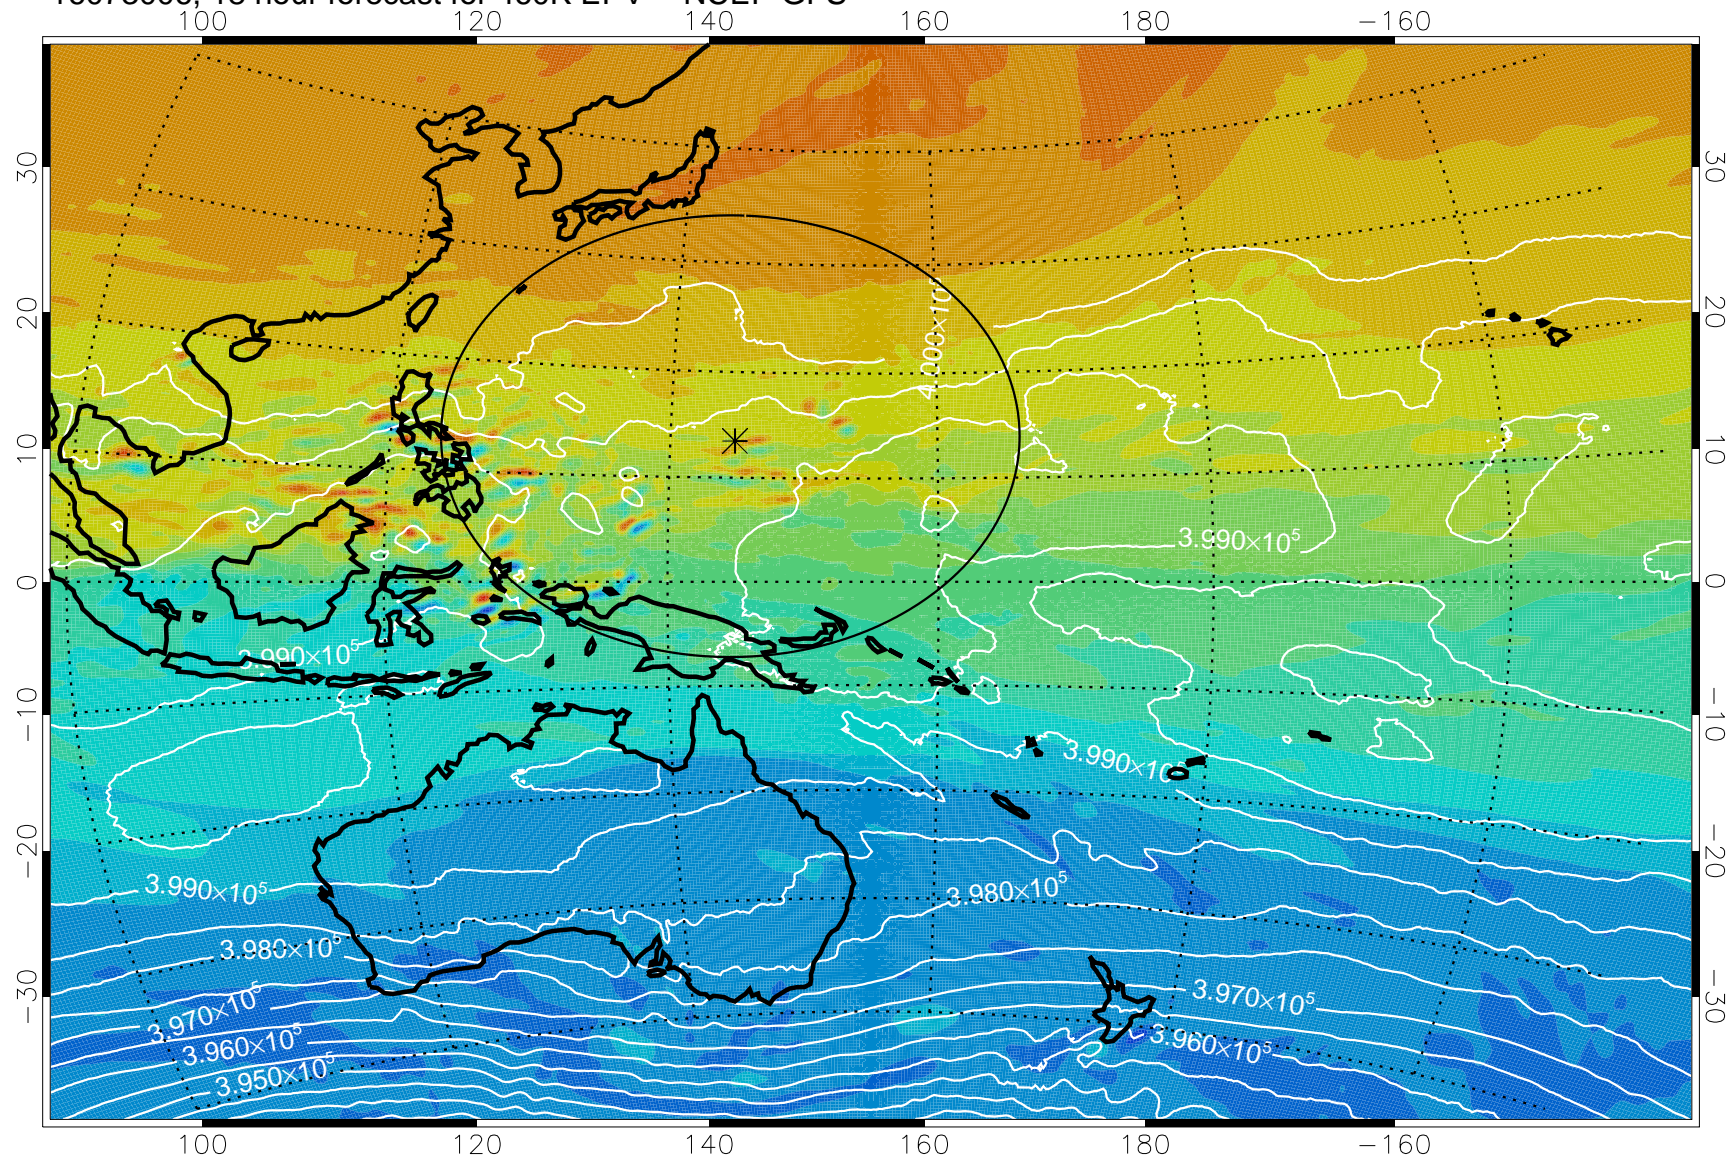

16072918, 6 hour forecast for 460K EPV -- NCEP GFS

460K Montgomery Streamfunction, white

Range ring of 2304 km

16073000, 12 hour forecast for 460K EPV -- NCEP GFS

460K Montgomery Streamfunction, white

Range ring of 2304 km

16073006, 18 hour forecast for 460K EPV -- NCEP GFS

460K Montgomery Streamfunction, white

Range ring of 2304 km

16073012, 24 hour forecast for 460K EPV -- NCEP GFS

460K Montgomery Streamfunction, white

Range ring of 2304 km

16073018, 30 hour forecast for 460K EPV -- NCEP GFS

460K Montgomery Streamfunction, white

Range ring of 2304 km

16073100, 36 hour forecast for 460K EPV -- NCEP GFS

460K Montgomery Streamfunction, white

Range ring of 2304 km

16073106, 42 hour forecast for 460K EPV -- NCEP GFS

460K Montgomery Streamfunction, white

Range ring of 2304 km

16073112, 48 hour forecast for 460K EPV -- NCEP GFS

460K Montgomery Streamfunction, white

Range ring of 2304 km