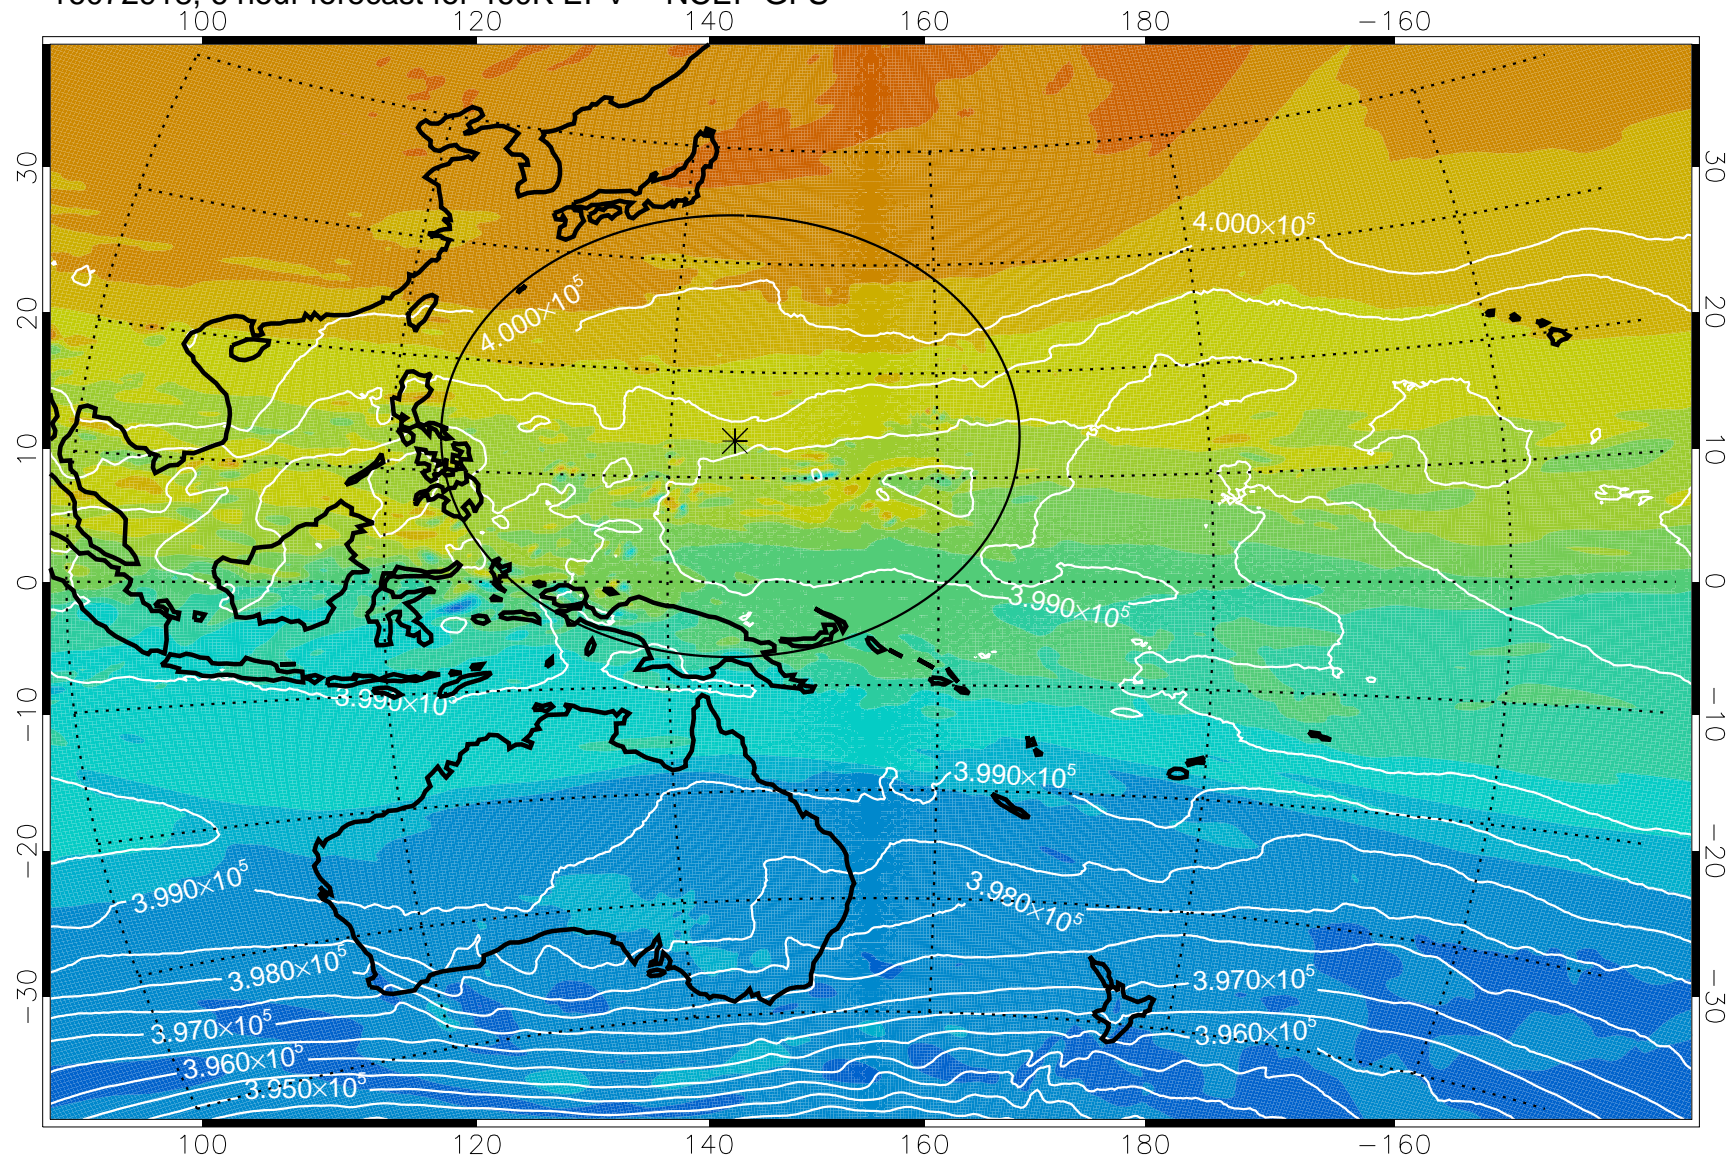

16072918, 6 hour forecast for 460K EPV -- NCEP GFS

460K Montgomery Streamfunction, white

Range ring of 2304 km

16073000, 12 hour forecast for 460K EPV -- NCEP GFS

460K Montgomery Streamfunction, white

Range ring of 2304 km

16073006, 18 hour forecast for 460K EPV -- NCEP GFS

460K Montgomery Streamfunction, white

Range ring of 2304 km

16073012, 24 hour forecast for 460K EPV -- NCEP GFS

460K Montgomery Streamfunction, white

Range ring of 2304 km

16073018, 30 hour forecast for 460K EPV -- NCEP GFS

460K Montgomery Streamfunction, white

Range ring of 2304 km

16073100, 36 hour forecast for 460K EPV -- NCEP GFS

460K Montgomery Streamfunction, white

Range ring of 2304 km

16073106, 42 hour forecast for 460K EPV -- NCEP GFS

460K Montgomery Streamfunction, white

Range ring of 2304 km

16073112, 48 hour forecast for 460K EPV -- NCEP GFS

460K Montgomery Streamfunction, white

Range ring of 2304 km