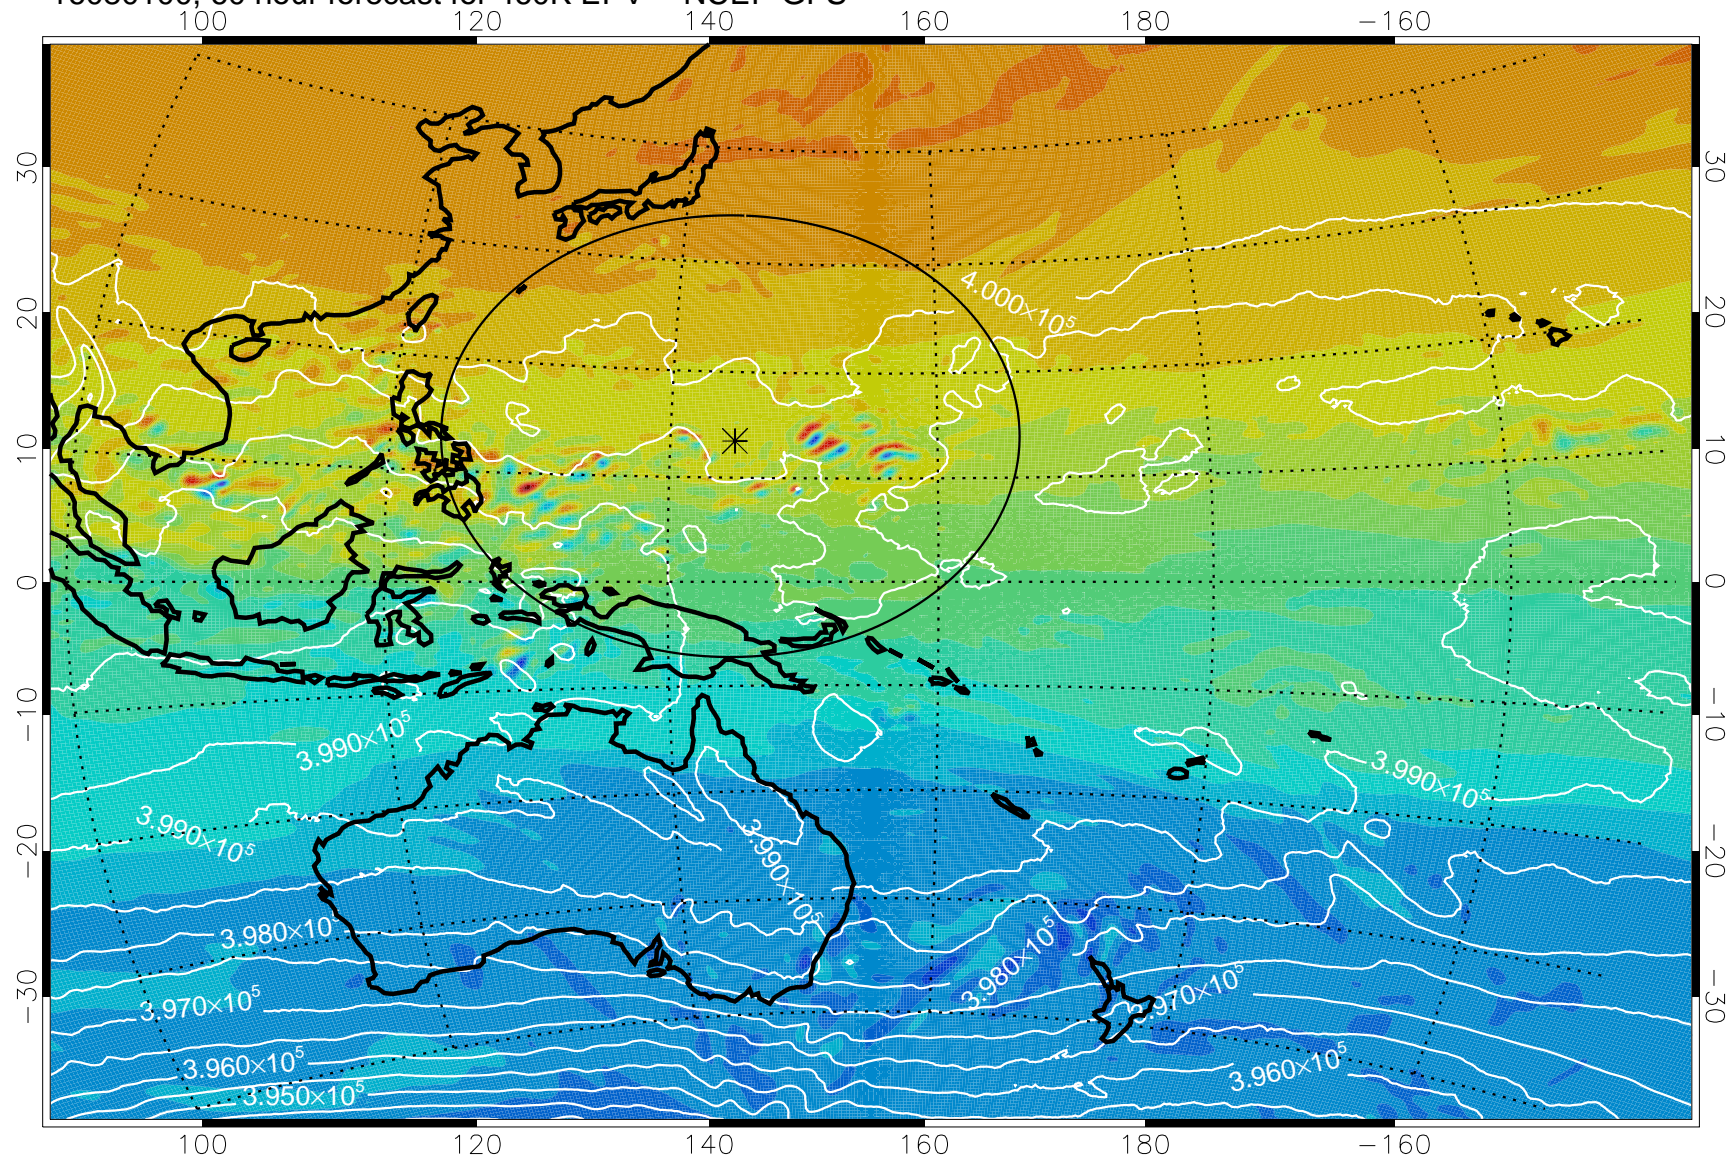

16073106, 42 hour forecast for 460K EPV -- NCEP GFS

460K Montgomery Streamfunction, white

Range ring of 2304 km

16073112, 48 hour forecast for 460K EPV -- NCEP GFS

460K Montgomery Streamfunction, white

Range ring of 2304 km

16073118, 54 hour forecast for 460K EPV -- NCEP GFS

460K Montgomery Streamfunction, white

Range ring of 2304 km

16080100, 60 hour forecast for 460K EPV -- NCEP GFS

460K Montgomery Streamfunction, white

Range ring of 2304 km

16080106, 66 hour forecast for 460K EPV -- NCEP GFS

460K Montgomery Streamfunction, white

Range ring of 2304 km

16080112, 72 hour forecast for 460K EPV -- NCEP GFS

460K Montgomery Streamfunction, white

Range ring of 2304 km

16080118, 78 hour forecast for 460K EPV -- NCEP GFS

460K Montgomery Streamfunction, white

Range ring of 2304 km

16080200, 84 hour forecast for 460K EPV -- NCEP GFS

460K Montgomery Streamfunction, white

Range ring of 2304 km