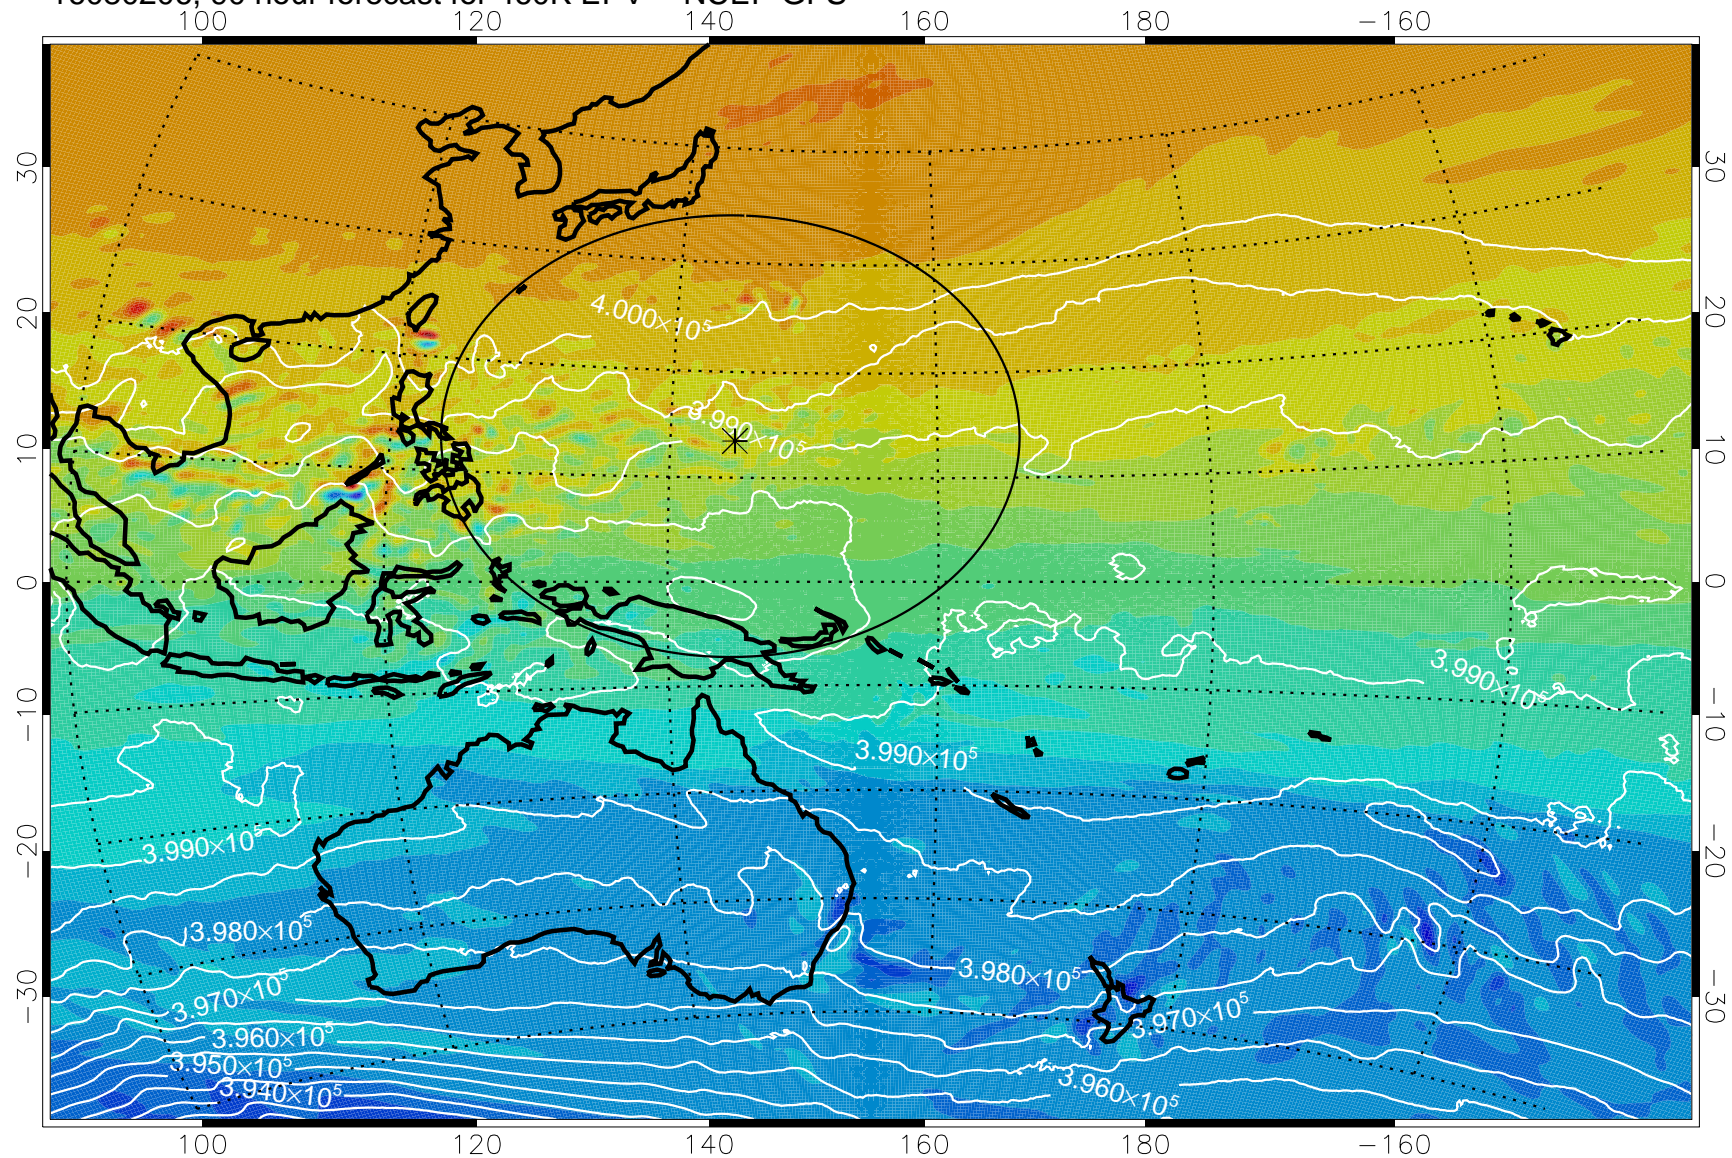

16080106, 66 hour forecast for 460K EPV -- NCEP GFS

460K Montgomery Streamfunction, white

Range ring of 2304 km

16080112, 72 hour forecast for 460K EPV -- NCEP GFS

460K Montgomery Streamfunction, white

Range ring of 2304 km

16080118, 78 hour forecast for 460K EPV -- NCEP GFS

460K Montgomery Streamfunction, white

Range ring of 2304 km

16080200, 84 hour forecast for 460K EPV -- NCEP GFS

460K Montgomery Streamfunction, white

Range ring of 2304 km

16080206, 90 hour forecast for 460K EPV -- NCEP GFS

460K Montgomery Streamfunction, white

Range ring of 2304 km

16080212, 96 hour forecast for 460K EPV -- NCEP GFS

460K Montgomery Streamfunction, white

Range ring of 2304 km

16080218, 102 hour forecast for 460K EPV -- NCEP GFS

460K Montgomery Streamfunction, white

Range ring of 2304 km

16080306, 114 hour forecast for 460K EPV -- NCEP GFS

460K Montgomery Streamfunction, white

Range ring of 2304 km