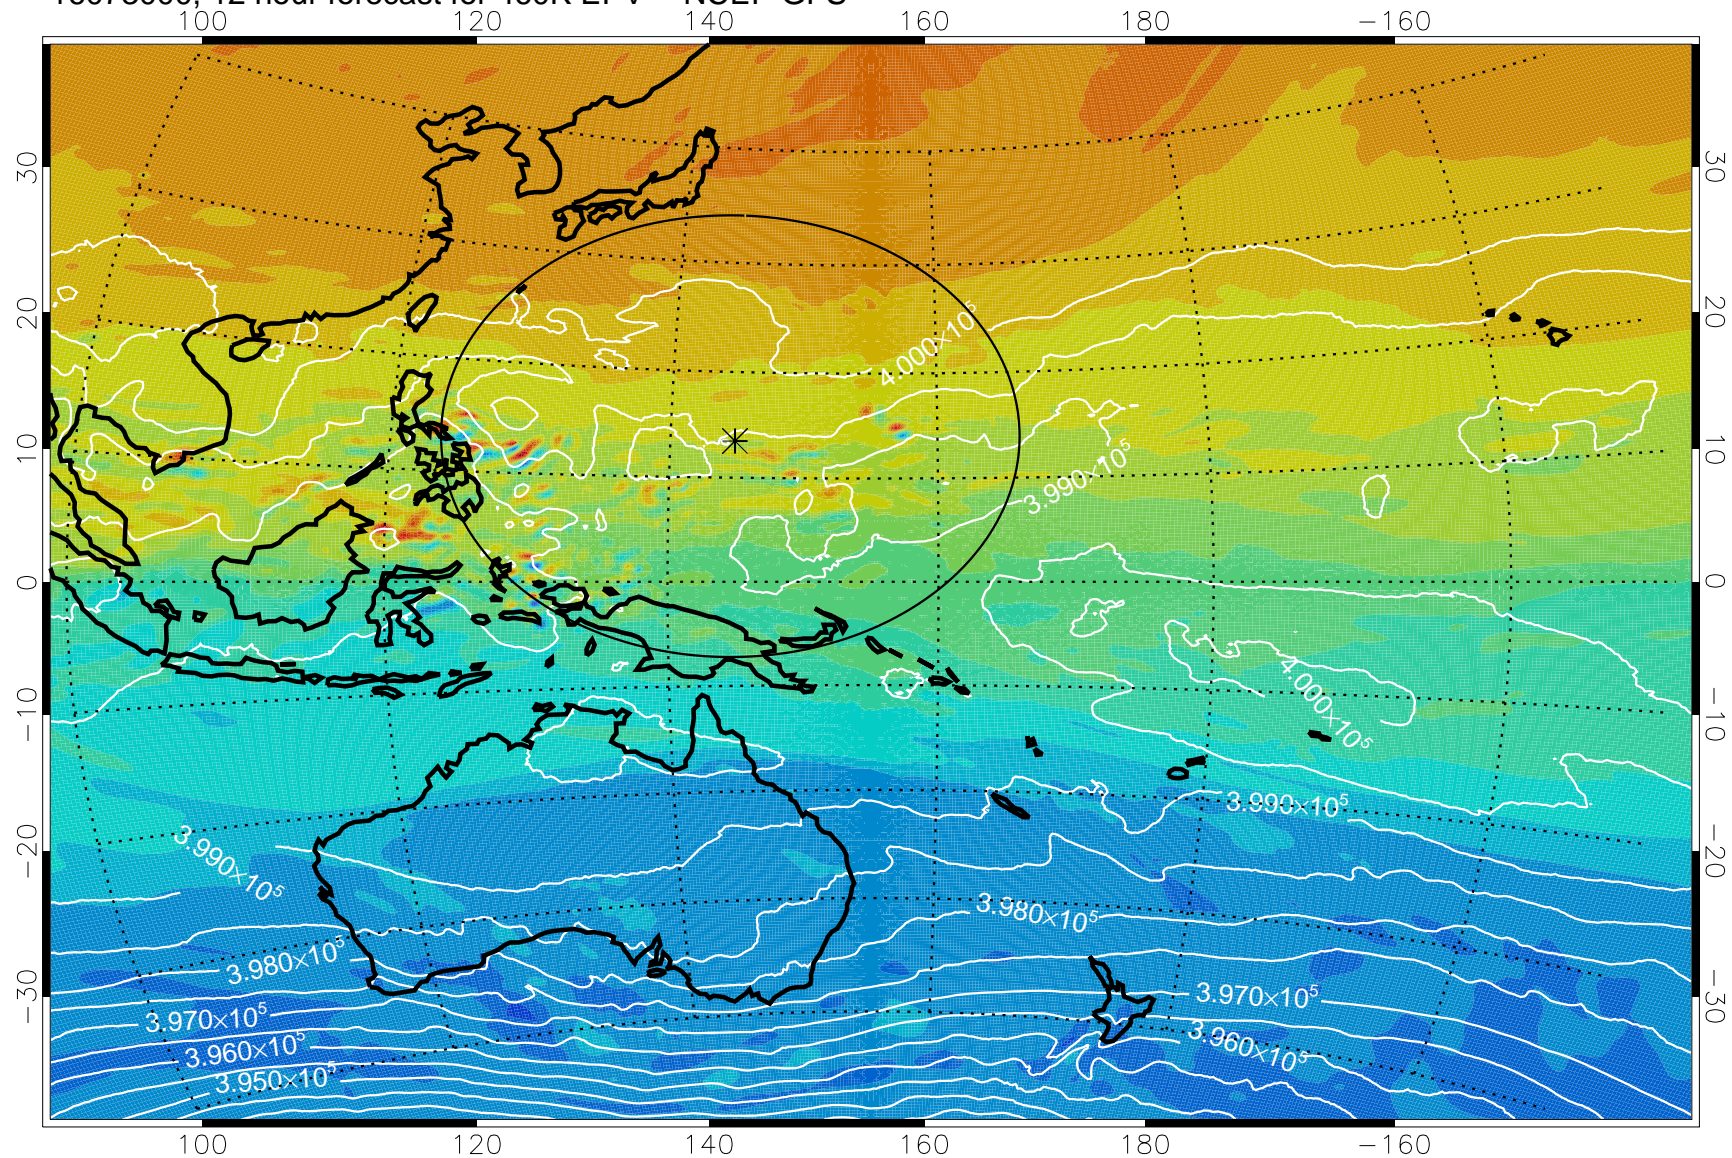

16072918, 6 hour forecast for 460K EPV -- NCEP GFS

460K Montgomery Streamfunction, white

Range ring of 2304 km

16073000, 12 hour forecast for 460K EPV -- NCEP GFS

460K Montgomery Streamfunction, white

Range ring of 2304 km

16073006, 18 hour forecast for 460K EPV -- NCEP GFS

460K Montgomery Streamfunction, white

Range ring of 2304 km

16073012, 24 hour forecast for 460K EPV -- NCEP GFS

460K Montgomery Streamfunction, white

Range ring of 2304 km

16073018, 30 hour forecast for 460K EPV -- NCEP GFS

460K Montgomery Streamfunction, white

Range ring of 2304 km

16073100, 36 hour forecast for 460K EPV -- NCEP GFS

460K Montgomery Streamfunction, white

Range ring of 2304 km

16073106, 42 hour forecast for 460K EPV -- NCEP GFS

460K Montgomery Streamfunction, white

Range ring of 2304 km

16073112, 48 hour forecast for 460K EPV -- NCEP GFS

460K Montgomery Streamfunction, white

Range ring of 2304 km