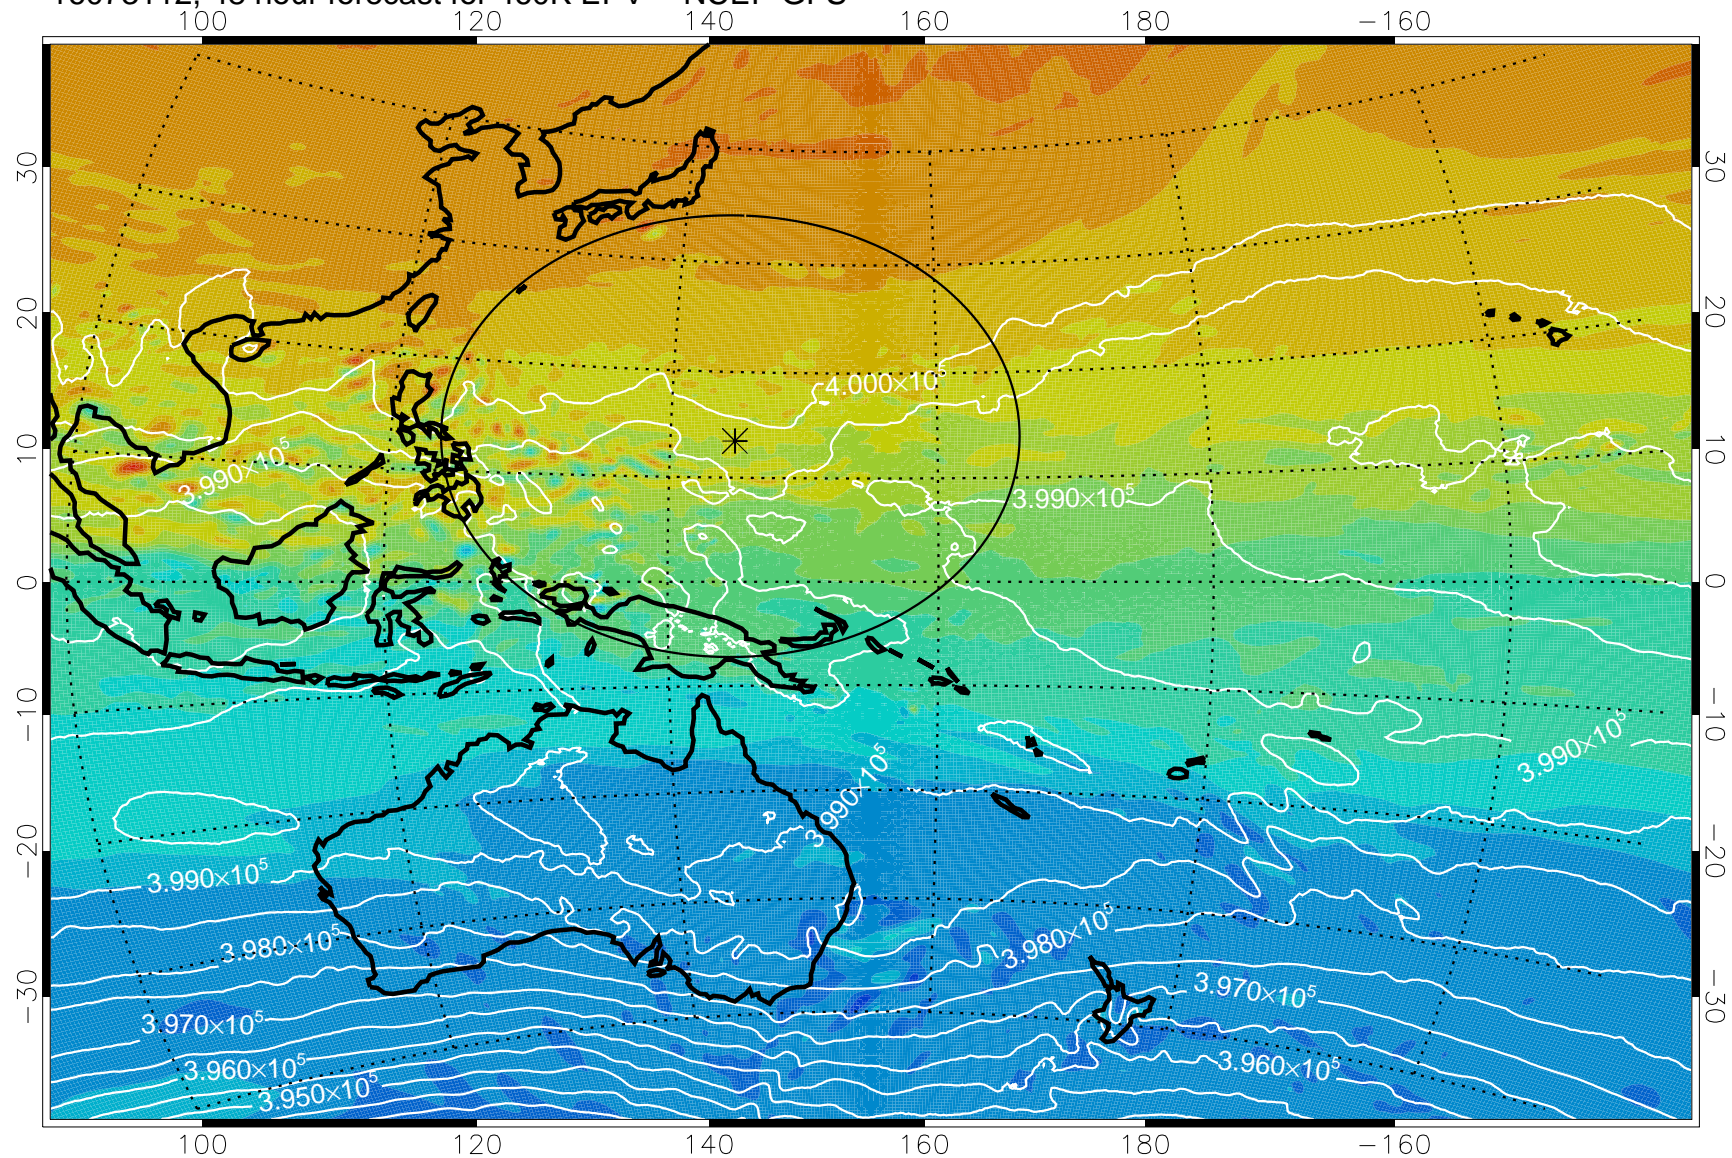

16073018, 30 hour forecast for 460K EPV -- NCEP GFS

460K Montgomery Streamfunction, white

Range ring of 2304 km

16073100, 36 hour forecast for 460K EPV -- NCEP GFS

460K Montgomery Streamfunction, white

Range ring of 2304 km

16073106, 42 hour forecast for 460K EPV -- NCEP GFS

460K Montgomery Streamfunction, white

Range ring of 2304 km

16073112, 48 hour forecast for 460K EPV -- NCEP GFS

460K Montgomery Streamfunction, white

Range ring of 2304 km

16073118, 54 hour forecast for 460K EPV -- NCEP GFS

460K Montgomery Streamfunction, white

Range ring of 2304 km

16080100, 60 hour forecast for 460K EPV -- NCEP GFS

460K Montgomery Streamfunction, white

Range ring of 2304 km

16080106, 66 hour forecast for 460K EPV -- NCEP GFS

460K Montgomery Streamfunction, white

Range ring of 2304 km

16080112, 72 hour forecast for 460K EPV -- NCEP GFS

460K Montgomery Streamfunction, white

Range ring of 2304 km