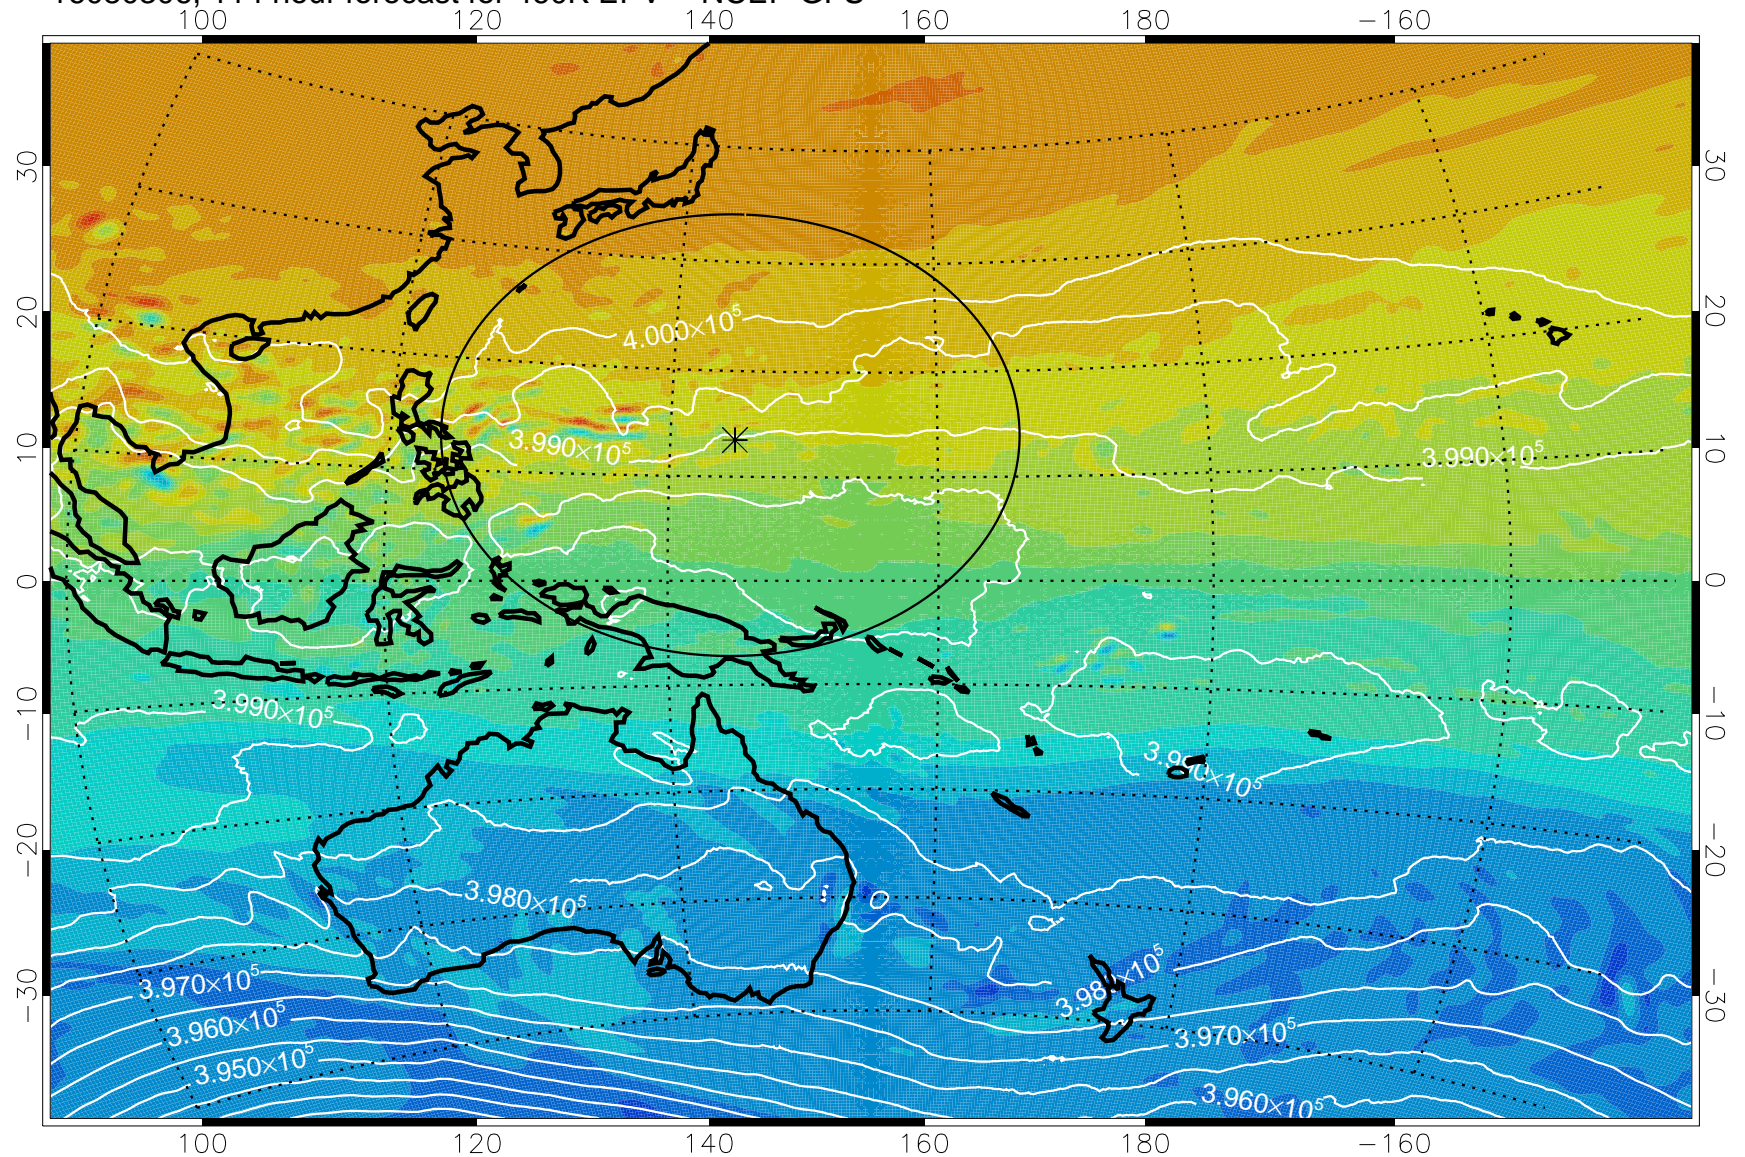

16080206, 90 hour forecast for 460K EPV -- NCEP GFS

460K Montgomery Streamfunction, white

Range ring of 2304 km

16080212, 96 hour forecast for 460K EPV -- NCEP GFS

460K Montgomery Streamfunction, white

Range ring of 2304 km

16080218, 102 hour forecast for 460K EPV -- NCEP GFS

460K Montgomery Streamfunction, white

Range ring of 2304 km

16080306, 114 hour forecast for 460K EPV -- NCEP GFS

460K Montgomery Streamfunction, white

Range ring of 2304 km

16080312, 120 hour forecast for 460K EPV -- NCEP GFS

460K Montgomery Streamfunction, white

Range ring of 2304 km