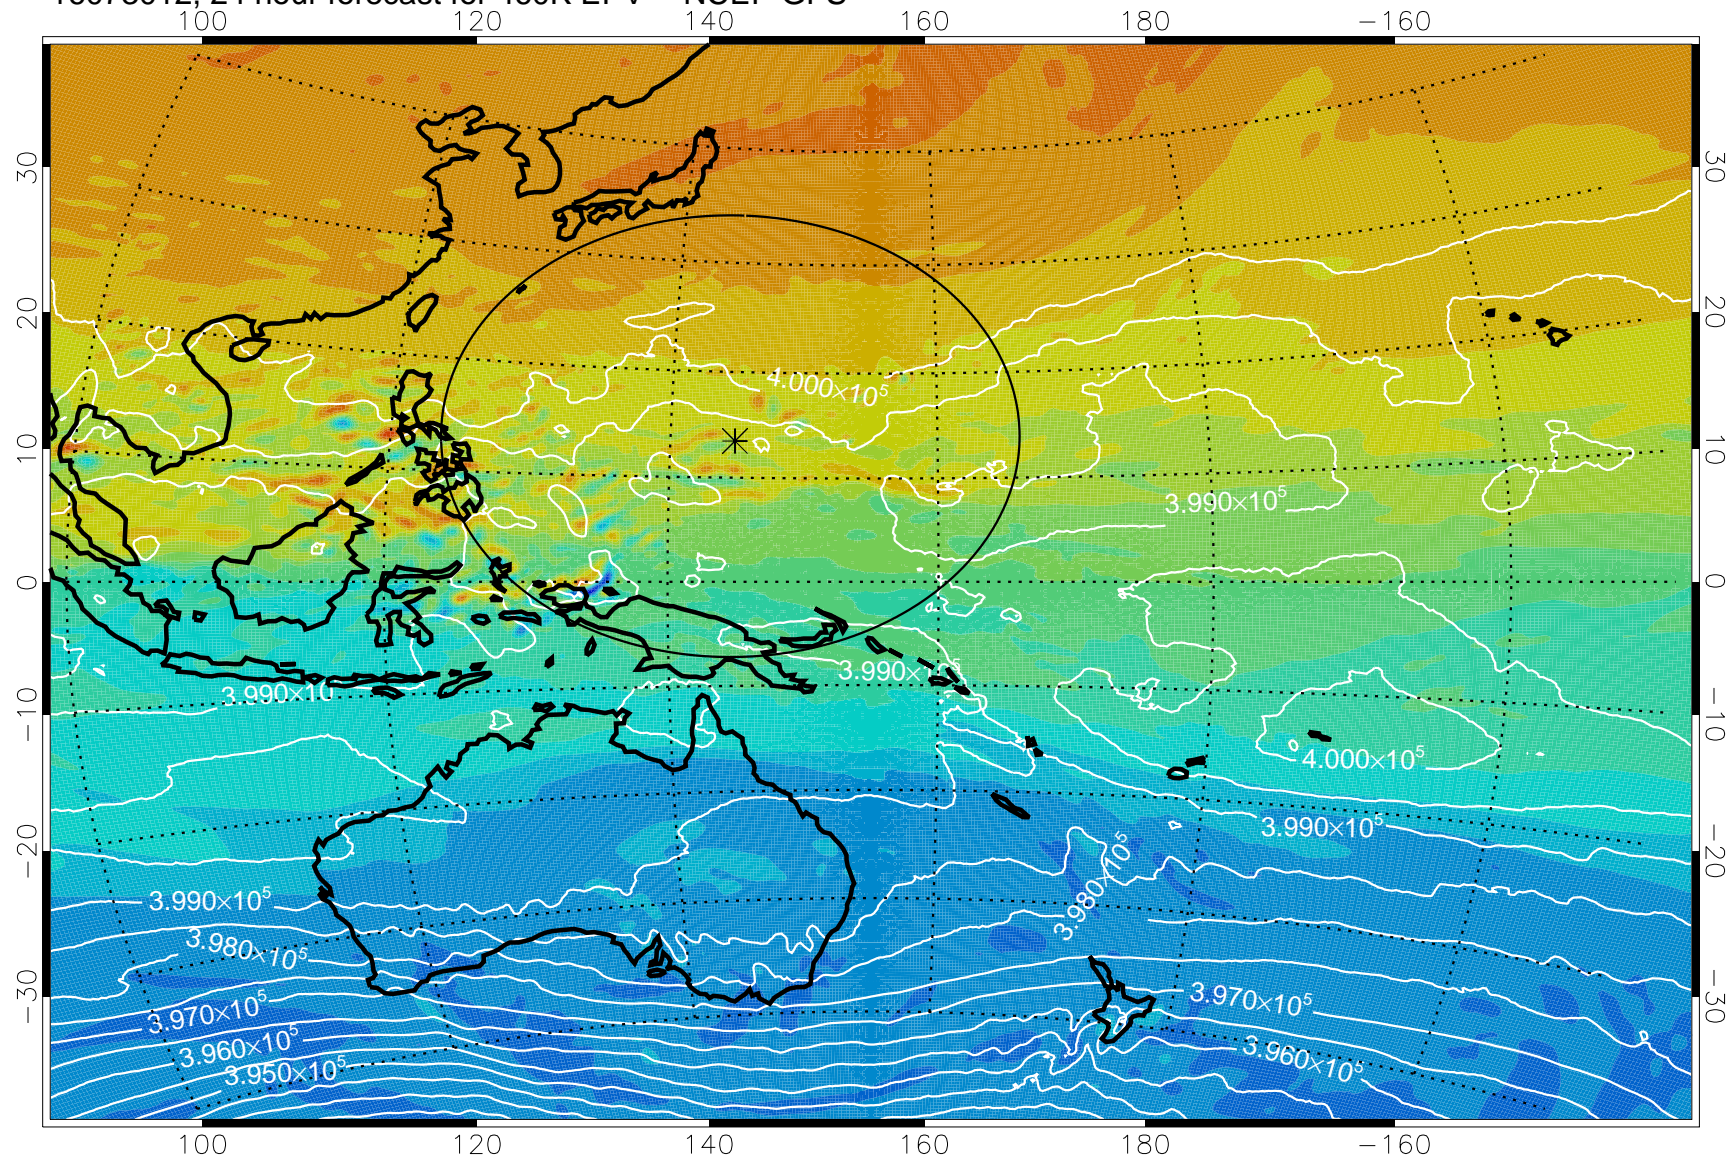

16072918, 6 hour forecast for 460K EPV -- NCEP GFS

460K Montgomery Streamfunction, white

Range ring of 2304 km

16073000, 12 hour forecast for 460K EPV -- NCEP GFS

460K Montgomery Streamfunction, white

Range ring of 2304 km

16073006, 18 hour forecast for 460K EPV -- NCEP GFS

460K Montgomery Streamfunction, white

Range ring of 2304 km

16073012, 24 hour forecast for 460K EPV -- NCEP GFS

460K Montgomery Streamfunction, white

Range ring of 2304 km

16073018, 30 hour forecast for 460K EPV -- NCEP GFS

460K Montgomery Streamfunction, white

Range ring of 2304 km

16073100, 36 hour forecast for 460K EPV -- NCEP GFS

460K Montgomery Streamfunction, white

Range ring of 2304 km

16073106, 42 hour forecast for 460K EPV -- NCEP GFS

460K Montgomery Streamfunction, white

Range ring of 2304 km

16073112, 48 hour forecast for 460K EPV -- NCEP GFS

460K Montgomery Streamfunction, white

Range ring of 2304 km