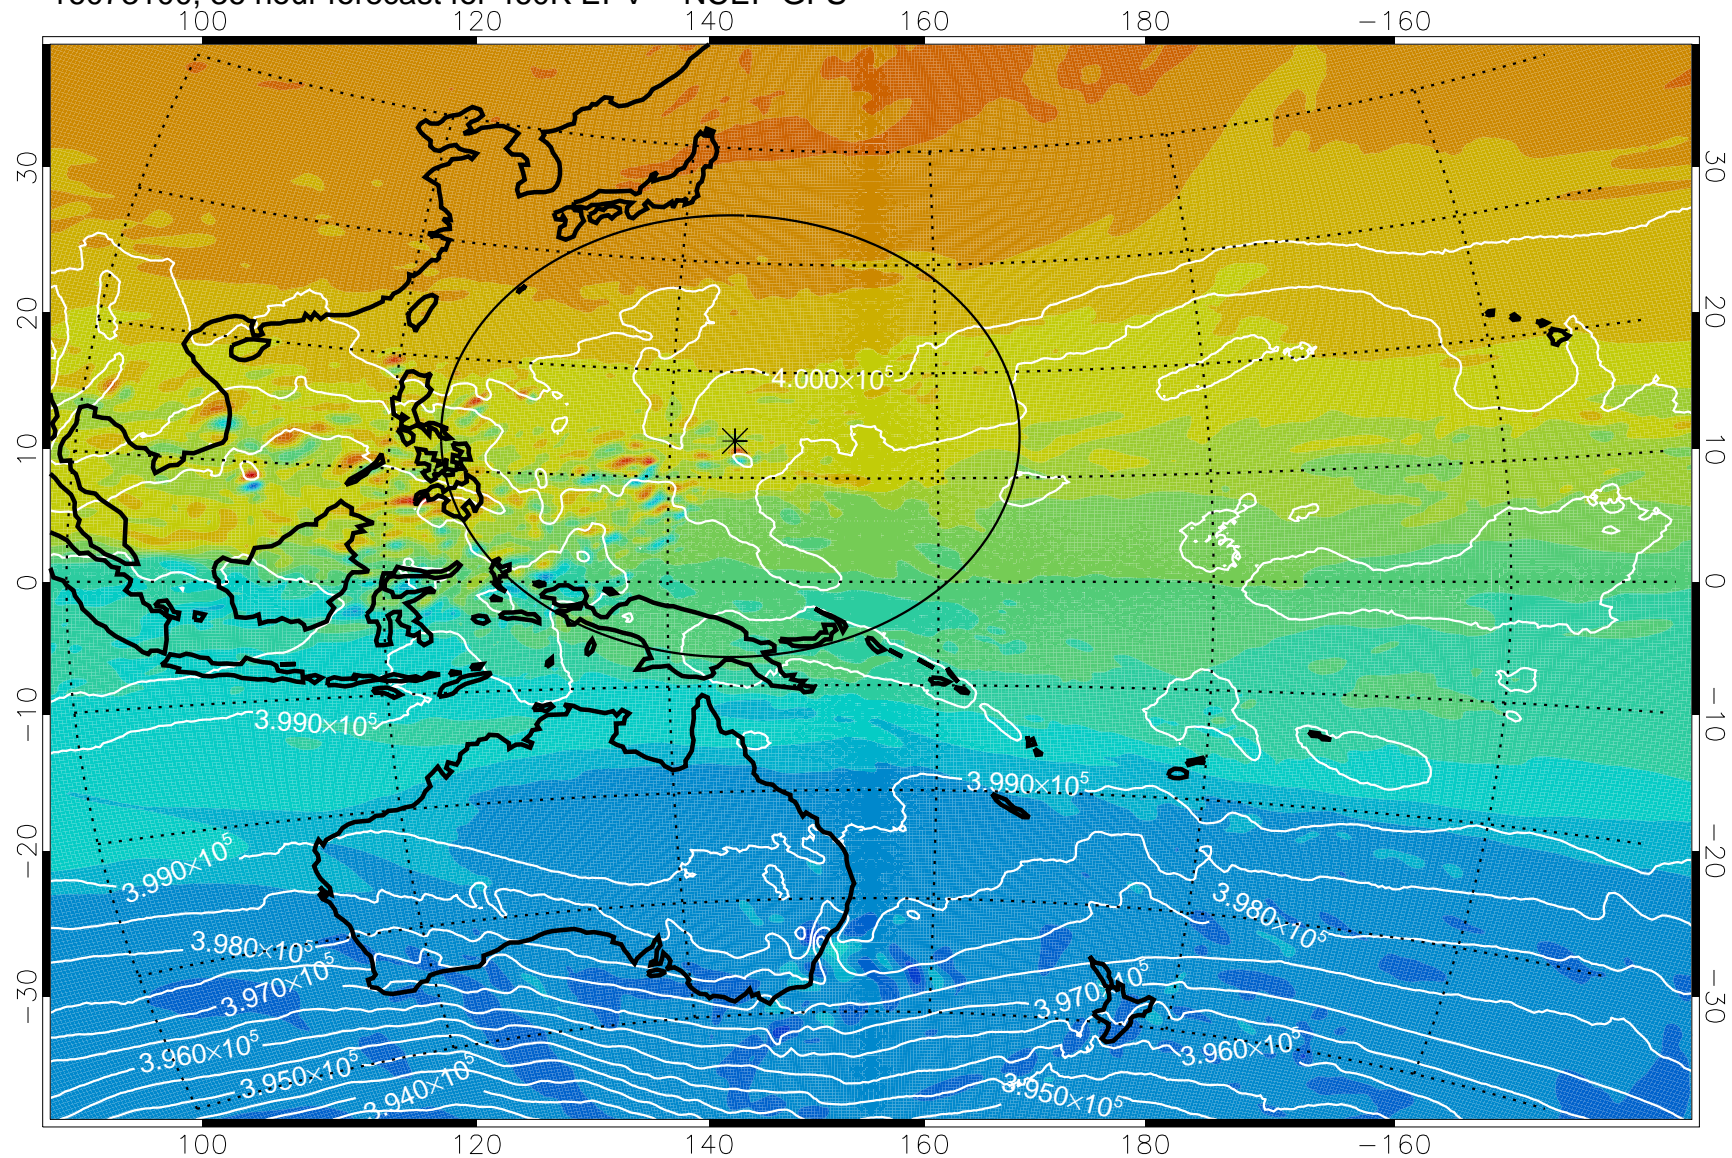

16073006, 18 hour forecast for 460K EPV -- NCEP GFS

460K Montgomery Streamfunction, white

Range ring of 2304 km

16073012, 24 hour forecast for 460K EPV -- NCEP GFS

460K Montgomery Streamfunction, white

Range ring of 2304 km

16073018, 30 hour forecast for 460K EPV -- NCEP GFS

460K Montgomery Streamfunction, white

Range ring of 2304 km

16073100, 36 hour forecast for 460K EPV -- NCEP GFS

460K Montgomery Streamfunction, white

Range ring of 2304 km

16073106, 42 hour forecast for 460K EPV -- NCEP GFS

460K Montgomery Streamfunction, white

Range ring of 2304 km

16073112, 48 hour forecast for 460K EPV -- NCEP GFS

460K Montgomery Streamfunction, white

Range ring of 2304 km

16073118, 54 hour forecast for 460K EPV -- NCEP GFS

460K Montgomery Streamfunction, white

Range ring of 2304 km

16080100, 60 hour forecast for 460K EPV -- NCEP GFS

460K Montgomery Streamfunction, white

Range ring of 2304 km