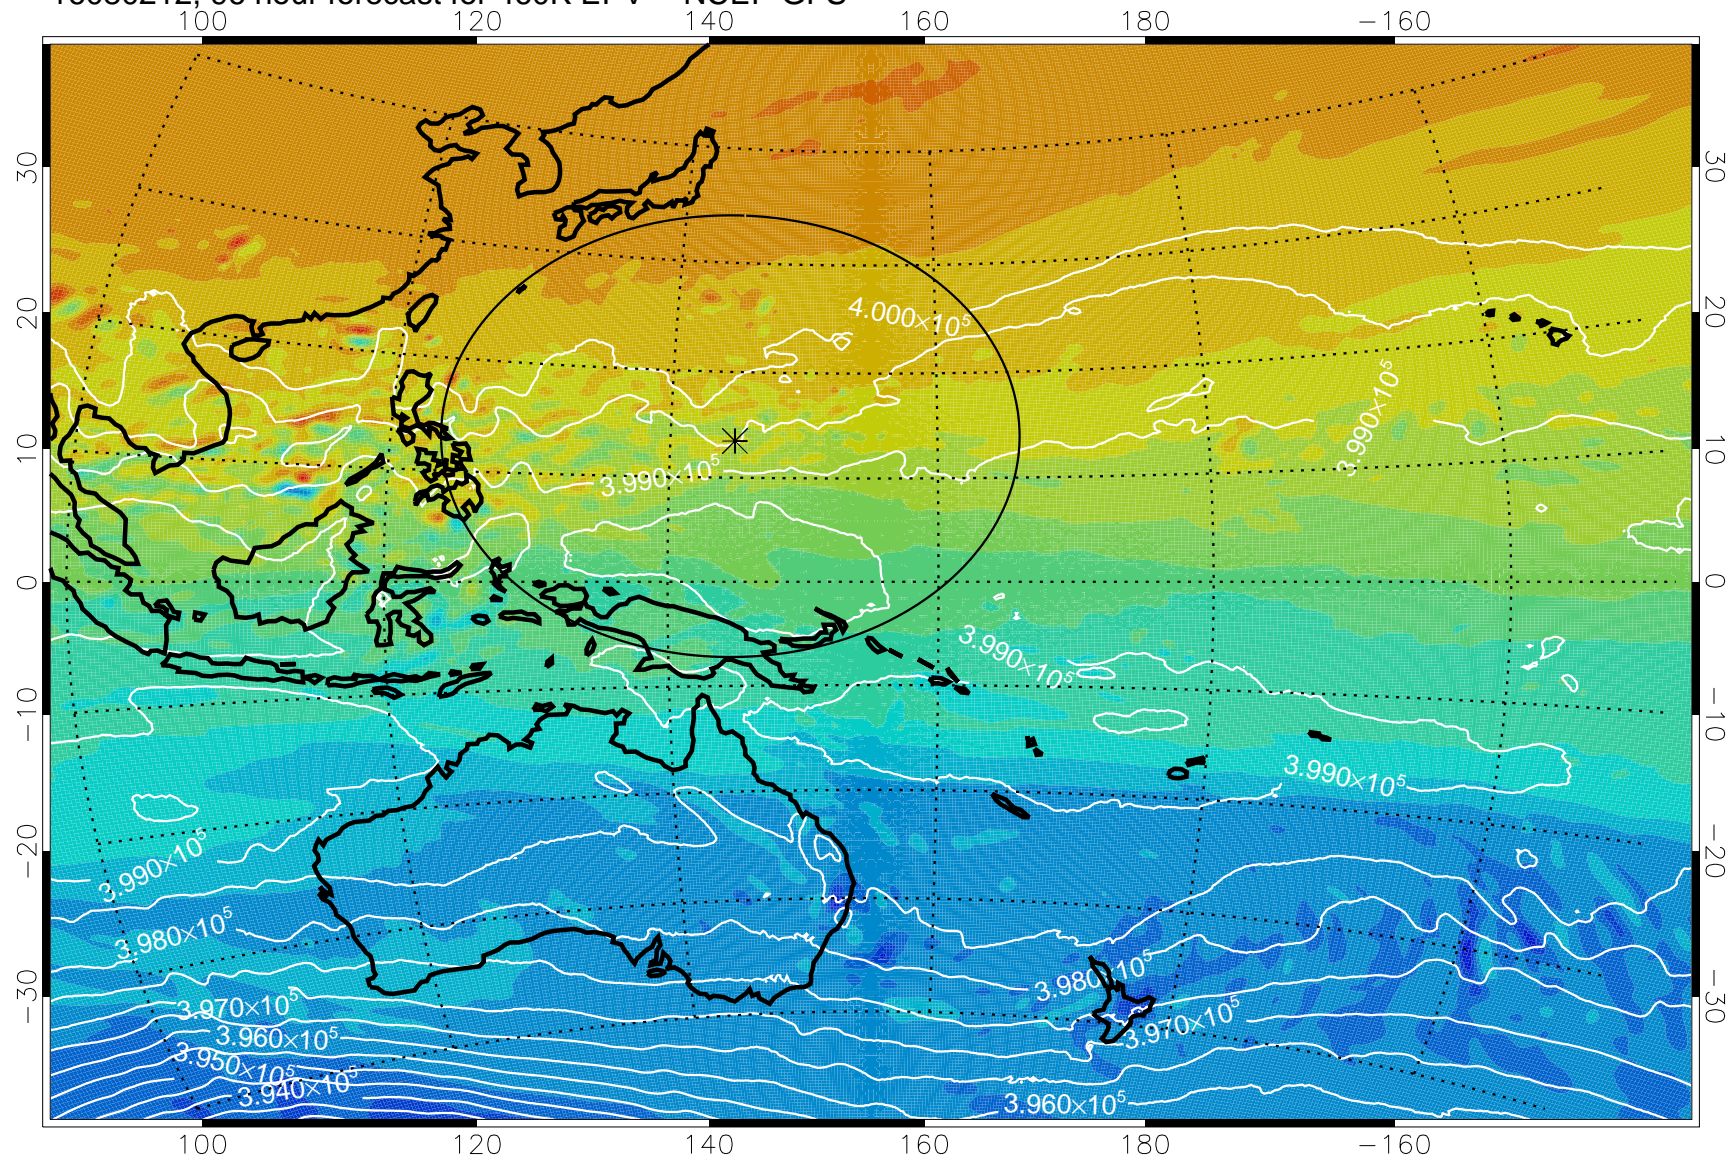

16080106, 66 hour forecast for 460K EPV -- NCEP GFS

460K Montgomery Streamfunction, white

Range ring of 2304 km

16080112, 72 hour forecast for 460K EPV -- NCEP GFS

460K Montgomery Streamfunction, white

Range ring of 2304 km

16080118, 78 hour forecast for 460K EPV -- NCEP GFS

460K Montgomery Streamfunction, white

Range ring of 2304 km

16080200, 84 hour forecast for 460K EPV -- NCEP GFS

460K Montgomery Streamfunction, white

Range ring of 2304 km

16080206, 90 hour forecast for 460K EPV -- NCEP GFS

460K Montgomery Streamfunction, white

Range ring of 2304 km

16080212, 96 hour forecast for 460K EPV -- NCEP GFS

460K Montgomery Streamfunction, white

Range ring of 2304 km

16080218, 102 hour forecast for 460K EPV -- NCEP GFS

460K Montgomery Streamfunction, white

Range ring of 2304 km

16080306, 114 hour forecast for 460K EPV -- NCEP GFS

460K Montgomery Streamfunction, white

Range ring of 2304 km