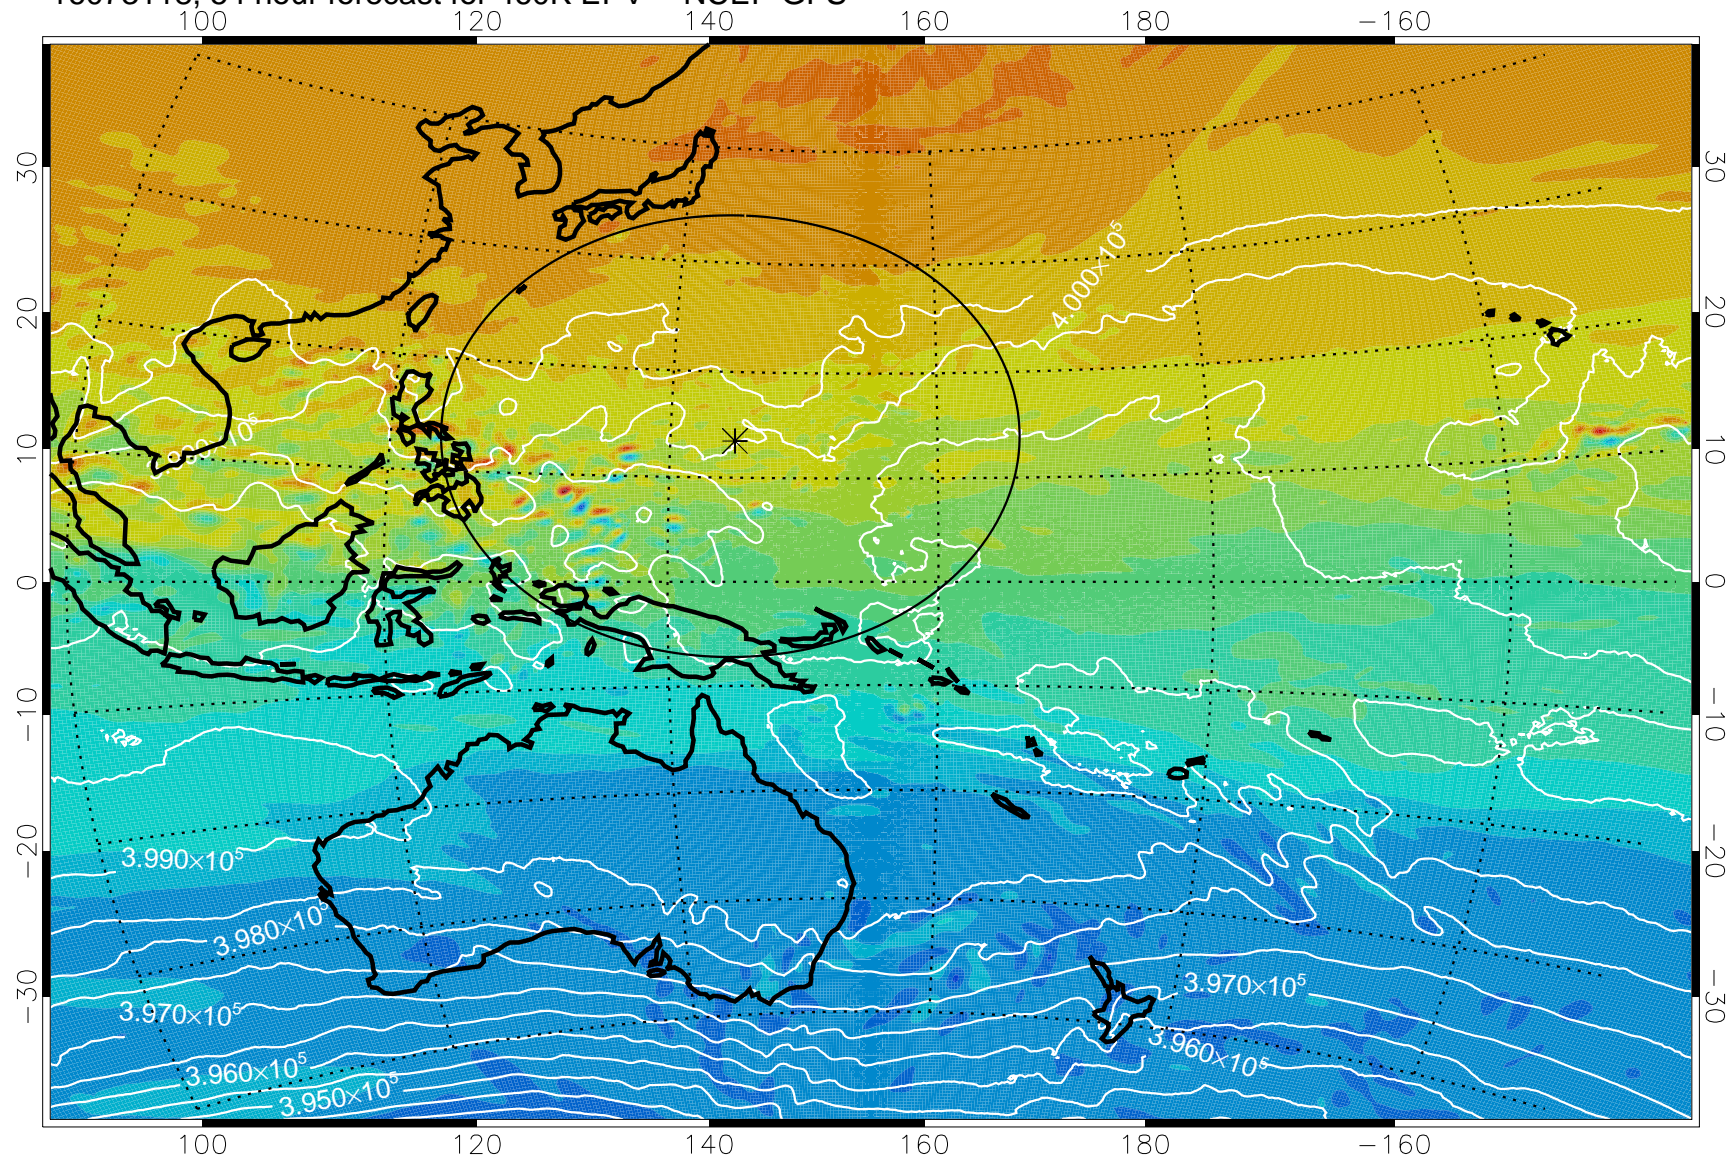

16073106, 42 hour forecast for 460K EPV -- NCEP GFS

460K Montgomery Streamfunction, white

Range ring of 2304 km

16073112, 48 hour forecast for 460K EPV -- NCEP GFS

460K Montgomery Streamfunction, white

Range ring of 2304 km

16073118, 54 hour forecast for 460K EPV -- NCEP GFS

460K Montgomery Streamfunction, white

Range ring of 2304 km

16080100, 60 hour forecast for 460K EPV -- NCEP GFS

460K Montgomery Streamfunction, white

Range ring of 2304 km

16080106, 66 hour forecast for 460K EPV -- NCEP GFS

460K Montgomery Streamfunction, white

Range ring of 2304 km

16080112, 72 hour forecast for 460K EPV -- NCEP GFS

460K Montgomery Streamfunction, white

Range ring of 2304 km

16080118, 78 hour forecast for 460K EPV -- NCEP GFS

460K Montgomery Streamfunction, white

Range ring of 2304 km

16080200, 84 hour forecast for 460K EPV -- NCEP GFS

460K Montgomery Streamfunction, white

Range ring of 2304 km