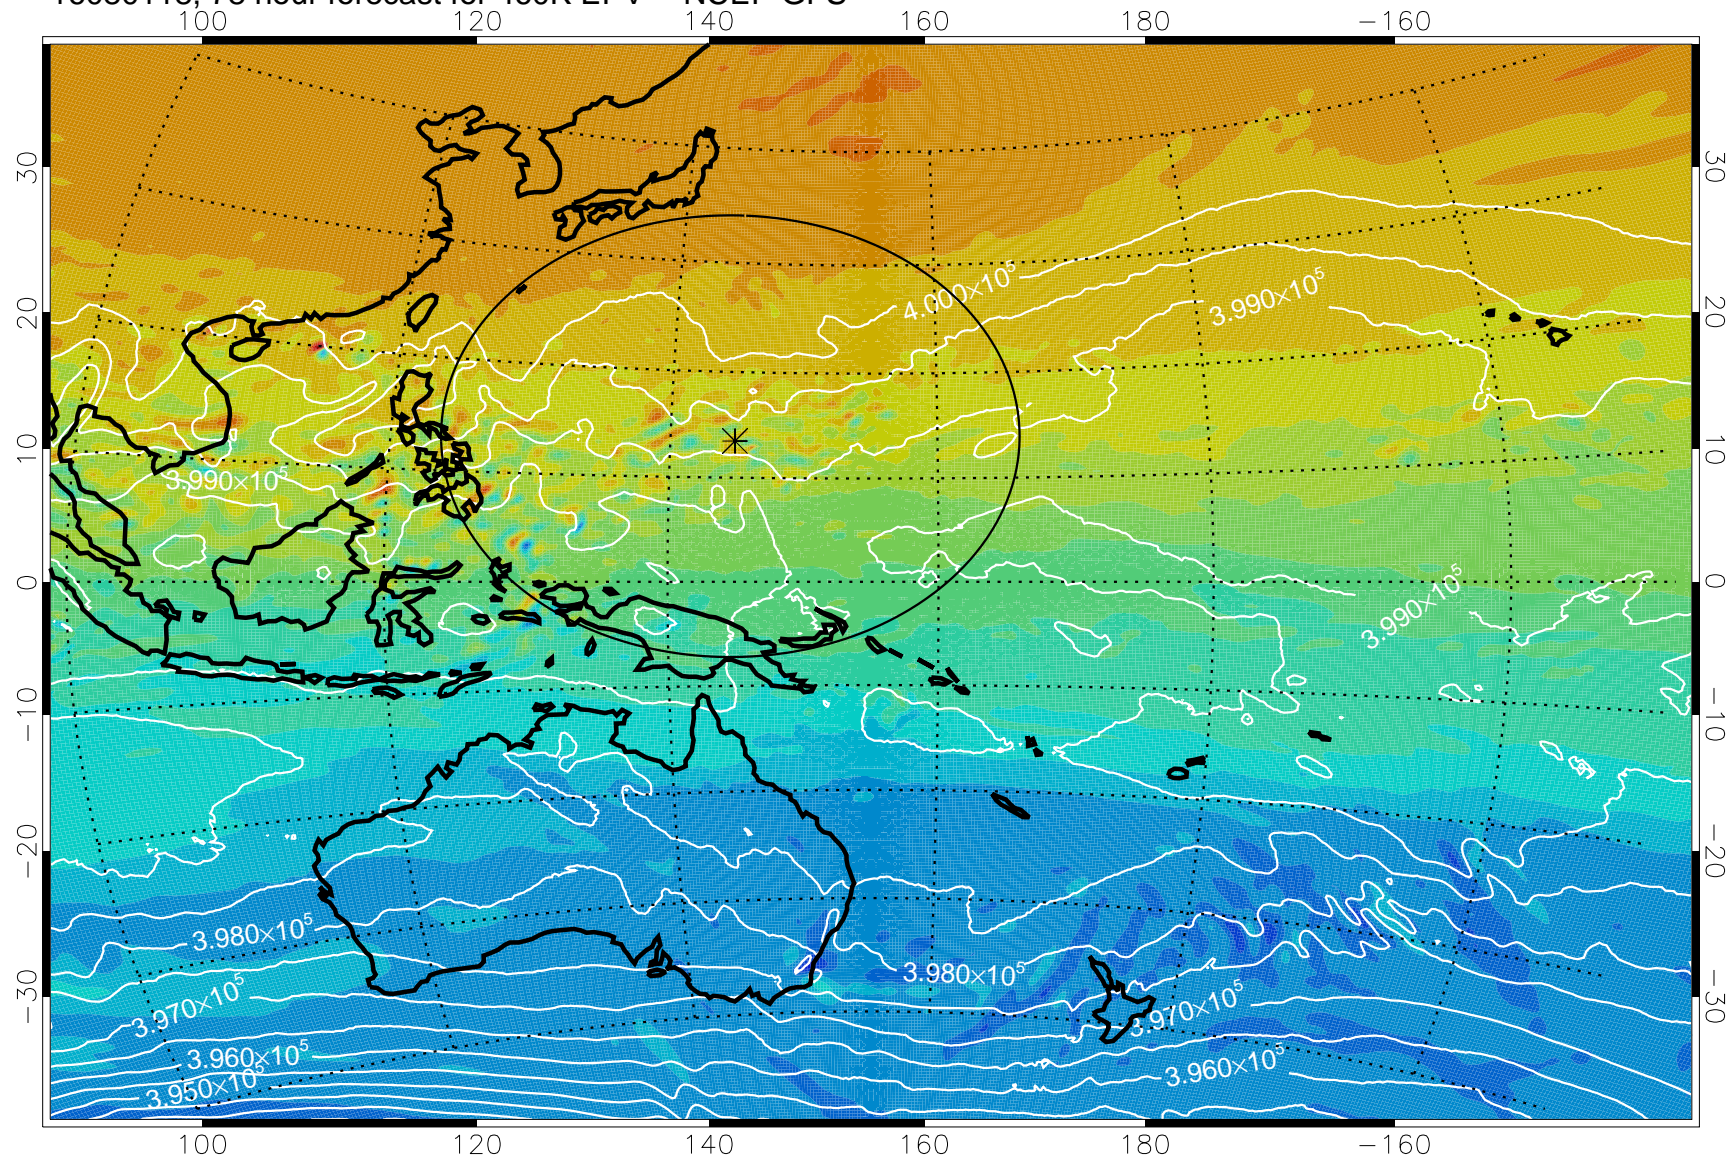

16073118, 54 hour forecast for 460K EPV -- NCEP GFS

460K Montgomery Streamfunction, white

Range ring of 2304 km

16080100, 60 hour forecast for 460K EPV -- NCEP GFS

460K Montgomery Streamfunction, white

Range ring of 2304 km

16080106, 66 hour forecast for 460K EPV -- NCEP GFS

460K Montgomery Streamfunction, white

Range ring of 2304 km

16080112, 72 hour forecast for 460K EPV -- NCEP GFS

460K Montgomery Streamfunction, white

Range ring of 2304 km

16080118, 78 hour forecast for 460K EPV -- NCEP GFS

460K Montgomery Streamfunction, white

Range ring of 2304 km

16080200, 84 hour forecast for 460K EPV -- NCEP GFS

460K Montgomery Streamfunction, white

Range ring of 2304 km

16080206, 90 hour forecast for 460K EPV -- NCEP GFS

460K Montgomery Streamfunction, white

Range ring of 2304 km

16080212, 96 hour forecast for 460K EPV -- NCEP GFS

460K Montgomery Streamfunction, white

Range ring of 2304 km