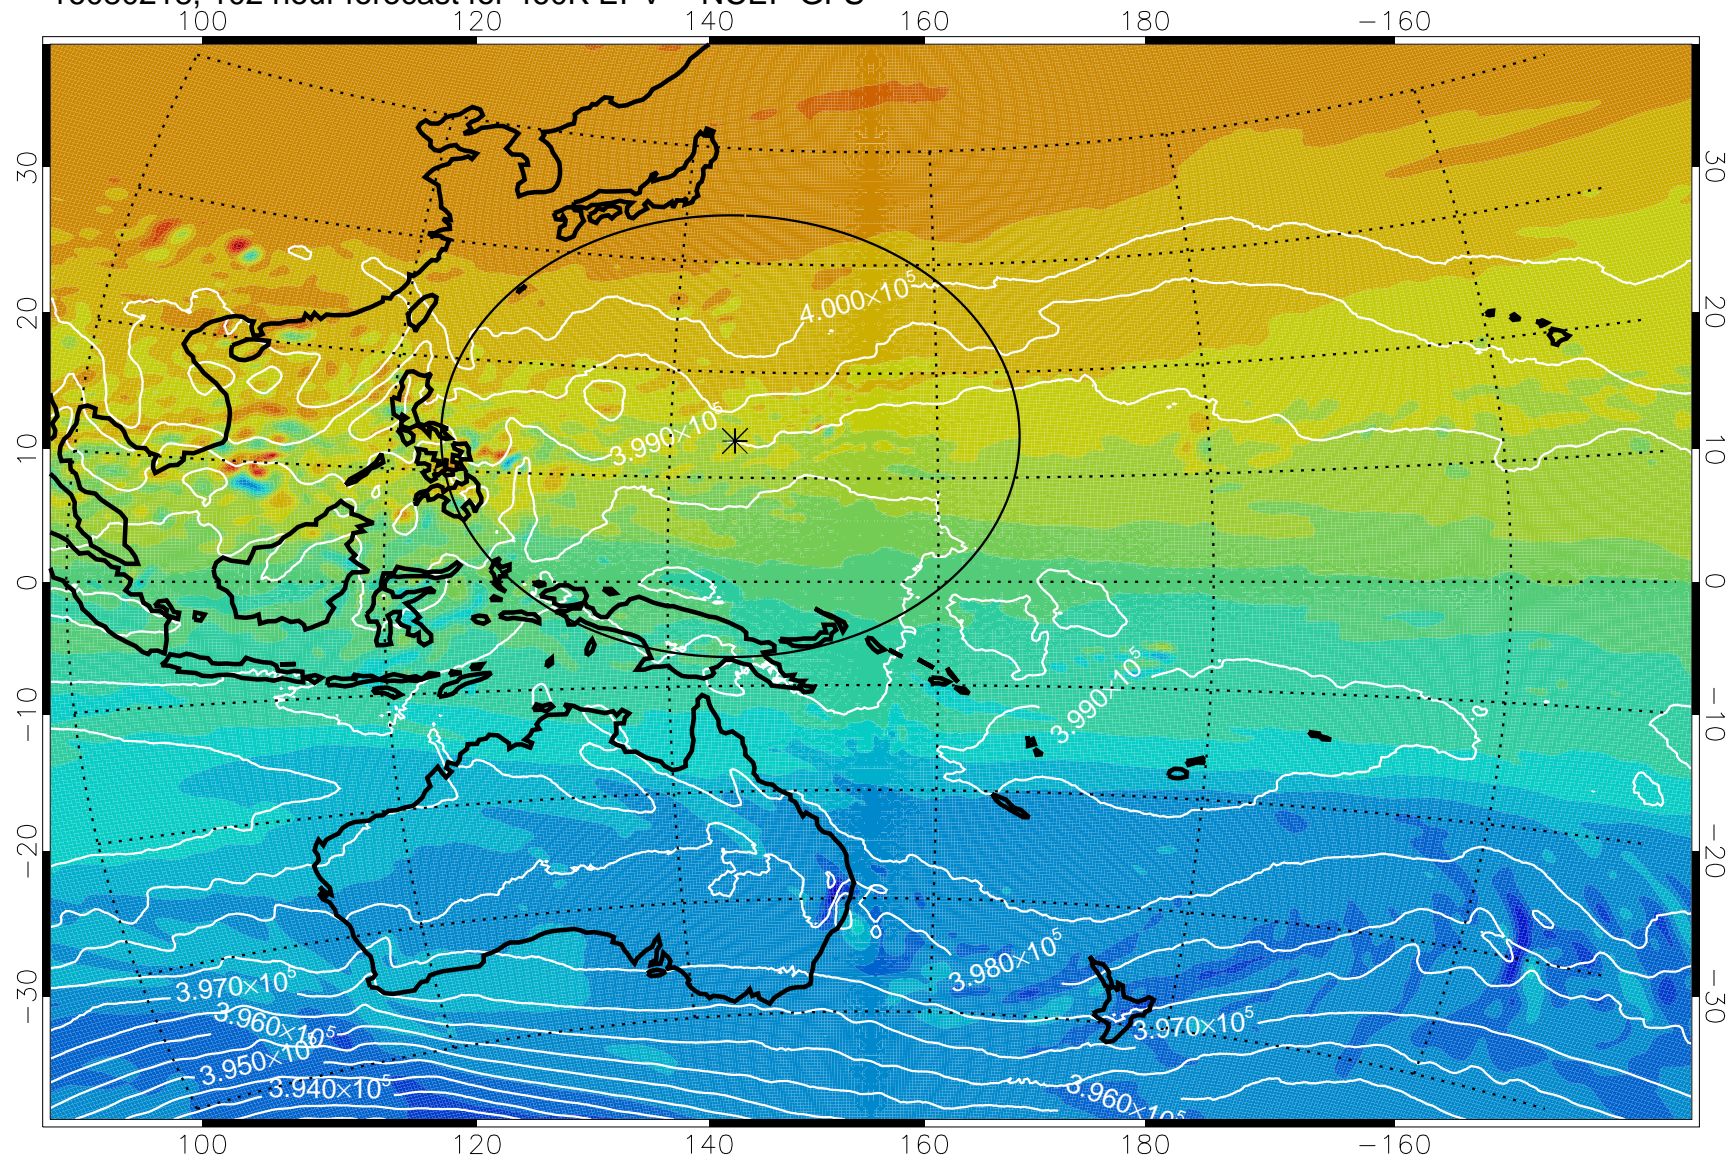

16080118, 78 hour forecast for 460K EPV -- NCEP GFS

460K Montgomery Streamfunction, white

Range ring of 2304 km

16080200, 84 hour forecast for 460K EPV -- NCEP GFS

460K Montgomery Streamfunction, white

Range ring of 2304 km

16080206, 90 hour forecast for 460K EPV -- NCEP GFS

460K Montgomery Streamfunction, white

Range ring of 2304 km

16080212, 96 hour forecast for 460K EPV -- NCEP GFS

460K Montgomery Streamfunction, white

Range ring of 2304 km

16080218, 102 hour forecast for 460K EPV -- NCEP GFS

460K Montgomery Streamfunction, white

Range ring of 2304 km

16080306, 114 hour forecast for 460K EPV -- NCEP GFS

460K Montgomery Streamfunction, white

Range ring of 2304 km

16080312, 120 hour forecast for 460K EPV -- NCEP GFS

460K Montgomery Streamfunction, white

Range ring of 2304 km