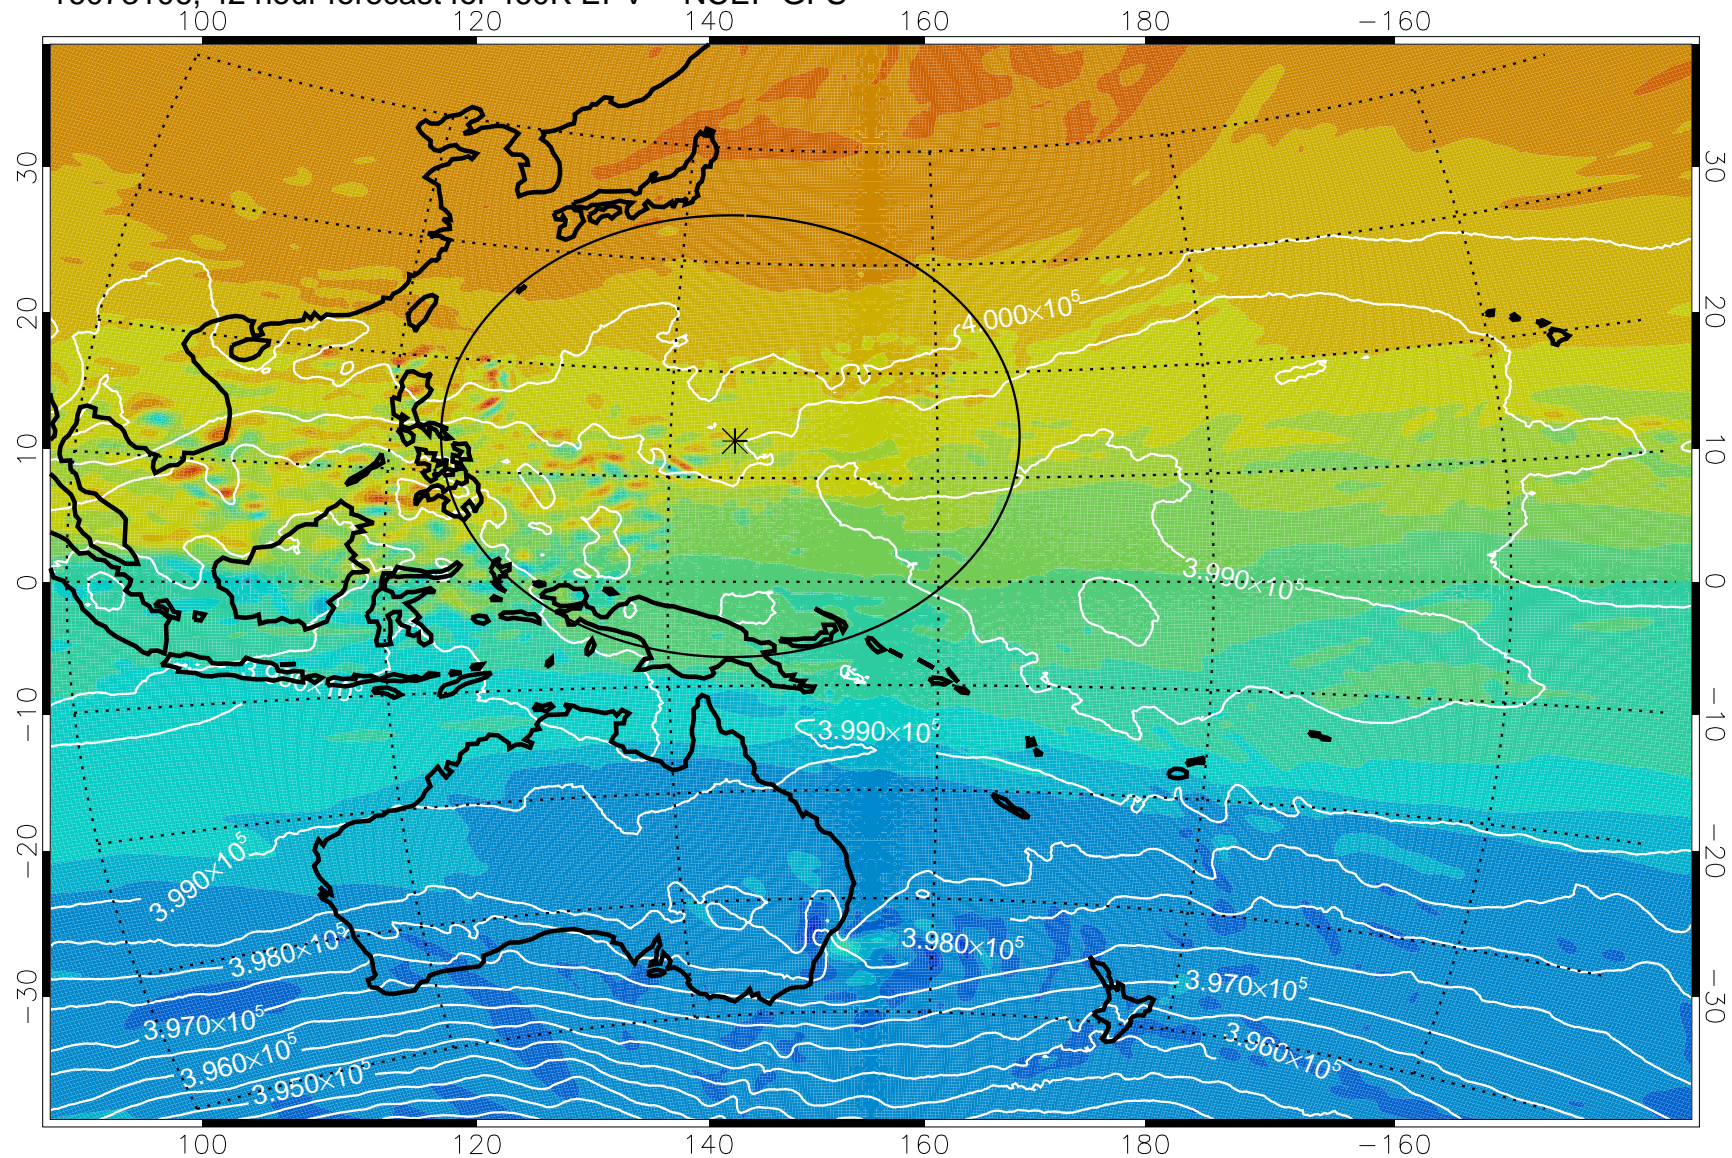

16073018, 30 hour forecast for 460K EPV -- NCEP GFS

460K Montgomery Streamfunction, white

Range ring of 2304 km

16073100, 36 hour forecast for 460K EPV -- NCEP GFS

460K Montgomery Streamfunction, white

Range ring of 2304 km

16073106, 42 hour forecast for 460K EPV -- NCEP GFS

460K Montgomery Streamfunction, white

Range ring of 2304 km

16073112, 48 hour forecast for 460K EPV -- NCEP GFS

460K Montgomery Streamfunction, white

Range ring of 2304 km

16073118, 54 hour forecast for 460K EPV -- NCEP GFS

460K Montgomery Streamfunction, white

Range ring of 2304 km

16080100, 60 hour forecast for 460K EPV -- NCEP GFS

460K Montgomery Streamfunction, white

Range ring of 2304 km

16080106, 66 hour forecast for 460K EPV -- NCEP GFS

460K Montgomery Streamfunction, white

Range ring of 2304 km

16080112, 72 hour forecast for 460K EPV -- NCEP GFS

460K Montgomery Streamfunction, white

Range ring of 2304 km