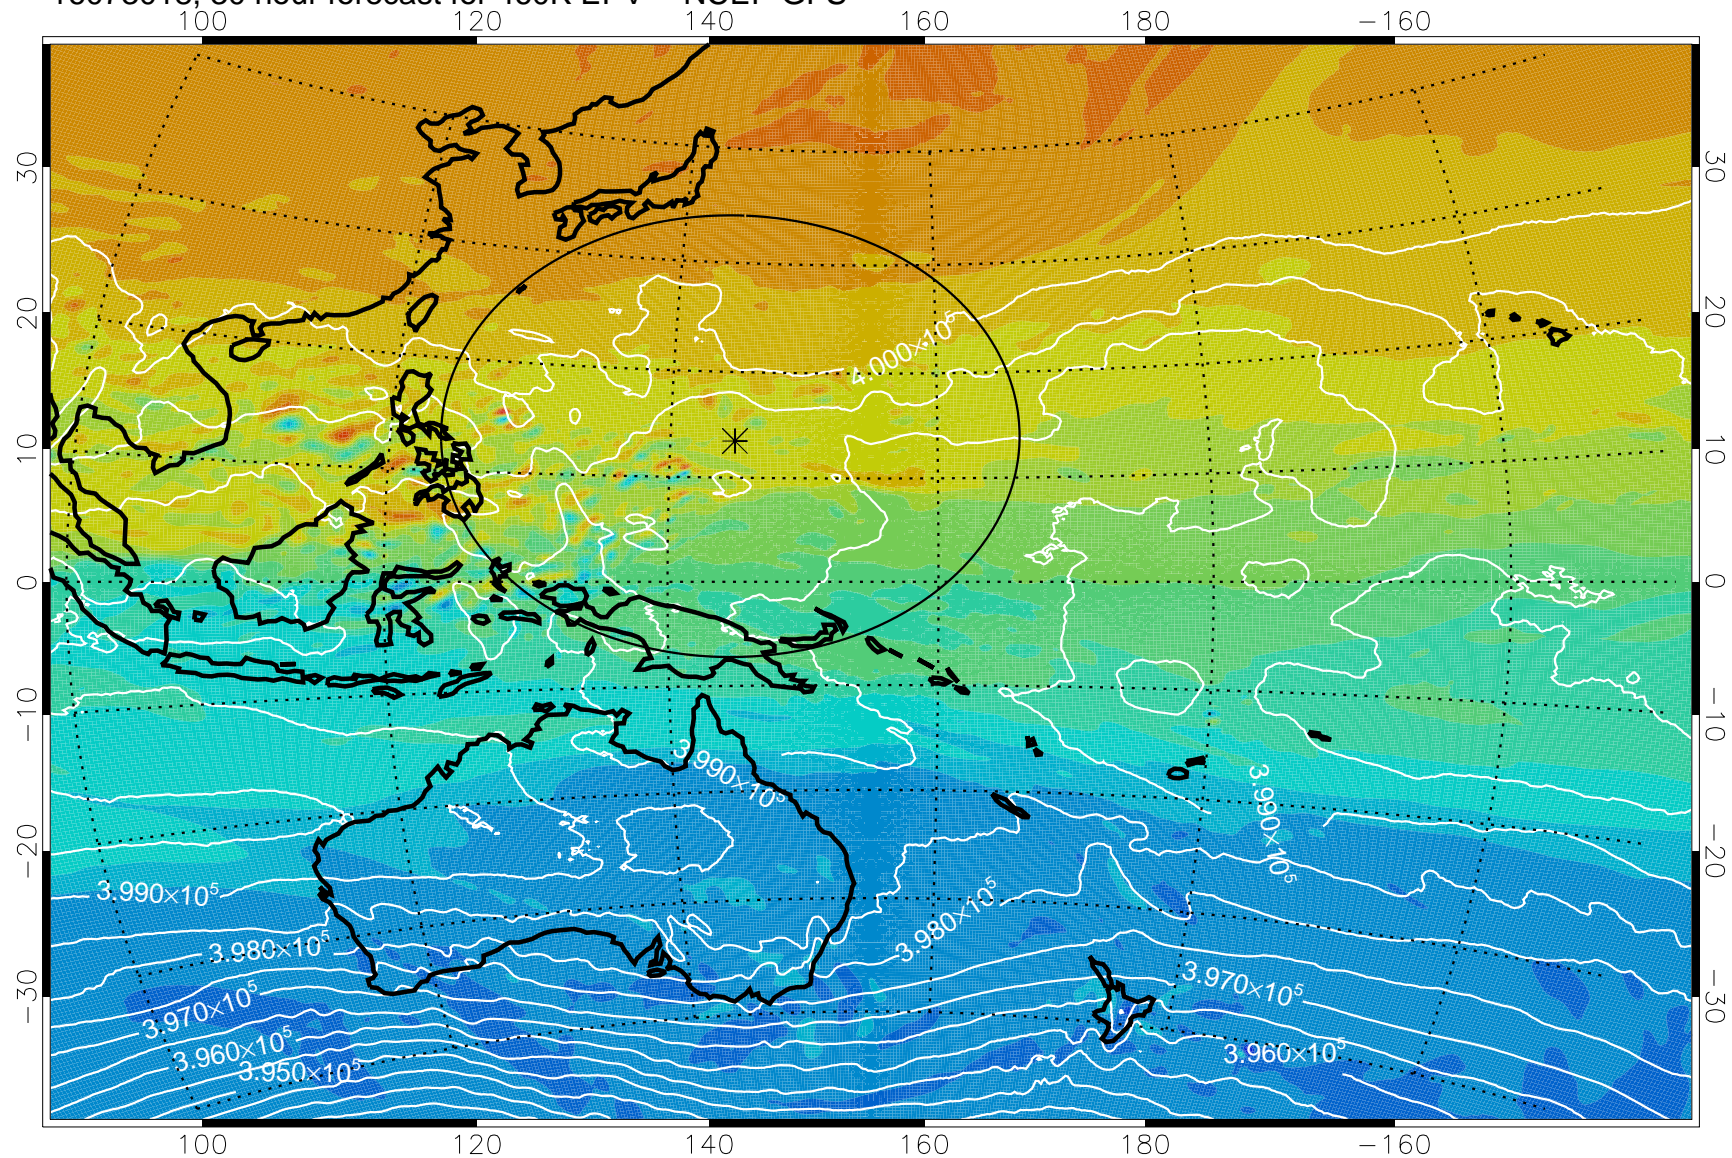

16073006, 18 hour forecast for 460K EPV -- NCEP GFS

460K Montgomery Streamfunction, white

Range ring of 2304 km

16073012, 24 hour forecast for 460K EPV -- NCEP GFS

460K Montgomery Streamfunction, white

Range ring of 2304 km

16073018, 30 hour forecast for 460K EPV -- NCEP GFS

460K Montgomery Streamfunction, white

Range ring of 2304 km

16073100, 36 hour forecast for 460K EPV -- NCEP GFS

460K Montgomery Streamfunction, white

Range ring of 2304 km

16073106, 42 hour forecast for 460K EPV -- NCEP GFS

460K Montgomery Streamfunction, white

Range ring of 2304 km

16073112, 48 hour forecast for 460K EPV -- NCEP GFS

460K Montgomery Streamfunction, white

Range ring of 2304 km

16073118, 54 hour forecast for 460K EPV -- NCEP GFS

460K Montgomery Streamfunction, white

Range ring of 2304 km

16080100, 60 hour forecast for 460K EPV -- NCEP GFS

460K Montgomery Streamfunction, white

Range ring of 2304 km