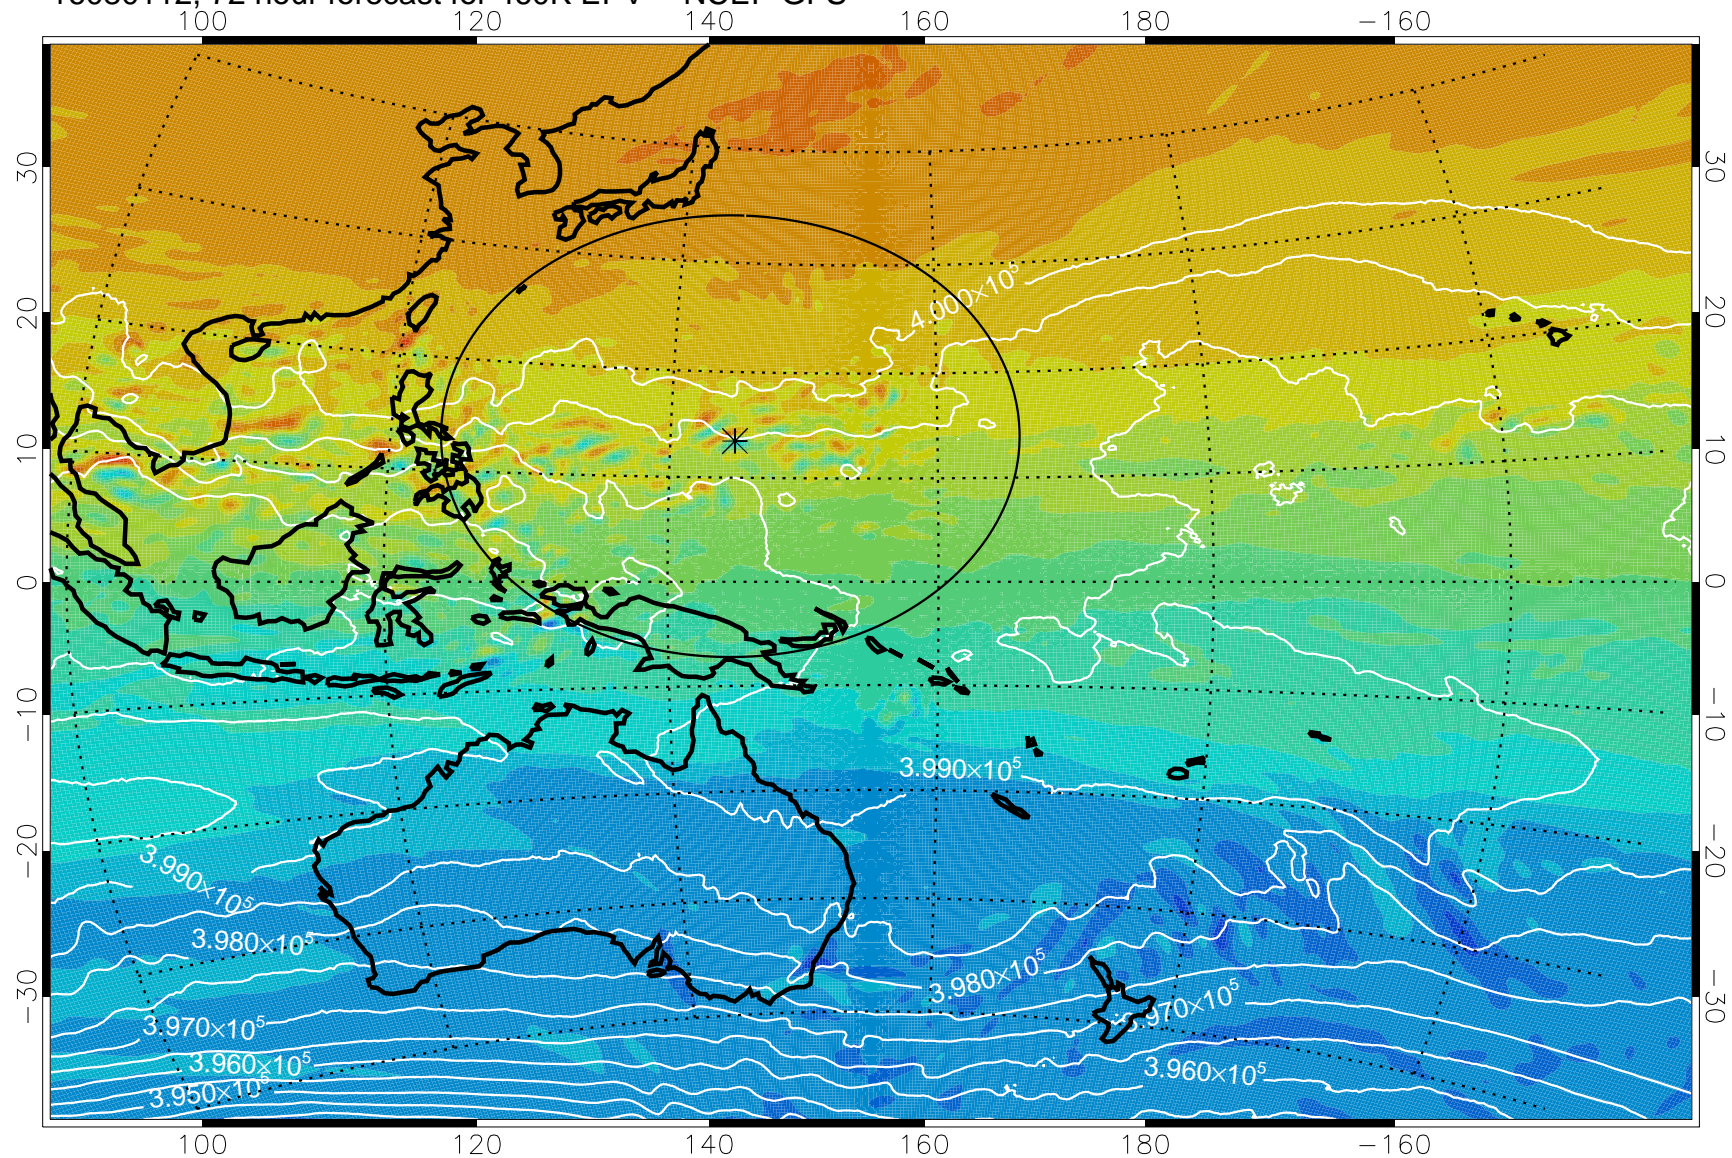

16073106, 42 hour forecast for 460K EPV -- NCEP GFS

460K Montgomery Streamfunction, white

Range ring of 2304 km

16073112, 48 hour forecast for 460K EPV -- NCEP GFS

460K Montgomery Streamfunction, white

Range ring of 2304 km

16073118, 54 hour forecast for 460K EPV -- NCEP GFS

460K Montgomery Streamfunction, white

Range ring of 2304 km

16080100, 60 hour forecast for 460K EPV -- NCEP GFS

460K Montgomery Streamfunction, white

Range ring of 2304 km

16080106, 66 hour forecast for 460K EPV -- NCEP GFS

460K Montgomery Streamfunction, white

Range ring of 2304 km

16080112, 72 hour forecast for 460K EPV -- NCEP GFS

460K Montgomery Streamfunction, white

Range ring of 2304 km

16080118, 78 hour forecast for 460K EPV -- NCEP GFS

460K Montgomery Streamfunction, white

Range ring of 2304 km

16080200, 84 hour forecast for 460K EPV -- NCEP GFS

460K Montgomery Streamfunction, white

Range ring of 2304 km