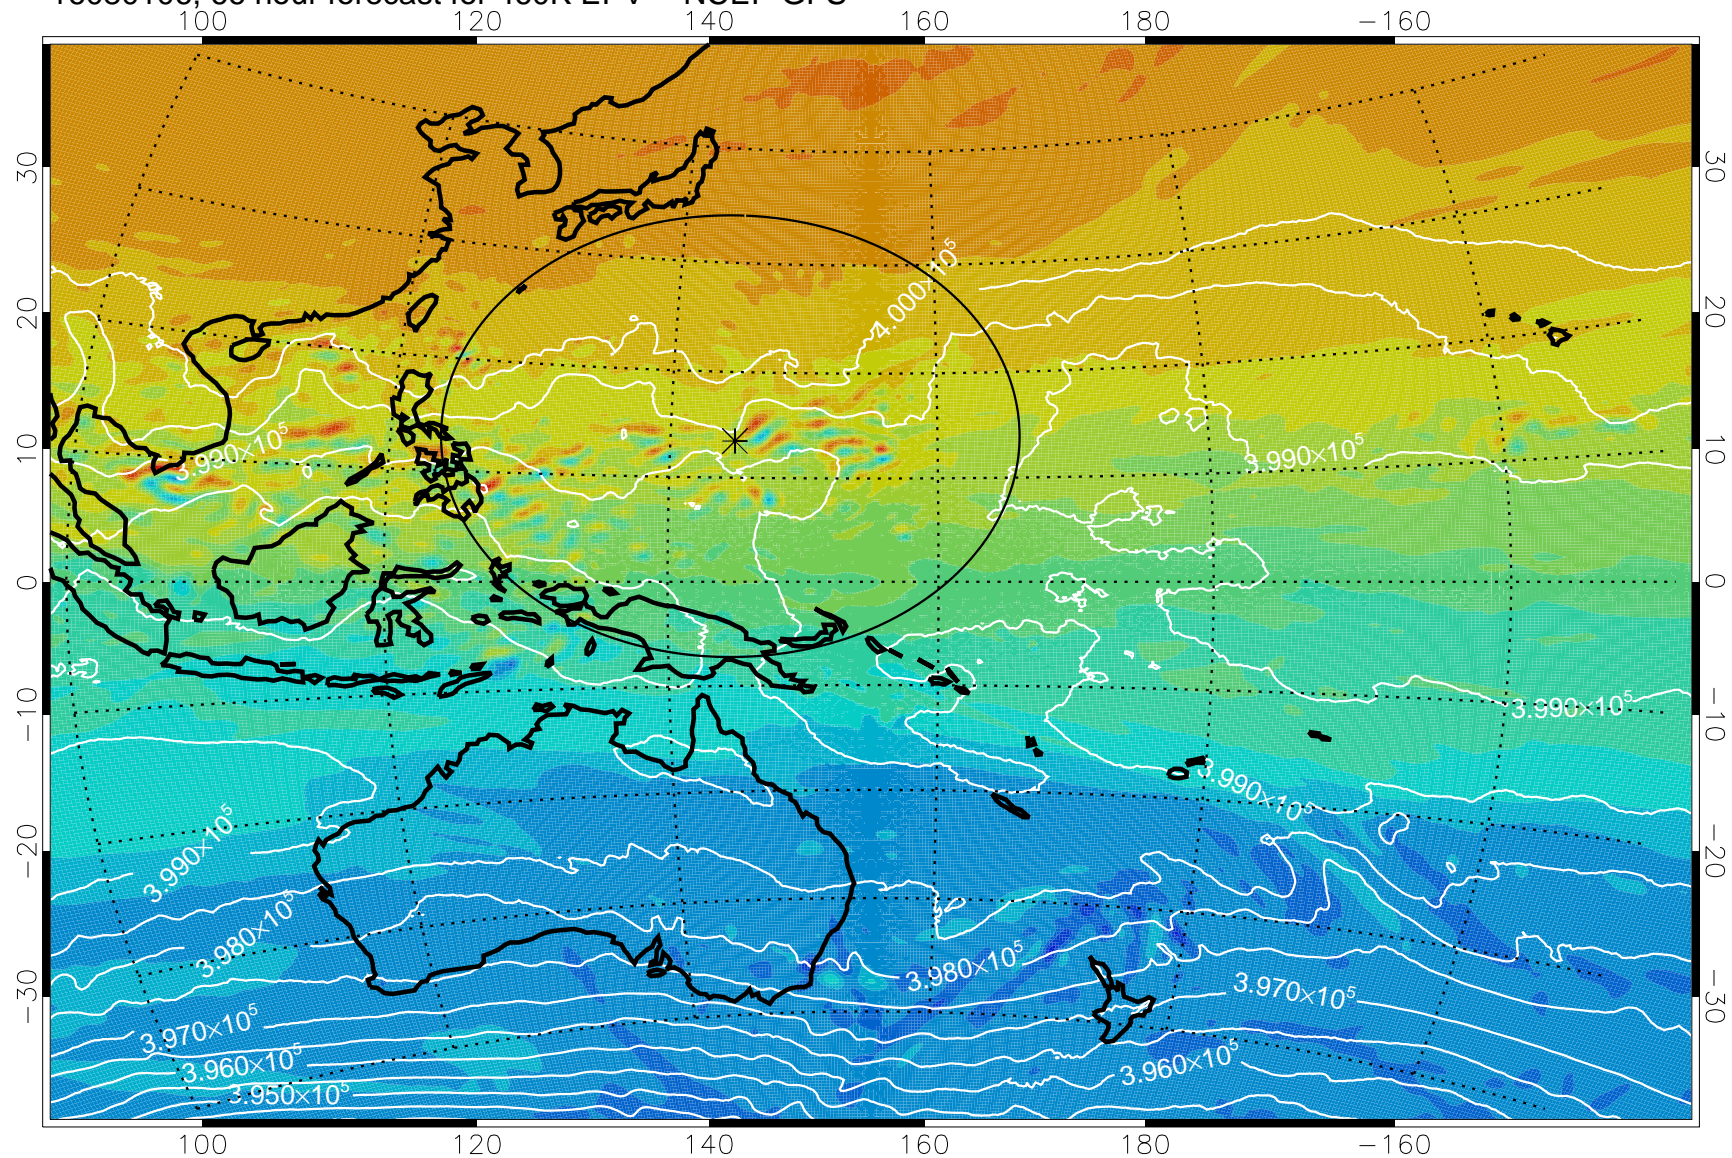

16073106, 42 hour forecast for 460K EPV -- NCEP GFS

460K Montgomery Streamfunction, white

Range ring of 2304 km

16073112, 48 hour forecast for 460K EPV -- NCEP GFS

460K Montgomery Streamfunction, white

Range ring of 2304 km

16073118, 54 hour forecast for 460K EPV -- NCEP GFS

460K Montgomery Streamfunction, white

Range ring of 2304 km

16080100, 60 hour forecast for 460K EPV -- NCEP GFS

460K Montgomery Streamfunction, white

Range ring of 2304 km

16080106, 66 hour forecast for 460K EPV -- NCEP GFS

460K Montgomery Streamfunction, white

Range ring of 2304 km

16080112, 72 hour forecast for 460K EPV -- NCEP GFS

460K Montgomery Streamfunction, white

Range ring of 2304 km

16080118, 78 hour forecast for 460K EPV -- NCEP GFS

460K Montgomery Streamfunction, white

Range ring of 2304 km

16080200, 84 hour forecast for 460K EPV -- NCEP GFS

460K Montgomery Streamfunction, white

Range ring of 2304 km