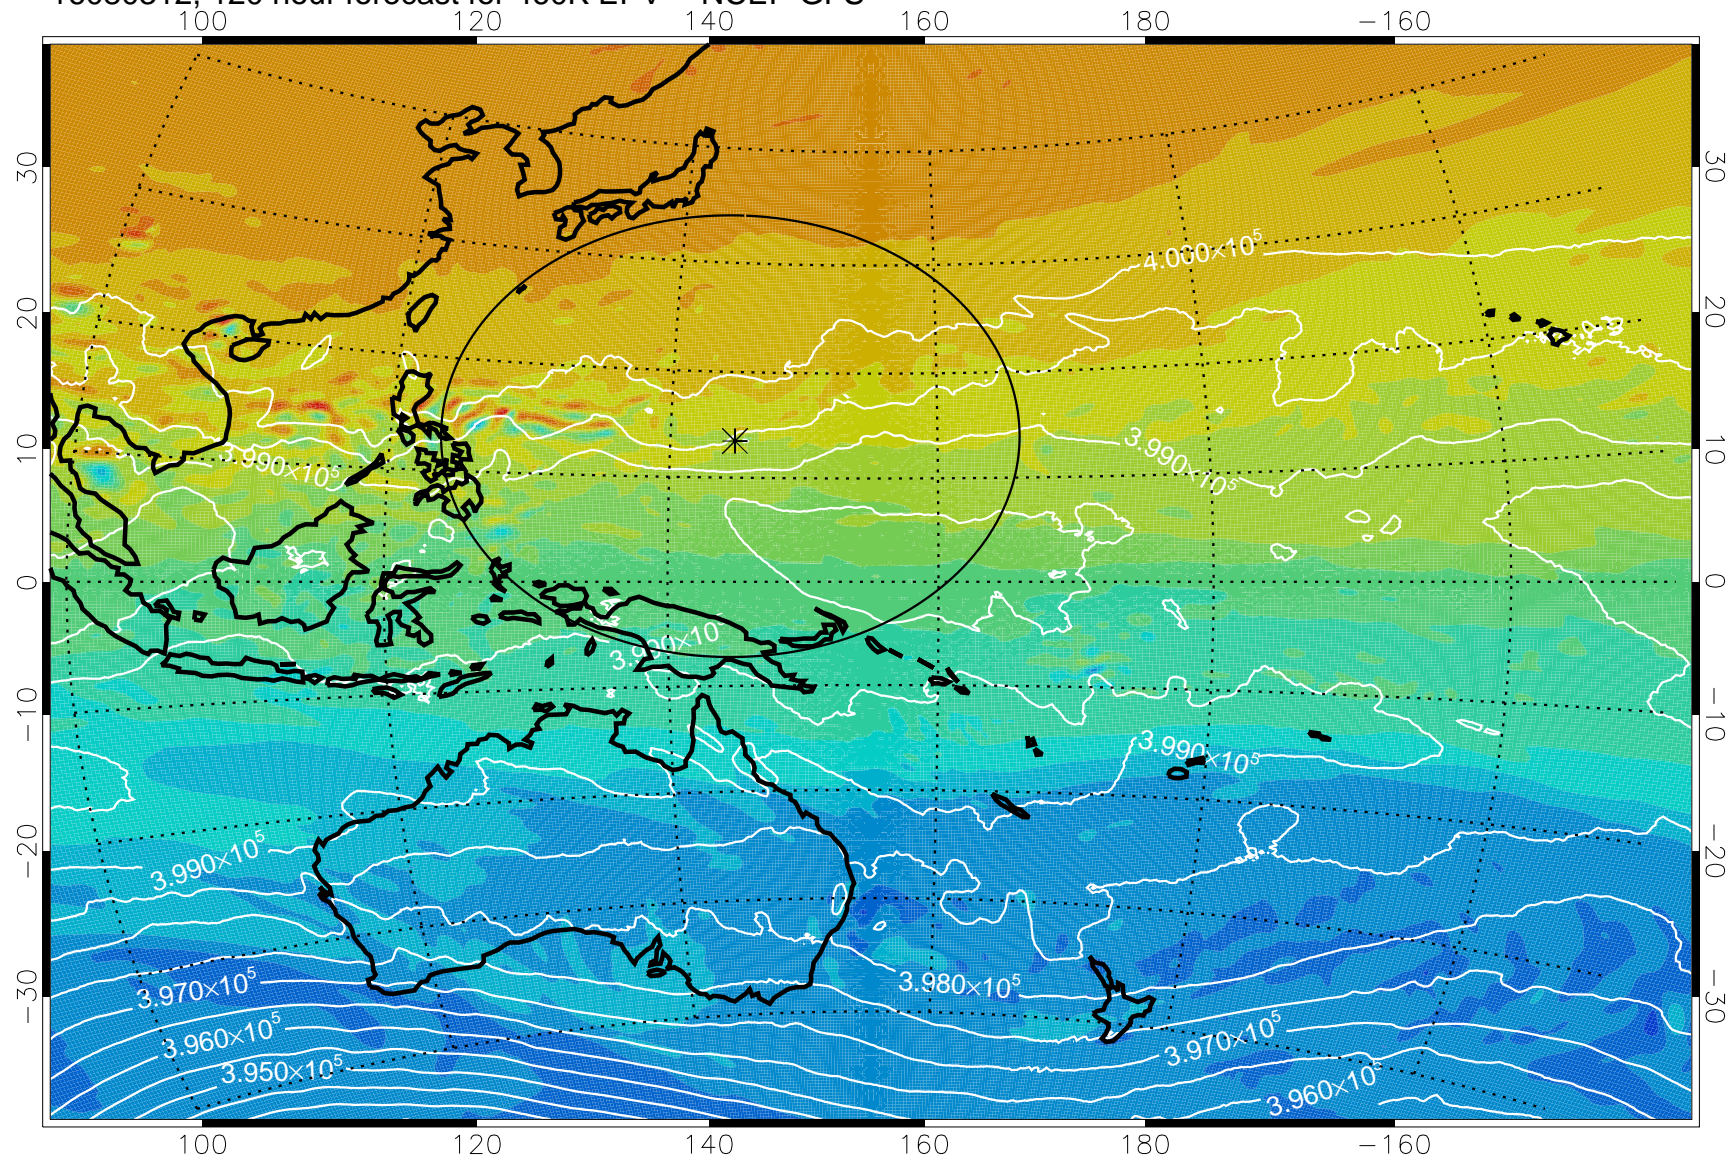

16080118, 78 hour forecast for 460K EPV -- NCEP GFS

460K Montgomery Streamfunction, white

Range ring of 2304 km

16080200, 84 hour forecast for 460K EPV -- NCEP GFS

460K Montgomery Streamfunction, white

Range ring of 2304 km

16080206, 90 hour forecast for 460K EPV -- NCEP GFS

460K Montgomery Streamfunction, white

Range ring of 2304 km

16080212, 96 hour forecast for 460K EPV -- NCEP GFS

460K Montgomery Streamfunction, white

Range ring of 2304 km

16080218, 102 hour forecast for 460K EPV -- NCEP GFS

460K Montgomery Streamfunction, white

Range ring of 2304 km

16080306, 114 hour forecast for 460K EPV -- NCEP GFS

460K Montgomery Streamfunction, white

Range ring of 2304 km

16080312, 120 hour forecast for 460K EPV -- NCEP GFS

460K Montgomery Streamfunction, white

Range ring of 2304 km