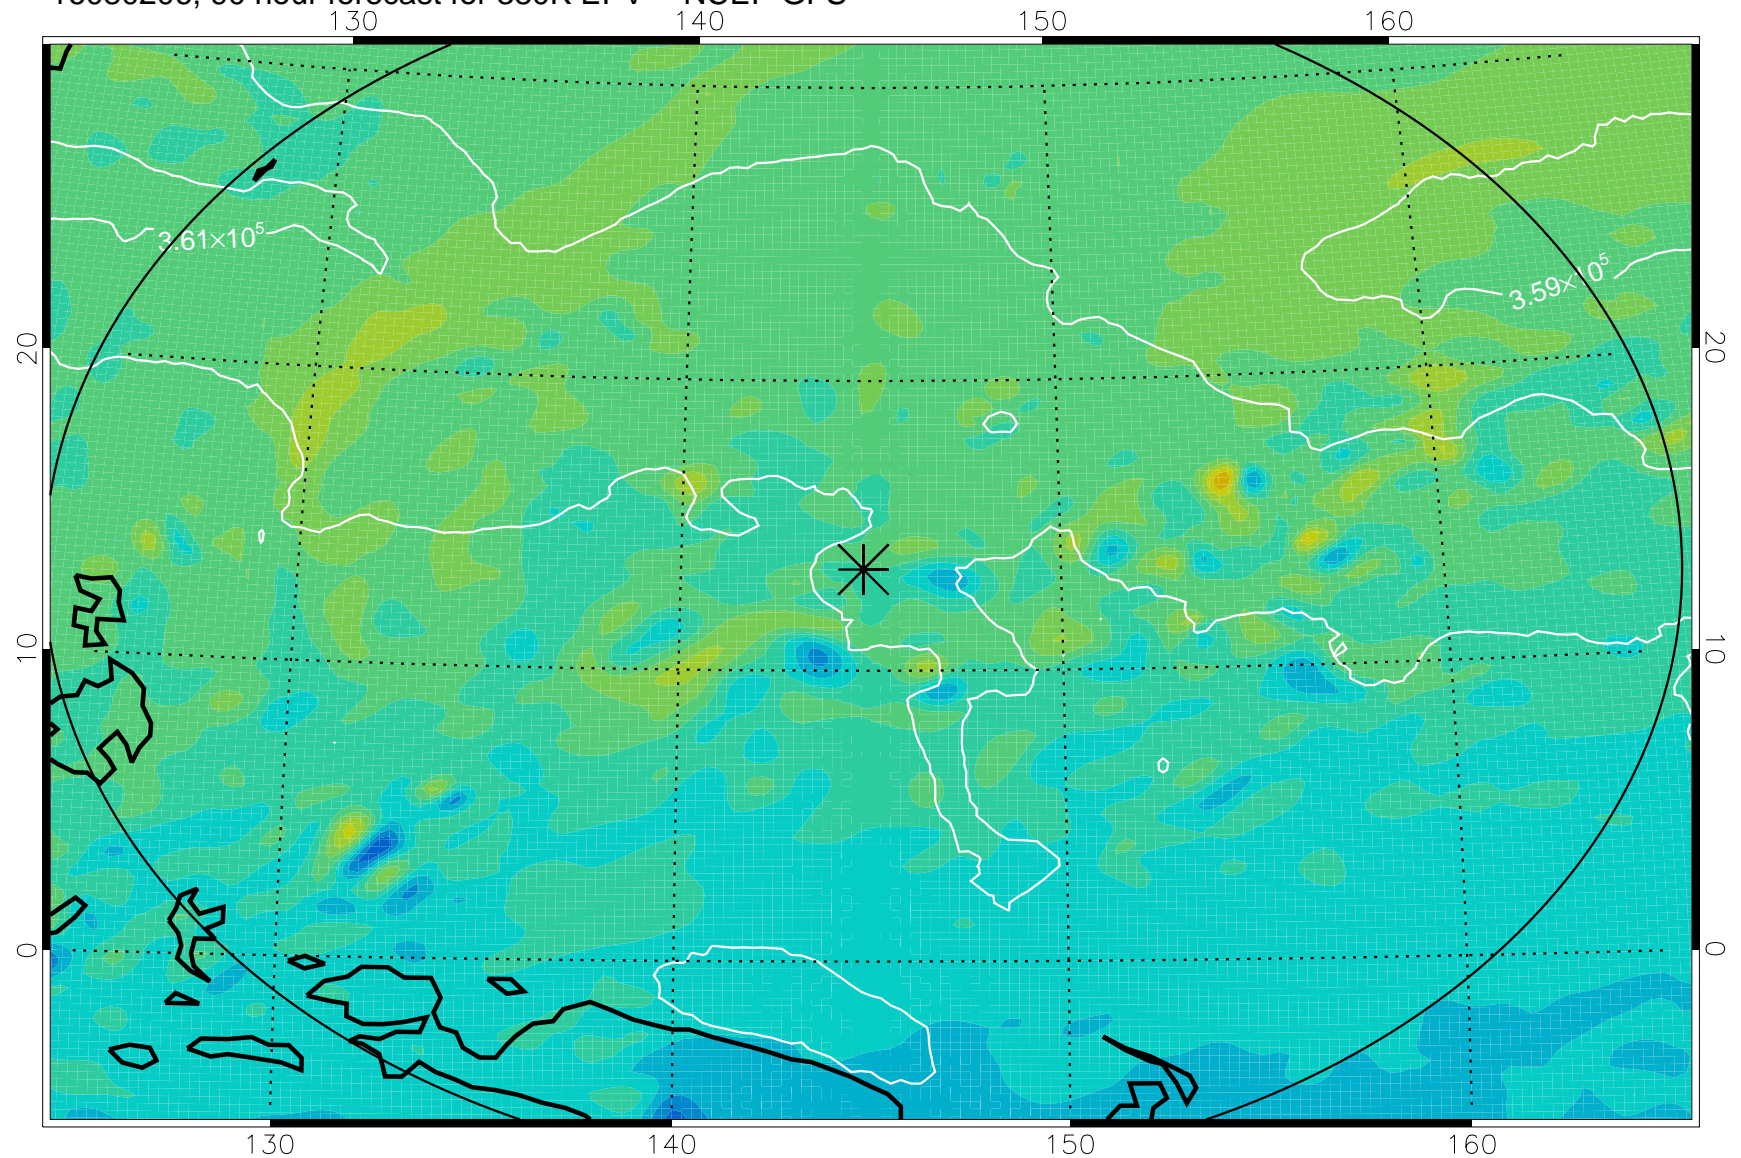

16080106, 66 hour forecast for 380K EPV -- NCEP GFS

380K Montgomery Streamfunction, white

Range ring of 2304 km

16080112, 72 hour forecast for 380K EPV -- NCEP GFS

380K Montgomery Streamfunction, white

Range ring of 2304 km

16080118, 78 hour forecast for 380K EPV -- NCEP GFS

380K Montgomery Streamfunction, white

Range ring of 2304 km

16080200, 84 hour forecast for 380K EPV -- NCEP GFS

380K Montgomery Streamfunction, white

Range ring of 2304 km

16080206, 90 hour forecast for 380K EPV -- NCEP GFS

380K Montgomery Streamfunction, white

Range ring of 2304 km

16080212, 96 hour forecast for 380K EPV -- NCEP GFS

380K Montgomery Streamfunction, white

Range ring of 2304 km

16080218, 102 hour forecast for 380K EPV -- NCEP GFS

380K Montgomery Streamfunction, white

Range ring of 2304 km

16080300, 108 hour forecast for 380K EPV -- NCEP GFS

380K Montgomery Streamfunction, white

Range ring of 2304 km