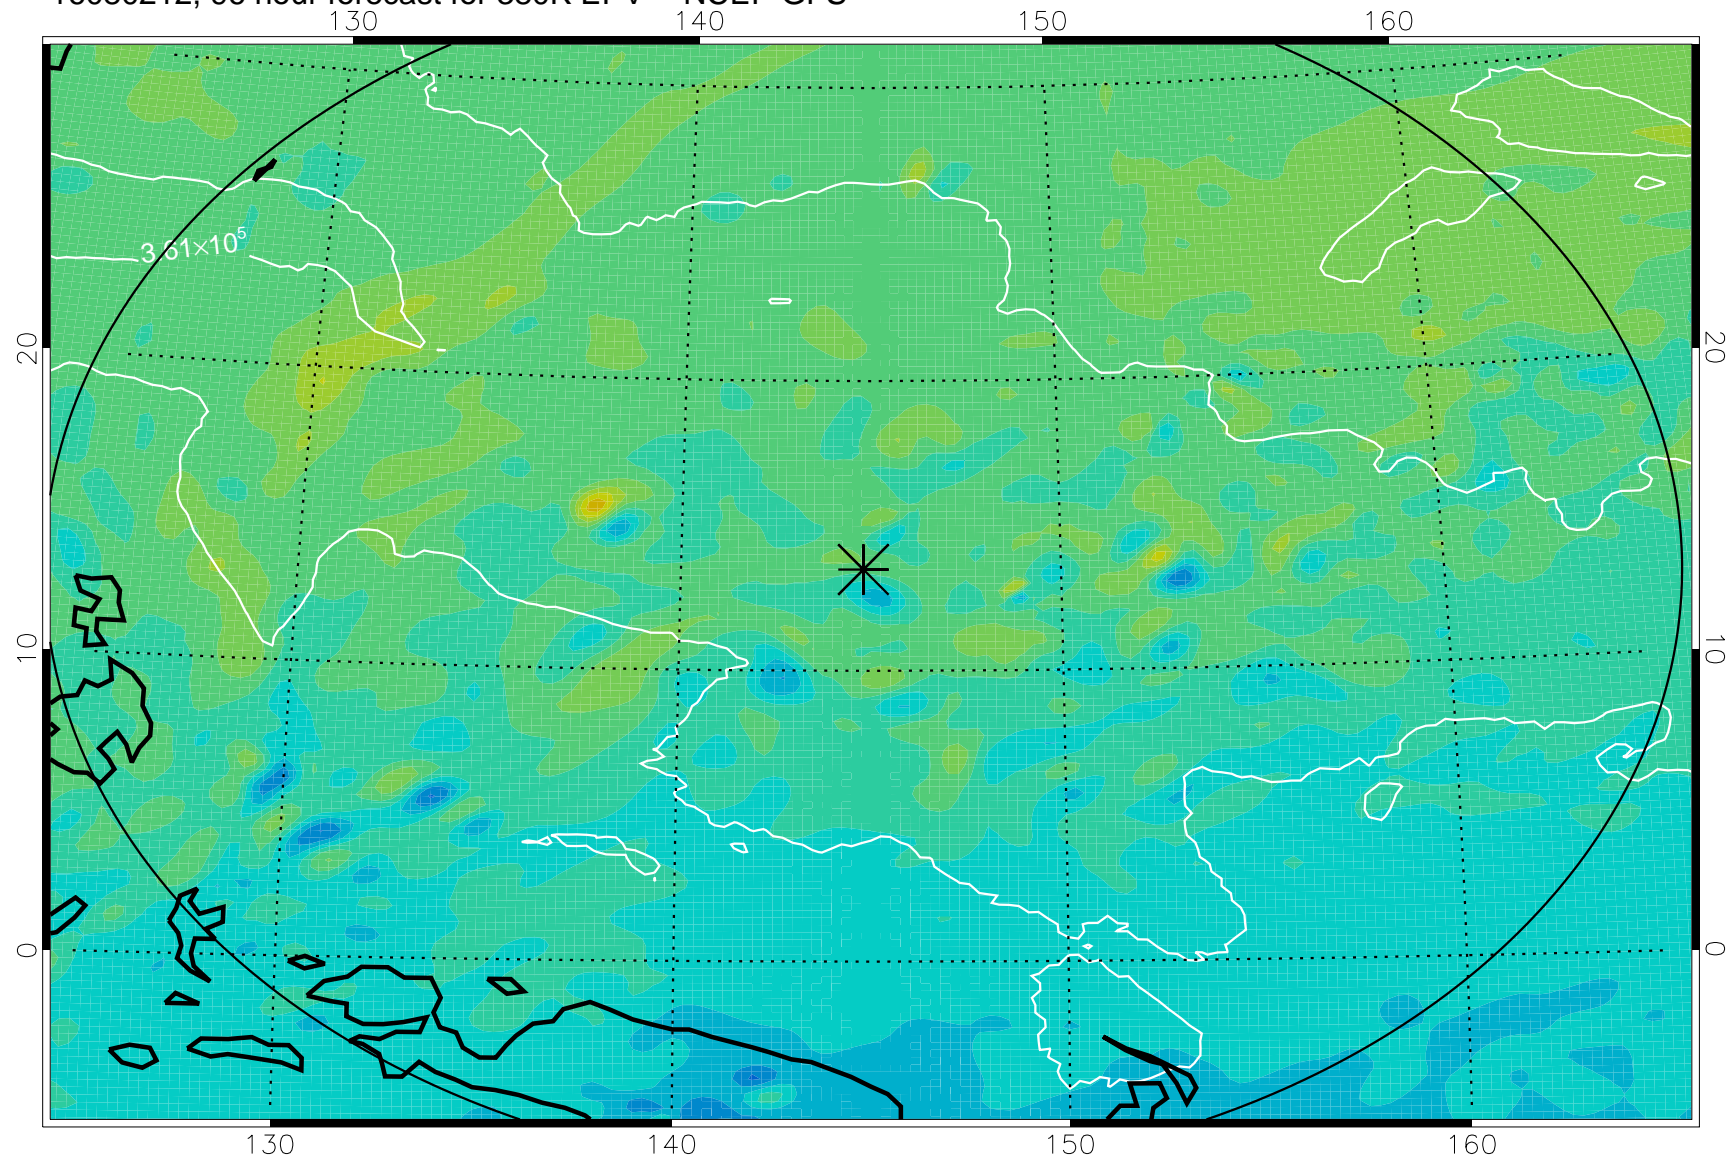

16080106, 66 hour forecast for 380K EPV -- NCEP GFS

380K Montgomery Streamfunction, white

Range ring of 2304 km

16080112, 72 hour forecast for 380K EPV -- NCEP GFS

380K Montgomery Streamfunction, white

Range ring of 2304 km

16080118, 78 hour forecast for 380K EPV -- NCEP GFS

380K Montgomery Streamfunction, white

Range ring of 2304 km

16080200, 84 hour forecast for 380K EPV -- NCEP GFS

380K Montgomery Streamfunction, white

Range ring of 2304 km

16080206, 90 hour forecast for 380K EPV -- NCEP GFS

380K Montgomery Streamfunction, white

Range ring of 2304 km

16080212, 96 hour forecast for 380K EPV -- NCEP GFS

380K Montgomery Streamfunction, white

Range ring of 2304 km

16080218, 102 hour forecast for 380K EPV -- NCEP GFS

380K Montgomery Streamfunction, white

Range ring of 2304 km

16080300, 108 hour forecast for 380K EPV -- NCEP GFS

380K Montgomery Streamfunction, white

Range ring of 2304 km