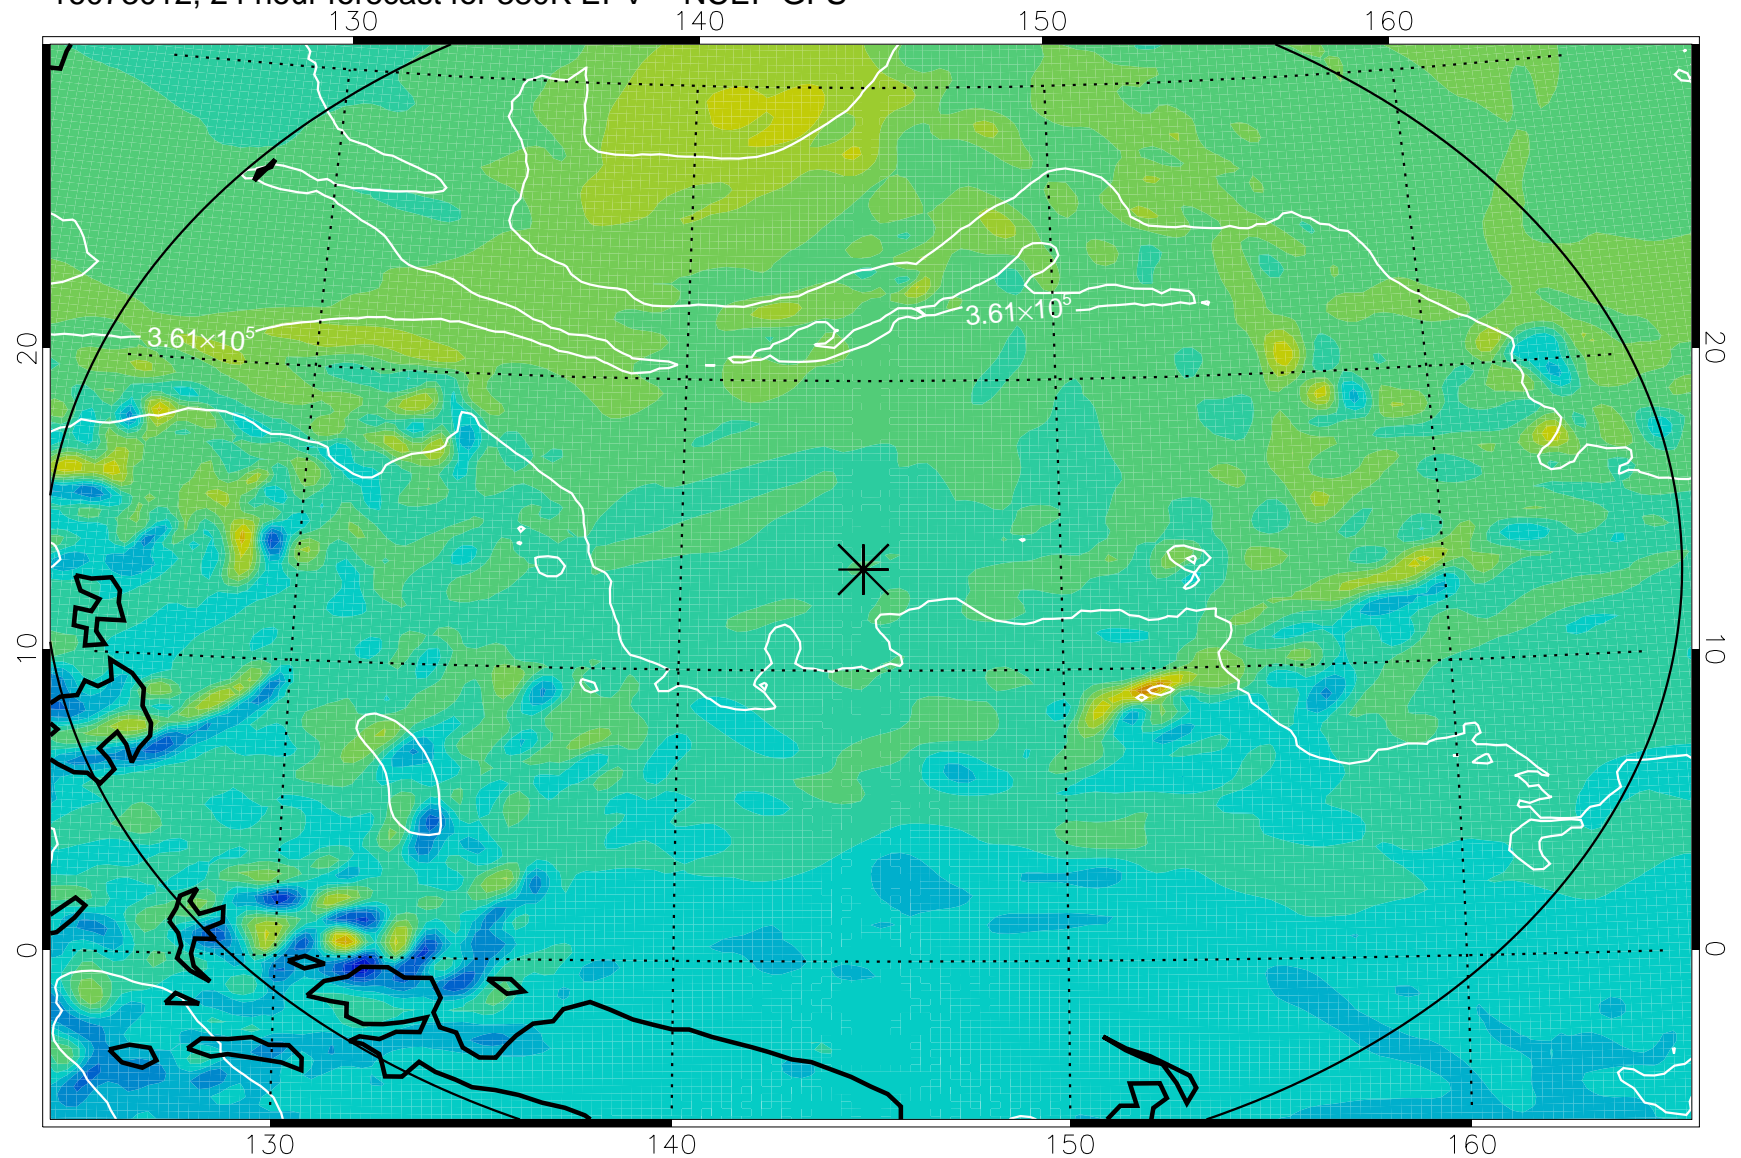

16072918, 6 hour forecast for 380K EPV -- NCEP GFS

380K Montgomery Streamfunction, white

Range ring of 2304 km

16073000, 12 hour forecast for 380K EPV -- NCEP GFS

380K Montgomery Streamfunction, white

Range ring of 2304 km

16073006, 18 hour forecast for 380K EPV -- NCEP GFS

380K Montgomery Streamfunction, white

Range ring of 2304 km

16073012, 24 hour forecast for 380K EPV -- NCEP GFS

380K Montgomery Streamfunction, white

Range ring of 2304 km

16073018, 30 hour forecast for 380K EPV -- NCEP GFS

380K Montgomery Streamfunction, white

Range ring of 2304 km

16073100, 36 hour forecast for 380K EPV -- NCEP GFS

380K Montgomery Streamfunction, white

Range ring of 2304 km

16073106, 42 hour forecast for 380K EPV -- NCEP GFS

380K Montgomery Streamfunction, white

Range ring of 2304 km

16073112, 48 hour forecast for 380K EPV -- NCEP GFS

380K Montgomery Streamfunction, white

Range ring of 2304 km