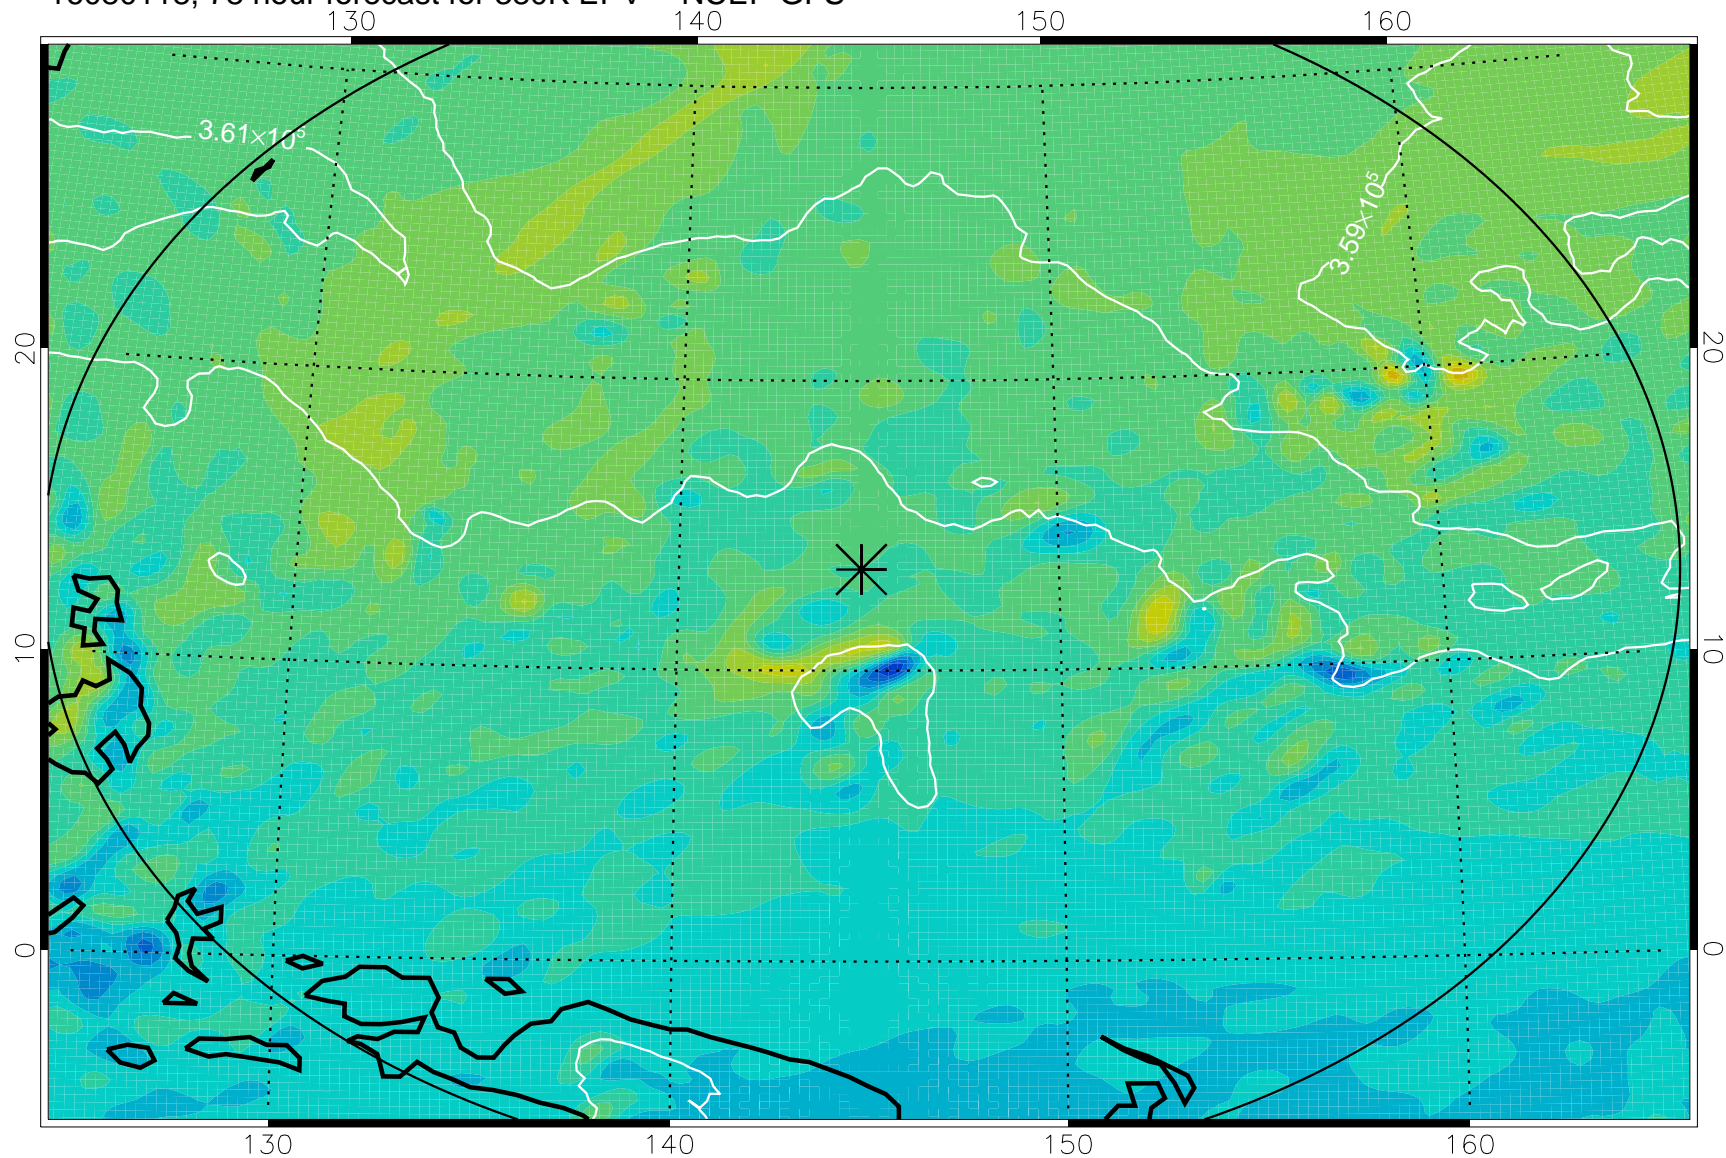

16080106, 66 hour forecast for 380K EPV -- NCEP GFS

380K Montgomery Streamfunction, white

Range ring of 2304 km

16080112, 72 hour forecast for 380K EPV -- NCEP GFS

380K Montgomery Streamfunction, white

Range ring of 2304 km

16080118, 78 hour forecast for 380K EPV -- NCEP GFS

380K Montgomery Streamfunction, white

Range ring of 2304 km

16080200, 84 hour forecast for 380K EPV -- NCEP GFS

380K Montgomery Streamfunction, white

Range ring of 2304 km

16080206, 90 hour forecast for 380K EPV -- NCEP GFS

380K Montgomery Streamfunction, white

Range ring of 2304 km

16080212, 96 hour forecast for 380K EPV -- NCEP GFS

380K Montgomery Streamfunction, white

Range ring of 2304 km

16080218, 102 hour forecast for 380K EPV -- NCEP GFS

380K Montgomery Streamfunction, white

Range ring of 2304 km

16080300, 108 hour forecast for 380K EPV -- NCEP GFS

380K Montgomery Streamfunction, white

Range ring of 2304 km