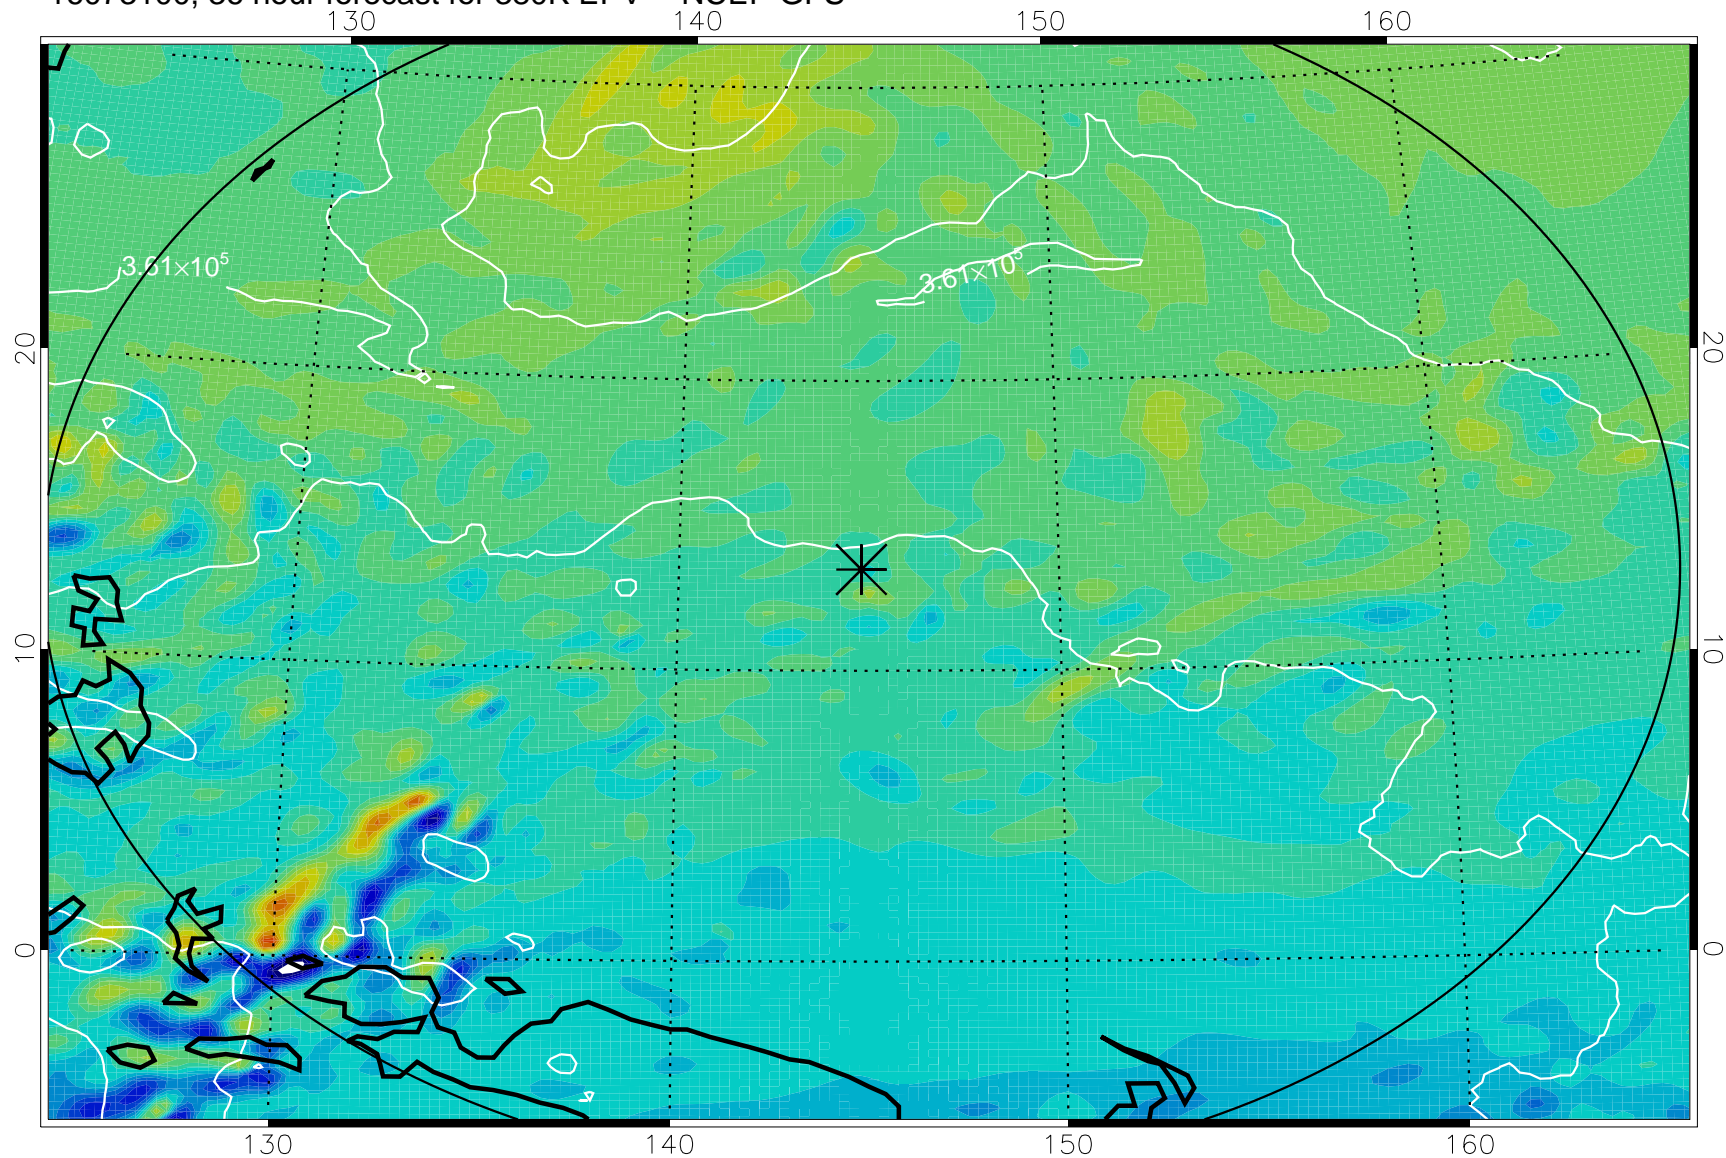

16073006, 18 hour forecast for 380K EPV -- NCEP GFS

380K Montgomery Streamfunction, white

Range ring of 2304 km

16073012, 24 hour forecast for 380K EPV -- NCEP GFS

380K Montgomery Streamfunction, white

Range ring of 2304 km

16073018, 30 hour forecast for 380K EPV -- NCEP GFS

380K Montgomery Streamfunction, white

Range ring of 2304 km

16073100, 36 hour forecast for 380K EPV -- NCEP GFS

380K Montgomery Streamfunction, white

Range ring of 2304 km

16073106, 42 hour forecast for 380K EPV -- NCEP GFS

380K Montgomery Streamfunction, white

Range ring of 2304 km

16073112, 48 hour forecast for 380K EPV -- NCEP GFS

380K Montgomery Streamfunction, white

Range ring of 2304 km

16080118, 78 hour forecast for 380K EPV -- NCEP GFS

380K Montgomery Streamfunction, white

Range ring of 2304 km

16080200, 84 hour forecast for 380K EPV -- NCEP GFS

380K Montgomery Streamfunction, white

Range ring of 2304 km