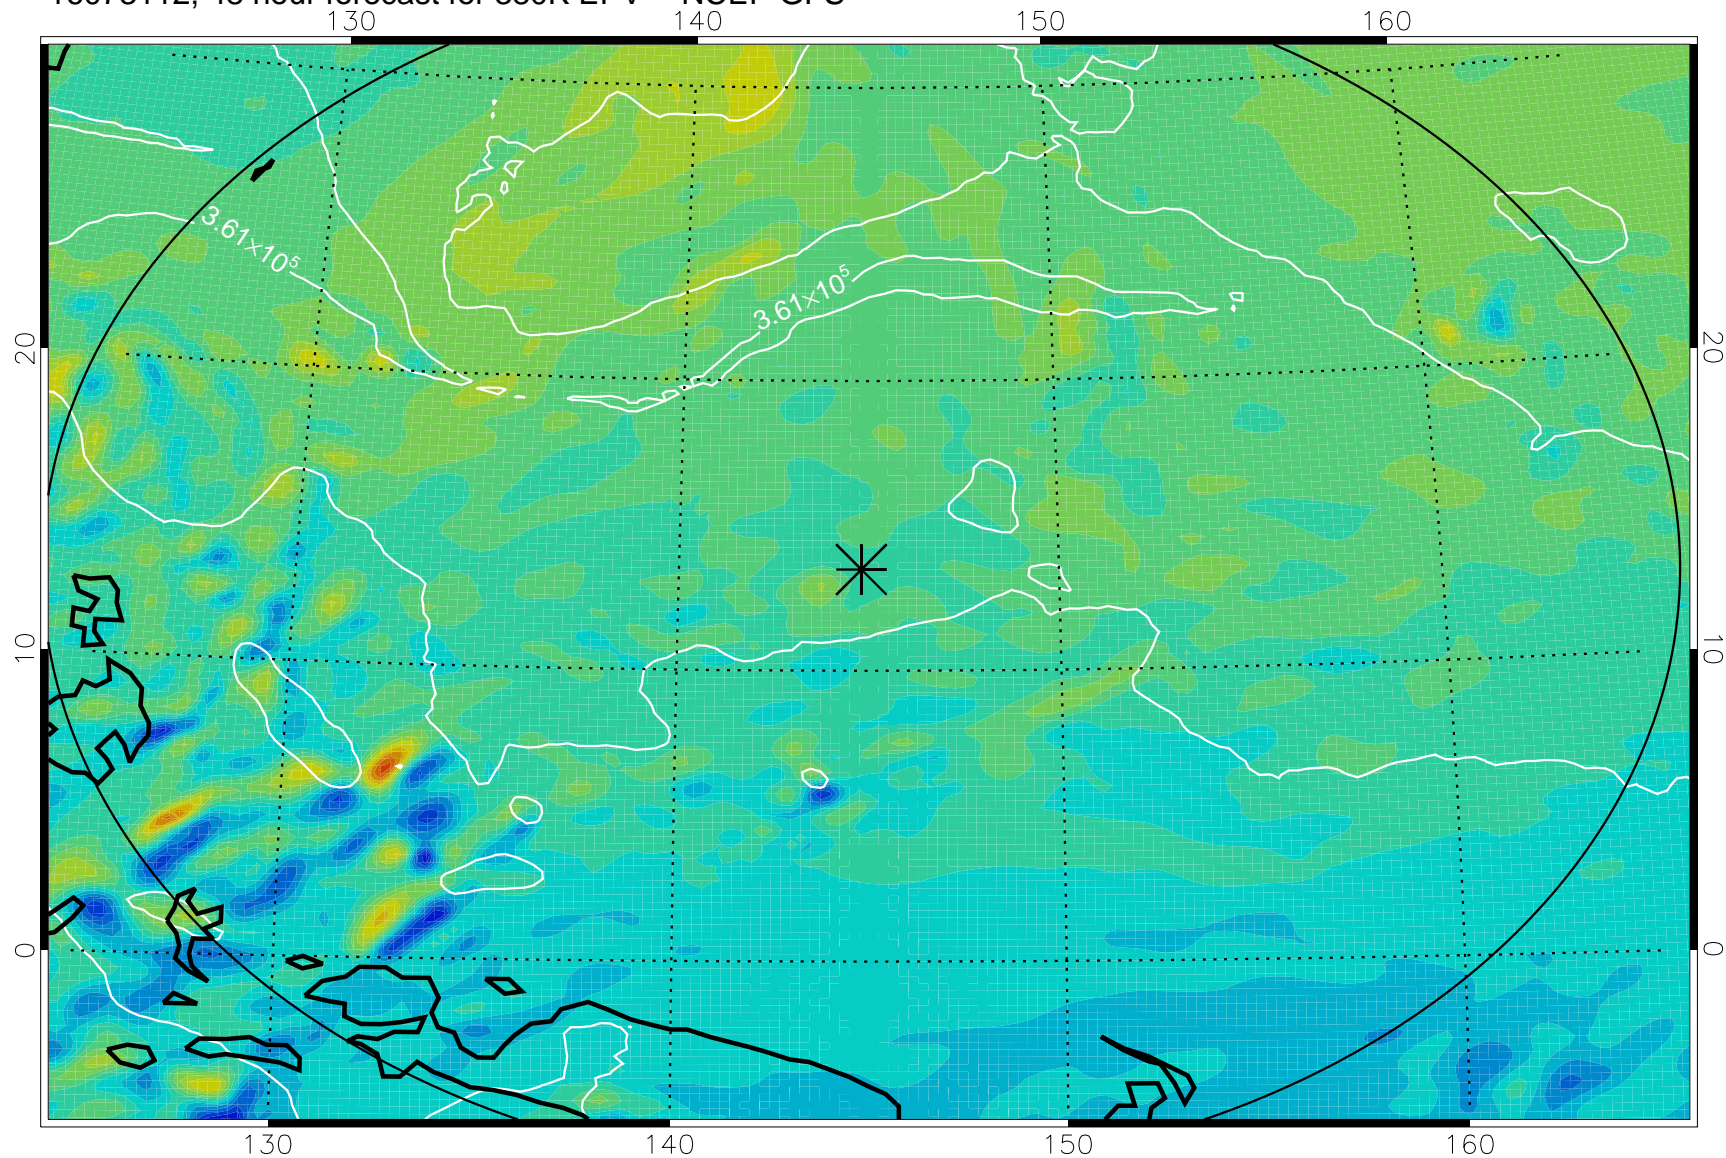

16073018, 30 hour forecast for 380K EPV -- NCEP GFS

380K Montgomery Streamfunction, white

Range ring of 2304 km

16073100, 36 hour forecast for 380K EPV -- NCEP GFS

380K Montgomery Streamfunction, white

Range ring of 2304 km

16073106, 42 hour forecast for 380K EPV -- NCEP GFS

380K Montgomery Streamfunction, white

Range ring of 2304 km

16073112, 48 hour forecast for 380K EPV -- NCEP GFS

380K Montgomery Streamfunction, white

Range ring of 2304 km

16073118, 54 hour forecast for 380K EPV -- NCEP GFS

380K Montgomery Streamfunction, white

Range ring of 2304 km

16080100, 60 hour forecast for 380K EPV -- NCEP GFS

380K Montgomery Streamfunction, white

Range ring of 2304 km

16080118, 78 hour forecast for 380K EPV -- NCEP GFS

380K Montgomery Streamfunction, white

Range ring of 2304 km

16080200, 84 hour forecast for 380K EPV -- NCEP GFS

380K Montgomery Streamfunction, white

Range ring of 2304 km