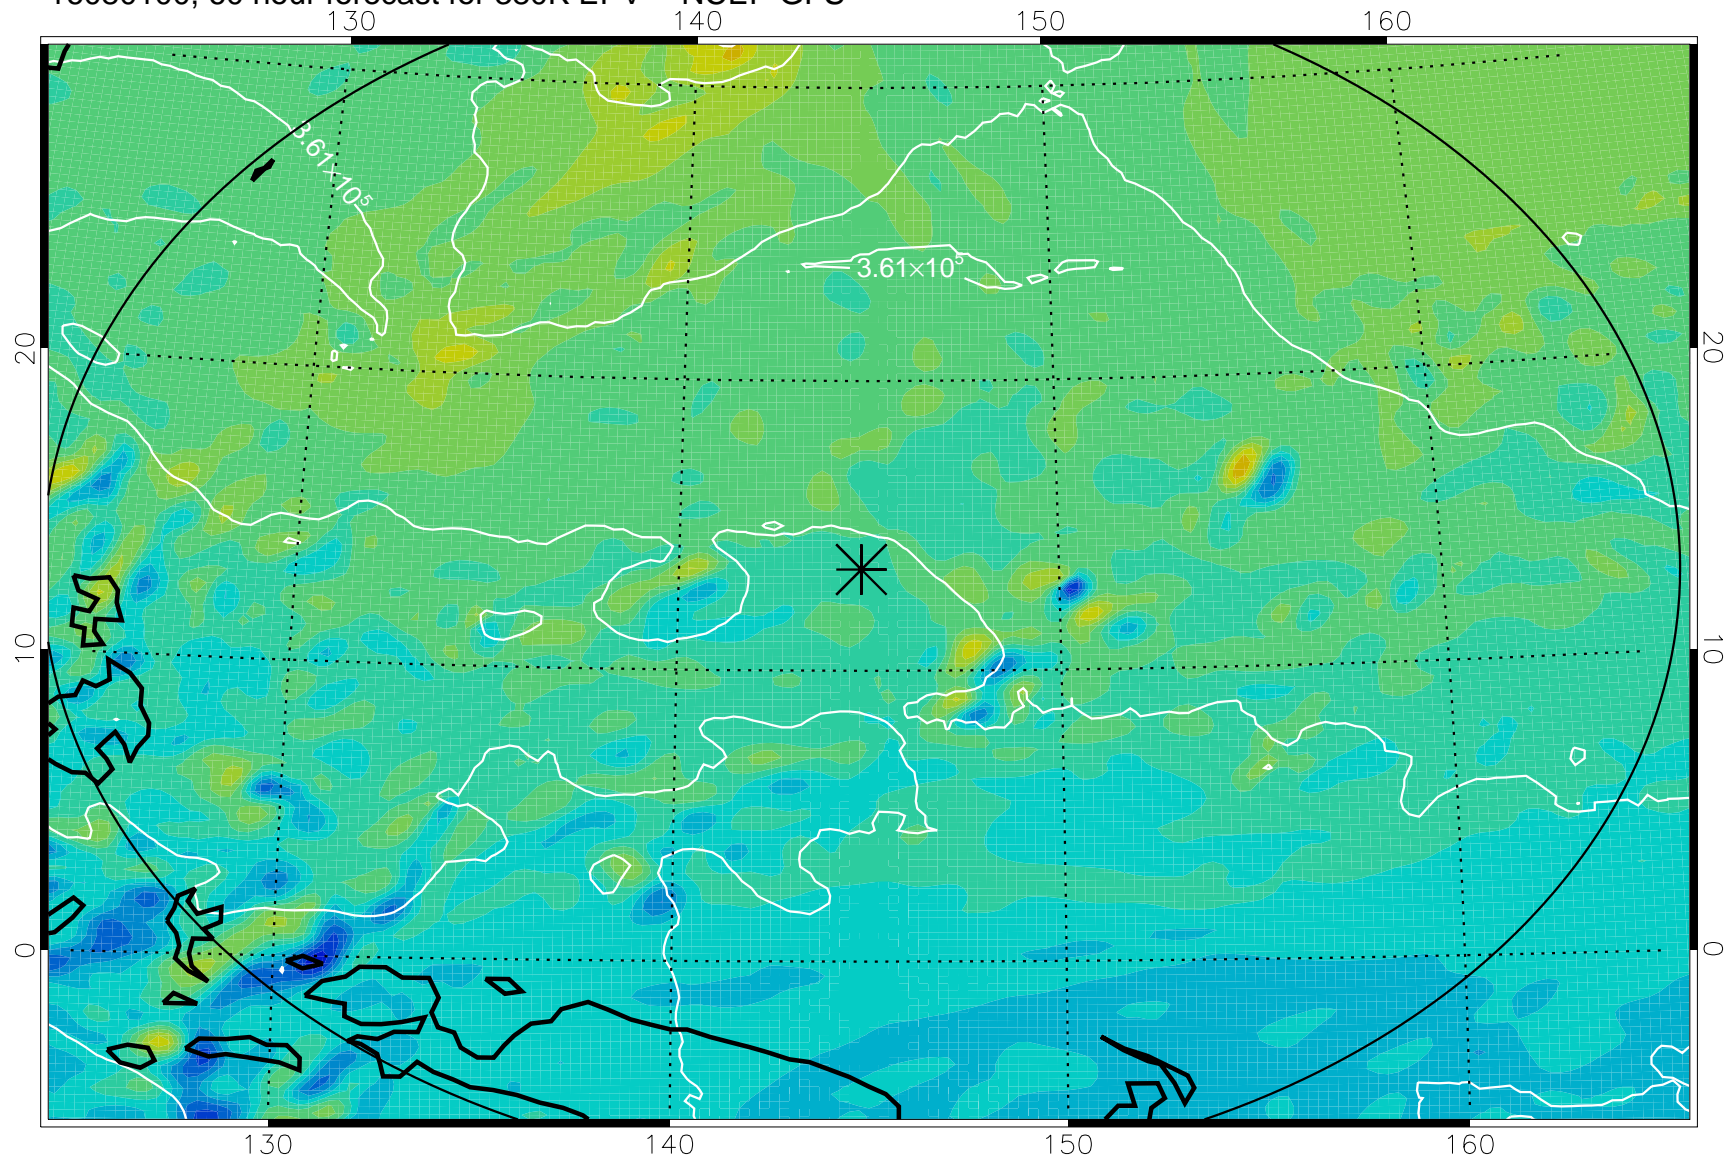

16073106, 42 hour forecast for 380K EPV -- NCEP GFS

380K Montgomery Streamfunction, white

Range ring of 2304 km

16073112, 48 hour forecast for 380K EPV -- NCEP GFS

380K Montgomery Streamfunction, white

Range ring of 2304 km

16073118, 54 hour forecast for 380K EPV -- NCEP GFS

380K Montgomery Streamfunction, white

Range ring of 2304 km

16080100, 60 hour forecast for 380K EPV -- NCEP GFS

380K Montgomery Streamfunction, white

Range ring of 2304 km

16080106, 66 hour forecast for 380K EPV -- NCEP GFS

380K Montgomery Streamfunction, white

Range ring of 2304 km

16080112, 72 hour forecast for 380K EPV -- NCEP GFS

380K Montgomery Streamfunction, white

Range ring of 2304 km

16080118, 78 hour forecast for 380K EPV -- NCEP GFS

380K Montgomery Streamfunction, white

Range ring of 2304 km

16080200, 84 hour forecast for 380K EPV -- NCEP GFS

380K Montgomery Streamfunction, white

Range ring of 2304 km