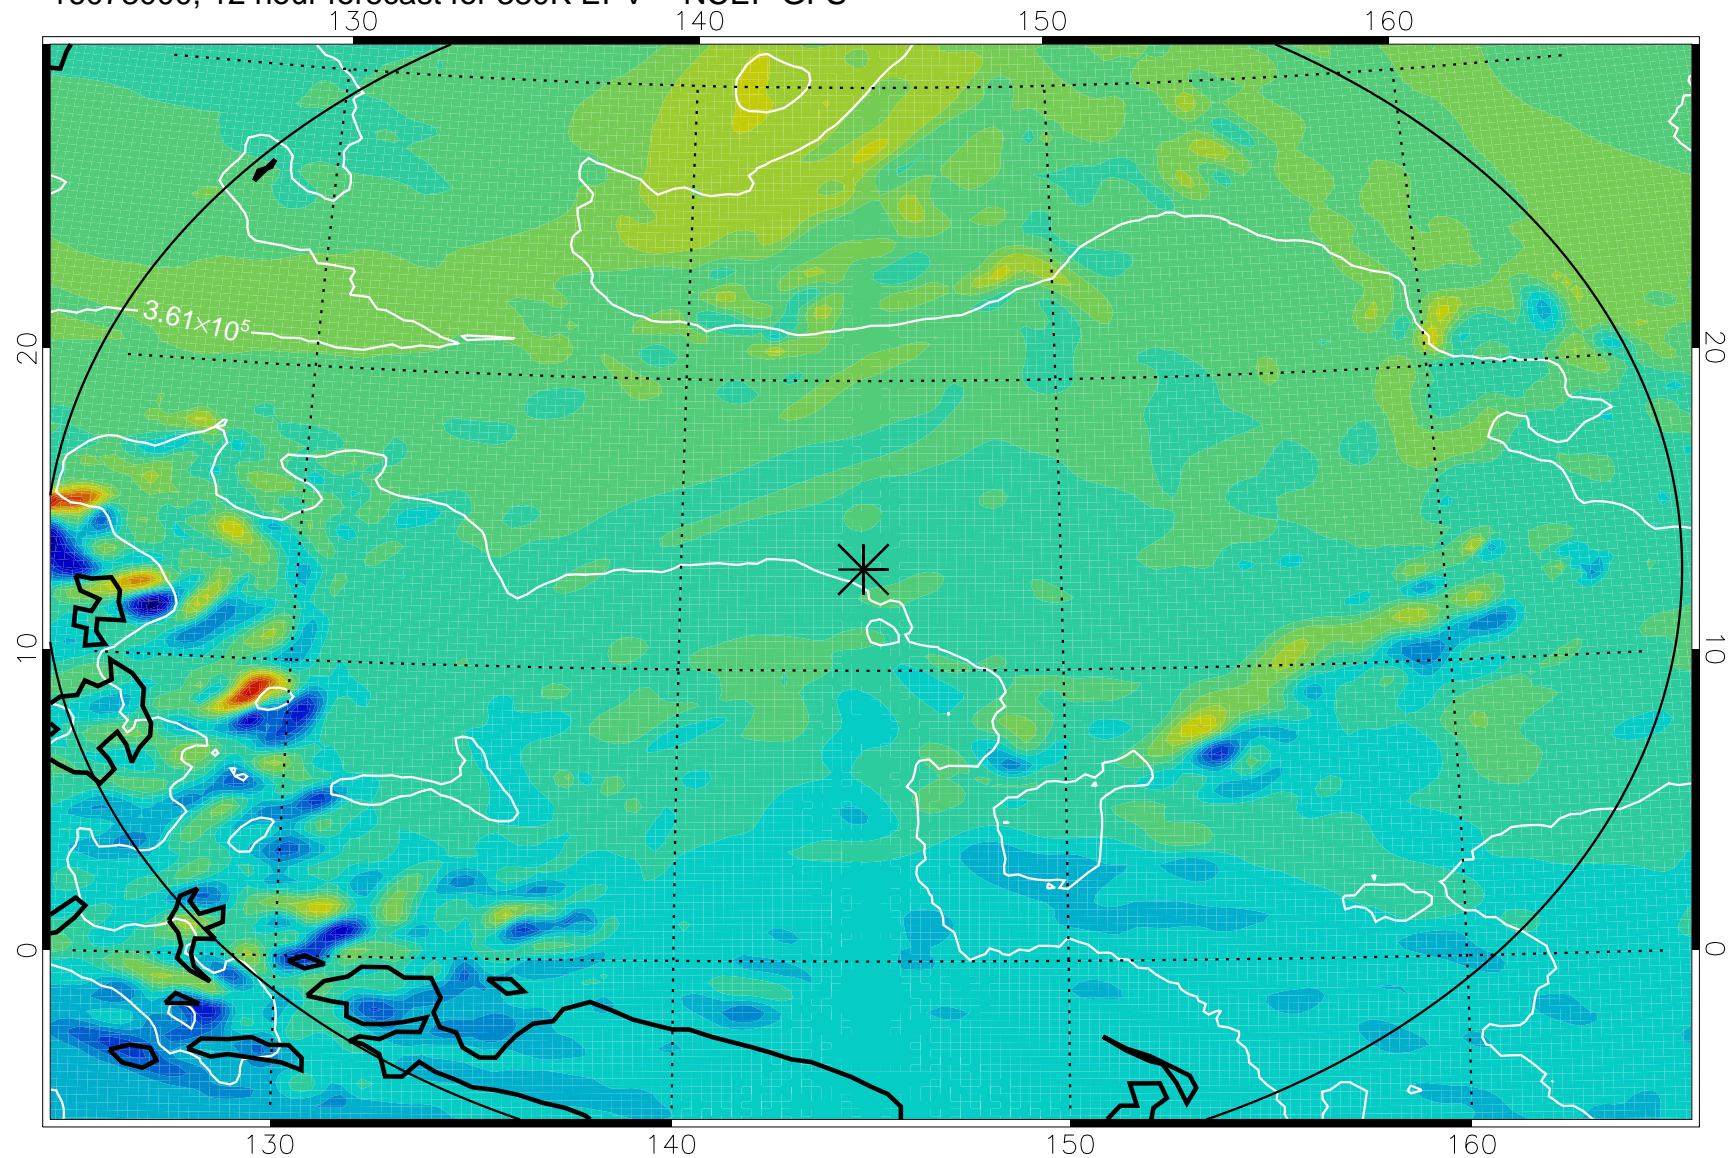

16072918, 6 hour forecast for 380K EPV -- NCEP GFS

380K Montgomery Streamfunction, white

Range ring of 2304 km

16073000, 12 hour forecast for 380K EPV -- NCEP GFS

380K Montgomery Streamfunction, white

Range ring of 2304 km

16073006, 18 hour forecast for 380K EPV -- NCEP GFS

380K Montgomery Streamfunction, white

Range ring of 2304 km

16073012, 24 hour forecast for 380K EPV -- NCEP GFS

380K Montgomery Streamfunction, white

Range ring of 2304 km

16073018, 30 hour forecast for 380K EPV -- NCEP GFS

380K Montgomery Streamfunction, white

Range ring of 2304 km

16073100, 36 hour forecast for 380K EPV -- NCEP GFS

380K Montgomery Streamfunction, white

Range ring of 2304 km

16080118, 78 hour forecast for 380K EPV -- NCEP GFS

380K Montgomery Streamfunction, white

Range ring of 2304 km

16080200, 84 hour forecast for 380K EPV -- NCEP GFS

380K Montgomery Streamfunction, white

Range ring of 2304 km