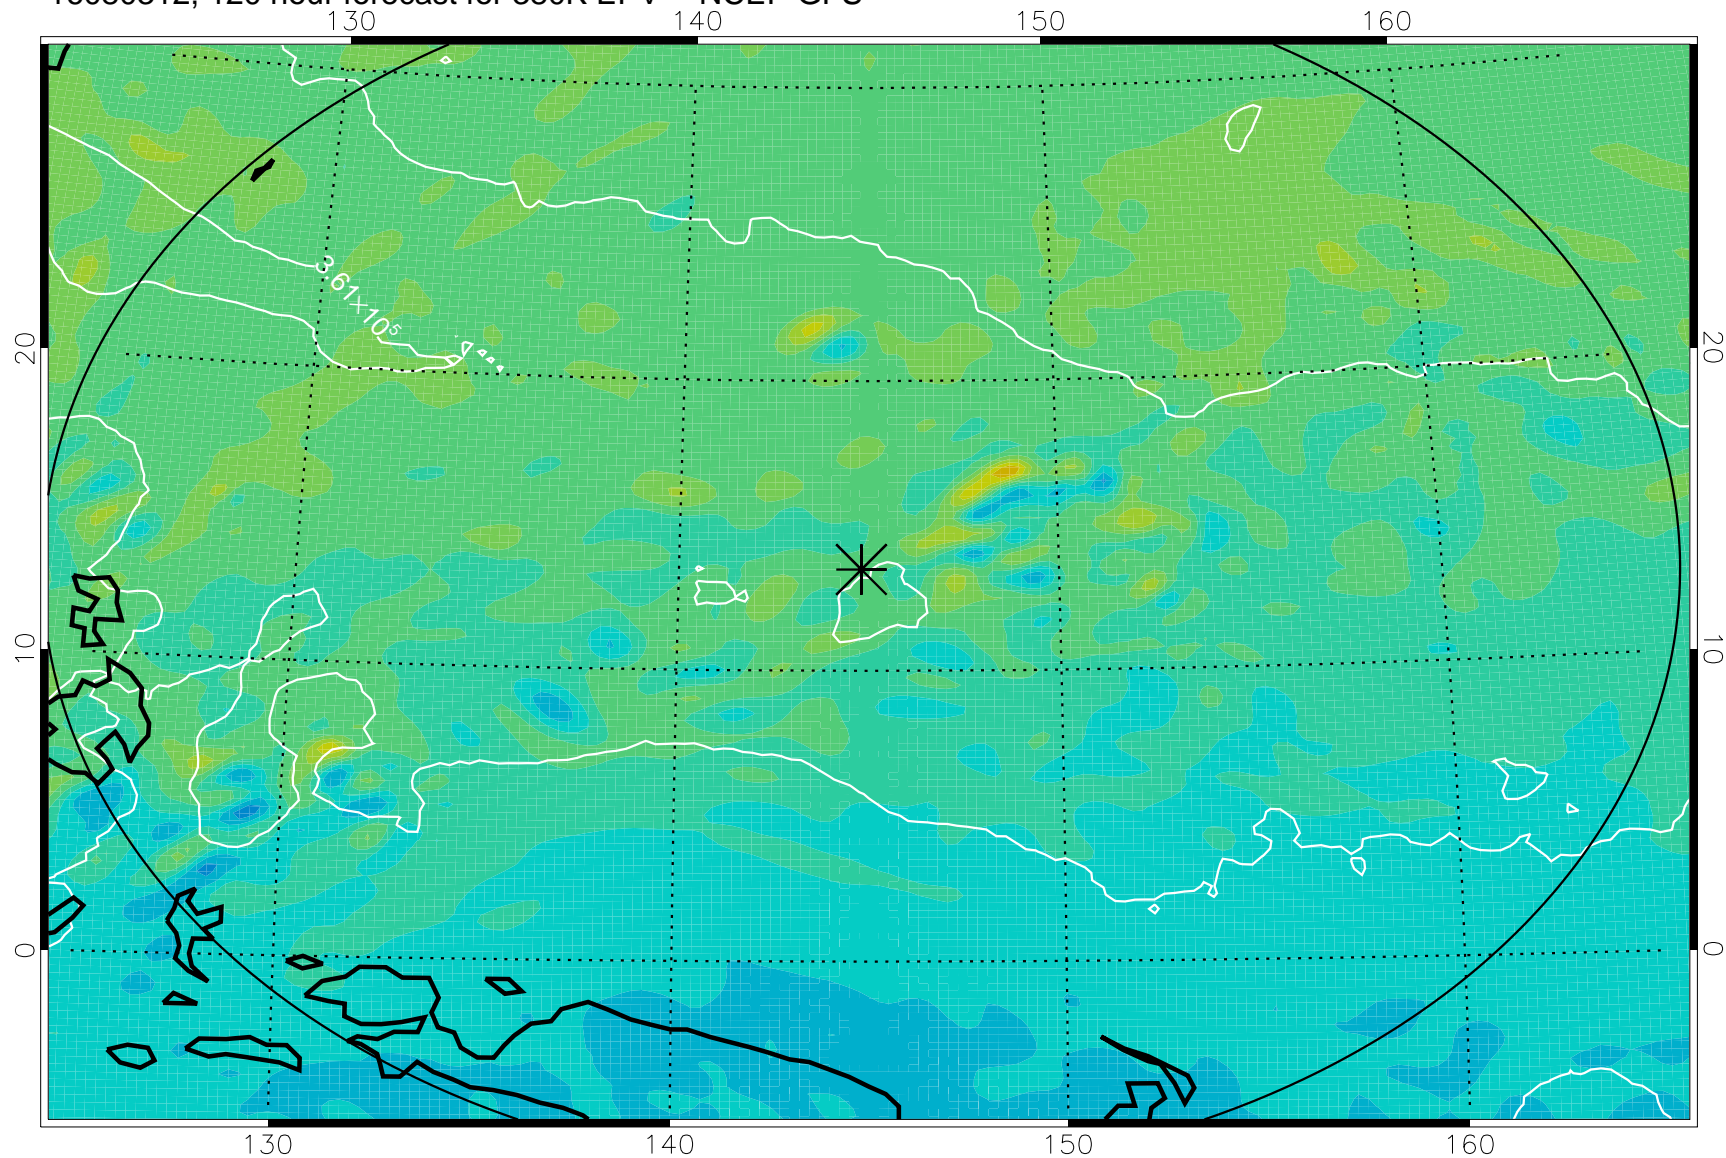

16080118, 78 hour forecast for 380K EPV -- NCEP GFS

380K Montgomery Streamfunction, white

Range ring of 2304 km

16080200, 84 hour forecast for 380K EPV -- NCEP GFS

380K Montgomery Streamfunction, white

Range ring of 2304 km

16080206, 90 hour forecast for 380K EPV -- NCEP GFS

380K Montgomery Streamfunction, white

Range ring of 2304 km

16080212, 96 hour forecast for 380K EPV -- NCEP GFS

380K Montgomery Streamfunction, white

Range ring of 2304 km

16080218, 102 hour forecast for 380K EPV -- NCEP GFS

380K Montgomery Streamfunction, white

Range ring of 2304 km

16080300, 108 hour forecast for 380K EPV -- NCEP GFS

380K Montgomery Streamfunction, white

Range ring of 2304 km

16080306, 114 hour forecast for 380K EPV -- NCEP GFS

380K Montgomery Streamfunction, white

Range ring of 2304 km

16080312, 120 hour forecast for 380K EPV -- NCEP GFS

380K Montgomery Streamfunction, white

Range ring of 2304 km