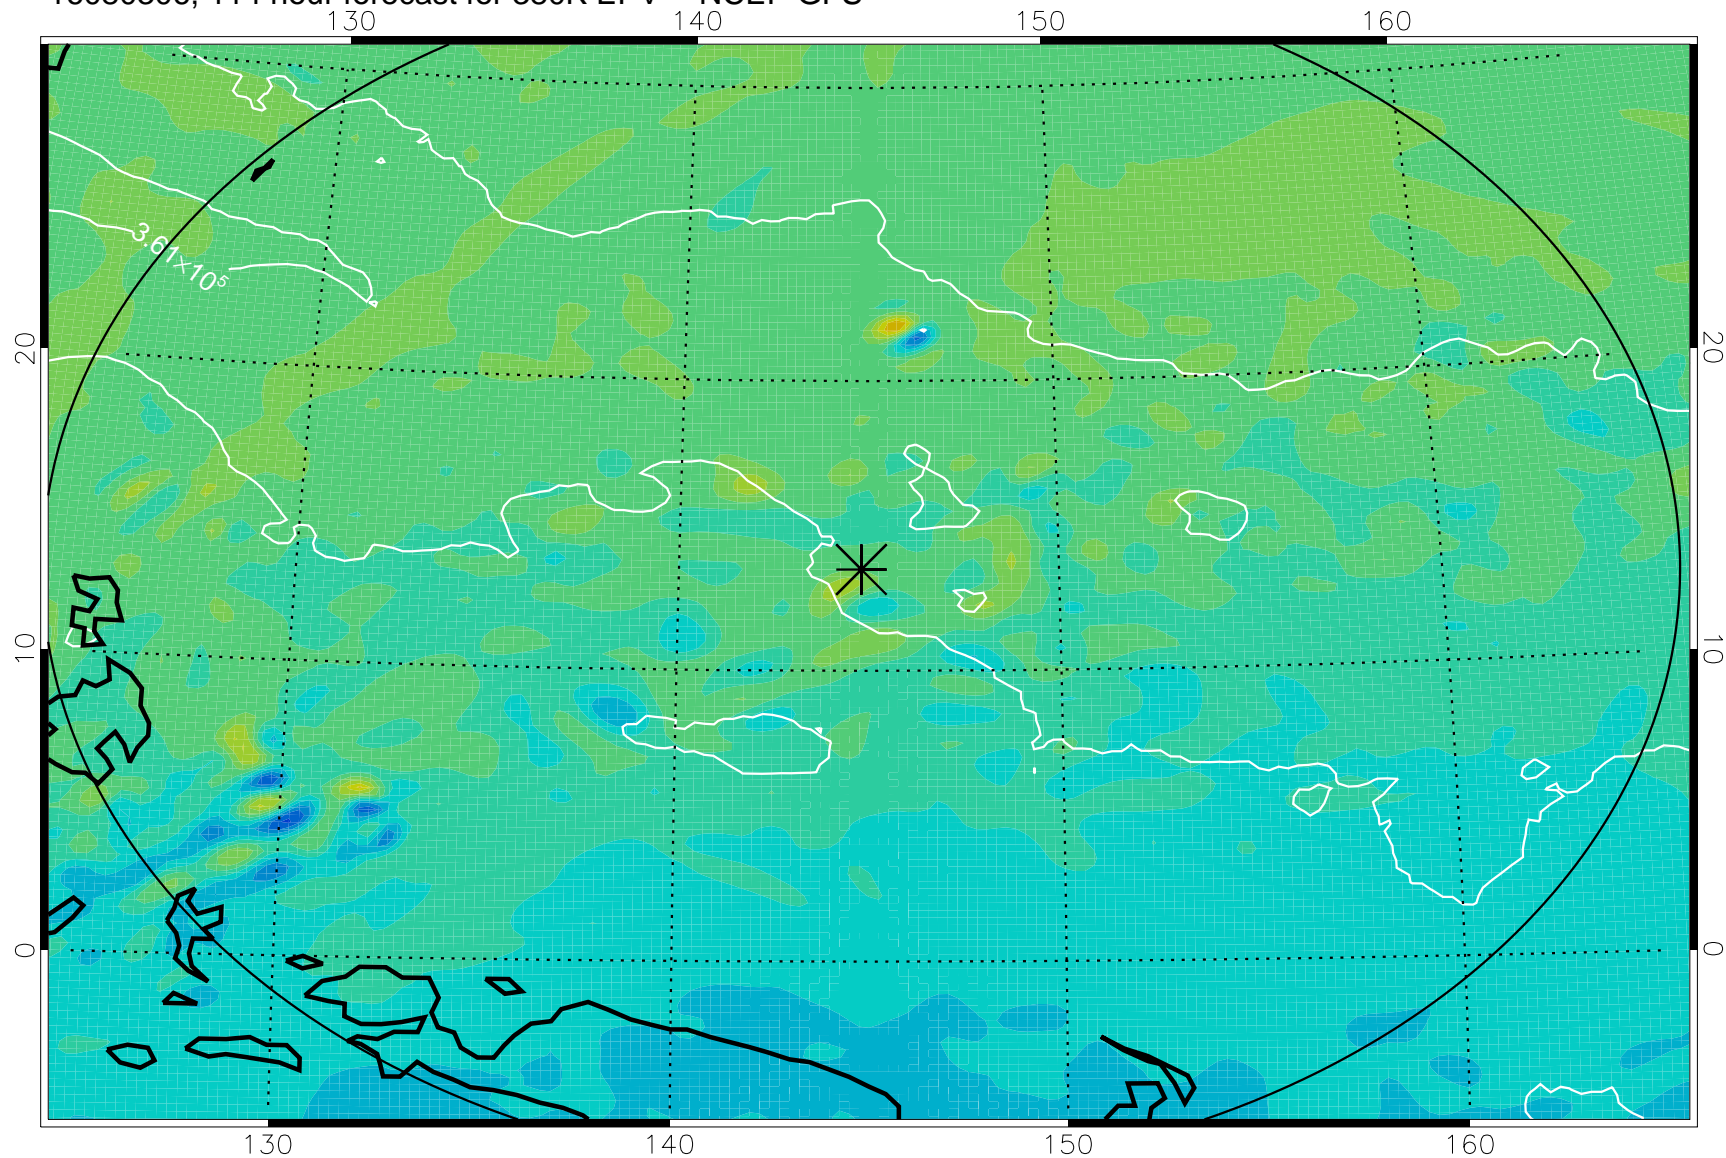

16080118, 78 hour forecast for 380K EPV -- NCEP GFS

380K Montgomery Streamfunction, white

Range ring of 2304 km

16080200, 84 hour forecast for 380K EPV -- NCEP GFS

380K Montgomery Streamfunction, white

Range ring of 2304 km

16080206, 90 hour forecast for 380K EPV -- NCEP GFS

380K Montgomery Streamfunction, white

Range ring of 2304 km

16080212, 96 hour forecast for 380K EPV -- NCEP GFS

380K Montgomery Streamfunction, white

Range ring of 2304 km

16080218, 102 hour forecast for 380K EPV -- NCEP GFS

380K Montgomery Streamfunction, white

Range ring of 2304 km

16080300, 108 hour forecast for 380K EPV -- NCEP GFS

380K Montgomery Streamfunction, white

Range ring of 2304 km

16080306, 114 hour forecast for 380K EPV -- NCEP GFS

380K Montgomery Streamfunction, white

Range ring of 2304 km

16080312, 120 hour forecast for 380K EPV -- NCEP GFS

380K Montgomery Streamfunction, white

Range ring of 2304 km