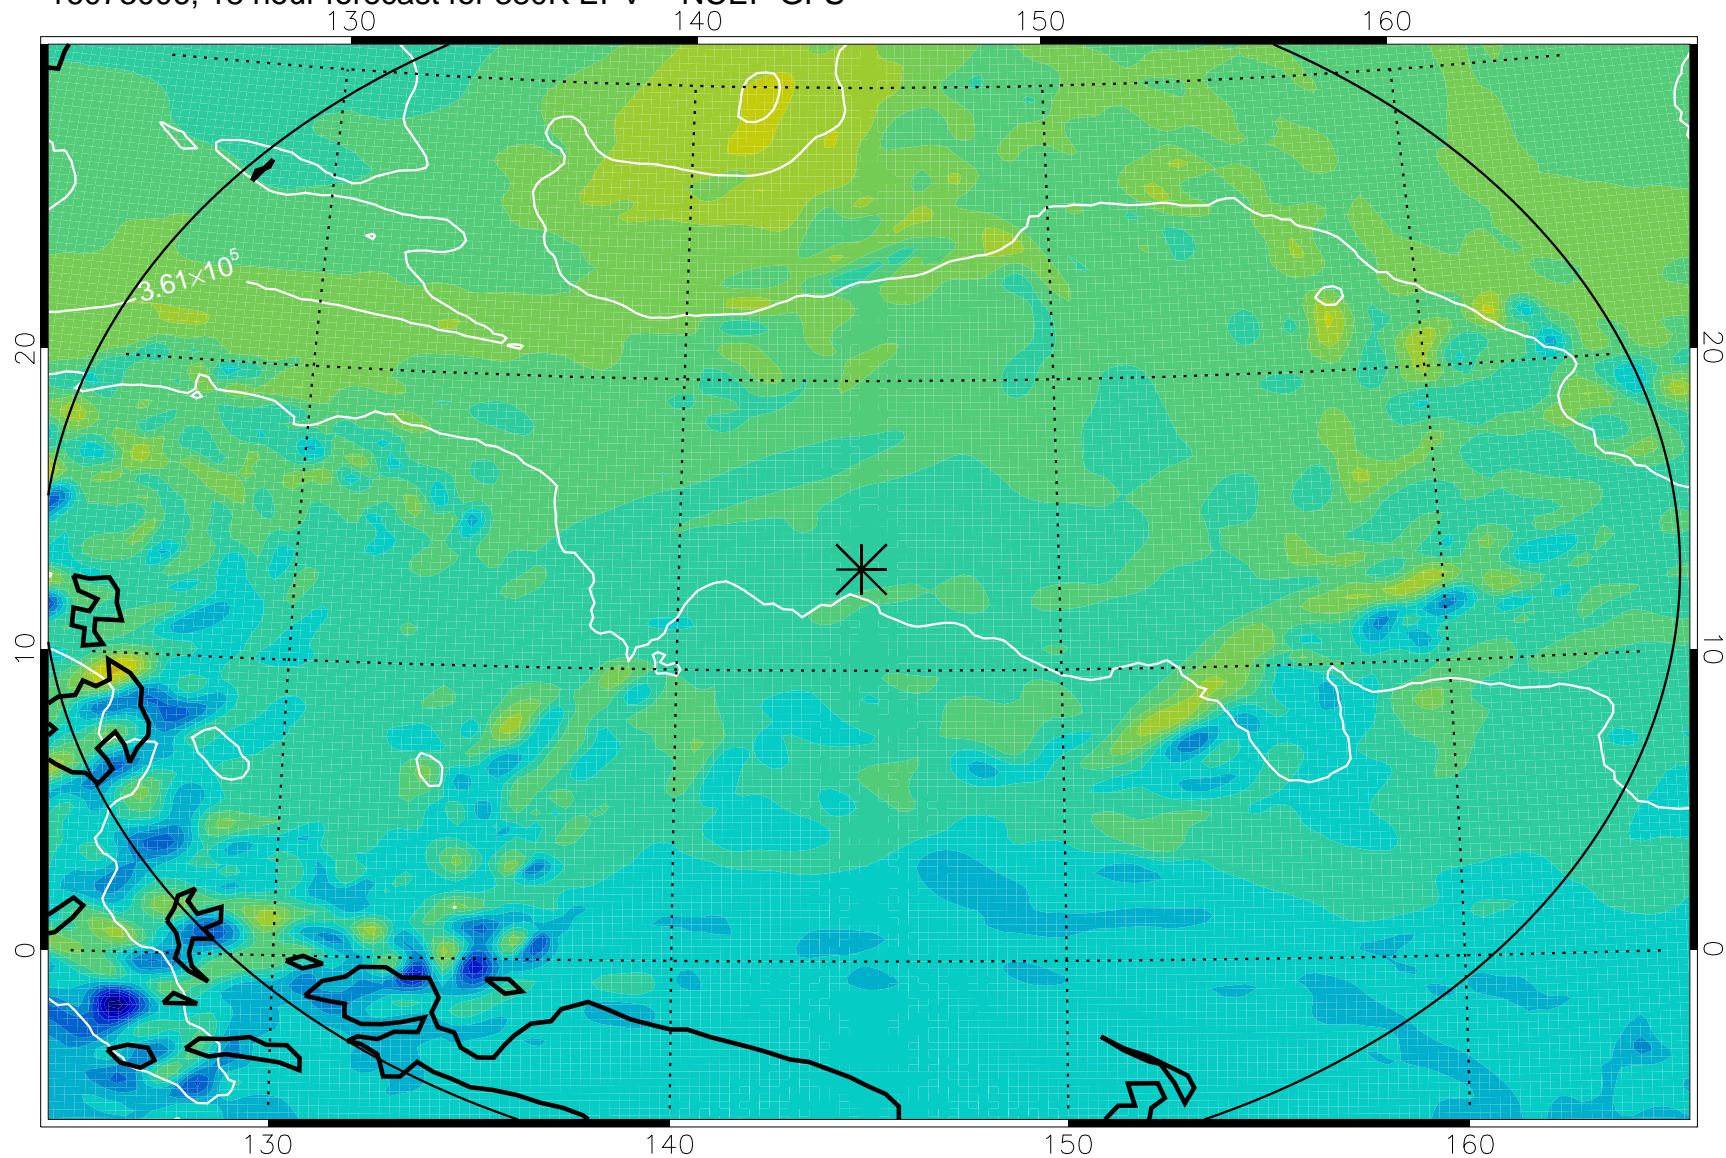

16072918, 6 hour forecast for 380K EPV -- NCEP GFS

380K Montgomery Streamfunction, white

Range ring of 2304 km

16073000, 12 hour forecast for 380K EPV -- NCEP GFS

380K Montgomery Streamfunction, white

Range ring of 2304 km

16073006, 18 hour forecast for 380K EPV -- NCEP GFS

380K Montgomery Streamfunction, white

Range ring of 2304 km

16073012, 24 hour forecast for 380K EPV -- NCEP GFS

380K Montgomery Streamfunction, white

Range ring of 2304 km

16073018, 30 hour forecast for 380K EPV -- NCEP GFS

380K Montgomery Streamfunction, white

Range ring of 2304 km

16073100, 36 hour forecast for 380K EPV -- NCEP GFS

380K Montgomery Streamfunction, white

Range ring of 2304 km

16073106, 42 hour forecast for 380K EPV -- NCEP GFS

380K Montgomery Streamfunction, white

Range ring of 2304 km

16073112, 48 hour forecast for 380K EPV -- NCEP GFS

380K Montgomery Streamfunction, white

Range ring of 2304 km