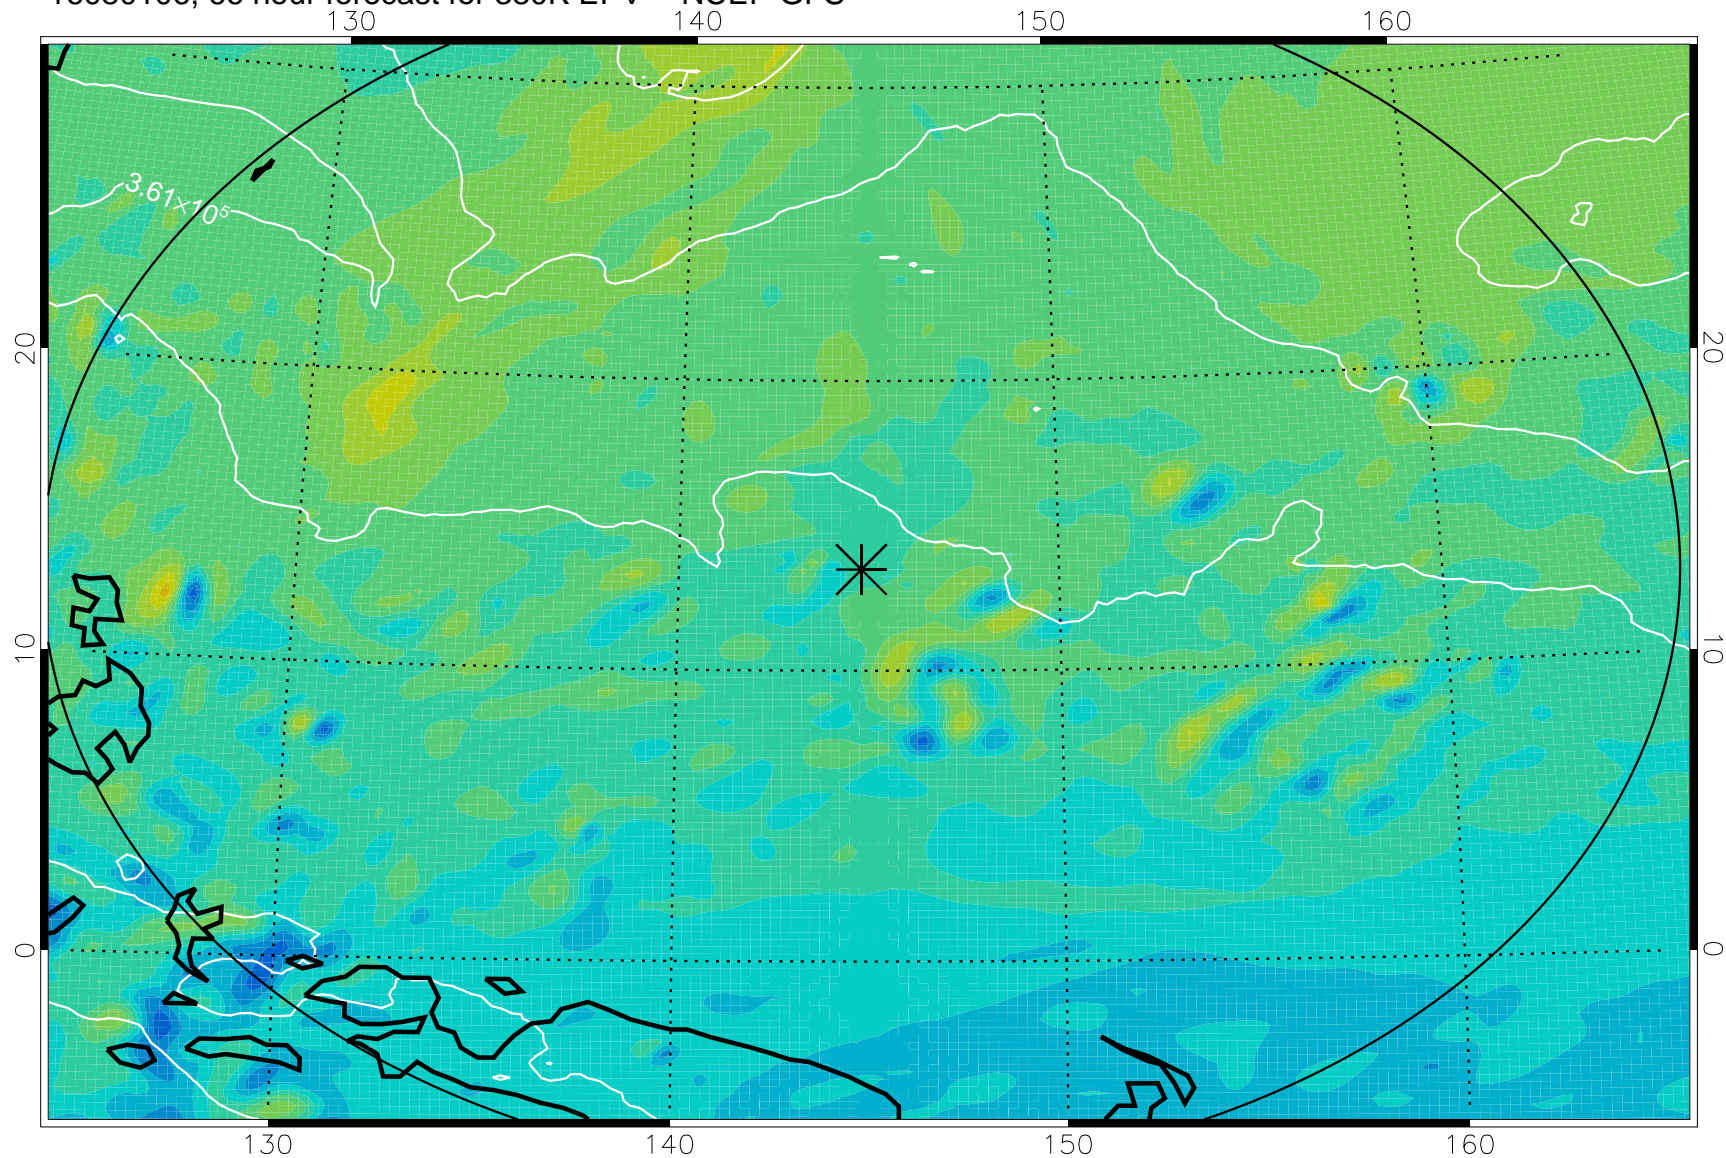

16073118, 54 hour forecast for 380K EPV -- NCEP GFS

380K Montgomery Streamfunction, white

Range ring of 2304 km

16080100, 60 hour forecast for 380K EPV -- NCEP GFS

380K Montgomery Streamfunction, white

Range ring of 2304 km

16080106, 66 hour forecast for 380K EPV -- NCEP GFS

380K Montgomery Streamfunction, white

Range ring of 2304 km

16080112, 72 hour forecast for 380K EPV -- NCEP GFS

380K Montgomery Streamfunction, white

Range ring of 2304 km

16080118, 78 hour forecast for 380K EPV -- NCEP GFS

380K Montgomery Streamfunction, white

Range ring of 2304 km

16080200, 84 hour forecast for 380K EPV -- NCEP GFS

380K Montgomery Streamfunction, white

Range ring of 2304 km

16080206, 90 hour forecast for 380K EPV -- NCEP GFS

380K Montgomery Streamfunction, white

Range ring of 2304 km

16080212, 96 hour forecast for 380K EPV -- NCEP GFS

380K Montgomery Streamfunction, white

Range ring of 2304 km