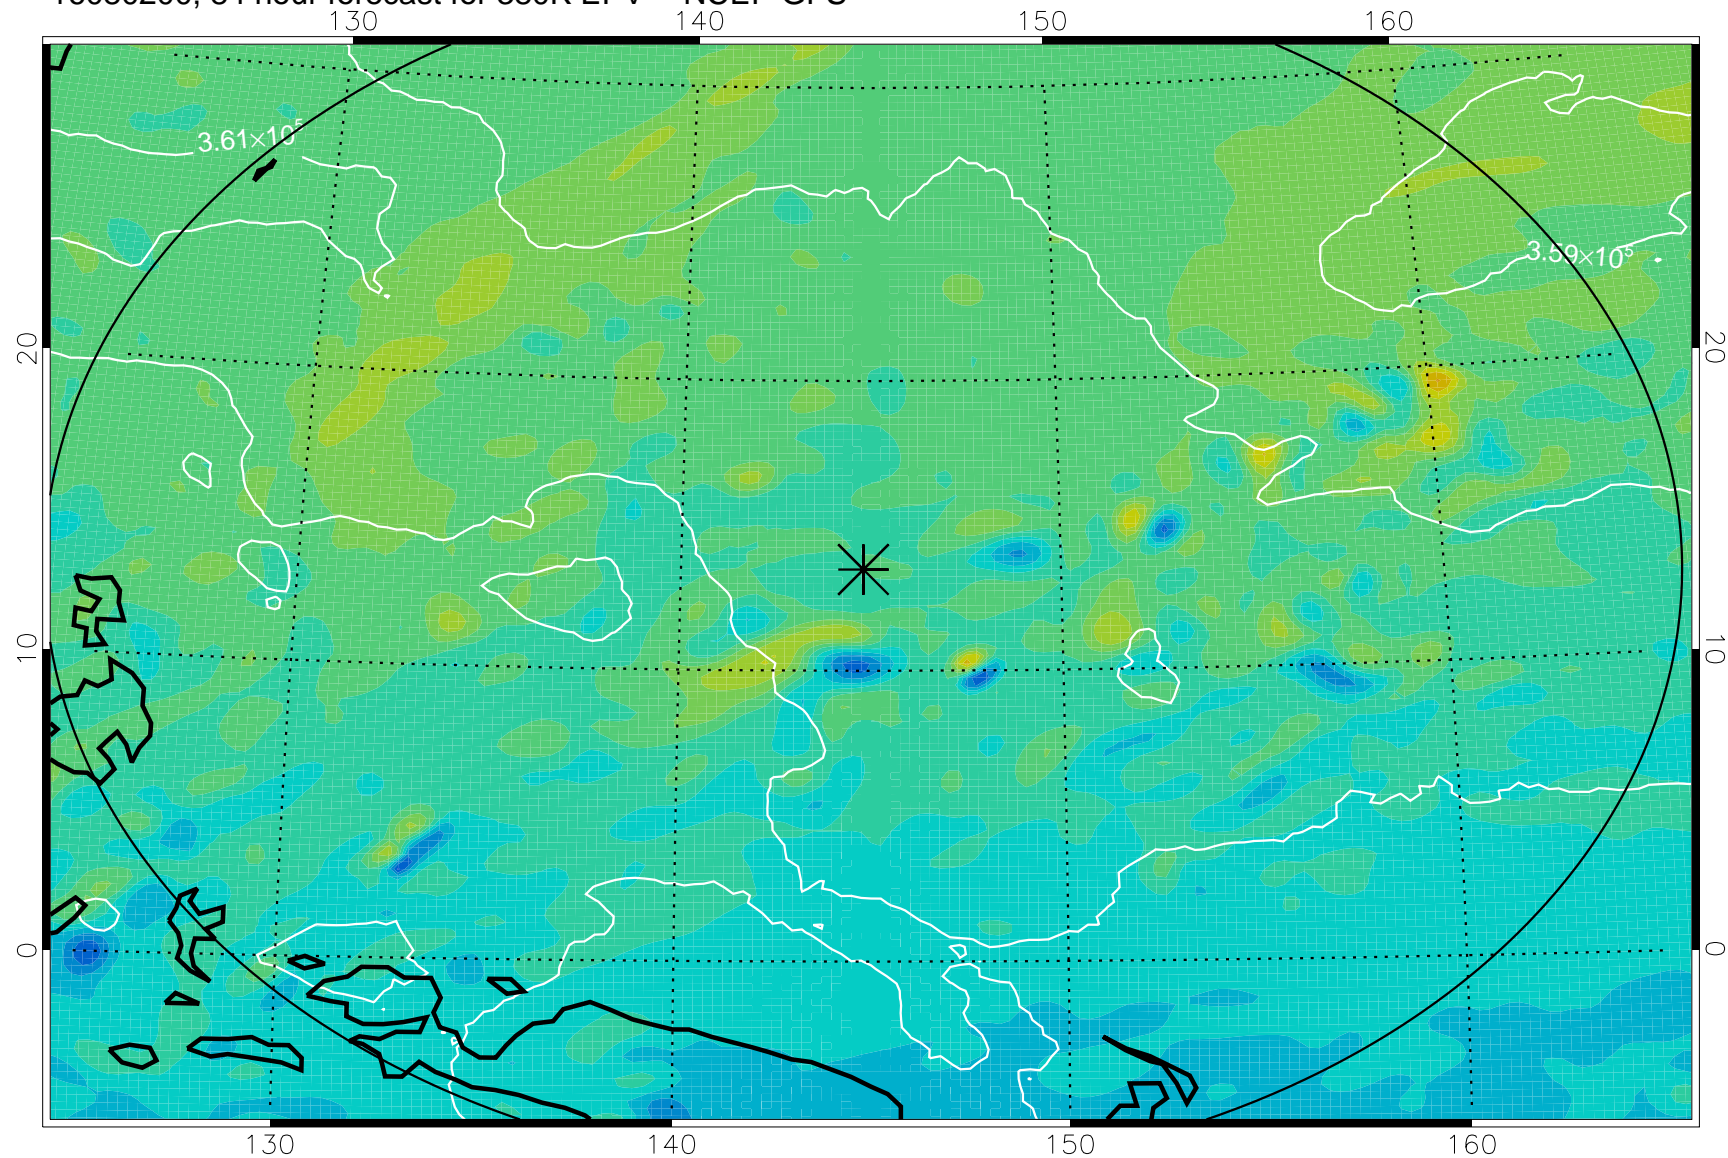

16080106, 66 hour forecast for 380K EPV -- NCEP GFS

380K Montgomery Streamfunction, white

Range ring of 2304 km

16080112, 72 hour forecast for 380K EPV -- NCEP GFS

380K Montgomery Streamfunction, white

Range ring of 2304 km

16080118, 78 hour forecast for 380K EPV -- NCEP GFS

380K Montgomery Streamfunction, white

Range ring of 2304 km

16080200, 84 hour forecast for 380K EPV -- NCEP GFS

380K Montgomery Streamfunction, white

Range ring of 2304 km

16080206, 90 hour forecast for 380K EPV -- NCEP GFS

380K Montgomery Streamfunction, white

Range ring of 2304 km

16080212, 96 hour forecast for 380K EPV -- NCEP GFS

380K Montgomery Streamfunction, white

Range ring of 2304 km

16080218, 102 hour forecast for 380K EPV -- NCEP GFS

380K Montgomery Streamfunction, white

Range ring of 2304 km

16080300, 108 hour forecast for 380K EPV -- NCEP GFS

380K Montgomery Streamfunction, white

Range ring of 2304 km