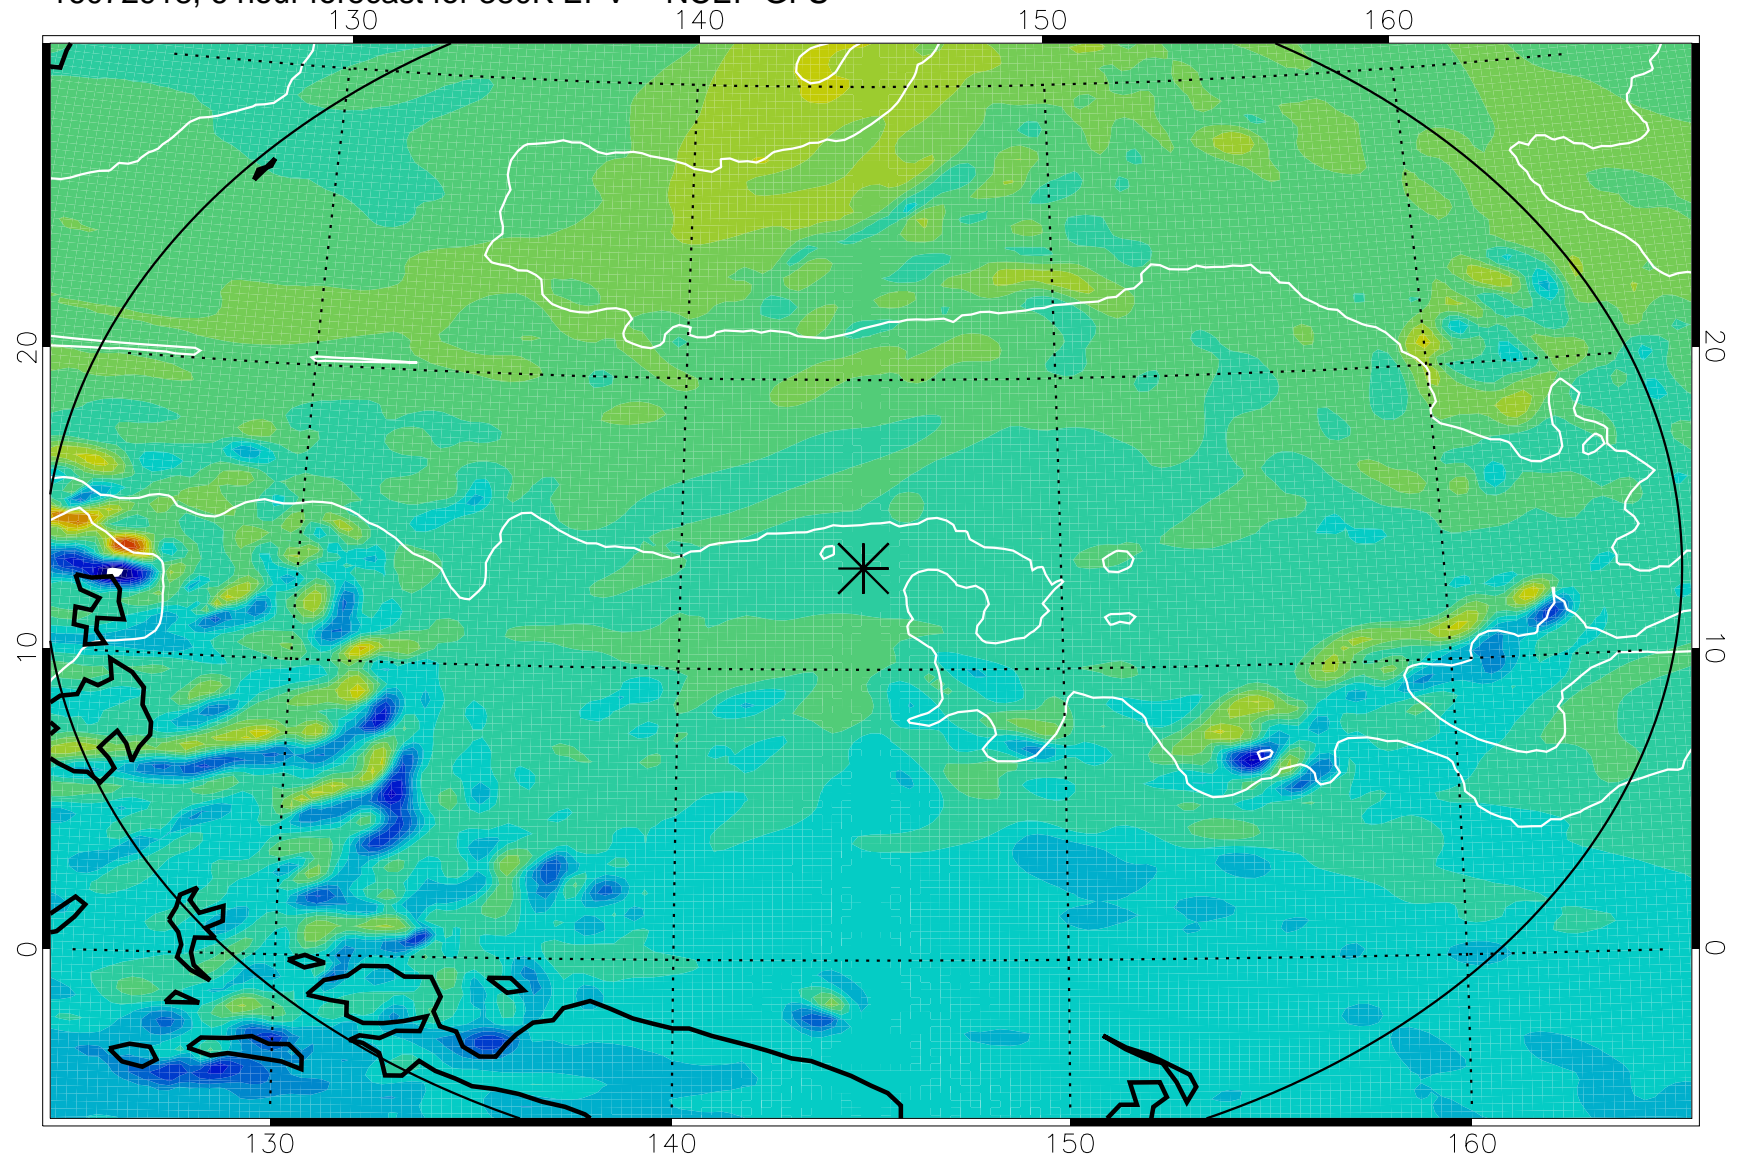

16072918, 6 hour forecast for 380K EPV -- NCEP GFS

380K Montgomery Streamfunction, white

Range ring of 2304 km

16073000, 12 hour forecast for 380K EPV -- NCEP GFS

380K Montgomery Streamfunction, white

Range ring of 2304 km

16073006, 18 hour forecast for 380K EPV -- NCEP GFS

380K Montgomery Streamfunction, white

Range ring of 2304 km

16073012, 24 hour forecast for 380K EPV -- NCEP GFS

380K Montgomery Streamfunction, white

Range ring of 2304 km

16073018, 30 hour forecast for 380K EPV -- NCEP GFS

380K Montgomery Streamfunction, white

Range ring of 2304 km

16073100, 36 hour forecast for 380K EPV -- NCEP GFS

380K Montgomery Streamfunction, white

Range ring of 2304 km

16080118, 78 hour forecast for 380K EPV -- NCEP GFS

380K Montgomery Streamfunction, white

Range ring of 2304 km

16080200, 84 hour forecast for 380K EPV -- NCEP GFS

380K Montgomery Streamfunction, white

Range ring of 2304 km