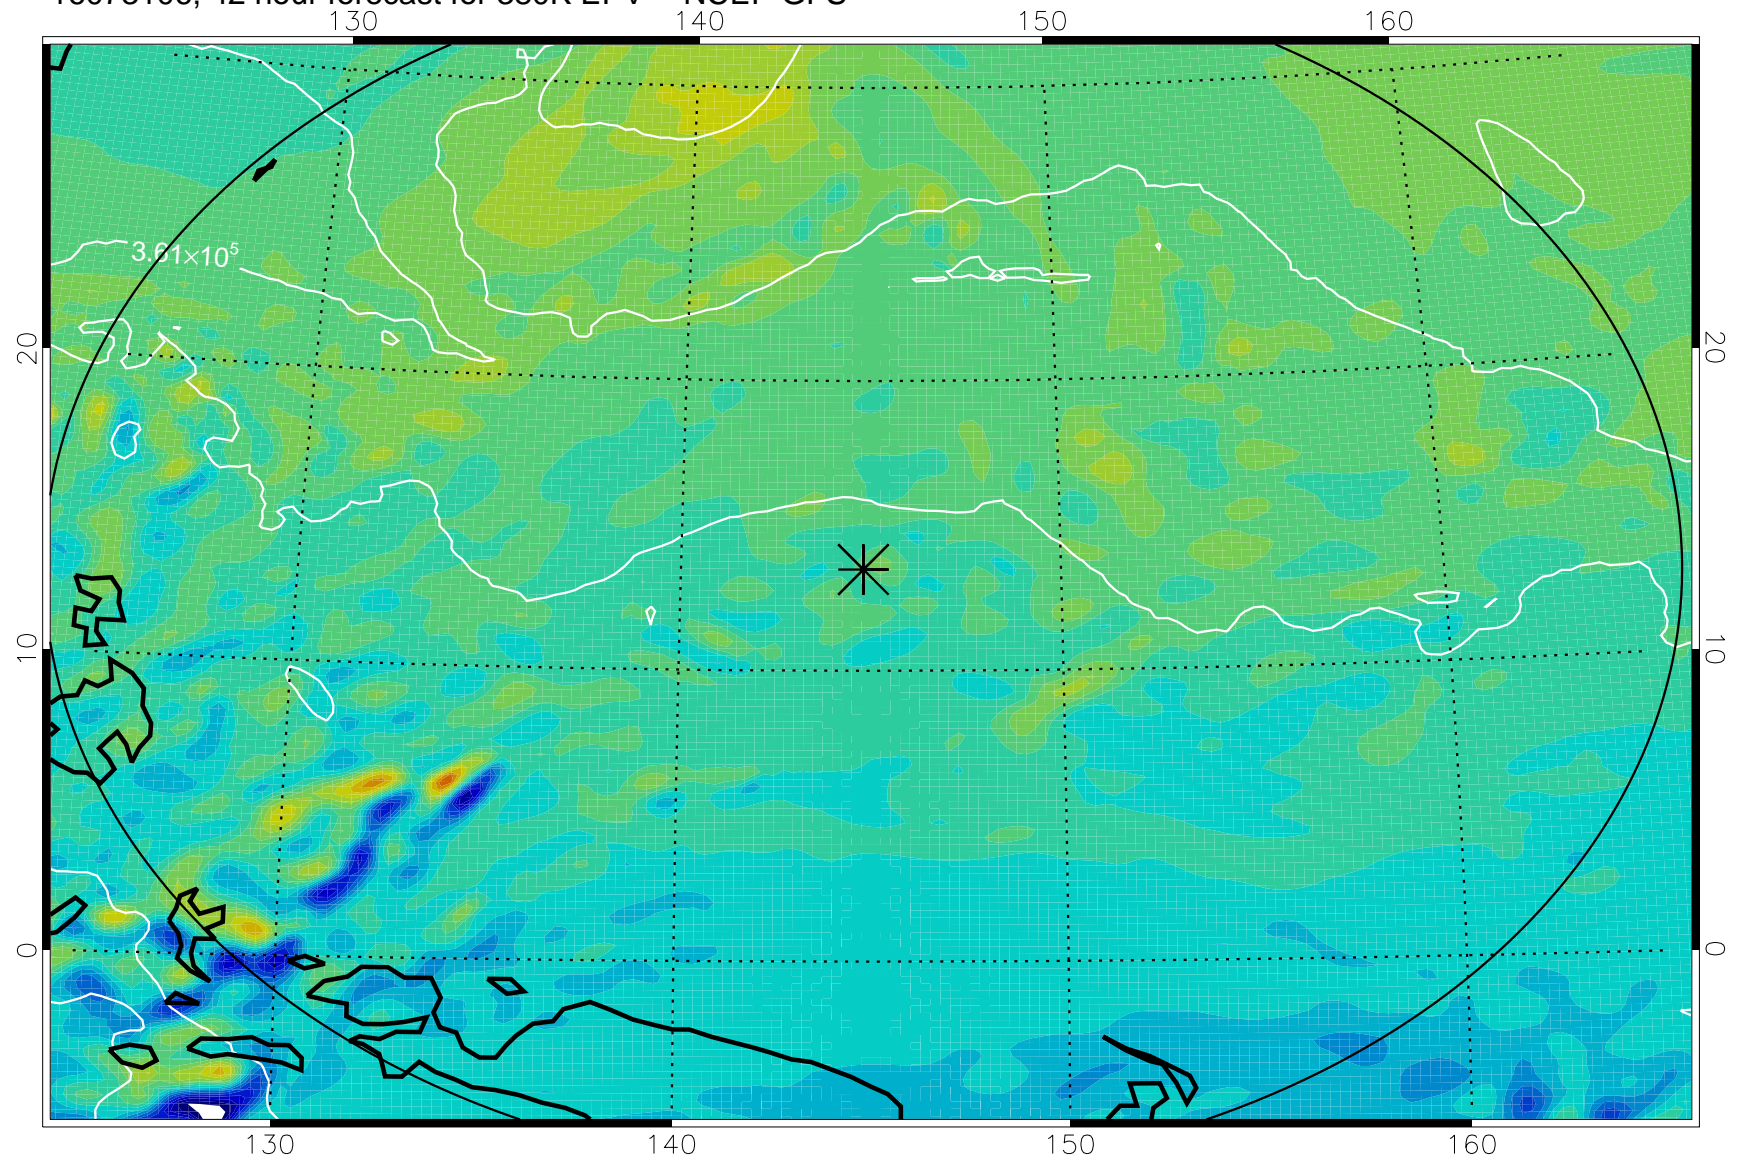

16073018, 30 hour forecast for 380K EPV -- NCEP GFS

380K Montgomery Streamfunction, white

Range ring of 2304 km

16073100, 36 hour forecast for 380K EPV -- NCEP GFS

380K Montgomery Streamfunction, white

Range ring of 2304 km

16073106, 42 hour forecast for 380K EPV -- NCEP GFS

380K Montgomery Streamfunction, white

Range ring of 2304 km

16073112, 48 hour forecast for 380K EPV -- NCEP GFS

380K Montgomery Streamfunction, white

Range ring of 2304 km

16073118, 54 hour forecast for 380K EPV -- NCEP GFS

380K Montgomery Streamfunction, white

Range ring of 2304 km

16080100, 60 hour forecast for 380K EPV -- NCEP GFS

380K Montgomery Streamfunction, white

Range ring of 2304 km

16080118, 78 hour forecast for 380K EPV -- NCEP GFS

380K Montgomery Streamfunction, white

Range ring of 2304 km

16080200, 84 hour forecast for 380K EPV -- NCEP GFS

380K Montgomery Streamfunction, white

Range ring of 2304 km