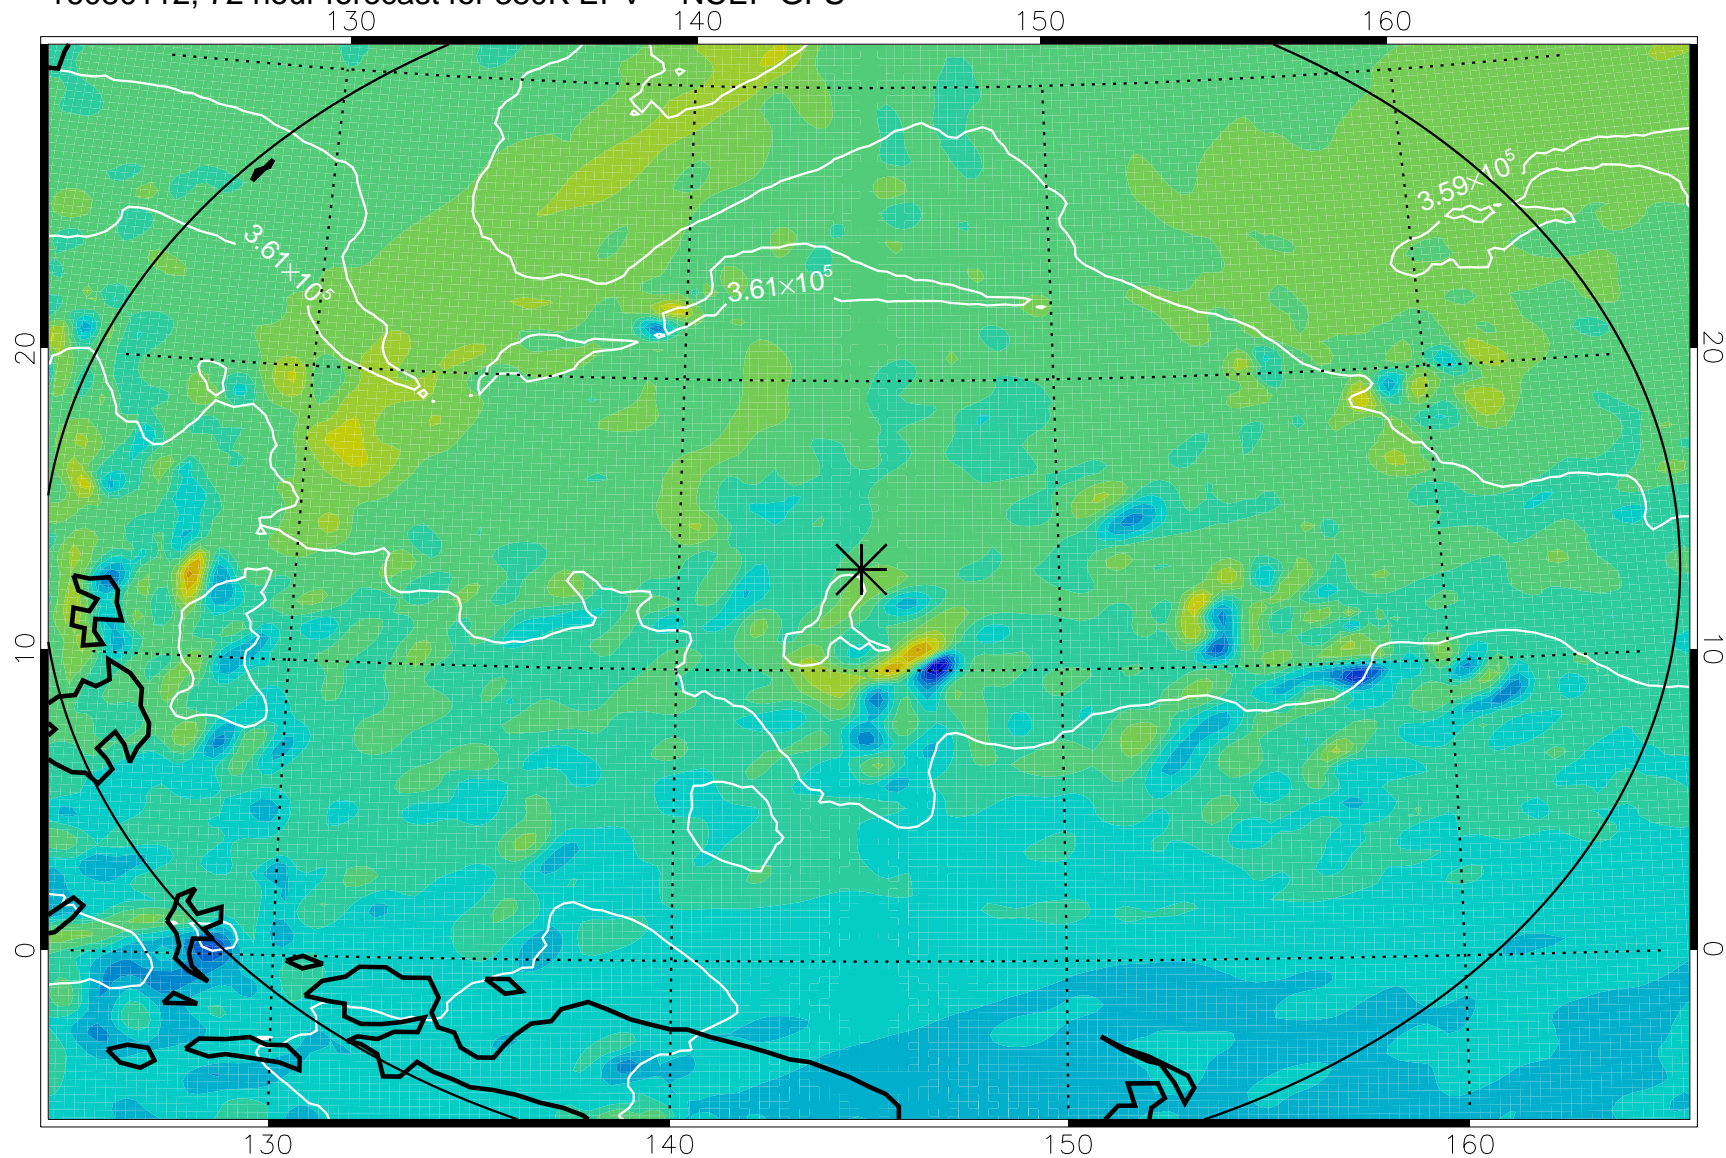

16073118, 54 hour forecast for 380K EPV -- NCEP GFS

380K Montgomery Streamfunction, white

Range ring of 2304 km

16080100, 60 hour forecast for 380K EPV -- NCEP GFS

380K Montgomery Streamfunction, white

Range ring of 2304 km

16080106, 66 hour forecast for 380K EPV -- NCEP GFS

380K Montgomery Streamfunction, white

Range ring of 2304 km

16080112, 72 hour forecast for 380K EPV -- NCEP GFS

380K Montgomery Streamfunction, white

Range ring of 2304 km

16080118, 78 hour forecast for 380K EPV -- NCEP GFS

380K Montgomery Streamfunction, white

Range ring of 2304 km

16080200, 84 hour forecast for 380K EPV -- NCEP GFS

380K Montgomery Streamfunction, white

Range ring of 2304 km

16080206, 90 hour forecast for 380K EPV -- NCEP GFS

380K Montgomery Streamfunction, white

Range ring of 2304 km

16080212, 96 hour forecast for 380K EPV -- NCEP GFS

380K Montgomery Streamfunction, white

Range ring of 2304 km