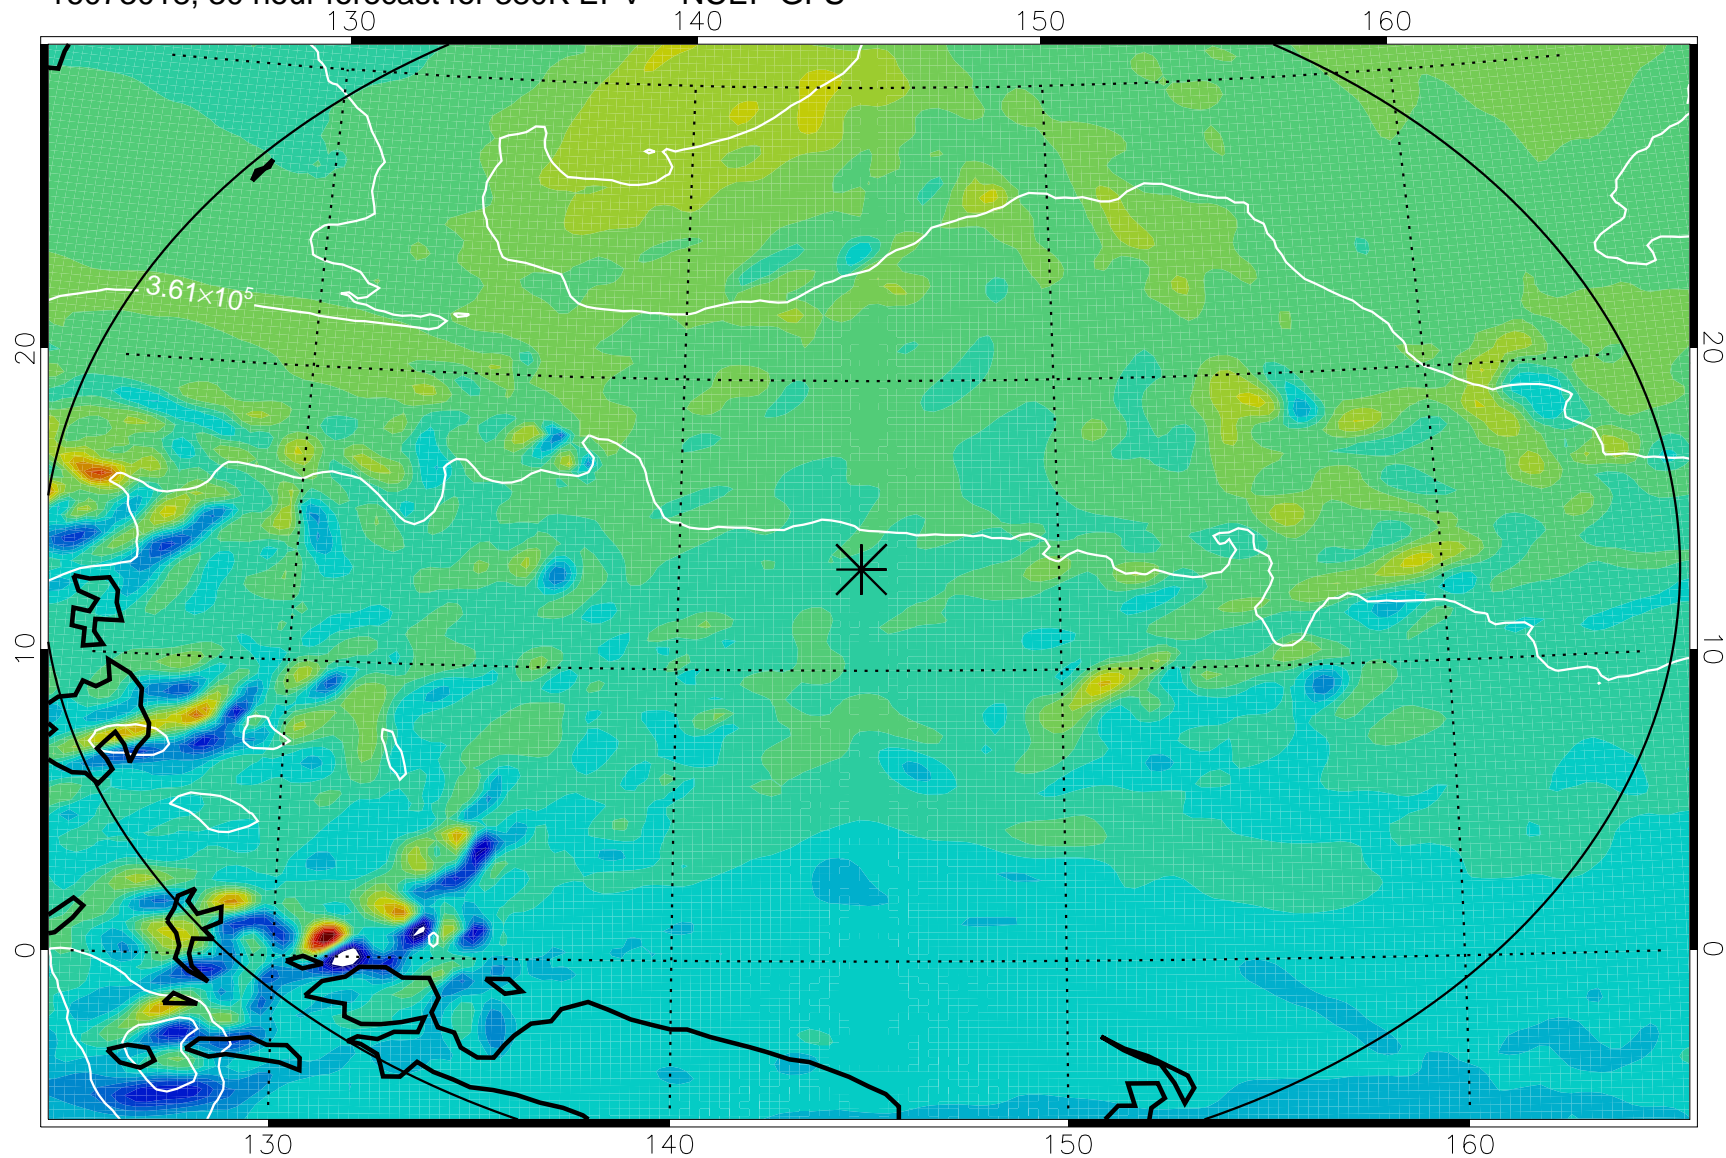

16072918, 6 hour forecast for 380K EPV -- NCEP GFS

380K Montgomery Streamfunction, white

Range ring of 2304 km

16073000, 12 hour forecast for 380K EPV -- NCEP GFS

380K Montgomery Streamfunction, white

Range ring of 2304 km

16073006, 18 hour forecast for 380K EPV -- NCEP GFS

380K Montgomery Streamfunction, white

Range ring of 2304 km

16073012, 24 hour forecast for 380K EPV -- NCEP GFS

380K Montgomery Streamfunction, white

Range ring of 2304 km

16073018, 30 hour forecast for 380K EPV -- NCEP GFS

380K Montgomery Streamfunction, white

Range ring of 2304 km

16073100, 36 hour forecast for 380K EPV -- NCEP GFS

380K Montgomery Streamfunction, white

Range ring of 2304 km

16073106, 42 hour forecast for 380K EPV -- NCEP GFS

380K Montgomery Streamfunction, white

Range ring of 2304 km

16073112, 48 hour forecast for 380K EPV -- NCEP GFS

380K Montgomery Streamfunction, white

Range ring of 2304 km