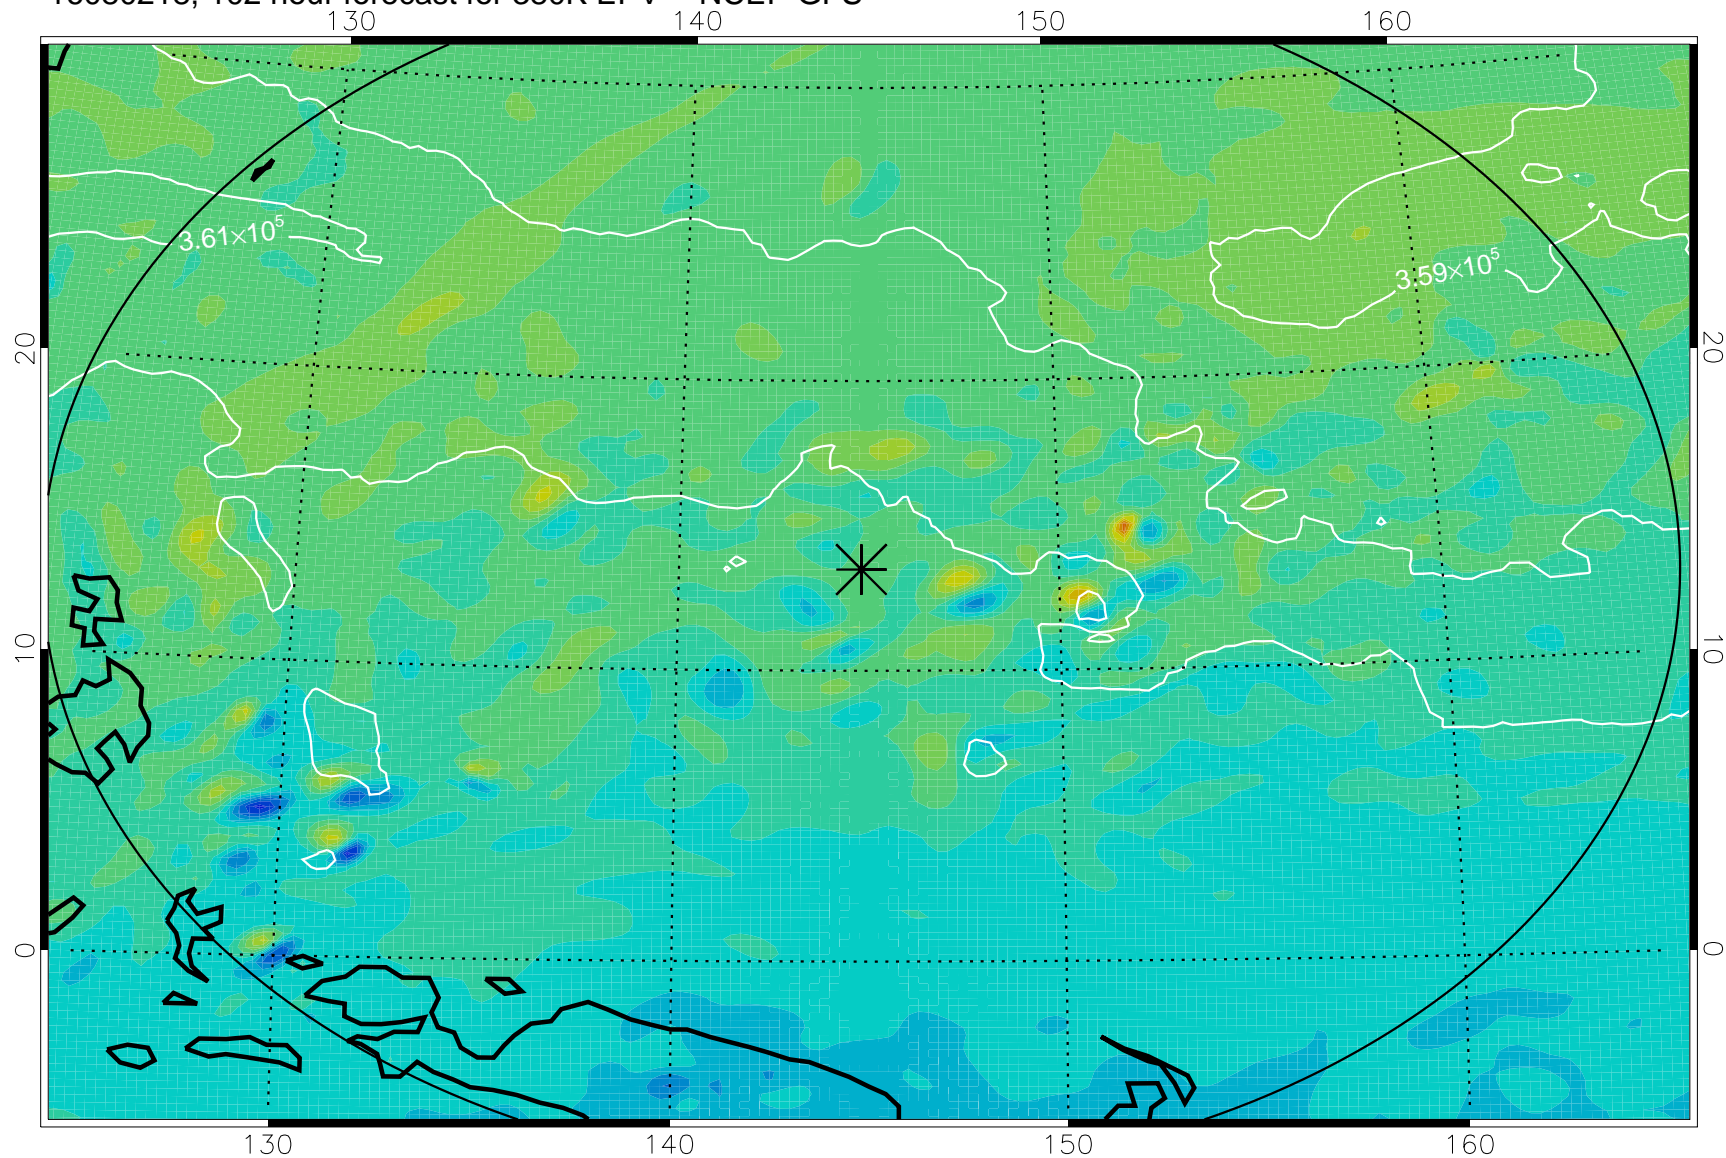

16080118, 78 hour forecast for 380K EPV -- NCEP GFS

380K Montgomery Streamfunction, white

Range ring of 2304 km

16080200, 84 hour forecast for 380K EPV -- NCEP GFS

380K Montgomery Streamfunction, white

Range ring of 2304 km

16080206, 90 hour forecast for 380K EPV -- NCEP GFS

380K Montgomery Streamfunction, white

Range ring of 2304 km

16080212, 96 hour forecast for 380K EPV -- NCEP GFS

380K Montgomery Streamfunction, white

Range ring of 2304 km

16080218, 102 hour forecast for 380K EPV -- NCEP GFS

380K Montgomery Streamfunction, white

Range ring of 2304 km

16080300, 108 hour forecast for 380K EPV -- NCEP GFS

380K Montgomery Streamfunction, white

Range ring of 2304 km

16080306, 114 hour forecast for 380K EPV -- NCEP GFS

380K Montgomery Streamfunction, white

Range ring of 2304 km

16080312, 120 hour forecast for 380K EPV -- NCEP GFS

380K Montgomery Streamfunction, white

Range ring of 2304 km