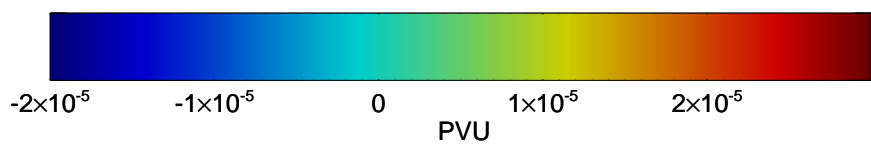

16080306, 114 hour forecast for 380K EPV -- NCEP GFS

380K Montgomery Streamfunction, white

Range ring of 2304 km