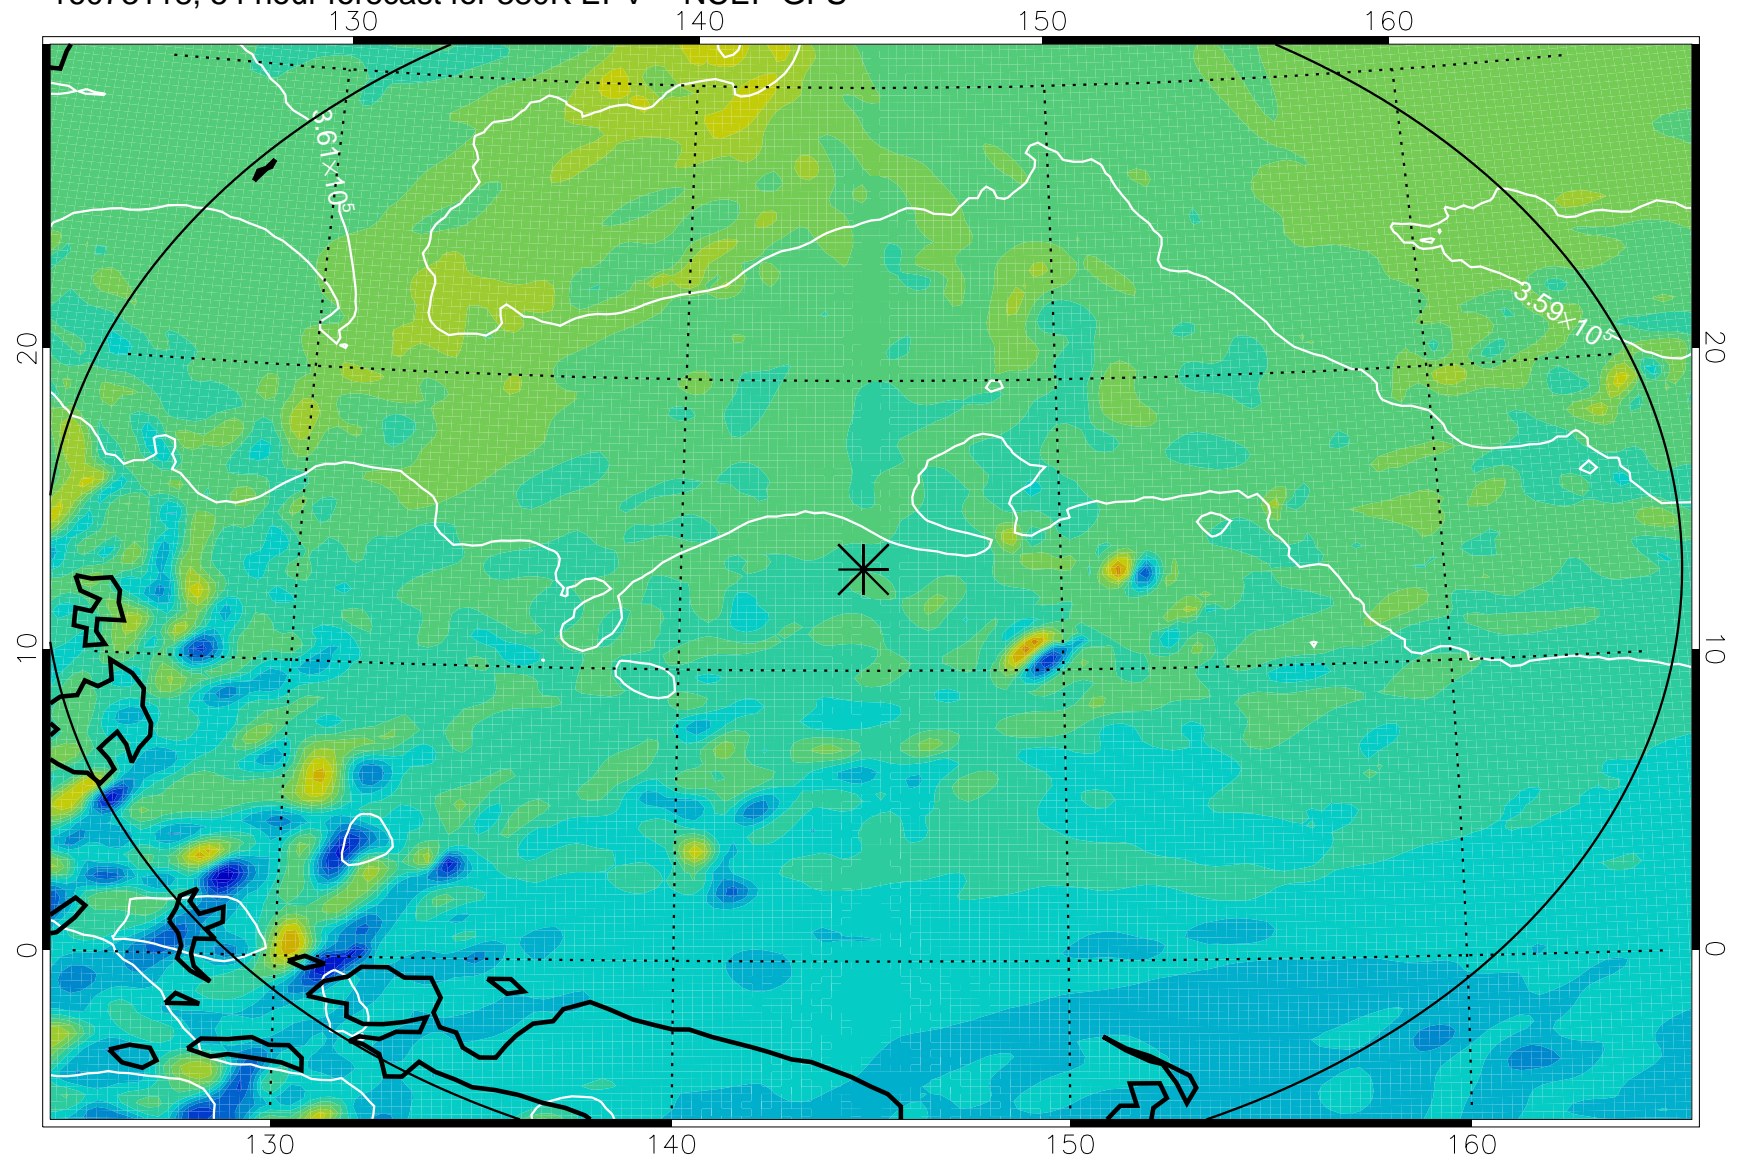

16073106, 42 hour forecast for 380K EPV -- NCEP GFS

380K Montgomery Streamfunction, white

Range ring of 2304 km

16073112, 48 hour forecast for 380K EPV -- NCEP GFS

380K Montgomery Streamfunction, white

Range ring of 2304 km

16073118, 54 hour forecast for 380K EPV -- NCEP GFS

380K Montgomery Streamfunction, white

Range ring of 2304 km

16080100, 60 hour forecast for 380K EPV -- NCEP GFS

380K Montgomery Streamfunction, white

Range ring of 2304 km

16080106, 66 hour forecast for 380K EPV -- NCEP GFS

380K Montgomery Streamfunction, white

Range ring of 2304 km

16080112, 72 hour forecast for 380K EPV -- NCEP GFS

380K Montgomery Streamfunction, white

Range ring of 2304 km

16080118, 78 hour forecast for 380K EPV -- NCEP GFS

380K Montgomery Streamfunction, white

Range ring of 2304 km

16080200, 84 hour forecast for 380K EPV -- NCEP GFS

380K Montgomery Streamfunction, white

Range ring of 2304 km