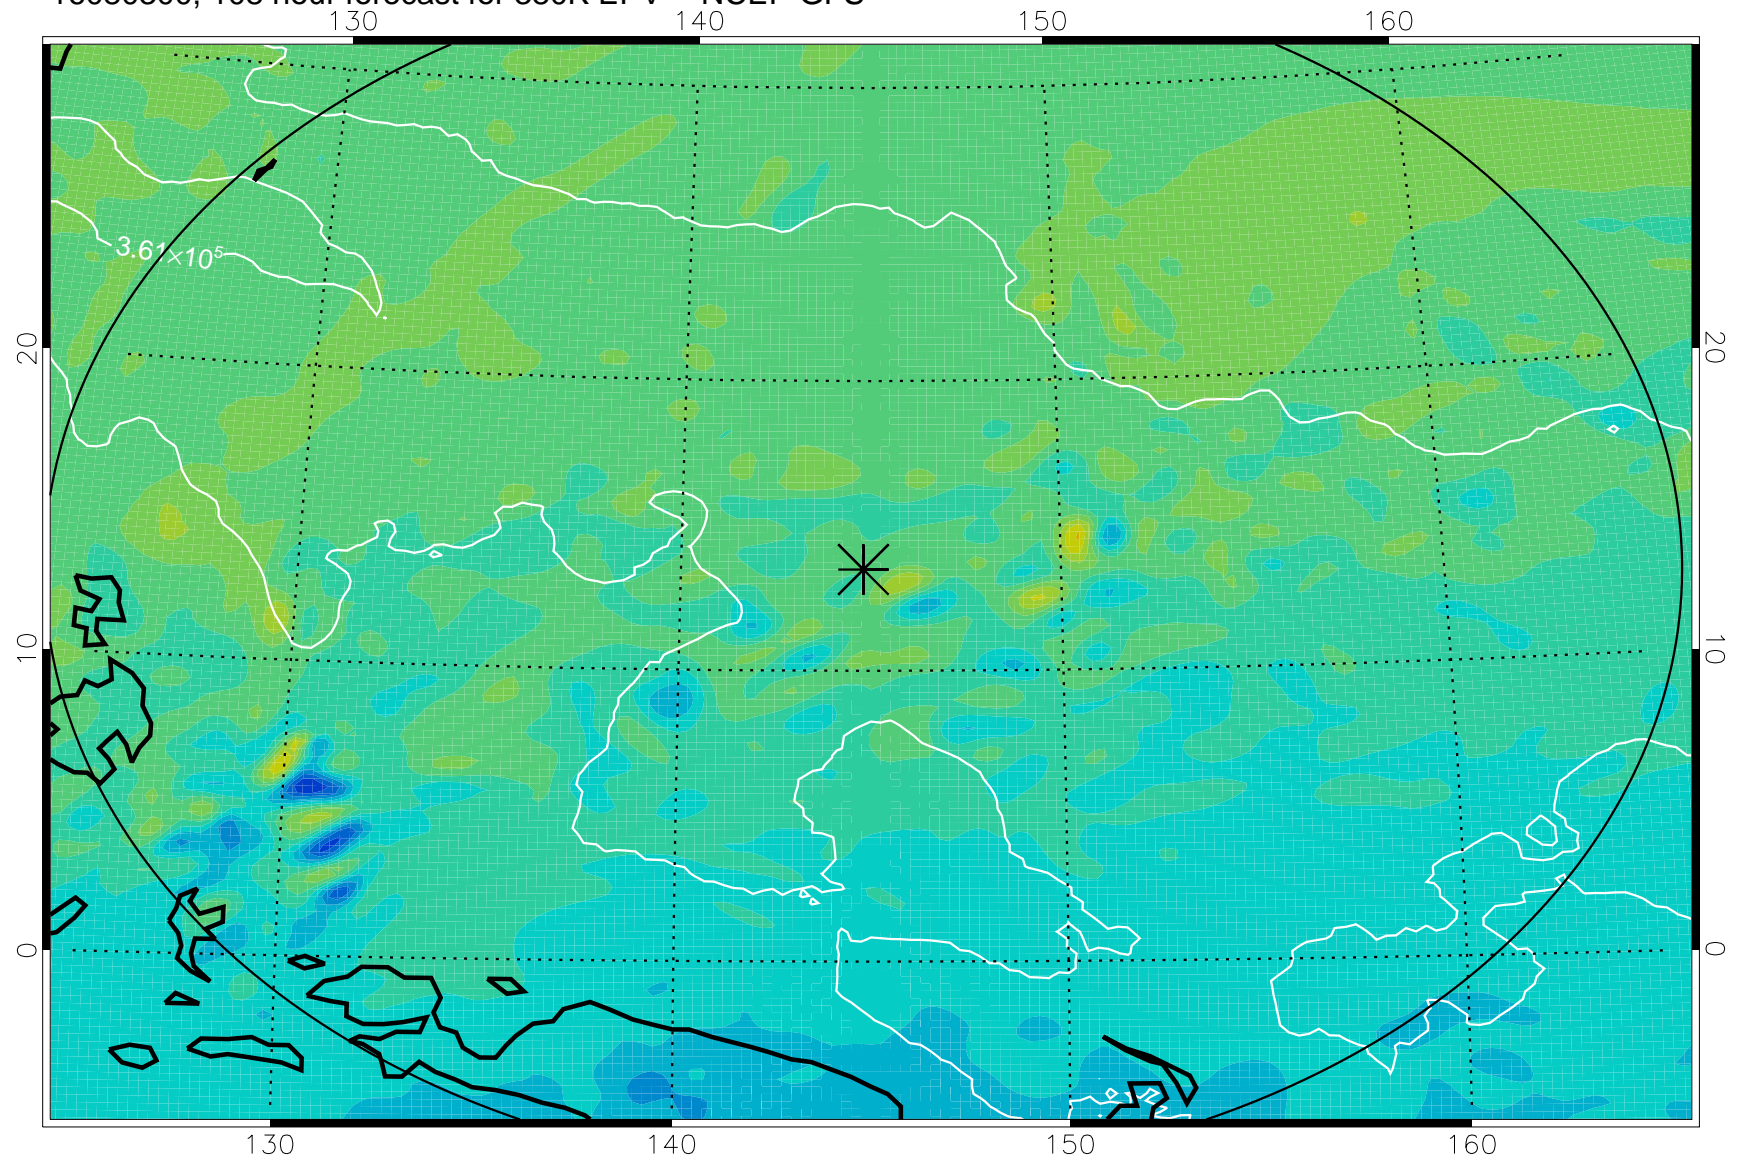

16080118, 78 hour forecast for 380K EPV -- NCEP GFS

380K Montgomery Streamfunction, white

Range ring of 2304 km

16080200, 84 hour forecast for 380K EPV -- NCEP GFS

380K Montgomery Streamfunction, white

Range ring of 2304 km

16080206, 90 hour forecast for 380K EPV -- NCEP GFS

380K Montgomery Streamfunction, white

Range ring of 2304 km

16080212, 96 hour forecast for 380K EPV -- NCEP GFS

380K Montgomery Streamfunction, white

Range ring of 2304 km

16080218, 102 hour forecast for 380K EPV -- NCEP GFS

380K Montgomery Streamfunction, white

Range ring of 2304 km

16080300, 108 hour forecast for 380K EPV -- NCEP GFS

380K Montgomery Streamfunction, white

Range ring of 2304 km

16080306, 114 hour forecast for 380K EPV -- NCEP GFS

380K Montgomery Streamfunction, white

Range ring of 2304 km

16080312, 120 hour forecast for 380K EPV -- NCEP GFS

380K Montgomery Streamfunction, white

Range ring of 2304 km