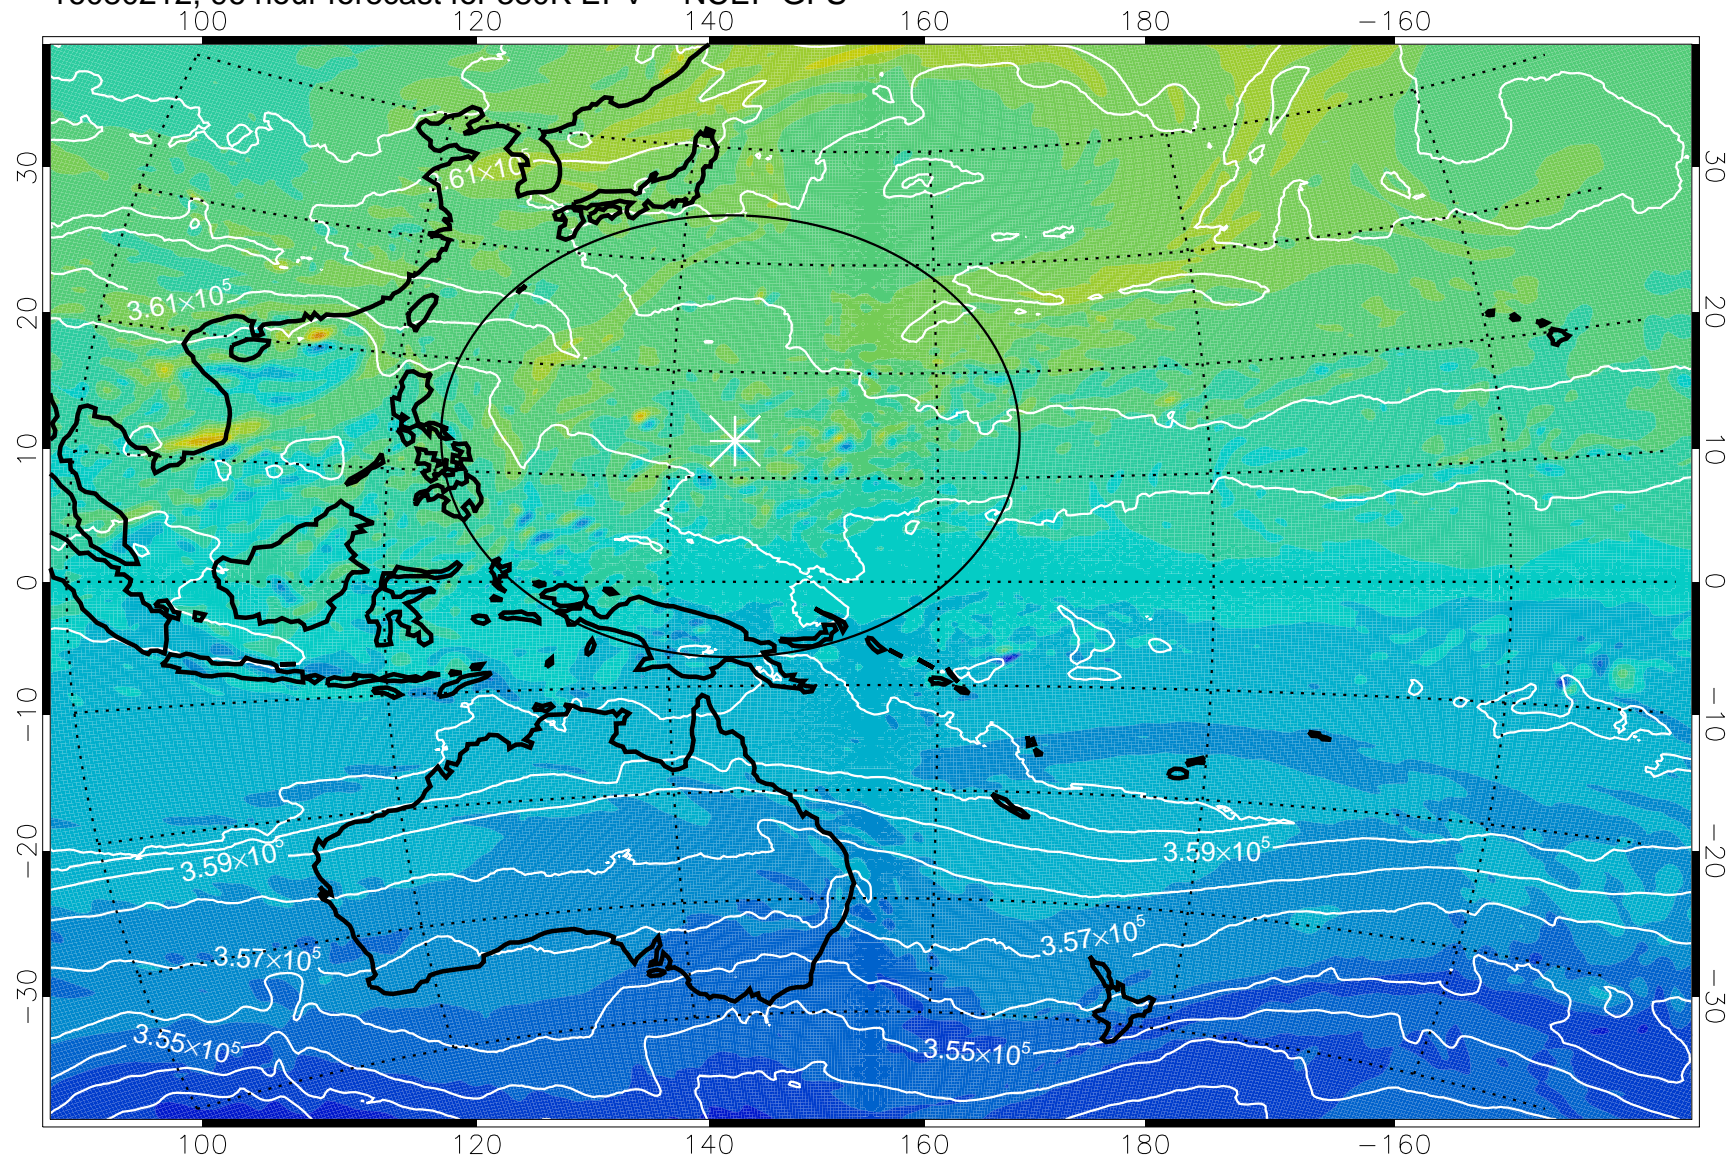

16080106, 66 hour forecast for 380K EPV -- NCEP GFS

380K Montgomery Streamfunction, white

Range ring of 2304 km

16080112, 72 hour forecast for 380K EPV -- NCEP GFS

380K Montgomery Streamfunction, white

Range ring of 2304 km

16080118, 78 hour forecast for 380K EPV -- NCEP GFS

380K Montgomery Streamfunction, white

Range ring of 2304 km

16080200, 84 hour forecast for 380K EPV -- NCEP GFS

380K Montgomery Streamfunction, white

Range ring of 2304 km

16080206, 90 hour forecast for 380K EPV -- NCEP GFS

380K Montgomery Streamfunction, white

Range ring of 2304 km

16080212, 96 hour forecast for 380K EPV -- NCEP GFS

380K Montgomery Streamfunction, white

Range ring of 2304 km

16080218, 102 hour forecast for 380K EPV -- NCEP GFS

380K Montgomery Streamfunction, white

Range ring of 2304 km

16080300, 108 hour forecast for 380K EPV -- NCEP GFS

380K Montgomery Streamfunction, white

Range ring of 2304 km