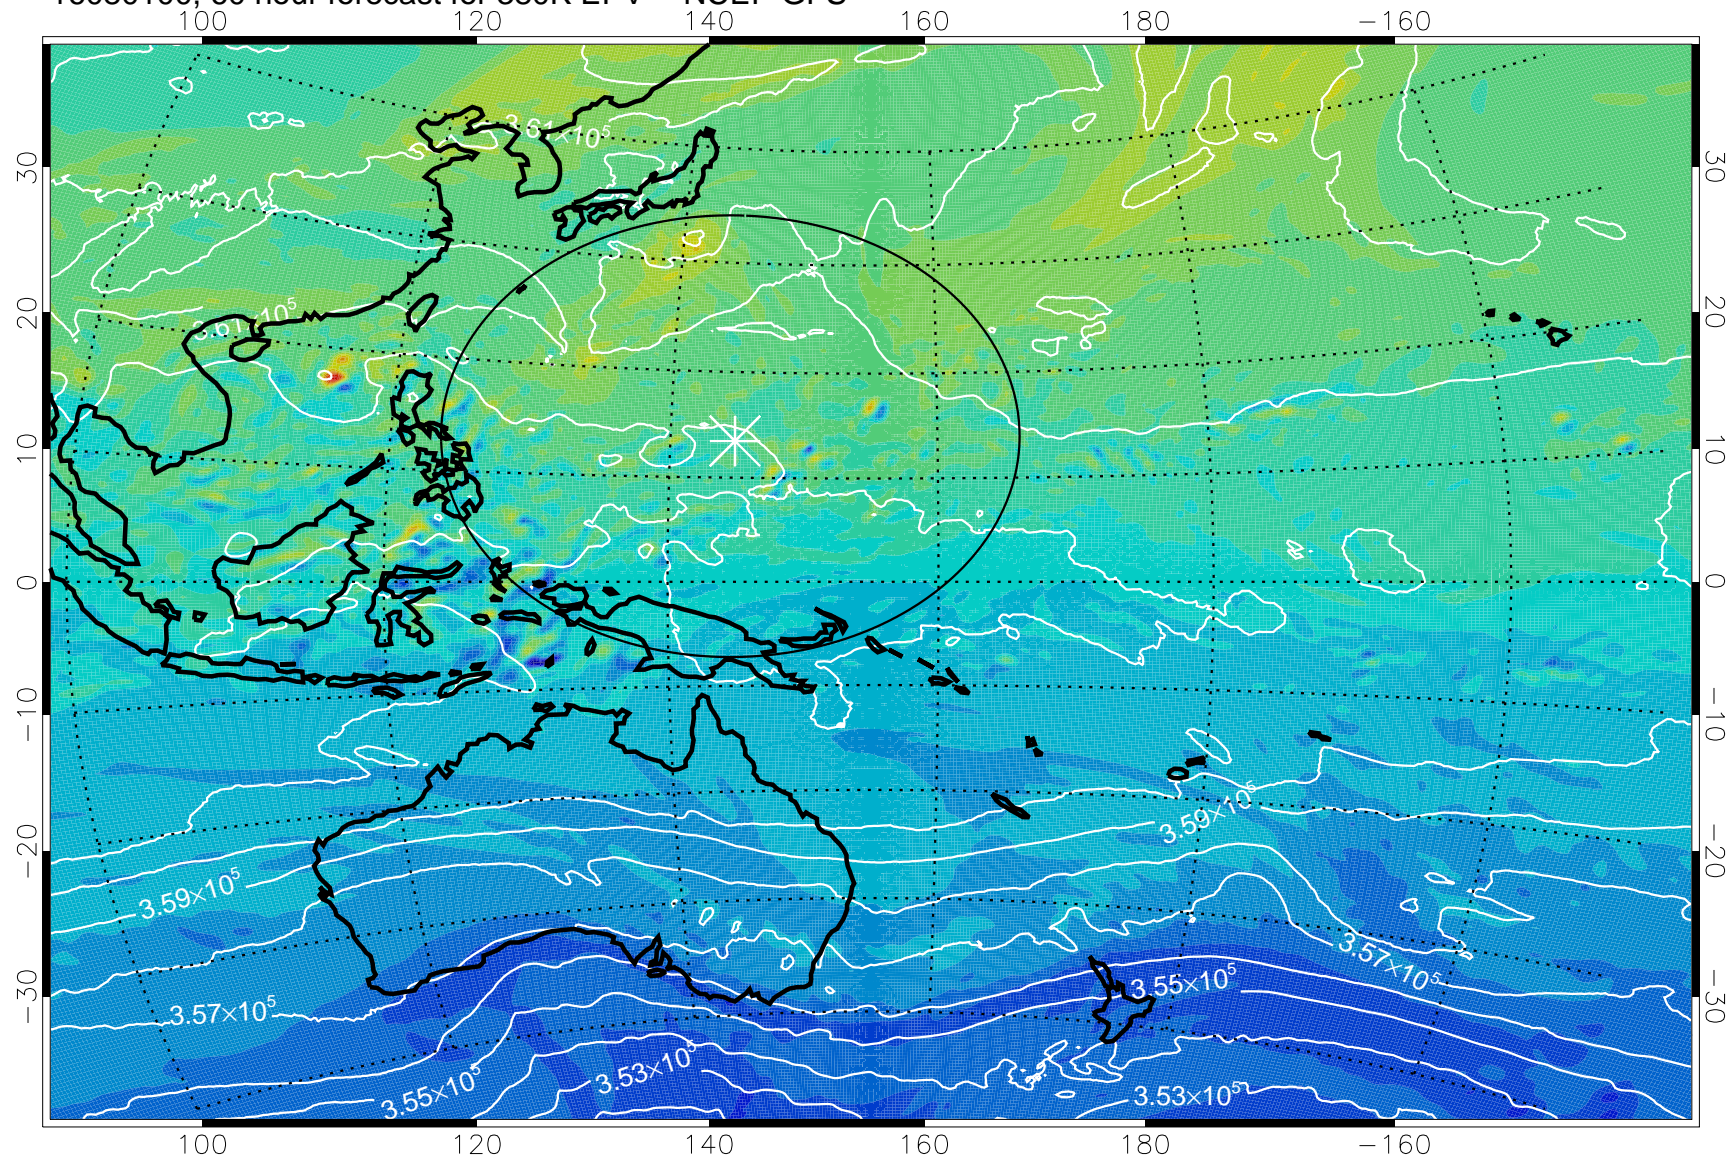

16073106, 42 hour forecast for 380K EPV -- NCEP GFS

380K Montgomery Streamfunction, white

Range ring of 2304 km

16073112, 48 hour forecast for 380K EPV -- NCEP GFS

380K Montgomery Streamfunction, white

Range ring of 2304 km

16073118, 54 hour forecast for 380K EPV -- NCEP GFS

380K Montgomery Streamfunction, white

Range ring of 2304 km

16080100, 60 hour forecast for 380K EPV -- NCEP GFS

380K Montgomery Streamfunction, white

Range ring of 2304 km

16080106, 66 hour forecast for 380K EPV -- NCEP GFS

380K Montgomery Streamfunction, white

Range ring of 2304 km

16080112, 72 hour forecast for 380K EPV -- NCEP GFS

380K Montgomery Streamfunction, white

Range ring of 2304 km

16080118, 78 hour forecast for 380K EPV -- NCEP GFS

380K Montgomery Streamfunction, white

Range ring of 2304 km

16080200, 84 hour forecast for 380K EPV -- NCEP GFS

380K Montgomery Streamfunction, white

Range ring of 2304 km