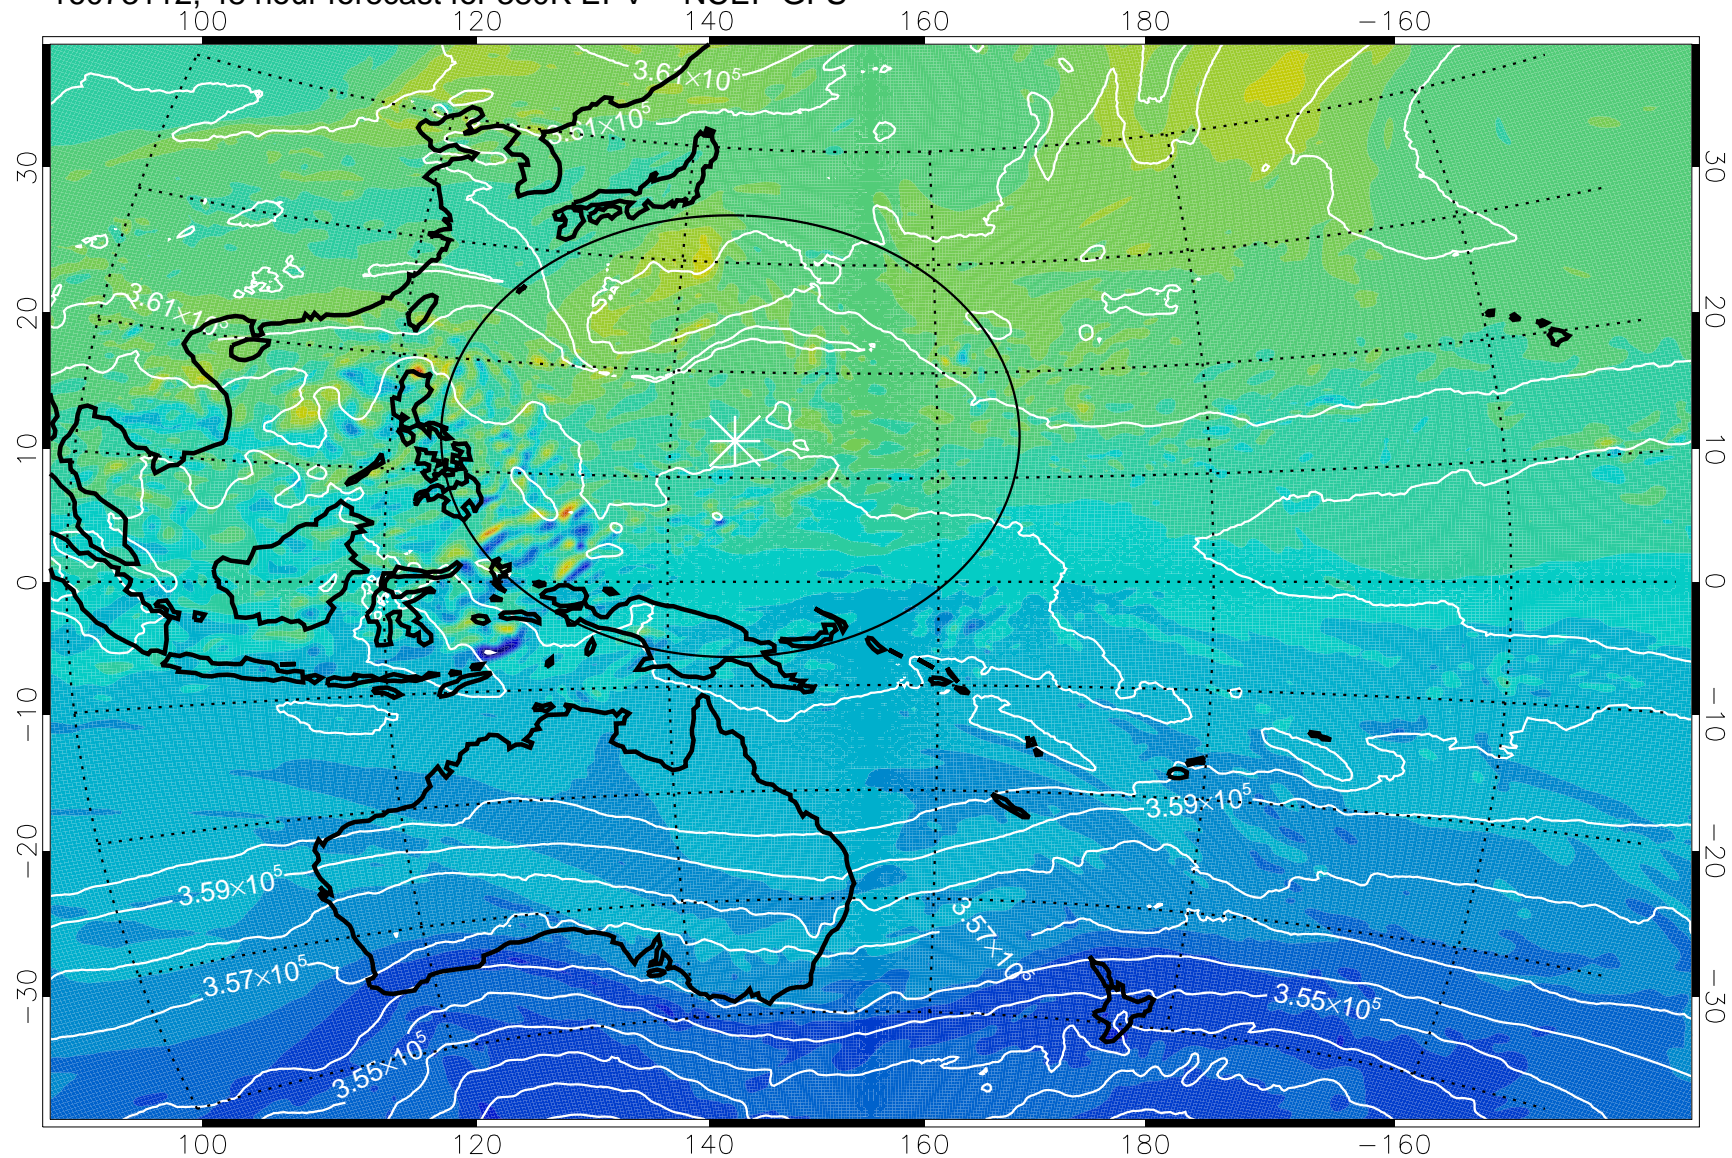

16073018, 30 hour forecast for 380K EPV -- NCEP GFS

380K Montgomery Streamfunction, white

Range ring of 2304 km

16073100, 36 hour forecast for 380K EPV -- NCEP GFS

380K Montgomery Streamfunction, white

Range ring of 2304 km

16073106, 42 hour forecast for 380K EPV -- NCEP GFS

380K Montgomery Streamfunction, white

Range ring of 2304 km

16073112, 48 hour forecast for 380K EPV -- NCEP GFS

380K Montgomery Streamfunction, white

Range ring of 2304 km

16073118, 54 hour forecast for 380K EPV -- NCEP GFS

380K Montgomery Streamfunction, white

Range ring of 2304 km

16080100, 60 hour forecast for 380K EPV -- NCEP GFS

380K Montgomery Streamfunction, white

Range ring of 2304 km

16080106, 66 hour forecast for 380K EPV -- NCEP GFS

380K Montgomery Streamfunction, white

Range ring of 2304 km

16080112, 72 hour forecast for 380K EPV -- NCEP GFS

380K Montgomery Streamfunction, white

Range ring of 2304 km