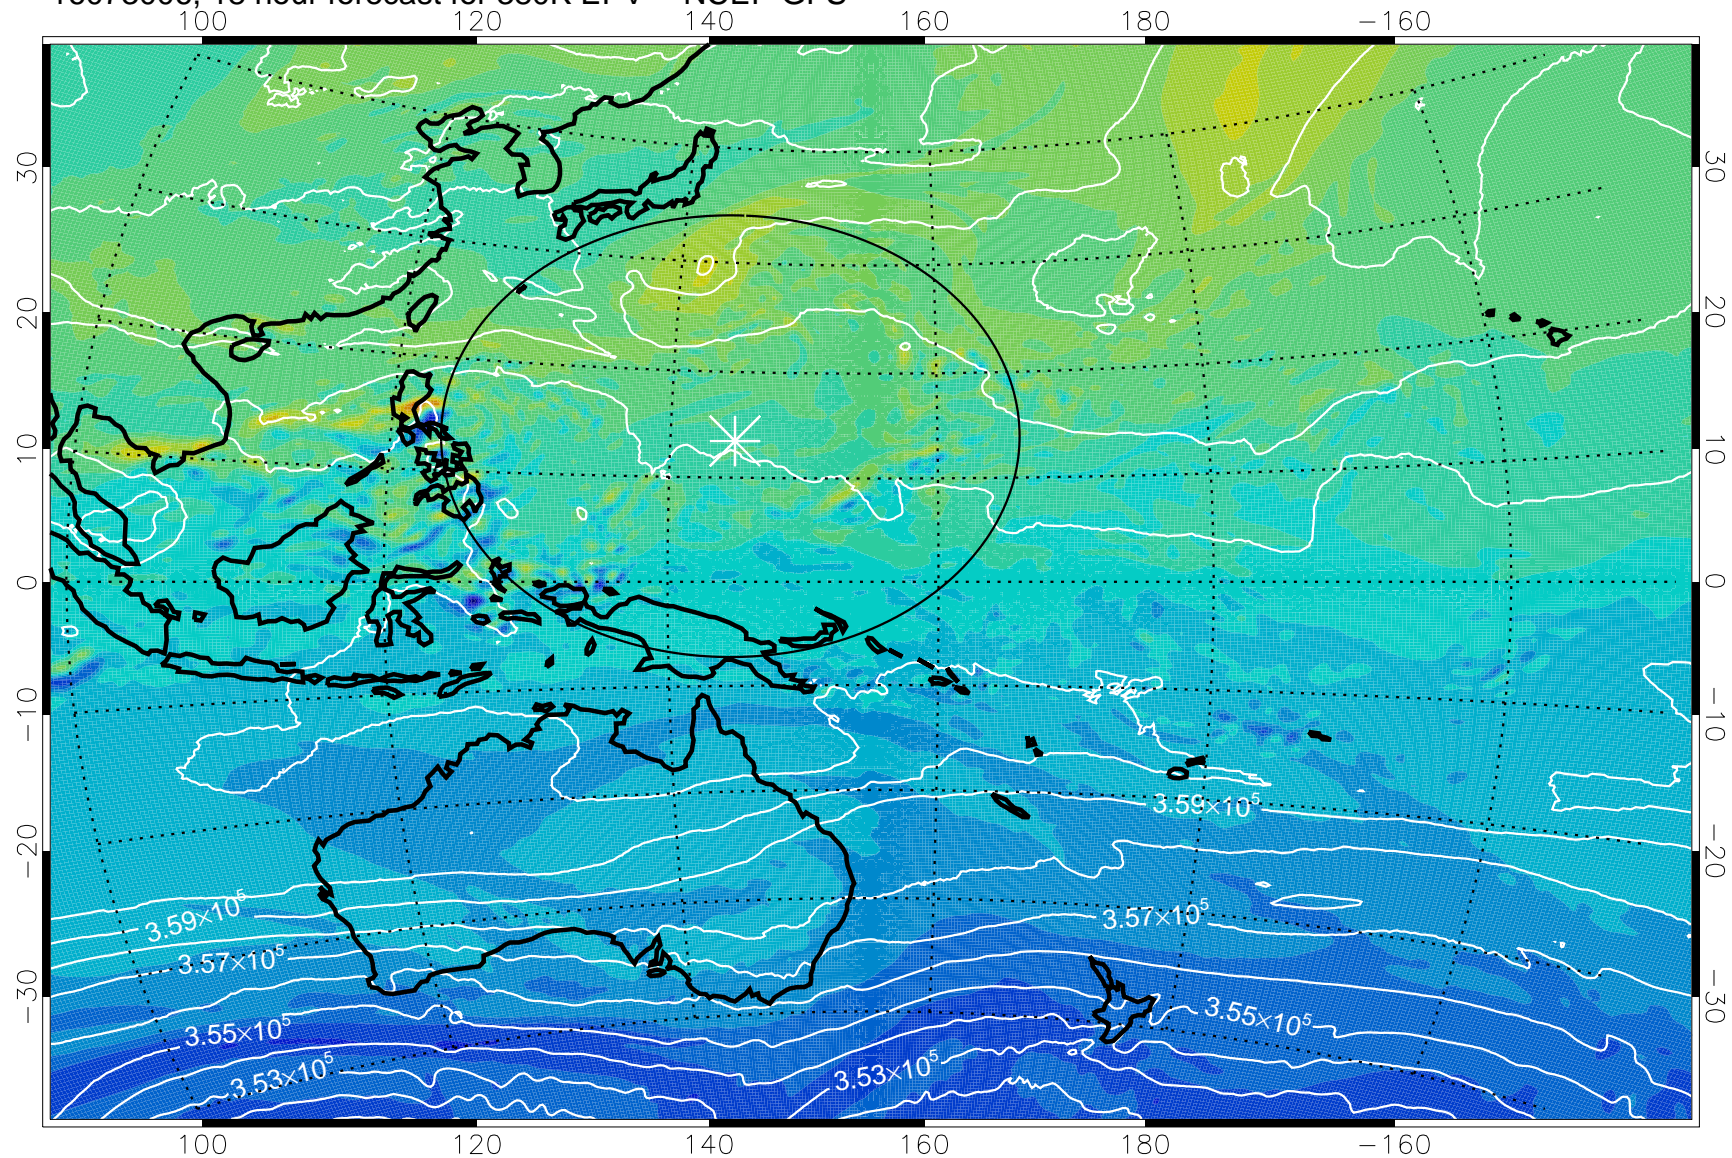

16072918, 6 hour forecast for 380K EPV -- NCEP GFS

380K Montgomery Streamfunction, white

Range ring of 2304 km

16073000, 12 hour forecast for 380K EPV -- NCEP GFS

380K Montgomery Streamfunction, white

Range ring of 2304 km

16073006, 18 hour forecast for 380K EPV -- NCEP GFS

380K Montgomery Streamfunction, white

Range ring of 2304 km

16073012, 24 hour forecast for 380K EPV -- NCEP GFS

380K Montgomery Streamfunction, white

Range ring of 2304 km

16073018, 30 hour forecast for 380K EPV -- NCEP GFS

380K Montgomery Streamfunction, white

Range ring of 2304 km

16073100, 36 hour forecast for 380K EPV -- NCEP GFS

380K Montgomery Streamfunction, white

Range ring of 2304 km

16073106, 42 hour forecast for 380K EPV -- NCEP GFS

380K Montgomery Streamfunction, white

Range ring of 2304 km

16073112, 48 hour forecast for 380K EPV -- NCEP GFS

380K Montgomery Streamfunction, white

Range ring of 2304 km