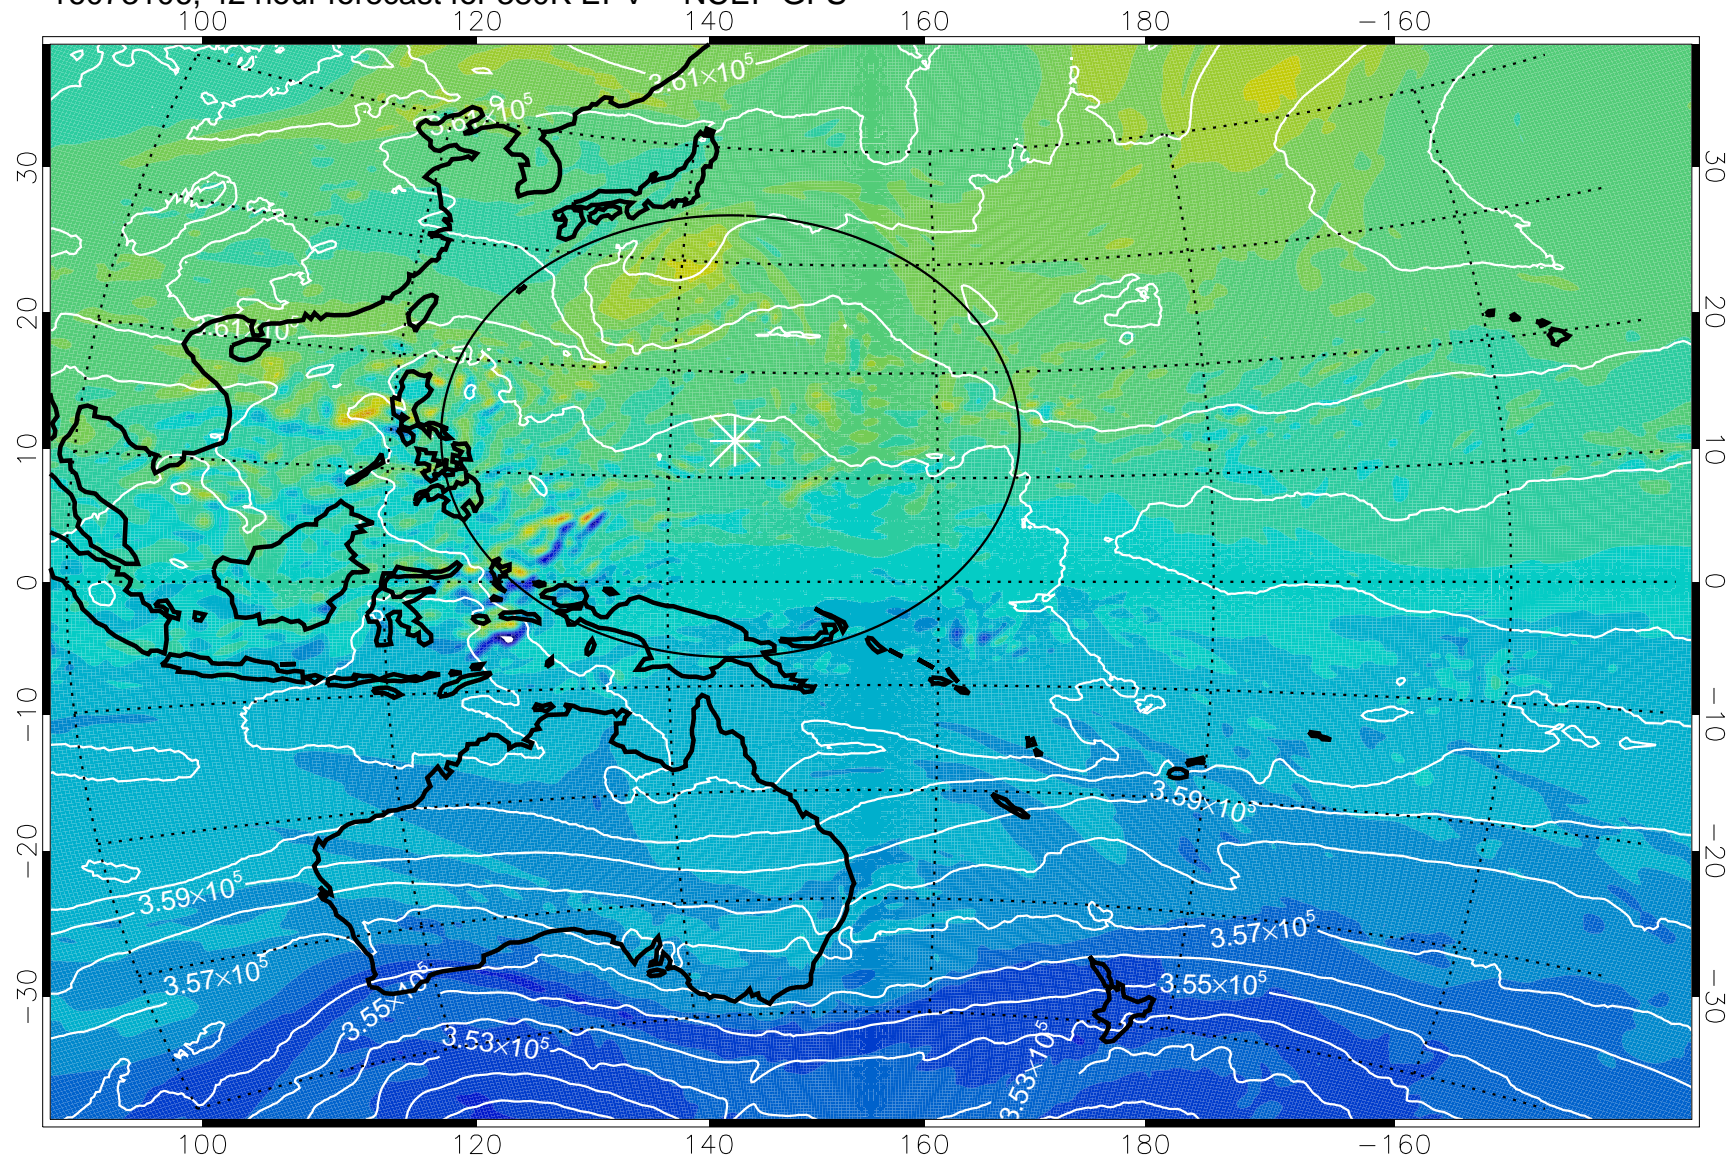

16073018, 30 hour forecast for 380K EPV -- NCEP GFS

380K Montgomery Streamfunction, white

Range ring of 2304 km

16073100, 36 hour forecast for 380K EPV -- NCEP GFS

380K Montgomery Streamfunction, white

Range ring of 2304 km

16073106, 42 hour forecast for 380K EPV -- NCEP GFS

380K Montgomery Streamfunction, white

Range ring of 2304 km

16073112, 48 hour forecast for 380K EPV -- NCEP GFS

380K Montgomery Streamfunction, white

Range ring of 2304 km

16073118, 54 hour forecast for 380K EPV -- NCEP GFS

380K Montgomery Streamfunction, white

Range ring of 2304 km

16080100, 60 hour forecast for 380K EPV -- NCEP GFS

380K Montgomery Streamfunction, white

Range ring of 2304 km

16080106, 66 hour forecast for 380K EPV -- NCEP GFS

380K Montgomery Streamfunction, white

Range ring of 2304 km

16080112, 72 hour forecast for 380K EPV -- NCEP GFS

380K Montgomery Streamfunction, white

Range ring of 2304 km