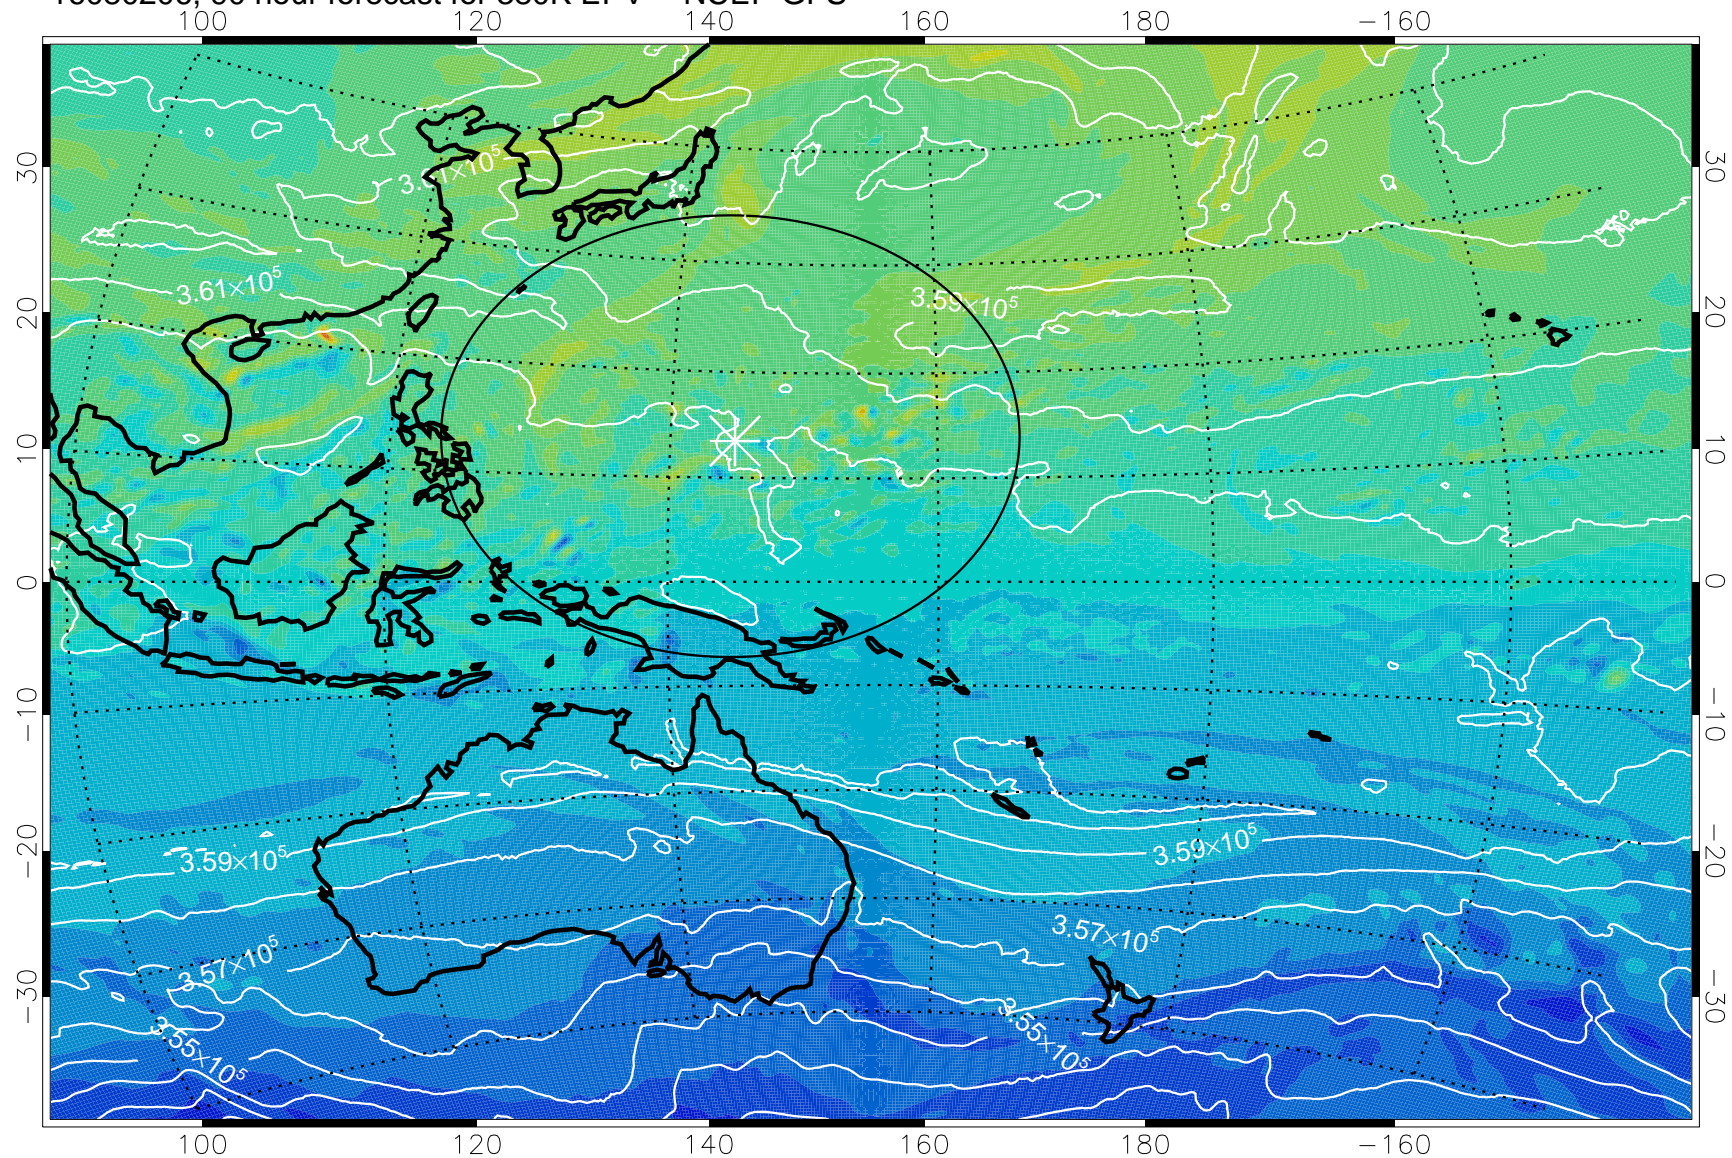

16080106, 66 hour forecast for 380K EPV -- NCEP GFS

380K Montgomery Streamfunction, white

Range ring of 2304 km

16080112, 72 hour forecast for 380K EPV -- NCEP GFS

380K Montgomery Streamfunction, white

Range ring of 2304 km

16080118, 78 hour forecast for 380K EPV -- NCEP GFS

380K Montgomery Streamfunction, white

Range ring of 2304 km

16080200, 84 hour forecast for 380K EPV -- NCEP GFS

380K Montgomery Streamfunction, white

Range ring of 2304 km

16080206, 90 hour forecast for 380K EPV -- NCEP GFS

380K Montgomery Streamfunction, white

Range ring of 2304 km

16080212, 96 hour forecast for 380K EPV -- NCEP GFS

380K Montgomery Streamfunction, white

Range ring of 2304 km

16080218, 102 hour forecast for 380K EPV -- NCEP GFS

380K Montgomery Streamfunction, white

Range ring of 2304 km

16080300, 108 hour forecast for 380K EPV -- NCEP GFS

380K Montgomery Streamfunction, white

Range ring of 2304 km