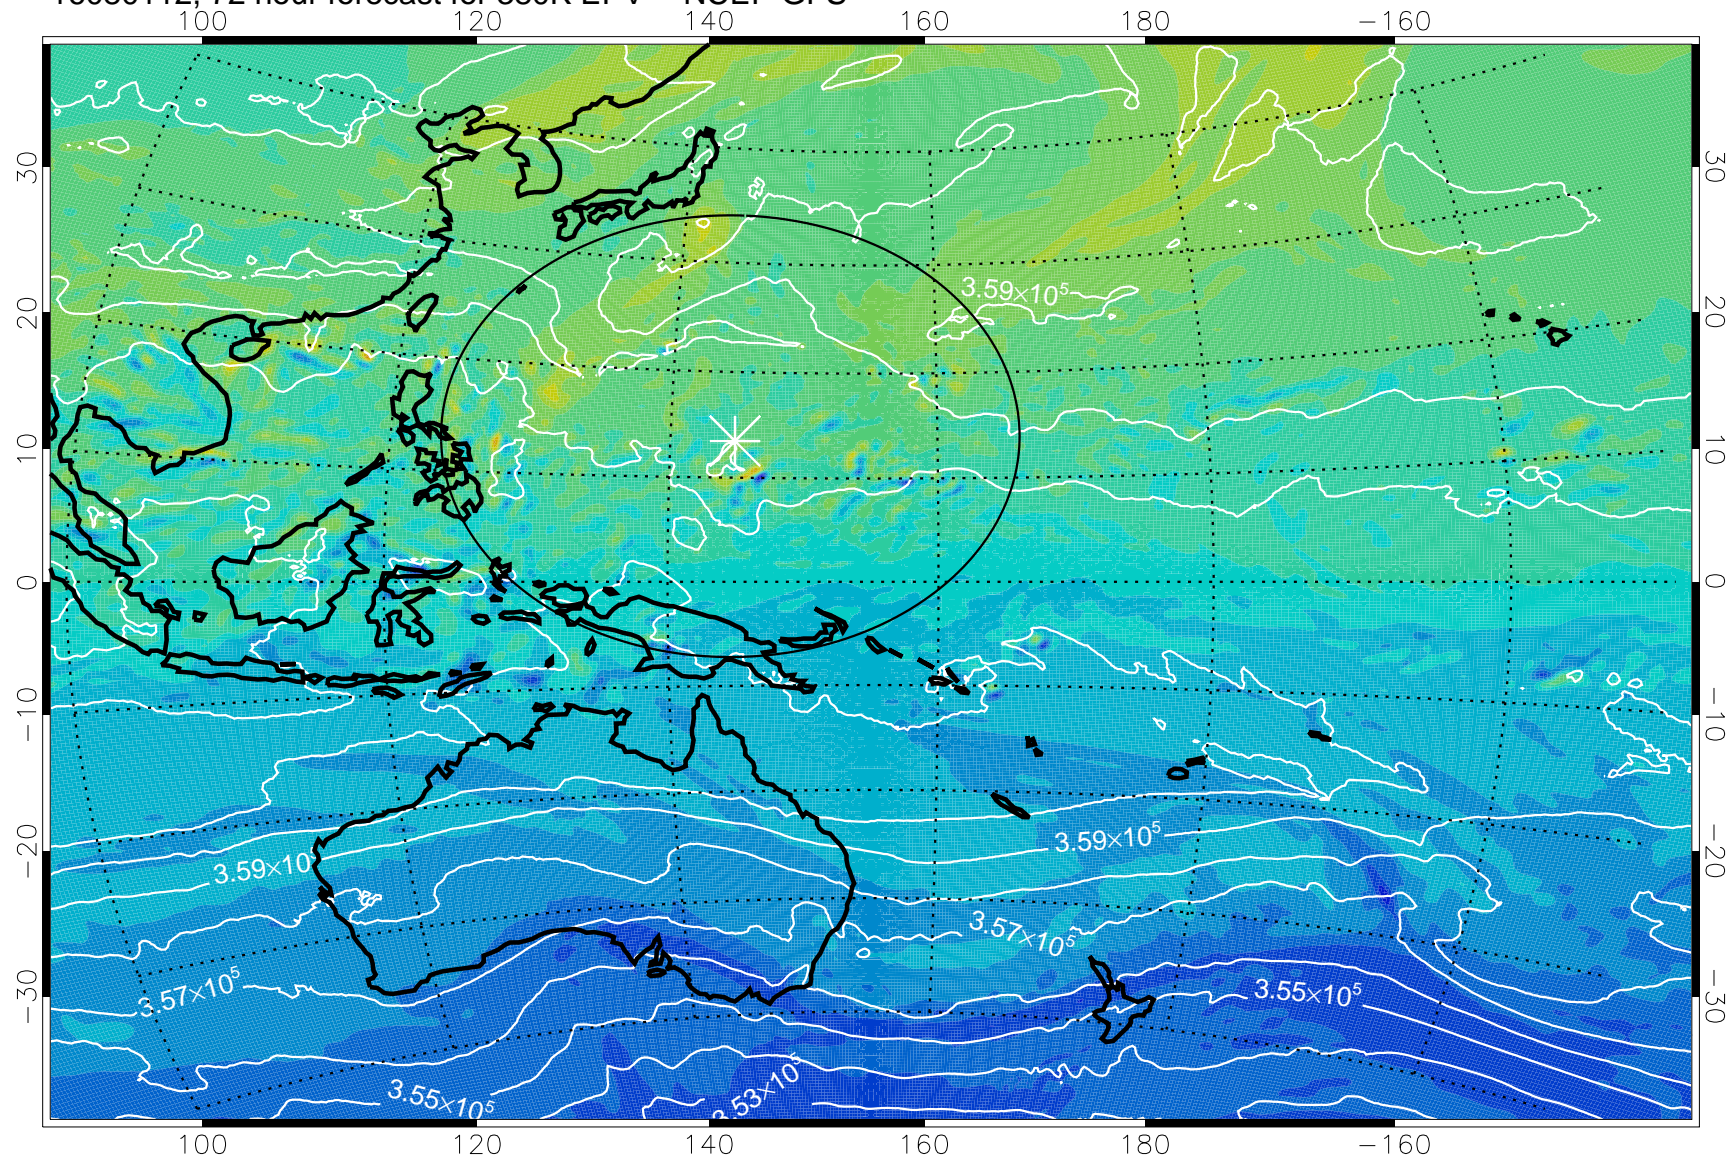

16073118, 54 hour forecast for 380K EPV -- NCEP GFS

380K Montgomery Streamfunction, white

Range ring of 2304 km

16080100, 60 hour forecast for 380K EPV -- NCEP GFS

380K Montgomery Streamfunction, white

Range ring of 2304 km

16080106, 66 hour forecast for 380K EPV -- NCEP GFS

380K Montgomery Streamfunction, white

Range ring of 2304 km

16080112, 72 hour forecast for 380K EPV -- NCEP GFS

380K Montgomery Streamfunction, white

Range ring of 2304 km

16080118, 78 hour forecast for 380K EPV -- NCEP GFS

380K Montgomery Streamfunction, white

Range ring of 2304 km

16080200, 84 hour forecast for 380K EPV -- NCEP GFS

380K Montgomery Streamfunction, white

Range ring of 2304 km

16080206, 90 hour forecast for 380K EPV -- NCEP GFS

380K Montgomery Streamfunction, white

Range ring of 2304 km

16080212, 96 hour forecast for 380K EPV -- NCEP GFS

380K Montgomery Streamfunction, white

Range ring of 2304 km