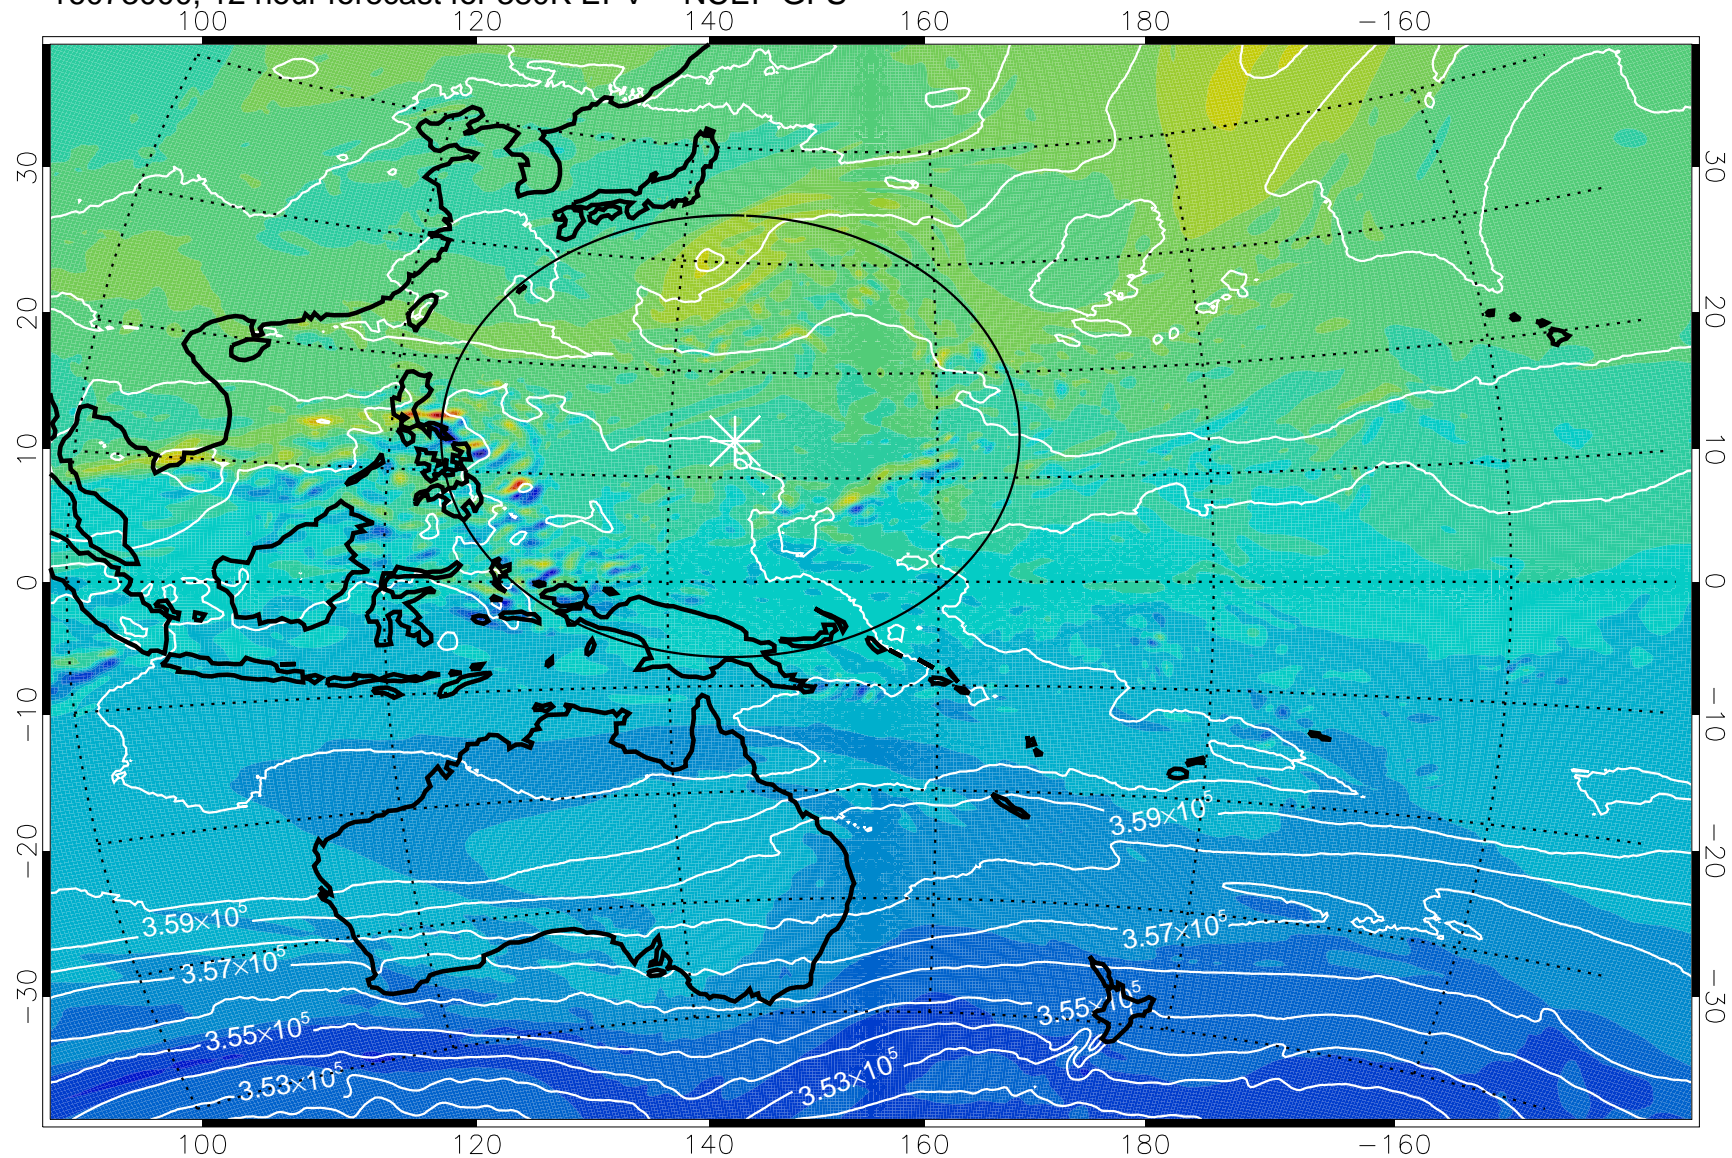

16072918, 6 hour forecast for 380K EPV -- NCEP GFS

380K Montgomery Streamfunction, white

Range ring of 2304 km

16073000, 12 hour forecast for 380K EPV -- NCEP GFS

380K Montgomery Streamfunction, white

Range ring of 2304 km

16073006, 18 hour forecast for 380K EPV -- NCEP GFS

380K Montgomery Streamfunction, white

Range ring of 2304 km

16073012, 24 hour forecast for 380K EPV -- NCEP GFS

380K Montgomery Streamfunction, white

Range ring of 2304 km

16073018, 30 hour forecast for 380K EPV -- NCEP GFS

380K Montgomery Streamfunction, white

Range ring of 2304 km

16073100, 36 hour forecast for 380K EPV -- NCEP GFS

380K Montgomery Streamfunction, white

Range ring of 2304 km

16073106, 42 hour forecast for 380K EPV -- NCEP GFS

380K Montgomery Streamfunction, white

Range ring of 2304 km

16073112, 48 hour forecast for 380K EPV -- NCEP GFS

380K Montgomery Streamfunction, white

Range ring of 2304 km