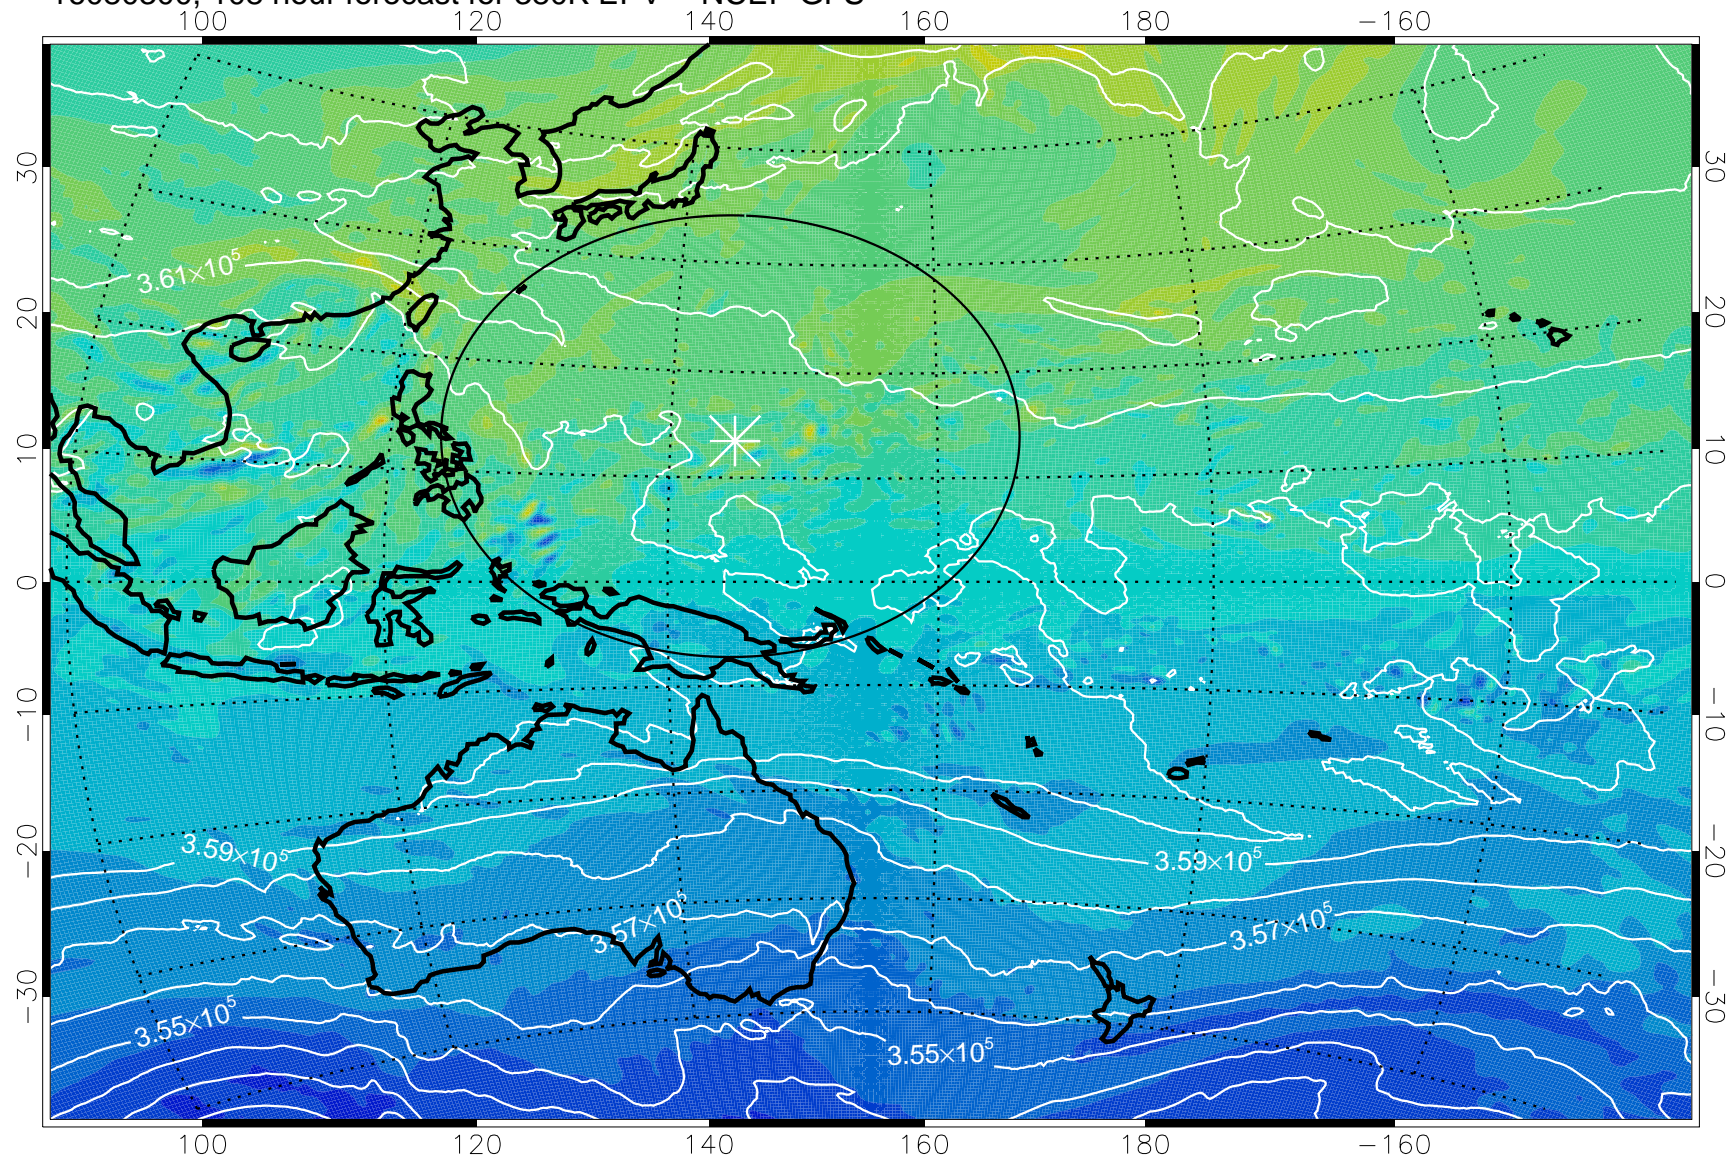

16080206, 90 hour forecast for 380K EPV -- NCEP GFS

380K Montgomery Streamfunction, white

Range ring of 2304 km

16080212, 96 hour forecast for 380K EPV -- NCEP GFS

380K Montgomery Streamfunction, white

Range ring of 2304 km

16080218, 102 hour forecast for 380K EPV -- NCEP GFS

380K Montgomery Streamfunction, white

Range ring of 2304 km

16080300, 108 hour forecast for 380K EPV -- NCEP GFS

380K Montgomery Streamfunction, white

Range ring of 2304 km

16080306, 114 hour forecast for 380K EPV -- NCEP GFS

-2×10^{-5} -1×10^{-5} 0 1×10^{-5} 2×10^{-5}
PVU

380K Montgomery Streamfunction, white

Range ring of 2304 km

16080312, 120 hour forecast for 380K EPV -- NCEP GFS