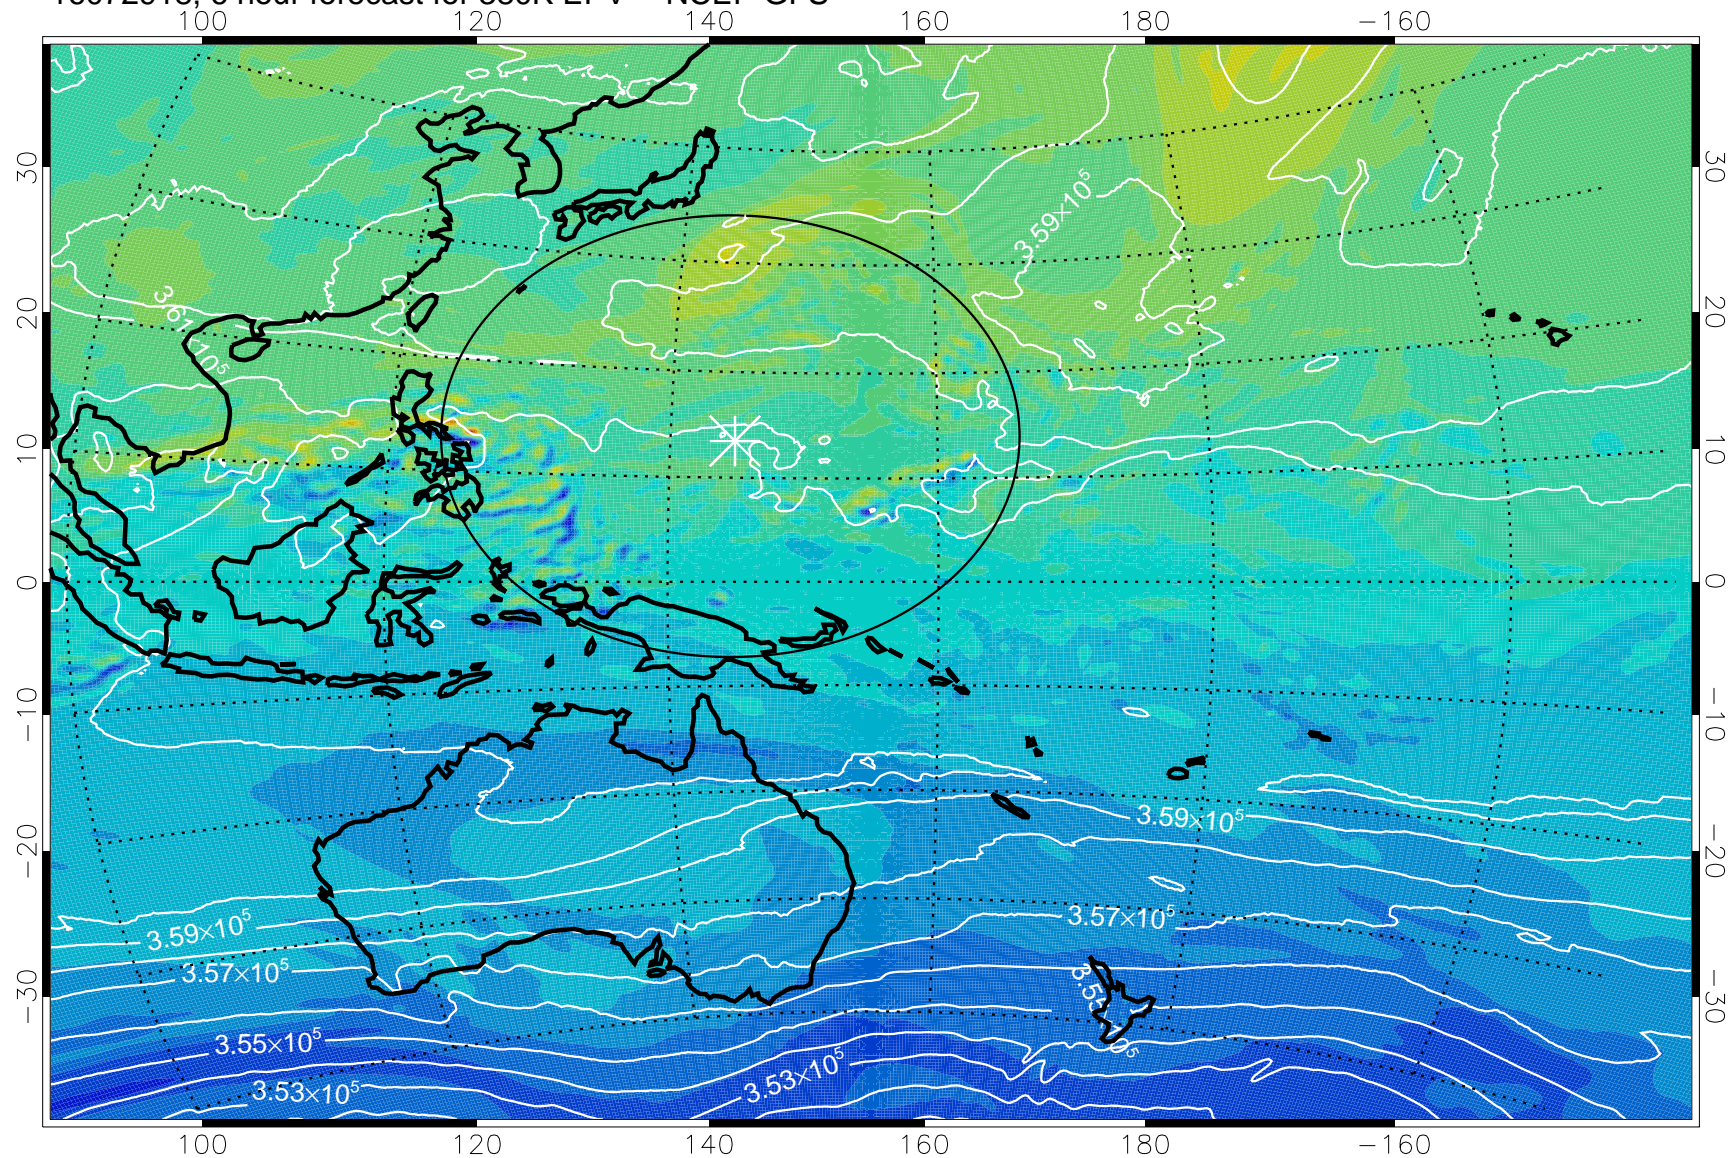

16072918, 6 hour forecast for 380K EPV -- NCEP GFS

380K Montgomery Streamfunction, white

Range ring of 2304 km

16073000, 12 hour forecast for 380K EPV -- NCEP GFS

380K Montgomery Streamfunction, white

Range ring of 2304 km

16073006, 18 hour forecast for 380K EPV -- NCEP GFS

380K Montgomery Streamfunction, white

Range ring of 2304 km

16073012, 24 hour forecast for 380K EPV -- NCEP GFS

380K Montgomery Streamfunction, white

Range ring of 2304 km

16073018, 30 hour forecast for 380K EPV -- NCEP GFS

380K Montgomery Streamfunction, white

Range ring of 2304 km

16073100, 36 hour forecast for 380K EPV -- NCEP GFS

380K Montgomery Streamfunction, white

Range ring of 2304 km

16073106, 42 hour forecast for 380K EPV -- NCEP GFS

380K Montgomery Streamfunction, white

Range ring of 2304 km

16073112, 48 hour forecast for 380K EPV -- NCEP GFS

380K Montgomery Streamfunction, white

Range ring of 2304 km