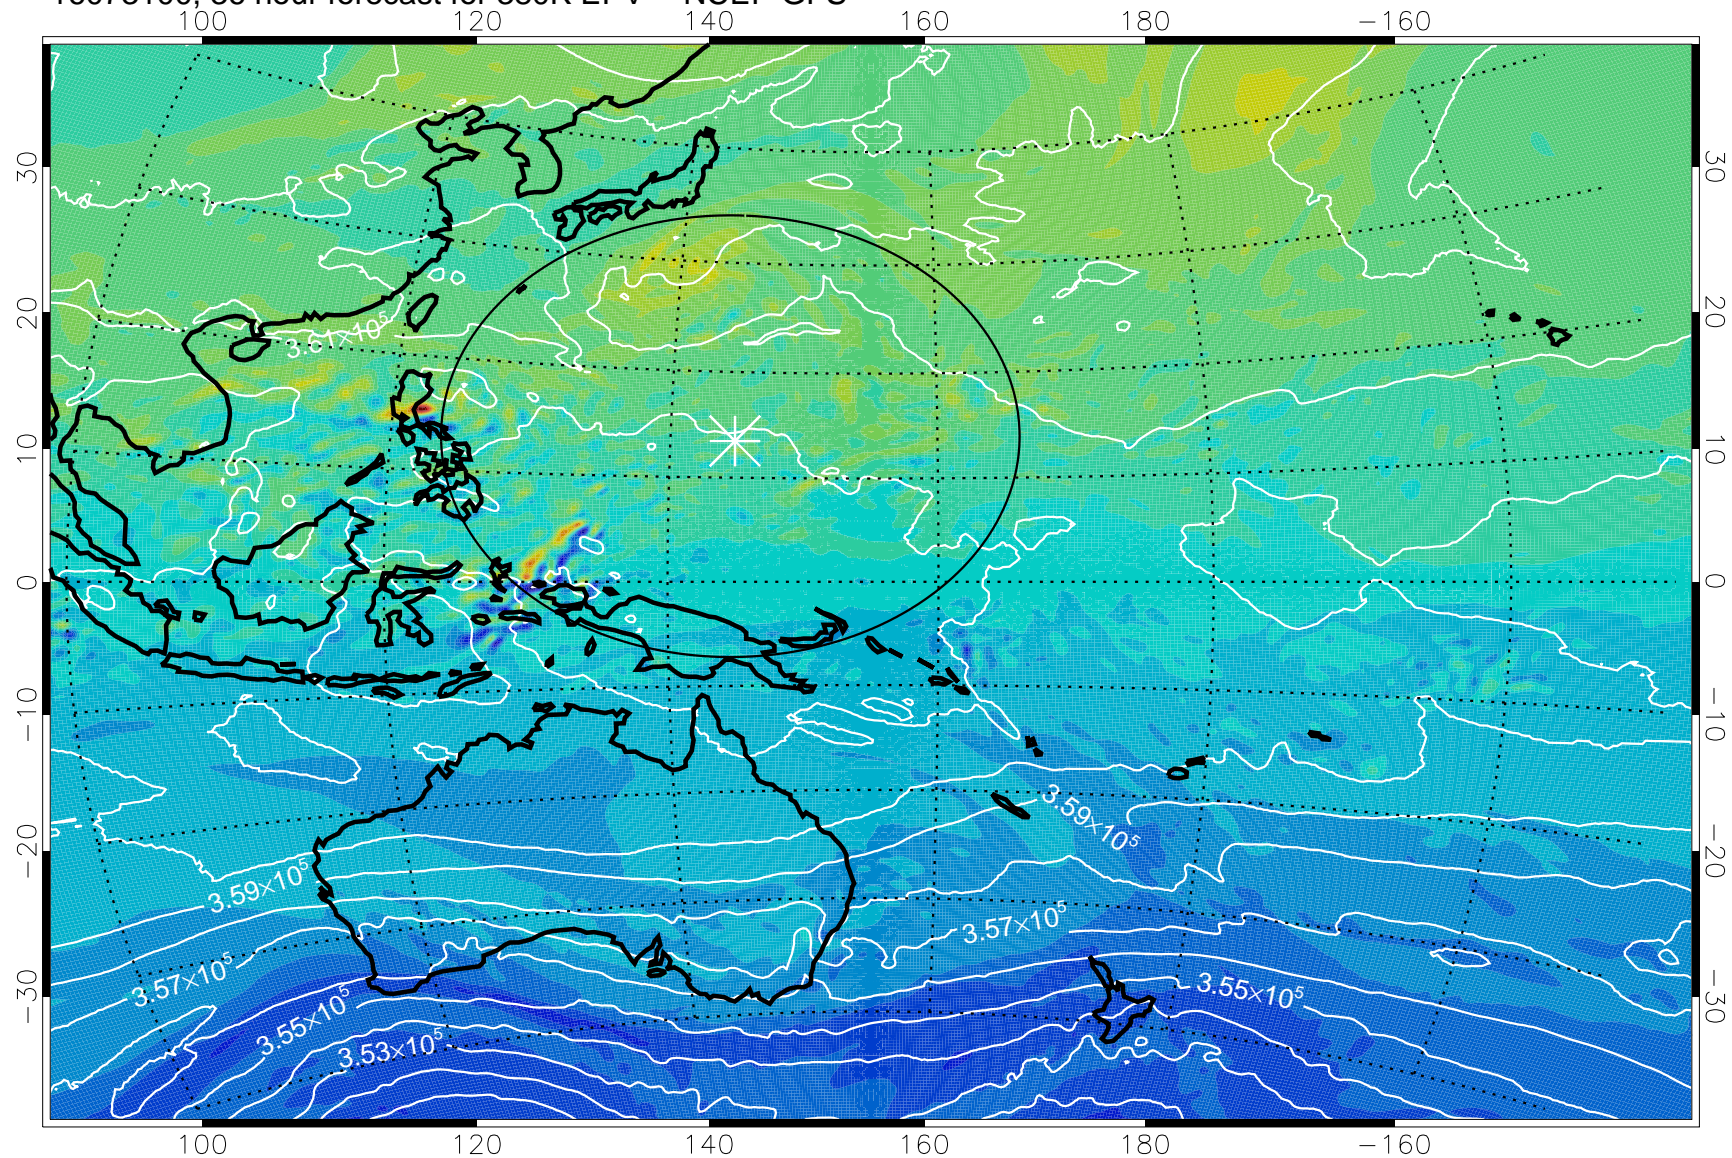

16073018, 30 hour forecast for 380K EPV -- NCEP GFS

380K Montgomery Streamfunction, white

Range ring of 2304 km

16073100, 36 hour forecast for 380K EPV -- NCEP GFS

380K Montgomery Streamfunction, white

Range ring of 2304 km

16073106, 42 hour forecast for 380K EPV -- NCEP GFS

380K Montgomery Streamfunction, white

Range ring of 2304 km

16073112, 48 hour forecast for 380K EPV -- NCEP GFS

380K Montgomery Streamfunction, white

Range ring of 2304 km

16073118, 54 hour forecast for 380K EPV -- NCEP GFS

380K Montgomery Streamfunction, white

Range ring of 2304 km

16080100, 60 hour forecast for 380K EPV -- NCEP GFS

380K Montgomery Streamfunction, white

Range ring of 2304 km

16080106, 66 hour forecast for 380K EPV -- NCEP GFS

380K Montgomery Streamfunction, white

Range ring of 2304 km

16080112, 72 hour forecast for 380K EPV -- NCEP GFS

380K Montgomery Streamfunction, white

Range ring of 2304 km