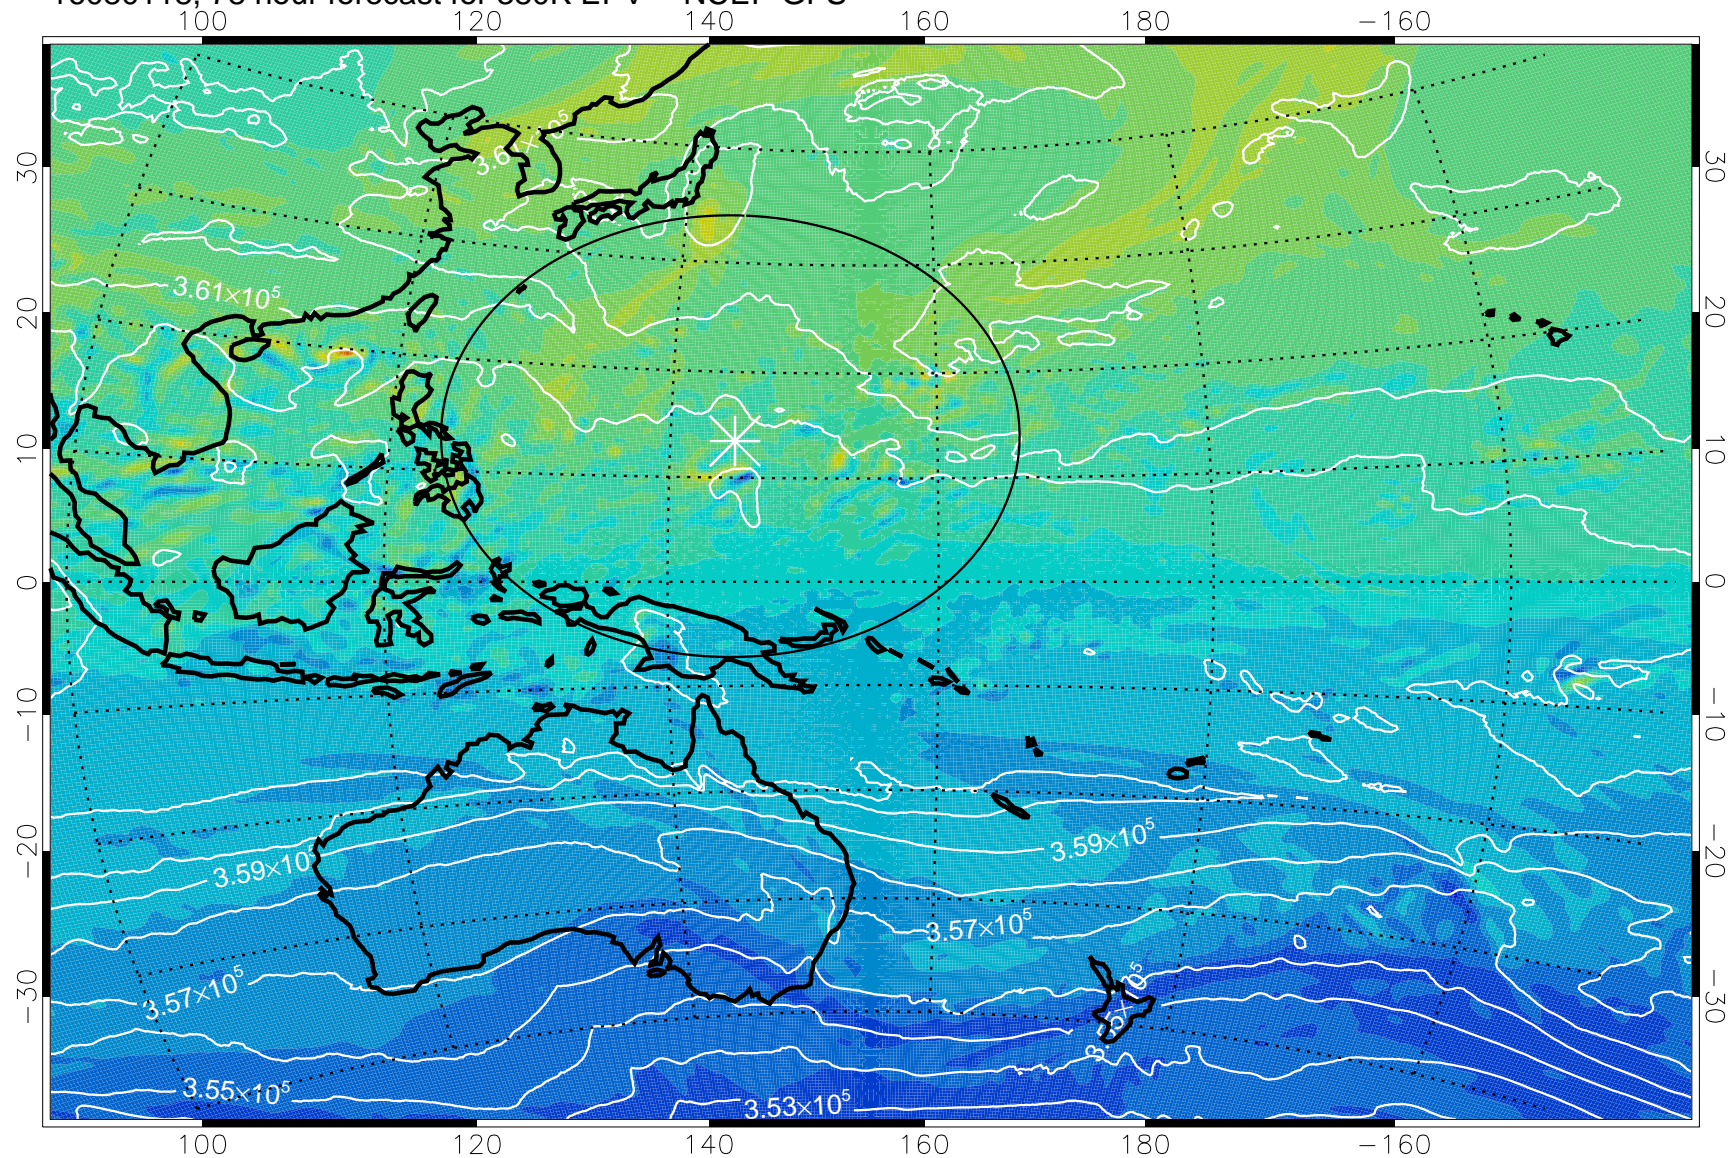

16073118, 54 hour forecast for 380K EPV -- NCEP GFS

380K Montgomery Streamfunction, white

Range ring of 2304 km

16080100, 60 hour forecast for 380K EPV -- NCEP GFS

380K Montgomery Streamfunction, white

Range ring of 2304 km

16080106, 66 hour forecast for 380K EPV -- NCEP GFS

380K Montgomery Streamfunction, white

Range ring of 2304 km

16080112, 72 hour forecast for 380K EPV -- NCEP GFS

380K Montgomery Streamfunction, white

Range ring of 2304 km

16080118, 78 hour forecast for 380K EPV -- NCEP GFS

380K Montgomery Streamfunction, white

Range ring of 2304 km

16080200, 84 hour forecast for 380K EPV -- NCEP GFS

380K Montgomery Streamfunction, white

Range ring of 2304 km

16080206, 90 hour forecast for 380K EPV -- NCEP GFS

380K Montgomery Streamfunction, white

Range ring of 2304 km

16080212, 96 hour forecast for 380K EPV -- NCEP GFS

380K Montgomery Streamfunction, white

Range ring of 2304 km