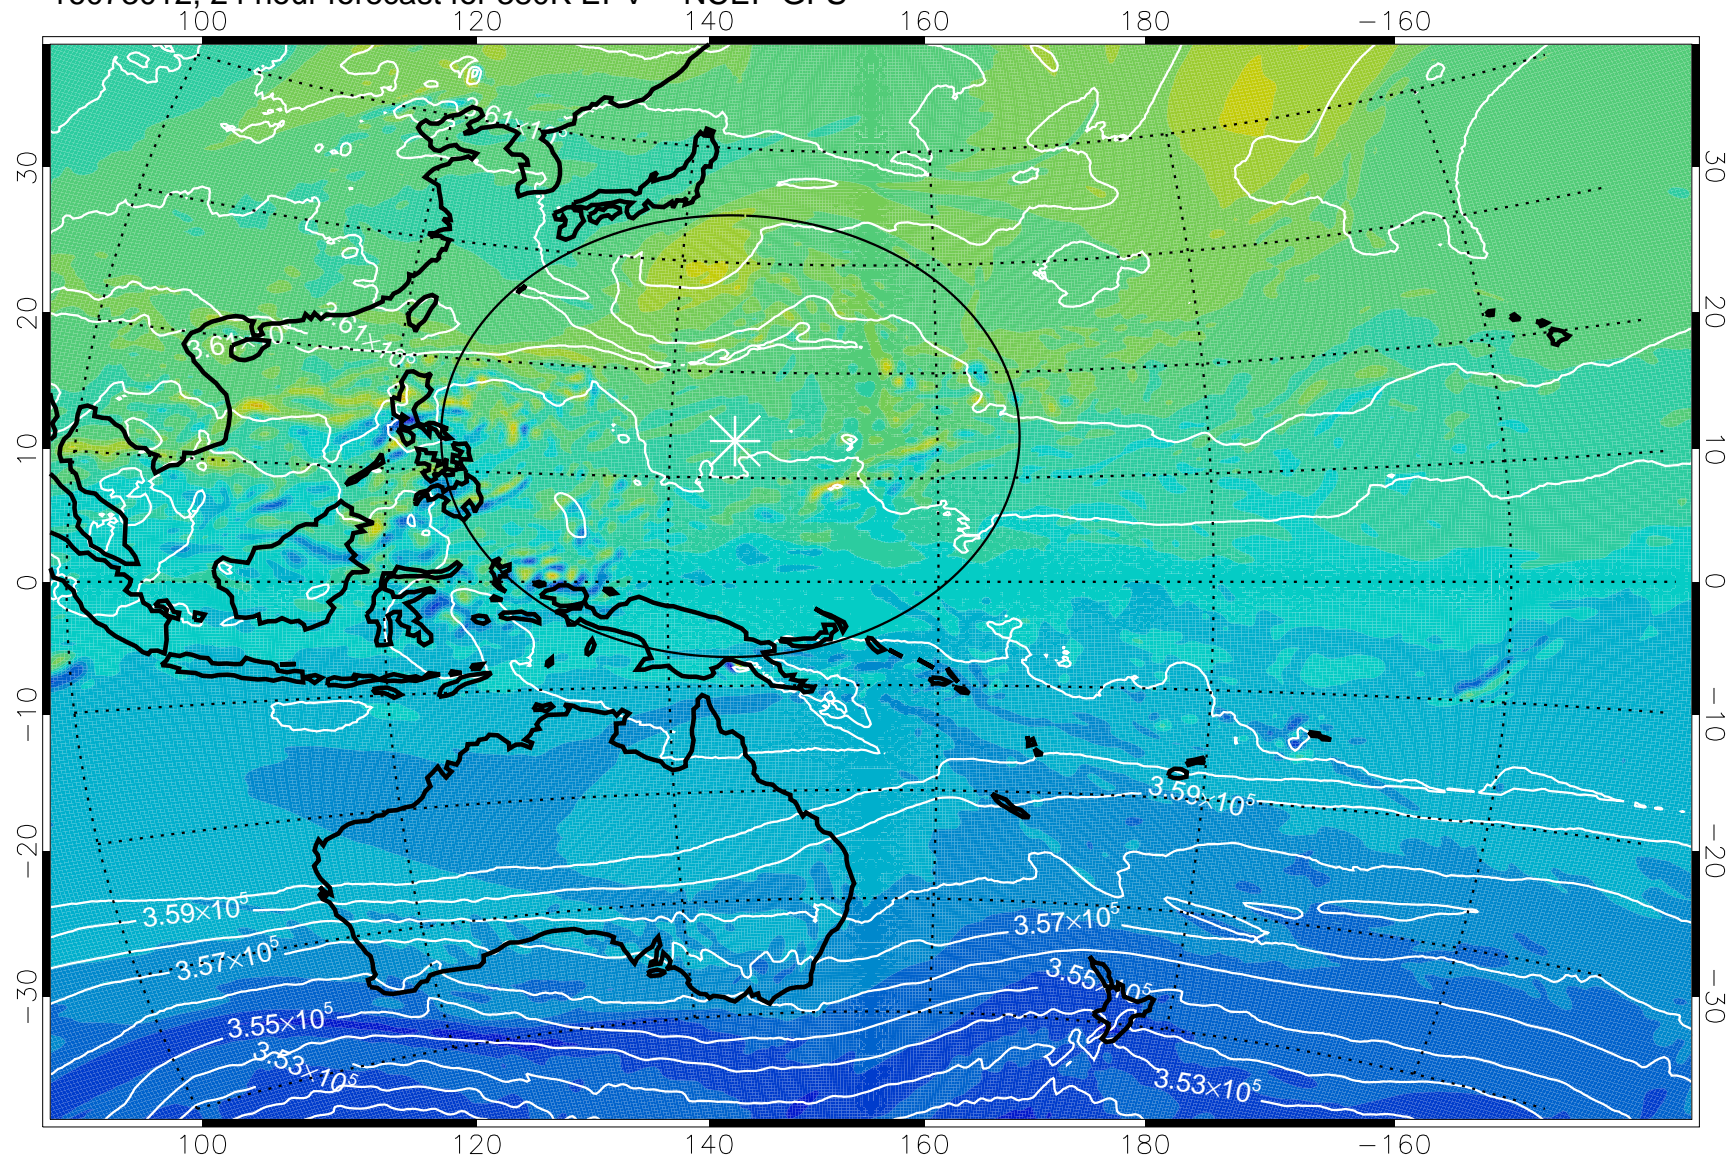

16072918, 6 hour forecast for 380K EPV -- NCEP GFS

380K Montgomery Streamfunction, white

Range ring of 2304 km

16073000, 12 hour forecast for 380K EPV -- NCEP GFS

380K Montgomery Streamfunction, white

Range ring of 2304 km

16073006, 18 hour forecast for 380K EPV -- NCEP GFS

380K Montgomery Streamfunction, white

Range ring of 2304 km

16073012, 24 hour forecast for 380K EPV -- NCEP GFS

380K Montgomery Streamfunction, white

Range ring of 2304 km

16073018, 30 hour forecast for 380K EPV -- NCEP GFS

380K Montgomery Streamfunction, white

Range ring of 2304 km

16073100, 36 hour forecast for 380K EPV -- NCEP GFS

380K Montgomery Streamfunction, white

Range ring of 2304 km

16073106, 42 hour forecast for 380K EPV -- NCEP GFS

380K Montgomery Streamfunction, white

Range ring of 2304 km

16073112, 48 hour forecast for 380K EPV -- NCEP GFS

380K Montgomery Streamfunction, white

Range ring of 2304 km