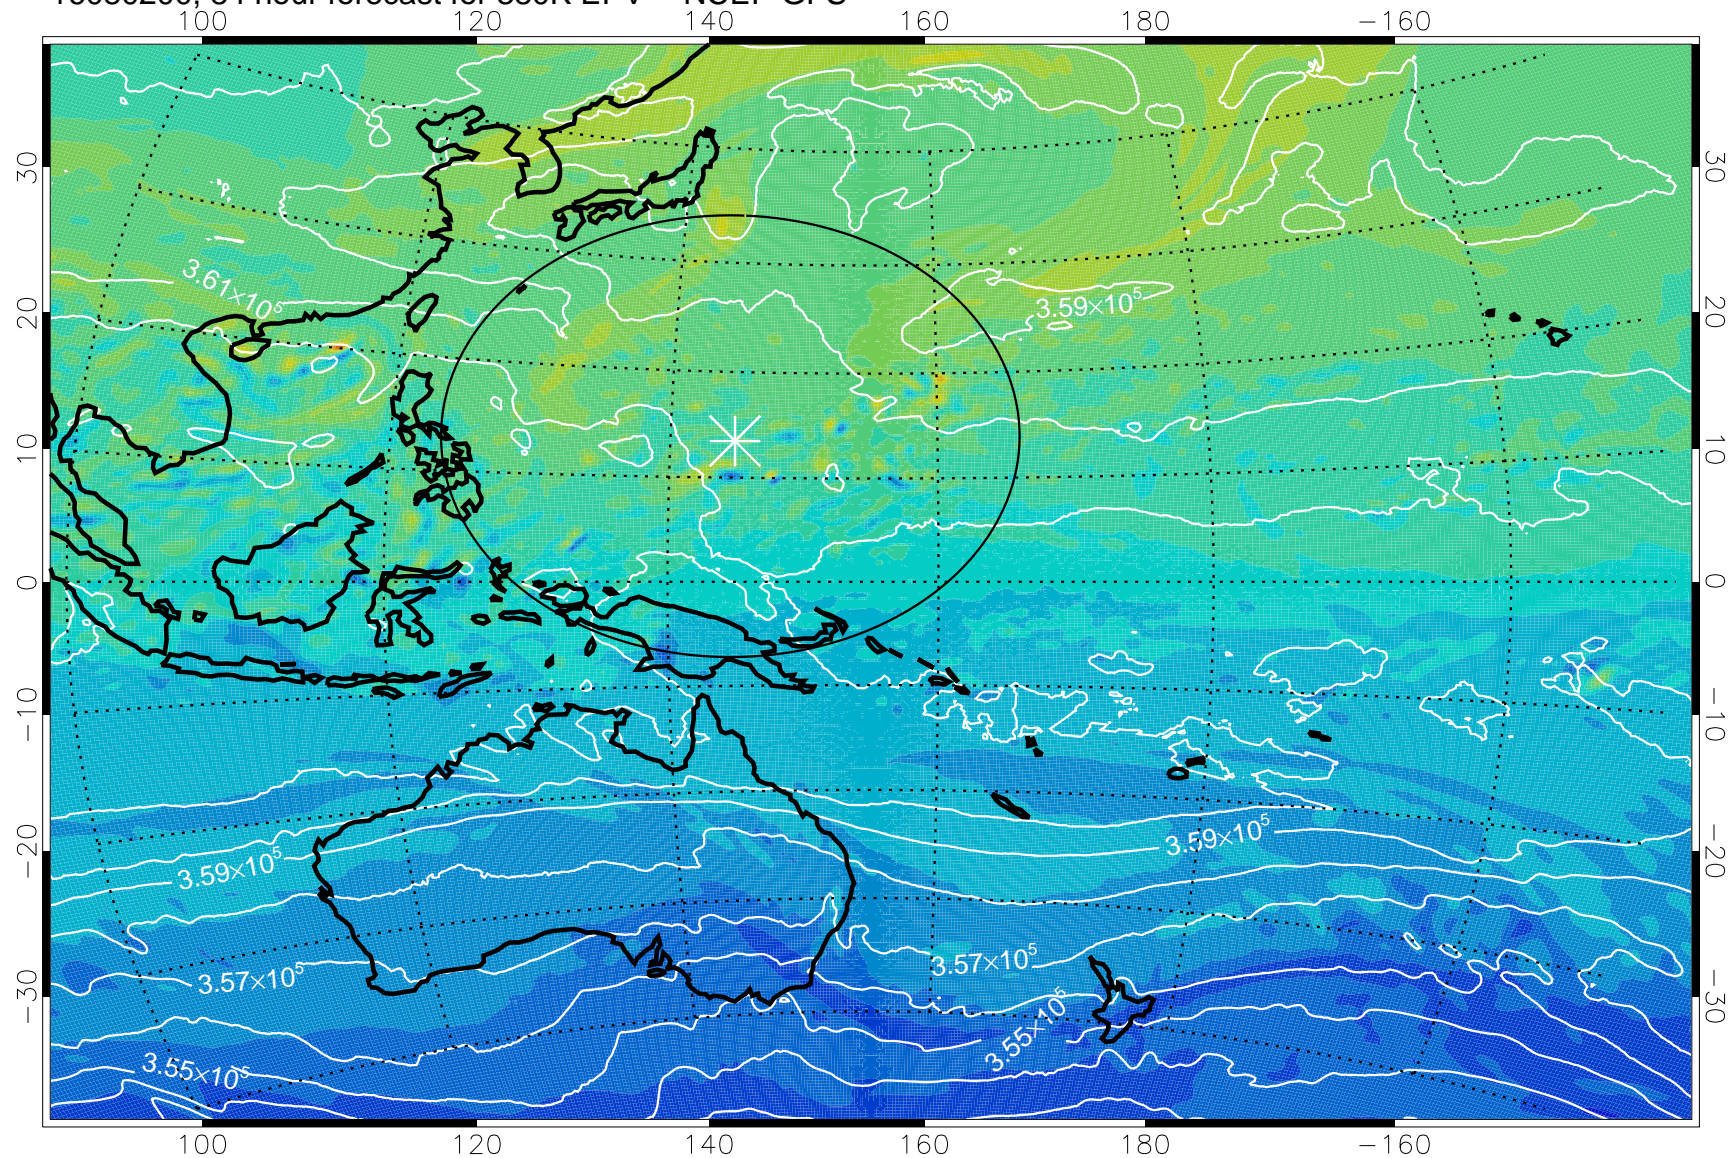

16073118, 54 hour forecast for 380K EPV -- NCEP GFS

380K Montgomery Streamfunction, white

Range ring of 2304 km

16080100, 60 hour forecast for 380K EPV -- NCEP GFS

380K Montgomery Streamfunction, white

Range ring of 2304 km

16080106, 66 hour forecast for 380K EPV -- NCEP GFS

380K Montgomery Streamfunction, white

Range ring of 2304 km

16080112, 72 hour forecast for 380K EPV -- NCEP GFS

380K Montgomery Streamfunction, white

Range ring of 2304 km

16080118, 78 hour forecast for 380K EPV -- NCEP GFS

380K Montgomery Streamfunction, white

Range ring of 2304 km

16080200, 84 hour forecast for 380K EPV -- NCEP GFS

380K Montgomery Streamfunction, white

Range ring of 2304 km

16080206, 90 hour forecast for 380K EPV -- NCEP GFS

380K Montgomery Streamfunction, white

Range ring of 2304 km

16080212, 96 hour forecast for 380K EPV -- NCEP GFS

380K Montgomery Streamfunction, white

Range ring of 2304 km