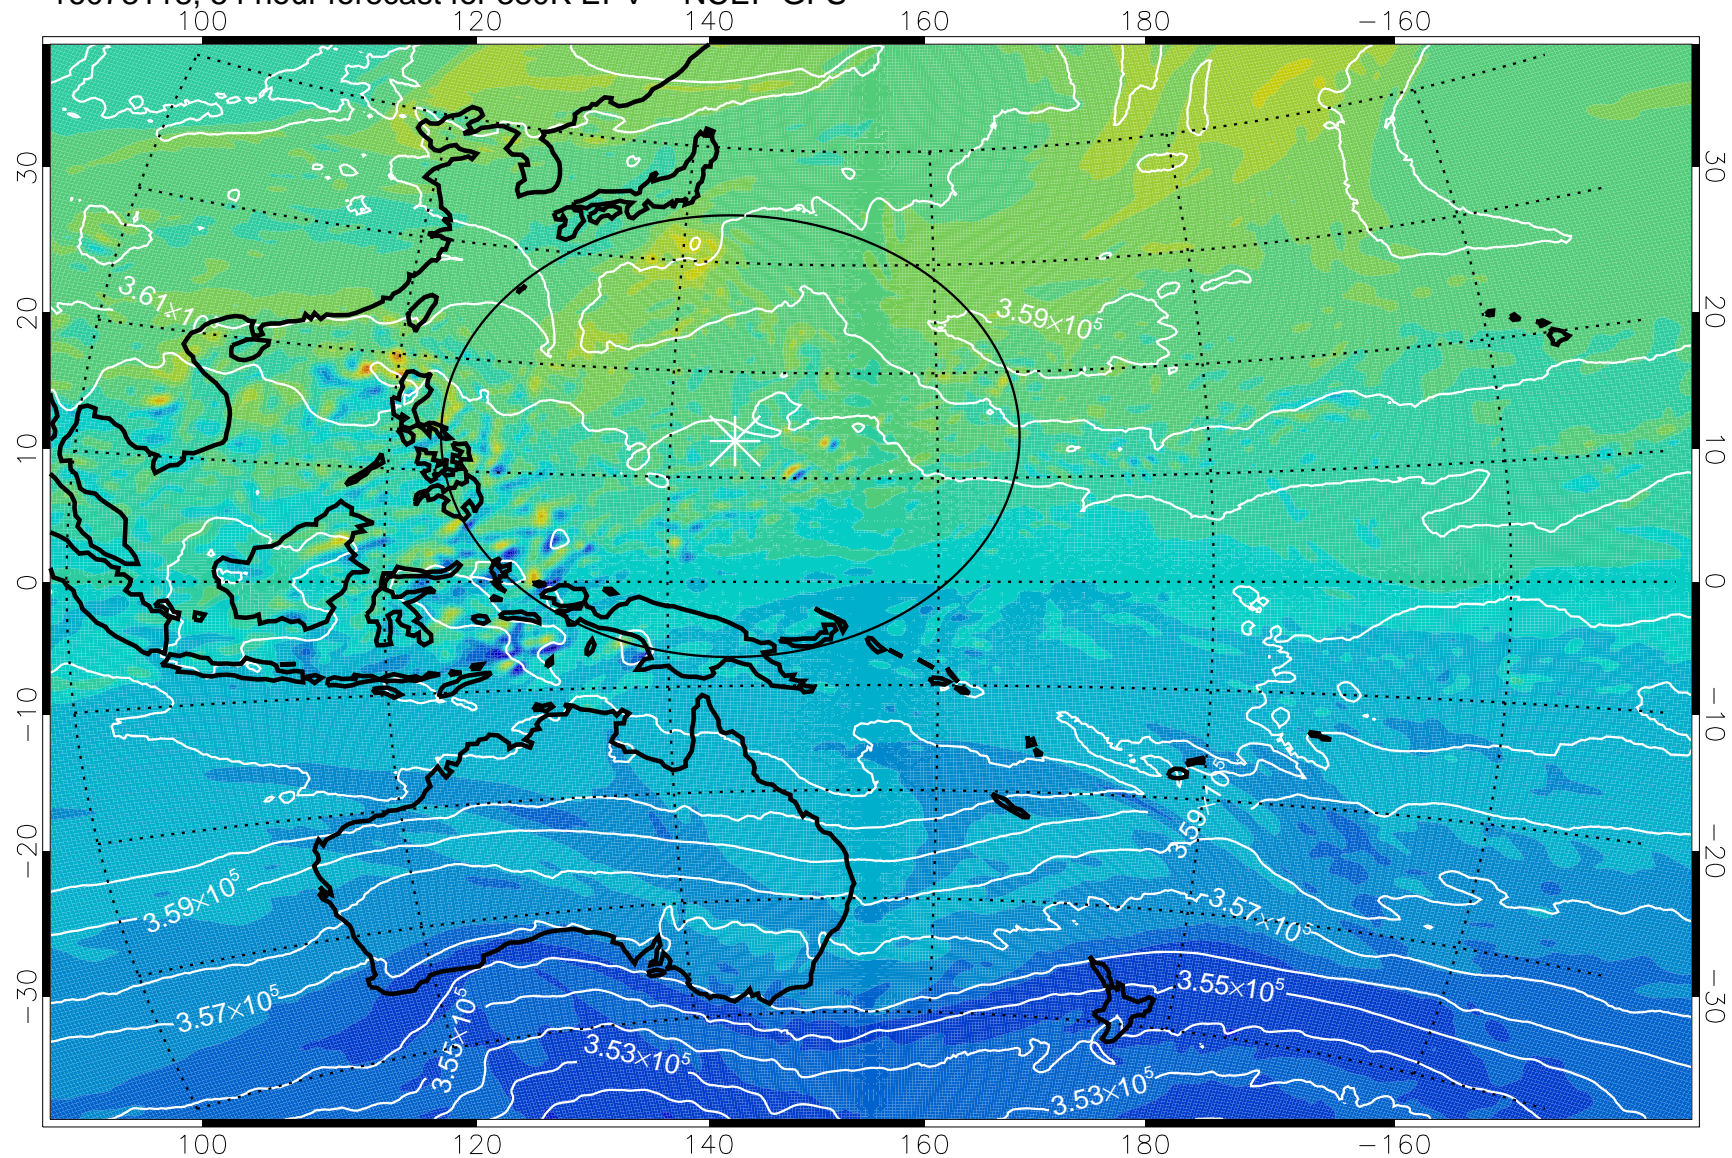

16073106, 42 hour forecast for 380K EPV -- NCEP GFS

380K Montgomery Streamfunction, white

Range ring of 2304 km

16073112, 48 hour forecast for 380K EPV -- NCEP GFS

380K Montgomery Streamfunction, white

Range ring of 2304 km

16073118, 54 hour forecast for 380K EPV -- NCEP GFS

380K Montgomery Streamfunction, white

Range ring of 2304 km

16080100, 60 hour forecast for 380K EPV -- NCEP GFS

380K Montgomery Streamfunction, white

Range ring of 2304 km

16080106, 66 hour forecast for 380K EPV -- NCEP GFS

380K Montgomery Streamfunction, white

Range ring of 2304 km

16080112, 72 hour forecast for 380K EPV -- NCEP GFS

380K Montgomery Streamfunction, white

Range ring of 2304 km

16080118, 78 hour forecast for 380K EPV -- NCEP GFS

380K Montgomery Streamfunction, white

Range ring of 2304 km

16080200, 84 hour forecast for 380K EPV -- NCEP GFS

380K Montgomery Streamfunction, white

Range ring of 2304 km