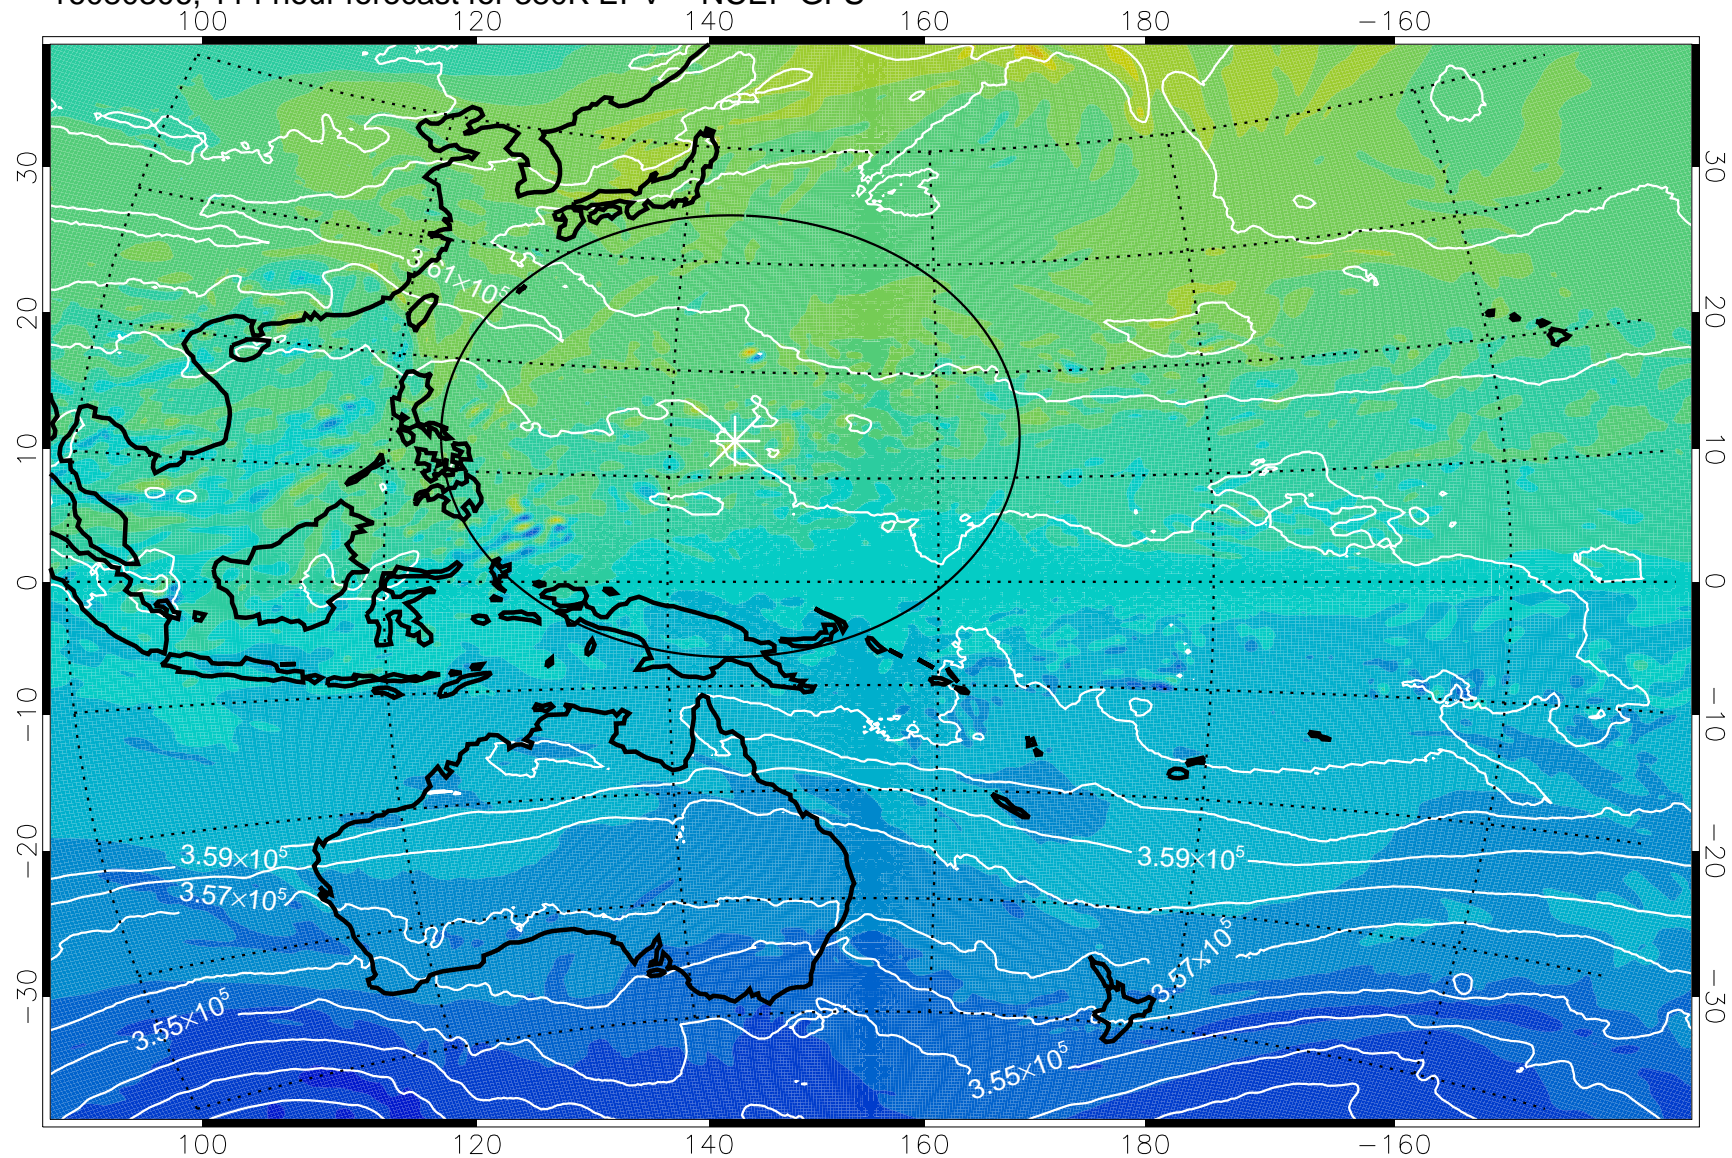

16080206, 90 hour forecast for 380K EPV -- NCEP GFS

380K Montgomery Streamfunction, white

Range ring of 2304 km

16080212, 96 hour forecast for 380K EPV -- NCEP GFS

380K Montgomery Streamfunction, white

Range ring of 2304 km

16080218, 102 hour forecast for 380K EPV -- NCEP GFS

380K Montgomery Streamfunction, white

Range ring of 2304 km

16080300, 108 hour forecast for 380K EPV -- NCEP GFS

380K Montgomery Streamfunction, white

Range ring of 2304 km

16080306, 114 hour forecast for 380K EPV -- NCEP GFS

-2×10^{-5} -1×10^{-5} 0 1×10^{-5} 2×10^{-5}
PVU

380K Montgomery Streamfunction, white

Range ring of 2304 km

16080312, 120 hour forecast for 380K EPV -- NCEP GFS