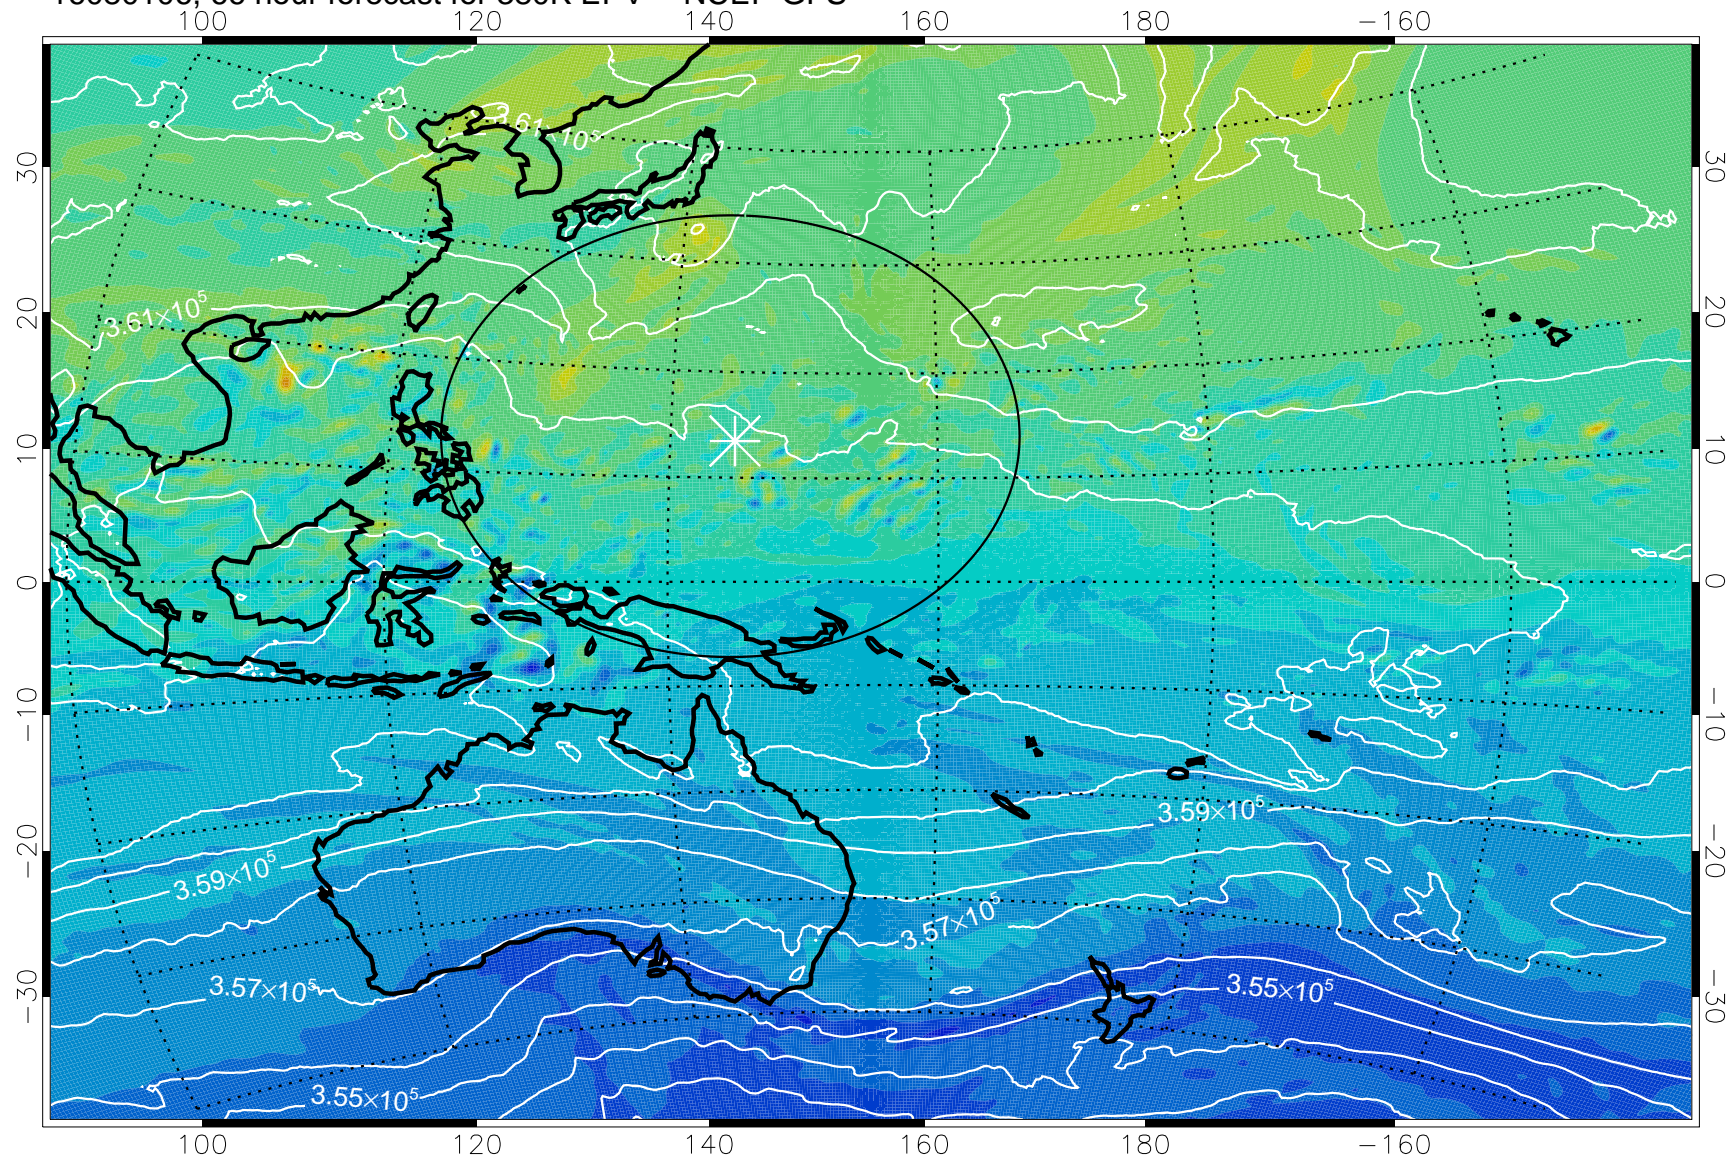

16073106, 42 hour forecast for 380K EPV -- NCEP GFS

380K Montgomery Streamfunction, white

Range ring of 2304 km

16073112, 48 hour forecast for 380K EPV -- NCEP GFS

380K Montgomery Streamfunction, white

Range ring of 2304 km

16073118, 54 hour forecast for 380K EPV -- NCEP GFS

380K Montgomery Streamfunction, white

Range ring of 2304 km

16080100, 60 hour forecast for 380K EPV -- NCEP GFS

380K Montgomery Streamfunction, white

Range ring of 2304 km

16080106, 66 hour forecast for 380K EPV -- NCEP GFS

380K Montgomery Streamfunction, white

Range ring of 2304 km

16080112, 72 hour forecast for 380K EPV -- NCEP GFS

380K Montgomery Streamfunction, white

Range ring of 2304 km

16080118, 78 hour forecast for 380K EPV -- NCEP GFS

380K Montgomery Streamfunction, white

Range ring of 2304 km

16080200, 84 hour forecast for 380K EPV -- NCEP GFS

380K Montgomery Streamfunction, white

Range ring of 2304 km