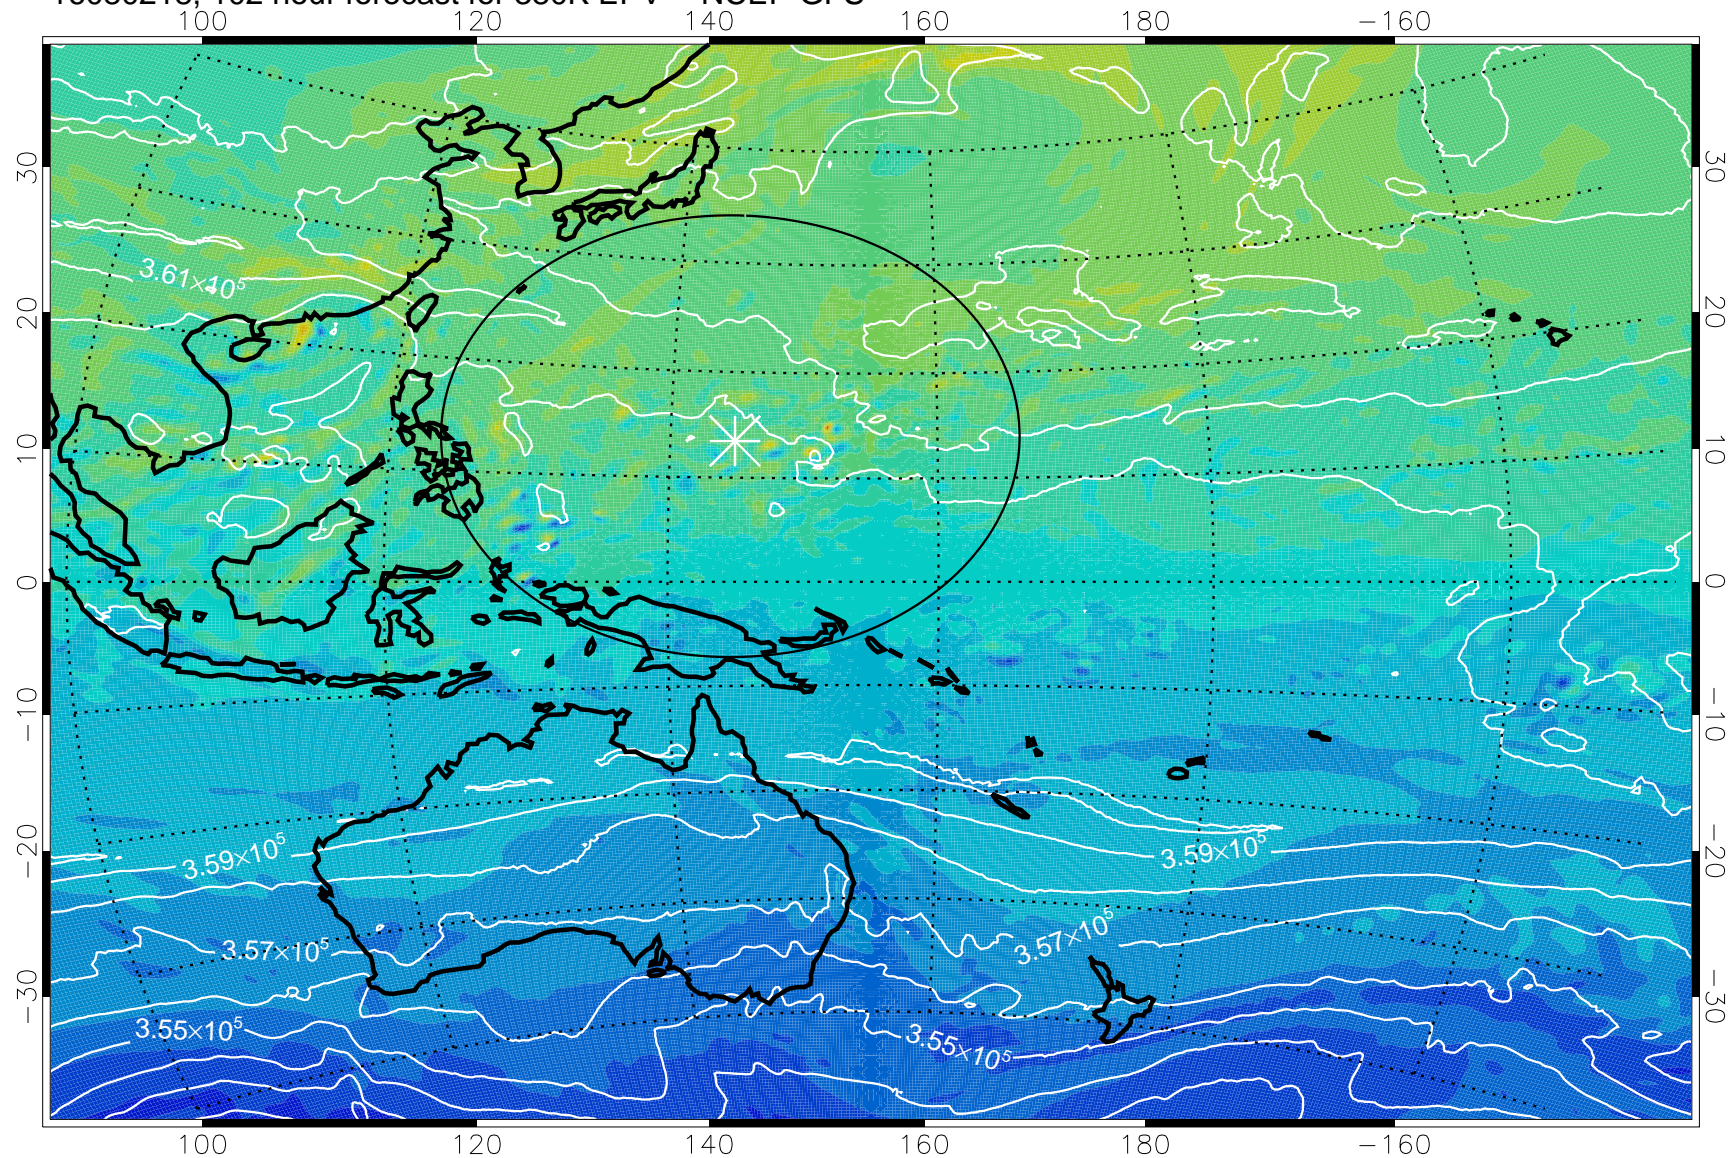

16080118, 78 hour forecast for 380K EPV -- NCEP GFS

380K Montgomery Streamfunction, white

Range ring of 2304 km

16080200, 84 hour forecast for 380K EPV -- NCEP GFS

380K Montgomery Streamfunction, white

Range ring of 2304 km

16080206, 90 hour forecast for 380K EPV -- NCEP GFS

380K Montgomery Streamfunction, white

Range ring of 2304 km

16080212, 96 hour forecast for 380K EPV -- NCEP GFS

380K Montgomery Streamfunction, white

Range ring of 2304 km

16080218, 102 hour forecast for 380K EPV -- NCEP GFS

380K Montgomery Streamfunction, white

Range ring of 2304 km

16080300, 108 hour forecast for 380K EPV -- NCEP GFS

380K Montgomery Streamfunction, white

Range ring of 2304 km