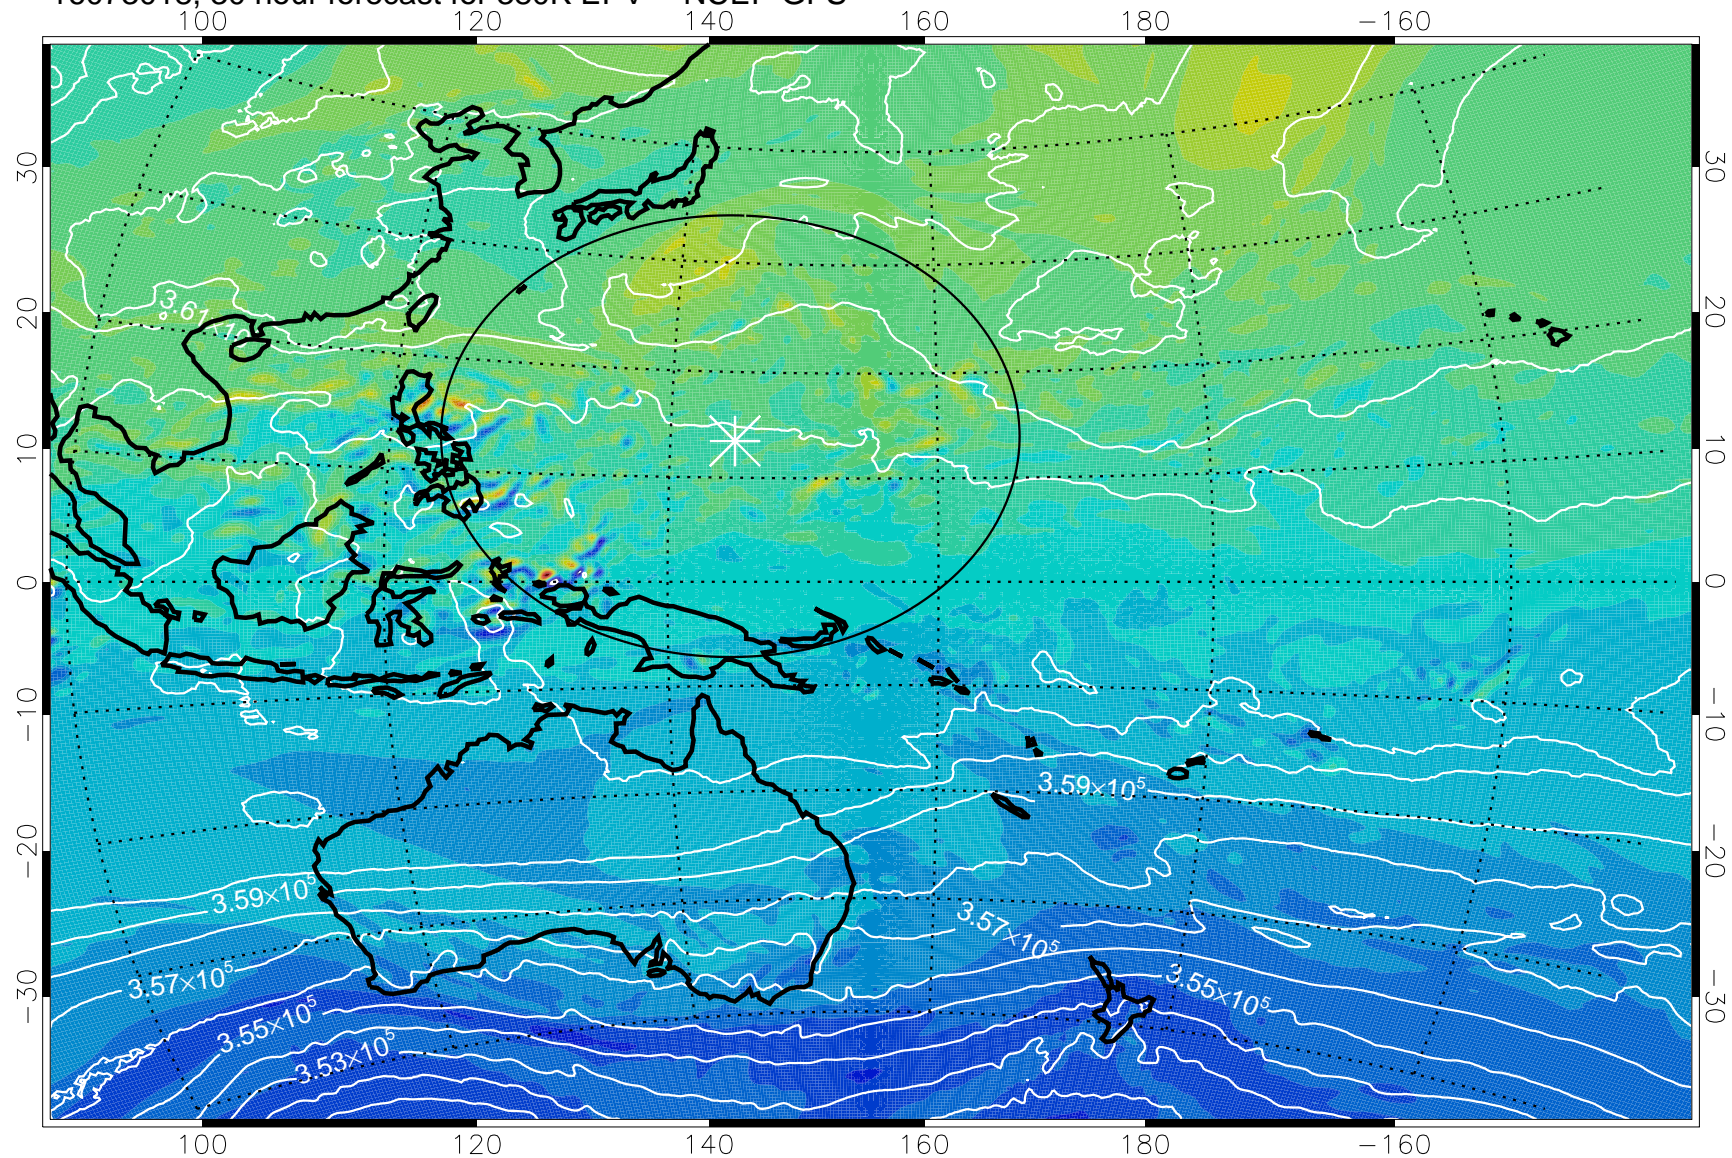

16073006, 18 hour forecast for 380K EPV -- NCEP GFS

380K Montgomery Streamfunction, white

Range ring of 2304 km

16073012, 24 hour forecast for 380K EPV -- NCEP GFS

380K Montgomery Streamfunction, white

Range ring of 2304 km

16073018, 30 hour forecast for 380K EPV -- NCEP GFS

380K Montgomery Streamfunction, white

Range ring of 2304 km

16073100, 36 hour forecast for 380K EPV -- NCEP GFS

380K Montgomery Streamfunction, white

Range ring of 2304 km

16073106, 42 hour forecast for 380K EPV -- NCEP GFS

380K Montgomery Streamfunction, white

Range ring of 2304 km

16073112, 48 hour forecast for 380K EPV -- NCEP GFS

380K Montgomery Streamfunction, white

Range ring of 2304 km

16073118, 54 hour forecast for 380K EPV -- NCEP GFS

380K Montgomery Streamfunction, white

Range ring of 2304 km

16080100, 60 hour forecast for 380K EPV -- NCEP GFS

380K Montgomery Streamfunction, white

Range ring of 2304 km