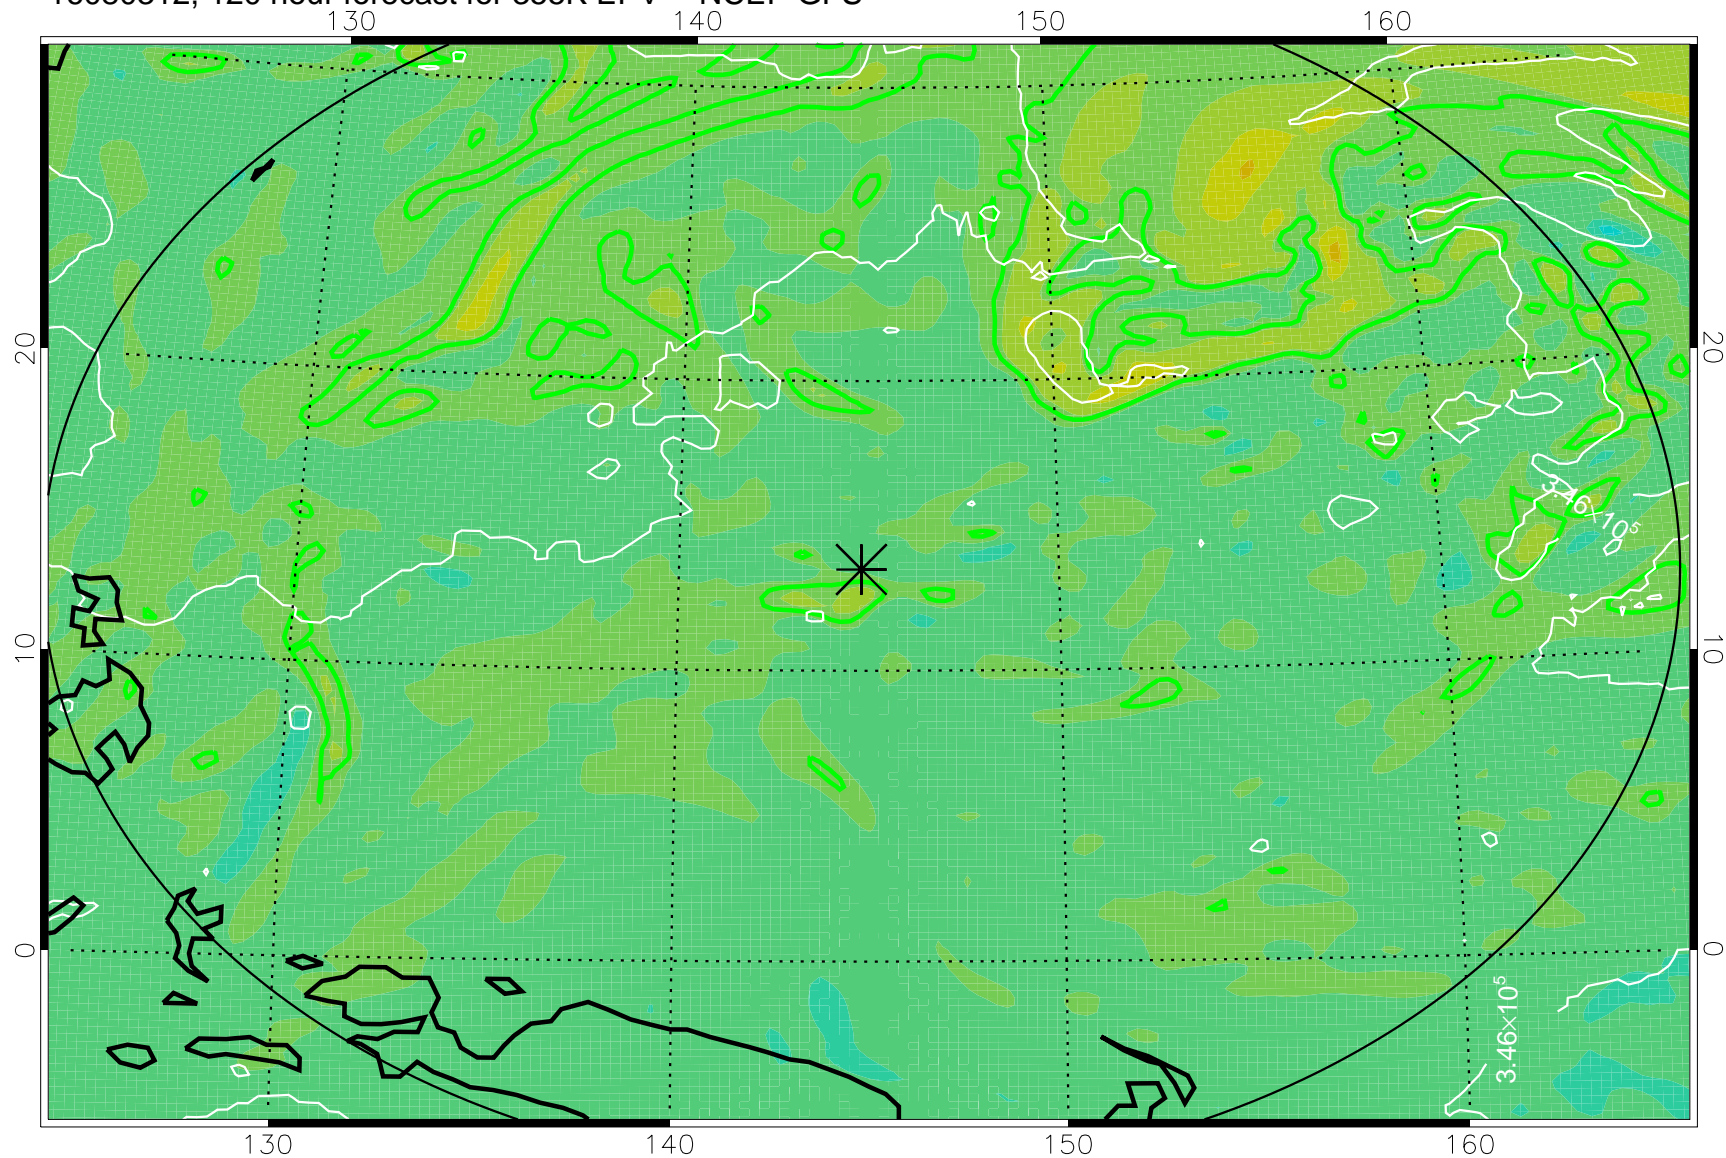

16080118, 78 hour forecast for 355K EPV -- NCEP GFS

355K Montgomery Streamfunction, white
EPV Tropopause (2 PVU) Position
Range ring of 2304 km

16080200, 84 hour forecast for 355K EPV -- NCEP GFS

355K Montgomery Streamfunction, white
EPV Tropopause (2 PVU) Position
Range ring of 2304 km

16080206, 90 hour forecast for 355K EPV -- NCEP GFS

355K Montgomery Streamfunction, white
EPV Tropopause (2 PVU) Position
Range ring of 2304 km

16080212, 96 hour forecast for 355K EPV -- NCEP GFS

355K Montgomery Streamfunction, white
EPV Tropopause (2 PVU) Position
Range ring of 2304 km

16080218, 102 hour forecast for 355K EPV -- NCEP GFS

355K Montgomery Streamfunction, white
EPV Tropopause (2 PVU) Position
Range ring of 2304 km

16080300, 108 hour forecast for 355K EPV -- NCEP GFS

355K Montgomery Streamfunction, white
EPV Tropopause (2 PVU) Position
Range ring of 2304 km

16080306, 114 hour forecast for 355K EPV -- NCEP GFS

355K Montgomery Streamfunction, white
EPV Tropopause (2 PVU) Position
Range ring of 2304 km

16080312, 120 hour forecast for 355K EPV -- NCEP GFS

355K Montgomery Streamfunction, white
EPV Tropopause (2 PVU) Position
Range ring of 2304 km