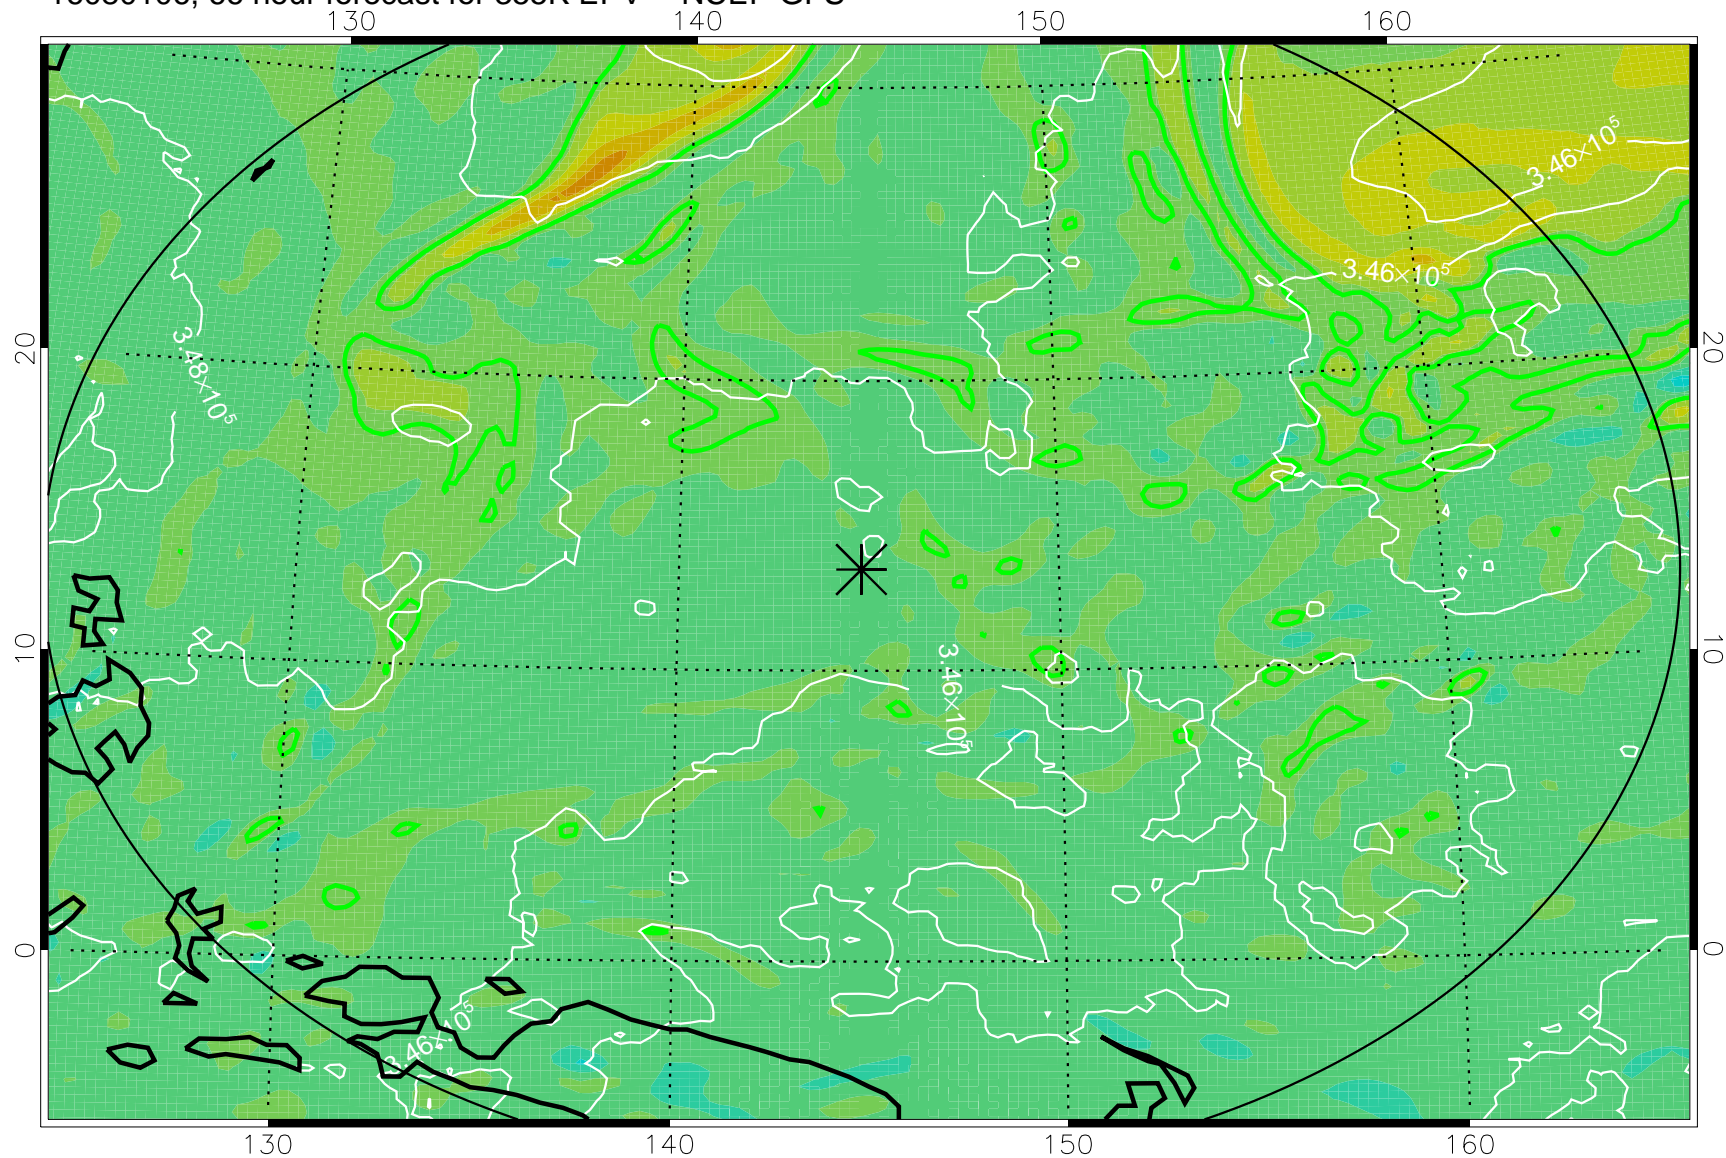

16073118, 54 hour forecast for 355K EPV -- NCEP GFS

355K Montgomery Streamfunction, white
EPV Tropopause (2 PVU) Position
Range ring of 2304 km

16080100, 60 hour forecast for 355K EPV -- NCEP GFS

355K Montgomery Streamfunction, white
EPV Tropopause (2 PVU) Position
Range ring of 2304 km

16080106, 66 hour forecast for 355K EPV -- NCEP GFS

355K Montgomery Streamfunction, white
EPV Tropopause (2 PVU) Position
Range ring of 2304 km

16080112, 72 hour forecast for 355K EPV -- NCEP GFS

355K Montgomery Streamfunction, white
EPV Tropopause (2 PVU) Position
Range ring of 2304 km

16080118, 78 hour forecast for 355K EPV -- NCEP GFS

355K Montgomery Streamfunction, white
EPV Tropopause (2 PVU) Position
Range ring of 2304 km

16080200, 84 hour forecast for 355K EPV -- NCEP GFS

355K Montgomery Streamfunction, white
EPV Tropopause (2 PVU) Position
Range ring of 2304 km

16080206, 90 hour forecast for 355K EPV -- NCEP GFS

355K Montgomery Streamfunction, white
EPV Tropopause (2 PVU) Position
Range ring of 2304 km

16080212, 96 hour forecast for 355K EPV -- NCEP GFS

355K Montgomery Streamfunction, white
EPV Tropopause (2 PVU) Position
Range ring of 2304 km