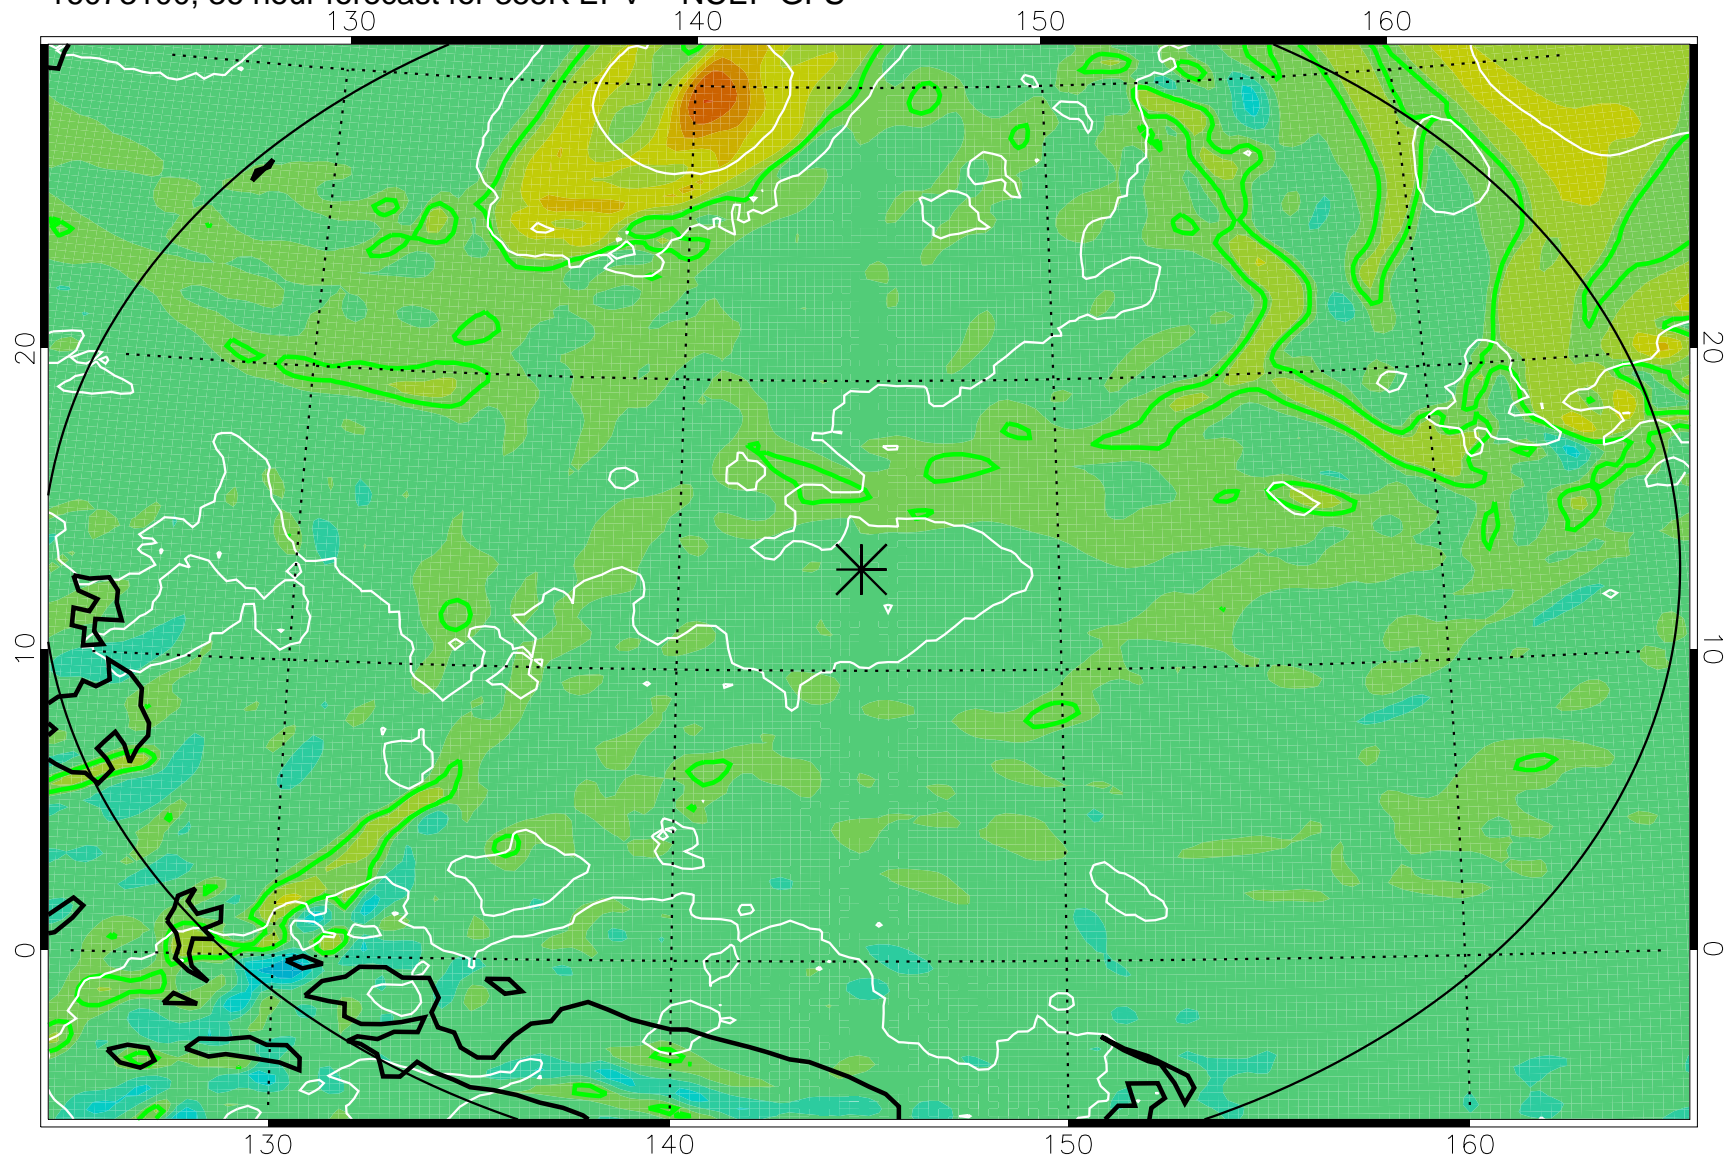

16073006, 18 hour forecast for 355K EPV -- NCEP GFS

355K Montgomery Streamfunction, white
EPV Tropopause (2 PVU) Position
Range ring of 2304 km

16073012, 24 hour forecast for 355K EPV -- NCEP GFS

355K Montgomery Streamfunction, white
EPV Tropopause (2 PVU) Position
Range ring of 2304 km

16073018, 30 hour forecast for 355K EPV -- NCEP GFS

355K Montgomery Streamfunction, white
EPV Tropopause (2 PVU) Position
Range ring of 2304 km

16073100, 36 hour forecast for 355K EPV -- NCEP GFS

355K Montgomery Streamfunction, white
EPV Tropopause (2 PVU) Position
Range ring of 2304 km

16073106, 42 hour forecast for 355K EPV -- NCEP GFS

355K Montgomery Streamfunction, white
EPV Tropopause (2 PVU) Position
Range ring of 2304 km

16073112, 48 hour forecast for 355K EPV -- NCEP GFS

355K Montgomery Streamfunction, white
EPV Tropopause (2 PVU) Position
Range ring of 2304 km

16073118, 54 hour forecast for 355K EPV -- NCEP GFS

355K Montgomery Streamfunction, white
EPV Tropopause (2 PVU) Position
Range ring of 2304 km

16080100, 60 hour forecast for 355K EPV -- NCEP GFS

355K Montgomery Streamfunction, white
EPV Tropopause (2 PVU) Position
Range ring of 2304 km