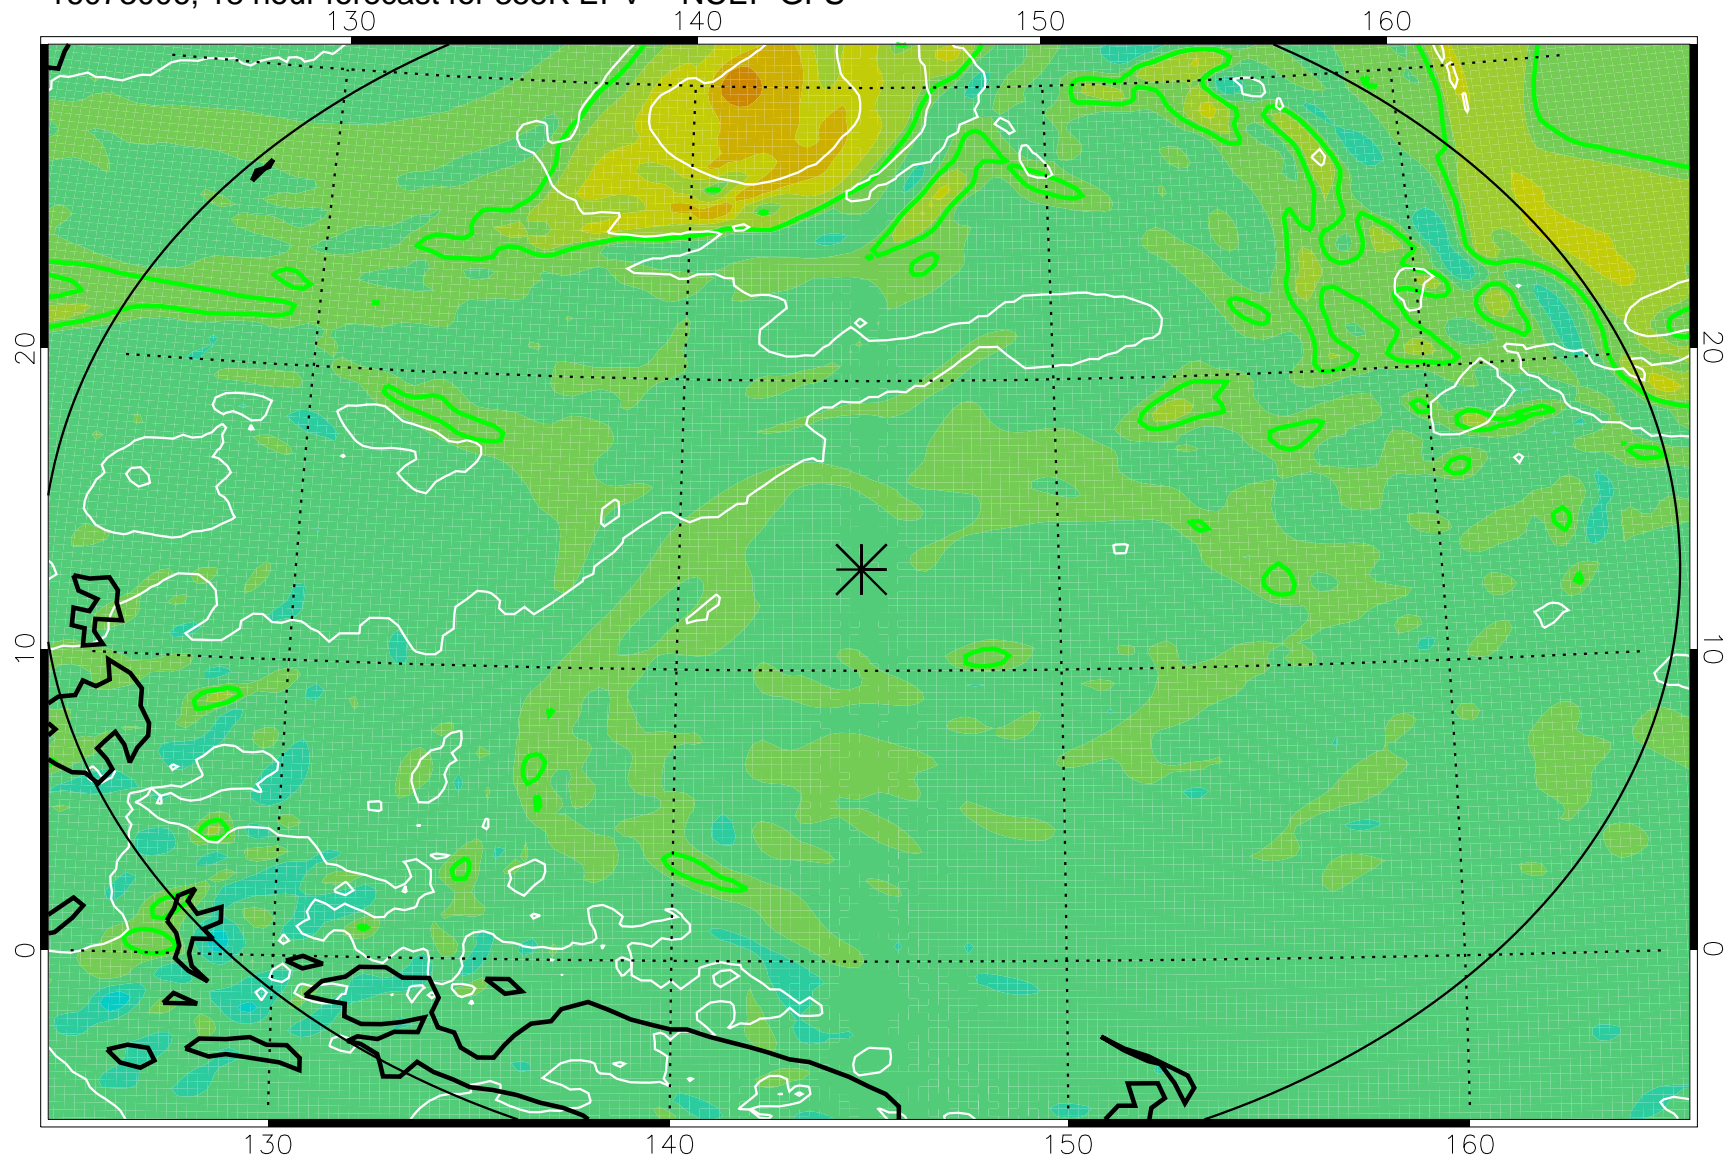

16072918, 6 hour forecast for 355K EPV -- NCEP GFS

355K Montgomery Streamfunction, white
EPV Tropopause (2 PVU) Position
Range ring of 2304 km

16073000, 12 hour forecast for 355K EPV -- NCEP GFS

355K Montgomery Streamfunction, white
EPV Tropopause (2 PVU) Position
Range ring of 2304 km

16073006, 18 hour forecast for 355K EPV -- NCEP GFS

355K Montgomery Streamfunction, white
EPV Tropopause (2 PVU) Position
Range ring of 2304 km

16073012, 24 hour forecast for 355K EPV -- NCEP GFS

355K Montgomery Streamfunction, white
EPV Tropopause (2 PVU) Position
Range ring of 2304 km

16073018, 30 hour forecast for 355K EPV -- NCEP GFS

355K Montgomery Streamfunction, white
EPV Tropopause (2 PVU) Position
Range ring of 2304 km

16073100, 36 hour forecast for 355K EPV -- NCEP GFS

355K Montgomery Streamfunction, white
EPV Tropopause (2 PVU) Position
Range ring of 2304 km

16073118, 54 hour forecast for 355K EPV -- NCEP GFS

355K Montgomery Streamfunction, white
EPV Tropopause (2 PVU) Position
Range ring of 2304 km

16080100, 60 hour forecast for 355K EPV -- NCEP GFS

355K Montgomery Streamfunction, white
EPV Tropopause (2 PVU) Position
Range ring of 2304 km