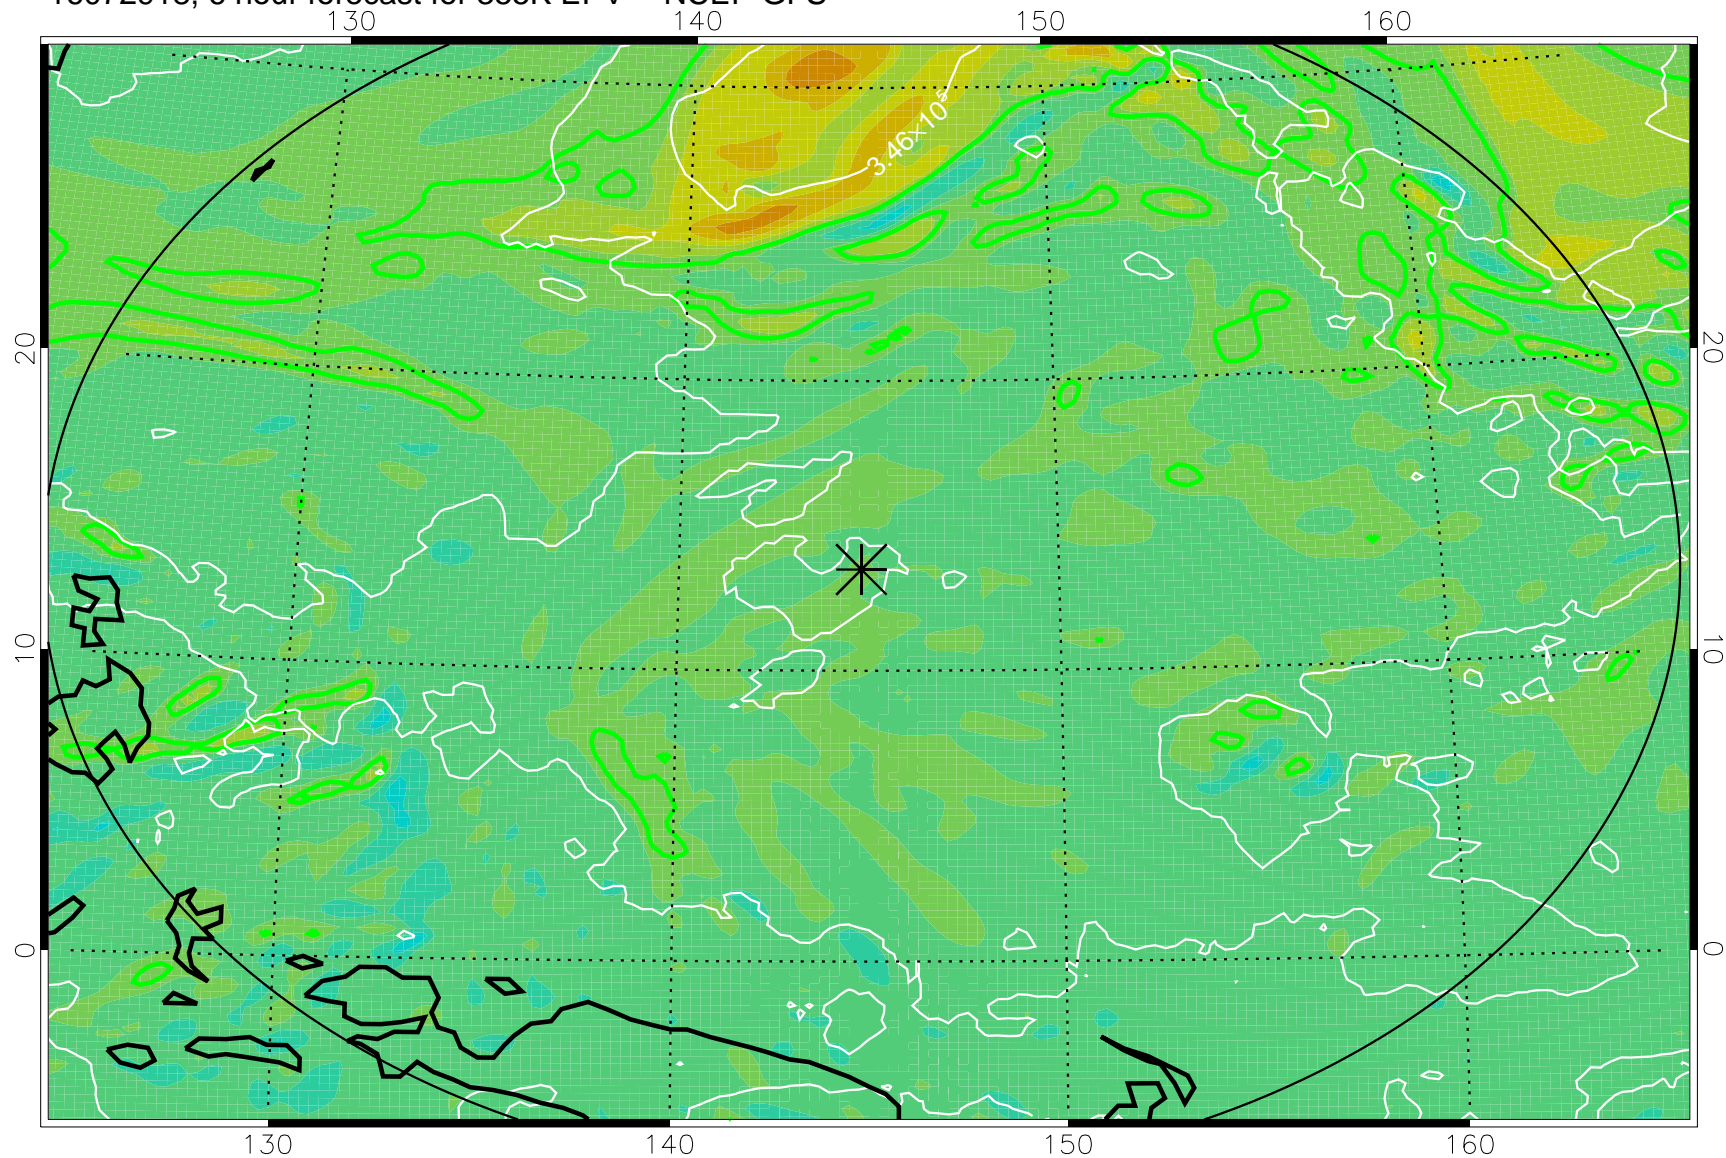

16072918, 6 hour forecast for 355K EPV -- NCEP GFS

355K Montgomery Streamfunction, white
EPV Tropopause (2 PVU) Position
Range ring of 2304 km

16073000, 12 hour forecast for 355K EPV -- NCEP GFS

355K Montgomery Streamfunction, white
EPV Tropopause (2 PVU) Position
Range ring of 2304 km

16073006, 18 hour forecast for 355K EPV -- NCEP GFS

355K Montgomery Streamfunction, white
EPV Tropopause (2 PVU) Position
Range ring of 2304 km

16073012, 24 hour forecast for 355K EPV -- NCEP GFS

355K Montgomery Streamfunction, white
EPV Tropopause (2 PVU) Position
Range ring of 2304 km

16073018, 30 hour forecast for 355K EPV -- NCEP GFS

355K Montgomery Streamfunction, white
EPV Tropopause (2 PVU) Position
Range ring of 2304 km

16073100, 36 hour forecast for 355K EPV -- NCEP GFS

355K Montgomery Streamfunction, white
EPV Tropopause (2 PVU) Position
Range ring of 2304 km

16073106, 42 hour forecast for 355K EPV -- NCEP GFS

355K Montgomery Streamfunction, white
EPV Tropopause (2 PVU) Position
Range ring of 2304 km

16073112, 48 hour forecast for 355K EPV -- NCEP GFS

355K Montgomery Streamfunction, white
EPV Tropopause (2 PVU) Position
Range ring of 2304 km