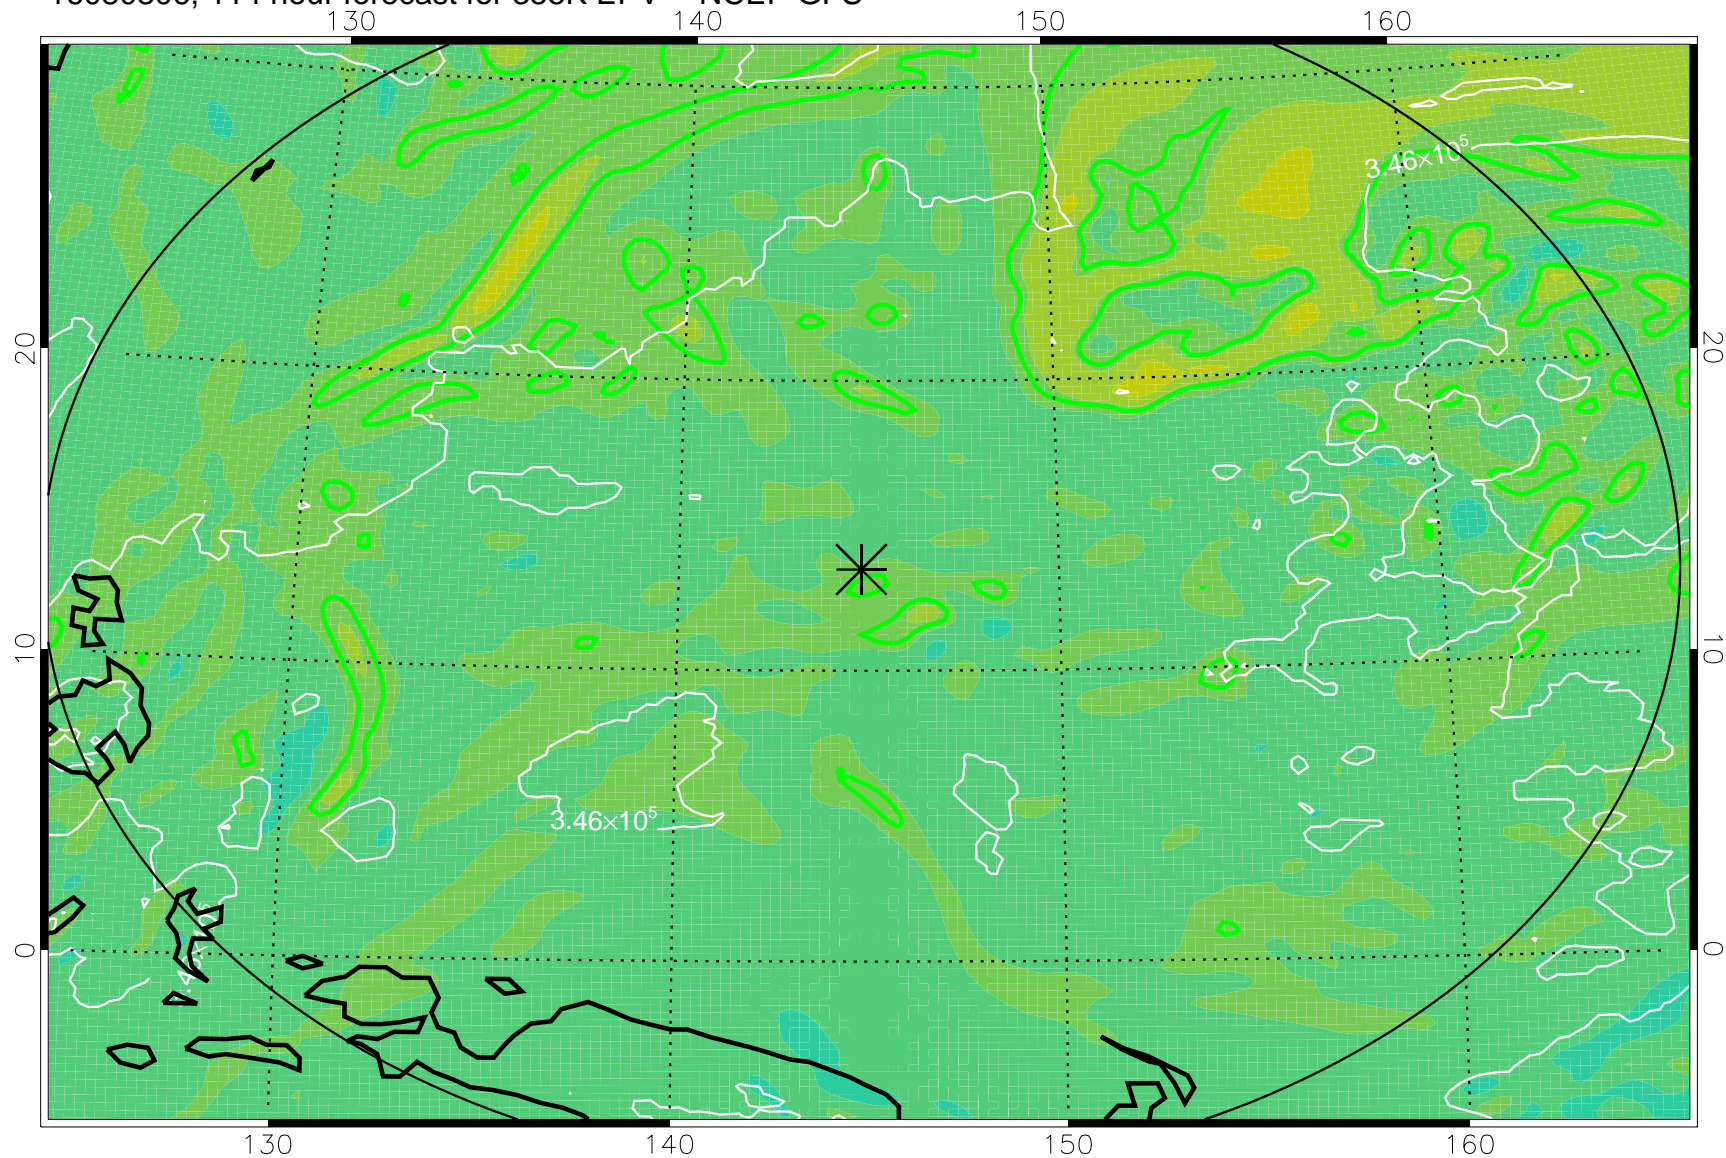

16080118, 78 hour forecast for 355K EPV -- NCEP GFS

355K Montgomery Streamfunction, white
EPV Tropopause (2 PVU) Position
Range ring of 2304 km

16080200, 84 hour forecast for 355K EPV -- NCEP GFS

355K Montgomery Streamfunction, white
EPV Tropopause (2 PVU) Position
Range ring of 2304 km

16080206, 90 hour forecast for 355K EPV -- NCEP GFS

355K Montgomery Streamfunction, white
EPV Tropopause (2 PVU) Position
Range ring of 2304 km

16080212, 96 hour forecast for 355K EPV -- NCEP GFS

355K Montgomery Streamfunction, white
EPV Tropopause (2 PVU) Position
Range ring of 2304 km

16080218, 102 hour forecast for 355K EPV -- NCEP GFS

355K Montgomery Streamfunction, white
EPV Tropopause (2 PVU) Position
Range ring of 2304 km

16080300, 108 hour forecast for 355K EPV -- NCEP GFS

355K Montgomery Streamfunction, white
EPV Tropopause (2 PVU) Position
Range ring of 2304 km

16080306, 114 hour forecast for 355K EPV -- NCEP GFS

355K Montgomery Streamfunction, white
EPV Tropopause (2 PVU) Position
Range ring of 2304 km

16080312, 120 hour forecast for 355K EPV -- NCEP GFS

355K Montgomery Streamfunction, white
EPV Tropopause (2 PVU) Position
Range ring of 2304 km