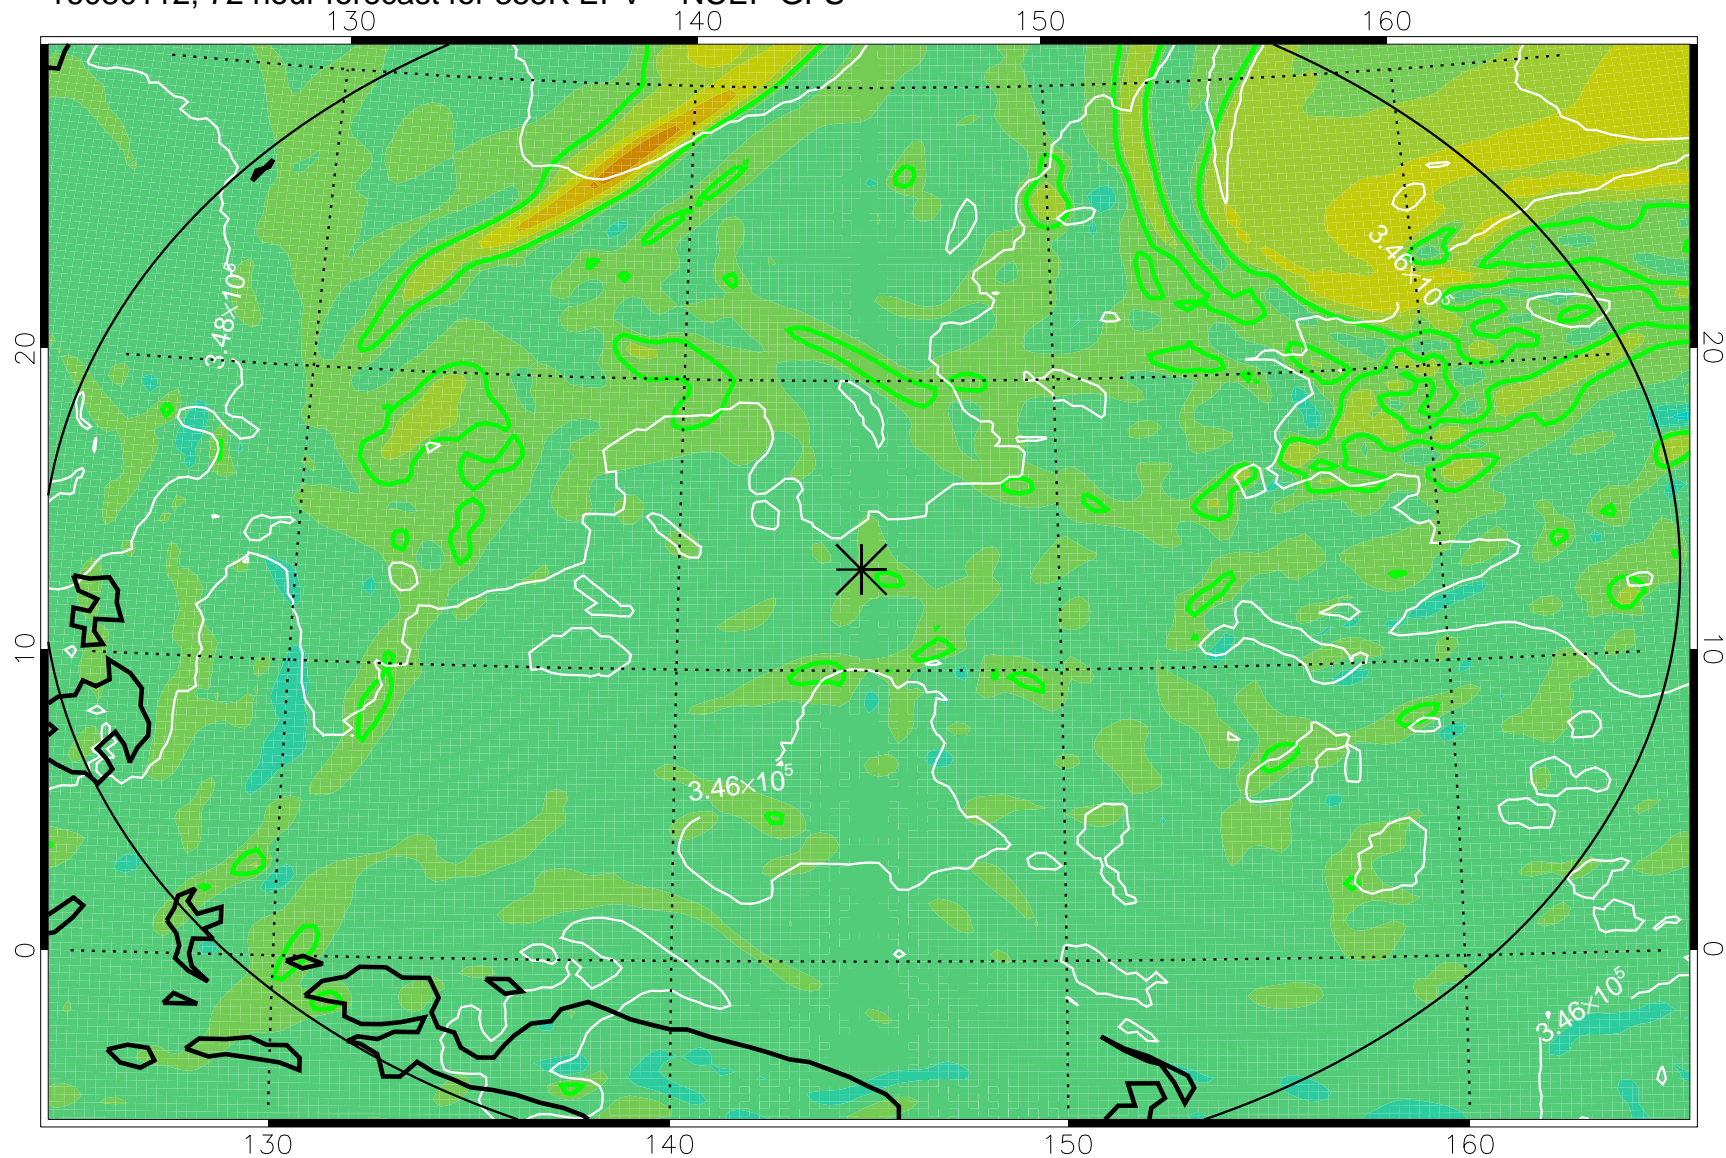

16073118, 54 hour forecast for 355K EPV -- NCEP GFS

355K Montgomery Streamfunction, white
EPV Tropopause (2 PVU) Position
Range ring of 2304 km

16080100, 60 hour forecast for 355K EPV -- NCEP GFS

355K Montgomery Streamfunction, white
EPV Tropopause (2 PVU) Position
Range ring of 2304 km

16080106, 66 hour forecast for 355K EPV -- NCEP GFS

355K Montgomery Streamfunction, white
EPV Tropopause (2 PVU) Position
Range ring of 2304 km

16080112, 72 hour forecast for 355K EPV -- NCEP GFS

355K Montgomery Streamfunction, white
EPV Tropopause (2 PVU) Position
Range ring of 2304 km

16080118, 78 hour forecast for 355K EPV -- NCEP GFS

355K Montgomery Streamfunction, white
EPV Tropopause (2 PVU) Position
Range ring of 2304 km

16080200, 84 hour forecast for 355K EPV -- NCEP GFS

355K Montgomery Streamfunction, white
EPV Tropopause (2 PVU) Position
Range ring of 2304 km

16080206, 90 hour forecast for 355K EPV -- NCEP GFS

355K Montgomery Streamfunction, white
EPV Tropopause (2 PVU) Position
Range ring of 2304 km

16080212, 96 hour forecast for 355K EPV -- NCEP GFS

355K Montgomery Streamfunction, white
EPV Tropopause (2 PVU) Position
Range ring of 2304 km