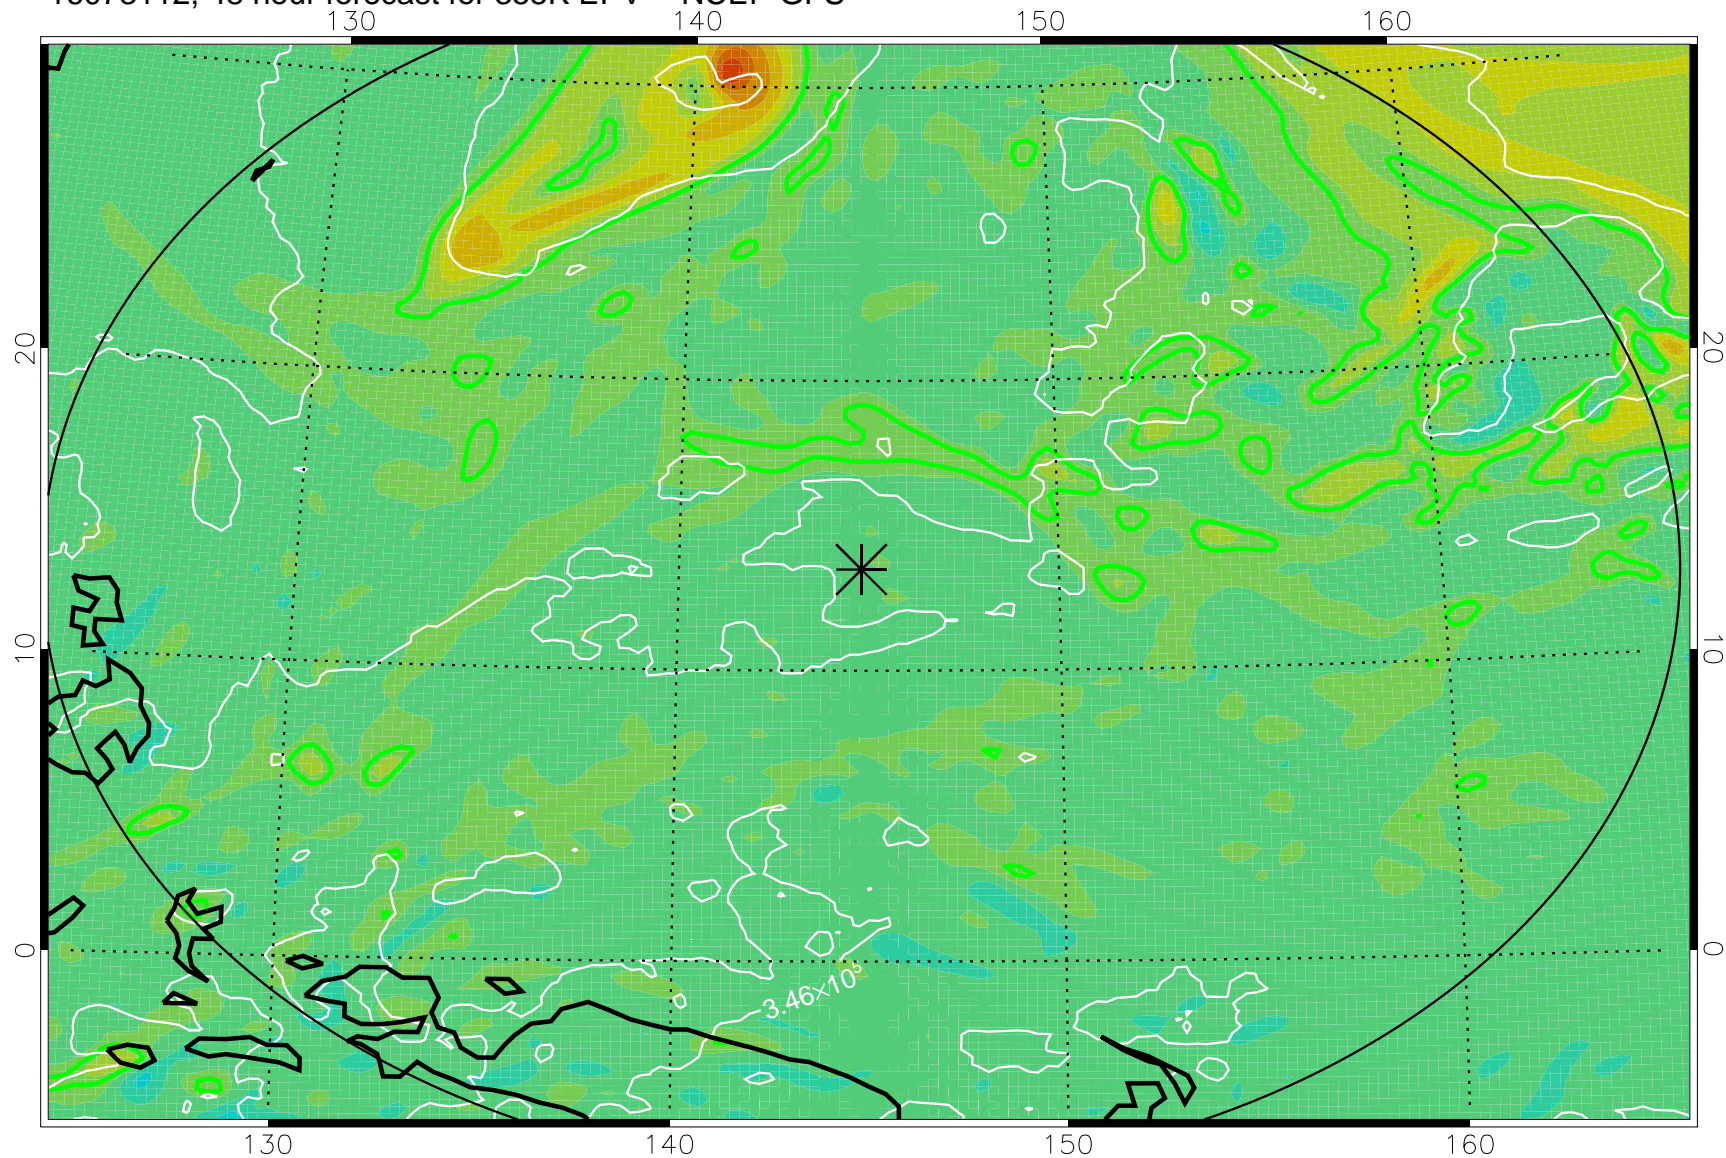

16073018, 30 hour forecast for 355K EPV -- NCEP GFS

355K Montgomery Streamfunction, white
EPV Tropopause (2 PVU) Position
Range ring of 2304 km

16073100, 36 hour forecast for 355K EPV -- NCEP GFS

355K Montgomery Streamfunction, white
EPV Tropopause (2 PVU) Position
Range ring of 2304 km

16073106, 42 hour forecast for 355K EPV -- NCEP GFS

355K Montgomery Streamfunction, white
EPV Tropopause (2 PVU) Position
Range ring of 2304 km

16073112, 48 hour forecast for 355K EPV -- NCEP GFS

355K Montgomery Streamfunction, white
EPV Tropopause (2 PVU) Position
Range ring of 2304 km

16073118, 54 hour forecast for 355K EPV -- NCEP GFS

355K Montgomery Streamfunction, white
EPV Tropopause (2 PVU) Position
Range ring of 2304 km

16080100, 60 hour forecast for 355K EPV -- NCEP GFS

355K Montgomery Streamfunction, white
EPV Tropopause (2 PVU) Position
Range ring of 2304 km

16080118, 78 hour forecast for 355K EPV -- NCEP GFS

355K Montgomery Streamfunction, white
EPV Tropopause (2 PVU) Position
Range ring of 2304 km

16080200, 84 hour forecast for 355K EPV -- NCEP GFS

355K Montgomery Streamfunction, white
EPV Tropopause (2 PVU) Position
Range ring of 2304 km