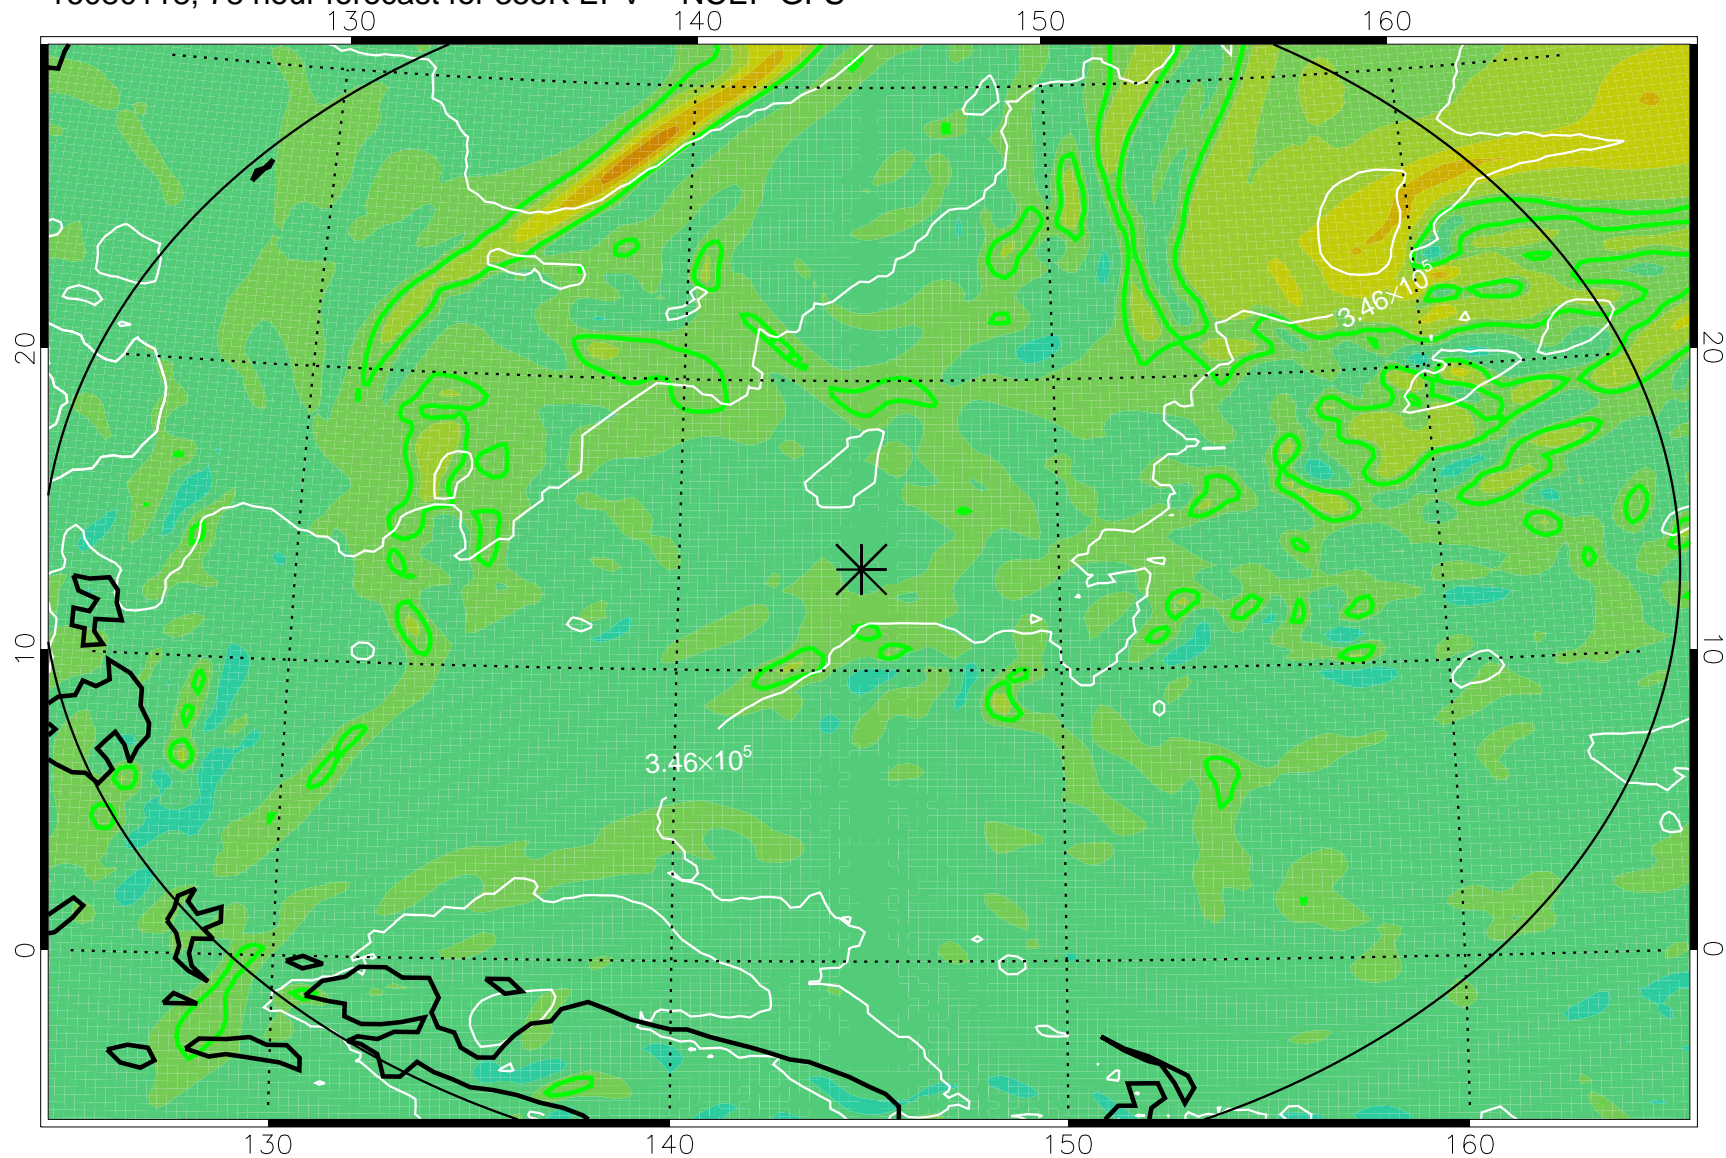

16080106, 66 hour forecast for 355K EPV -- NCEP GFS

355K Montgomery Streamfunction, white
EPV Tropopause (2 PVU) Position
Range ring of 2304 km

16080112, 72 hour forecast for 355K EPV -- NCEP GFS

355K Montgomery Streamfunction, white
EPV Tropopause (2 PVU) Position
Range ring of 2304 km

16080118, 78 hour forecast for 355K EPV -- NCEP GFS

355K Montgomery Streamfunction, white
EPV Tropopause (2 PVU) Position
Range ring of 2304 km

16080200, 84 hour forecast for 355K EPV -- NCEP GFS

355K Montgomery Streamfunction, white
EPV Tropopause (2 PVU) Position
Range ring of 2304 km

16080206, 90 hour forecast for 355K EPV -- NCEP GFS

355K Montgomery Streamfunction, white
EPV Tropopause (2 PVU) Position
Range ring of 2304 km

16080212, 96 hour forecast for 355K EPV -- NCEP GFS

355K Montgomery Streamfunction, white
EPV Tropopause (2 PVU) Position
Range ring of 2304 km

16080218, 102 hour forecast for 355K EPV -- NCEP GFS

355K Montgomery Streamfunction, white
EPV Tropopause (2 PVU) Position
Range ring of 2304 km

16080300, 108 hour forecast for 355K EPV -- NCEP GFS

355K Montgomery Streamfunction, white
EPV Tropopause (2 PVU) Position
Range ring of 2304 km