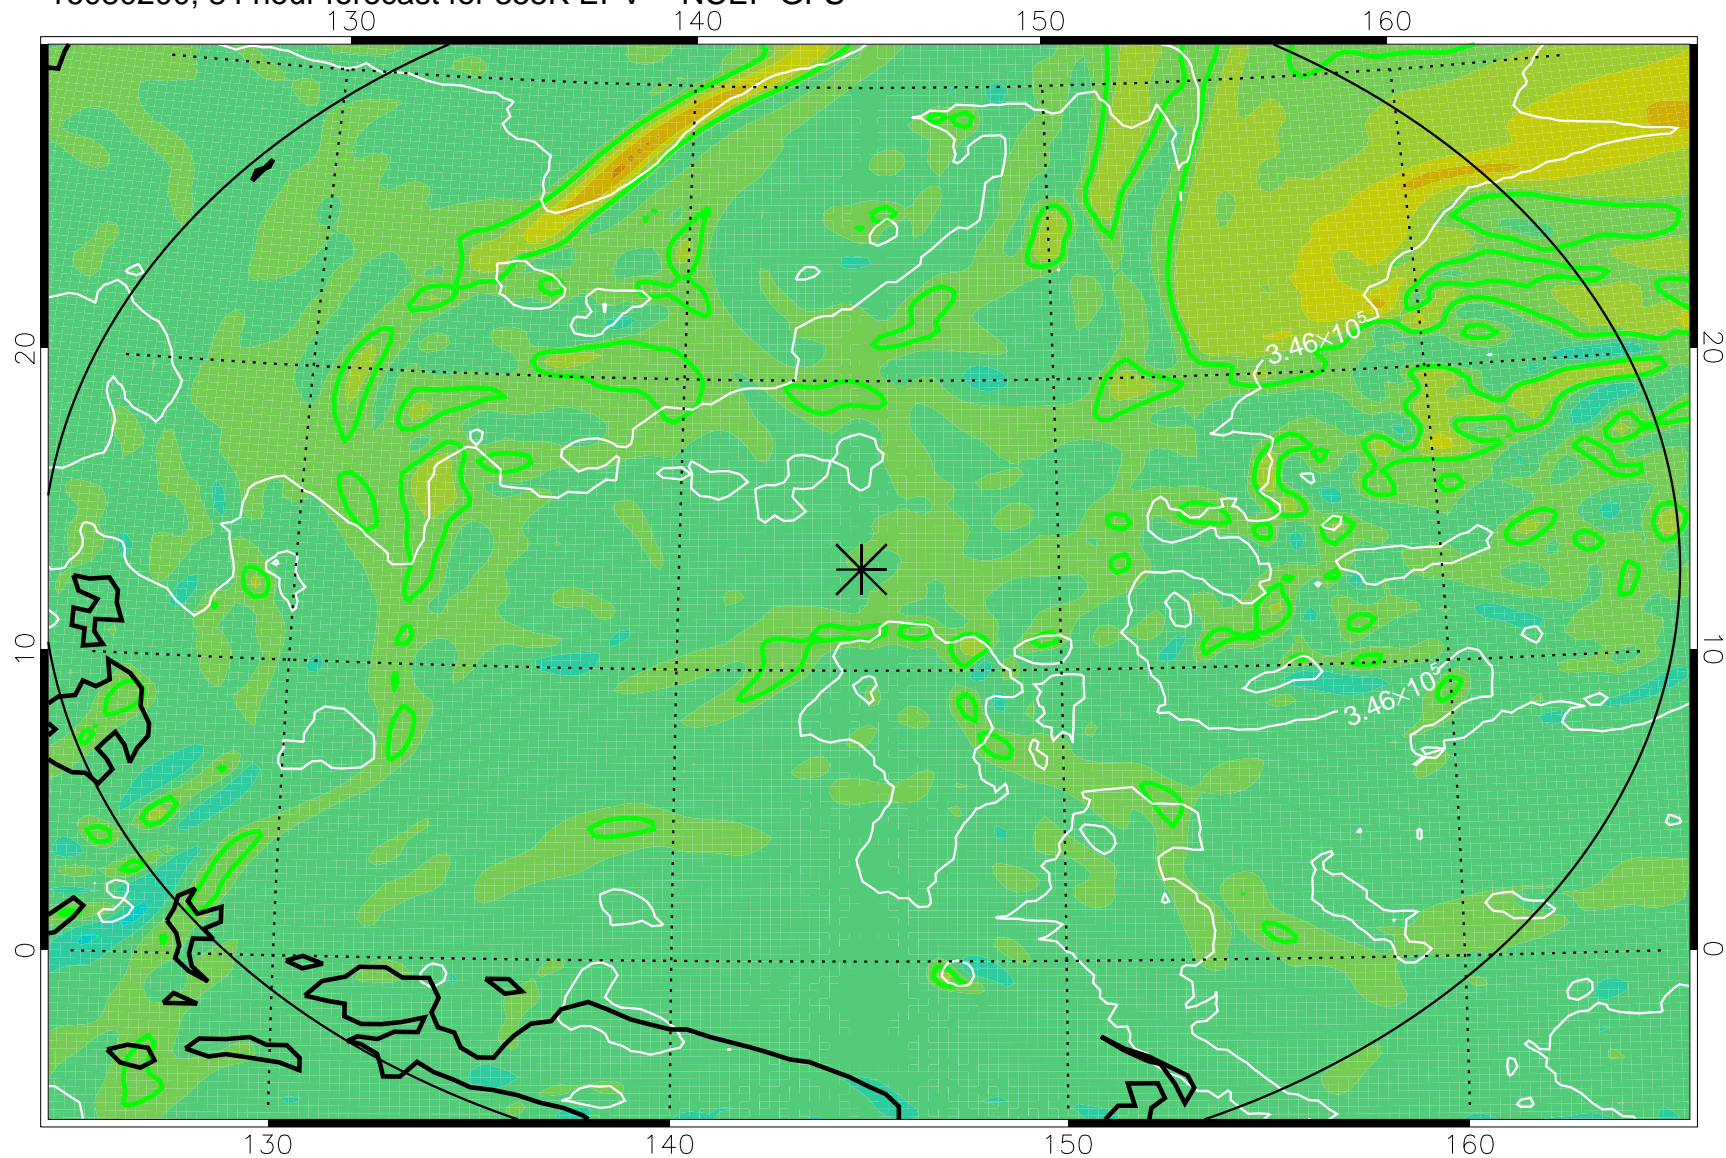

16080106, 66 hour forecast for 355K EPV -- NCEP GFS

355K Montgomery Streamfunction, white
EPV Tropopause (2 PVU) Position
Range ring of 2304 km

16080112, 72 hour forecast for 355K EPV -- NCEP GFS

355K Montgomery Streamfunction, white
EPV Tropopause (2 PVU) Position
Range ring of 2304 km

16080118, 78 hour forecast for 355K EPV -- NCEP GFS

355K Montgomery Streamfunction, white
EPV Tropopause (2 PVU) Position
Range ring of 2304 km

16080200, 84 hour forecast for 355K EPV -- NCEP GFS

355K Montgomery Streamfunction, white
EPV Tropopause (2 PVU) Position
Range ring of 2304 km

16080206, 90 hour forecast for 355K EPV -- NCEP GFS

355K Montgomery Streamfunction, white
EPV Tropopause (2 PVU) Position
Range ring of 2304 km

16080212, 96 hour forecast for 355K EPV -- NCEP GFS

355K Montgomery Streamfunction, white
EPV Tropopause (2 PVU) Position
Range ring of 2304 km

16080218, 102 hour forecast for 355K EPV -- NCEP GFS

355K Montgomery Streamfunction, white
EPV Tropopause (2 PVU) Position
Range ring of 2304 km

16080300, 108 hour forecast for 355K EPV -- NCEP GFS

355K Montgomery Streamfunction, white
EPV Tropopause (2 PVU) Position
Range ring of 2304 km