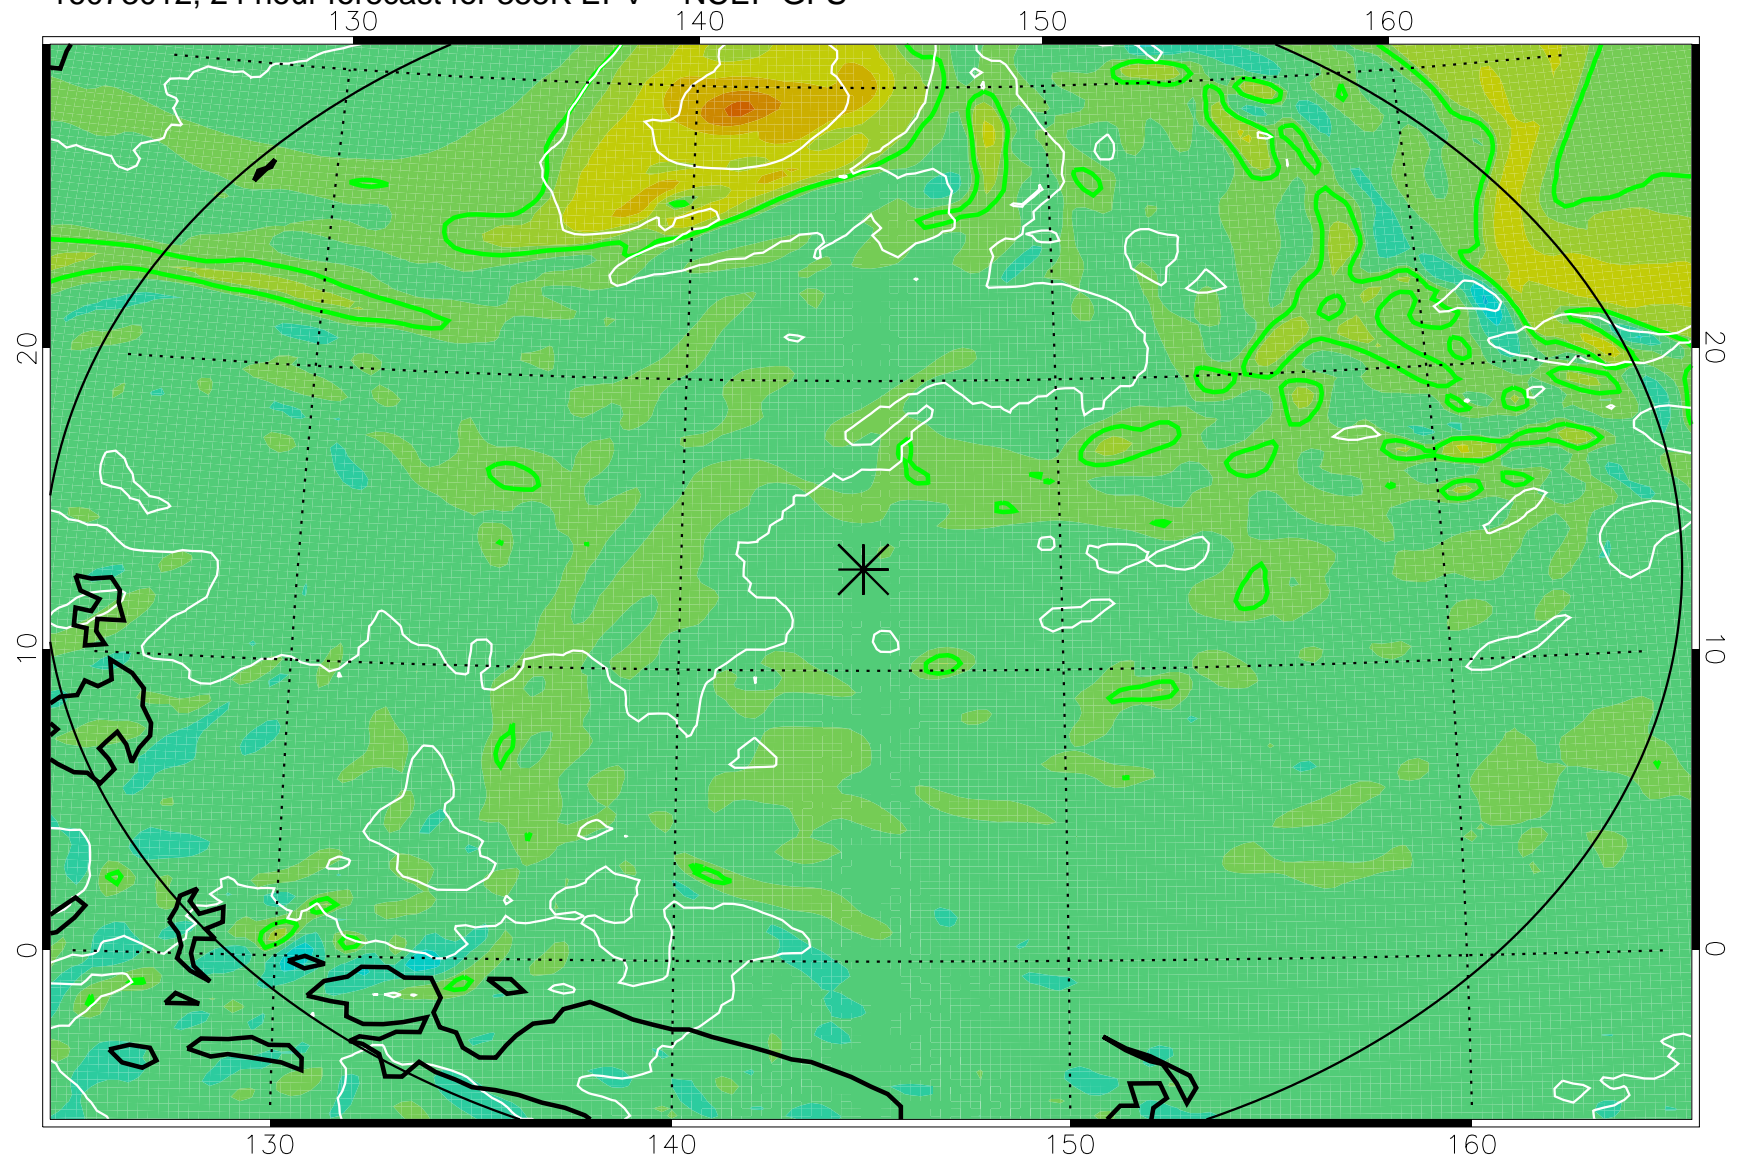

16072918, 6 hour forecast for 355K EPV -- NCEP GFS

355K Montgomery Streamfunction, white
EPV Tropopause (2 PVU) Position
Range ring of 2304 km

16073000, 12 hour forecast for 355K EPV -- NCEP GFS

355K Montgomery Streamfunction, white
EPV Tropopause (2 PVU) Position
Range ring of 2304 km

16073006, 18 hour forecast for 355K EPV -- NCEP GFS

355K Montgomery Streamfunction, white
EPV Tropopause (2 PVU) Position
Range ring of 2304 km

16073012, 24 hour forecast for 355K EPV -- NCEP GFS

355K Montgomery Streamfunction, white
EPV Tropopause (2 PVU) Position
Range ring of 2304 km

16073018, 30 hour forecast for 355K EPV -- NCEP GFS

355K Montgomery Streamfunction, white
EPV Tropopause (2 PVU) Position
Range ring of 2304 km

16073100, 36 hour forecast for 355K EPV -- NCEP GFS

355K Montgomery Streamfunction, white
EPV Tropopause (2 PVU) Position
Range ring of 2304 km

16080118, 78 hour forecast for 355K EPV -- NCEP GFS

355K Montgomery Streamfunction, white
EPV Tropopause (2 PVU) Position
Range ring of 2304 km

16080200, 84 hour forecast for 355K EPV -- NCEP GFS

355K Montgomery Streamfunction, white
EPV Tropopause (2 PVU) Position
Range ring of 2304 km