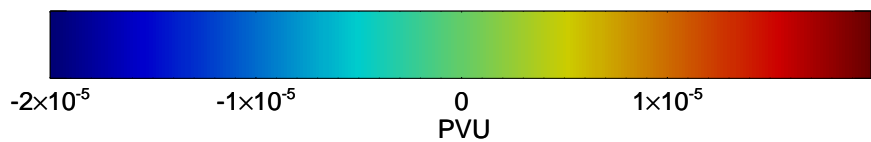

16080200, 84 hour forecast for 355K EPV -- NCEP GFS

355K Montgomery Streamfunction, white
EPV Tropopause (2 PVU) Position
Range ring of 2304 km