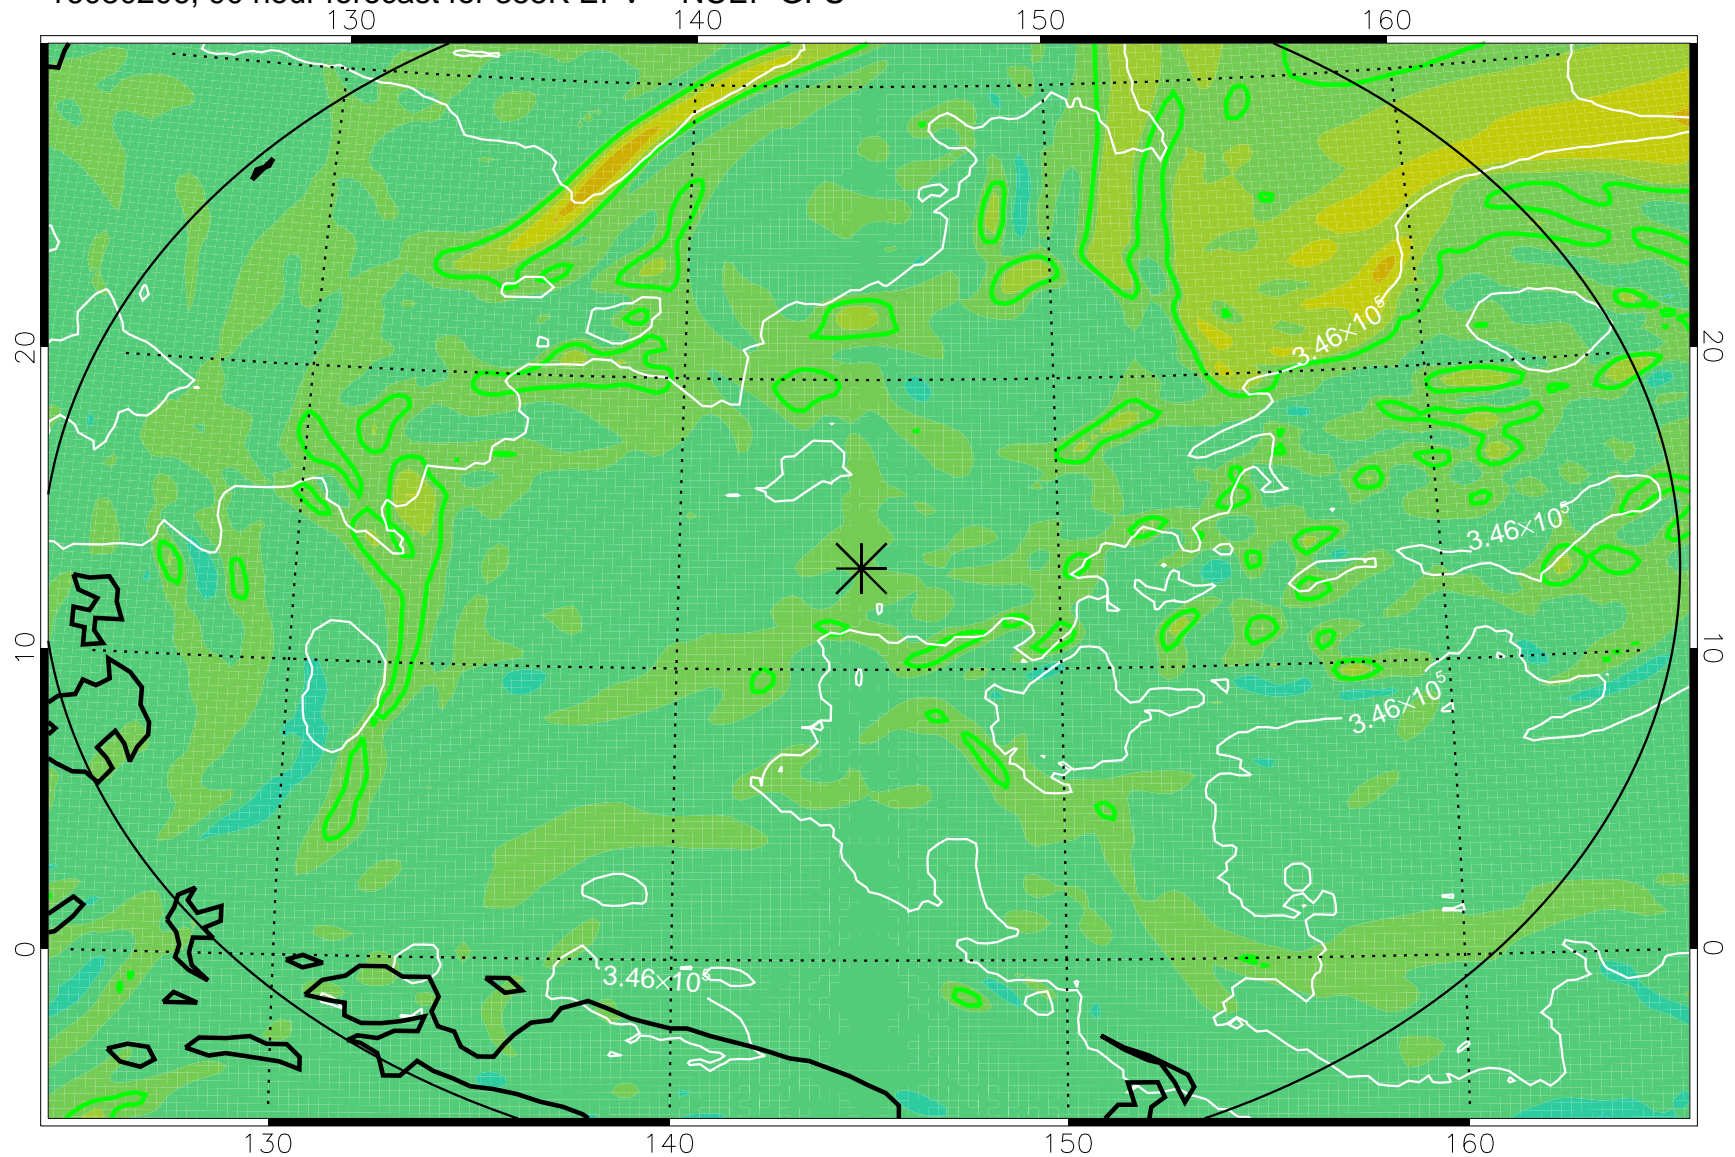

16080106, 66 hour forecast for 355K EPV -- NCEP GFS

355K Montgomery Streamfunction, white
EPV Tropopause (2 PVU) Position
Range ring of 2304 km

16080112, 72 hour forecast for 355K EPV -- NCEP GFS

355K Montgomery Streamfunction, white
EPV Tropopause (2 PVU) Position
Range ring of 2304 km

16080118, 78 hour forecast for 355K EPV -- NCEP GFS

355K Montgomery Streamfunction, white
EPV Tropopause (2 PVU) Position
Range ring of 2304 km

16080200, 84 hour forecast for 355K EPV -- NCEP GFS

355K Montgomery Streamfunction, white
EPV Tropopause (2 PVU) Position
Range ring of 2304 km

16080206, 90 hour forecast for 355K EPV -- NCEP GFS

355K Montgomery Streamfunction, white
EPV Tropopause (2 PVU) Position
Range ring of 2304 km

16080212, 96 hour forecast for 355K EPV -- NCEP GFS

355K Montgomery Streamfunction, white
EPV Tropopause (2 PVU) Position
Range ring of 2304 km

16080218, 102 hour forecast for 355K EPV -- NCEP GFS

355K Montgomery Streamfunction, white
EPV Tropopause (2 PVU) Position
Range ring of 2304 km

16080300, 108 hour forecast for 355K EPV -- NCEP GFS

355K Montgomery Streamfunction, white
EPV Tropopause (2 PVU) Position
Range ring of 2304 km