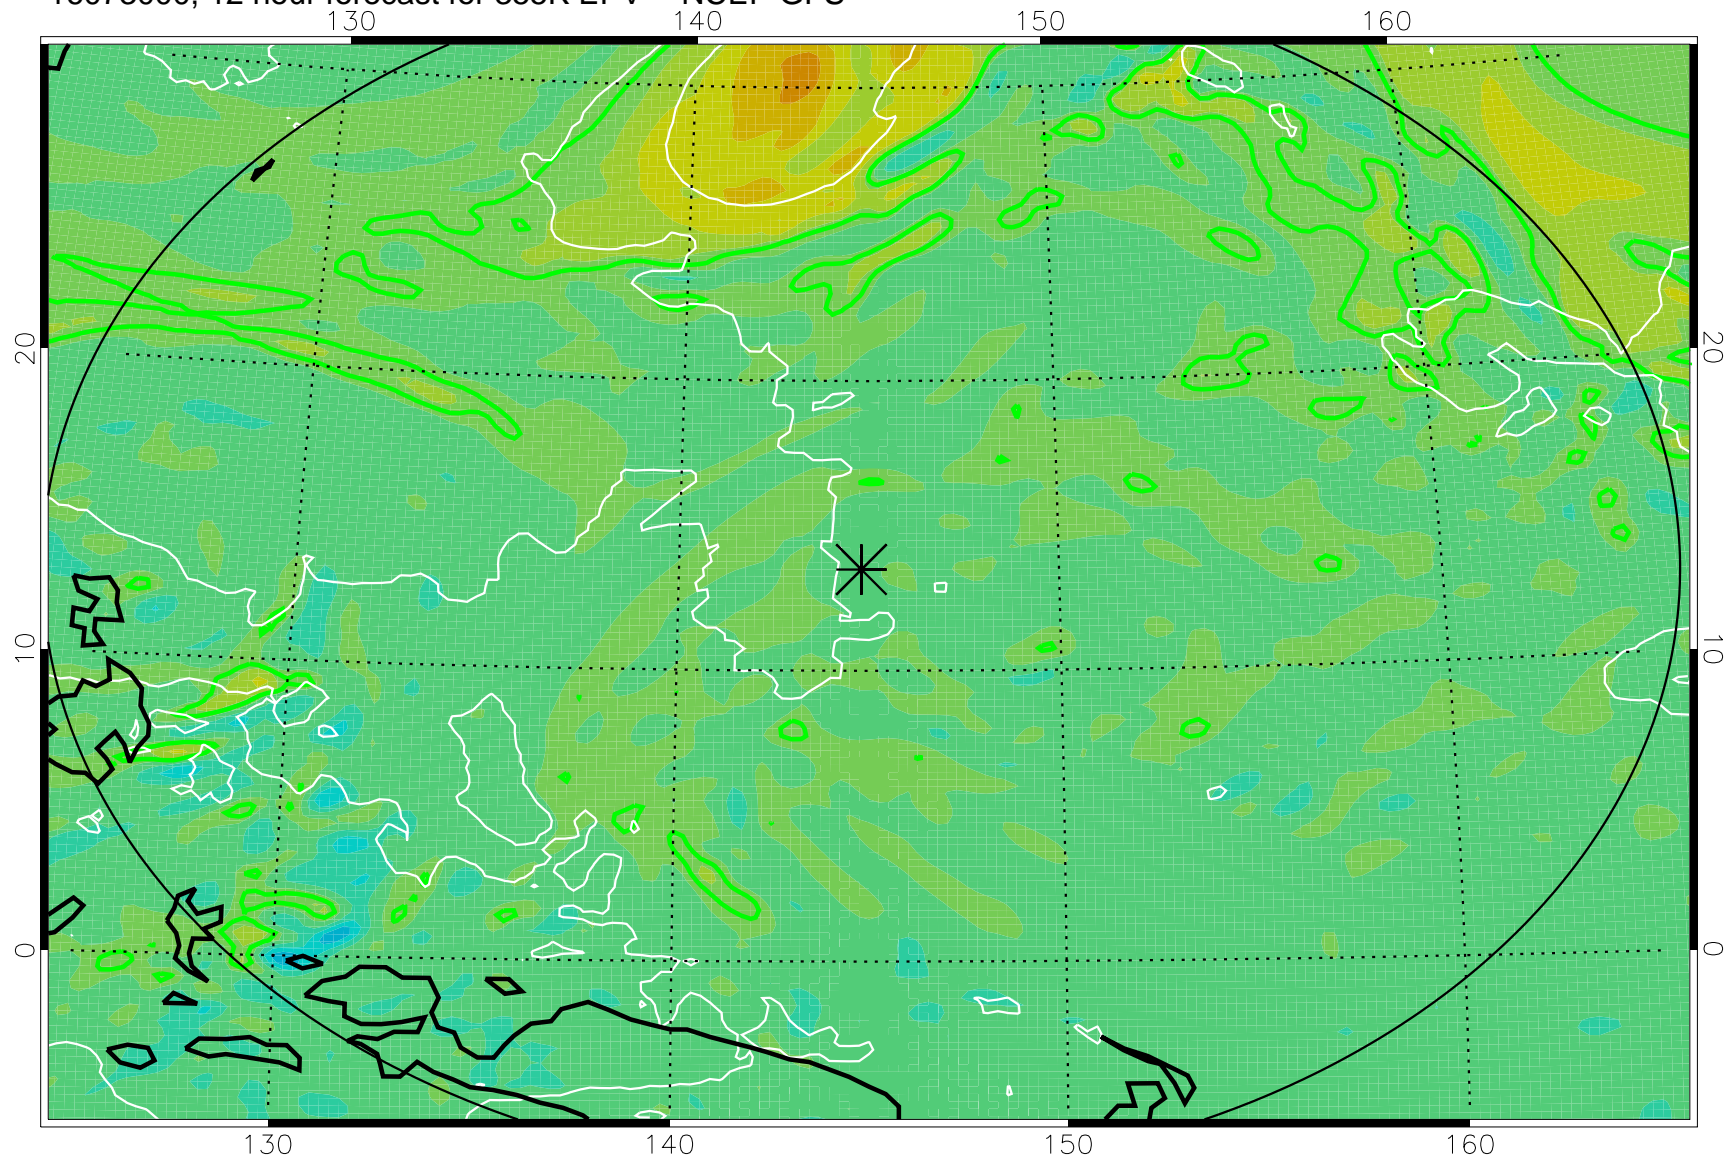

16072918, 6 hour forecast for 355K EPV -- NCEP GFS

355K Montgomery Streamfunction, white
EPV Tropopause (2 PVU) Position
Range ring of 2304 km

16073000, 12 hour forecast for 355K EPV -- NCEP GFS

355K Montgomery Streamfunction, white
EPV Tropopause (2 PVU) Position
Range ring of 2304 km

16073006, 18 hour forecast for 355K EPV -- NCEP GFS

355K Montgomery Streamfunction, white
EPV Tropopause (2 PVU) Position
Range ring of 2304 km

16073012, 24 hour forecast for 355K EPV -- NCEP GFS

355K Montgomery Streamfunction, white
EPV Tropopause (2 PVU) Position
Range ring of 2304 km

16073018, 30 hour forecast for 355K EPV -- NCEP GFS

355K Montgomery Streamfunction, white
EPV Tropopause (2 PVU) Position
Range ring of 2304 km

16073100, 36 hour forecast for 355K EPV -- NCEP GFS

355K Montgomery Streamfunction, white
EPV Tropopause (2 PVU) Position
Range ring of 2304 km

16080118, 78 hour forecast for 355K EPV -- NCEP GFS

355K Montgomery Streamfunction, white
EPV Tropopause (2 PVU) Position
Range ring of 2304 km

16080200, 84 hour forecast for 355K EPV -- NCEP GFS

355K Montgomery Streamfunction, white
EPV Tropopause (2 PVU) Position
Range ring of 2304 km