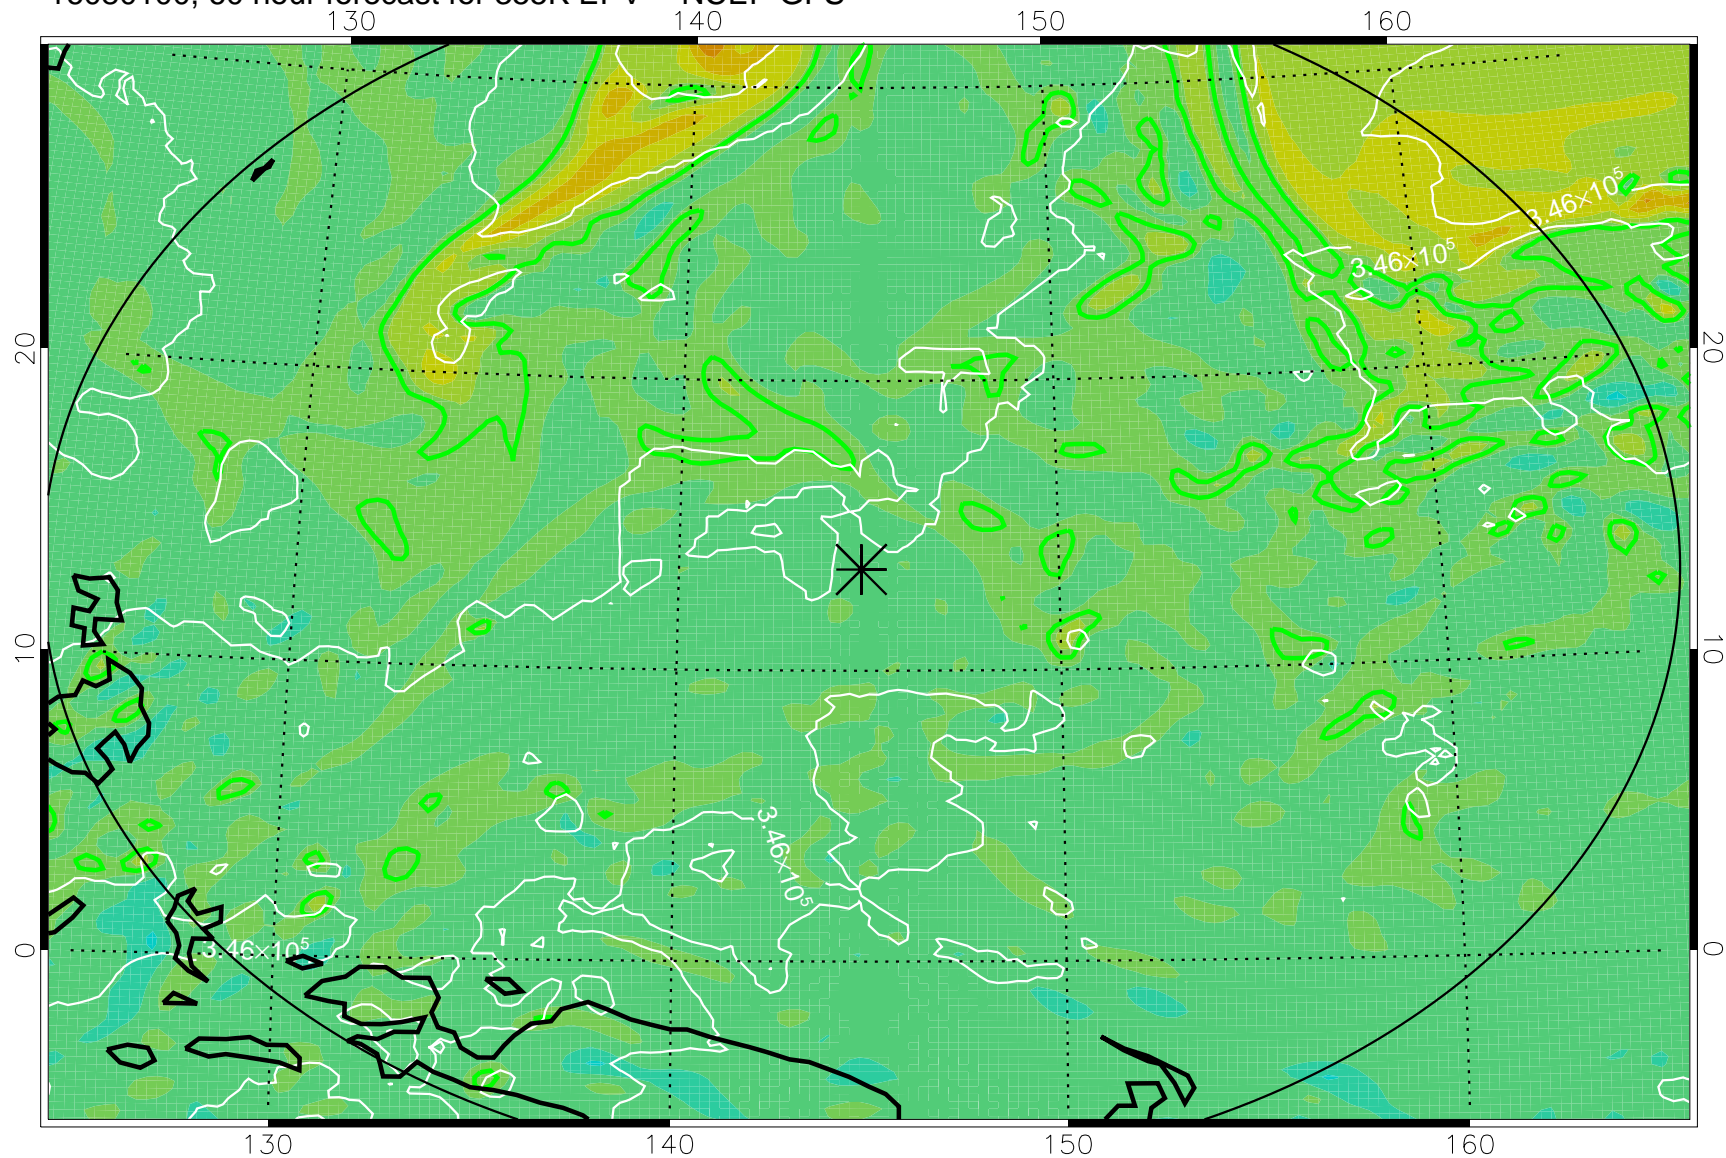

16073106, 42 hour forecast for 355K EPV -- NCEP GFS

355K Montgomery Streamfunction, white
EPV Tropopause (2 PVU) Position
Range ring of 2304 km

16073112, 48 hour forecast for 355K EPV -- NCEP GFS

355K Montgomery Streamfunction, white
EPV Tropopause (2 PVU) Position
Range ring of 2304 km

16073118, 54 hour forecast for 355K EPV -- NCEP GFS

355K Montgomery Streamfunction, white
EPV Tropopause (2 PVU) Position
Range ring of 2304 km

16080100, 60 hour forecast for 355K EPV -- NCEP GFS

355K Montgomery Streamfunction, white
EPV Tropopause (2 PVU) Position
Range ring of 2304 km

16080106, 66 hour forecast for 355K EPV -- NCEP GFS

355K Montgomery Streamfunction, white
EPV Tropopause (2 PVU) Position
Range ring of 2304 km

16080112, 72 hour forecast for 355K EPV -- NCEP GFS

355K Montgomery Streamfunction, white
EPV Tropopause (2 PVU) Position
Range ring of 2304 km

16080118, 78 hour forecast for 355K EPV -- NCEP GFS

355K Montgomery Streamfunction, white
EPV Tropopause (2 PVU) Position
Range ring of 2304 km

16080200, 84 hour forecast for 355K EPV -- NCEP GFS

355K Montgomery Streamfunction, white
EPV Tropopause (2 PVU) Position
Range ring of 2304 km