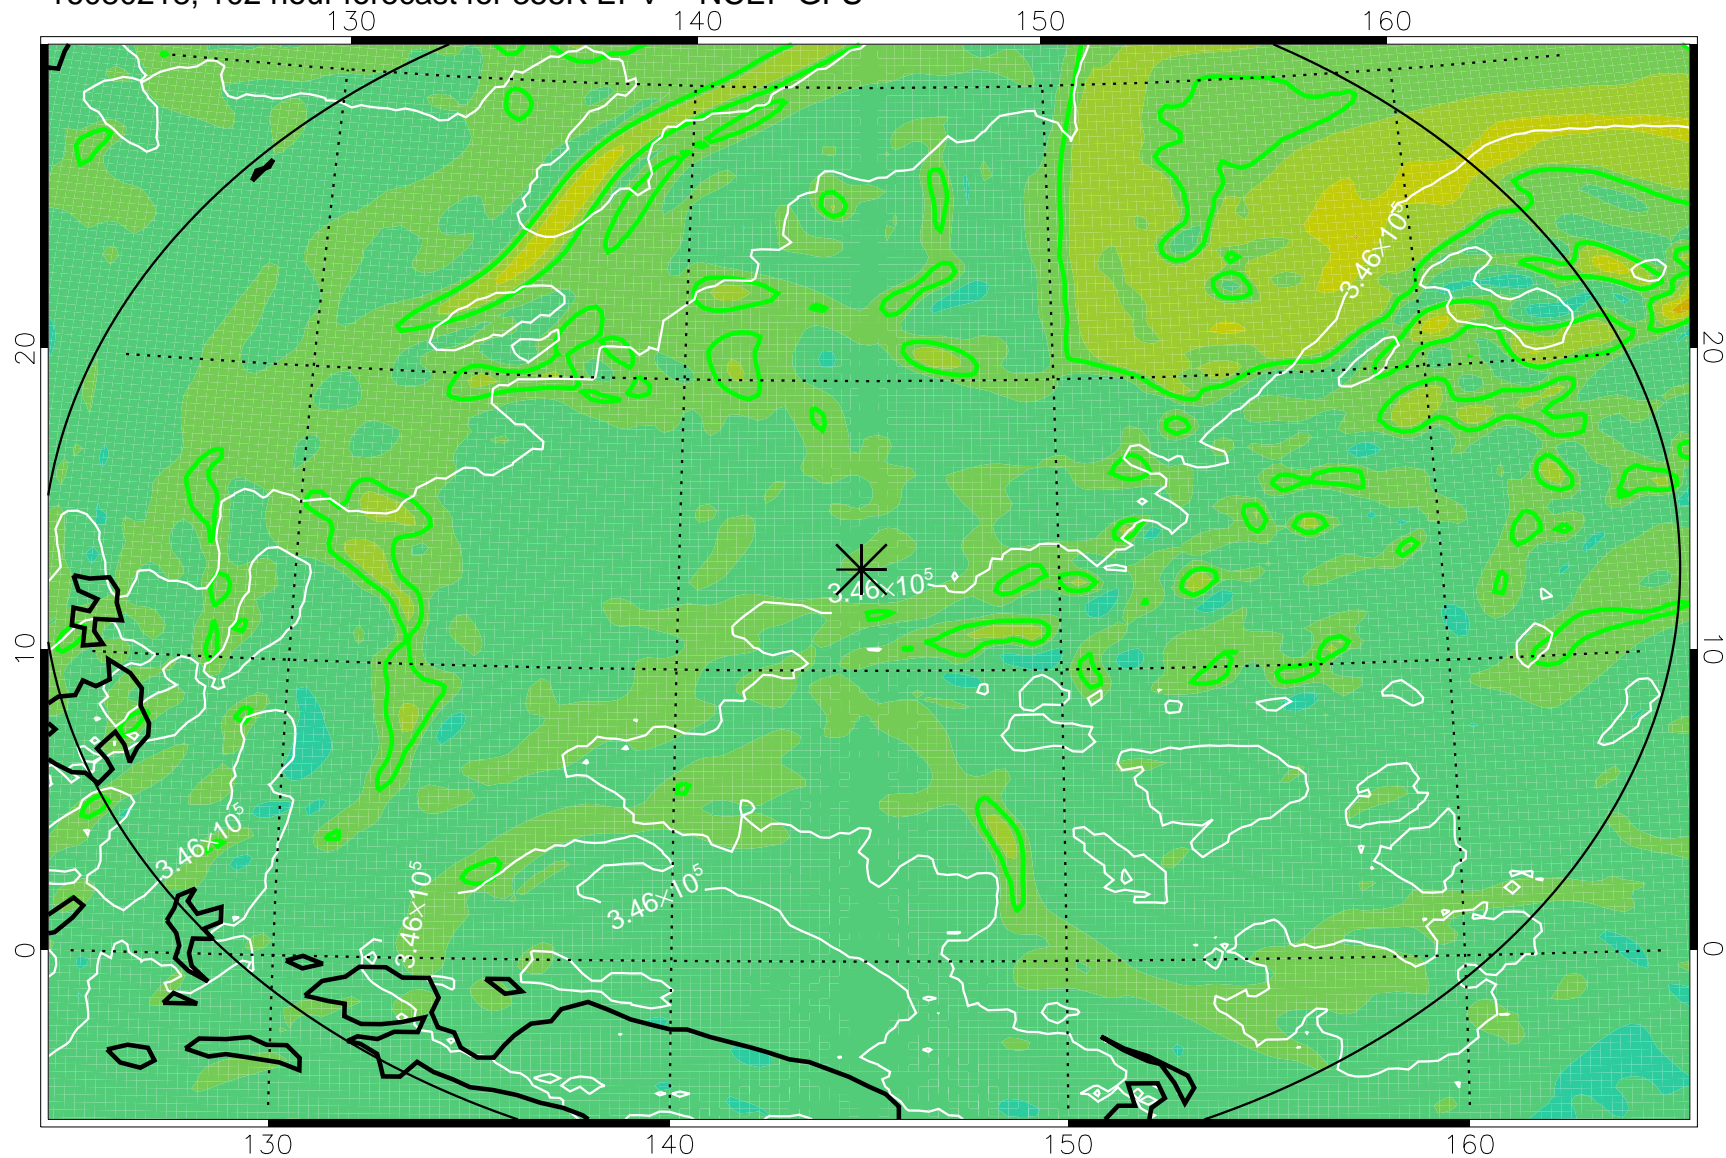

16080118, 78 hour forecast for 355K EPV -- NCEP GFS

355K Montgomery Streamfunction, white
EPV Tropopause (2 PVU) Position
Range ring of 2304 km

16080200, 84 hour forecast for 355K EPV -- NCEP GFS

355K Montgomery Streamfunction, white
EPV Tropopause (2 PVU) Position
Range ring of 2304 km

16080206, 90 hour forecast for 355K EPV -- NCEP GFS

355K Montgomery Streamfunction, white
EPV Tropopause (2 PVU) Position
Range ring of 2304 km

16080212, 96 hour forecast for 355K EPV -- NCEP GFS

355K Montgomery Streamfunction, white
EPV Tropopause (2 PVU) Position
Range ring of 2304 km

16080218, 102 hour forecast for 355K EPV -- NCEP GFS

355K Montgomery Streamfunction, white
EPV Tropopause (2 PVU) Position
Range ring of 2304 km

16080300, 108 hour forecast for 355K EPV -- NCEP GFS

355K Montgomery Streamfunction, white
EPV Tropopause (2 PVU) Position
Range ring of 2304 km

16080306, 114 hour forecast for 355K EPV -- NCEP GFS

355K Montgomery Streamfunction, white
EPV Tropopause (2 PVU) Position
Range ring of 2304 km

16080312, 120 hour forecast for 355K EPV -- NCEP GFS

355K Montgomery Streamfunction, white
EPV Tropopause (2 PVU) Position
Range ring of 2304 km