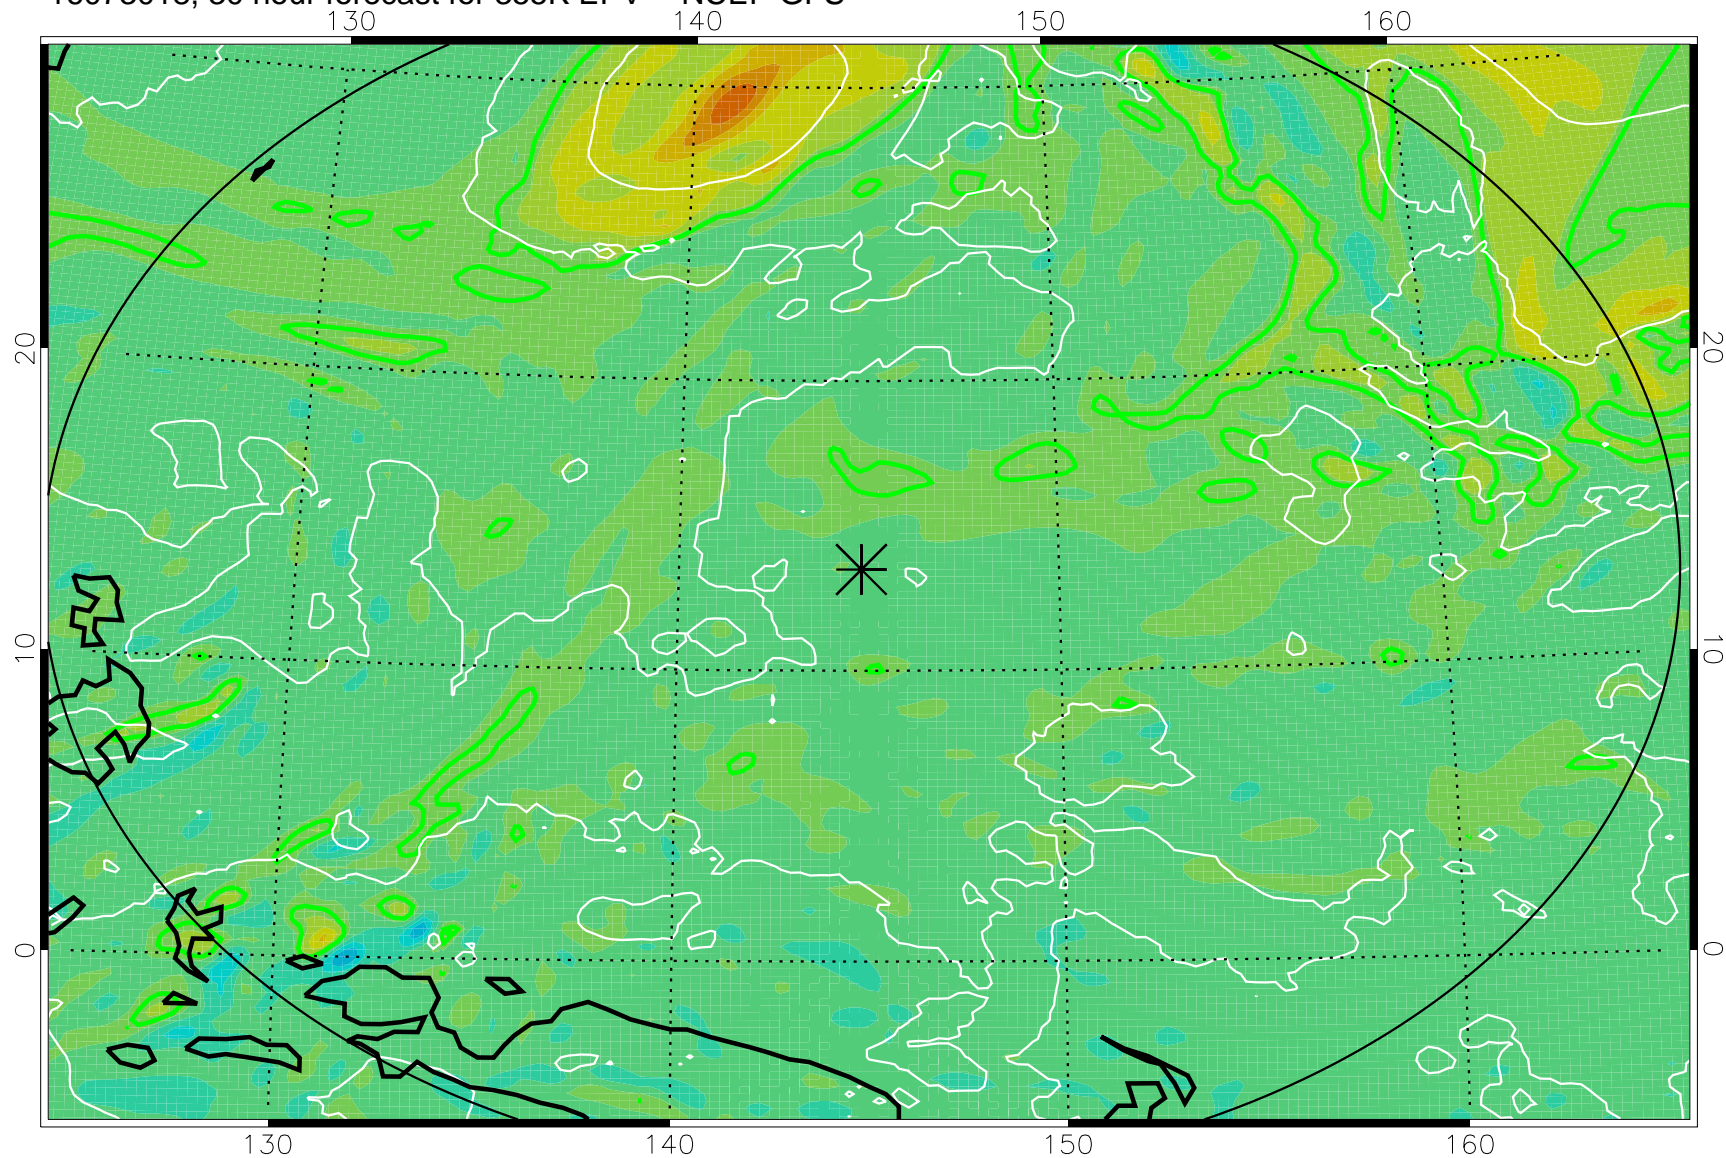

16073006, 18 hour forecast for 355K EPV -- NCEP GFS

355K Montgomery Streamfunction, white
EPV Tropopause (2 PVU) Position
Range ring of 2304 km

16073012, 24 hour forecast for 355K EPV -- NCEP GFS

355K Montgomery Streamfunction, white
EPV Tropopause (2 PVU) Position
Range ring of 2304 km

16073018, 30 hour forecast for 355K EPV -- NCEP GFS

355K Montgomery Streamfunction, white
EPV Tropopause (2 PVU) Position
Range ring of 2304 km

16073100, 36 hour forecast for 355K EPV -- NCEP GFS

355K Montgomery Streamfunction, white
EPV Tropopause (2 PVU) Position
Range ring of 2304 km

16073106, 42 hour forecast for 355K EPV -- NCEP GFS

355K Montgomery Streamfunction, white
EPV Tropopause (2 PVU) Position
Range ring of 2304 km

16073112, 48 hour forecast for 355K EPV -- NCEP GFS

355K Montgomery Streamfunction, white
EPV Tropopause (2 PVU) Position
Range ring of 2304 km

16080218, 102 hour forecast for 355K EPV -- NCEP GFS

355K Montgomery Streamfunction, white
EPV Tropopause (2 PVU) Position
Range ring of 2304 km

16080300, 108 hour forecast for 355K EPV -- NCEP GFS

355K Montgomery Streamfunction, white
EPV Tropopause (2 PVU) Position
Range ring of 2304 km