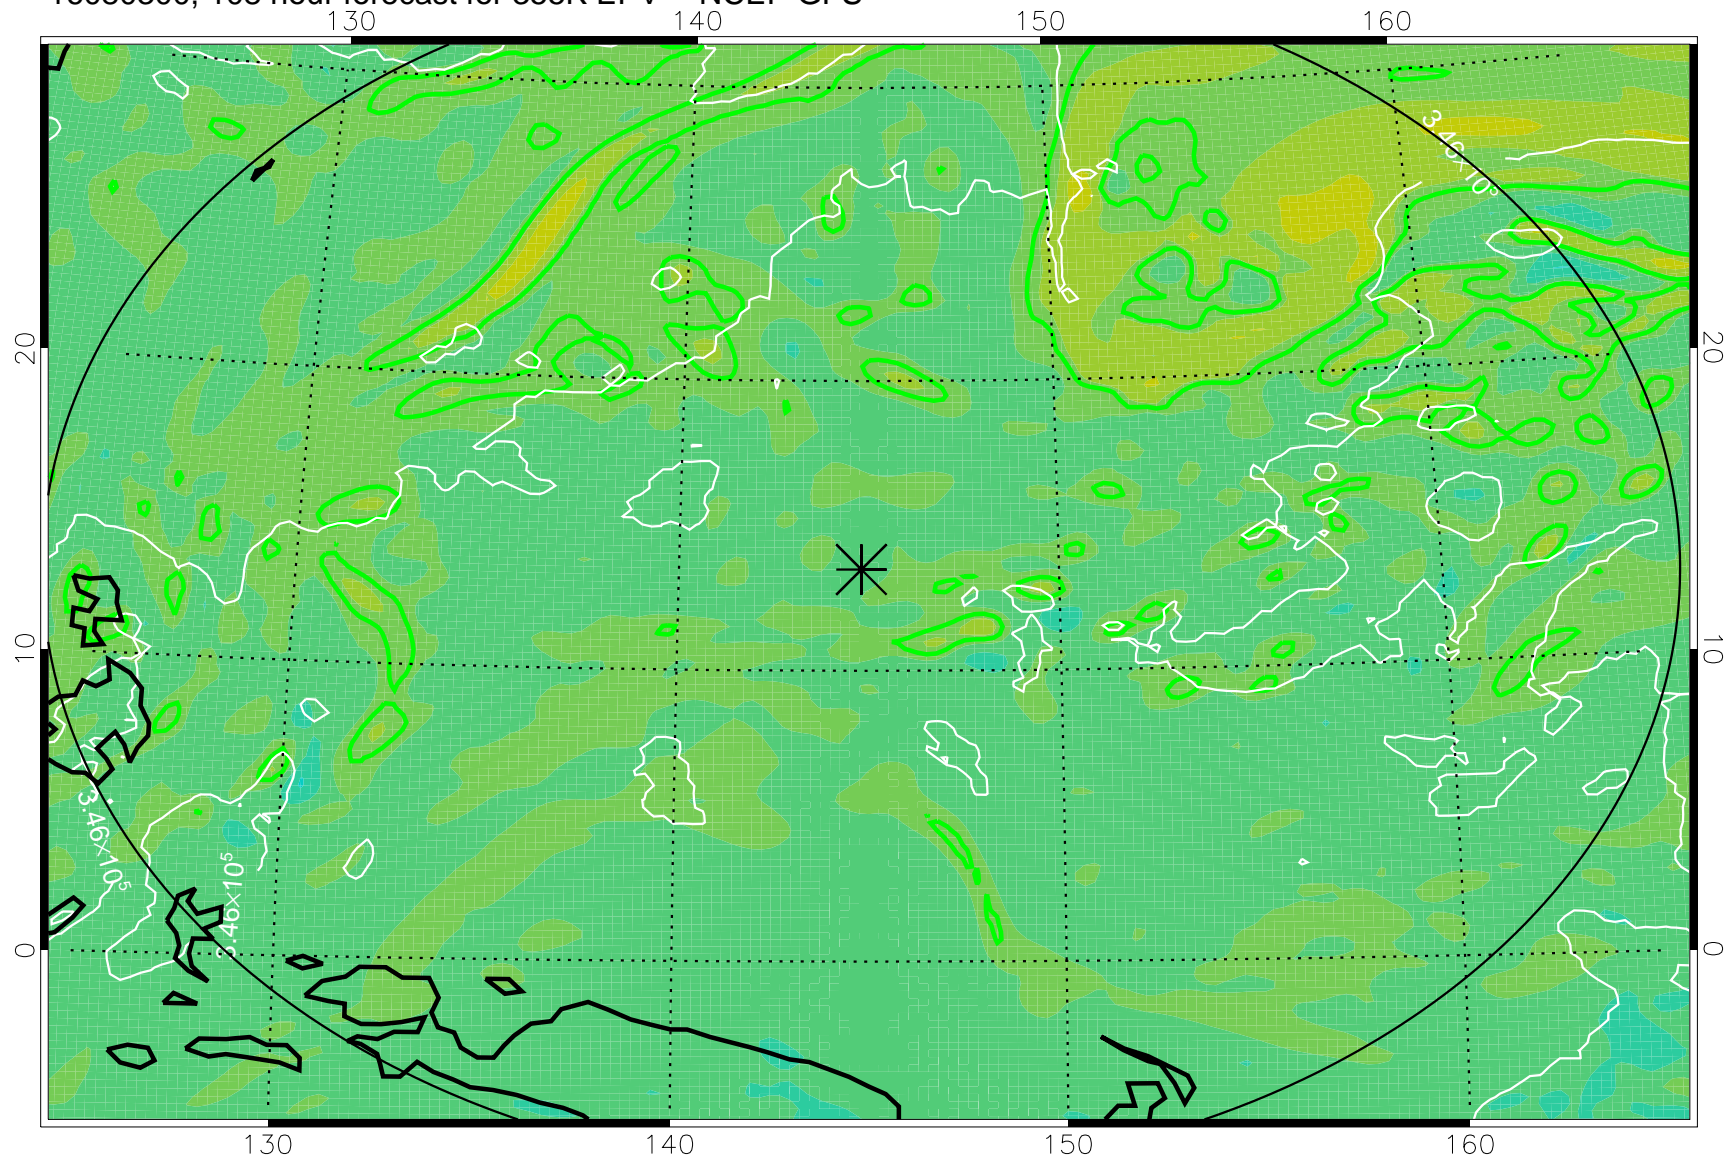

16080118, 78 hour forecast for 355K EPV -- NCEP GFS

355K Montgomery Streamfunction, white
EPV Tropopause (2 PVU) Position
Range ring of 2304 km

16080200, 84 hour forecast for 355K EPV -- NCEP GFS

355K Montgomery Streamfunction, white
EPV Tropopause (2 PVU) Position
Range ring of 2304 km

16080206, 90 hour forecast for 355K EPV -- NCEP GFS

355K Montgomery Streamfunction, white
EPV Tropopause (2 PVU) Position
Range ring of 2304 km

16080212, 96 hour forecast for 355K EPV -- NCEP GFS

355K Montgomery Streamfunction, white
EPV Tropopause (2 PVU) Position
Range ring of 2304 km

16080218, 102 hour forecast for 355K EPV -- NCEP GFS

355K Montgomery Streamfunction, white
EPV Tropopause (2 PVU) Position
Range ring of 2304 km

16080300, 108 hour forecast for 355K EPV -- NCEP GFS

355K Montgomery Streamfunction, white
EPV Tropopause (2 PVU) Position
Range ring of 2304 km

16080306, 114 hour forecast for 355K EPV -- NCEP GFS

355K Montgomery Streamfunction, white
EPV Tropopause (2 PVU) Position
Range ring of 2304 km

16080312, 120 hour forecast for 355K EPV -- NCEP GFS

355K Montgomery Streamfunction, white
EPV Tropopause (2 PVU) Position
Range ring of 2304 km