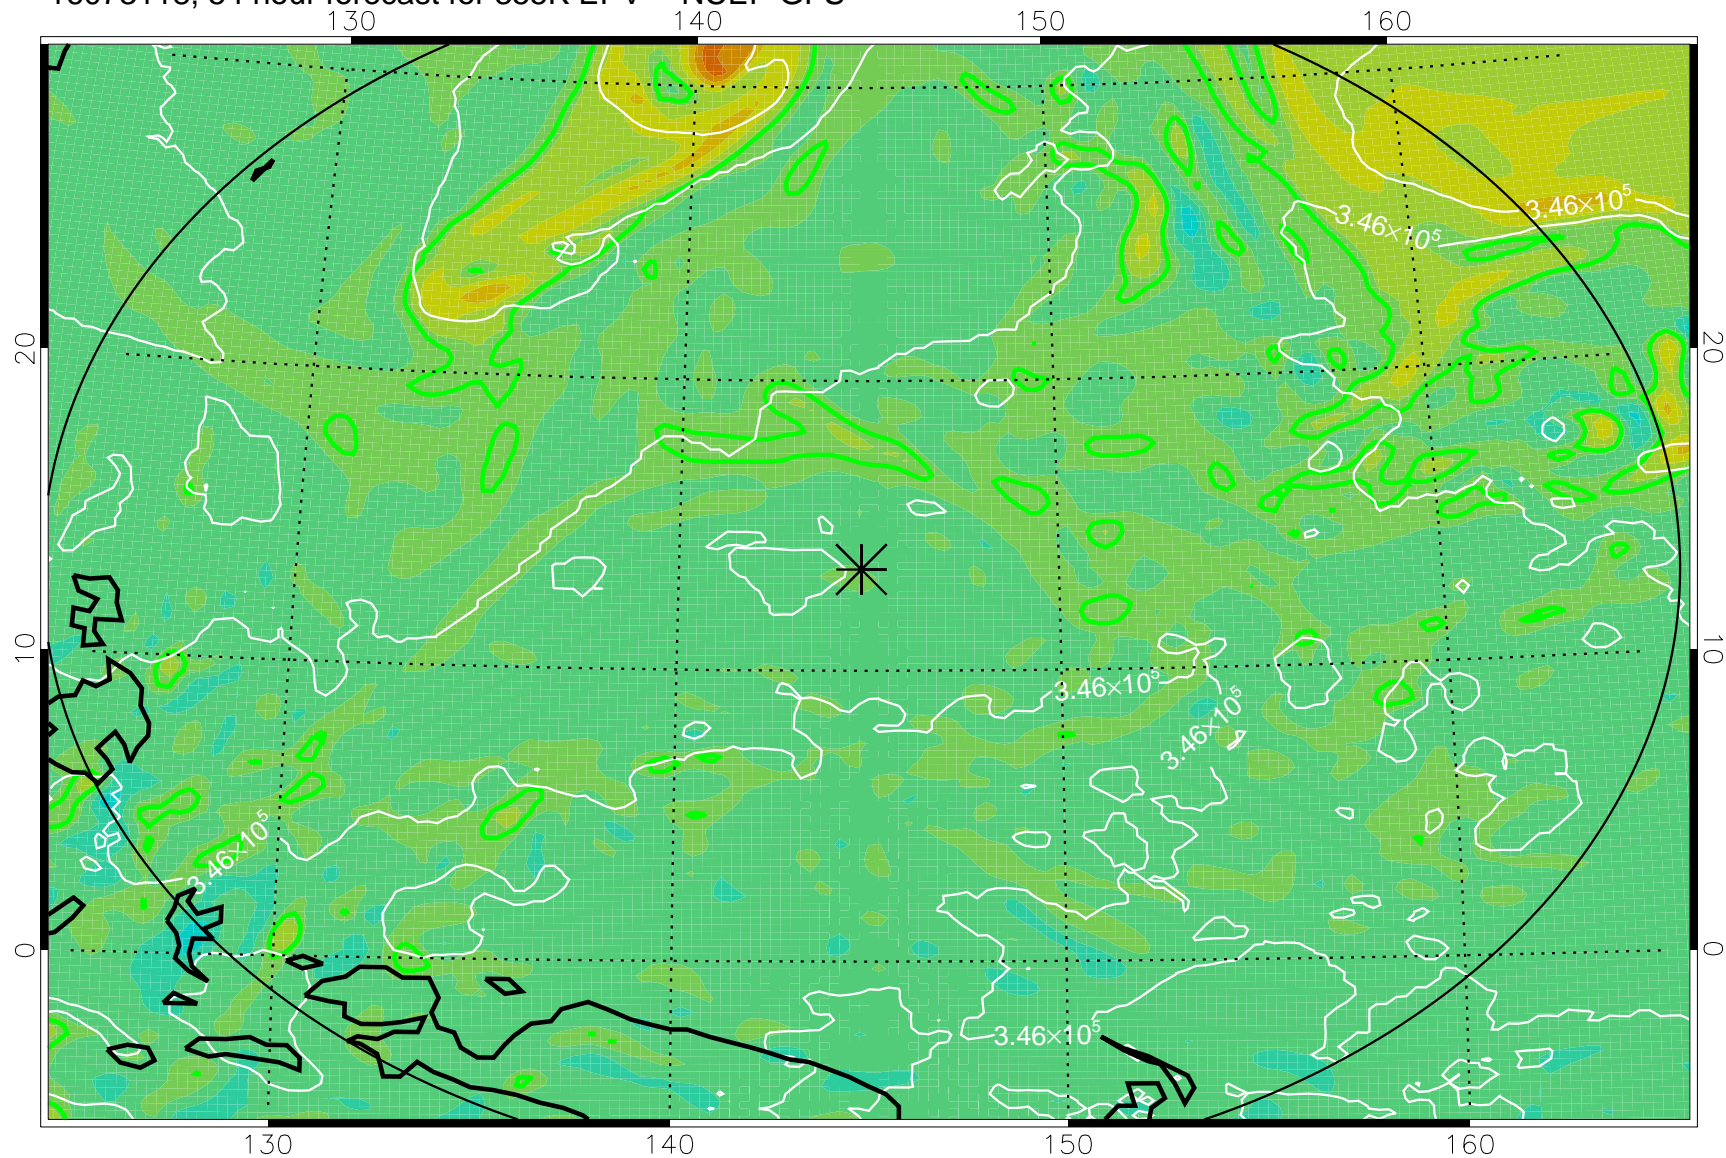

16073106, 42 hour forecast for 355K EPV -- NCEP GFS

355K Montgomery Streamfunction, white
EPV Tropopause (2 PVU) Position
Range ring of 2304 km

16073112, 48 hour forecast for 355K EPV -- NCEP GFS

355K Montgomery Streamfunction, white
EPV Tropopause (2 PVU) Position
Range ring of 2304 km

16073118, 54 hour forecast for 355K EPV -- NCEP GFS

355K Montgomery Streamfunction, white
EPV Tropopause (2 PVU) Position
Range ring of 2304 km

16080100, 60 hour forecast for 355K EPV -- NCEP GFS

355K Montgomery Streamfunction, white
EPV Tropopause (2 PVU) Position
Range ring of 2304 km

16080106, 66 hour forecast for 355K EPV -- NCEP GFS

355K Montgomery Streamfunction, white
EPV Tropopause (2 PVU) Position
Range ring of 2304 km

16080112, 72 hour forecast for 355K EPV -- NCEP GFS

355K Montgomery Streamfunction, white
EPV Tropopause (2 PVU) Position
Range ring of 2304 km

16080118, 78 hour forecast for 355K EPV -- NCEP GFS

355K Montgomery Streamfunction, white
EPV Tropopause (2 PVU) Position
Range ring of 2304 km

16080200, 84 hour forecast for 355K EPV -- NCEP GFS

355K Montgomery Streamfunction, white
EPV Tropopause (2 PVU) Position
Range ring of 2304 km