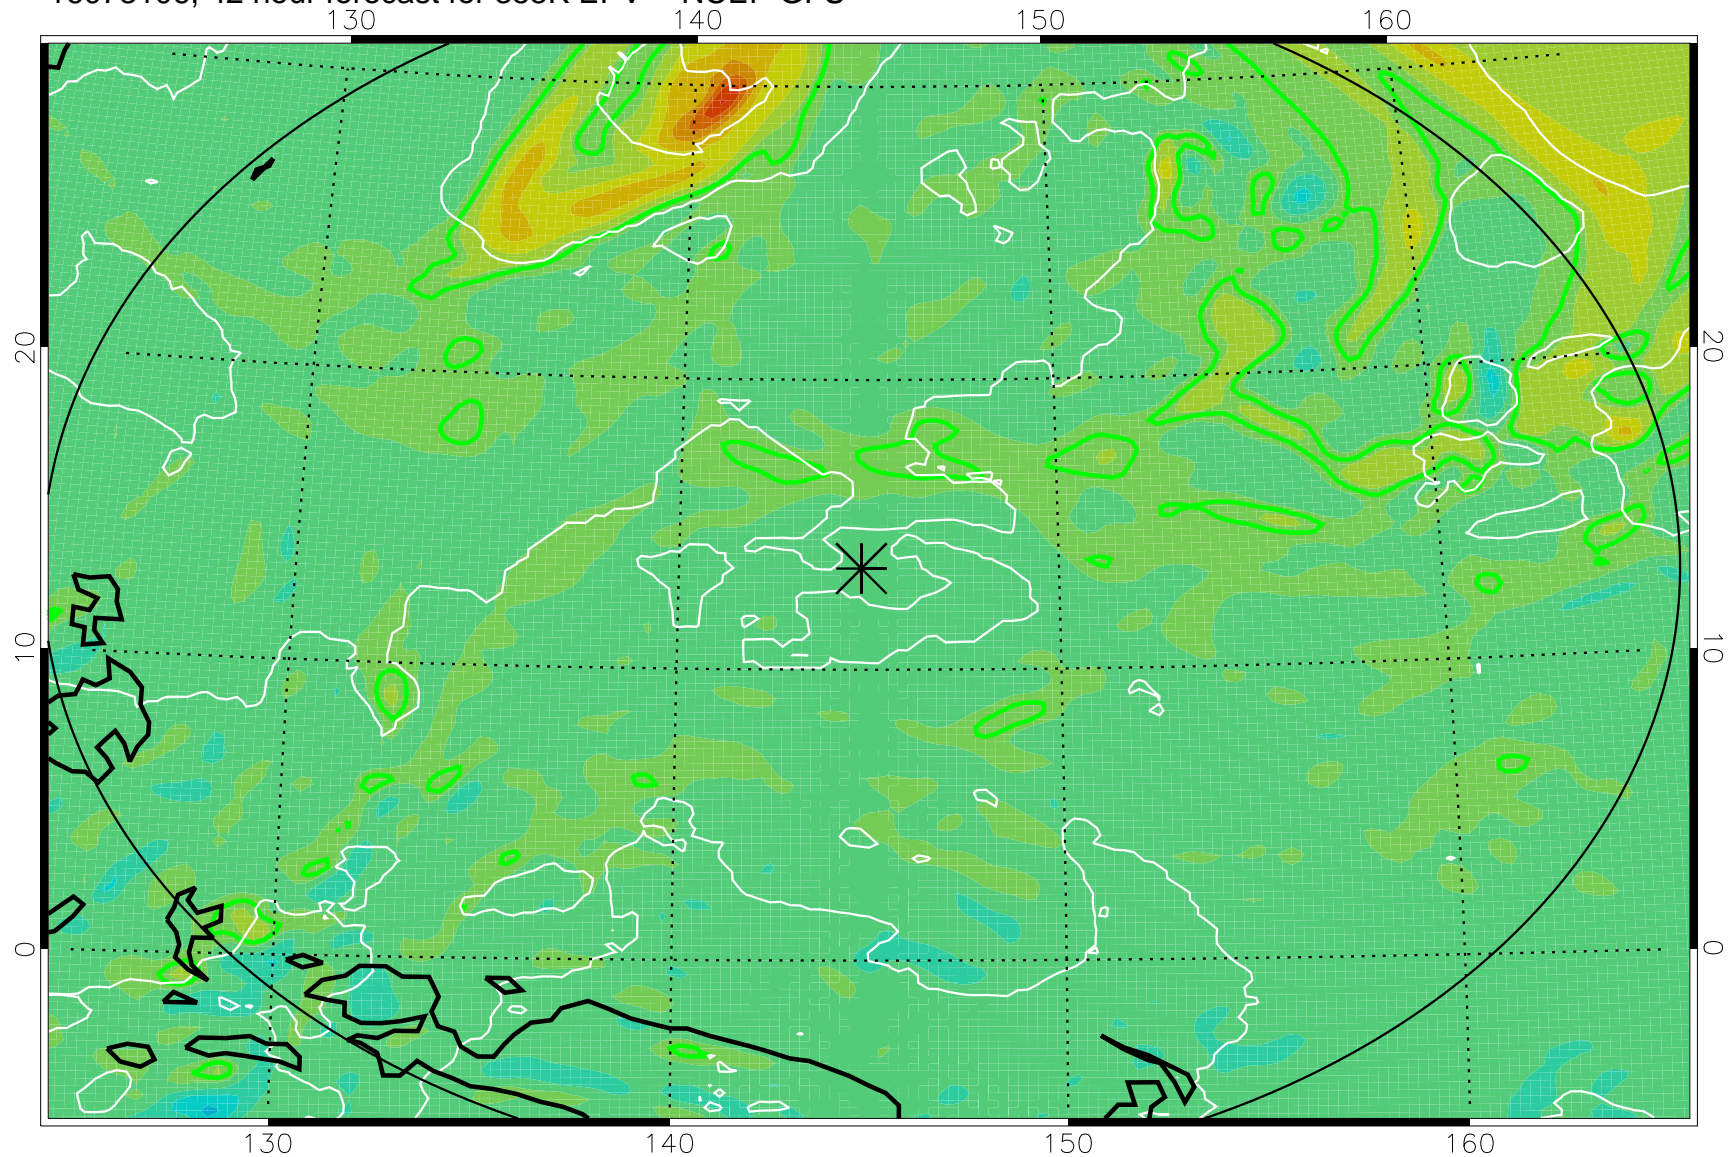

16073018, 30 hour forecast for 355K EPV -- NCEP GFS

355K Montgomery Streamfunction, white
EPV Tropopause (2 PVU) Position
Range ring of 2304 km

16073100, 36 hour forecast for 355K EPV -- NCEP GFS

355K Montgomery Streamfunction, white
EPV Tropopause (2 PVU) Position
Range ring of 2304 km

16073106, 42 hour forecast for 355K EPV -- NCEP GFS

355K Montgomery Streamfunction, white
EPV Tropopause (2 PVU) Position
Range ring of 2304 km

16073112, 48 hour forecast for 355K EPV -- NCEP GFS

355K Montgomery Streamfunction, white
EPV Tropopause (2 PVU) Position
Range ring of 2304 km

16073118, 54 hour forecast for 355K EPV -- NCEP GFS

355K Montgomery Streamfunction, white
EPV Tropopause (2 PVU) Position
Range ring of 2304 km

16080100, 60 hour forecast for 355K EPV -- NCEP GFS

355K Montgomery Streamfunction, white
EPV Tropopause (2 PVU) Position
Range ring of 2304 km

16080118, 78 hour forecast for 355K EPV -- NCEP GFS

355K Montgomery Streamfunction, white
EPV Tropopause (2 PVU) Position
Range ring of 2304 km

16080200, 84 hour forecast for 355K EPV -- NCEP GFS

355K Montgomery Streamfunction, white
EPV Tropopause (2 PVU) Position
Range ring of 2304 km