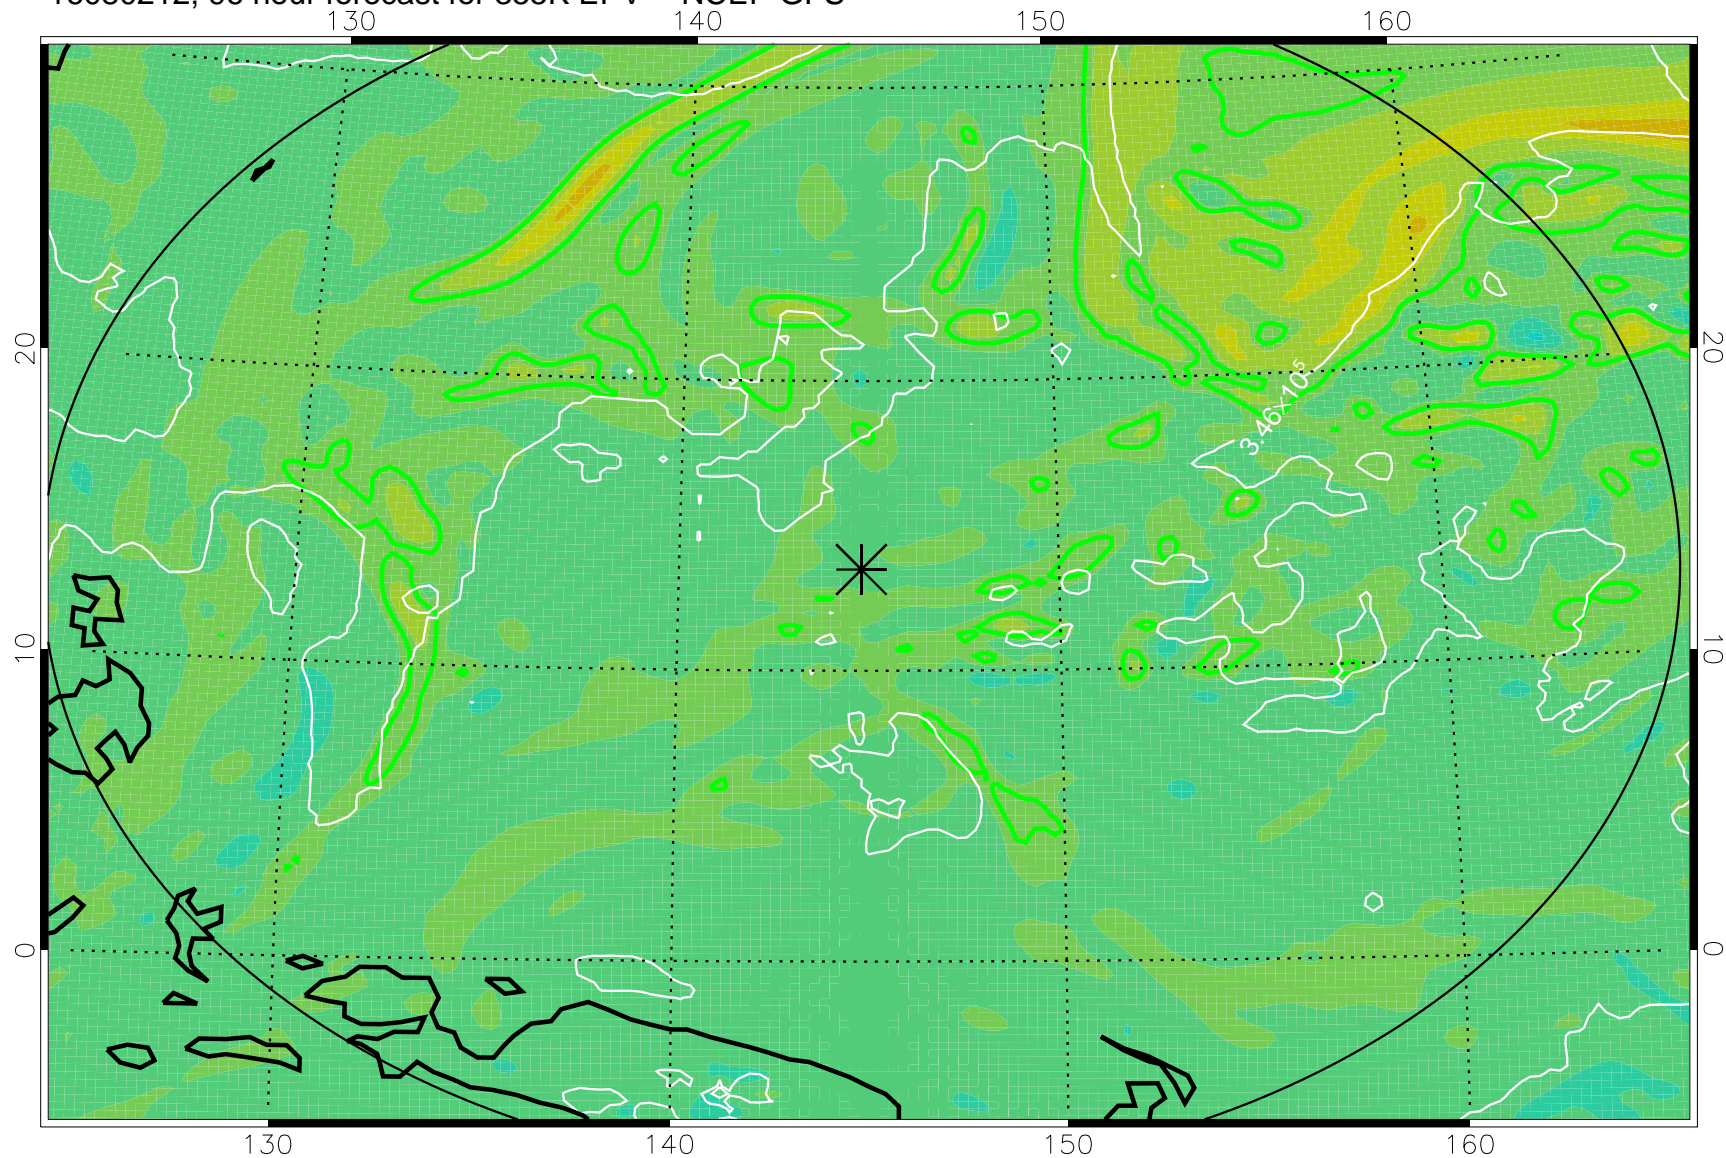

16080106, 66 hour forecast for 355K EPV -- NCEP GFS

355K Montgomery Streamfunction, white
EPV Tropopause (2 PVU) Position
Range ring of 2304 km

16080112, 72 hour forecast for 355K EPV -- NCEP GFS

355K Montgomery Streamfunction, white
EPV Tropopause (2 PVU) Position
Range ring of 2304 km

16080118, 78 hour forecast for 355K EPV -- NCEP GFS

355K Montgomery Streamfunction, white
EPV Tropopause (2 PVU) Position
Range ring of 2304 km

16080200, 84 hour forecast for 355K EPV -- NCEP GFS

355K Montgomery Streamfunction, white
EPV Tropopause (2 PVU) Position
Range ring of 2304 km

16080206, 90 hour forecast for 355K EPV -- NCEP GFS

355K Montgomery Streamfunction, white
EPV Tropopause (2 PVU) Position
Range ring of 2304 km

16080212, 96 hour forecast for 355K EPV -- NCEP GFS

355K Montgomery Streamfunction, white
EPV Tropopause (2 PVU) Position
Range ring of 2304 km

16080218, 102 hour forecast for 355K EPV -- NCEP GFS

355K Montgomery Streamfunction, white
EPV Tropopause (2 PVU) Position
Range ring of 2304 km

16080300, 108 hour forecast for 355K EPV -- NCEP GFS

355K Montgomery Streamfunction, white
EPV Tropopause (2 PVU) Position
Range ring of 2304 km