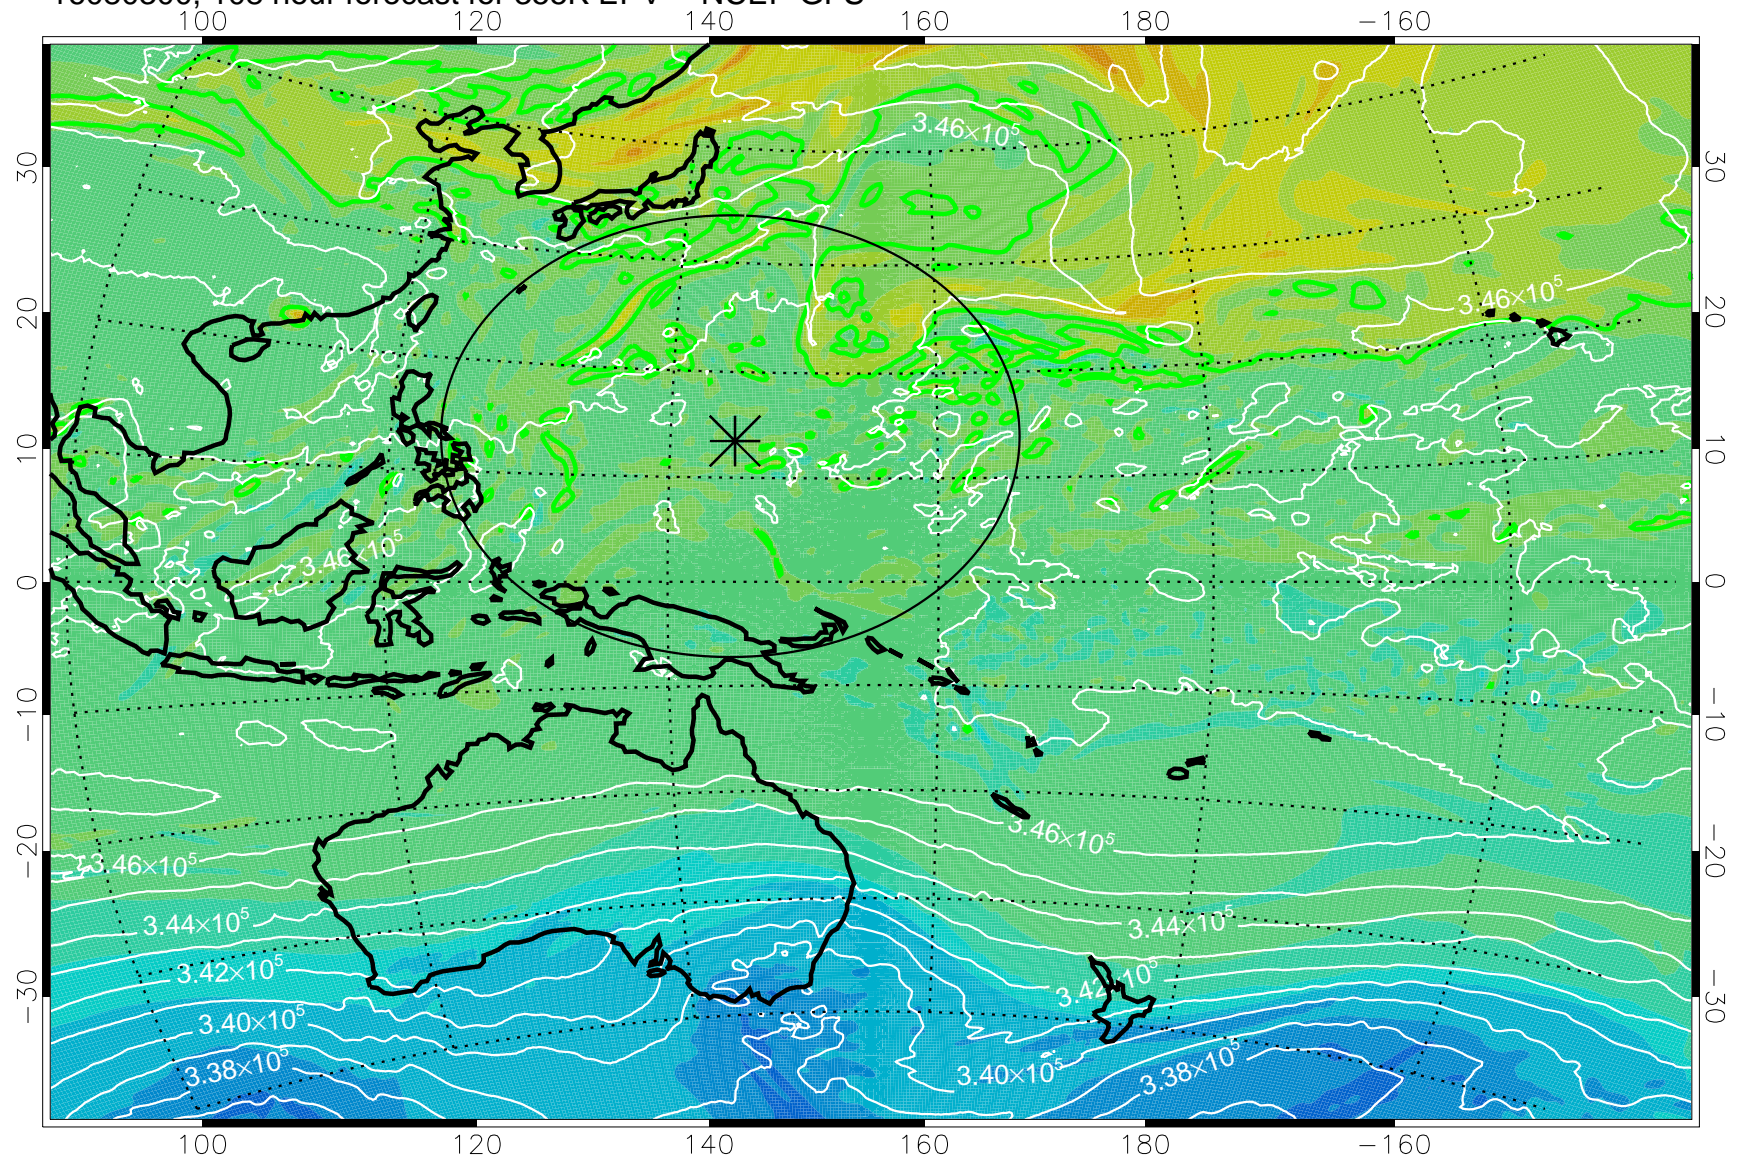

16080118, 78 hour forecast for 355K EPV -- NCEP GFS

355K Montgomery Streamfunction, white  
EPV Tropopause (2 PVU) Position  
Range ring of 2304 km

16080200, 84 hour forecast for 355K EPV -- NCEP GFS

355K Montgomery Streamfunction, white  
EPV Tropopause (2 PVU) Position  
Range ring of 2304 km

16080206, 90 hour forecast for 355K EPV -- NCEP GFS

355K Montgomery Streamfunction, white  
EPV Tropopause (2 PVU) Position  
Range ring of 2304 km

16080212, 96 hour forecast for 355K EPV -- NCEP GFS

355K Montgomery Streamfunction, white  
EPV Tropopause (2 PVU) Position  
Range ring of 2304 km

16080218, 102 hour forecast for 355K EPV -- NCEP GFS

355K Montgomery Streamfunction, white  
EPV Tropopause (2 PVU) Position  
Range ring of 2304 km

16080300, 108 hour forecast for 355K EPV -- NCEP GFS

355K Montgomery Streamfunction, white  
EPV Tropopause (2 PVU) Position  
Range ring of 2304 km

16080306, 114 hour forecast for 355K EPV -- NCEP GFS

355K Montgomery Streamfunction, white  
EPV Tropopause (2 PVU) Position  
Range ring of 2304 km

16080312, 120 hour forecast for 355K EPV -- NCEP GFS

355K Montgomery Streamfunction, white  
EPV Tropopause (2 PVU) Position  
Range ring of 2304 km