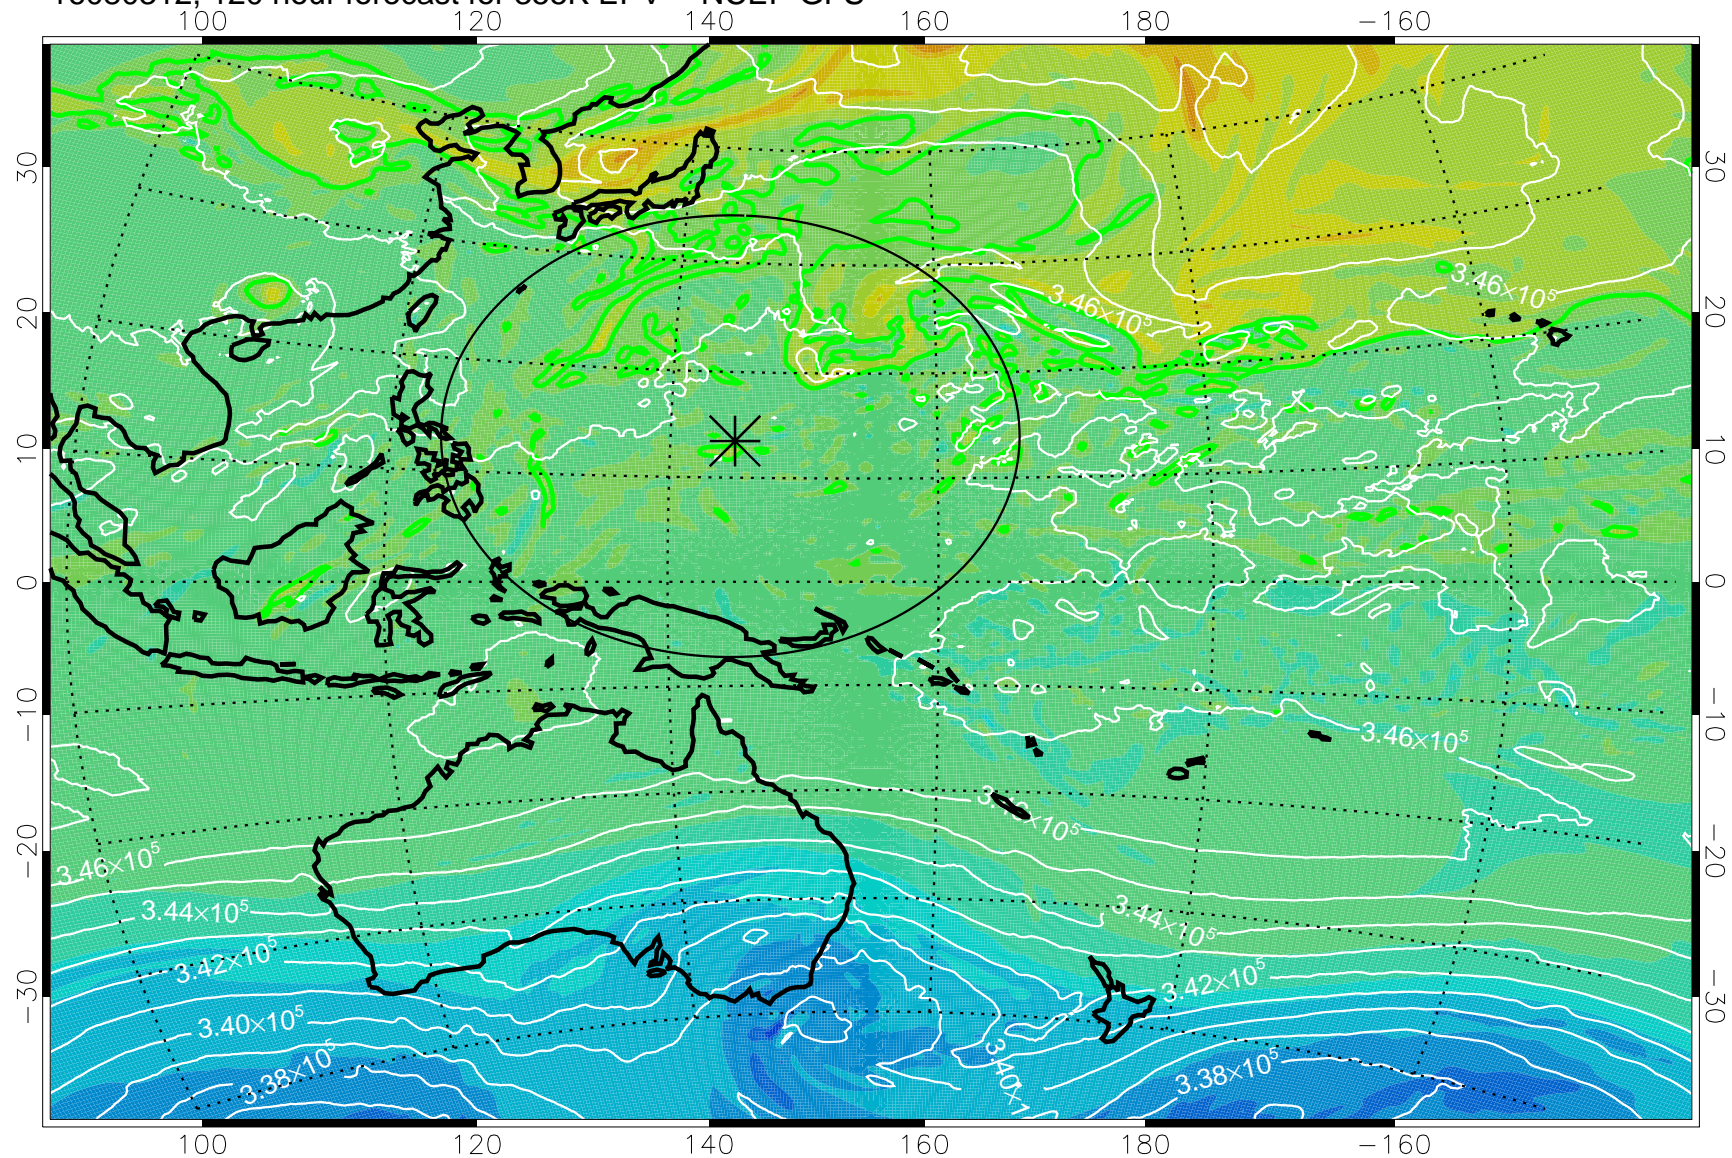

16080118, 78 hour forecast for 355K EPV -- NCEP GFS

355K Montgomery Streamfunction, white  
EPV Tropopause (2 PVU) Position  
Range ring of 2304 km

16080200, 84 hour forecast for 355K EPV -- NCEP GFS

355K Montgomery Streamfunction, white  
EPV Tropopause (2 PVU) Position  
Range ring of 2304 km

16080206, 90 hour forecast for 355K EPV -- NCEP GFS

355K Montgomery Streamfunction, white  
EPV Tropopause (2 PVU) Position  
Range ring of 2304 km

16080212, 96 hour forecast for 355K EPV -- NCEP GFS

355K Montgomery Streamfunction, white  
EPV Tropopause (2 PVU) Position  
Range ring of 2304 km

16080218, 102 hour forecast for 355K EPV -- NCEP GFS

355K Montgomery Streamfunction, white  
EPV Tropopause (2 PVU) Position  
Range ring of 2304 km

16080300, 108 hour forecast for 355K EPV -- NCEP GFS

355K Montgomery Streamfunction, white  
EPV Tropopause (2 PVU) Position  
Range ring of 2304 km

16080306, 114 hour forecast for 355K EPV -- NCEP GFS

355K Montgomery Streamfunction, white  
EPV Tropopause (2 PVU) Position  
Range ring of 2304 km

16080312, 120 hour forecast for 355K EPV -- NCEP GFS

355K Montgomery Streamfunction, white  
EPV Tropopause (2 PVU) Position  
Range ring of 2304 km