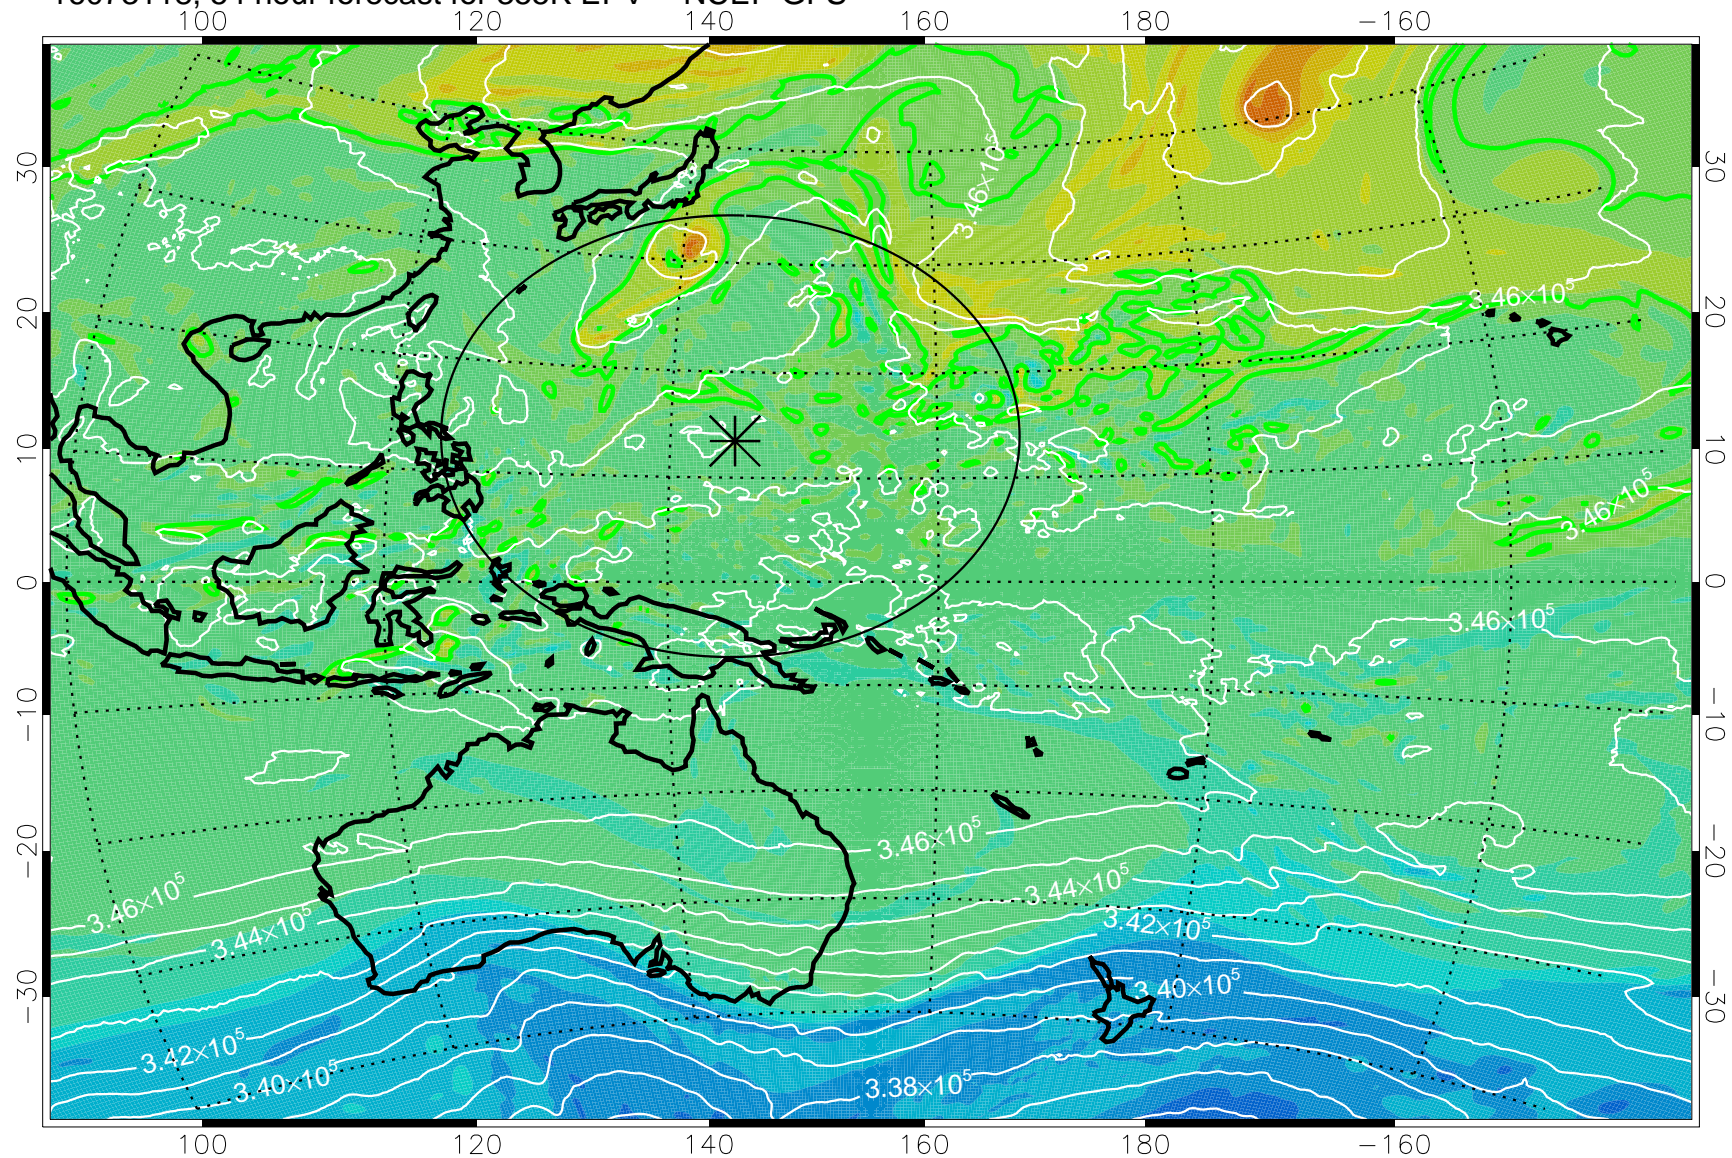

16073106, 42 hour forecast for 355K EPV -- NCEP GFS

355K Montgomery Streamfunction, white  
EPV Tropopause (2 PVU) Position  
Range ring of 2304 km

16073112, 48 hour forecast for 355K EPV -- NCEP GFS

355K Montgomery Streamfunction, white  
EPV Tropopause (2 PVU) Position  
Range ring of 2304 km

16073118, 54 hour forecast for 355K EPV -- NCEP GFS

355K Montgomery Streamfunction, white  
EPV Tropopause (2 PVU) Position  
Range ring of 2304 km

16080100, 60 hour forecast for 355K EPV -- NCEP GFS

355K Montgomery Streamfunction, white  
EPV Tropopause (2 PVU) Position  
Range ring of 2304 km

16080106, 66 hour forecast for 355K EPV -- NCEP GFS

355K Montgomery Streamfunction, white  
EPV Tropopause (2 PVU) Position  
Range ring of 2304 km

16080112, 72 hour forecast for 355K EPV -- NCEP GFS

355K Montgomery Streamfunction, white  
EPV Tropopause (2 PVU) Position  
Range ring of 2304 km

16080118, 78 hour forecast for 355K EPV -- NCEP GFS

355K Montgomery Streamfunction, white  
EPV Tropopause (2 PVU) Position  
Range ring of 2304 km

16080200, 84 hour forecast for 355K EPV -- NCEP GFS

355K Montgomery Streamfunction, white  
EPV Tropopause (2 PVU) Position  
Range ring of 2304 km