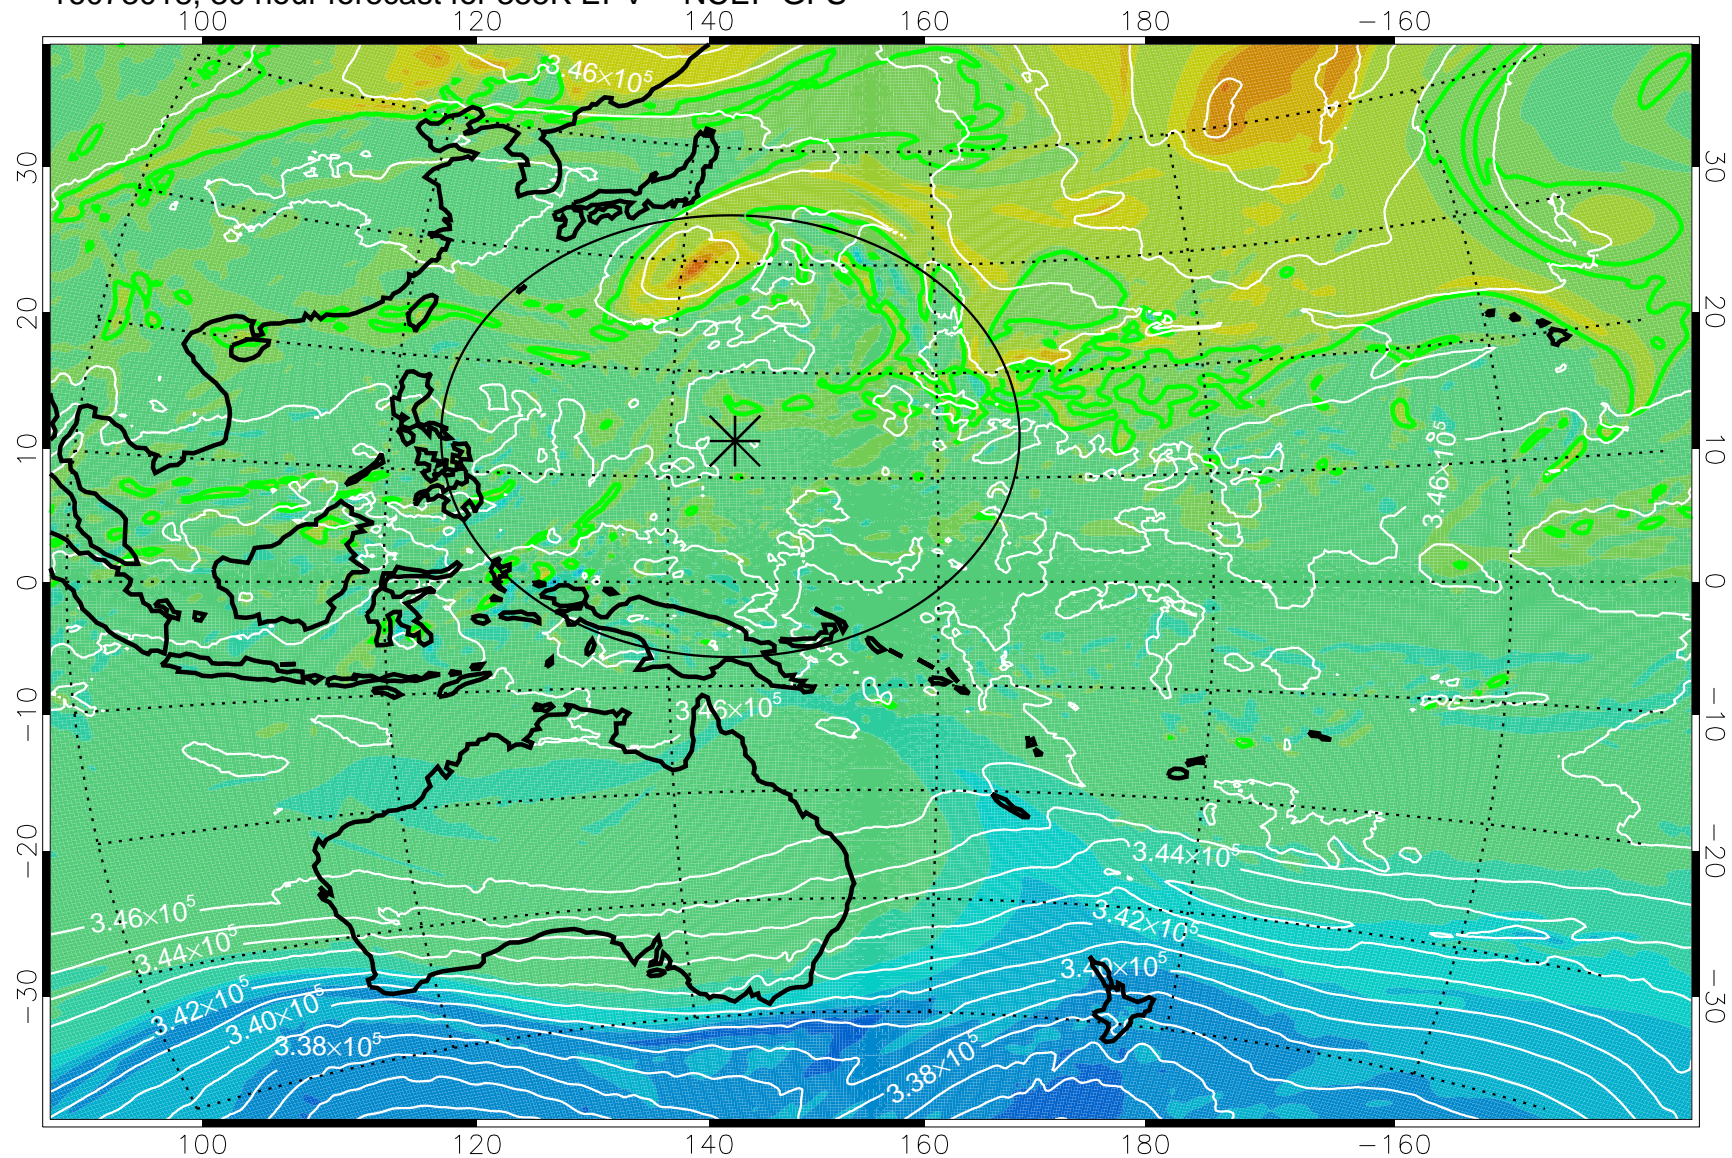

16073006, 18 hour forecast for 355K EPV -- NCEP GFS

355K Montgomery Streamfunction, white  
EPV Tropopause (2 PVU) Position  
Range ring of 2304 km

16073012, 24 hour forecast for 355K EPV -- NCEP GFS

355K Montgomery Streamfunction, white  
EPV Tropopause (2 PVU) Position  
Range ring of 2304 km

16073018, 30 hour forecast for 355K EPV -- NCEP GFS

355K Montgomery Streamfunction, white  
EPV Tropopause (2 PVU) Position  
Range ring of 2304 km

16073100, 36 hour forecast for 355K EPV -- NCEP GFS

355K Montgomery Streamfunction, white  
EPV Tropopause (2 PVU) Position  
Range ring of 2304 km

16073106, 42 hour forecast for 355K EPV -- NCEP GFS

355K Montgomery Streamfunction, white  
EPV Tropopause (2 PVU) Position  
Range ring of 2304 km

16073112, 48 hour forecast for 355K EPV -- NCEP GFS

355K Montgomery Streamfunction, white  
EPV Tropopause (2 PVU) Position  
Range ring of 2304 km

16073118, 54 hour forecast for 355K EPV -- NCEP GFS

355K Montgomery Streamfunction, white  
EPV Tropopause (2 PVU) Position  
Range ring of 2304 km

16080100, 60 hour forecast for 355K EPV -- NCEP GFS

355K Montgomery Streamfunction, white  
EPV Tropopause (2 PVU) Position  
Range ring of 2304 km