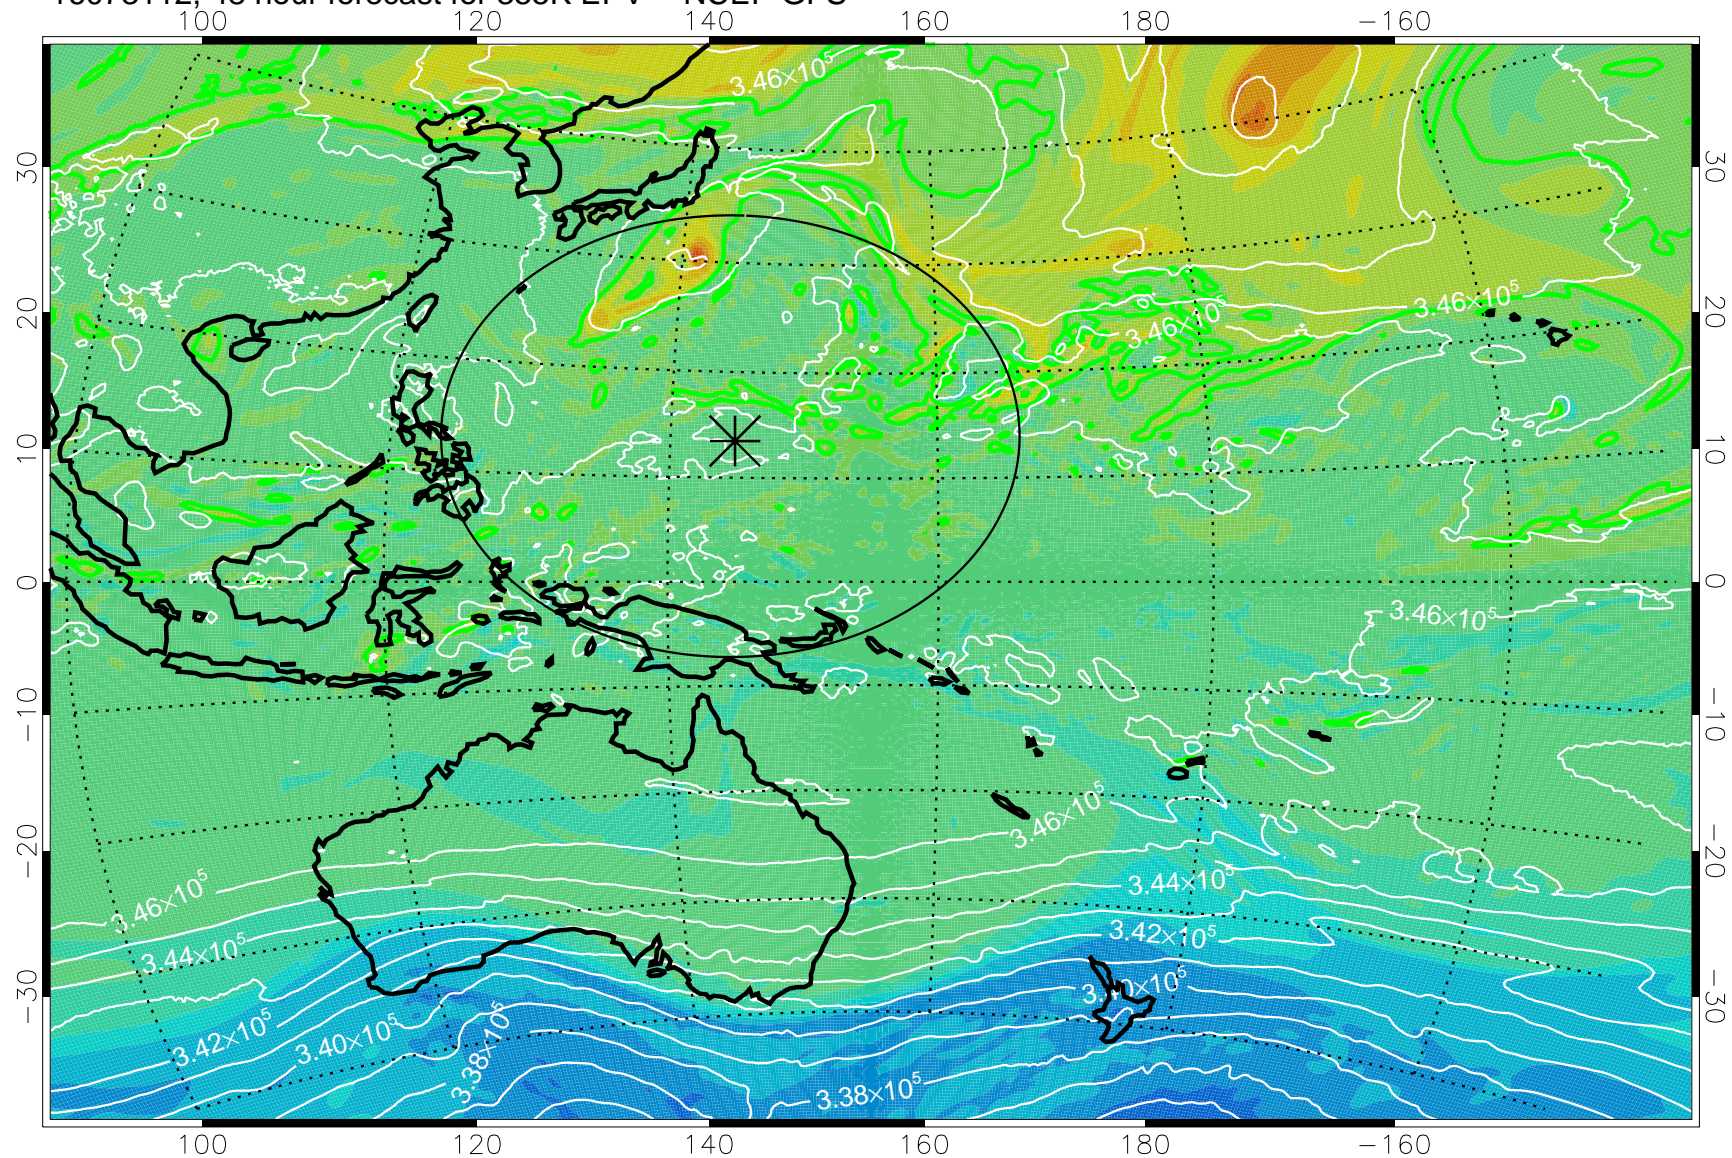

16073018, 30 hour forecast for 355K EPV -- NCEP GFS

355K Montgomery Streamfunction, white  
EPV Tropopause (2 PVU) Position  
Range ring of 2304 km

16073100, 36 hour forecast for 355K EPV -- NCEP GFS

355K Montgomery Streamfunction, white  
EPV Tropopause (2 PVU) Position  
Range ring of 2304 km

16073106, 42 hour forecast for 355K EPV -- NCEP GFS

355K Montgomery Streamfunction, white  
EPV Tropopause (2 PVU) Position  
Range ring of 2304 km

16073112, 48 hour forecast for 355K EPV -- NCEP GFS

355K Montgomery Streamfunction, white  
EPV Tropopause (2 PVU) Position  
Range ring of 2304 km

16073118, 54 hour forecast for 355K EPV -- NCEP GFS

355K Montgomery Streamfunction, white  
EPV Tropopause (2 PVU) Position  
Range ring of 2304 km

16080100, 60 hour forecast for 355K EPV -- NCEP GFS

355K Montgomery Streamfunction, white  
EPV Tropopause (2 PVU) Position  
Range ring of 2304 km

16080106, 66 hour forecast for 355K EPV -- NCEP GFS

355K Montgomery Streamfunction, white  
EPV Tropopause (2 PVU) Position  
Range ring of 2304 km

16080112, 72 hour forecast for 355K EPV -- NCEP GFS

355K Montgomery Streamfunction, white  
EPV Tropopause (2 PVU) Position  
Range ring of 2304 km