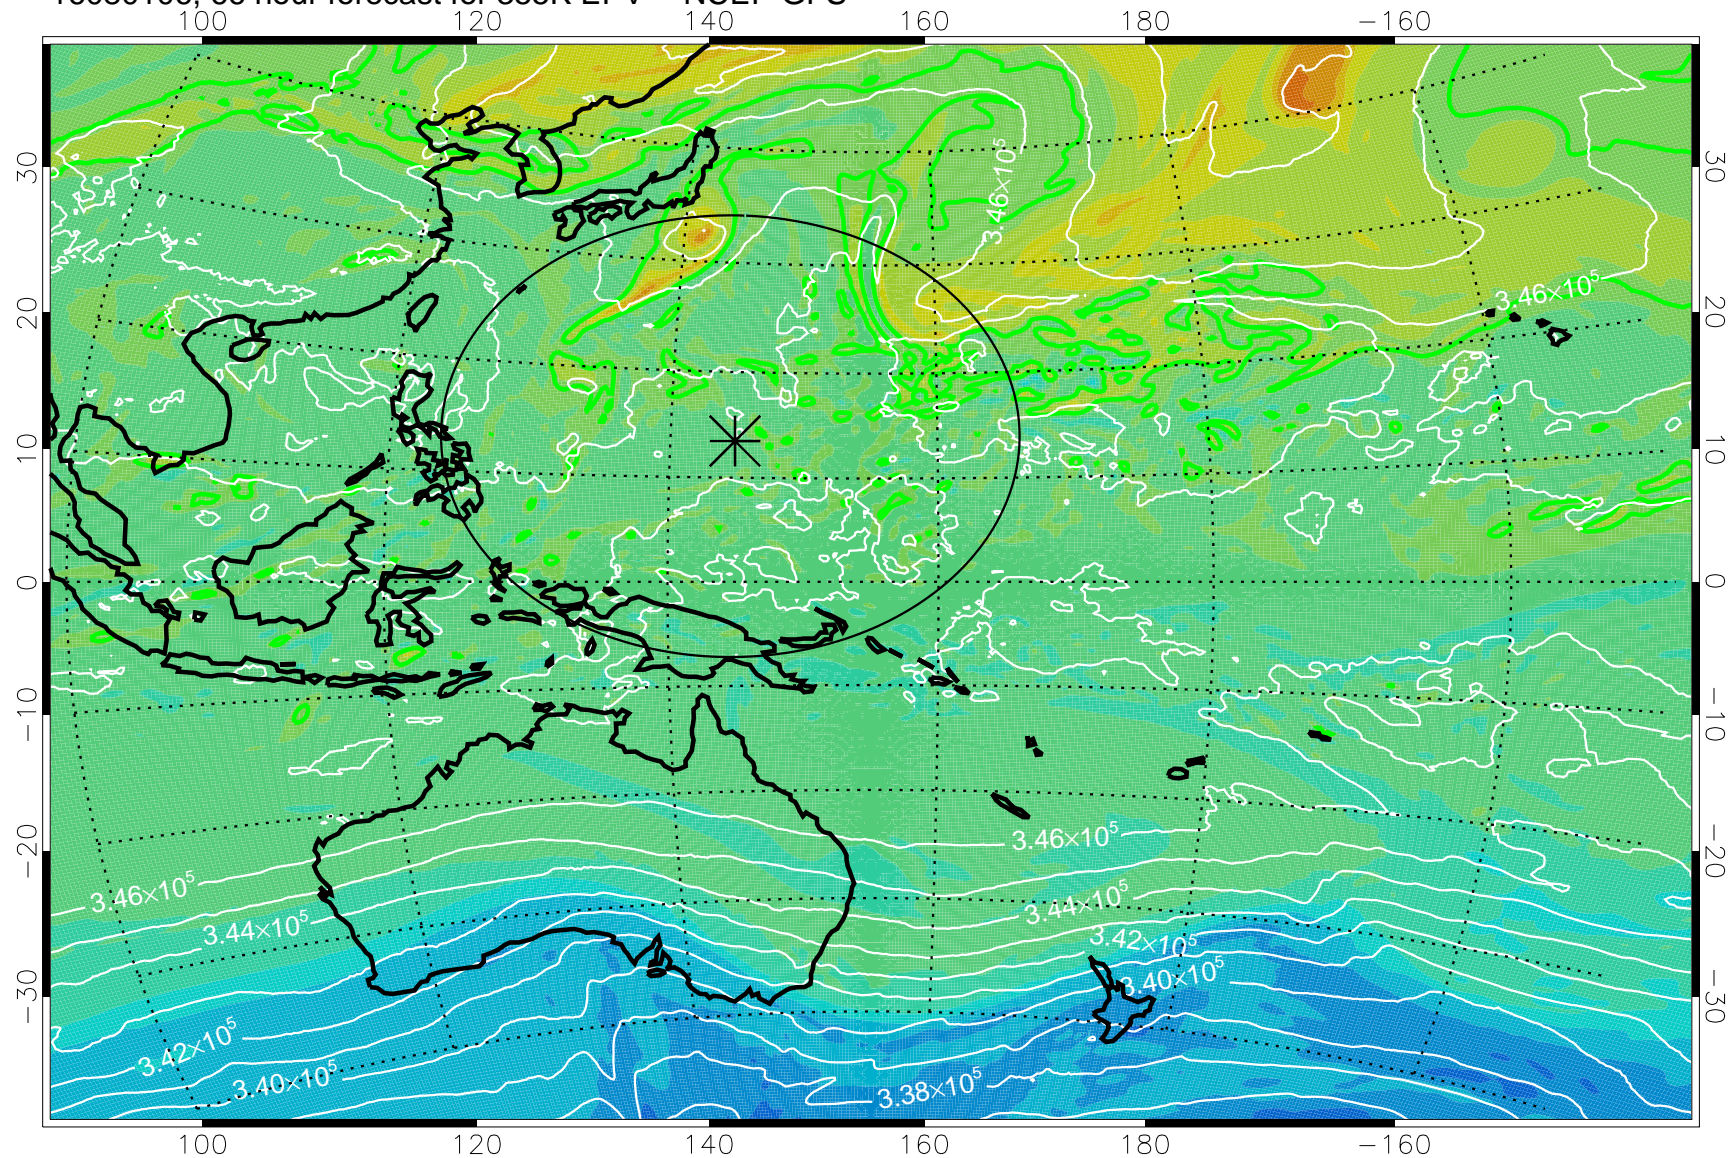

16073118, 54 hour forecast for 355K EPV -- NCEP GFS

355K Montgomery Streamfunction, white  
EPV Tropopause (2 PVU) Position  
Range ring of 2304 km

16080100, 60 hour forecast for 355K EPV -- NCEP GFS

355K Montgomery Streamfunction, white  
EPV Tropopause (2 PVU) Position  
Range ring of 2304 km

16080106, 66 hour forecast for 355K EPV -- NCEP GFS

355K Montgomery Streamfunction, white  
EPV Tropopause (2 PVU) Position  
Range ring of 2304 km

16080112, 72 hour forecast for 355K EPV -- NCEP GFS

355K Montgomery Streamfunction, white  
EPV Tropopause (2 PVU) Position  
Range ring of 2304 km

16080118, 78 hour forecast for 355K EPV -- NCEP GFS

355K Montgomery Streamfunction, white  
EPV Tropopause (2 PVU) Position  
Range ring of 2304 km

16080200, 84 hour forecast for 355K EPV -- NCEP GFS

355K Montgomery Streamfunction, white  
EPV Tropopause (2 PVU) Position  
Range ring of 2304 km

16080206, 90 hour forecast for 355K EPV -- NCEP GFS

355K Montgomery Streamfunction, white  
EPV Tropopause (2 PVU) Position  
Range ring of 2304 km

16080212, 96 hour forecast for 355K EPV -- NCEP GFS

355K Montgomery Streamfunction, white  
EPV Tropopause (2 PVU) Position  
Range ring of 2304 km