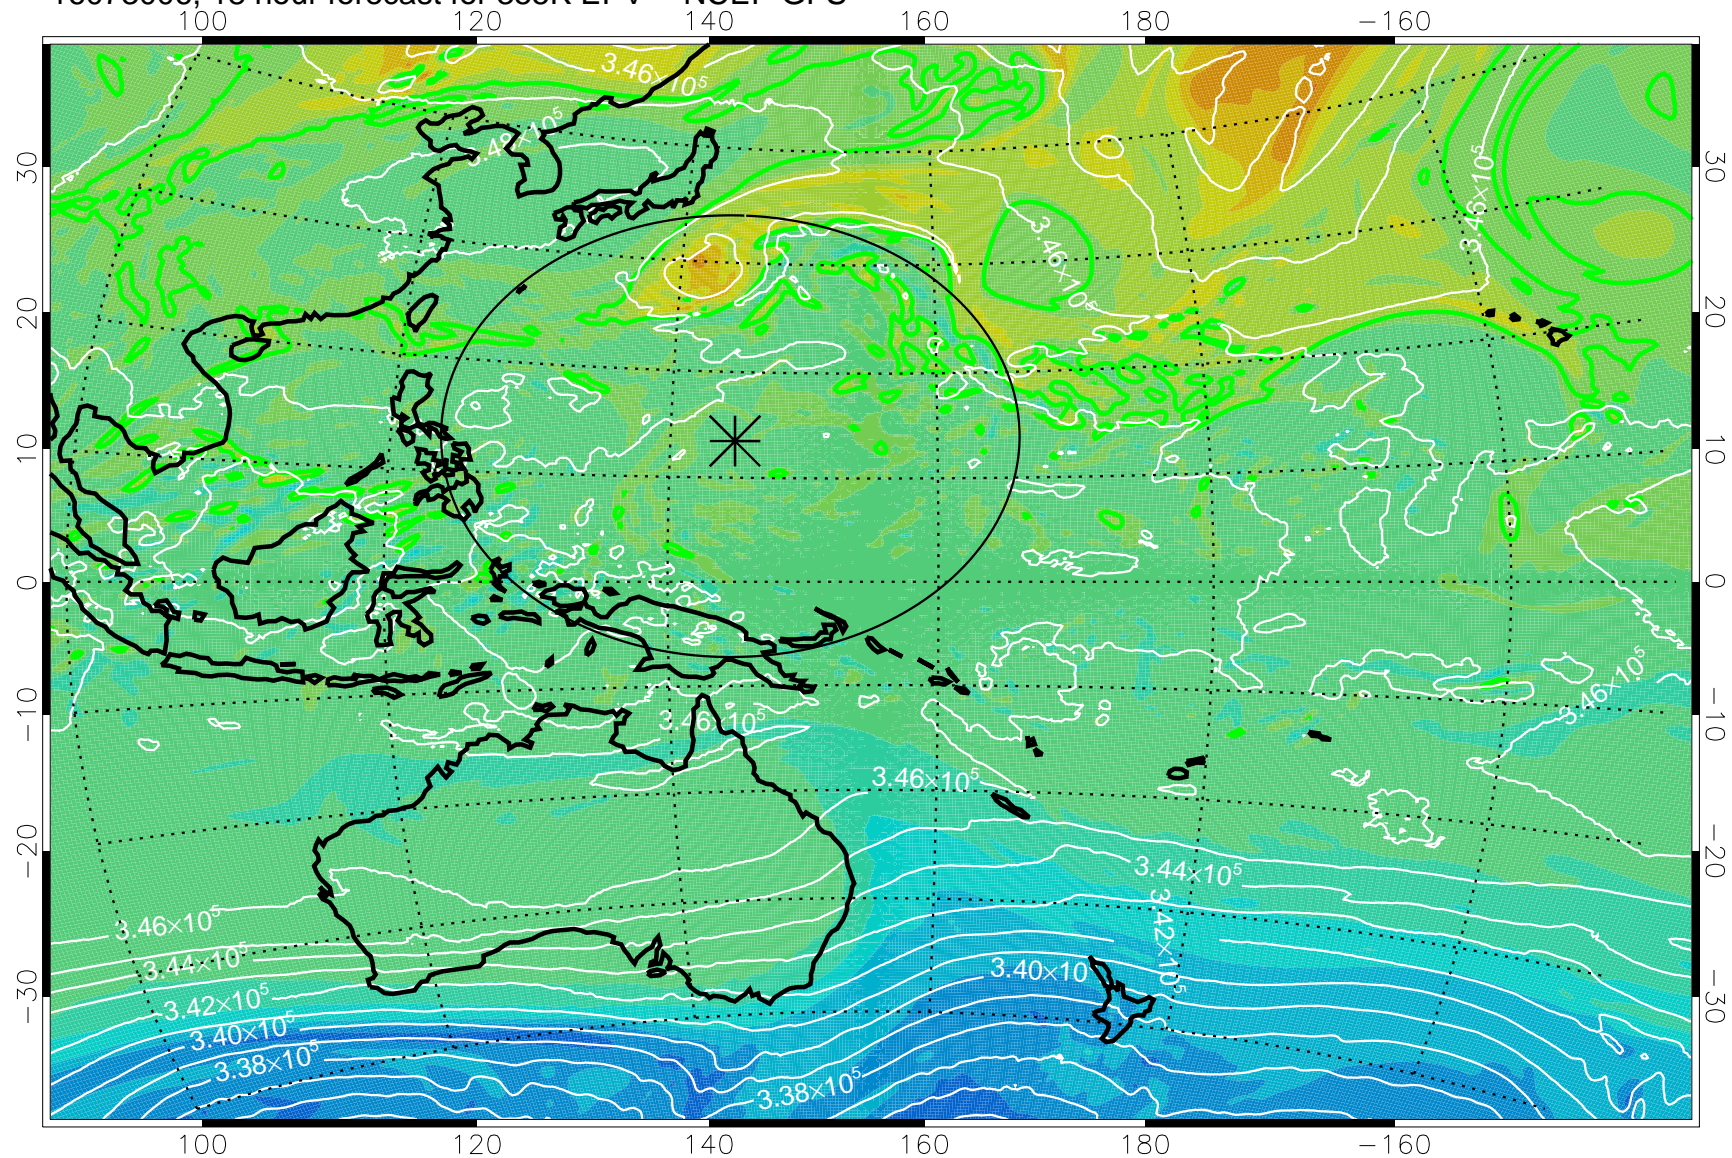

16072918, 6 hour forecast for 355K EPV -- NCEP GFS

355K Montgomery Streamfunction, white  
EPV Tropopause (2 PVU) Position  
Range ring of 2304 km

16073000, 12 hour forecast for 355K EPV -- NCEP GFS

355K Montgomery Streamfunction, white  
EPV Tropopause (2 PVU) Position  
Range ring of 2304 km

16073006, 18 hour forecast for 355K EPV -- NCEP GFS

355K Montgomery Streamfunction, white  
EPV Tropopause (2 PVU) Position  
Range ring of 2304 km

16073012, 24 hour forecast for 355K EPV -- NCEP GFS

355K Montgomery Streamfunction, white  
EPV Tropopause (2 PVU) Position  
Range ring of 2304 km

16073018, 30 hour forecast for 355K EPV -- NCEP GFS

355K Montgomery Streamfunction, white  
EPV Tropopause (2 PVU) Position  
Range ring of 2304 km

16073100, 36 hour forecast for 355K EPV -- NCEP GFS

355K Montgomery Streamfunction, white  
EPV Tropopause (2 PVU) Position  
Range ring of 2304 km

16073106, 42 hour forecast for 355K EPV -- NCEP GFS

355K Montgomery Streamfunction, white  
EPV Tropopause (2 PVU) Position  
Range ring of 2304 km

16073112, 48 hour forecast for 355K EPV -- NCEP GFS

355K Montgomery Streamfunction, white  
EPV Tropopause (2 PVU) Position  
Range ring of 2304 km