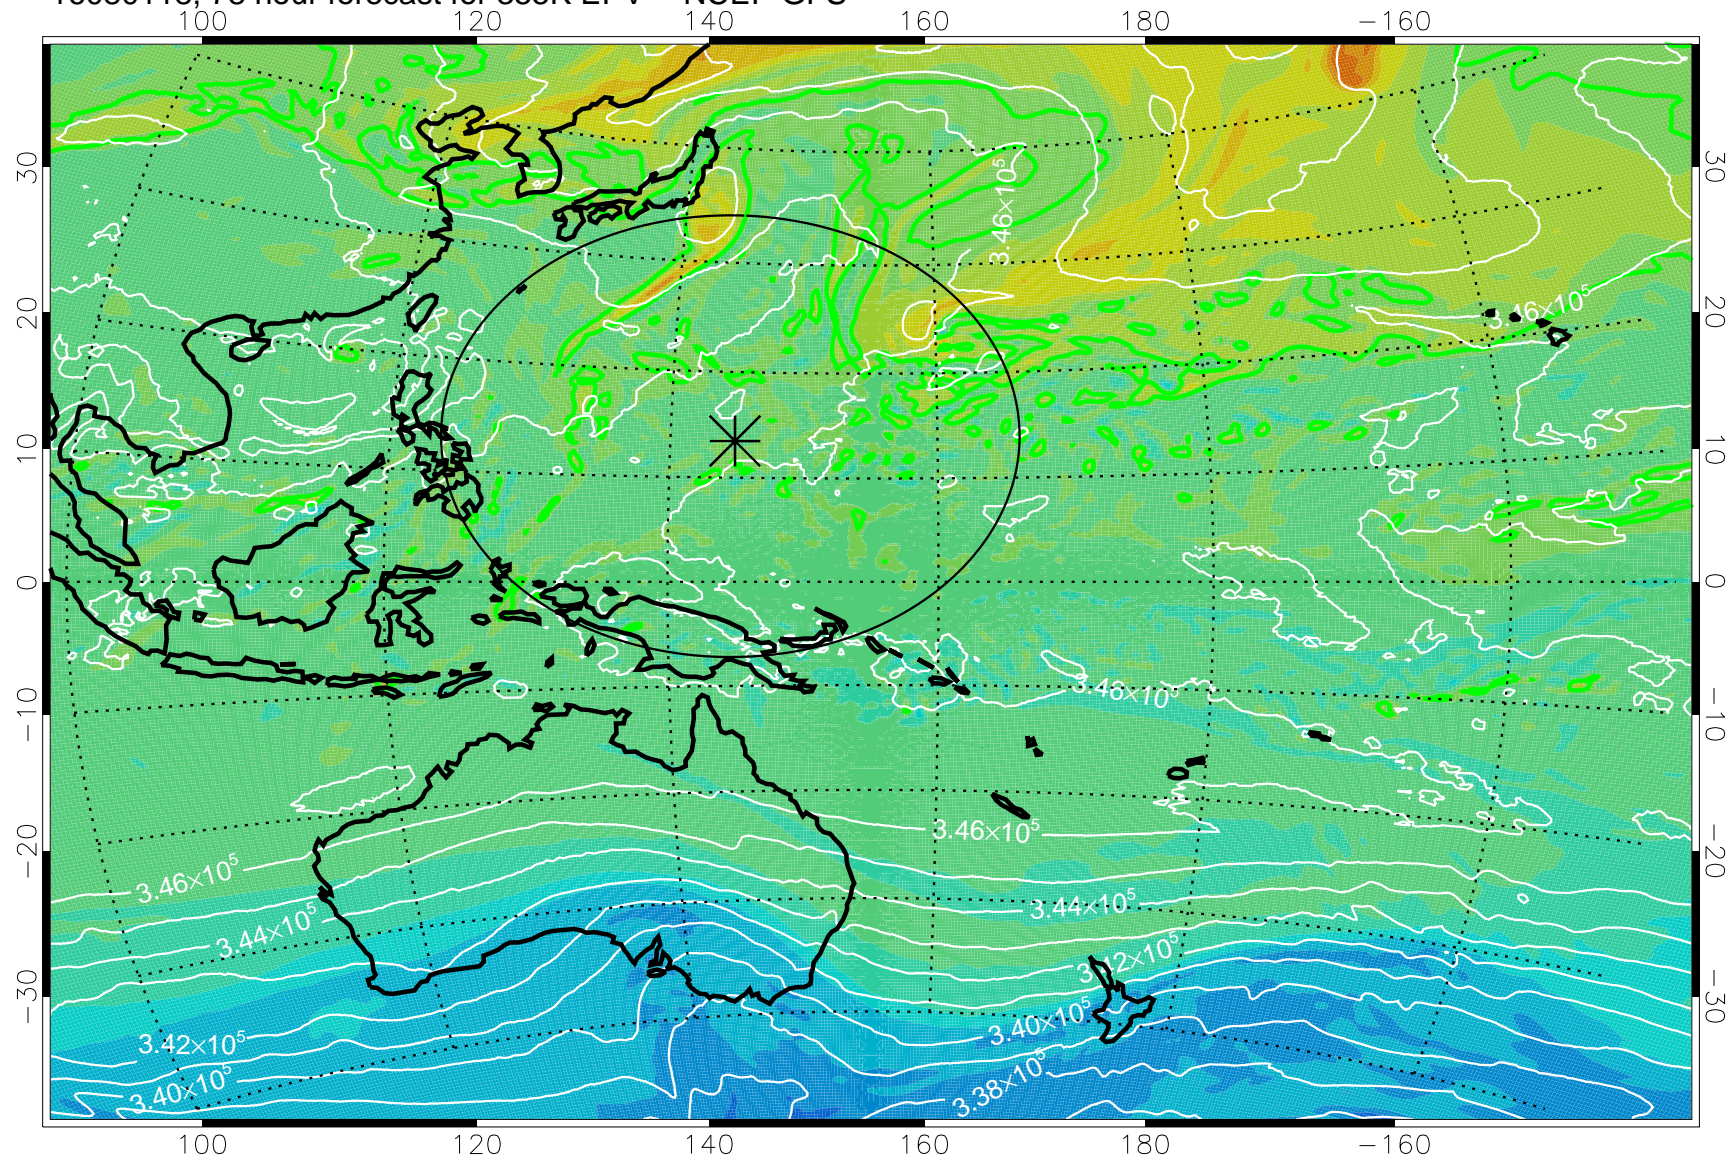

16073118, 54 hour forecast for 355K EPV -- NCEP GFS

355K Montgomery Streamfunction, white  
EPV Tropopause (2 PVU) Position  
Range ring of 2304 km

16080100, 60 hour forecast for 355K EPV -- NCEP GFS

355K Montgomery Streamfunction, white  
EPV Tropopause (2 PVU) Position  
Range ring of 2304 km

16080106, 66 hour forecast for 355K EPV -- NCEP GFS

355K Montgomery Streamfunction, white  
EPV Tropopause (2 PVU) Position  
Range ring of 2304 km

16080112, 72 hour forecast for 355K EPV -- NCEP GFS

355K Montgomery Streamfunction, white  
EPV Tropopause (2 PVU) Position  
Range ring of 2304 km

16080118, 78 hour forecast for 355K EPV -- NCEP GFS

355K Montgomery Streamfunction, white  
EPV Tropopause (2 PVU) Position  
Range ring of 2304 km

16080200, 84 hour forecast for 355K EPV -- NCEP GFS

355K Montgomery Streamfunction, white  
EPV Tropopause (2 PVU) Position  
Range ring of 2304 km

16080206, 90 hour forecast for 355K EPV -- NCEP GFS

355K Montgomery Streamfunction, white  
EPV Tropopause (2 PVU) Position  
Range ring of 2304 km

16080212, 96 hour forecast for 355K EPV -- NCEP GFS

355K Montgomery Streamfunction, white  
EPV Tropopause (2 PVU) Position  
Range ring of 2304 km