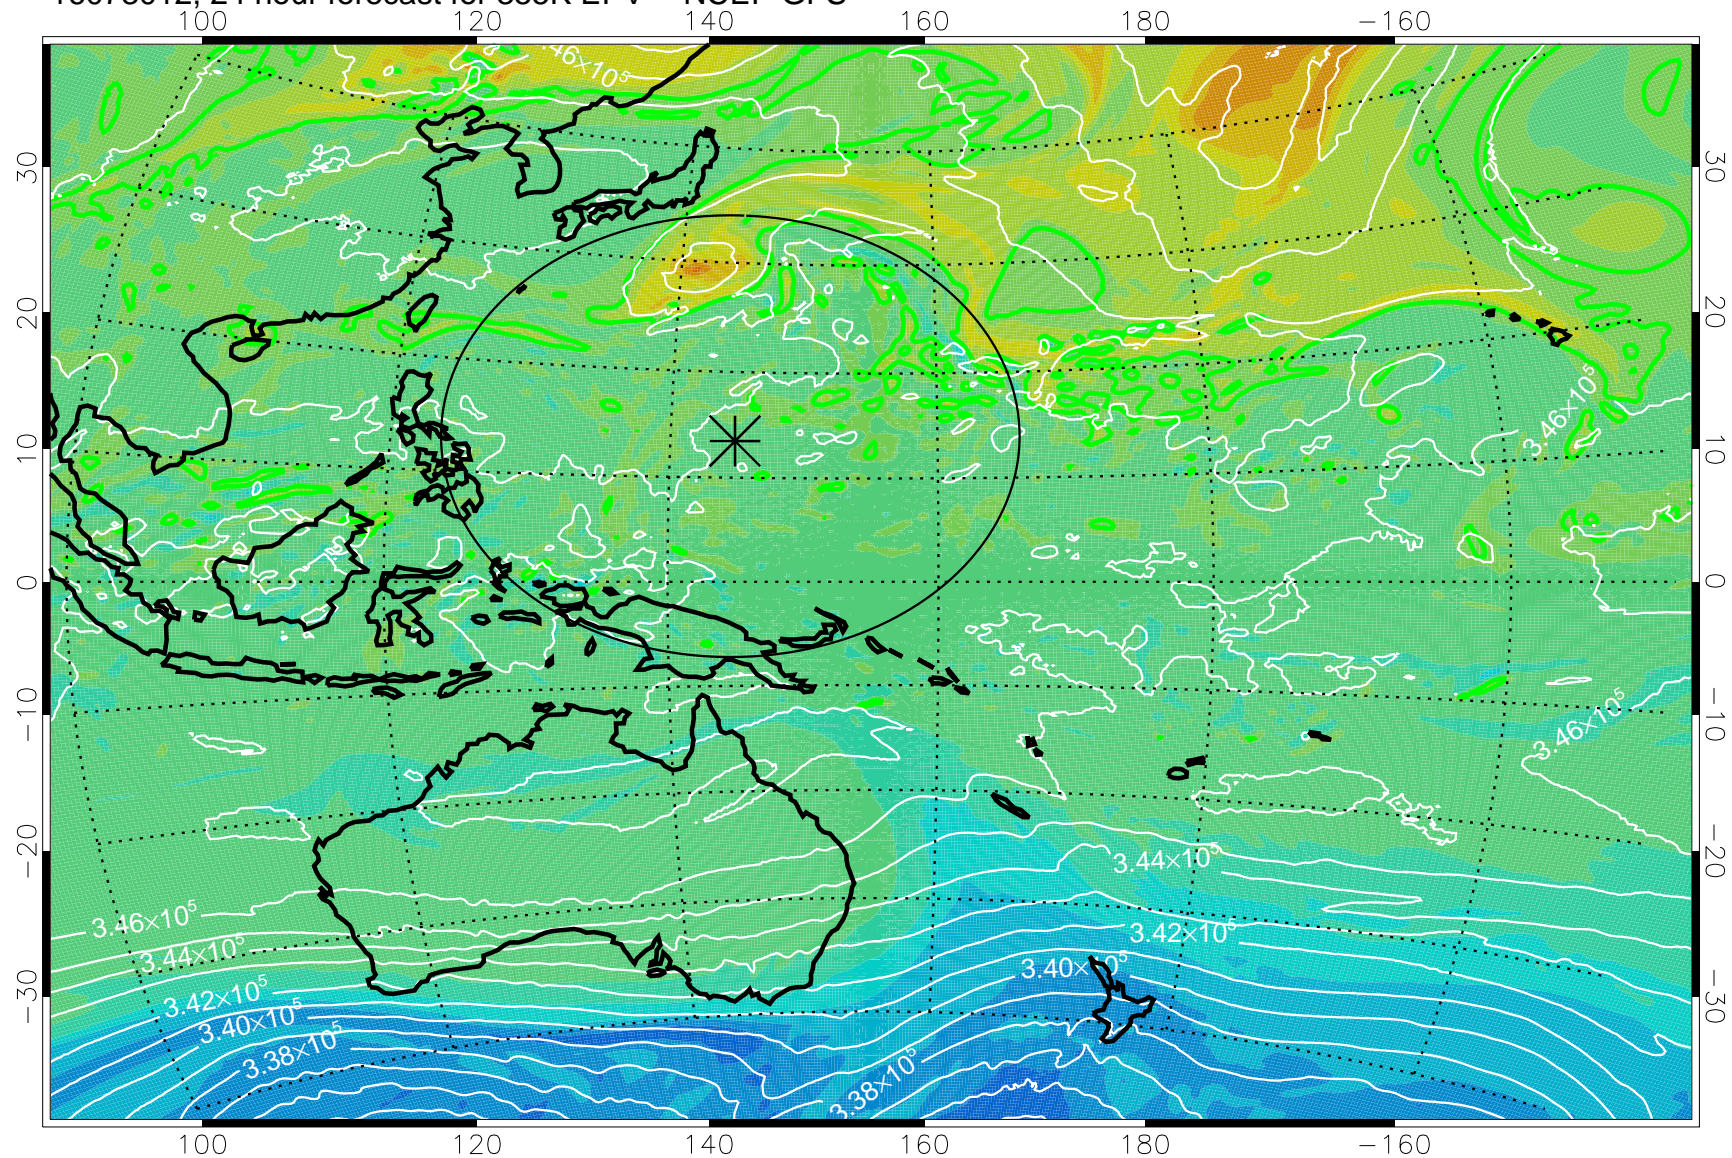

16072918, 6 hour forecast for 355K EPV -- NCEP GFS

355K Montgomery Streamfunction, white  
EPV Tropopause (2 PVU) Position  
Range ring of 2304 km

16073000, 12 hour forecast for 355K EPV -- NCEP GFS

355K Montgomery Streamfunction, white  
EPV Tropopause (2 PVU) Position  
Range ring of 2304 km

16073006, 18 hour forecast for 355K EPV -- NCEP GFS

355K Montgomery Streamfunction, white  
EPV Tropopause (2 PVU) Position  
Range ring of 2304 km

16073012, 24 hour forecast for 355K EPV -- NCEP GFS

355K Montgomery Streamfunction, white  
EPV Tropopause (2 PVU) Position  
Range ring of 2304 km

16073018, 30 hour forecast for 355K EPV -- NCEP GFS

355K Montgomery Streamfunction, white  
EPV Tropopause (2 PVU) Position  
Range ring of 2304 km

16073100, 36 hour forecast for 355K EPV -- NCEP GFS

355K Montgomery Streamfunction, white  
EPV Tropopause (2 PVU) Position  
Range ring of 2304 km

16073106, 42 hour forecast for 355K EPV -- NCEP GFS

355K Montgomery Streamfunction, white  
EPV Tropopause (2 PVU) Position  
Range ring of 2304 km

16073112, 48 hour forecast for 355K EPV -- NCEP GFS

355K Montgomery Streamfunction, white  
EPV Tropopause (2 PVU) Position  
Range ring of 2304 km