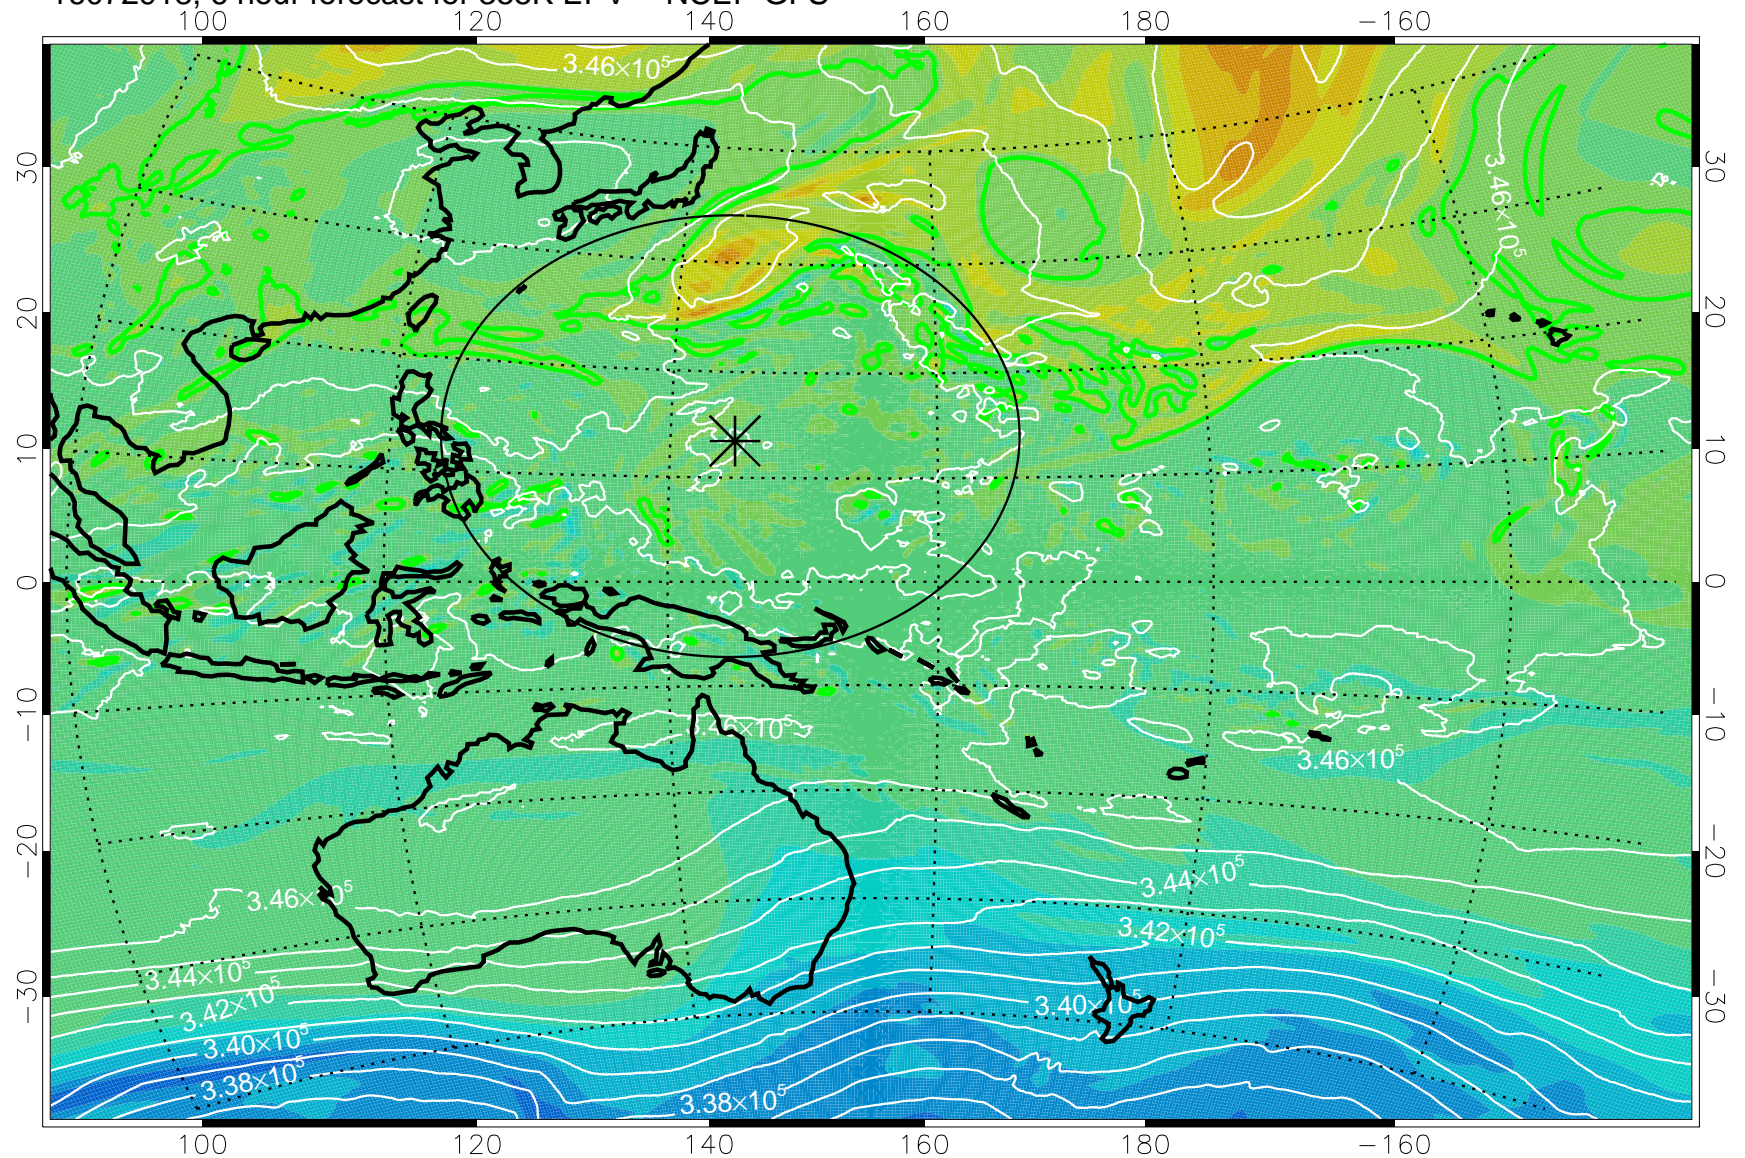

16072918, 6 hour forecast for 355K EPV -- NCEP GFS

355K Montgomery Streamfunction, white  
EPV Tropopause (2 PVU) Position  
Range ring of 2304 km

16073000, 12 hour forecast for 355K EPV -- NCEP GFS

355K Montgomery Streamfunction, white  
EPV Tropopause (2 PVU) Position  
Range ring of 2304 km

16073006, 18 hour forecast for 355K EPV -- NCEP GFS

355K Montgomery Streamfunction, white  
EPV Tropopause (2 PVU) Position  
Range ring of 2304 km

16073012, 24 hour forecast for 355K EPV -- NCEP GFS

355K Montgomery Streamfunction, white  
EPV Tropopause (2 PVU) Position  
Range ring of 2304 km

16073018, 30 hour forecast for 355K EPV -- NCEP GFS

355K Montgomery Streamfunction, white  
EPV Tropopause (2 PVU) Position  
Range ring of 2304 km

16073100, 36 hour forecast for 355K EPV -- NCEP GFS

355K Montgomery Streamfunction, white  
EPV Tropopause (2 PVU) Position  
Range ring of 2304 km

16073106, 42 hour forecast for 355K EPV -- NCEP GFS

355K Montgomery Streamfunction, white  
EPV Tropopause (2 PVU) Position  
Range ring of 2304 km

16073112, 48 hour forecast for 355K EPV -- NCEP GFS

355K Montgomery Streamfunction, white  
EPV Tropopause (2 PVU) Position  
Range ring of 2304 km