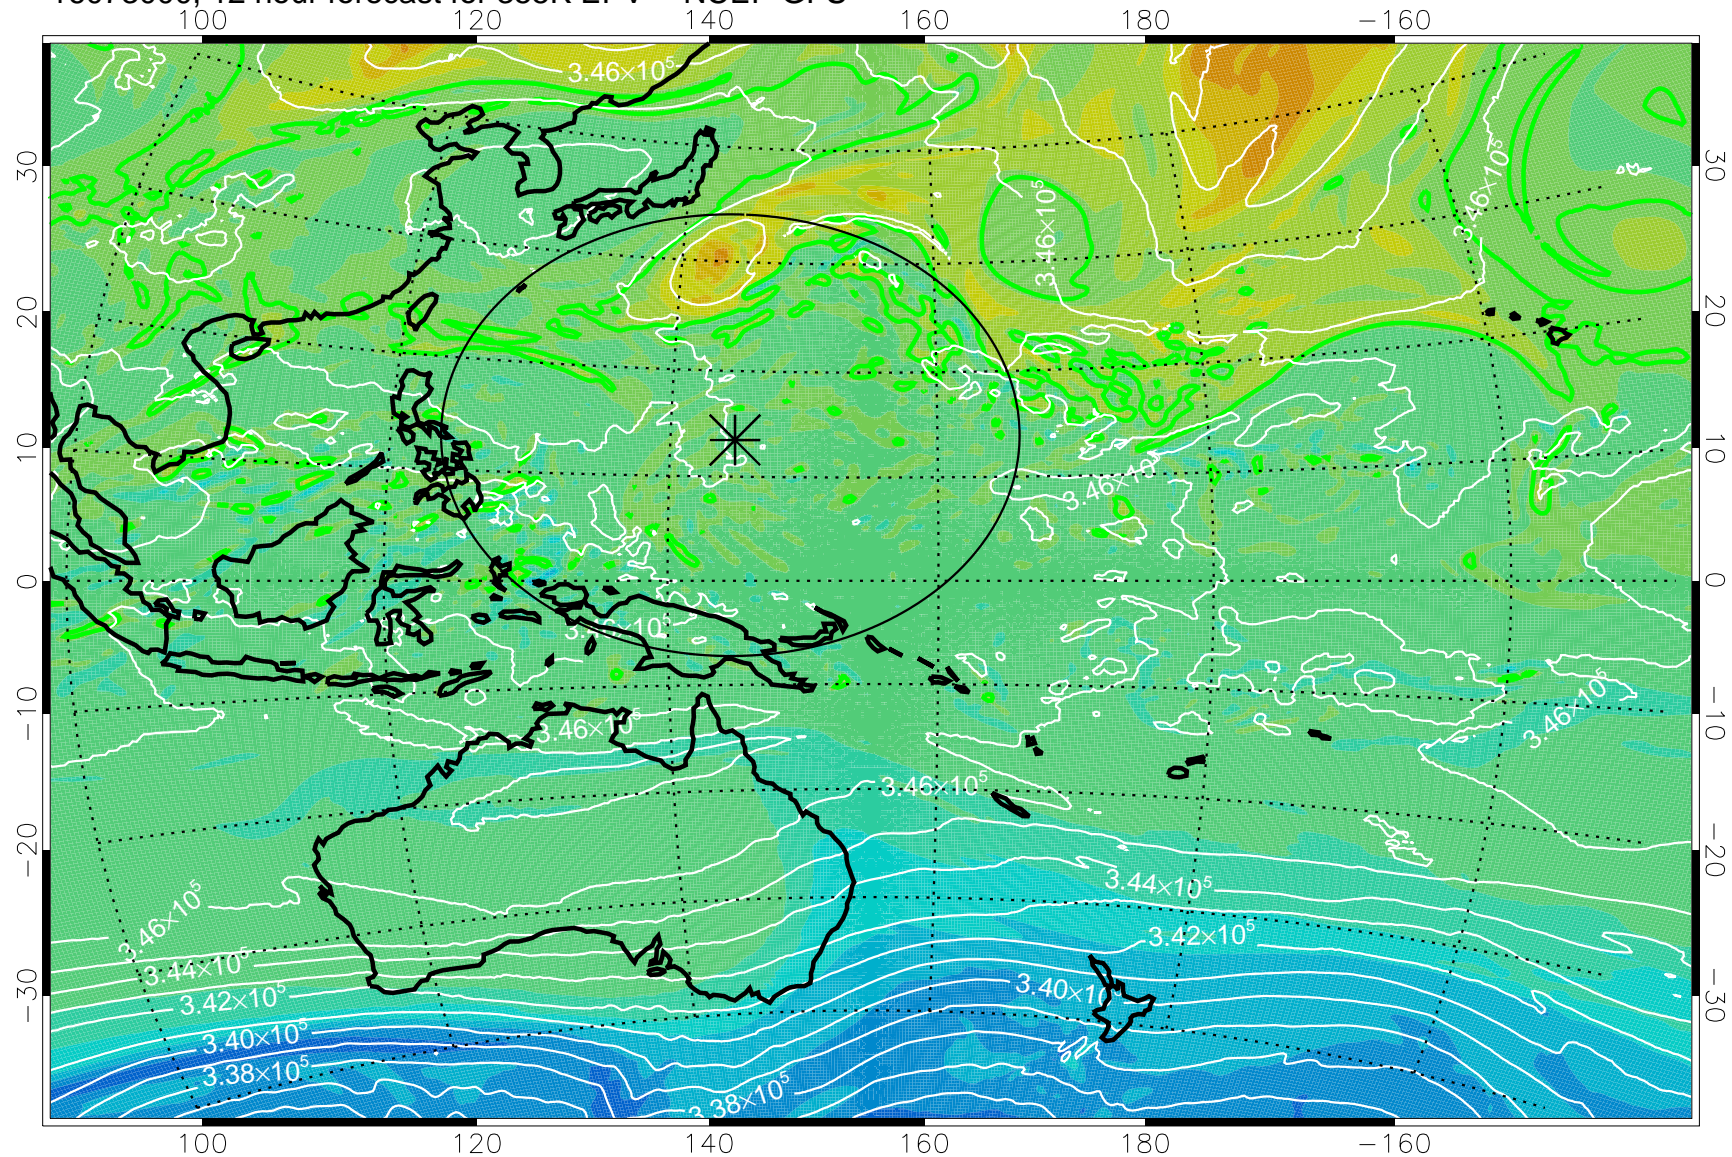

16072918, 6 hour forecast for 355K EPV -- NCEP GFS

355K Montgomery Streamfunction, white  
EPV Tropopause (2 PVU) Position  
Range ring of 2304 km

16073000, 12 hour forecast for 355K EPV -- NCEP GFS

355K Montgomery Streamfunction, white  
EPV Tropopause (2 PVU) Position  
Range ring of 2304 km

16073006, 18 hour forecast for 355K EPV -- NCEP GFS

355K Montgomery Streamfunction, white  
EPV Tropopause (2 PVU) Position  
Range ring of 2304 km

16073012, 24 hour forecast for 355K EPV -- NCEP GFS

355K Montgomery Streamfunction, white  
EPV Tropopause (2 PVU) Position  
Range ring of 2304 km

16073018, 30 hour forecast for 355K EPV -- NCEP GFS

355K Montgomery Streamfunction, white  
EPV Tropopause (2 PVU) Position  
Range ring of 2304 km

16073100, 36 hour forecast for 355K EPV -- NCEP GFS

355K Montgomery Streamfunction, white  
EPV Tropopause (2 PVU) Position  
Range ring of 2304 km

16073106, 42 hour forecast for 355K EPV -- NCEP GFS

355K Montgomery Streamfunction, white  
EPV Tropopause (2 PVU) Position  
Range ring of 2304 km

16073112, 48 hour forecast for 355K EPV -- NCEP GFS

355K Montgomery Streamfunction, white  
EPV Tropopause (2 PVU) Position  
Range ring of 2304 km