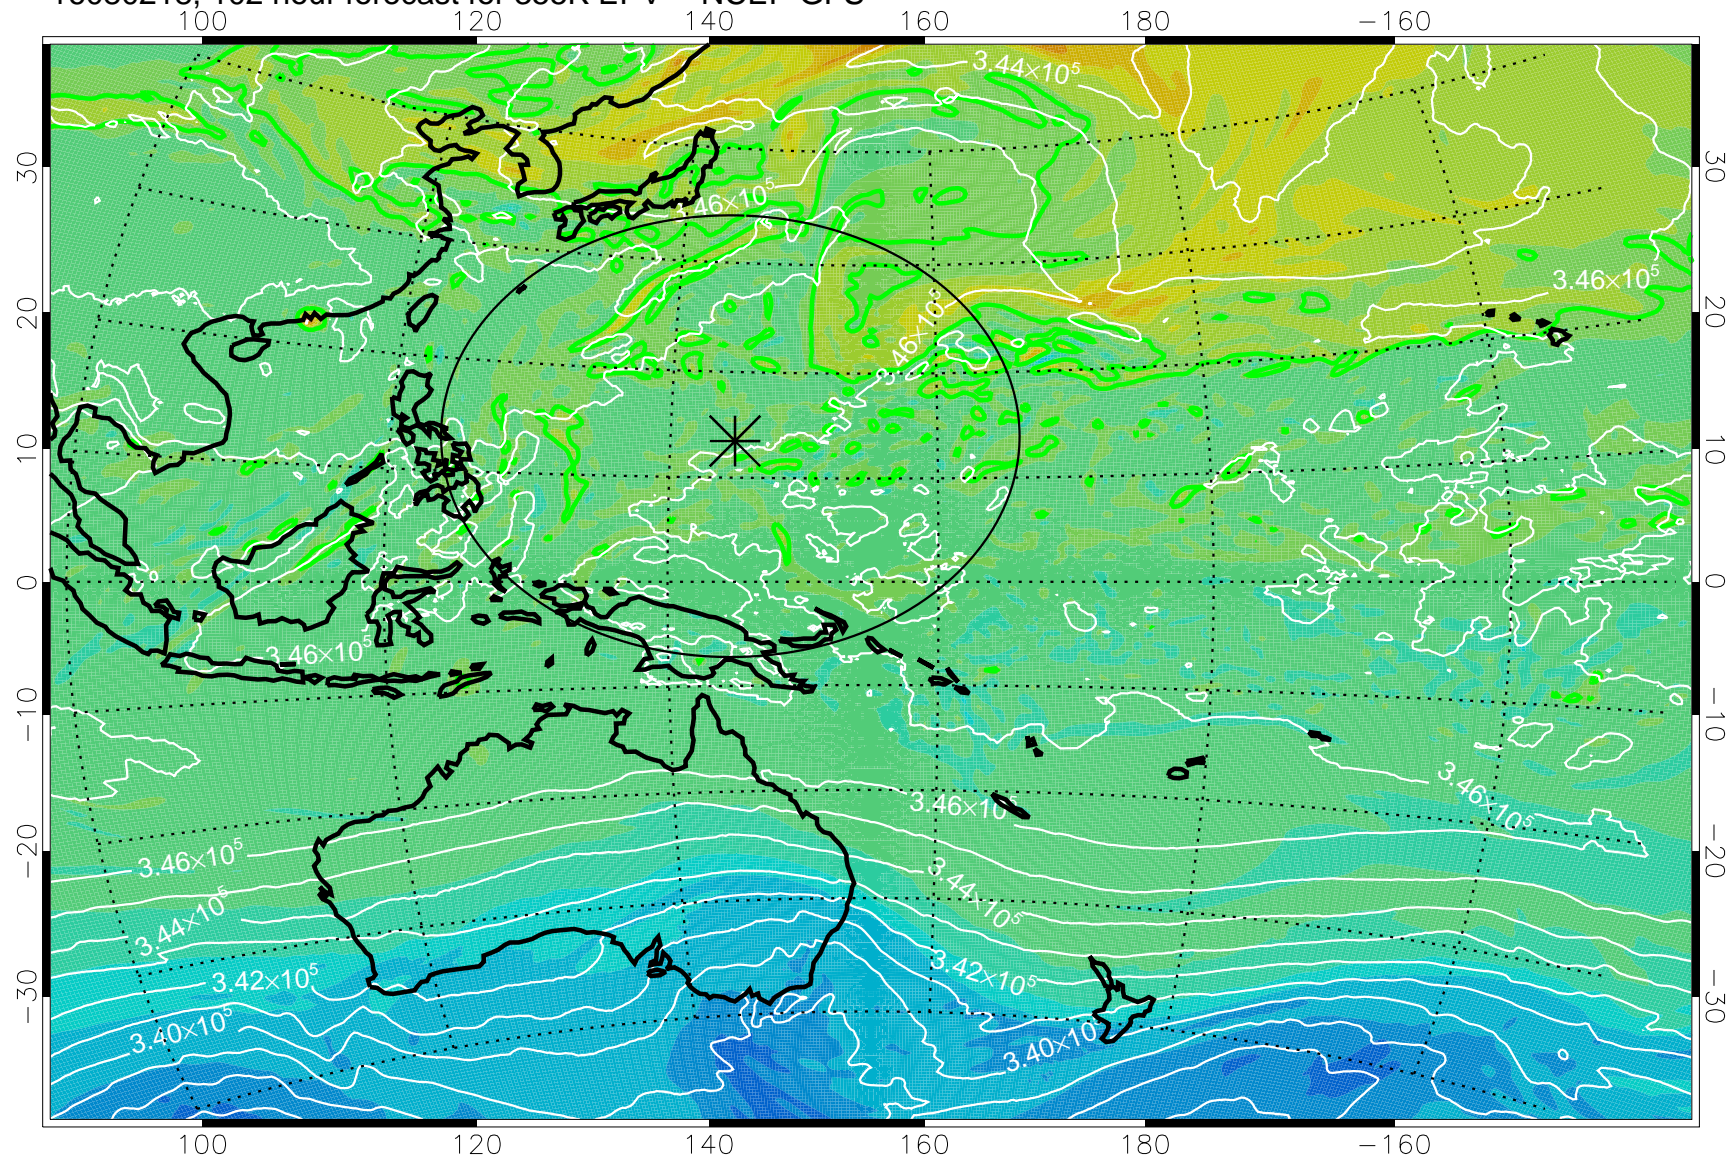

16080118, 78 hour forecast for 355K EPV -- NCEP GFS

355K Montgomery Streamfunction, white  
EPV Tropopause (2 PVU) Position  
Range ring of 2304 km

16080200, 84 hour forecast for 355K EPV -- NCEP GFS

355K Montgomery Streamfunction, white  
EPV Tropopause (2 PVU) Position  
Range ring of 2304 km

16080206, 90 hour forecast for 355K EPV -- NCEP GFS

355K Montgomery Streamfunction, white  
EPV Tropopause (2 PVU) Position  
Range ring of 2304 km

16080212, 96 hour forecast for 355K EPV -- NCEP GFS

355K Montgomery Streamfunction, white  
EPV Tropopause (2 PVU) Position  
Range ring of 2304 km

16080218, 102 hour forecast for 355K EPV -- NCEP GFS

355K Montgomery Streamfunction, white  
EPV Tropopause (2 PVU) Position  
Range ring of 2304 km

16080300, 108 hour forecast for 355K EPV -- NCEP GFS

355K Montgomery Streamfunction, white  
EPV Tropopause (2 PVU) Position  
Range ring of 2304 km

16080306, 114 hour forecast for 355K EPV -- NCEP GFS

355K Montgomery Streamfunction, white  
EPV Tropopause (2 PVU) Position  
Range ring of 2304 km

16080312, 120 hour forecast for 355K EPV -- NCEP GFS

355K Montgomery Streamfunction, white  
EPV Tropopause (2 PVU) Position  
Range ring of 2304 km