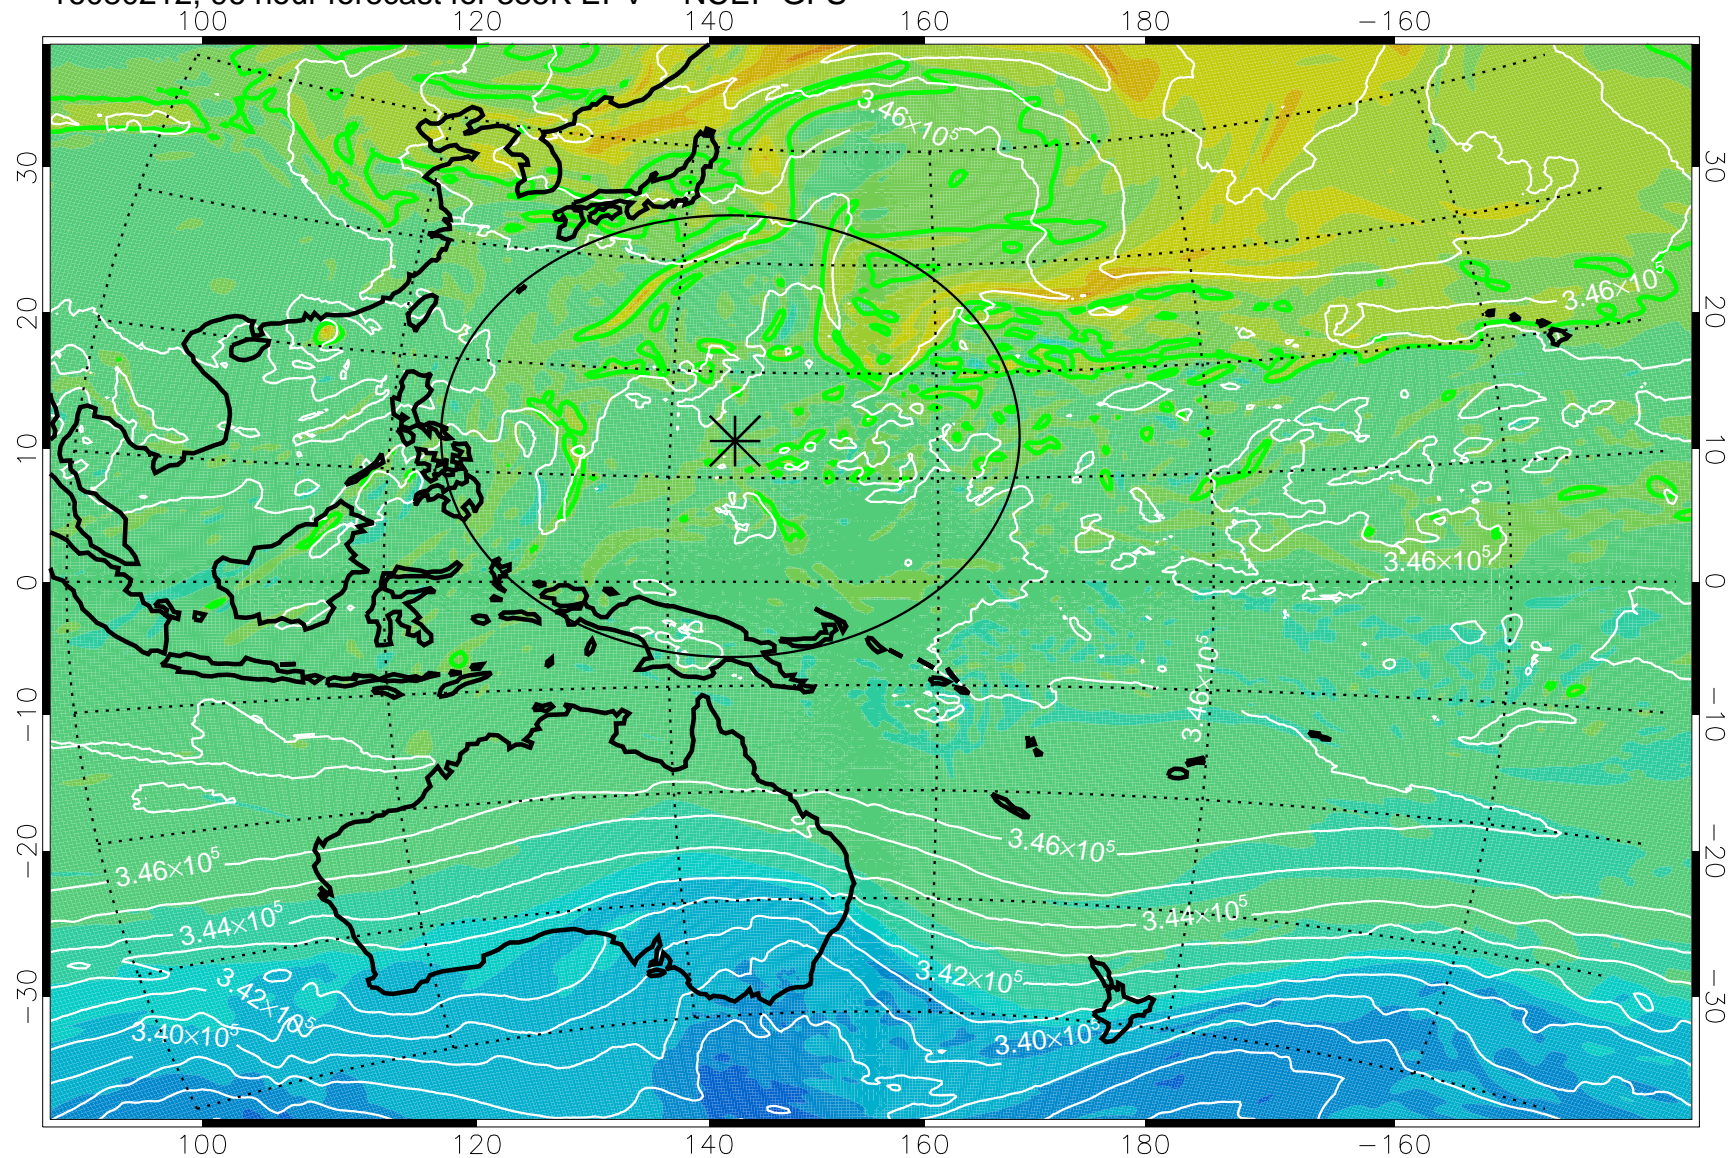

16080106, 66 hour forecast for 355K EPV -- NCEP GFS

355K Montgomery Streamfunction, white  
EPV Tropopause (2 PVU) Position  
Range ring of 2304 km

16080112, 72 hour forecast for 355K EPV -- NCEP GFS

355K Montgomery Streamfunction, white  
EPV Tropopause (2 PVU) Position  
Range ring of 2304 km

16080118, 78 hour forecast for 355K EPV -- NCEP GFS

355K Montgomery Streamfunction, white  
EPV Tropopause (2 PVU) Position  
Range ring of 2304 km

16080200, 84 hour forecast for 355K EPV -- NCEP GFS

355K Montgomery Streamfunction, white  
EPV Tropopause (2 PVU) Position  
Range ring of 2304 km

16080206, 90 hour forecast for 355K EPV -- NCEP GFS

355K Montgomery Streamfunction, white  
EPV Tropopause (2 PVU) Position  
Range ring of 2304 km

16080212, 96 hour forecast for 355K EPV -- NCEP GFS

355K Montgomery Streamfunction, white  
EPV Tropopause (2 PVU) Position  
Range ring of 2304 km

16080218, 102 hour forecast for 355K EPV -- NCEP GFS

355K Montgomery Streamfunction, white  
EPV Tropopause (2 PVU) Position  
Range ring of 2304 km

16080300, 108 hour forecast for 355K EPV -- NCEP GFS

355K Montgomery Streamfunction, white  
EPV Tropopause (2 PVU) Position  
Range ring of 2304 km