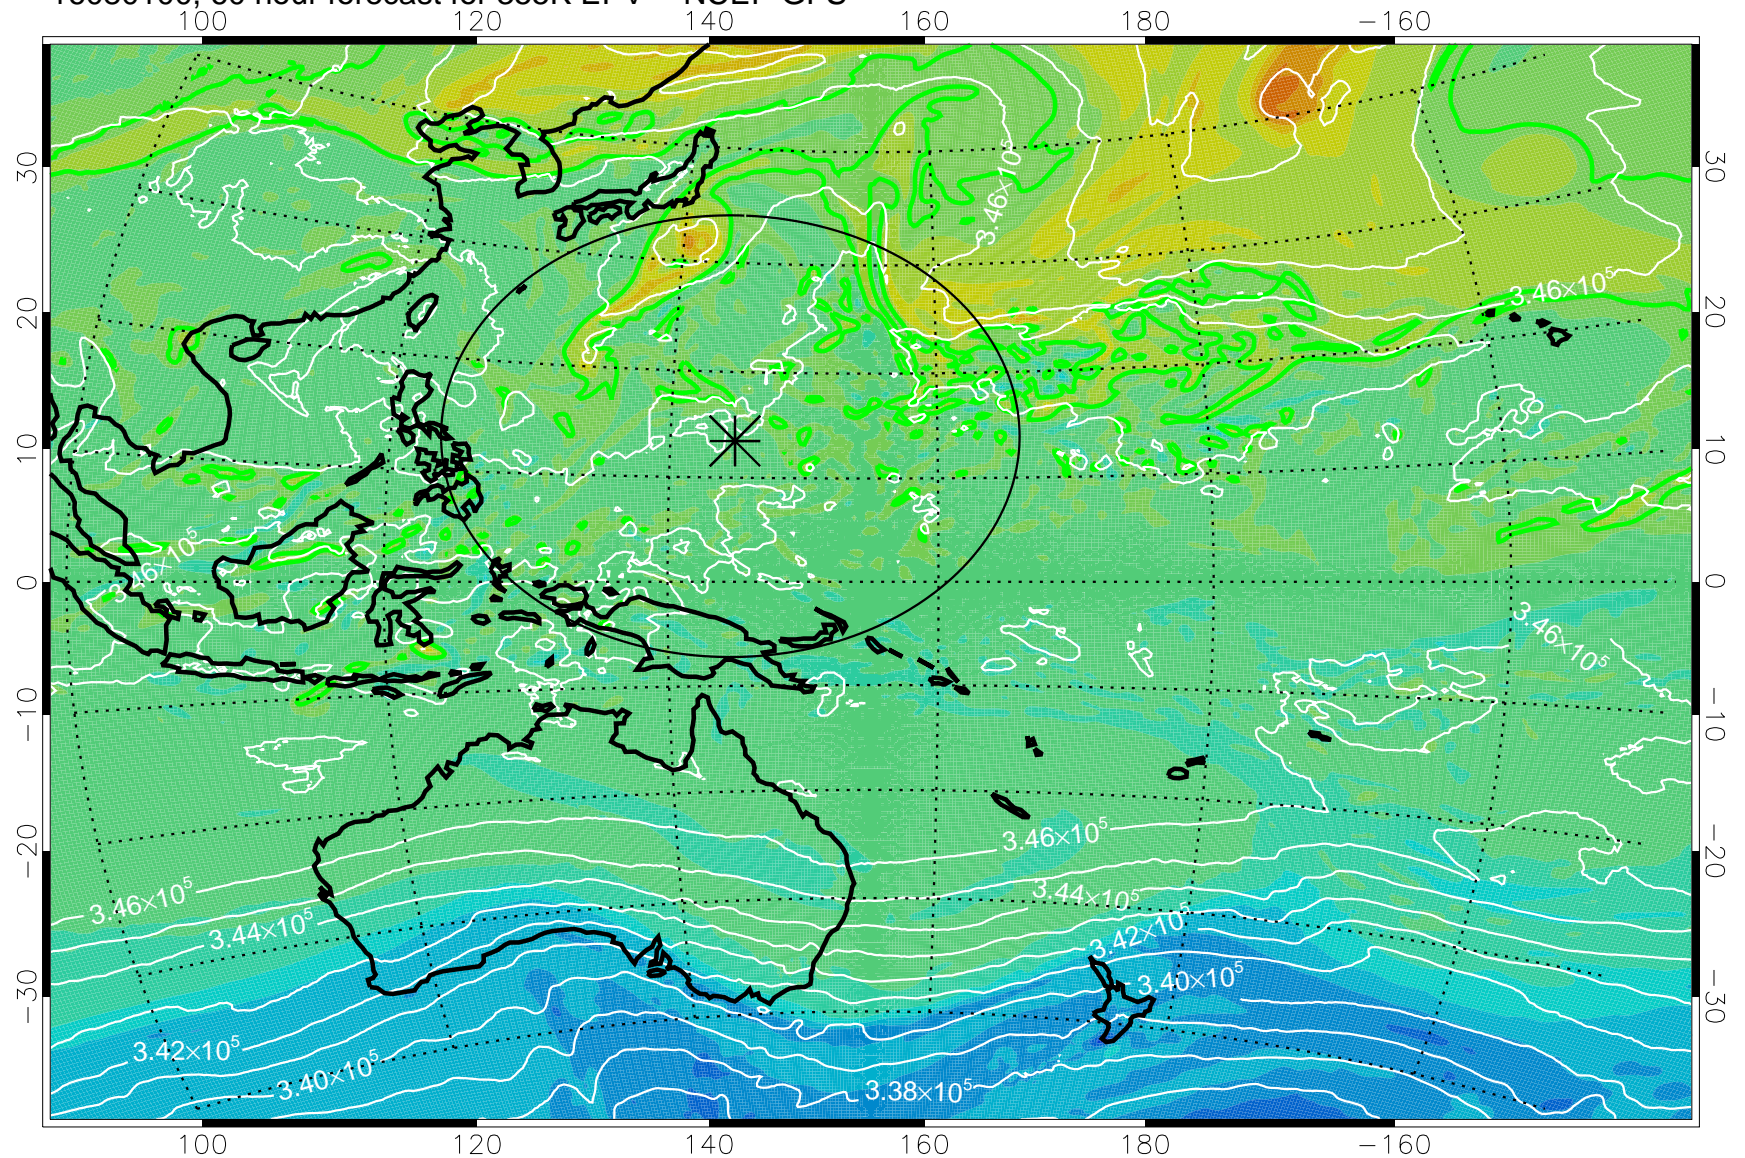

16073018, 30 hour forecast for 355K EPV -- NCEP GFS

355K Montgomery Streamfunction, white  
EPV Tropopause (2 PVU) Position  
Range ring of 2304 km

16073100, 36 hour forecast for 355K EPV -- NCEP GFS

355K Montgomery Streamfunction, white  
EPV Tropopause (2 PVU) Position  
Range ring of 2304 km

16073106, 42 hour forecast for 355K EPV -- NCEP GFS

355K Montgomery Streamfunction, white  
EPV Tropopause (2 PVU) Position  
Range ring of 2304 km

16073112, 48 hour forecast for 355K EPV -- NCEP GFS

355K Montgomery Streamfunction, white  
EPV Tropopause (2 PVU) Position  
Range ring of 2304 km

16073118, 54 hour forecast for 355K EPV -- NCEP GFS

355K Montgomery Streamfunction, white  
EPV Tropopause (2 PVU) Position  
Range ring of 2304 km

16080100, 60 hour forecast for 355K EPV -- NCEP GFS

355K Montgomery Streamfunction, white  
EPV Tropopause (2 PVU) Position  
Range ring of 2304 km

16080106, 66 hour forecast for 355K EPV -- NCEP GFS

355K Montgomery Streamfunction, white  
EPV Tropopause (2 PVU) Position  
Range ring of 2304 km

16080112, 72 hour forecast for 355K EPV -- NCEP GFS

355K Montgomery Streamfunction, white  
EPV Tropopause (2 PVU) Position  
Range ring of 2304 km