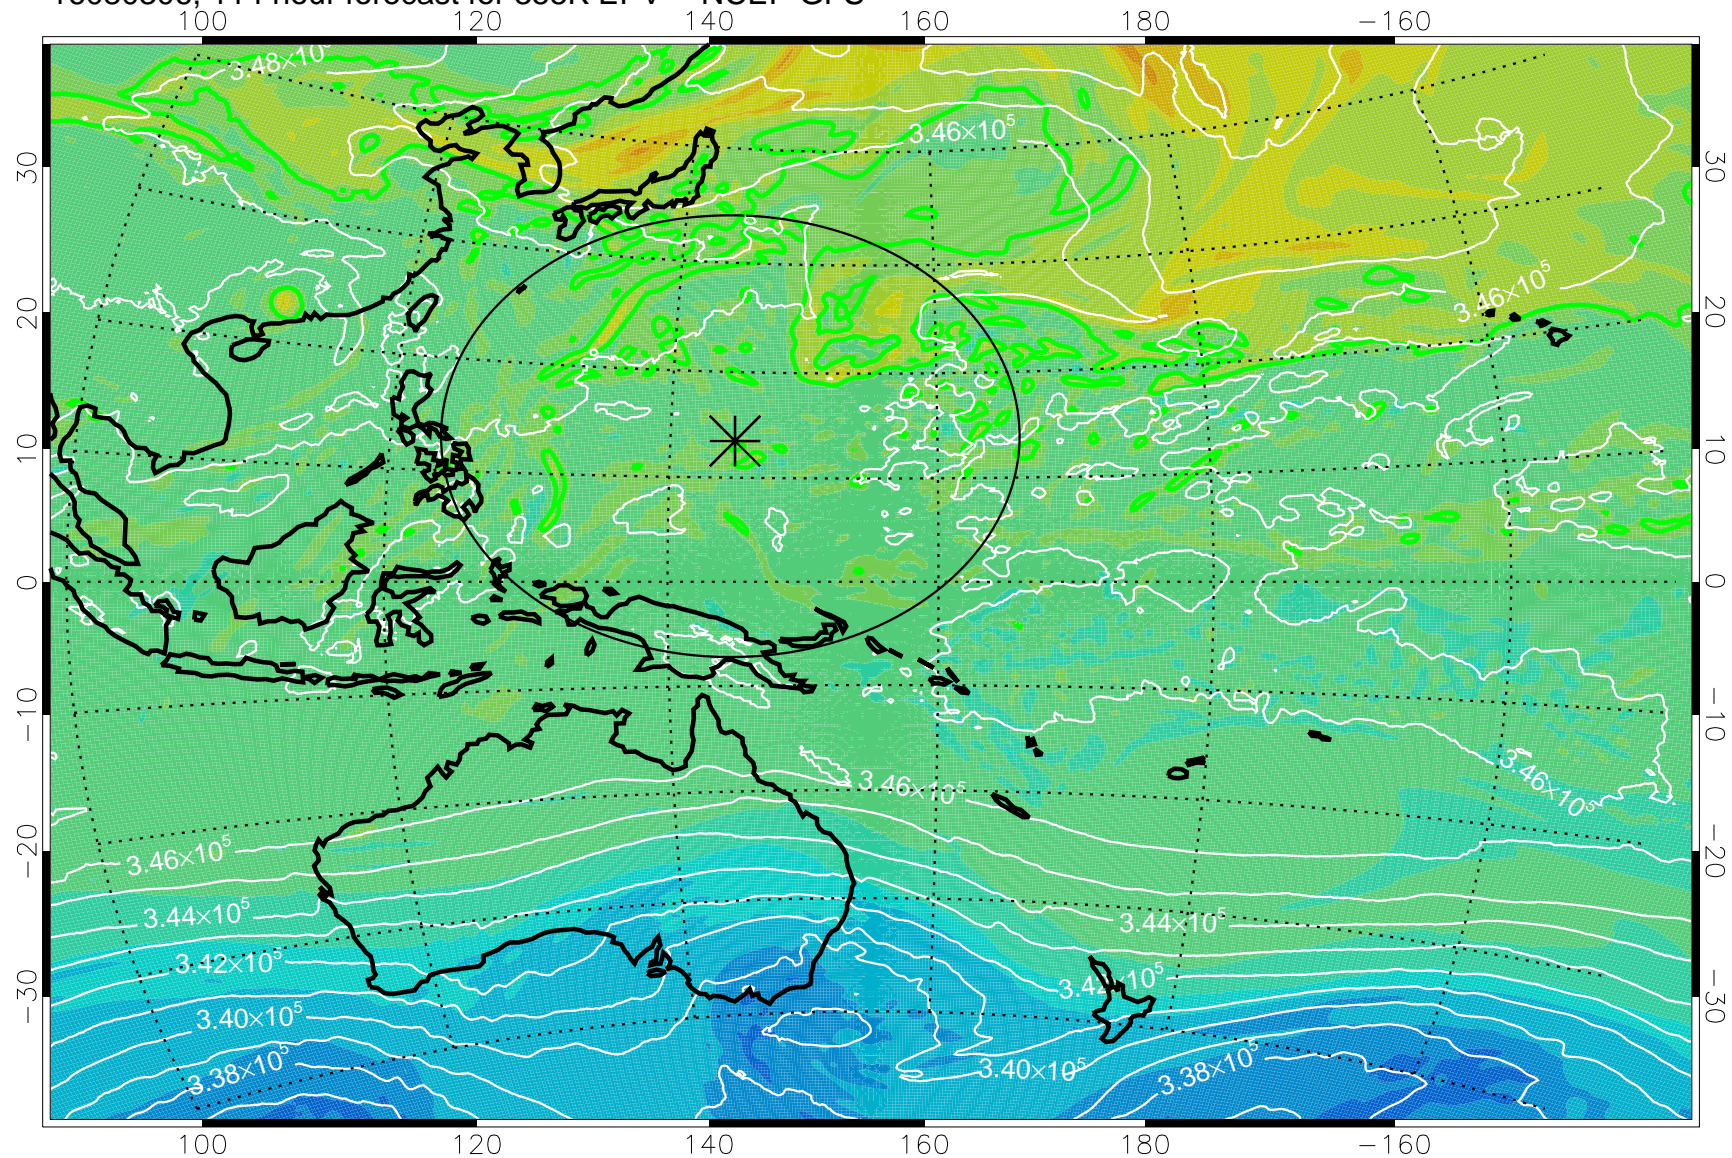

16080118, 78 hour forecast for 355K EPV -- NCEP GFS

355K Montgomery Streamfunction, white  
EPV Tropopause (2 PVU) Position  
Range ring of 2304 km

16080200, 84 hour forecast for 355K EPV -- NCEP GFS

355K Montgomery Streamfunction, white  
EPV Tropopause (2 PVU) Position  
Range ring of 2304 km

16080206, 90 hour forecast for 355K EPV -- NCEP GFS

355K Montgomery Streamfunction, white  
EPV Tropopause (2 PVU) Position  
Range ring of 2304 km

16080212, 96 hour forecast for 355K EPV -- NCEP GFS

355K Montgomery Streamfunction, white  
EPV Tropopause (2 PVU) Position  
Range ring of 2304 km

16080218, 102 hour forecast for 355K EPV -- NCEP GFS

355K Montgomery Streamfunction, white  
EPV Tropopause (2 PVU) Position  
Range ring of 2304 km

16080300, 108 hour forecast for 355K EPV -- NCEP GFS

355K Montgomery Streamfunction, white  
EPV Tropopause (2 PVU) Position  
Range ring of 2304 km

16080306, 114 hour forecast for 355K EPV -- NCEP GFS

355K Montgomery Streamfunction, white  
EPV Tropopause (2 PVU) Position  
Range ring of 2304 km

16080312, 120 hour forecast for 355K EPV -- NCEP GFS

355K Montgomery Streamfunction, white  
EPV Tropopause (2 PVU) Position  
Range ring of 2304 km