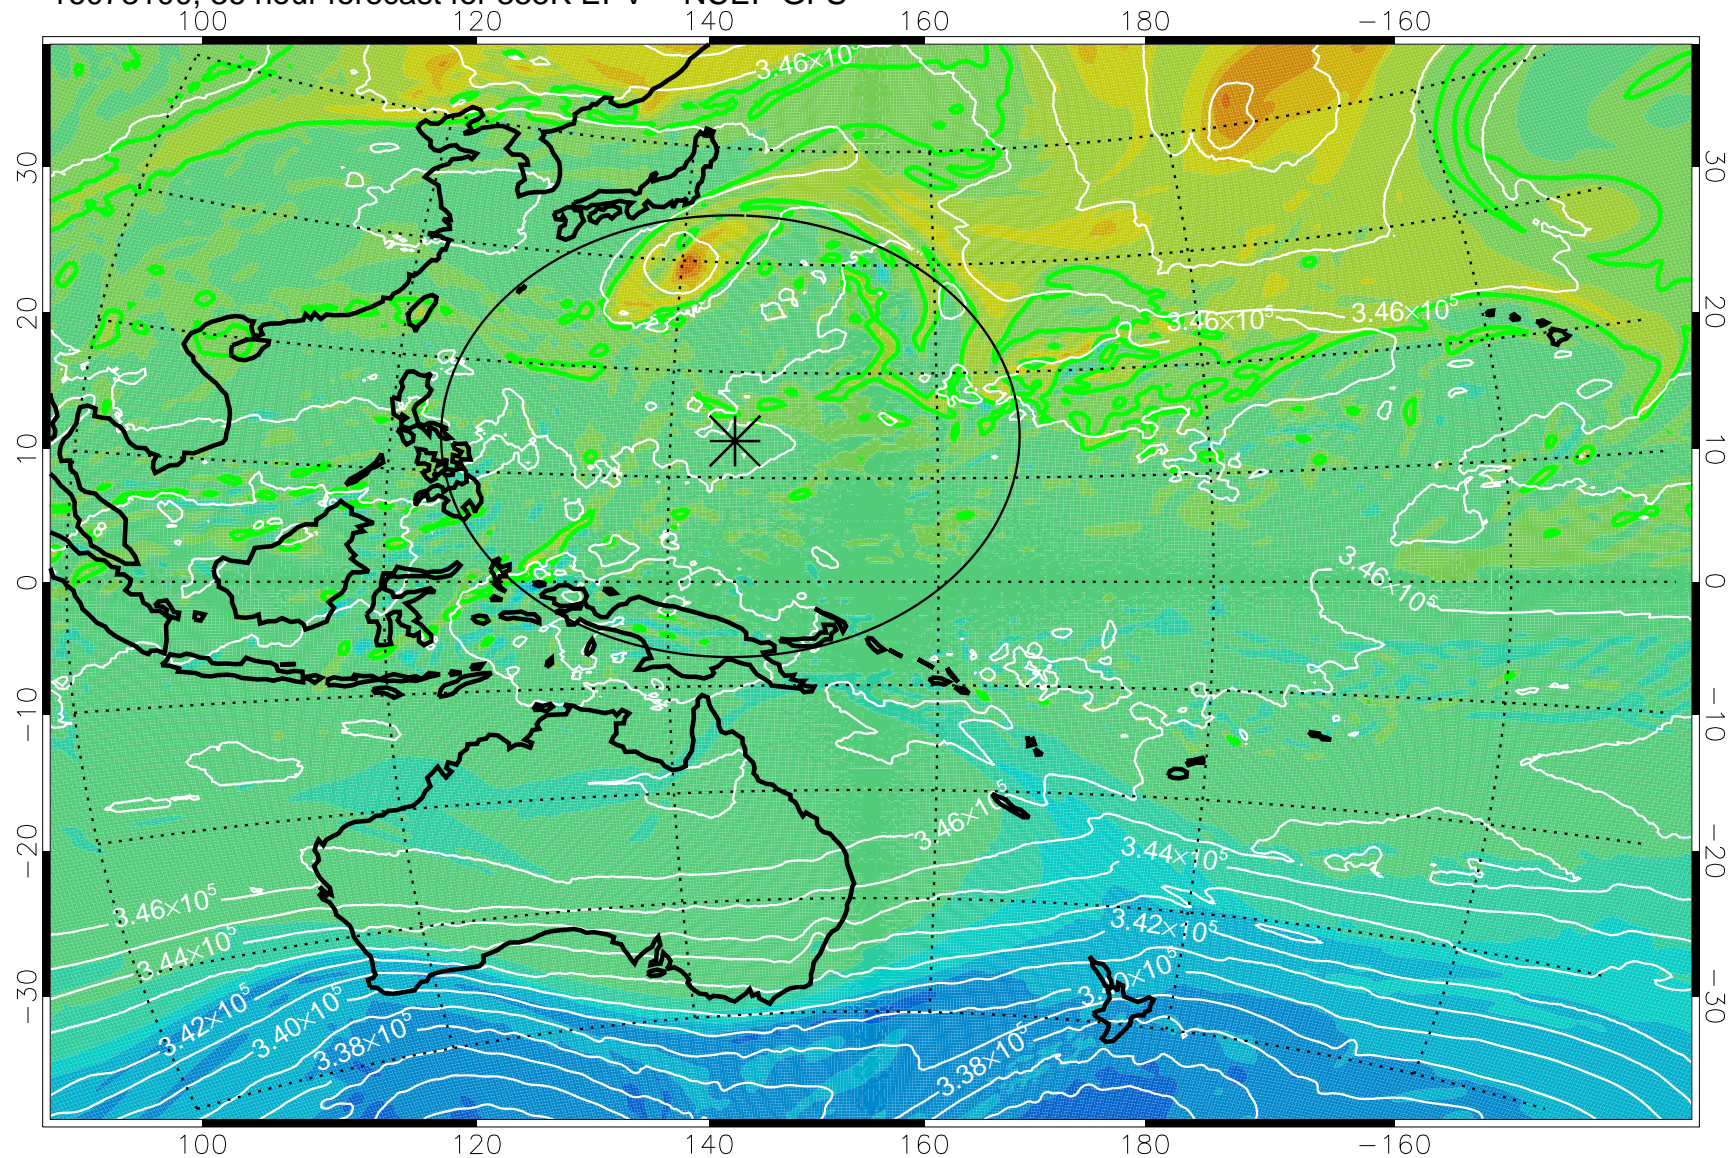

16073006, 18 hour forecast for 355K EPV -- NCEP GFS

355K Montgomery Streamfunction, white  
EPV Tropopause (2 PVU) Position  
Range ring of 2304 km

16073012, 24 hour forecast for 355K EPV -- NCEP GFS

355K Montgomery Streamfunction, white  
EPV Tropopause (2 PVU) Position  
Range ring of 2304 km

16073018, 30 hour forecast for 355K EPV -- NCEP GFS

355K Montgomery Streamfunction, white  
EPV Tropopause (2 PVU) Position  
Range ring of 2304 km

16073100, 36 hour forecast for 355K EPV -- NCEP GFS

355K Montgomery Streamfunction, white  
EPV Tropopause (2 PVU) Position  
Range ring of 2304 km

16073106, 42 hour forecast for 355K EPV -- NCEP GFS

355K Montgomery Streamfunction, white  
EPV Tropopause (2 PVU) Position  
Range ring of 2304 km

16073112, 48 hour forecast for 355K EPV -- NCEP GFS

355K Montgomery Streamfunction, white  
EPV Tropopause (2 PVU) Position  
Range ring of 2304 km

16073118, 54 hour forecast for 355K EPV -- NCEP GFS

355K Montgomery Streamfunction, white  
EPV Tropopause (2 PVU) Position  
Range ring of 2304 km

16080100, 60 hour forecast for 355K EPV -- NCEP GFS

355K Montgomery Streamfunction, white  
EPV Tropopause (2 PVU) Position  
Range ring of 2304 km