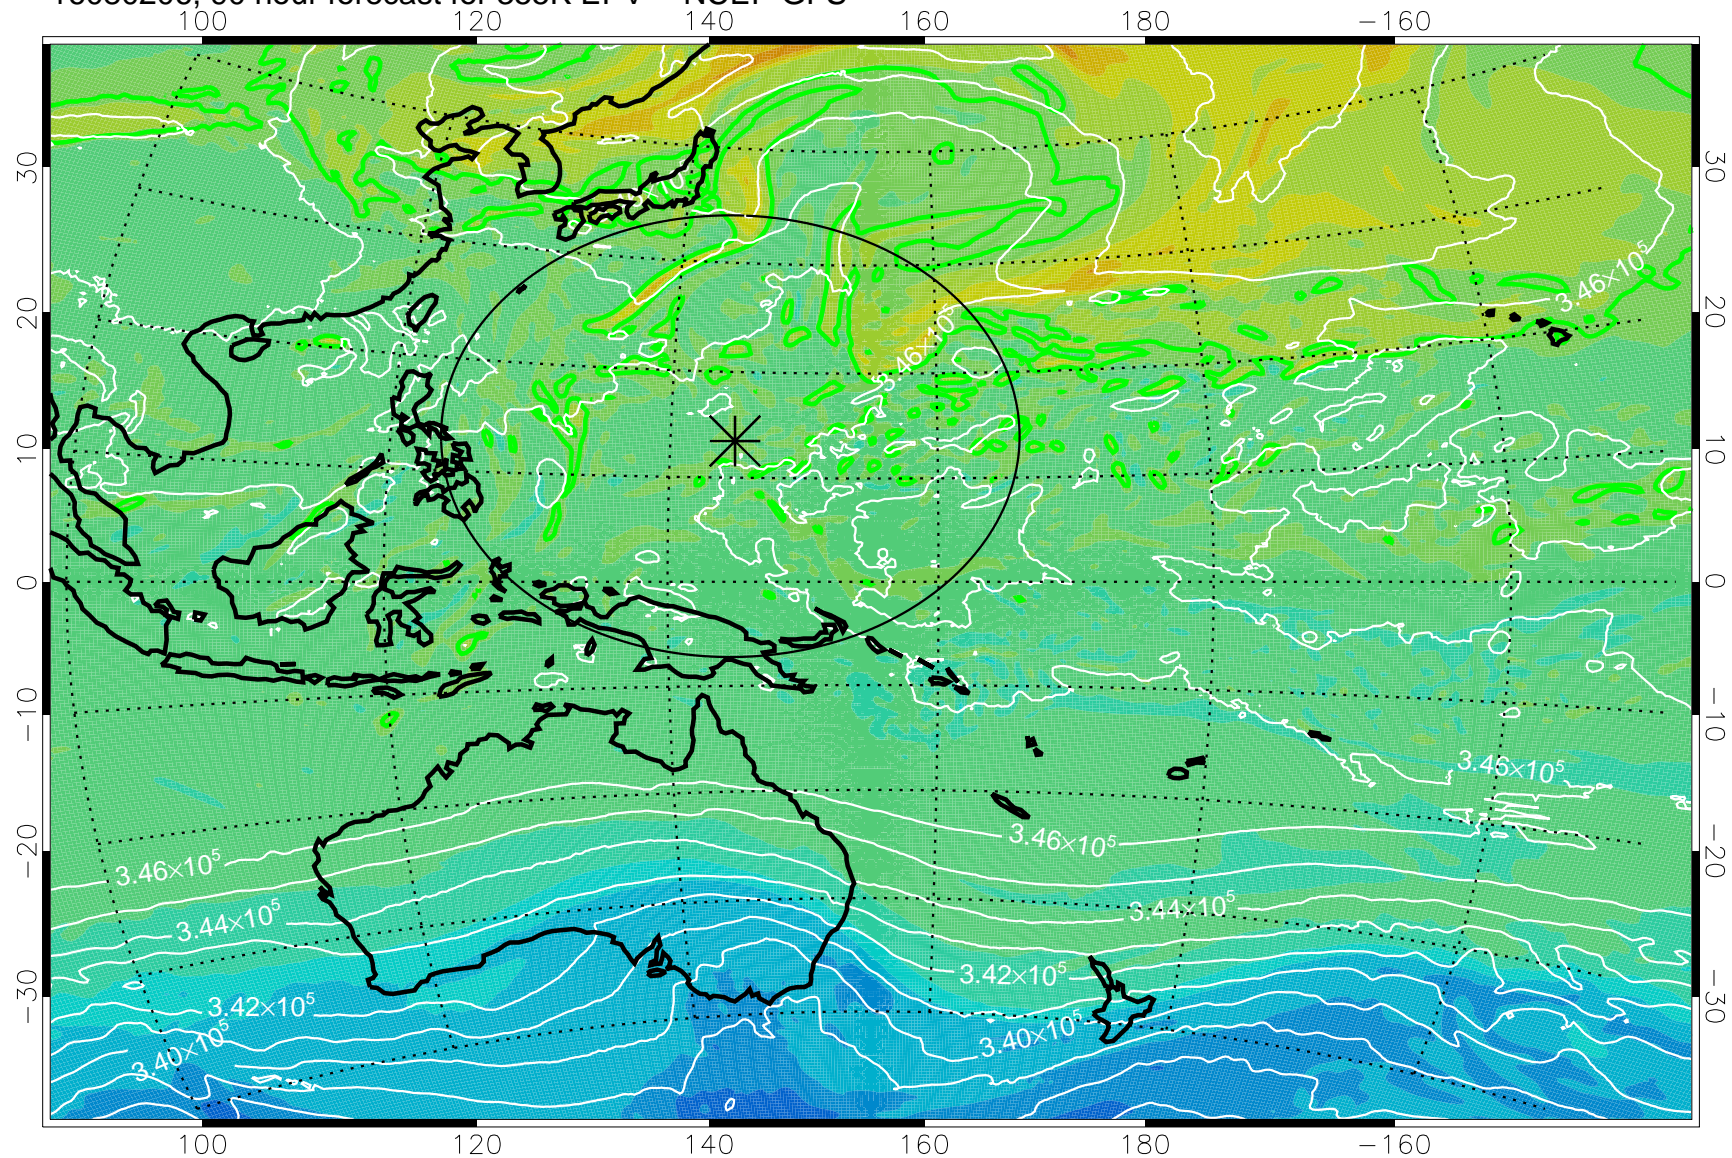

16080106, 66 hour forecast for 355K EPV -- NCEP GFS

355K Montgomery Streamfunction, white  
EPV Tropopause (2 PVU) Position  
Range ring of 2304 km

16080112, 72 hour forecast for 355K EPV -- NCEP GFS

355K Montgomery Streamfunction, white  
EPV Tropopause (2 PVU) Position  
Range ring of 2304 km

16080118, 78 hour forecast for 355K EPV -- NCEP GFS

355K Montgomery Streamfunction, white  
EPV Tropopause (2 PVU) Position  
Range ring of 2304 km

16080200, 84 hour forecast for 355K EPV -- NCEP GFS

355K Montgomery Streamfunction, white  
EPV Tropopause (2 PVU) Position  
Range ring of 2304 km

16080206, 90 hour forecast for 355K EPV -- NCEP GFS

355K Montgomery Streamfunction, white  
EPV Tropopause (2 PVU) Position  
Range ring of 2304 km

16080212, 96 hour forecast for 355K EPV -- NCEP GFS

355K Montgomery Streamfunction, white  
EPV Tropopause (2 PVU) Position  
Range ring of 2304 km

16080218, 102 hour forecast for 355K EPV -- NCEP GFS

355K Montgomery Streamfunction, white  
EPV Tropopause (2 PVU) Position  
Range ring of 2304 km

16080300, 108 hour forecast for 355K EPV -- NCEP GFS

355K Montgomery Streamfunction, white  
EPV Tropopause (2 PVU) Position  
Range ring of 2304 km