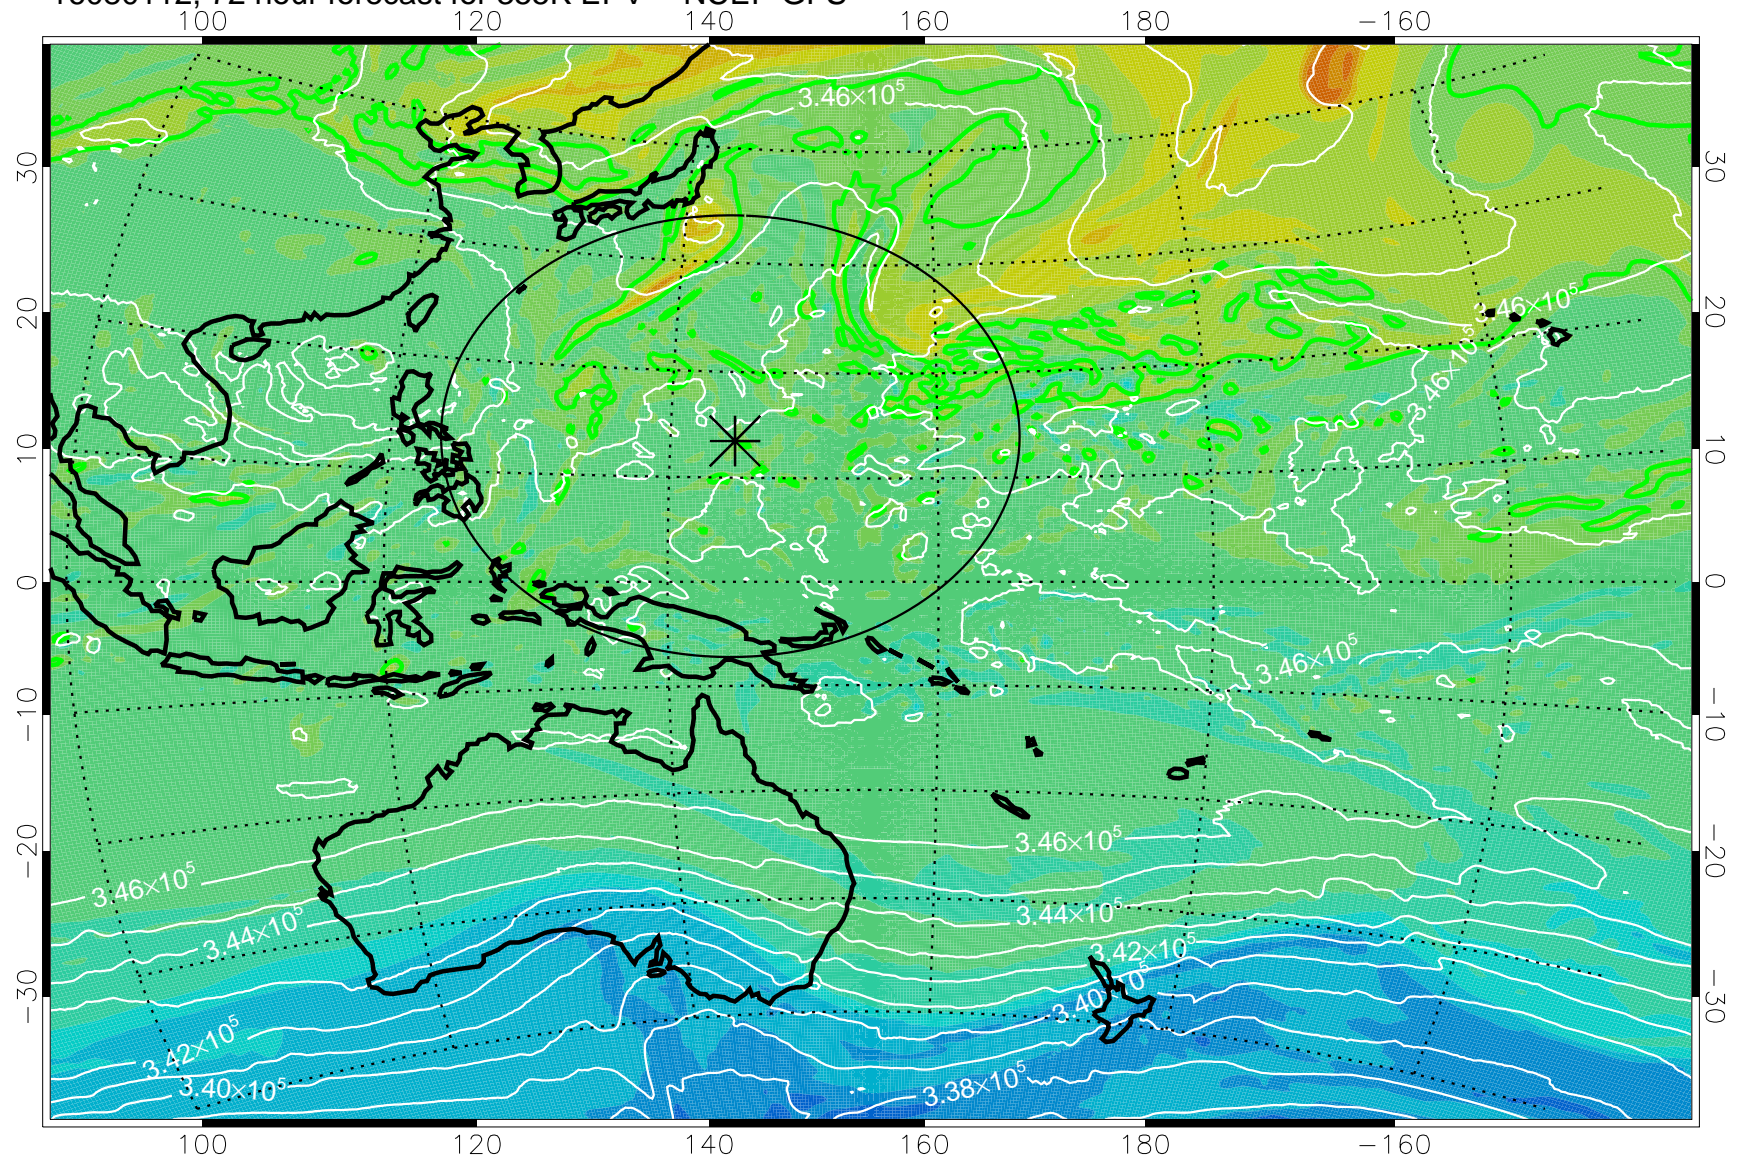

16073118, 54 hour forecast for 355K EPV -- NCEP GFS

355K Montgomery Streamfunction, white  
EPV Tropopause (2 PVU) Position  
Range ring of 2304 km

16080100, 60 hour forecast for 355K EPV -- NCEP GFS

355K Montgomery Streamfunction, white  
EPV Tropopause (2 PVU) Position  
Range ring of 2304 km

16080106, 66 hour forecast for 355K EPV -- NCEP GFS

355K Montgomery Streamfunction, white  
EPV Tropopause (2 PVU) Position  
Range ring of 2304 km

16080112, 72 hour forecast for 355K EPV -- NCEP GFS

355K Montgomery Streamfunction, white  
EPV Tropopause (2 PVU) Position  
Range ring of 2304 km

16080118, 78 hour forecast for 355K EPV -- NCEP GFS

355K Montgomery Streamfunction, white  
EPV Tropopause (2 PVU) Position  
Range ring of 2304 km

16080200, 84 hour forecast for 355K EPV -- NCEP GFS

355K Montgomery Streamfunction, white  
EPV Tropopause (2 PVU) Position  
Range ring of 2304 km

16080206, 90 hour forecast for 355K EPV -- NCEP GFS

355K Montgomery Streamfunction, white  
EPV Tropopause (2 PVU) Position  
Range ring of 2304 km

16080212, 96 hour forecast for 355K EPV -- NCEP GFS

355K Montgomery Streamfunction, white  
EPV Tropopause (2 PVU) Position  
Range ring of 2304 km