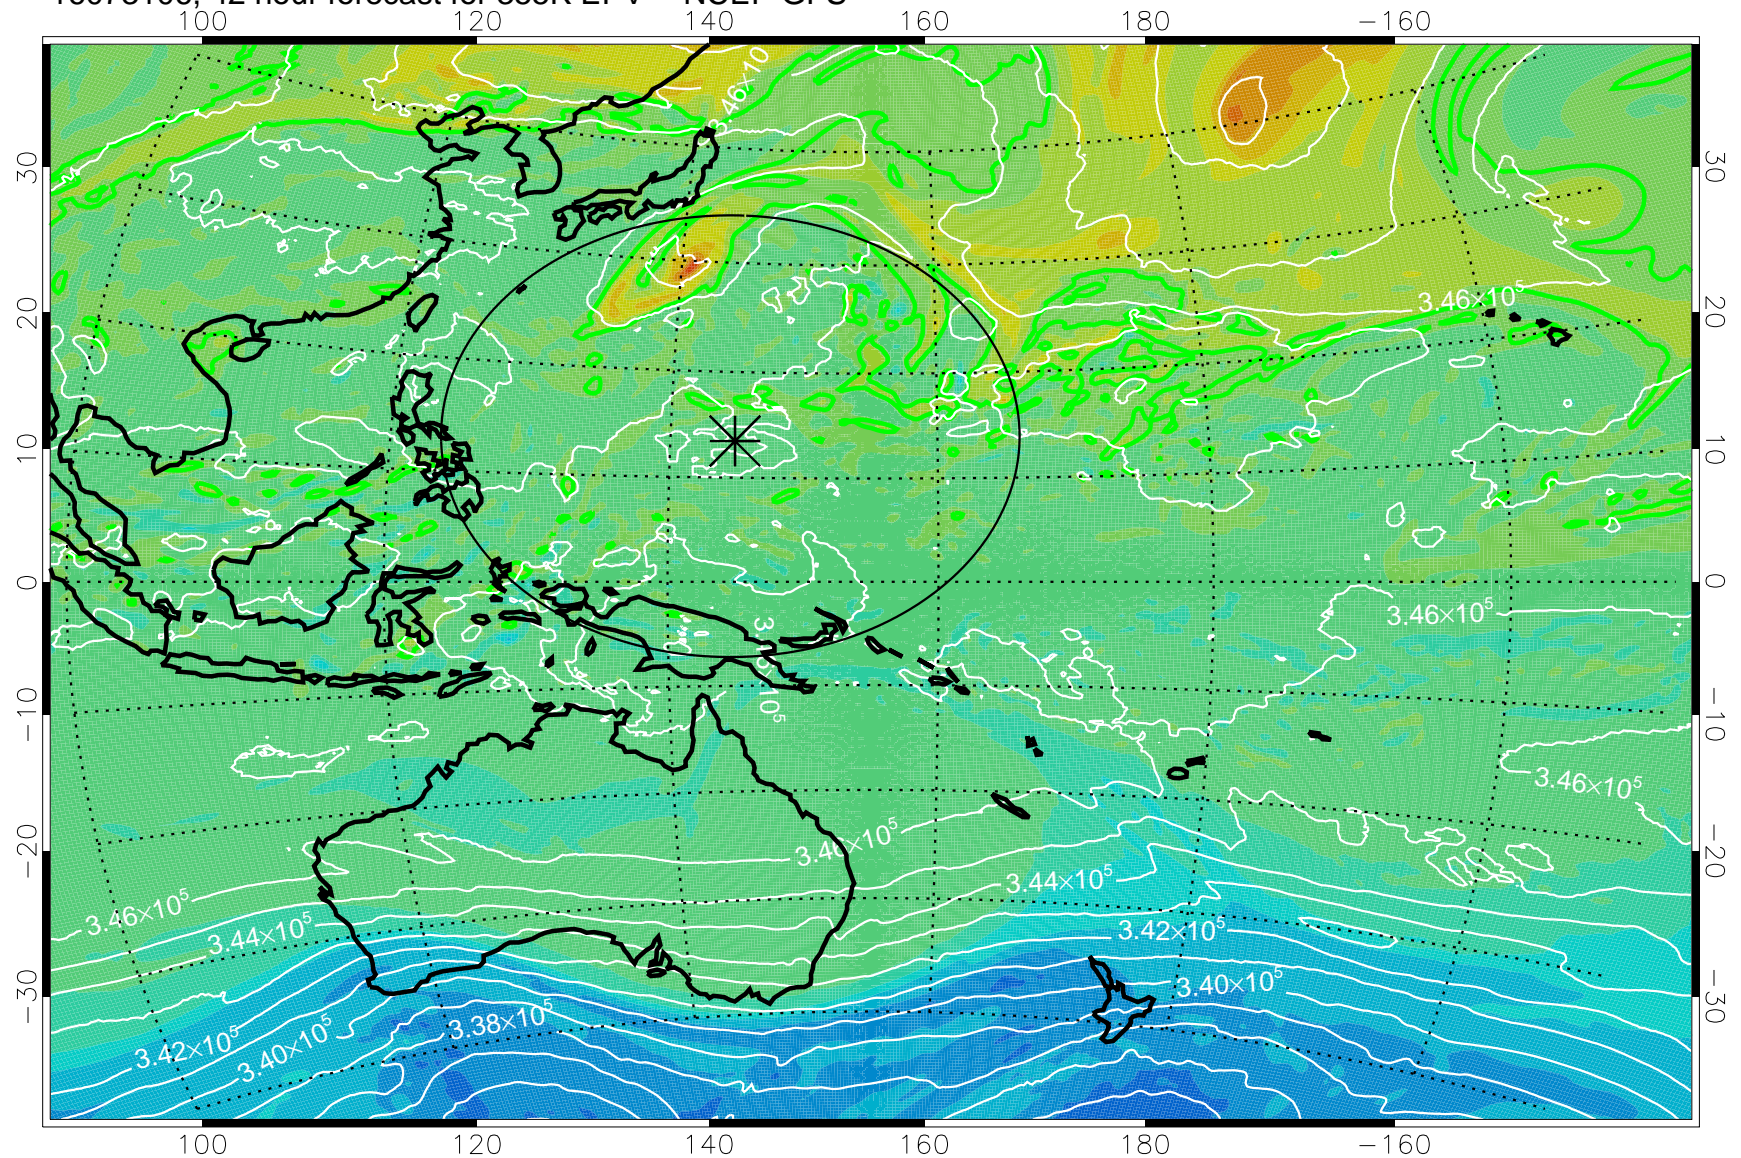

16073018, 30 hour forecast for 355K EPV -- NCEP GFS

355K Montgomery Streamfunction, white  
EPV Tropopause (2 PVU) Position  
Range ring of 2304 km

16073100, 36 hour forecast for 355K EPV -- NCEP GFS

355K Montgomery Streamfunction, white  
EPV Tropopause (2 PVU) Position  
Range ring of 2304 km

16073106, 42 hour forecast for 355K EPV -- NCEP GFS

355K Montgomery Streamfunction, white  
EPV Tropopause (2 PVU) Position  
Range ring of 2304 km

16073112, 48 hour forecast for 355K EPV -- NCEP GFS

355K Montgomery Streamfunction, white  
EPV Tropopause (2 PVU) Position  
Range ring of 2304 km

16073118, 54 hour forecast for 355K EPV -- NCEP GFS

355K Montgomery Streamfunction, white  
EPV Tropopause (2 PVU) Position  
Range ring of 2304 km

16080100, 60 hour forecast for 355K EPV -- NCEP GFS

355K Montgomery Streamfunction, white  
EPV Tropopause (2 PVU) Position  
Range ring of 2304 km

16080106, 66 hour forecast for 355K EPV -- NCEP GFS

355K Montgomery Streamfunction, white  
EPV Tropopause (2 PVU) Position  
Range ring of 2304 km

16080112, 72 hour forecast for 355K EPV -- NCEP GFS

355K Montgomery Streamfunction, white  
EPV Tropopause (2 PVU) Position  
Range ring of 2304 km