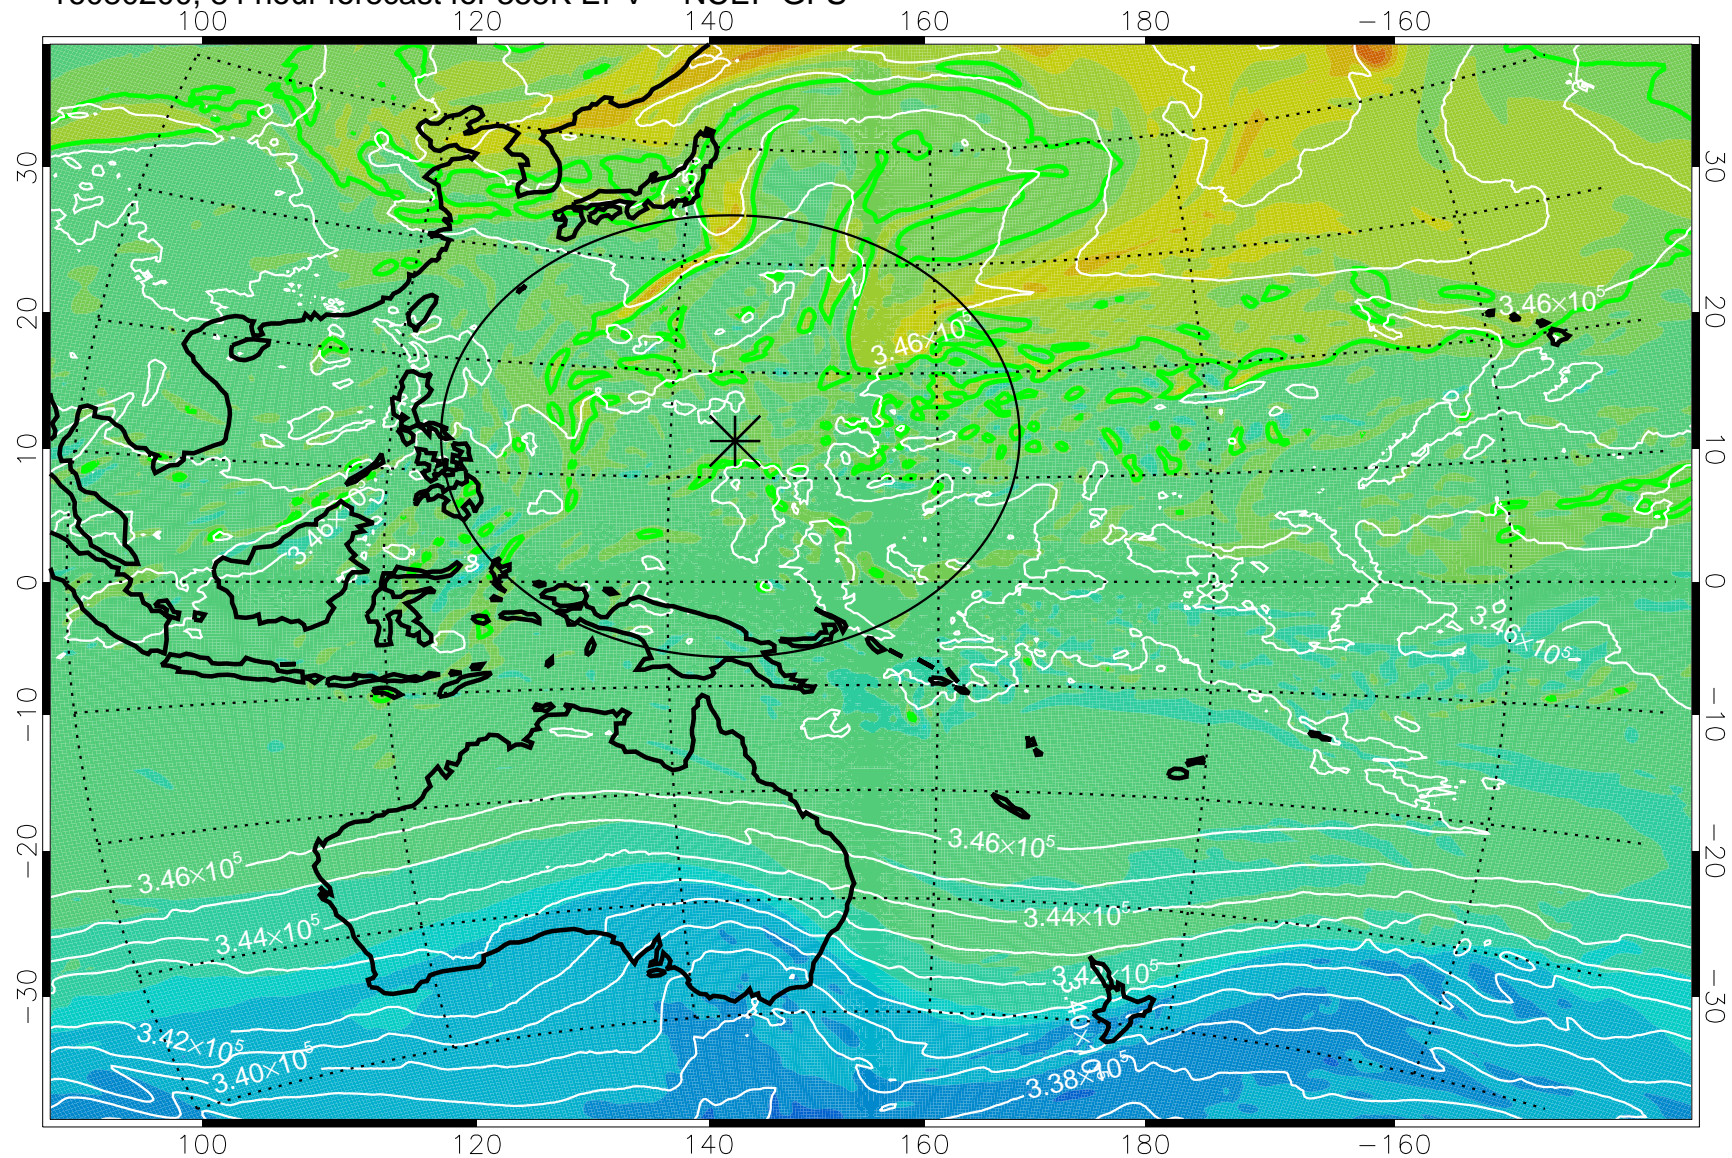

16073118, 54 hour forecast for 355K EPV -- NCEP GFS

355K Montgomery Streamfunction, white  
EPV Tropopause (2 PVU) Position  
Range ring of 2304 km

16080100, 60 hour forecast for 355K EPV -- NCEP GFS

355K Montgomery Streamfunction, white  
EPV Tropopause (2 PVU) Position  
Range ring of 2304 km

16080106, 66 hour forecast for 355K EPV -- NCEP GFS

355K Montgomery Streamfunction, white  
EPV Tropopause (2 PVU) Position  
Range ring of 2304 km

16080112, 72 hour forecast for 355K EPV -- NCEP GFS

355K Montgomery Streamfunction, white  
EPV Tropopause (2 PVU) Position  
Range ring of 2304 km

16080118, 78 hour forecast for 355K EPV -- NCEP GFS

355K Montgomery Streamfunction, white  
EPV Tropopause (2 PVU) Position  
Range ring of 2304 km

16080200, 84 hour forecast for 355K EPV -- NCEP GFS

355K Montgomery Streamfunction, white  
EPV Tropopause (2 PVU) Position  
Range ring of 2304 km

16080206, 90 hour forecast for 355K EPV -- NCEP GFS

355K Montgomery Streamfunction, white  
EPV Tropopause (2 PVU) Position  
Range ring of 2304 km

16080212, 96 hour forecast for 355K EPV -- NCEP GFS

355K Montgomery Streamfunction, white  
EPV Tropopause (2 PVU) Position  
Range ring of 2304 km