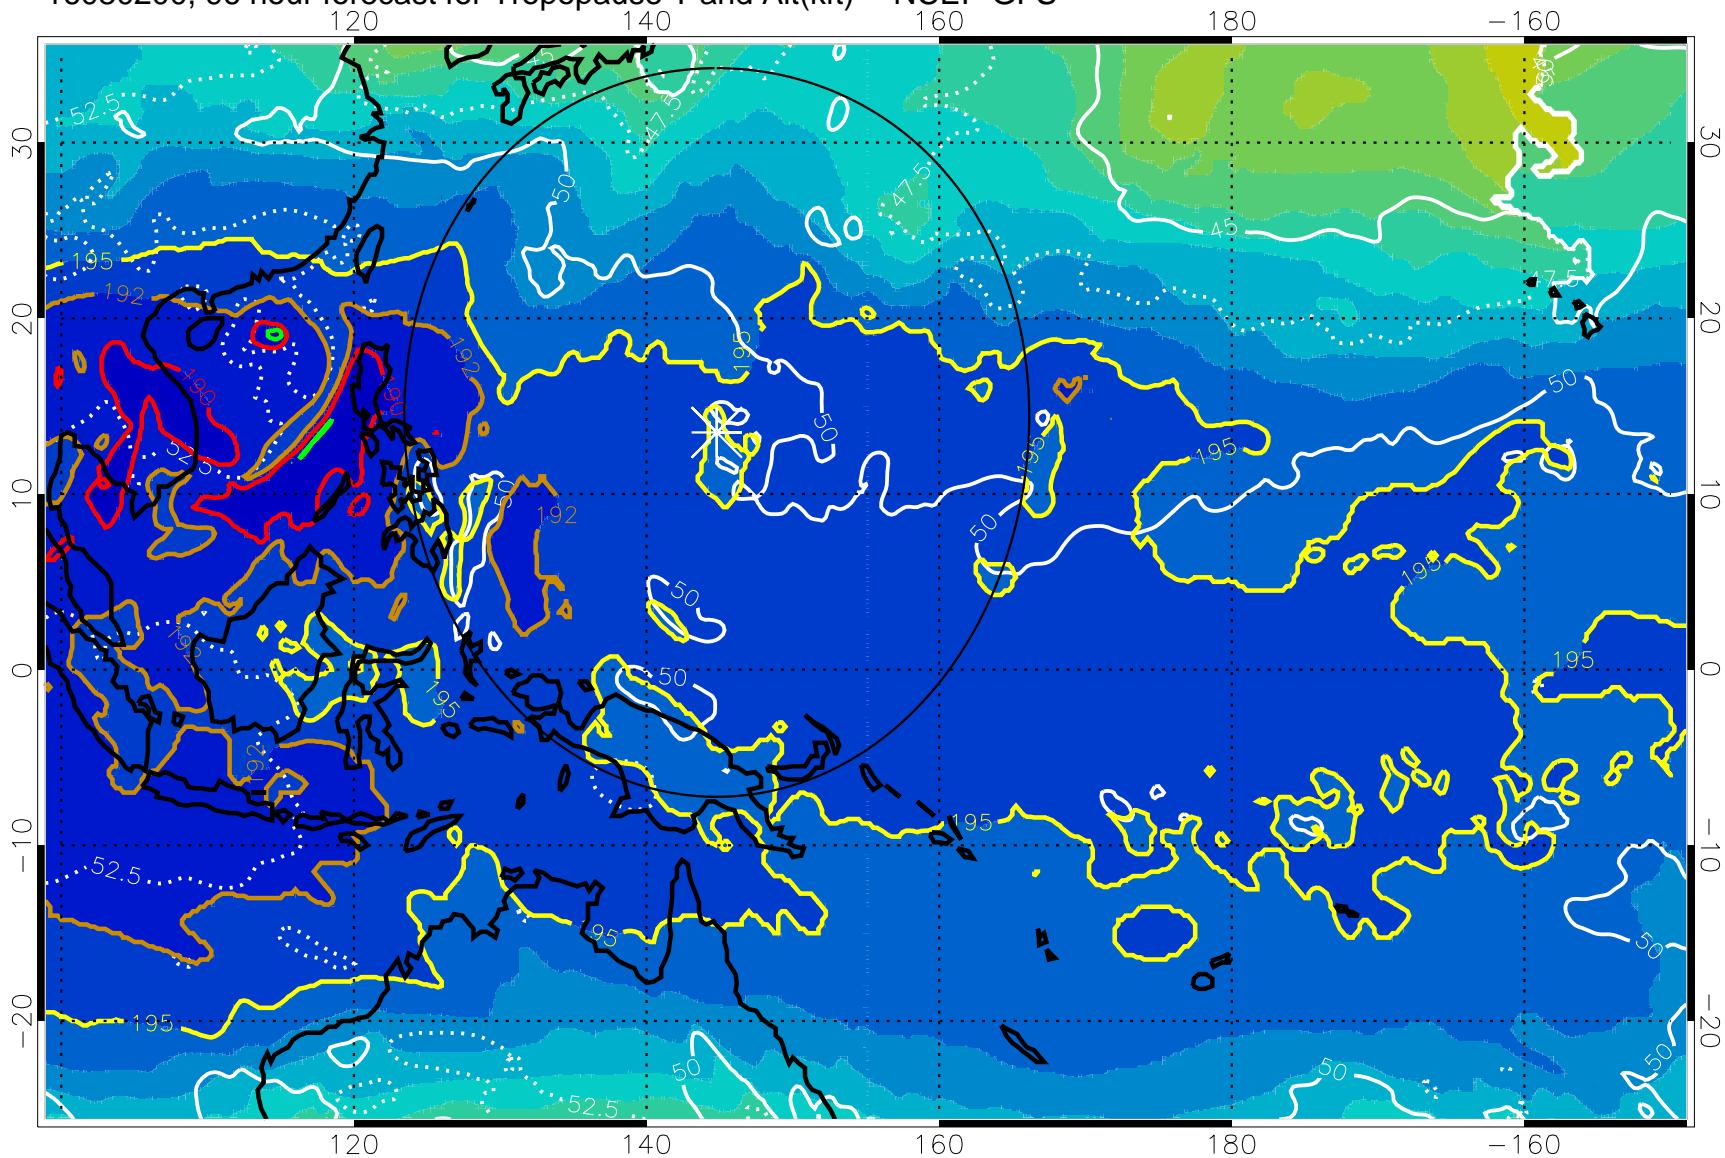

16080118, 90 hour forecast for Tropopause T and Alt(kft) -- NCEP GFS

190 200 210 220 230

Tropopause T, K

Tropopause Altitude in kft (white)

192.5K Isotherm 195K Isotherm
187.5K Isotherm 190K Isotherm

Range ring of 2304 km

16080200, 96 hour forecast for Tropopause T and Alt(kft) -- NCEP GFS

190 200 210 220 230
Tropopause T, K

Tropopause Altitude in kft (white)

192.5K Isotherm 195K Isotherm
187.5K Isotherm 190K Isotherm

Range ring of 2304 km