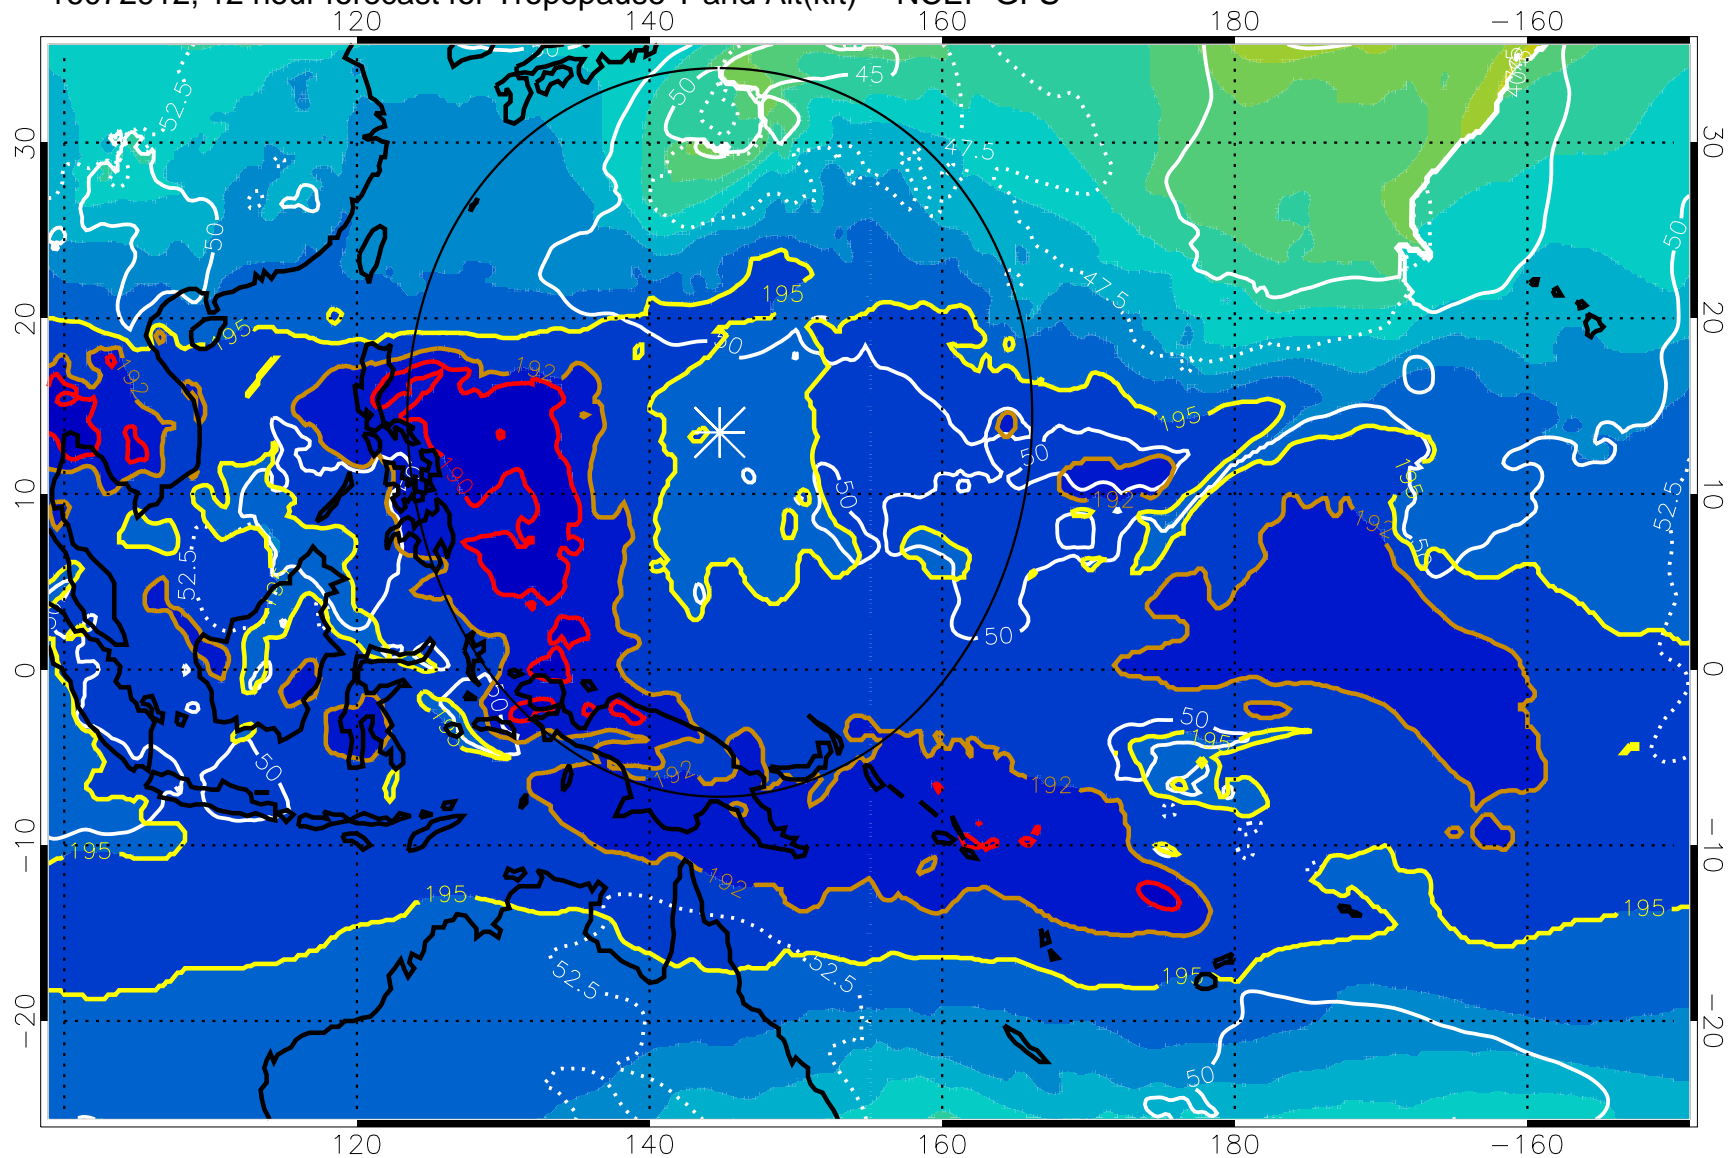

16072912, 12 hour forecast for Tropopause T and Alt(kft) -- NCEP GFS

190 200 210 220 230

Tropopause T, K

Tropopause Altitude in kft (white)

192.5K Isotherm 195K Isotherm
187.5K Isotherm 190K Isotherm

Range ring of 2304 km