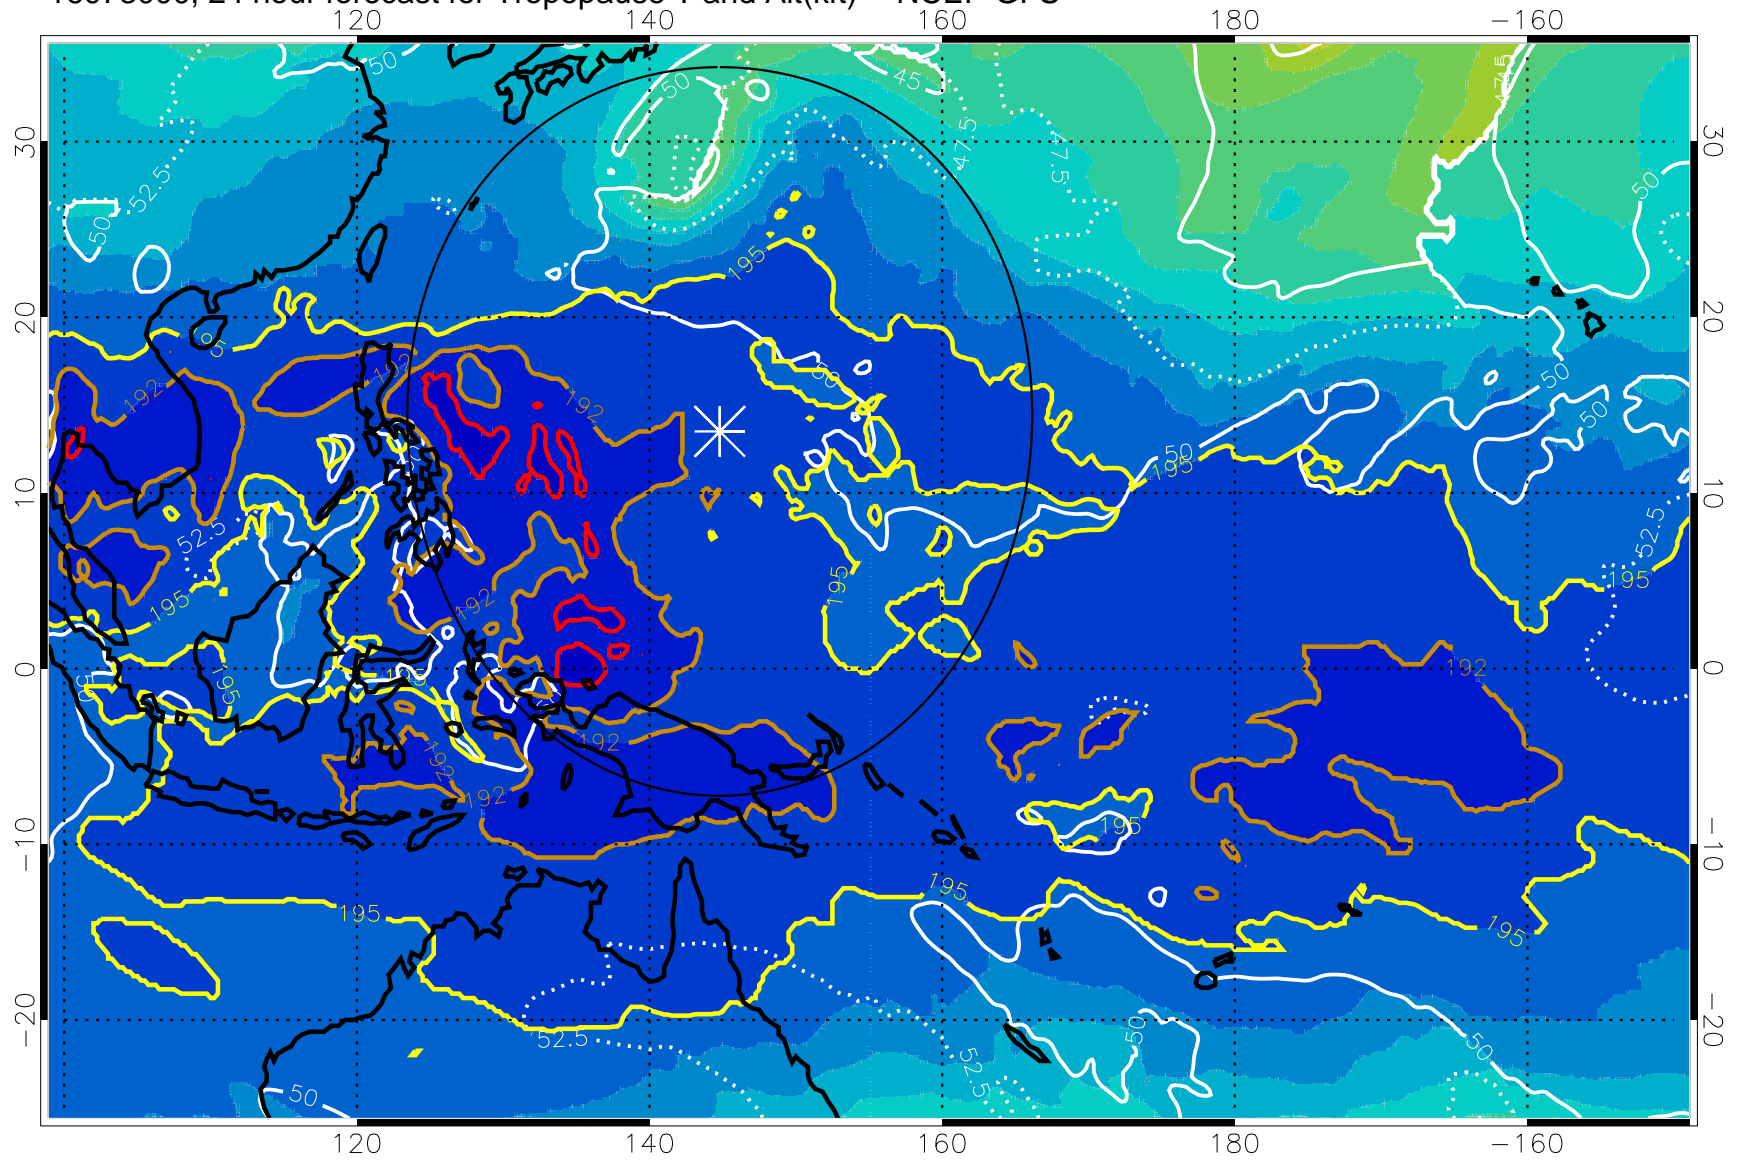

16073000, 24 hour forecast for Tropopause T and Alt(kft) -- NCEP GFS

190   200   210   220   230
Tropopause T, K

Tropopause Altitude in kft (white)

192.5K Isotherm   195K Isotherm
187.5K Isotherm   190K Isotherm

Range ring of 2304 km