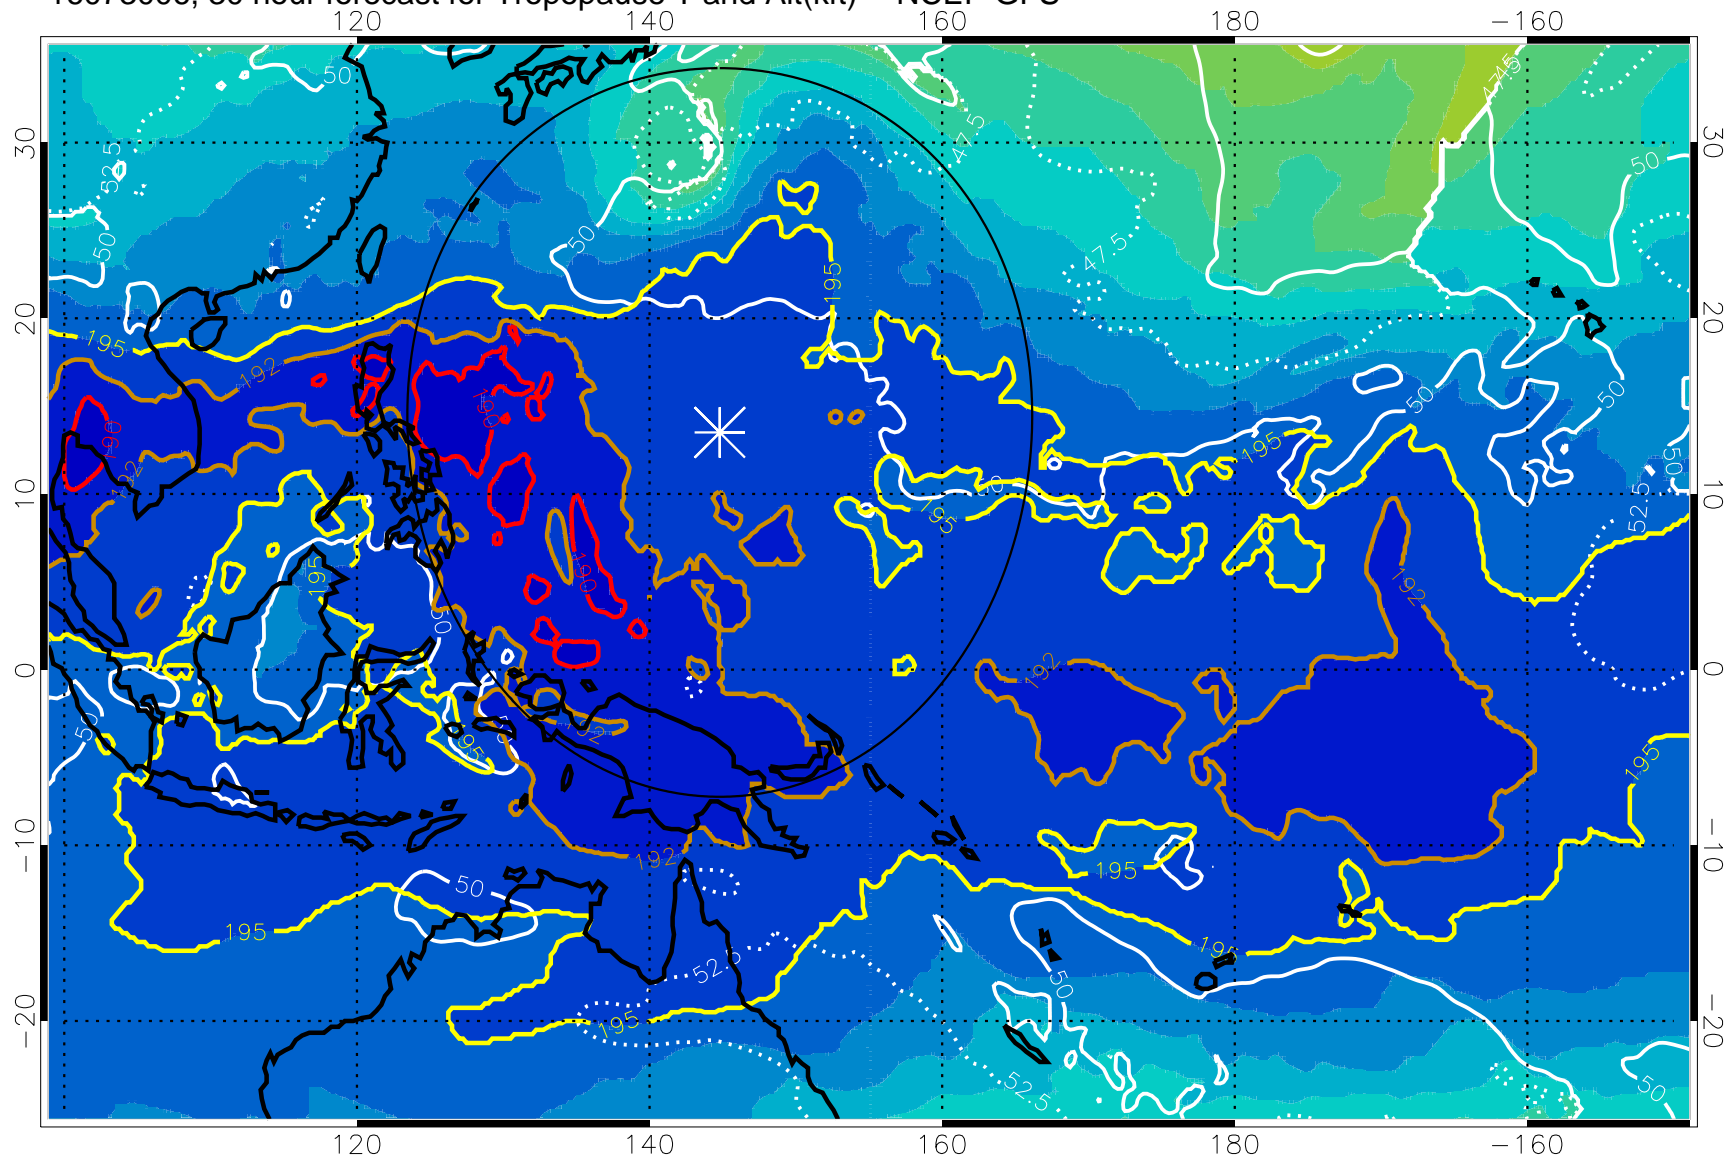

16073006, 30 hour forecast for Tropopause T and Alt(kft) -- NCEP GFS

190 200 210 220 230

Tropopause T, K

Tropopause Altitude in kft (white)

192.5K Isotherm 195K Isotherm
187.5K Isotherm 190K Isotherm

Range ring of 2304 km