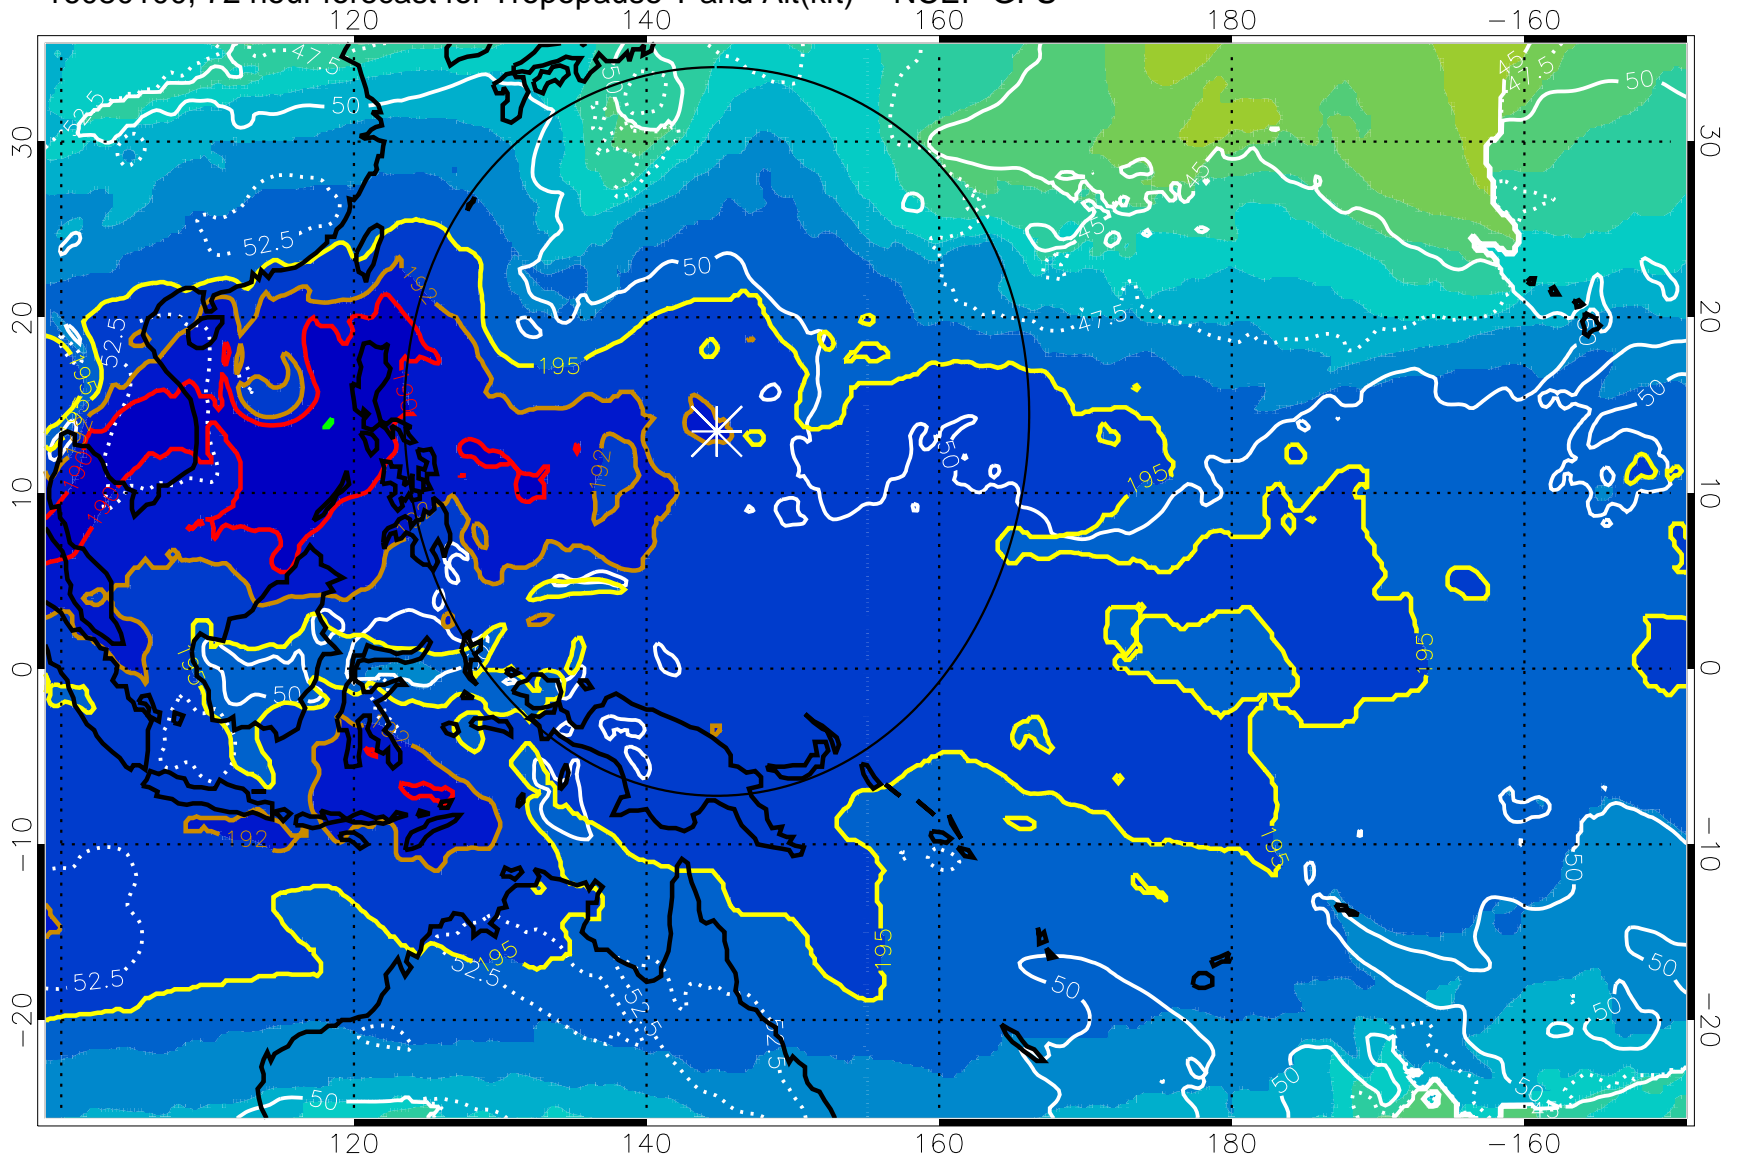

16080100, 72 hour forecast for Tropopause T and Alt(kft) -- NCEP GFS

190 200 210 220 230

Tropopause T, K

Tropopause Altitude in kft (white)

192.5K Isotherm 195K Isotherm

187.5K Isotherm 190K Isotherm

Range ring of 2304 km