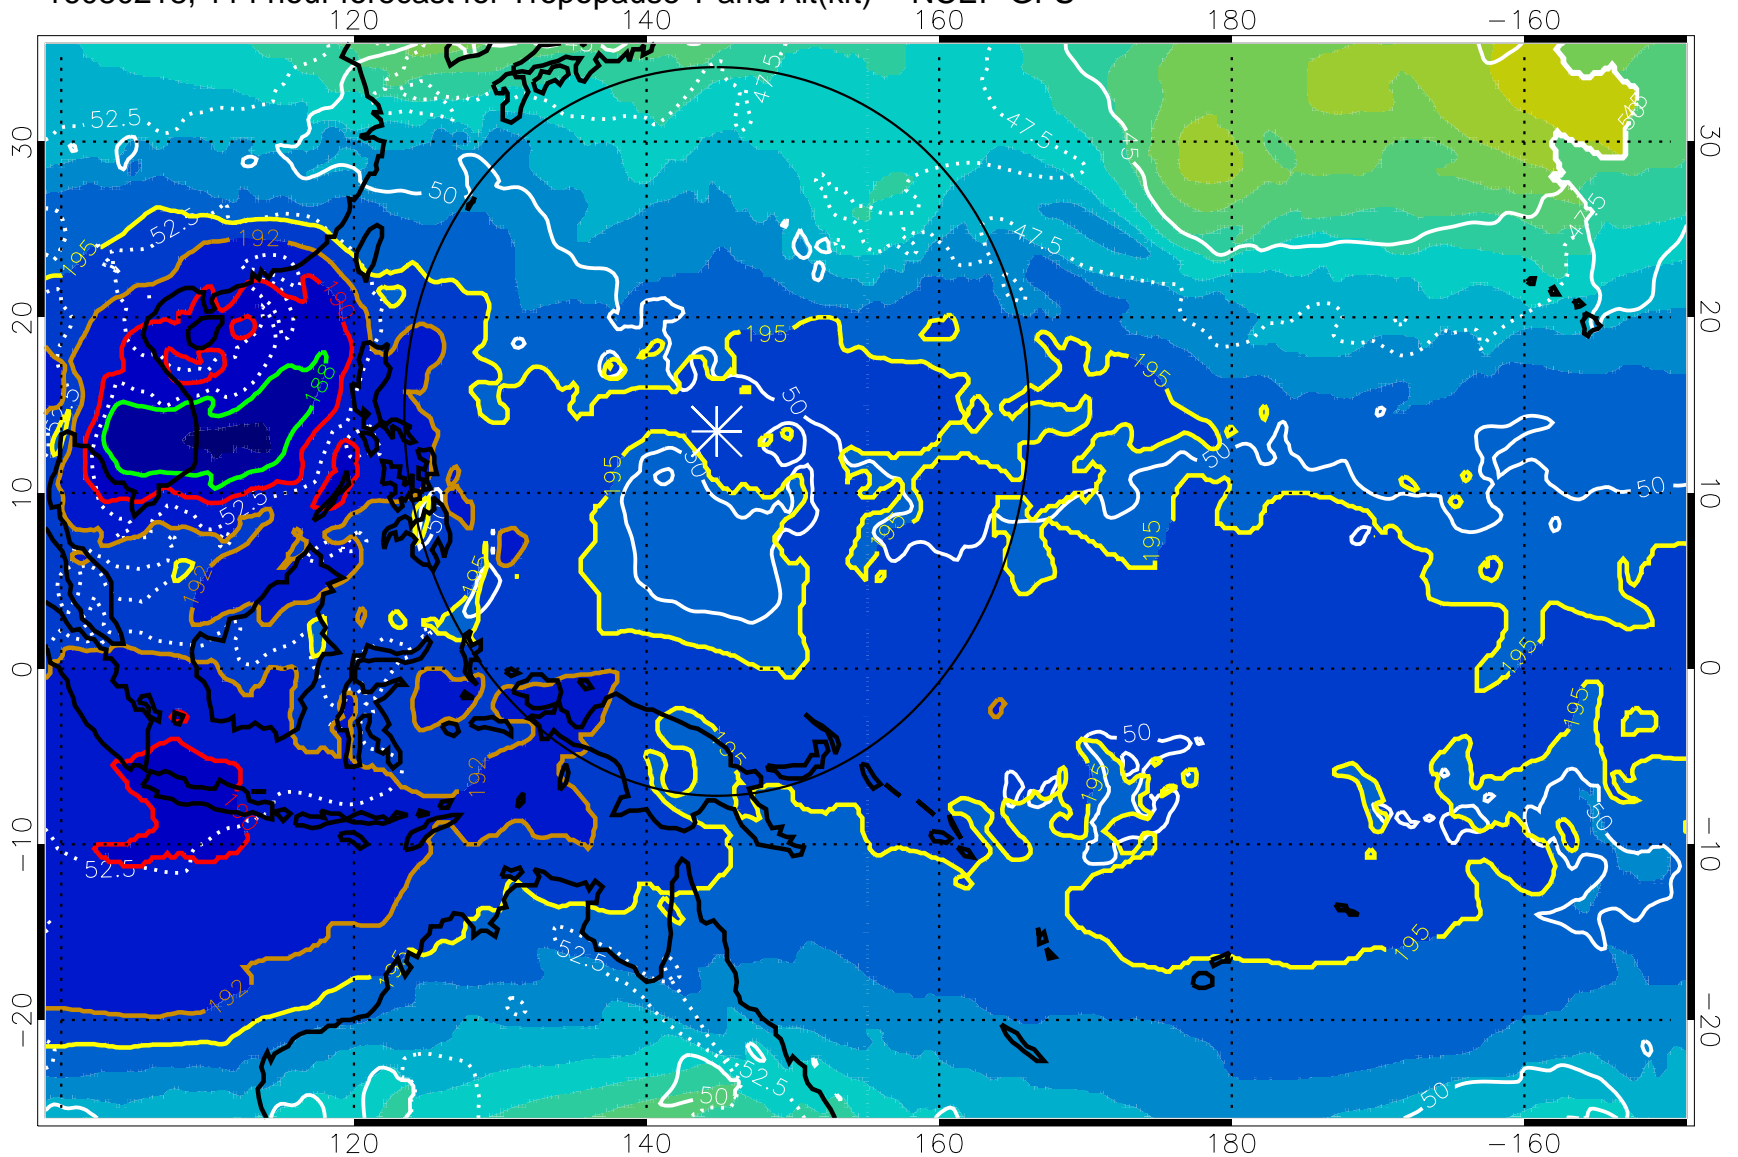

16080212, 108 hour forecast for Tropopause T and Alt(kft) -- NCEP GFS

190 200 210 220 230
Tropopause T, K

Tropopause Altitude in kft (white)

192.5K Isotherm 195K Isotherm
187.5K Isotherm 190K Isotherm

Range ring of 2304 km

16080218, 114 hour forecast for Tropopause T and Alt(kft) -- NCEP GFS

190 200 210 220 230

Tropopause T, K

Tropopause Altitude in kft (white)

192.5K Isotherm 195K Isotherm
187.5K Isotherm 190K Isotherm

Range ring of 2304 km