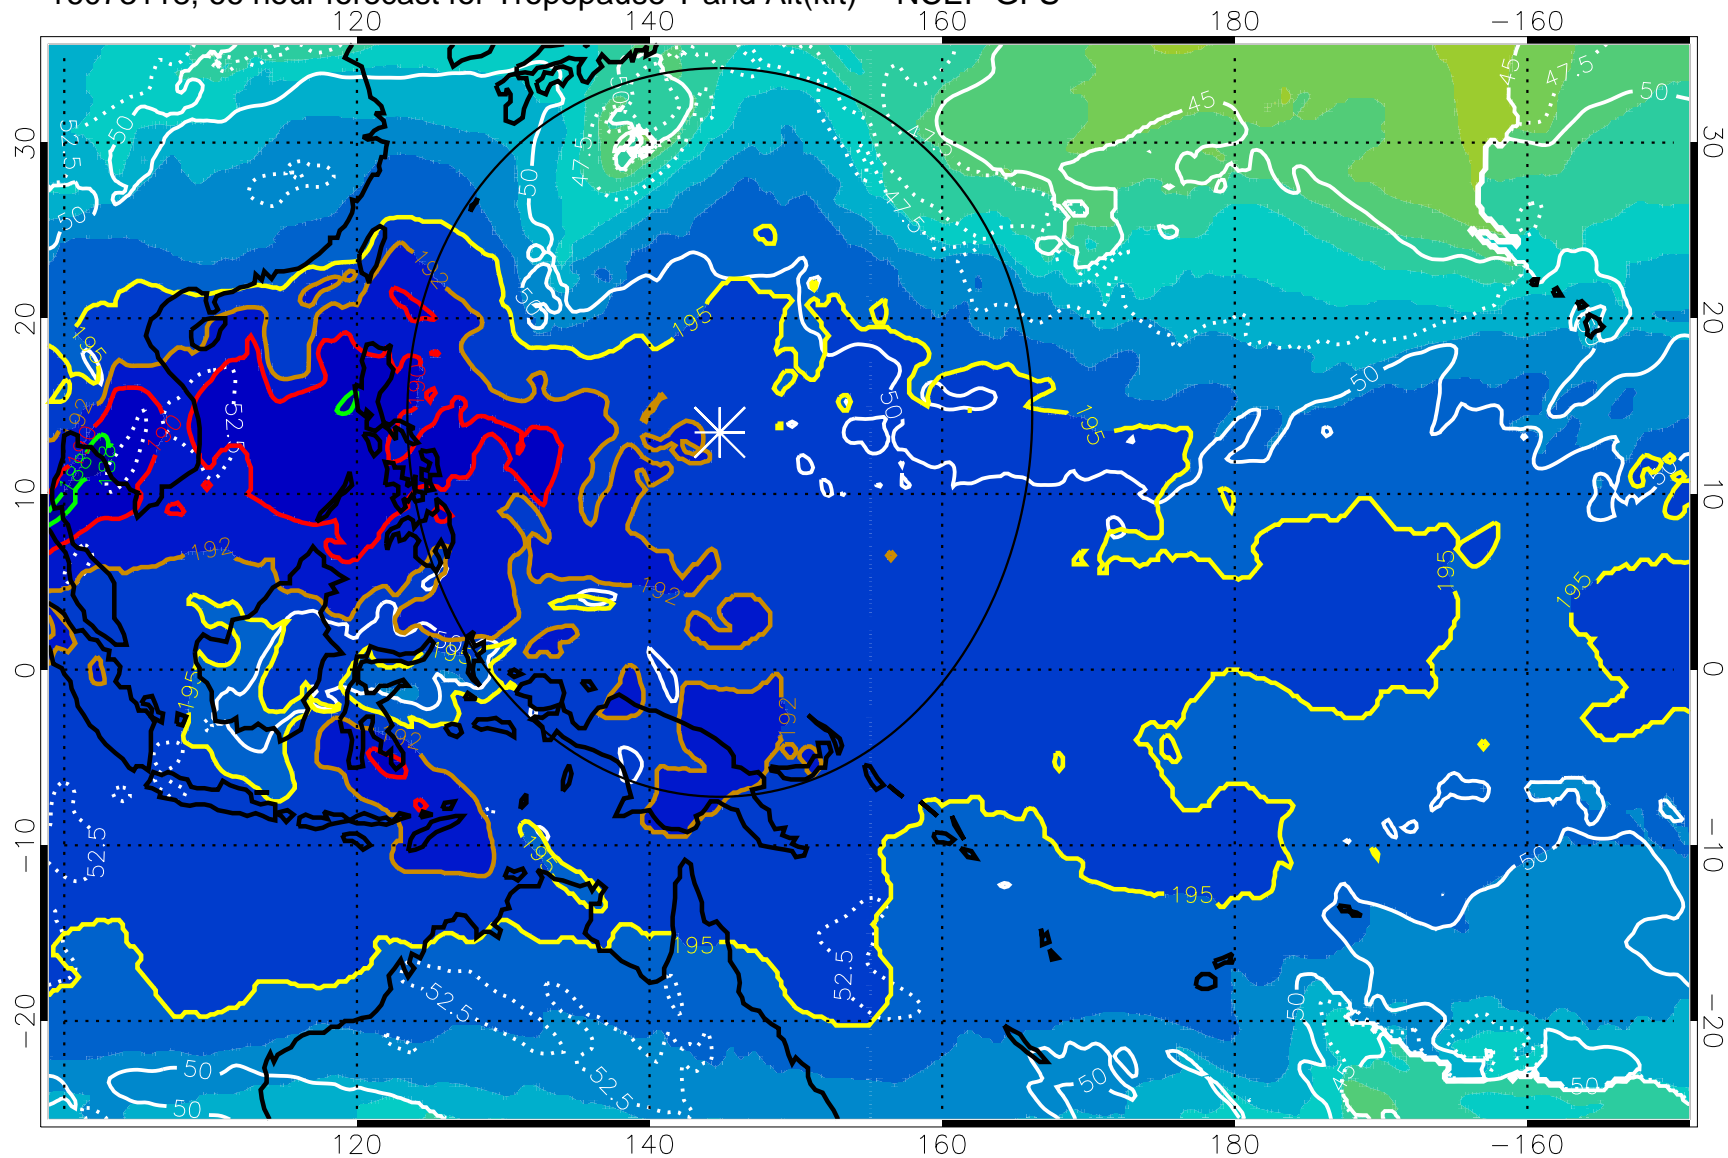

16073118, 66 hour forecast for Tropopause T and Alt(kft) -- NCEP GFS

190 200 210 220 230

Tropopause T, K

Tropopause Altitude in kft (white)

192.5K Isotherm 195K Isotherm
187.5K Isotherm 190K Isotherm

Range ring of 2304 km