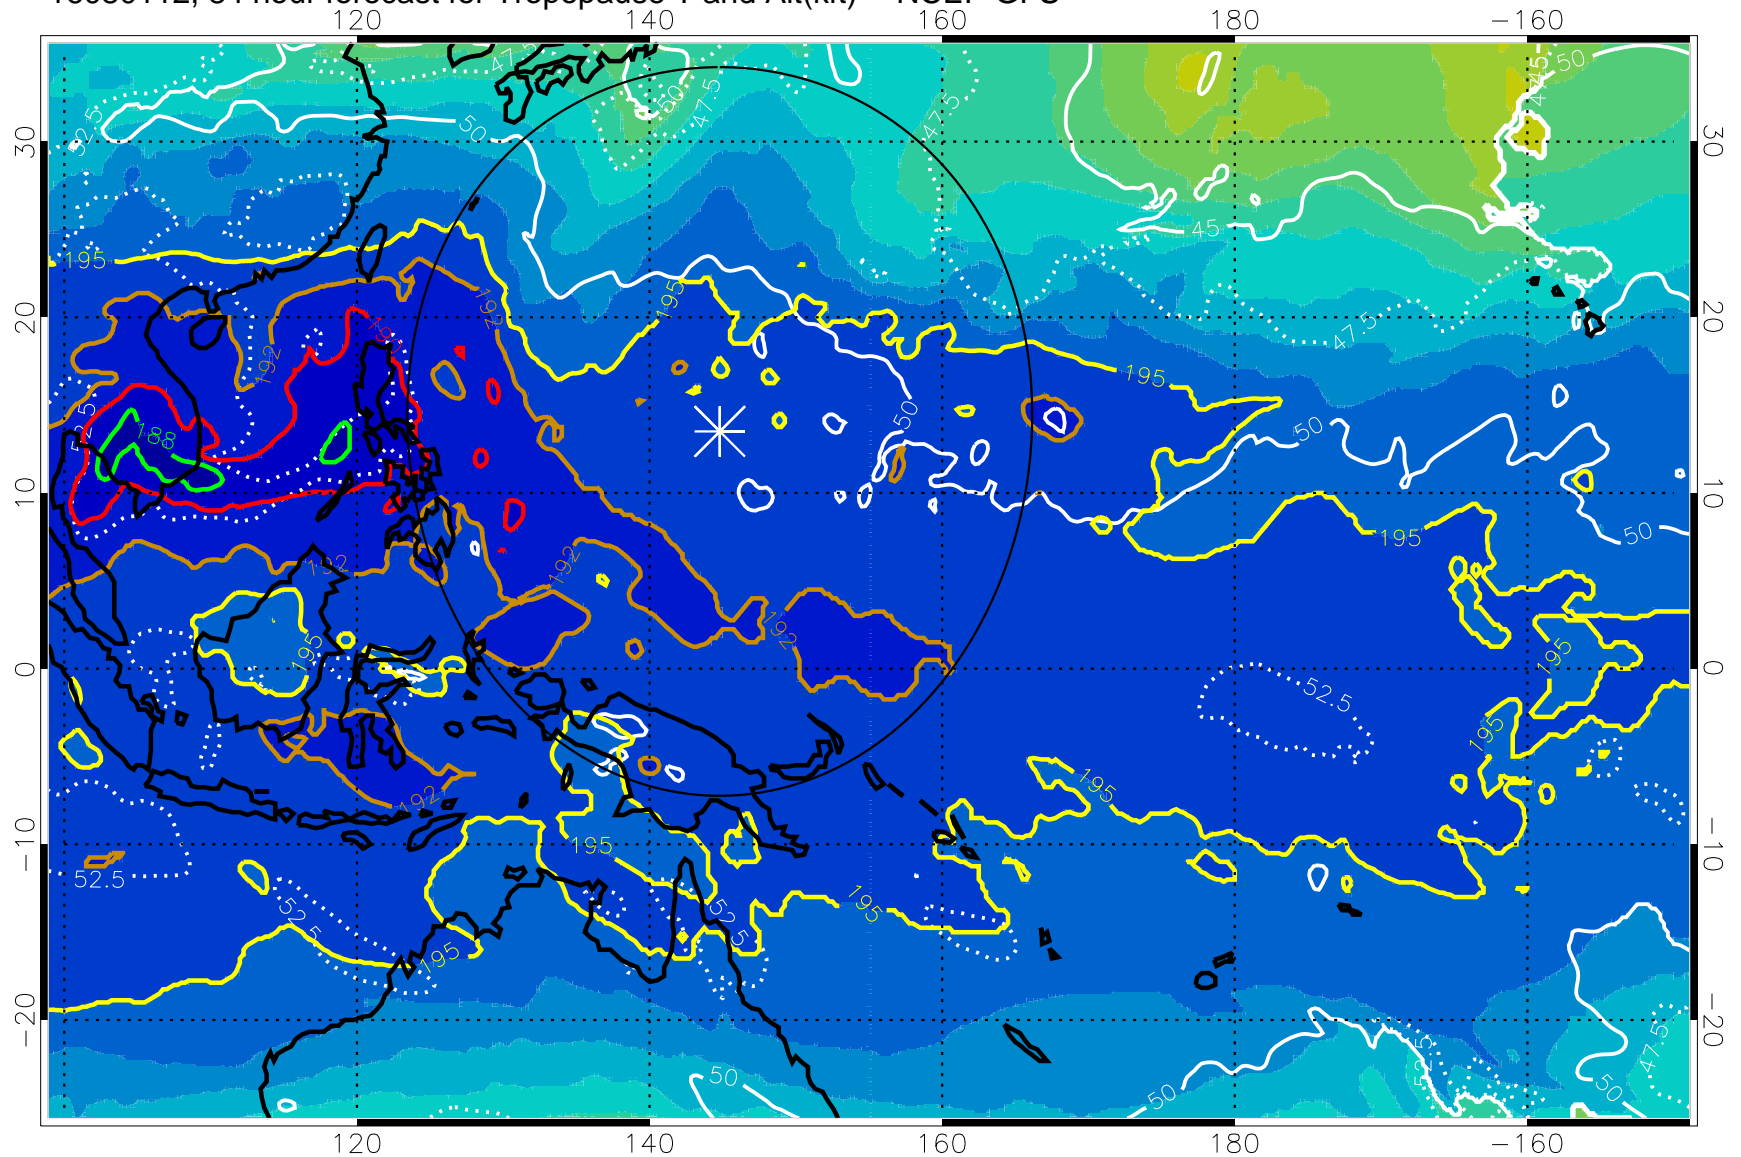

16080112, 84 hour forecast for Tropopause T and Alt(kft) -- NCEP GFS

190 200 210 220 230
Tropopause T, K

Tropopause Altitude in kft (white)

192.5K Isotherm 195K Isotherm
187.5K Isotherm 190K Isotherm

Range ring of 2304 km