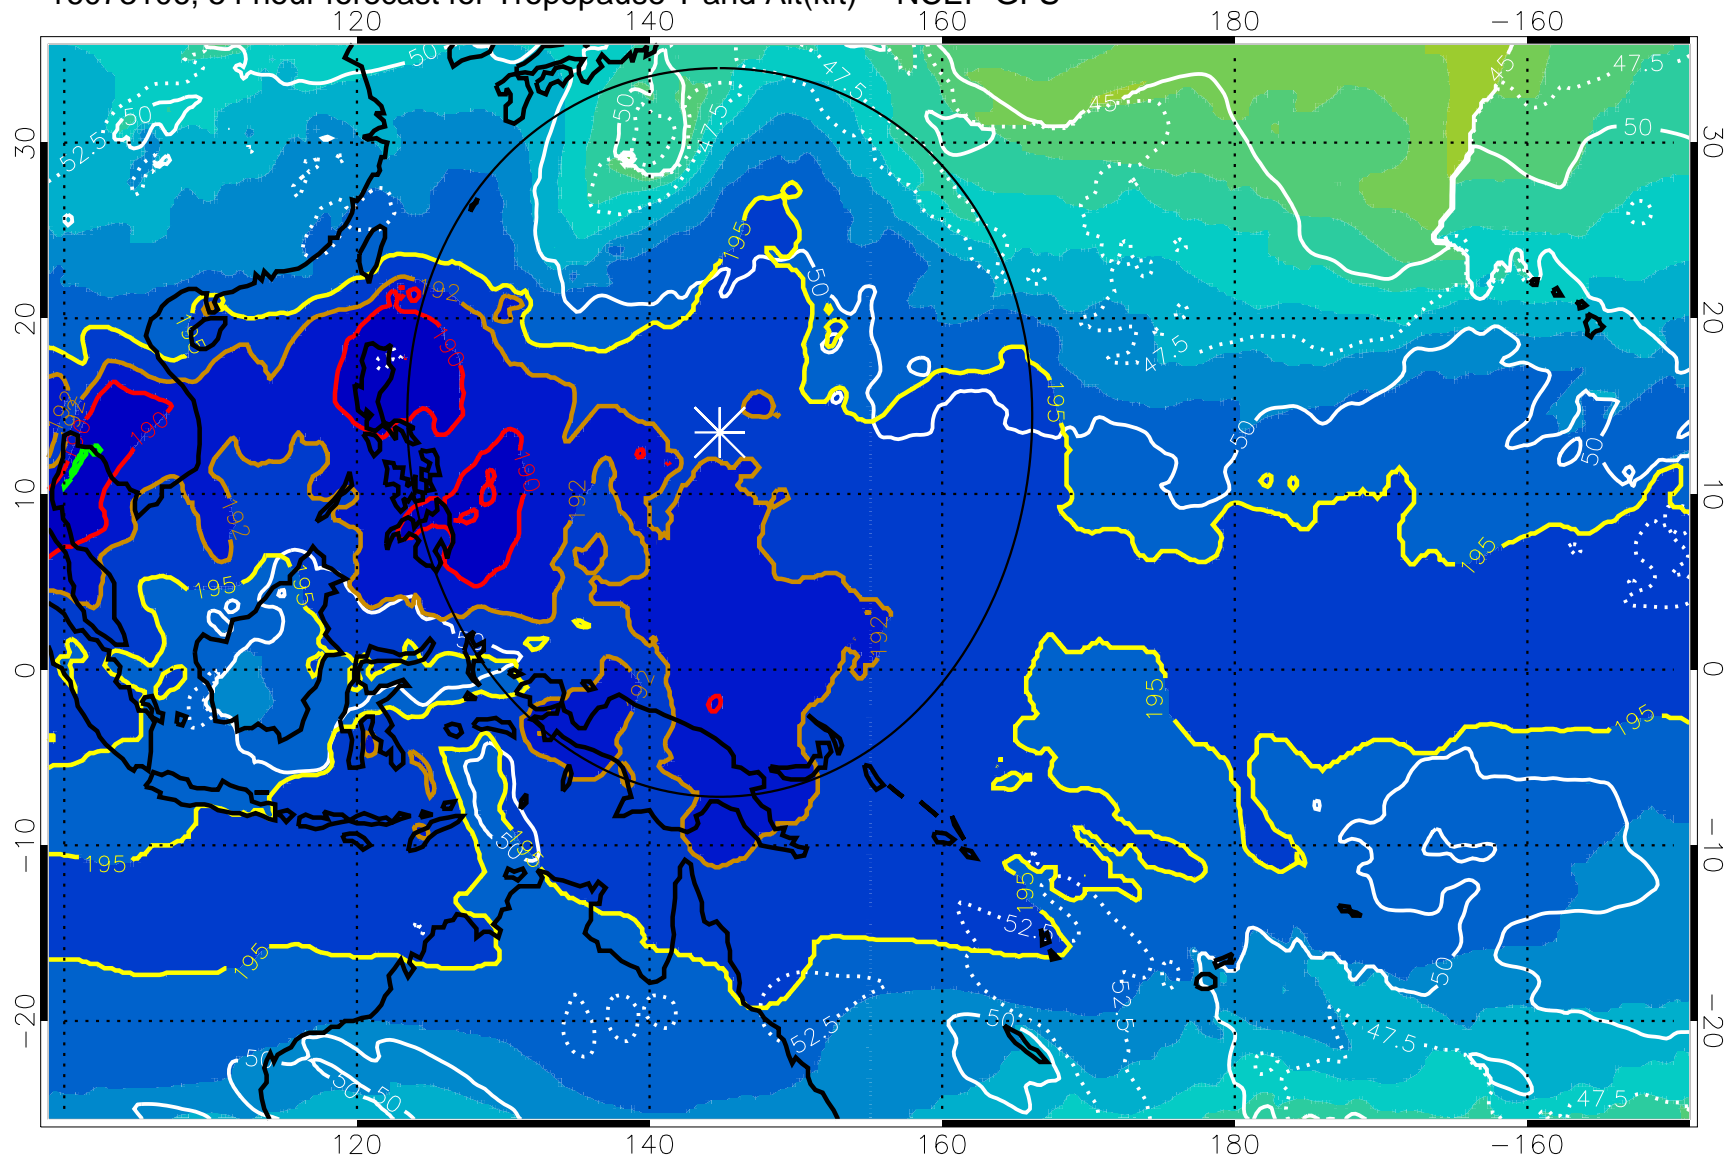

16073106, 54 hour forecast for Tropopause T and Alt(kft) -- NCEP GFS

190 200 210 220 230
Tropopause T, K

Tropopause Altitude in kft (white)

192.5K Isotherm 195K Isotherm
187.5K Isotherm 190K Isotherm

Range ring of 2304 km