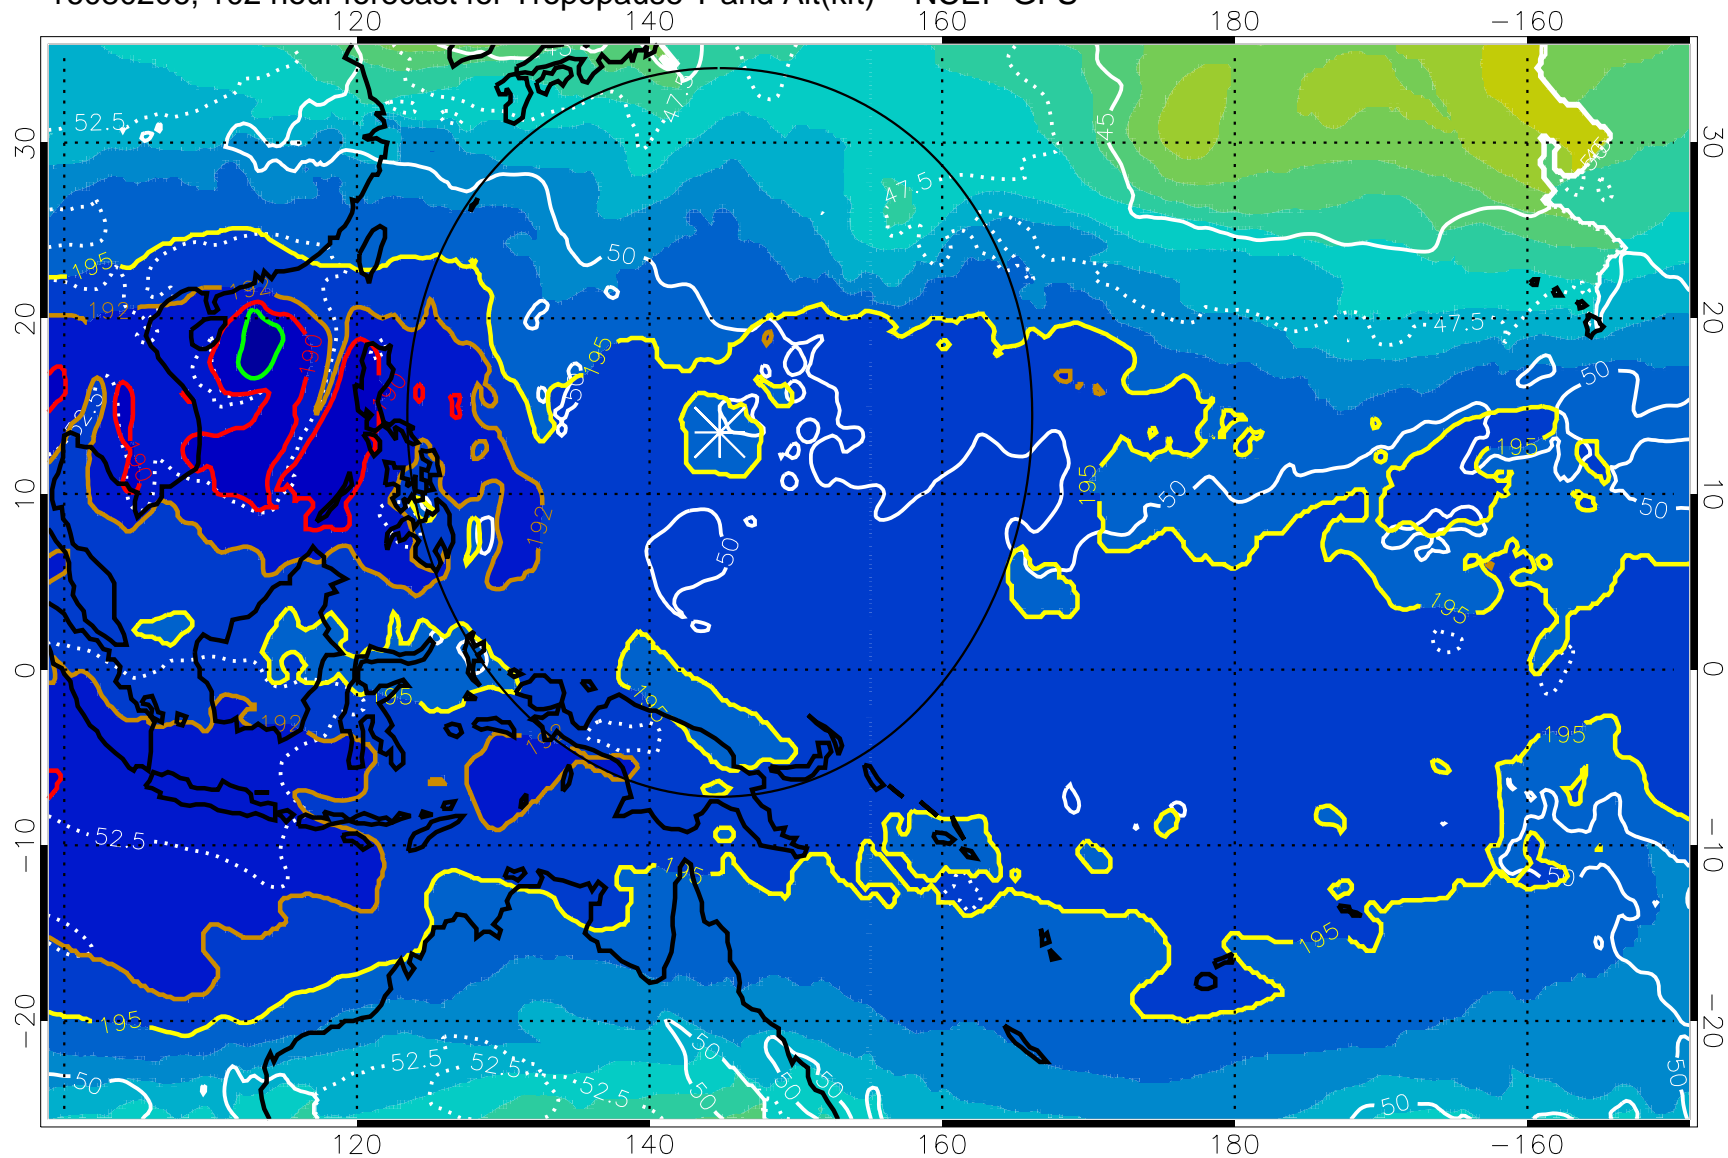

16080200, 96 hour forecast for Tropopause T and Alt(kft) -- NCEP GFS

190 200 210 220 230
Tropopause T, K

Tropopause Altitude in kft (white)

192.5K Isotherm 195K Isotherm
187.5K Isotherm 190K Isotherm

Range ring of 2304 km

16080206, 102 hour forecast for Tropopause T and Alt(kft) -- NCEP GFS

190 200 210 220 230
Tropopause T, K

Tropopause Altitude in kft (white)

192.5K Isotherm 195K Isotherm
187.5K Isotherm 190K Isotherm

Range ring of 2304 km