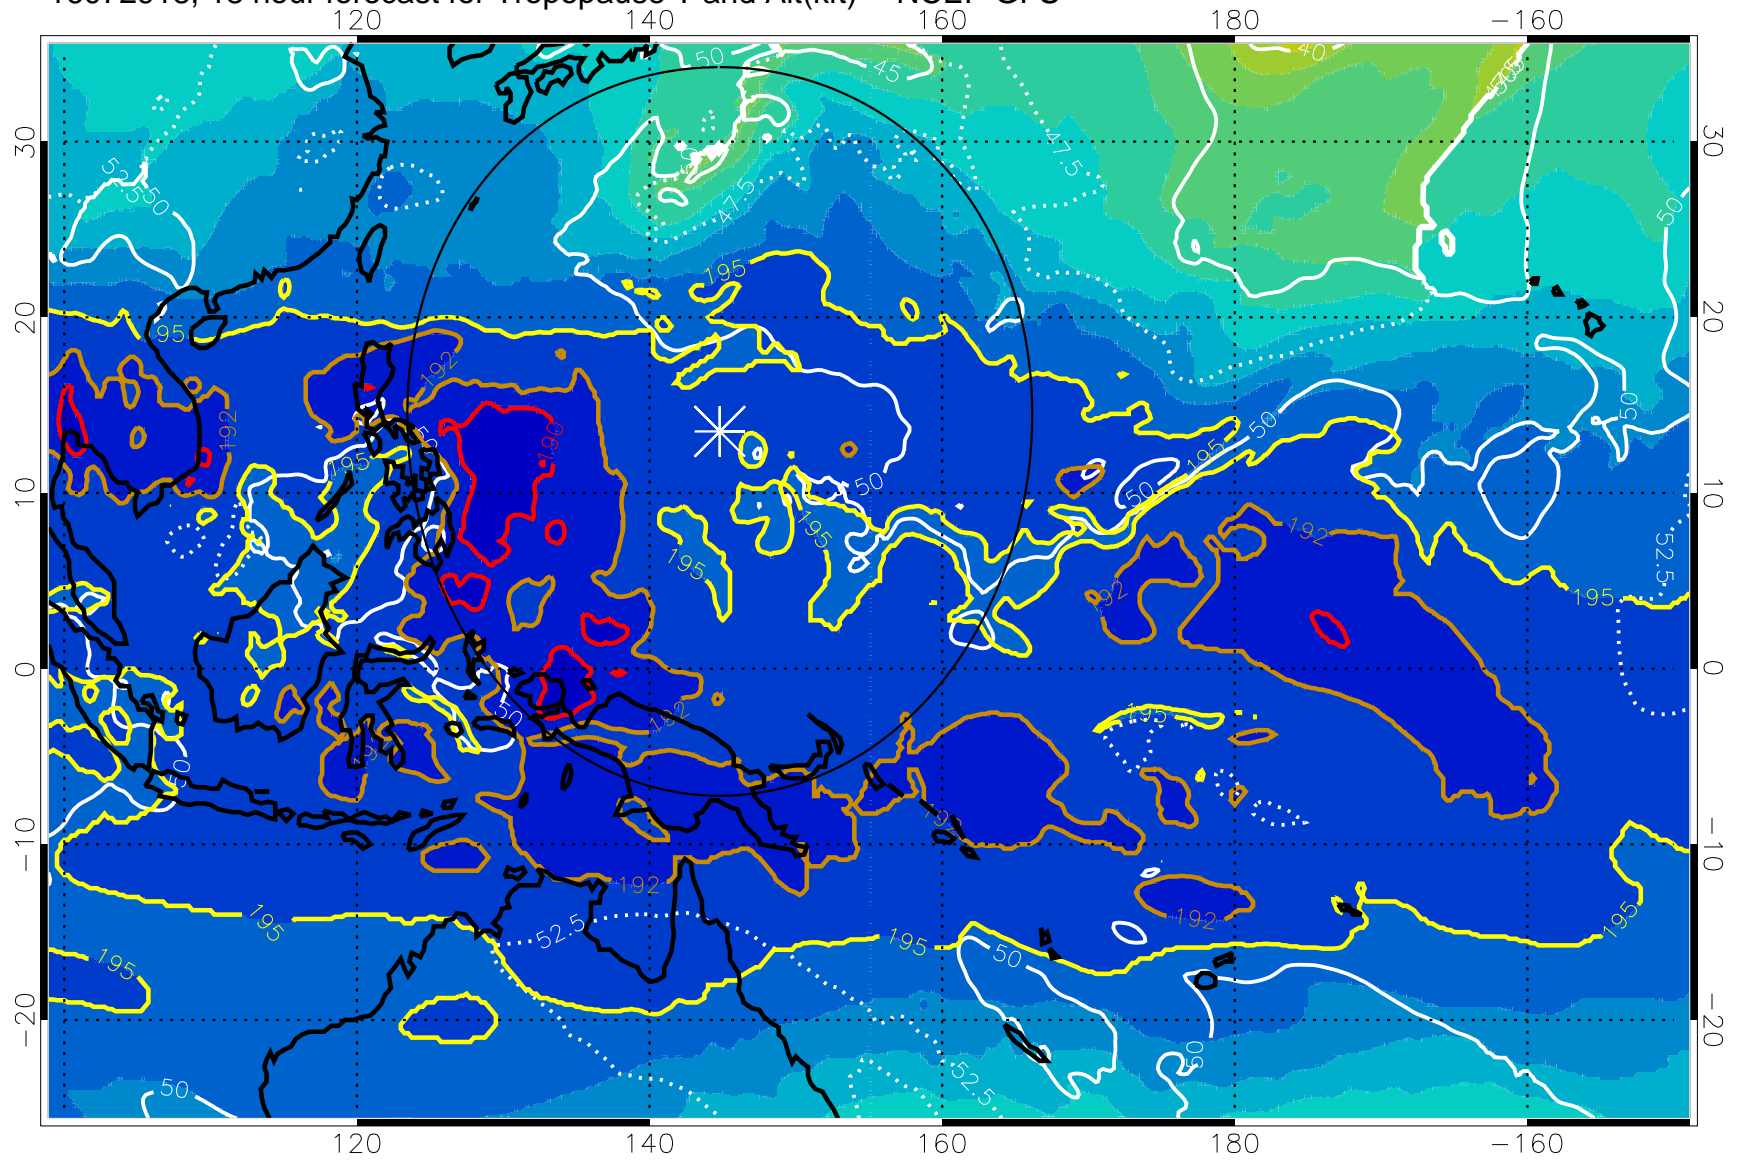

16072918, 18 hour forecast for Tropopause T and Alt(kft) -- NCEP GFS

190 200 210 220 230

Tropopause T, K

Tropopause Altitude in kft (white)

192.5K Isotherm 195K Isotherm

187.5K Isotherm 190K Isotherm

Range ring of 2304 km