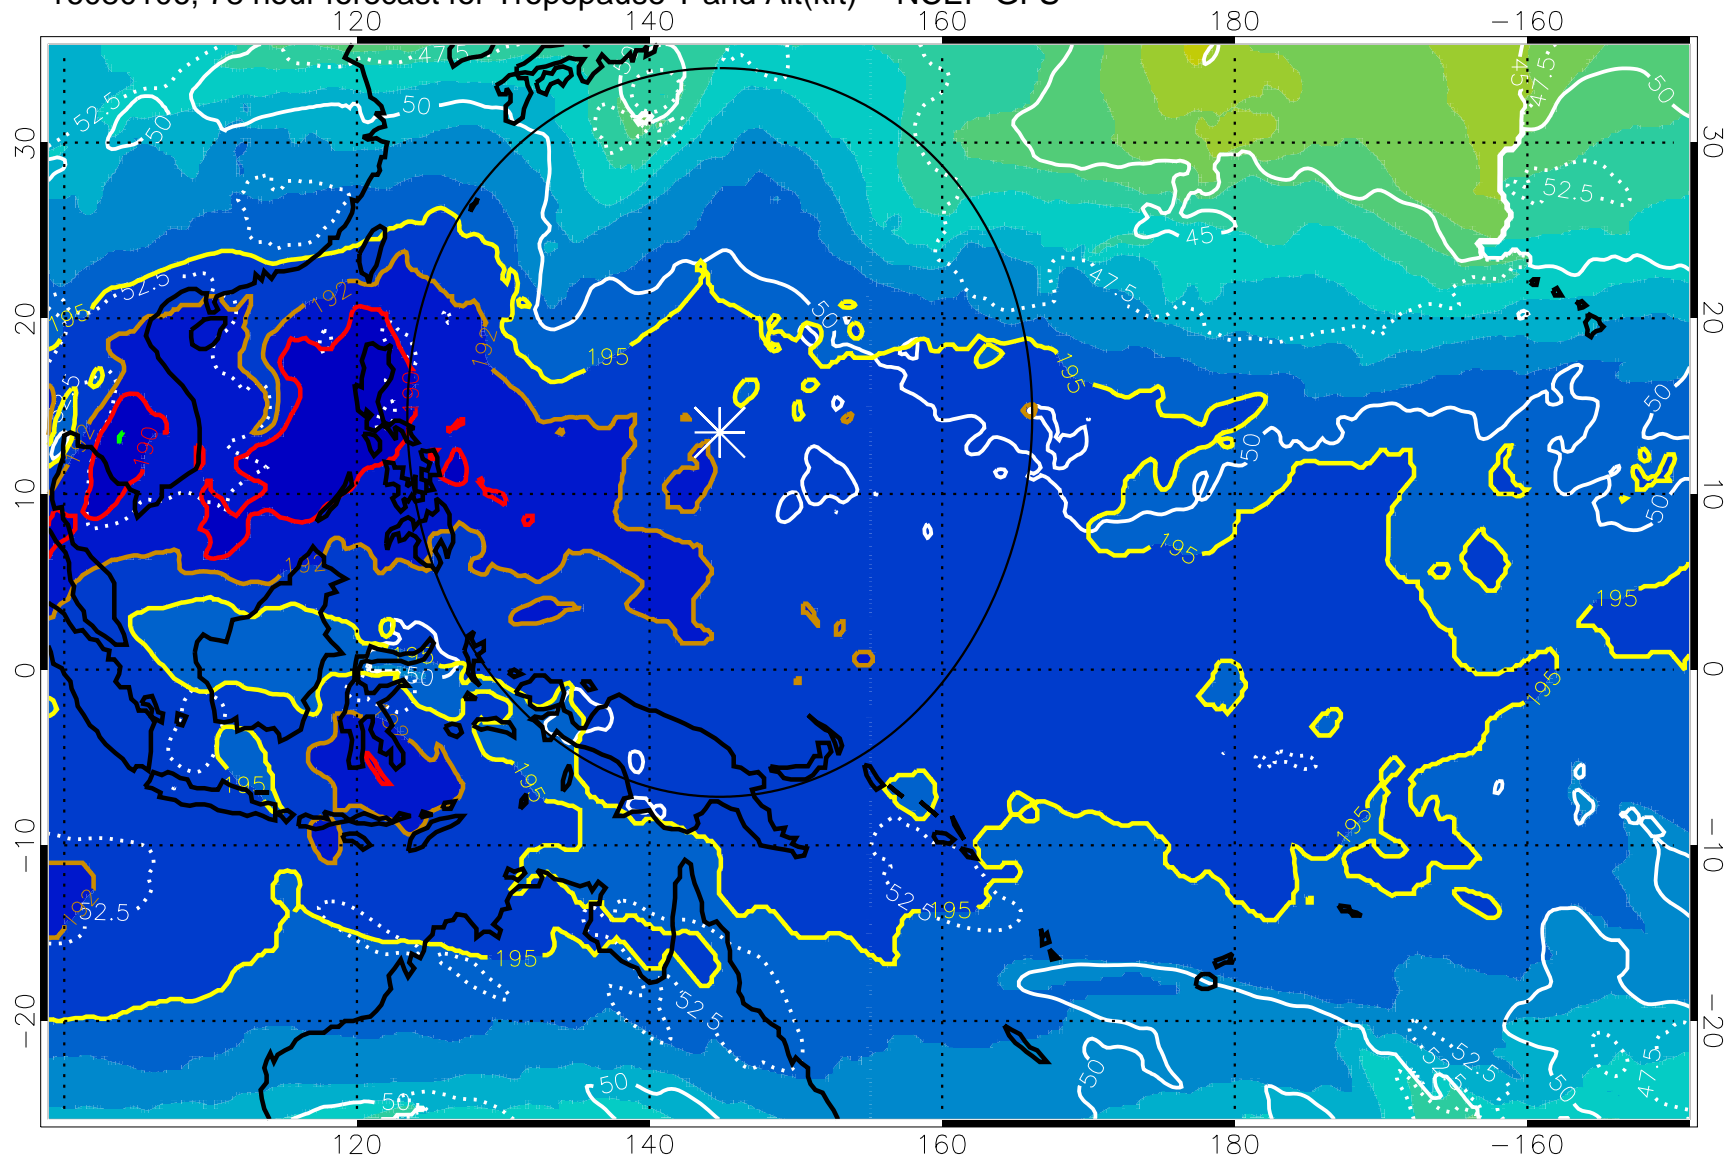

16080106, 78 hour forecast for Tropopause T and Alt(kft) -- NCEP GFS

190   200   210   220   230
Tropopause T, K

Tropopause Altitude in kft (white)

192.5K Isotherm   195K Isotherm
187.5K Isotherm   190K Isotherm

Range ring of 2304 km