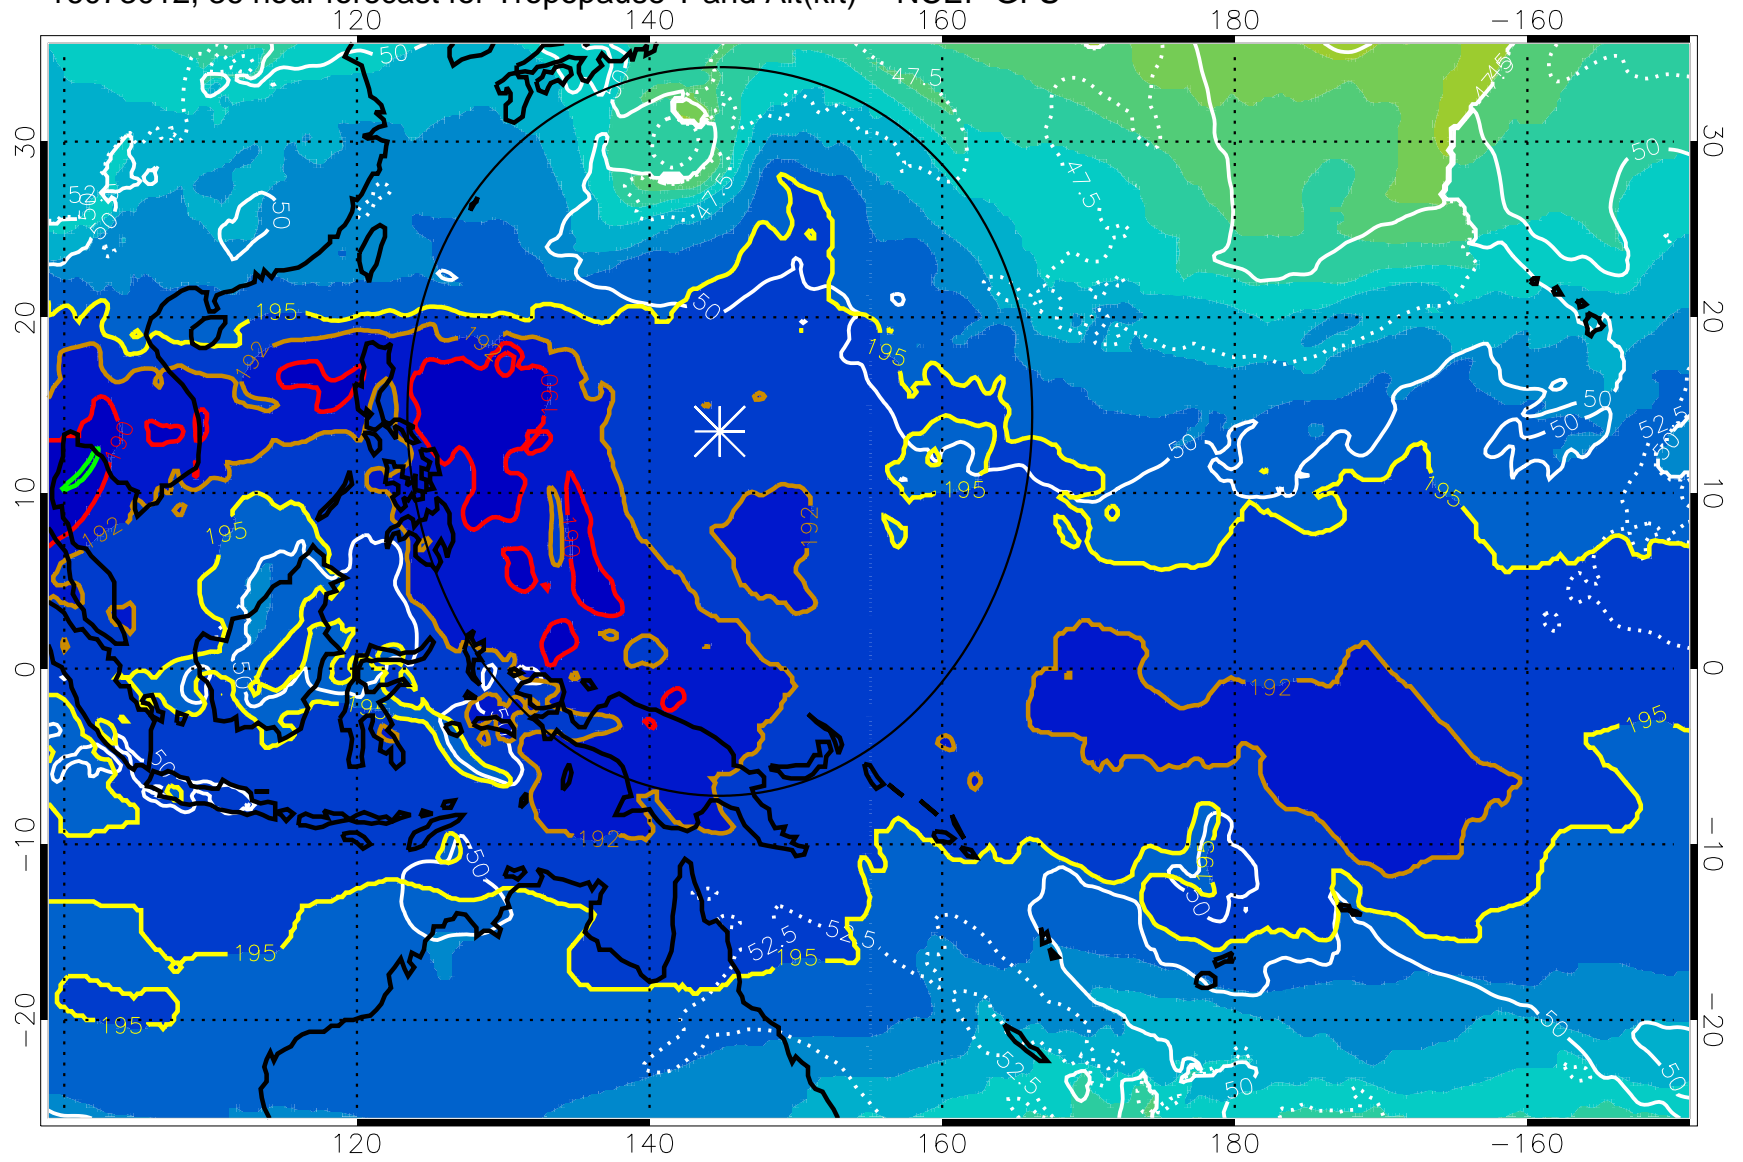

16073012, 36 hour forecast for Tropopause T and Alt(kft) -- NCEP GFS

190 200 210 220 230

Tropopause T, K

Tropopause Altitude in kft (white)

192.5K Isotherm 195K Isotherm
187.5K Isotherm 190K Isotherm

Range ring of 2304 km