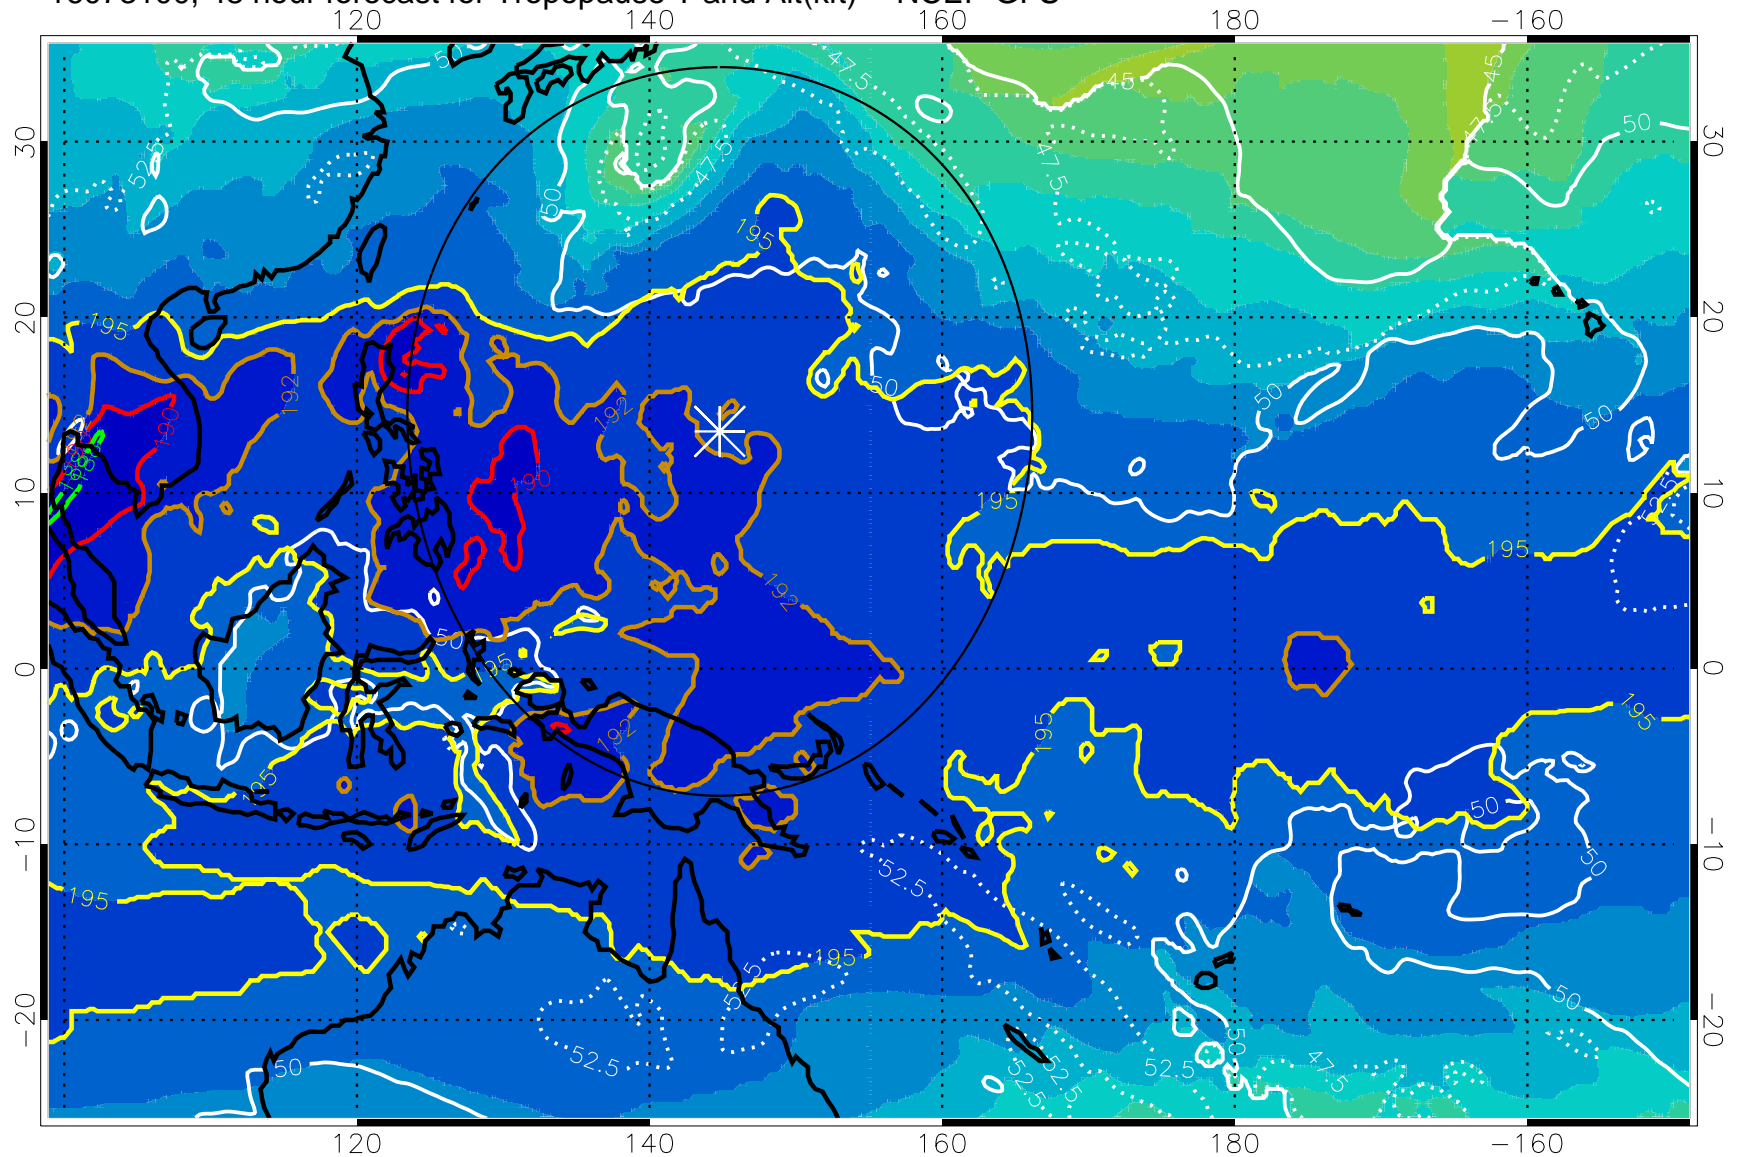

16073100, 48 hour forecast for Tropopause T and Alt(kft) -- NCEP GFS

190   200   210   220   230
Tropopause T, K

Tropopause Altitude in kft (white)

192.5K Isotherm   195K Isotherm
187.5K Isotherm   190K Isotherm

Range ring of 2304 km