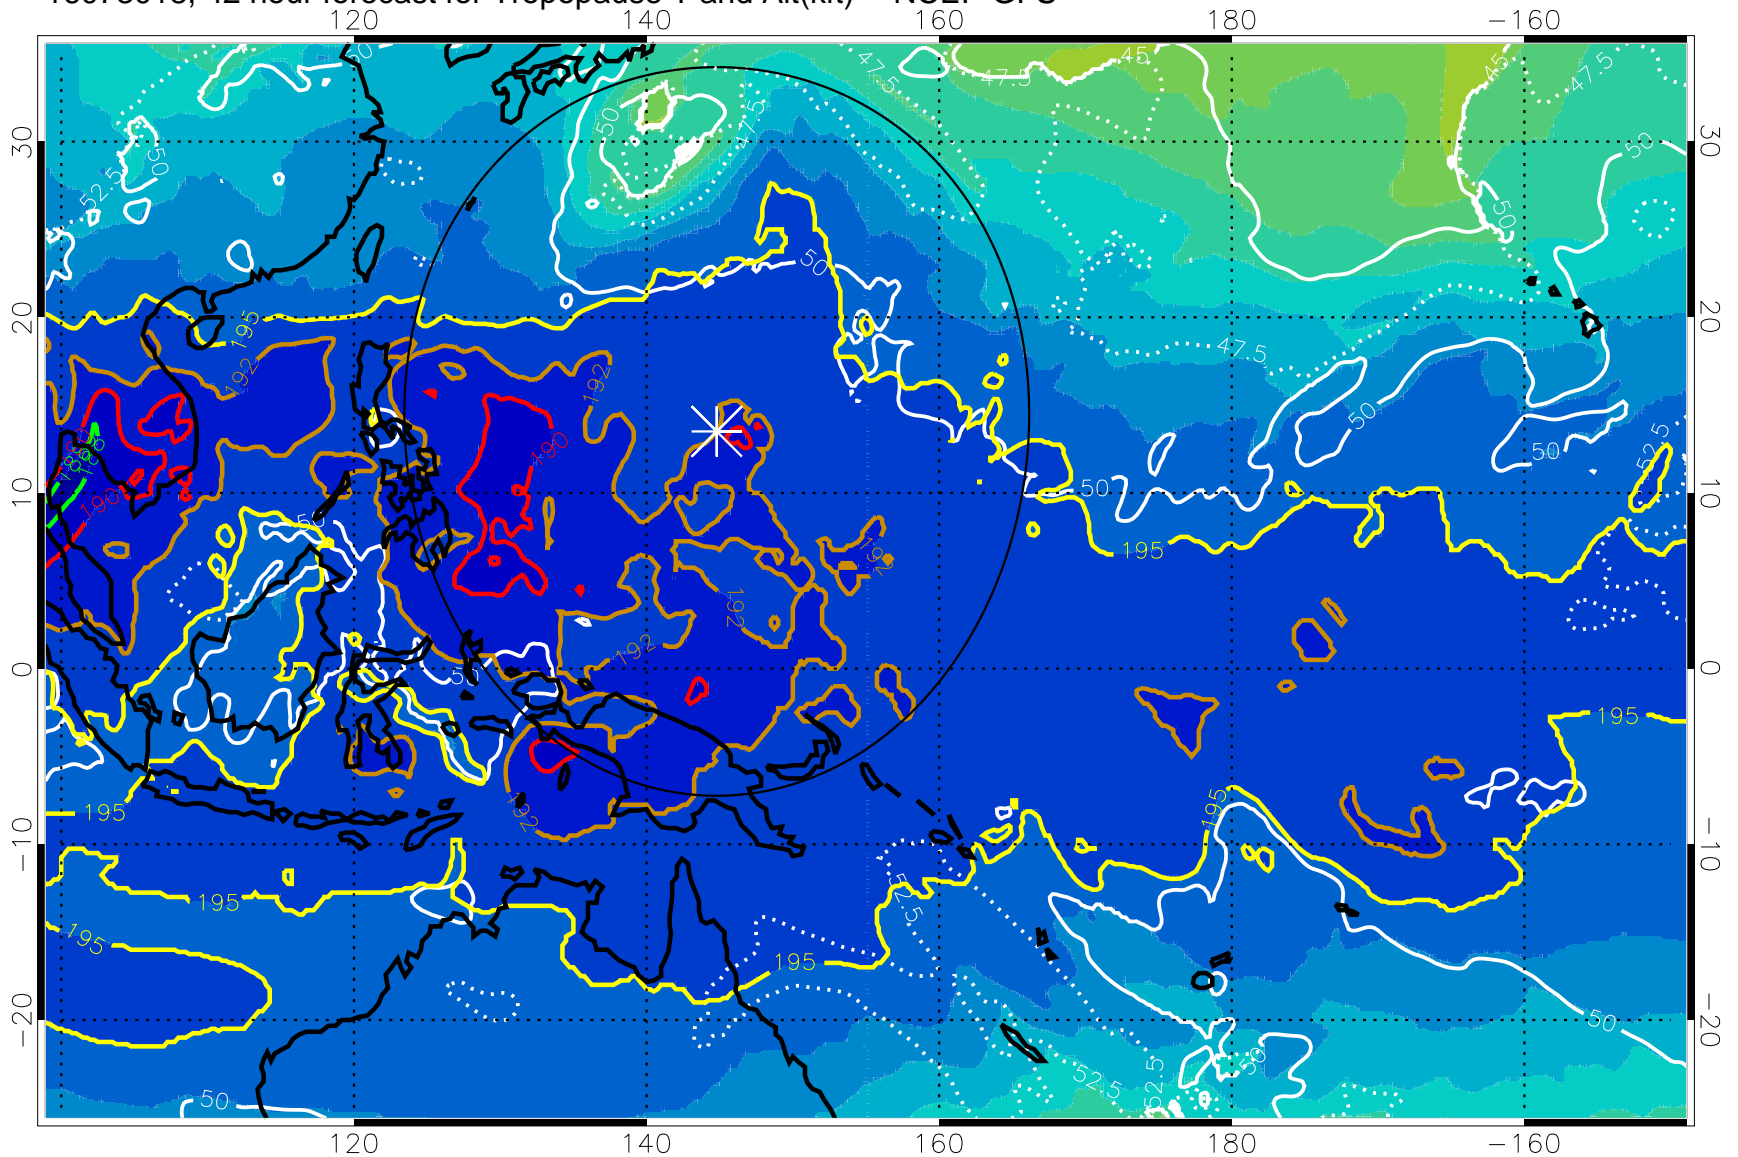

16073018, 42 hour forecast for Tropopause T and Alt(kft) -- NCEP GFS

190 200 210 220 230

Tropopause T, K

Tropopause Altitude in kft (white)

192.5K Isotherm 195K Isotherm

187.5K Isotherm 190K Isotherm

Range ring of 2304 km