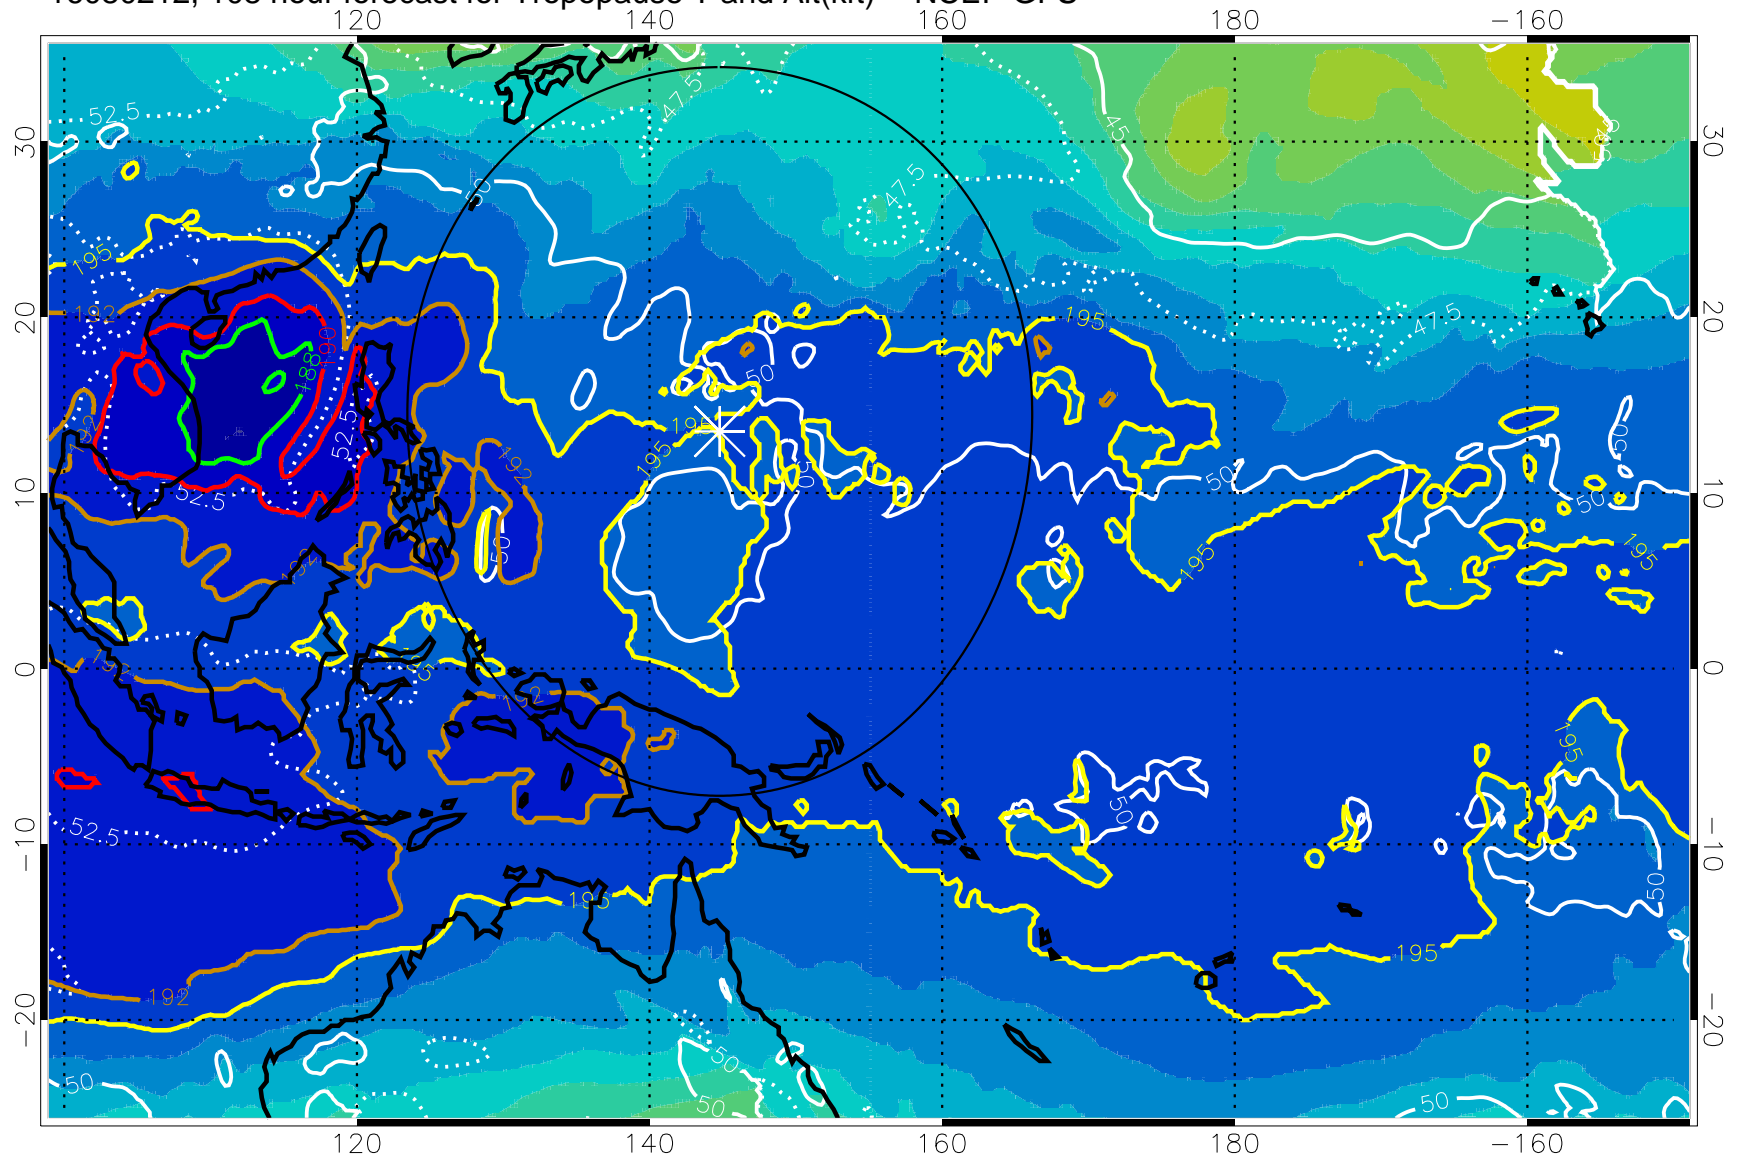

16080212, 108 hour forecast for Tropopause T and Alt(kft) -- NCEP GFS

190 200 210 220 230
Tropopause T, K

Tropopause Altitude in kft (white)

192.5K Isotherm 195K Isotherm
187.5K Isotherm 190K Isotherm

Range ring of 2304 km