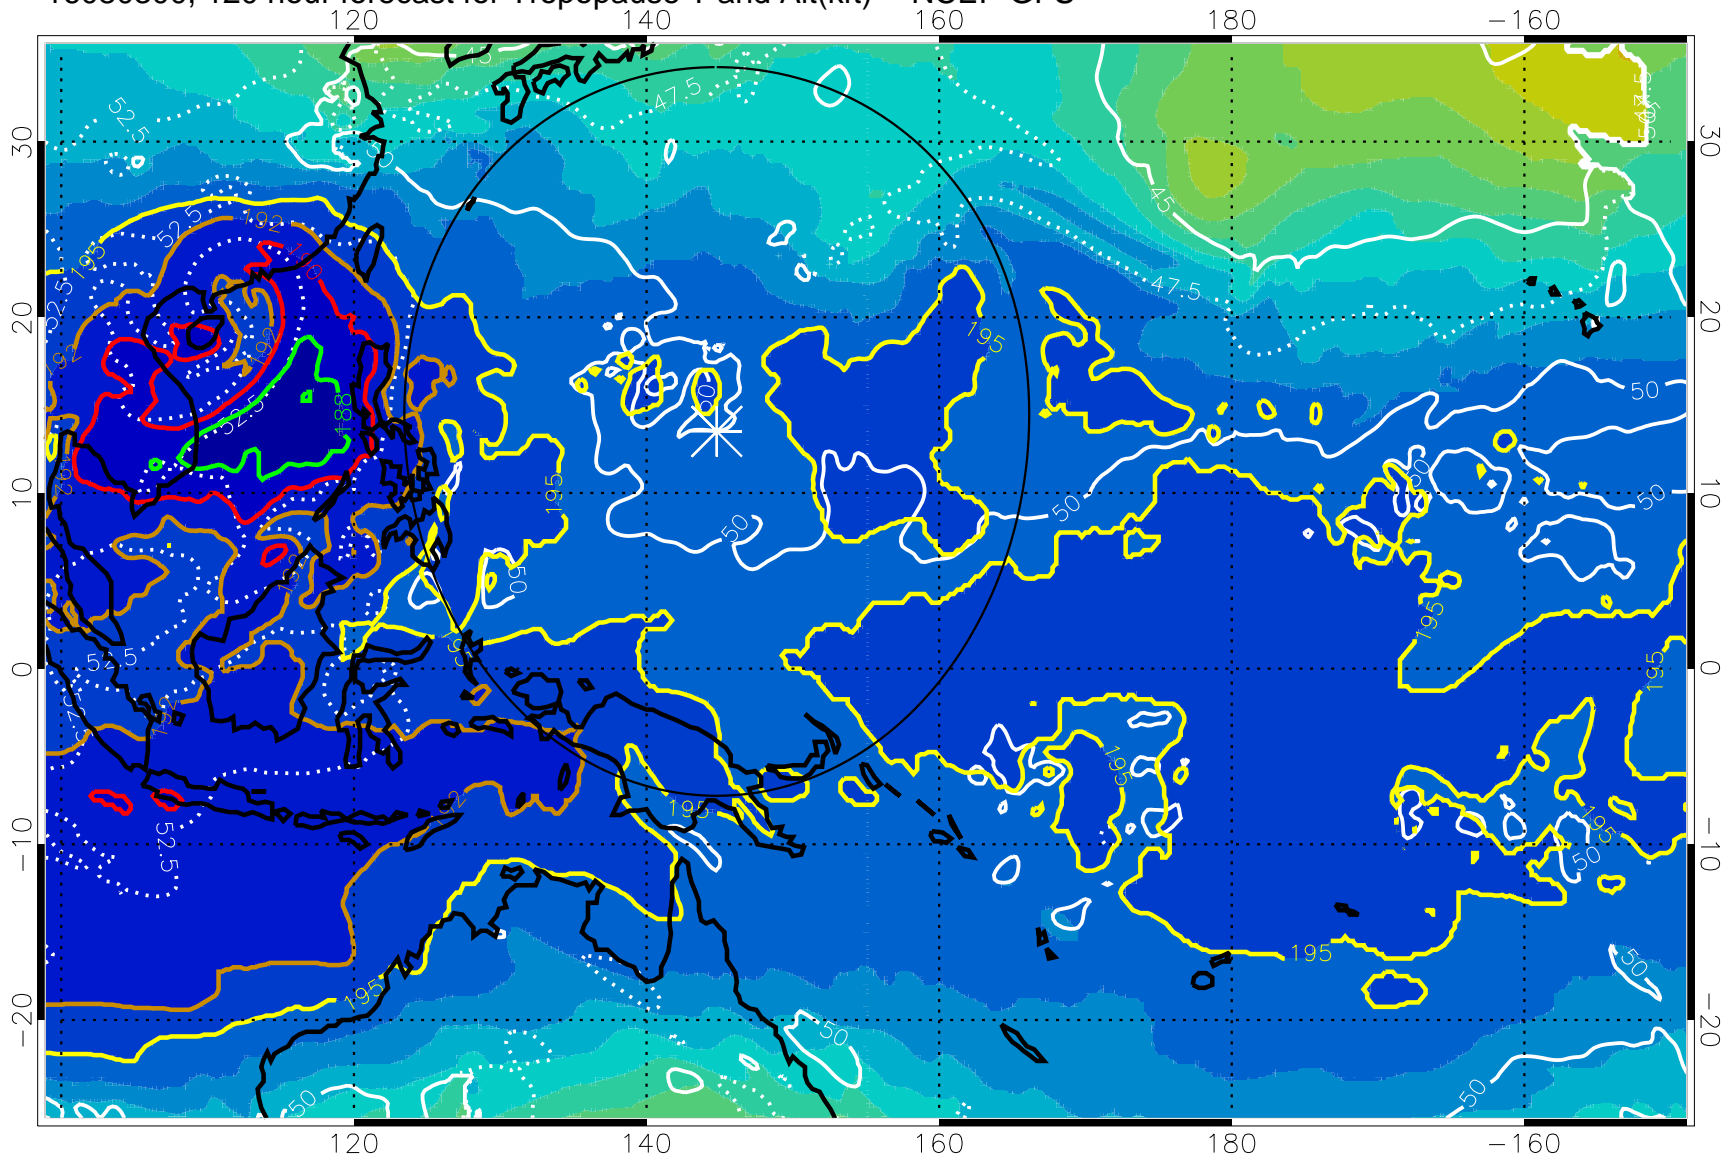

16080300, 120 hour forecast for Tropopause T and Alt(kft) -- NCEP GFS

190 200 210 220 230

Tropopause T, K

Tropopause Altitude in kft (white)

192.5K Isotherm 195K Isotherm
187.5K Isotherm 190K Isotherm

Range ring of 2304 km