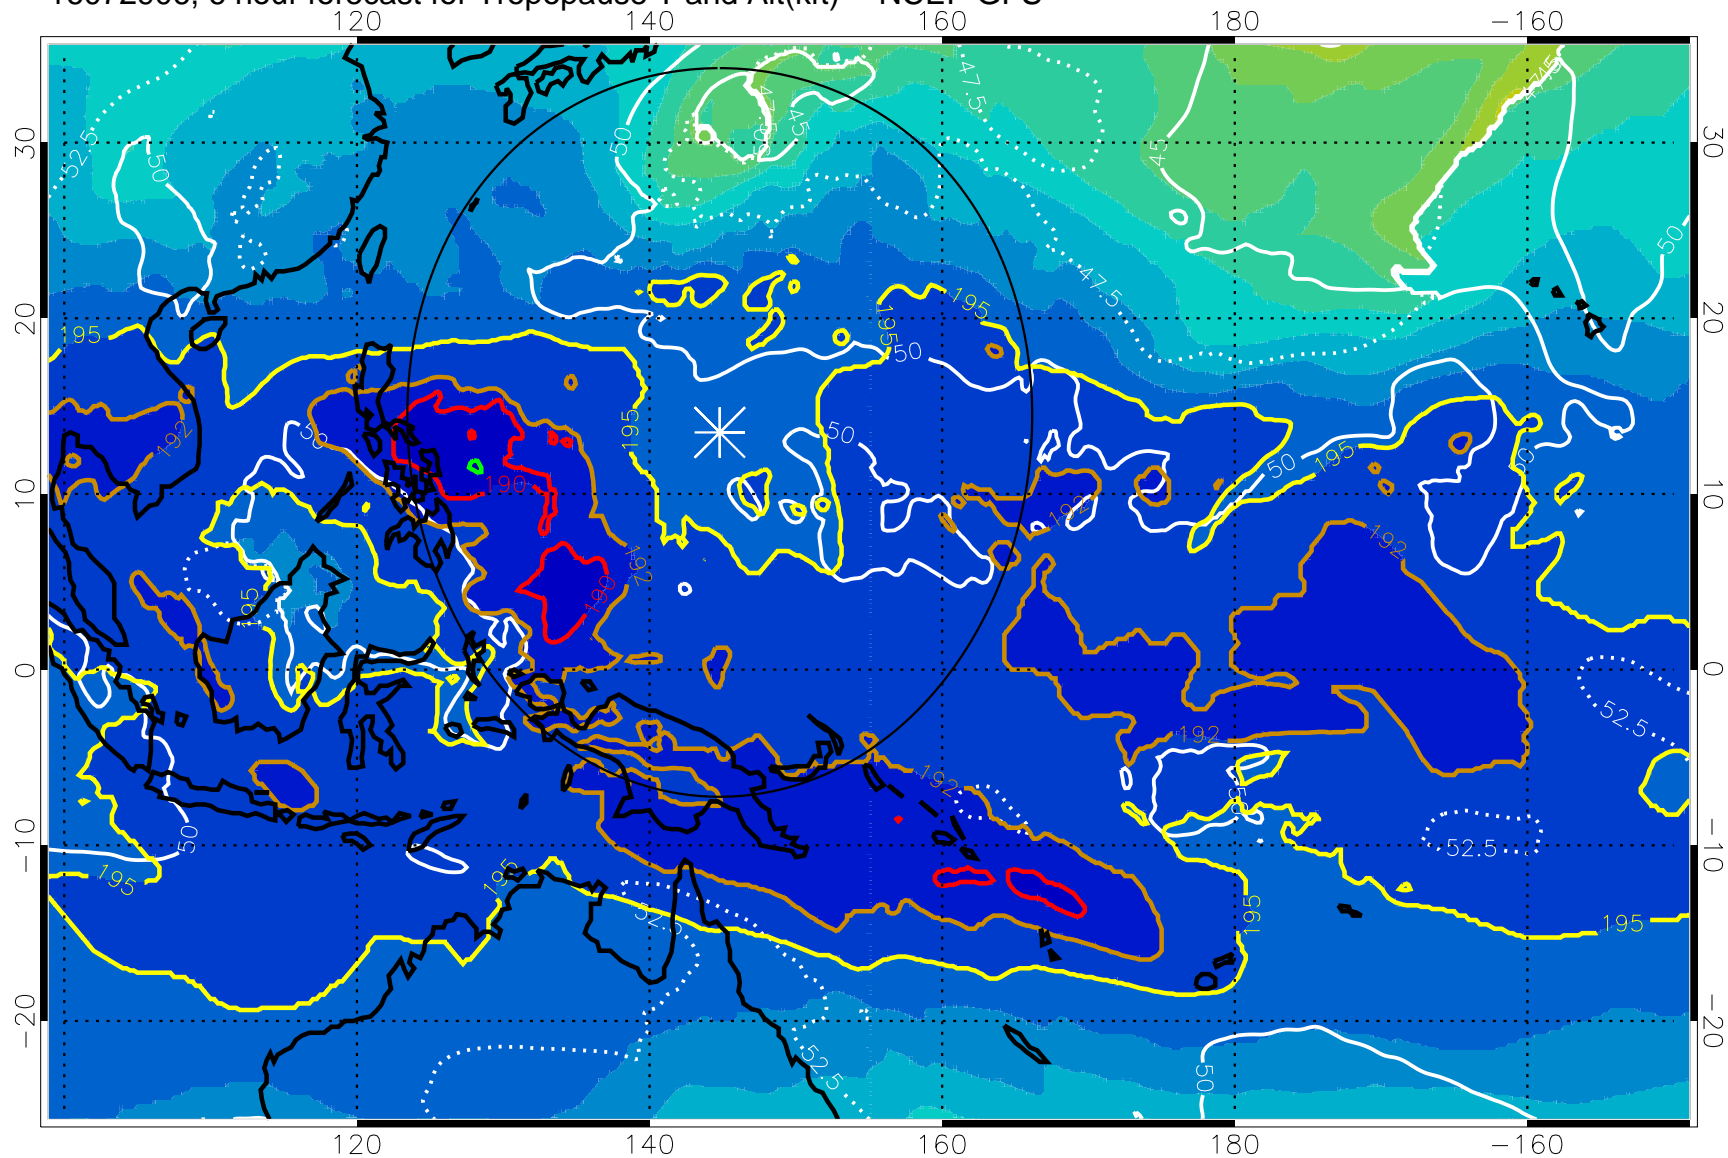

16072906, 6 hour forecast for Tropopause T and Alt(kft) -- NCEP GFS

190 200 210 220 230

Tropopause T, K

Tropopause Altitude in kft (white)

192.5K Isotherm 195K Isotherm
187.5K Isotherm 190K Isotherm

Range ring of 2304 km