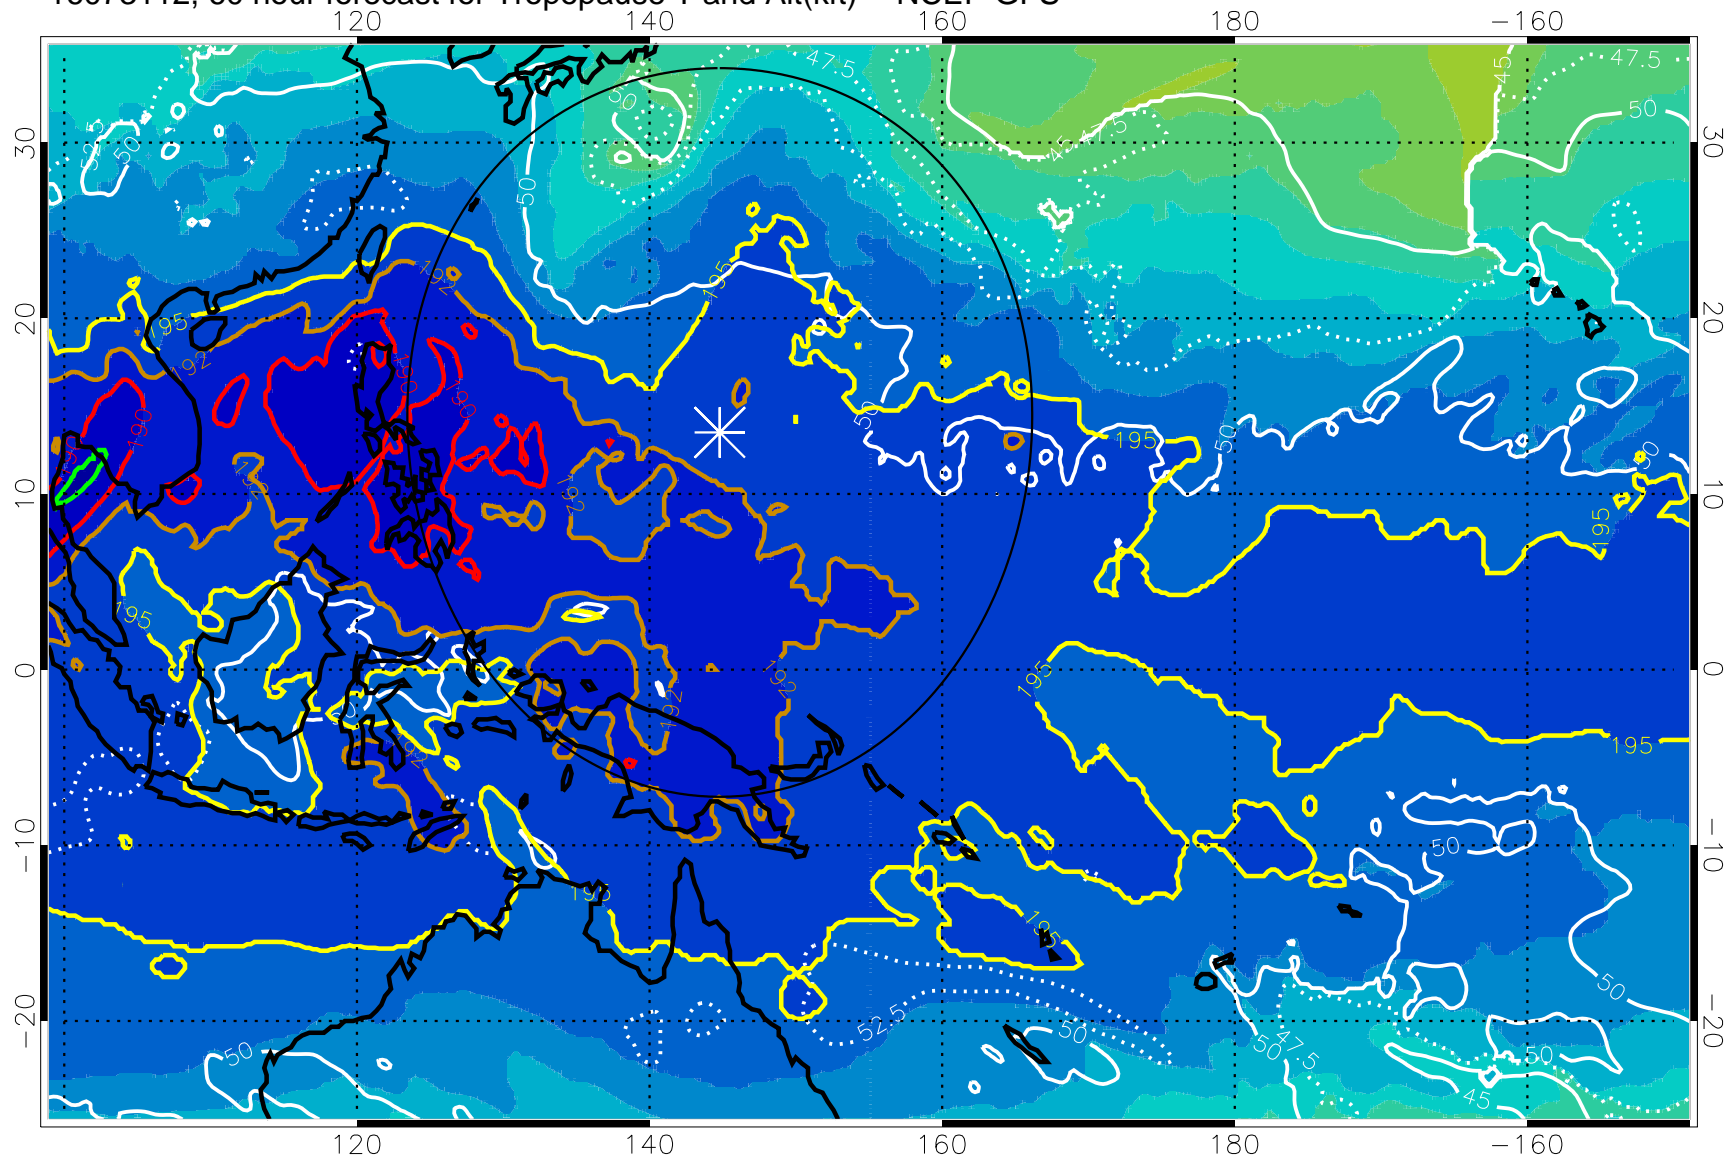

16073112, 60 hour forecast for Tropopause T and Alt(kft) -- NCEP GFS

190 200 210 220 230

Tropopause T, K

Tropopause Altitude in kft (white)

192.5K Isotherm 195K Isotherm
187.5K Isotherm 190K Isotherm

Range ring of 2304 km