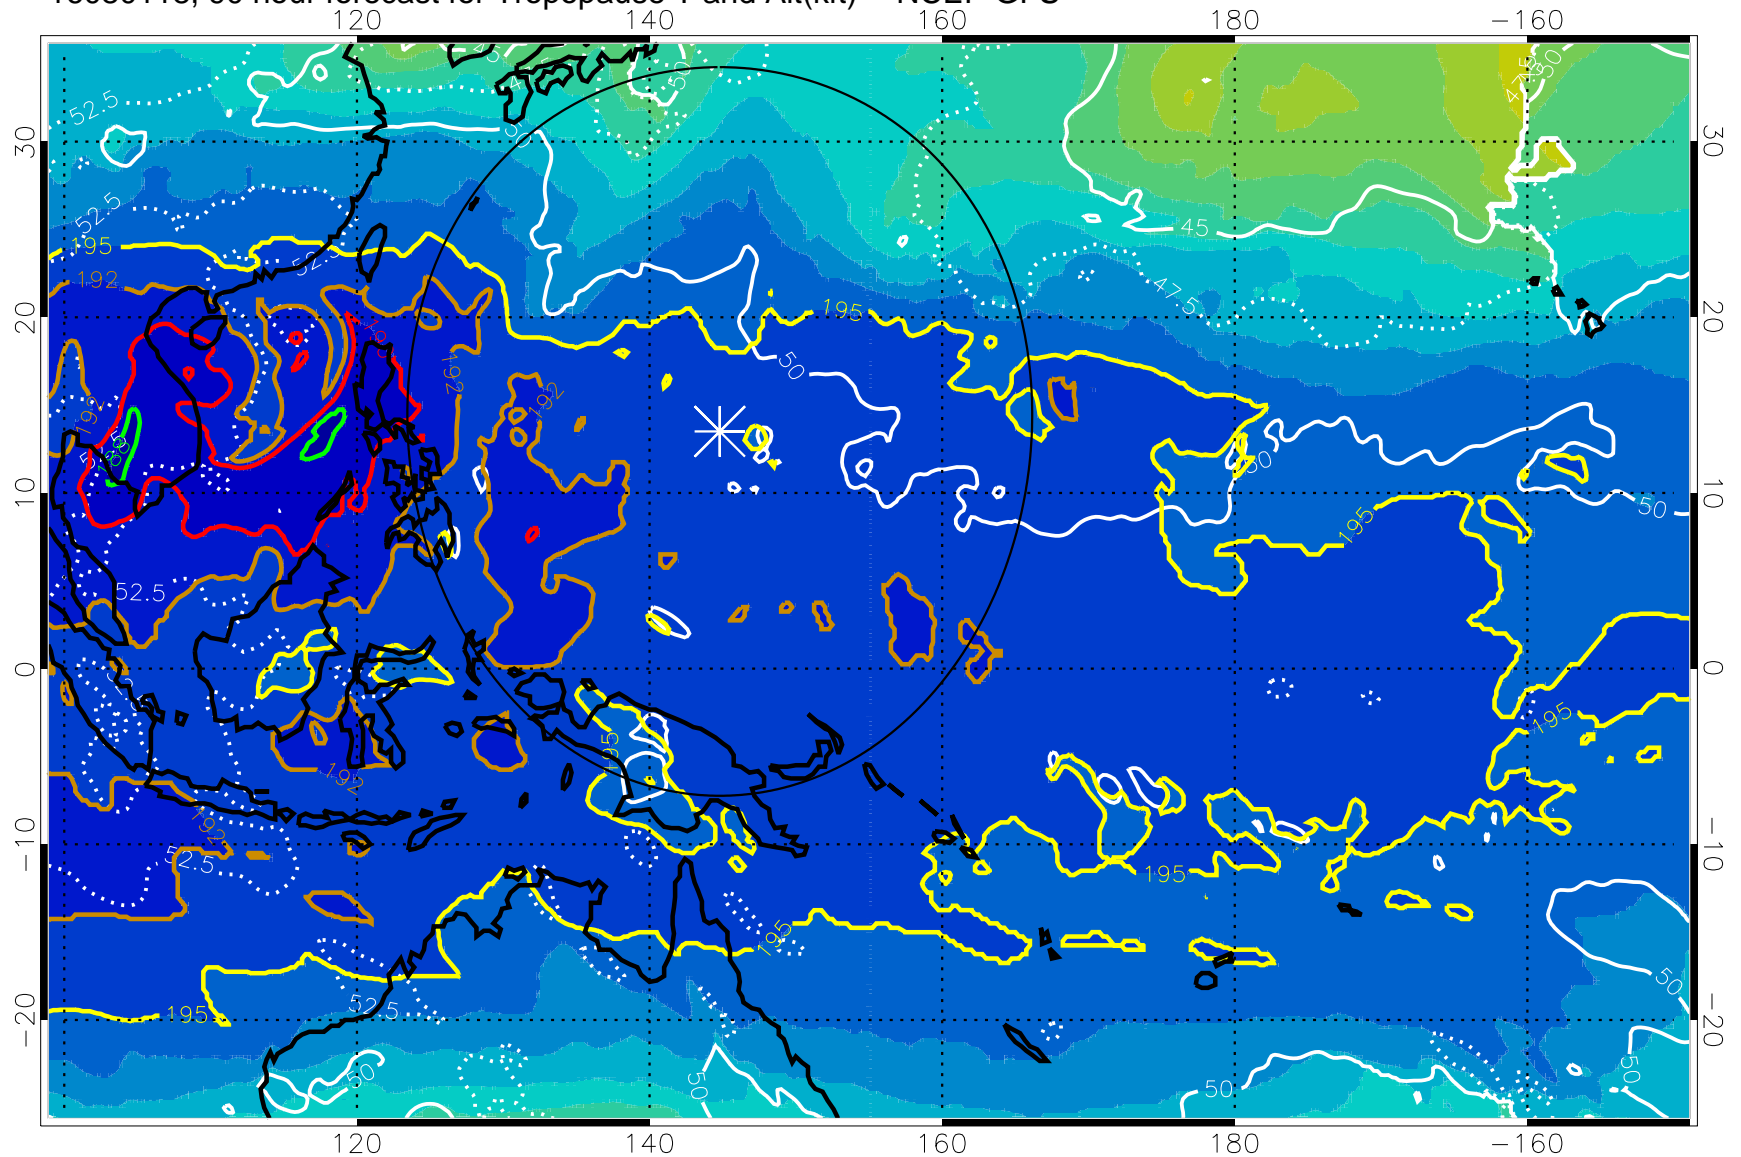

16080118, 90 hour forecast for Tropopause T and Alt(kft) -- NCEP GFS

190 200 210 220 230

Tropopause T, K

Tropopause Altitude in kft (white)

192.5K Isotherm 195K Isotherm
187.5K Isotherm 190K Isotherm

Range ring of 2304 km