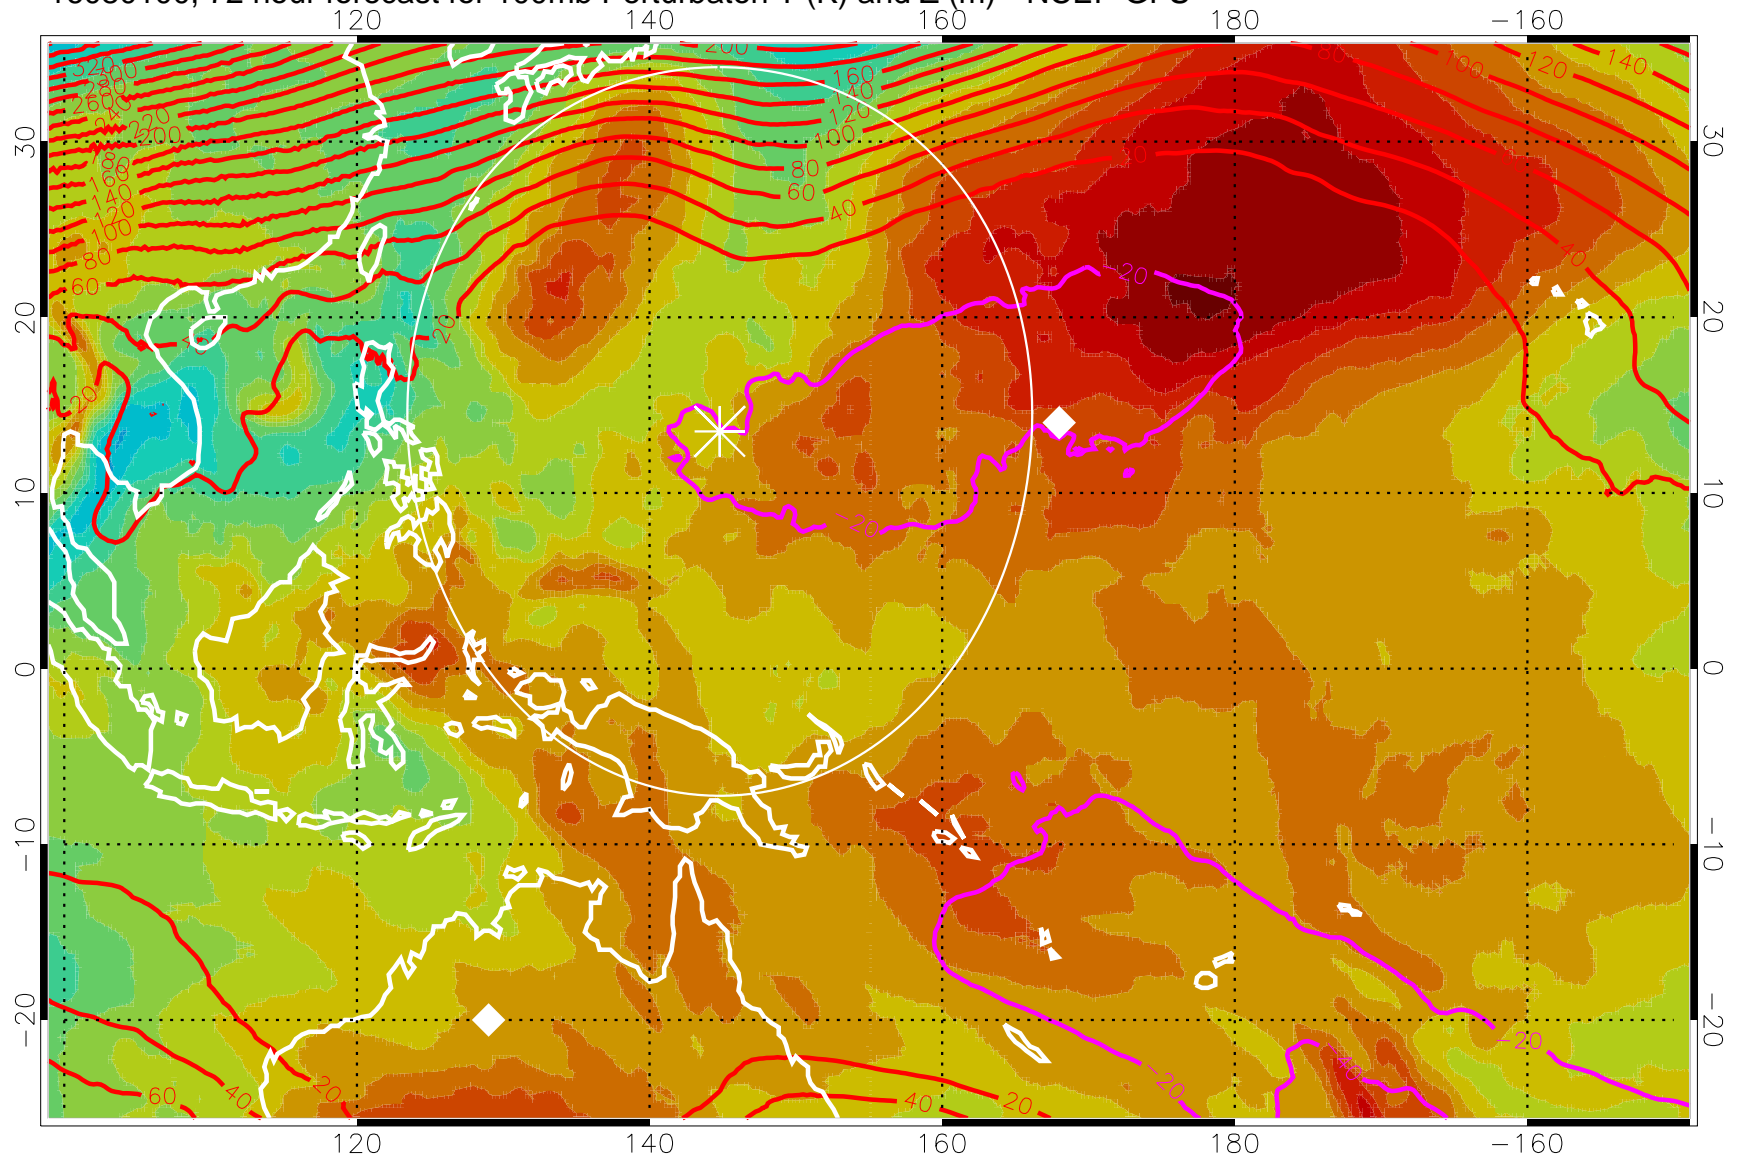

16080100, 72 hour forecast for 100mb Perturbaton T (K) and Z (m)-- NCEP GFS

Contours are 100 mbar Z perturbation (m)
Positive Z Contours
Negative Z Contours
Diamonds-mean pos. of anticyclones

Range ring of 2304 km