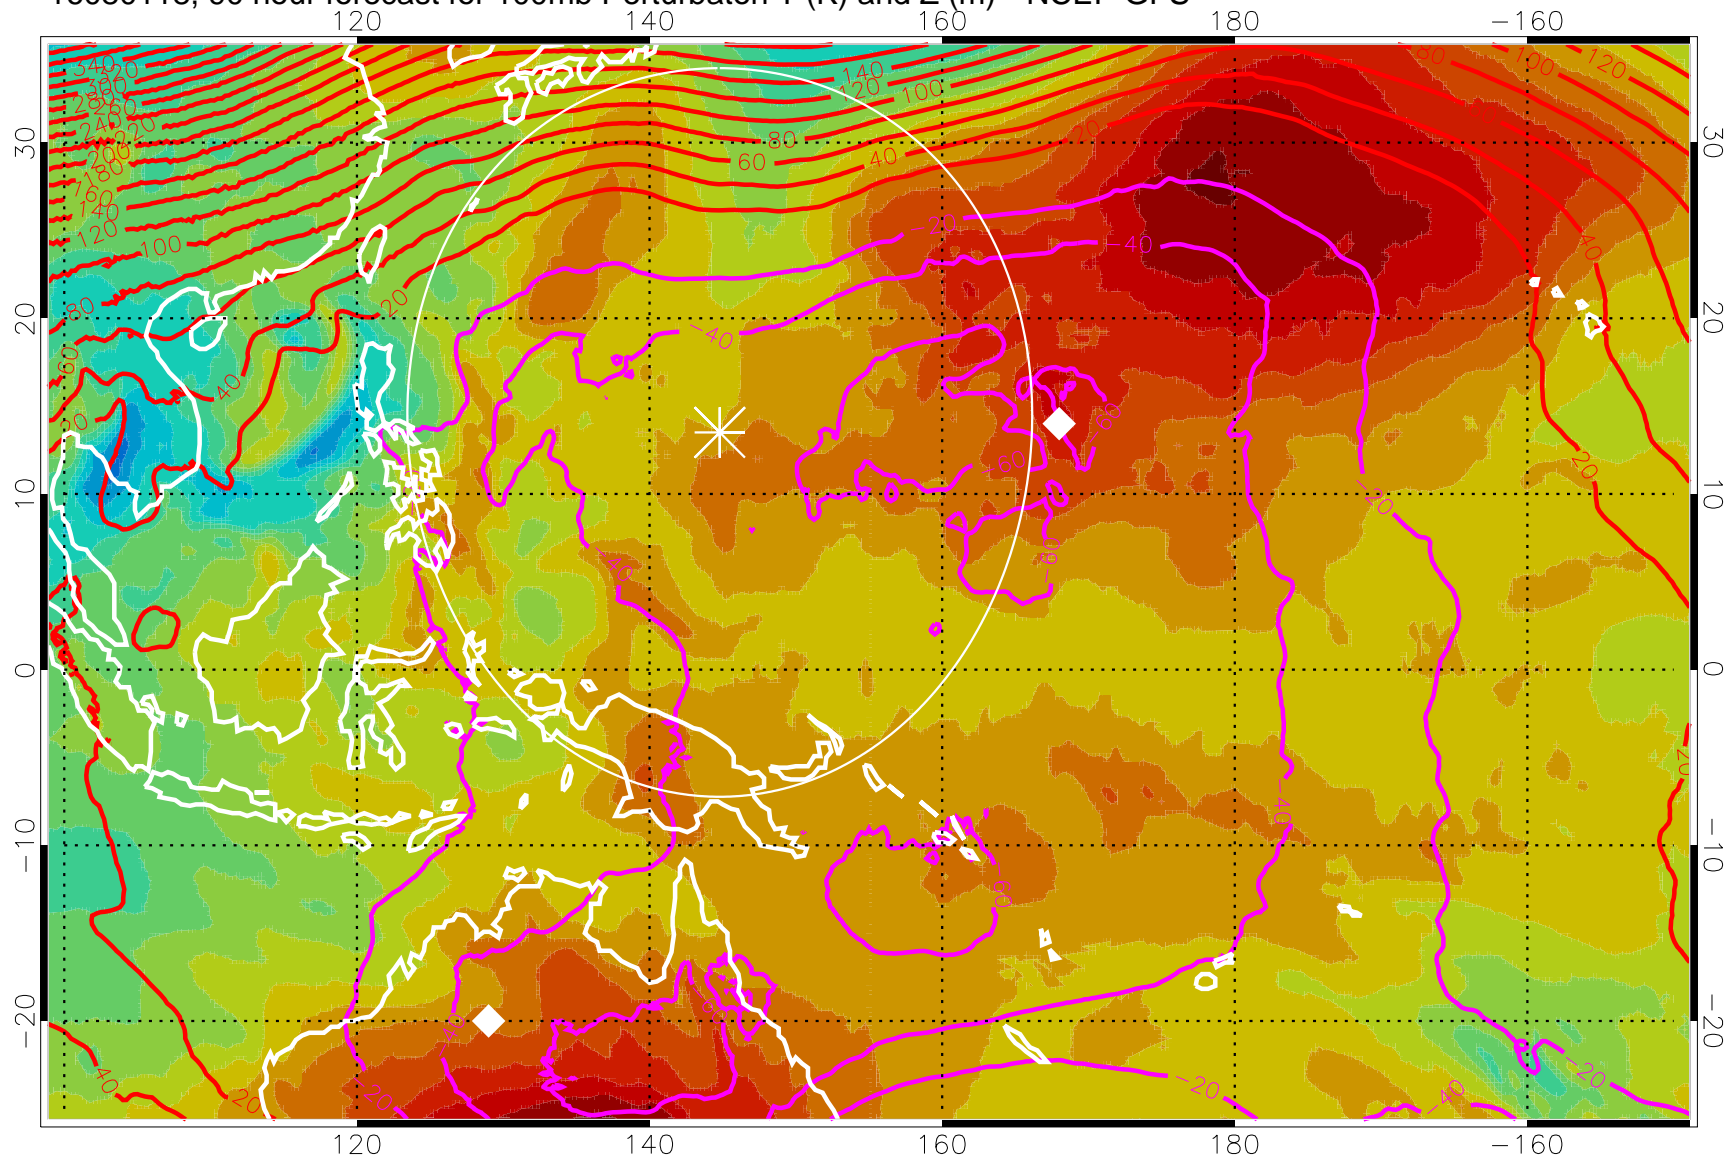

16080118, 90 hour forecast for 100mb Perturbaton T (K) and Z (m)-- NCEP GFS

Contours are 100 mbar Z perturbation (m)
Positive Z Contours
Negative Z Contours
Diamonds-mean pos. of anticyclones

Range ring of 2304 km