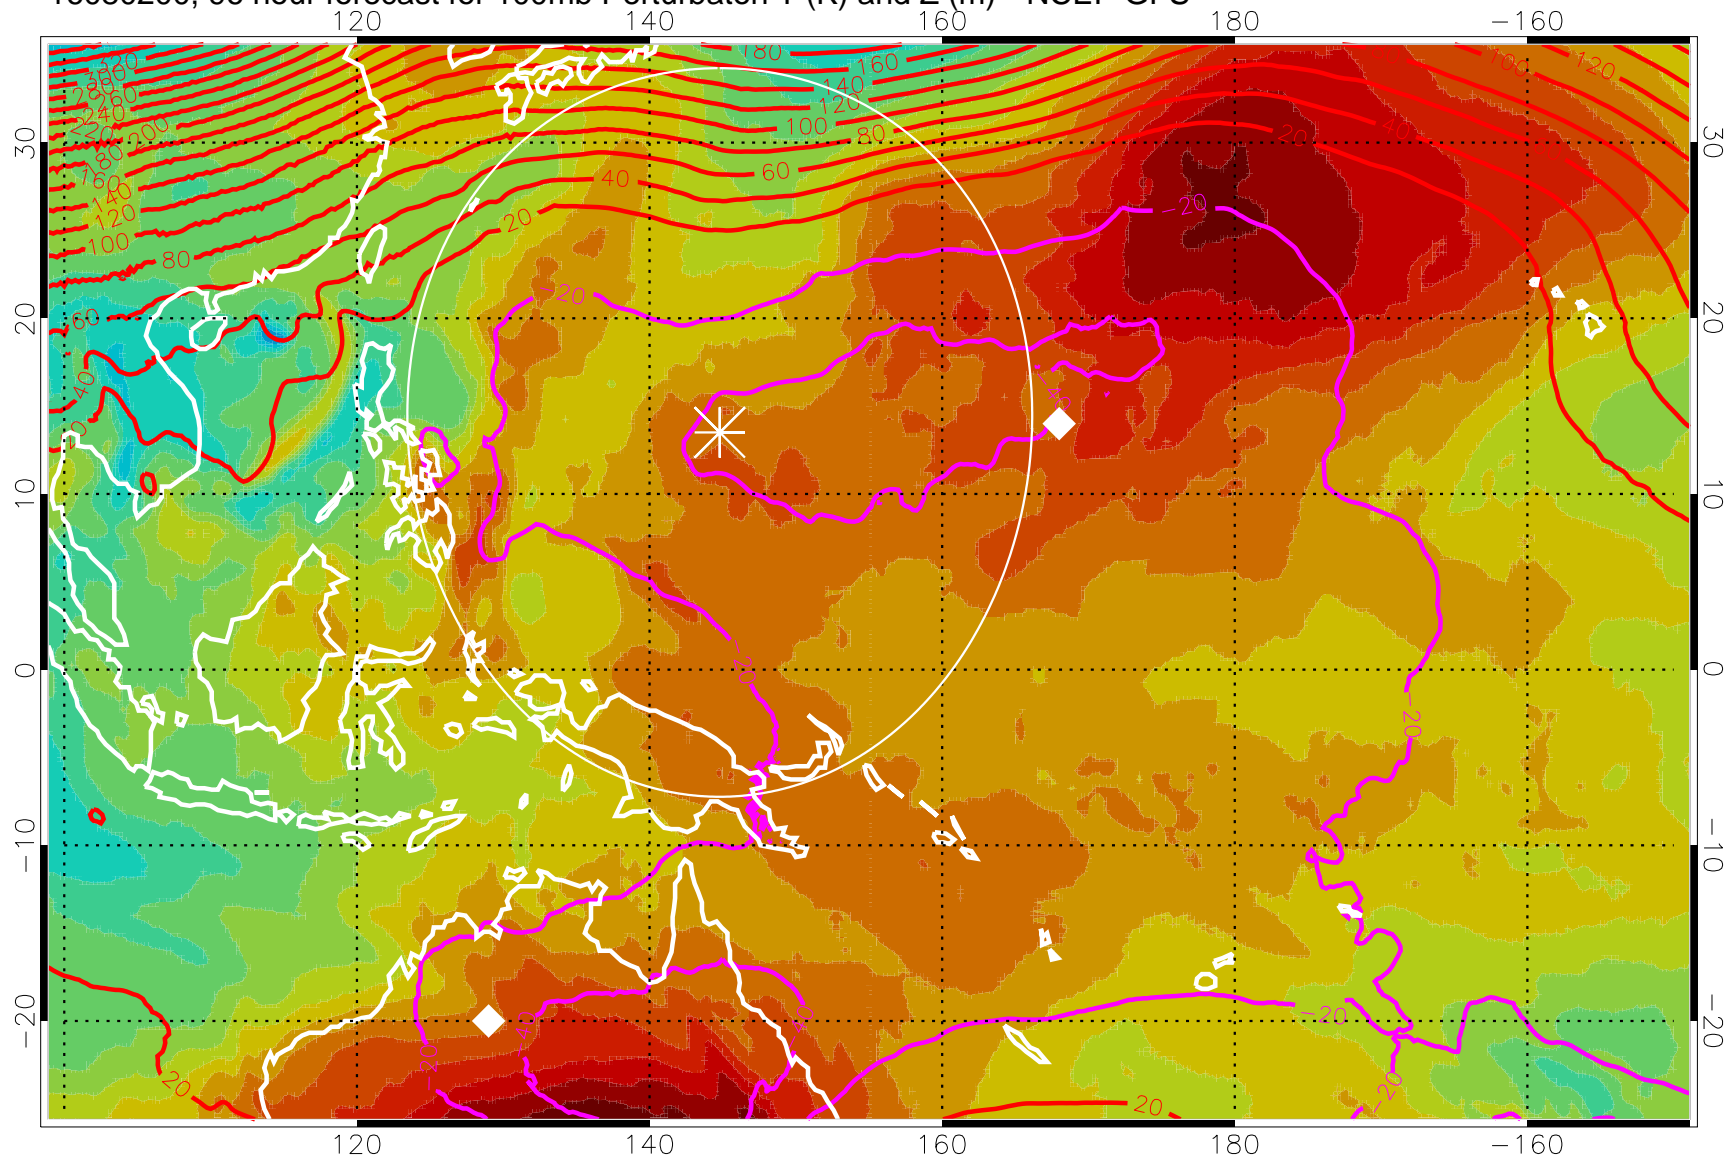

16080200, 96 hour forecast for 100mb Perturbaton T (K) and Z (m)-- NCEP GFS

Contours are 100 mbar Z perturbation (m)
Positive Z Contours
Negative Z Contours
Diamonds-mean pos. of anticyclones

Range ring of 2304 km