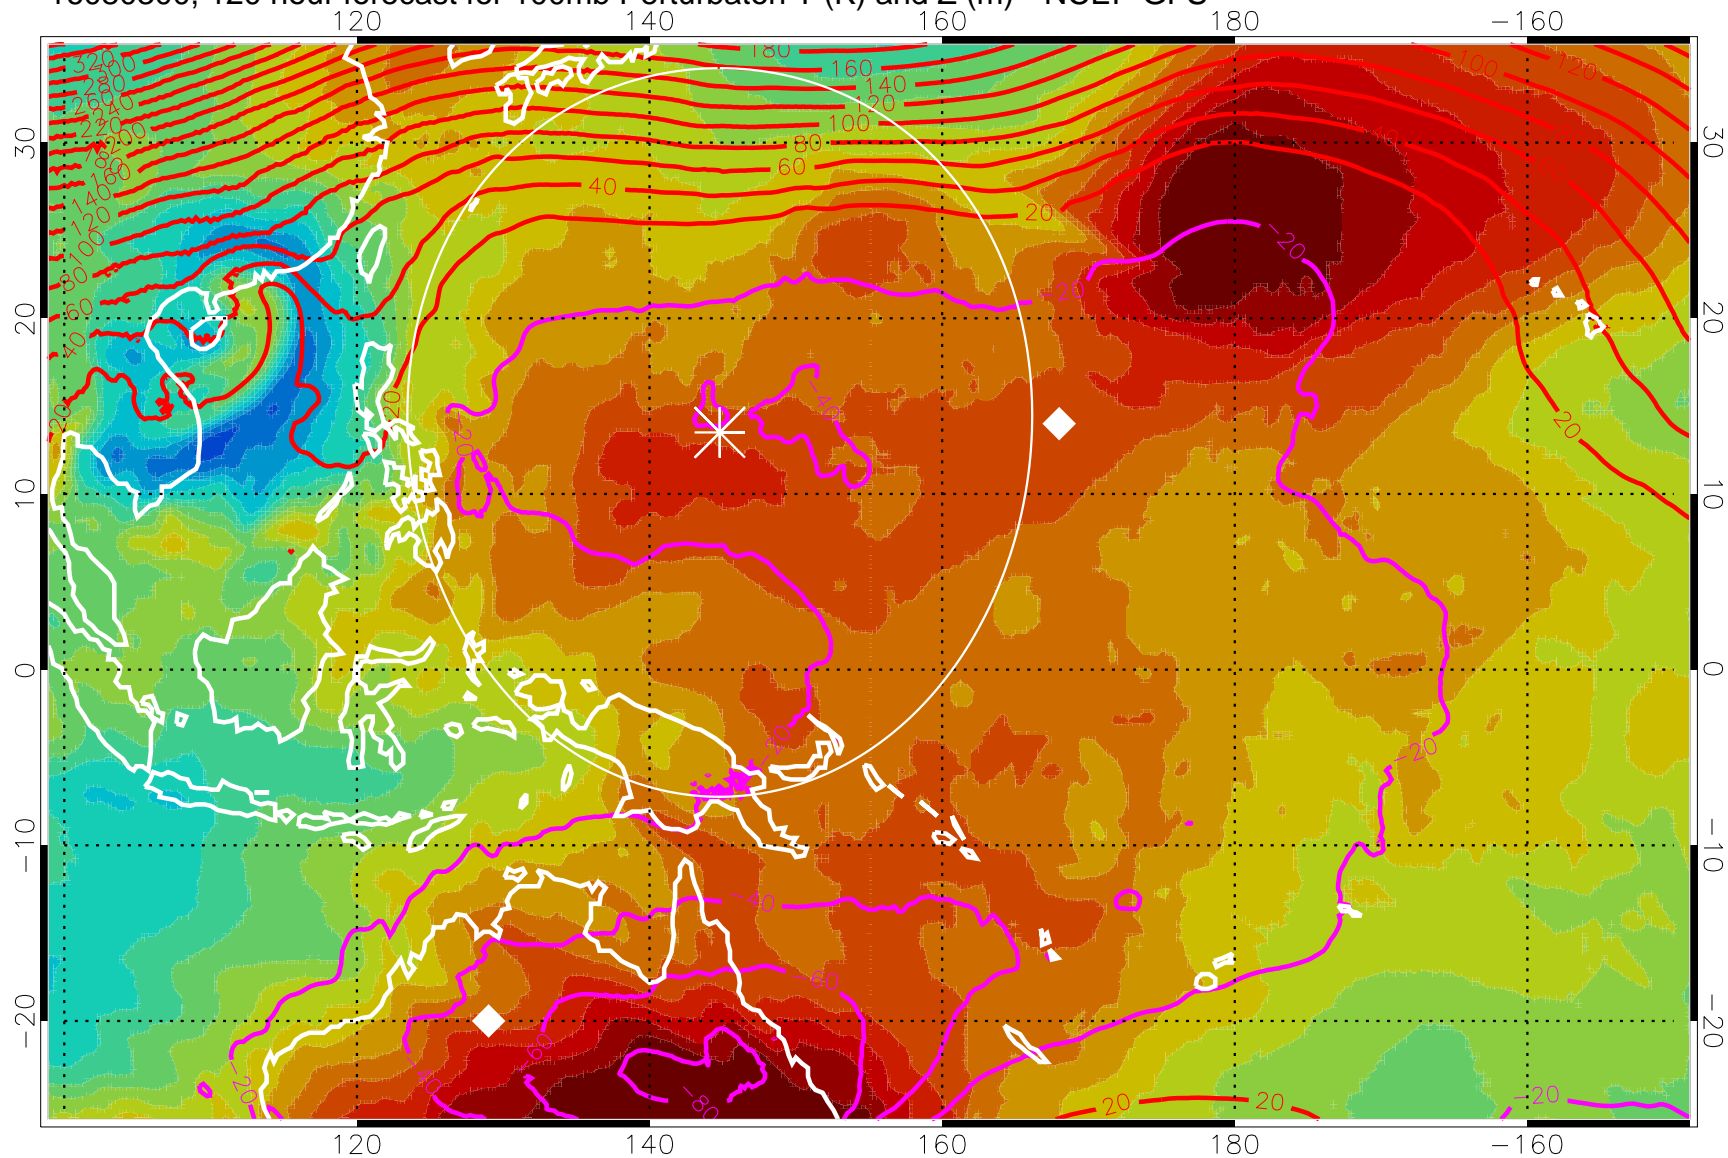

16080300, 120 hour forecast for 100mb Perturbaton T (K) and Z (m)-- NCEP GFS

Contours are 100 mbar Z perturbation (m)
Positive Z Contours
Negative Z Contours
Diamonds-mean pos. of anticyclones

Range ring of 2304 km