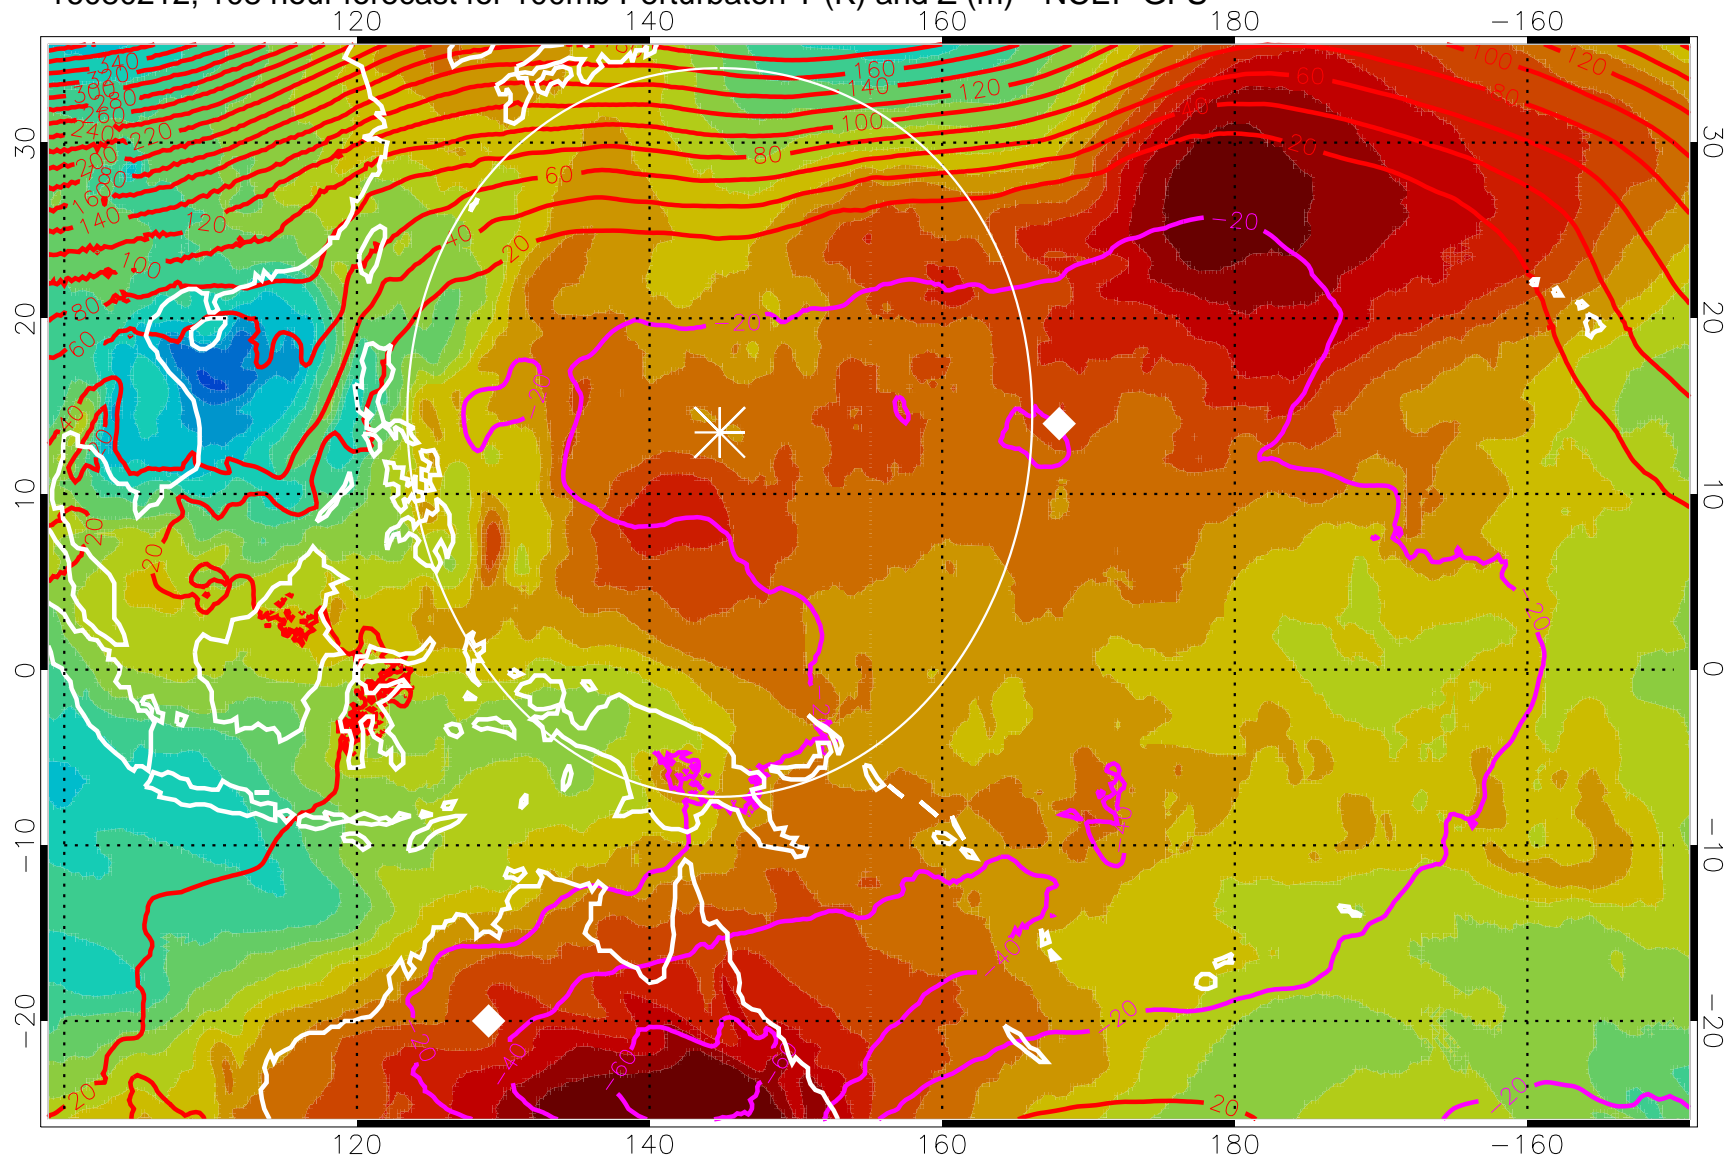

16080212, 108 hour forecast for 100mb Perturbaton T (K) and Z (m)-- NCEP GFS

Contours are 100 mbar Z perturbation (m)
Positive Z Contours
Negative Z Contours
Diamonds-mean pos. of anticyclones

Range ring of 2304 km