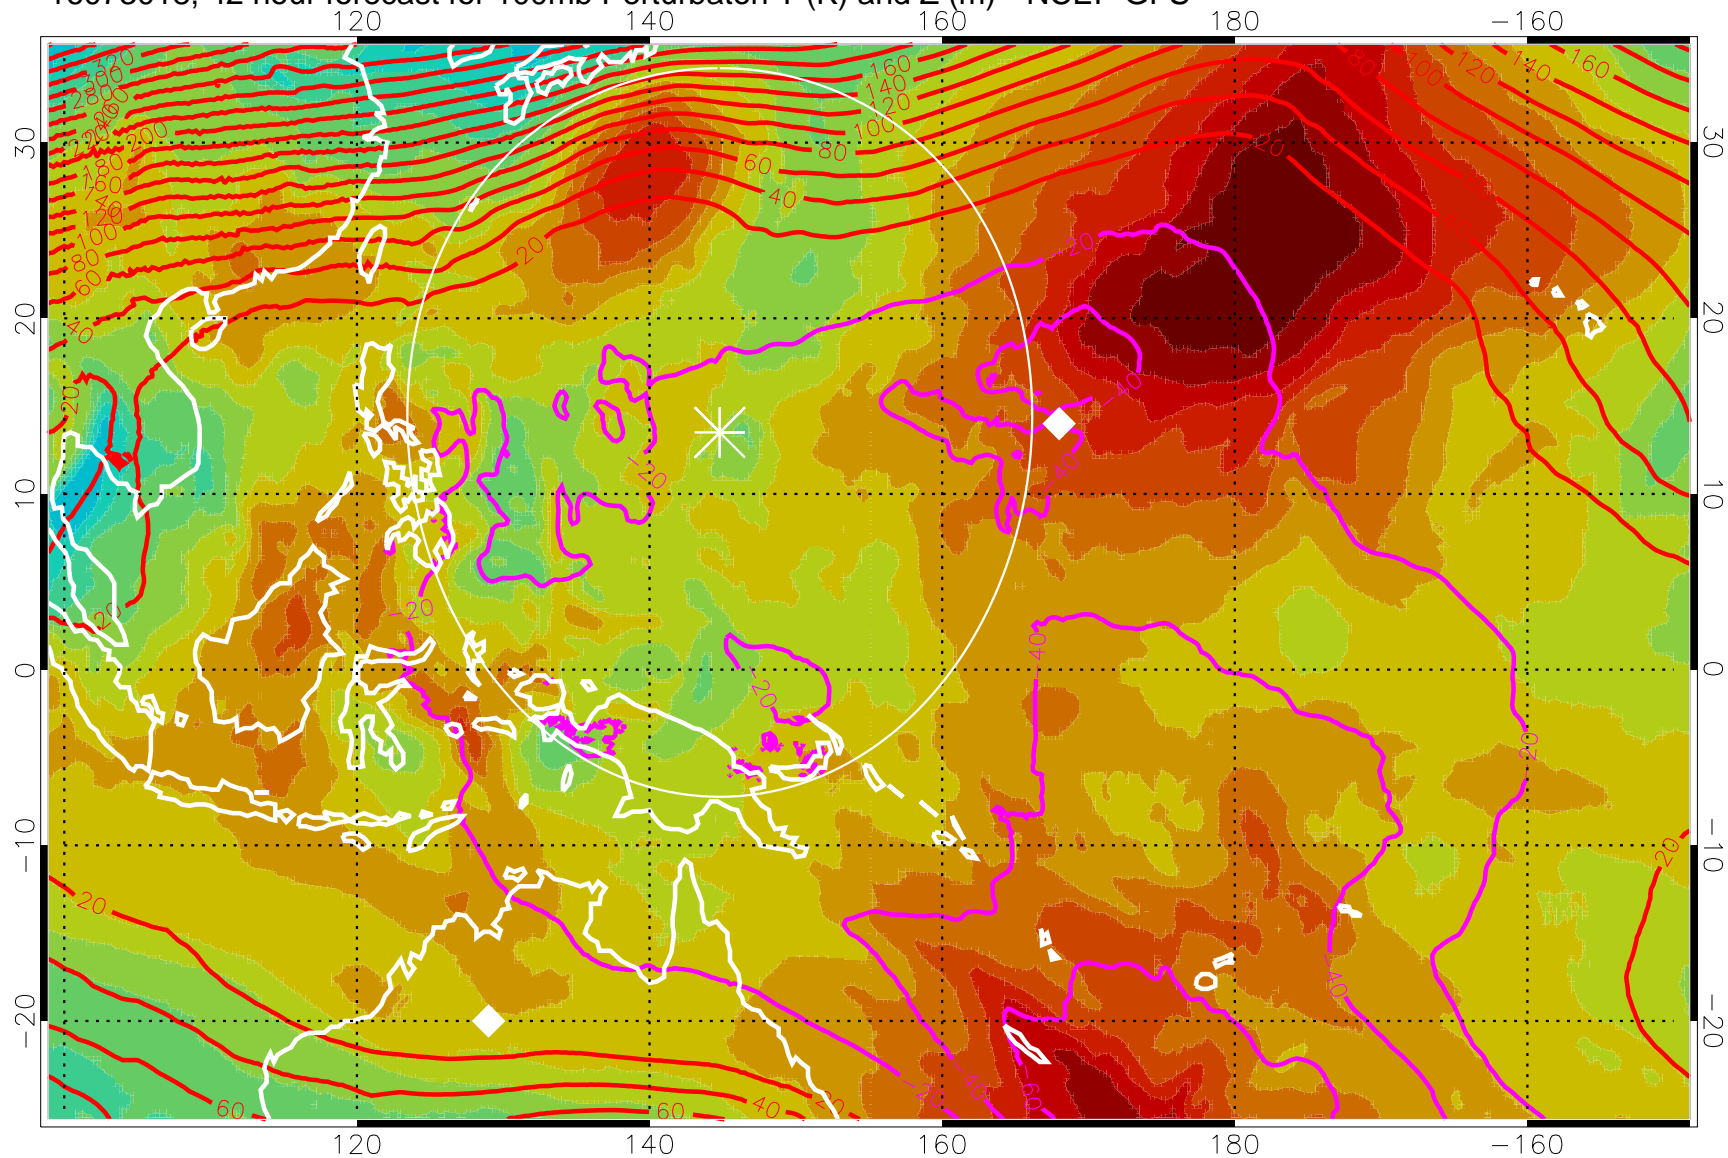

16073018, 42 hour forecast for 100mb Perturbaton T (K) and Z (m)-- NCEP GFS

Contours are 100 mbar Z perturbation (m)
Positive Z Contours
Negative Z Contours
Diamonds-mean pos. of anticyclones

Range ring of 2304 km