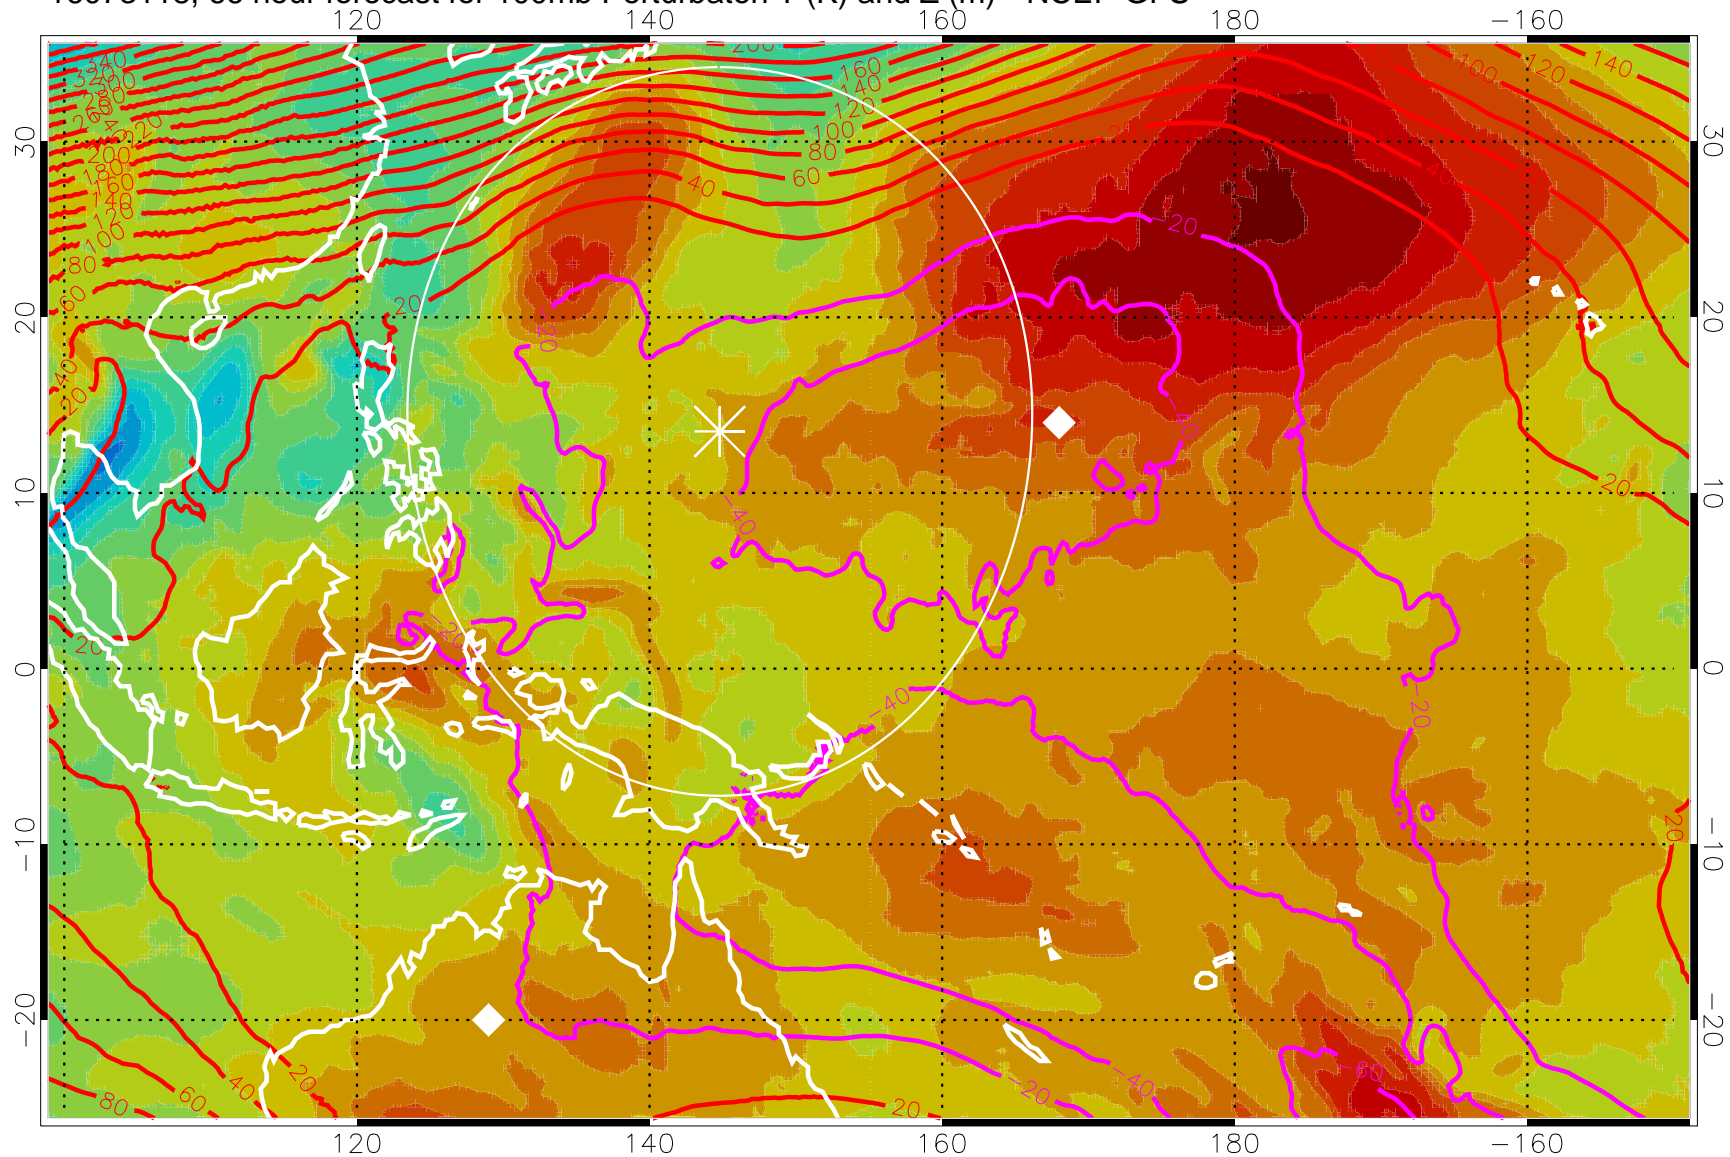

16073118, 66 hour forecast for 100mb Perturbaton T (K) and Z (m)-- NCEP GFS

Contours are 100 mbar Z perturbation (m)
Positive Z Contours
Negative Z Contours
Diamonds-mean pos. of anticyclones

Range ring of 2304 km