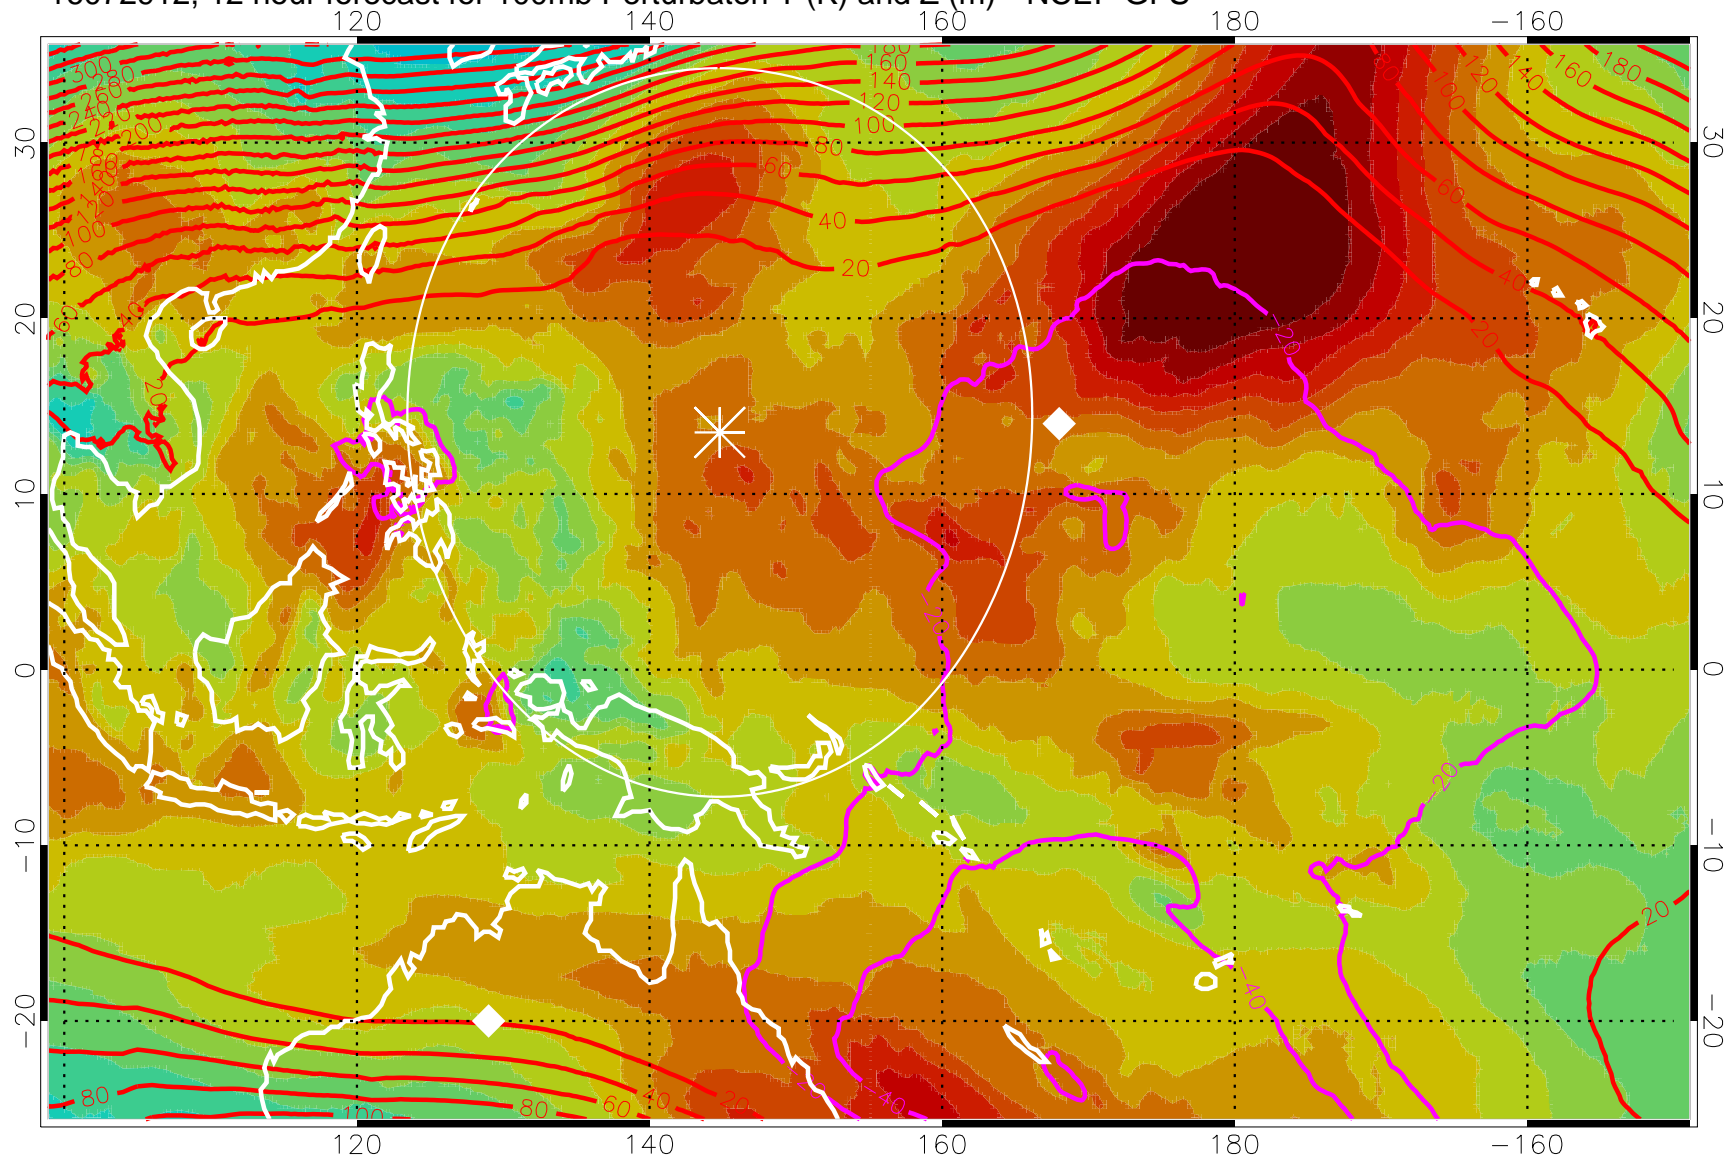

16072912, 12 hour forecast for 100mb Perturbaton T (K) and Z (m)-- NCEP GFS

Contours are 100 mbar Z perturbation (m)
Positive Z Contours
Negative Z Contours
Diamonds-mean pos. of anticyclones

Range ring of 2304 km