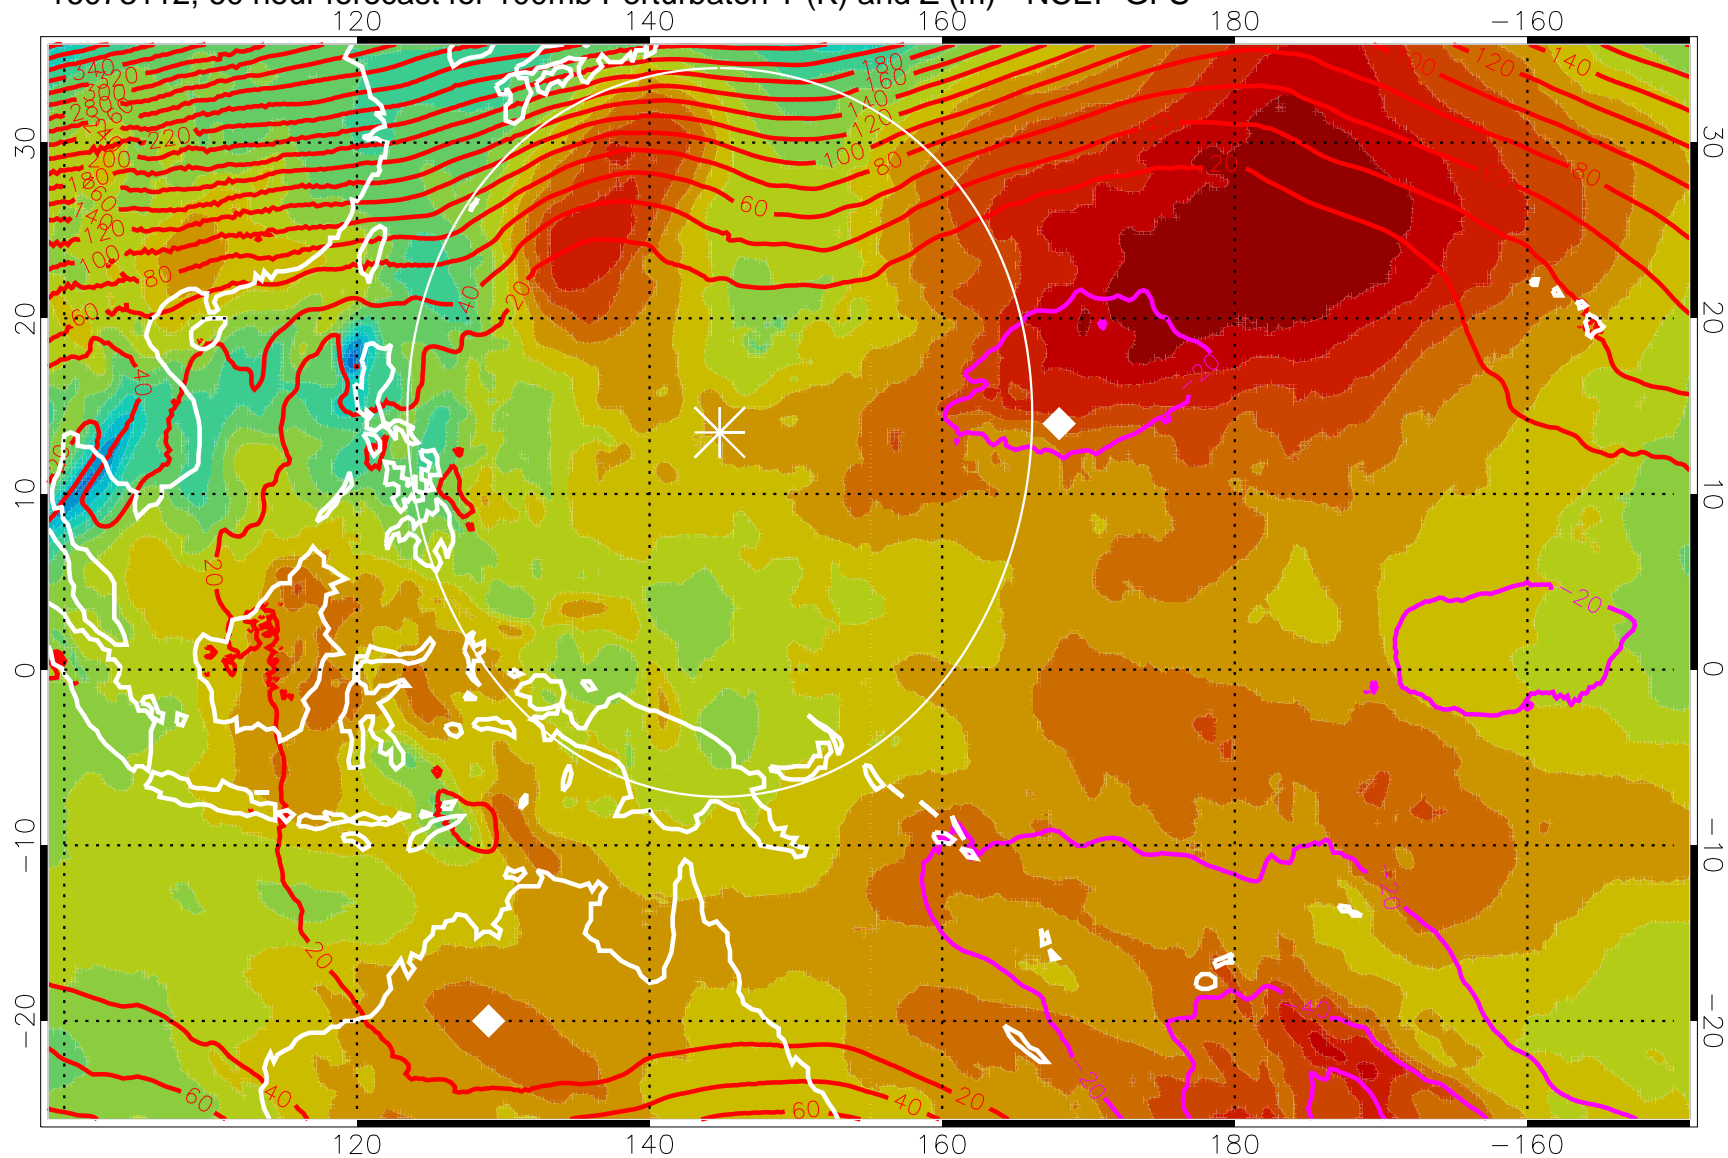

16073112, 60 hour forecast for 100mb Perturbaton T (K) and Z (m)-- NCEP GFS

Contours are 100 mbar Z perturbation (m)
Positive Z Contours
Negative Z Contours
Diamonds-mean pos. of anticyclones

Range ring of 2304 km