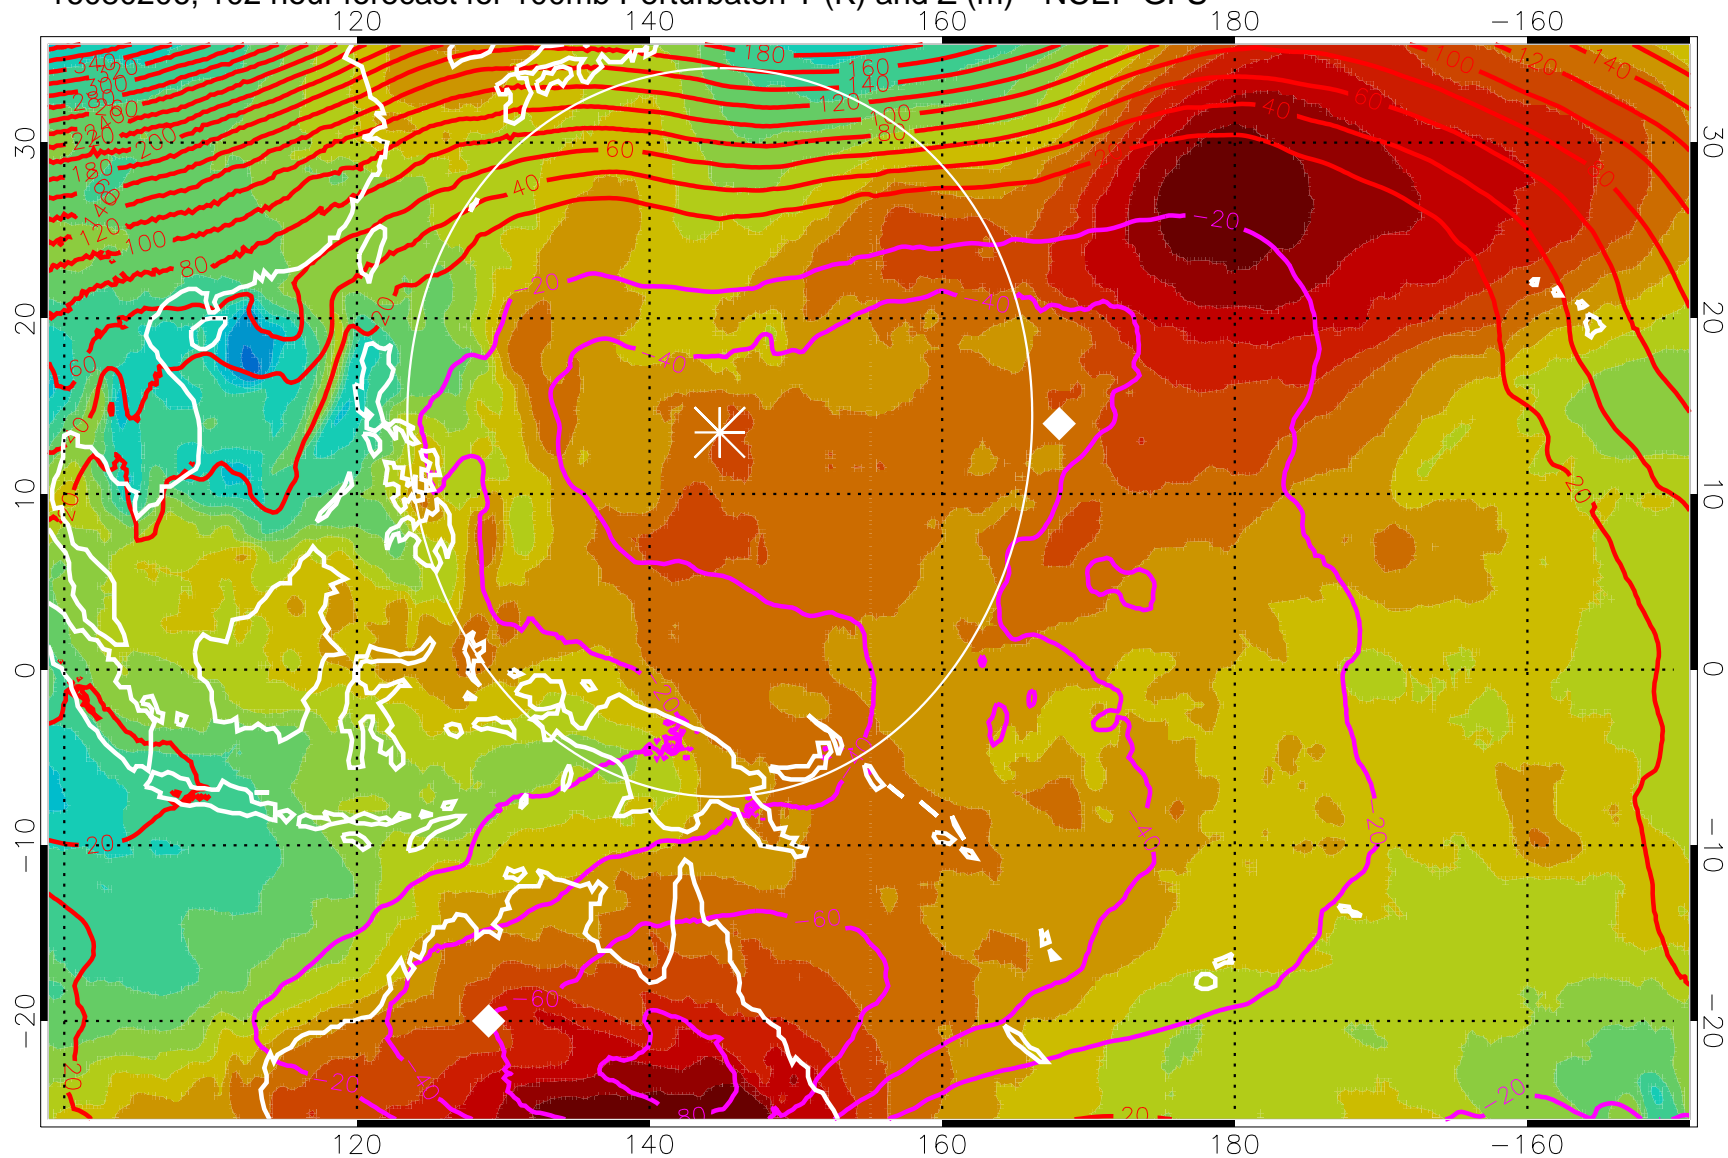

16080206, 102 hour forecast for 100mb Perturbaton T (K) and Z (m)-- NCEP GFS

Contours are 100 mbar Z perturbation (m)
Positive Z Contours
Negative Z Contours
Diamonds-mean pos. of anticyclones

Range ring of 2304 km