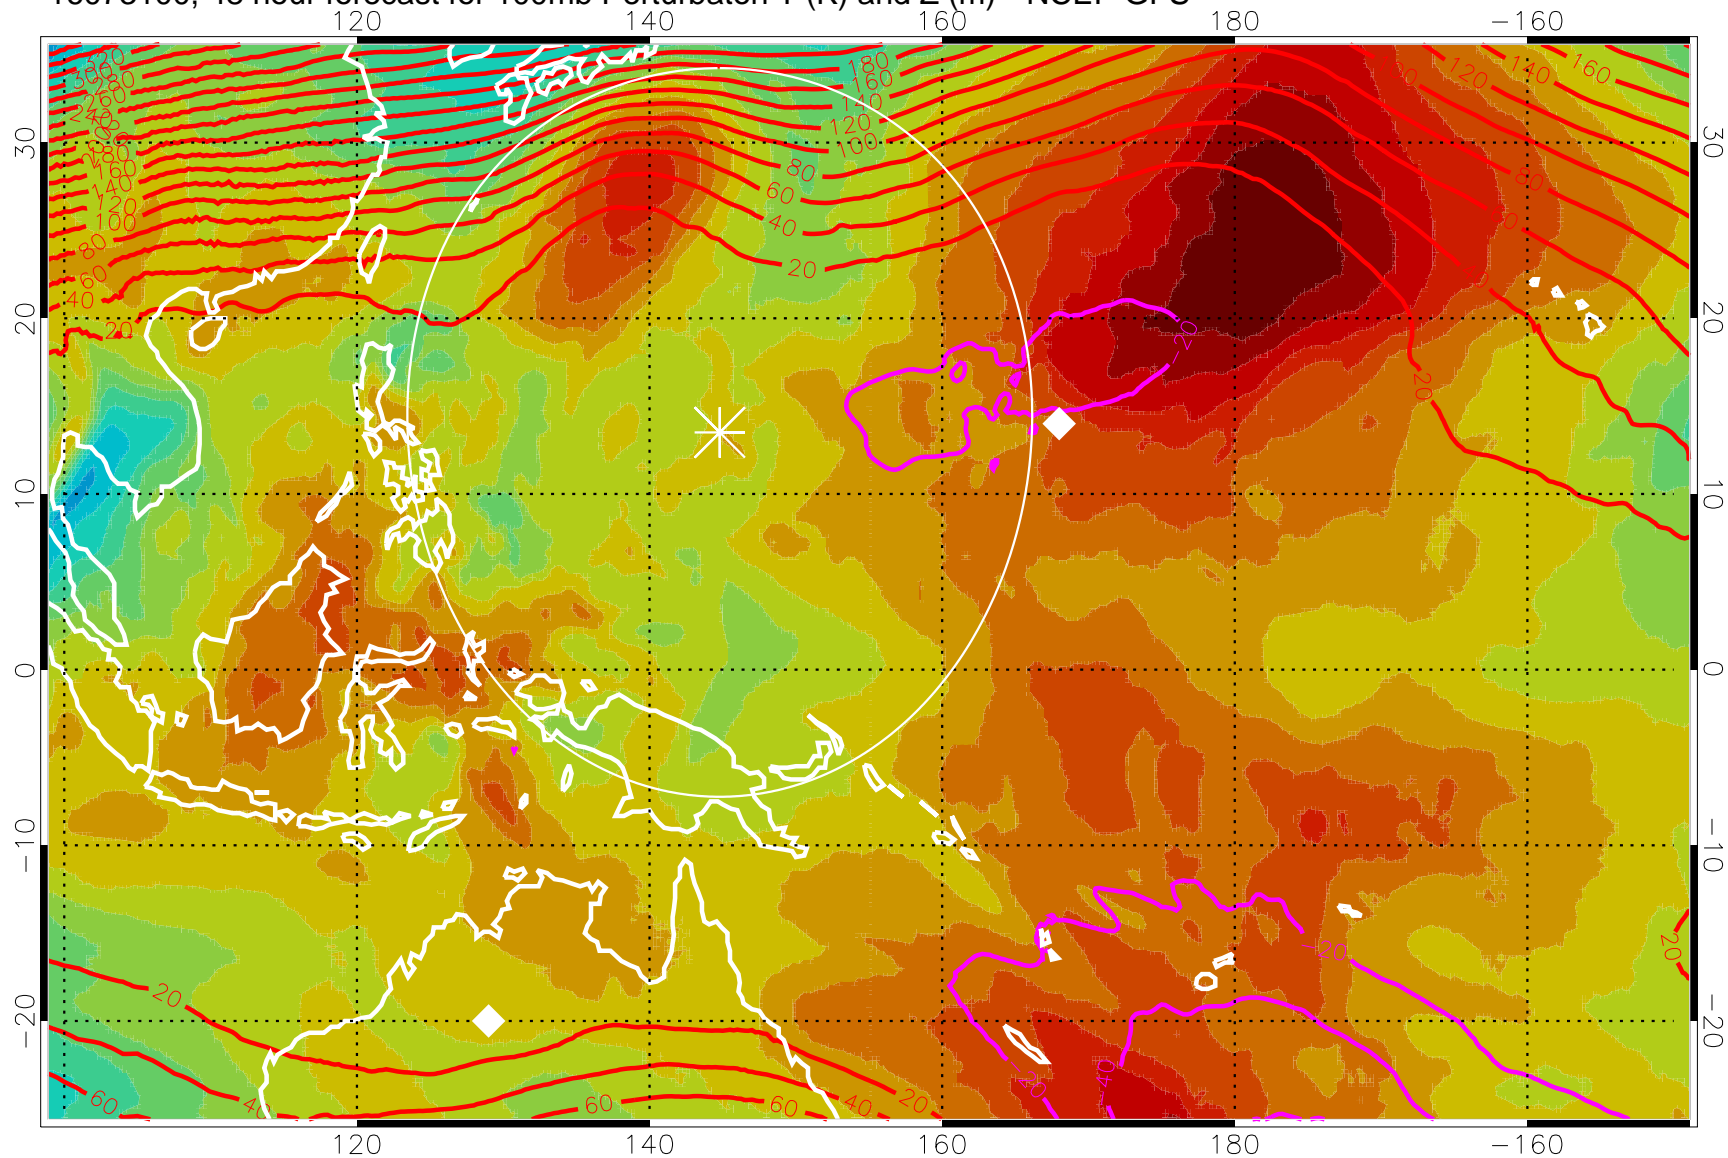

16073100, 48 hour forecast for 100mb Perturbaton T (K) and Z (m)-- NCEP GFS

Contours are 100 mbar Z perturbation (m)
Positive Z Contours
Negative Z Contours
Diamonds-mean pos. of anticyclones

Range ring of 2304 km