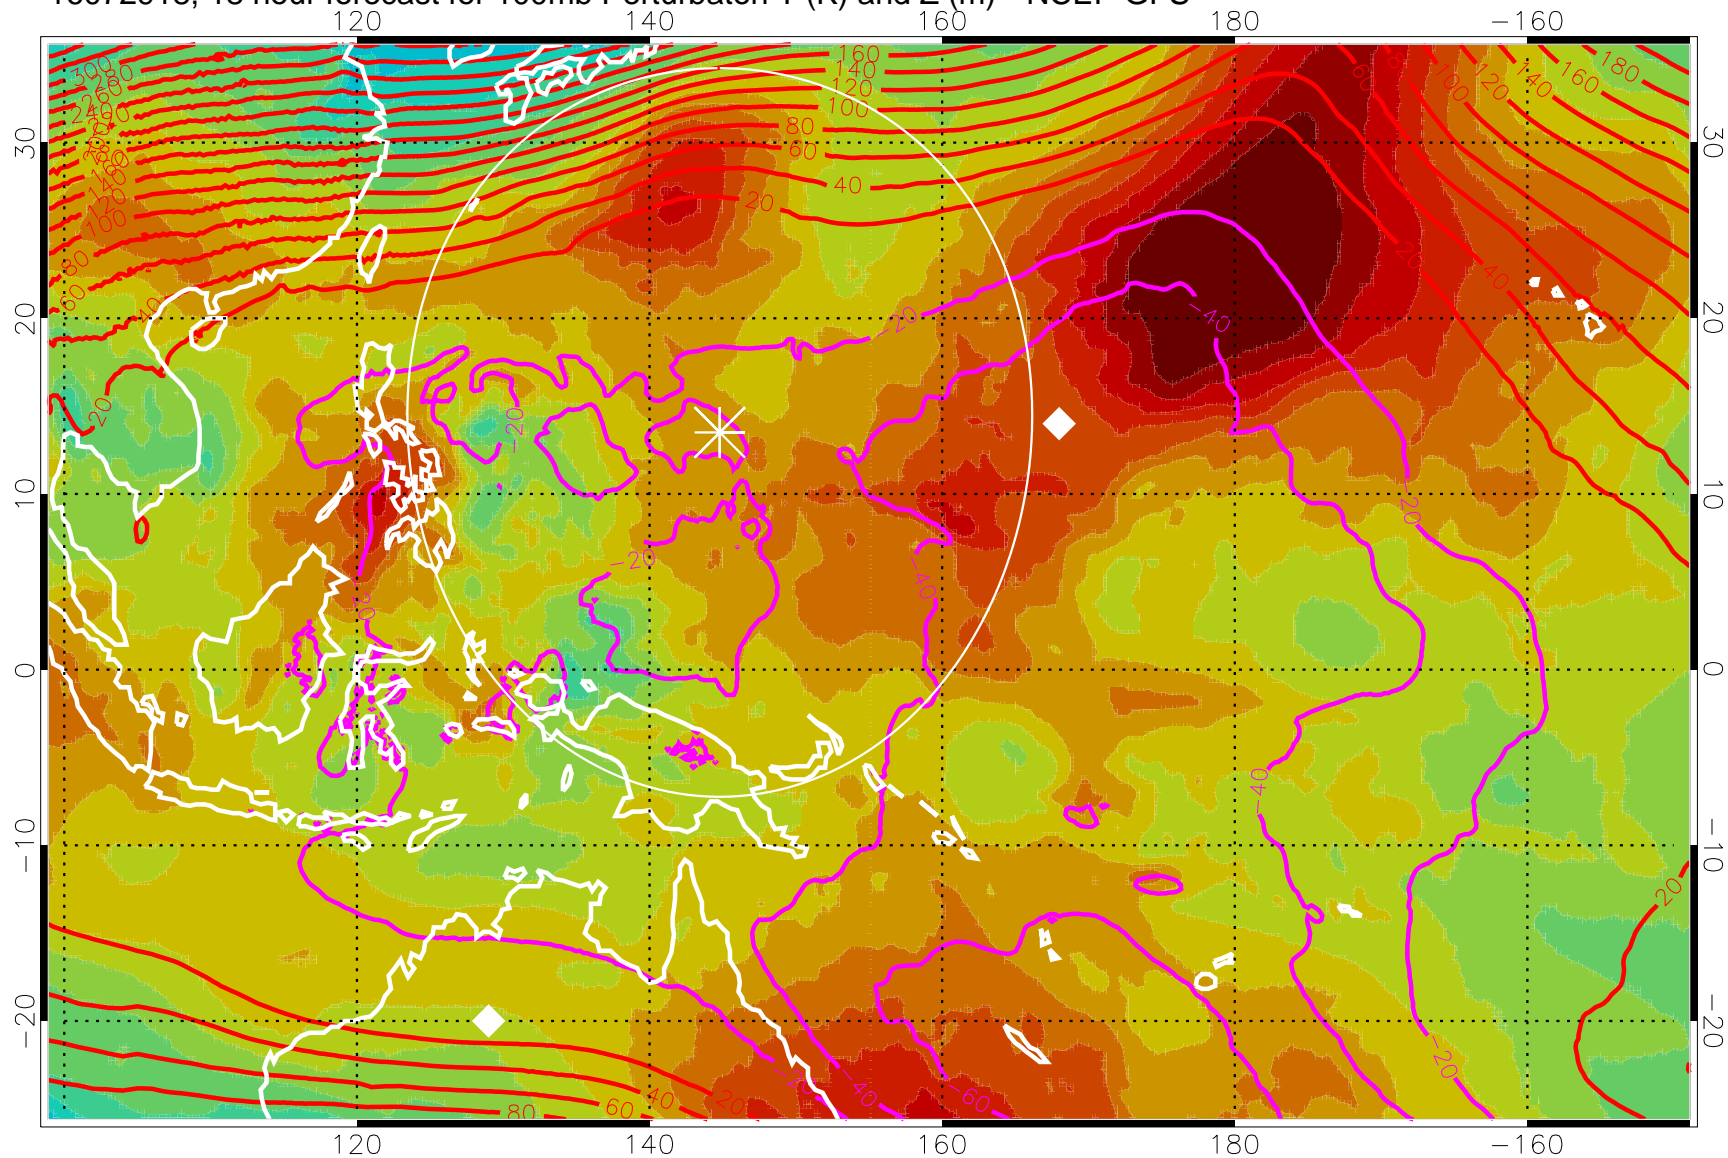

16072918, 18 hour forecast for 100mb Perturbaton T (K) and Z (m)-- NCEP GFS

Contours are 100 mbar Z perturbation (m)
Positive Z Contours
Negative Z Contours
Diamonds-mean pos. of anticyclones

Range ring of 2304 km