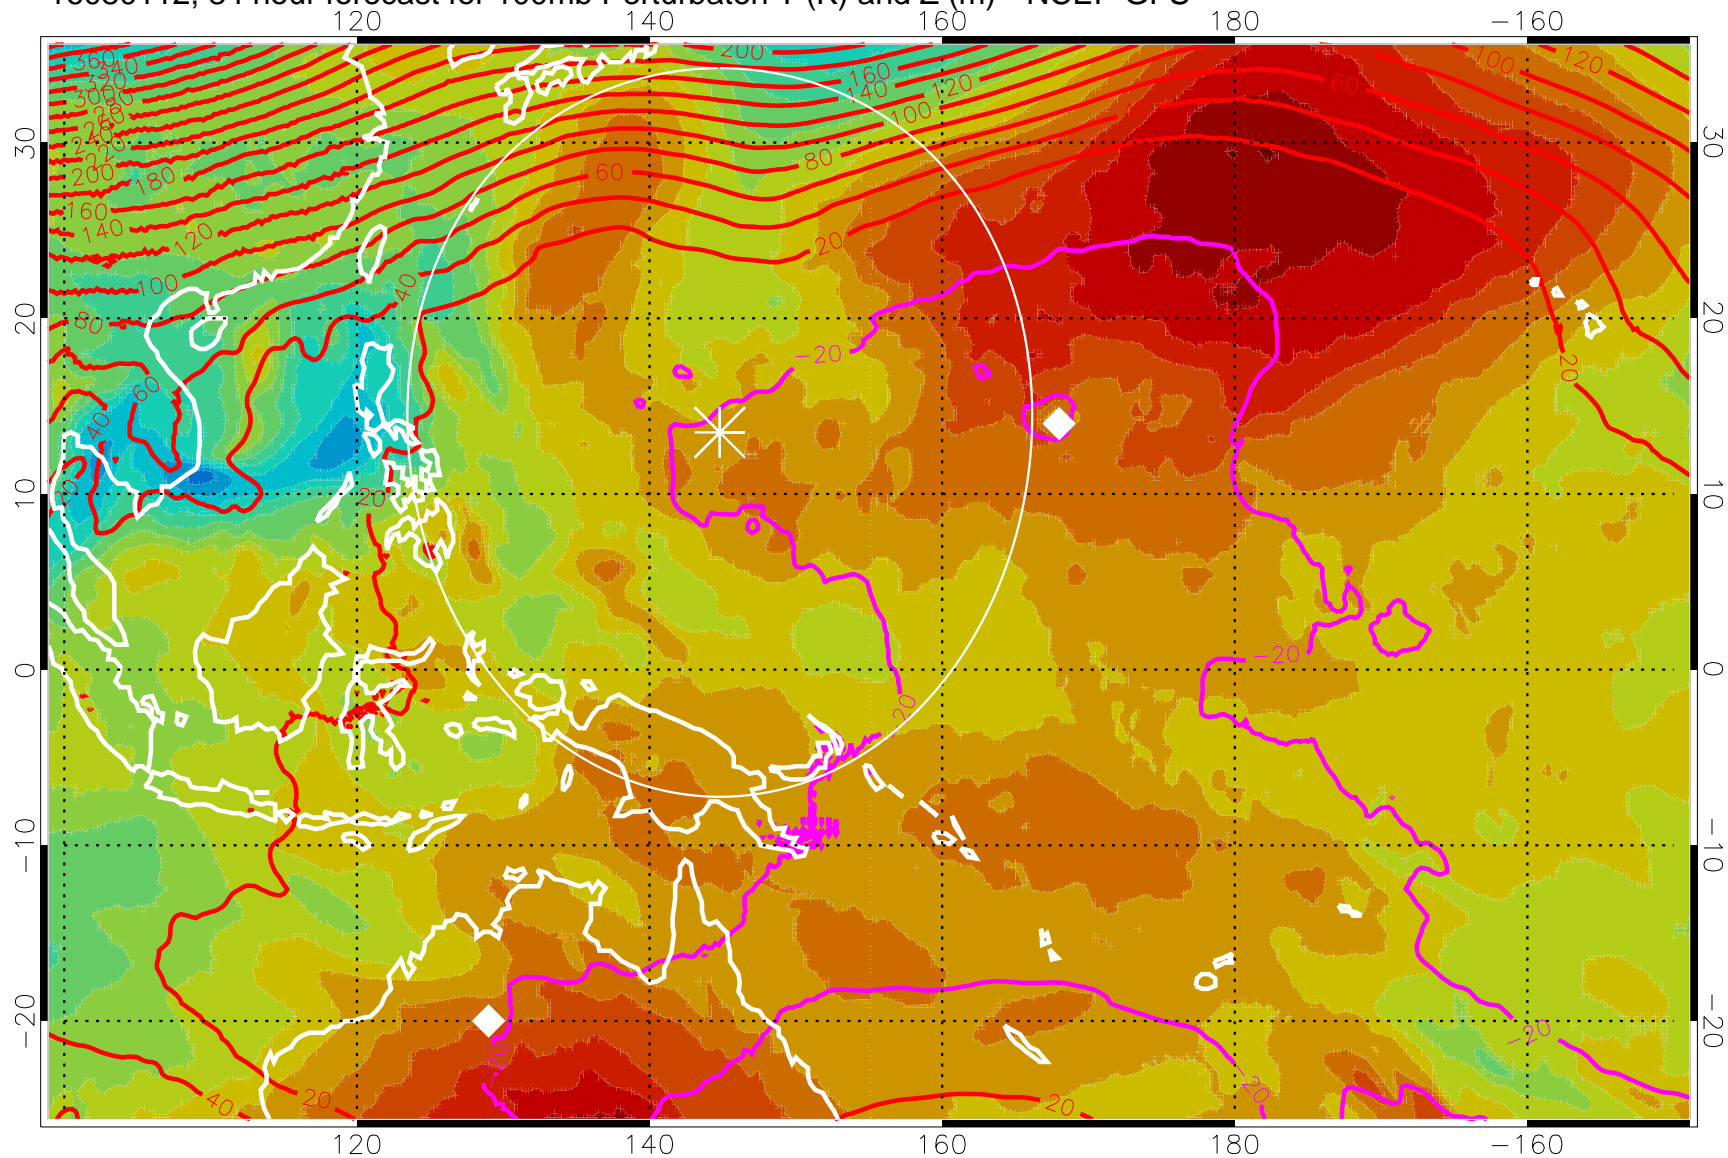

16080112, 84 hour forecast for 100mb Perturbaton T (K) and Z (m)-- NCEP GFS

Contours are 100 mbar Z perturbation (m)
Positive Z Contours
Negative Z Contours
Diamonds-mean pos. of anticyclones

Range ring of 2304 km