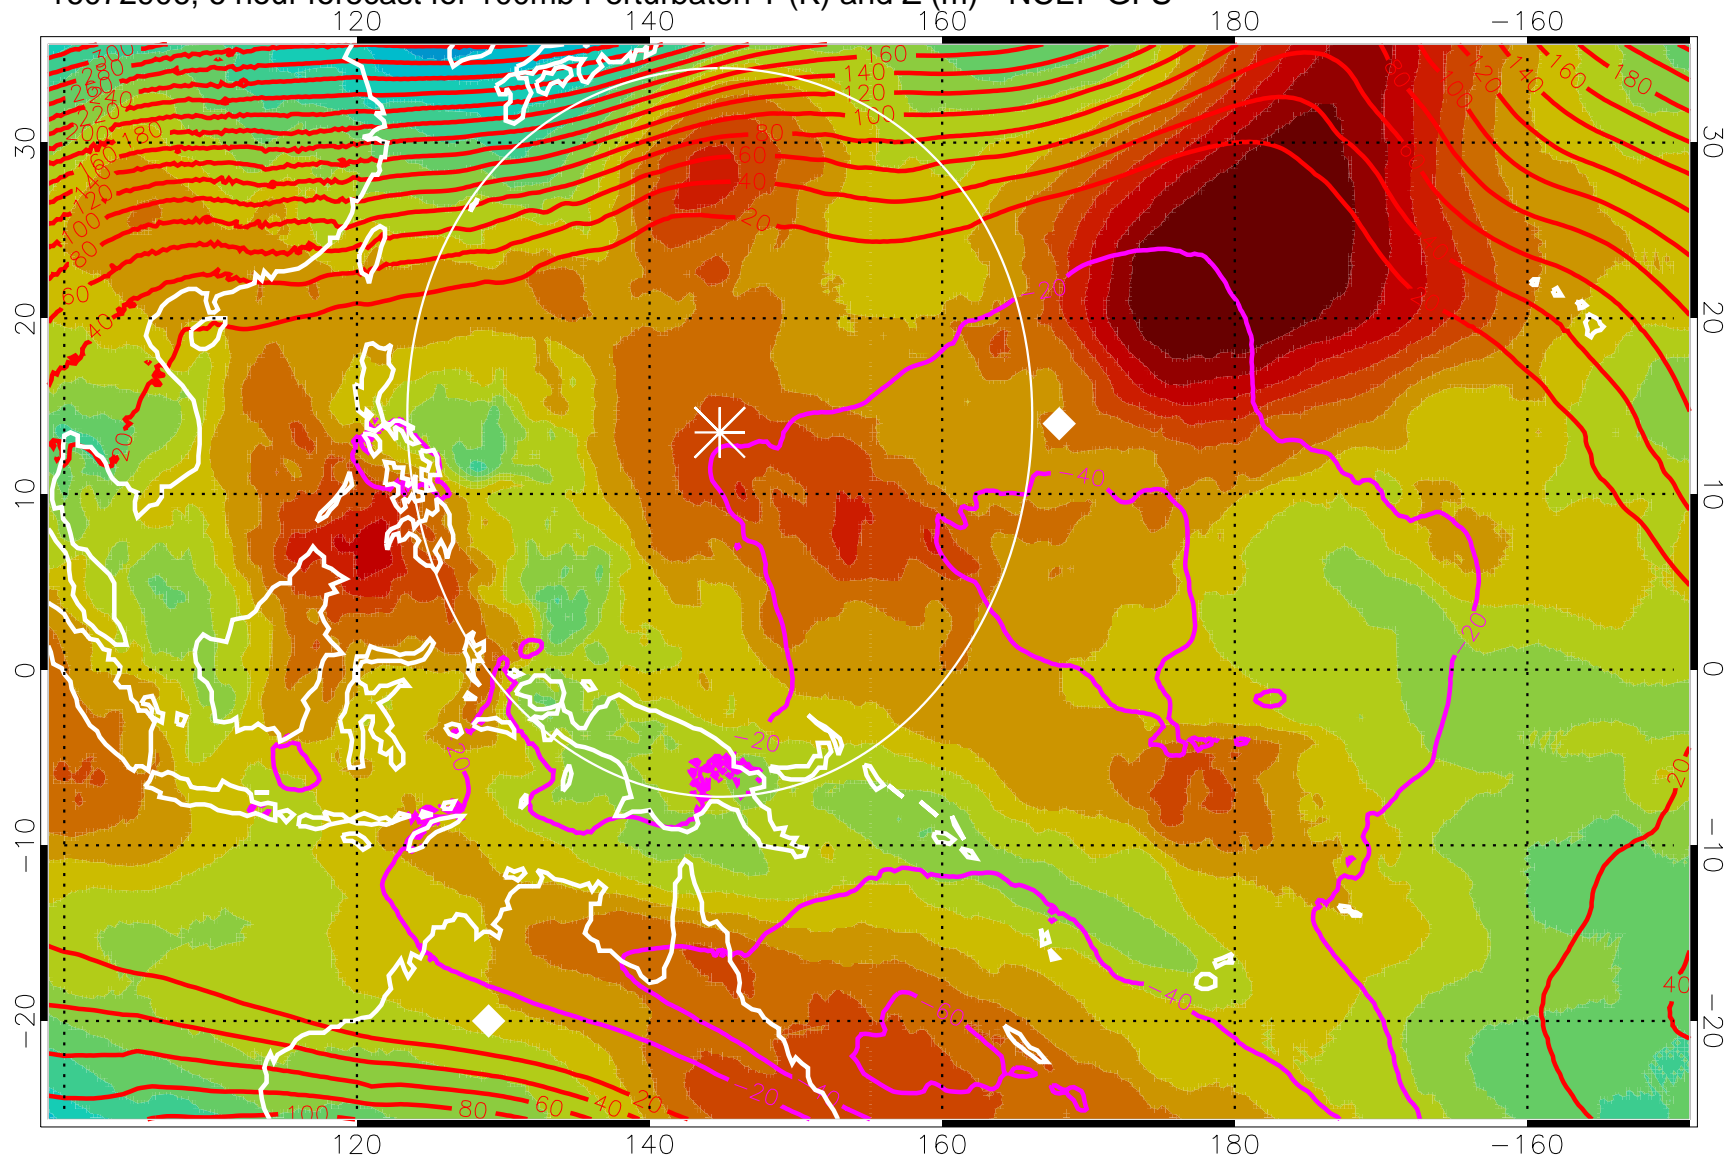

16072906, 6 hour forecast for 100mb Perturbaton T (K) and Z (m)-- NCEP GFS

Contours are 100 mbar Z perturbation (m)
Positive Z Contours
Negative Z Contours
Diamonds-mean pos. of anticyclones

Range ring of 2304 km