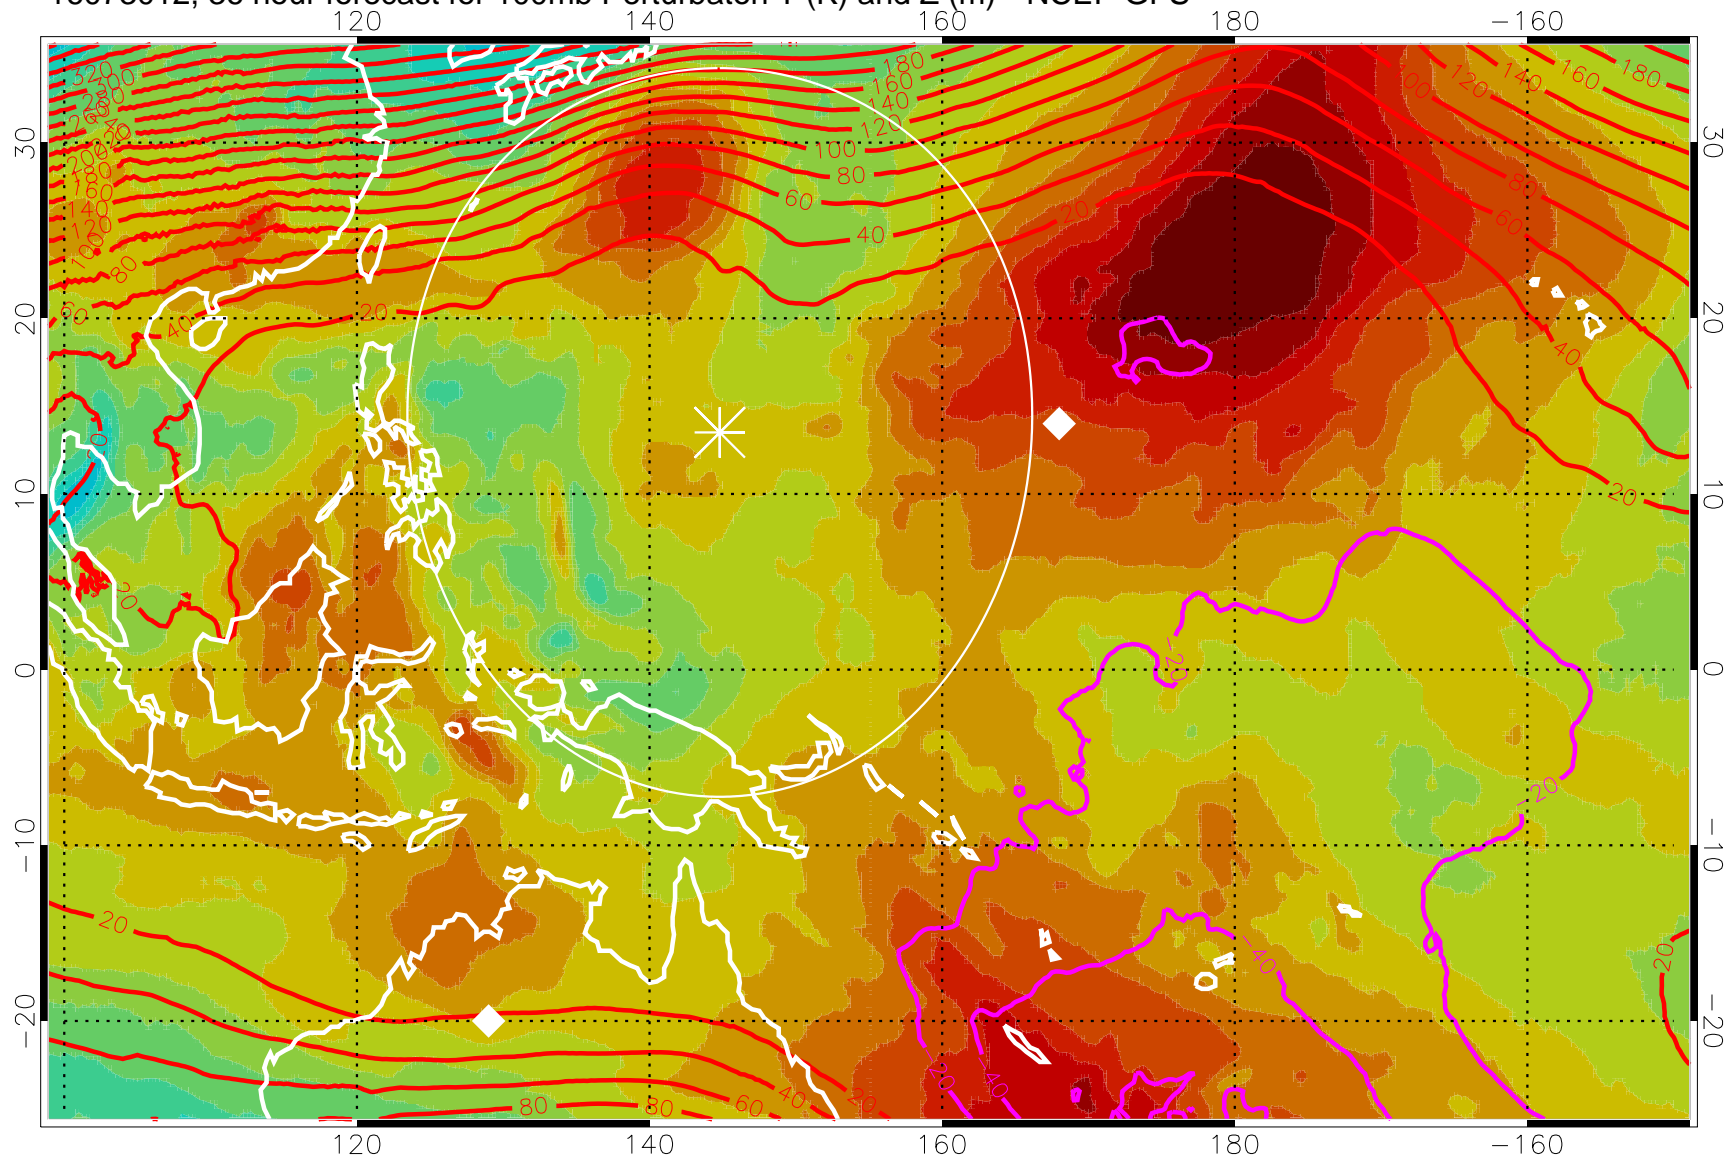

16073012, 36 hour forecast for 100mb Perturbaton T (K) and Z (m)-- NCEP GFS

Contours are 100 mbar Z perturbation (m)
Positive Z Contours
Negative Z Contours
Diamonds-mean pos. of anticyclones

Range ring of 2304 km