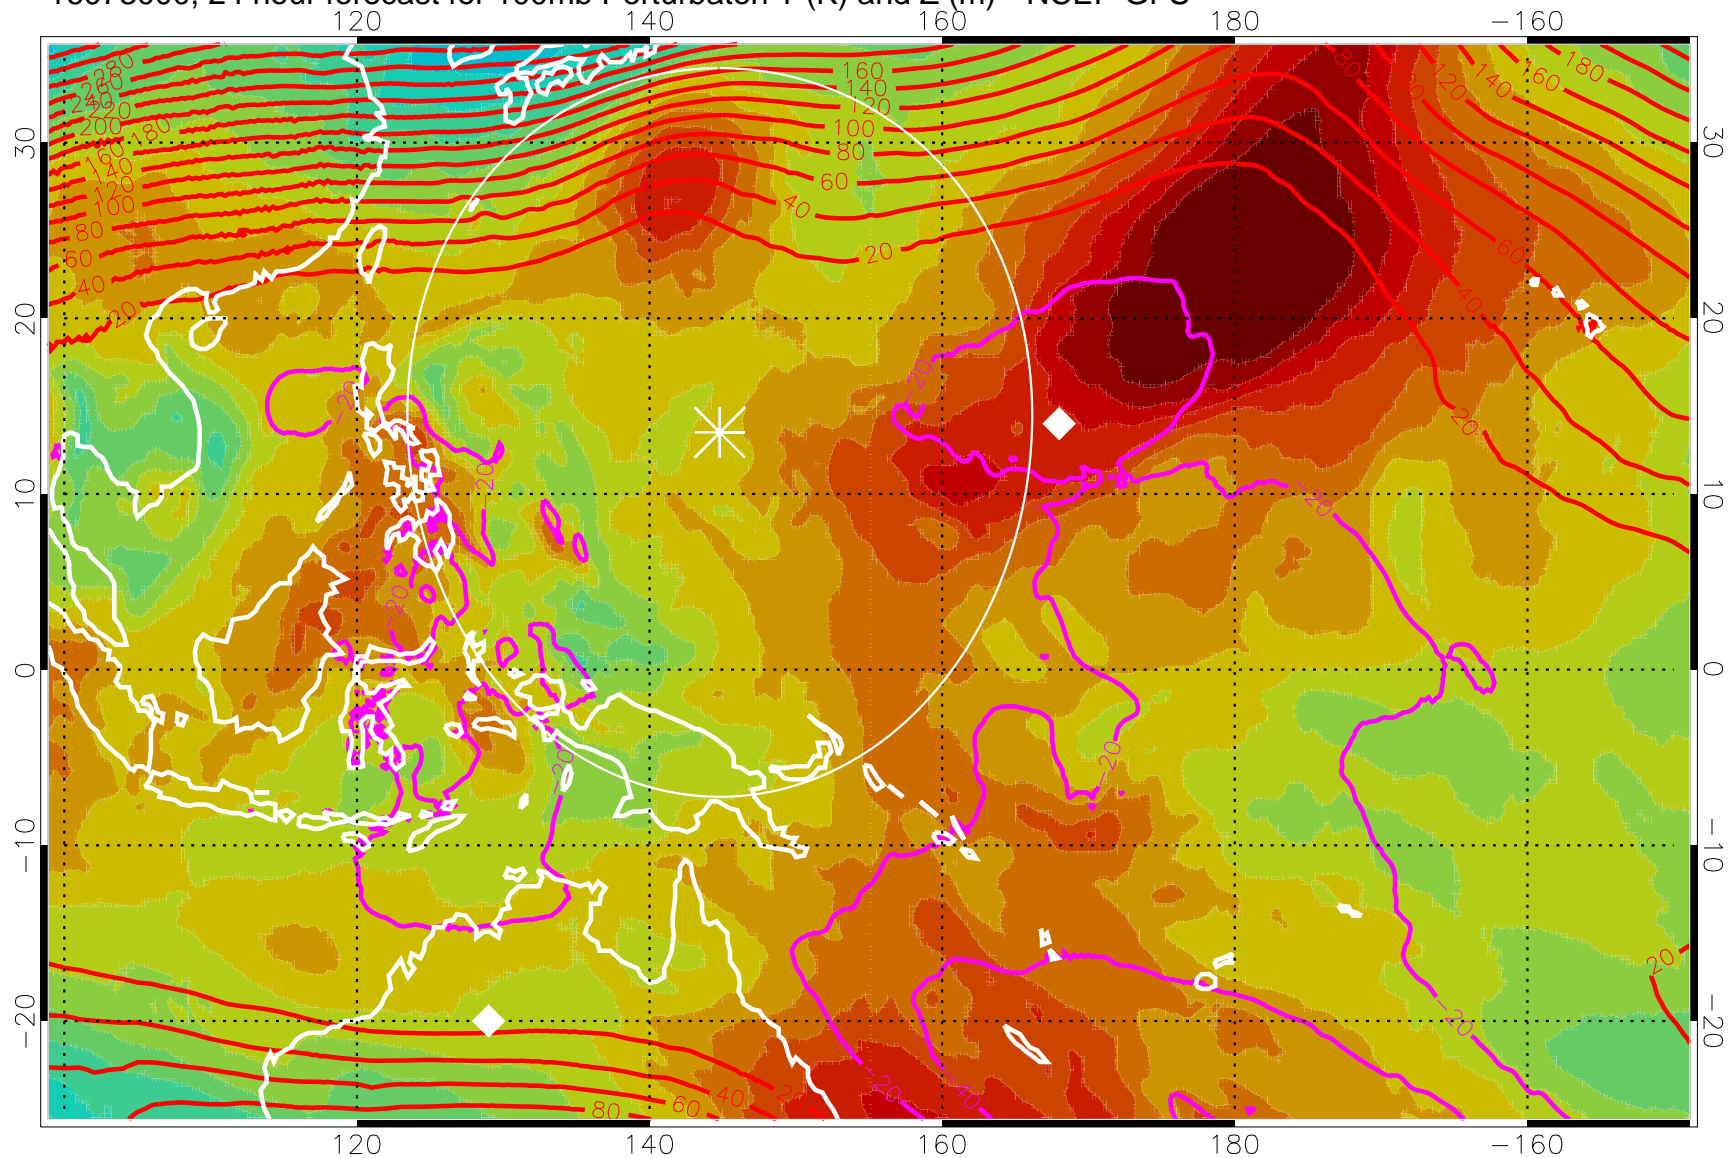

16073000, 24 hour forecast for 100mb Perturbaton T (K) and Z (m)-- NCEP GFS

Contours are 100 mbar Z perturbation (m)
Positive Z Contours
Negative Z Contours
Diamonds-mean pos. of anticyclones

Range ring of 2304 km