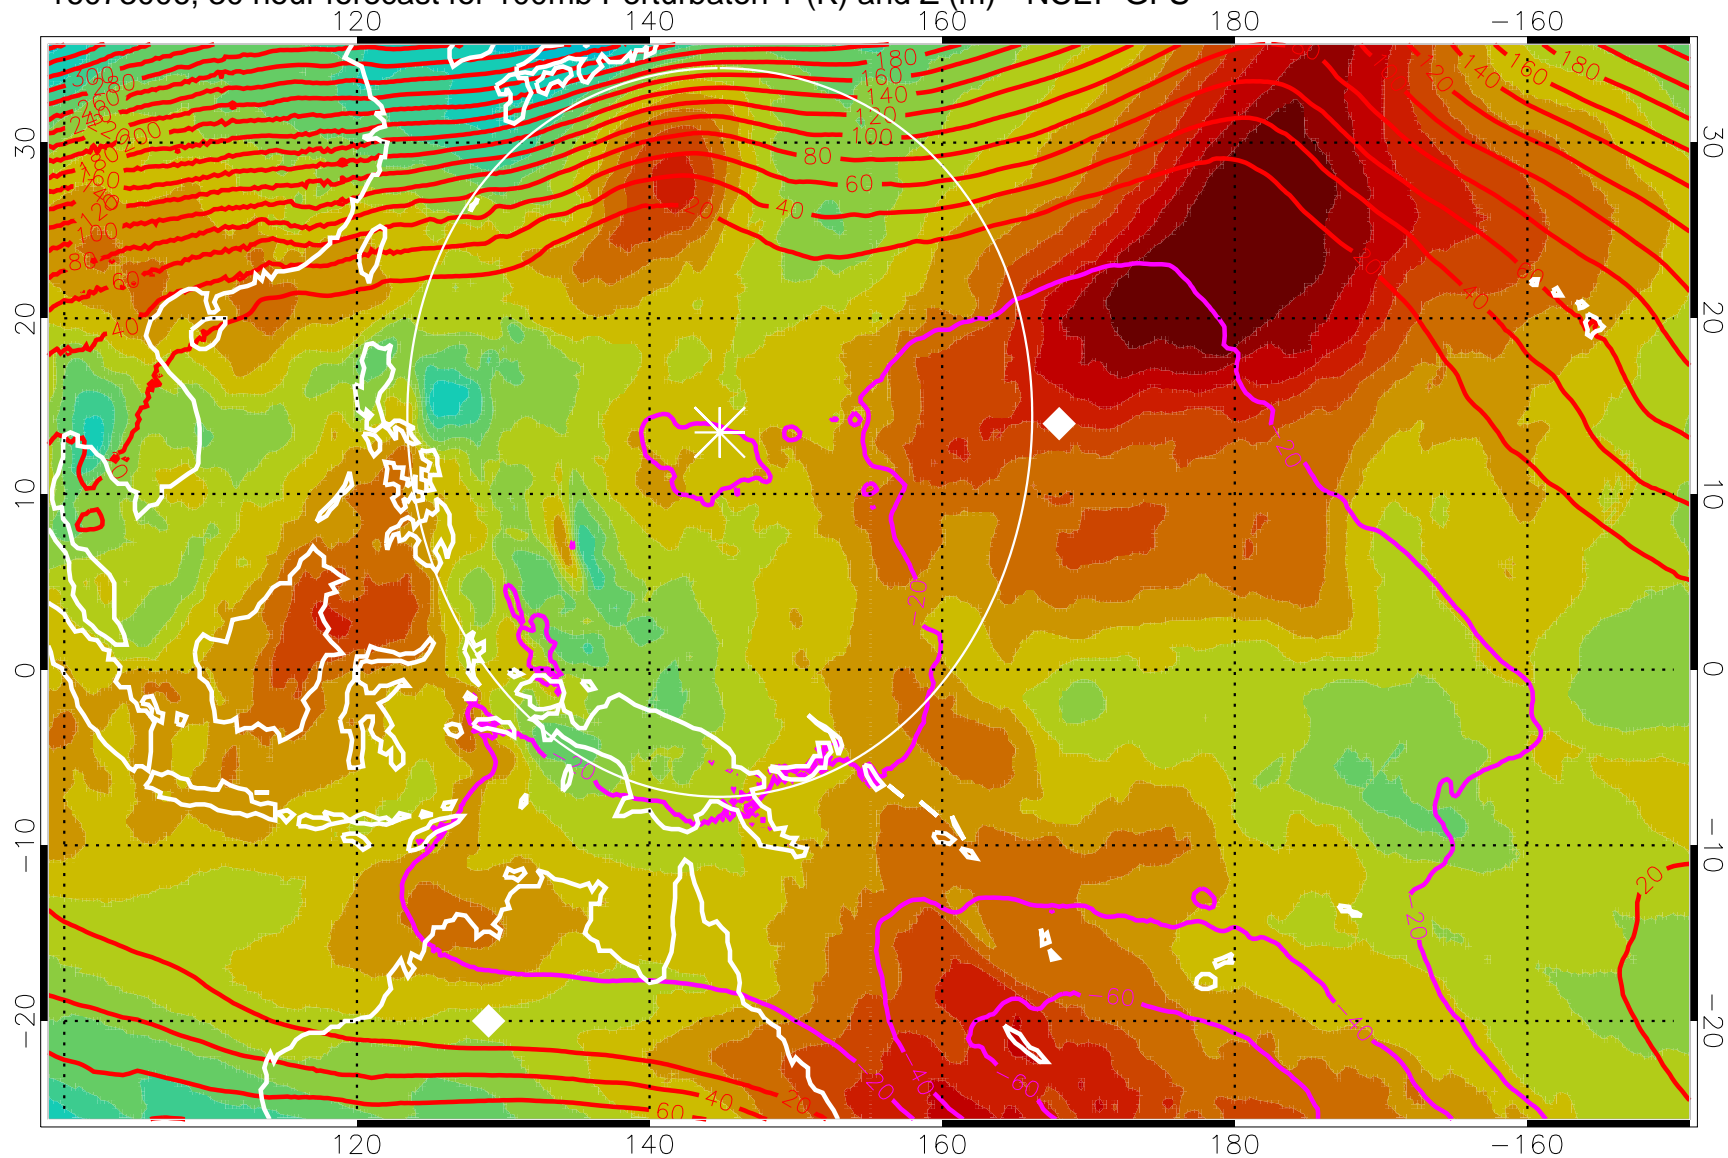

16073006, 30 hour forecast for 100mb Perturbaton T (K) and Z (m)-- NCEP GFS

Contours are 100 mbar Z perturbation (m)
Positive Z Contours
Negative Z Contours
Diamonds-mean pos. of anticyclones

Range ring of 2304 km