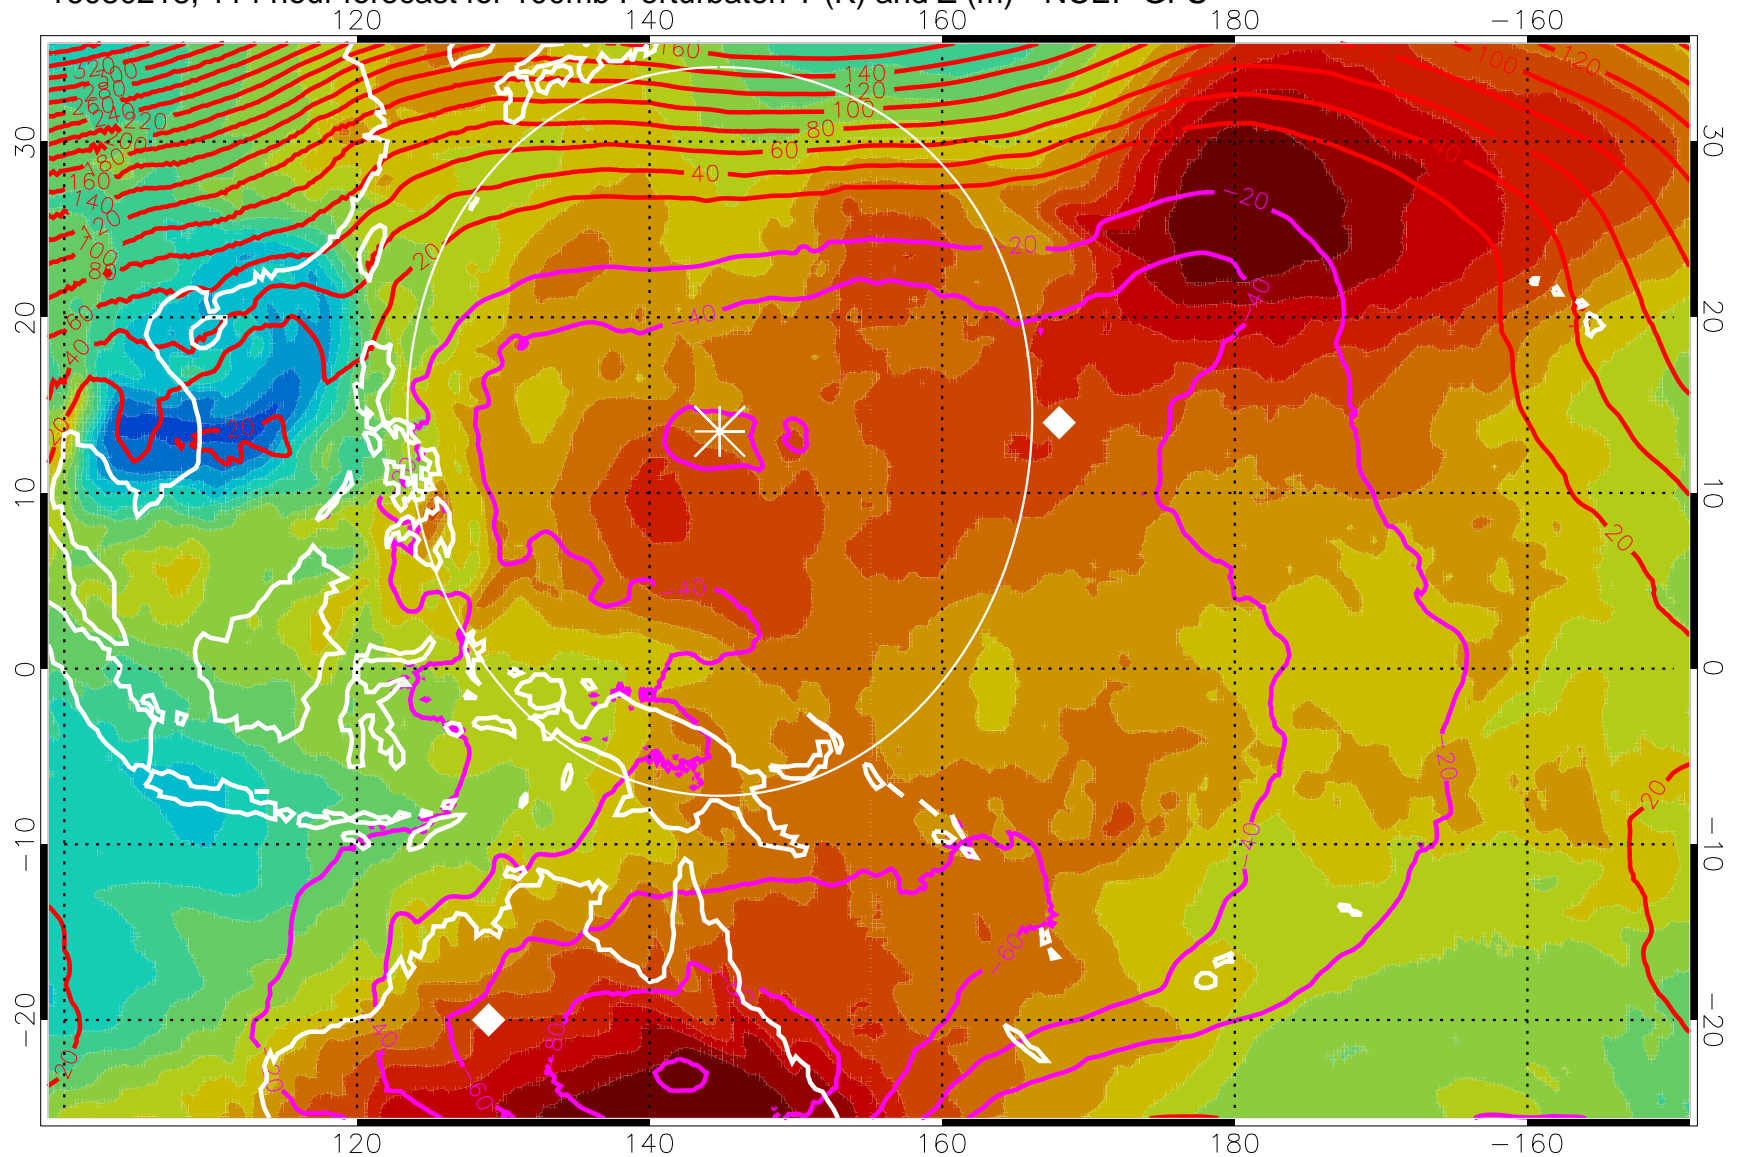

16080218, 114 hour forecast for 100mb Perturbaton T (K) and Z (m)-- NCEP GFS

Contours are 100 mbar Z perturbation (m)
Positive Z Contours
Negative Z Contours
Diamonds-mean pos. of anticyclones

Range ring of 2304 km