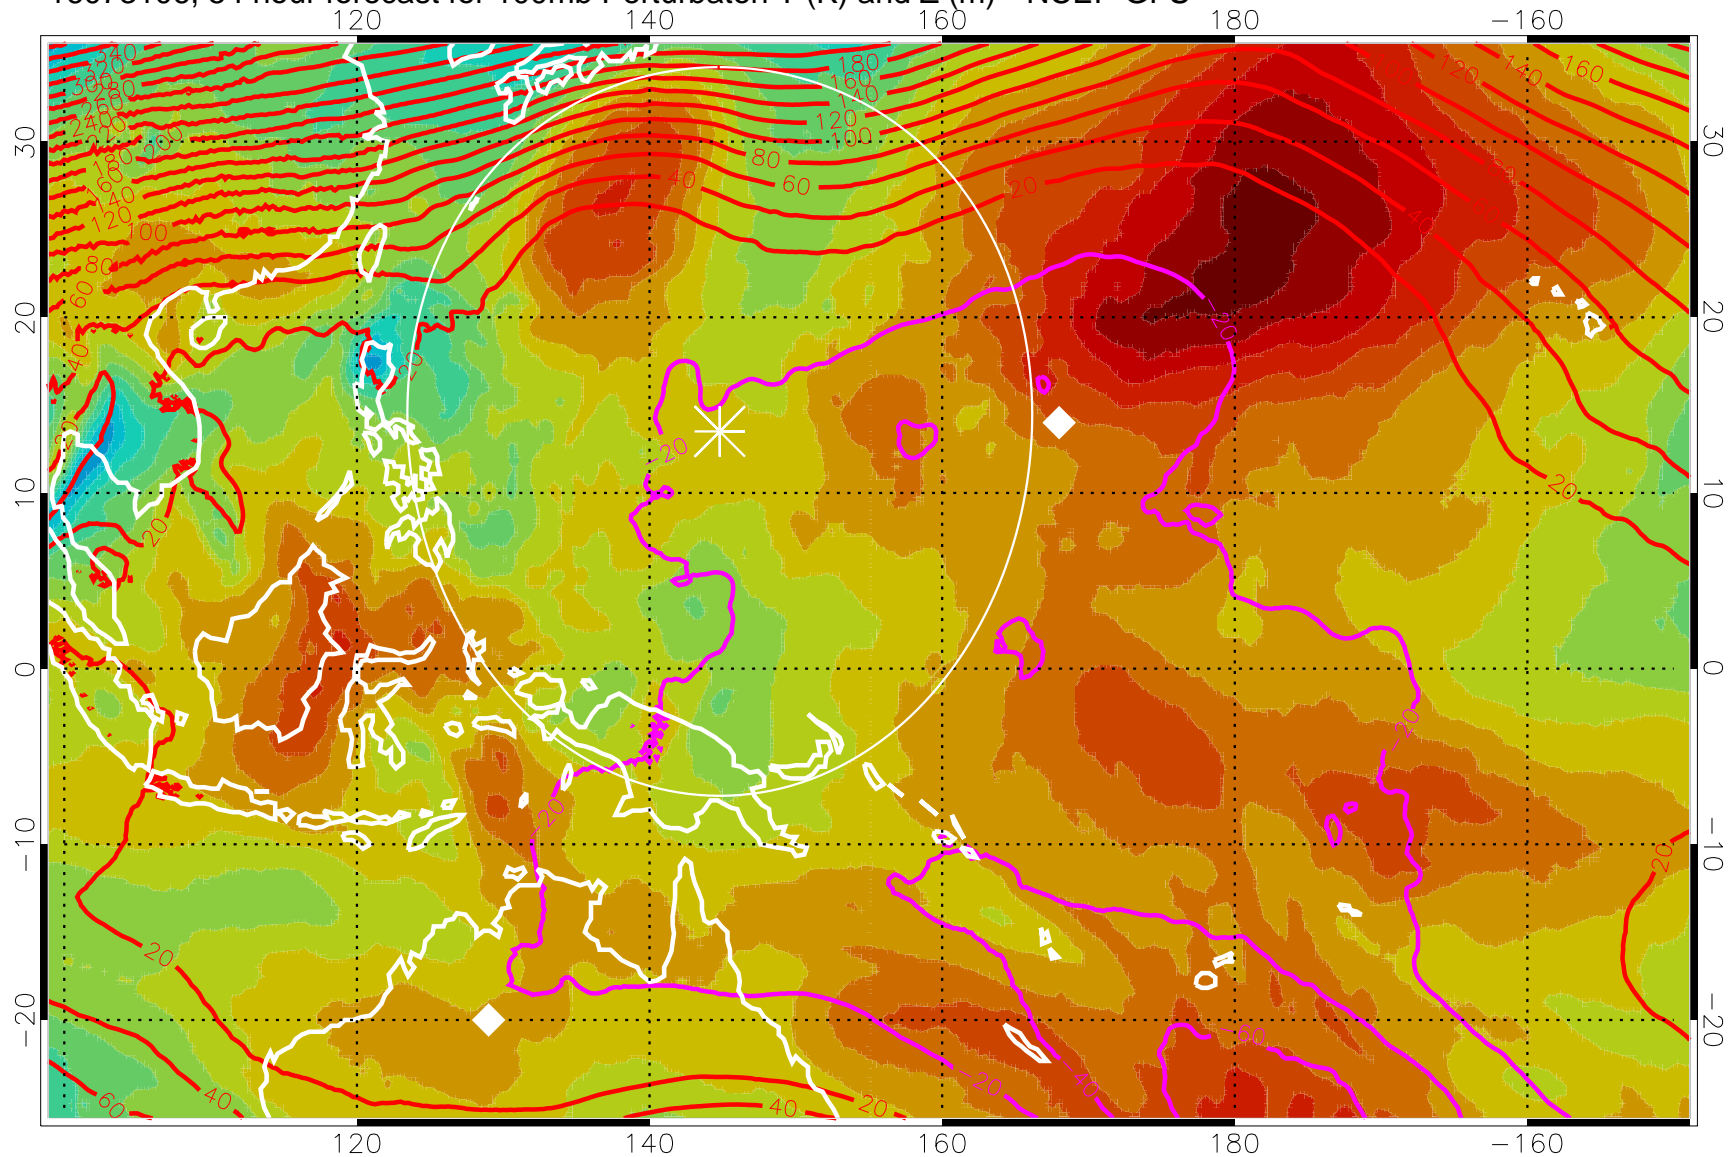

16073106, 54 hour forecast for 100mb Perturbaton T (K) and Z (m)-- NCEP GFS

Contours are 100 mbar Z perturbation (m)
Positive Z Contours
Negative Z Contours
Diamonds-mean pos. of anticyclones

Range ring of 2304 km