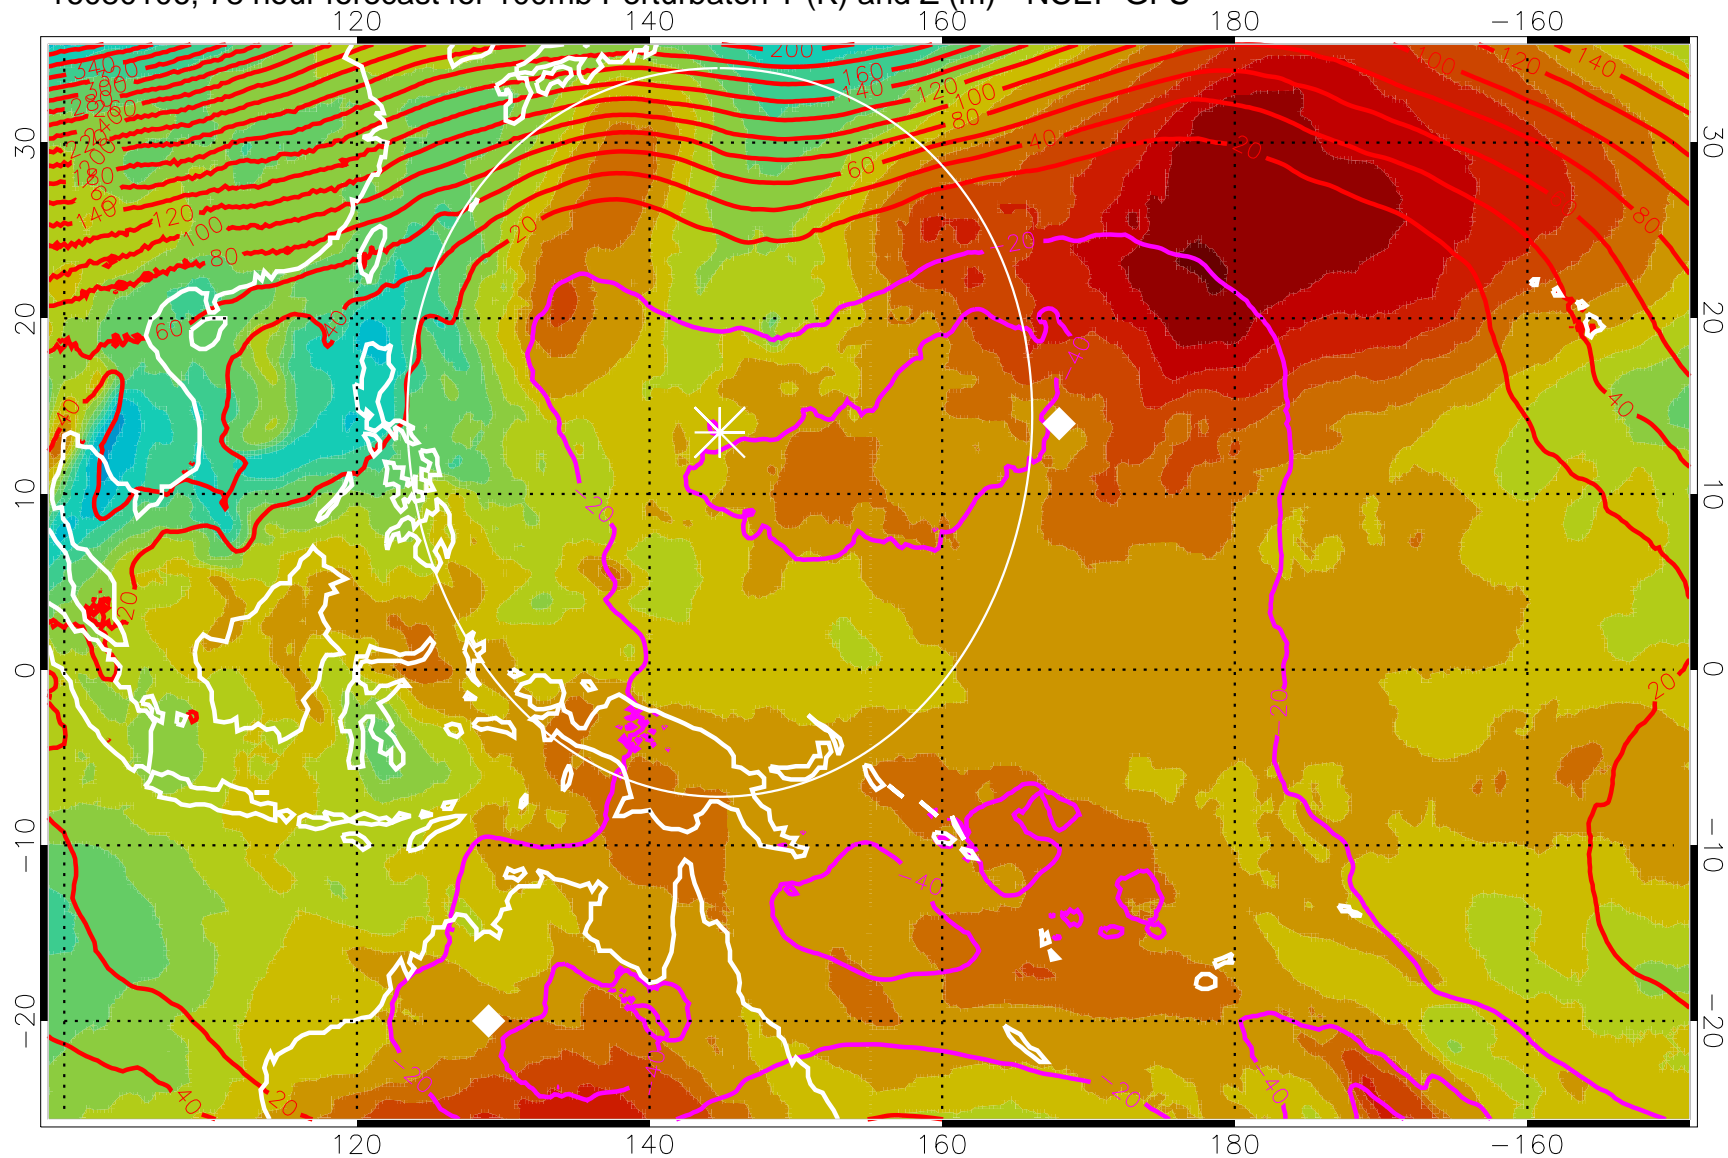

16080106, 78 hour forecast for 100mb Perturbaton T (K) and Z (m)-- NCEP GFS

Contours are 100 mbar Z perturbation (m)
Positive Z Contours
Negative Z Contours
Diamonds-mean pos. of anticyclones

Range ring of 2304 km