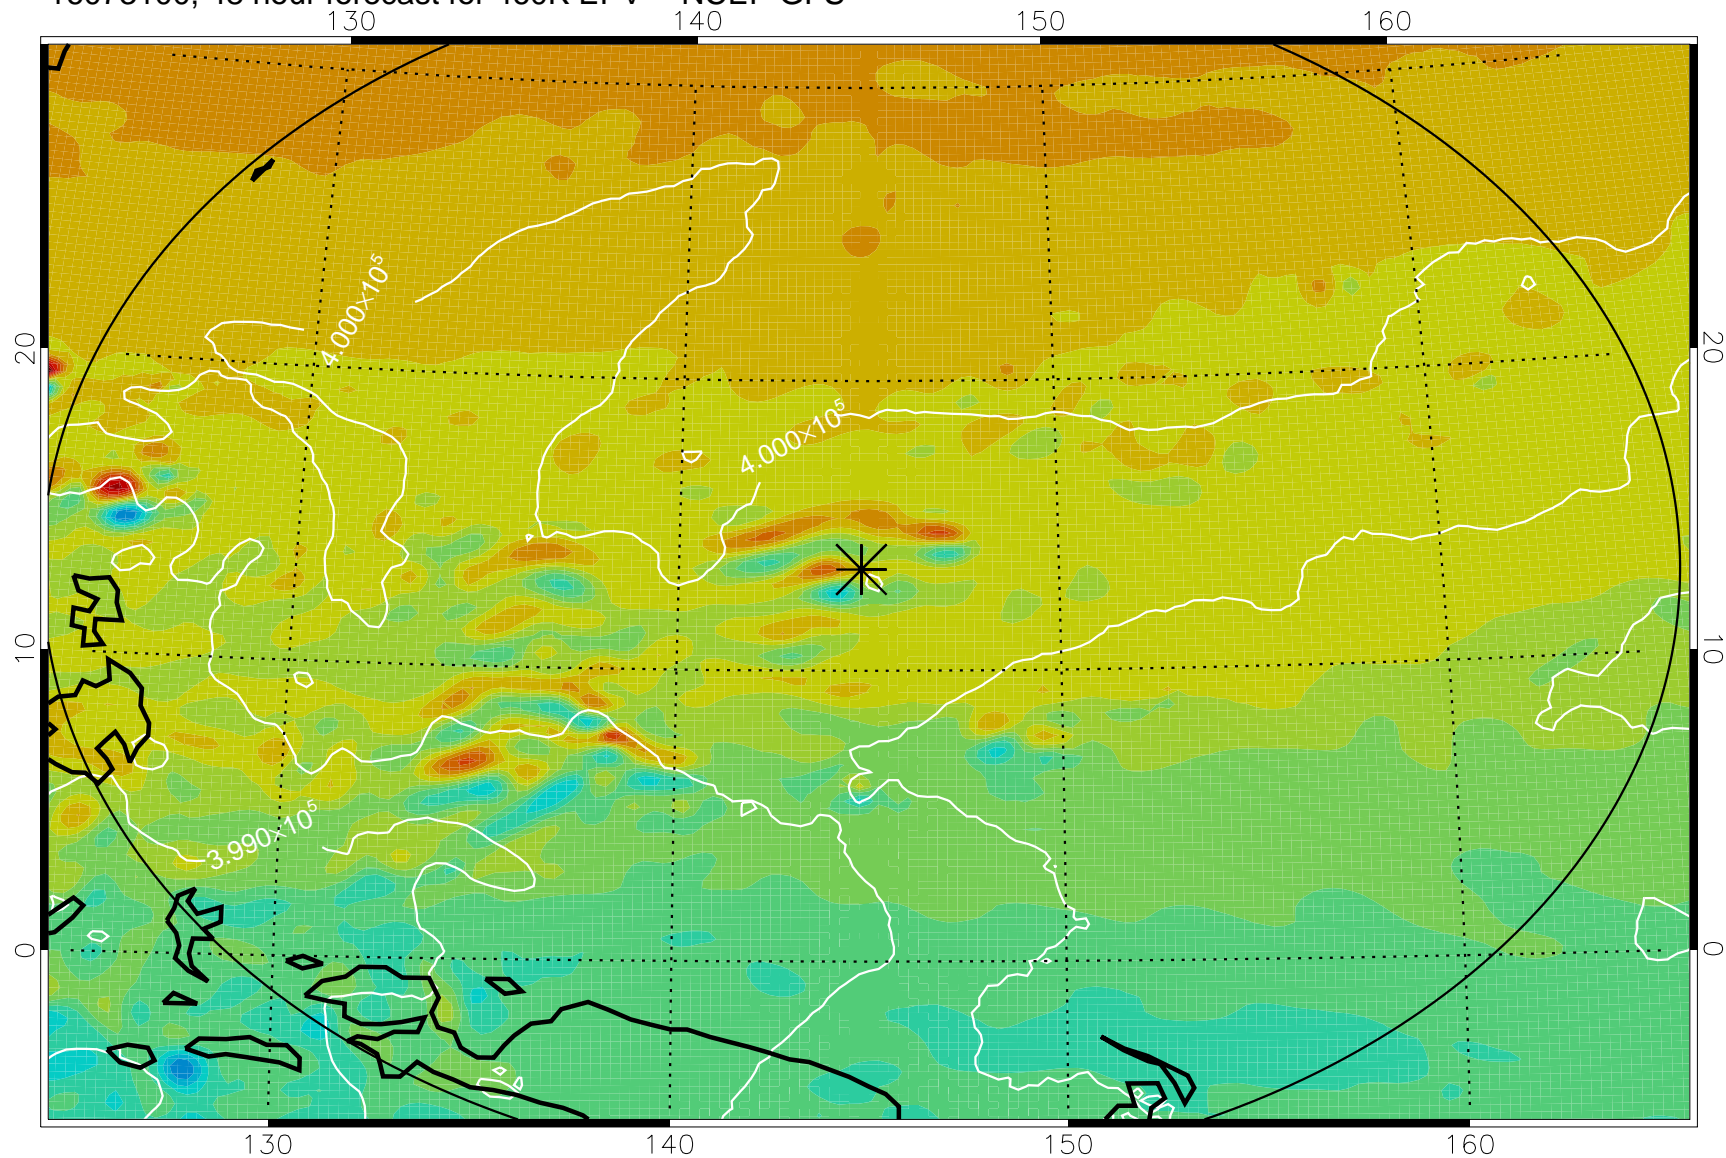

16072918, 18 hour forecast for 460K EPV -- NCEP GFS

460K Montgomery Streamfunction, white

Range ring of 2304 km

16073000, 24 hour forecast for 460K EPV -- NCEP GFS

460K Montgomery Streamfunction, white

Range ring of 2304 km

16073006, 30 hour forecast for 460K EPV -- NCEP GFS

460K Montgomery Streamfunction, white

Range ring of 2304 km

16073012, 36 hour forecast for 460K EPV -- NCEP GFS

460K Montgomery Streamfunction, white

Range ring of 2304 km

16073018, 42 hour forecast for 460K EPV -- NCEP GFS

460K Montgomery Streamfunction, white

Range ring of 2304 km

16073100, 48 hour forecast for 460K EPV -- NCEP GFS

460K Montgomery Streamfunction, white

Range ring of 2304 km

16073106, 54 hour forecast for 460K EPV -- NCEP GFS

460K Montgomery Streamfunction, white

Range ring of 2304 km

16073112, 60 hour forecast for 460K EPV -- NCEP GFS

460K Montgomery Streamfunction, white

Range ring of 2304 km