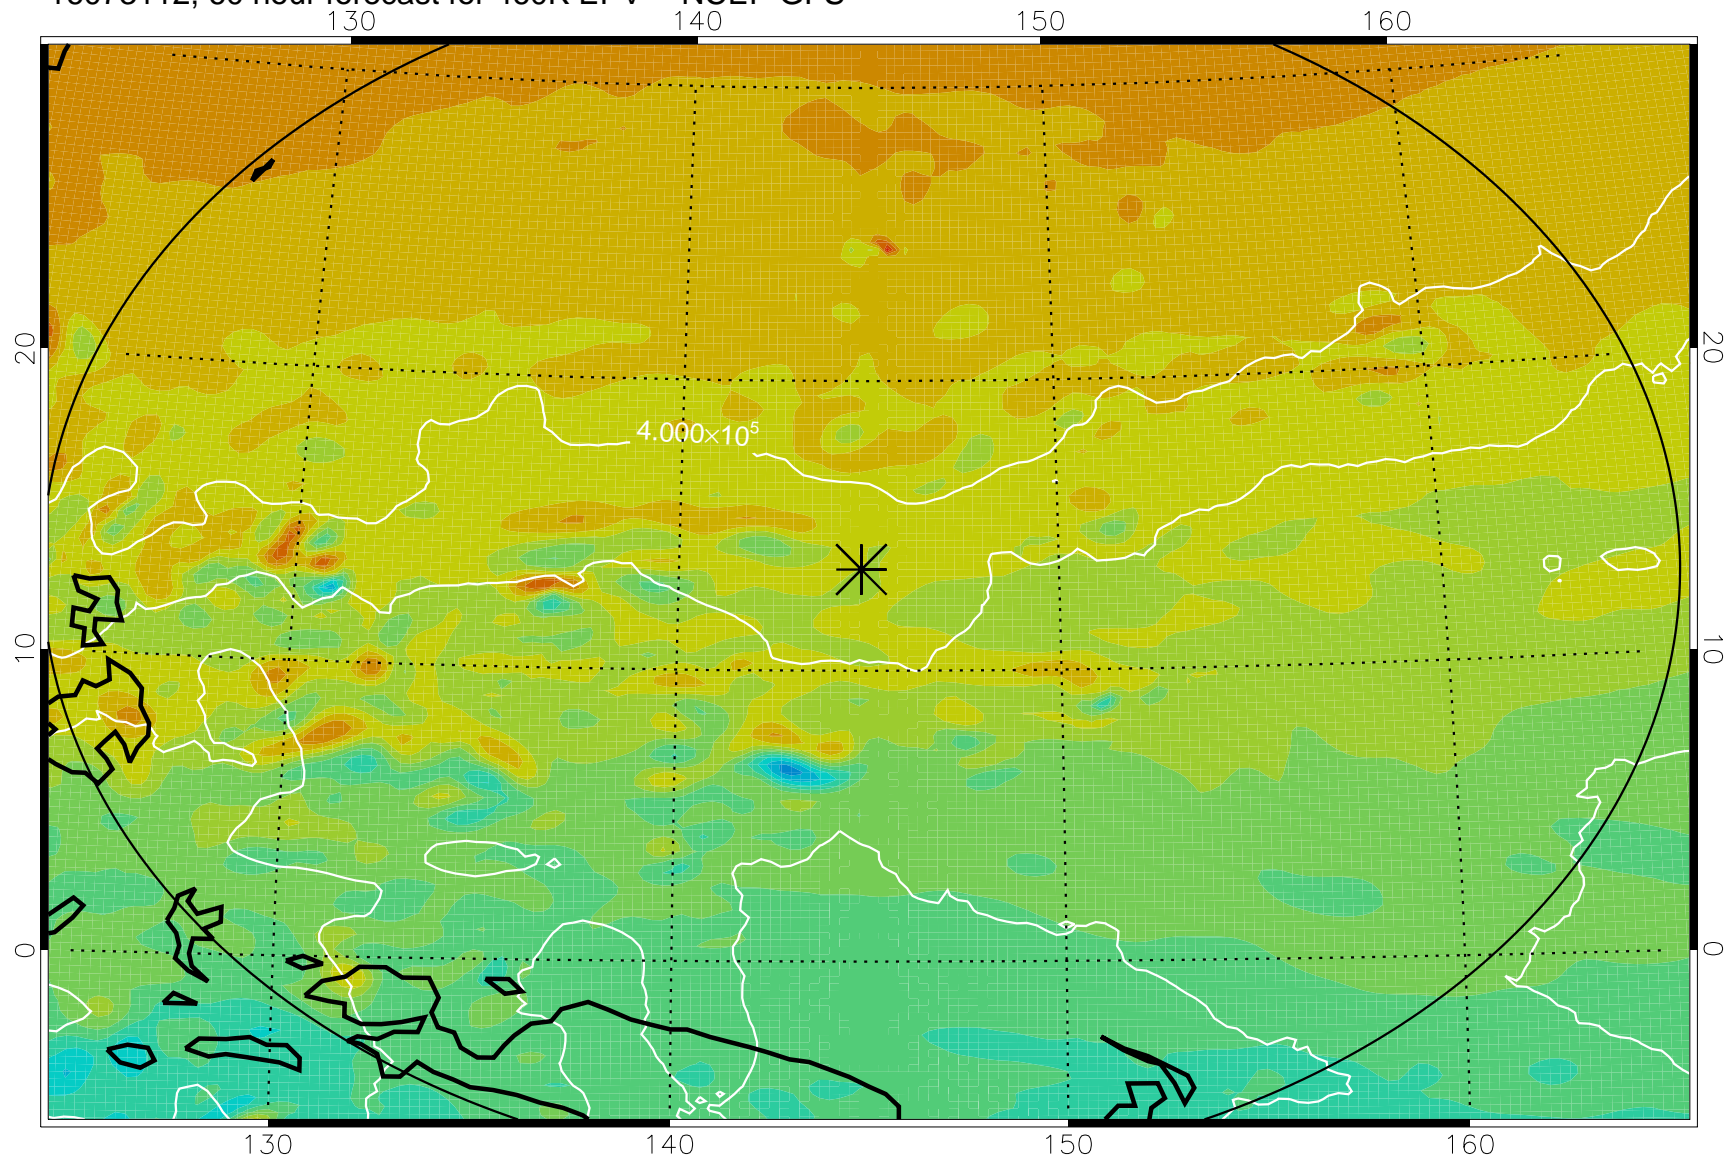

16073006, 30 hour forecast for 460K EPV -- NCEP GFS

460K Montgomery Streamfunction, white

Range ring of 2304 km

16073012, 36 hour forecast for 460K EPV -- NCEP GFS

460K Montgomery Streamfunction, white

Range ring of 2304 km

16073018, 42 hour forecast for 460K EPV -- NCEP GFS

460K Montgomery Streamfunction, white

Range ring of 2304 km

16073100, 48 hour forecast for 460K EPV -- NCEP GFS

460K Montgomery Streamfunction, white

Range ring of 2304 km

16073106, 54 hour forecast for 460K EPV -- NCEP GFS

460K Montgomery Streamfunction, white

Range ring of 2304 km

16073112, 60 hour forecast for 460K EPV -- NCEP GFS

460K Montgomery Streamfunction, white

Range ring of 2304 km

16073118, 66 hour forecast for 460K EPV -- NCEP GFS

460K Montgomery Streamfunction, white

Range ring of 2304 km

16080100, 72 hour forecast for 460K EPV -- NCEP GFS

460K Montgomery Streamfunction, white

Range ring of 2304 km