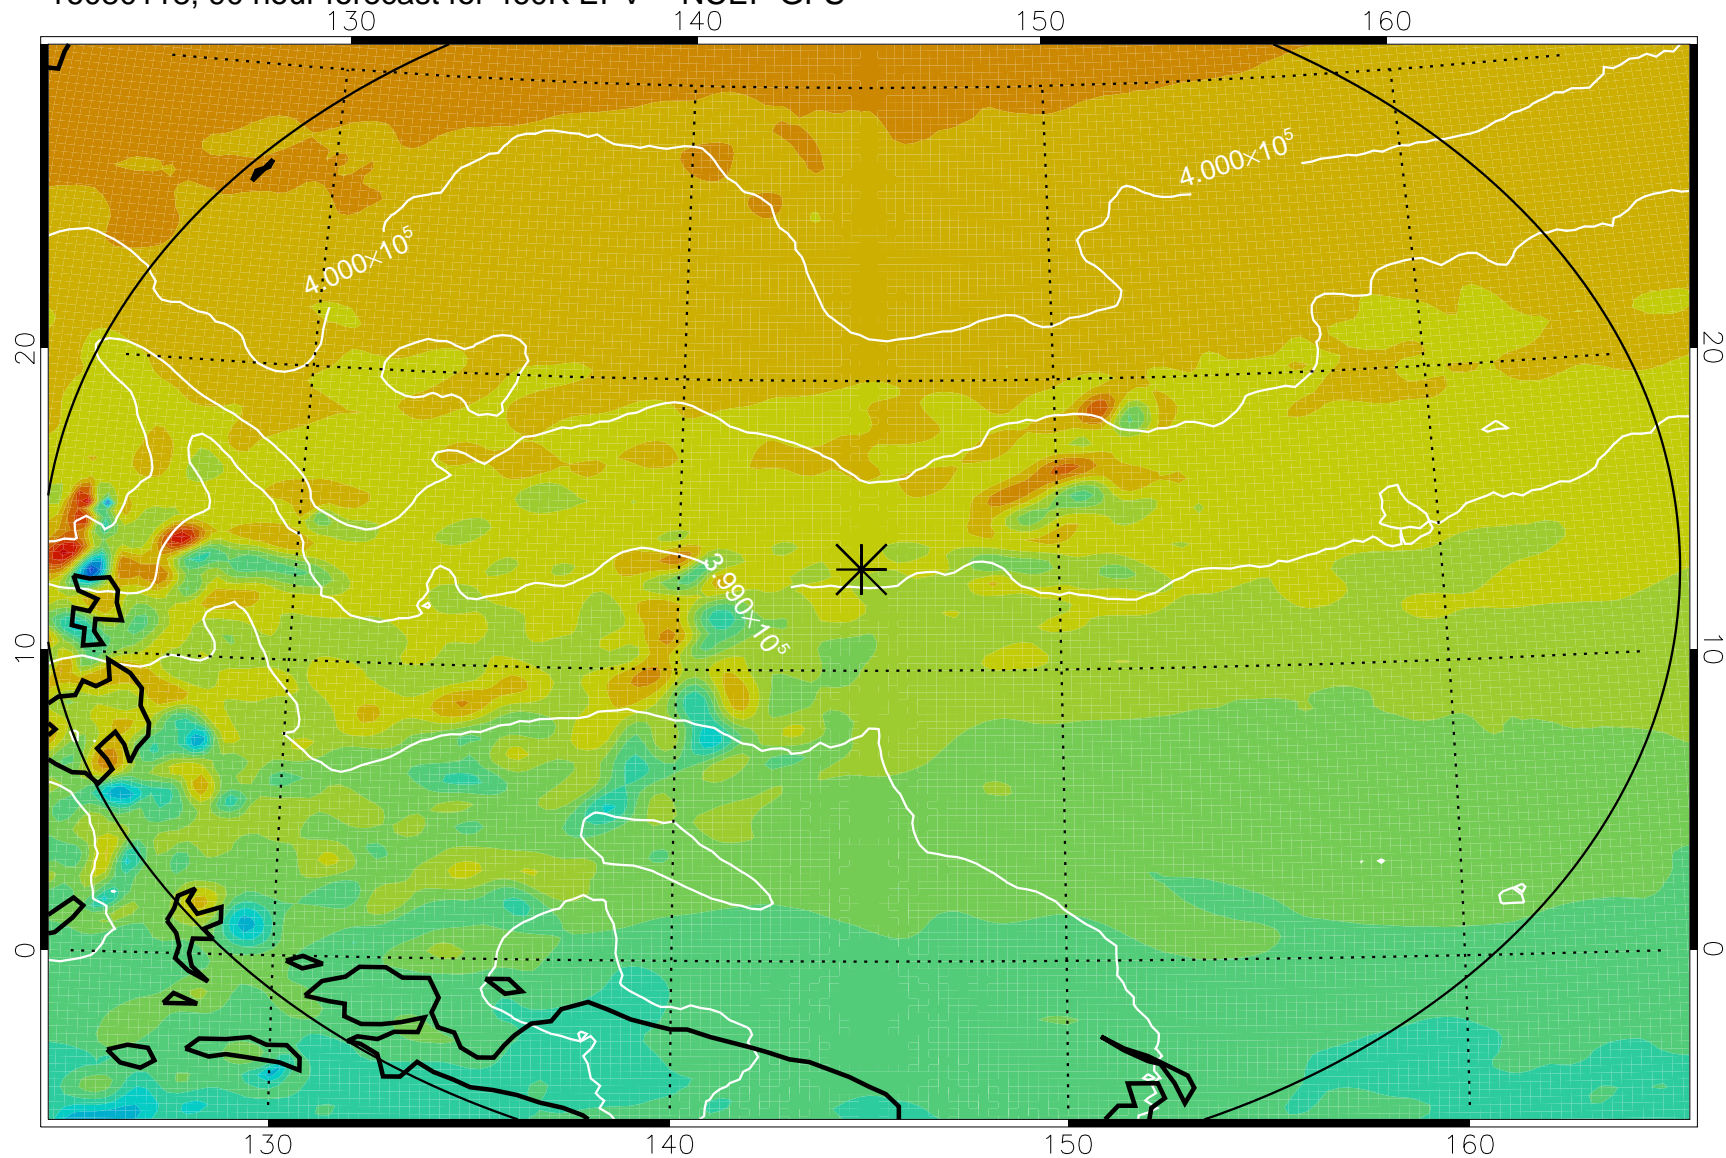

16073118, 66 hour forecast for 460K EPV -- NCEP GFS

460K Montgomery Streamfunction, white

Range ring of 2304 km

16080100, 72 hour forecast for 460K EPV -- NCEP GFS

460K Montgomery Streamfunction, white

Range ring of 2304 km

16080106, 78 hour forecast for 460K EPV -- NCEP GFS

460K Montgomery Streamfunction, white

Range ring of 2304 km

16080112, 84 hour forecast for 460K EPV -- NCEP GFS

460K Montgomery Streamfunction, white

Range ring of 2304 km

16080118, 90 hour forecast for 460K EPV -- NCEP GFS

460K Montgomery Streamfunction, white

Range ring of 2304 km

16080200, 96 hour forecast for 460K EPV -- NCEP GFS

460K Montgomery Streamfunction, white

Range ring of 2304 km

16080206, 102 hour forecast for 460K EPV -- NCEP GFS

460K Montgomery Streamfunction, white

Range ring of 2304 km

16080212, 108 hour forecast for 460K EPV -- NCEP GFS

460K Montgomery Streamfunction, white

Range ring of 2304 km