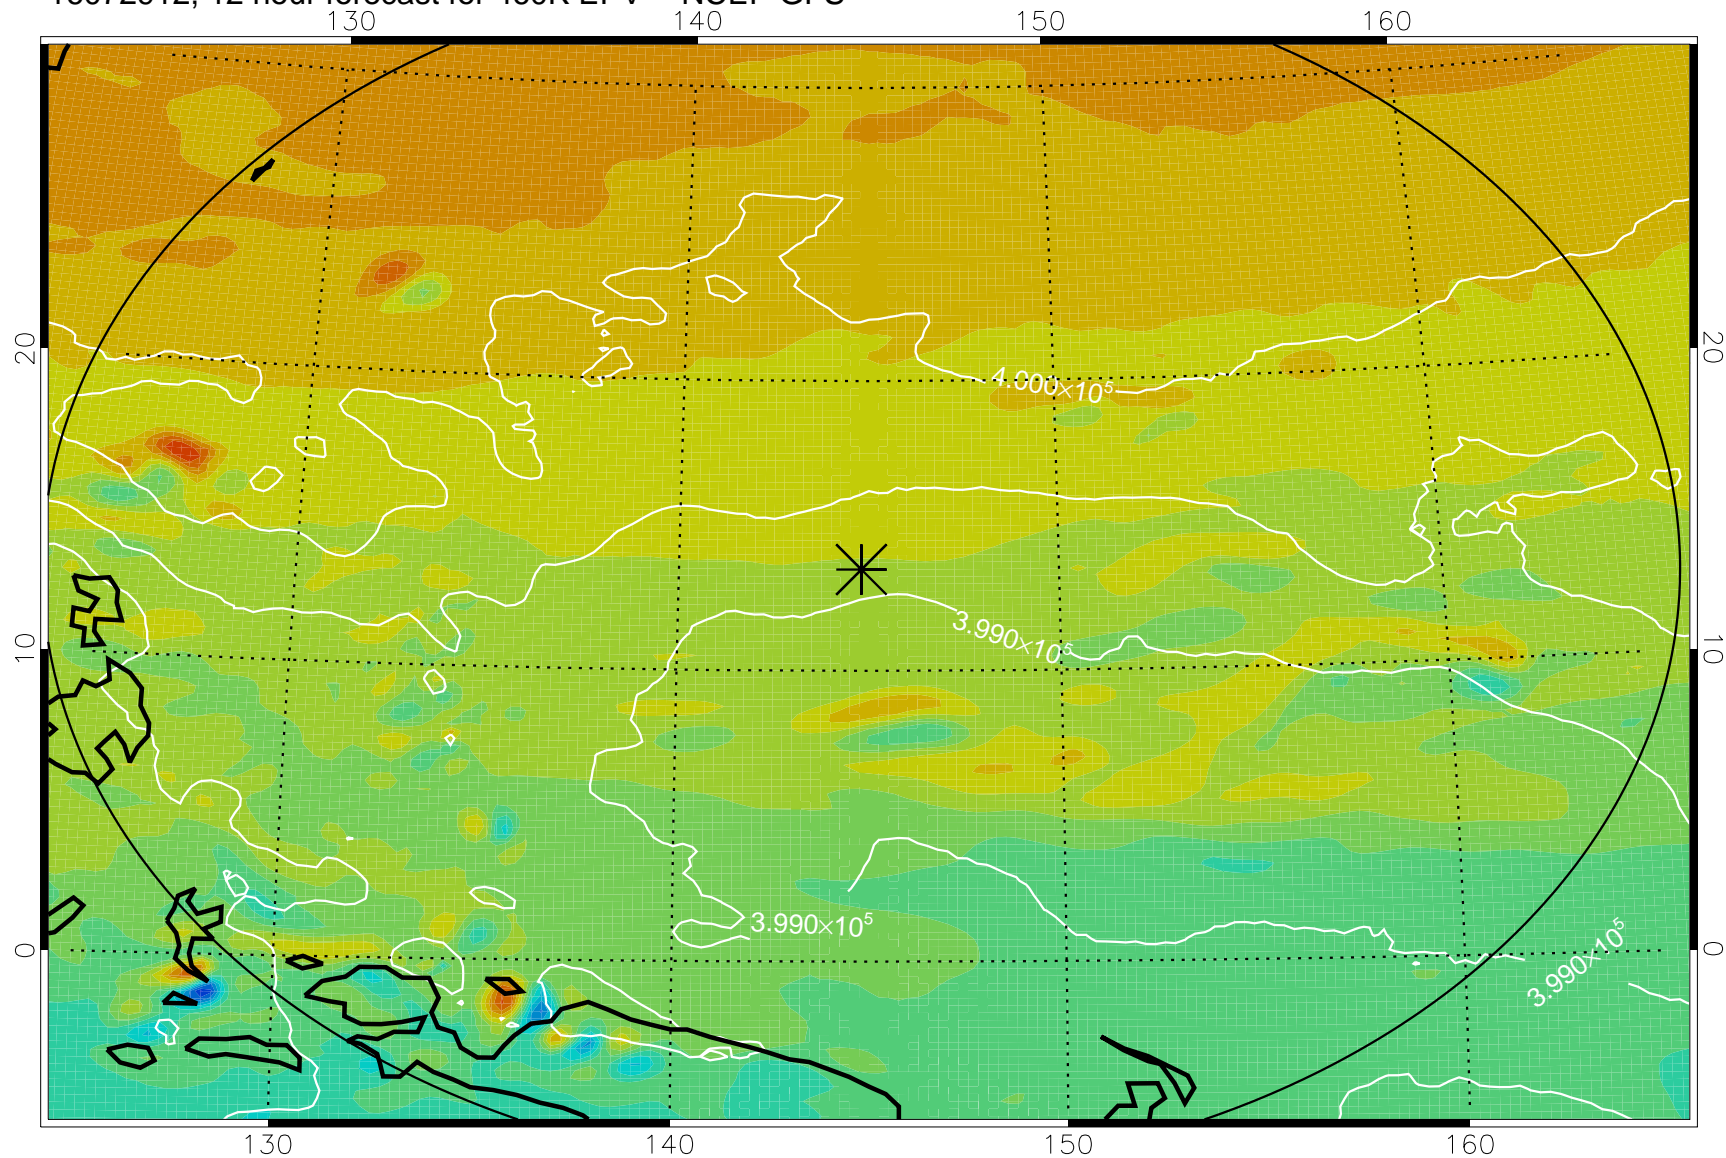

16072906, 6 hour forecast for 460K EPV -- NCEP GFS

460K Montgomery Streamfunction, white

Range ring of 2304 km

16072912, 12 hour forecast for 460K EPV -- NCEP GFS

460K Montgomery Streamfunction, white

Range ring of 2304 km

16072918, 18 hour forecast for 460K EPV -- NCEP GFS

460K Montgomery Streamfunction, white

Range ring of 2304 km

16073000, 24 hour forecast for 460K EPV -- NCEP GFS

460K Montgomery Streamfunction, white

Range ring of 2304 km

16073006, 30 hour forecast for 460K EPV -- NCEP GFS

460K Montgomery Streamfunction, white

Range ring of 2304 km

16073012, 36 hour forecast for 460K EPV -- NCEP GFS

460K Montgomery Streamfunction, white

Range ring of 2304 km

16073118, 66 hour forecast for 460K EPV -- NCEP GFS

460K Montgomery Streamfunction, white

Range ring of 2304 km

16080100, 72 hour forecast for 460K EPV -- NCEP GFS

460K Montgomery Streamfunction, white

Range ring of 2304 km