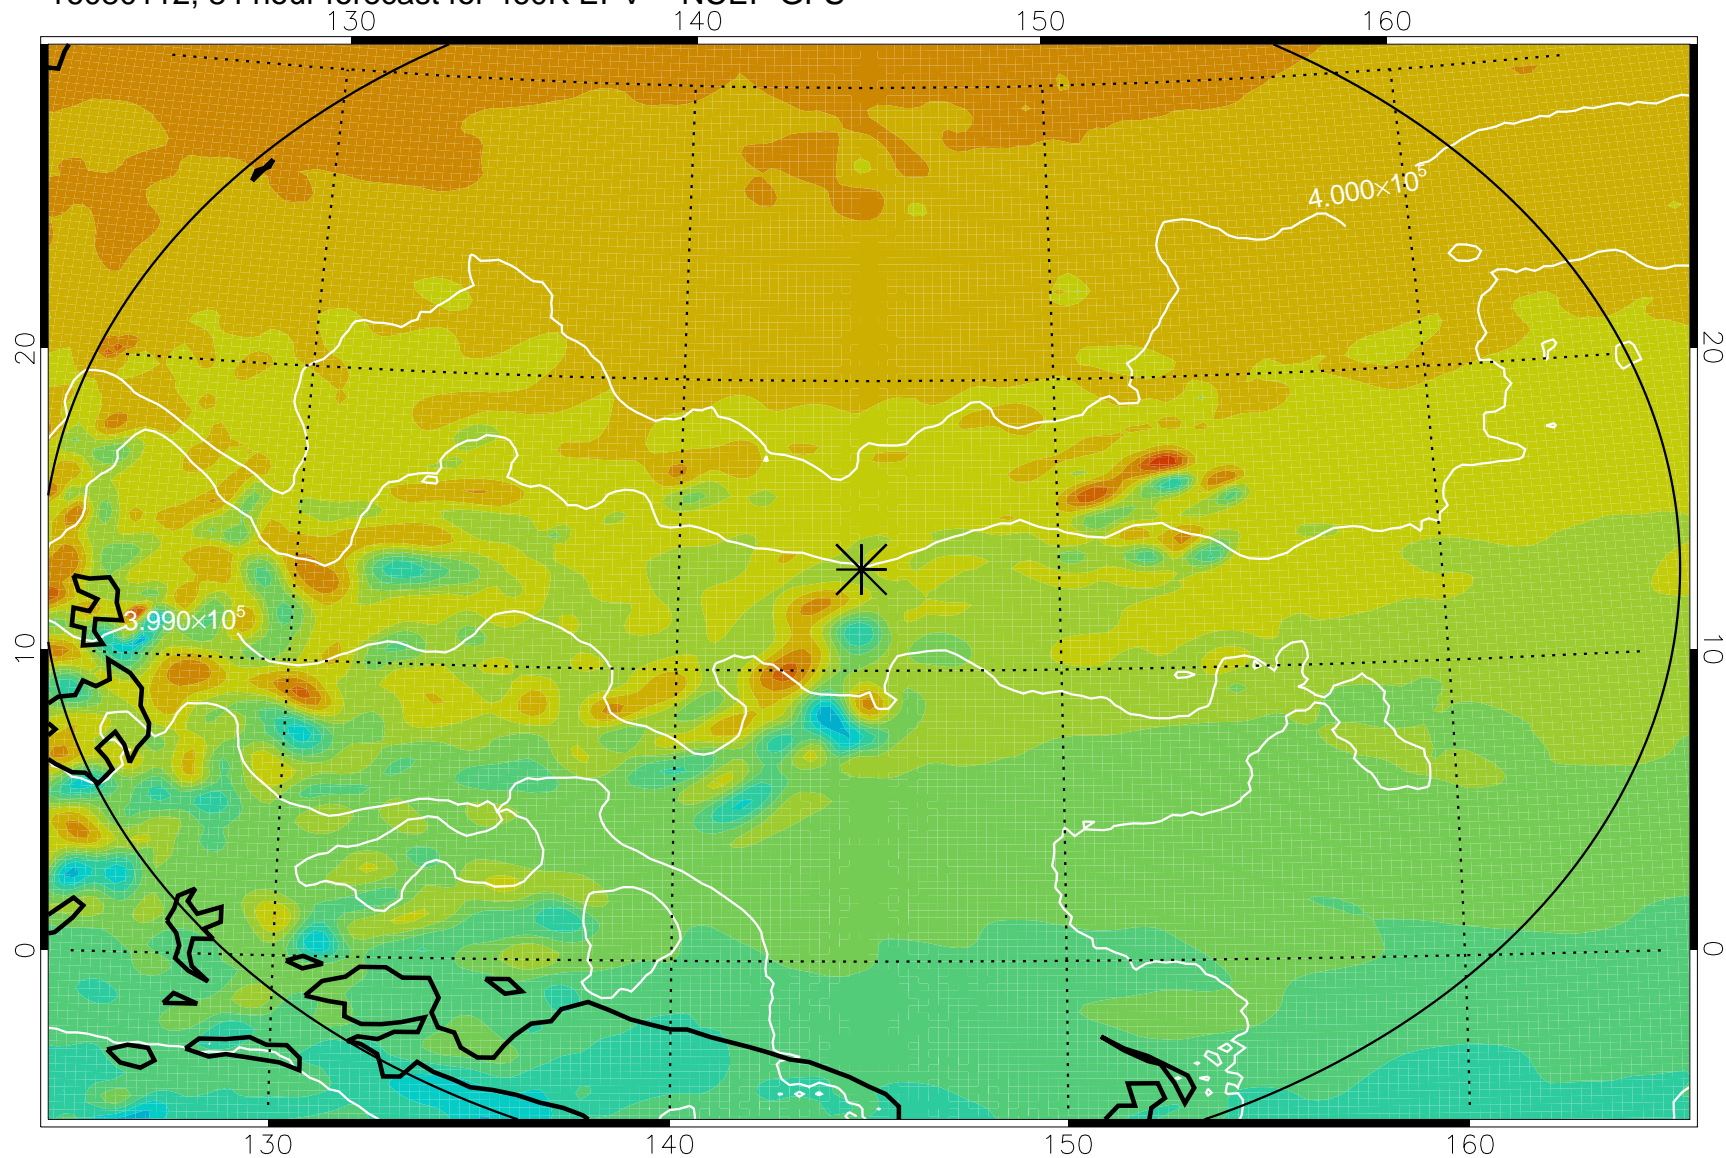

16073118, 66 hour forecast for 460K EPV -- NCEP GFS

460K Montgomery Streamfunction, white

Range ring of 2304 km

16080100, 72 hour forecast for 460K EPV -- NCEP GFS

460K Montgomery Streamfunction, white

Range ring of 2304 km

16080106, 78 hour forecast for 460K EPV -- NCEP GFS

460K Montgomery Streamfunction, white

Range ring of 2304 km

16080112, 84 hour forecast for 460K EPV -- NCEP GFS

460K Montgomery Streamfunction, white

Range ring of 2304 km

16080118, 90 hour forecast for 460K EPV -- NCEP GFS

460K Montgomery Streamfunction, white

Range ring of 2304 km

16080200, 96 hour forecast for 460K EPV -- NCEP GFS

460K Montgomery Streamfunction, white

Range ring of 2304 km

16080206, 102 hour forecast for 460K EPV -- NCEP GFS

460K Montgomery Streamfunction, white

Range ring of 2304 km

16080212, 108 hour forecast for 460K EPV -- NCEP GFS

460K Montgomery Streamfunction, white

Range ring of 2304 km