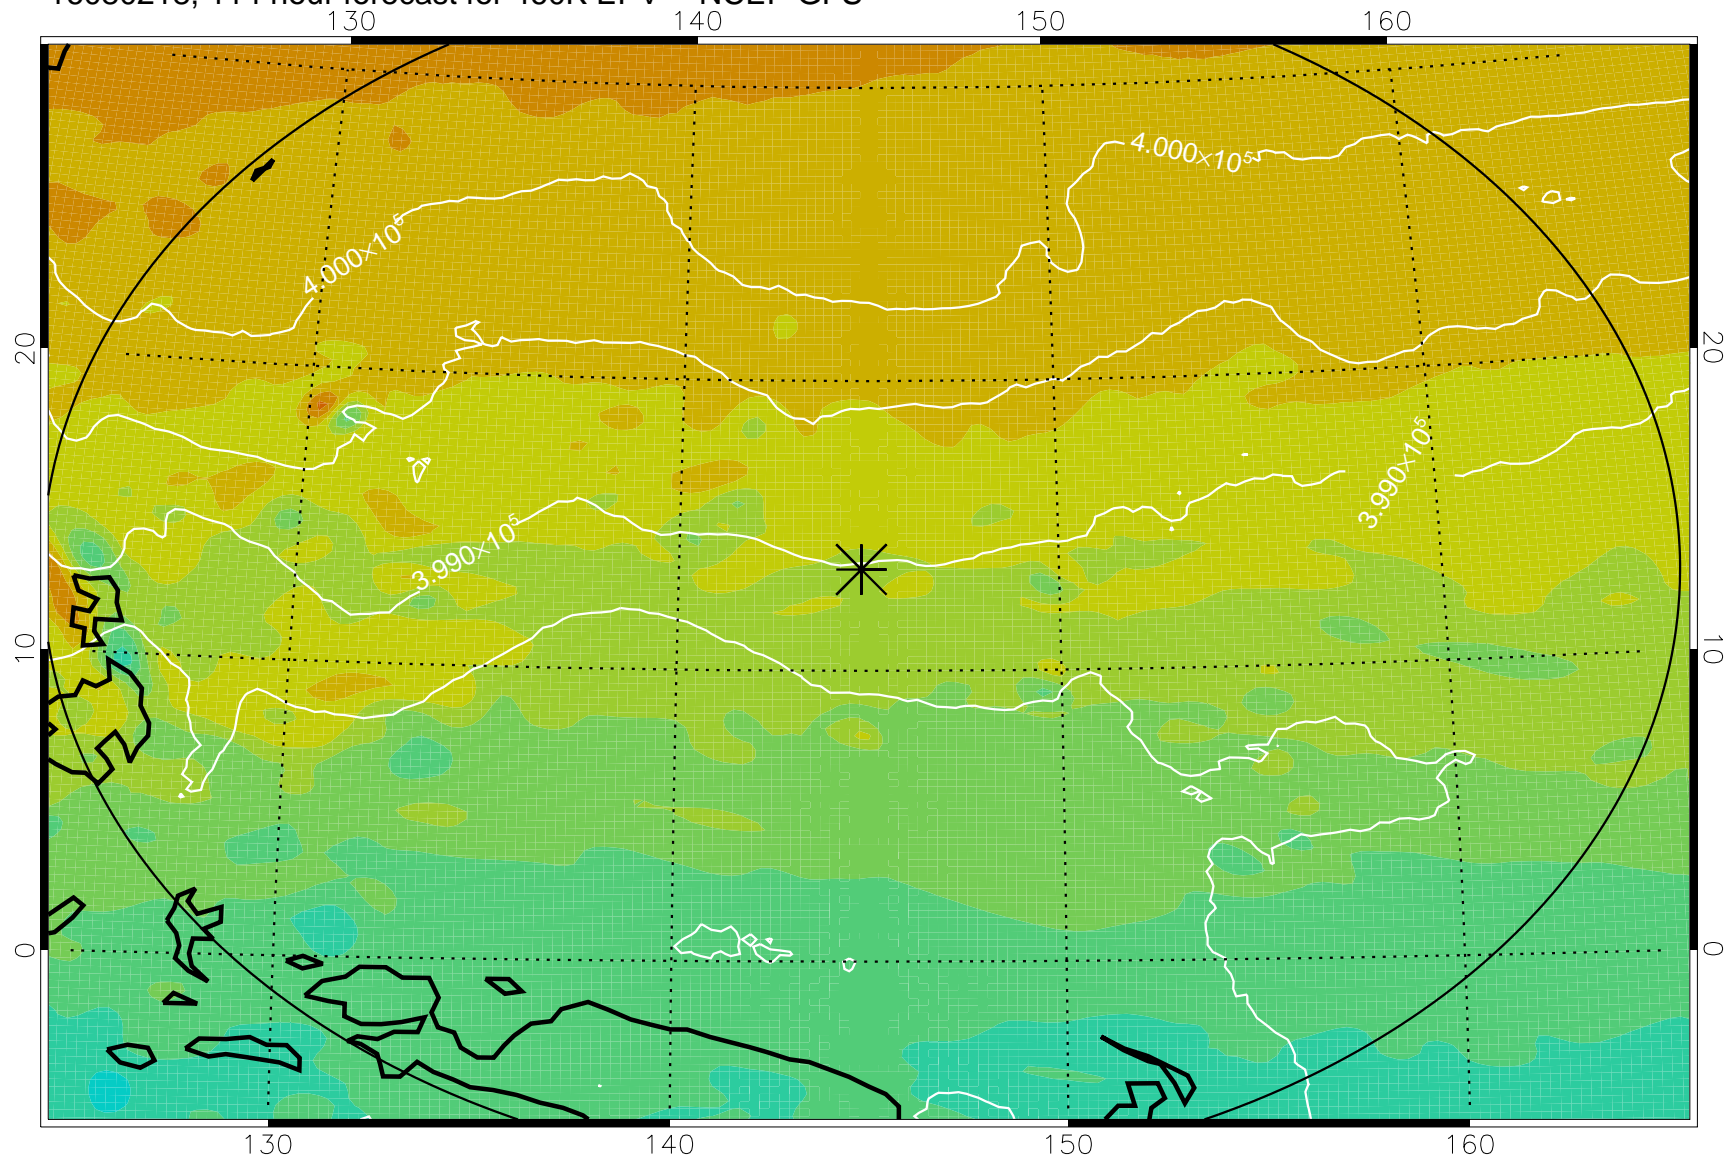

16080106, 78 hour forecast for 460K EPV -- NCEP GFS

460K Montgomery Streamfunction, white

Range ring of 2304 km

16080112, 84 hour forecast for 460K EPV -- NCEP GFS

460K Montgomery Streamfunction, white

Range ring of 2304 km

16080118, 90 hour forecast for 460K EPV -- NCEP GFS

460K Montgomery Streamfunction, white

Range ring of 2304 km

16080200, 96 hour forecast for 460K EPV -- NCEP GFS

460K Montgomery Streamfunction, white

Range ring of 2304 km

16080206, 102 hour forecast for 460K EPV -- NCEP GFS

460K Montgomery Streamfunction, white

Range ring of 2304 km

16080212, 108 hour forecast for 460K EPV -- NCEP GFS

460K Montgomery Streamfunction, white

Range ring of 2304 km

16080218, 114 hour forecast for 460K EPV -- NCEP GFS

460K Montgomery Streamfunction, white

Range ring of 2304 km

16080300, 120 hour forecast for 460K EPV -- NCEP GFS

460K Montgomery Streamfunction, white

Range ring of 2304 km