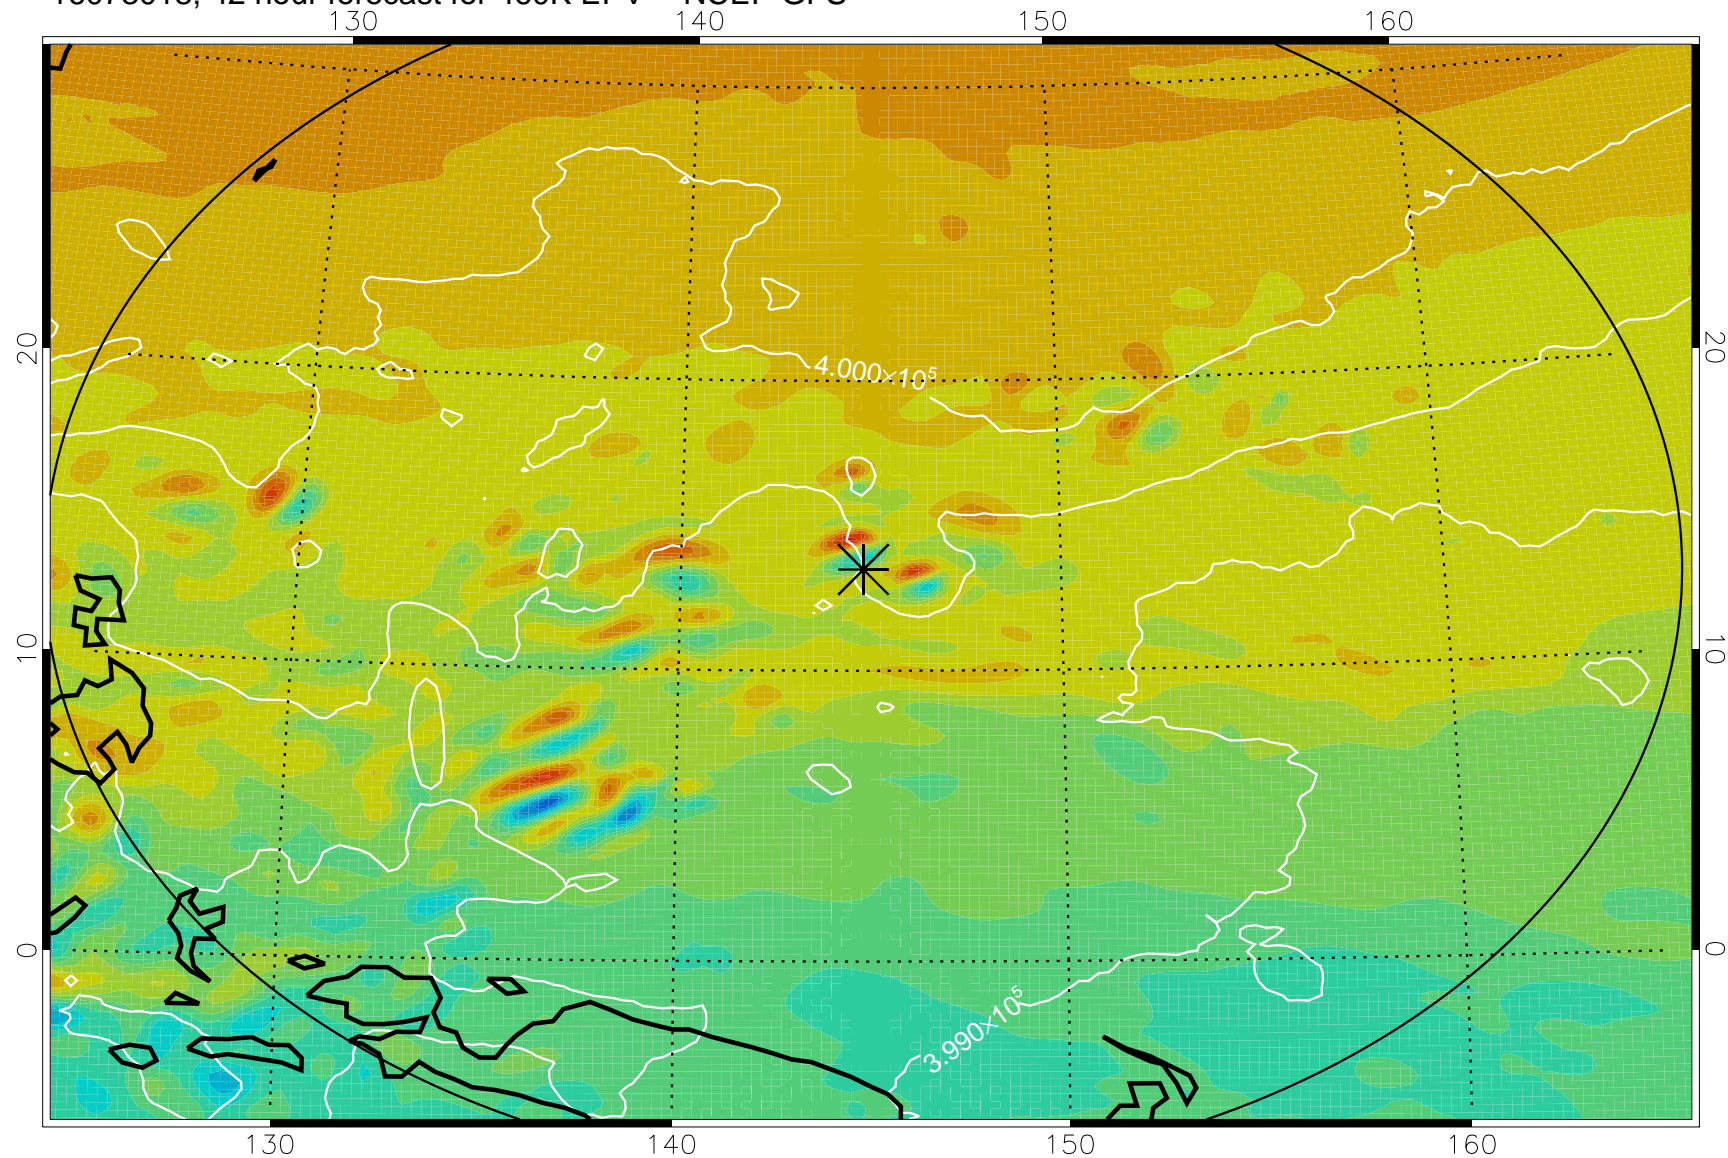

16072918, 18 hour forecast for 460K EPV -- NCEP GFS

460K Montgomery Streamfunction, white

Range ring of 2304 km

16073000, 24 hour forecast for 460K EPV -- NCEP GFS

460K Montgomery Streamfunction, white

Range ring of 2304 km

16073006, 30 hour forecast for 460K EPV -- NCEP GFS

460K Montgomery Streamfunction, white

Range ring of 2304 km

16073012, 36 hour forecast for 460K EPV -- NCEP GFS

460K Montgomery Streamfunction, white

Range ring of 2304 km

16073018, 42 hour forecast for 460K EPV -- NCEP GFS

460K Montgomery Streamfunction, white

Range ring of 2304 km

16073100, 48 hour forecast for 460K EPV -- NCEP GFS

460K Montgomery Streamfunction, white

Range ring of 2304 km

16073106, 54 hour forecast for 460K EPV -- NCEP GFS

460K Montgomery Streamfunction, white

Range ring of 2304 km

16073112, 60 hour forecast for 460K EPV -- NCEP GFS

460K Montgomery Streamfunction, white

Range ring of 2304 km