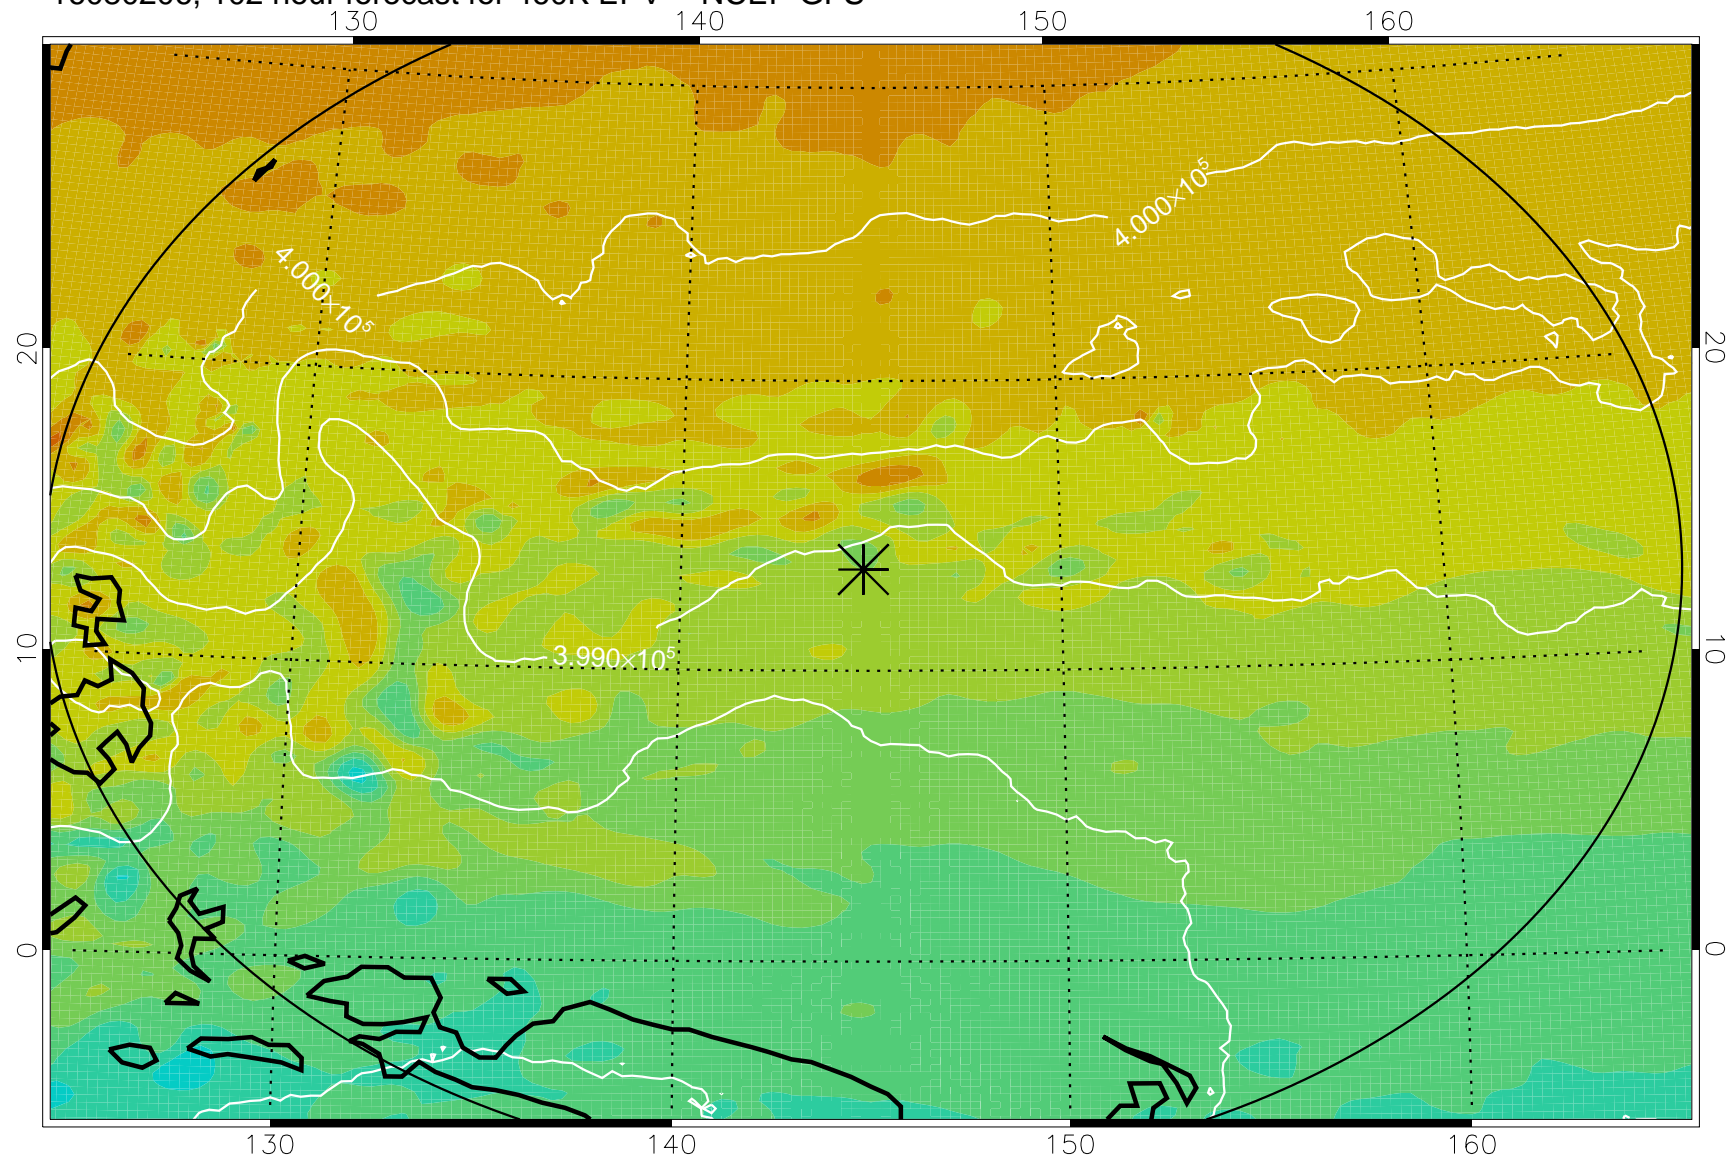

16080106, 78 hour forecast for 460K EPV -- NCEP GFS

460K Montgomery Streamfunction, white

Range ring of 2304 km

16080112, 84 hour forecast for 460K EPV -- NCEP GFS

460K Montgomery Streamfunction, white

Range ring of 2304 km

16080118, 90 hour forecast for 460K EPV -- NCEP GFS

460K Montgomery Streamfunction, white

Range ring of 2304 km

16080200, 96 hour forecast for 460K EPV -- NCEP GFS

460K Montgomery Streamfunction, white

Range ring of 2304 km

16080206, 102 hour forecast for 460K EPV -- NCEP GFS

460K Montgomery Streamfunction, white

Range ring of 2304 km

16080212, 108 hour forecast for 460K EPV -- NCEP GFS

460K Montgomery Streamfunction, white

Range ring of 2304 km

16080218, 114 hour forecast for 460K EPV -- NCEP GFS

460K Montgomery Streamfunction, white

Range ring of 2304 km

16080300, 120 hour forecast for 460K EPV -- NCEP GFS

460K Montgomery Streamfunction, white

Range ring of 2304 km