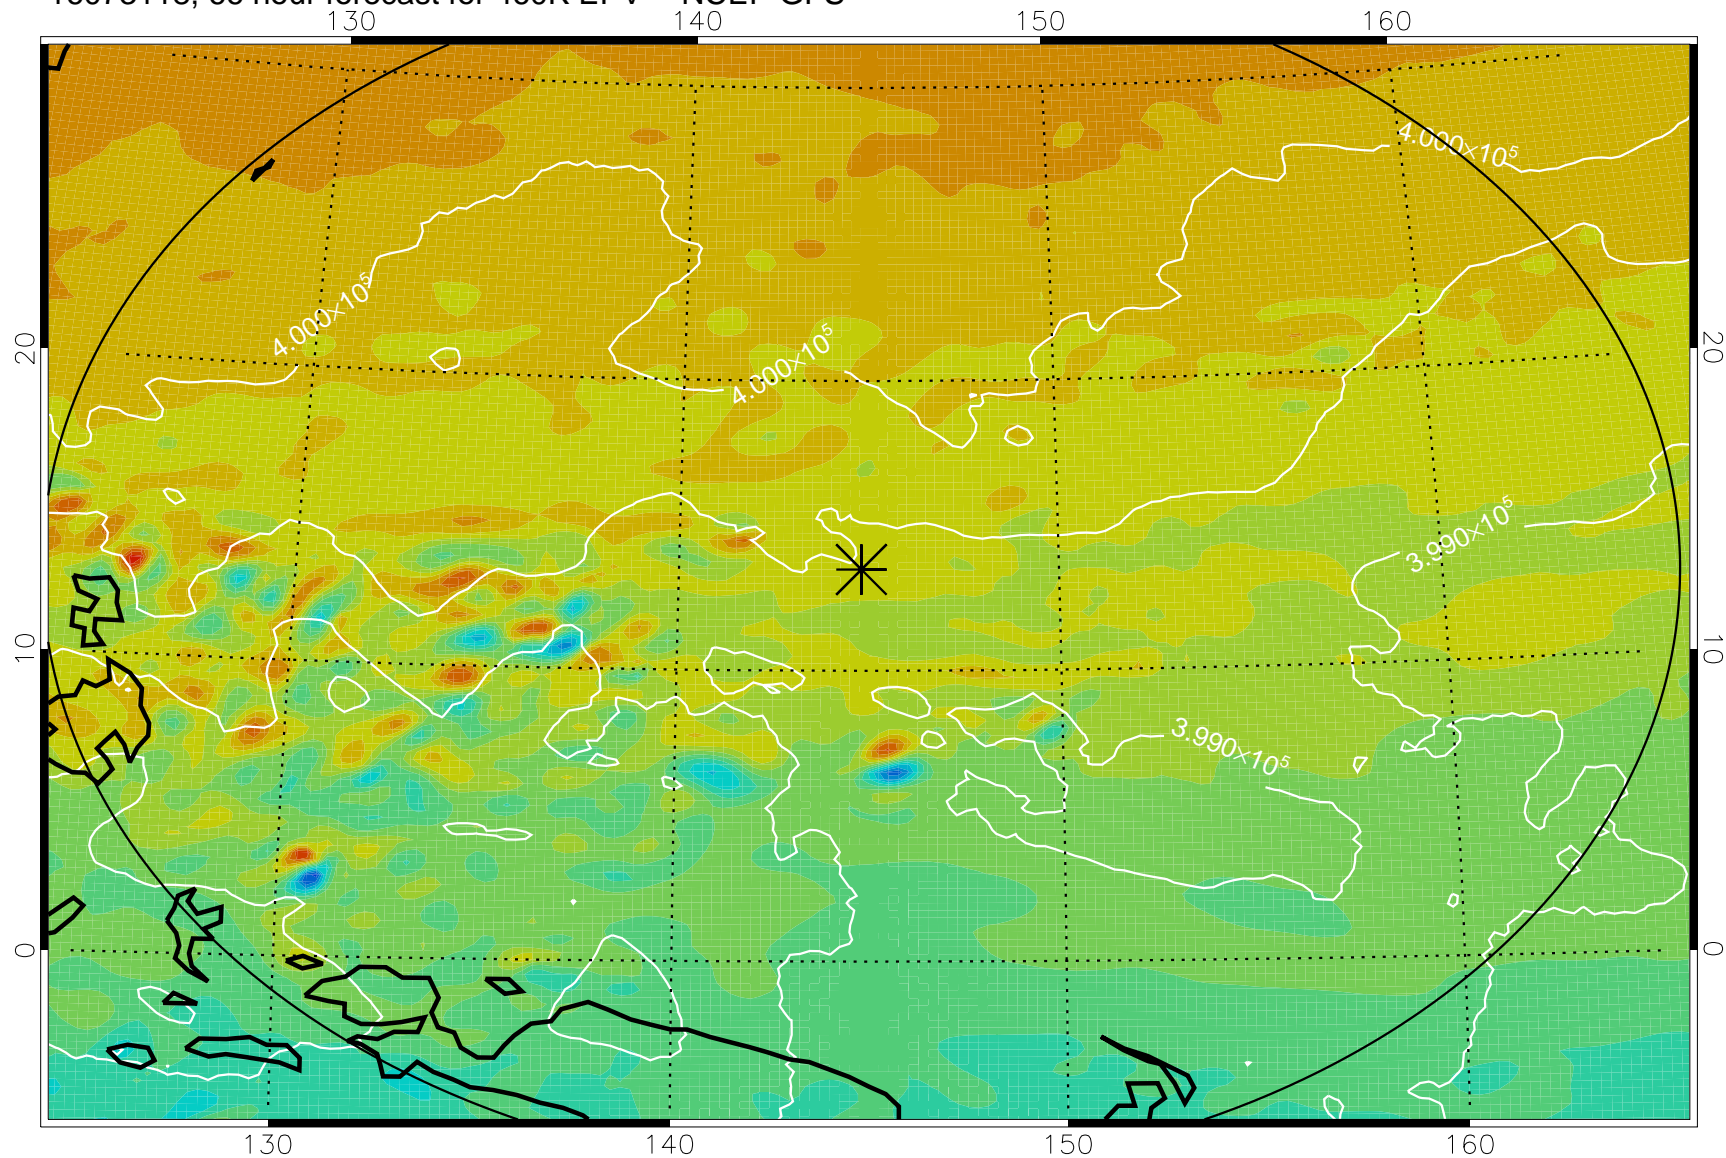

16073018, 42 hour forecast for 460K EPV -- NCEP GFS

460K Montgomery Streamfunction, white

Range ring of 2304 km

16073100, 48 hour forecast for 460K EPV -- NCEP GFS

460K Montgomery Streamfunction, white

Range ring of 2304 km

16073106, 54 hour forecast for 460K EPV -- NCEP GFS

460K Montgomery Streamfunction, white

Range ring of 2304 km

16073112, 60 hour forecast for 460K EPV -- NCEP GFS

460K Montgomery Streamfunction, white

Range ring of 2304 km

16073118, 66 hour forecast for 460K EPV -- NCEP GFS

460K Montgomery Streamfunction, white

Range ring of 2304 km

16080100, 72 hour forecast for 460K EPV -- NCEP GFS

460K Montgomery Streamfunction, white

Range ring of 2304 km

16080106, 78 hour forecast for 460K EPV -- NCEP GFS

460K Montgomery Streamfunction, white

Range ring of 2304 km

16080112, 84 hour forecast for 460K EPV -- NCEP GFS

460K Montgomery Streamfunction, white

Range ring of 2304 km