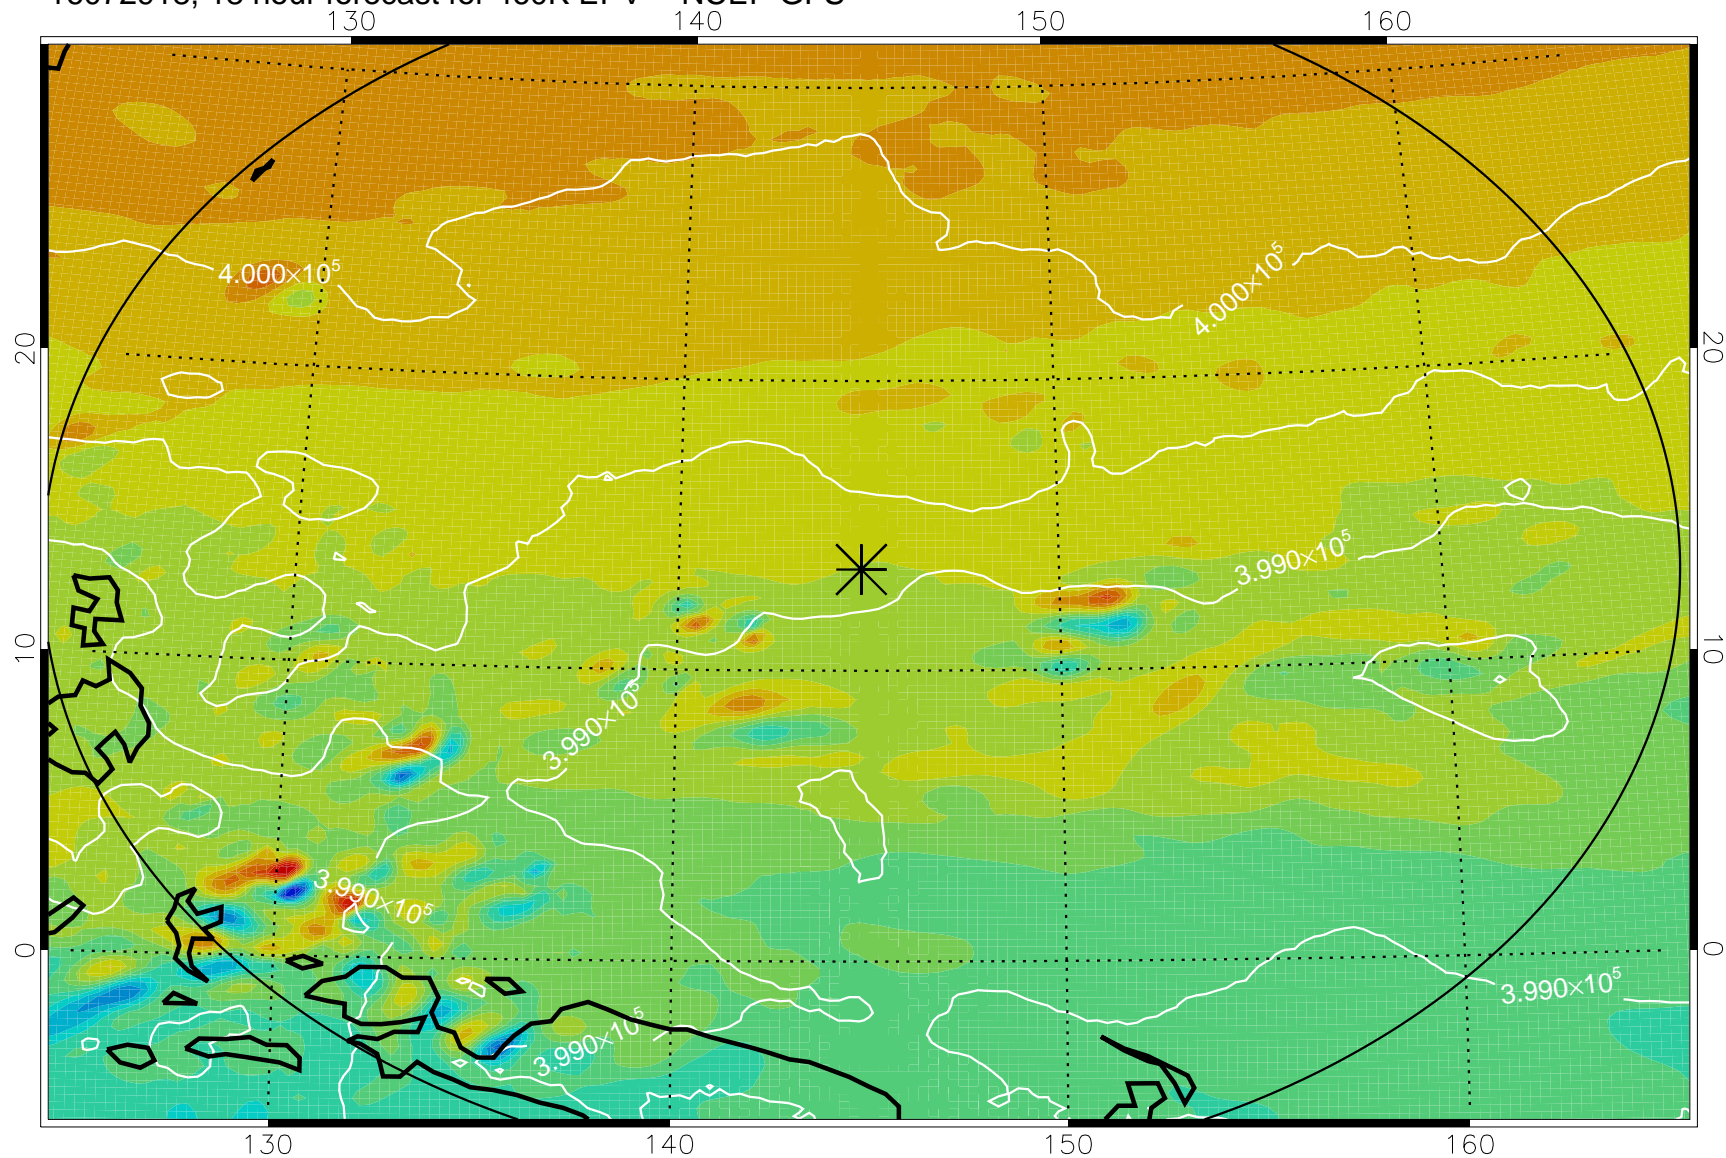

16072906, 6 hour forecast for 460K EPV -- NCEP GFS

460K Montgomery Streamfunction, white

Range ring of 2304 km

16072912, 12 hour forecast for 460K EPV -- NCEP GFS

460K Montgomery Streamfunction, white

Range ring of 2304 km

16072918, 18 hour forecast for 460K EPV -- NCEP GFS

460K Montgomery Streamfunction, white

Range ring of 2304 km

16073000, 24 hour forecast for 460K EPV -- NCEP GFS

460K Montgomery Streamfunction, white

Range ring of 2304 km

16073006, 30 hour forecast for 460K EPV -- NCEP GFS

460K Montgomery Streamfunction, white

Range ring of 2304 km

16073012, 36 hour forecast for 460K EPV -- NCEP GFS

460K Montgomery Streamfunction, white

Range ring of 2304 km

16073018, 42 hour forecast for 460K EPV -- NCEP GFS

460K Montgomery Streamfunction, white

Range ring of 2304 km

16073100, 48 hour forecast for 460K EPV -- NCEP GFS

460K Montgomery Streamfunction, white

Range ring of 2304 km