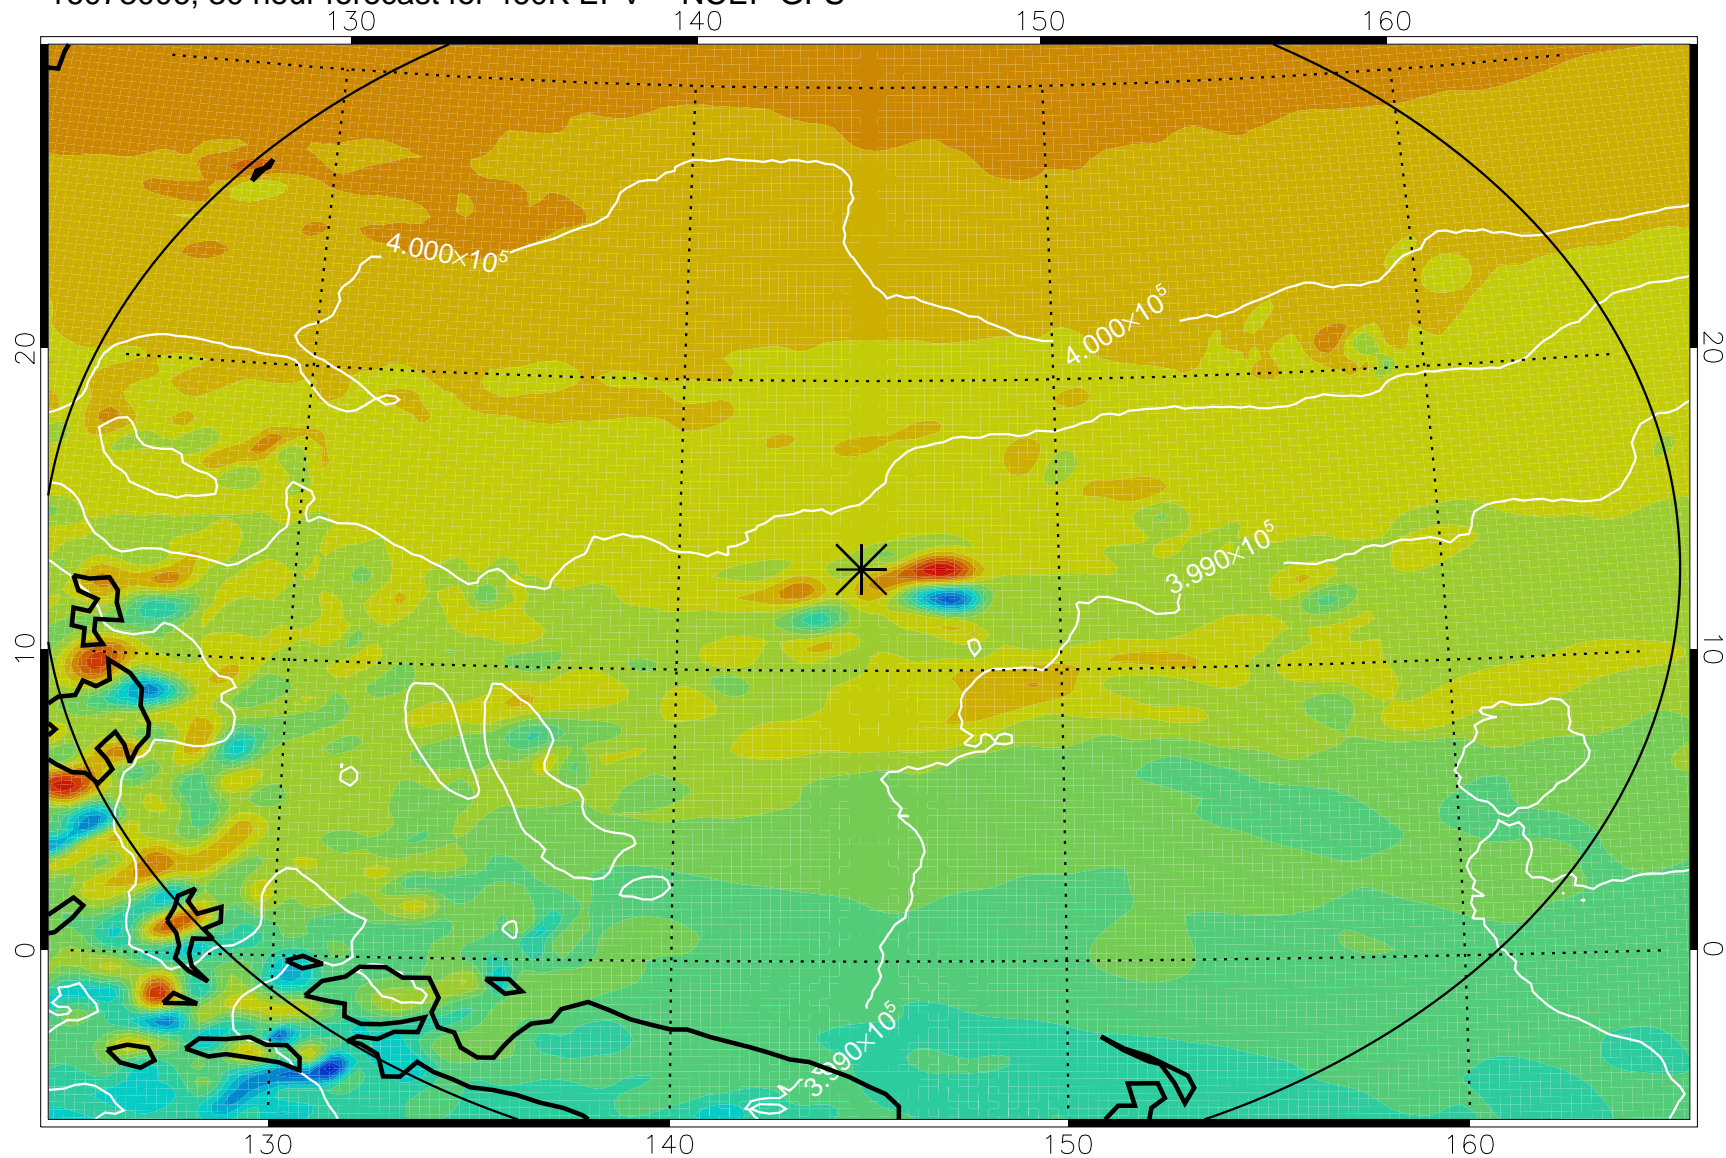

16072918, 18 hour forecast for 460K EPV -- NCEP GFS

460K Montgomery Streamfunction, white

Range ring of 2304 km

16073000, 24 hour forecast for 460K EPV -- NCEP GFS

460K Montgomery Streamfunction, white

Range ring of 2304 km

16073006, 30 hour forecast for 460K EPV -- NCEP GFS

460K Montgomery Streamfunction, white

Range ring of 2304 km

16073012, 36 hour forecast for 460K EPV -- NCEP GFS

460K Montgomery Streamfunction, white

Range ring of 2304 km

16073018, 42 hour forecast for 460K EPV -- NCEP GFS

460K Montgomery Streamfunction, white

Range ring of 2304 km

16073100, 48 hour forecast for 460K EPV -- NCEP GFS

460K Montgomery Streamfunction, white

Range ring of 2304 km

16073118, 66 hour forecast for 460K EPV -- NCEP GFS

460K Montgomery Streamfunction, white

Range ring of 2304 km

16080100, 72 hour forecast for 460K EPV -- NCEP GFS

460K Montgomery Streamfunction, white

Range ring of 2304 km