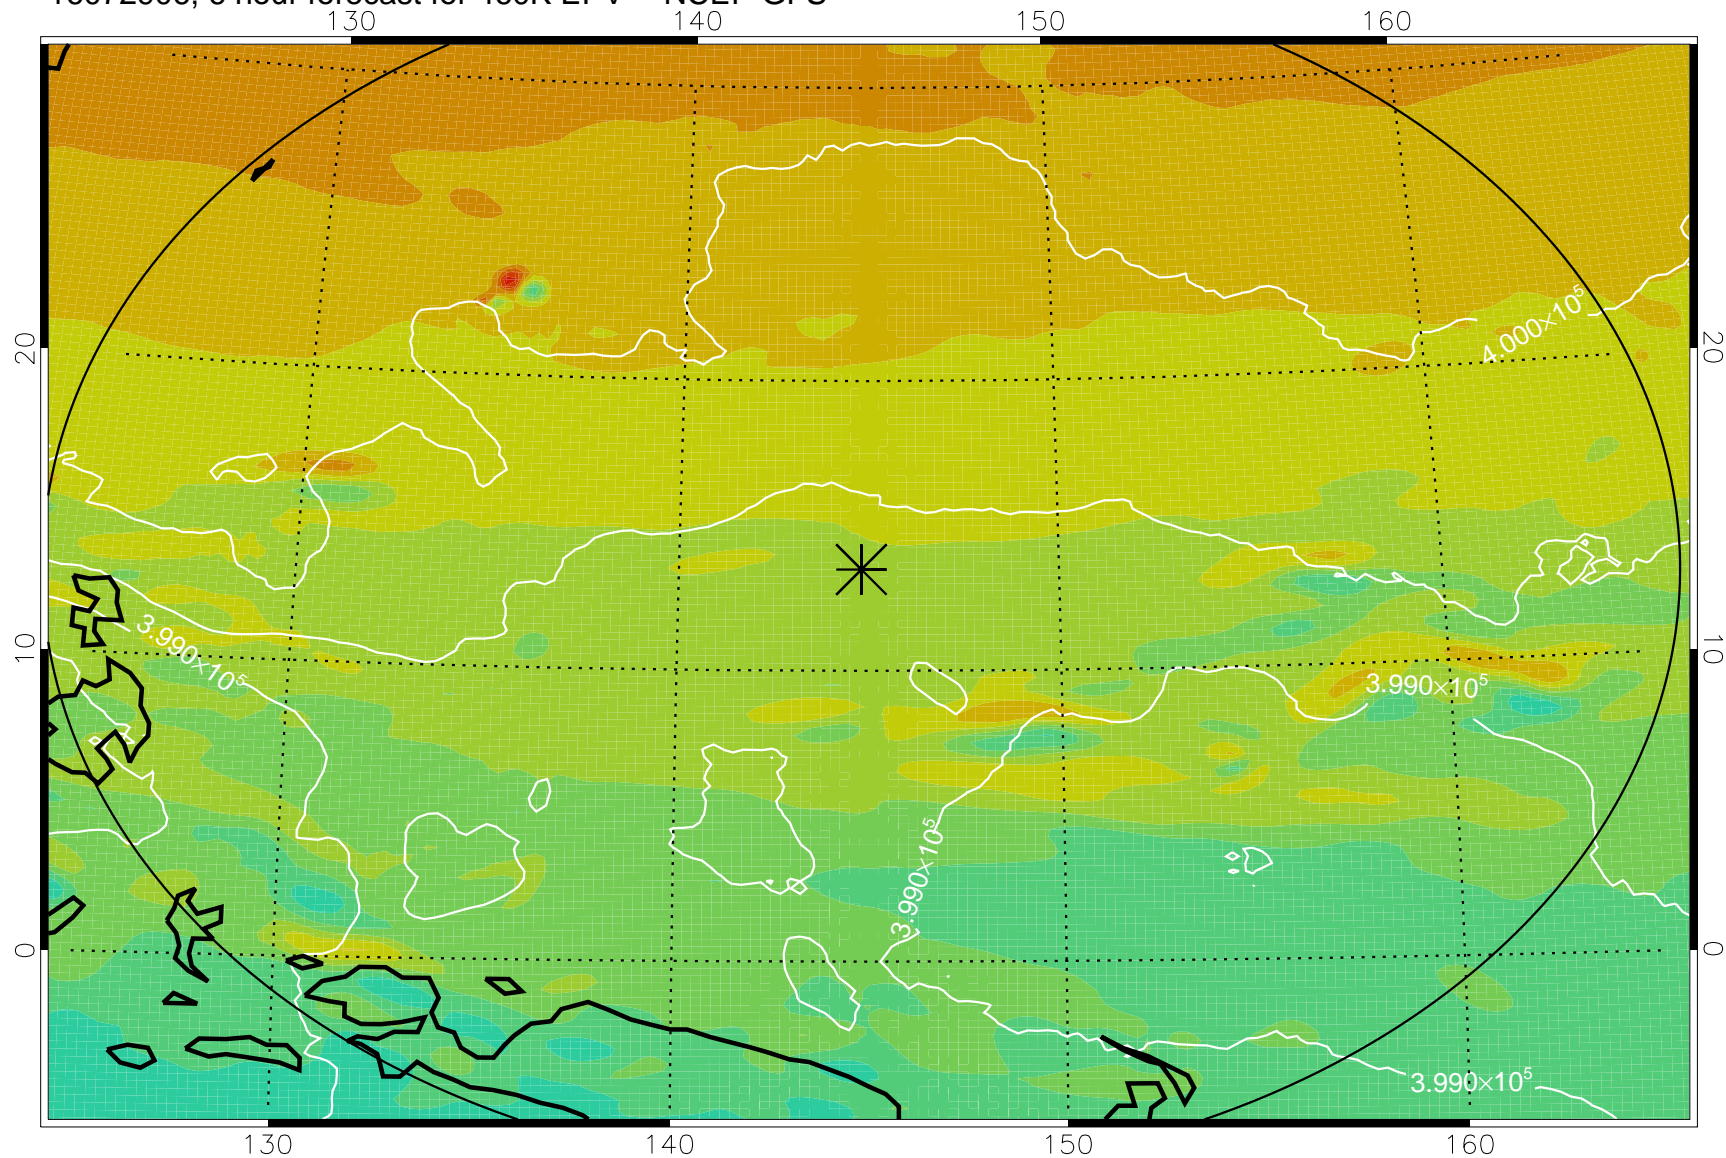

16072906, 6 hour forecast for 460K EPV -- NCEP GFS

460K Montgomery Streamfunction, white

Range ring of 2304 km

16072912, 12 hour forecast for 460K EPV -- NCEP GFS

460K Montgomery Streamfunction, white

Range ring of 2304 km

16072918, 18 hour forecast for 460K EPV -- NCEP GFS

460K Montgomery Streamfunction, white

Range ring of 2304 km

16073000, 24 hour forecast for 460K EPV -- NCEP GFS

460K Montgomery Streamfunction, white

Range ring of 2304 km

16073006, 30 hour forecast for 460K EPV -- NCEP GFS

460K Montgomery Streamfunction, white

Range ring of 2304 km

16073012, 36 hour forecast for 460K EPV -- NCEP GFS

460K Montgomery Streamfunction, white

Range ring of 2304 km

16073018, 42 hour forecast for 460K EPV -- NCEP GFS

460K Montgomery Streamfunction, white

Range ring of 2304 km

16073100, 48 hour forecast for 460K EPV -- NCEP GFS

460K Montgomery Streamfunction, white

Range ring of 2304 km