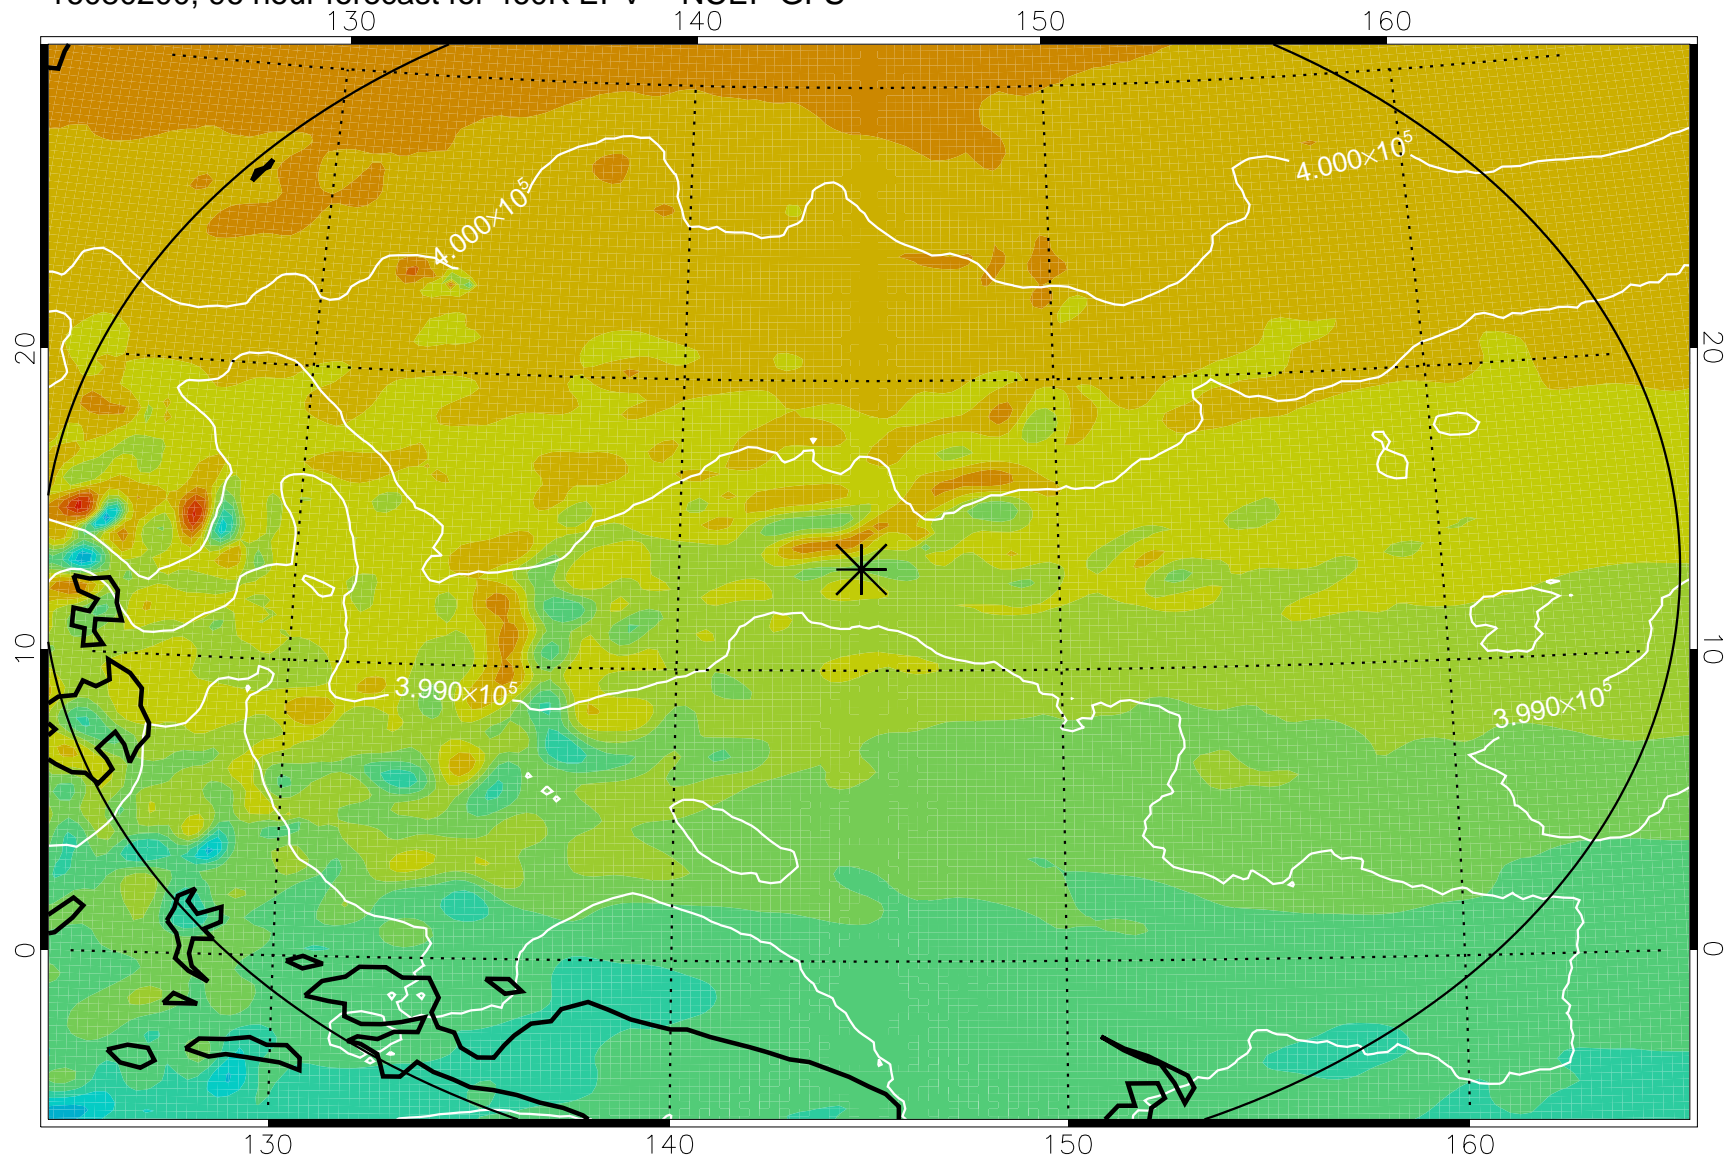

16073118, 66 hour forecast for 460K EPV -- NCEP GFS

460K Montgomery Streamfunction, white

Range ring of 2304 km

16080100, 72 hour forecast for 460K EPV -- NCEP GFS

460K Montgomery Streamfunction, white

Range ring of 2304 km

16080106, 78 hour forecast for 460K EPV -- NCEP GFS

460K Montgomery Streamfunction, white

Range ring of 2304 km

16080112, 84 hour forecast for 460K EPV -- NCEP GFS

460K Montgomery Streamfunction, white

Range ring of 2304 km

16080118, 90 hour forecast for 460K EPV -- NCEP GFS

460K Montgomery Streamfunction, white

Range ring of 2304 km

16080200, 96 hour forecast for 460K EPV -- NCEP GFS

460K Montgomery Streamfunction, white

Range ring of 2304 km

16080206, 102 hour forecast for 460K EPV -- NCEP GFS

460K Montgomery Streamfunction, white

Range ring of 2304 km

16080212, 108 hour forecast for 460K EPV -- NCEP GFS

460K Montgomery Streamfunction, white

Range ring of 2304 km