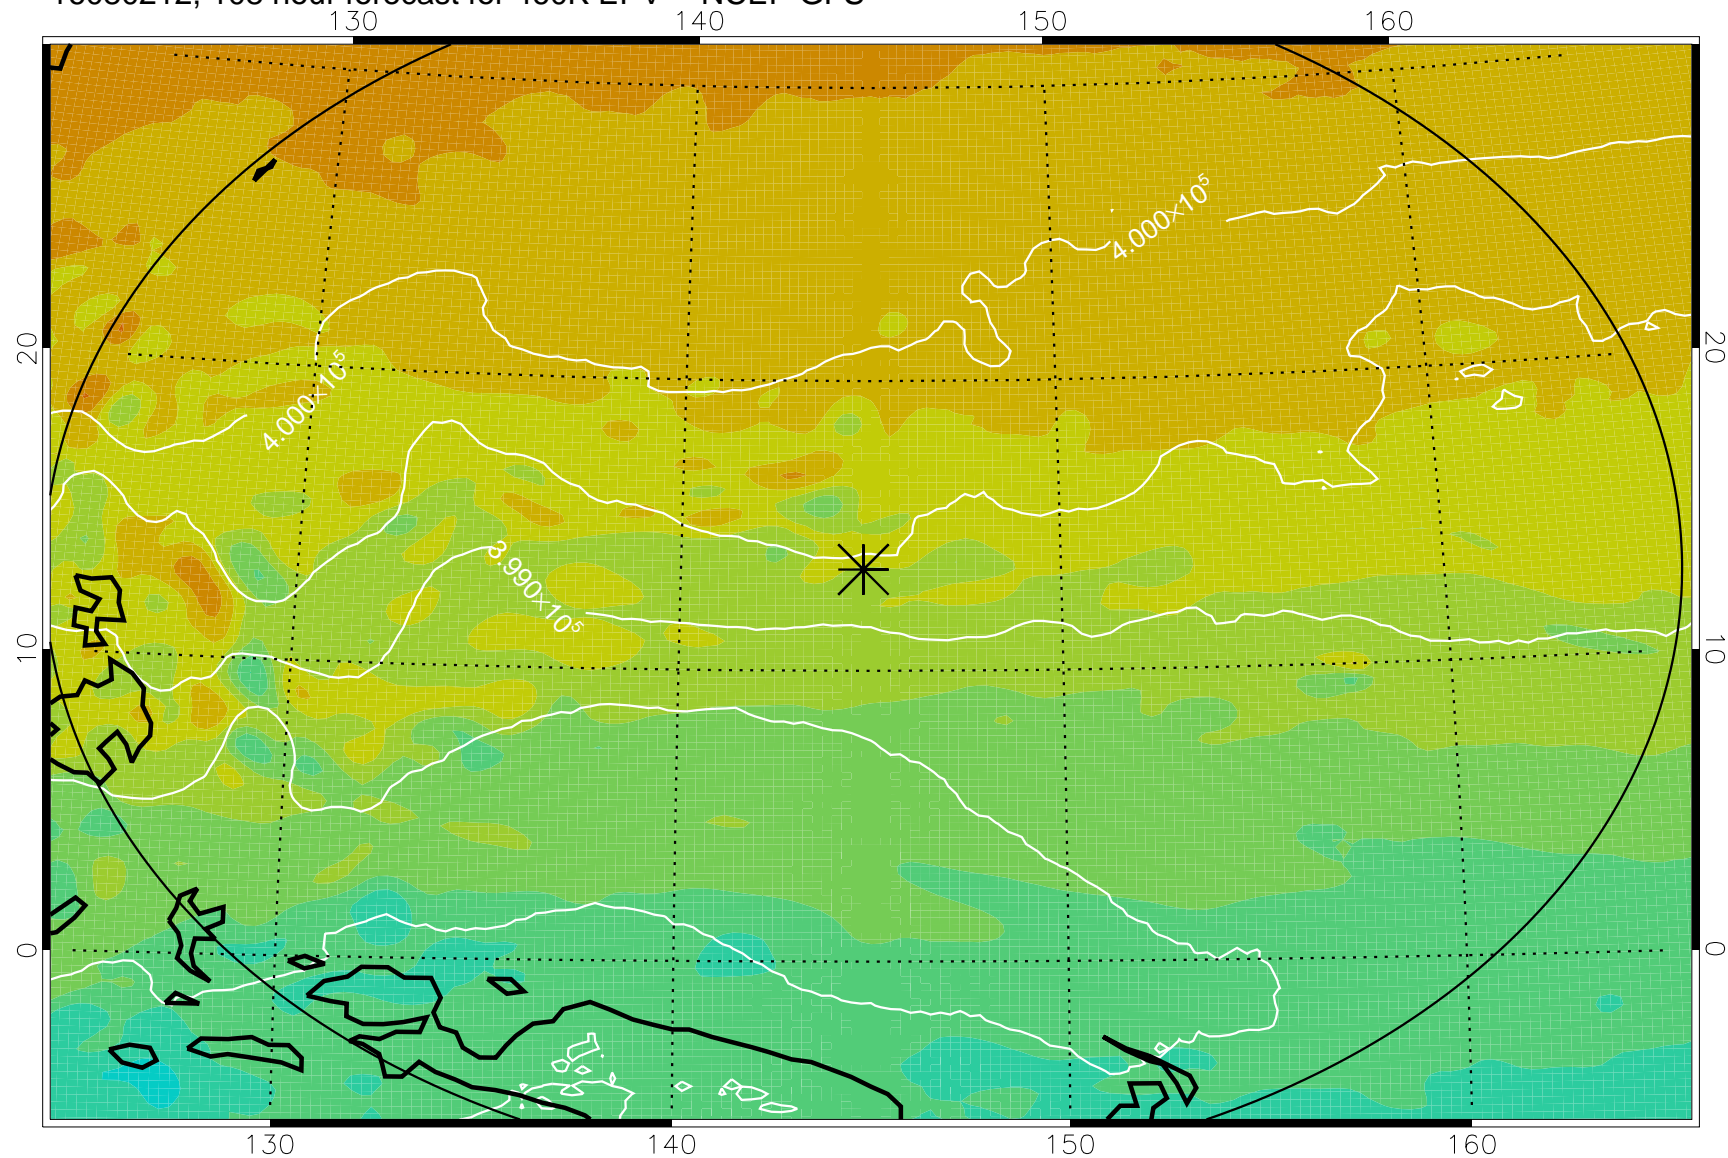

16080106, 78 hour forecast for 460K EPV -- NCEP GFS

460K Montgomery Streamfunction, white

Range ring of 2304 km

16080112, 84 hour forecast for 460K EPV -- NCEP GFS

460K Montgomery Streamfunction, white

Range ring of 2304 km

16080118, 90 hour forecast for 460K EPV -- NCEP GFS

460K Montgomery Streamfunction, white

Range ring of 2304 km

16080200, 96 hour forecast for 460K EPV -- NCEP GFS

460K Montgomery Streamfunction, white

Range ring of 2304 km

16080206, 102 hour forecast for 460K EPV -- NCEP GFS

460K Montgomery Streamfunction, white

Range ring of 2304 km

16080212, 108 hour forecast for 460K EPV -- NCEP GFS

460K Montgomery Streamfunction, white

Range ring of 2304 km

16080218, 114 hour forecast for 460K EPV -- NCEP GFS

460K Montgomery Streamfunction, white

Range ring of 2304 km

16080300, 120 hour forecast for 460K EPV -- NCEP GFS

460K Montgomery Streamfunction, white

Range ring of 2304 km