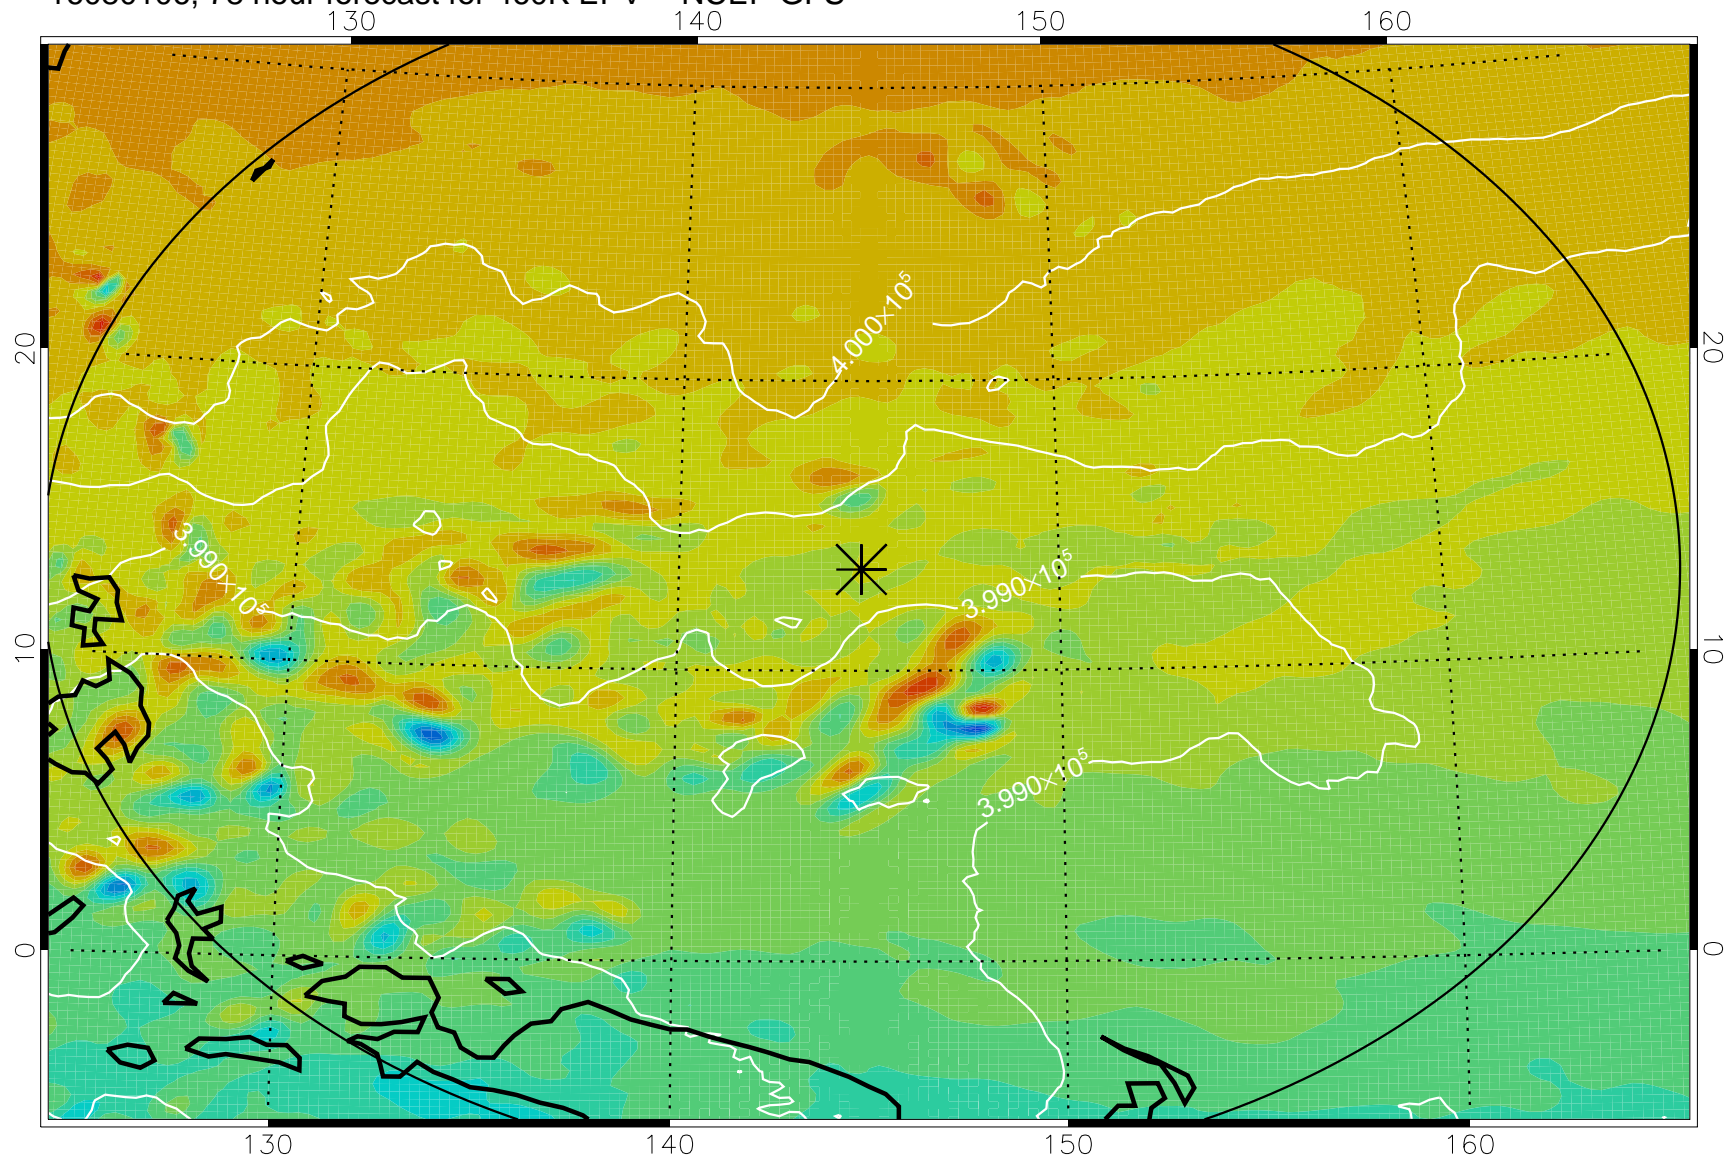

16073118, 66 hour forecast for 460K EPV -- NCEP GFS

460K Montgomery Streamfunction, white

Range ring of 2304 km

16080100, 72 hour forecast for 460K EPV -- NCEP GFS

460K Montgomery Streamfunction, white

Range ring of 2304 km

16080106, 78 hour forecast for 460K EPV -- NCEP GFS

460K Montgomery Streamfunction, white

Range ring of 2304 km

16080112, 84 hour forecast for 460K EPV -- NCEP GFS

460K Montgomery Streamfunction, white

Range ring of 2304 km

16080118, 90 hour forecast for 460K EPV -- NCEP GFS

460K Montgomery Streamfunction, white

Range ring of 2304 km

16080200, 96 hour forecast for 460K EPV -- NCEP GFS

460K Montgomery Streamfunction, white

Range ring of 2304 km

16080206, 102 hour forecast for 460K EPV -- NCEP GFS

460K Montgomery Streamfunction, white

Range ring of 2304 km

16080212, 108 hour forecast for 460K EPV -- NCEP GFS

460K Montgomery Streamfunction, white

Range ring of 2304 km