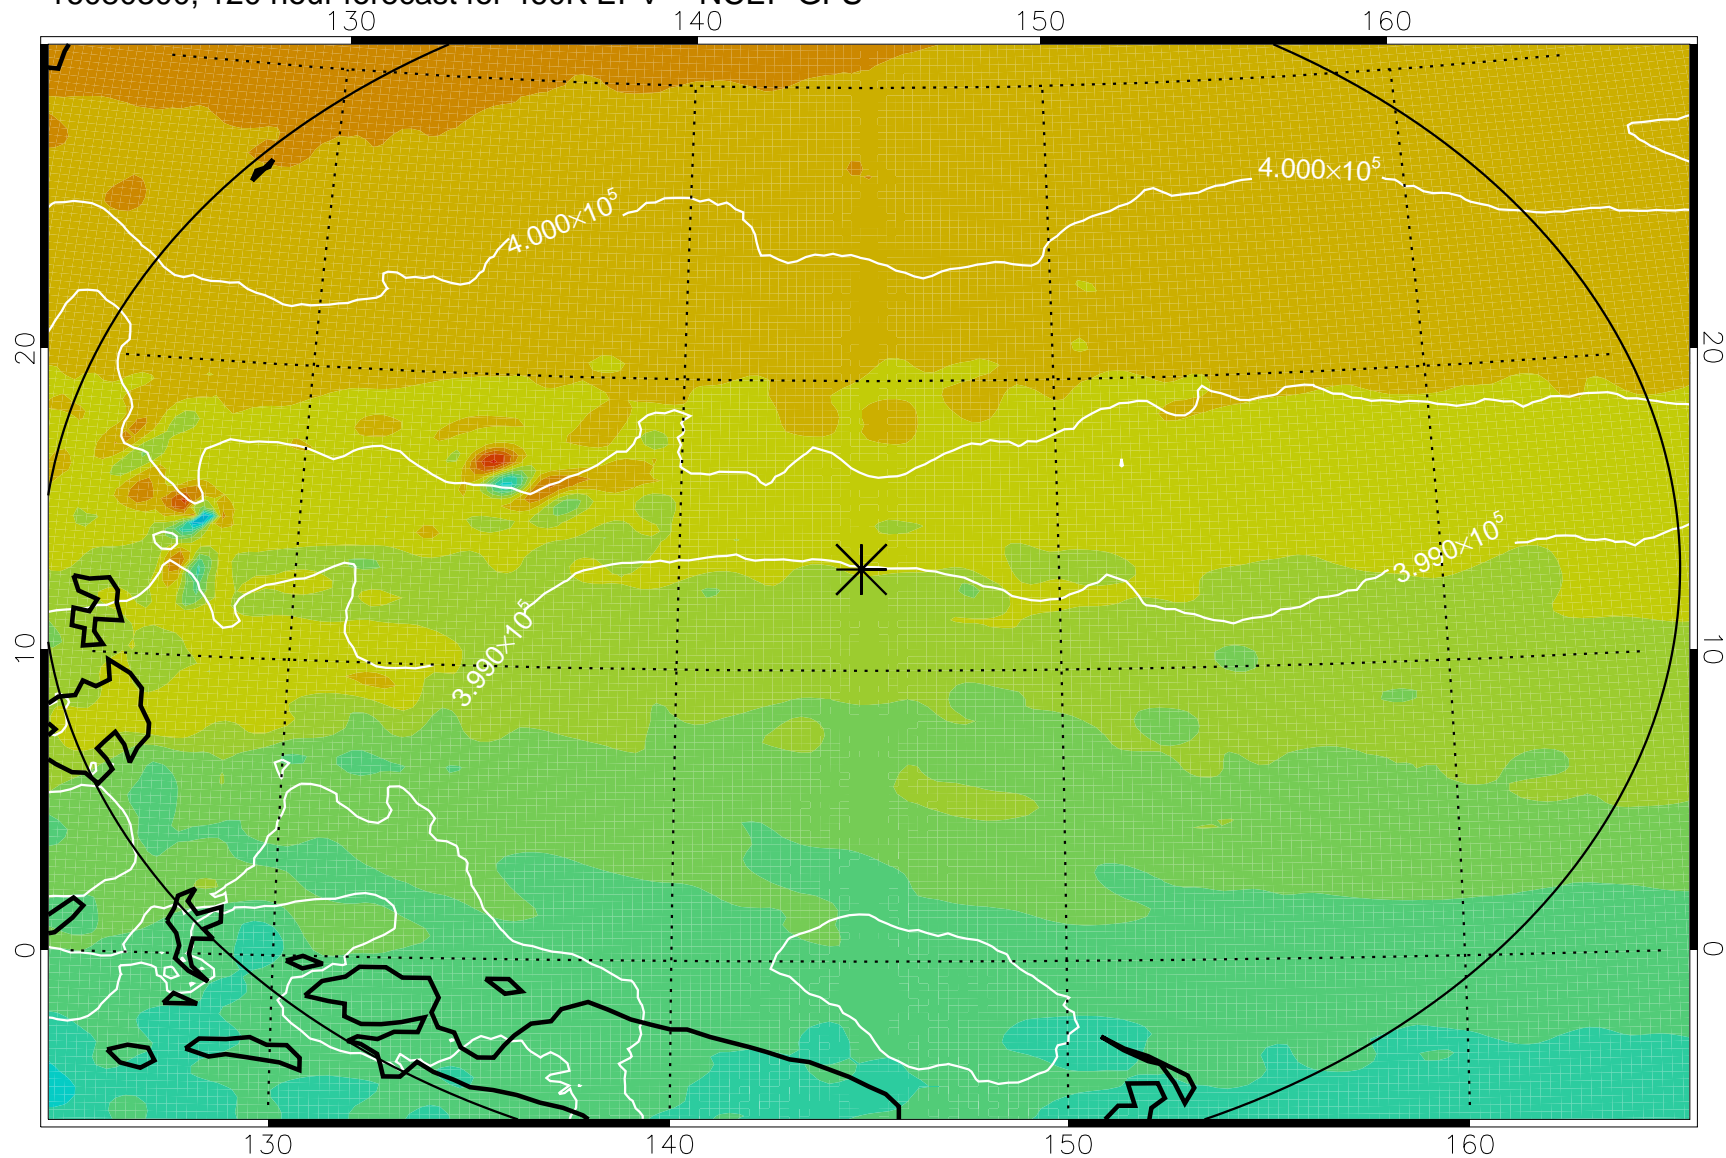

16080106, 78 hour forecast for 460K EPV -- NCEP GFS

460K Montgomery Streamfunction, white

Range ring of 2304 km

16080112, 84 hour forecast for 460K EPV -- NCEP GFS

460K Montgomery Streamfunction, white

Range ring of 2304 km

16080118, 90 hour forecast for 460K EPV -- NCEP GFS

460K Montgomery Streamfunction, white

Range ring of 2304 km

16080200, 96 hour forecast for 460K EPV -- NCEP GFS

460K Montgomery Streamfunction, white

Range ring of 2304 km

16080206, 102 hour forecast for 460K EPV -- NCEP GFS

460K Montgomery Streamfunction, white

Range ring of 2304 km

16080212, 108 hour forecast for 460K EPV -- NCEP GFS

460K Montgomery Streamfunction, white

Range ring of 2304 km

16080218, 114 hour forecast for 460K EPV -- NCEP GFS

460K Montgomery Streamfunction, white

Range ring of 2304 km

16080300, 120 hour forecast for 460K EPV -- NCEP GFS

460K Montgomery Streamfunction, white

Range ring of 2304 km