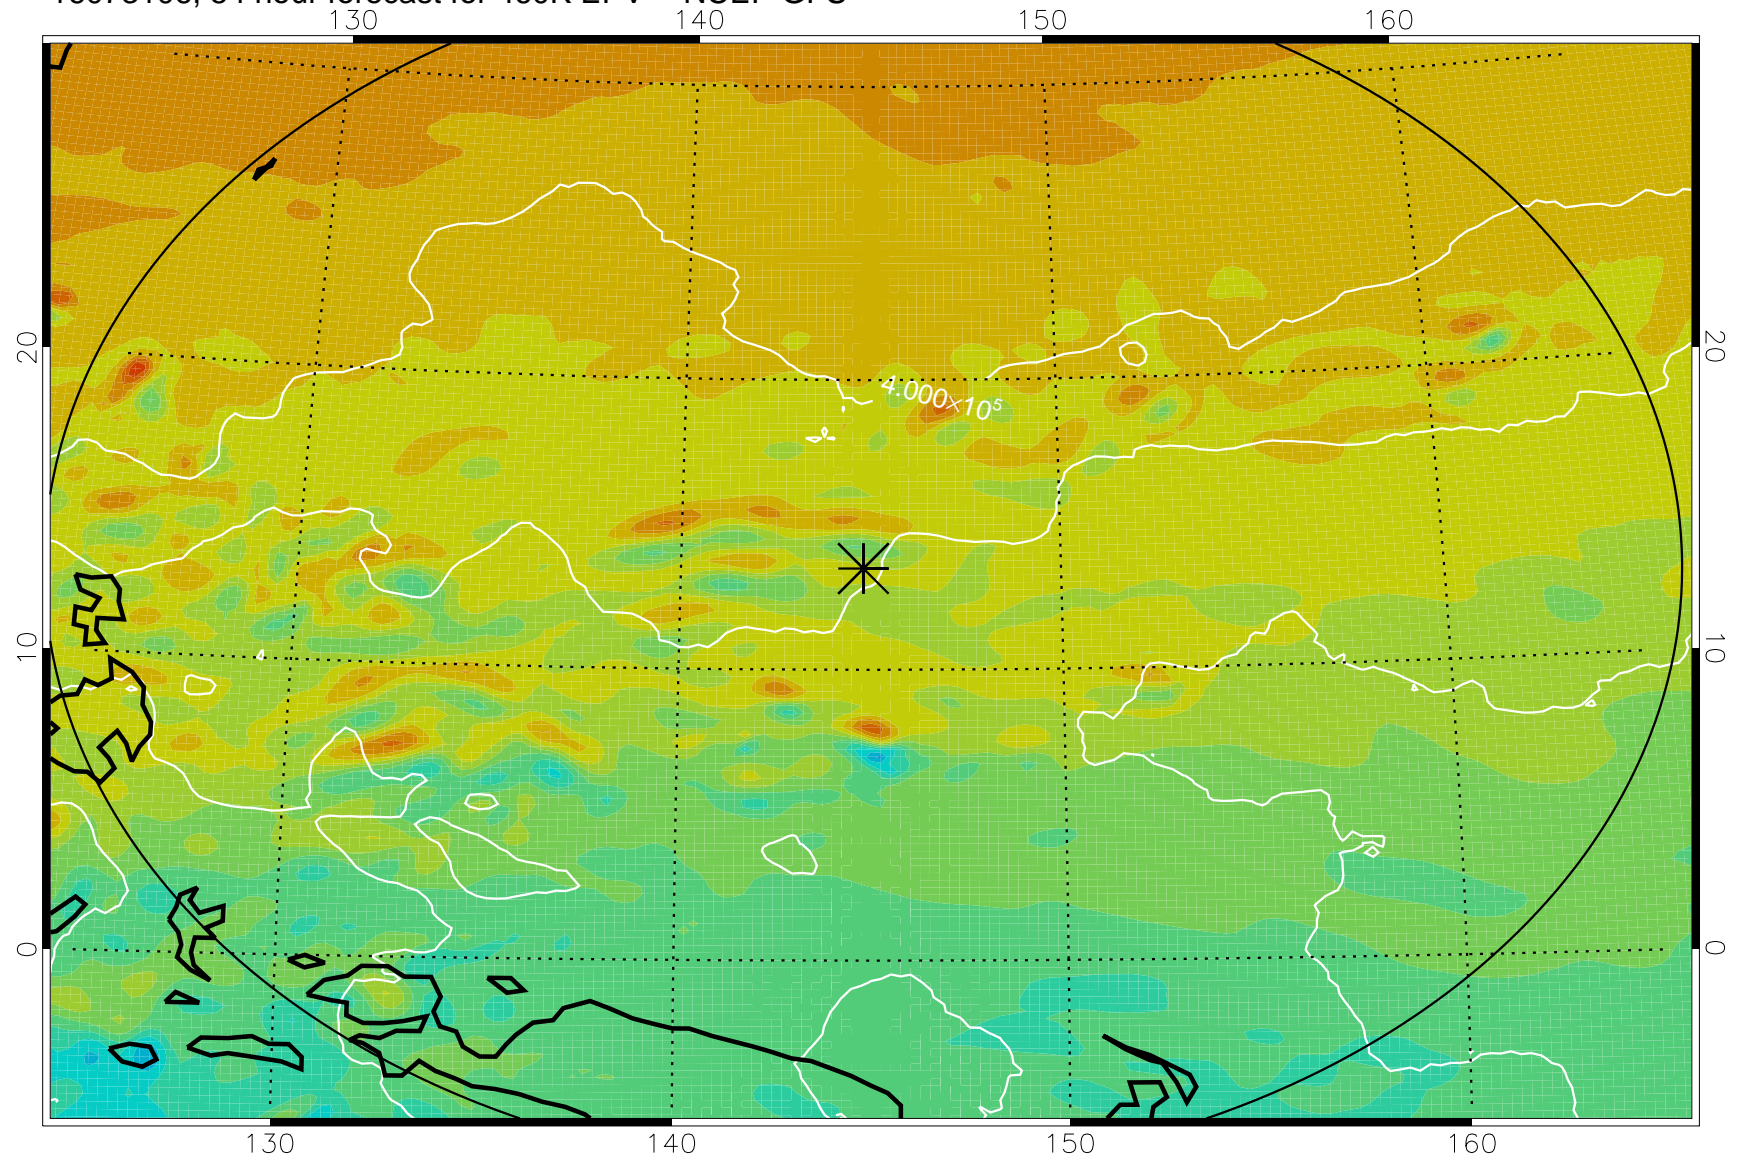

16073006, 30 hour forecast for 460K EPV -- NCEP GFS

460K Montgomery Streamfunction, white

Range ring of 2304 km

16073012, 36 hour forecast for 460K EPV -- NCEP GFS

460K Montgomery Streamfunction, white

Range ring of 2304 km

16073018, 42 hour forecast for 460K EPV -- NCEP GFS

460K Montgomery Streamfunction, white

Range ring of 2304 km

16073100, 48 hour forecast for 460K EPV -- NCEP GFS

460K Montgomery Streamfunction, white

Range ring of 2304 km

16073106, 54 hour forecast for 460K EPV -- NCEP GFS

460K Montgomery Streamfunction, white

Range ring of 2304 km

16073112, 60 hour forecast for 460K EPV -- NCEP GFS

460K Montgomery Streamfunction, white

Range ring of 2304 km

16073118, 66 hour forecast for 460K EPV -- NCEP GFS

460K Montgomery Streamfunction, white

Range ring of 2304 km

16080100, 72 hour forecast for 460K EPV -- NCEP GFS

460K Montgomery Streamfunction, white

Range ring of 2304 km