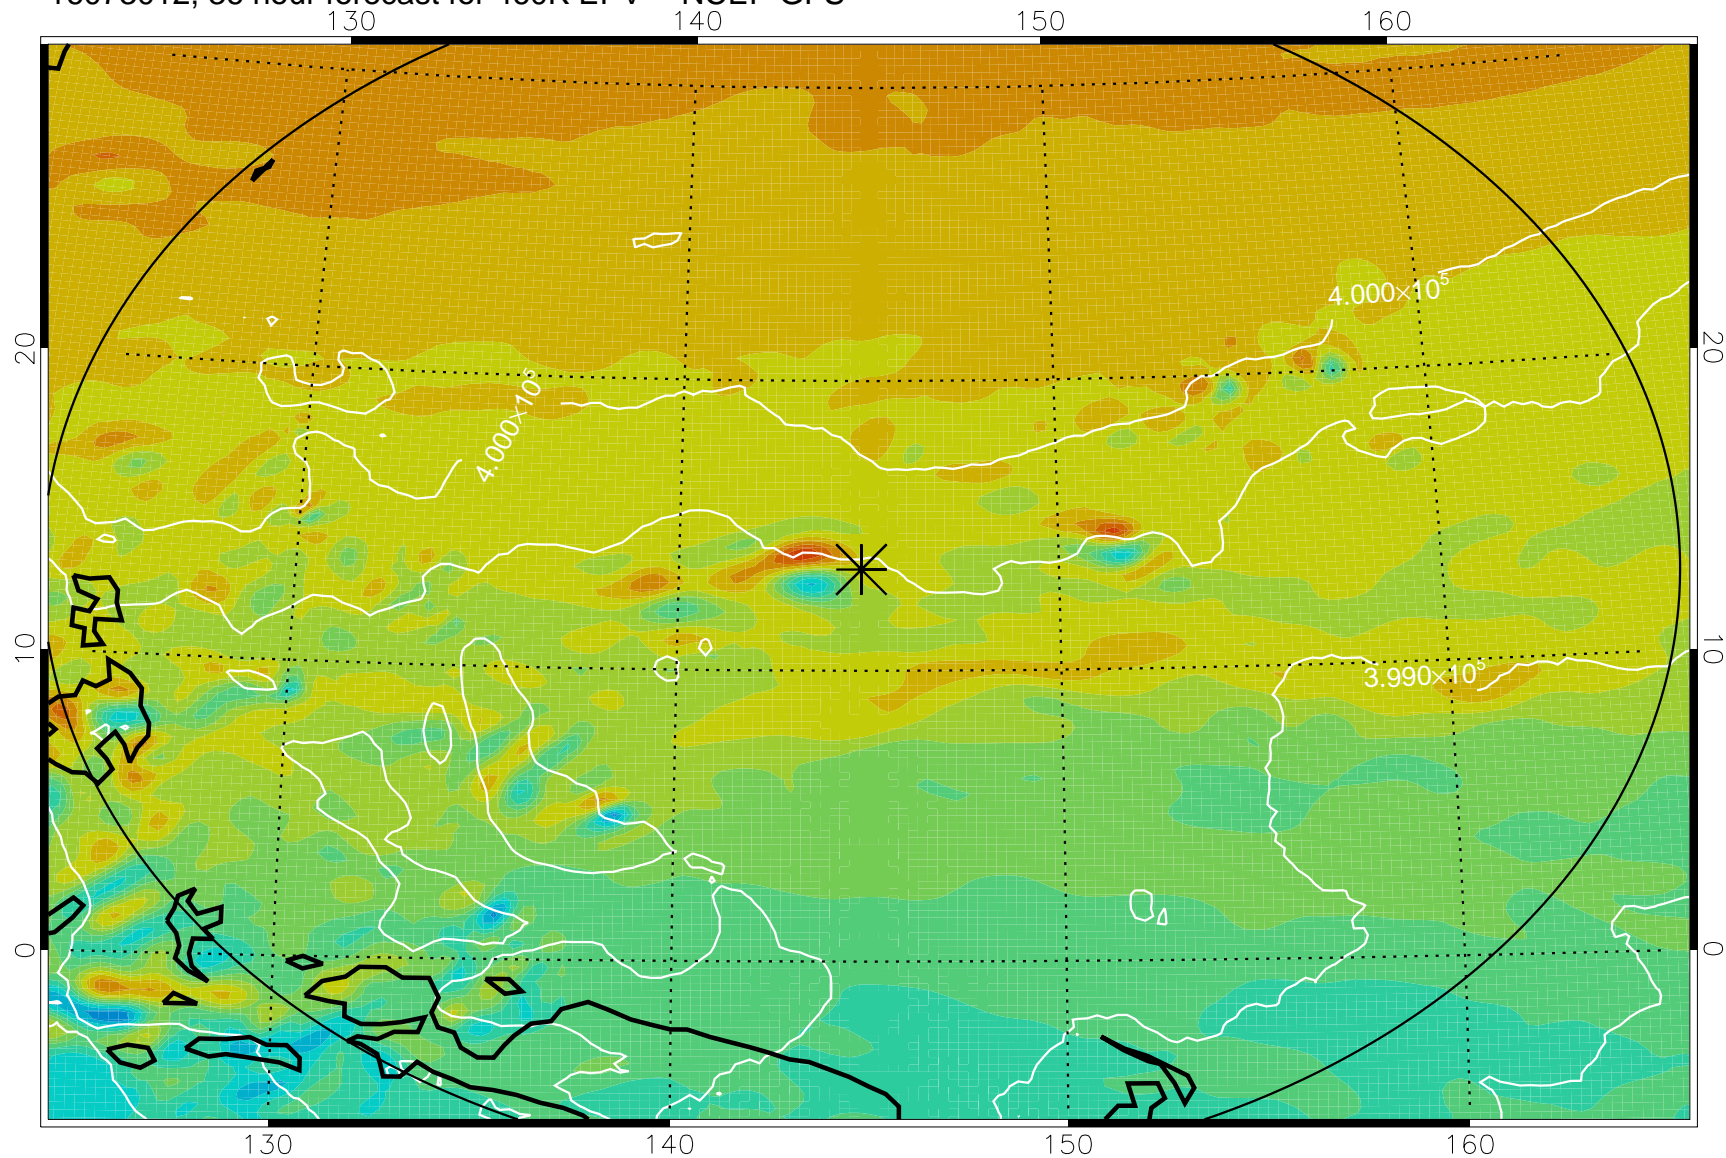

16073006, 30 hour forecast for 460K EPV -- NCEP GFS

460K Montgomery Streamfunction, white

Range ring of 2304 km

16073012, 36 hour forecast for 460K EPV -- NCEP GFS

460K Montgomery Streamfunction, white

Range ring of 2304 km

16073018, 42 hour forecast for 460K EPV -- NCEP GFS

460K Montgomery Streamfunction, white

Range ring of 2304 km

16073100, 48 hour forecast for 460K EPV -- NCEP GFS

460K Montgomery Streamfunction, white

Range ring of 2304 km

16073106, 54 hour forecast for 460K EPV -- NCEP GFS

460K Montgomery Streamfunction, white

Range ring of 2304 km

16073112, 60 hour forecast for 460K EPV -- NCEP GFS

460K Montgomery Streamfunction, white

Range ring of 2304 km

16073118, 66 hour forecast for 460K EPV -- NCEP GFS

460K Montgomery Streamfunction, white

Range ring of 2304 km

16080100, 72 hour forecast for 460K EPV -- NCEP GFS

460K Montgomery Streamfunction, white

Range ring of 2304 km