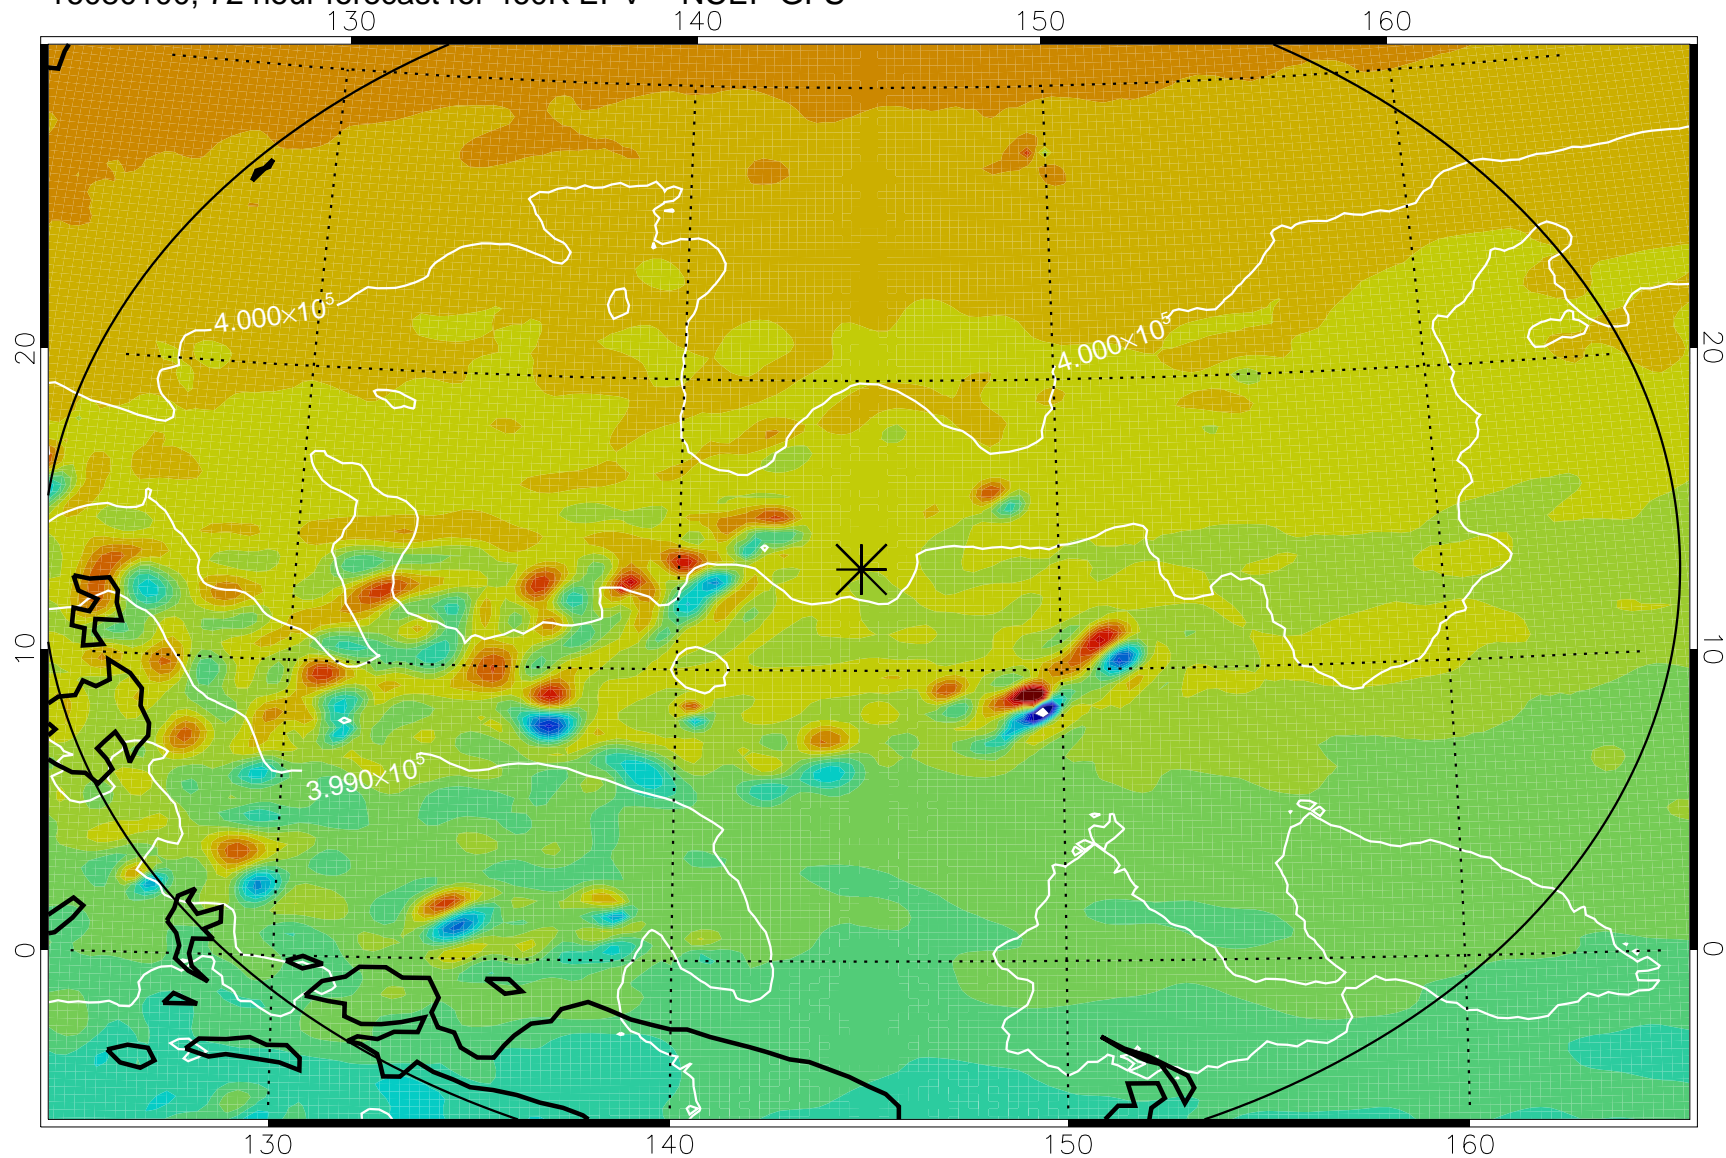

16073018, 42 hour forecast for 460K EPV -- NCEP GFS

460K Montgomery Streamfunction, white

Range ring of 2304 km

16073100, 48 hour forecast for 460K EPV -- NCEP GFS

460K Montgomery Streamfunction, white

Range ring of 2304 km

16073106, 54 hour forecast for 460K EPV -- NCEP GFS

460K Montgomery Streamfunction, white

Range ring of 2304 km

16073112, 60 hour forecast for 460K EPV -- NCEP GFS

460K Montgomery Streamfunction, white

Range ring of 2304 km

16073118, 66 hour forecast for 460K EPV -- NCEP GFS

460K Montgomery Streamfunction, white

Range ring of 2304 km

16080100, 72 hour forecast for 460K EPV -- NCEP GFS

460K Montgomery Streamfunction, white

Range ring of 2304 km

16080106, 78 hour forecast for 460K EPV -- NCEP GFS

460K Montgomery Streamfunction, white

Range ring of 2304 km

16080112, 84 hour forecast for 460K EPV -- NCEP GFS

460K Montgomery Streamfunction, white

Range ring of 2304 km