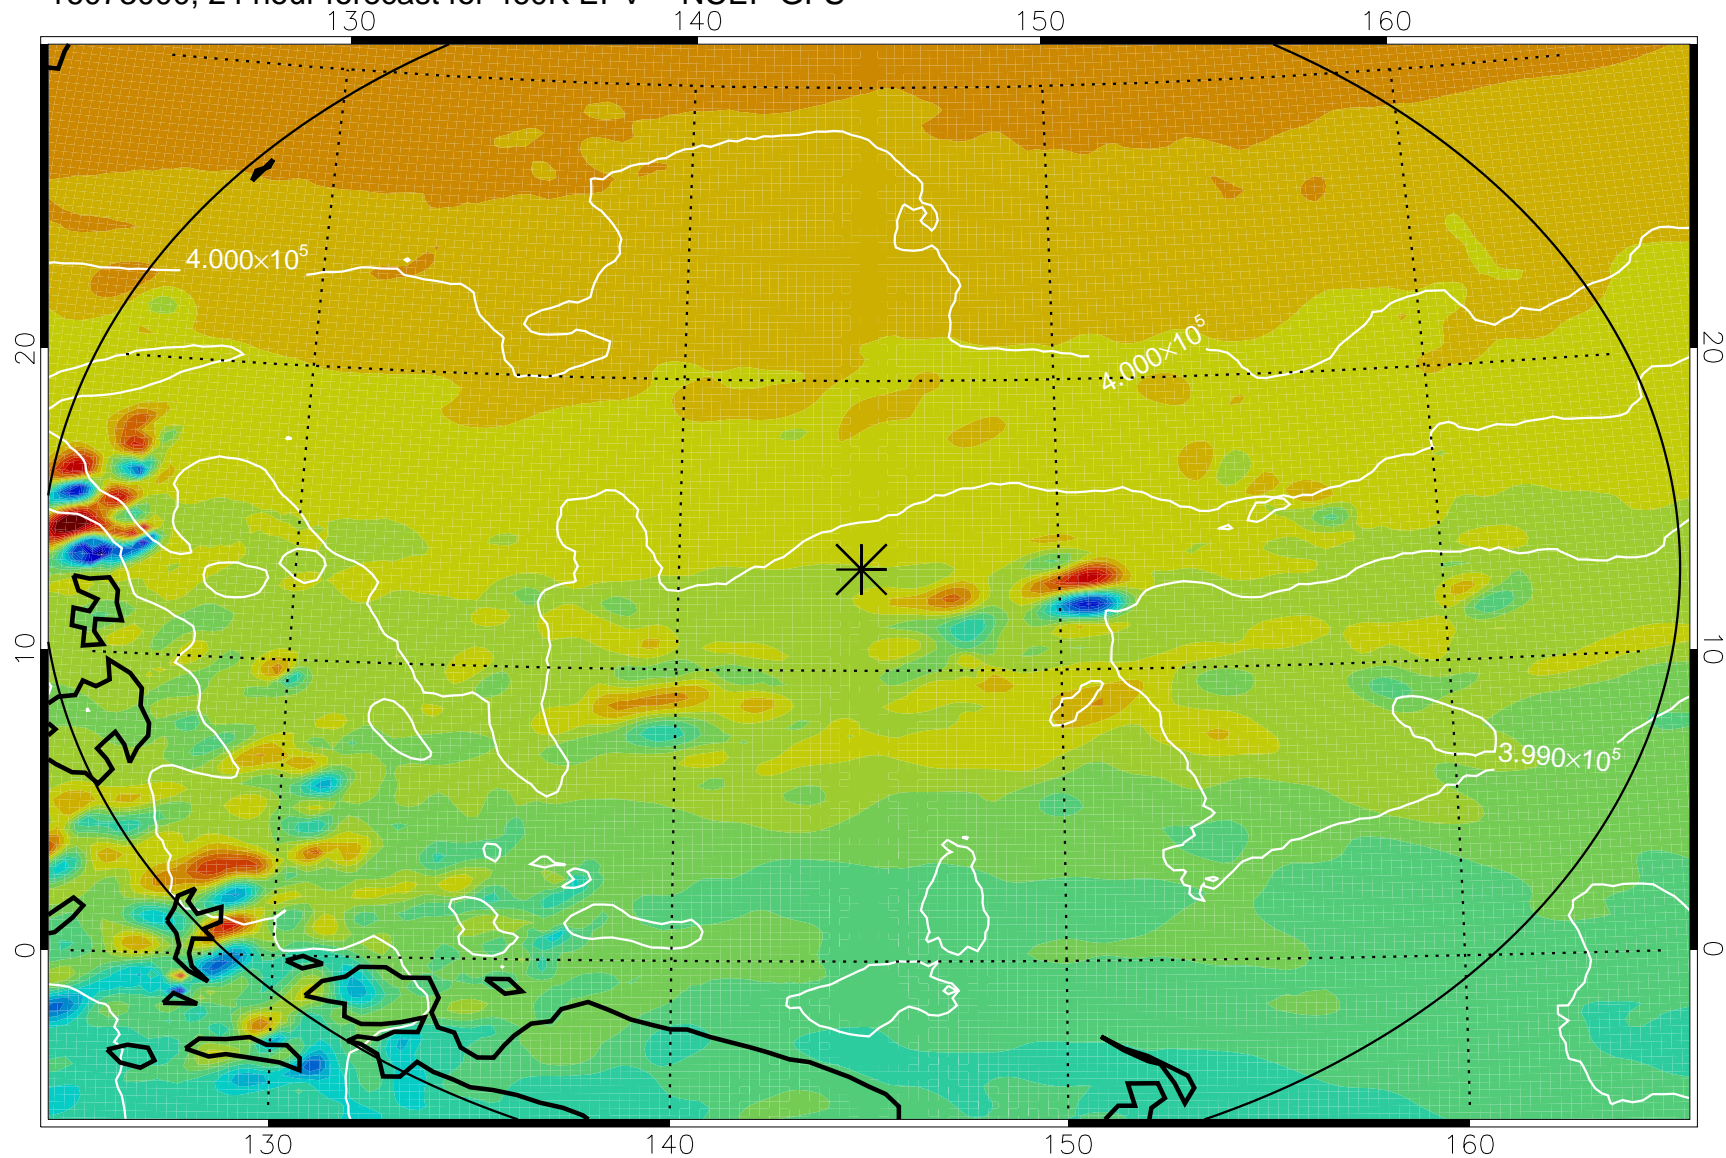

16072906, 6 hour forecast for 460K EPV -- NCEP GFS

460K Montgomery Streamfunction, white

Range ring of 2304 km

16072912, 12 hour forecast for 460K EPV -- NCEP GFS

460K Montgomery Streamfunction, white

Range ring of 2304 km

16072918, 18 hour forecast for 460K EPV -- NCEP GFS

460K Montgomery Streamfunction, white

Range ring of 2304 km

16073000, 24 hour forecast for 460K EPV -- NCEP GFS

460K Montgomery Streamfunction, white

Range ring of 2304 km

16073006, 30 hour forecast for 460K EPV -- NCEP GFS

460K Montgomery Streamfunction, white

Range ring of 2304 km

16073012, 36 hour forecast for 460K EPV -- NCEP GFS

460K Montgomery Streamfunction, white

Range ring of 2304 km

16073018, 42 hour forecast for 460K EPV -- NCEP GFS

460K Montgomery Streamfunction, white

Range ring of 2304 km

16073100, 48 hour forecast for 460K EPV -- NCEP GFS

460K Montgomery Streamfunction, white

Range ring of 2304 km