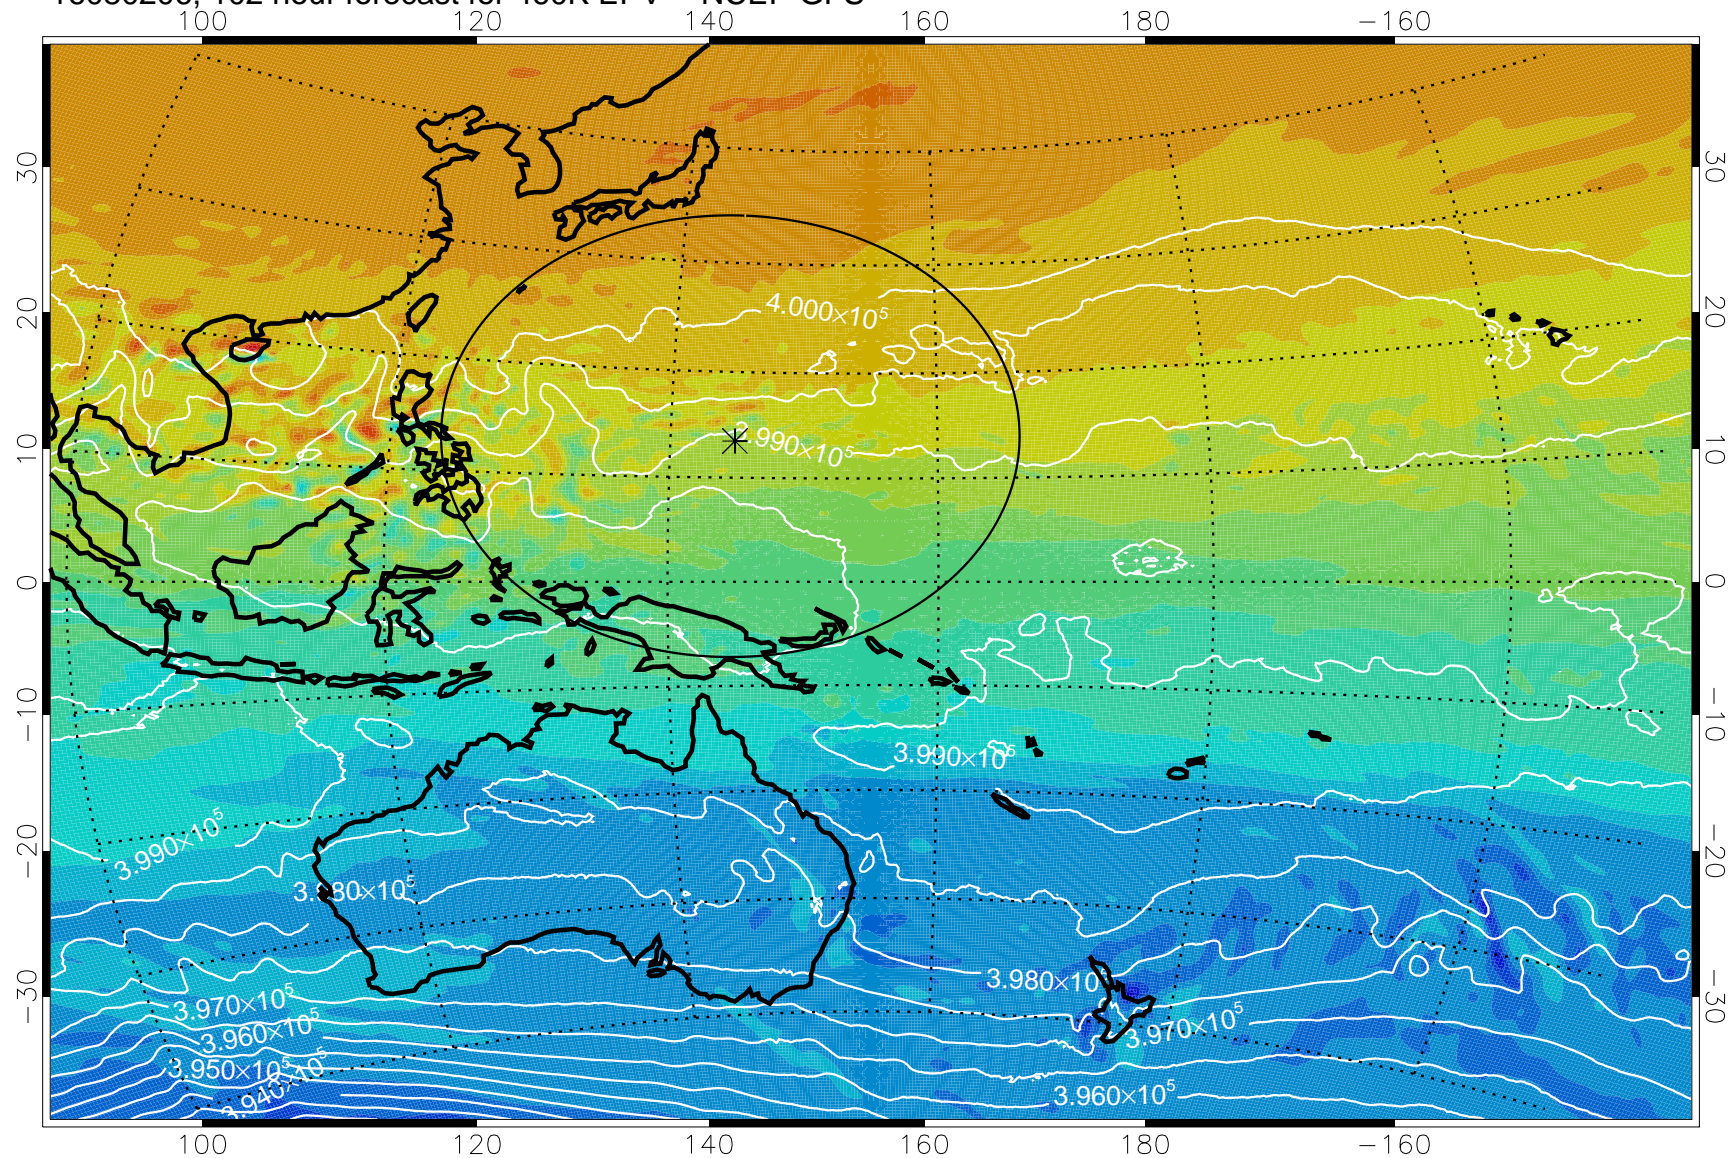

460K Montgomery Streamfunction, white

Range ring of 2304 km

16080112, 84 hour forecast for 460K EPV -- NCEP GFS

460K Montgomery Streamfunction, white

Range ring of 2304 km

16080118, 90 hour forecast for 460K EPV -- NCEP GFS

460K Montgomery Streamfunction, white

Range ring of 2304 km

16080200, 96 hour forecast for 460K EPV -- NCEP GFS

460K Montgomery Streamfunction, white

Range ring of 2304 km

16080206, 102 hour forecast for 460K EPV -- NCEP GFS

460K Montgomery Streamfunction, white

Range ring of 2304 km

16080212, 108 hour forecast for 460K EPV -- NCEP GFS

460K Montgomery Streamfunction, white

Range ring of 2304 km

16080218, 114 hour forecast for 460K EPV -- NCEP GFS

460K Montgomery Streamfunction, white

Range ring of 2304 km

16080300, 120 hour forecast for 460K EPV -- NCEP GFS

460K Montgomery Streamfunction, white

Range ring of 2304 km