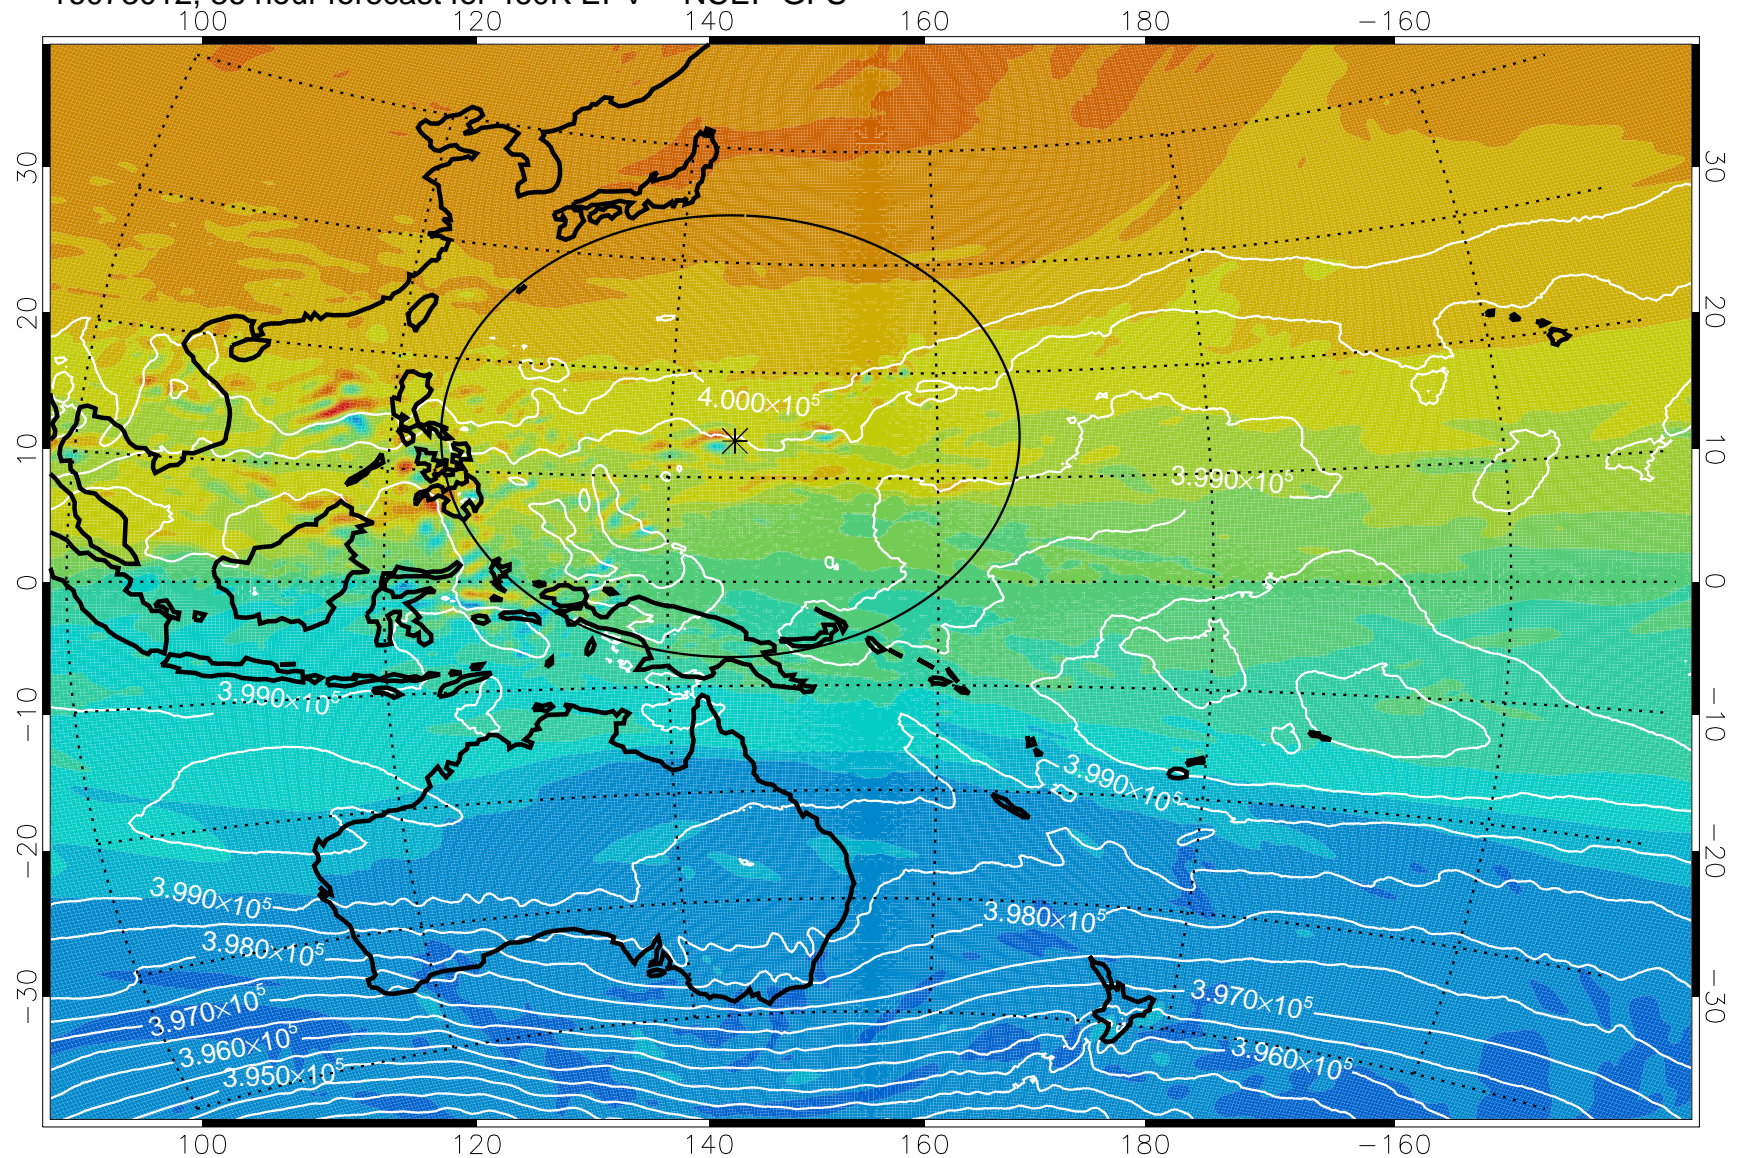

16072918, 18 hour forecast for 460K EPV -- NCEP GFS

16073000, 24 hour forecast for 460K EPV -- NCEP GFS

460K Montgomery Streamfunction, white

Range ring of 2304 km

16073006, 30 hour forecast for 460K EPV -- NCEP GFS

460K Montgomery Streamfunction, white

Range ring of 2304 km

16073012, 36 hour forecast for 460K EPV -- NCEP GFS

460K Montgomery Streamfunction, white

Range ring of 2304 km

16073018, 42 hour forecast for 460K EPV -- NCEP GFS

460K Montgomery Streamfunction, white

Range ring of 2304 km

16073100, 48 hour forecast for 460K EPV -- NCEP GFS

460K Montgomery Streamfunction, white

Range ring of 2304 km

16073106, 54 hour forecast for 460K EPV -- NCEP GFS

460K Montgomery Streamfunction, white

Range ring of 2304 km

16073112, 60 hour forecast for 460K EPV -- NCEP GFS

460K Montgomery Streamfunction, white

Range ring of 2304 km

16073118, 66 hour forecast for 460K EPV -- NCEP GFS