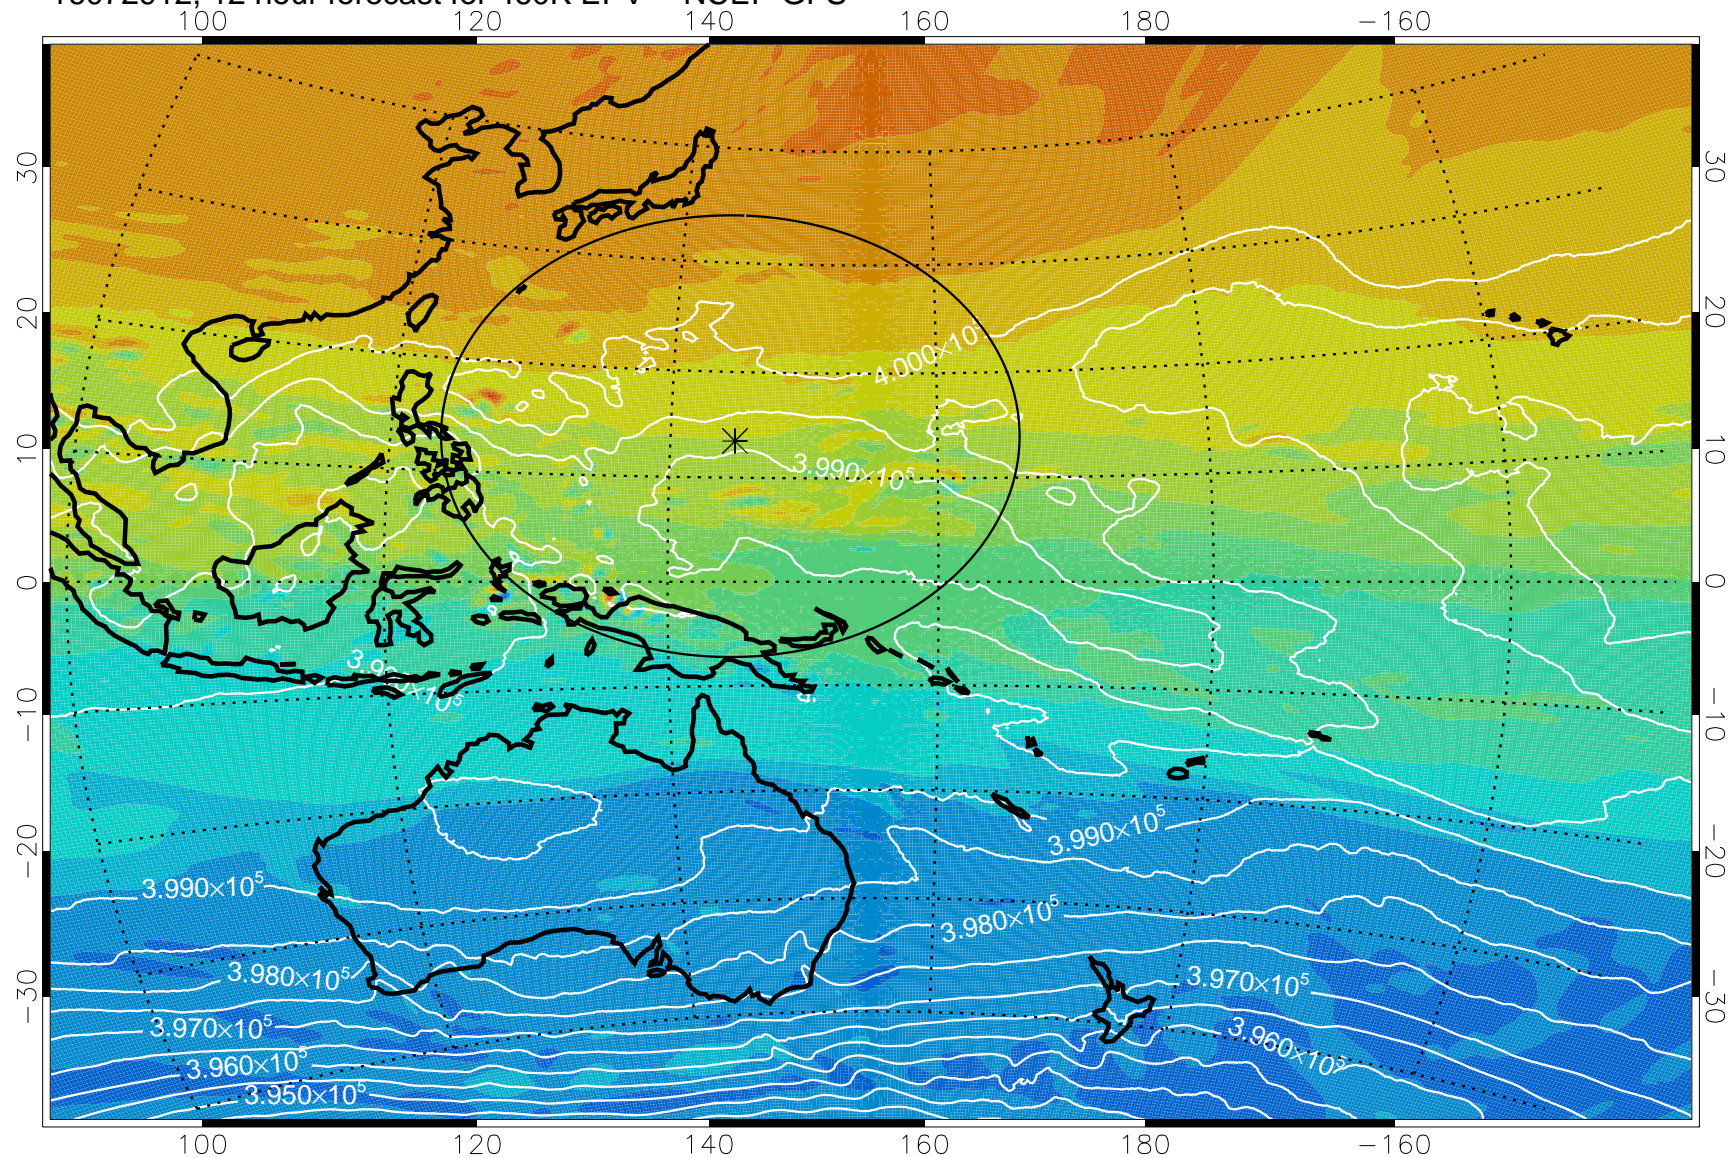

16072906, 6 hour forecast for 460K EPV -- NCEP GFS

460K Montgomery Streamfunction, white

Range ring of 2304 km

16072912, 12 hour forecast for 460K EPV -- NCEP GFS

460K Montgomery Streamfunction, white

Range ring of 2304 km

16072918, 18 hour forecast for 460K EPV -- NCEP GFS

16073000, 24 hour forecast for 460K EPV -- NCEP GFS

460K Montgomery Streamfunction, white

Range ring of 2304 km

16073006, 30 hour forecast for 460K EPV -- NCEP GFS

460K Montgomery Streamfunction, white

Range ring of 2304 km

16073012, 36 hour forecast for 460K EPV -- NCEP GFS

460K Montgomery Streamfunction, white

Range ring of 2304 km

16073018, 42 hour forecast for 460K EPV -- NCEP GFS

460K Montgomery Streamfunction, white

Range ring of 2304 km

16073100, 48 hour forecast for 460K EPV -- NCEP GFS

460K Montgomery Streamfunction, white

Range ring of 2304 km

16073106, 54 hour forecast for 460K EPV -- NCEP GFS