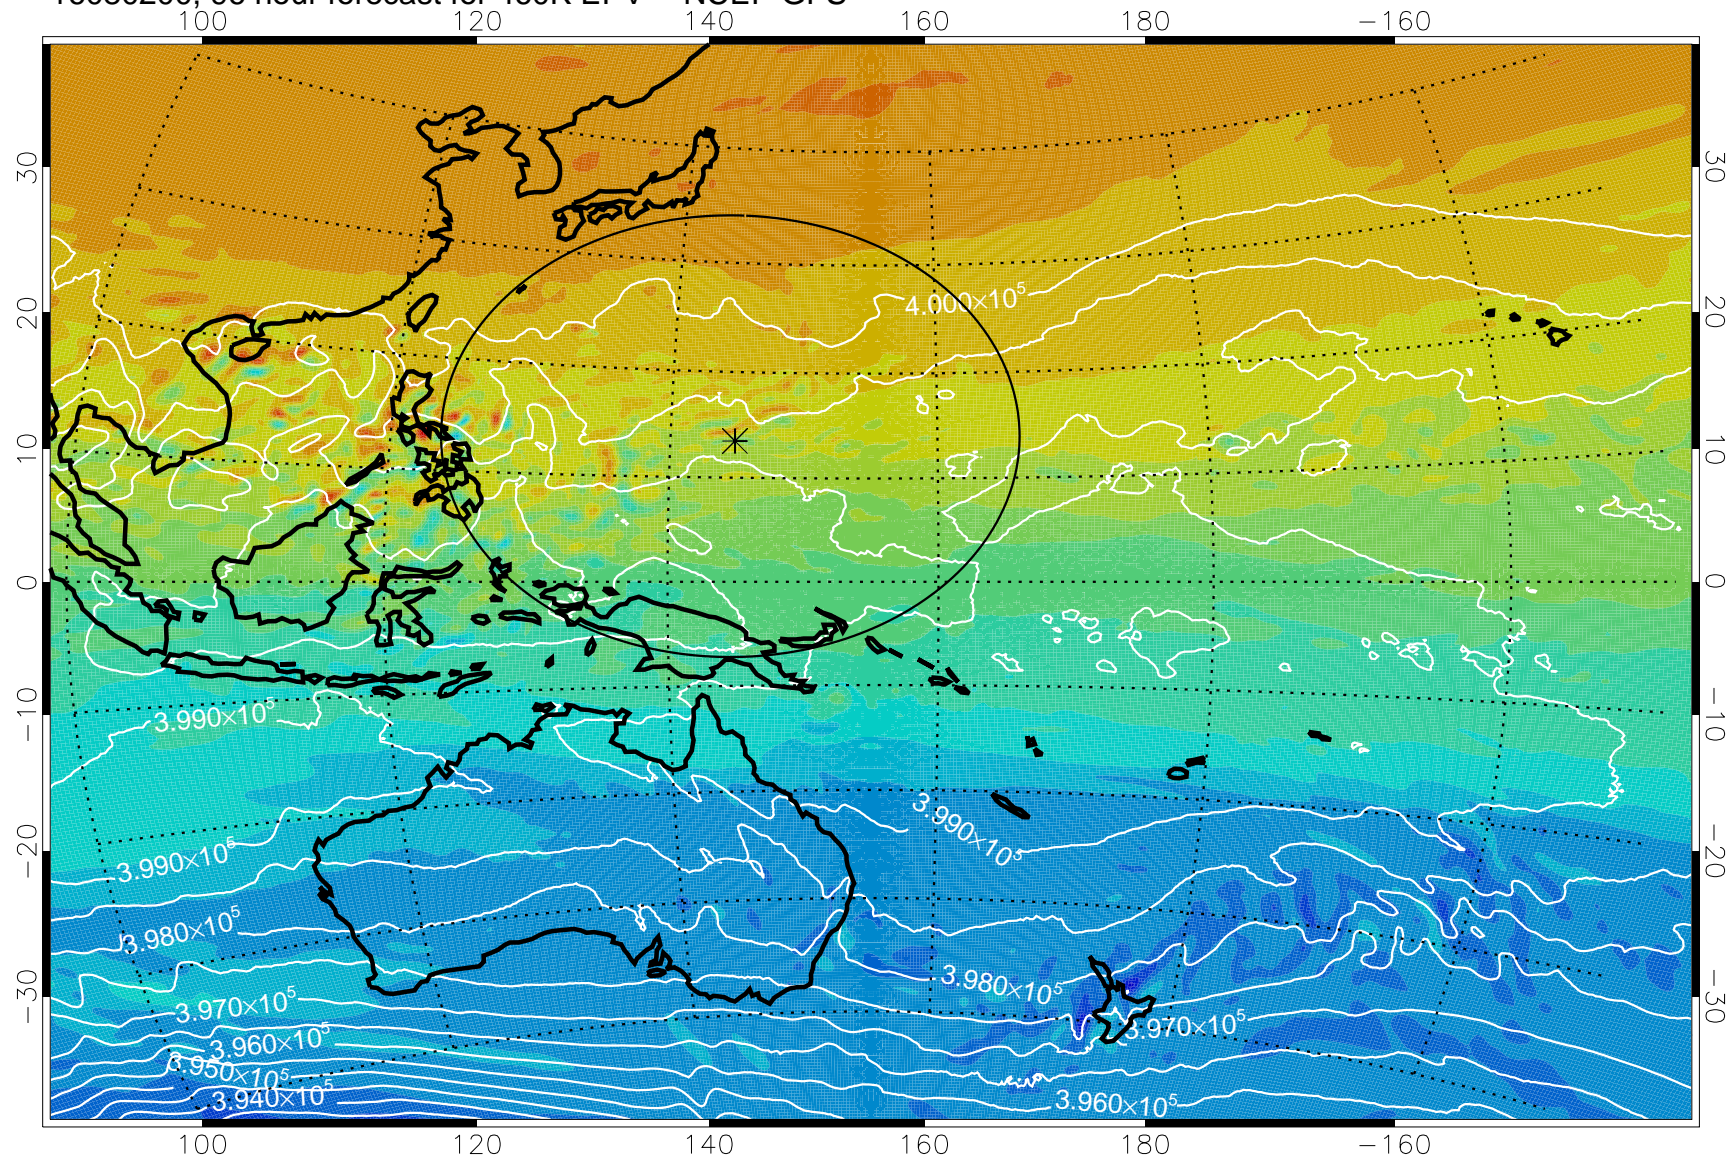

460K Montgomery Streamfunction, white

Range ring of 2304 km

16080100, 72 hour forecast for 460K EPV -- NCEP GFS

460K Montgomery Streamfunction, white

Range ring of 2304 km

16080106, 78 hour forecast for 460K EPV -- NCEP GFS

460K Montgomery Streamfunction, white

Range ring of 2304 km

16080112, 84 hour forecast for 460K EPV -- NCEP GFS

460K Montgomery Streamfunction, white

Range ring of 2304 km

16080118, 90 hour forecast for 460K EPV -- NCEP GFS

460K Montgomery Streamfunction, white

Range ring of 2304 km

16080200, 96 hour forecast for 460K EPV -- NCEP GFS

460K Montgomery Streamfunction, white

Range ring of 2304 km

16080206, 102 hour forecast for 460K EPV -- NCEP GFS

460K Montgomery Streamfunction, white

Range ring of 2304 km

16080212, 108 hour forecast for 460K EPV -- NCEP GFS

460K Montgomery Streamfunction, white

Range ring of 2304 km

16080218, 114 hour forecast for 460K EPV -- NCEP GFS