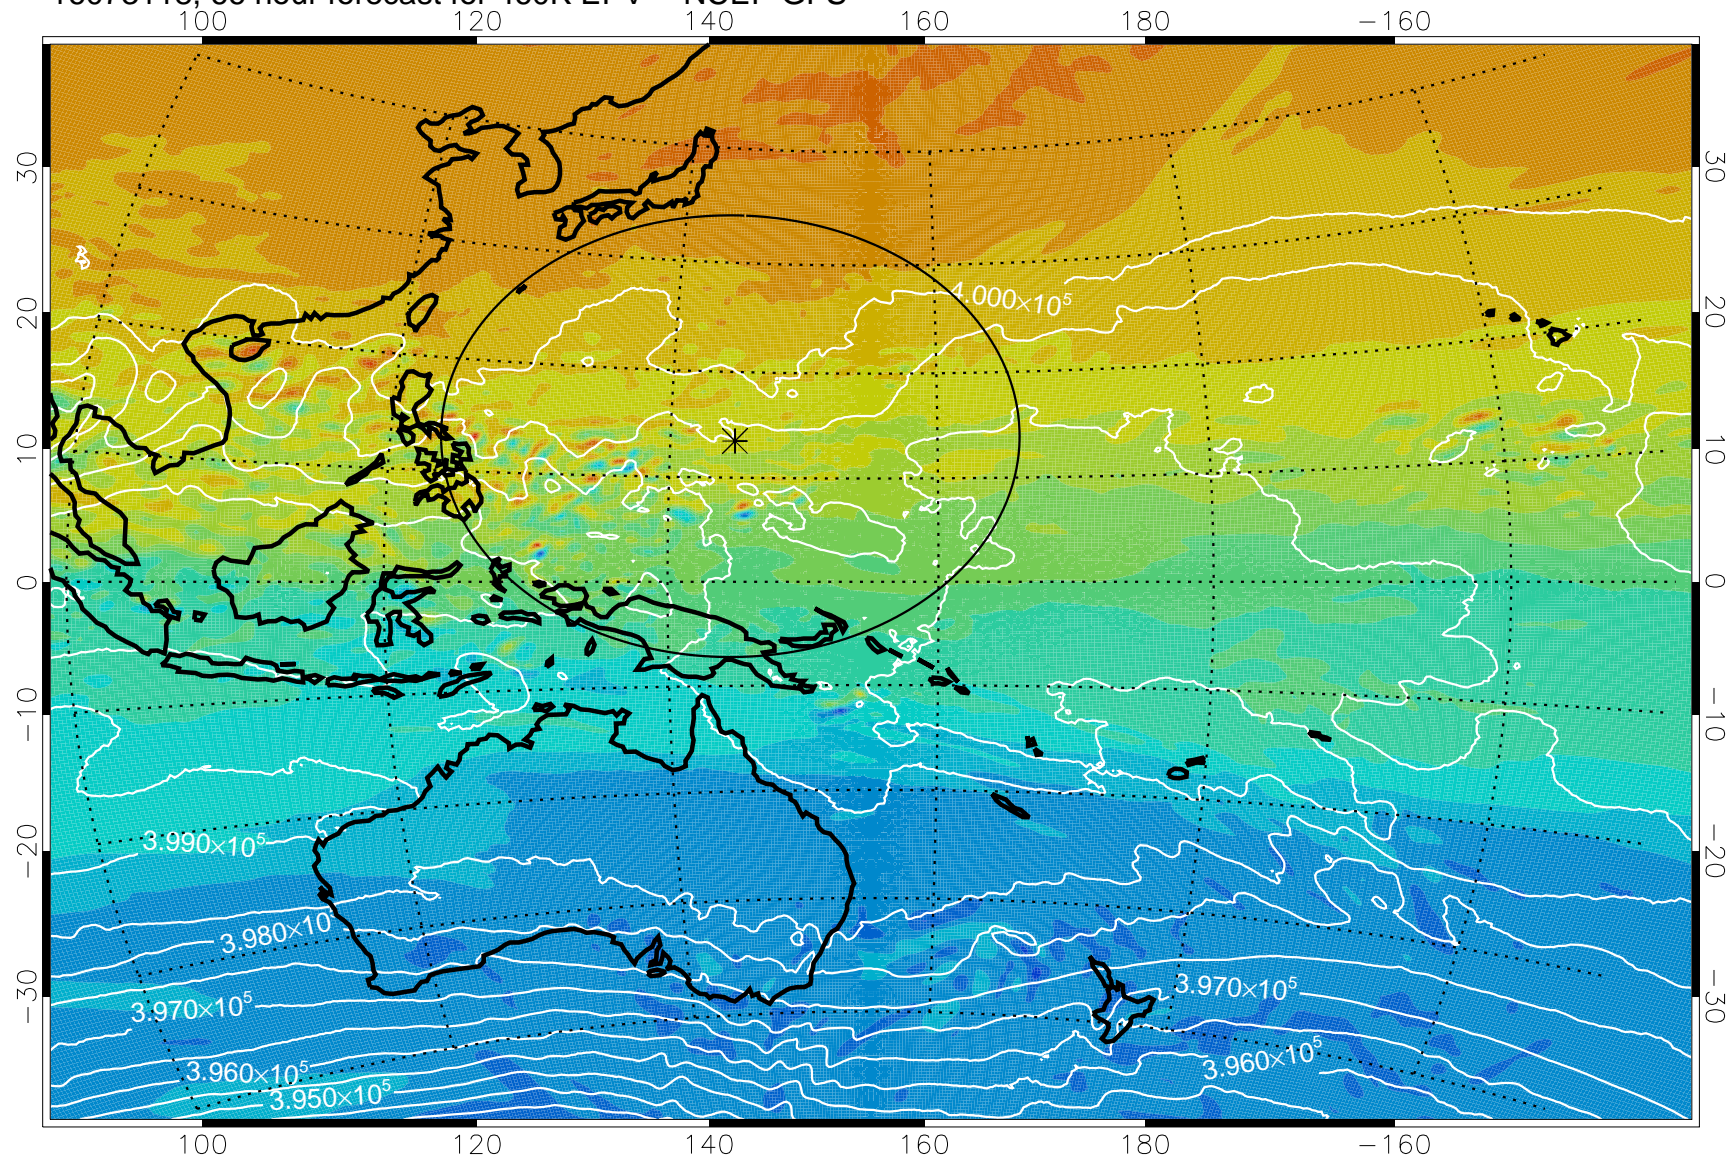

460K Montgomery Streamfunction, white

Range ring of 2304 km

16073100, 48 hour forecast for 460K EPV -- NCEP GFS

460K Montgomery Streamfunction, white

Range ring of 2304 km

16073106, 54 hour forecast for 460K EPV -- NCEP GFS

460K Montgomery Streamfunction, white

Range ring of 2304 km

16073112, 60 hour forecast for 460K EPV -- NCEP GFS

460K Montgomery Streamfunction, white

Range ring of 2304 km

16073118, 66 hour forecast for 460K EPV -- NCEP GFS

460K Montgomery Streamfunction, white

Range ring of 2304 km

16080100, 72 hour forecast for 460K EPV -- NCEP GFS

460K Montgomery Streamfunction, white

Range ring of 2304 km

16080106, 78 hour forecast for 460K EPV -- NCEP GFS

460K Montgomery Streamfunction, white

Range ring of 2304 km

16080112, 84 hour forecast for 460K EPV -- NCEP GFS

460K Montgomery Streamfunction, white

Range ring of 2304 km

16080118, 90 hour forecast for 460K EPV -- NCEP GFS