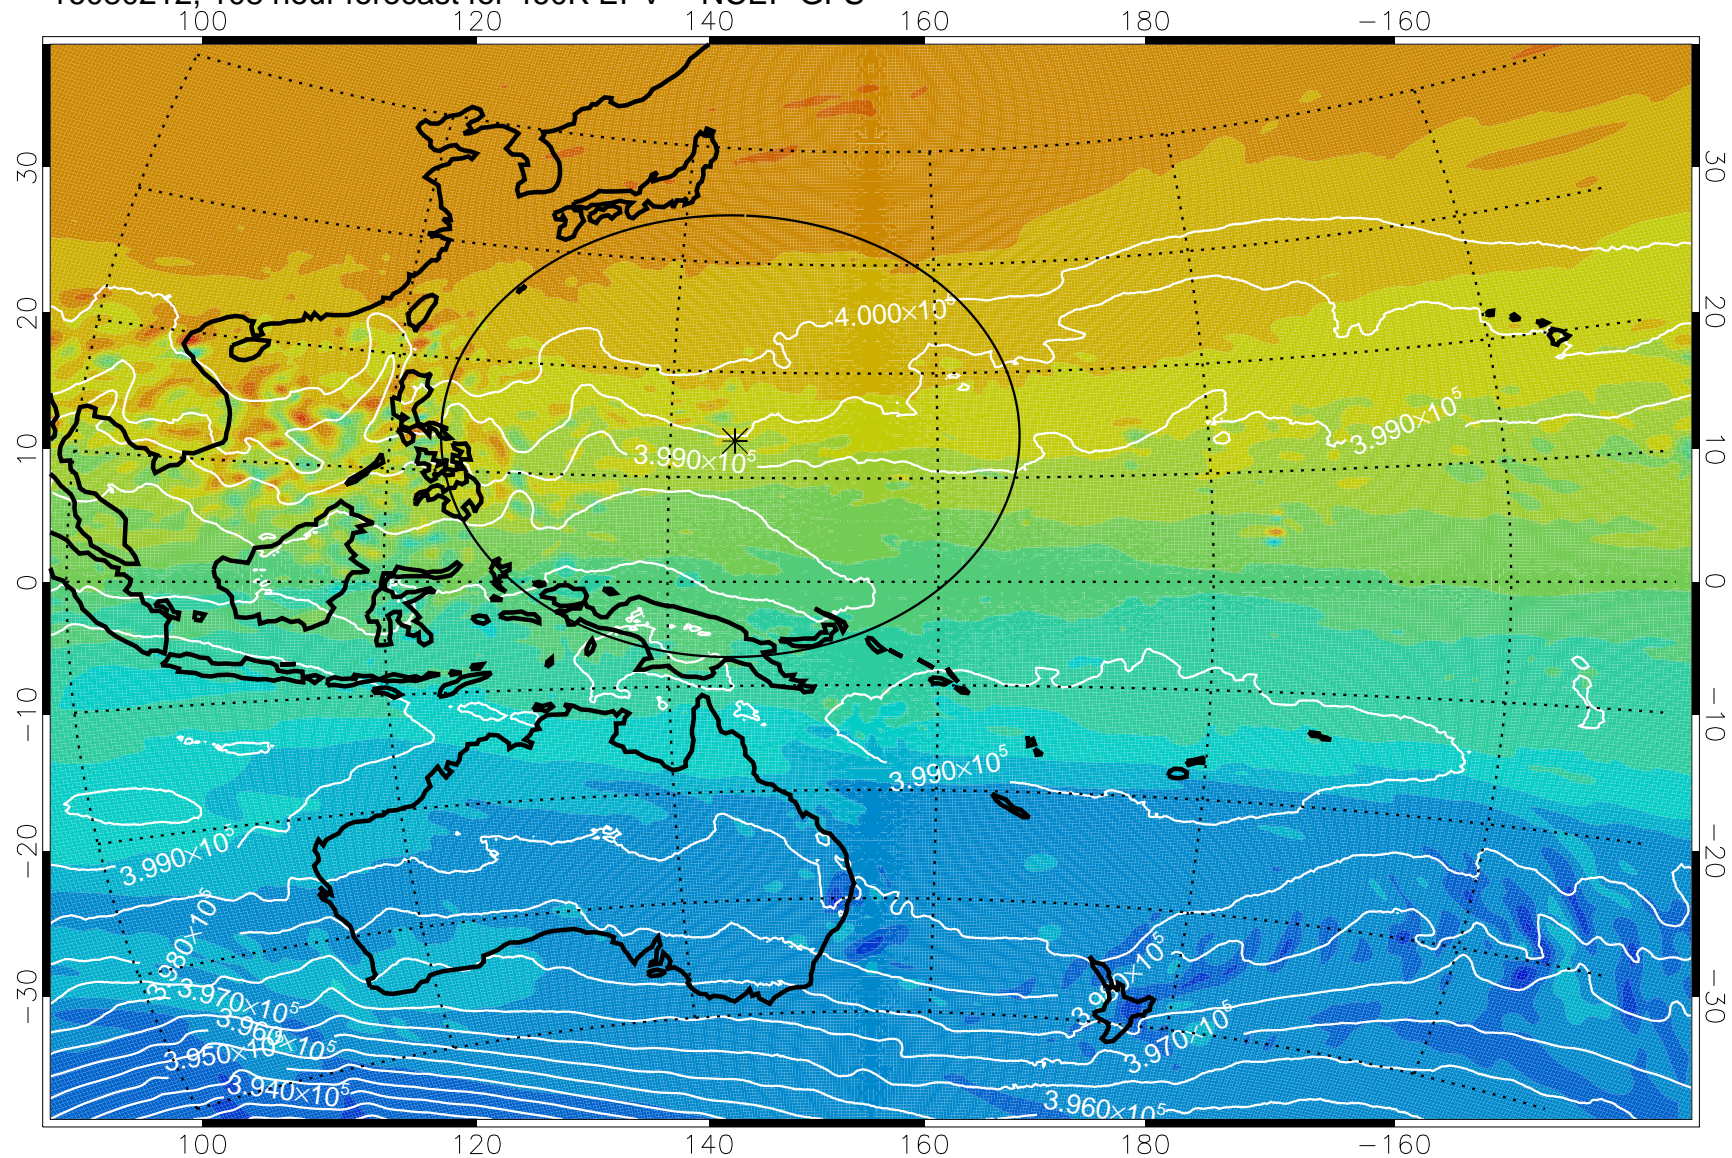

460K Montgomery Streamfunction, white

Range ring of 2304 km

16080112, 84 hour forecast for 460K EPV -- NCEP GFS

460K Montgomery Streamfunction, white

Range ring of 2304 km

16080118, 90 hour forecast for 460K EPV -- NCEP GFS

460K Montgomery Streamfunction, white

Range ring of 2304 km

16080200, 96 hour forecast for 460K EPV -- NCEP GFS

460K Montgomery Streamfunction, white

Range ring of 2304 km

16080206, 102 hour forecast for 460K EPV -- NCEP GFS

460K Montgomery Streamfunction, white

Range ring of 2304 km

16080212, 108 hour forecast for 460K EPV -- NCEP GFS

460K Montgomery Streamfunction, white

Range ring of 2304 km

16080218, 114 hour forecast for 460K EPV -- NCEP GFS

460K Montgomery Streamfunction, white

Range ring of 2304 km

16080300, 120 hour forecast for 460K EPV -- NCEP GFS

460K Montgomery Streamfunction, white

Range ring of 2304 km