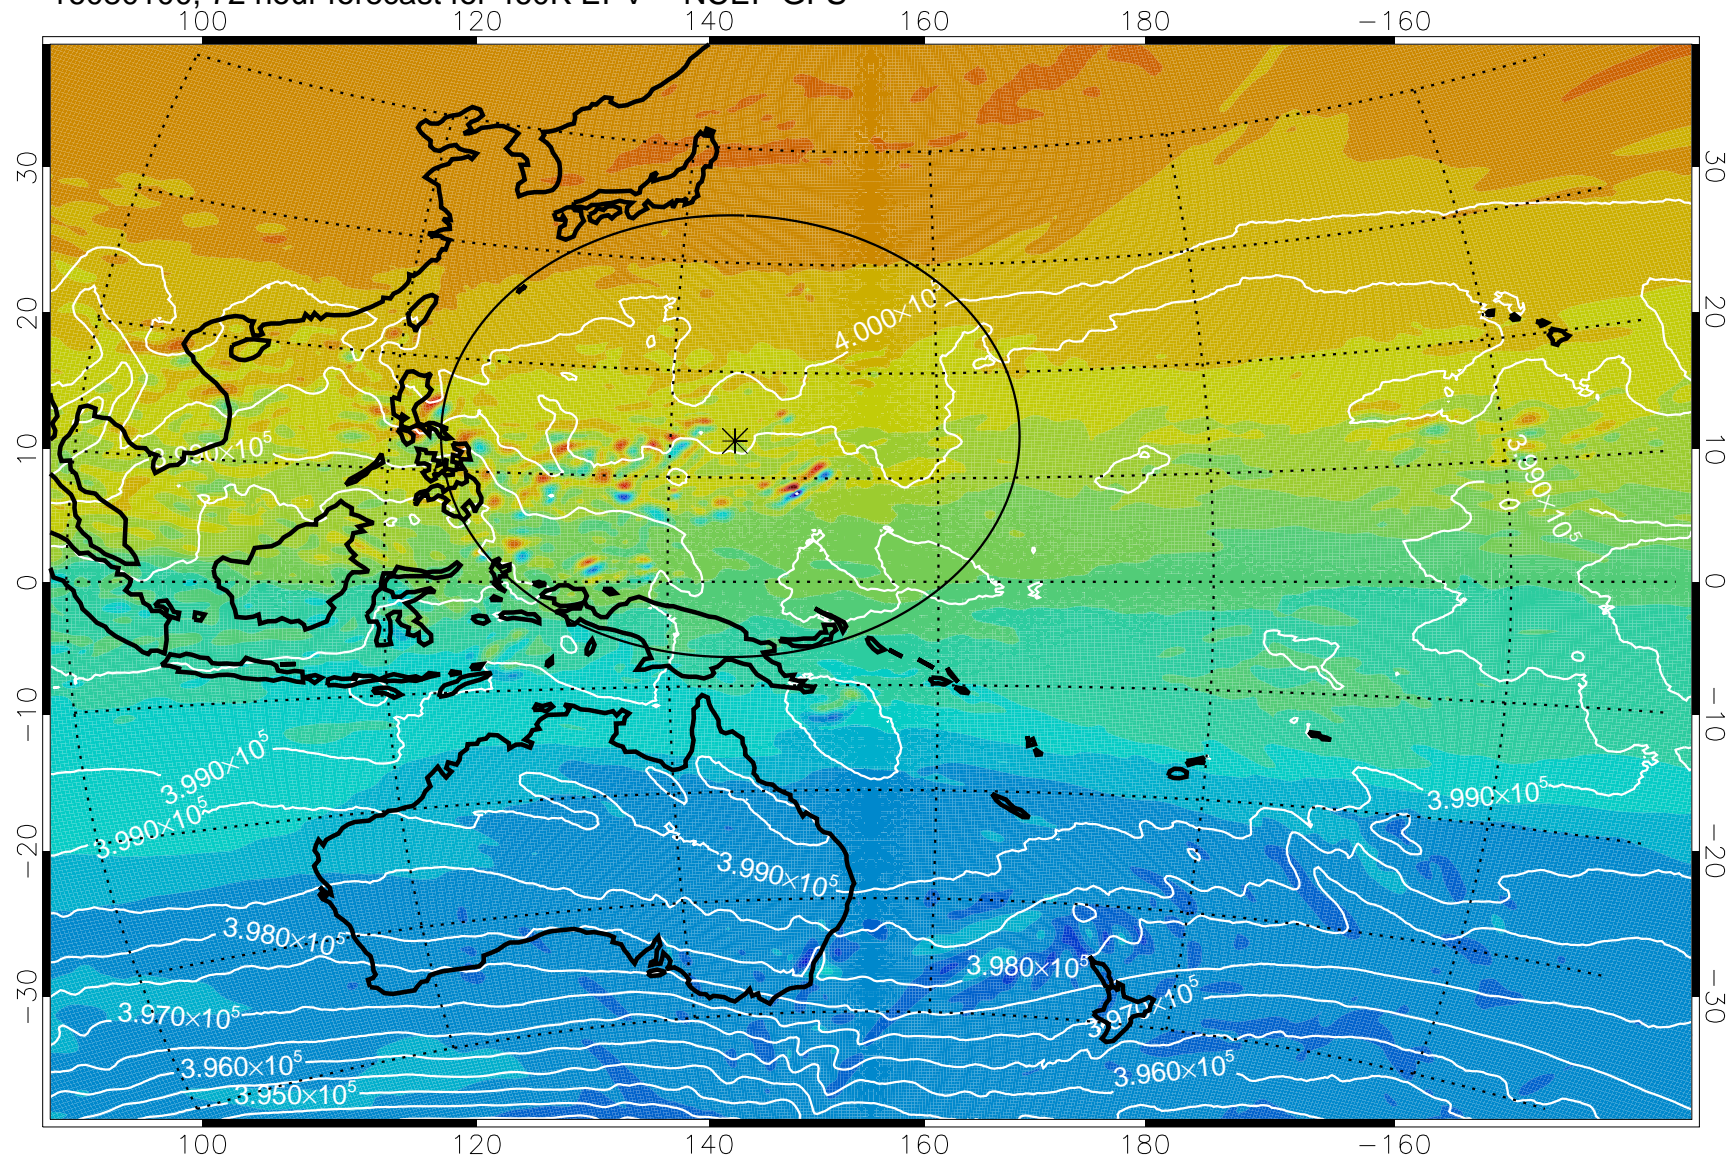

460K Montgomery Streamfunction, white

Range ring of 2304 km

16073100, 48 hour forecast for 460K EPV -- NCEP GFS

460K Montgomery Streamfunction, white

Range ring of 2304 km

16073106, 54 hour forecast for 460K EPV -- NCEP GFS

460K Montgomery Streamfunction, white

Range ring of 2304 km

16073112, 60 hour forecast for 460K EPV -- NCEP GFS

460K Montgomery Streamfunction, white

Range ring of 2304 km

16073118, 66 hour forecast for 460K EPV -- NCEP GFS

460K Montgomery Streamfunction, white

Range ring of 2304 km

16080100, 72 hour forecast for 460K EPV -- NCEP GFS

460K Montgomery Streamfunction, white

Range ring of 2304 km

16080106, 78 hour forecast for 460K EPV -- NCEP GFS

460K Montgomery Streamfunction, white

Range ring of 2304 km

16080112, 84 hour forecast for 460K EPV -- NCEP GFS

460K Montgomery Streamfunction, white

Range ring of 2304 km

16080118, 90 hour forecast for 460K EPV -- NCEP GFS