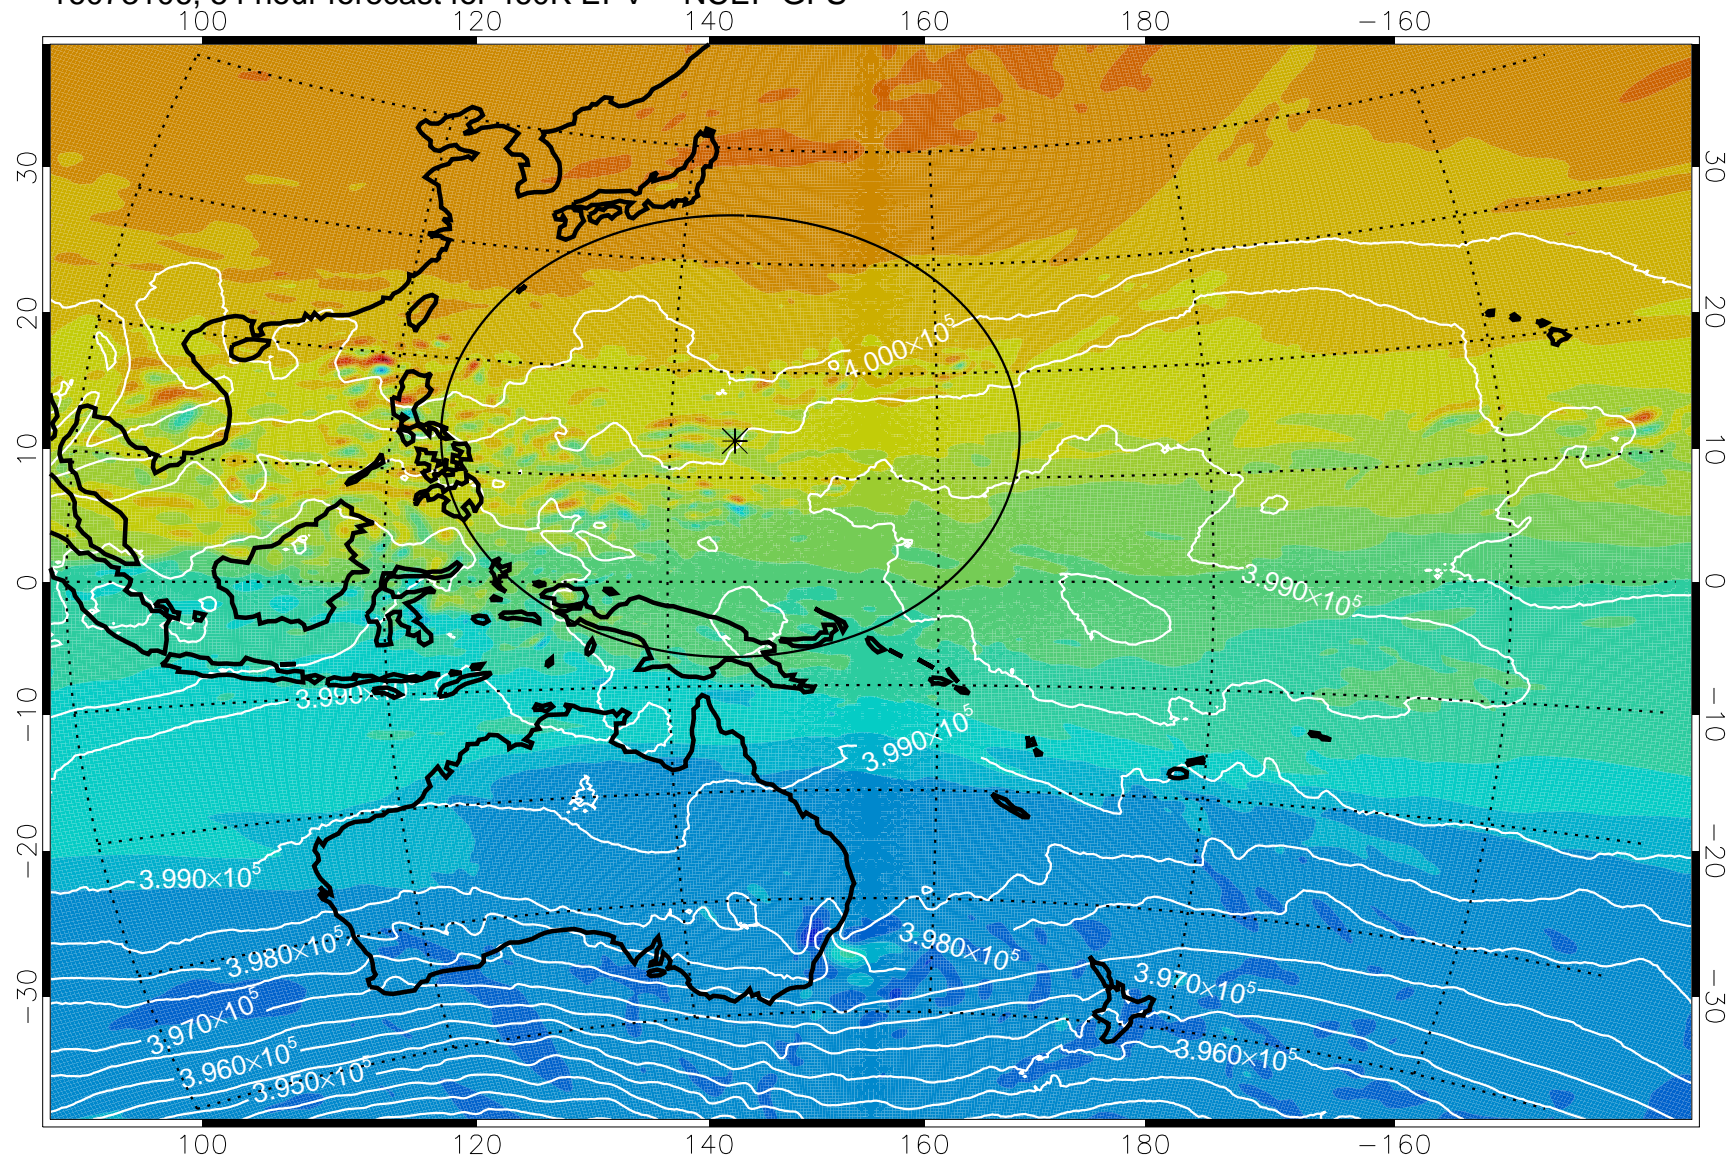

460K Montgomery Streamfunction, white

Range ring of 2304 km

16073012, 36 hour forecast for 460K EPV -- NCEP GFS

460K Montgomery Streamfunction, white

Range ring of 2304 km

16073018, 42 hour forecast for 460K EPV -- NCEP GFS

460K Montgomery Streamfunction, white

Range ring of 2304 km

16073100, 48 hour forecast for 460K EPV -- NCEP GFS

460K Montgomery Streamfunction, white

Range ring of 2304 km

16073106, 54 hour forecast for 460K EPV -- NCEP GFS

460K Montgomery Streamfunction, white

Range ring of 2304 km

16073112, 60 hour forecast for 460K EPV -- NCEP GFS

460K Montgomery Streamfunction, white

Range ring of 2304 km

16073118, 66 hour forecast for 460K EPV -- NCEP GFS

460K Montgomery Streamfunction, white

Range ring of 2304 km

16080100, 72 hour forecast for 460K EPV -- NCEP GFS

460K Montgomery Streamfunction, white

Range ring of 2304 km

16080106, 78 hour forecast for 460K EPV -- NCEP GFS