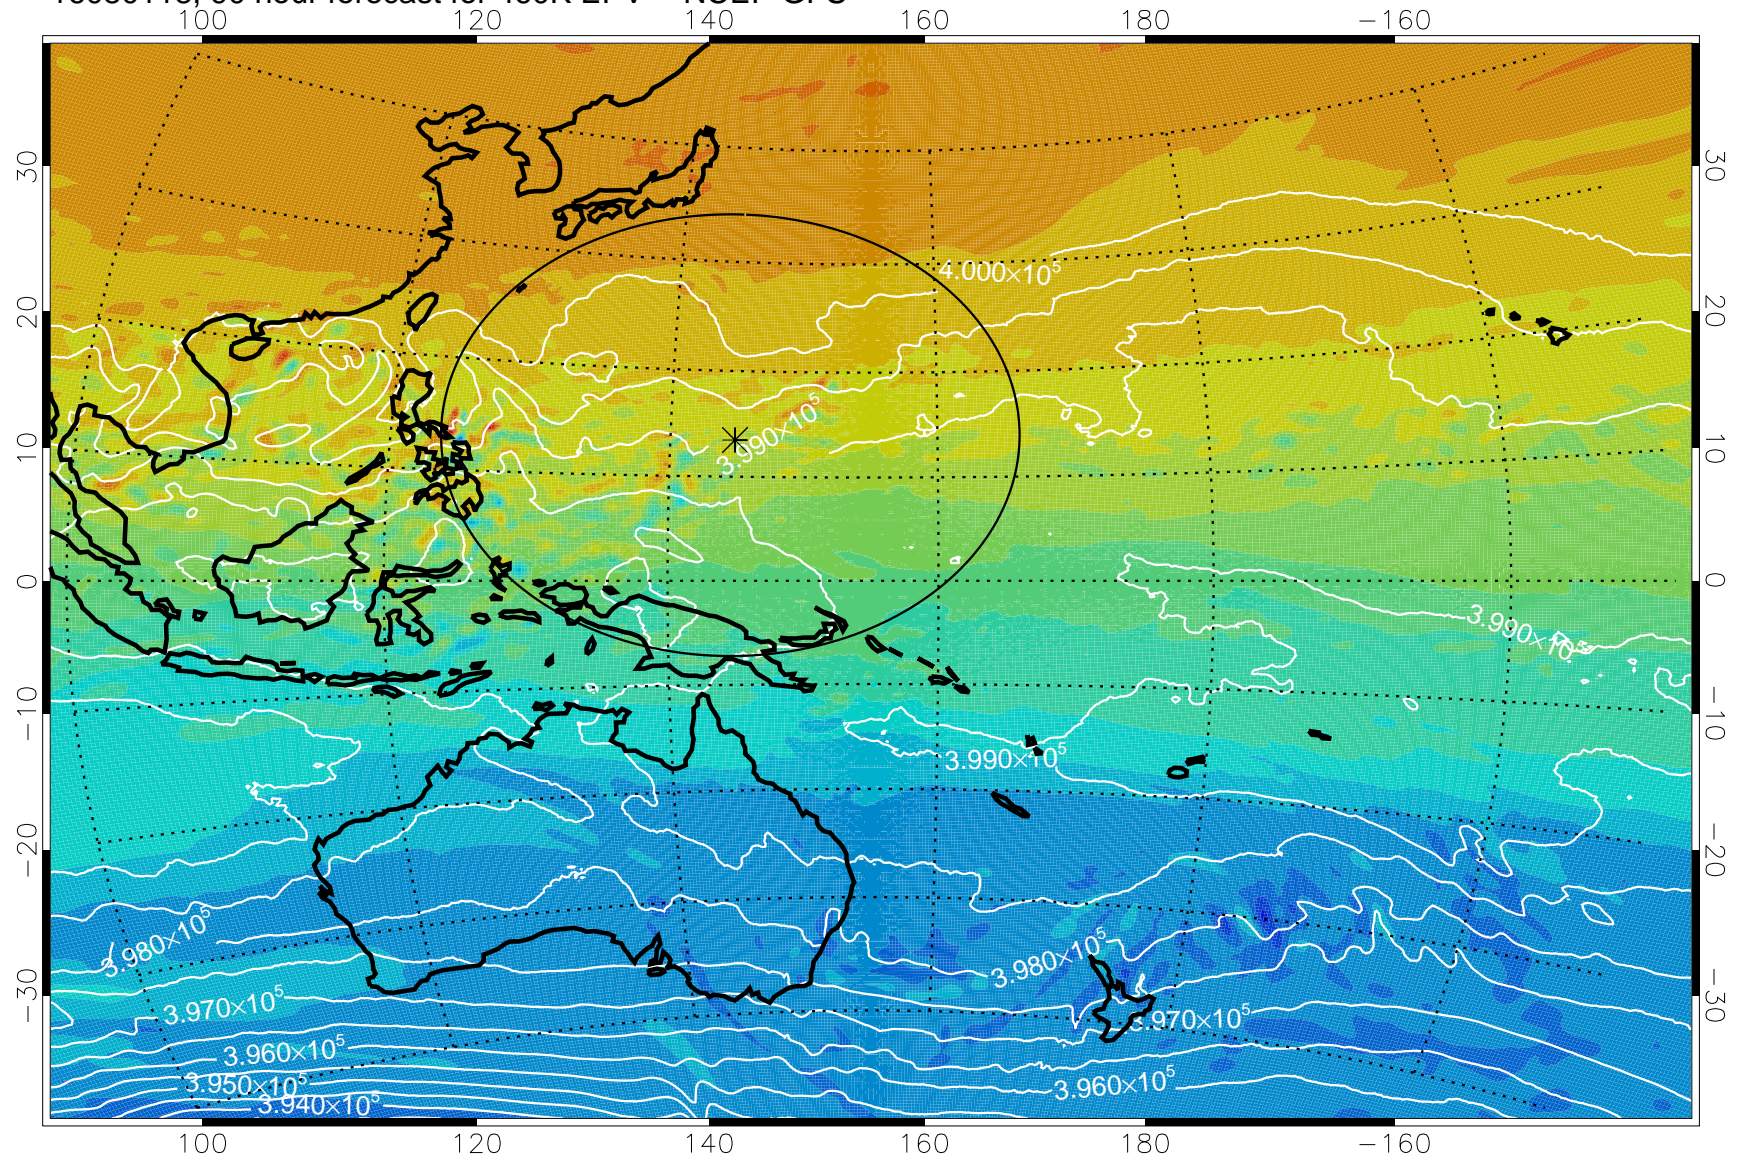

460K Montgomery Streamfunction, white

Range ring of 2304 km

16080100, 72 hour forecast for 460K EPV -- NCEP GFS

460K Montgomery Streamfunction, white

Range ring of 2304 km

16080106, 78 hour forecast for 460K EPV -- NCEP GFS

460K Montgomery Streamfunction, white

Range ring of 2304 km

16080112, 84 hour forecast for 460K EPV -- NCEP GFS

460K Montgomery Streamfunction, white

Range ring of 2304 km

16080118, 90 hour forecast for 460K EPV -- NCEP GFS

460K Montgomery Streamfunction, white

Range ring of 2304 km

16080200, 96 hour forecast for 460K EPV -- NCEP GFS

460K Montgomery Streamfunction, white

Range ring of 2304 km

16080206, 102 hour forecast for 460K EPV -- NCEP GFS

460K Montgomery Streamfunction, white

Range ring of 2304 km

16080212, 108 hour forecast for 460K EPV -- NCEP GFS

460K Montgomery Streamfunction, white

Range ring of 2304 km

16080218, 114 hour forecast for 460K EPV -- NCEP GFS