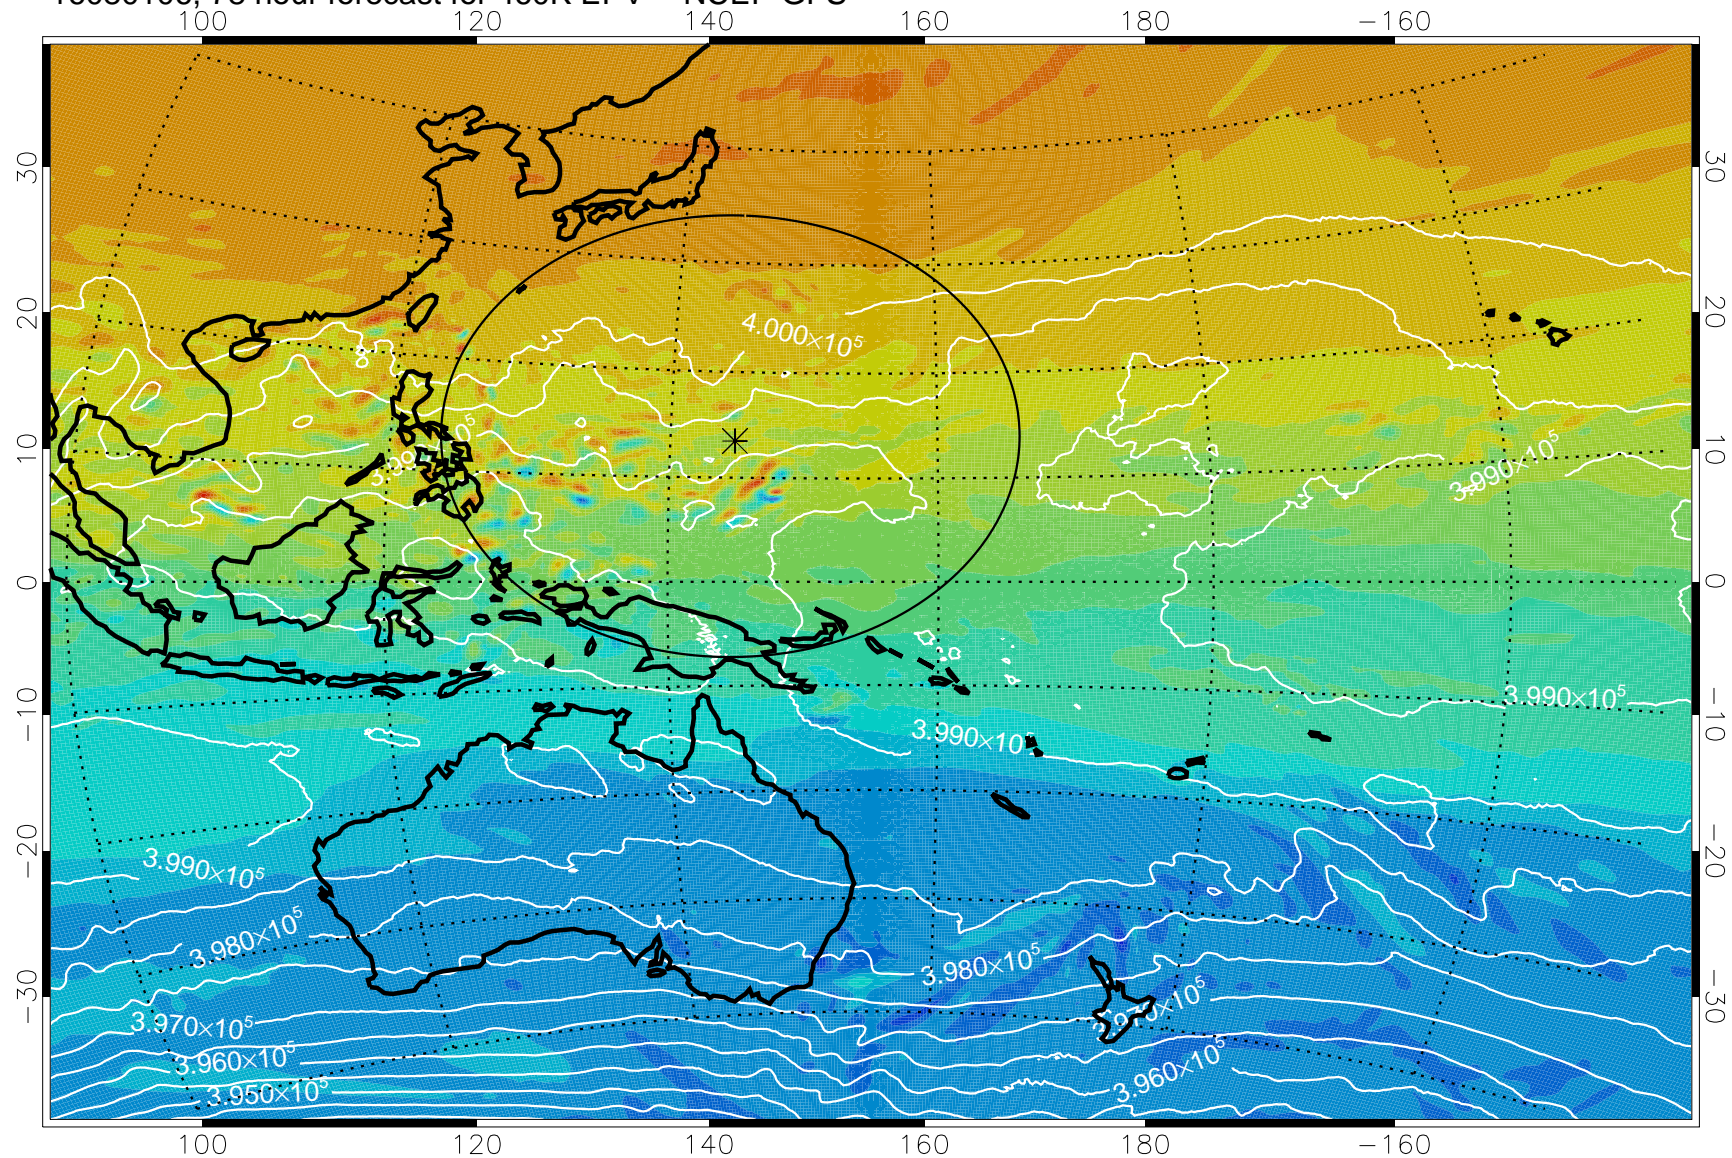

460K Montgomery Streamfunction, white

Range ring of 2304 km

16073112, 60 hour forecast for 460K EPV -- NCEP GFS

460K Montgomery Streamfunction, white

Range ring of 2304 km

16073118, 66 hour forecast for 460K EPV -- NCEP GFS

460K Montgomery Streamfunction, white

Range ring of 2304 km

16080100, 72 hour forecast for 460K EPV -- NCEP GFS

460K Montgomery Streamfunction, white

Range ring of 2304 km

16080106, 78 hour forecast for 460K EPV -- NCEP GFS

460K Montgomery Streamfunction, white

Range ring of 2304 km

16080112, 84 hour forecast for 460K EPV -- NCEP GFS

460K Montgomery Streamfunction, white

Range ring of 2304 km

16080118, 90 hour forecast for 460K EPV -- NCEP GFS

460K Montgomery Streamfunction, white

Range ring of 2304 km

16080200, 96 hour forecast for 460K EPV -- NCEP GFS

460K Montgomery Streamfunction, white

Range ring of 2304 km

16080206, 102 hour forecast for 460K EPV -- NCEP GFS