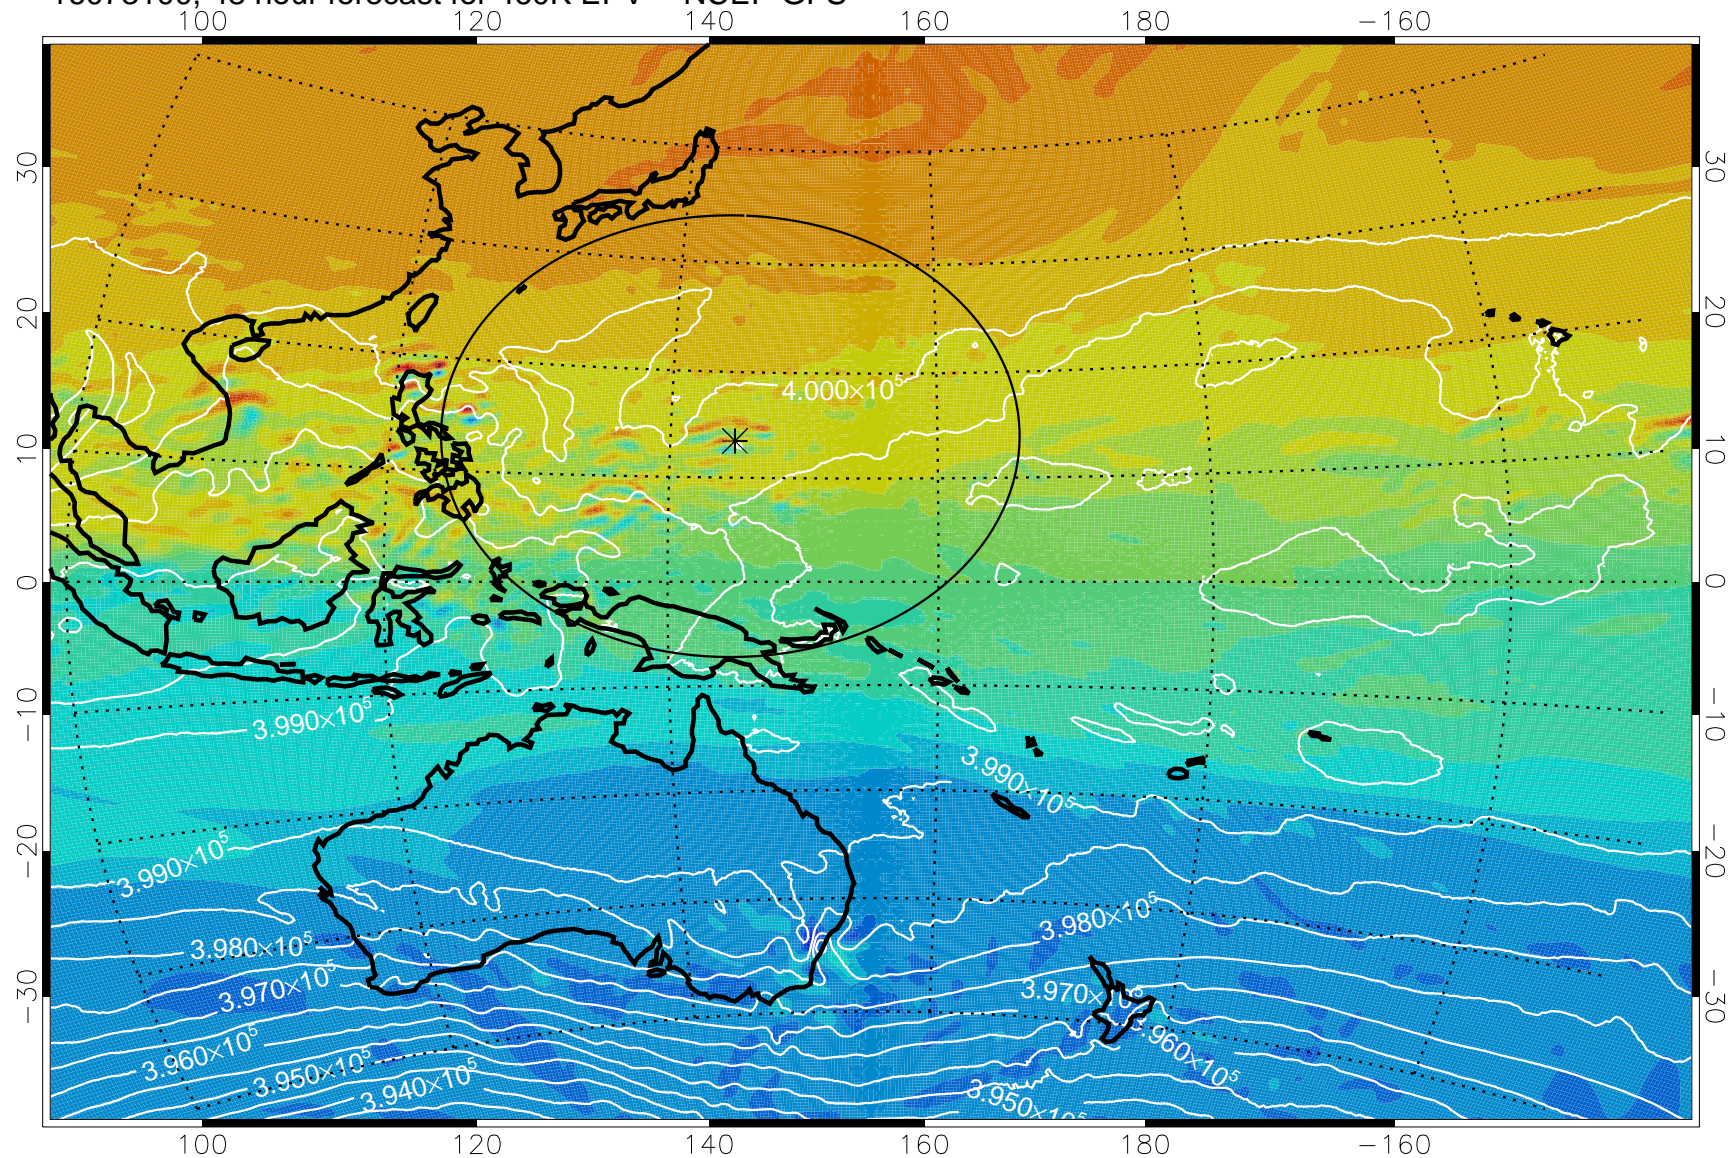

460K Montgomery Streamfunction, white

Range ring of 2304 km

16073012, 36 hour forecast for 460K EPV -- NCEP GFS

460K Montgomery Streamfunction, white

Range ring of 2304 km

16073018, 42 hour forecast for 460K EPV -- NCEP GFS

460K Montgomery Streamfunction, white

Range ring of 2304 km

16073100, 48 hour forecast for 460K EPV -- NCEP GFS

460K Montgomery Streamfunction, white

Range ring of 2304 km

16073106, 54 hour forecast for 460K EPV -- NCEP GFS

460K Montgomery Streamfunction, white

Range ring of 2304 km

16073112, 60 hour forecast for 460K EPV -- NCEP GFS

460K Montgomery Streamfunction, white

Range ring of 2304 km

16073118, 66 hour forecast for 460K EPV -- NCEP GFS

460K Montgomery Streamfunction, white

Range ring of 2304 km

16080100, 72 hour forecast for 460K EPV -- NCEP GFS

460K Montgomery Streamfunction, white

Range ring of 2304 km

16080106, 78 hour forecast for 460K EPV -- NCEP GFS