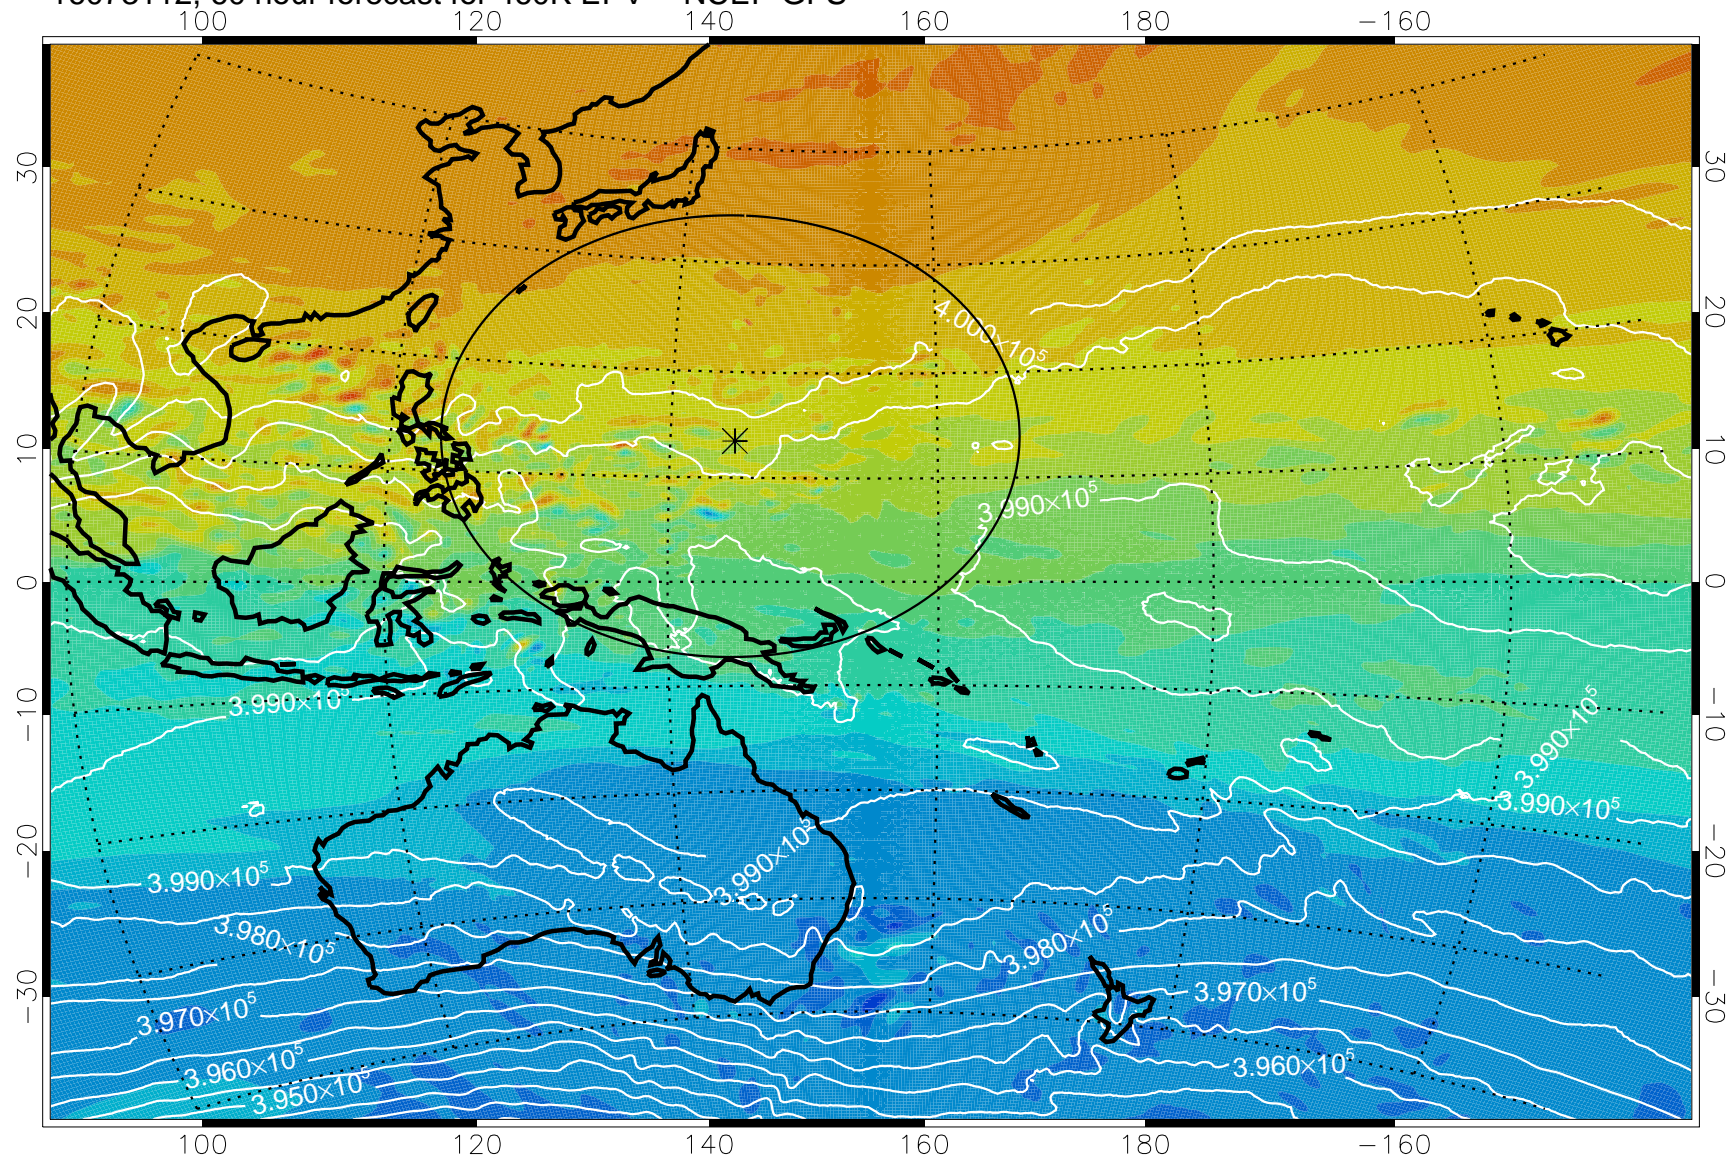

460K Montgomery Streamfunction, white

Range ring of 2304 km

16073012, 36 hour forecast for 460K EPV -- NCEP GFS

460K Montgomery Streamfunction, white

Range ring of 2304 km

16073018, 42 hour forecast for 460K EPV -- NCEP GFS

460K Montgomery Streamfunction, white

Range ring of 2304 km

16073100, 48 hour forecast for 460K EPV -- NCEP GFS

460K Montgomery Streamfunction, white

Range ring of 2304 km

16073106, 54 hour forecast for 460K EPV -- NCEP GFS

460K Montgomery Streamfunction, white

Range ring of 2304 km

16073112, 60 hour forecast for 460K EPV -- NCEP GFS

460K Montgomery Streamfunction, white

Range ring of 2304 km

16073118, 66 hour forecast for 460K EPV -- NCEP GFS

460K Montgomery Streamfunction, white

Range ring of 2304 km

16080100, 72 hour forecast for 460K EPV -- NCEP GFS

460K Montgomery Streamfunction, white

Range ring of 2304 km

16080106, 78 hour forecast for 460K EPV -- NCEP GFS