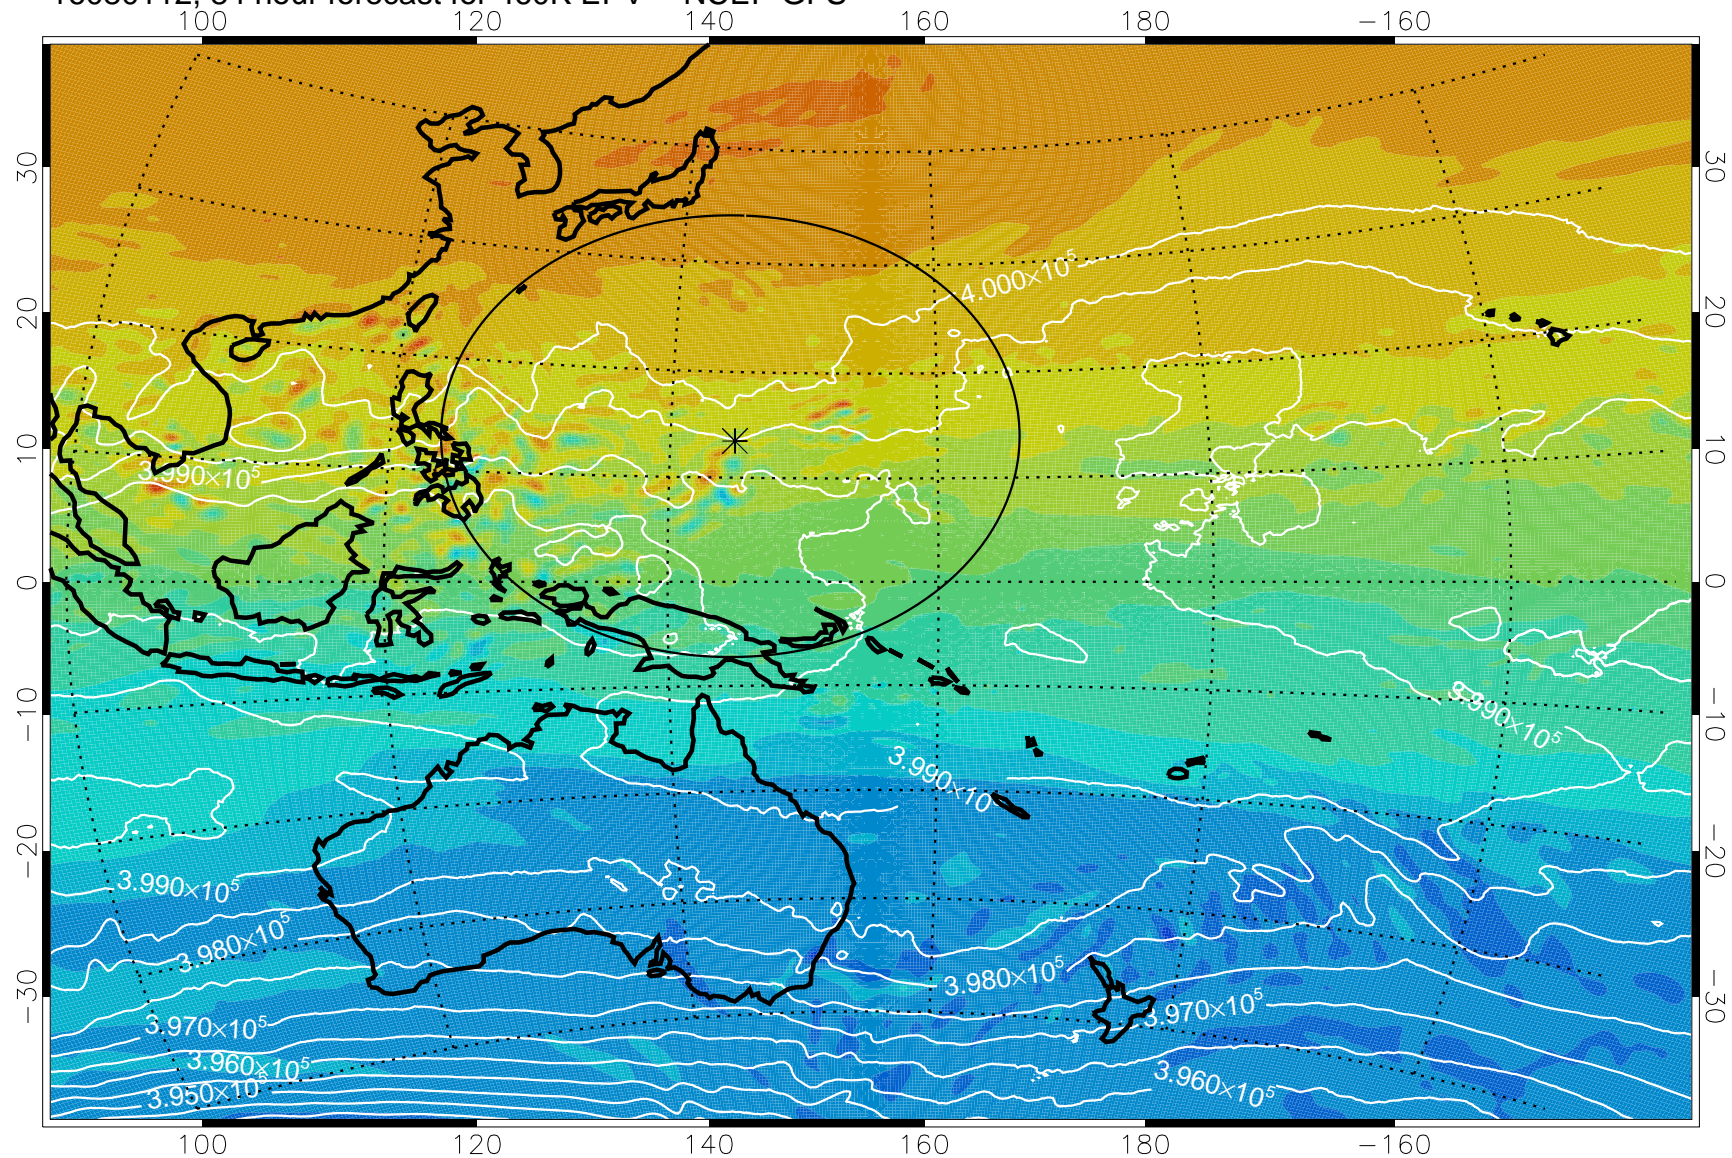

460K Montgomery Streamfunction, white

Range ring of 2304 km

16073112, 60 hour forecast for 460K EPV -- NCEP GFS

460K Montgomery Streamfunction, white

Range ring of 2304 km

16073118, 66 hour forecast for 460K EPV -- NCEP GFS

460K Montgomery Streamfunction, white

Range ring of 2304 km

16080100, 72 hour forecast for 460K EPV -- NCEP GFS

460K Montgomery Streamfunction, white

Range ring of 2304 km

16080106, 78 hour forecast for 460K EPV -- NCEP GFS

460K Montgomery Streamfunction, white

Range ring of 2304 km

16080112, 84 hour forecast for 460K EPV -- NCEP GFS

460K Montgomery Streamfunction, white

Range ring of 2304 km

16080118, 90 hour forecast for 460K EPV -- NCEP GFS

460K Montgomery Streamfunction, white

Range ring of 2304 km

16080200, 96 hour forecast for 460K EPV -- NCEP GFS

460K Montgomery Streamfunction, white

Range ring of 2304 km

16080206, 102 hour forecast for 460K EPV -- NCEP GFS