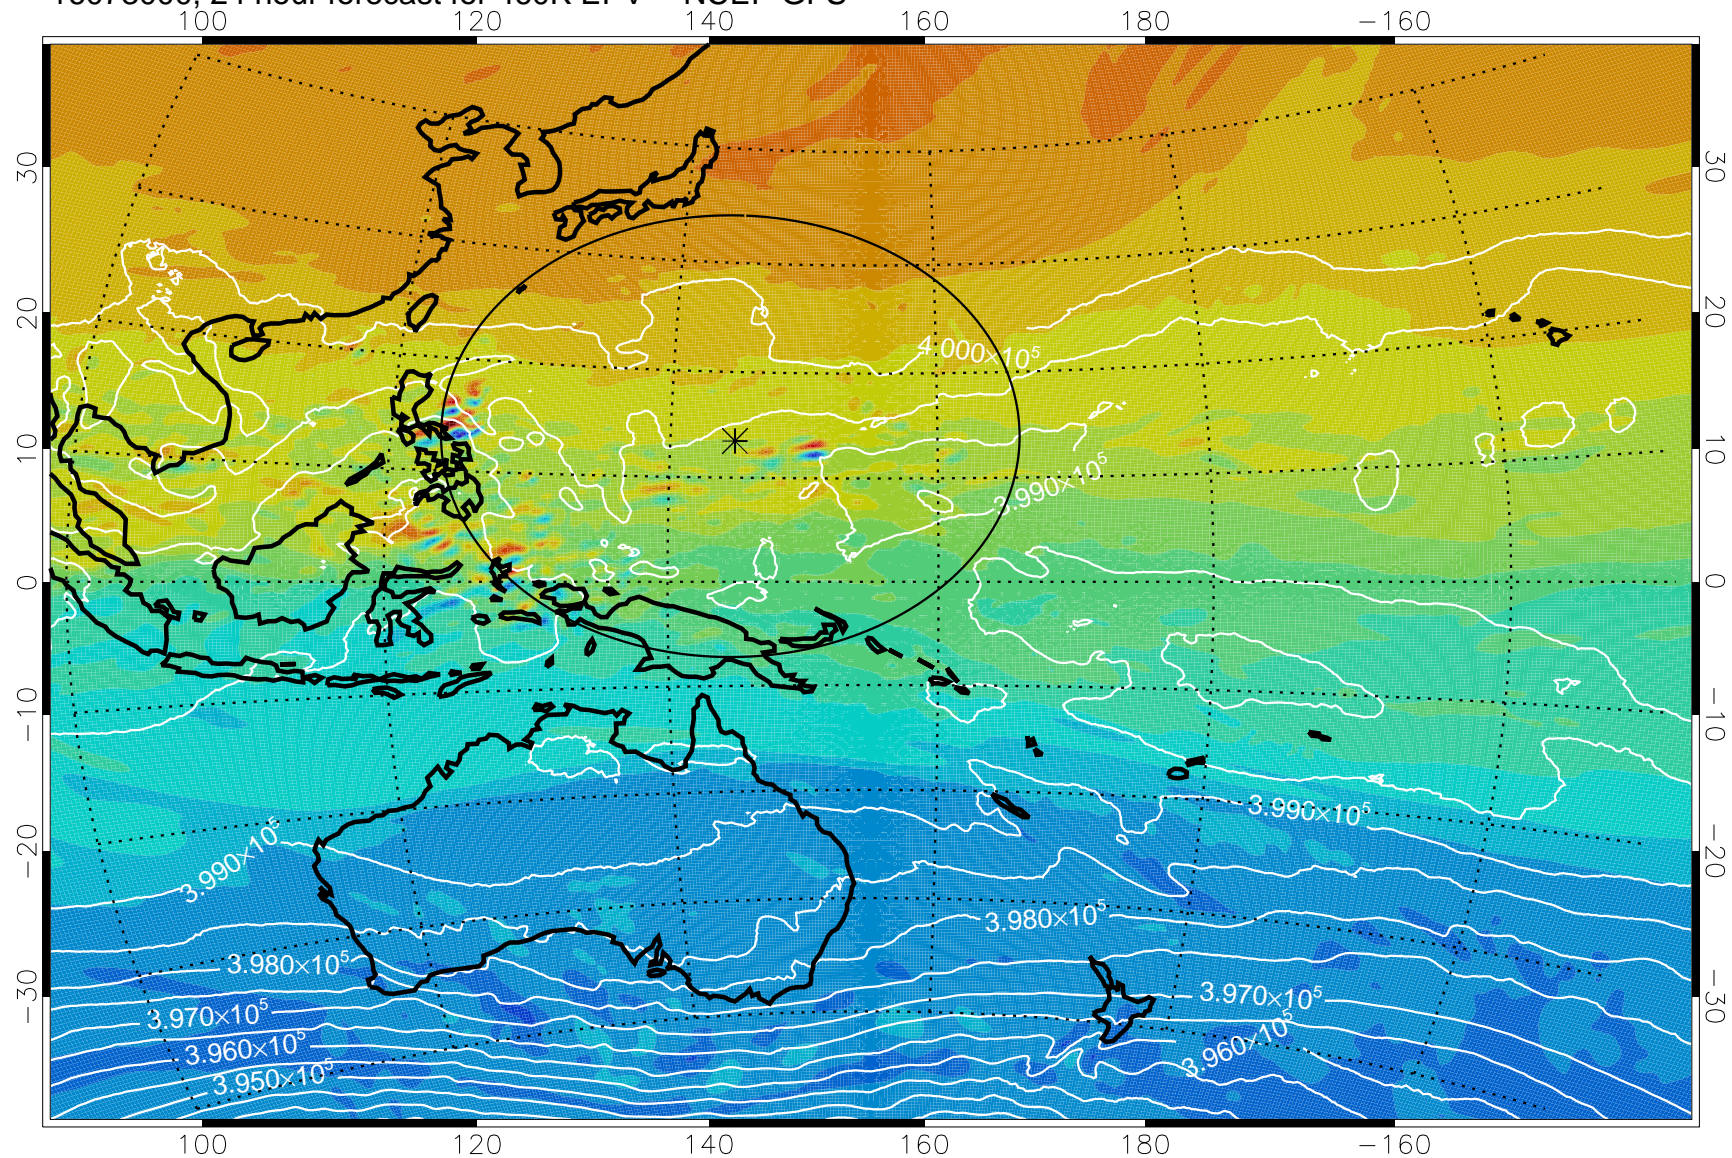

16072906, 6 hour forecast for 460K EPV -- NCEP GFS

460K Montgomery Streamfunction, white

Range ring of 2304 km

16072912, 12 hour forecast for 460K EPV -- NCEP GFS

460K Montgomery Streamfunction, white

Range ring of 2304 km

16072918, 18 hour forecast for 460K EPV -- NCEP GFS

16073000, 24 hour forecast for 460K EPV -- NCEP GFS

460K Montgomery Streamfunction, white

Range ring of 2304 km

16073006, 30 hour forecast for 460K EPV -- NCEP GFS

460K Montgomery Streamfunction, white

Range ring of 2304 km

16073012, 36 hour forecast for 460K EPV -- NCEP GFS

460K Montgomery Streamfunction, white

Range ring of 2304 km

16073018, 42 hour forecast for 460K EPV -- NCEP GFS

460K Montgomery Streamfunction, white

Range ring of 2304 km

16073100, 48 hour forecast for 460K EPV -- NCEP GFS

460K Montgomery Streamfunction, white

Range ring of 2304 km

16073106, 54 hour forecast for 460K EPV -- NCEP GFS