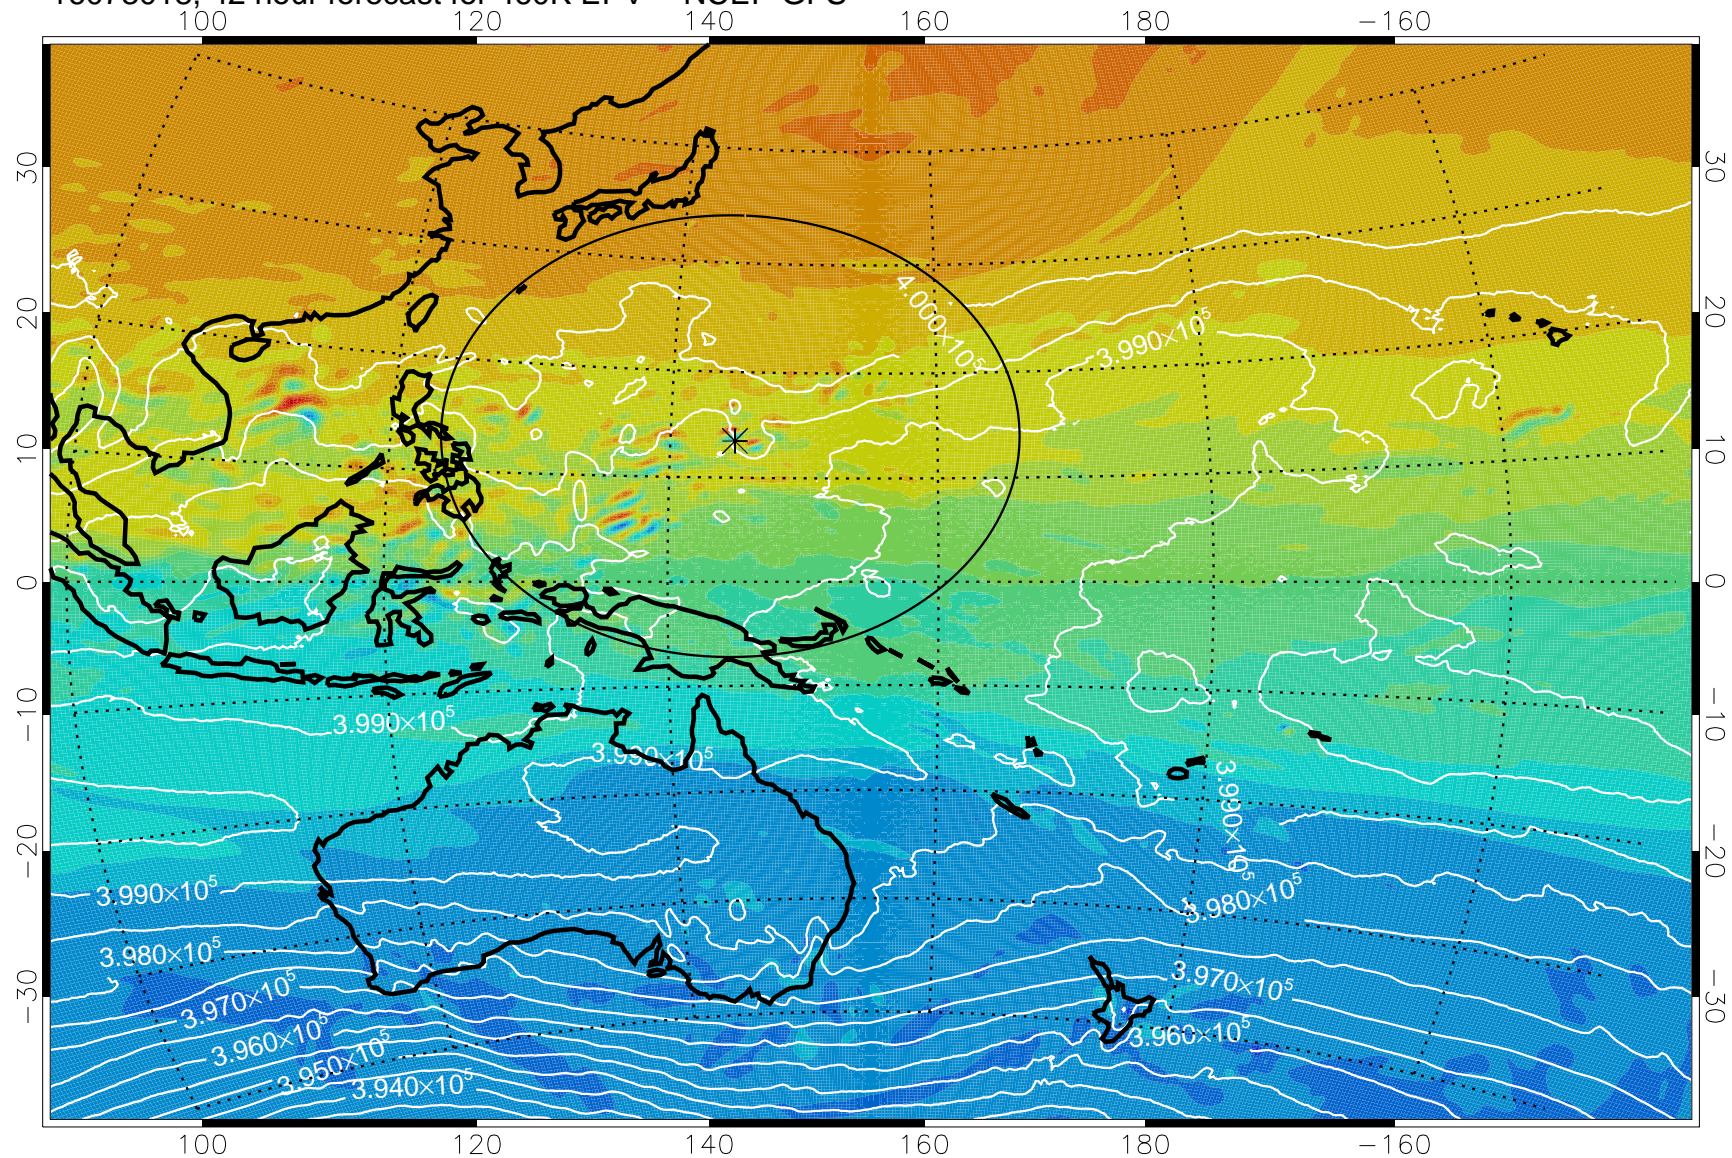

460K Montgomery Streamfunction, white

Range ring of 2304 km

16073012, 36 hour forecast for 460K EPV -- NCEP GFS

460K Montgomery Streamfunction, white

Range ring of 2304 km

16073018, 42 hour forecast for 460K EPV -- NCEP GFS

460K Montgomery Streamfunction, white

Range ring of 2304 km

16073100, 48 hour forecast for 460K EPV -- NCEP GFS

460K Montgomery Streamfunction, white

Range ring of 2304 km

16073106, 54 hour forecast for 460K EPV -- NCEP GFS

460K Montgomery Streamfunction, white

Range ring of 2304 km

16073112, 60 hour forecast for 460K EPV -- NCEP GFS

460K Montgomery Streamfunction, white

Range ring of 2304 km

16073118, 66 hour forecast for 460K EPV -- NCEP GFS

460K Montgomery Streamfunction, white

Range ring of 2304 km

16080100, 72 hour forecast for 460K EPV -- NCEP GFS

460K Montgomery Streamfunction, white

Range ring of 2304 km

16080106, 78 hour forecast for 460K EPV -- NCEP GFS