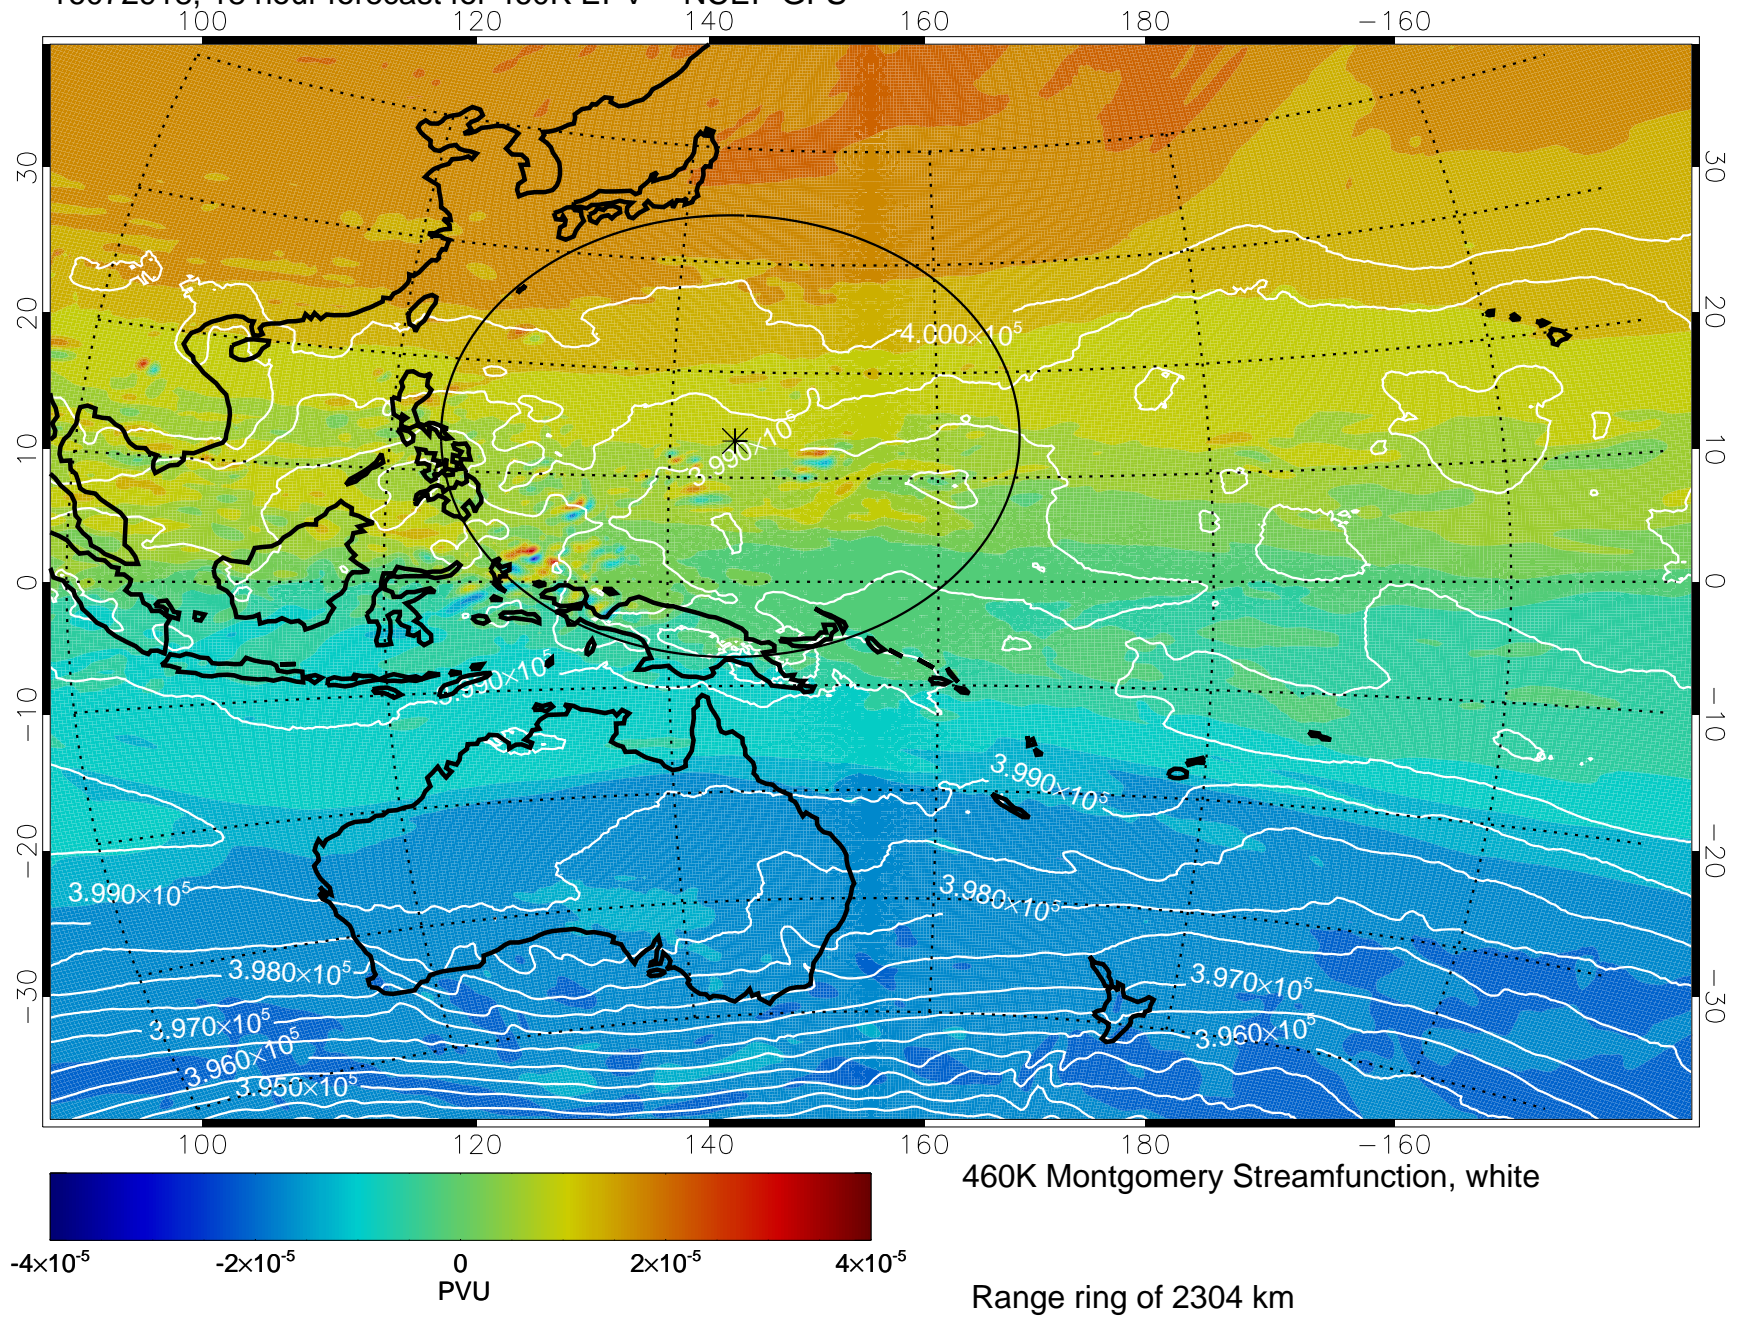

16072906, 6 hour forecast for 460K EPV -- NCEP GFS

460K Montgomery Streamfunction, white

Range ring of 2304 km

16072912, 12 hour forecast for 460K EPV -- NCEP GFS

460K Montgomery Streamfunction, white

Range ring of 2304 km

16072918, 18 hour forecast for 460K EPV -- NCEP GFS

16073000, 24 hour forecast for 460K EPV -- NCEP GFS

460K Montgomery Streamfunction, white

Range ring of 2304 km

16073006, 30 hour forecast for 460K EPV -- NCEP GFS

460K Montgomery Streamfunction, white

Range ring of 2304 km

16073012, 36 hour forecast for 460K EPV -- NCEP GFS

460K Montgomery Streamfunction, white

Range ring of 2304 km

16073018, 42 hour forecast for 460K EPV -- NCEP GFS

460K Montgomery Streamfunction, white

Range ring of 2304 km

16073100, 48 hour forecast for 460K EPV -- NCEP GFS

460K Montgomery Streamfunction, white

Range ring of 2304 km

16073106, 54 hour forecast for 460K EPV -- NCEP GFS