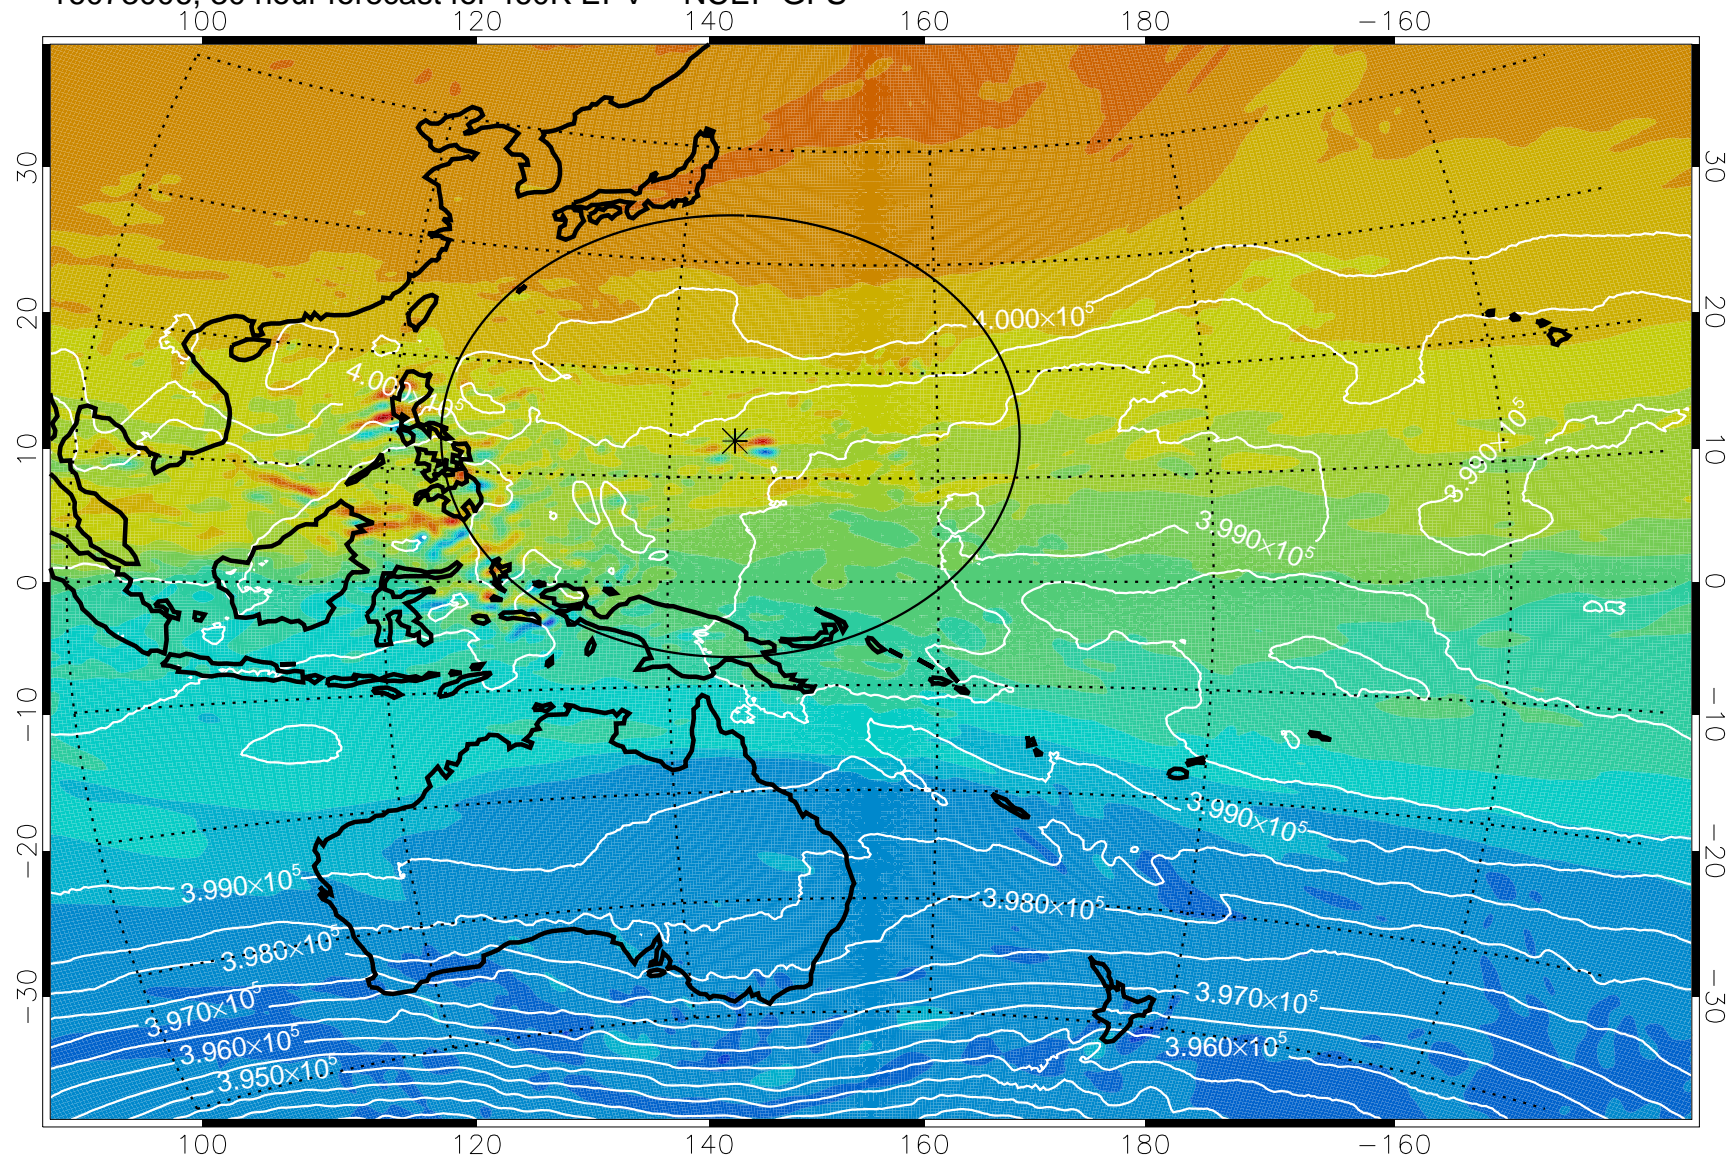

16072918, 18 hour forecast for 460K EPV -- NCEP GFS

16073000, 24 hour forecast for 460K EPV -- NCEP GFS

460K Montgomery Streamfunction, white

Range ring of 2304 km

16073006, 30 hour forecast for 460K EPV -- NCEP GFS

460K Montgomery Streamfunction, white

Range ring of 2304 km

16073012, 36 hour forecast for 460K EPV -- NCEP GFS

460K Montgomery Streamfunction, white

Range ring of 2304 km

16073018, 42 hour forecast for 460K EPV -- NCEP GFS

460K Montgomery Streamfunction, white

Range ring of 2304 km

16073100, 48 hour forecast for 460K EPV -- NCEP GFS

460K Montgomery Streamfunction, white

Range ring of 2304 km

16073106, 54 hour forecast for 460K EPV -- NCEP GFS

460K Montgomery Streamfunction, white

Range ring of 2304 km

16073112, 60 hour forecast for 460K EPV -- NCEP GFS

460K Montgomery Streamfunction, white

Range ring of 2304 km

16073118, 66 hour forecast for 460K EPV -- NCEP GFS