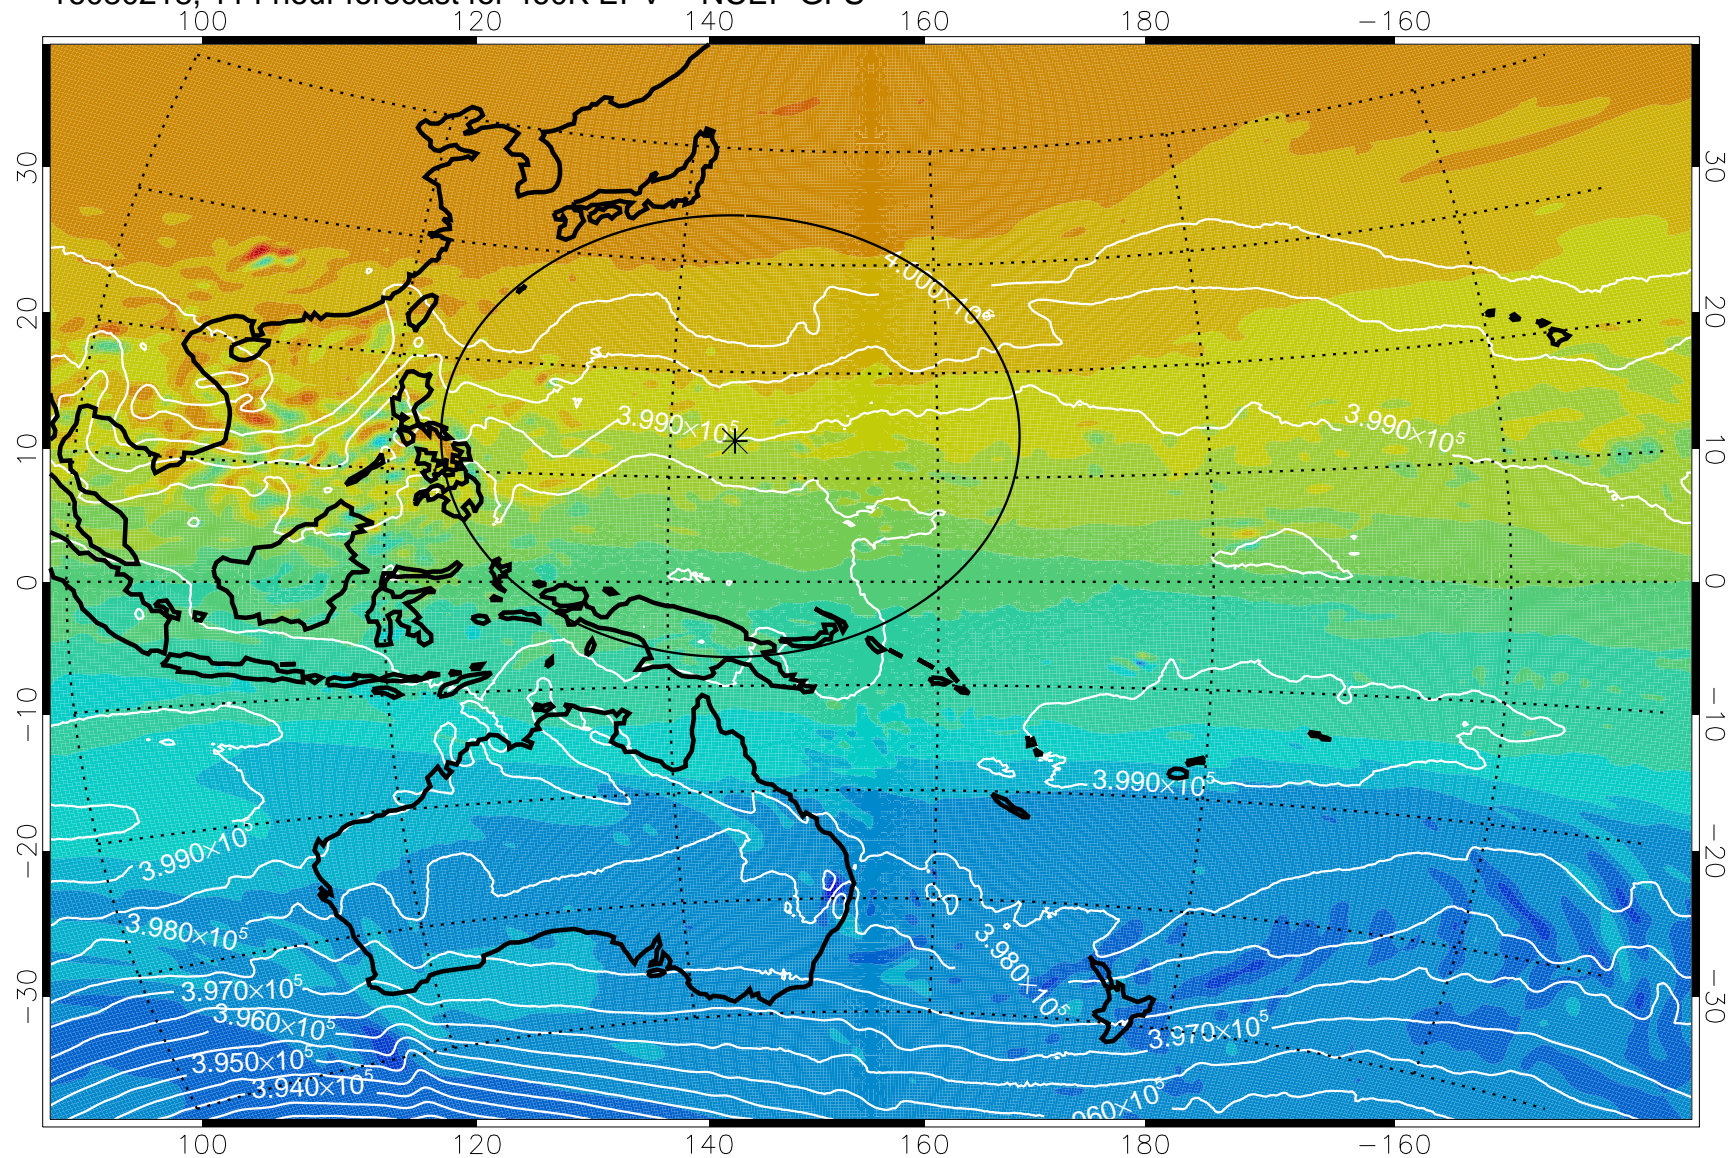

460K Montgomery Streamfunction, white

Range ring of 2304 km

16080200, 96 hour forecast for 460K EPV -- NCEP GFS

460K Montgomery Streamfunction, white

Range ring of 2304 km

16080206, 102 hour forecast for 460K EPV -- NCEP GFS

460K Montgomery Streamfunction, white

Range ring of 2304 km

16080212, 108 hour forecast for 460K EPV -- NCEP GFS

460K Montgomery Streamfunction, white

Range ring of 2304 km

16080218, 114 hour forecast for 460K EPV -- NCEP GFS

460K Montgomery Streamfunction, white

Range ring of 2304 km

16080300, 120 hour forecast for 460K EPV -- NCEP GFS

460K Montgomery Streamfunction, white

Range ring of 2304 km