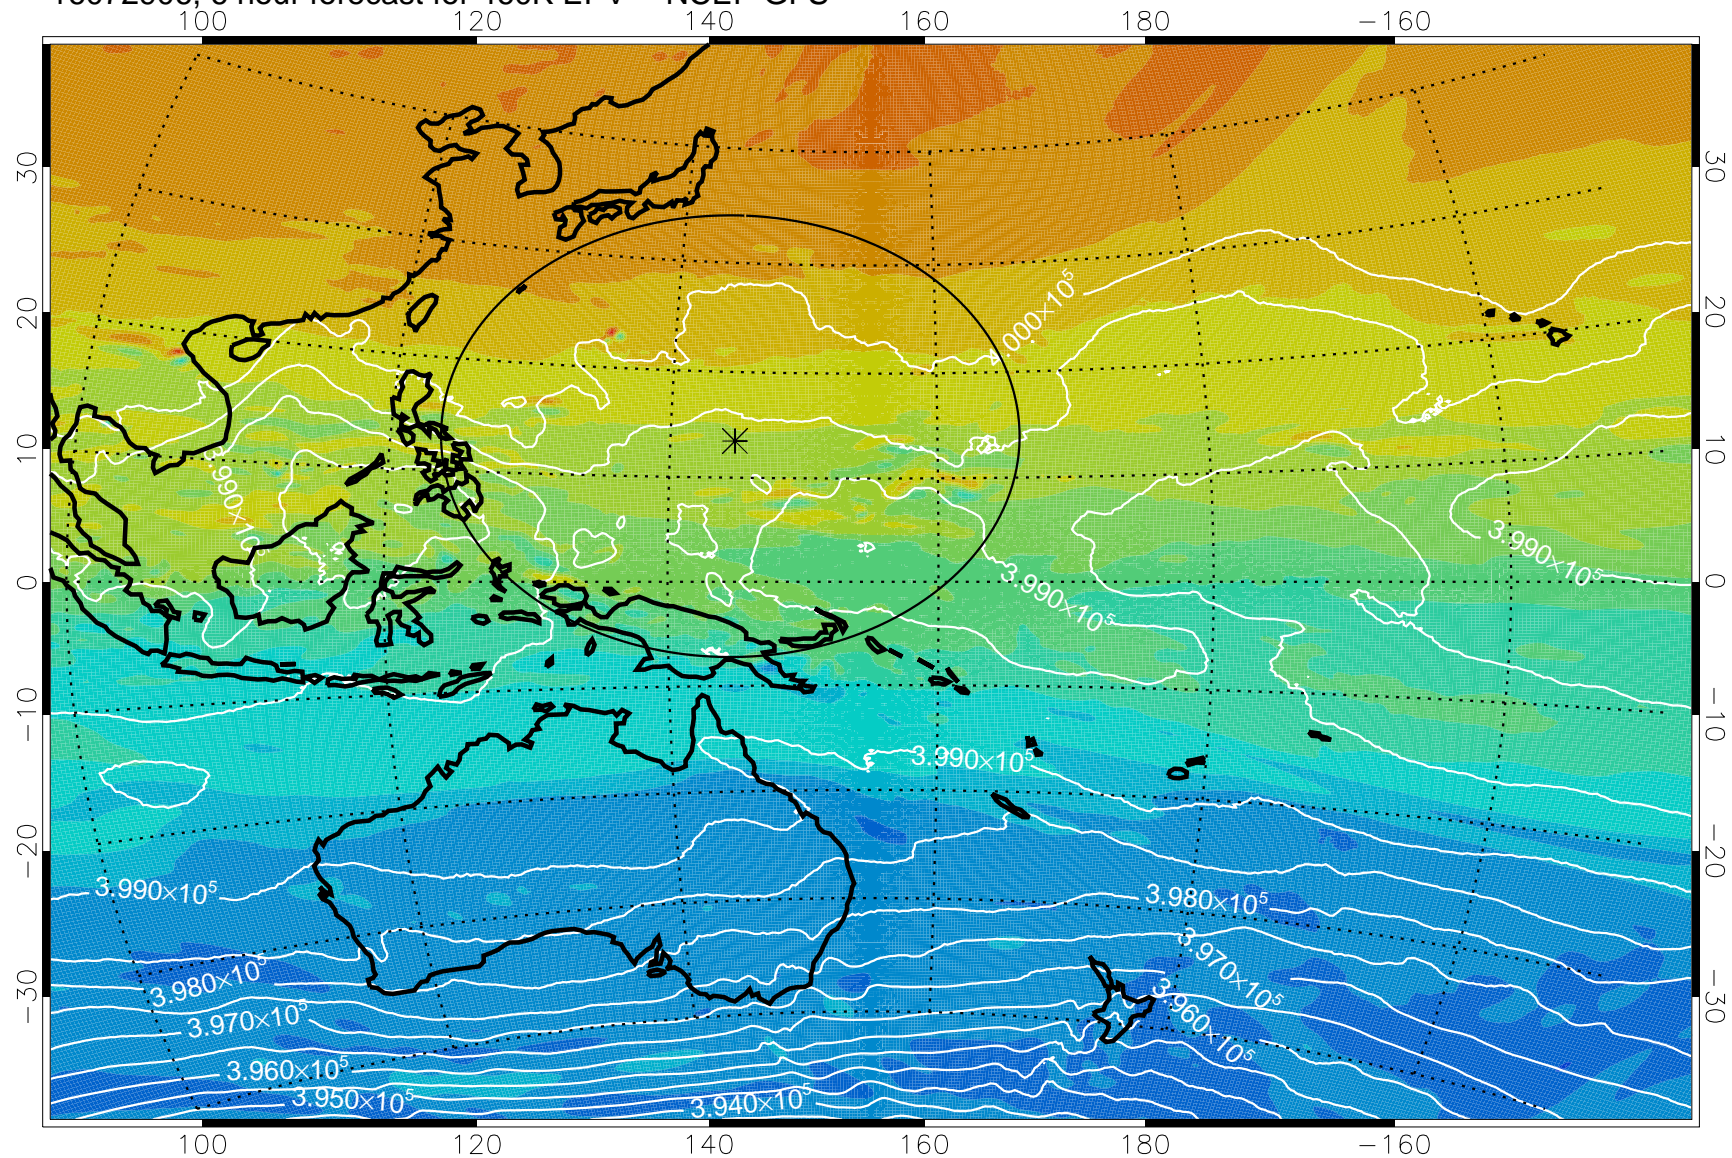

16072906, 6 hour forecast for 460K EPV -- NCEP GFS

460K Montgomery Streamfunction, white

Range ring of 2304 km

16072912, 12 hour forecast for 460K EPV -- NCEP GFS

460K Montgomery Streamfunction, white

Range ring of 2304 km

16072918, 18 hour forecast for 460K EPV -- NCEP GFS

16073000, 24 hour forecast for 460K EPV -- NCEP GFS

460K Montgomery Streamfunction, white

Range ring of 2304 km

16073006, 30 hour forecast for 460K EPV -- NCEP GFS

460K Montgomery Streamfunction, white

Range ring of 2304 km

16073012, 36 hour forecast for 460K EPV -- NCEP GFS

460K Montgomery Streamfunction, white

Range ring of 2304 km

16073018, 42 hour forecast for 460K EPV -- NCEP GFS

460K Montgomery Streamfunction, white

Range ring of 2304 km

16073100, 48 hour forecast for 460K EPV -- NCEP GFS

460K Montgomery Streamfunction, white

Range ring of 2304 km

16073106, 54 hour forecast for 460K EPV -- NCEP GFS