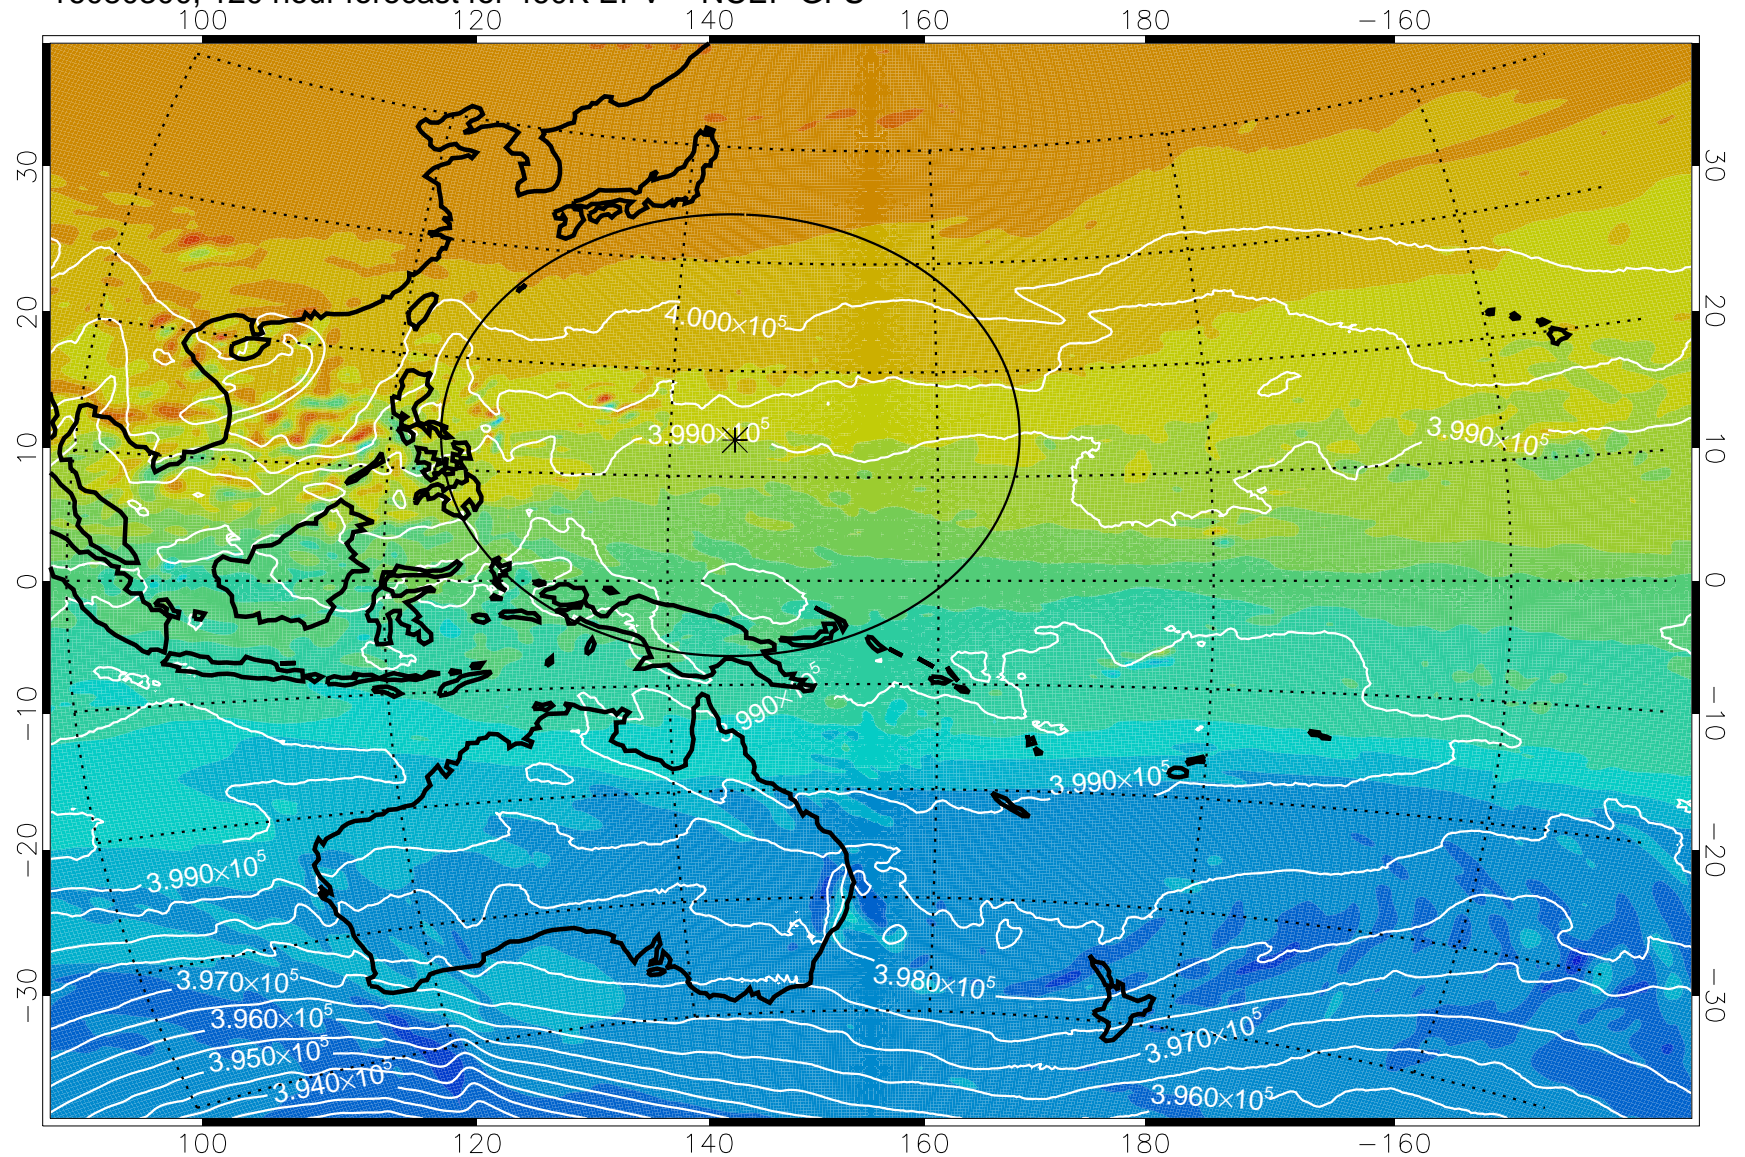

460K Montgomery Streamfunction, white

Range ring of 2304 km

16080112, 84 hour forecast for 460K EPV -- NCEP GFS

460K Montgomery Streamfunction, white

Range ring of 2304 km

16080118, 90 hour forecast for 460K EPV -- NCEP GFS

460K Montgomery Streamfunction, white

Range ring of 2304 km

16080200, 96 hour forecast for 460K EPV -- NCEP GFS

460K Montgomery Streamfunction, white

Range ring of 2304 km

16080206, 102 hour forecast for 460K EPV -- NCEP GFS

460K Montgomery Streamfunction, white

Range ring of 2304 km

16080212, 108 hour forecast for 460K EPV -- NCEP GFS

460K Montgomery Streamfunction, white

Range ring of 2304 km

16080218, 114 hour forecast for 460K EPV -- NCEP GFS

460K Montgomery Streamfunction, white

Range ring of 2304 km

16080300, 120 hour forecast for 460K EPV -- NCEP GFS

460K Montgomery Streamfunction, white

Range ring of 2304 km