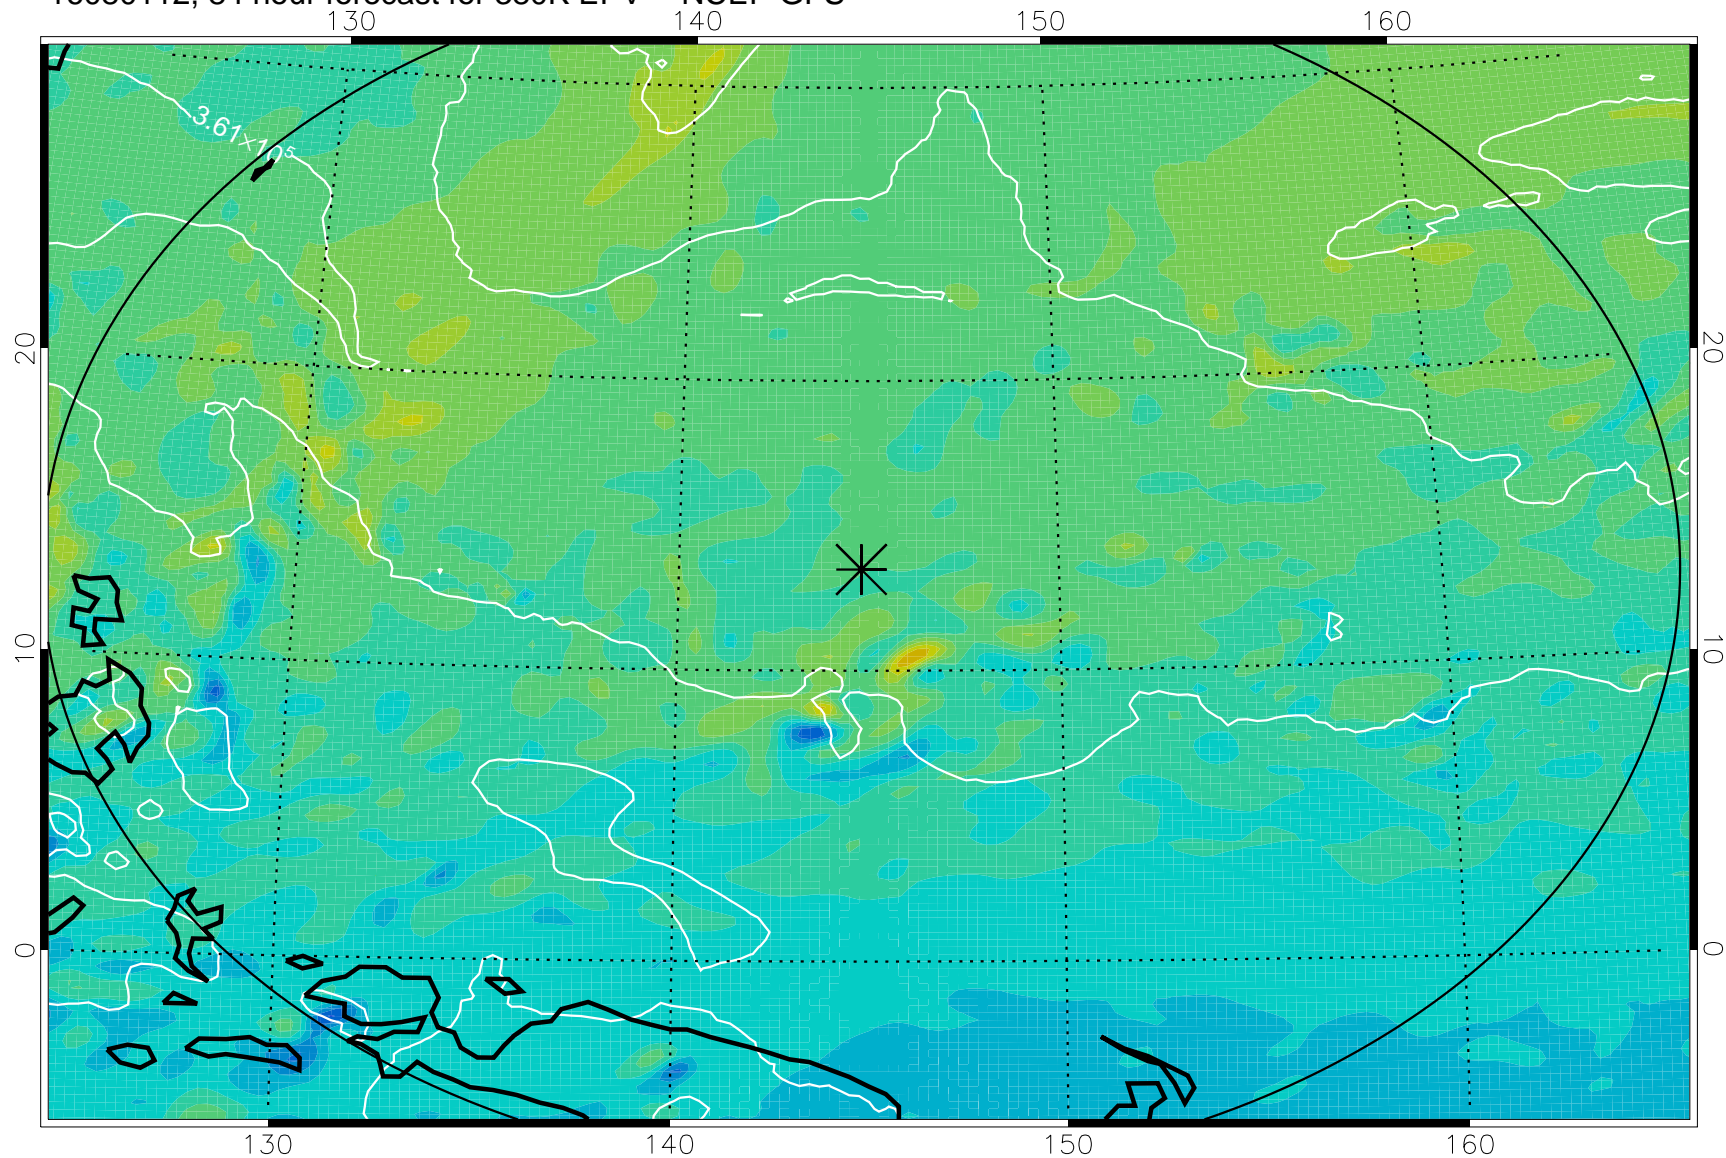

16073118, 66 hour forecast for 380K EPV -- NCEP GFS

380K Montgomery Streamfunction, white

Range ring of 2304 km

16080100, 72 hour forecast for 380K EPV -- NCEP GFS

380K Montgomery Streamfunction, white

Range ring of 2304 km

16080106, 78 hour forecast for 380K EPV -- NCEP GFS

380K Montgomery Streamfunction, white

Range ring of 2304 km

16080112, 84 hour forecast for 380K EPV -- NCEP GFS

380K Montgomery Streamfunction, white

Range ring of 2304 km

16080118, 90 hour forecast for 380K EPV -- NCEP GFS

380K Montgomery Streamfunction, white

Range ring of 2304 km

16080200, 96 hour forecast for 380K EPV -- NCEP GFS

380K Montgomery Streamfunction, white

Range ring of 2304 km

16080206, 102 hour forecast for 380K EPV -- NCEP GFS

380K Montgomery Streamfunction, white

Range ring of 2304 km

16080212, 108 hour forecast for 380K EPV -- NCEP GFS

380K Montgomery Streamfunction, white

Range ring of 2304 km