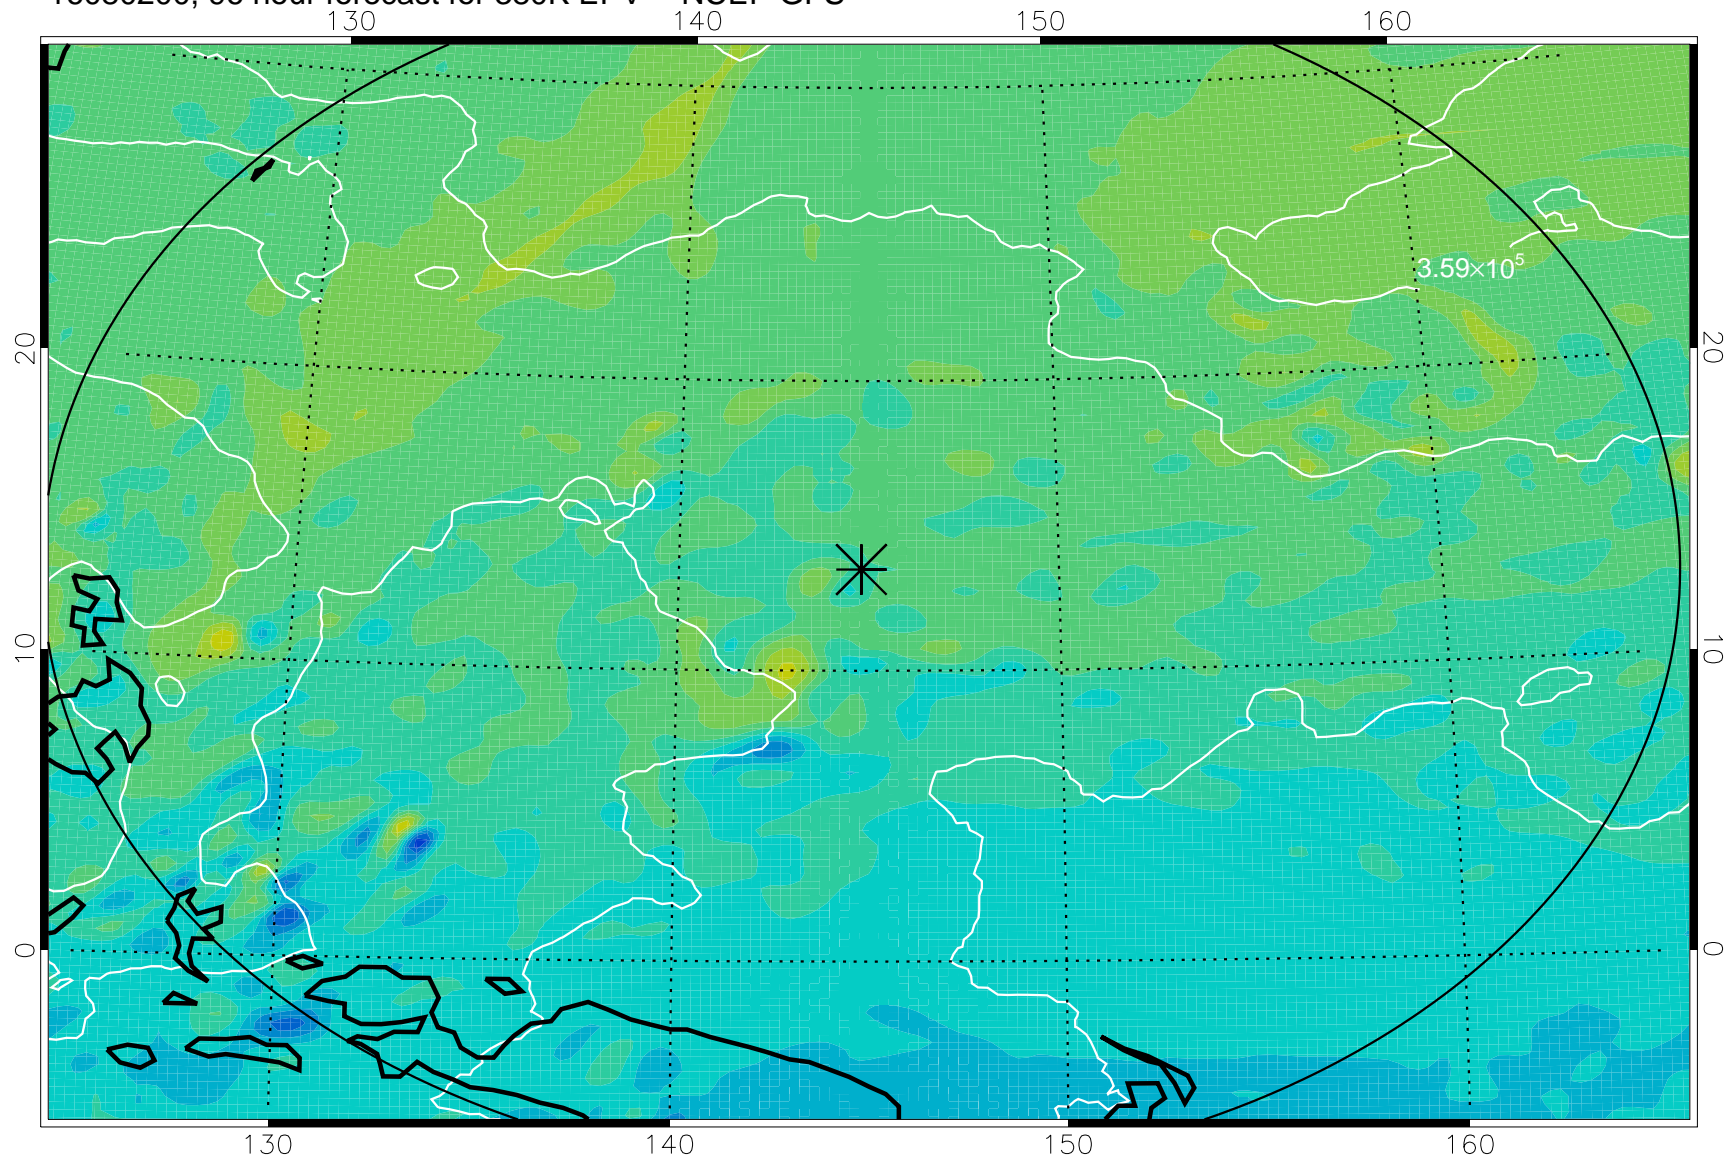

16073118, 66 hour forecast for 380K EPV -- NCEP GFS

380K Montgomery Streamfunction, white

Range ring of 2304 km

16080100, 72 hour forecast for 380K EPV -- NCEP GFS

380K Montgomery Streamfunction, white

Range ring of 2304 km

16080106, 78 hour forecast for 380K EPV -- NCEP GFS

380K Montgomery Streamfunction, white

Range ring of 2304 km

16080112, 84 hour forecast for 380K EPV -- NCEP GFS

380K Montgomery Streamfunction, white

Range ring of 2304 km

16080118, 90 hour forecast for 380K EPV -- NCEP GFS

380K Montgomery Streamfunction, white

Range ring of 2304 km

16080200, 96 hour forecast for 380K EPV -- NCEP GFS

380K Montgomery Streamfunction, white

Range ring of 2304 km

16080206, 102 hour forecast for 380K EPV -- NCEP GFS

380K Montgomery Streamfunction, white

Range ring of 2304 km

16080212, 108 hour forecast for 380K EPV -- NCEP GFS

380K Montgomery Streamfunction, white

Range ring of 2304 km