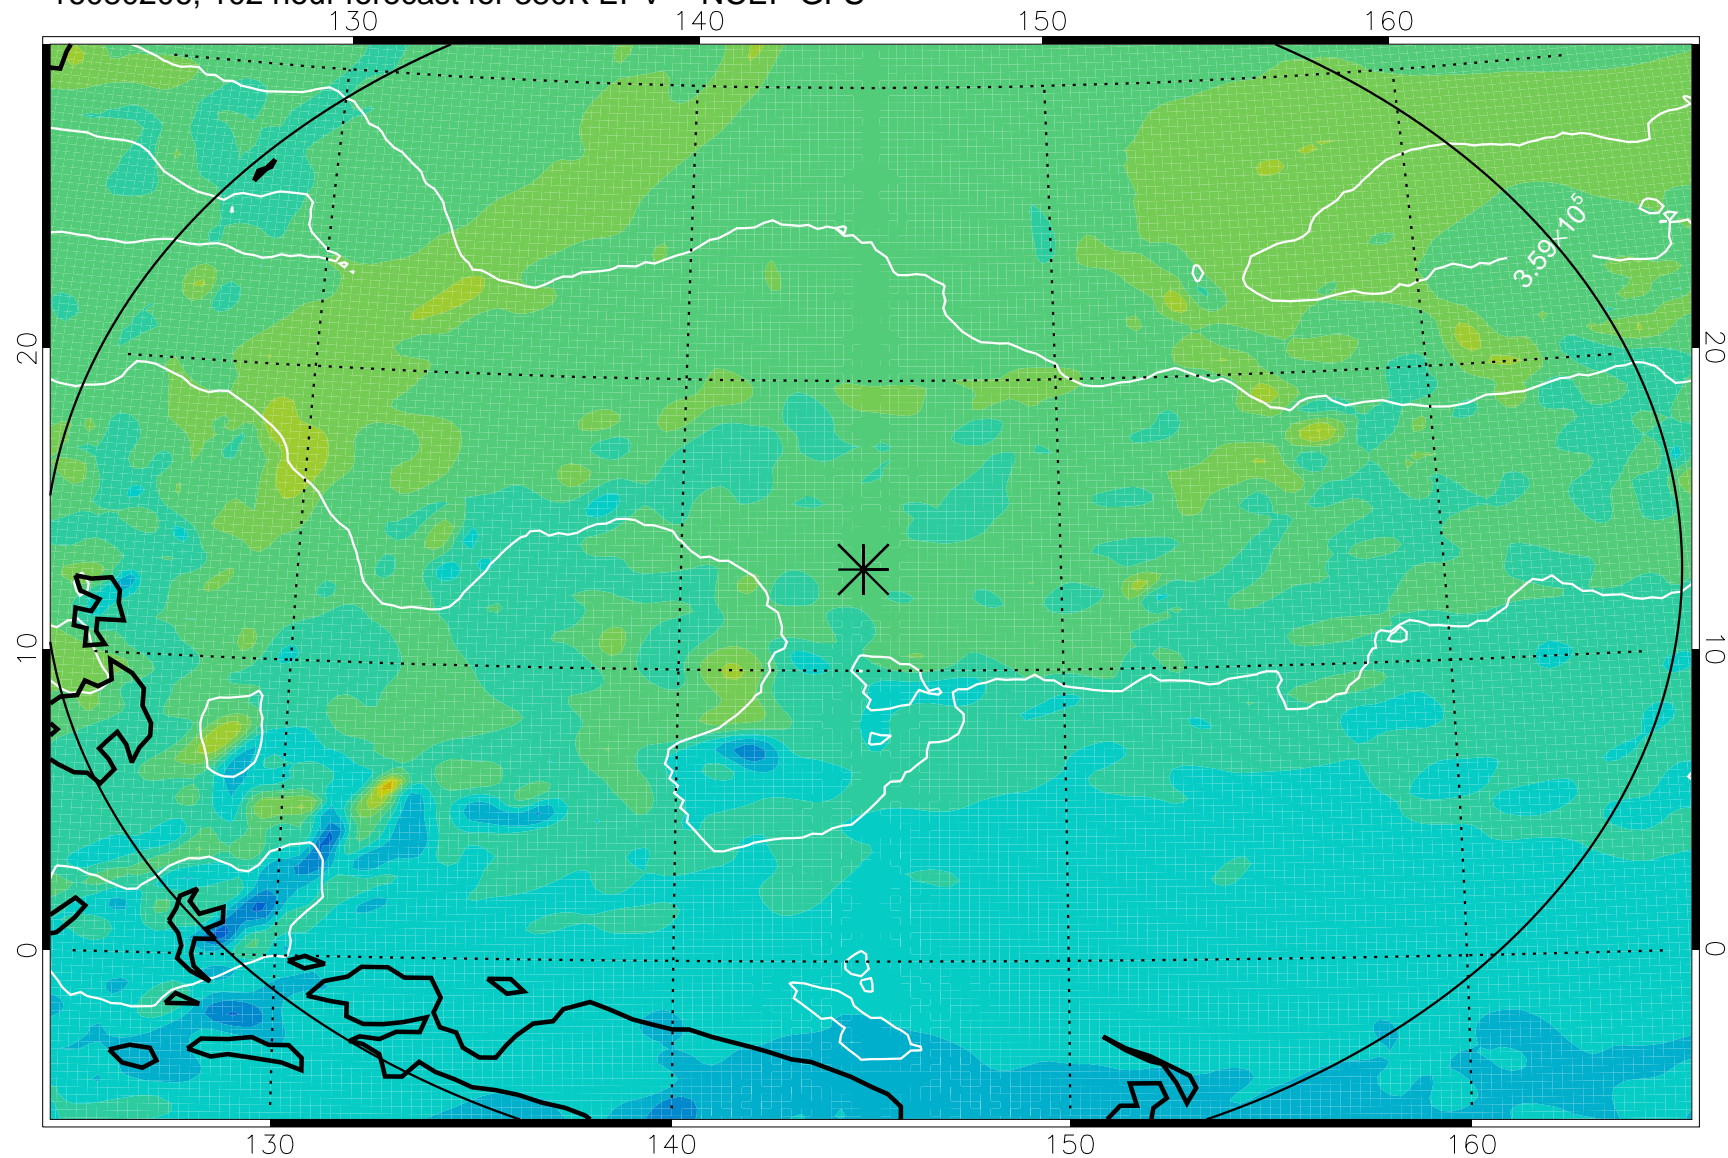

16080106, 78 hour forecast for 380K EPV -- NCEP GFS

380K Montgomery Streamfunction, white

Range ring of 2304 km

16080112, 84 hour forecast for 380K EPV -- NCEP GFS

380K Montgomery Streamfunction, white

Range ring of 2304 km

16080118, 90 hour forecast for 380K EPV -- NCEP GFS

380K Montgomery Streamfunction, white

Range ring of 2304 km

16080200, 96 hour forecast for 380K EPV -- NCEP GFS

380K Montgomery Streamfunction, white

Range ring of 2304 km

16080206, 102 hour forecast for 380K EPV -- NCEP GFS

380K Montgomery Streamfunction, white

Range ring of 2304 km

16080212, 108 hour forecast for 380K EPV -- NCEP GFS

380K Montgomery Streamfunction, white

Range ring of 2304 km

16080218, 114 hour forecast for 380K EPV -- NCEP GFS

380K Montgomery Streamfunction, white

Range ring of 2304 km

16080300, 120 hour forecast for 380K EPV -- NCEP GFS

380K Montgomery Streamfunction, white

Range ring of 2304 km