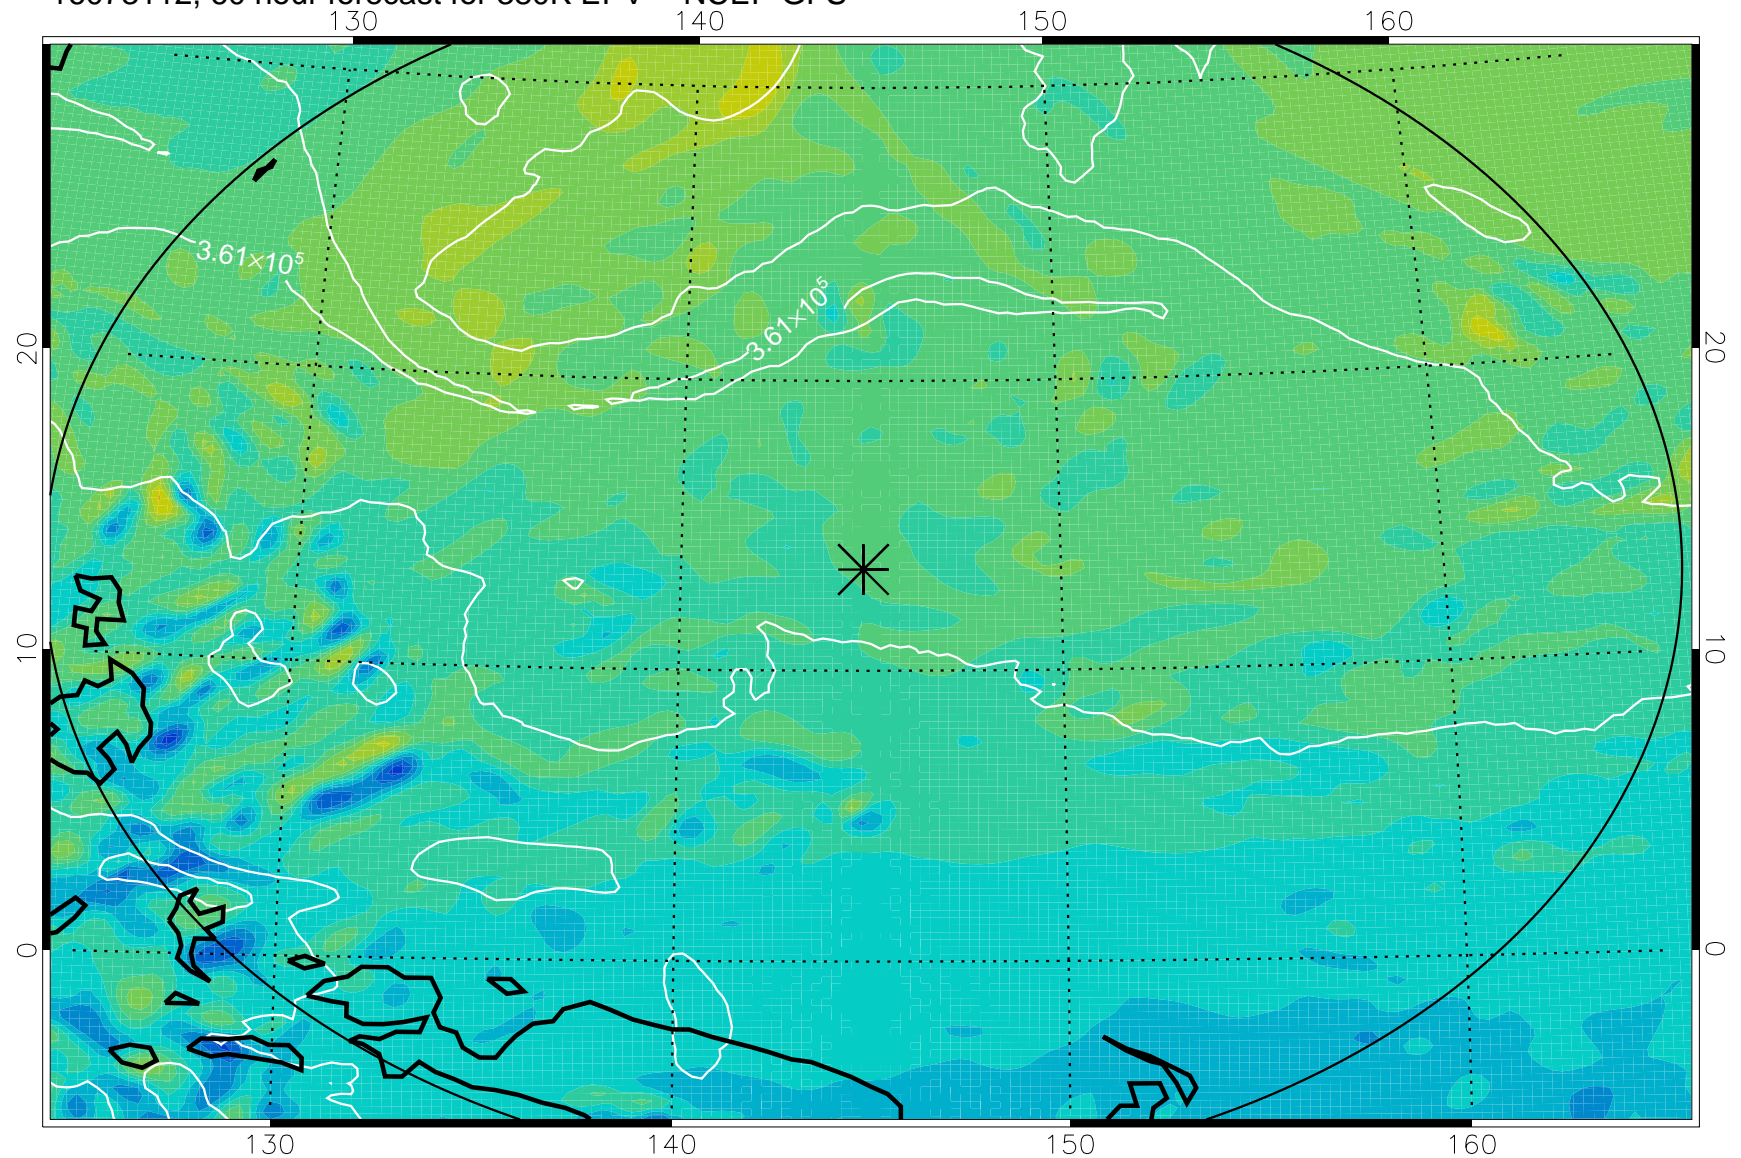

16073006, 30 hour forecast for 380K EPV -- NCEP GFS

380K Montgomery Streamfunction, white

Range ring of 2304 km

16073012, 36 hour forecast for 380K EPV -- NCEP GFS

380K Montgomery Streamfunction, white

Range ring of 2304 km

16073018, 42 hour forecast for 380K EPV -- NCEP GFS

380K Montgomery Streamfunction, white

Range ring of 2304 km

16073100, 48 hour forecast for 380K EPV -- NCEP GFS

380K Montgomery Streamfunction, white

Range ring of 2304 km

16073106, 54 hour forecast for 380K EPV -- NCEP GFS

380K Montgomery Streamfunction, white

Range ring of 2304 km

16073112, 60 hour forecast for 380K EPV -- NCEP GFS

380K Montgomery Streamfunction, white

Range ring of 2304 km

16073118, 66 hour forecast for 380K EPV -- NCEP GFS

380K Montgomery Streamfunction, white

Range ring of 2304 km

16080100, 72 hour forecast for 380K EPV -- NCEP GFS

380K Montgomery Streamfunction, white

Range ring of 2304 km