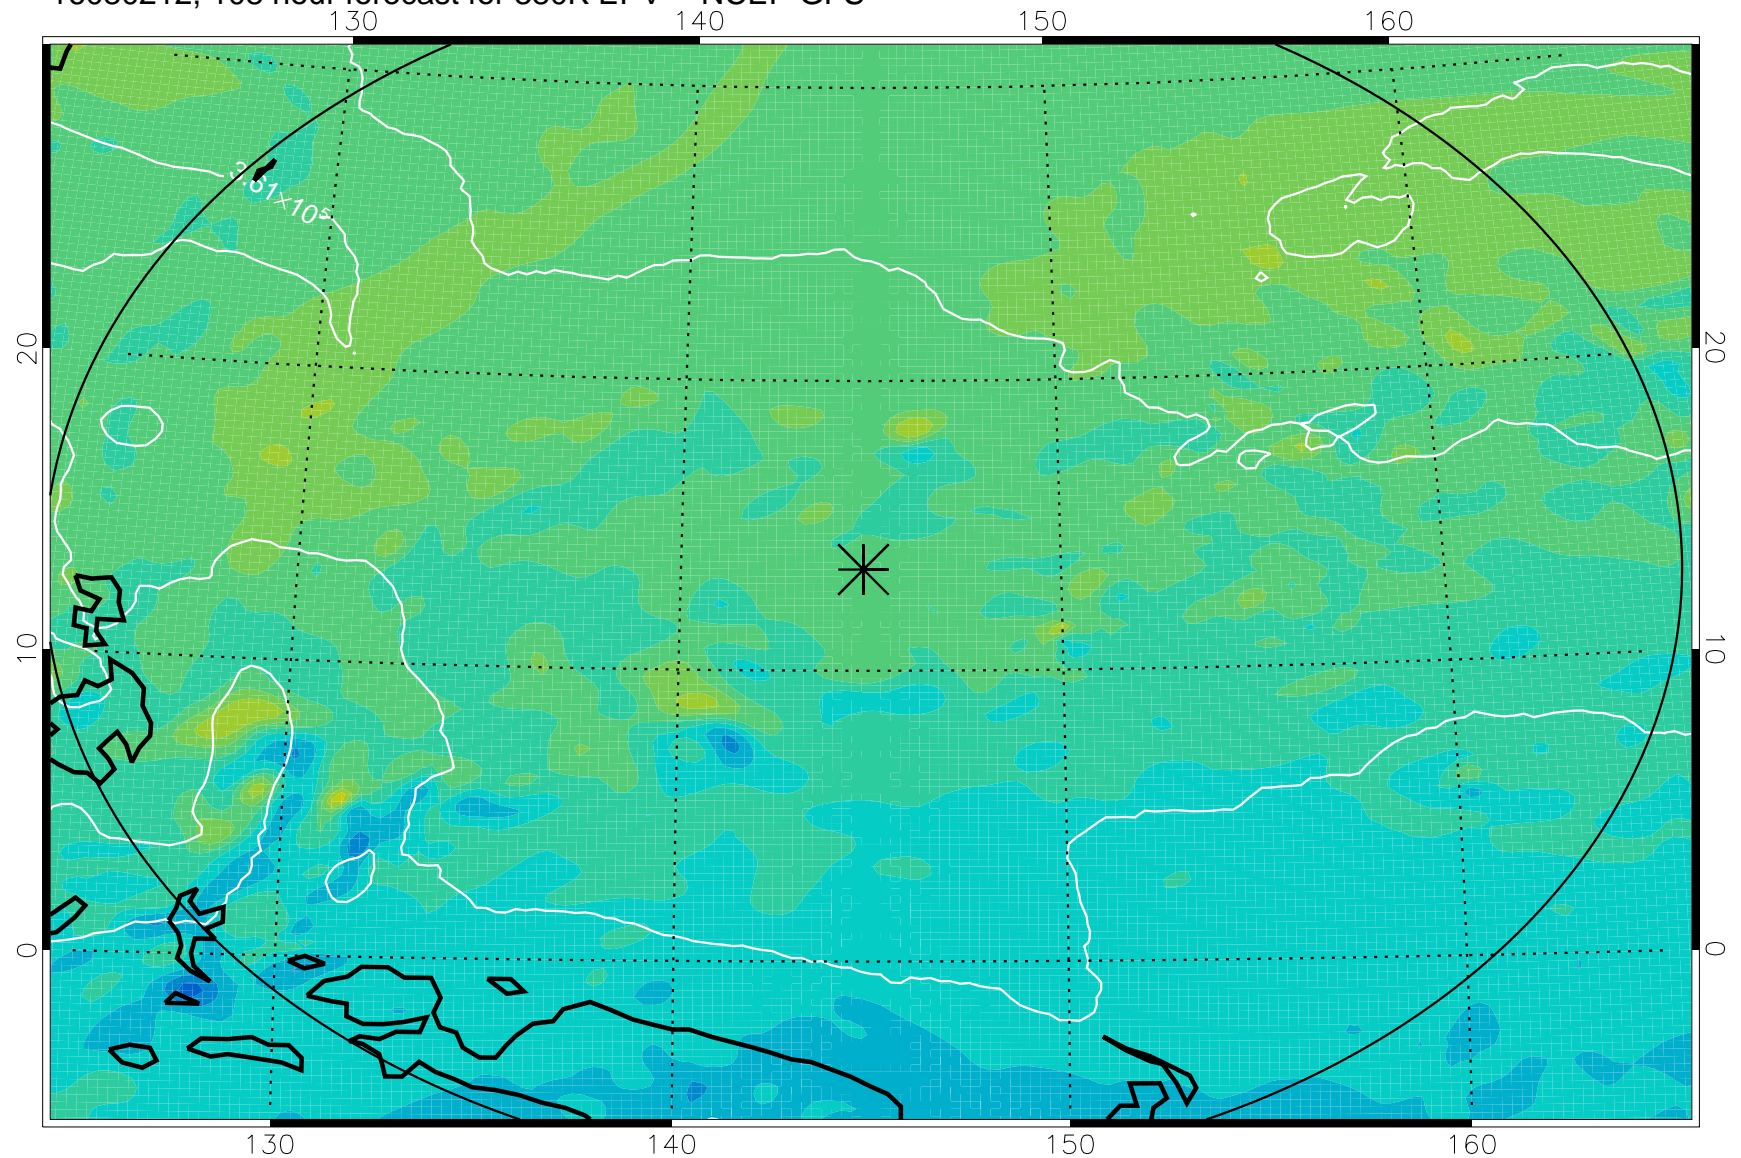

16080106, 78 hour forecast for 380K EPV -- NCEP GFS

380K Montgomery Streamfunction, white

Range ring of 2304 km

16080112, 84 hour forecast for 380K EPV -- NCEP GFS

380K Montgomery Streamfunction, white

Range ring of 2304 km

16080118, 90 hour forecast for 380K EPV -- NCEP GFS

380K Montgomery Streamfunction, white

Range ring of 2304 km

16080200, 96 hour forecast for 380K EPV -- NCEP GFS

380K Montgomery Streamfunction, white

Range ring of 2304 km

16080206, 102 hour forecast for 380K EPV -- NCEP GFS

380K Montgomery Streamfunction, white

Range ring of 2304 km

16080212, 108 hour forecast for 380K EPV -- NCEP GFS

380K Montgomery Streamfunction, white

Range ring of 2304 km

16080218, 114 hour forecast for 380K EPV -- NCEP GFS

380K Montgomery Streamfunction, white

Range ring of 2304 km

16080300, 120 hour forecast for 380K EPV -- NCEP GFS

380K Montgomery Streamfunction, white

Range ring of 2304 km