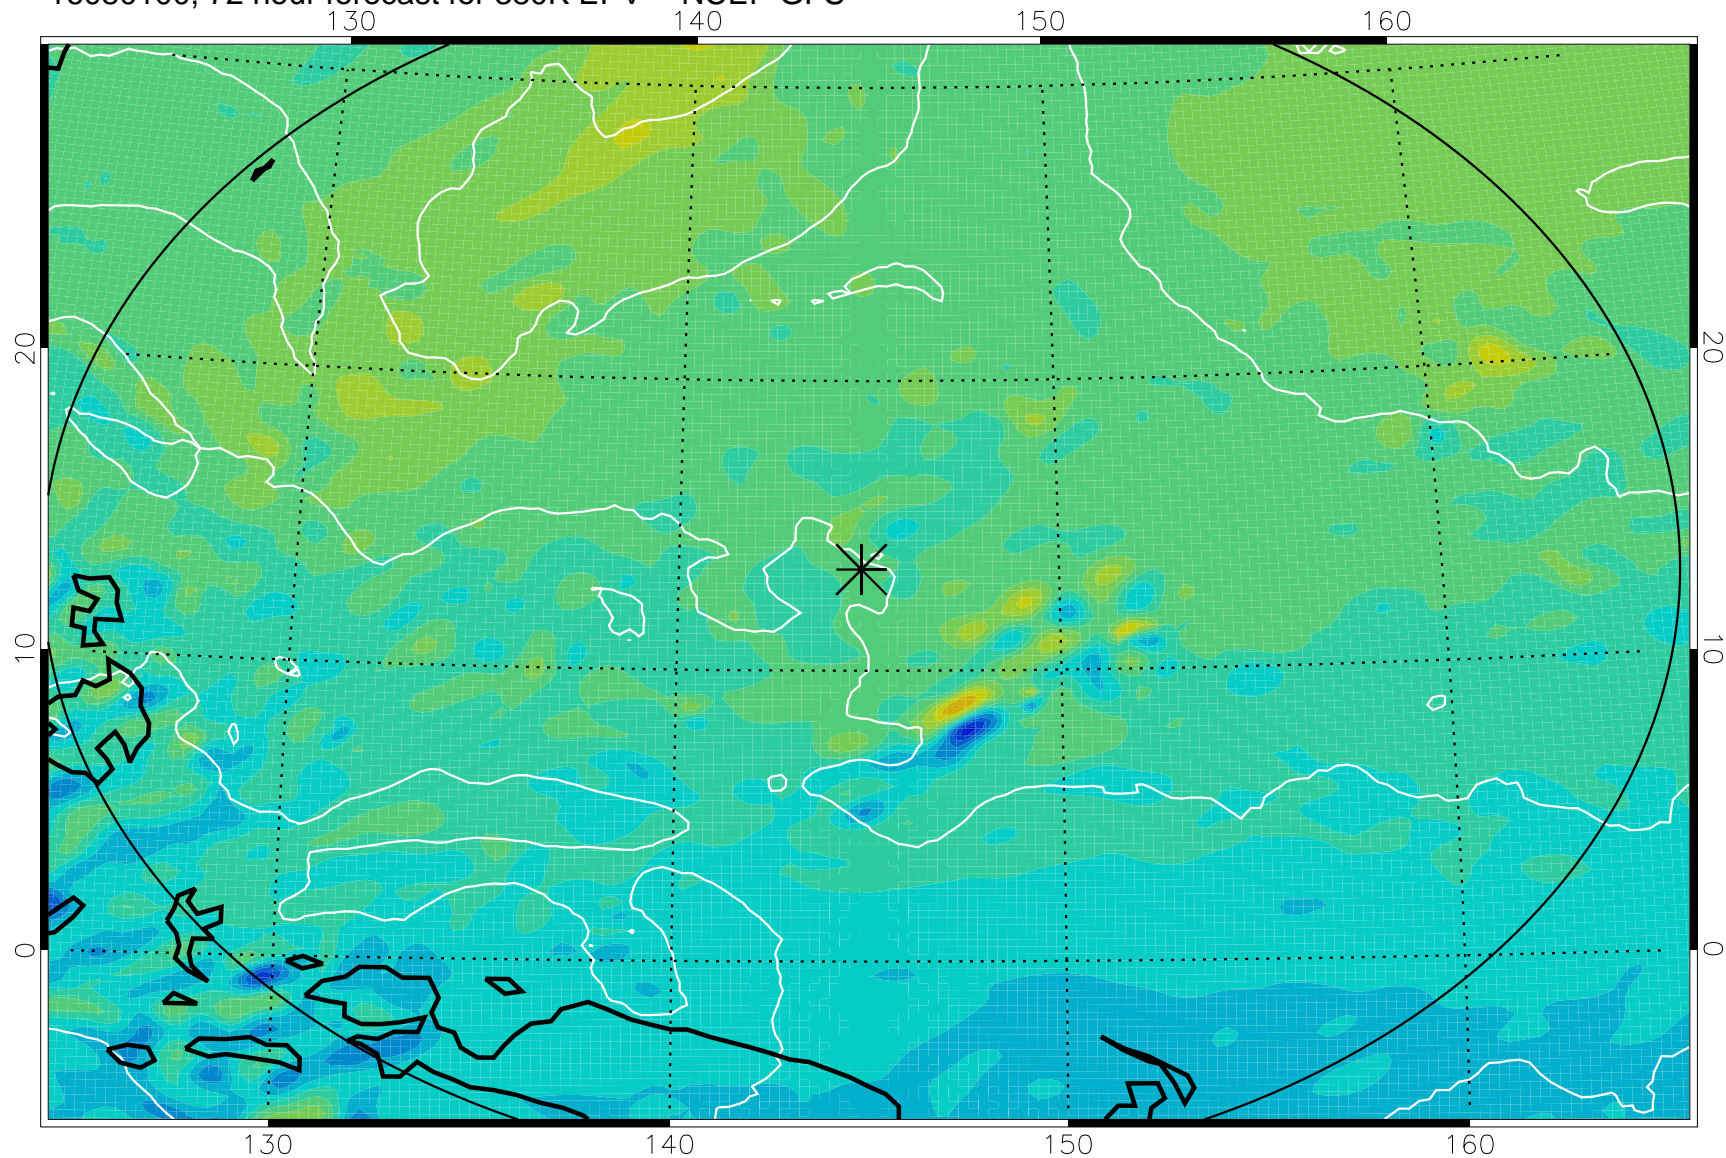

16073106, 54 hour forecast for 380K EPV -- NCEP GFS

380K Montgomery Streamfunction, white

Range ring of 2304 km

16073112, 60 hour forecast for 380K EPV -- NCEP GFS

380K Montgomery Streamfunction, white

Range ring of 2304 km

16073118, 66 hour forecast for 380K EPV -- NCEP GFS

380K Montgomery Streamfunction, white

Range ring of 2304 km

16080100, 72 hour forecast for 380K EPV -- NCEP GFS

380K Montgomery Streamfunction, white

Range ring of 2304 km

16080106, 78 hour forecast for 380K EPV -- NCEP GFS

380K Montgomery Streamfunction, white

Range ring of 2304 km

16080112, 84 hour forecast for 380K EPV -- NCEP GFS

380K Montgomery Streamfunction, white

Range ring of 2304 km

16080118, 90 hour forecast for 380K EPV -- NCEP GFS

380K Montgomery Streamfunction, white

Range ring of 2304 km

16080200, 96 hour forecast for 380K EPV -- NCEP GFS

380K Montgomery Streamfunction, white

Range ring of 2304 km