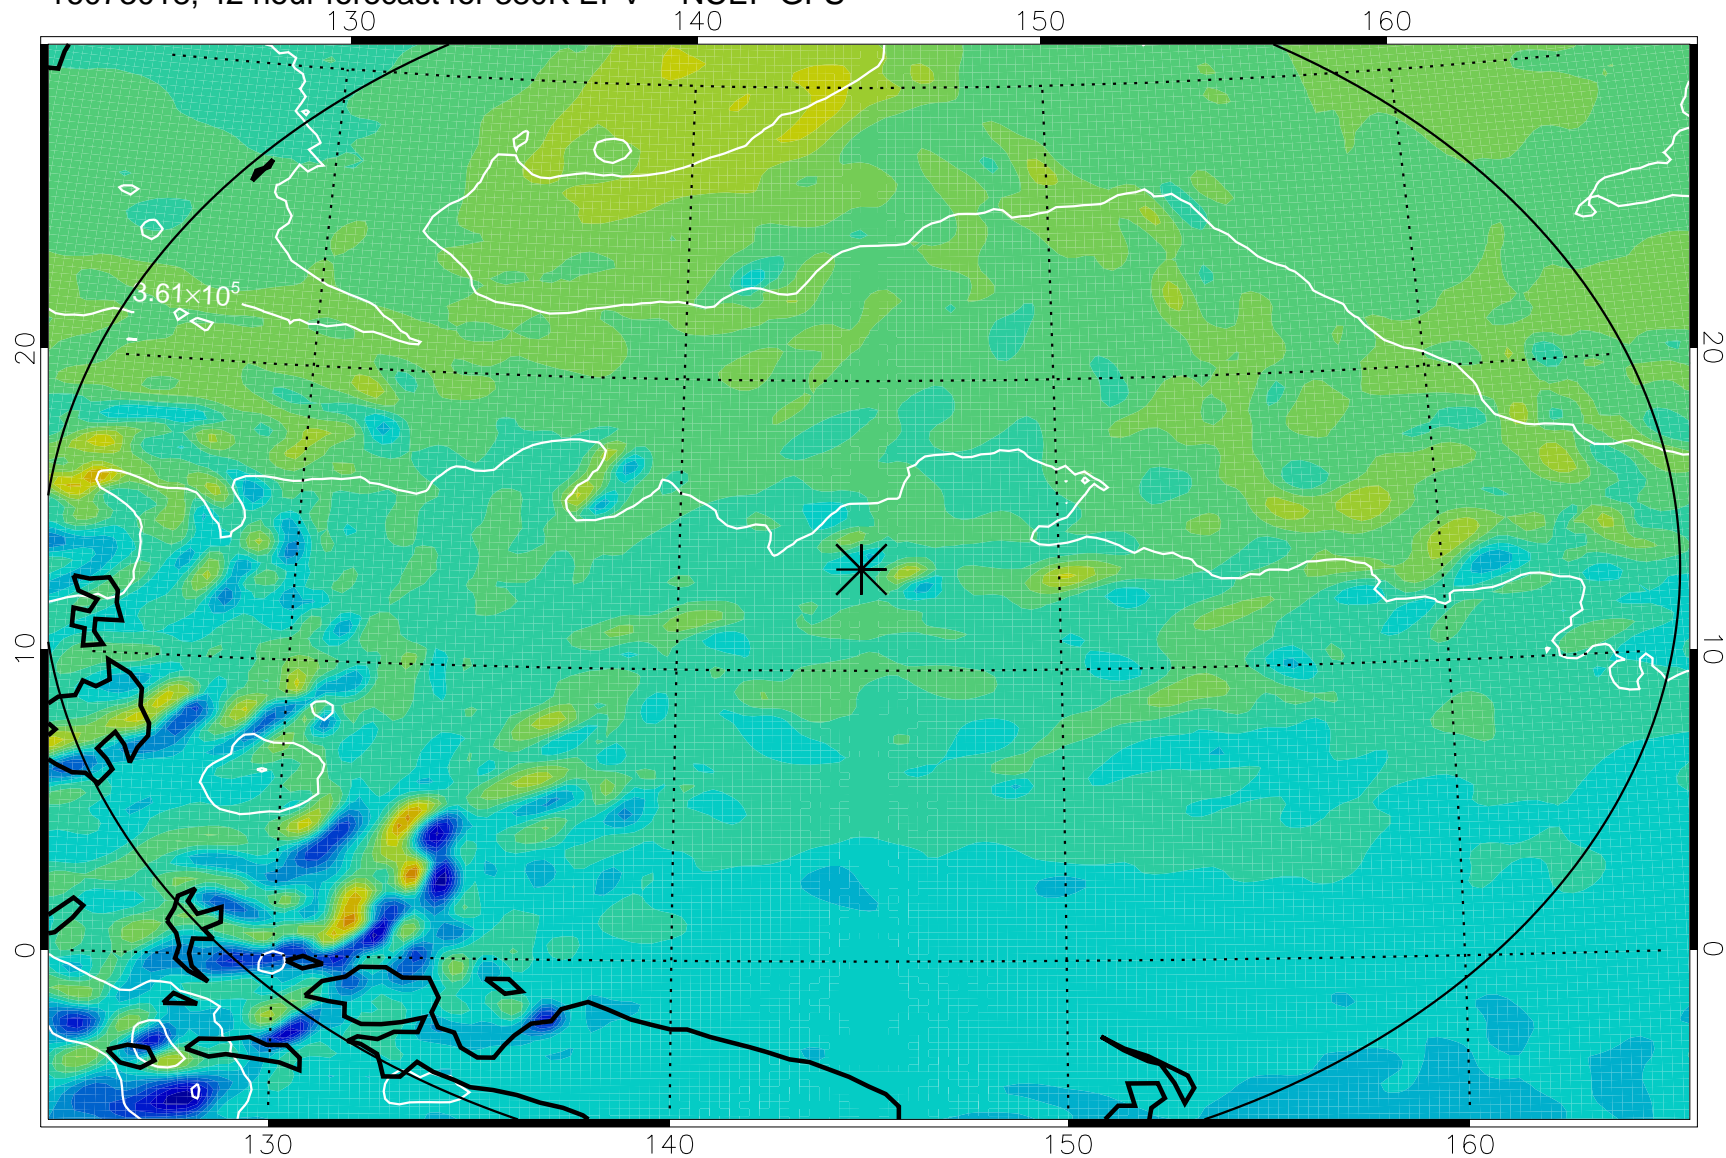

16073006, 30 hour forecast for 380K EPV -- NCEP GFS

380K Montgomery Streamfunction, white

Range ring of 2304 km

16073012, 36 hour forecast for 380K EPV -- NCEP GFS

380K Montgomery Streamfunction, white

Range ring of 2304 km

16073018, 42 hour forecast for 380K EPV -- NCEP GFS

380K Montgomery Streamfunction, white

Range ring of 2304 km

16073100, 48 hour forecast for 380K EPV -- NCEP GFS

380K Montgomery Streamfunction, white

Range ring of 2304 km

16073106, 54 hour forecast for 380K EPV -- NCEP GFS

380K Montgomery Streamfunction, white

Range ring of 2304 km

16073112, 60 hour forecast for 380K EPV -- NCEP GFS

380K Montgomery Streamfunction, white

Range ring of 2304 km

16073118, 66 hour forecast for 380K EPV -- NCEP GFS

380K Montgomery Streamfunction, white

Range ring of 2304 km

16080100, 72 hour forecast for 380K EPV -- NCEP GFS

380K Montgomery Streamfunction, white

Range ring of 2304 km