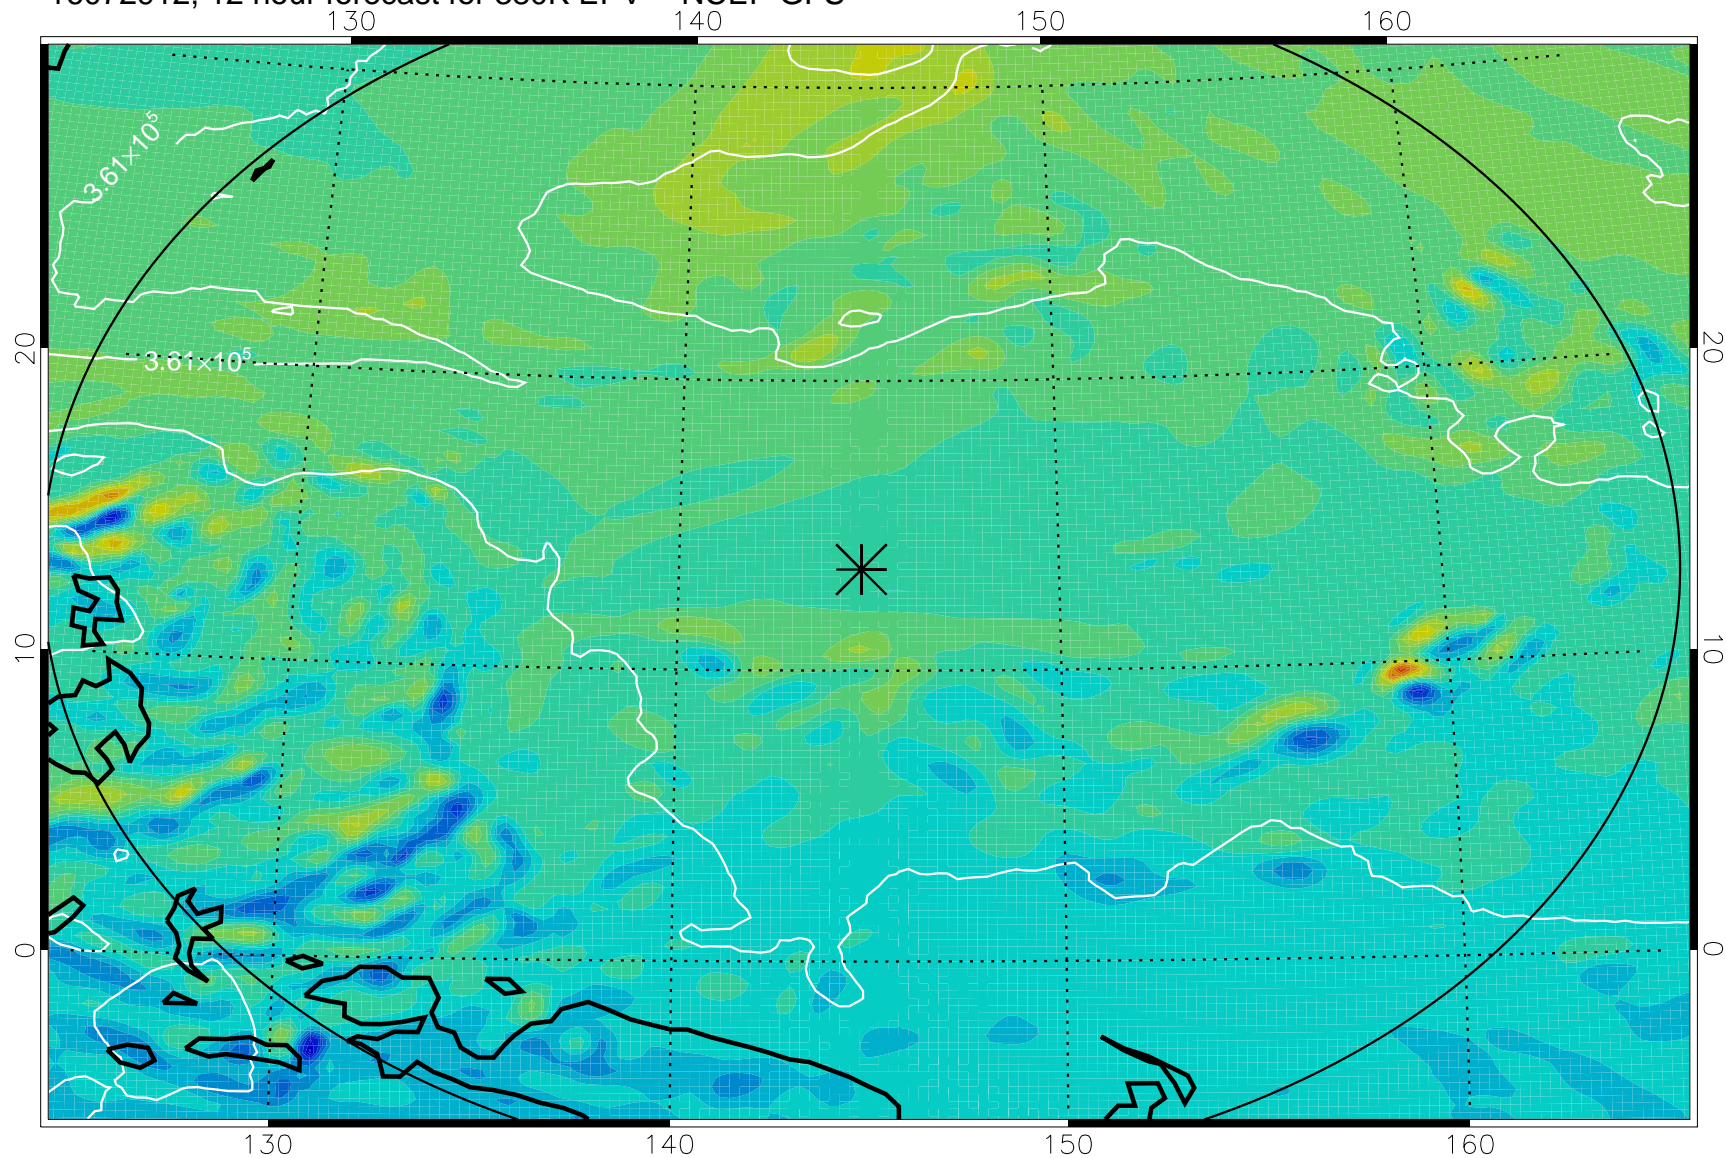

16072906, 6 hour forecast for 380K EPV -- NCEP GFS

380K Montgomery Streamfunction, white

Range ring of 2304 km

16072912, 12 hour forecast for 380K EPV -- NCEP GFS

380K Montgomery Streamfunction, white

Range ring of 2304 km

16072918, 18 hour forecast for 380K EPV -- NCEP GFS

380K Montgomery Streamfunction, white

Range ring of 2304 km

16073000, 24 hour forecast for 380K EPV -- NCEP GFS

380K Montgomery Streamfunction, white

Range ring of 2304 km

16073006, 30 hour forecast for 380K EPV -- NCEP GFS

380K Montgomery Streamfunction, white

Range ring of 2304 km

16073012, 36 hour forecast for 380K EPV -- NCEP GFS

380K Montgomery Streamfunction, white

Range ring of 2304 km

16073018, 42 hour forecast for 380K EPV -- NCEP GFS

380K Montgomery Streamfunction, white

Range ring of 2304 km

16073100, 48 hour forecast for 380K EPV -- NCEP GFS

380K Montgomery Streamfunction, white

Range ring of 2304 km