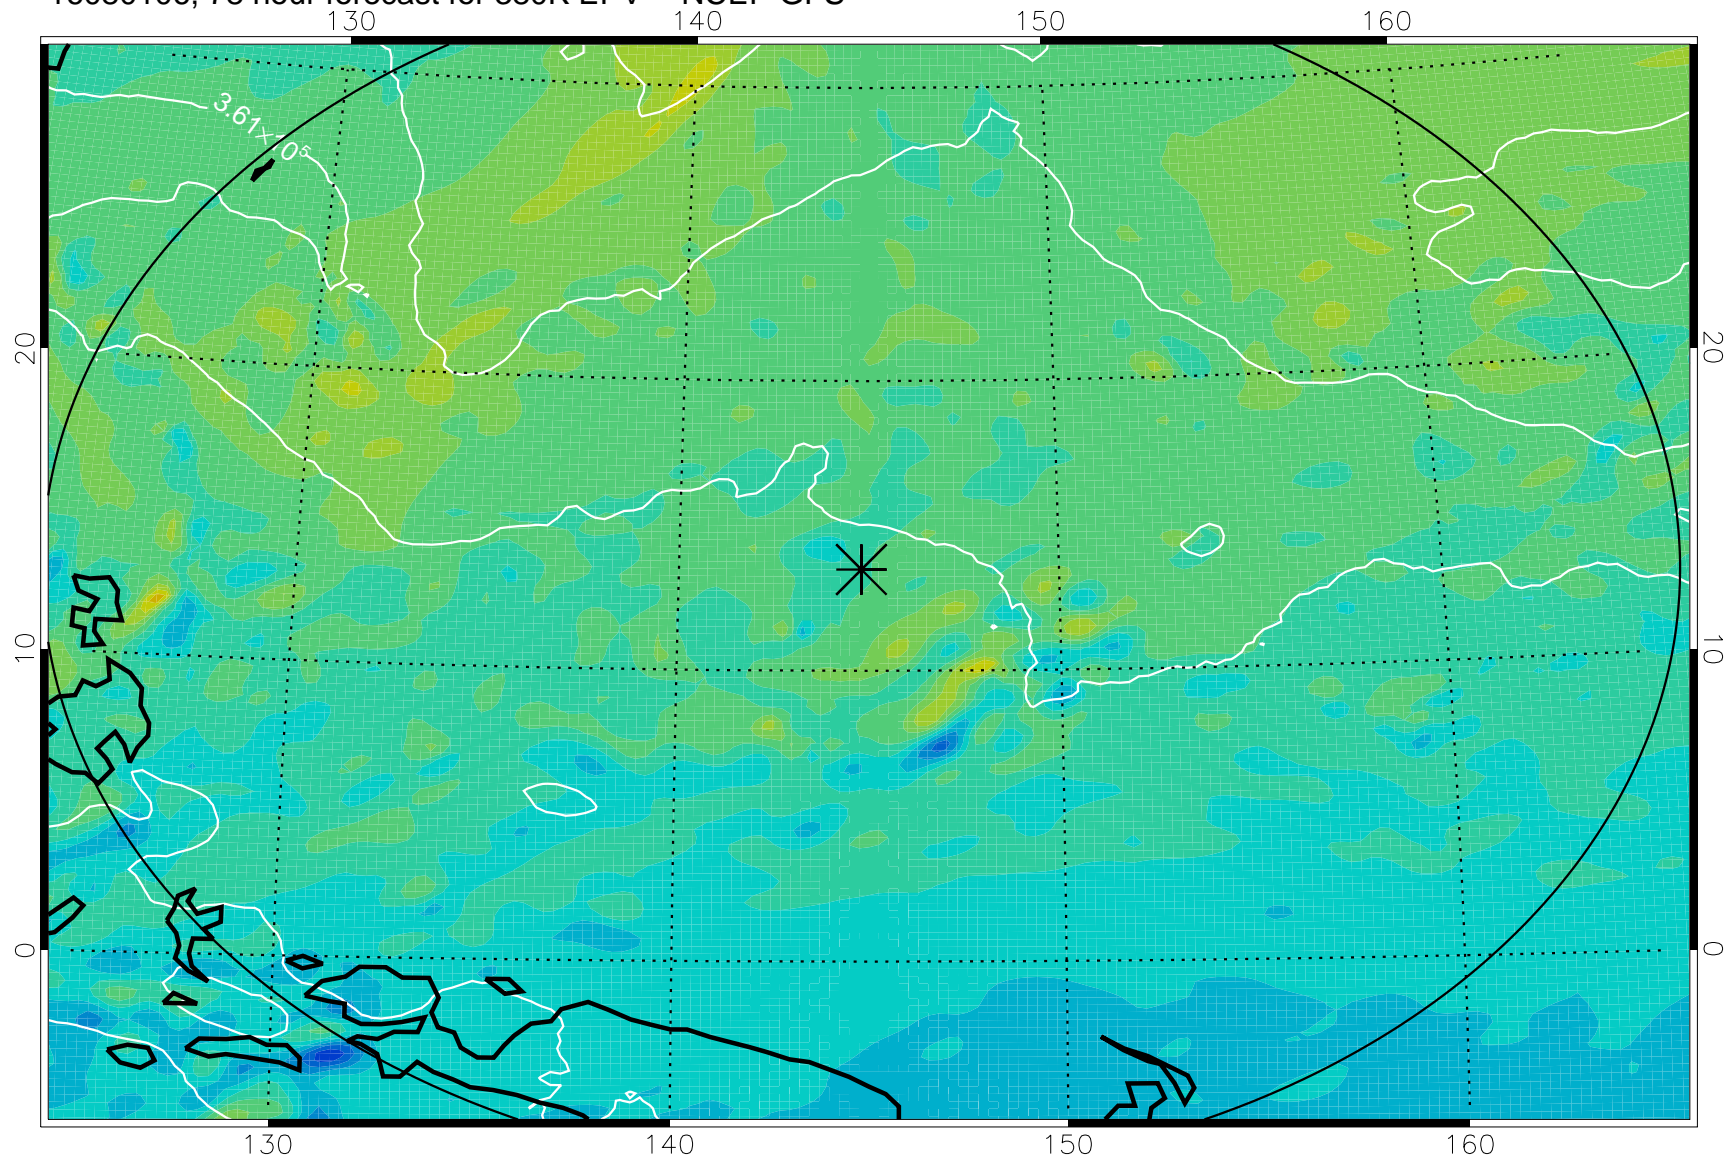

16073118, 66 hour forecast for 380K EPV -- NCEP GFS

380K Montgomery Streamfunction, white

Range ring of 2304 km

16080100, 72 hour forecast for 380K EPV -- NCEP GFS

380K Montgomery Streamfunction, white

Range ring of 2304 km

16080106, 78 hour forecast for 380K EPV -- NCEP GFS

380K Montgomery Streamfunction, white

Range ring of 2304 km

16080112, 84 hour forecast for 380K EPV -- NCEP GFS

380K Montgomery Streamfunction, white

Range ring of 2304 km

16080118, 90 hour forecast for 380K EPV -- NCEP GFS

380K Montgomery Streamfunction, white

Range ring of 2304 km

16080200, 96 hour forecast for 380K EPV -- NCEP GFS

380K Montgomery Streamfunction, white

Range ring of 2304 km

16080206, 102 hour forecast for 380K EPV -- NCEP GFS

380K Montgomery Streamfunction, white

Range ring of 2304 km

16080212, 108 hour forecast for 380K EPV -- NCEP GFS

380K Montgomery Streamfunction, white

Range ring of 2304 km