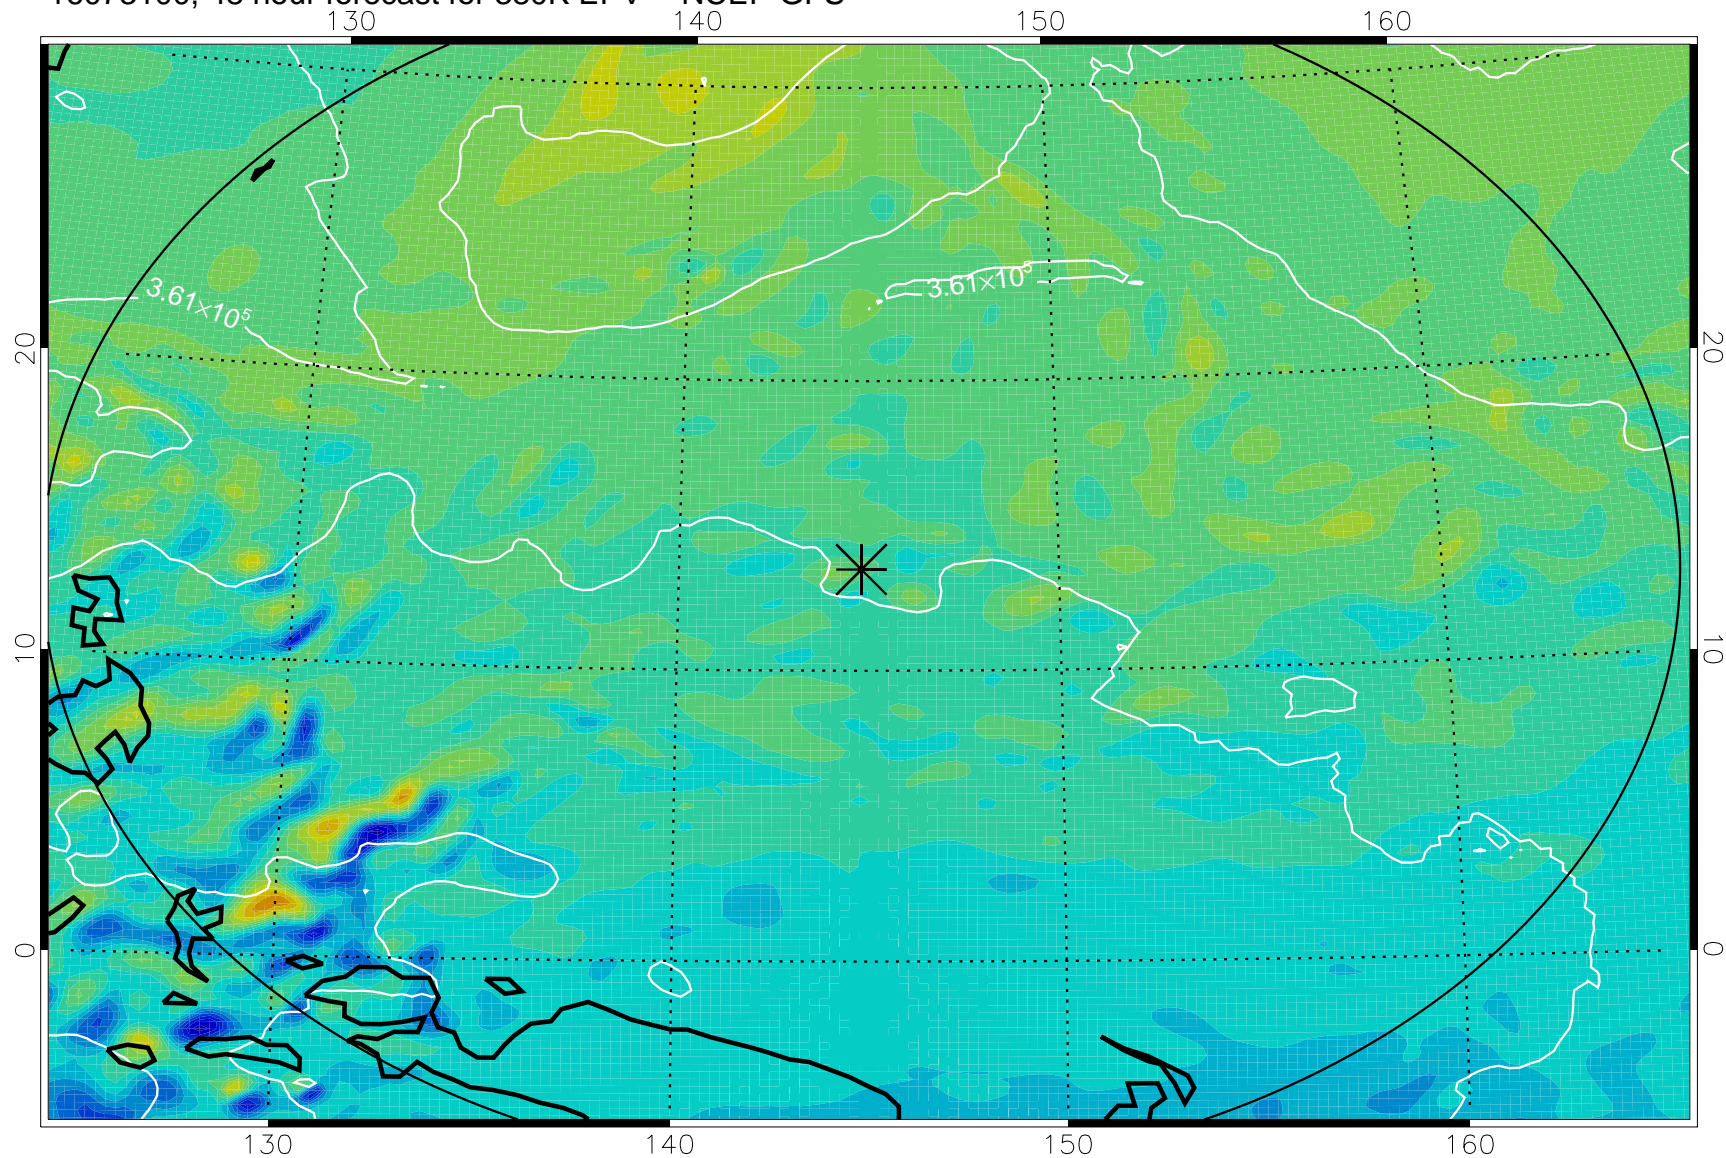

16073006, 30 hour forecast for 380K EPV -- NCEP GFS

380K Montgomery Streamfunction, white

Range ring of 2304 km

16073012, 36 hour forecast for 380K EPV -- NCEP GFS

380K Montgomery Streamfunction, white

Range ring of 2304 km

16073018, 42 hour forecast for 380K EPV -- NCEP GFS

380K Montgomery Streamfunction, white

Range ring of 2304 km

16073100, 48 hour forecast for 380K EPV -- NCEP GFS

380K Montgomery Streamfunction, white

Range ring of 2304 km

16073106, 54 hour forecast for 380K EPV -- NCEP GFS

380K Montgomery Streamfunction, white

Range ring of 2304 km

16073112, 60 hour forecast for 380K EPV -- NCEP GFS

380K Montgomery Streamfunction, white

Range ring of 2304 km

16073118, 66 hour forecast for 380K EPV -- NCEP GFS

380K Montgomery Streamfunction, white

Range ring of 2304 km

16080100, 72 hour forecast for 380K EPV -- NCEP GFS

380K Montgomery Streamfunction, white

Range ring of 2304 km