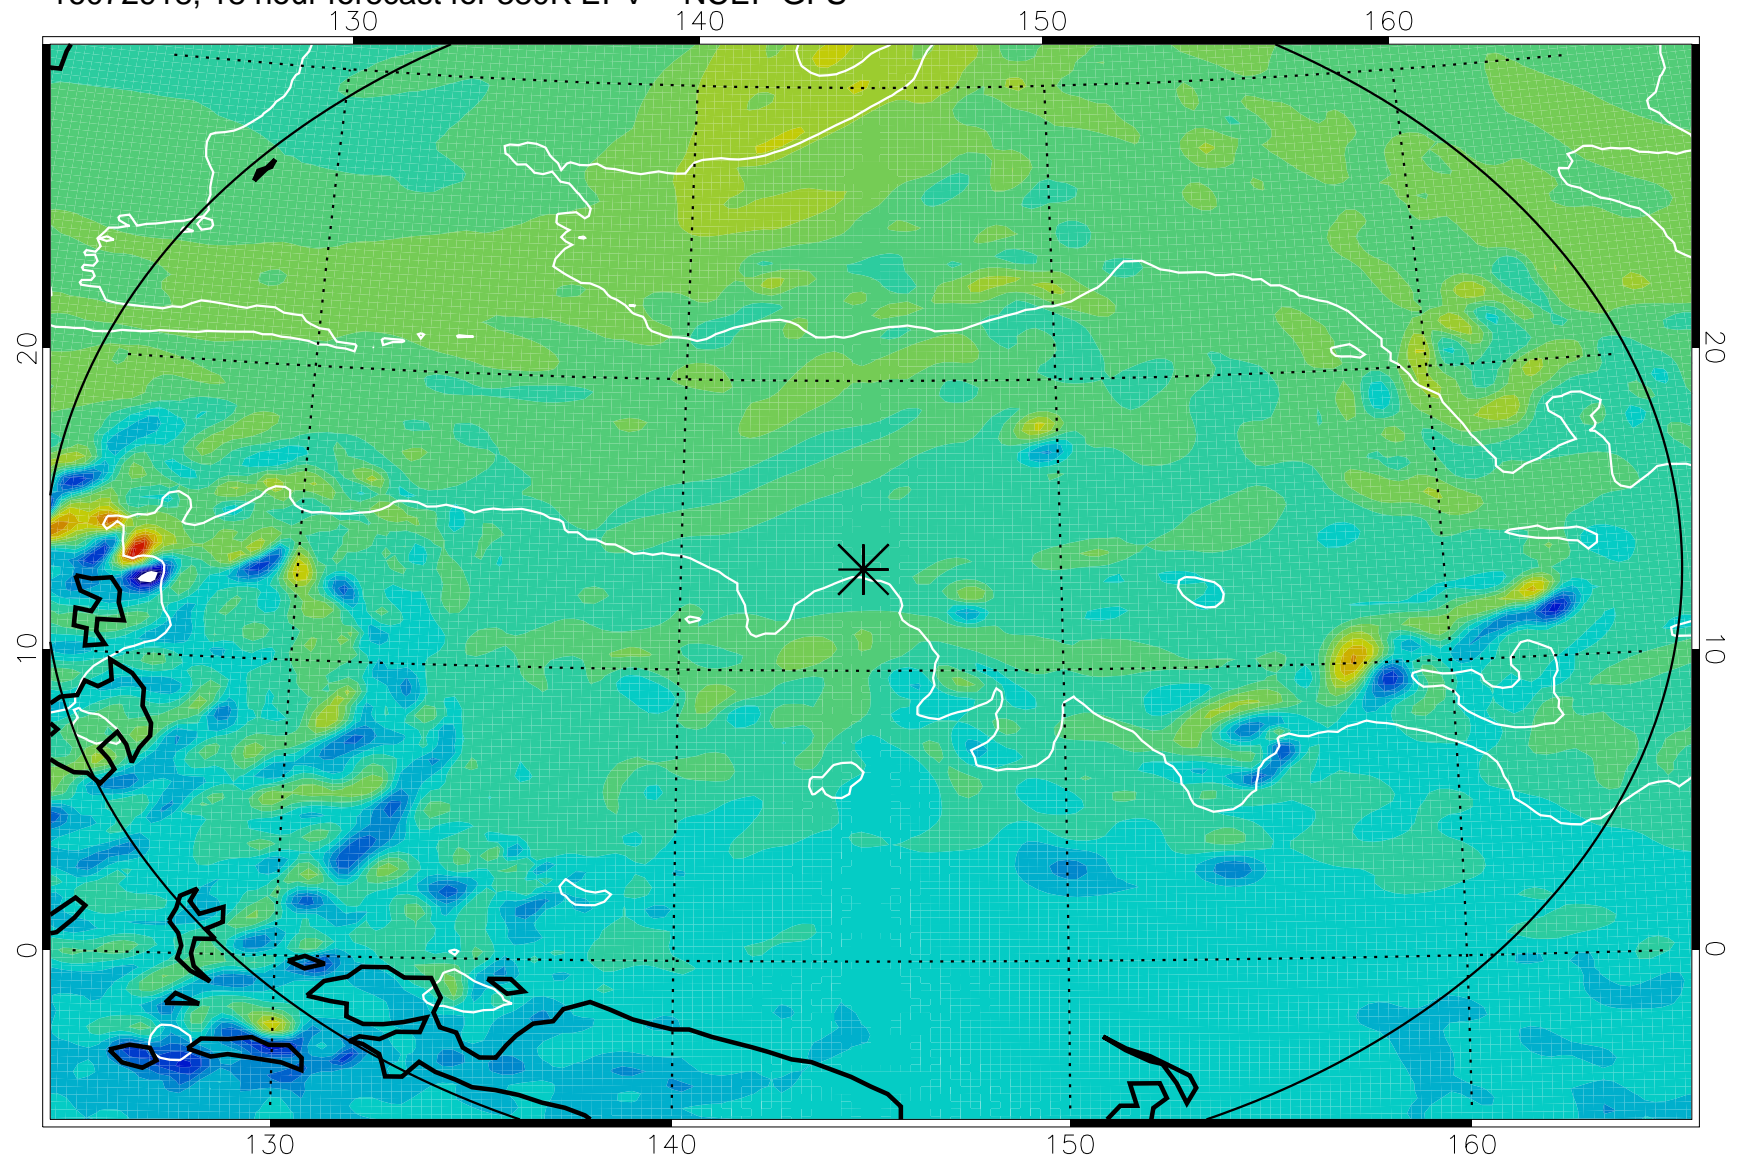

16072906, 6 hour forecast for 380K EPV -- NCEP GFS

380K Montgomery Streamfunction, white

Range ring of 2304 km

16072912, 12 hour forecast for 380K EPV -- NCEP GFS

380K Montgomery Streamfunction, white

Range ring of 2304 km

16072918, 18 hour forecast for 380K EPV -- NCEP GFS

380K Montgomery Streamfunction, white

Range ring of 2304 km

16073000, 24 hour forecast for 380K EPV -- NCEP GFS

380K Montgomery Streamfunction, white

Range ring of 2304 km

16073006, 30 hour forecast for 380K EPV -- NCEP GFS

380K Montgomery Streamfunction, white

Range ring of 2304 km

16073012, 36 hour forecast for 380K EPV -- NCEP GFS

380K Montgomery Streamfunction, white

Range ring of 2304 km

16073018, 42 hour forecast for 380K EPV -- NCEP GFS

380K Montgomery Streamfunction, white

Range ring of 2304 km

16073100, 48 hour forecast for 380K EPV -- NCEP GFS

380K Montgomery Streamfunction, white

Range ring of 2304 km