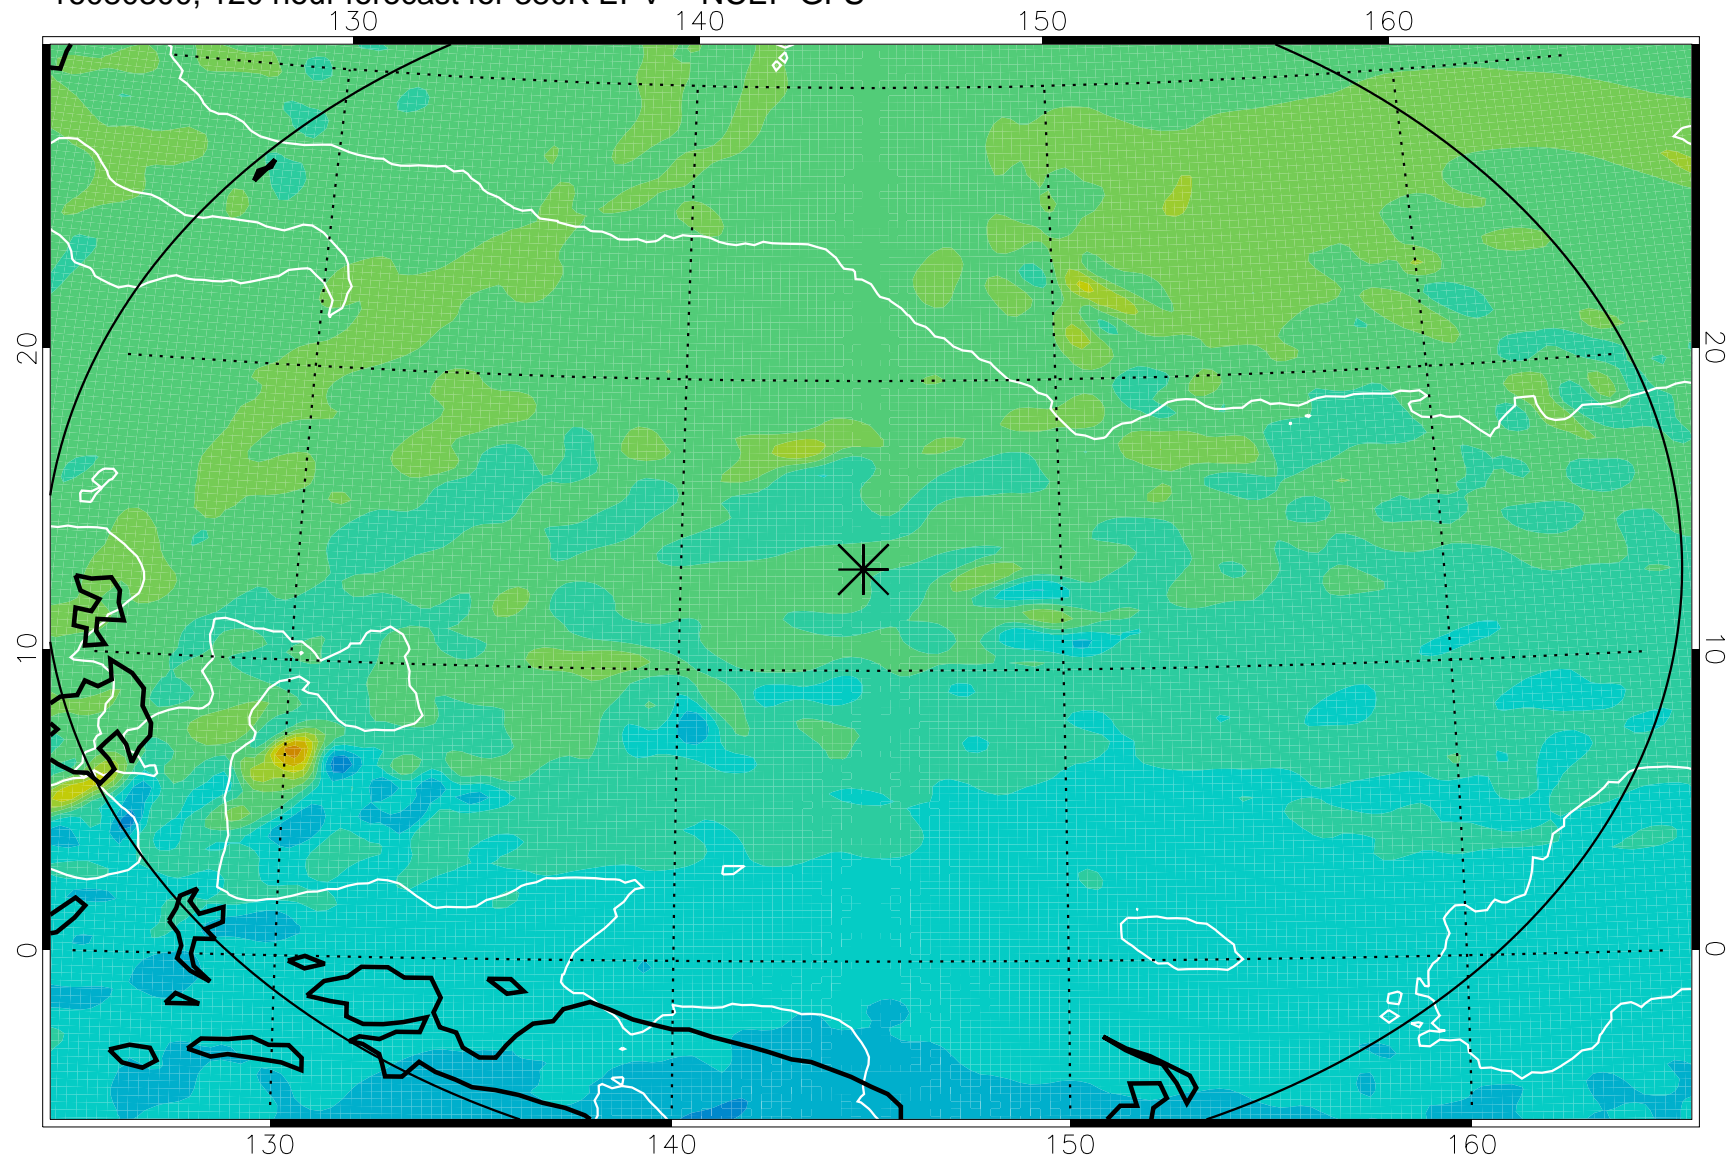

16080106, 78 hour forecast for 380K EPV -- NCEP GFS

380K Montgomery Streamfunction, white

Range ring of 2304 km

16080112, 84 hour forecast for 380K EPV -- NCEP GFS

380K Montgomery Streamfunction, white

Range ring of 2304 km

16080118, 90 hour forecast for 380K EPV -- NCEP GFS

380K Montgomery Streamfunction, white

Range ring of 2304 km

16080200, 96 hour forecast for 380K EPV -- NCEP GFS

380K Montgomery Streamfunction, white

Range ring of 2304 km

16080206, 102 hour forecast for 380K EPV -- NCEP GFS

380K Montgomery Streamfunction, white

Range ring of 2304 km

16080212, 108 hour forecast for 380K EPV -- NCEP GFS

380K Montgomery Streamfunction, white

Range ring of 2304 km

16080218, 114 hour forecast for 380K EPV -- NCEP GFS

380K Montgomery Streamfunction, white

Range ring of 2304 km

16080300, 120 hour forecast for 380K EPV -- NCEP GFS

380K Montgomery Streamfunction, white

Range ring of 2304 km