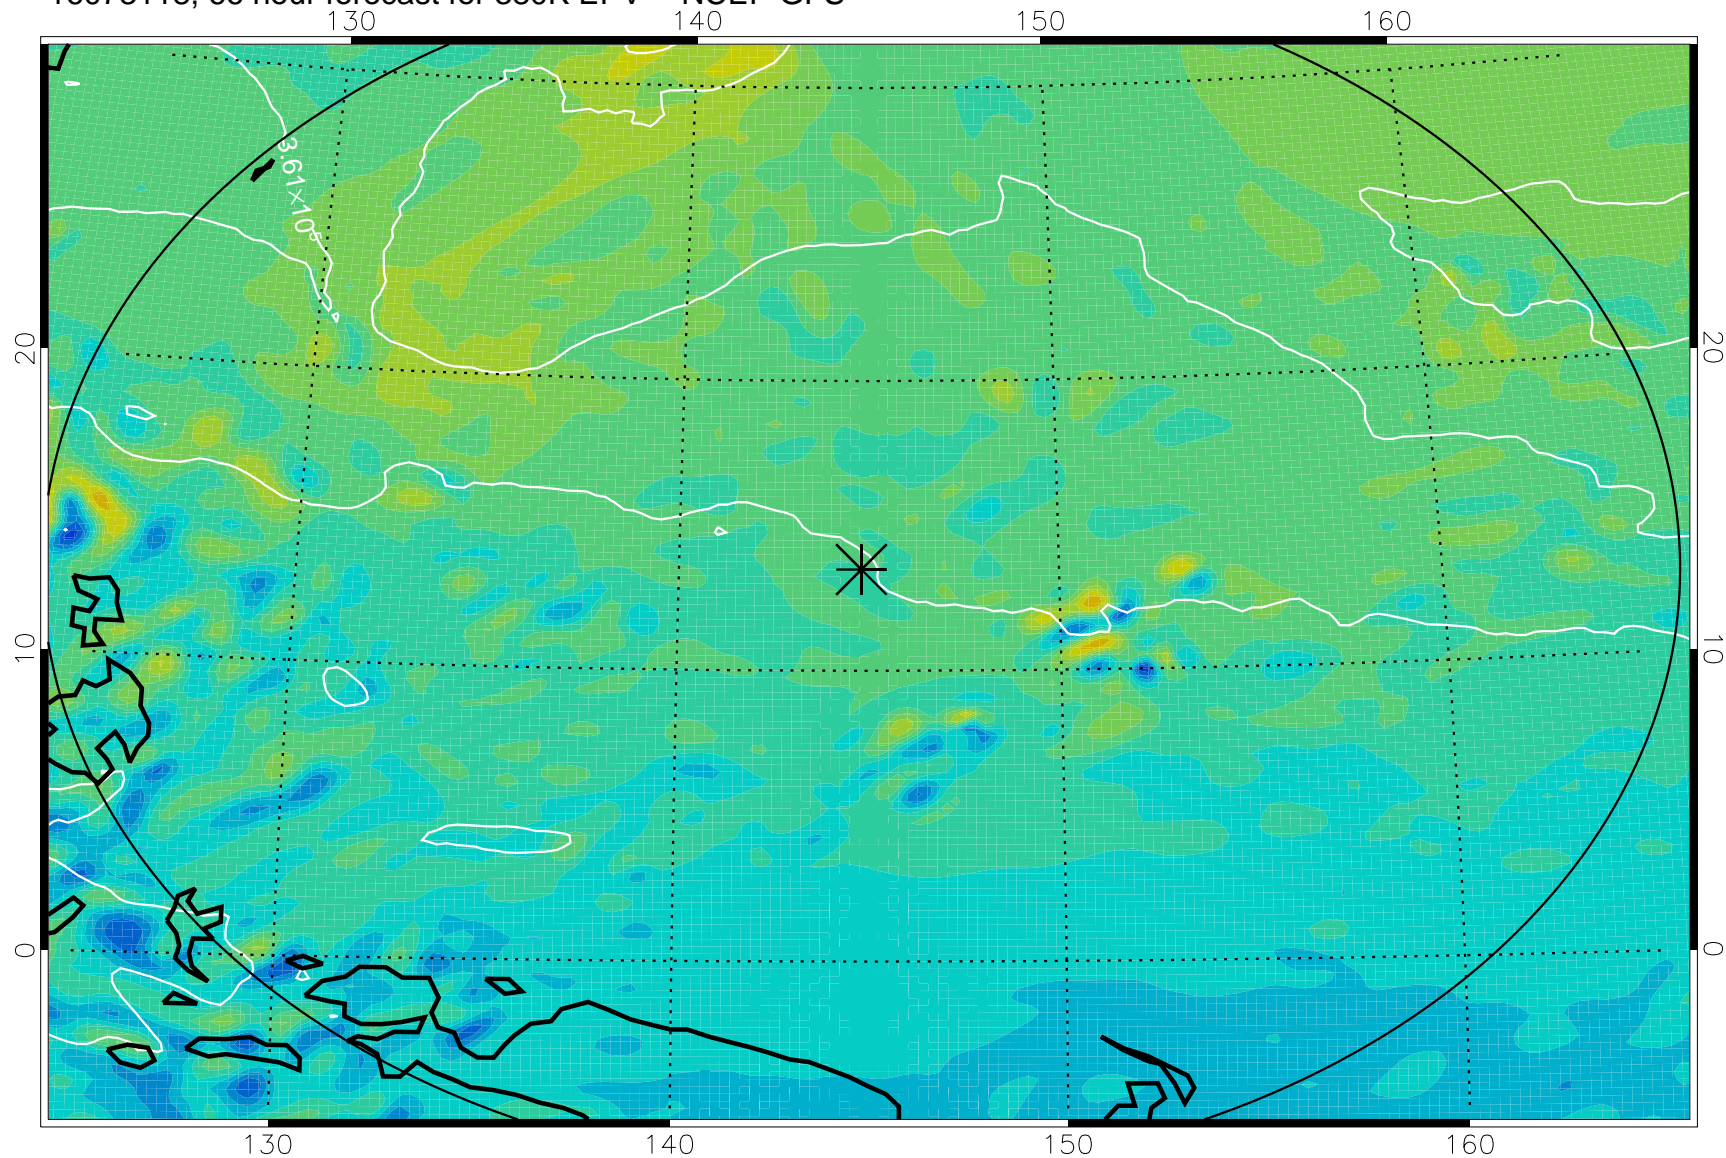

16073018, 42 hour forecast for 380K EPV -- NCEP GFS

380K Montgomery Streamfunction, white

Range ring of 2304 km

16073100, 48 hour forecast for 380K EPV -- NCEP GFS

380K Montgomery Streamfunction, white

Range ring of 2304 km

16073106, 54 hour forecast for 380K EPV -- NCEP GFS

380K Montgomery Streamfunction, white

Range ring of 2304 km

16073112, 60 hour forecast for 380K EPV -- NCEP GFS

380K Montgomery Streamfunction, white

Range ring of 2304 km

16073118, 66 hour forecast for 380K EPV -- NCEP GFS

380K Montgomery Streamfunction, white

Range ring of 2304 km

16080100, 72 hour forecast for 380K EPV -- NCEP GFS

380K Montgomery Streamfunction, white

Range ring of 2304 km

16080106, 78 hour forecast for 380K EPV -- NCEP GFS

380K Montgomery Streamfunction, white

Range ring of 2304 km

16080112, 84 hour forecast for 380K EPV -- NCEP GFS

380K Montgomery Streamfunction, white

Range ring of 2304 km