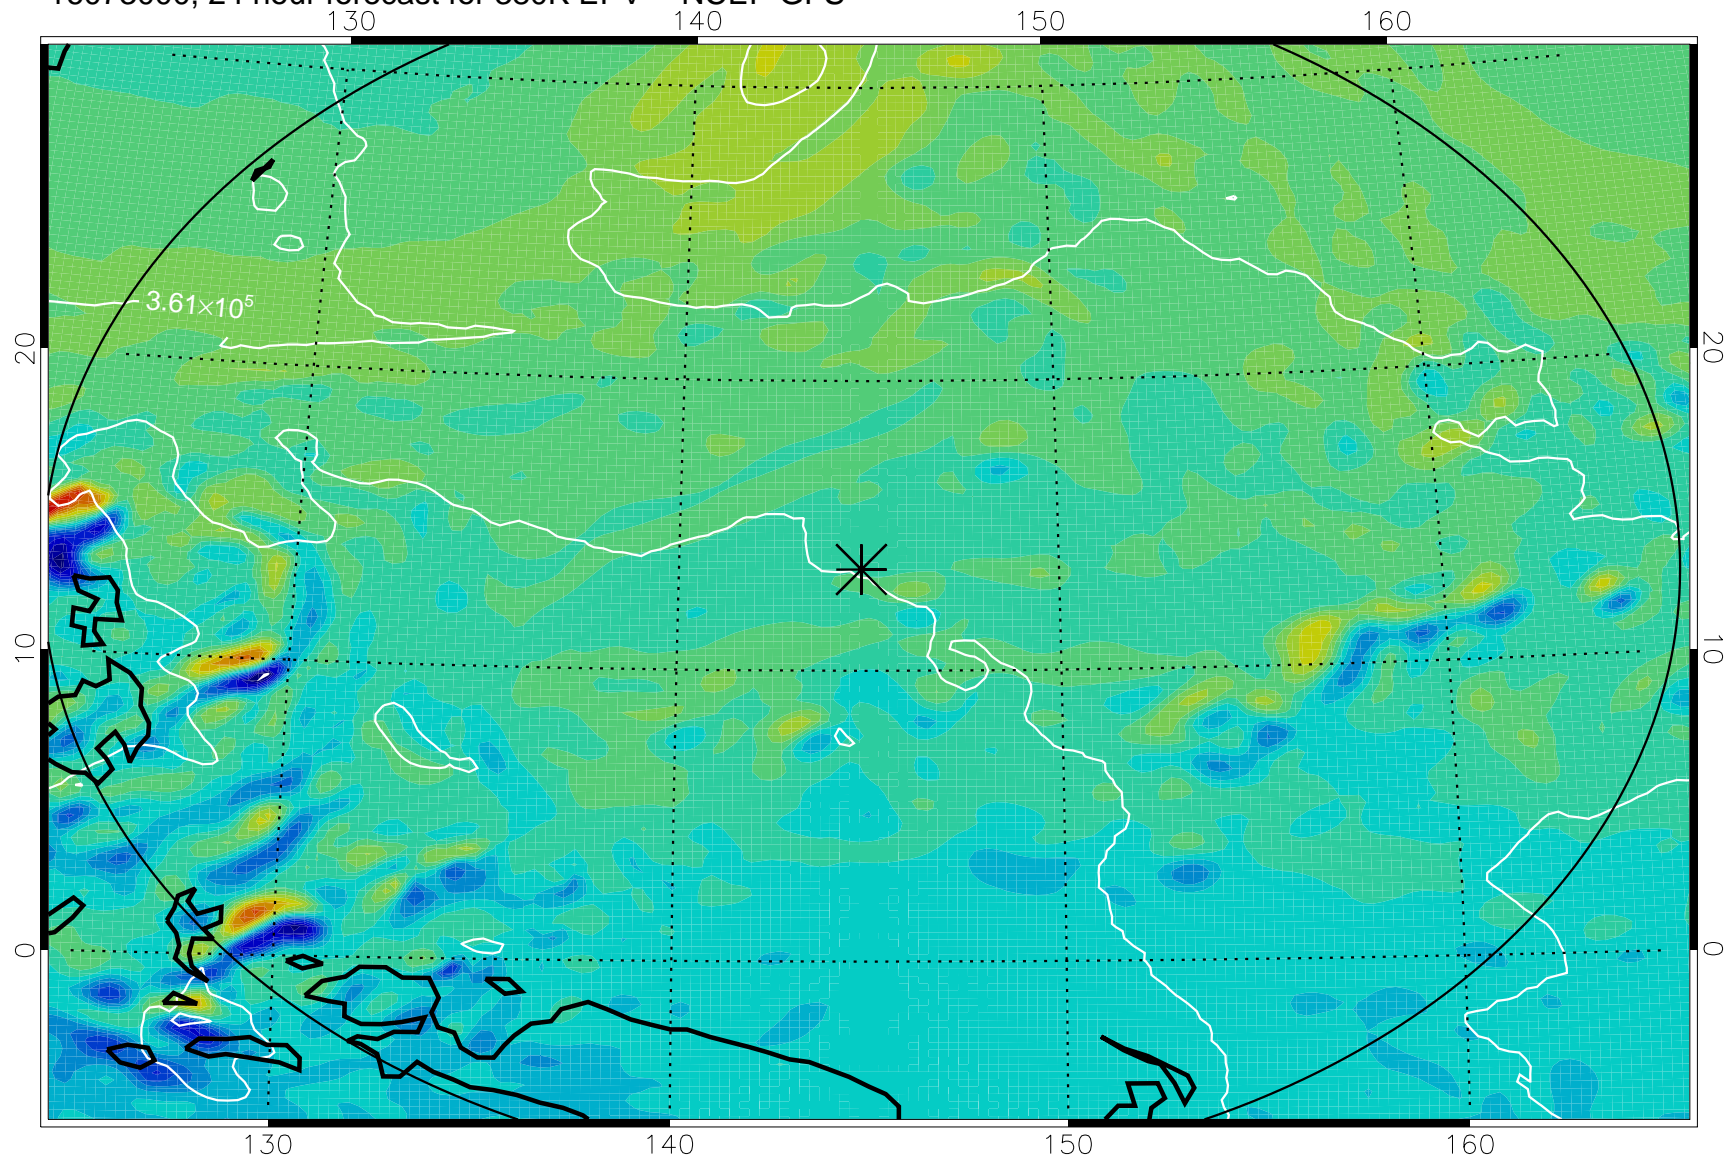

16072906, 6 hour forecast for 380K EPV -- NCEP GFS

380K Montgomery Streamfunction, white

Range ring of 2304 km

16072912, 12 hour forecast for 380K EPV -- NCEP GFS

380K Montgomery Streamfunction, white

Range ring of 2304 km

16072918, 18 hour forecast for 380K EPV -- NCEP GFS

380K Montgomery Streamfunction, white

Range ring of 2304 km

16073000, 24 hour forecast for 380K EPV -- NCEP GFS

380K Montgomery Streamfunction, white

Range ring of 2304 km

16073006, 30 hour forecast for 380K EPV -- NCEP GFS

380K Montgomery Streamfunction, white

Range ring of 2304 km

16073012, 36 hour forecast for 380K EPV -- NCEP GFS

380K Montgomery Streamfunction, white

Range ring of 2304 km

16073018, 42 hour forecast for 380K EPV -- NCEP GFS

380K Montgomery Streamfunction, white

Range ring of 2304 km

16073100, 48 hour forecast for 380K EPV -- NCEP GFS

380K Montgomery Streamfunction, white

Range ring of 2304 km