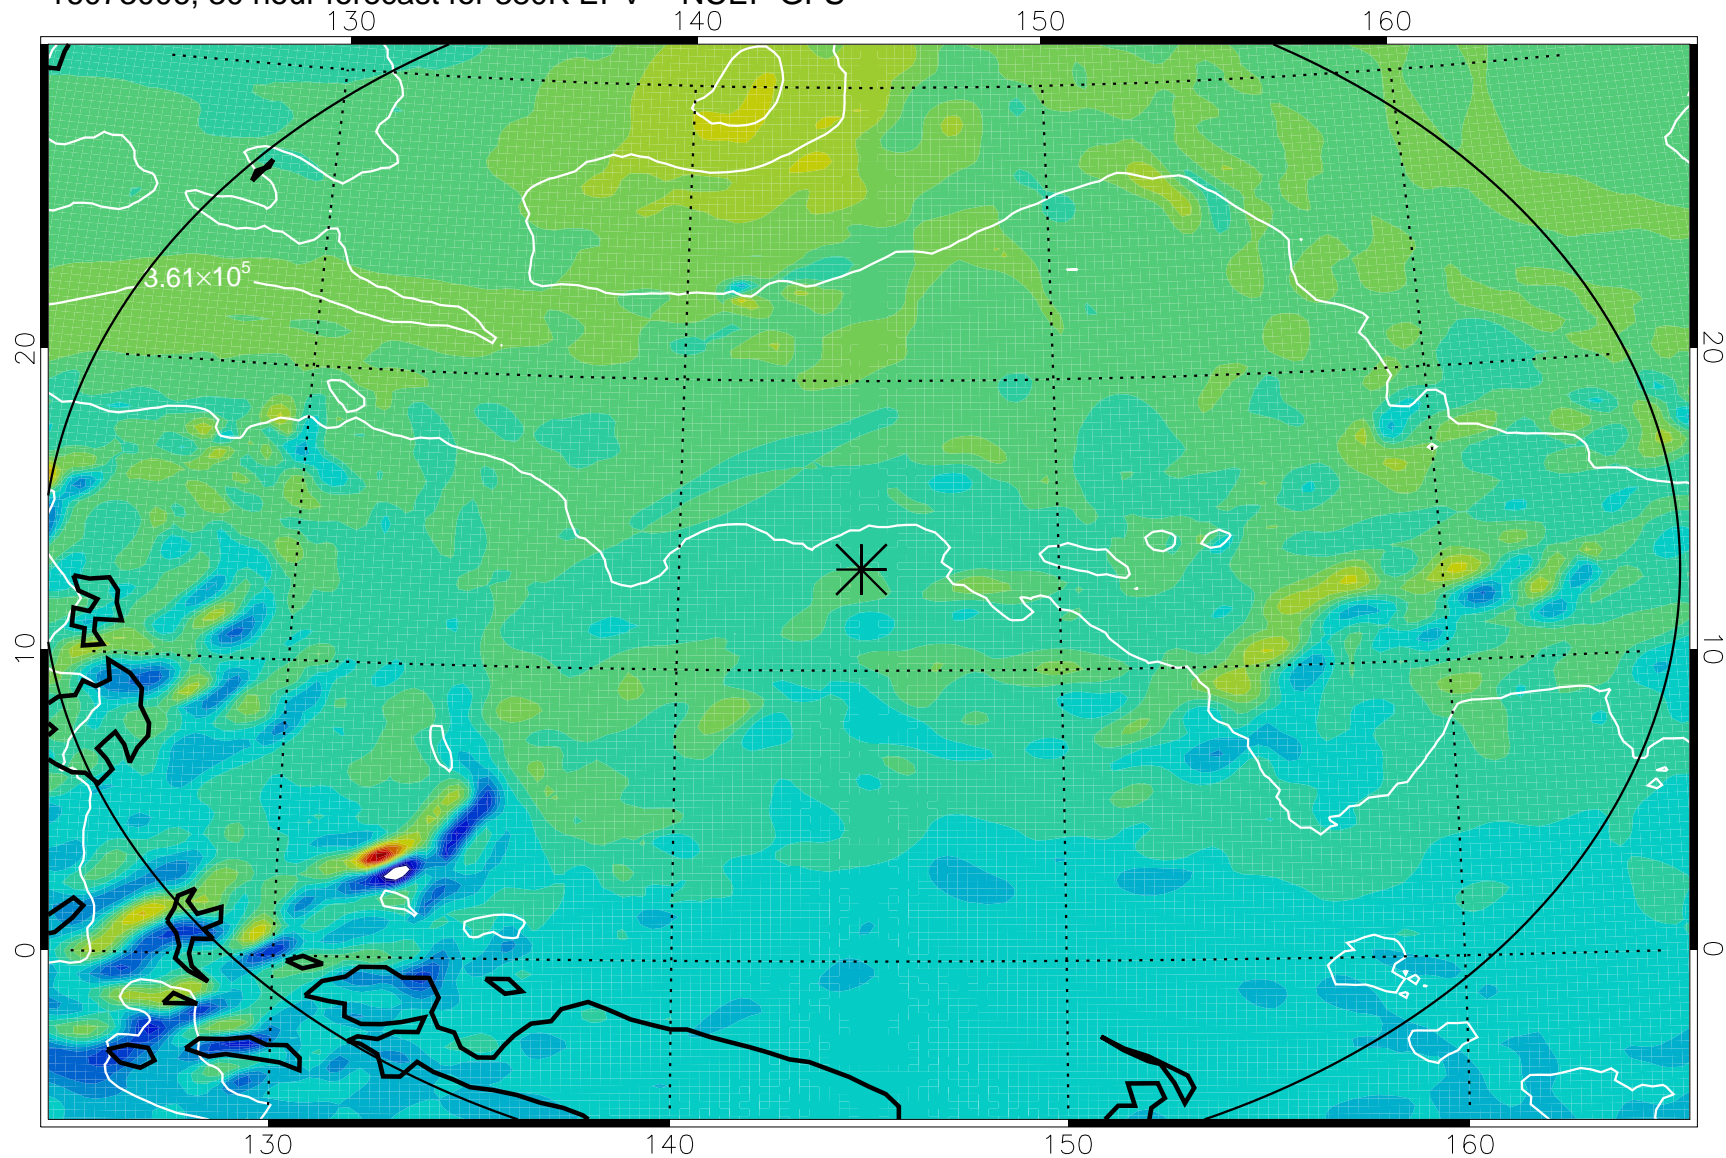

16072918, 18 hour forecast for 380K EPV -- NCEP GFS

380K Montgomery Streamfunction, white

Range ring of 2304 km

16073000, 24 hour forecast for 380K EPV -- NCEP GFS

380K Montgomery Streamfunction, white

Range ring of 2304 km

16073006, 30 hour forecast for 380K EPV -- NCEP GFS

380K Montgomery Streamfunction, white

Range ring of 2304 km

16073012, 36 hour forecast for 380K EPV -- NCEP GFS

380K Montgomery Streamfunction, white

Range ring of 2304 km

16073018, 42 hour forecast for 380K EPV -- NCEP GFS

380K Montgomery Streamfunction, white

Range ring of 2304 km

16073100, 48 hour forecast for 380K EPV -- NCEP GFS

380K Montgomery Streamfunction, white

Range ring of 2304 km

16080106, 78 hour forecast for 380K EPV -- NCEP GFS

380K Montgomery Streamfunction, white

Range ring of 2304 km

16080112, 84 hour forecast for 380K EPV -- NCEP GFS

380K Montgomery Streamfunction, white

Range ring of 2304 km