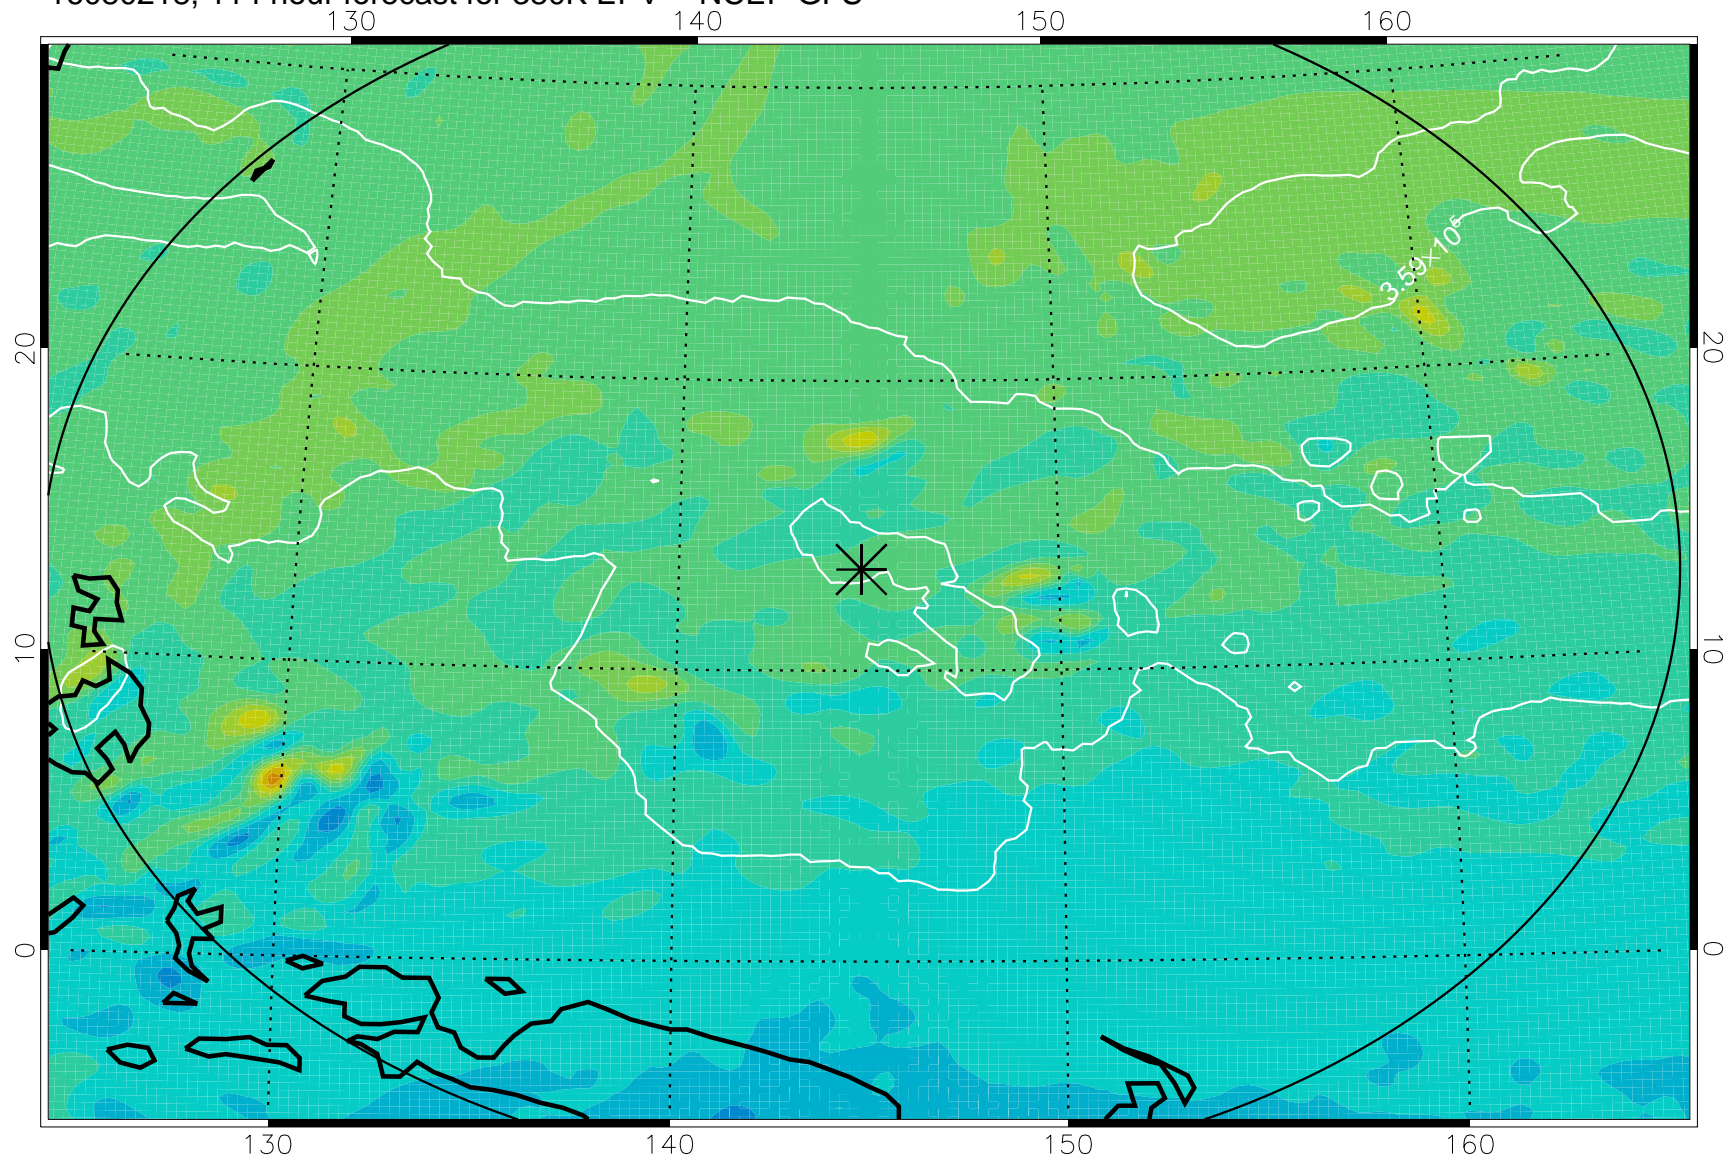

16080106, 78 hour forecast for 380K EPV -- NCEP GFS

380K Montgomery Streamfunction, white

Range ring of 2304 km

16080112, 84 hour forecast for 380K EPV -- NCEP GFS

380K Montgomery Streamfunction, white

Range ring of 2304 km

16080118, 90 hour forecast for 380K EPV -- NCEP GFS

380K Montgomery Streamfunction, white

Range ring of 2304 km

16080200, 96 hour forecast for 380K EPV -- NCEP GFS

380K Montgomery Streamfunction, white

Range ring of 2304 km

16080206, 102 hour forecast for 380K EPV -- NCEP GFS

380K Montgomery Streamfunction, white

Range ring of 2304 km

16080212, 108 hour forecast for 380K EPV -- NCEP GFS

380K Montgomery Streamfunction, white

Range ring of 2304 km

16080218, 114 hour forecast for 380K EPV -- NCEP GFS

380K Montgomery Streamfunction, white

Range ring of 2304 km

16080300, 120 hour forecast for 380K EPV -- NCEP GFS

380K Montgomery Streamfunction, white

Range ring of 2304 km