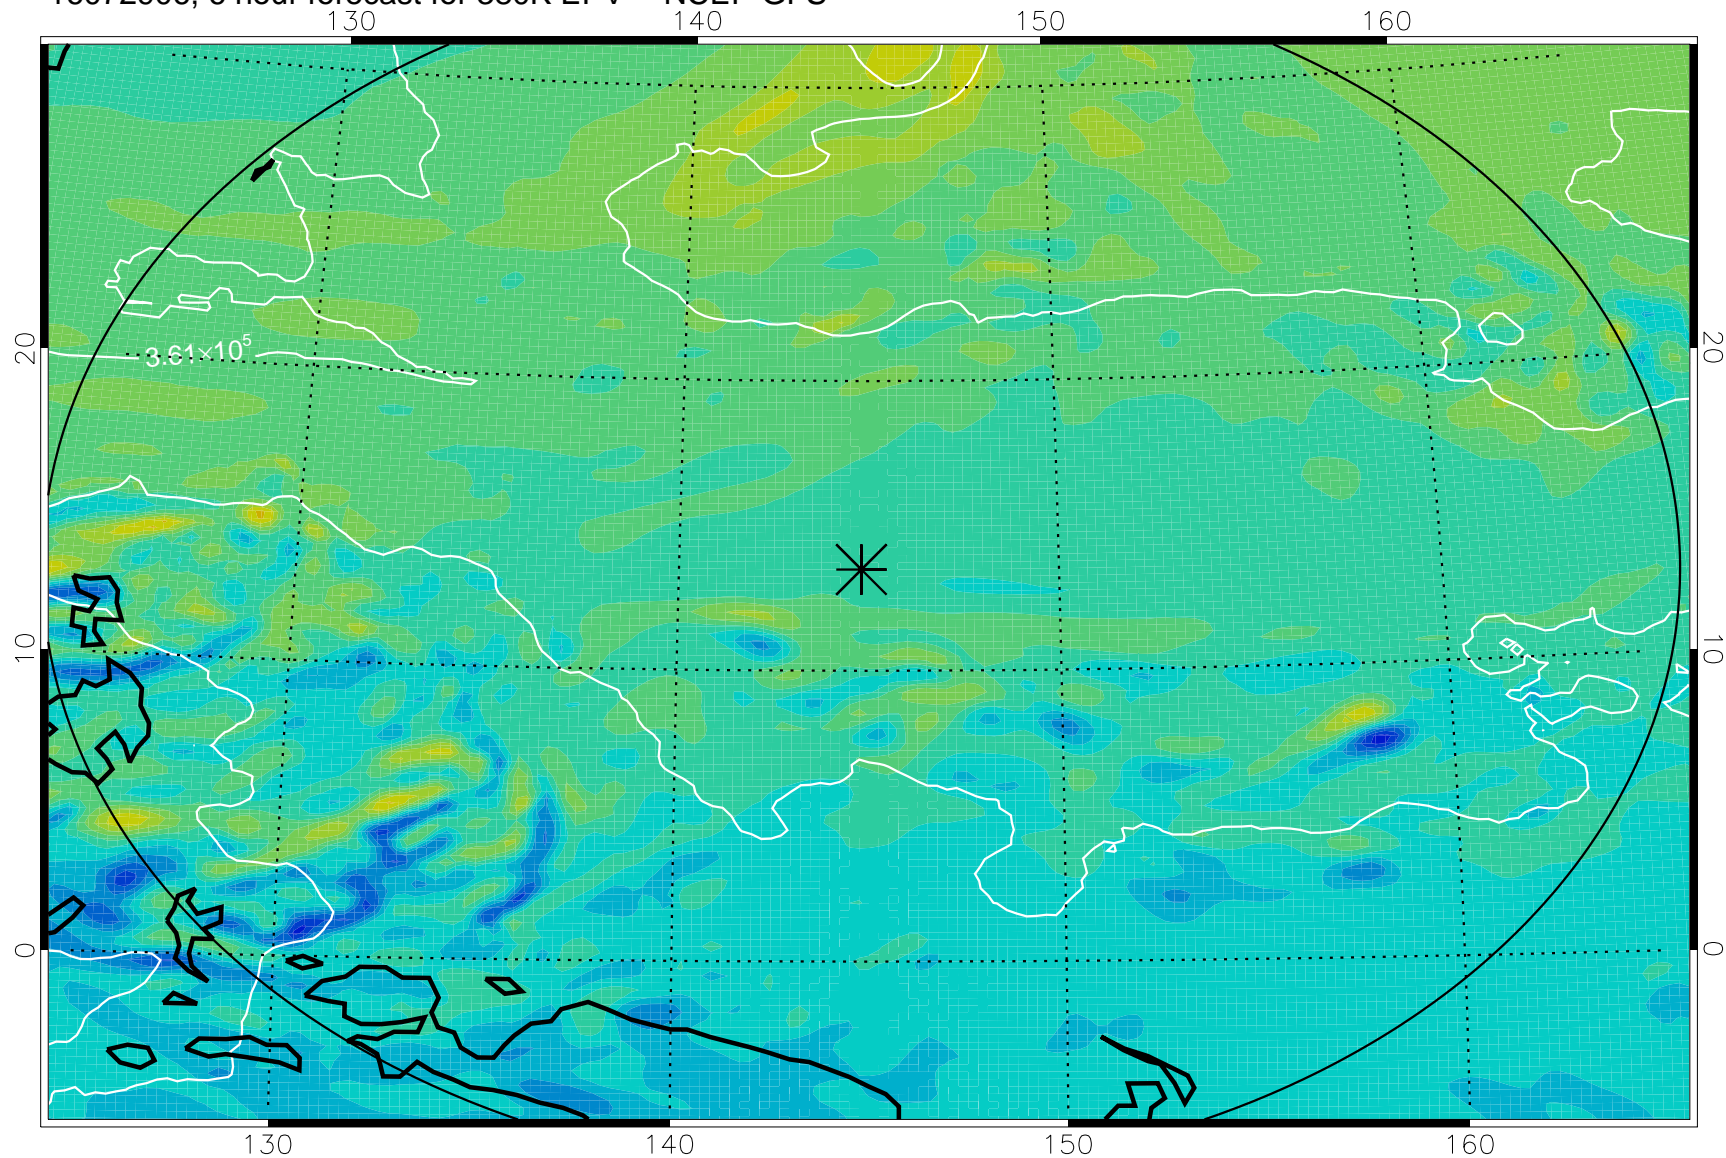

16072906, 6 hour forecast for 380K EPV -- NCEP GFS

380K Montgomery Streamfunction, white

Range ring of 2304 km

16072912, 12 hour forecast for 380K EPV -- NCEP GFS

380K Montgomery Streamfunction, white

Range ring of 2304 km

16072918, 18 hour forecast for 380K EPV -- NCEP GFS

380K Montgomery Streamfunction, white

Range ring of 2304 km

16073000, 24 hour forecast for 380K EPV -- NCEP GFS

380K Montgomery Streamfunction, white

Range ring of 2304 km

16073006, 30 hour forecast for 380K EPV -- NCEP GFS

380K Montgomery Streamfunction, white

Range ring of 2304 km

16073012, 36 hour forecast for 380K EPV -- NCEP GFS

380K Montgomery Streamfunction, white

Range ring of 2304 km

16073018, 42 hour forecast for 380K EPV -- NCEP GFS

380K Montgomery Streamfunction, white

Range ring of 2304 km

16073100, 48 hour forecast for 380K EPV -- NCEP GFS

380K Montgomery Streamfunction, white

Range ring of 2304 km