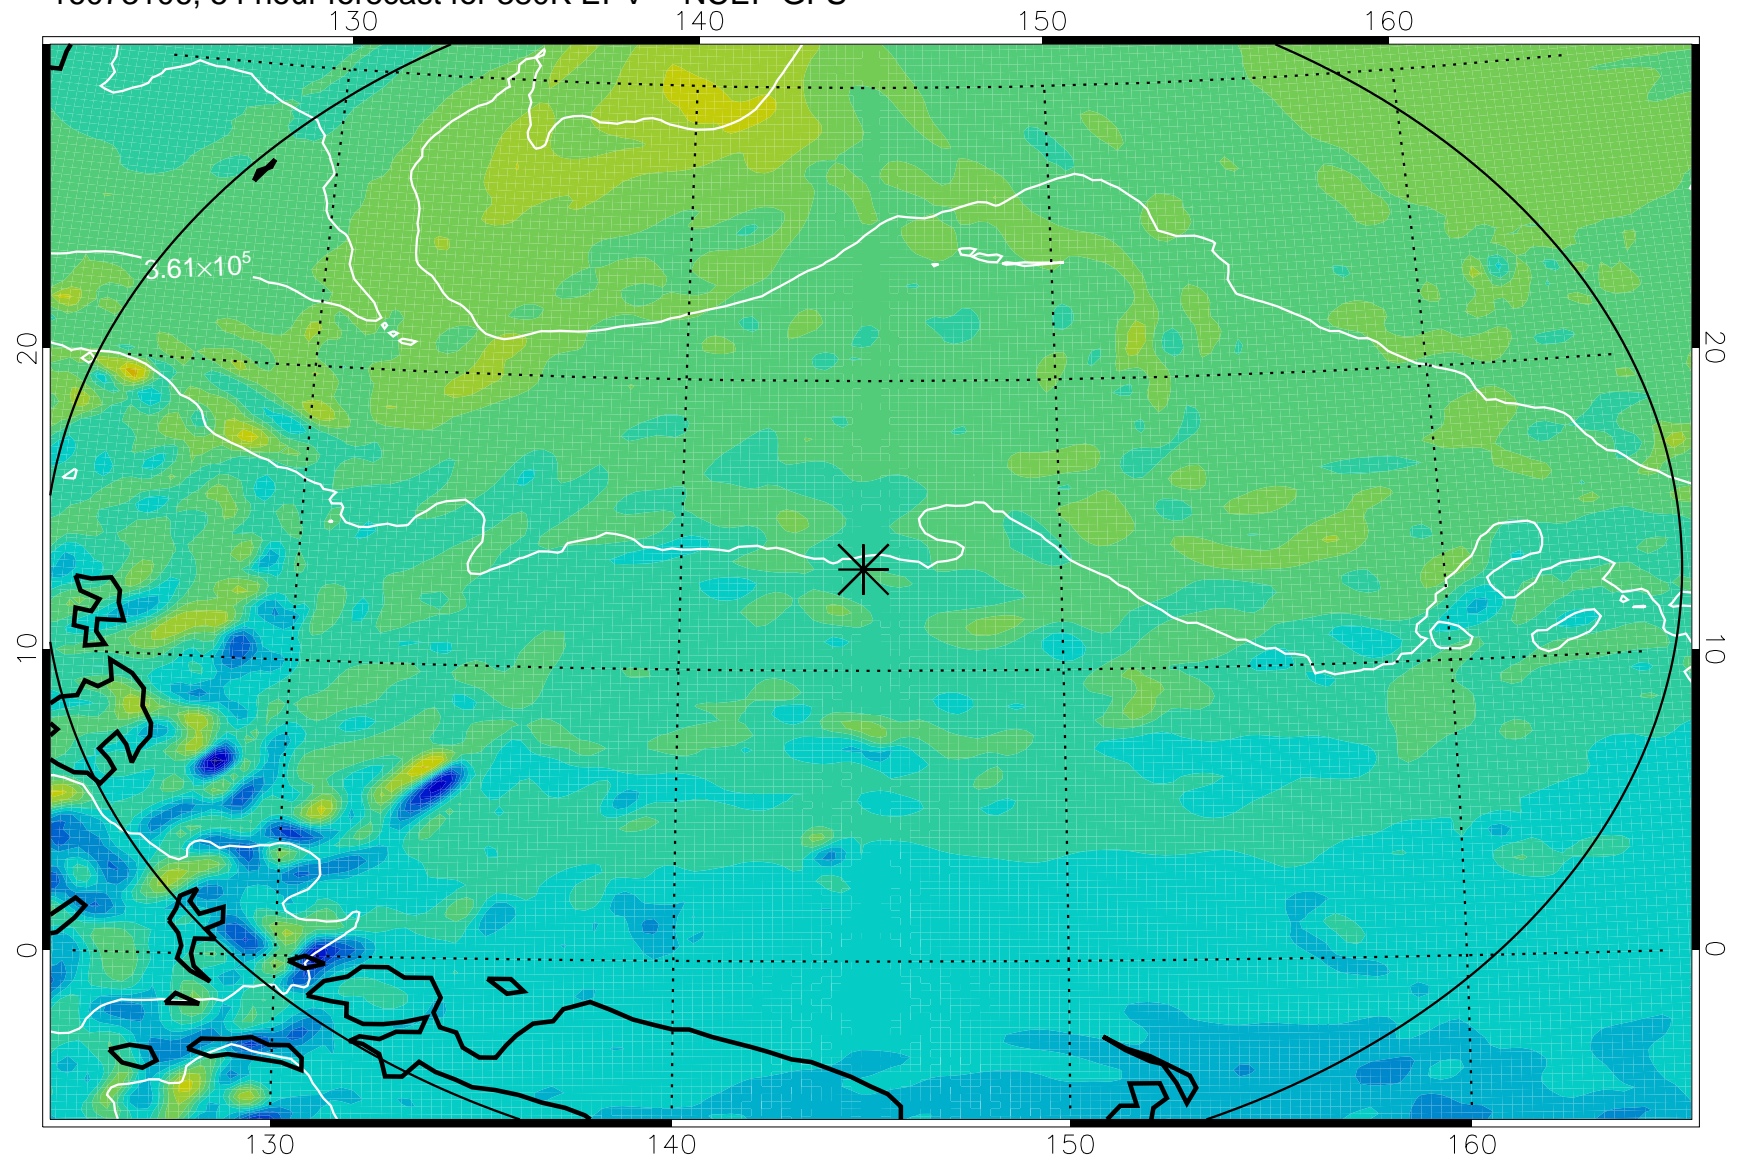

16073018, 42 hour forecast for 380K EPV -- NCEP GFS

380K Montgomery Streamfunction, white

Range ring of 2304 km

16073100, 48 hour forecast for 380K EPV -- NCEP GFS

380K Montgomery Streamfunction, white

Range ring of 2304 km

16073106, 54 hour forecast for 380K EPV -- NCEP GFS

380K Montgomery Streamfunction, white

Range ring of 2304 km

16073112, 60 hour forecast for 380K EPV -- NCEP GFS

380K Montgomery Streamfunction, white

Range ring of 2304 km

16073118, 66 hour forecast for 380K EPV -- NCEP GFS

380K Montgomery Streamfunction, white

Range ring of 2304 km

16080100, 72 hour forecast for 380K EPV -- NCEP GFS

380K Montgomery Streamfunction, white

Range ring of 2304 km

16080106, 78 hour forecast for 380K EPV -- NCEP GFS

380K Montgomery Streamfunction, white

Range ring of 2304 km

16080112, 84 hour forecast for 380K EPV -- NCEP GFS

380K Montgomery Streamfunction, white

Range ring of 2304 km