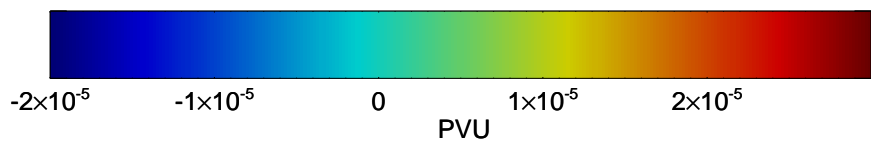

16080112, 84 hour forecast for 380K EPV -- NCEP GFS

380K Montgomery Streamfunction, white

Range ring of 2304 km