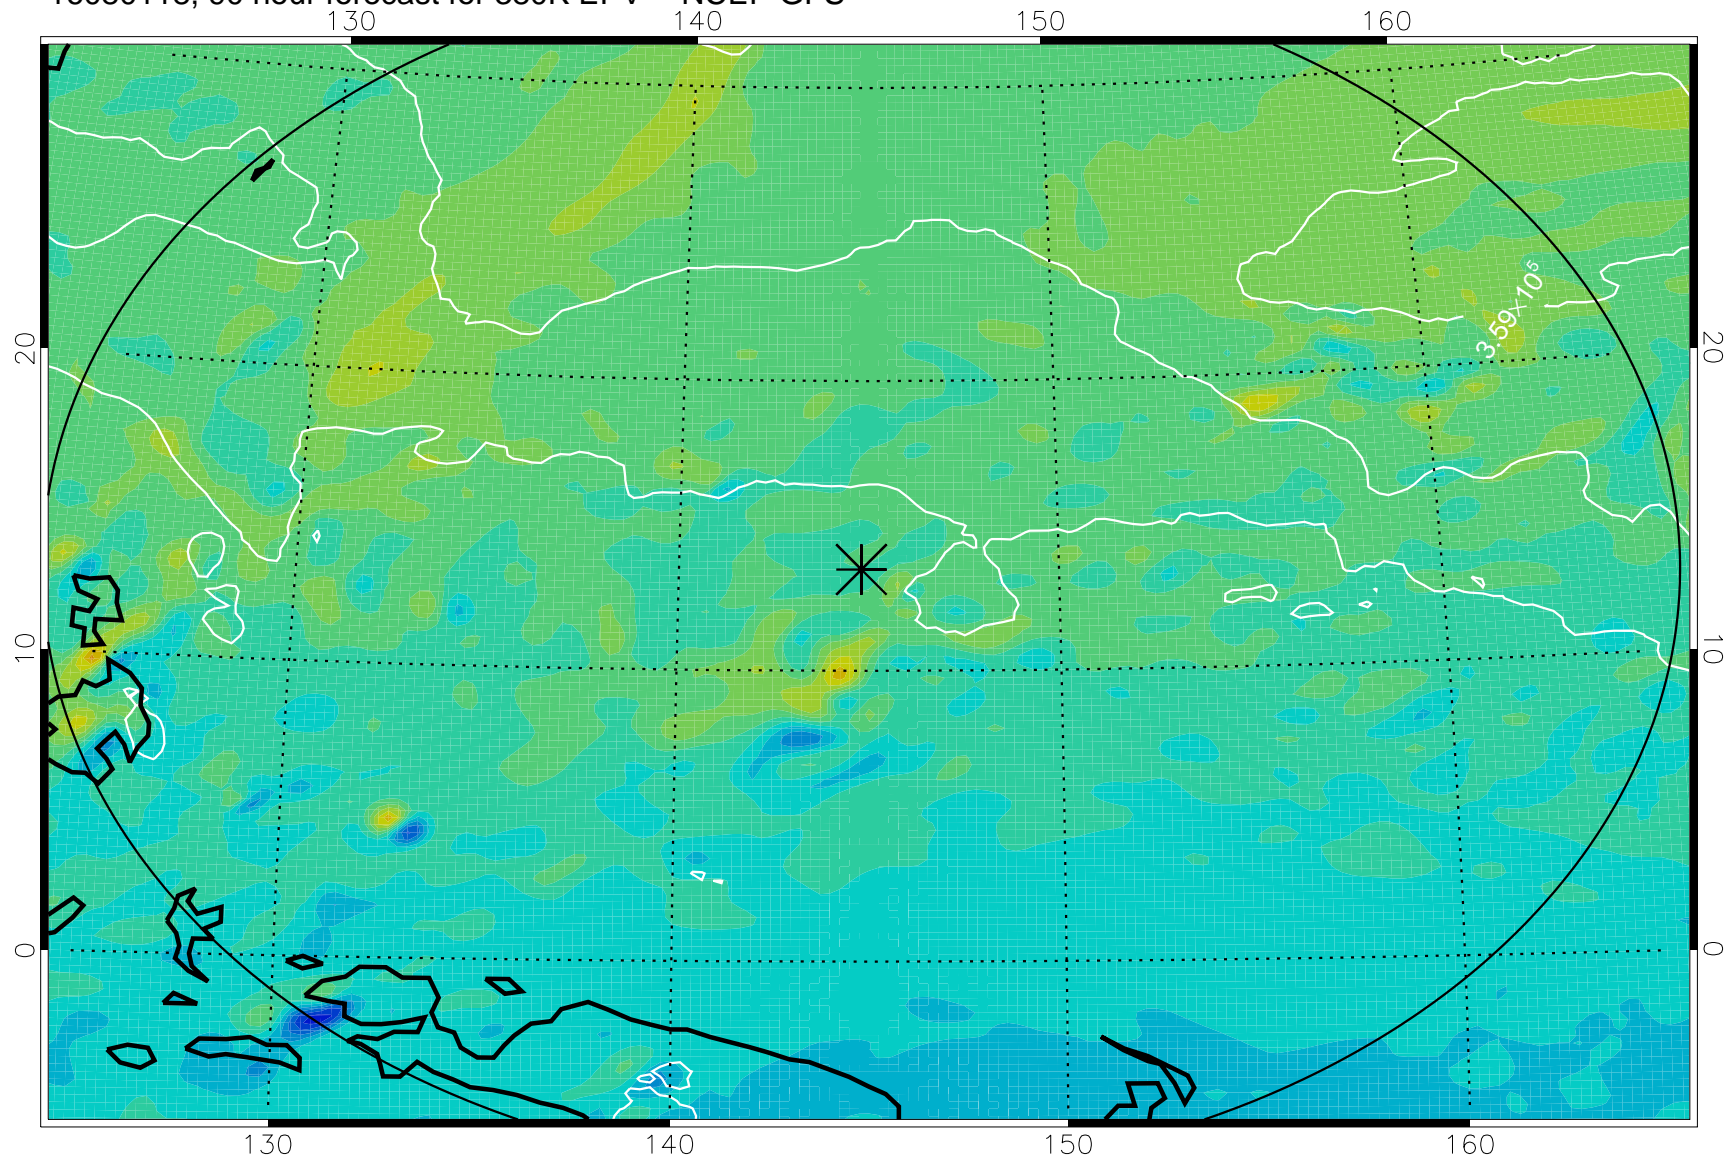

16073118, 66 hour forecast for 380K EPV -- NCEP GFS

380K Montgomery Streamfunction, white

Range ring of 2304 km

16080100, 72 hour forecast for 380K EPV -- NCEP GFS

380K Montgomery Streamfunction, white

Range ring of 2304 km

16080106, 78 hour forecast for 380K EPV -- NCEP GFS

380K Montgomery Streamfunction, white

Range ring of 2304 km

16080112, 84 hour forecast for 380K EPV -- NCEP GFS

380K Montgomery Streamfunction, white

Range ring of 2304 km

16080118, 90 hour forecast for 380K EPV -- NCEP GFS

380K Montgomery Streamfunction, white

Range ring of 2304 km

16080200, 96 hour forecast for 380K EPV -- NCEP GFS

380K Montgomery Streamfunction, white

Range ring of 2304 km

16080206, 102 hour forecast for 380K EPV -- NCEP GFS

380K Montgomery Streamfunction, white

Range ring of 2304 km

16080212, 108 hour forecast for 380K EPV -- NCEP GFS

380K Montgomery Streamfunction, white

Range ring of 2304 km