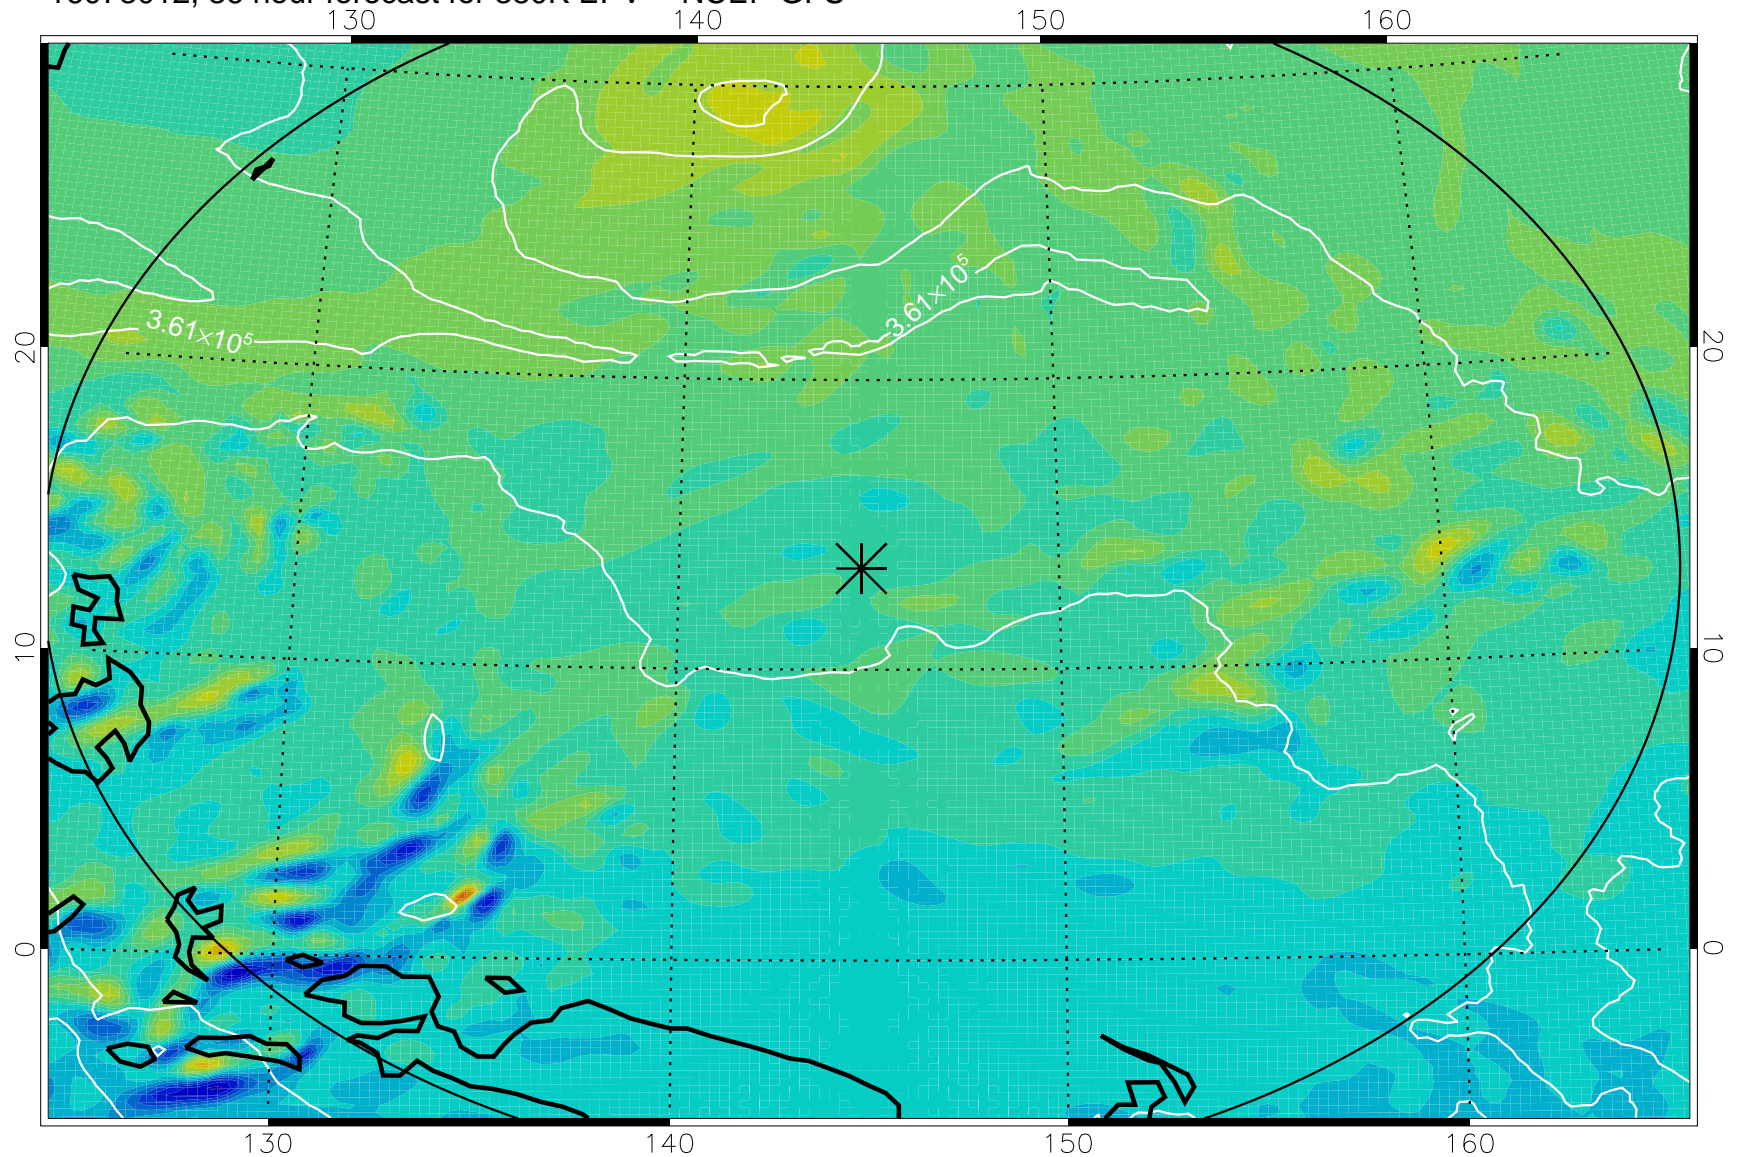

16072918, 18 hour forecast for 380K EPV -- NCEP GFS

380K Montgomery Streamfunction, white

Range ring of 2304 km

16073000, 24 hour forecast for 380K EPV -- NCEP GFS

380K Montgomery Streamfunction, white

Range ring of 2304 km

16073006, 30 hour forecast for 380K EPV -- NCEP GFS

380K Montgomery Streamfunction, white

Range ring of 2304 km

16073012, 36 hour forecast for 380K EPV -- NCEP GFS

380K Montgomery Streamfunction, white

Range ring of 2304 km

16073018, 42 hour forecast for 380K EPV -- NCEP GFS

380K Montgomery Streamfunction, white

Range ring of 2304 km

16073100, 48 hour forecast for 380K EPV -- NCEP GFS

380K Montgomery Streamfunction, white

Range ring of 2304 km

16073118, 66 hour forecast for 380K EPV -- NCEP GFS

380K Montgomery Streamfunction, white

Range ring of 2304 km

16080100, 72 hour forecast for 380K EPV -- NCEP GFS

380K Montgomery Streamfunction, white

Range ring of 2304 km