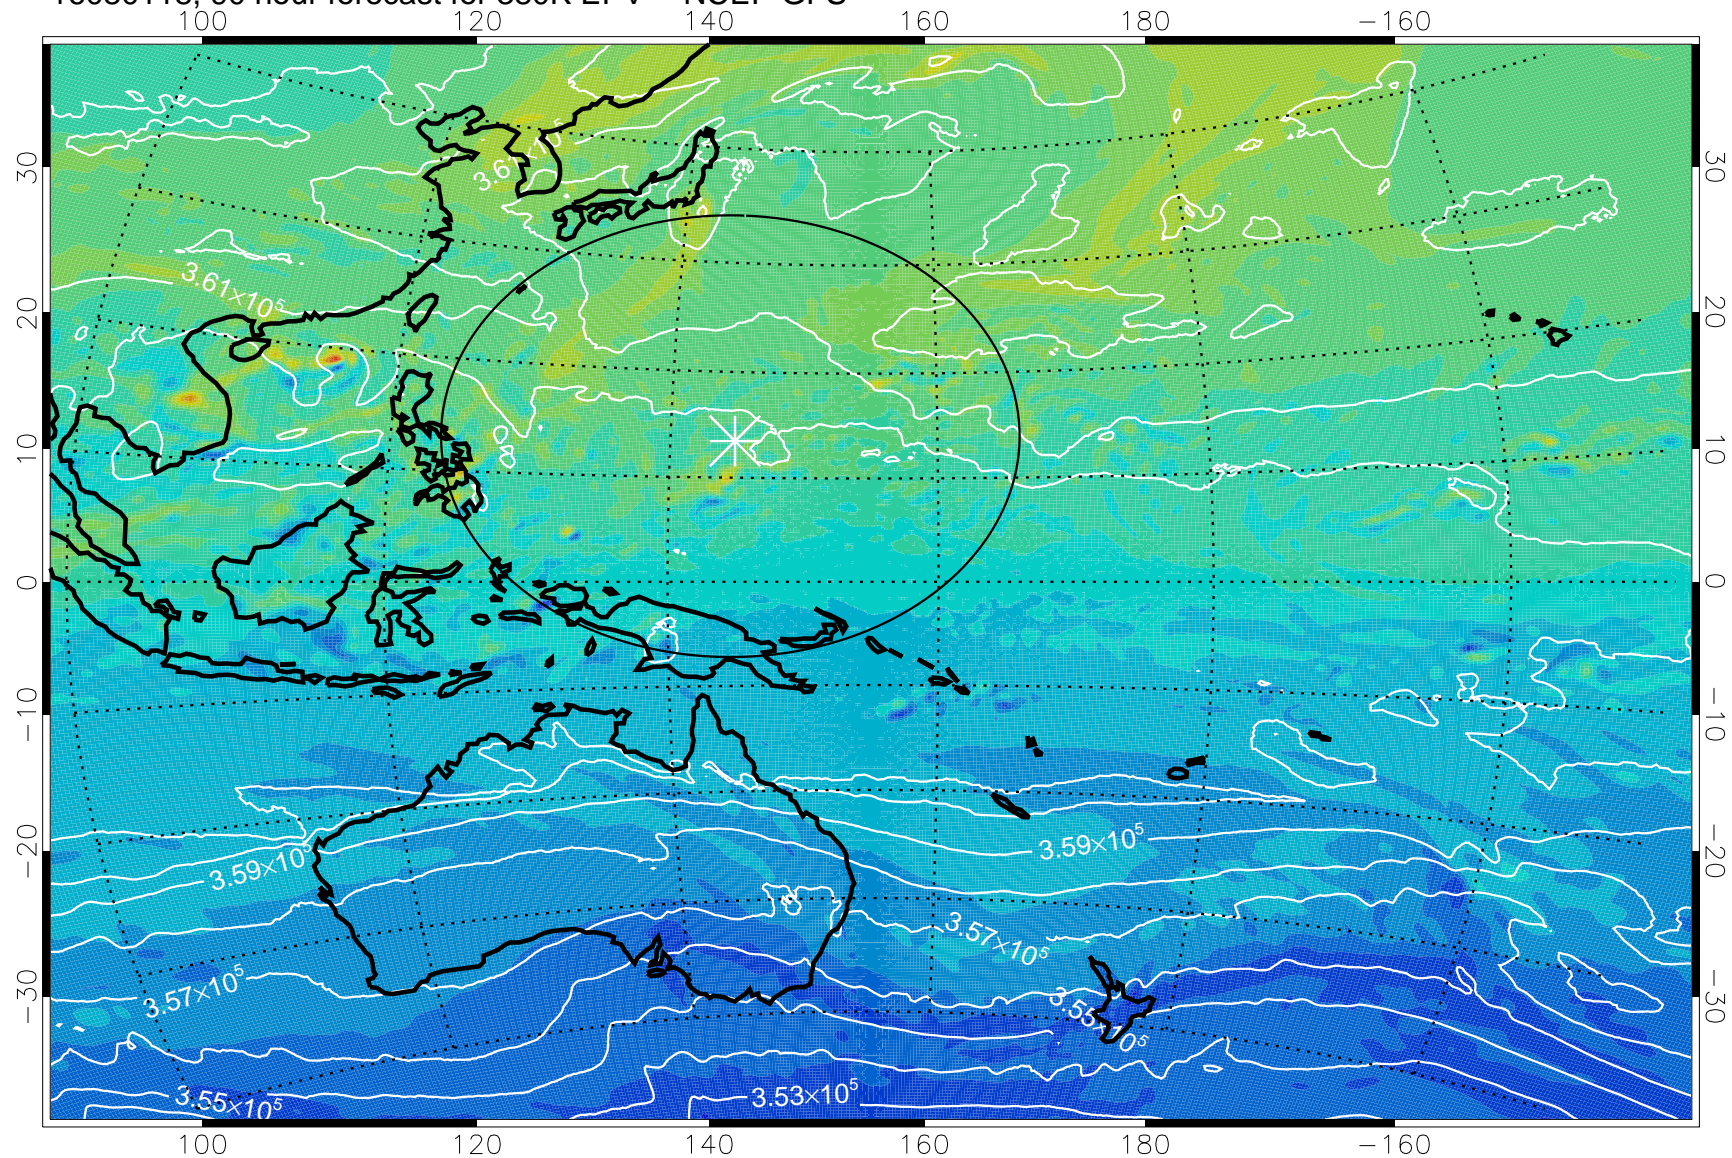

16073118, 66 hour forecast for 380K EPV -- NCEP GFS

380K Montgomery Streamfunction, white

Range ring of 2304 km

16080100, 72 hour forecast for 380K EPV -- NCEP GFS

380K Montgomery Streamfunction, white

Range ring of 2304 km

16080106, 78 hour forecast for 380K EPV -- NCEP GFS

380K Montgomery Streamfunction, white

Range ring of 2304 km

16080112, 84 hour forecast for 380K EPV -- NCEP GFS

380K Montgomery Streamfunction, white

Range ring of 2304 km

16080118, 90 hour forecast for 380K EPV -- NCEP GFS

380K Montgomery Streamfunction, white

Range ring of 2304 km

16080200, 96 hour forecast for 380K EPV -- NCEP GFS

380K Montgomery Streamfunction, white

Range ring of 2304 km

16080206, 102 hour forecast for 380K EPV -- NCEP GFS

380K Montgomery Streamfunction, white

Range ring of 2304 km

16080212, 108 hour forecast for 380K EPV -- NCEP GFS

380K Montgomery Streamfunction, white

Range ring of 2304 km