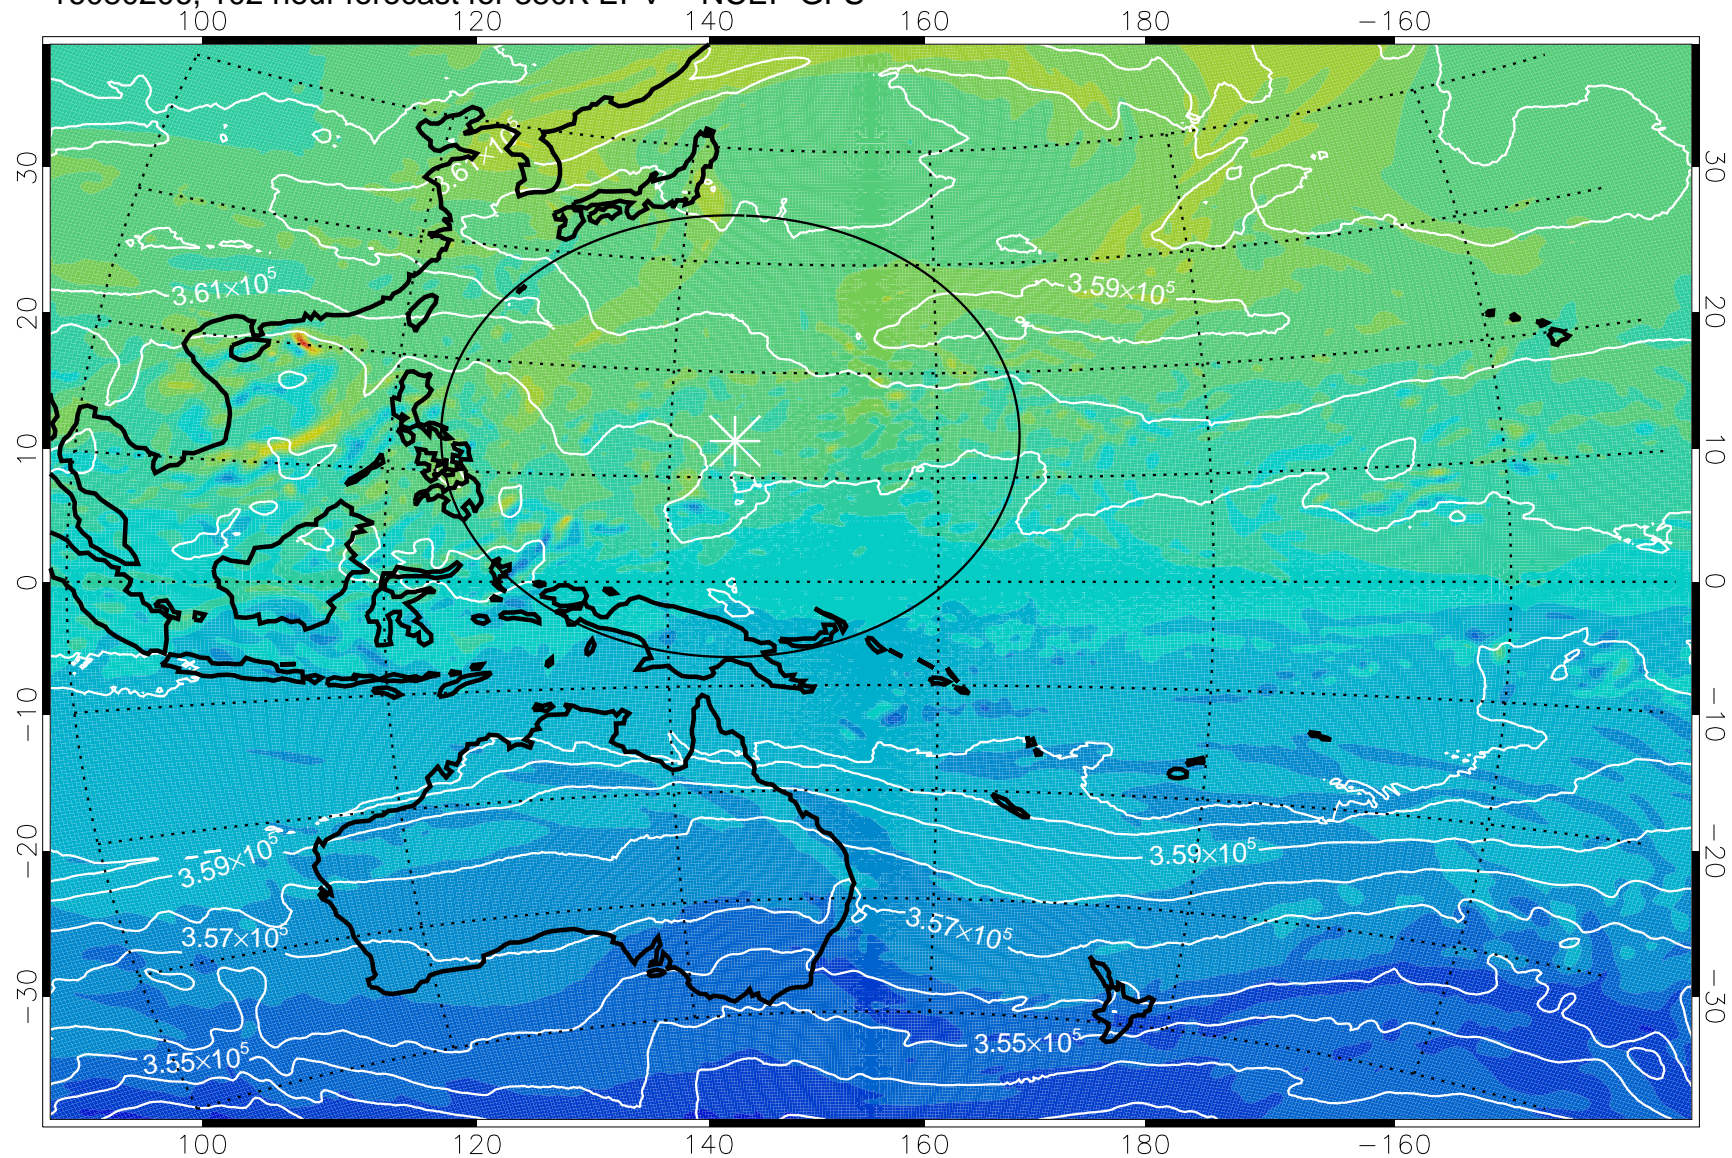

16080106, 78 hour forecast for 380K EPV -- NCEP GFS

380K Montgomery Streamfunction, white

Range ring of 2304 km

16080112, 84 hour forecast for 380K EPV -- NCEP GFS

380K Montgomery Streamfunction, white

Range ring of 2304 km

16080118, 90 hour forecast for 380K EPV -- NCEP GFS

380K Montgomery Streamfunction, white

Range ring of 2304 km

16080200, 96 hour forecast for 380K EPV -- NCEP GFS

380K Montgomery Streamfunction, white

Range ring of 2304 km

16080206, 102 hour forecast for 380K EPV -- NCEP GFS

380K Montgomery Streamfunction, white

Range ring of 2304 km

16080212, 108 hour forecast for 380K EPV -- NCEP GFS

380K Montgomery Streamfunction, white

Range ring of 2304 km

16080300, 120 hour forecast for 380K EPV -- NCEP GFS

380K Montgomery Streamfunction, white

Range ring of 2304 km