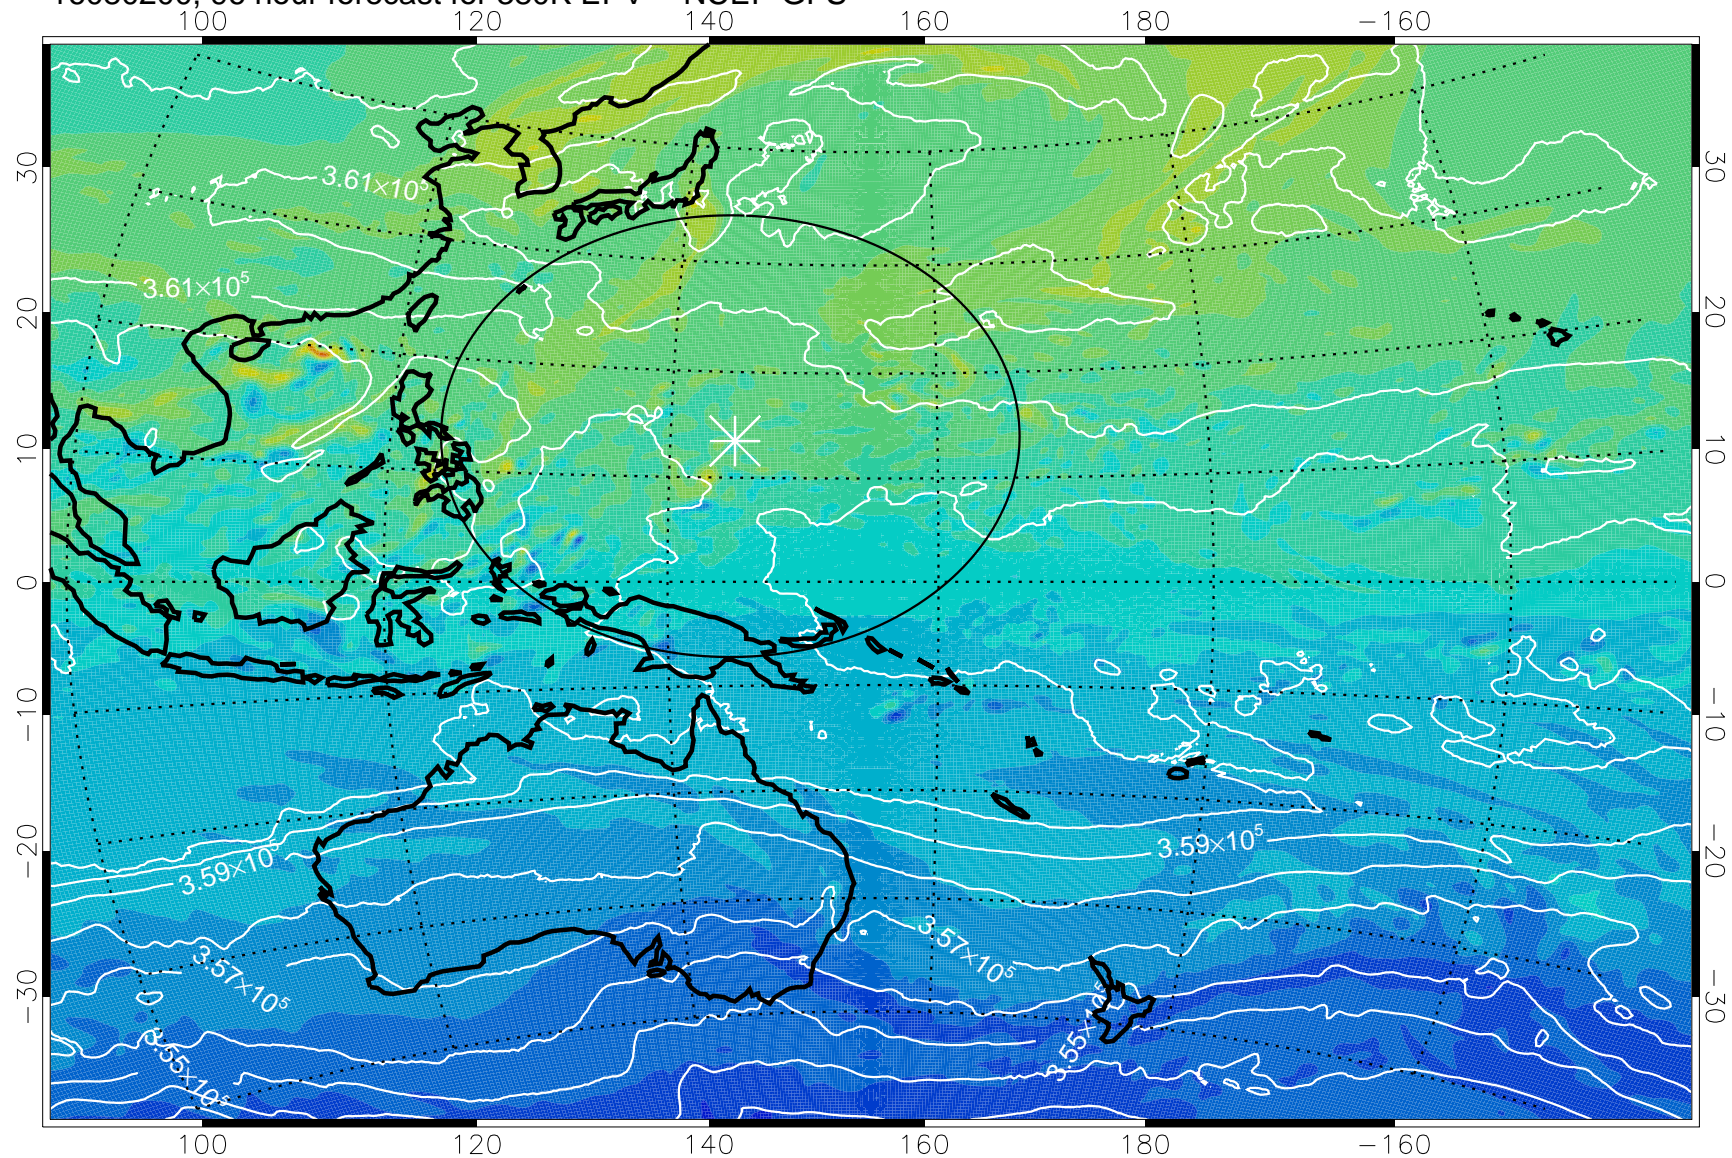

16073118, 66 hour forecast for 380K EPV -- NCEP GFS

380K Montgomery Streamfunction, white

Range ring of 2304 km

16080100, 72 hour forecast for 380K EPV -- NCEP GFS

380K Montgomery Streamfunction, white

Range ring of 2304 km

16080106, 78 hour forecast for 380K EPV -- NCEP GFS

380K Montgomery Streamfunction, white

Range ring of 2304 km

16080112, 84 hour forecast for 380K EPV -- NCEP GFS

380K Montgomery Streamfunction, white

Range ring of 2304 km

16080118, 90 hour forecast for 380K EPV -- NCEP GFS

380K Montgomery Streamfunction, white

Range ring of 2304 km

16080200, 96 hour forecast for 380K EPV -- NCEP GFS

380K Montgomery Streamfunction, white

Range ring of 2304 km

16080206, 102 hour forecast for 380K EPV -- NCEP GFS

380K Montgomery Streamfunction, white

Range ring of 2304 km

16080212, 108 hour forecast for 380K EPV -- NCEP GFS

380K Montgomery Streamfunction, white

Range ring of 2304 km