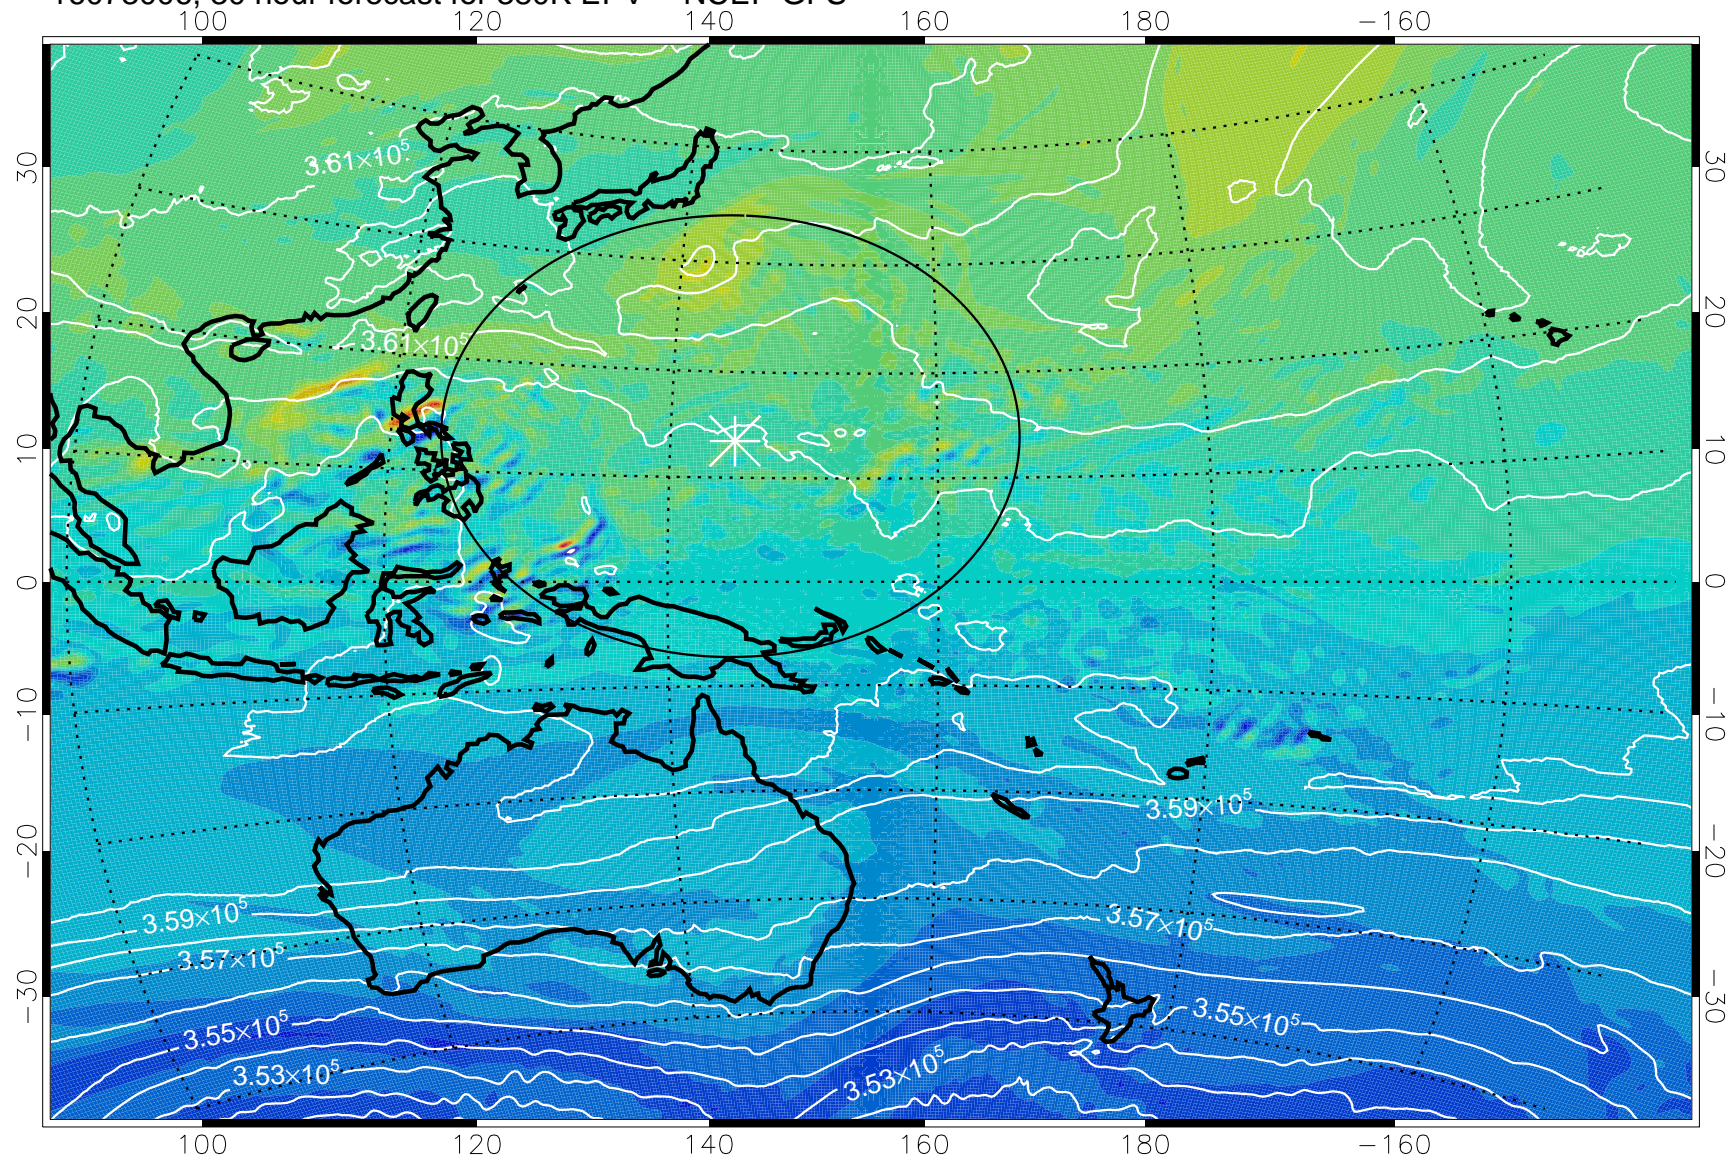

16072918, 18 hour forecast for 380K EPV -- NCEP GFS

380K Montgomery Streamfunction, white

Range ring of 2304 km

16073000, 24 hour forecast for 380K EPV -- NCEP GFS

380K Montgomery Streamfunction, white

Range ring of 2304 km

16073006, 30 hour forecast for 380K EPV -- NCEP GFS

380K Montgomery Streamfunction, white

Range ring of 2304 km

16073012, 36 hour forecast for 380K EPV -- NCEP GFS

380K Montgomery Streamfunction, white

Range ring of 2304 km

16073018, 42 hour forecast for 380K EPV -- NCEP GFS

380K Montgomery Streamfunction, white

Range ring of 2304 km

16073100, 48 hour forecast for 380K EPV -- NCEP GFS

380K Montgomery Streamfunction, white

Range ring of 2304 km

16073106, 54 hour forecast for 380K EPV -- NCEP GFS

380K Montgomery Streamfunction, white

Range ring of 2304 km

16073112, 60 hour forecast for 380K EPV -- NCEP GFS

380K Montgomery Streamfunction, white

Range ring of 2304 km