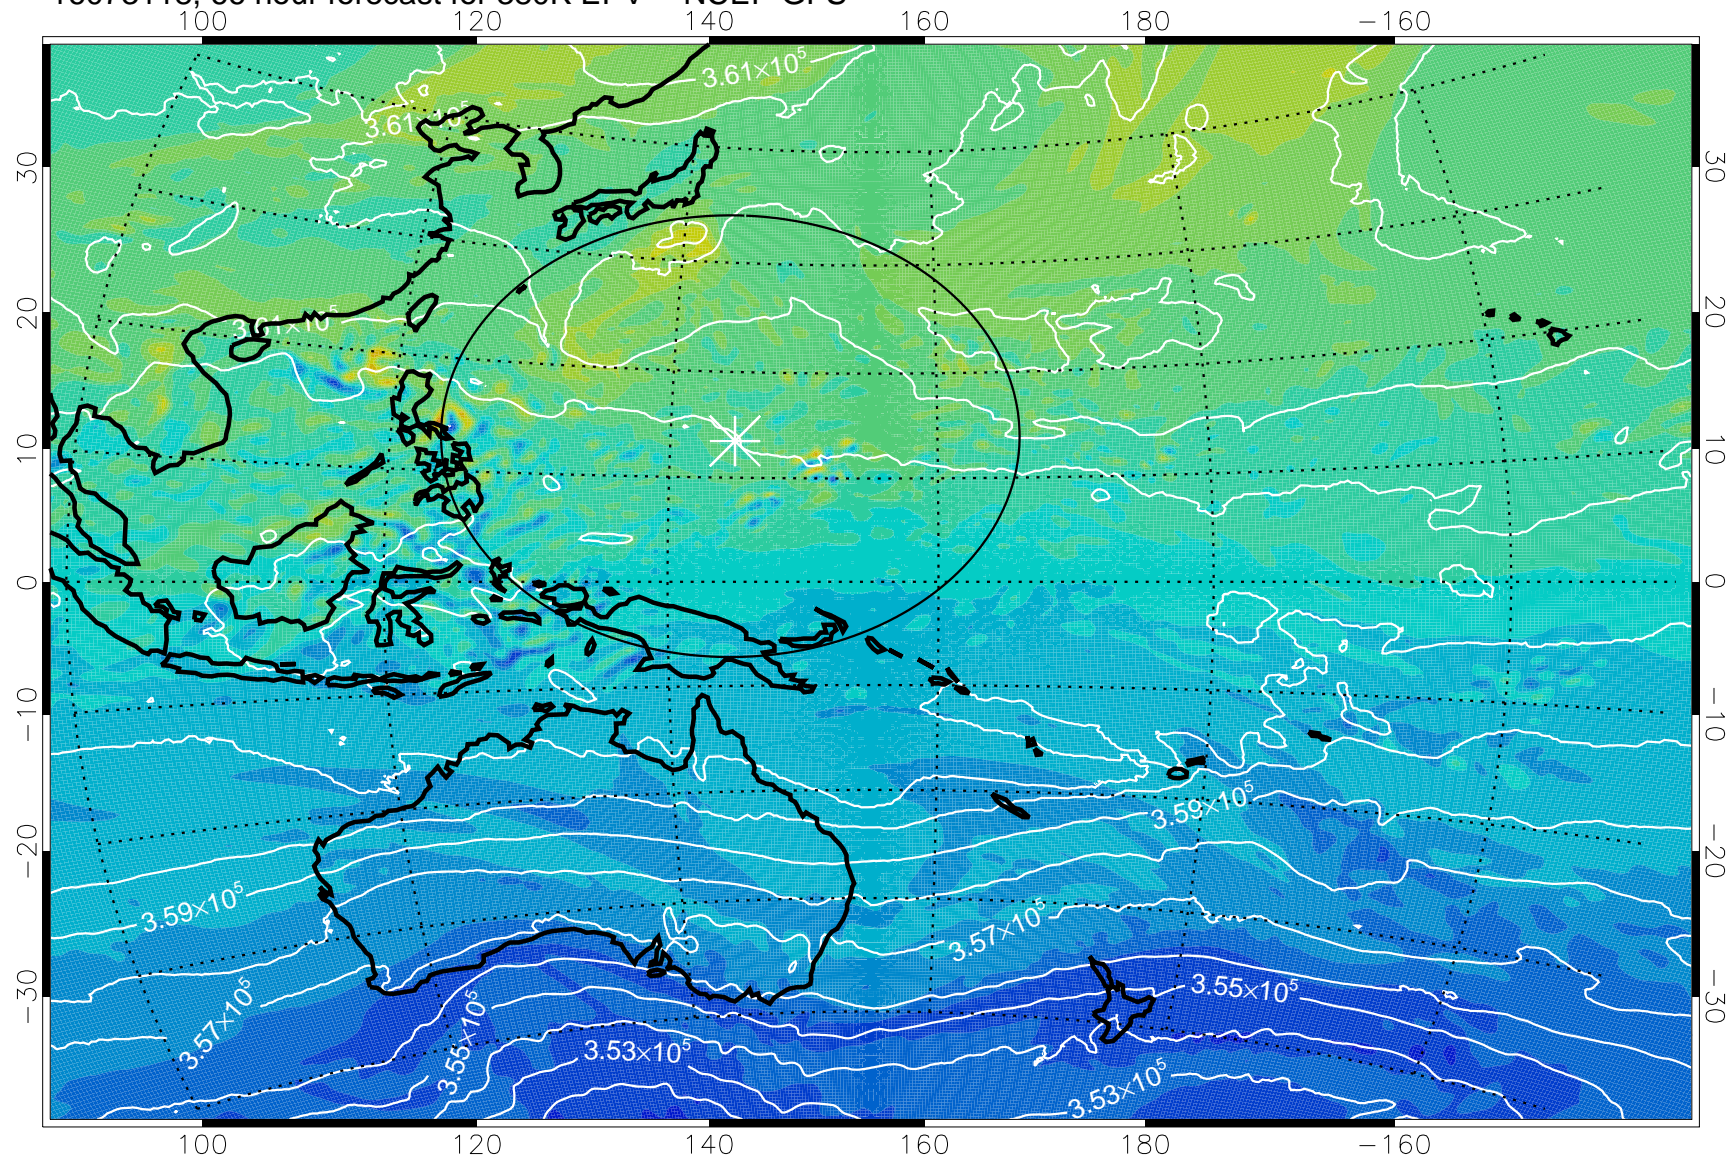

16073018, 42 hour forecast for 380K EPV -- NCEP GFS

380K Montgomery Streamfunction, white

Range ring of 2304 km

16073100, 48 hour forecast for 380K EPV -- NCEP GFS

380K Montgomery Streamfunction, white

Range ring of 2304 km

16073106, 54 hour forecast for 380K EPV -- NCEP GFS

380K Montgomery Streamfunction, white

Range ring of 2304 km

16073112, 60 hour forecast for 380K EPV -- NCEP GFS

380K Montgomery Streamfunction, white

Range ring of 2304 km

16073118, 66 hour forecast for 380K EPV -- NCEP GFS

380K Montgomery Streamfunction, white

Range ring of 2304 km

16080100, 72 hour forecast for 380K EPV -- NCEP GFS

380K Montgomery Streamfunction, white

Range ring of 2304 km

16080106, 78 hour forecast for 380K EPV -- NCEP GFS

380K Montgomery Streamfunction, white

Range ring of 2304 km

16080112, 84 hour forecast for 380K EPV -- NCEP GFS

380K Montgomery Streamfunction, white

Range ring of 2304 km