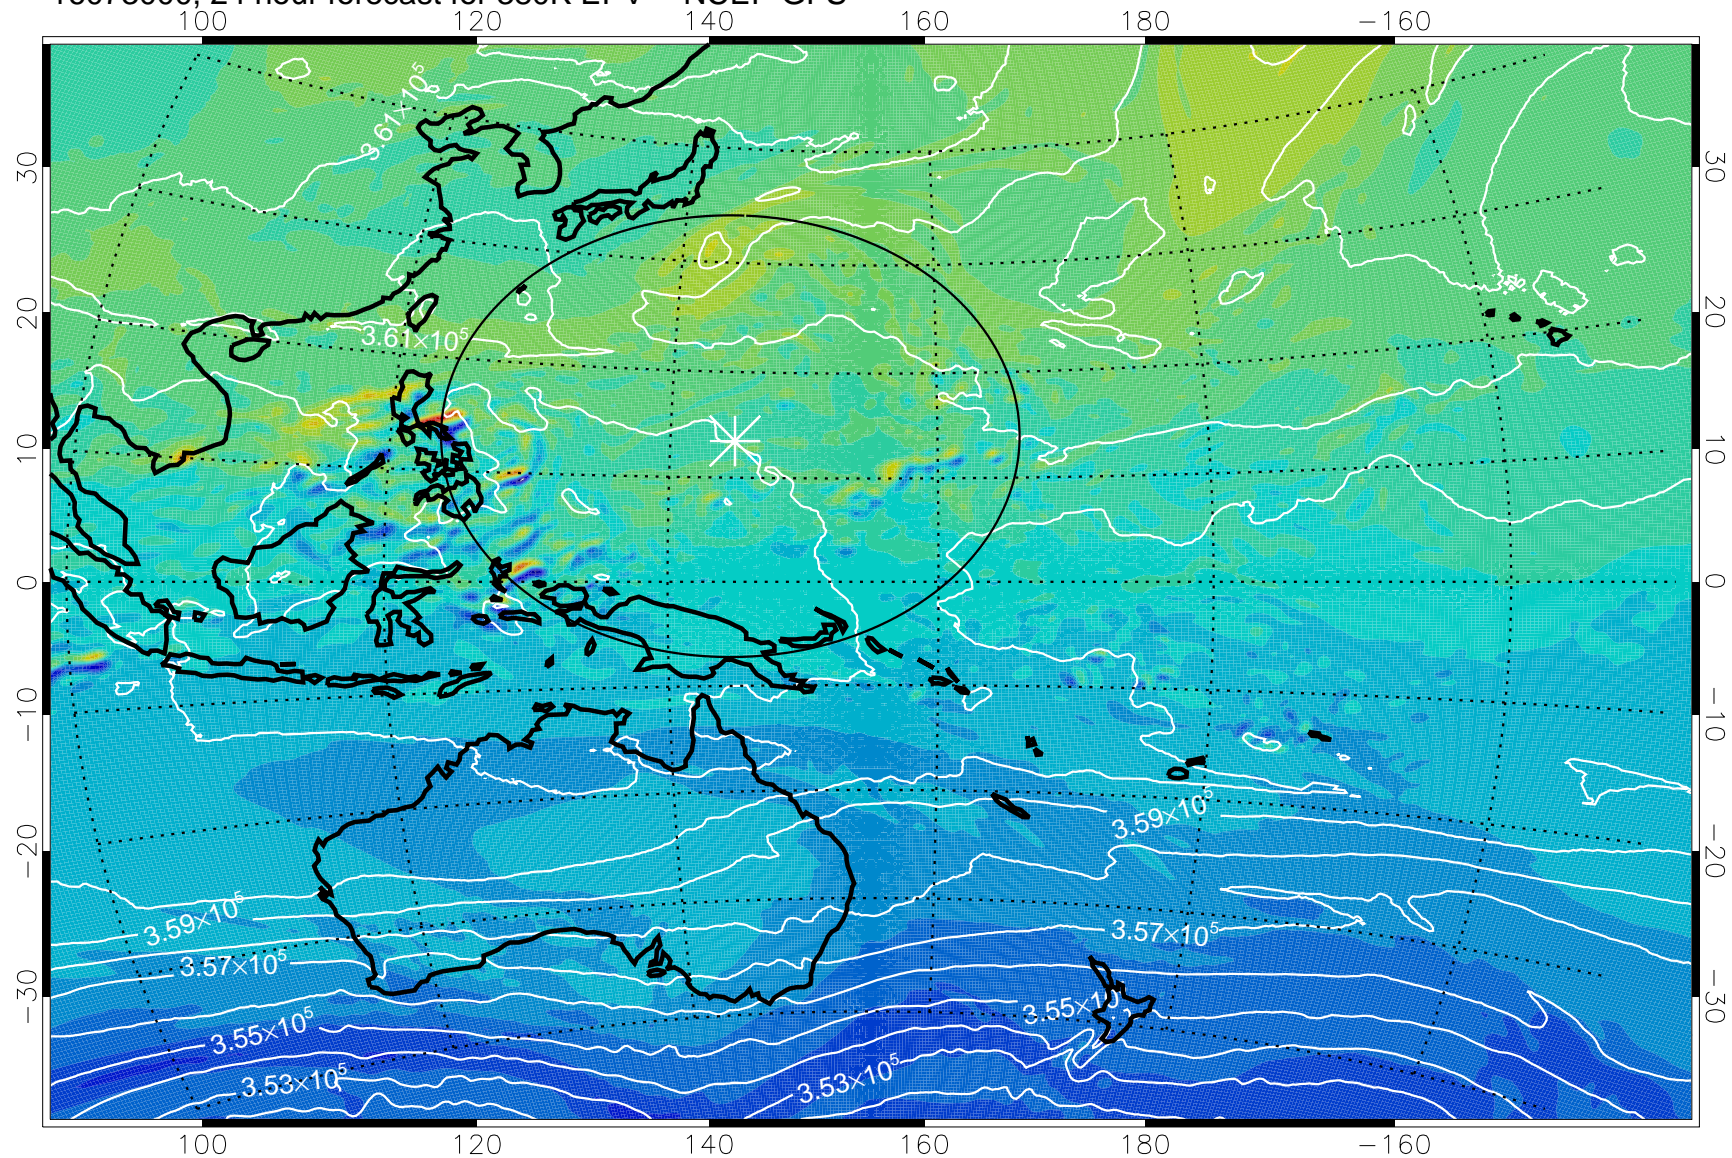

16072918, 18 hour forecast for 380K EPV -- NCEP GFS

380K Montgomery Streamfunction, white

Range ring of 2304 km

16073000, 24 hour forecast for 380K EPV -- NCEP GFS

380K Montgomery Streamfunction, white

Range ring of 2304 km

16073006, 30 hour forecast for 380K EPV -- NCEP GFS

380K Montgomery Streamfunction, white

Range ring of 2304 km

16073012, 36 hour forecast for 380K EPV -- NCEP GFS

380K Montgomery Streamfunction, white

Range ring of 2304 km

16073018, 42 hour forecast for 380K EPV -- NCEP GFS

380K Montgomery Streamfunction, white

Range ring of 2304 km

16073100, 48 hour forecast for 380K EPV -- NCEP GFS

380K Montgomery Streamfunction, white

Range ring of 2304 km

16073106, 54 hour forecast for 380K EPV -- NCEP GFS

380K Montgomery Streamfunction, white

Range ring of 2304 km

16073112, 60 hour forecast for 380K EPV -- NCEP GFS

380K Montgomery Streamfunction, white

Range ring of 2304 km