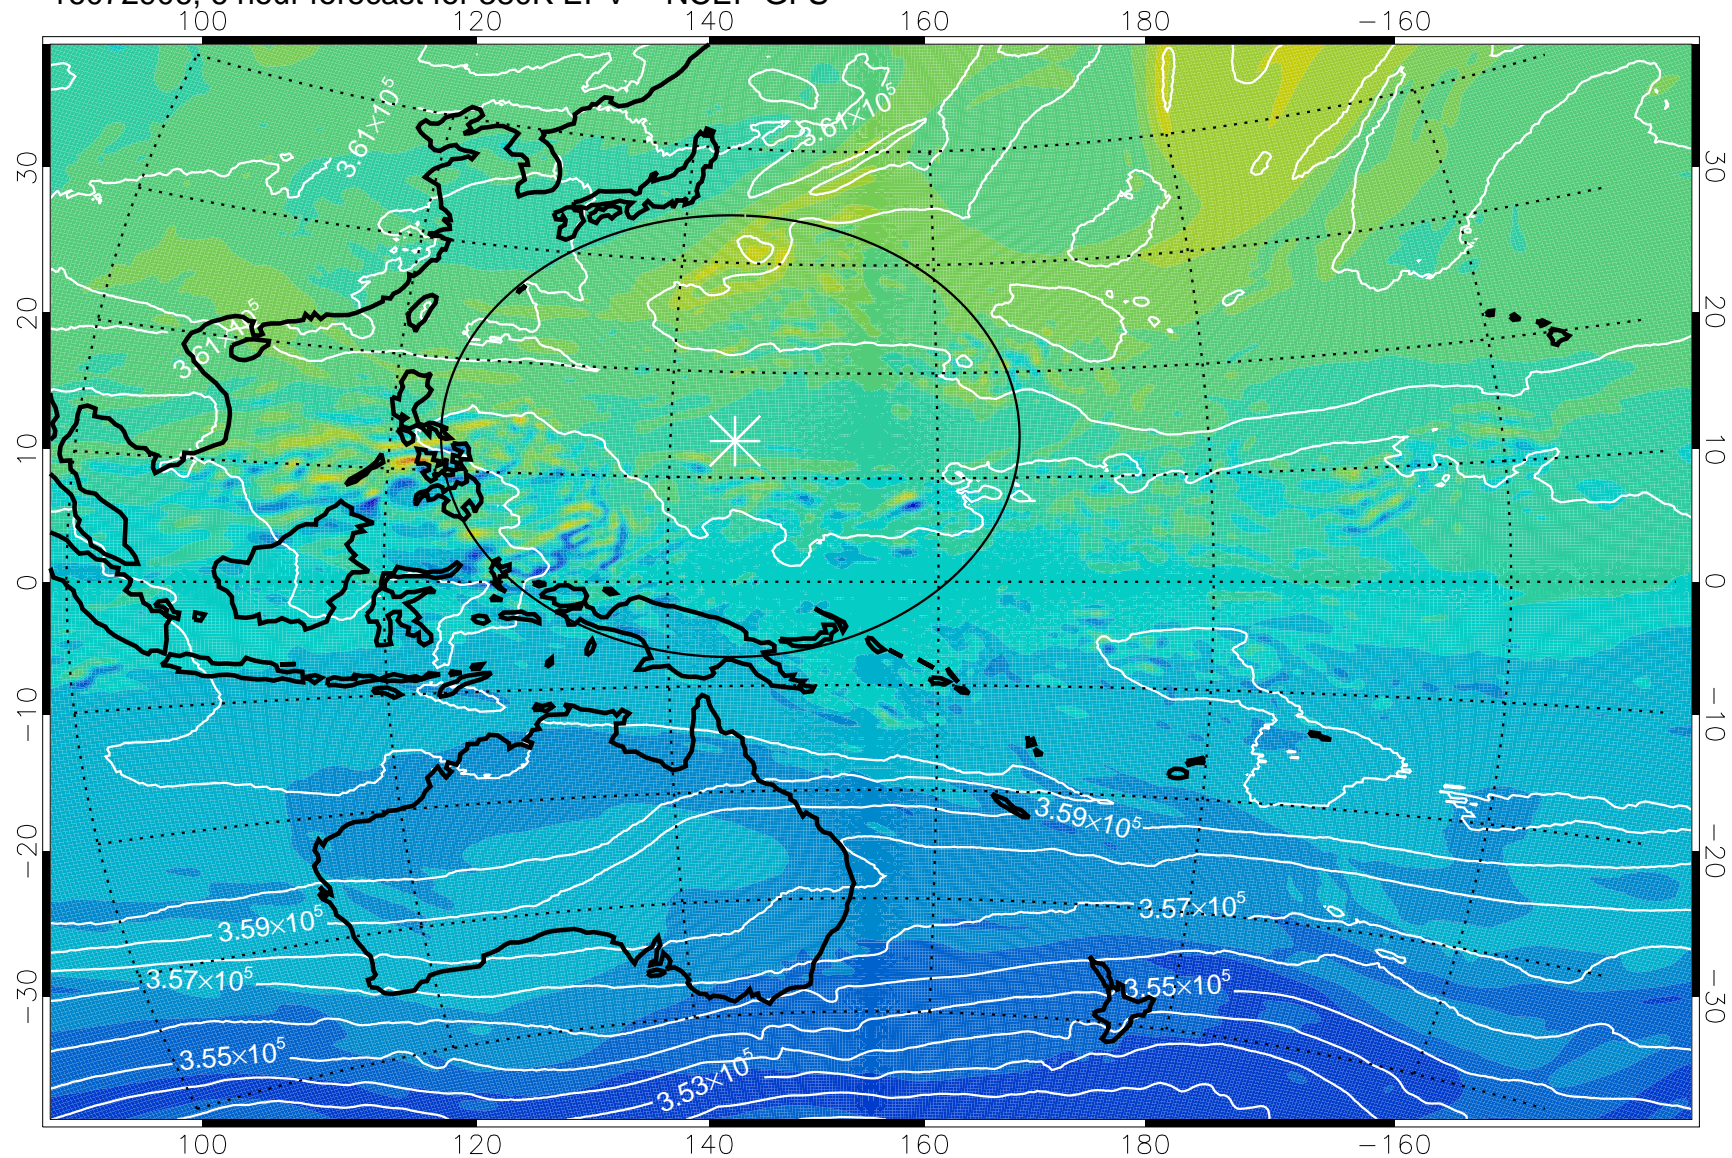

16072906, 6 hour forecast for 380K EPV -- NCEP GFS

380K Montgomery Streamfunction, white

Range ring of 2304 km

16072912, 12 hour forecast for 380K EPV -- NCEP GFS

380K Montgomery Streamfunction, white

Range ring of 2304 km

16072918, 18 hour forecast for 380K EPV -- NCEP GFS

380K Montgomery Streamfunction, white

Range ring of 2304 km

16073000, 24 hour forecast for 380K EPV -- NCEP GFS

380K Montgomery Streamfunction, white

Range ring of 2304 km

16073006, 30 hour forecast for 380K EPV -- NCEP GFS

380K Montgomery Streamfunction, white

Range ring of 2304 km

16073012, 36 hour forecast for 380K EPV -- NCEP GFS

380K Montgomery Streamfunction, white

Range ring of 2304 km

16073018, 42 hour forecast for 380K EPV -- NCEP GFS

380K Montgomery Streamfunction, white

Range ring of 2304 km

16073100, 48 hour forecast for 380K EPV -- NCEP GFS

380K Montgomery Streamfunction, white

Range ring of 2304 km