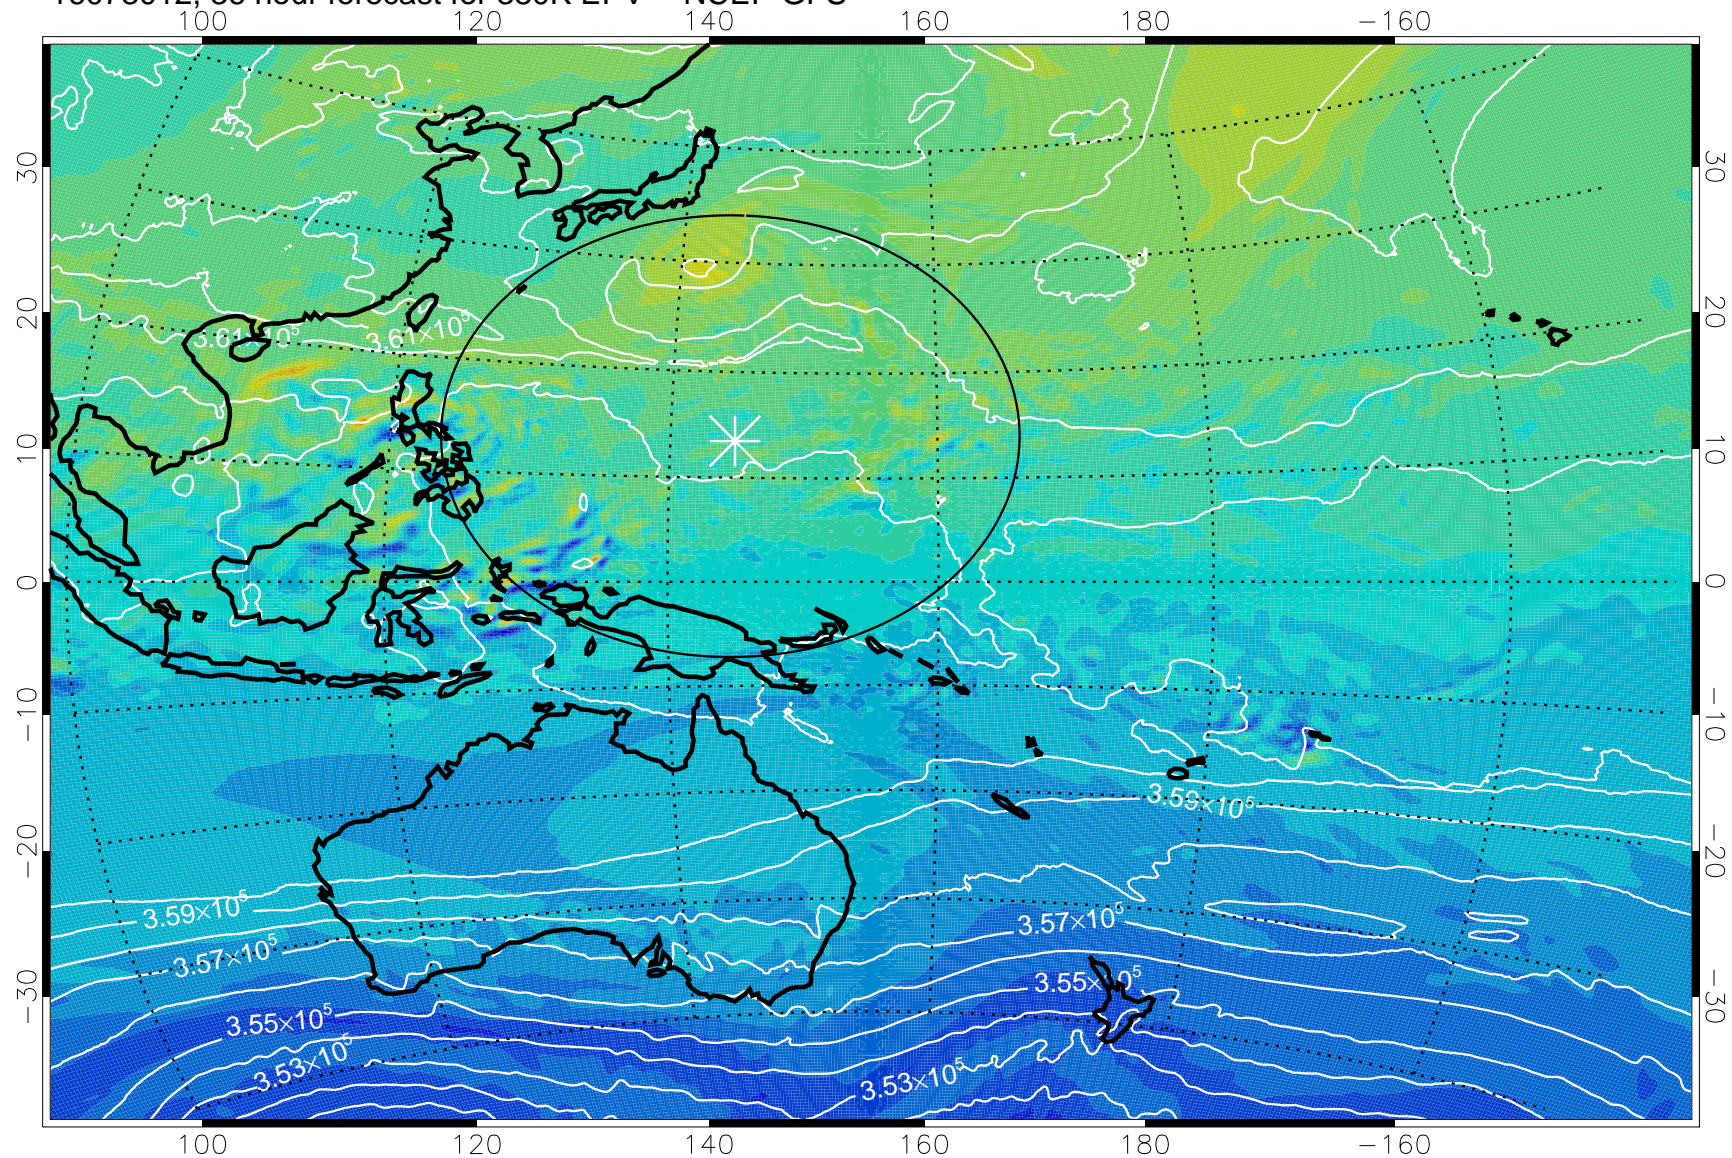

16073006, 30 hour forecast for 380K EPV -- NCEP GFS

380K Montgomery Streamfunction, white

Range ring of 2304 km

16073012, 36 hour forecast for 380K EPV -- NCEP GFS

380K Montgomery Streamfunction, white

Range ring of 2304 km

16073018, 42 hour forecast for 380K EPV -- NCEP GFS

380K Montgomery Streamfunction, white

Range ring of 2304 km

16073100, 48 hour forecast for 380K EPV -- NCEP GFS

380K Montgomery Streamfunction, white

Range ring of 2304 km

16073106, 54 hour forecast for 380K EPV -- NCEP GFS

380K Montgomery Streamfunction, white

Range ring of 2304 km

16073112, 60 hour forecast for 380K EPV -- NCEP GFS

380K Montgomery Streamfunction, white

Range ring of 2304 km

16073118, 66 hour forecast for 380K EPV -- NCEP GFS

380K Montgomery Streamfunction, white

Range ring of 2304 km

16080100, 72 hour forecast for 380K EPV -- NCEP GFS

380K Montgomery Streamfunction, white

Range ring of 2304 km