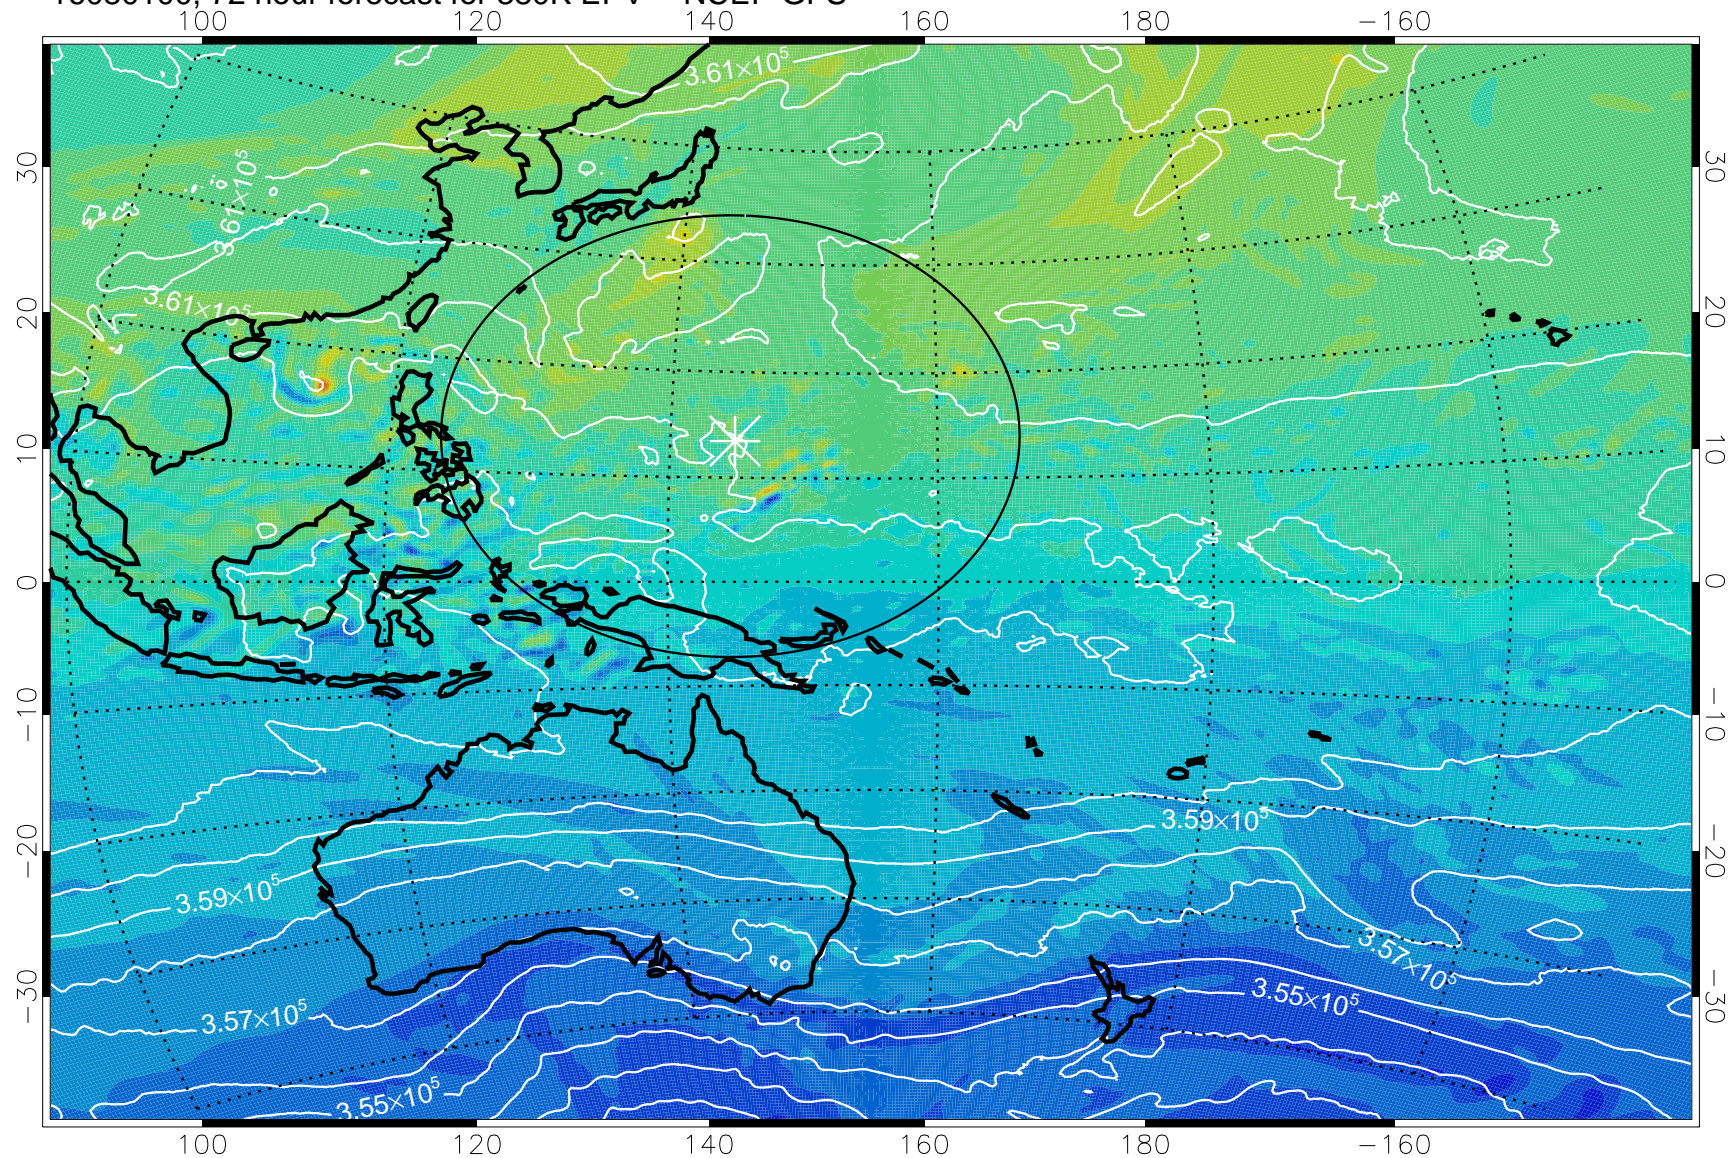

16073106, 54 hour forecast for 380K EPV -- NCEP GFS

380K Montgomery Streamfunction, white

Range ring of 2304 km

16073112, 60 hour forecast for 380K EPV -- NCEP GFS

380K Montgomery Streamfunction, white

Range ring of 2304 km

16073118, 66 hour forecast for 380K EPV -- NCEP GFS

380K Montgomery Streamfunction, white

Range ring of 2304 km

16080100, 72 hour forecast for 380K EPV -- NCEP GFS

380K Montgomery Streamfunction, white

Range ring of 2304 km

16080106, 78 hour forecast for 380K EPV -- NCEP GFS

380K Montgomery Streamfunction, white

Range ring of 2304 km

16080112, 84 hour forecast for 380K EPV -- NCEP GFS

380K Montgomery Streamfunction, white

Range ring of 2304 km

16080118, 90 hour forecast for 380K EPV -- NCEP GFS

380K Montgomery Streamfunction, white

Range ring of 2304 km

16080200, 96 hour forecast for 380K EPV -- NCEP GFS

380K Montgomery Streamfunction, white

Range ring of 2304 km