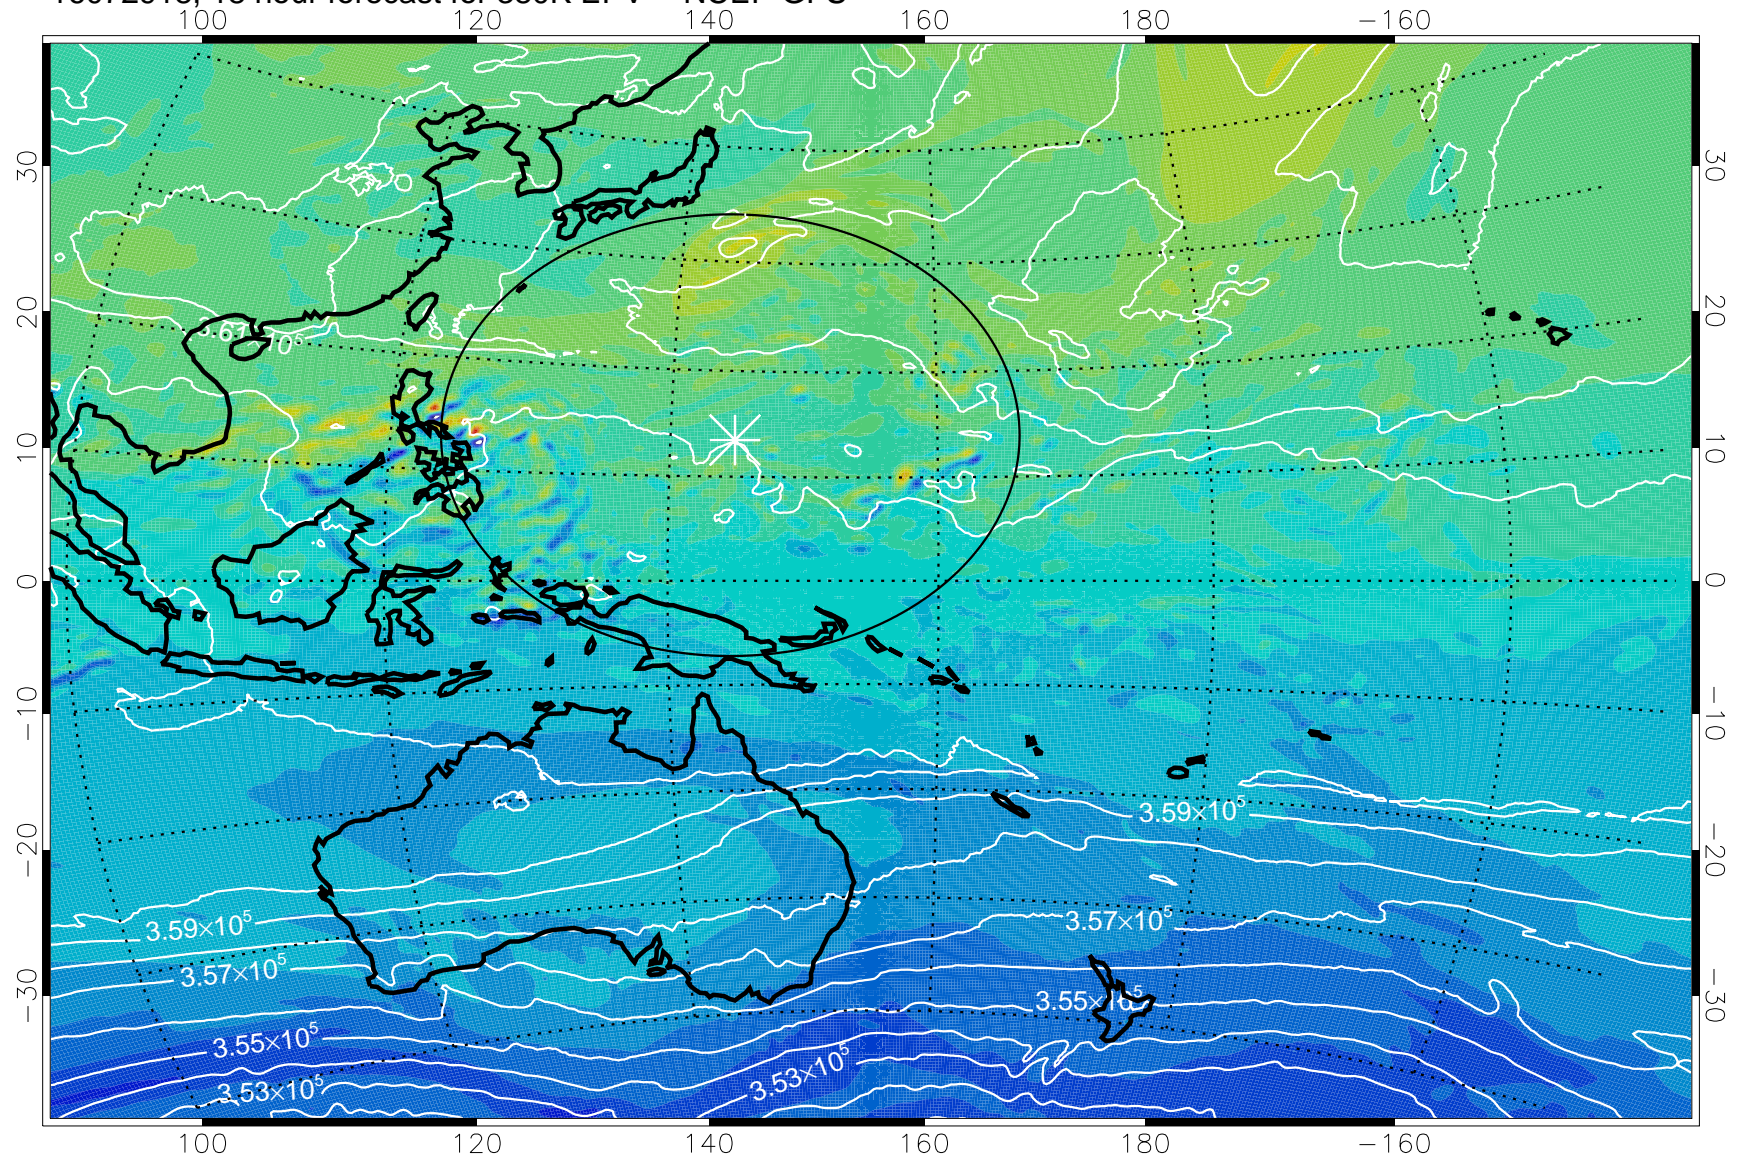

16072906, 6 hour forecast for 380K EPV -- NCEP GFS

380K Montgomery Streamfunction, white

Range ring of 2304 km

16072912, 12 hour forecast for 380K EPV -- NCEP GFS

380K Montgomery Streamfunction, white

Range ring of 2304 km

16072918, 18 hour forecast for 380K EPV -- NCEP GFS

380K Montgomery Streamfunction, white

Range ring of 2304 km

16073000, 24 hour forecast for 380K EPV -- NCEP GFS

380K Montgomery Streamfunction, white

Range ring of 2304 km

16073006, 30 hour forecast for 380K EPV -- NCEP GFS

380K Montgomery Streamfunction, white

Range ring of 2304 km

16073012, 36 hour forecast for 380K EPV -- NCEP GFS

380K Montgomery Streamfunction, white

Range ring of 2304 km

16073018, 42 hour forecast for 380K EPV -- NCEP GFS

380K Montgomery Streamfunction, white

Range ring of 2304 km

16073100, 48 hour forecast for 380K EPV -- NCEP GFS

380K Montgomery Streamfunction, white

Range ring of 2304 km