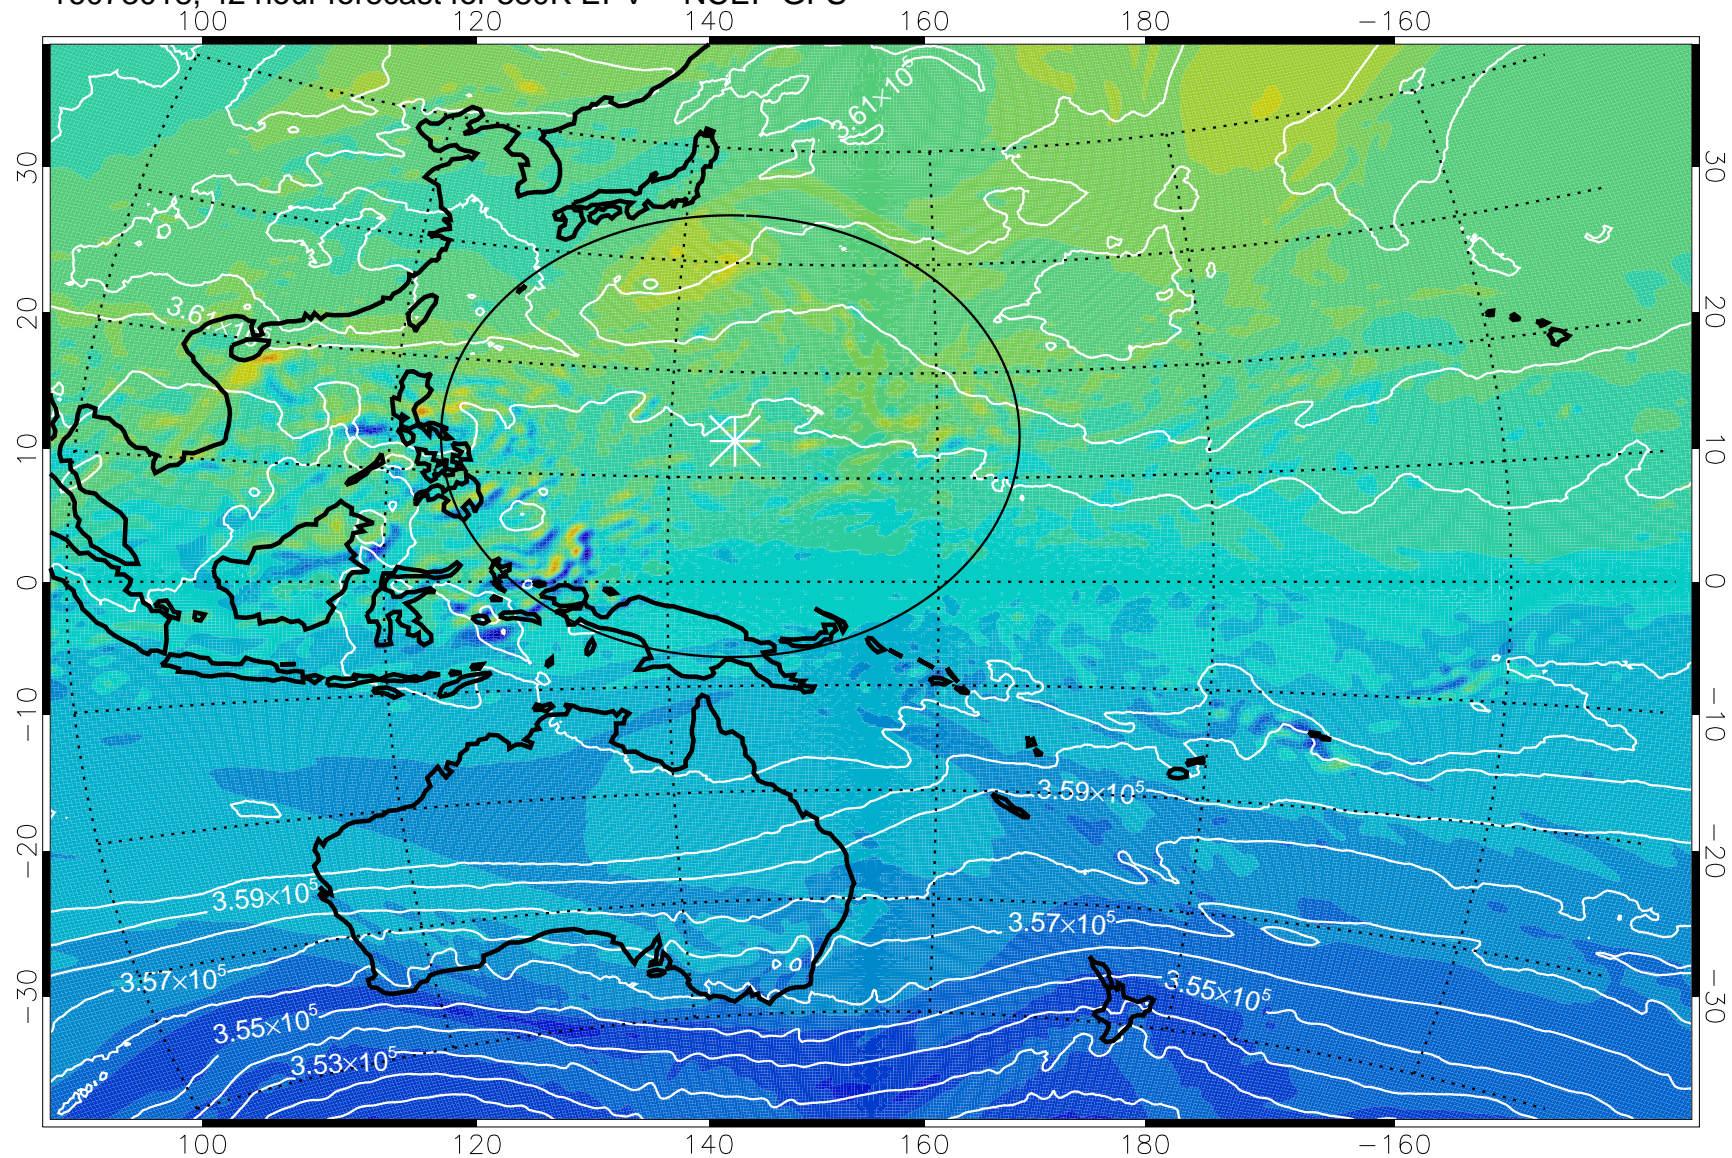

16073006, 30 hour forecast for 380K EPV -- NCEP GFS

380K Montgomery Streamfunction, white

Range ring of 2304 km

16073012, 36 hour forecast for 380K EPV -- NCEP GFS

380K Montgomery Streamfunction, white

Range ring of 2304 km

16073018, 42 hour forecast for 380K EPV -- NCEP GFS

380K Montgomery Streamfunction, white

Range ring of 2304 km

16073100, 48 hour forecast for 380K EPV -- NCEP GFS

380K Montgomery Streamfunction, white

Range ring of 2304 km

16073106, 54 hour forecast for 380K EPV -- NCEP GFS

380K Montgomery Streamfunction, white

Range ring of 2304 km

16073112, 60 hour forecast for 380K EPV -- NCEP GFS

380K Montgomery Streamfunction, white

Range ring of 2304 km

16073118, 66 hour forecast for 380K EPV -- NCEP GFS

380K Montgomery Streamfunction, white

Range ring of 2304 km

16080100, 72 hour forecast for 380K EPV -- NCEP GFS

380K Montgomery Streamfunction, white

Range ring of 2304 km