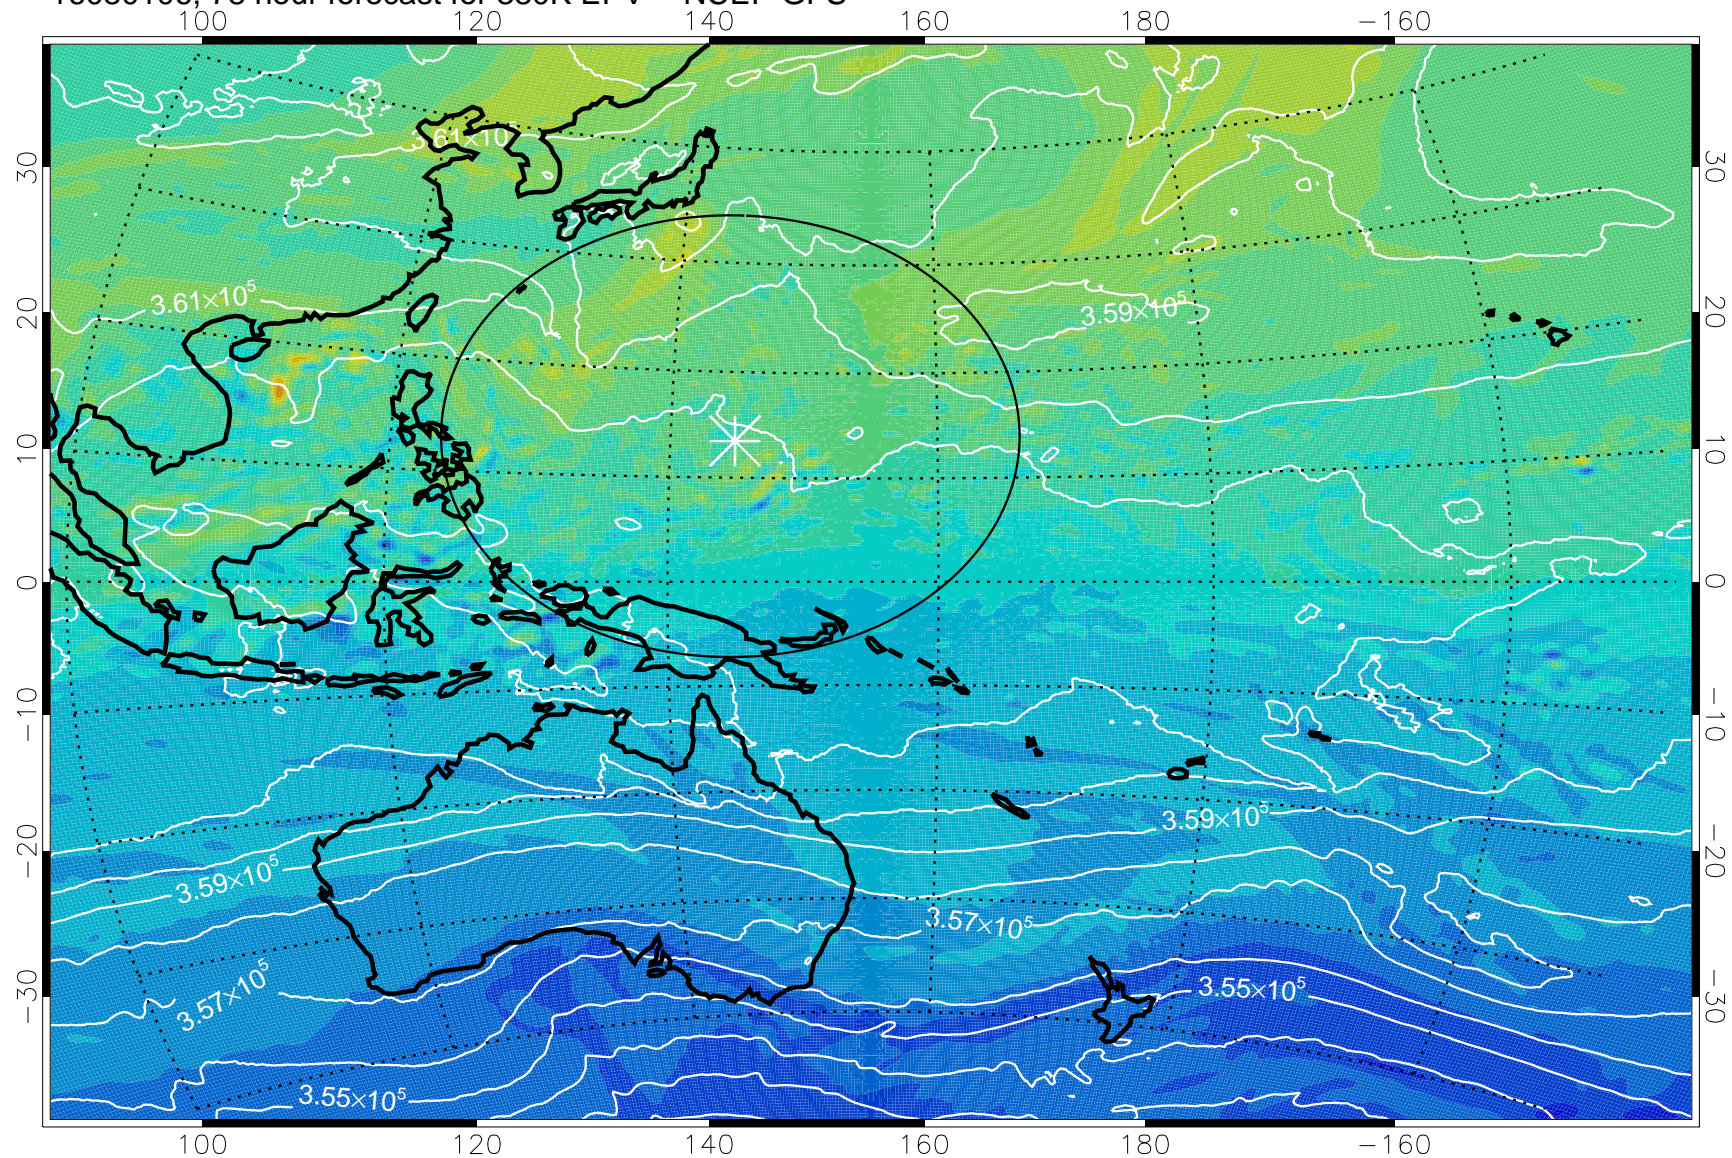

16073106, 54 hour forecast for 380K EPV -- NCEP GFS

380K Montgomery Streamfunction, white

Range ring of 2304 km

16073112, 60 hour forecast for 380K EPV -- NCEP GFS

380K Montgomery Streamfunction, white

Range ring of 2304 km

16073118, 66 hour forecast for 380K EPV -- NCEP GFS

380K Montgomery Streamfunction, white

Range ring of 2304 km

16080100, 72 hour forecast for 380K EPV -- NCEP GFS

380K Montgomery Streamfunction, white

Range ring of 2304 km

16080106, 78 hour forecast for 380K EPV -- NCEP GFS

380K Montgomery Streamfunction, white

Range ring of 2304 km

16080112, 84 hour forecast for 380K EPV -- NCEP GFS

380K Montgomery Streamfunction, white

Range ring of 2304 km

16080118, 90 hour forecast for 380K EPV -- NCEP GFS

380K Montgomery Streamfunction, white

Range ring of 2304 km

16080200, 96 hour forecast for 380K EPV -- NCEP GFS

380K Montgomery Streamfunction, white

Range ring of 2304 km