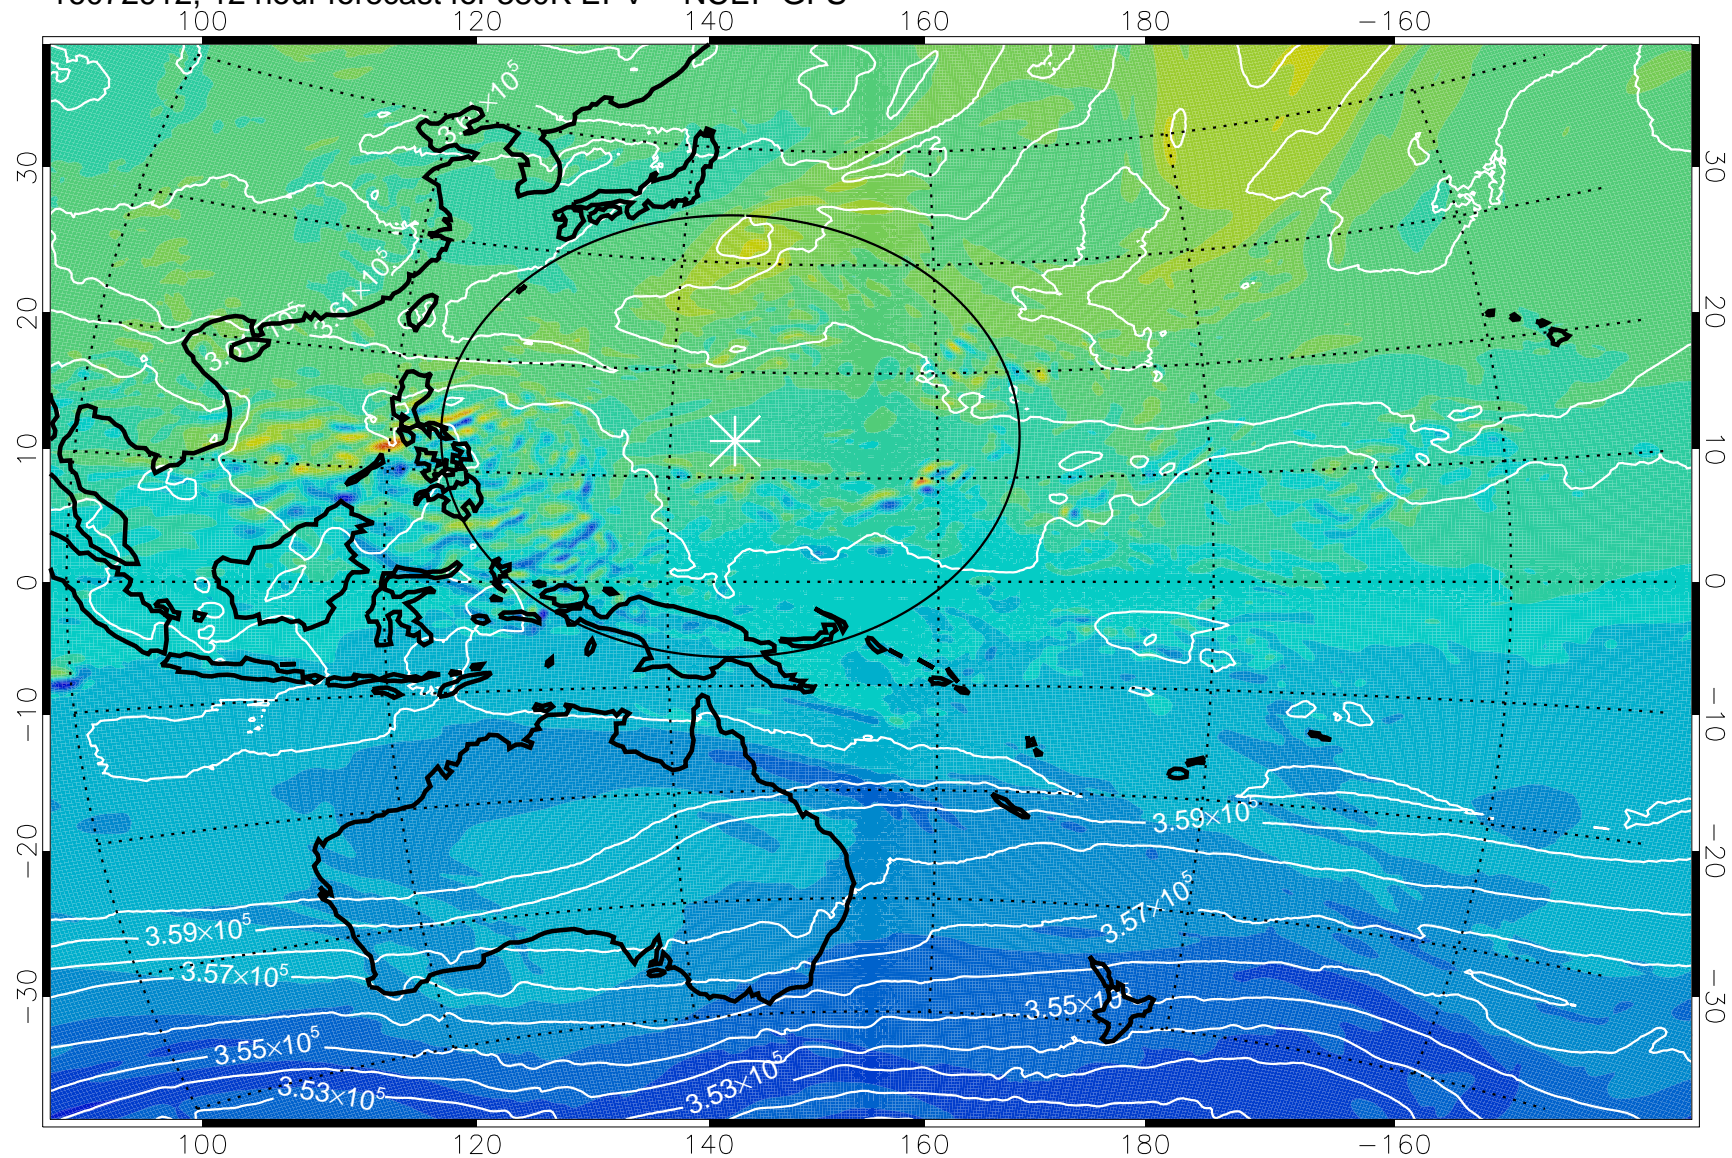

16072906, 6 hour forecast for 380K EPV -- NCEP GFS

380K Montgomery Streamfunction, white

Range ring of 2304 km

16072912, 12 hour forecast for 380K EPV -- NCEP GFS

380K Montgomery Streamfunction, white

Range ring of 2304 km

16072918, 18 hour forecast for 380K EPV -- NCEP GFS

380K Montgomery Streamfunction, white

Range ring of 2304 km

16073000, 24 hour forecast for 380K EPV -- NCEP GFS

380K Montgomery Streamfunction, white

Range ring of 2304 km

16073006, 30 hour forecast for 380K EPV -- NCEP GFS

380K Montgomery Streamfunction, white

Range ring of 2304 km

16073012, 36 hour forecast for 380K EPV -- NCEP GFS

380K Montgomery Streamfunction, white

Range ring of 2304 km

16073018, 42 hour forecast for 380K EPV -- NCEP GFS

380K Montgomery Streamfunction, white

Range ring of 2304 km

16073100, 48 hour forecast for 380K EPV -- NCEP GFS

380K Montgomery Streamfunction, white

Range ring of 2304 km