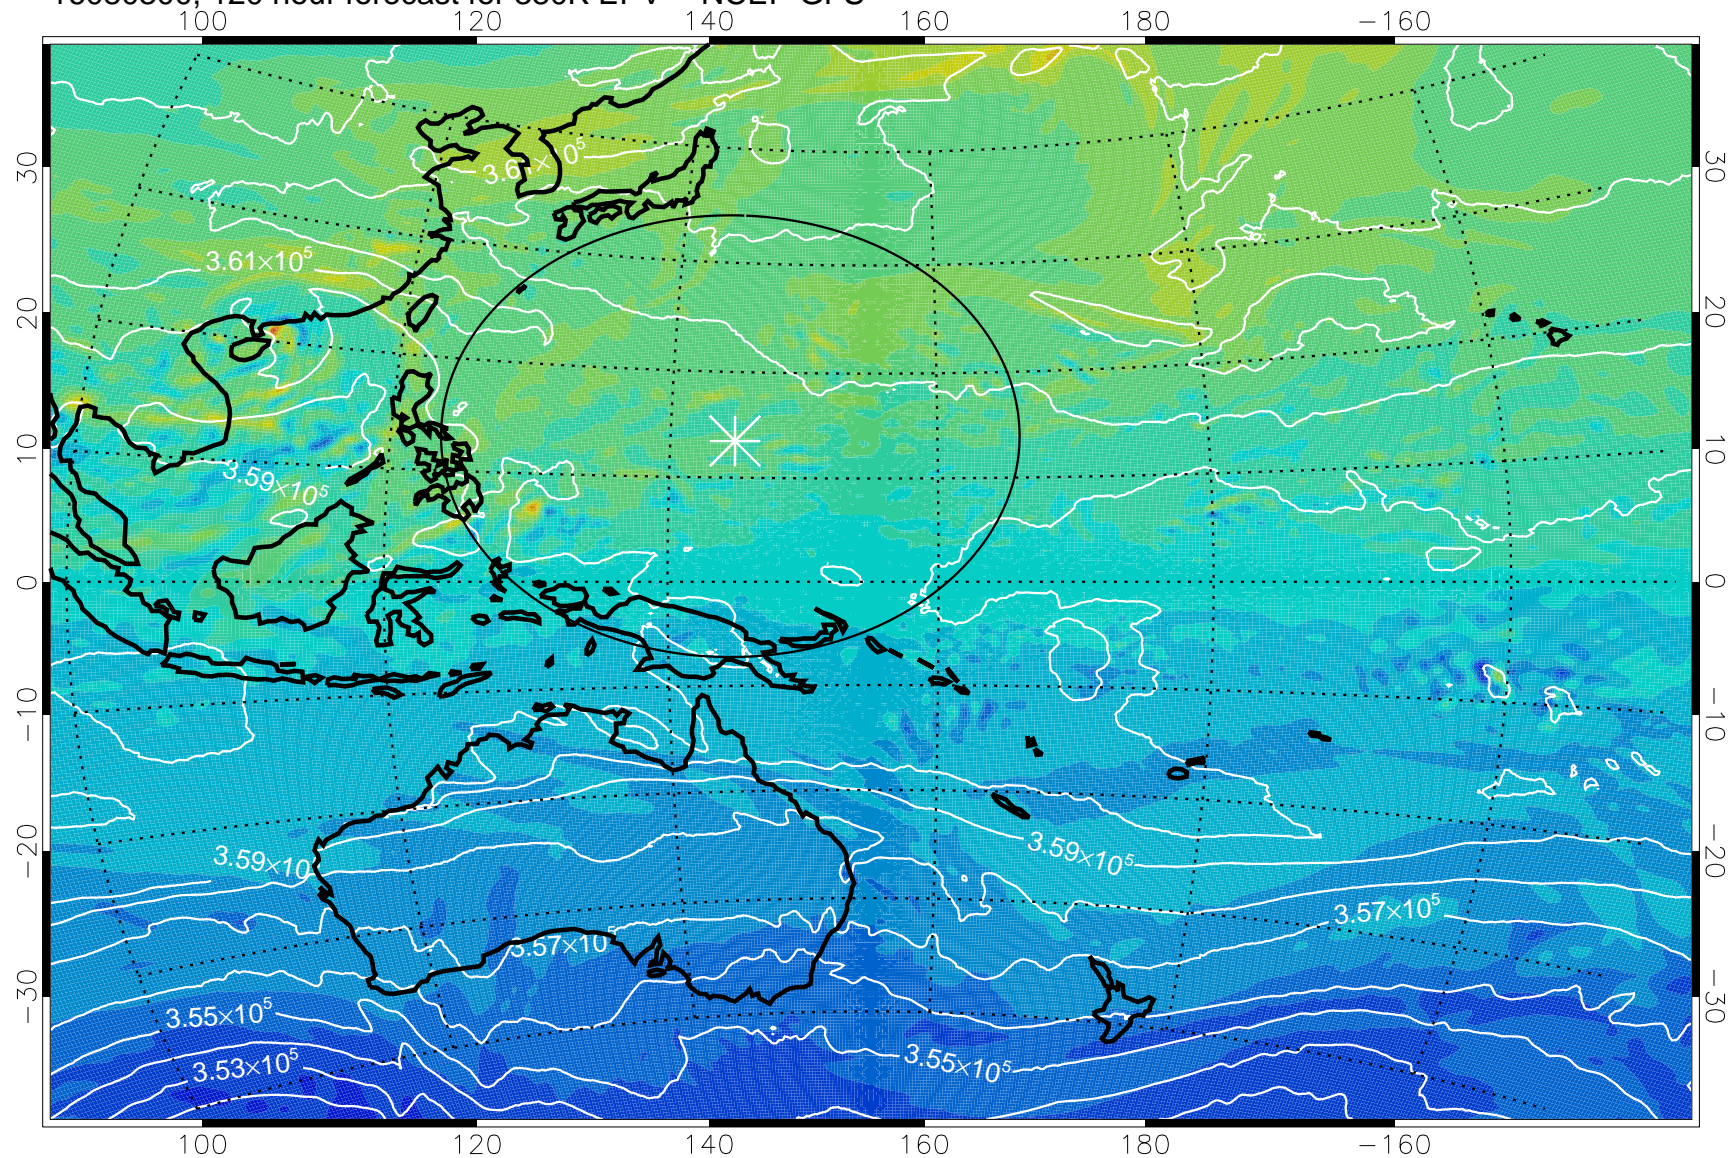

16080118, 90 hour forecast for 380K EPV -- NCEP GFS

380K Montgomery Streamfunction, white

Range ring of 2304 km

16080200, 96 hour forecast for 380K EPV -- NCEP GFS

380K Montgomery Streamfunction, white

Range ring of 2304 km

16080206, 102 hour forecast for 380K EPV -- NCEP GFS

380K Montgomery Streamfunction, white

Range ring of 2304 km

16080212, 108 hour forecast for 380K EPV -- NCEP GFS

380K Montgomery Streamfunction, white

Range ring of 2304 km

16080300, 120 hour forecast for 380K EPV -- NCEP GFS

380K Montgomery Streamfunction, white

Range ring of 2304 km