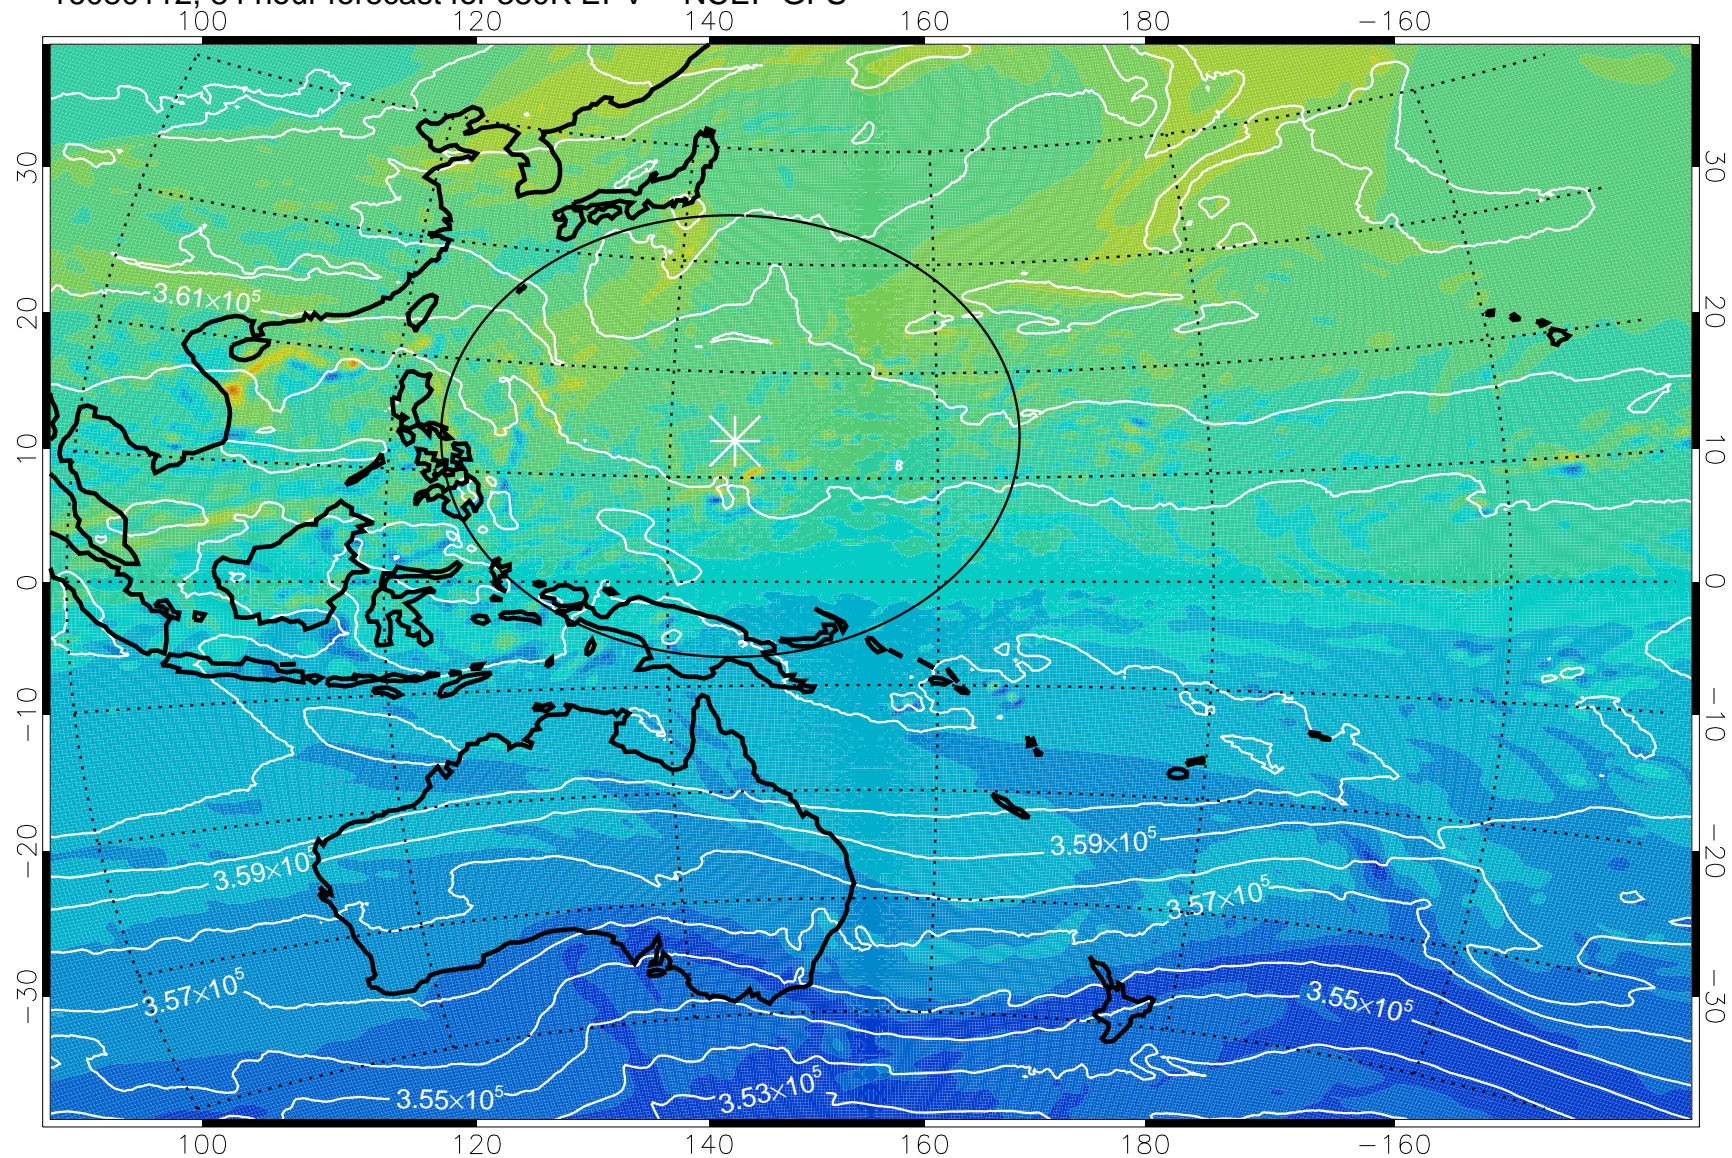

16073118, 66 hour forecast for 380K EPV -- NCEP GFS

380K Montgomery Streamfunction, white

Range ring of 2304 km

16080100, 72 hour forecast for 380K EPV -- NCEP GFS

380K Montgomery Streamfunction, white

Range ring of 2304 km

16080106, 78 hour forecast for 380K EPV -- NCEP GFS

380K Montgomery Streamfunction, white

Range ring of 2304 km

16080112, 84 hour forecast for 380K EPV -- NCEP GFS

380K Montgomery Streamfunction, white

Range ring of 2304 km

16080118, 90 hour forecast for 380K EPV -- NCEP GFS

380K Montgomery Streamfunction, white

Range ring of 2304 km

16080200, 96 hour forecast for 380K EPV -- NCEP GFS

380K Montgomery Streamfunction, white

Range ring of 2304 km

16080206, 102 hour forecast for 380K EPV -- NCEP GFS

380K Montgomery Streamfunction, white

Range ring of 2304 km

16080212, 108 hour forecast for 380K EPV -- NCEP GFS

380K Montgomery Streamfunction, white

Range ring of 2304 km