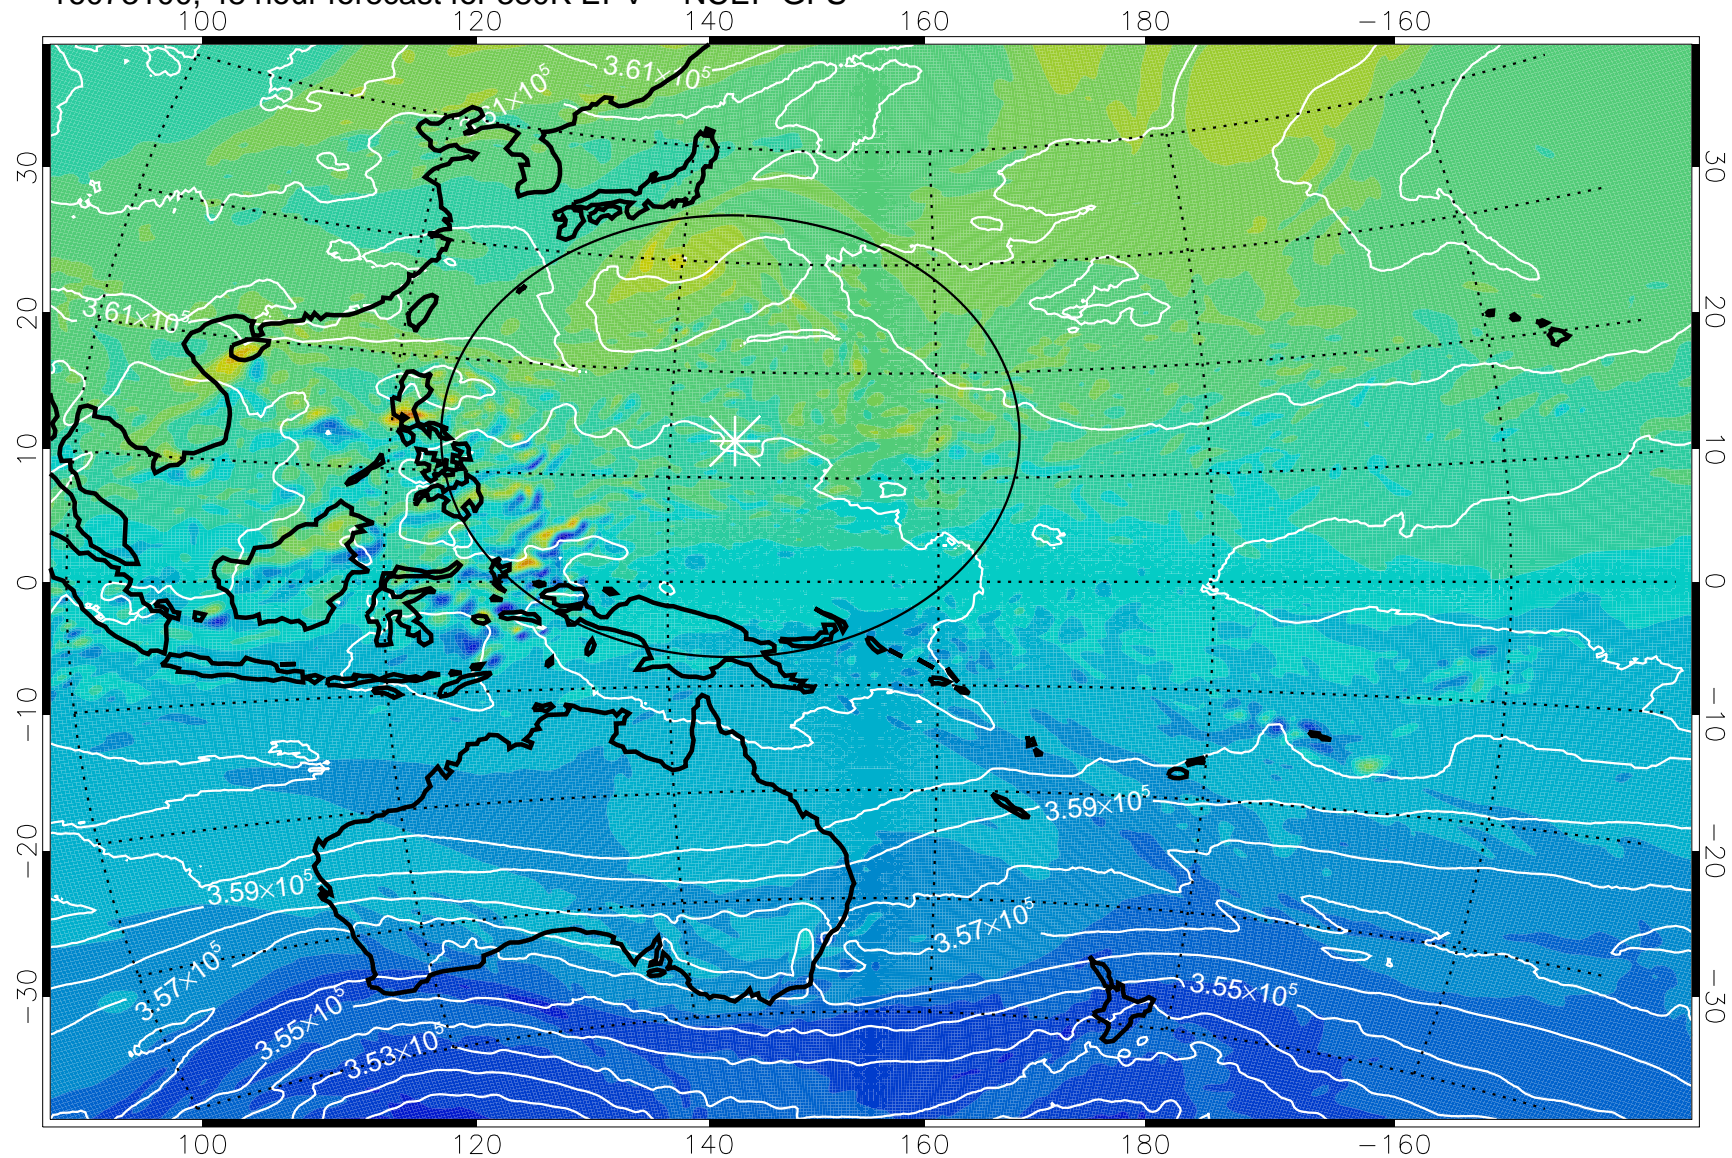

16073006, 30 hour forecast for 380K EPV -- NCEP GFS

380K Montgomery Streamfunction, white

Range ring of 2304 km

16073012, 36 hour forecast for 380K EPV -- NCEP GFS

380K Montgomery Streamfunction, white

Range ring of 2304 km

16073018, 42 hour forecast for 380K EPV -- NCEP GFS

380K Montgomery Streamfunction, white

Range ring of 2304 km

16073100, 48 hour forecast for 380K EPV -- NCEP GFS

380K Montgomery Streamfunction, white

Range ring of 2304 km

16073106, 54 hour forecast for 380K EPV -- NCEP GFS

380K Montgomery Streamfunction, white

Range ring of 2304 km

16073112, 60 hour forecast for 380K EPV -- NCEP GFS

380K Montgomery Streamfunction, white

Range ring of 2304 km

16073118, 66 hour forecast for 380K EPV -- NCEP GFS

380K Montgomery Streamfunction, white

Range ring of 2304 km

16080100, 72 hour forecast for 380K EPV -- NCEP GFS

380K Montgomery Streamfunction, white

Range ring of 2304 km