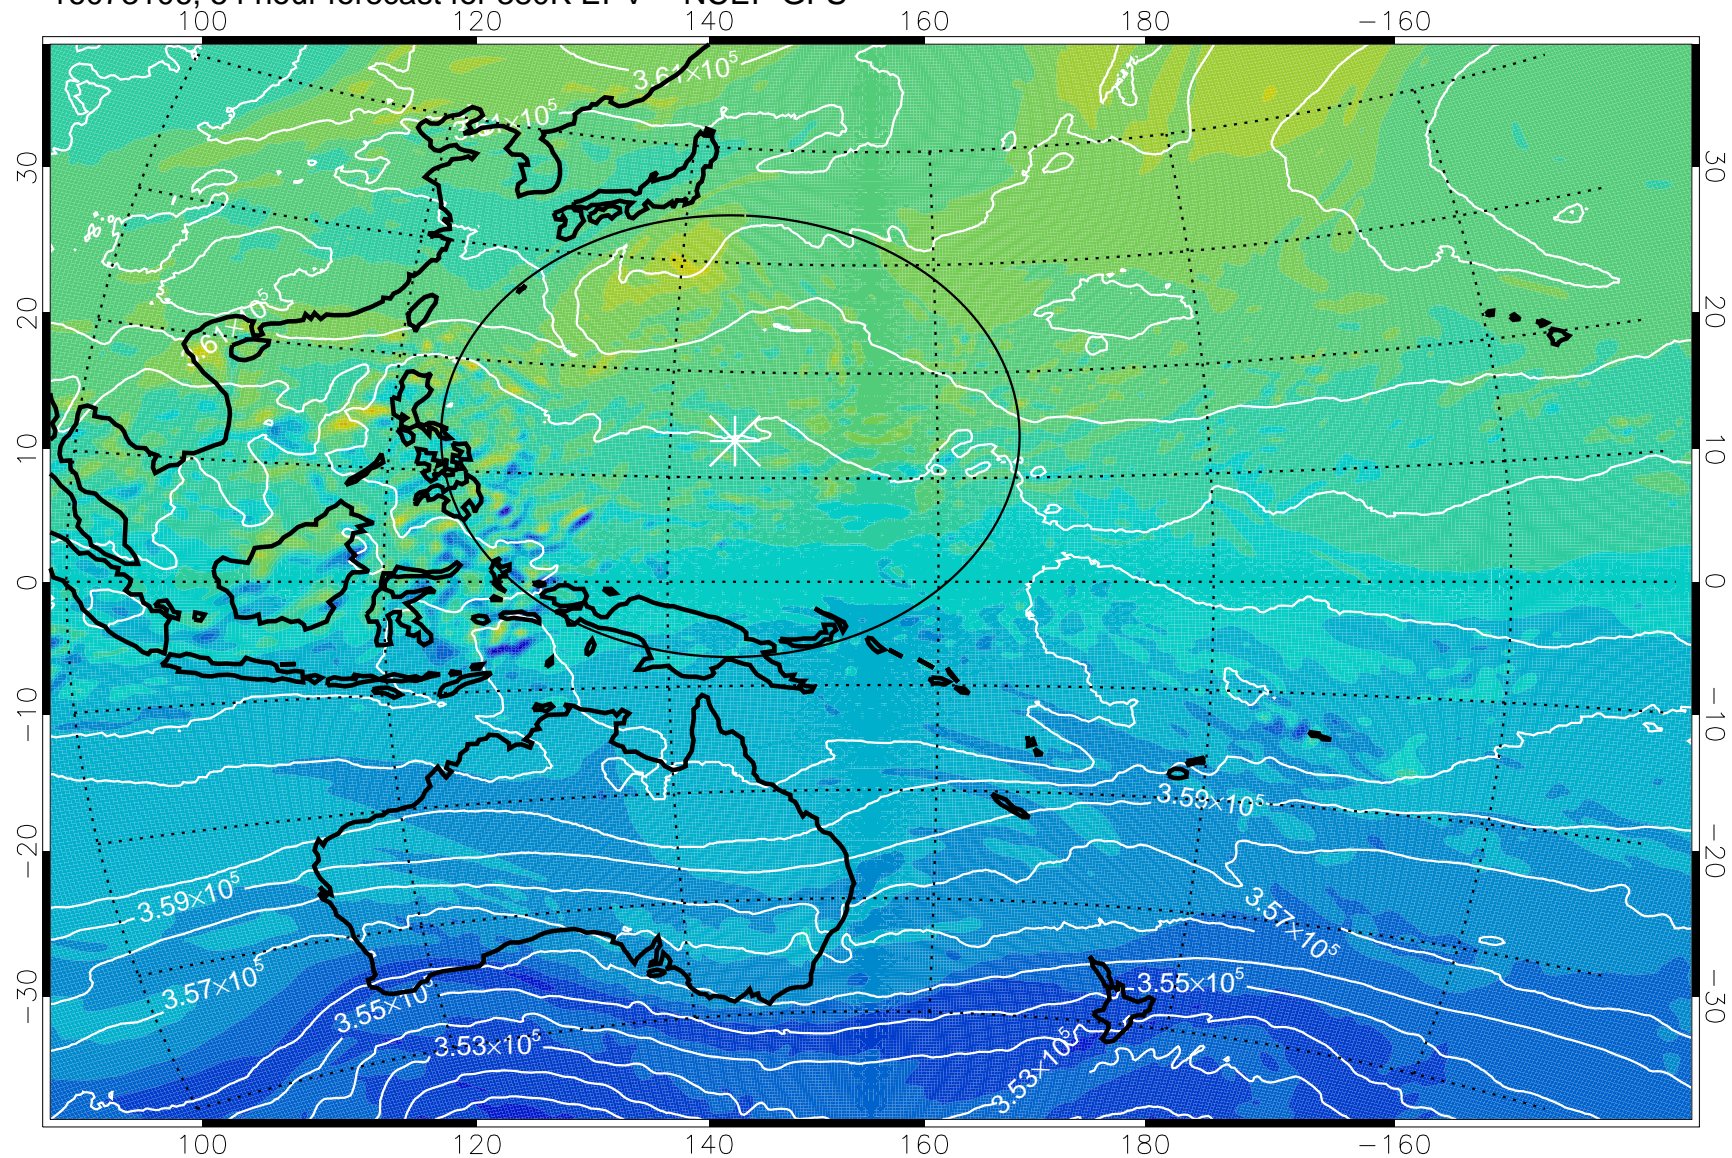

16073018, 42 hour forecast for 380K EPV -- NCEP GFS

380K Montgomery Streamfunction, white

Range ring of 2304 km

16073100, 48 hour forecast for 380K EPV -- NCEP GFS

380K Montgomery Streamfunction, white

Range ring of 2304 km

16073106, 54 hour forecast for 380K EPV -- NCEP GFS

380K Montgomery Streamfunction, white

Range ring of 2304 km

16073112, 60 hour forecast for 380K EPV -- NCEP GFS

380K Montgomery Streamfunction, white

Range ring of 2304 km

16073118, 66 hour forecast for 380K EPV -- NCEP GFS

380K Montgomery Streamfunction, white

Range ring of 2304 km

16080100, 72 hour forecast for 380K EPV -- NCEP GFS

380K Montgomery Streamfunction, white

Range ring of 2304 km

16080106, 78 hour forecast for 380K EPV -- NCEP GFS

380K Montgomery Streamfunction, white

Range ring of 2304 km

16080112, 84 hour forecast for 380K EPV -- NCEP GFS

380K Montgomery Streamfunction, white

Range ring of 2304 km