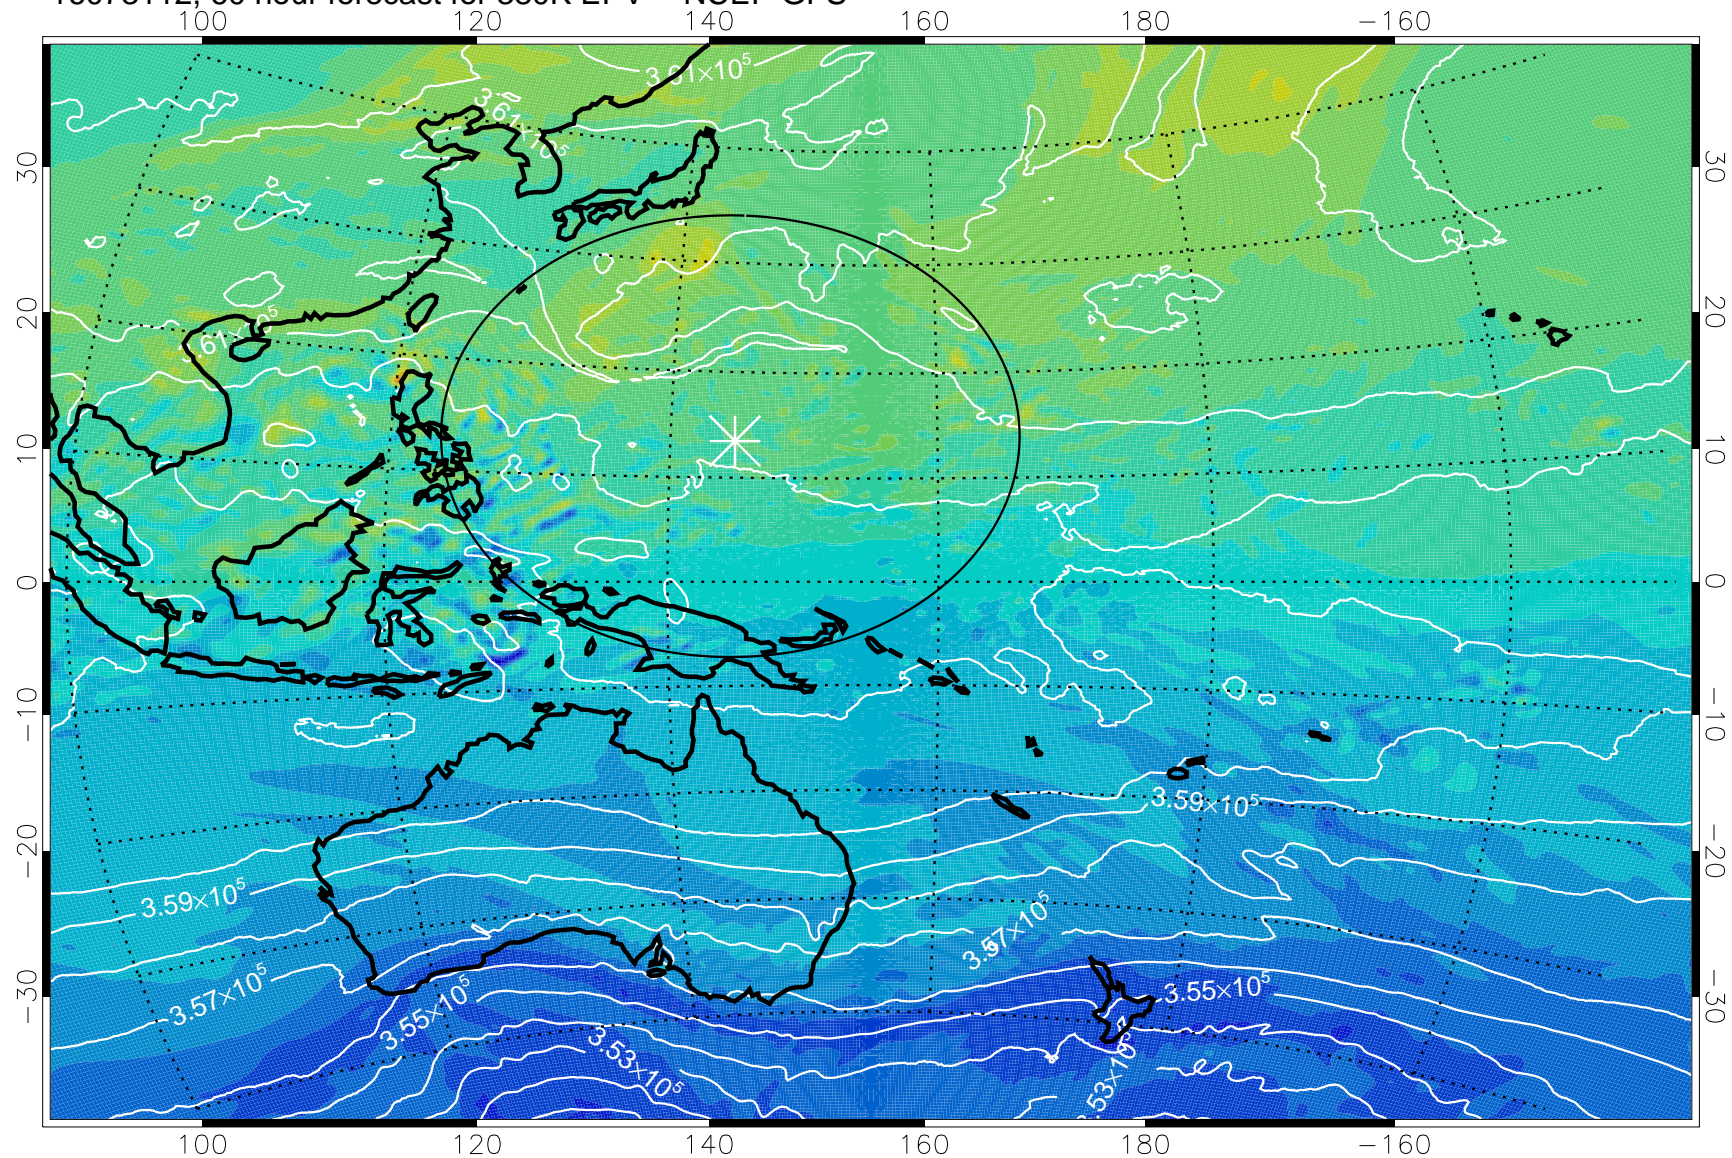

16073018, 42 hour forecast for 380K EPV -- NCEP GFS

380K Montgomery Streamfunction, white

Range ring of 2304 km

16073100, 48 hour forecast for 380K EPV -- NCEP GFS

380K Montgomery Streamfunction, white

Range ring of 2304 km

16073106, 54 hour forecast for 380K EPV -- NCEP GFS

380K Montgomery Streamfunction, white

Range ring of 2304 km

16073112, 60 hour forecast for 380K EPV -- NCEP GFS

380K Montgomery Streamfunction, white

Range ring of 2304 km

16073118, 66 hour forecast for 380K EPV -- NCEP GFS

380K Montgomery Streamfunction, white

Range ring of 2304 km

16080100, 72 hour forecast for 380K EPV -- NCEP GFS

380K Montgomery Streamfunction, white

Range ring of 2304 km

16080106, 78 hour forecast for 380K EPV -- NCEP GFS

380K Montgomery Streamfunction, white

Range ring of 2304 km

16080112, 84 hour forecast for 380K EPV -- NCEP GFS

380K Montgomery Streamfunction, white

Range ring of 2304 km