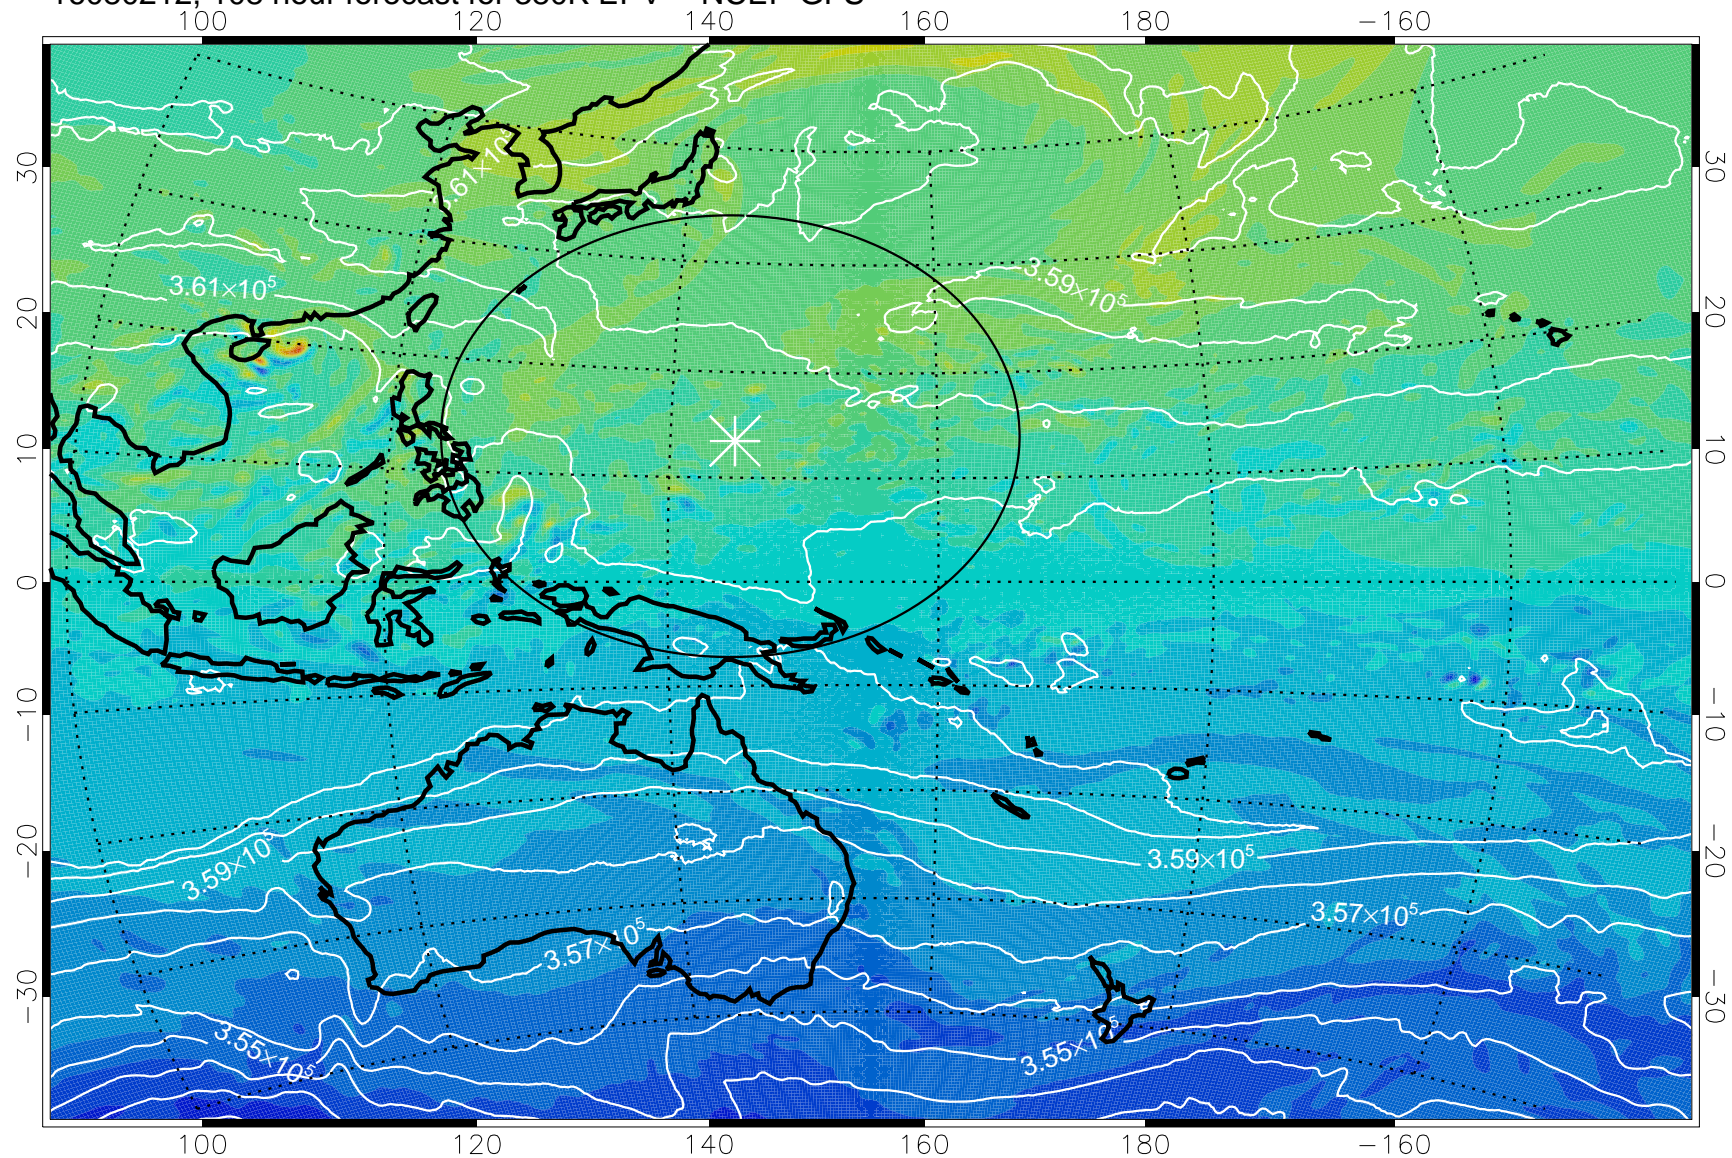

16080118, 90 hour forecast for 380K EPV -- NCEP GFS

380K Montgomery Streamfunction, white

Range ring of 2304 km

16080200, 96 hour forecast for 380K EPV -- NCEP GFS

380K Montgomery Streamfunction, white

Range ring of 2304 km

16080206, 102 hour forecast for 380K EPV -- NCEP GFS

380K Montgomery Streamfunction, white

Range ring of 2304 km

16080212, 108 hour forecast for 380K EPV -- NCEP GFS

380K Montgomery Streamfunction, white

Range ring of 2304 km

16080300, 120 hour forecast for 380K EPV -- NCEP GFS

380K Montgomery Streamfunction, white

Range ring of 2304 km