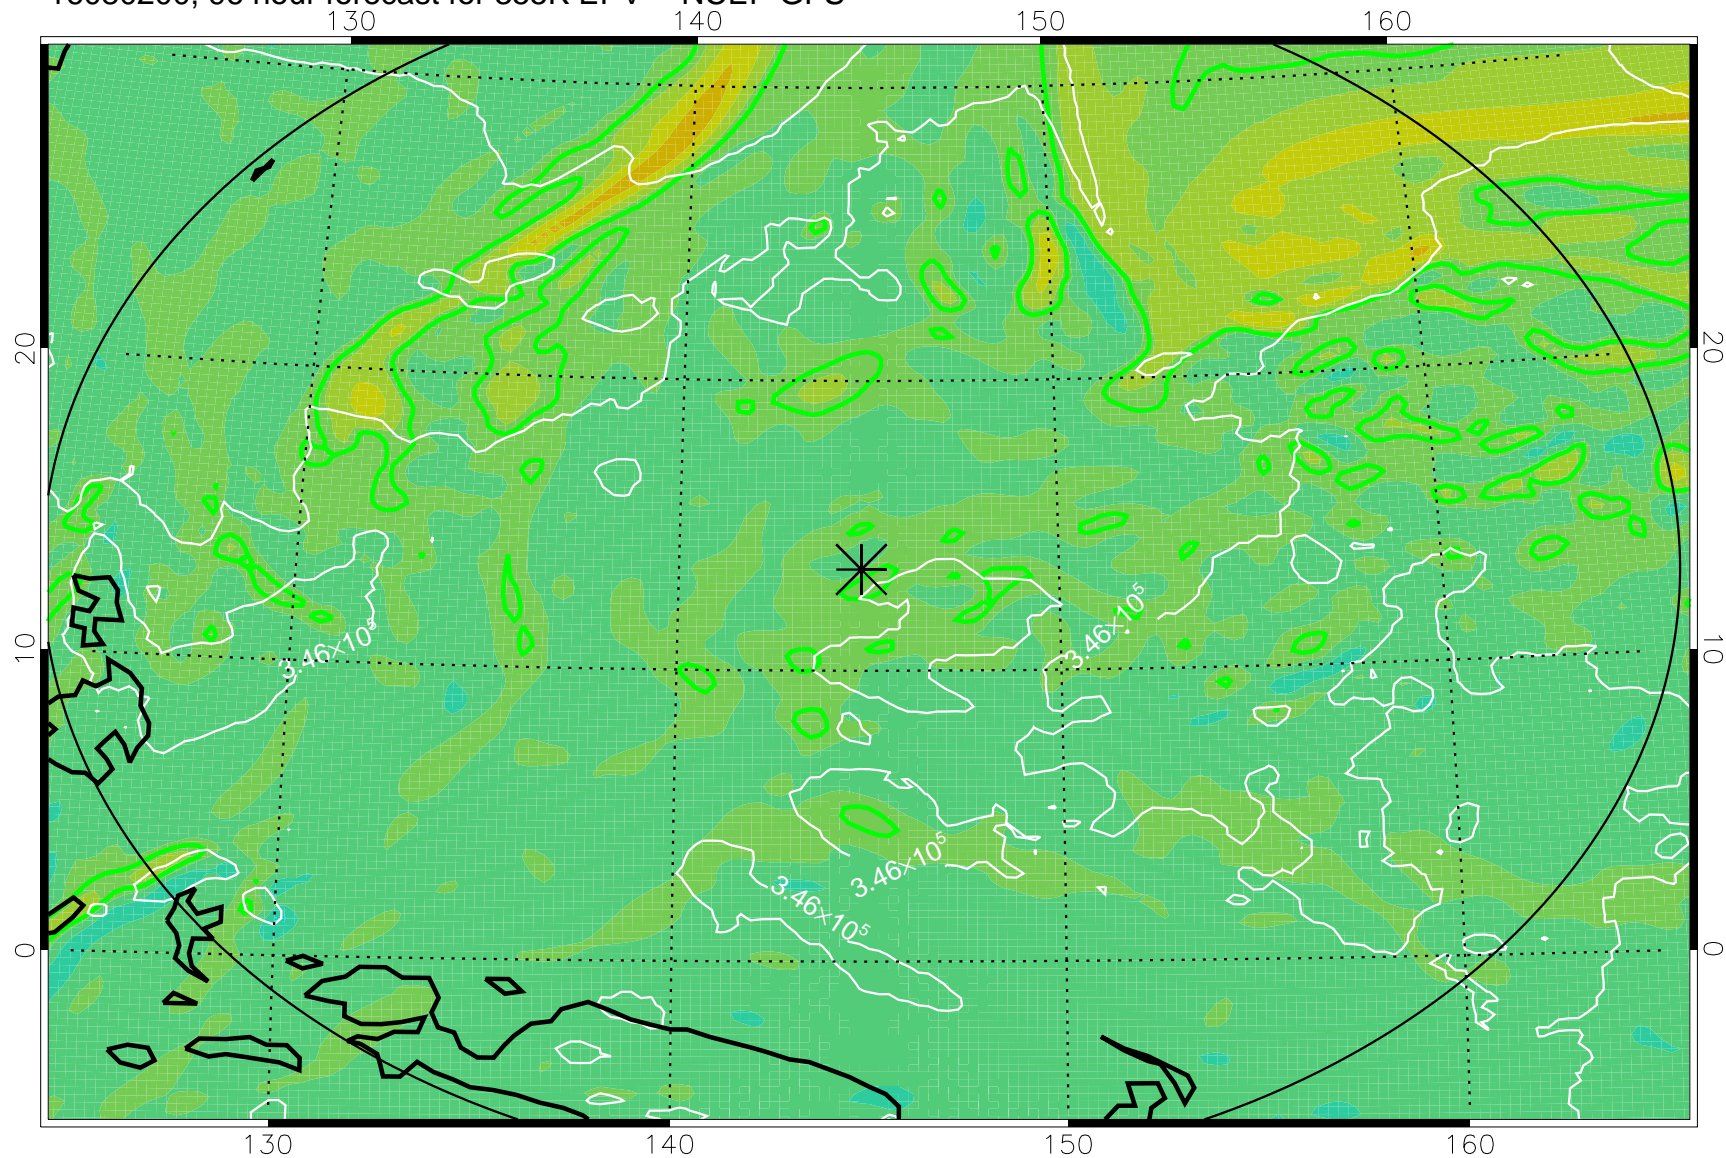

16080106, 78 hour forecast for 355K EPV -- NCEP GFS

355K Montgomery Streamfunction, white  
EPV Tropopause (2 PVU) Position  
Range ring of 2304 km

16080112, 84 hour forecast for 355K EPV -- NCEP GFS

355K Montgomery Streamfunction, white  
EPV Tropopause (2 PVU) Position  
Range ring of 2304 km

16080118, 90 hour forecast for 355K EPV -- NCEP GFS

355K Montgomery Streamfunction, white  
EPV Tropopause (2 PVU) Position  
Range ring of 2304 km

16080200, 96 hour forecast for 355K EPV -- NCEP GFS

355K Montgomery Streamfunction, white  
EPV Tropopause (2 PVU) Position  
Range ring of 2304 km

16080206, 102 hour forecast for 355K EPV -- NCEP GFS

355K Montgomery Streamfunction, white  
EPV Tropopause (2 PVU) Position  
Range ring of 2304 km

16080212, 108 hour forecast for 355K EPV -- NCEP GFS

355K Montgomery Streamfunction, white  
EPV Tropopause (2 PVU) Position  
Range ring of 2304 km

16080218, 114 hour forecast for 355K EPV -- NCEP GFS

355K Montgomery Streamfunction, white  
EPV Tropopause (2 PVU) Position  
Range ring of 2304 km

16080300, 120 hour forecast for 355K EPV -- NCEP GFS

355K Montgomery Streamfunction, white  
EPV Tropopause (2 PVU) Position  
Range ring of 2304 km