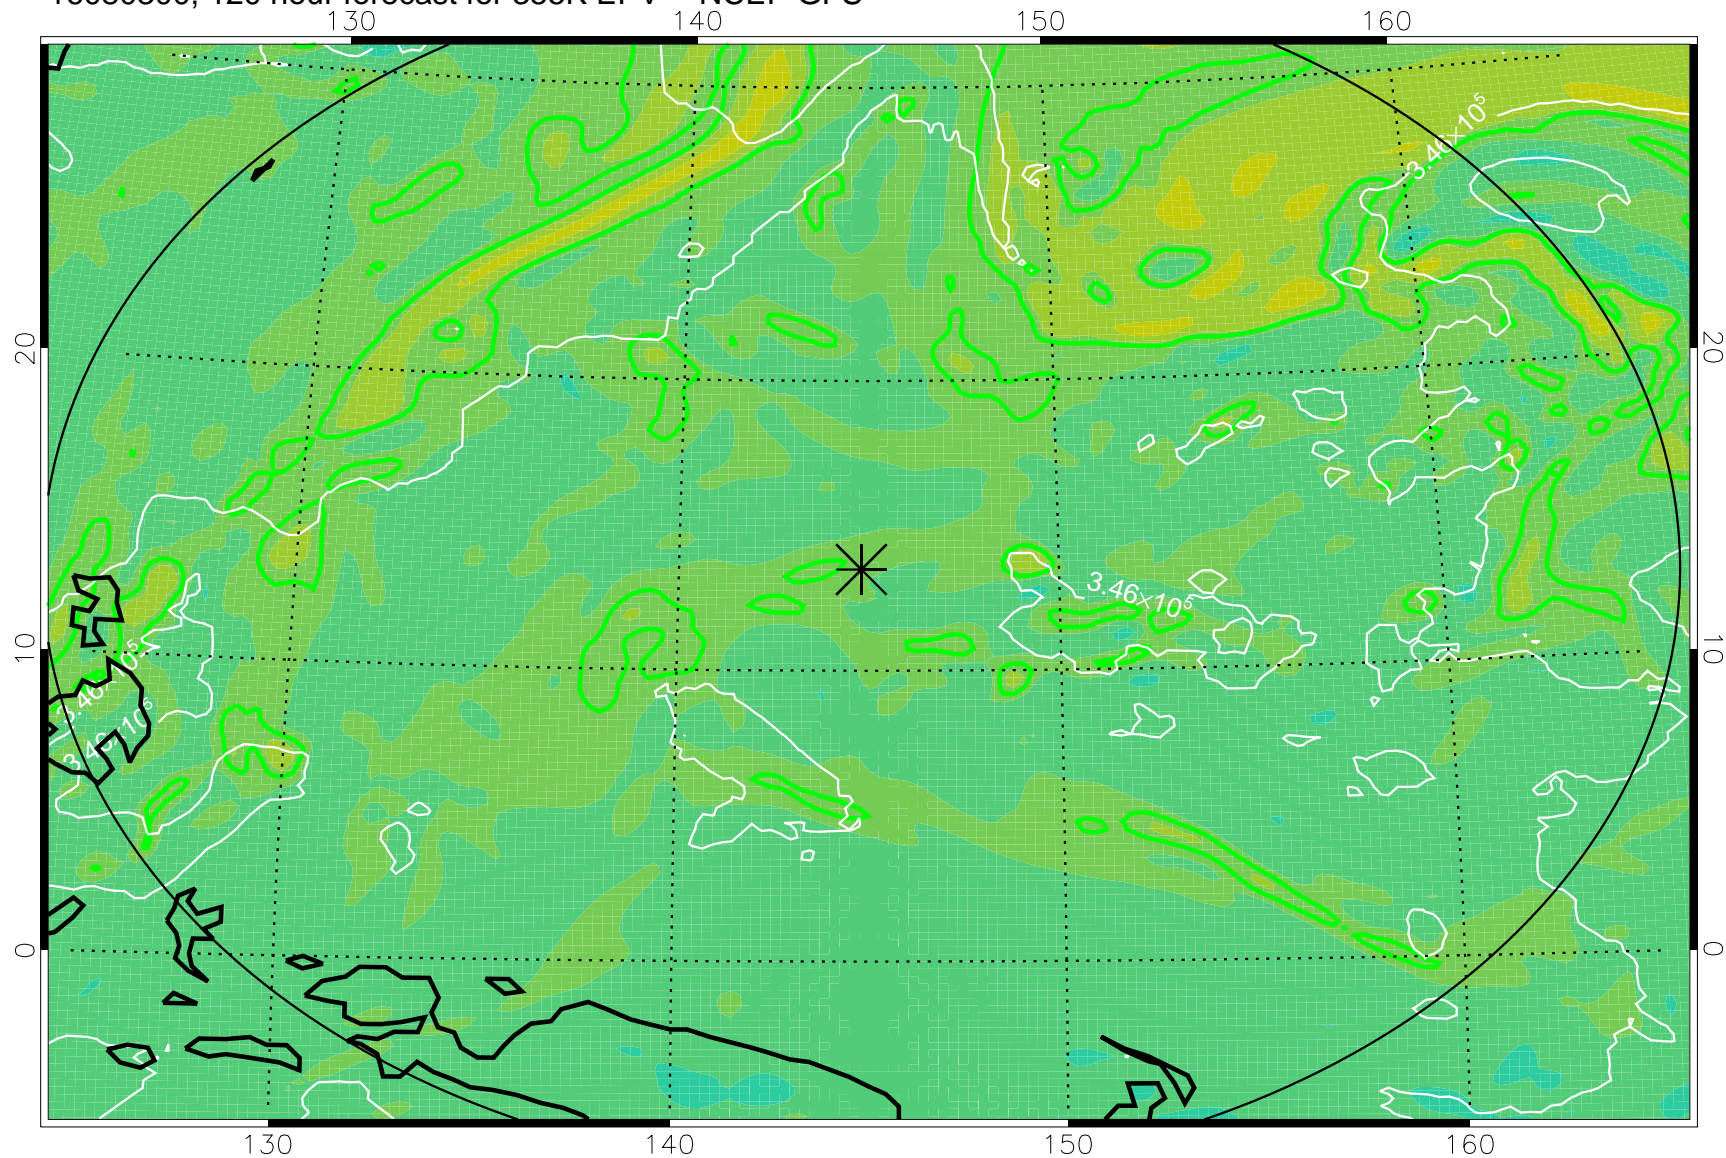

16080106, 78 hour forecast for 355K EPV -- NCEP GFS

355K Montgomery Streamfunction, white  
EPV Tropopause (2 PVU) Position  
Range ring of 2304 km

16080112, 84 hour forecast for 355K EPV -- NCEP GFS

355K Montgomery Streamfunction, white  
EPV Tropopause (2 PVU) Position  
Range ring of 2304 km

16080118, 90 hour forecast for 355K EPV -- NCEP GFS

355K Montgomery Streamfunction, white  
EPV Tropopause (2 PVU) Position  
Range ring of 2304 km

16080200, 96 hour forecast for 355K EPV -- NCEP GFS

355K Montgomery Streamfunction, white  
EPV Tropopause (2 PVU) Position  
Range ring of 2304 km

16080206, 102 hour forecast for 355K EPV -- NCEP GFS

355K Montgomery Streamfunction, white  
EPV Tropopause (2 PVU) Position  
Range ring of 2304 km

16080212, 108 hour forecast for 355K EPV -- NCEP GFS

355K Montgomery Streamfunction, white  
EPV Tropopause (2 PVU) Position  
Range ring of 2304 km

16080218, 114 hour forecast for 355K EPV -- NCEP GFS

355K Montgomery Streamfunction, white  
EPV Tropopause (2 PVU) Position  
Range ring of 2304 km

16080300, 120 hour forecast for 355K EPV -- NCEP GFS

355K Montgomery Streamfunction, white  
EPV Tropopause (2 PVU) Position  
Range ring of 2304 km