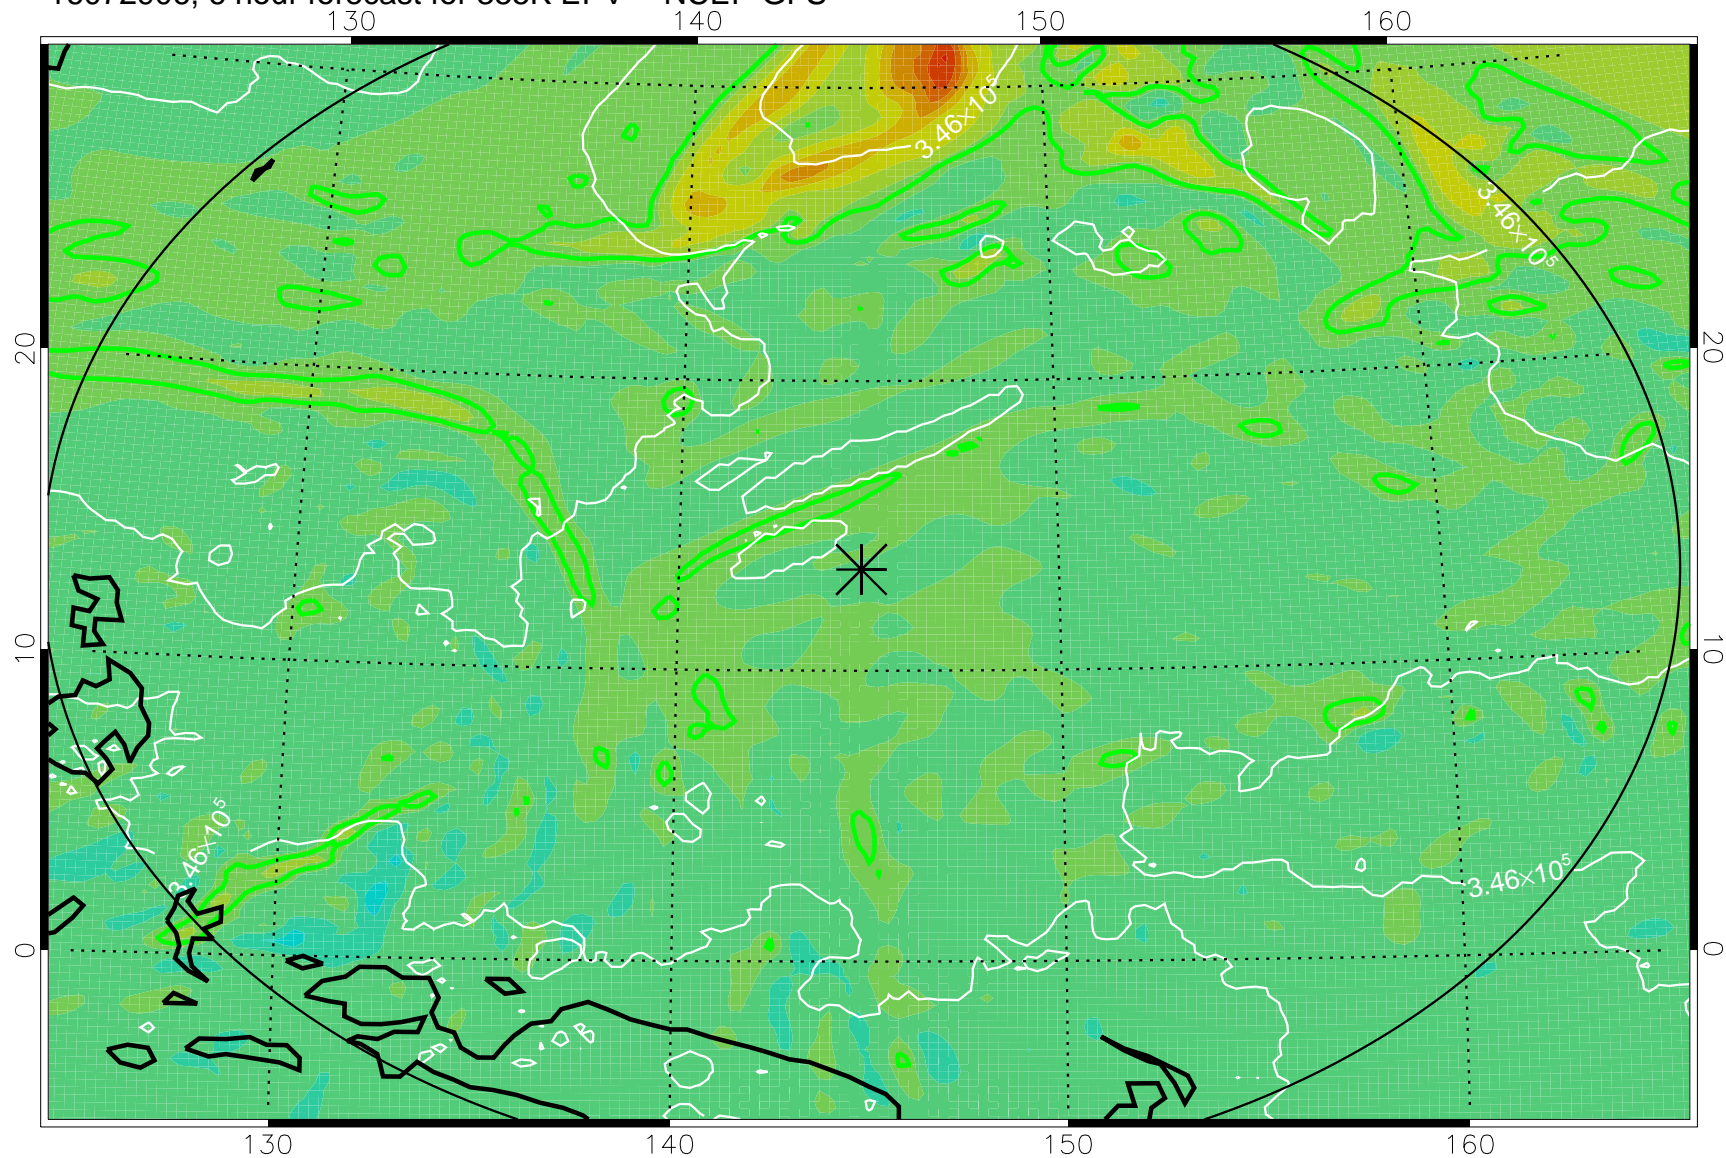

16072906, 6 hour forecast for 355K EPV -- NCEP GFS

355K Montgomery Streamfunction, white  
EPV Tropopause (2 PVU) Position  
Range ring of 2304 km

16072912, 12 hour forecast for 355K EPV -- NCEP GFS

355K Montgomery Streamfunction, white  
EPV Tropopause (2 PVU) Position  
Range ring of 2304 km

16072918, 18 hour forecast for 355K EPV -- NCEP GFS

355K Montgomery Streamfunction, white  
EPV Tropopause (2 PVU) Position  
Range ring of 2304 km

16073000, 24 hour forecast for 355K EPV -- NCEP GFS

355K Montgomery Streamfunction, white  
EPV Tropopause (2 PVU) Position  
Range ring of 2304 km

16073006, 30 hour forecast for 355K EPV -- NCEP GFS

355K Montgomery Streamfunction, white  
EPV Tropopause (2 PVU) Position  
Range ring of 2304 km

16073012, 36 hour forecast for 355K EPV -- NCEP GFS

355K Montgomery Streamfunction, white  
EPV Tropopause (2 PVU) Position  
Range ring of 2304 km

16073018, 42 hour forecast for 355K EPV -- NCEP GFS

355K Montgomery Streamfunction, white  
EPV Tropopause (2 PVU) Position  
Range ring of 2304 km

16073100, 48 hour forecast for 355K EPV -- NCEP GFS

355K Montgomery Streamfunction, white  
EPV Tropopause (2 PVU) Position  
Range ring of 2304 km