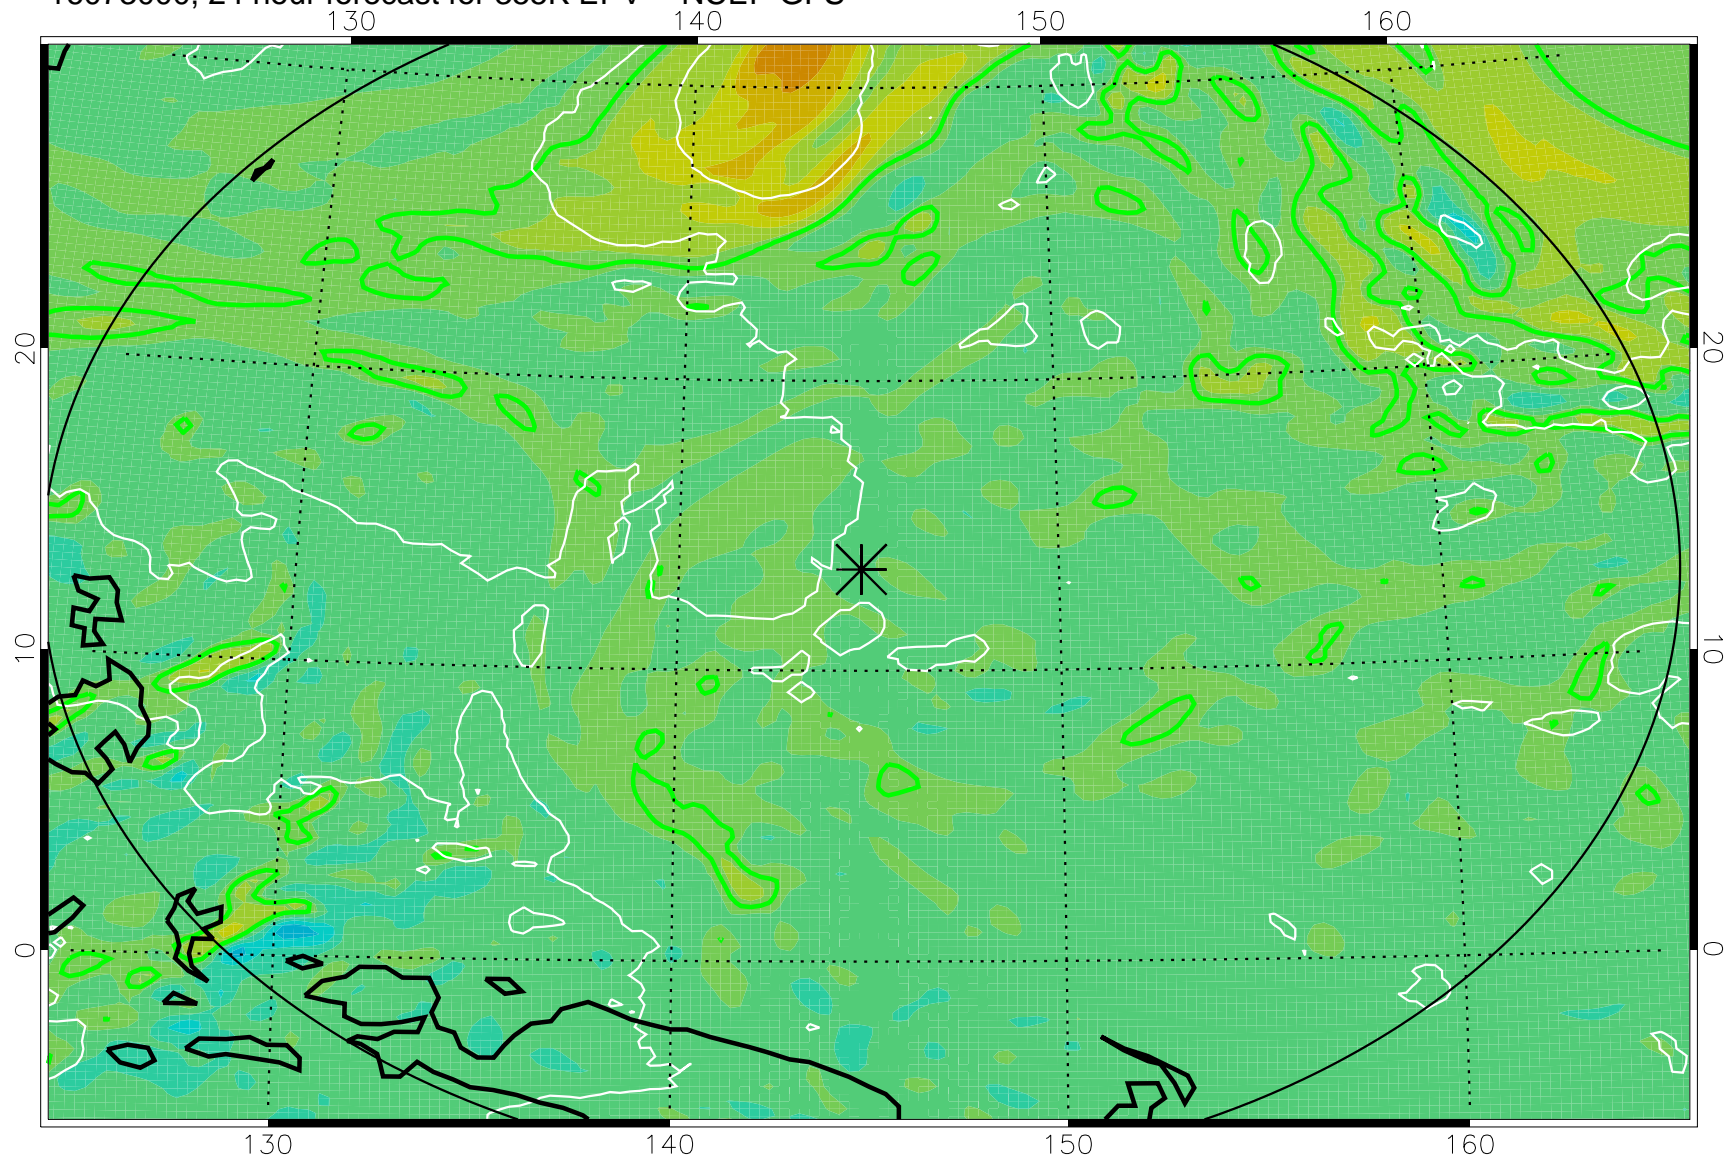

16072906, 6 hour forecast for 355K EPV -- NCEP GFS

355K Montgomery Streamfunction, white  
EPV Tropopause (2 PVU) Position  
Range ring of 2304 km

16072912, 12 hour forecast for 355K EPV -- NCEP GFS

355K Montgomery Streamfunction, white  
EPV Tropopause (2 PVU) Position  
Range ring of 2304 km

16072918, 18 hour forecast for 355K EPV -- NCEP GFS

355K Montgomery Streamfunction, white  
EPV Tropopause (2 PVU) Position  
Range ring of 2304 km

16073000, 24 hour forecast for 355K EPV -- NCEP GFS

355K Montgomery Streamfunction, white  
EPV Tropopause (2 PVU) Position  
Range ring of 2304 km

16073006, 30 hour forecast for 355K EPV -- NCEP GFS

355K Montgomery Streamfunction, white  
EPV Tropopause (2 PVU) Position  
Range ring of 2304 km

16073012, 36 hour forecast for 355K EPV -- NCEP GFS

355K Montgomery Streamfunction, white  
EPV Tropopause (2 PVU) Position  
Range ring of 2304 km

16073018, 42 hour forecast for 355K EPV -- NCEP GFS

355K Montgomery Streamfunction, white  
EPV Tropopause (2 PVU) Position  
Range ring of 2304 km

16073100, 48 hour forecast for 355K EPV -- NCEP GFS

355K Montgomery Streamfunction, white  
EPV Tropopause (2 PVU) Position  
Range ring of 2304 km