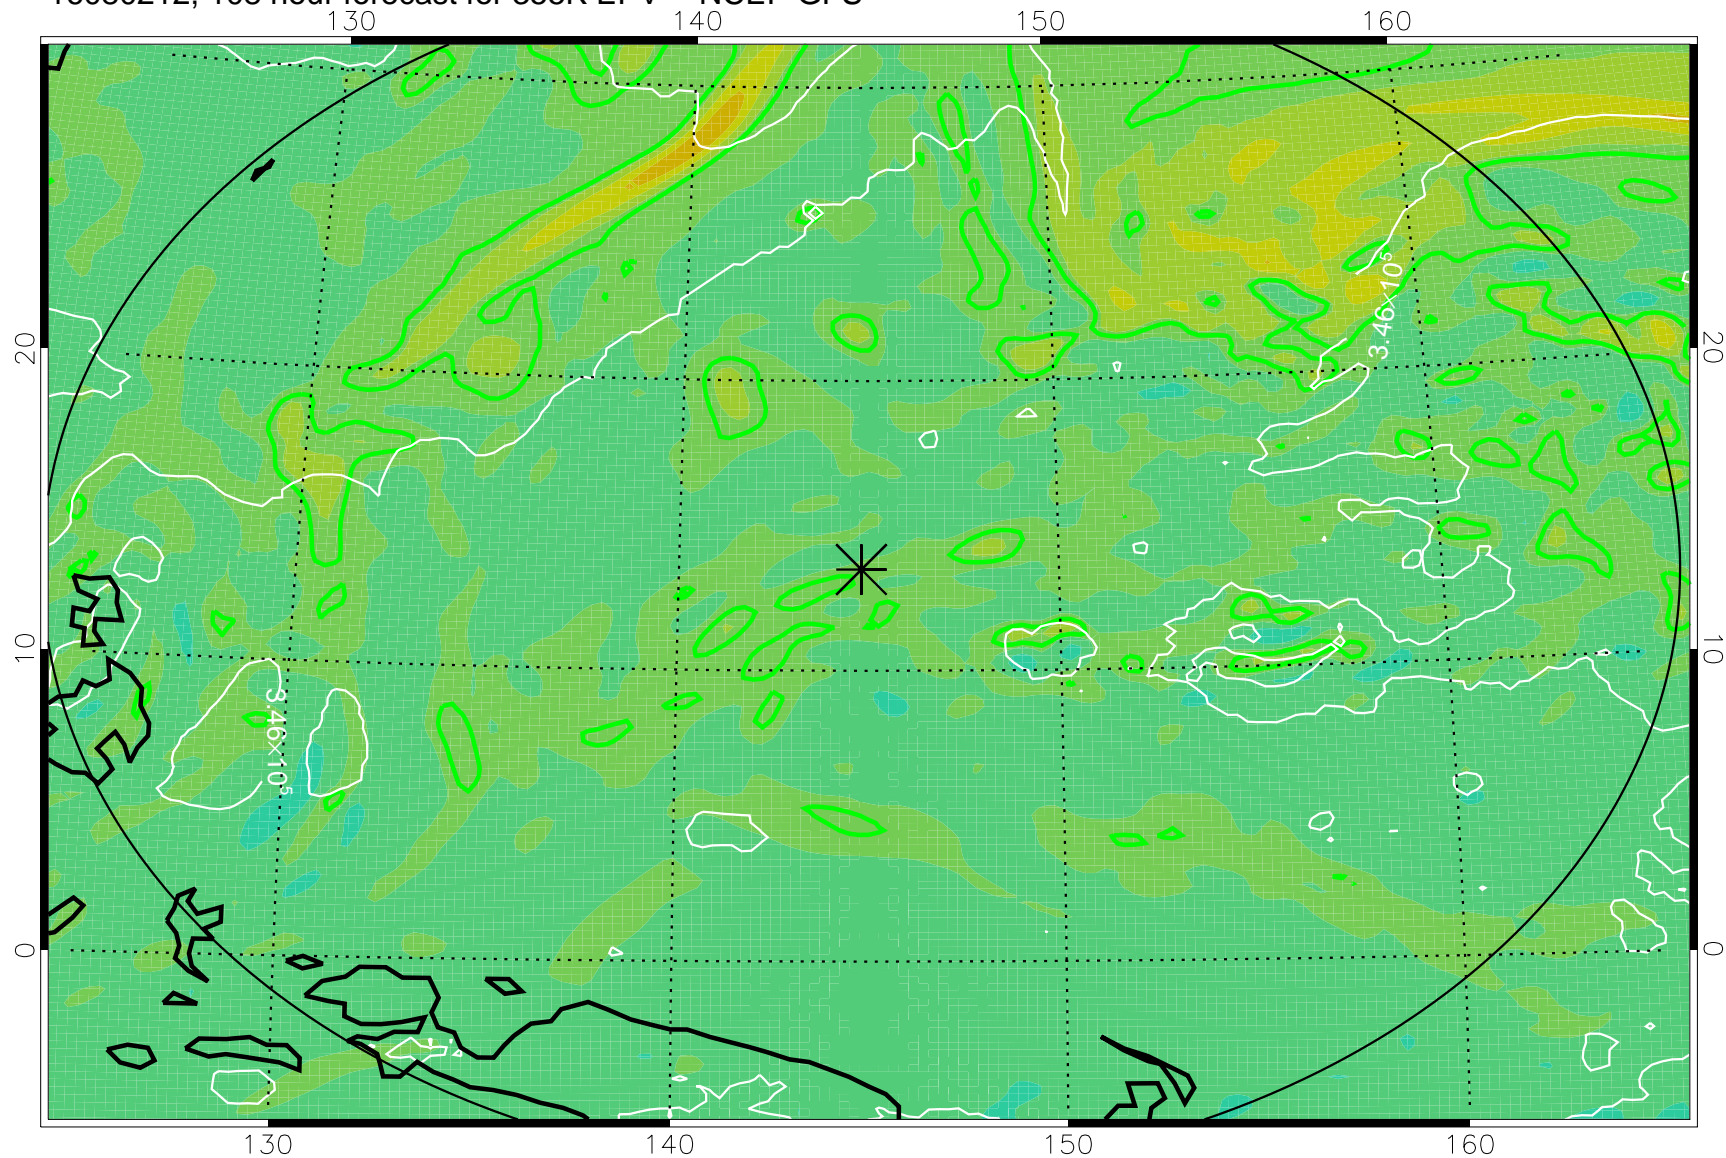

16080106, 78 hour forecast for 355K EPV -- NCEP GFS

355K Montgomery Streamfunction, white  
EPV Tropopause (2 PVU) Position  
Range ring of 2304 km

16080112, 84 hour forecast for 355K EPV -- NCEP GFS

355K Montgomery Streamfunction, white  
EPV Tropopause (2 PVU) Position  
Range ring of 2304 km

16080118, 90 hour forecast for 355K EPV -- NCEP GFS

355K Montgomery Streamfunction, white  
EPV Tropopause (2 PVU) Position  
Range ring of 2304 km

16080200, 96 hour forecast for 355K EPV -- NCEP GFS

355K Montgomery Streamfunction, white  
EPV Tropopause (2 PVU) Position  
Range ring of 2304 km

16080206, 102 hour forecast for 355K EPV -- NCEP GFS

355K Montgomery Streamfunction, white  
EPV Tropopause (2 PVU) Position  
Range ring of 2304 km

16080212, 108 hour forecast for 355K EPV -- NCEP GFS

355K Montgomery Streamfunction, white  
EPV Tropopause (2 PVU) Position  
Range ring of 2304 km

16080218, 114 hour forecast for 355K EPV -- NCEP GFS

355K Montgomery Streamfunction, white  
EPV Tropopause (2 PVU) Position  
Range ring of 2304 km

16080300, 120 hour forecast for 355K EPV -- NCEP GFS

355K Montgomery Streamfunction, white  
EPV Tropopause (2 PVU) Position  
Range ring of 2304 km