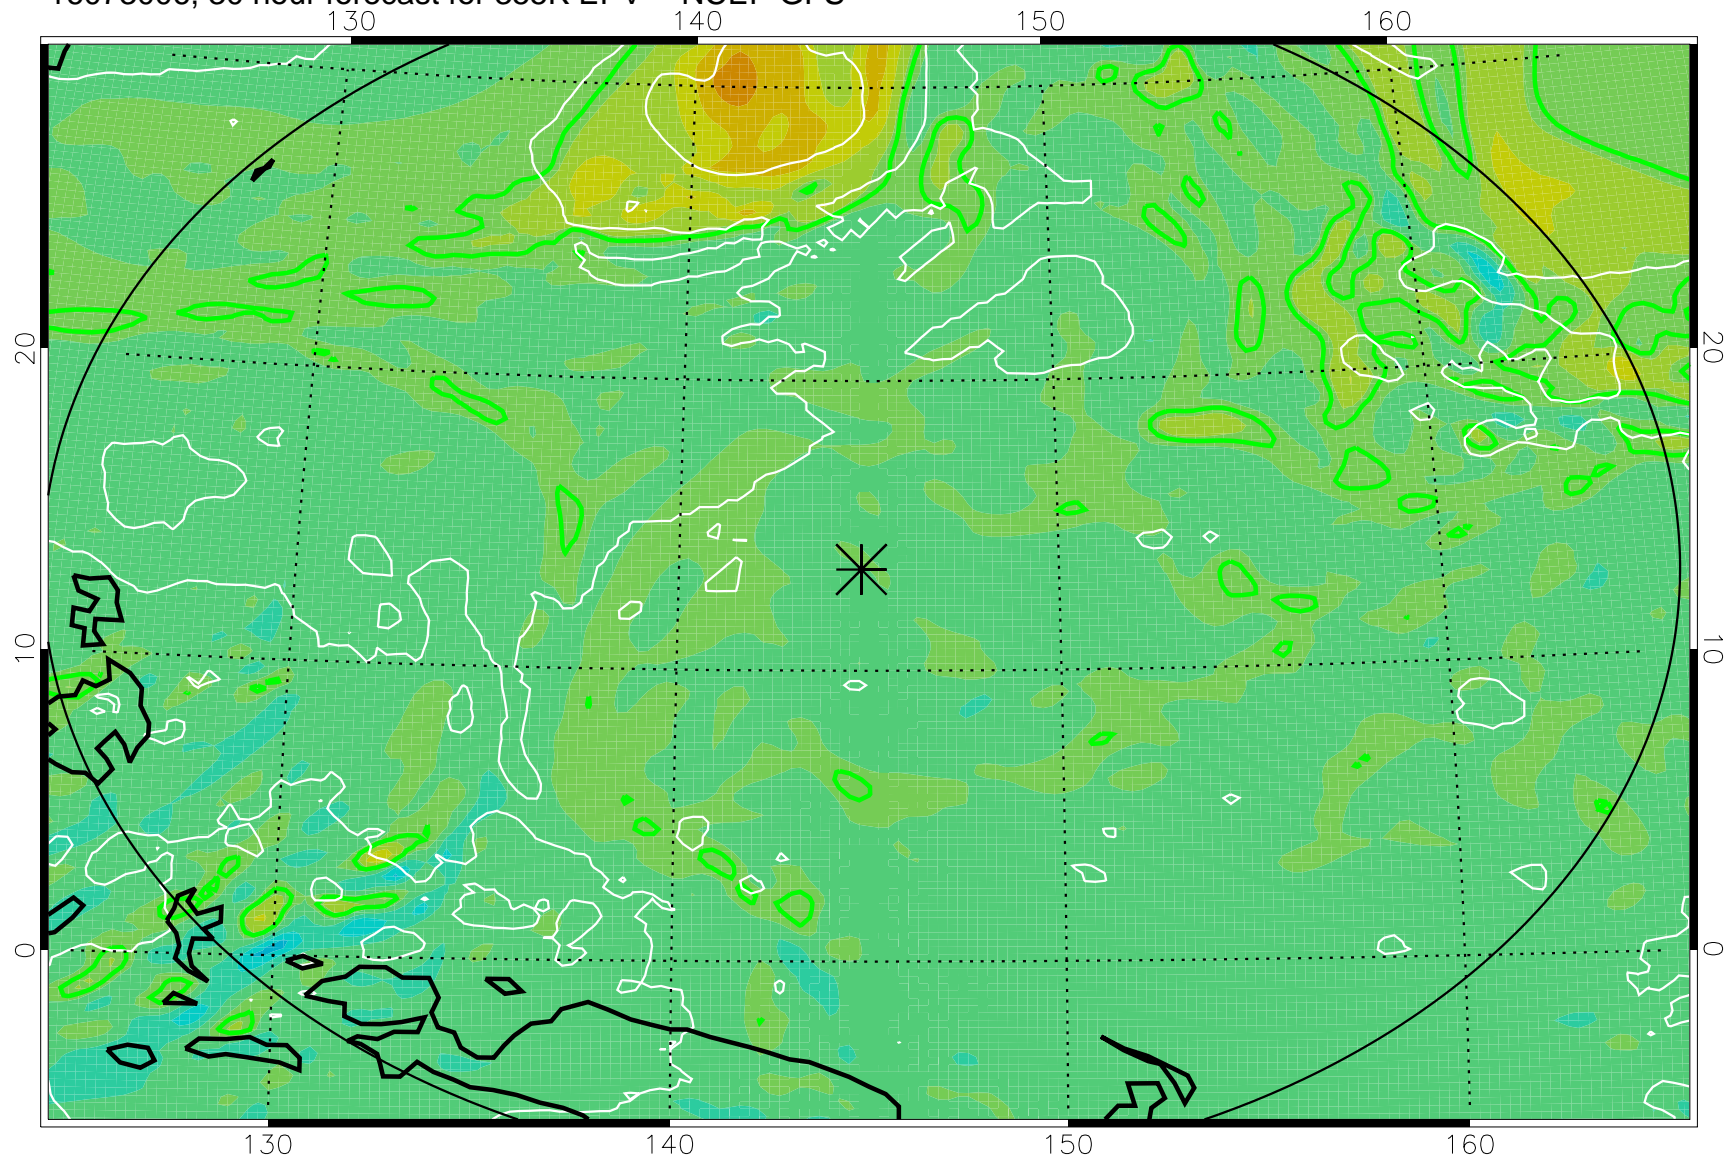

16072918, 18 hour forecast for 355K EPV -- NCEP GFS

355K Montgomery Streamfunction, white  
EPV Tropopause (2 PVU) Position  
Range ring of 2304 km

16073000, 24 hour forecast for 355K EPV -- NCEP GFS

355K Montgomery Streamfunction, white  
EPV Tropopause (2 PVU) Position  
Range ring of 2304 km

16073006, 30 hour forecast for 355K EPV -- NCEP GFS

355K Montgomery Streamfunction, white  
EPV Tropopause (2 PVU) Position  
Range ring of 2304 km

16073012, 36 hour forecast for 355K EPV -- NCEP GFS

355K Montgomery Streamfunction, white  
EPV Tropopause (2 PVU) Position  
Range ring of 2304 km

16073018, 42 hour forecast for 355K EPV -- NCEP GFS

355K Montgomery Streamfunction, white  
EPV Tropopause (2 PVU) Position  
Range ring of 2304 km

16073100, 48 hour forecast for 355K EPV -- NCEP GFS

355K Montgomery Streamfunction, white  
EPV Tropopause (2 PVU) Position  
Range ring of 2304 km

16073118, 66 hour forecast for 355K EPV -- NCEP GFS

355K Montgomery Streamfunction, white  
EPV Tropopause (2 PVU) Position  
Range ring of 2304 km

16080100, 72 hour forecast for 355K EPV -- NCEP GFS

355K Montgomery Streamfunction, white  
EPV Tropopause (2 PVU) Position  
Range ring of 2304 km