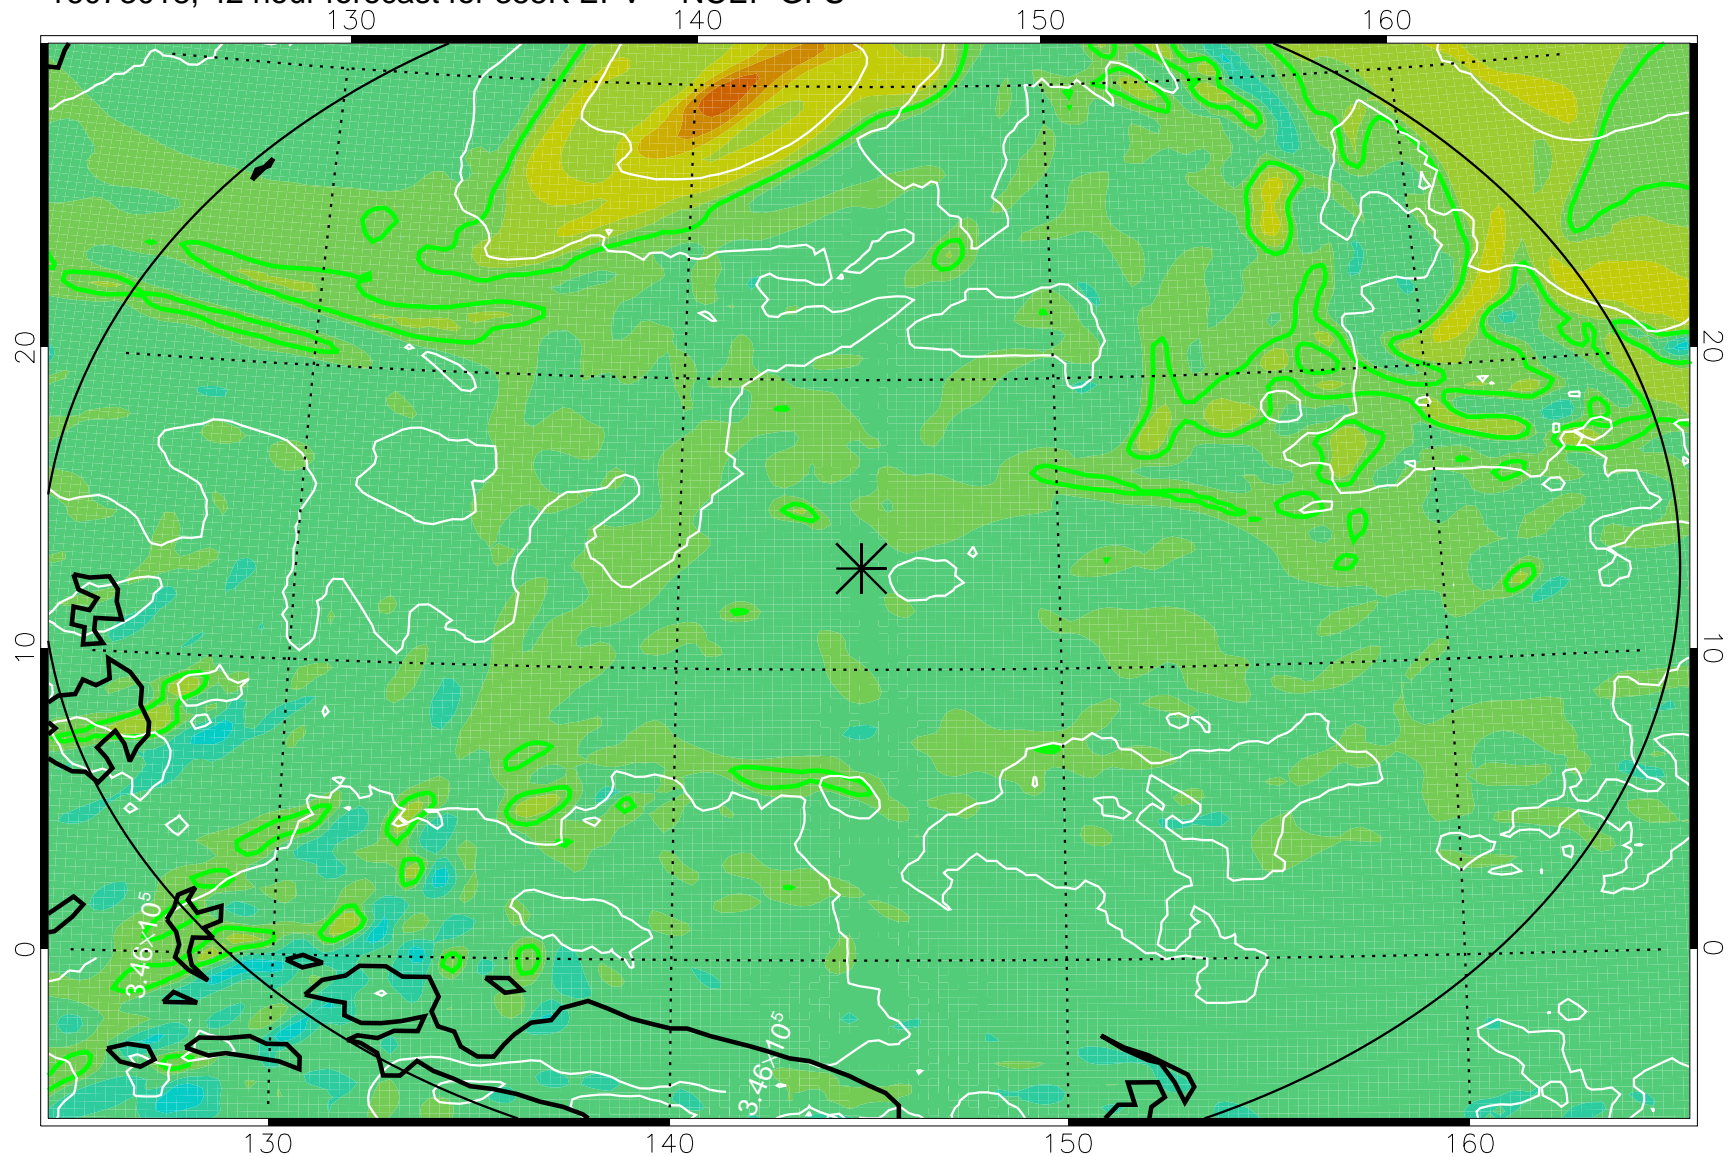

16073006, 30 hour forecast for 355K EPV -- NCEP GFS

355K Montgomery Streamfunction, white  
EPV Tropopause (2 PVU) Position  
Range ring of 2304 km

16073012, 36 hour forecast for 355K EPV -- NCEP GFS

355K Montgomery Streamfunction, white  
EPV Tropopause (2 PVU) Position  
Range ring of 2304 km

16073018, 42 hour forecast for 355K EPV -- NCEP GFS

355K Montgomery Streamfunction, white  
EPV Tropopause (2 PVU) Position  
Range ring of 2304 km

16073100, 48 hour forecast for 355K EPV -- NCEP GFS

355K Montgomery Streamfunction, white  
EPV Tropopause (2 PVU) Position  
Range ring of 2304 km

16073118, 66 hour forecast for 355K EPV -- NCEP GFS

355K Montgomery Streamfunction, white  
EPV Tropopause (2 PVU) Position  
Range ring of 2304 km

16080100, 72 hour forecast for 355K EPV -- NCEP GFS

355K Montgomery Streamfunction, white  
EPV Tropopause (2 PVU) Position  
Range ring of 2304 km

16080106, 78 hour forecast for 355K EPV -- NCEP GFS

355K Montgomery Streamfunction, white  
EPV Tropopause (2 PVU) Position  
Range ring of 2304 km

16080112, 84 hour forecast for 355K EPV -- NCEP GFS

355K Montgomery Streamfunction, white  
EPV Tropopause (2 PVU) Position  
Range ring of 2304 km