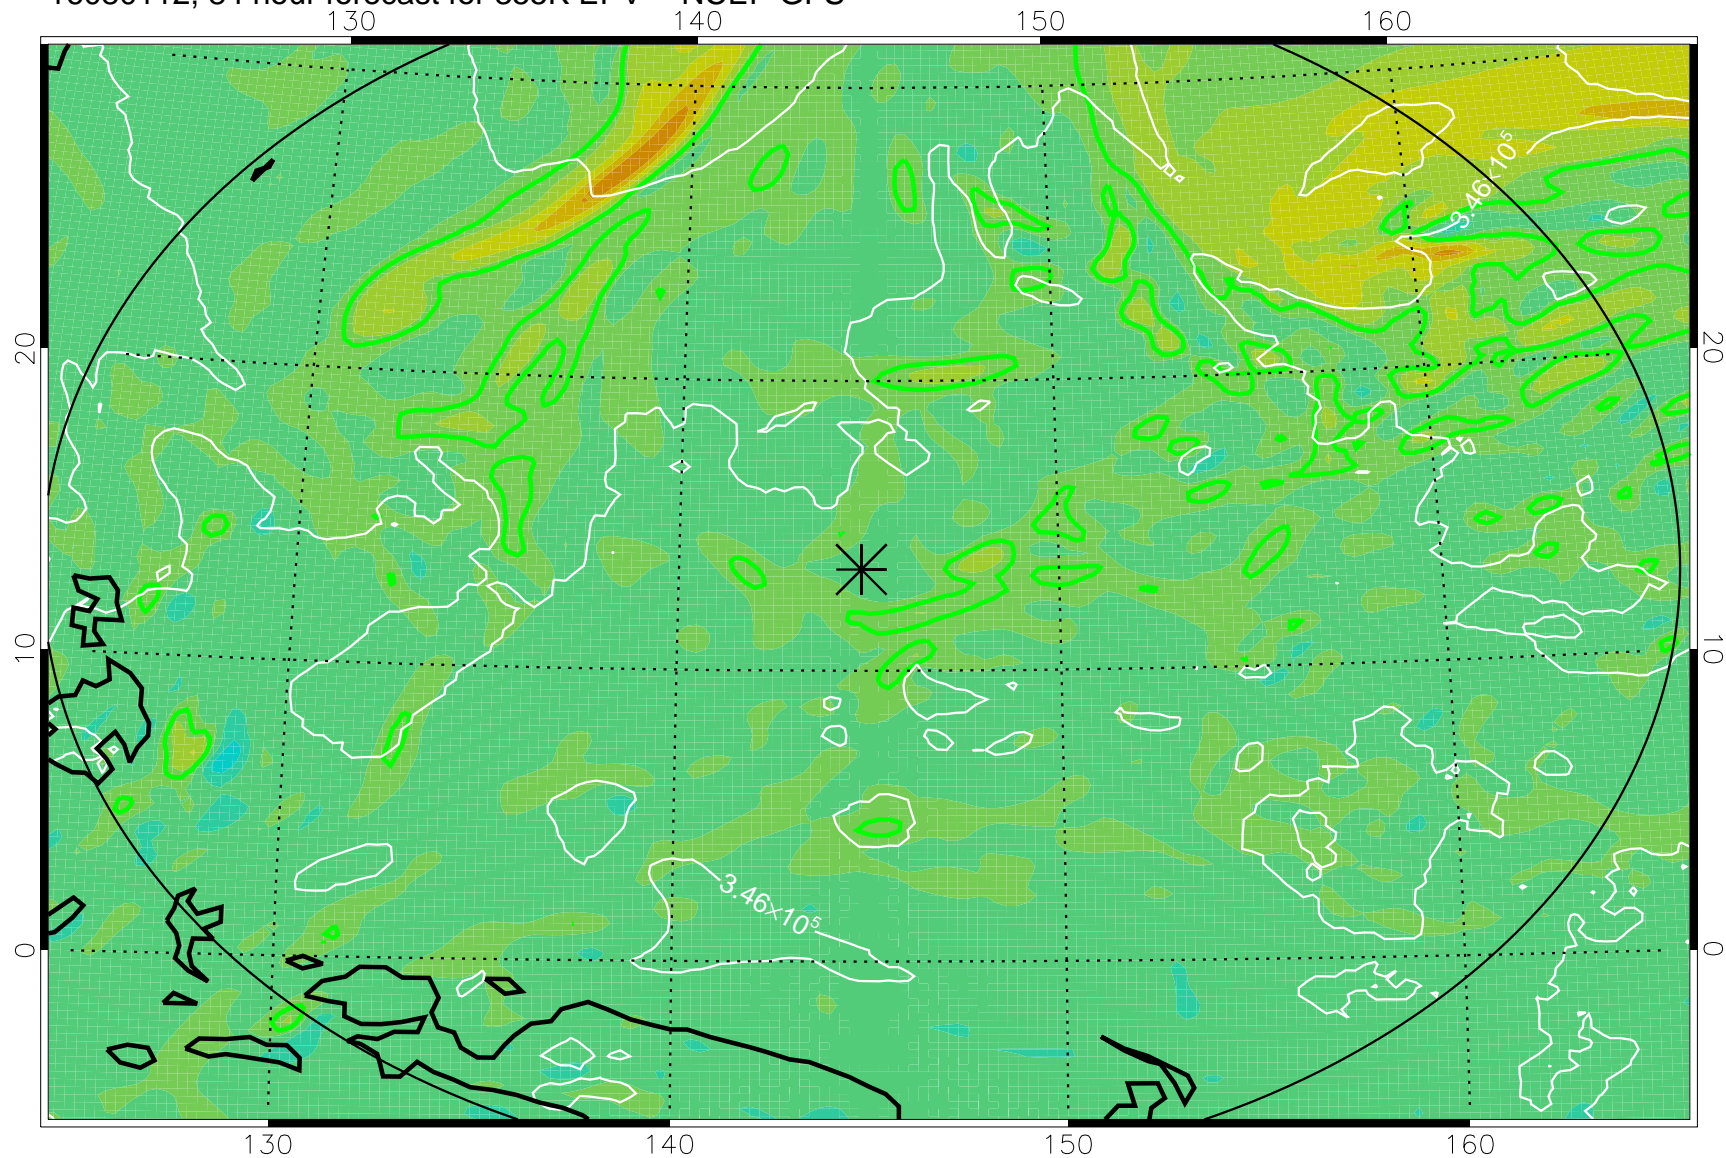

16073118, 66 hour forecast for 355K EPV -- NCEP GFS

355K Montgomery Streamfunction, white  
EPV Tropopause (2 PVU) Position  
Range ring of 2304 km

16080100, 72 hour forecast for 355K EPV -- NCEP GFS

355K Montgomery Streamfunction, white  
EPV Tropopause (2 PVU) Position  
Range ring of 2304 km

16080106, 78 hour forecast for 355K EPV -- NCEP GFS

355K Montgomery Streamfunction, white  
EPV Tropopause (2 PVU) Position  
Range ring of 2304 km

16080112, 84 hour forecast for 355K EPV -- NCEP GFS

355K Montgomery Streamfunction, white  
EPV Tropopause (2 PVU) Position  
Range ring of 2304 km

16080118, 90 hour forecast for 355K EPV -- NCEP GFS

355K Montgomery Streamfunction, white  
EPV Tropopause (2 PVU) Position  
Range ring of 2304 km

16080200, 96 hour forecast for 355K EPV -- NCEP GFS

355K Montgomery Streamfunction, white  
EPV Tropopause (2 PVU) Position  
Range ring of 2304 km

16080206, 102 hour forecast for 355K EPV -- NCEP GFS

355K Montgomery Streamfunction, white  
EPV Tropopause (2 PVU) Position  
Range ring of 2304 km

16080212, 108 hour forecast for 355K EPV -- NCEP GFS

355K Montgomery Streamfunction, white  
EPV Tropopause (2 PVU) Position  
Range ring of 2304 km