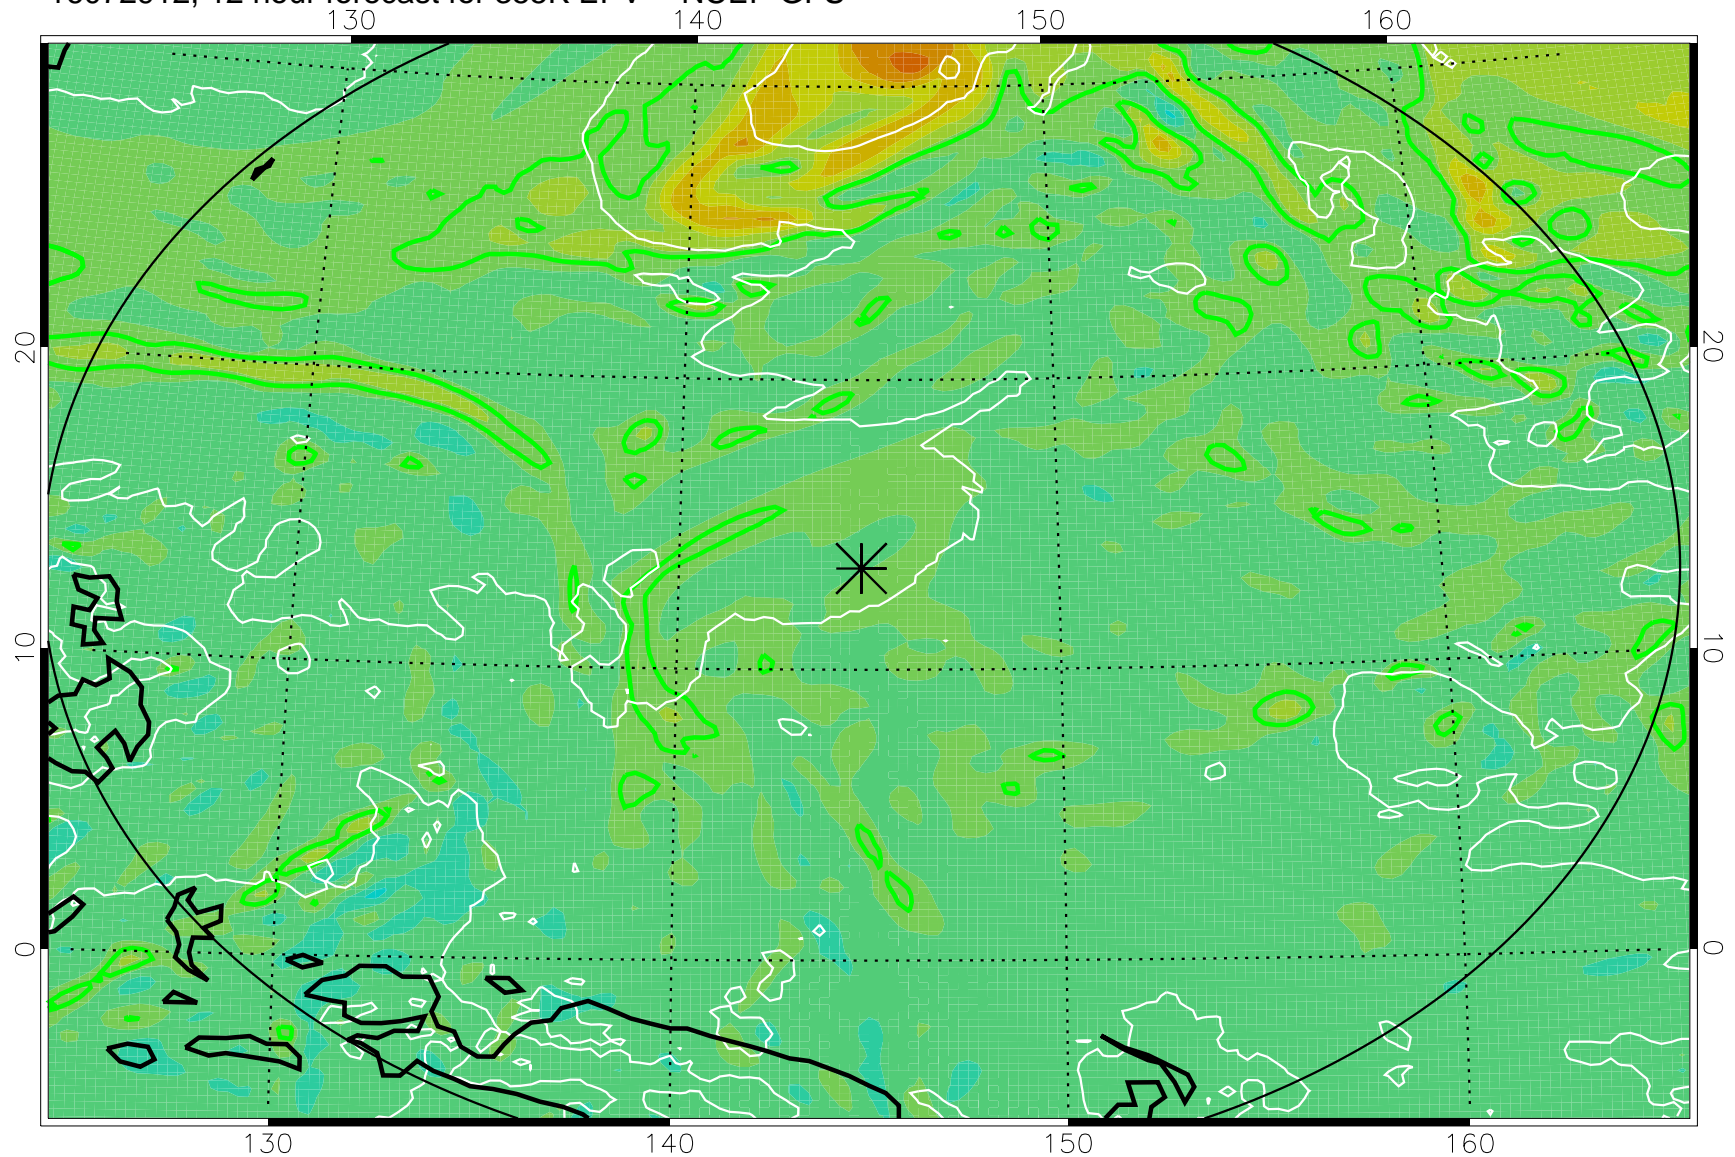

16072906, 6 hour forecast for 355K EPV -- NCEP GFS

355K Montgomery Streamfunction, white  
EPV Tropopause (2 PVU) Position  
Range ring of 2304 km

16072912, 12 hour forecast for 355K EPV -- NCEP GFS

355K Montgomery Streamfunction, white  
EPV Tropopause (2 PVU) Position  
Range ring of 2304 km

16072918, 18 hour forecast for 355K EPV -- NCEP GFS

355K Montgomery Streamfunction, white  
EPV Tropopause (2 PVU) Position  
Range ring of 2304 km

16073000, 24 hour forecast for 355K EPV -- NCEP GFS

355K Montgomery Streamfunction, white  
EPV Tropopause (2 PVU) Position  
Range ring of 2304 km

16073006, 30 hour forecast for 355K EPV -- NCEP GFS

355K Montgomery Streamfunction, white  
EPV Tropopause (2 PVU) Position  
Range ring of 2304 km

16073012, 36 hour forecast for 355K EPV -- NCEP GFS

355K Montgomery Streamfunction, white  
EPV Tropopause (2 PVU) Position  
Range ring of 2304 km

16073118, 66 hour forecast for 355K EPV -- NCEP GFS

355K Montgomery Streamfunction, white  
EPV Tropopause (2 PVU) Position  
Range ring of 2304 km

16080100, 72 hour forecast for 355K EPV -- NCEP GFS

355K Montgomery Streamfunction, white  
EPV Tropopause (2 PVU) Position  
Range ring of 2304 km