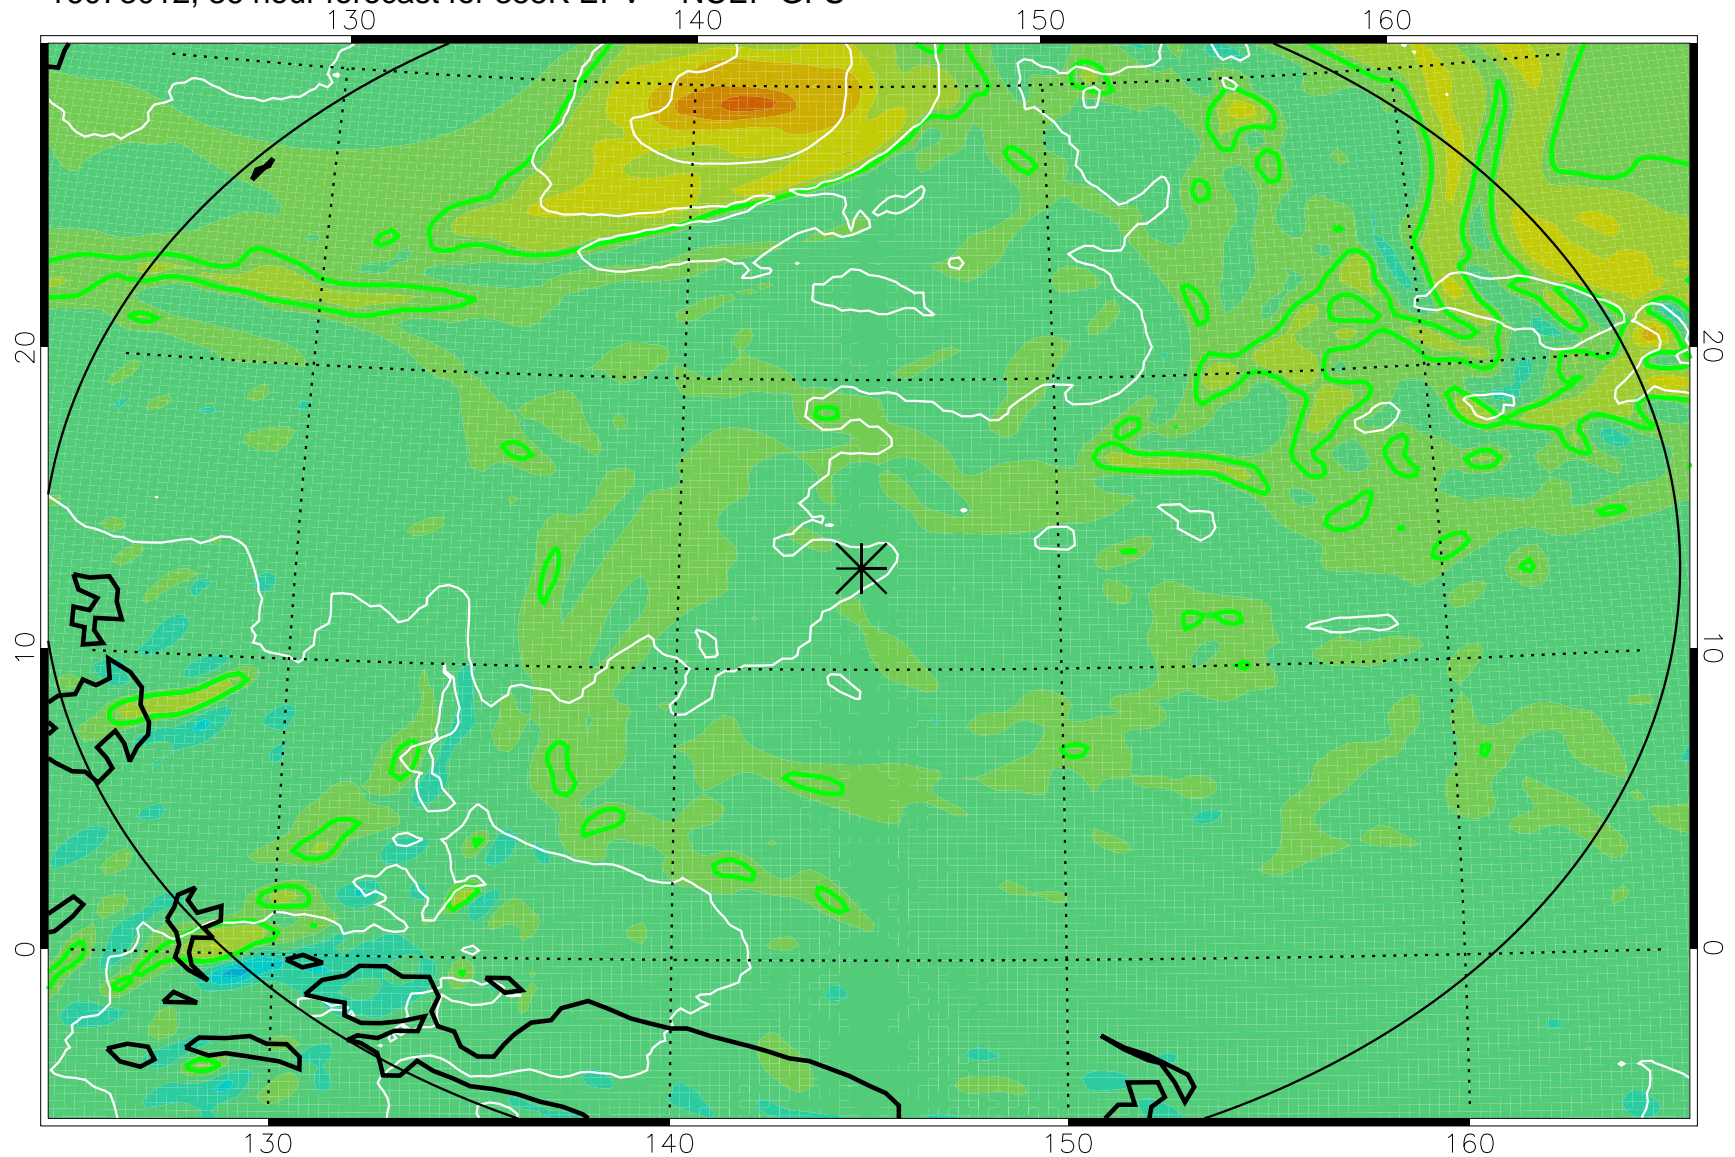

16072918, 18 hour forecast for 355K EPV -- NCEP GFS

355K Montgomery Streamfunction, white  
EPV Tropopause (2 PVU) Position  
Range ring of 2304 km

16073000, 24 hour forecast for 355K EPV -- NCEP GFS

355K Montgomery Streamfunction, white  
EPV Tropopause (2 PVU) Position  
Range ring of 2304 km

16073006, 30 hour forecast for 355K EPV -- NCEP GFS

355K Montgomery Streamfunction, white  
EPV Tropopause (2 PVU) Position  
Range ring of 2304 km

16073012, 36 hour forecast for 355K EPV -- NCEP GFS

355K Montgomery Streamfunction, white  
EPV Tropopause (2 PVU) Position  
Range ring of 2304 km

16073018, 42 hour forecast for 355K EPV -- NCEP GFS

355K Montgomery Streamfunction, white  
EPV Tropopause (2 PVU) Position  
Range ring of 2304 km

16073100, 48 hour forecast for 355K EPV -- NCEP GFS

355K Montgomery Streamfunction, white  
EPV Tropopause (2 PVU) Position  
Range ring of 2304 km

16073118, 66 hour forecast for 355K EPV -- NCEP GFS

355K Montgomery Streamfunction, white  
EPV Tropopause (2 PVU) Position  
Range ring of 2304 km

16080100, 72 hour forecast for 355K EPV -- NCEP GFS

355K Montgomery Streamfunction, white  
EPV Tropopause (2 PVU) Position  
Range ring of 2304 km