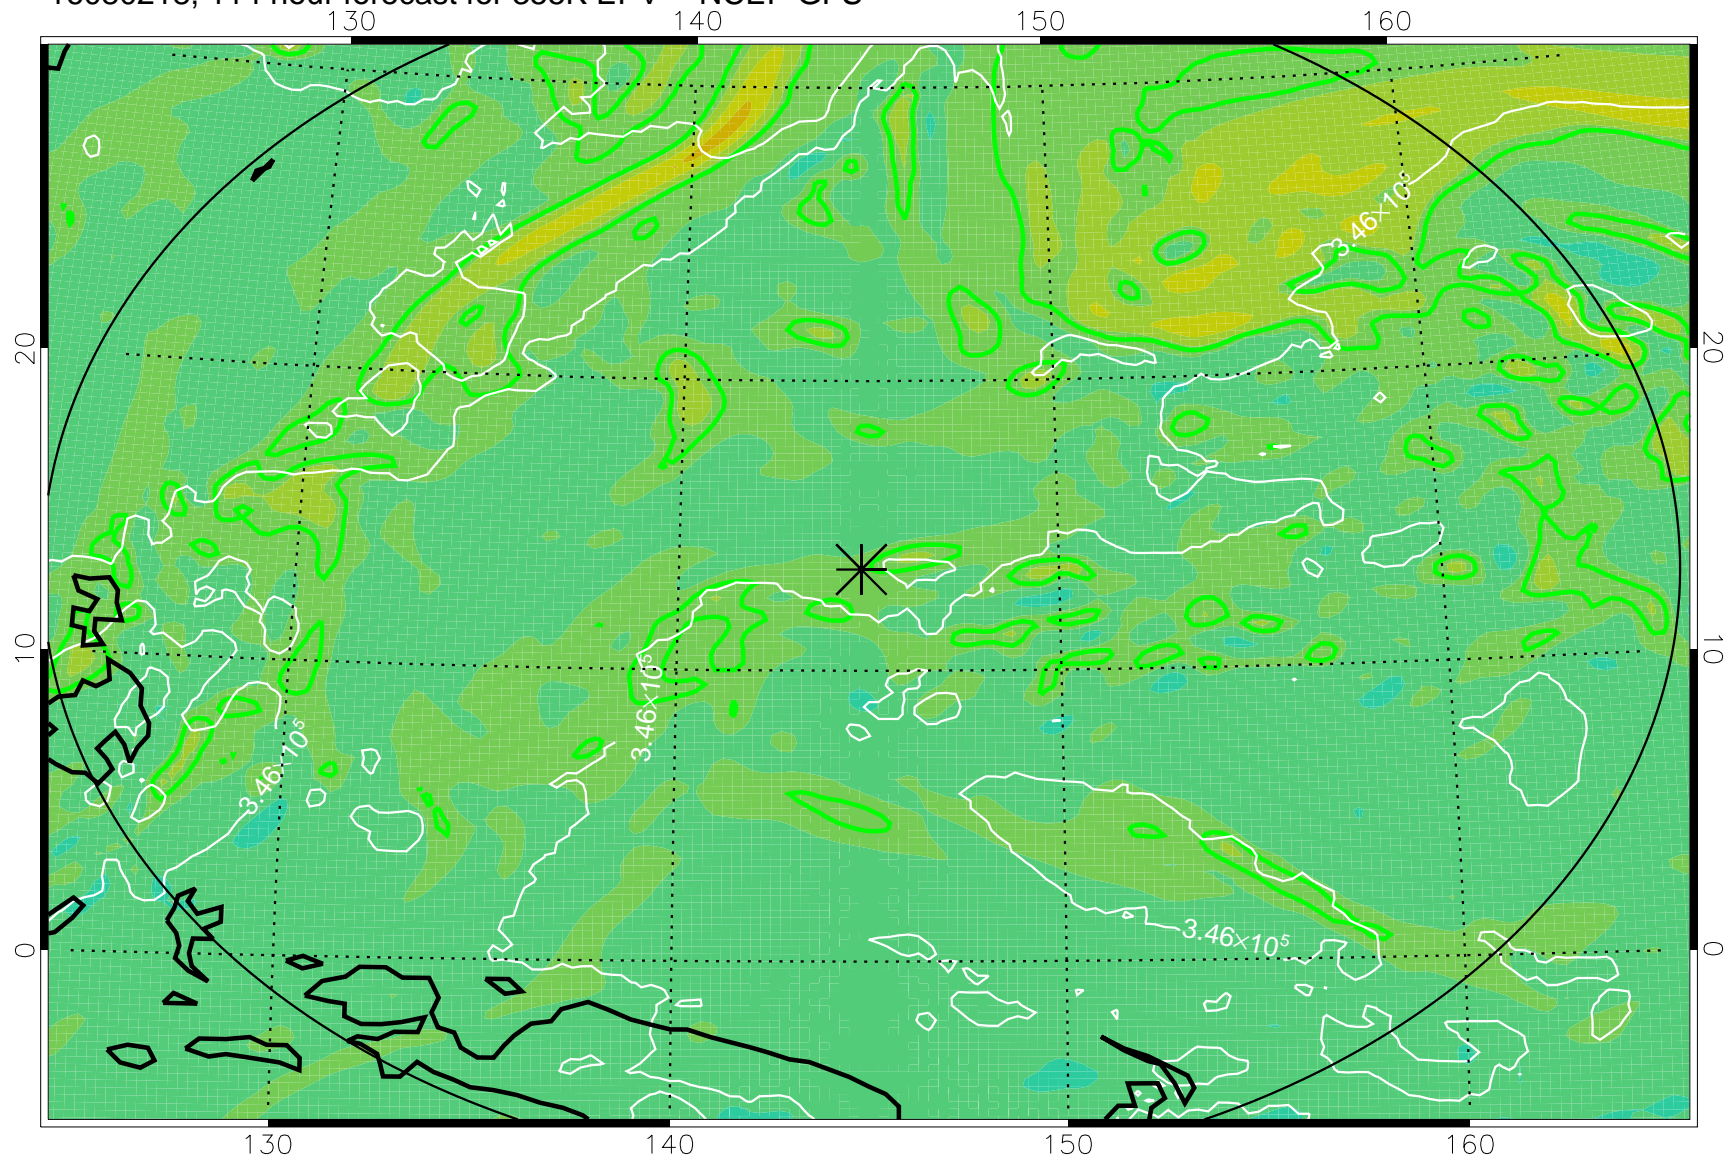

16080106, 78 hour forecast for 355K EPV -- NCEP GFS

355K Montgomery Streamfunction, white  
EPV Tropopause (2 PVU) Position  
Range ring of 2304 km

16080112, 84 hour forecast for 355K EPV -- NCEP GFS

355K Montgomery Streamfunction, white  
EPV Tropopause (2 PVU) Position  
Range ring of 2304 km

16080118, 90 hour forecast for 355K EPV -- NCEP GFS

355K Montgomery Streamfunction, white  
EPV Tropopause (2 PVU) Position  
Range ring of 2304 km

16080200, 96 hour forecast for 355K EPV -- NCEP GFS

355K Montgomery Streamfunction, white  
EPV Tropopause (2 PVU) Position  
Range ring of 2304 km

16080206, 102 hour forecast for 355K EPV -- NCEP GFS

355K Montgomery Streamfunction, white  
EPV Tropopause (2 PVU) Position  
Range ring of 2304 km

16080212, 108 hour forecast for 355K EPV -- NCEP GFS

355K Montgomery Streamfunction, white  
EPV Tropopause (2 PVU) Position  
Range ring of 2304 km

16080218, 114 hour forecast for 355K EPV -- NCEP GFS

355K Montgomery Streamfunction, white  
EPV Tropopause (2 PVU) Position  
Range ring of 2304 km

16080300, 120 hour forecast for 355K EPV -- NCEP GFS

355K Montgomery Streamfunction, white  
EPV Tropopause (2 PVU) Position  
Range ring of 2304 km