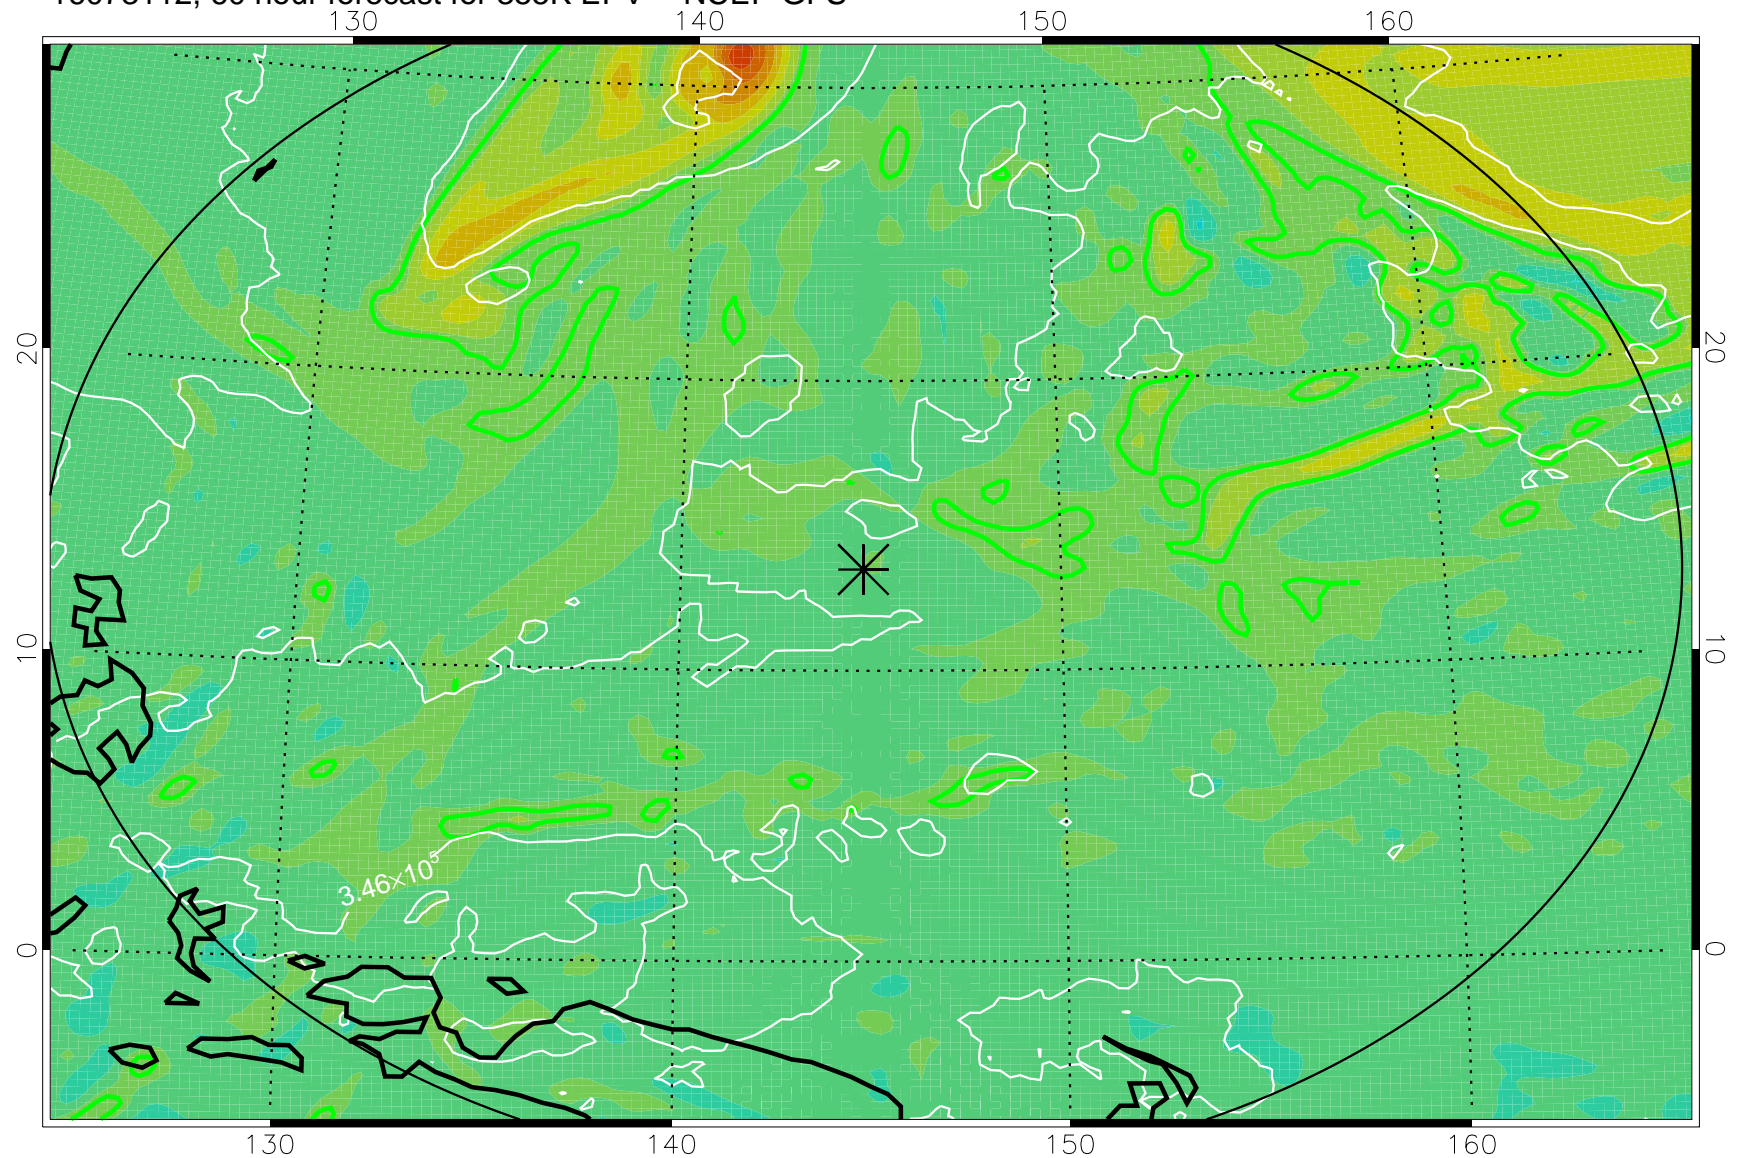

16073018, 42 hour forecast for 355K EPV -- NCEP GFS

355K Montgomery Streamfunction, white  
EPV Tropopause (2 PVU) Position  
Range ring of 2304 km

16073100, 48 hour forecast for 355K EPV -- NCEP GFS

355K Montgomery Streamfunction, white  
EPV Tropopause (2 PVU) Position  
Range ring of 2304 km

16073106, 54 hour forecast for 355K EPV -- NCEP GFS

355K Montgomery Streamfunction, white  
EPV Tropopause (2 PVU) Position  
Range ring of 2304 km

16073112, 60 hour forecast for 355K EPV -- NCEP GFS

355K Montgomery Streamfunction, white  
EPV Tropopause (2 PVU) Position  
Range ring of 2304 km

16073118, 66 hour forecast for 355K EPV -- NCEP GFS

355K Montgomery Streamfunction, white  
EPV Tropopause (2 PVU) Position  
Range ring of 2304 km

16080100, 72 hour forecast for 355K EPV -- NCEP GFS

355K Montgomery Streamfunction, white  
EPV Tropopause (2 PVU) Position  
Range ring of 2304 km

16080118, 90 hour forecast for 355K EPV -- NCEP GFS

355K Montgomery Streamfunction, white  
EPV Tropopause (2 PVU) Position  
Range ring of 2304 km

16080200, 96 hour forecast for 355K EPV -- NCEP GFS

355K Montgomery Streamfunction, white  
EPV Tropopause (2 PVU) Position  
Range ring of 2304 km