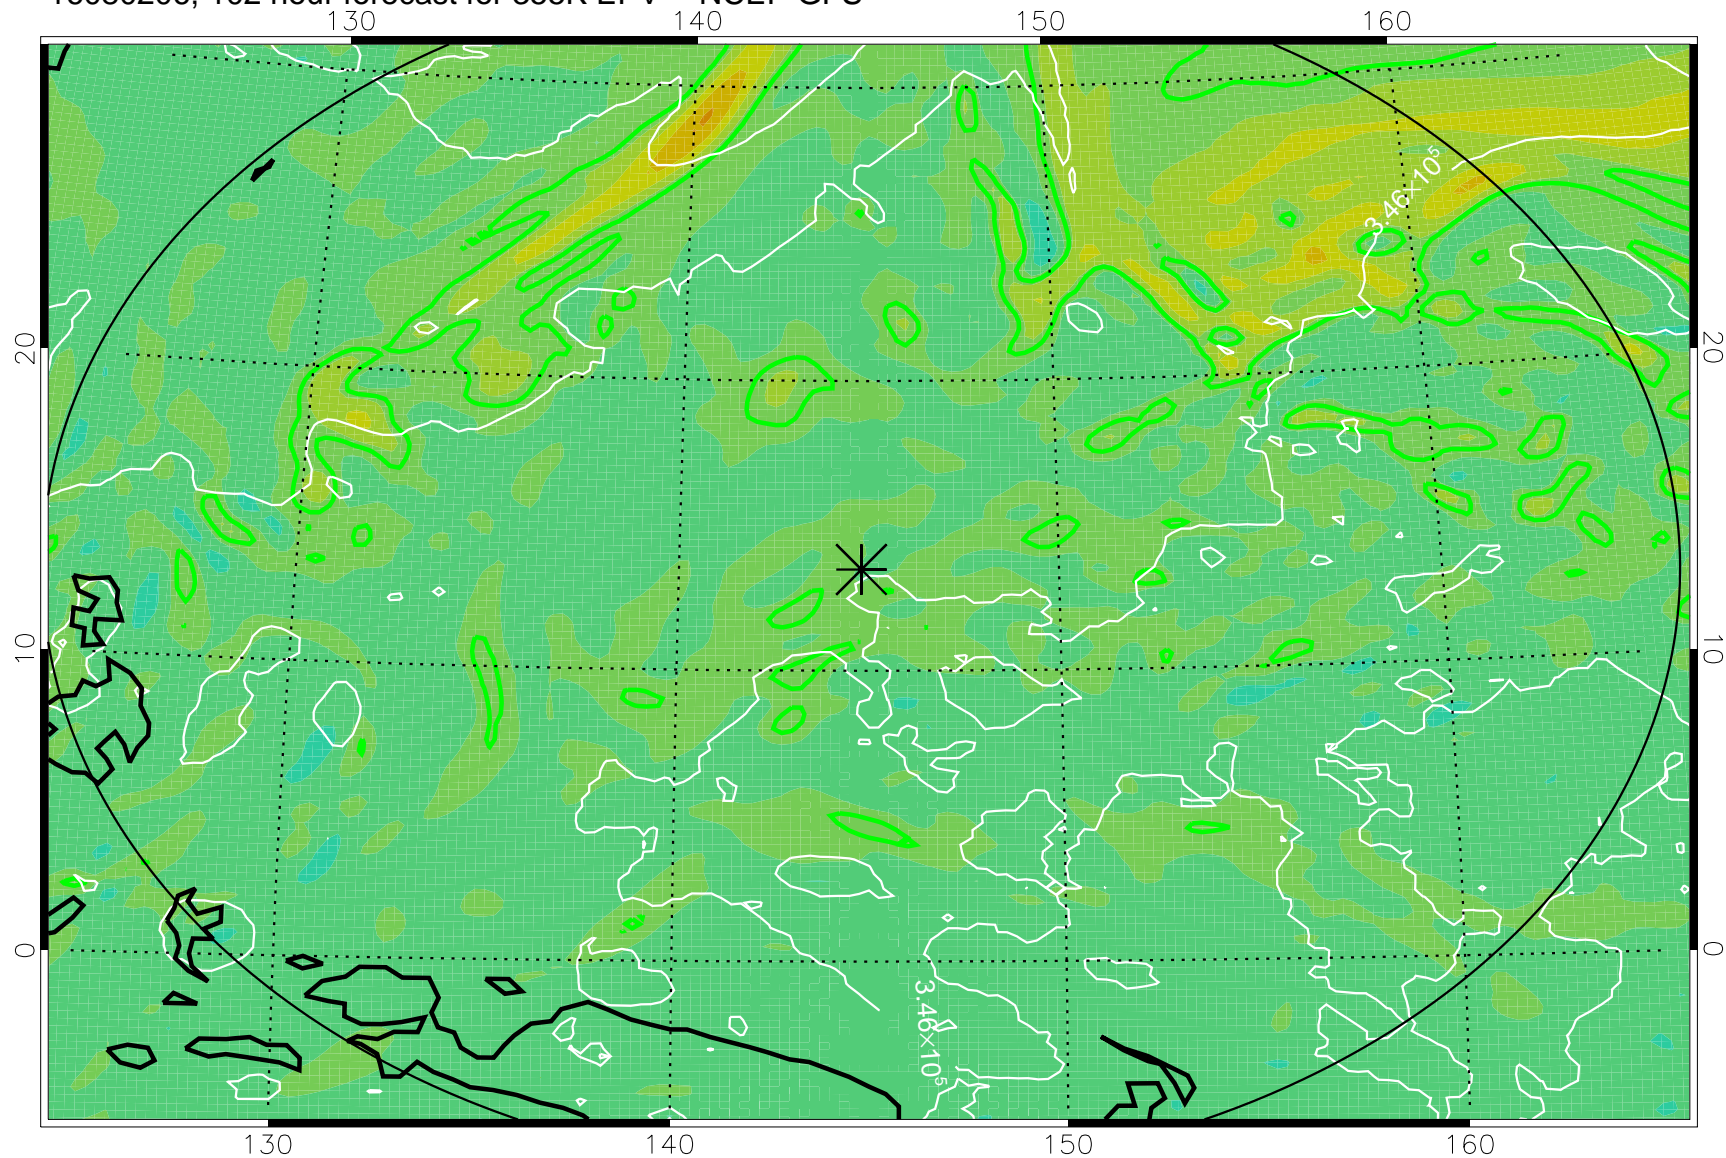

16080106, 78 hour forecast for 355K EPV -- NCEP GFS

355K Montgomery Streamfunction, white  
EPV Tropopause (2 PVU) Position  
Range ring of 2304 km

16080112, 84 hour forecast for 355K EPV -- NCEP GFS

355K Montgomery Streamfunction, white  
EPV Tropopause (2 PVU) Position  
Range ring of 2304 km

16080118, 90 hour forecast for 355K EPV -- NCEP GFS

355K Montgomery Streamfunction, white  
EPV Tropopause (2 PVU) Position  
Range ring of 2304 km

16080200, 96 hour forecast for 355K EPV -- NCEP GFS

355K Montgomery Streamfunction, white  
EPV Tropopause (2 PVU) Position  
Range ring of 2304 km

16080206, 102 hour forecast for 355K EPV -- NCEP GFS

355K Montgomery Streamfunction, white  
EPV Tropopause (2 PVU) Position  
Range ring of 2304 km

16080212, 108 hour forecast for 355K EPV -- NCEP GFS

355K Montgomery Streamfunction, white  
EPV Tropopause (2 PVU) Position  
Range ring of 2304 km

16080218, 114 hour forecast for 355K EPV -- NCEP GFS

355K Montgomery Streamfunction, white  
EPV Tropopause (2 PVU) Position  
Range ring of 2304 km

16080300, 120 hour forecast for 355K EPV -- NCEP GFS

355K Montgomery Streamfunction, white  
EPV Tropopause (2 PVU) Position  
Range ring of 2304 km