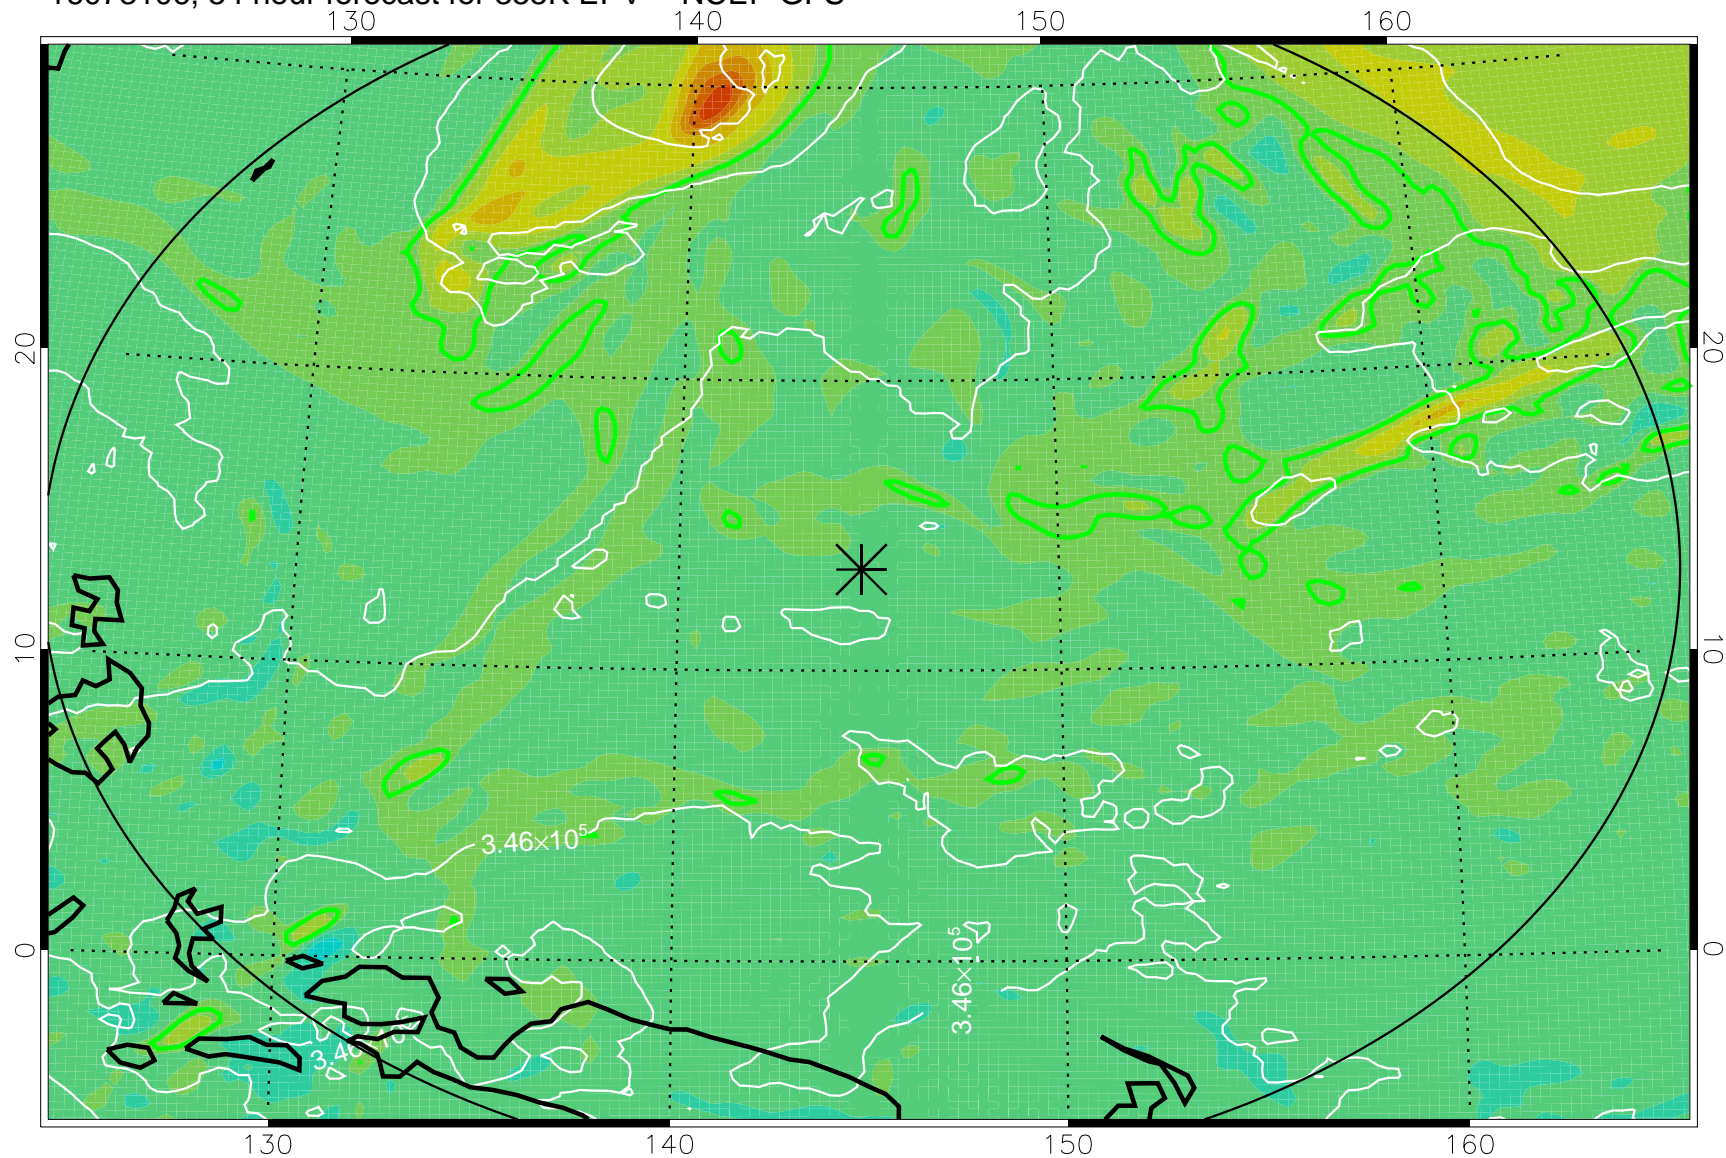

16073018, 42 hour forecast for 355K EPV -- NCEP GFS

355K Montgomery Streamfunction, white  
EPV Tropopause (2 PVU) Position  
Range ring of 2304 km

16073100, 48 hour forecast for 355K EPV -- NCEP GFS

355K Montgomery Streamfunction, white  
EPV Tropopause (2 PVU) Position  
Range ring of 2304 km

16073106, 54 hour forecast for 355K EPV -- NCEP GFS

355K Montgomery Streamfunction, white  
EPV Tropopause (2 PVU) Position  
Range ring of 2304 km

16073112, 60 hour forecast for 355K EPV -- NCEP GFS

355K Montgomery Streamfunction, white  
EPV Tropopause (2 PVU) Position  
Range ring of 2304 km

16073118, 66 hour forecast for 355K EPV -- NCEP GFS

355K Montgomery Streamfunction, white  
EPV Tropopause (2 PVU) Position  
Range ring of 2304 km

16080100, 72 hour forecast for 355K EPV -- NCEP GFS

355K Montgomery Streamfunction, white  
EPV Tropopause (2 PVU) Position  
Range ring of 2304 km

16080118, 90 hour forecast for 355K EPV -- NCEP GFS

355K Montgomery Streamfunction, white  
EPV Tropopause (2 PVU) Position  
Range ring of 2304 km

16080200, 96 hour forecast for 355K EPV -- NCEP GFS

355K Montgomery Streamfunction, white  
EPV Tropopause (2 PVU) Position  
Range ring of 2304 km