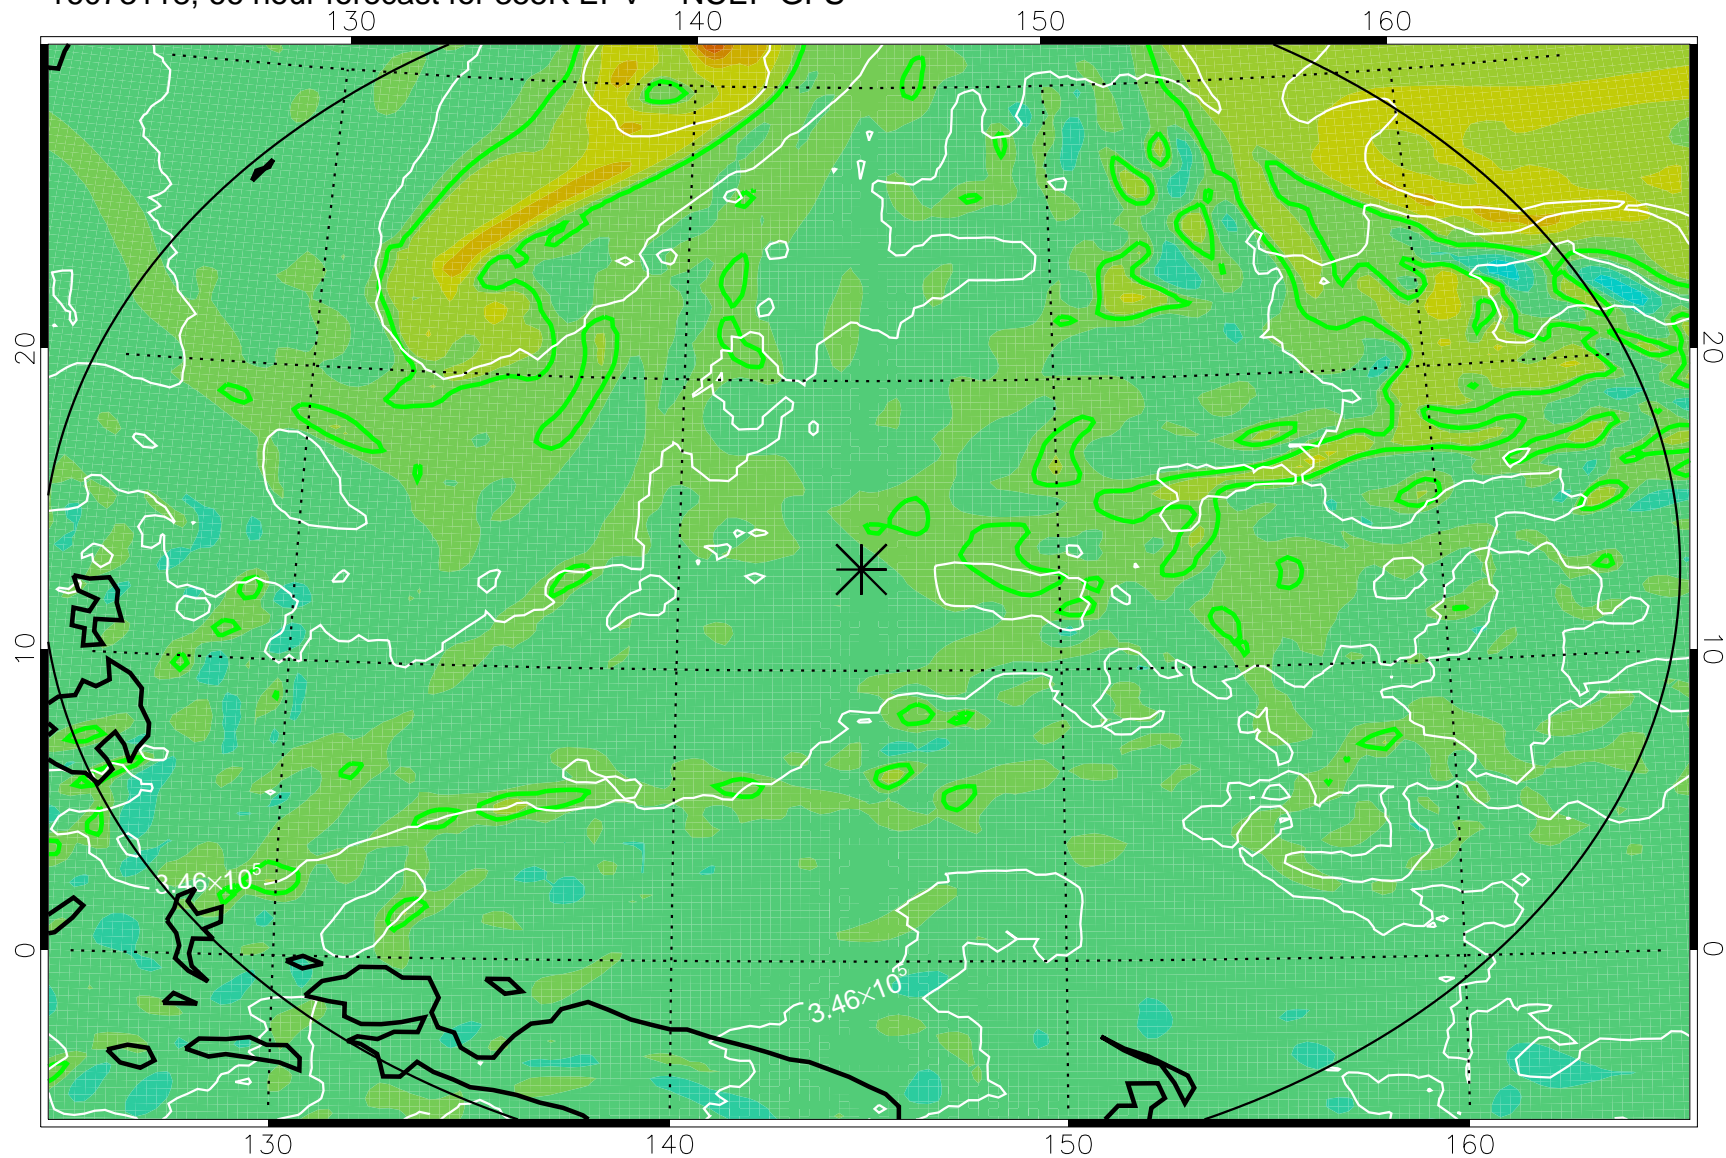

16073106, 54 hour forecast for 355K EPV -- NCEP GFS

355K Montgomery Streamfunction, white  
EPV Tropopause (2 PVU) Position  
Range ring of 2304 km

16073112, 60 hour forecast for 355K EPV -- NCEP GFS

355K Montgomery Streamfunction, white  
EPV Tropopause (2 PVU) Position  
Range ring of 2304 km

16073118, 66 hour forecast for 355K EPV -- NCEP GFS

355K Montgomery Streamfunction, white  
EPV Tropopause (2 PVU) Position  
Range ring of 2304 km

16080100, 72 hour forecast for 355K EPV -- NCEP GFS

355K Montgomery Streamfunction, white  
EPV Tropopause (2 PVU) Position  
Range ring of 2304 km

16080106, 78 hour forecast for 355K EPV -- NCEP GFS

355K Montgomery Streamfunction, white  
EPV Tropopause (2 PVU) Position  
Range ring of 2304 km

16080112, 84 hour forecast for 355K EPV -- NCEP GFS

355K Montgomery Streamfunction, white  
EPV Tropopause (2 PVU) Position  
Range ring of 2304 km

16080118, 90 hour forecast for 355K EPV -- NCEP GFS

355K Montgomery Streamfunction, white  
EPV Tropopause (2 PVU) Position  
Range ring of 2304 km

16080200, 96 hour forecast for 355K EPV -- NCEP GFS

355K Montgomery Streamfunction, white  
EPV Tropopause (2 PVU) Position  
Range ring of 2304 km