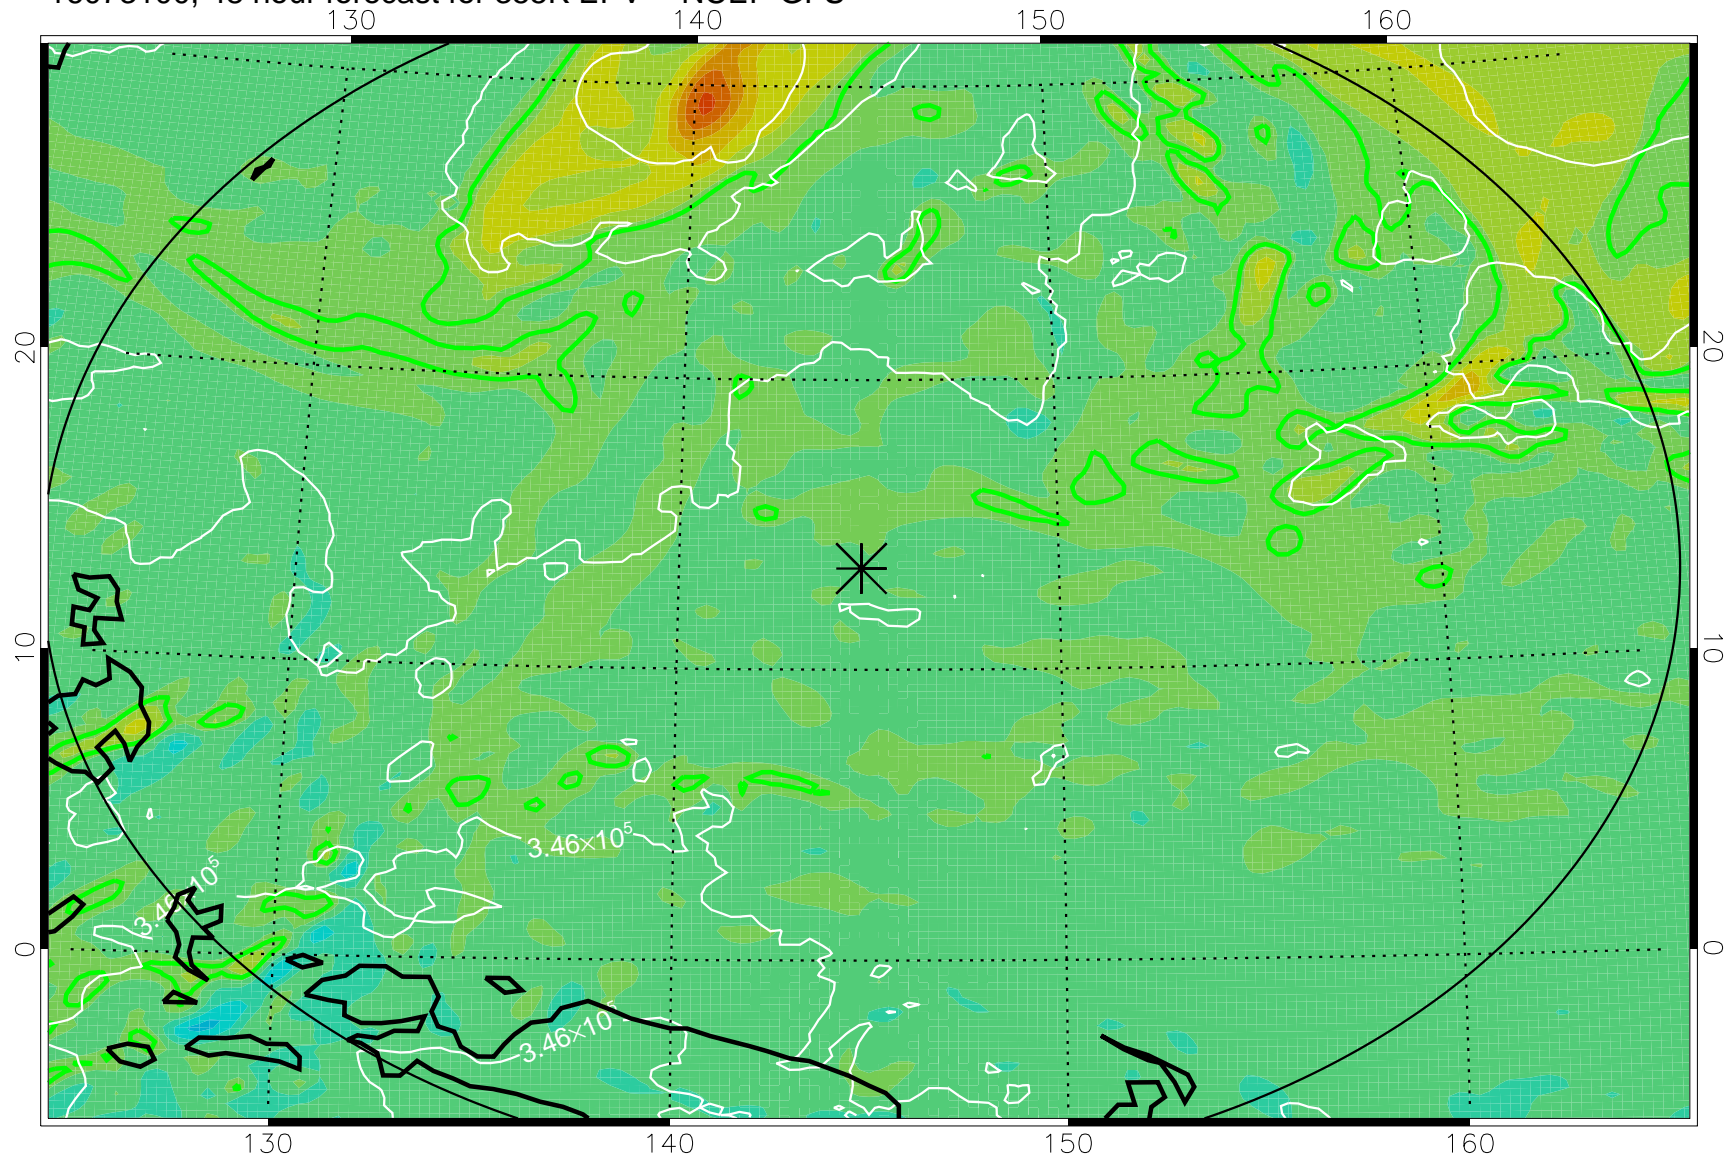

16072918, 18 hour forecast for 355K EPV -- NCEP GFS

355K Montgomery Streamfunction, white  
EPV Tropopause (2 PVU) Position  
Range ring of 2304 km

16073000, 24 hour forecast for 355K EPV -- NCEP GFS

355K Montgomery Streamfunction, white  
EPV Tropopause (2 PVU) Position  
Range ring of 2304 km

16073006, 30 hour forecast for 355K EPV -- NCEP GFS

355K Montgomery Streamfunction, white  
EPV Tropopause (2 PVU) Position  
Range ring of 2304 km

16073012, 36 hour forecast for 355K EPV -- NCEP GFS

355K Montgomery Streamfunction, white  
EPV Tropopause (2 PVU) Position  
Range ring of 2304 km

16073018, 42 hour forecast for 355K EPV -- NCEP GFS

355K Montgomery Streamfunction, white  
EPV Tropopause (2 PVU) Position  
Range ring of 2304 km

16073100, 48 hour forecast for 355K EPV -- NCEP GFS

355K Montgomery Streamfunction, white  
EPV Tropopause (2 PVU) Position  
Range ring of 2304 km

16073118, 66 hour forecast for 355K EPV -- NCEP GFS

355K Montgomery Streamfunction, white  
EPV Tropopause (2 PVU) Position  
Range ring of 2304 km

16080100, 72 hour forecast for 355K EPV -- NCEP GFS

355K Montgomery Streamfunction, white  
EPV Tropopause (2 PVU) Position  
Range ring of 2304 km