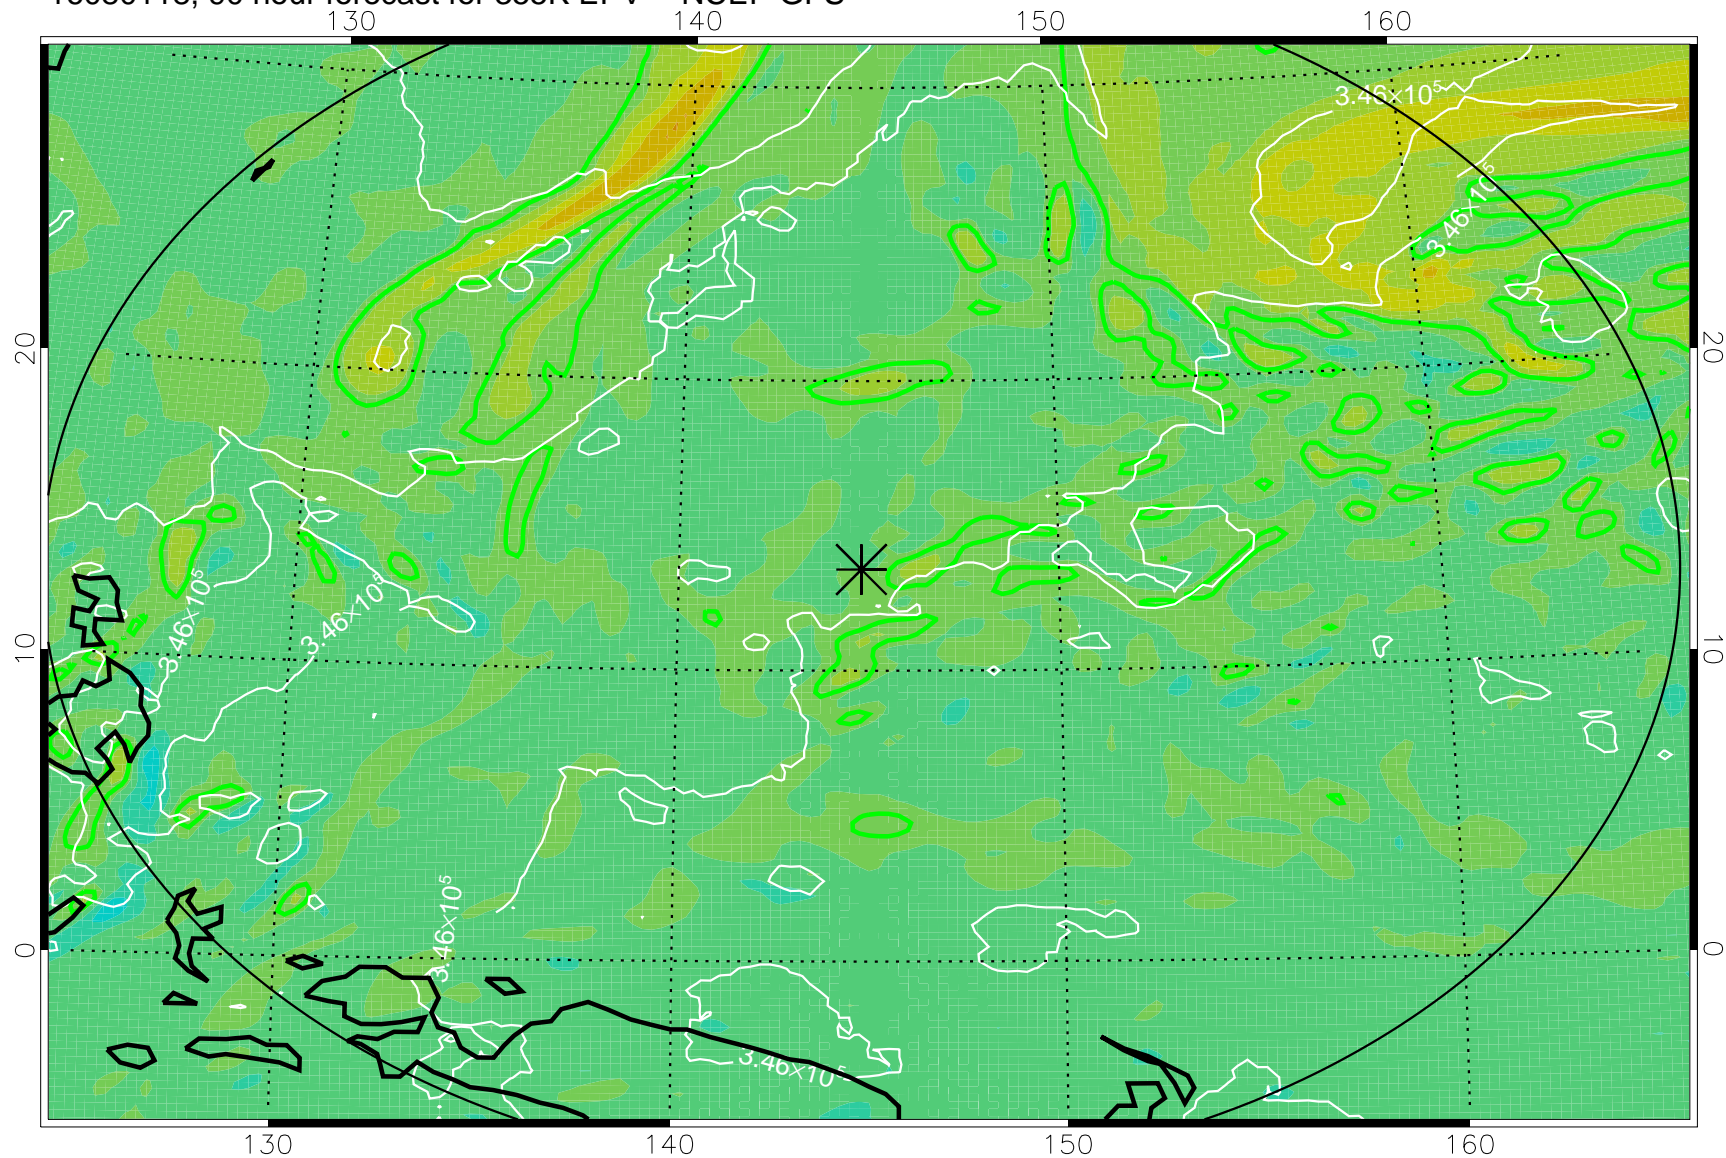

16080106, 78 hour forecast for 355K EPV -- NCEP GFS

355K Montgomery Streamfunction, white  
EPV Tropopause (2 PVU) Position  
Range ring of 2304 km

16080112, 84 hour forecast for 355K EPV -- NCEP GFS

355K Montgomery Streamfunction, white  
EPV Tropopause (2 PVU) Position  
Range ring of 2304 km

16080118, 90 hour forecast for 355K EPV -- NCEP GFS

355K Montgomery Streamfunction, white  
EPV Tropopause (2 PVU) Position  
Range ring of 2304 km

16080200, 96 hour forecast for 355K EPV -- NCEP GFS

355K Montgomery Streamfunction, white  
EPV Tropopause (2 PVU) Position  
Range ring of 2304 km

16080206, 102 hour forecast for 355K EPV -- NCEP GFS

355K Montgomery Streamfunction, white  
EPV Tropopause (2 PVU) Position  
Range ring of 2304 km

16080212, 108 hour forecast for 355K EPV -- NCEP GFS

355K Montgomery Streamfunction, white  
EPV Tropopause (2 PVU) Position  
Range ring of 2304 km

16080218, 114 hour forecast for 355K EPV -- NCEP GFS

355K Montgomery Streamfunction, white  
EPV Tropopause (2 PVU) Position  
Range ring of 2304 km

16080300, 120 hour forecast for 355K EPV -- NCEP GFS

355K Montgomery Streamfunction, white  
EPV Tropopause (2 PVU) Position  
Range ring of 2304 km