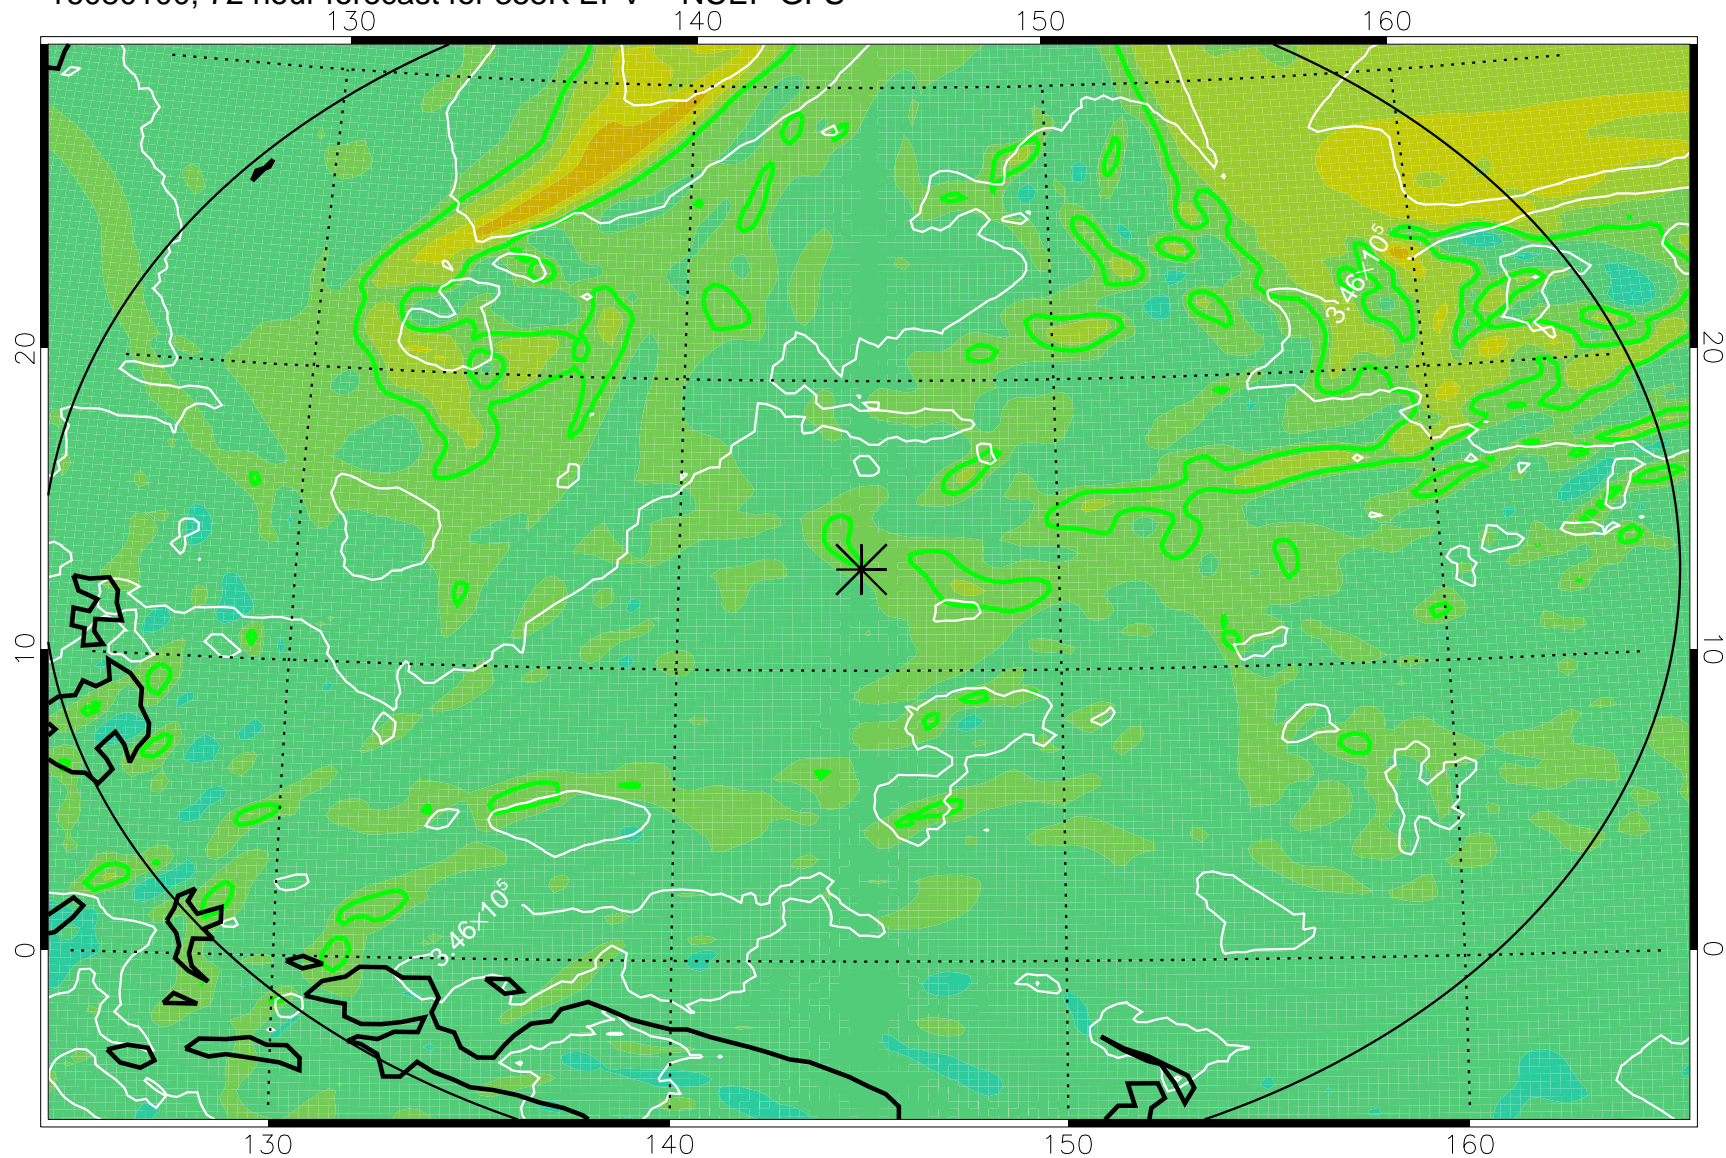

16073106, 54 hour forecast for 355K EPV -- NCEP GFS

355K Montgomery Streamfunction, white  
EPV Tropopause (2 PVU) Position  
Range ring of 2304 km

16073112, 60 hour forecast for 355K EPV -- NCEP GFS

355K Montgomery Streamfunction, white  
EPV Tropopause (2 PVU) Position  
Range ring of 2304 km

16073118, 66 hour forecast for 355K EPV -- NCEP GFS

355K Montgomery Streamfunction, white  
EPV Tropopause (2 PVU) Position  
Range ring of 2304 km

16080100, 72 hour forecast for 355K EPV -- NCEP GFS

355K Montgomery Streamfunction, white  
EPV Tropopause (2 PVU) Position  
Range ring of 2304 km

16080106, 78 hour forecast for 355K EPV -- NCEP GFS

355K Montgomery Streamfunction, white  
EPV Tropopause (2 PVU) Position  
Range ring of 2304 km

16080112, 84 hour forecast for 355K EPV -- NCEP GFS

355K Montgomery Streamfunction, white  
EPV Tropopause (2 PVU) Position  
Range ring of 2304 km

16080118, 90 hour forecast for 355K EPV -- NCEP GFS

355K Montgomery Streamfunction, white  
EPV Tropopause (2 PVU) Position  
Range ring of 2304 km

16080200, 96 hour forecast for 355K EPV -- NCEP GFS

355K Montgomery Streamfunction, white  
EPV Tropopause (2 PVU) Position  
Range ring of 2304 km