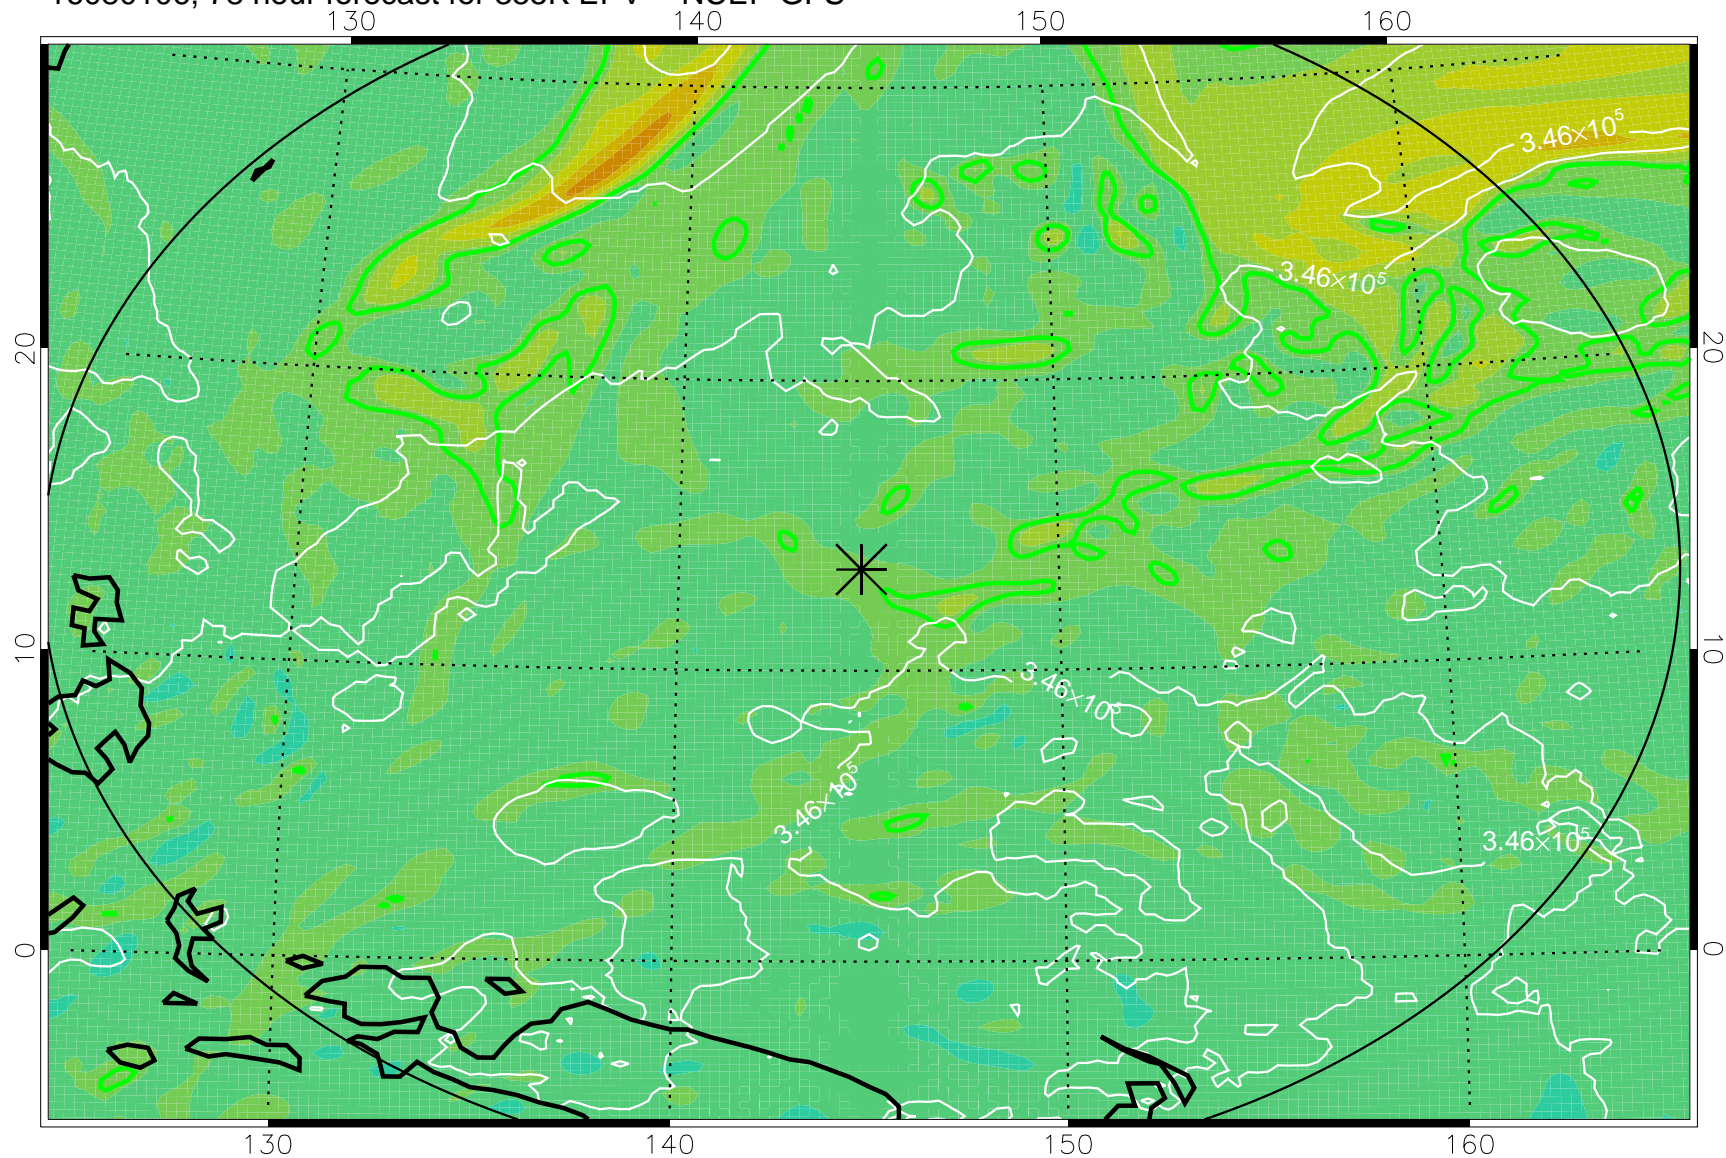

16073118, 66 hour forecast for 355K EPV -- NCEP GFS

355K Montgomery Streamfunction, white  
EPV Tropopause (2 PVU) Position  
Range ring of 2304 km

16080100, 72 hour forecast for 355K EPV -- NCEP GFS

355K Montgomery Streamfunction, white  
EPV Tropopause (2 PVU) Position  
Range ring of 2304 km

16080106, 78 hour forecast for 355K EPV -- NCEP GFS

355K Montgomery Streamfunction, white  
EPV Tropopause (2 PVU) Position  
Range ring of 2304 km

16080112, 84 hour forecast for 355K EPV -- NCEP GFS

355K Montgomery Streamfunction, white  
EPV Tropopause (2 PVU) Position  
Range ring of 2304 km

16080118, 90 hour forecast for 355K EPV -- NCEP GFS

355K Montgomery Streamfunction, white  
EPV Tropopause (2 PVU) Position  
Range ring of 2304 km

16080200, 96 hour forecast for 355K EPV -- NCEP GFS

355K Montgomery Streamfunction, white  
EPV Tropopause (2 PVU) Position  
Range ring of 2304 km

16080206, 102 hour forecast for 355K EPV -- NCEP GFS

355K Montgomery Streamfunction, white  
EPV Tropopause (2 PVU) Position  
Range ring of 2304 km

16080212, 108 hour forecast for 355K EPV -- NCEP GFS

355K Montgomery Streamfunction, white  
EPV Tropopause (2 PVU) Position  
Range ring of 2304 km