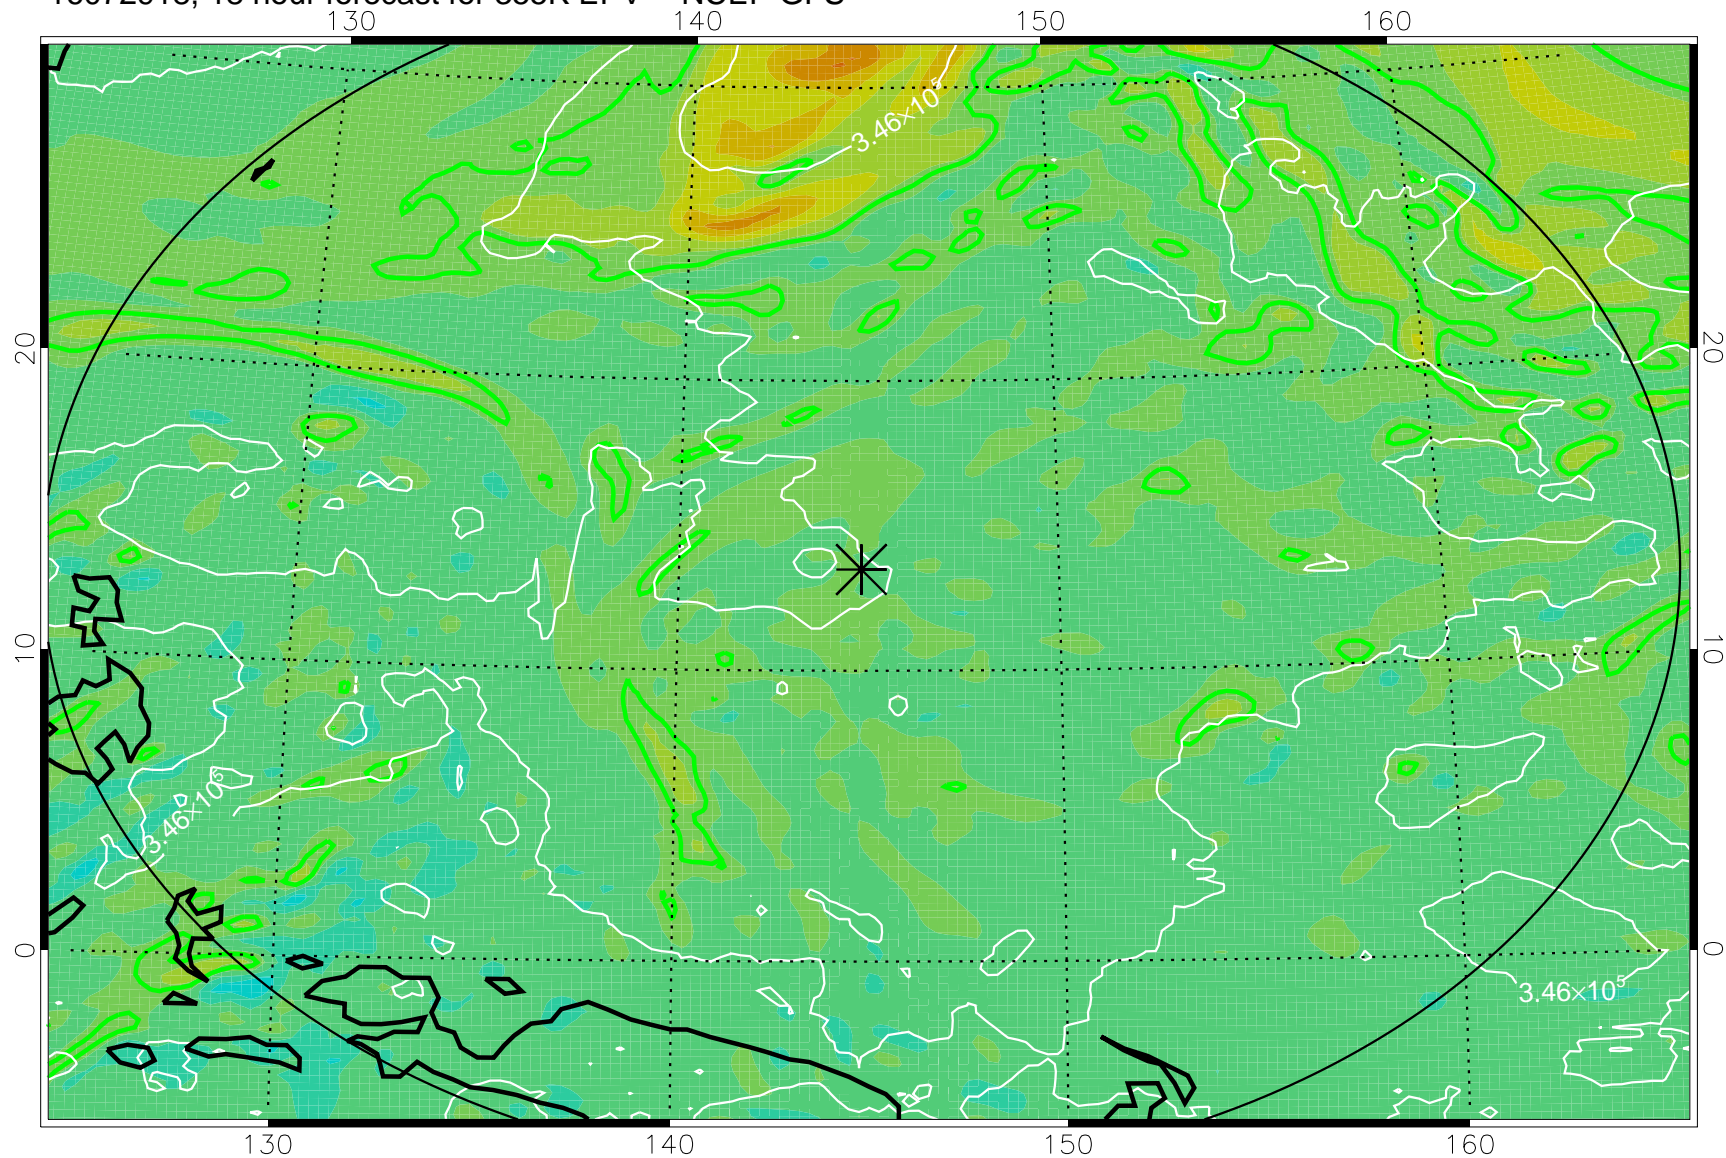

16072906, 6 hour forecast for 355K EPV -- NCEP GFS

355K Montgomery Streamfunction, white  
EPV Tropopause (2 PVU) Position  
Range ring of 2304 km

16072912, 12 hour forecast for 355K EPV -- NCEP GFS

355K Montgomery Streamfunction, white  
EPV Tropopause (2 PVU) Position  
Range ring of 2304 km

16072918, 18 hour forecast for 355K EPV -- NCEP GFS

355K Montgomery Streamfunction, white  
EPV Tropopause (2 PVU) Position  
Range ring of 2304 km

16073000, 24 hour forecast for 355K EPV -- NCEP GFS

355K Montgomery Streamfunction, white  
EPV Tropopause (2 PVU) Position  
Range ring of 2304 km

16073006, 30 hour forecast for 355K EPV -- NCEP GFS

355K Montgomery Streamfunction, white  
EPV Tropopause (2 PVU) Position  
Range ring of 2304 km

16073012, 36 hour forecast for 355K EPV -- NCEP GFS

355K Montgomery Streamfunction, white  
EPV Tropopause (2 PVU) Position  
Range ring of 2304 km

16073018, 42 hour forecast for 355K EPV -- NCEP GFS

355K Montgomery Streamfunction, white  
EPV Tropopause (2 PVU) Position  
Range ring of 2304 km

16073100, 48 hour forecast for 355K EPV -- NCEP GFS

355K Montgomery Streamfunction, white  
EPV Tropopause (2 PVU) Position  
Range ring of 2304 km