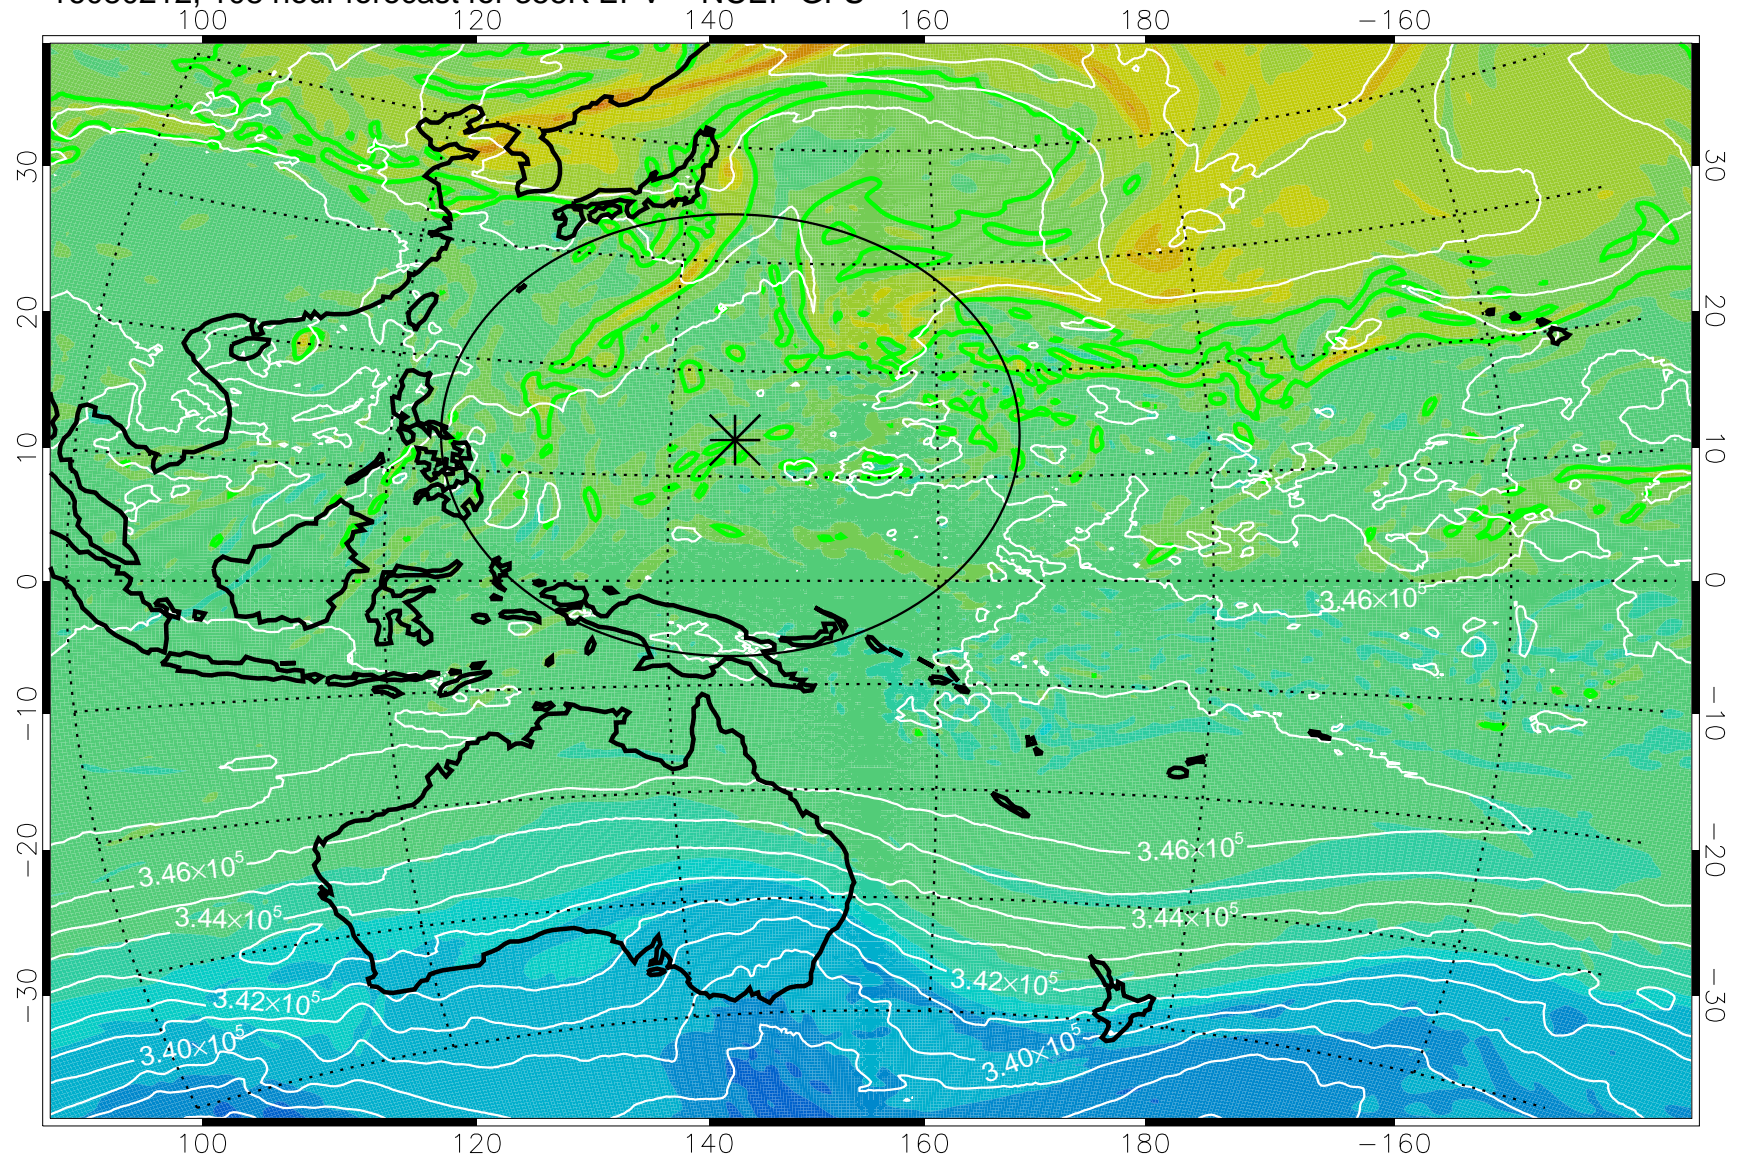

16080106, 78 hour forecast for 355K EPV -- NCEP GFS

355K Montgomery Streamfunction, white
EPV Tropopause (2 PVU) Position
Range ring of 2304 km

16080112, 84 hour forecast for 355K EPV -- NCEP GFS

355K Montgomery Streamfunction, white
EPV Tropopause (2 PVU) Position
Range ring of 2304 km

16080118, 90 hour forecast for 355K EPV -- NCEP GFS

355K Montgomery Streamfunction, white
EPV Tropopause (2 PVU) Position
Range ring of 2304 km

16080200, 96 hour forecast for 355K EPV -- NCEP GFS

355K Montgomery Streamfunction, white
EPV Tropopause (2 PVU) Position
Range ring of 2304 km

16080206, 102 hour forecast for 355K EPV -- NCEP GFS

355K Montgomery Streamfunction, white
EPV Tropopause (2 PVU) Position
Range ring of 2304 km

16080212, 108 hour forecast for 355K EPV -- NCEP GFS

355K Montgomery Streamfunction, white
EPV Tropopause (2 PVU) Position
Range ring of 2304 km

16080218, 114 hour forecast for 355K EPV -- NCEP GFS

355K Montgomery Streamfunction, white
EPV Tropopause (2 PVU) Position
Range ring of 2304 km

16080300, 120 hour forecast for 355K EPV -- NCEP GFS

355K Montgomery Streamfunction, white
EPV Tropopause (2 PVU) Position
Range ring of 2304 km