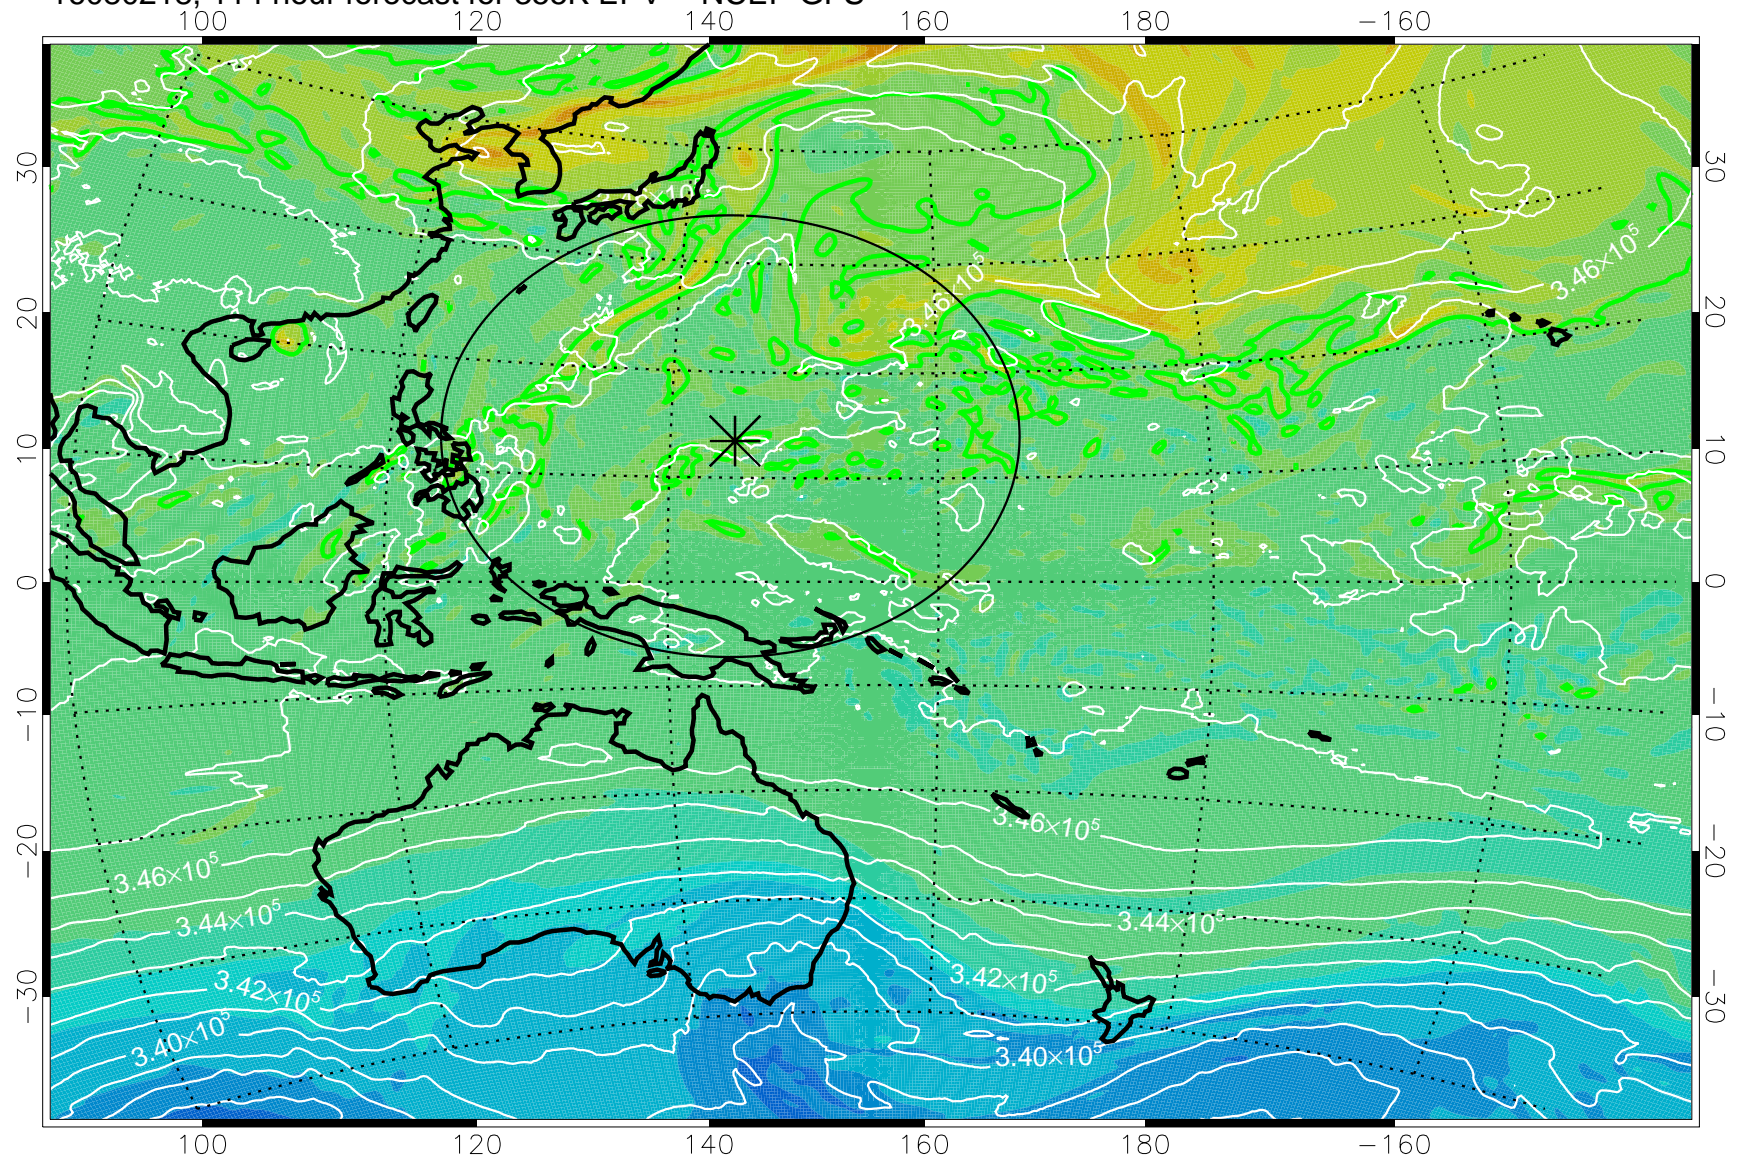

16080106, 78 hour forecast for 355K EPV -- NCEP GFS

355K Montgomery Streamfunction, white
EPV Tropopause (2 PVU) Position
Range ring of 2304 km

16080112, 84 hour forecast for 355K EPV -- NCEP GFS

355K Montgomery Streamfunction, white
EPV Tropopause (2 PVU) Position
Range ring of 2304 km

16080118, 90 hour forecast for 355K EPV -- NCEP GFS

355K Montgomery Streamfunction, white
EPV Tropopause (2 PVU) Position
Range ring of 2304 km

16080200, 96 hour forecast for 355K EPV -- NCEP GFS

355K Montgomery Streamfunction, white
EPV Tropopause (2 PVU) Position
Range ring of 2304 km

16080206, 102 hour forecast for 355K EPV -- NCEP GFS

355K Montgomery Streamfunction, white
EPV Tropopause (2 PVU) Position
Range ring of 2304 km

16080212, 108 hour forecast for 355K EPV -- NCEP GFS

355K Montgomery Streamfunction, white
EPV Tropopause (2 PVU) Position
Range ring of 2304 km

16080218, 114 hour forecast for 355K EPV -- NCEP GFS

355K Montgomery Streamfunction, white
EPV Tropopause (2 PVU) Position
Range ring of 2304 km

16080300, 120 hour forecast for 355K EPV -- NCEP GFS

355K Montgomery Streamfunction, white
EPV Tropopause (2 PVU) Position
Range ring of 2304 km