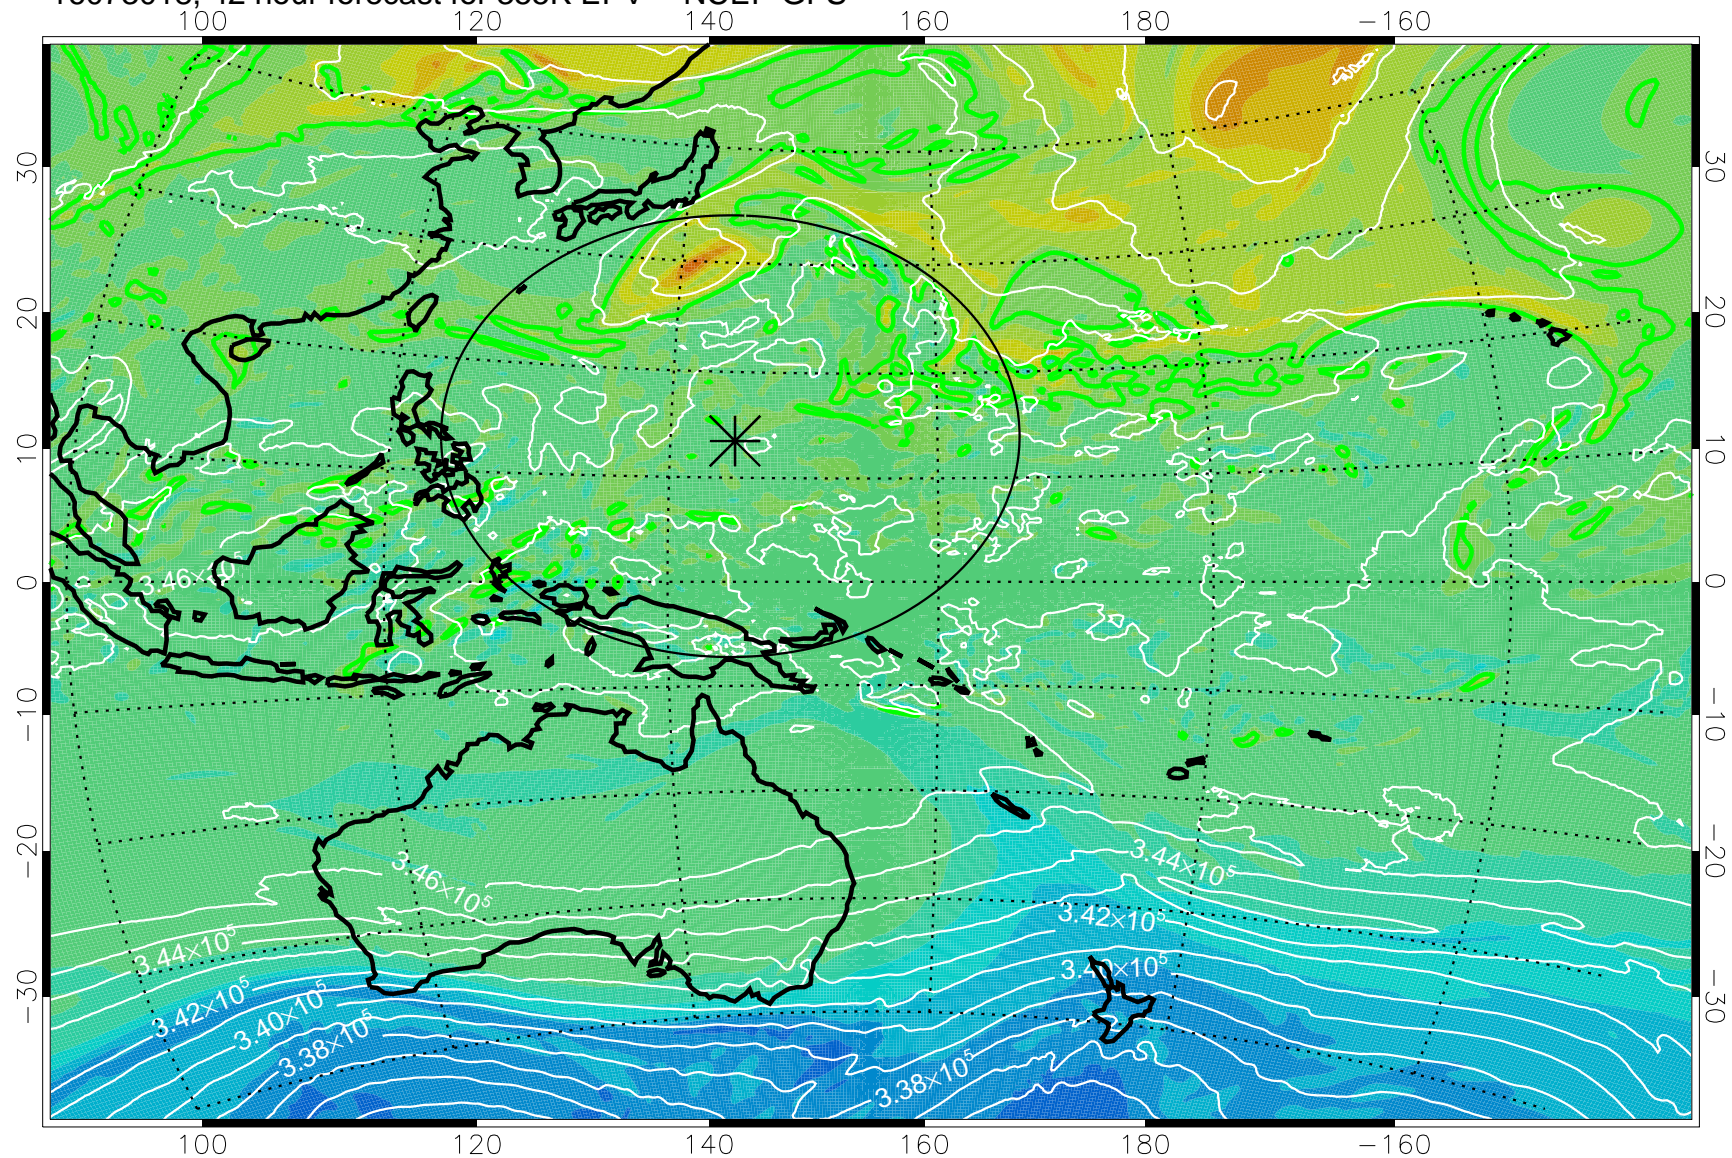

16073006, 30 hour forecast for 355K EPV -- NCEP GFS

355K Montgomery Streamfunction, white
EPV Tropopause (2 PVU) Position
Range ring of 2304 km

16073012, 36 hour forecast for 355K EPV -- NCEP GFS

355K Montgomery Streamfunction, white
EPV Tropopause (2 PVU) Position
Range ring of 2304 km

16073018, 42 hour forecast for 355K EPV -- NCEP GFS

355K Montgomery Streamfunction, white
EPV Tropopause (2 PVU) Position
Range ring of 2304 km

16073100, 48 hour forecast for 355K EPV -- NCEP GFS

355K Montgomery Streamfunction, white
EPV Tropopause (2 PVU) Position
Range ring of 2304 km

16073106, 54 hour forecast for 355K EPV -- NCEP GFS

355K Montgomery Streamfunction, white
EPV Tropopause (2 PVU) Position
Range ring of 2304 km

16073112, 60 hour forecast for 355K EPV -- NCEP GFS

355K Montgomery Streamfunction, white
EPV Tropopause (2 PVU) Position
Range ring of 2304 km

16073118, 66 hour forecast for 355K EPV -- NCEP GFS

355K Montgomery Streamfunction, white
EPV Tropopause (2 PVU) Position
Range ring of 2304 km

16080100, 72 hour forecast for 355K EPV -- NCEP GFS

355K Montgomery Streamfunction, white
EPV Tropopause (2 PVU) Position
Range ring of 2304 km