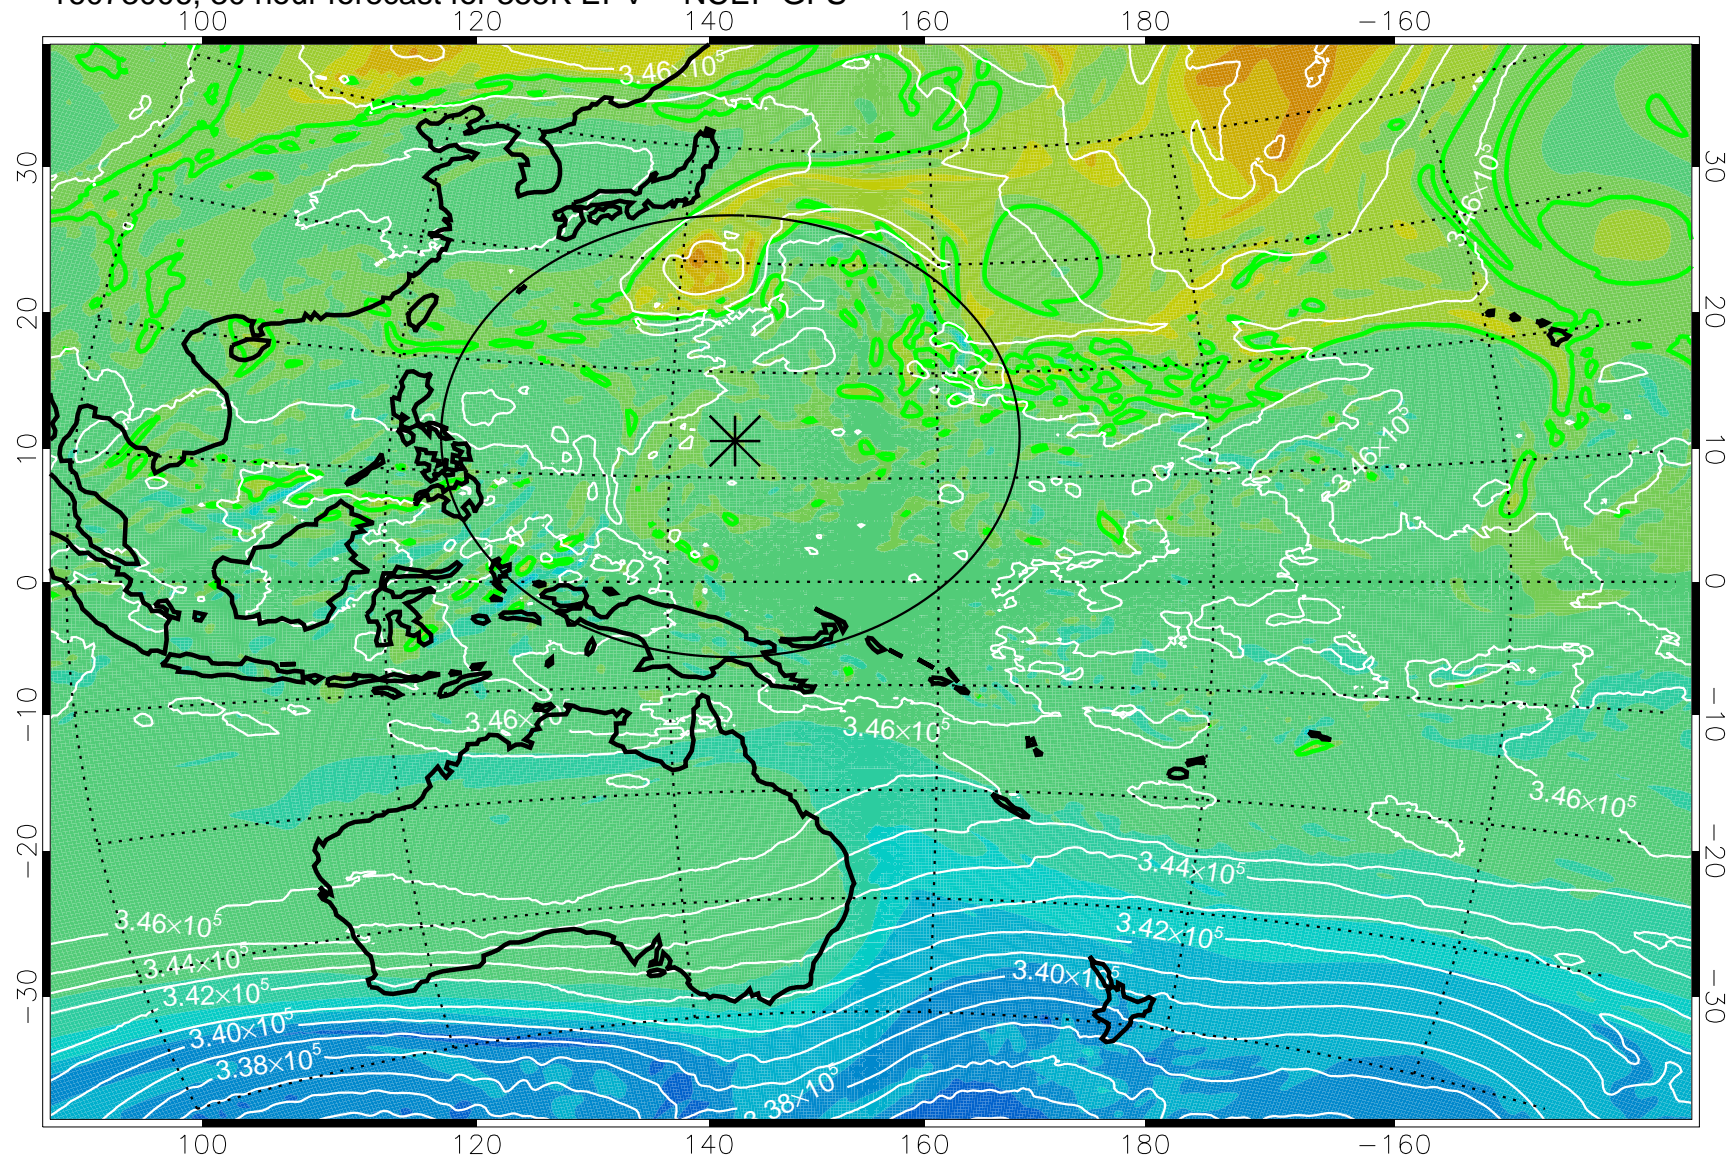

16072918, 18 hour forecast for 355K EPV -- NCEP GFS

355K Montgomery Streamfunction, white
EPV Tropopause (2 PVU) Position
Range ring of 2304 km

16073000, 24 hour forecast for 355K EPV -- NCEP GFS

355K Montgomery Streamfunction, white
EPV Tropopause (2 PVU) Position
Range ring of 2304 km

16073006, 30 hour forecast for 355K EPV -- NCEP GFS

355K Montgomery Streamfunction, white
EPV Tropopause (2 PVU) Position
Range ring of 2304 km

16073012, 36 hour forecast for 355K EPV -- NCEP GFS

355K Montgomery Streamfunction, white
EPV Tropopause (2 PVU) Position
Range ring of 2304 km

16073018, 42 hour forecast for 355K EPV -- NCEP GFS

355K Montgomery Streamfunction, white
EPV Tropopause (2 PVU) Position
Range ring of 2304 km

16073100, 48 hour forecast for 355K EPV -- NCEP GFS

355K Montgomery Streamfunction, white
EPV Tropopause (2 PVU) Position
Range ring of 2304 km

16073106, 54 hour forecast for 355K EPV -- NCEP GFS

355K Montgomery Streamfunction, white
EPV Tropopause (2 PVU) Position
Range ring of 2304 km

16073112, 60 hour forecast for 355K EPV -- NCEP GFS

355K Montgomery Streamfunction, white
EPV Tropopause (2 PVU) Position
Range ring of 2304 km