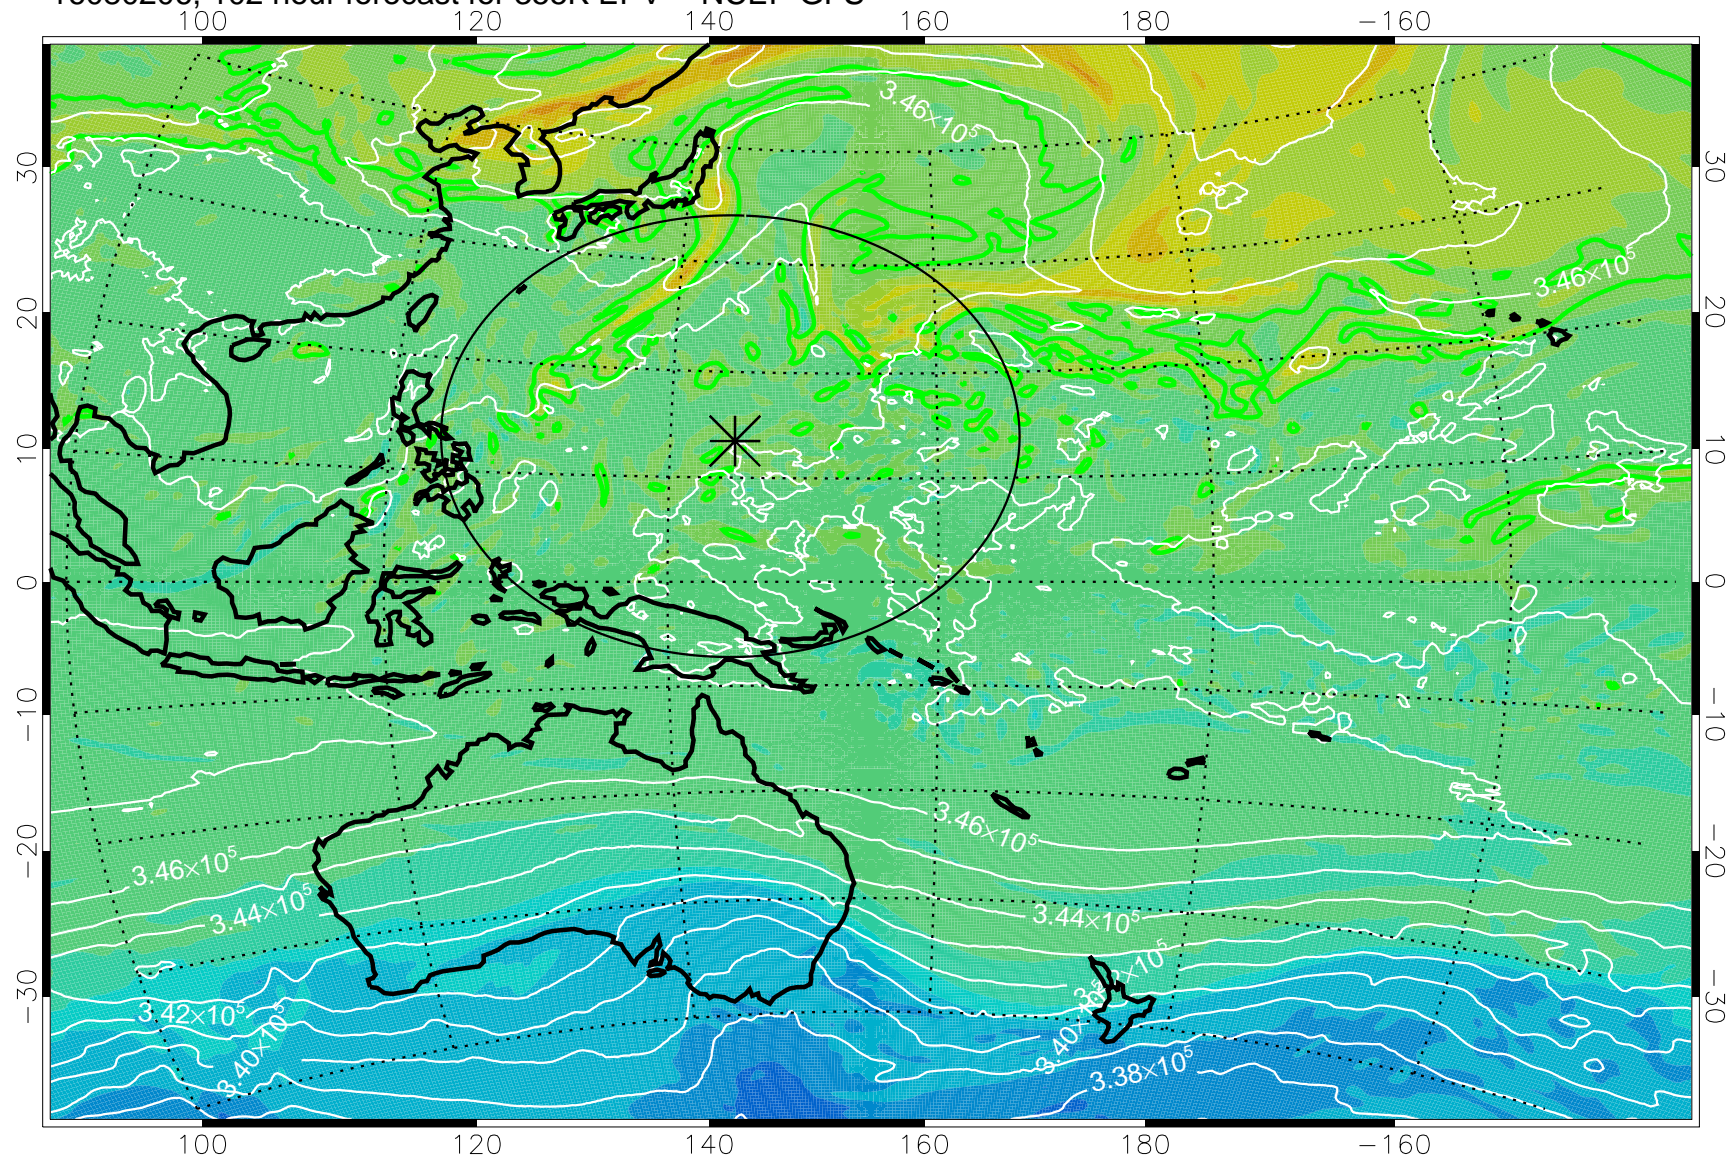

16080106, 78 hour forecast for 355K EPV -- NCEP GFS

355K Montgomery Streamfunction, white
EPV Tropopause (2 PVU) Position
Range ring of 2304 km

16080112, 84 hour forecast for 355K EPV -- NCEP GFS

355K Montgomery Streamfunction, white
EPV Tropopause (2 PVU) Position
Range ring of 2304 km

16080118, 90 hour forecast for 355K EPV -- NCEP GFS

355K Montgomery Streamfunction, white
EPV Tropopause (2 PVU) Position
Range ring of 2304 km

16080200, 96 hour forecast for 355K EPV -- NCEP GFS

355K Montgomery Streamfunction, white
EPV Tropopause (2 PVU) Position
Range ring of 2304 km

16080206, 102 hour forecast for 355K EPV -- NCEP GFS

355K Montgomery Streamfunction, white
EPV Tropopause (2 PVU) Position
Range ring of 2304 km

16080212, 108 hour forecast for 355K EPV -- NCEP GFS

355K Montgomery Streamfunction, white
EPV Tropopause (2 PVU) Position
Range ring of 2304 km

16080218, 114 hour forecast for 355K EPV -- NCEP GFS

355K Montgomery Streamfunction, white
EPV Tropopause (2 PVU) Position
Range ring of 2304 km

16080300, 120 hour forecast for 355K EPV -- NCEP GFS

355K Montgomery Streamfunction, white
EPV Tropopause (2 PVU) Position
Range ring of 2304 km