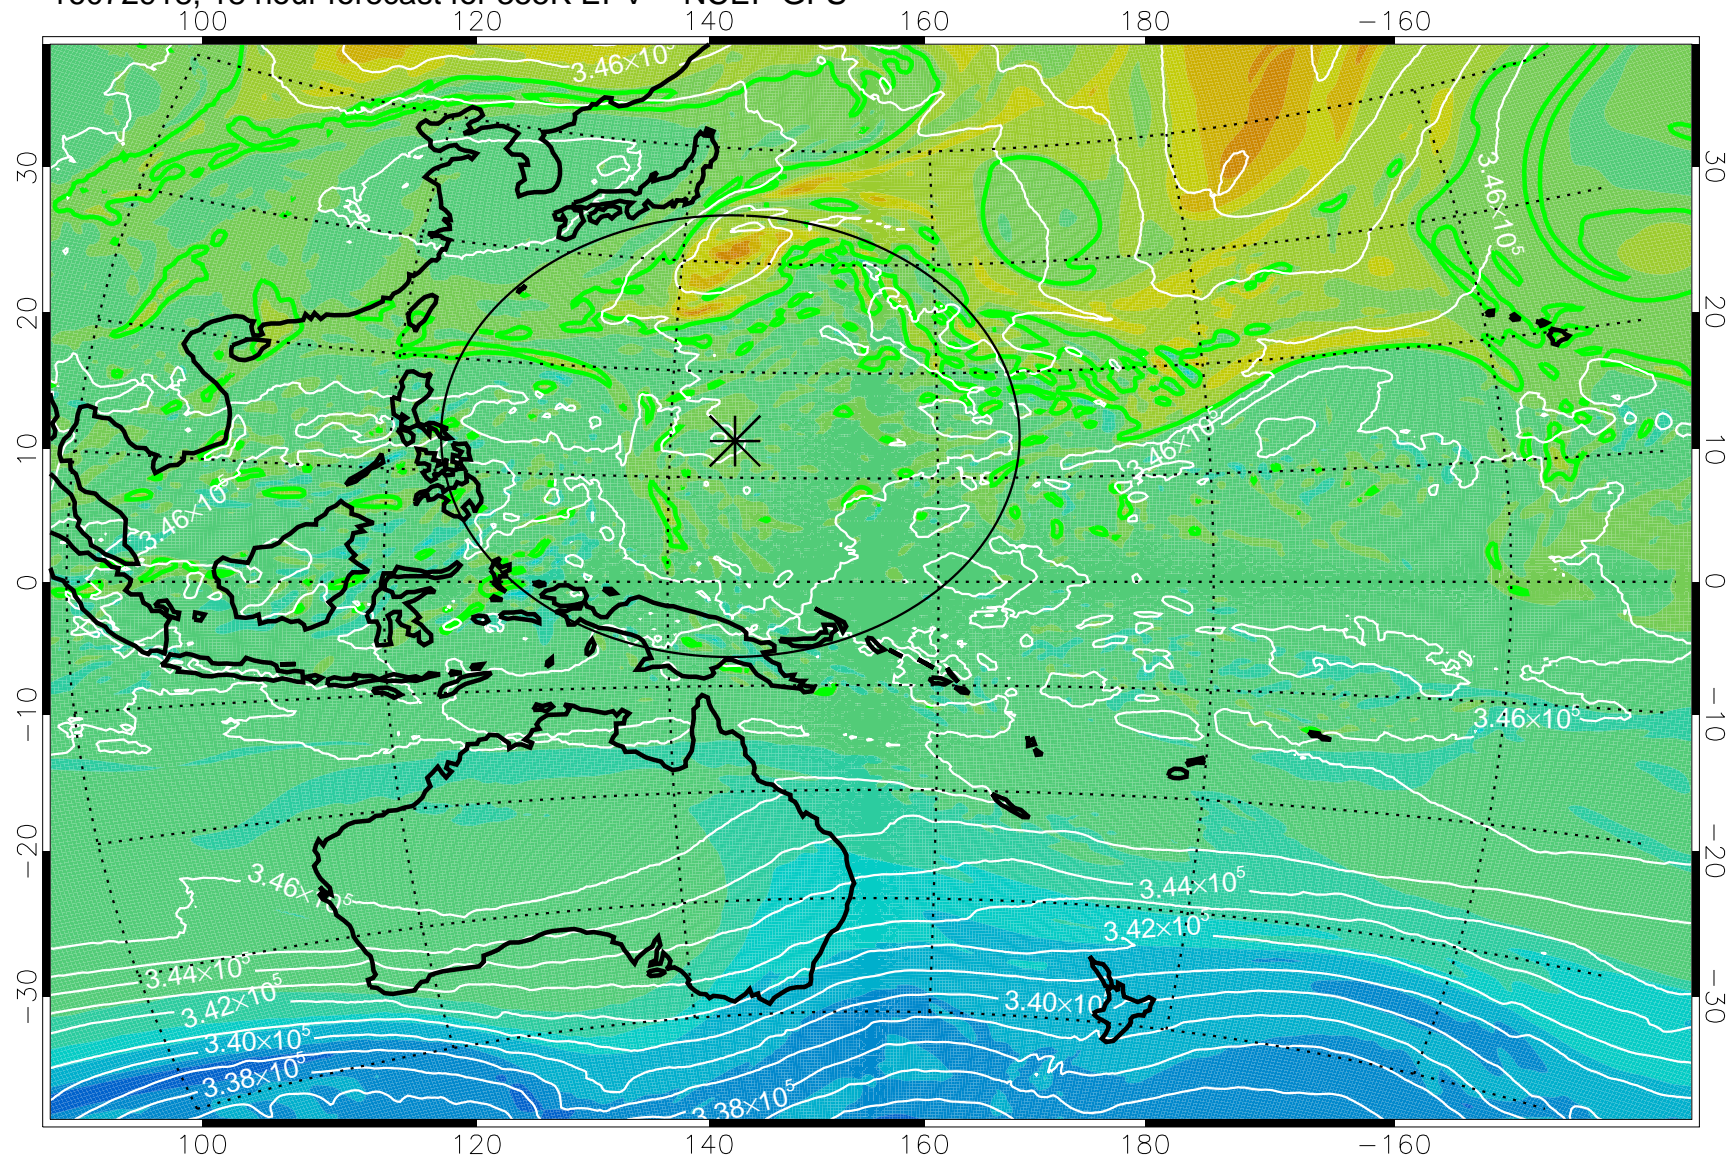

16072906, 6 hour forecast for 355K EPV -- NCEP GFS

355K Montgomery Streamfunction, white
EPV Tropopause (2 PVU) Position
Range ring of 2304 km

16072912, 12 hour forecast for 355K EPV -- NCEP GFS

355K Montgomery Streamfunction, white
EPV Tropopause (2 PVU) Position
Range ring of 2304 km

16072918, 18 hour forecast for 355K EPV -- NCEP GFS

355K Montgomery Streamfunction, white
EPV Tropopause (2 PVU) Position
Range ring of 2304 km

16073000, 24 hour forecast for 355K EPV -- NCEP GFS

355K Montgomery Streamfunction, white
EPV Tropopause (2 PVU) Position
Range ring of 2304 km

16073006, 30 hour forecast for 355K EPV -- NCEP GFS

355K Montgomery Streamfunction, white
EPV Tropopause (2 PVU) Position
Range ring of 2304 km

16073012, 36 hour forecast for 355K EPV -- NCEP GFS

355K Montgomery Streamfunction, white
EPV Tropopause (2 PVU) Position
Range ring of 2304 km

16073018, 42 hour forecast for 355K EPV -- NCEP GFS

355K Montgomery Streamfunction, white
EPV Tropopause (2 PVU) Position
Range ring of 2304 km

16073100, 48 hour forecast for 355K EPV -- NCEP GFS

355K Montgomery Streamfunction, white
EPV Tropopause (2 PVU) Position
Range ring of 2304 km