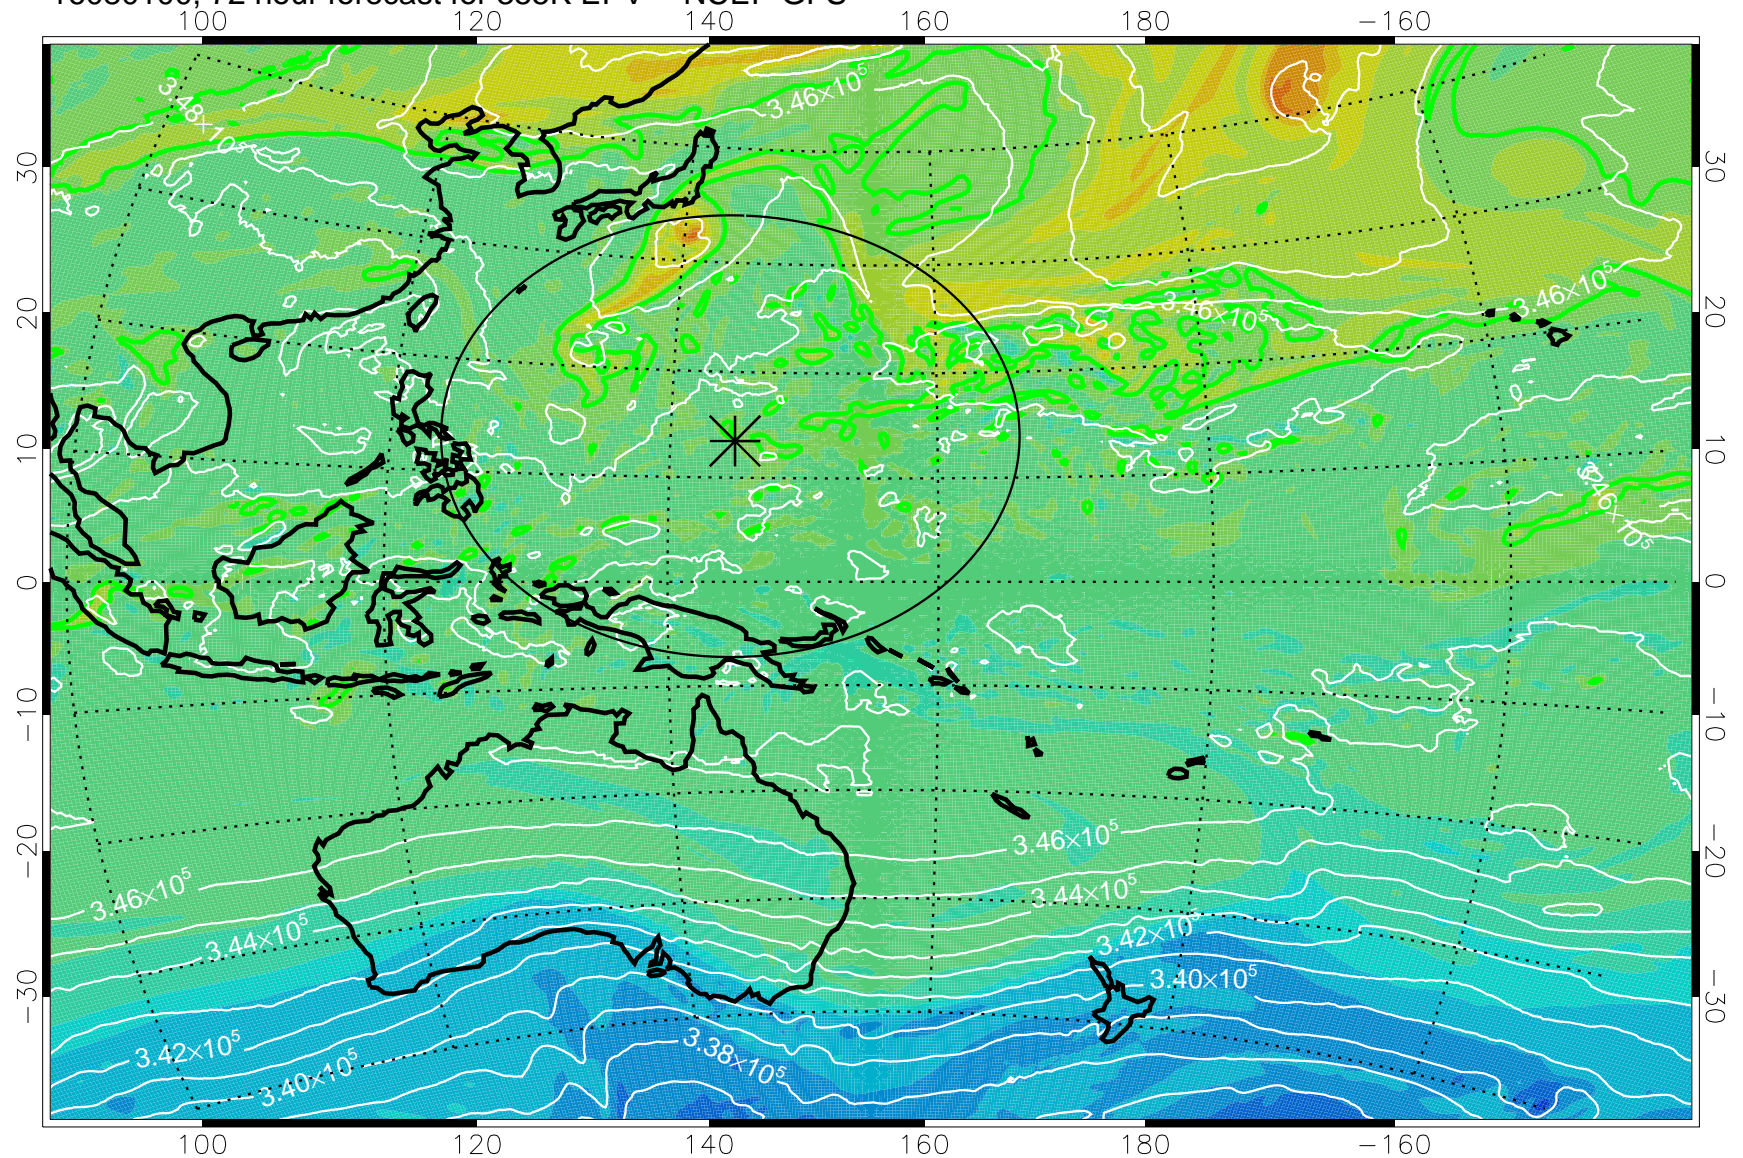

16073018, 42 hour forecast for 355K EPV -- NCEP GFS

355K Montgomery Streamfunction, white
EPV Tropopause (2 PVU) Position
Range ring of 2304 km

16073100, 48 hour forecast for 355K EPV -- NCEP GFS

355K Montgomery Streamfunction, white
EPV Tropopause (2 PVU) Position
Range ring of 2304 km

16073106, 54 hour forecast for 355K EPV -- NCEP GFS

355K Montgomery Streamfunction, white
EPV Tropopause (2 PVU) Position
Range ring of 2304 km

16073112, 60 hour forecast for 355K EPV -- NCEP GFS

355K Montgomery Streamfunction, white
EPV Tropopause (2 PVU) Position
Range ring of 2304 km

16073118, 66 hour forecast for 355K EPV -- NCEP GFS

355K Montgomery Streamfunction, white
EPV Tropopause (2 PVU) Position
Range ring of 2304 km

16080100, 72 hour forecast for 355K EPV -- NCEP GFS

355K Montgomery Streamfunction, white
EPV Tropopause (2 PVU) Position
Range ring of 2304 km

16080106, 78 hour forecast for 355K EPV -- NCEP GFS

355K Montgomery Streamfunction, white
EPV Tropopause (2 PVU) Position
Range ring of 2304 km

16080112, 84 hour forecast for 355K EPV -- NCEP GFS

355K Montgomery Streamfunction, white
EPV Tropopause (2 PVU) Position
Range ring of 2304 km