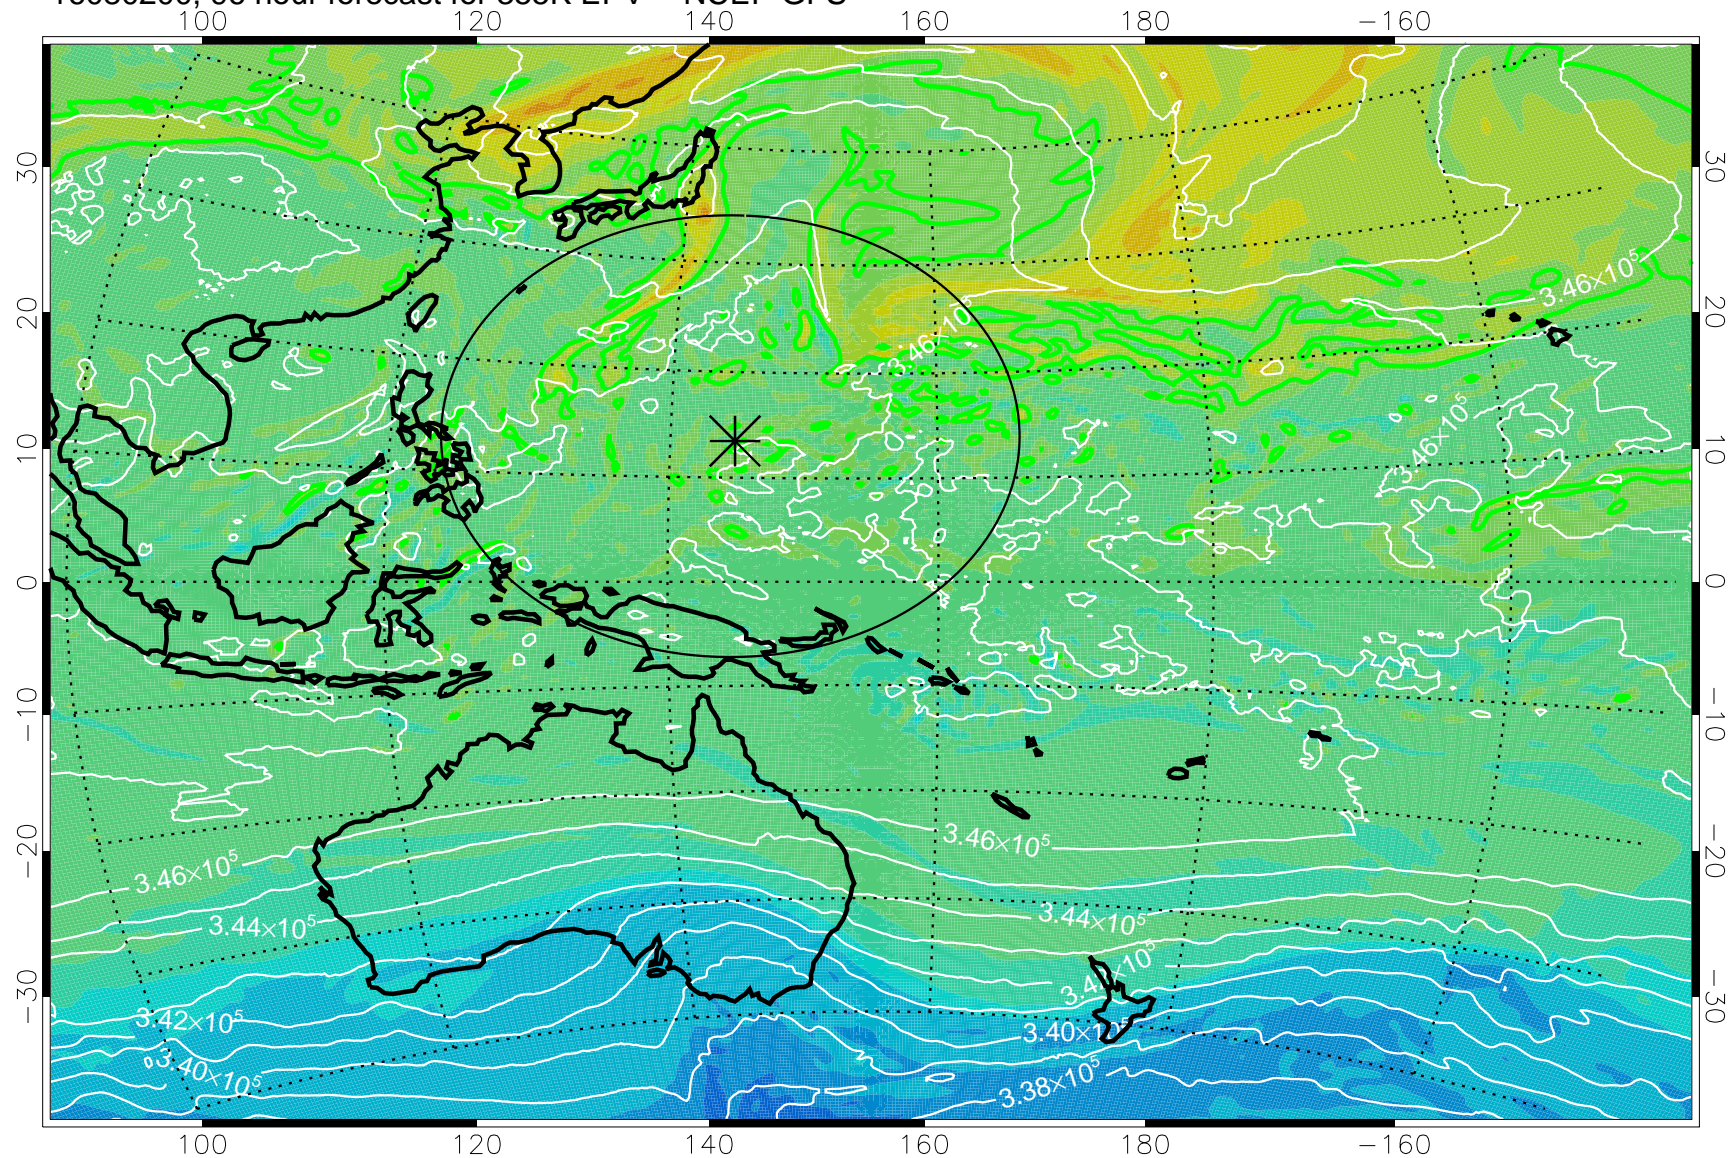

16073118, 66 hour forecast for 355K EPV -- NCEP GFS

355K Montgomery Streamfunction, white
EPV Tropopause (2 PVU) Position
Range ring of 2304 km

16080100, 72 hour forecast for 355K EPV -- NCEP GFS

355K Montgomery Streamfunction, white
EPV Tropopause (2 PVU) Position
Range ring of 2304 km

16080106, 78 hour forecast for 355K EPV -- NCEP GFS

355K Montgomery Streamfunction, white
EPV Tropopause (2 PVU) Position
Range ring of 2304 km

16080112, 84 hour forecast for 355K EPV -- NCEP GFS

355K Montgomery Streamfunction, white
EPV Tropopause (2 PVU) Position
Range ring of 2304 km

16080118, 90 hour forecast for 355K EPV -- NCEP GFS

355K Montgomery Streamfunction, white
EPV Tropopause (2 PVU) Position
Range ring of 2304 km

16080200, 96 hour forecast for 355K EPV -- NCEP GFS

355K Montgomery Streamfunction, white
EPV Tropopause (2 PVU) Position
Range ring of 2304 km

16080206, 102 hour forecast for 355K EPV -- NCEP GFS

355K Montgomery Streamfunction, white
EPV Tropopause (2 PVU) Position
Range ring of 2304 km

16080212, 108 hour forecast for 355K EPV -- NCEP GFS

355K Montgomery Streamfunction, white
EPV Tropopause (2 PVU) Position
Range ring of 2304 km