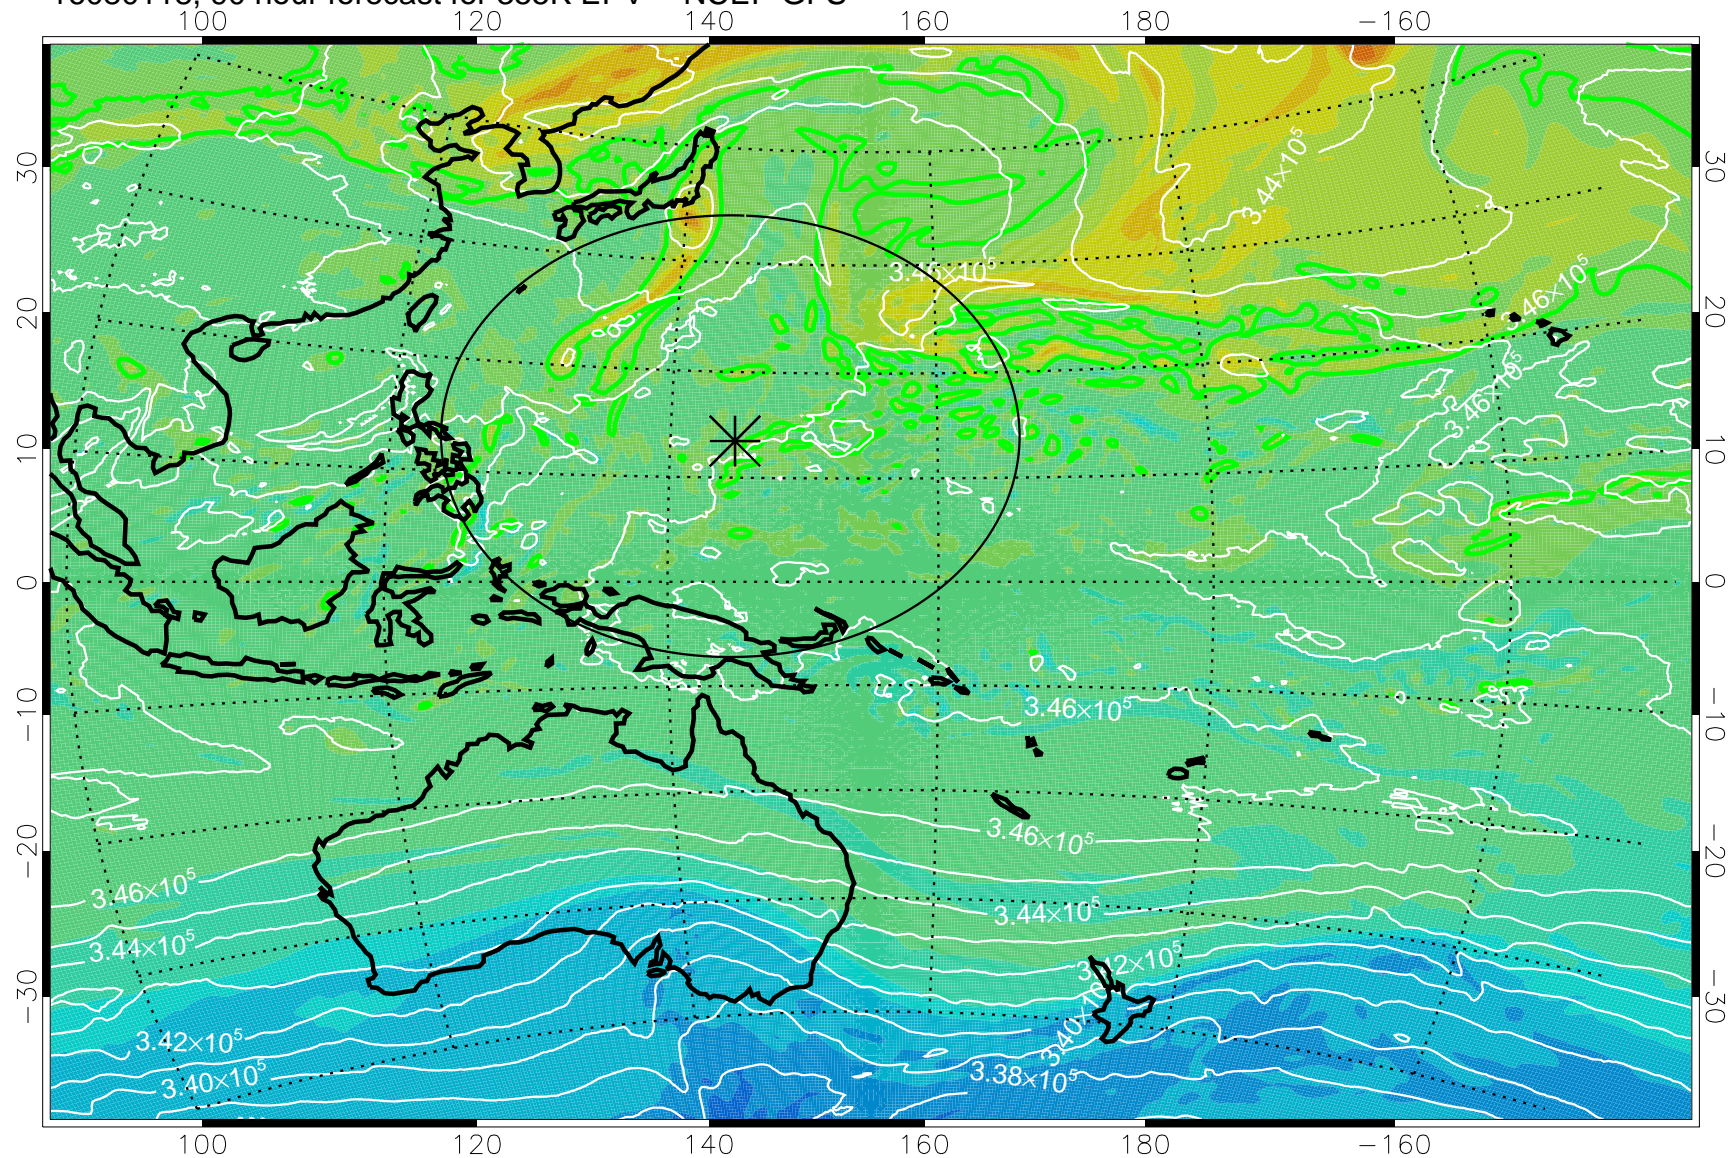

16073118, 66 hour forecast for 355K EPV -- NCEP GFS

355K Montgomery Streamfunction, white
EPV Tropopause (2 PVU) Position
Range ring of 2304 km

16080100, 72 hour forecast for 355K EPV -- NCEP GFS

355K Montgomery Streamfunction, white
EPV Tropopause (2 PVU) Position
Range ring of 2304 km

16080106, 78 hour forecast for 355K EPV -- NCEP GFS

355K Montgomery Streamfunction, white
EPV Tropopause (2 PVU) Position
Range ring of 2304 km

16080112, 84 hour forecast for 355K EPV -- NCEP GFS

355K Montgomery Streamfunction, white
EPV Tropopause (2 PVU) Position
Range ring of 2304 km

16080118, 90 hour forecast for 355K EPV -- NCEP GFS

355K Montgomery Streamfunction, white
EPV Tropopause (2 PVU) Position
Range ring of 2304 km

16080200, 96 hour forecast for 355K EPV -- NCEP GFS

355K Montgomery Streamfunction, white
EPV Tropopause (2 PVU) Position
Range ring of 2304 km

16080206, 102 hour forecast for 355K EPV -- NCEP GFS

355K Montgomery Streamfunction, white
EPV Tropopause (2 PVU) Position
Range ring of 2304 km

16080212, 108 hour forecast for 355K EPV -- NCEP GFS

355K Montgomery Streamfunction, white
EPV Tropopause (2 PVU) Position
Range ring of 2304 km