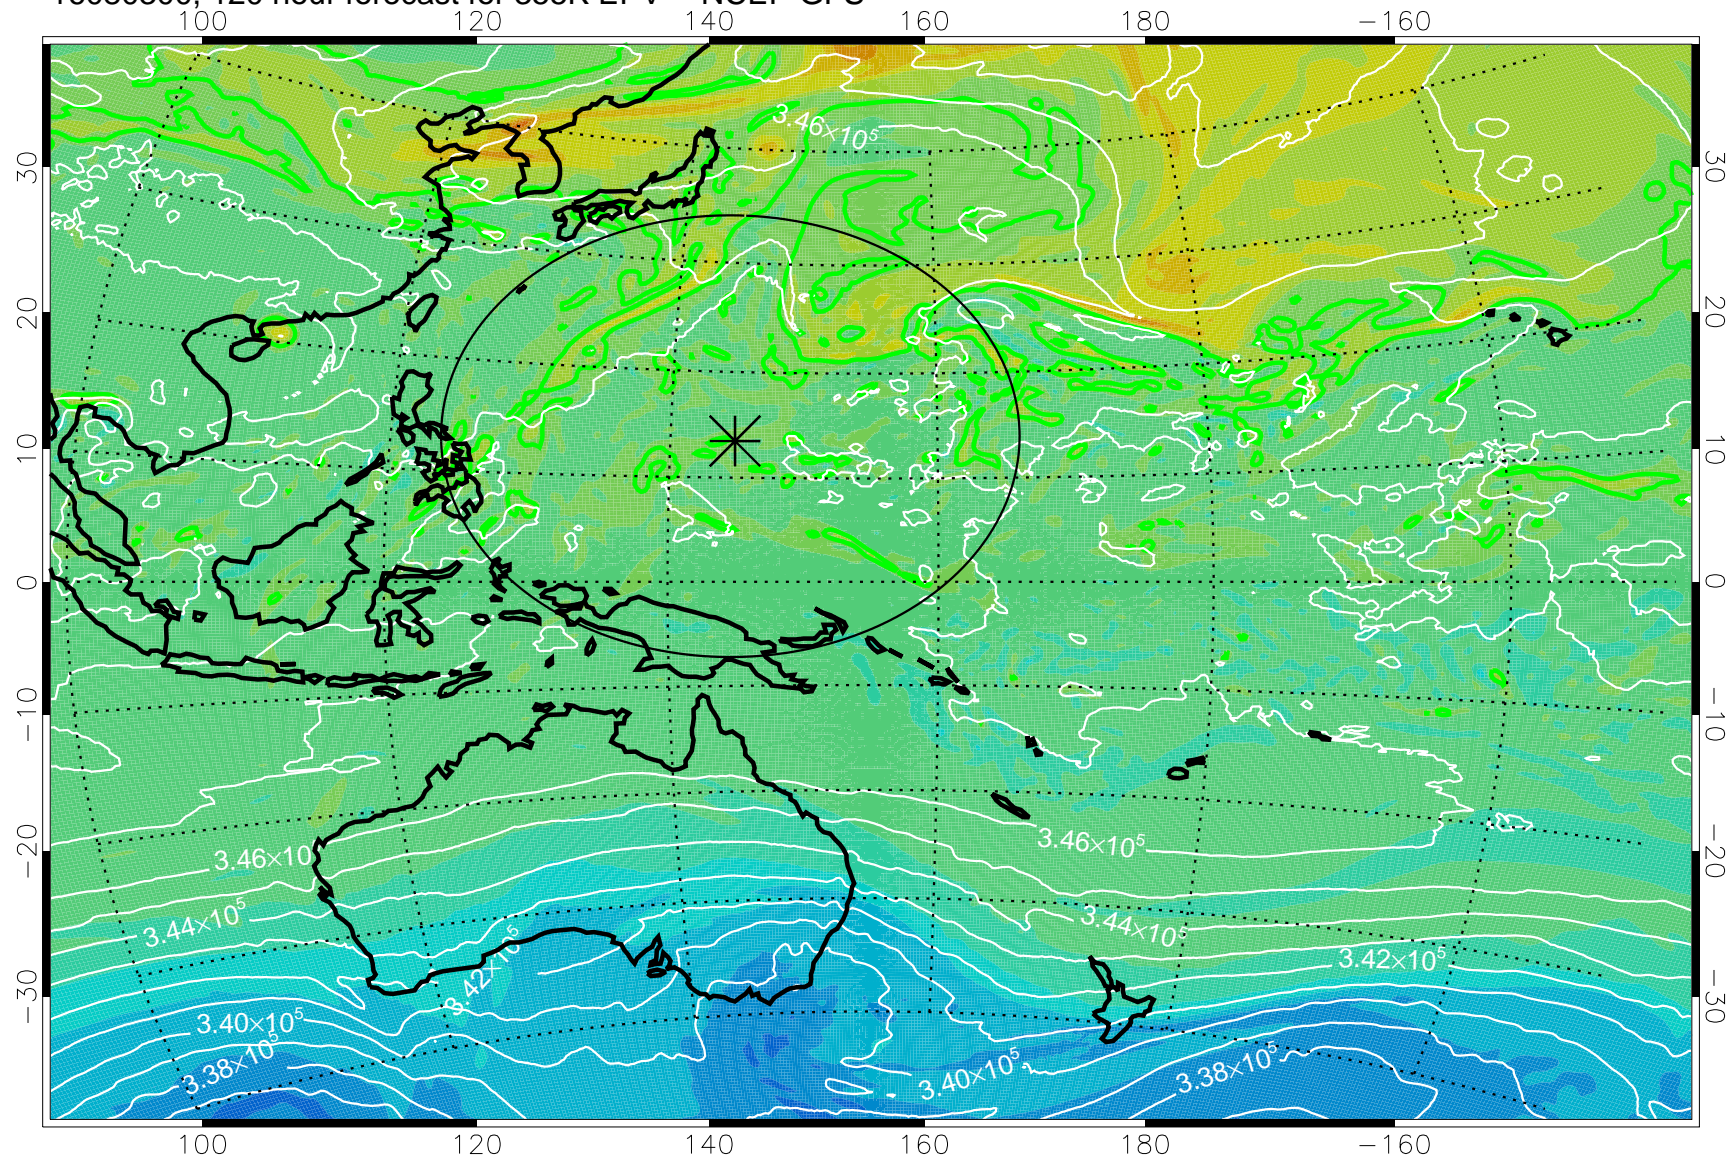

16080106, 78 hour forecast for 355K EPV -- NCEP GFS

355K Montgomery Streamfunction, white
EPV Tropopause (2 PVU) Position
Range ring of 2304 km

16080112, 84 hour forecast for 355K EPV -- NCEP GFS

355K Montgomery Streamfunction, white
EPV Tropopause (2 PVU) Position
Range ring of 2304 km

16080118, 90 hour forecast for 355K EPV -- NCEP GFS

355K Montgomery Streamfunction, white
EPV Tropopause (2 PVU) Position
Range ring of 2304 km

16080200, 96 hour forecast for 355K EPV -- NCEP GFS

355K Montgomery Streamfunction, white
EPV Tropopause (2 PVU) Position
Range ring of 2304 km

16080206, 102 hour forecast for 355K EPV -- NCEP GFS

355K Montgomery Streamfunction, white
EPV Tropopause (2 PVU) Position
Range ring of 2304 km

16080212, 108 hour forecast for 355K EPV -- NCEP GFS

355K Montgomery Streamfunction, white
EPV Tropopause (2 PVU) Position
Range ring of 2304 km

16080218, 114 hour forecast for 355K EPV -- NCEP GFS

355K Montgomery Streamfunction, white
EPV Tropopause (2 PVU) Position
Range ring of 2304 km

16080300, 120 hour forecast for 355K EPV -- NCEP GFS

355K Montgomery Streamfunction, white
EPV Tropopause (2 PVU) Position
Range ring of 2304 km