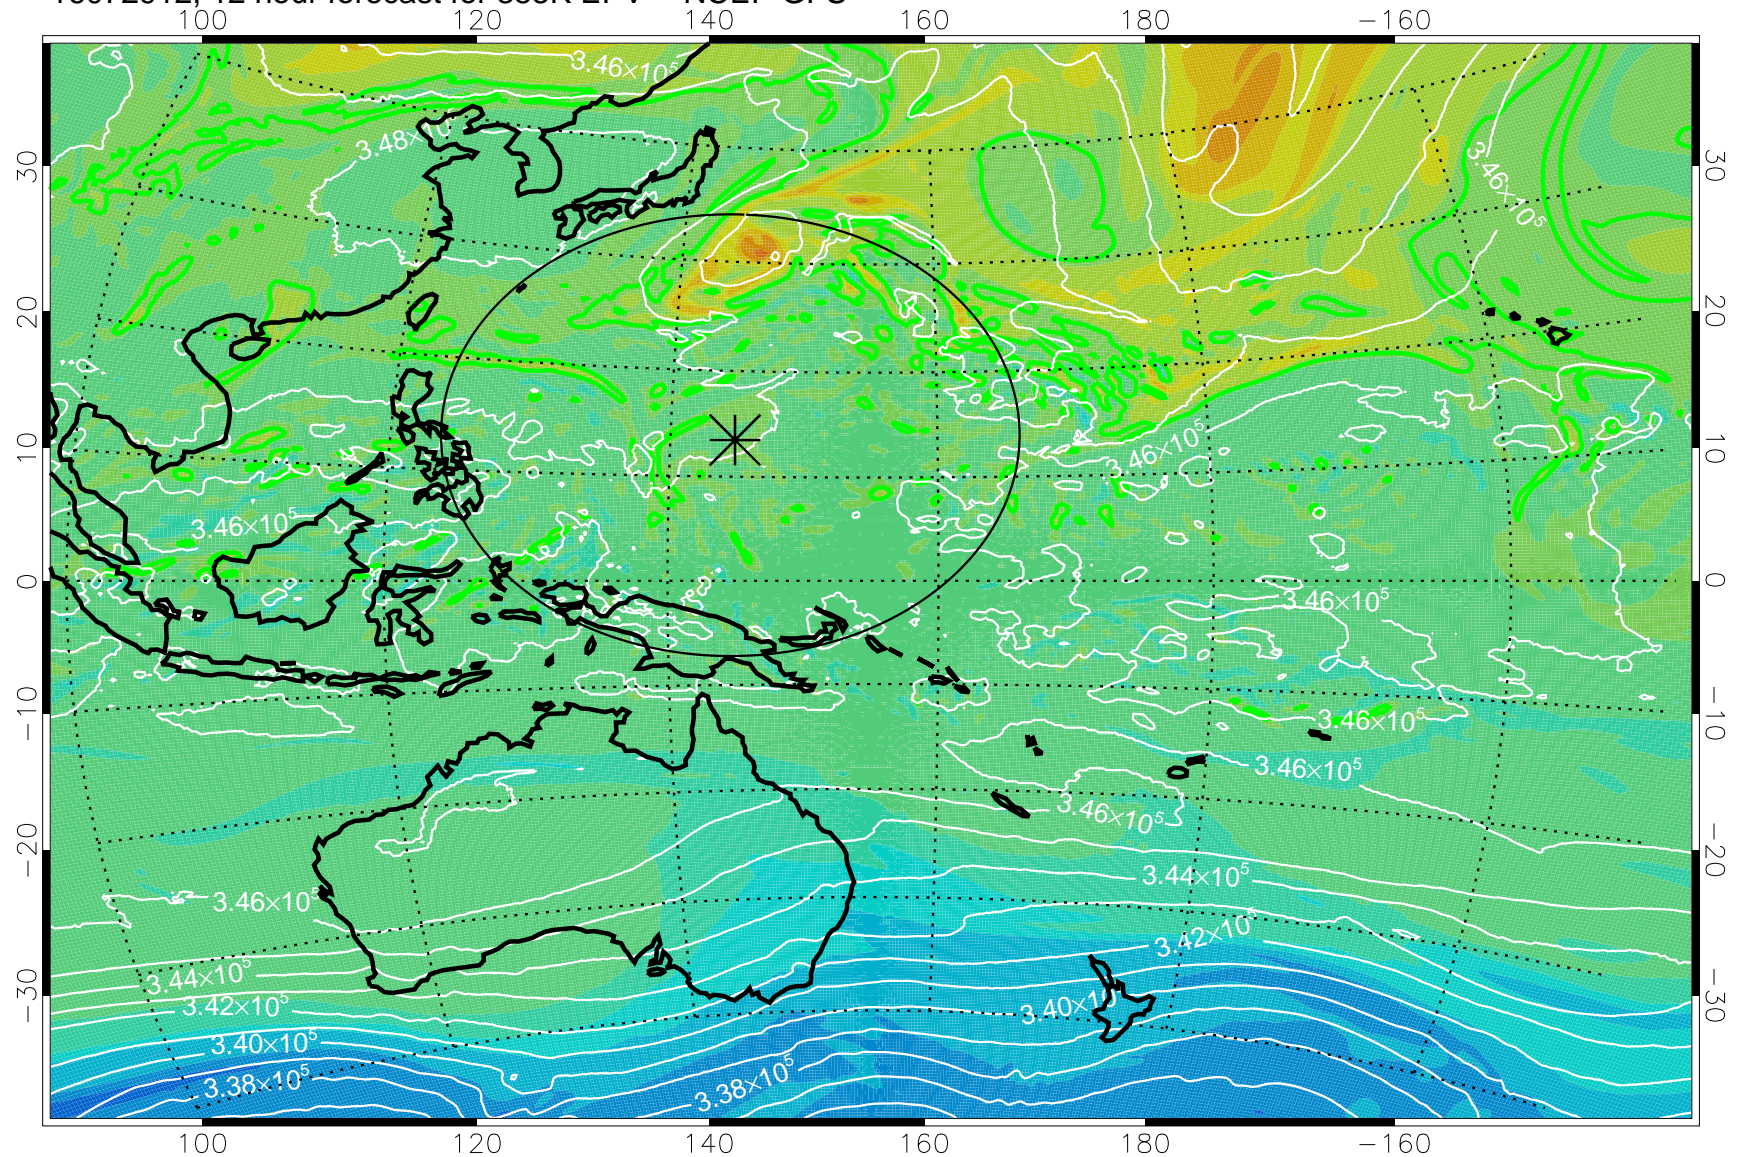

16072906, 6 hour forecast for 355K EPV -- NCEP GFS

355K Montgomery Streamfunction, white
EPV Tropopause (2 PVU) Position
Range ring of 2304 km

16072912, 12 hour forecast for 355K EPV -- NCEP GFS

355K Montgomery Streamfunction, white
EPV Tropopause (2 PVU) Position
Range ring of 2304 km

16072918, 18 hour forecast for 355K EPV -- NCEP GFS

355K Montgomery Streamfunction, white
EPV Tropopause (2 PVU) Position
Range ring of 2304 km

16073000, 24 hour forecast for 355K EPV -- NCEP GFS

355K Montgomery Streamfunction, white
EPV Tropopause (2 PVU) Position
Range ring of 2304 km

16073006, 30 hour forecast for 355K EPV -- NCEP GFS

355K Montgomery Streamfunction, white
EPV Tropopause (2 PVU) Position
Range ring of 2304 km

16073012, 36 hour forecast for 355K EPV -- NCEP GFS

355K Montgomery Streamfunction, white
EPV Tropopause (2 PVU) Position
Range ring of 2304 km

16073018, 42 hour forecast for 355K EPV -- NCEP GFS

355K Montgomery Streamfunction, white
EPV Tropopause (2 PVU) Position
Range ring of 2304 km

16073100, 48 hour forecast for 355K EPV -- NCEP GFS

355K Montgomery Streamfunction, white
EPV Tropopause (2 PVU) Position
Range ring of 2304 km