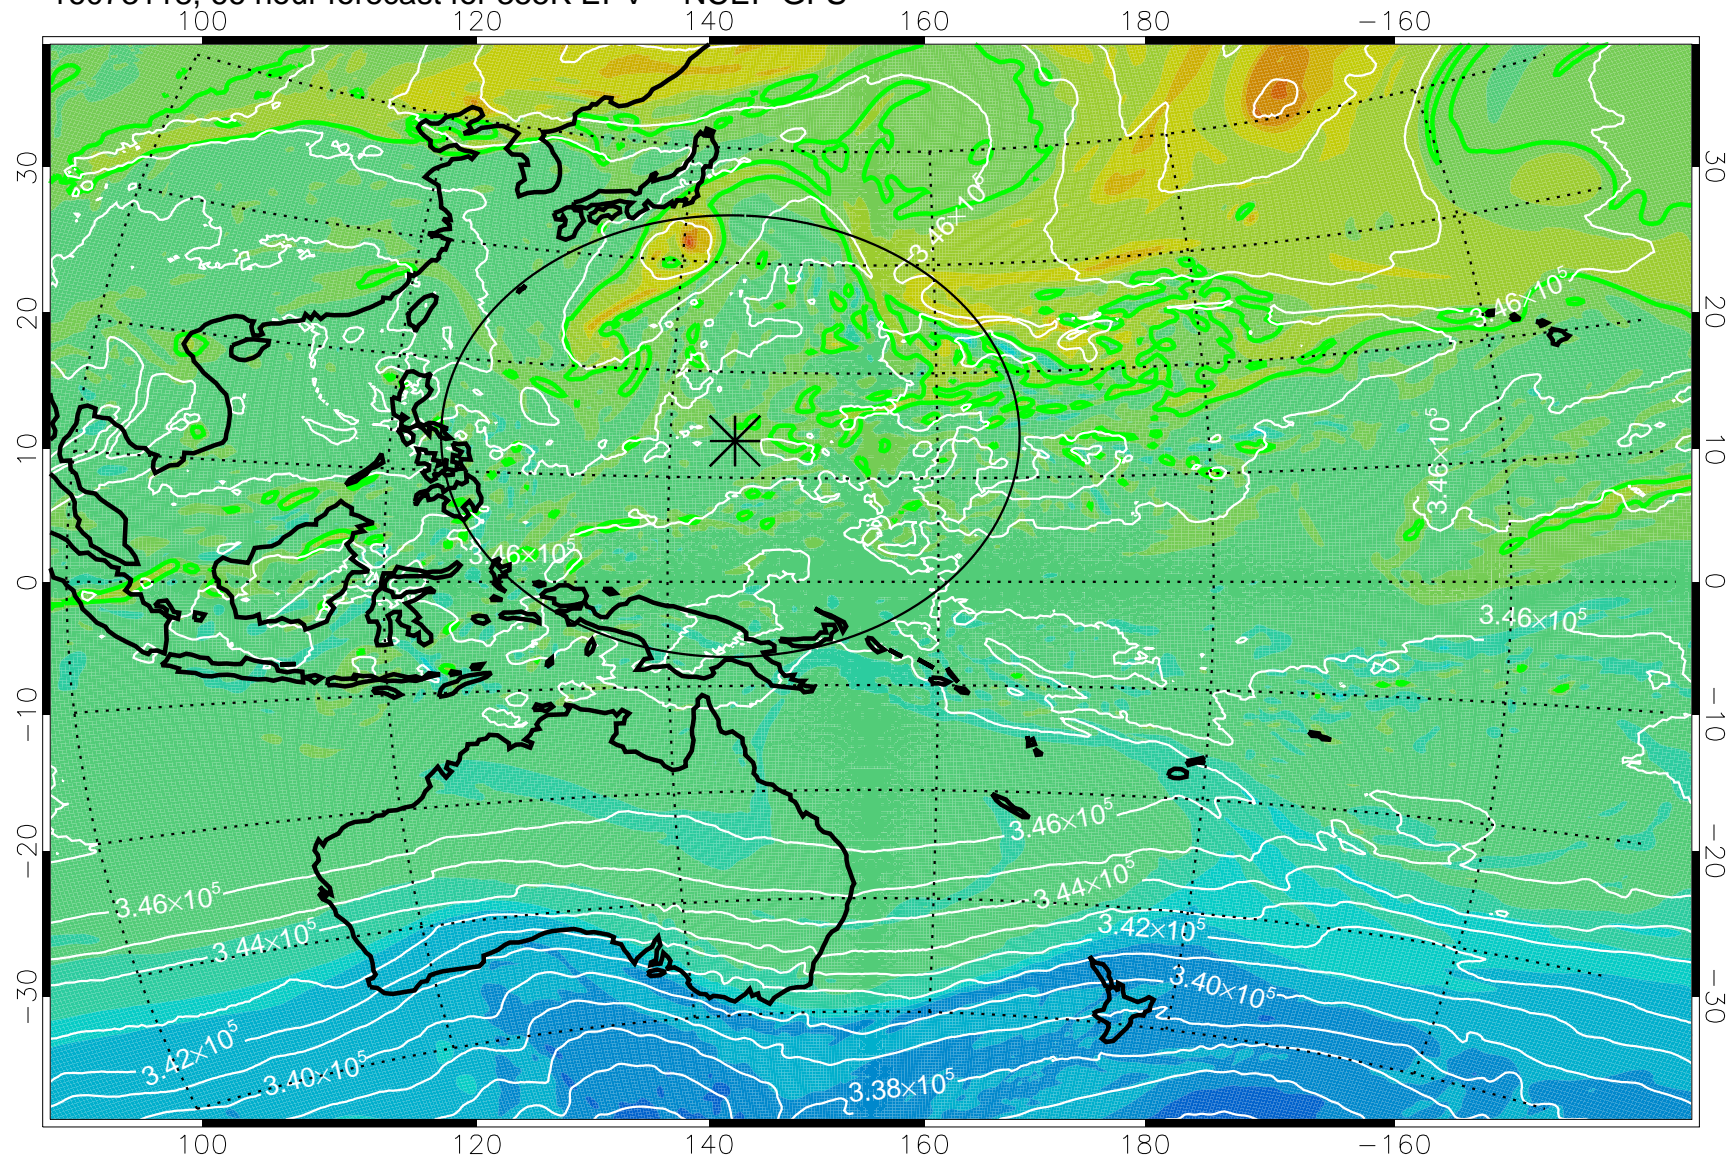

16073106, 54 hour forecast for 355K EPV -- NCEP GFS

355K Montgomery Streamfunction, white
EPV Tropopause (2 PVU) Position
Range ring of 2304 km

16073112, 60 hour forecast for 355K EPV -- NCEP GFS

355K Montgomery Streamfunction, white
EPV Tropopause (2 PVU) Position
Range ring of 2304 km

16073118, 66 hour forecast for 355K EPV -- NCEP GFS

355K Montgomery Streamfunction, white
EPV Tropopause (2 PVU) Position
Range ring of 2304 km

16080100, 72 hour forecast for 355K EPV -- NCEP GFS

355K Montgomery Streamfunction, white
EPV Tropopause (2 PVU) Position
Range ring of 2304 km

16080106, 78 hour forecast for 355K EPV -- NCEP GFS

355K Montgomery Streamfunction, white
EPV Tropopause (2 PVU) Position
Range ring of 2304 km

16080112, 84 hour forecast for 355K EPV -- NCEP GFS

355K Montgomery Streamfunction, white
EPV Tropopause (2 PVU) Position
Range ring of 2304 km

16080118, 90 hour forecast for 355K EPV -- NCEP GFS

355K Montgomery Streamfunction, white
EPV Tropopause (2 PVU) Position
Range ring of 2304 km

16080200, 96 hour forecast for 355K EPV -- NCEP GFS

355K Montgomery Streamfunction, white
EPV Tropopause (2 PVU) Position
Range ring of 2304 km