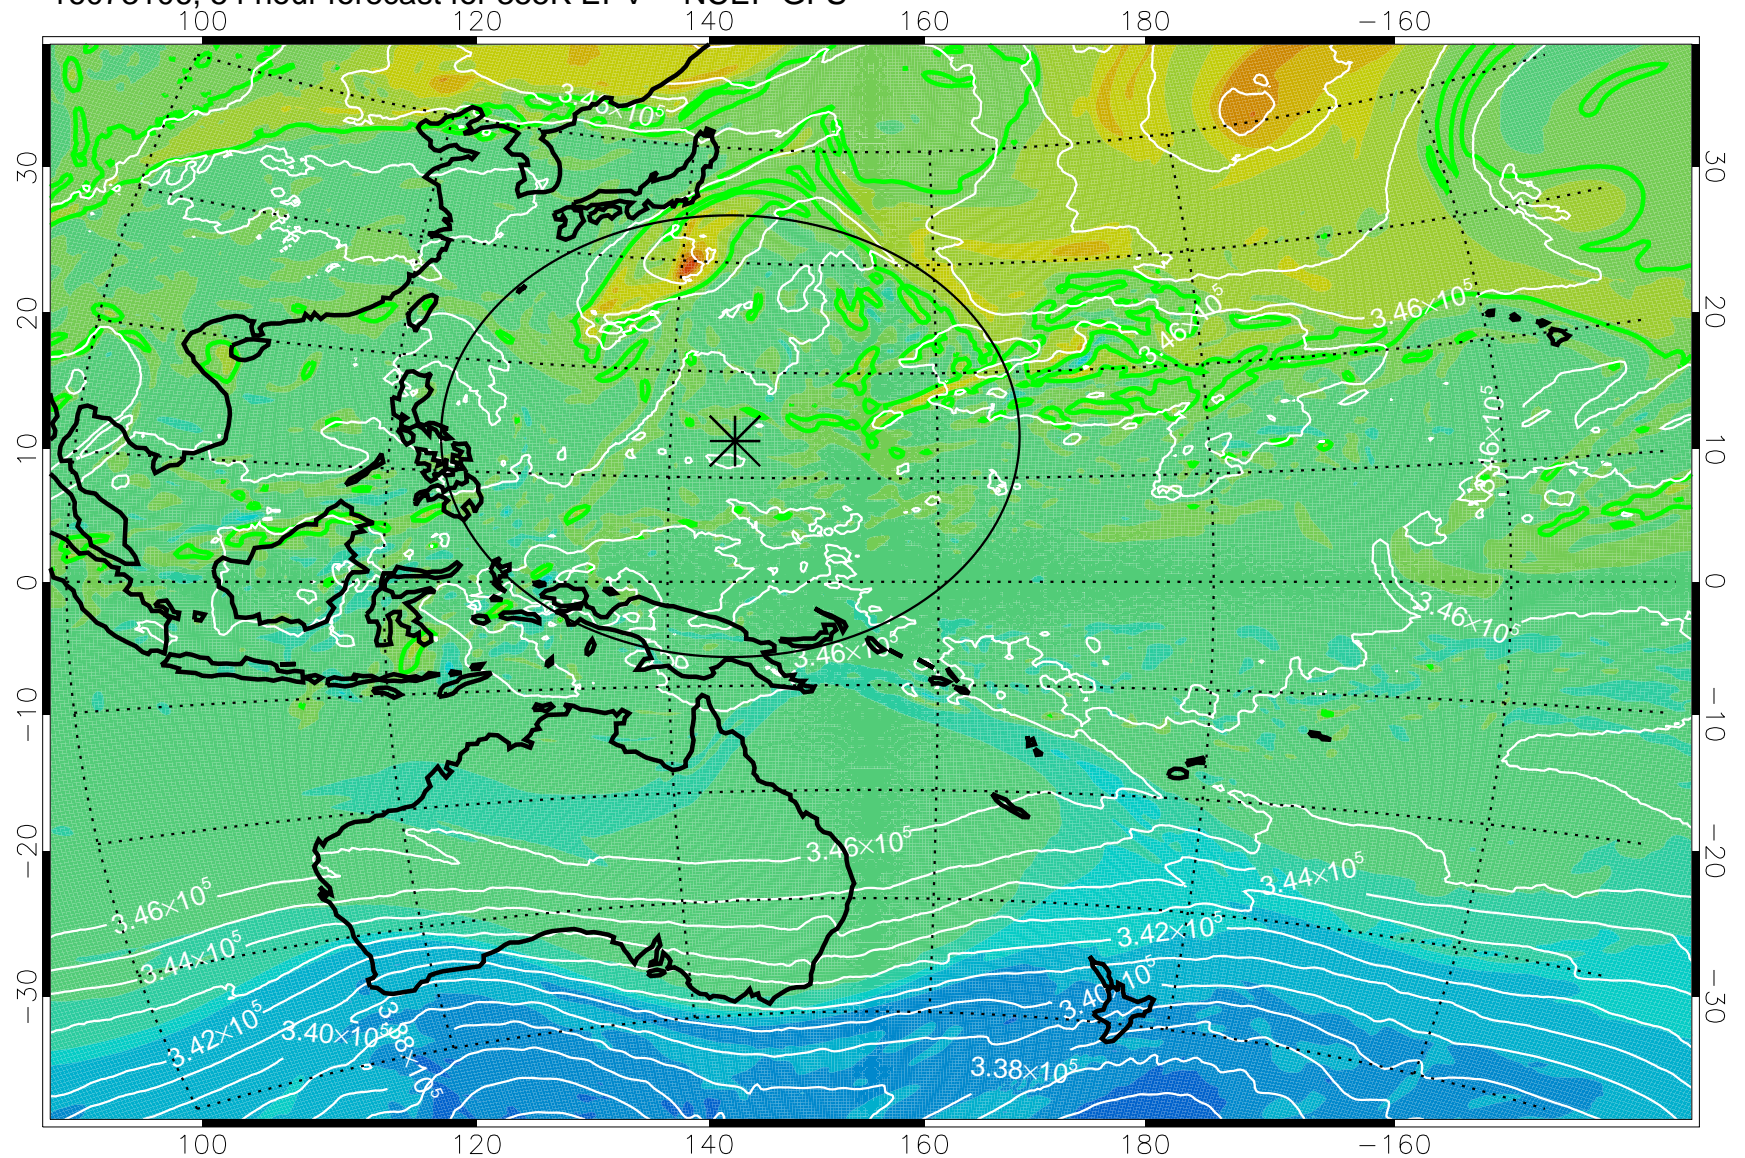

16073018, 42 hour forecast for 355K EPV -- NCEP GFS

355K Montgomery Streamfunction, white
EPV Tropopause (2 PVU) Position
Range ring of 2304 km

16073100, 48 hour forecast for 355K EPV -- NCEP GFS

355K Montgomery Streamfunction, white
EPV Tropopause (2 PVU) Position
Range ring of 2304 km

16073106, 54 hour forecast for 355K EPV -- NCEP GFS

355K Montgomery Streamfunction, white
EPV Tropopause (2 PVU) Position
Range ring of 2304 km

16073112, 60 hour forecast for 355K EPV -- NCEP GFS

355K Montgomery Streamfunction, white
EPV Tropopause (2 PVU) Position
Range ring of 2304 km

16073118, 66 hour forecast for 355K EPV -- NCEP GFS

355K Montgomery Streamfunction, white
EPV Tropopause (2 PVU) Position
Range ring of 2304 km

16080100, 72 hour forecast for 355K EPV -- NCEP GFS

355K Montgomery Streamfunction, white
EPV Tropopause (2 PVU) Position
Range ring of 2304 km

16080106, 78 hour forecast for 355K EPV -- NCEP GFS

355K Montgomery Streamfunction, white
EPV Tropopause (2 PVU) Position
Range ring of 2304 km

16080112, 84 hour forecast for 355K EPV -- NCEP GFS

355K Montgomery Streamfunction, white
EPV Tropopause (2 PVU) Position
Range ring of 2304 km