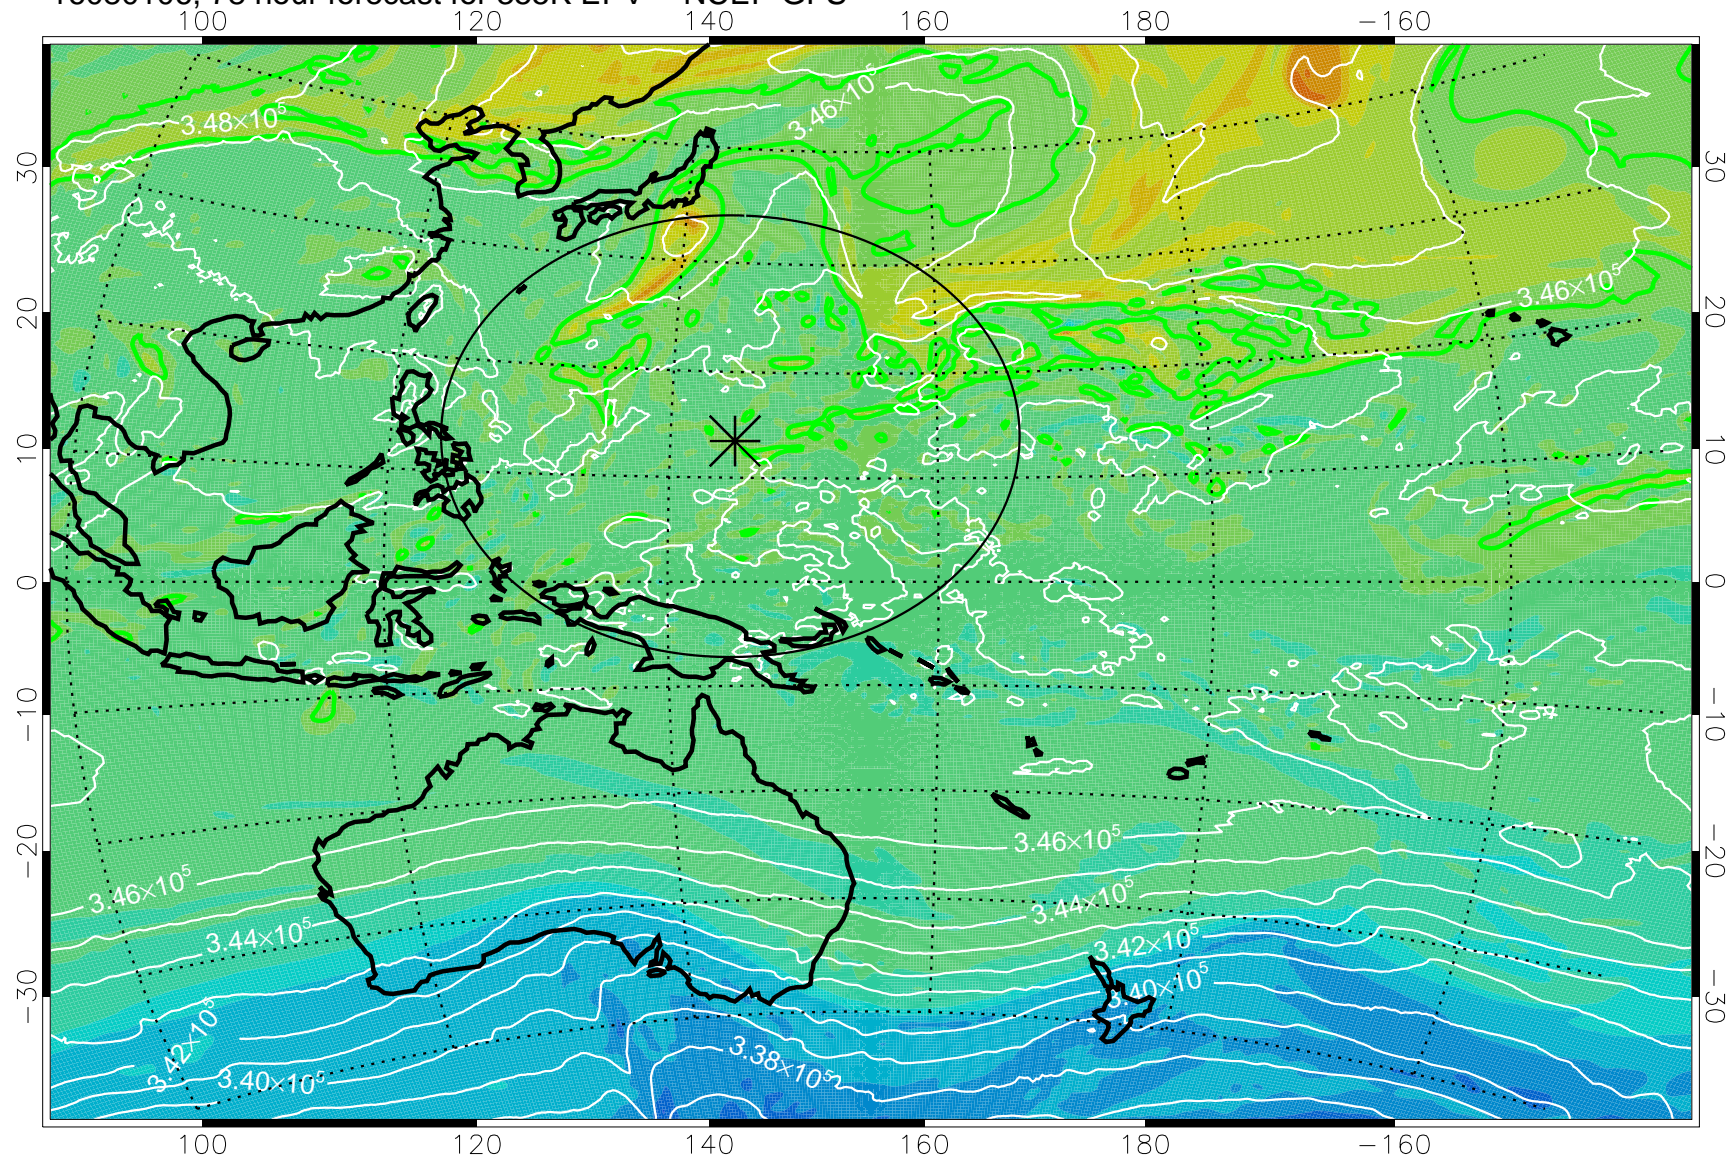

16073106, 54 hour forecast for 355K EPV -- NCEP GFS

355K Montgomery Streamfunction, white
EPV Tropopause (2 PVU) Position
Range ring of 2304 km

16073112, 60 hour forecast for 355K EPV -- NCEP GFS

355K Montgomery Streamfunction, white
EPV Tropopause (2 PVU) Position
Range ring of 2304 km

16073118, 66 hour forecast for 355K EPV -- NCEP GFS

355K Montgomery Streamfunction, white
EPV Tropopause (2 PVU) Position
Range ring of 2304 km

16080100, 72 hour forecast for 355K EPV -- NCEP GFS

355K Montgomery Streamfunction, white
EPV Tropopause (2 PVU) Position
Range ring of 2304 km

16080106, 78 hour forecast for 355K EPV -- NCEP GFS

355K Montgomery Streamfunction, white
EPV Tropopause (2 PVU) Position
Range ring of 2304 km

16080112, 84 hour forecast for 355K EPV -- NCEP GFS

355K Montgomery Streamfunction, white
EPV Tropopause (2 PVU) Position
Range ring of 2304 km

16080118, 90 hour forecast for 355K EPV -- NCEP GFS

355K Montgomery Streamfunction, white
EPV Tropopause (2 PVU) Position
Range ring of 2304 km

16080200, 96 hour forecast for 355K EPV -- NCEP GFS

355K Montgomery Streamfunction, white
EPV Tropopause (2 PVU) Position
Range ring of 2304 km