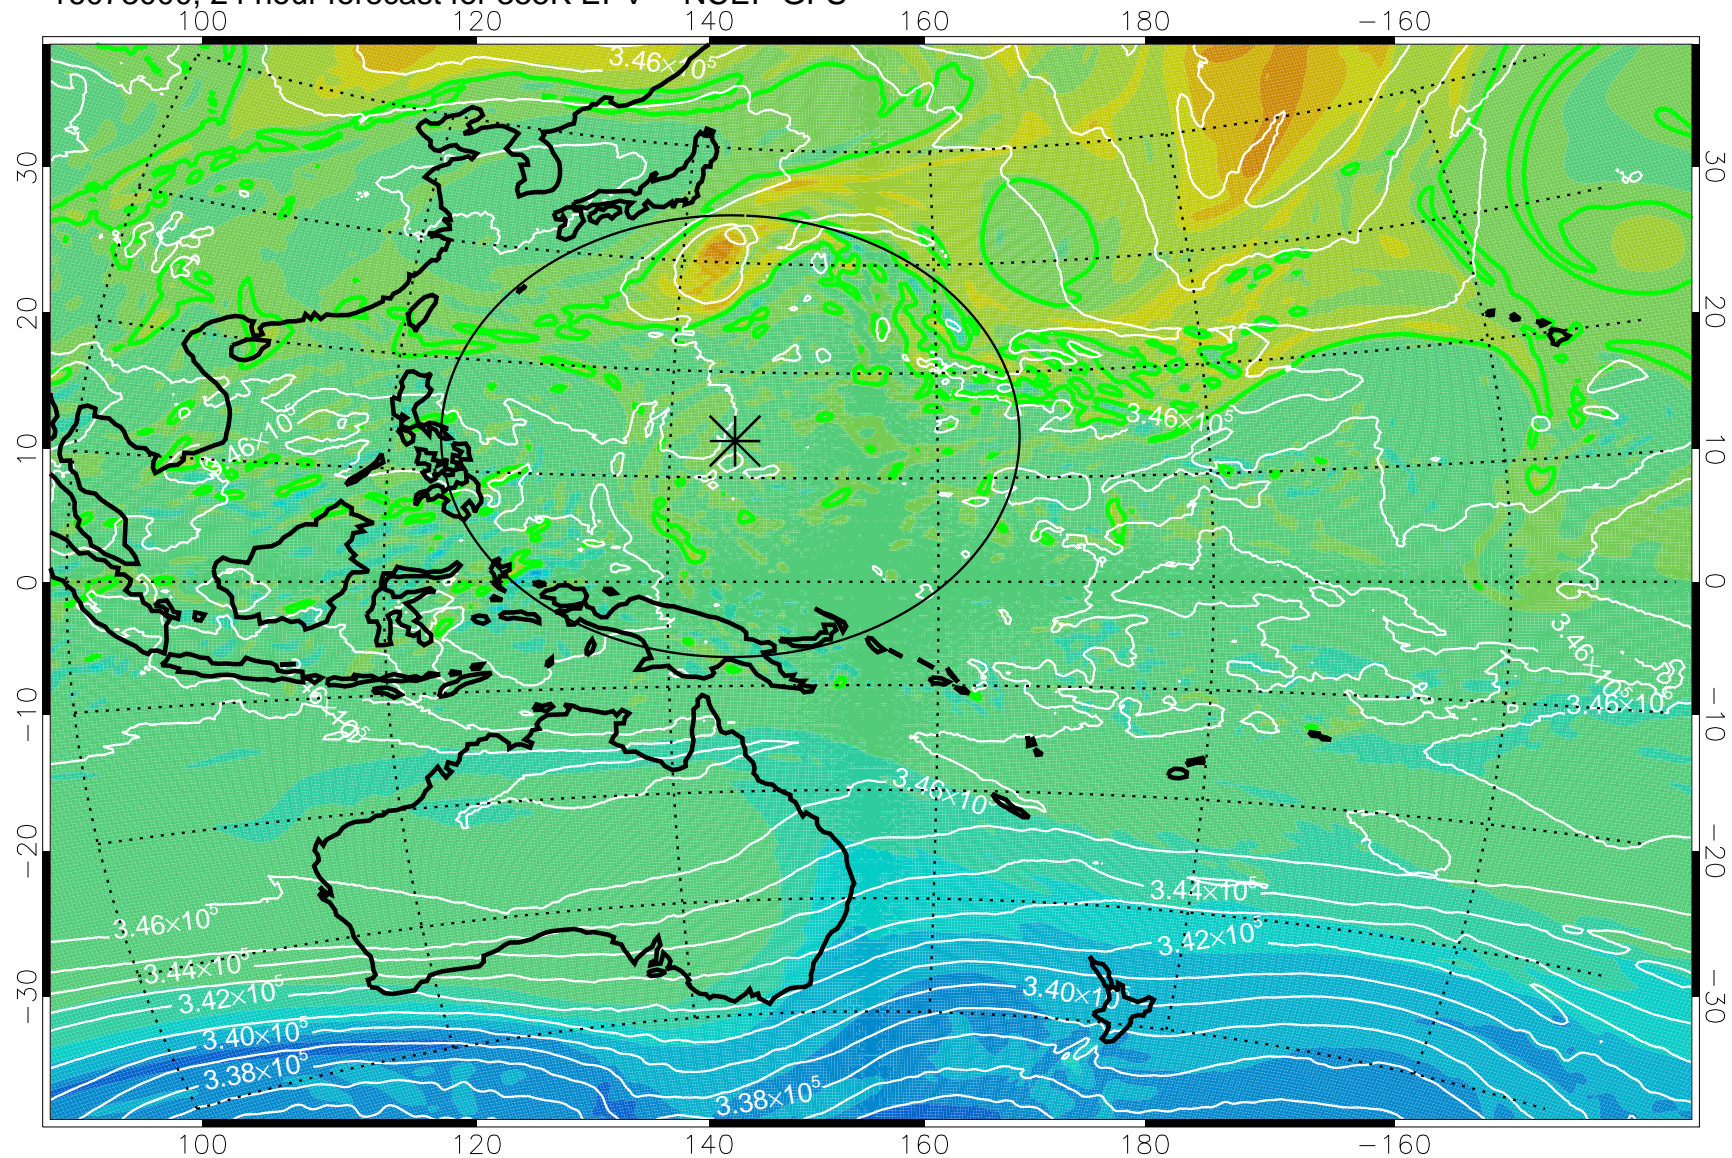

16072906, 6 hour forecast for 355K EPV -- NCEP GFS

355K Montgomery Streamfunction, white
EPV Tropopause (2 PVU) Position
Range ring of 2304 km

16072912, 12 hour forecast for 355K EPV -- NCEP GFS

355K Montgomery Streamfunction, white
EPV Tropopause (2 PVU) Position
Range ring of 2304 km

16072918, 18 hour forecast for 355K EPV -- NCEP GFS

355K Montgomery Streamfunction, white
EPV Tropopause (2 PVU) Position
Range ring of 2304 km

16073000, 24 hour forecast for 355K EPV -- NCEP GFS

355K Montgomery Streamfunction, white
EPV Tropopause (2 PVU) Position
Range ring of 2304 km

16073006, 30 hour forecast for 355K EPV -- NCEP GFS

355K Montgomery Streamfunction, white
EPV Tropopause (2 PVU) Position
Range ring of 2304 km

16073012, 36 hour forecast for 355K EPV -- NCEP GFS

355K Montgomery Streamfunction, white
EPV Tropopause (2 PVU) Position
Range ring of 2304 km

16073018, 42 hour forecast for 355K EPV -- NCEP GFS

355K Montgomery Streamfunction, white
EPV Tropopause (2 PVU) Position
Range ring of 2304 km

16073100, 48 hour forecast for 355K EPV -- NCEP GFS

355K Montgomery Streamfunction, white
EPV Tropopause (2 PVU) Position
Range ring of 2304 km