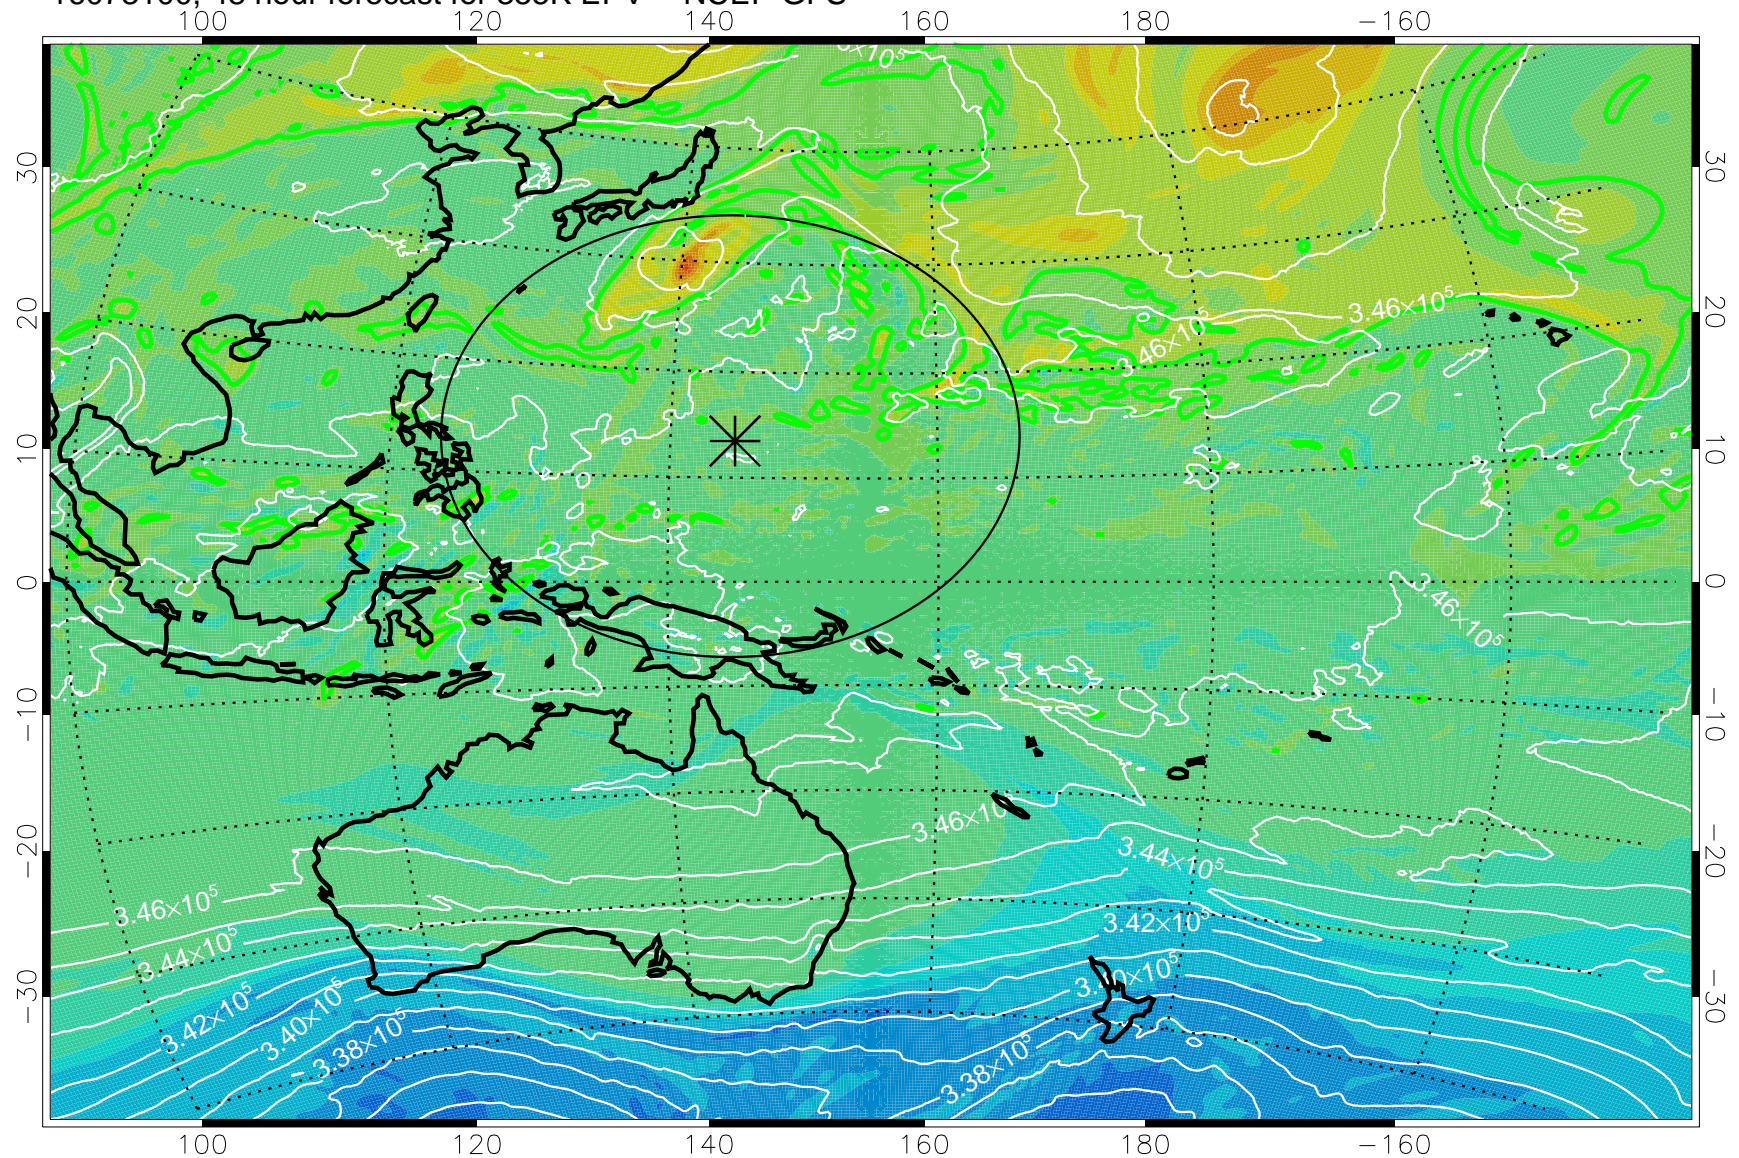

16073006, 30 hour forecast for 355K EPV -- NCEP GFS

355K Montgomery Streamfunction, white
EPV Tropopause (2 PVU) Position
Range ring of 2304 km

16073012, 36 hour forecast for 355K EPV -- NCEP GFS

355K Montgomery Streamfunction, white
EPV Tropopause (2 PVU) Position
Range ring of 2304 km

16073018, 42 hour forecast for 355K EPV -- NCEP GFS

355K Montgomery Streamfunction, white
EPV Tropopause (2 PVU) Position
Range ring of 2304 km

16073100, 48 hour forecast for 355K EPV -- NCEP GFS

355K Montgomery Streamfunction, white
EPV Tropopause (2 PVU) Position
Range ring of 2304 km

16073106, 54 hour forecast for 355K EPV -- NCEP GFS

355K Montgomery Streamfunction, white
EPV Tropopause (2 PVU) Position
Range ring of 2304 km

16073112, 60 hour forecast for 355K EPV -- NCEP GFS

355K Montgomery Streamfunction, white
EPV Tropopause (2 PVU) Position
Range ring of 2304 km

16073118, 66 hour forecast for 355K EPV -- NCEP GFS

355K Montgomery Streamfunction, white
EPV Tropopause (2 PVU) Position
Range ring of 2304 km

16080100, 72 hour forecast for 355K EPV -- NCEP GFS

355K Montgomery Streamfunction, white
EPV Tropopause (2 PVU) Position
Range ring of 2304 km