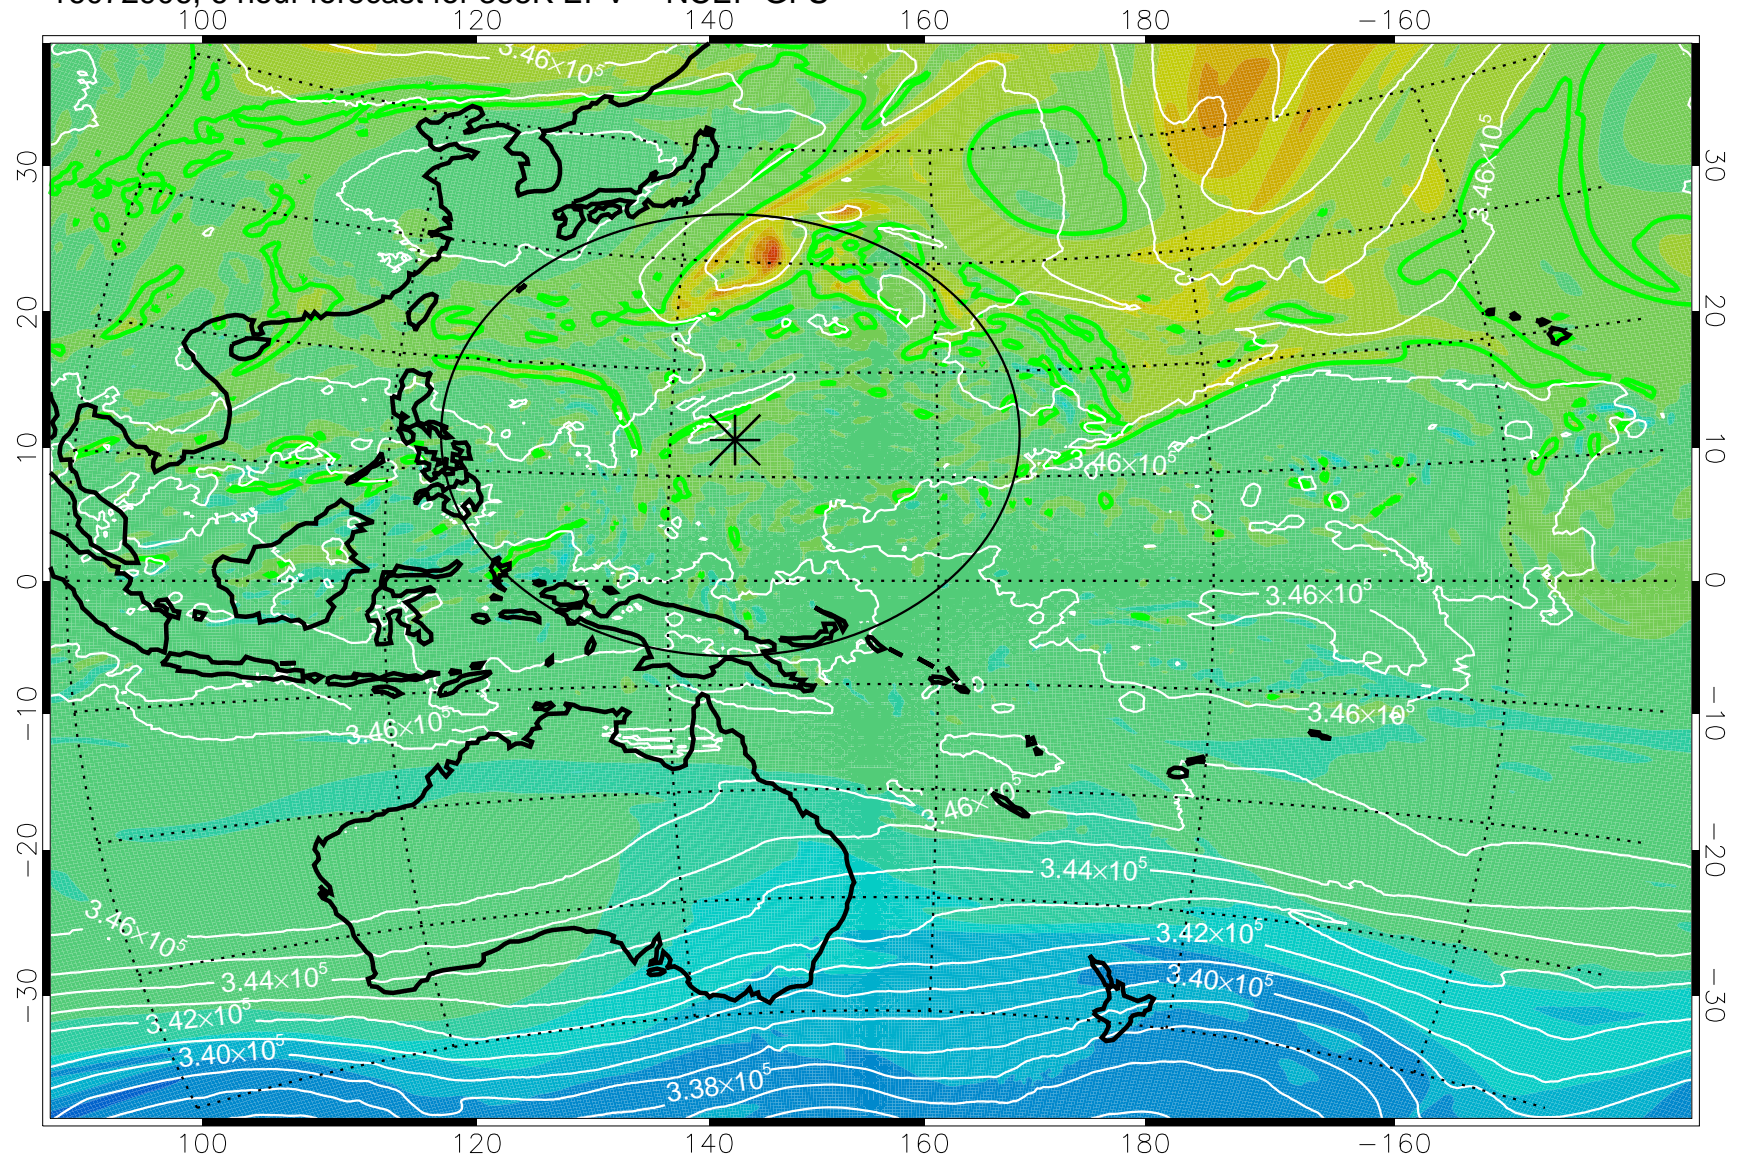

16072906, 6 hour forecast for 355K EPV -- NCEP GFS

355K Montgomery Streamfunction, white
EPV Tropopause (2 PVU) Position
Range ring of 2304 km

16072912, 12 hour forecast for 355K EPV -- NCEP GFS

355K Montgomery Streamfunction, white
EPV Tropopause (2 PVU) Position
Range ring of 2304 km

16072918, 18 hour forecast for 355K EPV -- NCEP GFS

355K Montgomery Streamfunction, white
EPV Tropopause (2 PVU) Position
Range ring of 2304 km

16073000, 24 hour forecast for 355K EPV -- NCEP GFS

355K Montgomery Streamfunction, white
EPV Tropopause (2 PVU) Position
Range ring of 2304 km

16073006, 30 hour forecast for 355K EPV -- NCEP GFS

355K Montgomery Streamfunction, white
EPV Tropopause (2 PVU) Position
Range ring of 2304 km

16073012, 36 hour forecast for 355K EPV -- NCEP GFS

355K Montgomery Streamfunction, white
EPV Tropopause (2 PVU) Position
Range ring of 2304 km

16073018, 42 hour forecast for 355K EPV -- NCEP GFS

355K Montgomery Streamfunction, white
EPV Tropopause (2 PVU) Position
Range ring of 2304 km

16073100, 48 hour forecast for 355K EPV -- NCEP GFS

355K Montgomery Streamfunction, white
EPV Tropopause (2 PVU) Position
Range ring of 2304 km