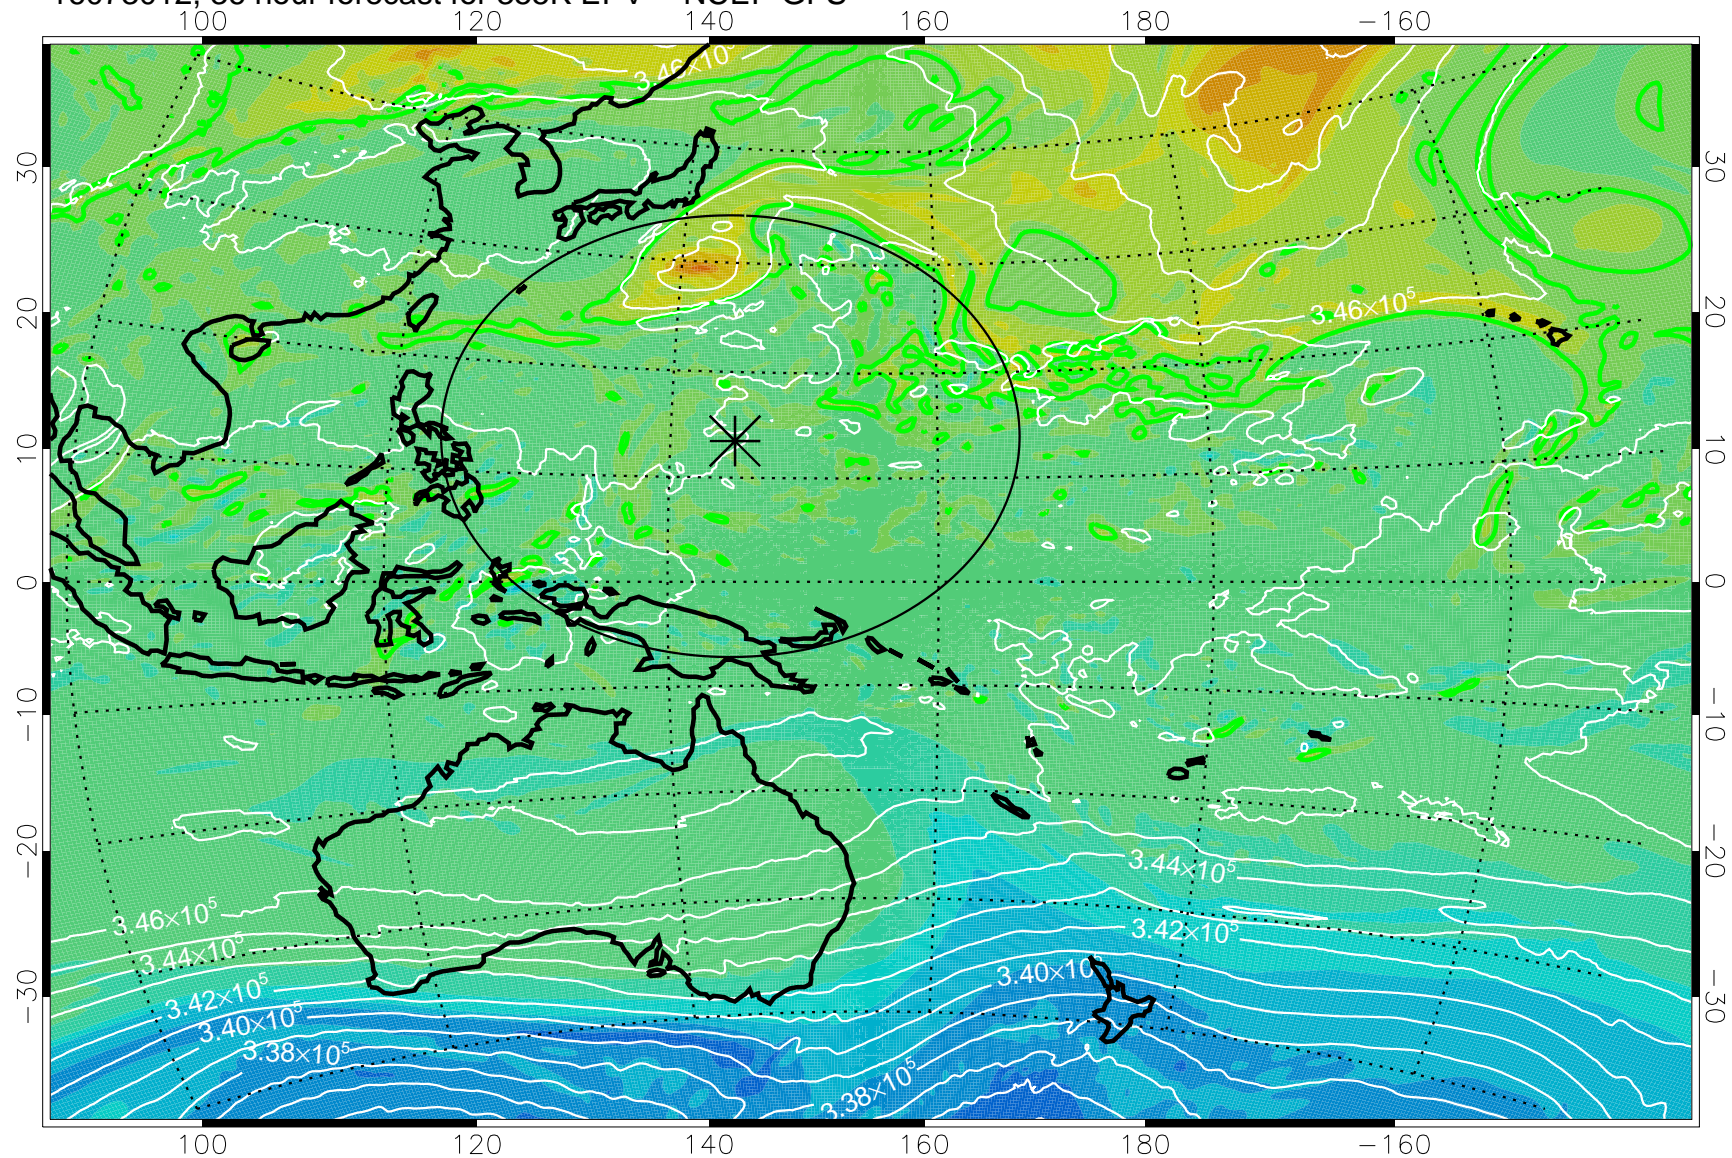

16072918, 18 hour forecast for 355K EPV -- NCEP GFS

355K Montgomery Streamfunction, white
EPV Tropopause (2 PVU) Position
Range ring of 2304 km

16073000, 24 hour forecast for 355K EPV -- NCEP GFS

355K Montgomery Streamfunction, white
EPV Tropopause (2 PVU) Position
Range ring of 2304 km

16073006, 30 hour forecast for 355K EPV -- NCEP GFS

355K Montgomery Streamfunction, white
EPV Tropopause (2 PVU) Position
Range ring of 2304 km

16073012, 36 hour forecast for 355K EPV -- NCEP GFS

355K Montgomery Streamfunction, white
EPV Tropopause (2 PVU) Position
Range ring of 2304 km

16073018, 42 hour forecast for 355K EPV -- NCEP GFS

355K Montgomery Streamfunction, white
EPV Tropopause (2 PVU) Position
Range ring of 2304 km

16073100, 48 hour forecast for 355K EPV -- NCEP GFS

355K Montgomery Streamfunction, white
EPV Tropopause (2 PVU) Position
Range ring of 2304 km

16073118, 66 hour forecast for 355K EPV -- NCEP GFS

355K Montgomery Streamfunction, white
EPV Tropopause (2 PVU) Position
Range ring of 2304 km

16080100, 72 hour forecast for 355K EPV -- NCEP GFS

355K Montgomery Streamfunction, white
EPV Tropopause (2 PVU) Position
Range ring of 2304 km