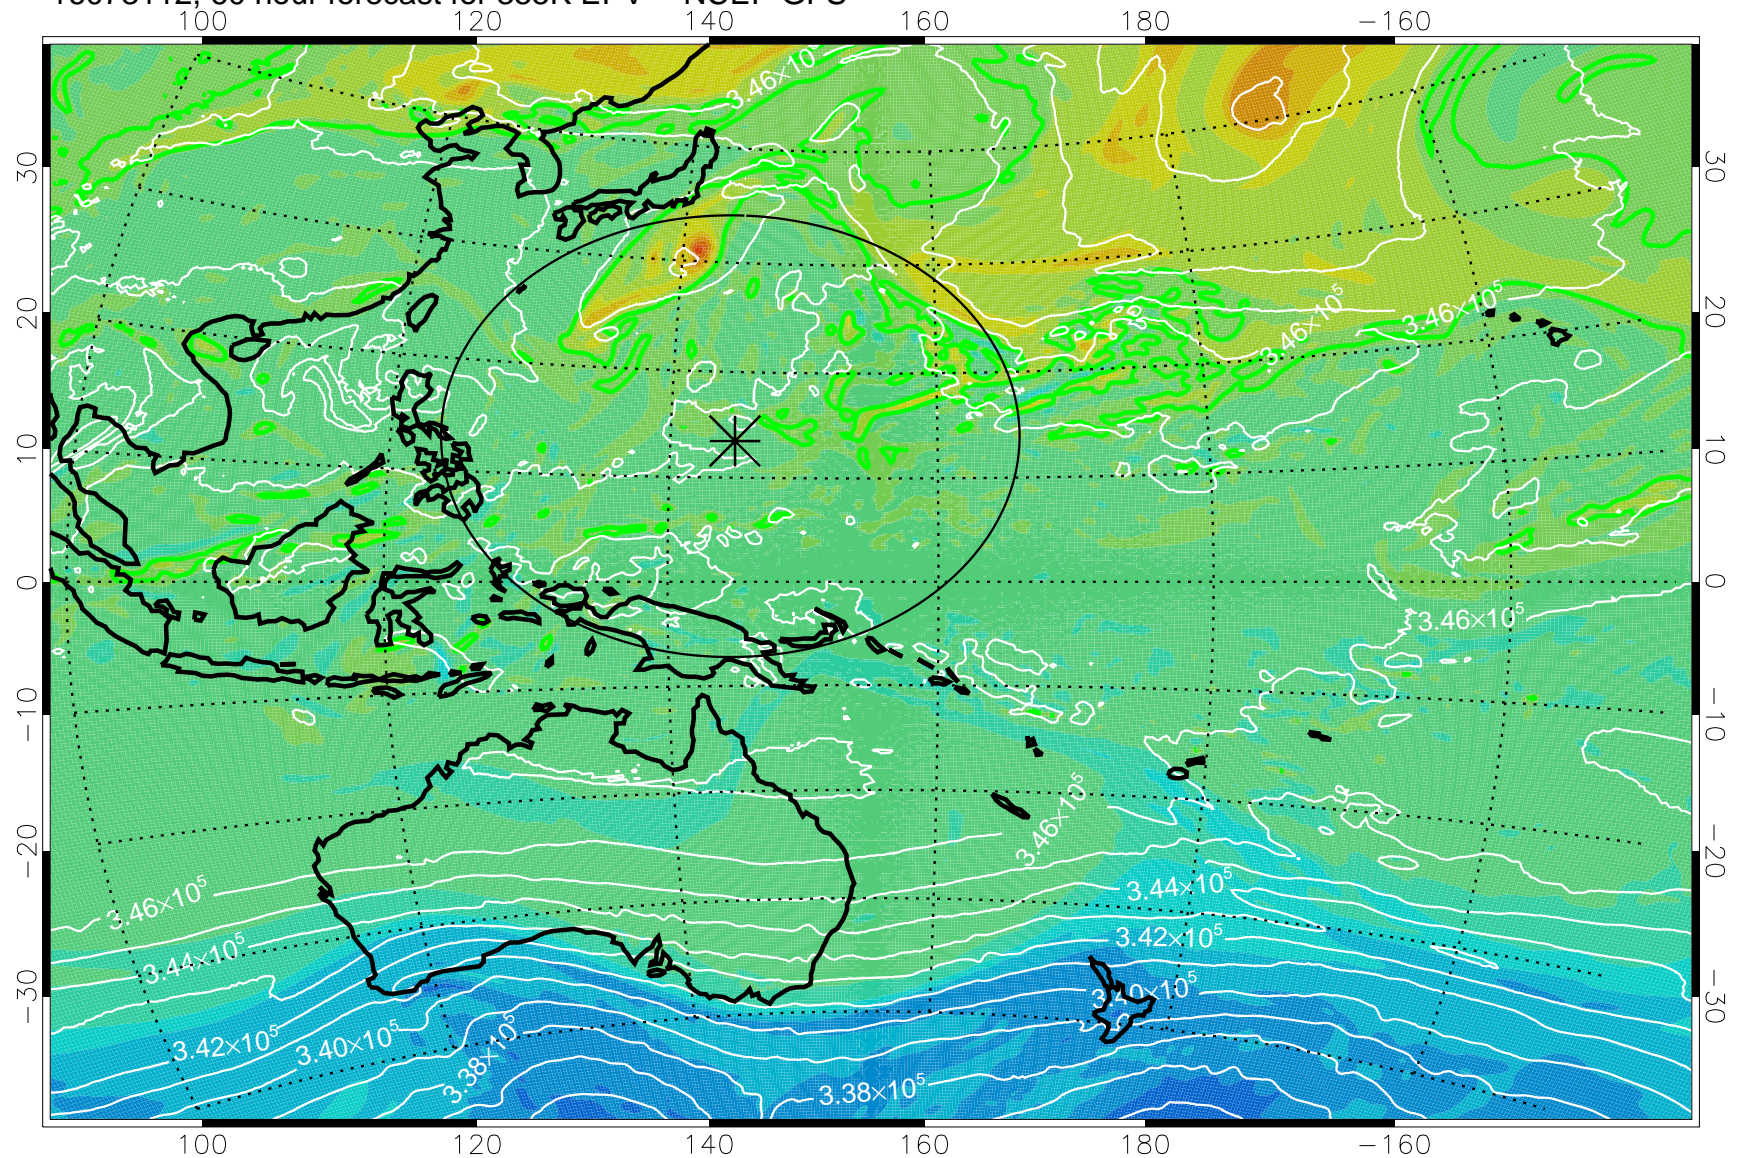

16073006, 30 hour forecast for 355K EPV -- NCEP GFS

355K Montgomery Streamfunction, white
EPV Tropopause (2 PVU) Position
Range ring of 2304 km

16073012, 36 hour forecast for 355K EPV -- NCEP GFS

355K Montgomery Streamfunction, white
EPV Tropopause (2 PVU) Position
Range ring of 2304 km

16073018, 42 hour forecast for 355K EPV -- NCEP GFS

355K Montgomery Streamfunction, white
EPV Tropopause (2 PVU) Position
Range ring of 2304 km

16073100, 48 hour forecast for 355K EPV -- NCEP GFS

355K Montgomery Streamfunction, white
EPV Tropopause (2 PVU) Position
Range ring of 2304 km

16073106, 54 hour forecast for 355K EPV -- NCEP GFS

355K Montgomery Streamfunction, white
EPV Tropopause (2 PVU) Position
Range ring of 2304 km

16073112, 60 hour forecast for 355K EPV -- NCEP GFS

355K Montgomery Streamfunction, white
EPV Tropopause (2 PVU) Position
Range ring of 2304 km

16073118, 66 hour forecast for 355K EPV -- NCEP GFS

355K Montgomery Streamfunction, white
EPV Tropopause (2 PVU) Position
Range ring of 2304 km

16080100, 72 hour forecast for 355K EPV -- NCEP GFS

355K Montgomery Streamfunction, white
EPV Tropopause (2 PVU) Position
Range ring of 2304 km