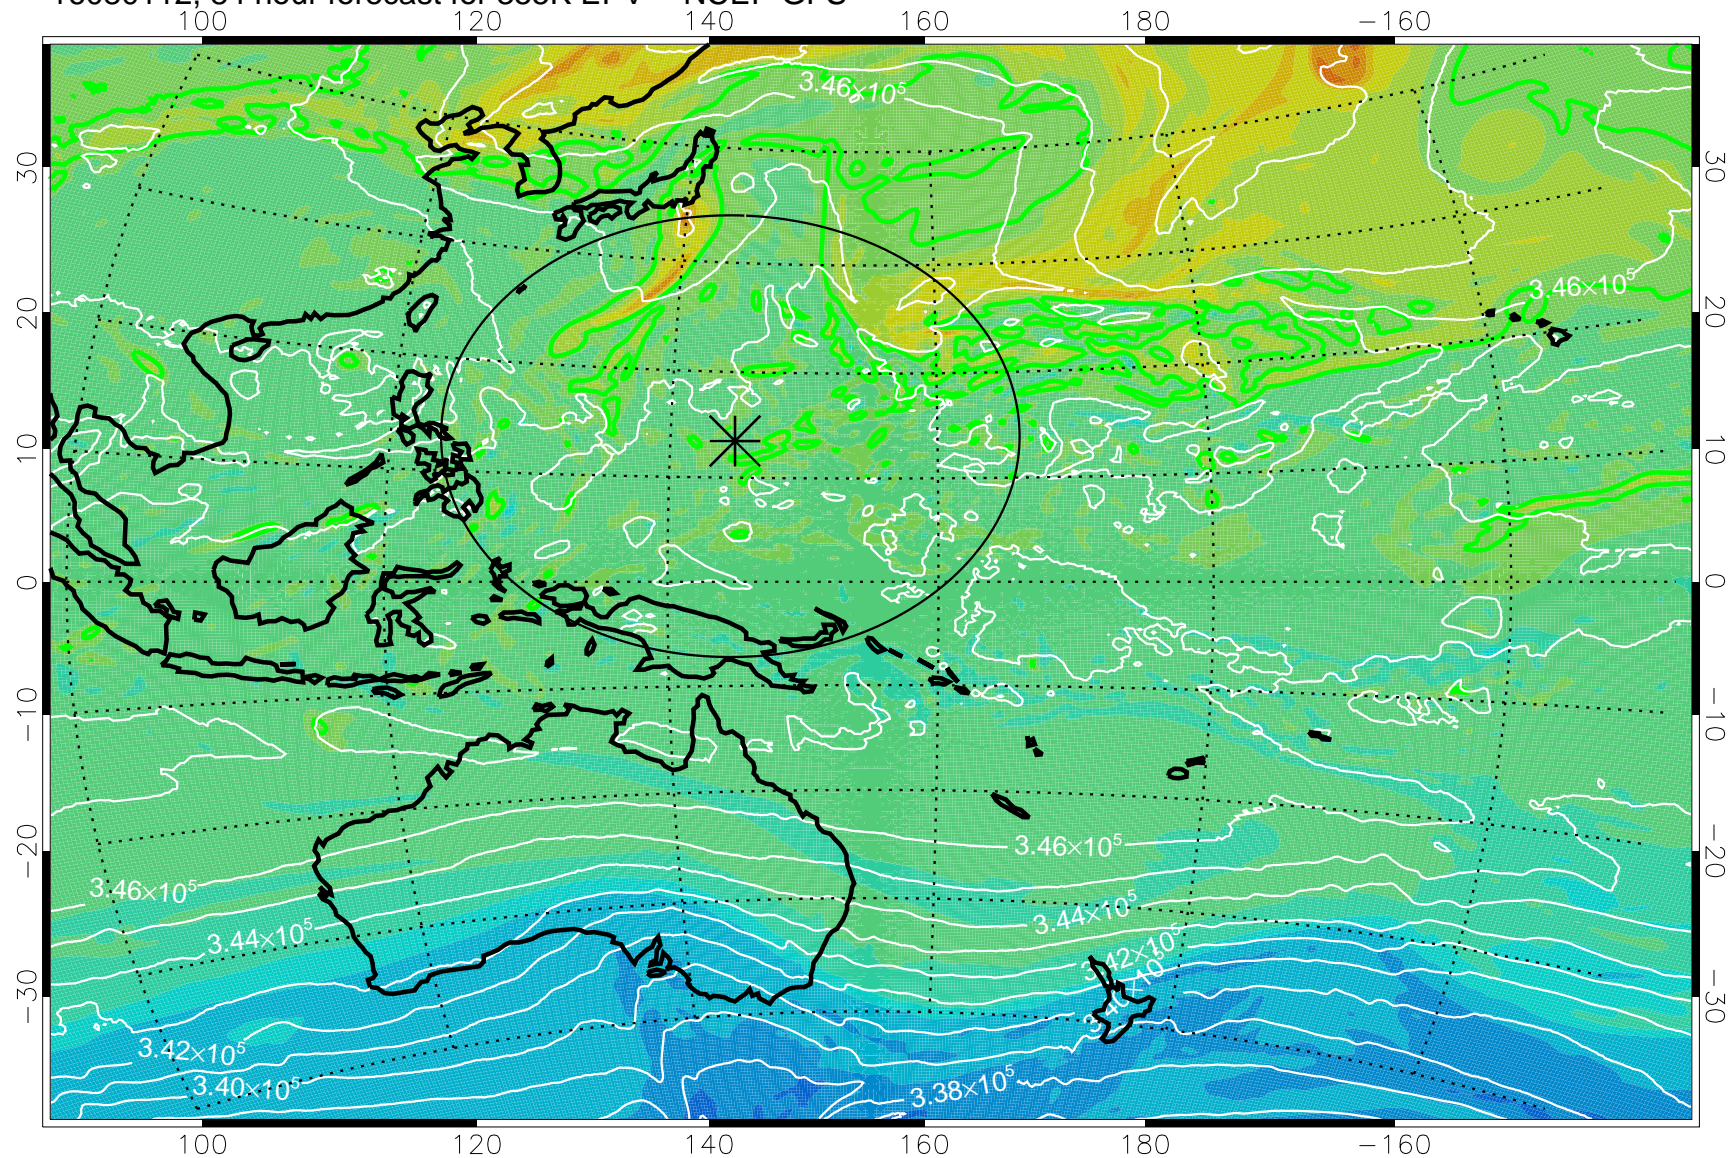

16073118, 66 hour forecast for 355K EPV -- NCEP GFS

355K Montgomery Streamfunction, white
EPV Tropopause (2 PVU) Position
Range ring of 2304 km

16080100, 72 hour forecast for 355K EPV -- NCEP GFS

355K Montgomery Streamfunction, white
EPV Tropopause (2 PVU) Position
Range ring of 2304 km

16080106, 78 hour forecast for 355K EPV -- NCEP GFS

355K Montgomery Streamfunction, white
EPV Tropopause (2 PVU) Position
Range ring of 2304 km

16080112, 84 hour forecast for 355K EPV -- NCEP GFS

355K Montgomery Streamfunction, white
EPV Tropopause (2 PVU) Position
Range ring of 2304 km

16080118, 90 hour forecast for 355K EPV -- NCEP GFS

355K Montgomery Streamfunction, white
EPV Tropopause (2 PVU) Position
Range ring of 2304 km

16080200, 96 hour forecast for 355K EPV -- NCEP GFS

355K Montgomery Streamfunction, white
EPV Tropopause (2 PVU) Position
Range ring of 2304 km

16080206, 102 hour forecast for 355K EPV -- NCEP GFS

355K Montgomery Streamfunction, white
EPV Tropopause (2 PVU) Position
Range ring of 2304 km

16080212, 108 hour forecast for 355K EPV -- NCEP GFS

355K Montgomery Streamfunction, white
EPV Tropopause (2 PVU) Position
Range ring of 2304 km