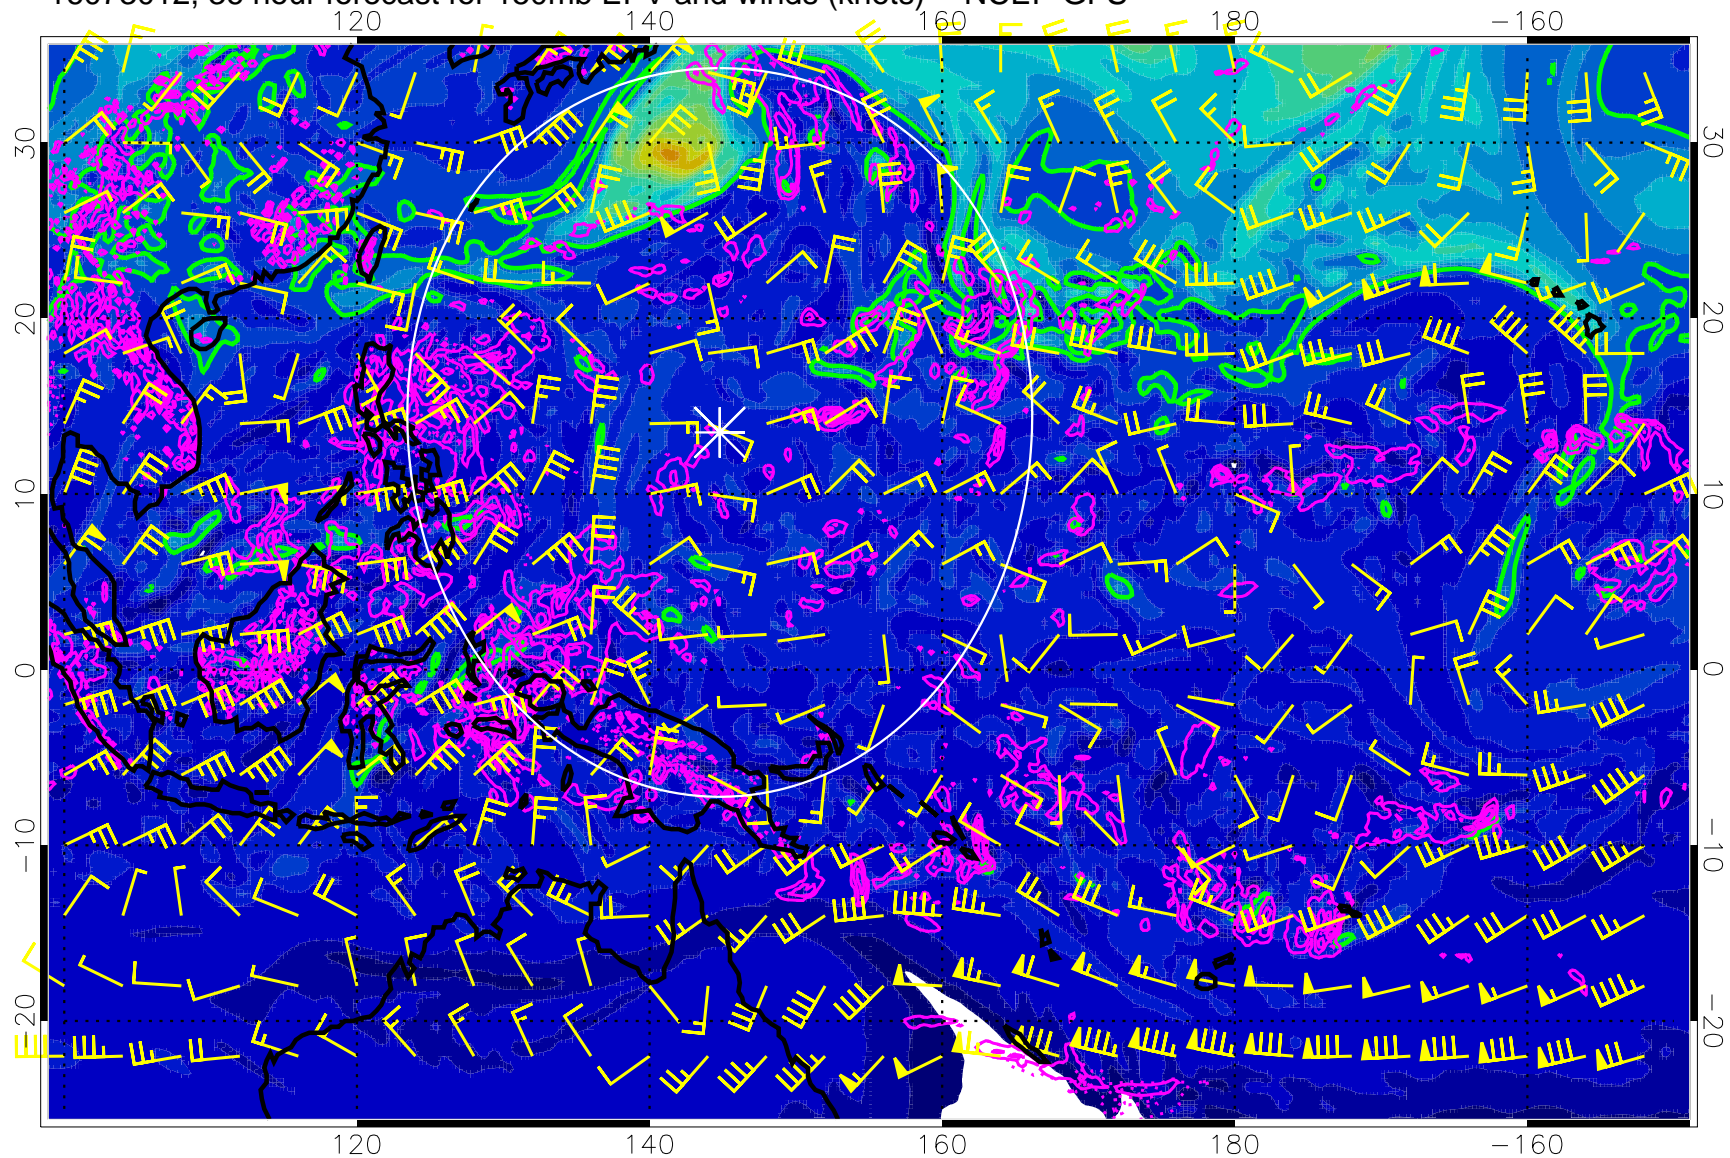

Range ring of 2304 km

16073006, 30 hour forecast for 150mb EPV and winds (knots) -- NCEP GFS

0 5.0×10^{-6} 1.0×10^{-5} 1.5×10^{-5}
PVU

Precip (tot dot, conv sol) mm/day 40 mm/day contours, min 20

EPV Tropopause (2 PVU) Position

Range ring of 2304 km

16073012, 36 hour forecast for 150mb EPV and winds (knots) -- NCEP GFS

0 5.0x10⁻⁶ 1.0x10⁻⁵ 1.5x10⁻⁵
PVU

Precip (tot dot, conv sol) mm/day 40 mm/day contours, min 20

EPV Tropopause (2 PVU) Position