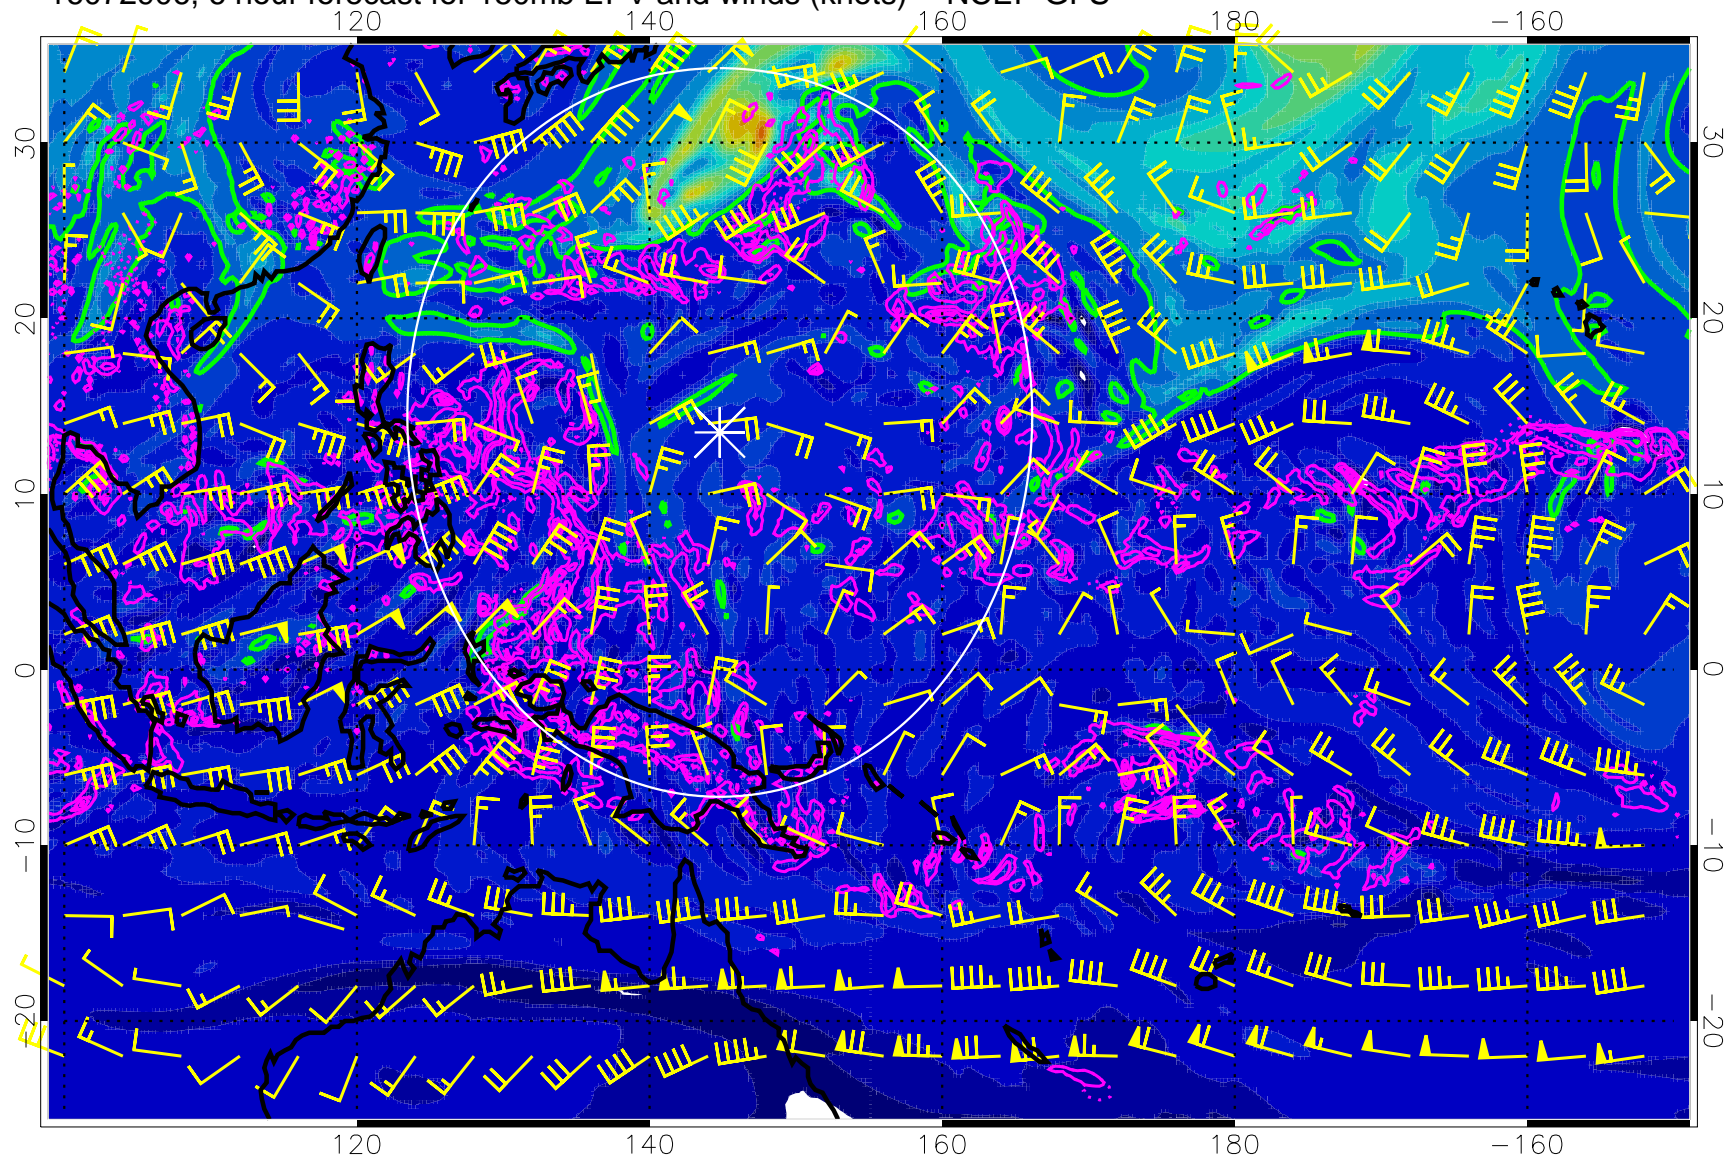

16072906, 6 hour forecast for 150mb EPV and winds (knots) -- NCEP GFS

0 5.0×10^{-6} 1.0×10^{-5} 1.5×10^{-5}
PVU

Precip (tot dot, conv sol) mm/day 40 mm/day contours, min 20

EPV Tropopause (2 PVU) Position

Range ring of 2304 km

16072912, 12 hour forecast for 150mb EPV and winds (knots) -- NCEP GFS

0 5.0×10^{-6} 1.0×10^{-5} 1.5×10^{-5}
PVU

Precip (tot dot, conv sol) mm/day 40 mm/day contours, min 20

EPV Tropopause (2 PVU) Position

Range ring of 2304 km

16072918, 18 hour forecast for 150mb EPV and winds (knots) -- NCEP GFS

Precip (tot dot, conv sol) mm/day 40 mm/day contours, min 20

EPV Tropopause (2 PVU) Position

Range ring of 2304 km