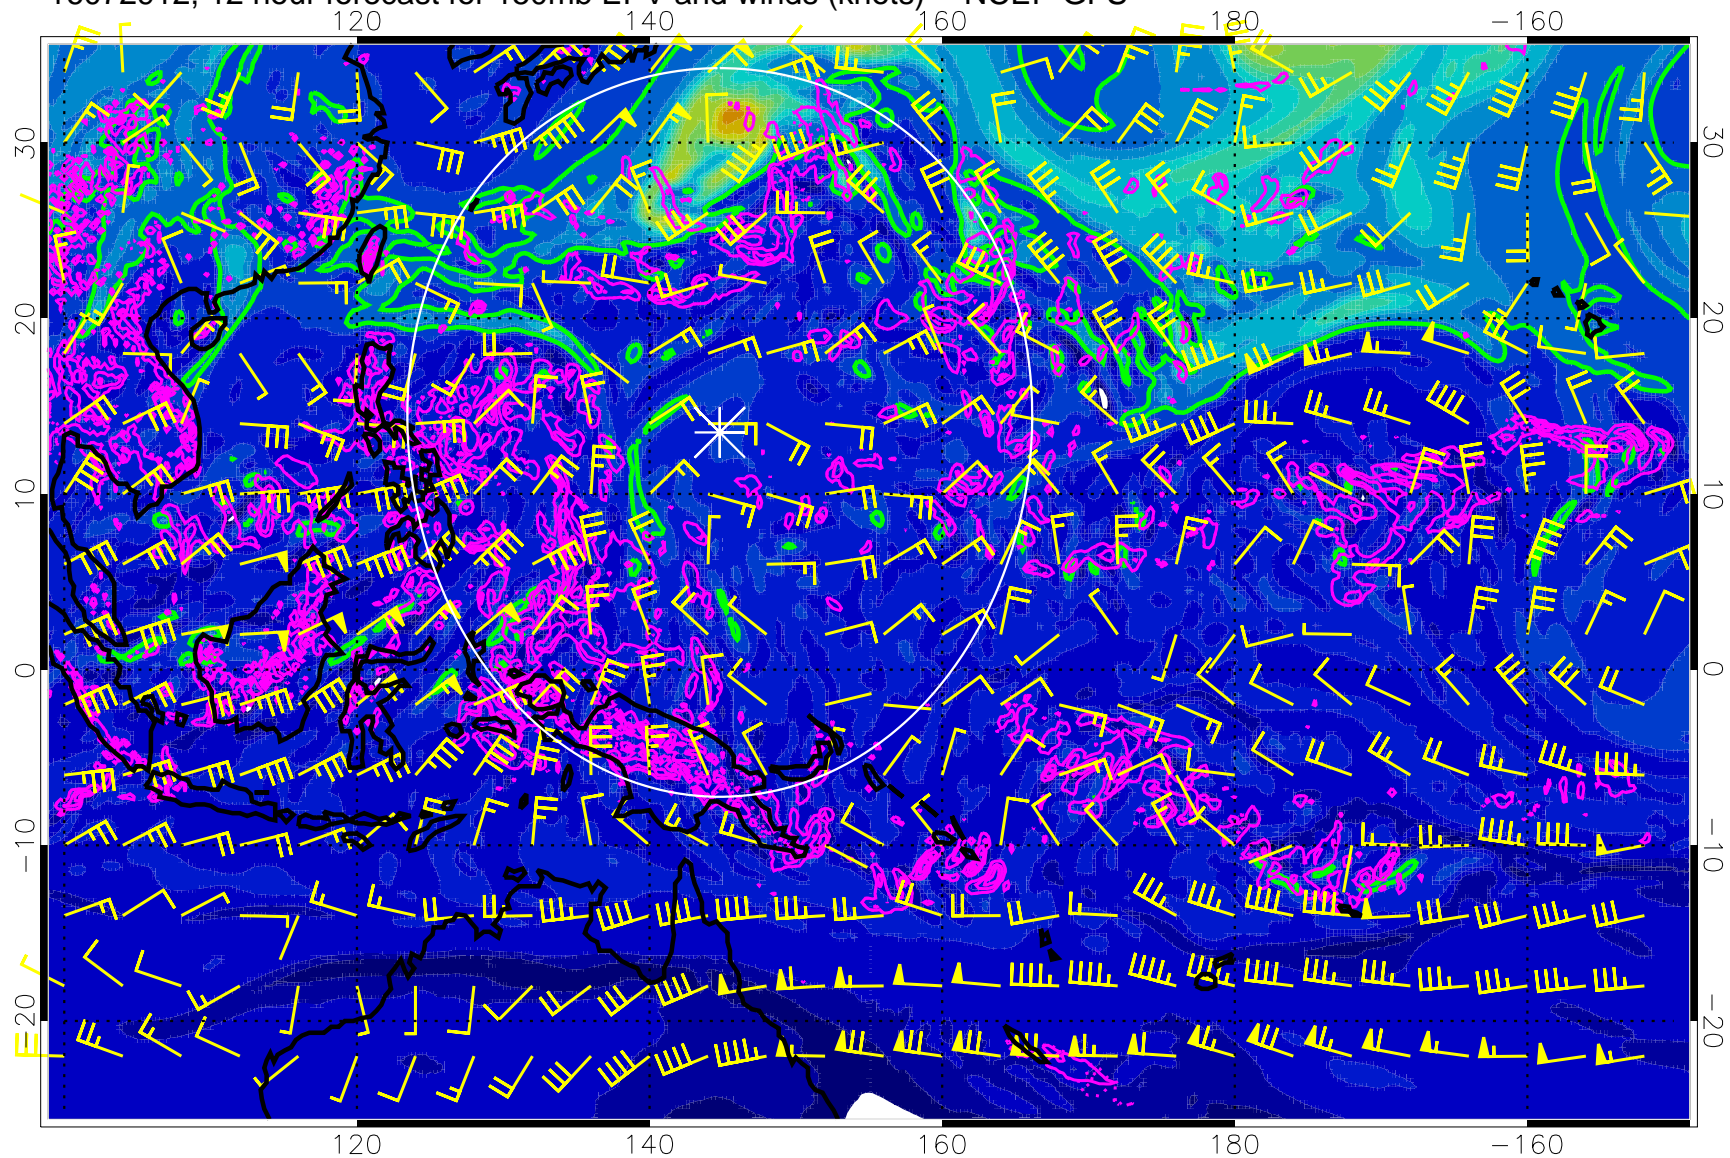

16072906, 6 hour forecast for 150mb EPV and winds (knots) -- NCEP GFS

0 5.0×10^{-6} 1.0×10^{-5} 1.5×10^{-5}
PVU

Precip (tot dot, conv sol) mm/day 40 mm/day contours, min 20

EPV Tropopause (2 PVU) Position

Range ring of 2304 km

16072912, 12 hour forecast for 150mb EPV and winds (knots) -- NCEP GFS

0 5.0×10^{-6} 1.0×10^{-5} 1.5×10^{-5}
PVU

Precip (tot dot, conv sol) mm/day 40 mm/day contours, min 20

EPV Tropopause (2 PVU) Position

Range ring of 2304 km

16072918, 18 hour forecast for 150mb EPV and winds (knots) -- NCEP GFS

Precip (tot dot, conv sol) mm/day 40 mm/day contours, min 20

EPV Tropopause (2 PVU) Position

Range ring of 2304 km