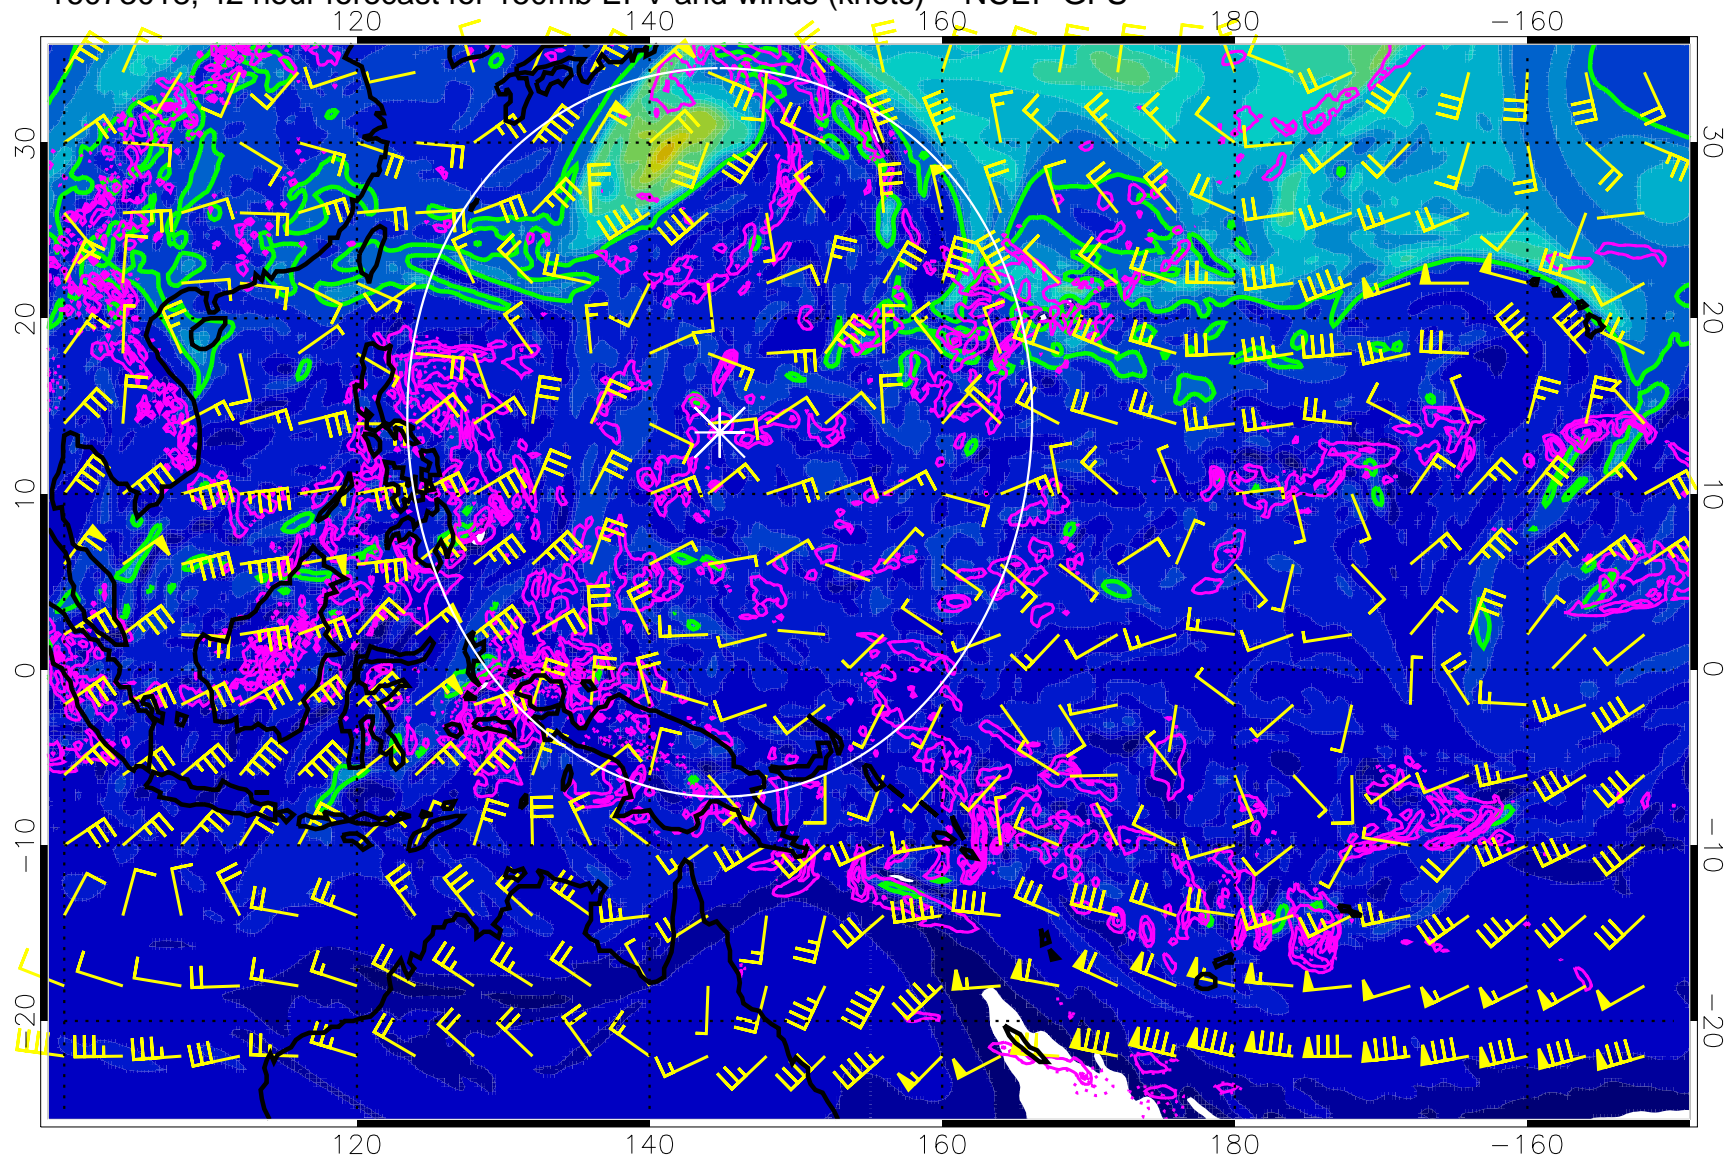

16073018, 42 hour forecast for 150mb EPV and winds (knots) -- NCEP GFS

0   5.0×10^{-6} 1.0×10^{-5} 1.5×10^{-5}
PVU

Precip (tot dot, conv sol) mm/day 40 mm/day contours, min 20

EPV Tropopause (2 PVU) Position

Range ring of 2304 km