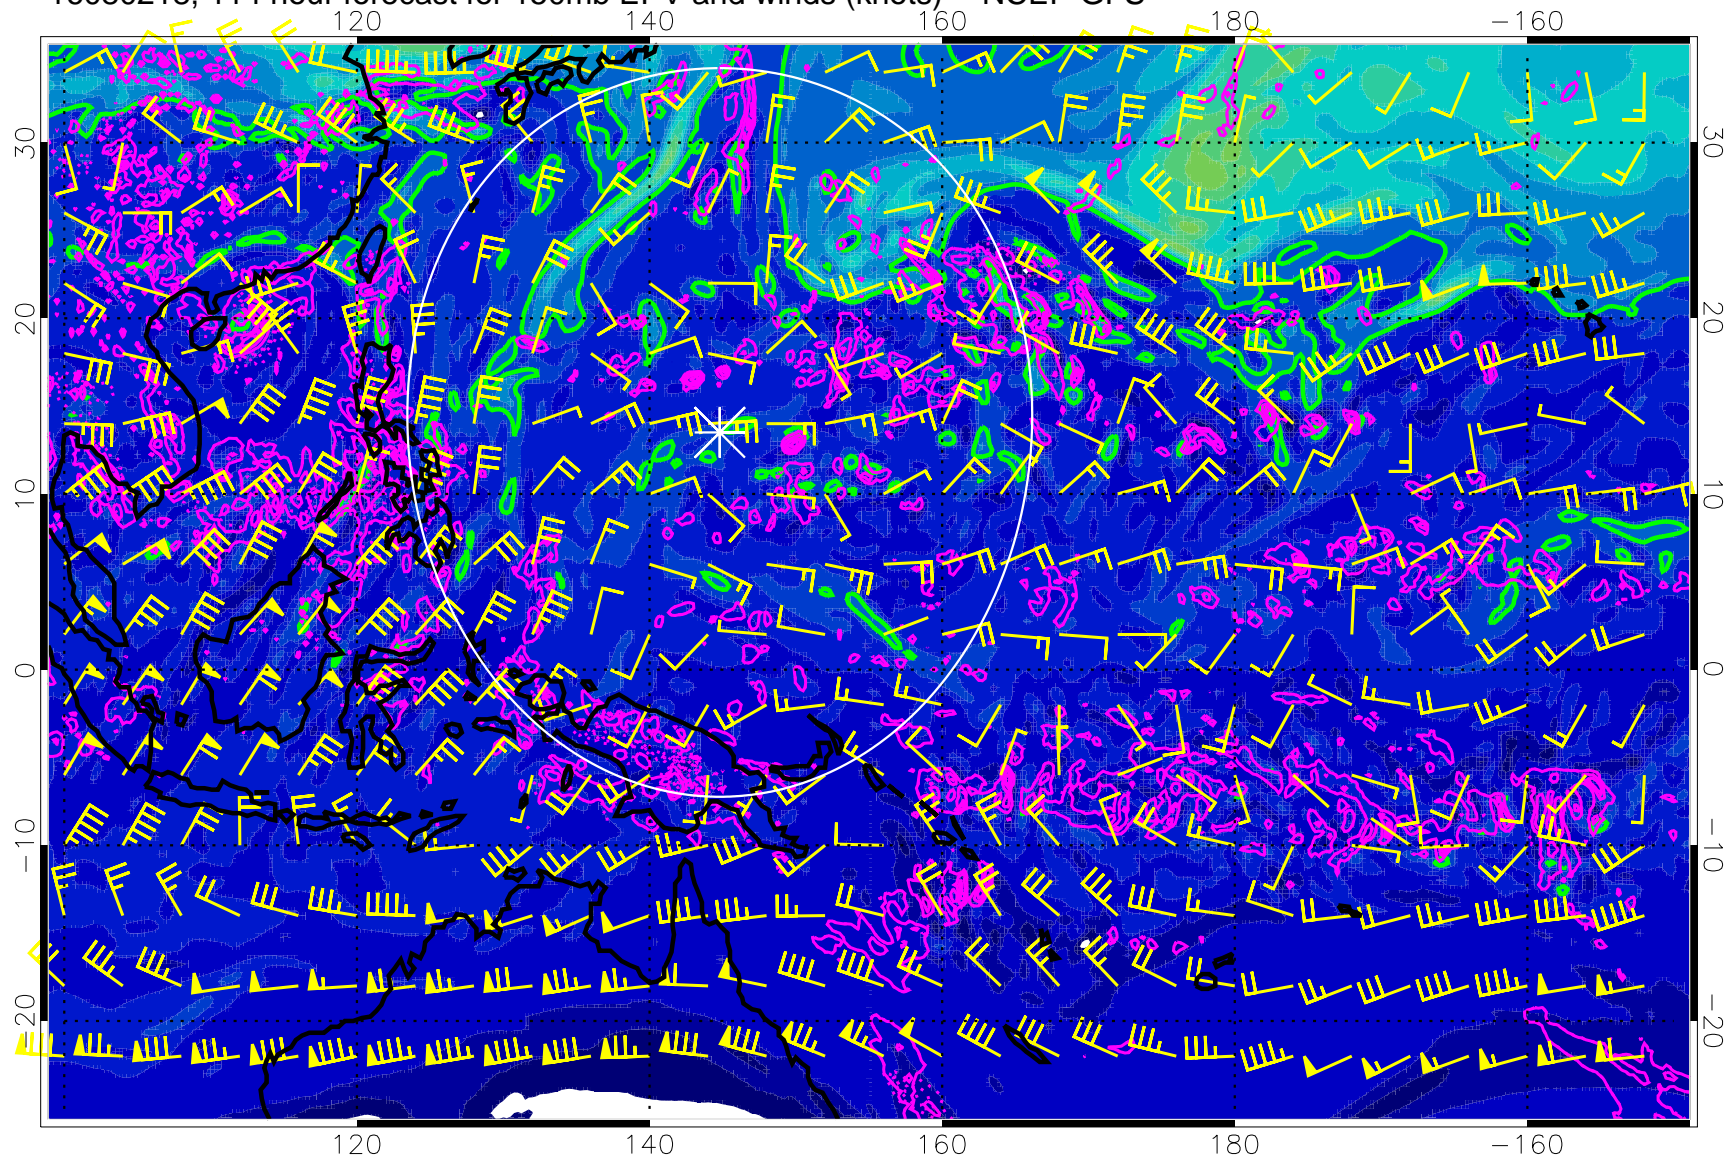

Range ring of 2304 km

16080212, 108 hour forecast for 150mb EPV and winds (knots) -- NCEP GFS

0 5.0×10^{-6} 1.0×10^{-5} 1.5×10^{-5}
PVU

Precip (tot dot, conv sol) mm/day 40 mm/day contours, min 20

EPV Tropopause (2 PVU) Position

Range ring of 2304 km

16080218, 114 hour forecast for 150mb EPV and winds (knots) -- NCEP GFS

Precip (tot dot, conv sol) mm/day 40 mm/day contours, min 20

EPV Tropopause (2 PVU) Position

Range ring of 2304 km