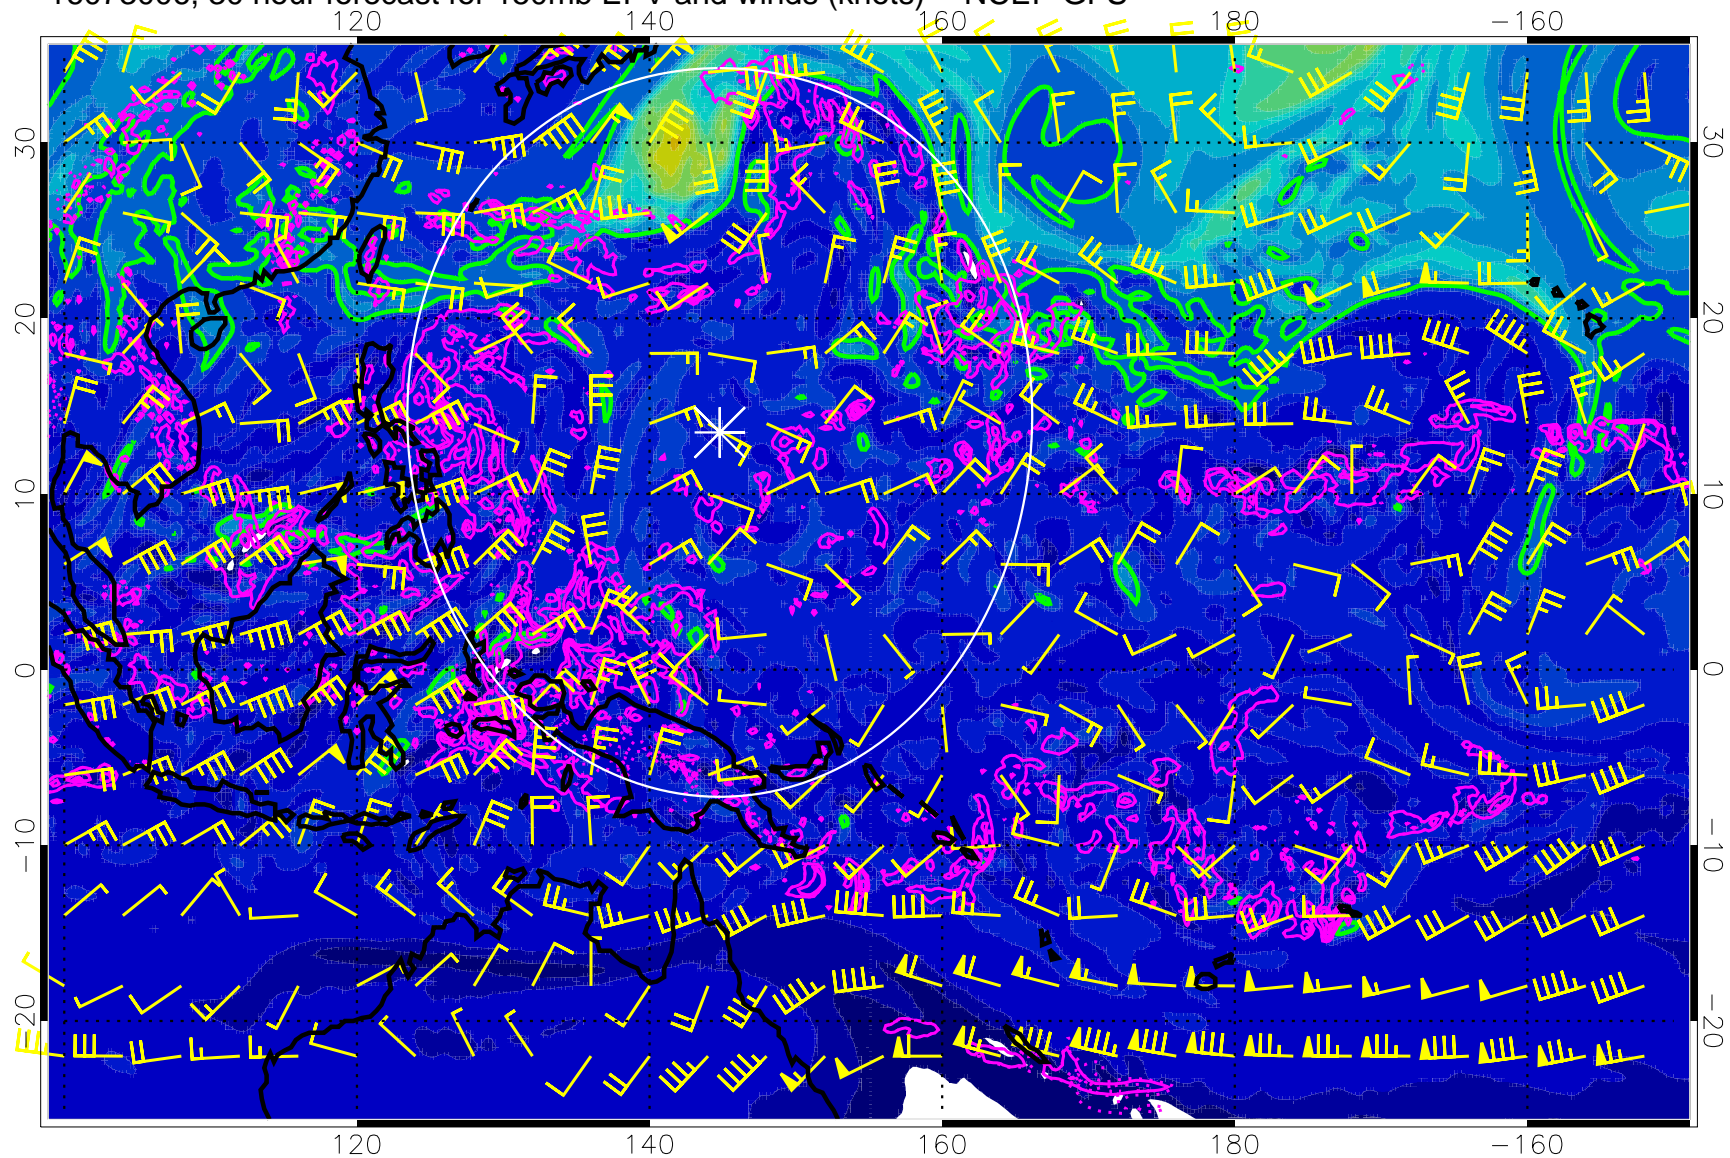

Range ring of 2304 km

16072918, 18 hour forecast for 150mb EPV and winds (knots) -- NCEP GFS

Precip (tot dot, conv sol) mm/day 40 mm/day contours, min 20

EPV Tropopause (2 PVU) Position

Range ring of 2304 km

16073000, 24 hour forecast for 150mb EPV and winds (knots) -- NCEP GFS

0 5.0×10^{-6} 1.0×10^{-5} 1.5×10^{-5}
PVU

Precip (tot dot, conv sol) mm/day 40 mm/day contours, min 20

EPV Tropopause (2 PVU) Position

Range ring of 2304 km

16073006, 30 hour forecast for 150mb EPV and winds (knots) -- NCEP GFS

0 5.0×10^{-6} 1.0×10^{-5} 1.5×10^{-5}
PVU

Precip (tot dot, conv sol) mm/day 40 mm/day contours, min 20

EPV Tropopause (2 PVU) Position