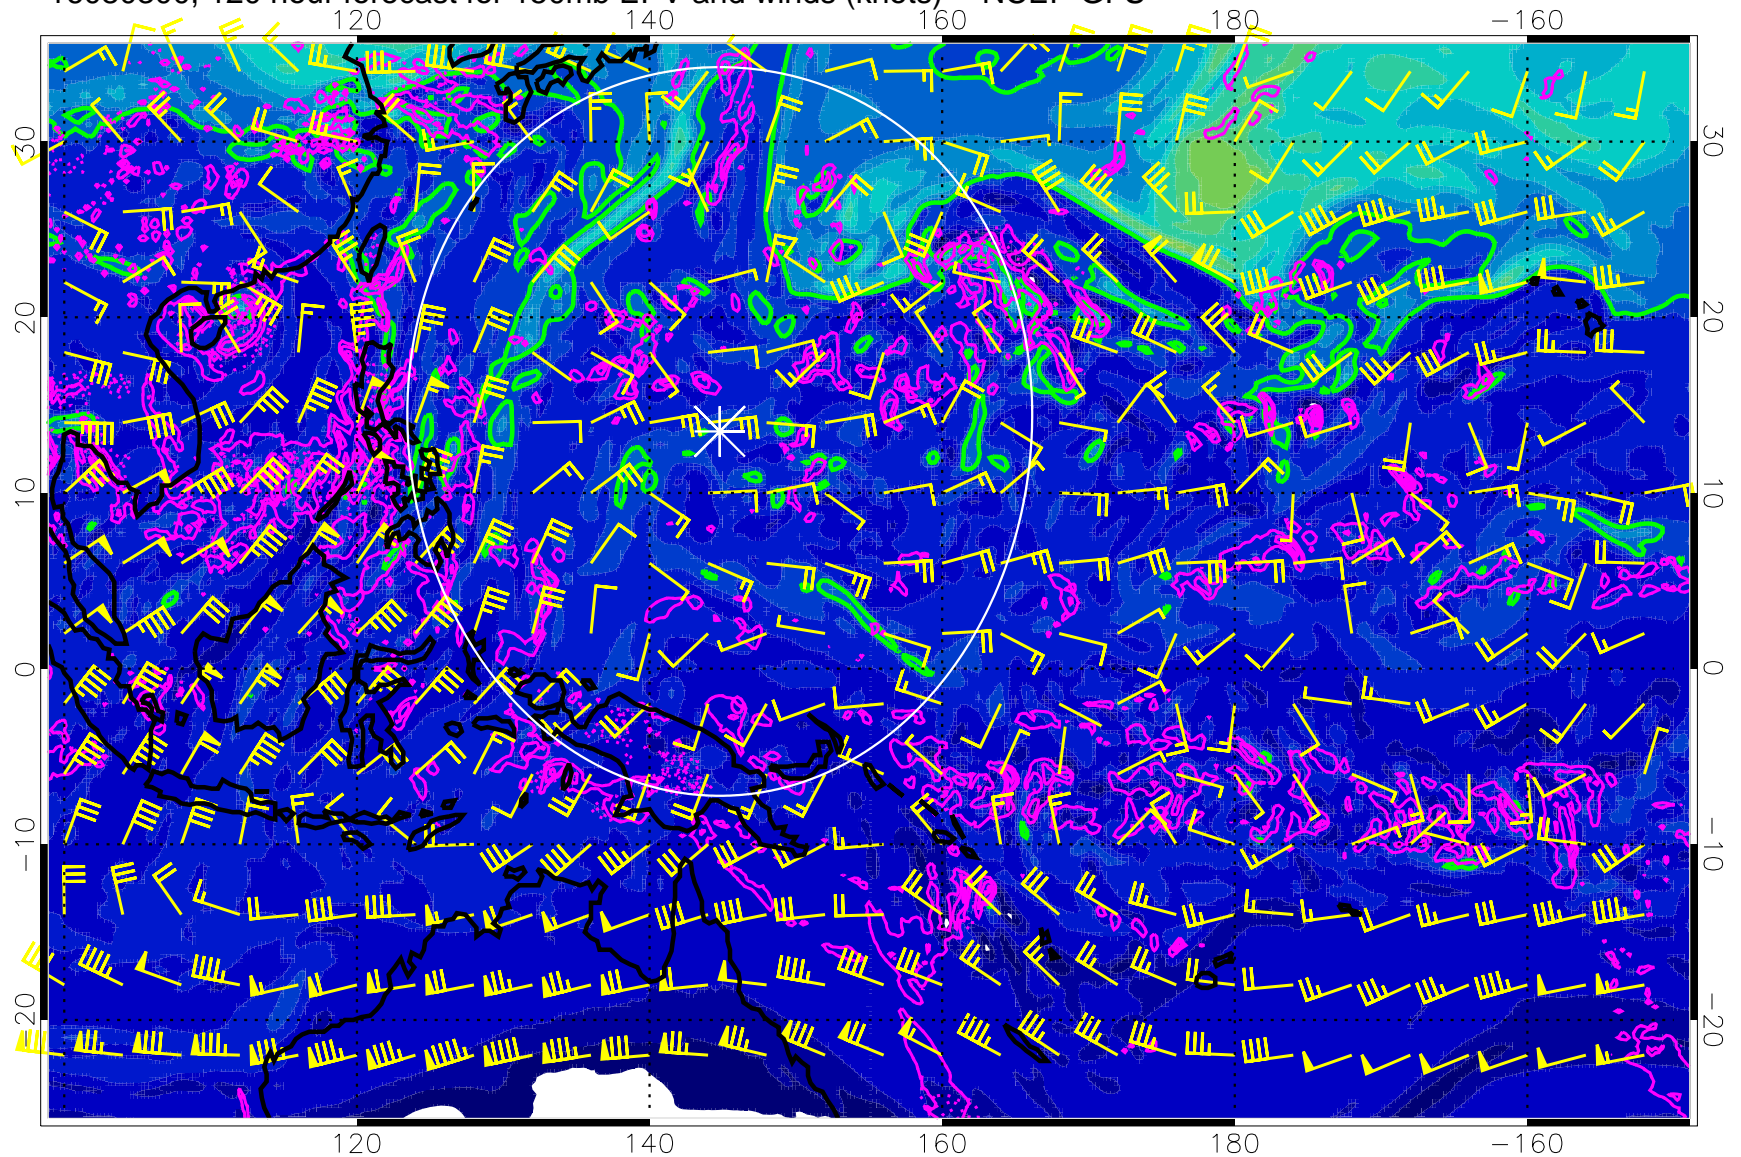

16080300, 120 hour forecast for 150mb EPV and winds (knots) -- NCEP GFS

0   5.0×10^{-6} 1.0×10^{-5} 1.5×10^{-5}
PVU

Precip (tot dot, conv sol) mm/day 40 mm/day contours, min 20

EPV Tropopause (2 PVU) Position

Range ring of 2304 km