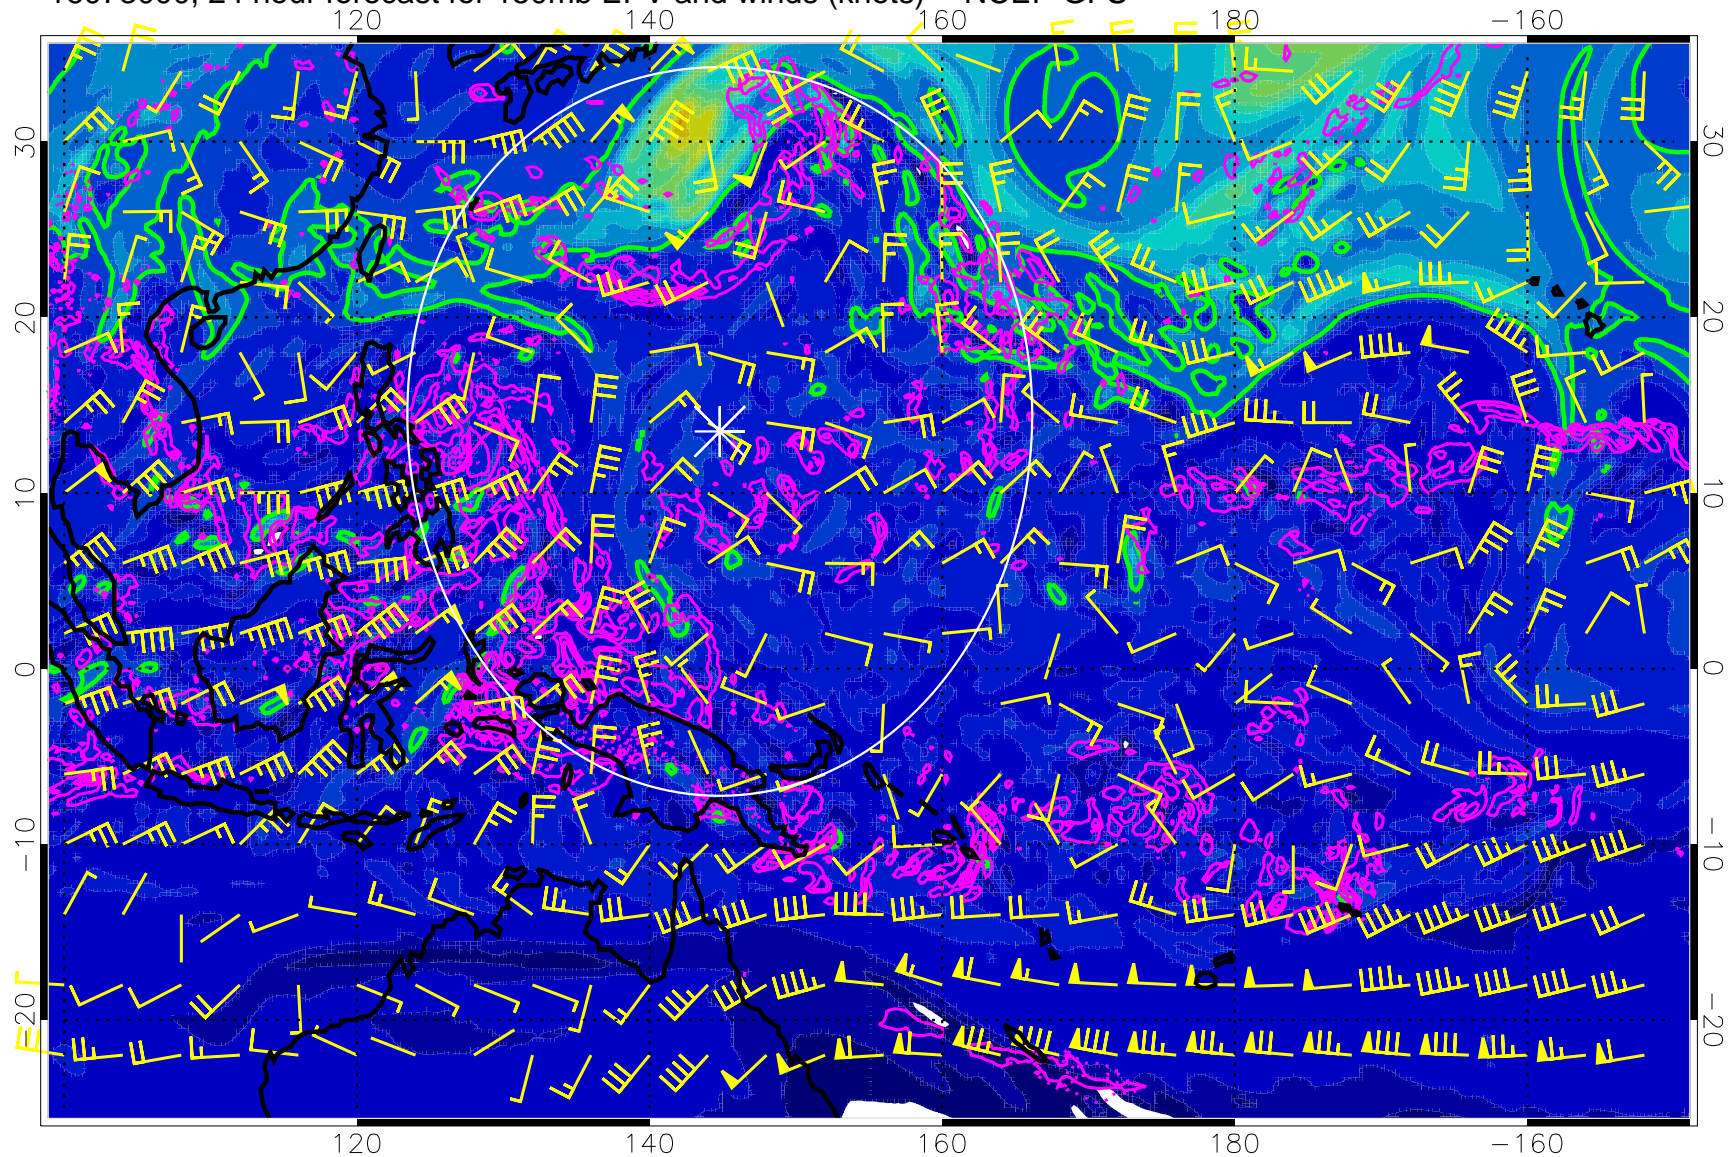

Range ring of 2304 km

16072912, 12 hour forecast for 150mb EPV and winds (knots) -- NCEP GFS

0 5.0×10^{-6} 1.0×10^{-5} 1.5×10^{-5}
PVU

Precip (tot dot, conv sol) mm/day 40 mm/day contours, min 20

EPV Tropopause (2 PVU) Position

Range ring of 2304 km

16072918, 18 hour forecast for 150mb EPV and winds (knots) -- NCEP GFS

Precip (tot dot, conv sol) mm/day 40 mm/day contours, min 20

EPV Tropopause (2 PVU) Position

Range ring of 2304 km

16073000, 24 hour forecast for 150mb EPV and winds (knots) -- NCEP GFS

0 5.0×10^{-6} 1.0×10^{-5} 1.5×10^{-5}
PVU

Precip (tot dot, conv sol) mm/day 40 mm/day contours, min 20

EPV Tropopause (2 PVU) Position

Range ring of 2304 km

16073006, 30 hour forecast for 150mb EPV and winds (knots) -- NCEP GFS

0 5.0×10^{-6} 1.0×10^{-5} 1.5×10^{-5}
PVU

Precip (tot dot, conv sol) mm/day 40 mm/day contours, min 20

EPV Tropopause (2 PVU) Position