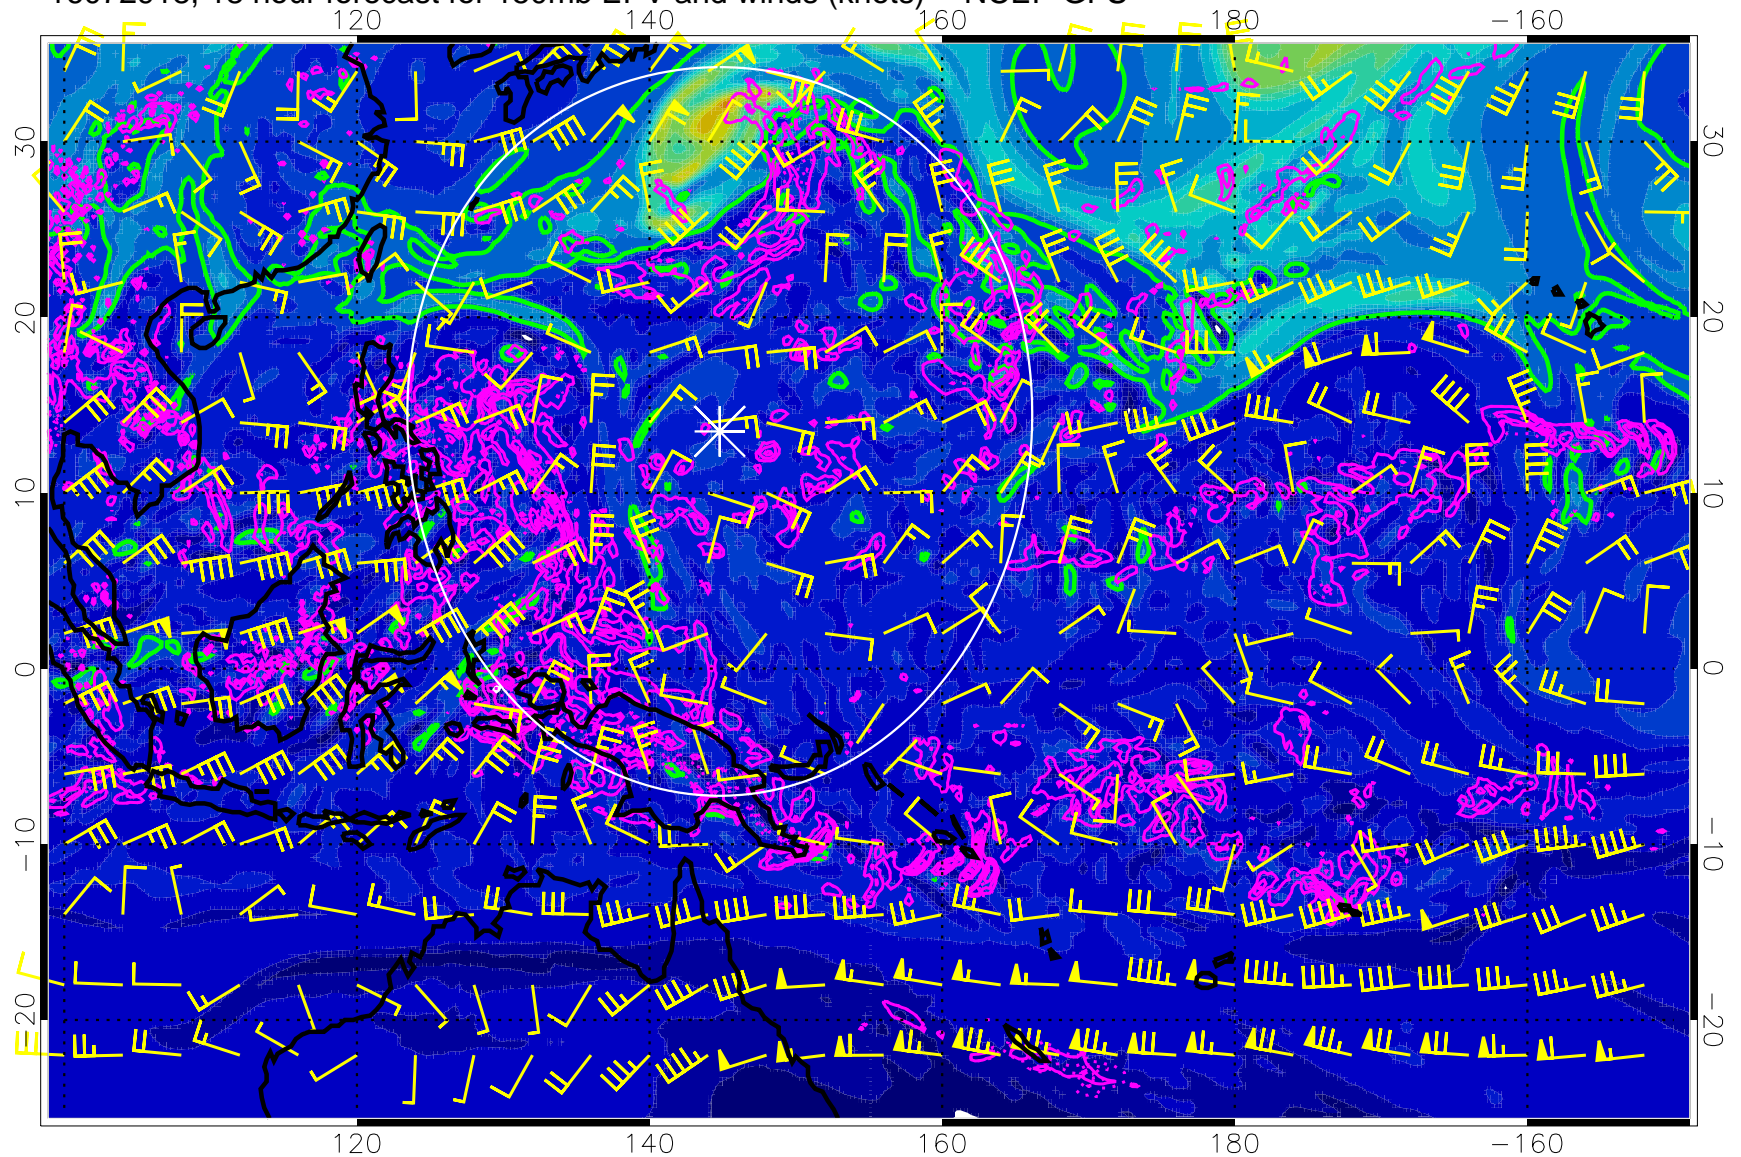

Range ring of 2304 km

16072912, 12 hour forecast for 150mb EPV and winds (knots) -- NCEP GFS

0 5.0×10^{-6} 1.0×10^{-5} 1.5×10^{-5}
PVU

Precip (tot dot, conv sol) mm/day 40 mm/day contours, min 20

EPV Tropopause (2 PVU) Position

Range ring of 2304 km

16072918, 18 hour forecast for 150mb EPV and winds (knots) -- NCEP GFS

Precip (tot dot, conv sol) mm/day 40 mm/day contours, min 20

EPV Tropopause (2 PVU) Position

Range ring of 2304 km