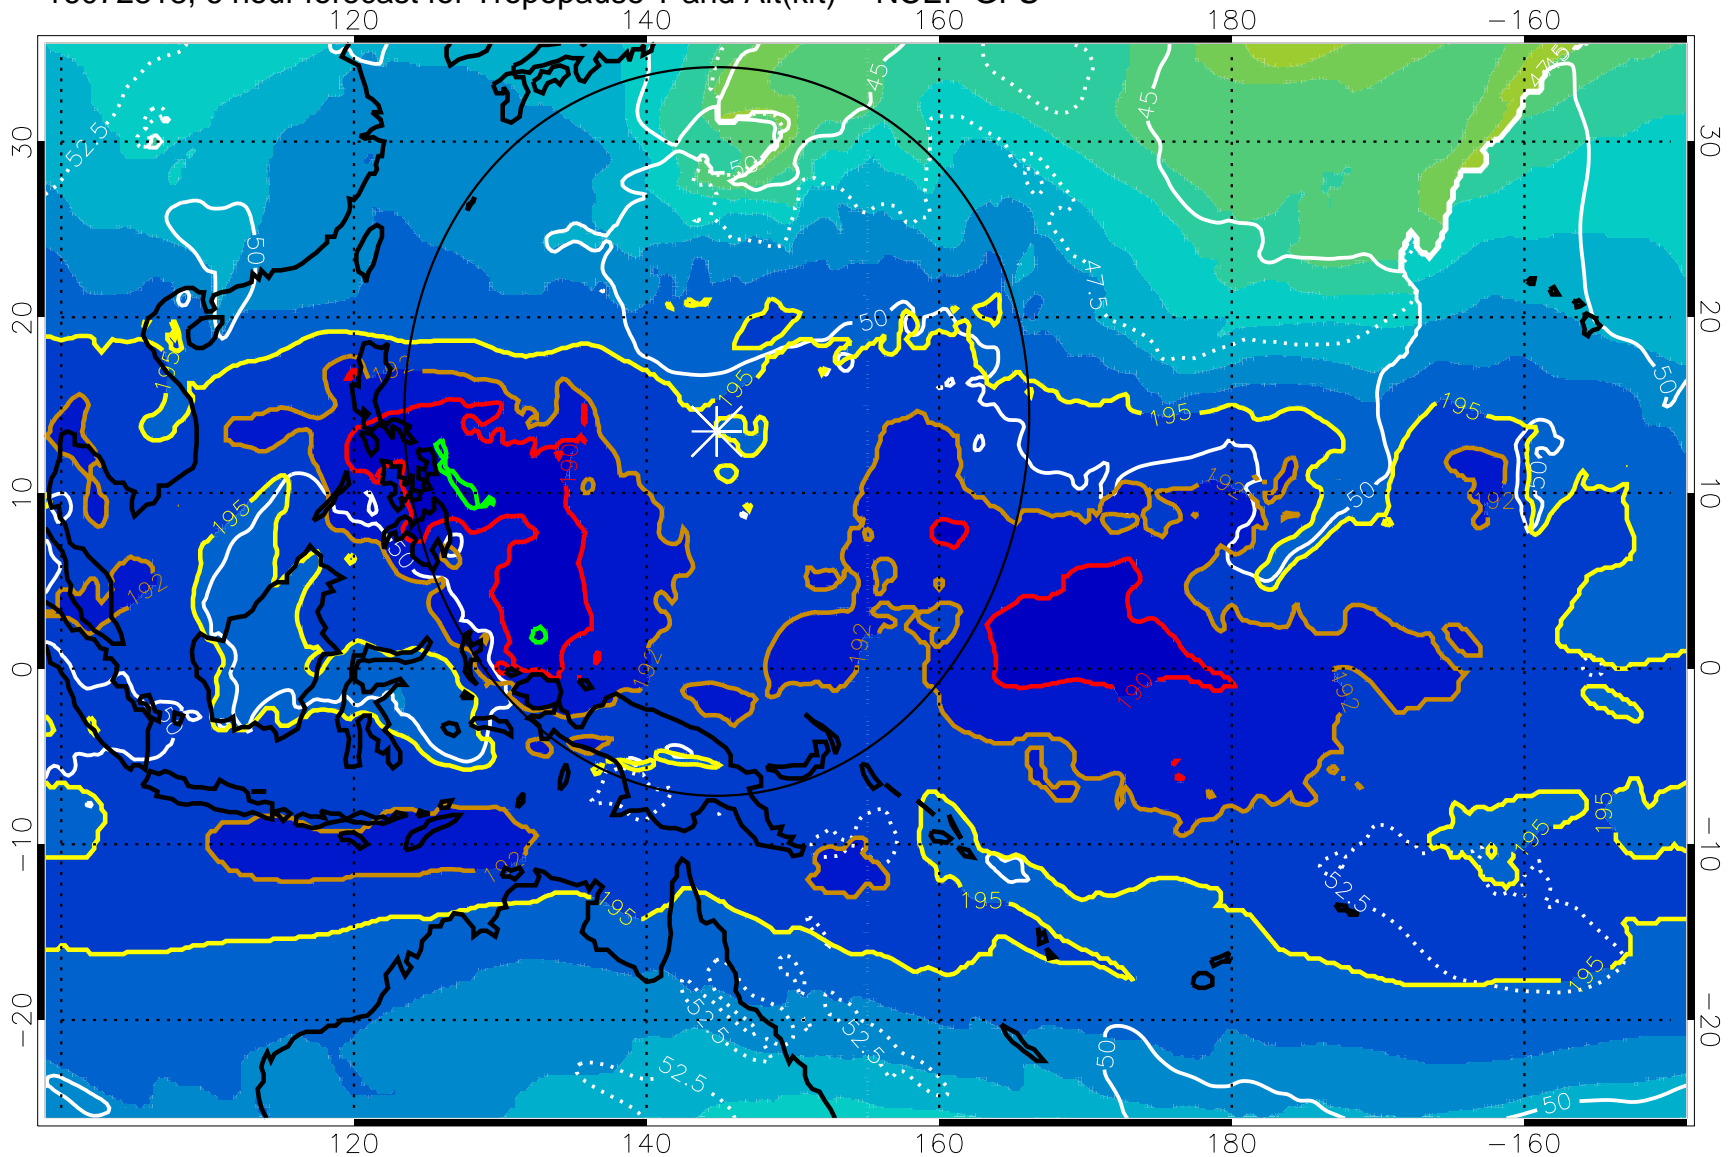

16072818, 6 hour forecast for Tropopause T and Alt(kft) -- NCEP GFS

190 200 210 220 230  
Tropopause T, K

Tropopause Altitude in kft (white)

192.5K Isotherm 195K Isotherm  
187.5K Isotherm 190K Isotherm

Range ring of 2304 km