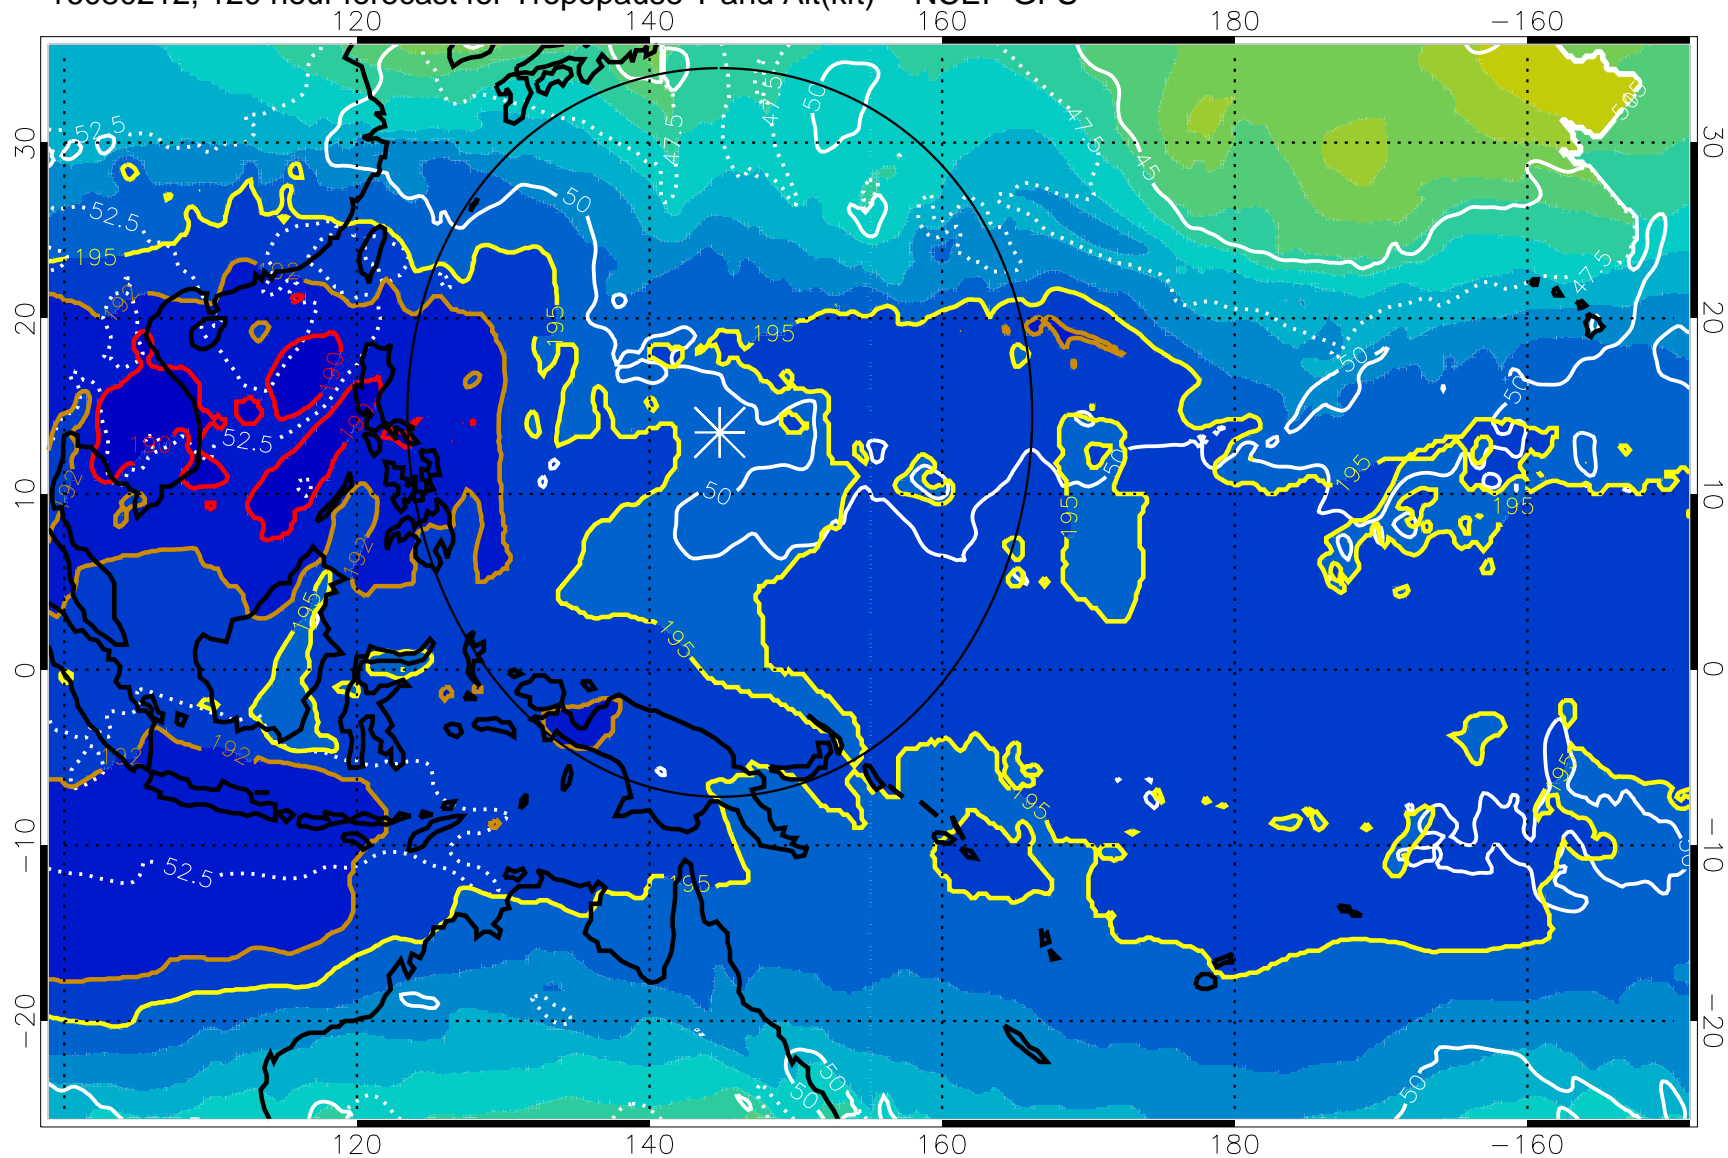

16080212, 120 hour forecast for Tropopause T and Alt(kft) -- NCEP GFS

190   200   210   220   230

Tropopause T, K

Tropopause Altitude in kft (white)

192.5K Isotherm   195K Isotherm
187.5K Isotherm   190K Isotherm

Range ring of 2304 km