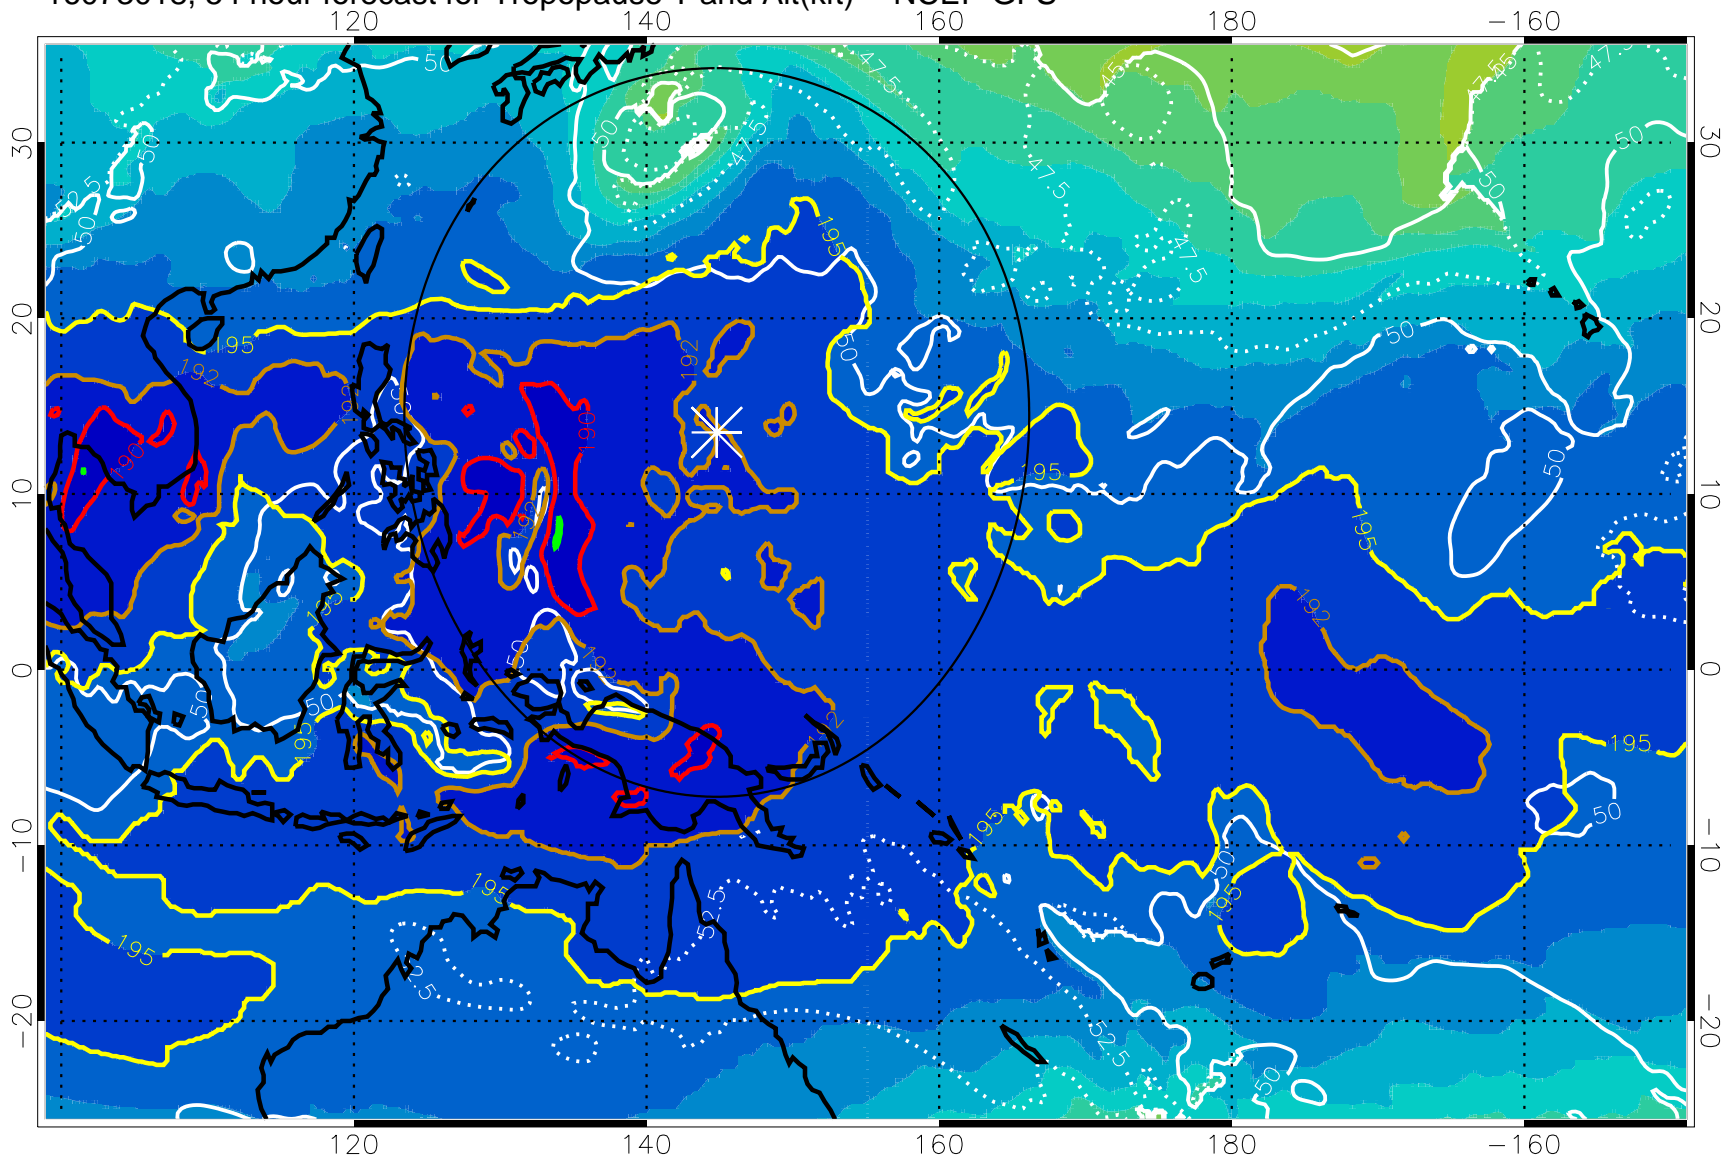

16073018, 54 hour forecast for Tropopause T and Alt(kft) -- NCEP GFS

190 200 210 220 230

Tropopause T, K

Tropopause Altitude in kft (white)

192.5K Isotherm 195K Isotherm
187.5K Isotherm 190K Isotherm

Range ring of 2304 km