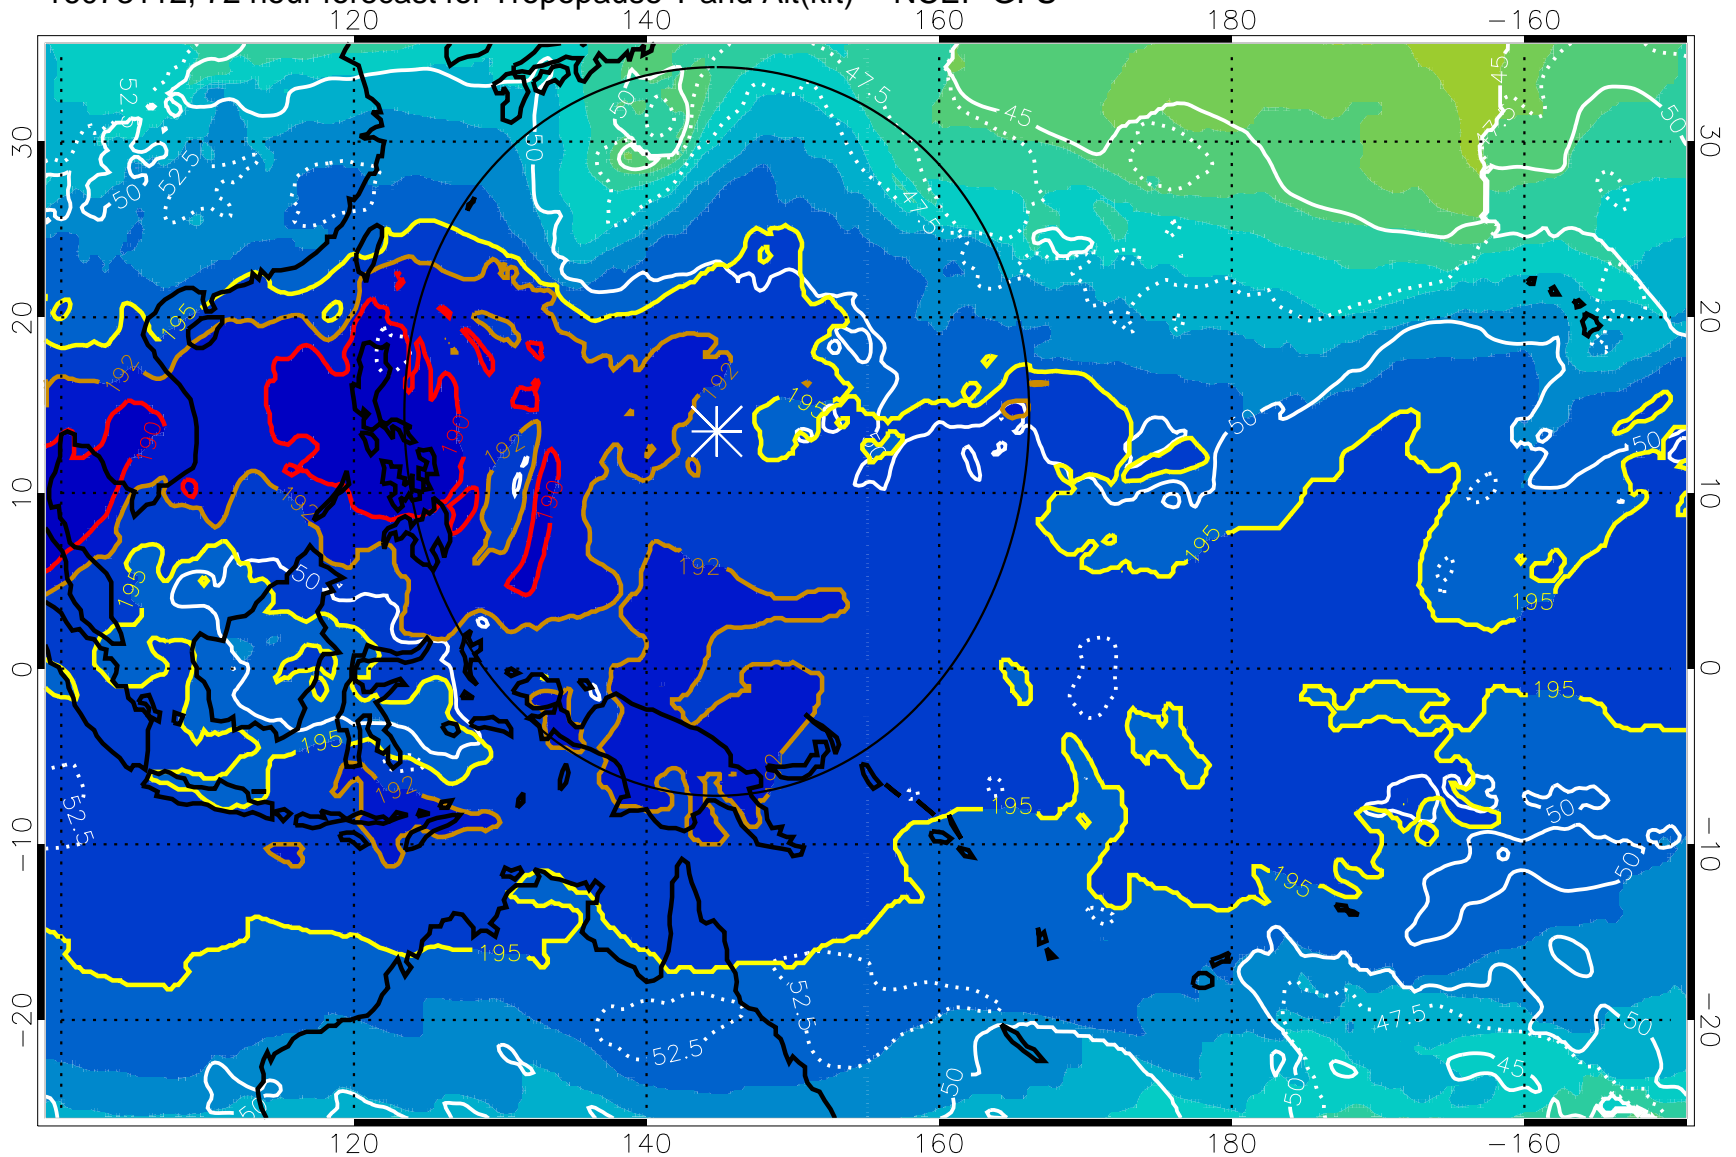

16073112, 72 hour forecast for Tropopause T and Alt(kft) -- NCEP GFS

190   200   210   220   230
Tropopause T, K

Tropopause Altitude in kft (white)

192.5K Isotherm   195K Isotherm
187.5K Isotherm   190K Isotherm

Range ring of 2304 km