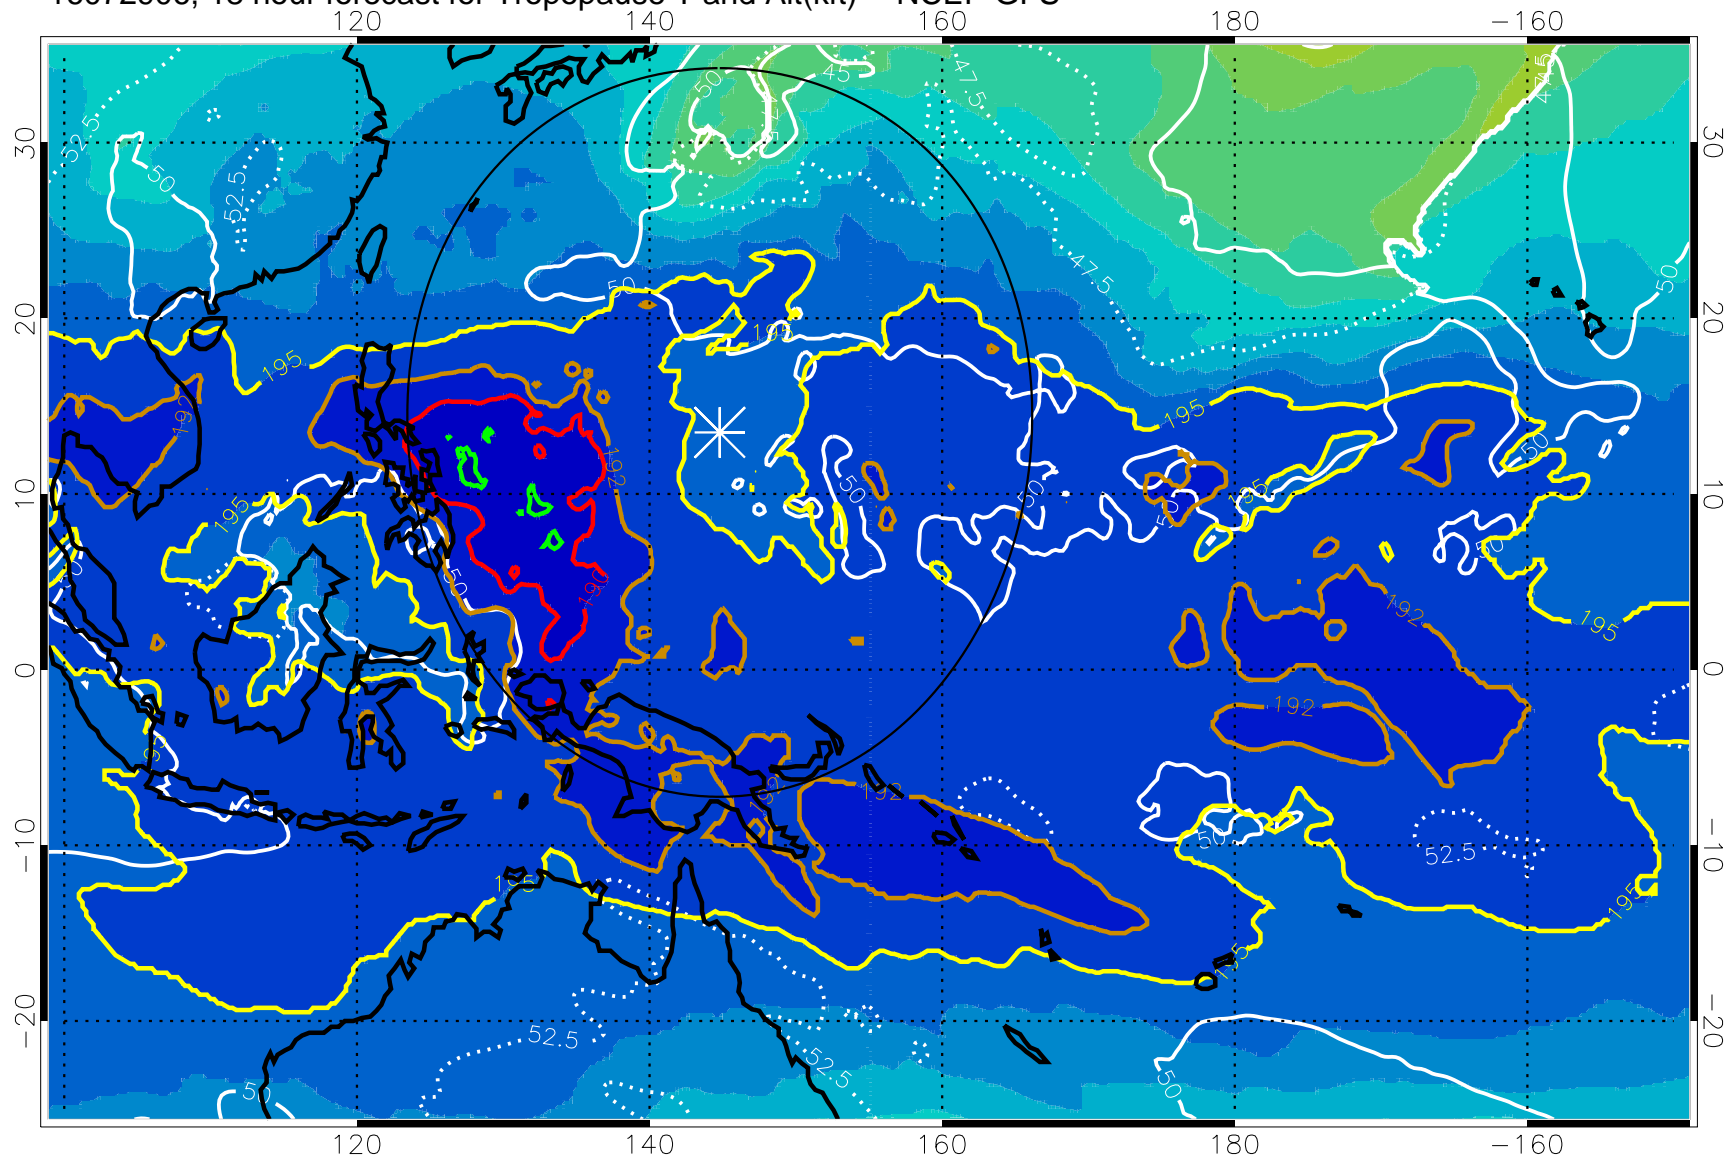

16072906, 18 hour forecast for Tropopause T and Alt(kft) -- NCEP GFS

190 200 210 220 230

Tropopause T, K

Tropopause Altitude in kft (white)

192.5K Isotherm 195K Isotherm
187.5K Isotherm 190K Isotherm

Range ring of 2304 km