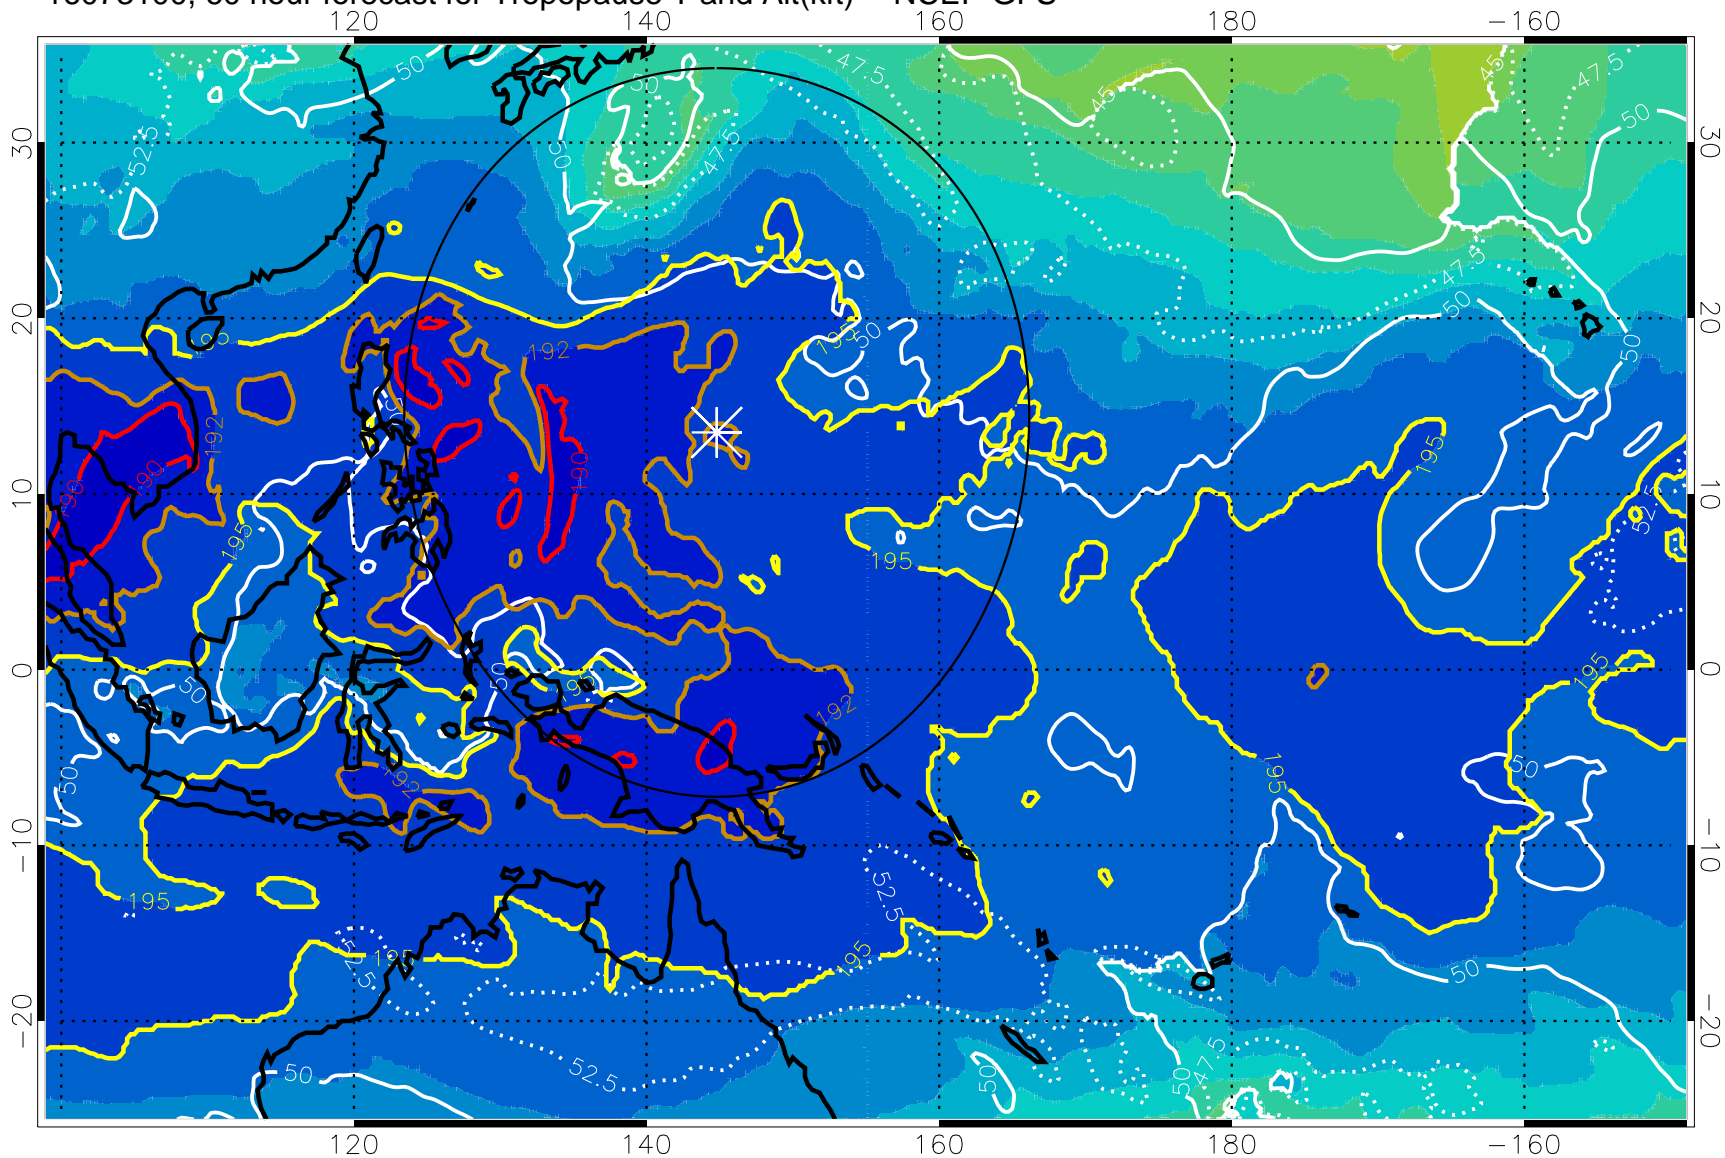

16073100, 60 hour forecast for Tropopause T and Alt(kft) -- NCEP GFS

190 200 210 220 230
Tropopause T, K

Tropopause Altitude in kft (white)

192.5K Isotherm 195K Isotherm
187.5K Isotherm 190K Isotherm

Range ring of 2304 km