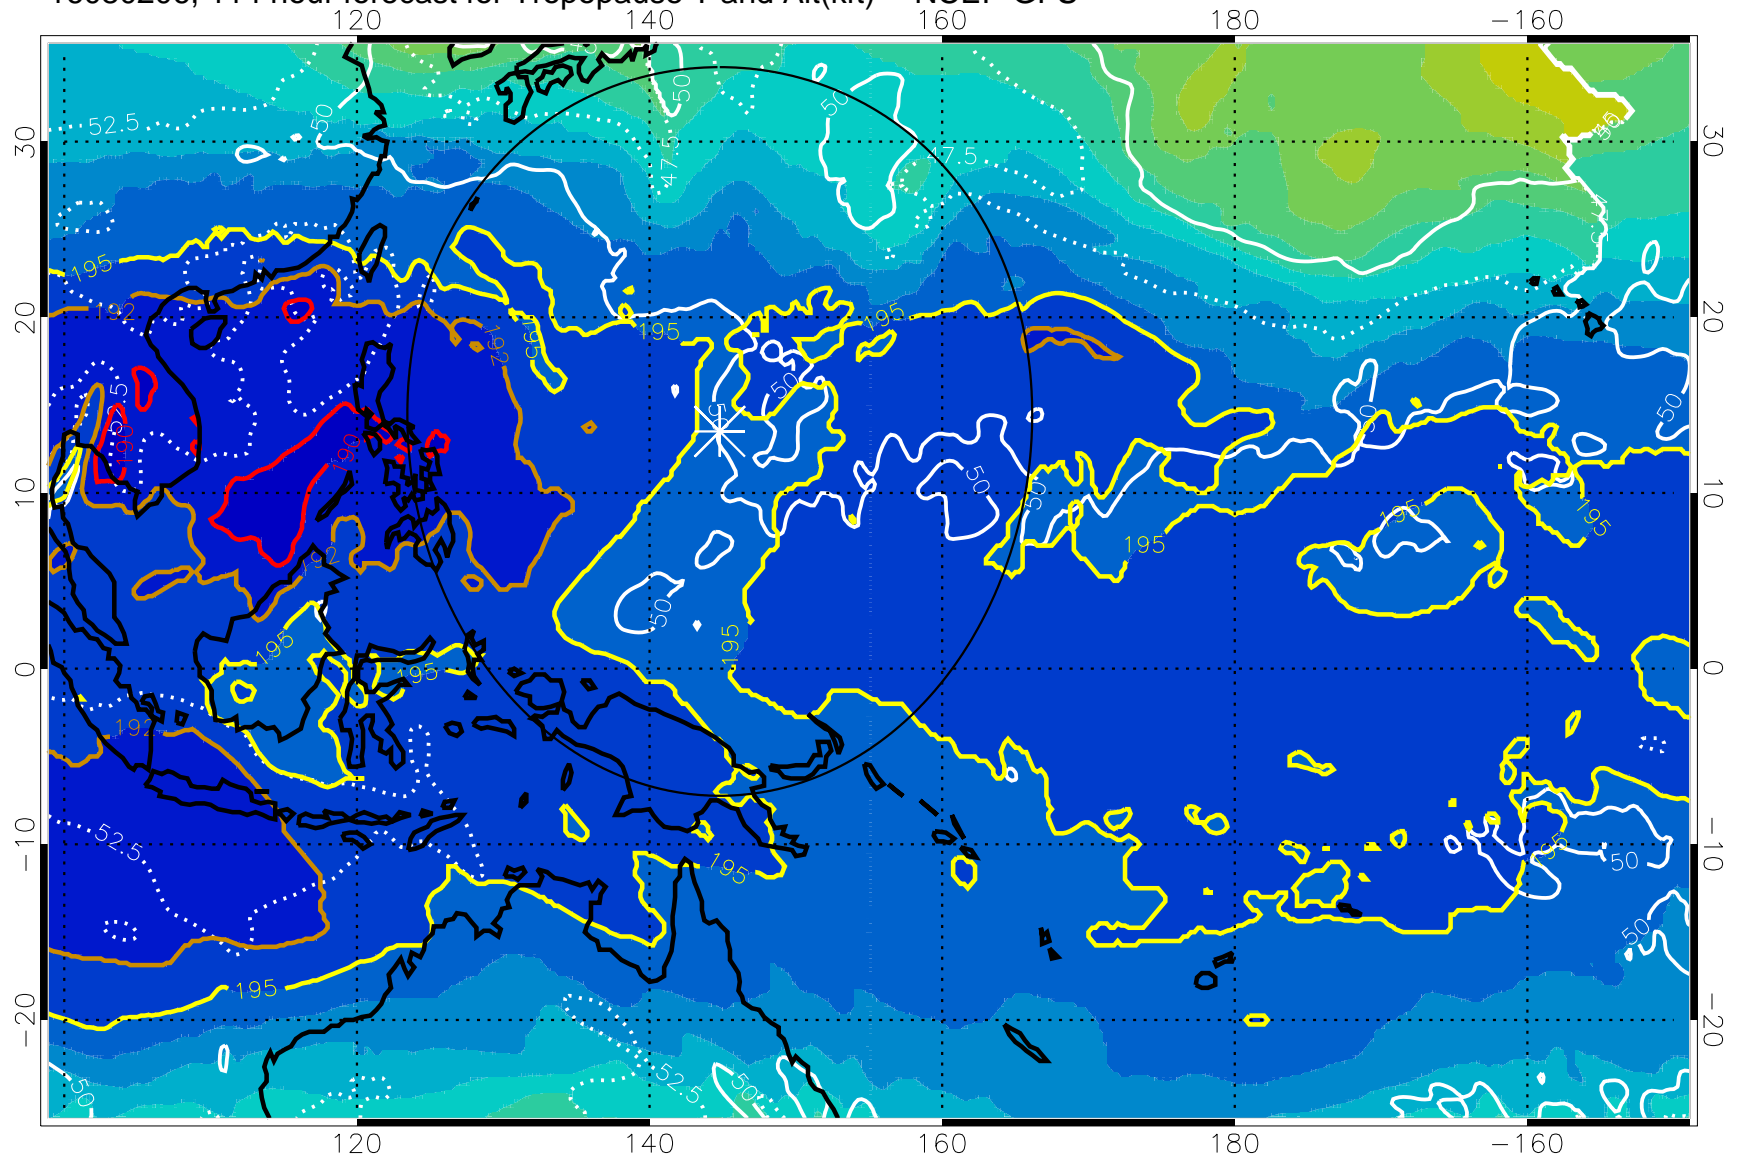

16080206, 114 hour forecast for Tropopause T and Alt(kft) -- NCEP GFS

190 200 210 220 230
Tropopause T, K

Tropopause Altitude in kft (white)

192.5K Isotherm 195K Isotherm
187.5K Isotherm 190K Isotherm

Range ring of 2304 km