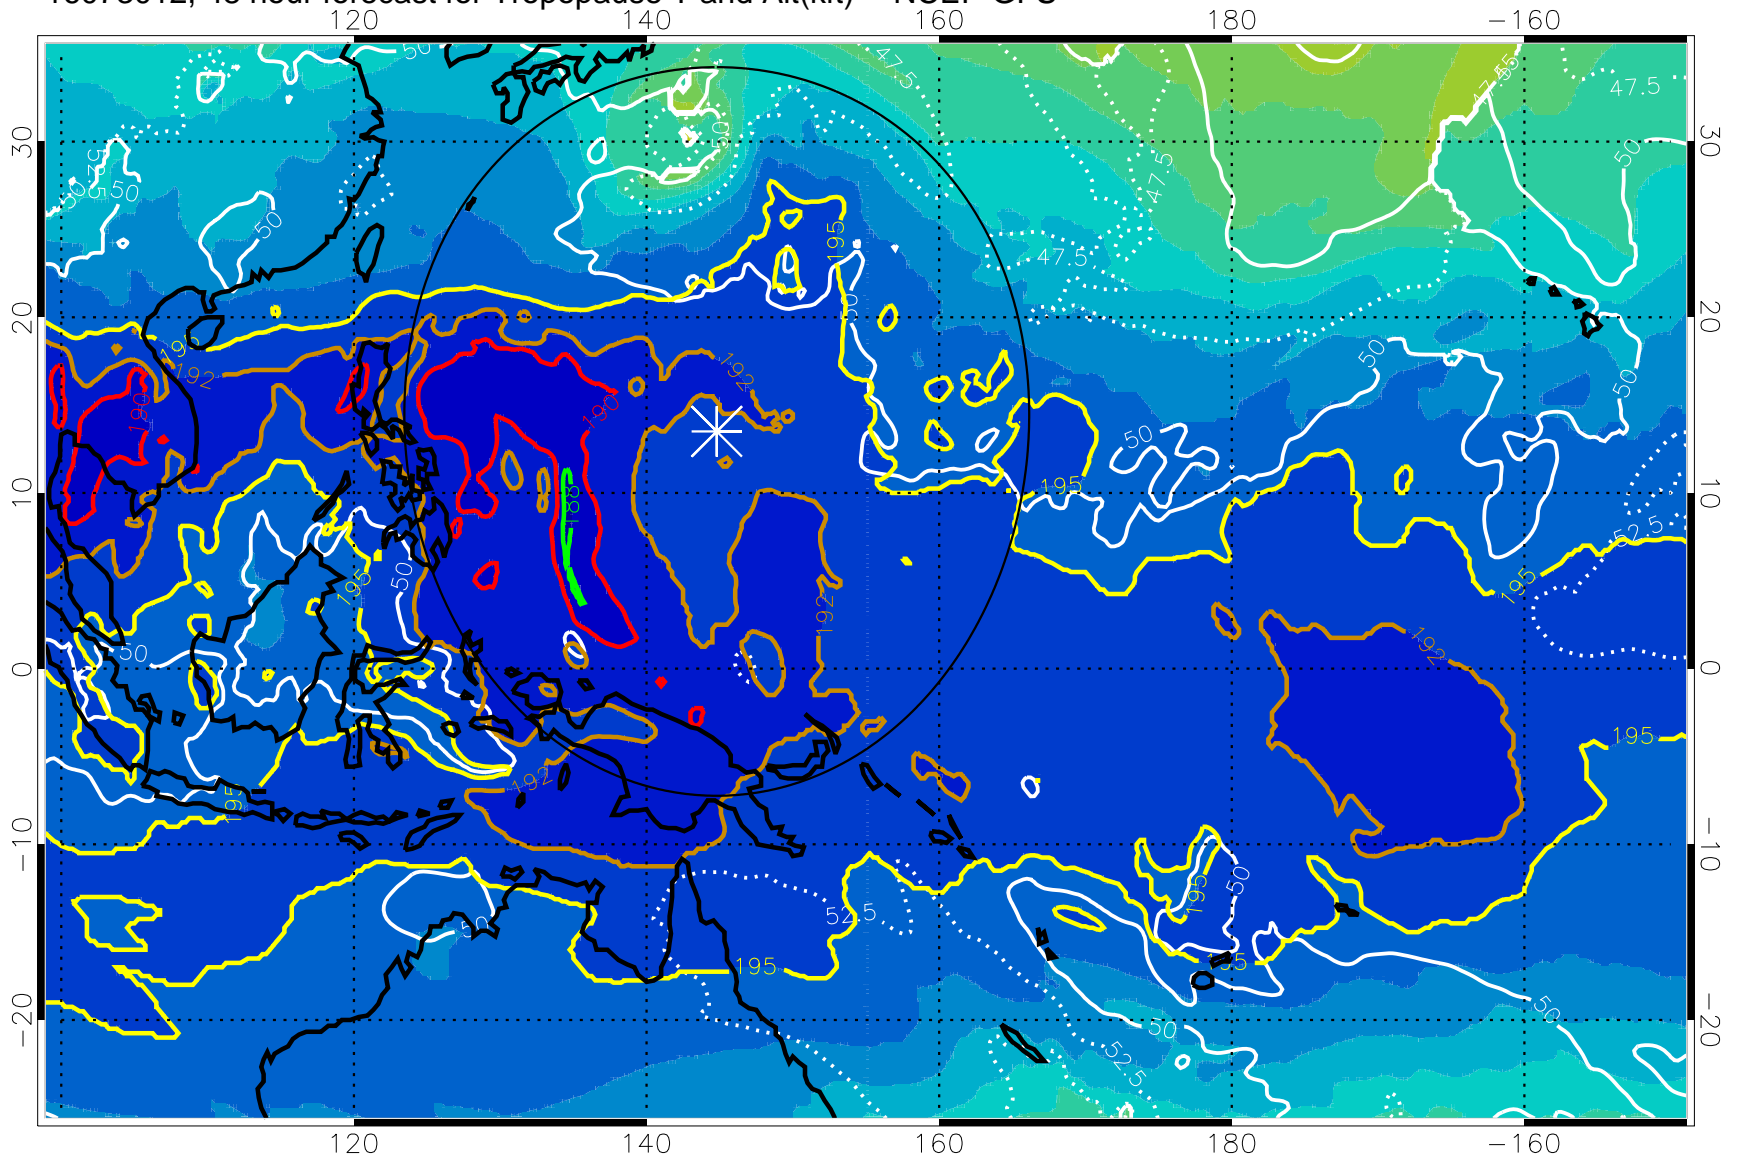

16073012, 48 hour forecast for Tropopause T and Alt(kft) -- NCEP GFS

190   200   210   220   230
Tropopause T, K

Tropopause Altitude in kft (white)

192.5K Isotherm   195K Isotherm
187.5K Isotherm   190K Isotherm

Range ring of 2304 km