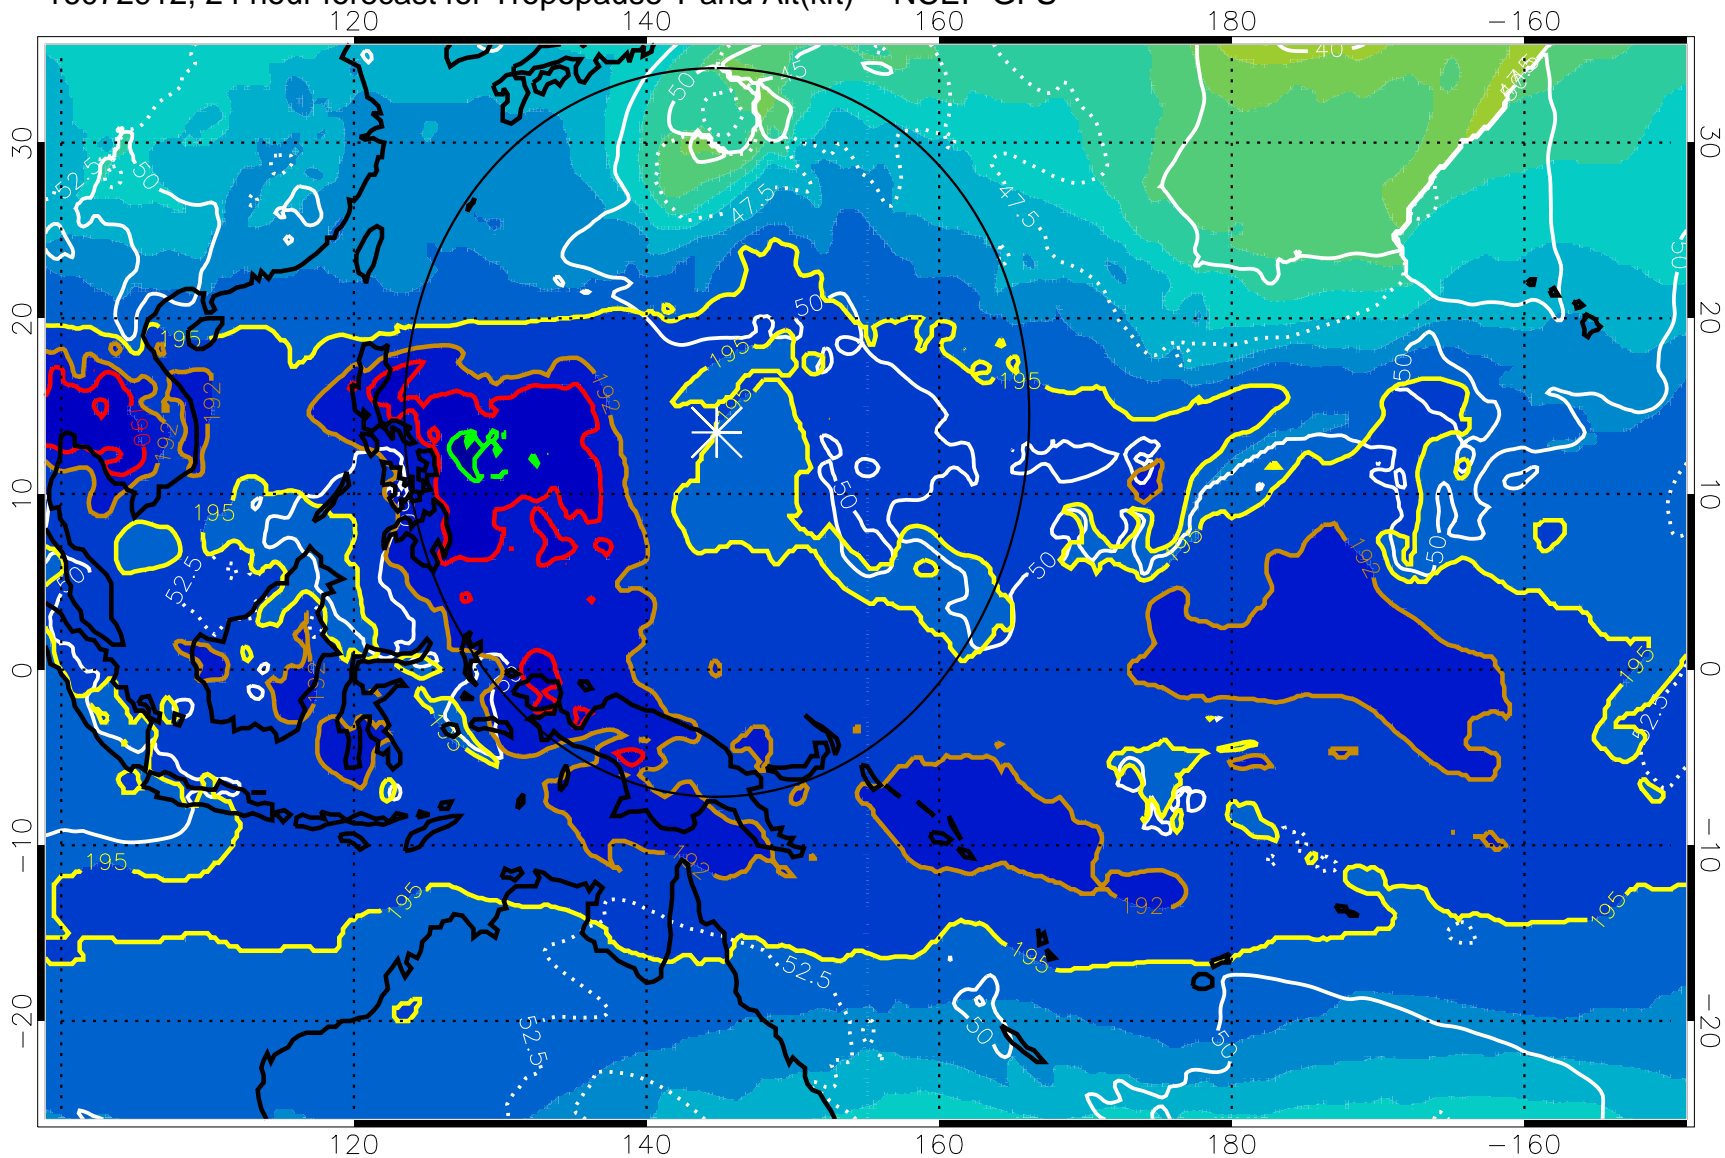

16072912, 24 hour forecast for Tropopause T and Alt(kft) -- NCEP GFS

190 200 210 220 230

Tropopause T, K

Tropopause Altitude in kft (white)

192.5K Isotherm 195K Isotherm
187.5K Isotherm 190K Isotherm

Range ring of 2304 km