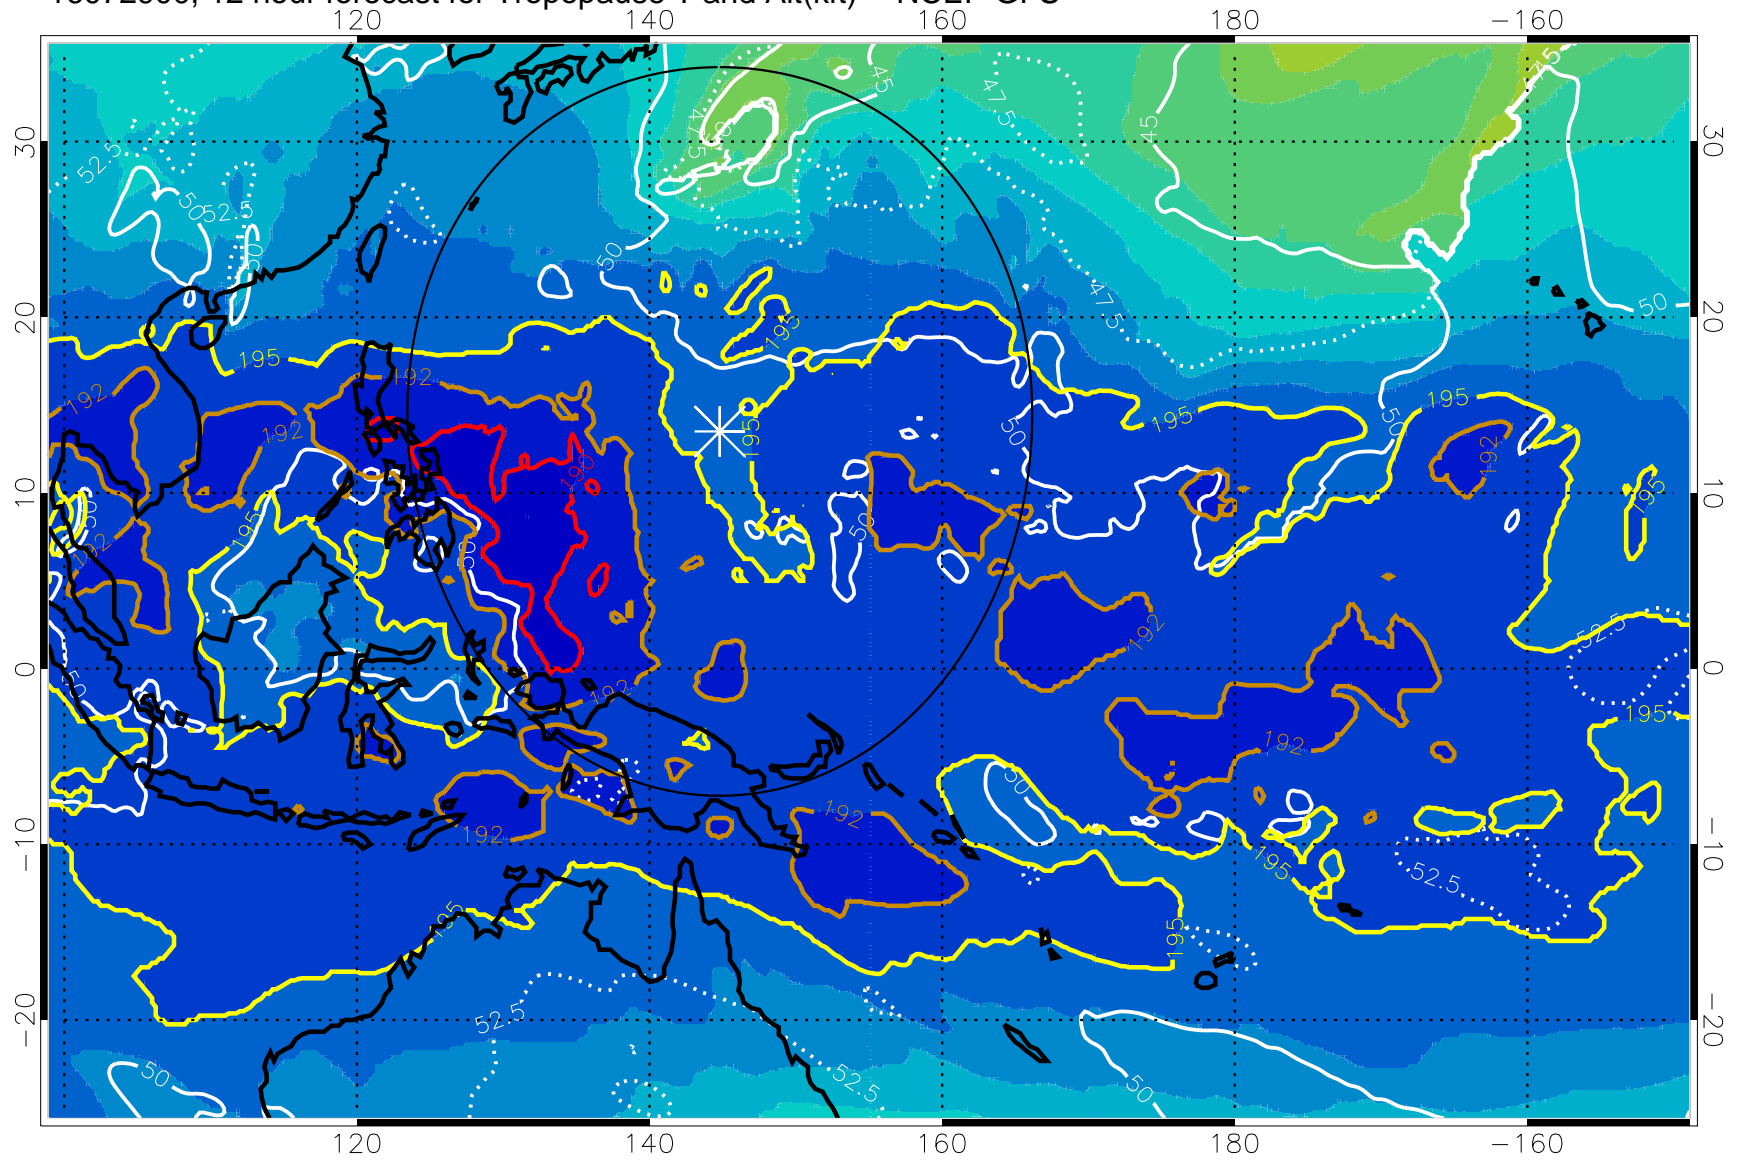

16072900, 12 hour forecast for Tropopause T and Alt(kft) -- NCEP GFS

190 200 210 220 230
Tropopause T, K

Tropopause Altitude in kft (white)

192.5K Isotherm 195K Isotherm
187.5K Isotherm 190K Isotherm

Range ring of 2304 km