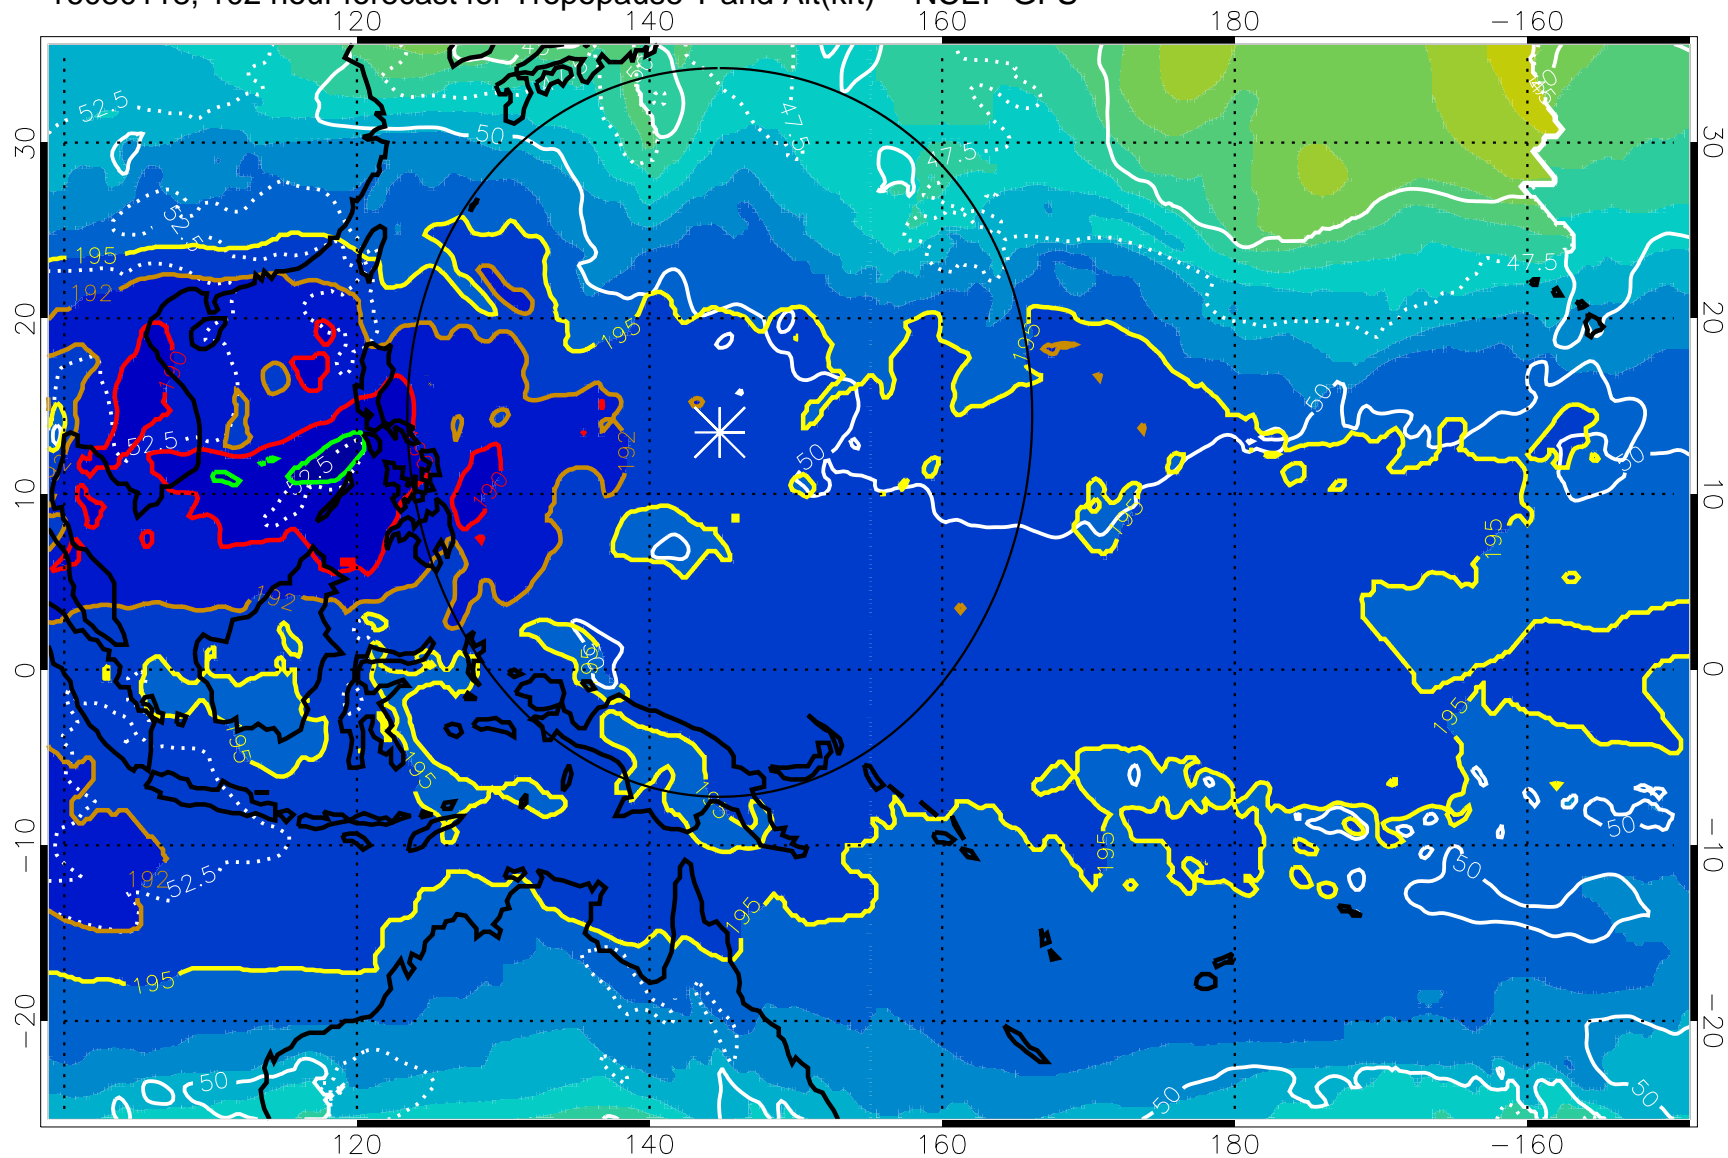

16080118, 102 hour forecast for Tropopause T and Alt(kft) -- NCEP GFS

190 200 210 220 230

Tropopause T, K

Tropopause Altitude in kft (white)

192.5K Isotherm 195K Isotherm
187.5K Isotherm 190K Isotherm

Range ring of 2304 km