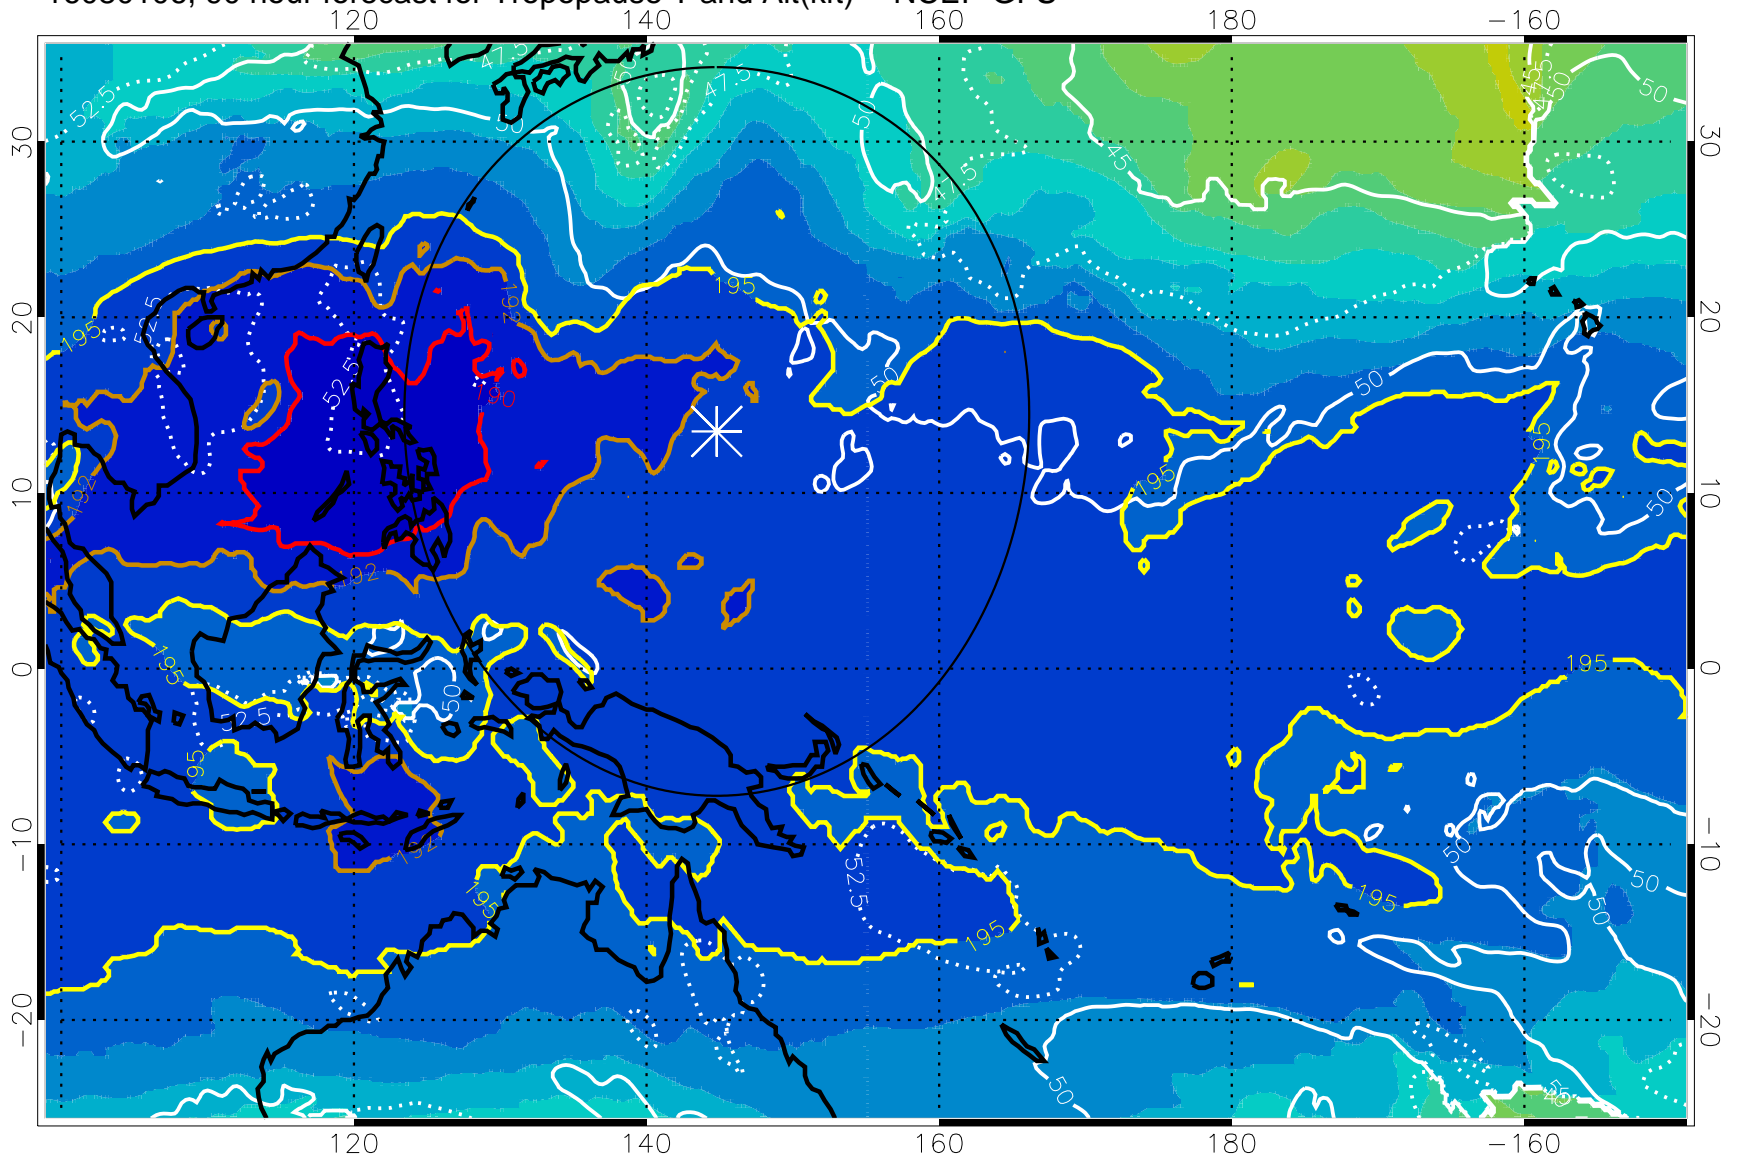

16080106, 90 hour forecast for Tropopause T and Alt(kft) -- NCEP GFS

Tropopause T, K

Tropopause Altitude in kft (white)

192.5K Isotherm 195K Isotherm
187.5K Isotherm 190K Isotherm

Range ring of 2304 km