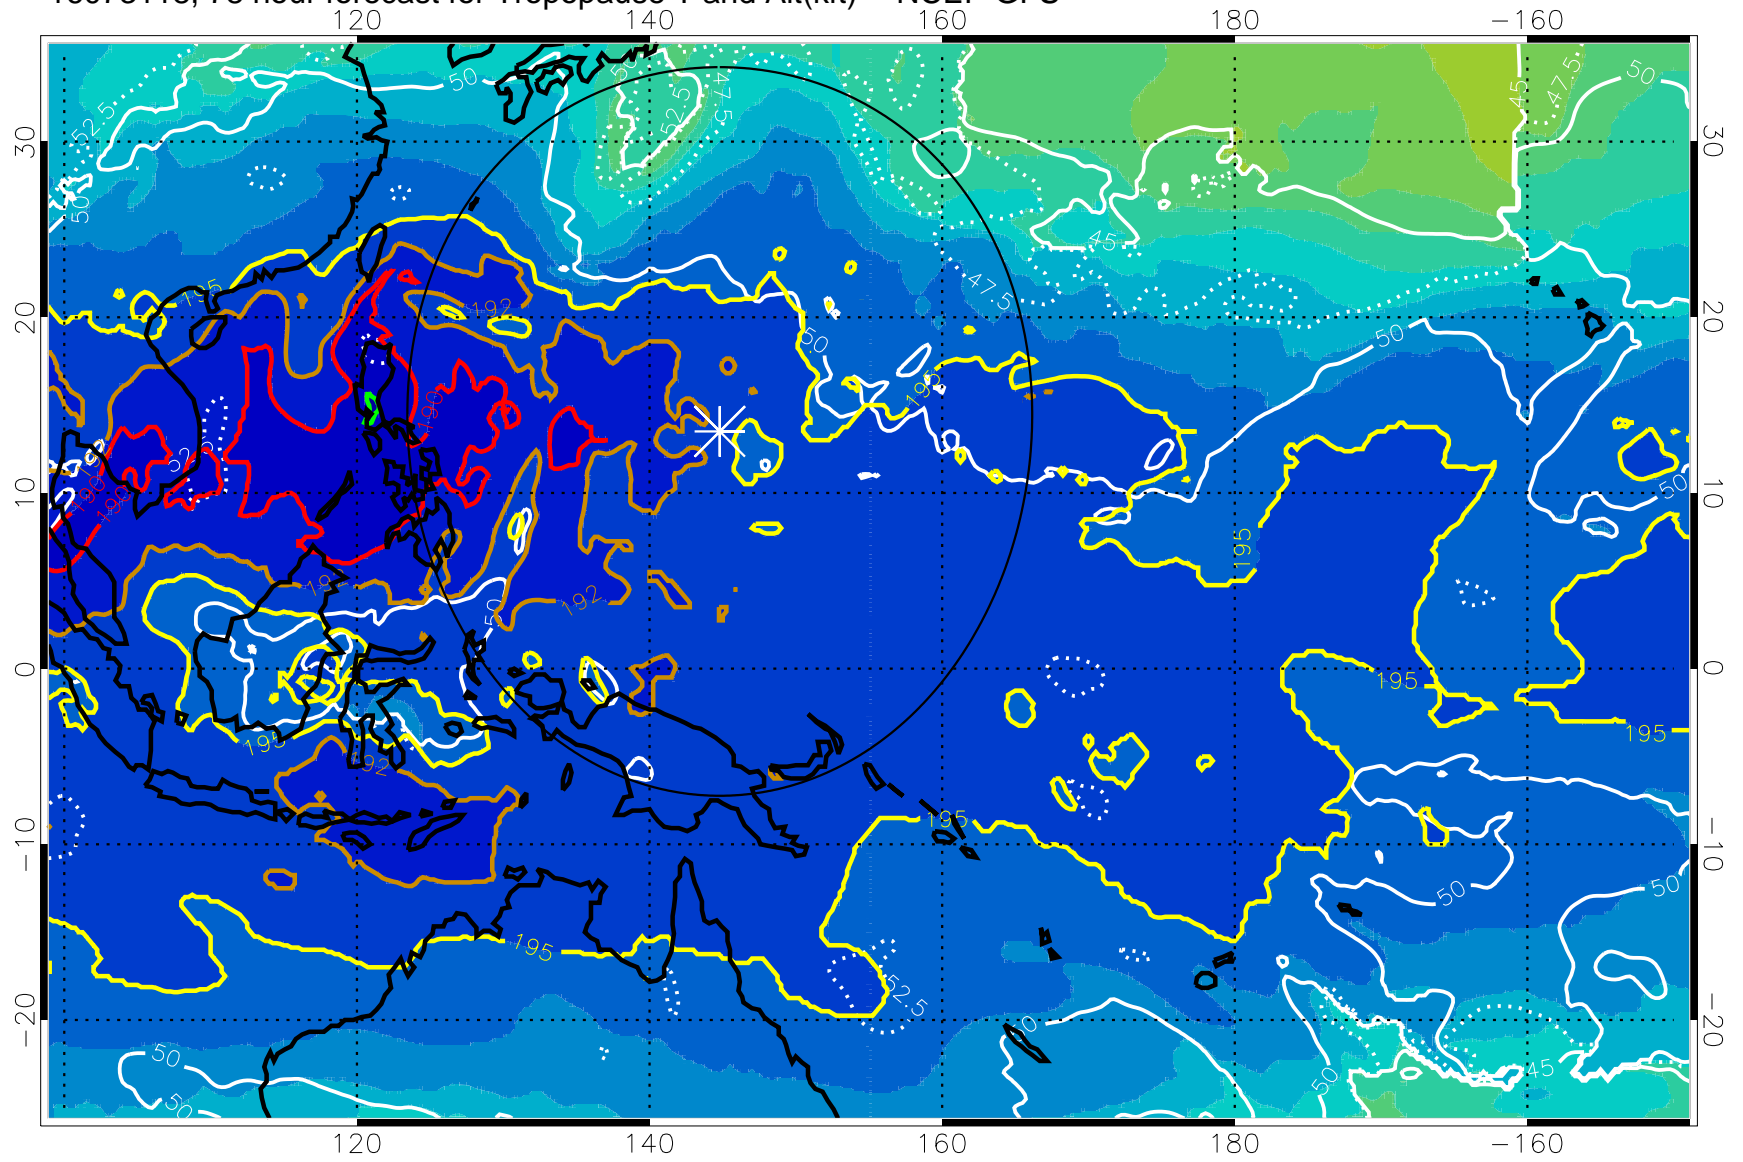

16073118, 78 hour forecast for Tropopause T and Alt(kft) -- NCEP GFS

190   200   210   220   230
Tropopause T, K

Tropopause Altitude in kft (white)

192.5K Isotherm   195K Isotherm
187.5K Isotherm   190K Isotherm

Range ring of 2304 km