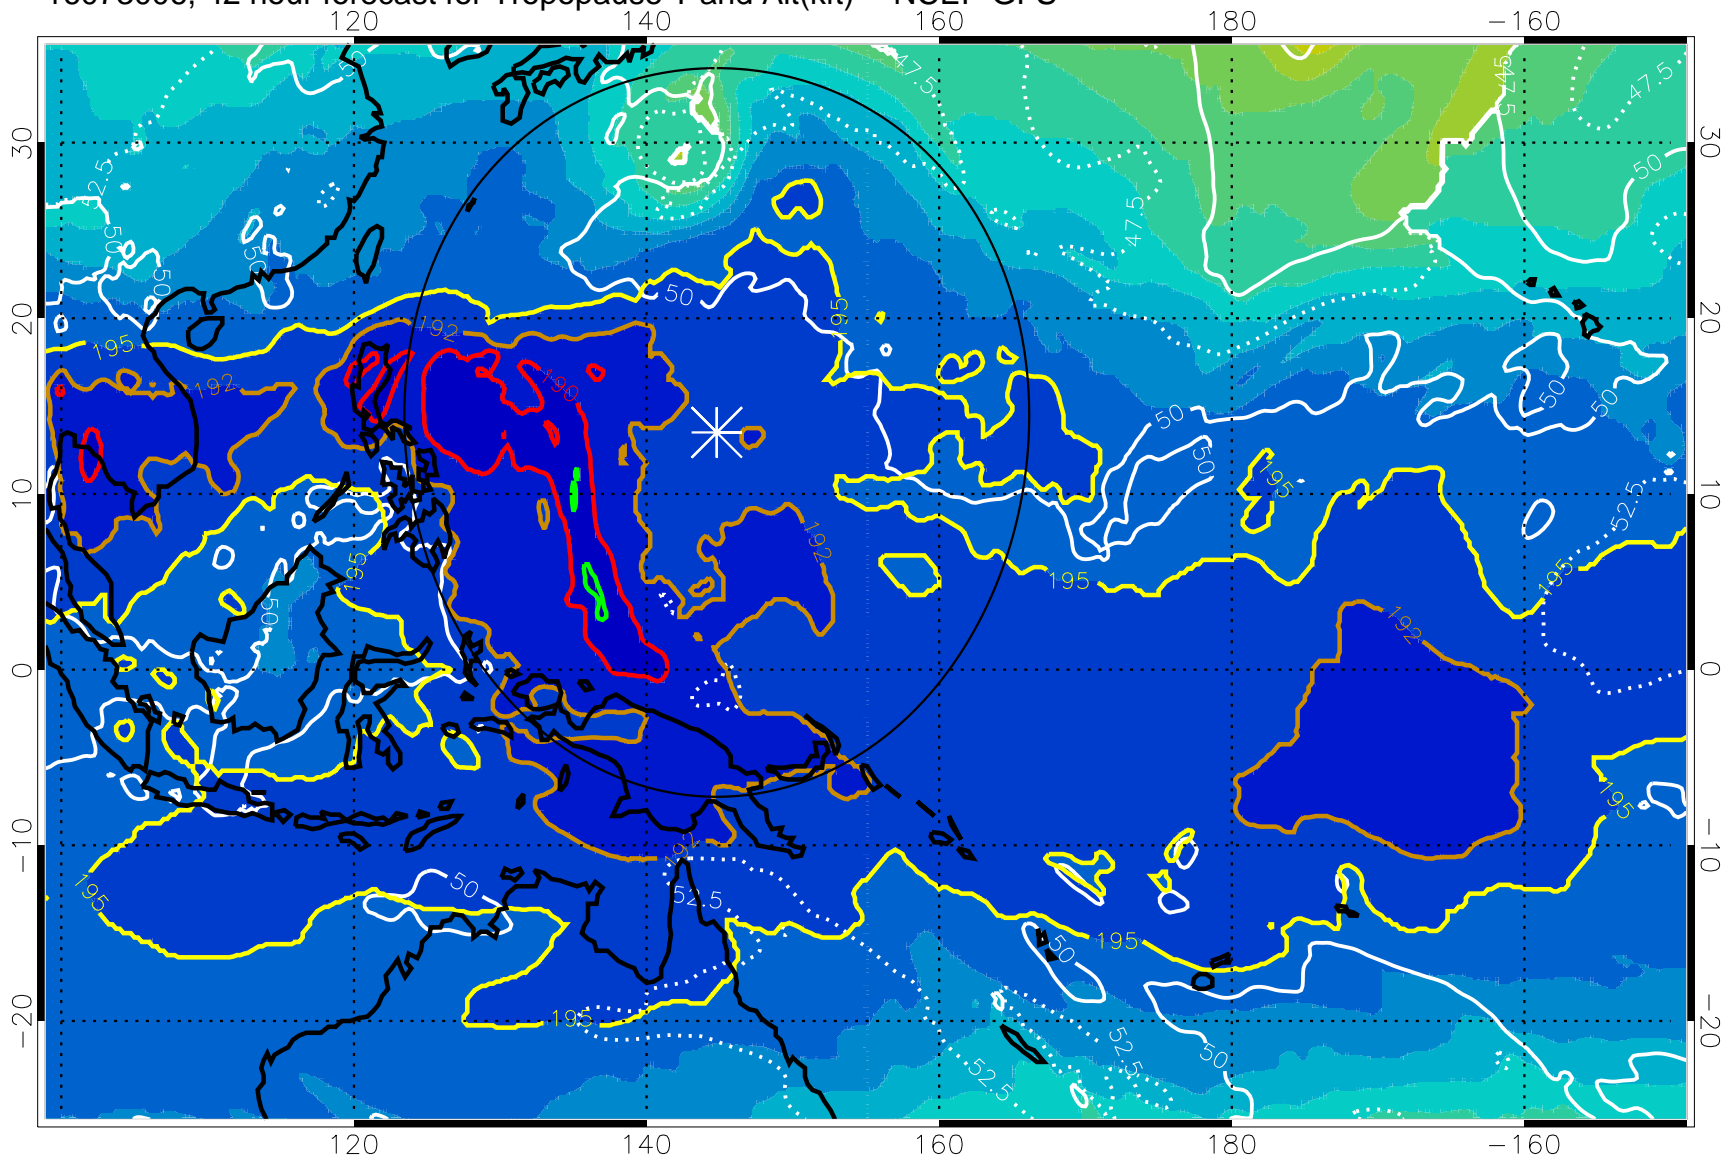

16073006, 42 hour forecast for Tropopause T and Alt(kft) -- NCEP GFS

190 200 210 220 230

Tropopause T, K

Tropopause Altitude in kft (white)

192.5K Isotherm 195K Isotherm
187.5K Isotherm 190K Isotherm

Range ring of 2304 km