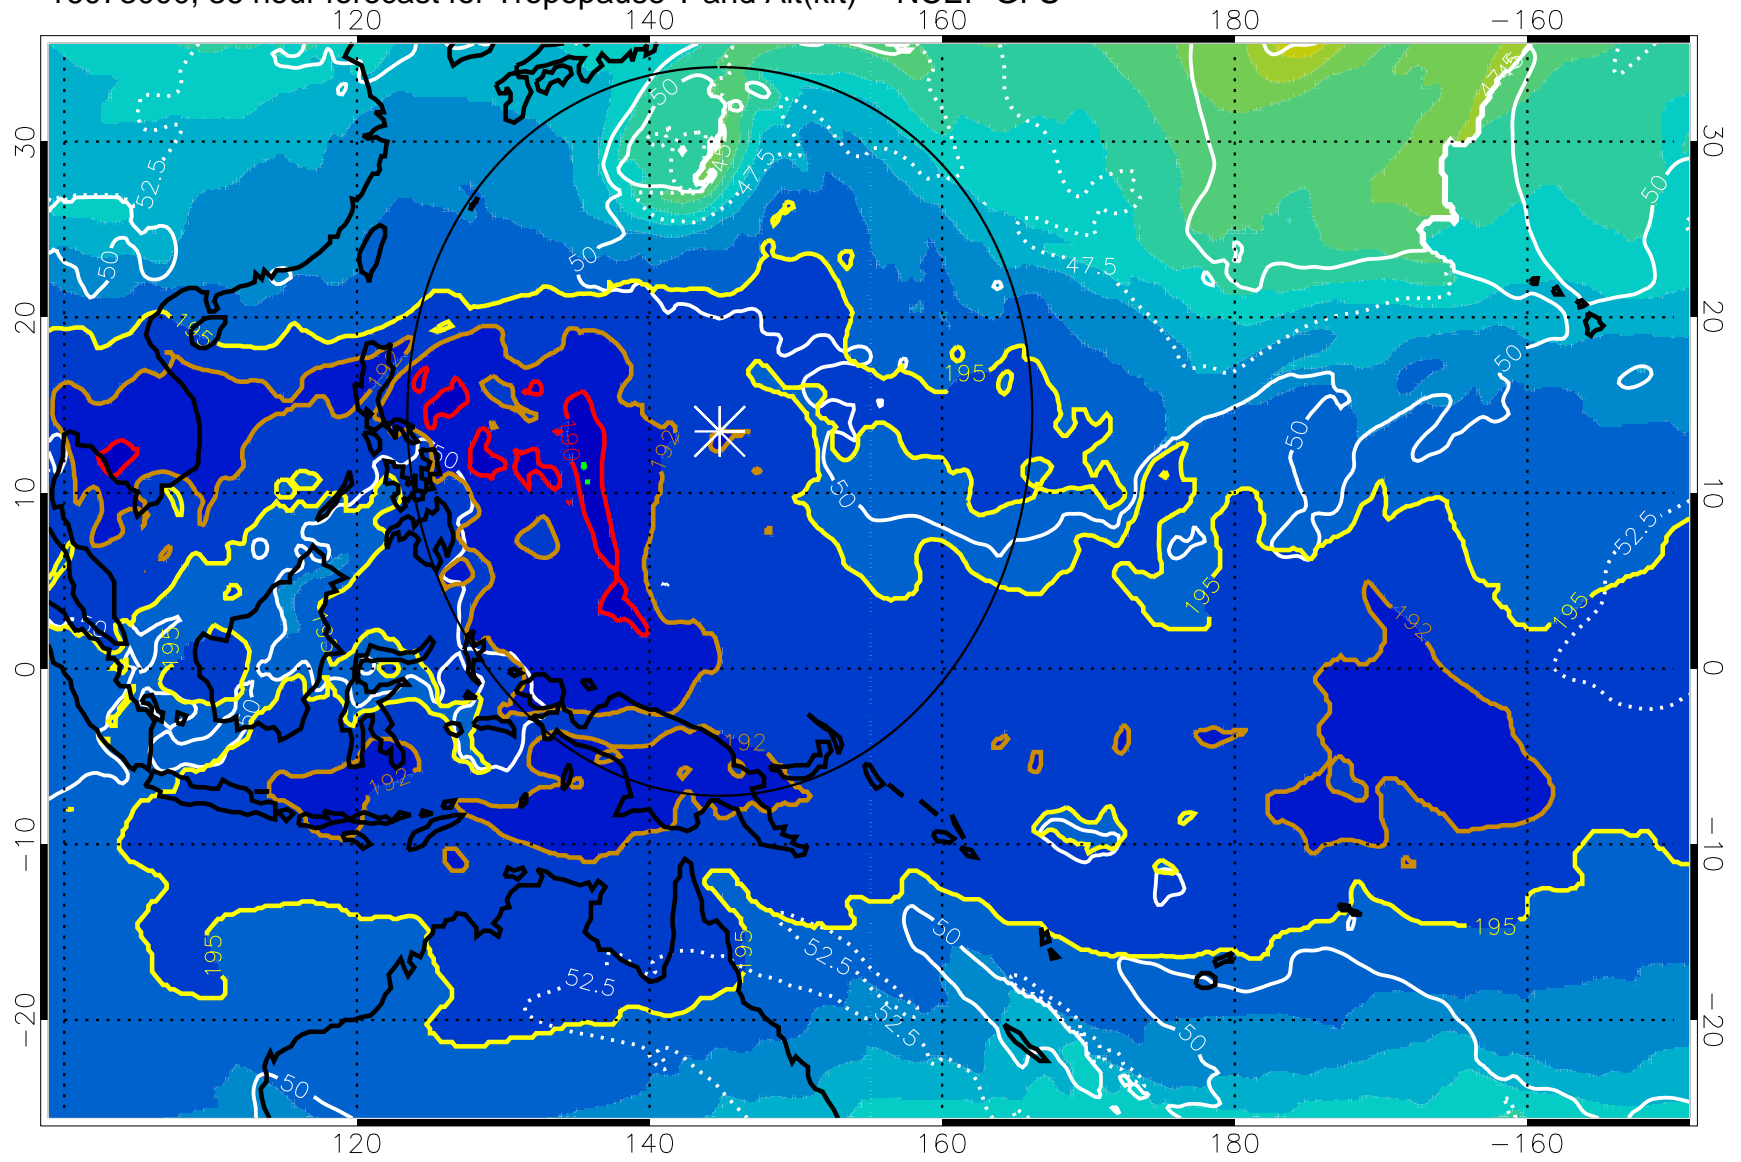

16073000, 36 hour forecast for Tropopause T and Alt(kft) -- NCEP GFS

190   200   210   220   230
Tropopause T, K

Tropopause Altitude in kft (white)

192.5K Isotherm   195K Isotherm
187.5K Isotherm   190K Isotherm

Range ring of 2304 km