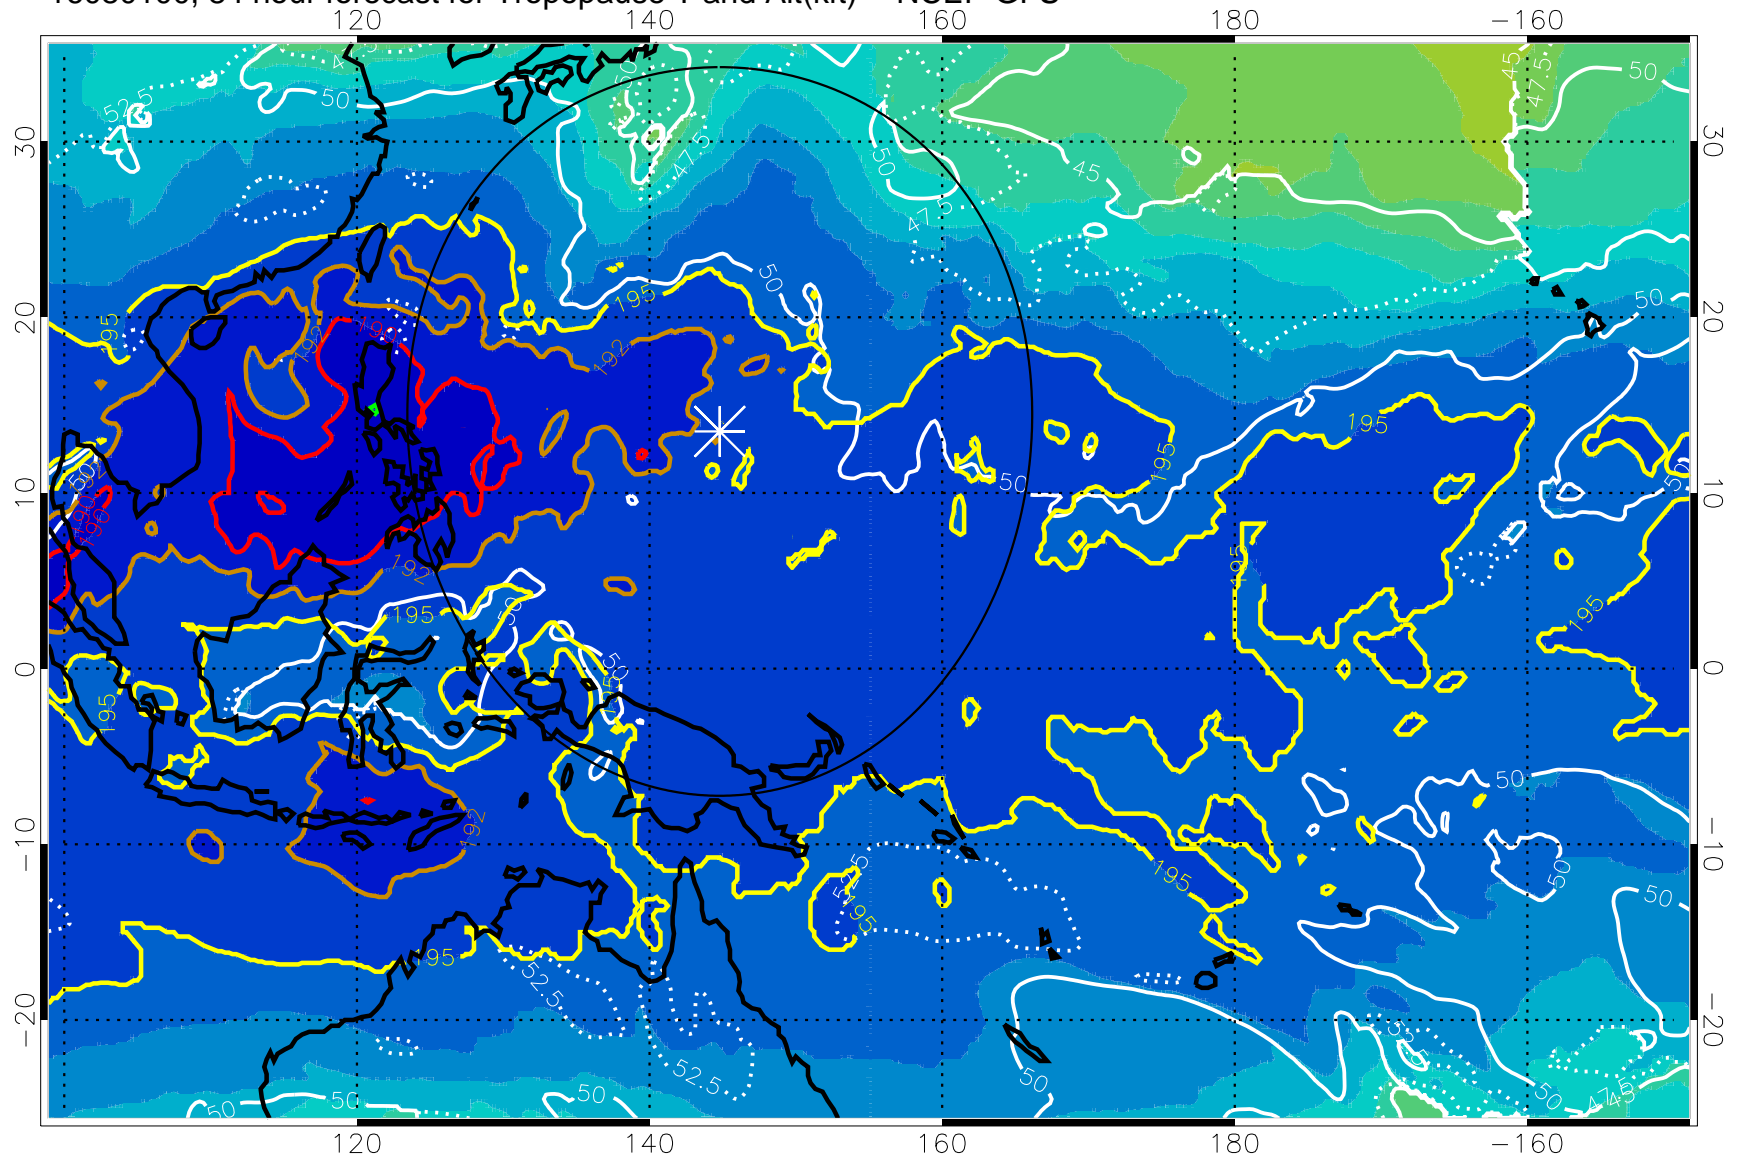

16080100, 84 hour forecast for Tropopause T and Alt(kft) -- NCEP GFS

190 200 210 220 230

Tropopause T, K

Tropopause Altitude in kft (white)

192.5K Isotherm 195K Isotherm

187.5K Isotherm 190K Isotherm

Range ring of 2304 km