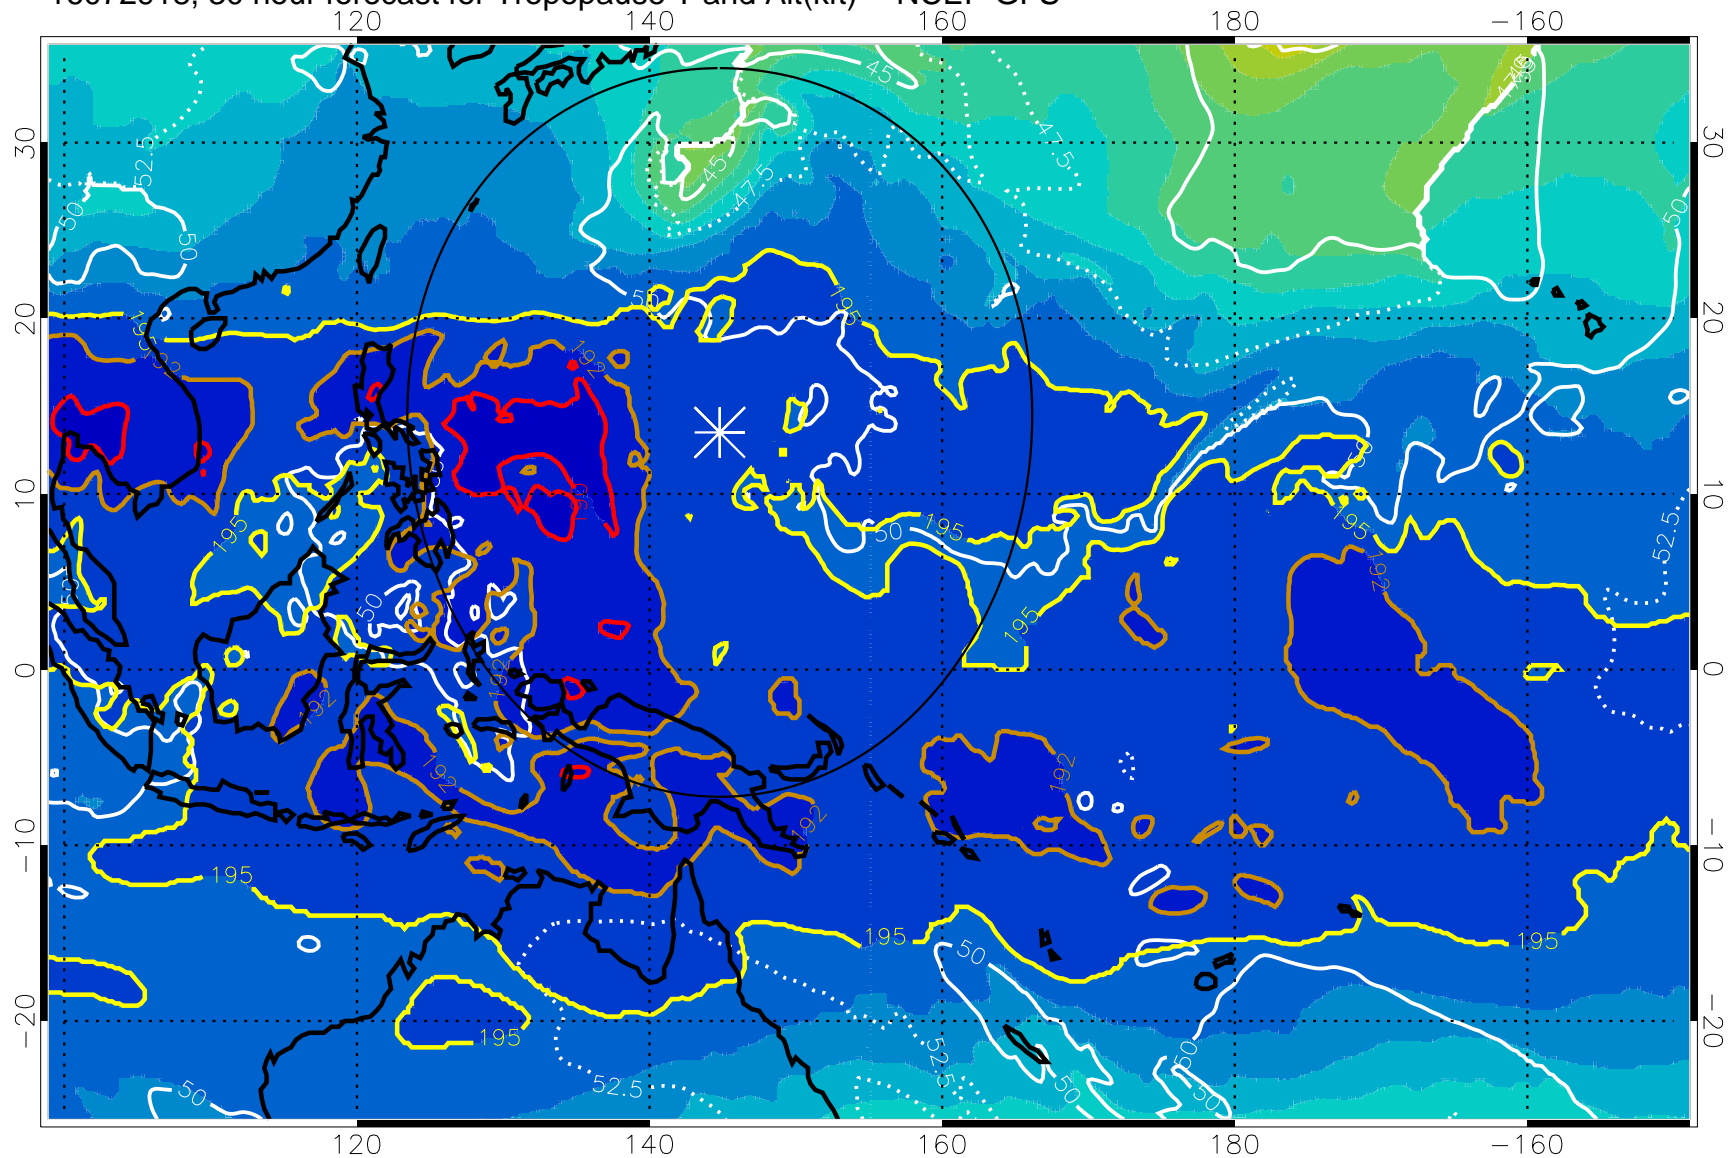

16072918, 30 hour forecast for Tropopause T and Alt(kft) -- NCEP GFS

190   200   210   220   230
Tropopause T, K

Tropopause Altitude in kft (white)

192.5K Isotherm   195K Isotherm
187.5K Isotherm   190K Isotherm

Range ring of 2304 km