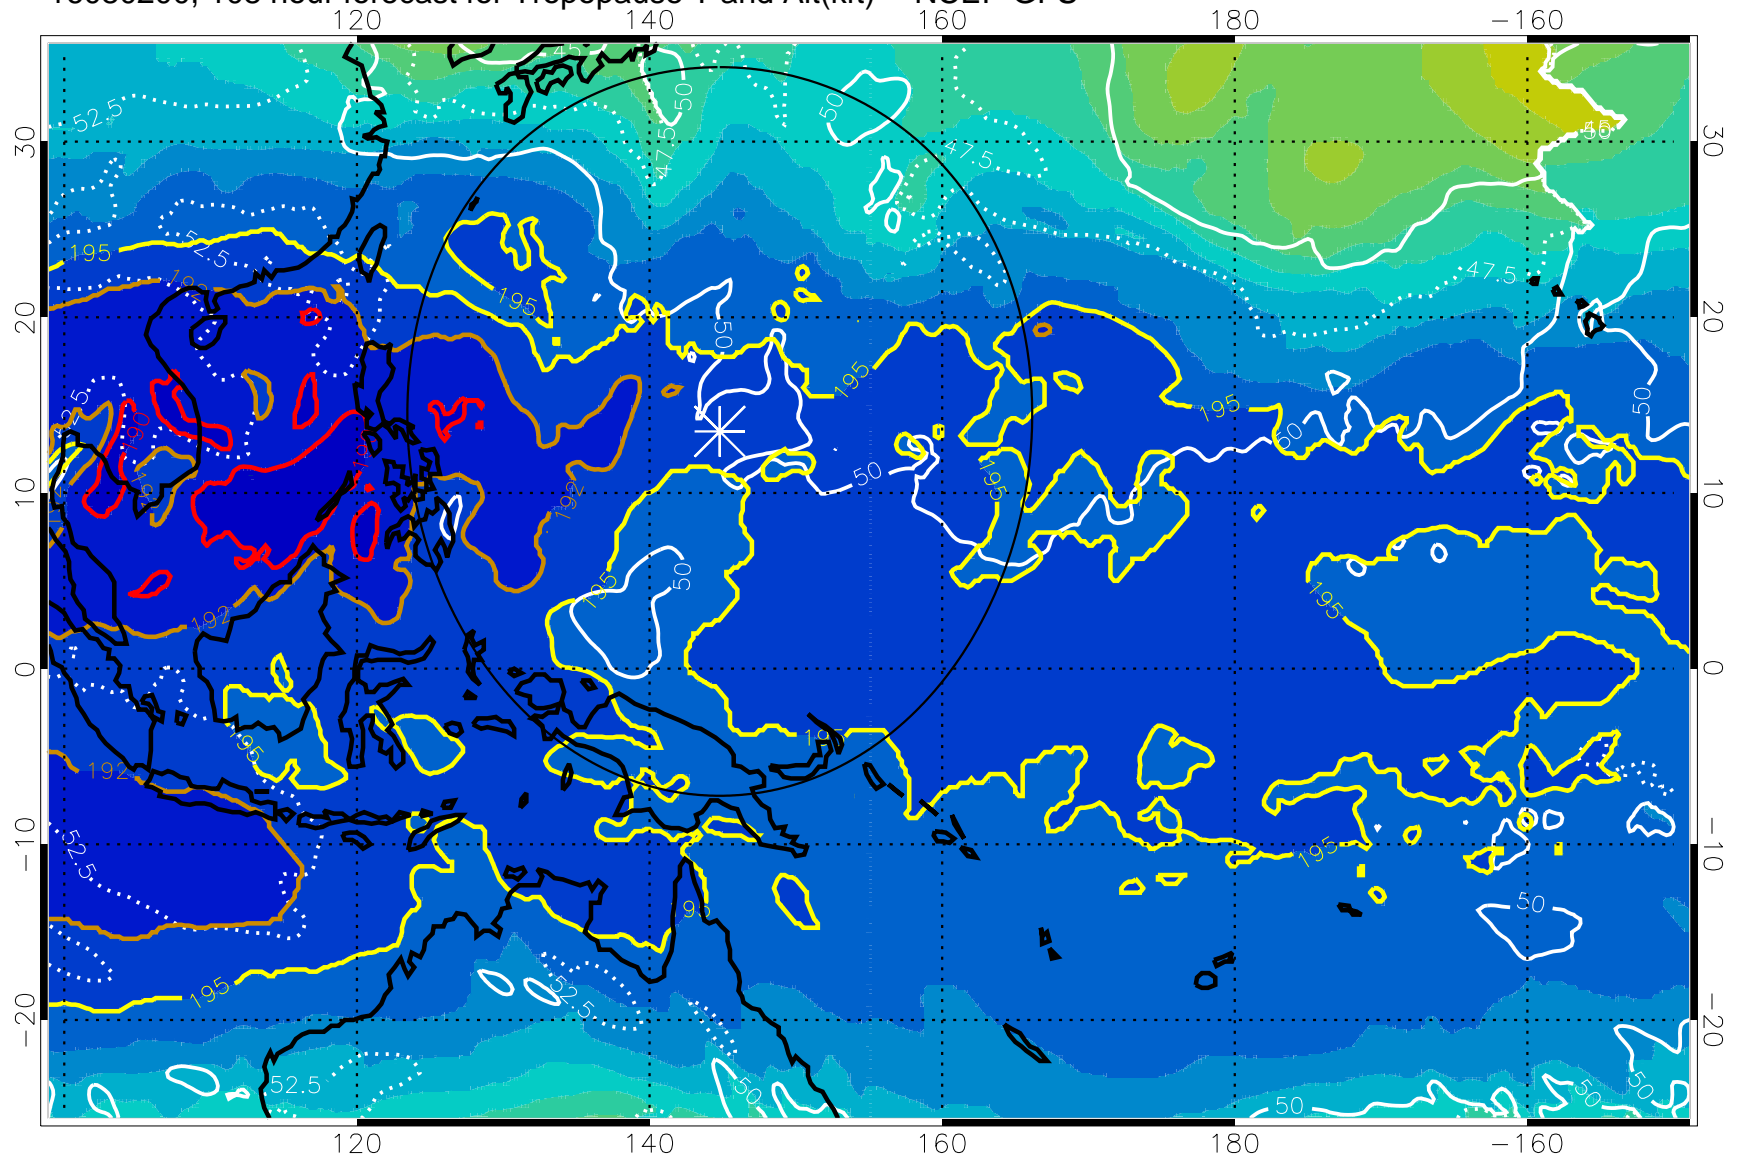

16080200, 108 hour forecast for Tropopause T and Alt(kft) -- NCEP GFS

190   200   210   220   230
Tropopause T, K

Tropopause Altitude in kft (white)

192.5K Isotherm   195K Isotherm
187.5K Isotherm   190K Isotherm

Range ring of 2304 km