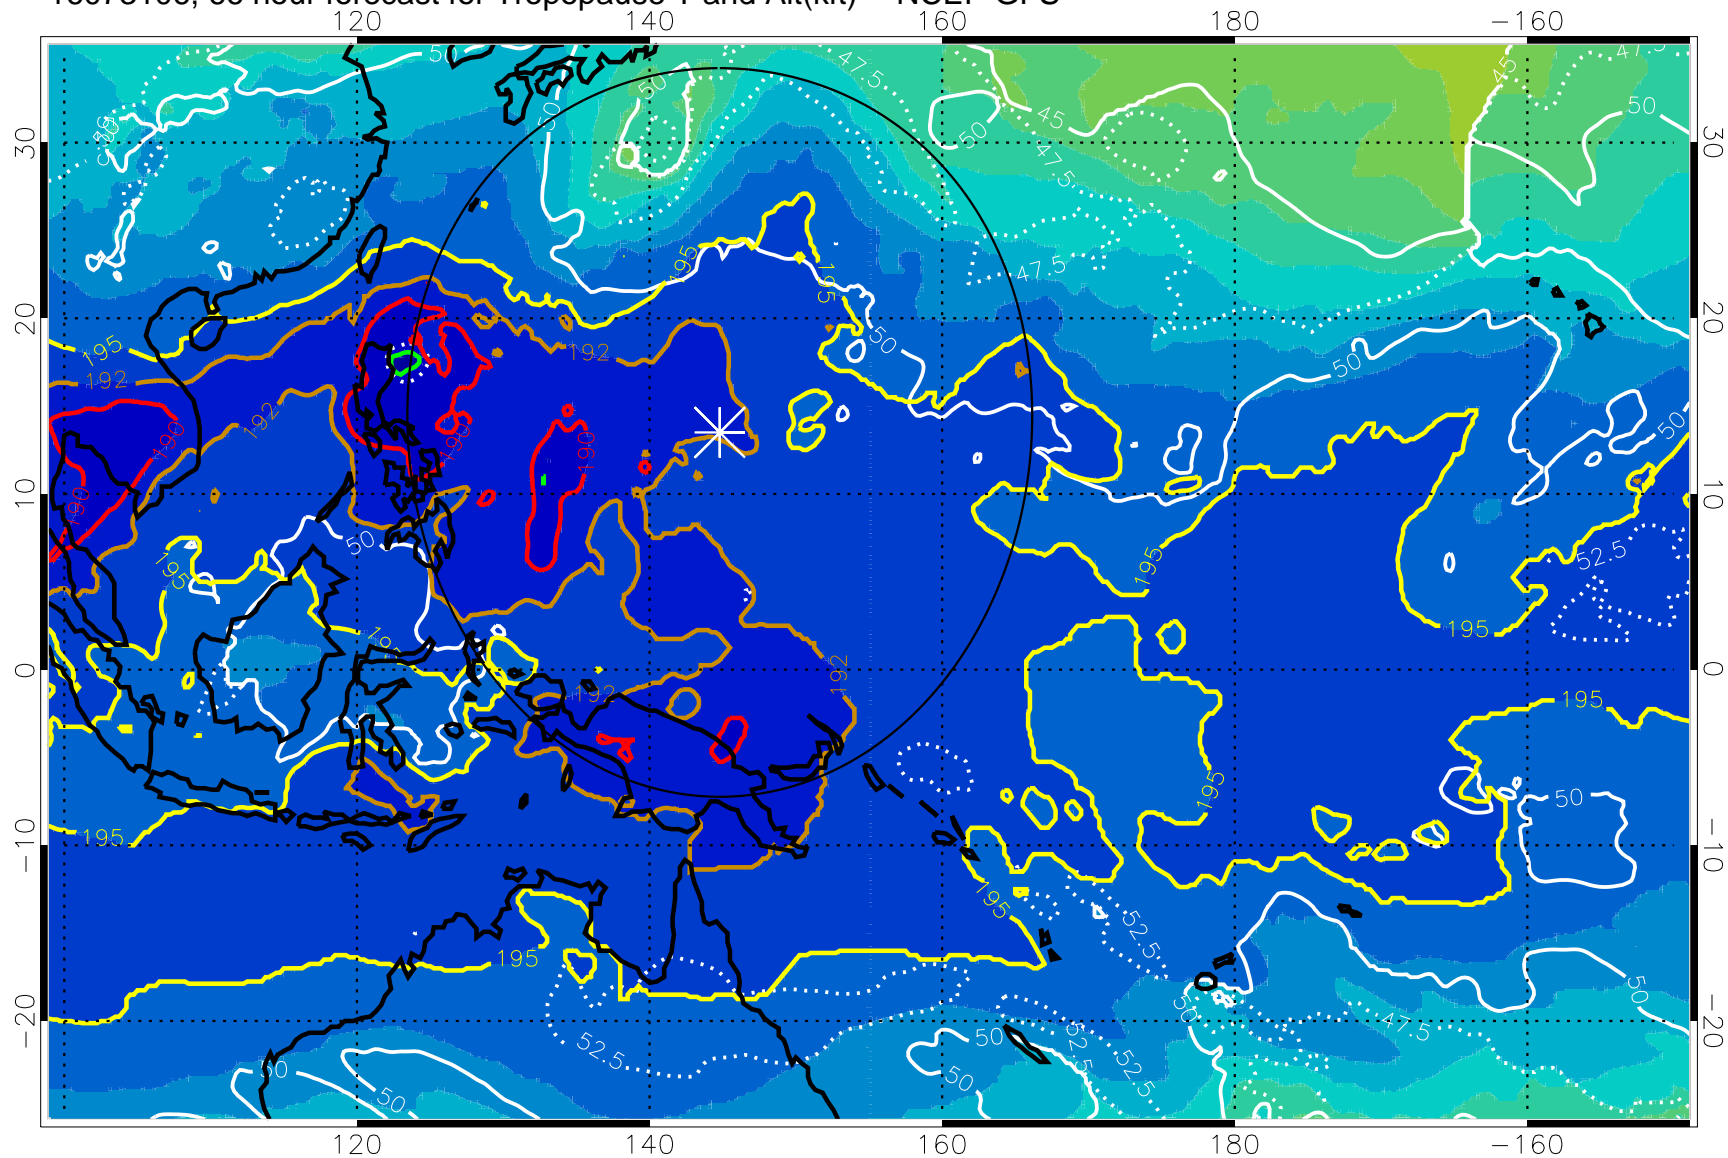

16073106, 66 hour forecast for Tropopause T and Alt(kft) -- NCEP GFS

190 200 210 220 230

Tropopause T, K

Tropopause Altitude in kft (white)

192.5K Isotherm 195K Isotherm
187.5K Isotherm 190K Isotherm

Range ring of 2304 km