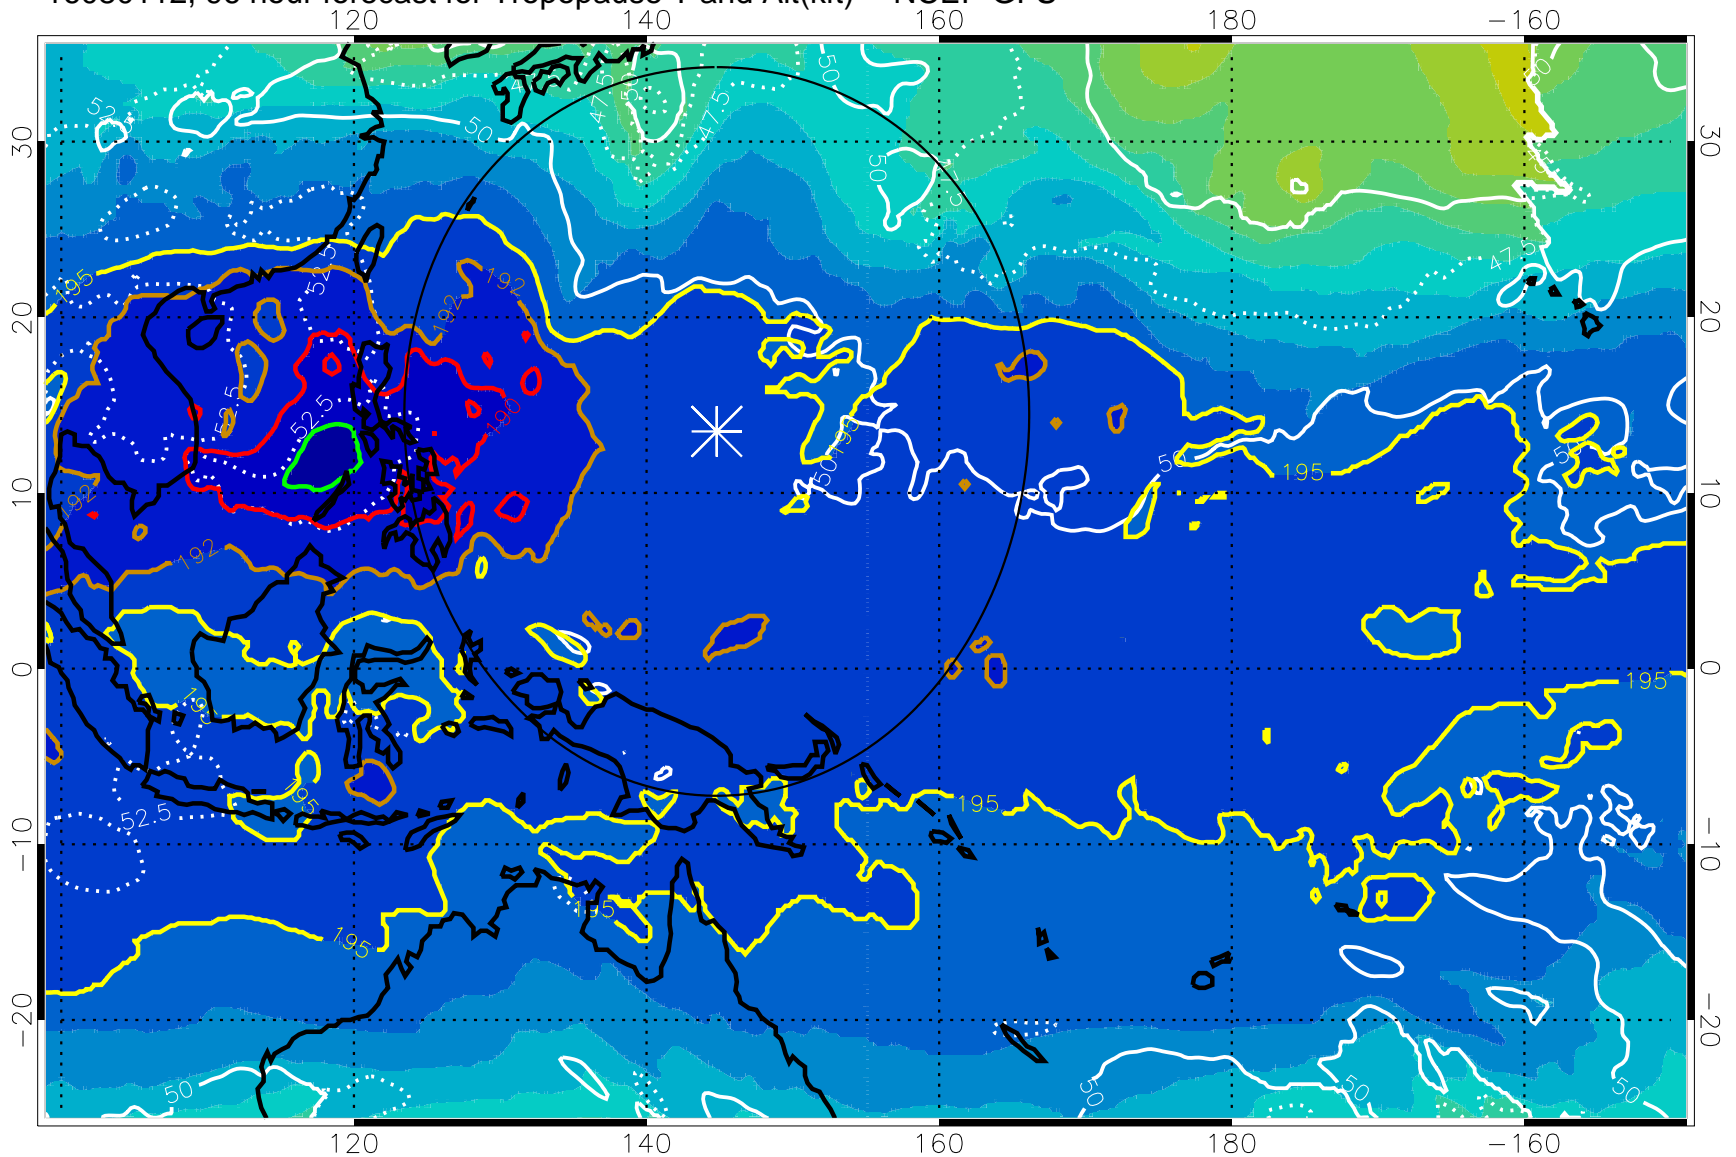

16080112, 96 hour forecast for Tropopause T and Alt(kft) -- NCEP GFS

190   200   210   220   230
Tropopause T, K

Tropopause Altitude in kft (white)

192.5K Isotherm   195K Isotherm
187.5K Isotherm   190K Isotherm

Range ring of 2304 km