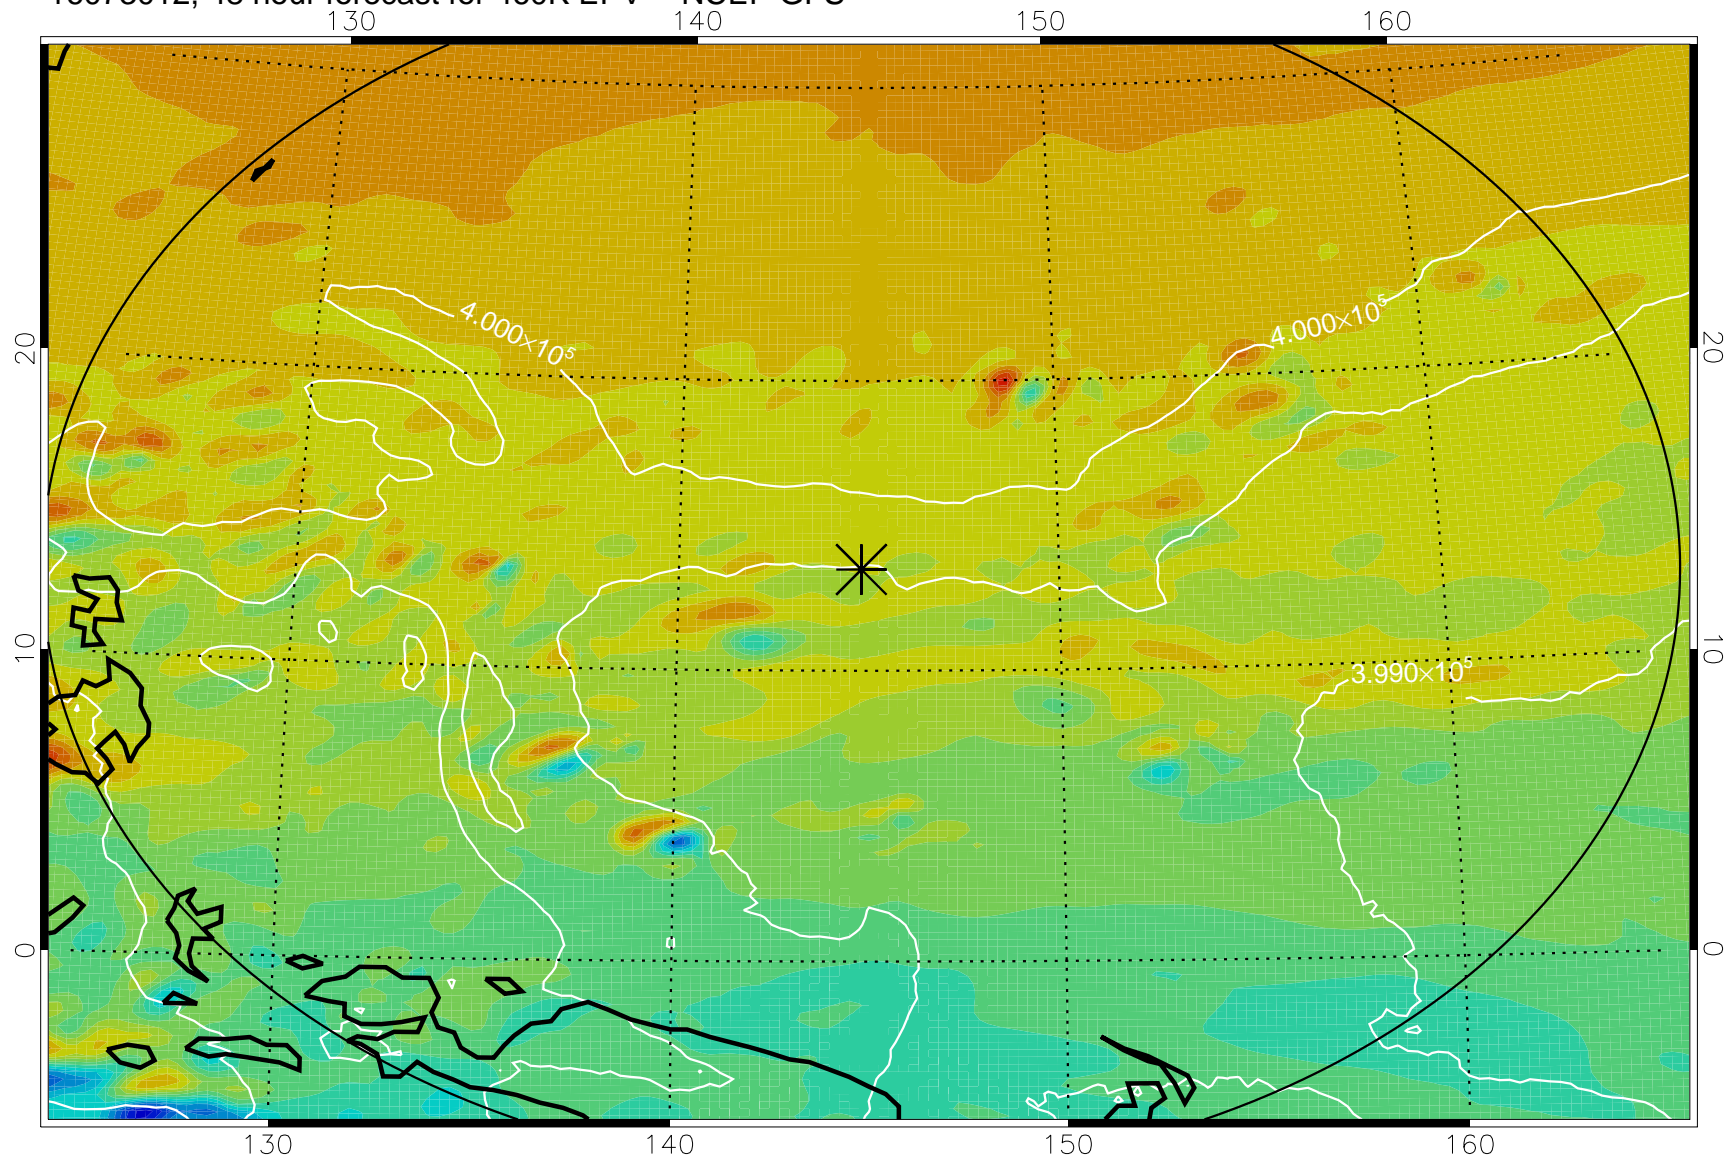

16072918, 30 hour forecast for 460K EPV -- NCEP GFS

460K Montgomery Streamfunction, white

Range ring of 2304 km

16073000, 36 hour forecast for 460K EPV -- NCEP GFS

460K Montgomery Streamfunction, white

Range ring of 2304 km

16073006, 42 hour forecast for 460K EPV -- NCEP GFS

460K Montgomery Streamfunction, white

Range ring of 2304 km

16073012, 48 hour forecast for 460K EPV -- NCEP GFS

460K Montgomery Streamfunction, white

Range ring of 2304 km

16073018, 54 hour forecast for 460K EPV -- NCEP GFS

460K Montgomery Streamfunction, white

Range ring of 2304 km

16073100, 60 hour forecast for 460K EPV -- NCEP GFS

460K Montgomery Streamfunction, white

Range ring of 2304 km

16073118, 78 hour forecast for 460K EPV -- NCEP GFS

460K Montgomery Streamfunction, white

Range ring of 2304 km

16080100, 84 hour forecast for 460K EPV -- NCEP GFS

460K Montgomery Streamfunction, white

Range ring of 2304 km