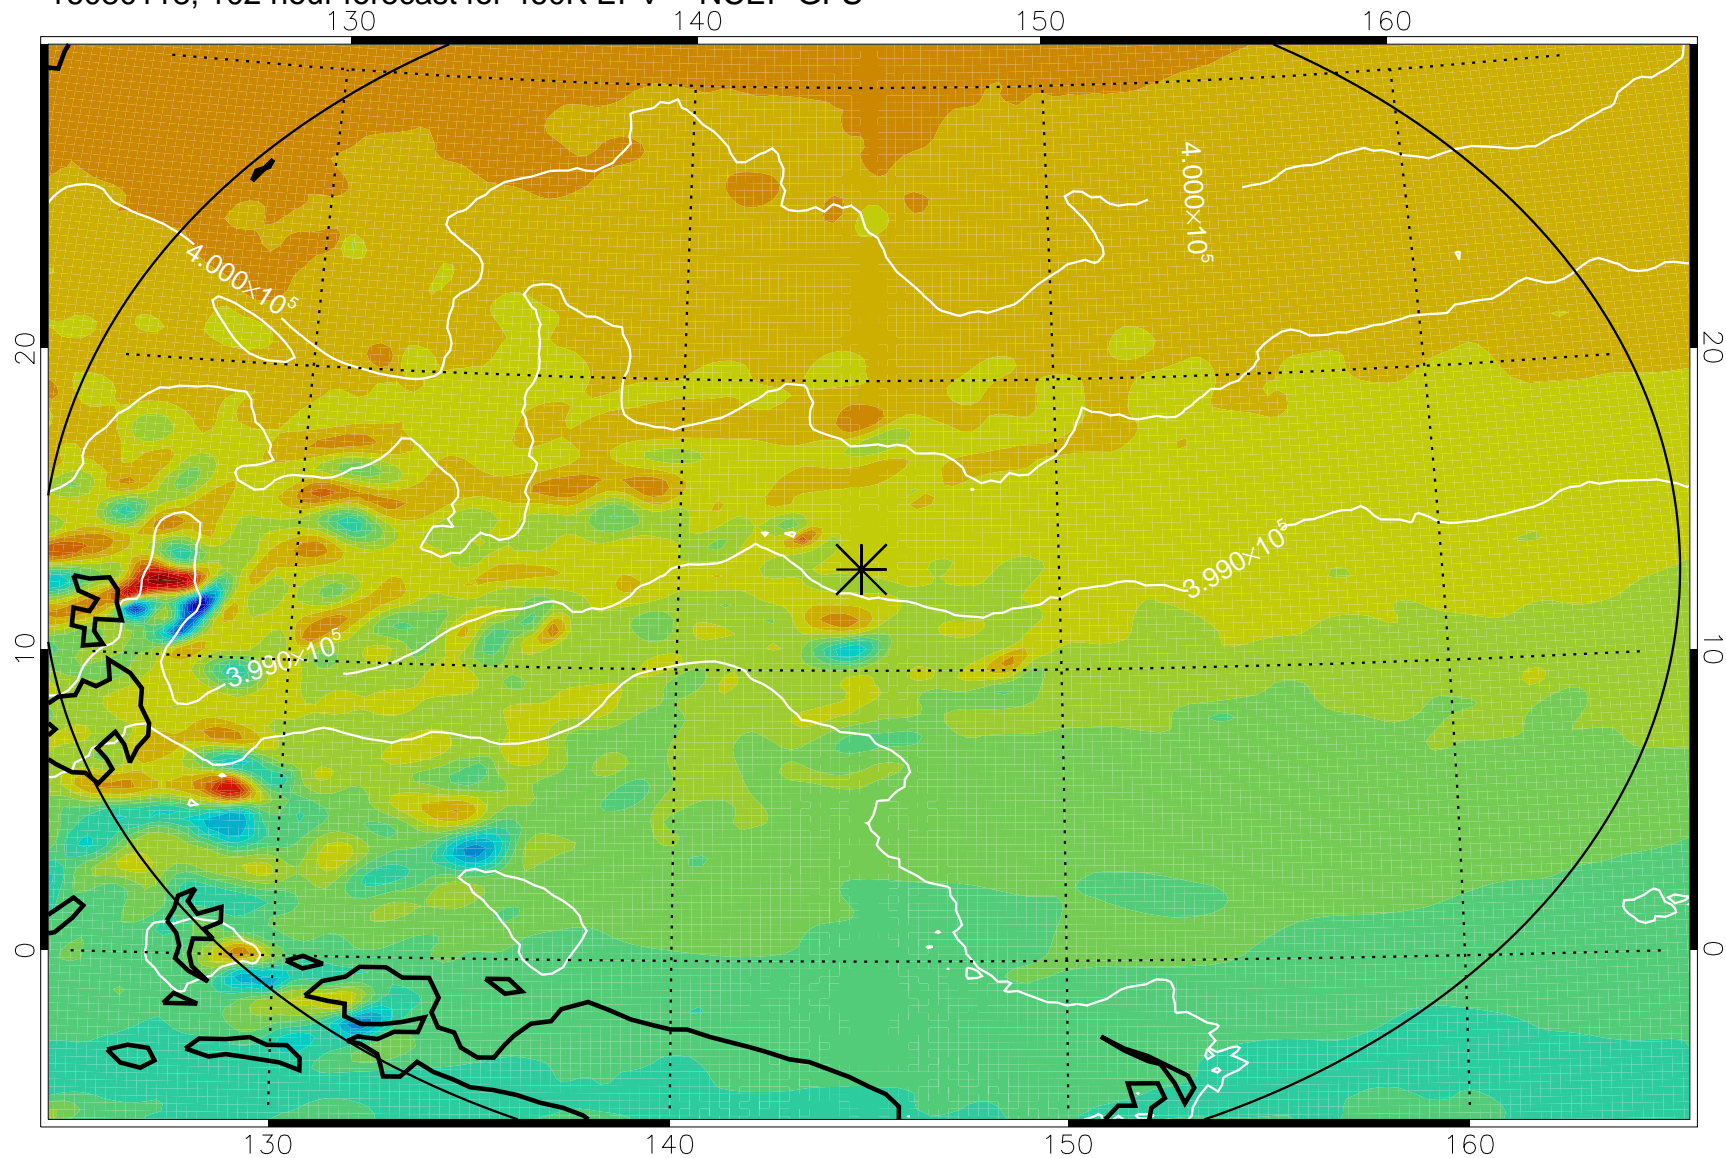

16073118, 78 hour forecast for 460K EPV -- NCEP GFS

460K Montgomery Streamfunction, white

Range ring of 2304 km

16080100, 84 hour forecast for 460K EPV -- NCEP GFS

460K Montgomery Streamfunction, white

Range ring of 2304 km

16080106, 90 hour forecast for 460K EPV -- NCEP GFS

460K Montgomery Streamfunction, white

Range ring of 2304 km

16080112, 96 hour forecast for 460K EPV -- NCEP GFS

460K Montgomery Streamfunction, white

Range ring of 2304 km

16080118, 102 hour forecast for 460K EPV -- NCEP GFS

460K Montgomery Streamfunction, white

Range ring of 2304 km

16080200, 108 hour forecast for 460K EPV -- NCEP GFS

460K Montgomery Streamfunction, white

Range ring of 2304 km

16080206, 114 hour forecast for 460K EPV -- NCEP GFS

460K Montgomery Streamfunction, white

Range ring of 2304 km

16080212, 120 hour forecast for 460K EPV -- NCEP GFS

460K Montgomery Streamfunction, white

Range ring of 2304 km