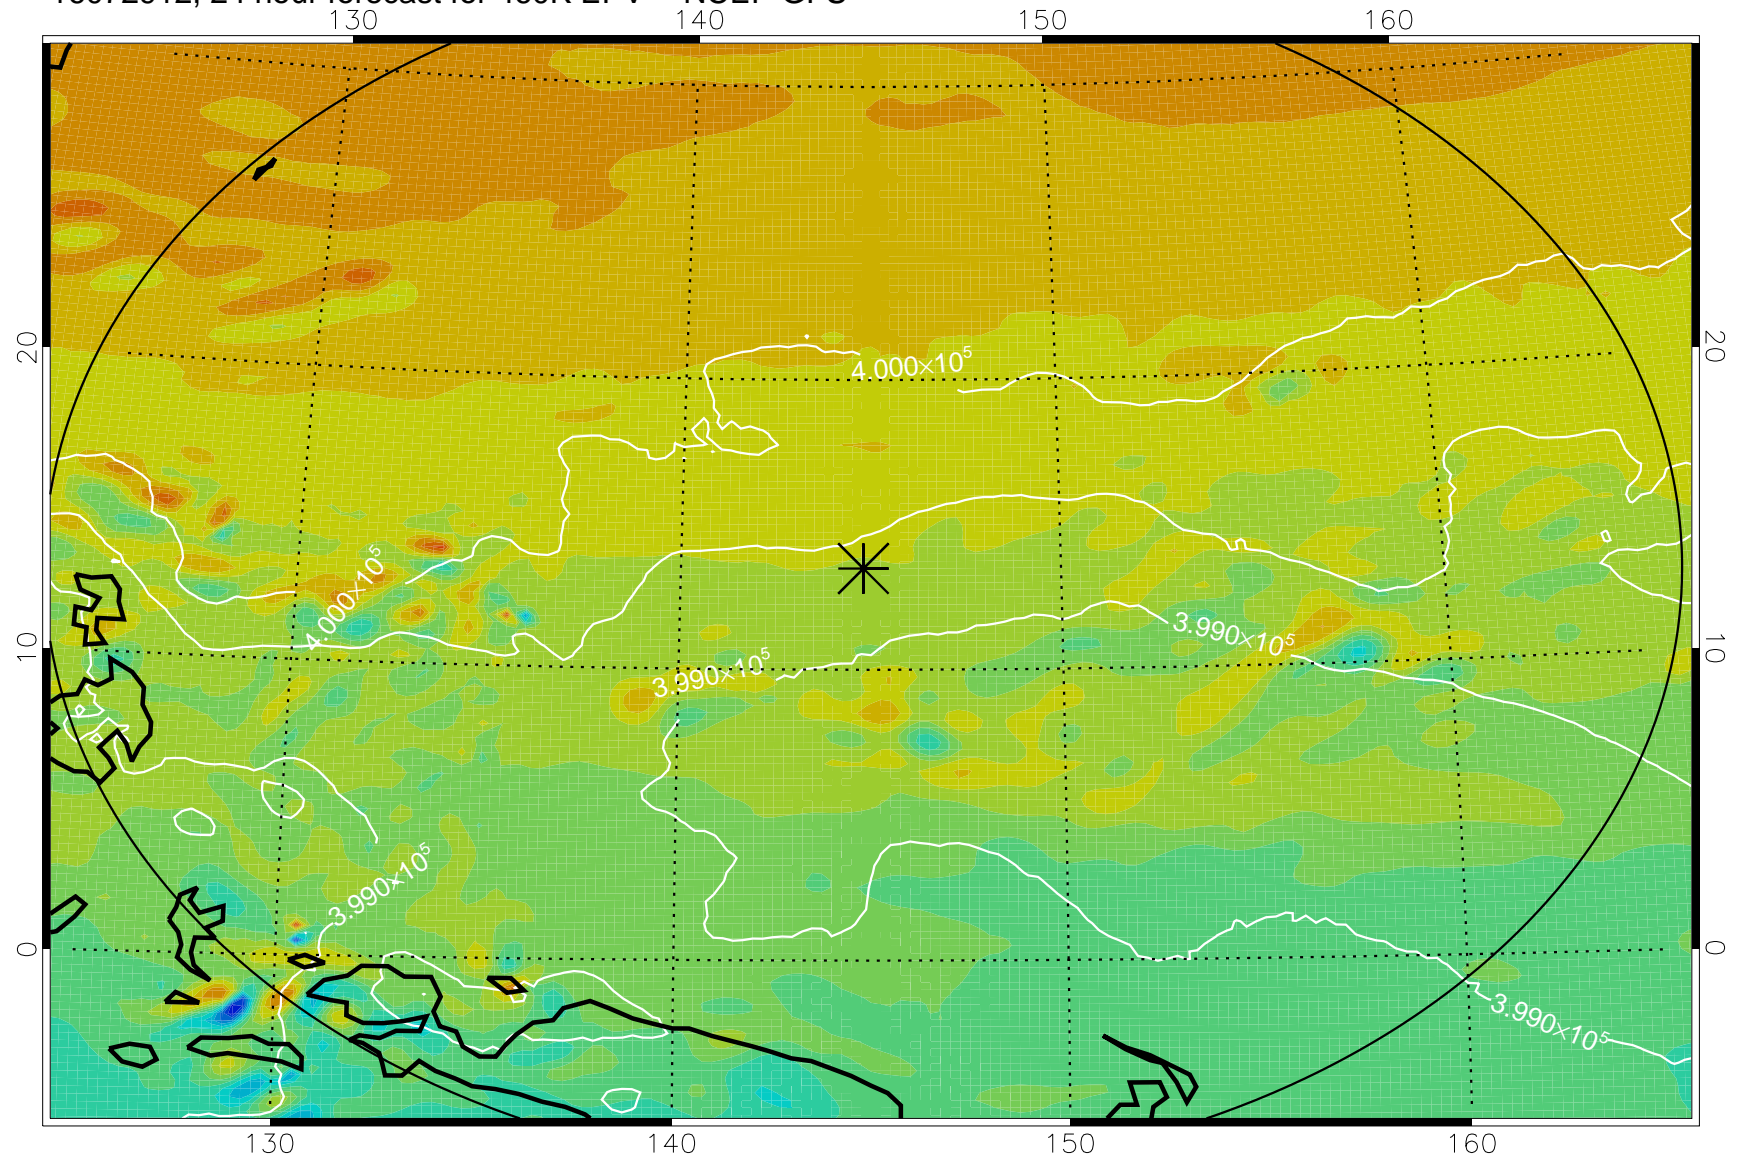

16072818, 6 hour forecast for 460K EPV -- NCEP GFS

460K Montgomery Streamfunction, white

Range ring of 2304 km

16072900, 12 hour forecast for 460K EPV -- NCEP GFS

460K Montgomery Streamfunction, white

Range ring of 2304 km

16072906, 18 hour forecast for 460K EPV -- NCEP GFS

460K Montgomery Streamfunction, white

Range ring of 2304 km

16072912, 24 hour forecast for 460K EPV -- NCEP GFS

460K Montgomery Streamfunction, white

Range ring of 2304 km

16072918, 30 hour forecast for 460K EPV -- NCEP GFS

460K Montgomery Streamfunction, white

Range ring of 2304 km

16073000, 36 hour forecast for 460K EPV -- NCEP GFS

460K Montgomery Streamfunction, white

Range ring of 2304 km

16073118, 78 hour forecast for 460K EPV -- NCEP GFS

460K Montgomery Streamfunction, white

Range ring of 2304 km

16080100, 84 hour forecast for 460K EPV -- NCEP GFS

460K Montgomery Streamfunction, white

Range ring of 2304 km