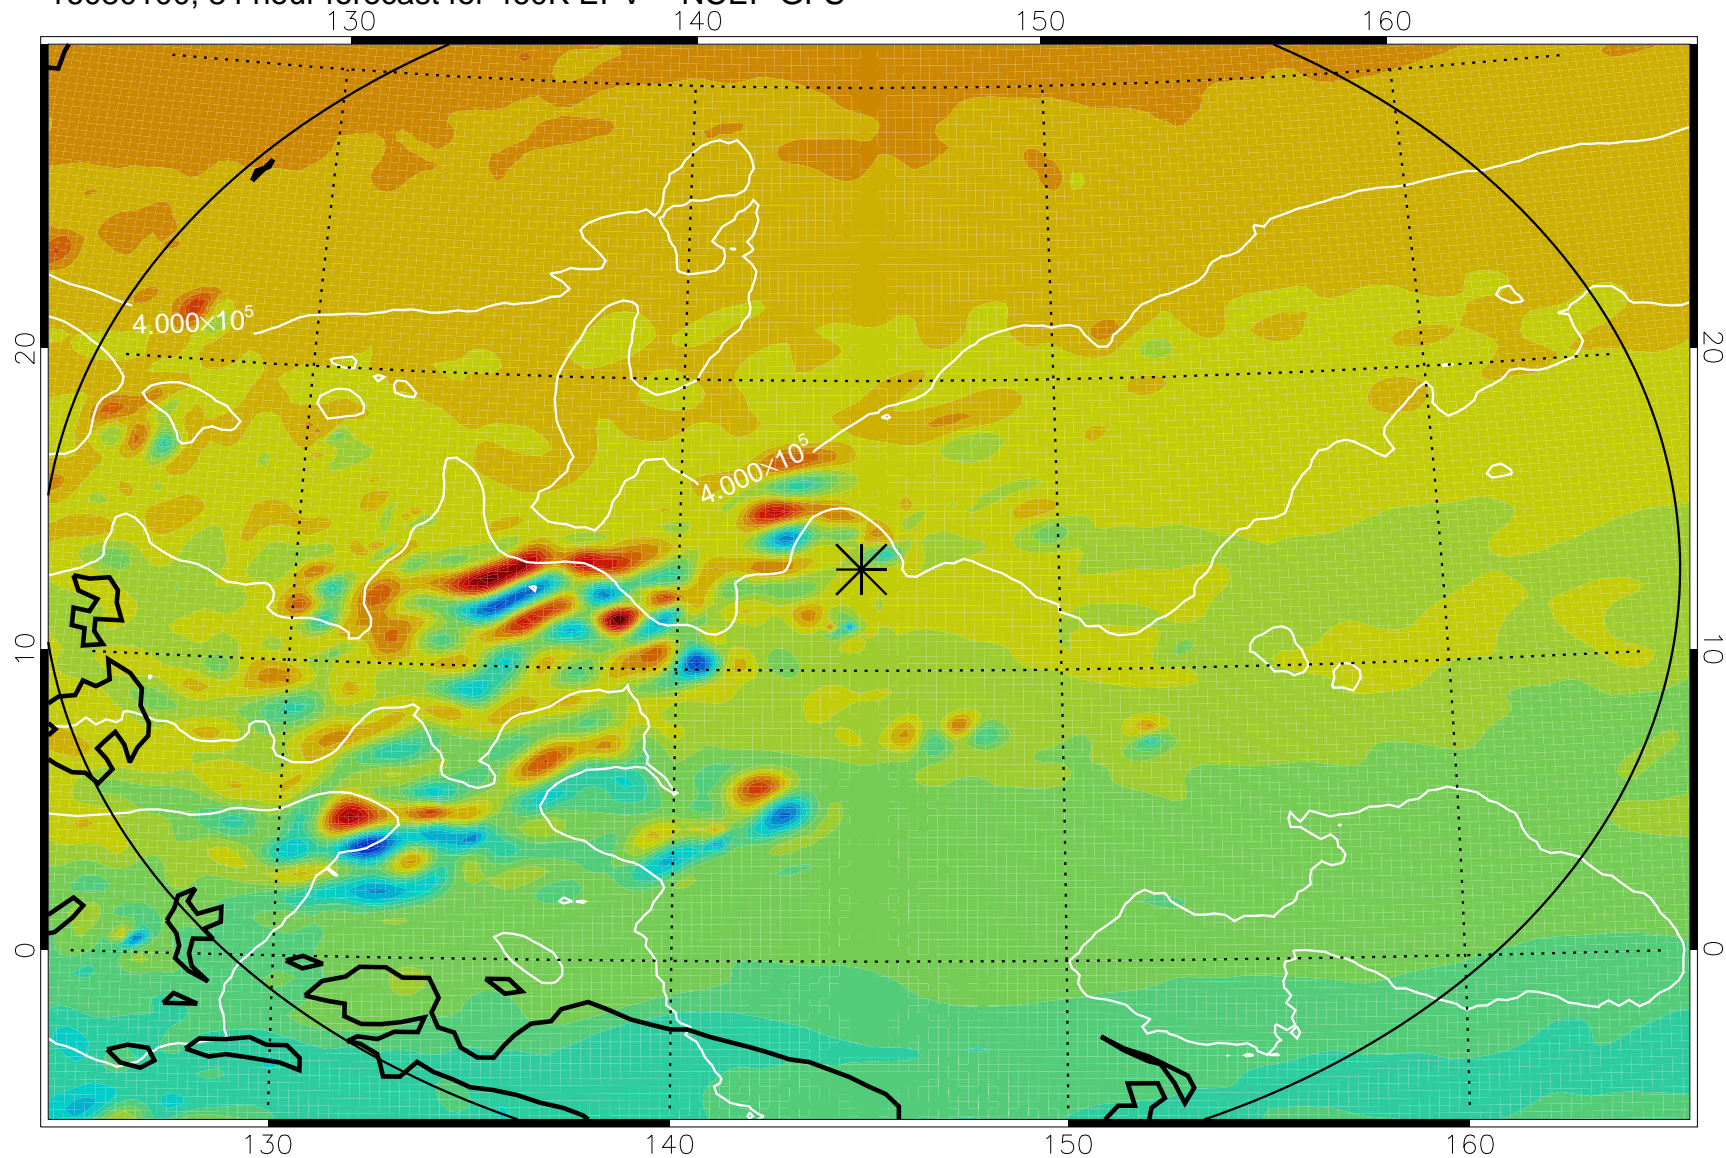

16073106, 66 hour forecast for 460K EPV -- NCEP GFS

460K Montgomery Streamfunction, white

Range ring of 2304 km

16073112, 72 hour forecast for 460K EPV -- NCEP GFS

460K Montgomery Streamfunction, white

Range ring of 2304 km

16073118, 78 hour forecast for 460K EPV -- NCEP GFS

460K Montgomery Streamfunction, white

Range ring of 2304 km

16080100, 84 hour forecast for 460K EPV -- NCEP GFS

460K Montgomery Streamfunction, white

Range ring of 2304 km

16080106, 90 hour forecast for 460K EPV -- NCEP GFS

460K Montgomery Streamfunction, white

Range ring of 2304 km

16080112, 96 hour forecast for 460K EPV -- NCEP GFS

460K Montgomery Streamfunction, white

Range ring of 2304 km

16080118, 102 hour forecast for 460K EPV -- NCEP GFS

460K Montgomery Streamfunction, white

Range ring of 2304 km

16080200, 108 hour forecast for 460K EPV -- NCEP GFS

460K Montgomery Streamfunction, white

Range ring of 2304 km