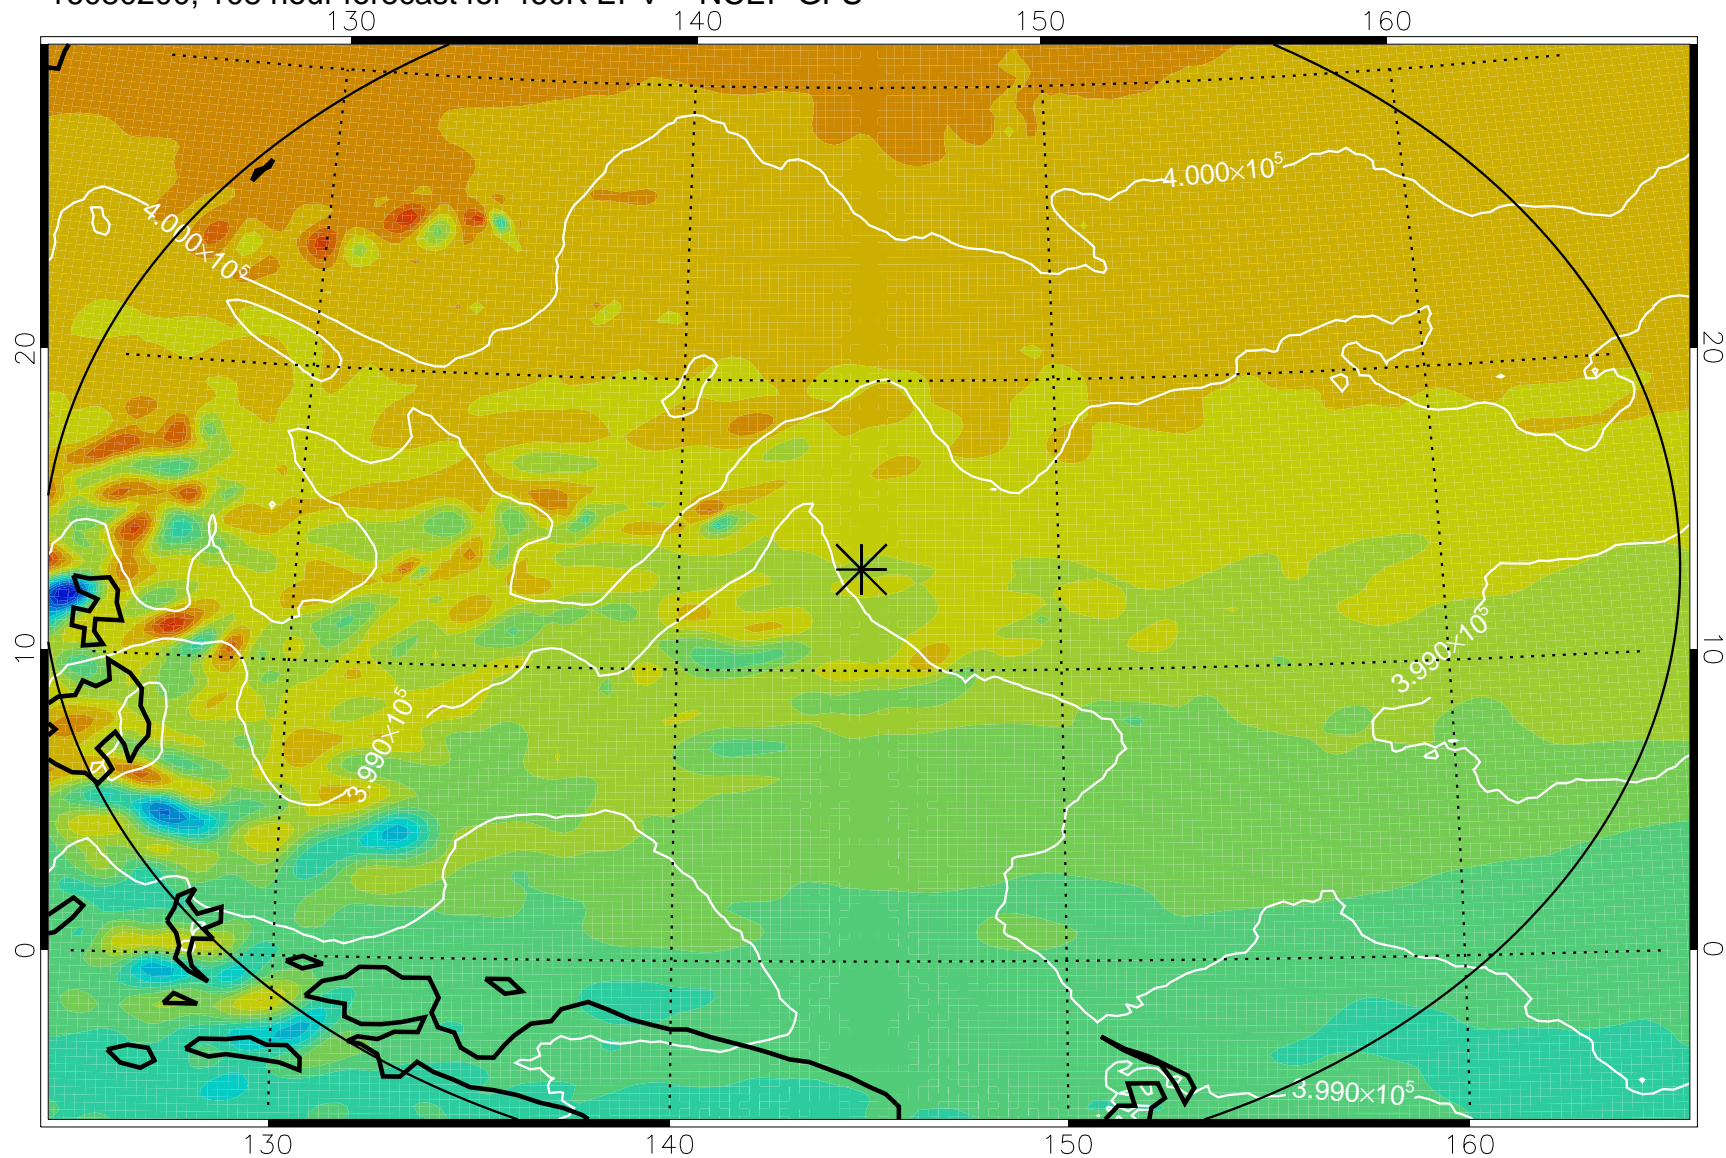

16073118, 78 hour forecast for 460K EPV -- NCEP GFS

460K Montgomery Streamfunction, white

Range ring of 2304 km

16080100, 84 hour forecast for 460K EPV -- NCEP GFS

460K Montgomery Streamfunction, white

Range ring of 2304 km

16080106, 90 hour forecast for 460K EPV -- NCEP GFS

460K Montgomery Streamfunction, white

Range ring of 2304 km

16080112, 96 hour forecast for 460K EPV -- NCEP GFS

460K Montgomery Streamfunction, white

Range ring of 2304 km

16080118, 102 hour forecast for 460K EPV -- NCEP GFS

460K Montgomery Streamfunction, white

Range ring of 2304 km

16080200, 108 hour forecast for 460K EPV -- NCEP GFS

460K Montgomery Streamfunction, white

Range ring of 2304 km

16080206, 114 hour forecast for 460K EPV -- NCEP GFS

460K Montgomery Streamfunction, white

Range ring of 2304 km

16080212, 120 hour forecast for 460K EPV -- NCEP GFS

460K Montgomery Streamfunction, white

Range ring of 2304 km