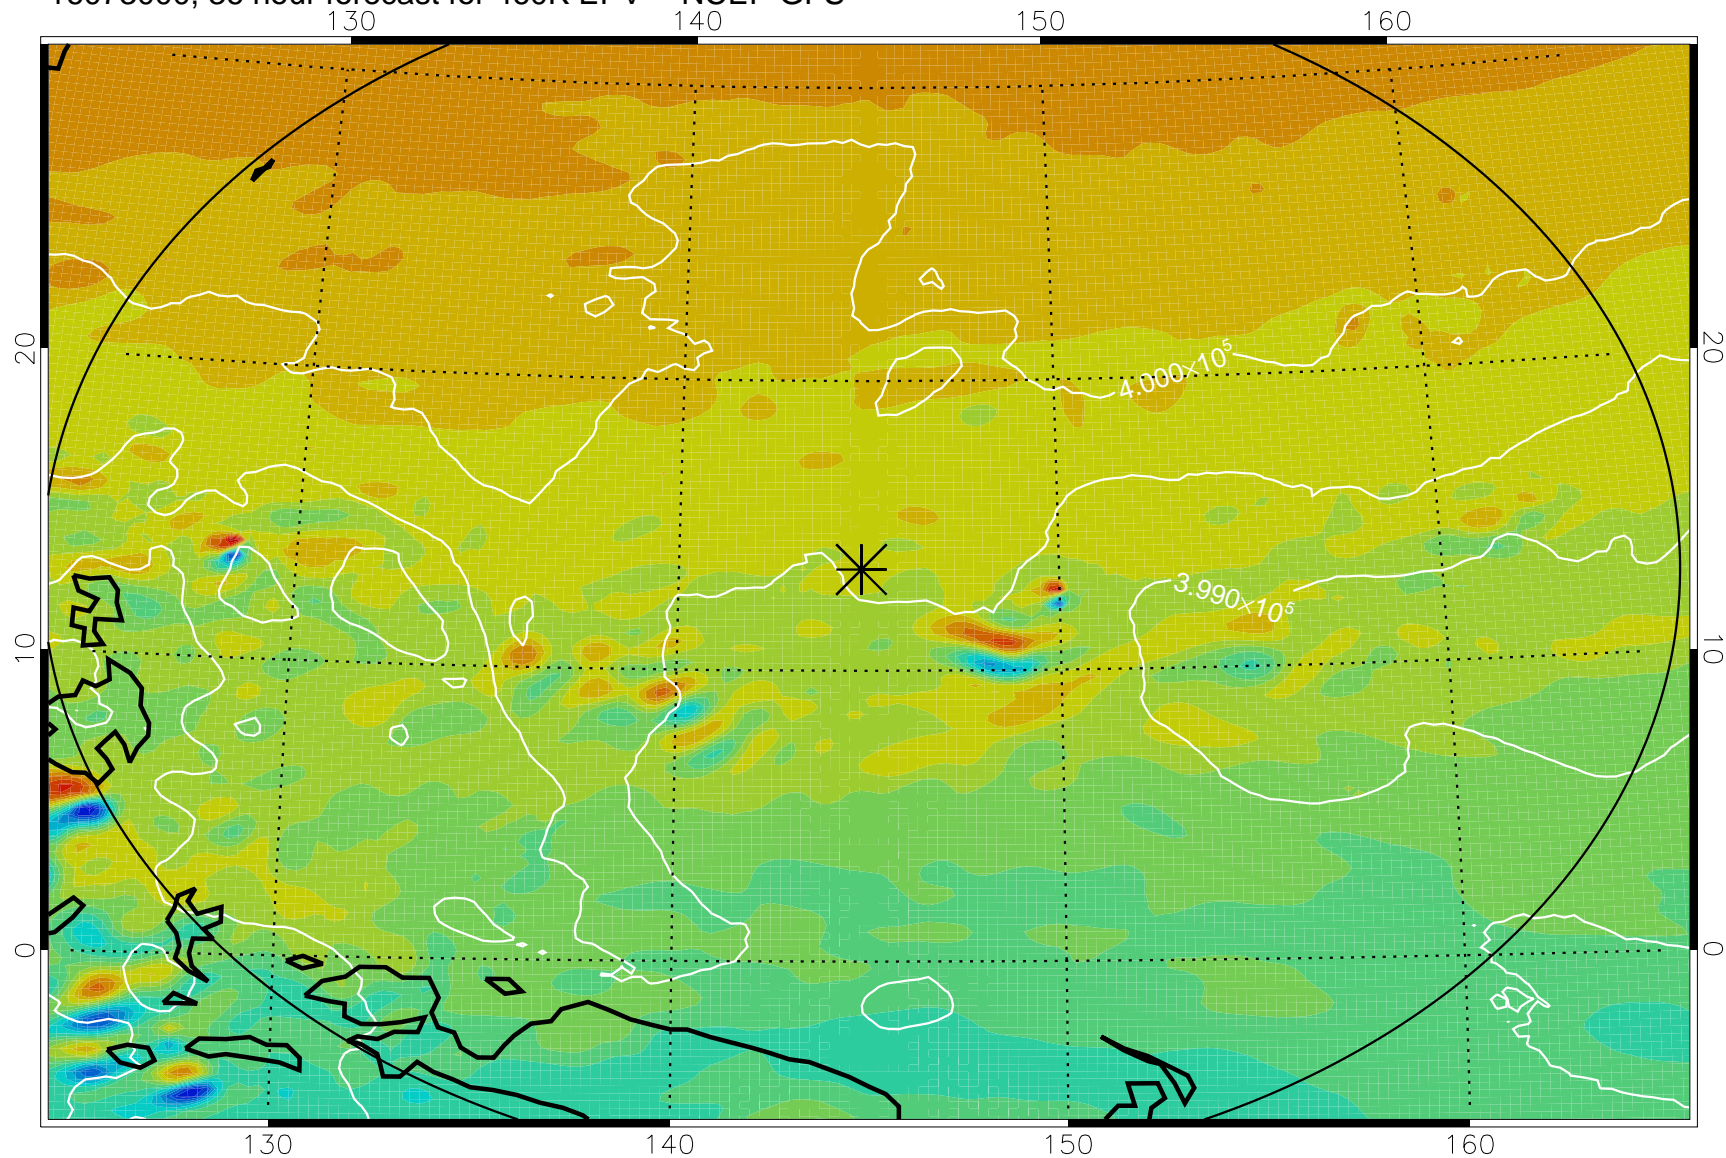

16072906, 18 hour forecast for 460K EPV -- NCEP GFS

460K Montgomery Streamfunction, white

Range ring of 2304 km

16072912, 24 hour forecast for 460K EPV -- NCEP GFS

460K Montgomery Streamfunction, white

Range ring of 2304 km

16072918, 30 hour forecast for 460K EPV -- NCEP GFS

460K Montgomery Streamfunction, white

Range ring of 2304 km

16073000, 36 hour forecast for 460K EPV -- NCEP GFS

460K Montgomery Streamfunction, white

Range ring of 2304 km

16073006, 42 hour forecast for 460K EPV -- NCEP GFS

460K Montgomery Streamfunction, white

Range ring of 2304 km

16073012, 48 hour forecast for 460K EPV -- NCEP GFS

460K Montgomery Streamfunction, white

Range ring of 2304 km

16073118, 78 hour forecast for 460K EPV -- NCEP GFS

460K Montgomery Streamfunction, white

Range ring of 2304 km

16080100, 84 hour forecast for 460K EPV -- NCEP GFS

460K Montgomery Streamfunction, white

Range ring of 2304 km