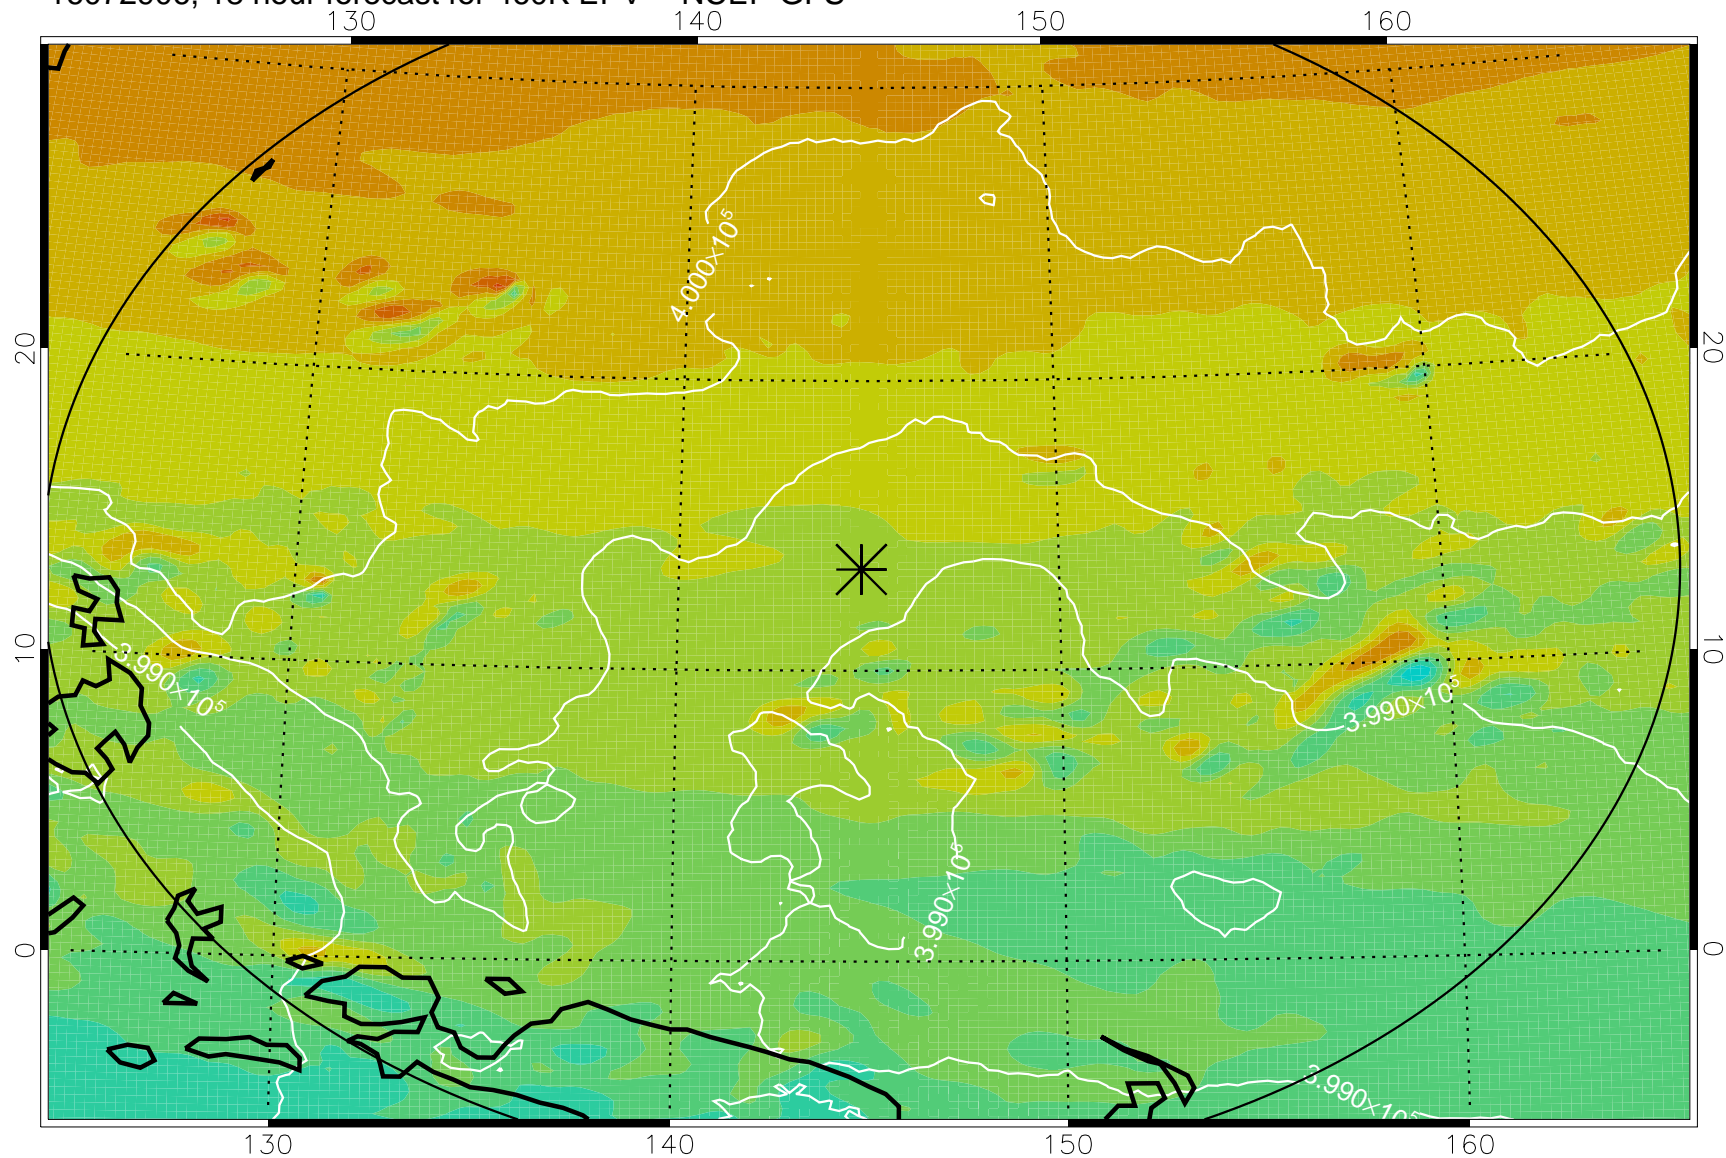

16072818, 6 hour forecast for 460K EPV -- NCEP GFS

460K Montgomery Streamfunction, white

Range ring of 2304 km

16072900, 12 hour forecast for 460K EPV -- NCEP GFS

460K Montgomery Streamfunction, white

Range ring of 2304 km

16072906, 18 hour forecast for 460K EPV -- NCEP GFS

460K Montgomery Streamfunction, white

Range ring of 2304 km

16072912, 24 hour forecast for 460K EPV -- NCEP GFS

460K Montgomery Streamfunction, white

Range ring of 2304 km

16072918, 30 hour forecast for 460K EPV -- NCEP GFS

460K Montgomery Streamfunction, white

Range ring of 2304 km

16073000, 36 hour forecast for 460K EPV -- NCEP GFS

460K Montgomery Streamfunction, white

Range ring of 2304 km

16073118, 78 hour forecast for 460K EPV -- NCEP GFS

460K Montgomery Streamfunction, white

Range ring of 2304 km

16080100, 84 hour forecast for 460K EPV -- NCEP GFS

460K Montgomery Streamfunction, white

Range ring of 2304 km