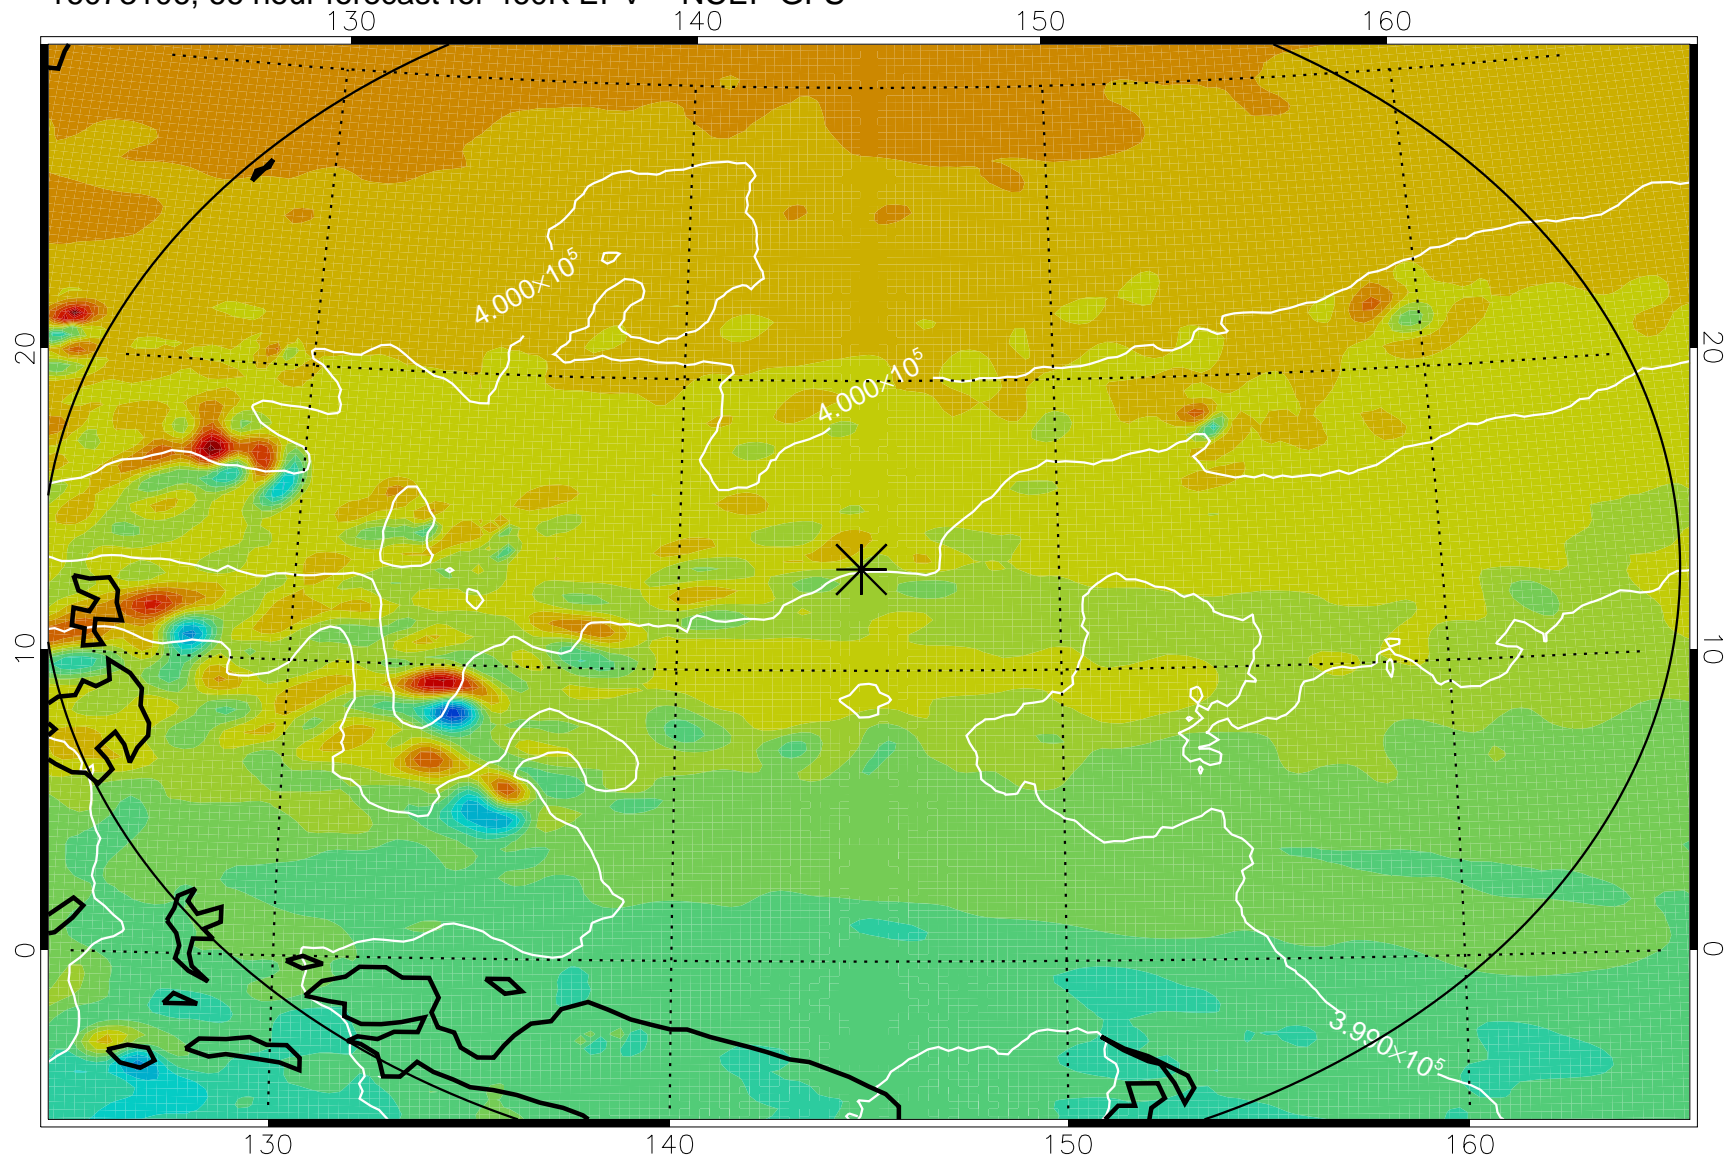

16073018, 54 hour forecast for 460K EPV -- NCEP GFS

460K Montgomery Streamfunction, white

Range ring of 2304 km

16073100, 60 hour forecast for 460K EPV -- NCEP GFS

460K Montgomery Streamfunction, white

Range ring of 2304 km

16073106, 66 hour forecast for 460K EPV -- NCEP GFS

460K Montgomery Streamfunction, white

Range ring of 2304 km

16073112, 72 hour forecast for 460K EPV -- NCEP GFS

460K Montgomery Streamfunction, white

Range ring of 2304 km

16073118, 78 hour forecast for 460K EPV -- NCEP GFS

460K Montgomery Streamfunction, white

Range ring of 2304 km

16080100, 84 hour forecast for 460K EPV -- NCEP GFS

460K Montgomery Streamfunction, white

Range ring of 2304 km

16080106, 90 hour forecast for 460K EPV -- NCEP GFS

460K Montgomery Streamfunction, white

Range ring of 2304 km

16080112, 96 hour forecast for 460K EPV -- NCEP GFS

460K Montgomery Streamfunction, white

Range ring of 2304 km