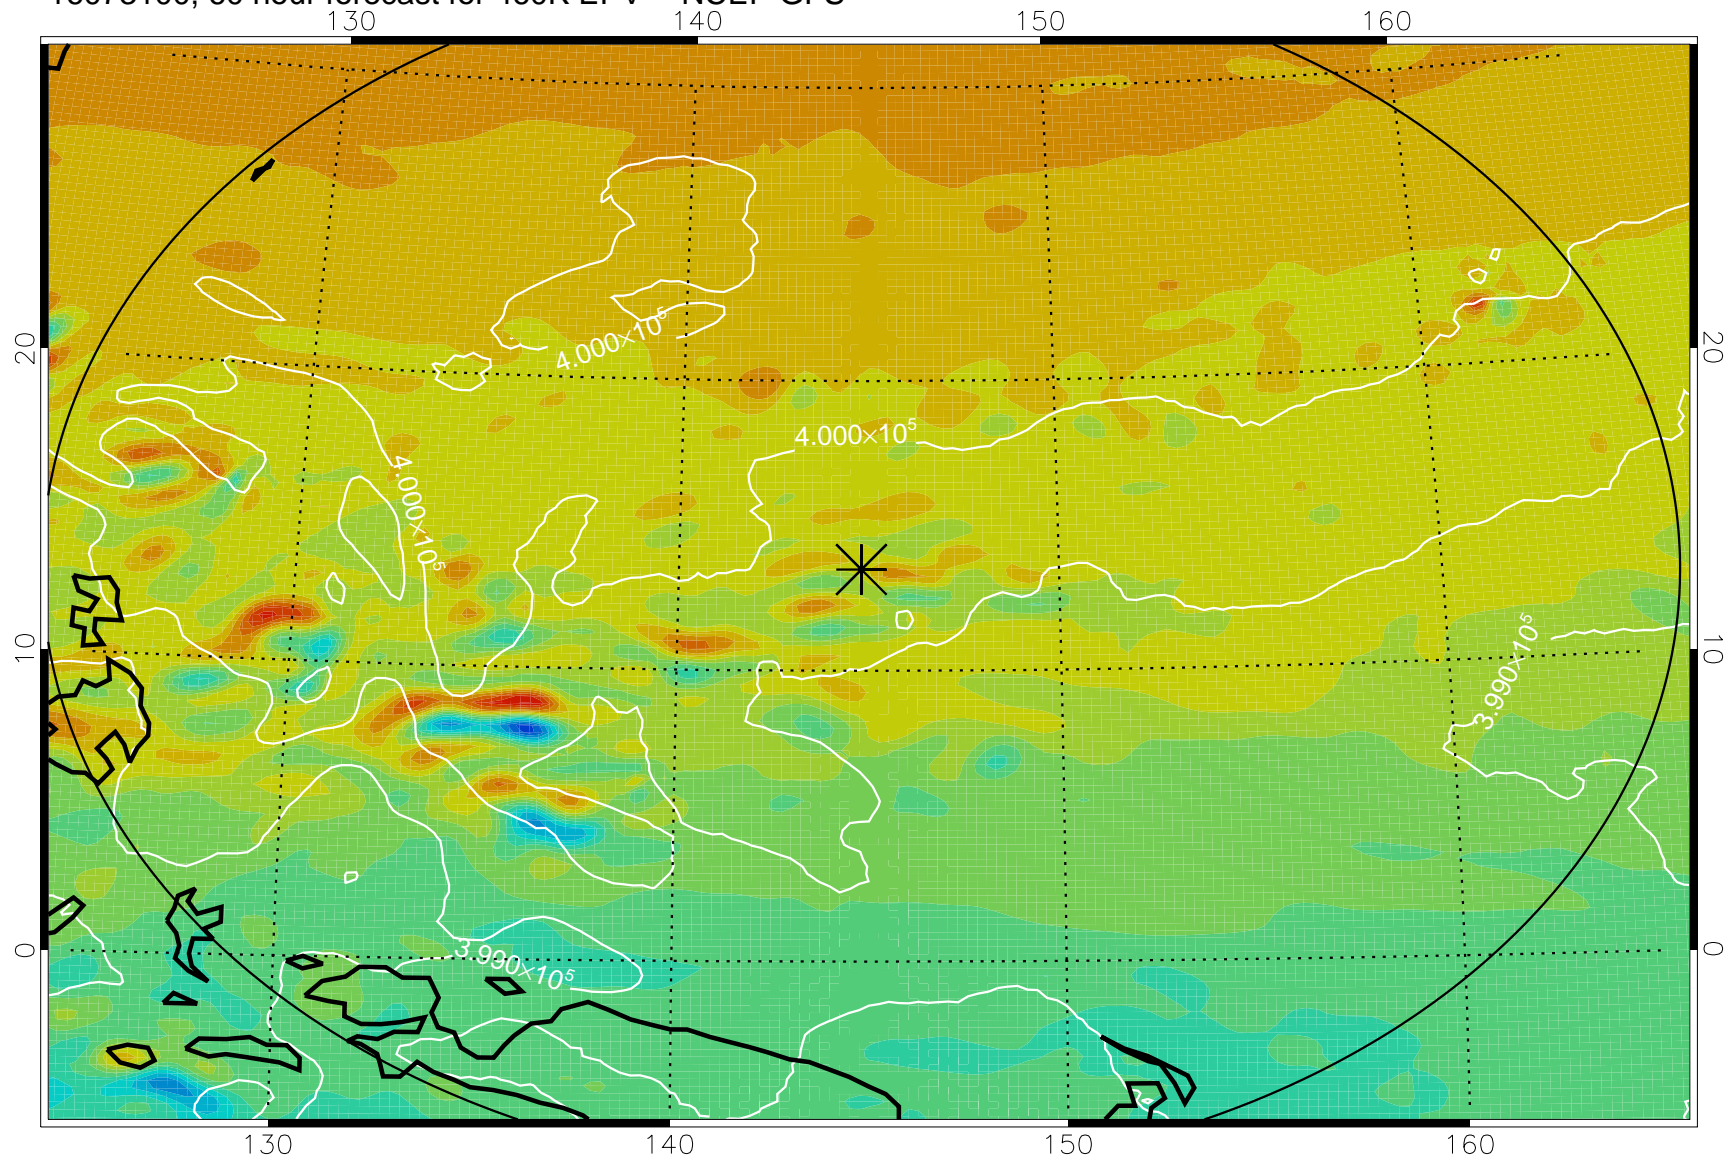

16073006, 42 hour forecast for 460K EPV -- NCEP GFS

460K Montgomery Streamfunction, white

Range ring of 2304 km

16073012, 48 hour forecast for 460K EPV -- NCEP GFS

460K Montgomery Streamfunction, white

Range ring of 2304 km

16073018, 54 hour forecast for 460K EPV -- NCEP GFS

460K Montgomery Streamfunction, white

Range ring of 2304 km

16073100, 60 hour forecast for 460K EPV -- NCEP GFS

460K Montgomery Streamfunction, white

Range ring of 2304 km

16073106, 66 hour forecast for 460K EPV -- NCEP GFS

460K Montgomery Streamfunction, white

Range ring of 2304 km

16073112, 72 hour forecast for 460K EPV -- NCEP GFS

460K Montgomery Streamfunction, white

Range ring of 2304 km

16073118, 78 hour forecast for 460K EPV -- NCEP GFS

460K Montgomery Streamfunction, white

Range ring of 2304 km

16080100, 84 hour forecast for 460K EPV -- NCEP GFS

460K Montgomery Streamfunction, white

Range ring of 2304 km