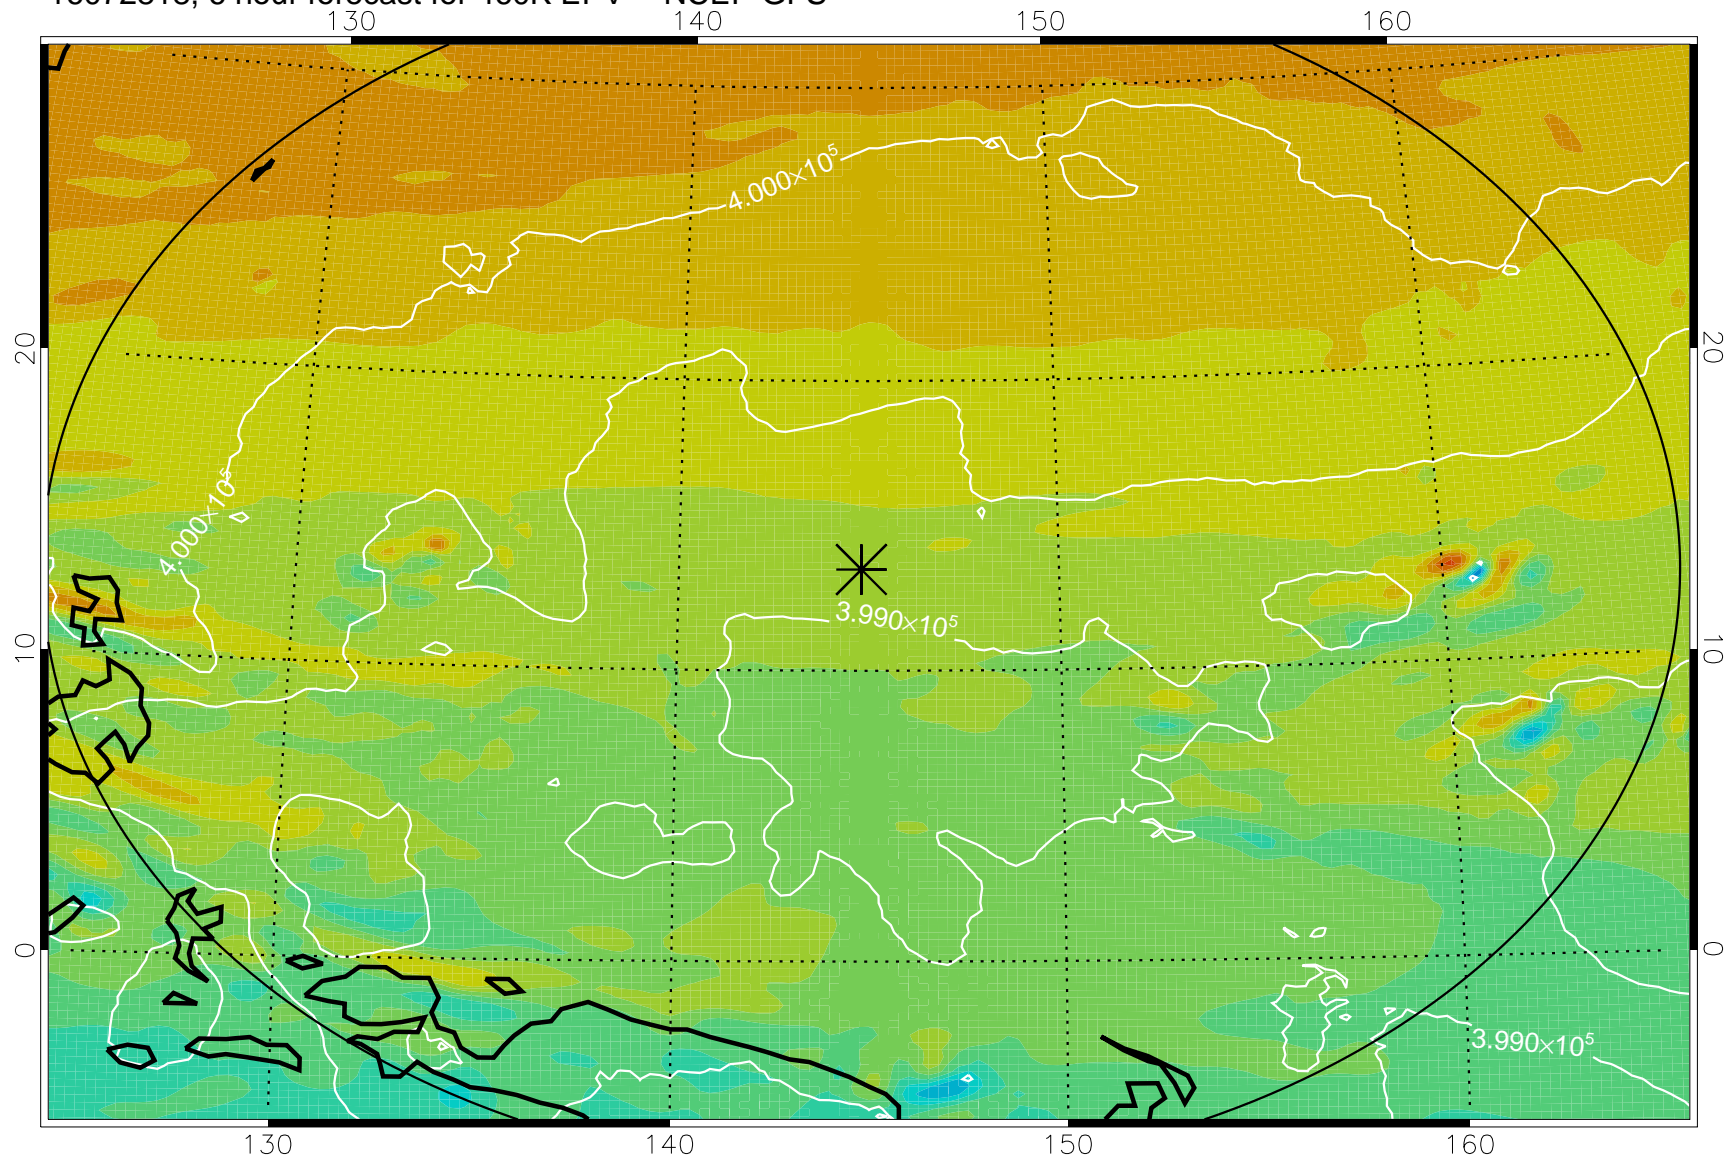

16072818, 6 hour forecast for 460K EPV -- NCEP GFS

460K Montgomery Streamfunction, white

Range ring of 2304 km

16072900, 12 hour forecast for 460K EPV -- NCEP GFS

460K Montgomery Streamfunction, white

Range ring of 2304 km

16072906, 18 hour forecast for 460K EPV -- NCEP GFS

460K Montgomery Streamfunction, white

Range ring of 2304 km

16072912, 24 hour forecast for 460K EPV -- NCEP GFS

460K Montgomery Streamfunction, white

Range ring of 2304 km

16072918, 30 hour forecast for 460K EPV -- NCEP GFS

460K Montgomery Streamfunction, white

Range ring of 2304 km

16073000, 36 hour forecast for 460K EPV -- NCEP GFS

460K Montgomery Streamfunction, white

Range ring of 2304 km

16073006, 42 hour forecast for 460K EPV -- NCEP GFS

460K Montgomery Streamfunction, white

Range ring of 2304 km

16073012, 48 hour forecast for 460K EPV -- NCEP GFS

460K Montgomery Streamfunction, white

Range ring of 2304 km