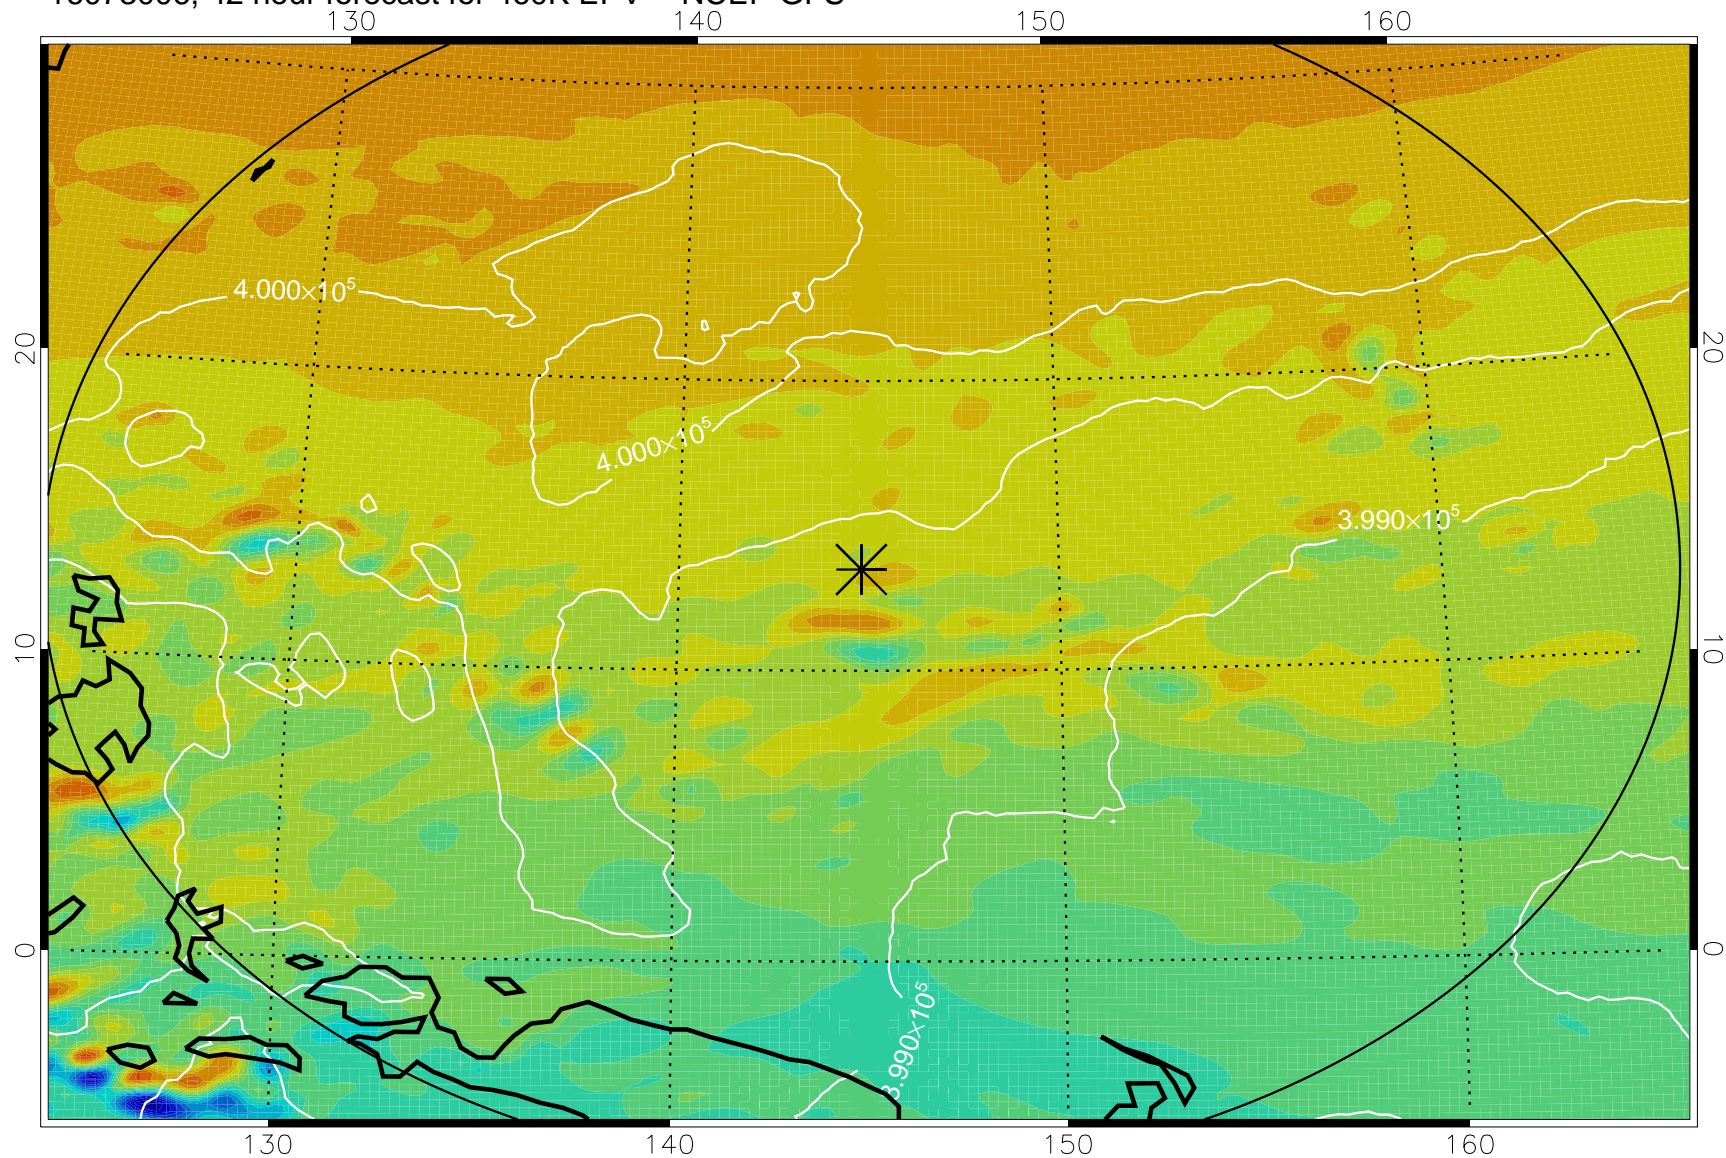

16072918, 30 hour forecast for 460K EPV -- NCEP GFS

460K Montgomery Streamfunction, white

Range ring of 2304 km

16073000, 36 hour forecast for 460K EPV -- NCEP GFS

460K Montgomery Streamfunction, white

Range ring of 2304 km

16073006, 42 hour forecast for 460K EPV -- NCEP GFS

460K Montgomery Streamfunction, white

Range ring of 2304 km

16073012, 48 hour forecast for 460K EPV -- NCEP GFS

460K Montgomery Streamfunction, white

Range ring of 2304 km

16073018, 54 hour forecast for 460K EPV -- NCEP GFS

460K Montgomery Streamfunction, white

Range ring of 2304 km

16073100, 60 hour forecast for 460K EPV -- NCEP GFS

460K Montgomery Streamfunction, white

Range ring of 2304 km

16073106, 66 hour forecast for 460K EPV -- NCEP GFS

460K Montgomery Streamfunction, white

Range ring of 2304 km

16073112, 72 hour forecast for 460K EPV -- NCEP GFS

460K Montgomery Streamfunction, white

Range ring of 2304 km