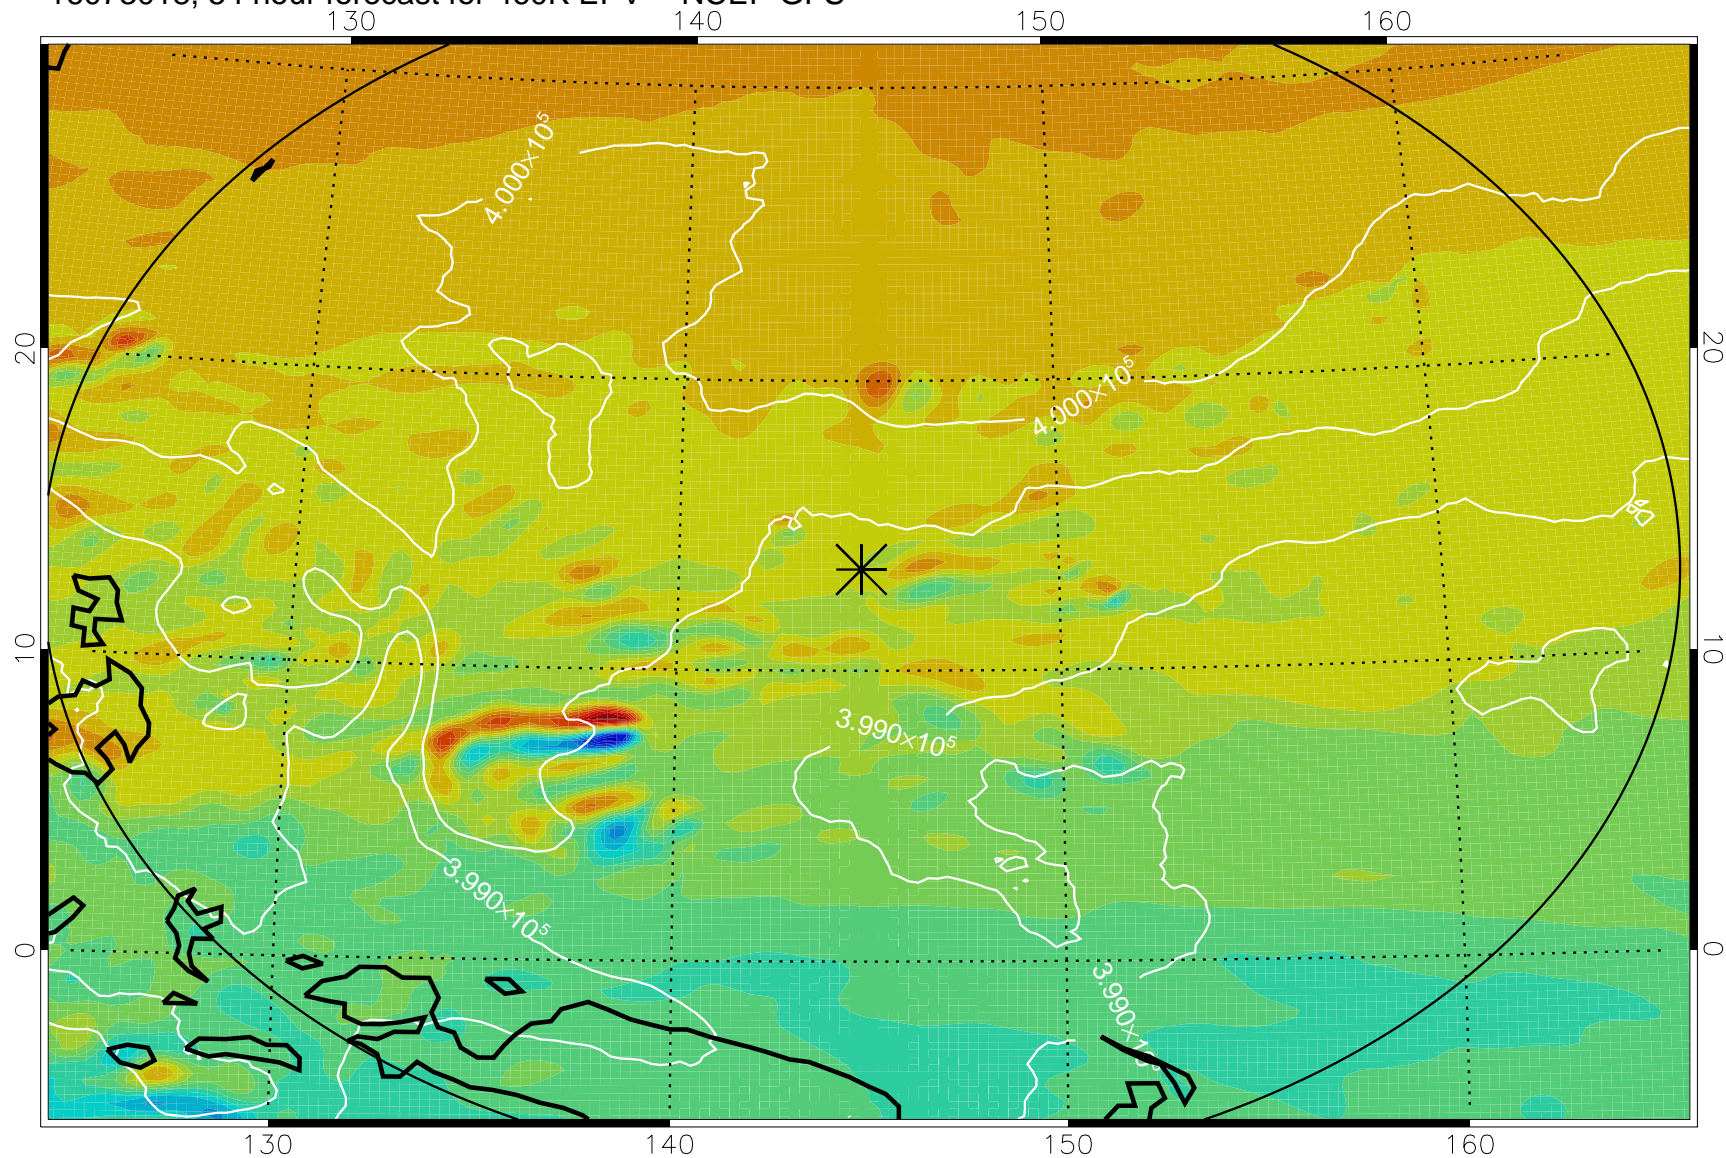

16072918, 30 hour forecast for 460K EPV -- NCEP GFS

460K Montgomery Streamfunction, white

Range ring of 2304 km

16073000, 36 hour forecast for 460K EPV -- NCEP GFS

460K Montgomery Streamfunction, white

Range ring of 2304 km

16073006, 42 hour forecast for 460K EPV -- NCEP GFS

460K Montgomery Streamfunction, white

Range ring of 2304 km

16073012, 48 hour forecast for 460K EPV -- NCEP GFS

460K Montgomery Streamfunction, white

Range ring of 2304 km

16073018, 54 hour forecast for 460K EPV -- NCEP GFS

460K Montgomery Streamfunction, white

Range ring of 2304 km

16073100, 60 hour forecast for 460K EPV -- NCEP GFS

460K Montgomery Streamfunction, white

Range ring of 2304 km

16073106, 66 hour forecast for 460K EPV -- NCEP GFS

460K Montgomery Streamfunction, white

Range ring of 2304 km

16073112, 72 hour forecast for 460K EPV -- NCEP GFS

460K Montgomery Streamfunction, white

Range ring of 2304 km