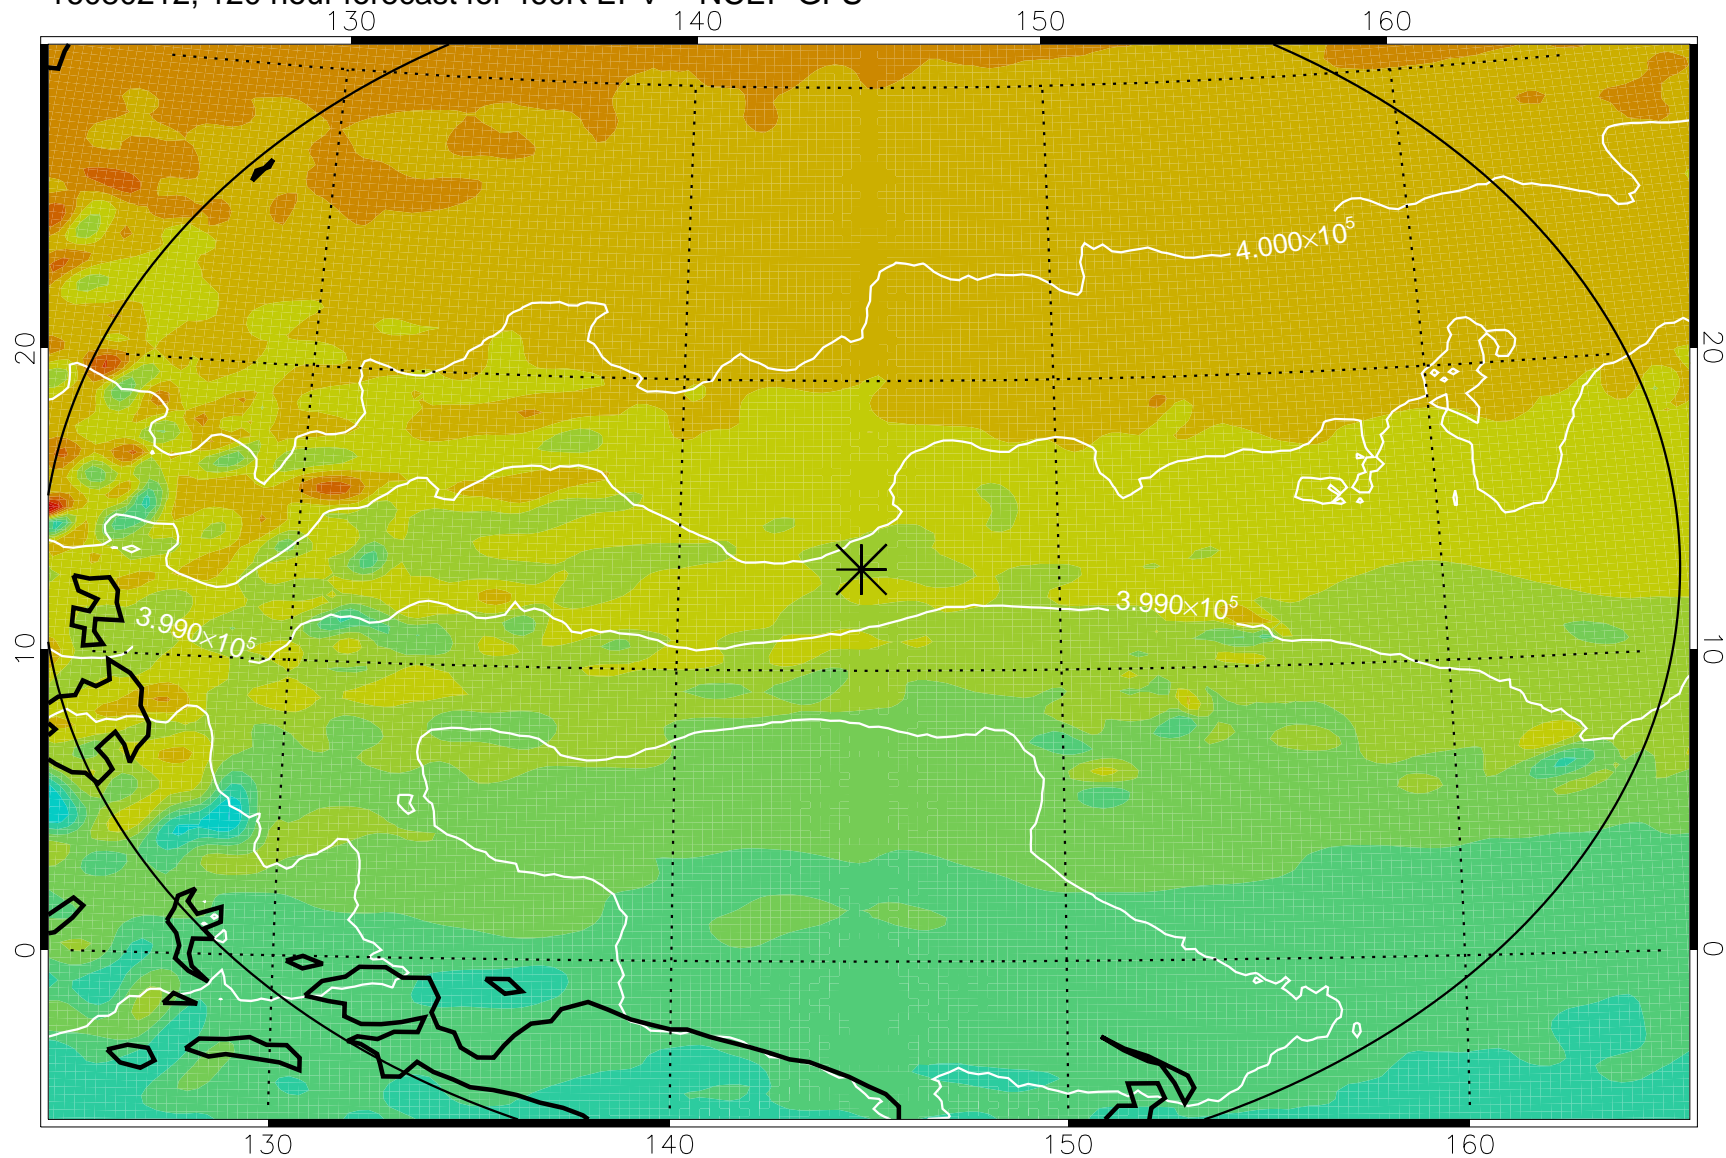

16073118, 78 hour forecast for 460K EPV -- NCEP GFS

460K Montgomery Streamfunction, white

Range ring of 2304 km

16080100, 84 hour forecast for 460K EPV -- NCEP GFS

460K Montgomery Streamfunction, white

Range ring of 2304 km

16080106, 90 hour forecast for 460K EPV -- NCEP GFS

460K Montgomery Streamfunction, white

Range ring of 2304 km

16080112, 96 hour forecast for 460K EPV -- NCEP GFS

460K Montgomery Streamfunction, white

Range ring of 2304 km

16080118, 102 hour forecast for 460K EPV -- NCEP GFS

460K Montgomery Streamfunction, white

Range ring of 2304 km

16080200, 108 hour forecast for 460K EPV -- NCEP GFS

460K Montgomery Streamfunction, white

Range ring of 2304 km

16080206, 114 hour forecast for 460K EPV -- NCEP GFS

460K Montgomery Streamfunction, white

Range ring of 2304 km

16080212, 120 hour forecast for 460K EPV -- NCEP GFS

460K Montgomery Streamfunction, white

Range ring of 2304 km