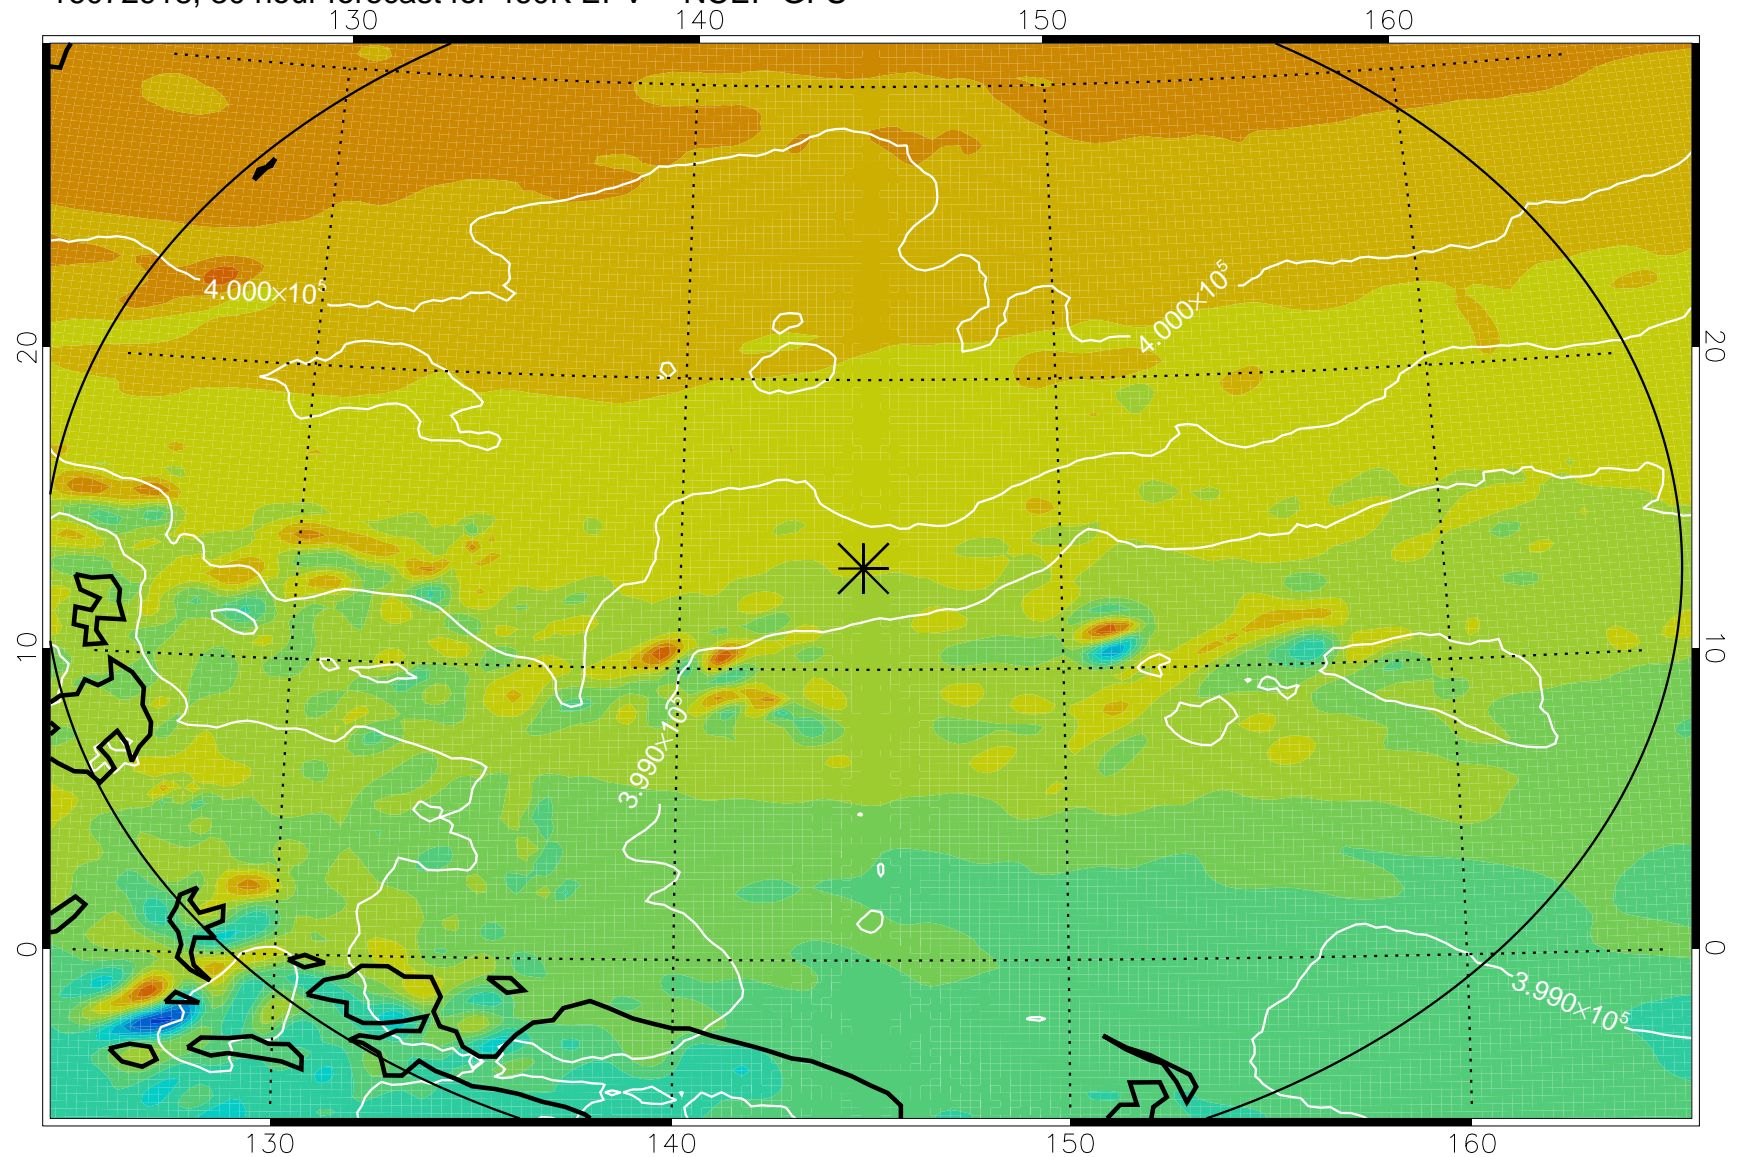

16072906, 18 hour forecast for 460K EPV -- NCEP GFS

460K Montgomery Streamfunction, white

Range ring of 2304 km

16072912, 24 hour forecast for 460K EPV -- NCEP GFS

460K Montgomery Streamfunction, white

Range ring of 2304 km

16072918, 30 hour forecast for 460K EPV -- NCEP GFS

460K Montgomery Streamfunction, white

Range ring of 2304 km

16073000, 36 hour forecast for 460K EPV -- NCEP GFS

460K Montgomery Streamfunction, white

Range ring of 2304 km

16073006, 42 hour forecast for 460K EPV -- NCEP GFS

460K Montgomery Streamfunction, white

Range ring of 2304 km

16073012, 48 hour forecast for 460K EPV -- NCEP GFS

460K Montgomery Streamfunction, white

Range ring of 2304 km

16073118, 78 hour forecast for 460K EPV -- NCEP GFS

460K Montgomery Streamfunction, white

Range ring of 2304 km

16080100, 84 hour forecast for 460K EPV -- NCEP GFS

460K Montgomery Streamfunction, white

Range ring of 2304 km