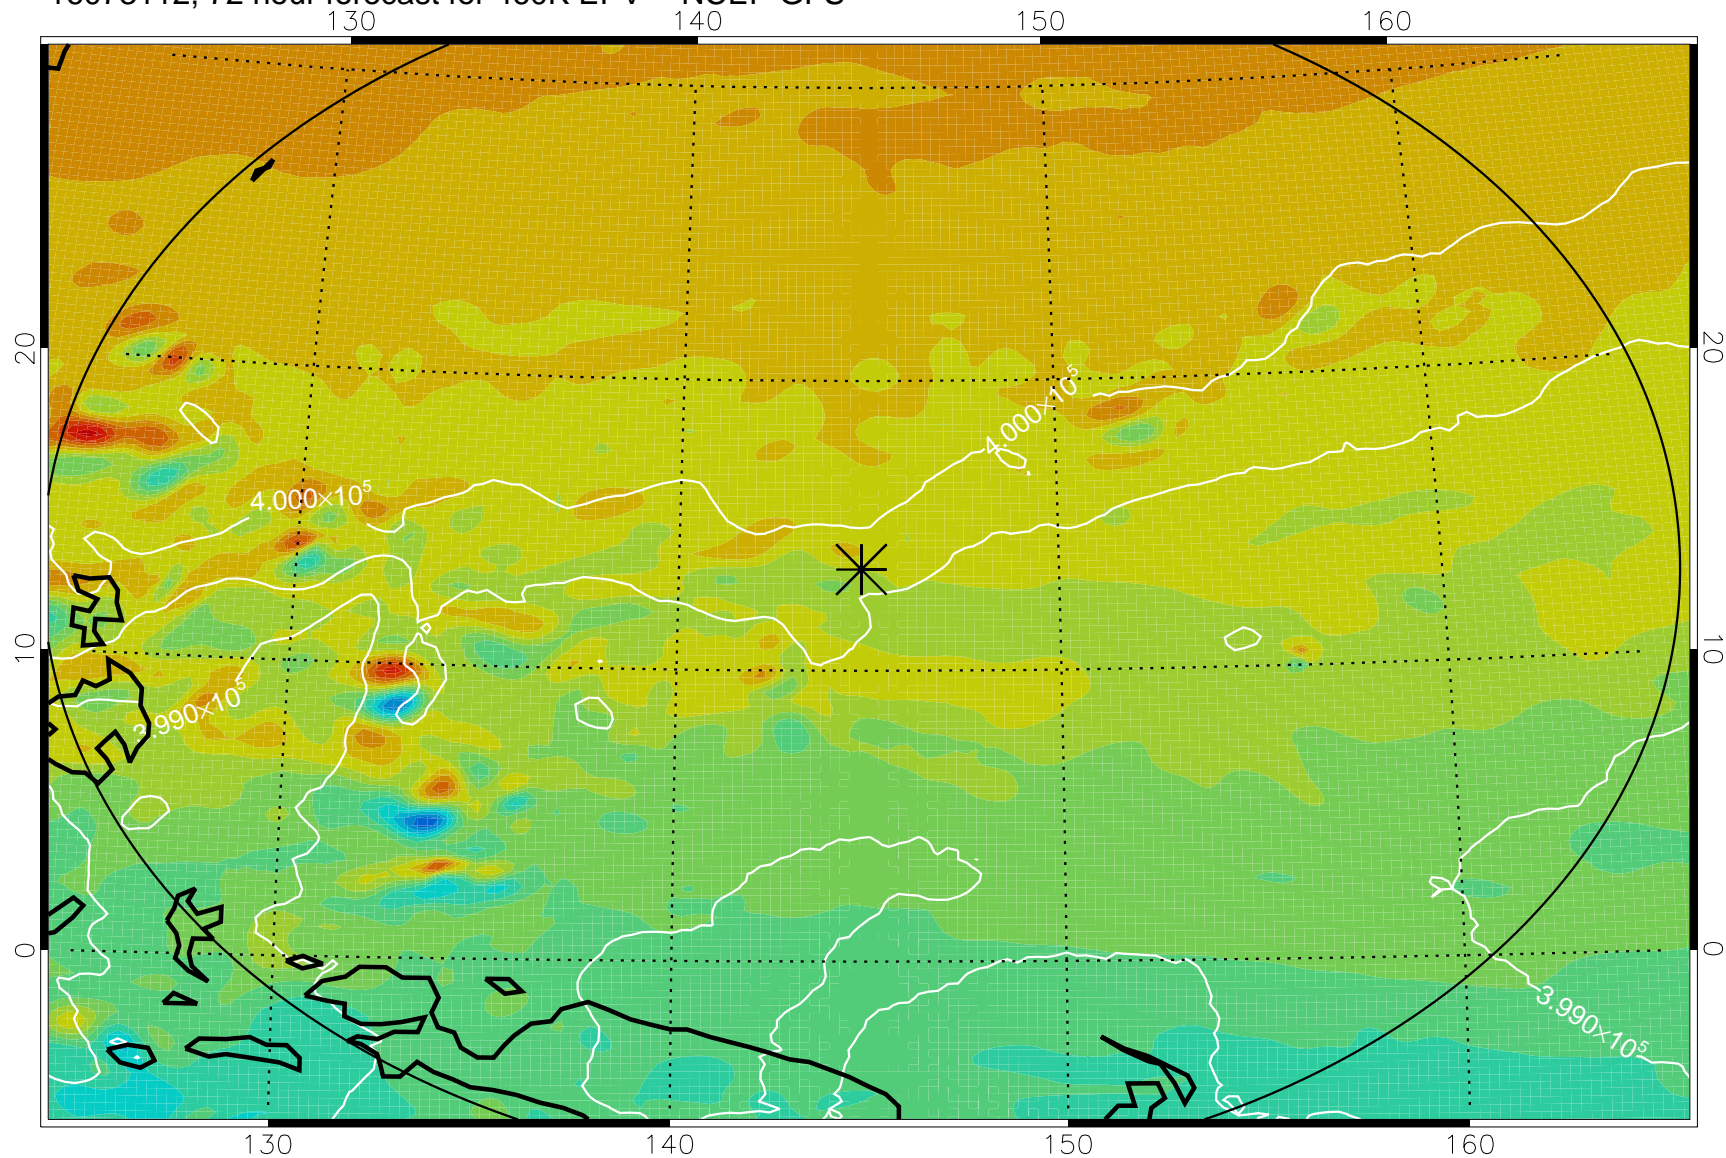

16073018, 54 hour forecast for 460K EPV -- NCEP GFS

460K Montgomery Streamfunction, white

Range ring of 2304 km

16073100, 60 hour forecast for 460K EPV -- NCEP GFS

460K Montgomery Streamfunction, white

Range ring of 2304 km

16073106, 66 hour forecast for 460K EPV -- NCEP GFS

460K Montgomery Streamfunction, white

Range ring of 2304 km

16073112, 72 hour forecast for 460K EPV -- NCEP GFS

460K Montgomery Streamfunction, white

Range ring of 2304 km

16073118, 78 hour forecast for 460K EPV -- NCEP GFS

460K Montgomery Streamfunction, white

Range ring of 2304 km

16080100, 84 hour forecast for 460K EPV -- NCEP GFS

460K Montgomery Streamfunction, white

Range ring of 2304 km

16080106, 90 hour forecast for 460K EPV -- NCEP GFS

460K Montgomery Streamfunction, white

Range ring of 2304 km

16080112, 96 hour forecast for 460K EPV -- NCEP GFS

460K Montgomery Streamfunction, white

Range ring of 2304 km