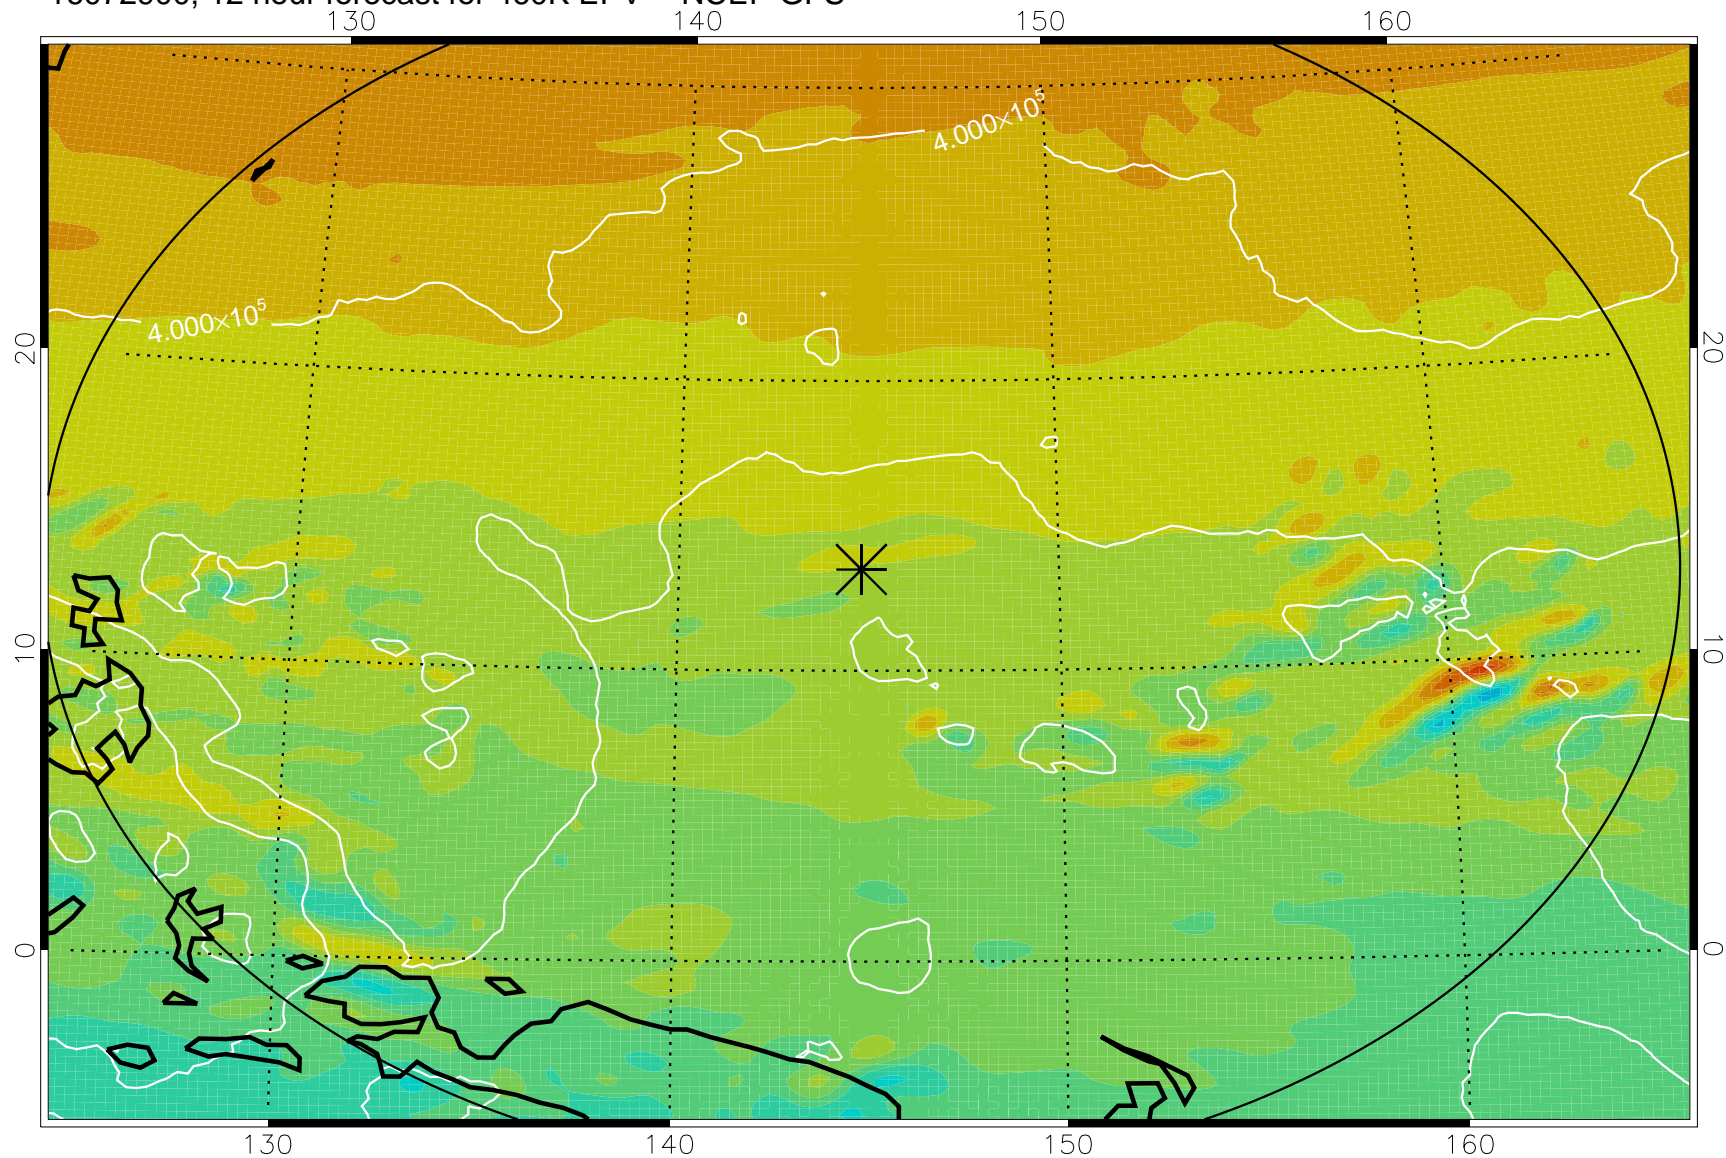

16072818, 6 hour forecast for 460K EPV -- NCEP GFS

460K Montgomery Streamfunction, white

Range ring of 2304 km

16072900, 12 hour forecast for 460K EPV -- NCEP GFS

460K Montgomery Streamfunction, white

Range ring of 2304 km

16072906, 18 hour forecast for 460K EPV -- NCEP GFS

460K Montgomery Streamfunction, white

Range ring of 2304 km

16072912, 24 hour forecast for 460K EPV -- NCEP GFS

460K Montgomery Streamfunction, white

Range ring of 2304 km

16072918, 30 hour forecast for 460K EPV -- NCEP GFS

460K Montgomery Streamfunction, white

Range ring of 2304 km

16073000, 36 hour forecast for 460K EPV -- NCEP GFS

460K Montgomery Streamfunction, white

Range ring of 2304 km

16073118, 78 hour forecast for 460K EPV -- NCEP GFS

460K Montgomery Streamfunction, white

Range ring of 2304 km

16080100, 84 hour forecast for 460K EPV -- NCEP GFS

460K Montgomery Streamfunction, white

Range ring of 2304 km