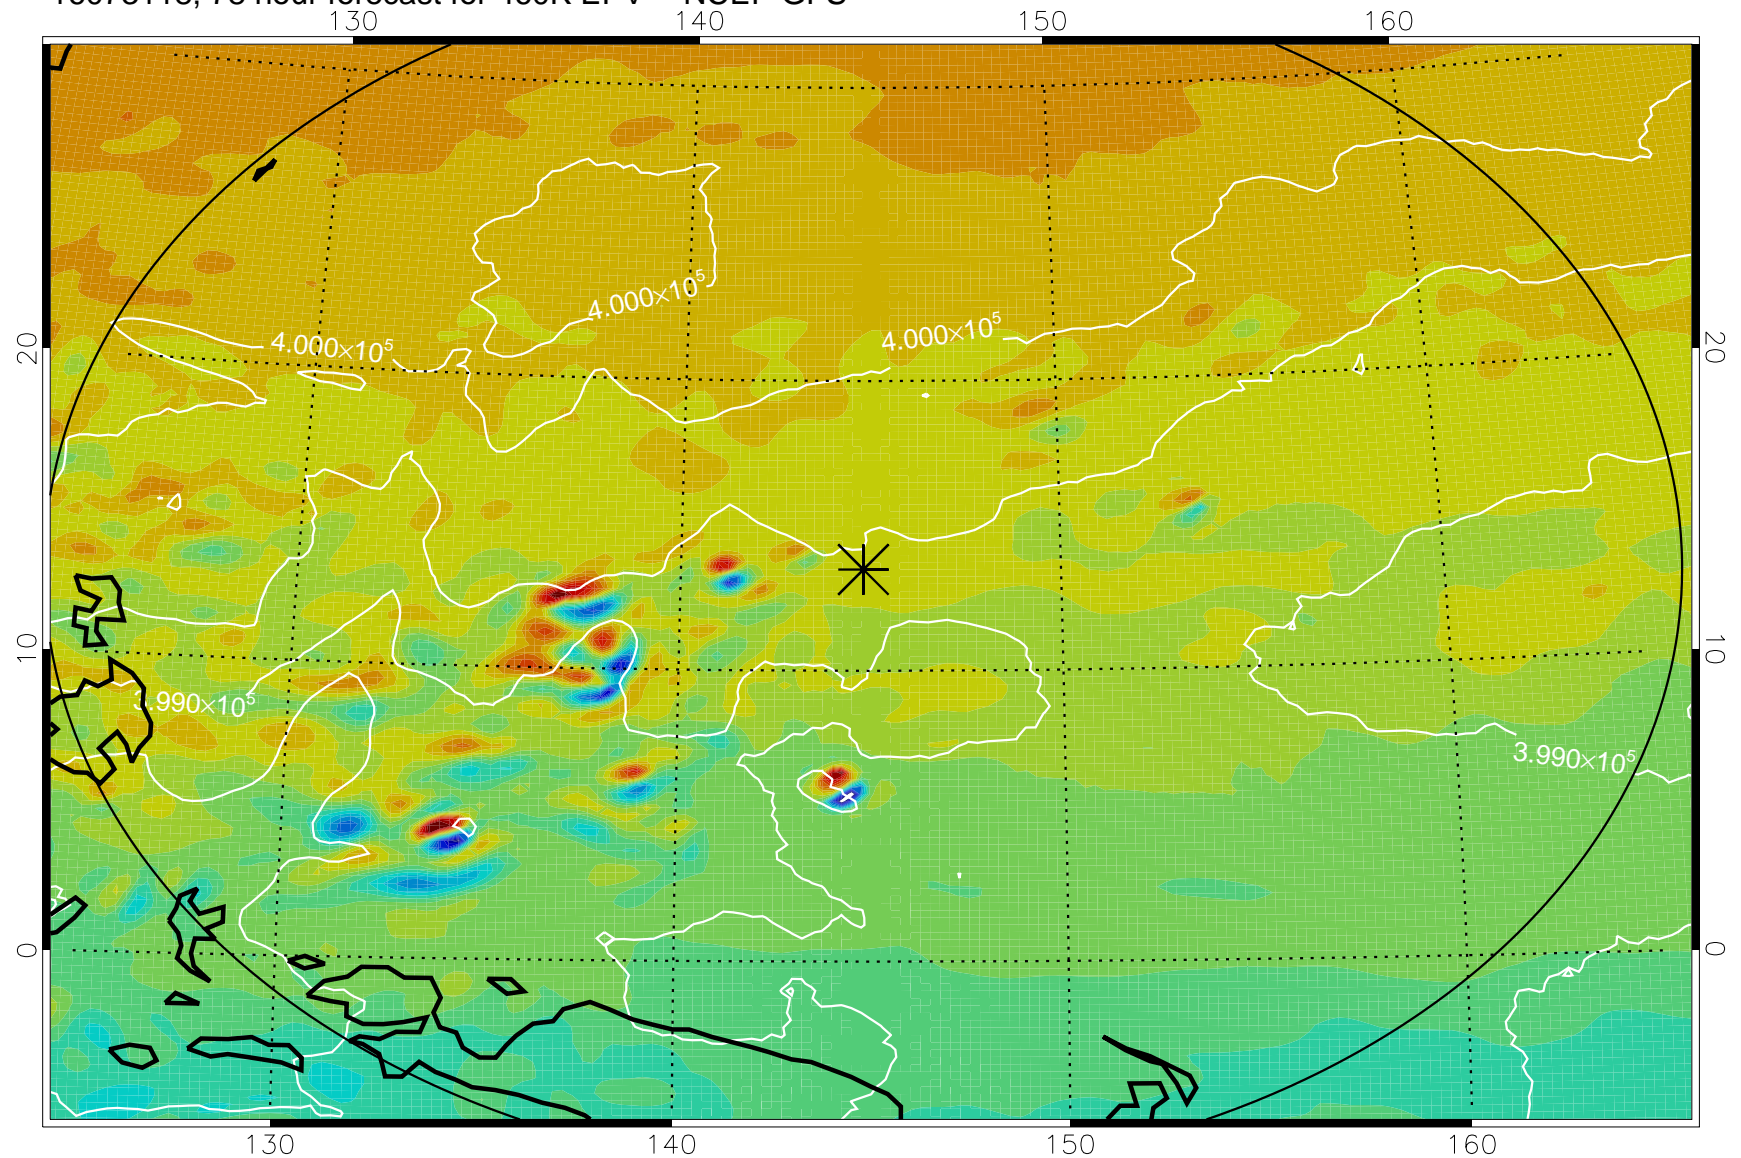

16073018, 54 hour forecast for 460K EPV -- NCEP GFS

460K Montgomery Streamfunction, white

Range ring of 2304 km

16073100, 60 hour forecast for 460K EPV -- NCEP GFS

460K Montgomery Streamfunction, white

Range ring of 2304 km

16073106, 66 hour forecast for 460K EPV -- NCEP GFS

460K Montgomery Streamfunction, white

Range ring of 2304 km

16073112, 72 hour forecast for 460K EPV -- NCEP GFS

460K Montgomery Streamfunction, white

Range ring of 2304 km

16073118, 78 hour forecast for 460K EPV -- NCEP GFS

460K Montgomery Streamfunction, white

Range ring of 2304 km

16080100, 84 hour forecast for 460K EPV -- NCEP GFS

460K Montgomery Streamfunction, white

Range ring of 2304 km

16080106, 90 hour forecast for 460K EPV -- NCEP GFS

460K Montgomery Streamfunction, white

Range ring of 2304 km

16080112, 96 hour forecast for 460K EPV -- NCEP GFS

460K Montgomery Streamfunction, white

Range ring of 2304 km