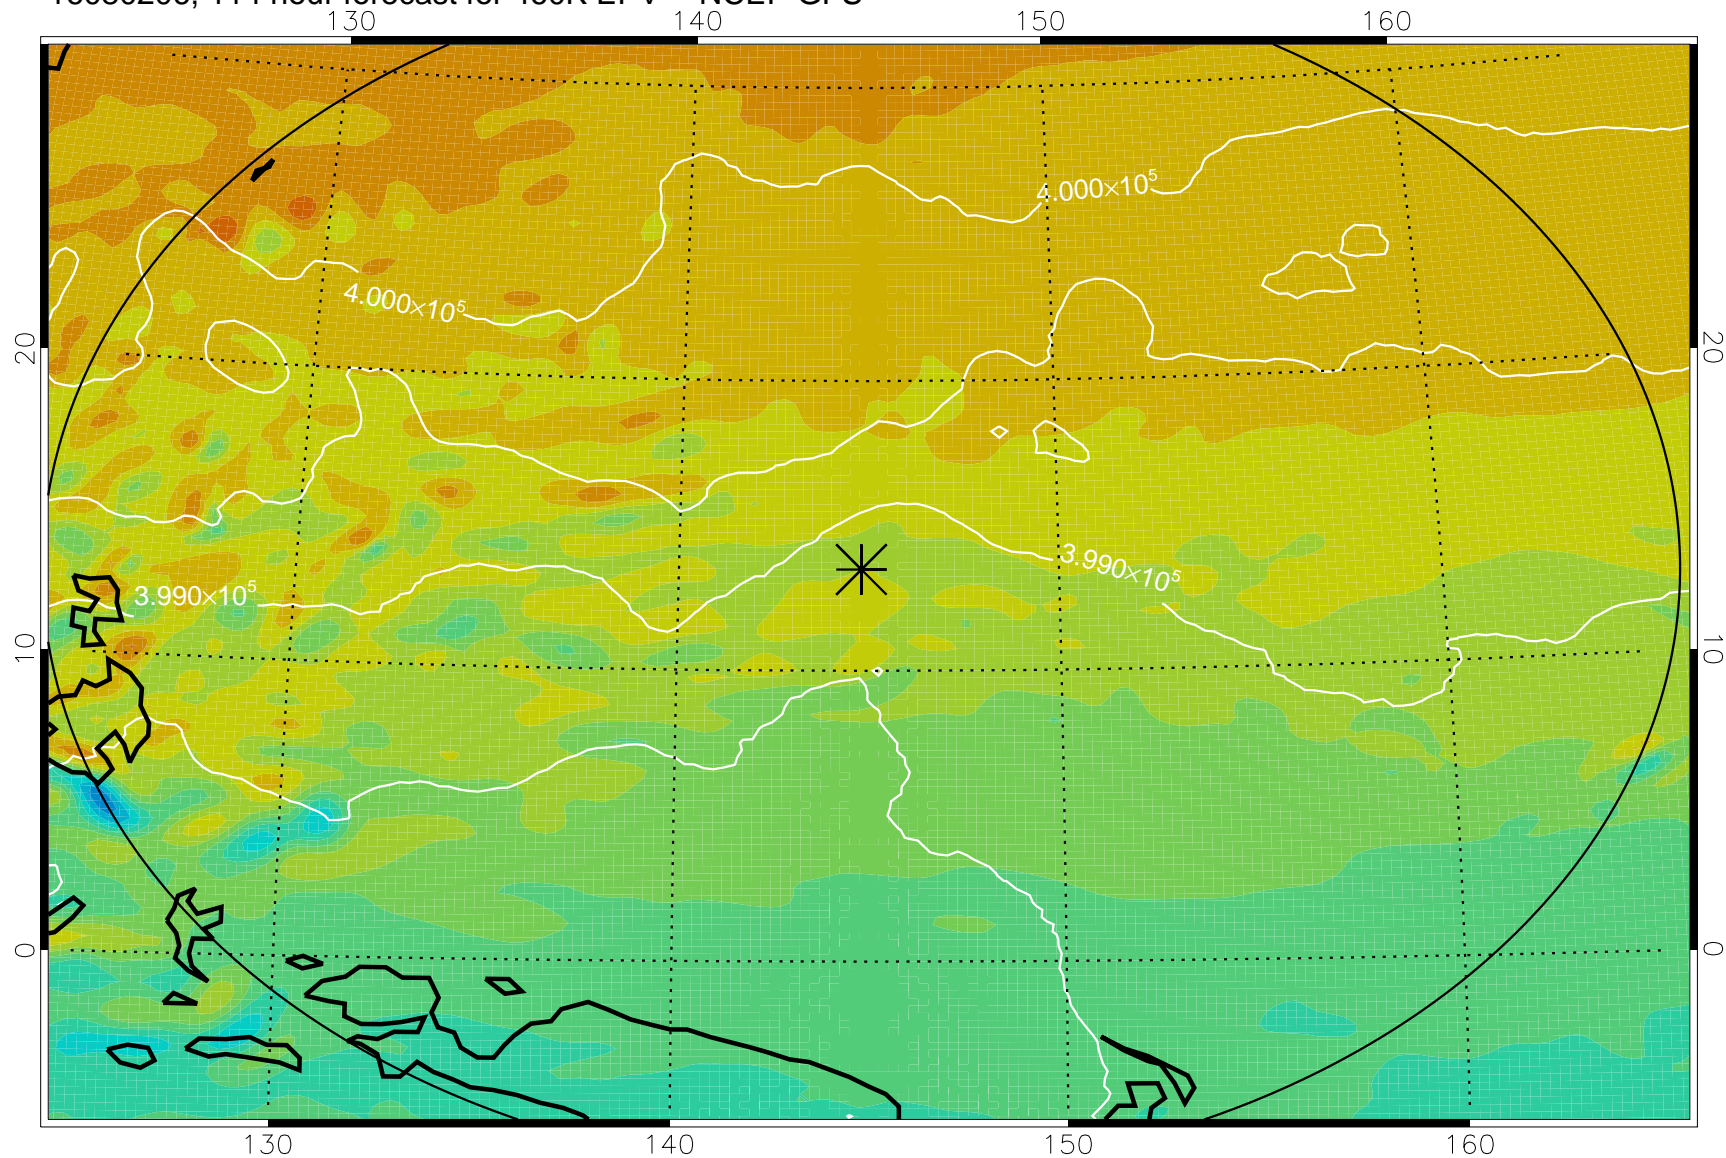

16073118, 78 hour forecast for 460K EPV -- NCEP GFS

460K Montgomery Streamfunction, white

Range ring of 2304 km

16080100, 84 hour forecast for 460K EPV -- NCEP GFS

460K Montgomery Streamfunction, white

Range ring of 2304 km

16080106, 90 hour forecast for 460K EPV -- NCEP GFS

460K Montgomery Streamfunction, white

Range ring of 2304 km

16080112, 96 hour forecast for 460K EPV -- NCEP GFS

460K Montgomery Streamfunction, white

Range ring of 2304 km

16080118, 102 hour forecast for 460K EPV -- NCEP GFS

460K Montgomery Streamfunction, white

Range ring of 2304 km

16080200, 108 hour forecast for 460K EPV -- NCEP GFS

460K Montgomery Streamfunction, white

Range ring of 2304 km

16080206, 114 hour forecast for 460K EPV -- NCEP GFS

460K Montgomery Streamfunction, white

Range ring of 2304 km

16080212, 120 hour forecast for 460K EPV -- NCEP GFS

460K Montgomery Streamfunction, white

Range ring of 2304 km