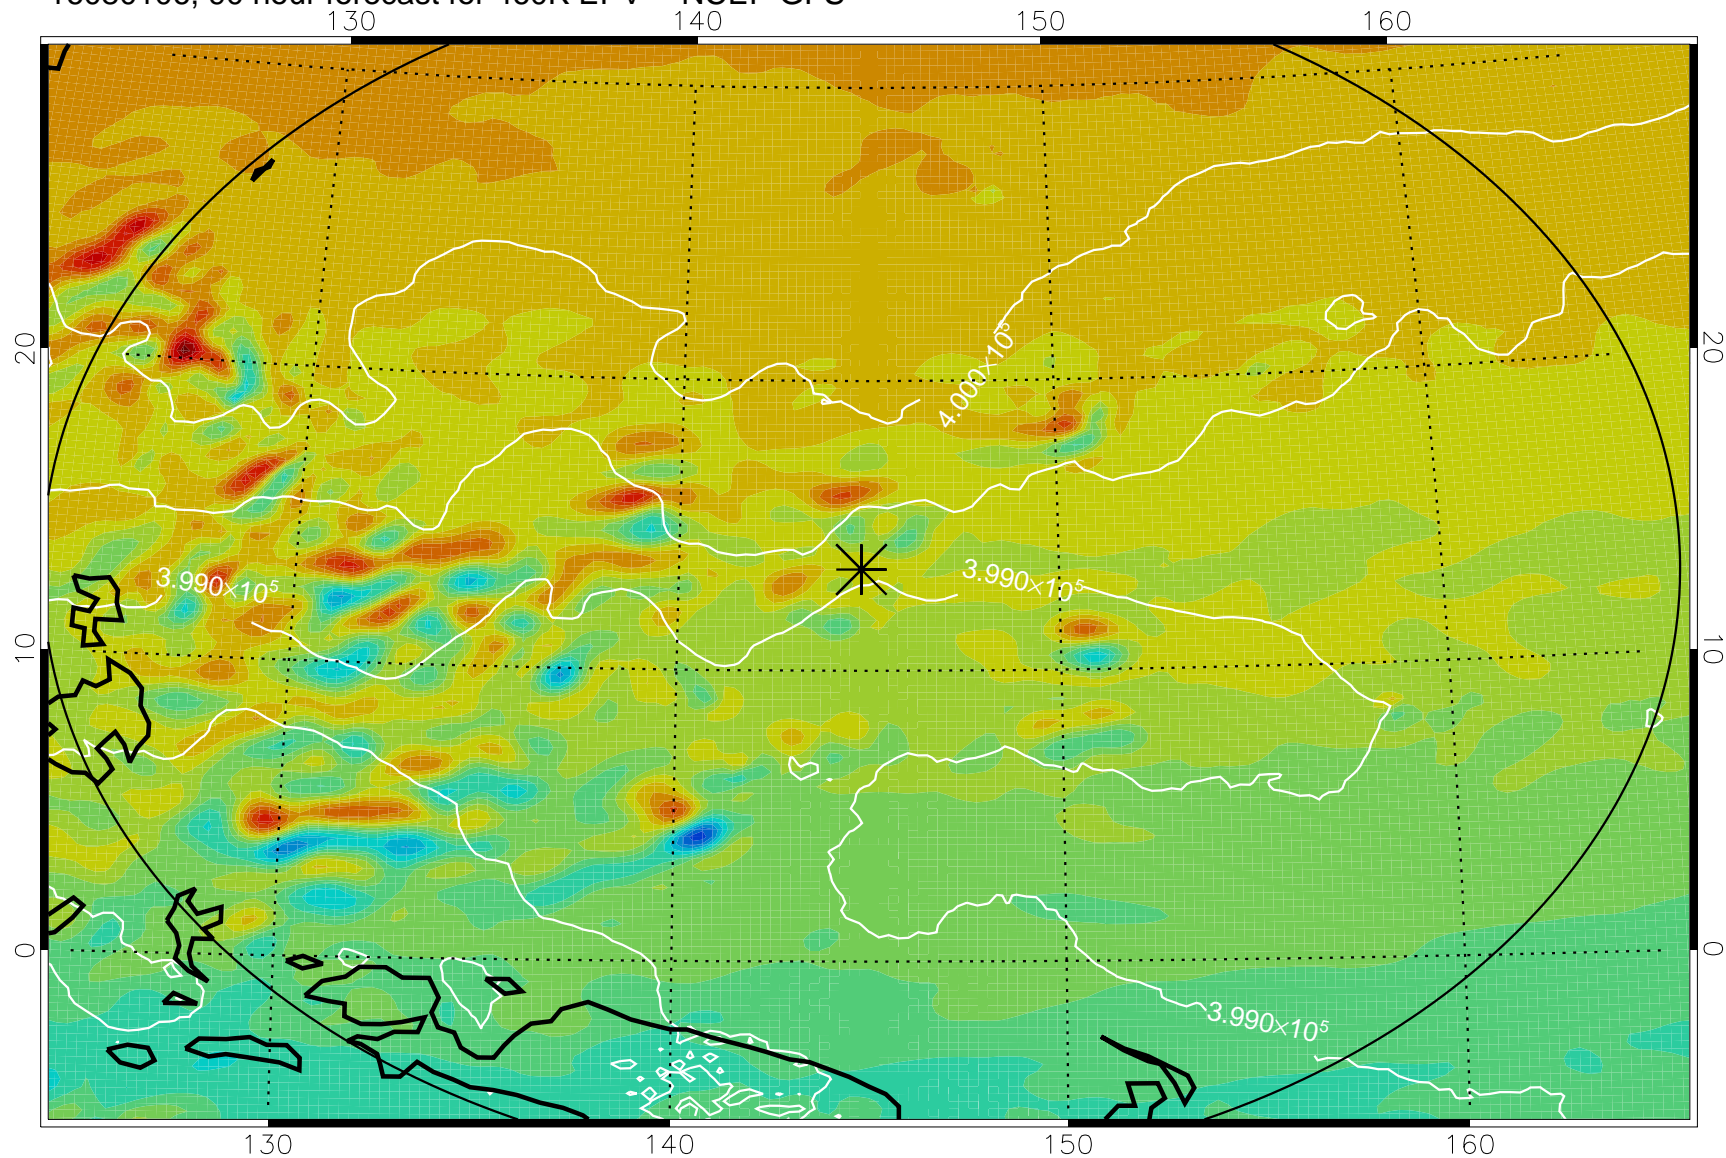

16073118, 78 hour forecast for 460K EPV -- NCEP GFS

460K Montgomery Streamfunction, white

Range ring of 2304 km

16080100, 84 hour forecast for 460K EPV -- NCEP GFS

460K Montgomery Streamfunction, white

Range ring of 2304 km

16080106, 90 hour forecast for 460K EPV -- NCEP GFS

460K Montgomery Streamfunction, white

Range ring of 2304 km

16080112, 96 hour forecast for 460K EPV -- NCEP GFS

460K Montgomery Streamfunction, white

Range ring of 2304 km

16080118, 102 hour forecast for 460K EPV -- NCEP GFS

460K Montgomery Streamfunction, white

Range ring of 2304 km

16080200, 108 hour forecast for 460K EPV -- NCEP GFS

460K Montgomery Streamfunction, white

Range ring of 2304 km

16080206, 114 hour forecast for 460K EPV -- NCEP GFS

460K Montgomery Streamfunction, white

Range ring of 2304 km

16080212, 120 hour forecast for 460K EPV -- NCEP GFS

460K Montgomery Streamfunction, white

Range ring of 2304 km