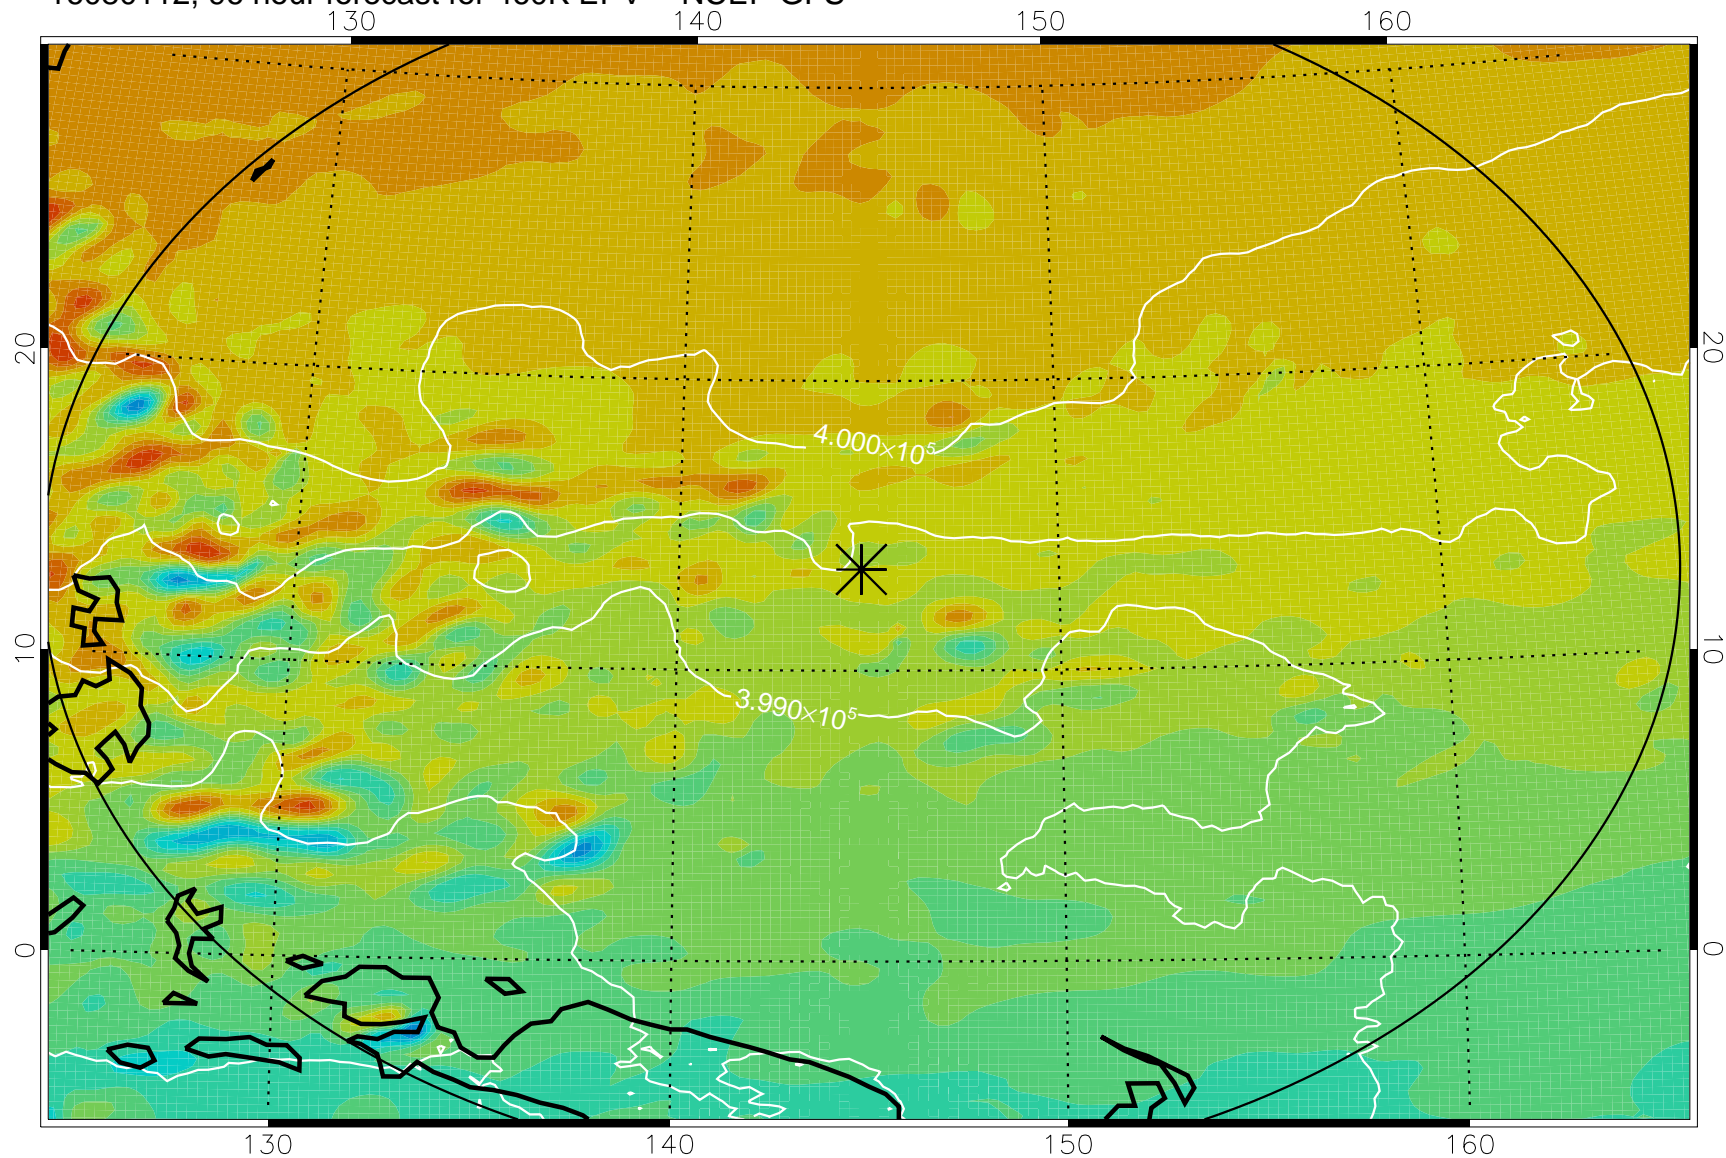

16073106, 66 hour forecast for 460K EPV -- NCEP GFS

460K Montgomery Streamfunction, white

Range ring of 2304 km

16073112, 72 hour forecast for 460K EPV -- NCEP GFS

460K Montgomery Streamfunction, white

Range ring of 2304 km

16073118, 78 hour forecast for 460K EPV -- NCEP GFS

460K Montgomery Streamfunction, white

Range ring of 2304 km

16080100, 84 hour forecast for 460K EPV -- NCEP GFS

460K Montgomery Streamfunction, white

Range ring of 2304 km

16080106, 90 hour forecast for 460K EPV -- NCEP GFS

460K Montgomery Streamfunction, white

Range ring of 2304 km

16080112, 96 hour forecast for 460K EPV -- NCEP GFS

460K Montgomery Streamfunction, white

Range ring of 2304 km

16080118, 102 hour forecast for 460K EPV -- NCEP GFS

460K Montgomery Streamfunction, white

Range ring of 2304 km

16080200, 108 hour forecast for 460K EPV -- NCEP GFS

460K Montgomery Streamfunction, white

Range ring of 2304 km