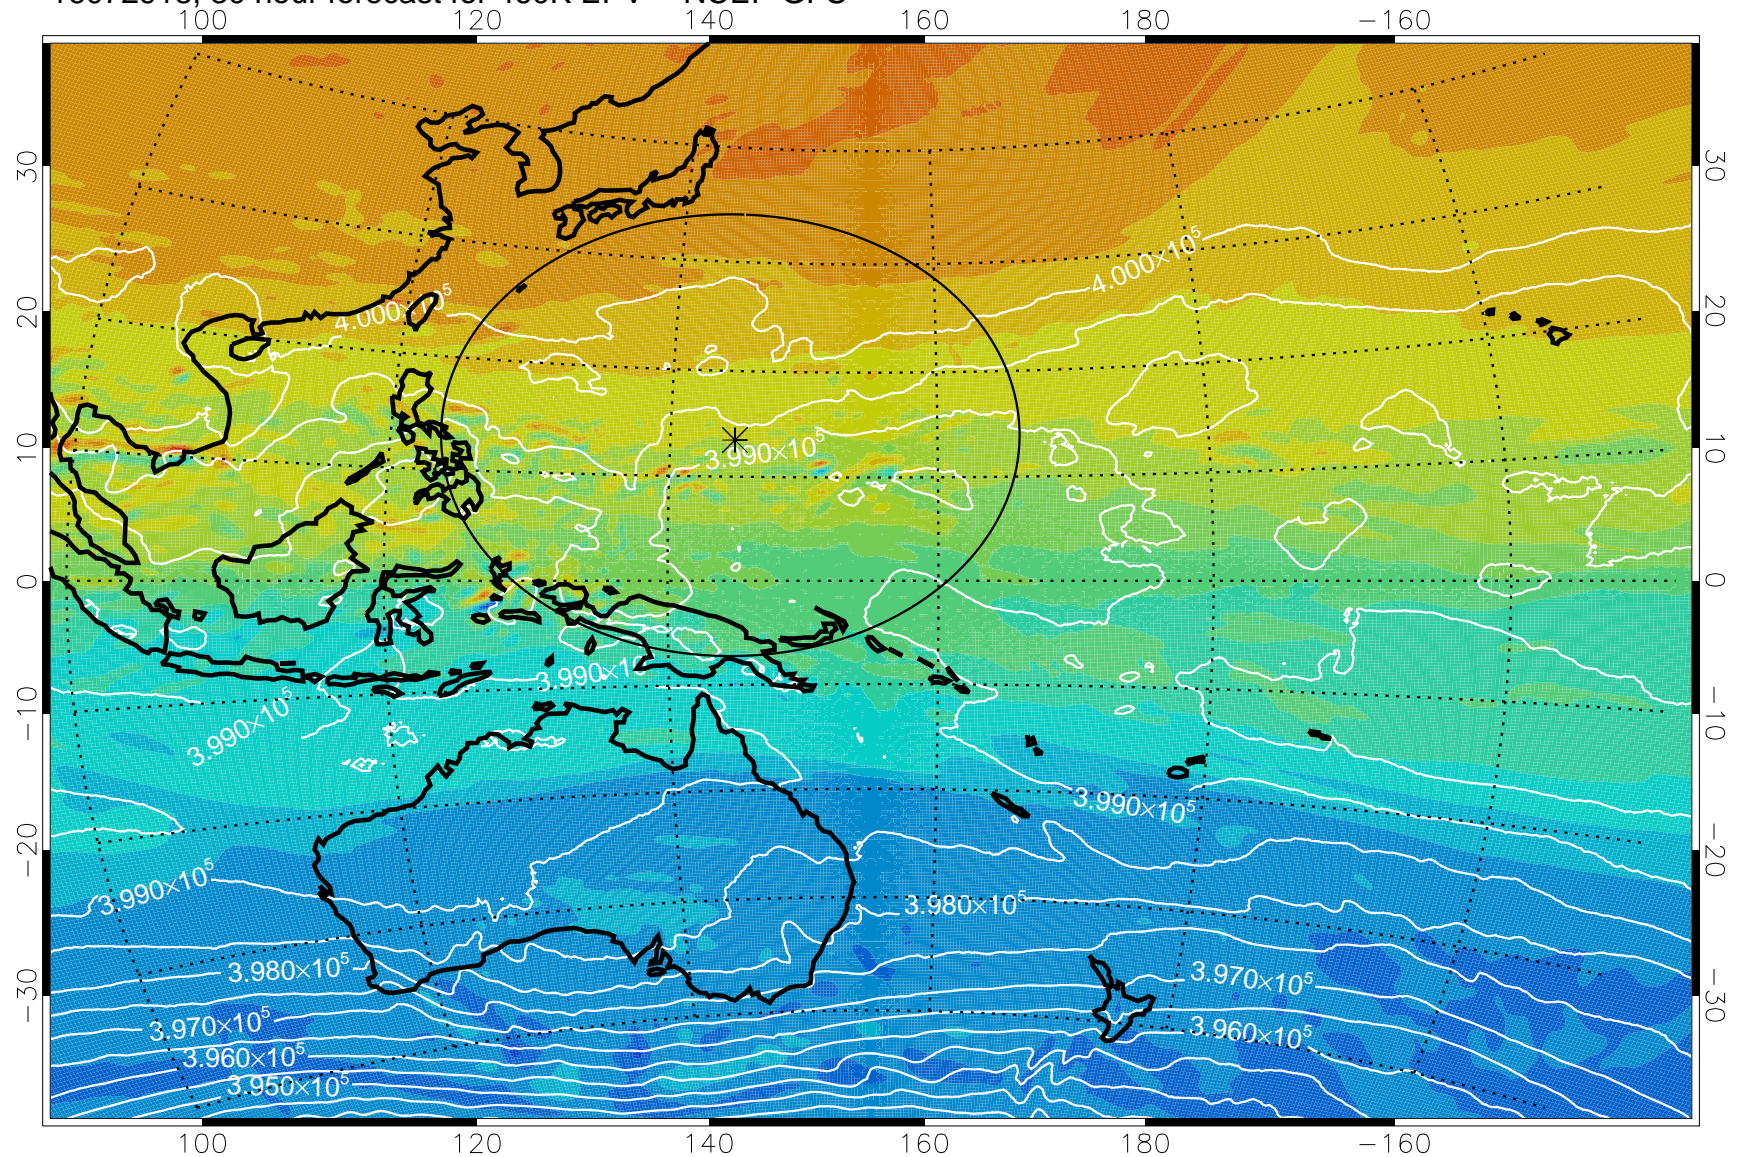

16072818, 6 hour forecast for 460K EPV -- NCEP GFS

460K Montgomery Streamfunction, white

Range ring of 2304 km

16072906, 18 hour forecast for 460K EPV -- NCEP GFS

460K Montgomery Streamfunction, white

Range ring of 2304 km

16072912, 24 hour forecast for 460K EPV -- NCEP GFS

460K Montgomery Streamfunction, white

Range ring of 2304 km

16072918, 30 hour forecast for 460K EPV -- NCEP GFS

460K Montgomery Streamfunction, white

Range ring of 2304 km

16073000, 36 hour forecast for 460K EPV -- NCEP GFS

460K Montgomery Streamfunction, white

Range ring of 2304 km

16073006, 42 hour forecast for 460K EPV -- NCEP GFS

460K Montgomery Streamfunction, white

Range ring of 2304 km

16073012, 48 hour forecast for 460K EPV -- NCEP GFS

460K Montgomery Streamfunction, white

Range ring of 2304 km

16073018, 54 hour forecast for 460K EPV -- NCEP GFS

460K Montgomery Streamfunction, white

Range ring of 2304 km