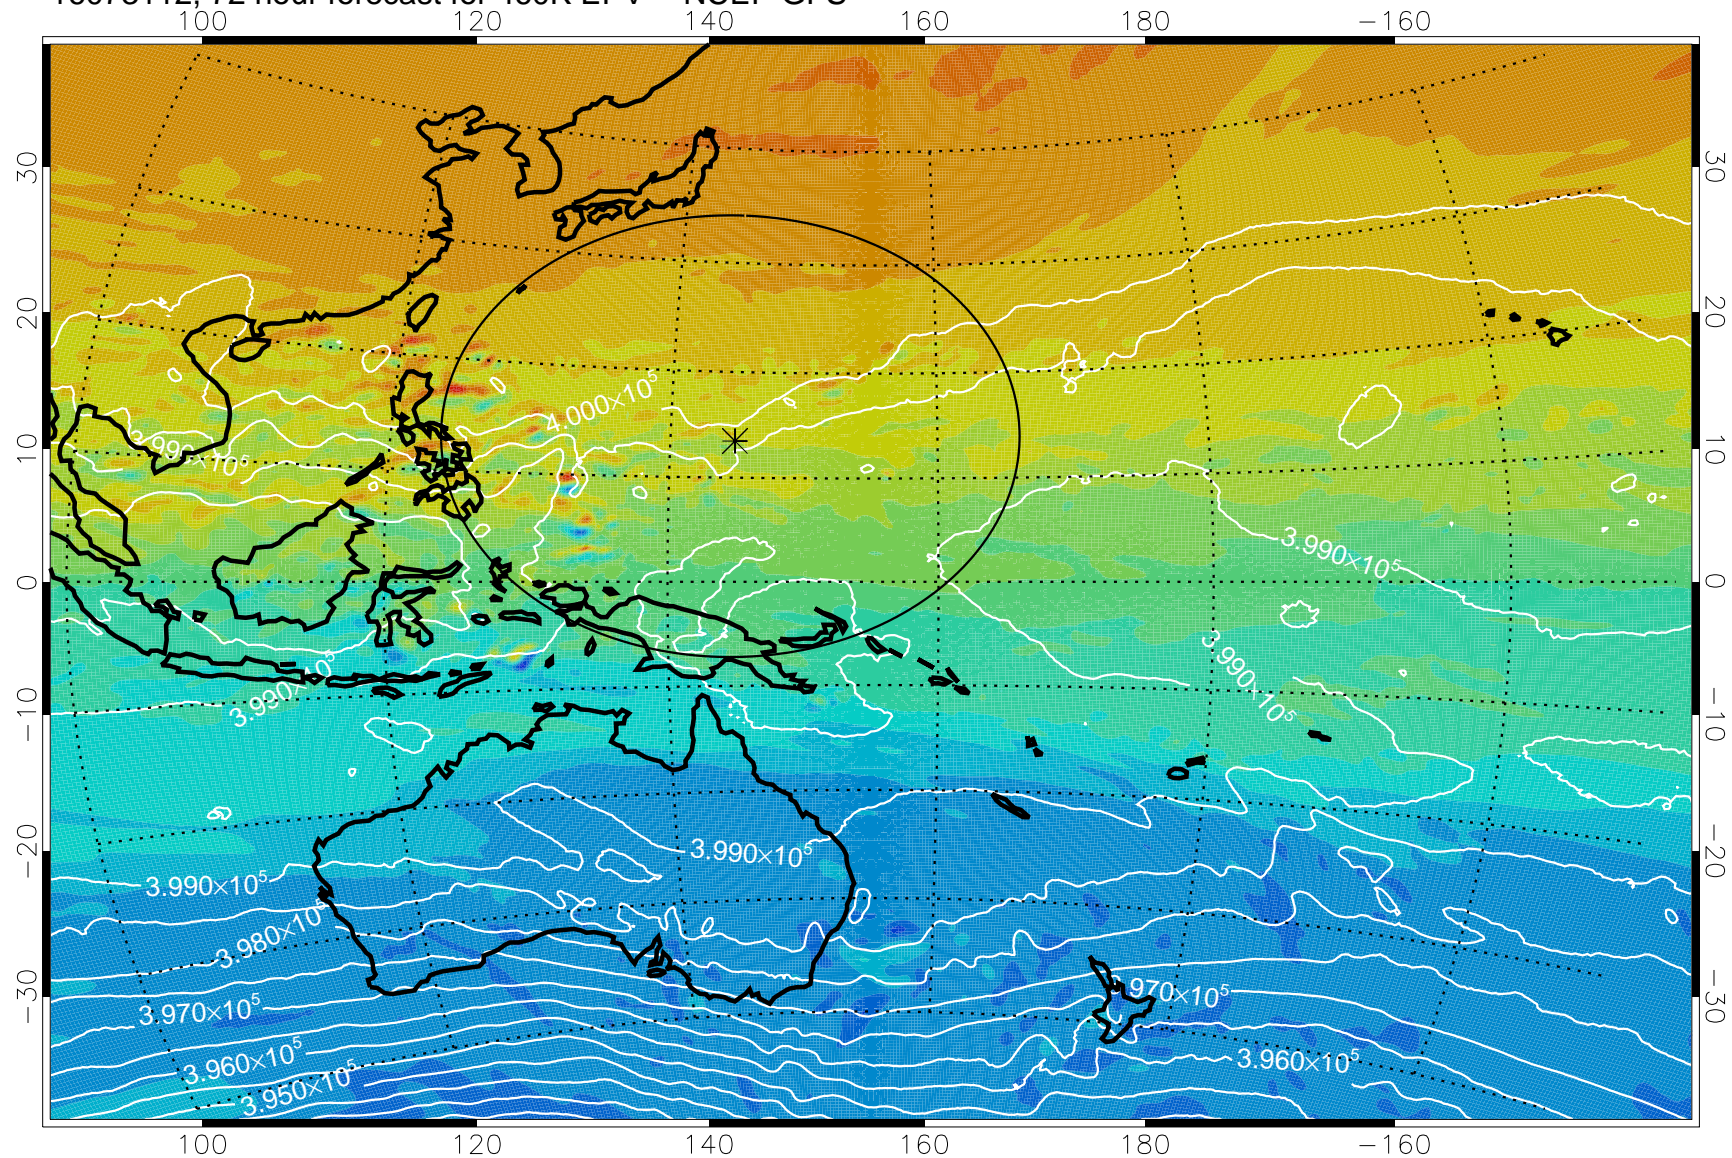

16073012, 48 hour forecast for 460K EPV -- NCEP GFS

460K Montgomery Streamfunction, white

Range ring of 2304 km

16073018, 54 hour forecast for 460K EPV -- NCEP GFS

460K Montgomery Streamfunction, white

Range ring of 2304 km

16073100, 60 hour forecast for 460K EPV -- NCEP GFS

460K Montgomery Streamfunction, white

Range ring of 2304 km

16073106, 66 hour forecast for 460K EPV -- NCEP GFS

460K Montgomery Streamfunction, white

Range ring of 2304 km

16073112, 72 hour forecast for 460K EPV -- NCEP GFS

460K Montgomery Streamfunction, white

Range ring of 2304 km

16073118, 78 hour forecast for 460K EPV -- NCEP GFS

460K Montgomery Streamfunction, white

Range ring of 2304 km

16080100, 84 hour forecast for 460K EPV -- NCEP GFS

460K Montgomery Streamfunction, white

Range ring of 2304 km

16080106, 90 hour forecast for 460K EPV -- NCEP GFS

460K Montgomery Streamfunction, white

Range ring of 2304 km