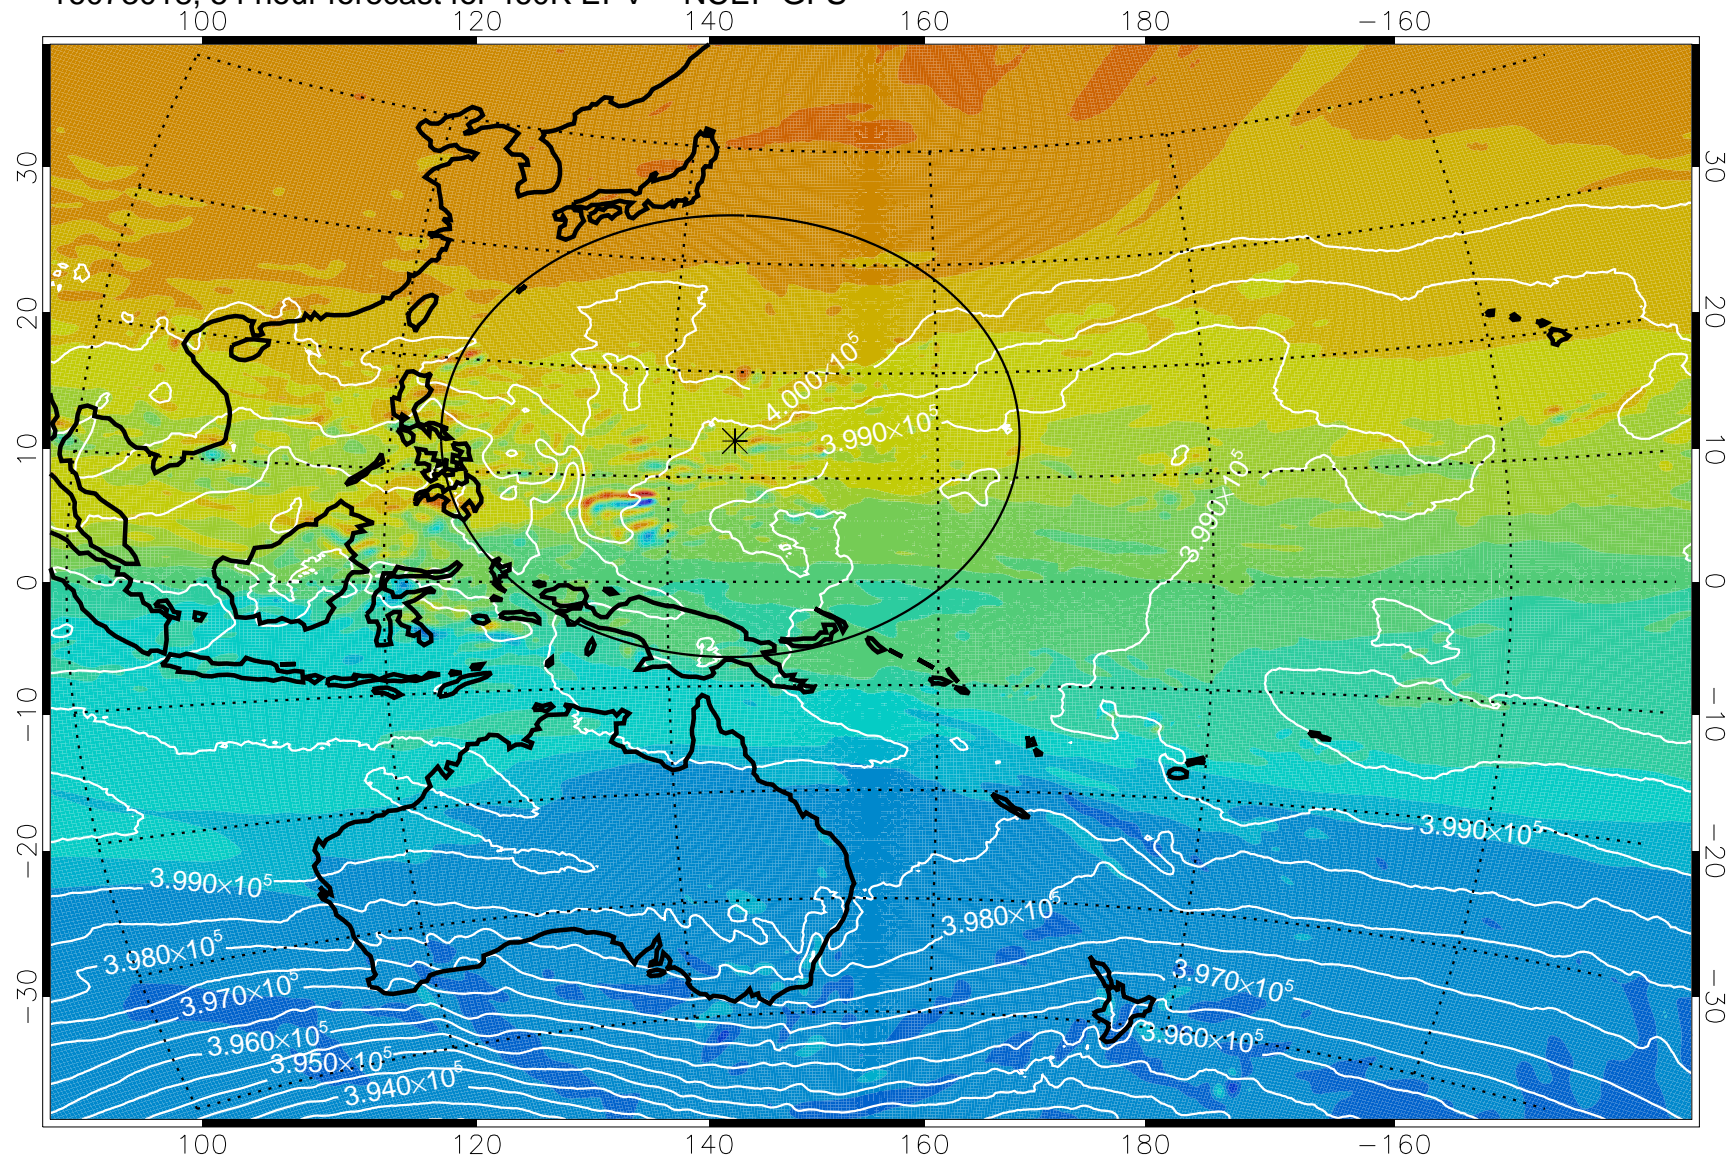

16073000, 36 hour forecast for 460K EPV -- NCEP GFS

460K Montgomery Streamfunction, white

Range ring of 2304 km

16073006, 42 hour forecast for 460K EPV -- NCEP GFS

460K Montgomery Streamfunction, white

Range ring of 2304 km

16073012, 48 hour forecast for 460K EPV -- NCEP GFS

460K Montgomery Streamfunction, white

Range ring of 2304 km

16073018, 54 hour forecast for 460K EPV -- NCEP GFS

460K Montgomery Streamfunction, white

Range ring of 2304 km

16073100, 60 hour forecast for 460K EPV -- NCEP GFS

460K Montgomery Streamfunction, white

Range ring of 2304 km

16073106, 66 hour forecast for 460K EPV -- NCEP GFS

460K Montgomery Streamfunction, white

Range ring of 2304 km

16073112, 72 hour forecast for 460K EPV -- NCEP GFS

460K Montgomery Streamfunction, white

Range ring of 2304 km

16073118, 78 hour forecast for 460K EPV -- NCEP GFS

460K Montgomery Streamfunction, white

Range ring of 2304 km