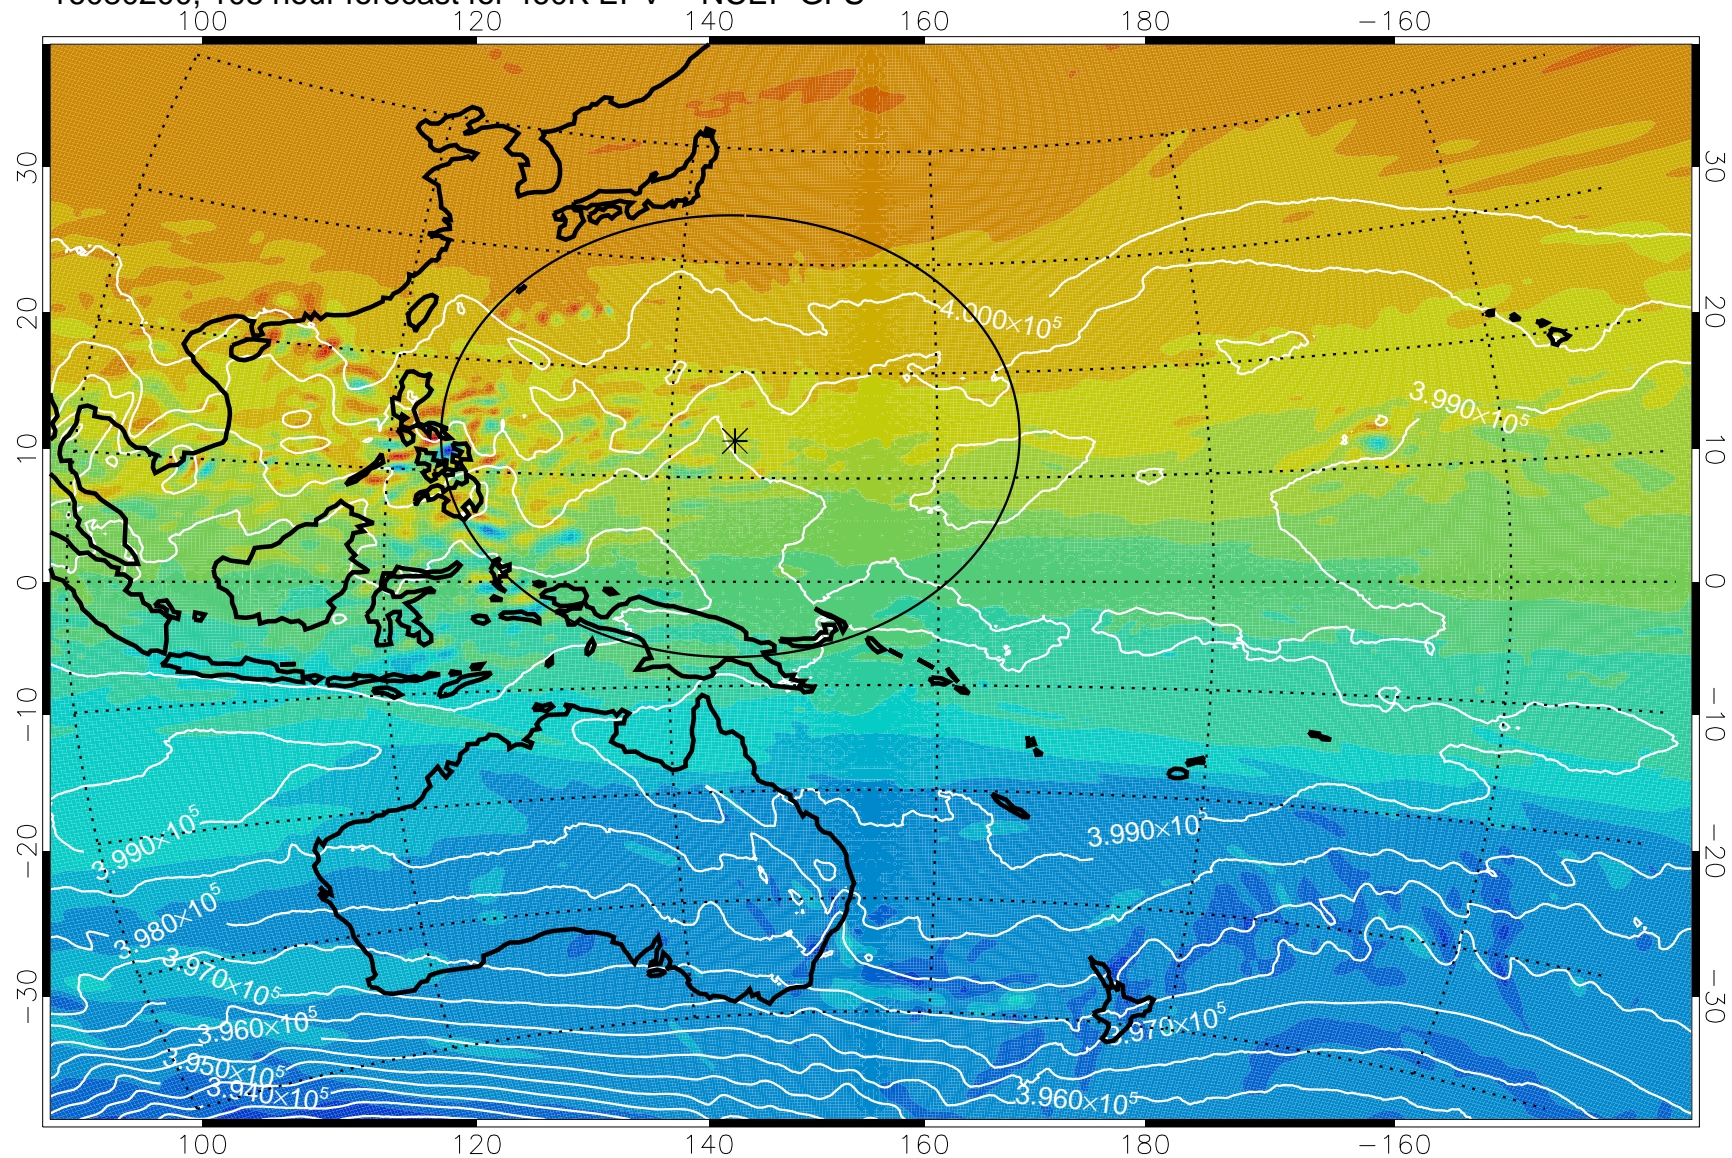

16080100, 84 hour forecast for 460K EPV -- NCEP GFS

460K Montgomery Streamfunction, white

Range ring of 2304 km

16080106, 90 hour forecast for 460K EPV -- NCEP GFS

460K Montgomery Streamfunction, white

Range ring of 2304 km

16080112, 96 hour forecast for 460K EPV -- NCEP GFS

460K Montgomery Streamfunction, white

Range ring of 2304 km

16080118, 102 hour forecast for 460K EPV -- NCEP GFS

460K Montgomery Streamfunction, white

Range ring of 2304 km

16080200, 108 hour forecast for 460K EPV -- NCEP GFS

460K Montgomery Streamfunction, white

Range ring of 2304 km

16080206, 114 hour forecast for 460K EPV -- NCEP GFS

460K Montgomery Streamfunction, white

Range ring of 2304 km

16080212, 120 hour forecast for 460K EPV -- NCEP GFS

460K Montgomery Streamfunction, white

Range ring of 2304 km