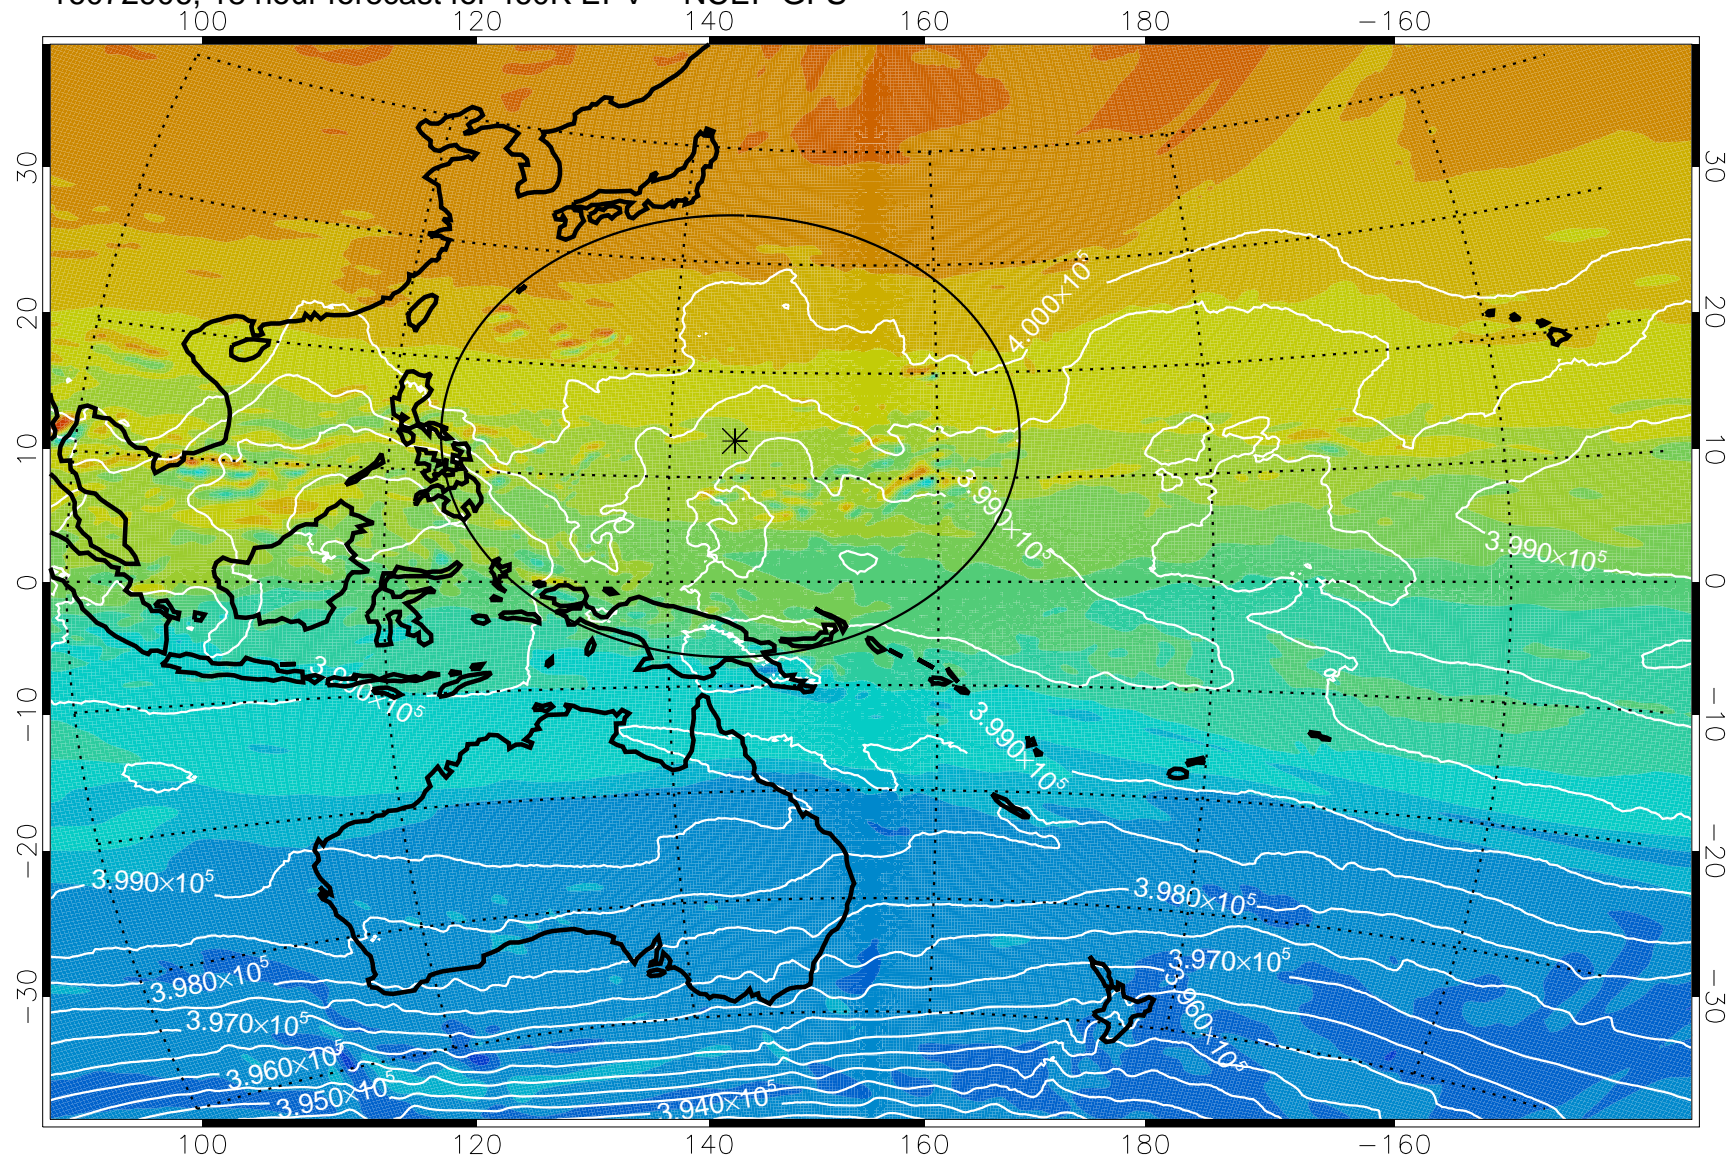

16072818, 6 hour forecast for 460K EPV -- NCEP GFS

460K Montgomery Streamfunction, white

Range ring of 2304 km

16072906, 18 hour forecast for 460K EPV -- NCEP GFS

460K Montgomery Streamfunction, white

Range ring of 2304 km

16072912, 24 hour forecast for 460K EPV -- NCEP GFS

460K Montgomery Streamfunction, white

Range ring of 2304 km

16072918, 30 hour forecast for 460K EPV -- NCEP GFS

460K Montgomery Streamfunction, white

Range ring of 2304 km

16073000, 36 hour forecast for 460K EPV -- NCEP GFS

460K Montgomery Streamfunction, white

Range ring of 2304 km

16073006, 42 hour forecast for 460K EPV -- NCEP GFS

460K Montgomery Streamfunction, white

Range ring of 2304 km

16073012, 48 hour forecast for 460K EPV -- NCEP GFS

460K Montgomery Streamfunction, white

Range ring of 2304 km

16073018, 54 hour forecast for 460K EPV -- NCEP GFS

460K Montgomery Streamfunction, white

Range ring of 2304 km