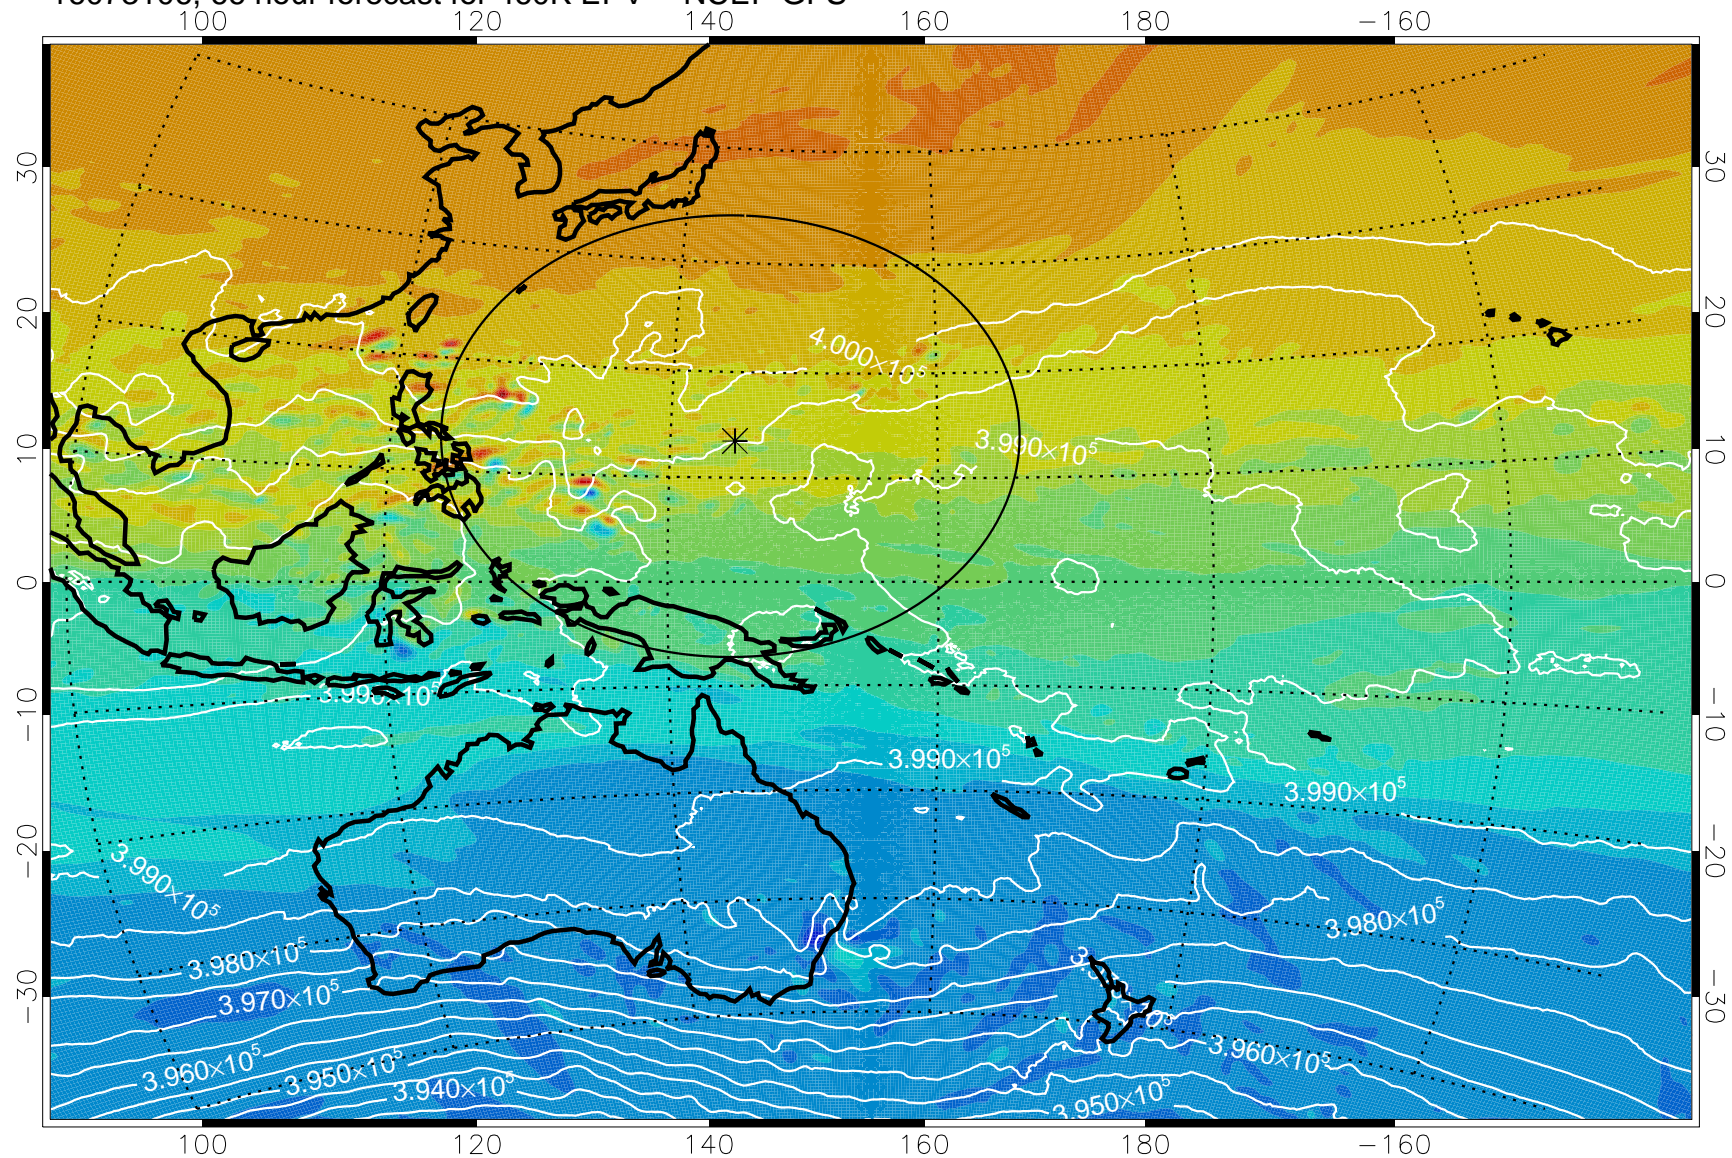

16073000, 36 hour forecast for 460K EPV -- NCEP GFS

460K Montgomery Streamfunction, white

Range ring of 2304 km

16073006, 42 hour forecast for 460K EPV -- NCEP GFS

460K Montgomery Streamfunction, white

Range ring of 2304 km

16073012, 48 hour forecast for 460K EPV -- NCEP GFS

460K Montgomery Streamfunction, white

Range ring of 2304 km

16073018, 54 hour forecast for 460K EPV -- NCEP GFS

460K Montgomery Streamfunction, white

Range ring of 2304 km

16073100, 60 hour forecast for 460K EPV -- NCEP GFS

460K Montgomery Streamfunction, white

Range ring of 2304 km

16073106, 66 hour forecast for 460K EPV -- NCEP GFS

460K Montgomery Streamfunction, white

Range ring of 2304 km

16073112, 72 hour forecast for 460K EPV -- NCEP GFS

460K Montgomery Streamfunction, white

Range ring of 2304 km

16073118, 78 hour forecast for 460K EPV -- NCEP GFS

460K Montgomery Streamfunction, white

Range ring of 2304 km