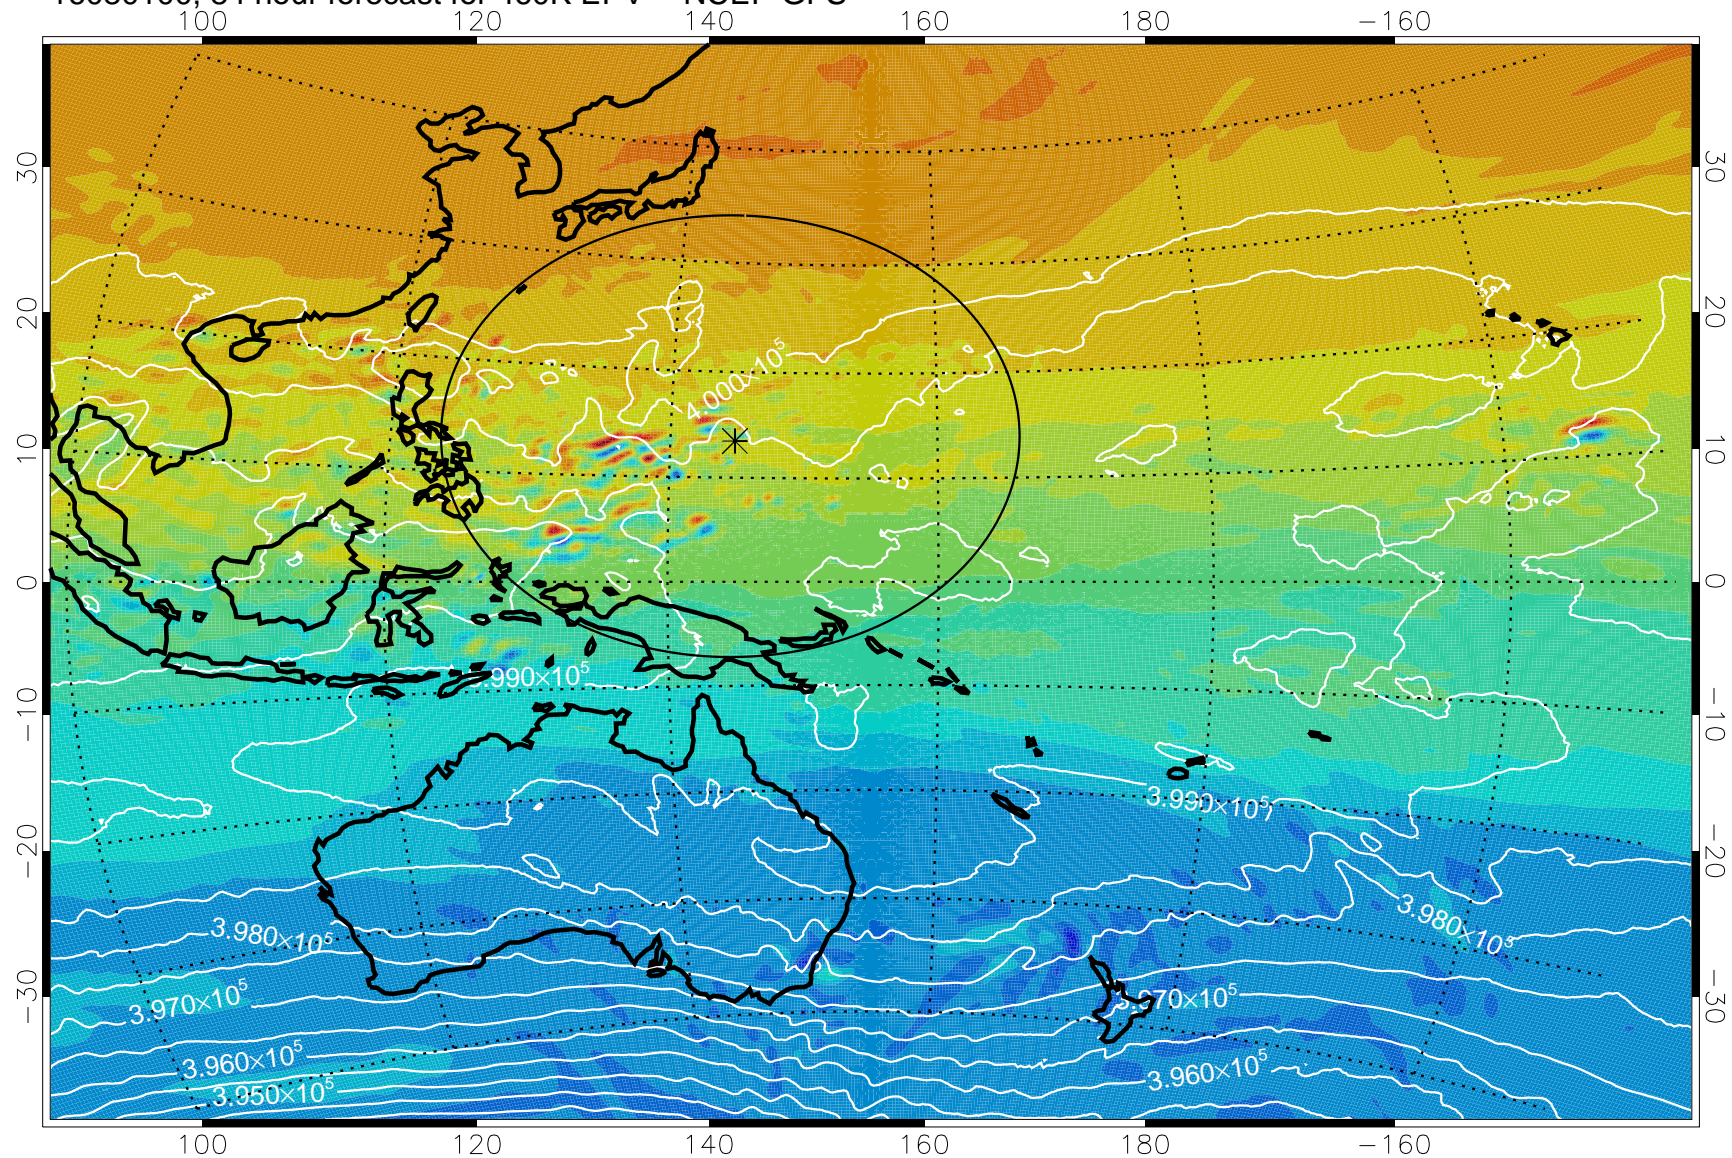

16073100, 60 hour forecast for 460K EPV -- NCEP GFS

460K Montgomery Streamfunction, white

Range ring of 2304 km

16073106, 66 hour forecast for 460K EPV -- NCEP GFS

460K Montgomery Streamfunction, white

Range ring of 2304 km

16073112, 72 hour forecast for 460K EPV -- NCEP GFS

460K Montgomery Streamfunction, white

Range ring of 2304 km

16073118, 78 hour forecast for 460K EPV -- NCEP GFS

460K Montgomery Streamfunction, white

Range ring of 2304 km

16080100, 84 hour forecast for 460K EPV -- NCEP GFS

460K Montgomery Streamfunction, white

Range ring of 2304 km

16080106, 90 hour forecast for 460K EPV -- NCEP GFS

460K Montgomery Streamfunction, white

Range ring of 2304 km

16080112, 96 hour forecast for 460K EPV -- NCEP GFS

460K Montgomery Streamfunction, white

Range ring of 2304 km

16080118, 102 hour forecast for 460K EPV -- NCEP GFS

460K Montgomery Streamfunction, white

Range ring of 2304 km