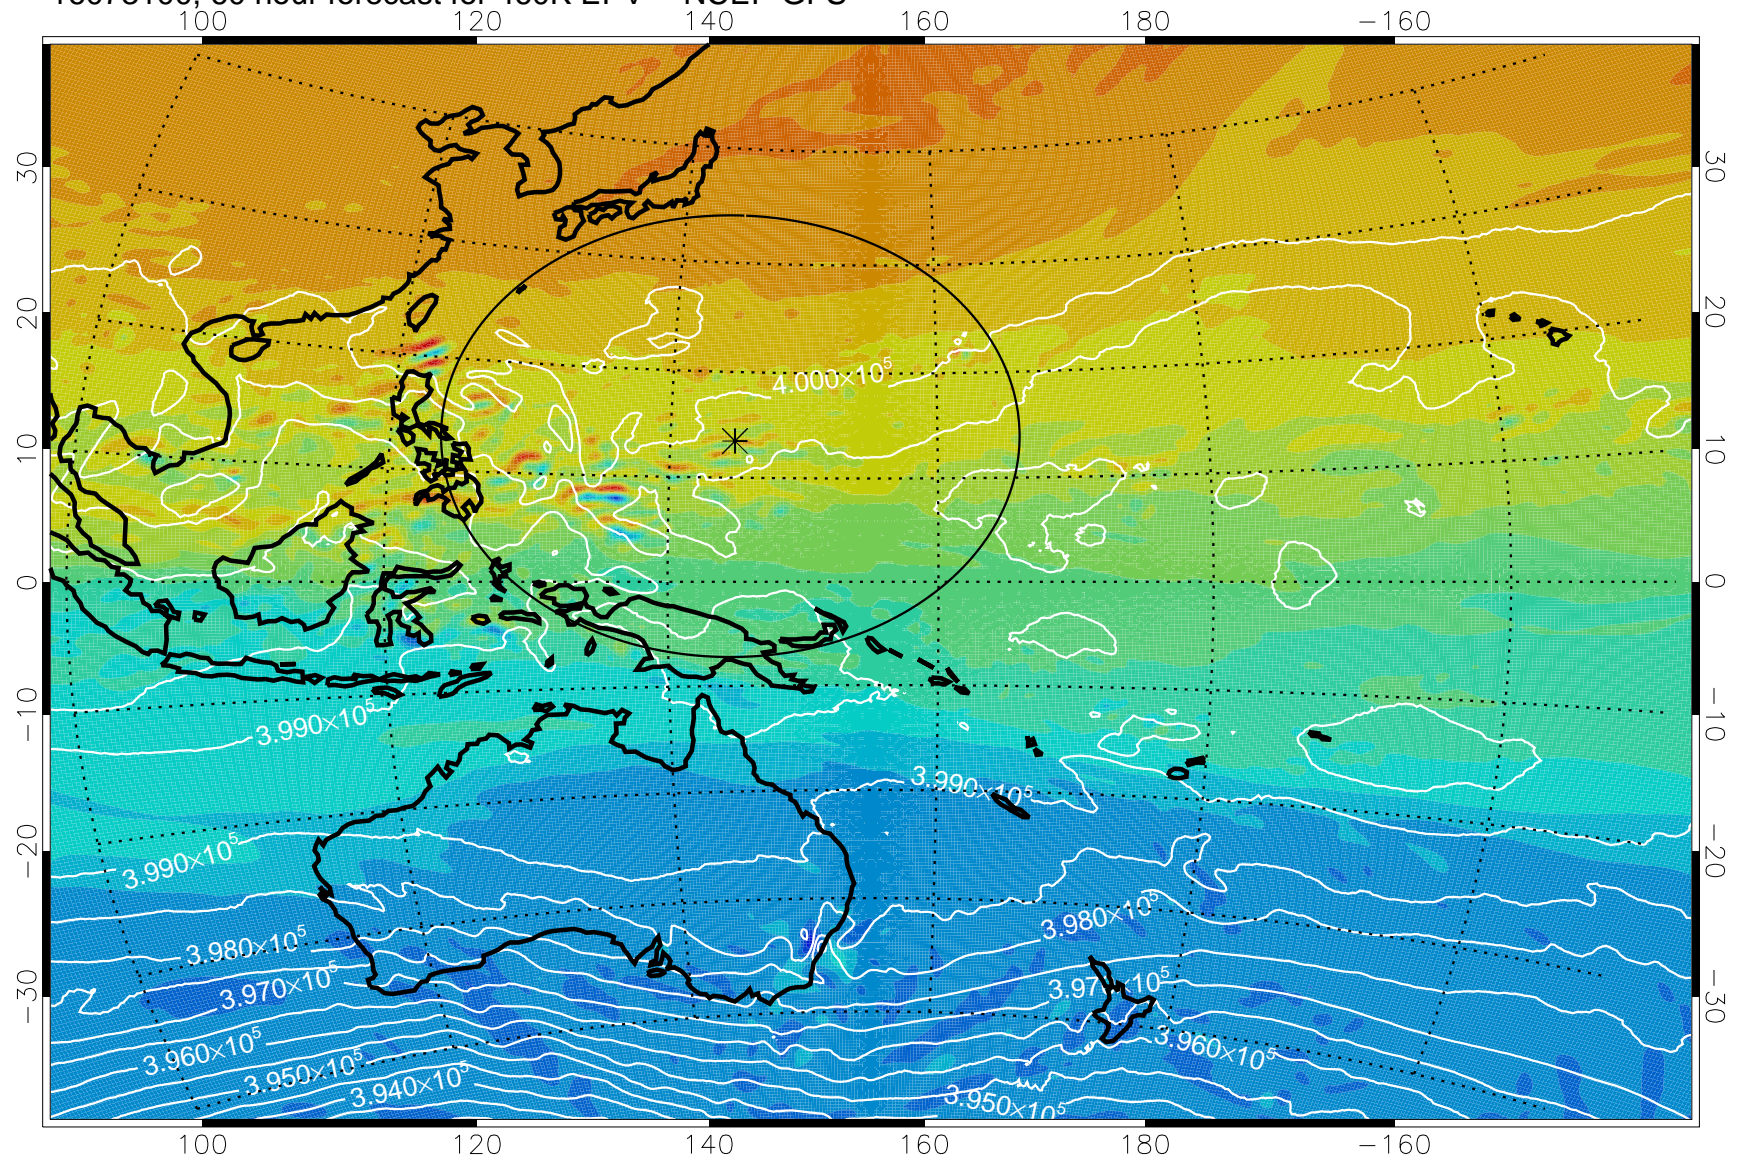

16073000, 36 hour forecast for 460K EPV -- NCEP GFS

460K Montgomery Streamfunction, white

Range ring of 2304 km

16073006, 42 hour forecast for 460K EPV -- NCEP GFS

460K Montgomery Streamfunction, white

Range ring of 2304 km

16073012, 48 hour forecast for 460K EPV -- NCEP GFS

460K Montgomery Streamfunction, white

Range ring of 2304 km

16073018, 54 hour forecast for 460K EPV -- NCEP GFS

460K Montgomery Streamfunction, white

Range ring of 2304 km

16073100, 60 hour forecast for 460K EPV -- NCEP GFS

460K Montgomery Streamfunction, white

Range ring of 2304 km

16073106, 66 hour forecast for 460K EPV -- NCEP GFS

460K Montgomery Streamfunction, white

Range ring of 2304 km

16073112, 72 hour forecast for 460K EPV -- NCEP GFS

460K Montgomery Streamfunction, white

Range ring of 2304 km

16073118, 78 hour forecast for 460K EPV -- NCEP GFS

460K Montgomery Streamfunction, white

Range ring of 2304 km