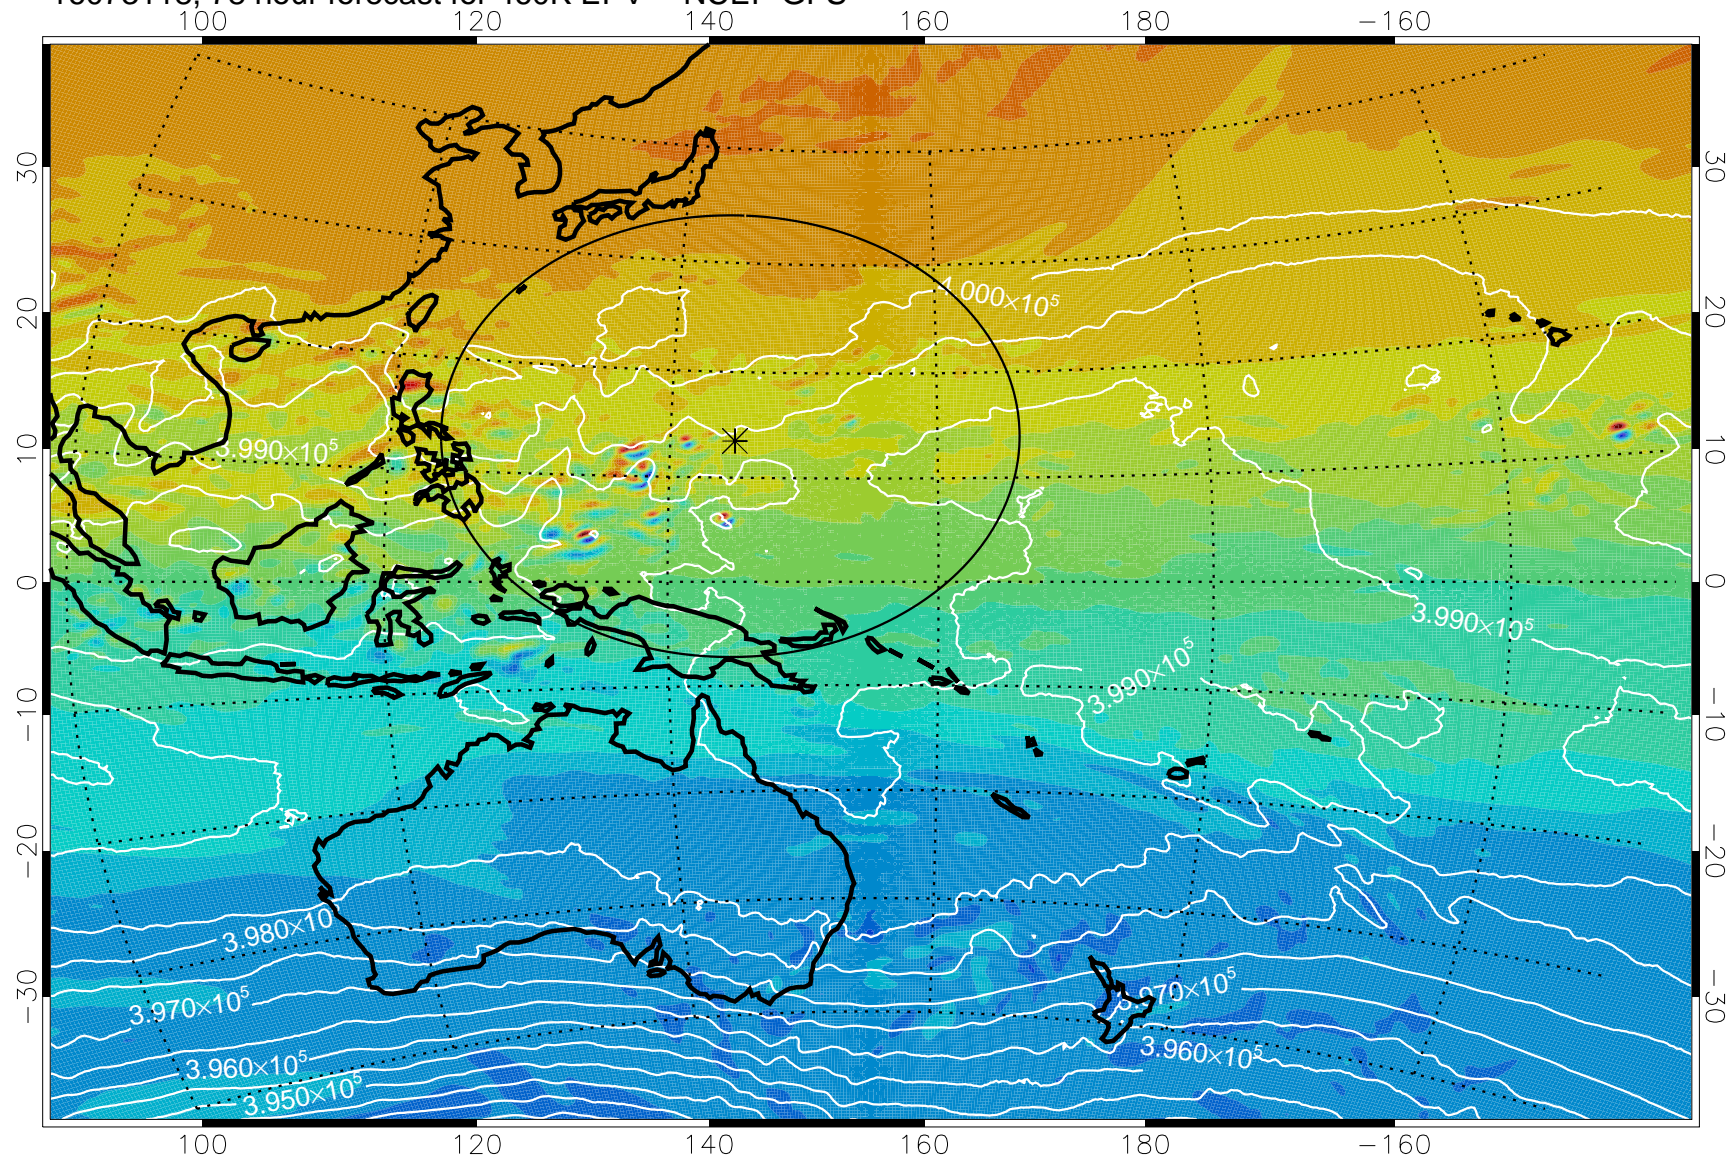

16073012, 48 hour forecast for 460K EPV -- NCEP GFS

460K Montgomery Streamfunction, white

Range ring of 2304 km

16073018, 54 hour forecast for 460K EPV -- NCEP GFS

460K Montgomery Streamfunction, white

Range ring of 2304 km

16073100, 60 hour forecast for 460K EPV -- NCEP GFS

460K Montgomery Streamfunction, white

Range ring of 2304 km

16073106, 66 hour forecast for 460K EPV -- NCEP GFS

460K Montgomery Streamfunction, white

Range ring of 2304 km

16073112, 72 hour forecast for 460K EPV -- NCEP GFS

460K Montgomery Streamfunction, white

Range ring of 2304 km

16073118, 78 hour forecast for 460K EPV -- NCEP GFS

460K Montgomery Streamfunction, white

Range ring of 2304 km

16080100, 84 hour forecast for 460K EPV -- NCEP GFS

460K Montgomery Streamfunction, white

Range ring of 2304 km

16080106, 90 hour forecast for 460K EPV -- NCEP GFS

460K Montgomery Streamfunction, white

Range ring of 2304 km