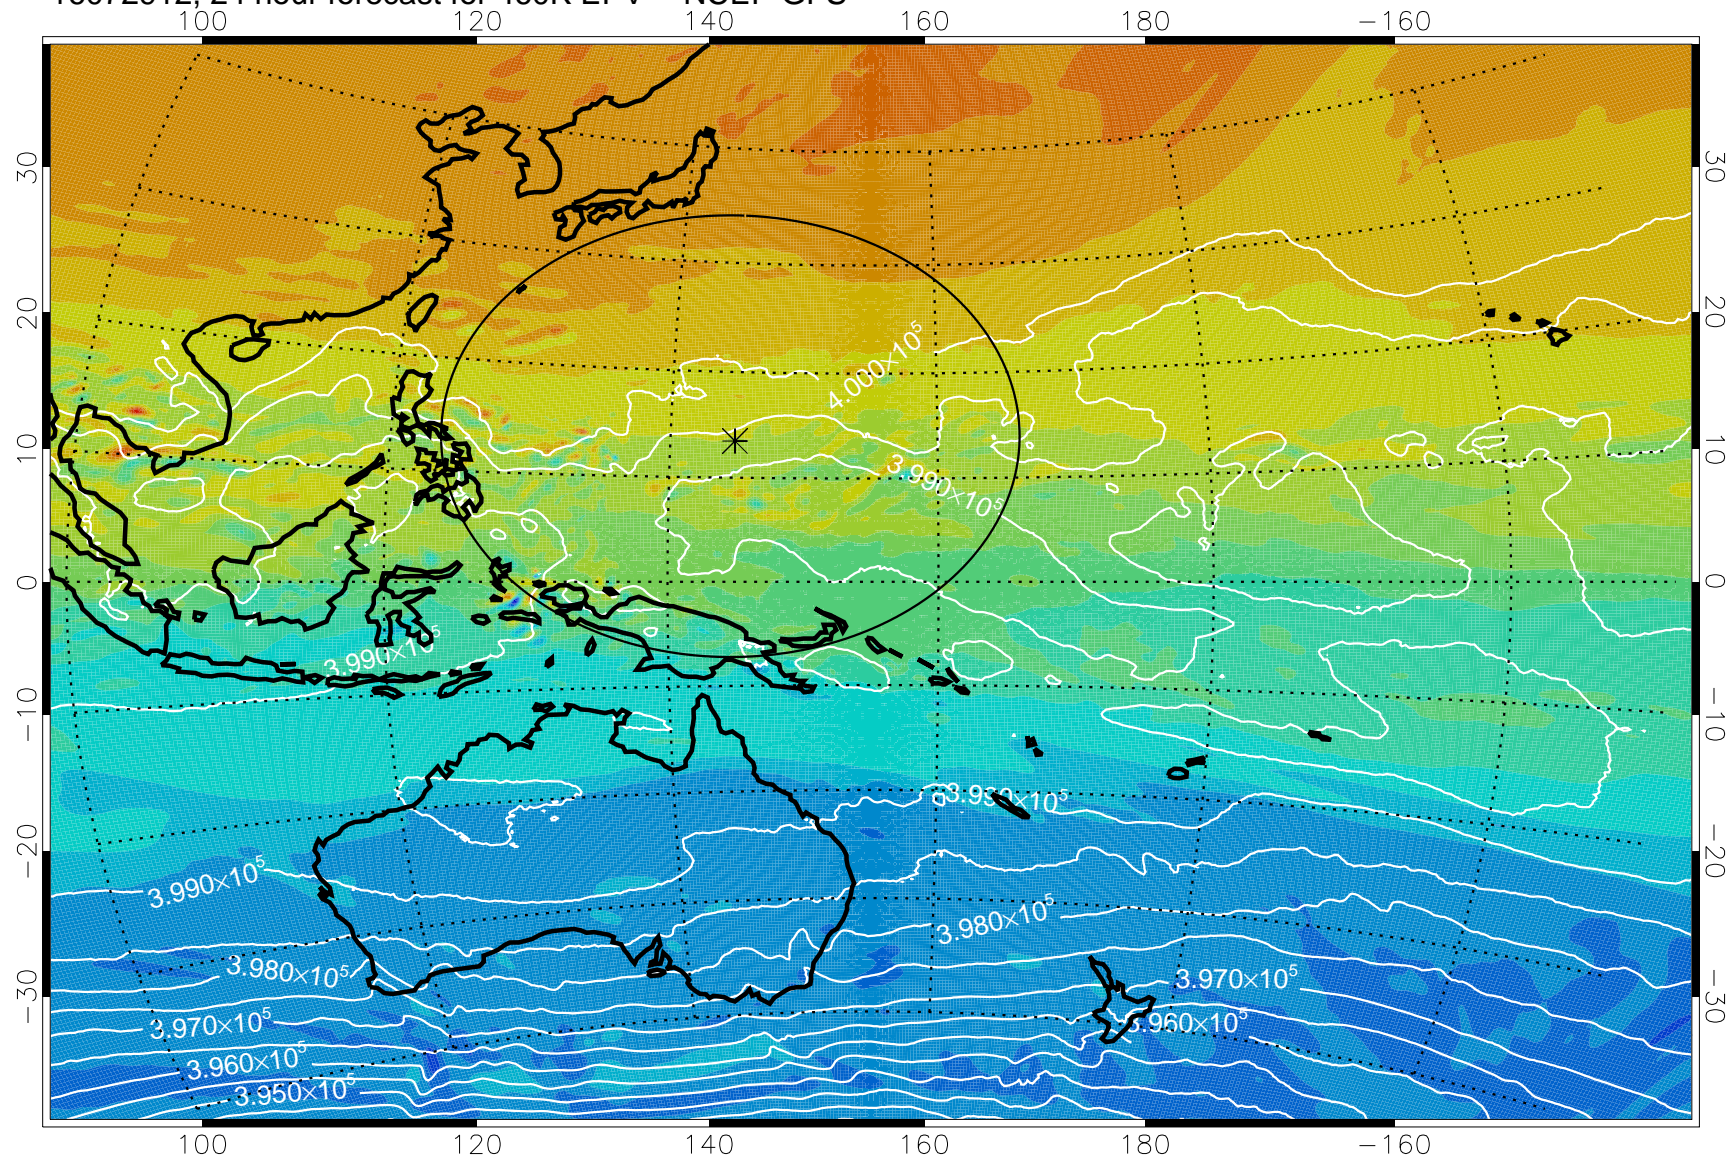

16072818, 6 hour forecast for 460K EPV -- NCEP GFS

460K Montgomery Streamfunction, white

Range ring of 2304 km

16072906, 18 hour forecast for 460K EPV -- NCEP GFS

460K Montgomery Streamfunction, white

Range ring of 2304 km

16072912, 24 hour forecast for 460K EPV -- NCEP GFS

460K Montgomery Streamfunction, white

Range ring of 2304 km

16072918, 30 hour forecast for 460K EPV -- NCEP GFS

460K Montgomery Streamfunction, white

Range ring of 2304 km

16073000, 36 hour forecast for 460K EPV -- NCEP GFS

460K Montgomery Streamfunction, white

Range ring of 2304 km

16073006, 42 hour forecast for 460K EPV -- NCEP GFS

460K Montgomery Streamfunction, white

Range ring of 2304 km

16073012, 48 hour forecast for 460K EPV -- NCEP GFS

460K Montgomery Streamfunction, white

Range ring of 2304 km

16073018, 54 hour forecast for 460K EPV -- NCEP GFS

460K Montgomery Streamfunction, white

Range ring of 2304 km