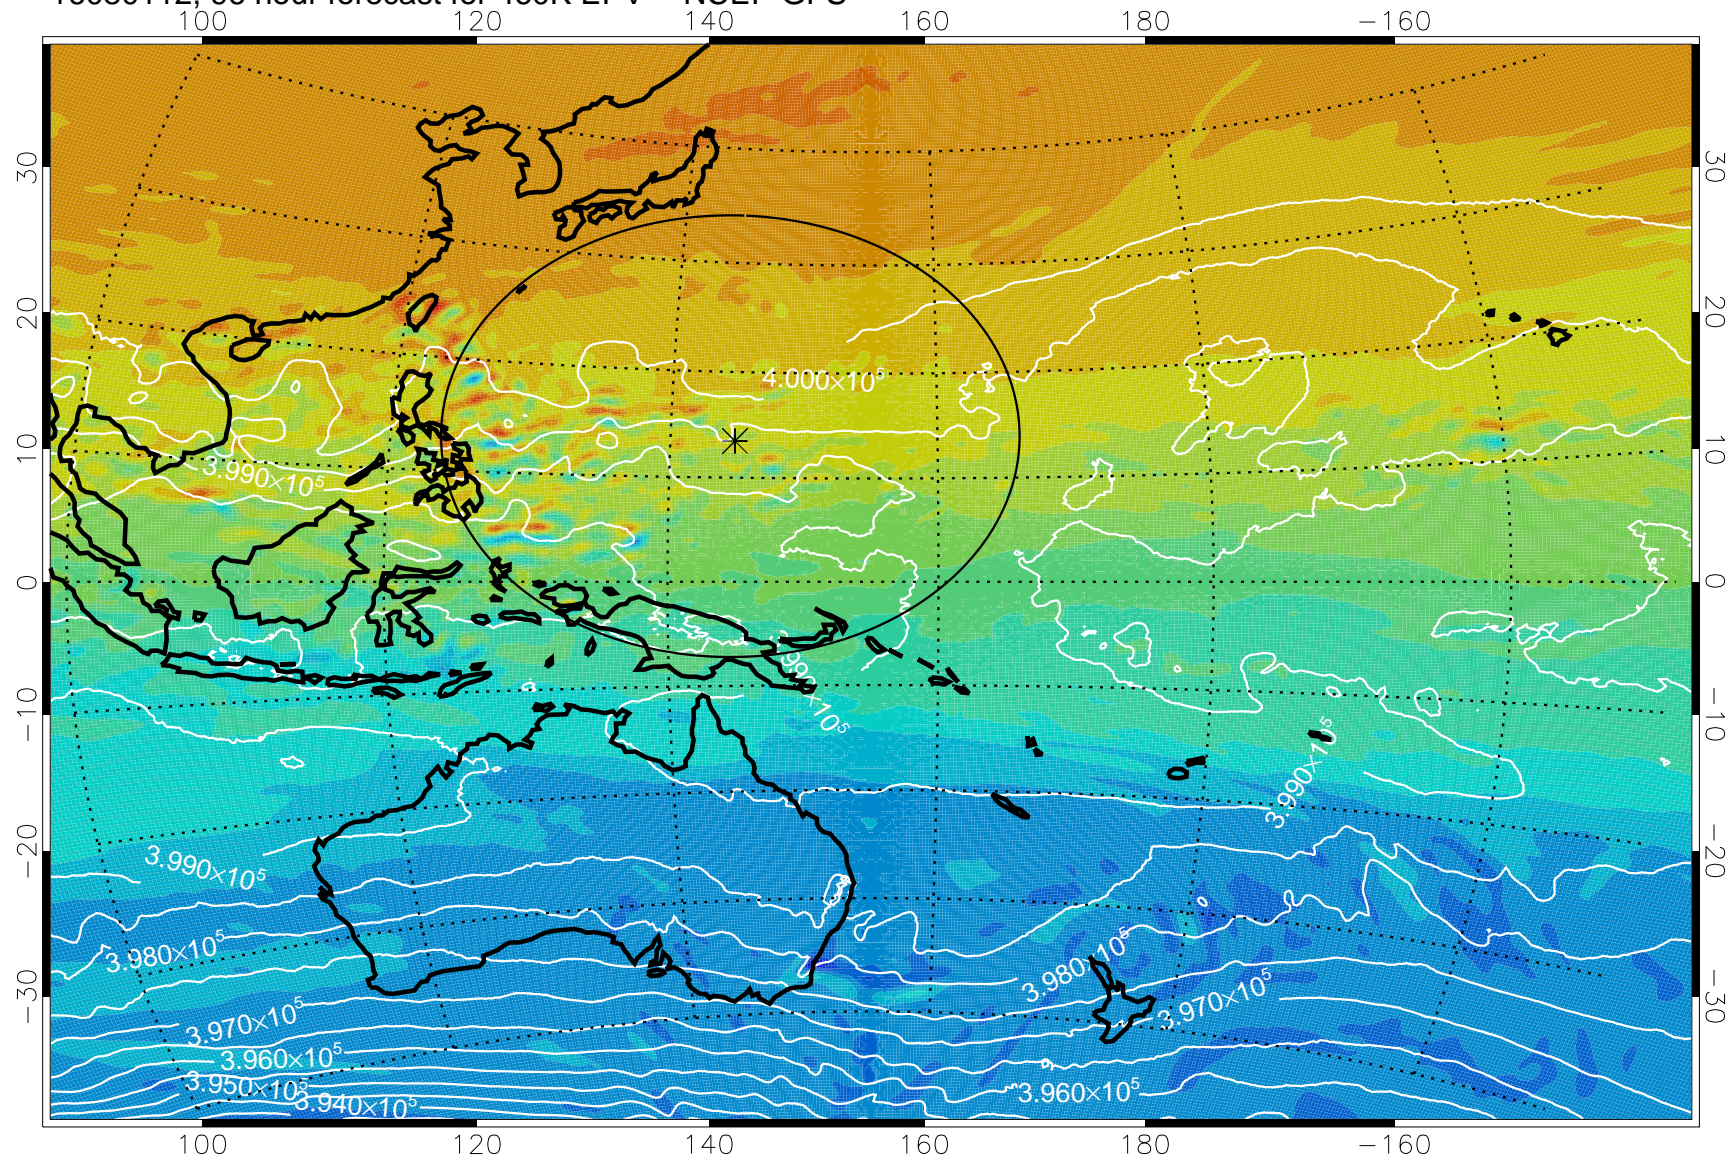

16073112, 72 hour forecast for 460K EPV -- NCEP GFS

460K Montgomery Streamfunction, white

Range ring of 2304 km

16073118, 78 hour forecast for 460K EPV -- NCEP GFS

460K Montgomery Streamfunction, white

Range ring of 2304 km

16080100, 84 hour forecast for 460K EPV -- NCEP GFS

460K Montgomery Streamfunction, white

Range ring of 2304 km

16080106, 90 hour forecast for 460K EPV -- NCEP GFS

460K Montgomery Streamfunction, white

Range ring of 2304 km

16080112, 96 hour forecast for 460K EPV -- NCEP GFS

460K Montgomery Streamfunction, white

Range ring of 2304 km

16080118, 102 hour forecast for 460K EPV -- NCEP GFS

460K Montgomery Streamfunction, white

Range ring of 2304 km

16080200, 108 hour forecast for 460K EPV -- NCEP GFS

460K Montgomery Streamfunction, white

Range ring of 2304 km

16080206, 114 hour forecast for 460K EPV -- NCEP GFS

460K Montgomery Streamfunction, white

Range ring of 2304 km