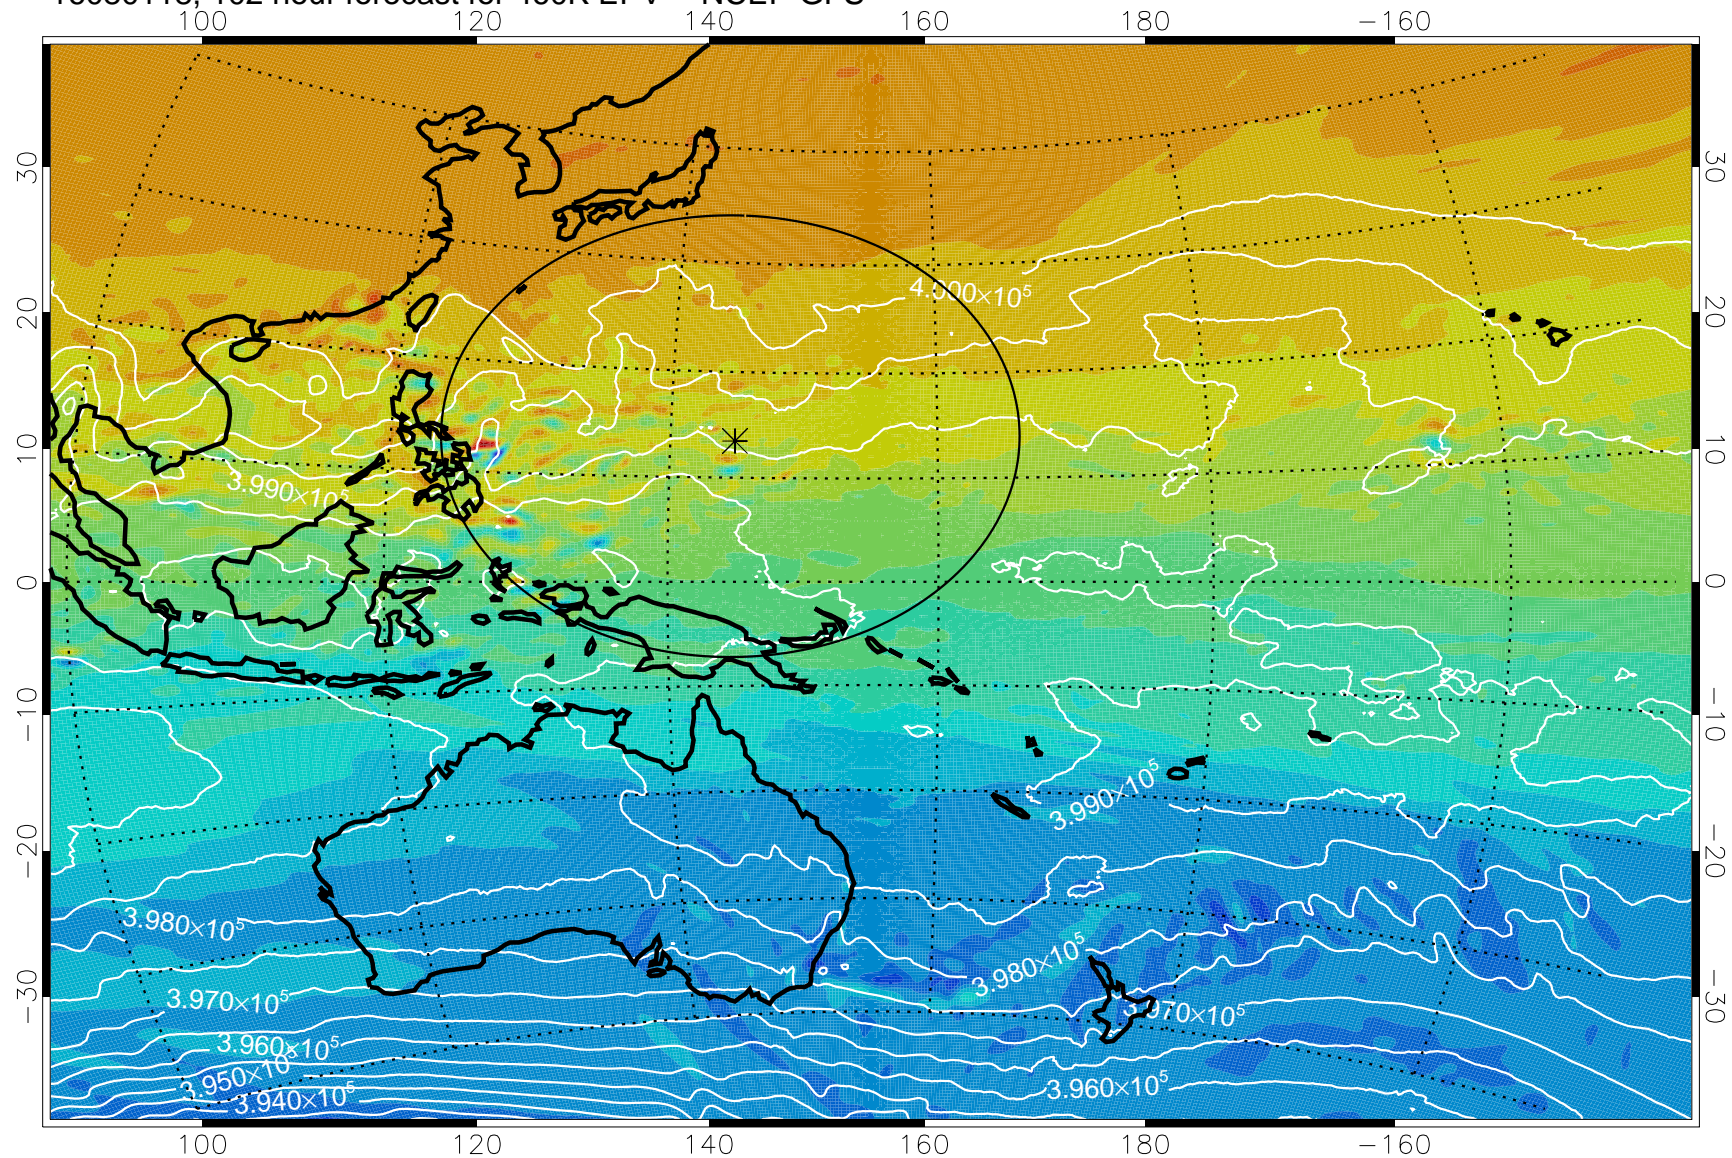

16080100, 84 hour forecast for 460K EPV -- NCEP GFS

460K Montgomery Streamfunction, white

Range ring of 2304 km

16080106, 90 hour forecast for 460K EPV -- NCEP GFS

460K Montgomery Streamfunction, white

Range ring of 2304 km

16080112, 96 hour forecast for 460K EPV -- NCEP GFS

460K Montgomery Streamfunction, white

Range ring of 2304 km

16080118, 102 hour forecast for 460K EPV -- NCEP GFS

460K Montgomery Streamfunction, white

Range ring of 2304 km

16080200, 108 hour forecast for 460K EPV -- NCEP GFS

460K Montgomery Streamfunction, white

Range ring of 2304 km

16080206, 114 hour forecast for 460K EPV -- NCEP GFS

460K Montgomery Streamfunction, white

Range ring of 2304 km

16080212, 120 hour forecast for 460K EPV -- NCEP GFS

460K Montgomery Streamfunction, white

Range ring of 2304 km