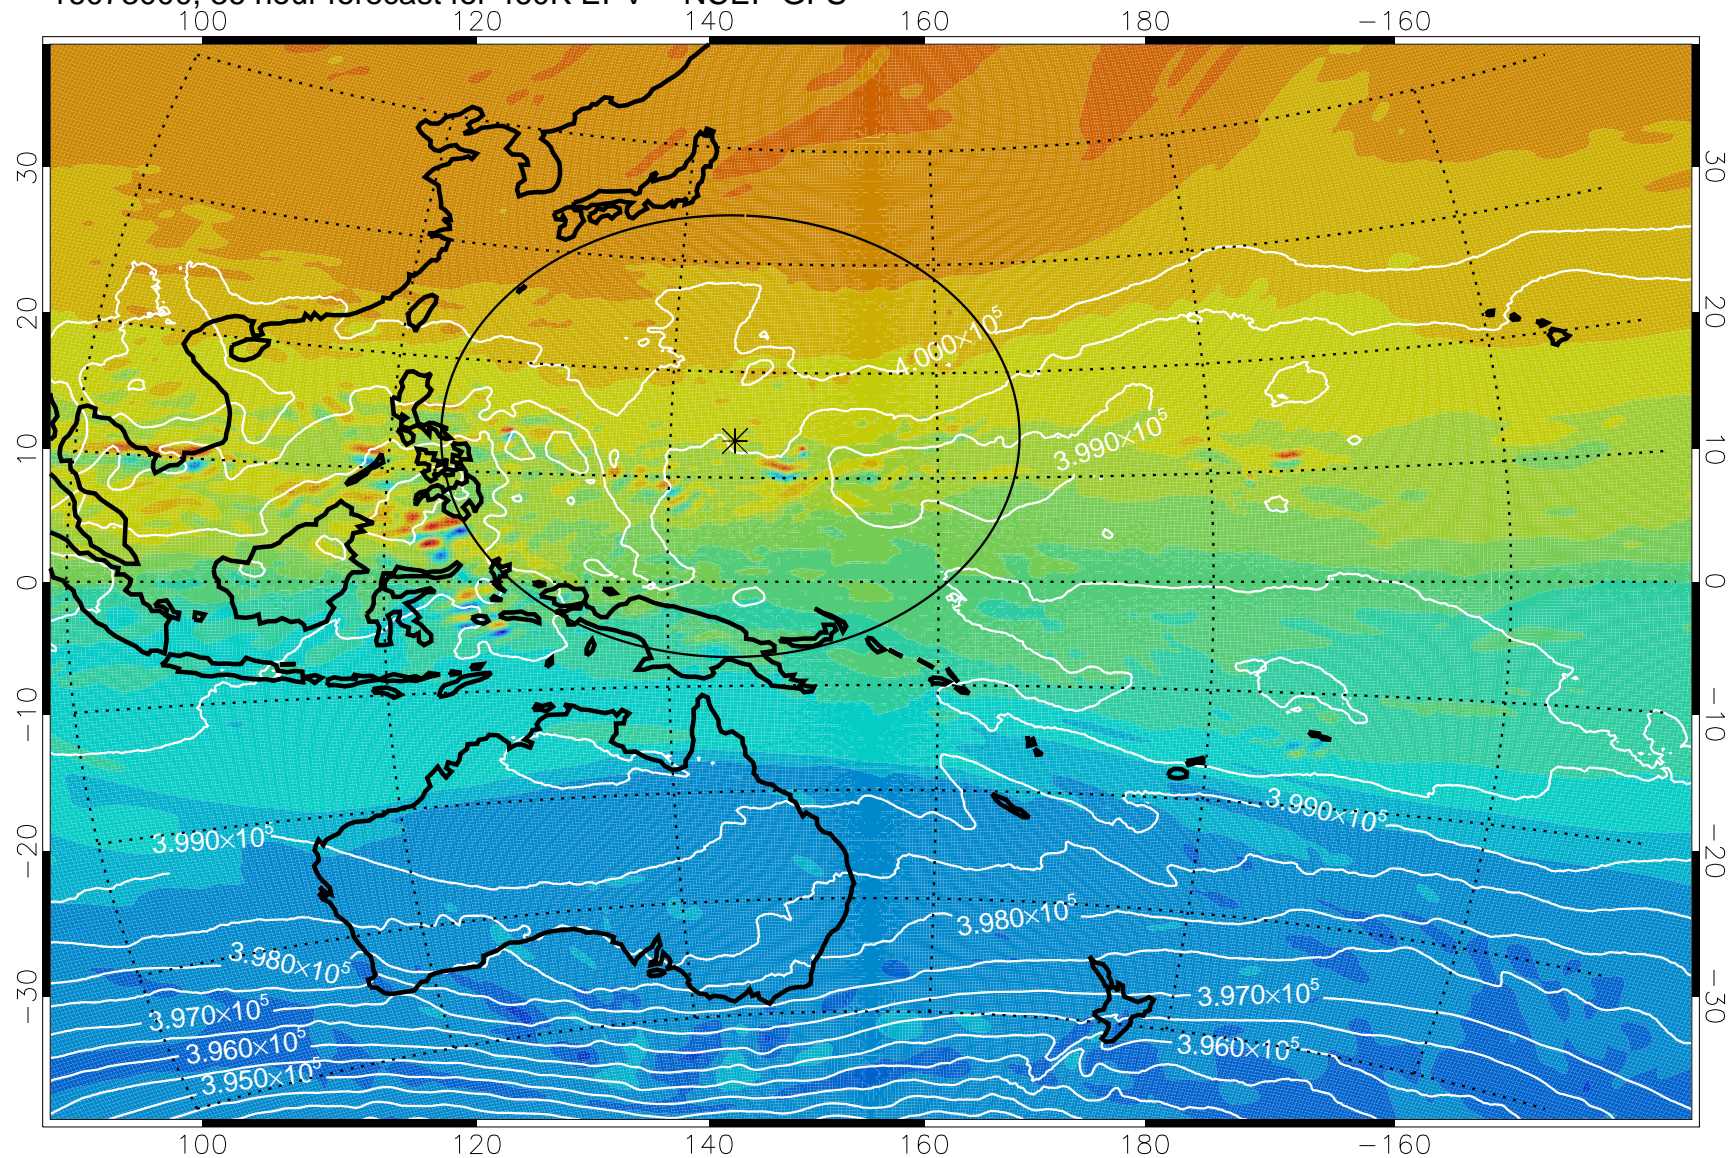

16072912, 24 hour forecast for 460K EPV -- NCEP GFS

460K Montgomery Streamfunction, white

Range ring of 2304 km

16072918, 30 hour forecast for 460K EPV -- NCEP GFS

460K Montgomery Streamfunction, white

Range ring of 2304 km

16073000, 36 hour forecast for 460K EPV -- NCEP GFS

460K Montgomery Streamfunction, white

Range ring of 2304 km

16073006, 42 hour forecast for 460K EPV -- NCEP GFS

460K Montgomery Streamfunction, white

Range ring of 2304 km

16073012, 48 hour forecast for 460K EPV -- NCEP GFS

460K Montgomery Streamfunction, white

Range ring of 2304 km

16073018, 54 hour forecast for 460K EPV -- NCEP GFS

460K Montgomery Streamfunction, white

Range ring of 2304 km

16073100, 60 hour forecast for 460K EPV -- NCEP GFS

460K Montgomery Streamfunction, white

Range ring of 2304 km

16073106, 66 hour forecast for 460K EPV -- NCEP GFS

460K Montgomery Streamfunction, white

Range ring of 2304 km