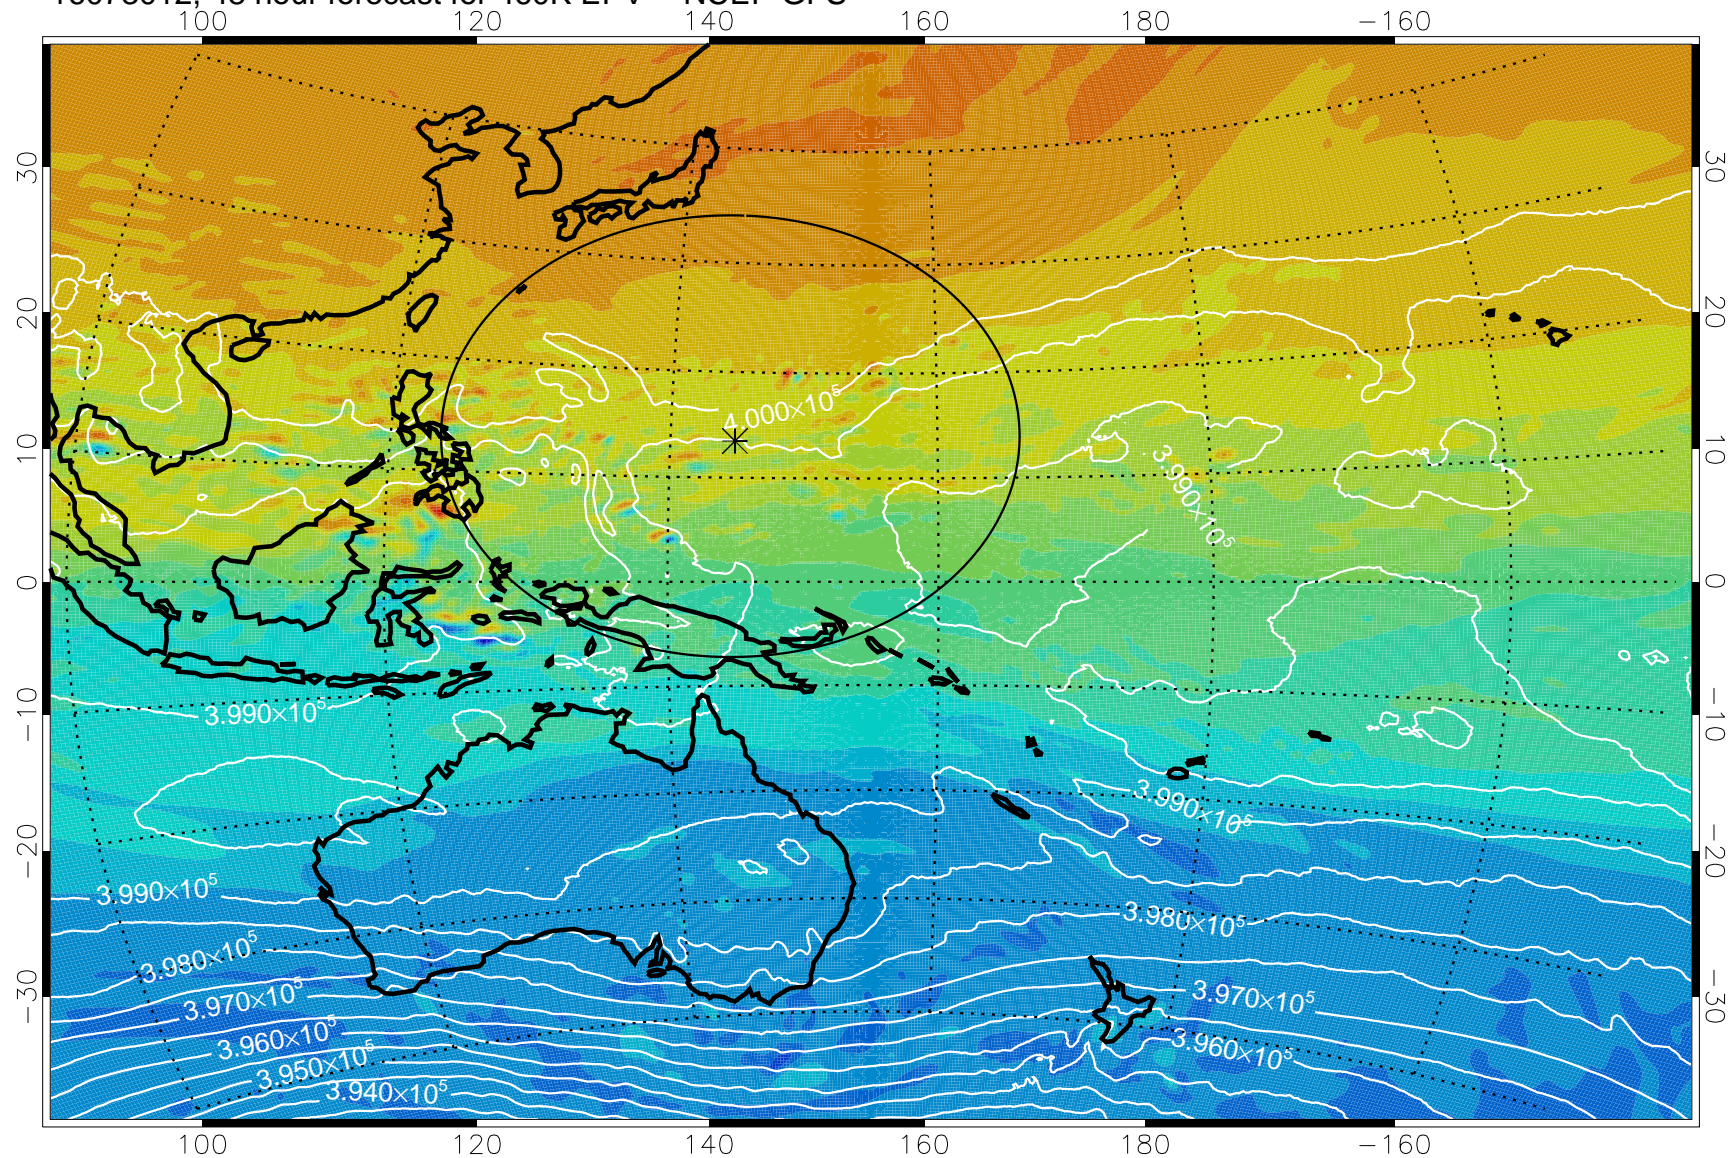

16073000, 36 hour forecast for 460K EPV -- NCEP GFS

460K Montgomery Streamfunction, white

Range ring of 2304 km

16073006, 42 hour forecast for 460K EPV -- NCEP GFS

460K Montgomery Streamfunction, white

Range ring of 2304 km

16073012, 48 hour forecast for 460K EPV -- NCEP GFS

460K Montgomery Streamfunction, white

Range ring of 2304 km

16073018, 54 hour forecast for 460K EPV -- NCEP GFS

460K Montgomery Streamfunction, white

Range ring of 2304 km

16073100, 60 hour forecast for 460K EPV -- NCEP GFS

460K Montgomery Streamfunction, white

Range ring of 2304 km

16073106, 66 hour forecast for 460K EPV -- NCEP GFS

460K Montgomery Streamfunction, white

Range ring of 2304 km

16073112, 72 hour forecast for 460K EPV -- NCEP GFS

460K Montgomery Streamfunction, white

Range ring of 2304 km

16073118, 78 hour forecast for 460K EPV -- NCEP GFS

460K Montgomery Streamfunction, white

Range ring of 2304 km