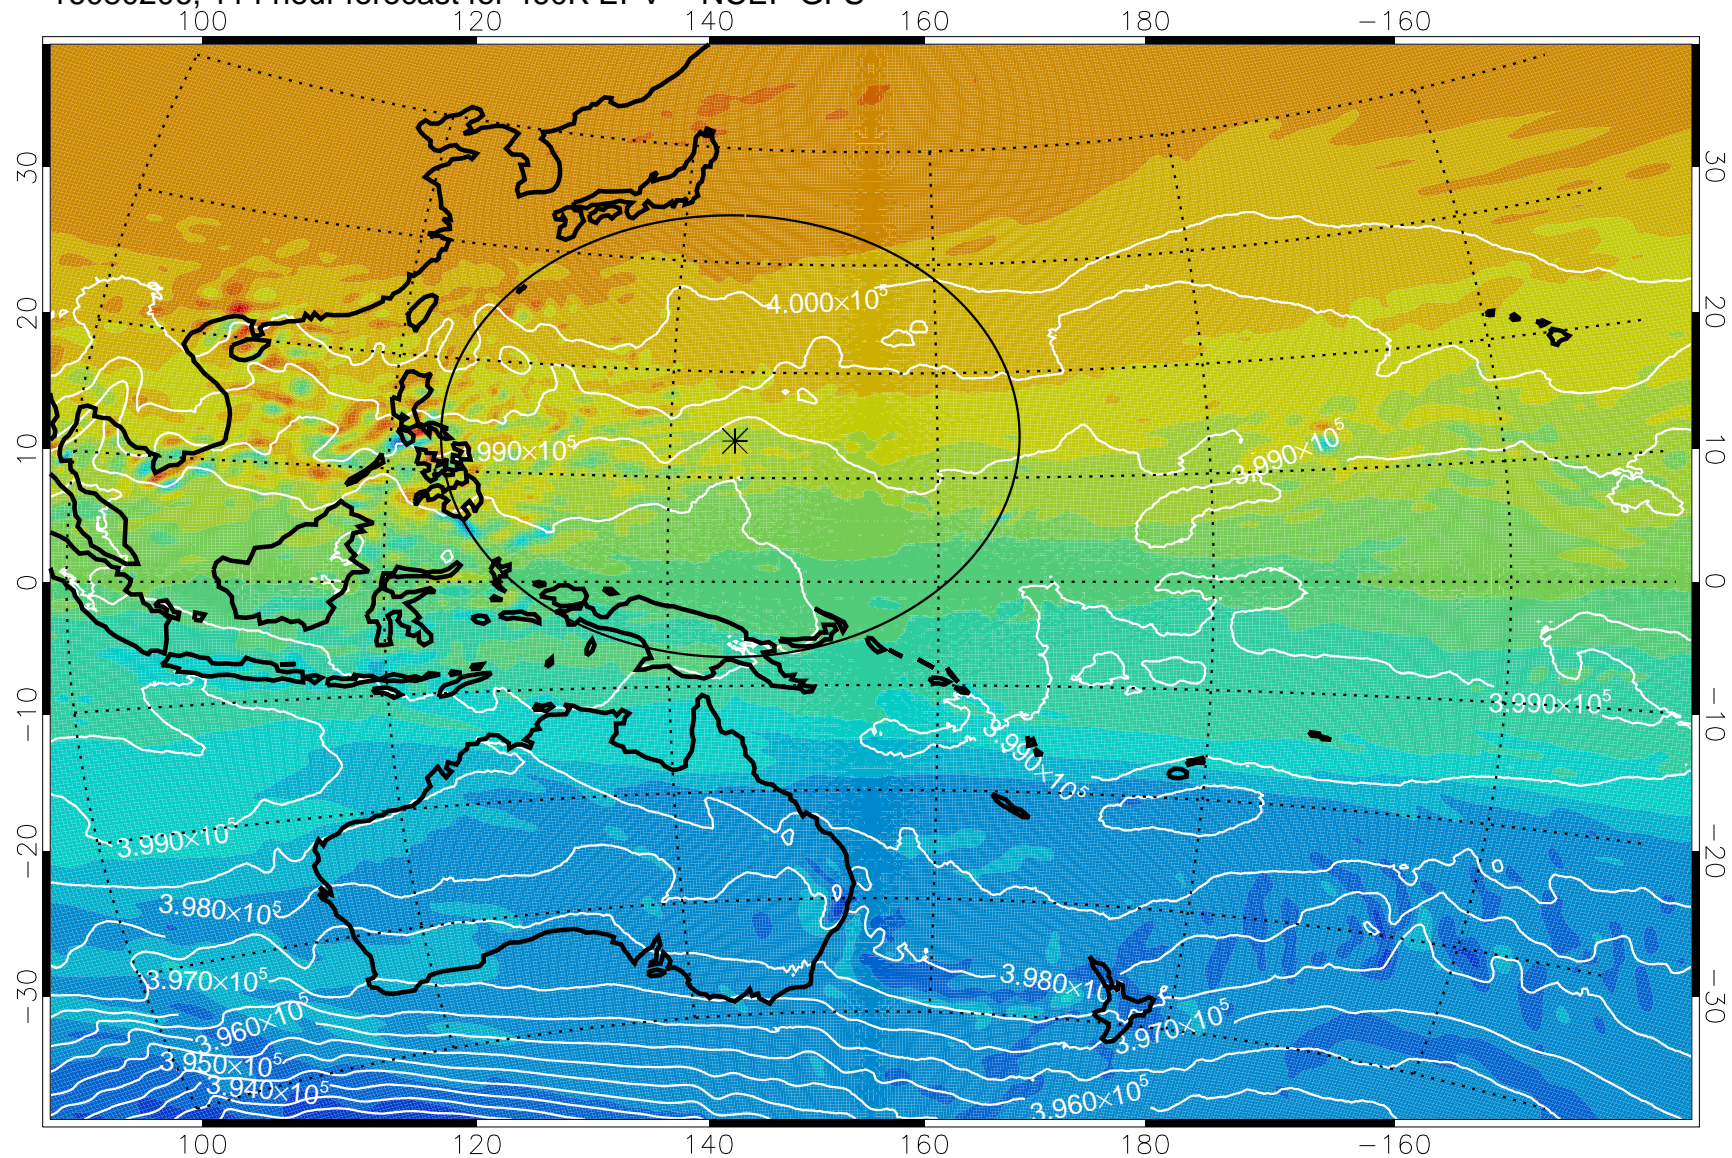

16080100, 84 hour forecast for 460K EPV -- NCEP GFS

460K Montgomery Streamfunction, white

Range ring of 2304 km

16080106, 90 hour forecast for 460K EPV -- NCEP GFS

460K Montgomery Streamfunction, white

Range ring of 2304 km

16080112, 96 hour forecast for 460K EPV -- NCEP GFS

460K Montgomery Streamfunction, white

Range ring of 2304 km

16080118, 102 hour forecast for 460K EPV -- NCEP GFS

460K Montgomery Streamfunction, white

Range ring of 2304 km

16080200, 108 hour forecast for 460K EPV -- NCEP GFS

460K Montgomery Streamfunction, white

Range ring of 2304 km

16080206, 114 hour forecast for 460K EPV -- NCEP GFS

460K Montgomery Streamfunction, white

Range ring of 2304 km

16080212, 120 hour forecast for 460K EPV -- NCEP GFS

460K Montgomery Streamfunction, white

Range ring of 2304 km