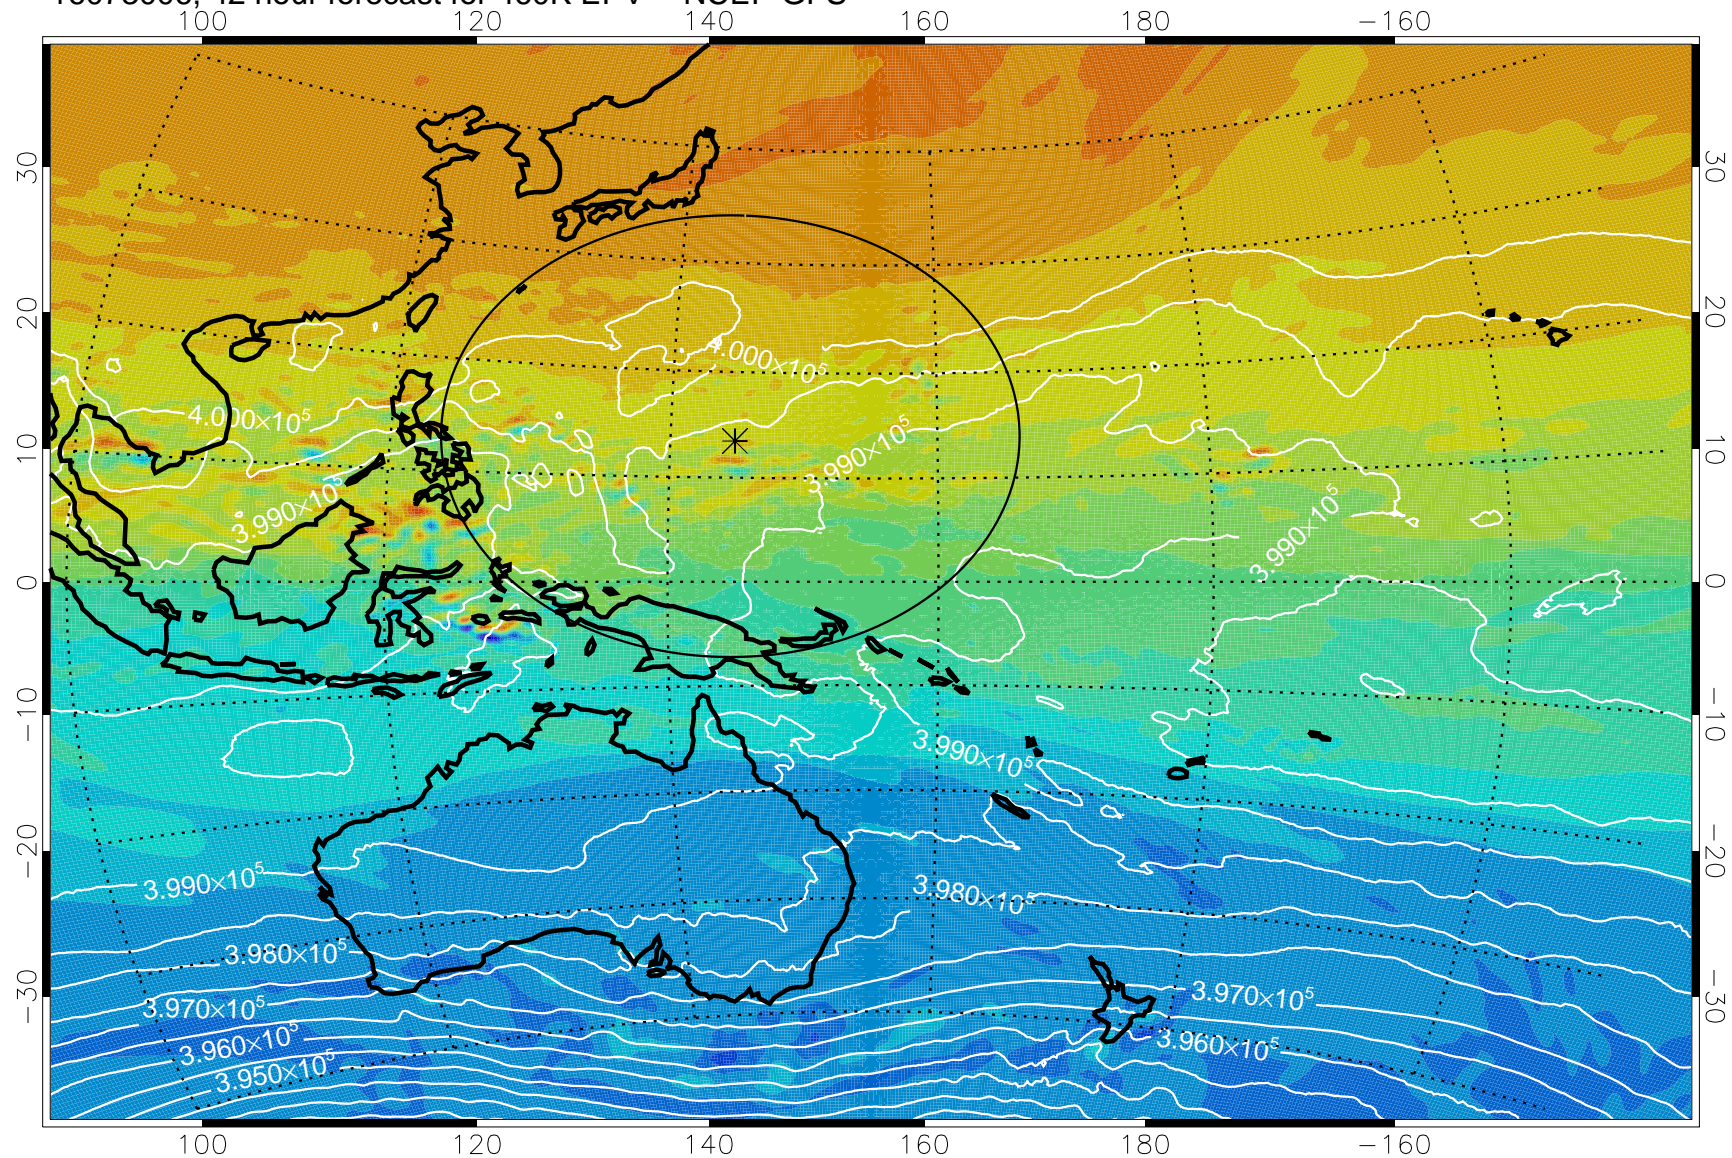

16073000, 36 hour forecast for 460K EPV -- NCEP GFS

460K Montgomery Streamfunction, white

Range ring of 2304 km

16073006, 42 hour forecast for 460K EPV -- NCEP GFS

460K Montgomery Streamfunction, white

Range ring of 2304 km

16073012, 48 hour forecast for 460K EPV -- NCEP GFS

460K Montgomery Streamfunction, white

Range ring of 2304 km

16073018, 54 hour forecast for 460K EPV -- NCEP GFS

460K Montgomery Streamfunction, white

Range ring of 2304 km

16073100, 60 hour forecast for 460K EPV -- NCEP GFS

460K Montgomery Streamfunction, white

Range ring of 2304 km

16073106, 66 hour forecast for 460K EPV -- NCEP GFS

460K Montgomery Streamfunction, white

Range ring of 2304 km

16073112, 72 hour forecast for 460K EPV -- NCEP GFS

460K Montgomery Streamfunction, white

Range ring of 2304 km

16073118, 78 hour forecast for 460K EPV -- NCEP GFS

460K Montgomery Streamfunction, white

Range ring of 2304 km