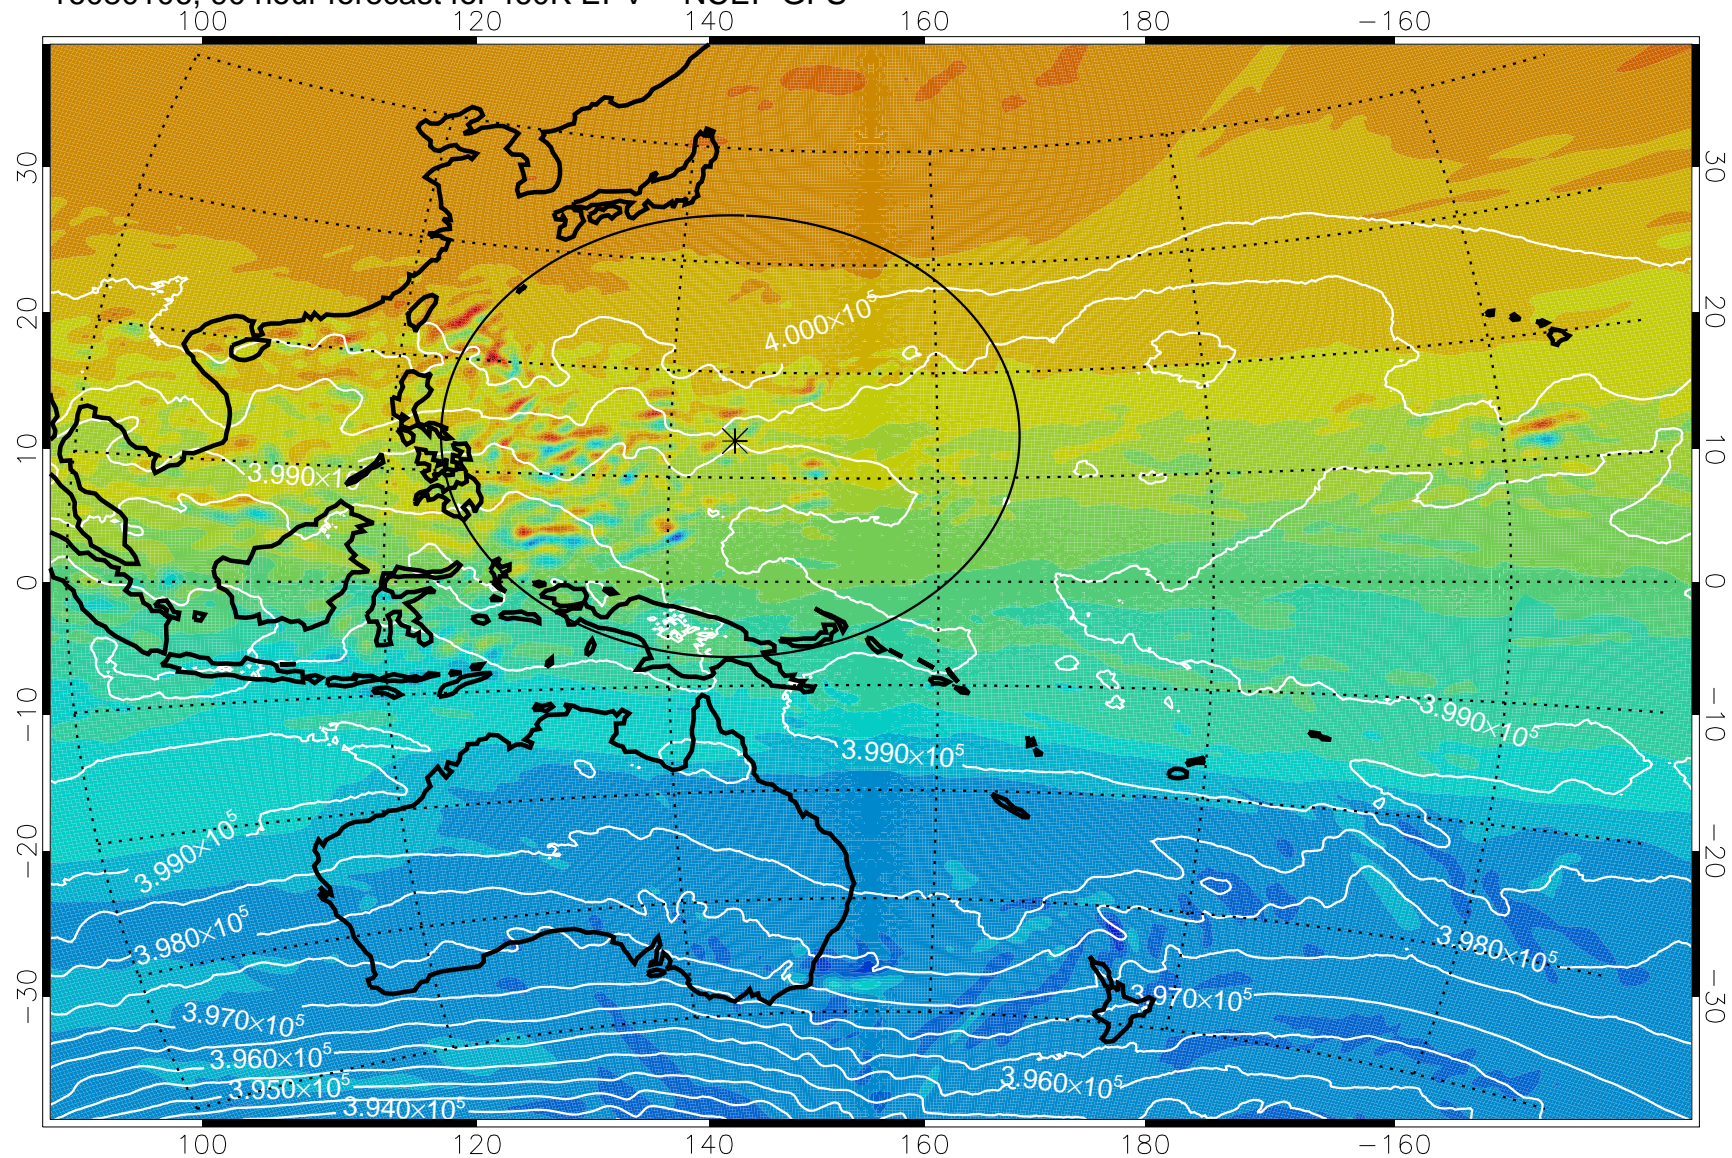

16073100, 60 hour forecast for 460K EPV -- NCEP GFS

460K Montgomery Streamfunction, white

Range ring of 2304 km

16073106, 66 hour forecast for 460K EPV -- NCEP GFS

460K Montgomery Streamfunction, white

Range ring of 2304 km

16073112, 72 hour forecast for 460K EPV -- NCEP GFS

460K Montgomery Streamfunction, white

Range ring of 2304 km

16073118, 78 hour forecast for 460K EPV -- NCEP GFS

460K Montgomery Streamfunction, white

Range ring of 2304 km

16080100, 84 hour forecast for 460K EPV -- NCEP GFS

460K Montgomery Streamfunction, white

Range ring of 2304 km

16080106, 90 hour forecast for 460K EPV -- NCEP GFS

460K Montgomery Streamfunction, white

Range ring of 2304 km

16080112, 96 hour forecast for 460K EPV -- NCEP GFS

460K Montgomery Streamfunction, white

Range ring of 2304 km

16080118, 102 hour forecast for 460K EPV -- NCEP GFS

460K Montgomery Streamfunction, white

Range ring of 2304 km