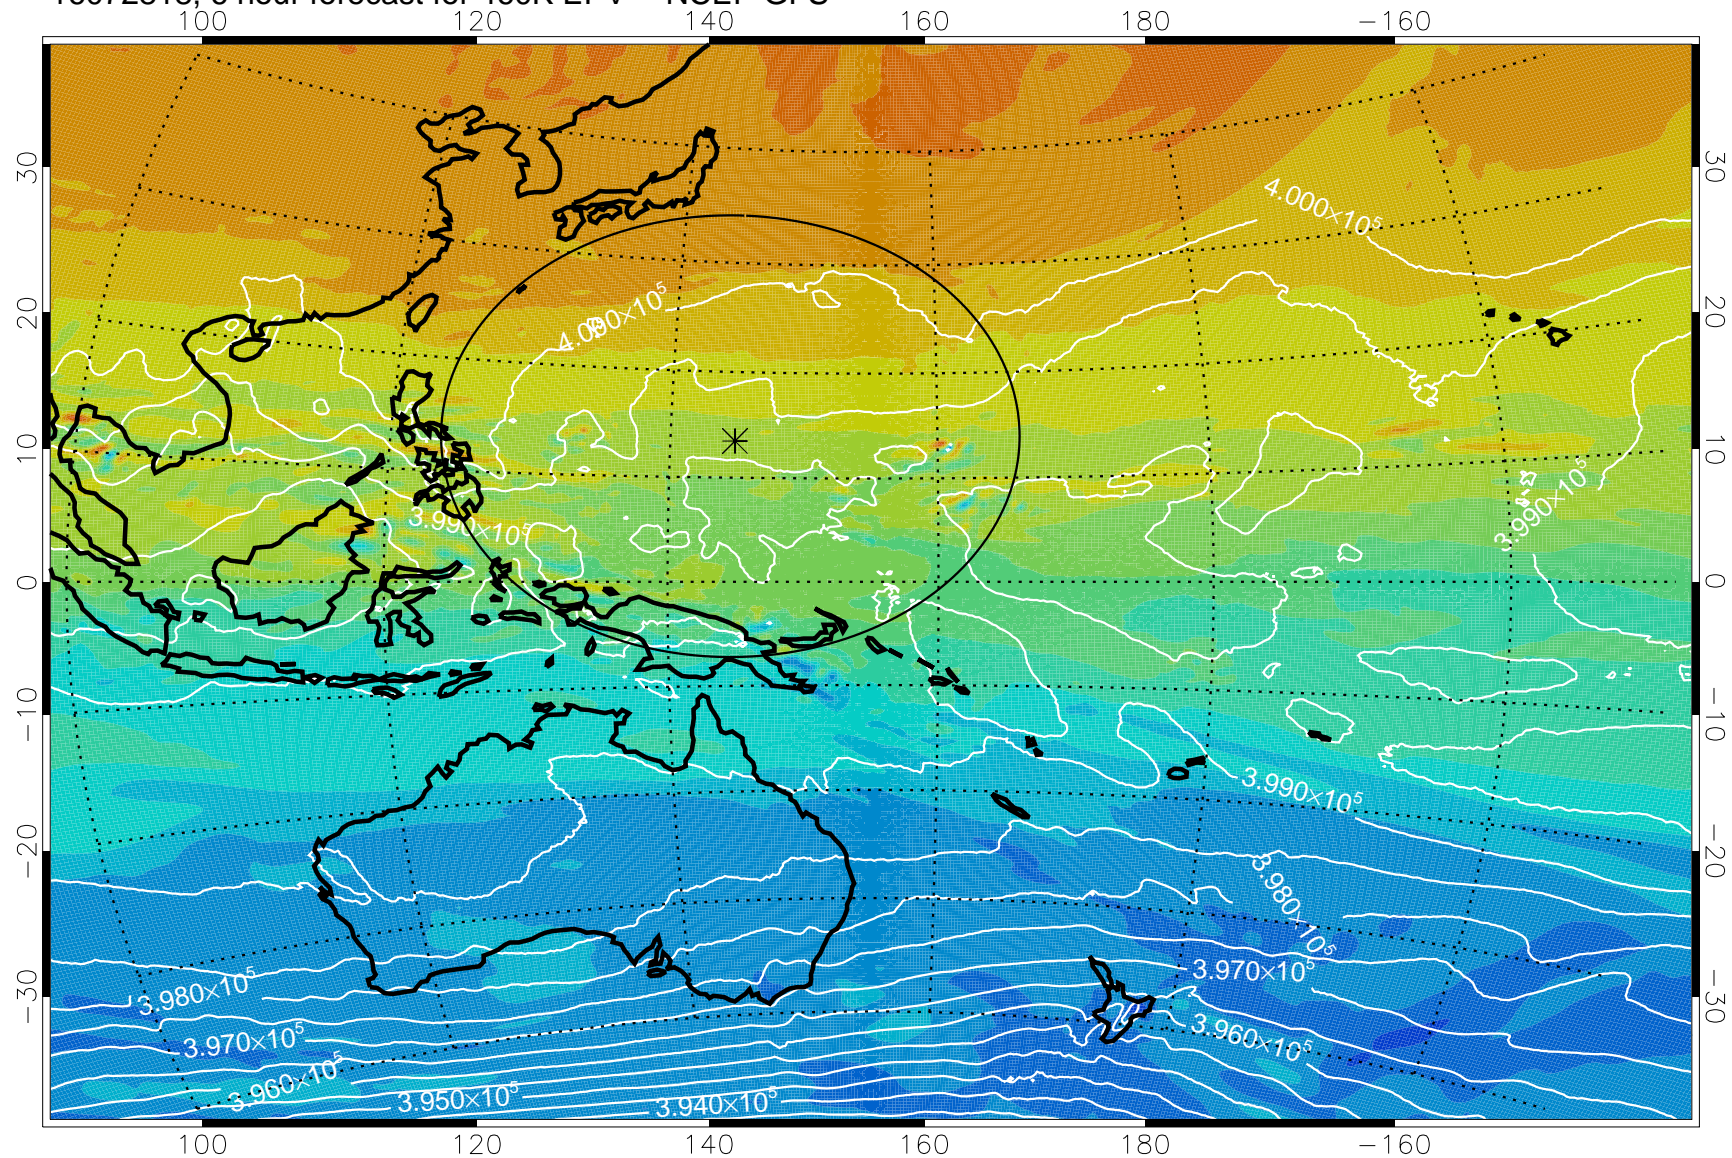

16072818, 6 hour forecast for 460K EPV -- NCEP GFS

460K Montgomery Streamfunction, white

Range ring of 2304 km

16072906, 18 hour forecast for 460K EPV -- NCEP GFS

460K Montgomery Streamfunction, white

Range ring of 2304 km

16072912, 24 hour forecast for 460K EPV -- NCEP GFS

460K Montgomery Streamfunction, white

Range ring of 2304 km

16072918, 30 hour forecast for 460K EPV -- NCEP GFS

460K Montgomery Streamfunction, white

Range ring of 2304 km

16073000, 36 hour forecast for 460K EPV -- NCEP GFS

460K Montgomery Streamfunction, white

Range ring of 2304 km

16073006, 42 hour forecast for 460K EPV -- NCEP GFS

460K Montgomery Streamfunction, white

Range ring of 2304 km

16073012, 48 hour forecast for 460K EPV -- NCEP GFS

460K Montgomery Streamfunction, white

Range ring of 2304 km

16073018, 54 hour forecast for 460K EPV -- NCEP GFS

460K Montgomery Streamfunction, white

Range ring of 2304 km