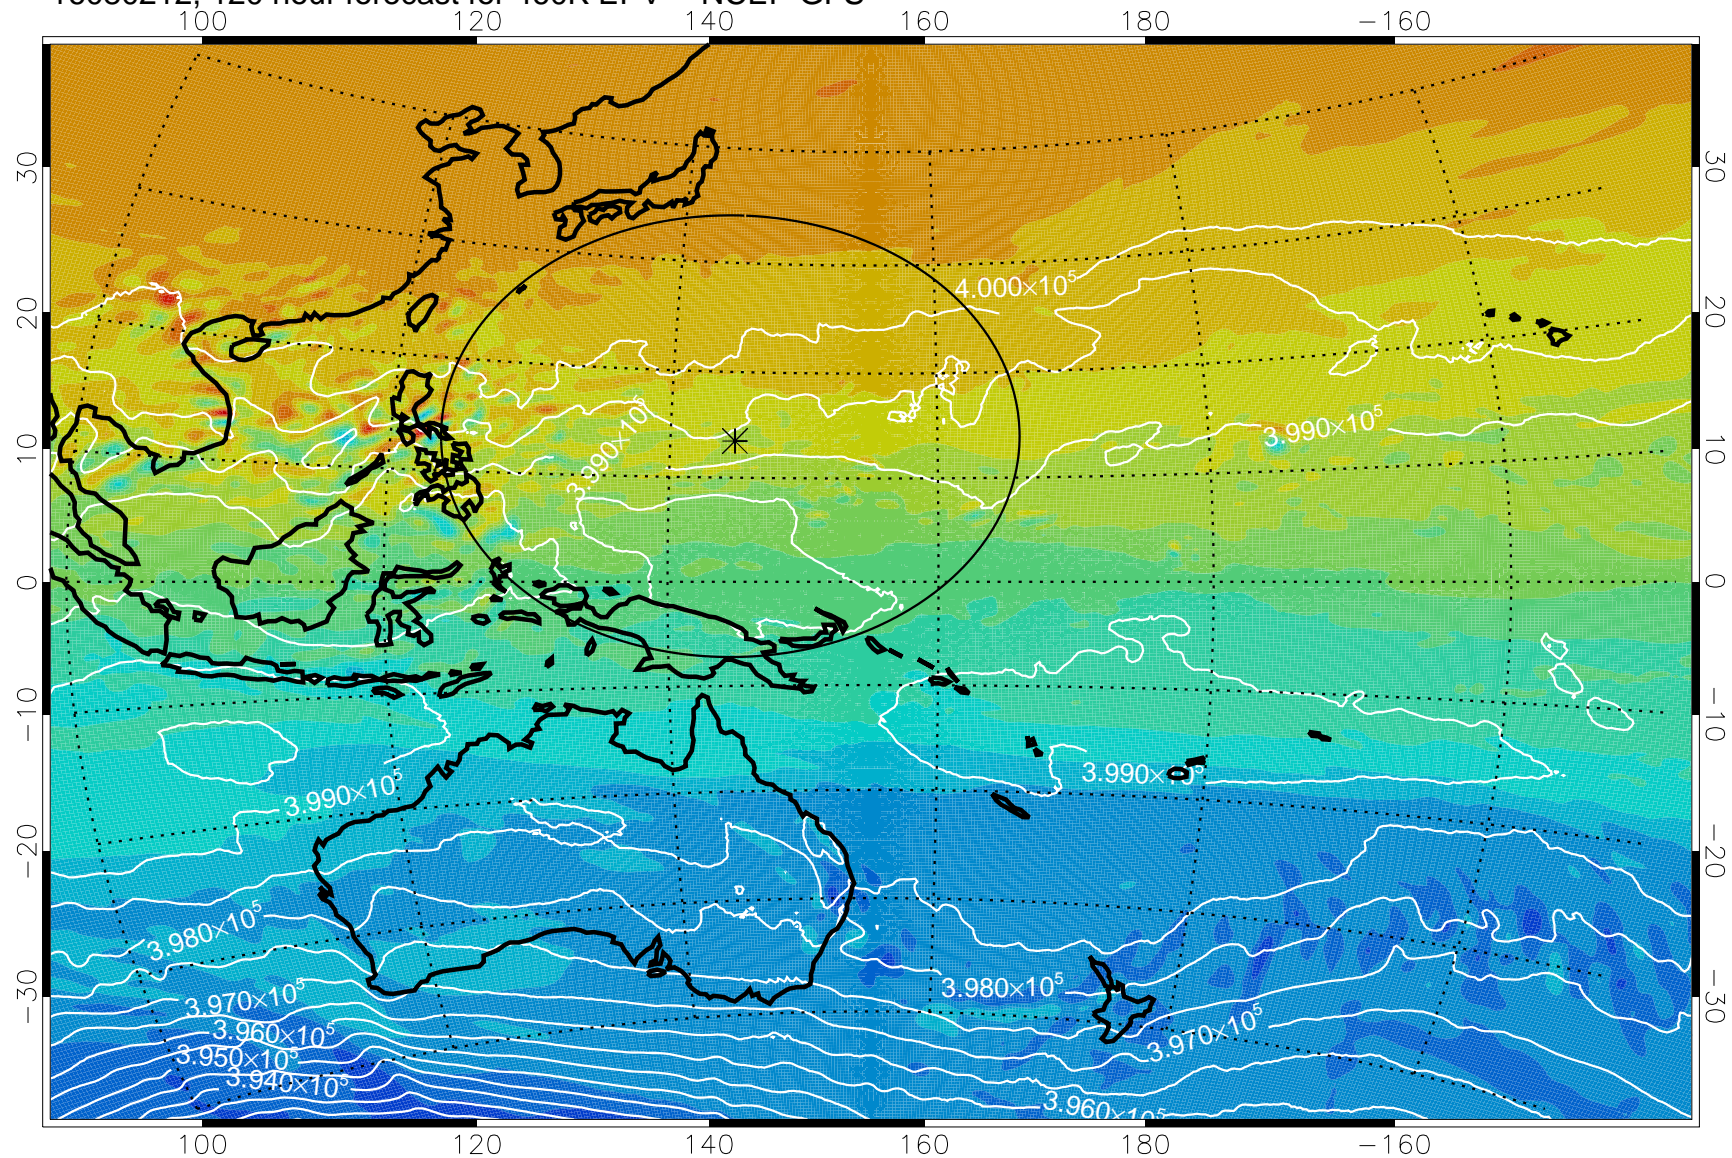

16080112, 96 hour forecast for 460K EPV -- NCEP GFS

460K Montgomery Streamfunction, white

Range ring of 2304 km

16080118, 102 hour forecast for 460K EPV -- NCEP GFS

460K Montgomery Streamfunction, white

Range ring of 2304 km

16080200, 108 hour forecast for 460K EPV -- NCEP GFS

460K Montgomery Streamfunction, white

Range ring of 2304 km

16080206, 114 hour forecast for 460K EPV -- NCEP GFS

460K Montgomery Streamfunction, white

Range ring of 2304 km

16080212, 120 hour forecast for 460K EPV -- NCEP GFS

460K Montgomery Streamfunction, white

Range ring of 2304 km