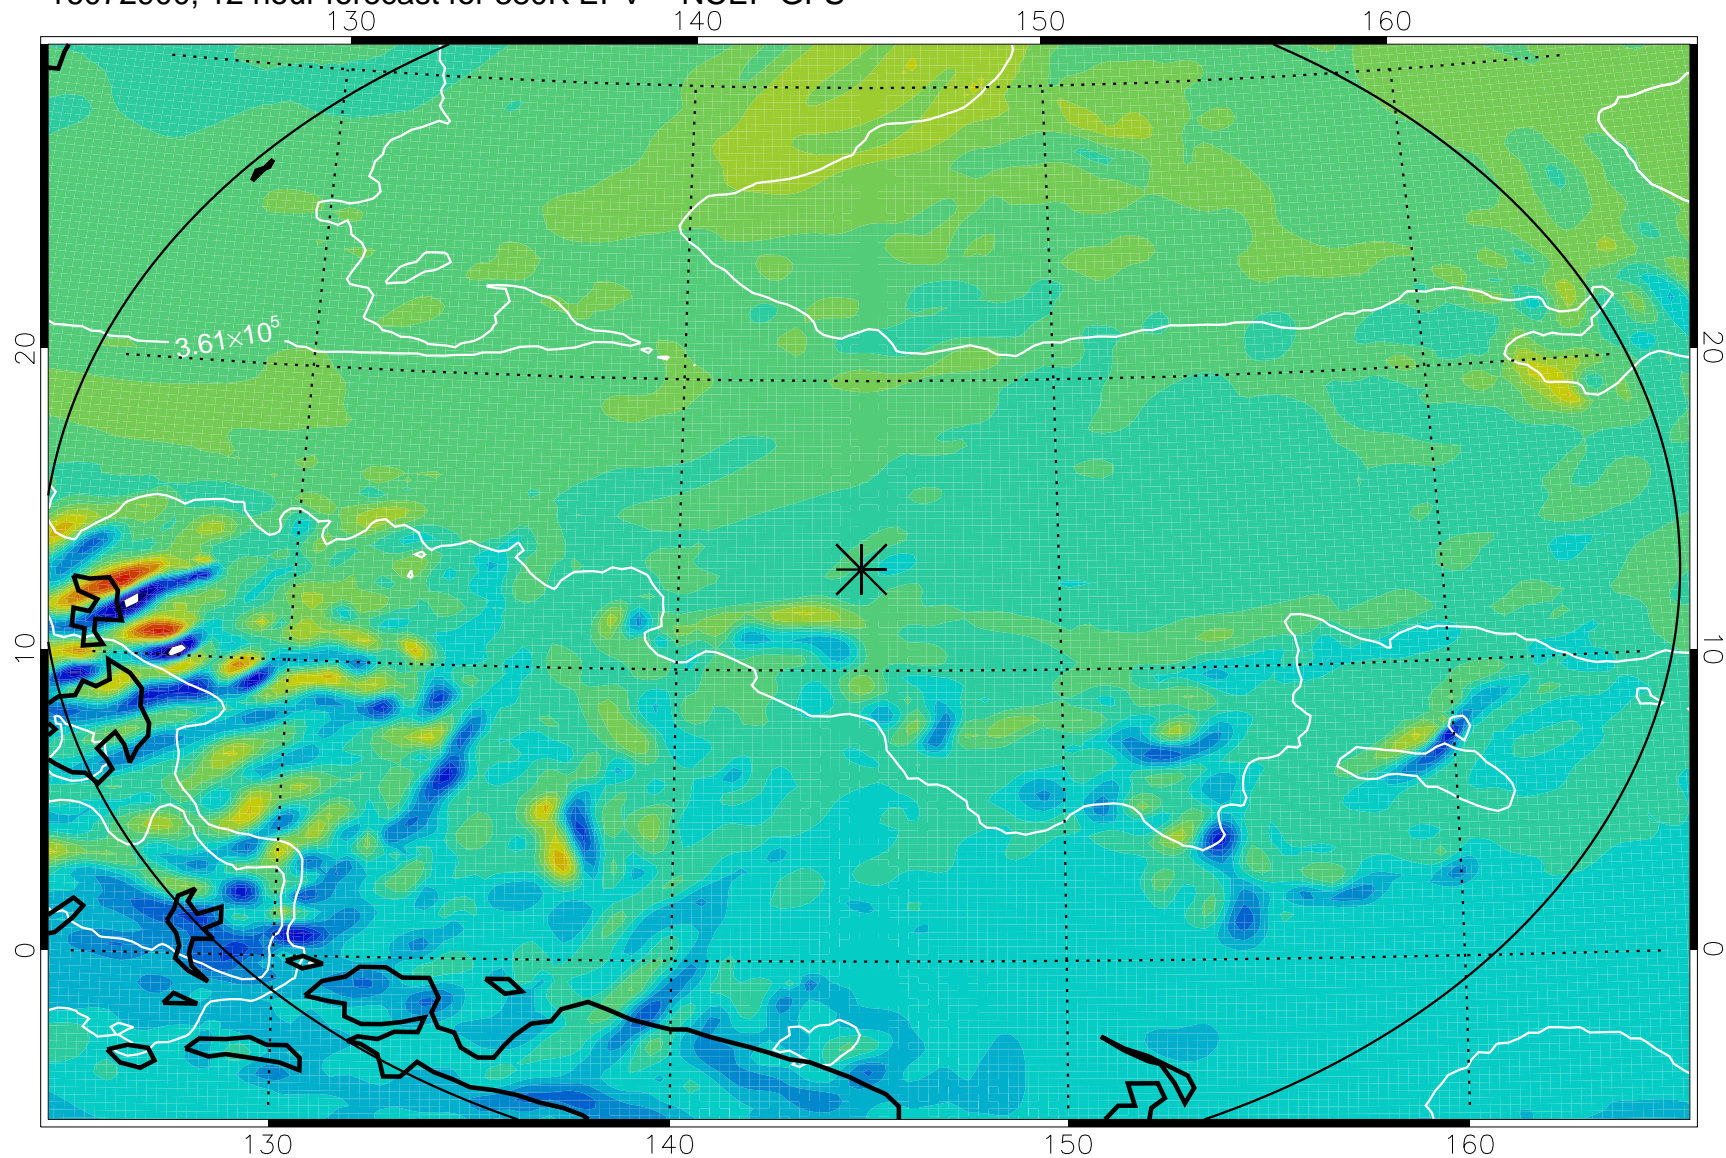

16072818, 6 hour forecast for 380K EPV -- NCEP GFS

380K Montgomery Streamfunction, white

Range ring of 2304 km

16072900, 12 hour forecast for 380K EPV -- NCEP GFS

380K Montgomery Streamfunction, white

Range ring of 2304 km

16072906, 18 hour forecast for 380K EPV -- NCEP GFS

380K Montgomery Streamfunction, white

Range ring of 2304 km

16072912, 24 hour forecast for 380K EPV -- NCEP GFS

380K Montgomery Streamfunction, white

Range ring of 2304 km

16072918, 30 hour forecast for 380K EPV -- NCEP GFS

380K Montgomery Streamfunction, white

Range ring of 2304 km

16073000, 36 hour forecast for 380K EPV -- NCEP GFS

380K Montgomery Streamfunction, white

Range ring of 2304 km

16073006, 42 hour forecast for 380K EPV -- NCEP GFS

380K Montgomery Streamfunction, white

Range ring of 2304 km

16073012, 48 hour forecast for 380K EPV -- NCEP GFS

380K Montgomery Streamfunction, white

Range ring of 2304 km