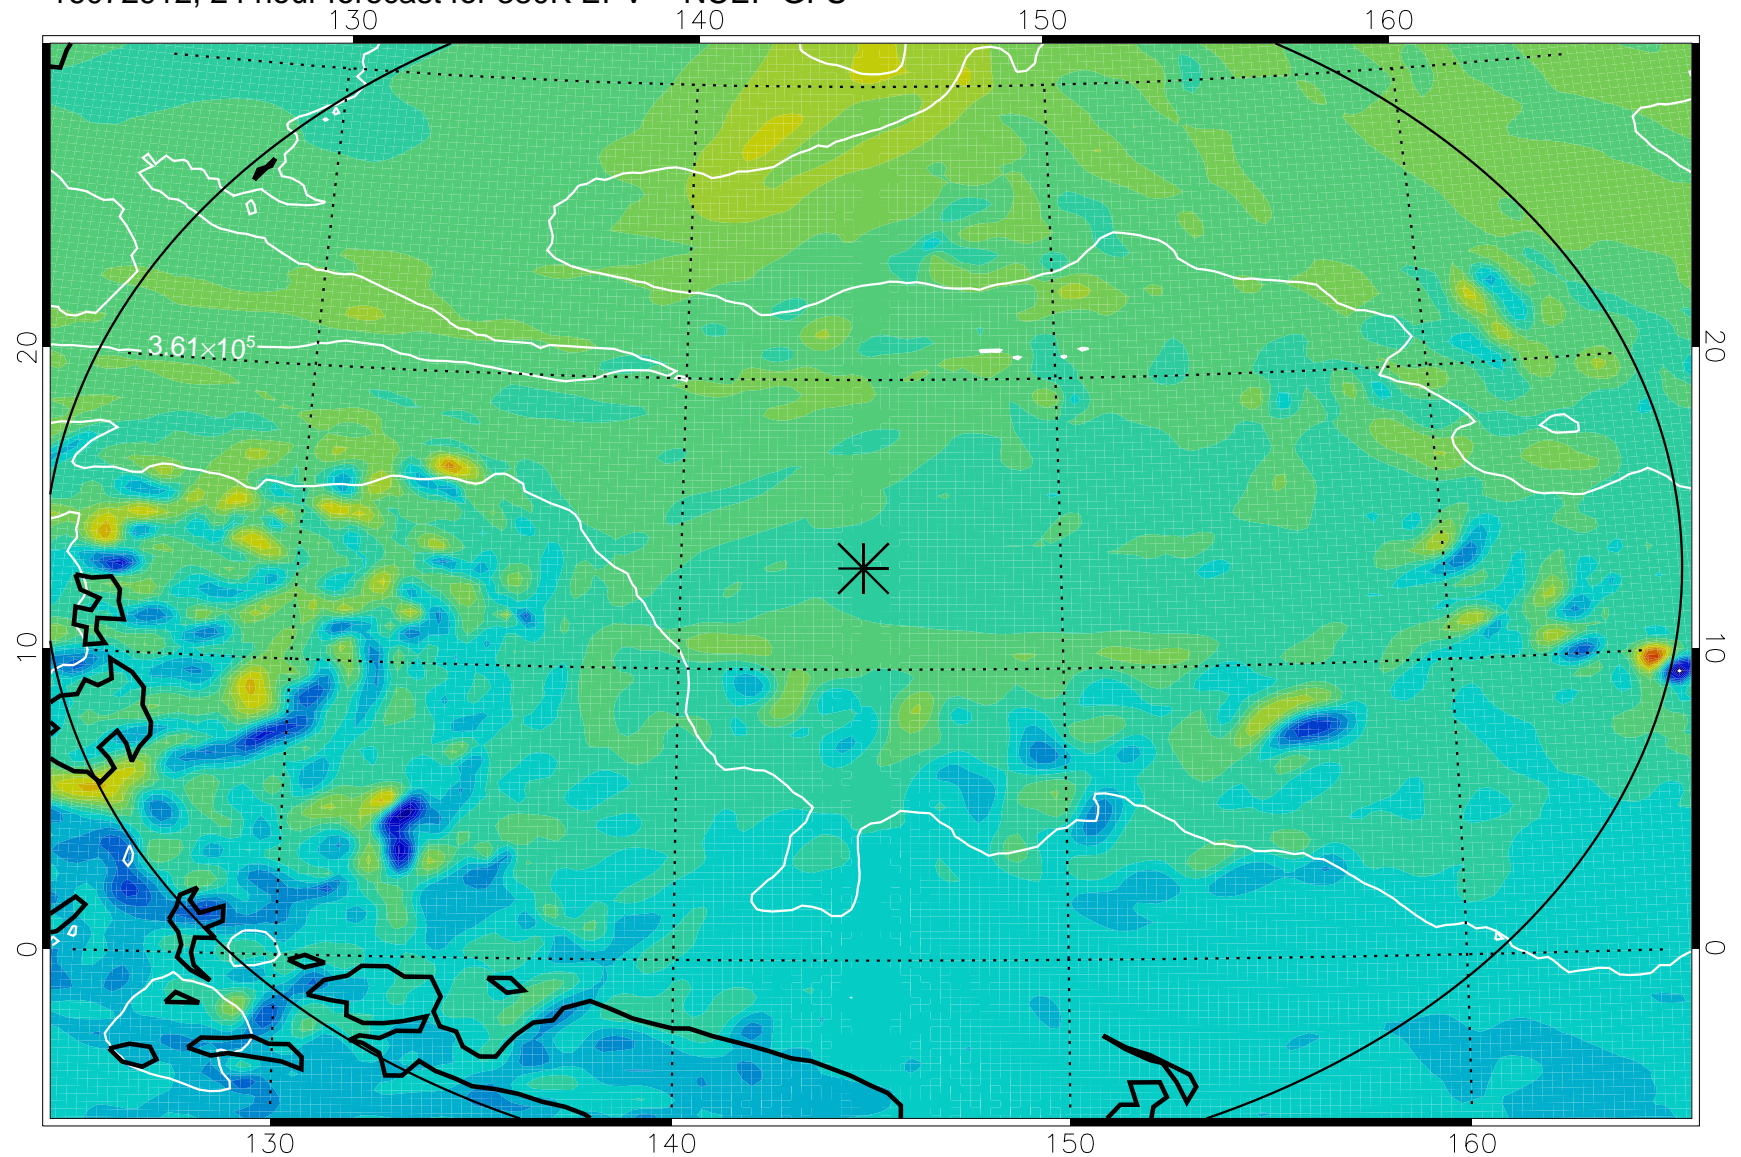

16072818, 6 hour forecast for 380K EPV -- NCEP GFS

380K Montgomery Streamfunction, white

Range ring of 2304 km

16072900, 12 hour forecast for 380K EPV -- NCEP GFS

380K Montgomery Streamfunction, white

Range ring of 2304 km

16072906, 18 hour forecast for 380K EPV -- NCEP GFS

380K Montgomery Streamfunction, white

Range ring of 2304 km

16072912, 24 hour forecast for 380K EPV -- NCEP GFS

380K Montgomery Streamfunction, white

Range ring of 2304 km

16072918, 30 hour forecast for 380K EPV -- NCEP GFS

380K Montgomery Streamfunction, white

Range ring of 2304 km

16073000, 36 hour forecast for 380K EPV -- NCEP GFS

380K Montgomery Streamfunction, white

Range ring of 2304 km

16073006, 42 hour forecast for 380K EPV -- NCEP GFS

380K Montgomery Streamfunction, white

Range ring of 2304 km

16073012, 48 hour forecast for 380K EPV -- NCEP GFS

380K Montgomery Streamfunction, white

Range ring of 2304 km