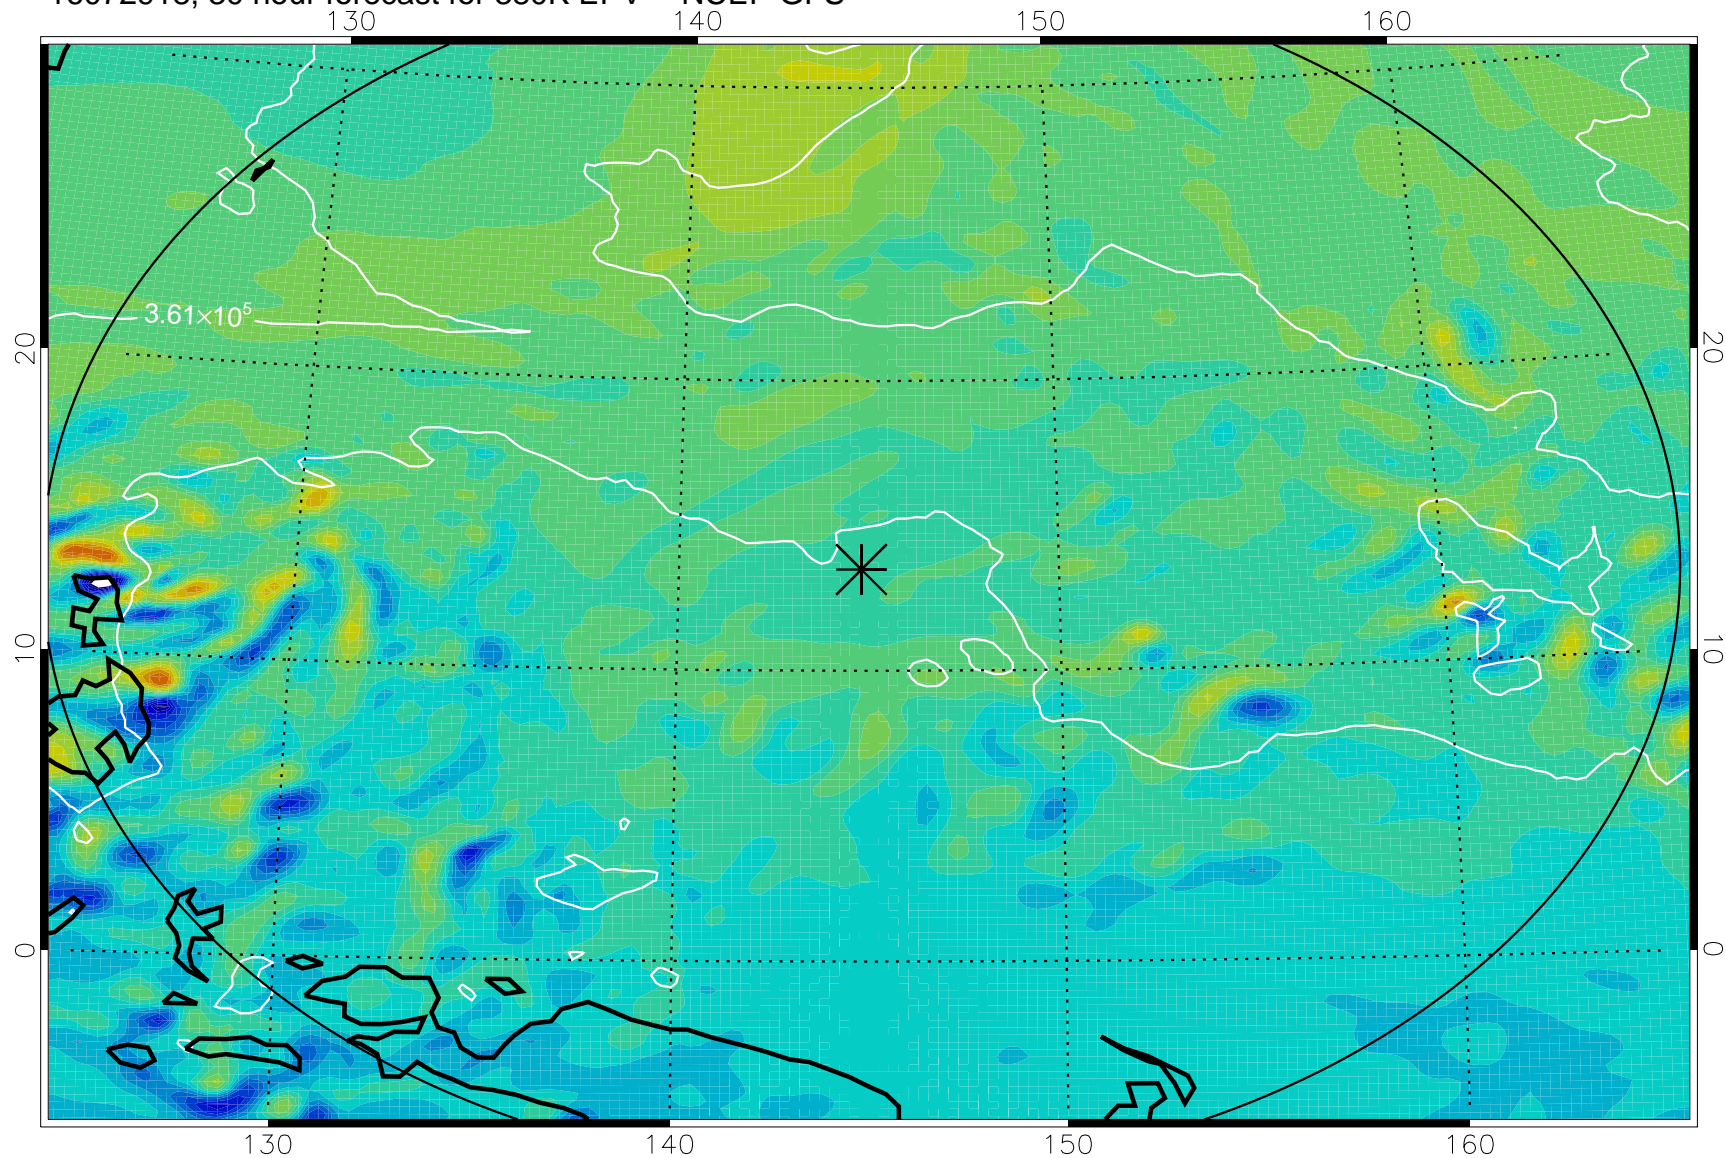

16072906, 18 hour forecast for 380K EPV -- NCEP GFS

380K Montgomery Streamfunction, white

Range ring of 2304 km

16072912, 24 hour forecast for 380K EPV -- NCEP GFS

380K Montgomery Streamfunction, white

Range ring of 2304 km

16072918, 30 hour forecast for 380K EPV -- NCEP GFS

380K Montgomery Streamfunction, white

Range ring of 2304 km

16073000, 36 hour forecast for 380K EPV -- NCEP GFS

380K Montgomery Streamfunction, white

Range ring of 2304 km

16073006, 42 hour forecast for 380K EPV -- NCEP GFS

380K Montgomery Streamfunction, white

Range ring of 2304 km

16073012, 48 hour forecast for 380K EPV -- NCEP GFS

380K Montgomery Streamfunction, white

Range ring of 2304 km

16073018, 54 hour forecast for 380K EPV -- NCEP GFS

380K Montgomery Streamfunction, white

Range ring of 2304 km

16073100, 60 hour forecast for 380K EPV -- NCEP GFS

380K Montgomery Streamfunction, white

Range ring of 2304 km