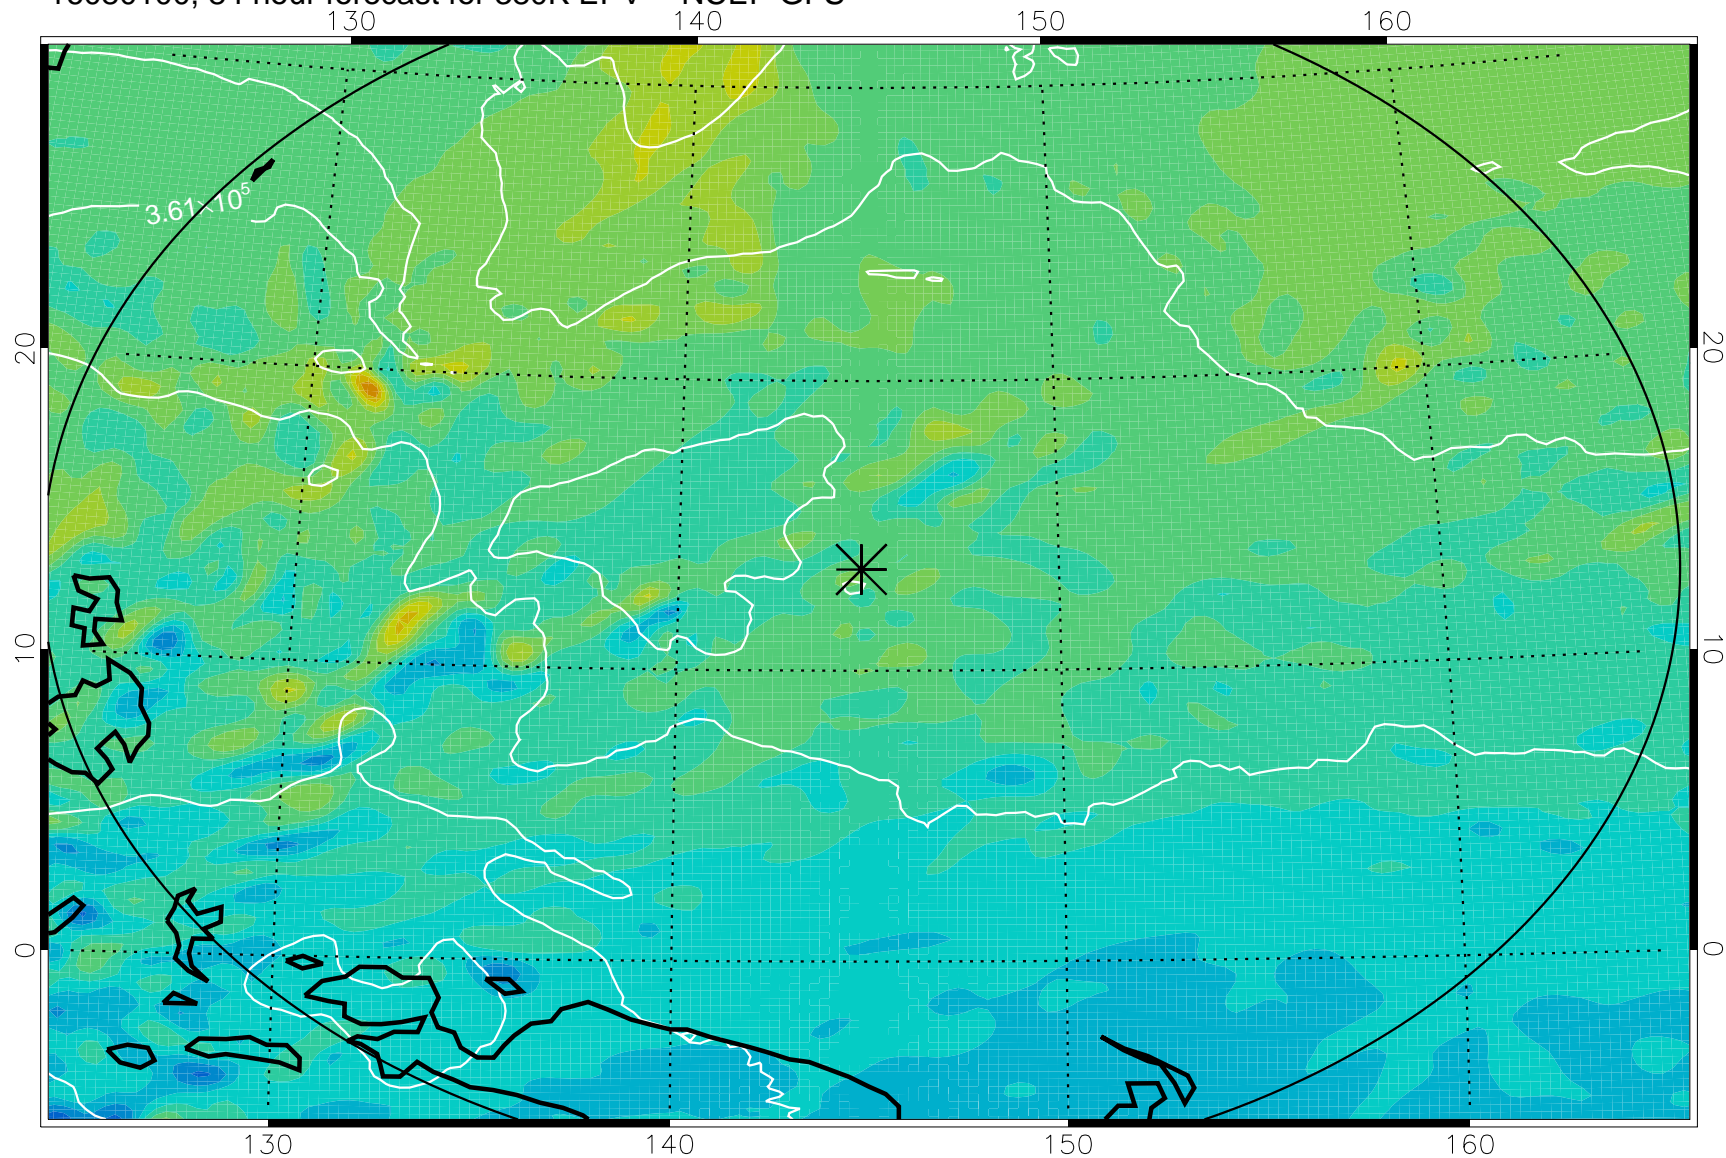

16073018, 54 hour forecast for 380K EPV -- NCEP GFS

380K Montgomery Streamfunction, white

Range ring of 2304 km

16073100, 60 hour forecast for 380K EPV -- NCEP GFS

380K Montgomery Streamfunction, white

Range ring of 2304 km

16073106, 66 hour forecast for 380K EPV -- NCEP GFS

380K Montgomery Streamfunction, white

Range ring of 2304 km

16073112, 72 hour forecast for 380K EPV -- NCEP GFS

380K Montgomery Streamfunction, white

Range ring of 2304 km

16073118, 78 hour forecast for 380K EPV -- NCEP GFS

380K Montgomery Streamfunction, white

Range ring of 2304 km

16080100, 84 hour forecast for 380K EPV -- NCEP GFS

380K Montgomery Streamfunction, white

Range ring of 2304 km

16080106, 90 hour forecast for 380K EPV -- NCEP GFS

380K Montgomery Streamfunction, white

Range ring of 2304 km

16080112, 96 hour forecast for 380K EPV -- NCEP GFS

380K Montgomery Streamfunction, white

Range ring of 2304 km