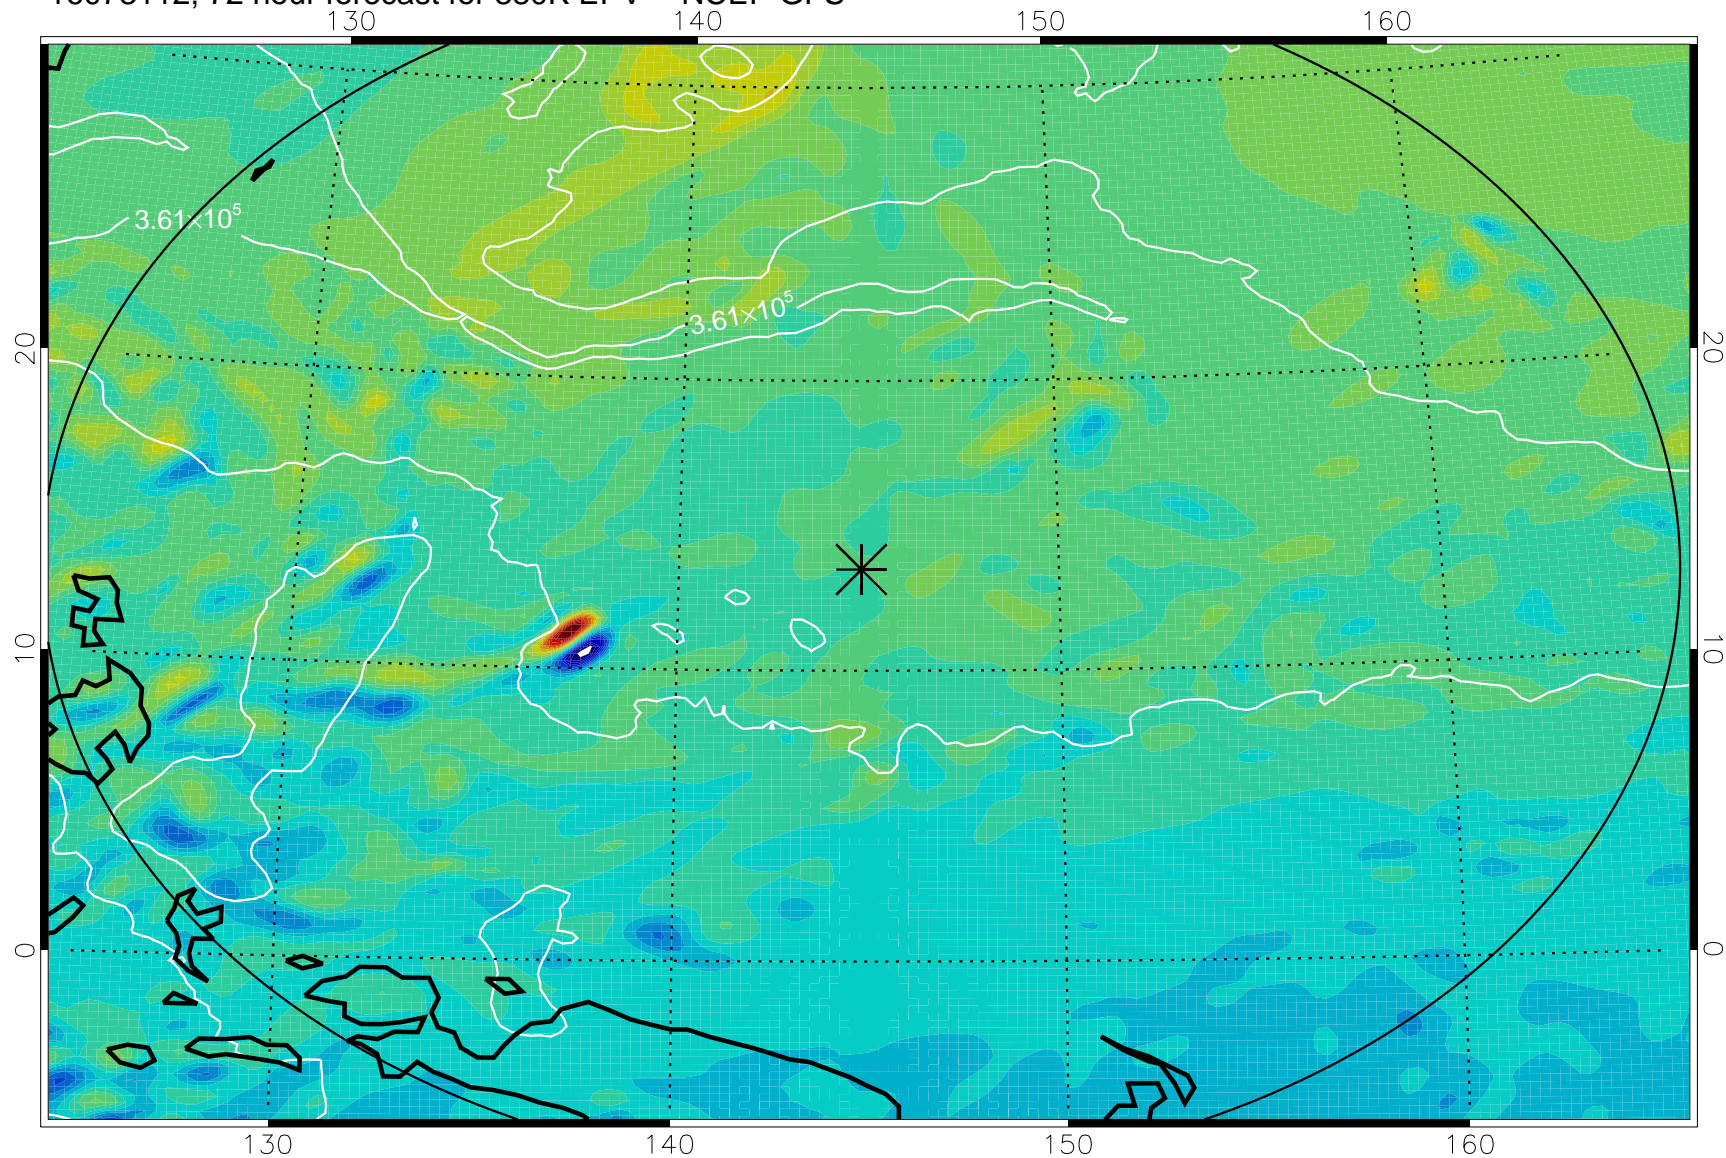

16073006, 42 hour forecast for 380K EPV -- NCEP GFS

380K Montgomery Streamfunction, white

Range ring of 2304 km

16073012, 48 hour forecast for 380K EPV -- NCEP GFS

380K Montgomery Streamfunction, white

Range ring of 2304 km

16073018, 54 hour forecast for 380K EPV -- NCEP GFS

380K Montgomery Streamfunction, white

Range ring of 2304 km

16073100, 60 hour forecast for 380K EPV -- NCEP GFS

380K Montgomery Streamfunction, white

Range ring of 2304 km

16073106, 66 hour forecast for 380K EPV -- NCEP GFS

380K Montgomery Streamfunction, white

Range ring of 2304 km

16073112, 72 hour forecast for 380K EPV -- NCEP GFS

380K Montgomery Streamfunction, white

Range ring of 2304 km

16073118, 78 hour forecast for 380K EPV -- NCEP GFS

380K Montgomery Streamfunction, white

Range ring of 2304 km

16080100, 84 hour forecast for 380K EPV -- NCEP GFS

380K Montgomery Streamfunction, white

Range ring of 2304 km