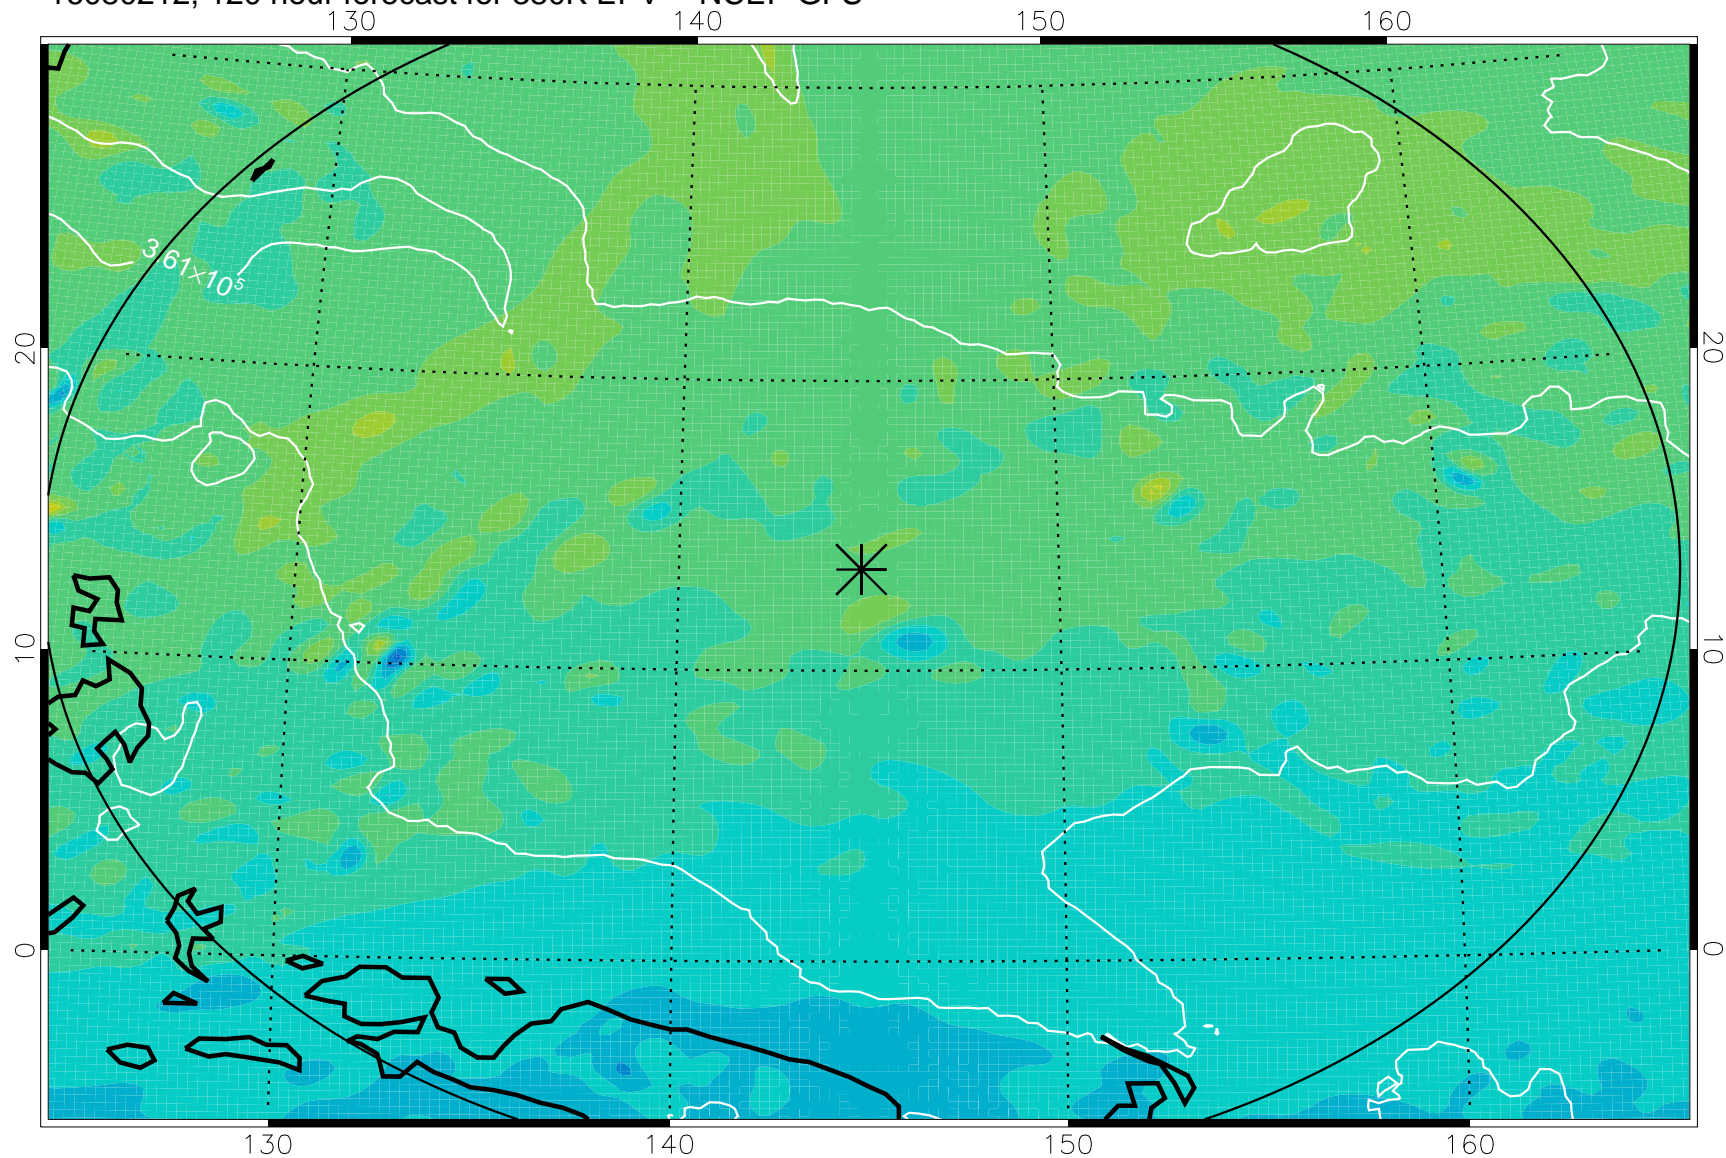

16073118, 78 hour forecast for 380K EPV -- NCEP GFS

380K Montgomery Streamfunction, white

Range ring of 2304 km

16080100, 84 hour forecast for 380K EPV -- NCEP GFS

380K Montgomery Streamfunction, white

Range ring of 2304 km

16080106, 90 hour forecast for 380K EPV -- NCEP GFS

380K Montgomery Streamfunction, white

Range ring of 2304 km

16080112, 96 hour forecast for 380K EPV -- NCEP GFS

380K Montgomery Streamfunction, white

Range ring of 2304 km

16080118, 102 hour forecast for 380K EPV -- NCEP GFS

380K Montgomery Streamfunction, white

Range ring of 2304 km

16080200, 108 hour forecast for 380K EPV -- NCEP GFS

380K Montgomery Streamfunction, white

Range ring of 2304 km

16080206, 114 hour forecast for 380K EPV -- NCEP GFS

380K Montgomery Streamfunction, white

Range ring of 2304 km

16080212, 120 hour forecast for 380K EPV -- NCEP GFS

380K Montgomery Streamfunction, white

Range ring of 2304 km