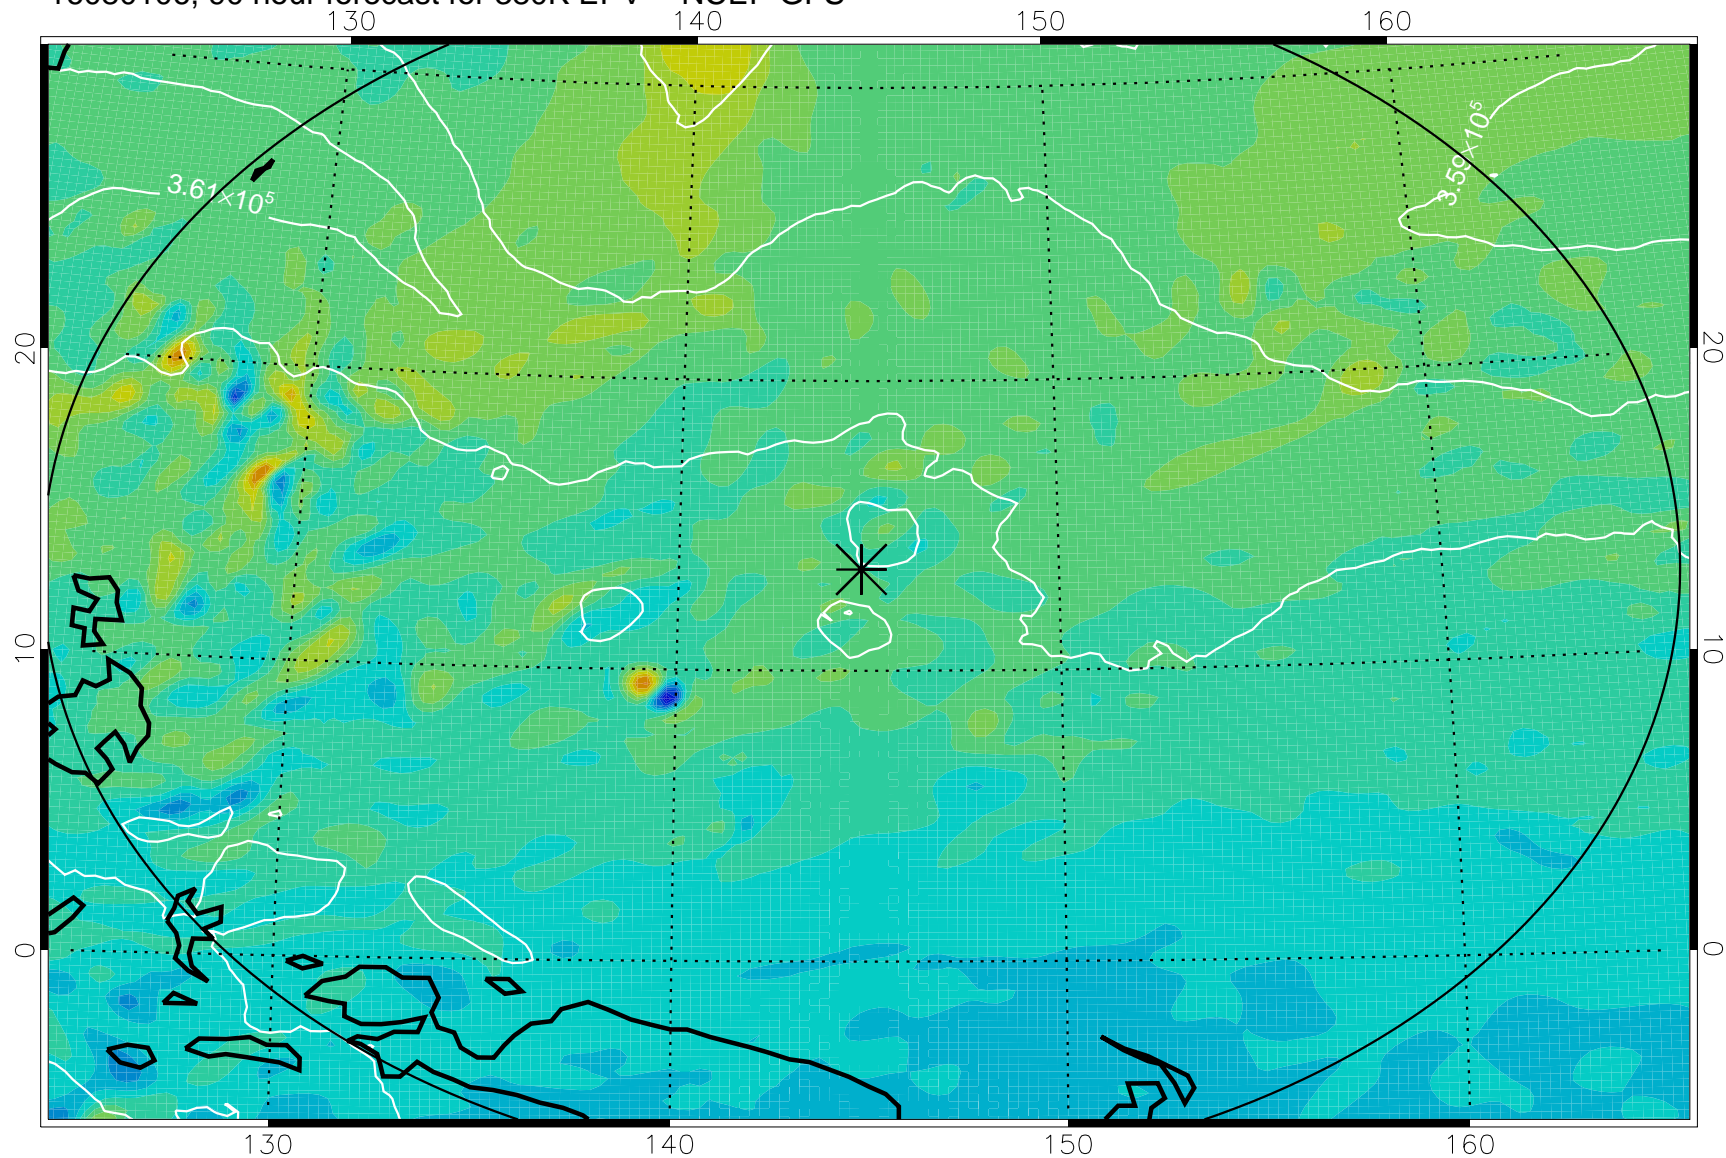

16073106, 66 hour forecast for 380K EPV -- NCEP GFS

380K Montgomery Streamfunction, white

Range ring of 2304 km

16073112, 72 hour forecast for 380K EPV -- NCEP GFS

380K Montgomery Streamfunction, white

Range ring of 2304 km

16073118, 78 hour forecast for 380K EPV -- NCEP GFS

380K Montgomery Streamfunction, white

Range ring of 2304 km

16080100, 84 hour forecast for 380K EPV -- NCEP GFS

380K Montgomery Streamfunction, white

Range ring of 2304 km

16080106, 90 hour forecast for 380K EPV -- NCEP GFS

380K Montgomery Streamfunction, white

Range ring of 2304 km

16080112, 96 hour forecast for 380K EPV -- NCEP GFS

380K Montgomery Streamfunction, white

Range ring of 2304 km

16080118, 102 hour forecast for 380K EPV -- NCEP GFS

380K Montgomery Streamfunction, white

Range ring of 2304 km

16080200, 108 hour forecast for 380K EPV -- NCEP GFS

380K Montgomery Streamfunction, white

Range ring of 2304 km