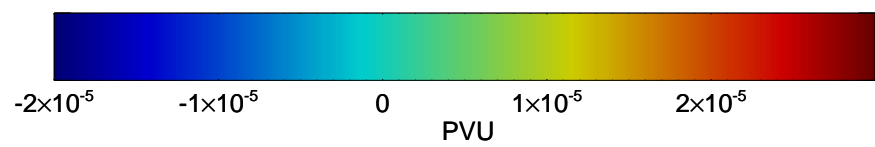

16073006, 42 hour forecast for 380K EPV -- NCEP GFS

380K Montgomery Streamfunction, white

Range ring of 2304 km