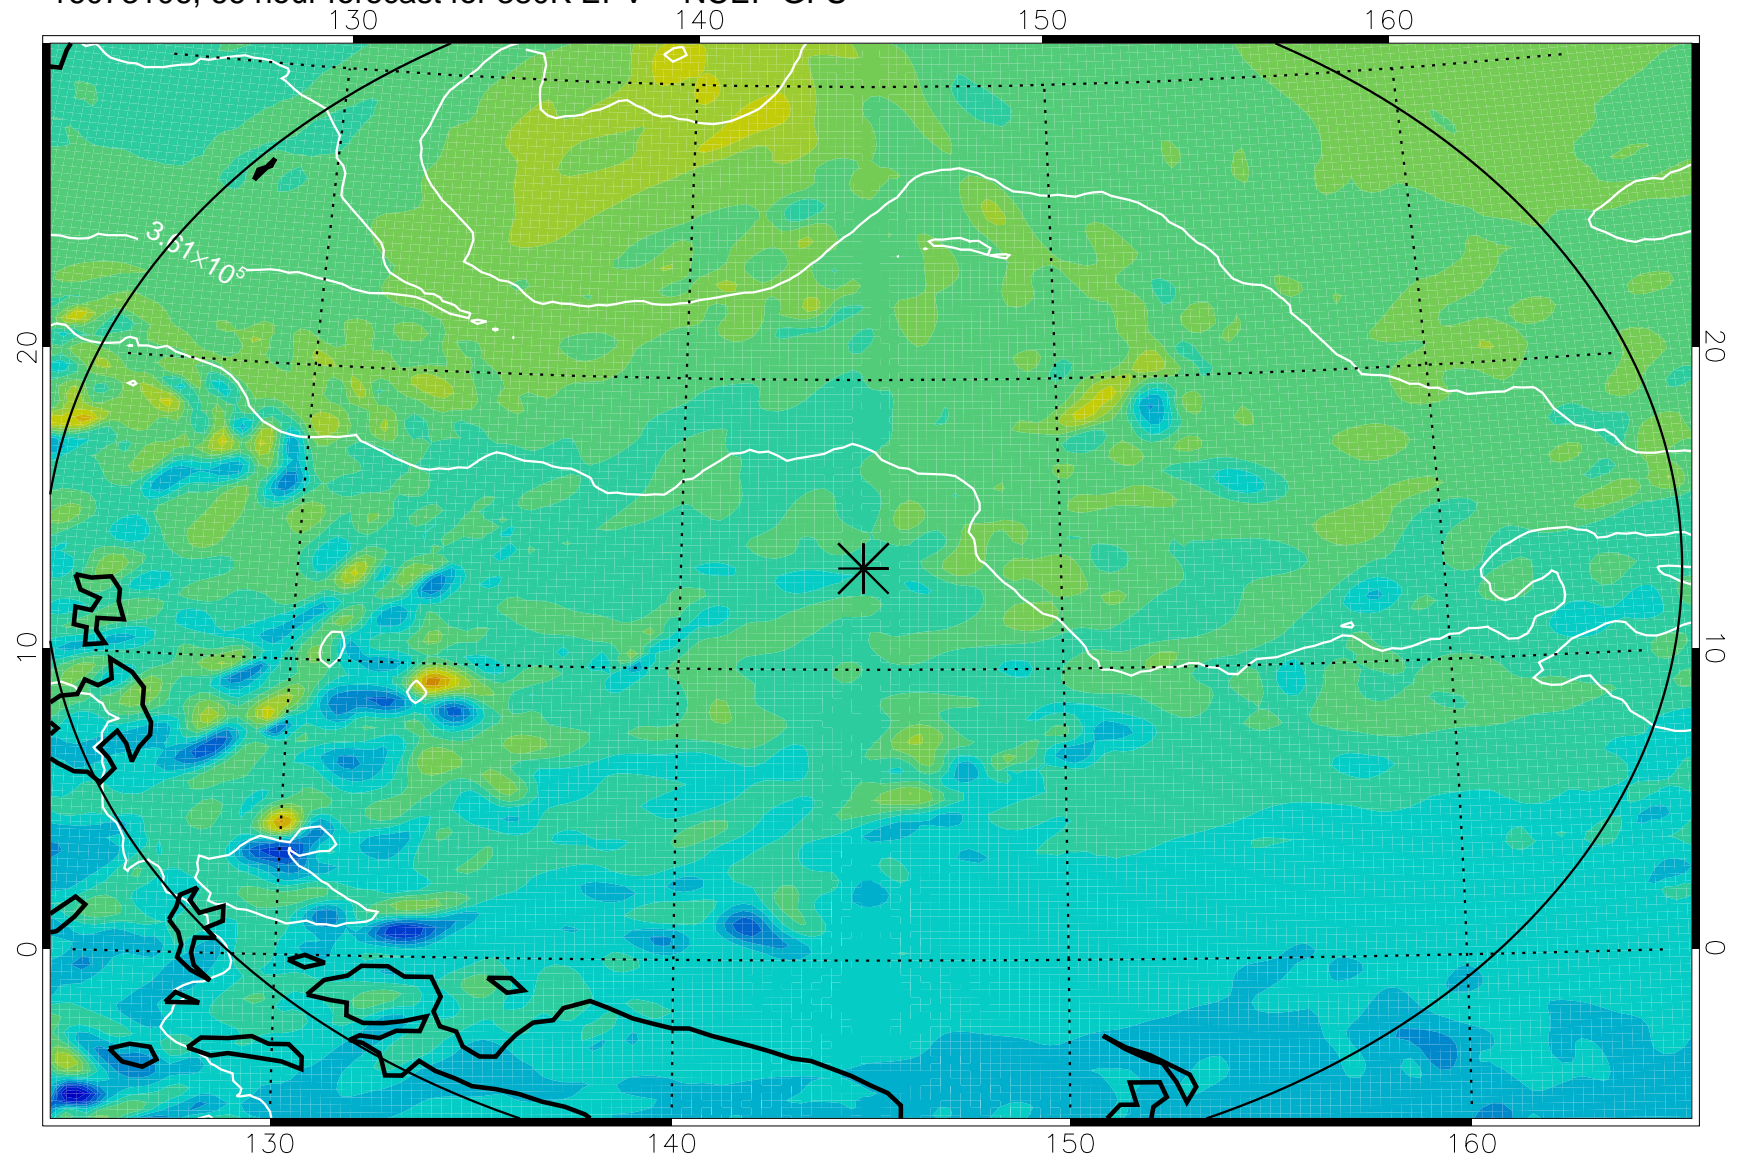

16073018, 54 hour forecast for 380K EPV -- NCEP GFS

380K Montgomery Streamfunction, white

Range ring of 2304 km

16073100, 60 hour forecast for 380K EPV -- NCEP GFS

380K Montgomery Streamfunction, white

Range ring of 2304 km

16073106, 66 hour forecast for 380K EPV -- NCEP GFS

380K Montgomery Streamfunction, white

Range ring of 2304 km

16073112, 72 hour forecast for 380K EPV -- NCEP GFS

380K Montgomery Streamfunction, white

Range ring of 2304 km

16073118, 78 hour forecast for 380K EPV -- NCEP GFS

380K Montgomery Streamfunction, white

Range ring of 2304 km

16080100, 84 hour forecast for 380K EPV -- NCEP GFS

380K Montgomery Streamfunction, white

Range ring of 2304 km

16080106, 90 hour forecast for 380K EPV -- NCEP GFS

380K Montgomery Streamfunction, white

Range ring of 2304 km

16080112, 96 hour forecast for 380K EPV -- NCEP GFS

380K Montgomery Streamfunction, white

Range ring of 2304 km