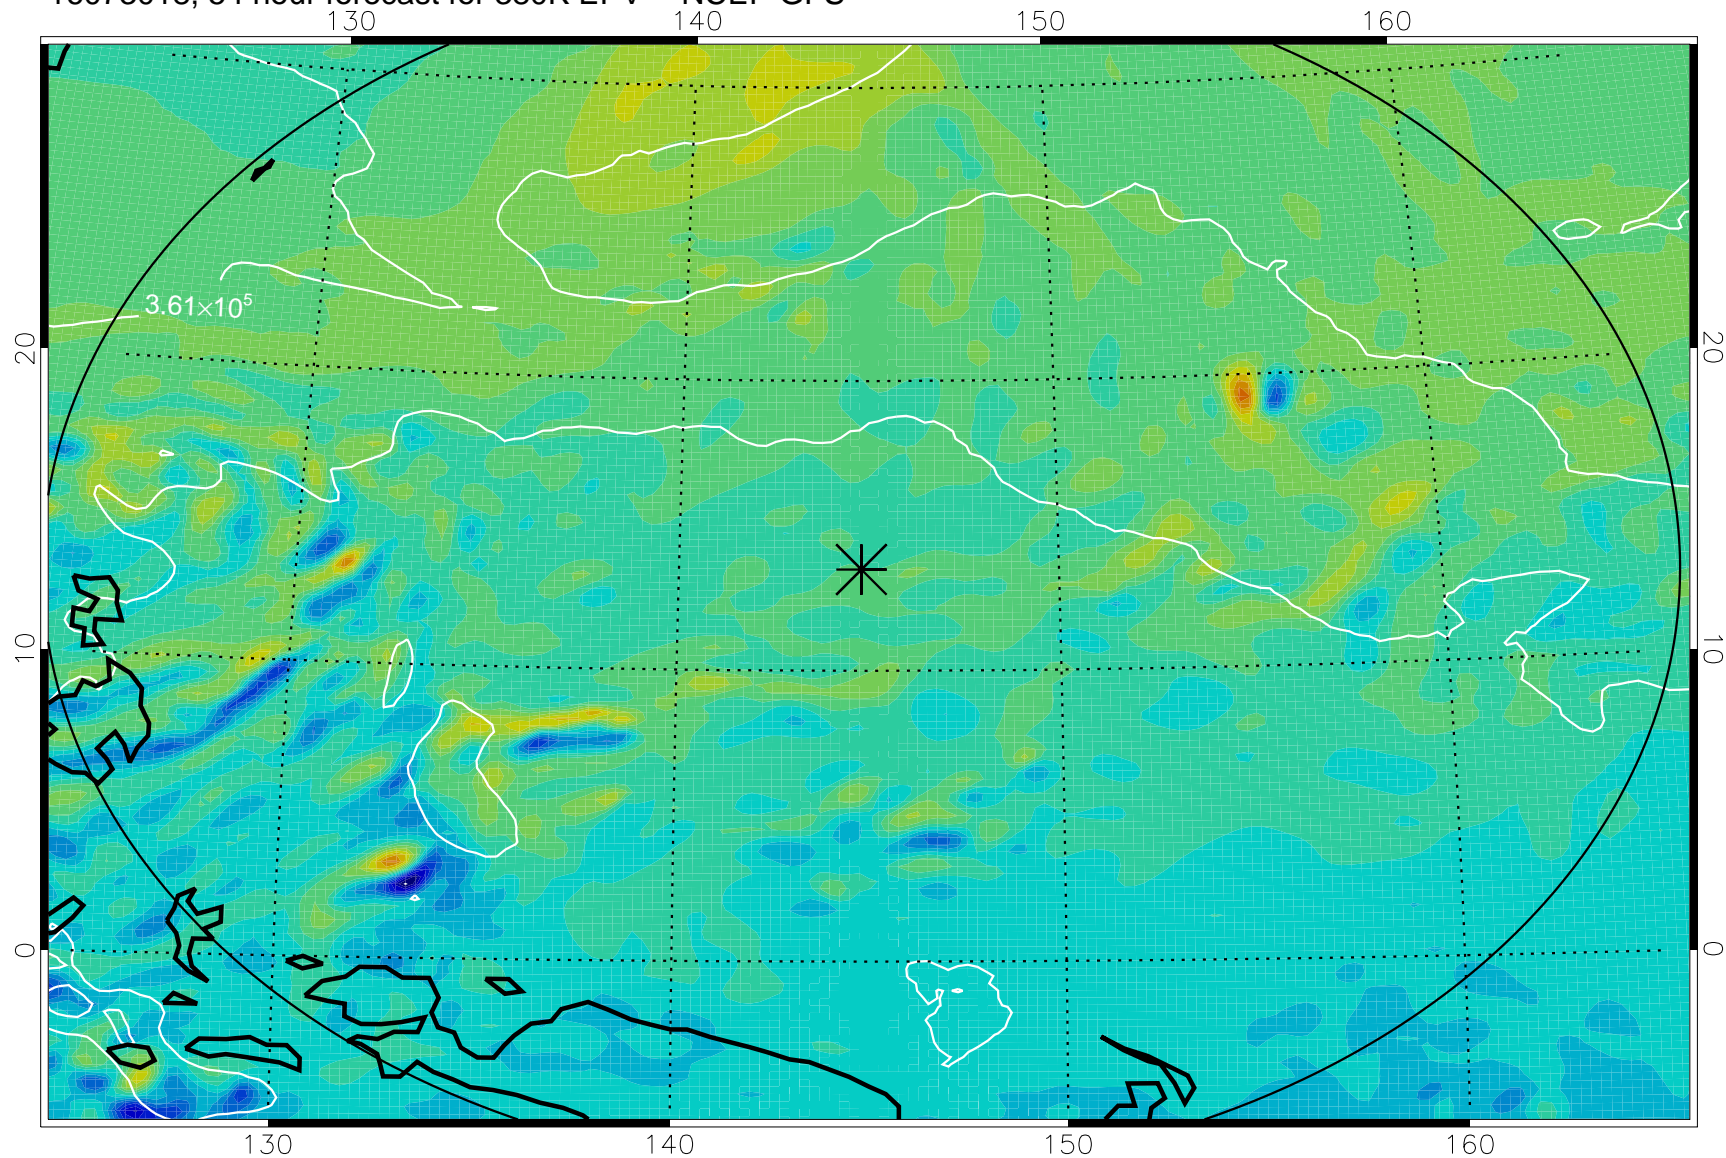

16072918, 30 hour forecast for 380K EPV -- NCEP GFS

380K Montgomery Streamfunction, white

Range ring of 2304 km

16073000, 36 hour forecast for 380K EPV -- NCEP GFS

380K Montgomery Streamfunction, white

Range ring of 2304 km

16073006, 42 hour forecast for 380K EPV -- NCEP GFS

380K Montgomery Streamfunction, white

Range ring of 2304 km

16073012, 48 hour forecast for 380K EPV -- NCEP GFS

380K Montgomery Streamfunction, white

Range ring of 2304 km

16073018, 54 hour forecast for 380K EPV -- NCEP GFS

380K Montgomery Streamfunction, white

Range ring of 2304 km

16073100, 60 hour forecast for 380K EPV -- NCEP GFS

380K Montgomery Streamfunction, white

Range ring of 2304 km

16073106, 66 hour forecast for 380K EPV -- NCEP GFS

380K Montgomery Streamfunction, white

Range ring of 2304 km

16073112, 72 hour forecast for 380K EPV -- NCEP GFS

380K Montgomery Streamfunction, white

Range ring of 2304 km