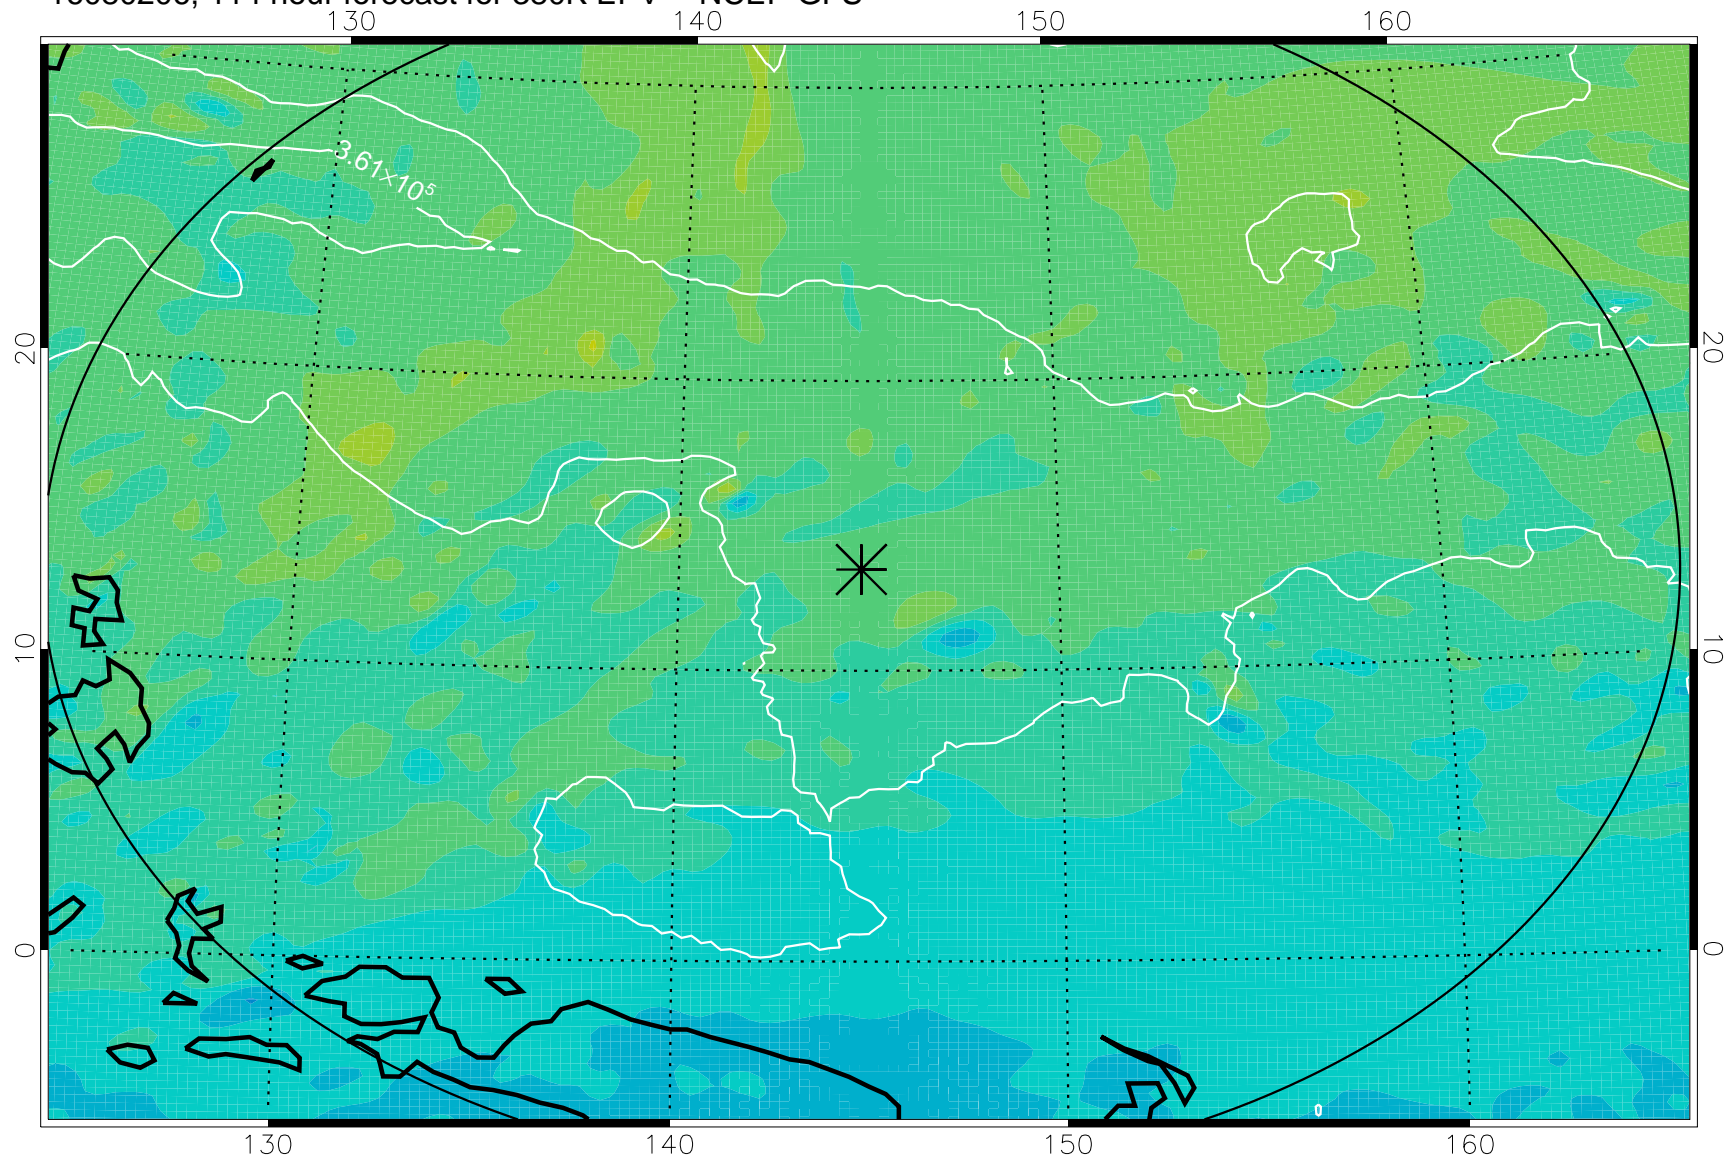

16073118, 78 hour forecast for 380K EPV -- NCEP GFS

380K Montgomery Streamfunction, white

Range ring of 2304 km

16080100, 84 hour forecast for 380K EPV -- NCEP GFS

380K Montgomery Streamfunction, white

Range ring of 2304 km

16080106, 90 hour forecast for 380K EPV -- NCEP GFS

380K Montgomery Streamfunction, white

Range ring of 2304 km

16080112, 96 hour forecast for 380K EPV -- NCEP GFS

380K Montgomery Streamfunction, white

Range ring of 2304 km

16080118, 102 hour forecast for 380K EPV -- NCEP GFS

380K Montgomery Streamfunction, white

Range ring of 2304 km

16080200, 108 hour forecast for 380K EPV -- NCEP GFS

380K Montgomery Streamfunction, white

Range ring of 2304 km

16080206, 114 hour forecast for 380K EPV -- NCEP GFS

380K Montgomery Streamfunction, white

Range ring of 2304 km

16080212, 120 hour forecast for 380K EPV -- NCEP GFS

380K Montgomery Streamfunction, white

Range ring of 2304 km