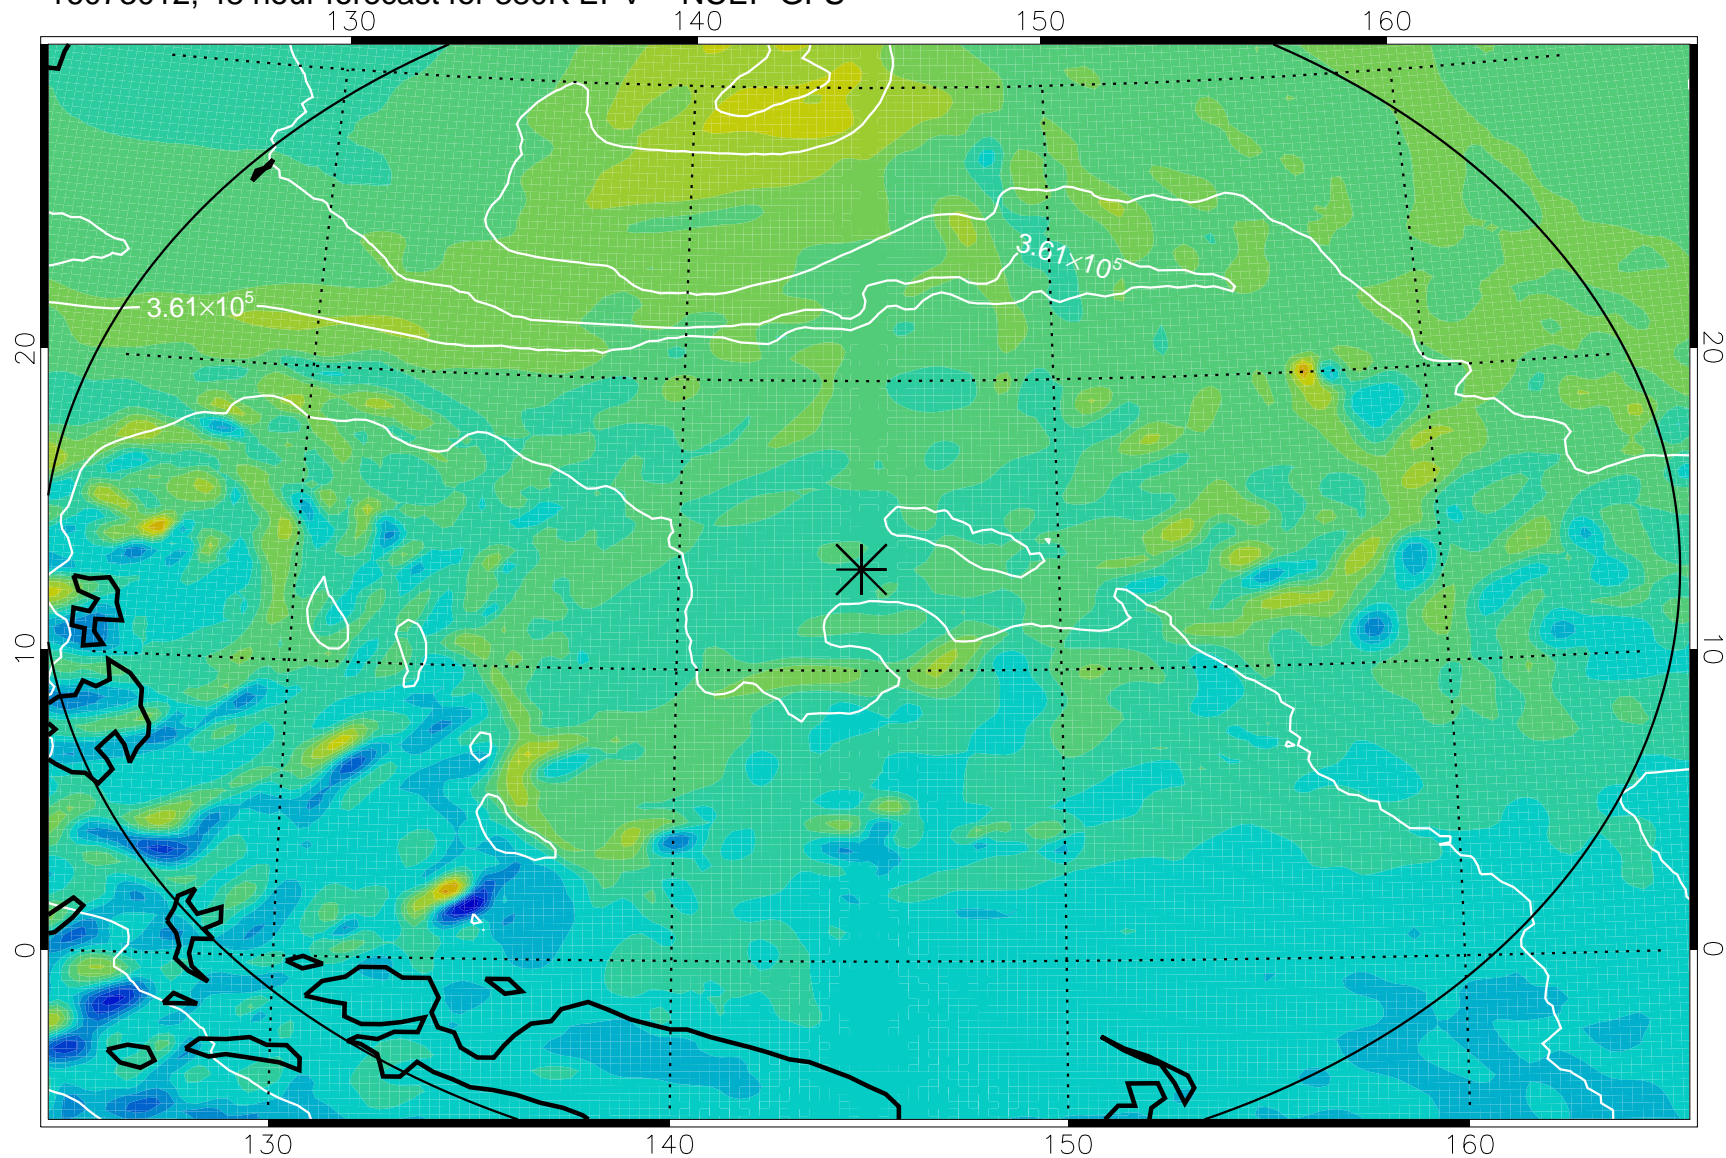

16072918, 30 hour forecast for 380K EPV -- NCEP GFS

380K Montgomery Streamfunction, white

Range ring of 2304 km

16073000, 36 hour forecast for 380K EPV -- NCEP GFS

380K Montgomery Streamfunction, white

Range ring of 2304 km

16073006, 42 hour forecast for 380K EPV -- NCEP GFS

380K Montgomery Streamfunction, white

Range ring of 2304 km

16073012, 48 hour forecast for 380K EPV -- NCEP GFS

380K Montgomery Streamfunction, white

Range ring of 2304 km

16073018, 54 hour forecast for 380K EPV -- NCEP GFS

380K Montgomery Streamfunction, white

Range ring of 2304 km

16073100, 60 hour forecast for 380K EPV -- NCEP GFS

380K Montgomery Streamfunction, white

Range ring of 2304 km

16073118, 78 hour forecast for 380K EPV -- NCEP GFS

380K Montgomery Streamfunction, white

Range ring of 2304 km

16080100, 84 hour forecast for 380K EPV -- NCEP GFS

380K Montgomery Streamfunction, white

Range ring of 2304 km