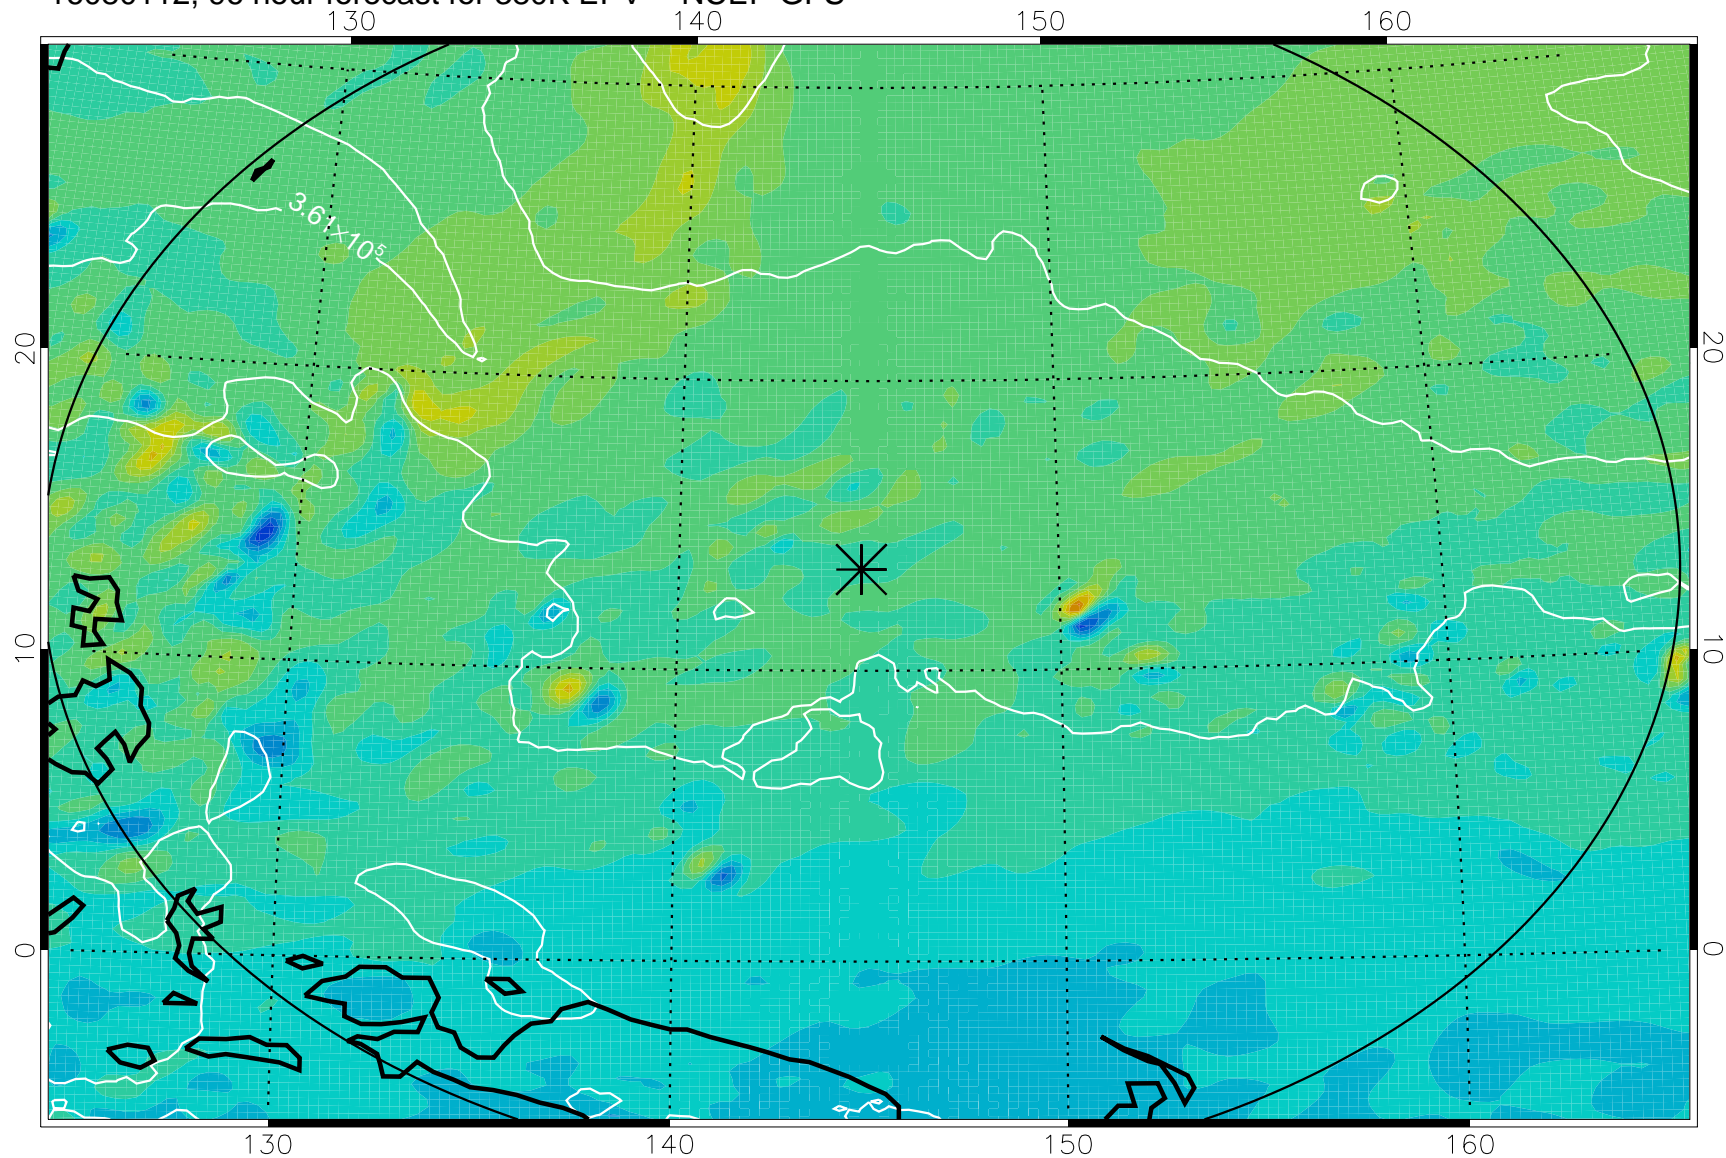

16073106, 66 hour forecast for 380K EPV -- NCEP GFS

380K Montgomery Streamfunction, white

Range ring of 2304 km

16073112, 72 hour forecast for 380K EPV -- NCEP GFS

380K Montgomery Streamfunction, white

Range ring of 2304 km

16073118, 78 hour forecast for 380K EPV -- NCEP GFS

380K Montgomery Streamfunction, white

Range ring of 2304 km

16080100, 84 hour forecast for 380K EPV -- NCEP GFS

380K Montgomery Streamfunction, white

Range ring of 2304 km

16080106, 90 hour forecast for 380K EPV -- NCEP GFS

380K Montgomery Streamfunction, white

Range ring of 2304 km

16080112, 96 hour forecast for 380K EPV -- NCEP GFS

380K Montgomery Streamfunction, white

Range ring of 2304 km

16080118, 102 hour forecast for 380K EPV -- NCEP GFS

380K Montgomery Streamfunction, white

Range ring of 2304 km

16080200, 108 hour forecast for 380K EPV -- NCEP GFS

380K Montgomery Streamfunction, white

Range ring of 2304 km