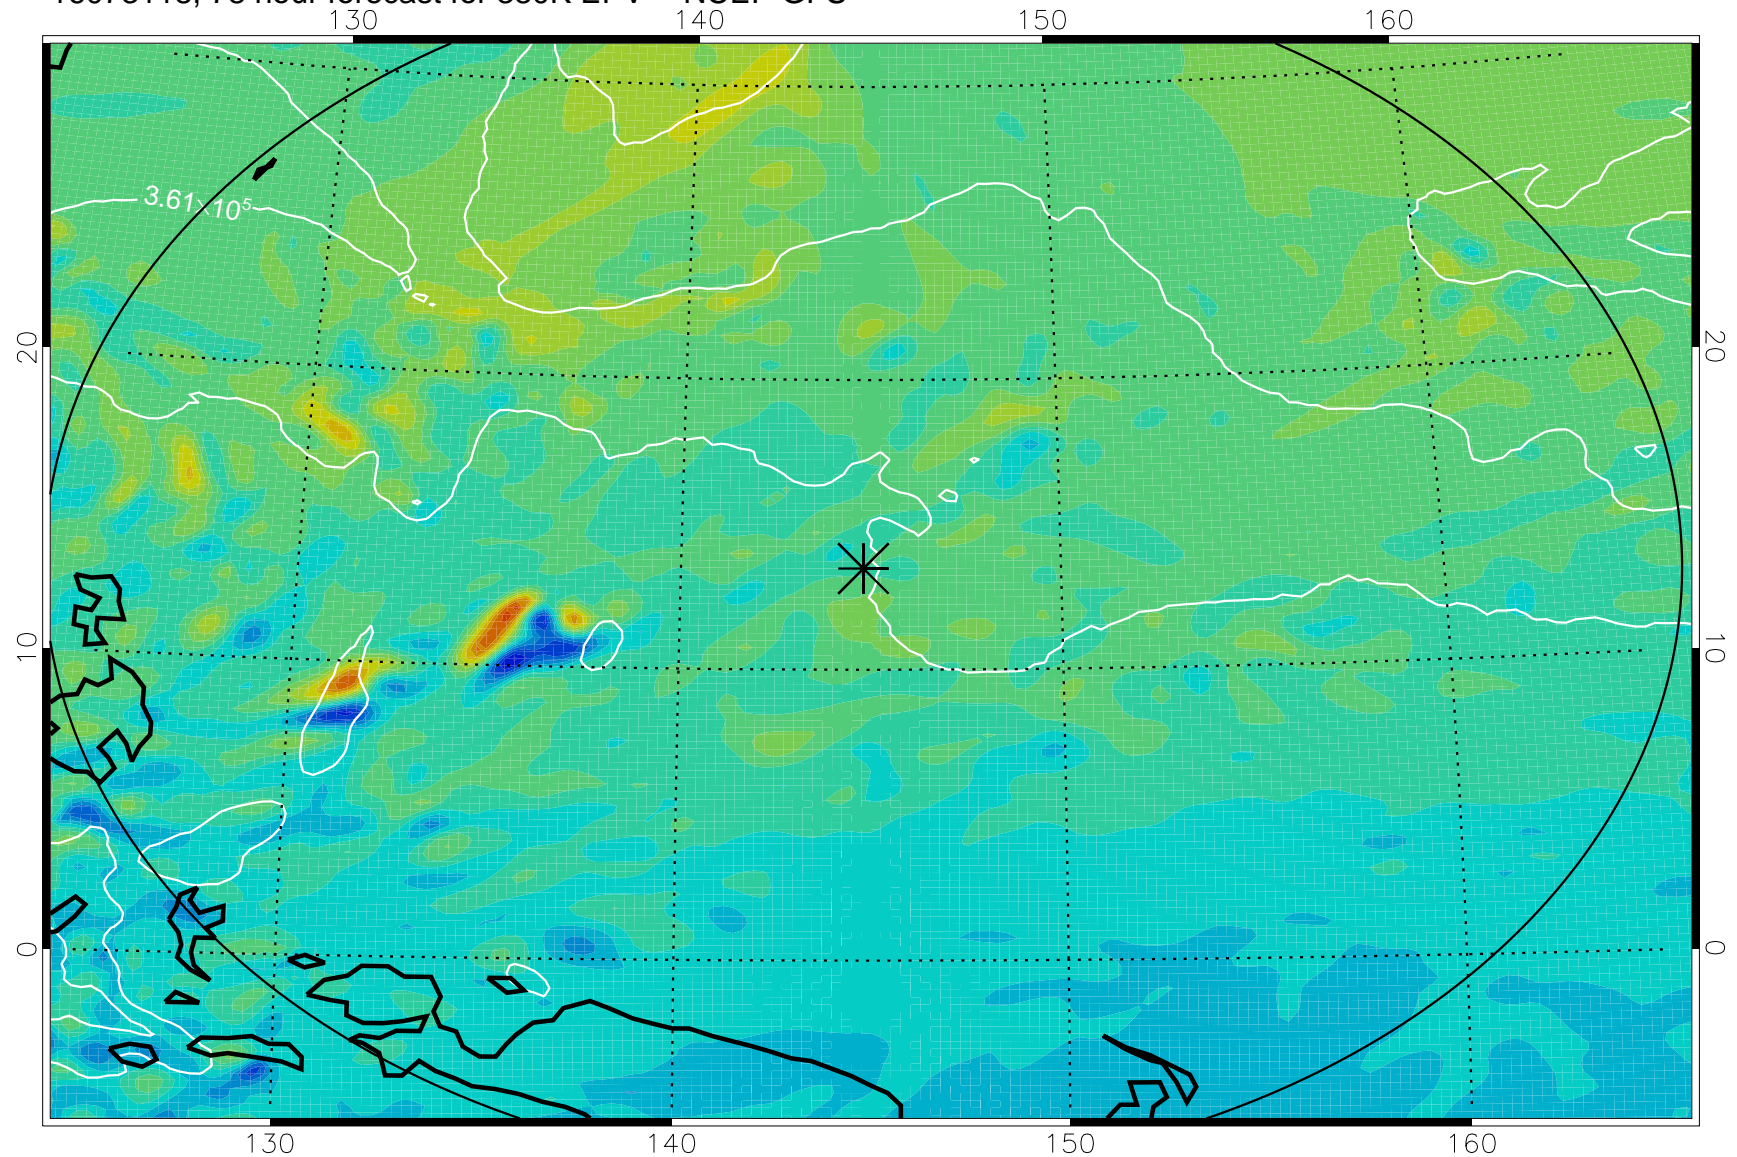

16073106, 66 hour forecast for 380K EPV -- NCEP GFS

380K Montgomery Streamfunction, white

Range ring of 2304 km

16073112, 72 hour forecast for 380K EPV -- NCEP GFS

380K Montgomery Streamfunction, white

Range ring of 2304 km

16073118, 78 hour forecast for 380K EPV -- NCEP GFS

380K Montgomery Streamfunction, white

Range ring of 2304 km

16080100, 84 hour forecast for 380K EPV -- NCEP GFS

380K Montgomery Streamfunction, white

Range ring of 2304 km

16080106, 90 hour forecast for 380K EPV -- NCEP GFS

380K Montgomery Streamfunction, white

Range ring of 2304 km

16080112, 96 hour forecast for 380K EPV -- NCEP GFS

380K Montgomery Streamfunction, white

Range ring of 2304 km

16080118, 102 hour forecast for 380K EPV -- NCEP GFS

380K Montgomery Streamfunction, white

Range ring of 2304 km

16080200, 108 hour forecast for 380K EPV -- NCEP GFS

380K Montgomery Streamfunction, white

Range ring of 2304 km