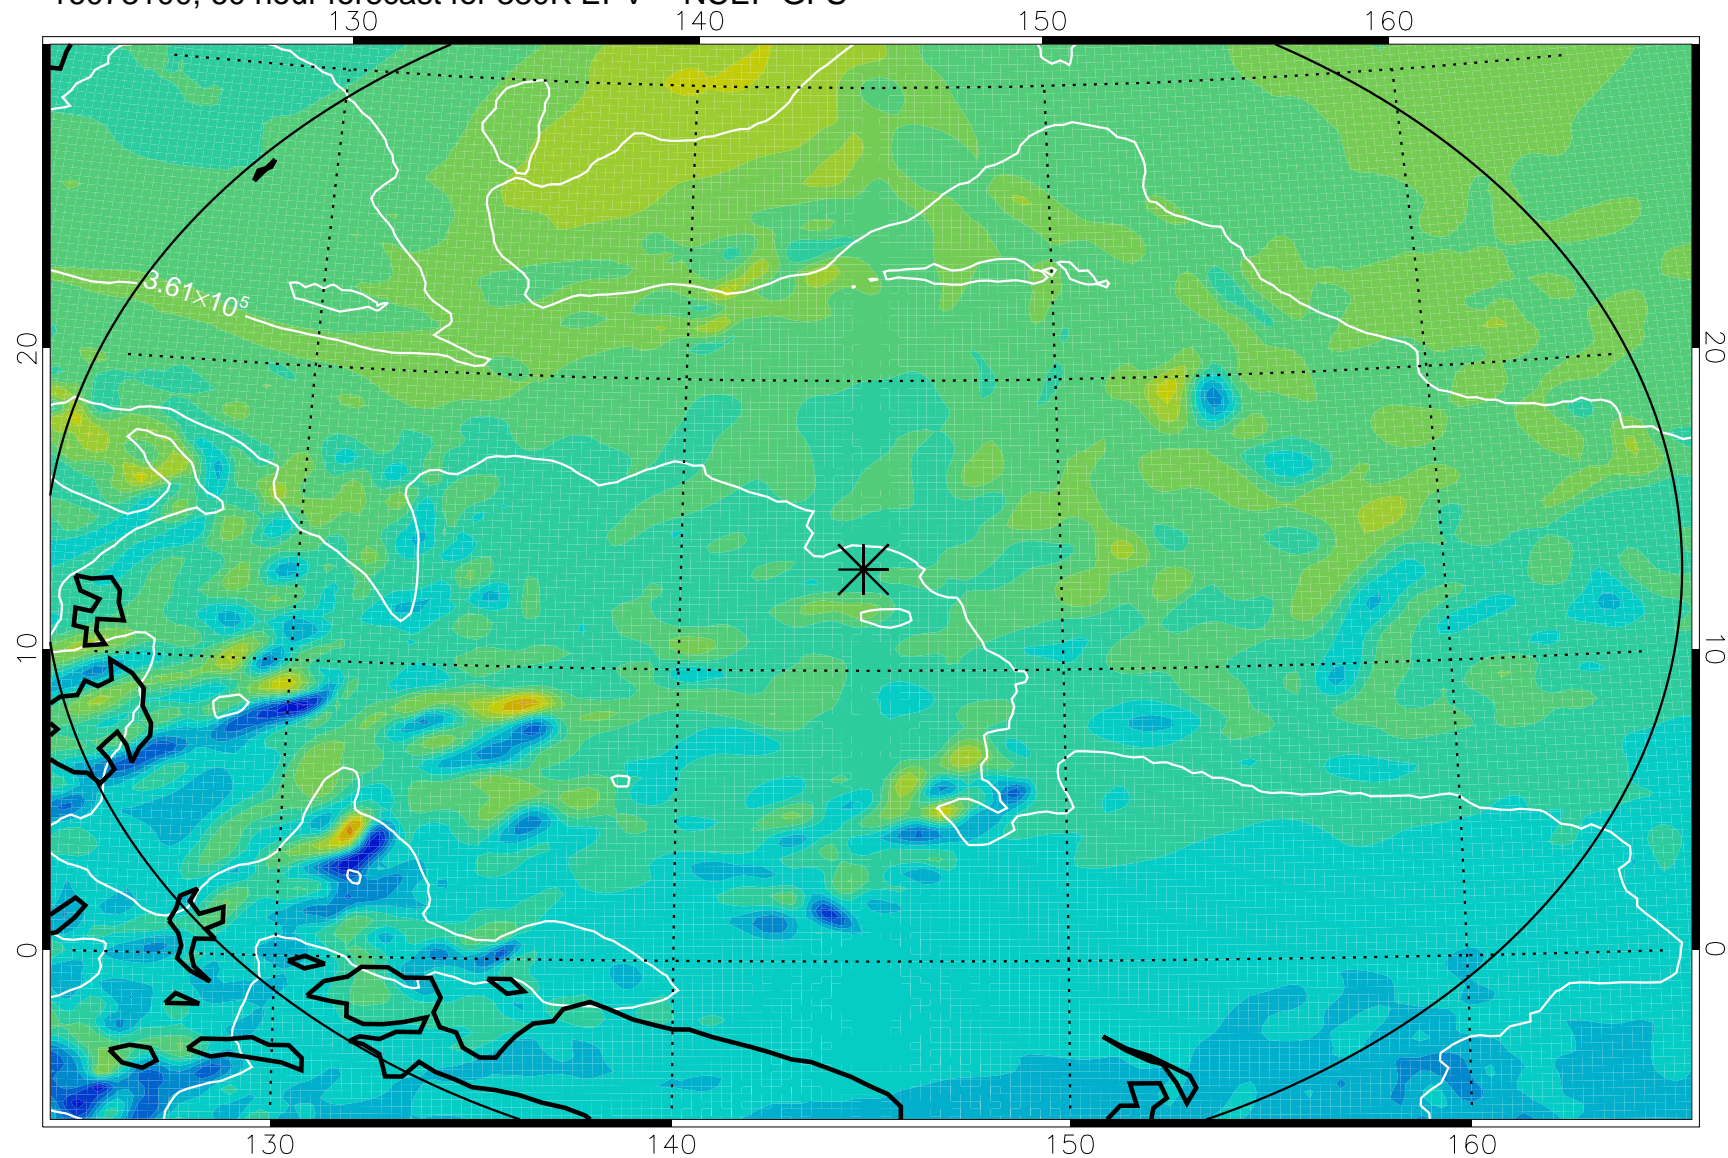

16072918, 30 hour forecast for 380K EPV -- NCEP GFS

380K Montgomery Streamfunction, white

Range ring of 2304 km

16073000, 36 hour forecast for 380K EPV -- NCEP GFS

380K Montgomery Streamfunction, white

Range ring of 2304 km

16073006, 42 hour forecast for 380K EPV -- NCEP GFS

380K Montgomery Streamfunction, white

Range ring of 2304 km

16073012, 48 hour forecast for 380K EPV -- NCEP GFS

380K Montgomery Streamfunction, white

Range ring of 2304 km

16073018, 54 hour forecast for 380K EPV -- NCEP GFS

380K Montgomery Streamfunction, white

Range ring of 2304 km

16073100, 60 hour forecast for 380K EPV -- NCEP GFS

380K Montgomery Streamfunction, white

Range ring of 2304 km

16073106, 66 hour forecast for 380K EPV -- NCEP GFS

380K Montgomery Streamfunction, white

Range ring of 2304 km

16073112, 72 hour forecast for 380K EPV -- NCEP GFS

380K Montgomery Streamfunction, white

Range ring of 2304 km