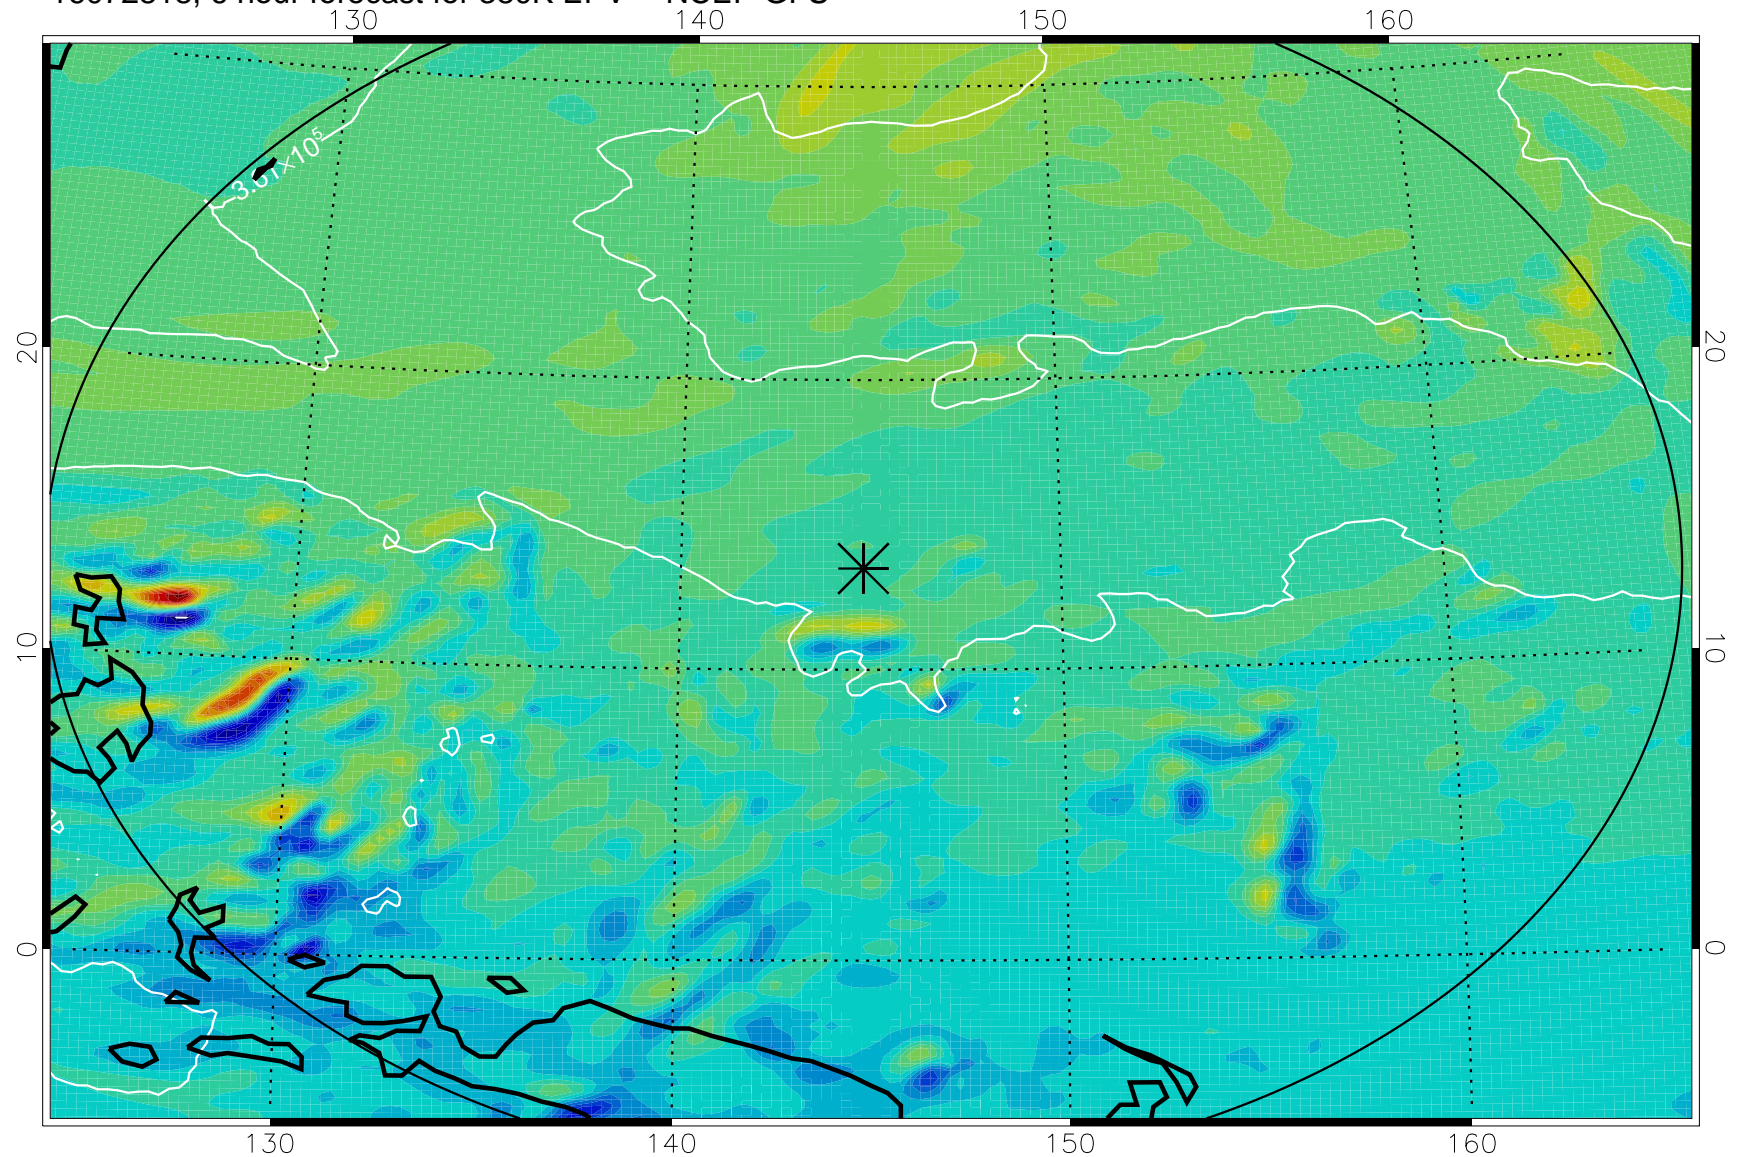

16072818, 6 hour forecast for 380K EPV -- NCEP GFS

380K Montgomery Streamfunction, white

Range ring of 2304 km

16072900, 12 hour forecast for 380K EPV -- NCEP GFS

380K Montgomery Streamfunction, white

Range ring of 2304 km

16072906, 18 hour forecast for 380K EPV -- NCEP GFS

380K Montgomery Streamfunction, white

Range ring of 2304 km

16072912, 24 hour forecast for 380K EPV -- NCEP GFS

380K Montgomery Streamfunction, white

Range ring of 2304 km

16072918, 30 hour forecast for 380K EPV -- NCEP GFS

380K Montgomery Streamfunction, white

Range ring of 2304 km

16073000, 36 hour forecast for 380K EPV -- NCEP GFS

380K Montgomery Streamfunction, white

Range ring of 2304 km

16073118, 78 hour forecast for 380K EPV -- NCEP GFS

380K Montgomery Streamfunction, white

Range ring of 2304 km

16080100, 84 hour forecast for 380K EPV -- NCEP GFS

380K Montgomery Streamfunction, white

Range ring of 2304 km