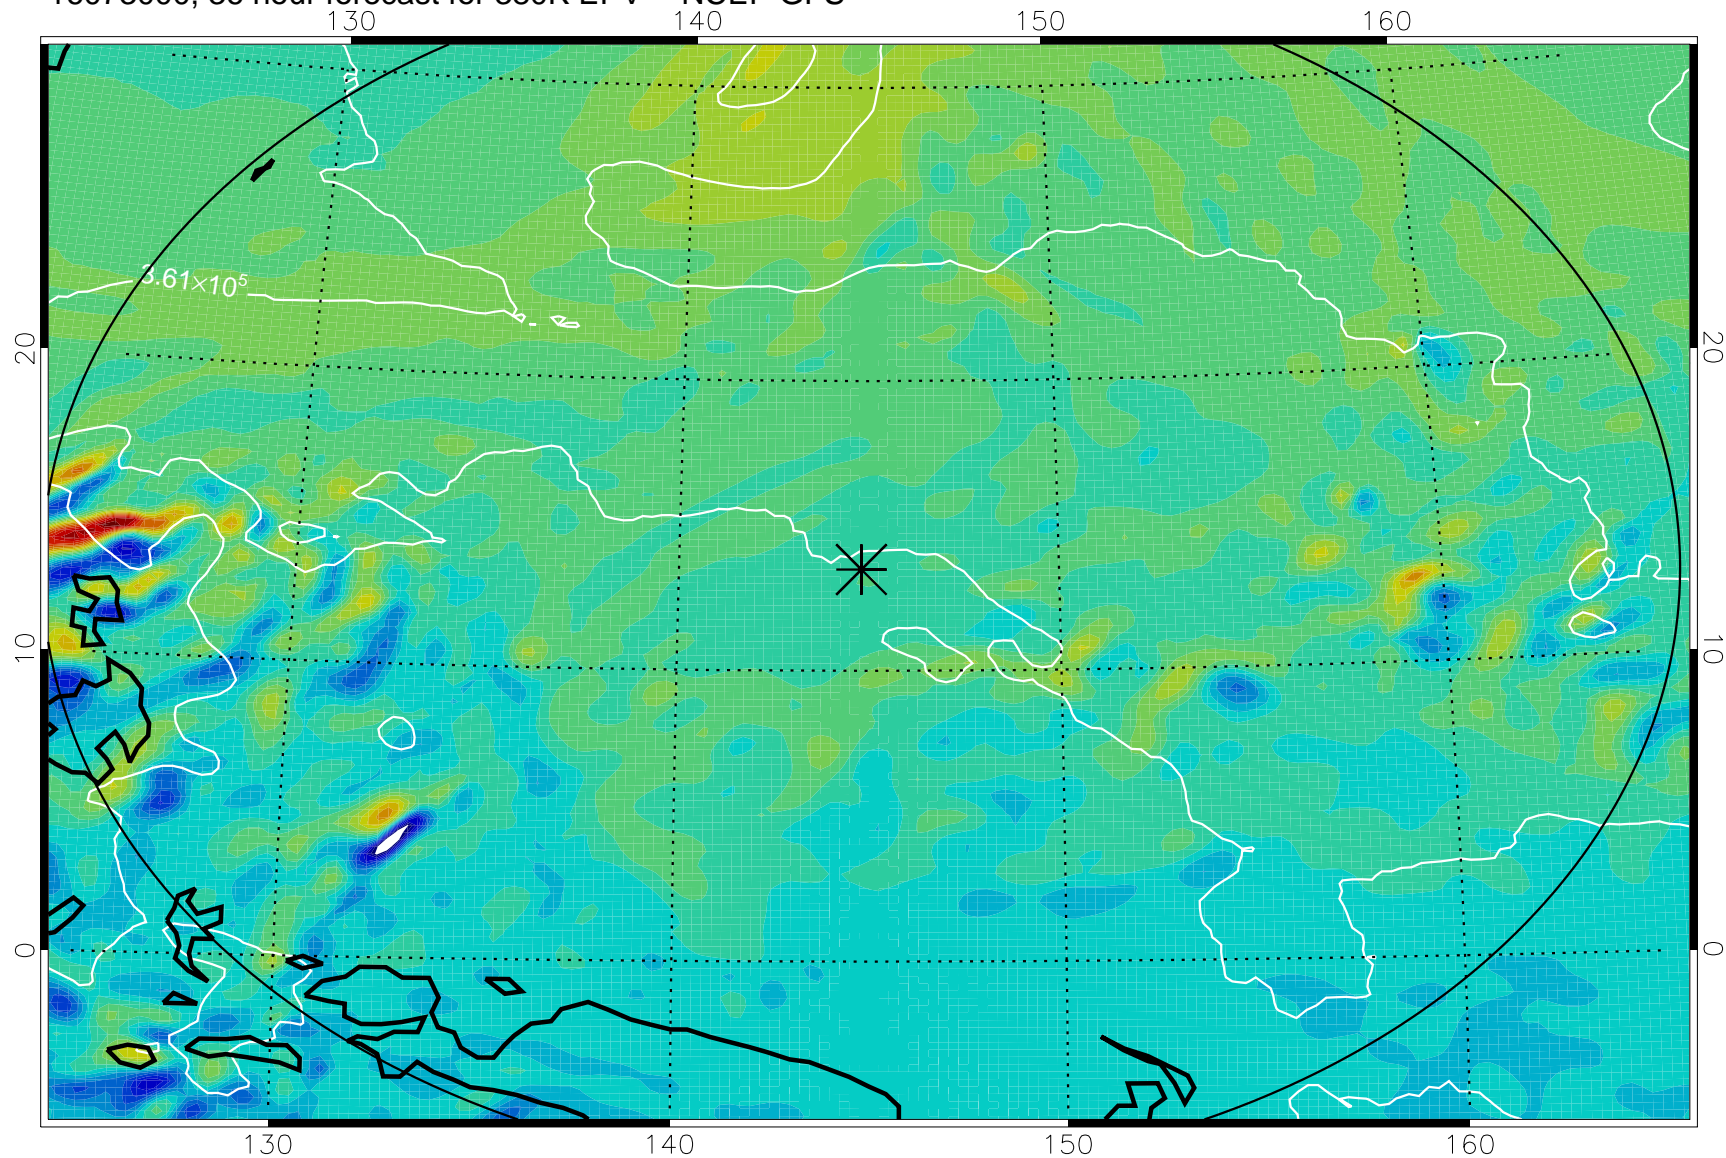

16072906, 18 hour forecast for 380K EPV -- NCEP GFS

380K Montgomery Streamfunction, white

Range ring of 2304 km

16072912, 24 hour forecast for 380K EPV -- NCEP GFS

380K Montgomery Streamfunction, white

Range ring of 2304 km

16072918, 30 hour forecast for 380K EPV -- NCEP GFS

380K Montgomery Streamfunction, white

Range ring of 2304 km

16073000, 36 hour forecast for 380K EPV -- NCEP GFS

380K Montgomery Streamfunction, white

Range ring of 2304 km

16073006, 42 hour forecast for 380K EPV -- NCEP GFS

380K Montgomery Streamfunction, white

Range ring of 2304 km

16073012, 48 hour forecast for 380K EPV -- NCEP GFS

380K Montgomery Streamfunction, white

Range ring of 2304 km

16073018, 54 hour forecast for 380K EPV -- NCEP GFS

380K Montgomery Streamfunction, white

Range ring of 2304 km

16073100, 60 hour forecast for 380K EPV -- NCEP GFS

380K Montgomery Streamfunction, white

Range ring of 2304 km