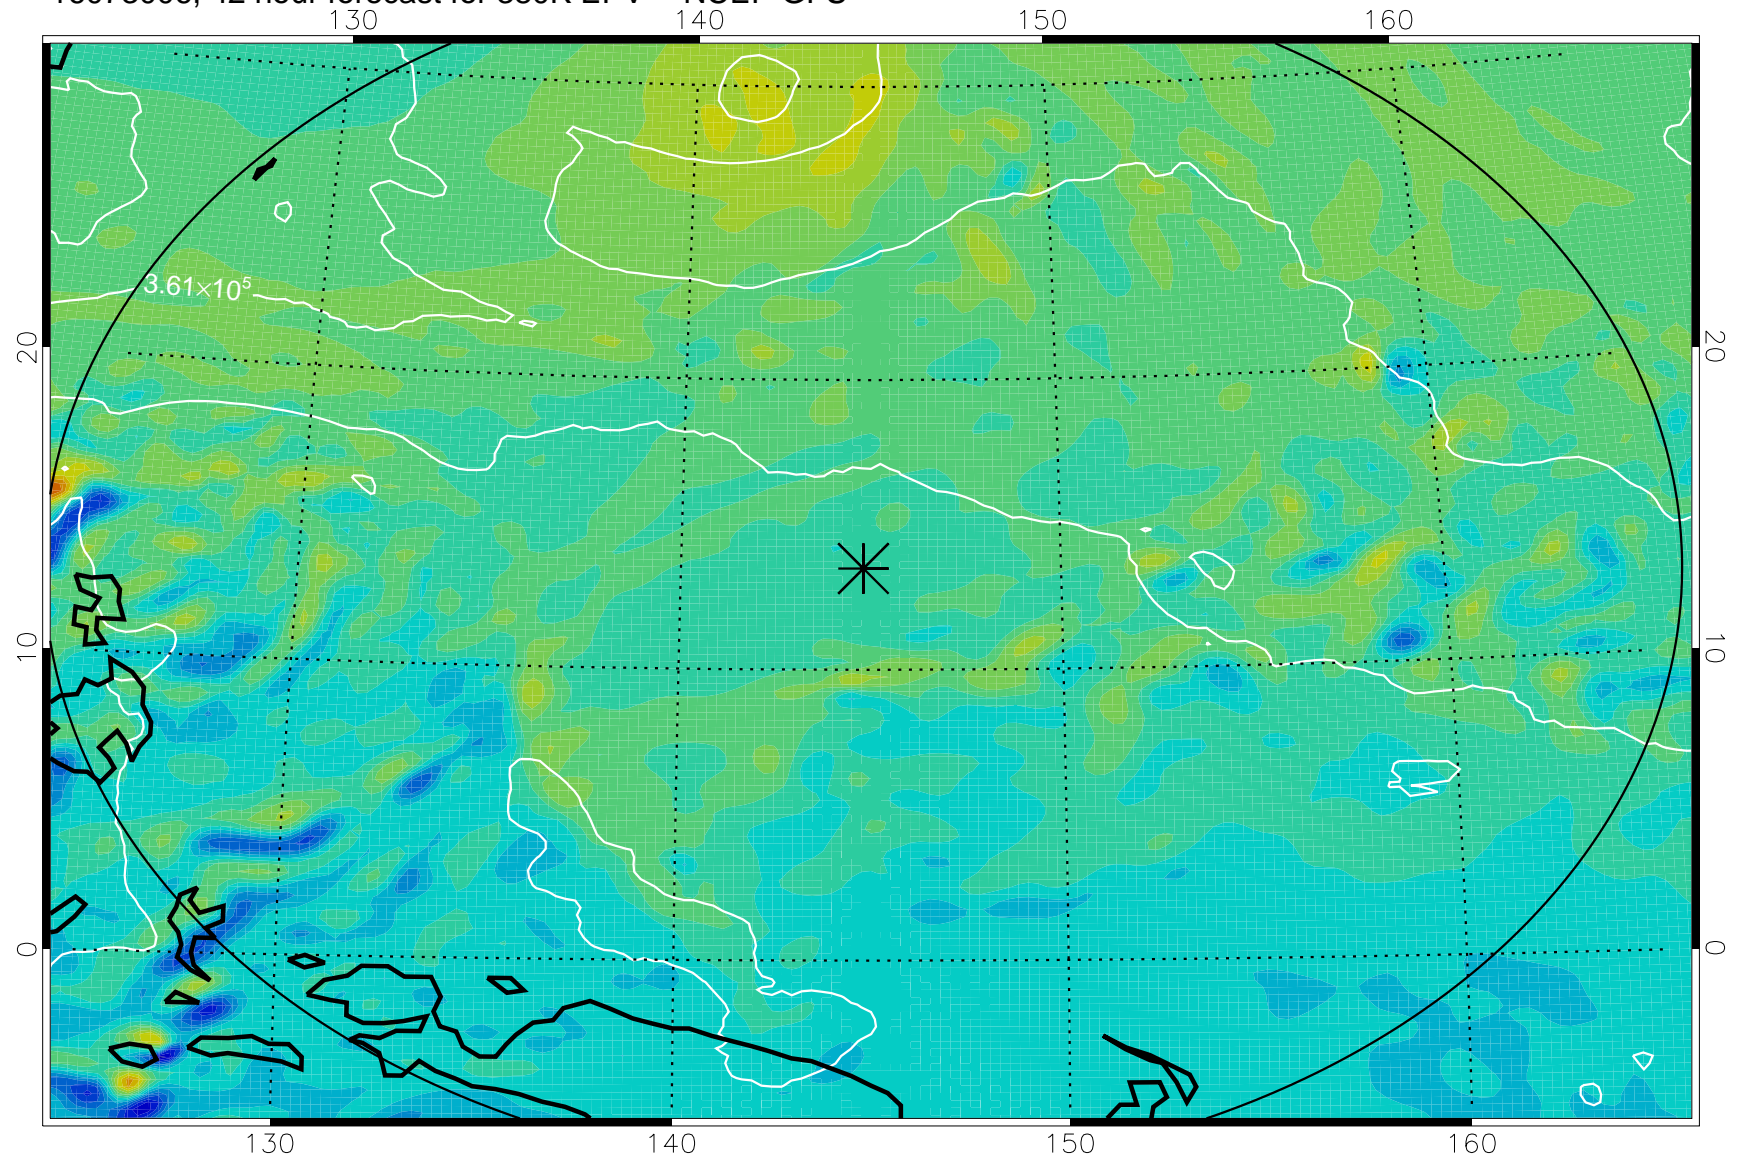

16072918, 30 hour forecast for 380K EPV -- NCEP GFS

380K Montgomery Streamfunction, white

Range ring of 2304 km

16073000, 36 hour forecast for 380K EPV -- NCEP GFS

380K Montgomery Streamfunction, white

Range ring of 2304 km

16073006, 42 hour forecast for 380K EPV -- NCEP GFS

380K Montgomery Streamfunction, white

Range ring of 2304 km

16073012, 48 hour forecast for 380K EPV -- NCEP GFS

380K Montgomery Streamfunction, white

Range ring of 2304 km

16073018, 54 hour forecast for 380K EPV -- NCEP GFS

380K Montgomery Streamfunction, white

Range ring of 2304 km

16073100, 60 hour forecast for 380K EPV -- NCEP GFS

380K Montgomery Streamfunction, white

Range ring of 2304 km

16073118, 78 hour forecast for 380K EPV -- NCEP GFS

380K Montgomery Streamfunction, white

Range ring of 2304 km

16080100, 84 hour forecast for 380K EPV -- NCEP GFS

380K Montgomery Streamfunction, white

Range ring of 2304 km