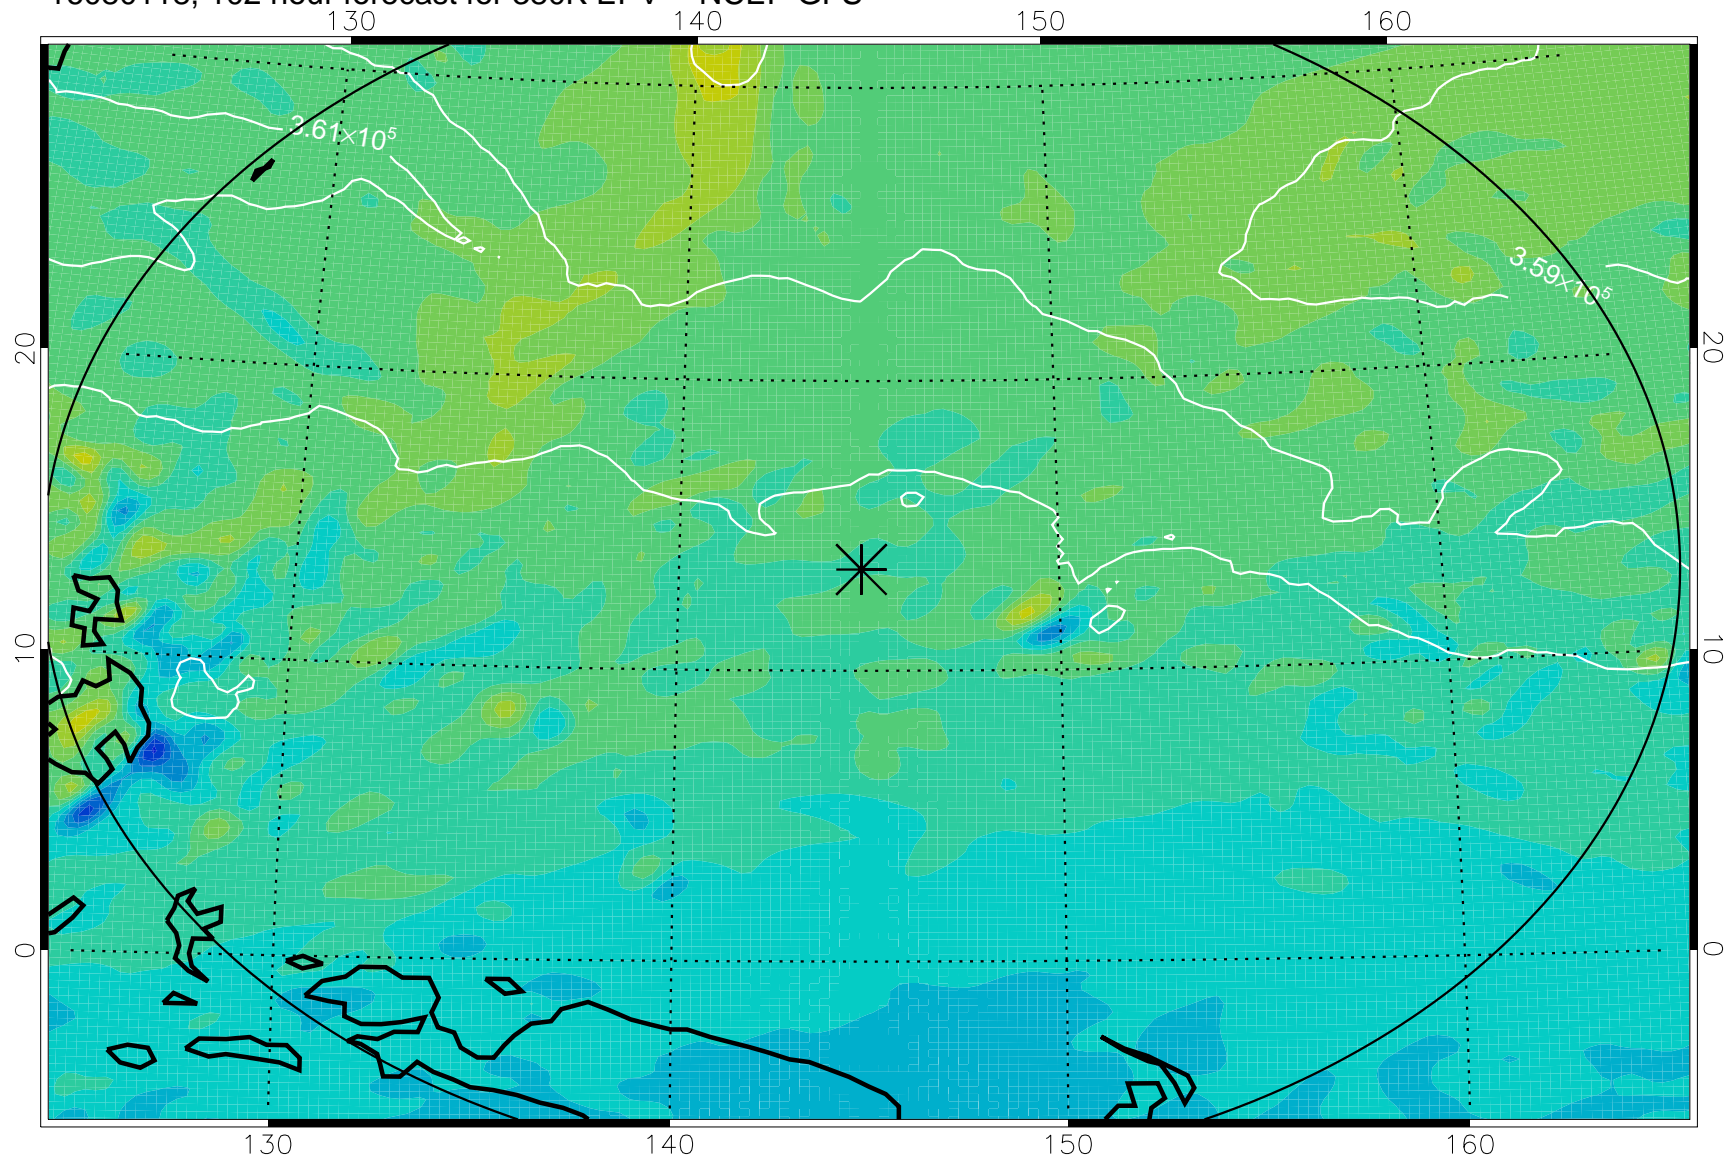

16073118, 78 hour forecast for 380K EPV -- NCEP GFS

380K Montgomery Streamfunction, white

Range ring of 2304 km

16080100, 84 hour forecast for 380K EPV -- NCEP GFS

380K Montgomery Streamfunction, white

Range ring of 2304 km

16080106, 90 hour forecast for 380K EPV -- NCEP GFS

380K Montgomery Streamfunction, white

Range ring of 2304 km

16080112, 96 hour forecast for 380K EPV -- NCEP GFS

380K Montgomery Streamfunction, white

Range ring of 2304 km

16080118, 102 hour forecast for 380K EPV -- NCEP GFS

380K Montgomery Streamfunction, white

Range ring of 2304 km

16080200, 108 hour forecast for 380K EPV -- NCEP GFS

380K Montgomery Streamfunction, white

Range ring of 2304 km

16080206, 114 hour forecast for 380K EPV -- NCEP GFS

380K Montgomery Streamfunction, white

Range ring of 2304 km

16080212, 120 hour forecast for 380K EPV -- NCEP GFS

380K Montgomery Streamfunction, white

Range ring of 2304 km