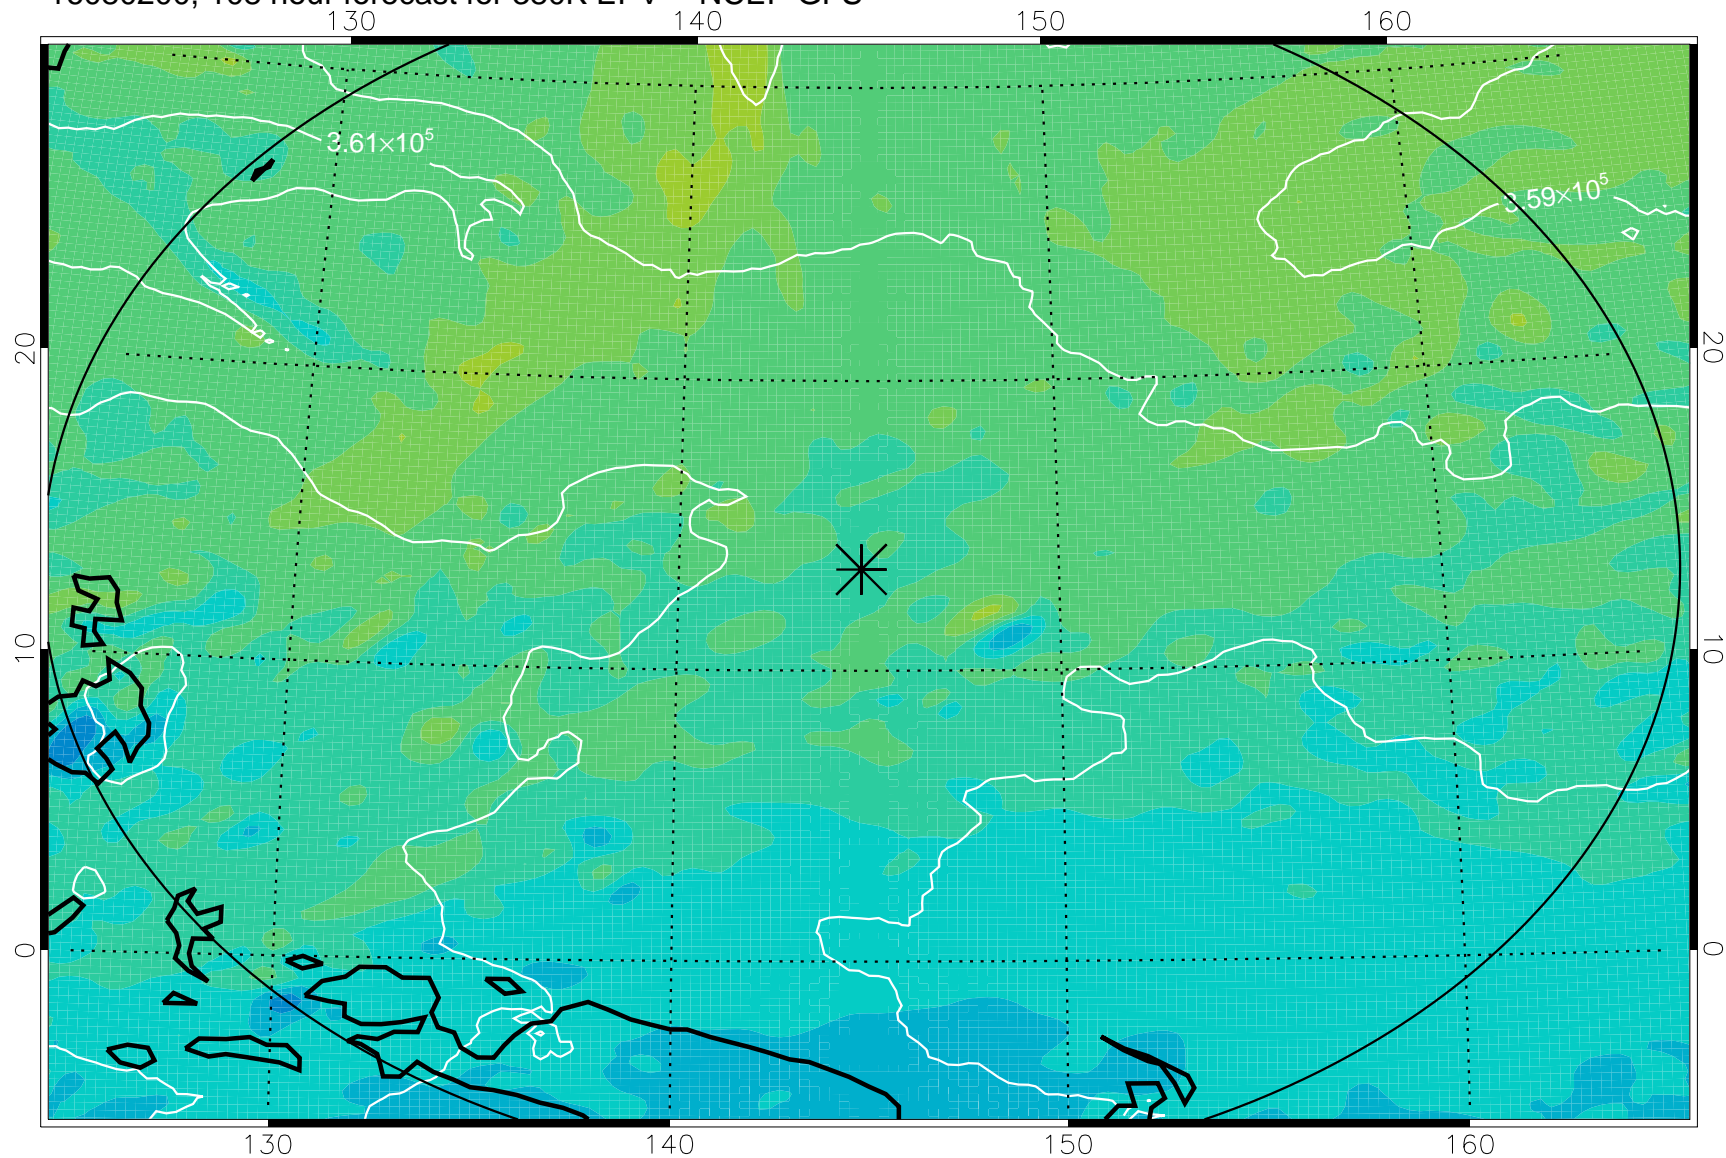

16073118, 78 hour forecast for 380K EPV -- NCEP GFS

380K Montgomery Streamfunction, white

Range ring of 2304 km

16080100, 84 hour forecast for 380K EPV -- NCEP GFS

380K Montgomery Streamfunction, white

Range ring of 2304 km

16080106, 90 hour forecast for 380K EPV -- NCEP GFS

380K Montgomery Streamfunction, white

Range ring of 2304 km

16080112, 96 hour forecast for 380K EPV -- NCEP GFS

380K Montgomery Streamfunction, white

Range ring of 2304 km

16080118, 102 hour forecast for 380K EPV -- NCEP GFS

380K Montgomery Streamfunction, white

Range ring of 2304 km

16080200, 108 hour forecast for 380K EPV -- NCEP GFS

380K Montgomery Streamfunction, white

Range ring of 2304 km

16080206, 114 hour forecast for 380K EPV -- NCEP GFS

380K Montgomery Streamfunction, white

Range ring of 2304 km

16080212, 120 hour forecast for 380K EPV -- NCEP GFS

380K Montgomery Streamfunction, white

Range ring of 2304 km