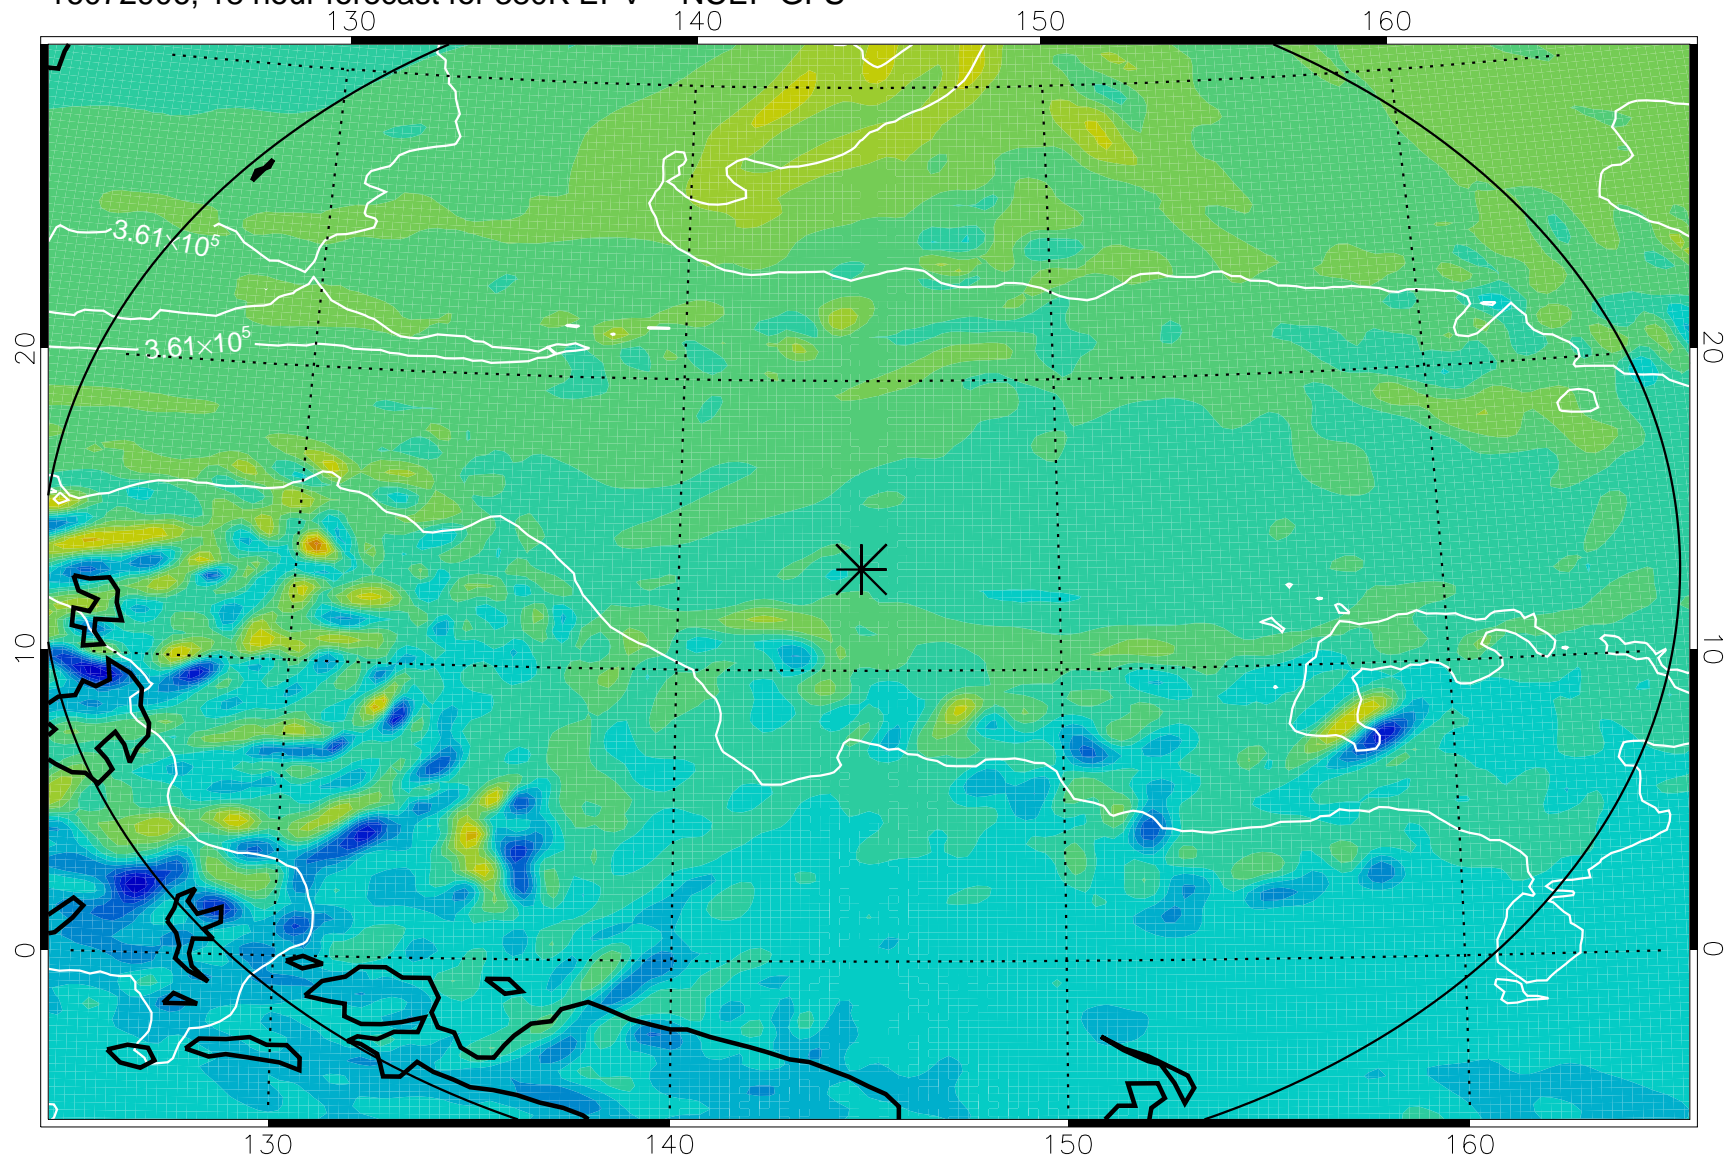

16072818, 6 hour forecast for 380K EPV -- NCEP GFS

380K Montgomery Streamfunction, white

Range ring of 2304 km

16072900, 12 hour forecast for 380K EPV -- NCEP GFS

380K Montgomery Streamfunction, white

Range ring of 2304 km

16072906, 18 hour forecast for 380K EPV -- NCEP GFS

380K Montgomery Streamfunction, white

Range ring of 2304 km

16072912, 24 hour forecast for 380K EPV -- NCEP GFS

380K Montgomery Streamfunction, white

Range ring of 2304 km

16072918, 30 hour forecast for 380K EPV -- NCEP GFS

380K Montgomery Streamfunction, white

Range ring of 2304 km

16073000, 36 hour forecast for 380K EPV -- NCEP GFS

380K Montgomery Streamfunction, white

Range ring of 2304 km

16073006, 42 hour forecast for 380K EPV -- NCEP GFS

380K Montgomery Streamfunction, white

Range ring of 2304 km

16073012, 48 hour forecast for 380K EPV -- NCEP GFS

380K Montgomery Streamfunction, white

Range ring of 2304 km