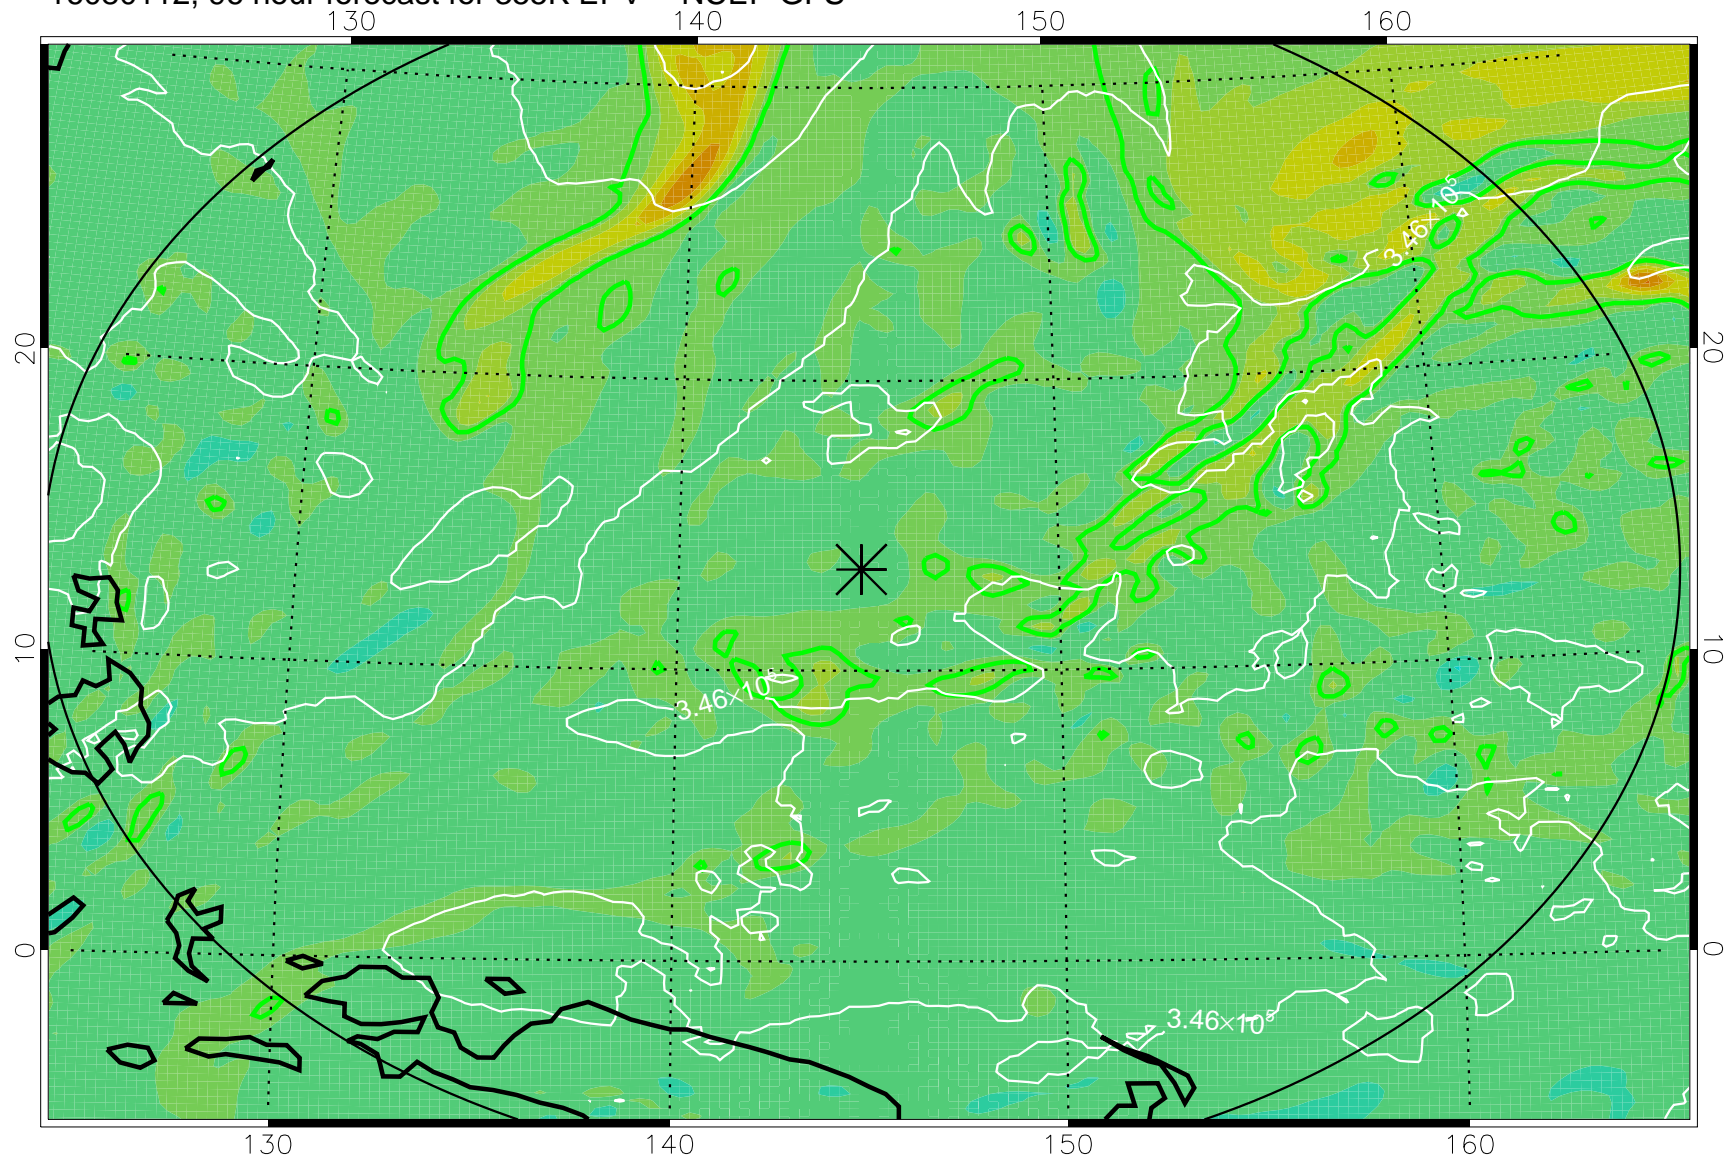

16073118, 78 hour forecast for 355K EPV -- NCEP GFS

355K Montgomery Streamfunction, white  
EPV Tropopause (2 PVU) Position  
Range ring of 2304 km

16080100, 84 hour forecast for 355K EPV -- NCEP GFS

355K Montgomery Streamfunction, white  
EPV Tropopause (2 PVU) Position  
Range ring of 2304 km

16080106, 90 hour forecast for 355K EPV -- NCEP GFS

355K Montgomery Streamfunction, white  
EPV Tropopause (2 PVU) Position  
Range ring of 2304 km

16080112, 96 hour forecast for 355K EPV -- NCEP GFS

355K Montgomery Streamfunction, white  
EPV Tropopause (2 PVU) Position  
Range ring of 2304 km

16080118, 102 hour forecast for 355K EPV -- NCEP GFS

355K Montgomery Streamfunction, white  
EPV Tropopause (2 PVU) Position  
Range ring of 2304 km

16080200, 108 hour forecast for 355K EPV -- NCEP GFS

355K Montgomery Streamfunction, white  
EPV Tropopause (2 PVU) Position  
Range ring of 2304 km

16080206, 114 hour forecast for 355K EPV -- NCEP GFS

355K Montgomery Streamfunction, white  
EPV Tropopause (2 PVU) Position  
Range ring of 2304 km

16080212, 120 hour forecast for 355K EPV -- NCEP GFS

355K Montgomery Streamfunction, white  
EPV Tropopause (2 PVU) Position  
Range ring of 2304 km