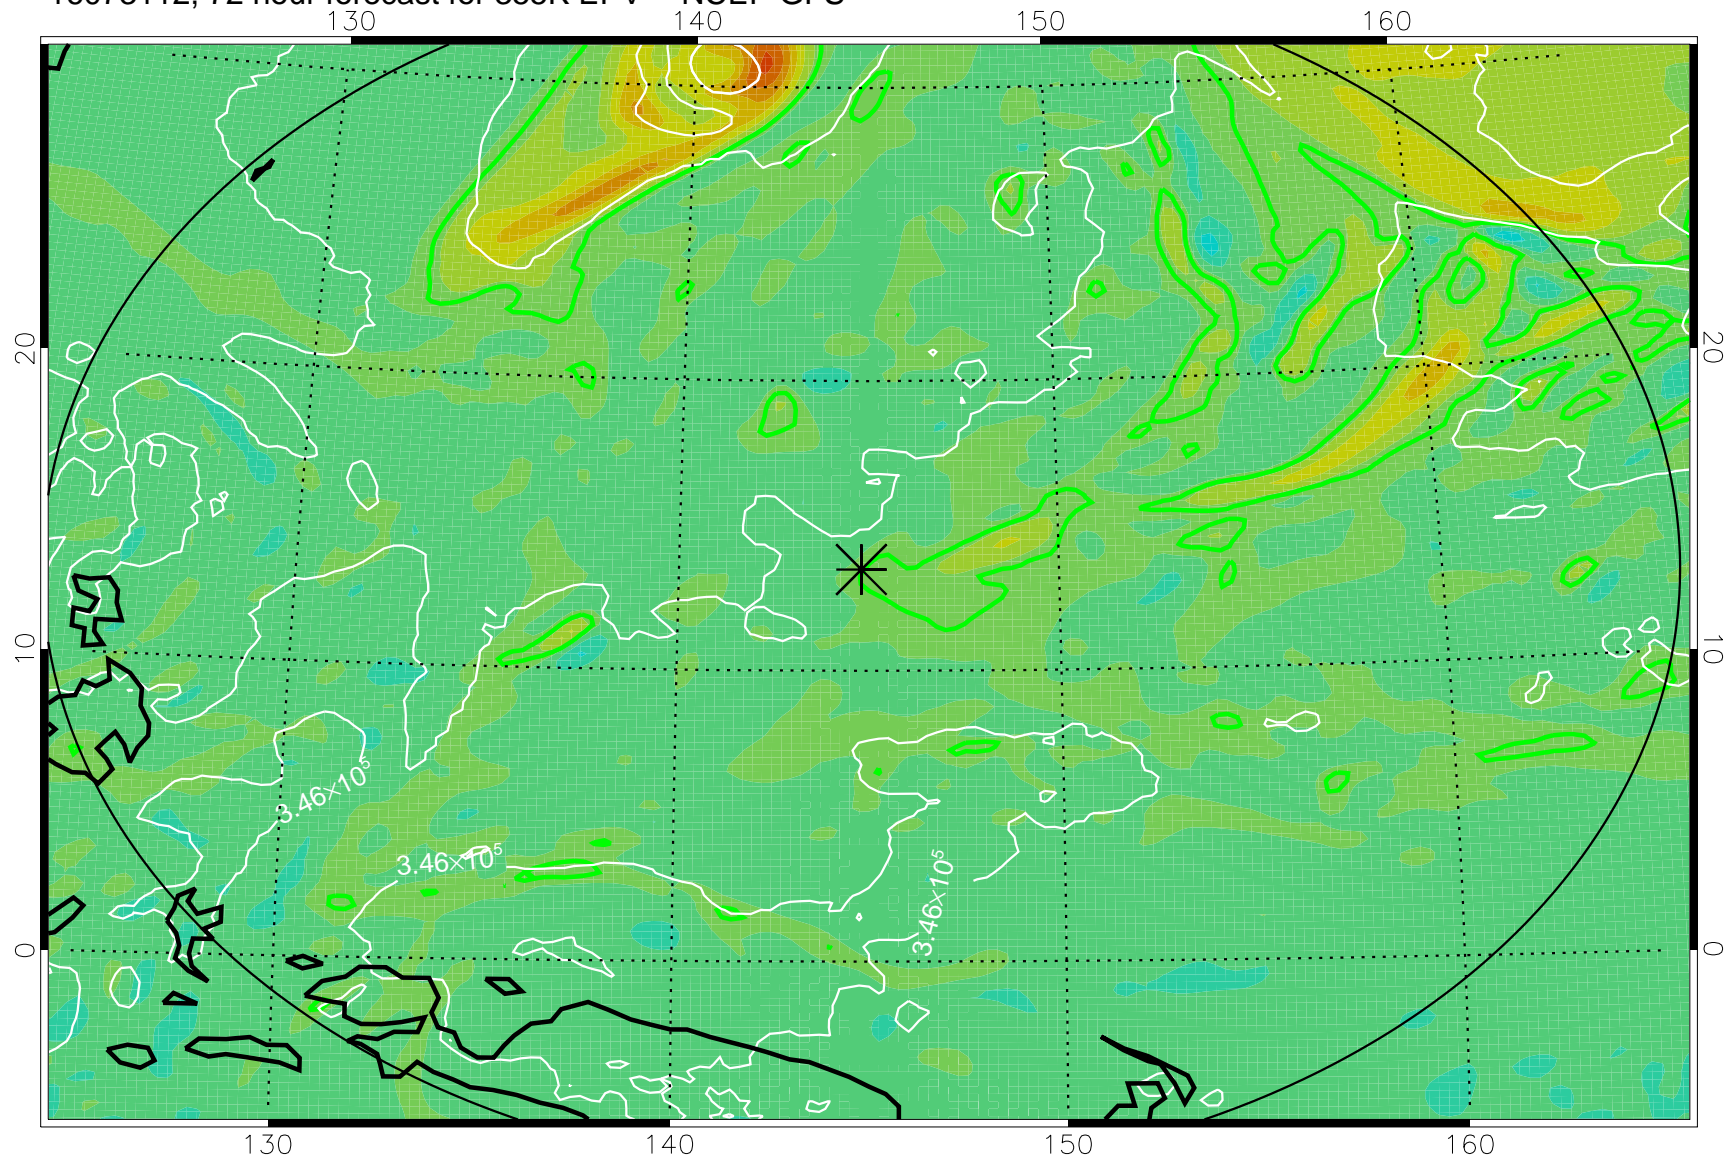

16073018, 54 hour forecast for 355K EPV -- NCEP GFS

355K Montgomery Streamfunction, white  
EPV Tropopause (2 PVU) Position  
Range ring of 2304 km

16073100, 60 hour forecast for 355K EPV -- NCEP GFS

355K Montgomery Streamfunction, white  
EPV Tropopause (2 PVU) Position  
Range ring of 2304 km

16073106, 66 hour forecast for 355K EPV -- NCEP GFS

355K Montgomery Streamfunction, white  
EPV Tropopause (2 PVU) Position  
Range ring of 2304 km

16073112, 72 hour forecast for 355K EPV -- NCEP GFS

355K Montgomery Streamfunction, white  
EPV Tropopause (2 PVU) Position  
Range ring of 2304 km

16073118, 78 hour forecast for 355K EPV -- NCEP GFS

355K Montgomery Streamfunction, white  
EPV Tropopause (2 PVU) Position  
Range ring of 2304 km

16080100, 84 hour forecast for 355K EPV -- NCEP GFS

355K Montgomery Streamfunction, white  
EPV Tropopause (2 PVU) Position  
Range ring of 2304 km

16080106, 90 hour forecast for 355K EPV -- NCEP GFS

355K Montgomery Streamfunction, white  
EPV Tropopause (2 PVU) Position  
Range ring of 2304 km

16080112, 96 hour forecast for 355K EPV -- NCEP GFS

355K Montgomery Streamfunction, white  
EPV Tropopause (2 PVU) Position  
Range ring of 2304 km