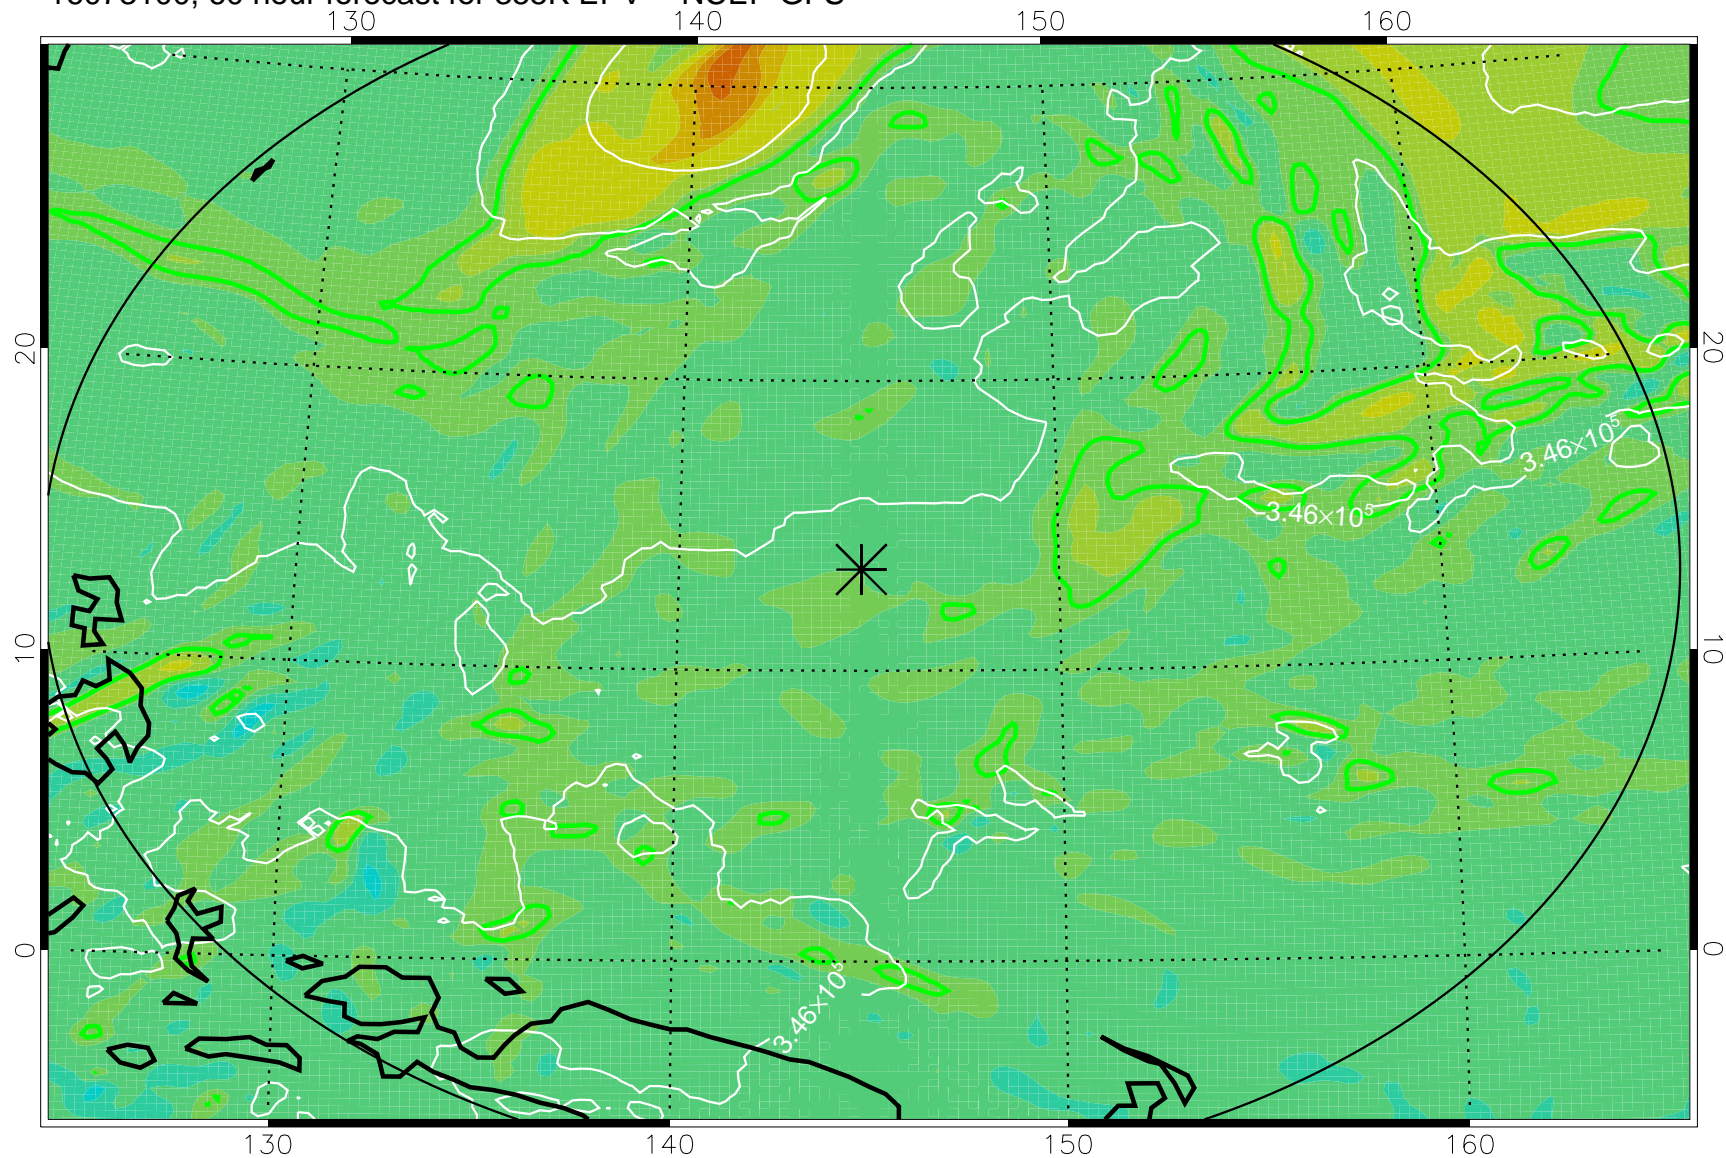

16073006, 42 hour forecast for 355K EPV -- NCEP GFS

355K Montgomery Streamfunction, white  
EPV Tropopause (2 PVU) Position  
Range ring of 2304 km

16073012, 48 hour forecast for 355K EPV -- NCEP GFS

355K Montgomery Streamfunction, white  
EPV Tropopause (2 PVU) Position  
Range ring of 2304 km

16073018, 54 hour forecast for 355K EPV -- NCEP GFS

355K Montgomery Streamfunction, white  
EPV Tropopause (2 PVU) Position  
Range ring of 2304 km

16073100, 60 hour forecast for 355K EPV -- NCEP GFS

355K Montgomery Streamfunction, white  
EPV Tropopause (2 PVU) Position  
Range ring of 2304 km

16073106, 66 hour forecast for 355K EPV -- NCEP GFS

355K Montgomery Streamfunction, white  
EPV Tropopause (2 PVU) Position  
Range ring of 2304 km

16073112, 72 hour forecast for 355K EPV -- NCEP GFS

355K Montgomery Streamfunction, white  
EPV Tropopause (2 PVU) Position  
Range ring of 2304 km

16073118, 78 hour forecast for 355K EPV -- NCEP GFS

355K Montgomery Streamfunction, white  
EPV Tropopause (2 PVU) Position  
Range ring of 2304 km

16080100, 84 hour forecast for 355K EPV -- NCEP GFS

355K Montgomery Streamfunction, white  
EPV Tropopause (2 PVU) Position  
Range ring of 2304 km