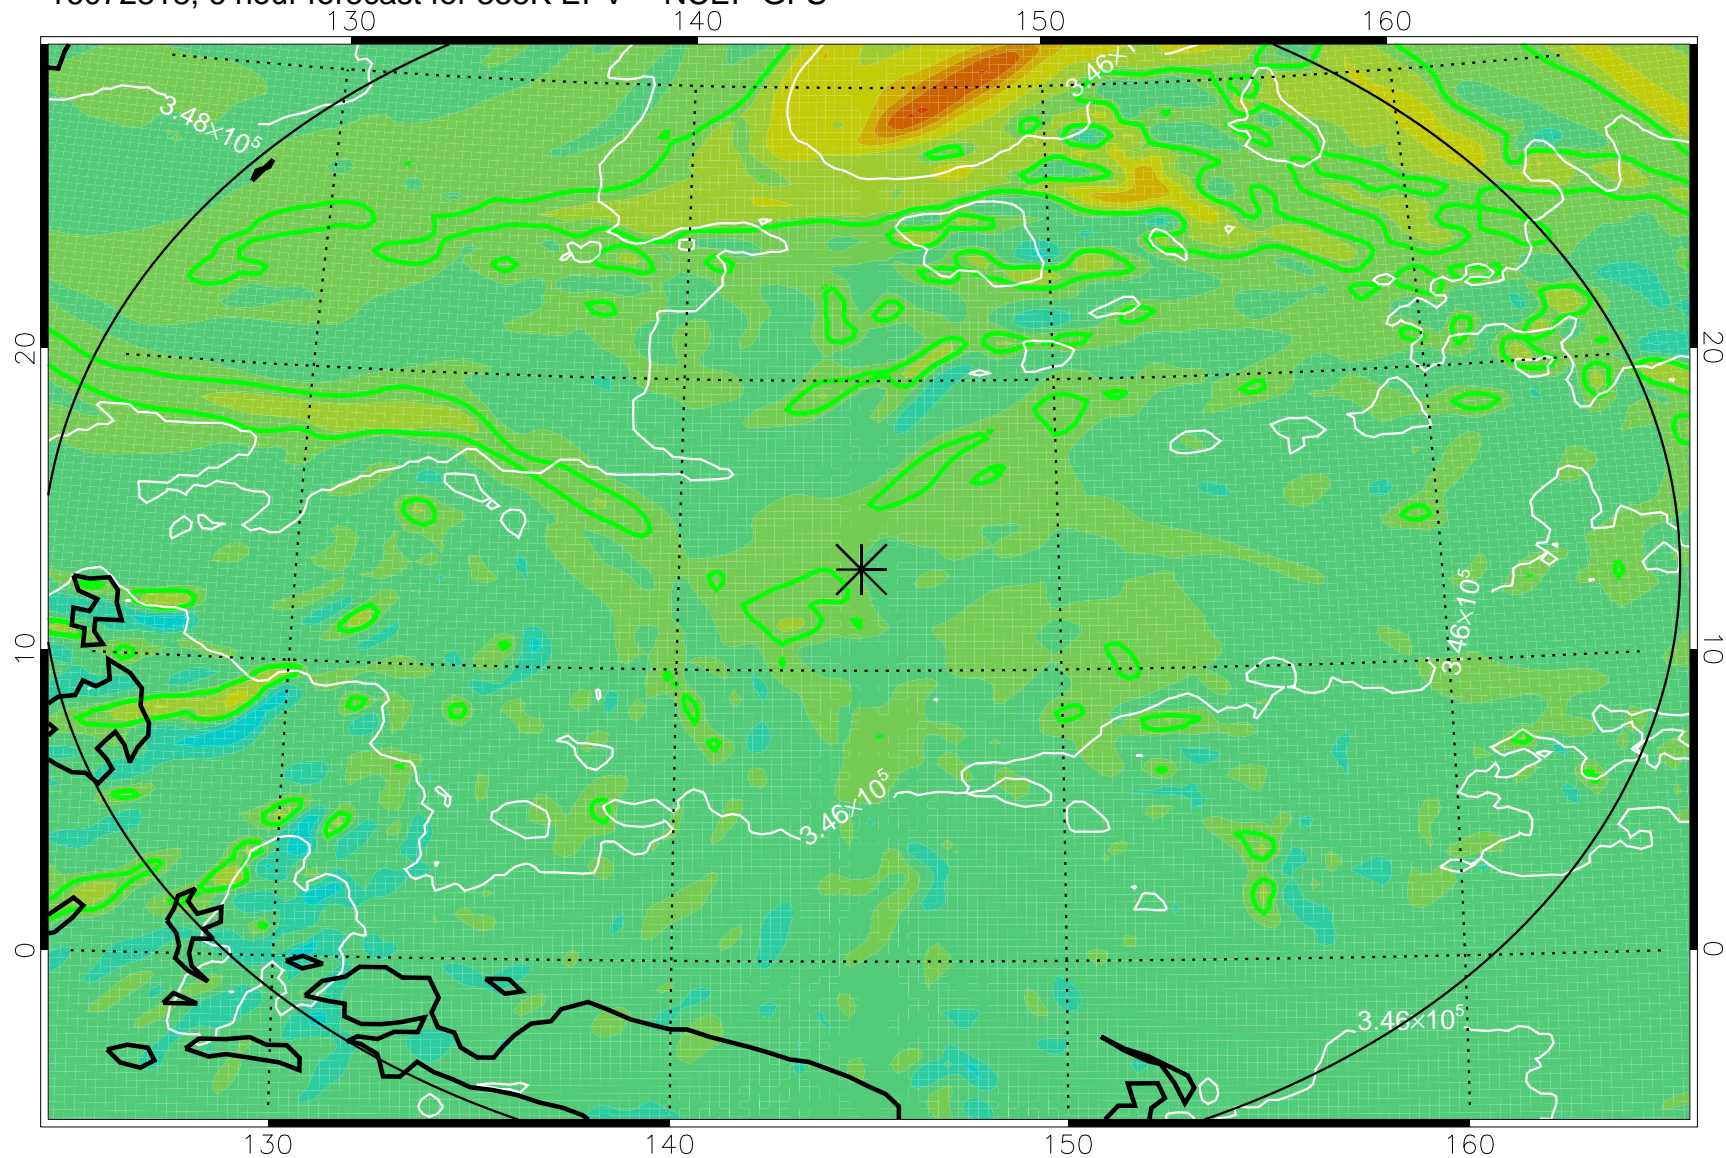

16072818, 6 hour forecast for 355K EPV -- NCEP GFS

355K Montgomery Streamfunction, white  
EPV Tropopause (2 PVU) Position  
Range ring of 2304 km

16072900, 12 hour forecast for 355K EPV -- NCEP GFS

355K Montgomery Streamfunction, white  
EPV Tropopause (2 PVU) Position  
Range ring of 2304 km

16072906, 18 hour forecast for 355K EPV -- NCEP GFS

355K Montgomery Streamfunction, white  
EPV Tropopause (2 PVU) Position  
Range ring of 2304 km

16072912, 24 hour forecast for 355K EPV -- NCEP GFS

355K Montgomery Streamfunction, white  
EPV Tropopause (2 PVU) Position  
Range ring of 2304 km

16072918, 30 hour forecast for 355K EPV -- NCEP GFS

355K Montgomery Streamfunction, white  
EPV Tropopause (2 PVU) Position  
Range ring of 2304 km

16073000, 36 hour forecast for 355K EPV -- NCEP GFS

355K Montgomery Streamfunction, white  
EPV Tropopause (2 PVU) Position  
Range ring of 2304 km

16073006, 42 hour forecast for 355K EPV -- NCEP GFS

355K Montgomery Streamfunction, white  
EPV Tropopause (2 PVU) Position  
Range ring of 2304 km

16073012, 48 hour forecast for 355K EPV -- NCEP GFS

355K Montgomery Streamfunction, white  
EPV Tropopause (2 PVU) Position  
Range ring of 2304 km