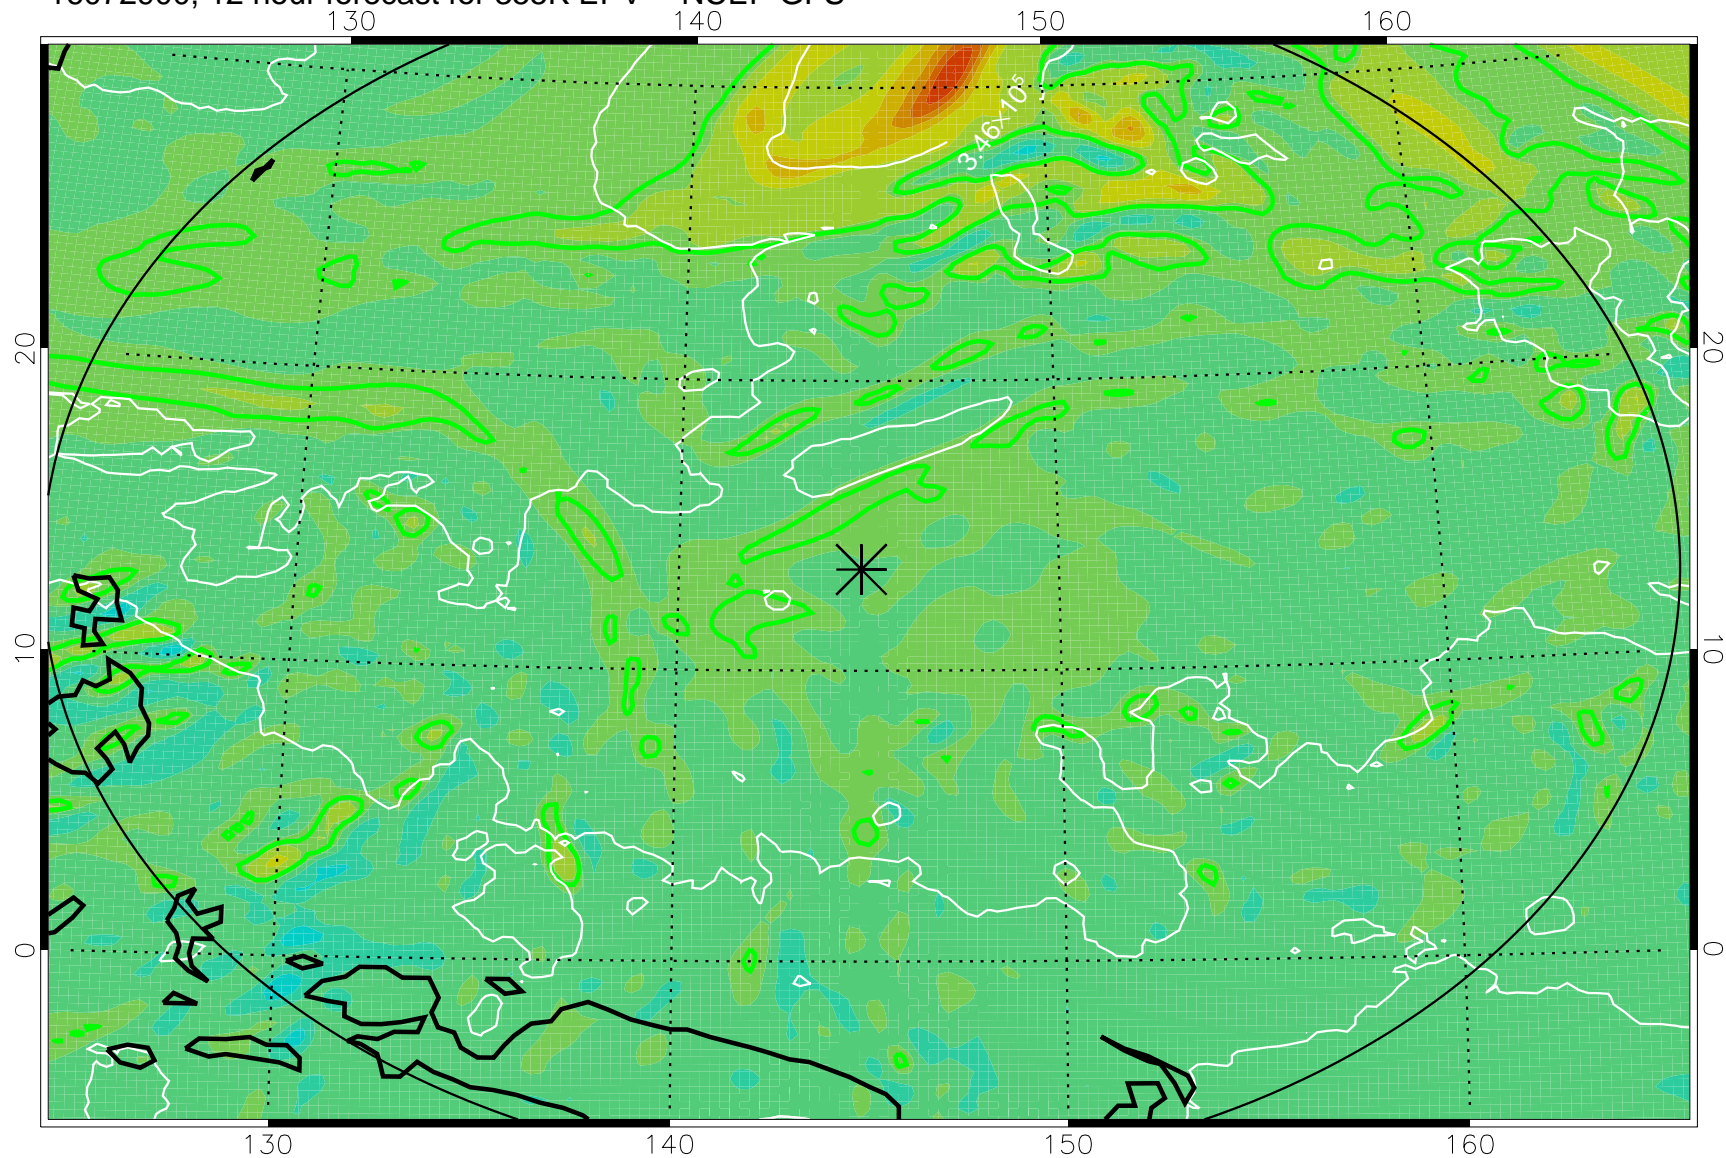

16072818, 6 hour forecast for 355K EPV -- NCEP GFS

355K Montgomery Streamfunction, white  
EPV Tropopause (2 PVU) Position  
Range ring of 2304 km

16072900, 12 hour forecast for 355K EPV -- NCEP GFS

355K Montgomery Streamfunction, white  
EPV Tropopause (2 PVU) Position  
Range ring of 2304 km

16072906, 18 hour forecast for 355K EPV -- NCEP GFS

355K Montgomery Streamfunction, white  
EPV Tropopause (2 PVU) Position  
Range ring of 2304 km

16072912, 24 hour forecast for 355K EPV -- NCEP GFS

355K Montgomery Streamfunction, white  
EPV Tropopause (2 PVU) Position  
Range ring of 2304 km

16072918, 30 hour forecast for 355K EPV -- NCEP GFS

355K Montgomery Streamfunction, white  
EPV Tropopause (2 PVU) Position  
Range ring of 2304 km

16073000, 36 hour forecast for 355K EPV -- NCEP GFS

355K Montgomery Streamfunction, white  
EPV Tropopause (2 PVU) Position  
Range ring of 2304 km

16080118, 102 hour forecast for 355K EPV -- NCEP GFS

355K Montgomery Streamfunction, white  
EPV Tropopause (2 PVU) Position  
Range ring of 2304 km

16080200, 108 hour forecast for 355K EPV -- NCEP GFS

355K Montgomery Streamfunction, white  
EPV Tropopause (2 PVU) Position  
Range ring of 2304 km