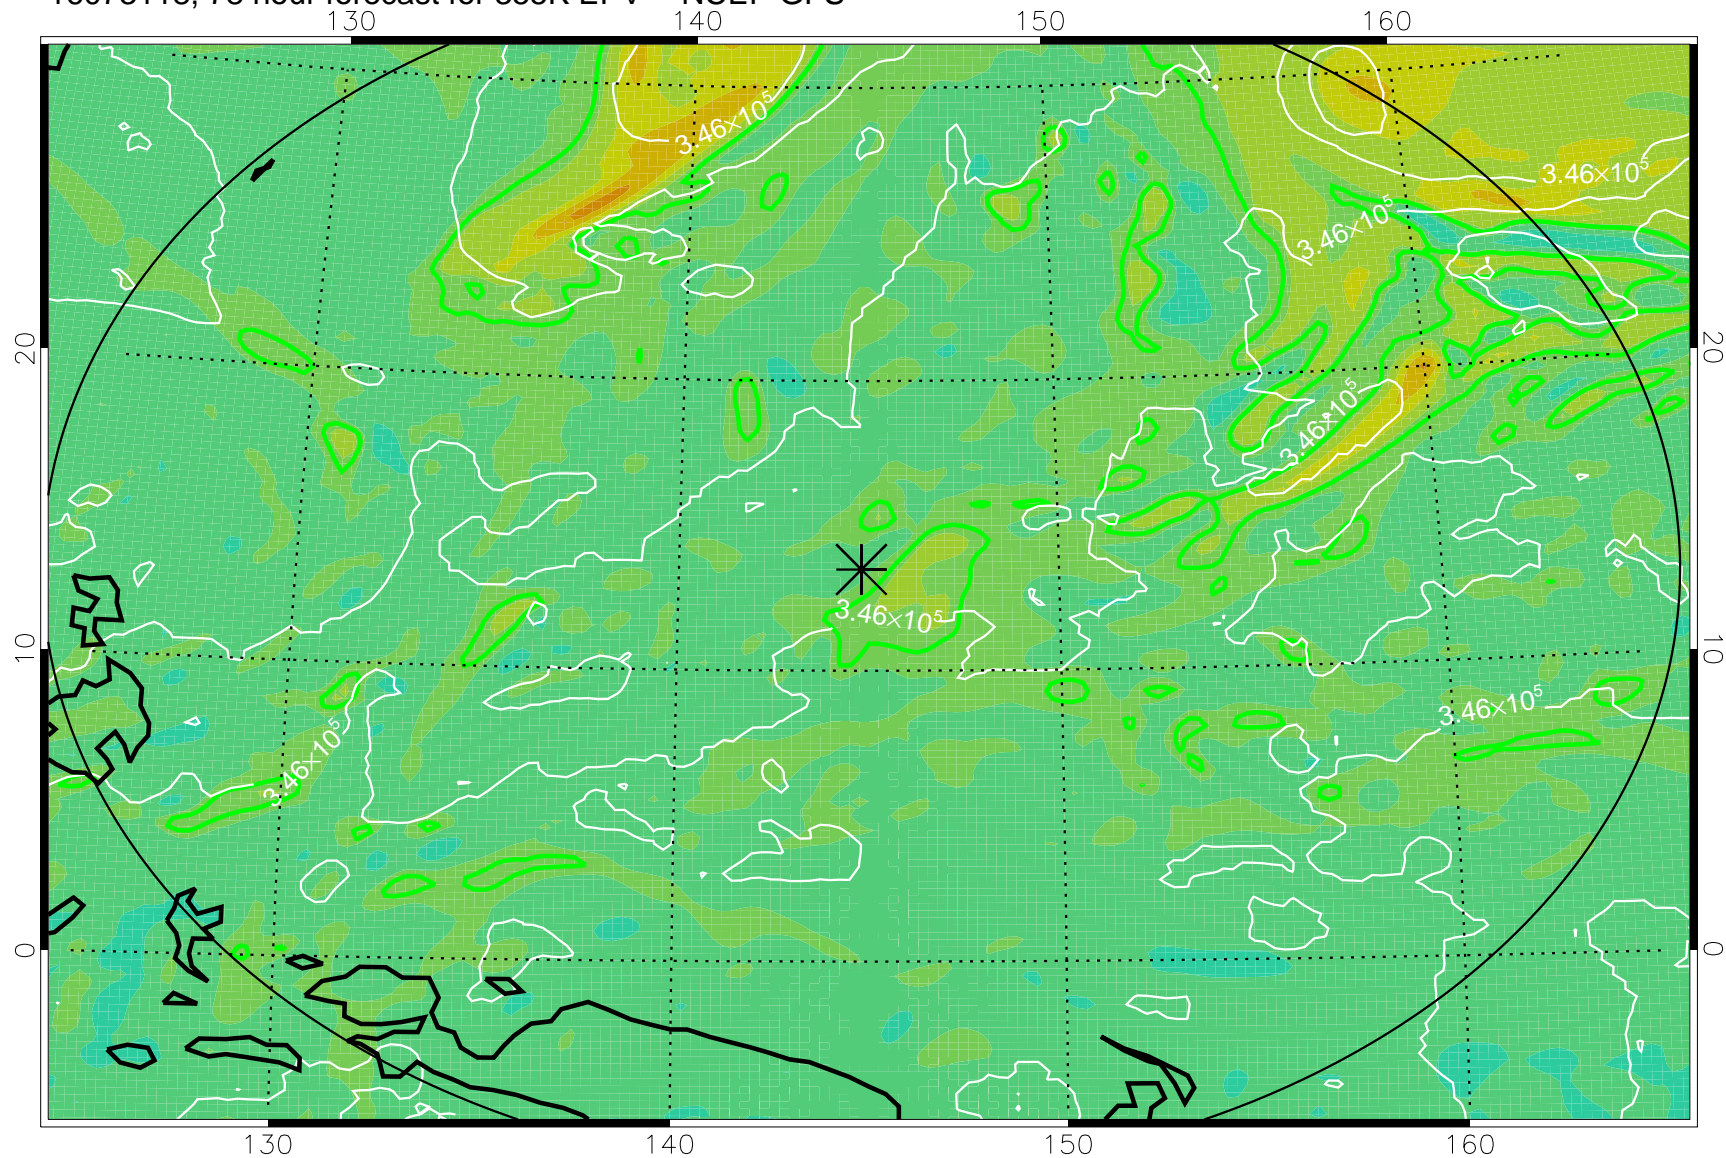

16073106, 66 hour forecast for 355K EPV -- NCEP GFS

355K Montgomery Streamfunction, white  
EPV Tropopause (2 PVU) Position  
Range ring of 2304 km

16073112, 72 hour forecast for 355K EPV -- NCEP GFS

355K Montgomery Streamfunction, white  
EPV Tropopause (2 PVU) Position  
Range ring of 2304 km

16073118, 78 hour forecast for 355K EPV -- NCEP GFS

355K Montgomery Streamfunction, white  
EPV Tropopause (2 PVU) Position  
Range ring of 2304 km

16080100, 84 hour forecast for 355K EPV -- NCEP GFS

355K Montgomery Streamfunction, white  
EPV Tropopause (2 PVU) Position  
Range ring of 2304 km

16080106, 90 hour forecast for 355K EPV -- NCEP GFS

355K Montgomery Streamfunction, white  
EPV Tropopause (2 PVU) Position  
Range ring of 2304 km

16080112, 96 hour forecast for 355K EPV -- NCEP GFS

355K Montgomery Streamfunction, white  
EPV Tropopause (2 PVU) Position  
Range ring of 2304 km

16080118, 102 hour forecast for 355K EPV -- NCEP GFS

355K Montgomery Streamfunction, white  
EPV Tropopause (2 PVU) Position  
Range ring of 2304 km

16080200, 108 hour forecast for 355K EPV -- NCEP GFS

355K Montgomery Streamfunction, white  
EPV Tropopause (2 PVU) Position  
Range ring of 2304 km