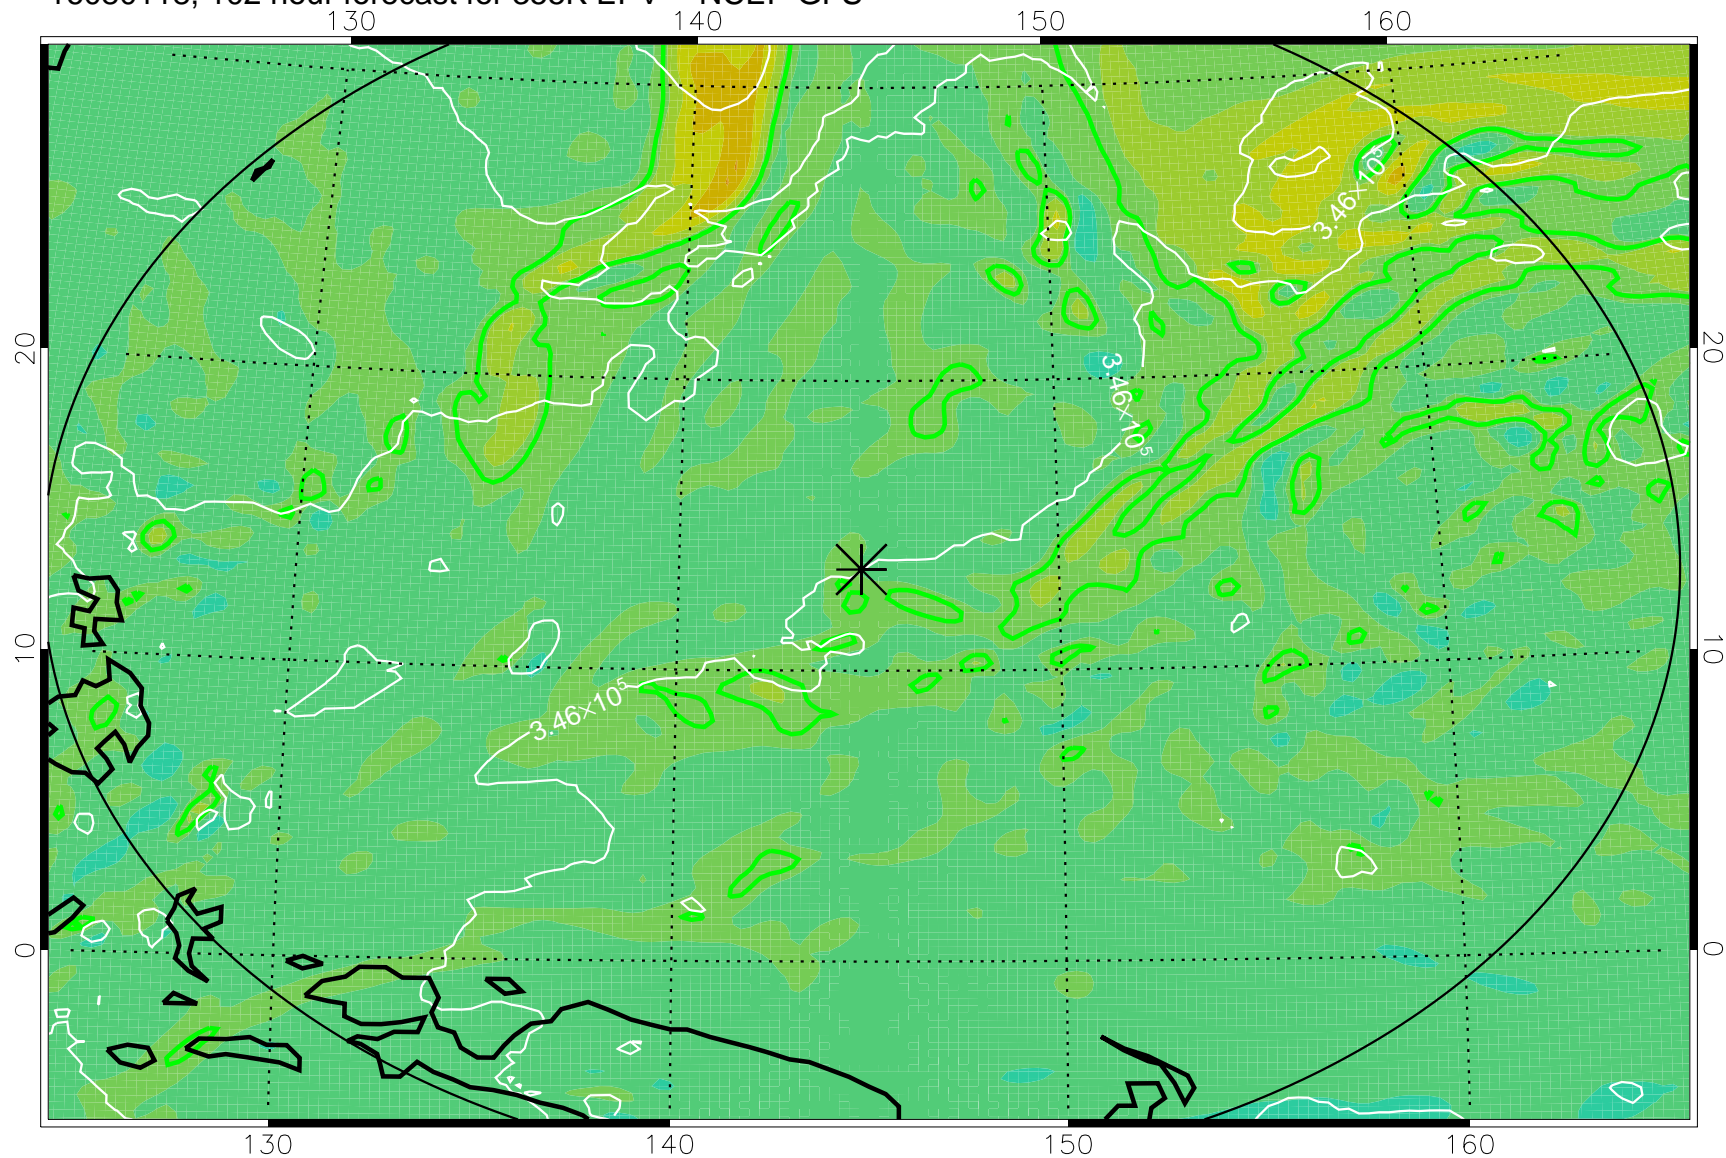

16073118, 78 hour forecast for 355K EPV -- NCEP GFS

355K Montgomery Streamfunction, white  
EPV Tropopause (2 PVU) Position  
Range ring of 2304 km

16080100, 84 hour forecast for 355K EPV -- NCEP GFS

355K Montgomery Streamfunction, white  
EPV Tropopause (2 PVU) Position  
Range ring of 2304 km

16080106, 90 hour forecast for 355K EPV -- NCEP GFS

355K Montgomery Streamfunction, white  
EPV Tropopause (2 PVU) Position  
Range ring of 2304 km

16080112, 96 hour forecast for 355K EPV -- NCEP GFS

355K Montgomery Streamfunction, white  
EPV Tropopause (2 PVU) Position  
Range ring of 2304 km

16080118, 102 hour forecast for 355K EPV -- NCEP GFS

355K Montgomery Streamfunction, white  
EPV Tropopause (2 PVU) Position  
Range ring of 2304 km

16080200, 108 hour forecast for 355K EPV -- NCEP GFS

355K Montgomery Streamfunction, white  
EPV Tropopause (2 PVU) Position  
Range ring of 2304 km

16080206, 114 hour forecast for 355K EPV -- NCEP GFS

355K Montgomery Streamfunction, white  
EPV Tropopause (2 PVU) Position  
Range ring of 2304 km

16080212, 120 hour forecast for 355K EPV -- NCEP GFS

355K Montgomery Streamfunction, white  
EPV Tropopause (2 PVU) Position  
Range ring of 2304 km