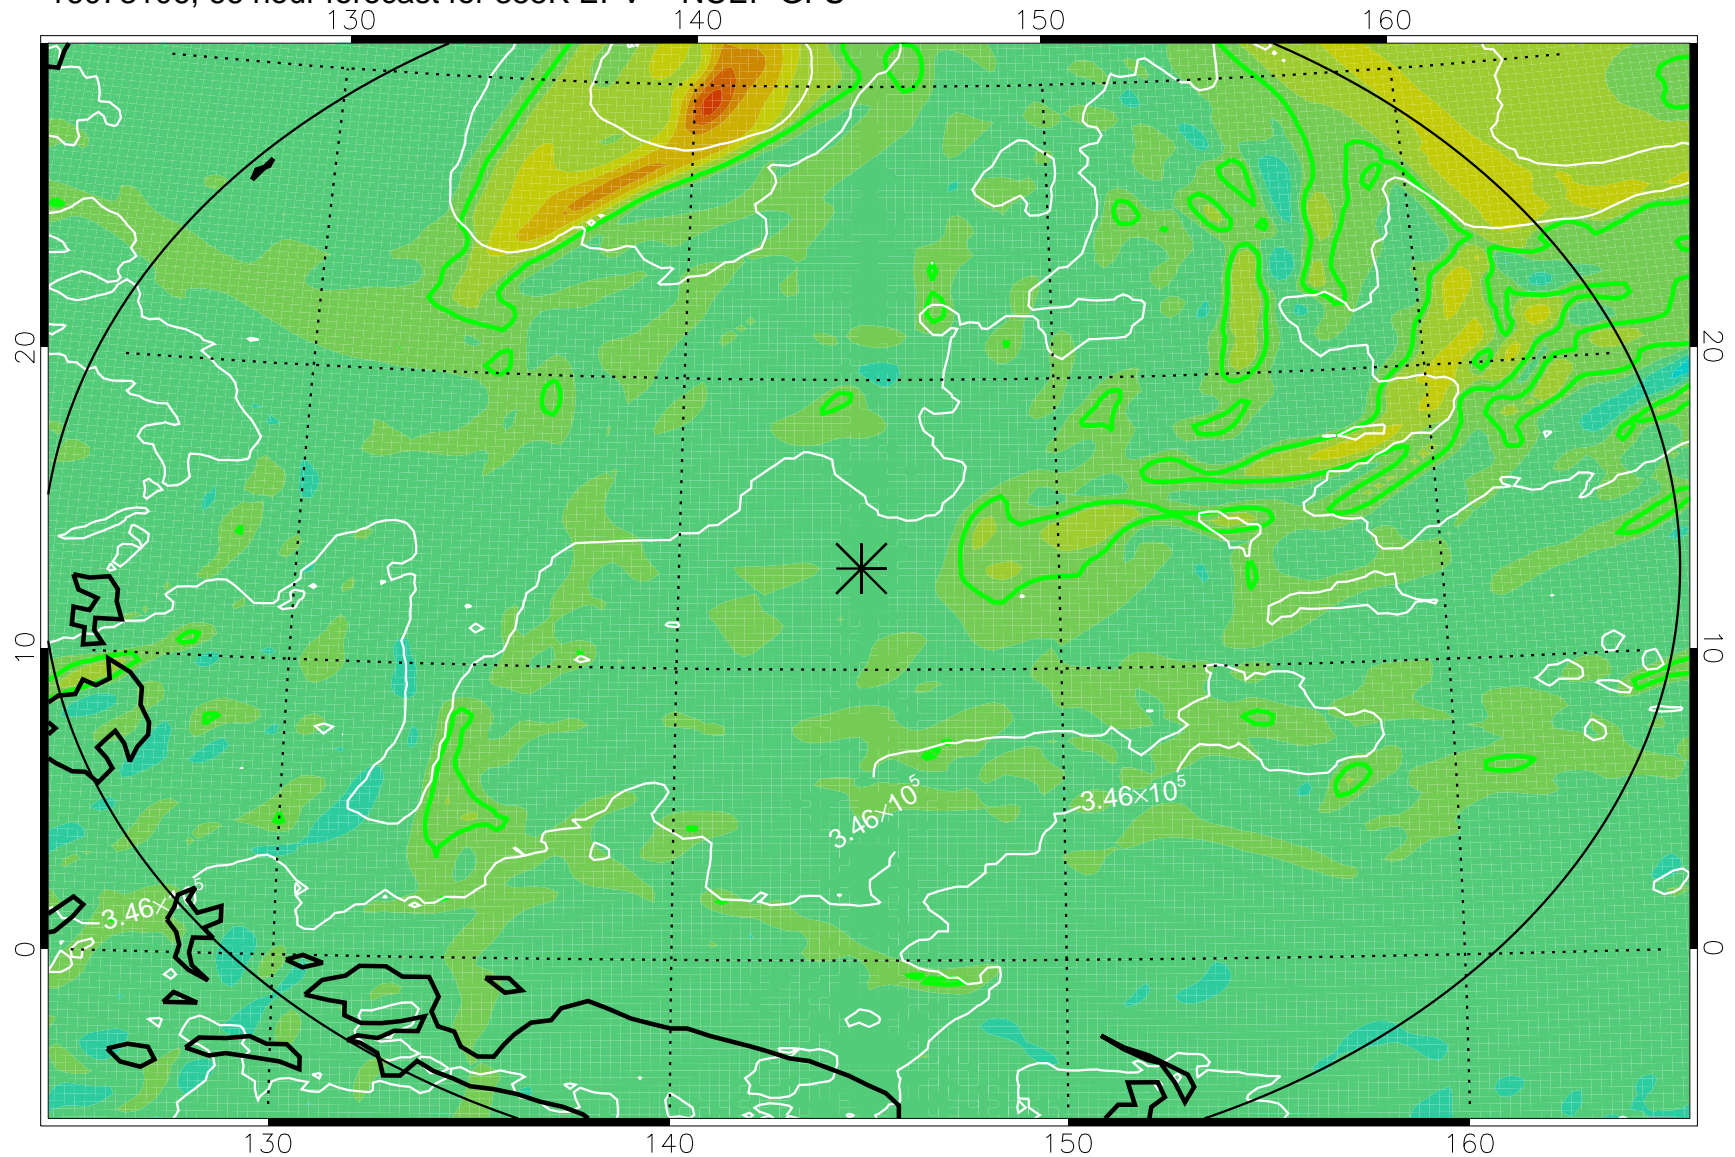

16073018, 54 hour forecast for 355K EPV -- NCEP GFS

355K Montgomery Streamfunction, white  
EPV Tropopause (2 PVU) Position  
Range ring of 2304 km

16073100, 60 hour forecast for 355K EPV -- NCEP GFS

355K Montgomery Streamfunction, white  
EPV Tropopause (2 PVU) Position  
Range ring of 2304 km

16073106, 66 hour forecast for 355K EPV -- NCEP GFS

355K Montgomery Streamfunction, white  
EPV Tropopause (2 PVU) Position  
Range ring of 2304 km

16073112, 72 hour forecast for 355K EPV -- NCEP GFS

355K Montgomery Streamfunction, white  
EPV Tropopause (2 PVU) Position  
Range ring of 2304 km

16073118, 78 hour forecast for 355K EPV -- NCEP GFS

355K Montgomery Streamfunction, white  
EPV Tropopause (2 PVU) Position  
Range ring of 2304 km

16080100, 84 hour forecast for 355K EPV -- NCEP GFS

355K Montgomery Streamfunction, white  
EPV Tropopause (2 PVU) Position  
Range ring of 2304 km

16080106, 90 hour forecast for 355K EPV -- NCEP GFS

355K Montgomery Streamfunction, white  
EPV Tropopause (2 PVU) Position  
Range ring of 2304 km

16080112, 96 hour forecast for 355K EPV -- NCEP GFS

355K Montgomery Streamfunction, white  
EPV Tropopause (2 PVU) Position  
Range ring of 2304 km