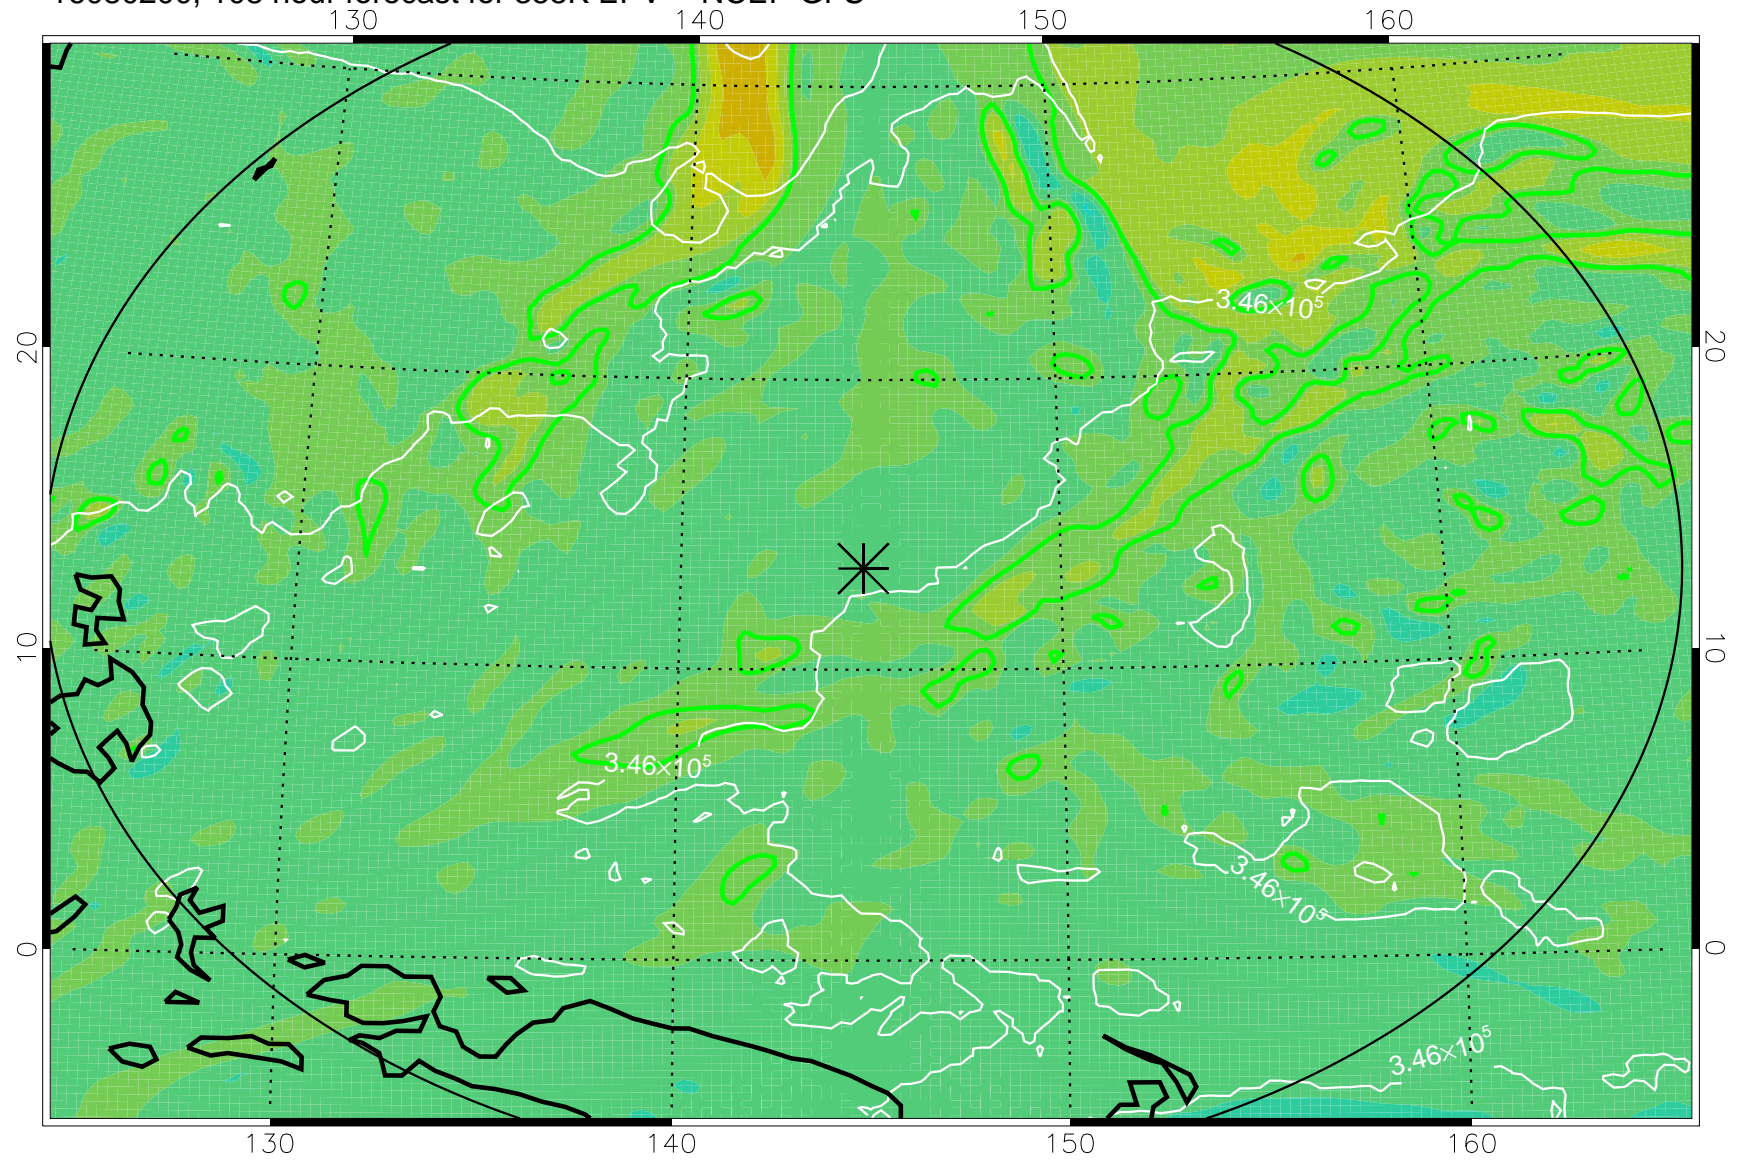

16073118, 78 hour forecast for 355K EPV -- NCEP GFS

355K Montgomery Streamfunction, white  
EPV Tropopause (2 PVU) Position  
Range ring of 2304 km

16080100, 84 hour forecast for 355K EPV -- NCEP GFS

355K Montgomery Streamfunction, white  
EPV Tropopause (2 PVU) Position  
Range ring of 2304 km

16080106, 90 hour forecast for 355K EPV -- NCEP GFS

355K Montgomery Streamfunction, white  
EPV Tropopause (2 PVU) Position  
Range ring of 2304 km

16080112, 96 hour forecast for 355K EPV -- NCEP GFS

355K Montgomery Streamfunction, white  
EPV Tropopause (2 PVU) Position  
Range ring of 2304 km

16080118, 102 hour forecast for 355K EPV -- NCEP GFS

355K Montgomery Streamfunction, white  
EPV Tropopause (2 PVU) Position  
Range ring of 2304 km

16080200, 108 hour forecast for 355K EPV -- NCEP GFS

355K Montgomery Streamfunction, white  
EPV Tropopause (2 PVU) Position  
Range ring of 2304 km

16080206, 114 hour forecast for 355K EPV -- NCEP GFS

355K Montgomery Streamfunction, white  
EPV Tropopause (2 PVU) Position  
Range ring of 2304 km

16080212, 120 hour forecast for 355K EPV -- NCEP GFS

355K Montgomery Streamfunction, white  
EPV Tropopause (2 PVU) Position  
Range ring of 2304 km