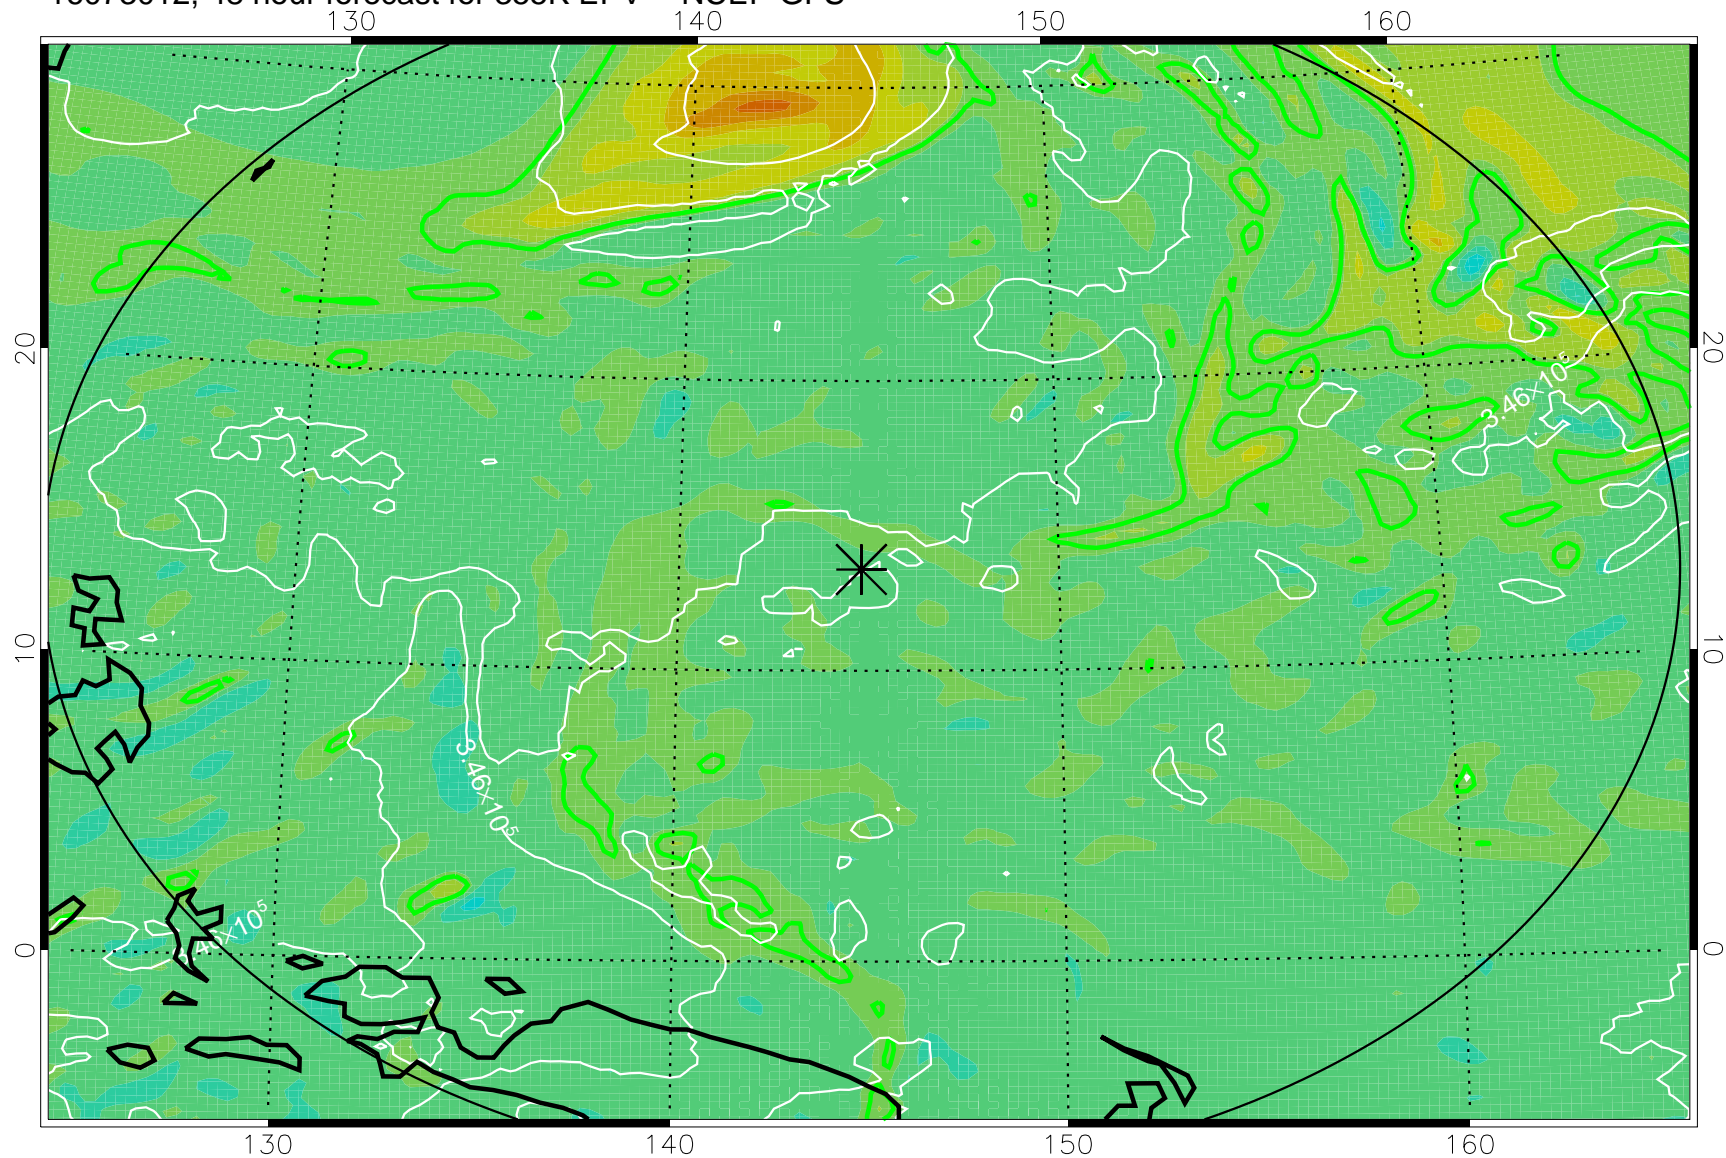

16072918, 30 hour forecast for 355K EPV -- NCEP GFS

355K Montgomery Streamfunction, white  
EPV Tropopause (2 PVU) Position  
Range ring of 2304 km

16073000, 36 hour forecast for 355K EPV -- NCEP GFS

355K Montgomery Streamfunction, white  
EPV Tropopause (2 PVU) Position  
Range ring of 2304 km

16073006, 42 hour forecast for 355K EPV -- NCEP GFS

355K Montgomery Streamfunction, white  
EPV Tropopause (2 PVU) Position  
Range ring of 2304 km

16073012, 48 hour forecast for 355K EPV -- NCEP GFS

355K Montgomery Streamfunction, white  
EPV Tropopause (2 PVU) Position  
Range ring of 2304 km

16073018, 54 hour forecast for 355K EPV -- NCEP GFS

355K Montgomery Streamfunction, white  
EPV Tropopause (2 PVU) Position  
Range ring of 2304 km

16073100, 60 hour forecast for 355K EPV -- NCEP GFS

355K Montgomery Streamfunction, white  
EPV Tropopause (2 PVU) Position  
Range ring of 2304 km

16073118, 78 hour forecast for 355K EPV -- NCEP GFS

355K Montgomery Streamfunction, white  
EPV Tropopause (2 PVU) Position  
Range ring of 2304 km

16080100, 84 hour forecast for 355K EPV -- NCEP GFS

355K Montgomery Streamfunction, white  
EPV Tropopause (2 PVU) Position  
Range ring of 2304 km