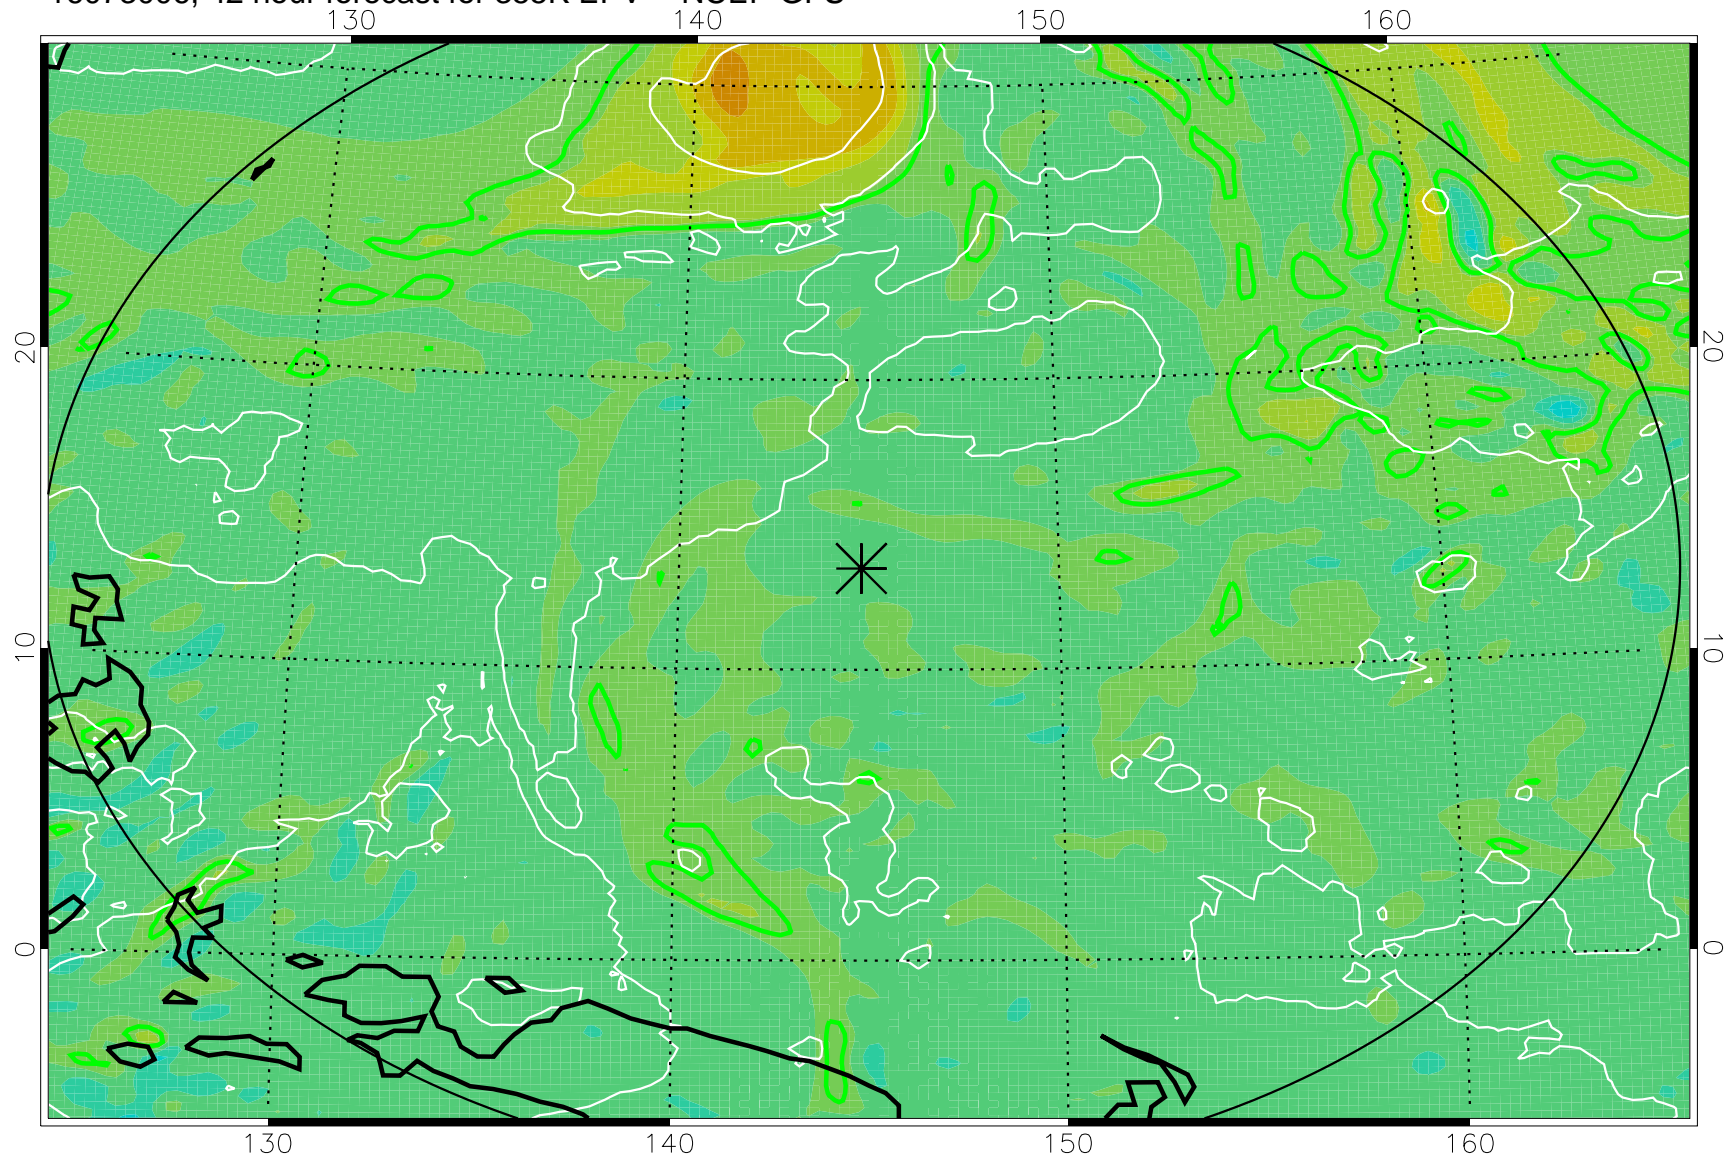

16072918, 30 hour forecast for 355K EPV -- NCEP GFS

355K Montgomery Streamfunction, white  
EPV Tropopause (2 PVU) Position  
Range ring of 2304 km

16073000, 36 hour forecast for 355K EPV -- NCEP GFS

355K Montgomery Streamfunction, white  
EPV Tropopause (2 PVU) Position  
Range ring of 2304 km

16073006, 42 hour forecast for 355K EPV -- NCEP GFS

355K Montgomery Streamfunction, white  
EPV Tropopause (2 PVU) Position  
Range ring of 2304 km

16073012, 48 hour forecast for 355K EPV -- NCEP GFS

355K Montgomery Streamfunction, white  
EPV Tropopause (2 PVU) Position  
Range ring of 2304 km

16073018, 54 hour forecast for 355K EPV -- NCEP GFS

355K Montgomery Streamfunction, white  
EPV Tropopause (2 PVU) Position  
Range ring of 2304 km

16073100, 60 hour forecast for 355K EPV -- NCEP GFS

355K Montgomery Streamfunction, white  
EPV Tropopause (2 PVU) Position  
Range ring of 2304 km

16073118, 78 hour forecast for 355K EPV -- NCEP GFS

355K Montgomery Streamfunction, white  
EPV Tropopause (2 PVU) Position  
Range ring of 2304 km

16080100, 84 hour forecast for 355K EPV -- NCEP GFS

355K Montgomery Streamfunction, white  
EPV Tropopause (2 PVU) Position  
Range ring of 2304 km