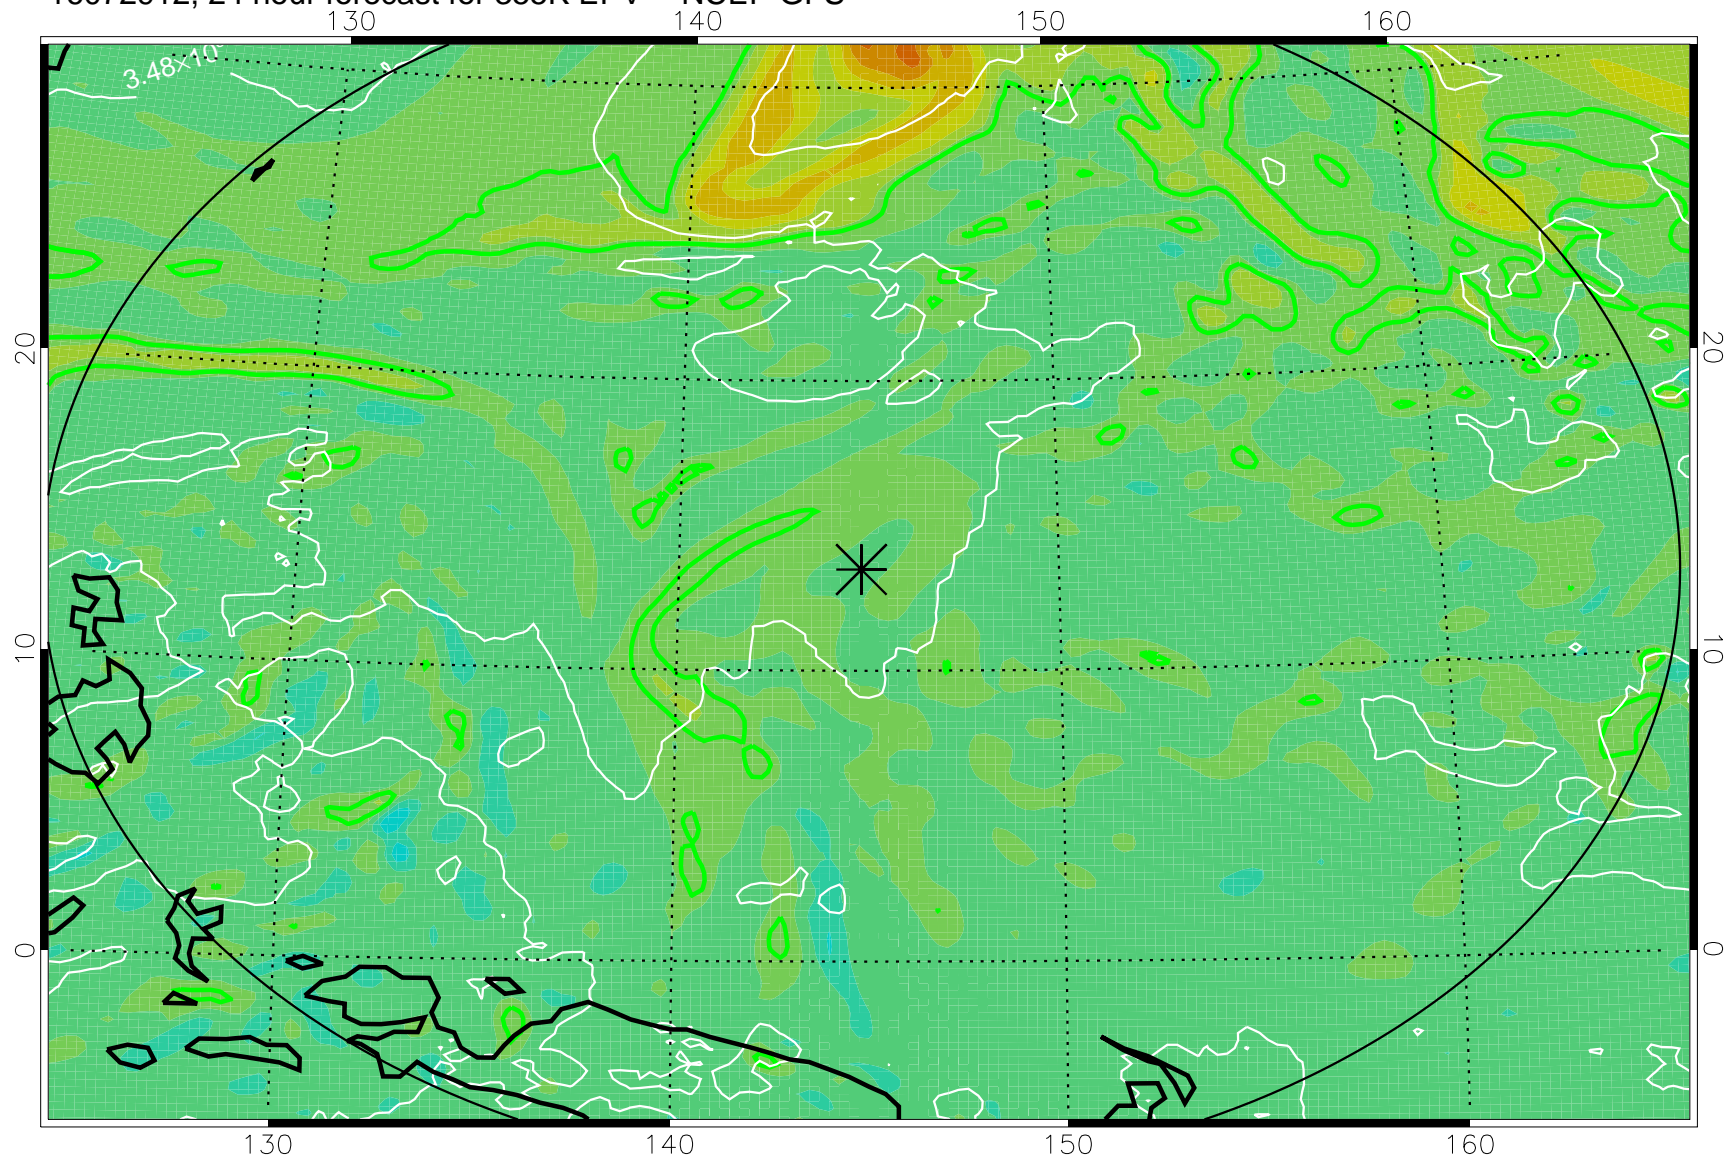

16072818, 6 hour forecast for 355K EPV -- NCEP GFS

355K Montgomery Streamfunction, white  
EPV Tropopause (2 PVU) Position  
Range ring of 2304 km

16072900, 12 hour forecast for 355K EPV -- NCEP GFS

355K Montgomery Streamfunction, white  
EPV Tropopause (2 PVU) Position  
Range ring of 2304 km

16072906, 18 hour forecast for 355K EPV -- NCEP GFS

355K Montgomery Streamfunction, white  
EPV Tropopause (2 PVU) Position  
Range ring of 2304 km

16072912, 24 hour forecast for 355K EPV -- NCEP GFS

355K Montgomery Streamfunction, white  
EPV Tropopause (2 PVU) Position  
Range ring of 2304 km

16072918, 30 hour forecast for 355K EPV -- NCEP GFS

355K Montgomery Streamfunction, white  
EPV Tropopause (2 PVU) Position  
Range ring of 2304 km

16073000, 36 hour forecast for 355K EPV -- NCEP GFS

355K Montgomery Streamfunction, white  
EPV Tropopause (2 PVU) Position  
Range ring of 2304 km

16073006, 42 hour forecast for 355K EPV -- NCEP GFS

355K Montgomery Streamfunction, white  
EPV Tropopause (2 PVU) Position  
Range ring of 2304 km

16073012, 48 hour forecast for 355K EPV -- NCEP GFS

355K Montgomery Streamfunction, white  
EPV Tropopause (2 PVU) Position  
Range ring of 2304 km