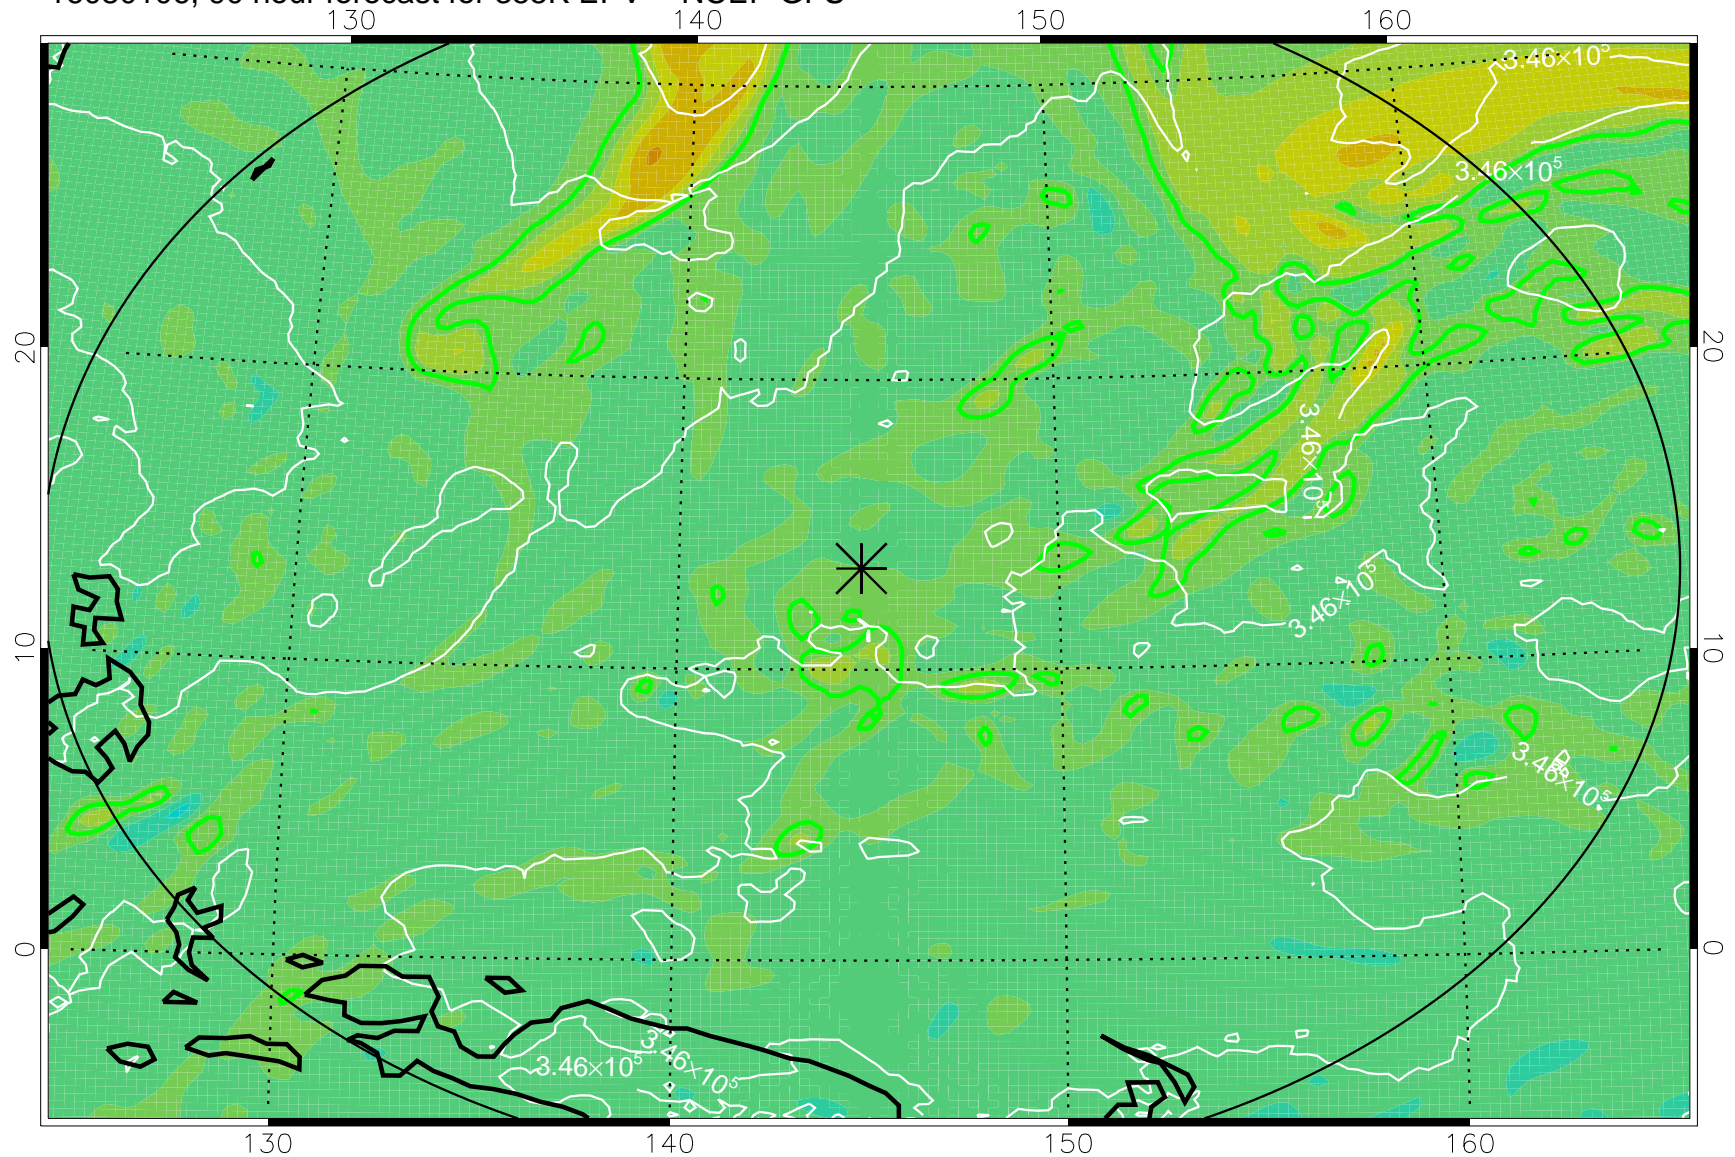

16073118, 78 hour forecast for 355K EPV -- NCEP GFS

355K Montgomery Streamfunction, white  
EPV Tropopause (2 PVU) Position  
Range ring of 2304 km

16080100, 84 hour forecast for 355K EPV -- NCEP GFS

355K Montgomery Streamfunction, white  
EPV Tropopause (2 PVU) Position  
Range ring of 2304 km

16080106, 90 hour forecast for 355K EPV -- NCEP GFS

355K Montgomery Streamfunction, white  
EPV Tropopause (2 PVU) Position  
Range ring of 2304 km

16080112, 96 hour forecast for 355K EPV -- NCEP GFS

355K Montgomery Streamfunction, white  
EPV Tropopause (2 PVU) Position  
Range ring of 2304 km

16080118, 102 hour forecast for 355K EPV -- NCEP GFS

355K Montgomery Streamfunction, white  
EPV Tropopause (2 PVU) Position  
Range ring of 2304 km

16080200, 108 hour forecast for 355K EPV -- NCEP GFS

355K Montgomery Streamfunction, white  
EPV Tropopause (2 PVU) Position  
Range ring of 2304 km

16080206, 114 hour forecast for 355K EPV -- NCEP GFS

355K Montgomery Streamfunction, white  
EPV Tropopause (2 PVU) Position  
Range ring of 2304 km

16080212, 120 hour forecast for 355K EPV -- NCEP GFS

355K Montgomery Streamfunction, white  
EPV Tropopause (2 PVU) Position  
Range ring of 2304 km