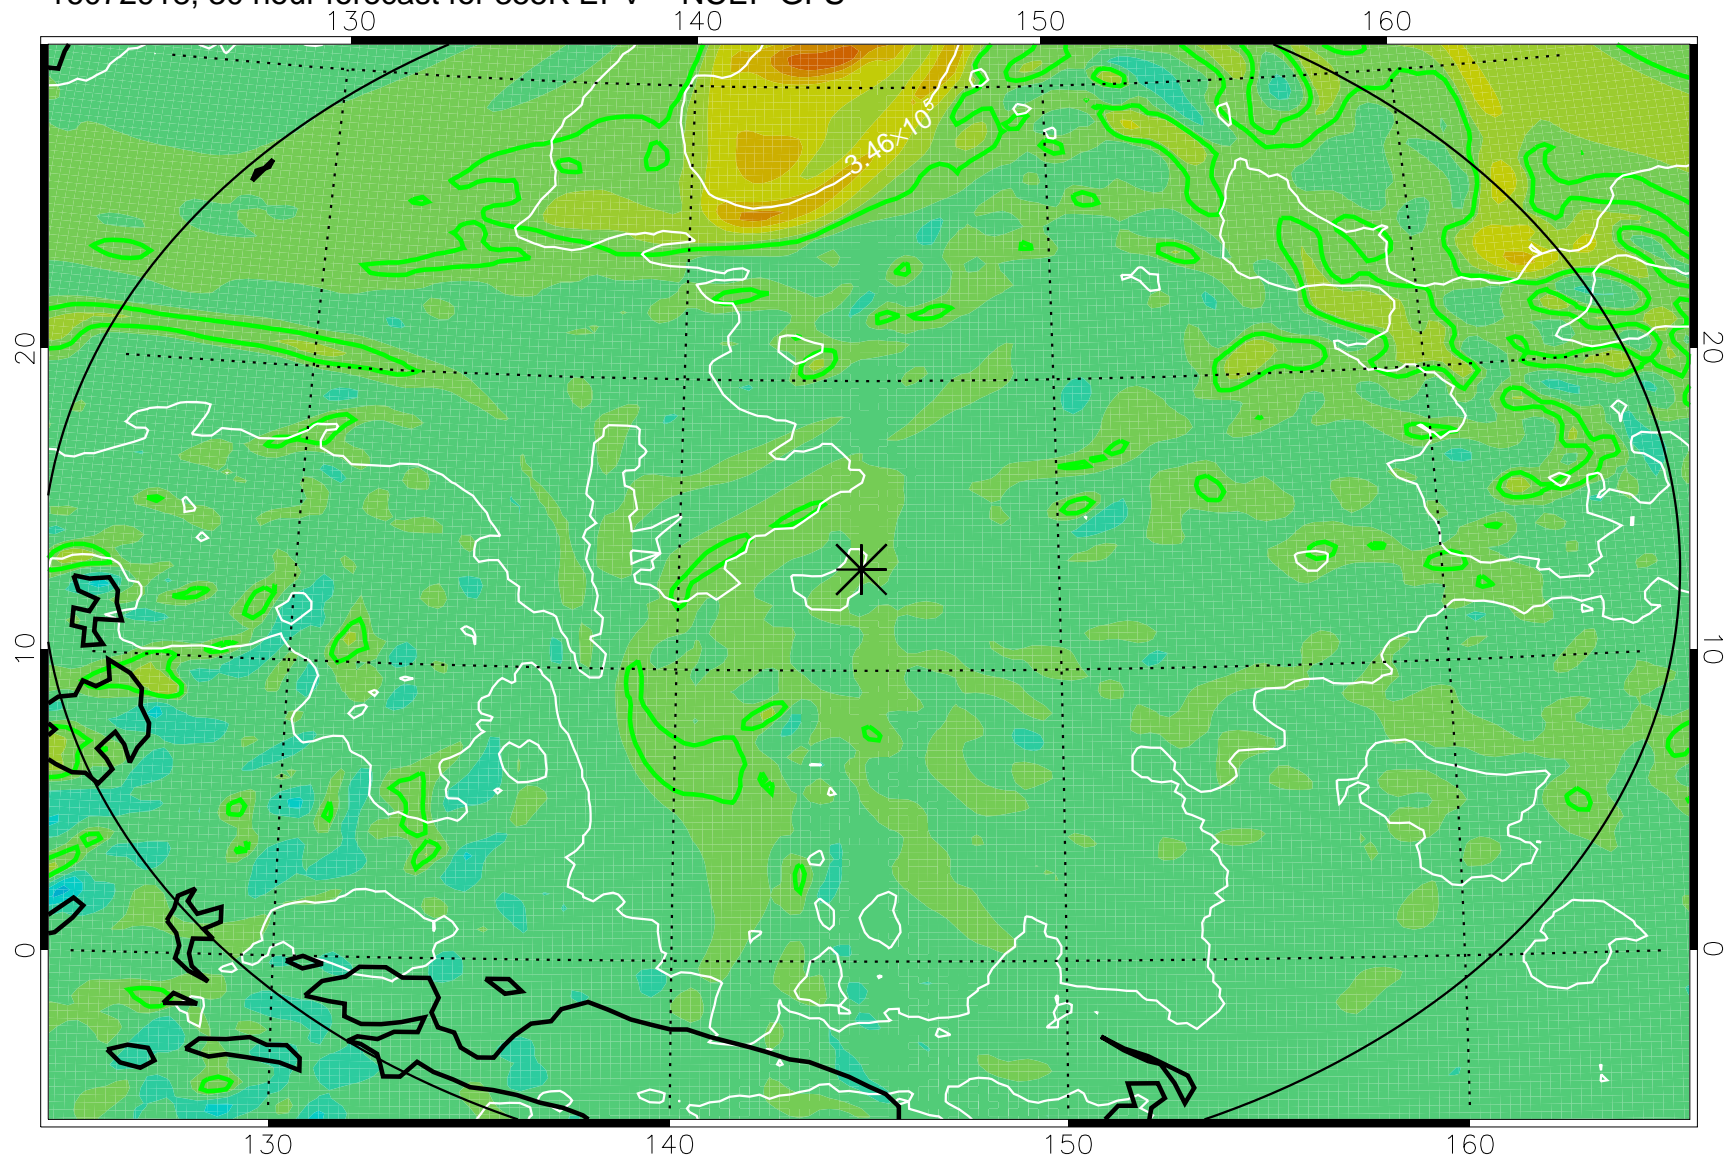

16072906, 18 hour forecast for 355K EPV -- NCEP GFS

355K Montgomery Streamfunction, white  
EPV Tropopause (2 PVU) Position  
Range ring of 2304 km

16072912, 24 hour forecast for 355K EPV -- NCEP GFS

355K Montgomery Streamfunction, white  
EPV Tropopause (2 PVU) Position  
Range ring of 2304 km

16072918, 30 hour forecast for 355K EPV -- NCEP GFS

355K Montgomery Streamfunction, white  
EPV Tropopause (2 PVU) Position  
Range ring of 2304 km

16073000, 36 hour forecast for 355K EPV -- NCEP GFS

355K Montgomery Streamfunction, white  
EPV Tropopause (2 PVU) Position  
Range ring of 2304 km

16073006, 42 hour forecast for 355K EPV -- NCEP GFS

355K Montgomery Streamfunction, white  
EPV Tropopause (2 PVU) Position  
Range ring of 2304 km

16073012, 48 hour forecast for 355K EPV -- NCEP GFS

355K Montgomery Streamfunction, white  
EPV Tropopause (2 PVU) Position  
Range ring of 2304 km

16073118, 78 hour forecast for 355K EPV -- NCEP GFS

355K Montgomery Streamfunction, white  
EPV Tropopause (2 PVU) Position  
Range ring of 2304 km

16080100, 84 hour forecast for 355K EPV -- NCEP GFS

355K Montgomery Streamfunction, white  
EPV Tropopause (2 PVU) Position  
Range ring of 2304 km