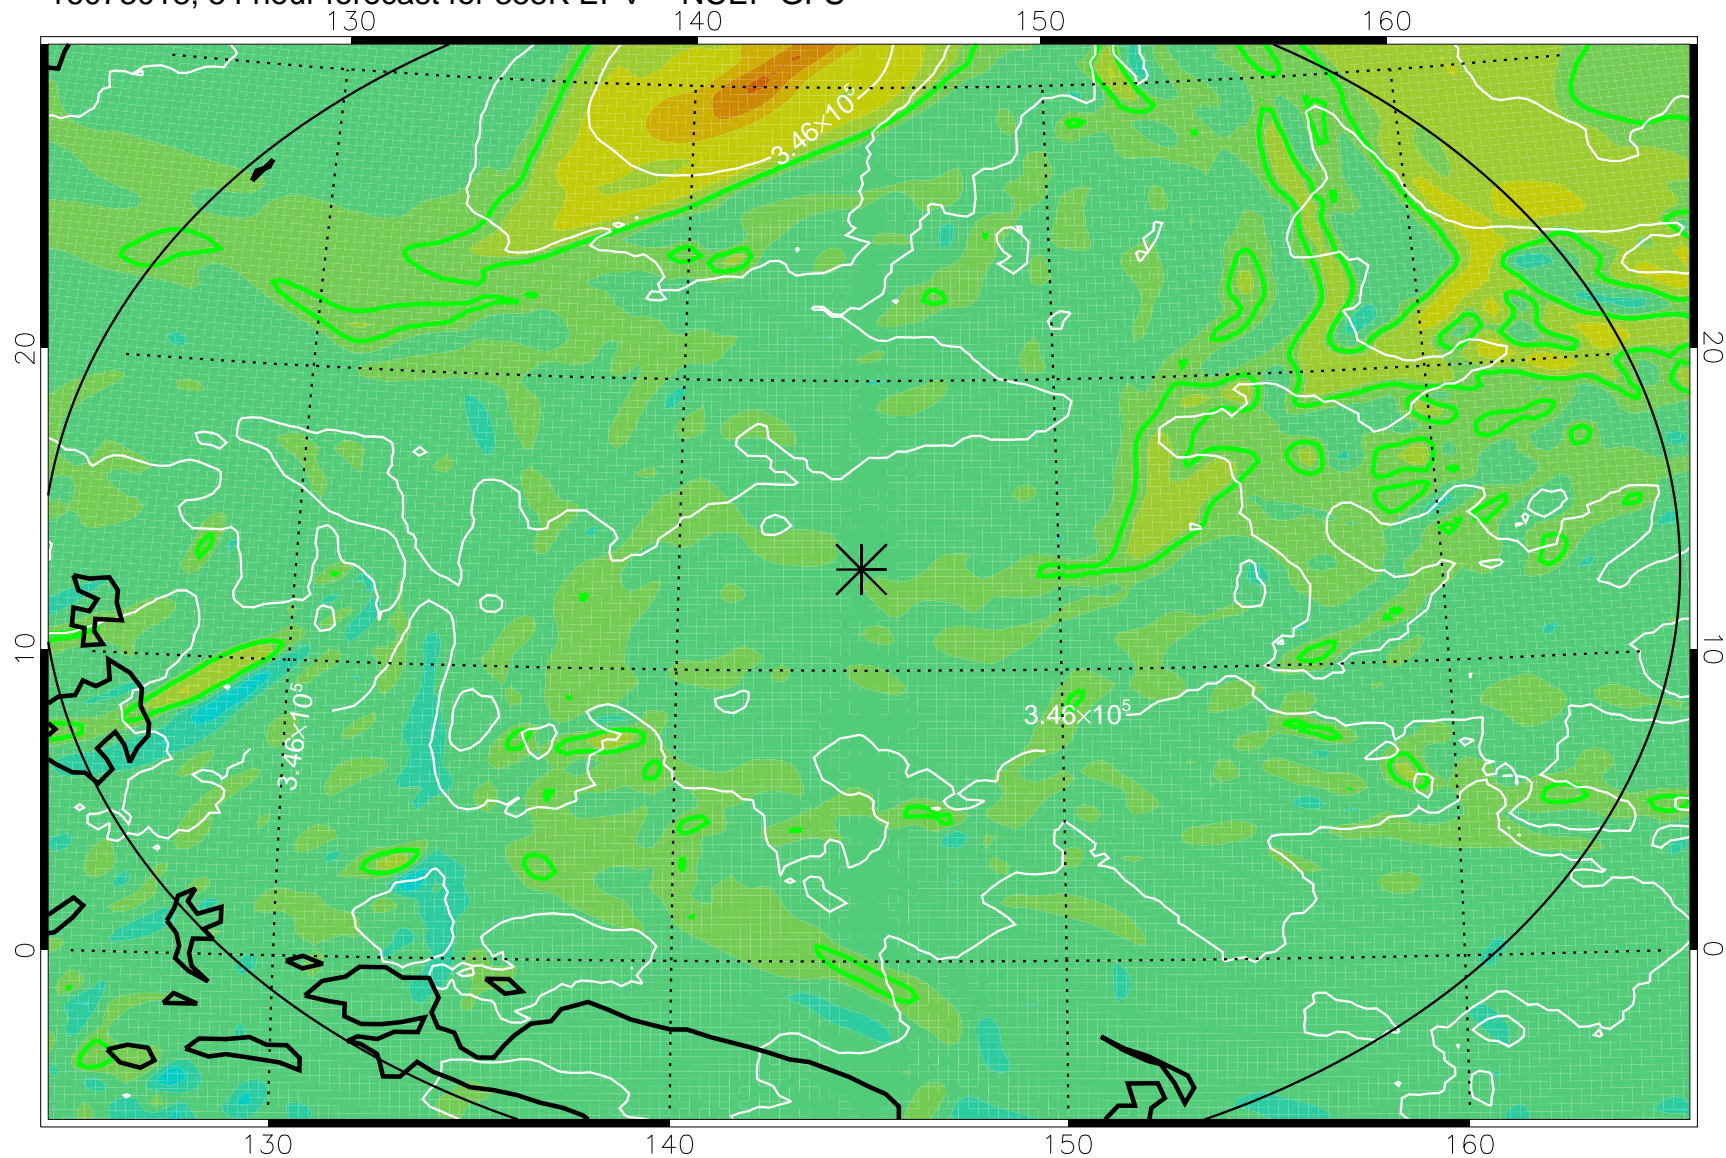

16073006, 42 hour forecast for 355K EPV -- NCEP GFS

355K Montgomery Streamfunction, white  
EPV Tropopause (2 PVU) Position  
Range ring of 2304 km

16073012, 48 hour forecast for 355K EPV -- NCEP GFS

355K Montgomery Streamfunction, white  
EPV Tropopause (2 PVU) Position  
Range ring of 2304 km

16073018, 54 hour forecast for 355K EPV -- NCEP GFS

355K Montgomery Streamfunction, white  
EPV Tropopause (2 PVU) Position  
Range ring of 2304 km

16073100, 60 hour forecast for 355K EPV -- NCEP GFS

355K Montgomery Streamfunction, white  
EPV Tropopause (2 PVU) Position  
Range ring of 2304 km

16073106, 66 hour forecast for 355K EPV -- NCEP GFS

355K Montgomery Streamfunction, white  
EPV Tropopause (2 PVU) Position  
Range ring of 2304 km

16073112, 72 hour forecast for 355K EPV -- NCEP GFS

355K Montgomery Streamfunction, white  
EPV Tropopause (2 PVU) Position  
Range ring of 2304 km

16073118, 78 hour forecast for 355K EPV -- NCEP GFS

355K Montgomery Streamfunction, white  
EPV Tropopause (2 PVU) Position  
Range ring of 2304 km

16080100, 84 hour forecast for 355K EPV -- NCEP GFS

355K Montgomery Streamfunction, white  
EPV Tropopause (2 PVU) Position  
Range ring of 2304 km