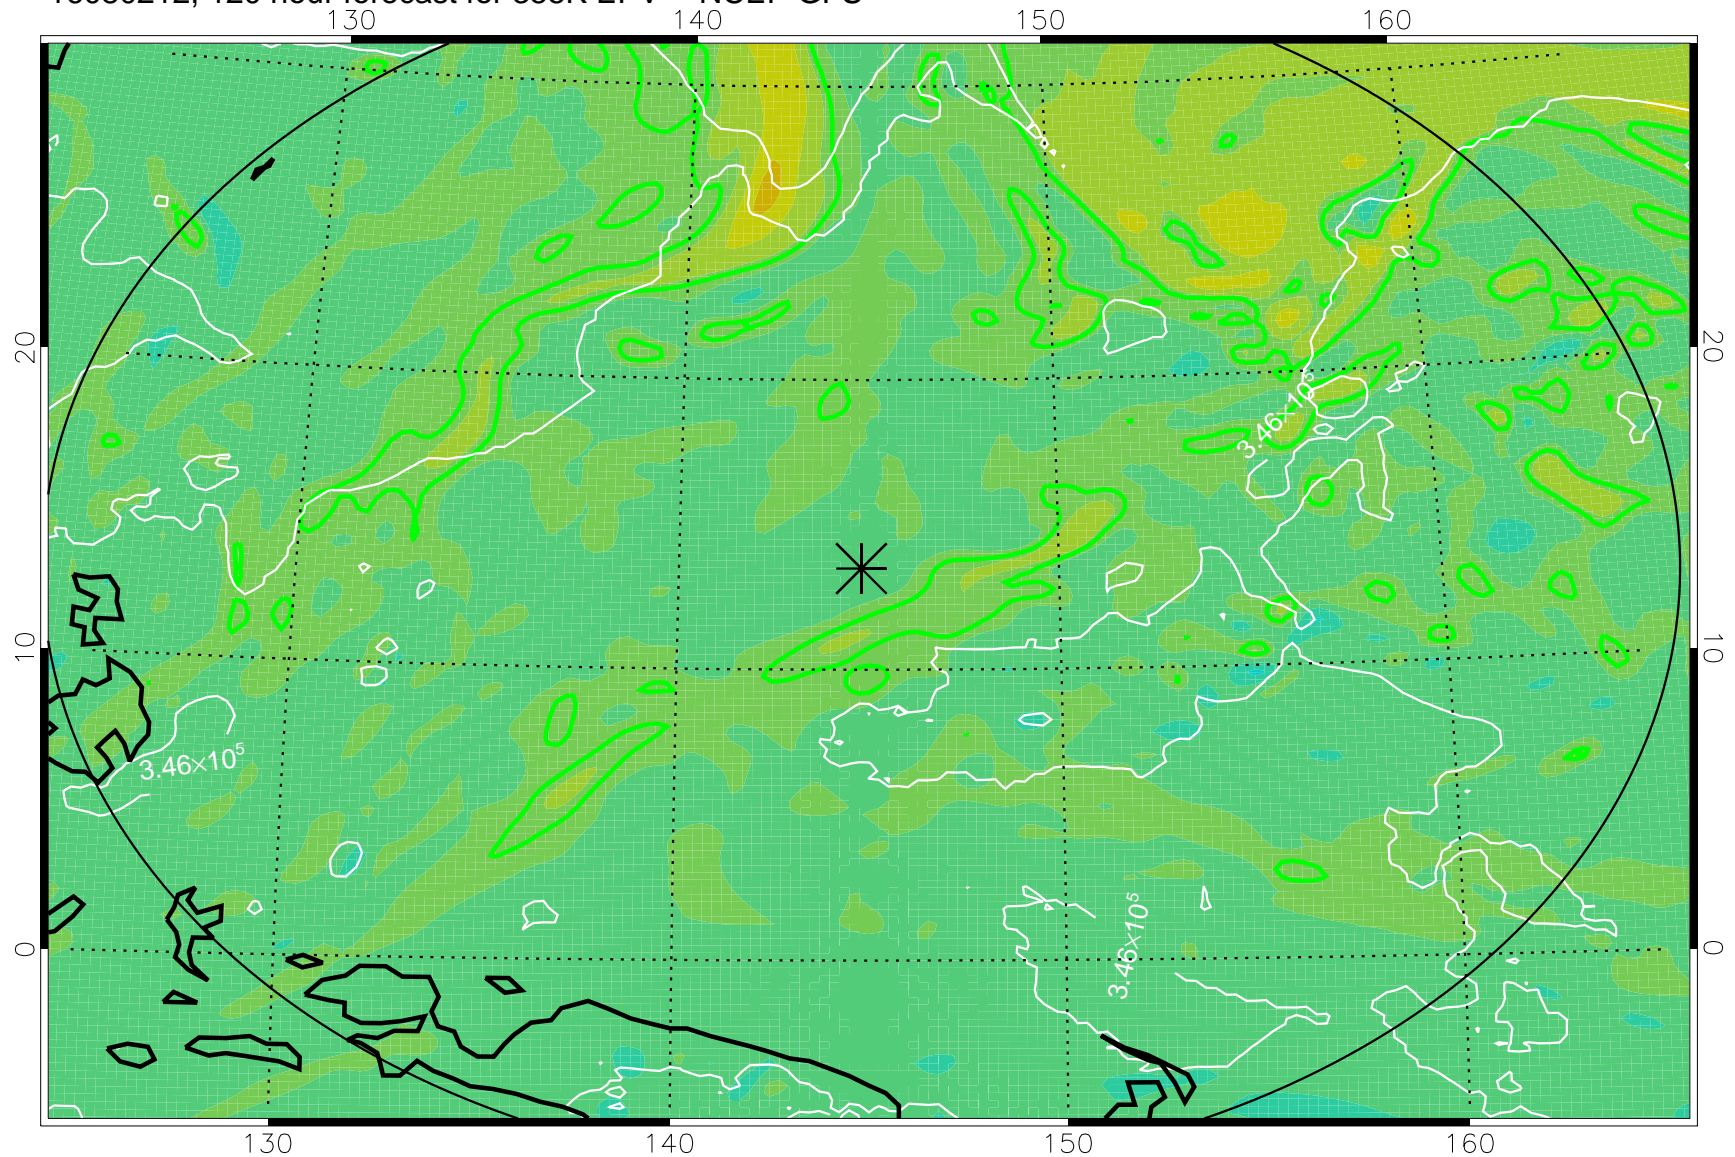

16073118, 78 hour forecast for 355K EPV -- NCEP GFS

355K Montgomery Streamfunction, white  
EPV Tropopause (2 PVU) Position  
Range ring of 2304 km

16080100, 84 hour forecast for 355K EPV -- NCEP GFS

355K Montgomery Streamfunction, white  
EPV Tropopause (2 PVU) Position  
Range ring of 2304 km

16080106, 90 hour forecast for 355K EPV -- NCEP GFS

355K Montgomery Streamfunction, white  
EPV Tropopause (2 PVU) Position  
Range ring of 2304 km

16080112, 96 hour forecast for 355K EPV -- NCEP GFS

355K Montgomery Streamfunction, white  
EPV Tropopause (2 PVU) Position  
Range ring of 2304 km

16080118, 102 hour forecast for 355K EPV -- NCEP GFS

355K Montgomery Streamfunction, white  
EPV Tropopause (2 PVU) Position  
Range ring of 2304 km

16080200, 108 hour forecast for 355K EPV -- NCEP GFS

355K Montgomery Streamfunction, white  
EPV Tropopause (2 PVU) Position  
Range ring of 2304 km

16080206, 114 hour forecast for 355K EPV -- NCEP GFS

355K Montgomery Streamfunction, white  
EPV Tropopause (2 PVU) Position  
Range ring of 2304 km

16080212, 120 hour forecast for 355K EPV -- NCEP GFS

355K Montgomery Streamfunction, white  
EPV Tropopause (2 PVU) Position  
Range ring of 2304 km