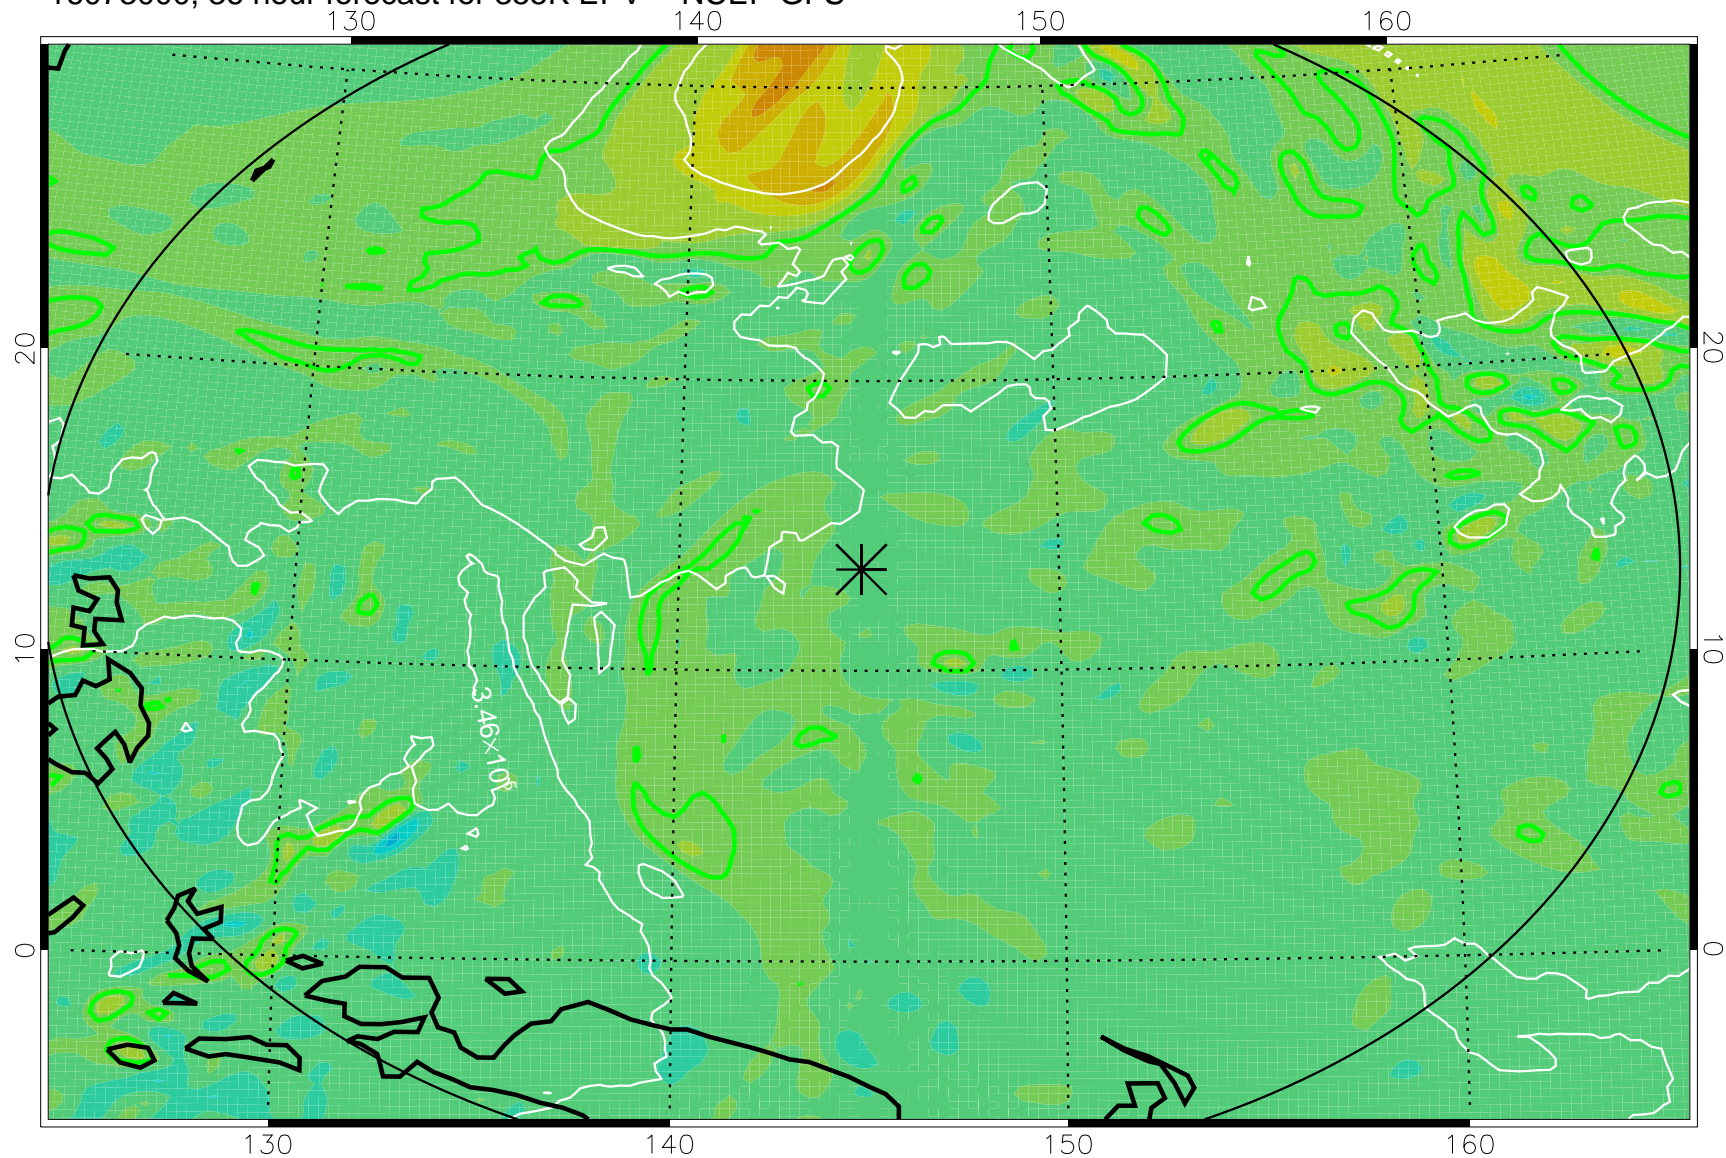

16072906, 18 hour forecast for 355K EPV -- NCEP GFS

355K Montgomery Streamfunction, white  
EPV Tropopause (2 PVU) Position  
Range ring of 2304 km

16072912, 24 hour forecast for 355K EPV -- NCEP GFS

355K Montgomery Streamfunction, white  
EPV Tropopause (2 PVU) Position  
Range ring of 2304 km

16072918, 30 hour forecast for 355K EPV -- NCEP GFS

355K Montgomery Streamfunction, white  
EPV Tropopause (2 PVU) Position  
Range ring of 2304 km

16073000, 36 hour forecast for 355K EPV -- NCEP GFS

355K Montgomery Streamfunction, white  
EPV Tropopause (2 PVU) Position  
Range ring of 2304 km

16073006, 42 hour forecast for 355K EPV -- NCEP GFS

355K Montgomery Streamfunction, white  
EPV Tropopause (2 PVU) Position  
Range ring of 2304 km

16073012, 48 hour forecast for 355K EPV -- NCEP GFS

355K Montgomery Streamfunction, white  
EPV Tropopause (2 PVU) Position  
Range ring of 2304 km

16073018, 54 hour forecast for 355K EPV -- NCEP GFS

355K Montgomery Streamfunction, white  
EPV Tropopause (2 PVU) Position  
Range ring of 2304 km

16073100, 60 hour forecast for 355K EPV -- NCEP GFS

355K Montgomery Streamfunction, white  
EPV Tropopause (2 PVU) Position  
Range ring of 2304 km