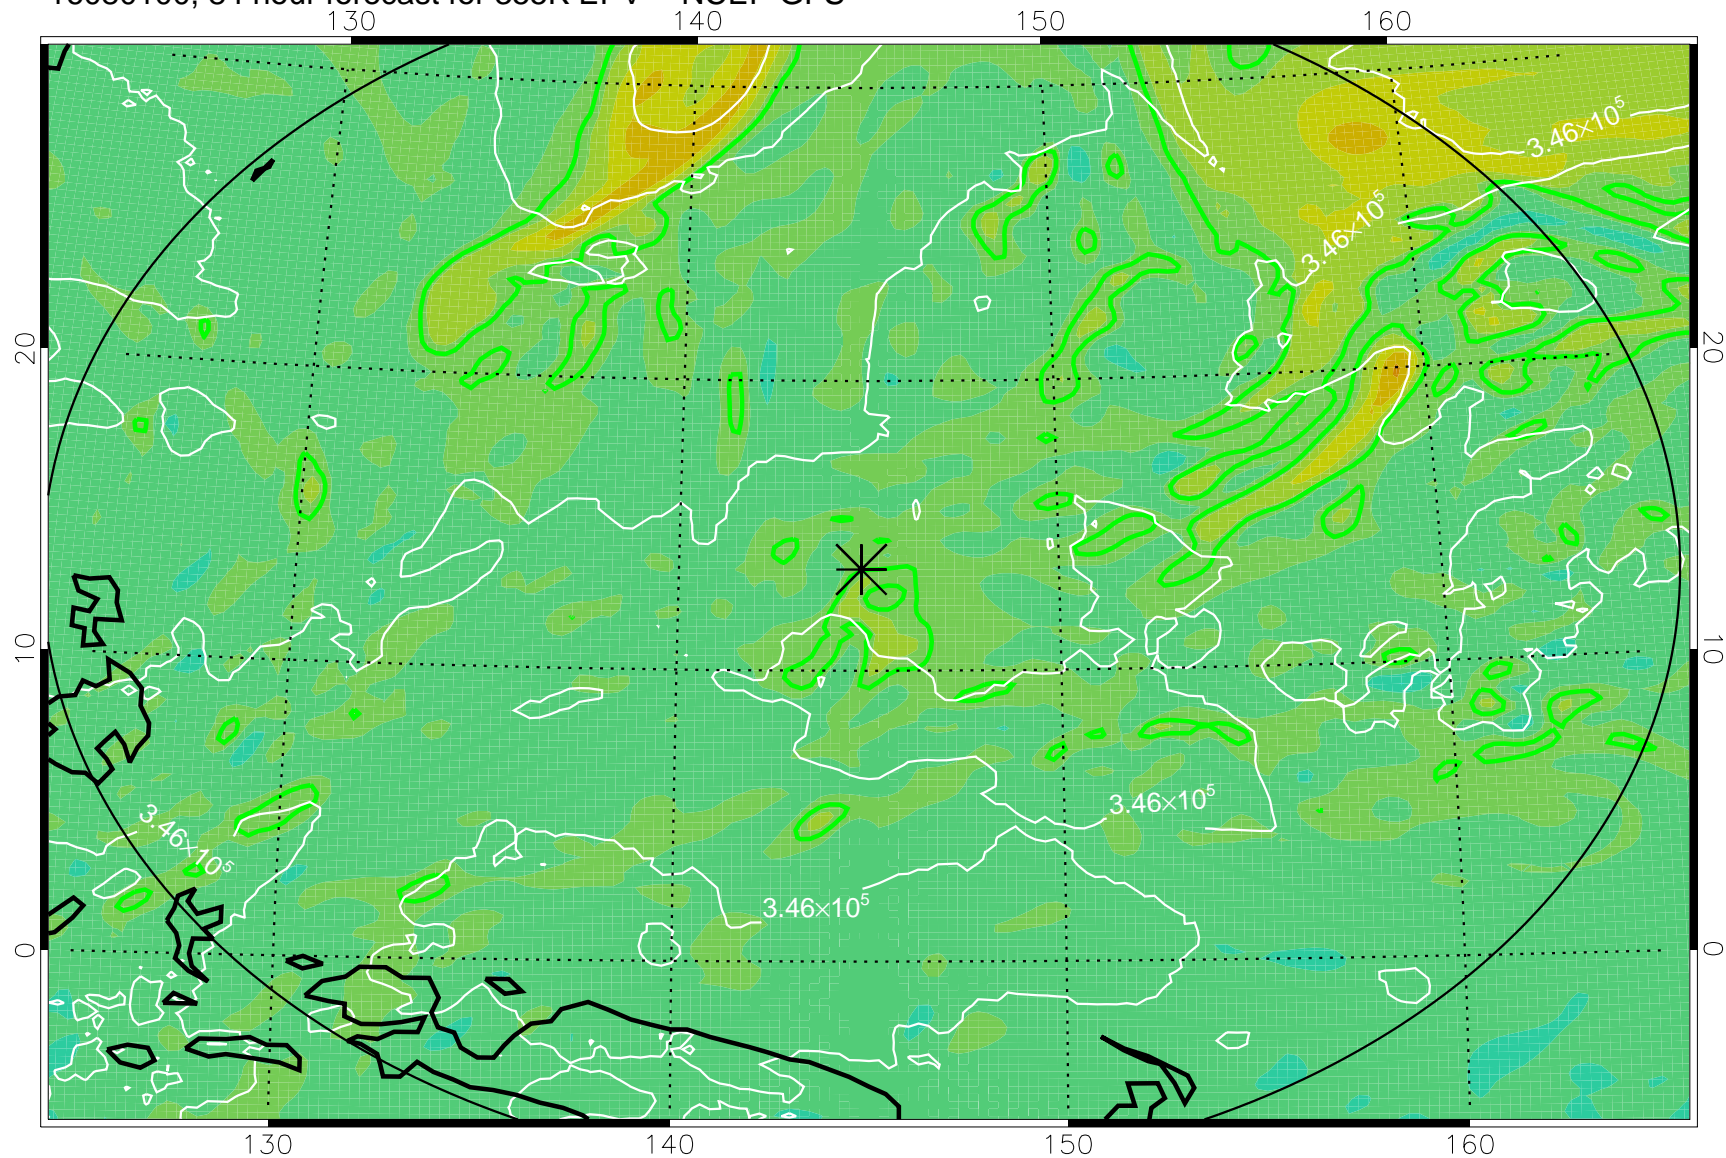

16073106, 66 hour forecast for 355K EPV -- NCEP GFS

355K Montgomery Streamfunction, white  
EPV Tropopause (2 PVU) Position  
Range ring of 2304 km

16073112, 72 hour forecast for 355K EPV -- NCEP GFS

355K Montgomery Streamfunction, white  
EPV Tropopause (2 PVU) Position  
Range ring of 2304 km

16073118, 78 hour forecast for 355K EPV -- NCEP GFS

355K Montgomery Streamfunction, white  
EPV Tropopause (2 PVU) Position  
Range ring of 2304 km

16080100, 84 hour forecast for 355K EPV -- NCEP GFS

355K Montgomery Streamfunction, white  
EPV Tropopause (2 PVU) Position  
Range ring of 2304 km

16080106, 90 hour forecast for 355K EPV -- NCEP GFS

355K Montgomery Streamfunction, white  
EPV Tropopause (2 PVU) Position  
Range ring of 2304 km

16080112, 96 hour forecast for 355K EPV -- NCEP GFS

355K Montgomery Streamfunction, white  
EPV Tropopause (2 PVU) Position  
Range ring of 2304 km

16080118, 102 hour forecast for 355K EPV -- NCEP GFS

355K Montgomery Streamfunction, white  
EPV Tropopause (2 PVU) Position  
Range ring of 2304 km

16080200, 108 hour forecast for 355K EPV -- NCEP GFS

355K Montgomery Streamfunction, white  
EPV Tropopause (2 PVU) Position  
Range ring of 2304 km