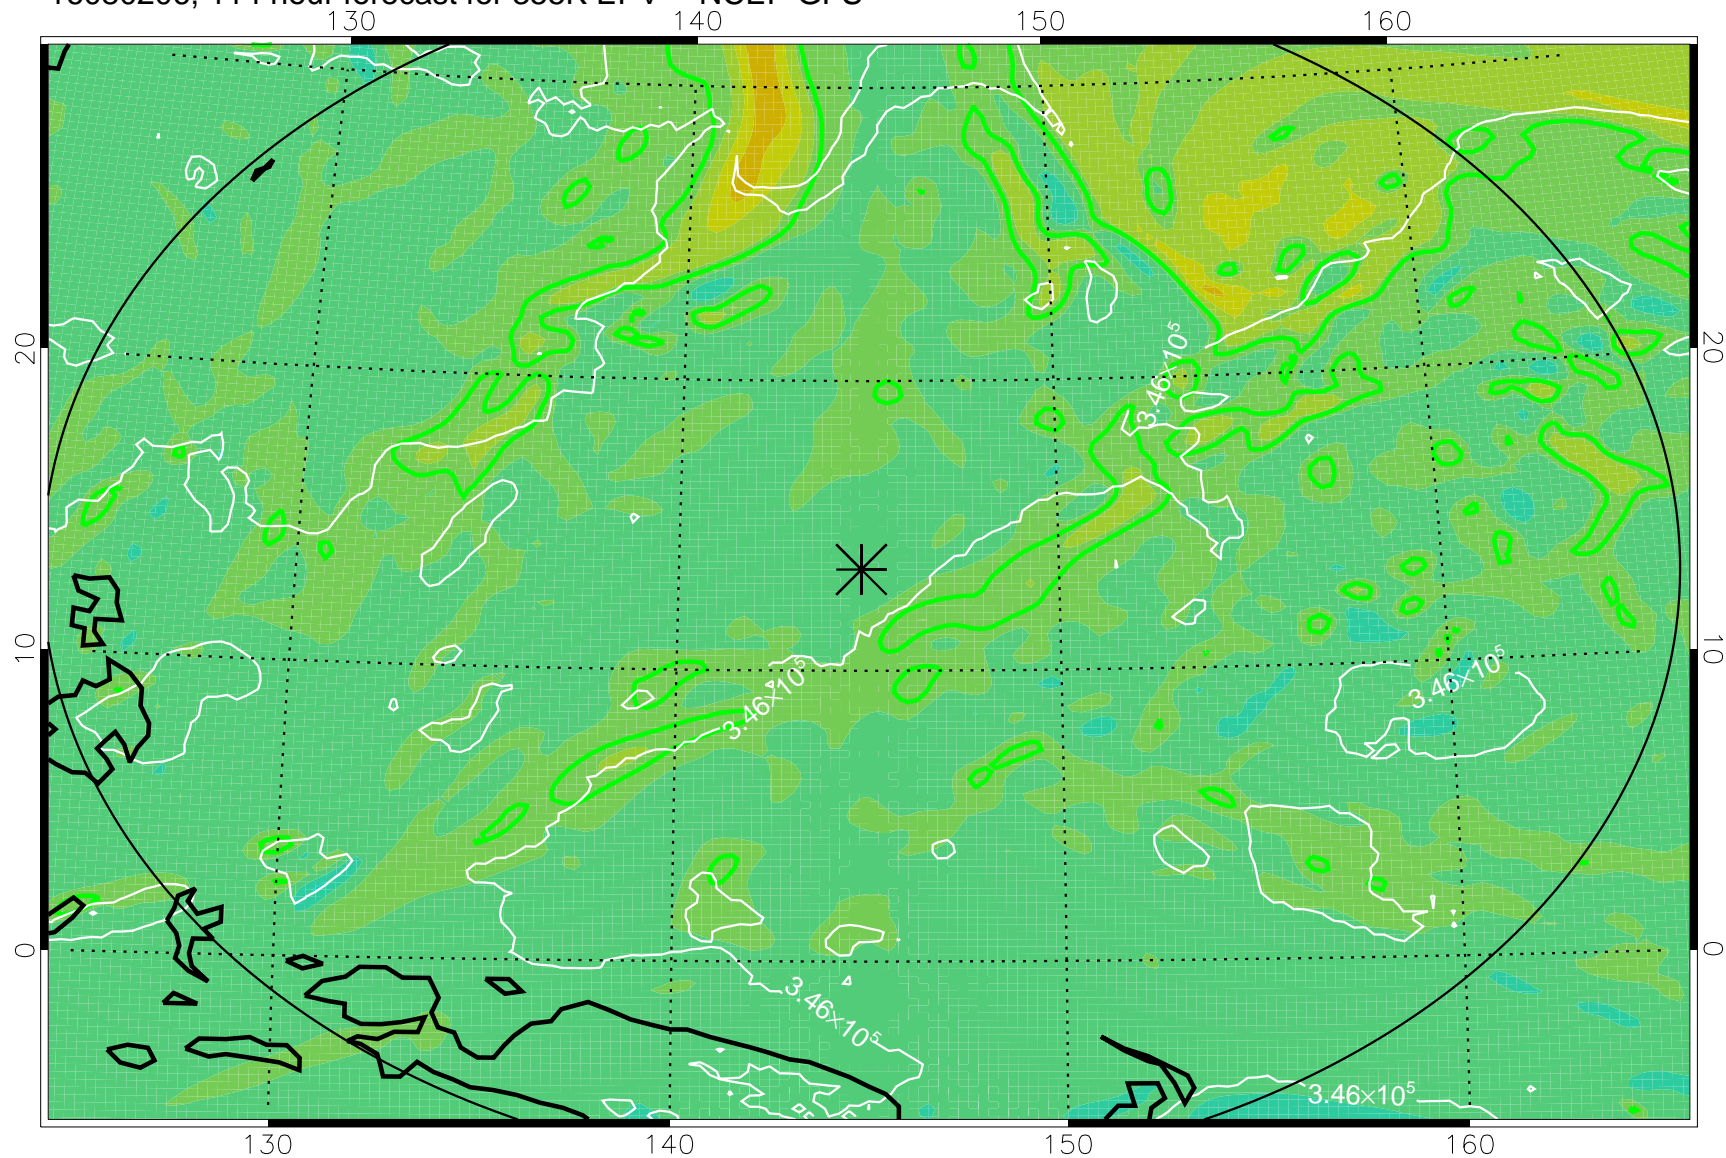

16073118, 78 hour forecast for 355K EPV -- NCEP GFS

355K Montgomery Streamfunction, white  
EPV Tropopause (2 PVU) Position  
Range ring of 2304 km

16080100, 84 hour forecast for 355K EPV -- NCEP GFS

355K Montgomery Streamfunction, white  
EPV Tropopause (2 PVU) Position  
Range ring of 2304 km

16080106, 90 hour forecast for 355K EPV -- NCEP GFS

355K Montgomery Streamfunction, white  
EPV Tropopause (2 PVU) Position  
Range ring of 2304 km

16080112, 96 hour forecast for 355K EPV -- NCEP GFS

355K Montgomery Streamfunction, white  
EPV Tropopause (2 PVU) Position  
Range ring of 2304 km

16080118, 102 hour forecast for 355K EPV -- NCEP GFS

355K Montgomery Streamfunction, white  
EPV Tropopause (2 PVU) Position  
Range ring of 2304 km

16080200, 108 hour forecast for 355K EPV -- NCEP GFS

355K Montgomery Streamfunction, white  
EPV Tropopause (2 PVU) Position  
Range ring of 2304 km

16080206, 114 hour forecast for 355K EPV -- NCEP GFS

355K Montgomery Streamfunction, white  
EPV Tropopause (2 PVU) Position  
Range ring of 2304 km

16080212, 120 hour forecast for 355K EPV -- NCEP GFS

355K Montgomery Streamfunction, white  
EPV Tropopause (2 PVU) Position  
Range ring of 2304 km