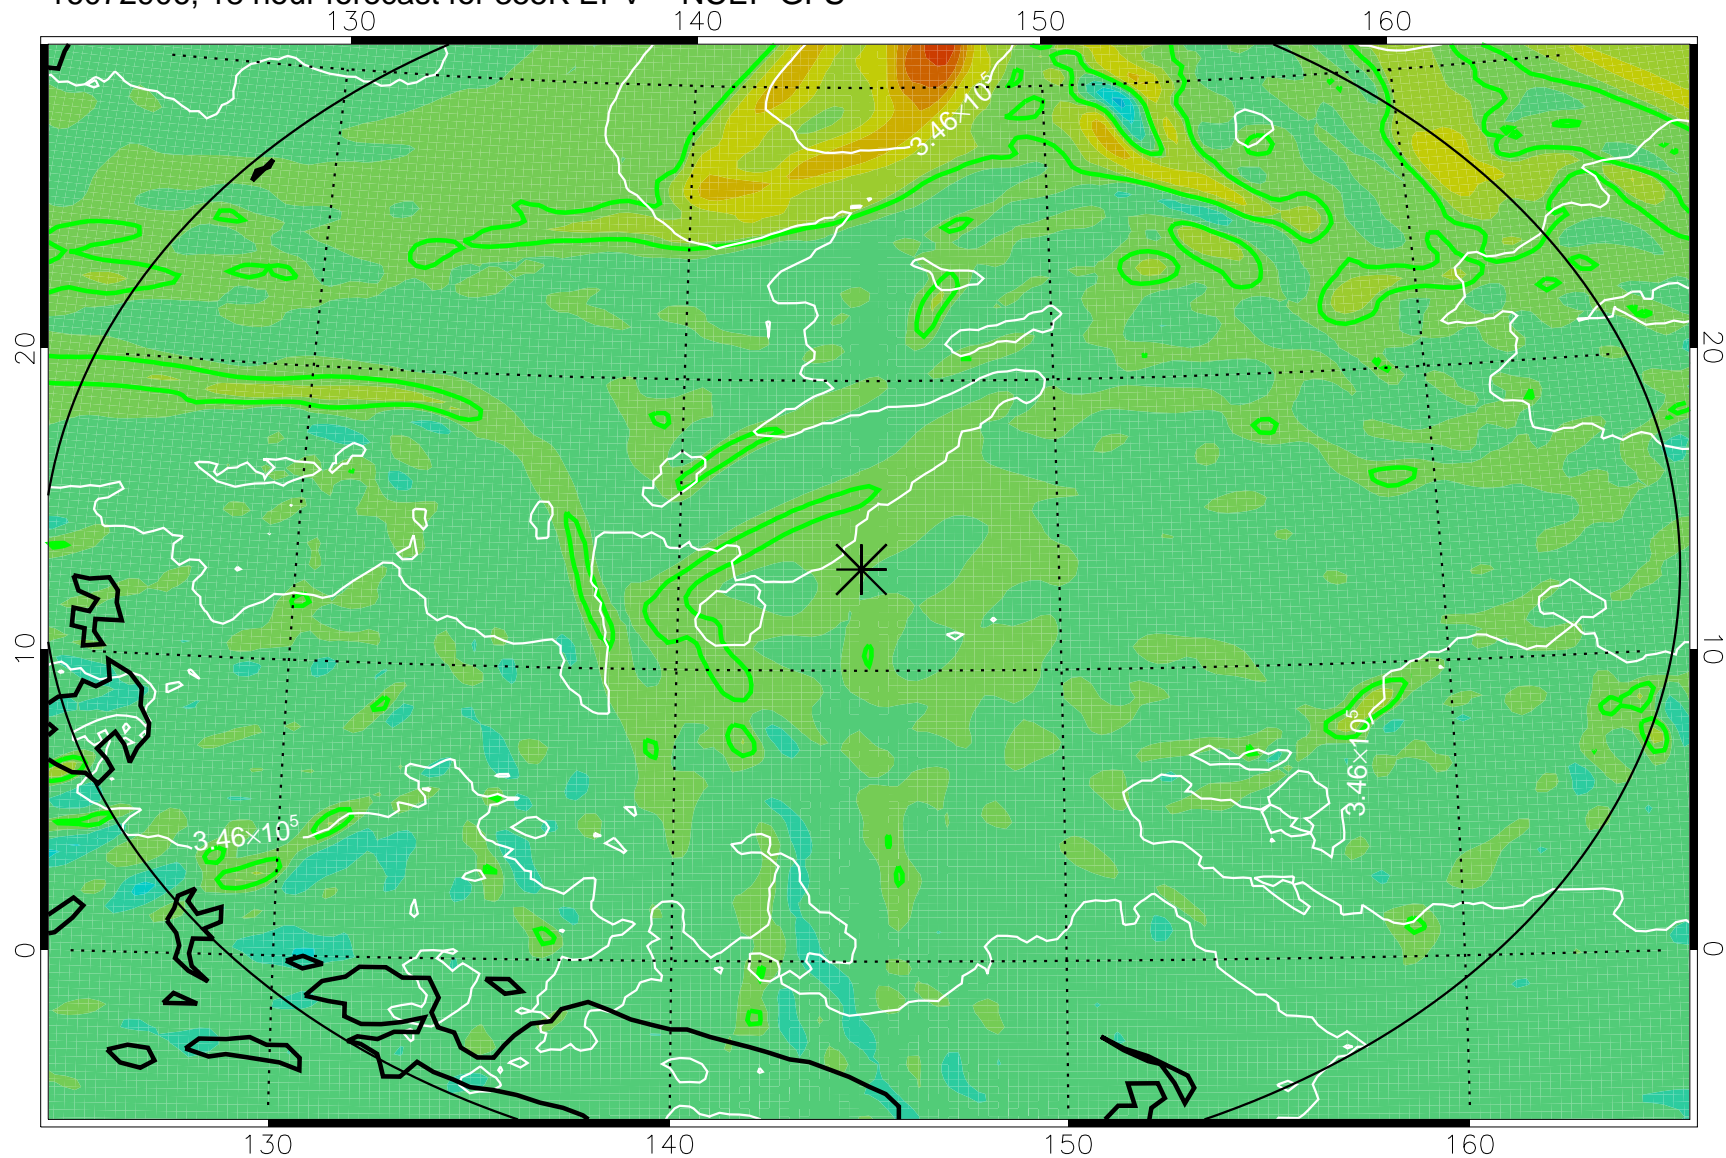

16072818, 6 hour forecast for 355K EPV -- NCEP GFS

355K Montgomery Streamfunction, white  
EPV Tropopause (2 PVU) Position  
Range ring of 2304 km

16072900, 12 hour forecast for 355K EPV -- NCEP GFS

355K Montgomery Streamfunction, white  
EPV Tropopause (2 PVU) Position  
Range ring of 2304 km

16072906, 18 hour forecast for 355K EPV -- NCEP GFS

355K Montgomery Streamfunction, white  
EPV Tropopause (2 PVU) Position  
Range ring of 2304 km

16072912, 24 hour forecast for 355K EPV -- NCEP GFS

355K Montgomery Streamfunction, white  
EPV Tropopause (2 PVU) Position  
Range ring of 2304 km

16072918, 30 hour forecast for 355K EPV -- NCEP GFS

355K Montgomery Streamfunction, white  
EPV Tropopause (2 PVU) Position  
Range ring of 2304 km

16073000, 36 hour forecast for 355K EPV -- NCEP GFS

355K Montgomery Streamfunction, white  
EPV Tropopause (2 PVU) Position  
Range ring of 2304 km

16073006, 42 hour forecast for 355K EPV -- NCEP GFS

355K Montgomery Streamfunction, white  
EPV Tropopause (2 PVU) Position  
Range ring of 2304 km

16073012, 48 hour forecast for 355K EPV -- NCEP GFS

355K Montgomery Streamfunction, white  
EPV Tropopause (2 PVU) Position  
Range ring of 2304 km