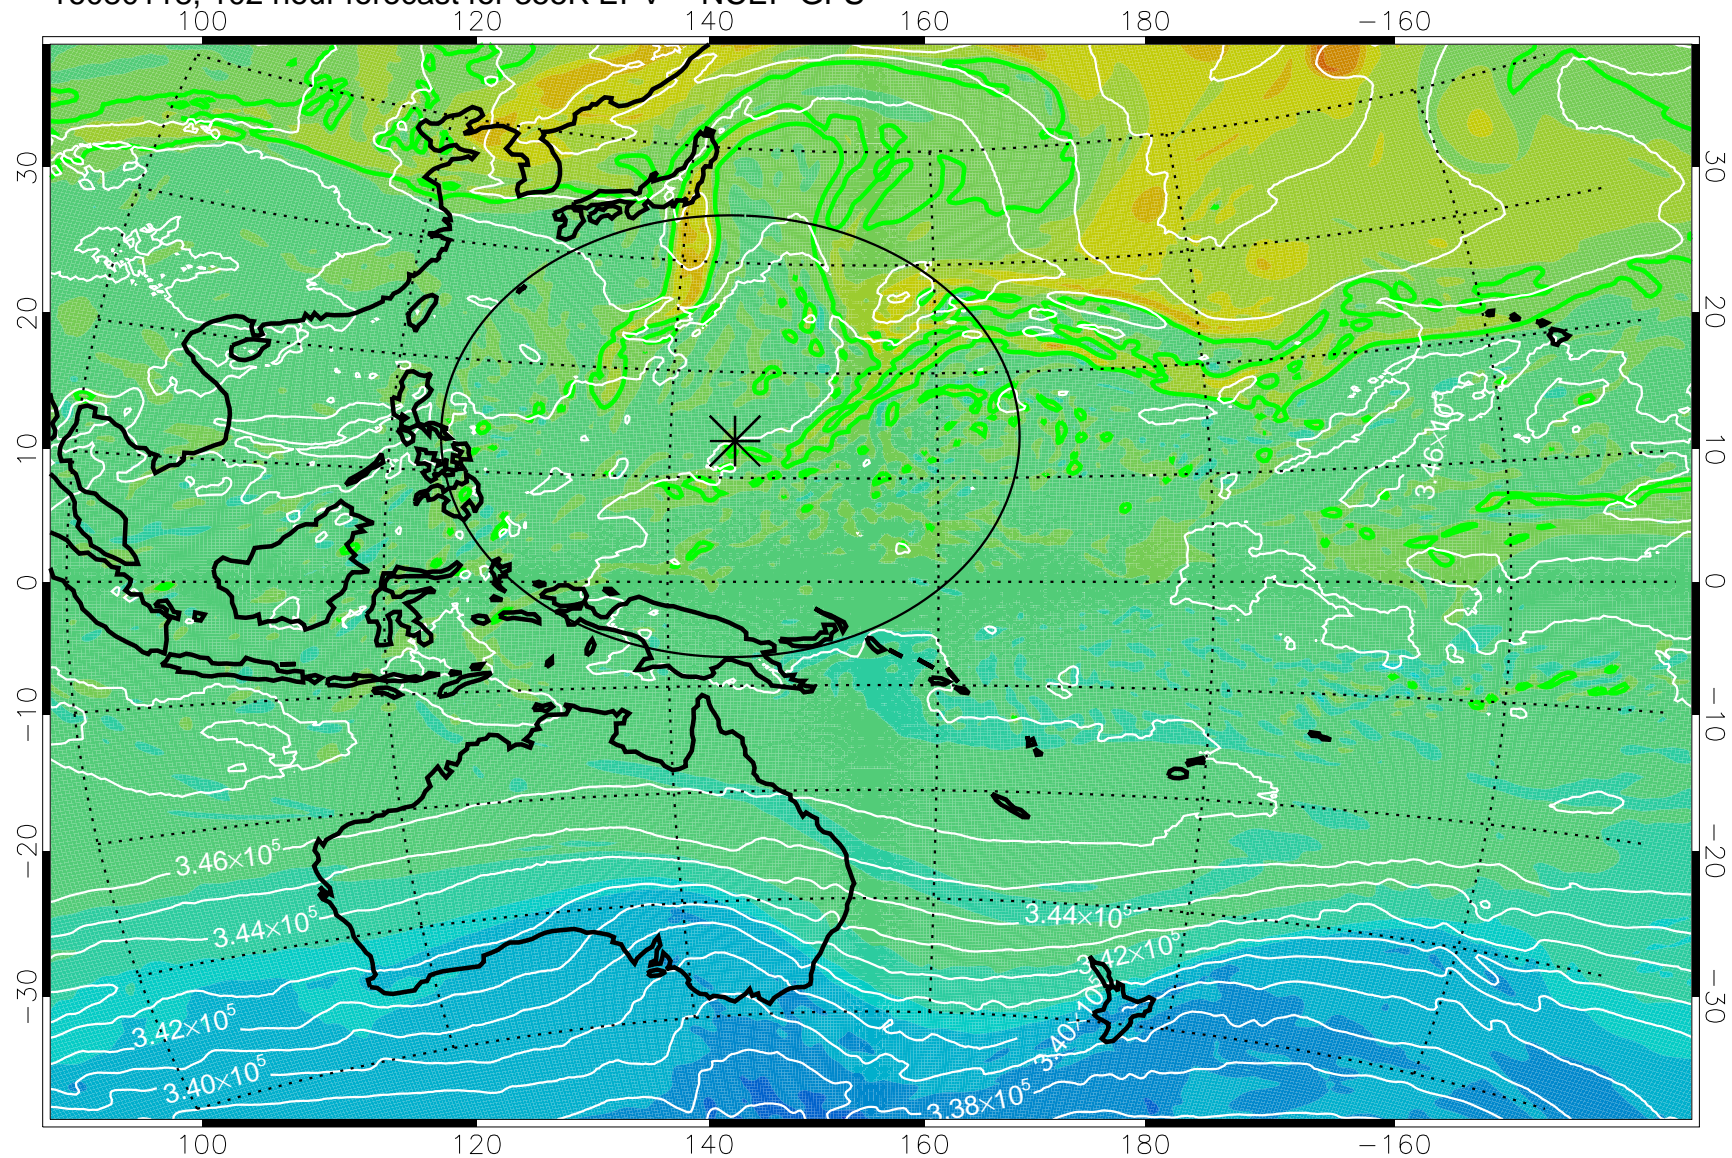

16073118, 78 hour forecast for 355K EPV -- NCEP GFS

355K Montgomery Streamfunction, white
EPV Tropopause (2 PVU) Position
Range ring of 2304 km

16080100, 84 hour forecast for 355K EPV -- NCEP GFS

355K Montgomery Streamfunction, white
EPV Tropopause (2 PVU) Position
Range ring of 2304 km

16080106, 90 hour forecast for 355K EPV -- NCEP GFS

355K Montgomery Streamfunction, white
EPV Tropopause (2 PVU) Position
Range ring of 2304 km

16080112, 96 hour forecast for 355K EPV -- NCEP GFS

355K Montgomery Streamfunction, white
EPV Tropopause (2 PVU) Position
Range ring of 2304 km

16080118, 102 hour forecast for 355K EPV -- NCEP GFS

355K Montgomery Streamfunction, white
EPV Tropopause (2 PVU) Position
Range ring of 2304 km

16080200, 108 hour forecast for 355K EPV -- NCEP GFS

355K Montgomery Streamfunction, white
EPV Tropopause (2 PVU) Position
Range ring of 2304 km

16080206, 114 hour forecast for 355K EPV -- NCEP GFS

355K Montgomery Streamfunction, white
EPV Tropopause (2 PVU) Position
Range ring of 2304 km

16080212, 120 hour forecast for 355K EPV -- NCEP GFS

355K Montgomery Streamfunction, white
EPV Tropopause (2 PVU) Position
Range ring of 2304 km