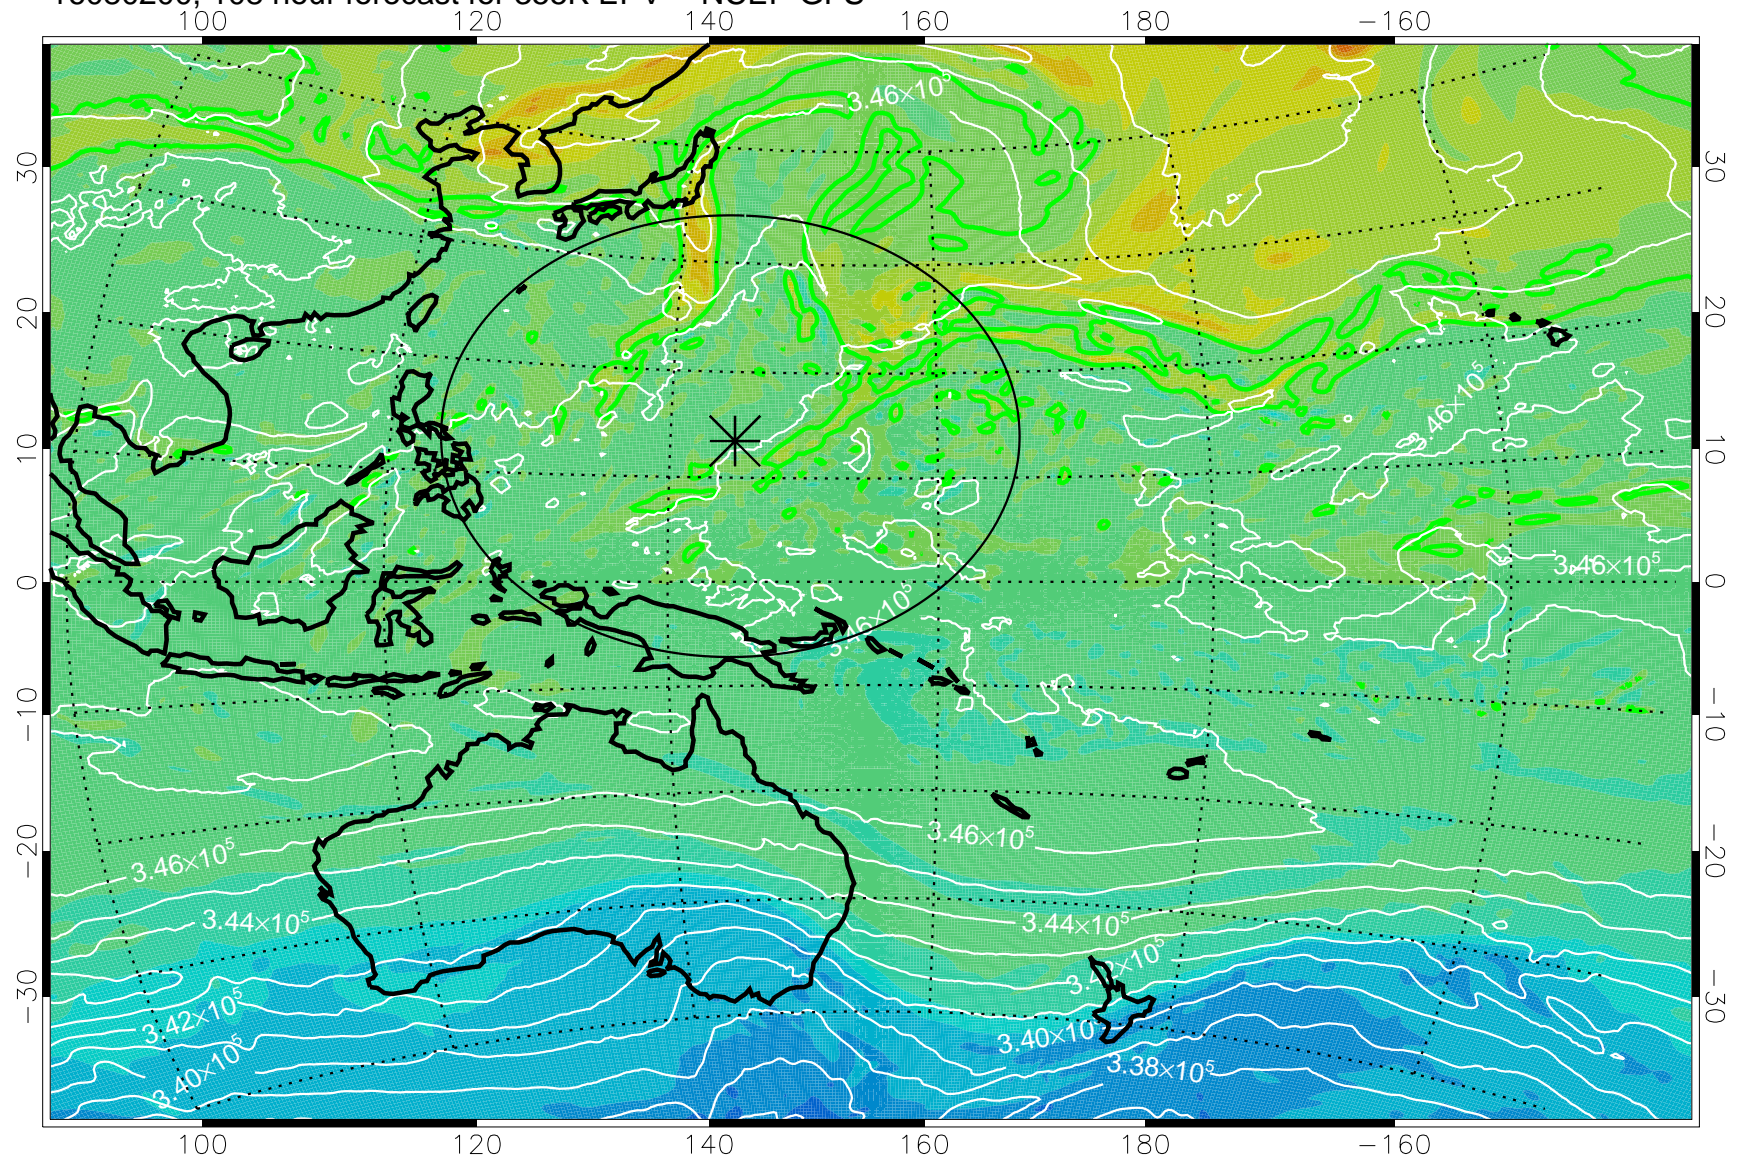

16073118, 78 hour forecast for 355K EPV -- NCEP GFS

355K Montgomery Streamfunction, white
EPV Tropopause (2 PVU) Position
Range ring of 2304 km

16080100, 84 hour forecast for 355K EPV -- NCEP GFS

355K Montgomery Streamfunction, white
EPV Tropopause (2 PVU) Position
Range ring of 2304 km

16080106, 90 hour forecast for 355K EPV -- NCEP GFS

355K Montgomery Streamfunction, white
EPV Tropopause (2 PVU) Position
Range ring of 2304 km

16080112, 96 hour forecast for 355K EPV -- NCEP GFS

355K Montgomery Streamfunction, white
EPV Tropopause (2 PVU) Position
Range ring of 2304 km

16080118, 102 hour forecast for 355K EPV -- NCEP GFS

355K Montgomery Streamfunction, white
EPV Tropopause (2 PVU) Position
Range ring of 2304 km

16080200, 108 hour forecast for 355K EPV -- NCEP GFS

355K Montgomery Streamfunction, white
EPV Tropopause (2 PVU) Position
Range ring of 2304 km

16080206, 114 hour forecast for 355K EPV -- NCEP GFS

355K Montgomery Streamfunction, white
EPV Tropopause (2 PVU) Position
Range ring of 2304 km

16080212, 120 hour forecast for 355K EPV -- NCEP GFS

355K Montgomery Streamfunction, white
EPV Tropopause (2 PVU) Position
Range ring of 2304 km