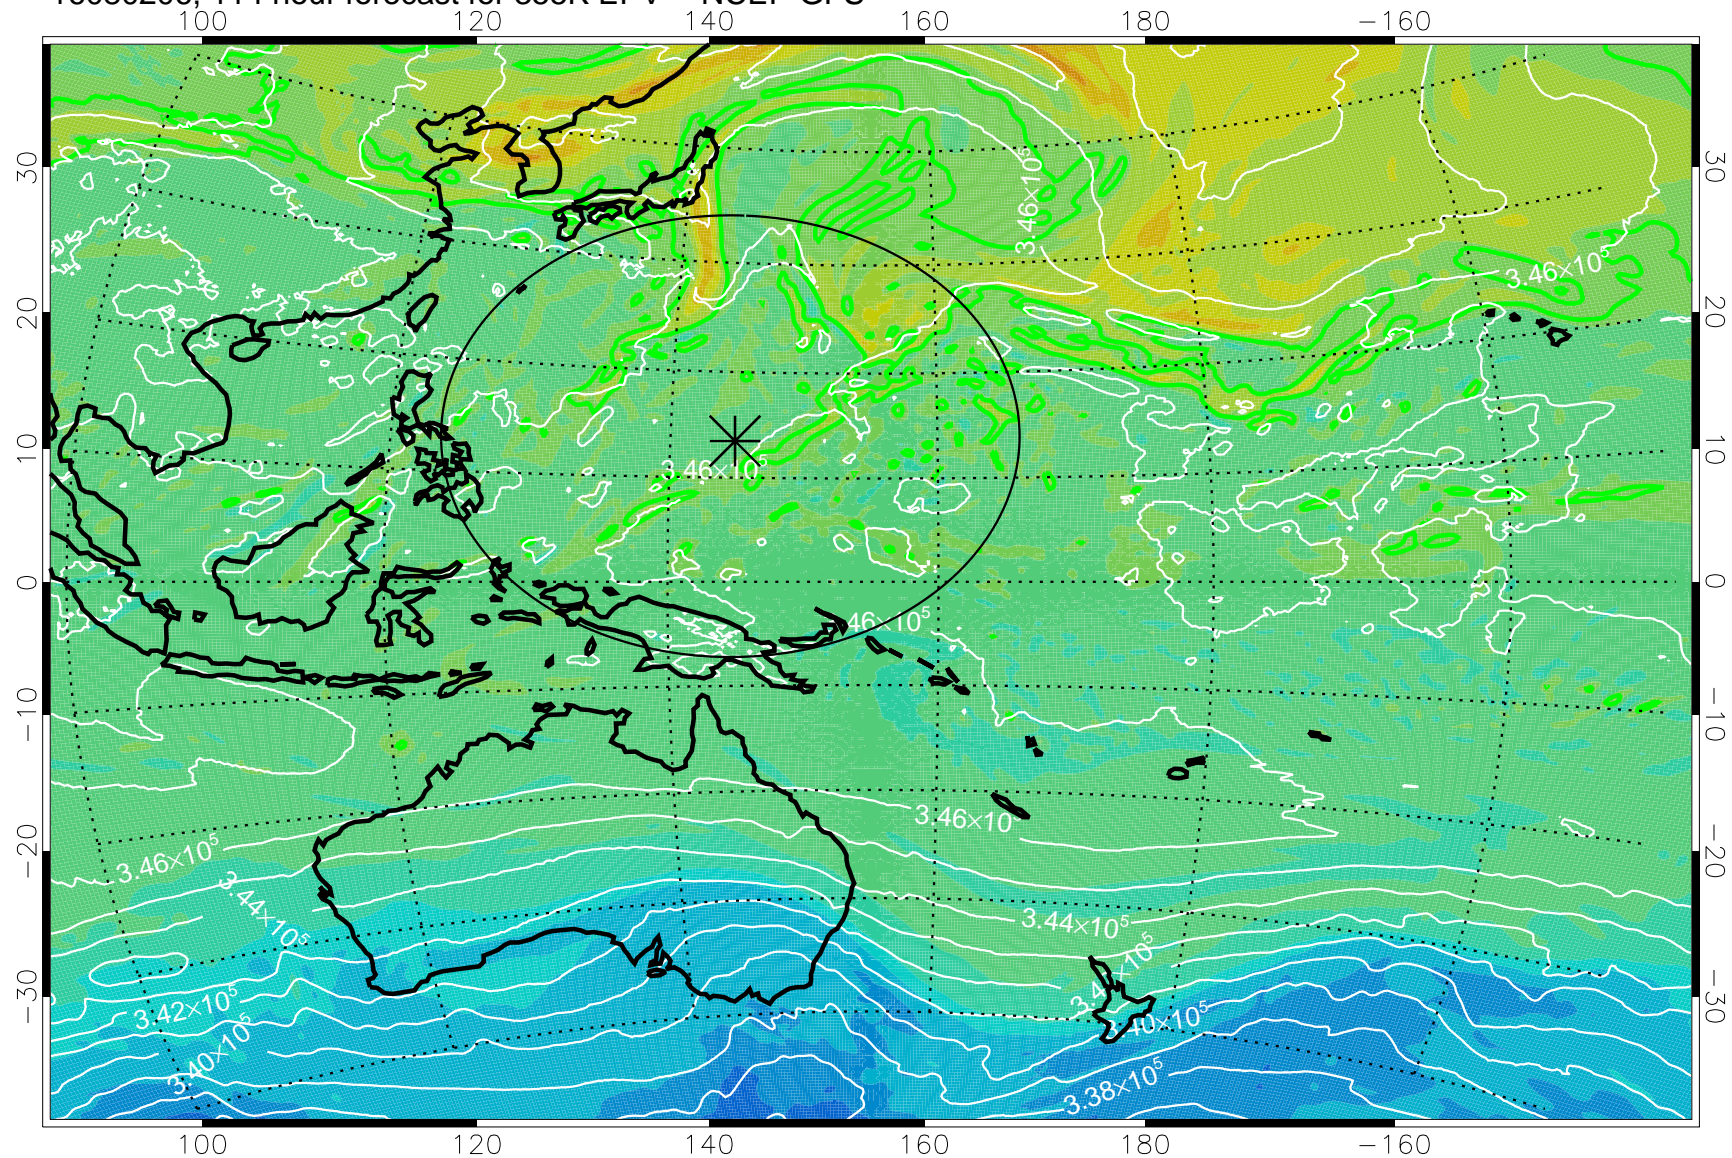

16073118, 78 hour forecast for 355K EPV -- NCEP GFS

355K Montgomery Streamfunction, white
EPV Tropopause (2 PVU) Position
Range ring of 2304 km

16080100, 84 hour forecast for 355K EPV -- NCEP GFS

355K Montgomery Streamfunction, white
EPV Tropopause (2 PVU) Position
Range ring of 2304 km

16080106, 90 hour forecast for 355K EPV -- NCEP GFS

355K Montgomery Streamfunction, white
EPV Tropopause (2 PVU) Position
Range ring of 2304 km

16080112, 96 hour forecast for 355K EPV -- NCEP GFS

355K Montgomery Streamfunction, white
EPV Tropopause (2 PVU) Position
Range ring of 2304 km

16080118, 102 hour forecast for 355K EPV -- NCEP GFS

355K Montgomery Streamfunction, white
EPV Tropopause (2 PVU) Position
Range ring of 2304 km

16080200, 108 hour forecast for 355K EPV -- NCEP GFS

355K Montgomery Streamfunction, white
EPV Tropopause (2 PVU) Position
Range ring of 2304 km

16080206, 114 hour forecast for 355K EPV -- NCEP GFS

355K Montgomery Streamfunction, white
EPV Tropopause (2 PVU) Position
Range ring of 2304 km

16080212, 120 hour forecast for 355K EPV -- NCEP GFS

355K Montgomery Streamfunction, white
EPV Tropopause (2 PVU) Position
Range ring of 2304 km