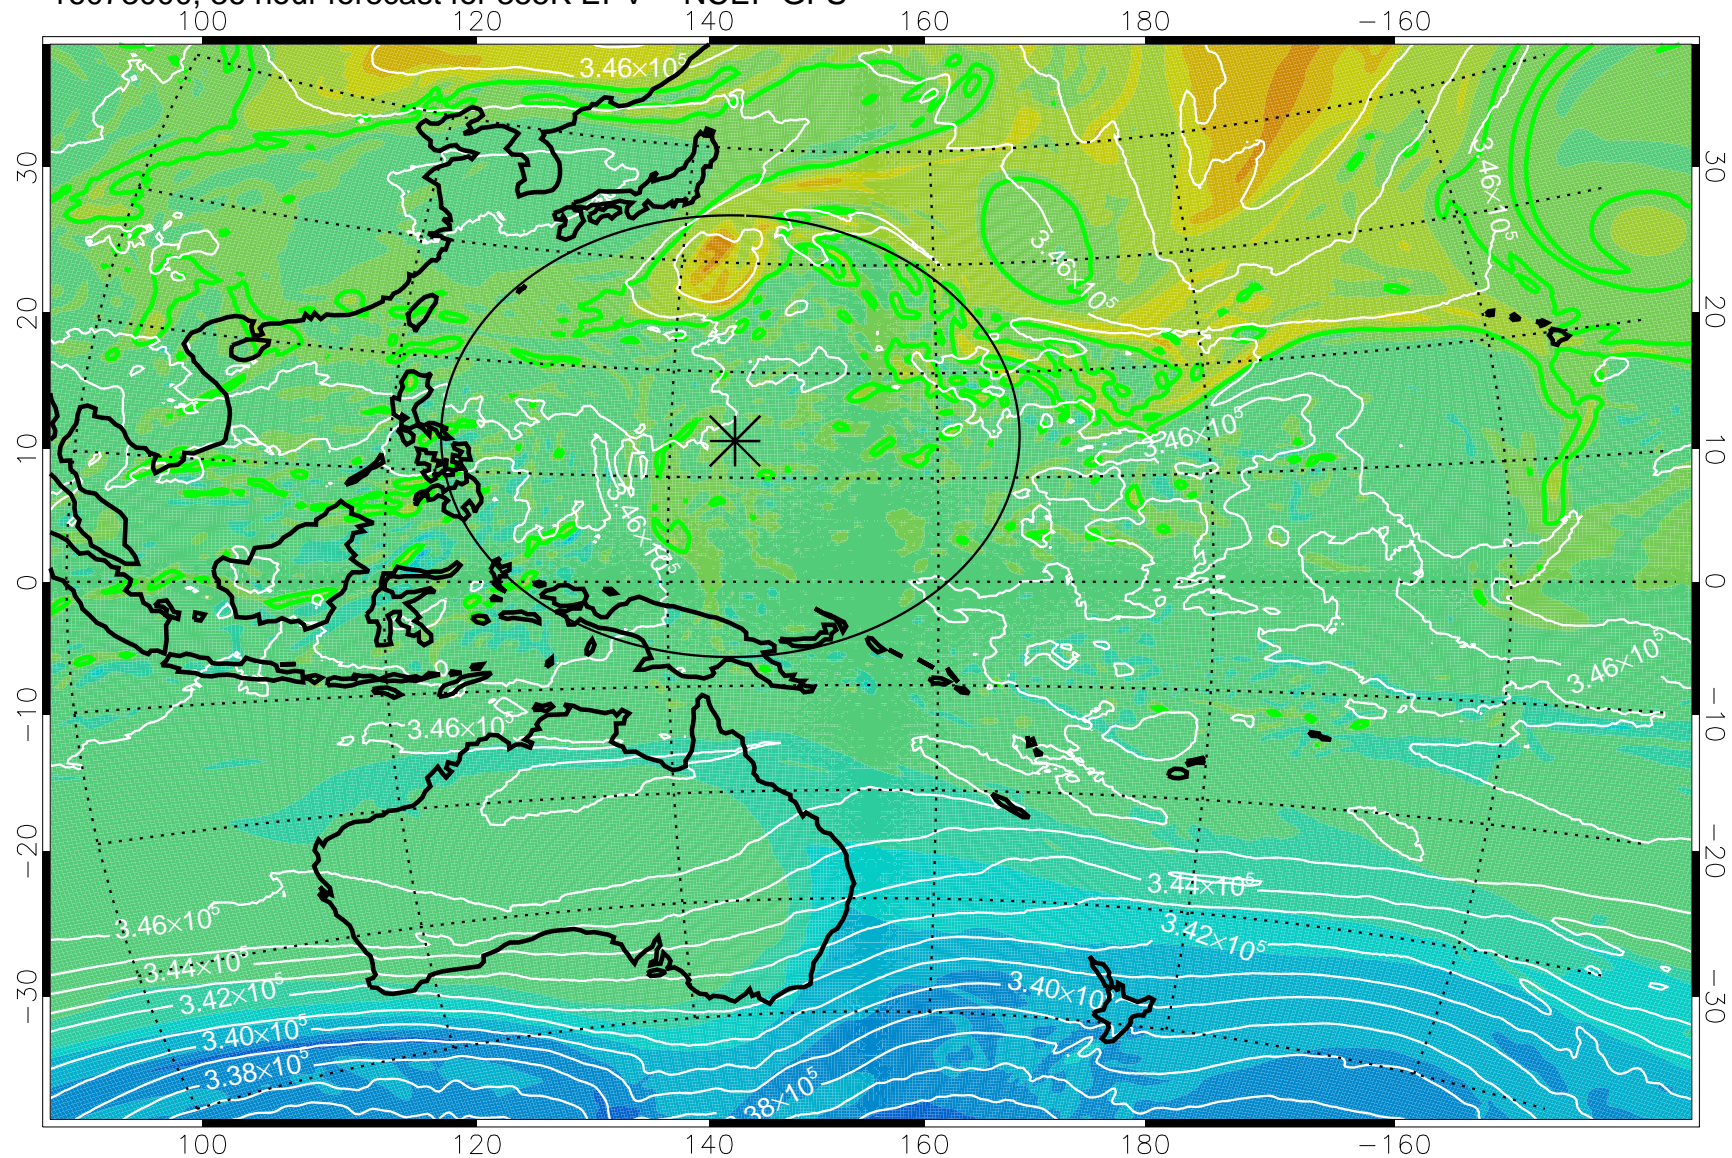

16072906, 18 hour forecast for 355K EPV -- NCEP GFS

355K Montgomery Streamfunction, white
EPV Tropopause (2 PVU) Position
Range ring of 2304 km

16072912, 24 hour forecast for 355K EPV -- NCEP GFS

355K Montgomery Streamfunction, white
EPV Tropopause (2 PVU) Position
Range ring of 2304 km

16072918, 30 hour forecast for 355K EPV -- NCEP GFS

355K Montgomery Streamfunction, white
EPV Tropopause (2 PVU) Position
Range ring of 2304 km

16073000, 36 hour forecast for 355K EPV -- NCEP GFS

355K Montgomery Streamfunction, white
EPV Tropopause (2 PVU) Position
Range ring of 2304 km

16073006, 42 hour forecast for 355K EPV -- NCEP GFS

355K Montgomery Streamfunction, white
EPV Tropopause (2 PVU) Position
Range ring of 2304 km

16073012, 48 hour forecast for 355K EPV -- NCEP GFS

355K Montgomery Streamfunction, white
EPV Tropopause (2 PVU) Position
Range ring of 2304 km

16073018, 54 hour forecast for 355K EPV -- NCEP GFS

355K Montgomery Streamfunction, white
EPV Tropopause (2 PVU) Position
Range ring of 2304 km

16073100, 60 hour forecast for 355K EPV -- NCEP GFS

355K Montgomery Streamfunction, white
EPV Tropopause (2 PVU) Position
Range ring of 2304 km