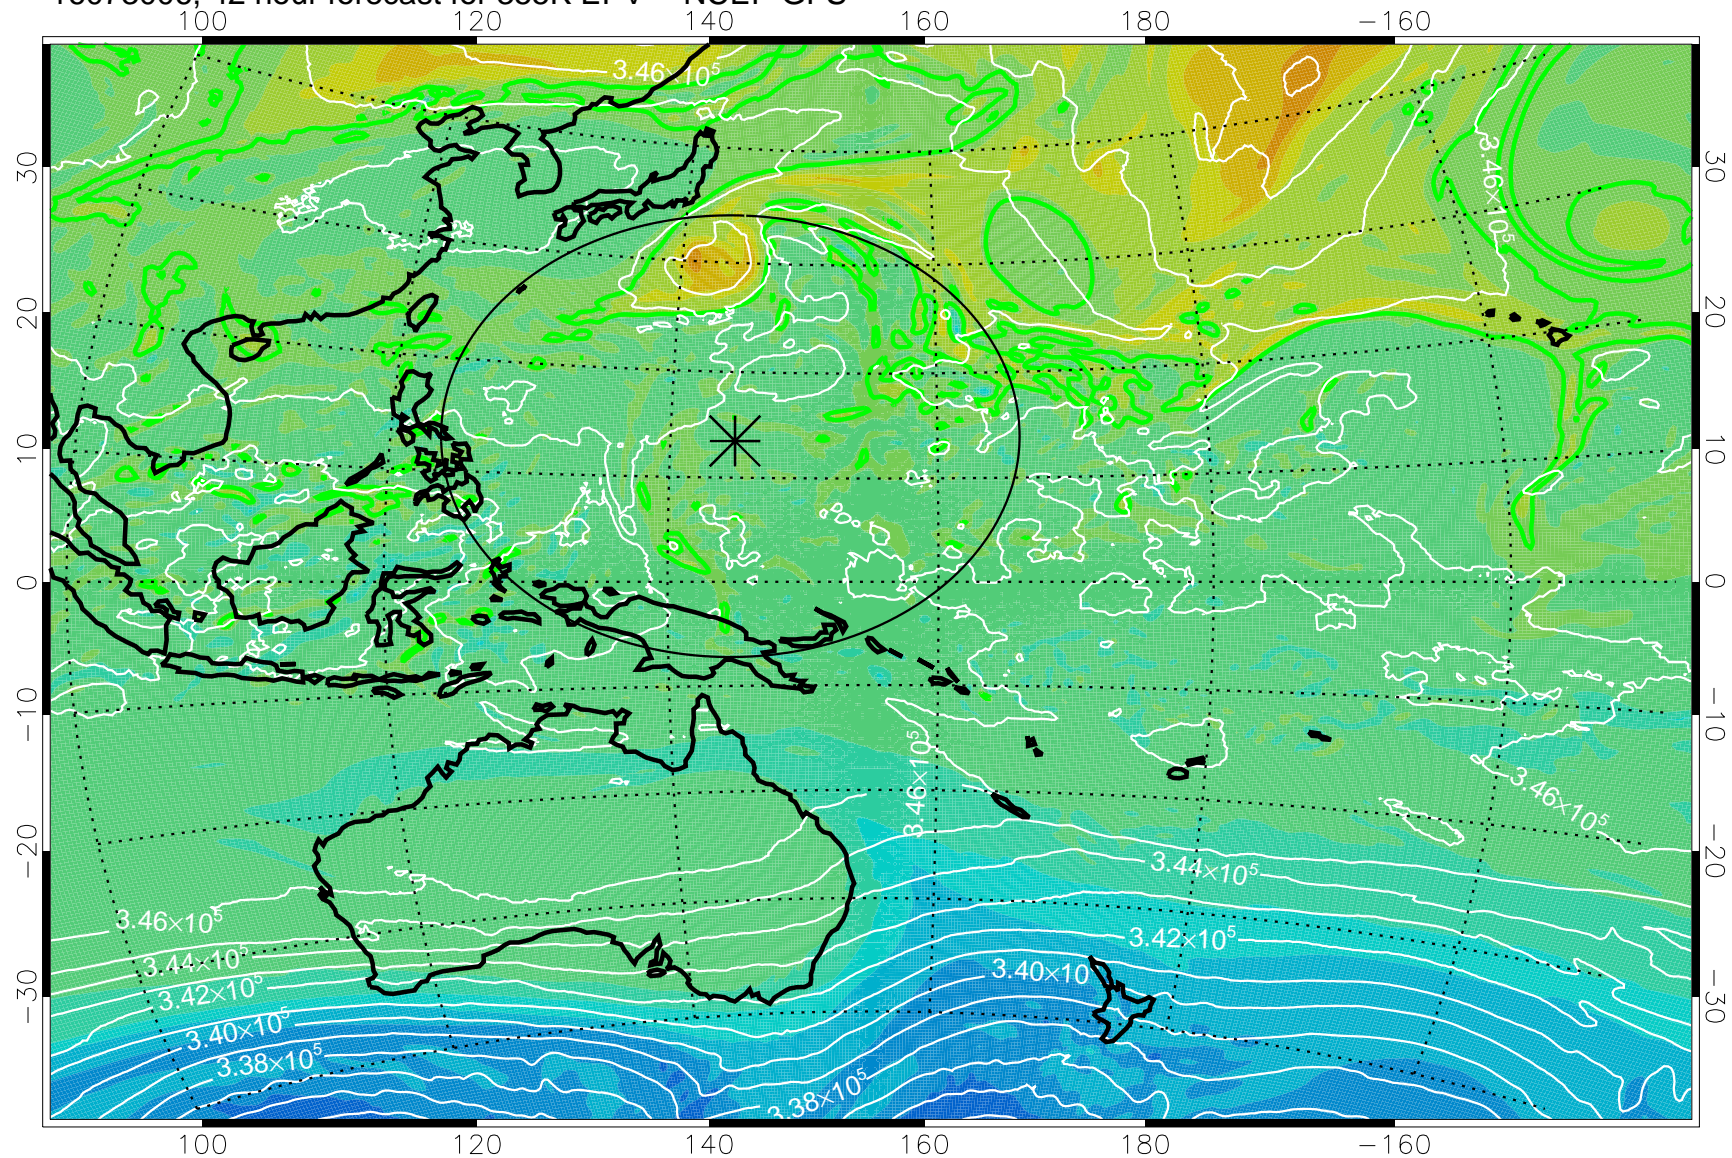

16072918, 30 hour forecast for 355K EPV -- NCEP GFS

355K Montgomery Streamfunction, white
EPV Tropopause (2 PVU) Position
Range ring of 2304 km

16073000, 36 hour forecast for 355K EPV -- NCEP GFS

355K Montgomery Streamfunction, white
EPV Tropopause (2 PVU) Position
Range ring of 2304 km

16073006, 42 hour forecast for 355K EPV -- NCEP GFS

355K Montgomery Streamfunction, white
EPV Tropopause (2 PVU) Position
Range ring of 2304 km

16073012, 48 hour forecast for 355K EPV -- NCEP GFS

355K Montgomery Streamfunction, white
EPV Tropopause (2 PVU) Position
Range ring of 2304 km

16073018, 54 hour forecast for 355K EPV -- NCEP GFS

355K Montgomery Streamfunction, white
EPV Tropopause (2 PVU) Position
Range ring of 2304 km

16073100, 60 hour forecast for 355K EPV -- NCEP GFS

355K Montgomery Streamfunction, white
EPV Tropopause (2 PVU) Position
Range ring of 2304 km

16073106, 66 hour forecast for 355K EPV -- NCEP GFS

355K Montgomery Streamfunction, white
EPV Tropopause (2 PVU) Position
Range ring of 2304 km

16073112, 72 hour forecast for 355K EPV -- NCEP GFS

355K Montgomery Streamfunction, white
EPV Tropopause (2 PVU) Position
Range ring of 2304 km