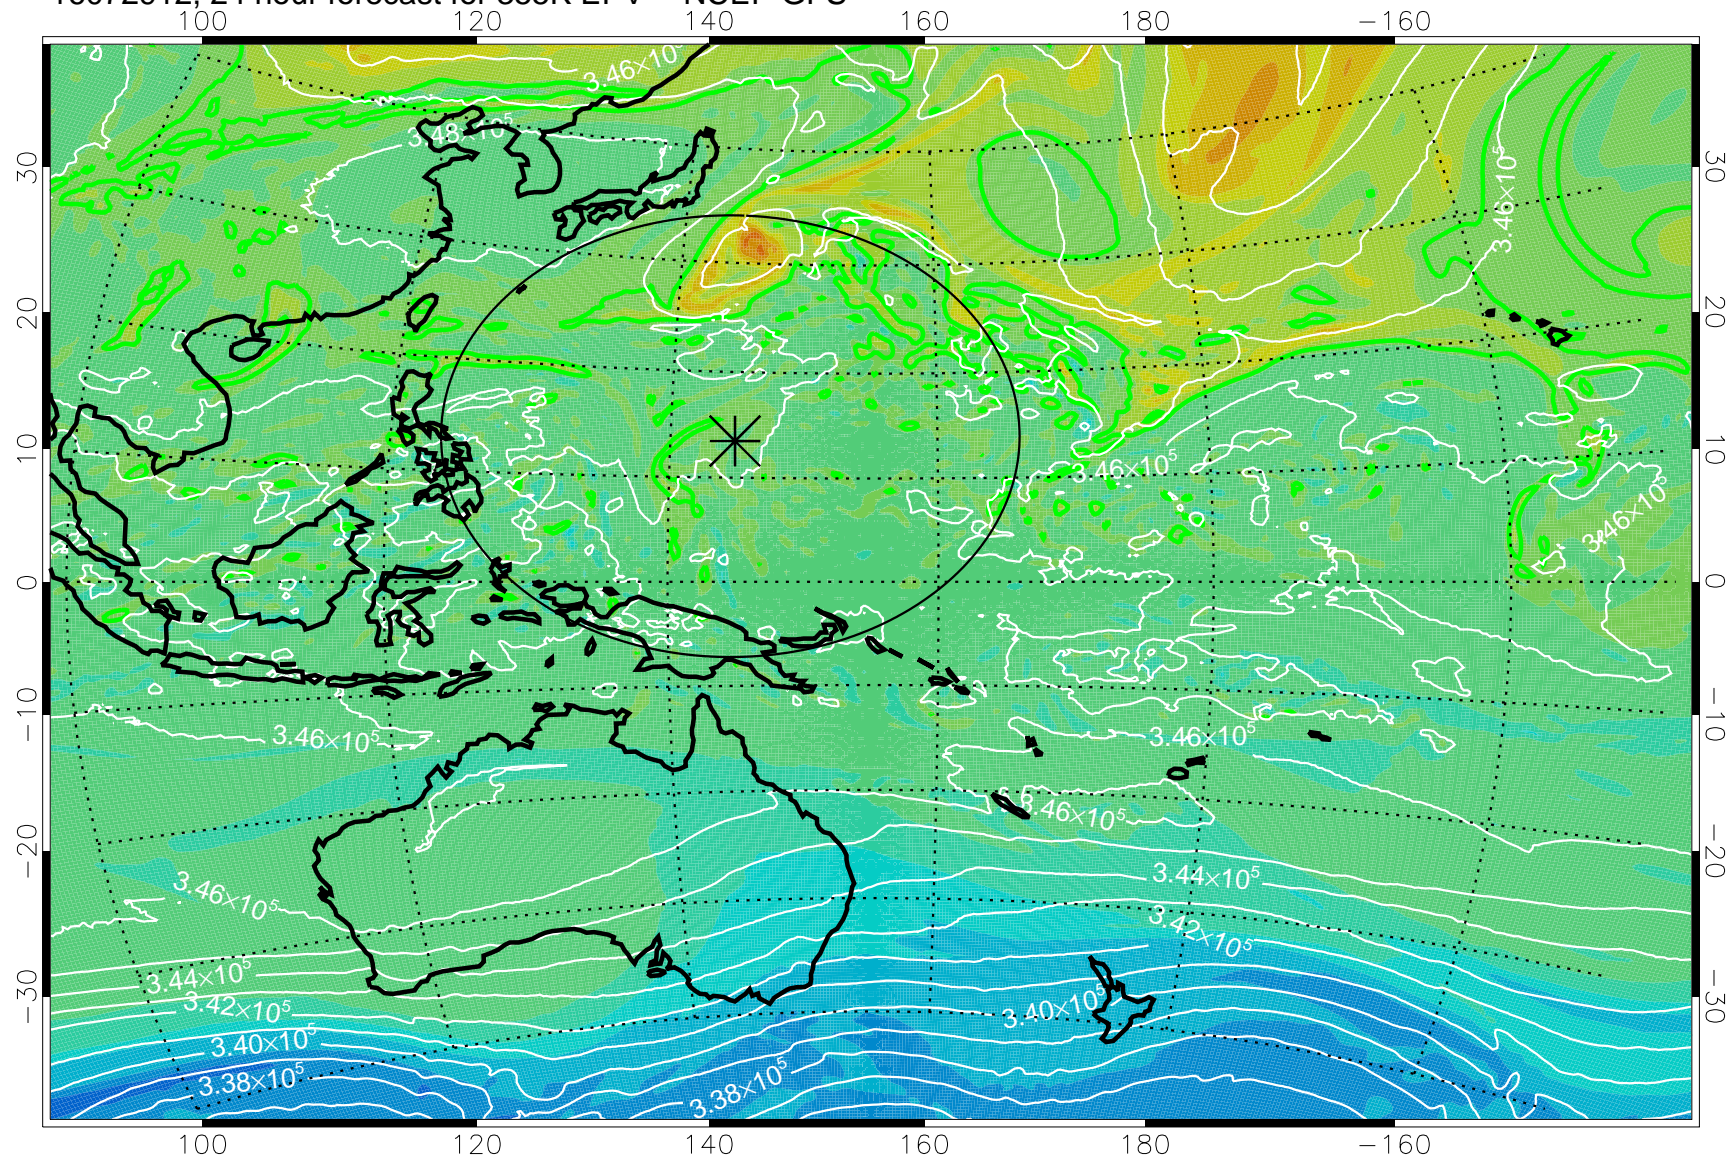

16072818, 6 hour forecast for 355K EPV -- NCEP GFS

355K Montgomery Streamfunction, white
EPV Tropopause (2 PVU) Position
Range ring of 2304 km

16072900, 12 hour forecast for 355K EPV -- NCEP GFS

355K Montgomery Streamfunction, white
EPV Tropopause (2 PVU) Position
Range ring of 2304 km

16072906, 18 hour forecast for 355K EPV -- NCEP GFS

355K Montgomery Streamfunction, white
EPV Tropopause (2 PVU) Position
Range ring of 2304 km

16072912, 24 hour forecast for 355K EPV -- NCEP GFS

355K Montgomery Streamfunction, white
EPV Tropopause (2 PVU) Position
Range ring of 2304 km

16072918, 30 hour forecast for 355K EPV -- NCEP GFS

355K Montgomery Streamfunction, white
EPV Tropopause (2 PVU) Position
Range ring of 2304 km

16073000, 36 hour forecast for 355K EPV -- NCEP GFS

355K Montgomery Streamfunction, white
EPV Tropopause (2 PVU) Position
Range ring of 2304 km

16073006, 42 hour forecast for 355K EPV -- NCEP GFS

355K Montgomery Streamfunction, white
EPV Tropopause (2 PVU) Position
Range ring of 2304 km

16073012, 48 hour forecast for 355K EPV -- NCEP GFS

355K Montgomery Streamfunction, white
EPV Tropopause (2 PVU) Position
Range ring of 2304 km