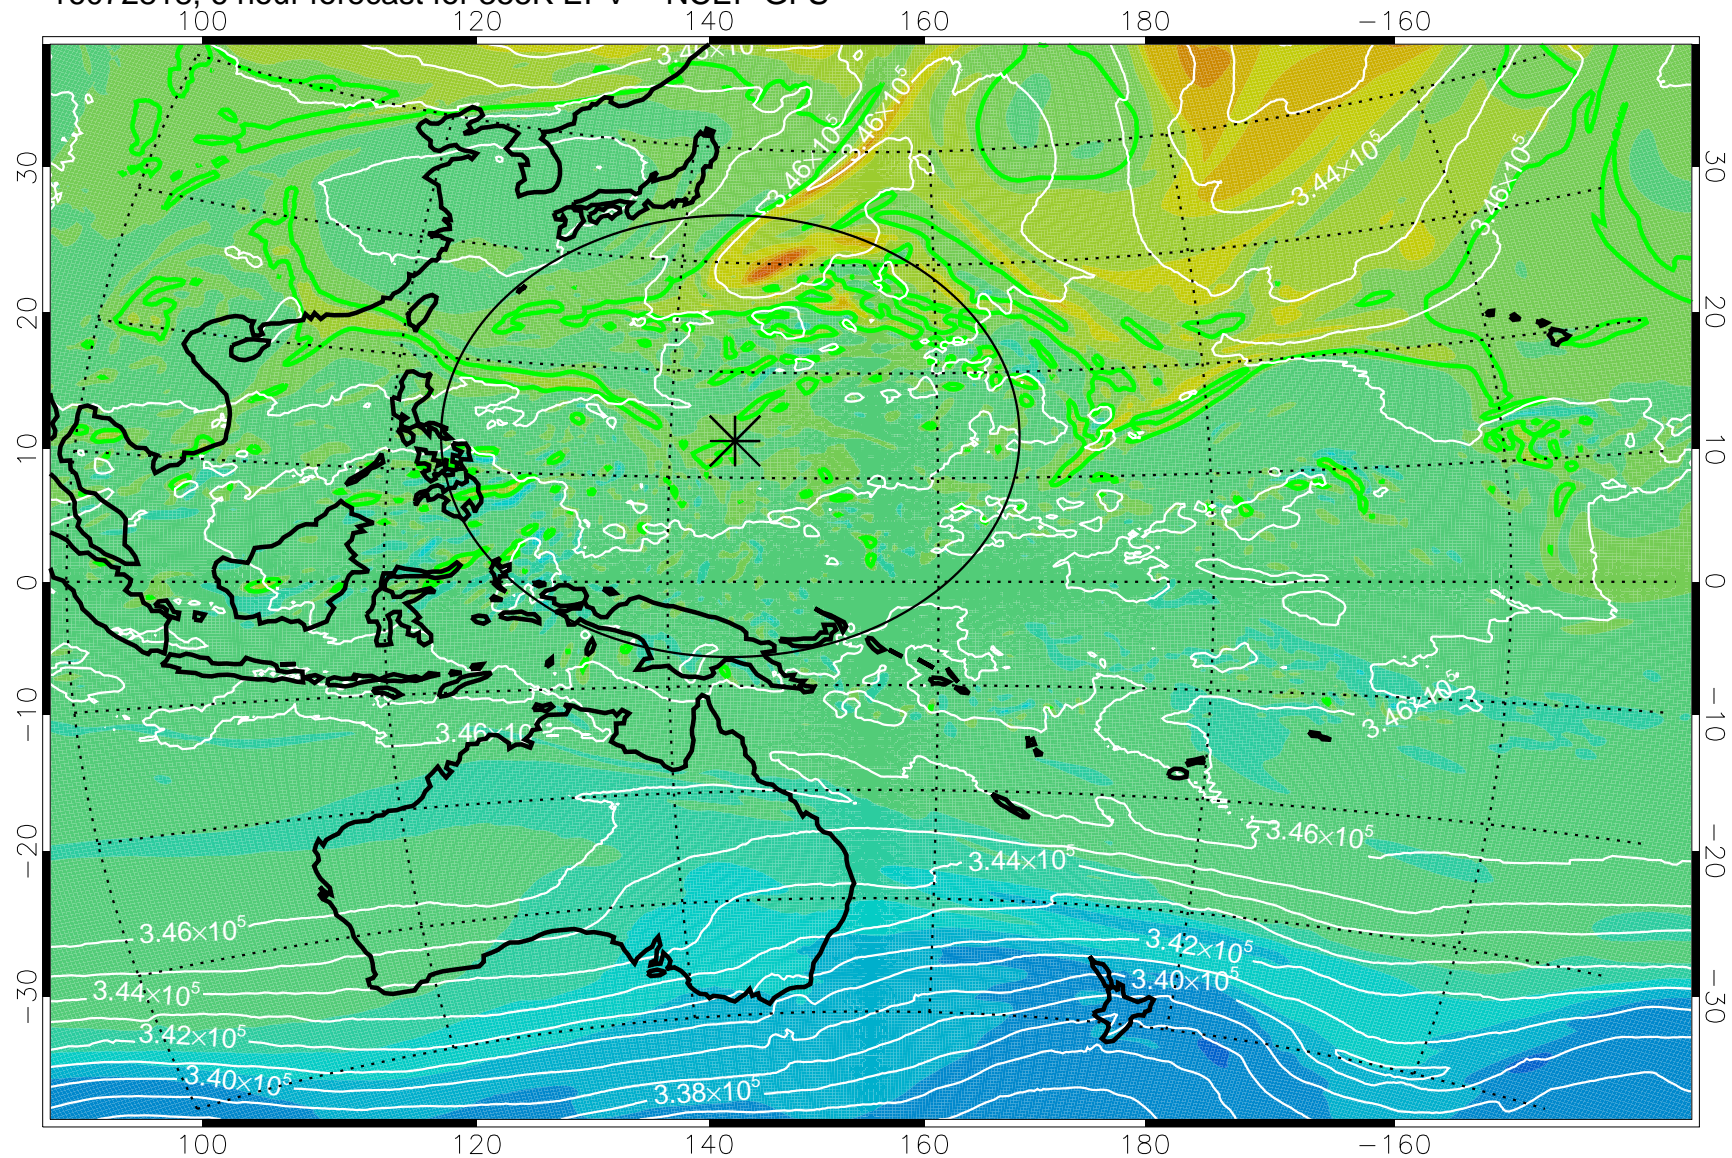

16072818, 6 hour forecast for 355K EPV -- NCEP GFS

355K Montgomery Streamfunction, white
EPV Tropopause (2 PVU) Position
Range ring of 2304 km

16072900, 12 hour forecast for 355K EPV -- NCEP GFS

355K Montgomery Streamfunction, white
EPV Tropopause (2 PVU) Position
Range ring of 2304 km

16072906, 18 hour forecast for 355K EPV -- NCEP GFS

355K Montgomery Streamfunction, white
EPV Tropopause (2 PVU) Position
Range ring of 2304 km

16072912, 24 hour forecast for 355K EPV -- NCEP GFS

355K Montgomery Streamfunction, white
EPV Tropopause (2 PVU) Position
Range ring of 2304 km

16072918, 30 hour forecast for 355K EPV -- NCEP GFS

355K Montgomery Streamfunction, white
EPV Tropopause (2 PVU) Position
Range ring of 2304 km

16073000, 36 hour forecast for 355K EPV -- NCEP GFS

355K Montgomery Streamfunction, white
EPV Tropopause (2 PVU) Position
Range ring of 2304 km

16073006, 42 hour forecast for 355K EPV -- NCEP GFS

355K Montgomery Streamfunction, white
EPV Tropopause (2 PVU) Position
Range ring of 2304 km

16073012, 48 hour forecast for 355K EPV -- NCEP GFS

355K Montgomery Streamfunction, white
EPV Tropopause (2 PVU) Position
Range ring of 2304 km