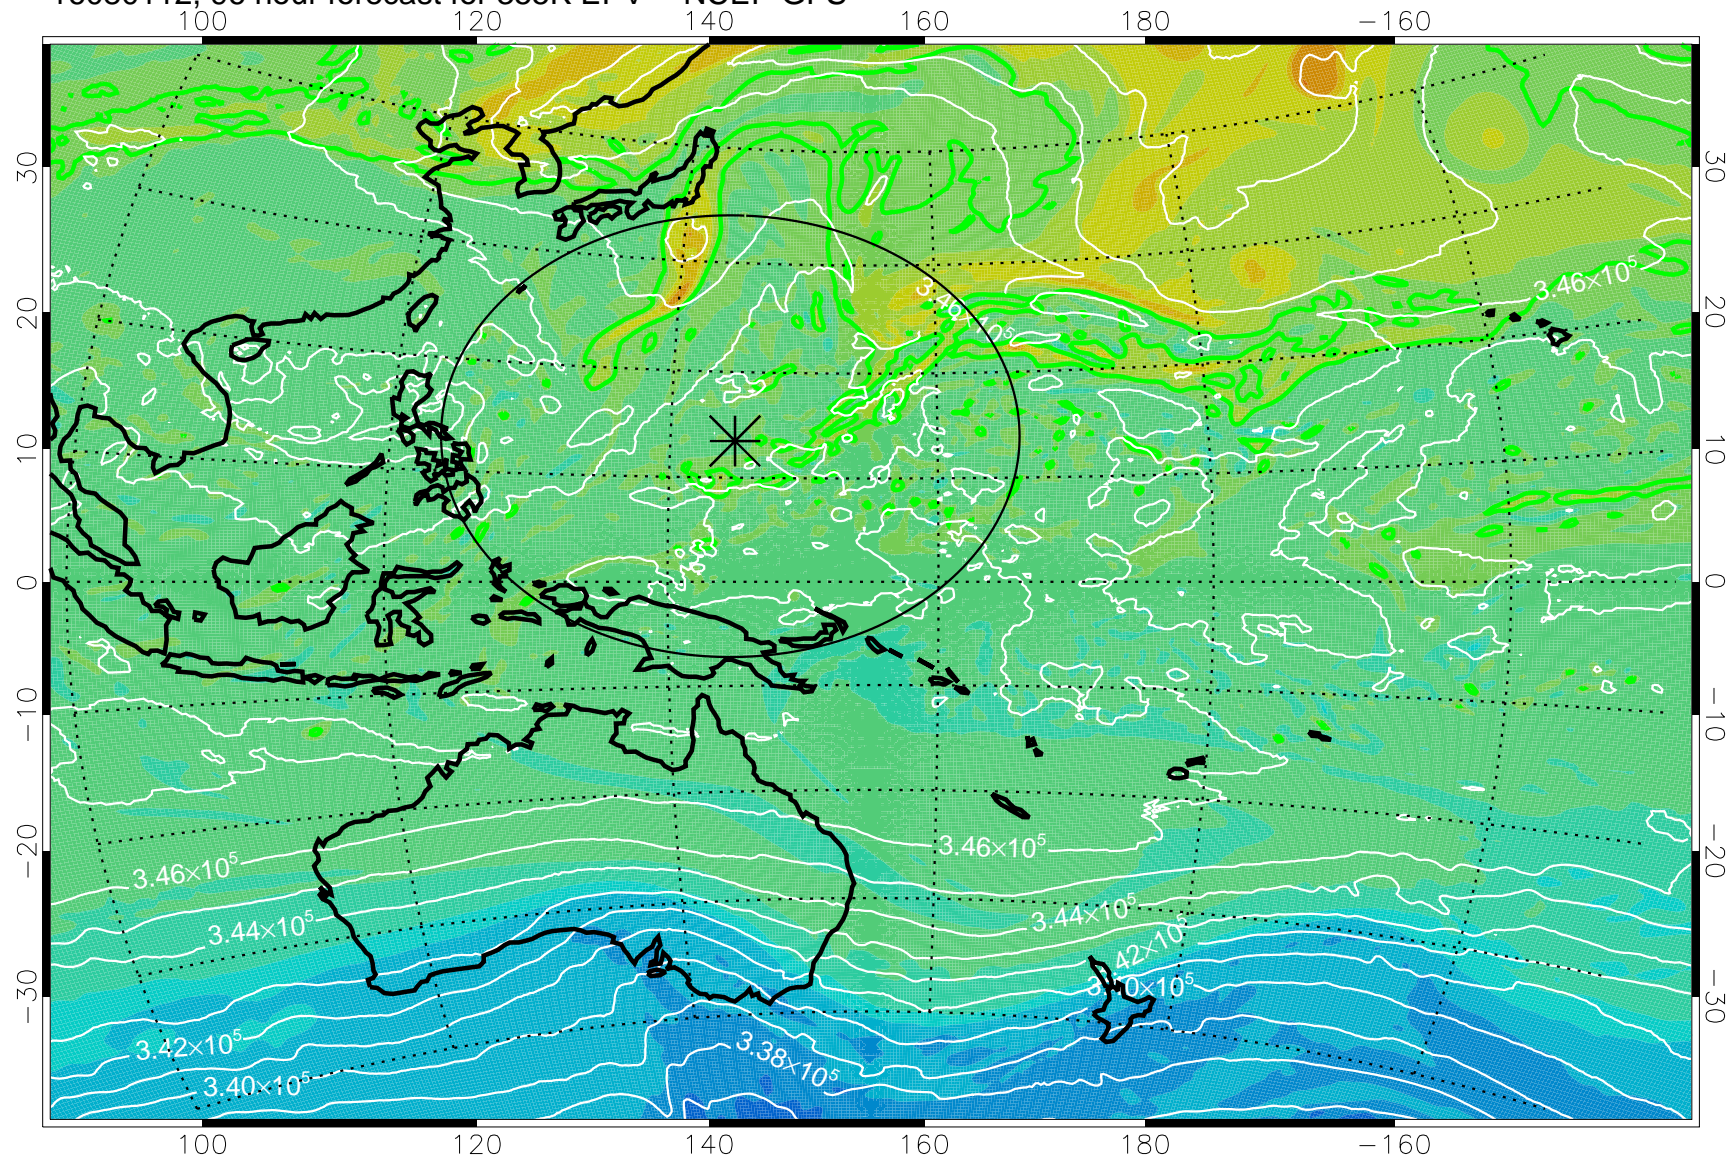

16073106, 66 hour forecast for 355K EPV -- NCEP GFS

355K Montgomery Streamfunction, white
EPV Tropopause (2 PVU) Position
Range ring of 2304 km

16073112, 72 hour forecast for 355K EPV -- NCEP GFS

355K Montgomery Streamfunction, white
EPV Tropopause (2 PVU) Position
Range ring of 2304 km

16073118, 78 hour forecast for 355K EPV -- NCEP GFS

355K Montgomery Streamfunction, white
EPV Tropopause (2 PVU) Position
Range ring of 2304 km

16080100, 84 hour forecast for 355K EPV -- NCEP GFS

355K Montgomery Streamfunction, white
EPV Tropopause (2 PVU) Position
Range ring of 2304 km

16080106, 90 hour forecast for 355K EPV -- NCEP GFS

355K Montgomery Streamfunction, white
EPV Tropopause (2 PVU) Position
Range ring of 2304 km

16080112, 96 hour forecast for 355K EPV -- NCEP GFS

355K Montgomery Streamfunction, white
EPV Tropopause (2 PVU) Position
Range ring of 2304 km

16080118, 102 hour forecast for 355K EPV -- NCEP GFS

355K Montgomery Streamfunction, white
EPV Tropopause (2 PVU) Position
Range ring of 2304 km

16080200, 108 hour forecast for 355K EPV -- NCEP GFS

355K Montgomery Streamfunction, white
EPV Tropopause (2 PVU) Position
Range ring of 2304 km