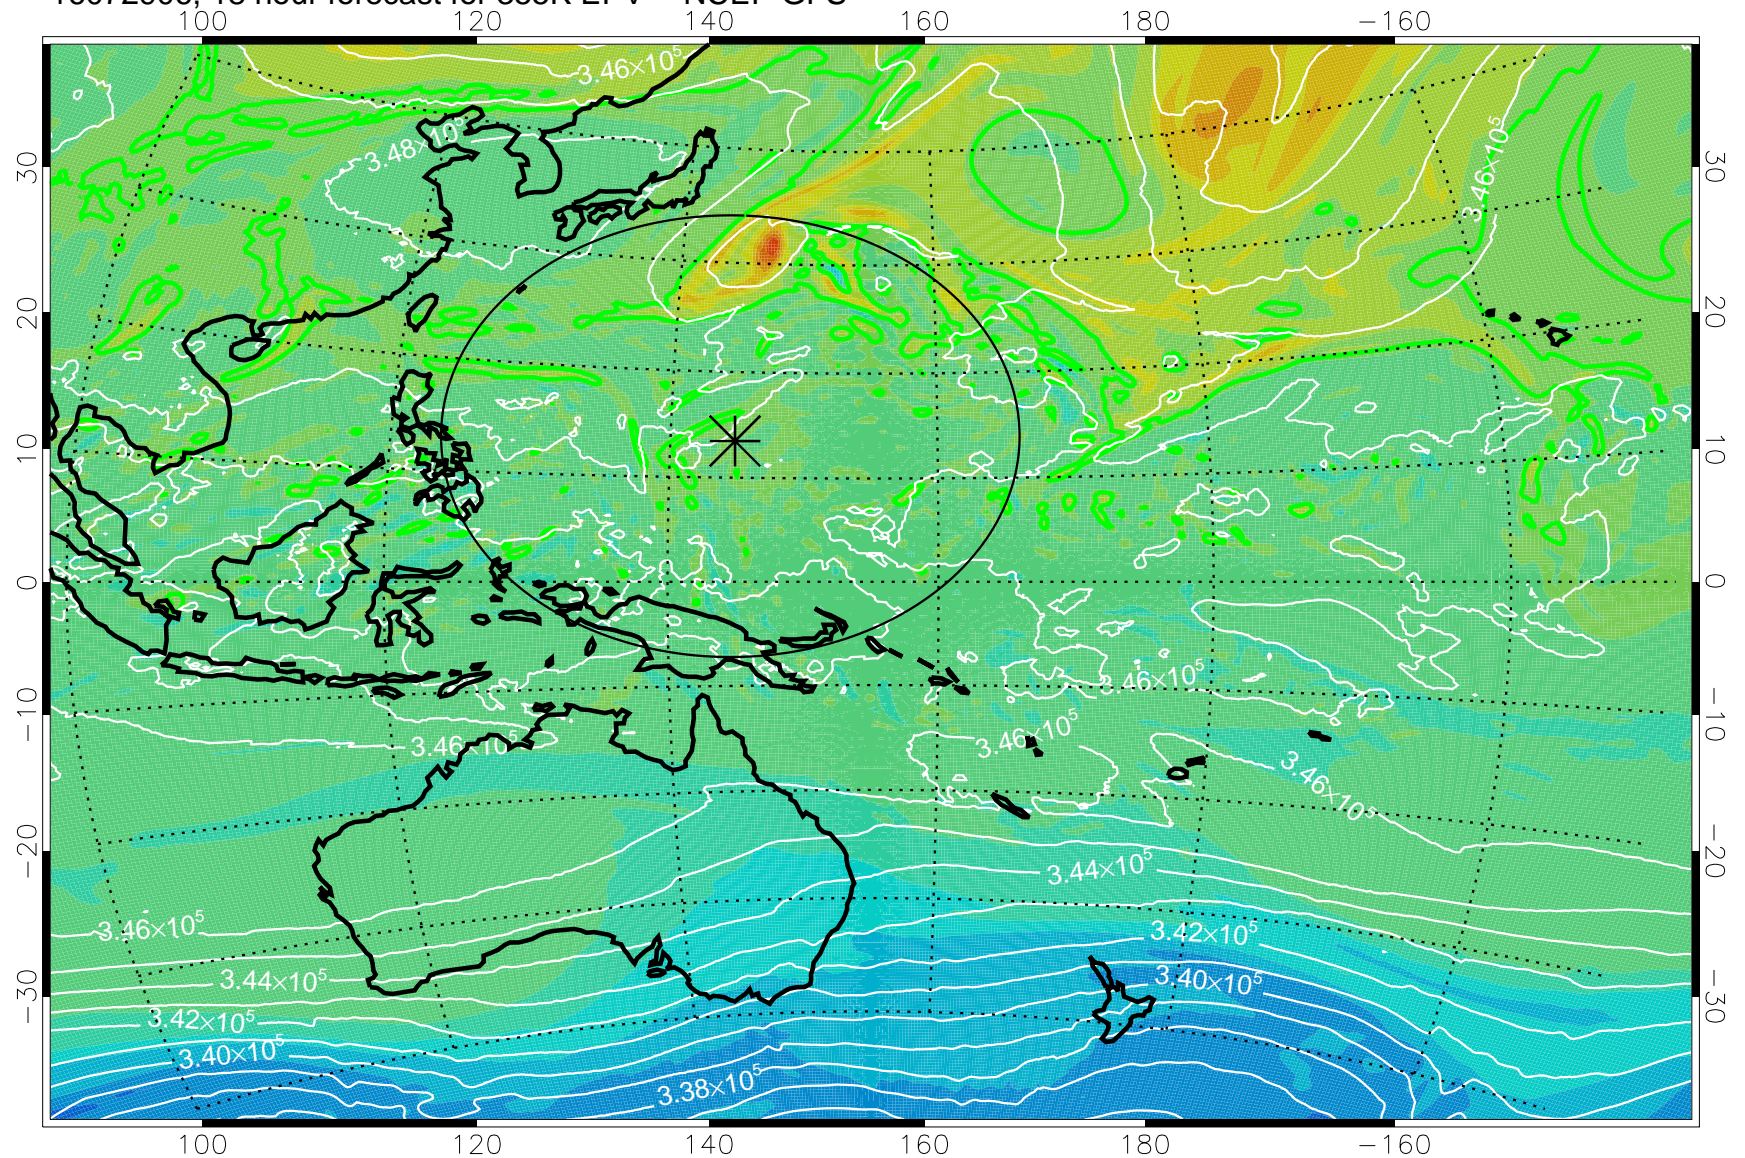

16072818, 6 hour forecast for 355K EPV -- NCEP GFS

355K Montgomery Streamfunction, white
EPV Tropopause (2 PVU) Position
Range ring of 2304 km

16072900, 12 hour forecast for 355K EPV -- NCEP GFS

355K Montgomery Streamfunction, white
EPV Tropopause (2 PVU) Position
Range ring of 2304 km

16072906, 18 hour forecast for 355K EPV -- NCEP GFS

355K Montgomery Streamfunction, white
EPV Tropopause (2 PVU) Position
Range ring of 2304 km

16072912, 24 hour forecast for 355K EPV -- NCEP GFS

355K Montgomery Streamfunction, white
EPV Tropopause (2 PVU) Position
Range ring of 2304 km

16072918, 30 hour forecast for 355K EPV -- NCEP GFS

355K Montgomery Streamfunction, white
EPV Tropopause (2 PVU) Position
Range ring of 2304 km

16073000, 36 hour forecast for 355K EPV -- NCEP GFS

355K Montgomery Streamfunction, white
EPV Tropopause (2 PVU) Position
Range ring of 2304 km

16073006, 42 hour forecast for 355K EPV -- NCEP GFS

355K Montgomery Streamfunction, white
EPV Tropopause (2 PVU) Position
Range ring of 2304 km

16073012, 48 hour forecast for 355K EPV -- NCEP GFS

355K Montgomery Streamfunction, white
EPV Tropopause (2 PVU) Position
Range ring of 2304 km