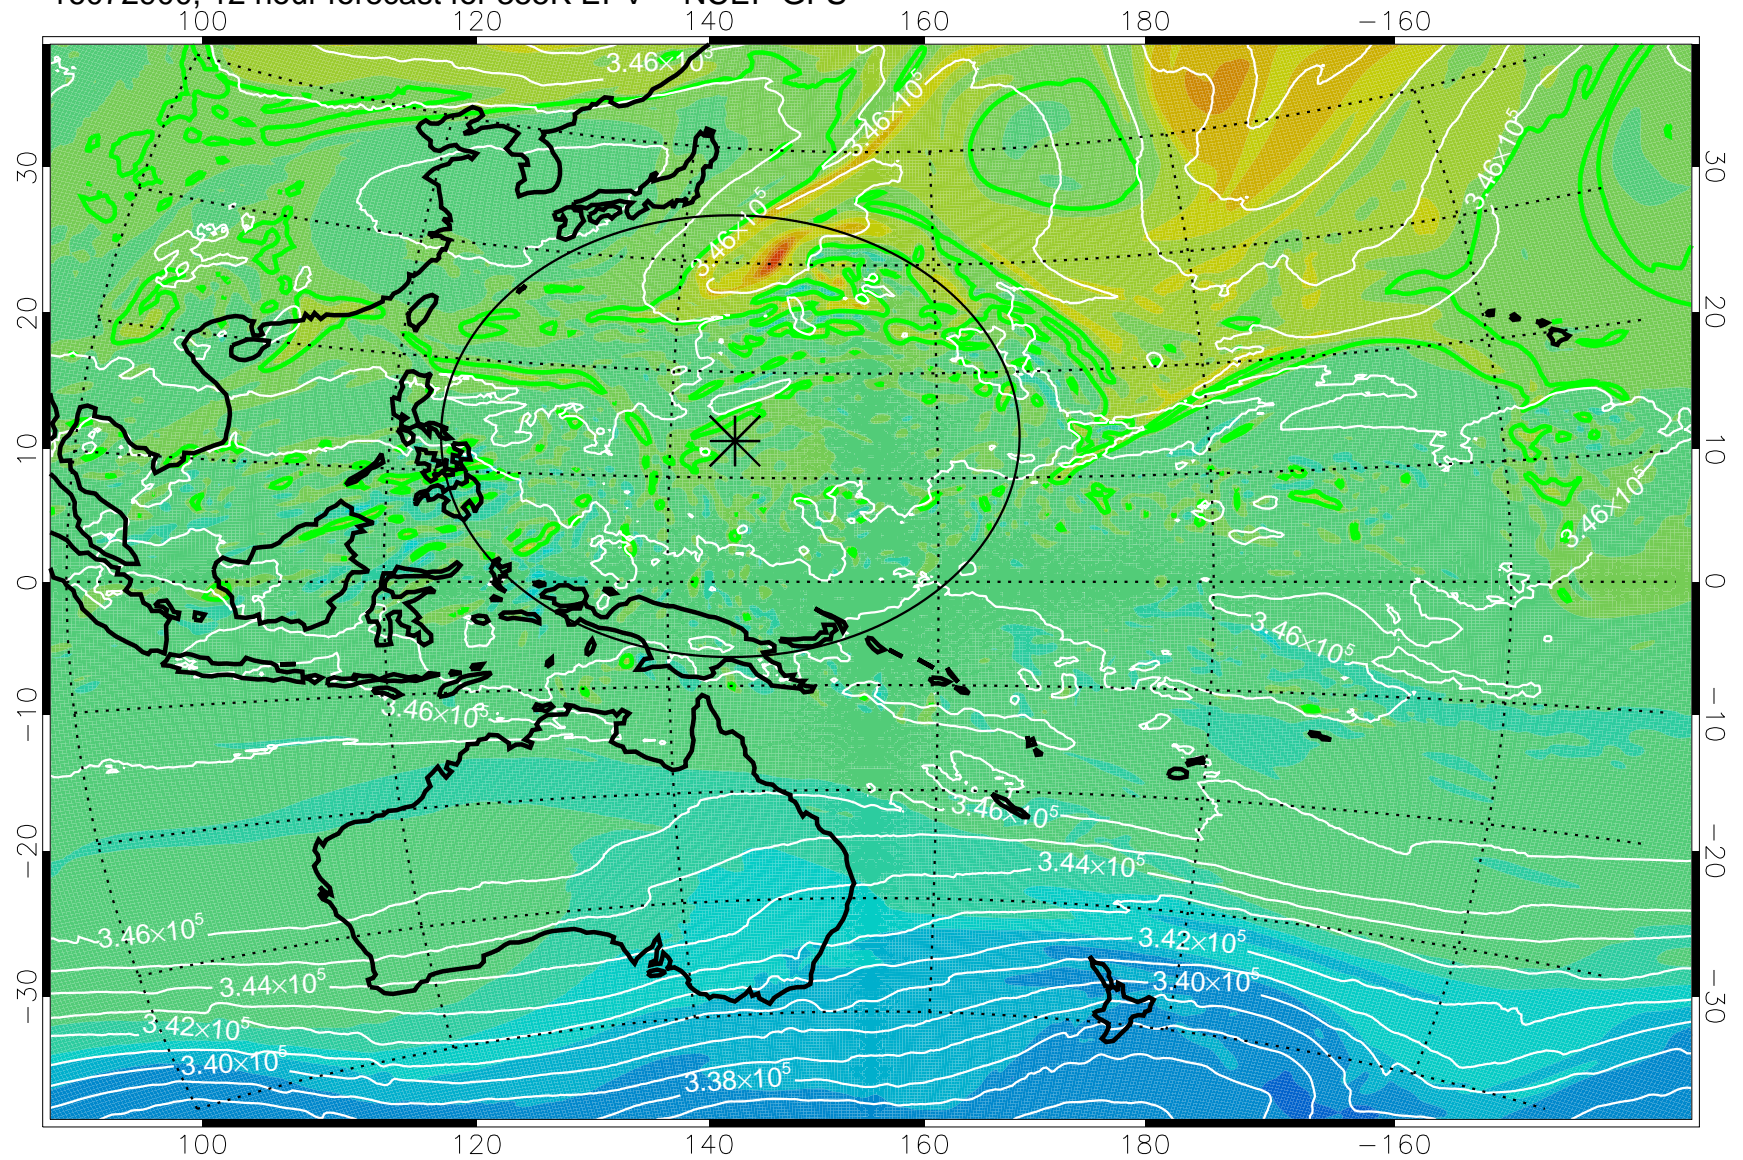

16072818, 6 hour forecast for 355K EPV -- NCEP GFS

355K Montgomery Streamfunction, white
EPV Tropopause (2 PVU) Position
Range ring of 2304 km

16072900, 12 hour forecast for 355K EPV -- NCEP GFS

355K Montgomery Streamfunction, white
EPV Tropopause (2 PVU) Position
Range ring of 2304 km

16072906, 18 hour forecast for 355K EPV -- NCEP GFS

355K Montgomery Streamfunction, white
EPV Tropopause (2 PVU) Position
Range ring of 2304 km

16072912, 24 hour forecast for 355K EPV -- NCEP GFS

355K Montgomery Streamfunction, white
EPV Tropopause (2 PVU) Position
Range ring of 2304 km

16072918, 30 hour forecast for 355K EPV -- NCEP GFS

355K Montgomery Streamfunction, white
EPV Tropopause (2 PVU) Position
Range ring of 2304 km

16073000, 36 hour forecast for 355K EPV -- NCEP GFS

355K Montgomery Streamfunction, white
EPV Tropopause (2 PVU) Position
Range ring of 2304 km

16073006, 42 hour forecast for 355K EPV -- NCEP GFS

355K Montgomery Streamfunction, white
EPV Tropopause (2 PVU) Position
Range ring of 2304 km

16073012, 48 hour forecast for 355K EPV -- NCEP GFS

355K Montgomery Streamfunction, white
EPV Tropopause (2 PVU) Position
Range ring of 2304 km