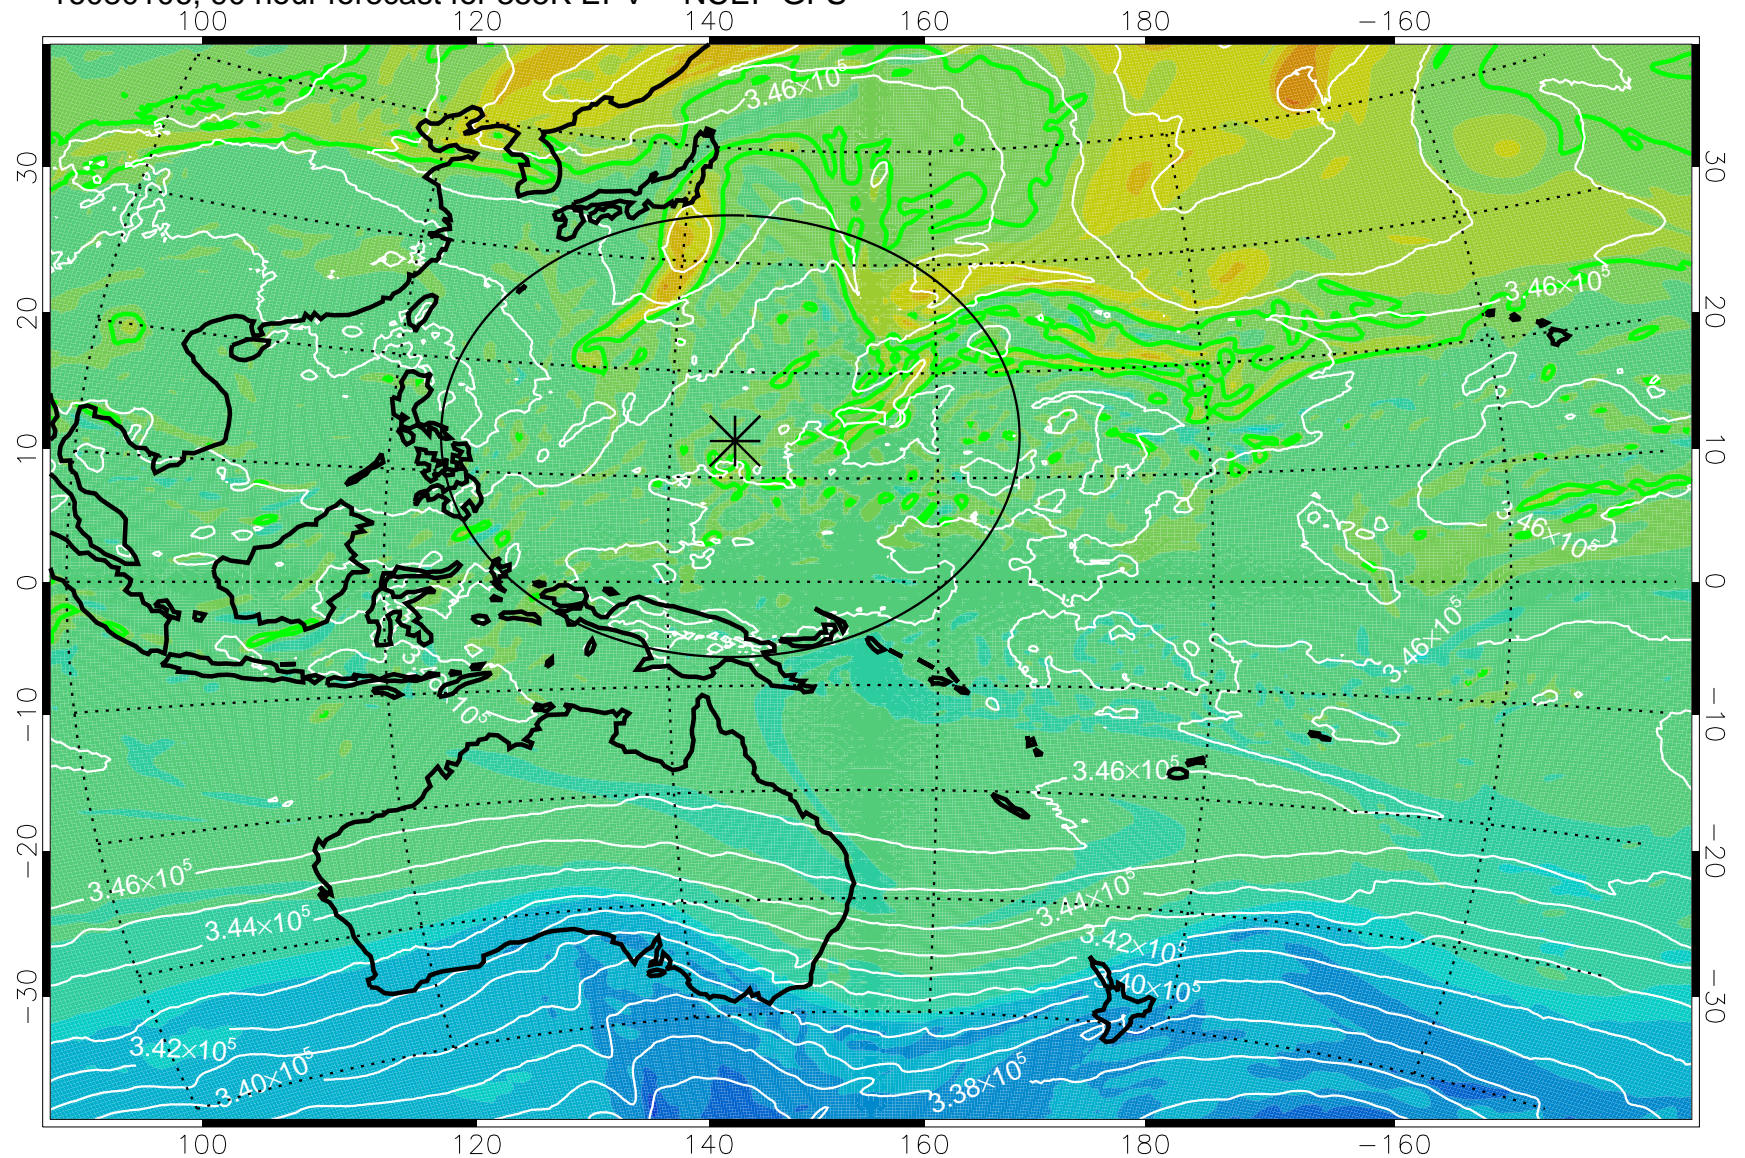

16073106, 66 hour forecast for 355K EPV -- NCEP GFS

355K Montgomery Streamfunction, white
EPV Tropopause (2 PVU) Position
Range ring of 2304 km

16073112, 72 hour forecast for 355K EPV -- NCEP GFS

355K Montgomery Streamfunction, white
EPV Tropopause (2 PVU) Position
Range ring of 2304 km

16073118, 78 hour forecast for 355K EPV -- NCEP GFS

355K Montgomery Streamfunction, white
EPV Tropopause (2 PVU) Position
Range ring of 2304 km

16080100, 84 hour forecast for 355K EPV -- NCEP GFS

355K Montgomery Streamfunction, white
EPV Tropopause (2 PVU) Position
Range ring of 2304 km

16080106, 90 hour forecast for 355K EPV -- NCEP GFS

355K Montgomery Streamfunction, white
EPV Tropopause (2 PVU) Position
Range ring of 2304 km

16080112, 96 hour forecast for 355K EPV -- NCEP GFS

355K Montgomery Streamfunction, white
EPV Tropopause (2 PVU) Position
Range ring of 2304 km

16080118, 102 hour forecast for 355K EPV -- NCEP GFS

355K Montgomery Streamfunction, white
EPV Tropopause (2 PVU) Position
Range ring of 2304 km

16080200, 108 hour forecast for 355K EPV -- NCEP GFS

355K Montgomery Streamfunction, white
EPV Tropopause (2 PVU) Position
Range ring of 2304 km