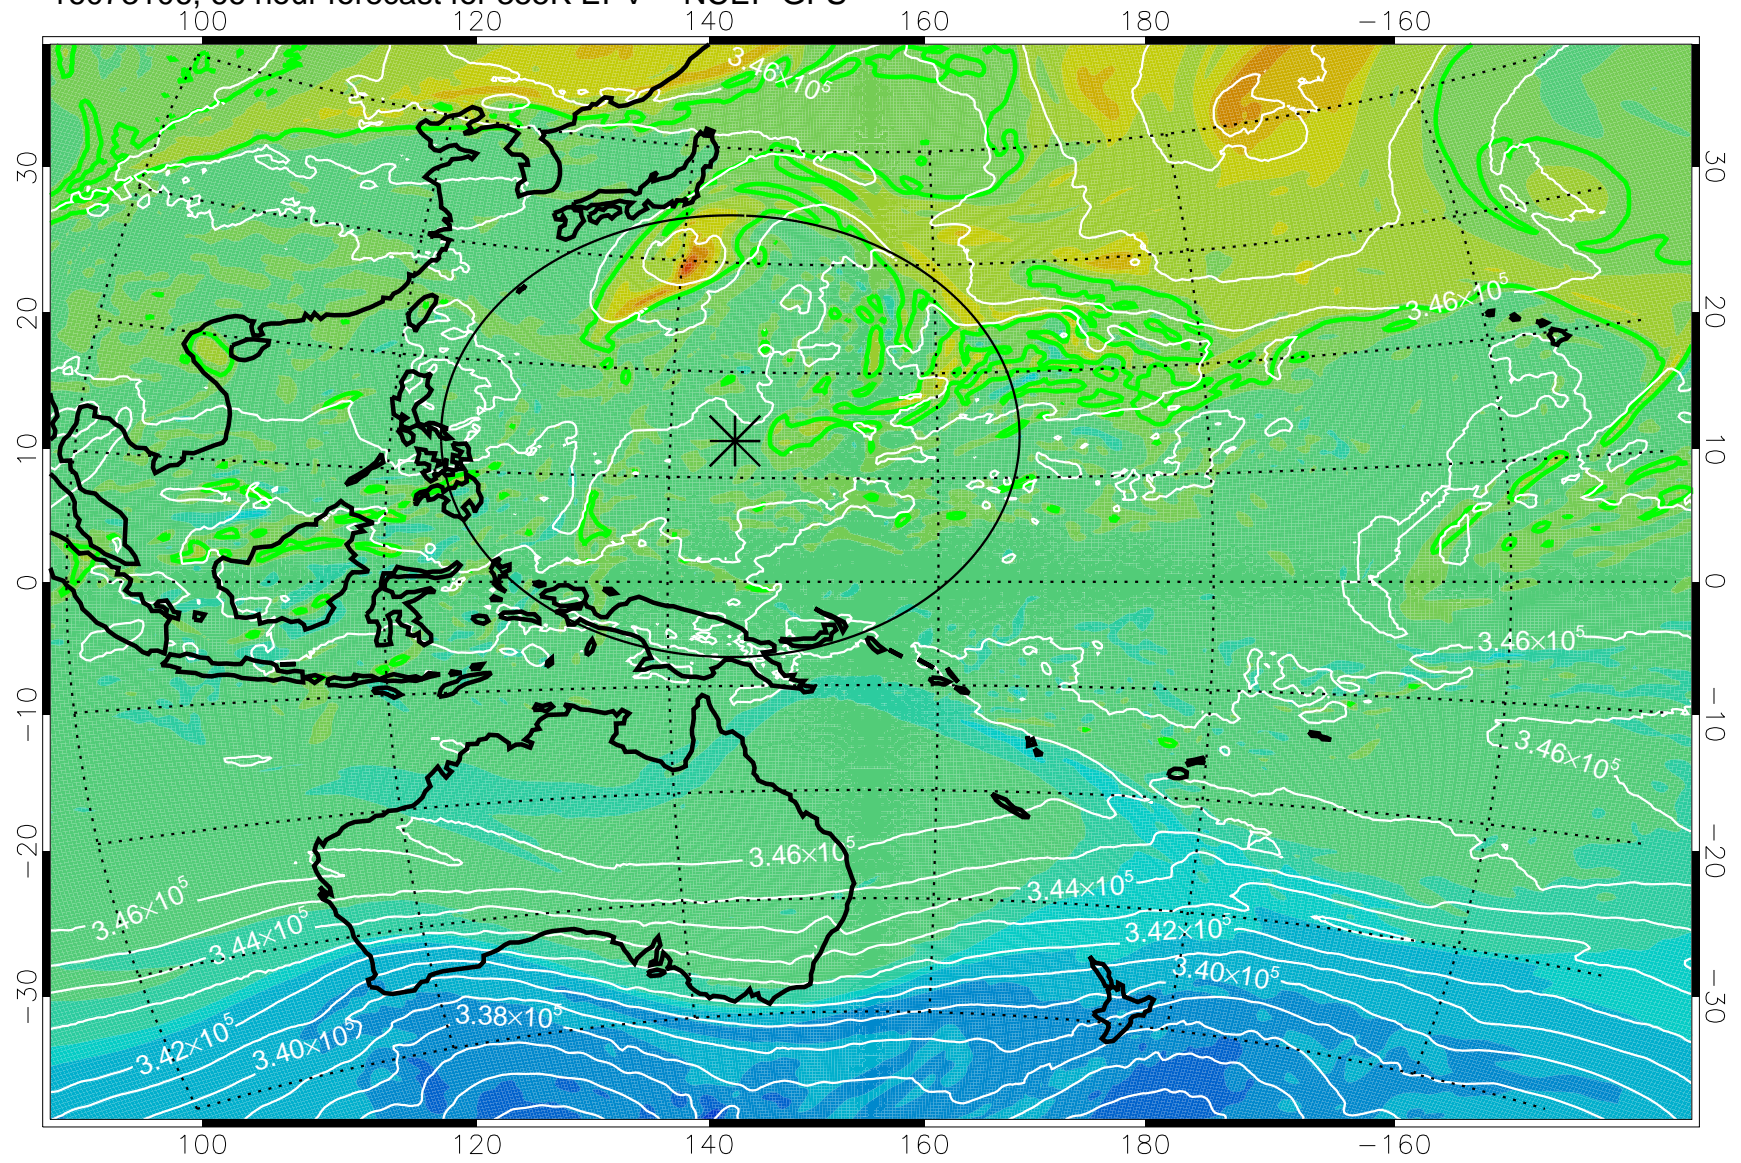

16073006, 42 hour forecast for 355K EPV -- NCEP GFS

355K Montgomery Streamfunction, white
EPV Tropopause (2 PVU) Position
Range ring of 2304 km

16073012, 48 hour forecast for 355K EPV -- NCEP GFS

355K Montgomery Streamfunction, white
EPV Tropopause (2 PVU) Position
Range ring of 2304 km

16073018, 54 hour forecast for 355K EPV -- NCEP GFS

355K Montgomery Streamfunction, white
EPV Tropopause (2 PVU) Position
Range ring of 2304 km

16073100, 60 hour forecast for 355K EPV -- NCEP GFS

355K Montgomery Streamfunction, white
EPV Tropopause (2 PVU) Position
Range ring of 2304 km

16073106, 66 hour forecast for 355K EPV -- NCEP GFS

355K Montgomery Streamfunction, white
EPV Tropopause (2 PVU) Position
Range ring of 2304 km

16073112, 72 hour forecast for 355K EPV -- NCEP GFS

355K Montgomery Streamfunction, white
EPV Tropopause (2 PVU) Position
Range ring of 2304 km

16073118, 78 hour forecast for 355K EPV -- NCEP GFS

355K Montgomery Streamfunction, white
EPV Tropopause (2 PVU) Position
Range ring of 2304 km

16080100, 84 hour forecast for 355K EPV -- NCEP GFS

355K Montgomery Streamfunction, white
EPV Tropopause (2 PVU) Position
Range ring of 2304 km