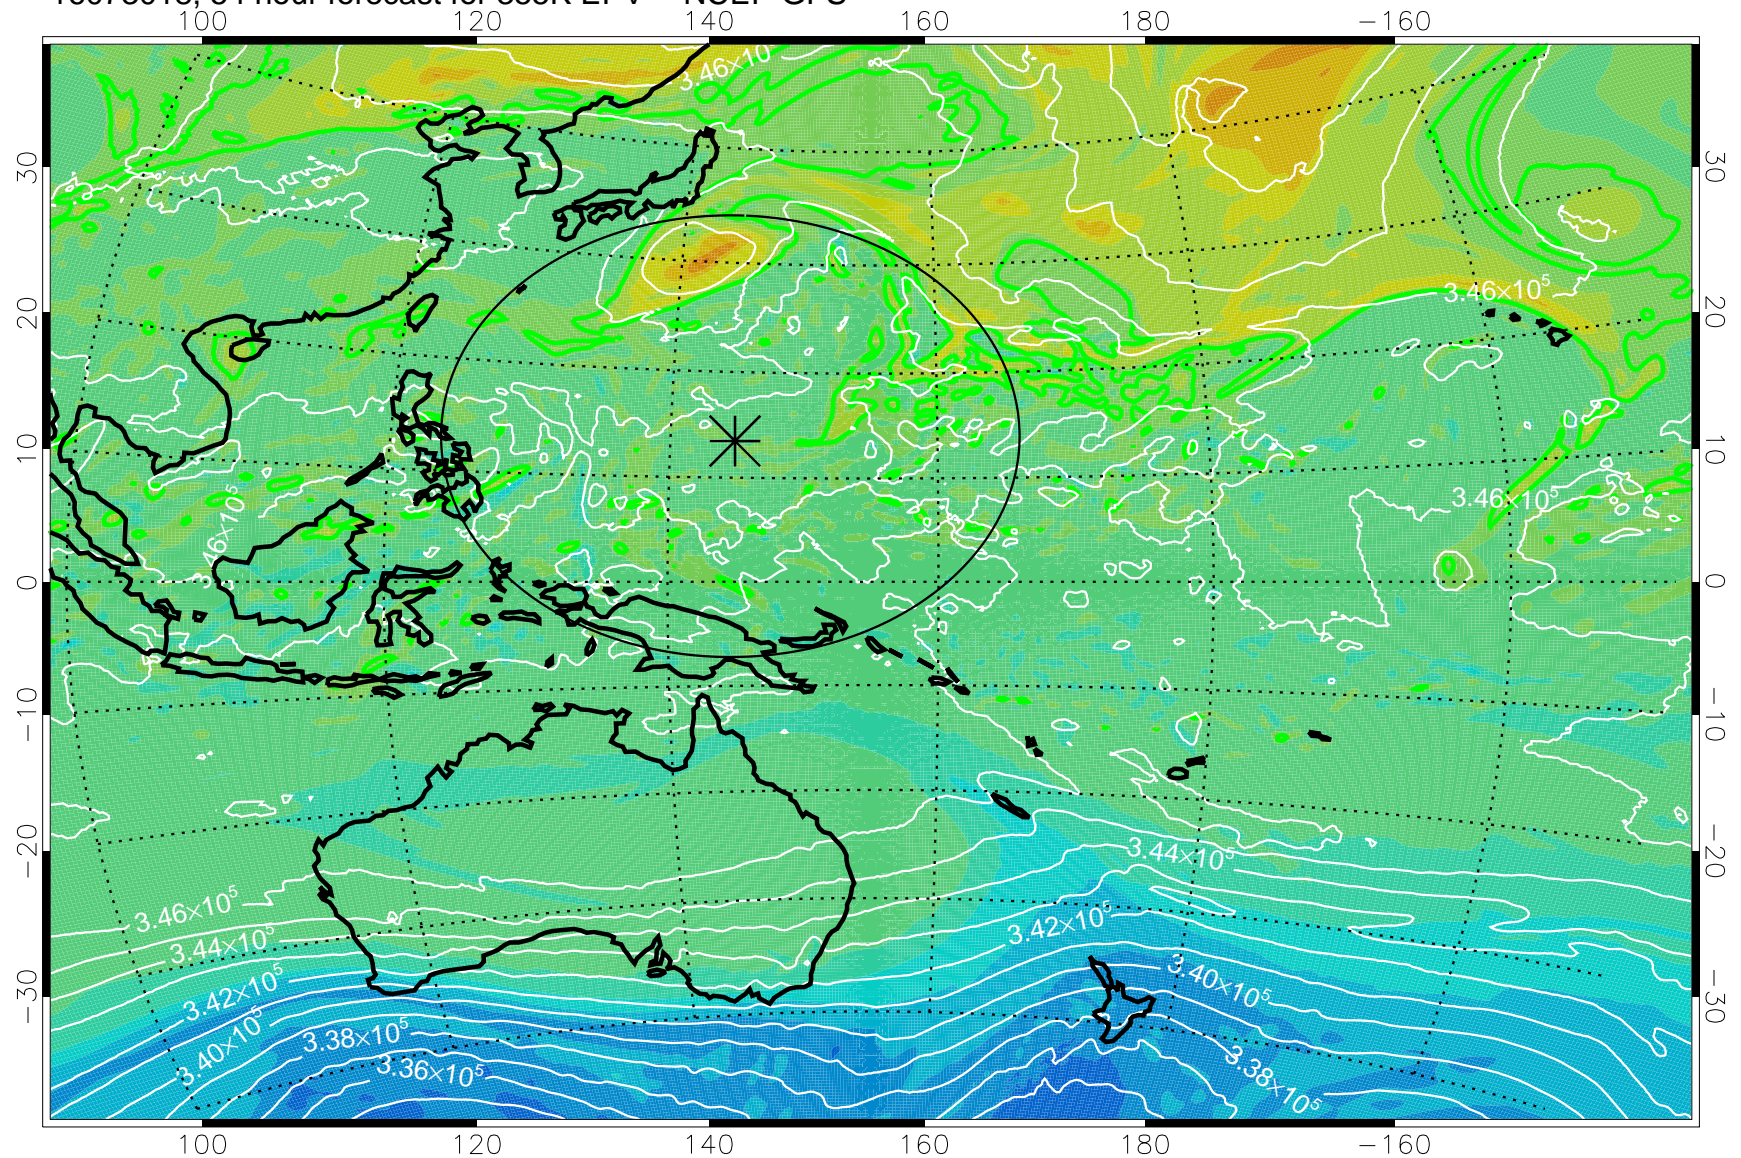

16072918, 30 hour forecast for 355K EPV -- NCEP GFS

355K Montgomery Streamfunction, white
EPV Tropopause (2 PVU) Position
Range ring of 2304 km

16073000, 36 hour forecast for 355K EPV -- NCEP GFS

355K Montgomery Streamfunction, white
EPV Tropopause (2 PVU) Position
Range ring of 2304 km

16073006, 42 hour forecast for 355K EPV -- NCEP GFS

355K Montgomery Streamfunction, white
EPV Tropopause (2 PVU) Position
Range ring of 2304 km

16073012, 48 hour forecast for 355K EPV -- NCEP GFS

355K Montgomery Streamfunction, white
EPV Tropopause (2 PVU) Position
Range ring of 2304 km

16073018, 54 hour forecast for 355K EPV -- NCEP GFS

355K Montgomery Streamfunction, white
EPV Tropopause (2 PVU) Position
Range ring of 2304 km

16073100, 60 hour forecast for 355K EPV -- NCEP GFS

355K Montgomery Streamfunction, white
EPV Tropopause (2 PVU) Position
Range ring of 2304 km

16073106, 66 hour forecast for 355K EPV -- NCEP GFS

355K Montgomery Streamfunction, white
EPV Tropopause (2 PVU) Position
Range ring of 2304 km

16073112, 72 hour forecast for 355K EPV -- NCEP GFS

355K Montgomery Streamfunction, white
EPV Tropopause (2 PVU) Position
Range ring of 2304 km