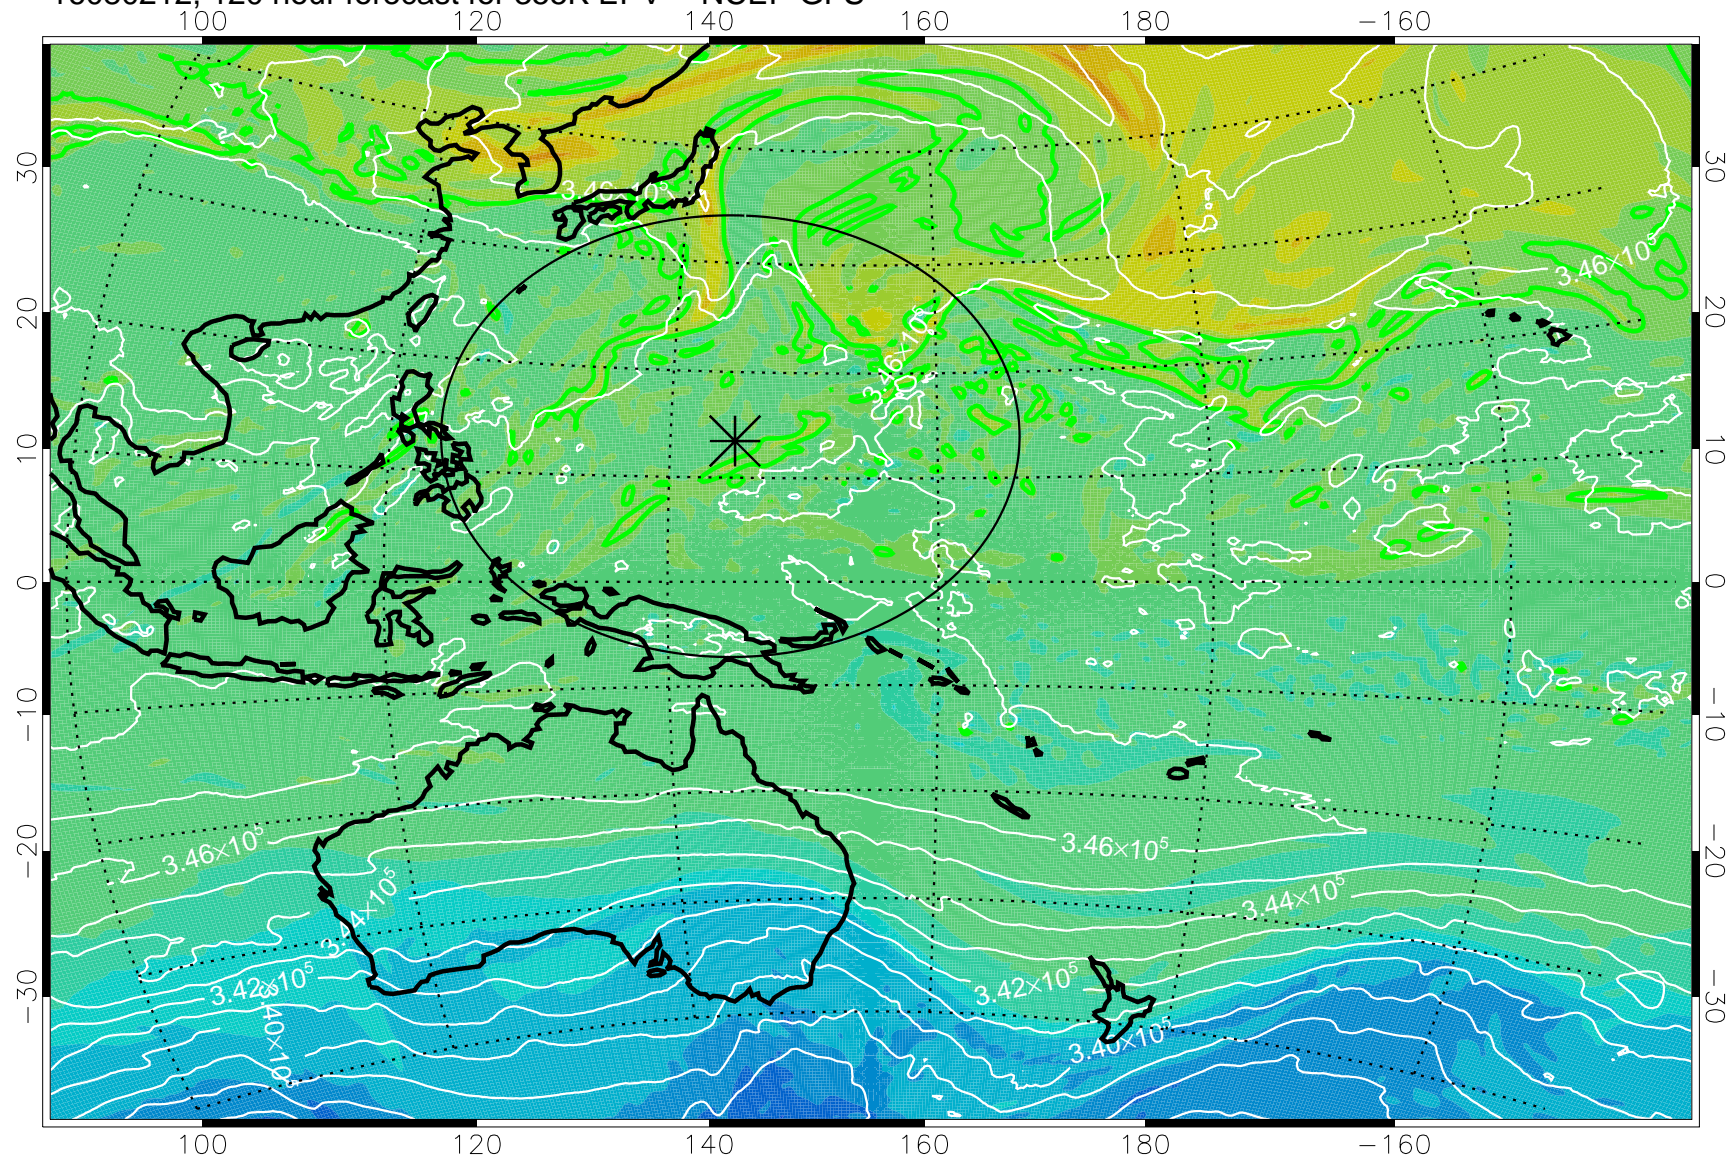

16080106, 90 hour forecast for 355K EPV -- NCEP GFS

355K Montgomery Streamfunction, white
EPV Tropopause (2 PVU) Position
Range ring of 2304 km

16080112, 96 hour forecast for 355K EPV -- NCEP GFS

355K Montgomery Streamfunction, white
EPV Tropopause (2 PVU) Position
Range ring of 2304 km

16080118, 102 hour forecast for 355K EPV -- NCEP GFS

355K Montgomery Streamfunction, white
EPV Tropopause (2 PVU) Position
Range ring of 2304 km

16080200, 108 hour forecast for 355K EPV -- NCEP GFS

355K Montgomery Streamfunction, white
EPV Tropopause (2 PVU) Position
Range ring of 2304 km

16080206, 114 hour forecast for 355K EPV -- NCEP GFS

355K Montgomery Streamfunction, white
EPV Tropopause (2 PVU) Position
Range ring of 2304 km

16080212, 120 hour forecast for 355K EPV -- NCEP GFS

355K Montgomery Streamfunction, white
EPV Tropopause (2 PVU) Position
Range ring of 2304 km