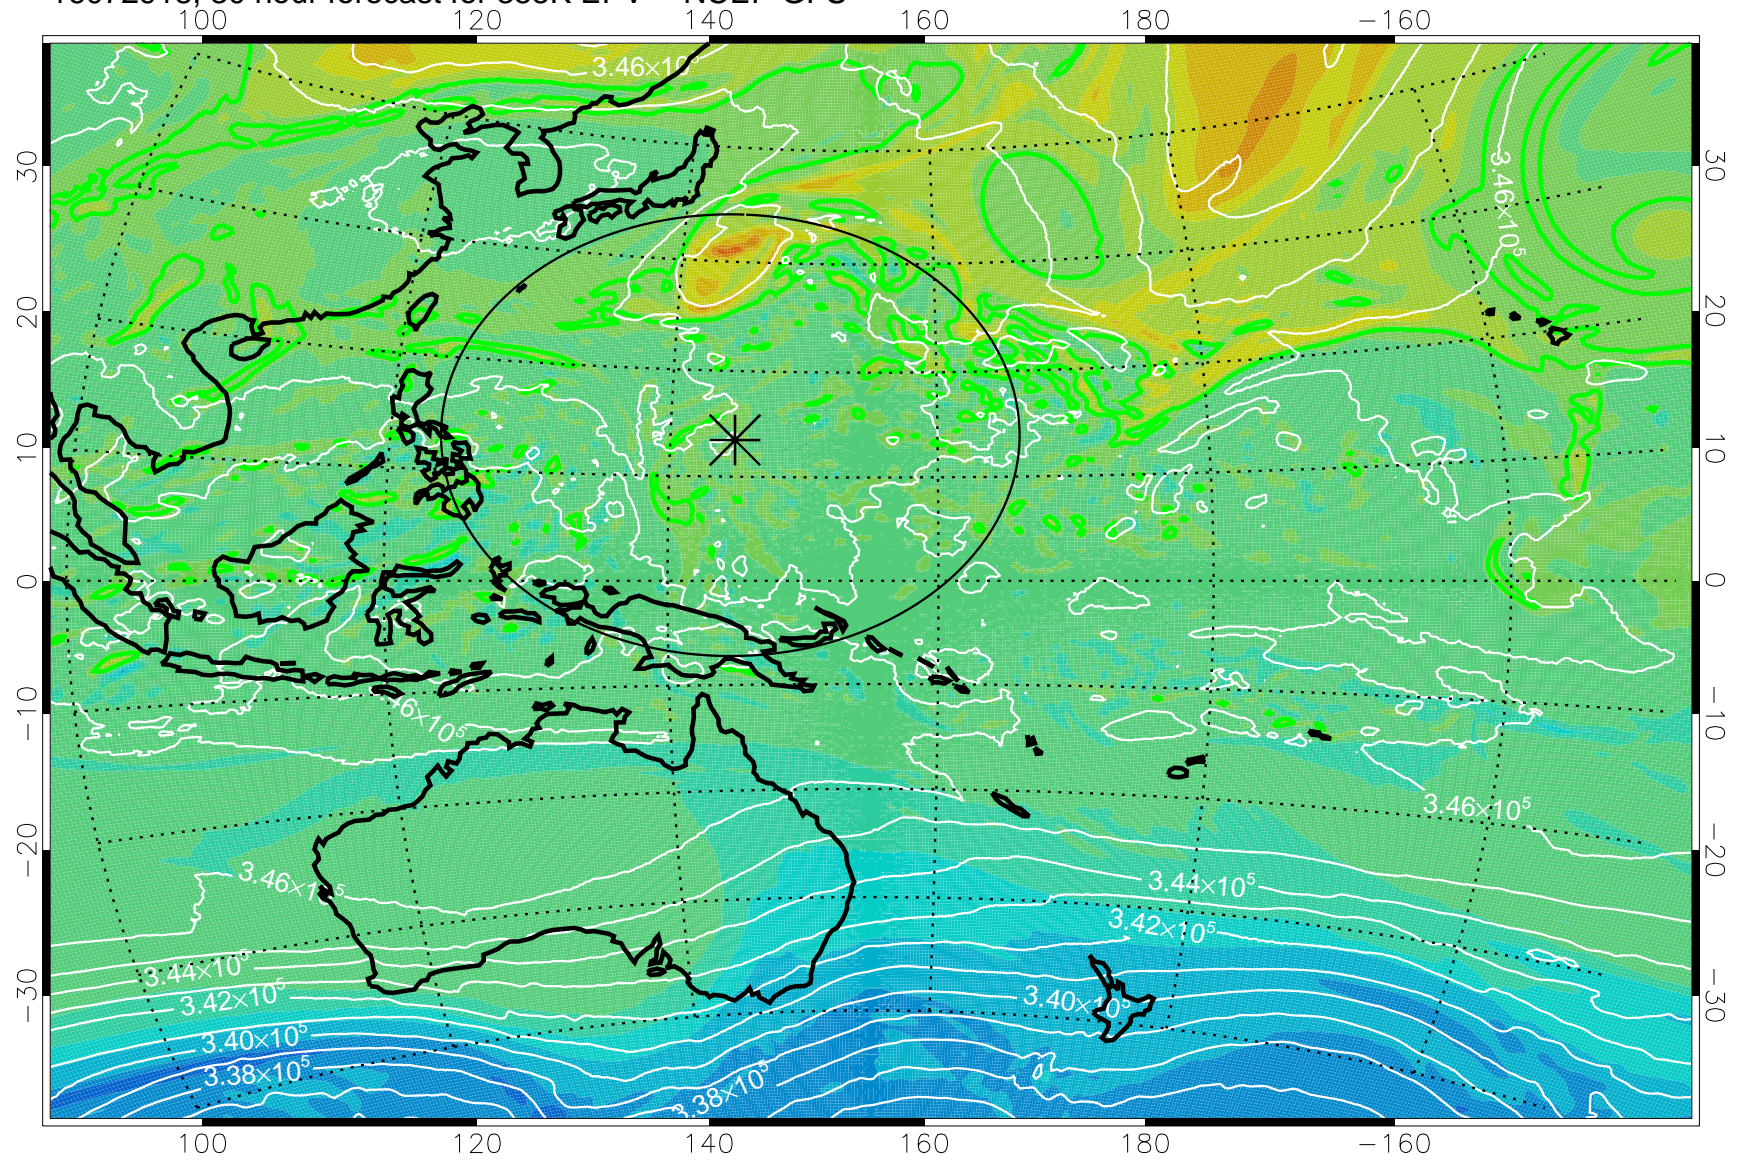

16072906, 18 hour forecast for 355K EPV -- NCEP GFS

355K Montgomery Streamfunction, white
EPV Tropopause (2 PVU) Position
Range ring of 2304 km

16072912, 24 hour forecast for 355K EPV -- NCEP GFS

355K Montgomery Streamfunction, white
EPV Tropopause (2 PVU) Position
Range ring of 2304 km

16072918, 30 hour forecast for 355K EPV -- NCEP GFS

355K Montgomery Streamfunction, white
EPV Tropopause (2 PVU) Position
Range ring of 2304 km

16073000, 36 hour forecast for 355K EPV -- NCEP GFS

355K Montgomery Streamfunction, white
EPV Tropopause (2 PVU) Position
Range ring of 2304 km

16073006, 42 hour forecast for 355K EPV -- NCEP GFS

355K Montgomery Streamfunction, white
EPV Tropopause (2 PVU) Position
Range ring of 2304 km

16073012, 48 hour forecast for 355K EPV -- NCEP GFS

355K Montgomery Streamfunction, white
EPV Tropopause (2 PVU) Position
Range ring of 2304 km

16073018, 54 hour forecast for 355K EPV -- NCEP GFS

355K Montgomery Streamfunction, white
EPV Tropopause (2 PVU) Position
Range ring of 2304 km

16073100, 60 hour forecast for 355K EPV -- NCEP GFS

355K Montgomery Streamfunction, white
EPV Tropopause (2 PVU) Position
Range ring of 2304 km