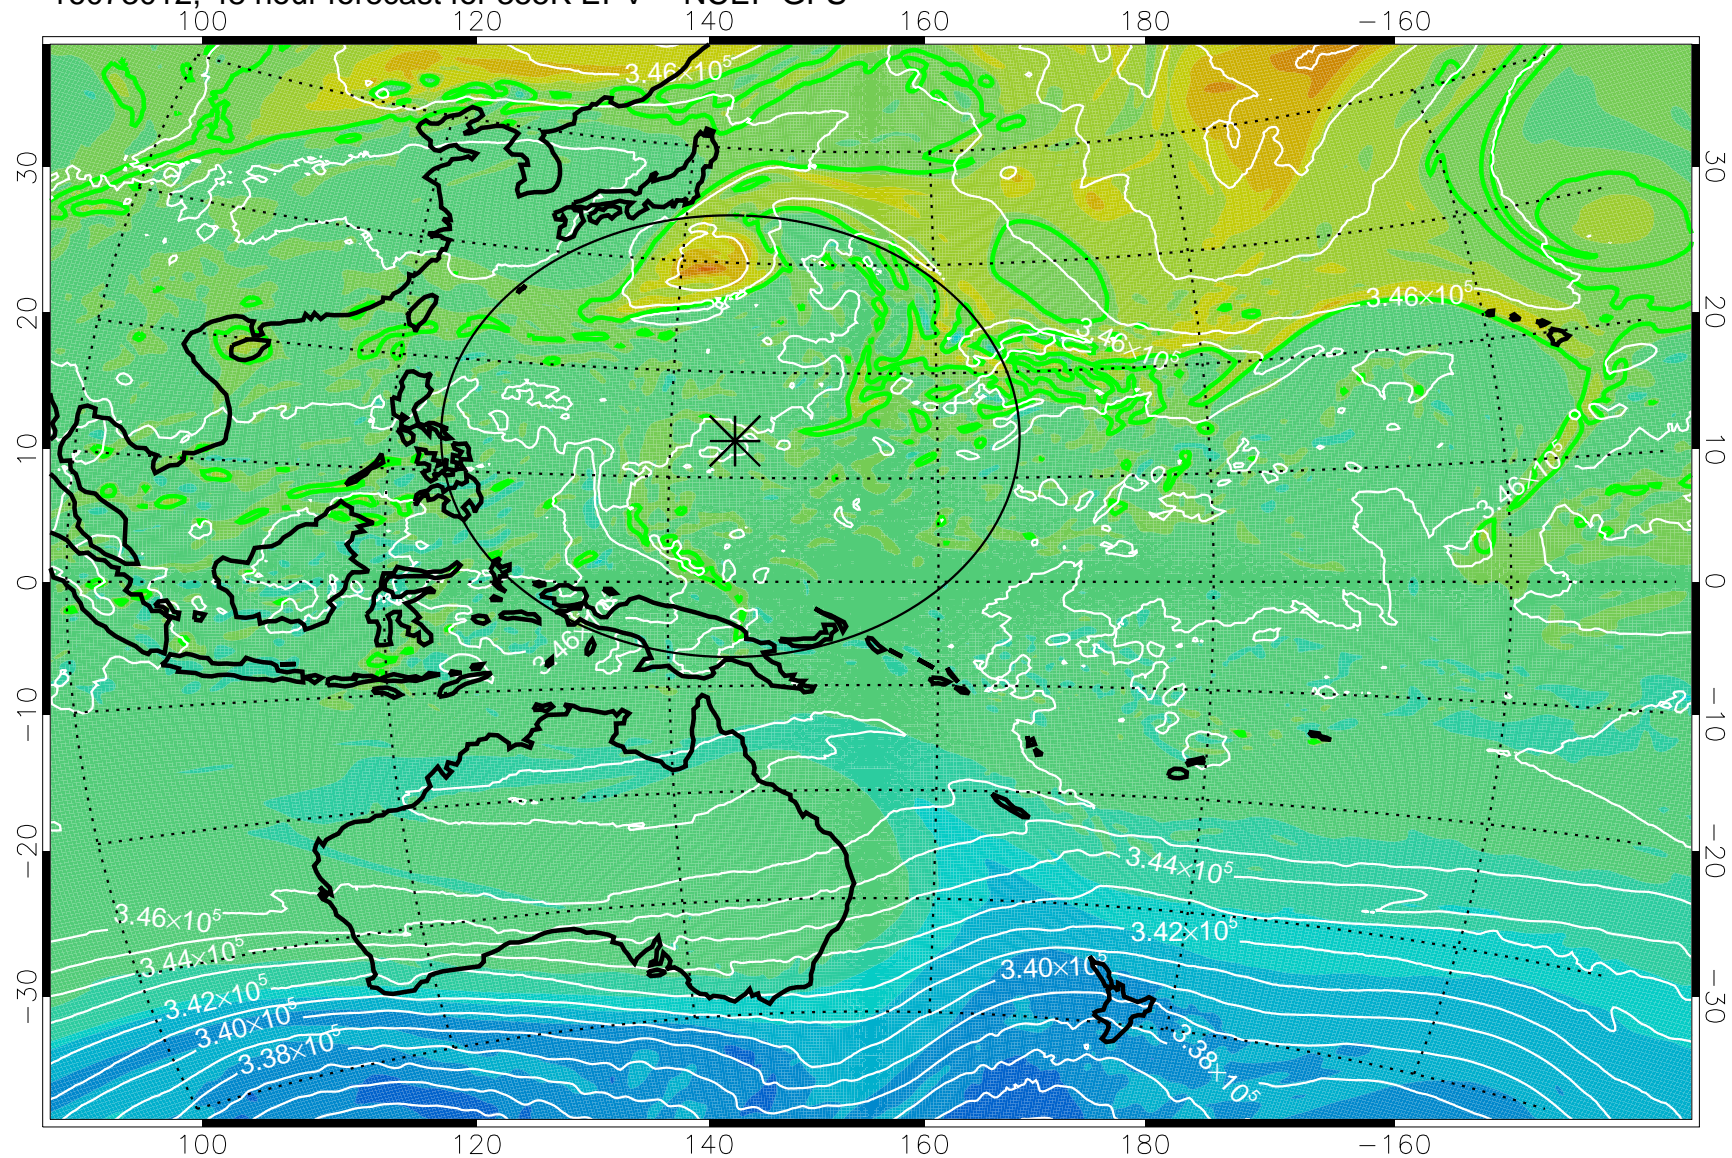

16072918, 30 hour forecast for 355K EPV -- NCEP GFS

355K Montgomery Streamfunction, white
EPV Tropopause (2 PVU) Position
Range ring of 2304 km

16073000, 36 hour forecast for 355K EPV -- NCEP GFS

355K Montgomery Streamfunction, white
EPV Tropopause (2 PVU) Position
Range ring of 2304 km

16073006, 42 hour forecast for 355K EPV -- NCEP GFS

355K Montgomery Streamfunction, white
EPV Tropopause (2 PVU) Position
Range ring of 2304 km

16073012, 48 hour forecast for 355K EPV -- NCEP GFS

355K Montgomery Streamfunction, white
EPV Tropopause (2 PVU) Position
Range ring of 2304 km

16073018, 54 hour forecast for 355K EPV -- NCEP GFS

355K Montgomery Streamfunction, white
EPV Tropopause (2 PVU) Position
Range ring of 2304 km

16073100, 60 hour forecast for 355K EPV -- NCEP GFS

355K Montgomery Streamfunction, white
EPV Tropopause (2 PVU) Position
Range ring of 2304 km

16073106, 66 hour forecast for 355K EPV -- NCEP GFS

355K Montgomery Streamfunction, white
EPV Tropopause (2 PVU) Position
Range ring of 2304 km

16073112, 72 hour forecast for 355K EPV -- NCEP GFS

355K Montgomery Streamfunction, white
EPV Tropopause (2 PVU) Position
Range ring of 2304 km