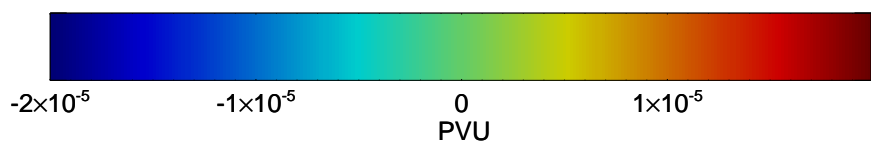

16072918, 30 hour forecast for 355K EPV -- NCEP GFS

355K Montgomery Streamfunction, white
EPV Tropopause (2 PVU) Position
Range ring of 2304 km