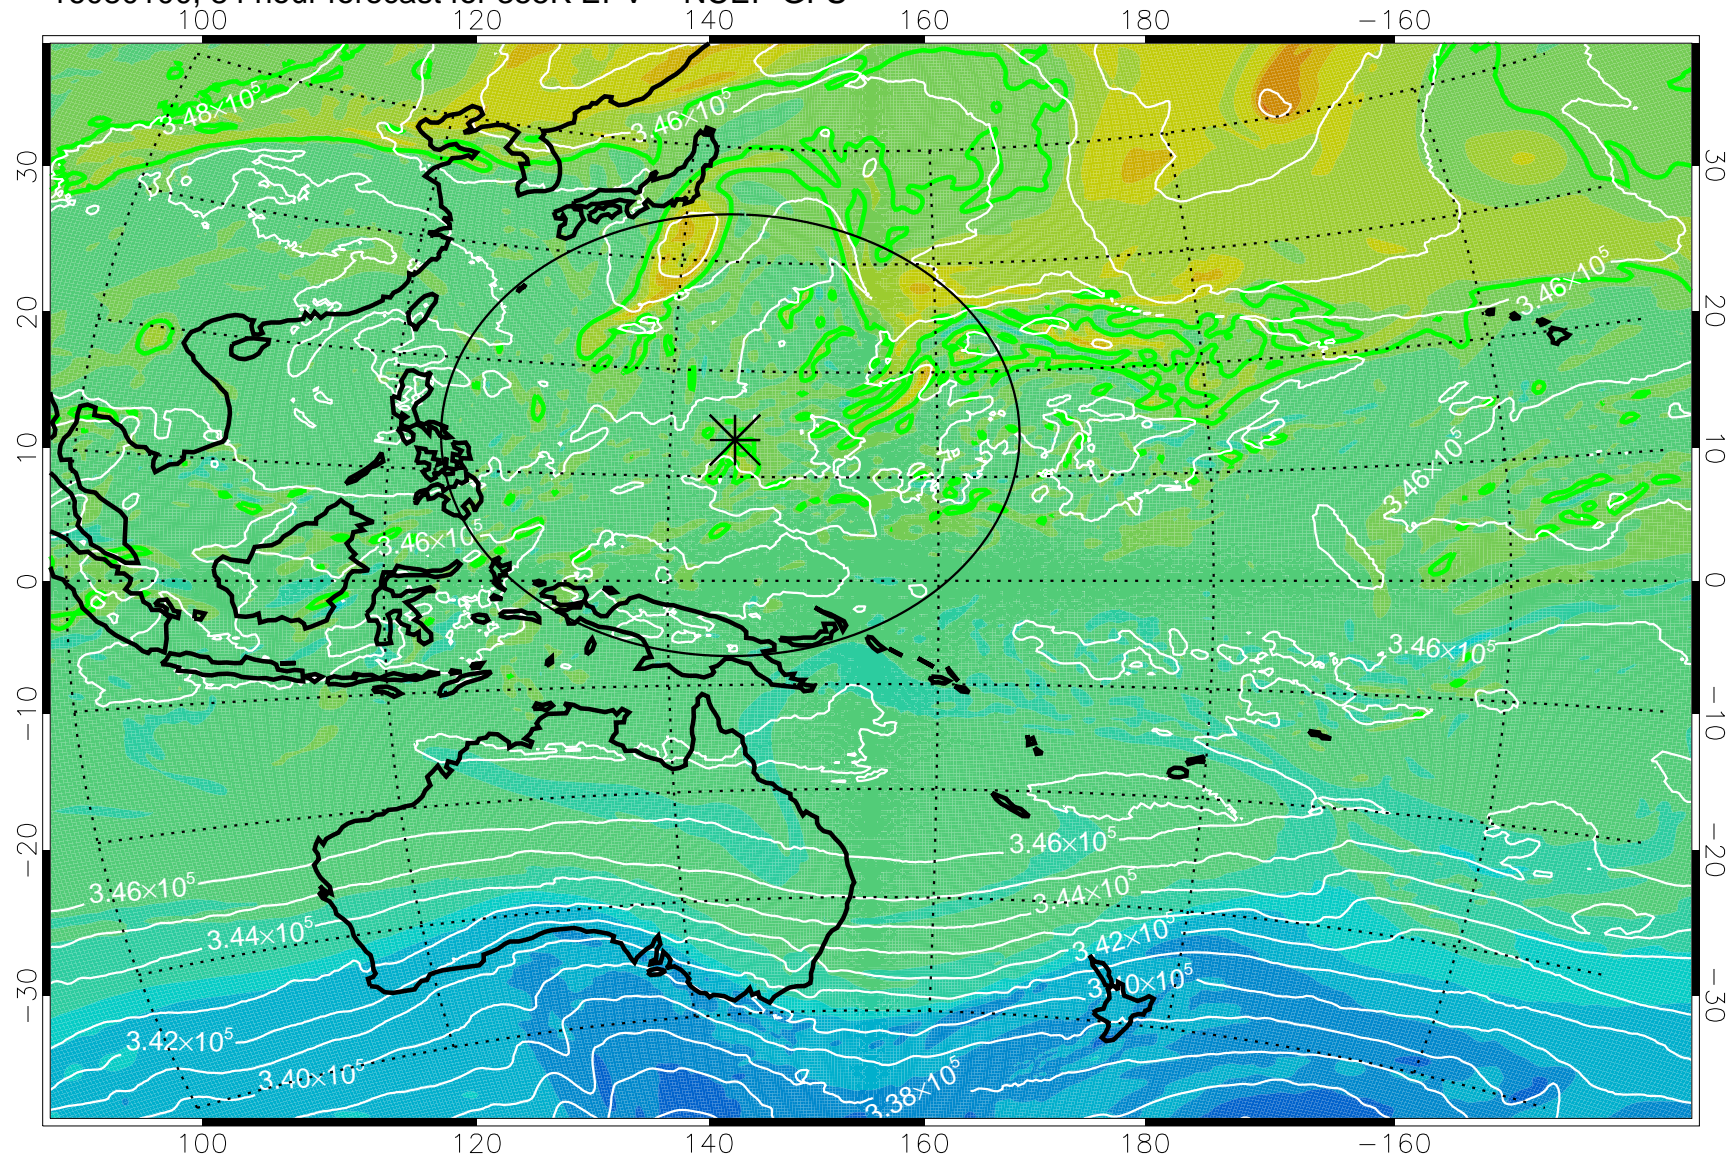

16073018, 54 hour forecast for 355K EPV -- NCEP GFS

355K Montgomery Streamfunction, white
EPV Tropopause (2 PVU) Position
Range ring of 2304 km

16073100, 60 hour forecast for 355K EPV -- NCEP GFS

355K Montgomery Streamfunction, white
EPV Tropopause (2 PVU) Position
Range ring of 2304 km

16073106, 66 hour forecast for 355K EPV -- NCEP GFS

355K Montgomery Streamfunction, white
EPV Tropopause (2 PVU) Position
Range ring of 2304 km

16073112, 72 hour forecast for 355K EPV -- NCEP GFS

355K Montgomery Streamfunction, white
EPV Tropopause (2 PVU) Position
Range ring of 2304 km

16073118, 78 hour forecast for 355K EPV -- NCEP GFS

355K Montgomery Streamfunction, white
EPV Tropopause (2 PVU) Position
Range ring of 2304 km

16080100, 84 hour forecast for 355K EPV -- NCEP GFS

355K Montgomery Streamfunction, white
EPV Tropopause (2 PVU) Position
Range ring of 2304 km

16080106, 90 hour forecast for 355K EPV -- NCEP GFS

355K Montgomery Streamfunction, white
EPV Tropopause (2 PVU) Position
Range ring of 2304 km

16080112, 96 hour forecast for 355K EPV -- NCEP GFS

355K Montgomery Streamfunction, white
EPV Tropopause (2 PVU) Position
Range ring of 2304 km