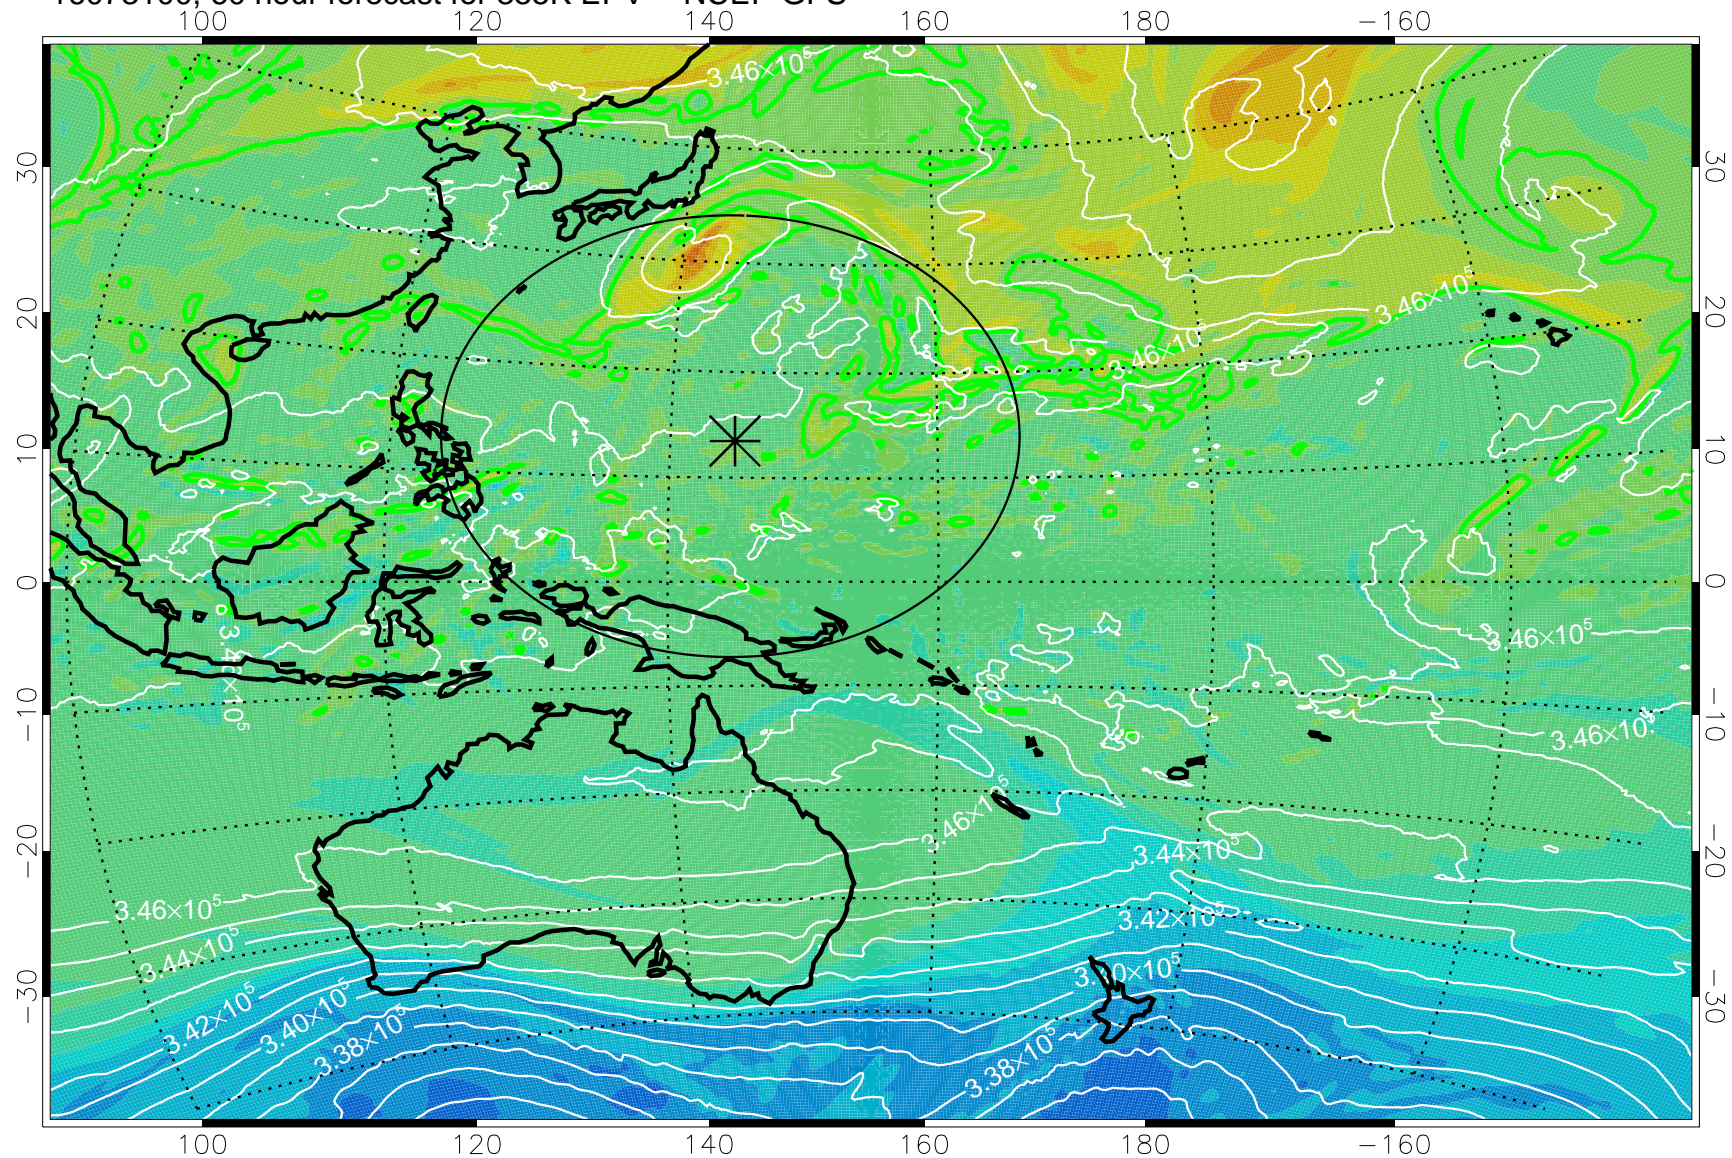

16072918, 30 hour forecast for 355K EPV -- NCEP GFS

355K Montgomery Streamfunction, white
EPV Tropopause (2 PVU) Position
Range ring of 2304 km

16073000, 36 hour forecast for 355K EPV -- NCEP GFS

355K Montgomery Streamfunction, white
EPV Tropopause (2 PVU) Position
Range ring of 2304 km

16073006, 42 hour forecast for 355K EPV -- NCEP GFS

355K Montgomery Streamfunction, white
EPV Tropopause (2 PVU) Position
Range ring of 2304 km

16073012, 48 hour forecast for 355K EPV -- NCEP GFS

355K Montgomery Streamfunction, white
EPV Tropopause (2 PVU) Position
Range ring of 2304 km

16073018, 54 hour forecast for 355K EPV -- NCEP GFS

355K Montgomery Streamfunction, white
EPV Tropopause (2 PVU) Position
Range ring of 2304 km

16073100, 60 hour forecast for 355K EPV -- NCEP GFS

355K Montgomery Streamfunction, white
EPV Tropopause (2 PVU) Position
Range ring of 2304 km

16073106, 66 hour forecast for 355K EPV -- NCEP GFS

355K Montgomery Streamfunction, white
EPV Tropopause (2 PVU) Position
Range ring of 2304 km

16073112, 72 hour forecast for 355K EPV -- NCEP GFS

355K Montgomery Streamfunction, white
EPV Tropopause (2 PVU) Position
Range ring of 2304 km