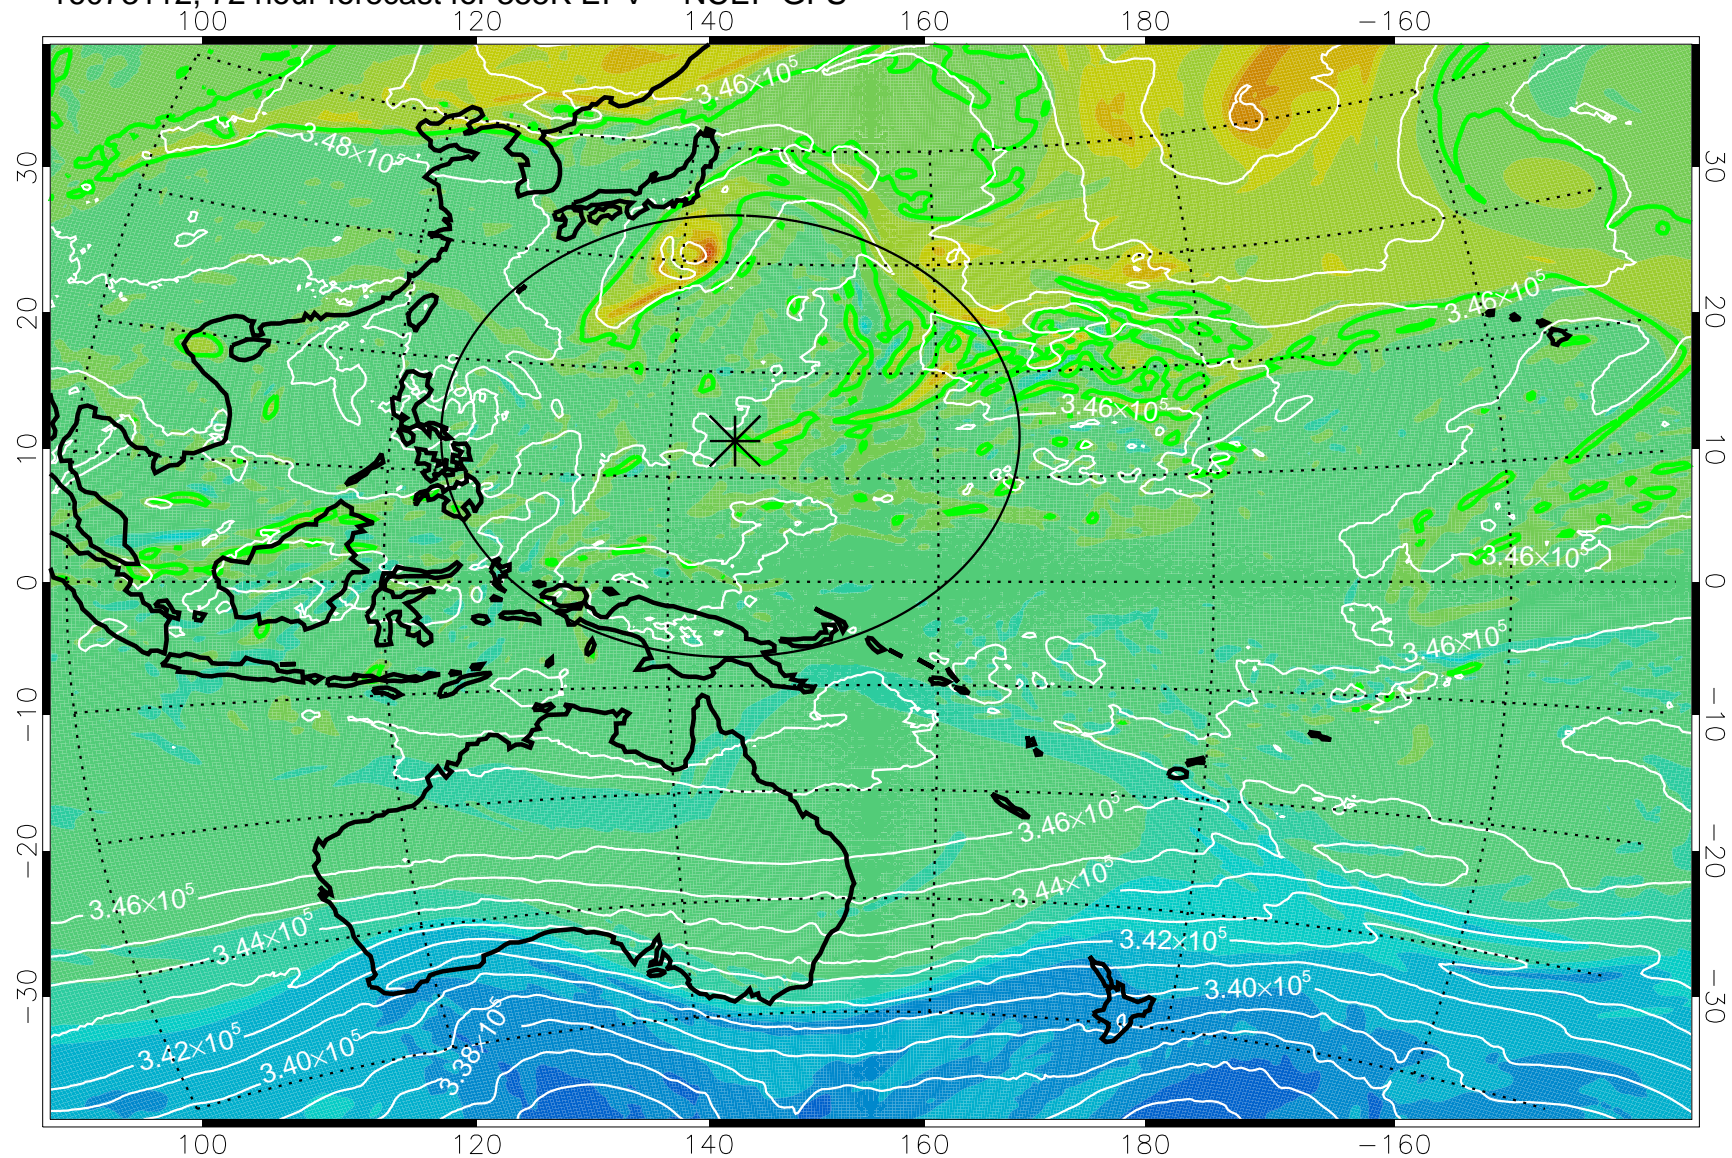

16073006, 42 hour forecast for 355K EPV -- NCEP GFS

355K Montgomery Streamfunction, white
EPV Tropopause (2 PVU) Position
Range ring of 2304 km

16073012, 48 hour forecast for 355K EPV -- NCEP GFS

355K Montgomery Streamfunction, white
EPV Tropopause (2 PVU) Position
Range ring of 2304 km

16073018, 54 hour forecast for 355K EPV -- NCEP GFS

355K Montgomery Streamfunction, white
EPV Tropopause (2 PVU) Position
Range ring of 2304 km

16073100, 60 hour forecast for 355K EPV -- NCEP GFS

355K Montgomery Streamfunction, white
EPV Tropopause (2 PVU) Position
Range ring of 2304 km

16073106, 66 hour forecast for 355K EPV -- NCEP GFS

355K Montgomery Streamfunction, white
EPV Tropopause (2 PVU) Position
Range ring of 2304 km

16073112, 72 hour forecast for 355K EPV -- NCEP GFS

355K Montgomery Streamfunction, white
EPV Tropopause (2 PVU) Position
Range ring of 2304 km

16073118, 78 hour forecast for 355K EPV -- NCEP GFS

355K Montgomery Streamfunction, white
EPV Tropopause (2 PVU) Position
Range ring of 2304 km

16080100, 84 hour forecast for 355K EPV -- NCEP GFS

355K Montgomery Streamfunction, white
EPV Tropopause (2 PVU) Position
Range ring of 2304 km