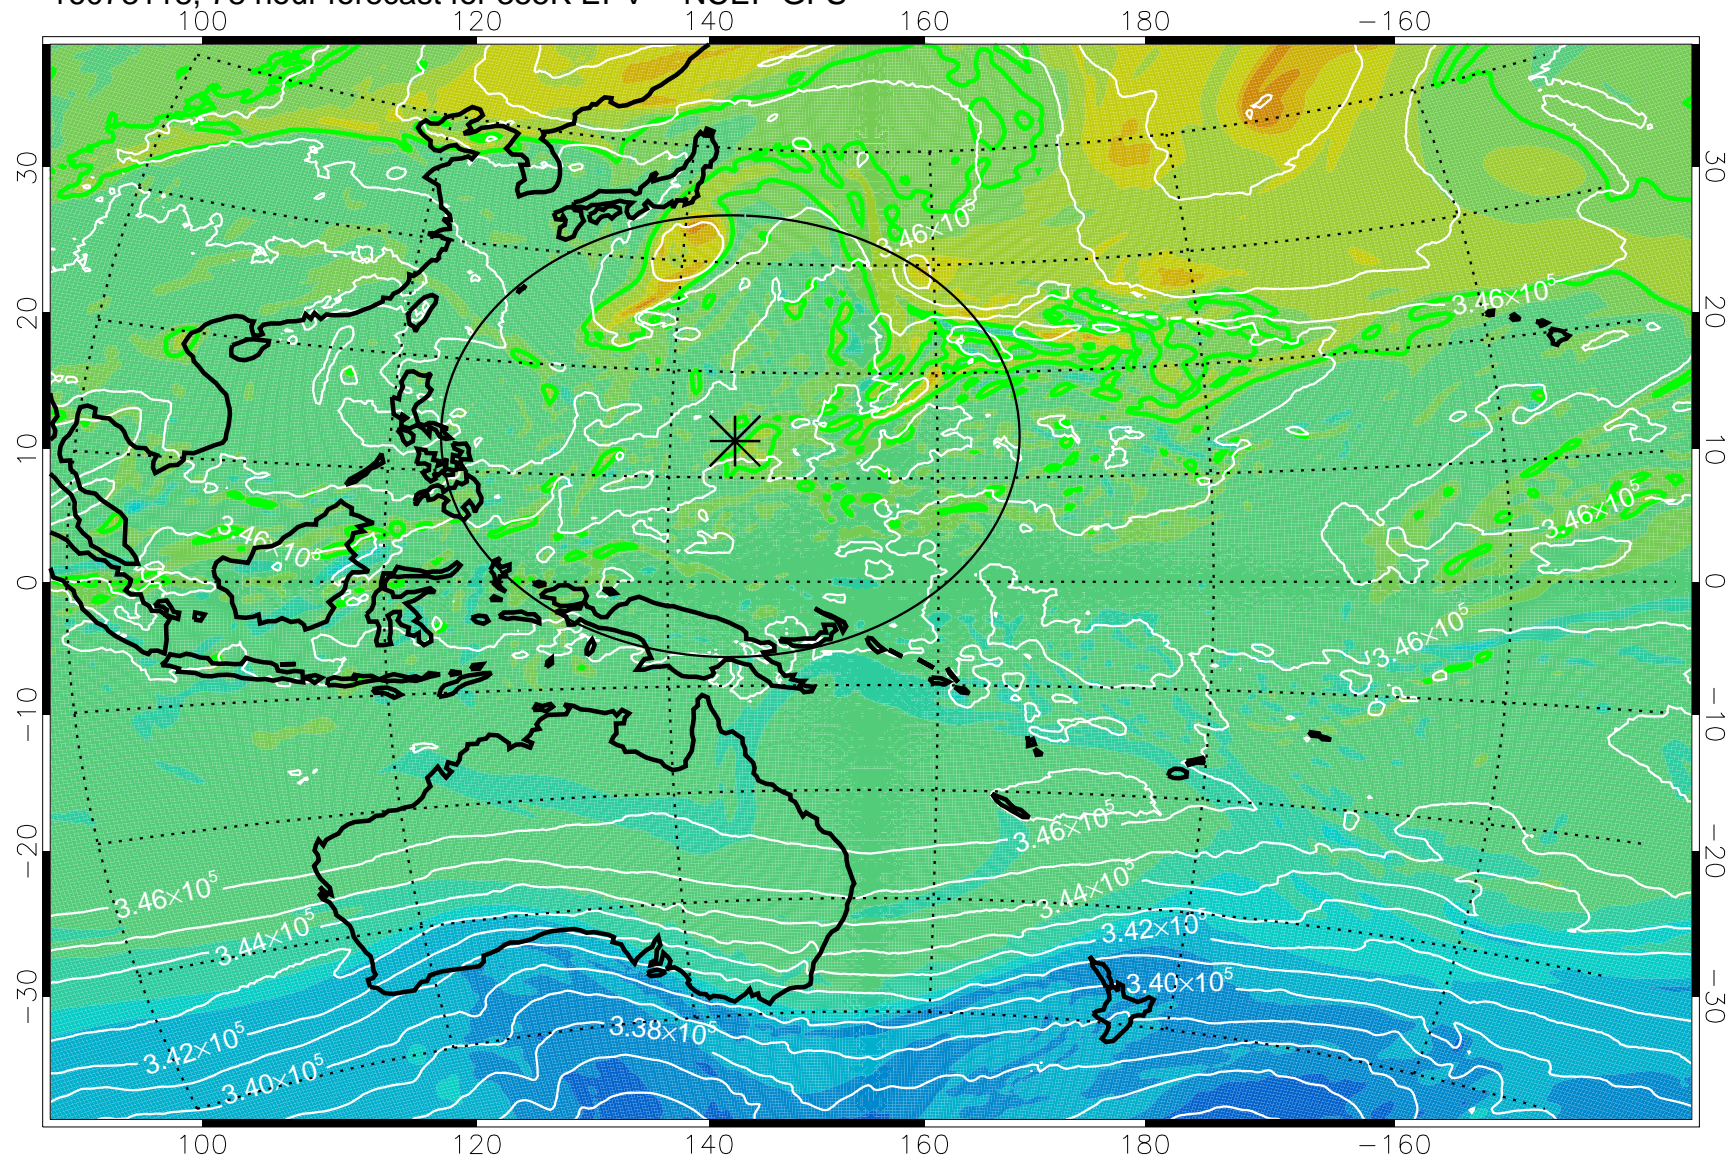

16073018, 54 hour forecast for 355K EPV -- NCEP GFS

355K Montgomery Streamfunction, white
EPV Tropopause (2 PVU) Position
Range ring of 2304 km

16073100, 60 hour forecast for 355K EPV -- NCEP GFS

355K Montgomery Streamfunction, white
EPV Tropopause (2 PVU) Position
Range ring of 2304 km

16073106, 66 hour forecast for 355K EPV -- NCEP GFS

355K Montgomery Streamfunction, white
EPV Tropopause (2 PVU) Position
Range ring of 2304 km

16073112, 72 hour forecast for 355K EPV -- NCEP GFS

355K Montgomery Streamfunction, white
EPV Tropopause (2 PVU) Position
Range ring of 2304 km

16073118, 78 hour forecast for 355K EPV -- NCEP GFS

355K Montgomery Streamfunction, white
EPV Tropopause (2 PVU) Position
Range ring of 2304 km

16080100, 84 hour forecast for 355K EPV -- NCEP GFS

355K Montgomery Streamfunction, white
EPV Tropopause (2 PVU) Position
Range ring of 2304 km

16080106, 90 hour forecast for 355K EPV -- NCEP GFS

355K Montgomery Streamfunction, white
EPV Tropopause (2 PVU) Position
Range ring of 2304 km

16080112, 96 hour forecast for 355K EPV -- NCEP GFS

355K Montgomery Streamfunction, white
EPV Tropopause (2 PVU) Position
Range ring of 2304 km