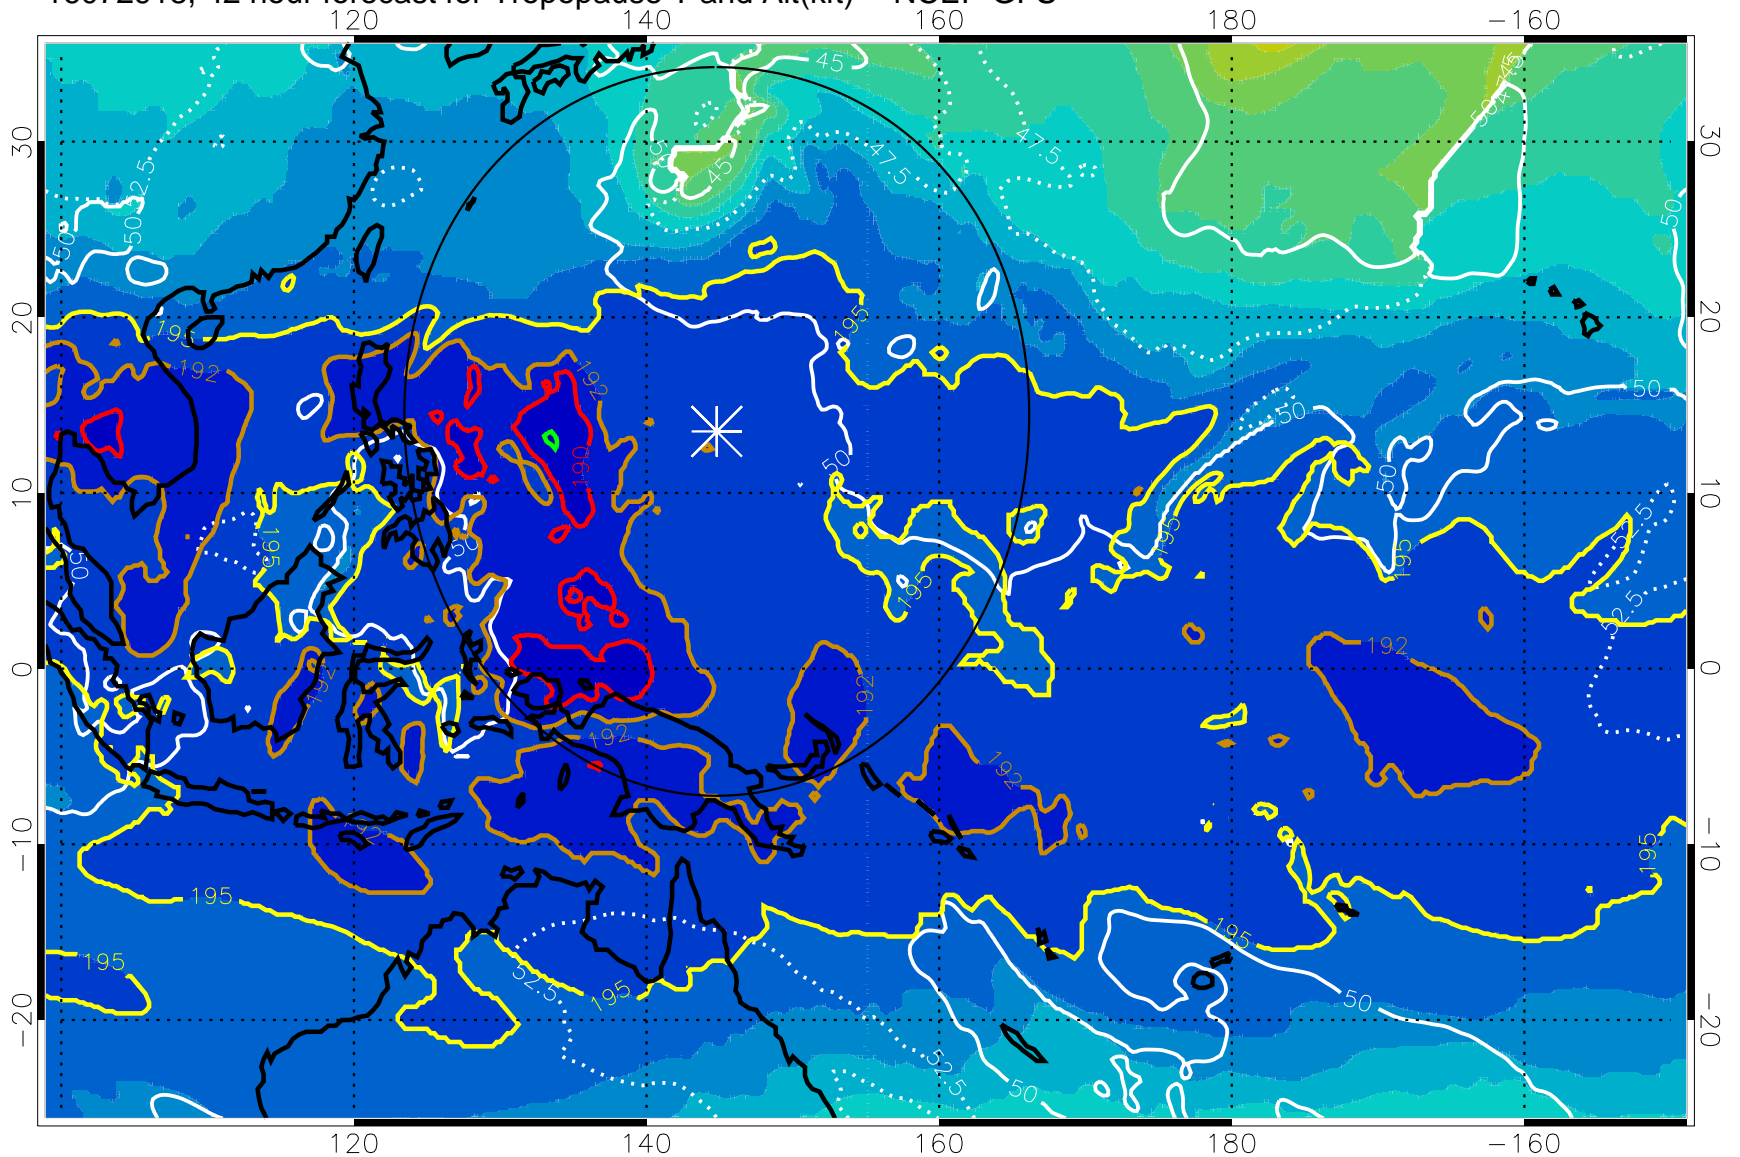

16072918, 42 hour forecast for Tropopause T and Alt(kft) -- NCEP GFS

190 200 210 220 230

Tropopause T, K

Tropopause Altitude in kft (white)

192.5K Isotherm 195K Isotherm
187.5K Isotherm 190K Isotherm

Range ring of 2304 km