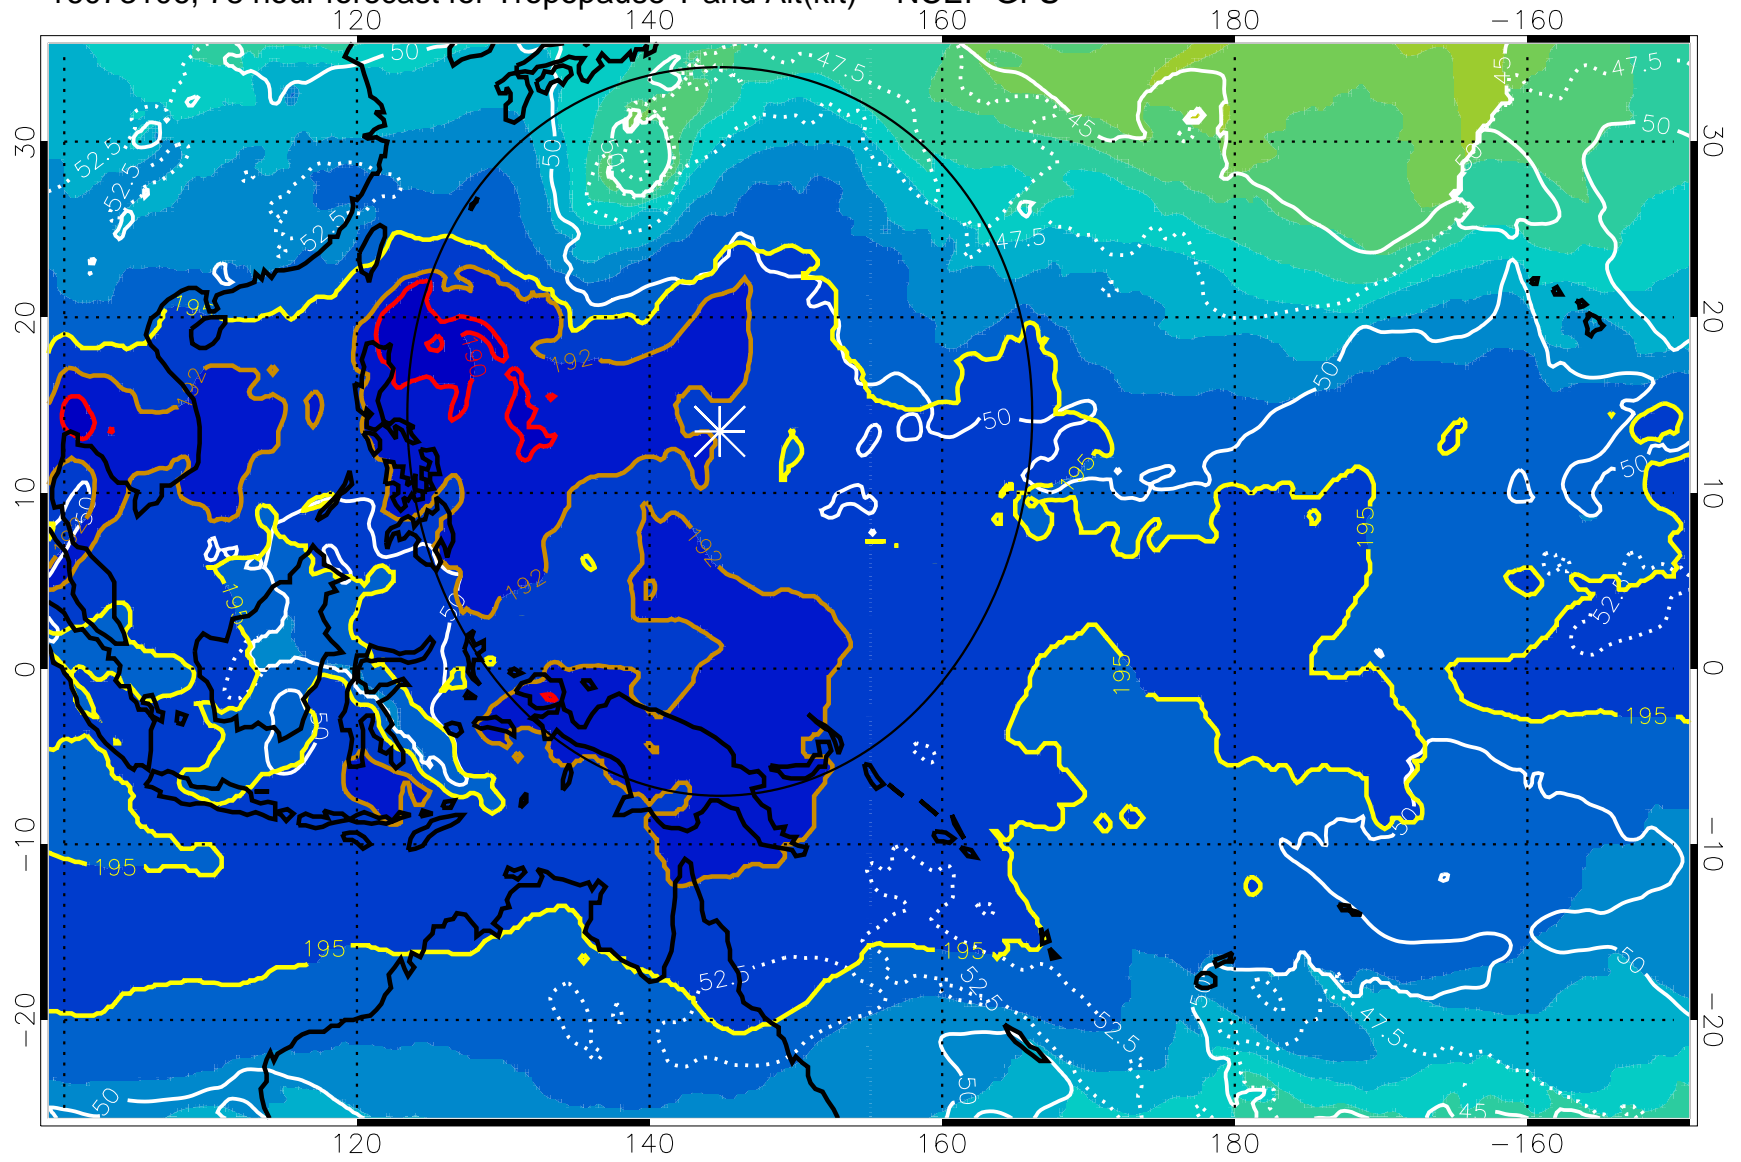

16073106, 78 hour forecast for Tropopause T and Alt(kft) -- NCEP GFS

190 200 210 220 230

Tropopause T, K

Tropopause Altitude in kft (white)

192.5K Isotherm 195K Isotherm

187.5K Isotherm 190K Isotherm

Range ring of 2304 km