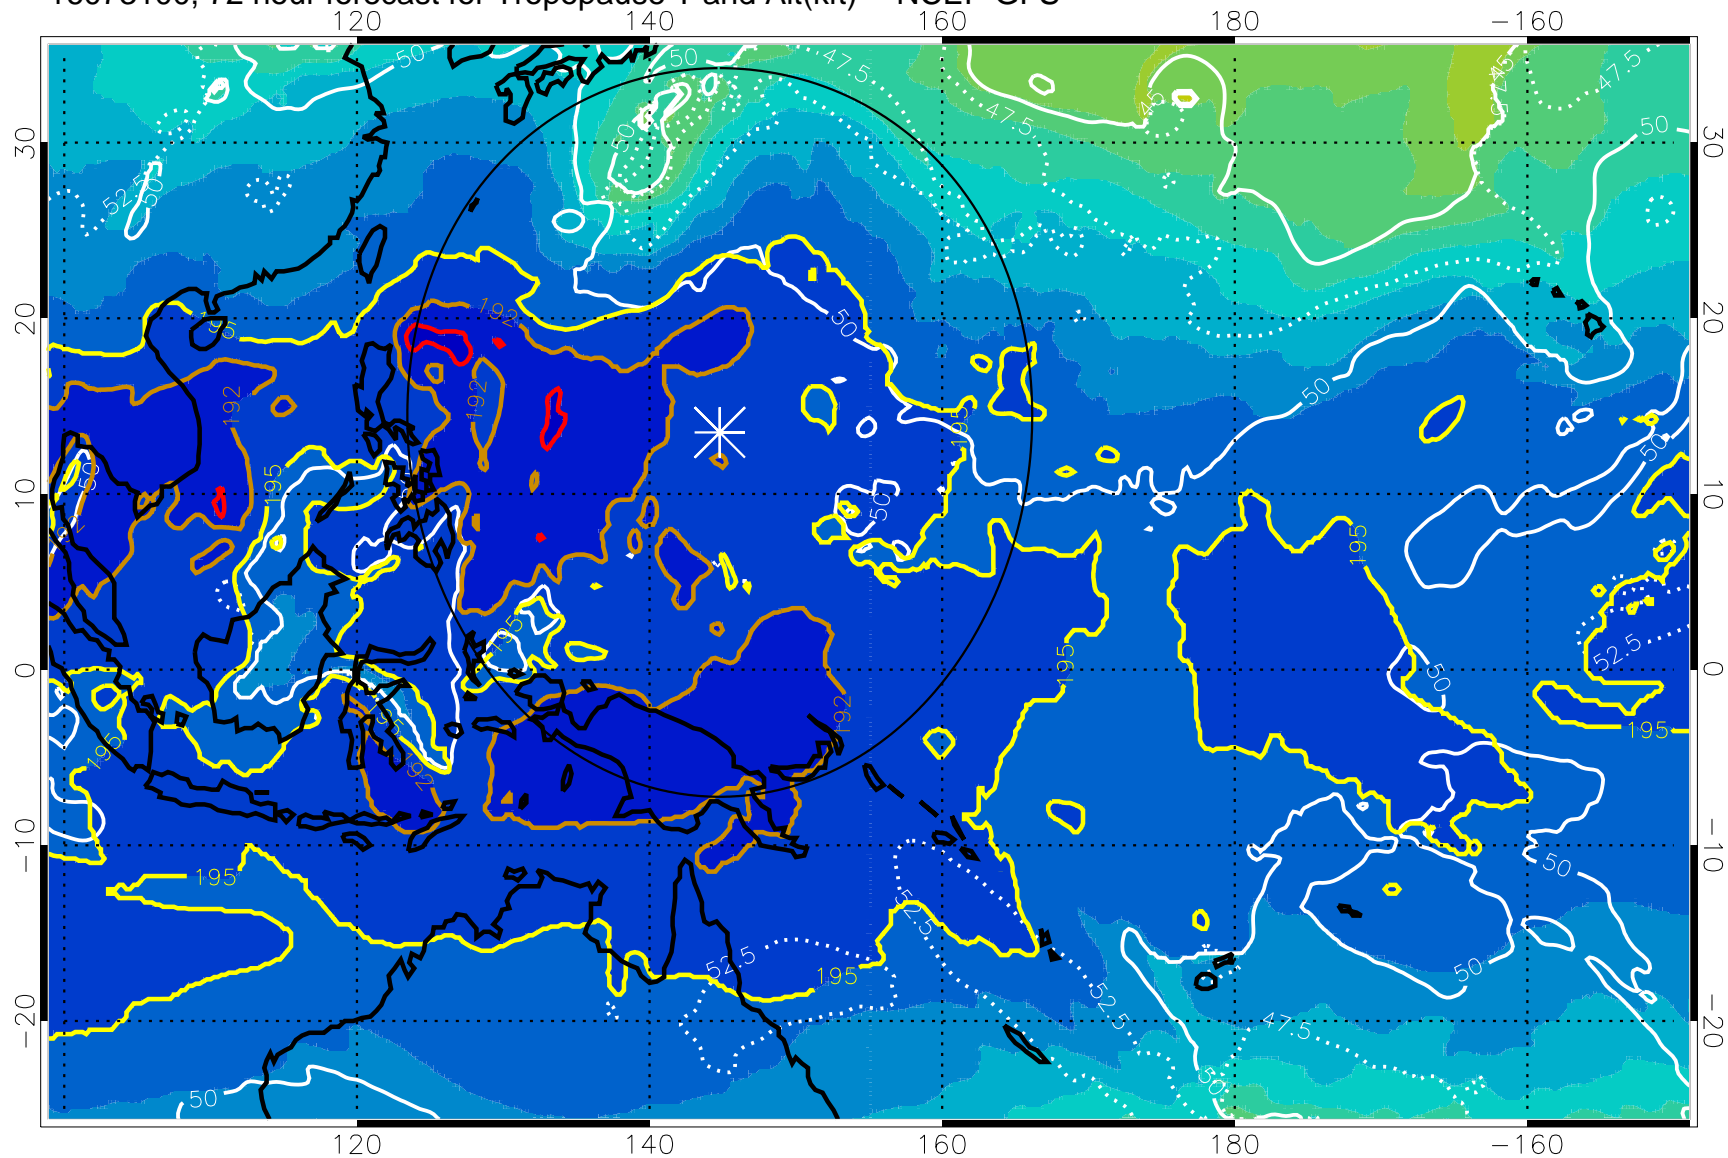

16073100, 72 hour forecast for Tropopause T and Alt(kft) -- NCEP GFS

190 200 210 220 230

Tropopause T, K

Tropopause Altitude in kft (white)

192.5K Isotherm 195K Isotherm
187.5K Isotherm 190K Isotherm

Range ring of 2304 km