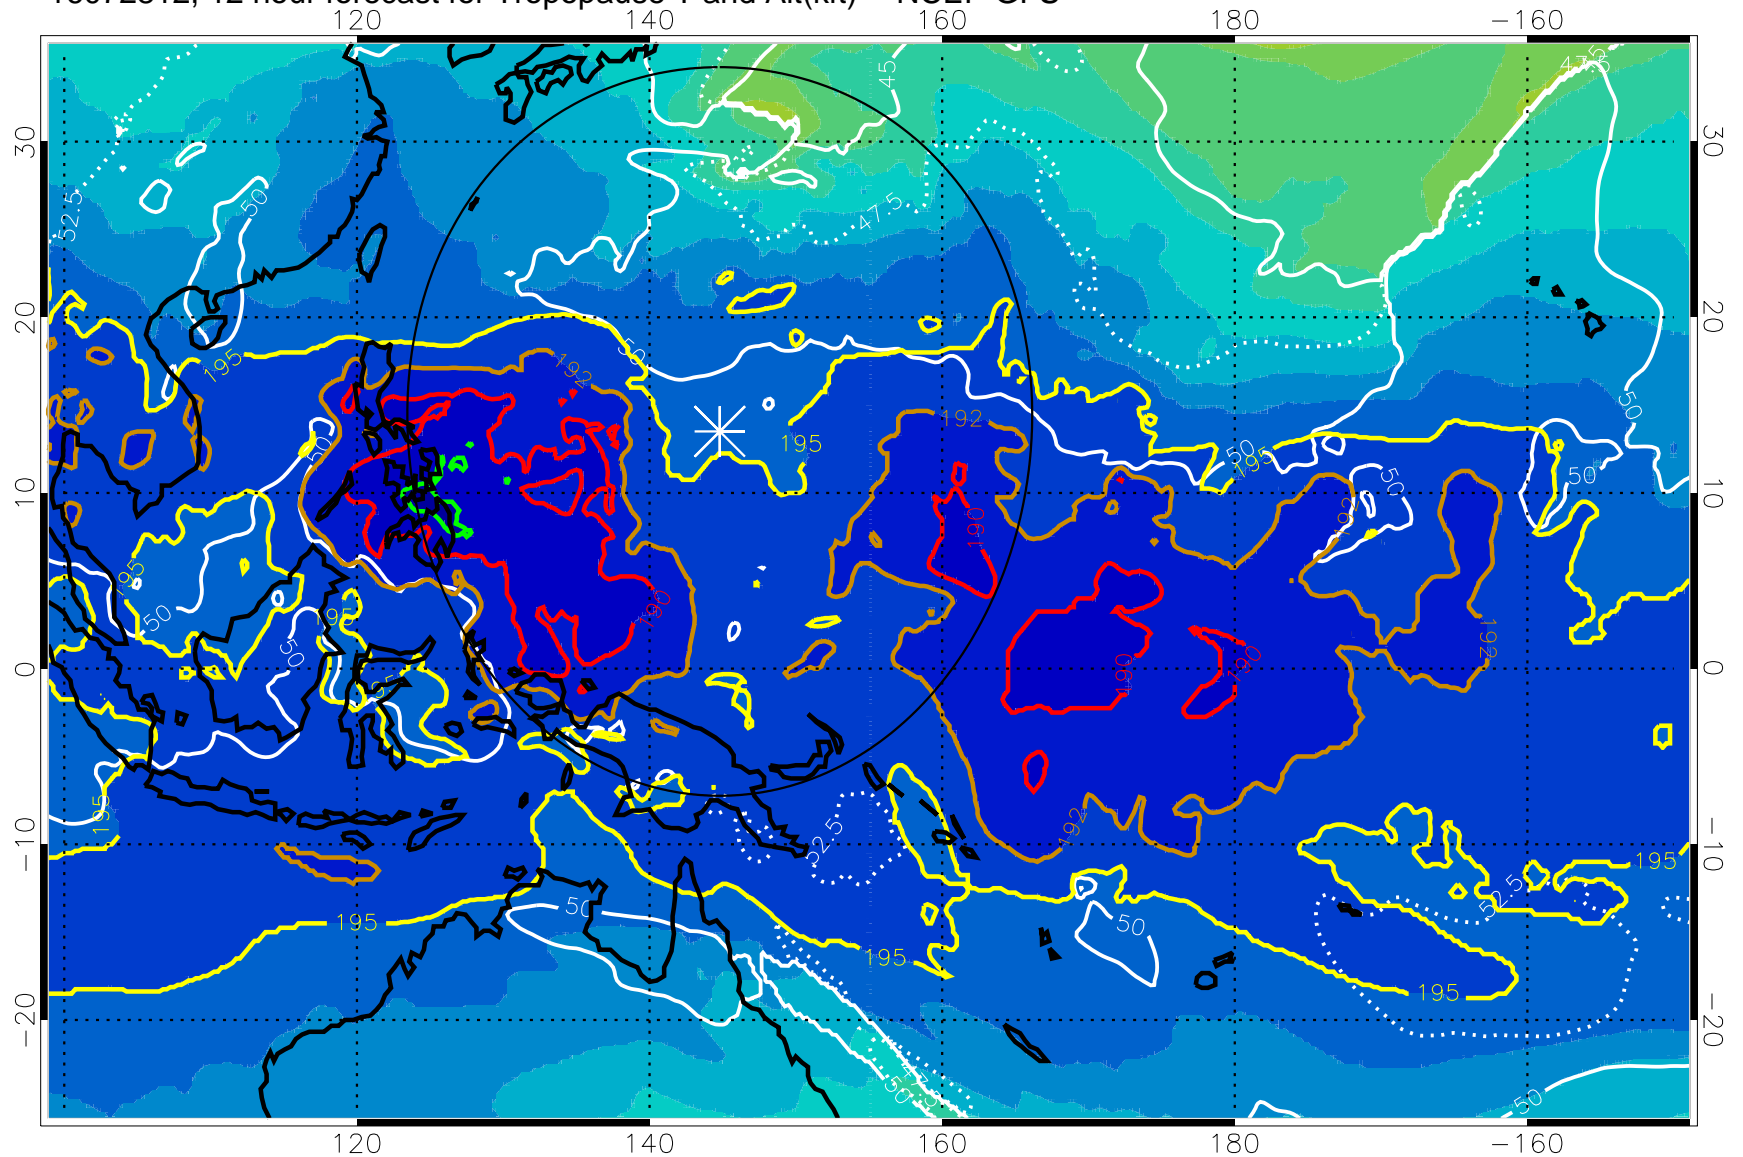

16072812, 12 hour forecast for Tropopause T and Alt(kft) -- NCEP GFS

190 200 210 220 230
Tropopause T, K

Tropopause Altitude in kft (white)

192.5K Isotherm 195K Isotherm
187.5K Isotherm 190K Isotherm

Range ring of 2304 km