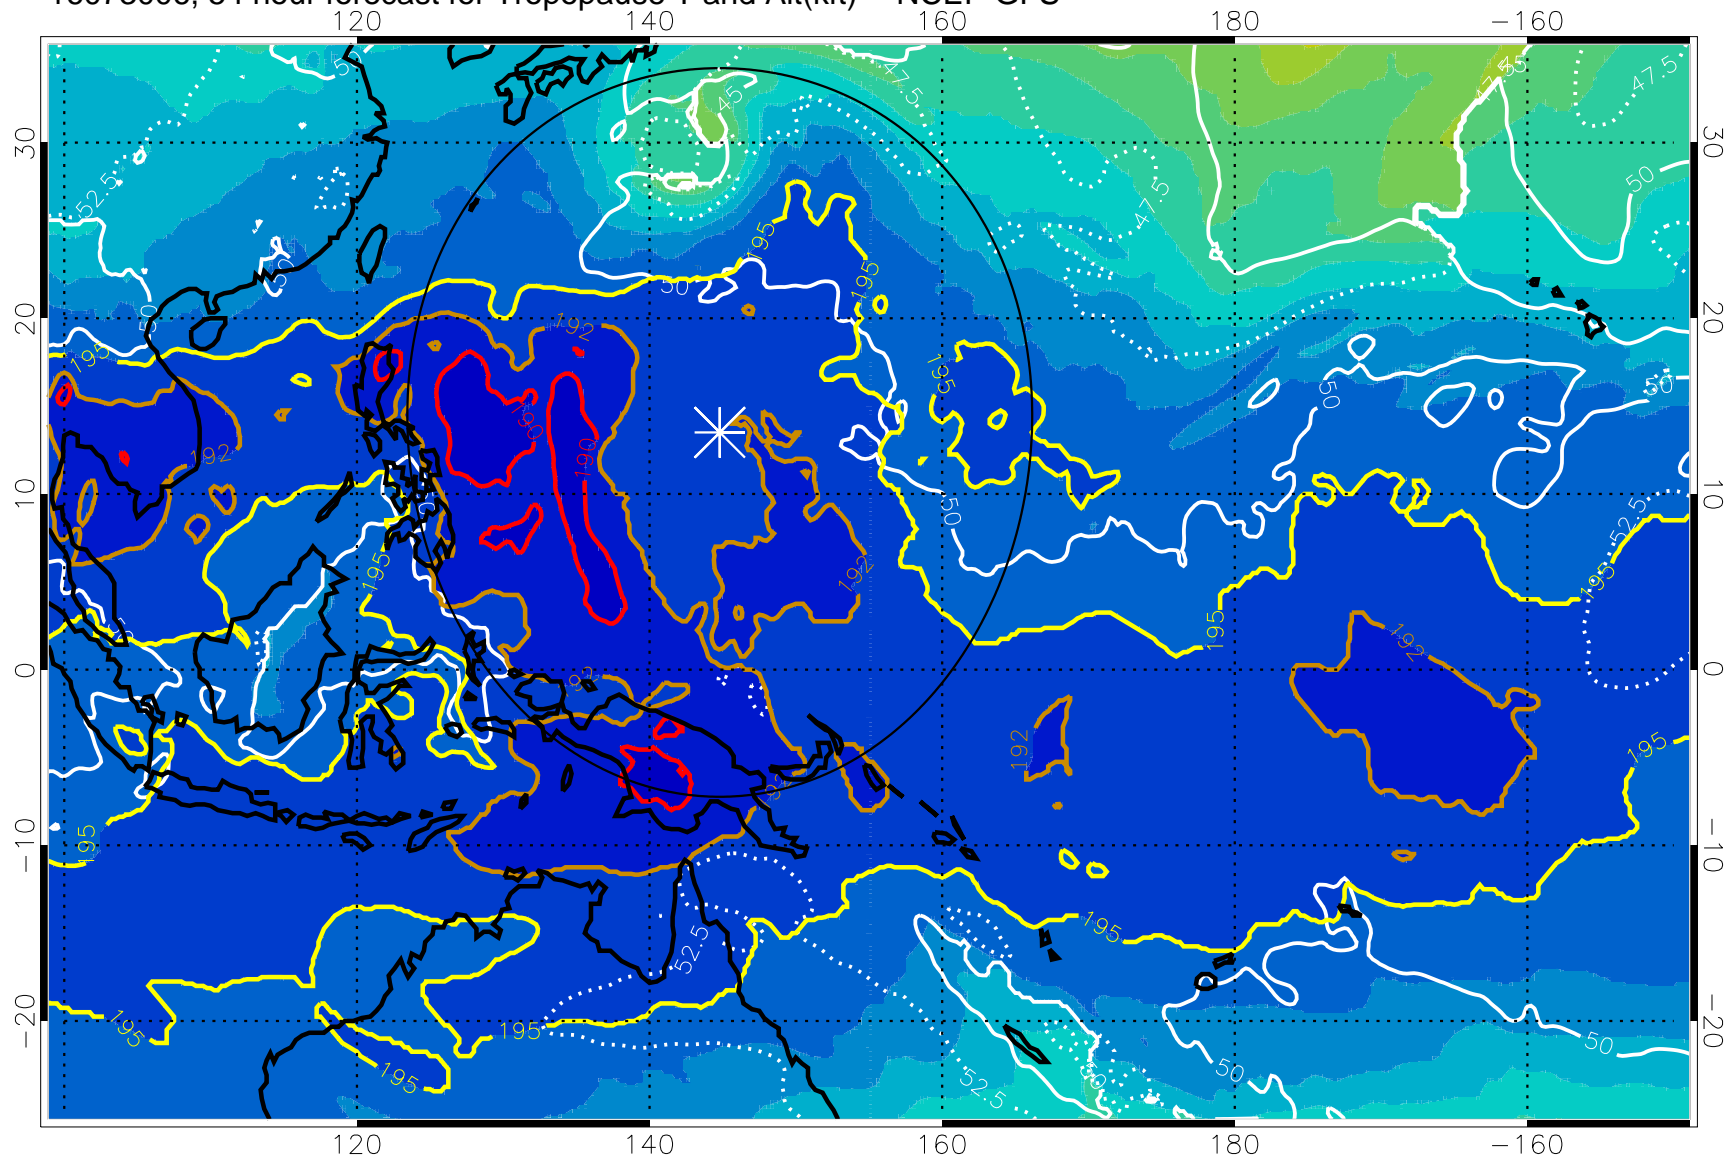

16073006, 54 hour forecast for Tropopause T and Alt(kft) -- NCEP GFS

190 200 210 220 230

Tropopause T, K

Tropopause Altitude in kft (white)

192.5K Isotherm 195K Isotherm

187.5K Isotherm 190K Isotherm

Range ring of 2304 km