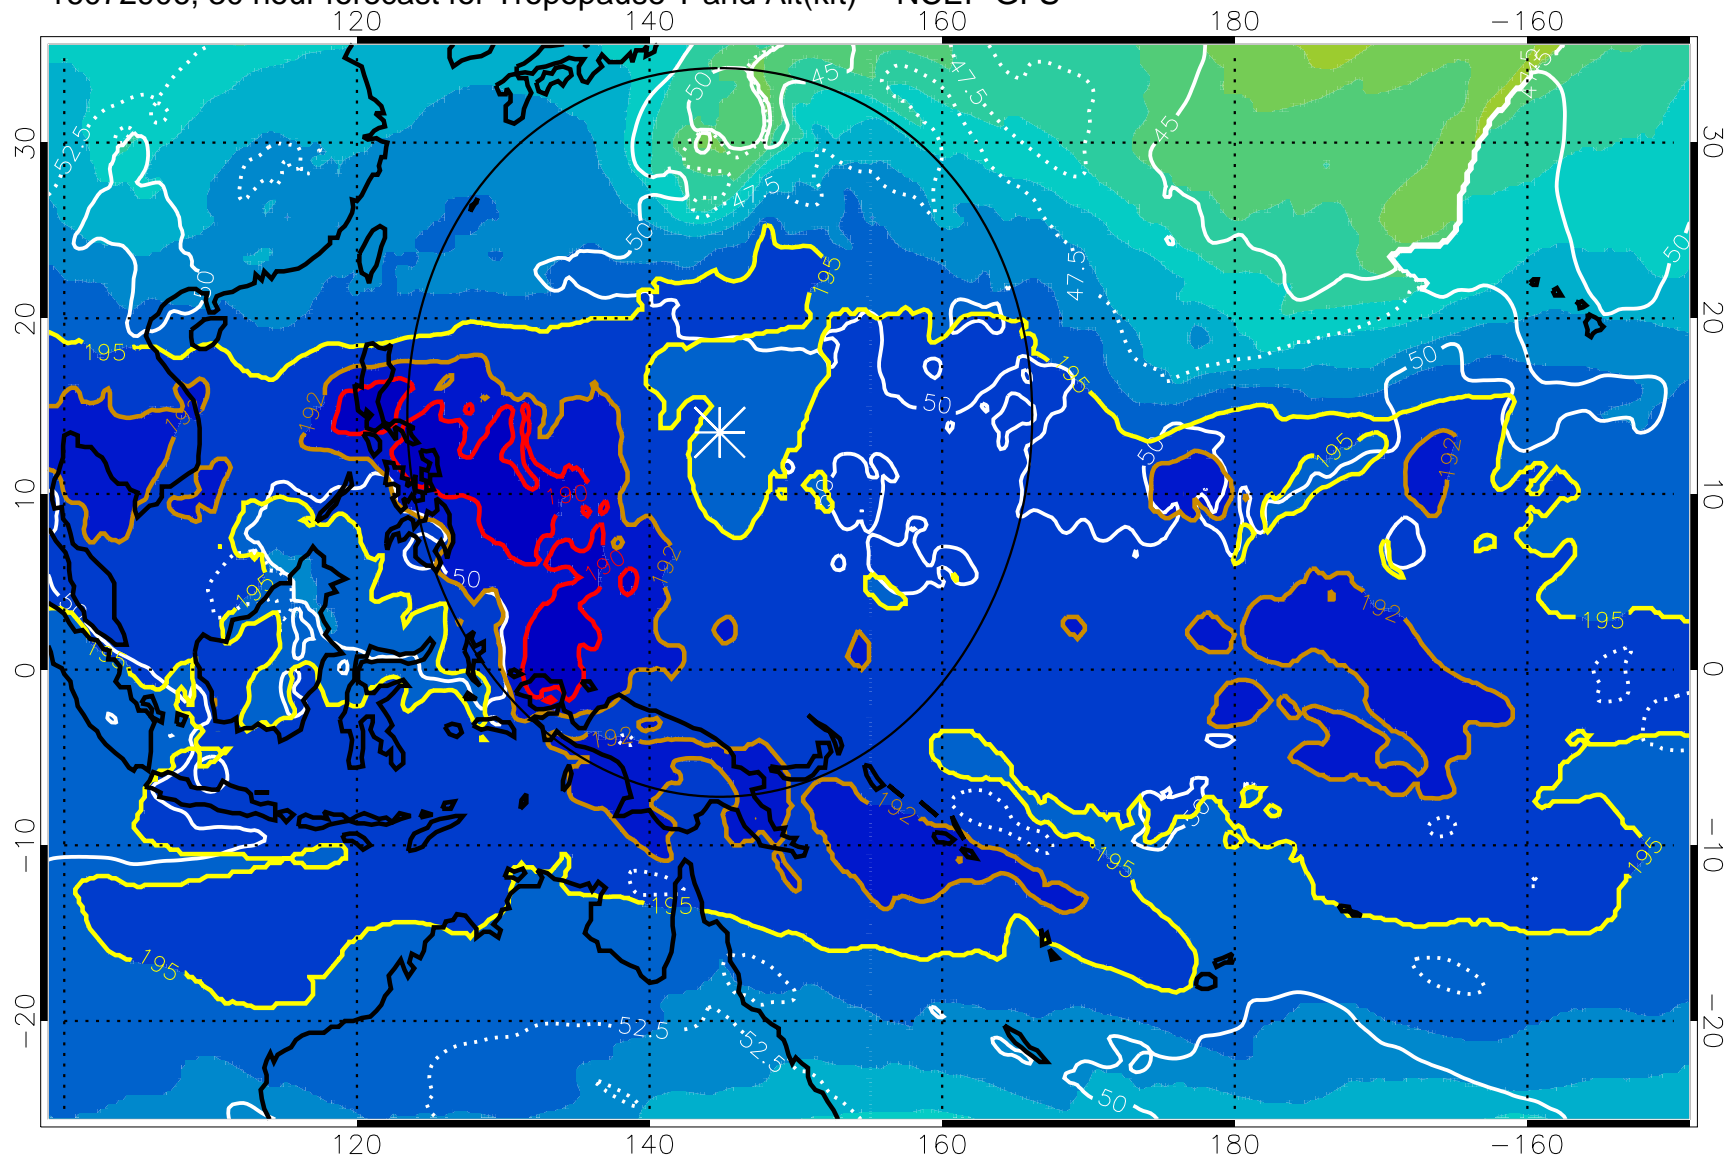

16072906, 30 hour forecast for Tropopause T and Alt(kft) -- NCEP GFS

190 200 210 220 230

Tropopause T, K

Tropopause Altitude in kft (white)

192.5K Isotherm 195K Isotherm
187.5K Isotherm 190K Isotherm

Range ring of 2304 km