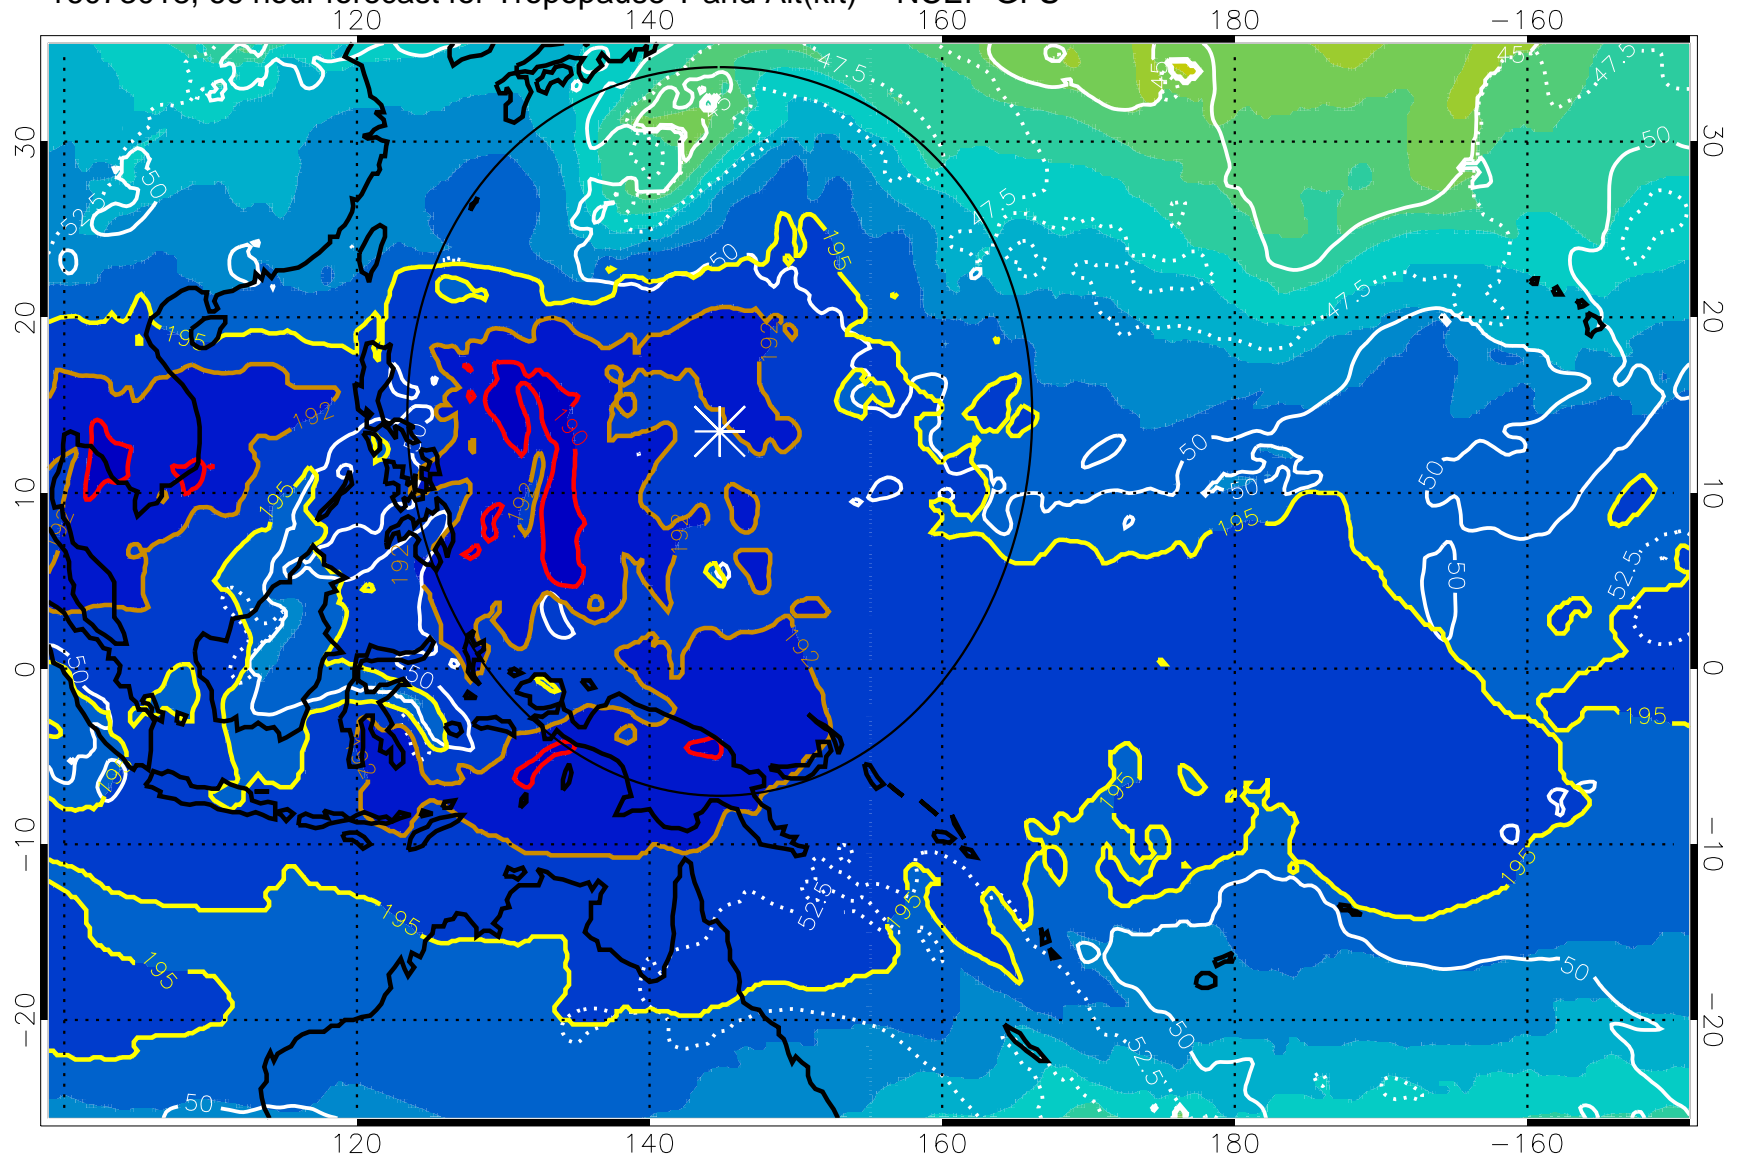

16073018, 66 hour forecast for Tropopause T and Alt(kft) -- NCEP GFS

190   200   210   220   230
Tropopause T, K

Tropopause Altitude in kft (white)

192.5K Isotherm   195K Isotherm
187.5K Isotherm   190K Isotherm

Range ring of 2304 km