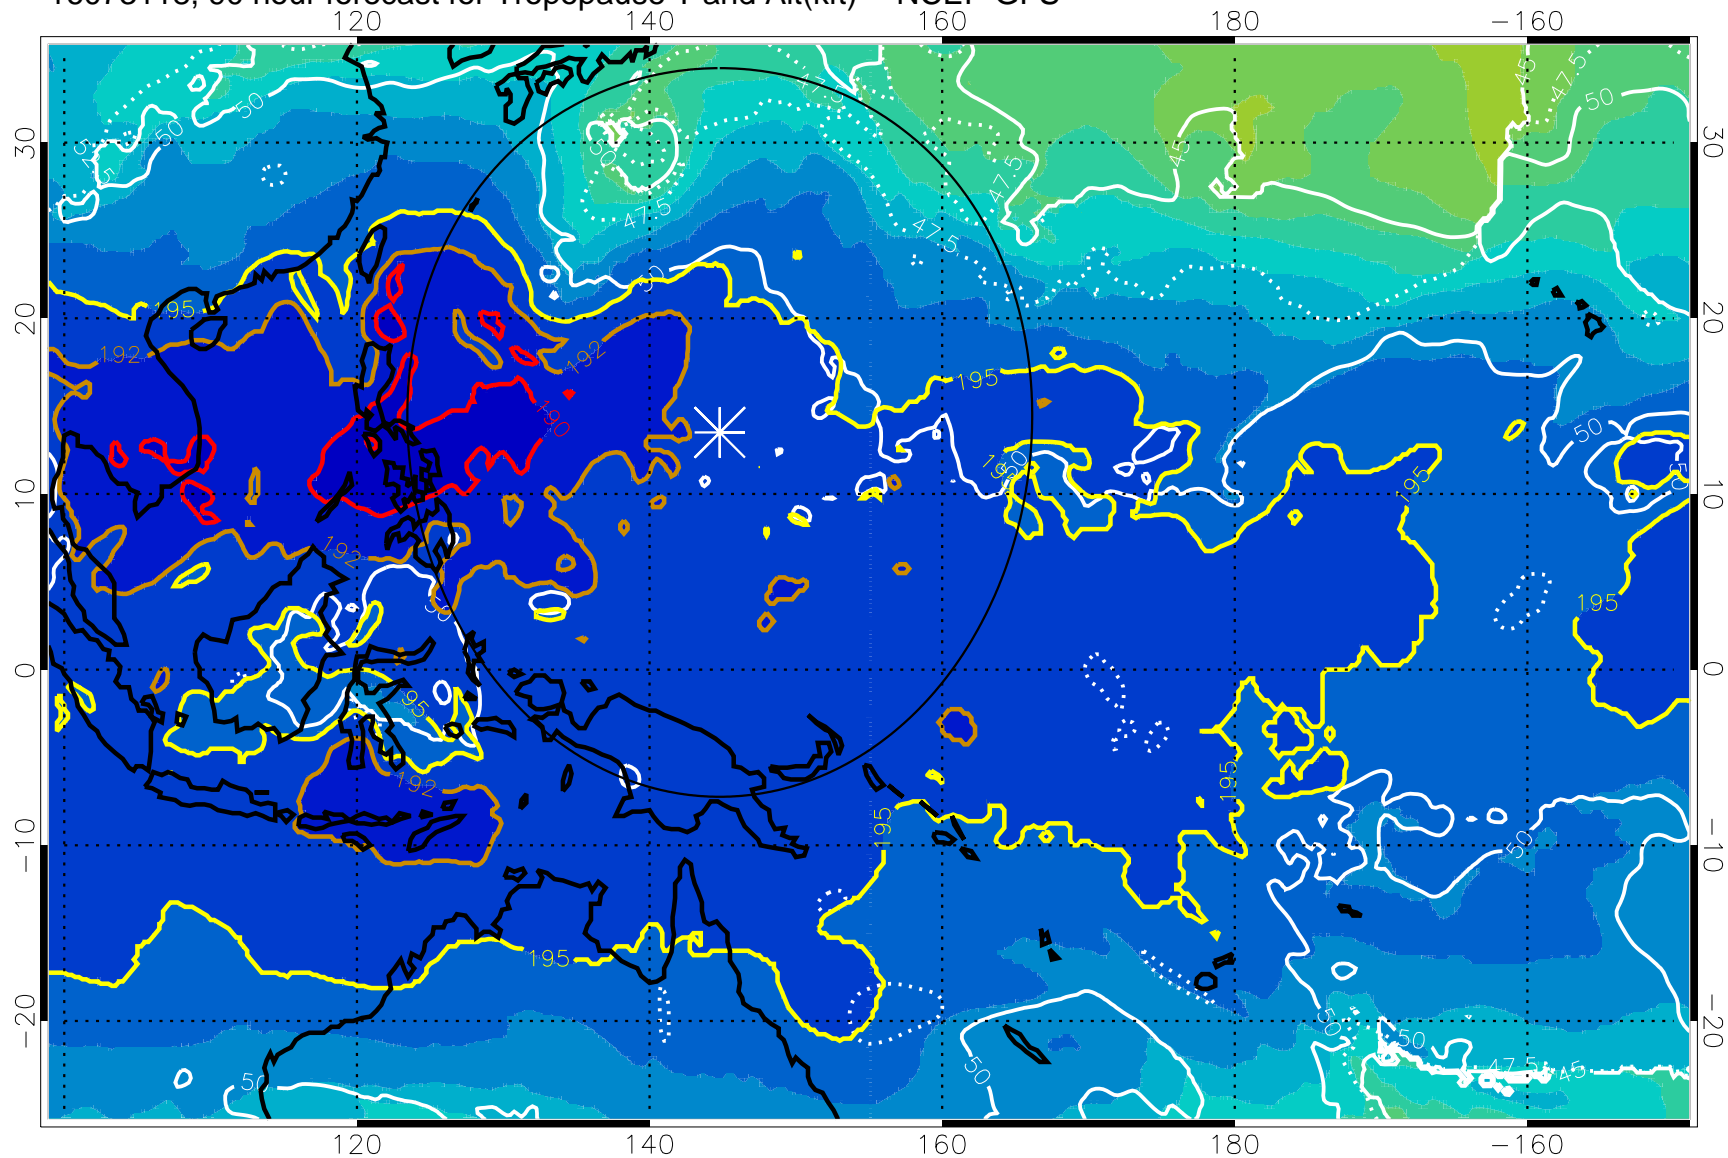

16073118, 90 hour forecast for Tropopause T and Alt(kft) -- NCEP GFS

190   200   210   220   230
Tropopause T, K

Tropopause Altitude in kft (white)

192.5K Isotherm   195K Isotherm
187.5K Isotherm   190K Isotherm

Range ring of 2304 km