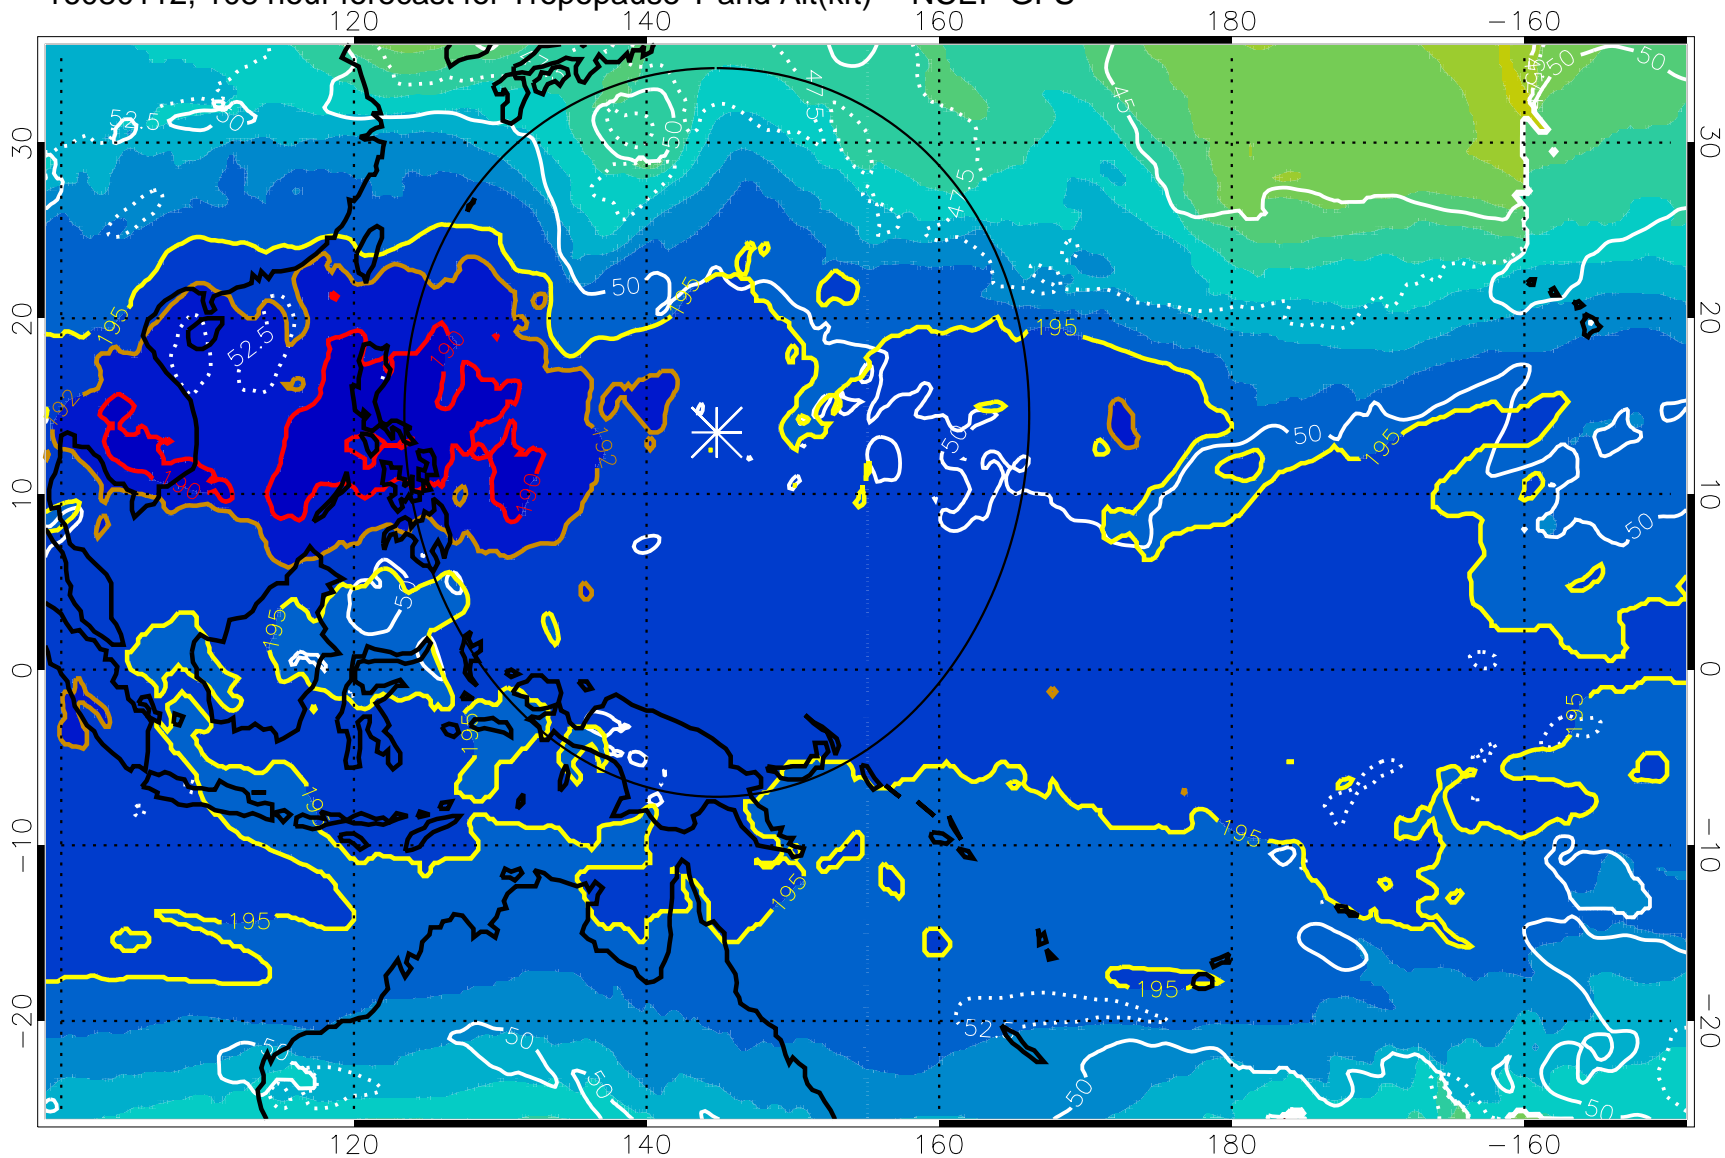

16080112, 108 hour forecast for Tropopause T and Alt(kft) -- NCEP GFS

190 200 210 220 230

Tropopause T, K

Tropopause Altitude in kft (white)

192.5K Isotherm 195K Isotherm

187.5K Isotherm 190K Isotherm

Range ring of 2304 km