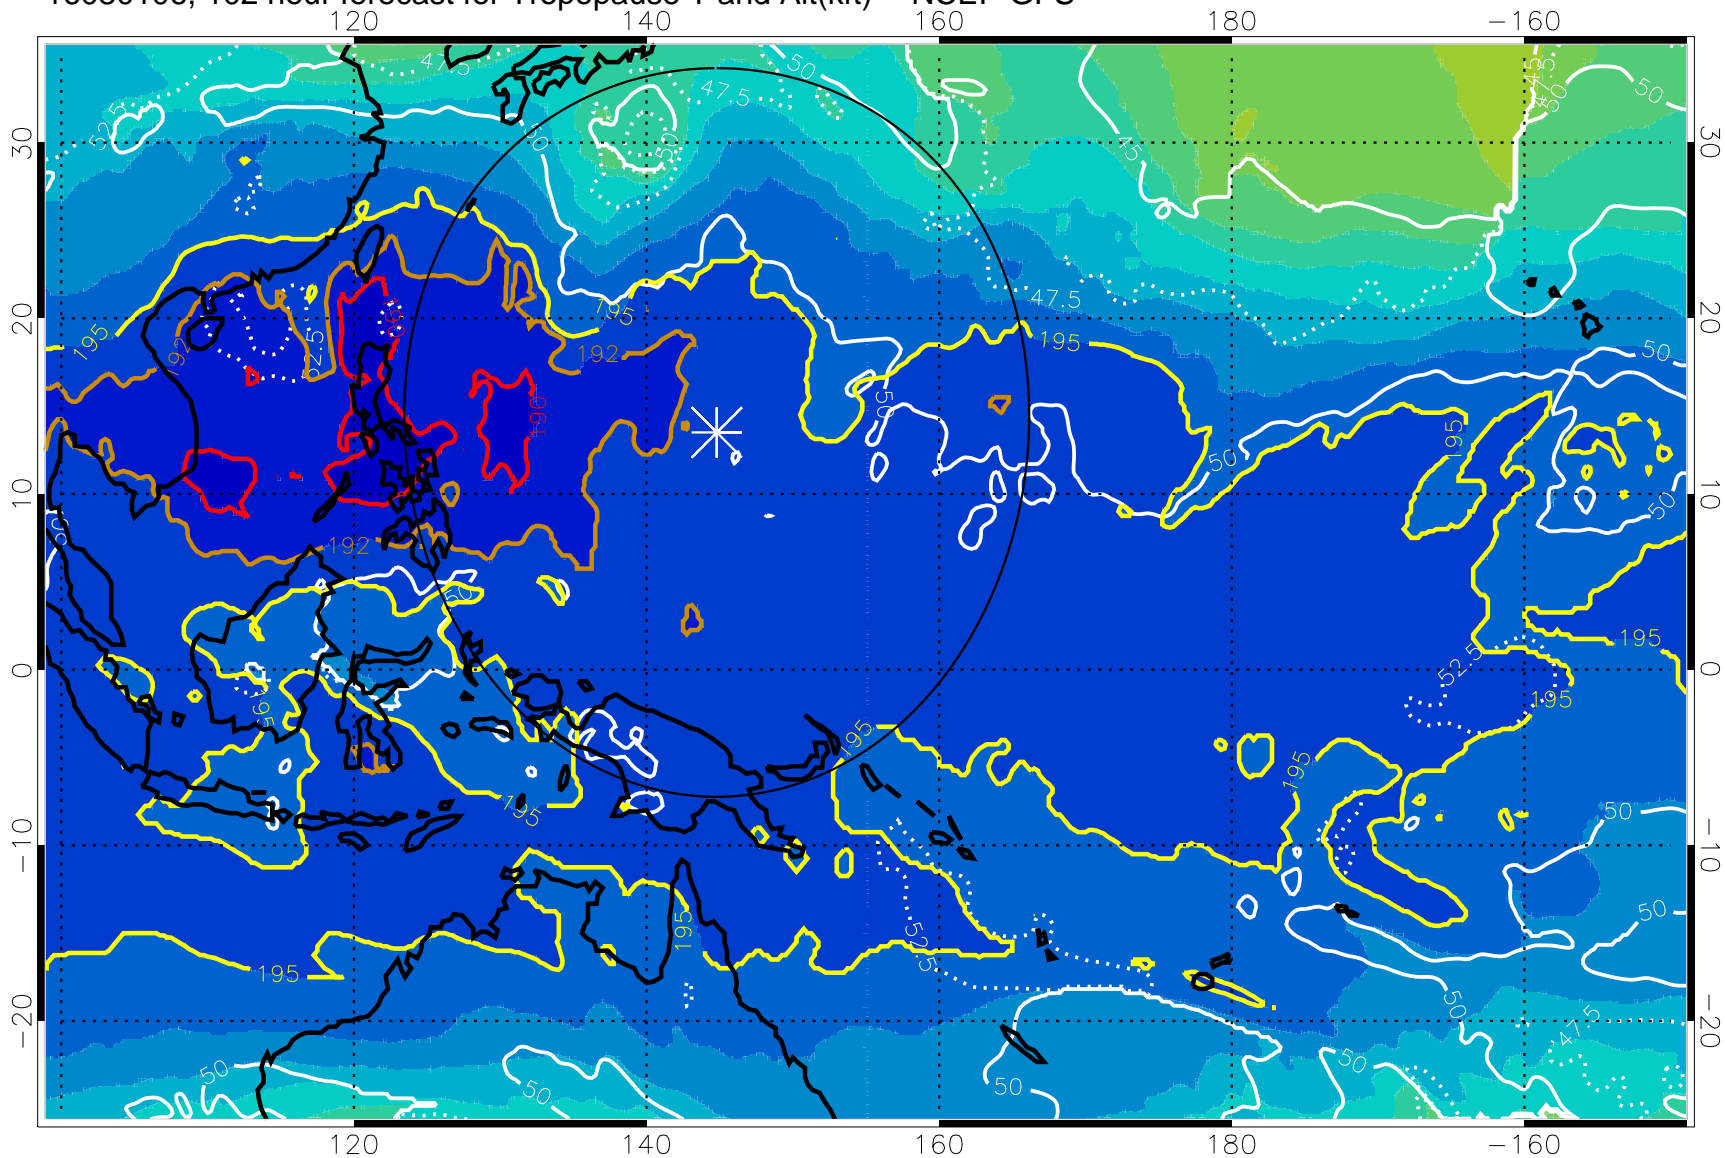

16080106, 102 hour forecast for Tropopause T and Alt(kft) -- NCEP GFS

190 200 210 220 230

Tropopause T, K

Tropopause Altitude in kft (white)

192.5K Isotherm 195K Isotherm
187.5K Isotherm 190K Isotherm

Range ring of 2304 km