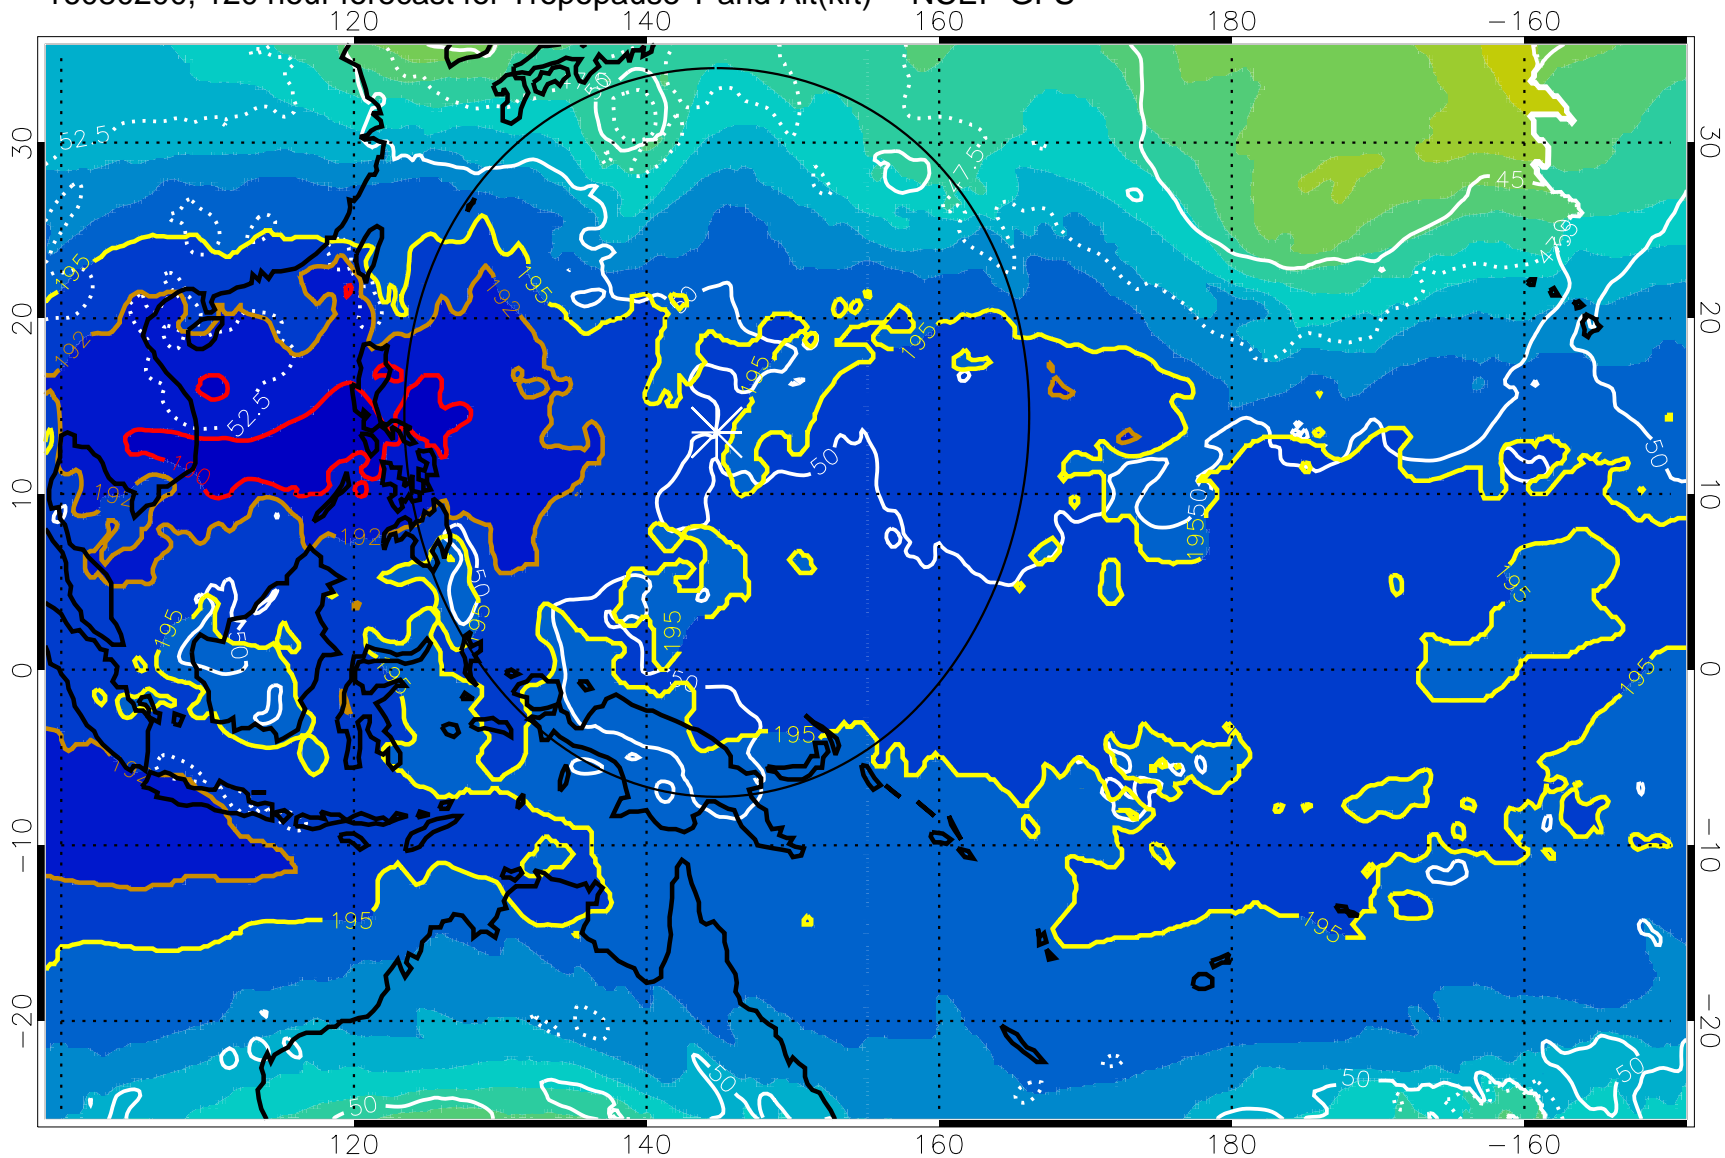

16080200, 120 hour forecast for Tropopause T and Alt(kft) -- NCEP GFS

190 200 210 220 230

Tropopause T, K

Tropopause Altitude in kft (white)

192.5K Isotherm 195K Isotherm
187.5K Isotherm 190K Isotherm

Range ring of 2304 km