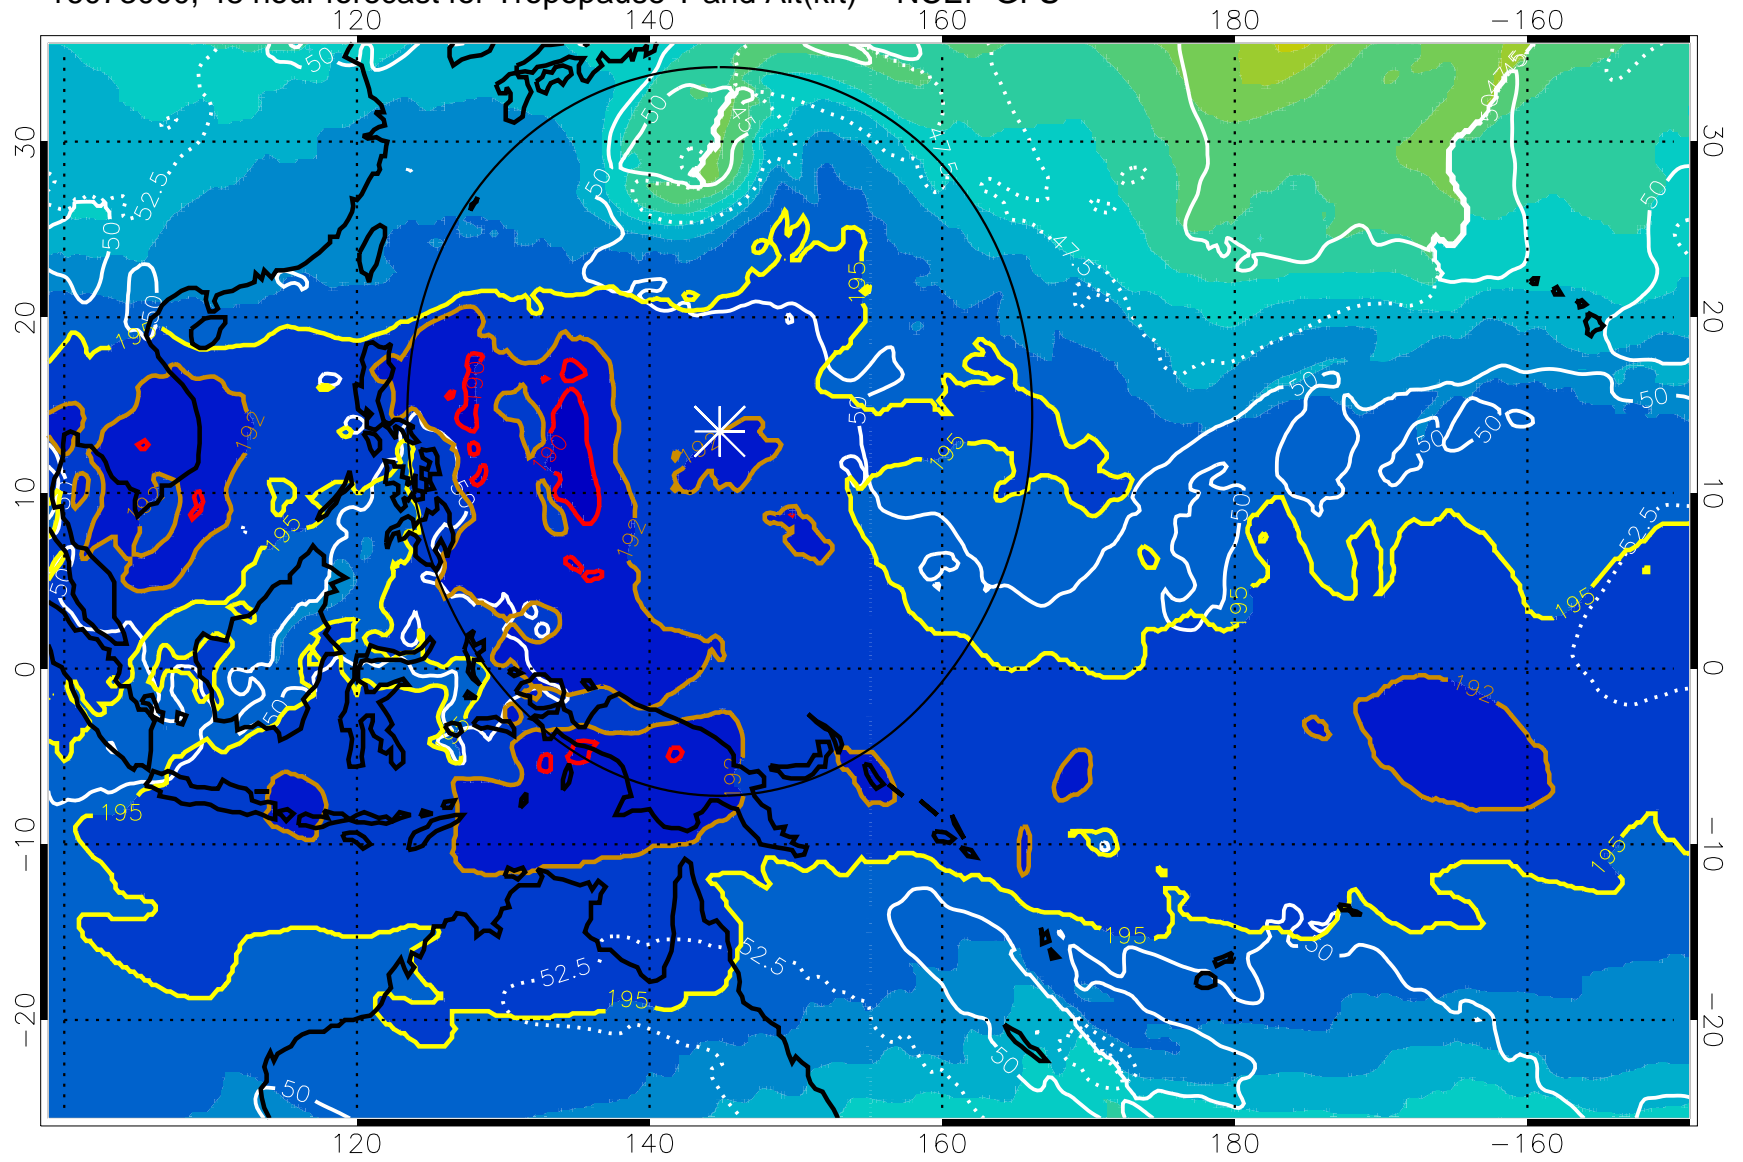

16073000, 48 hour forecast for Tropopause T and Alt(kft) -- NCEP GFS

190 200 210 220 230
Tropopause T, K

Tropopause Altitude in kft (white)

192.5K Isotherm 195K Isotherm
187.5K Isotherm 190K Isotherm

Range ring of 2304 km