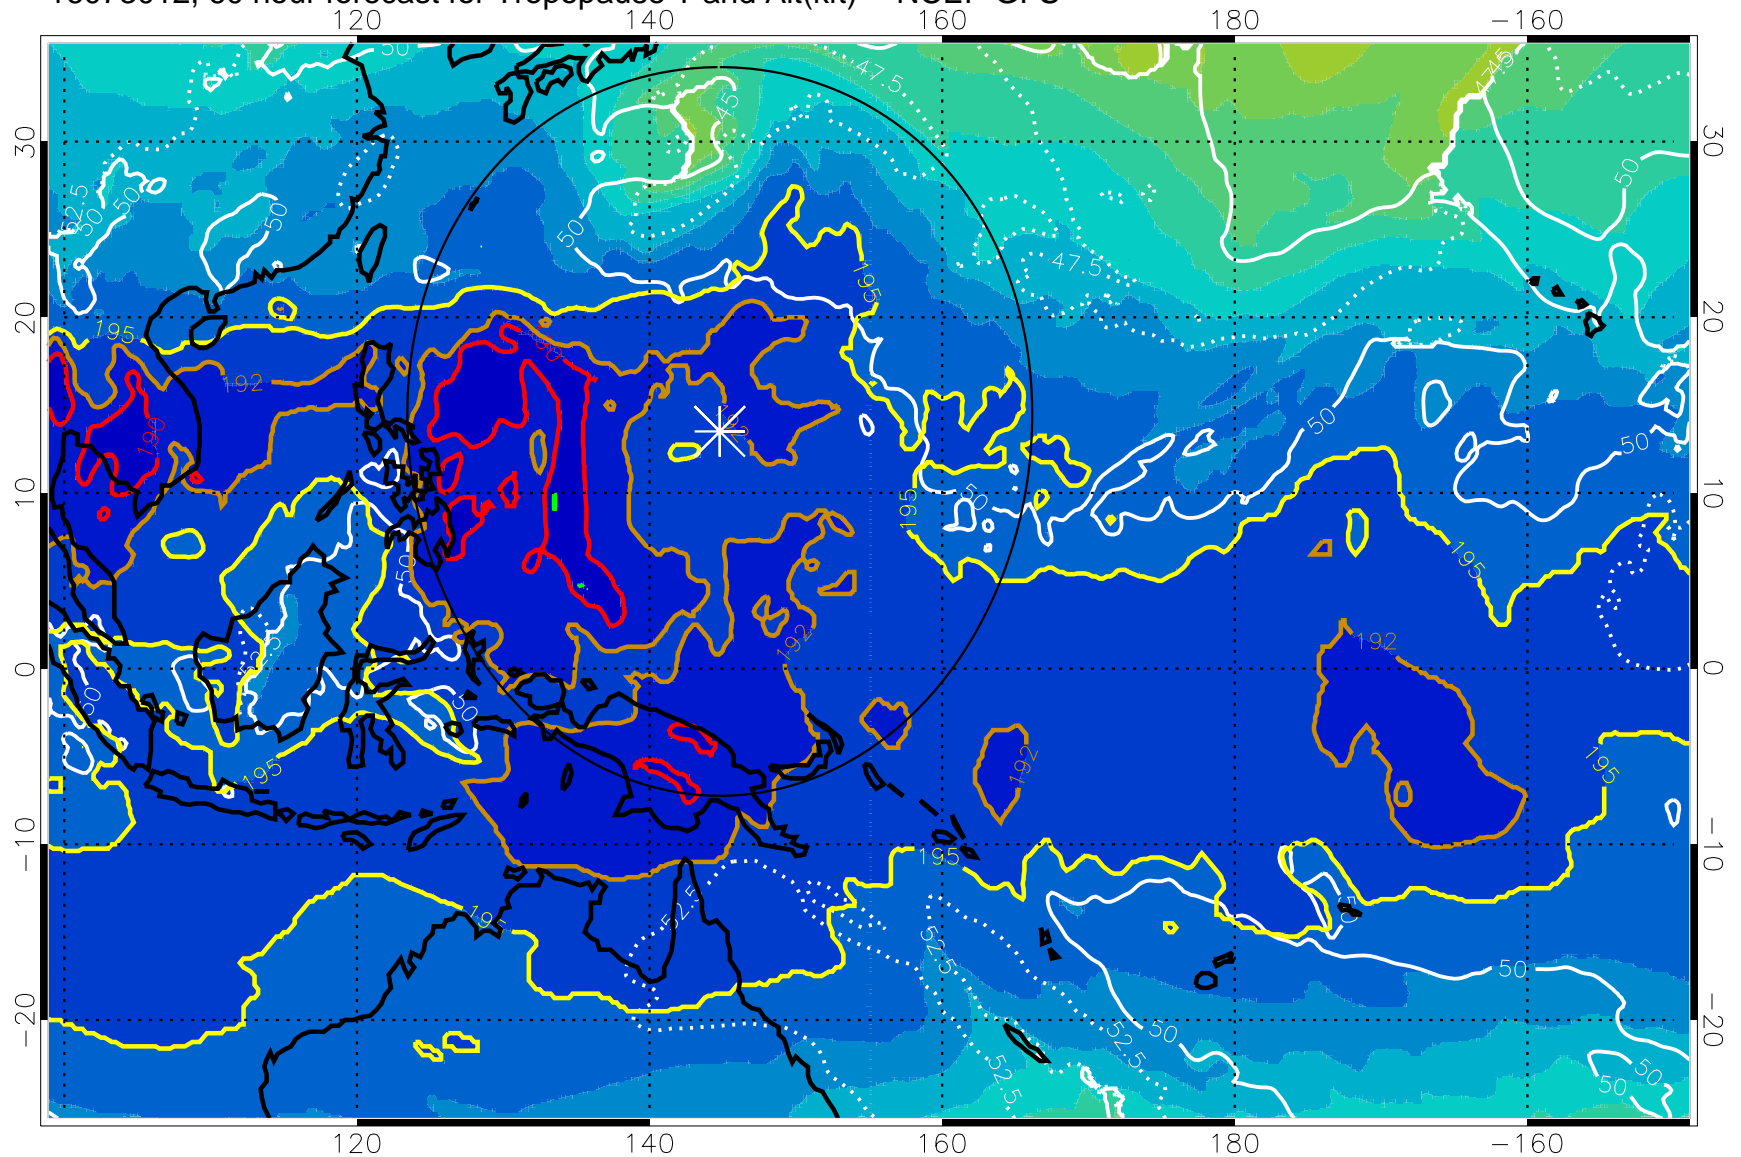

16073012, 60 hour forecast for Tropopause T and Alt(kft) -- NCEP GFS

190 200 210 220 230

Tropopause T, K

Tropopause Altitude in kft (white)

192.5K Isotherm 195K Isotherm
187.5K Isotherm 190K Isotherm

Range ring of 2304 km