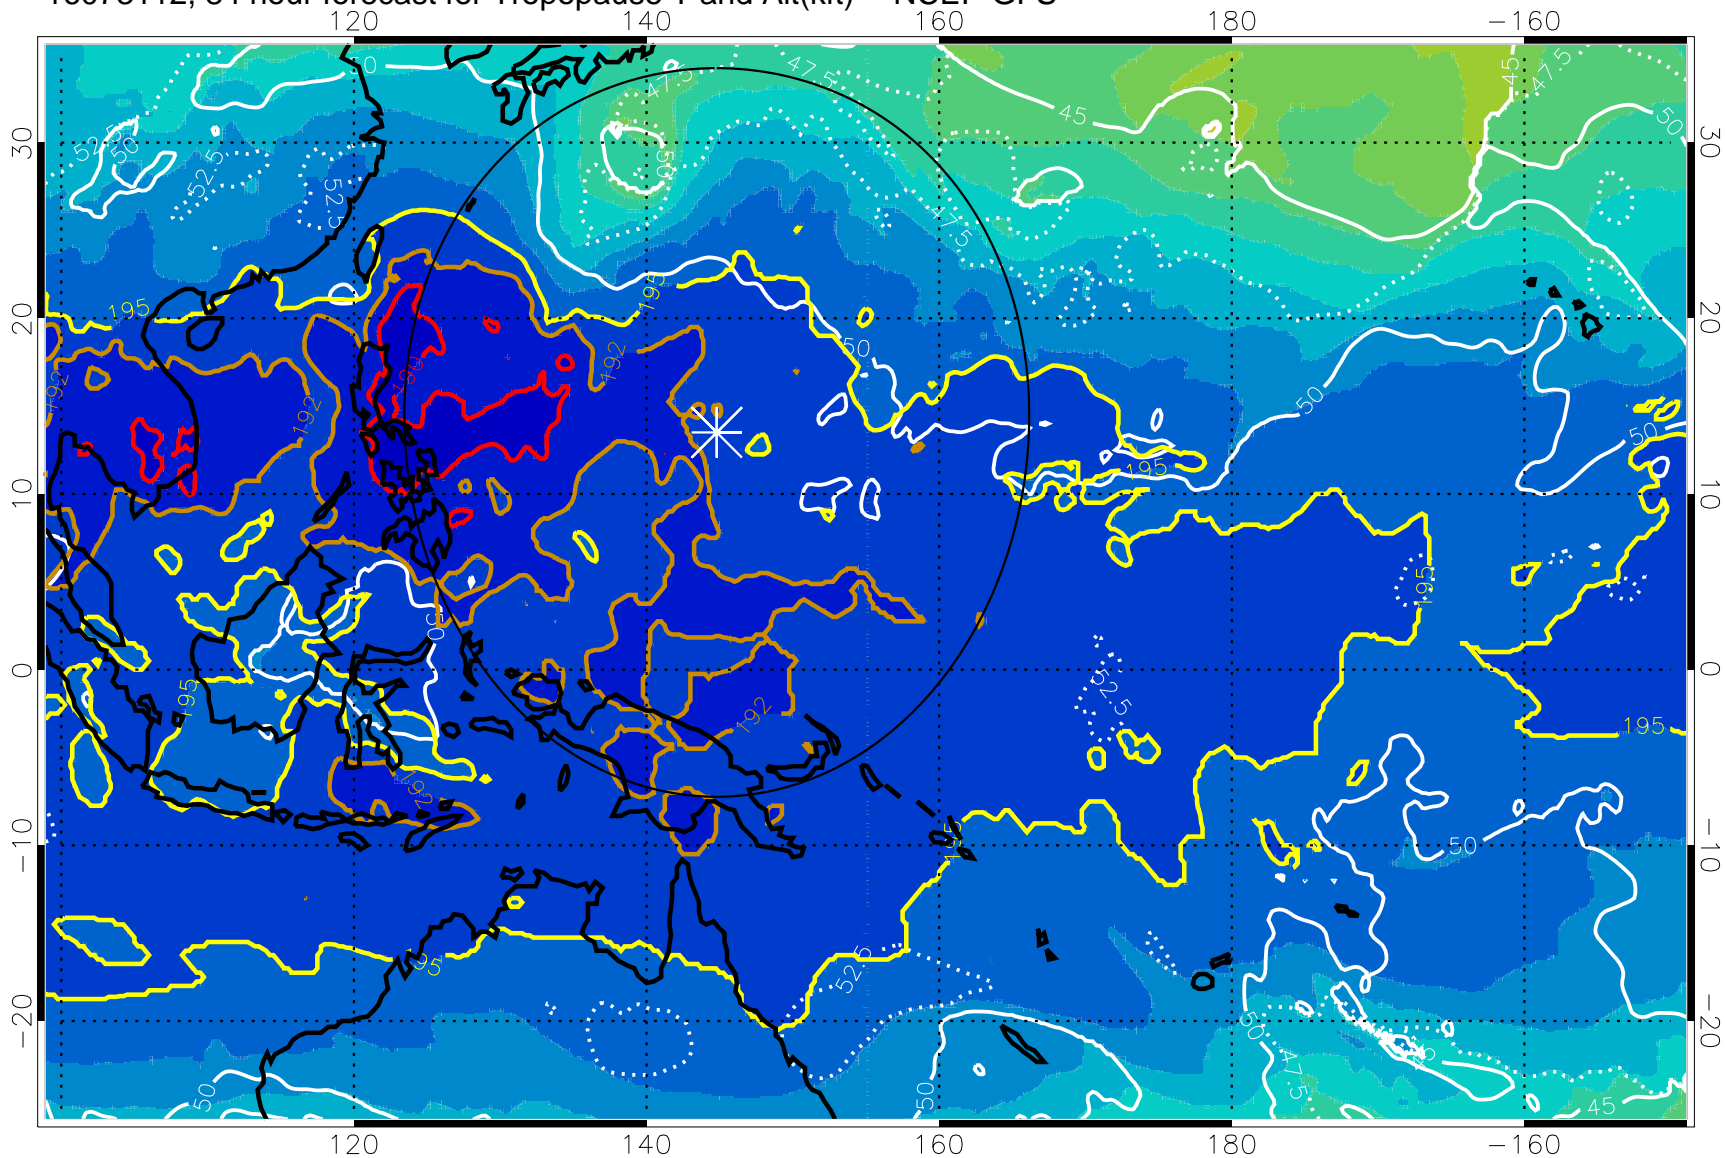

16073112, 84 hour forecast for Tropopause T and Alt(kft) -- NCEP GFS

190 200 210 220 230

Tropopause T, K

Tropopause Altitude in kft (white)

192.5K Isotherm 195K Isotherm

187.5K Isotherm 190K Isotherm

Range ring of 2304 km