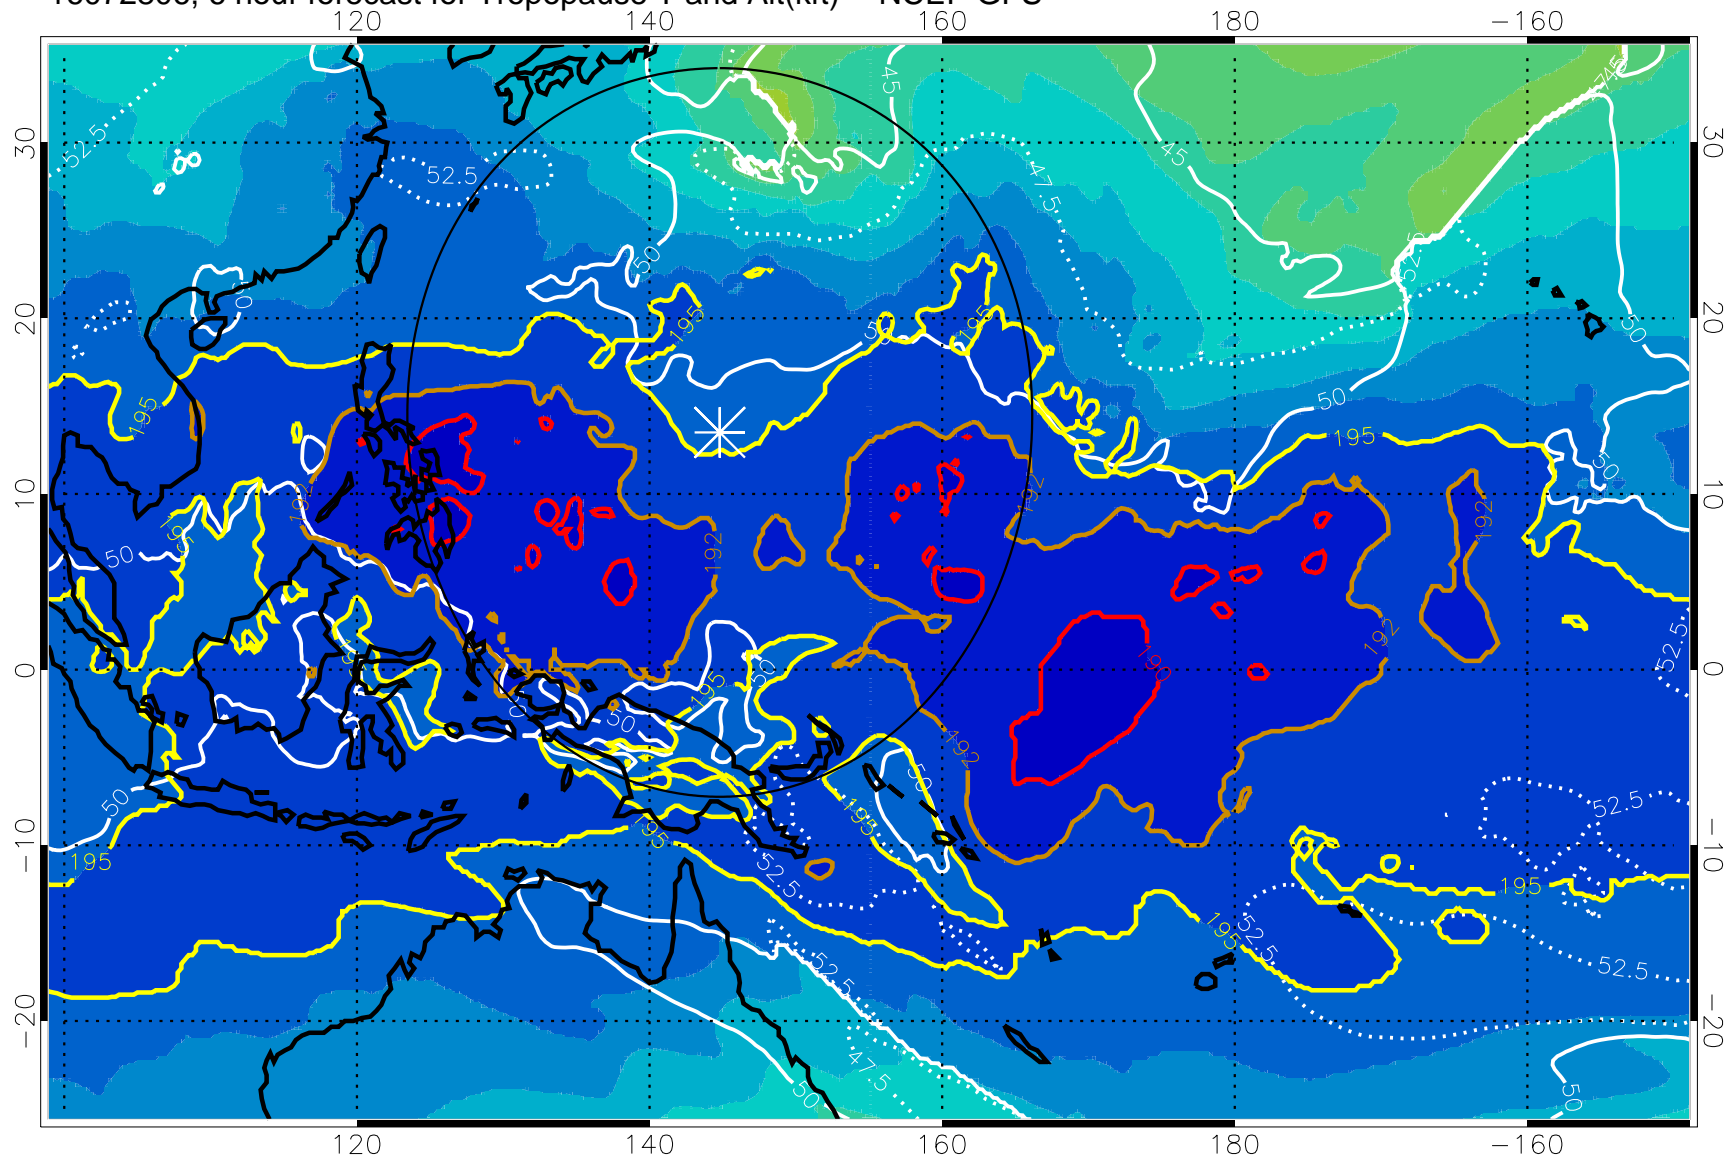

16072806, 6 hour forecast for Tropopause T and Alt(kft) -- NCEP GFS

190 200 210 220 230

Tropopause T, K

Tropopause Altitude in kft (white)

192.5K Isotherm 195K Isotherm

187.5K Isotherm 190K Isotherm

Range ring of 2304 km