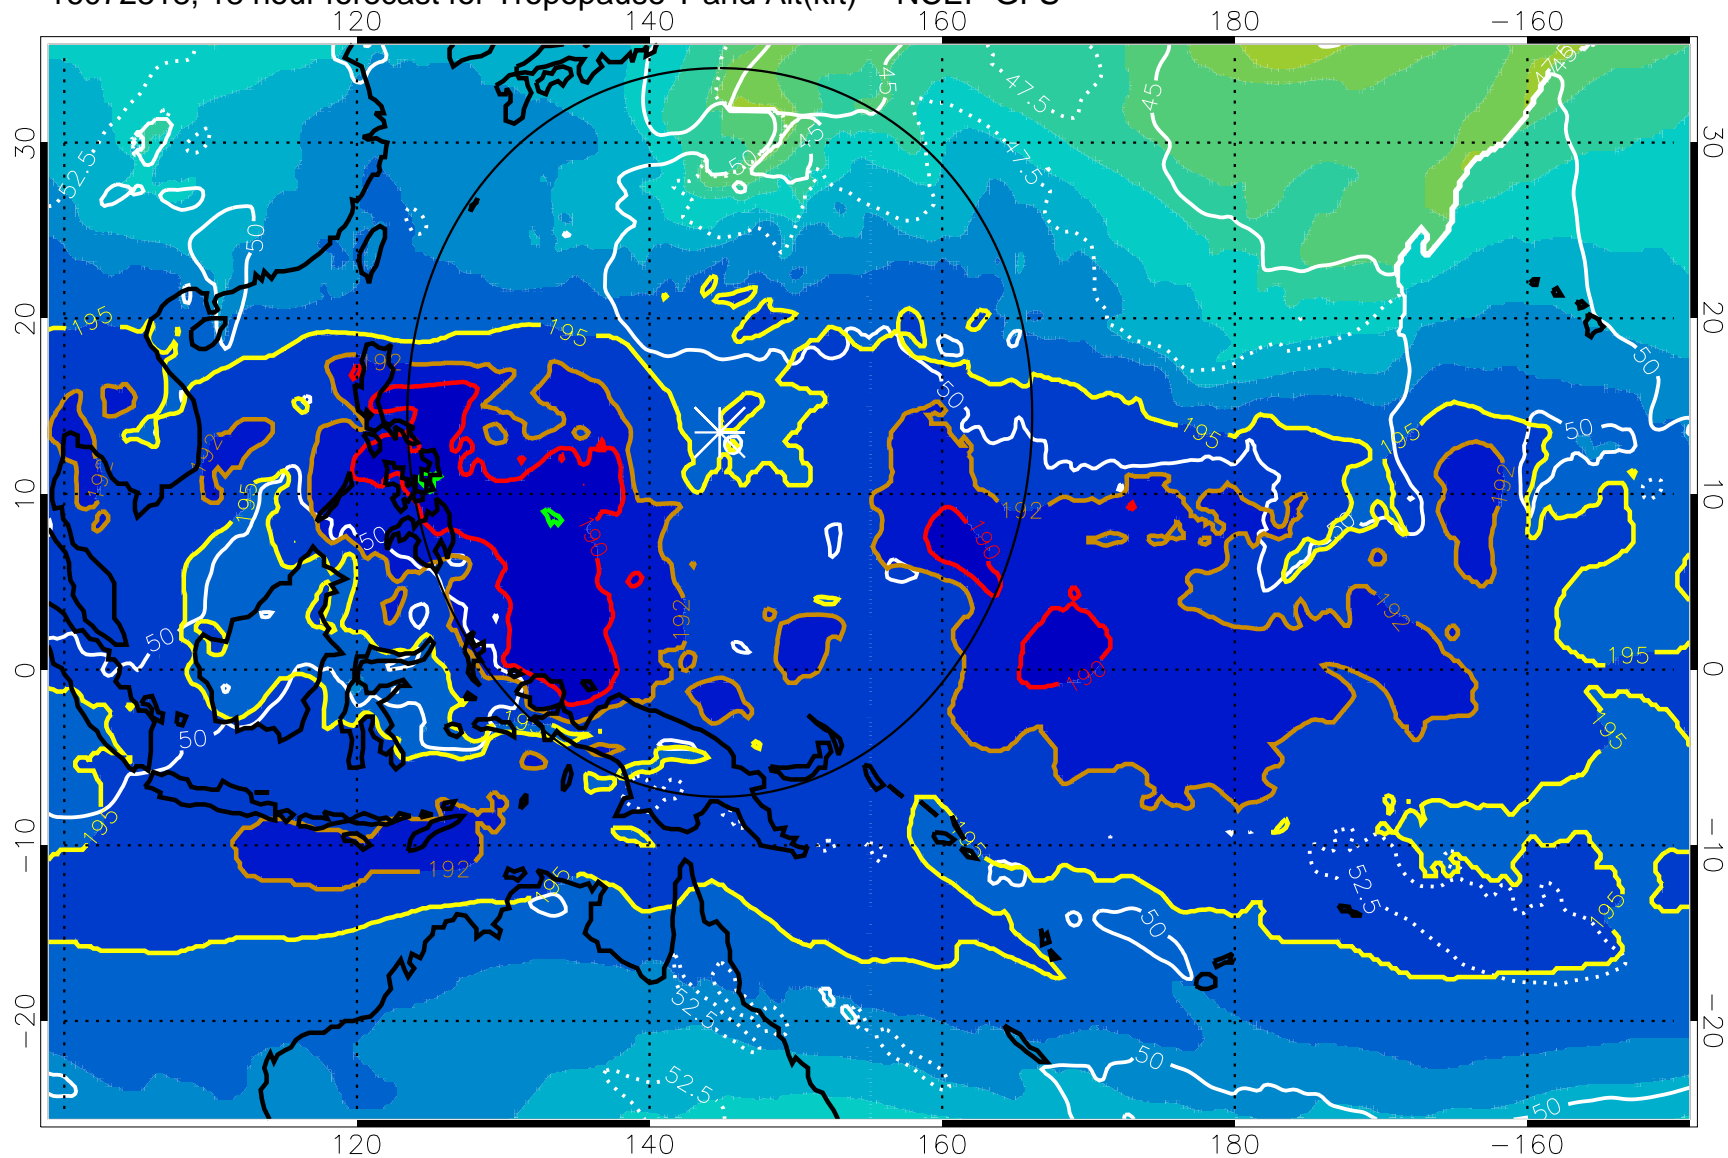

16072818, 18 hour forecast for Tropopause T and Alt(kft) -- NCEP GFS

190 200 210 220 230
Tropopause T, K

Tropopause Altitude in kft (white)

192.5K Isotherm 195K Isotherm
187.5K Isotherm 190K Isotherm

Range ring of 2304 km