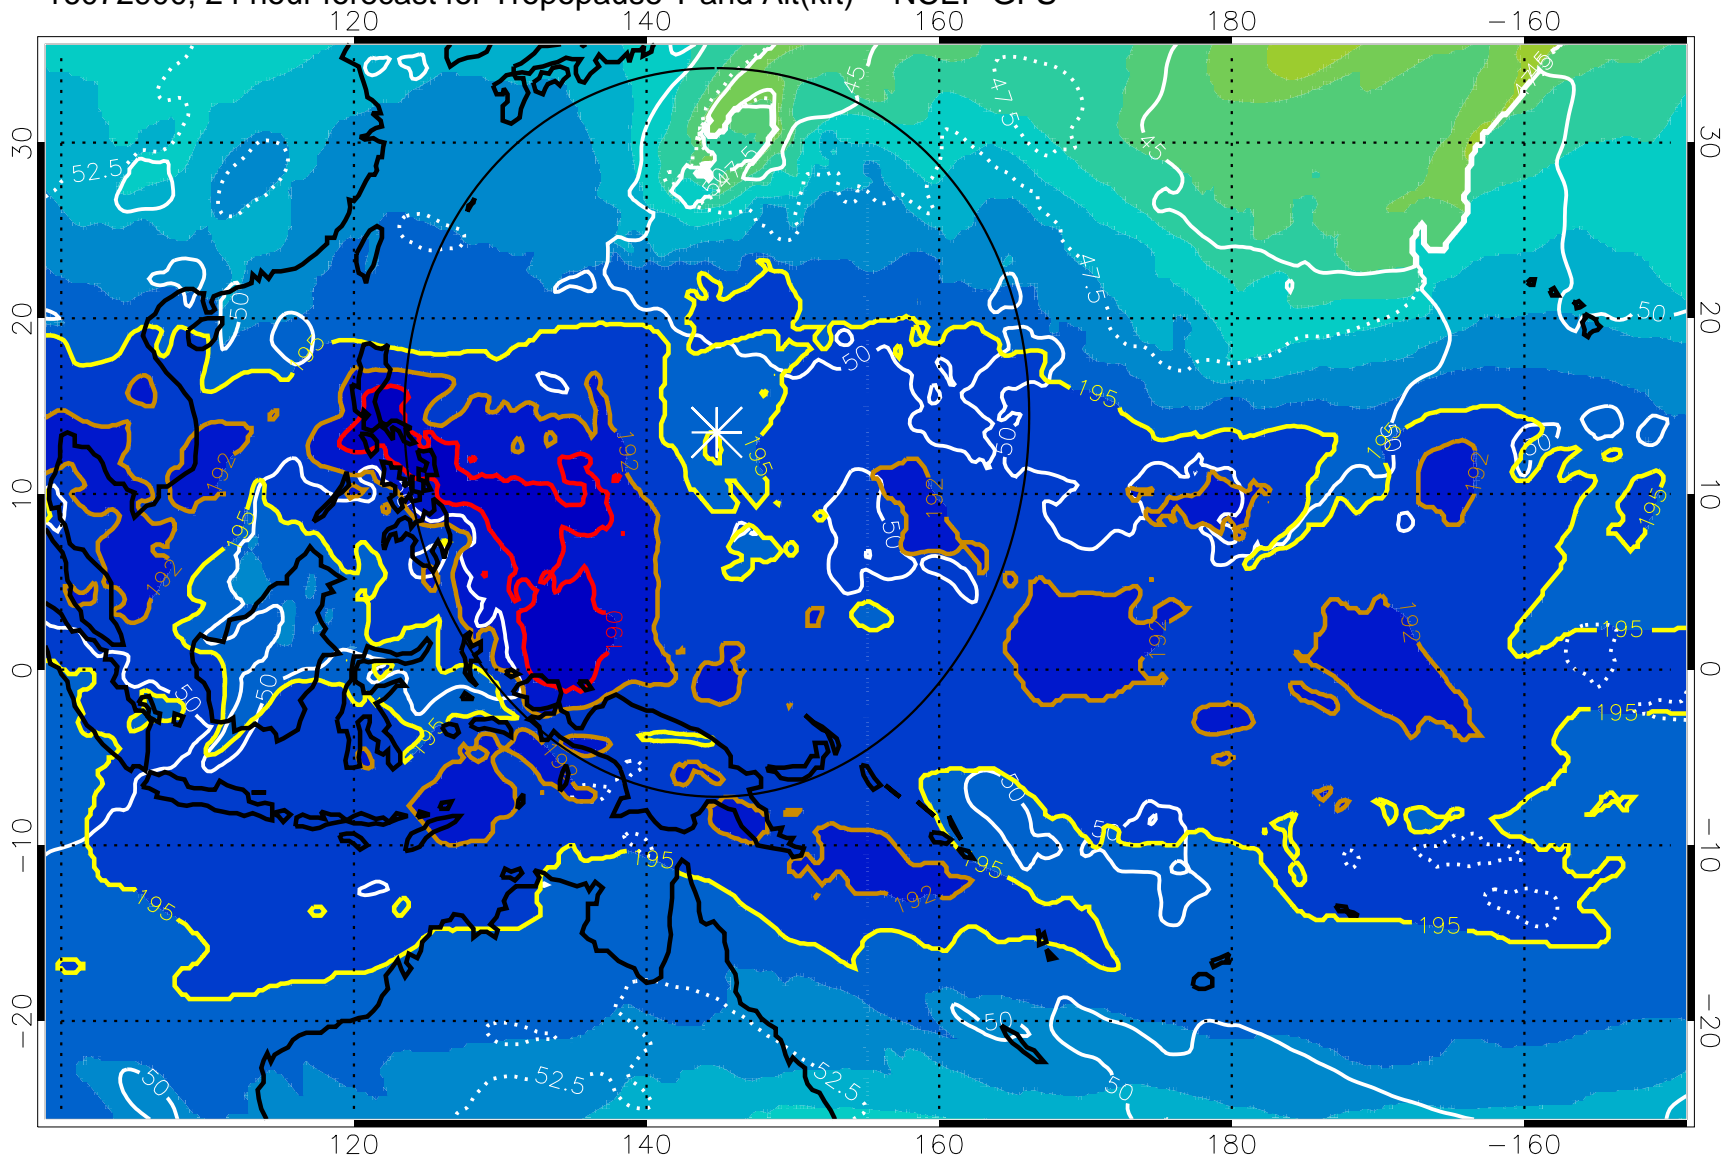

16072900, 24 hour forecast for Tropopause T and Alt(kft) -- NCEP GFS

190 200 210 220 230
Tropopause T, K

Tropopause Altitude in kft (white)

192.5K Isotherm 195K Isotherm
187.5K Isotherm 190K Isotherm

Range ring of 2304 km