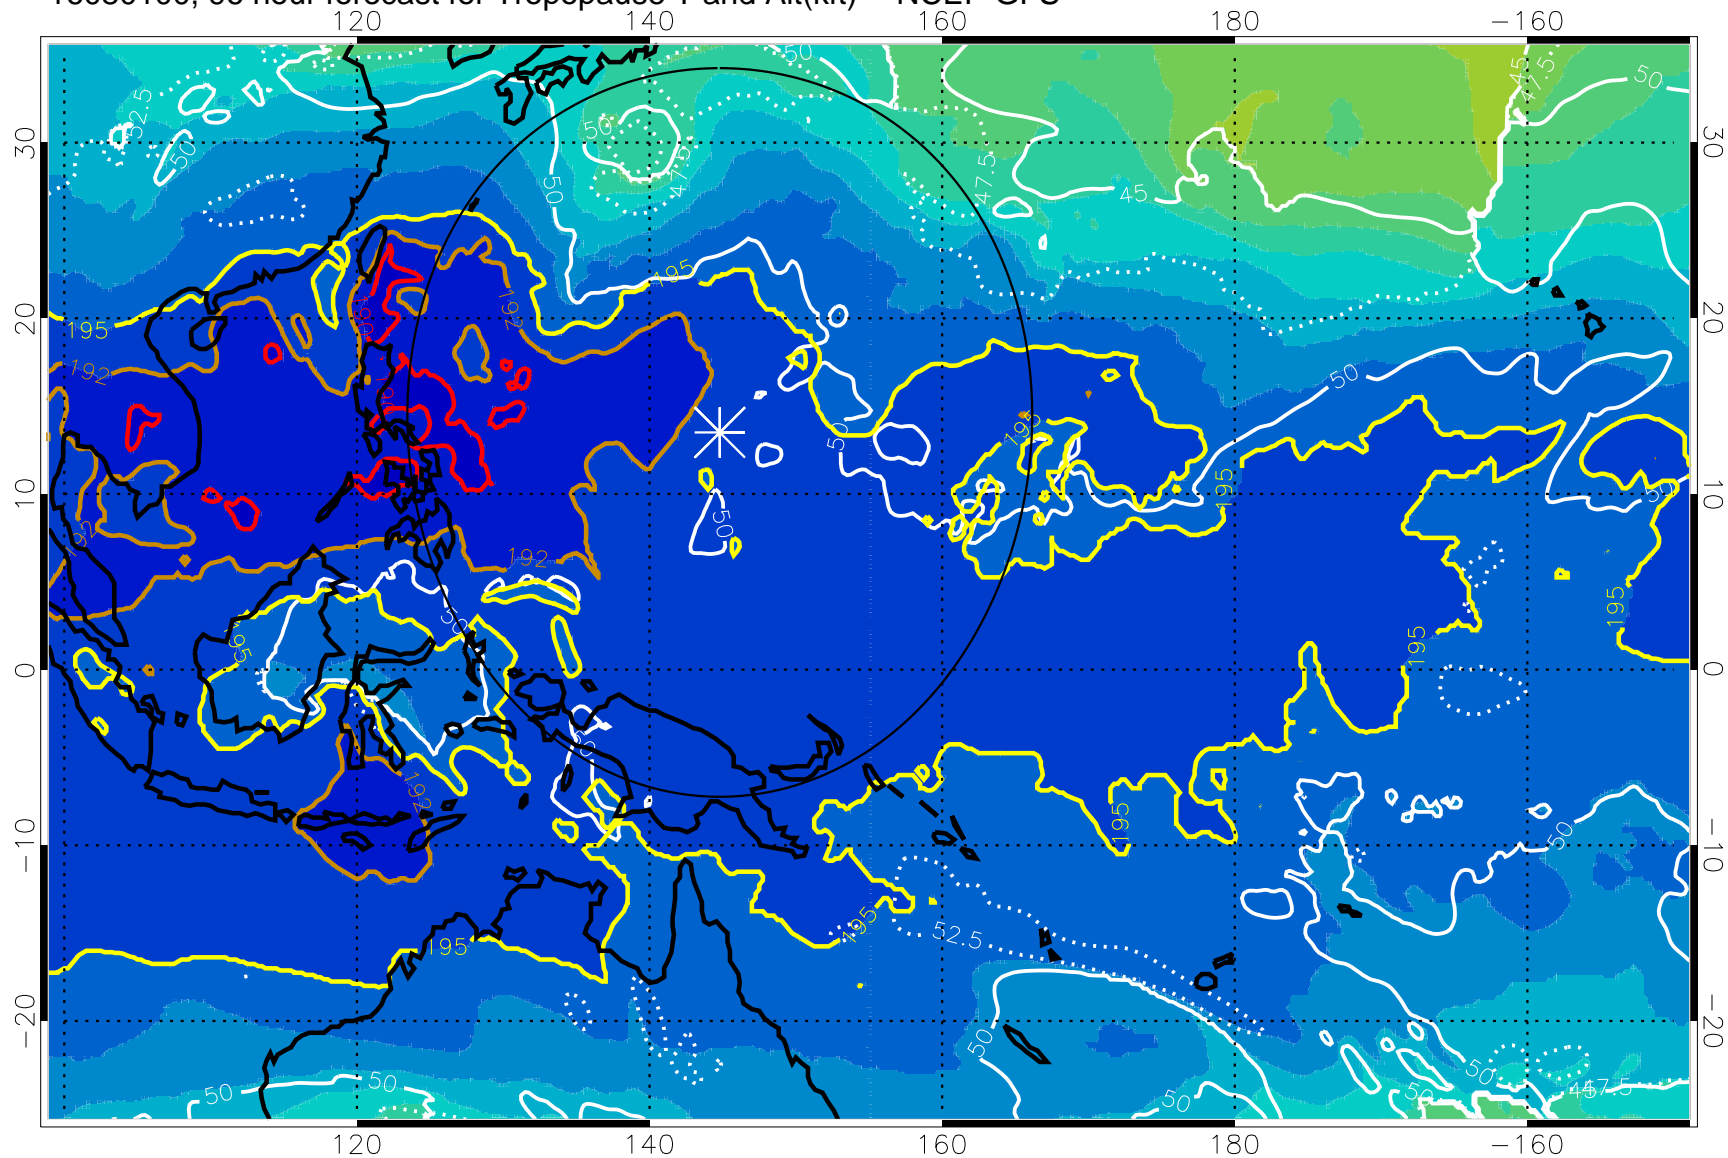

16080100, 96 hour forecast for Tropopause T and Alt(kft) -- NCEP GFS

190 200 210 220 230

Tropopause T, K

Tropopause Altitude in kft (white)

192.5K Isotherm 195K Isotherm

187.5K Isotherm 190K Isotherm

Range ring of 2304 km