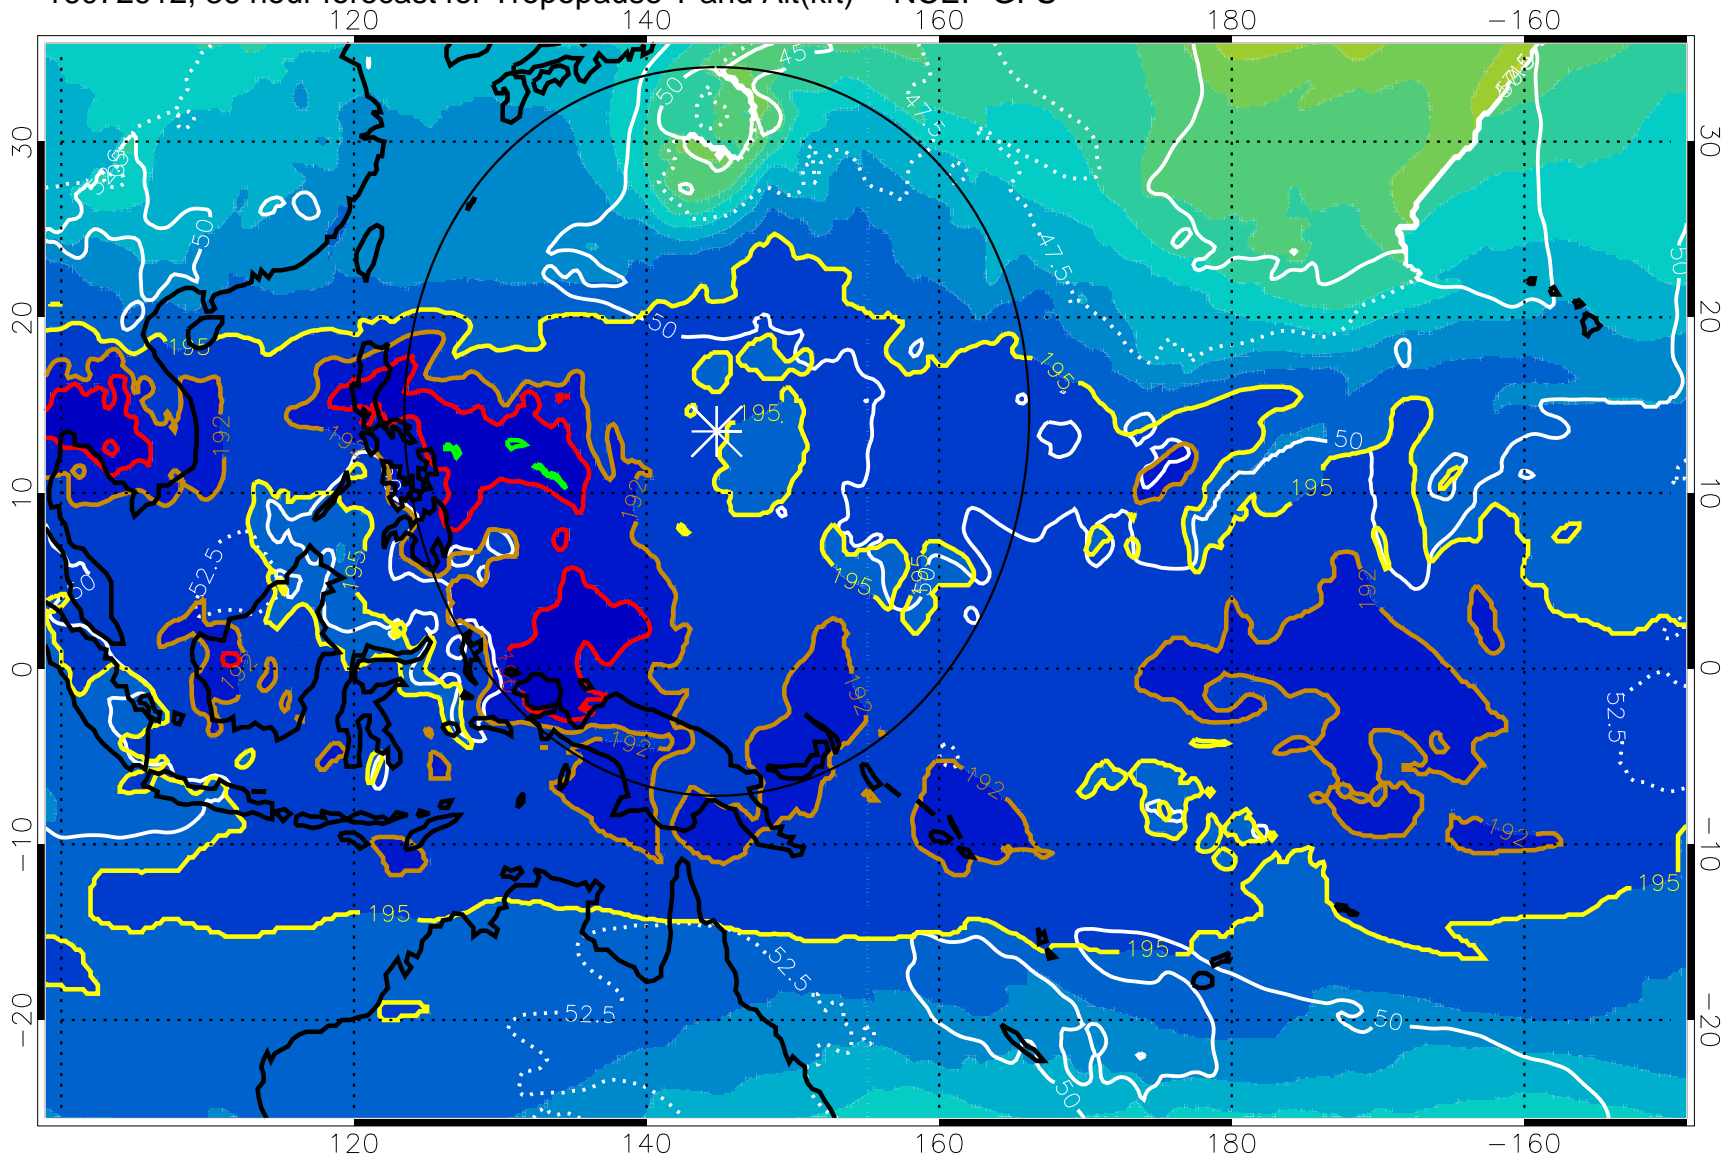

16072912, 36 hour forecast for Tropopause T and Alt(kft) -- NCEP GFS

190 200 210 220 230

Tropopause T, K

Tropopause Altitude in kft (white)

192.5K Isotherm 195K Isotherm
187.5K Isotherm 190K Isotherm

Range ring of 2304 km