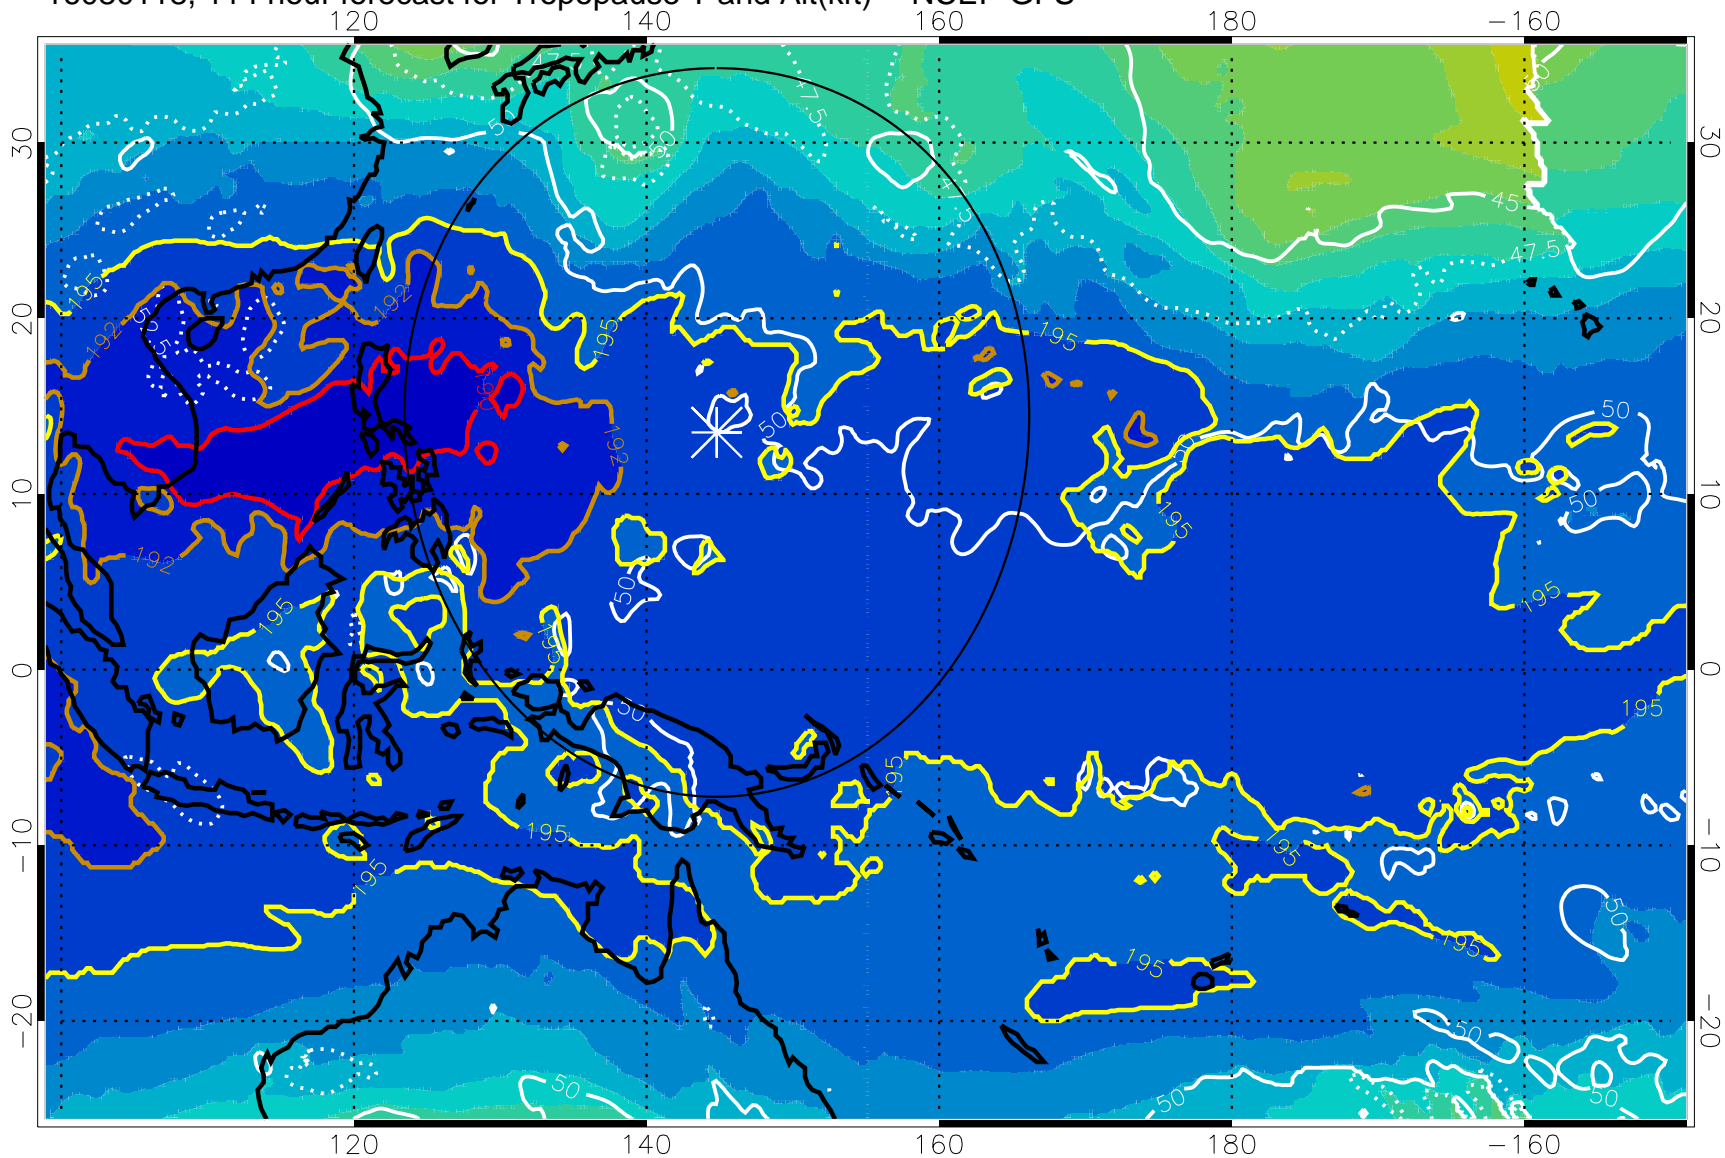

16080118, 114 hour forecast for Tropopause T and Alt(kft) -- NCEP GFS

190 200 210 220 230

Tropopause T, K

Tropopause Altitude in kft (white)

192.5K Isotherm 195K Isotherm

187.5K Isotherm 190K Isotherm

Range ring of 2304 km