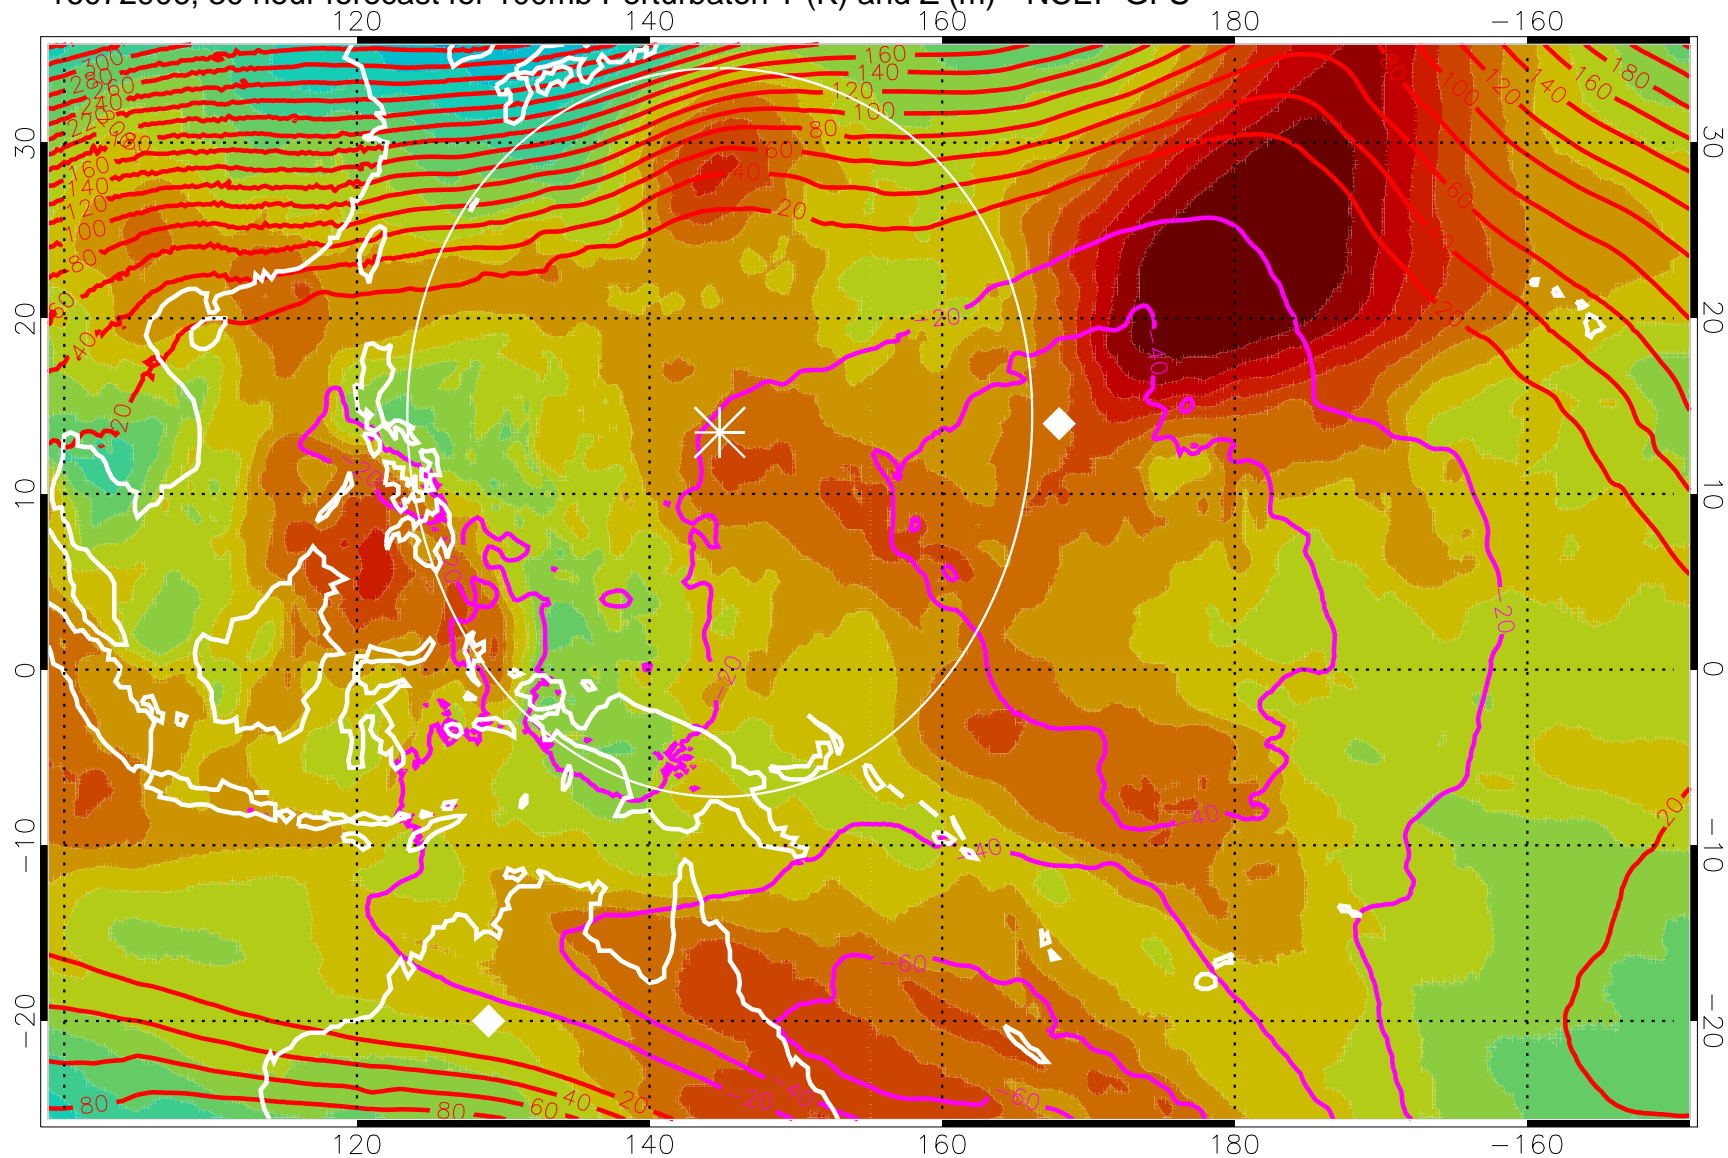

16072906, 30 hour forecast for 100mb Perturbaton T (K) and Z (m)-- NCEP GFS

Contours are 100 mbar Z perturbation (m)
Positive Z Contours
Negative Z Contours
Diamonds-mean pos. of anticyclones

Range ring of 2304 km