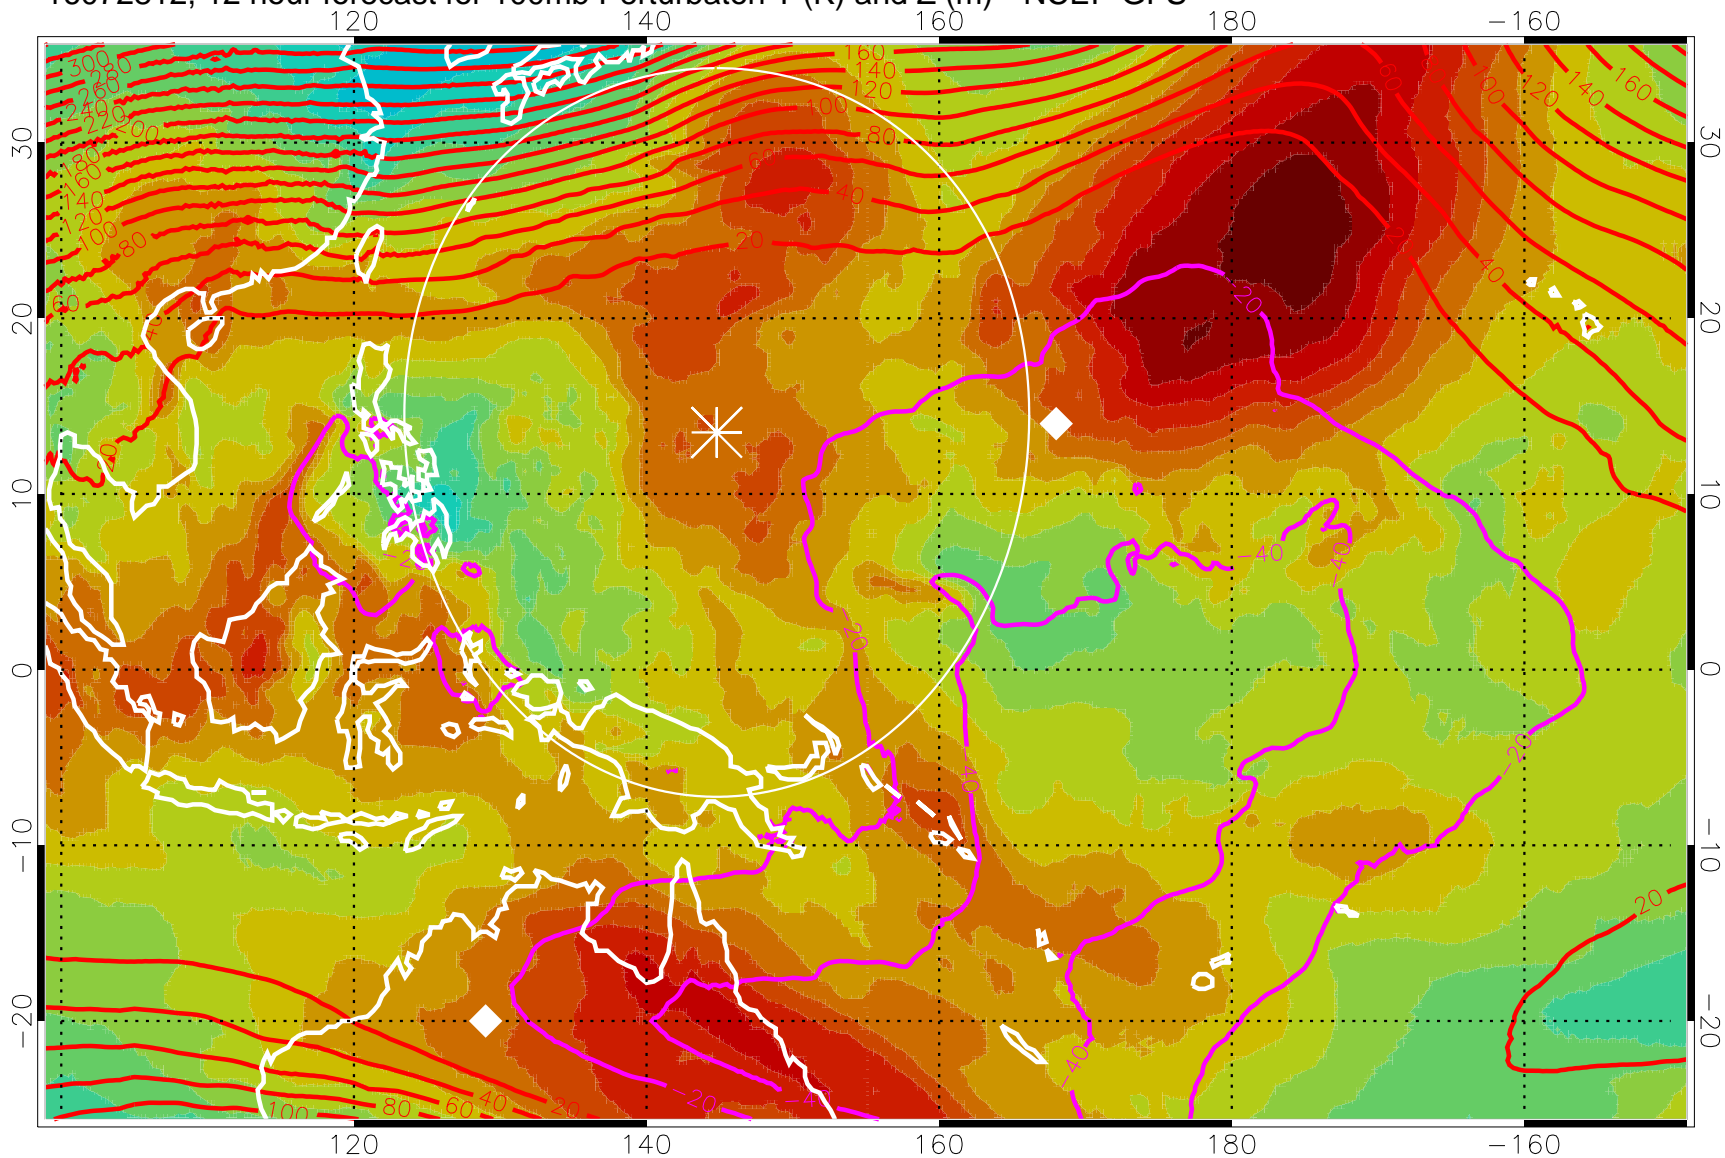

16072812, 12 hour forecast for 100mb Perturbaton T (K) and Z (m)-- NCEP GFS

Contours are 100 mbar Z perturbation (m)
Positive Z Contours
Negative Z Contours
Diamonds-mean pos. of anticyclones

Range ring of 2304 km