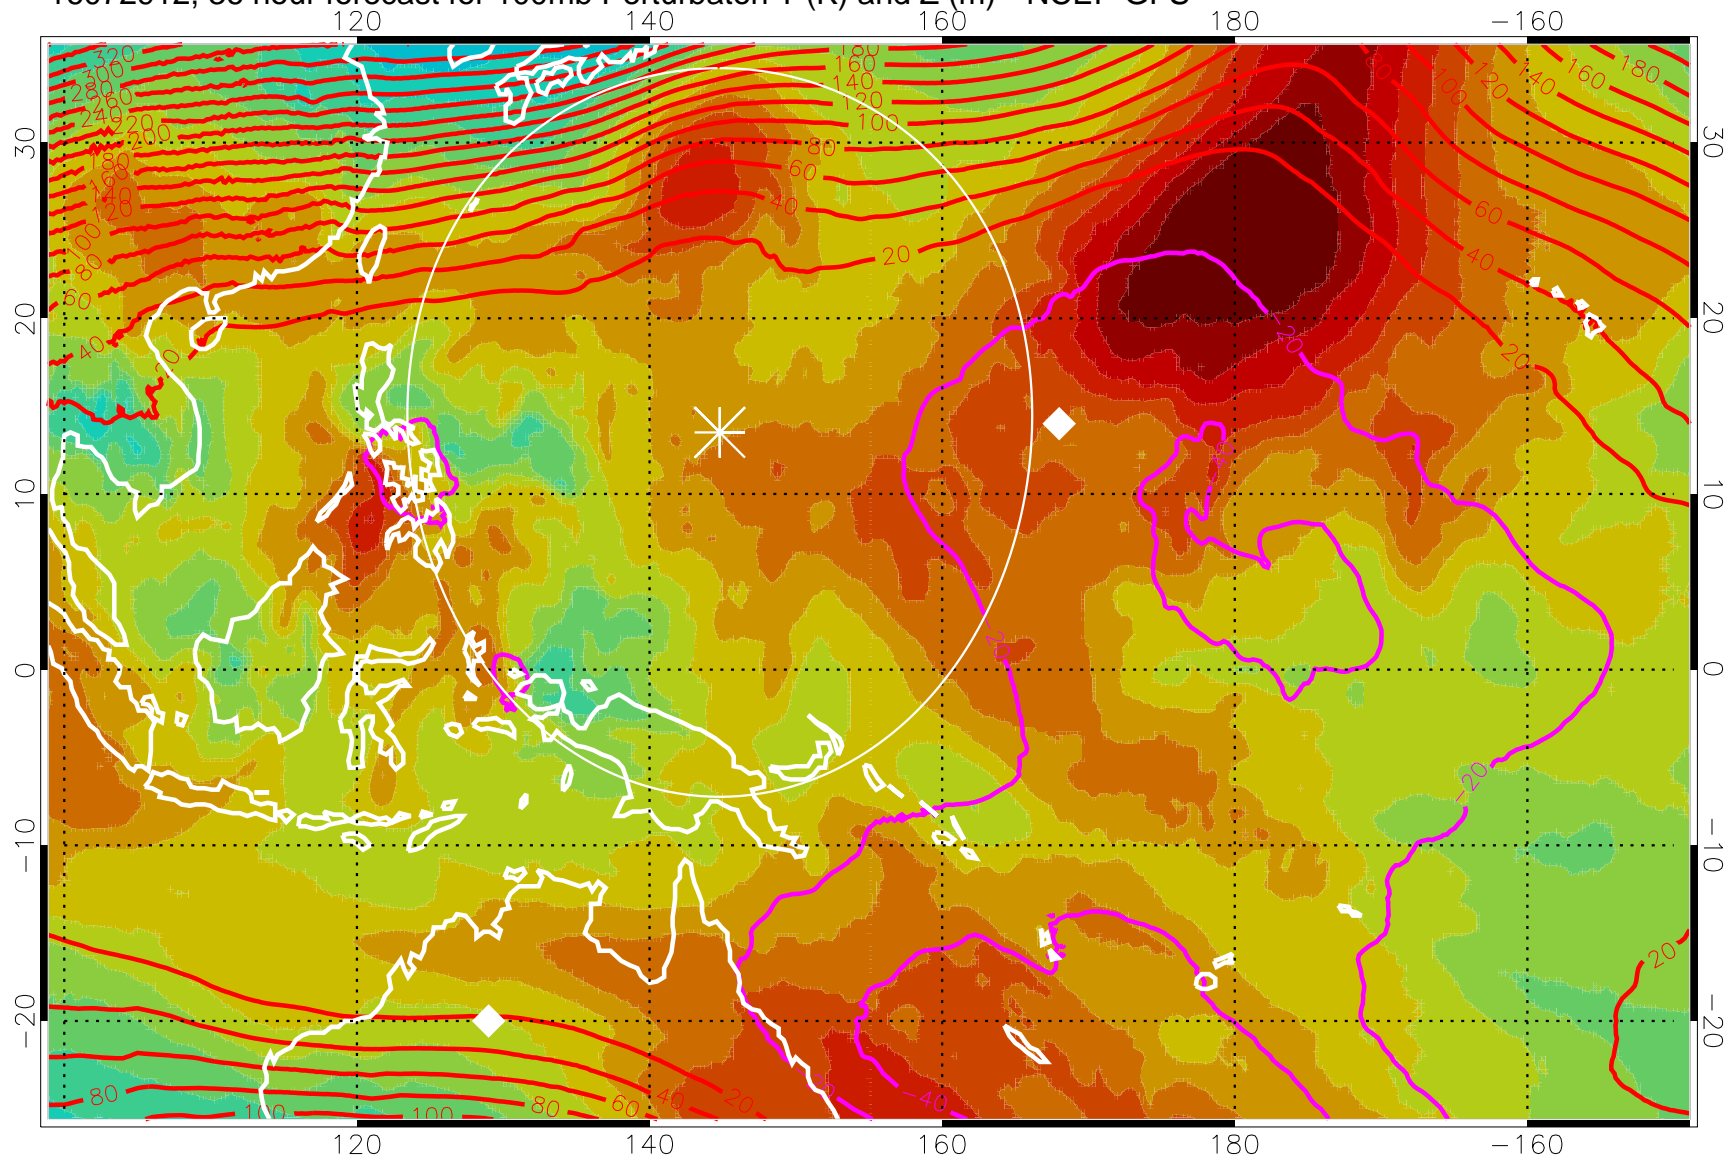

16072912, 36 hour forecast for 100mb Perturbaton T (K) and Z (m)-- NCEP GFS

Contours are 100 mbar Z perturbation (m)
Positive Z Contours
Negative Z Contours
Diamonds-mean pos. of anticyclones

Range ring of 2304 km