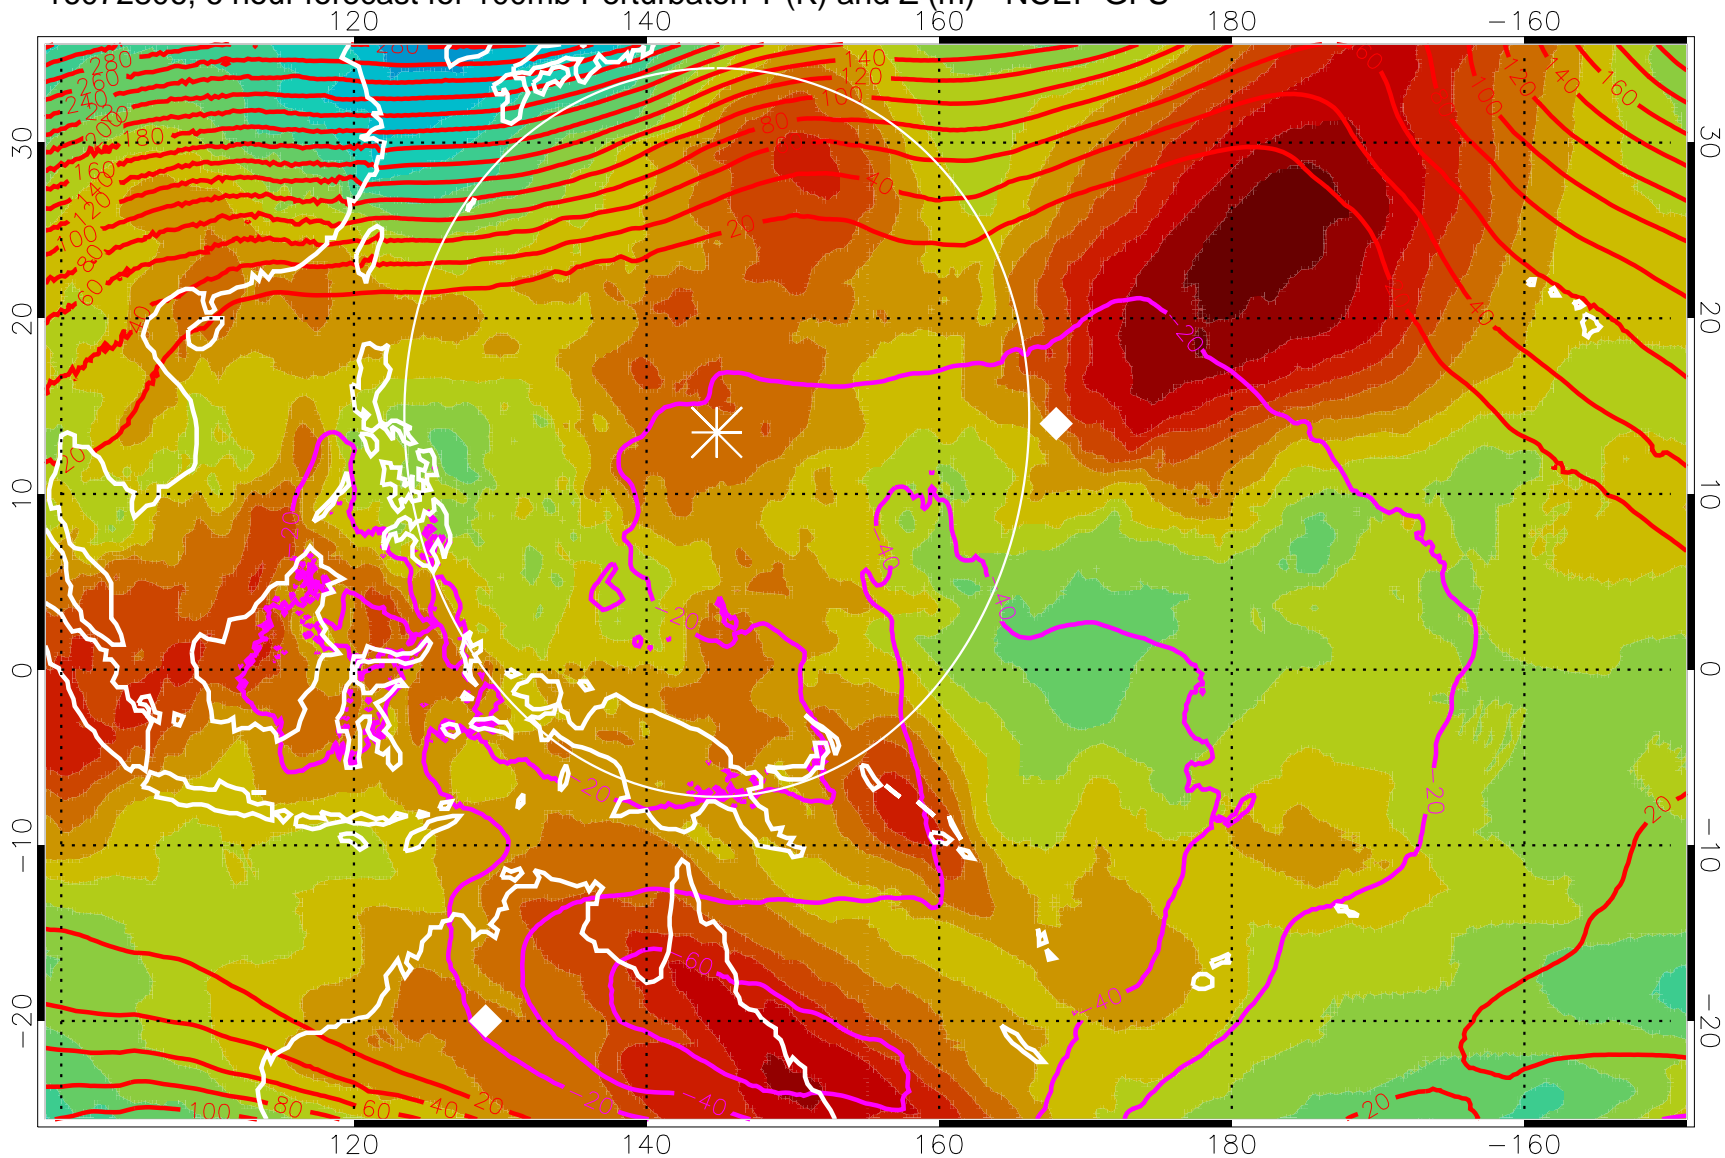

16072806, 6 hour forecast for 100mb Perturbaton T (K) and Z (m)-- NCEP GFS

Contours are 100 mbar Z perturbation (m)
Positive Z Contours
Negative Z Contours
Diamonds-mean pos. of anticyclones

Range ring of 2304 km