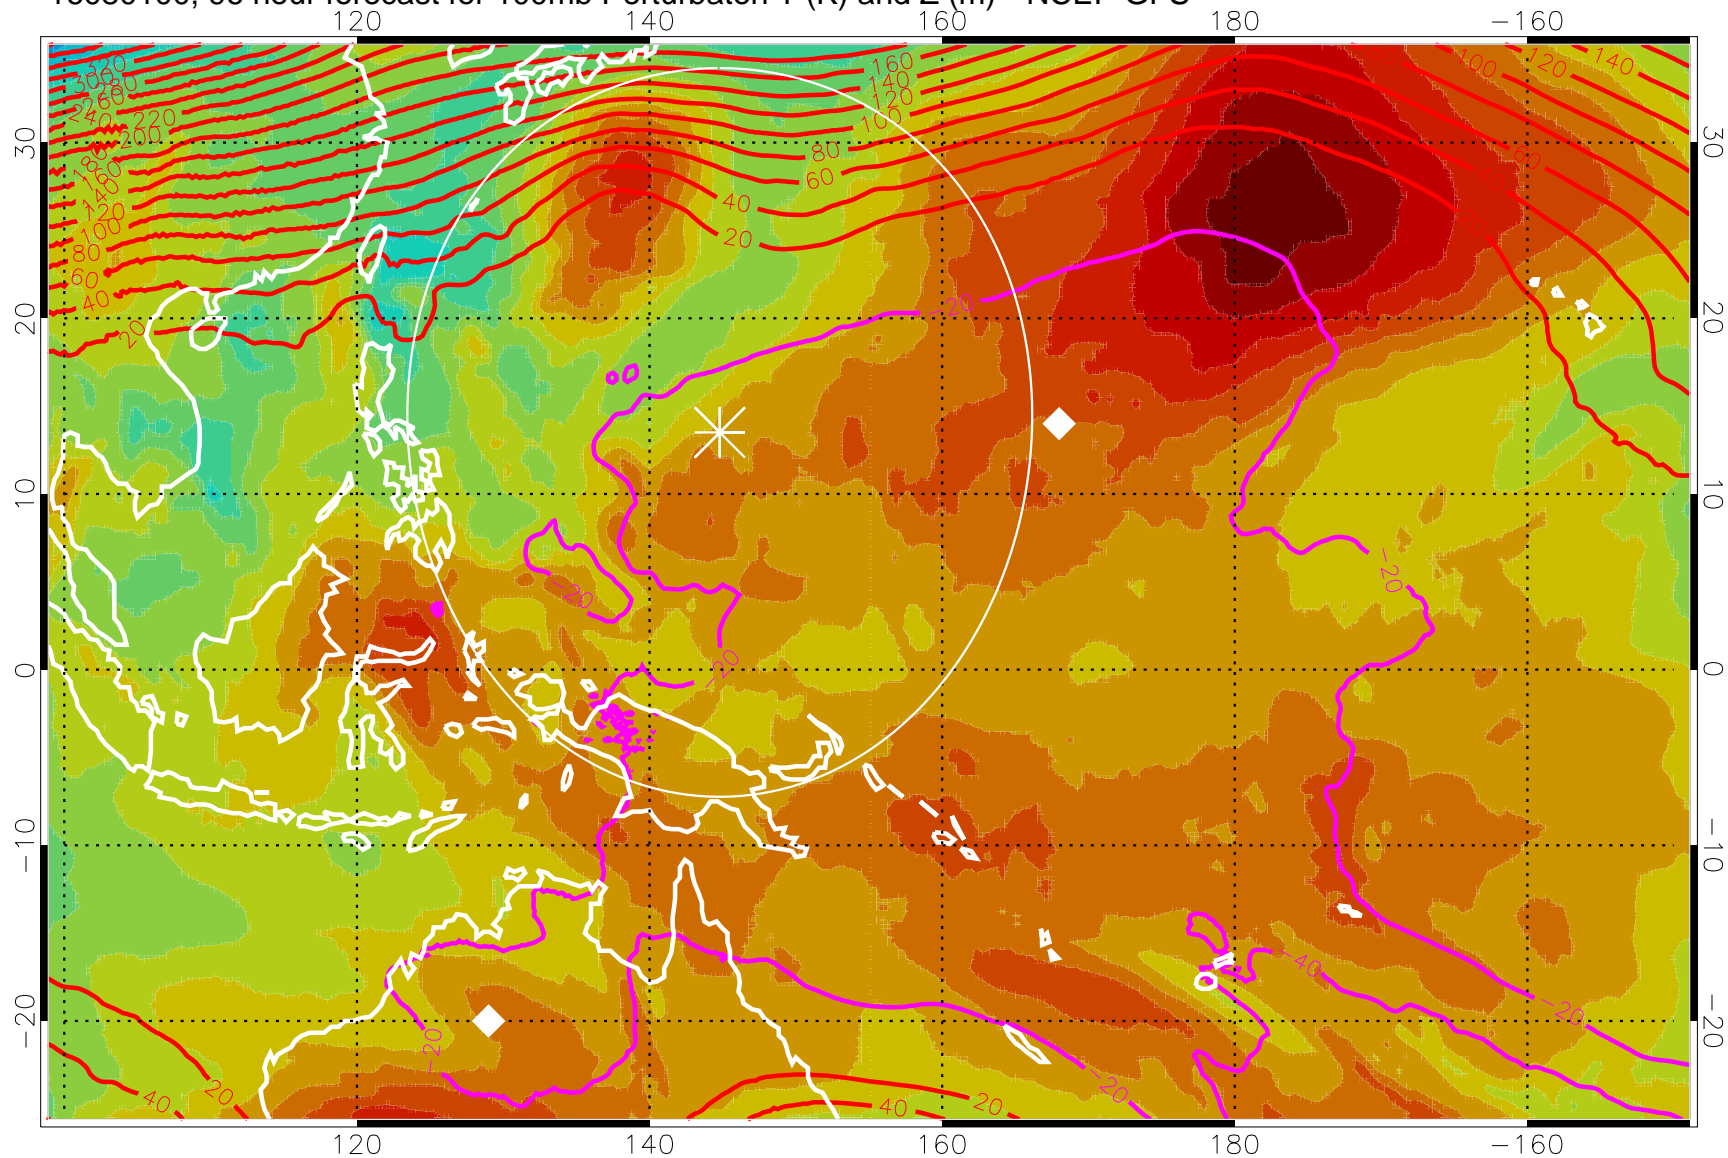

16080100, 96 hour forecast for 100mb Perturbaton T (K) and Z (m)-- NCEP GFS

Contours are 100 mbar Z perturbation (m)
Positive Z Contours
Negative Z Contours
Diamonds-mean pos. of anticyclones

Range ring of 2304 km