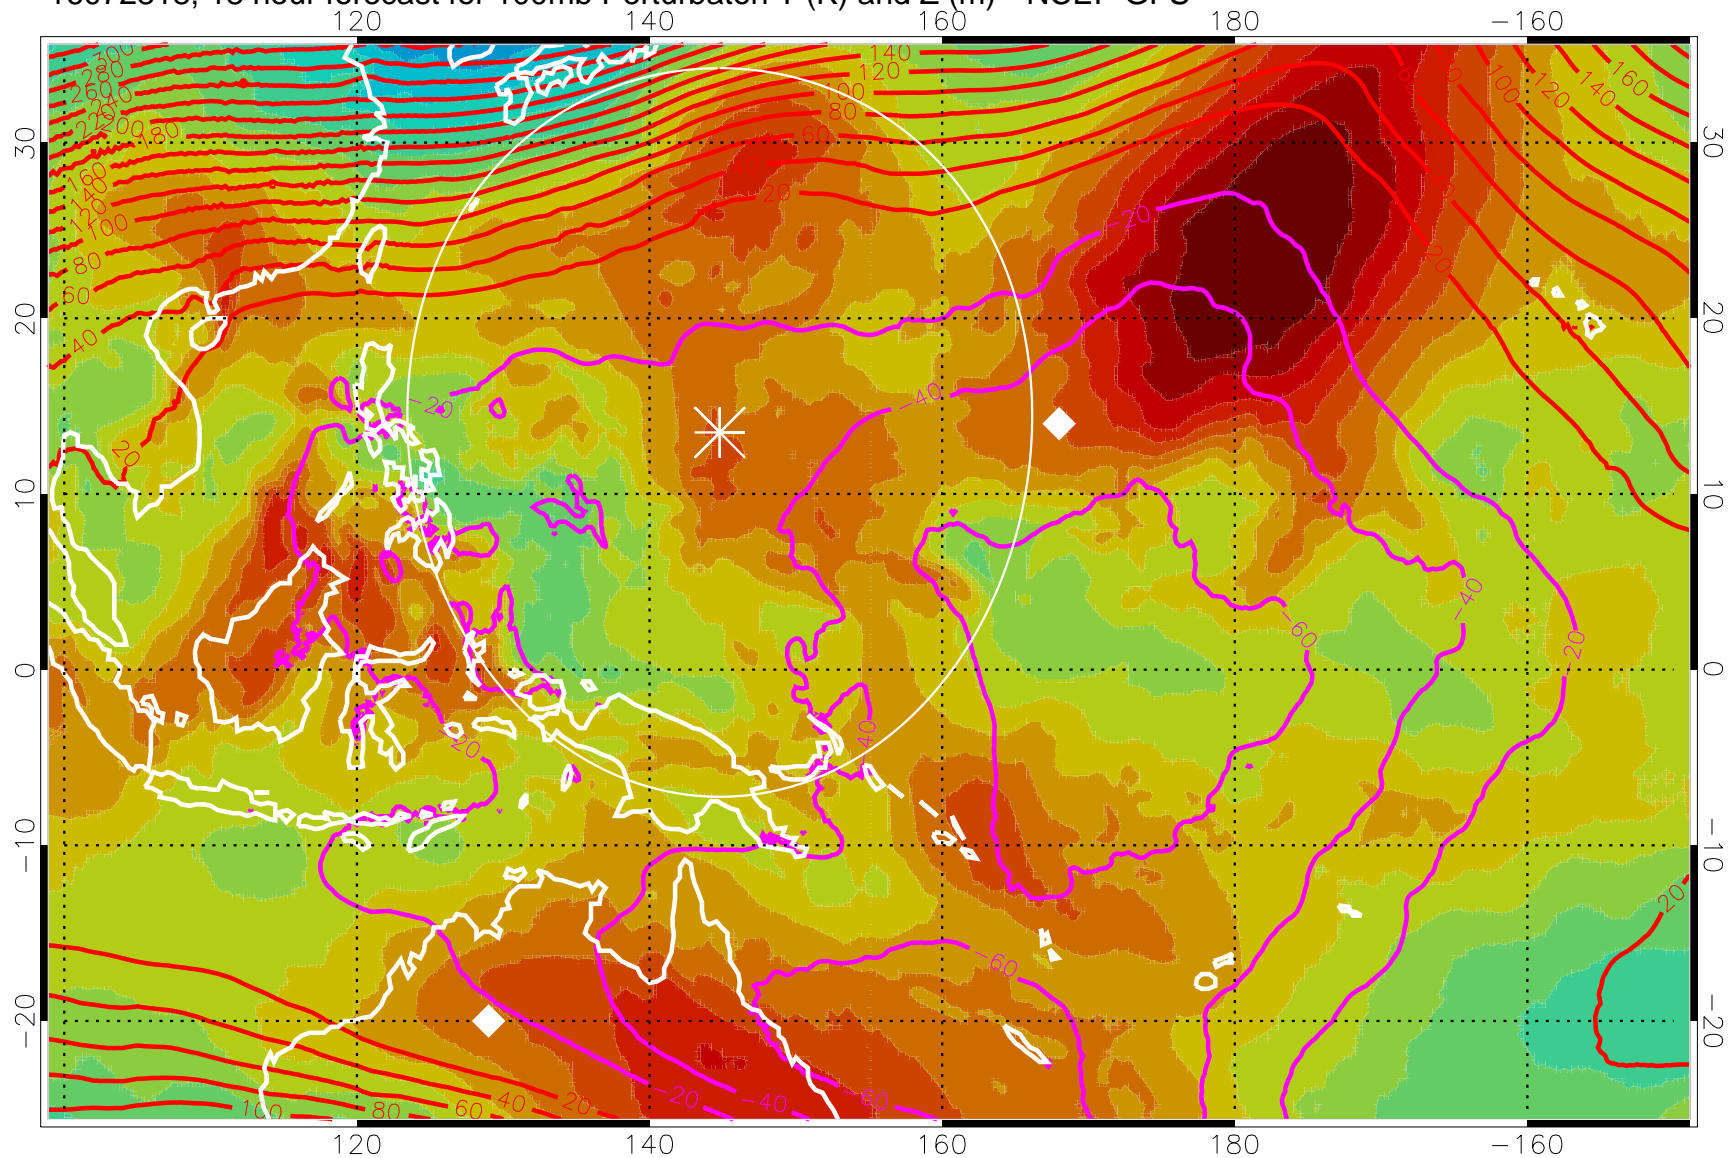

16072818, 18 hour forecast for 100mb Perturbaton T (K) and Z (m)-- NCEP GFS

Contours are 100 mbar Z perturbation (m)
Positive Z Contours
Negative Z Contours
Diamonds-mean pos. of anticyclones

Range ring of 2304 km