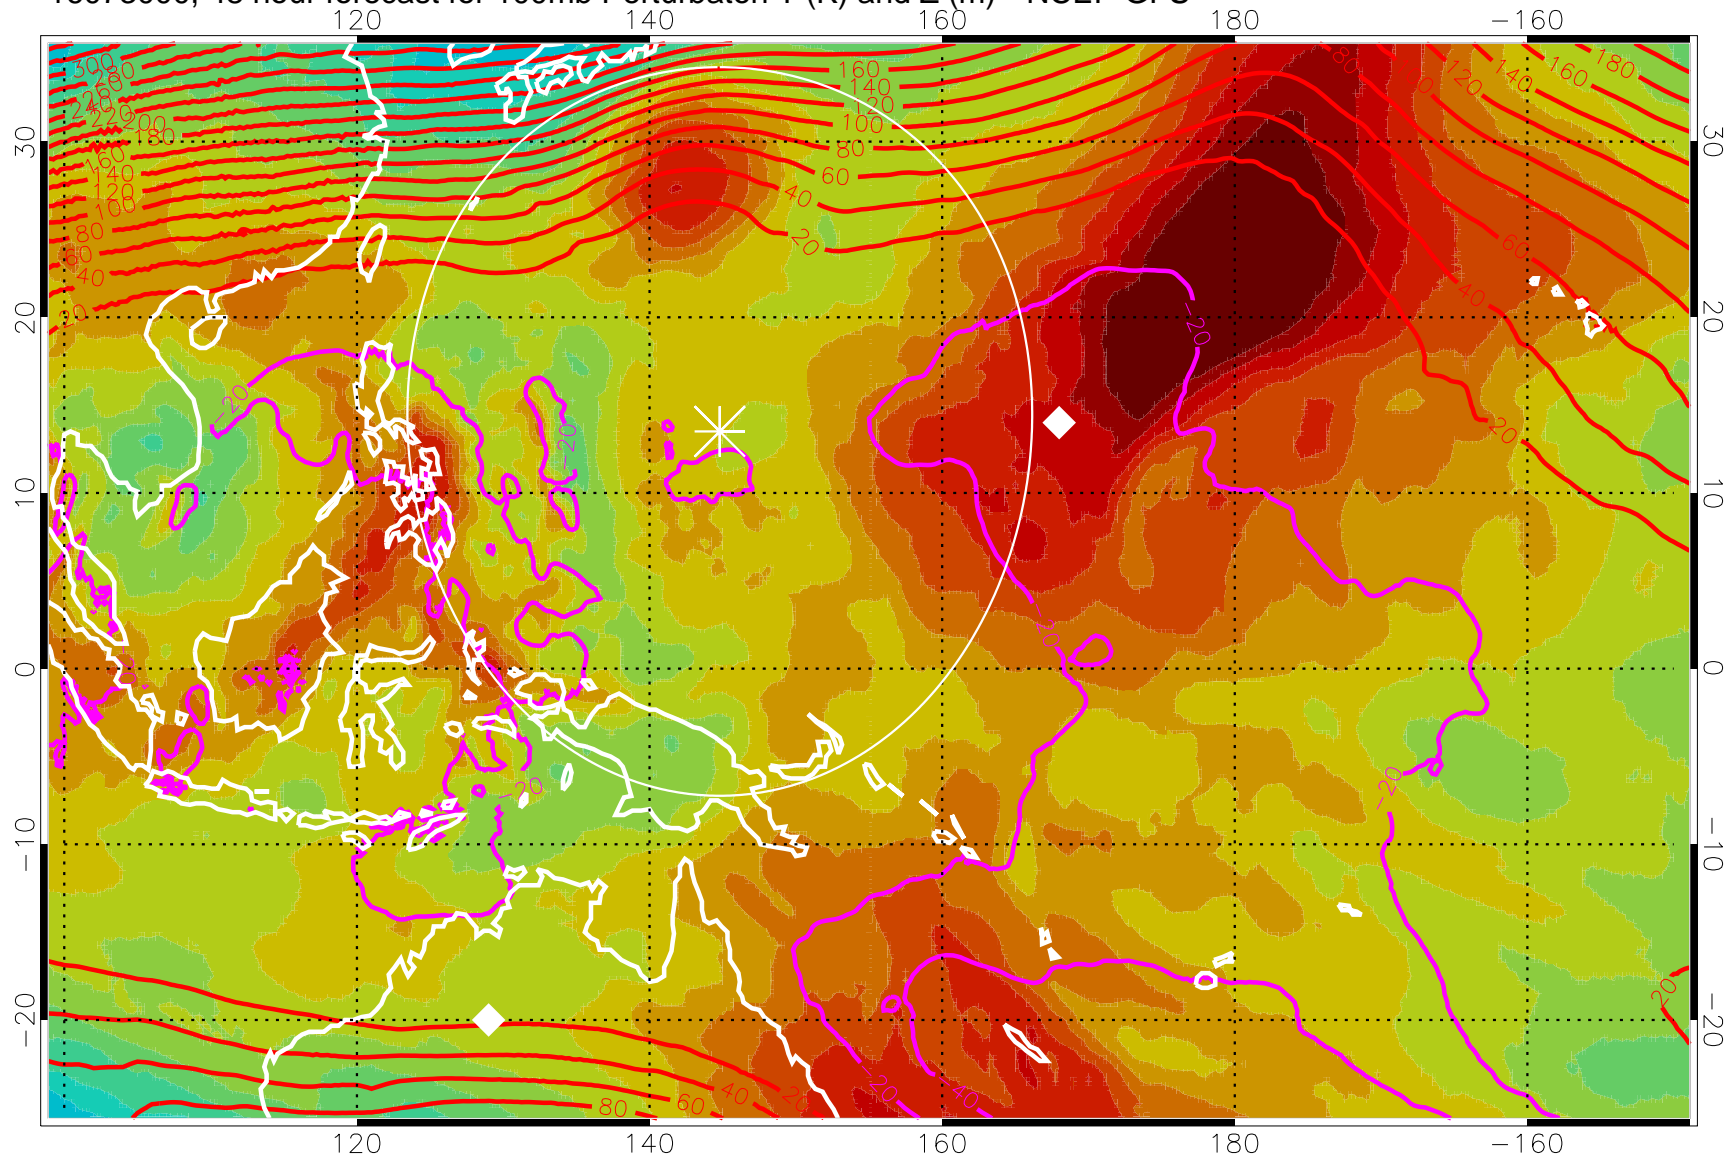

16073000, 48 hour forecast for 100mb Perturbaton T (K) and Z (m)-- NCEP GFS

Contours are 100 mbar Z perturbation (m)
Positive Z Contours
Negative Z Contours
Diamonds-mean pos. of anticyclones

Range ring of 2304 km