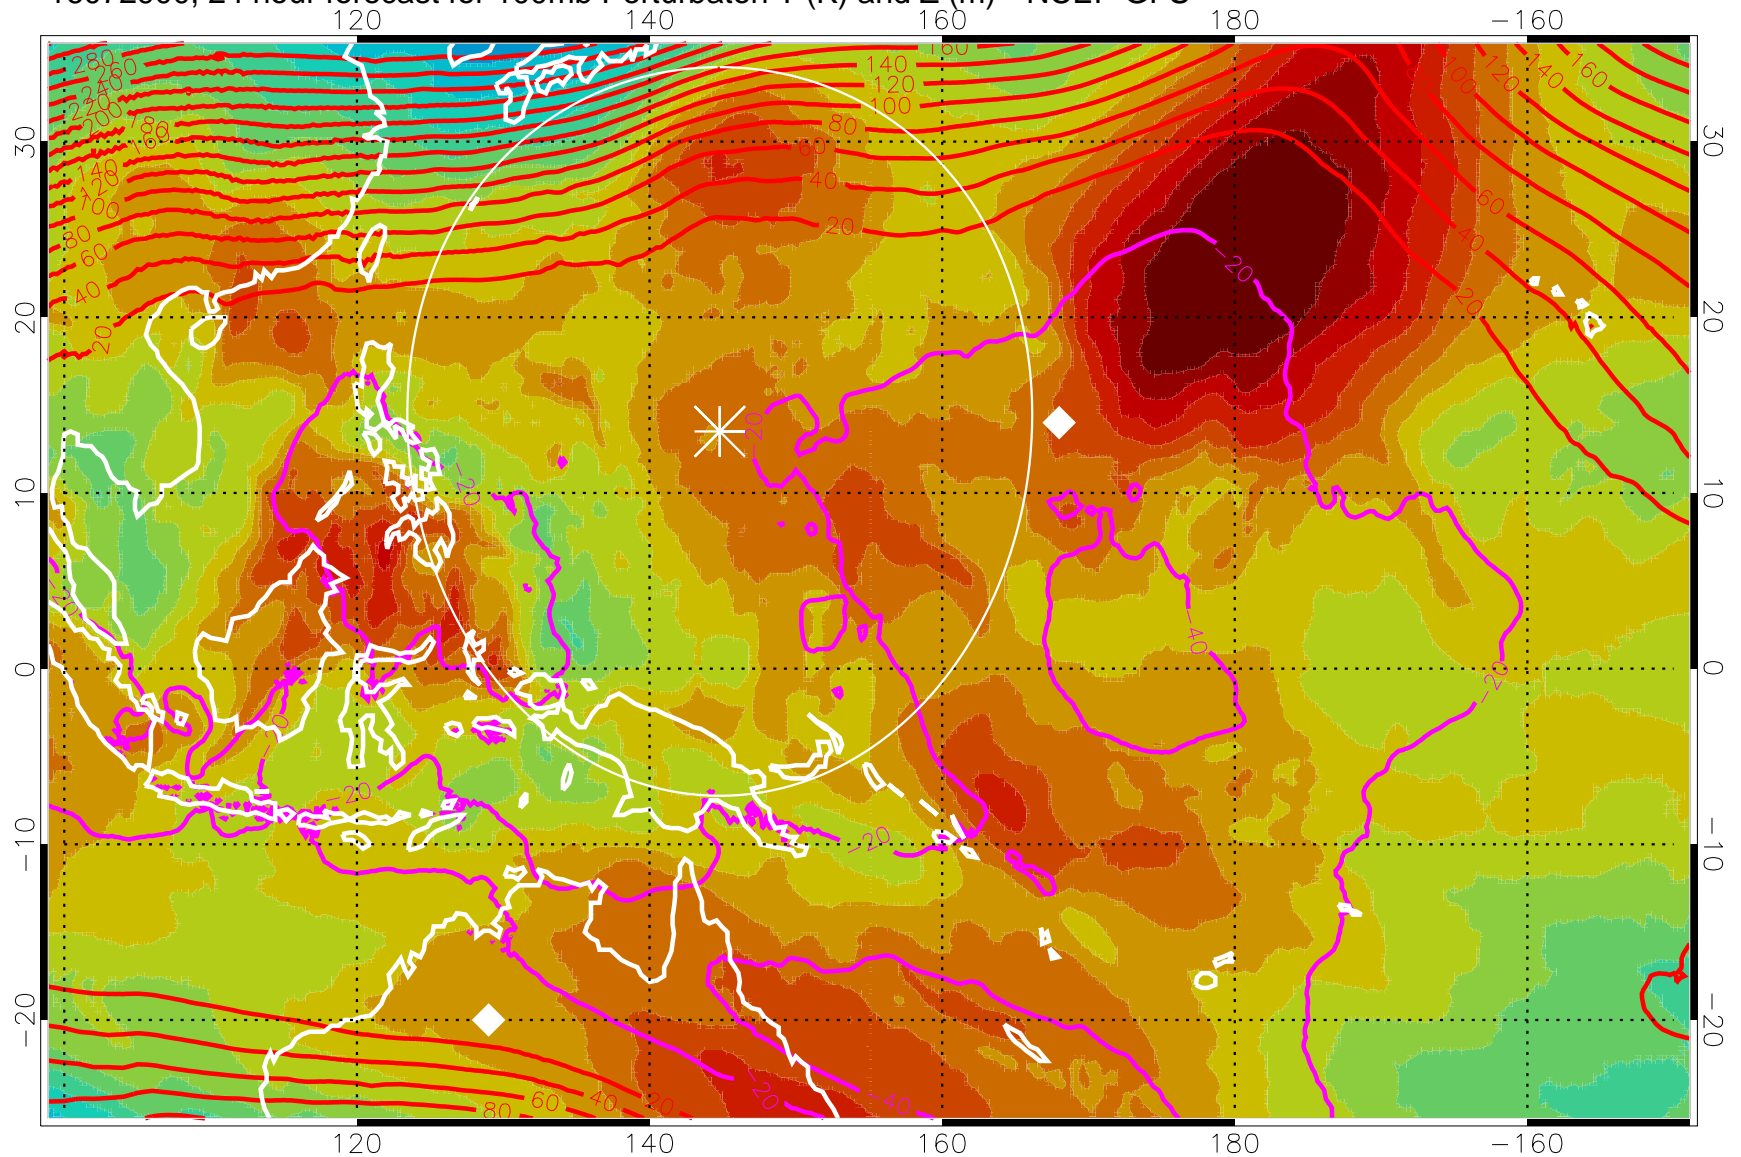

16072900, 24 hour forecast for 100mb Perturbaton T (K) and Z (m)-- NCEP GFS

Contours are 100 mbar Z perturbation (m)
Positive Z Contours
Negative Z Contours
Diamonds-mean pos. of anticyclones

Range ring of 2304 km