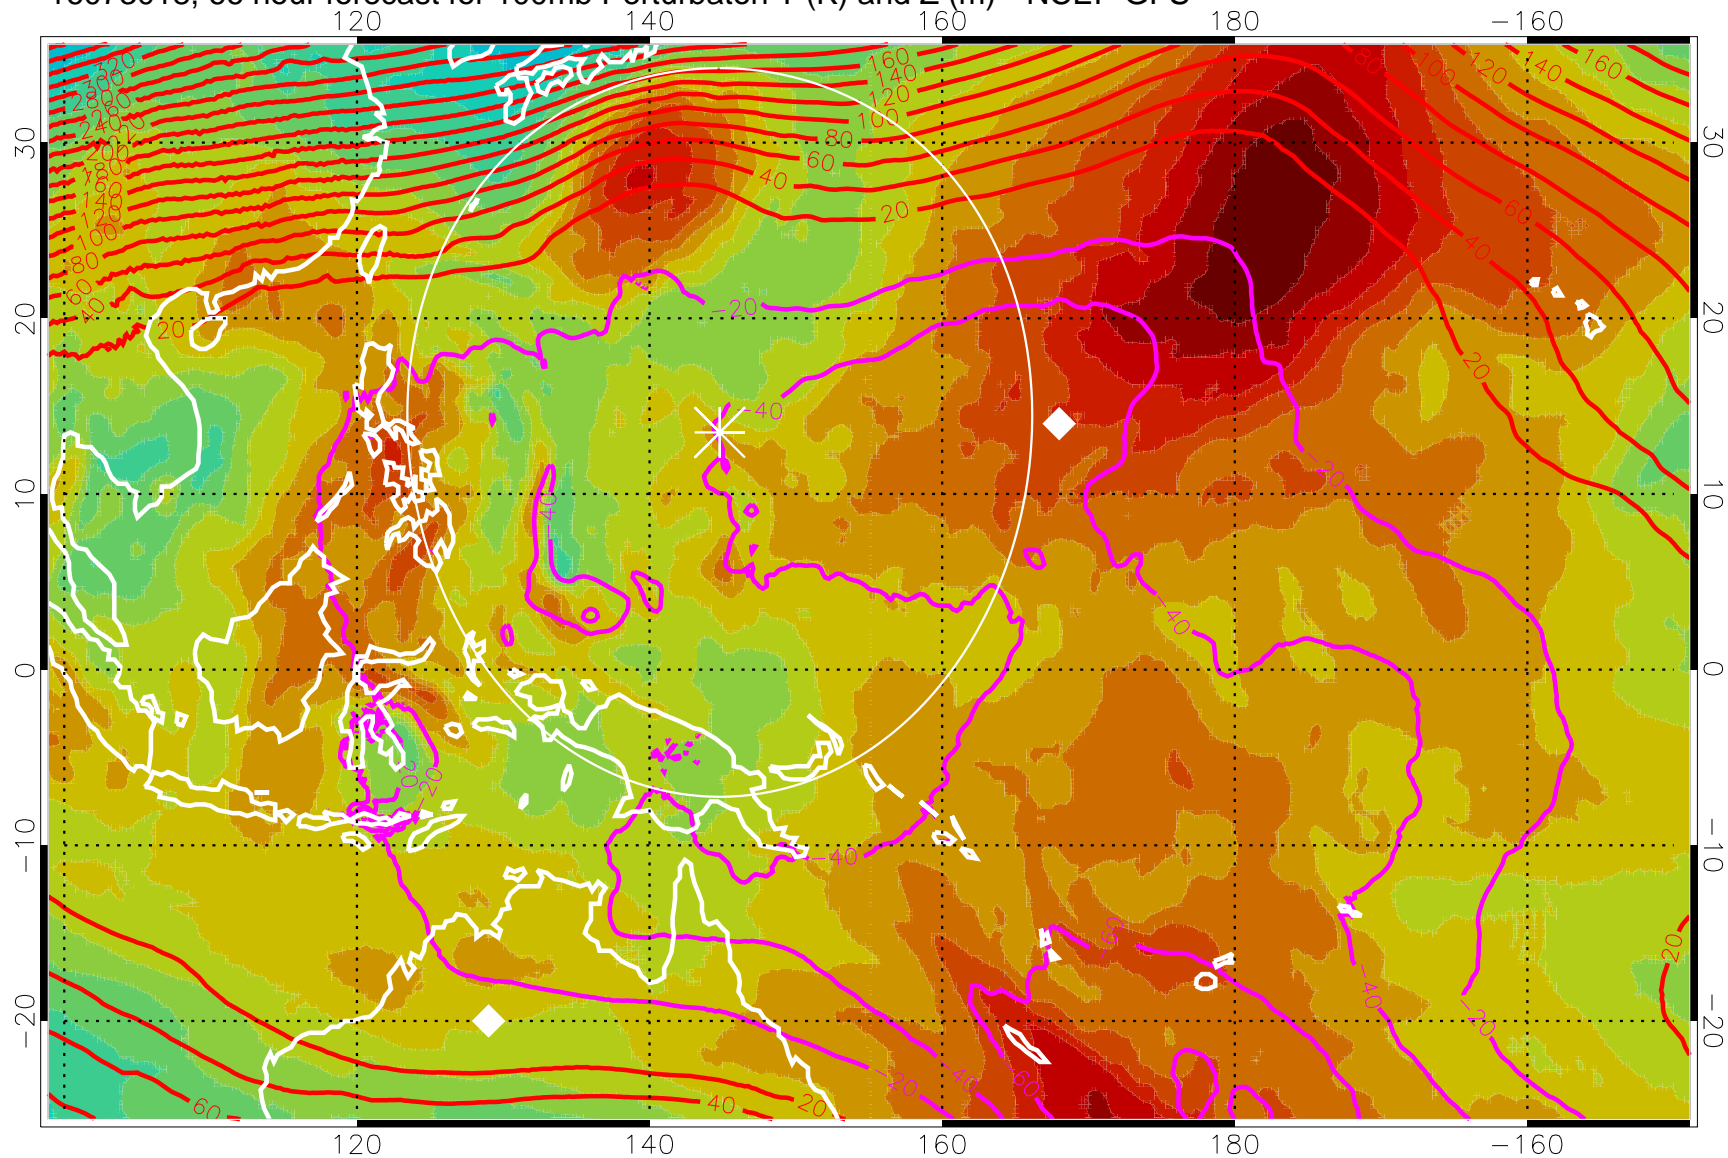

16073018, 66 hour forecast for 100mb Perturbaton T (K) and Z (m)-- NCEP GFS

Contours are 100 mbar Z perturbation (m)
Positive Z Contours
Negative Z Contours
Diamonds-mean pos. of anticyclones

Range ring of 2304 km