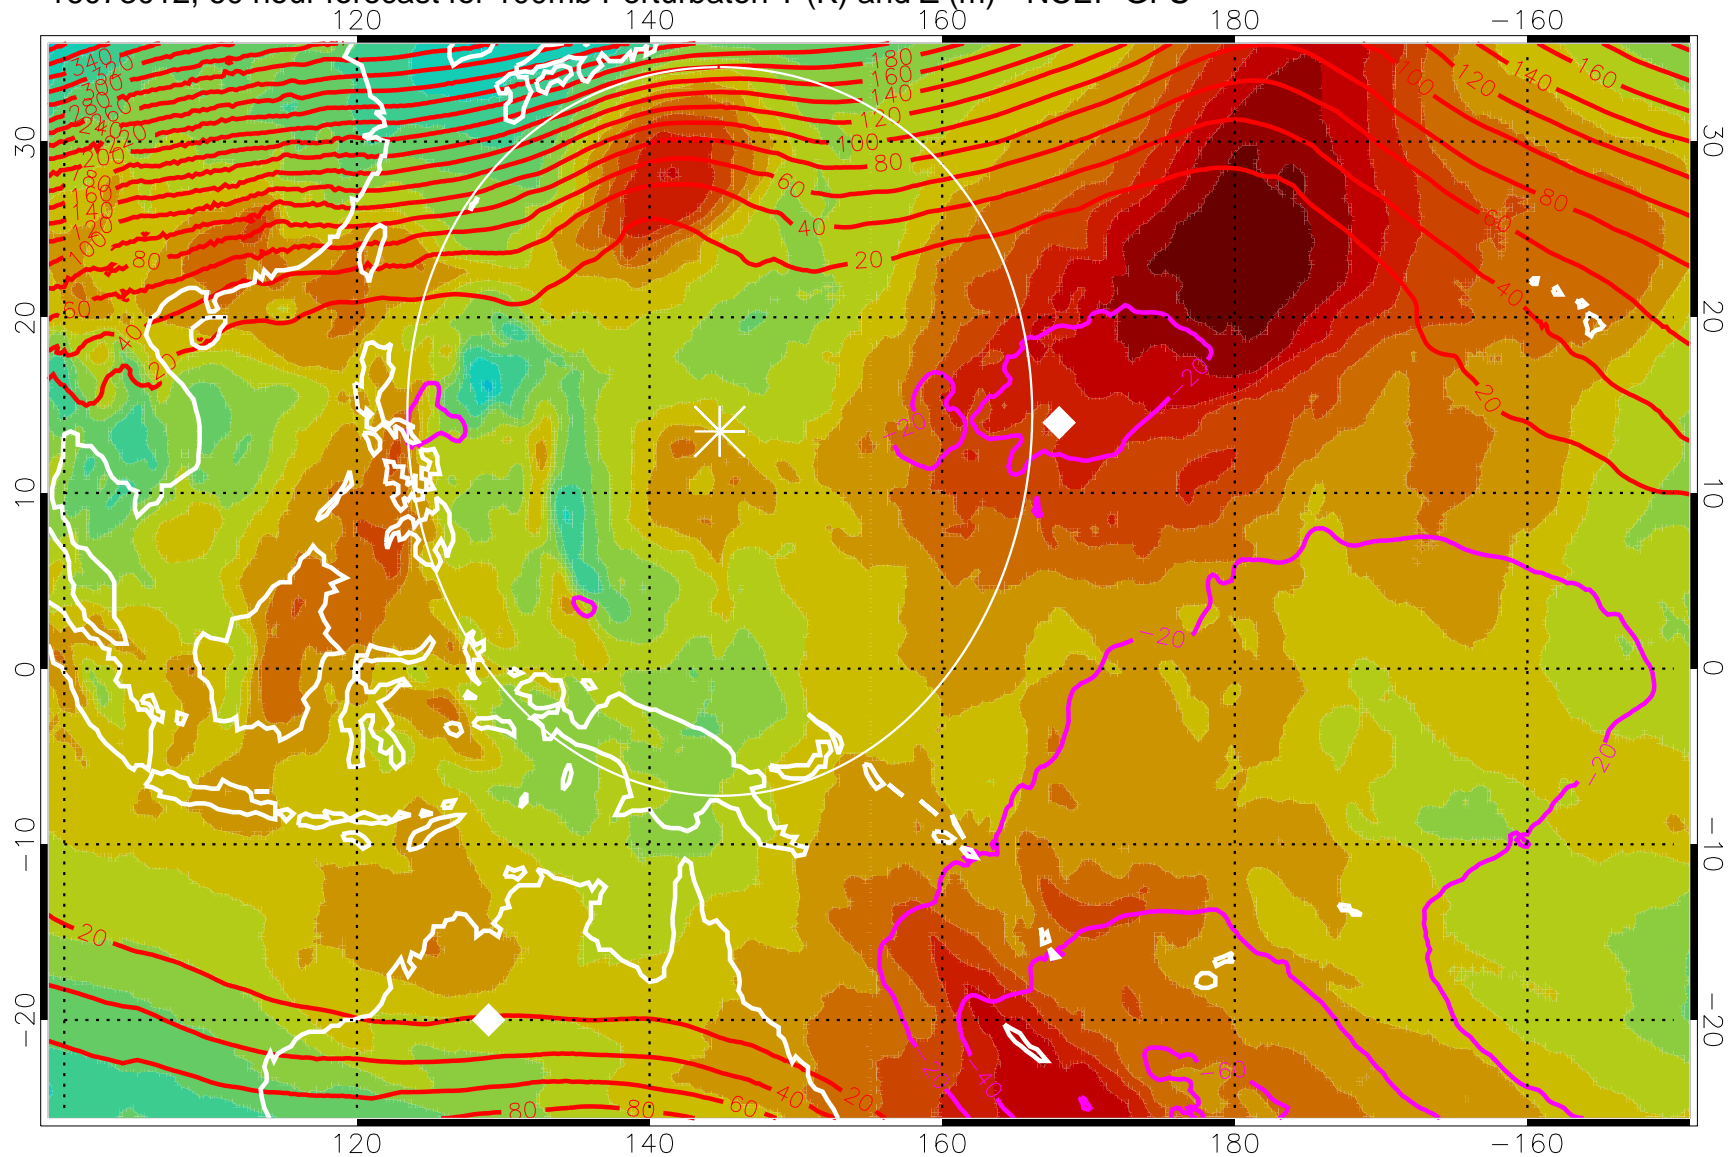

16073012, 60 hour forecast for 100mb Perturbaton T (K) and Z (m)-- NCEP GFS

Contours are 100 mbar Z perturbation (m)
Positive Z Contours
Negative Z Contours
Diamonds-mean pos. of anticyclones

Range ring of 2304 km