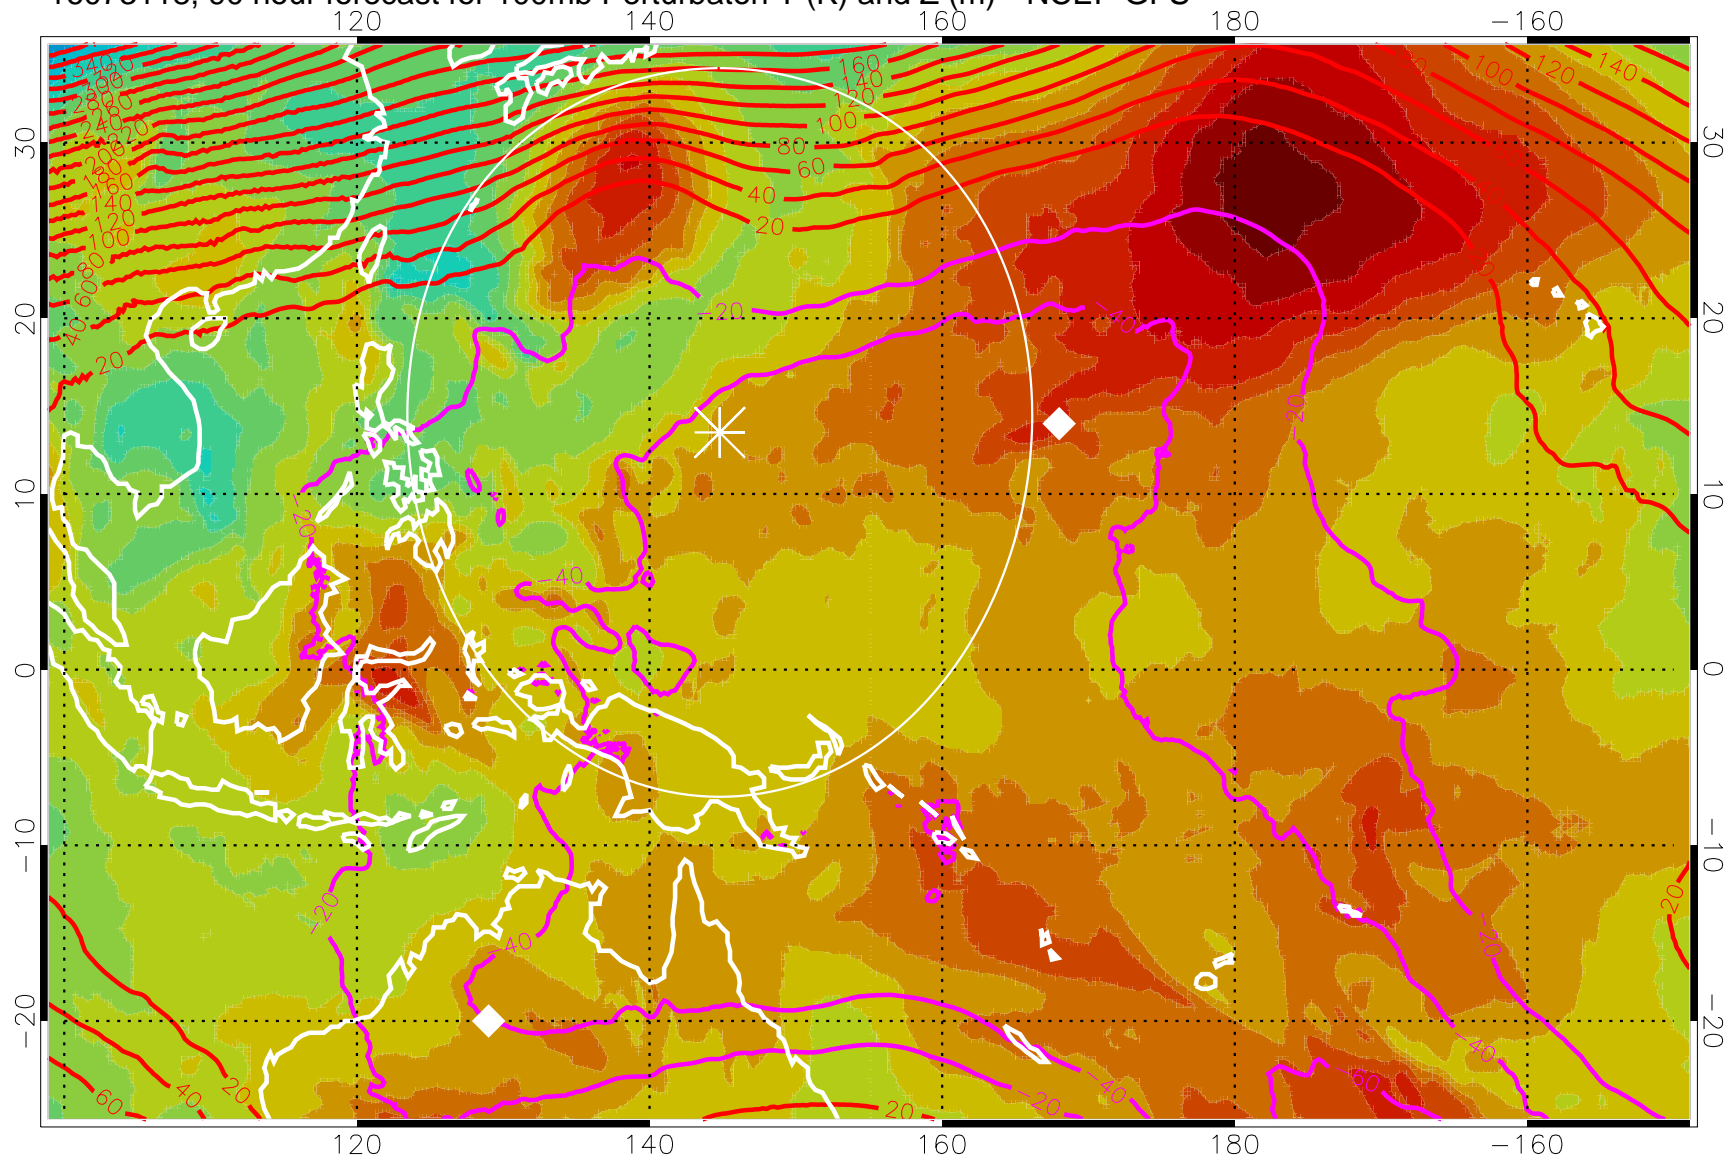

16073118, 90 hour forecast for 100mb Perturbaton T (K) and Z (m)-- NCEP GFS

Contours are 100 mbar Z perturbation (m)
Positive Z Contours
Negative Z Contours
Diamonds-mean pos. of anticyclones

Range ring of 2304 km