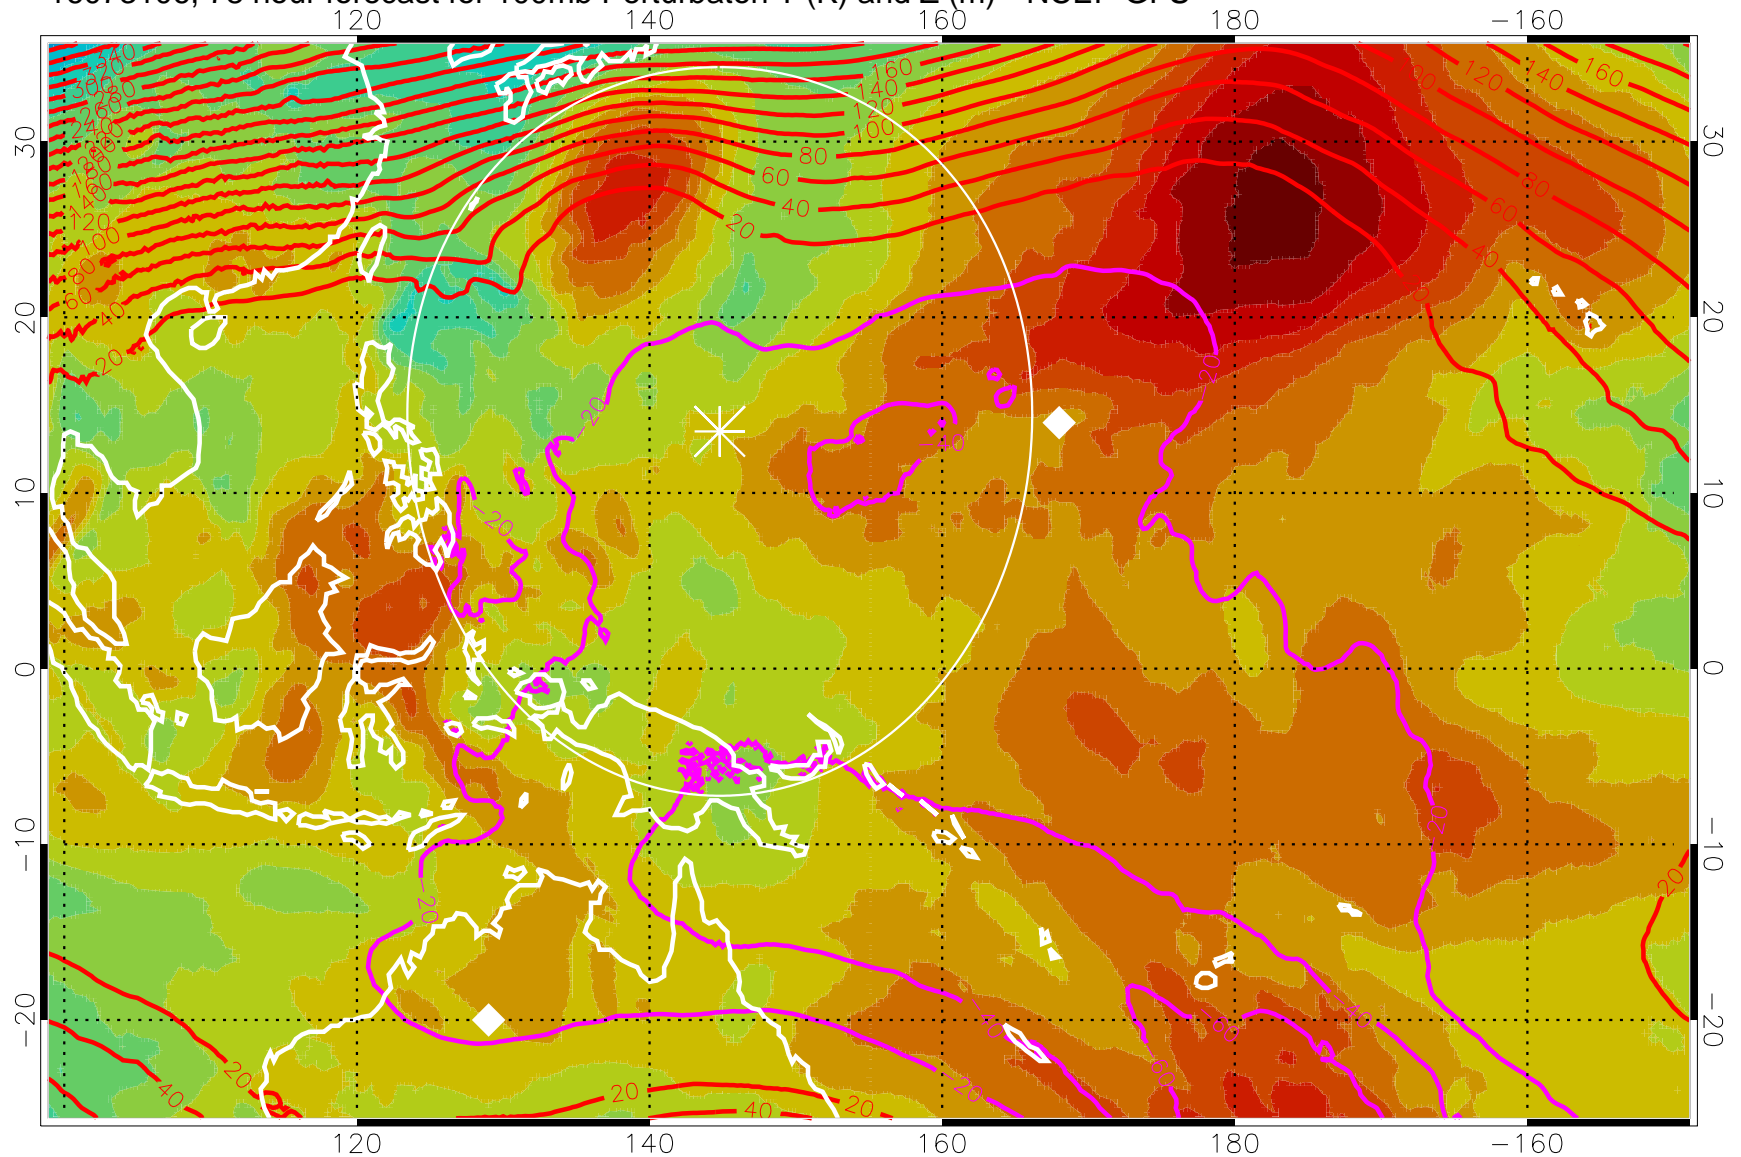

16073106, 78 hour forecast for 100mb Perturbaton T (K) and Z (m)-- NCEP GFS

Contours are 100 mbar Z perturbation (m)
Positive Z Contours
Negative Z Contours
Diamonds-mean pos. of anticyclones

Range ring of 2304 km