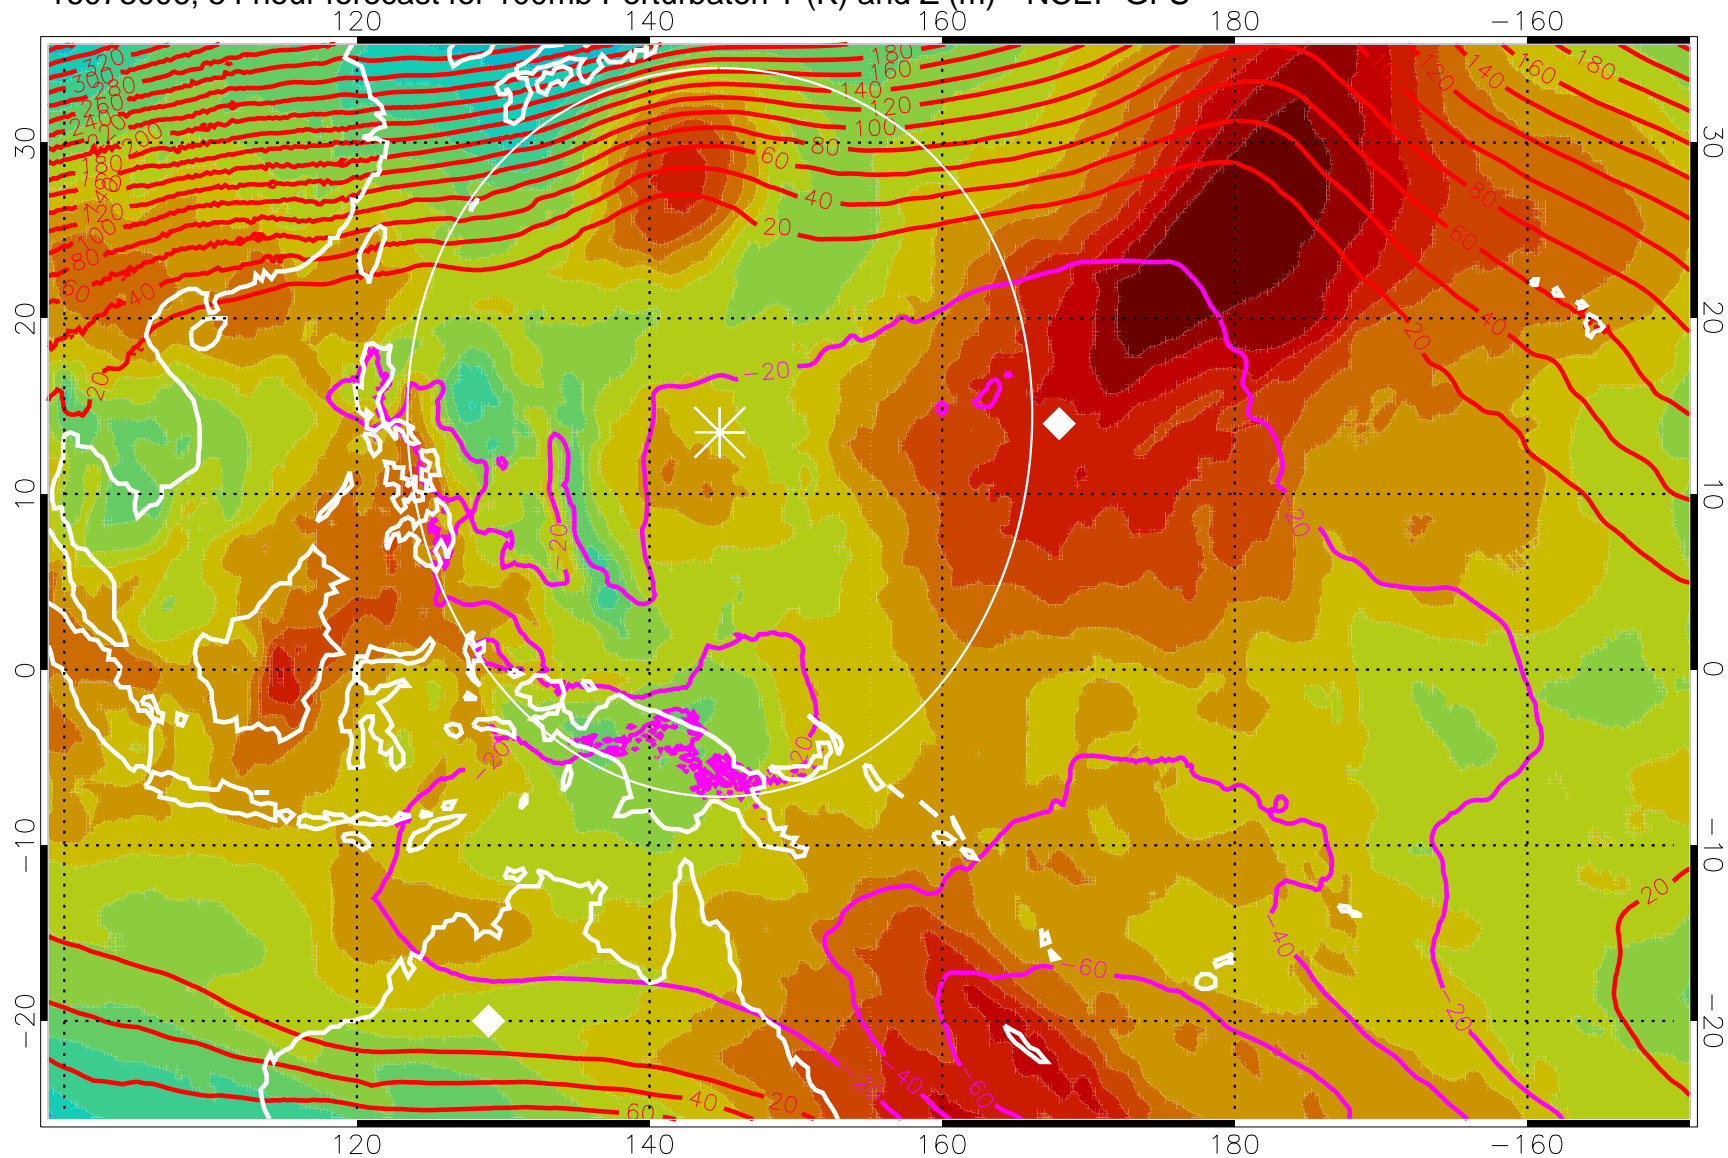

16073006, 54 hour forecast for 100mb Perturbaton T (K) and Z (m)-- NCEP GFS

Contours are 100 mbar Z perturbation (m)
Positive Z Contours
Negative Z Contours
Diamonds-mean pos. of anticyclones

Range ring of 2304 km