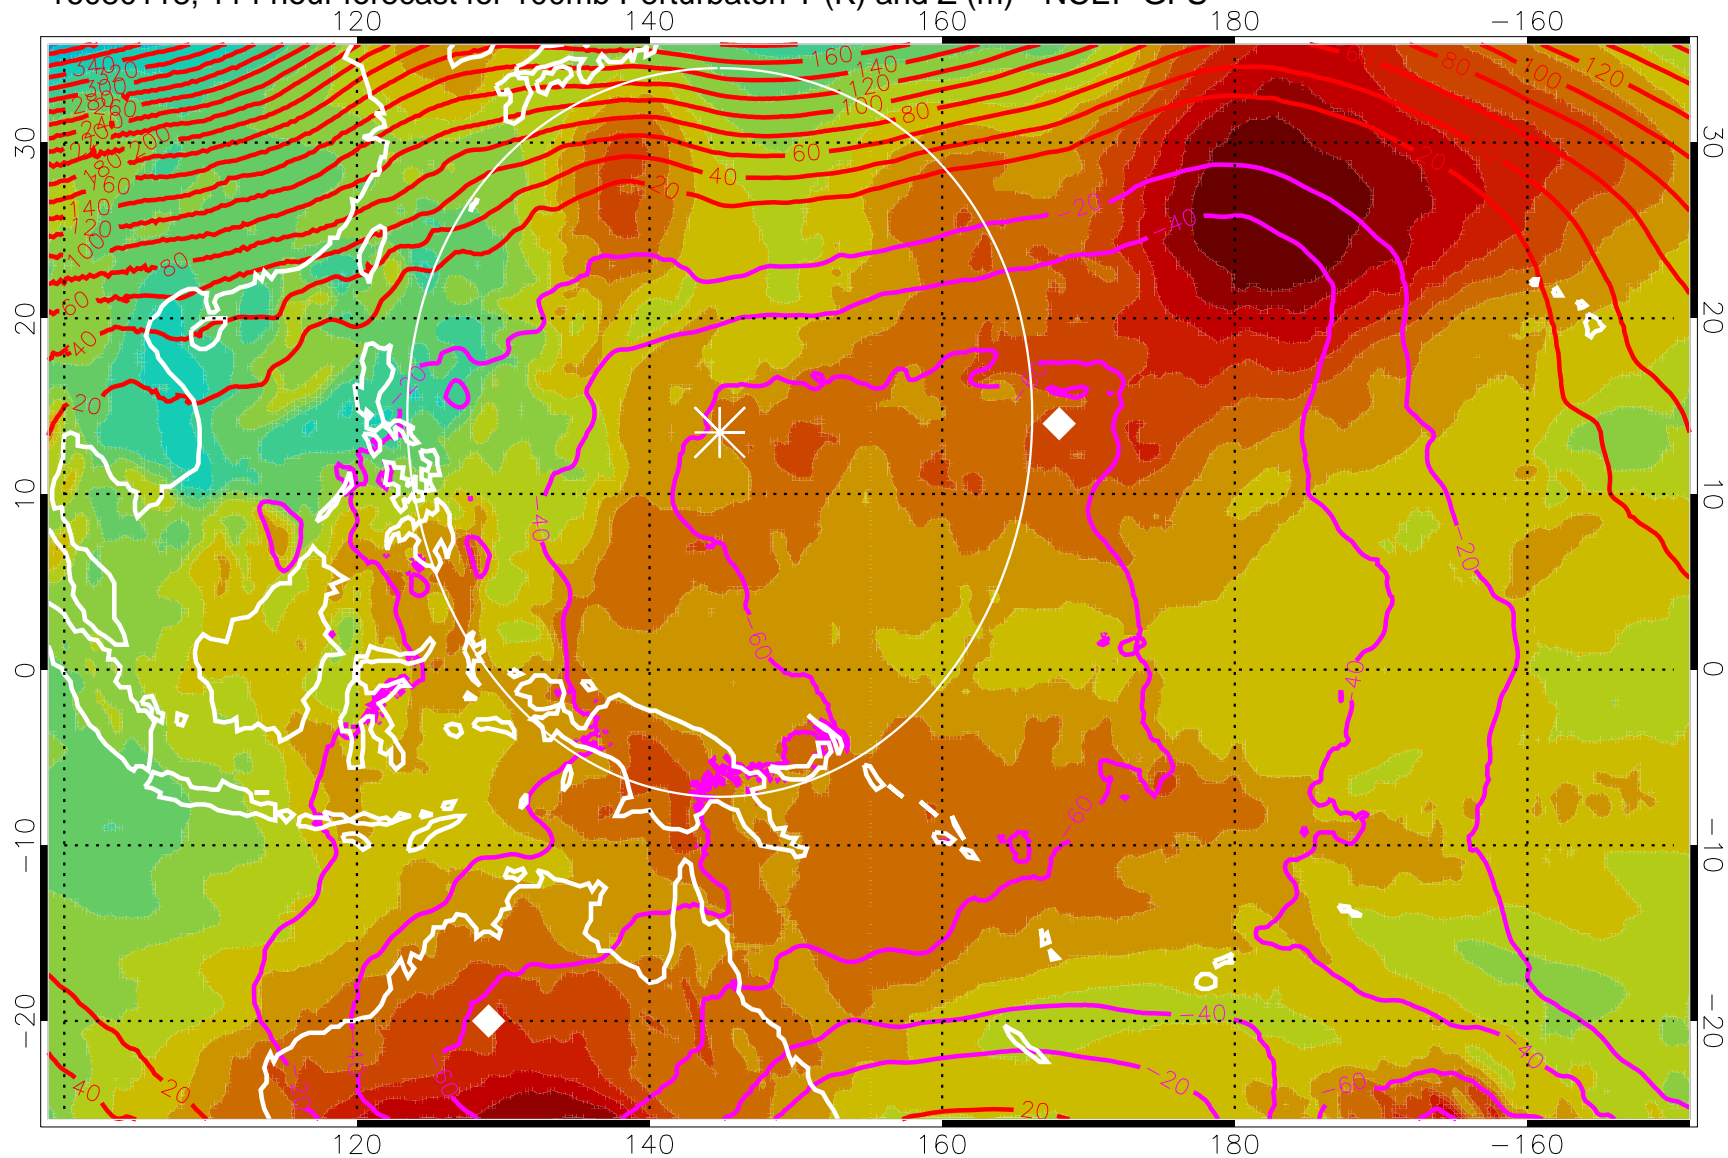

16080118, 114 hour forecast for 100mb Perturbaton T (K) and Z (m)-- NCEP GFS

Contours are 100 mbar Z perturbation (m)
Positive Z Contours
Negative Z Contours
Diamonds-mean pos. of anticyclones

Range ring of 2304 km