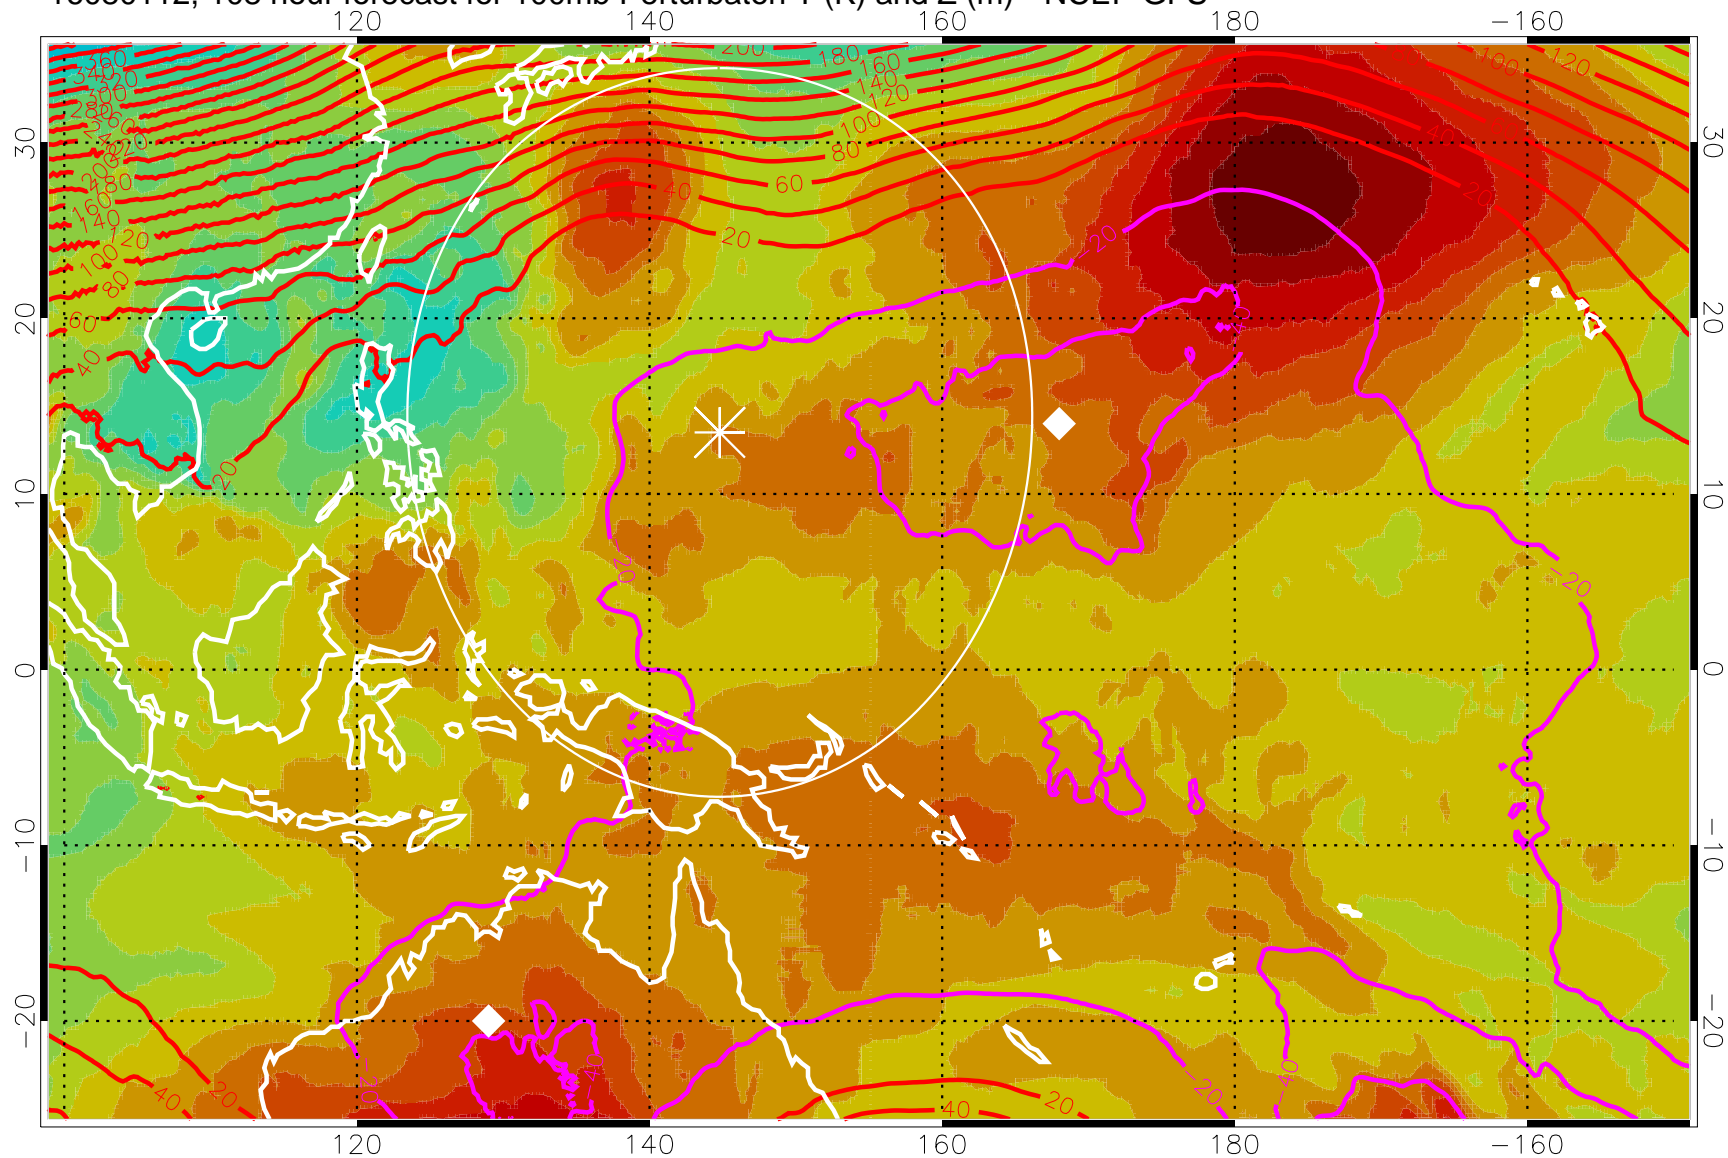

16080112, 108 hour forecast for 100mb Perturbaton T (K) and Z (m)-- NCEP GFS

Contours are 100 mbar Z perturbation (m)
Positive Z Contours
Negative Z Contours
Diamonds-mean pos. of anticyclones

Range ring of 2304 km