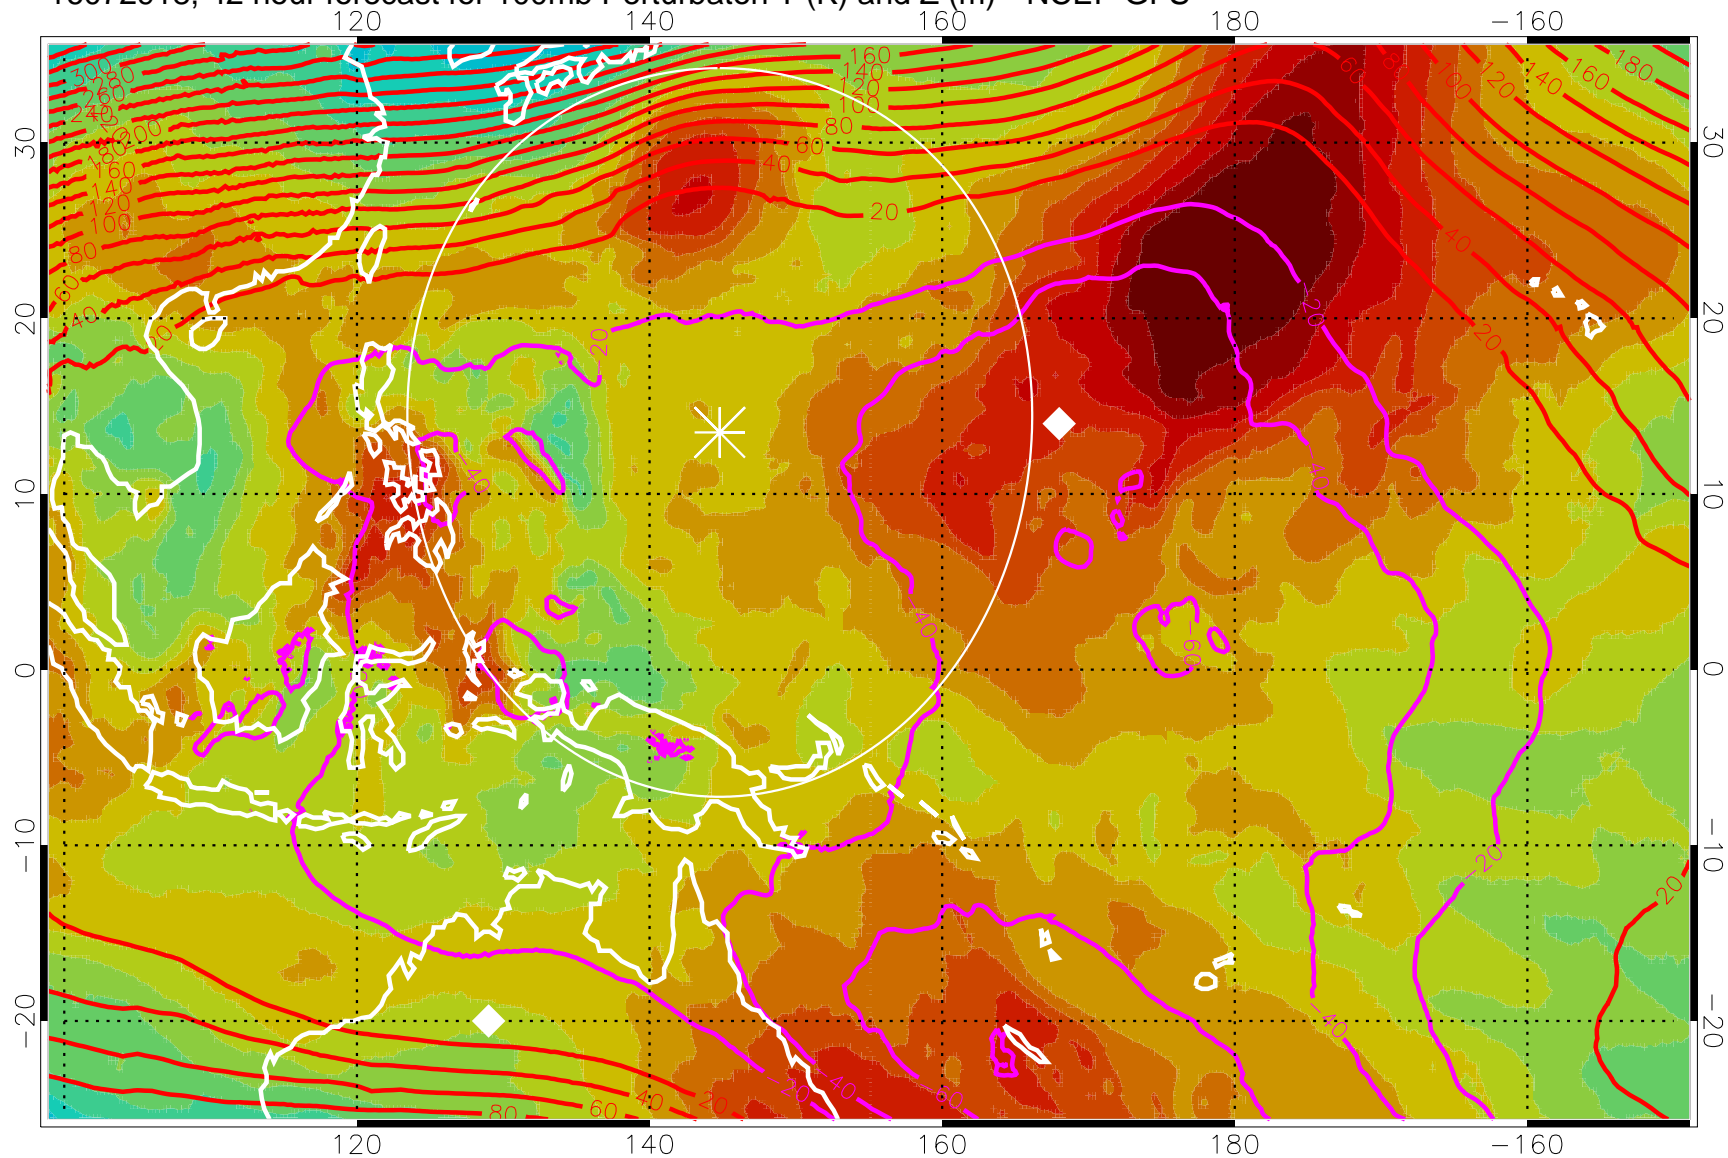

16072918, 42 hour forecast for 100mb Perturbaton T (K) and Z (m)-- NCEP GFS

Contours are 100 mbar Z perturbation (m)
Positive Z Contours
Negative Z Contours
Diamonds-mean pos. of anticyclones

Range ring of 2304 km