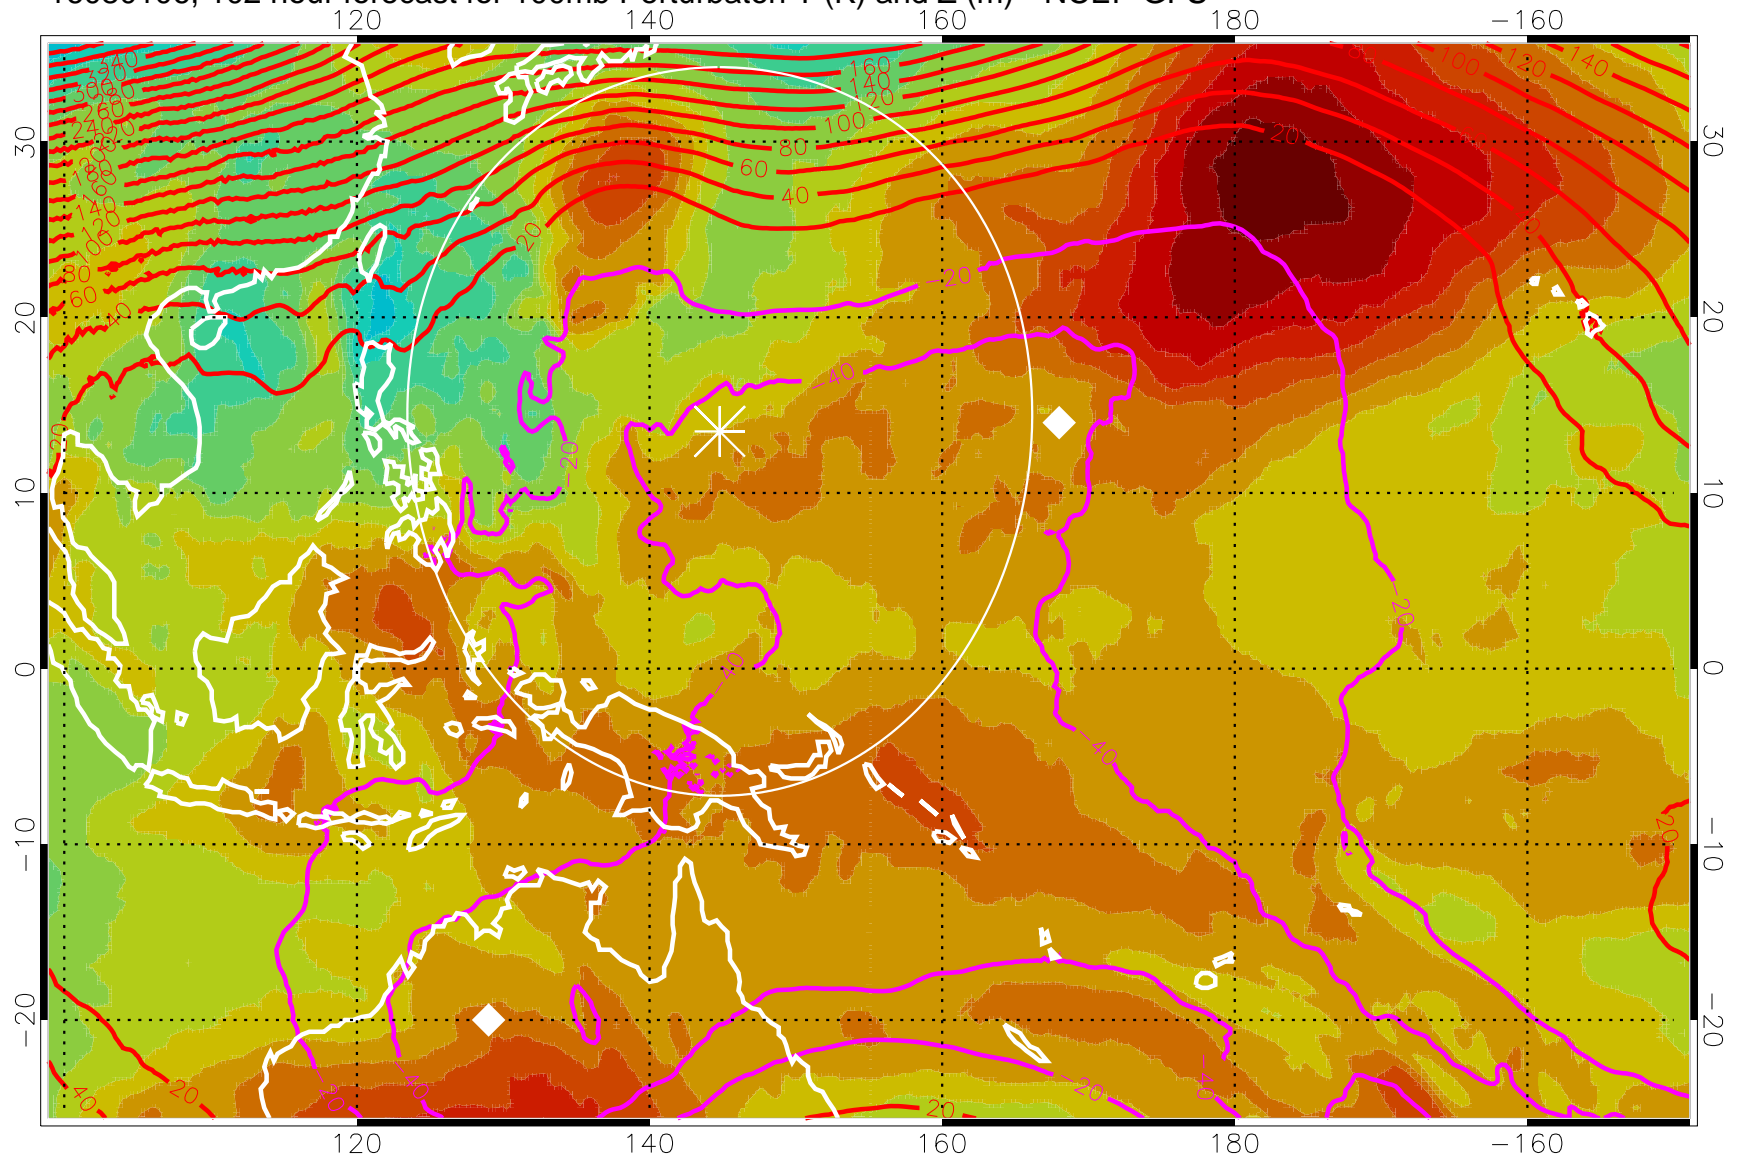

16080106, 102 hour forecast for 100mb Perturbaton T (K) and Z (m)-- NCEP GFS

Contours are 100 mbar Z perturbation (m)
Positive Z Contours
Negative Z Contours
Diamonds-mean pos. of anticyclones

Range ring of 2304 km