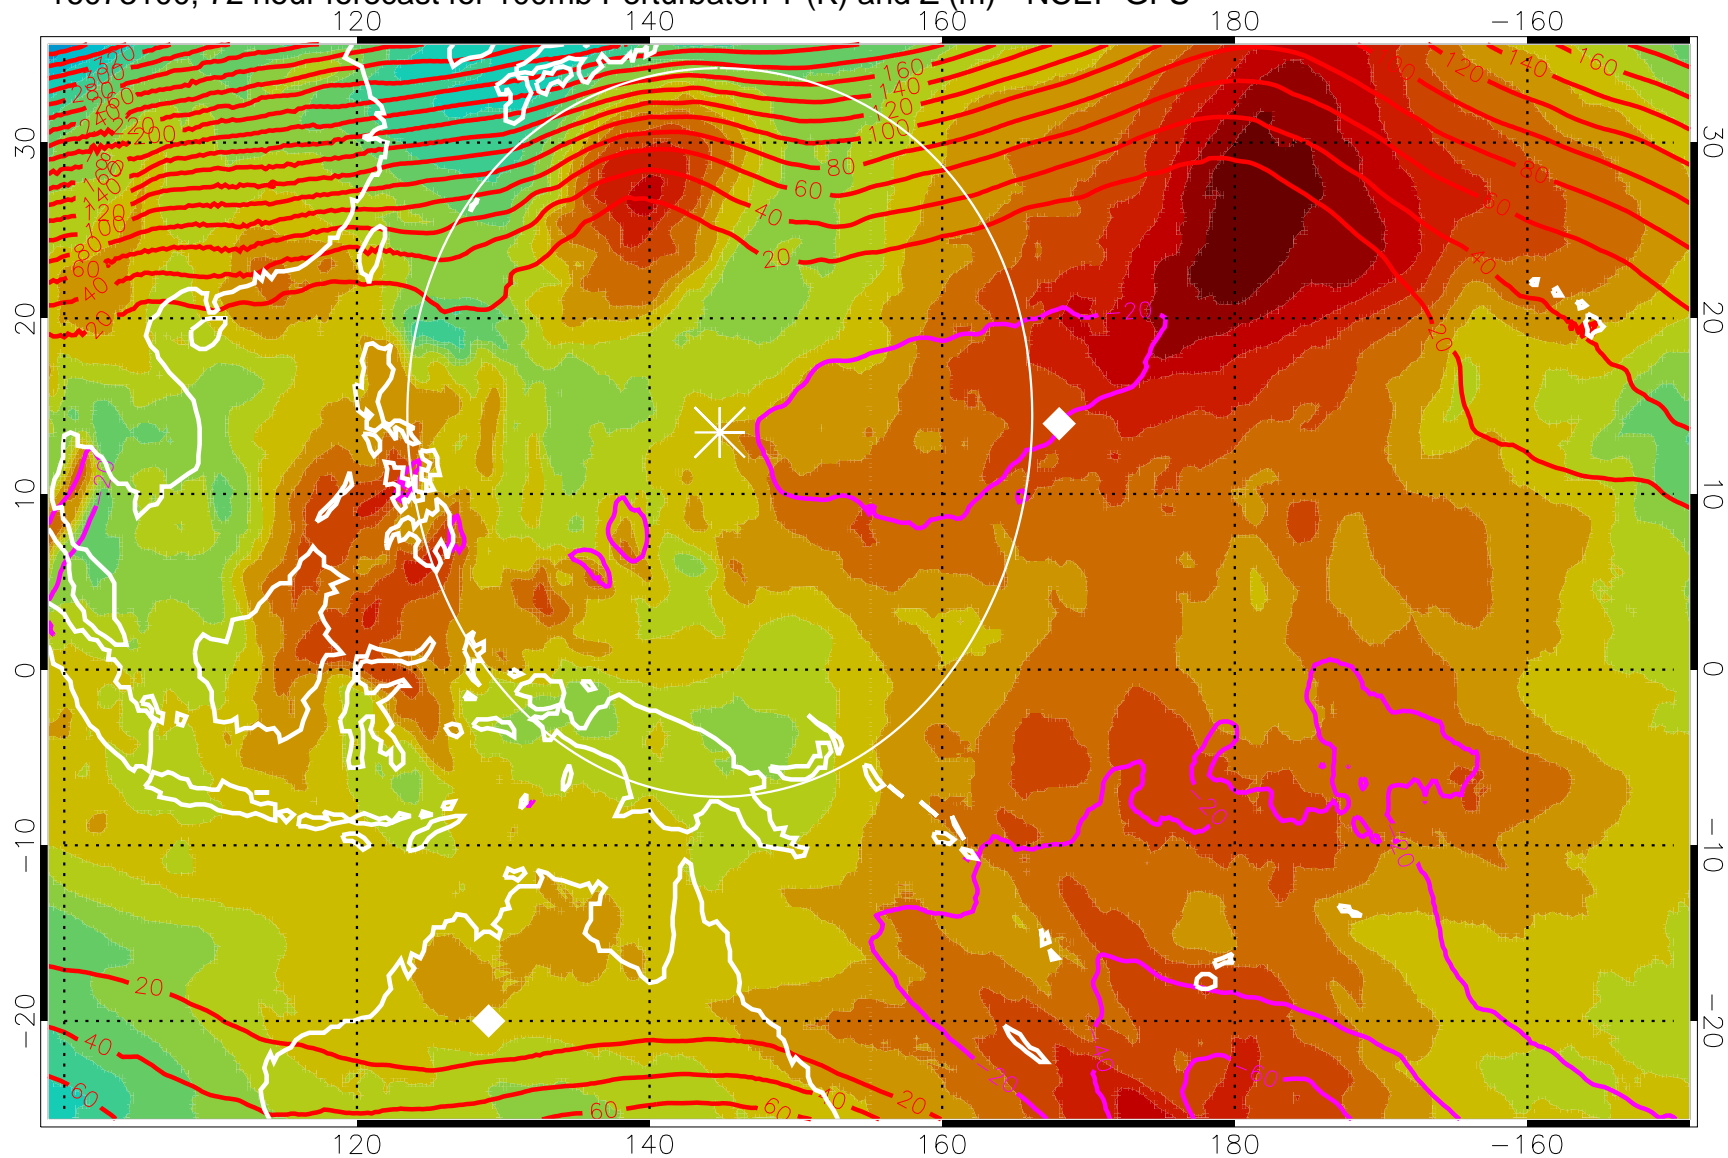

16073100, 72 hour forecast for 100mb Perturbaton T (K) and Z (m)-- NCEP GFS

Contours are 100 mbar Z perturbation (m)
Positive Z Contours
Negative Z Contours
Diamonds-mean pos. of anticyclones

Range ring of 2304 km