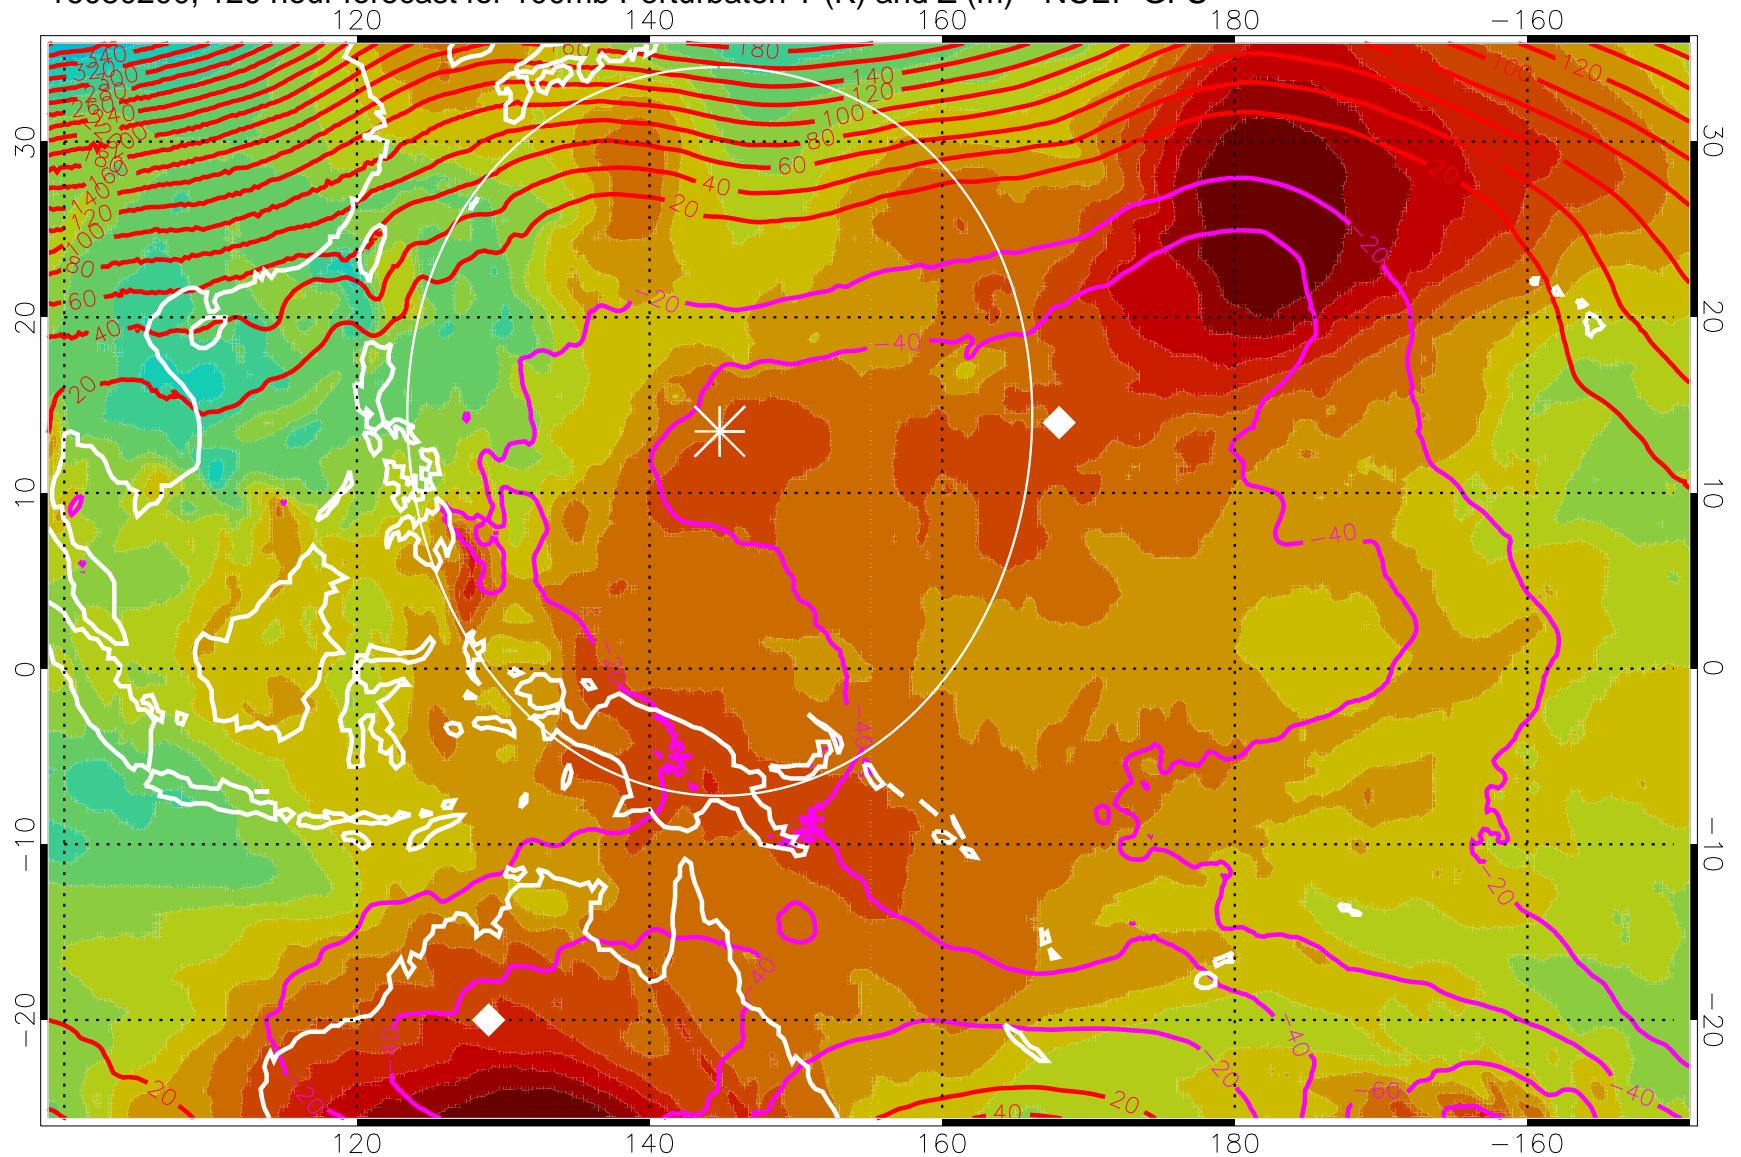

16080200, 120 hour forecast for 100mb Perturbaton T (K) and Z (m)-- NCEP GFS

Contours are 100 mbar Z perturbation (m)
Positive Z Contours
Negative Z Contours
Diamonds-mean pos. of anticyclones

Range ring of 2304 km