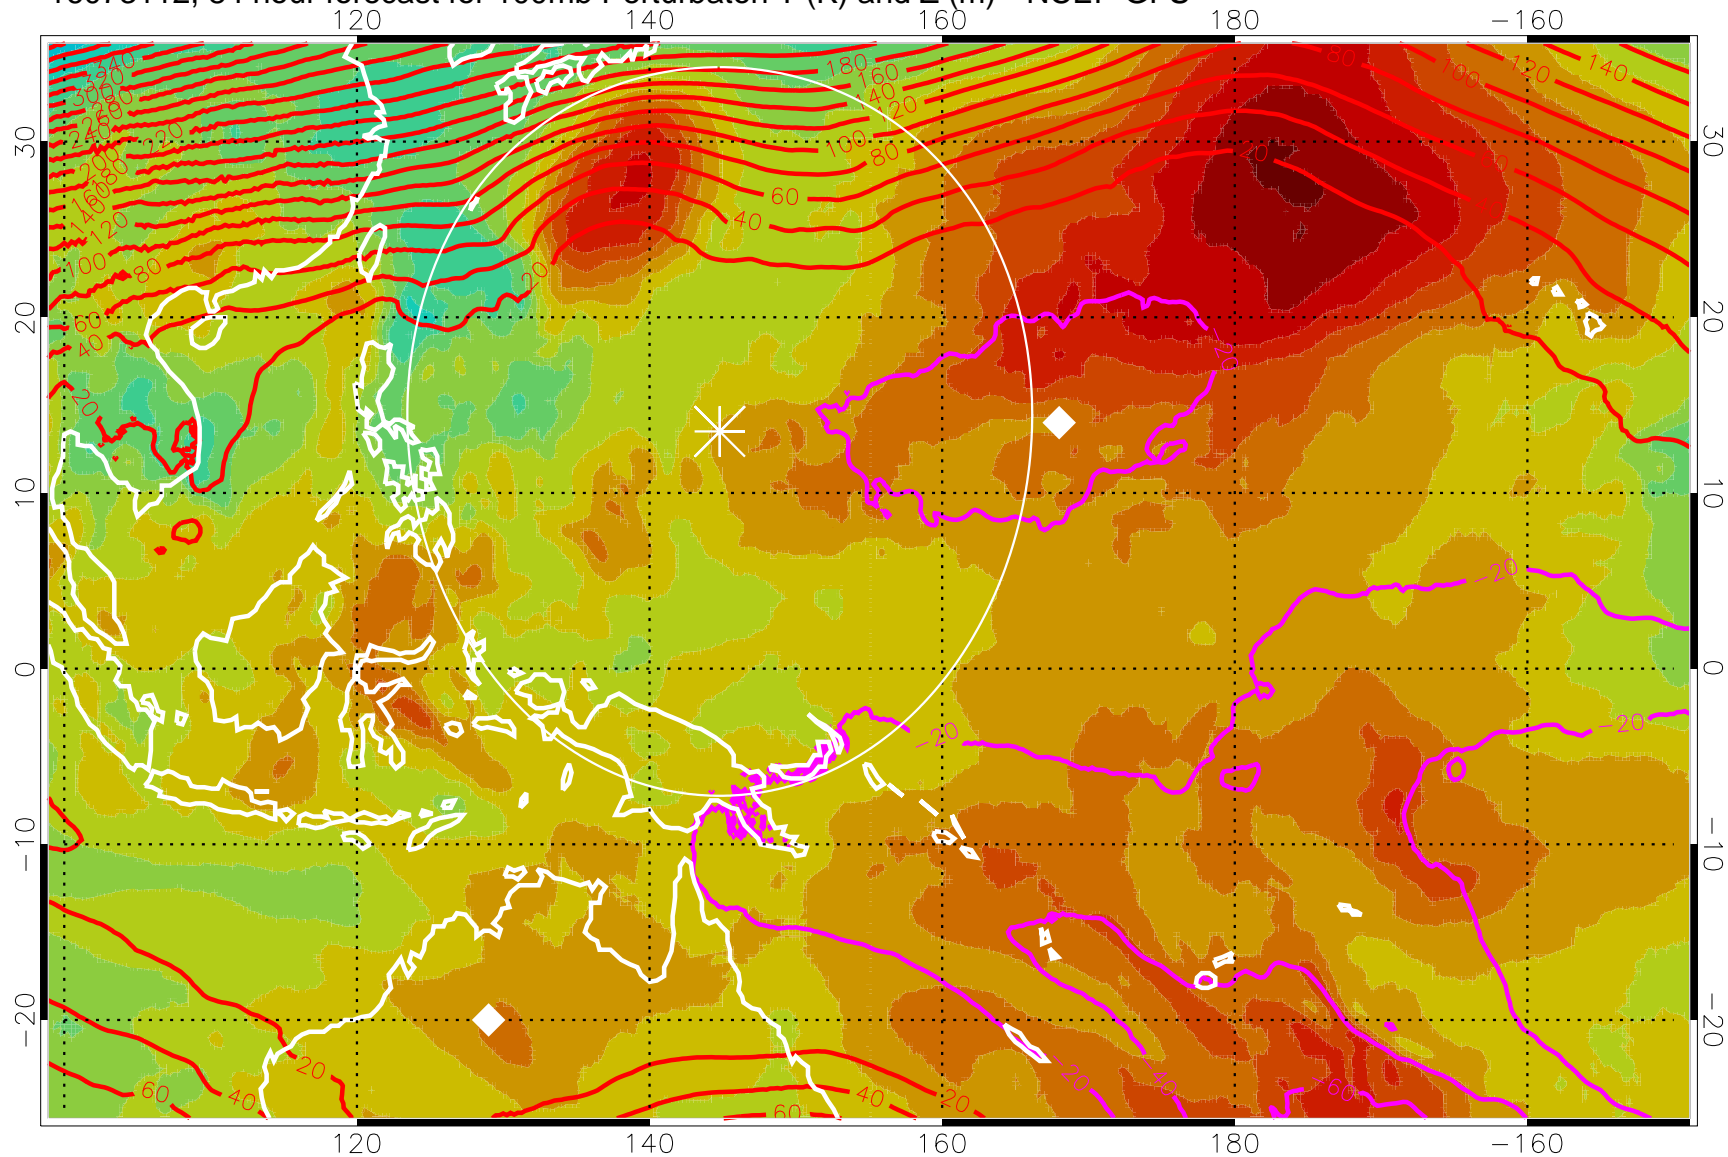

16073112, 84 hour forecast for 100mb Perturbaton T (K) and Z (m)-- NCEP GFS

Contours are 100 mbar Z perturbation (m)
Positive Z Contours
Negative Z Contours
Diamonds-mean pos. of anticyclones

Range ring of 2304 km