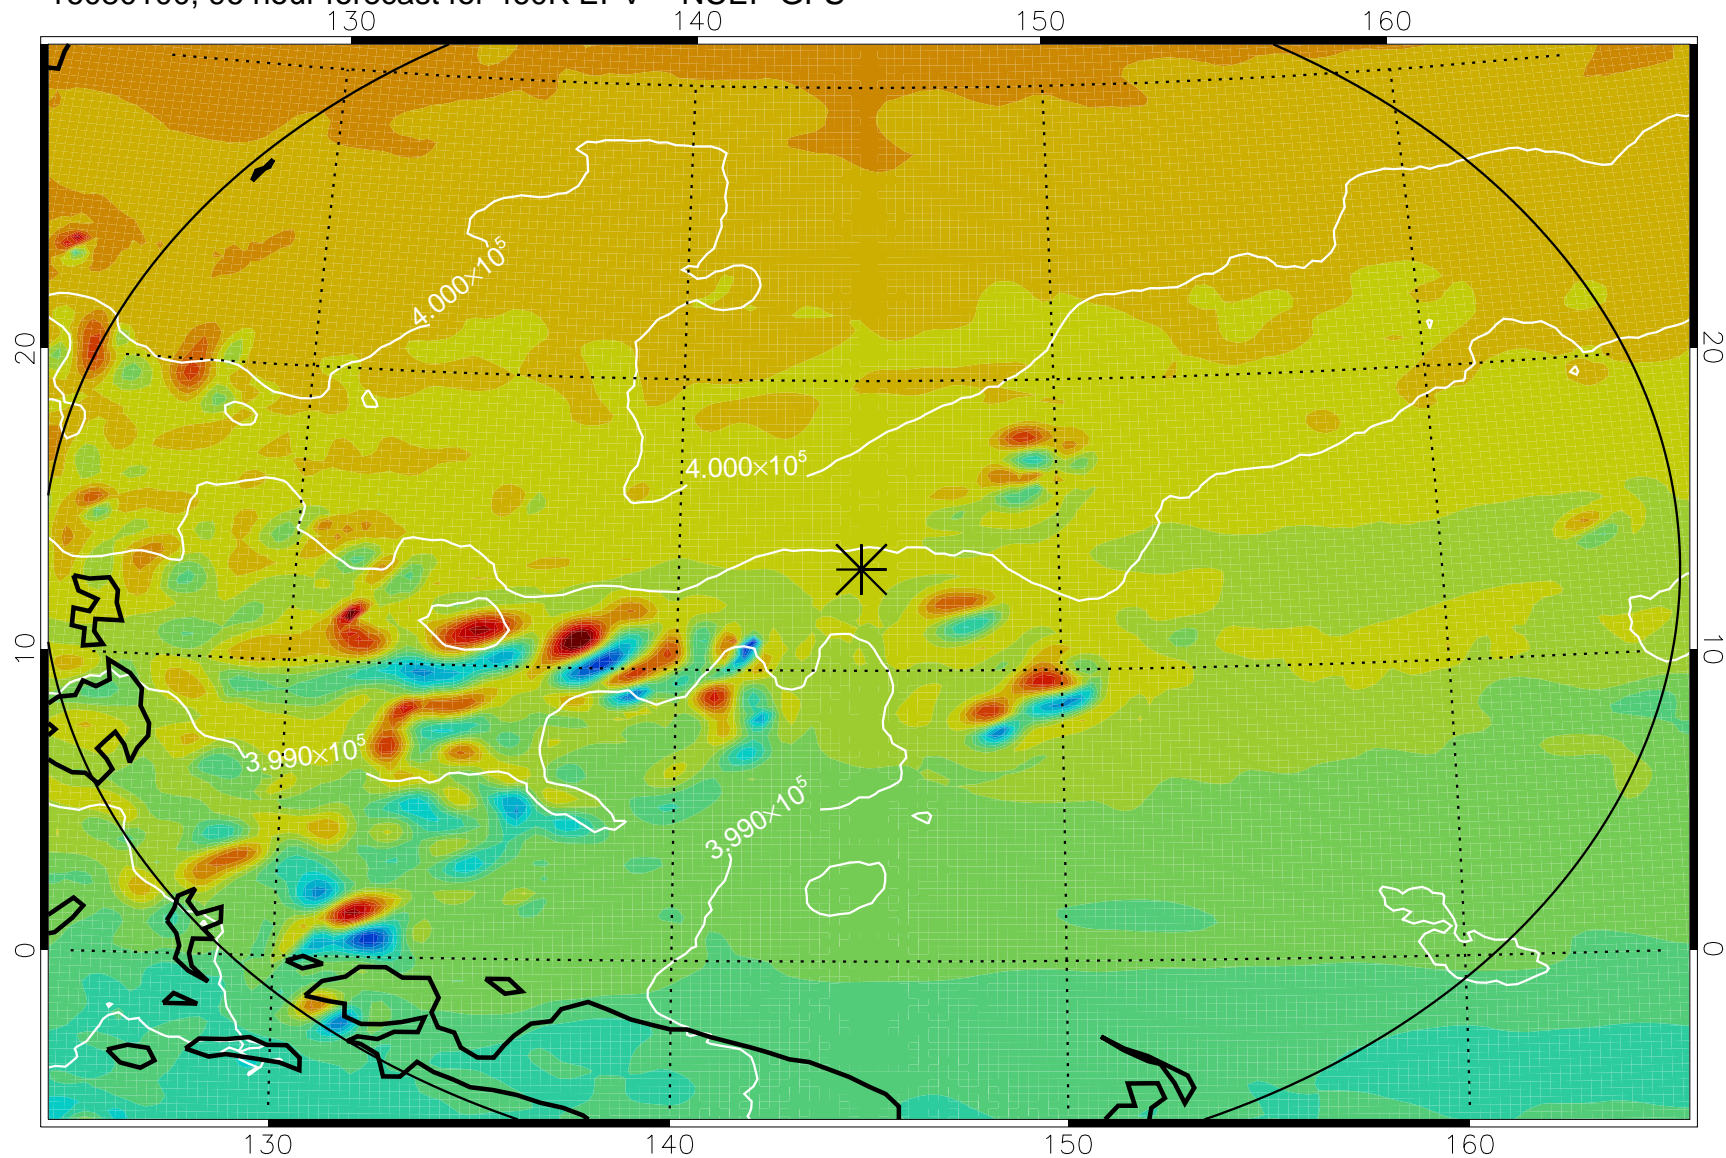

16073018, 66 hour forecast for 460K EPV -- NCEP GFS

460K Montgomery Streamfunction, white

Range ring of 2304 km

16073100, 72 hour forecast for 460K EPV -- NCEP GFS

460K Montgomery Streamfunction, white

Range ring of 2304 km

16073106, 78 hour forecast for 460K EPV -- NCEP GFS

460K Montgomery Streamfunction, white

Range ring of 2304 km

16073112, 84 hour forecast for 460K EPV -- NCEP GFS

460K Montgomery Streamfunction, white

Range ring of 2304 km

16073118, 90 hour forecast for 460K EPV -- NCEP GFS

460K Montgomery Streamfunction, white

Range ring of 2304 km

16080100, 96 hour forecast for 460K EPV -- NCEP GFS

460K Montgomery Streamfunction, white

Range ring of 2304 km

16080106, 102 hour forecast for 460K EPV -- NCEP GFS

460K Montgomery Streamfunction, white

Range ring of 2304 km

16080112, 108 hour forecast for 460K EPV -- NCEP GFS

460K Montgomery Streamfunction, white

Range ring of 2304 km