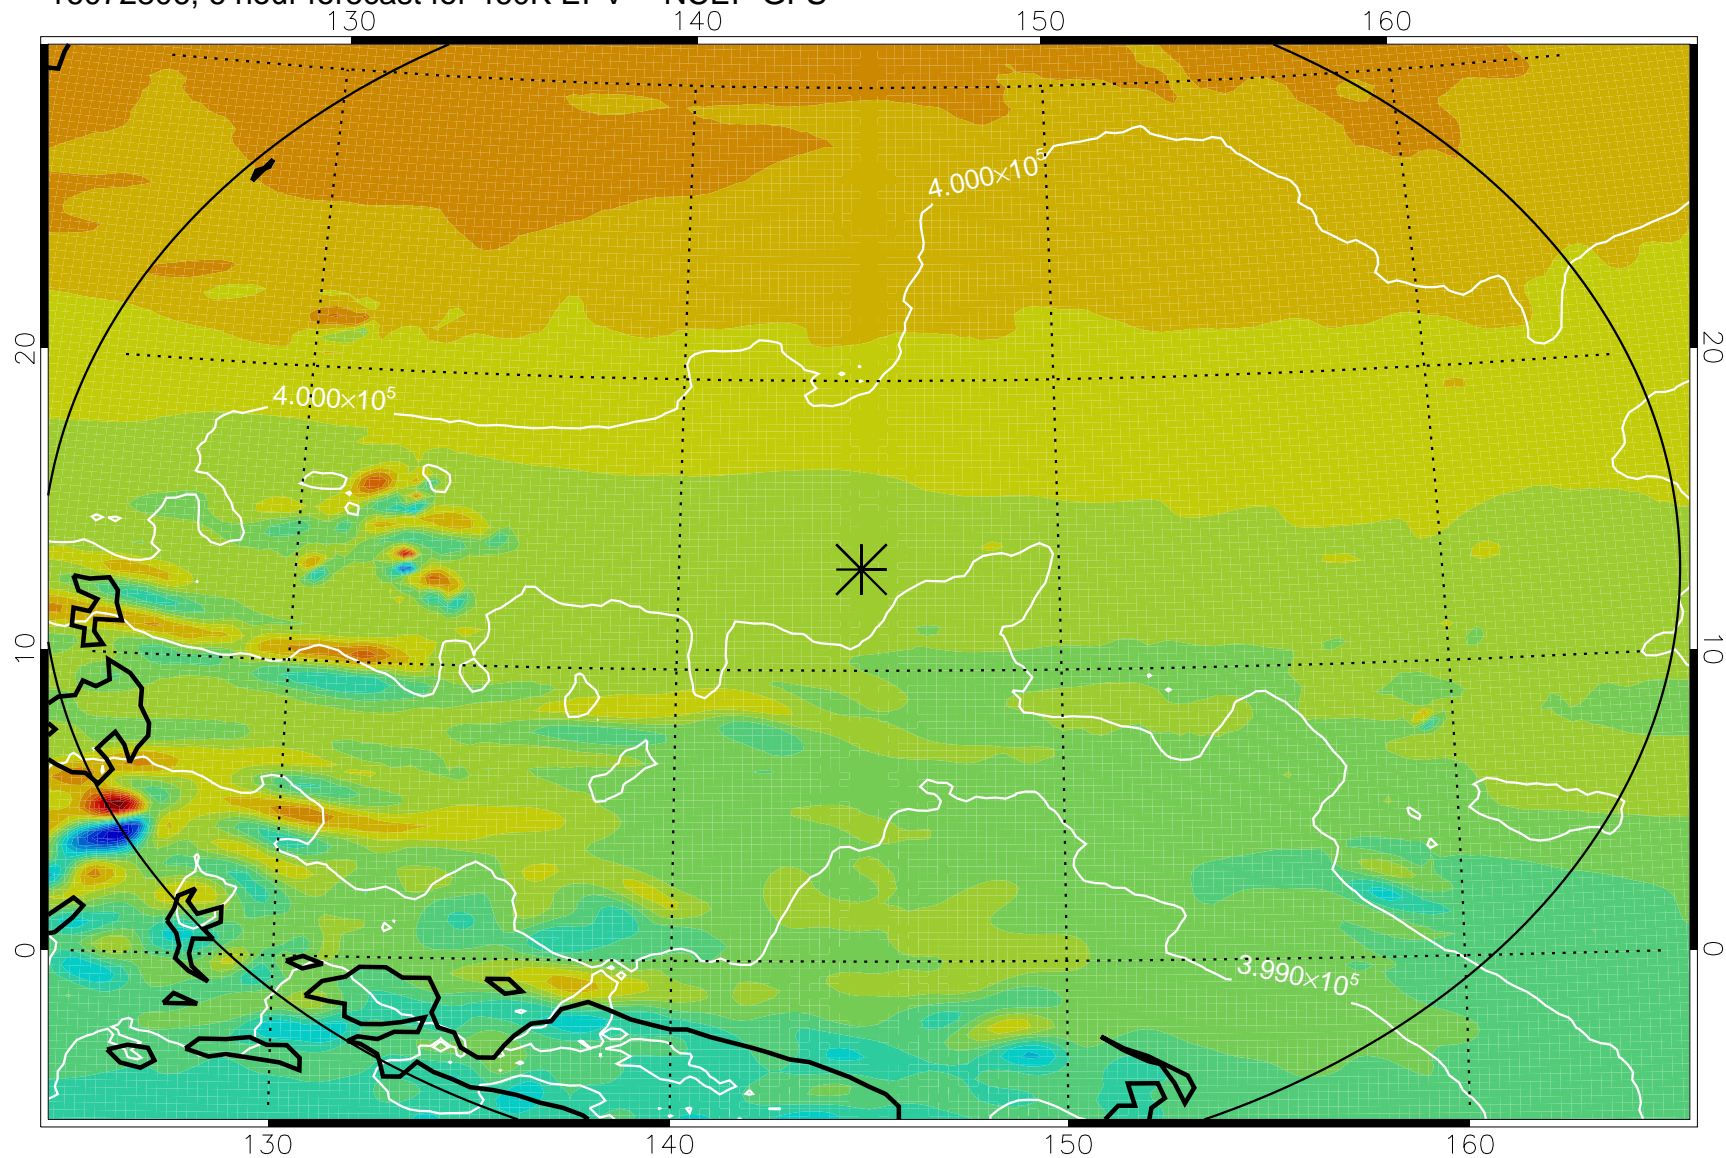

16072806, 6 hour forecast for 460K EPV -- NCEP GFS

460K Montgomery Streamfunction, white

Range ring of 2304 km

16072812, 12 hour forecast for 460K EPV -- NCEP GFS

460K Montgomery Streamfunction, white

Range ring of 2304 km

16072818, 18 hour forecast for 460K EPV -- NCEP GFS

460K Montgomery Streamfunction, white

Range ring of 2304 km

16072900, 24 hour forecast for 460K EPV -- NCEP GFS

460K Montgomery Streamfunction, white

Range ring of 2304 km

16072906, 30 hour forecast for 460K EPV -- NCEP GFS

460K Montgomery Streamfunction, white

Range ring of 2304 km

16072912, 36 hour forecast for 460K EPV -- NCEP GFS

460K Montgomery Streamfunction, white

Range ring of 2304 km

16072918, 42 hour forecast for 460K EPV -- NCEP GFS

460K Montgomery Streamfunction, white

Range ring of 2304 km

16073000, 48 hour forecast for 460K EPV -- NCEP GFS

460K Montgomery Streamfunction, white

Range ring of 2304 km