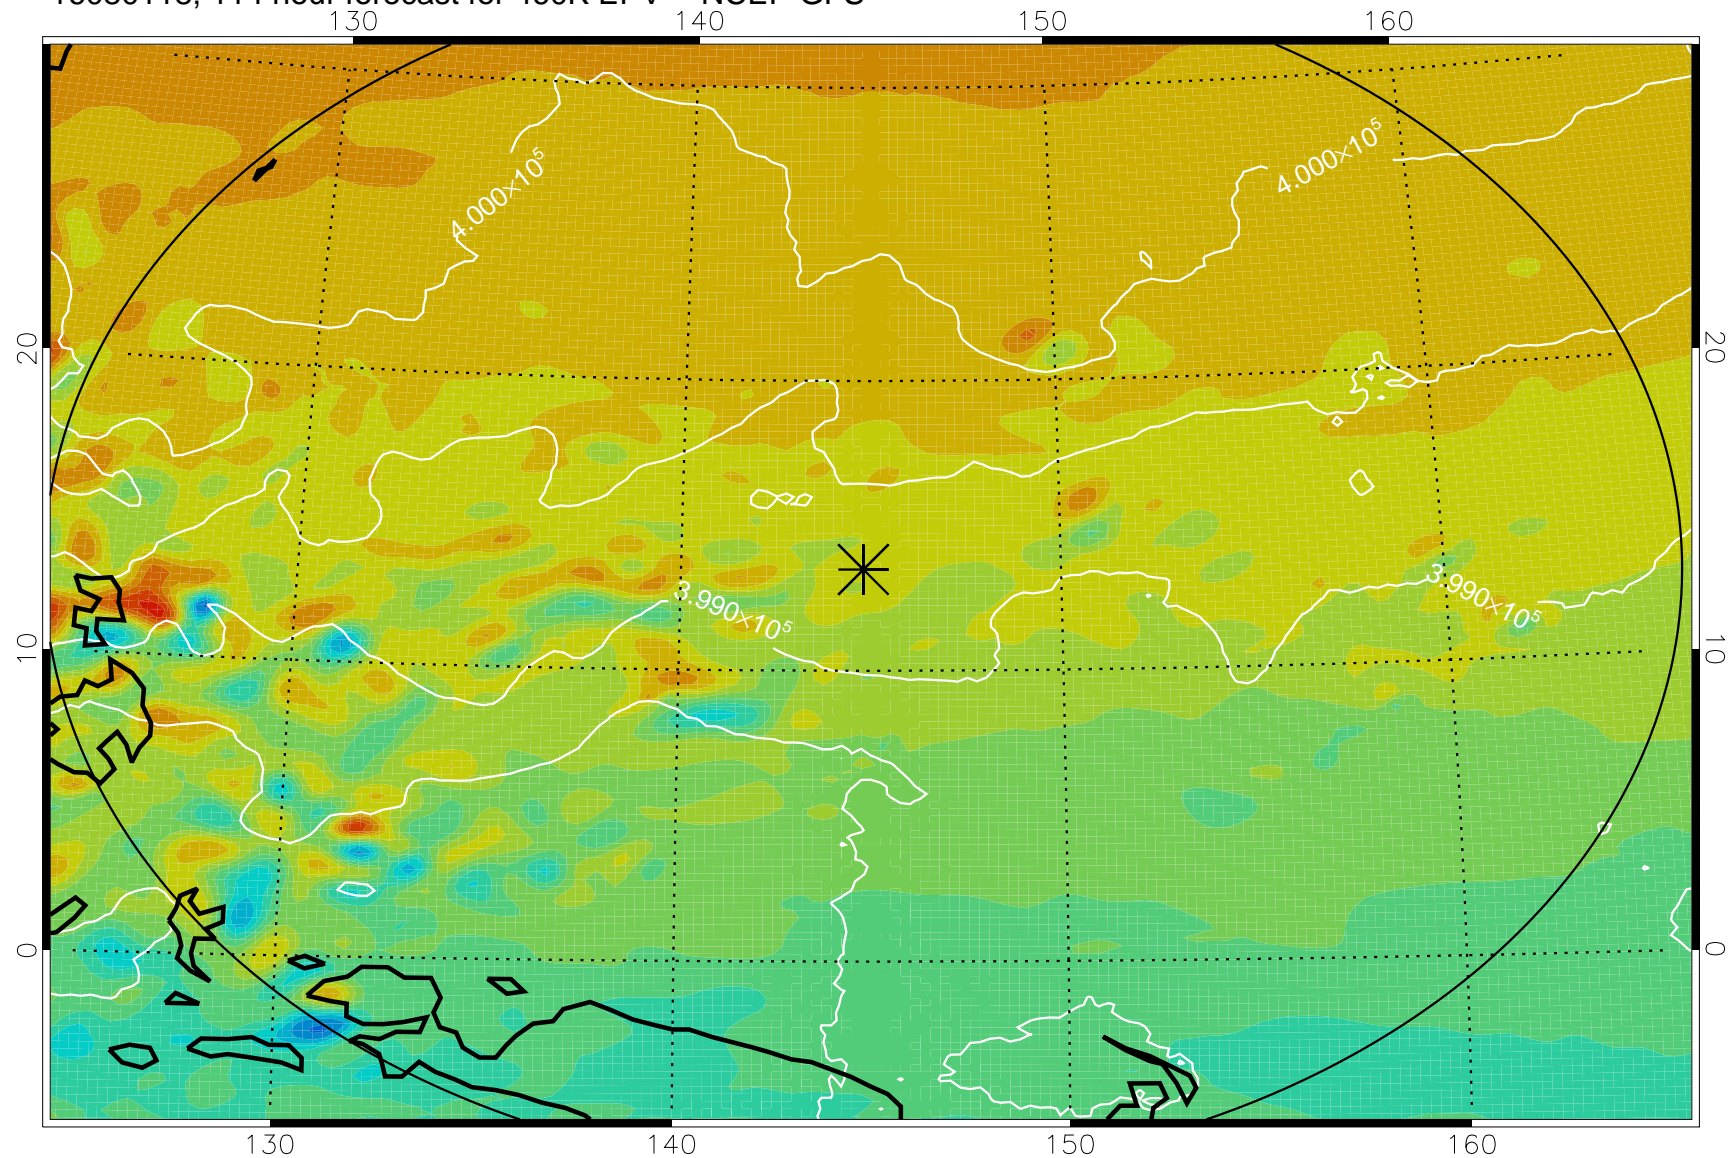

16073106, 78 hour forecast for 460K EPV -- NCEP GFS

460K Montgomery Streamfunction, white

Range ring of 2304 km

16073112, 84 hour forecast for 460K EPV -- NCEP GFS

460K Montgomery Streamfunction, white

Range ring of 2304 km

16073118, 90 hour forecast for 460K EPV -- NCEP GFS

460K Montgomery Streamfunction, white

Range ring of 2304 km

16080100, 96 hour forecast for 460K EPV -- NCEP GFS

460K Montgomery Streamfunction, white

Range ring of 2304 km

16080106, 102 hour forecast for 460K EPV -- NCEP GFS

460K Montgomery Streamfunction, white

Range ring of 2304 km

16080112, 108 hour forecast for 460K EPV -- NCEP GFS

460K Montgomery Streamfunction, white

Range ring of 2304 km

16080118, 114 hour forecast for 460K EPV -- NCEP GFS

460K Montgomery Streamfunction, white

Range ring of 2304 km

16080200, 120 hour forecast for 460K EPV -- NCEP GFS

460K Montgomery Streamfunction, white

Range ring of 2304 km