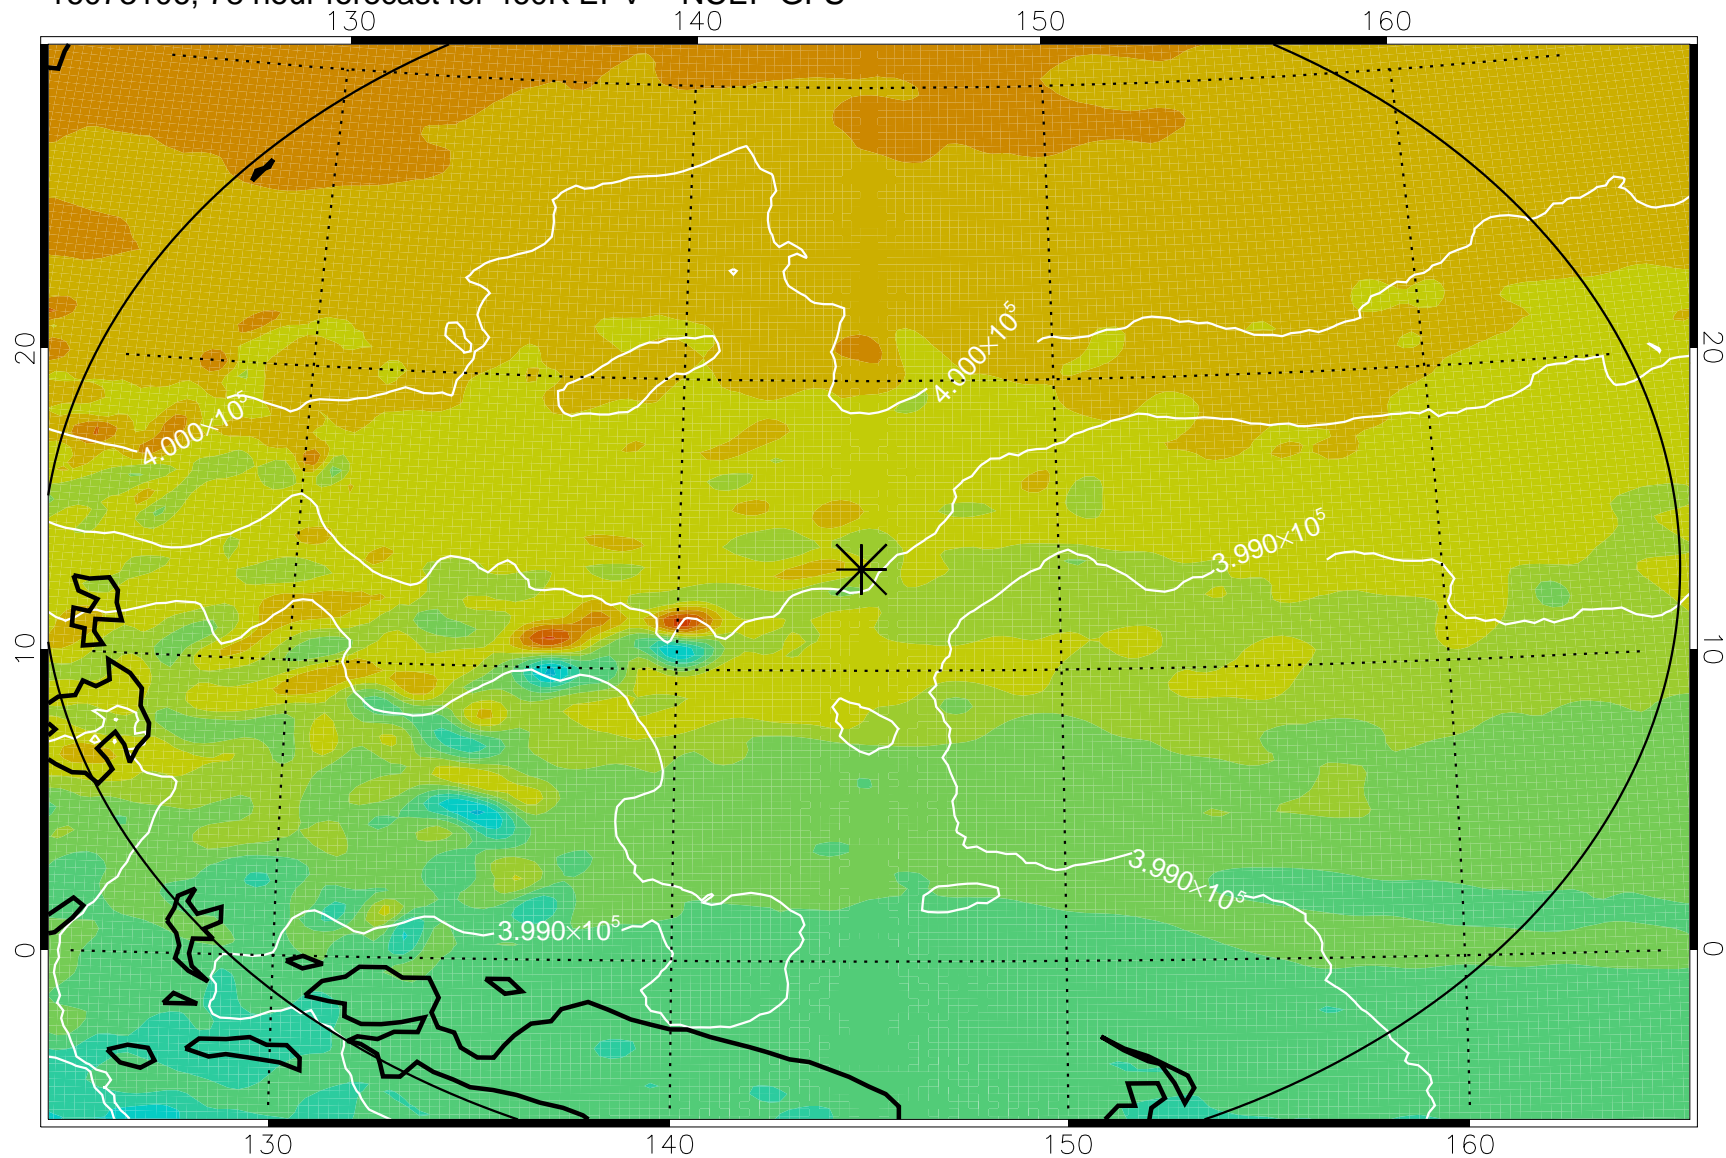

16073006, 54 hour forecast for 460K EPV -- NCEP GFS

460K Montgomery Streamfunction, white

Range ring of 2304 km

16073012, 60 hour forecast for 460K EPV -- NCEP GFS

460K Montgomery Streamfunction, white

Range ring of 2304 km

16073018, 66 hour forecast for 460K EPV -- NCEP GFS

460K Montgomery Streamfunction, white

Range ring of 2304 km

16073100, 72 hour forecast for 460K EPV -- NCEP GFS

460K Montgomery Streamfunction, white

Range ring of 2304 km

16073106, 78 hour forecast for 460K EPV -- NCEP GFS

460K Montgomery Streamfunction, white

Range ring of 2304 km

16073112, 84 hour forecast for 460K EPV -- NCEP GFS

460K Montgomery Streamfunction, white

Range ring of 2304 km

16073118, 90 hour forecast for 460K EPV -- NCEP GFS

460K Montgomery Streamfunction, white

Range ring of 2304 km

16080100, 96 hour forecast for 460K EPV -- NCEP GFS

460K Montgomery Streamfunction, white

Range ring of 2304 km