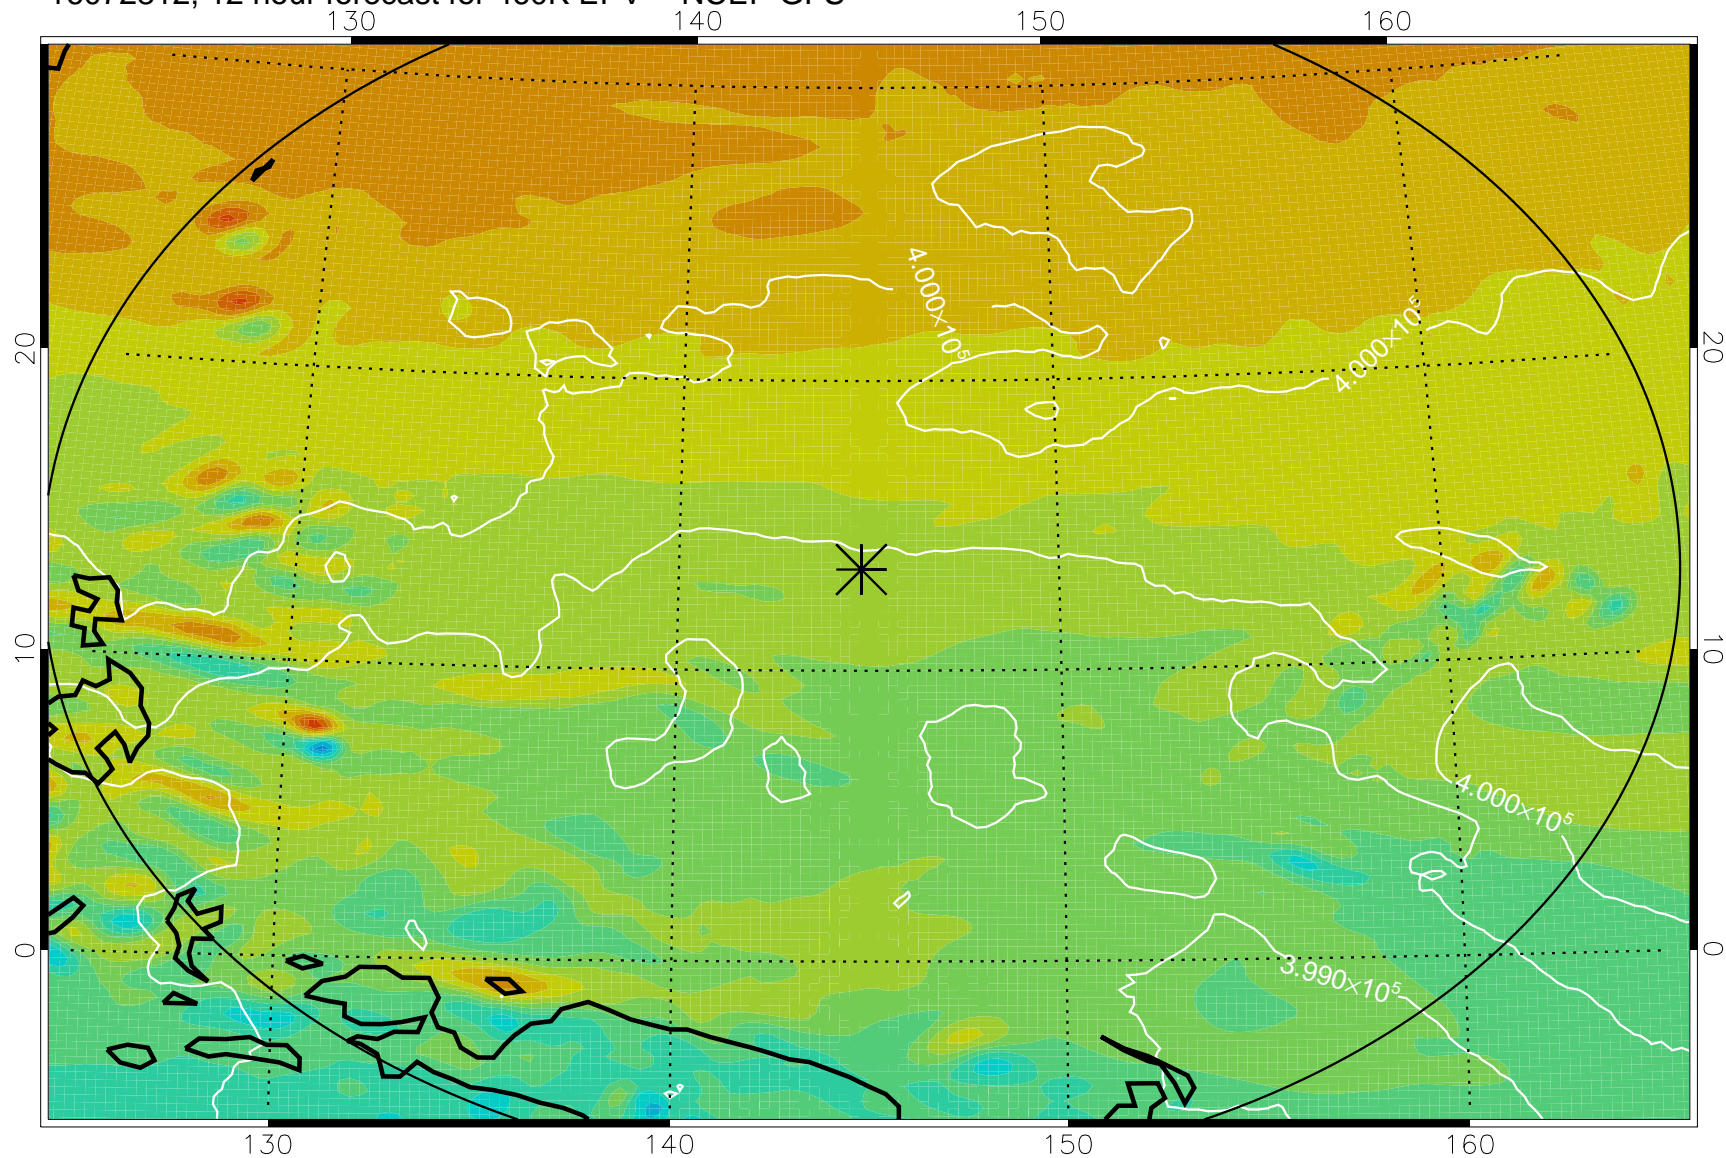

16072806, 6 hour forecast for 460K EPV -- NCEP GFS

460K Montgomery Streamfunction, white

Range ring of 2304 km

16072812, 12 hour forecast for 460K EPV -- NCEP GFS

460K Montgomery Streamfunction, white

Range ring of 2304 km

16072818, 18 hour forecast for 460K EPV -- NCEP GFS

460K Montgomery Streamfunction, white

Range ring of 2304 km

16072900, 24 hour forecast for 460K EPV -- NCEP GFS

460K Montgomery Streamfunction, white

Range ring of 2304 km

16072918, 42 hour forecast for 460K EPV -- NCEP GFS

460K Montgomery Streamfunction, white

Range ring of 2304 km

16073000, 48 hour forecast for 460K EPV -- NCEP GFS

460K Montgomery Streamfunction, white

Range ring of 2304 km

16073018, 66 hour forecast for 460K EPV -- NCEP GFS

460K Montgomery Streamfunction, white

Range ring of 2304 km

16073100, 72 hour forecast for 460K EPV -- NCEP GFS

460K Montgomery Streamfunction, white

Range ring of 2304 km