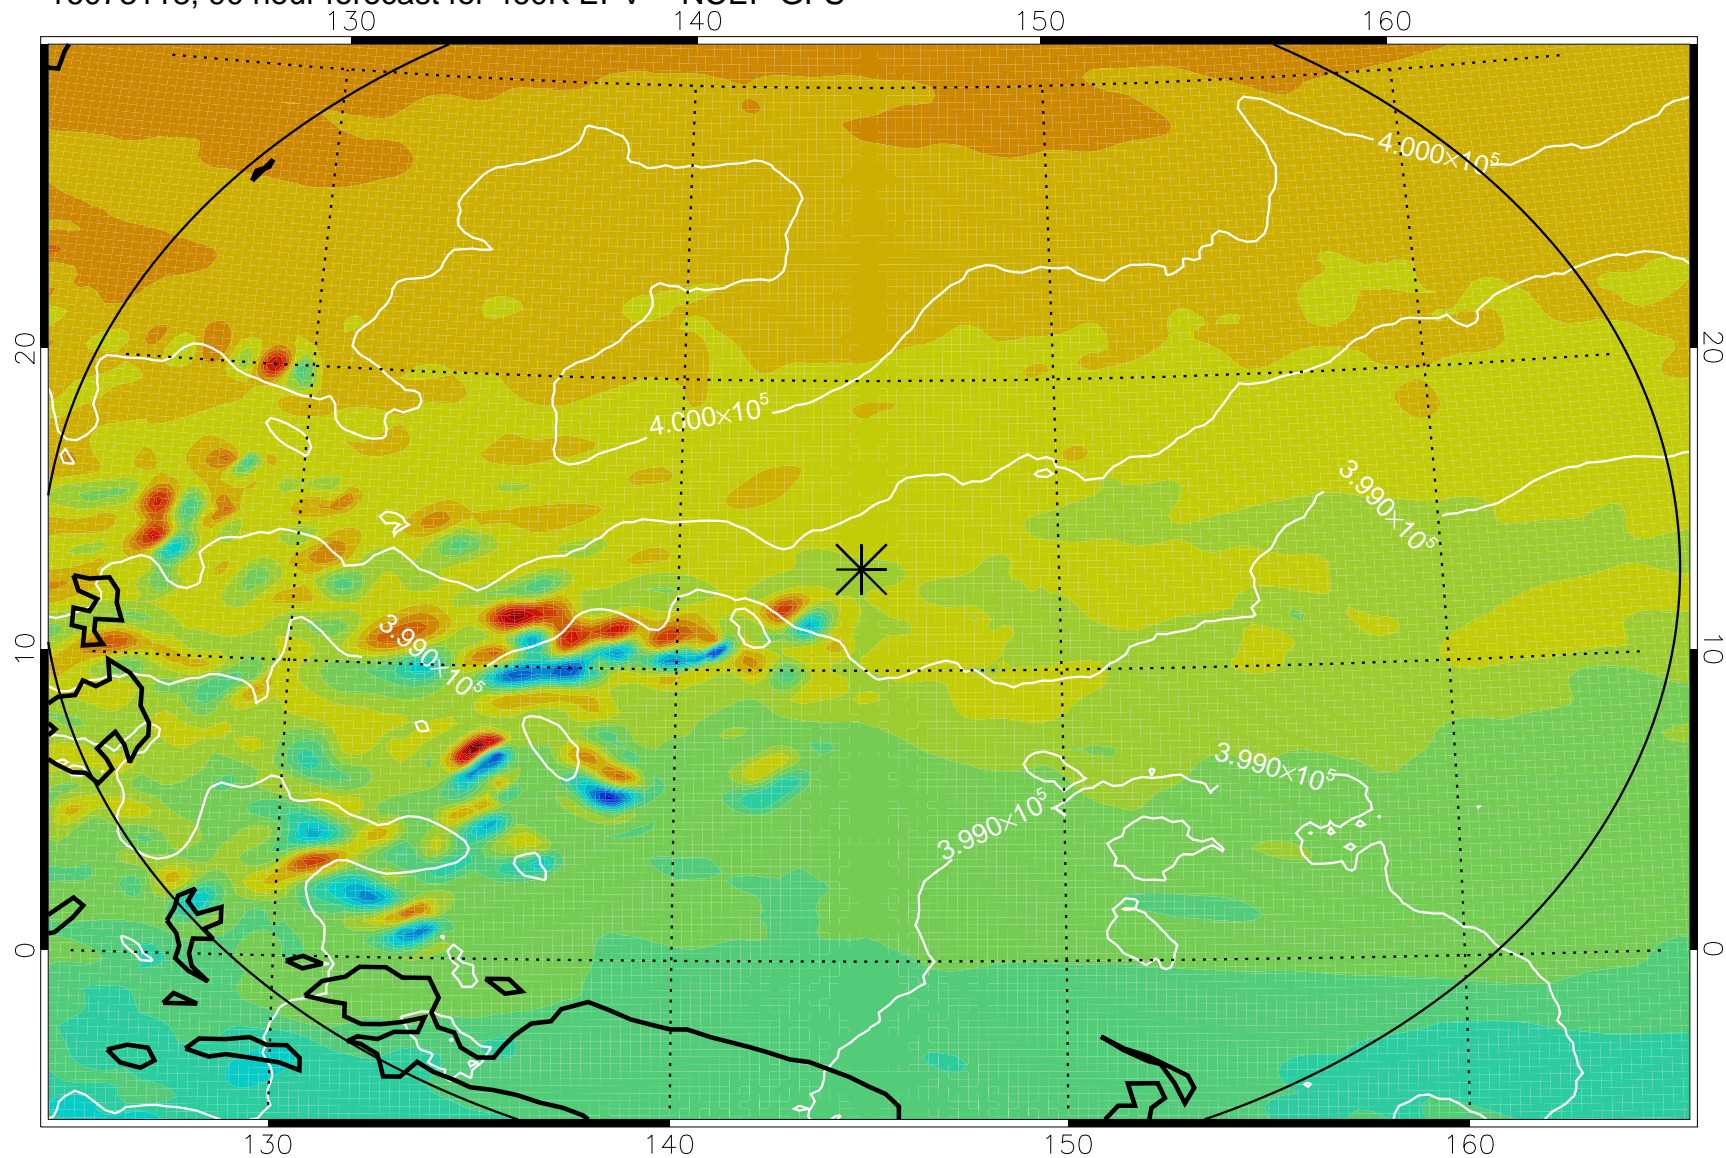

16073018, 66 hour forecast for 460K EPV -- NCEP GFS

460K Montgomery Streamfunction, white

Range ring of 2304 km

16073100, 72 hour forecast for 460K EPV -- NCEP GFS

460K Montgomery Streamfunction, white

Range ring of 2304 km

16073106, 78 hour forecast for 460K EPV -- NCEP GFS

460K Montgomery Streamfunction, white

Range ring of 2304 km

16073112, 84 hour forecast for 460K EPV -- NCEP GFS

460K Montgomery Streamfunction, white

Range ring of 2304 km

16073118, 90 hour forecast for 460K EPV -- NCEP GFS

460K Montgomery Streamfunction, white

Range ring of 2304 km

16080100, 96 hour forecast for 460K EPV -- NCEP GFS

460K Montgomery Streamfunction, white

Range ring of 2304 km

16080106, 102 hour forecast for 460K EPV -- NCEP GFS

460K Montgomery Streamfunction, white

Range ring of 2304 km

16080112, 108 hour forecast for 460K EPV -- NCEP GFS

460K Montgomery Streamfunction, white

Range ring of 2304 km