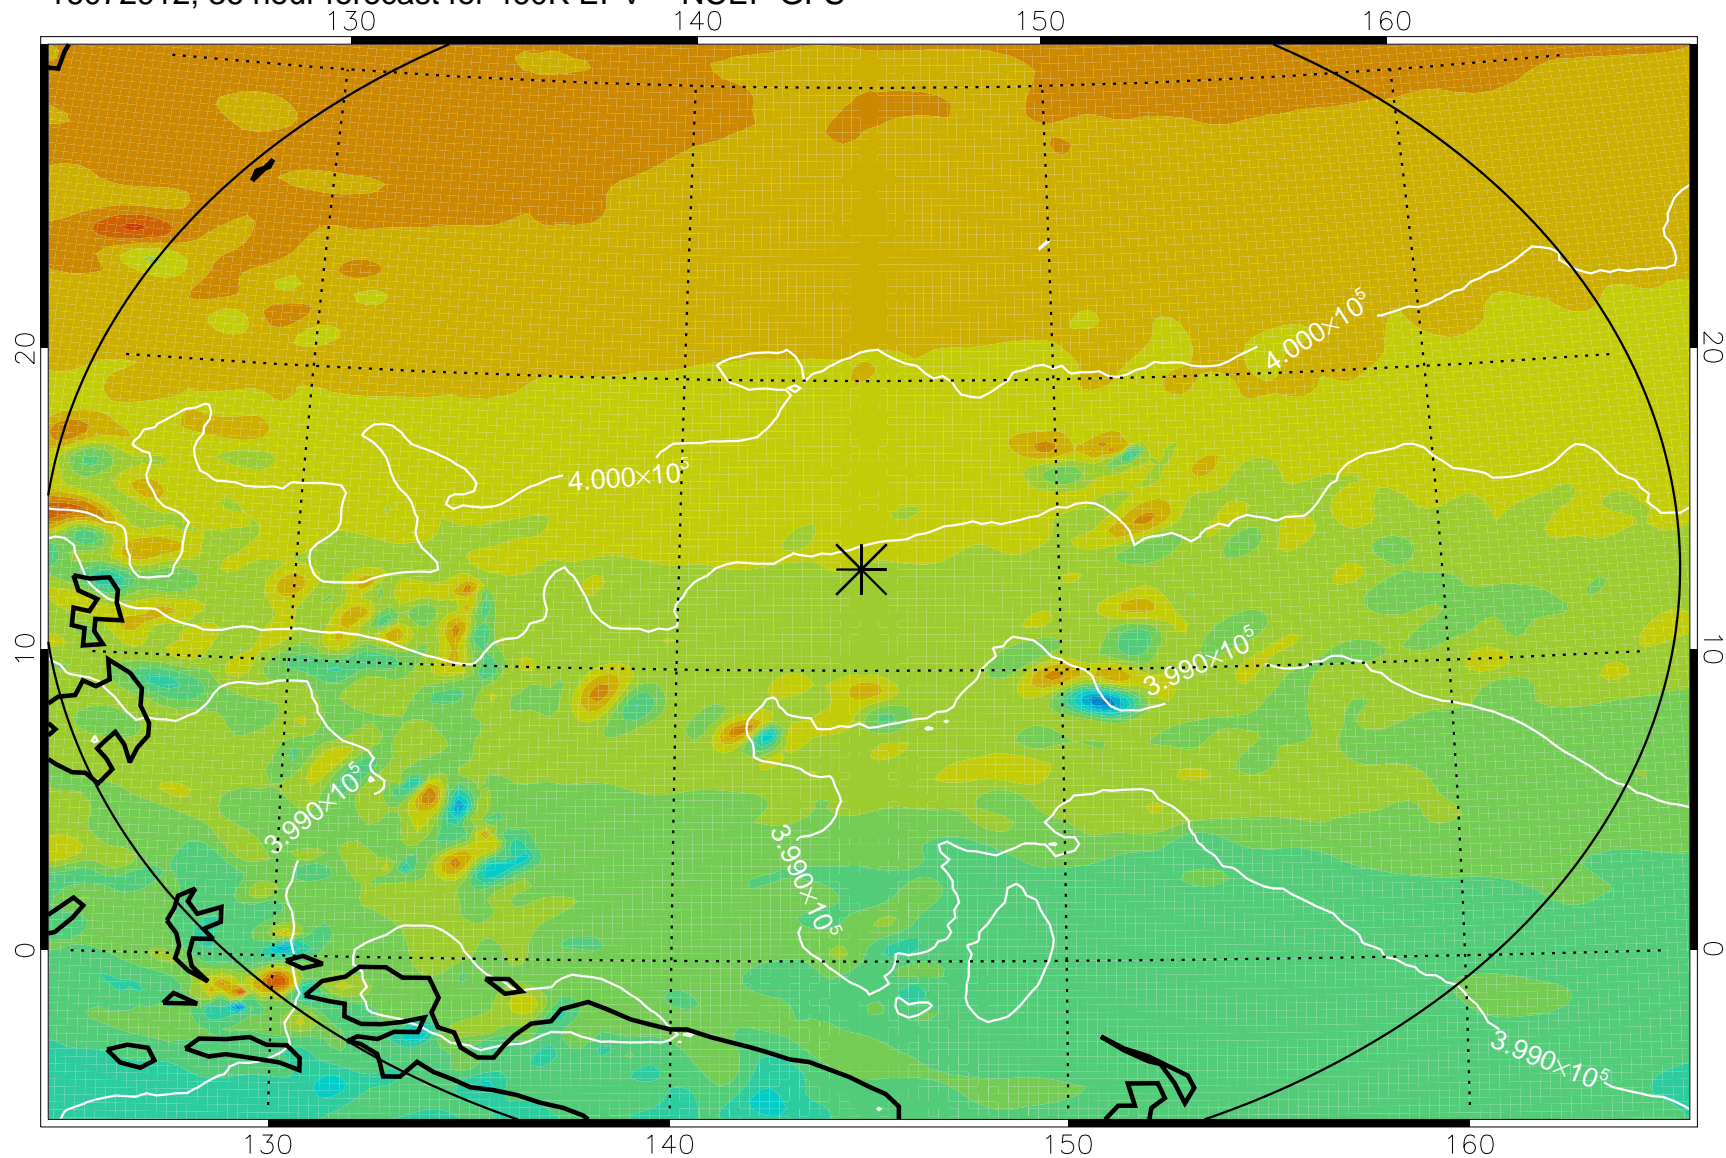

16072818, 18 hour forecast for 460K EPV -- NCEP GFS

460K Montgomery Streamfunction, white

Range ring of 2304 km

16072900, 24 hour forecast for 460K EPV -- NCEP GFS

460K Montgomery Streamfunction, white

Range ring of 2304 km

16072906, 30 hour forecast for 460K EPV -- NCEP GFS

460K Montgomery Streamfunction, white

Range ring of 2304 km

16072912, 36 hour forecast for 460K EPV -- NCEP GFS

460K Montgomery Streamfunction, white

Range ring of 2304 km

16072918, 42 hour forecast for 460K EPV -- NCEP GFS

460K Montgomery Streamfunction, white

Range ring of 2304 km

16073000, 48 hour forecast for 460K EPV -- NCEP GFS

460K Montgomery Streamfunction, white

Range ring of 2304 km

16073018, 66 hour forecast for 460K EPV -- NCEP GFS

460K Montgomery Streamfunction, white

Range ring of 2304 km

16073100, 72 hour forecast for 460K EPV -- NCEP GFS

460K Montgomery Streamfunction, white

Range ring of 2304 km