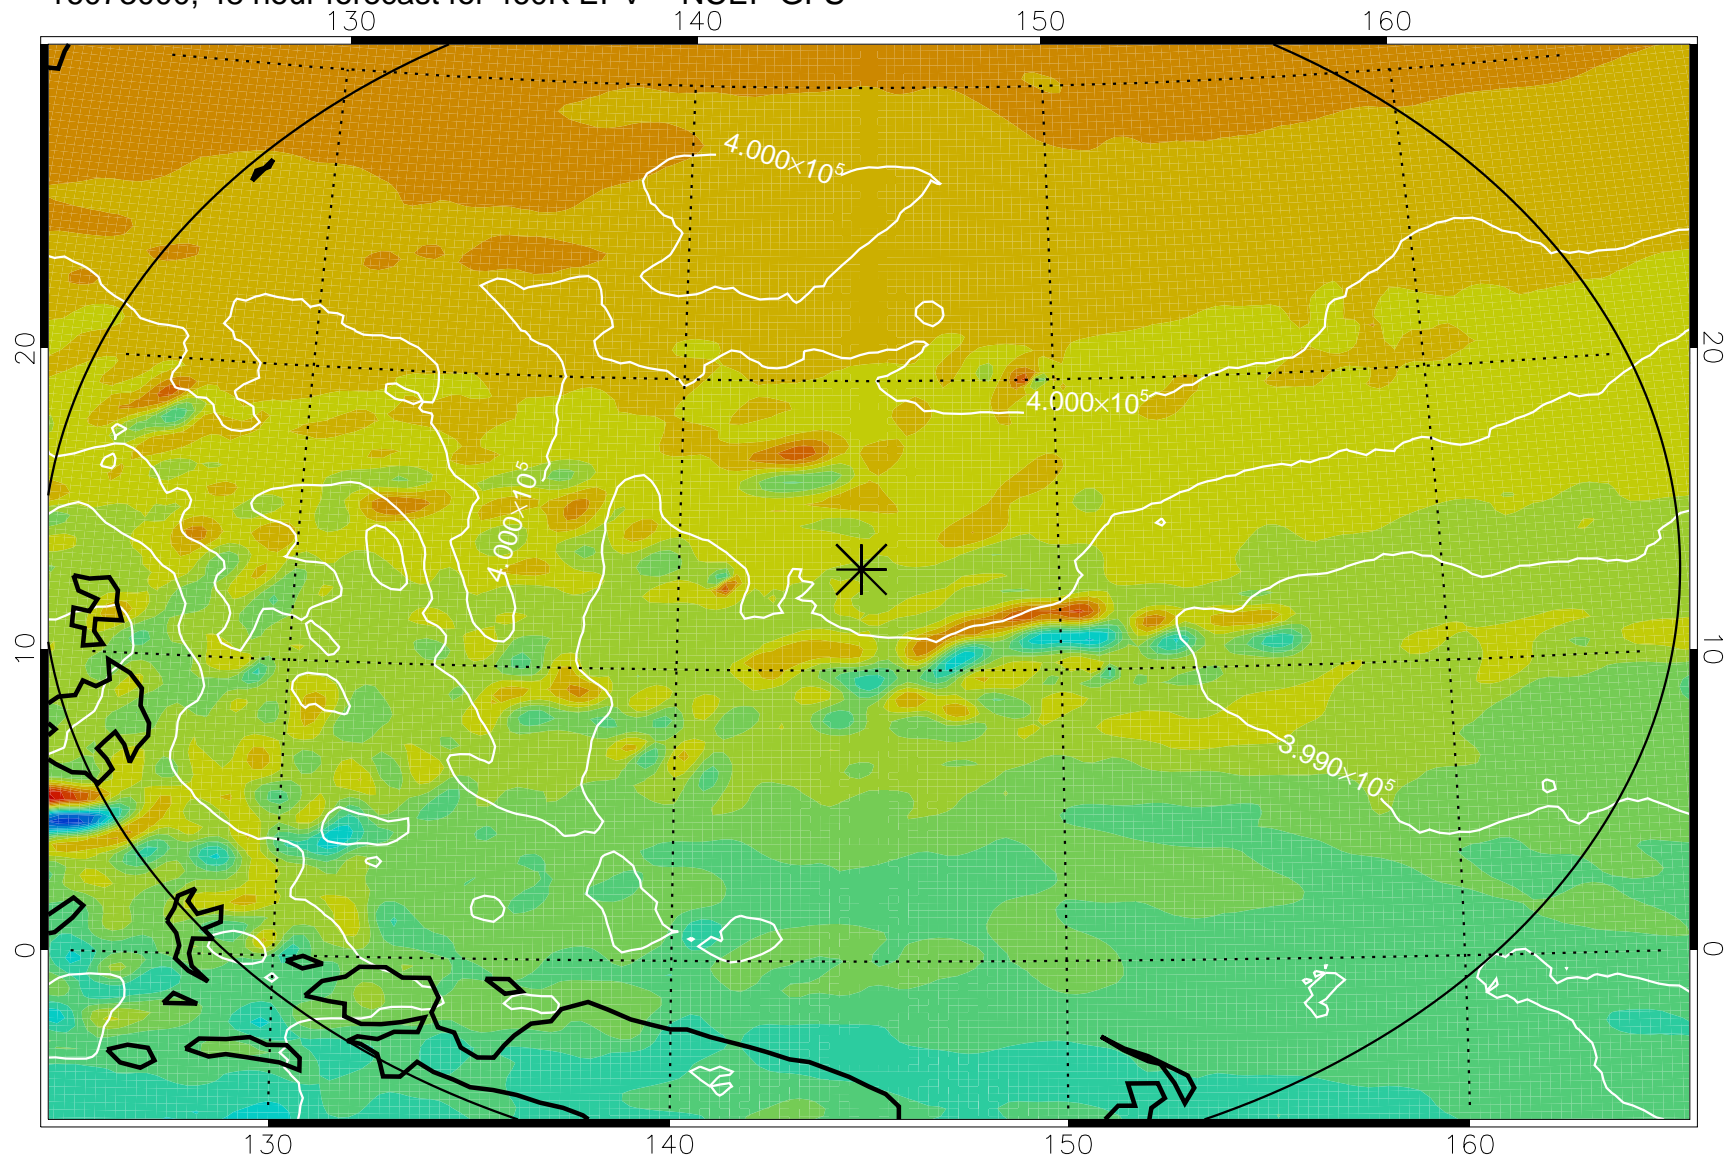

16072906, 30 hour forecast for 460K EPV -- NCEP GFS

460K Montgomery Streamfunction, white

Range ring of 2304 km

16072912, 36 hour forecast for 460K EPV -- NCEP GFS

460K Montgomery Streamfunction, white

Range ring of 2304 km

16072918, 42 hour forecast for 460K EPV -- NCEP GFS

460K Montgomery Streamfunction, white

Range ring of 2304 km

16073000, 48 hour forecast for 460K EPV -- NCEP GFS

460K Montgomery Streamfunction, white

Range ring of 2304 km

16073006, 54 hour forecast for 460K EPV -- NCEP GFS

460K Montgomery Streamfunction, white

Range ring of 2304 km

16073012, 60 hour forecast for 460K EPV -- NCEP GFS

460K Montgomery Streamfunction, white

Range ring of 2304 km

16073018, 66 hour forecast for 460K EPV -- NCEP GFS

460K Montgomery Streamfunction, white

Range ring of 2304 km

16073100, 72 hour forecast for 460K EPV -- NCEP GFS

460K Montgomery Streamfunction, white

Range ring of 2304 km