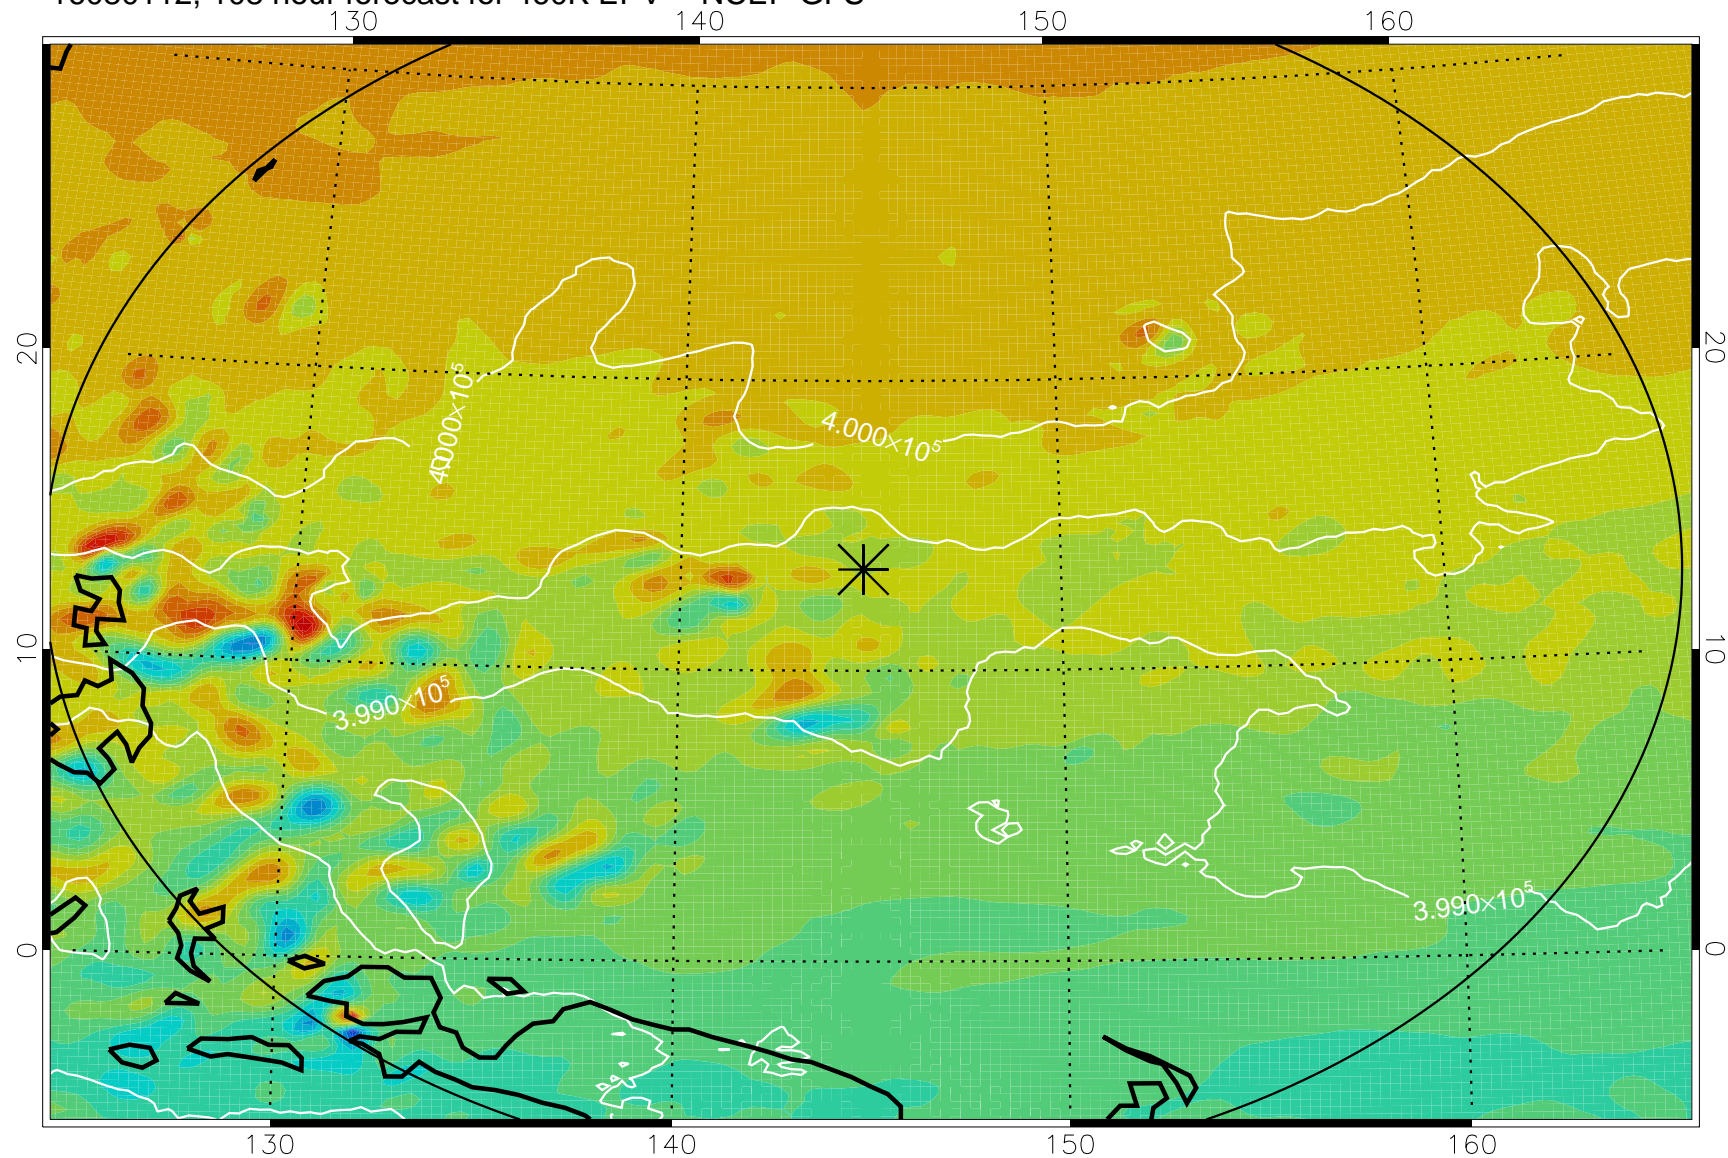

16073106, 78 hour forecast for 460K EPV -- NCEP GFS

460K Montgomery Streamfunction, white

Range ring of 2304 km

16073112, 84 hour forecast for 460K EPV -- NCEP GFS

460K Montgomery Streamfunction, white

Range ring of 2304 km

16073118, 90 hour forecast for 460K EPV -- NCEP GFS

460K Montgomery Streamfunction, white

Range ring of 2304 km

16080100, 96 hour forecast for 460K EPV -- NCEP GFS

460K Montgomery Streamfunction, white

Range ring of 2304 km

16080106, 102 hour forecast for 460K EPV -- NCEP GFS

460K Montgomery Streamfunction, white

Range ring of 2304 km

16080112, 108 hour forecast for 460K EPV -- NCEP GFS

460K Montgomery Streamfunction, white

Range ring of 2304 km

16080118, 114 hour forecast for 460K EPV -- NCEP GFS

460K Montgomery Streamfunction, white

Range ring of 2304 km

16080200, 120 hour forecast for 460K EPV -- NCEP GFS

460K Montgomery Streamfunction, white

Range ring of 2304 km