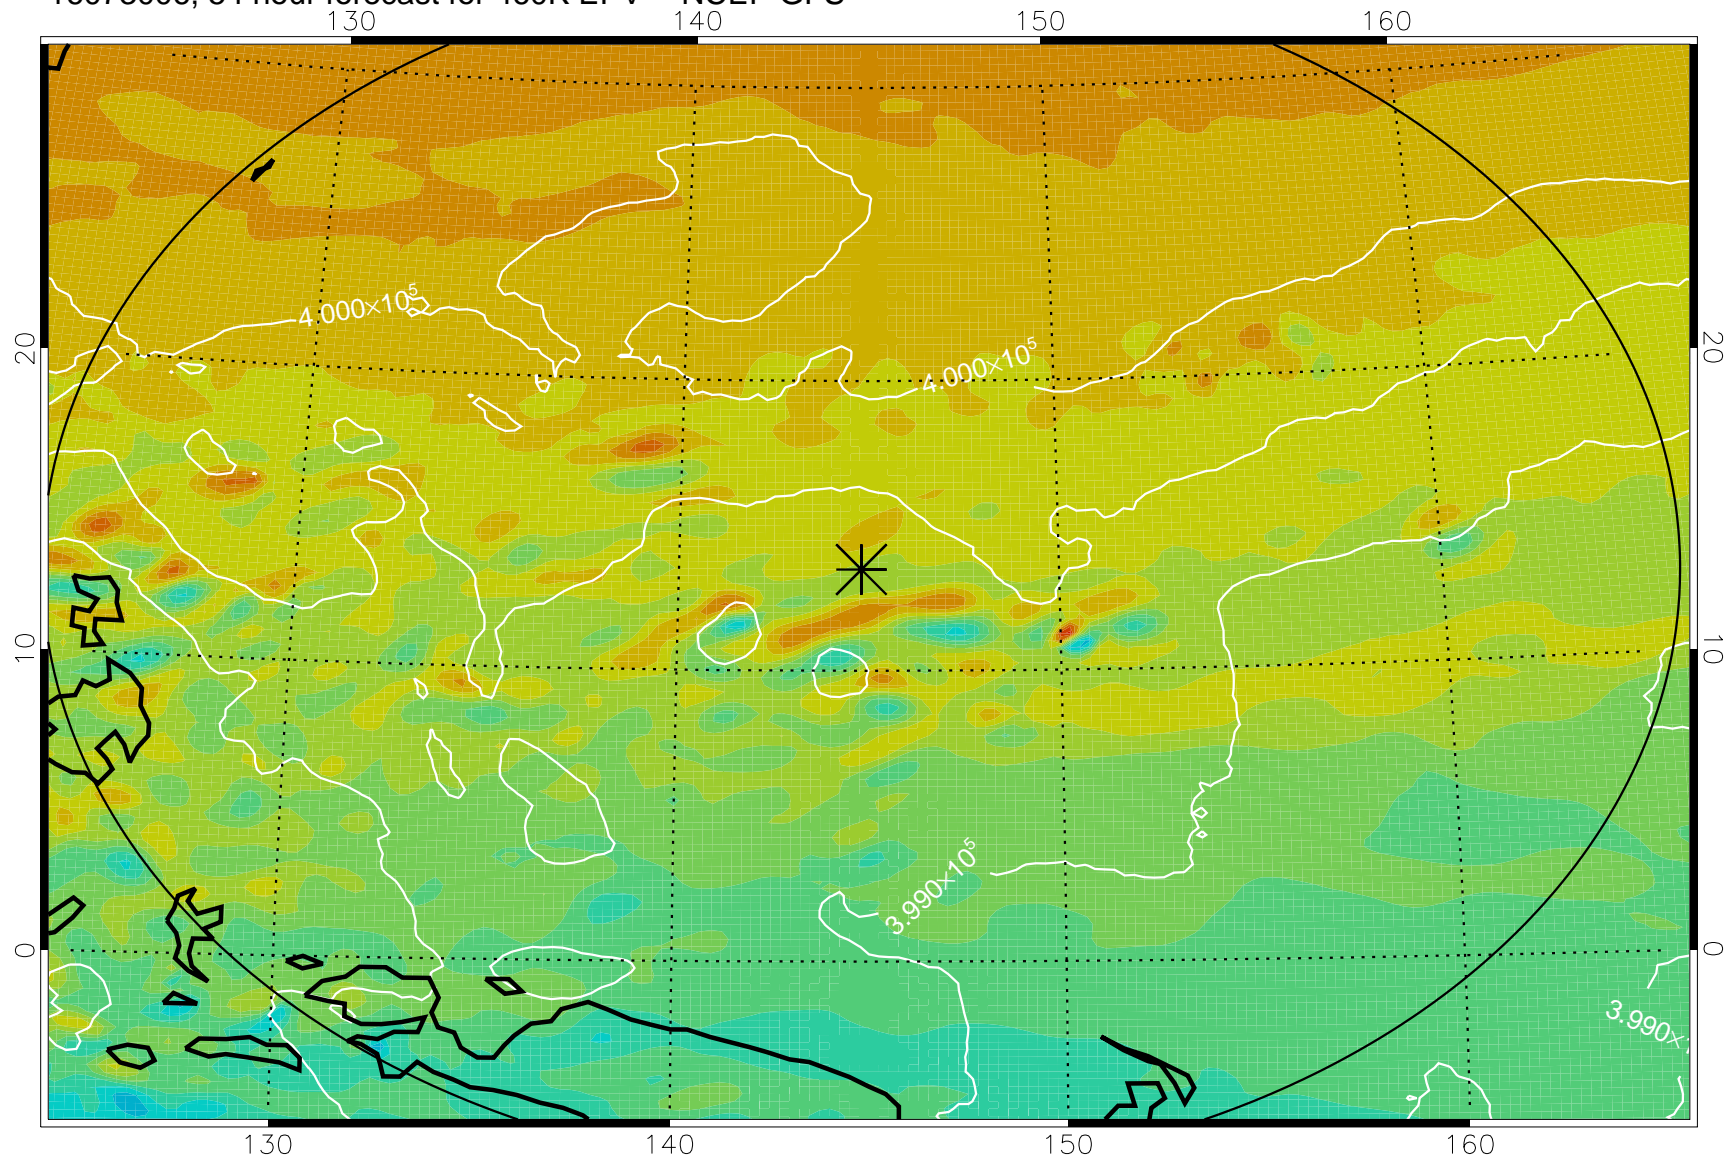

16072918, 42 hour forecast for 460K EPV -- NCEP GFS

460K Montgomery Streamfunction, white

Range ring of 2304 km

16073000, 48 hour forecast for 460K EPV -- NCEP GFS

460K Montgomery Streamfunction, white

Range ring of 2304 km

16073006, 54 hour forecast for 460K EPV -- NCEP GFS

460K Montgomery Streamfunction, white

Range ring of 2304 km

16073012, 60 hour forecast for 460K EPV -- NCEP GFS

460K Montgomery Streamfunction, white

Range ring of 2304 km

16073018, 66 hour forecast for 460K EPV -- NCEP GFS

460K Montgomery Streamfunction, white

Range ring of 2304 km

16073100, 72 hour forecast for 460K EPV -- NCEP GFS

460K Montgomery Streamfunction, white

Range ring of 2304 km

16073106, 78 hour forecast for 460K EPV -- NCEP GFS

460K Montgomery Streamfunction, white

Range ring of 2304 km

16073112, 84 hour forecast for 460K EPV -- NCEP GFS

460K Montgomery Streamfunction, white

Range ring of 2304 km