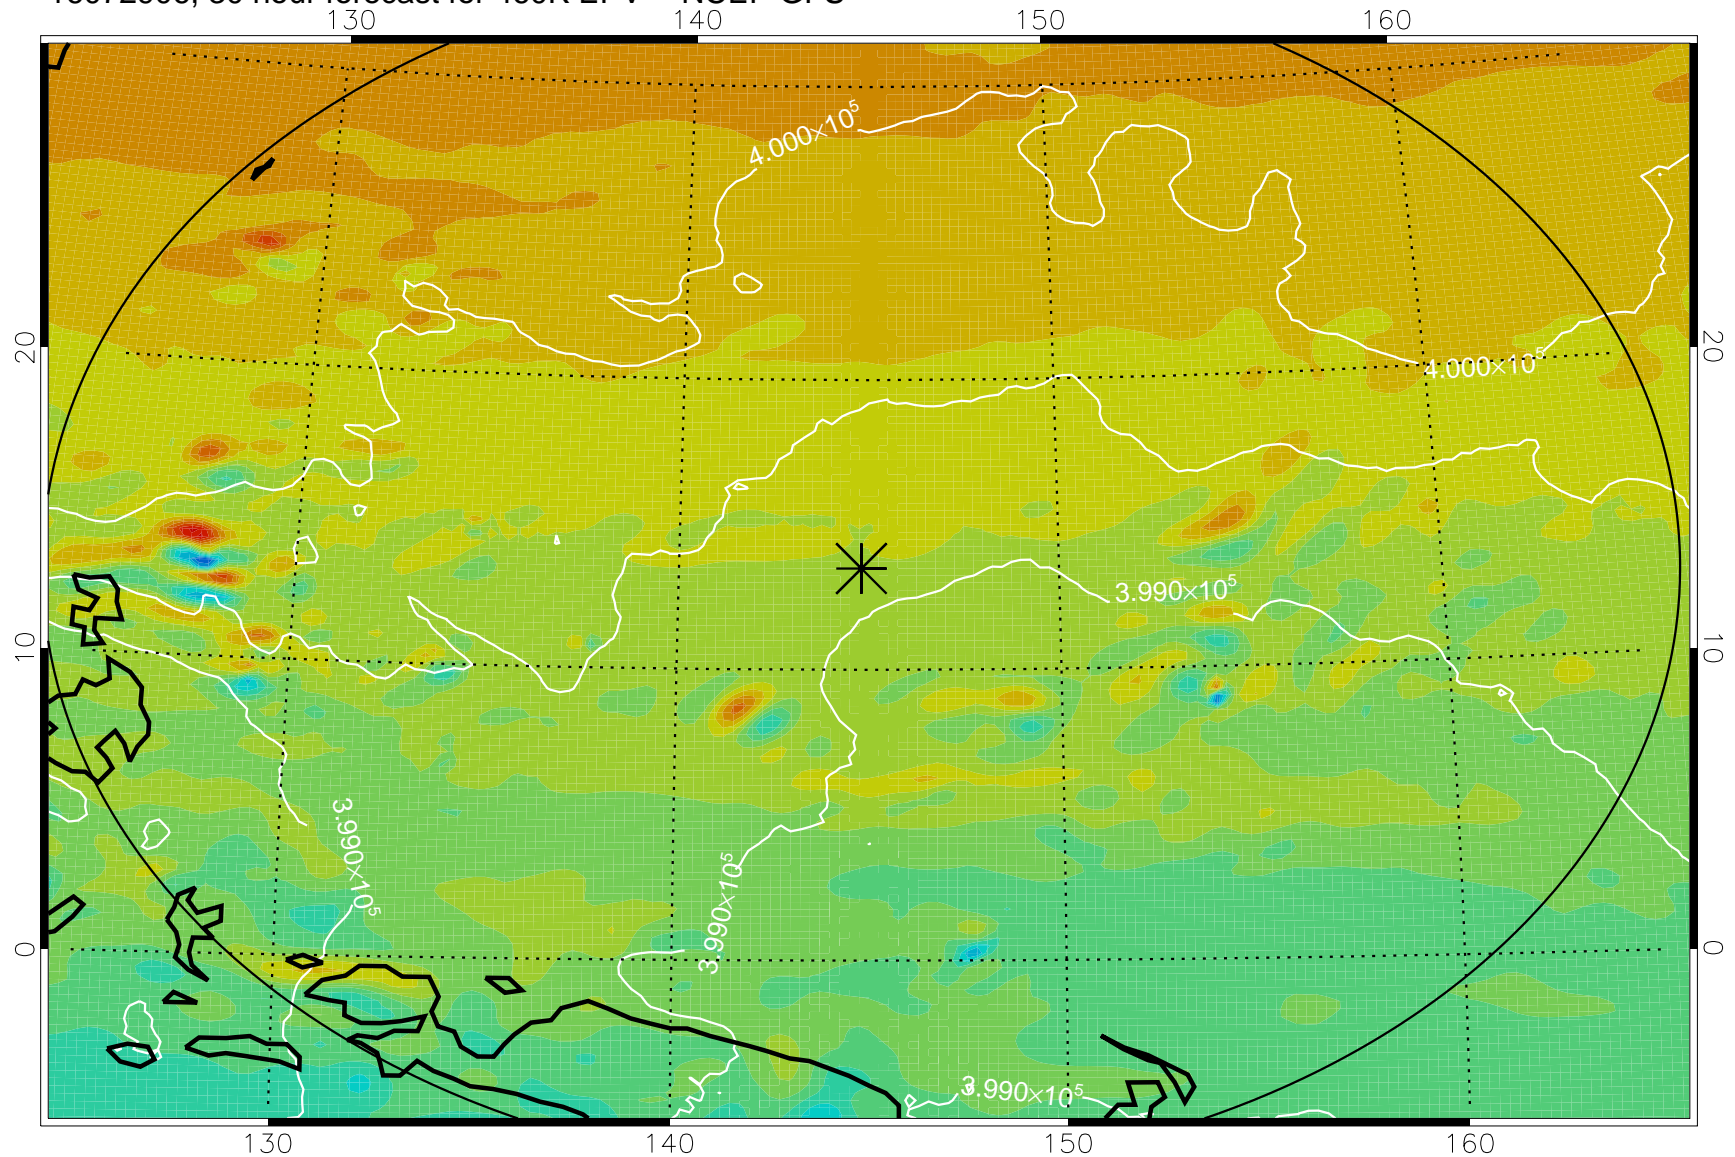

16072818, 18 hour forecast for 460K EPV -- NCEP GFS

460K Montgomery Streamfunction, white

Range ring of 2304 km

16072900, 24 hour forecast for 460K EPV -- NCEP GFS

460K Montgomery Streamfunction, white

Range ring of 2304 km

16072906, 30 hour forecast for 460K EPV -- NCEP GFS

460K Montgomery Streamfunction, white

Range ring of 2304 km

16072912, 36 hour forecast for 460K EPV -- NCEP GFS

460K Montgomery Streamfunction, white

Range ring of 2304 km

16072918, 42 hour forecast for 460K EPV -- NCEP GFS

460K Montgomery Streamfunction, white

Range ring of 2304 km

16073000, 48 hour forecast for 460K EPV -- NCEP GFS

460K Montgomery Streamfunction, white

Range ring of 2304 km

16073118, 90 hour forecast for 460K EPV -- NCEP GFS

460K Montgomery Streamfunction, white

Range ring of 2304 km

16080100, 96 hour forecast for 460K EPV -- NCEP GFS

460K Montgomery Streamfunction, white

Range ring of 2304 km