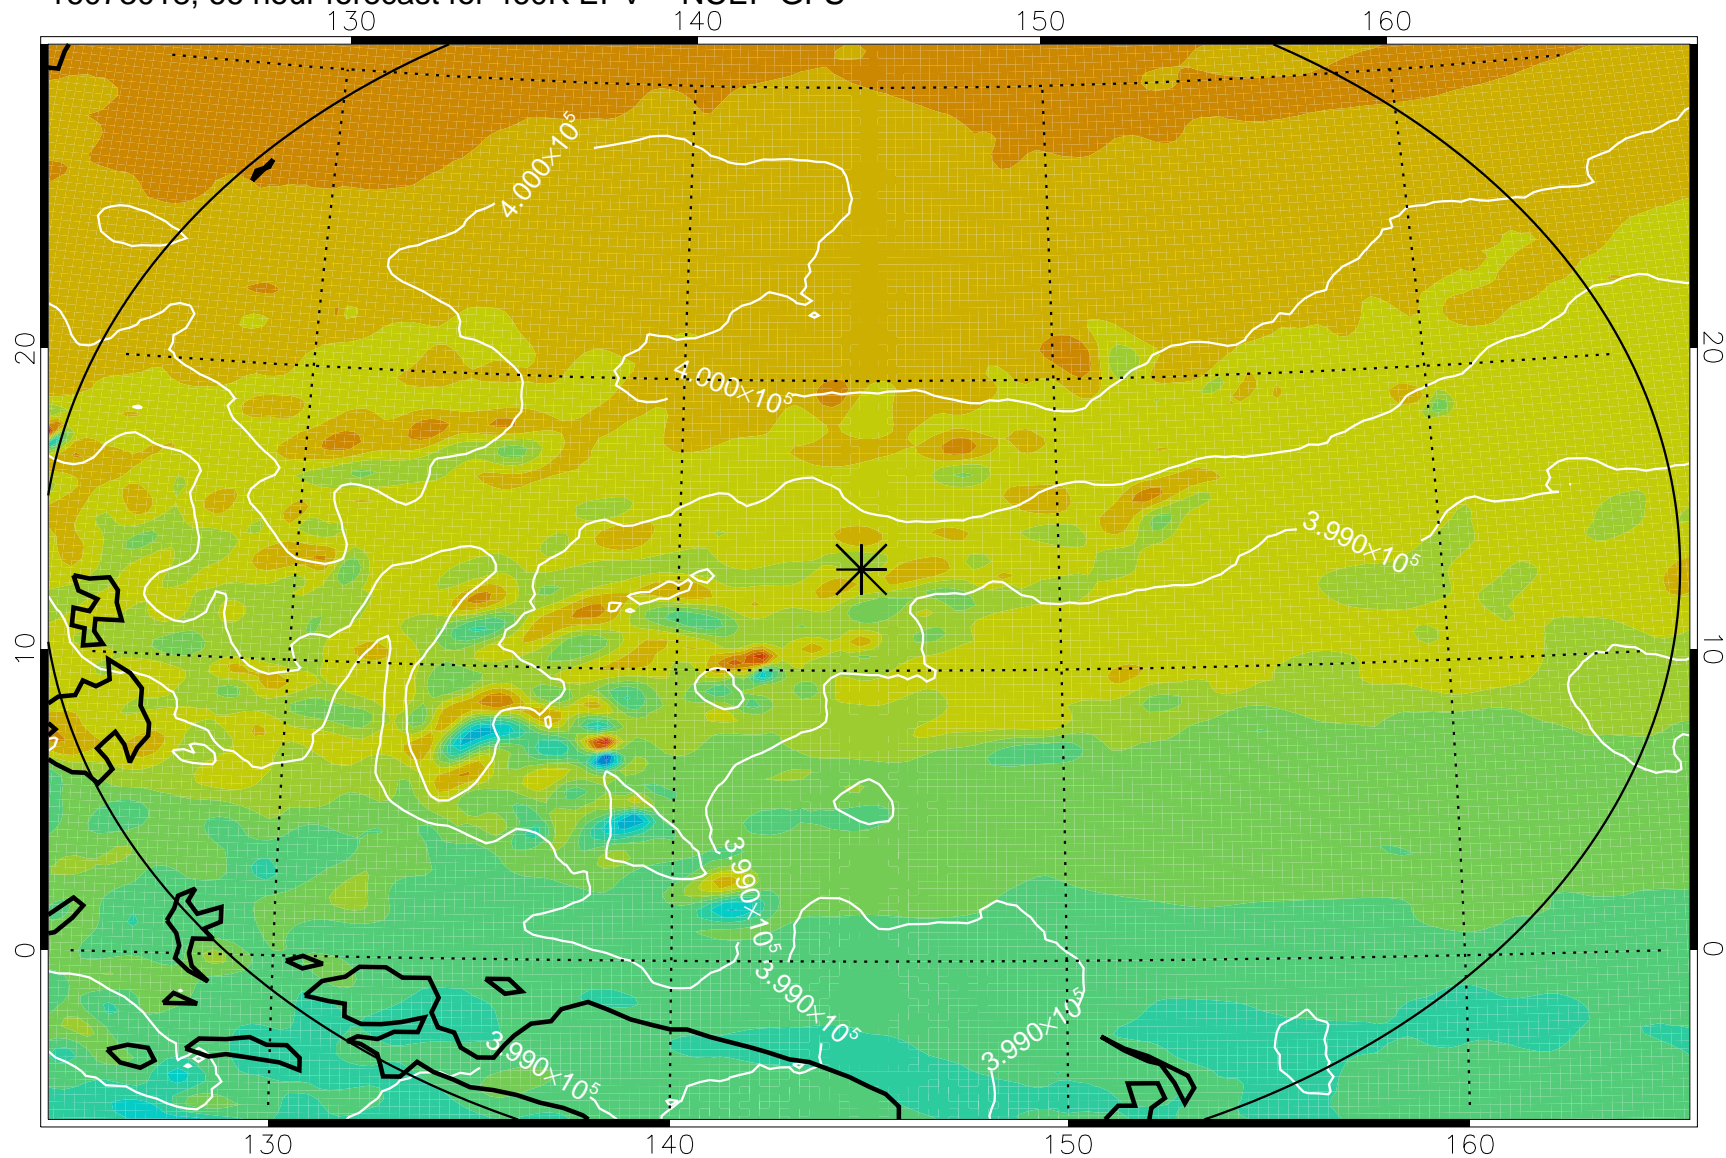

16072918, 42 hour forecast for 460K EPV -- NCEP GFS

460K Montgomery Streamfunction, white

Range ring of 2304 km

16073000, 48 hour forecast for 460K EPV -- NCEP GFS

460K Montgomery Streamfunction, white

Range ring of 2304 km

16073006, 54 hour forecast for 460K EPV -- NCEP GFS

460K Montgomery Streamfunction, white

Range ring of 2304 km

16073012, 60 hour forecast for 460K EPV -- NCEP GFS

460K Montgomery Streamfunction, white

Range ring of 2304 km

16073018, 66 hour forecast for 460K EPV -- NCEP GFS

460K Montgomery Streamfunction, white

Range ring of 2304 km

16073100, 72 hour forecast for 460K EPV -- NCEP GFS

460K Montgomery Streamfunction, white

Range ring of 2304 km

16073106, 78 hour forecast for 460K EPV -- NCEP GFS

460K Montgomery Streamfunction, white

Range ring of 2304 km

16073112, 84 hour forecast for 460K EPV -- NCEP GFS

460K Montgomery Streamfunction, white

Range ring of 2304 km