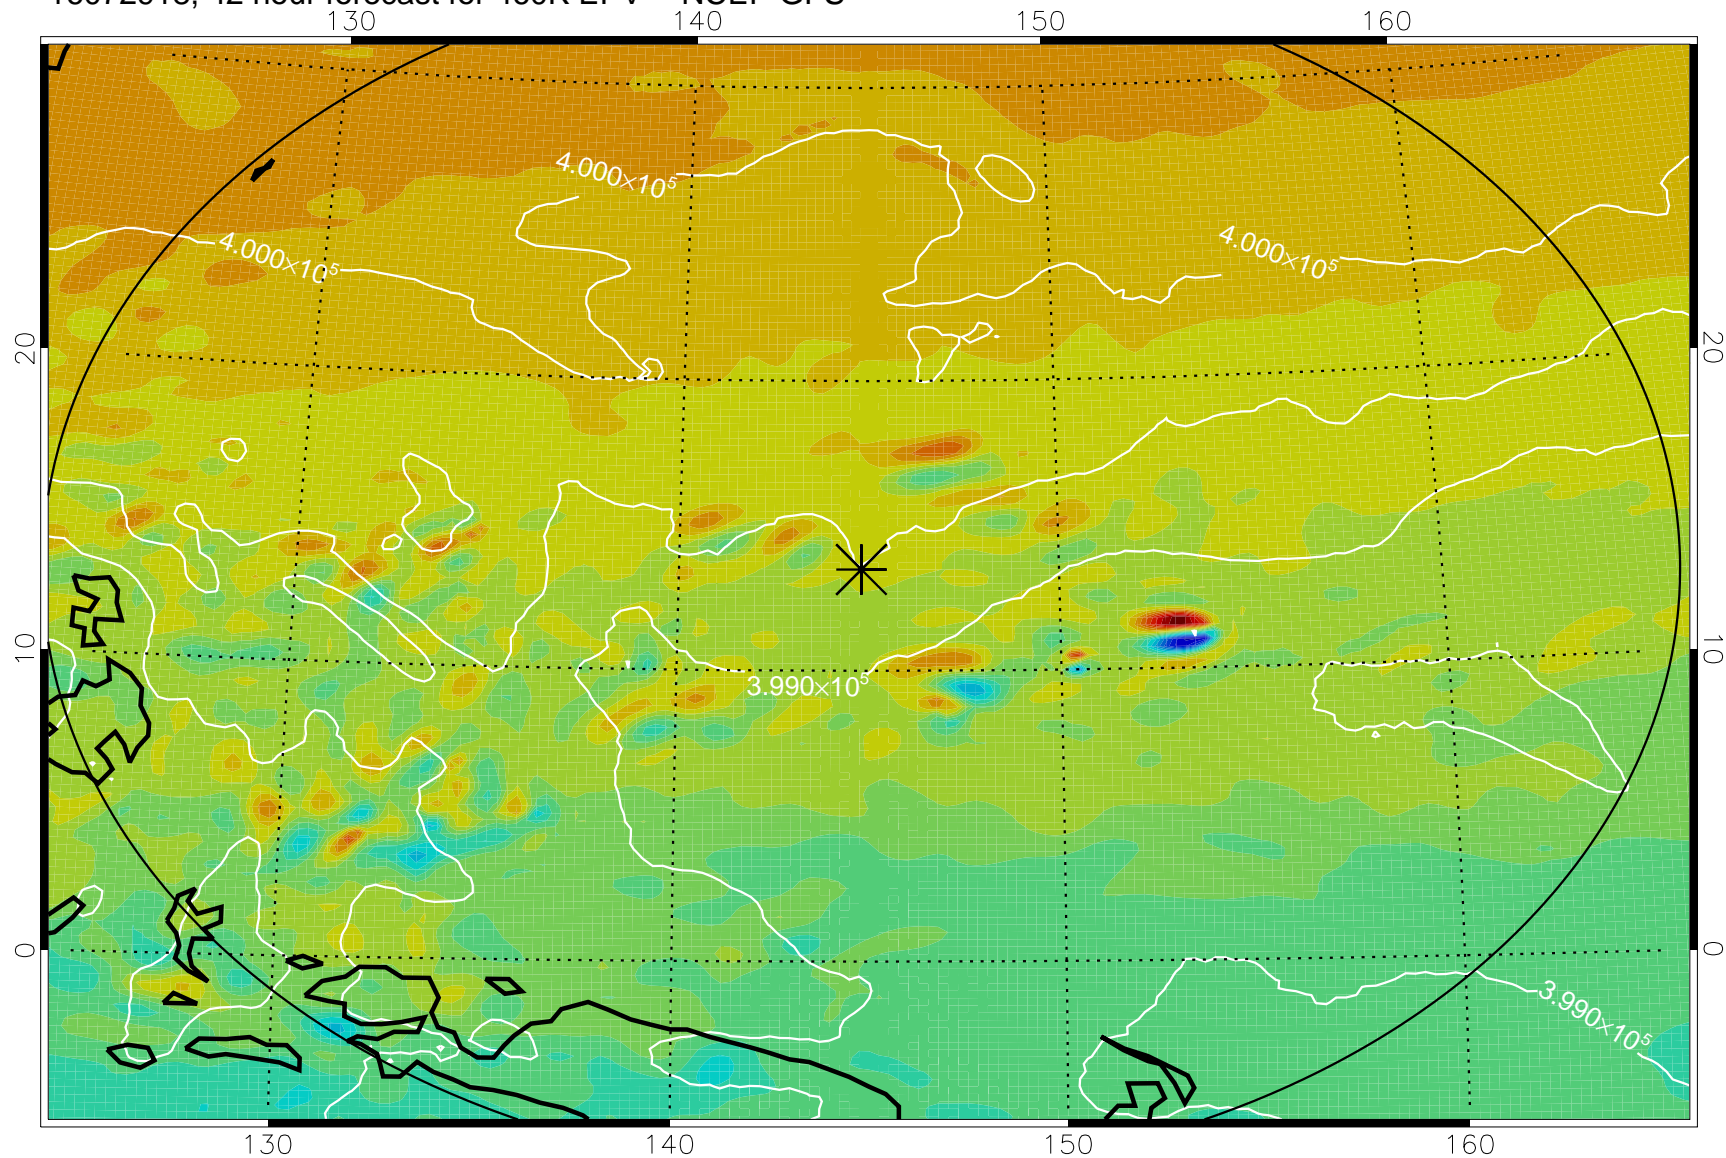

16072906, 30 hour forecast for 460K EPV -- NCEP GFS

460K Montgomery Streamfunction, white

Range ring of 2304 km

16072912, 36 hour forecast for 460K EPV -- NCEP GFS

460K Montgomery Streamfunction, white

Range ring of 2304 km

16072918, 42 hour forecast for 460K EPV -- NCEP GFS

460K Montgomery Streamfunction, white

Range ring of 2304 km

16073000, 48 hour forecast for 460K EPV -- NCEP GFS

460K Montgomery Streamfunction, white

Range ring of 2304 km

16073006, 54 hour forecast for 460K EPV -- NCEP GFS

460K Montgomery Streamfunction, white

Range ring of 2304 km

16073012, 60 hour forecast for 460K EPV -- NCEP GFS

460K Montgomery Streamfunction, white

Range ring of 2304 km

16073018, 66 hour forecast for 460K EPV -- NCEP GFS

460K Montgomery Streamfunction, white

Range ring of 2304 km

16073100, 72 hour forecast for 460K EPV -- NCEP GFS

460K Montgomery Streamfunction, white

Range ring of 2304 km