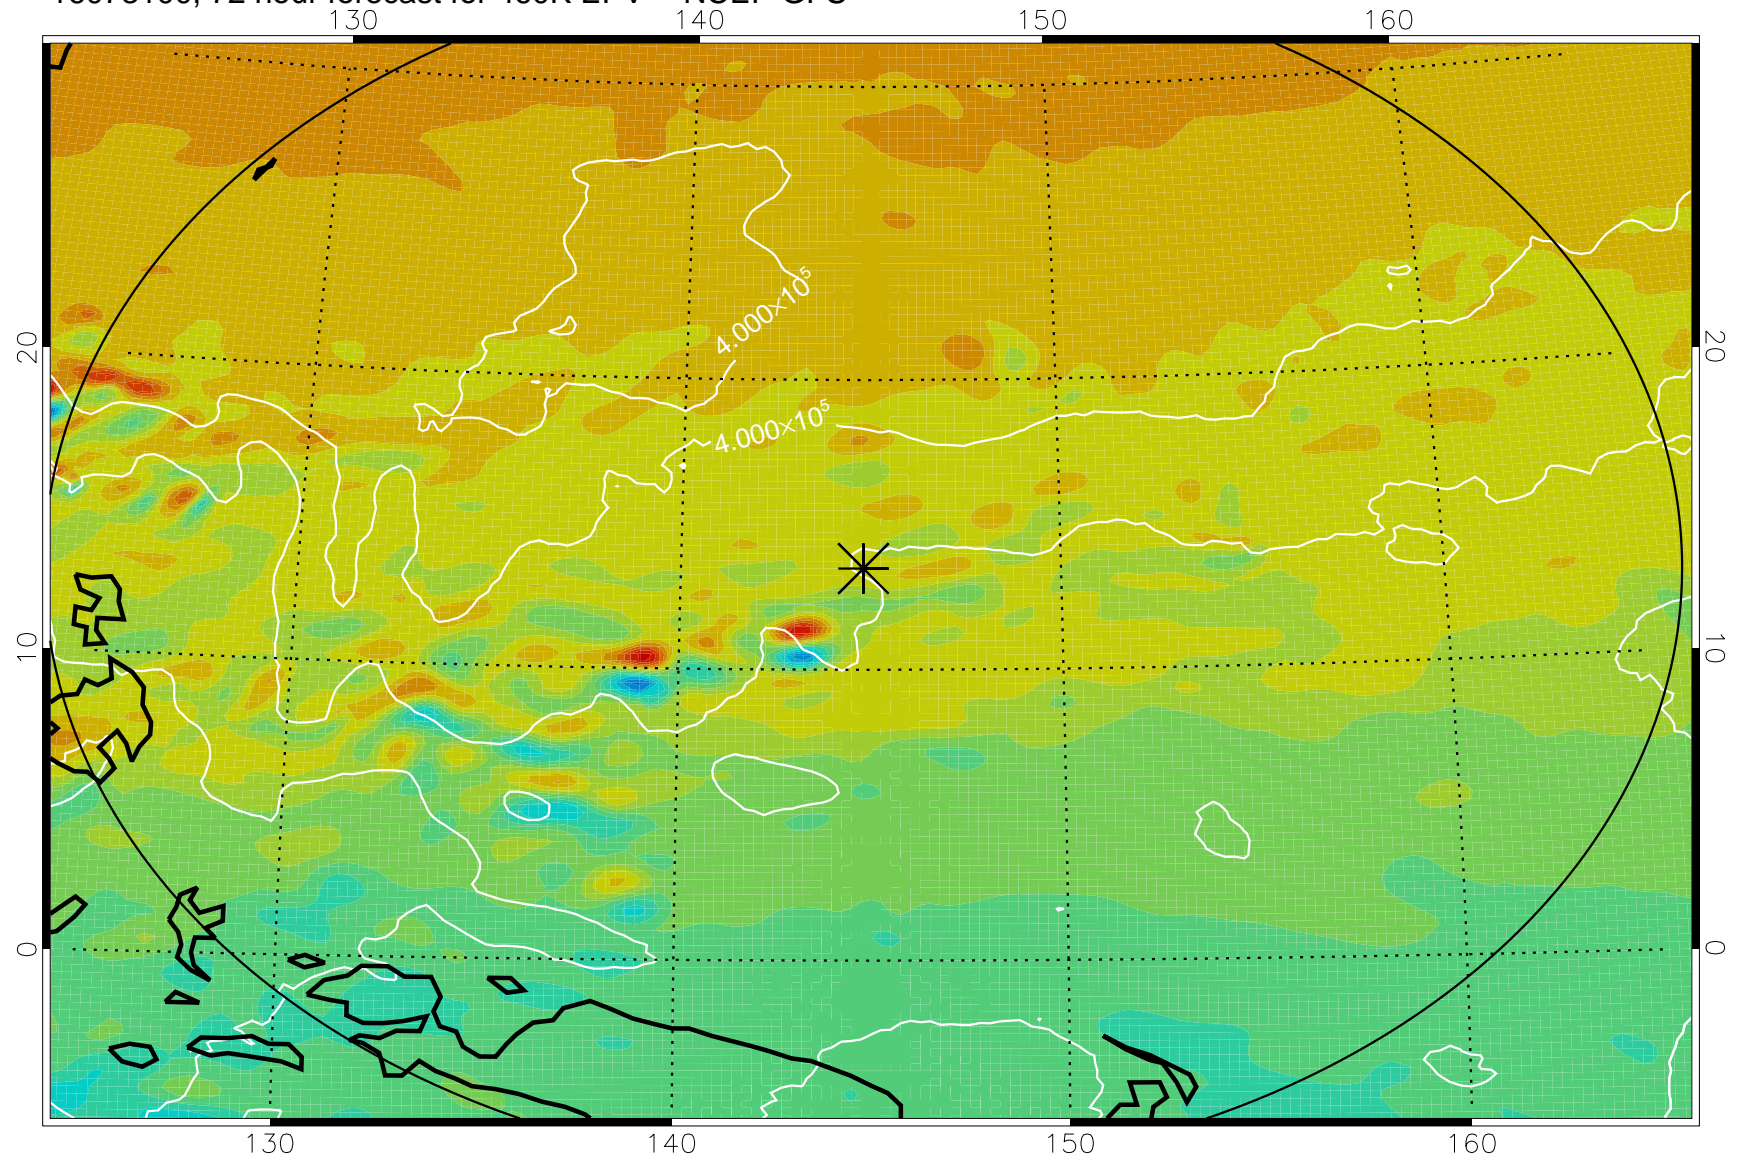

16073006, 54 hour forecast for 460K EPV -- NCEP GFS

460K Montgomery Streamfunction, white

Range ring of 2304 km

16073012, 60 hour forecast for 460K EPV -- NCEP GFS

460K Montgomery Streamfunction, white

Range ring of 2304 km

16073018, 66 hour forecast for 460K EPV -- NCEP GFS

460K Montgomery Streamfunction, white

Range ring of 2304 km

16073100, 72 hour forecast for 460K EPV -- NCEP GFS

460K Montgomery Streamfunction, white

Range ring of 2304 km

16073106, 78 hour forecast for 460K EPV -- NCEP GFS

460K Montgomery Streamfunction, white

Range ring of 2304 km

16073112, 84 hour forecast for 460K EPV -- NCEP GFS

460K Montgomery Streamfunction, white

Range ring of 2304 km

16073118, 90 hour forecast for 460K EPV -- NCEP GFS

460K Montgomery Streamfunction, white

Range ring of 2304 km

16080100, 96 hour forecast for 460K EPV -- NCEP GFS

460K Montgomery Streamfunction, white

Range ring of 2304 km