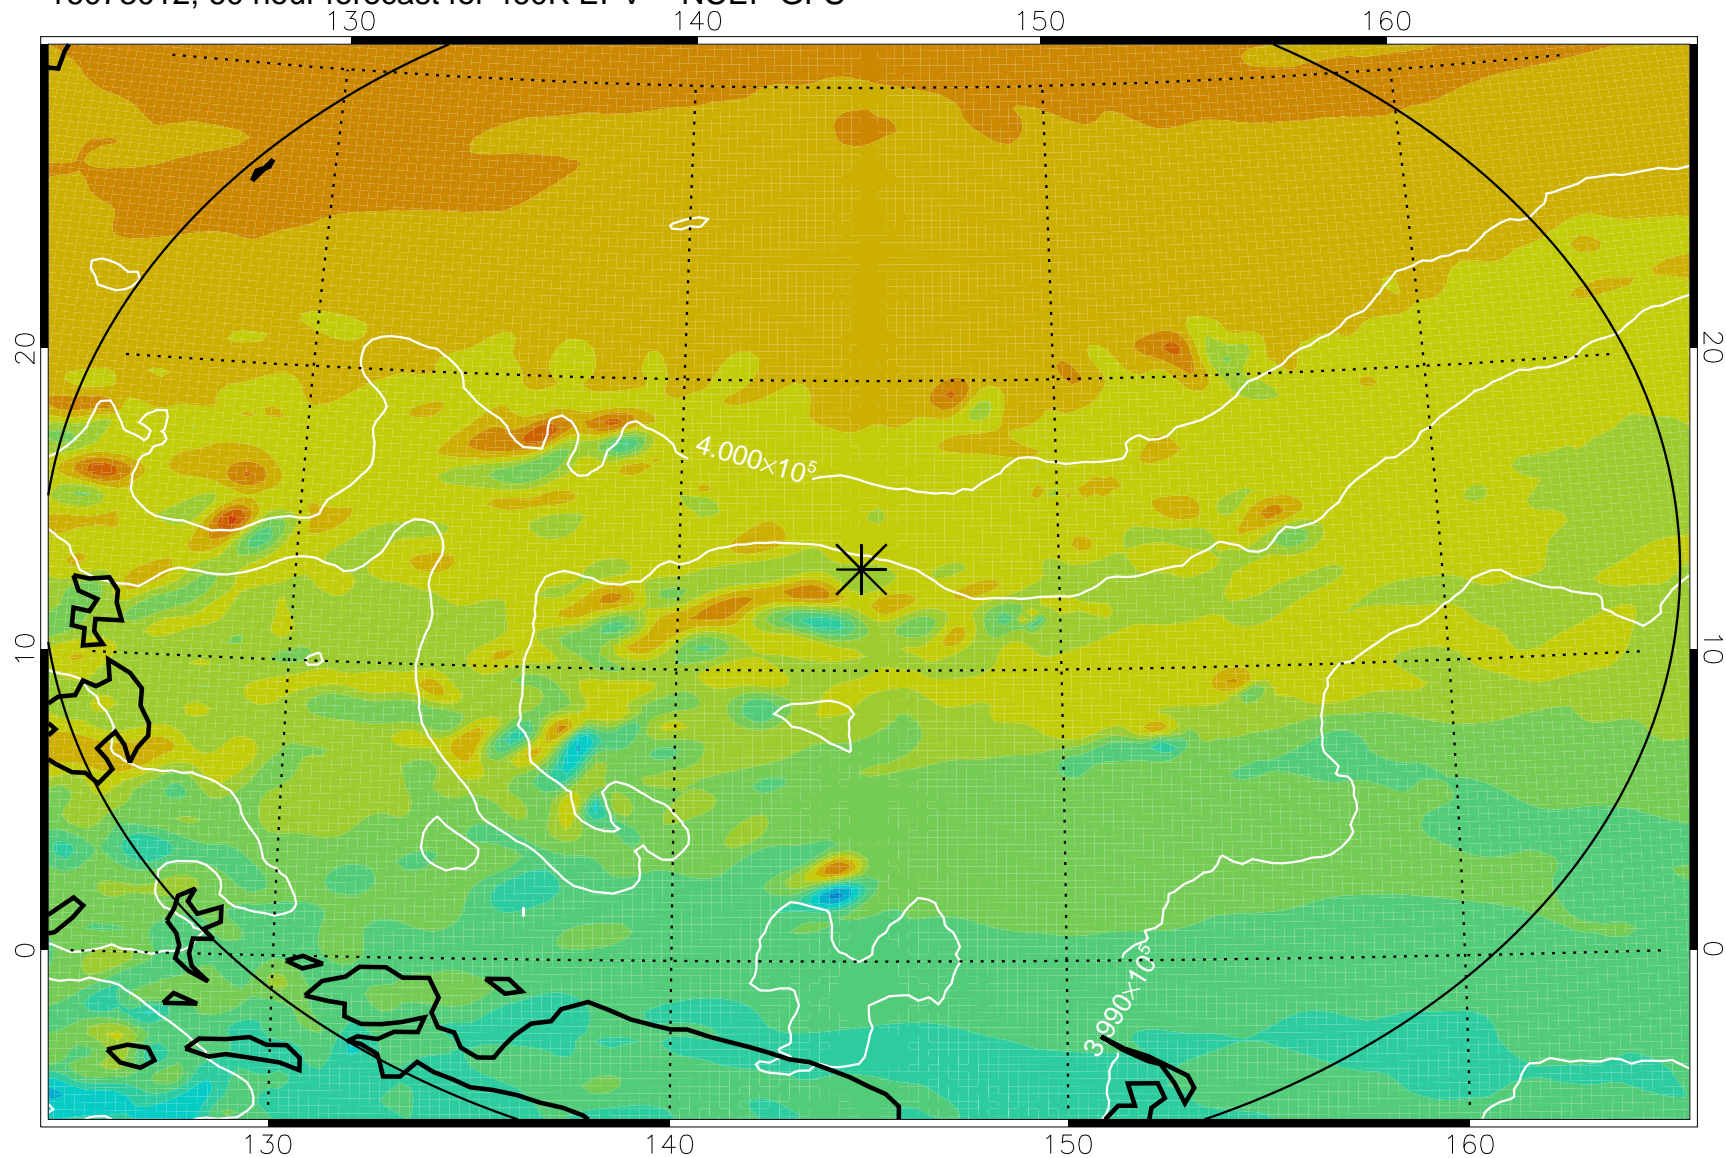

16072918, 42 hour forecast for 460K EPV -- NCEP GFS

460K Montgomery Streamfunction, white

Range ring of 2304 km

16073000, 48 hour forecast for 460K EPV -- NCEP GFS

460K Montgomery Streamfunction, white

Range ring of 2304 km

16073006, 54 hour forecast for 460K EPV -- NCEP GFS

460K Montgomery Streamfunction, white

Range ring of 2304 km

16073012, 60 hour forecast for 460K EPV -- NCEP GFS

460K Montgomery Streamfunction, white

Range ring of 2304 km

16073018, 66 hour forecast for 460K EPV -- NCEP GFS

460K Montgomery Streamfunction, white

Range ring of 2304 km

16073100, 72 hour forecast for 460K EPV -- NCEP GFS

460K Montgomery Streamfunction, white

Range ring of 2304 km

16073106, 78 hour forecast for 460K EPV -- NCEP GFS

460K Montgomery Streamfunction, white

Range ring of 2304 km

16073112, 84 hour forecast for 460K EPV -- NCEP GFS

460K Montgomery Streamfunction, white

Range ring of 2304 km