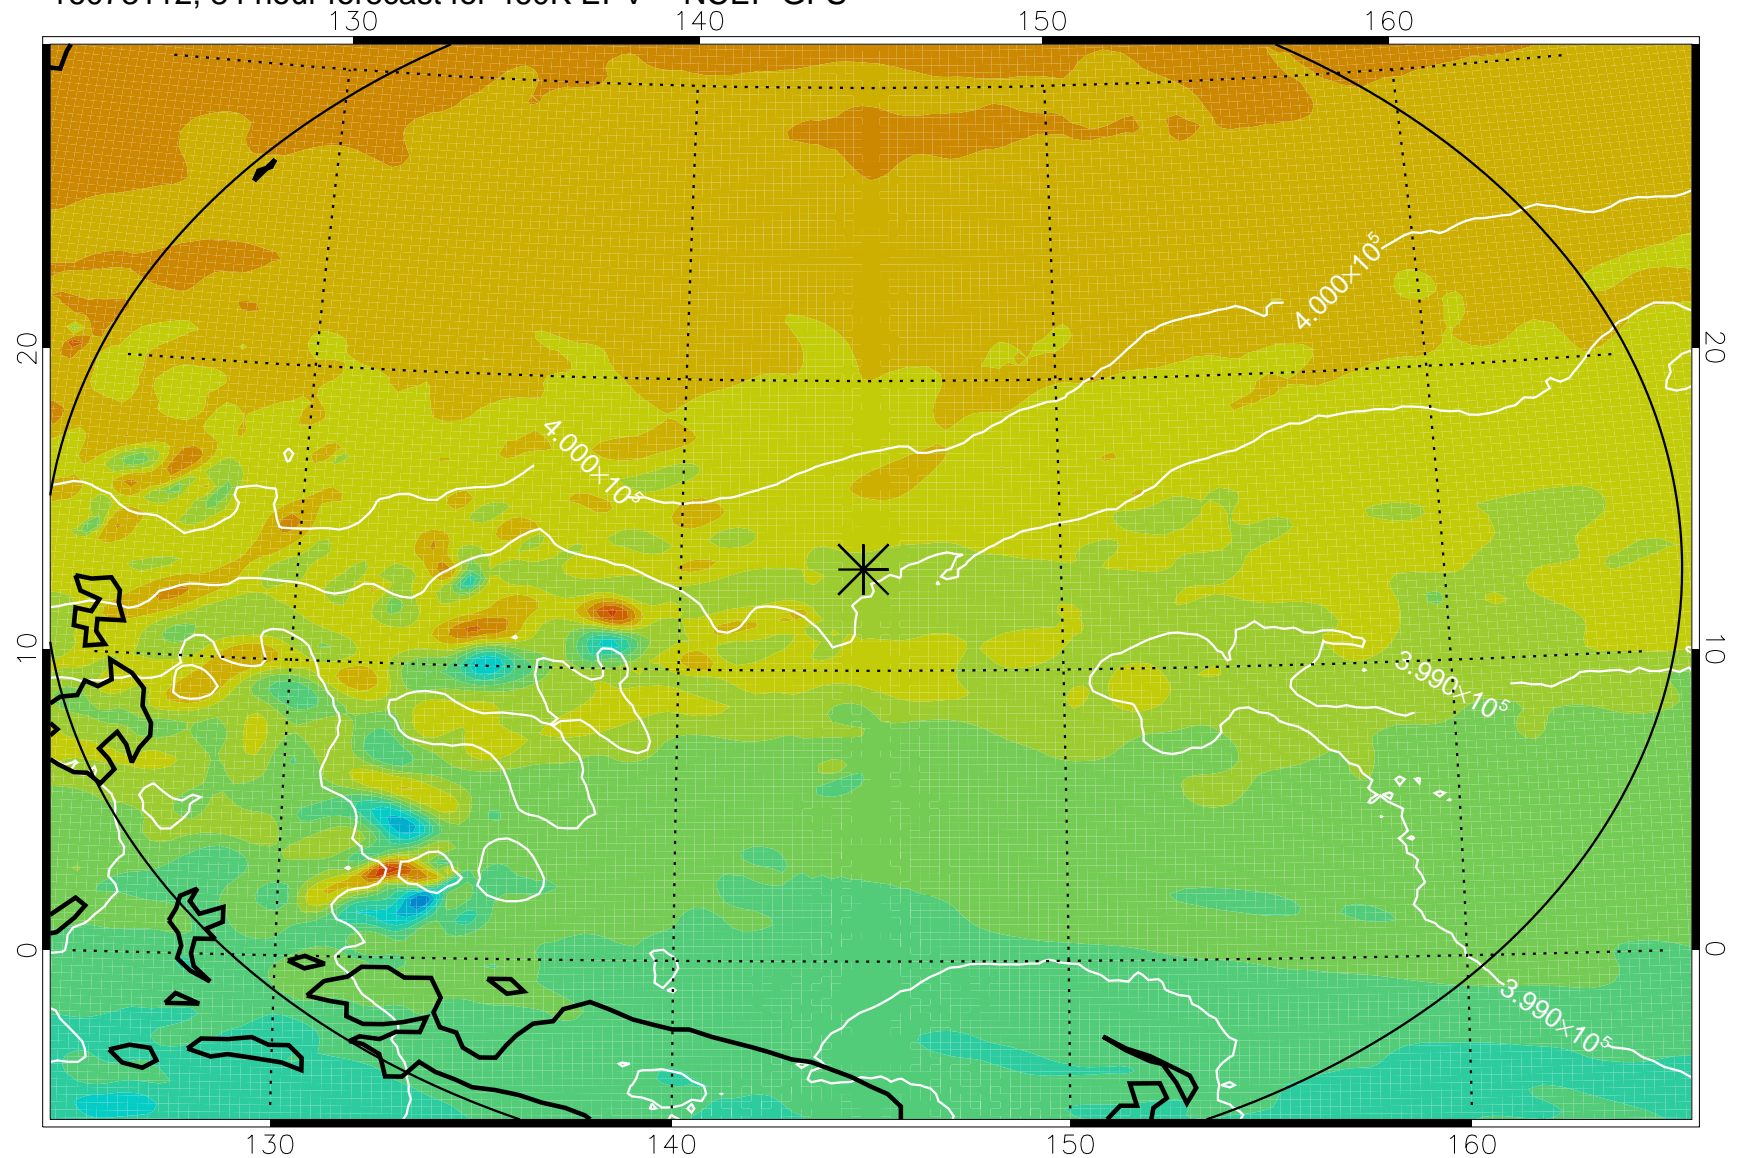

16073006, 54 hour forecast for 460K EPV -- NCEP GFS

460K Montgomery Streamfunction, white

Range ring of 2304 km

16073012, 60 hour forecast for 460K EPV -- NCEP GFS

460K Montgomery Streamfunction, white

Range ring of 2304 km

16073018, 66 hour forecast for 460K EPV -- NCEP GFS

460K Montgomery Streamfunction, white

Range ring of 2304 km

16073100, 72 hour forecast for 460K EPV -- NCEP GFS

460K Montgomery Streamfunction, white

Range ring of 2304 km

16073106, 78 hour forecast for 460K EPV -- NCEP GFS

460K Montgomery Streamfunction, white

Range ring of 2304 km

16073112, 84 hour forecast for 460K EPV -- NCEP GFS

460K Montgomery Streamfunction, white

Range ring of 2304 km

16073118, 90 hour forecast for 460K EPV -- NCEP GFS

460K Montgomery Streamfunction, white

Range ring of 2304 km

16080100, 96 hour forecast for 460K EPV -- NCEP GFS

460K Montgomery Streamfunction, white

Range ring of 2304 km