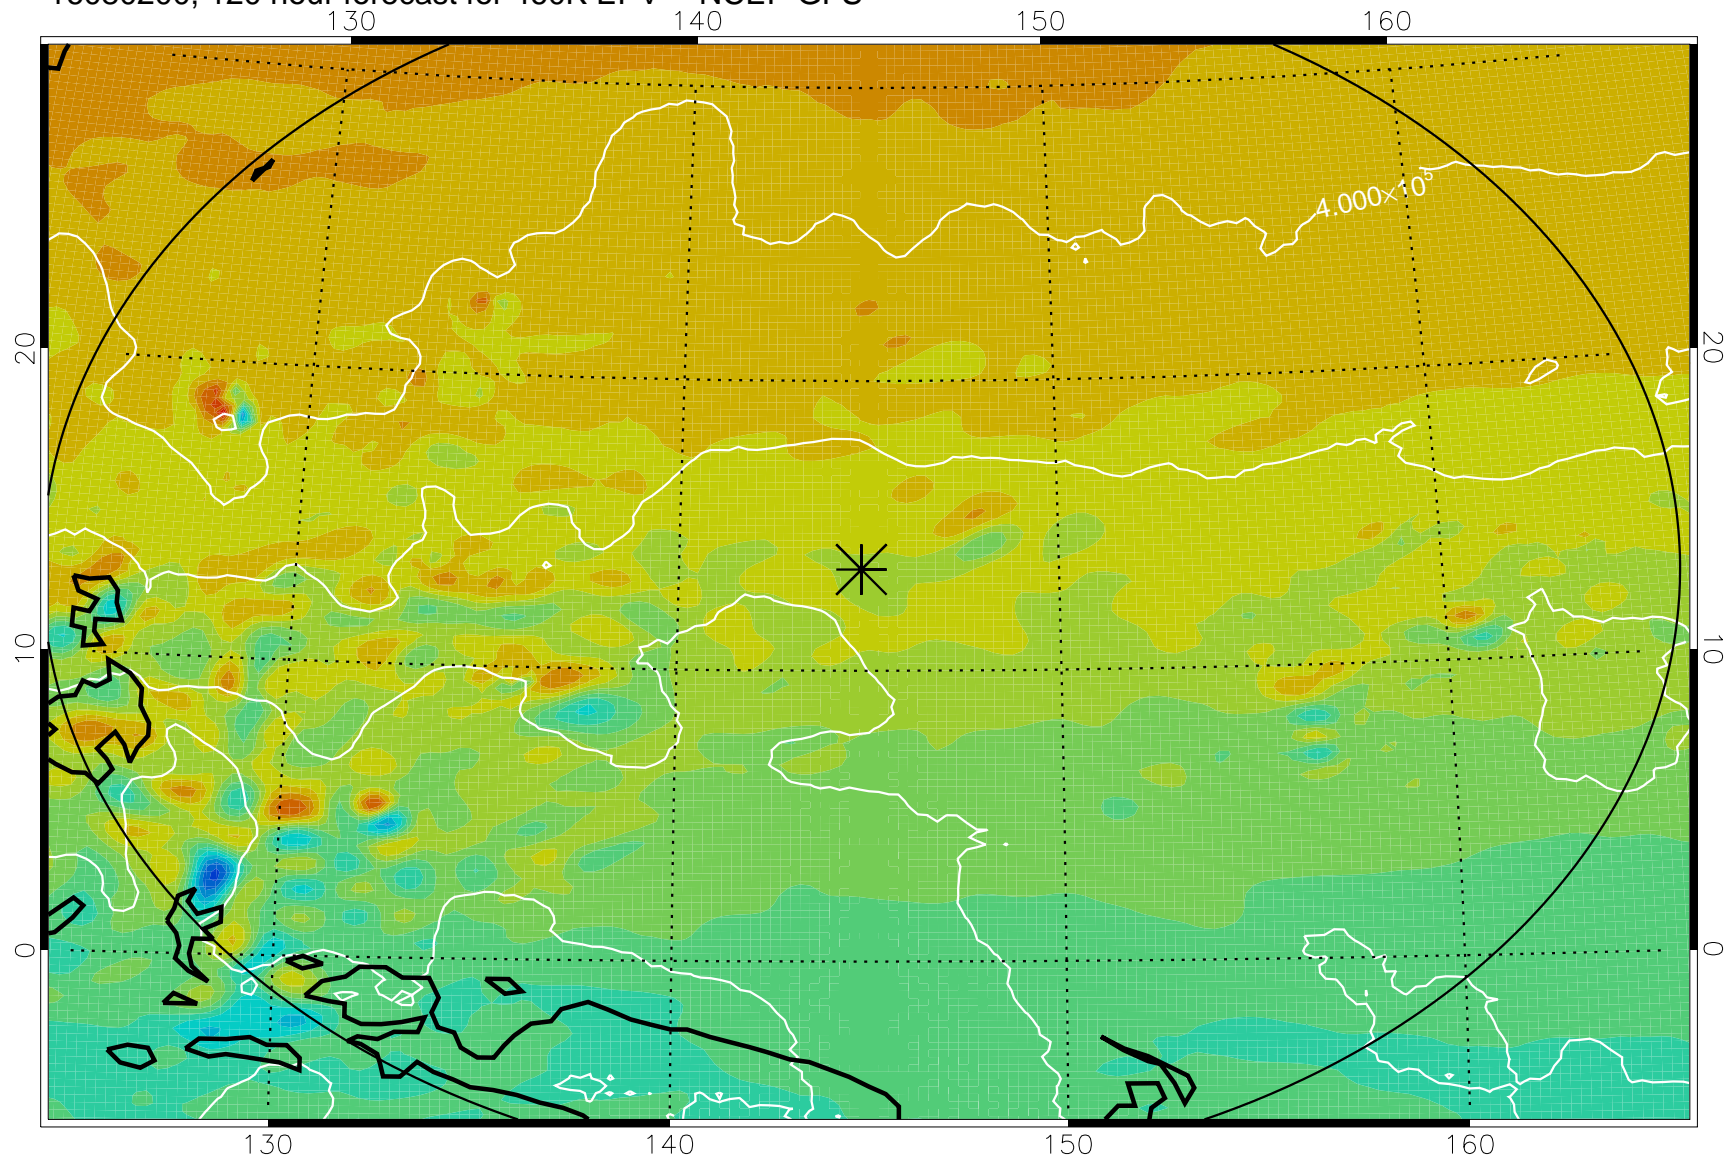

16073106, 78 hour forecast for 460K EPV -- NCEP GFS

460K Montgomery Streamfunction, white

Range ring of 2304 km

16073112, 84 hour forecast for 460K EPV -- NCEP GFS

460K Montgomery Streamfunction, white

Range ring of 2304 km

16073118, 90 hour forecast for 460K EPV -- NCEP GFS

460K Montgomery Streamfunction, white

Range ring of 2304 km

16080100, 96 hour forecast for 460K EPV -- NCEP GFS

460K Montgomery Streamfunction, white

Range ring of 2304 km

16080106, 102 hour forecast for 460K EPV -- NCEP GFS

460K Montgomery Streamfunction, white

Range ring of 2304 km

16080112, 108 hour forecast for 460K EPV -- NCEP GFS

460K Montgomery Streamfunction, white

Range ring of 2304 km

16080118, 114 hour forecast for 460K EPV -- NCEP GFS

460K Montgomery Streamfunction, white

Range ring of 2304 km

16080200, 120 hour forecast for 460K EPV -- NCEP GFS

460K Montgomery Streamfunction, white

Range ring of 2304 km