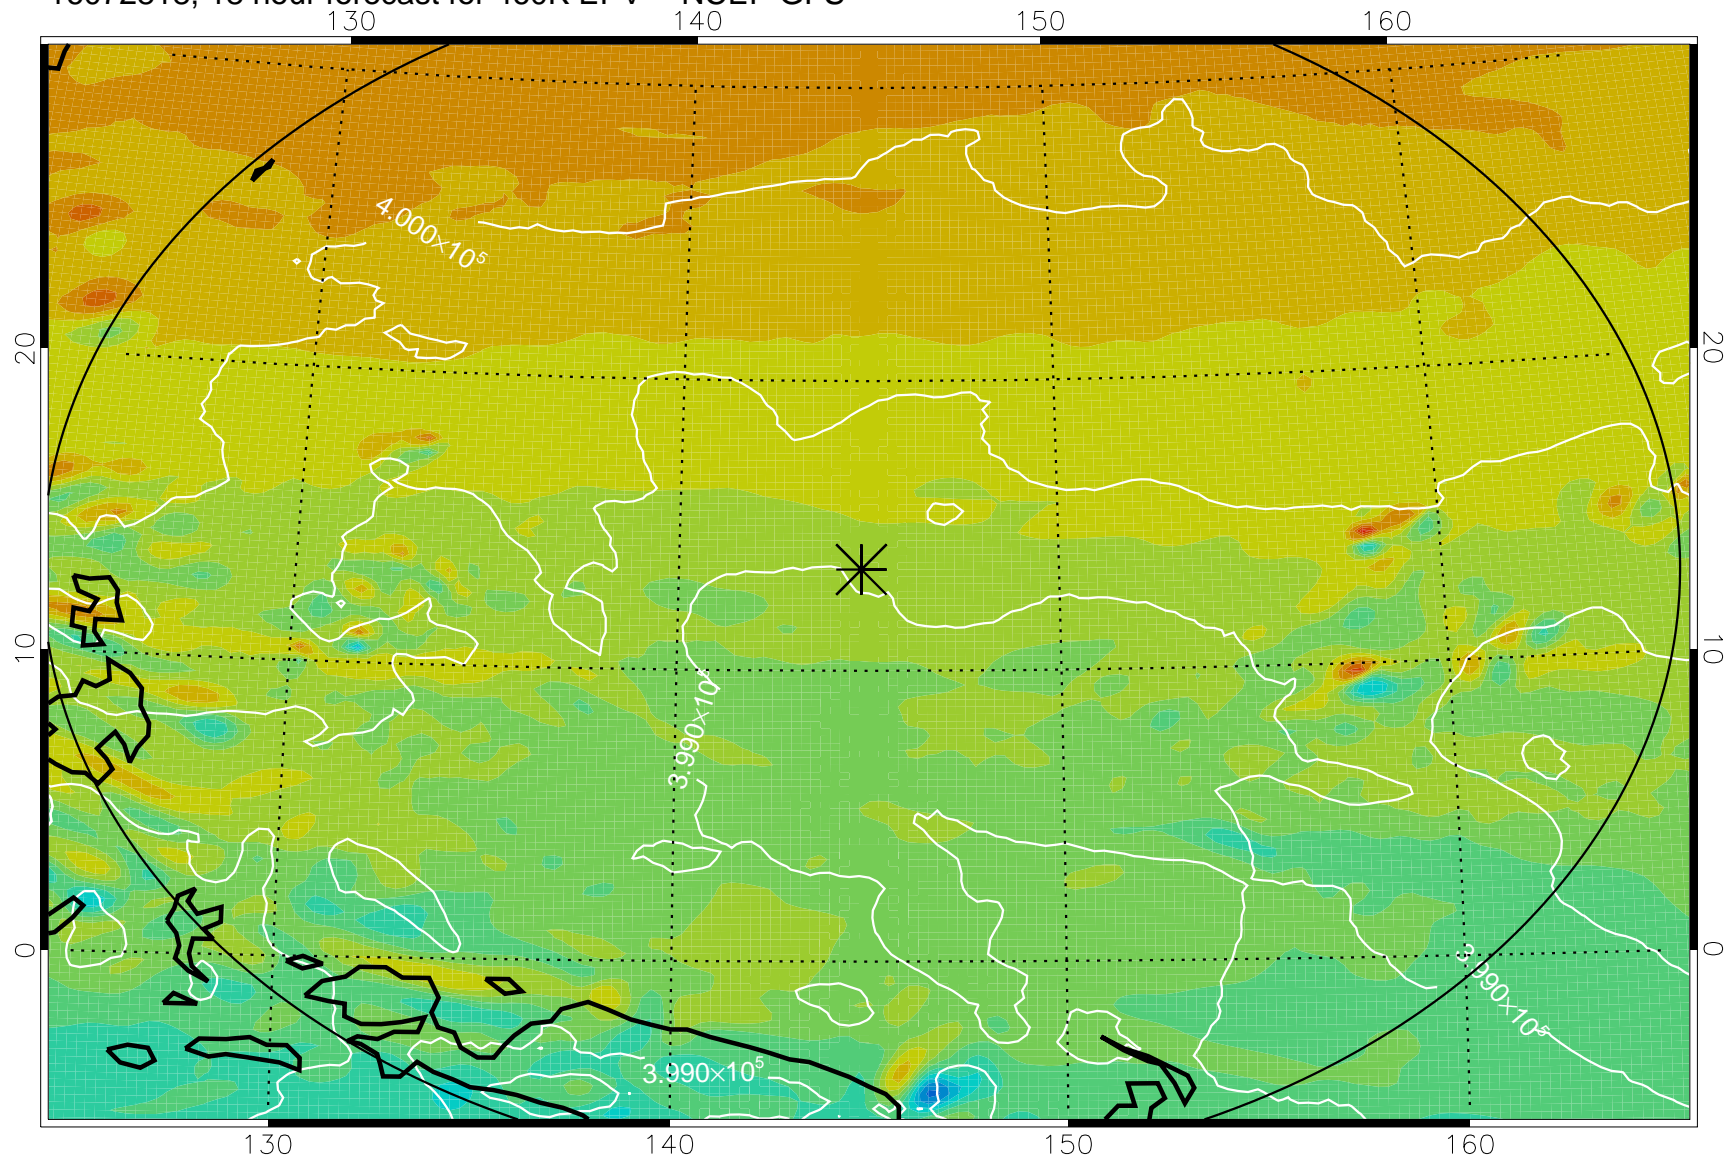

16072806, 6 hour forecast for 460K EPV -- NCEP GFS

460K Montgomery Streamfunction, white

Range ring of 2304 km

16072812, 12 hour forecast for 460K EPV -- NCEP GFS

460K Montgomery Streamfunction, white

Range ring of 2304 km

16072818, 18 hour forecast for 460K EPV -- NCEP GFS

460K Montgomery Streamfunction, white

Range ring of 2304 km

16072900, 24 hour forecast for 460K EPV -- NCEP GFS

460K Montgomery Streamfunction, white

Range ring of 2304 km

16072906, 30 hour forecast for 460K EPV -- NCEP GFS

460K Montgomery Streamfunction, white

Range ring of 2304 km

16072912, 36 hour forecast for 460K EPV -- NCEP GFS

460K Montgomery Streamfunction, white

Range ring of 2304 km

16072918, 42 hour forecast for 460K EPV -- NCEP GFS

460K Montgomery Streamfunction, white

Range ring of 2304 km

16073000, 48 hour forecast for 460K EPV -- NCEP GFS

460K Montgomery Streamfunction, white

Range ring of 2304 km