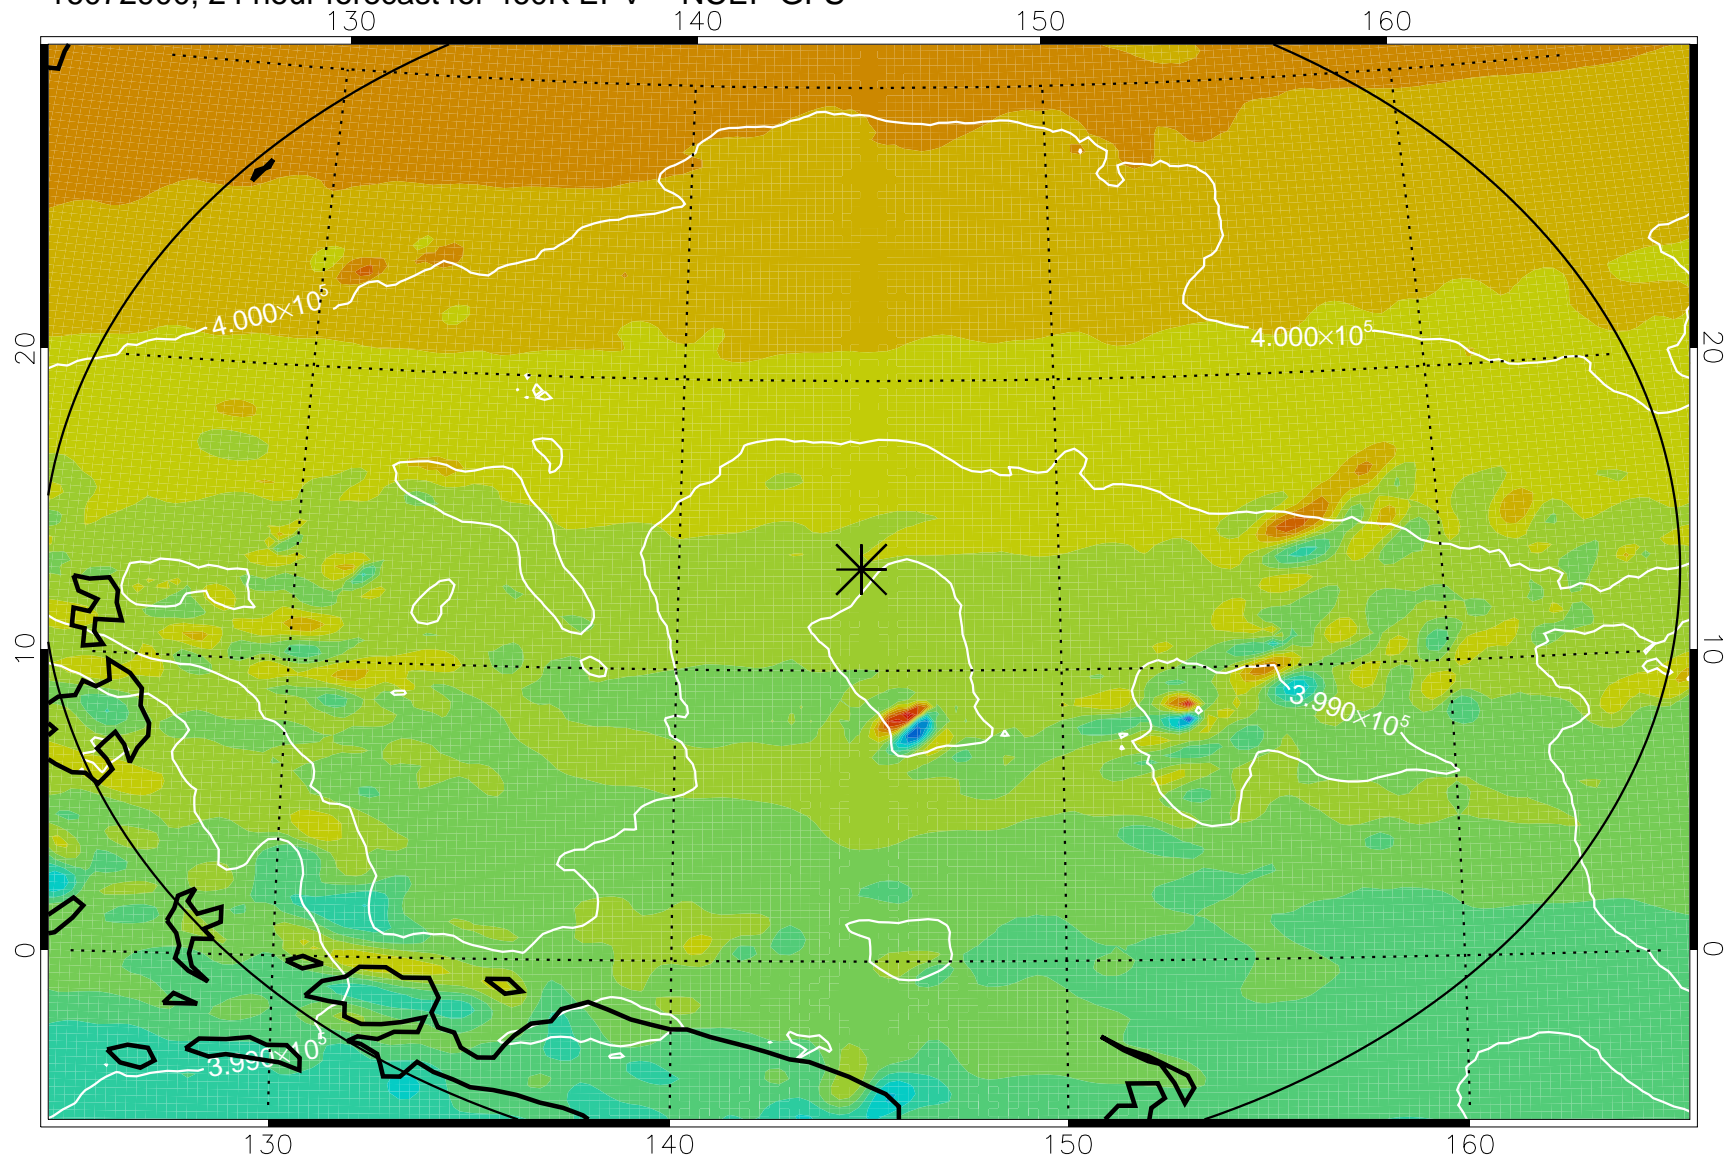

16072806, 6 hour forecast for 460K EPV -- NCEP GFS

460K Montgomery Streamfunction, white

Range ring of 2304 km

16072812, 12 hour forecast for 460K EPV -- NCEP GFS

460K Montgomery Streamfunction, white

Range ring of 2304 km

16072818, 18 hour forecast for 460K EPV -- NCEP GFS

460K Montgomery Streamfunction, white

Range ring of 2304 km

16072900, 24 hour forecast for 460K EPV -- NCEP GFS

460K Montgomery Streamfunction, white

Range ring of 2304 km

16072906, 30 hour forecast for 460K EPV -- NCEP GFS

460K Montgomery Streamfunction, white

Range ring of 2304 km

16072912, 36 hour forecast for 460K EPV -- NCEP GFS

460K Montgomery Streamfunction, white

Range ring of 2304 km

16072918, 42 hour forecast for 460K EPV -- NCEP GFS

460K Montgomery Streamfunction, white

Range ring of 2304 km

16073000, 48 hour forecast for 460K EPV -- NCEP GFS

460K Montgomery Streamfunction, white

Range ring of 2304 km