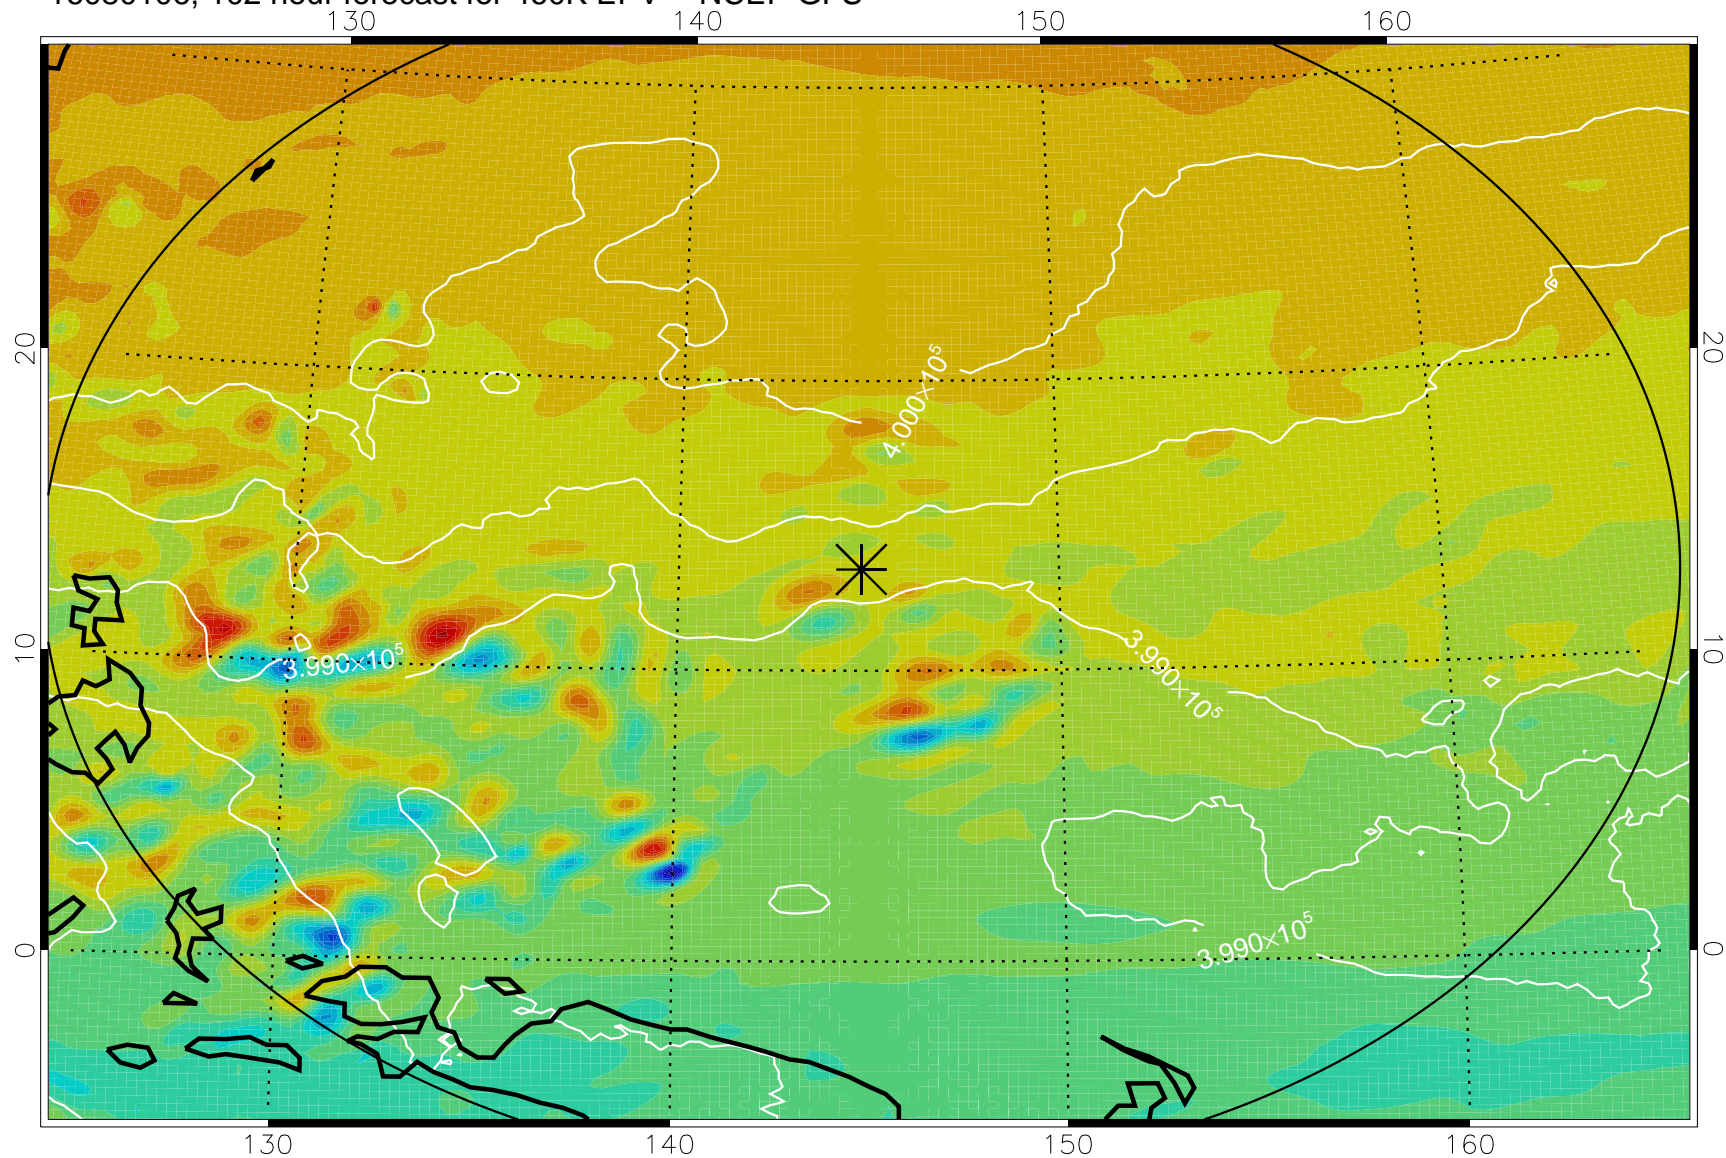

16073106, 78 hour forecast for 460K EPV -- NCEP GFS

460K Montgomery Streamfunction, white

Range ring of 2304 km

16073112, 84 hour forecast for 460K EPV -- NCEP GFS

460K Montgomery Streamfunction, white

Range ring of 2304 km

16073118, 90 hour forecast for 460K EPV -- NCEP GFS

460K Montgomery Streamfunction, white

Range ring of 2304 km

16080100, 96 hour forecast for 460K EPV -- NCEP GFS

460K Montgomery Streamfunction, white

Range ring of 2304 km

16080106, 102 hour forecast for 460K EPV -- NCEP GFS

460K Montgomery Streamfunction, white

Range ring of 2304 km

16080112, 108 hour forecast for 460K EPV -- NCEP GFS

460K Montgomery Streamfunction, white

Range ring of 2304 km

16080118, 114 hour forecast for 460K EPV -- NCEP GFS

460K Montgomery Streamfunction, white

Range ring of 2304 km

16080200, 120 hour forecast for 460K EPV -- NCEP GFS

460K Montgomery Streamfunction, white

Range ring of 2304 km