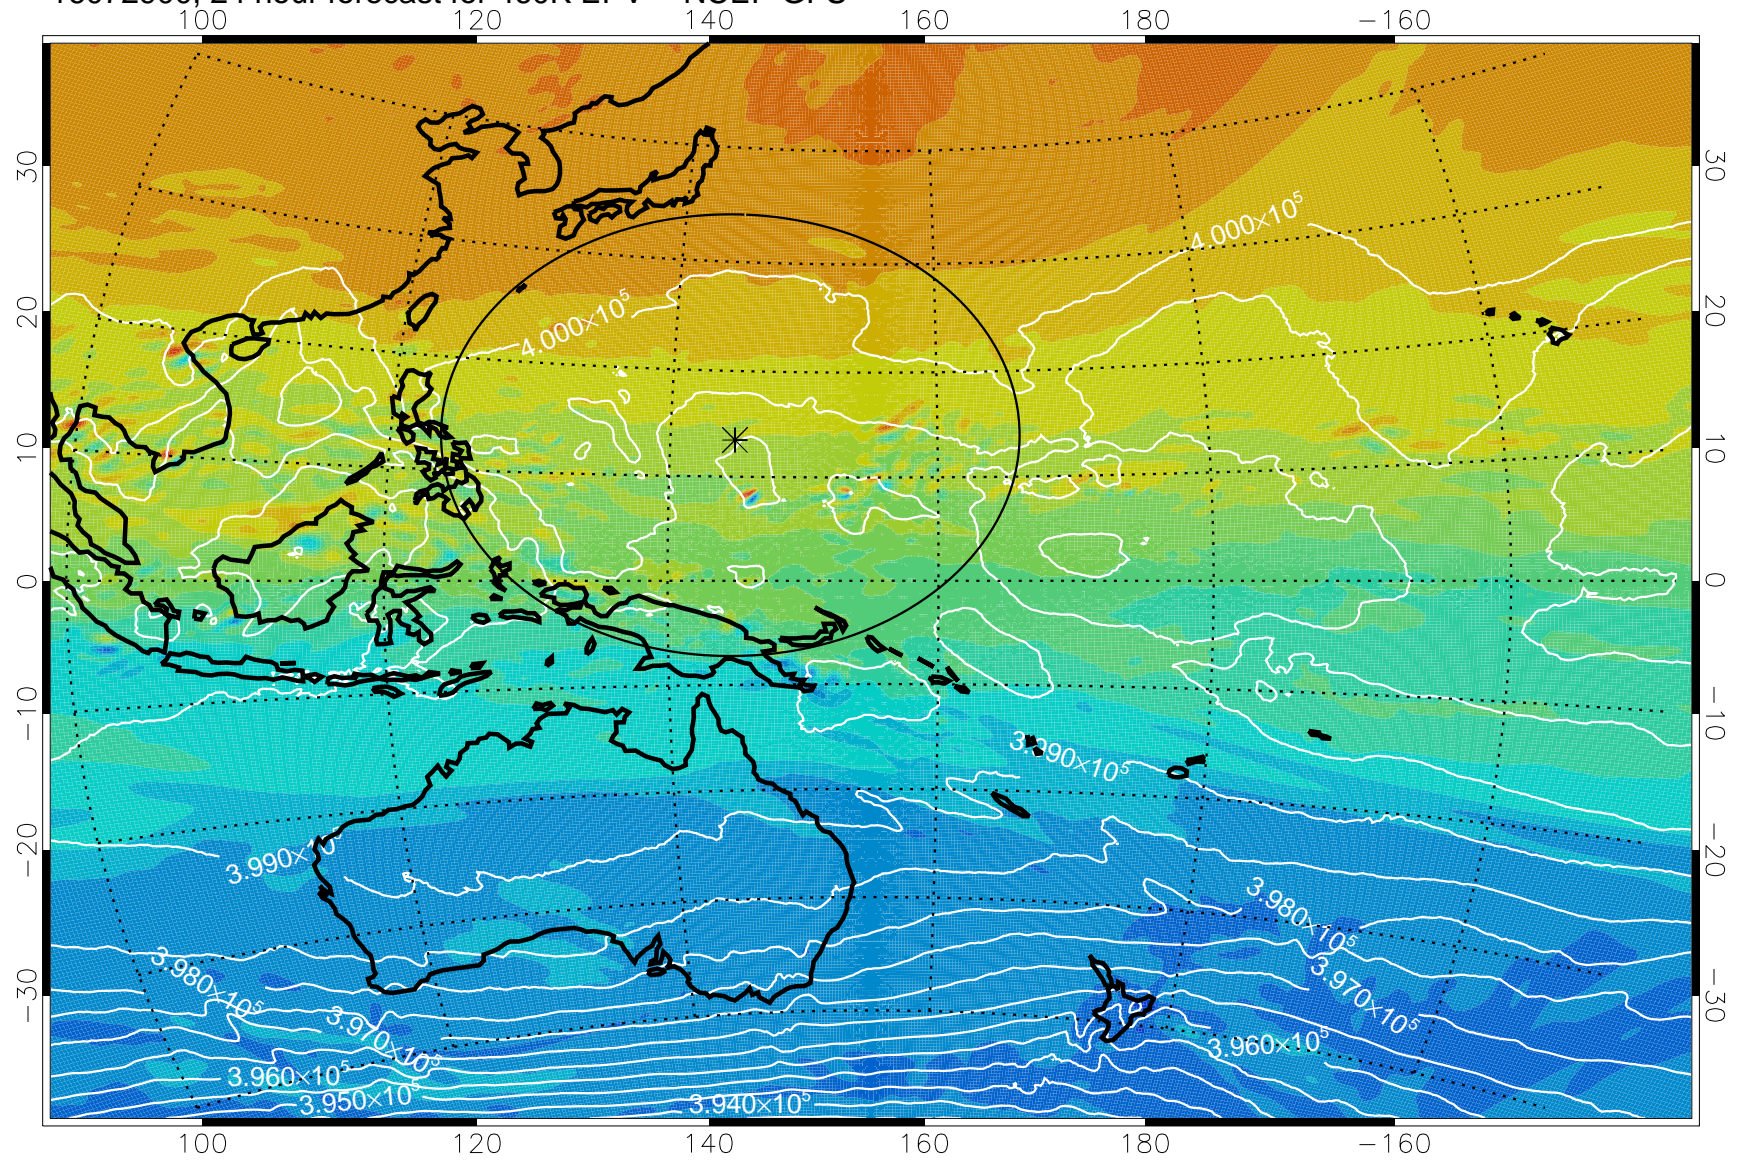

16072818, 18 hour forecast for 460K EPV -- NCEP GFS

460K Montgomery Streamfunction, white

Range ring of 2304 km

16072900, 24 hour forecast for 460K EPV -- NCEP GFS

16072906, 30 hour forecast for 460K EPV -- NCEP GFS

460K Montgomery Streamfunction, white

Range ring of 2304 km

16072912, 36 hour forecast for 460K EPV -- NCEP GFS

460K Montgomery Streamfunction, white

Range ring of 2304 km

16072918, 42 hour forecast for 460K EPV -- NCEP GFS

460K Montgomery Streamfunction, white

Range ring of 2304 km

16073000, 48 hour forecast for 460K EPV -- NCEP GFS

460K Montgomery Streamfunction, white

Range ring of 2304 km

16073006, 54 hour forecast for 460K EPV -- NCEP GFS

460K Montgomery Streamfunction, white

Range ring of 2304 km

16073012, 60 hour forecast for 460K EPV -- NCEP GFS

460K Montgomery Streamfunction, white

Range ring of 2304 km

16073018, 66 hour forecast for 460K EPV -- NCEP GFS