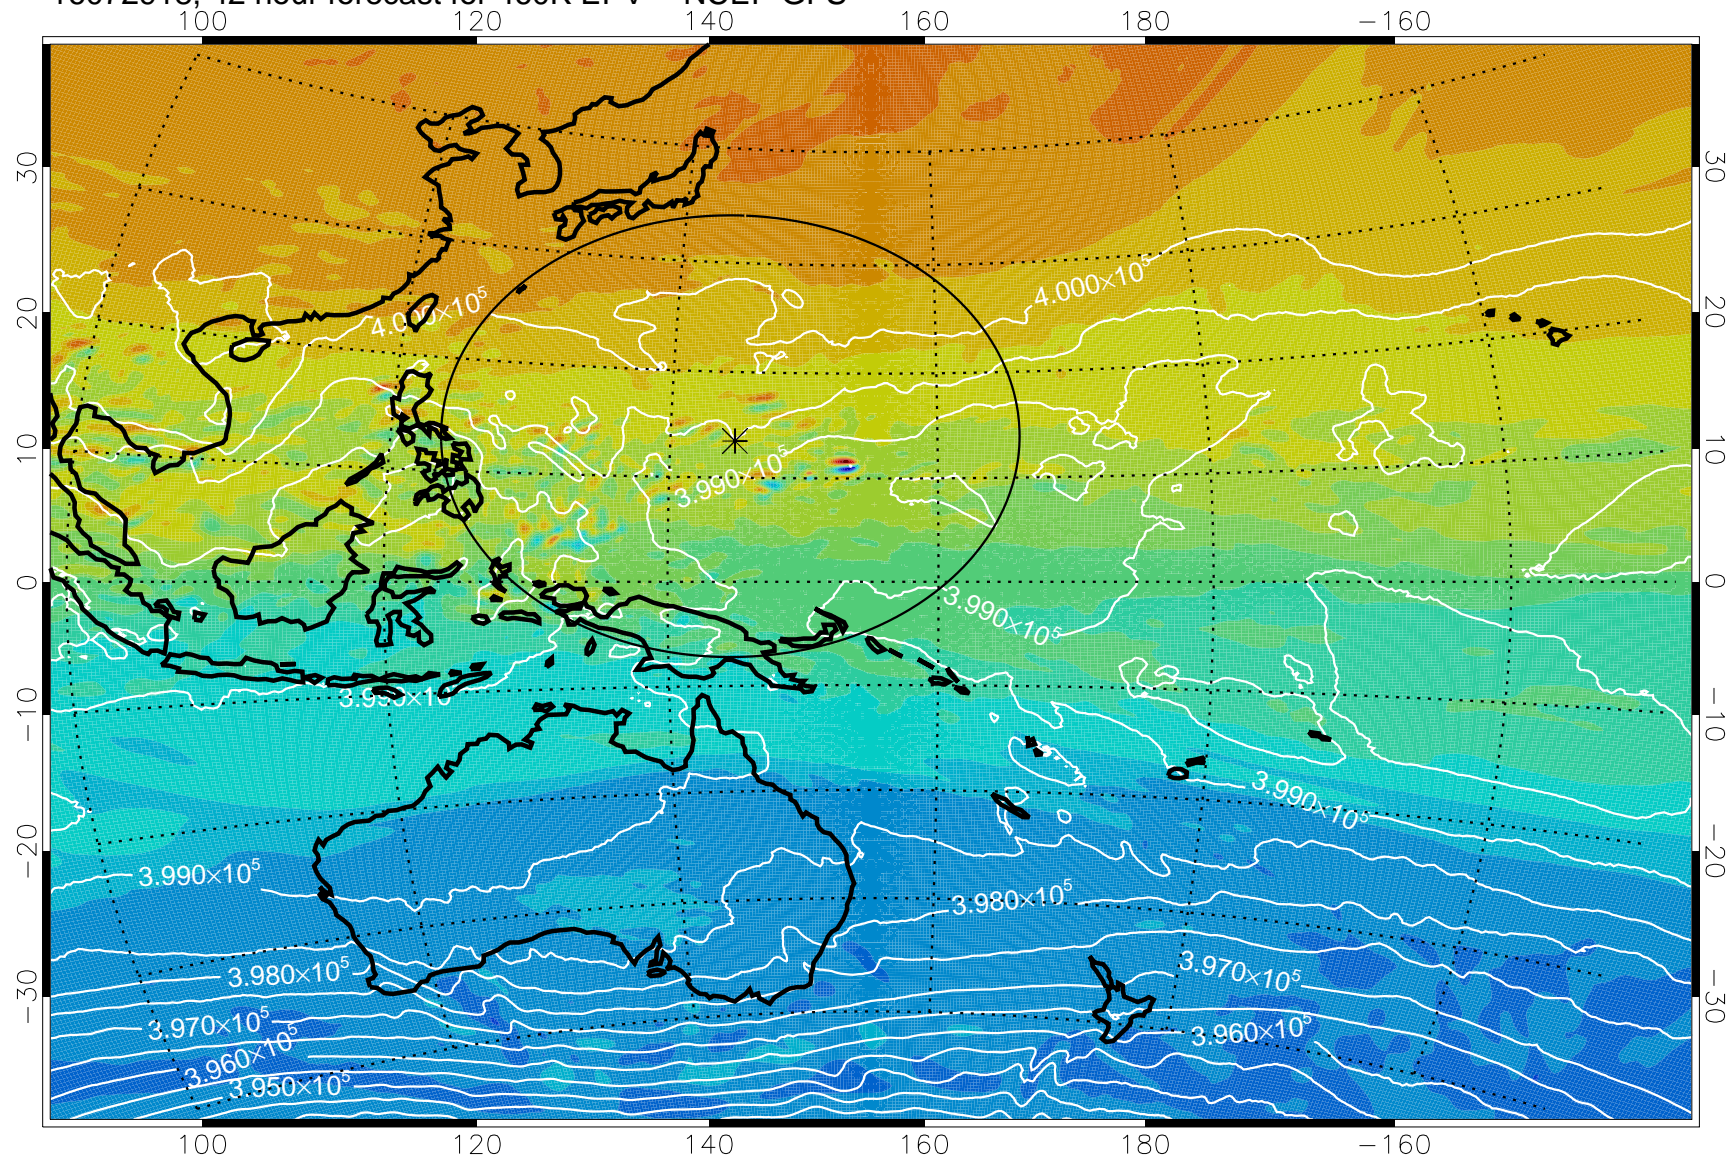

460K Montgomery Streamfunction, white

Range ring of 2304 km

16072912, 36 hour forecast for 460K EPV -- NCEP GFS

460K Montgomery Streamfunction, white

Range ring of 2304 km

16072918, 42 hour forecast for 460K EPV -- NCEP GFS

460K Montgomery Streamfunction, white

Range ring of 2304 km

16073000, 48 hour forecast for 460K EPV -- NCEP GFS

460K Montgomery Streamfunction, white

Range ring of 2304 km

16073006, 54 hour forecast for 460K EPV -- NCEP GFS

460K Montgomery Streamfunction, white

Range ring of 2304 km

16073012, 60 hour forecast for 460K EPV -- NCEP GFS

460K Montgomery Streamfunction, white

Range ring of 2304 km

16073018, 66 hour forecast for 460K EPV -- NCEP GFS

460K Montgomery Streamfunction, white

Range ring of 2304 km

16073100, 72 hour forecast for 460K EPV -- NCEP GFS

460K Montgomery Streamfunction, white

Range ring of 2304 km

16073106, 78 hour forecast for 460K EPV -- NCEP GFS