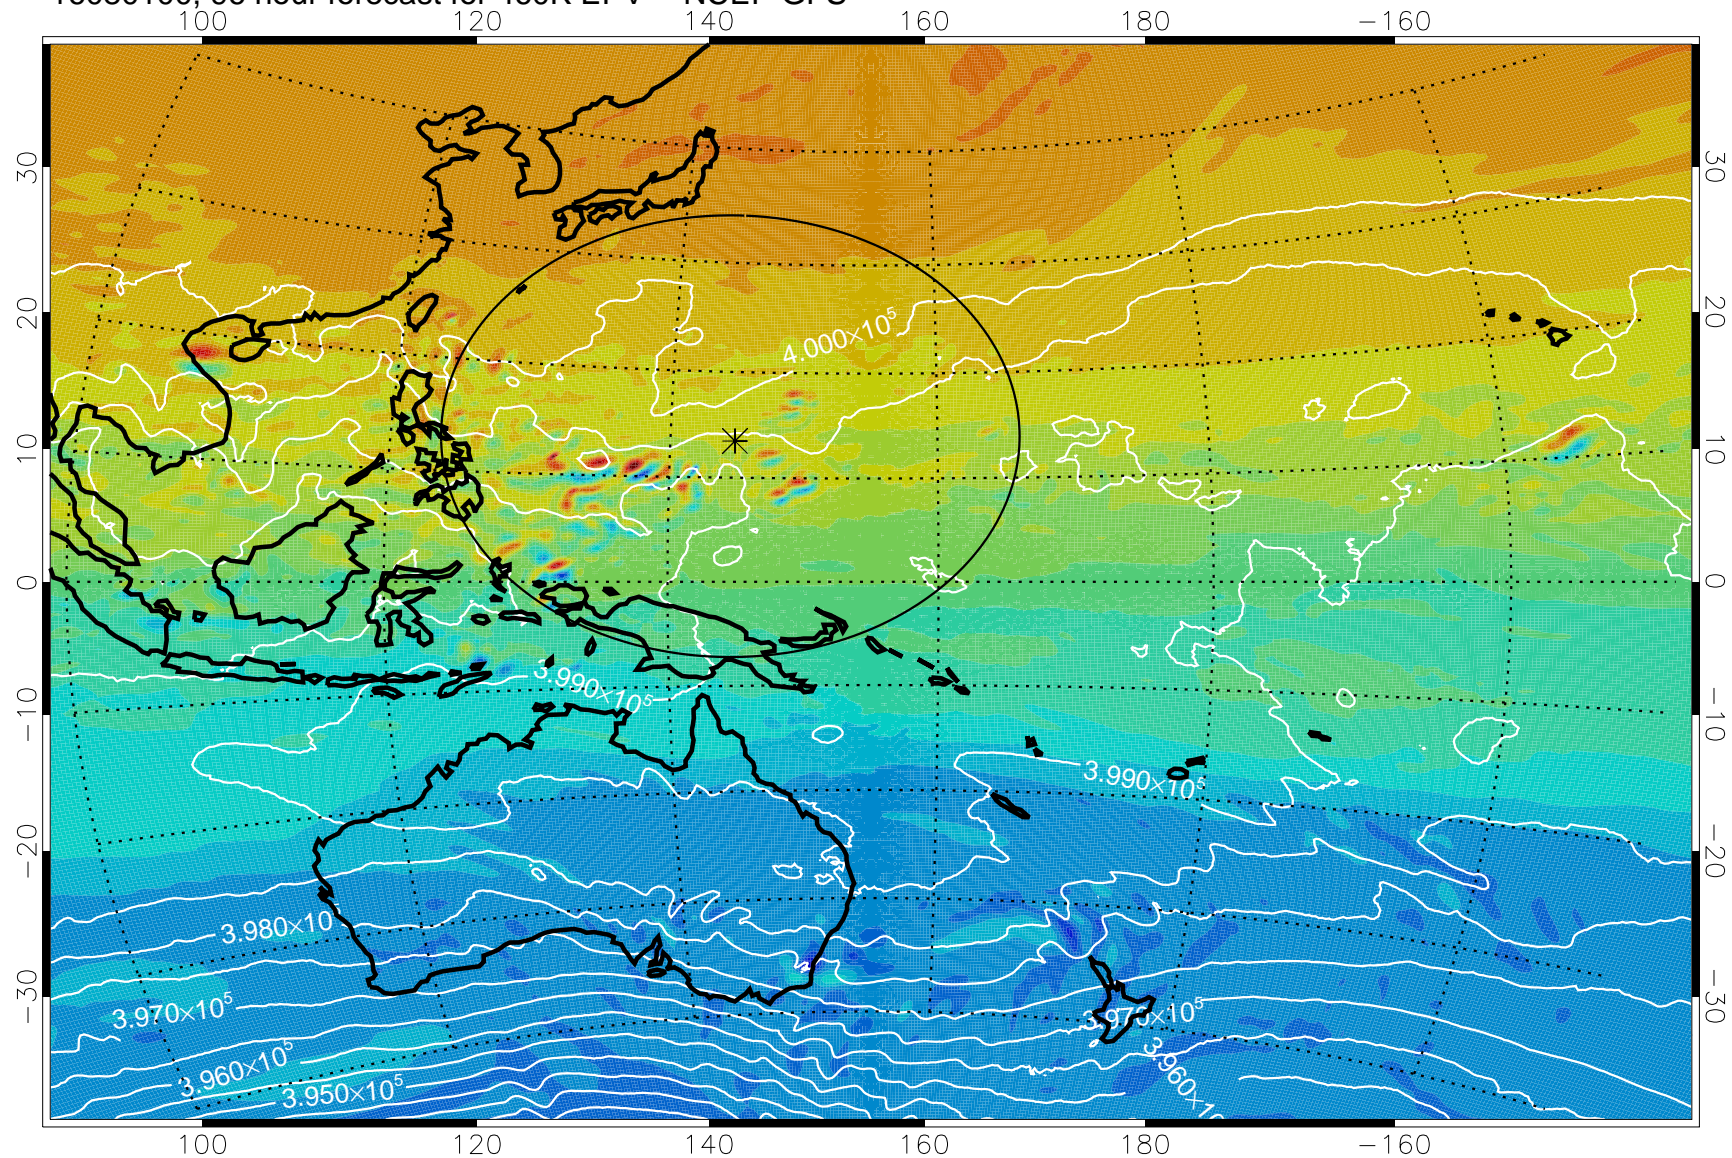

460K Montgomery Streamfunction, white

Range ring of 2304 km

16073100, 72 hour forecast for 460K EPV -- NCEP GFS

460K Montgomery Streamfunction, white

Range ring of 2304 km

16073106, 78 hour forecast for 460K EPV -- NCEP GFS

460K Montgomery Streamfunction, white

Range ring of 2304 km

16073112, 84 hour forecast for 460K EPV -- NCEP GFS

460K Montgomery Streamfunction, white

Range ring of 2304 km

16073118, 90 hour forecast for 460K EPV -- NCEP GFS

460K Montgomery Streamfunction, white

Range ring of 2304 km

16080100, 96 hour forecast for 460K EPV -- NCEP GFS

460K Montgomery Streamfunction, white

Range ring of 2304 km

16080106, 102 hour forecast for 460K EPV -- NCEP GFS

460K Montgomery Streamfunction, white

Range ring of 2304 km

16080112, 108 hour forecast for 460K EPV -- NCEP GFS

460K Montgomery Streamfunction, white

Range ring of 2304 km

16080200, 120 hour forecast for 460K EPV -- NCEP GFS