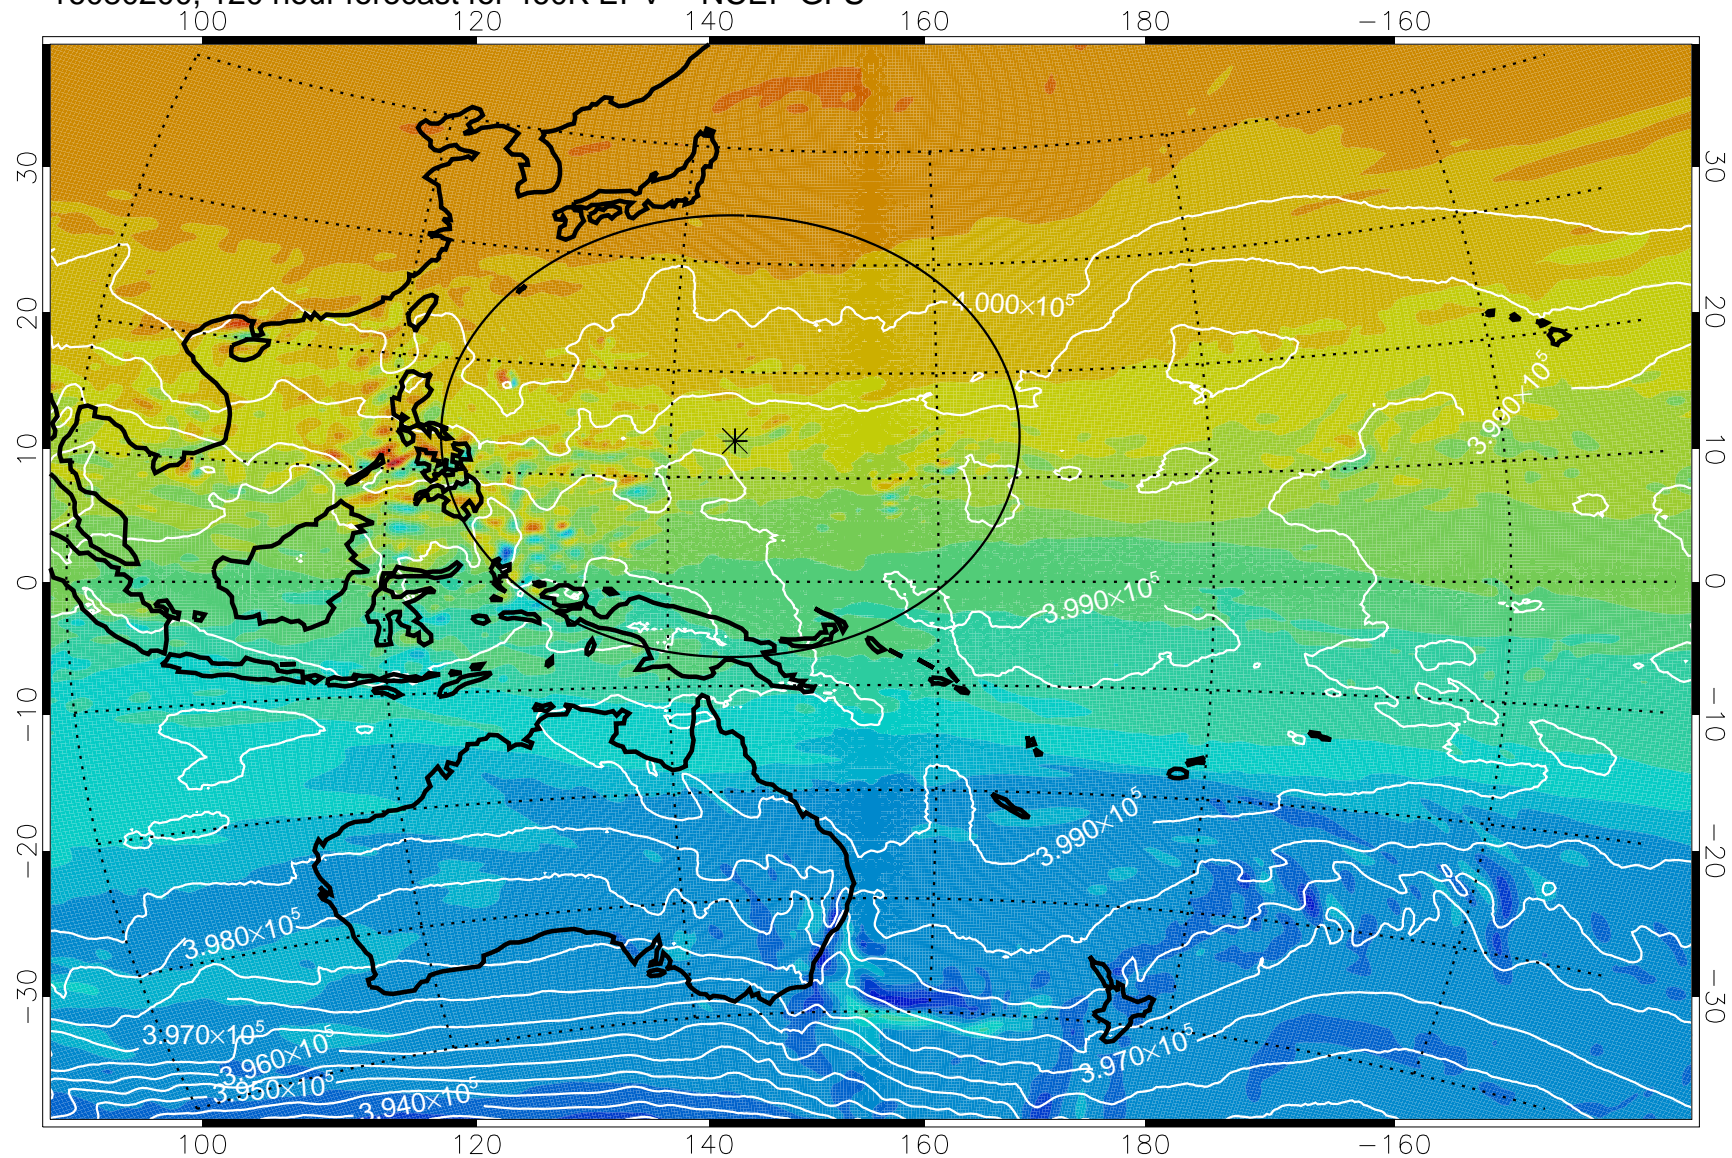

460K Montgomery Streamfunction, white

Range ring of 2304 km

16080100, 96 hour forecast for 460K EPV -- NCEP GFS

460K Montgomery Streamfunction, white

Range ring of 2304 km

16080106, 102 hour forecast for 460K EPV -- NCEP GFS

460K Montgomery Streamfunction, white

Range ring of 2304 km

16080112, 108 hour forecast for 460K EPV -- NCEP GFS

460K Montgomery Streamfunction, white

Range ring of 2304 km

16080200, 120 hour forecast for 460K EPV -- NCEP GFS

460K Montgomery Streamfunction, white

Range ring of 2304 km