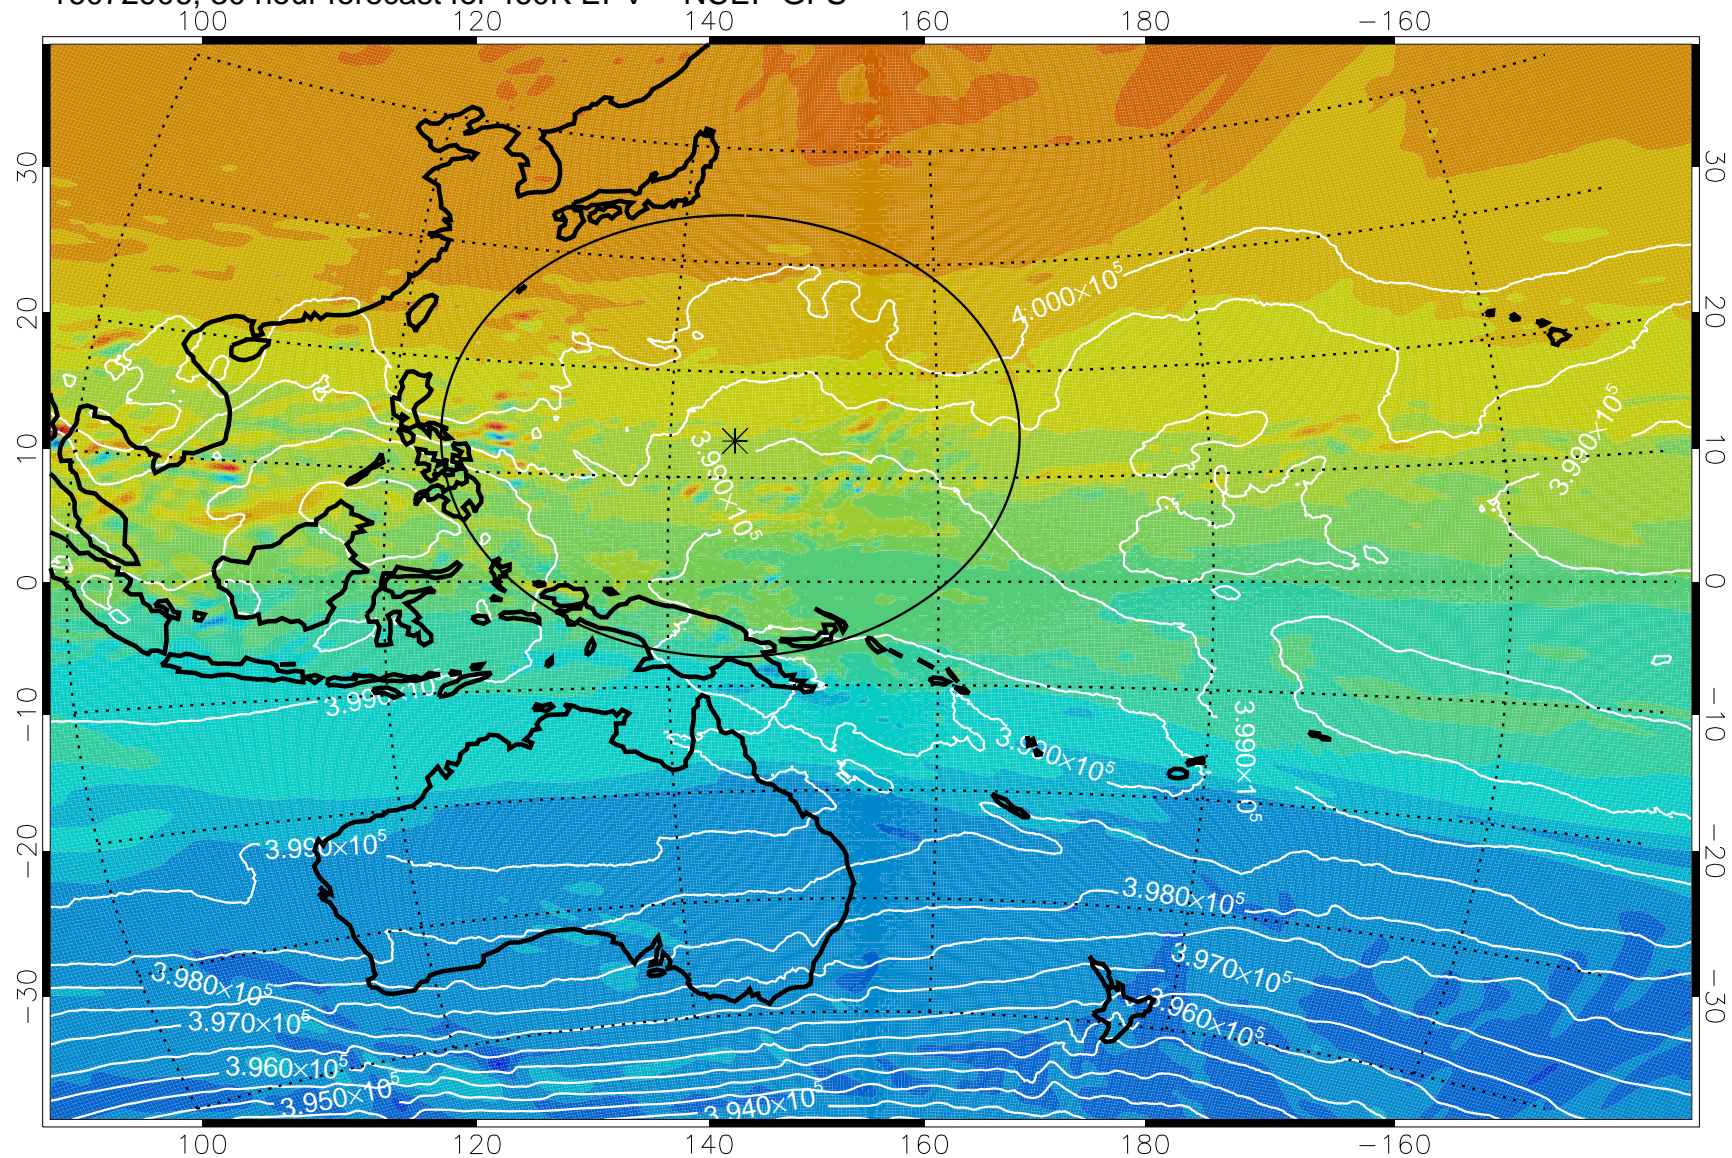

16072818, 18 hour forecast for 460K EPV -- NCEP GFS

460K Montgomery Streamfunction, white

Range ring of 2304 km

16072900, 24 hour forecast for 460K EPV -- NCEP GFS

16072906, 30 hour forecast for 460K EPV -- NCEP GFS

460K Montgomery Streamfunction, white

Range ring of 2304 km

16072912, 36 hour forecast for 460K EPV -- NCEP GFS

460K Montgomery Streamfunction, white

Range ring of 2304 km

16072918, 42 hour forecast for 460K EPV -- NCEP GFS

460K Montgomery Streamfunction, white

Range ring of 2304 km

16073000, 48 hour forecast for 460K EPV -- NCEP GFS

460K Montgomery Streamfunction, white

Range ring of 2304 km

16073006, 54 hour forecast for 460K EPV -- NCEP GFS

460K Montgomery Streamfunction, white

Range ring of 2304 km

16073012, 60 hour forecast for 460K EPV -- NCEP GFS

460K Montgomery Streamfunction, white

Range ring of 2304 km

16073018, 66 hour forecast for 460K EPV -- NCEP GFS