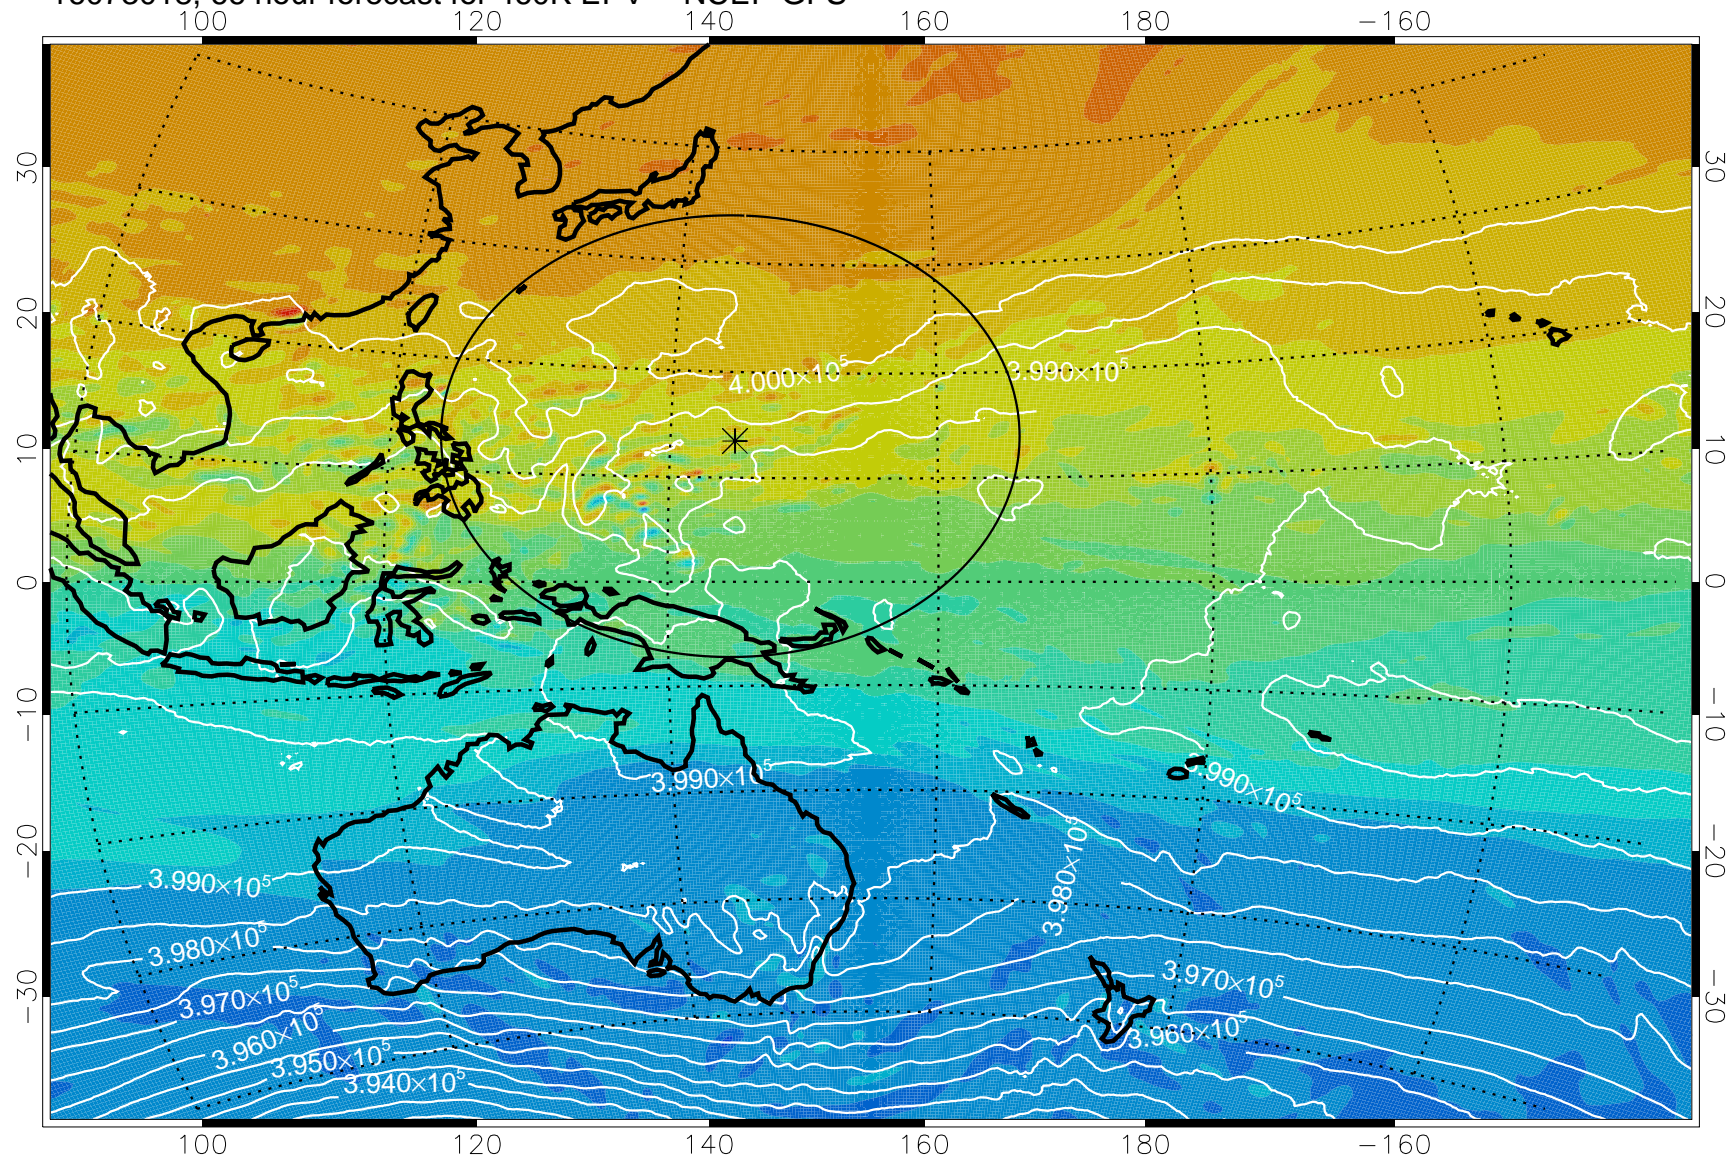

460K Montgomery Streamfunction, white

Range ring of 2304 km

16073000, 48 hour forecast for 460K EPV -- NCEP GFS

460K Montgomery Streamfunction, white

Range ring of 2304 km

16073006, 54 hour forecast for 460K EPV -- NCEP GFS

460K Montgomery Streamfunction, white

Range ring of 2304 km

16073012, 60 hour forecast for 460K EPV -- NCEP GFS

460K Montgomery Streamfunction, white

Range ring of 2304 km

16073018, 66 hour forecast for 460K EPV -- NCEP GFS

460K Montgomery Streamfunction, white

Range ring of 2304 km

16073100, 72 hour forecast for 460K EPV -- NCEP GFS

460K Montgomery Streamfunction, white

Range ring of 2304 km

16073106, 78 hour forecast for 460K EPV -- NCEP GFS

460K Montgomery Streamfunction, white

Range ring of 2304 km

16073112, 84 hour forecast for 460K EPV -- NCEP GFS

460K Montgomery Streamfunction, white

Range ring of 2304 km

16073118, 90 hour forecast for 460K EPV -- NCEP GFS