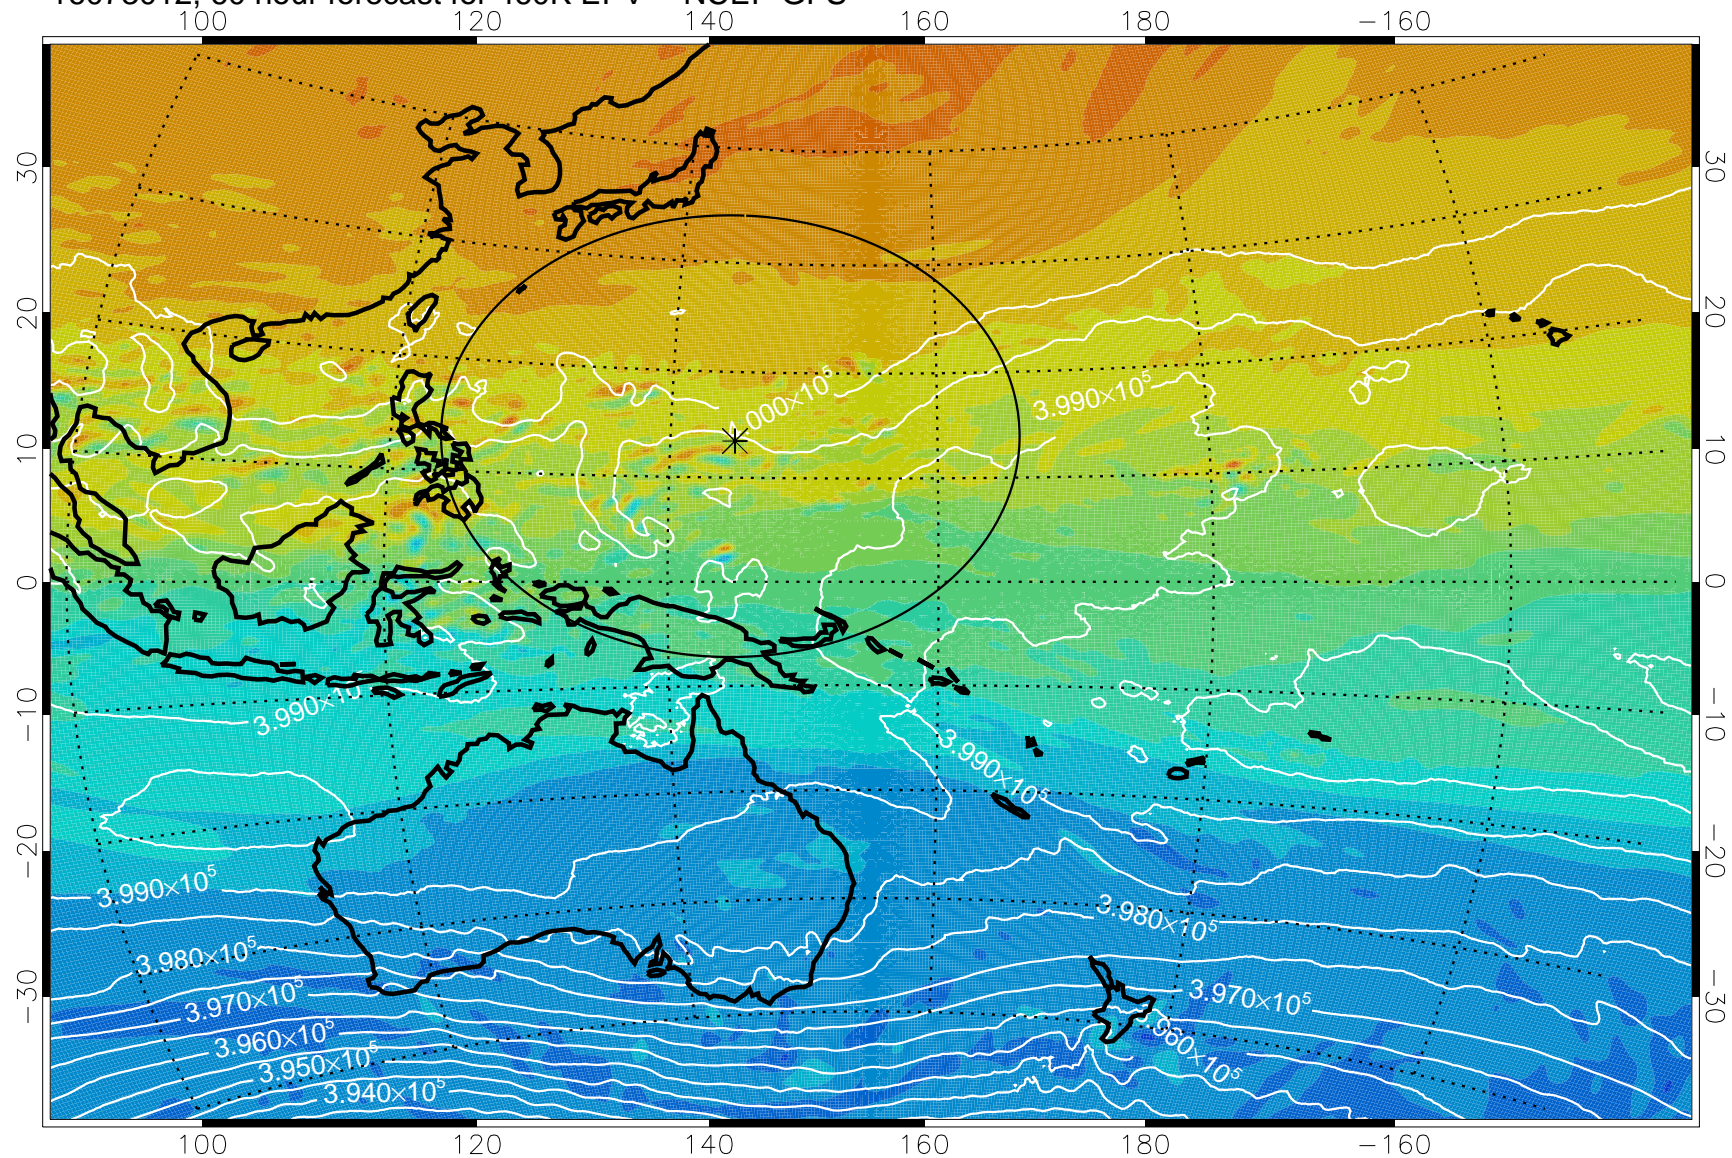

460K Montgomery Streamfunction, white

Range ring of 2304 km

16072912, 36 hour forecast for 460K EPV -- NCEP GFS

460K Montgomery Streamfunction, white

Range ring of 2304 km

16072918, 42 hour forecast for 460K EPV -- NCEP GFS

460K Montgomery Streamfunction, white

Range ring of 2304 km

16073000, 48 hour forecast for 460K EPV -- NCEP GFS

460K Montgomery Streamfunction, white

Range ring of 2304 km

16073006, 54 hour forecast for 460K EPV -- NCEP GFS

460K Montgomery Streamfunction, white

Range ring of 2304 km

16073012, 60 hour forecast for 460K EPV -- NCEP GFS

460K Montgomery Streamfunction, white

Range ring of 2304 km

16073018, 66 hour forecast for 460K EPV -- NCEP GFS

460K Montgomery Streamfunction, white

Range ring of 2304 km

16073100, 72 hour forecast for 460K EPV -- NCEP GFS

460K Montgomery Streamfunction, white

Range ring of 2304 km

16073106, 78 hour forecast for 460K EPV -- NCEP GFS