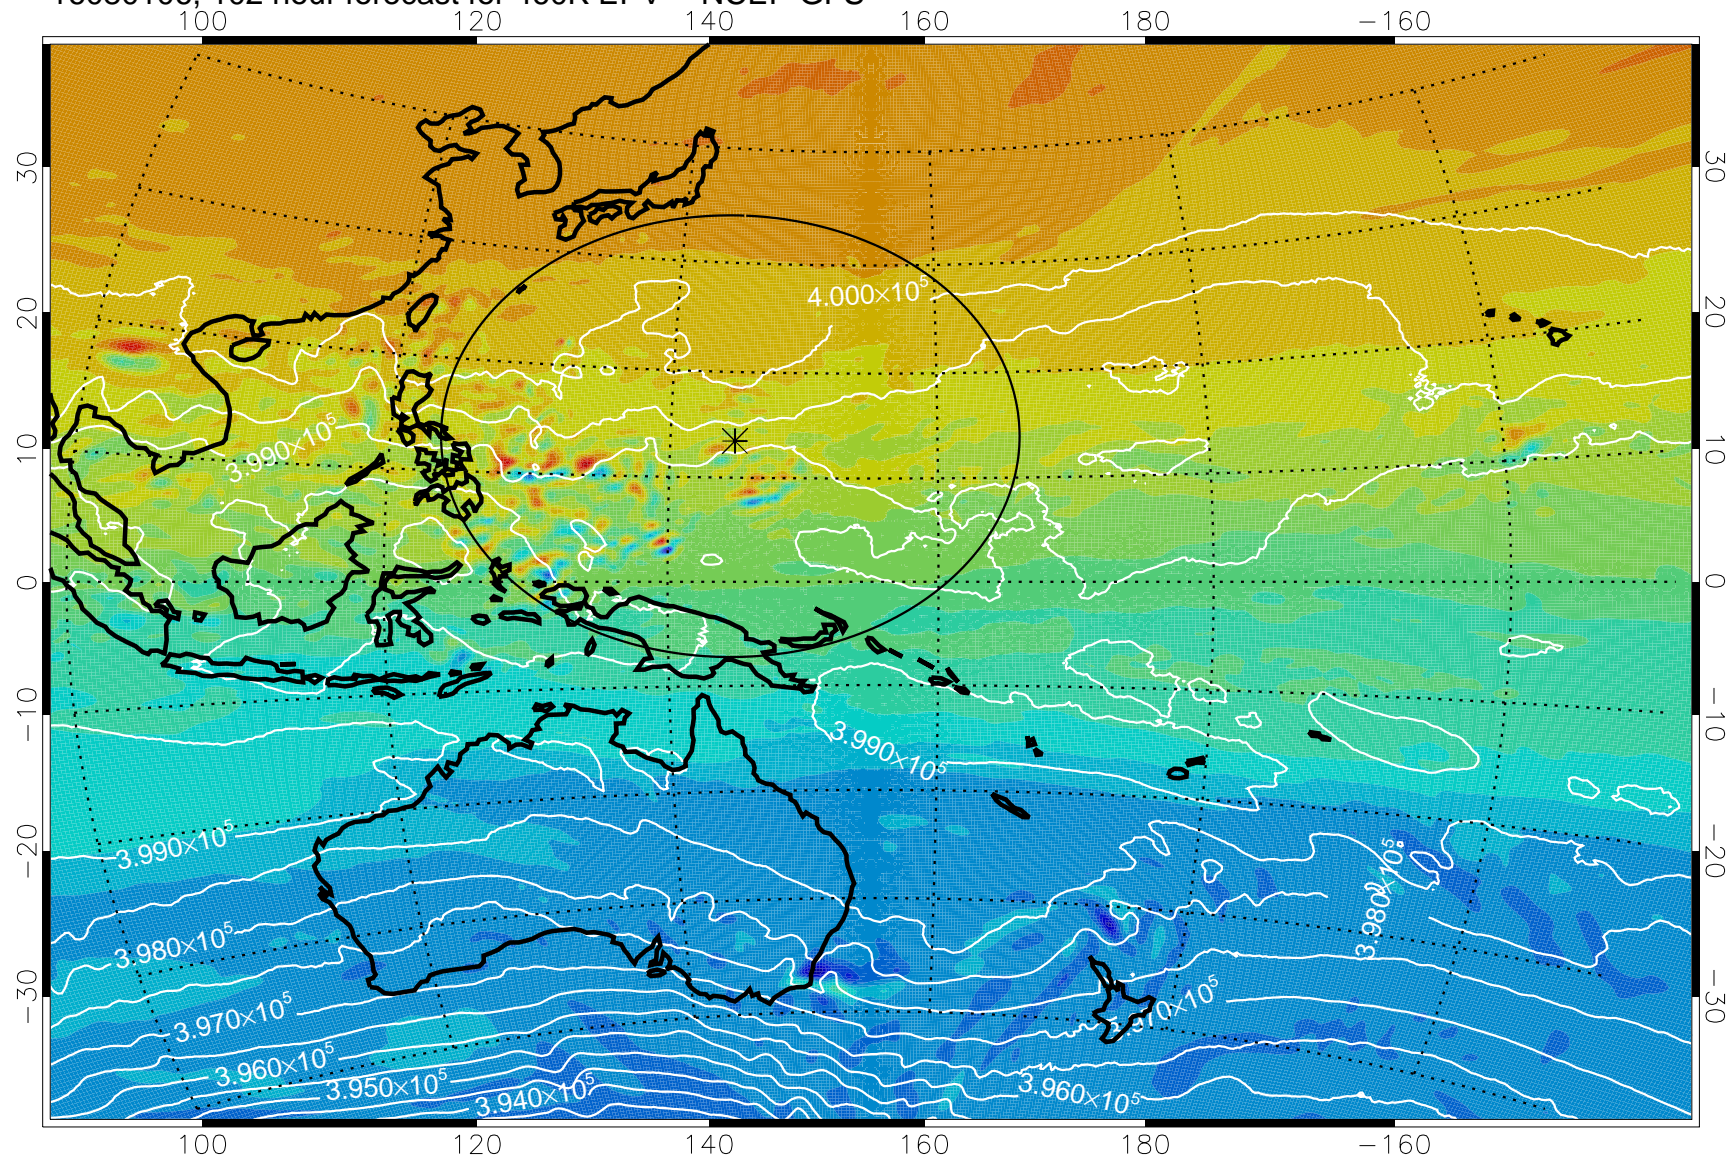

460K Montgomery Streamfunction, white

Range ring of 2304 km

16073112, 84 hour forecast for 460K EPV -- NCEP GFS

460K Montgomery Streamfunction, white

Range ring of 2304 km

16073118, 90 hour forecast for 460K EPV -- NCEP GFS

460K Montgomery Streamfunction, white

Range ring of 2304 km

16080100, 96 hour forecast for 460K EPV -- NCEP GFS

460K Montgomery Streamfunction, white

Range ring of 2304 km

16080106, 102 hour forecast for 460K EPV -- NCEP GFS

460K Montgomery Streamfunction, white

Range ring of 2304 km

16080112, 108 hour forecast for 460K EPV -- NCEP GFS

460K Montgomery Streamfunction, white

Range ring of 2304 km

16080200, 120 hour forecast for 460K EPV -- NCEP GFS

460K Montgomery Streamfunction, white

Range ring of 2304 km