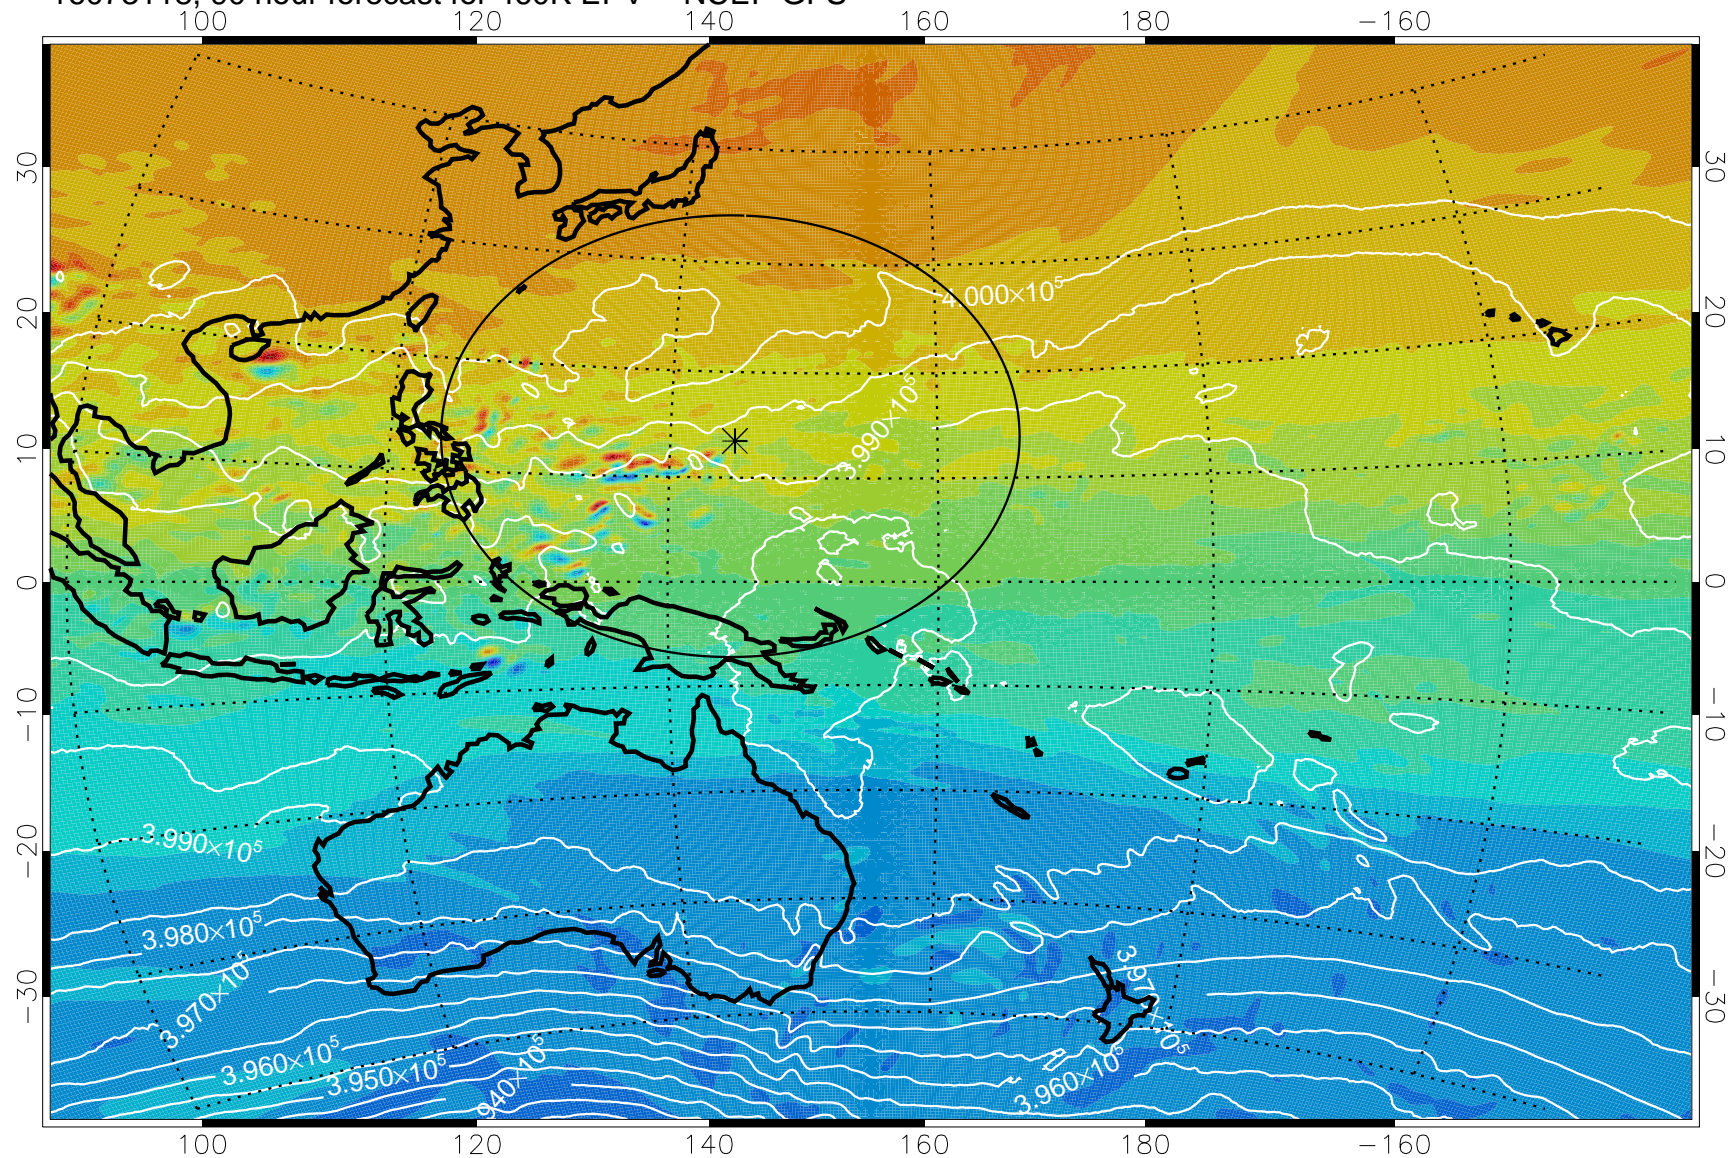

460K Montgomery Streamfunction, white

Range ring of 2304 km

16073100, 72 hour forecast for 460K EPV -- NCEP GFS

460K Montgomery Streamfunction, white

Range ring of 2304 km

16073106, 78 hour forecast for 460K EPV -- NCEP GFS

460K Montgomery Streamfunction, white

Range ring of 2304 km

16073112, 84 hour forecast for 460K EPV -- NCEP GFS

460K Montgomery Streamfunction, white

Range ring of 2304 km

16073118, 90 hour forecast for 460K EPV -- NCEP GFS

460K Montgomery Streamfunction, white

Range ring of 2304 km

16080100, 96 hour forecast for 460K EPV -- NCEP GFS

460K Montgomery Streamfunction, white

Range ring of 2304 km

16080106, 102 hour forecast for 460K EPV -- NCEP GFS

460K Montgomery Streamfunction, white

Range ring of 2304 km

16080112, 108 hour forecast for 460K EPV -- NCEP GFS

460K Montgomery Streamfunction, white

Range ring of 2304 km

16080200, 120 hour forecast for 460K EPV -- NCEP GFS