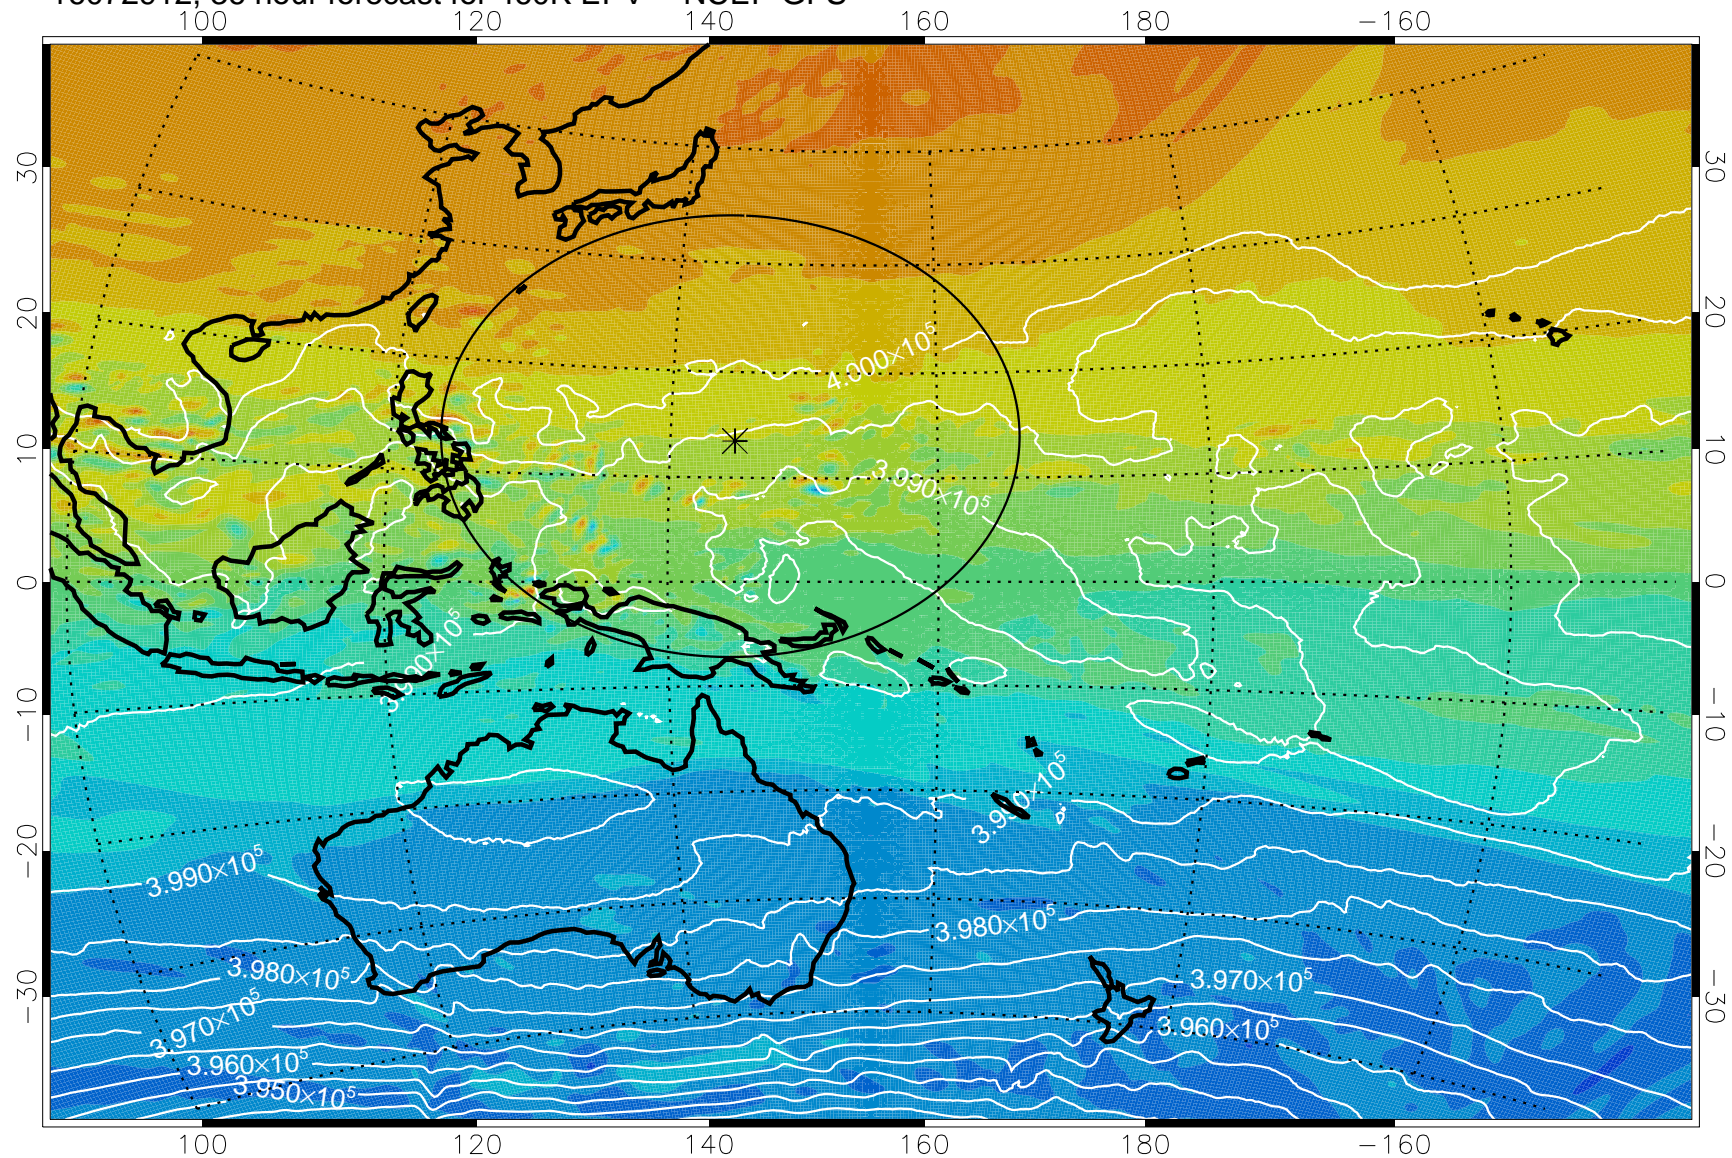

16072818, 18 hour forecast for 460K EPV -- NCEP GFS

460K Montgomery Streamfunction, white

Range ring of 2304 km

16072900, 24 hour forecast for 460K EPV -- NCEP GFS

16072906, 30 hour forecast for 460K EPV -- NCEP GFS

460K Montgomery Streamfunction, white

Range ring of 2304 km

16072912, 36 hour forecast for 460K EPV -- NCEP GFS

460K Montgomery Streamfunction, white

Range ring of 2304 km

16072918, 42 hour forecast for 460K EPV -- NCEP GFS

460K Montgomery Streamfunction, white

Range ring of 2304 km

16073000, 48 hour forecast for 460K EPV -- NCEP GFS

460K Montgomery Streamfunction, white

Range ring of 2304 km

16073006, 54 hour forecast for 460K EPV -- NCEP GFS

460K Montgomery Streamfunction, white

Range ring of 2304 km

16073012, 60 hour forecast for 460K EPV -- NCEP GFS

460K Montgomery Streamfunction, white

Range ring of 2304 km

16073018, 66 hour forecast for 460K EPV -- NCEP GFS