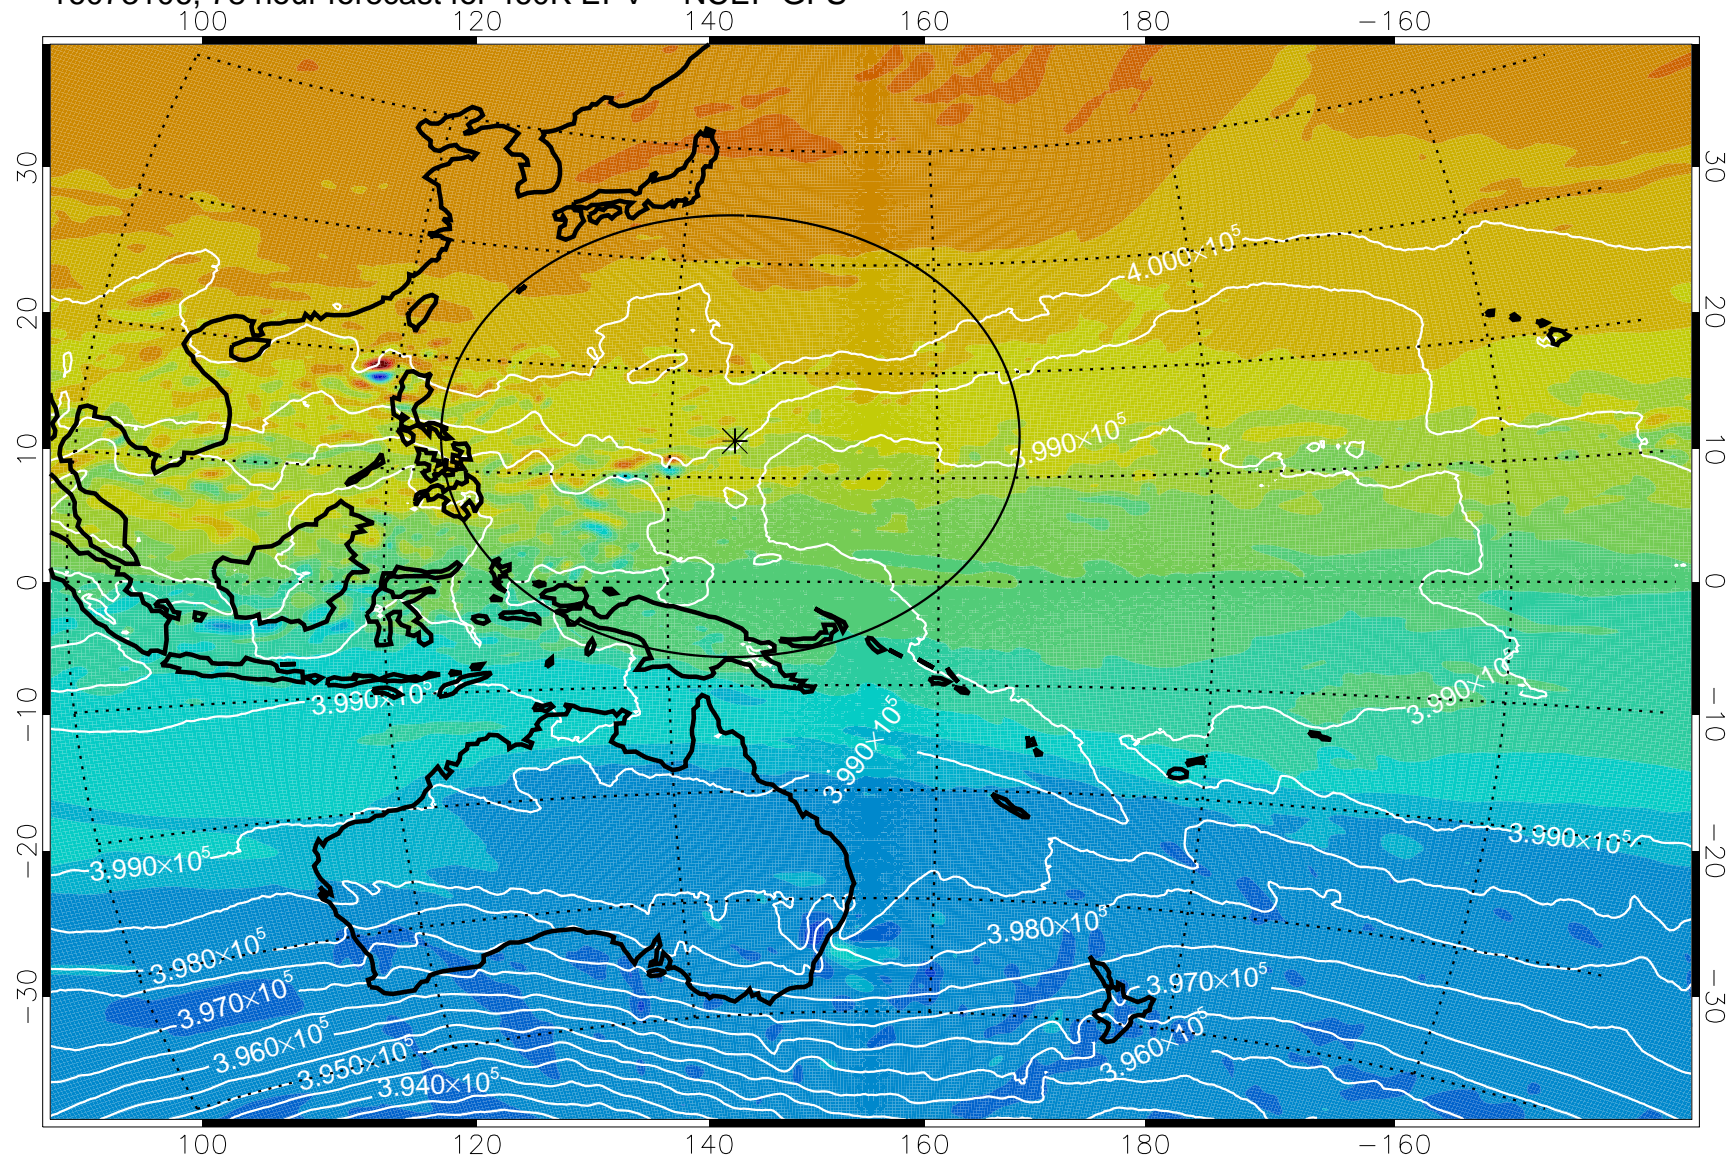

460K Montgomery Streamfunction, white

Range ring of 2304 km

16073012, 60 hour forecast for 460K EPV -- NCEP GFS

460K Montgomery Streamfunction, white

Range ring of 2304 km

16073018, 66 hour forecast for 460K EPV -- NCEP GFS

460K Montgomery Streamfunction, white

Range ring of 2304 km

16073100, 72 hour forecast for 460K EPV -- NCEP GFS

460K Montgomery Streamfunction, white

Range ring of 2304 km

16073106, 78 hour forecast for 460K EPV -- NCEP GFS

460K Montgomery Streamfunction, white

Range ring of 2304 km

16073112, 84 hour forecast for 460K EPV -- NCEP GFS

460K Montgomery Streamfunction, white

Range ring of 2304 km

16073118, 90 hour forecast for 460K EPV -- NCEP GFS

460K Montgomery Streamfunction, white

Range ring of 2304 km

16080100, 96 hour forecast for 460K EPV -- NCEP GFS

460K Montgomery Streamfunction, white

Range ring of 2304 km

16080106, 102 hour forecast for 460K EPV -- NCEP GFS