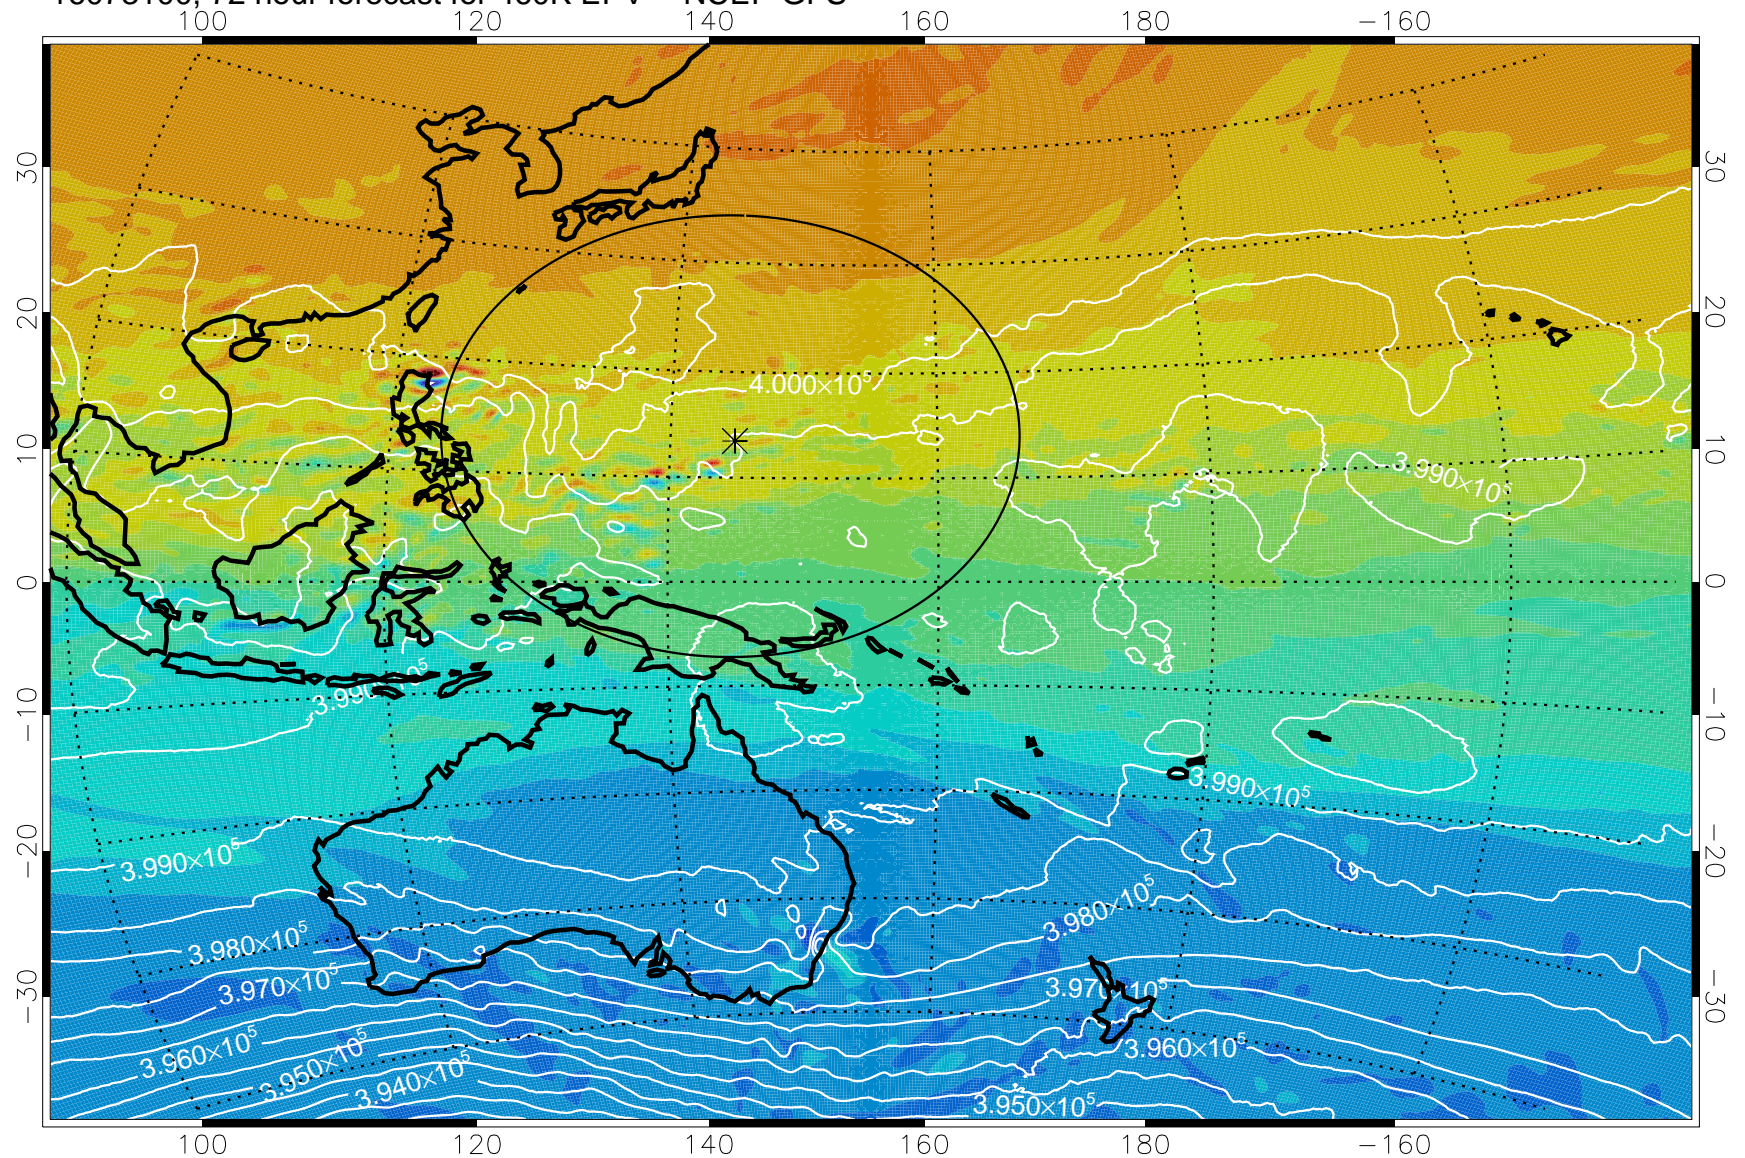

460K Montgomery Streamfunction, white

Range ring of 2304 km

16073000, 48 hour forecast for 460K EPV -- NCEP GFS

460K Montgomery Streamfunction, white

Range ring of 2304 km

16073006, 54 hour forecast for 460K EPV -- NCEP GFS

460K Montgomery Streamfunction, white

Range ring of 2304 km

16073012, 60 hour forecast for 460K EPV -- NCEP GFS

460K Montgomery Streamfunction, white

Range ring of 2304 km

16073018, 66 hour forecast for 460K EPV -- NCEP GFS

460K Montgomery Streamfunction, white

Range ring of 2304 km

16073100, 72 hour forecast for 460K EPV -- NCEP GFS

460K Montgomery Streamfunction, white

Range ring of 2304 km

16073106, 78 hour forecast for 460K EPV -- NCEP GFS

460K Montgomery Streamfunction, white

Range ring of 2304 km

16073112, 84 hour forecast for 460K EPV -- NCEP GFS

460K Montgomery Streamfunction, white

Range ring of 2304 km

16073118, 90 hour forecast for 460K EPV -- NCEP GFS