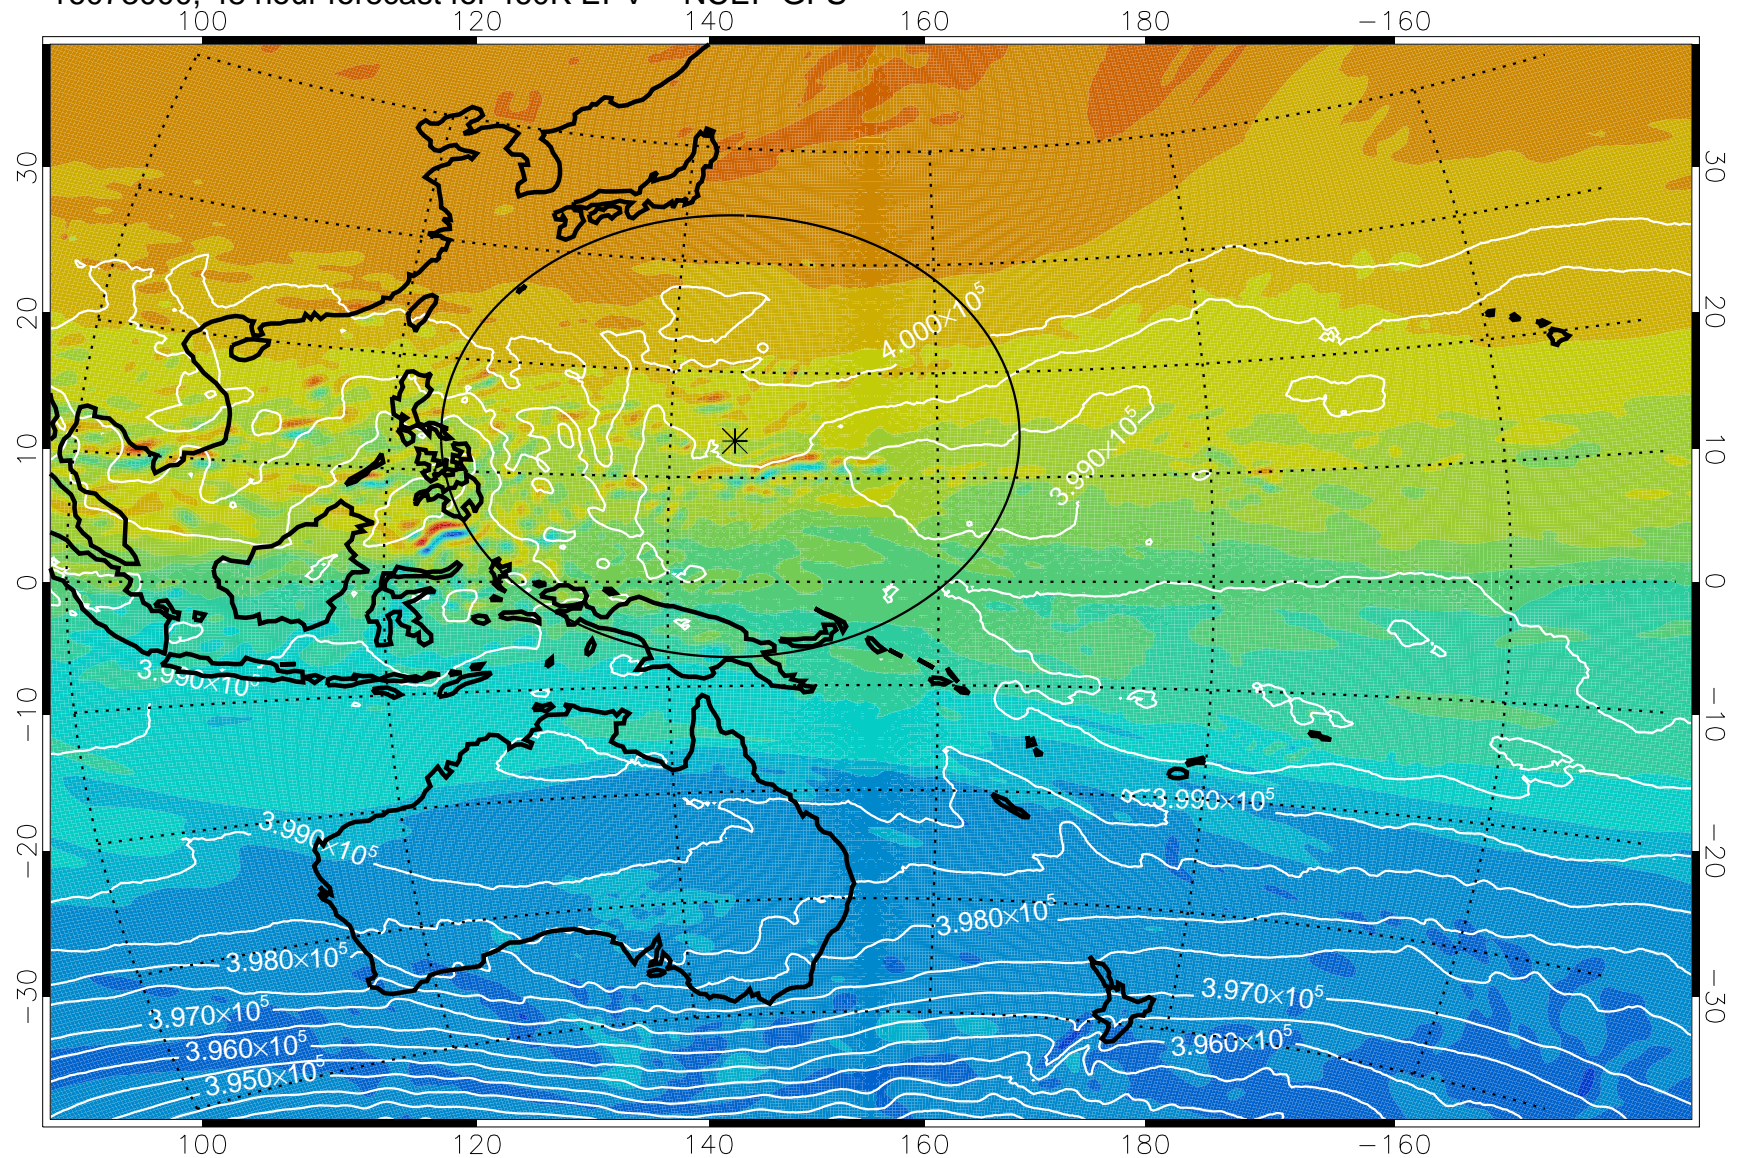

16072818, 18 hour forecast for 460K EPV -- NCEP GFS

460K Montgomery Streamfunction, white

Range ring of 2304 km

16072900, 24 hour forecast for 460K EPV -- NCEP GFS

16072906, 30 hour forecast for 460K EPV -- NCEP GFS

460K Montgomery Streamfunction, white

Range ring of 2304 km

16072912, 36 hour forecast for 460K EPV -- NCEP GFS

460K Montgomery Streamfunction, white

Range ring of 2304 km

16072918, 42 hour forecast for 460K EPV -- NCEP GFS

460K Montgomery Streamfunction, white

Range ring of 2304 km

16073000, 48 hour forecast for 460K EPV -- NCEP GFS

460K Montgomery Streamfunction, white

Range ring of 2304 km

16073006, 54 hour forecast for 460K EPV -- NCEP GFS

460K Montgomery Streamfunction, white

Range ring of 2304 km

16073012, 60 hour forecast for 460K EPV -- NCEP GFS

460K Montgomery Streamfunction, white

Range ring of 2304 km

16073018, 66 hour forecast for 460K EPV -- NCEP GFS