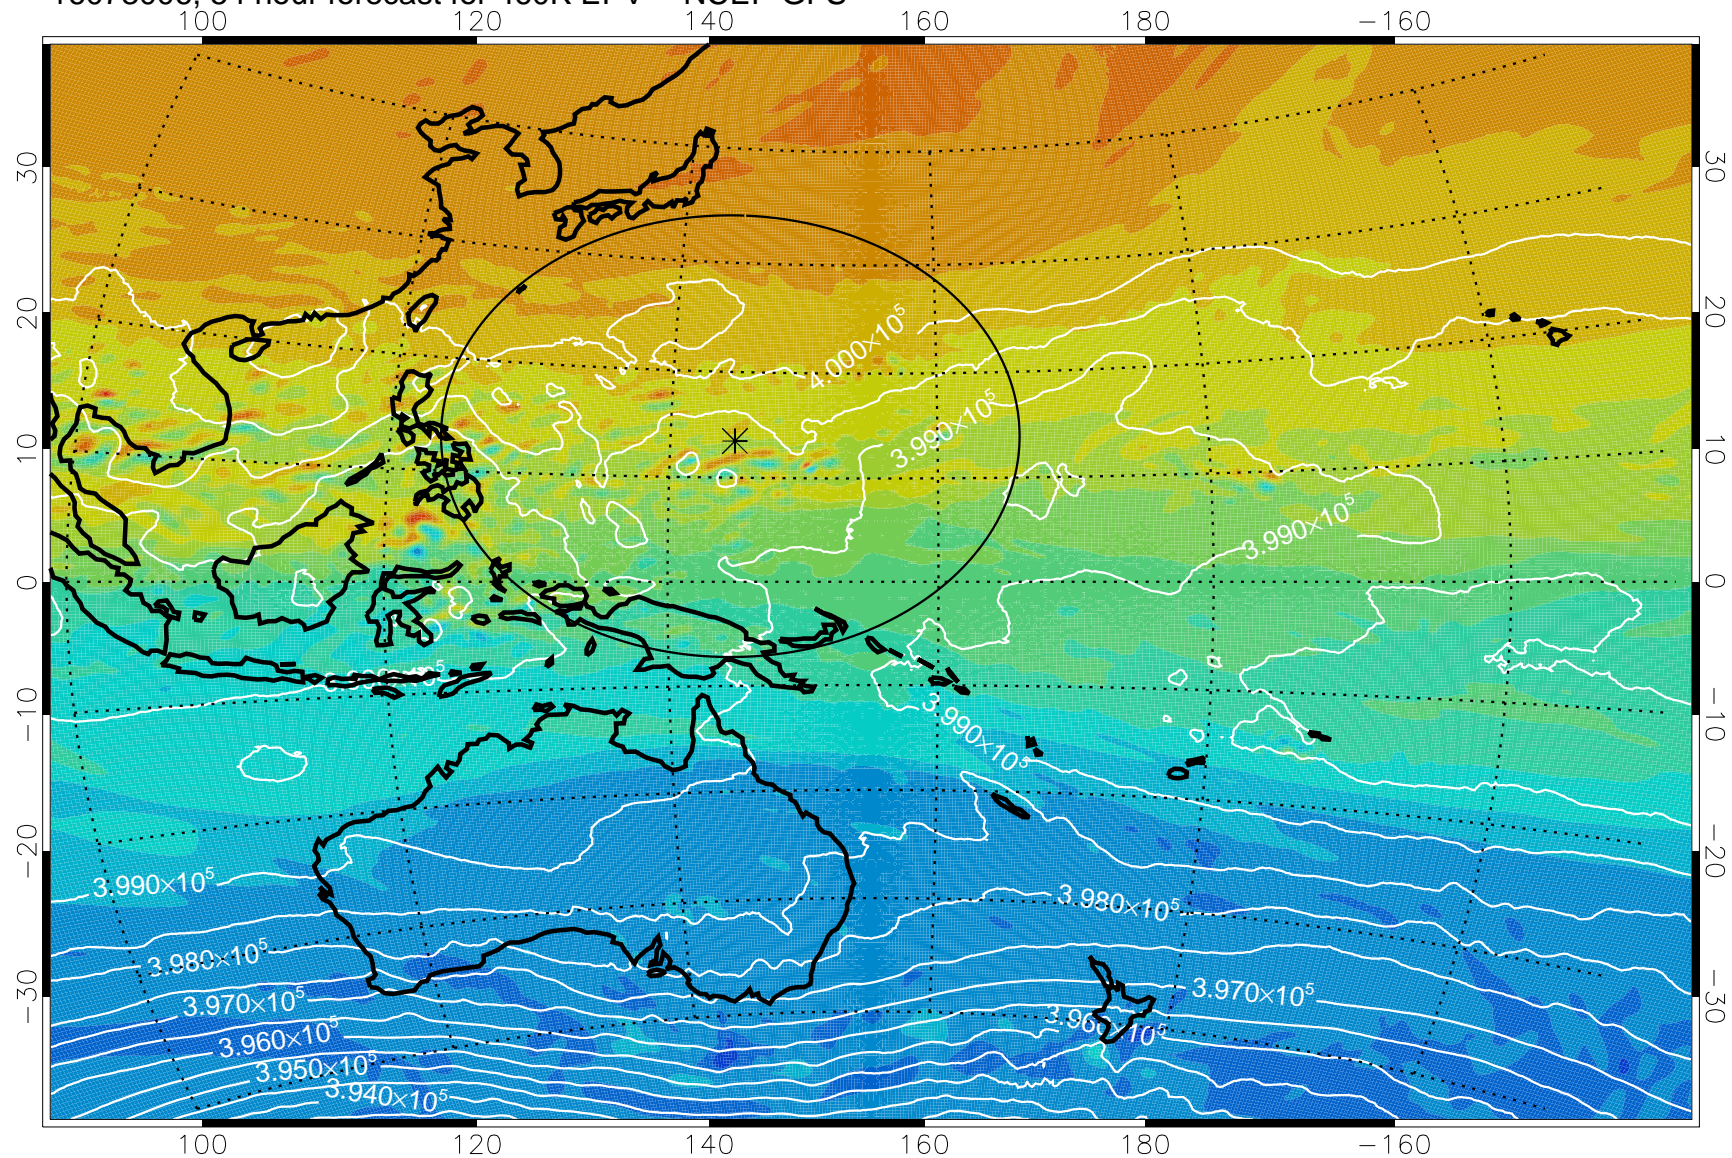

460K Montgomery Streamfunction, white

Range ring of 2304 km

16072912, 36 hour forecast for 460K EPV -- NCEP GFS

460K Montgomery Streamfunction, white

Range ring of 2304 km

16072918, 42 hour forecast for 460K EPV -- NCEP GFS

460K Montgomery Streamfunction, white

Range ring of 2304 km

16073000, 48 hour forecast for 460K EPV -- NCEP GFS

460K Montgomery Streamfunction, white

Range ring of 2304 km

16073006, 54 hour forecast for 460K EPV -- NCEP GFS

460K Montgomery Streamfunction, white

Range ring of 2304 km

16073012, 60 hour forecast for 460K EPV -- NCEP GFS

460K Montgomery Streamfunction, white

Range ring of 2304 km

16073018, 66 hour forecast for 460K EPV -- NCEP GFS

460K Montgomery Streamfunction, white

Range ring of 2304 km

16073100, 72 hour forecast for 460K EPV -- NCEP GFS

460K Montgomery Streamfunction, white

Range ring of 2304 km

16073106, 78 hour forecast for 460K EPV -- NCEP GFS