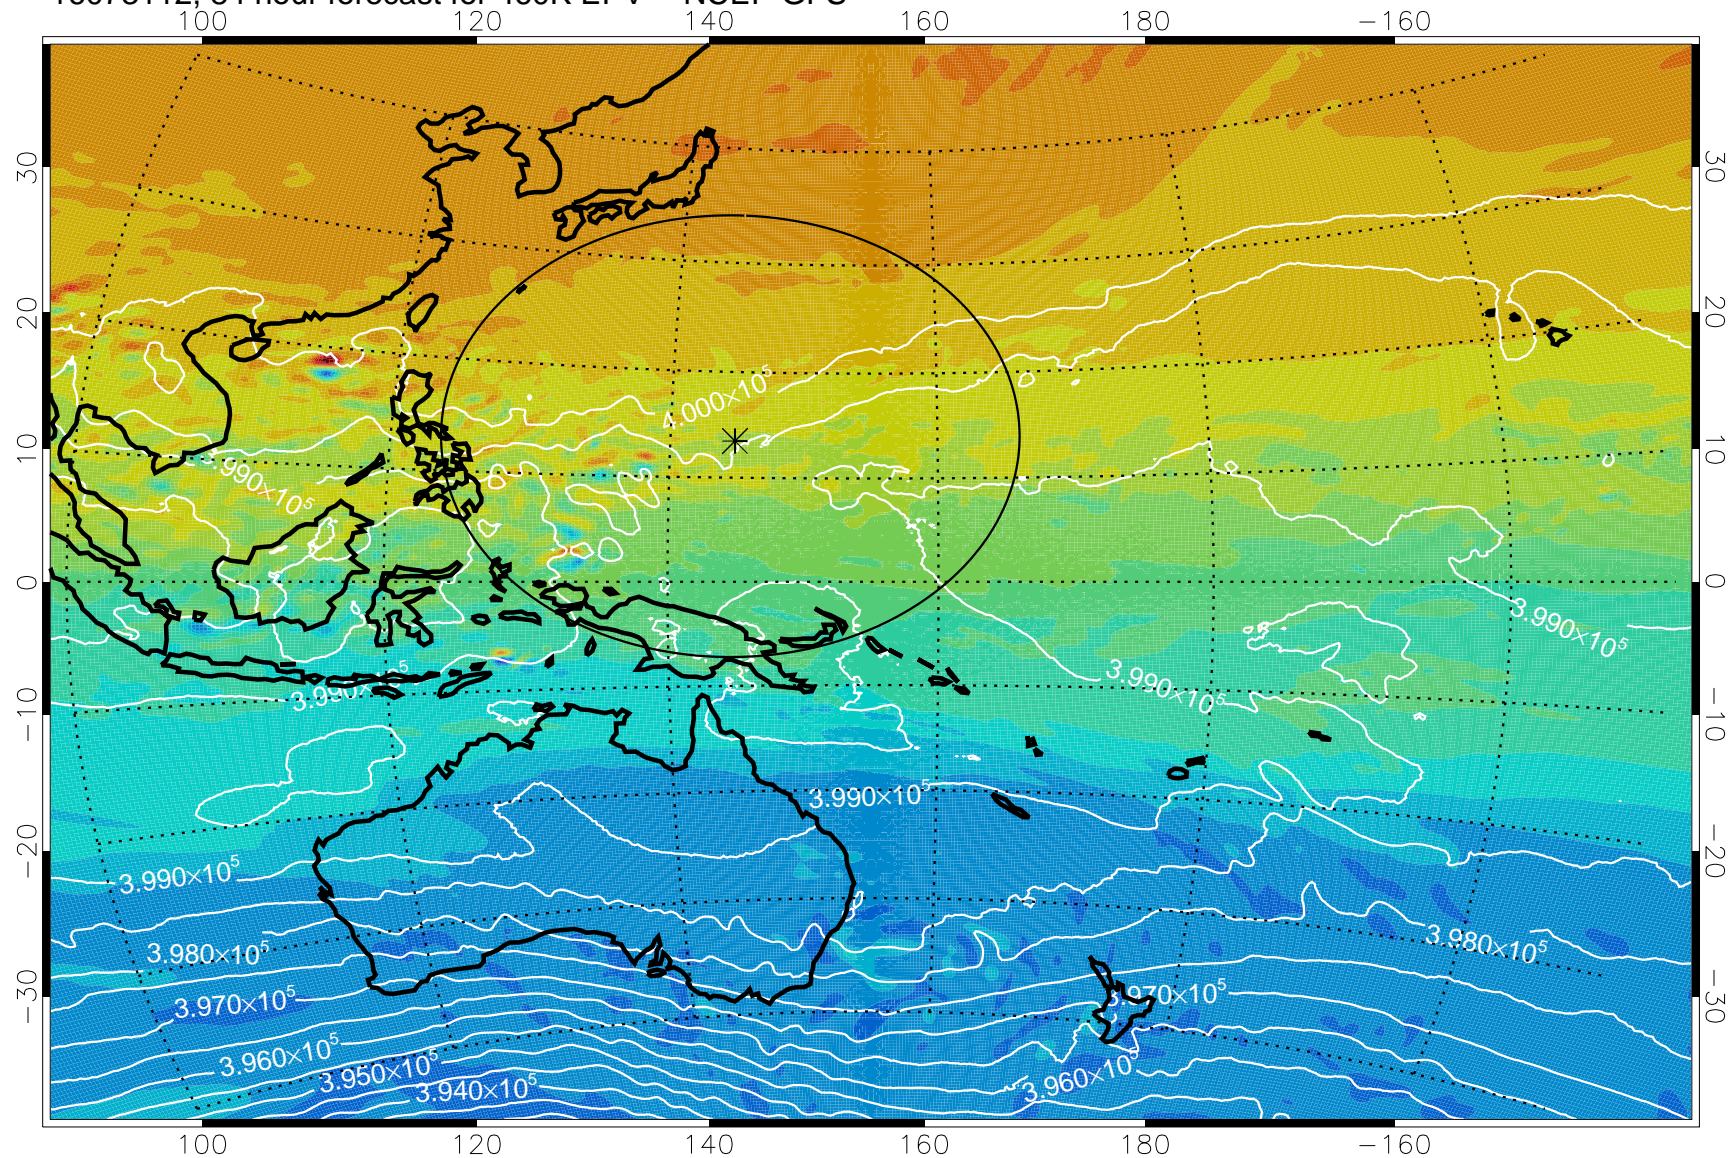

460K Montgomery Streamfunction, white

Range ring of 2304 km

16073012, 60 hour forecast for 460K EPV -- NCEP GFS

460K Montgomery Streamfunction, white

Range ring of 2304 km

16073018, 66 hour forecast for 460K EPV -- NCEP GFS

460K Montgomery Streamfunction, white

Range ring of 2304 km

16073100, 72 hour forecast for 460K EPV -- NCEP GFS

460K Montgomery Streamfunction, white

Range ring of 2304 km

16073106, 78 hour forecast for 460K EPV -- NCEP GFS

460K Montgomery Streamfunction, white

Range ring of 2304 km

16073112, 84 hour forecast for 460K EPV -- NCEP GFS

460K Montgomery Streamfunction, white

Range ring of 2304 km

16073118, 90 hour forecast for 460K EPV -- NCEP GFS

460K Montgomery Streamfunction, white

Range ring of 2304 km

16080100, 96 hour forecast for 460K EPV -- NCEP GFS

460K Montgomery Streamfunction, white

Range ring of 2304 km

16080106, 102 hour forecast for 460K EPV -- NCEP GFS