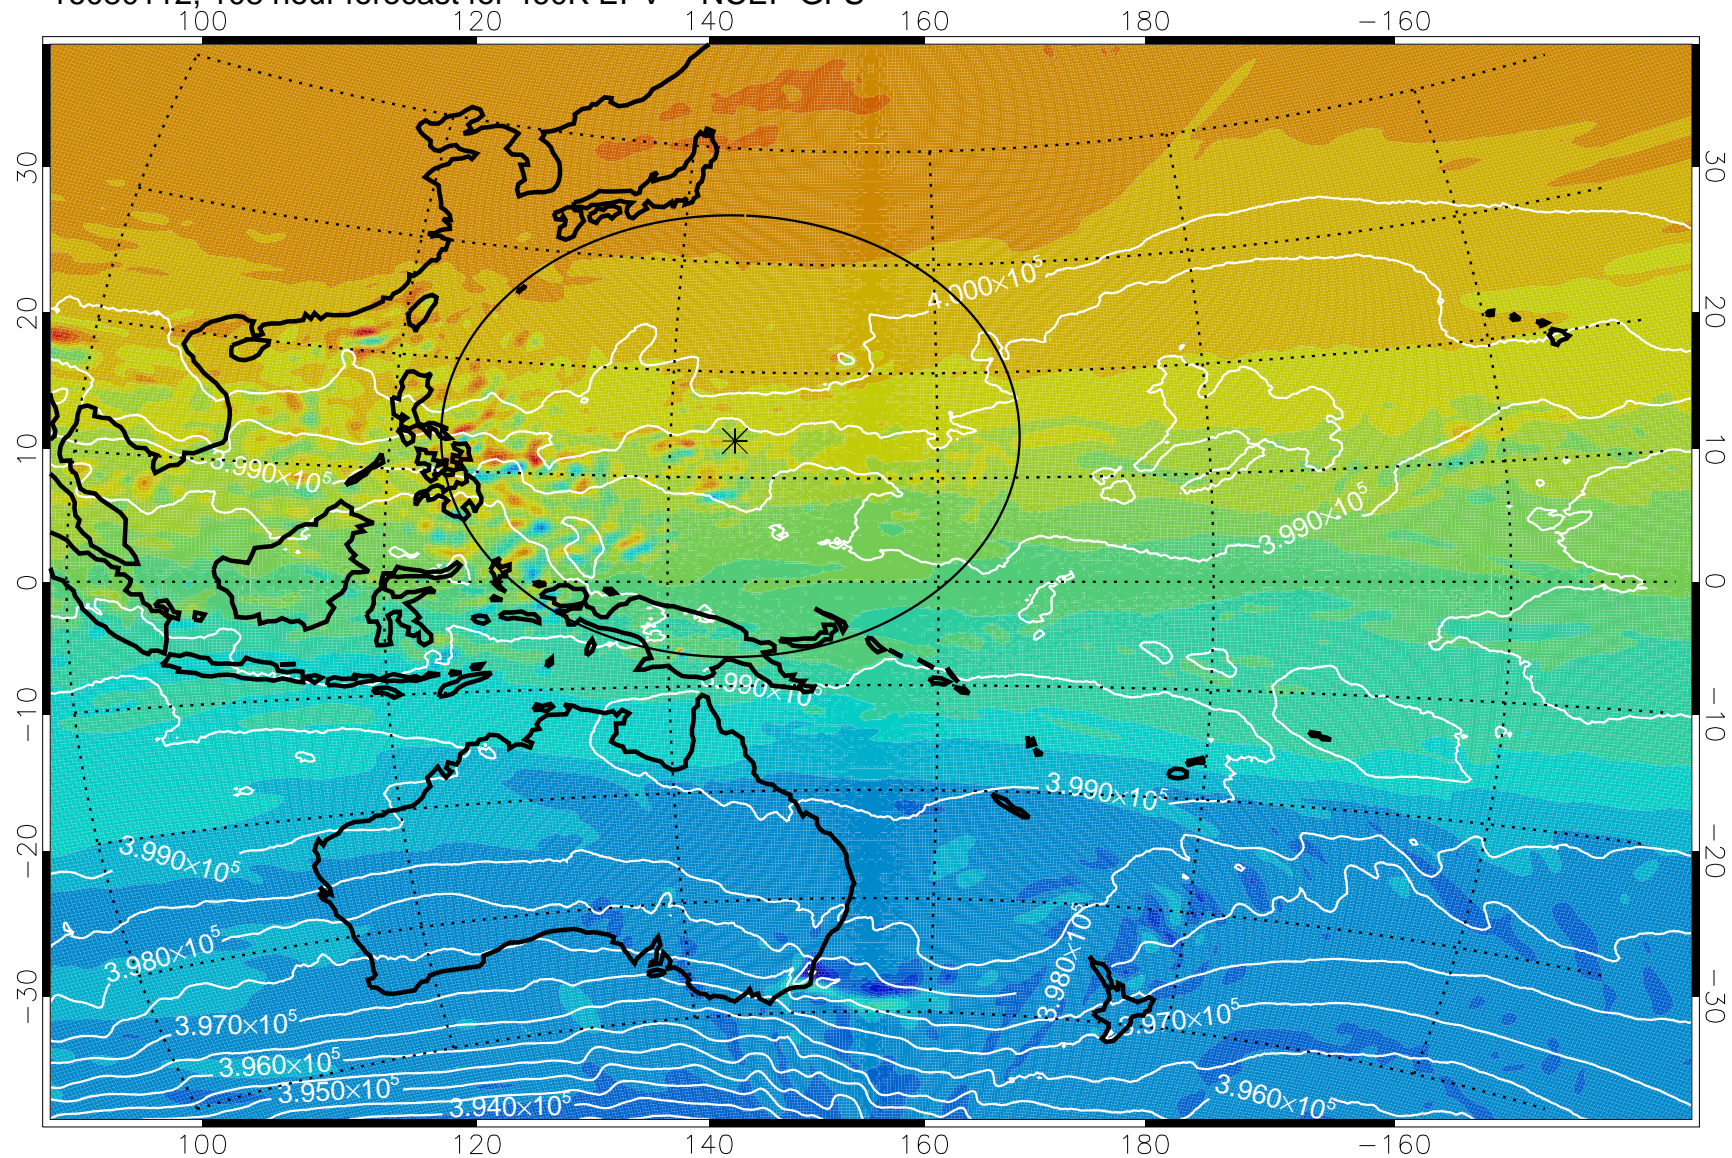

460K Montgomery Streamfunction, white

Range ring of 2304 km

16073112, 84 hour forecast for 460K EPV -- NCEP GFS

460K Montgomery Streamfunction, white

Range ring of 2304 km

16073118, 90 hour forecast for 460K EPV -- NCEP GFS

460K Montgomery Streamfunction, white

Range ring of 2304 km

16080100, 96 hour forecast for 460K EPV -- NCEP GFS

460K Montgomery Streamfunction, white

Range ring of 2304 km

16080106, 102 hour forecast for 460K EPV -- NCEP GFS

460K Montgomery Streamfunction, white

Range ring of 2304 km

16080112, 108 hour forecast for 460K EPV -- NCEP GFS

460K Montgomery Streamfunction, white

Range ring of 2304 km

16080200, 120 hour forecast for 460K EPV -- NCEP GFS

460K Montgomery Streamfunction, white

Range ring of 2304 km