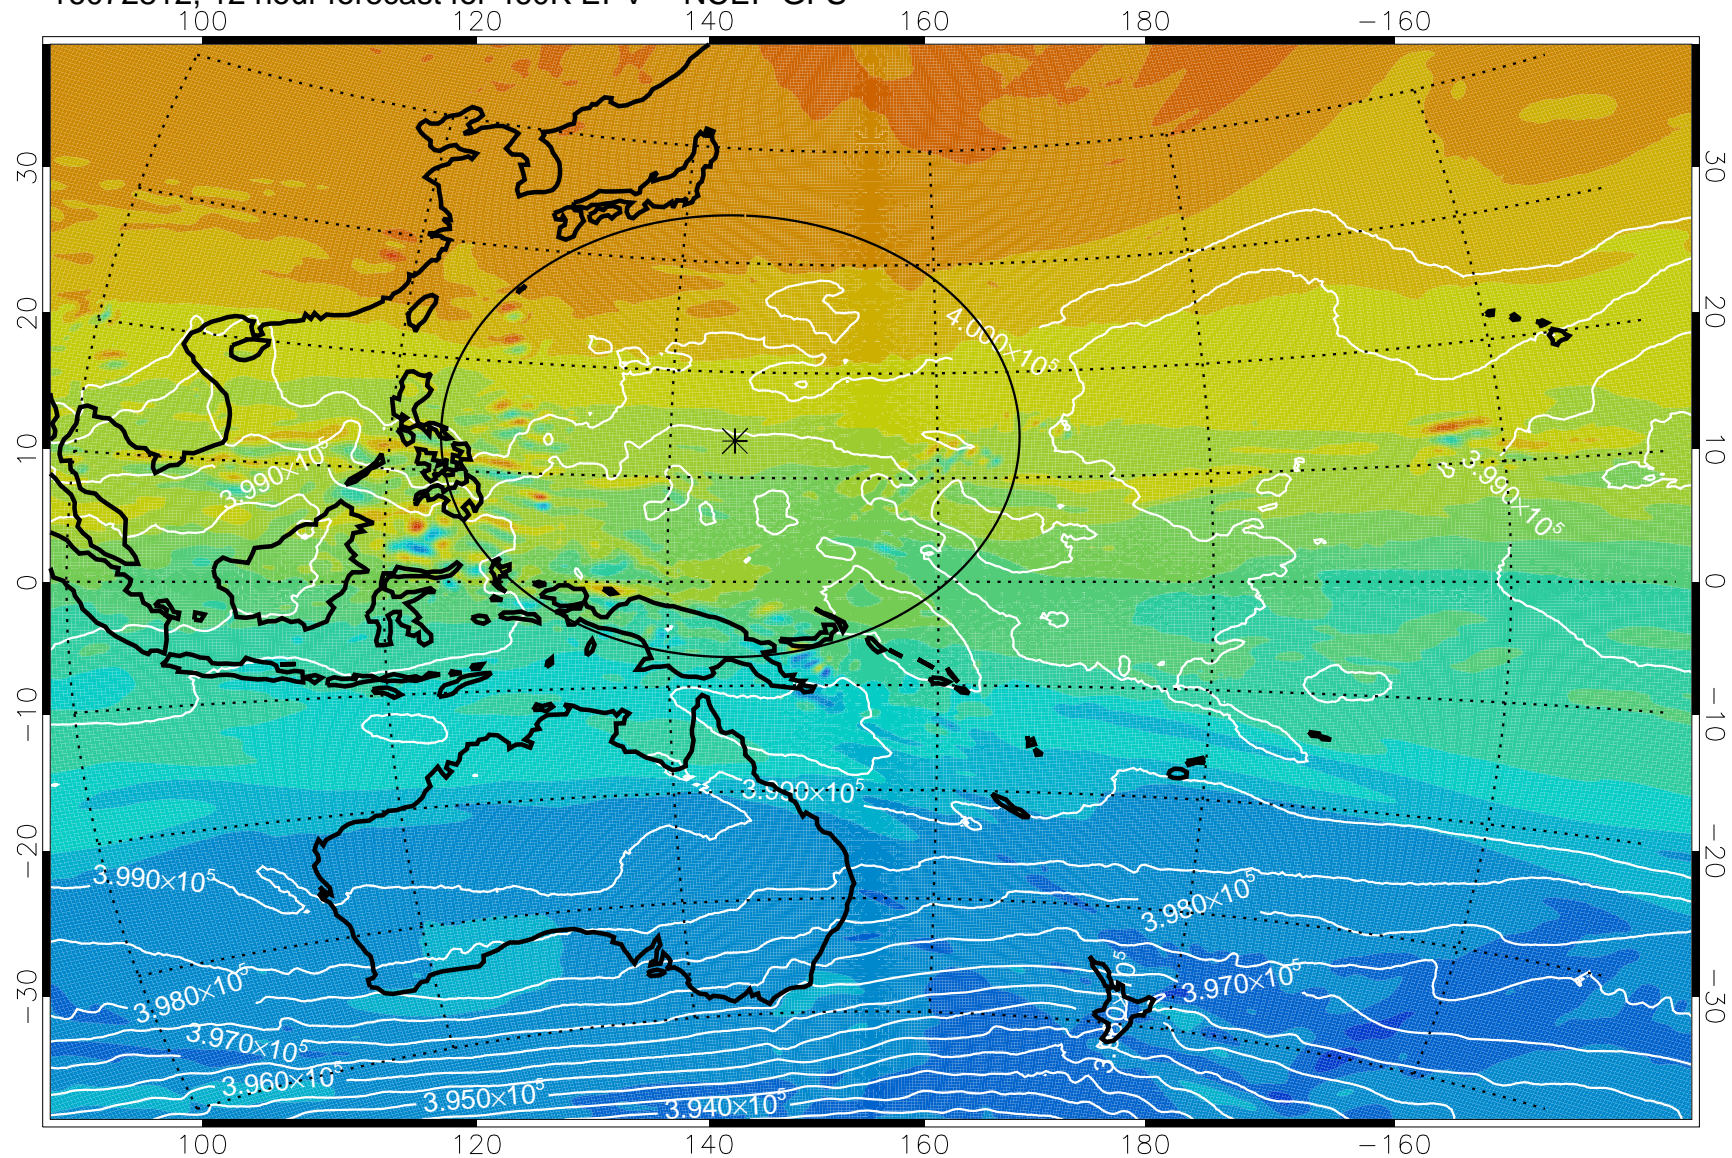

16072806, 6 hour forecast for 460K EPV -- NCEP GFS

460K Montgomery Streamfunction, white

Range ring of 2304 km

16072812, 12 hour forecast for 460K EPV -- NCEP GFS

460K Montgomery Streamfunction, white

Range ring of 2304 km

16072818, 18 hour forecast for 460K EPV -- NCEP GFS

460K Montgomery Streamfunction, white

Range ring of 2304 km

16072900, 24 hour forecast for 460K EPV -- NCEP GFS

16072906, 30 hour forecast for 460K EPV -- NCEP GFS

460K Montgomery Streamfunction, white

Range ring of 2304 km

16072912, 36 hour forecast for 460K EPV -- NCEP GFS

460K Montgomery Streamfunction, white

Range ring of 2304 km

16072918, 42 hour forecast for 460K EPV -- NCEP GFS

460K Montgomery Streamfunction, white

Range ring of 2304 km

16073000, 48 hour forecast for 460K EPV -- NCEP GFS

460K Montgomery Streamfunction, white

Range ring of 2304 km

16073006, 54 hour forecast for 460K EPV -- NCEP GFS