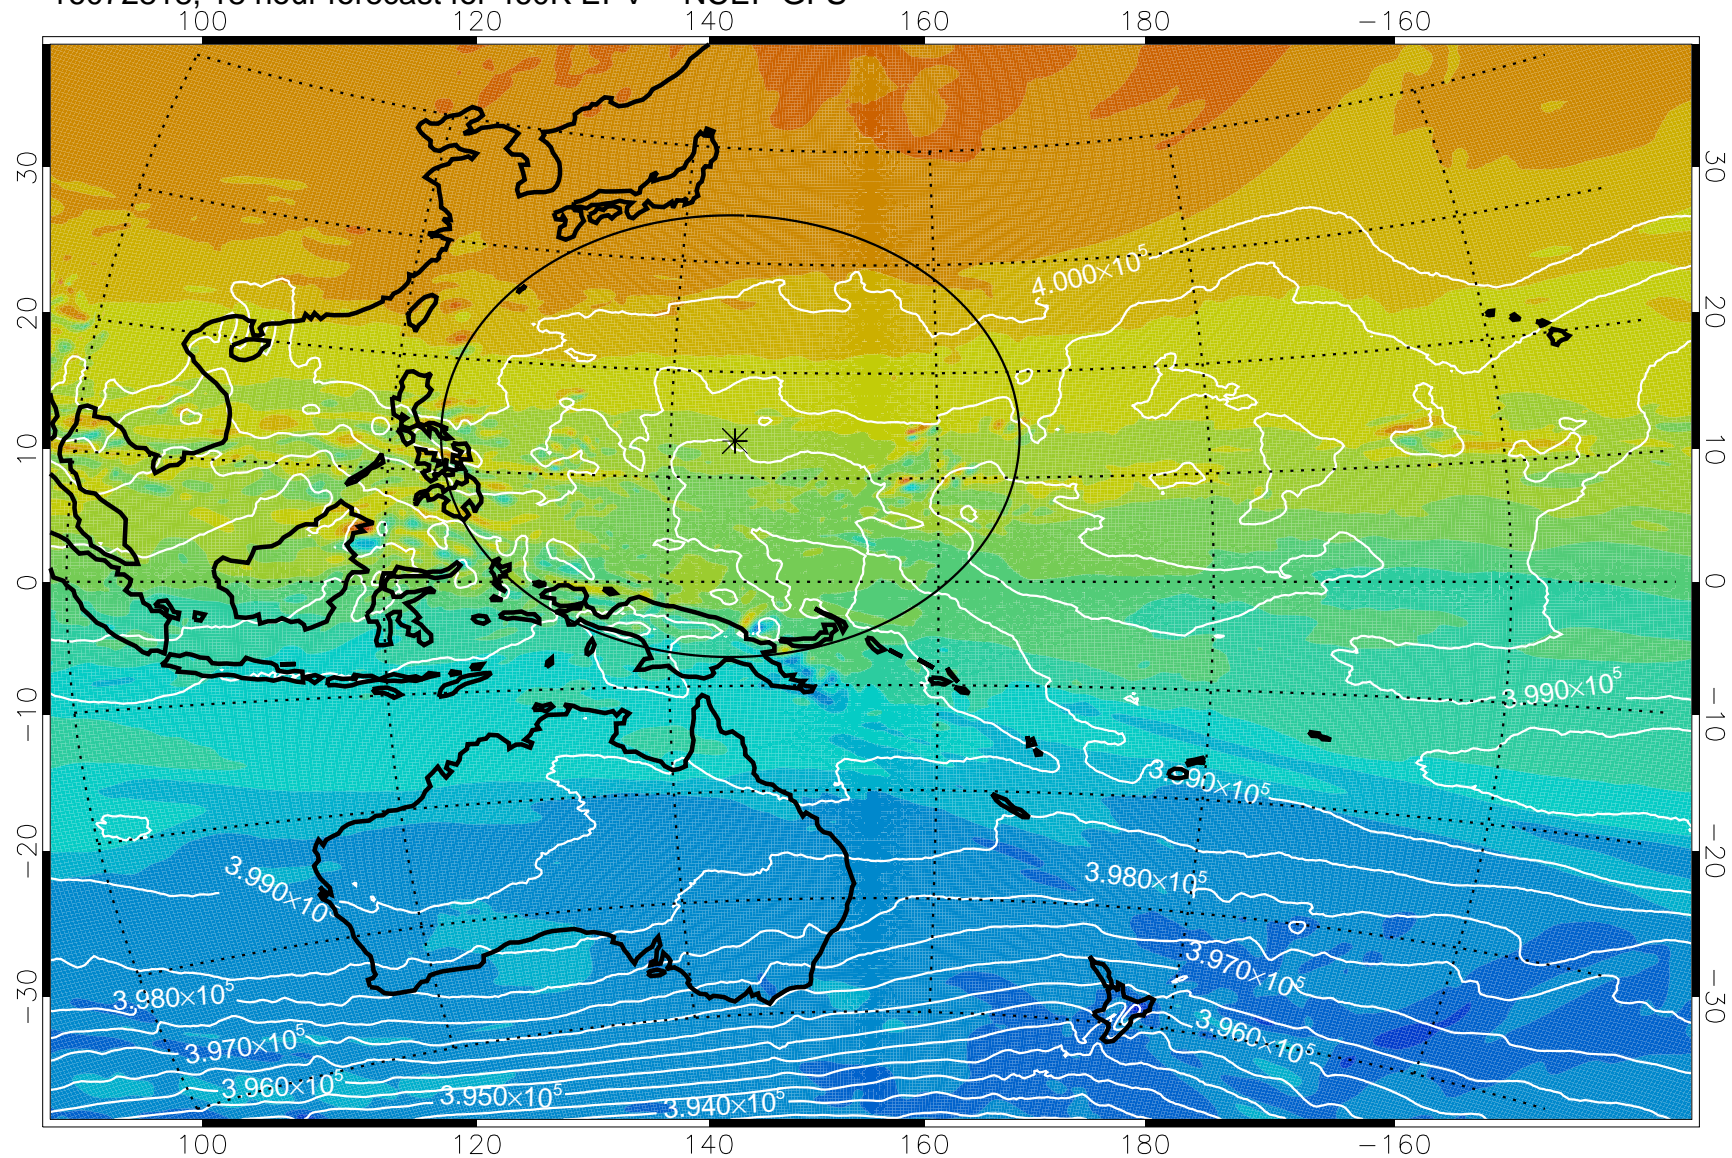

16072806, 6 hour forecast for 460K EPV -- NCEP GFS

460K Montgomery Streamfunction, white

Range ring of 2304 km

16072812, 12 hour forecast for 460K EPV -- NCEP GFS

460K Montgomery Streamfunction, white

Range ring of 2304 km

16072818, 18 hour forecast for 460K EPV -- NCEP GFS

460K Montgomery Streamfunction, white

Range ring of 2304 km

16072900, 24 hour forecast for 460K EPV -- NCEP GFS

16072906, 30 hour forecast for 460K EPV -- NCEP GFS

460K Montgomery Streamfunction, white

Range ring of 2304 km

16072912, 36 hour forecast for 460K EPV -- NCEP GFS

460K Montgomery Streamfunction, white

Range ring of 2304 km

16072918, 42 hour forecast for 460K EPV -- NCEP GFS

460K Montgomery Streamfunction, white

Range ring of 2304 km

16073000, 48 hour forecast for 460K EPV -- NCEP GFS

460K Montgomery Streamfunction, white

Range ring of 2304 km

16073006, 54 hour forecast for 460K EPV -- NCEP GFS