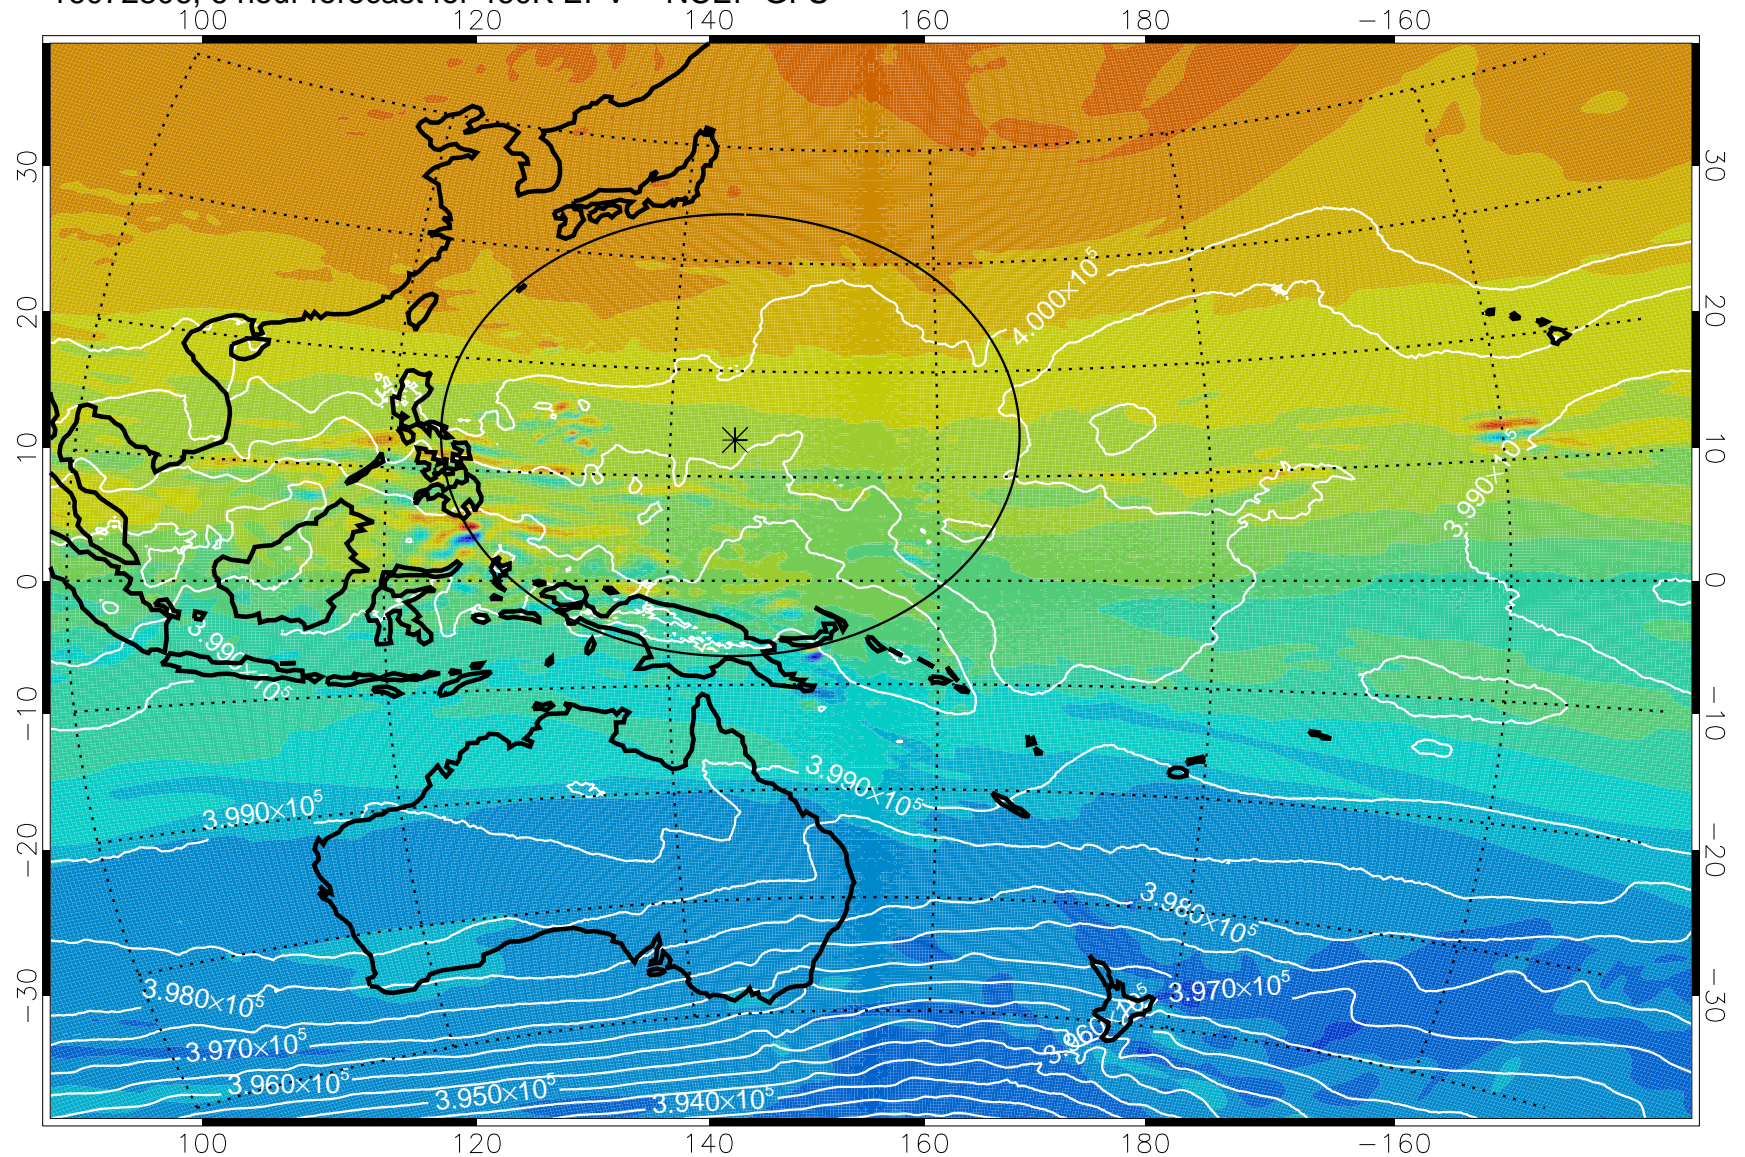

16072806, 6 hour forecast for 460K EPV -- NCEP GFS

460K Montgomery Streamfunction, white

Range ring of 2304 km

16072812, 12 hour forecast for 460K EPV -- NCEP GFS

460K Montgomery Streamfunction, white

Range ring of 2304 km

16072818, 18 hour forecast for 460K EPV -- NCEP GFS

460K Montgomery Streamfunction, white

Range ring of 2304 km

16072900, 24 hour forecast for 460K EPV -- NCEP GFS

16072906, 30 hour forecast for 460K EPV -- NCEP GFS

460K Montgomery Streamfunction, white

Range ring of 2304 km

16072912, 36 hour forecast for 460K EPV -- NCEP GFS

460K Montgomery Streamfunction, white

Range ring of 2304 km

16072918, 42 hour forecast for 460K EPV -- NCEP GFS

460K Montgomery Streamfunction, white

Range ring of 2304 km

16073000, 48 hour forecast for 460K EPV -- NCEP GFS

460K Montgomery Streamfunction, white

Range ring of 2304 km

16073006, 54 hour forecast for 460K EPV -- NCEP GFS