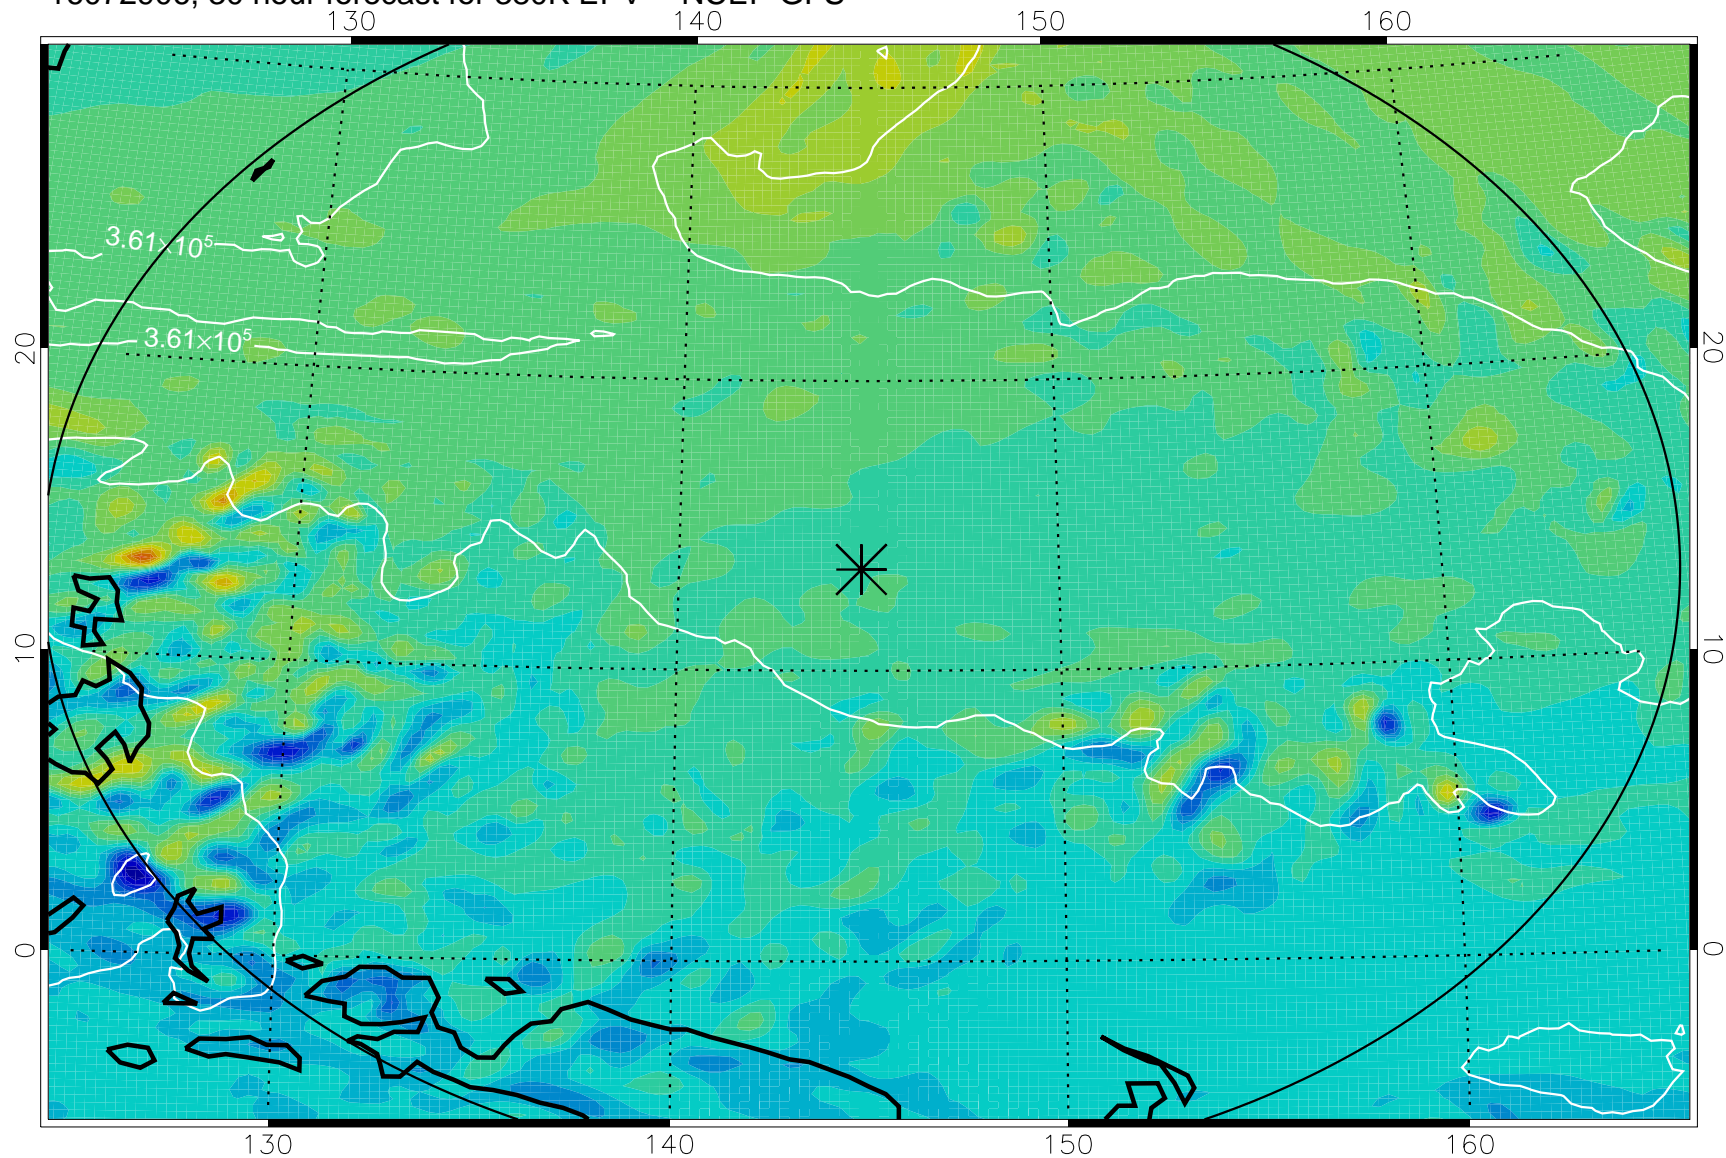

16072818, 18 hour forecast for 380K EPV -- NCEP GFS

380K Montgomery Streamfunction, white

Range ring of 2304 km

16072900, 24 hour forecast for 380K EPV -- NCEP GFS

380K Montgomery Streamfunction, white

Range ring of 2304 km

16072906, 30 hour forecast for 380K EPV -- NCEP GFS

380K Montgomery Streamfunction, white

Range ring of 2304 km

16072912, 36 hour forecast for 380K EPV -- NCEP GFS

380K Montgomery Streamfunction, white

Range ring of 2304 km

16072918, 42 hour forecast for 380K EPV -- NCEP GFS

380K Montgomery Streamfunction, white

Range ring of 2304 km

16073000, 48 hour forecast for 380K EPV -- NCEP GFS

380K Montgomery Streamfunction, white

Range ring of 2304 km

16073006, 54 hour forecast for 380K EPV -- NCEP GFS

380K Montgomery Streamfunction, white

Range ring of 2304 km

16073012, 60 hour forecast for 380K EPV -- NCEP GFS

380K Montgomery Streamfunction, white

Range ring of 2304 km