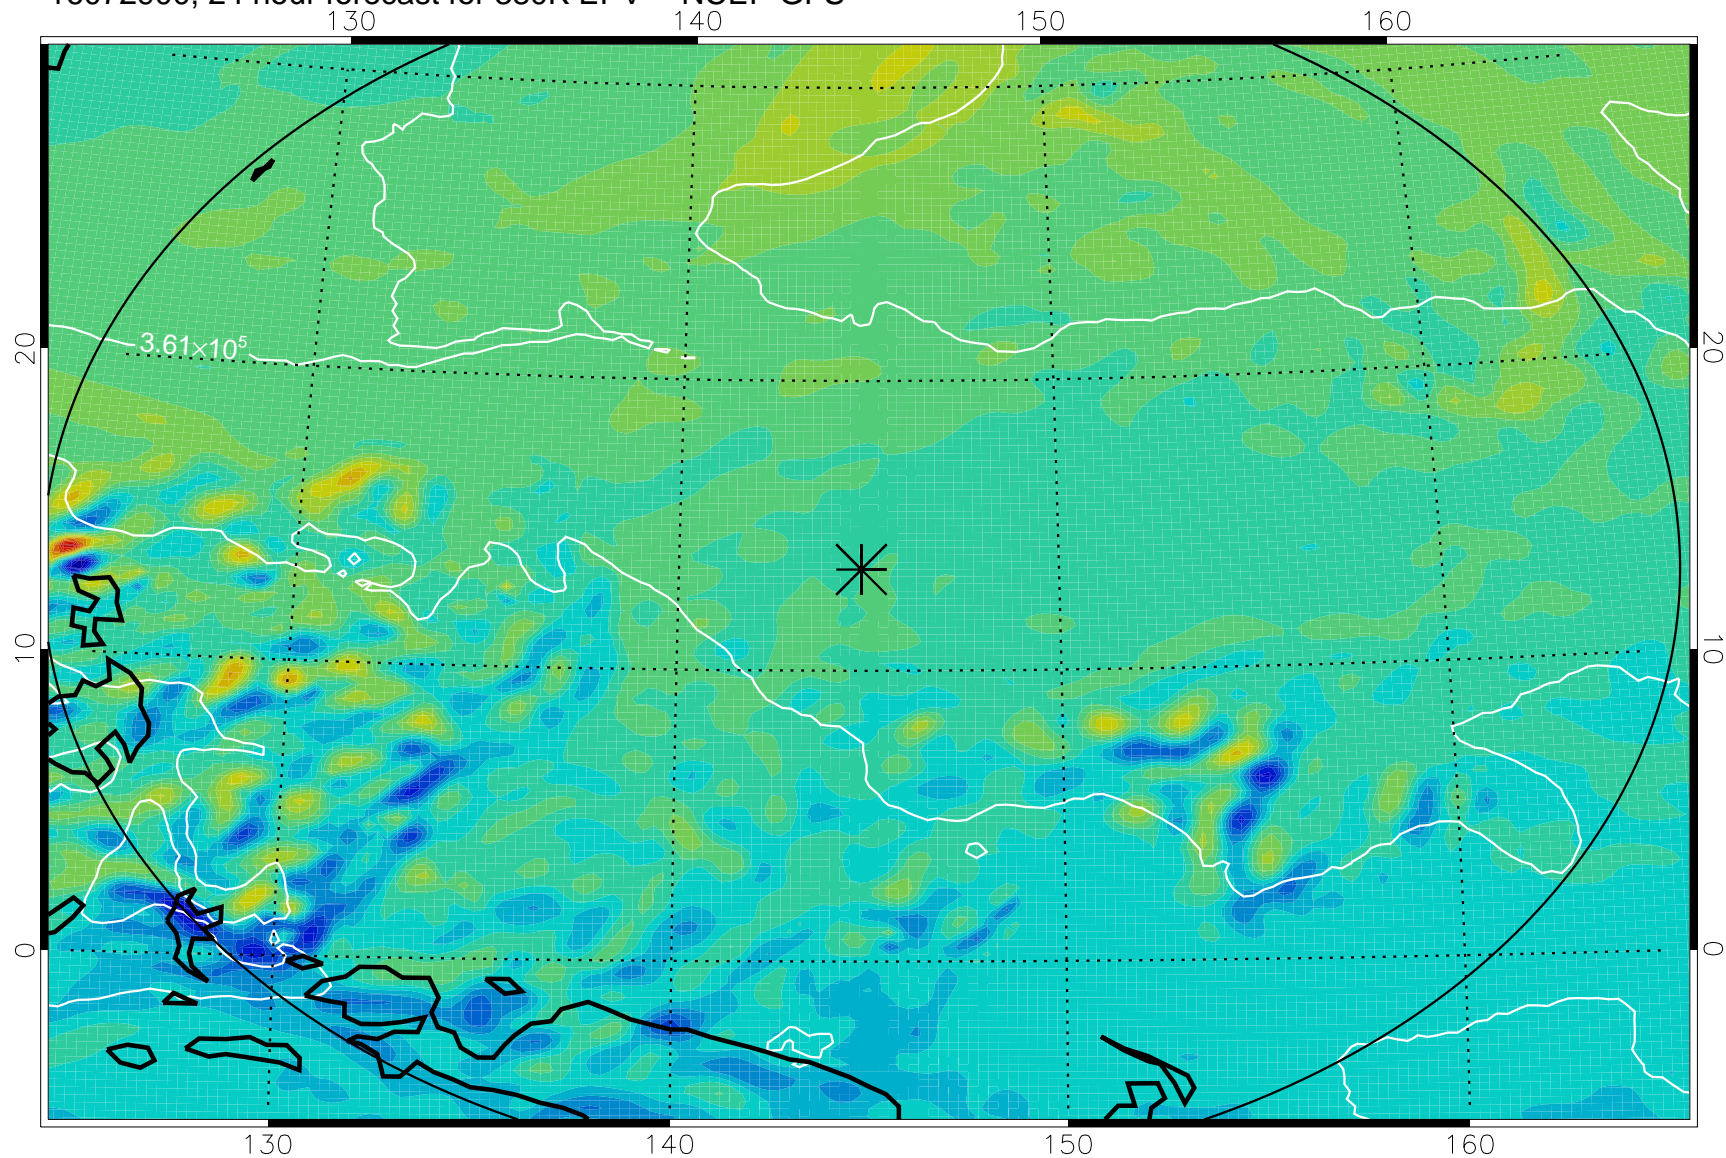

16072806, 6 hour forecast for 380K EPV -- NCEP GFS

380K Montgomery Streamfunction, white

Range ring of 2304 km

16072812, 12 hour forecast for 380K EPV -- NCEP GFS

380K Montgomery Streamfunction, white

Range ring of 2304 km

16072818, 18 hour forecast for 380K EPV -- NCEP GFS

380K Montgomery Streamfunction, white

Range ring of 2304 km

16072900, 24 hour forecast for 380K EPV -- NCEP GFS

380K Montgomery Streamfunction, white

Range ring of 2304 km

16072906, 30 hour forecast for 380K EPV -- NCEP GFS

380K Montgomery Streamfunction, white

Range ring of 2304 km

16072912, 36 hour forecast for 380K EPV -- NCEP GFS

380K Montgomery Streamfunction, white

Range ring of 2304 km

16072918, 42 hour forecast for 380K EPV -- NCEP GFS

380K Montgomery Streamfunction, white

Range ring of 2304 km

16073000, 48 hour forecast for 380K EPV -- NCEP GFS

380K Montgomery Streamfunction, white

Range ring of 2304 km