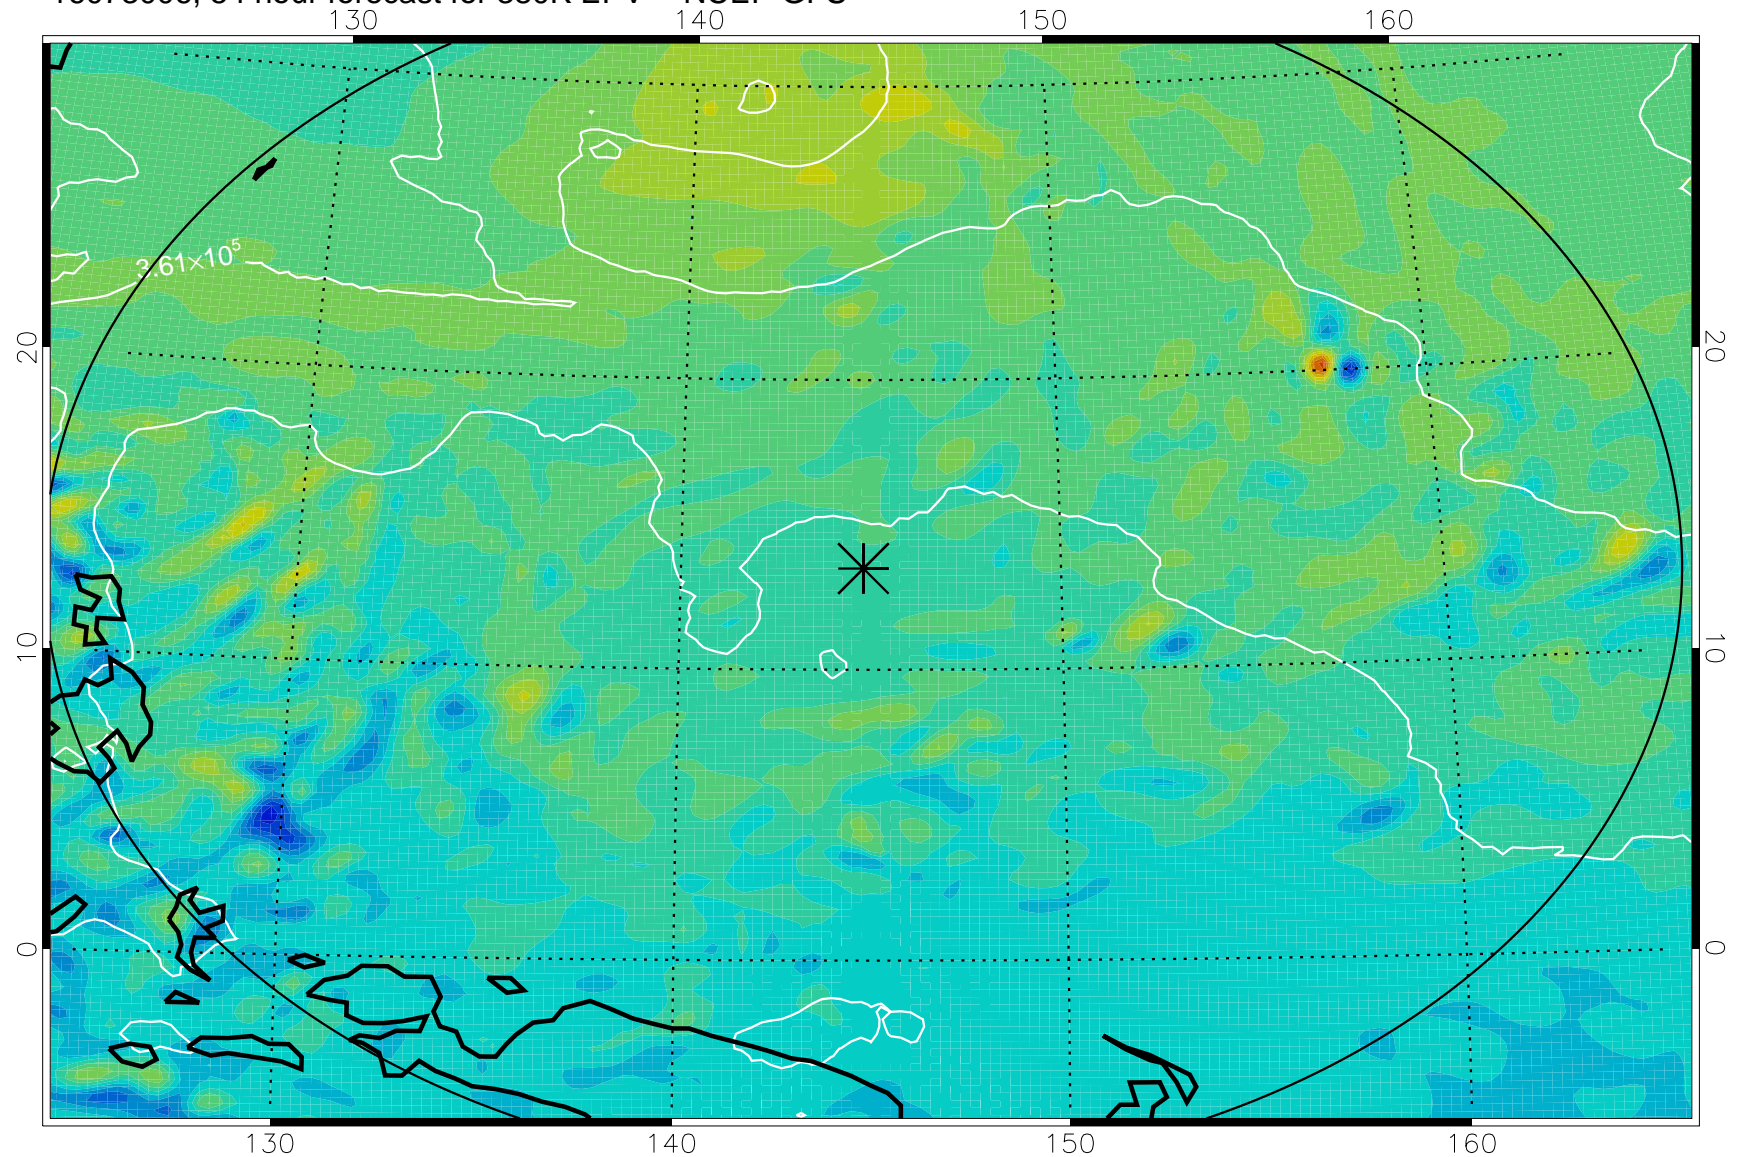

16072918, 42 hour forecast for 380K EPV -- NCEP GFS

380K Montgomery Streamfunction, white

Range ring of 2304 km

16073000, 48 hour forecast for 380K EPV -- NCEP GFS

380K Montgomery Streamfunction, white

Range ring of 2304 km

16073006, 54 hour forecast for 380K EPV -- NCEP GFS

380K Montgomery Streamfunction, white

Range ring of 2304 km

16073012, 60 hour forecast for 380K EPV -- NCEP GFS

380K Montgomery Streamfunction, white

Range ring of 2304 km

16073018, 66 hour forecast for 380K EPV -- NCEP GFS

380K Montgomery Streamfunction, white

Range ring of 2304 km

16073100, 72 hour forecast for 380K EPV -- NCEP GFS

380K Montgomery Streamfunction, white

Range ring of 2304 km

16073106, 78 hour forecast for 380K EPV -- NCEP GFS

380K Montgomery Streamfunction, white

Range ring of 2304 km

16073112, 84 hour forecast for 380K EPV -- NCEP GFS

380K Montgomery Streamfunction, white

Range ring of 2304 km