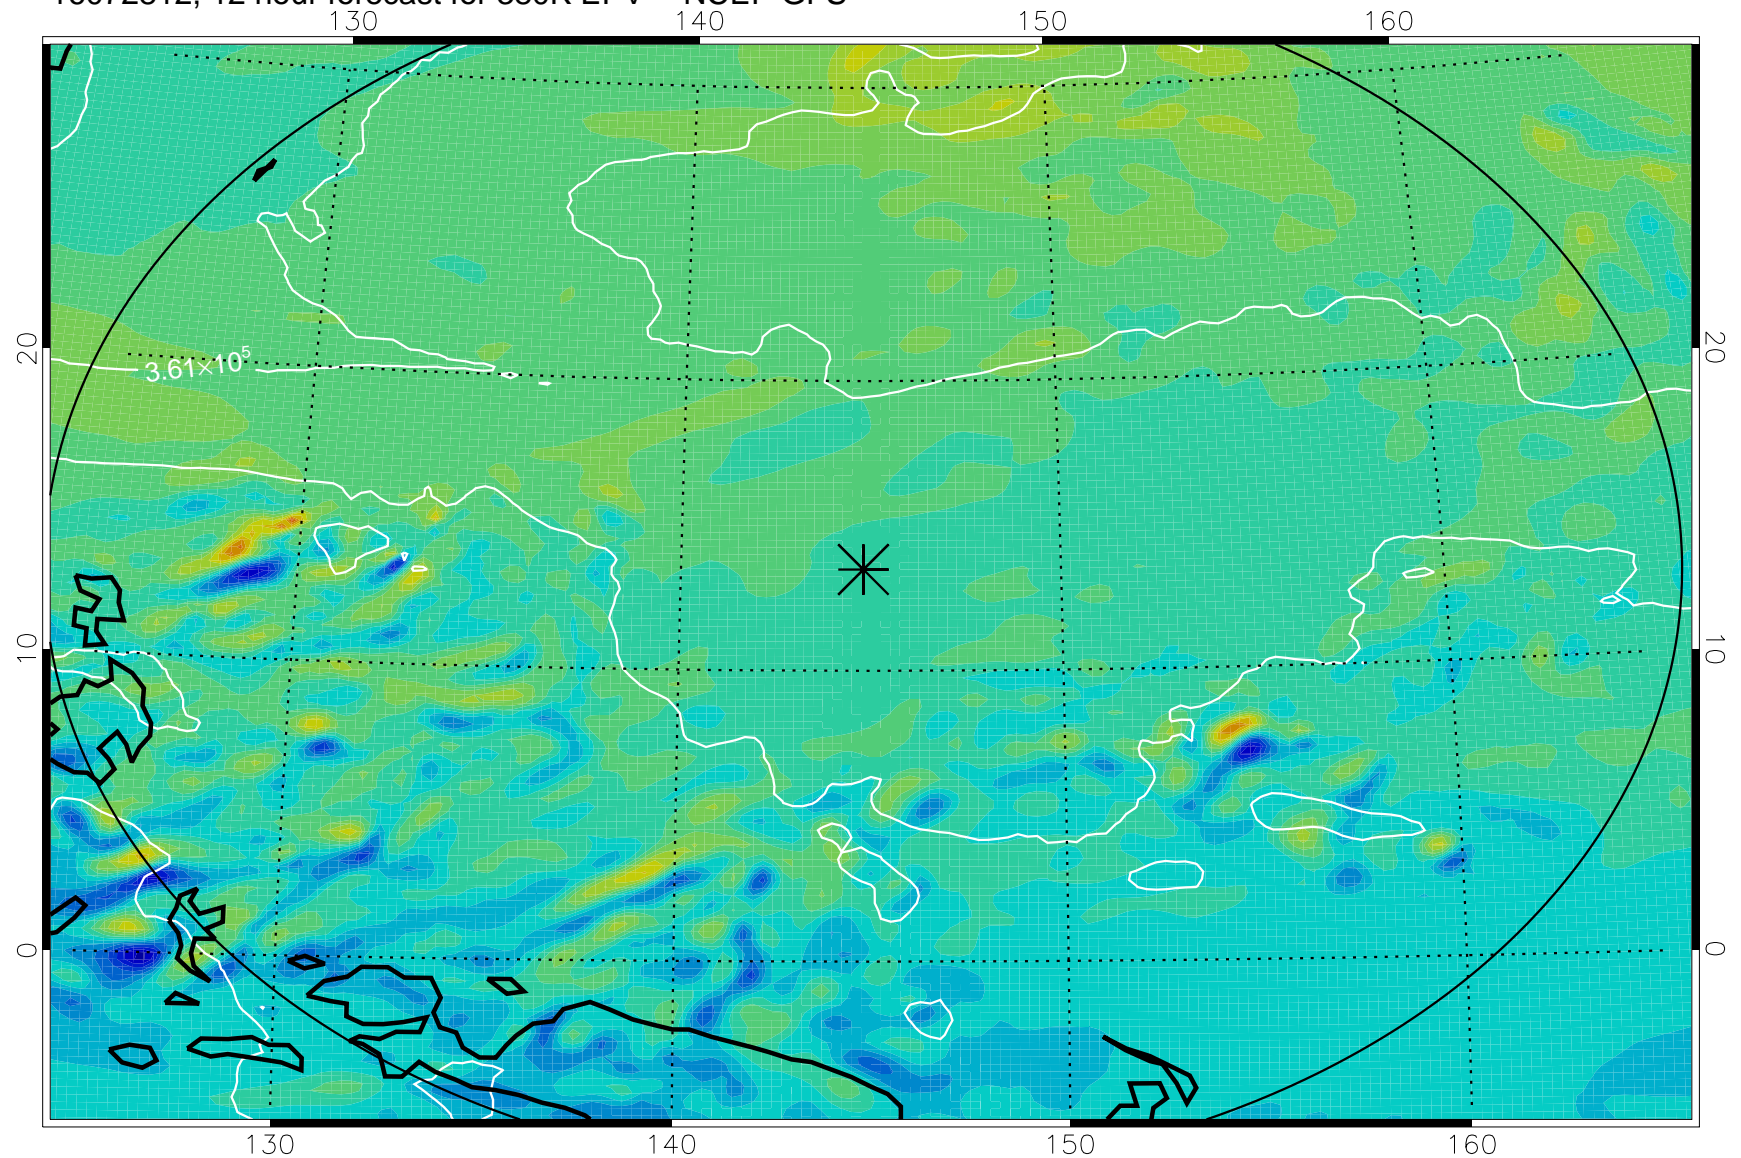

16072806, 6 hour forecast for 380K EPV -- NCEP GFS

380K Montgomery Streamfunction, white

Range ring of 2304 km

16072812, 12 hour forecast for 380K EPV -- NCEP GFS

380K Montgomery Streamfunction, white

Range ring of 2304 km

16072818, 18 hour forecast for 380K EPV -- NCEP GFS

380K Montgomery Streamfunction, white

Range ring of 2304 km

16072900, 24 hour forecast for 380K EPV -- NCEP GFS

380K Montgomery Streamfunction, white

Range ring of 2304 km

16072906, 30 hour forecast for 380K EPV -- NCEP GFS

380K Montgomery Streamfunction, white

Range ring of 2304 km

16072912, 36 hour forecast for 380K EPV -- NCEP GFS

380K Montgomery Streamfunction, white

Range ring of 2304 km

16072918, 42 hour forecast for 380K EPV -- NCEP GFS

380K Montgomery Streamfunction, white

Range ring of 2304 km

16073000, 48 hour forecast for 380K EPV -- NCEP GFS

380K Montgomery Streamfunction, white

Range ring of 2304 km