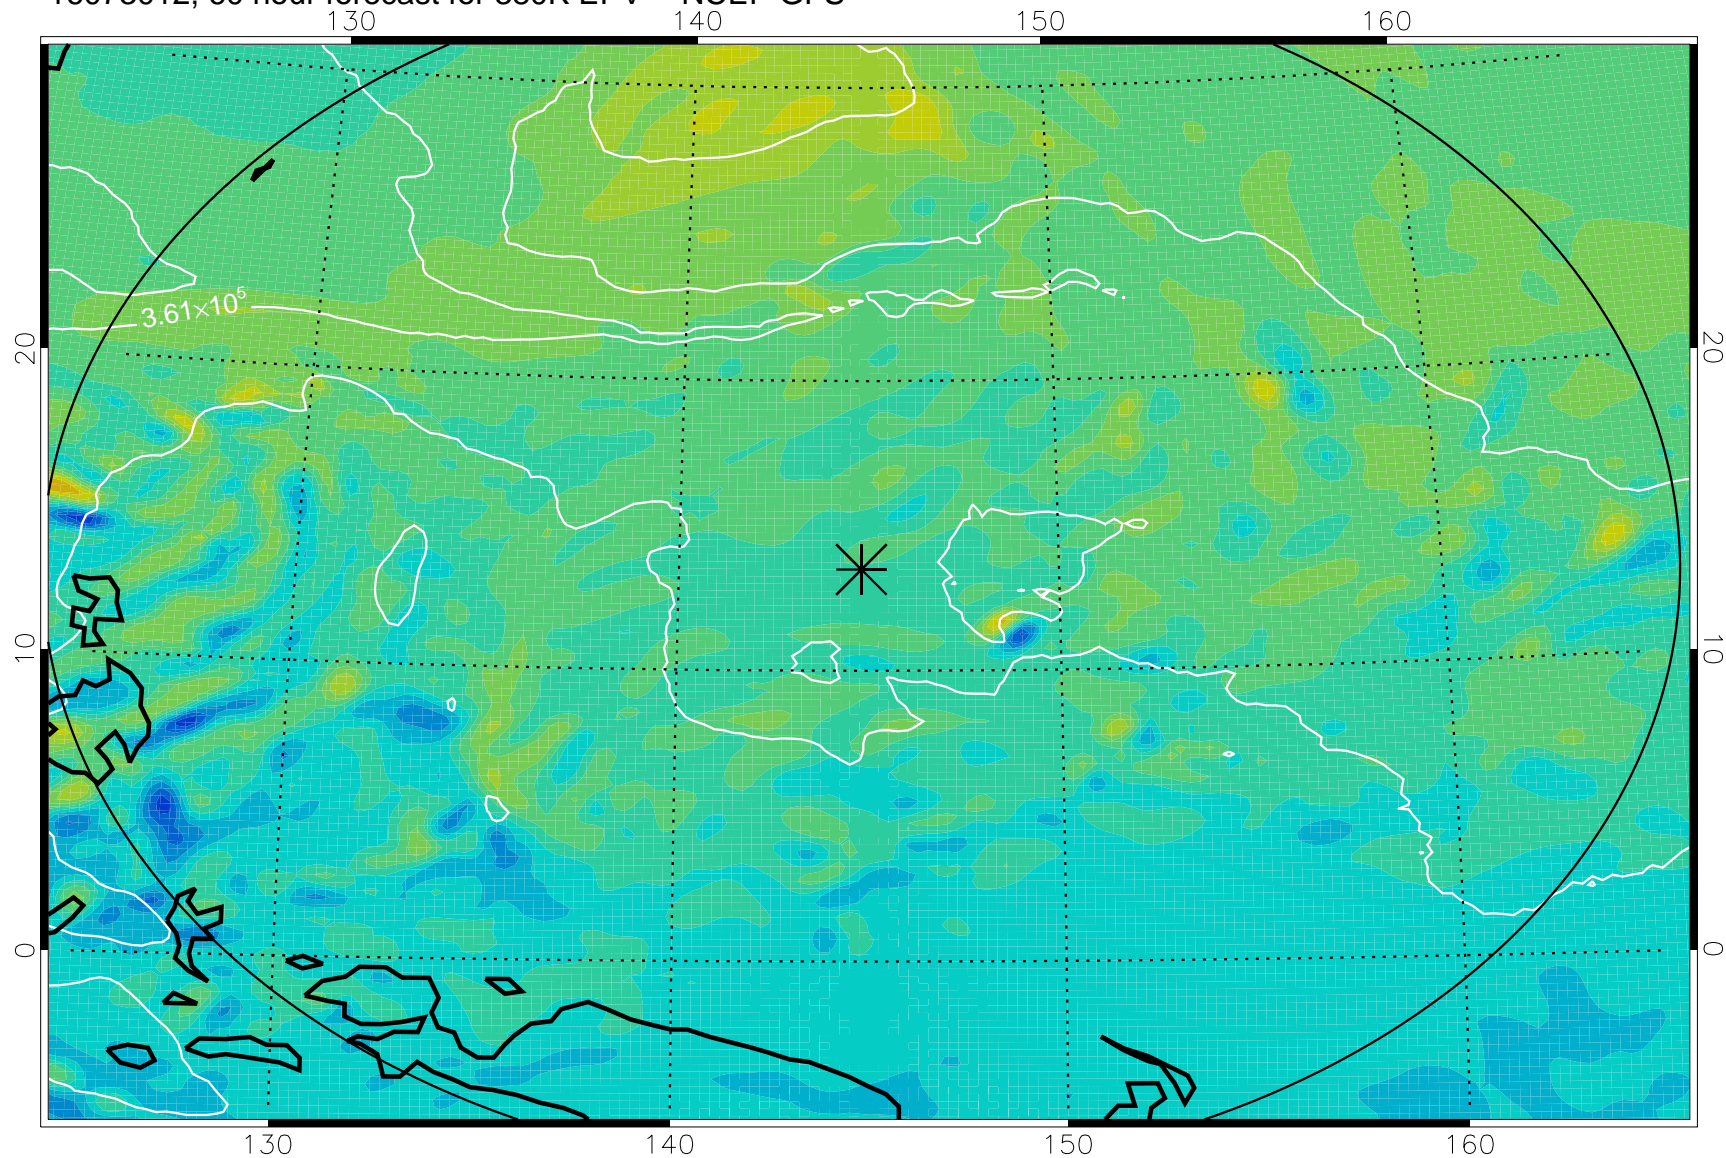

16072918, 42 hour forecast for 380K EPV -- NCEP GFS

380K Montgomery Streamfunction, white

Range ring of 2304 km

16073000, 48 hour forecast for 380K EPV -- NCEP GFS

380K Montgomery Streamfunction, white

Range ring of 2304 km

16073006, 54 hour forecast for 380K EPV -- NCEP GFS

380K Montgomery Streamfunction, white

Range ring of 2304 km

16073012, 60 hour forecast for 380K EPV -- NCEP GFS

380K Montgomery Streamfunction, white

Range ring of 2304 km

16073018, 66 hour forecast for 380K EPV -- NCEP GFS

380K Montgomery Streamfunction, white

Range ring of 2304 km

16073100, 72 hour forecast for 380K EPV -- NCEP GFS

380K Montgomery Streamfunction, white

Range ring of 2304 km

16073106, 78 hour forecast for 380K EPV -- NCEP GFS

380K Montgomery Streamfunction, white

Range ring of 2304 km

16073112, 84 hour forecast for 380K EPV -- NCEP GFS

380K Montgomery Streamfunction, white

Range ring of 2304 km