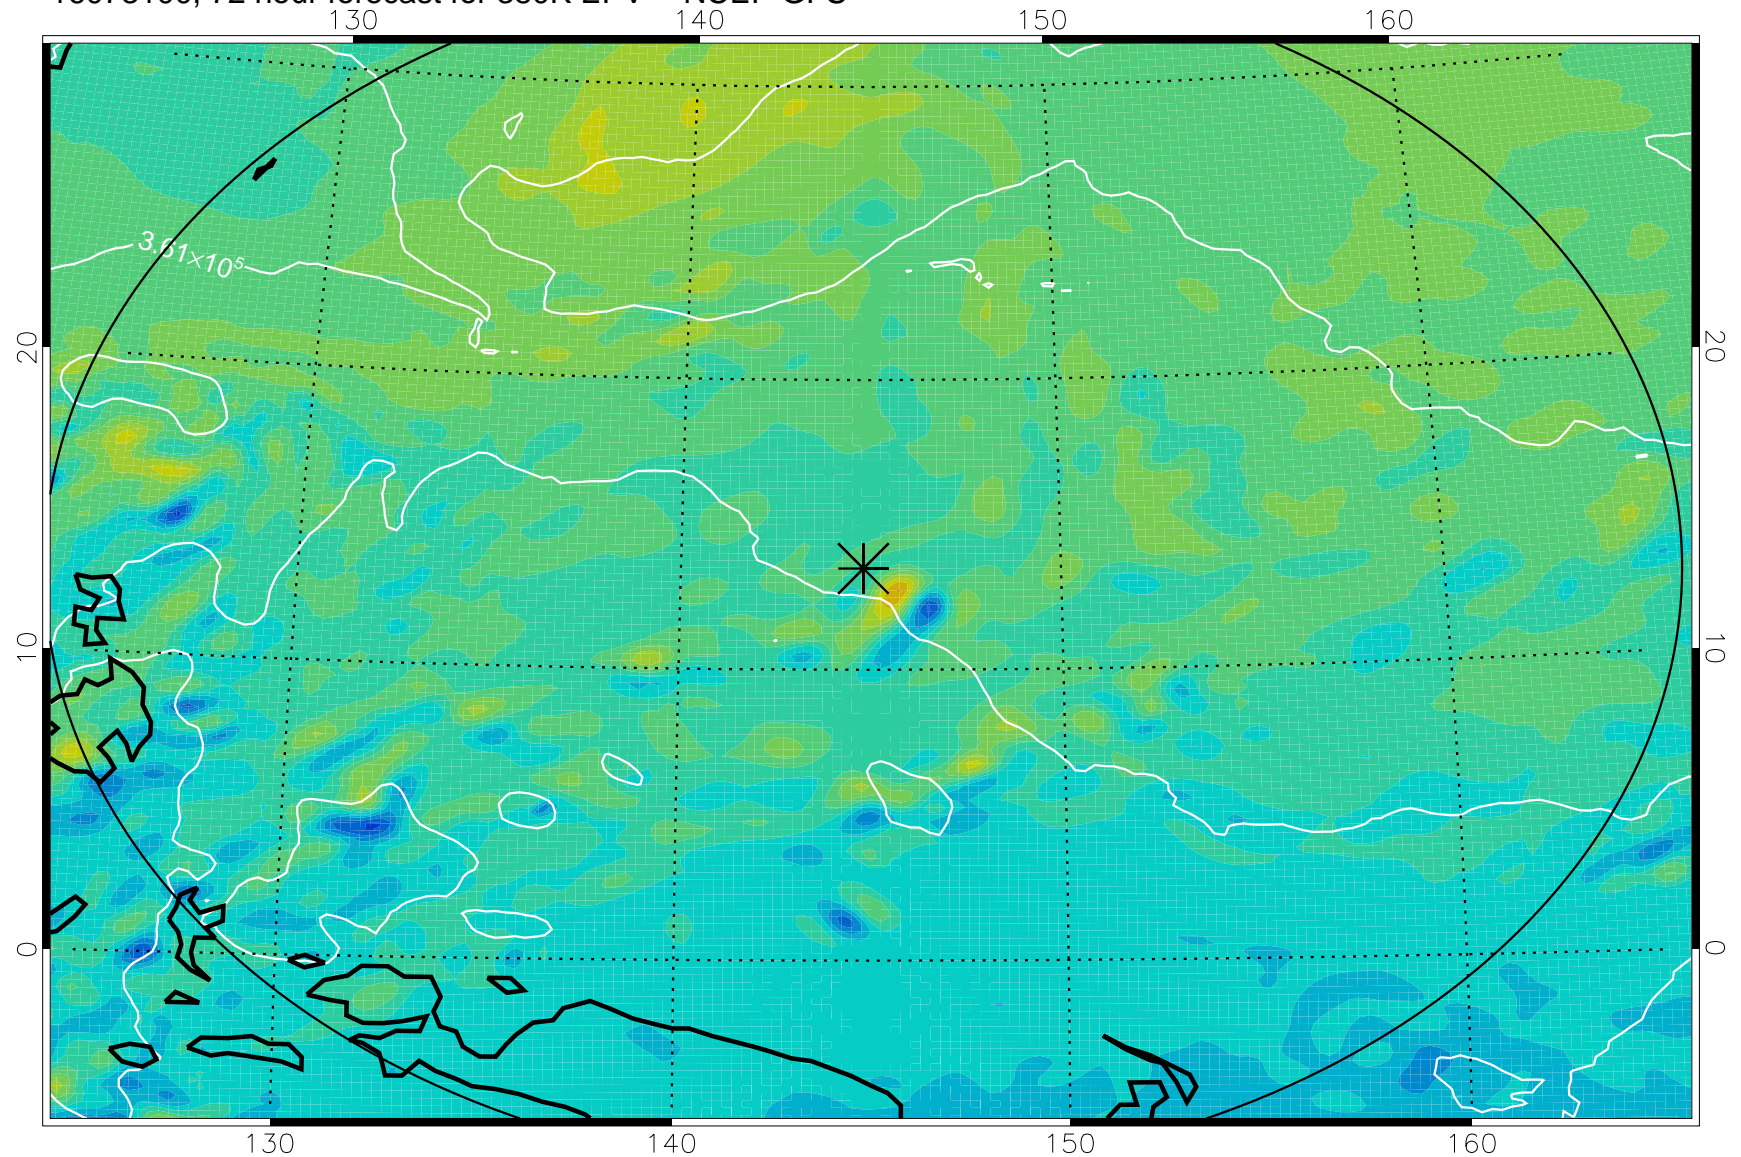

16073006, 54 hour forecast for 380K EPV -- NCEP GFS

380K Montgomery Streamfunction, white

Range ring of 2304 km

16073012, 60 hour forecast for 380K EPV -- NCEP GFS

380K Montgomery Streamfunction, white

Range ring of 2304 km

16073018, 66 hour forecast for 380K EPV -- NCEP GFS

380K Montgomery Streamfunction, white

Range ring of 2304 km

16073100, 72 hour forecast for 380K EPV -- NCEP GFS

380K Montgomery Streamfunction, white

Range ring of 2304 km

16073106, 78 hour forecast for 380K EPV -- NCEP GFS

380K Montgomery Streamfunction, white

Range ring of 2304 km

16073112, 84 hour forecast for 380K EPV -- NCEP GFS

380K Montgomery Streamfunction, white

Range ring of 2304 km

16073118, 90 hour forecast for 380K EPV -- NCEP GFS

380K Montgomery Streamfunction, white

Range ring of 2304 km

16080100, 96 hour forecast for 380K EPV -- NCEP GFS

380K Montgomery Streamfunction, white

Range ring of 2304 km