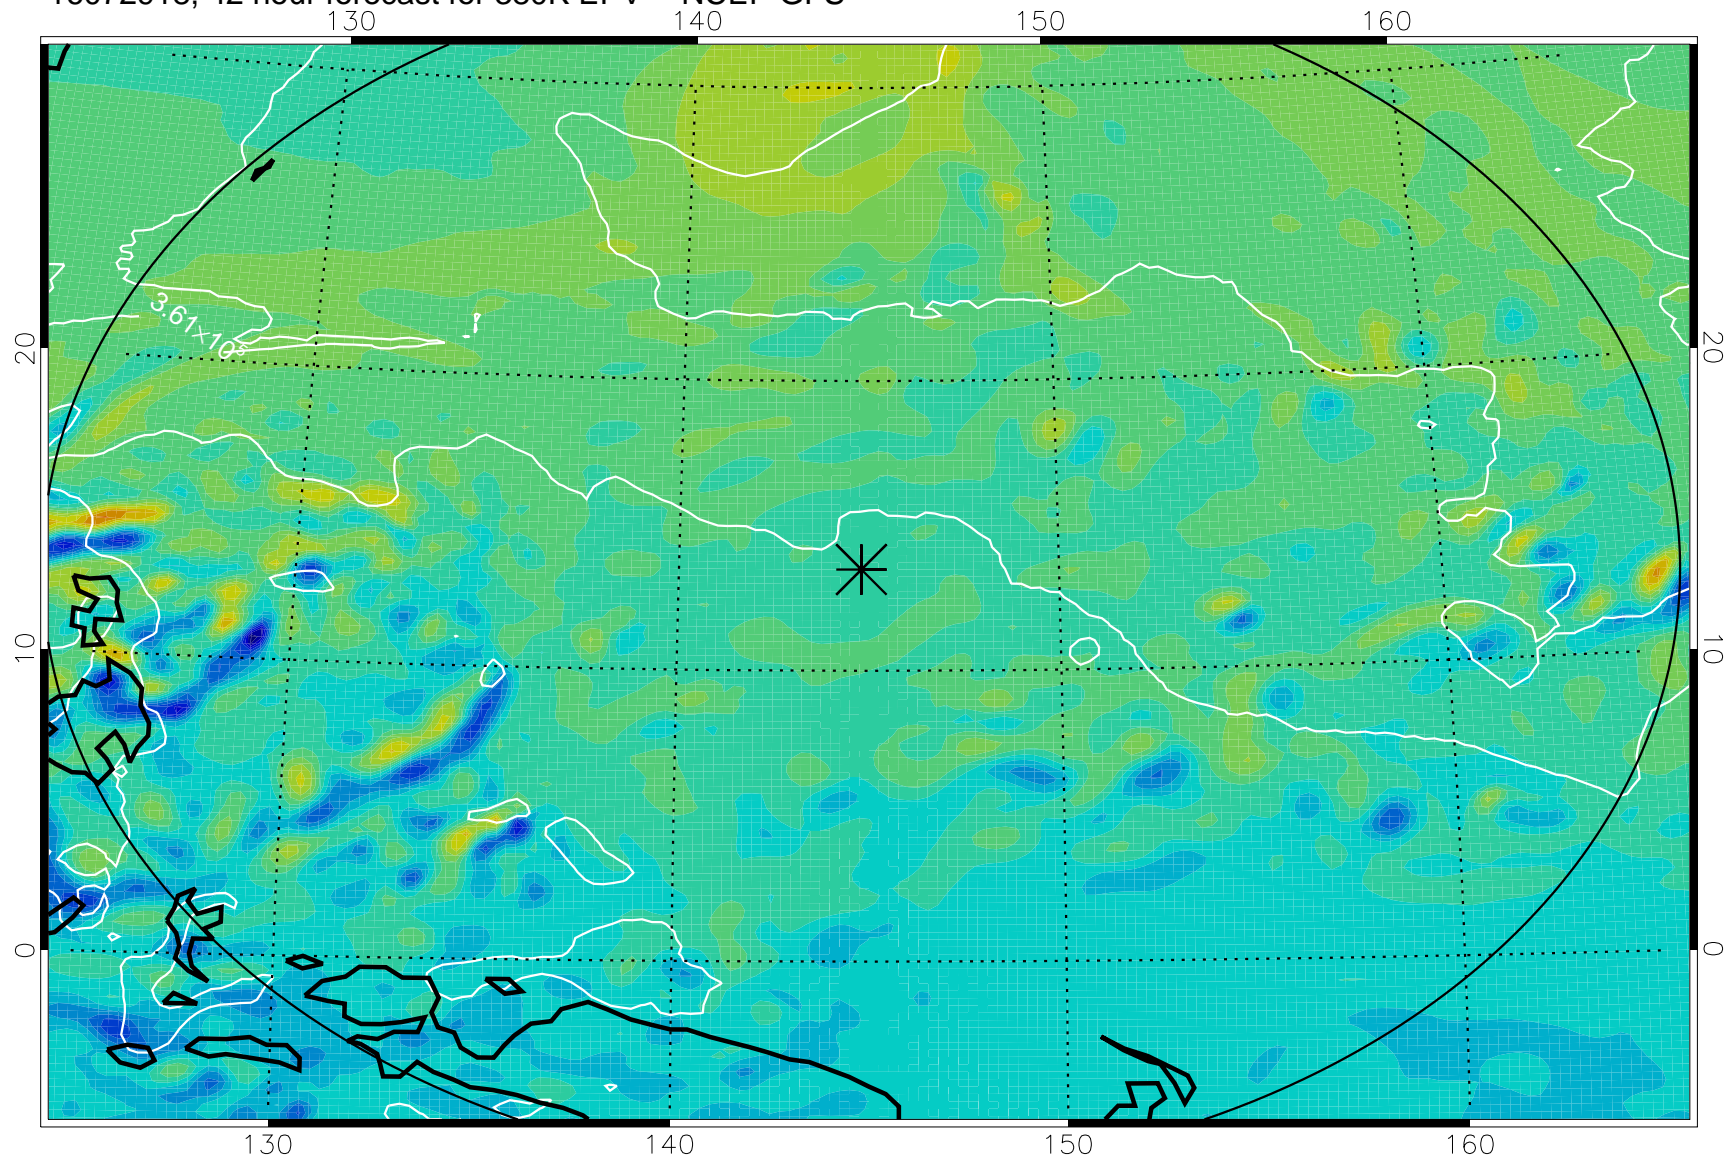

16072906, 30 hour forecast for 380K EPV -- NCEP GFS

380K Montgomery Streamfunction, white

Range ring of 2304 km

16072912, 36 hour forecast for 380K EPV -- NCEP GFS

380K Montgomery Streamfunction, white

Range ring of 2304 km

16072918, 42 hour forecast for 380K EPV -- NCEP GFS

380K Montgomery Streamfunction, white

Range ring of 2304 km

16073000, 48 hour forecast for 380K EPV -- NCEP GFS

380K Montgomery Streamfunction, white

Range ring of 2304 km

16073006, 54 hour forecast for 380K EPV -- NCEP GFS

380K Montgomery Streamfunction, white

Range ring of 2304 km

16073012, 60 hour forecast for 380K EPV -- NCEP GFS

380K Montgomery Streamfunction, white

Range ring of 2304 km

16073018, 66 hour forecast for 380K EPV -- NCEP GFS

380K Montgomery Streamfunction, white

Range ring of 2304 km

16073100, 72 hour forecast for 380K EPV -- NCEP GFS

380K Montgomery Streamfunction, white

Range ring of 2304 km