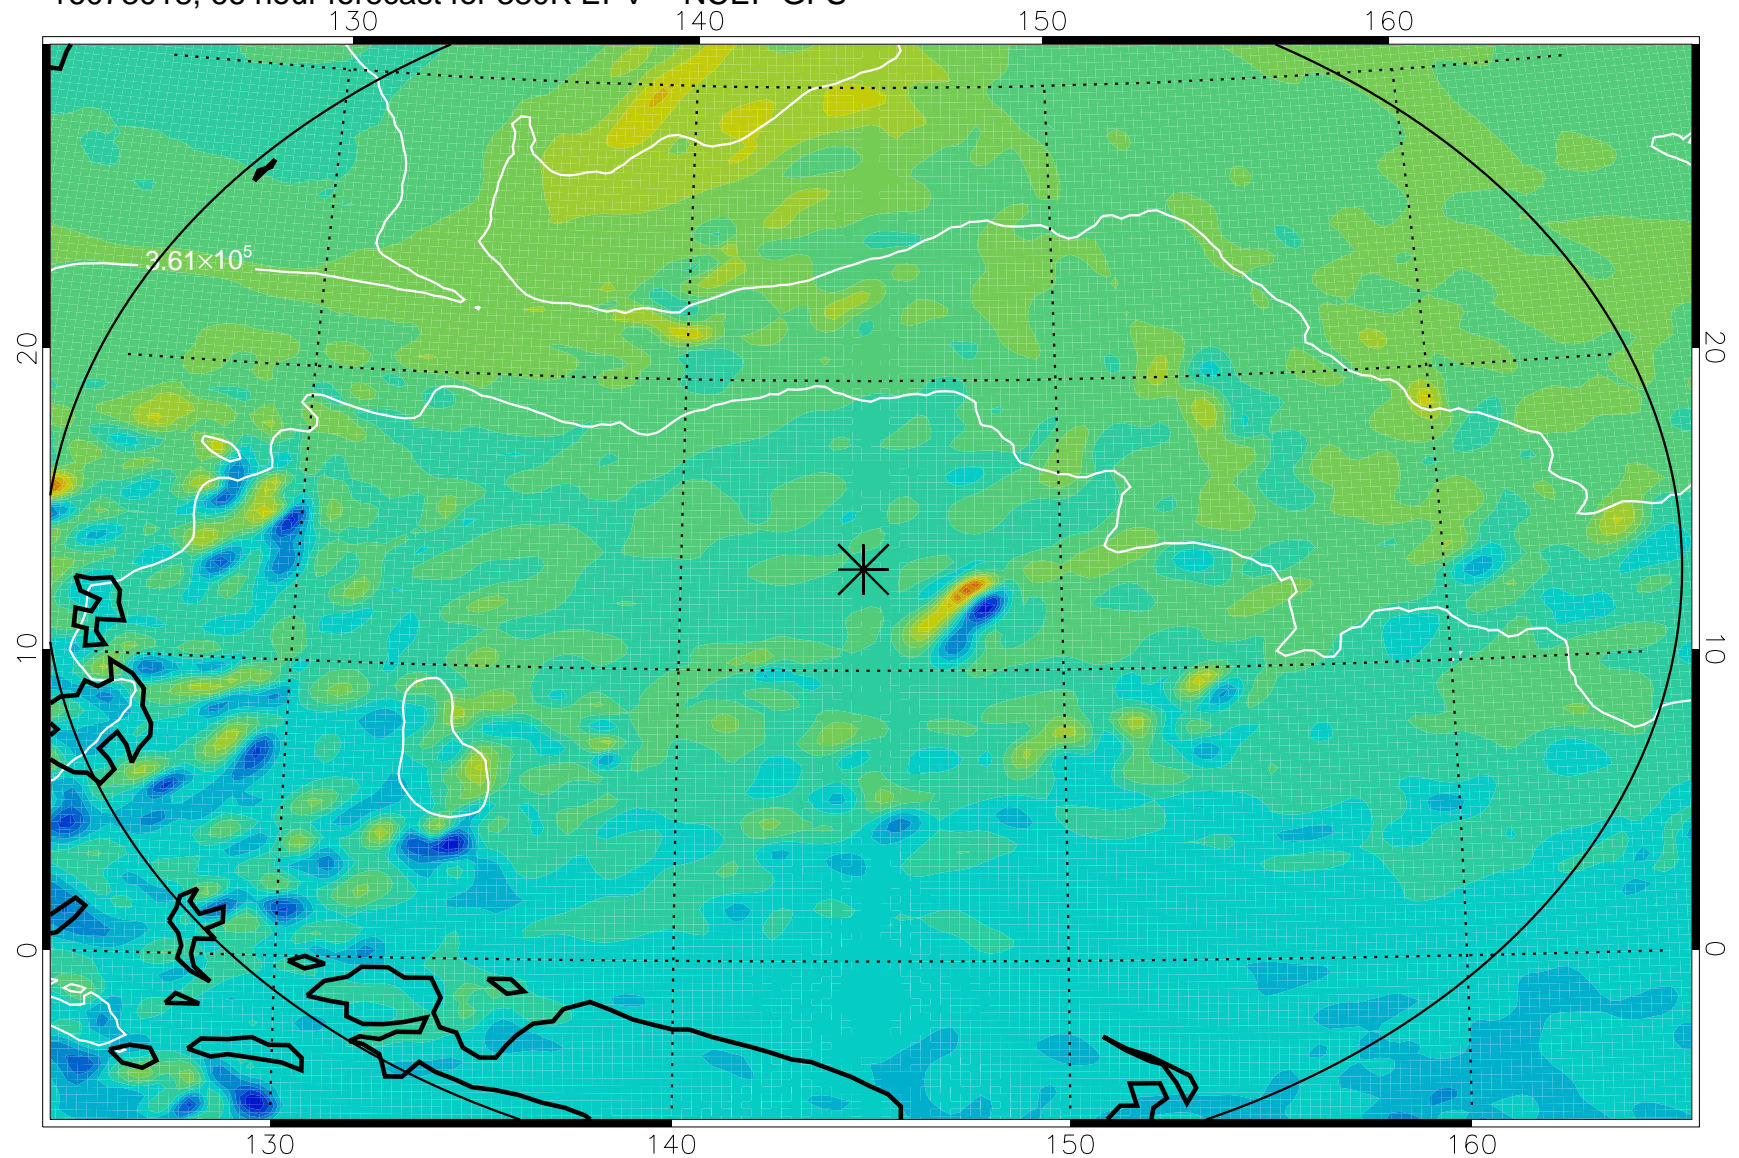

16072918, 42 hour forecast for 380K EPV -- NCEP GFS

380K Montgomery Streamfunction, white

Range ring of 2304 km

16073000, 48 hour forecast for 380K EPV -- NCEP GFS

380K Montgomery Streamfunction, white

Range ring of 2304 km

16073006, 54 hour forecast for 380K EPV -- NCEP GFS

380K Montgomery Streamfunction, white

Range ring of 2304 km

16073012, 60 hour forecast for 380K EPV -- NCEP GFS

380K Montgomery Streamfunction, white

Range ring of 2304 km

16073018, 66 hour forecast for 380K EPV -- NCEP GFS

380K Montgomery Streamfunction, white

Range ring of 2304 km

16073100, 72 hour forecast for 380K EPV -- NCEP GFS

380K Montgomery Streamfunction, white

Range ring of 2304 km

16073106, 78 hour forecast for 380K EPV -- NCEP GFS

380K Montgomery Streamfunction, white

Range ring of 2304 km

16073112, 84 hour forecast for 380K EPV -- NCEP GFS

380K Montgomery Streamfunction, white

Range ring of 2304 km