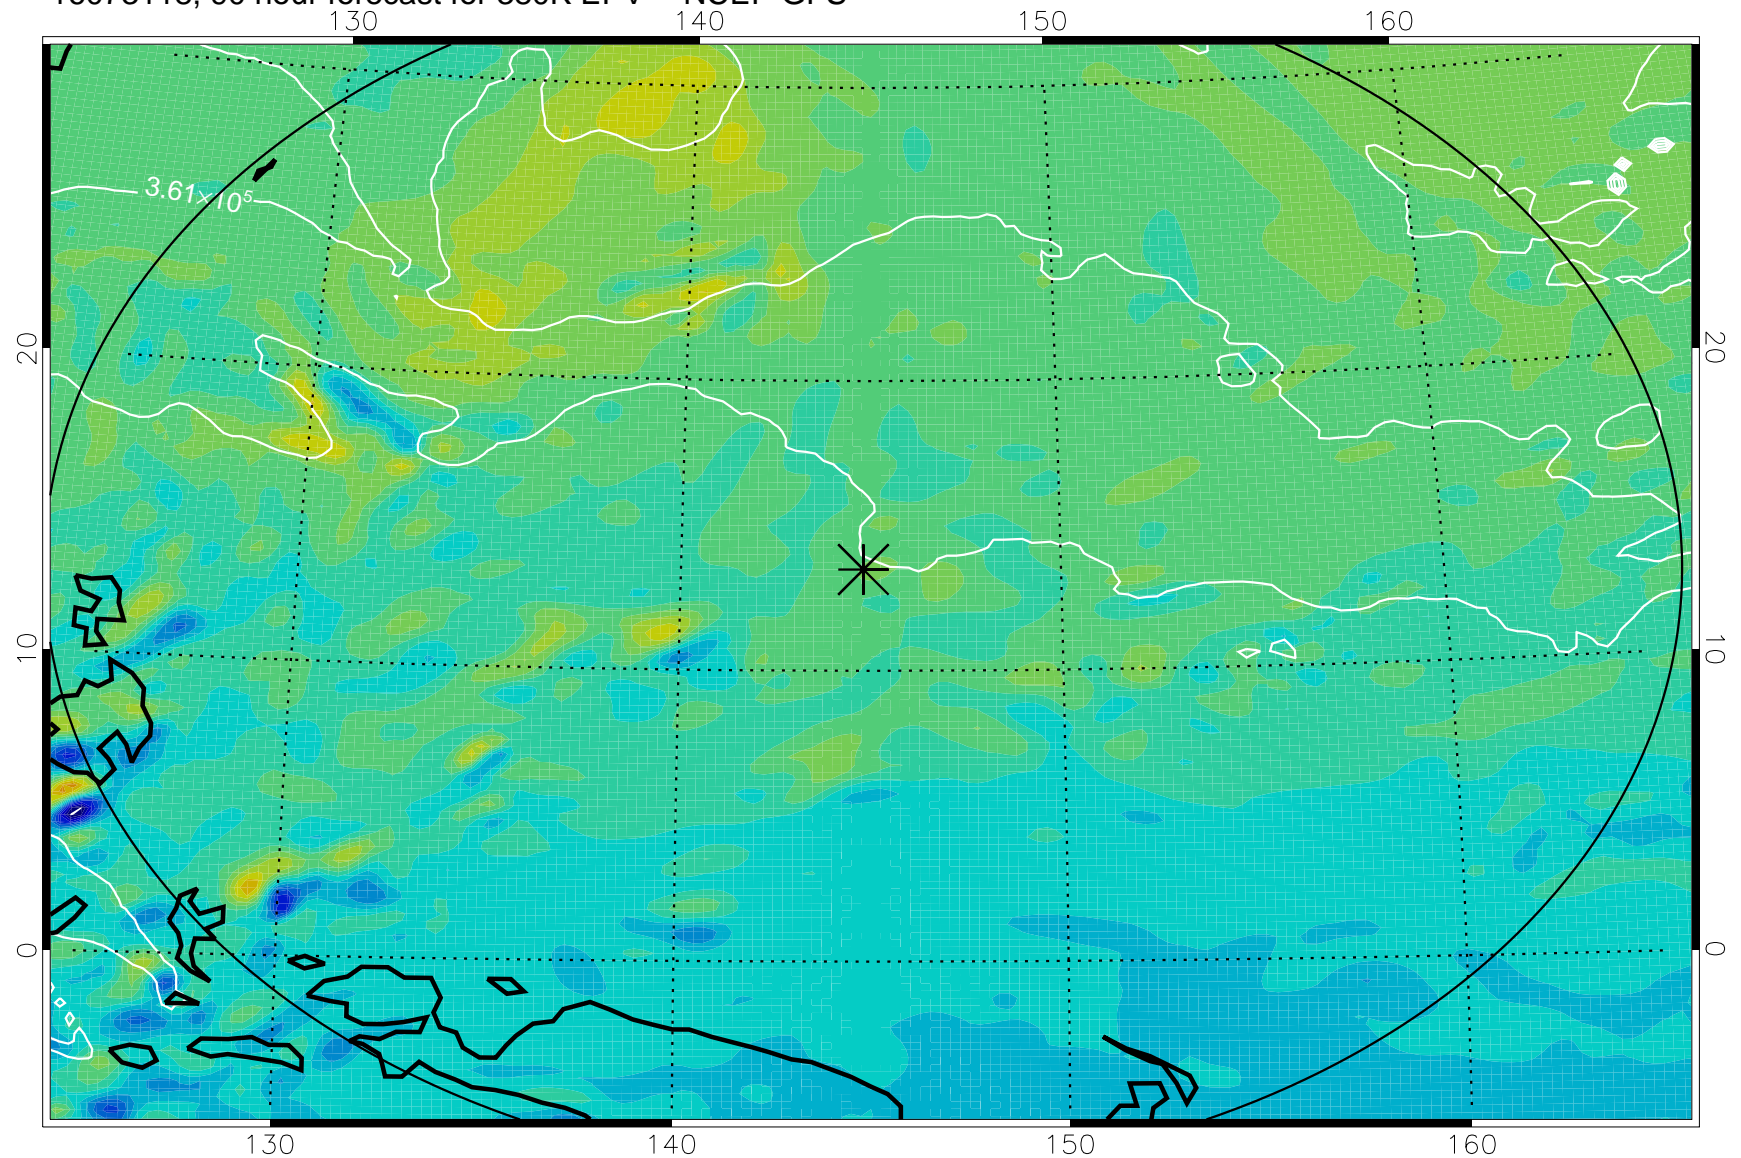

16073018, 66 hour forecast for 380K EPV -- NCEP GFS

380K Montgomery Streamfunction, white

Range ring of 2304 km

16073100, 72 hour forecast for 380K EPV -- NCEP GFS

380K Montgomery Streamfunction, white

Range ring of 2304 km

16073106, 78 hour forecast for 380K EPV -- NCEP GFS

380K Montgomery Streamfunction, white

Range ring of 2304 km

16073112, 84 hour forecast for 380K EPV -- NCEP GFS

380K Montgomery Streamfunction, white

Range ring of 2304 km

16073118, 90 hour forecast for 380K EPV -- NCEP GFS

380K Montgomery Streamfunction, white

Range ring of 2304 km

16080100, 96 hour forecast for 380K EPV -- NCEP GFS

380K Montgomery Streamfunction, white

Range ring of 2304 km

16080106, 102 hour forecast for 380K EPV -- NCEP GFS

380K Montgomery Streamfunction, white

Range ring of 2304 km

16080112, 108 hour forecast for 380K EPV -- NCEP GFS

380K Montgomery Streamfunction, white

Range ring of 2304 km