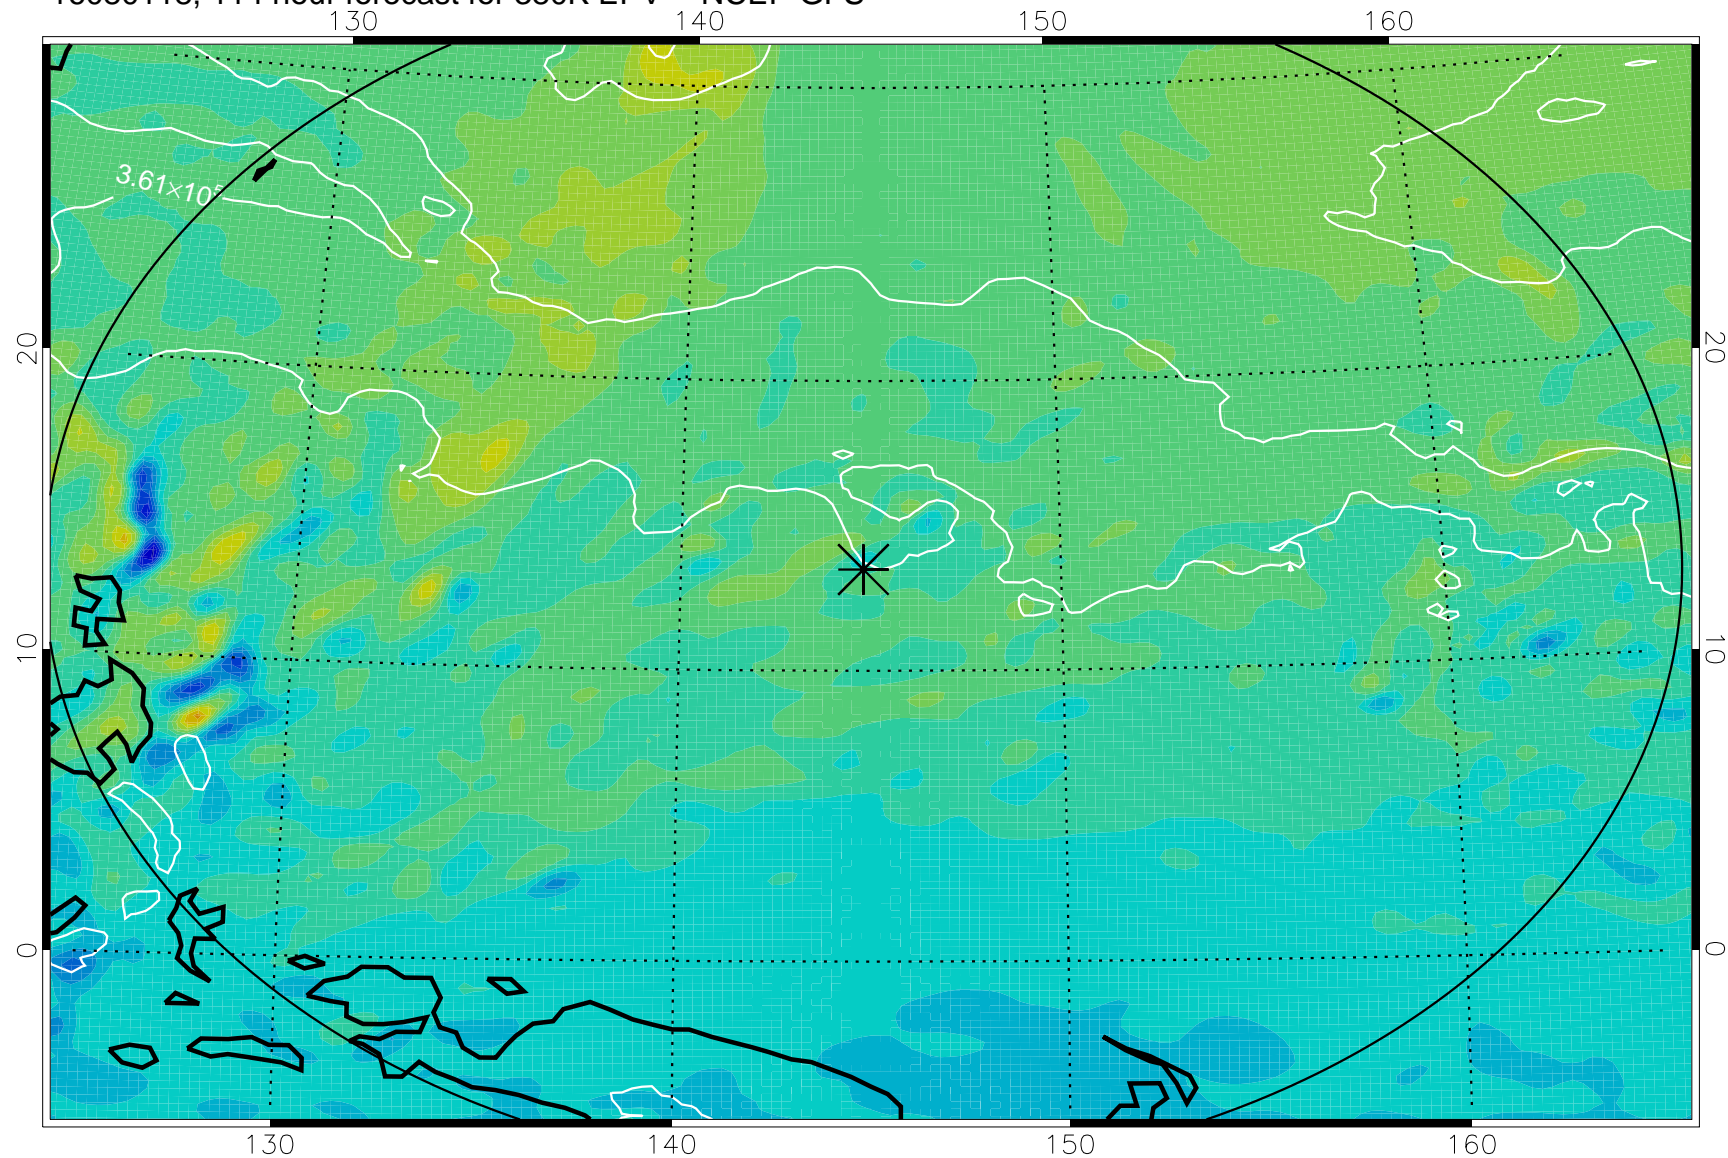

16073106, 78 hour forecast for 380K EPV -- NCEP GFS

380K Montgomery Streamfunction, white

Range ring of 2304 km

16073112, 84 hour forecast for 380K EPV -- NCEP GFS

380K Montgomery Streamfunction, white

Range ring of 2304 km

16073118, 90 hour forecast for 380K EPV -- NCEP GFS

380K Montgomery Streamfunction, white

Range ring of 2304 km

16080100, 96 hour forecast for 380K EPV -- NCEP GFS

380K Montgomery Streamfunction, white

Range ring of 2304 km

16080106, 102 hour forecast for 380K EPV -- NCEP GFS

380K Montgomery Streamfunction, white

Range ring of 2304 km

16080112, 108 hour forecast for 380K EPV -- NCEP GFS

380K Montgomery Streamfunction, white

Range ring of 2304 km

16080118, 114 hour forecast for 380K EPV -- NCEP GFS

380K Montgomery Streamfunction, white

Range ring of 2304 km

16080200, 120 hour forecast for 380K EPV -- NCEP GFS

380K Montgomery Streamfunction, white

Range ring of 2304 km