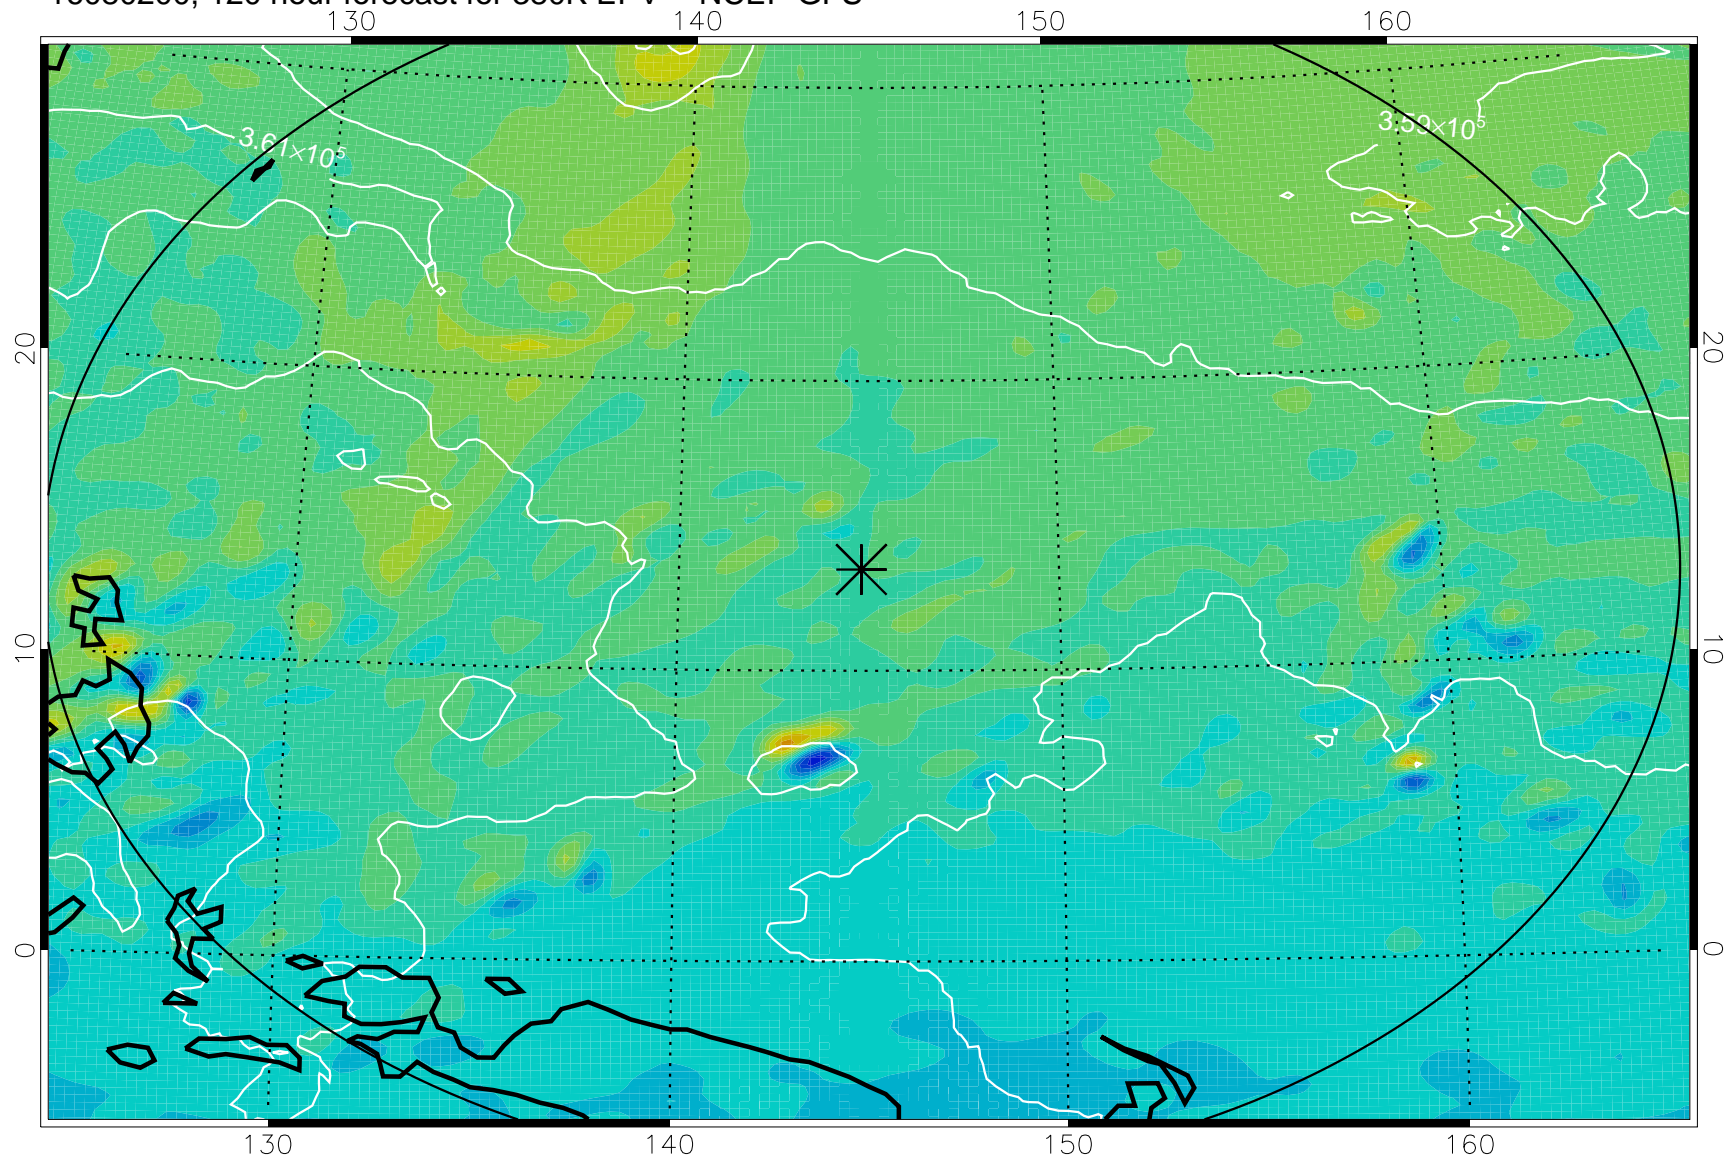

16073106, 78 hour forecast for 380K EPV -- NCEP GFS

380K Montgomery Streamfunction, white

Range ring of 2304 km

16073112, 84 hour forecast for 380K EPV -- NCEP GFS

380K Montgomery Streamfunction, white

Range ring of 2304 km

16073118, 90 hour forecast for 380K EPV -- NCEP GFS

380K Montgomery Streamfunction, white

Range ring of 2304 km

16080100, 96 hour forecast for 380K EPV -- NCEP GFS

380K Montgomery Streamfunction, white

Range ring of 2304 km

16080106, 102 hour forecast for 380K EPV -- NCEP GFS

380K Montgomery Streamfunction, white

Range ring of 2304 km

16080112, 108 hour forecast for 380K EPV -- NCEP GFS

380K Montgomery Streamfunction, white

Range ring of 2304 km

16080118, 114 hour forecast for 380K EPV -- NCEP GFS

380K Montgomery Streamfunction, white

Range ring of 2304 km

16080200, 120 hour forecast for 380K EPV -- NCEP GFS

380K Montgomery Streamfunction, white

Range ring of 2304 km