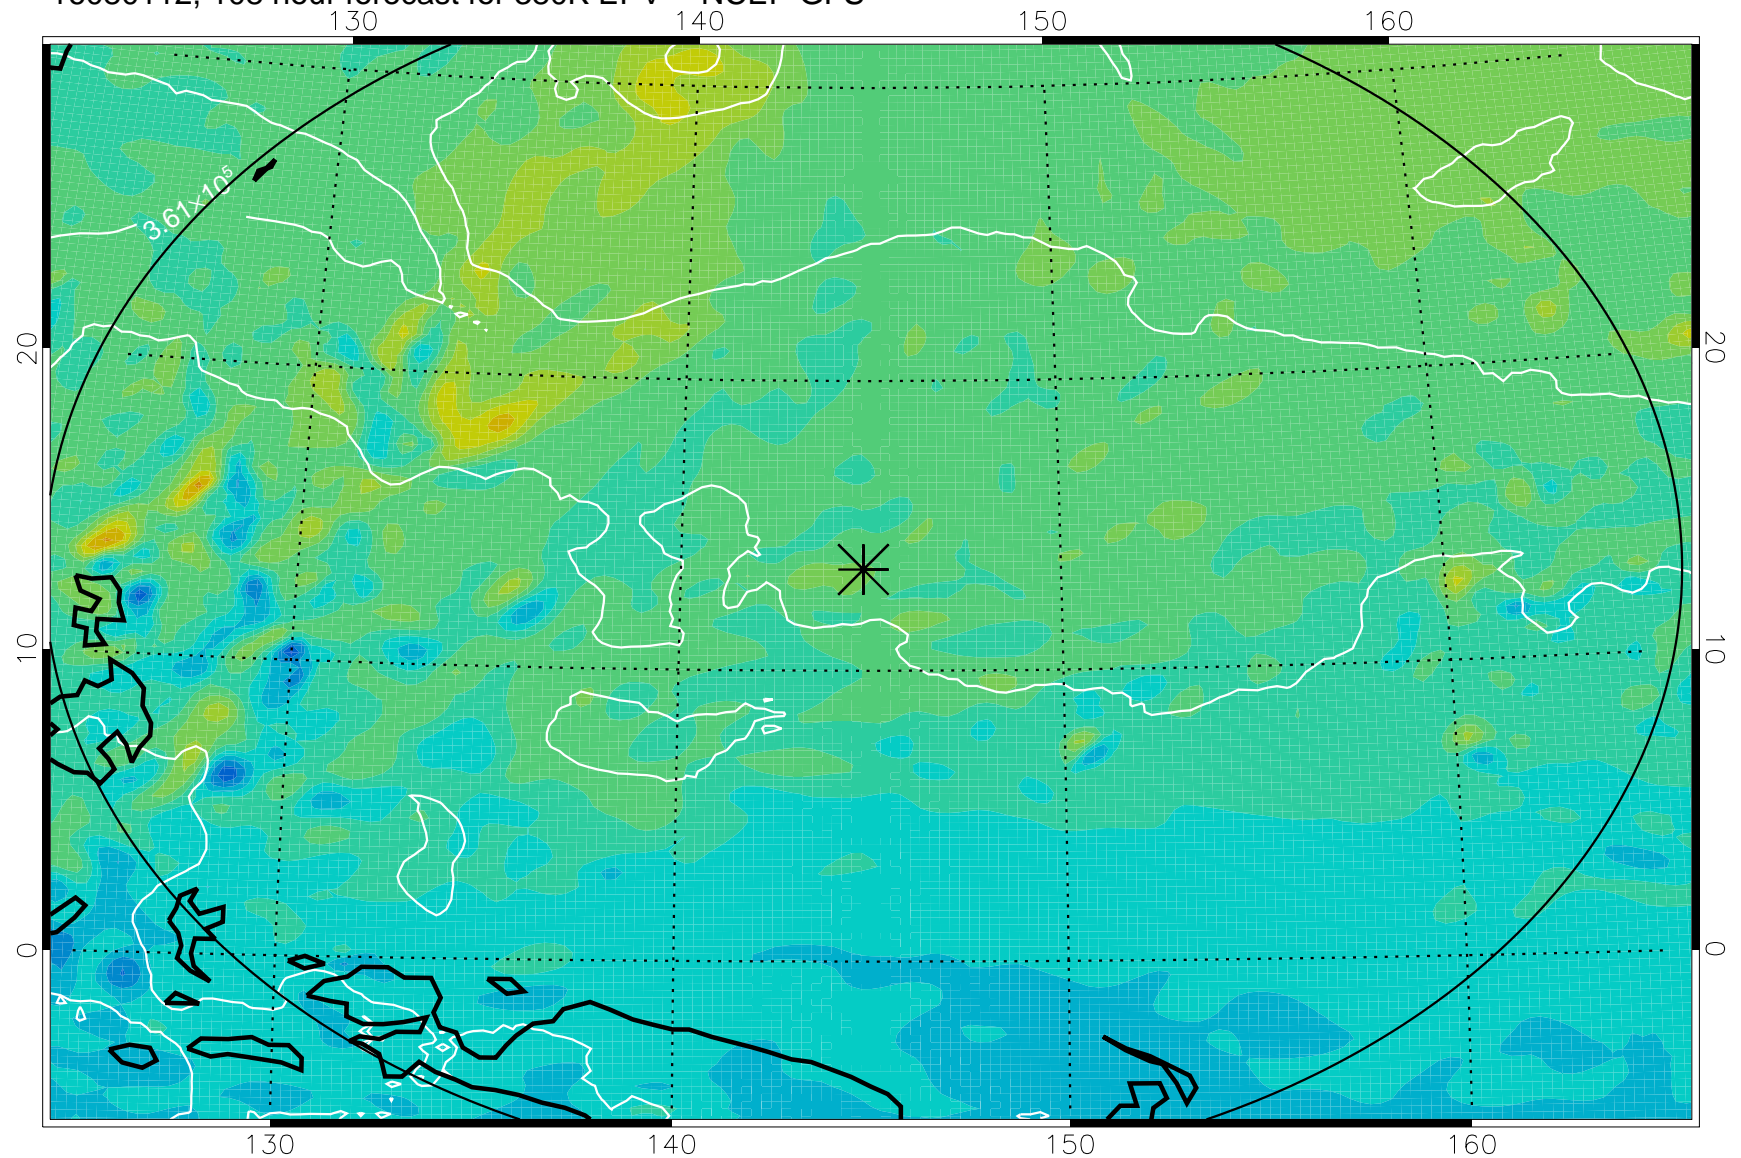

16073106, 78 hour forecast for 380K EPV -- NCEP GFS

380K Montgomery Streamfunction, white

Range ring of 2304 km

16073112, 84 hour forecast for 380K EPV -- NCEP GFS

380K Montgomery Streamfunction, white

Range ring of 2304 km

16073118, 90 hour forecast for 380K EPV -- NCEP GFS

380K Montgomery Streamfunction, white

Range ring of 2304 km

16080100, 96 hour forecast for 380K EPV -- NCEP GFS

380K Montgomery Streamfunction, white

Range ring of 2304 km

16080106, 102 hour forecast for 380K EPV -- NCEP GFS

380K Montgomery Streamfunction, white

Range ring of 2304 km

16080112, 108 hour forecast for 380K EPV -- NCEP GFS

380K Montgomery Streamfunction, white

Range ring of 2304 km

16080118, 114 hour forecast for 380K EPV -- NCEP GFS

380K Montgomery Streamfunction, white

Range ring of 2304 km

16080200, 120 hour forecast for 380K EPV -- NCEP GFS

380K Montgomery Streamfunction, white

Range ring of 2304 km