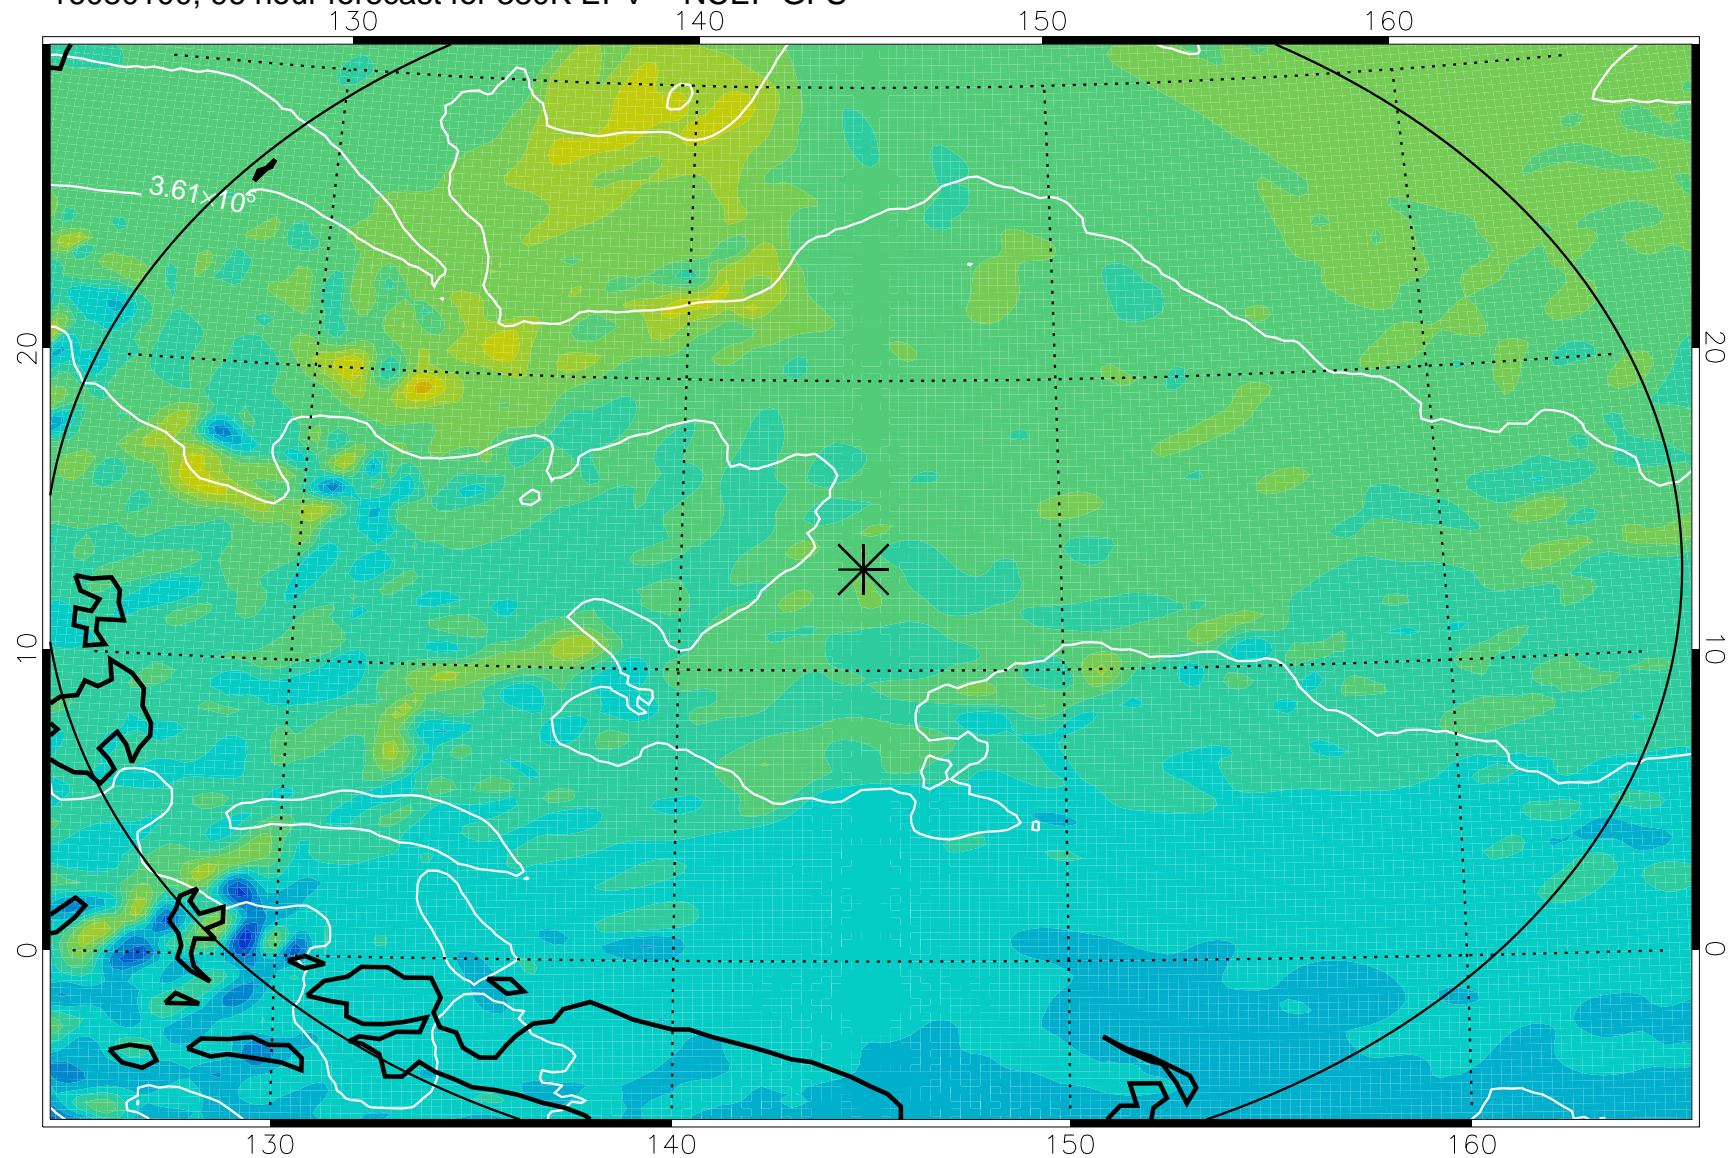

16073018, 66 hour forecast for 380K EPV -- NCEP GFS

380K Montgomery Streamfunction, white

Range ring of 2304 km

16073100, 72 hour forecast for 380K EPV -- NCEP GFS

380K Montgomery Streamfunction, white

Range ring of 2304 km

16073106, 78 hour forecast for 380K EPV -- NCEP GFS

380K Montgomery Streamfunction, white

Range ring of 2304 km

16073112, 84 hour forecast for 380K EPV -- NCEP GFS

380K Montgomery Streamfunction, white

Range ring of 2304 km

16073118, 90 hour forecast for 380K EPV -- NCEP GFS

380K Montgomery Streamfunction, white

Range ring of 2304 km

16080100, 96 hour forecast for 380K EPV -- NCEP GFS

380K Montgomery Streamfunction, white

Range ring of 2304 km

16080106, 102 hour forecast for 380K EPV -- NCEP GFS

380K Montgomery Streamfunction, white

Range ring of 2304 km

16080112, 108 hour forecast for 380K EPV -- NCEP GFS

380K Montgomery Streamfunction, white

Range ring of 2304 km