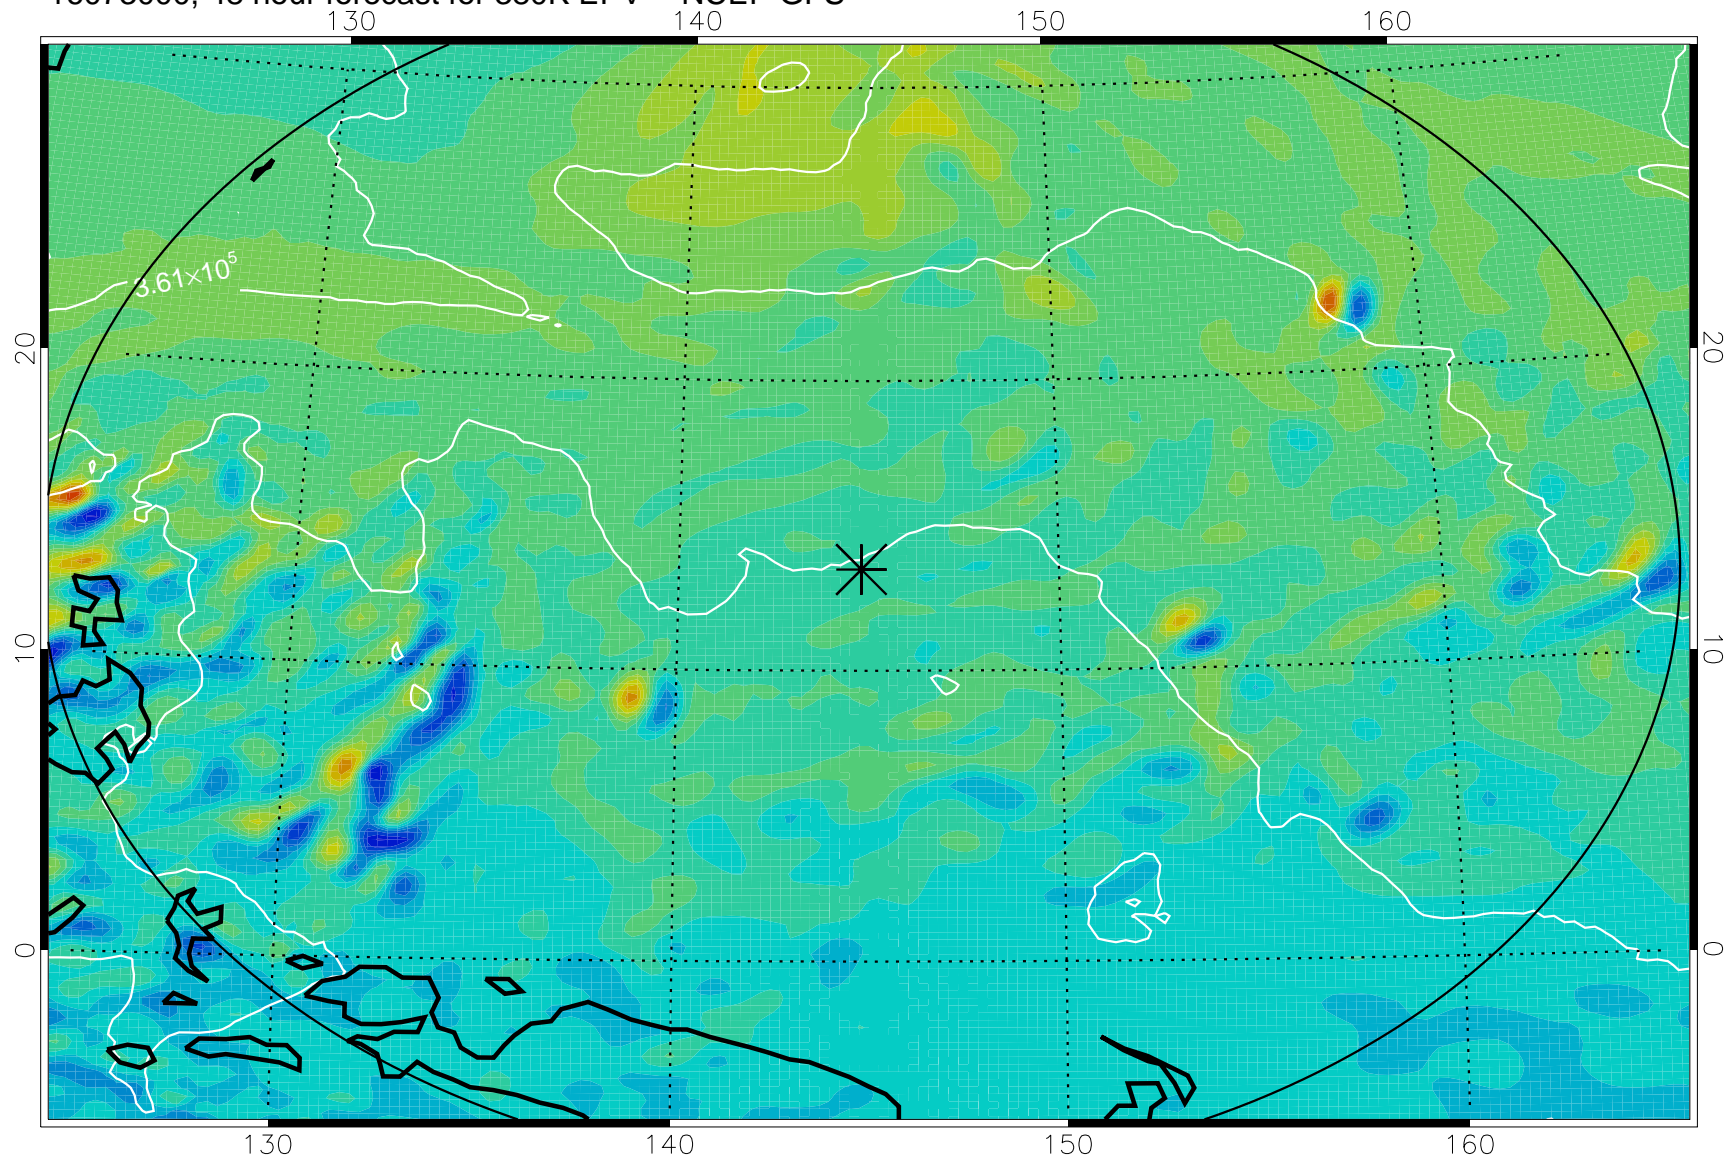

16072906, 30 hour forecast for 380K EPV -- NCEP GFS

380K Montgomery Streamfunction, white

Range ring of 2304 km

16072912, 36 hour forecast for 380K EPV -- NCEP GFS

380K Montgomery Streamfunction, white

Range ring of 2304 km

16072918, 42 hour forecast for 380K EPV -- NCEP GFS

380K Montgomery Streamfunction, white

Range ring of 2304 km

16073000, 48 hour forecast for 380K EPV -- NCEP GFS

380K Montgomery Streamfunction, white

Range ring of 2304 km

16073006, 54 hour forecast for 380K EPV -- NCEP GFS

380K Montgomery Streamfunction, white

Range ring of 2304 km

16073012, 60 hour forecast for 380K EPV -- NCEP GFS

380K Montgomery Streamfunction, white

Range ring of 2304 km

16073018, 66 hour forecast for 380K EPV -- NCEP GFS

380K Montgomery Streamfunction, white

Range ring of 2304 km

16073100, 72 hour forecast for 380K EPV -- NCEP GFS

380K Montgomery Streamfunction, white

Range ring of 2304 km