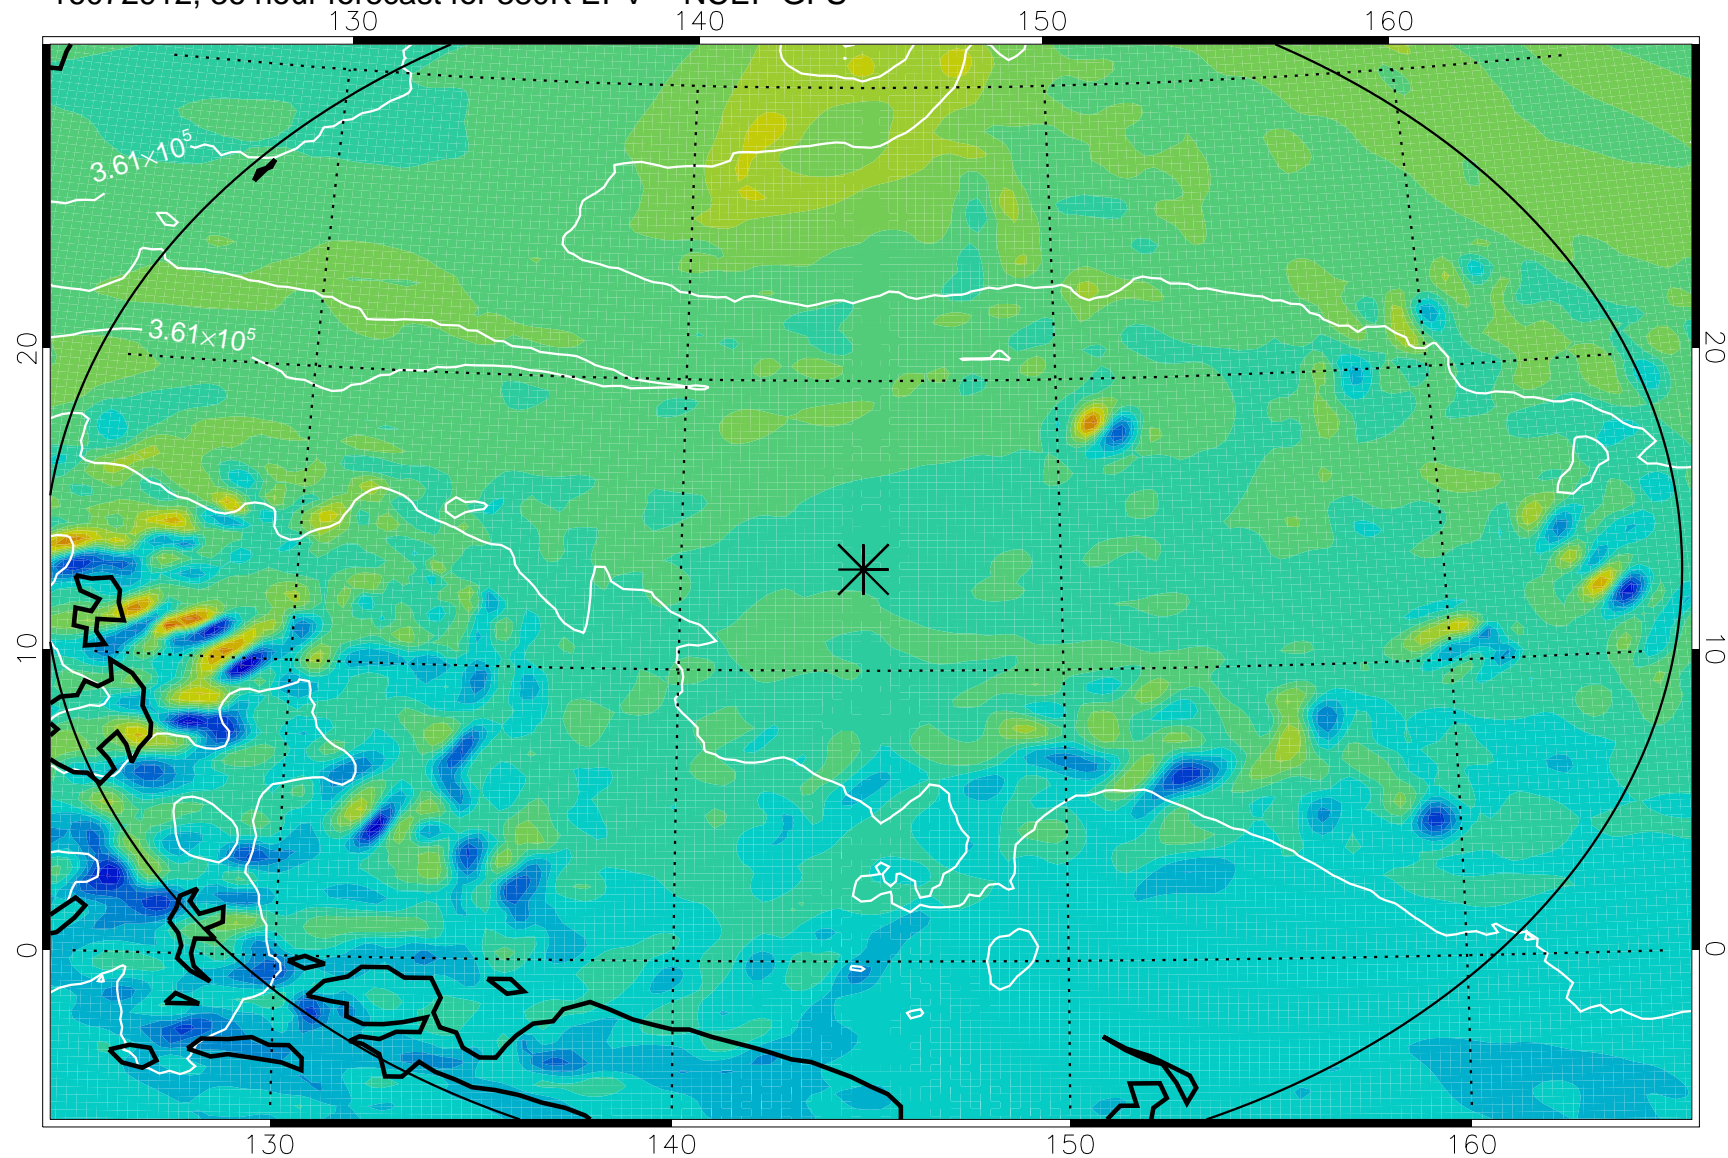

16072818, 18 hour forecast for 380K EPV -- NCEP GFS

380K Montgomery Streamfunction, white

Range ring of 2304 km

16072900, 24 hour forecast for 380K EPV -- NCEP GFS

380K Montgomery Streamfunction, white

Range ring of 2304 km

16072906, 30 hour forecast for 380K EPV -- NCEP GFS

380K Montgomery Streamfunction, white

Range ring of 2304 km

16072912, 36 hour forecast for 380K EPV -- NCEP GFS

380K Montgomery Streamfunction, white

Range ring of 2304 km

16072918, 42 hour forecast for 380K EPV -- NCEP GFS

380K Montgomery Streamfunction, white

Range ring of 2304 km

16073000, 48 hour forecast for 380K EPV -- NCEP GFS

380K Montgomery Streamfunction, white

Range ring of 2304 km

16073018, 66 hour forecast for 380K EPV -- NCEP GFS

380K Montgomery Streamfunction, white

Range ring of 2304 km

16073100, 72 hour forecast for 380K EPV -- NCEP GFS

380K Montgomery Streamfunction, white

Range ring of 2304 km