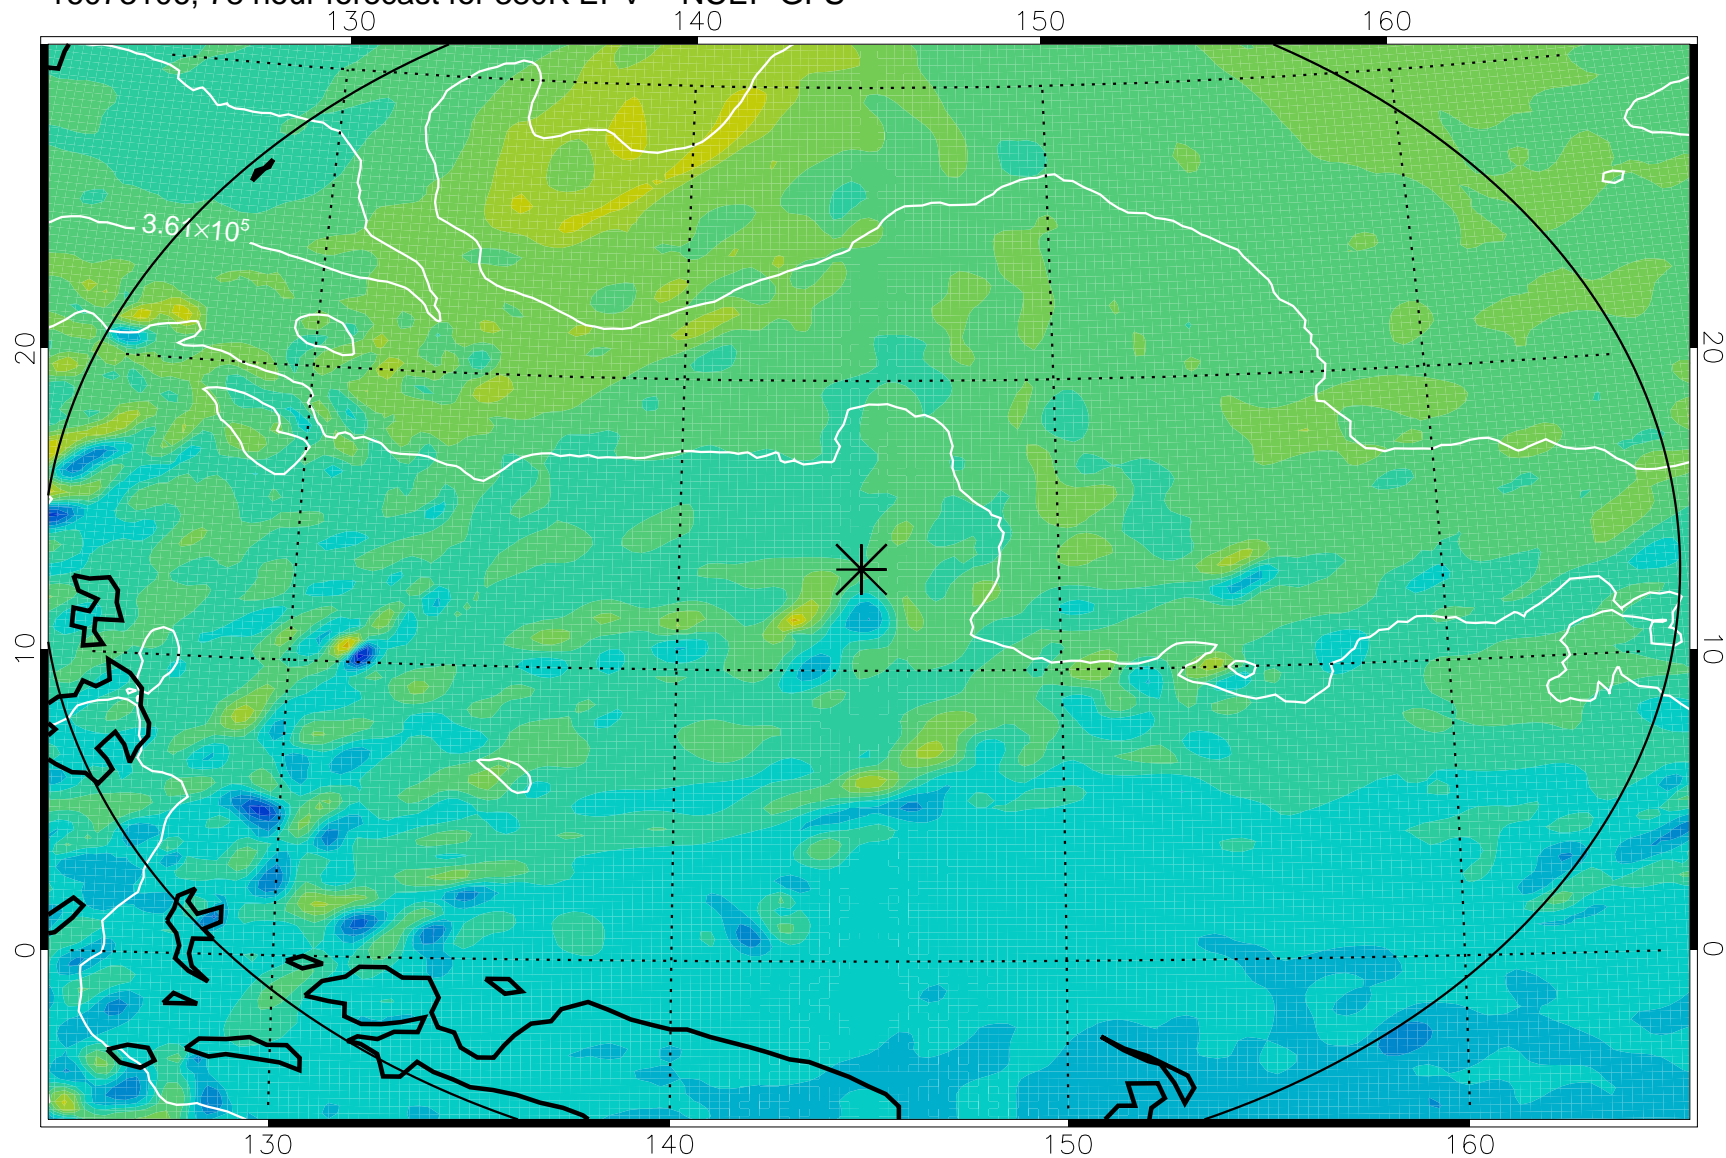

16073006, 54 hour forecast for 380K EPV -- NCEP GFS

380K Montgomery Streamfunction, white

Range ring of 2304 km

16073012, 60 hour forecast for 380K EPV -- NCEP GFS

380K Montgomery Streamfunction, white

Range ring of 2304 km

16073018, 66 hour forecast for 380K EPV -- NCEP GFS

380K Montgomery Streamfunction, white

Range ring of 2304 km

16073100, 72 hour forecast for 380K EPV -- NCEP GFS

380K Montgomery Streamfunction, white

Range ring of 2304 km

16073106, 78 hour forecast for 380K EPV -- NCEP GFS

380K Montgomery Streamfunction, white

Range ring of 2304 km

16073112, 84 hour forecast for 380K EPV -- NCEP GFS

380K Montgomery Streamfunction, white

Range ring of 2304 km

16073118, 90 hour forecast for 380K EPV -- NCEP GFS

380K Montgomery Streamfunction, white

Range ring of 2304 km

16080100, 96 hour forecast for 380K EPV -- NCEP GFS

380K Montgomery Streamfunction, white

Range ring of 2304 km