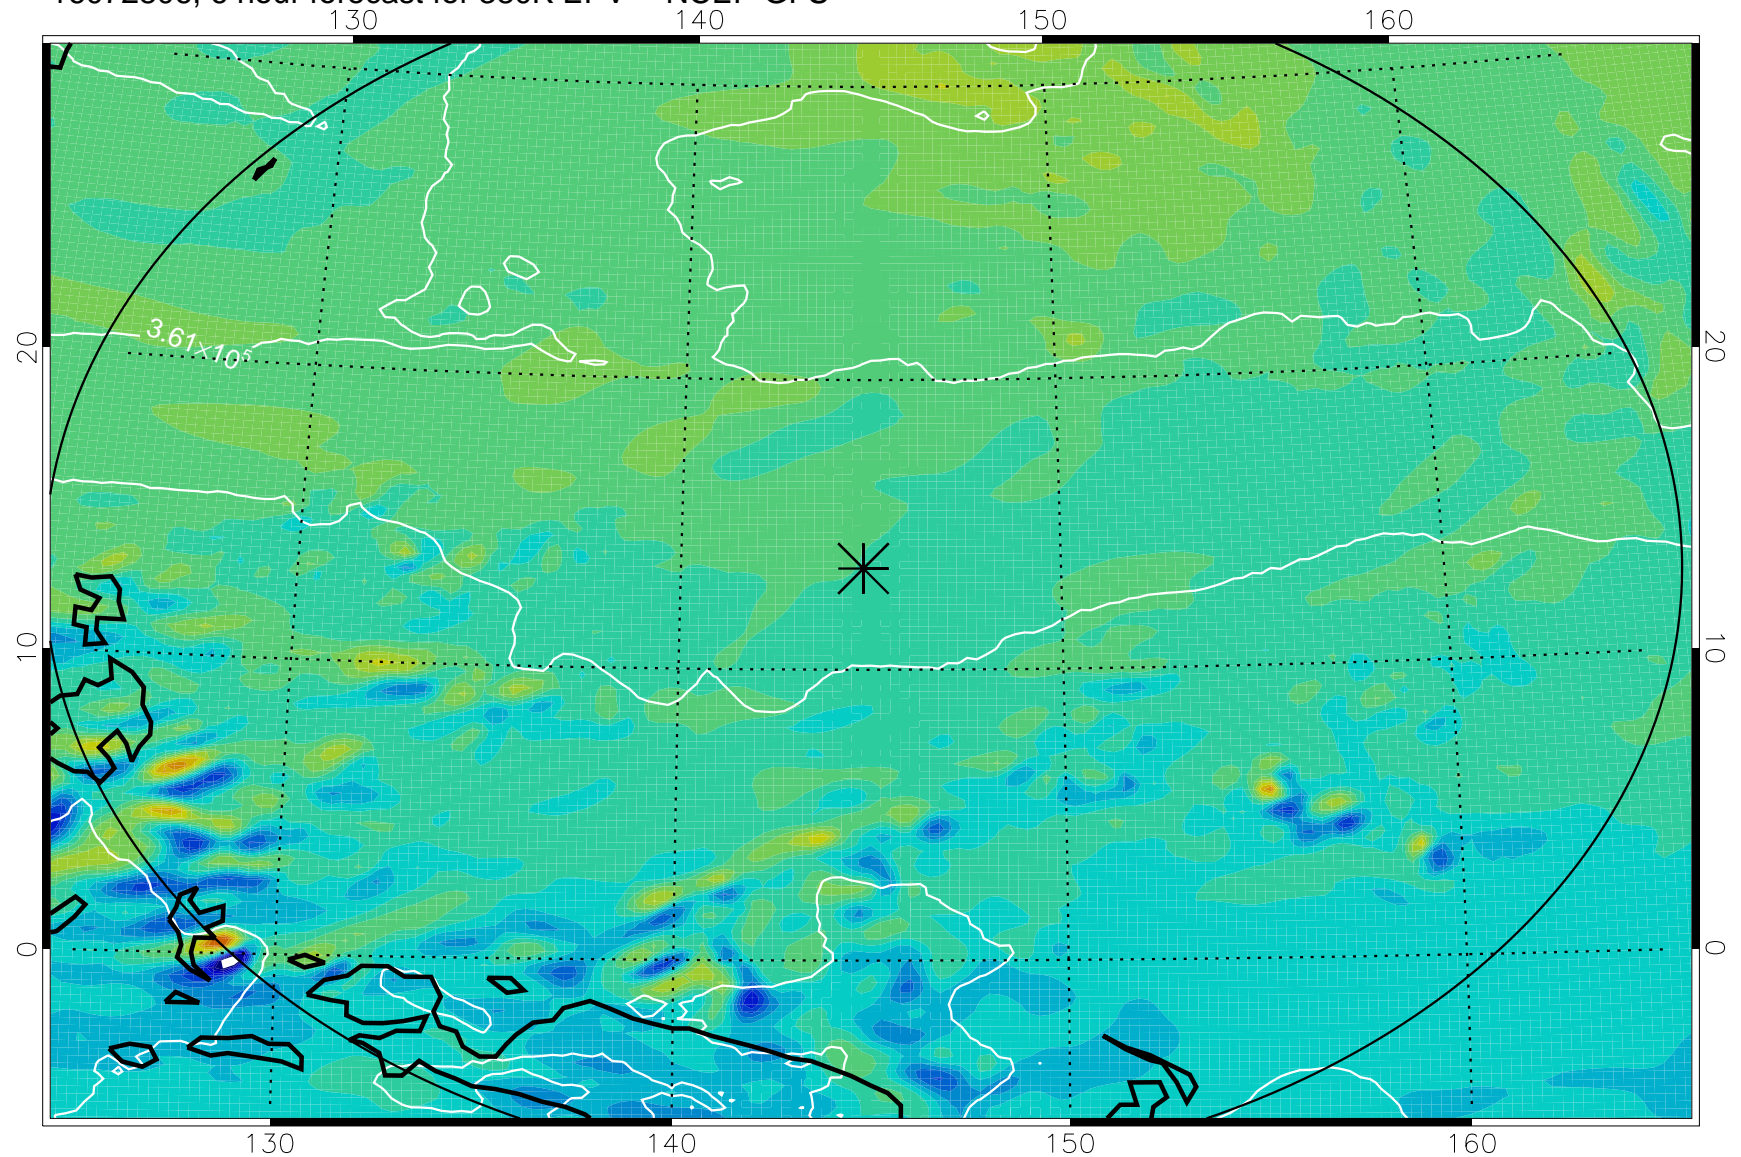

16072806, 6 hour forecast for 380K EPV -- NCEP GFS

380K Montgomery Streamfunction, white

Range ring of 2304 km

16072812, 12 hour forecast for 380K EPV -- NCEP GFS

380K Montgomery Streamfunction, white

Range ring of 2304 km

16072818, 18 hour forecast for 380K EPV -- NCEP GFS

380K Montgomery Streamfunction, white

Range ring of 2304 km

16072900, 24 hour forecast for 380K EPV -- NCEP GFS

380K Montgomery Streamfunction, white

Range ring of 2304 km

16072906, 30 hour forecast for 380K EPV -- NCEP GFS

380K Montgomery Streamfunction, white

Range ring of 2304 km

16072912, 36 hour forecast for 380K EPV -- NCEP GFS

380K Montgomery Streamfunction, white

Range ring of 2304 km

16073018, 66 hour forecast for 380K EPV -- NCEP GFS

380K Montgomery Streamfunction, white

Range ring of 2304 km

16073100, 72 hour forecast for 380K EPV -- NCEP GFS

380K Montgomery Streamfunction, white

Range ring of 2304 km