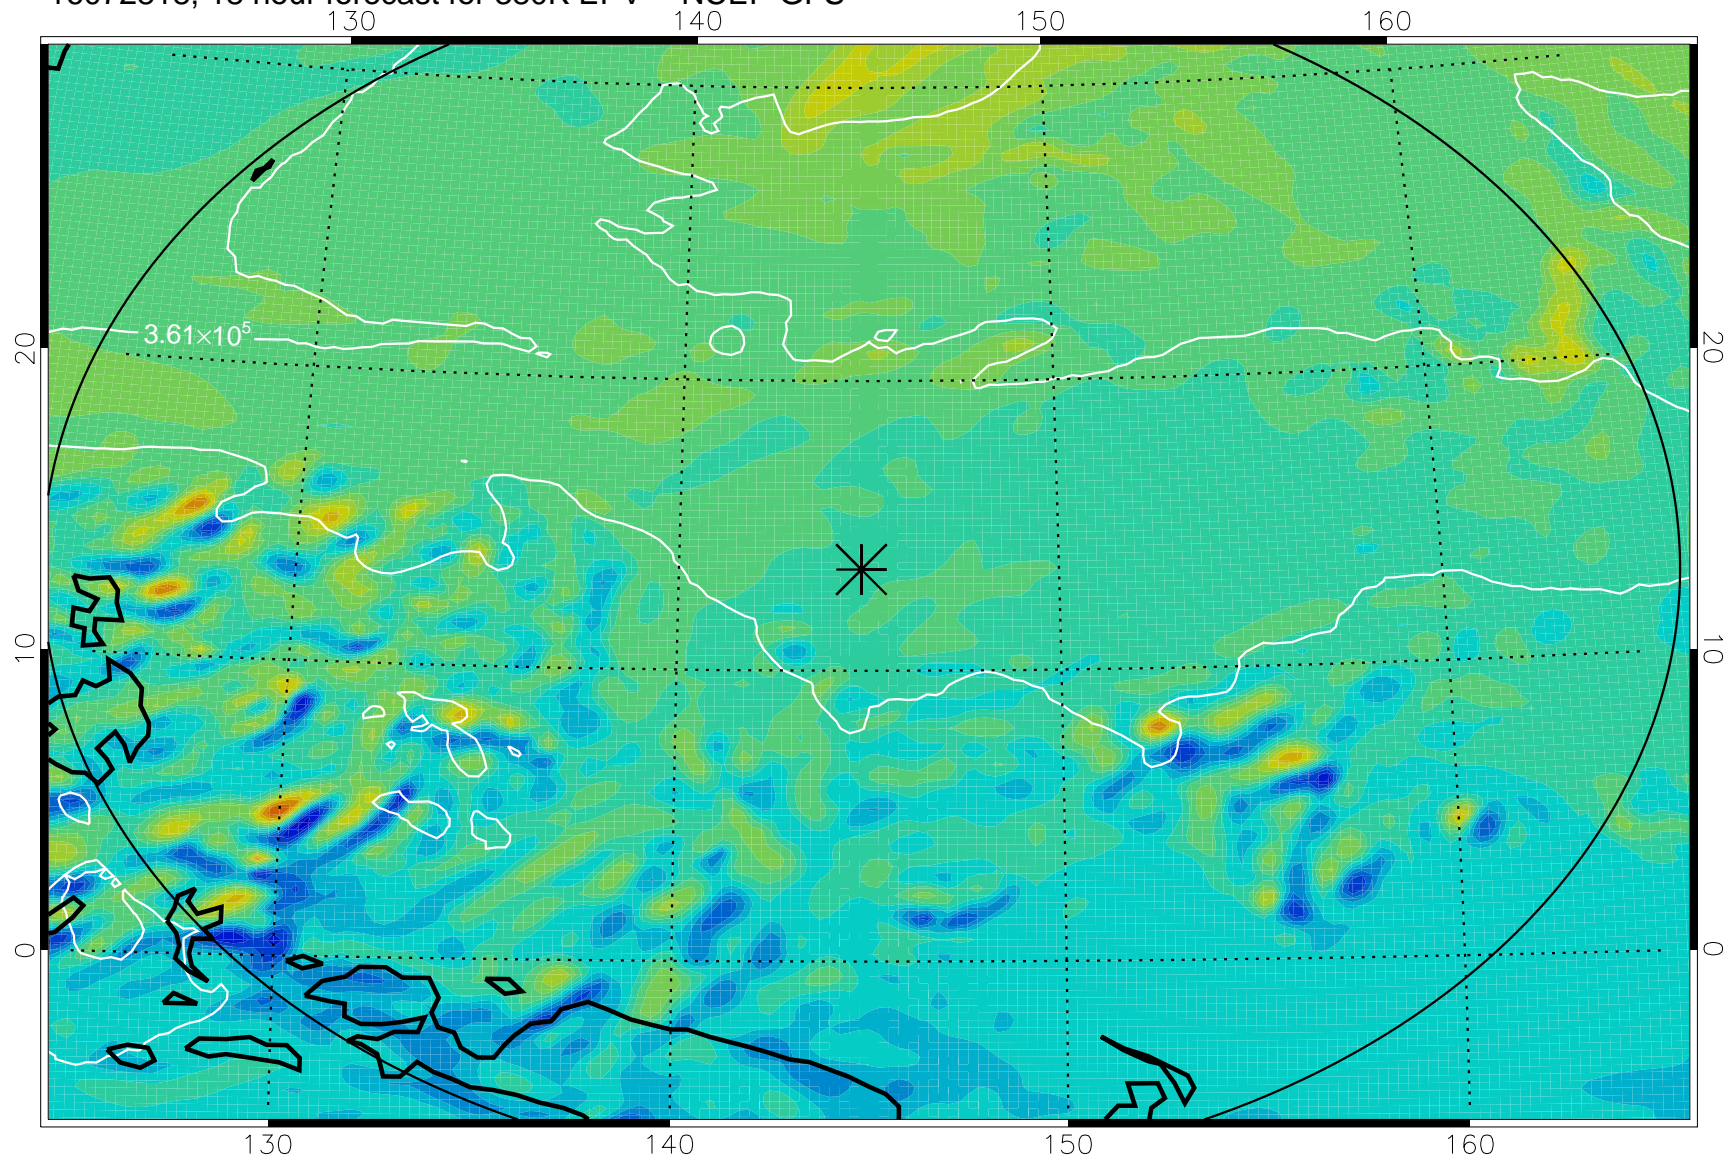

16072806, 6 hour forecast for 380K EPV -- NCEP GFS

380K Montgomery Streamfunction, white

Range ring of 2304 km

16072812, 12 hour forecast for 380K EPV -- NCEP GFS

380K Montgomery Streamfunction, white

Range ring of 2304 km

16072818, 18 hour forecast for 380K EPV -- NCEP GFS

380K Montgomery Streamfunction, white

Range ring of 2304 km

16072900, 24 hour forecast for 380K EPV -- NCEP GFS

380K Montgomery Streamfunction, white

Range ring of 2304 km

16072906, 30 hour forecast for 380K EPV -- NCEP GFS

380K Montgomery Streamfunction, white

Range ring of 2304 km

16072912, 36 hour forecast for 380K EPV -- NCEP GFS

380K Montgomery Streamfunction, white

Range ring of 2304 km

16072918, 42 hour forecast for 380K EPV -- NCEP GFS

380K Montgomery Streamfunction, white

Range ring of 2304 km

16073000, 48 hour forecast for 380K EPV -- NCEP GFS

380K Montgomery Streamfunction, white

Range ring of 2304 km