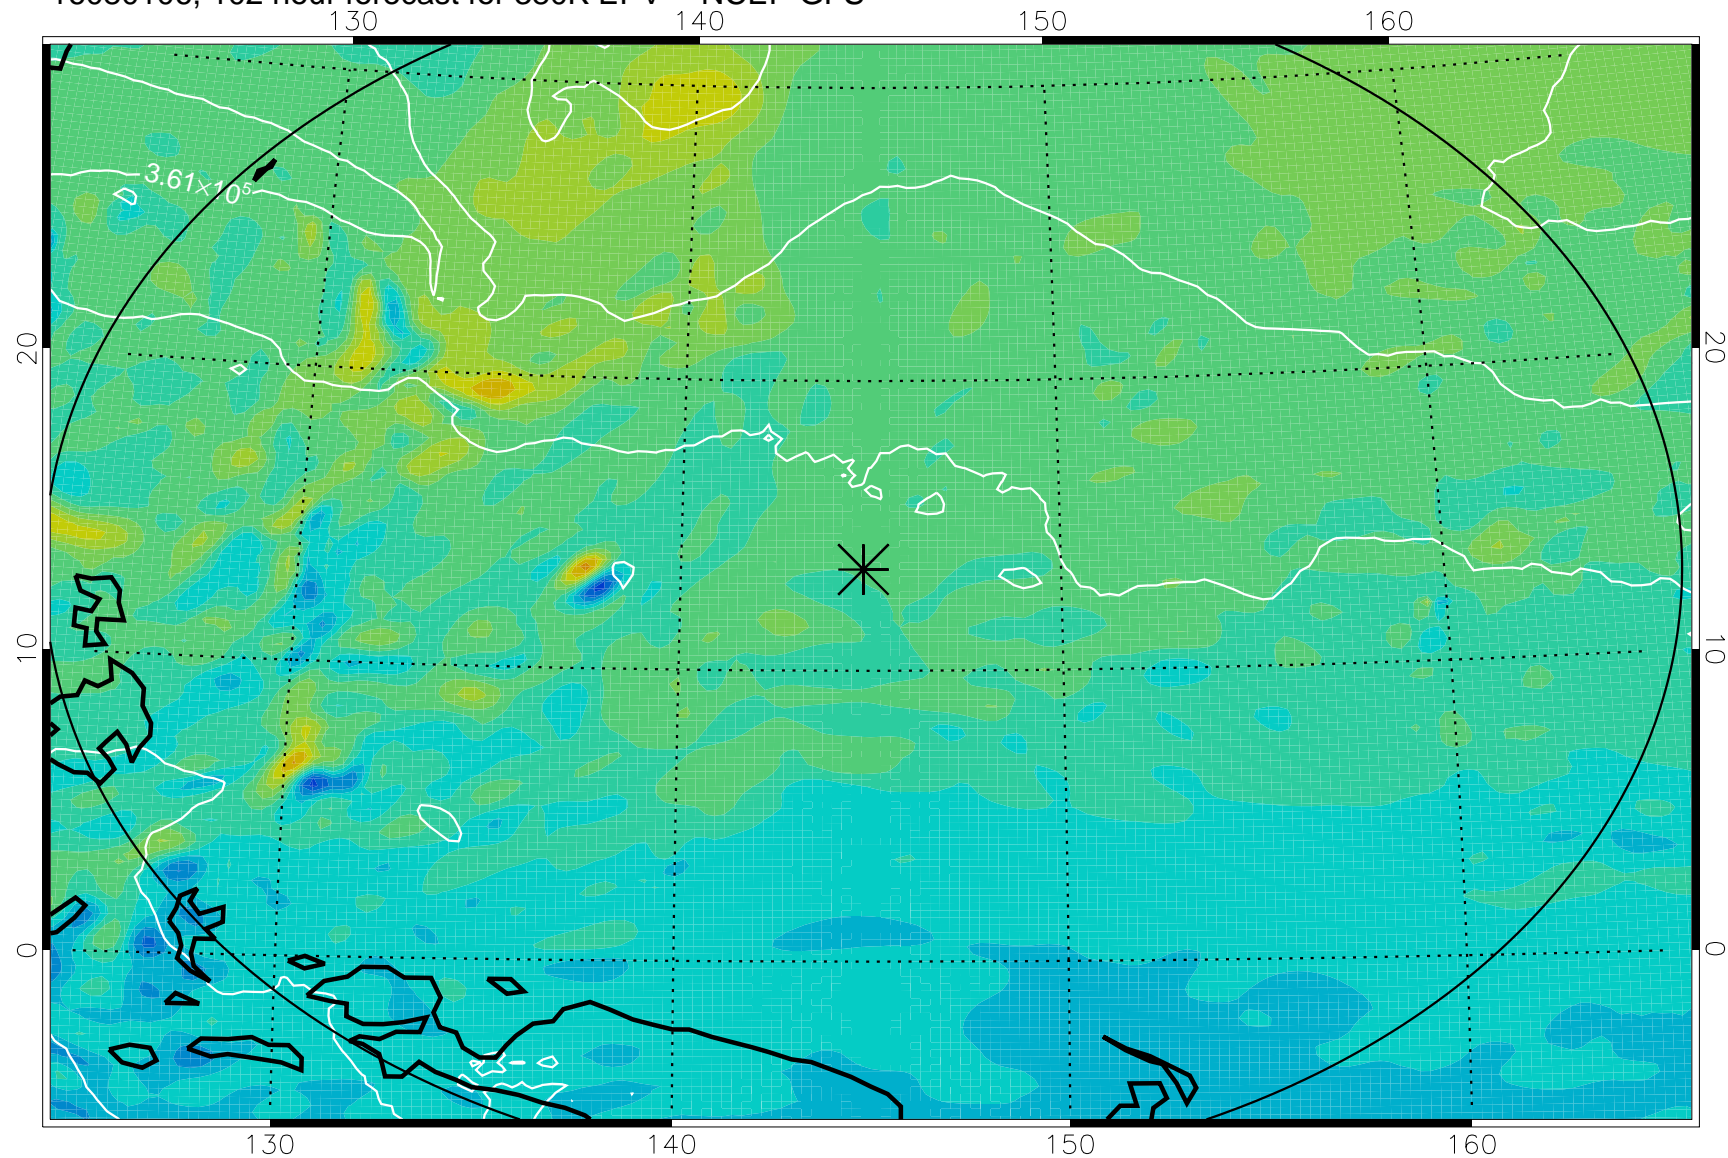

16073106, 78 hour forecast for 380K EPV -- NCEP GFS

380K Montgomery Streamfunction, white

Range ring of 2304 km

16073112, 84 hour forecast for 380K EPV -- NCEP GFS

380K Montgomery Streamfunction, white

Range ring of 2304 km

16073118, 90 hour forecast for 380K EPV -- NCEP GFS

380K Montgomery Streamfunction, white

Range ring of 2304 km

16080100, 96 hour forecast for 380K EPV -- NCEP GFS

380K Montgomery Streamfunction, white

Range ring of 2304 km

16080106, 102 hour forecast for 380K EPV -- NCEP GFS

380K Montgomery Streamfunction, white

Range ring of 2304 km

16080112, 108 hour forecast for 380K EPV -- NCEP GFS

380K Montgomery Streamfunction, white

Range ring of 2304 km

16080118, 114 hour forecast for 380K EPV -- NCEP GFS

380K Montgomery Streamfunction, white

Range ring of 2304 km

16080200, 120 hour forecast for 380K EPV -- NCEP GFS

380K Montgomery Streamfunction, white

Range ring of 2304 km