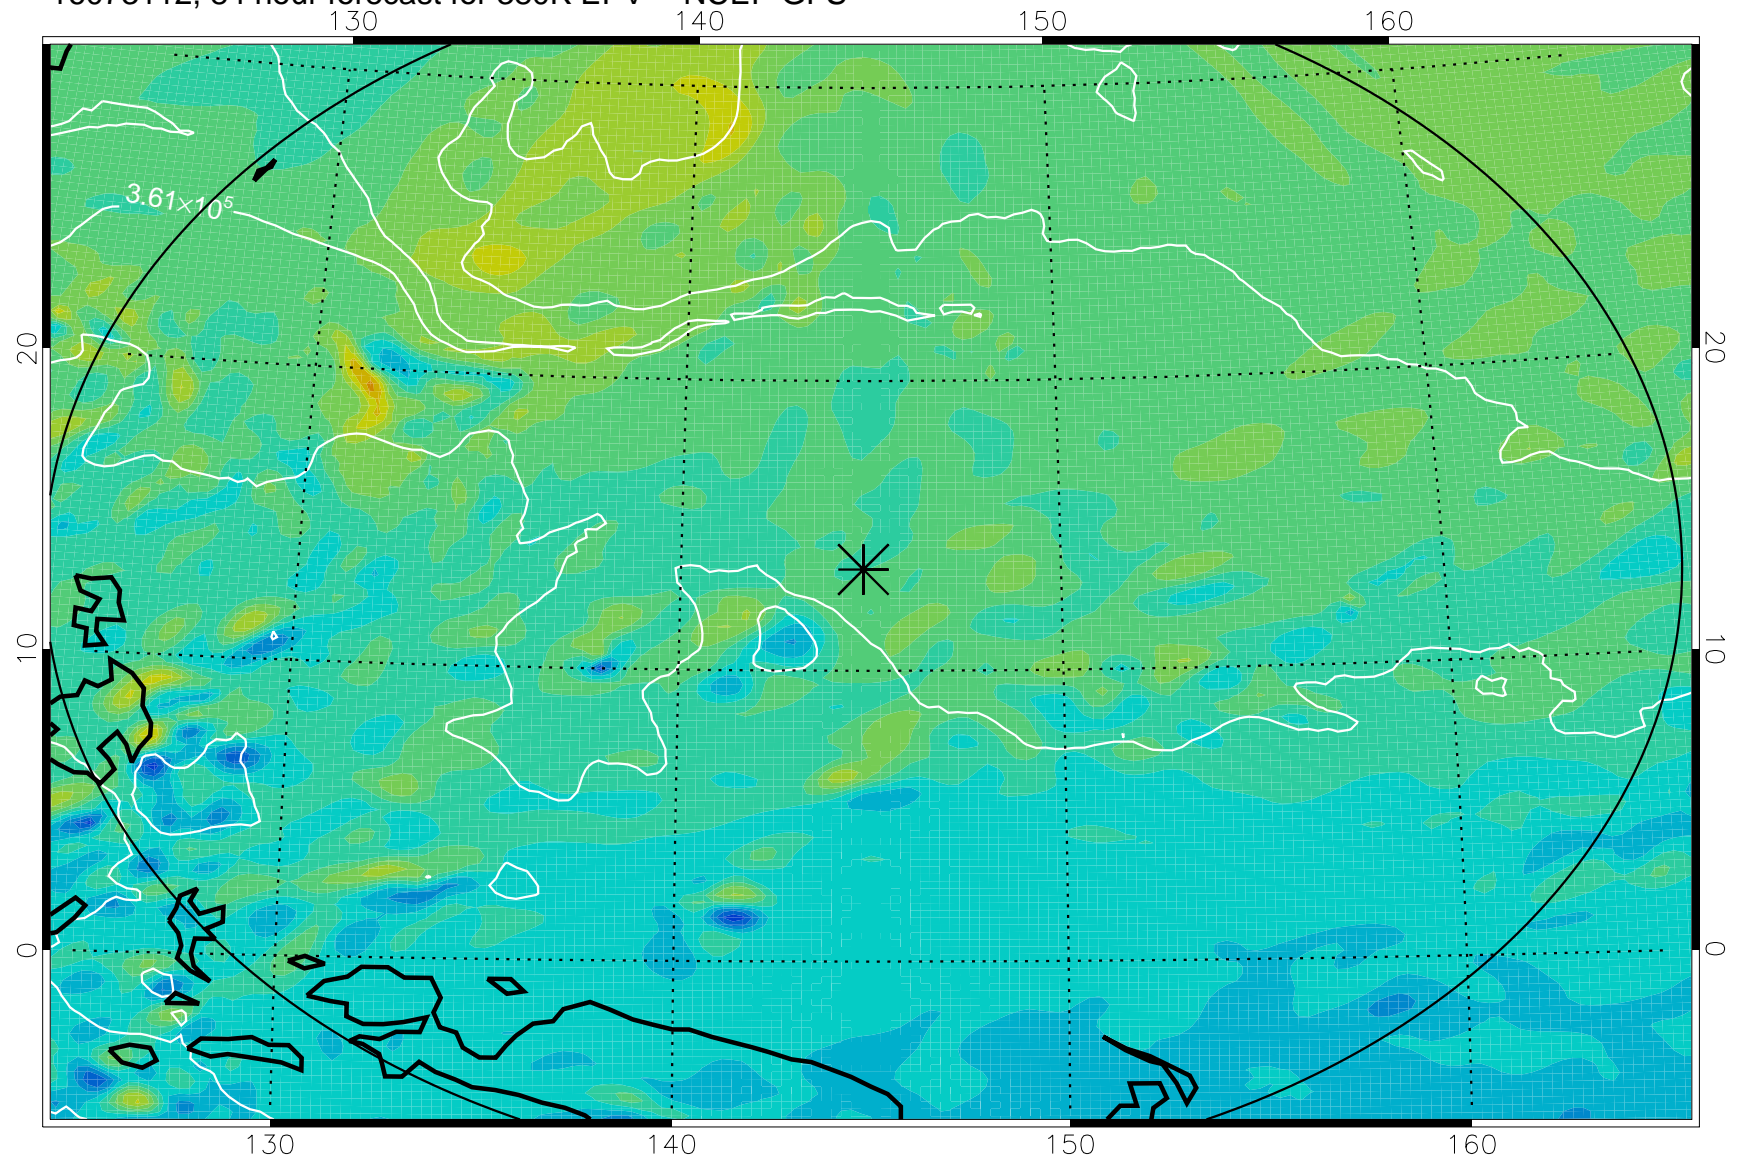

16073006, 54 hour forecast for 380K EPV -- NCEP GFS

380K Montgomery Streamfunction, white

Range ring of 2304 km

16073012, 60 hour forecast for 380K EPV -- NCEP GFS

380K Montgomery Streamfunction, white

Range ring of 2304 km

16073018, 66 hour forecast for 380K EPV -- NCEP GFS

380K Montgomery Streamfunction, white

Range ring of 2304 km

16073100, 72 hour forecast for 380K EPV -- NCEP GFS

380K Montgomery Streamfunction, white

Range ring of 2304 km

16073106, 78 hour forecast for 380K EPV -- NCEP GFS

380K Montgomery Streamfunction, white

Range ring of 2304 km

16073112, 84 hour forecast for 380K EPV -- NCEP GFS

380K Montgomery Streamfunction, white

Range ring of 2304 km

16073118, 90 hour forecast for 380K EPV -- NCEP GFS

380K Montgomery Streamfunction, white

Range ring of 2304 km

16080100, 96 hour forecast for 380K EPV -- NCEP GFS

380K Montgomery Streamfunction, white

Range ring of 2304 km