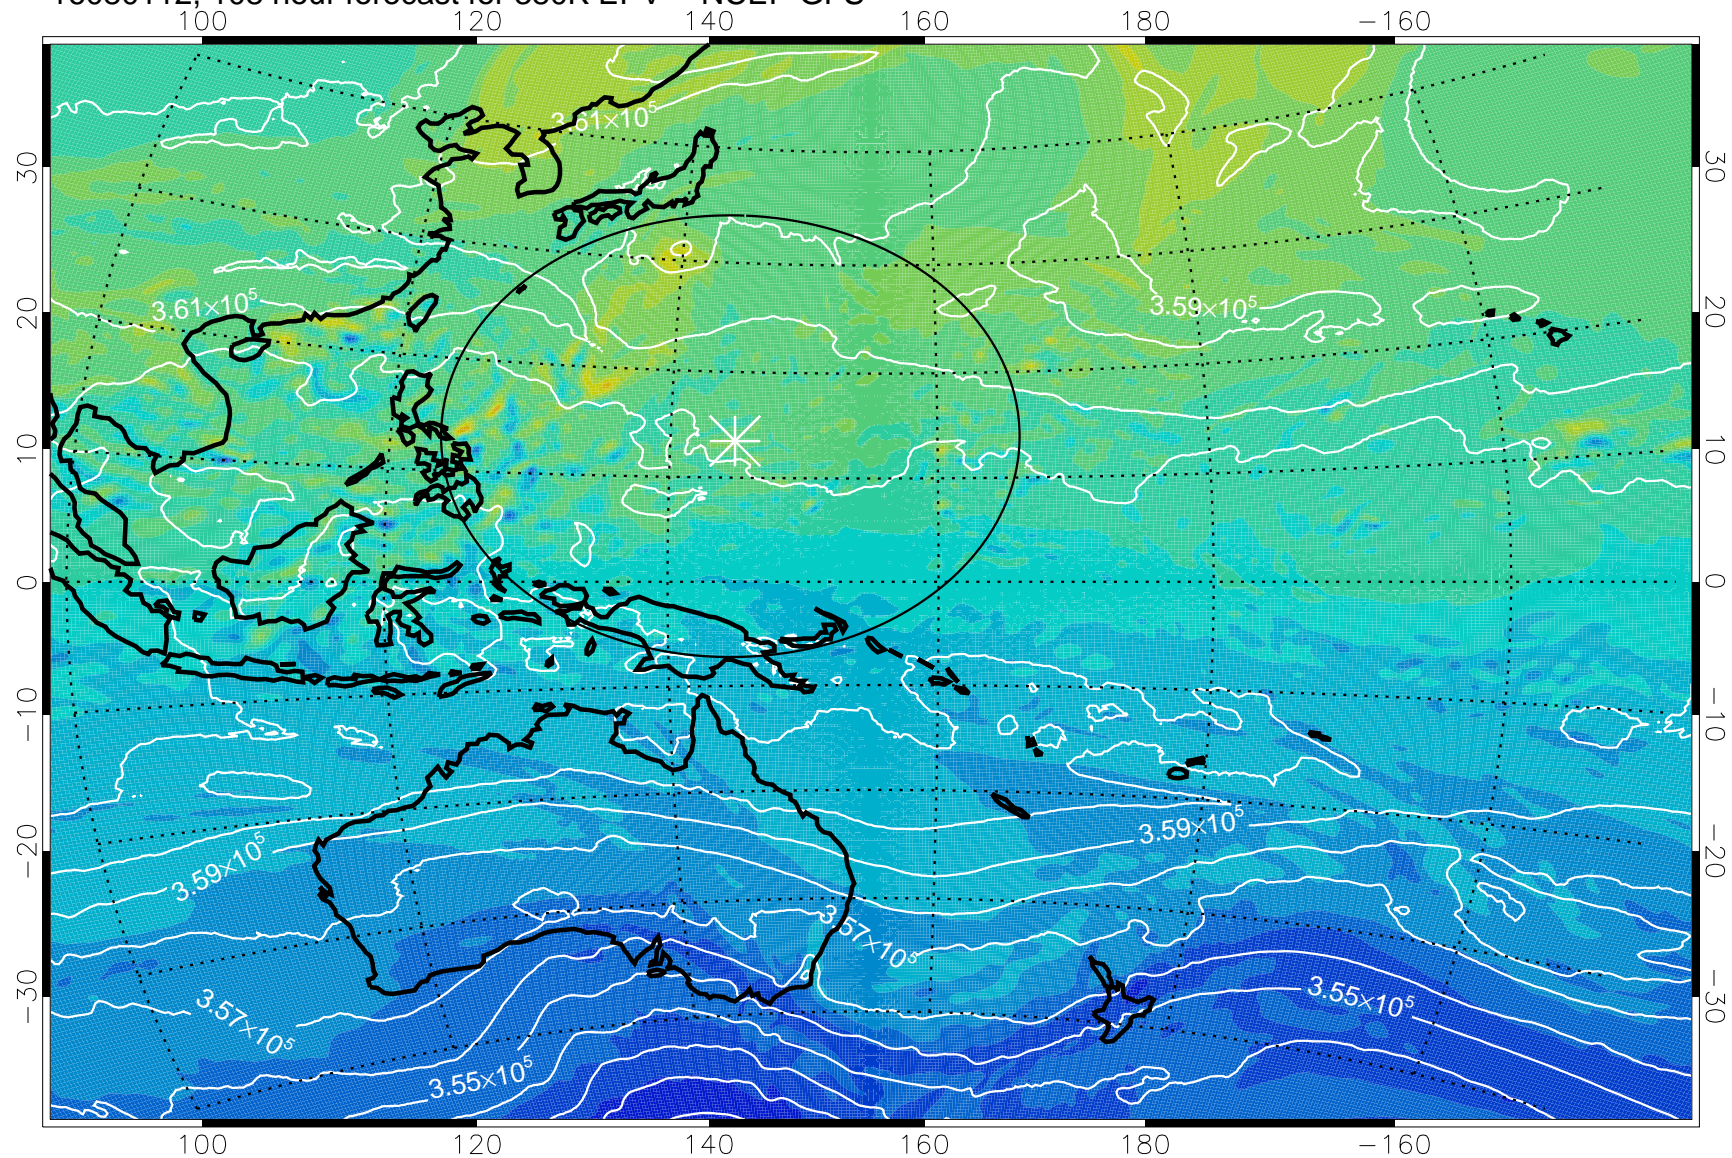

380K Montgomery Streamfunction, white

Range ring of 2304 km

16073112, 84 hour forecast for 380K EPV -- NCEP GFS

380K Montgomery Streamfunction, white

Range ring of 2304 km

16073118, 90 hour forecast for 380K EPV -- NCEP GFS

380K Montgomery Streamfunction, white

Range ring of 2304 km

16080100, 96 hour forecast for 380K EPV -- NCEP GFS

380K Montgomery Streamfunction, white

Range ring of 2304 km

16080106, 102 hour forecast for 380K EPV -- NCEP GFS

380K Montgomery Streamfunction, white

Range ring of 2304 km

16080112, 108 hour forecast for 380K EPV -- NCEP GFS

380K Montgomery Streamfunction, white

Range ring of 2304 km

16080118, 114 hour forecast for 380K EPV -- NCEP GFS

380K Montgomery Streamfunction, white

Range ring of 2304 km

16080200, 120 hour forecast for 380K EPV -- NCEP GFS

380K Montgomery Streamfunction, white

Range ring of 2304 km