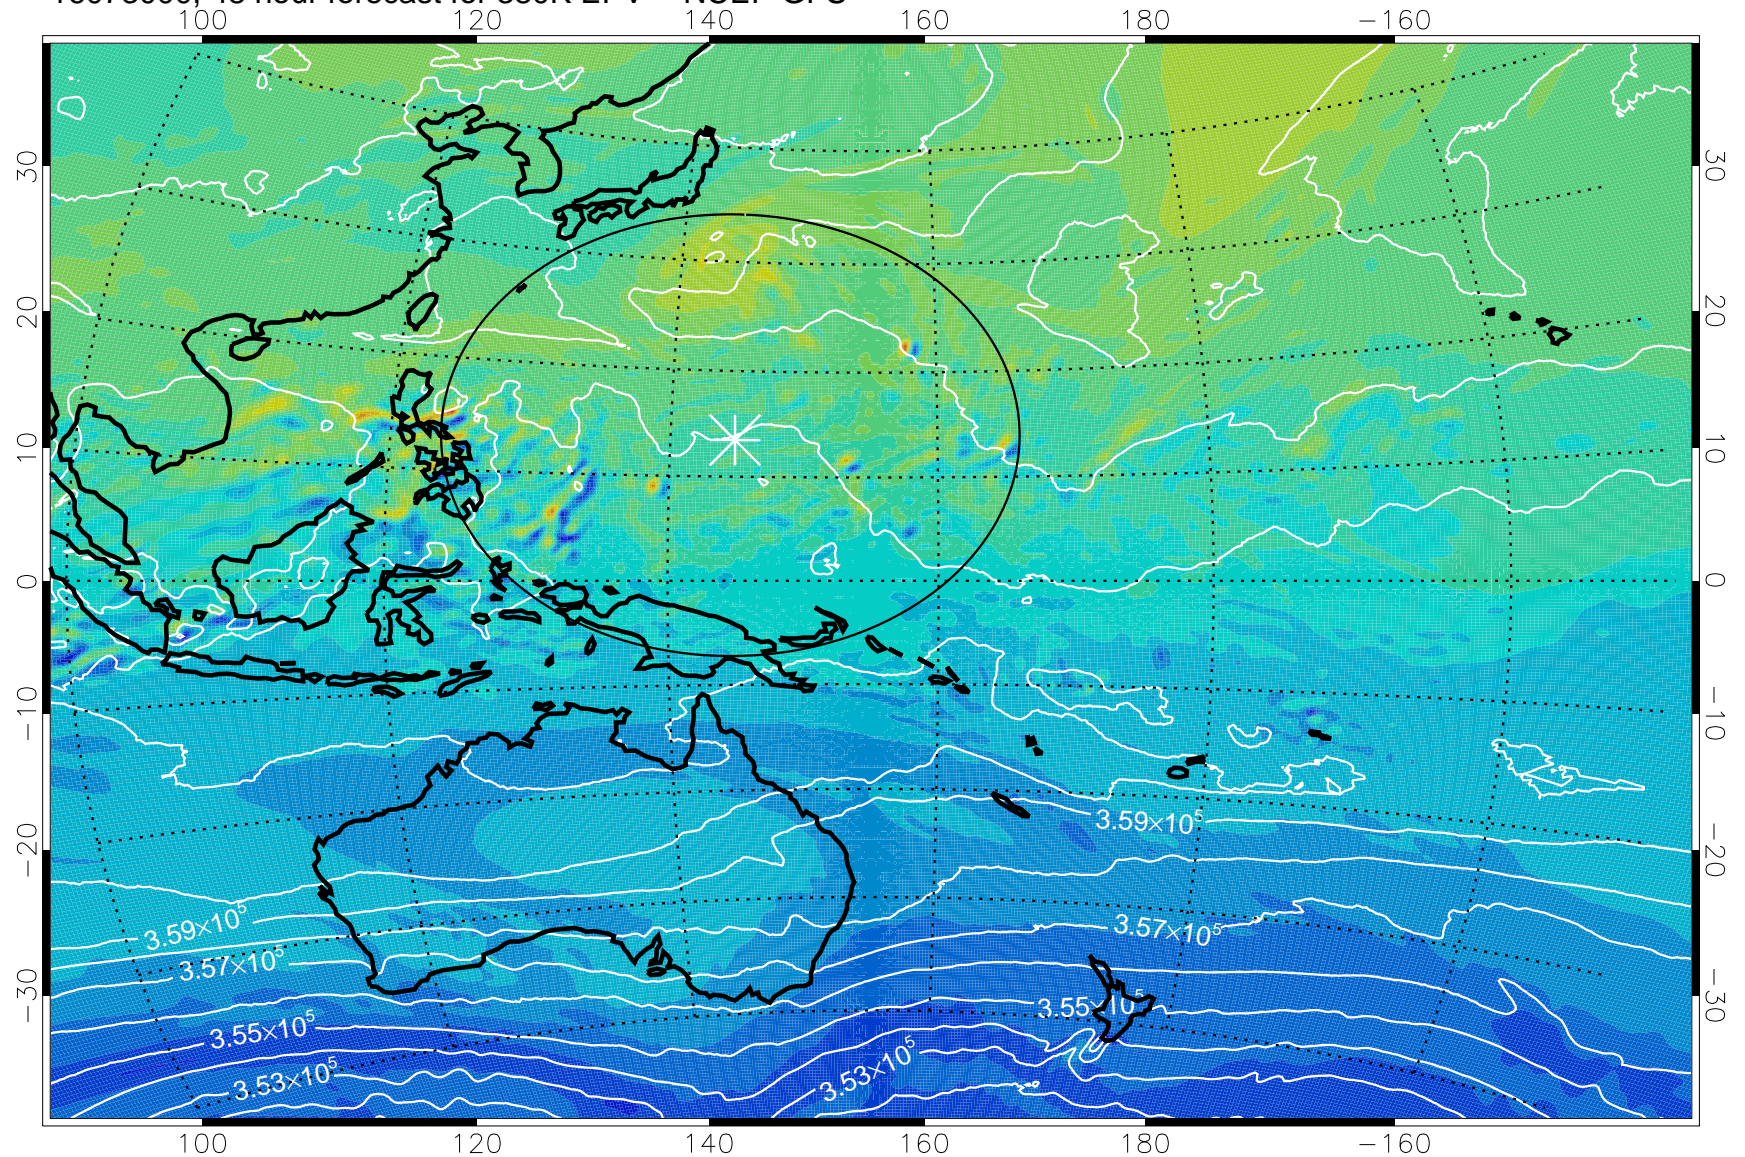

16072906, 30 hour forecast for 380K EPV -- NCEP GFS

380K Montgomery Streamfunction, white

Range ring of 2304 km

16072912, 36 hour forecast for 380K EPV -- NCEP GFS

380K Montgomery Streamfunction, white

Range ring of 2304 km

16072918, 42 hour forecast for 380K EPV -- NCEP GFS

380K Montgomery Streamfunction, white

Range ring of 2304 km

16073000, 48 hour forecast for 380K EPV -- NCEP GFS

380K Montgomery Streamfunction, white

Range ring of 2304 km

16073006, 54 hour forecast for 380K EPV -- NCEP GFS

380K Montgomery Streamfunction, white

Range ring of 2304 km

16073012, 60 hour forecast for 380K EPV -- NCEP GFS

16073018, 66 hour forecast for 380K EPV -- NCEP GFS

380K Montgomery Streamfunction, white

Range ring of 2304 km

16073100, 72 hour forecast for 380K EPV -- NCEP GFS

380K Montgomery Streamfunction, white

Range ring of 2304 km

16073106, 78 hour forecast for 380K EPV -- NCEP GFS