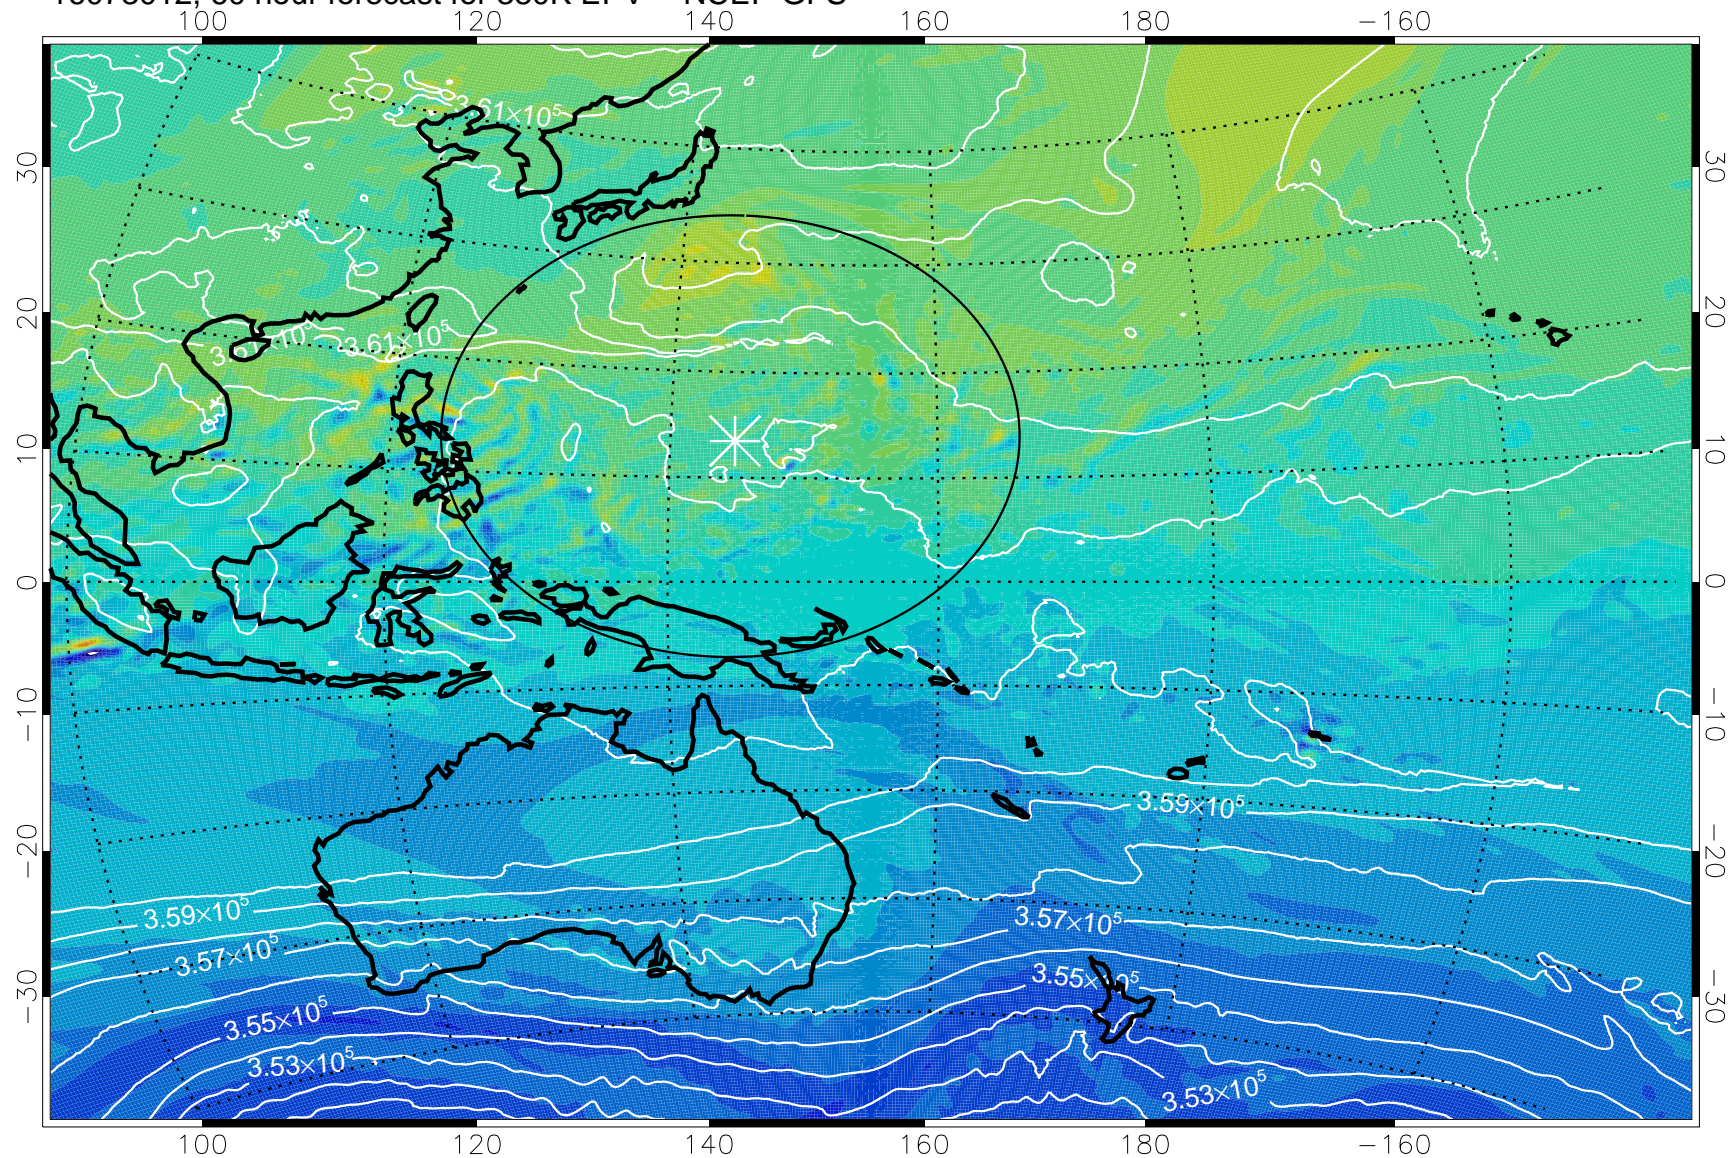

16072918, 42 hour forecast for 380K EPV -- NCEP GFS

380K Montgomery Streamfunction, white

Range ring of 2304 km

16073000, 48 hour forecast for 380K EPV -- NCEP GFS

380K Montgomery Streamfunction, white

Range ring of 2304 km

16073006, 54 hour forecast for 380K EPV -- NCEP GFS

380K Montgomery Streamfunction, white

Range ring of 2304 km

16073012, 60 hour forecast for 380K EPV -- NCEP GFS

16073018, 66 hour forecast for 380K EPV -- NCEP GFS

380K Montgomery Streamfunction, white

Range ring of 2304 km

16073100, 72 hour forecast for 380K EPV -- NCEP GFS

380K Montgomery Streamfunction, white

Range ring of 2304 km

16073106, 78 hour forecast for 380K EPV -- NCEP GFS

380K Montgomery Streamfunction, white

Range ring of 2304 km

16073112, 84 hour forecast for 380K EPV -- NCEP GFS

380K Montgomery Streamfunction, white

Range ring of 2304 km

16073118, 90 hour forecast for 380K EPV -- NCEP GFS