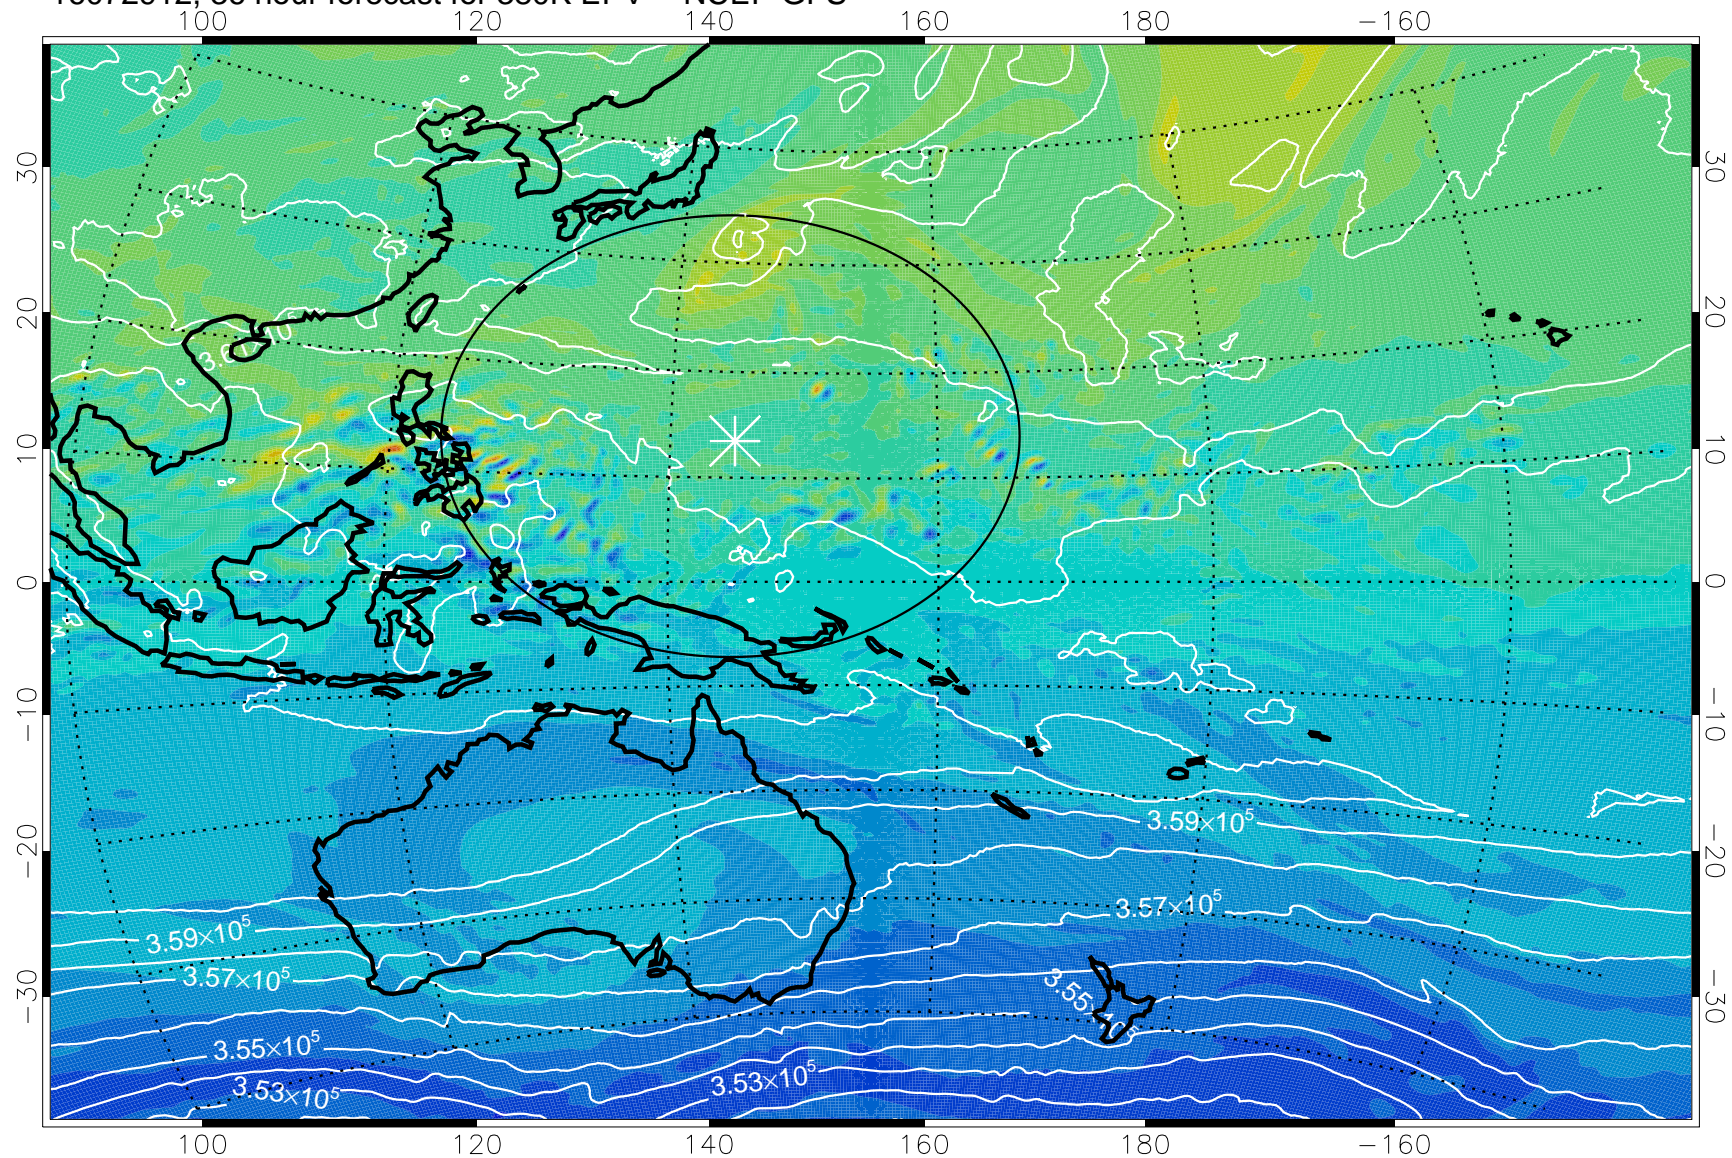

16072818, 18 hour forecast for 380K EPV -- NCEP GFS

380K Montgomery Streamfunction, white

Range ring of 2304 km

16072900, 24 hour forecast for 380K EPV -- NCEP GFS

380K Montgomery Streamfunction, white

Range ring of 2304 km

16072906, 30 hour forecast for 380K EPV -- NCEP GFS

380K Montgomery Streamfunction, white

Range ring of 2304 km

16072912, 36 hour forecast for 380K EPV -- NCEP GFS

380K Montgomery Streamfunction, white

Range ring of 2304 km

16072918, 42 hour forecast for 380K EPV -- NCEP GFS

380K Montgomery Streamfunction, white

Range ring of 2304 km

16073000, 48 hour forecast for 380K EPV -- NCEP GFS

380K Montgomery Streamfunction, white

Range ring of 2304 km

16073006, 54 hour forecast for 380K EPV -- NCEP GFS

380K Montgomery Streamfunction, white

Range ring of 2304 km

16073012, 60 hour forecast for 380K EPV -- NCEP GFS

16073018, 66 hour forecast for 380K EPV -- NCEP GFS