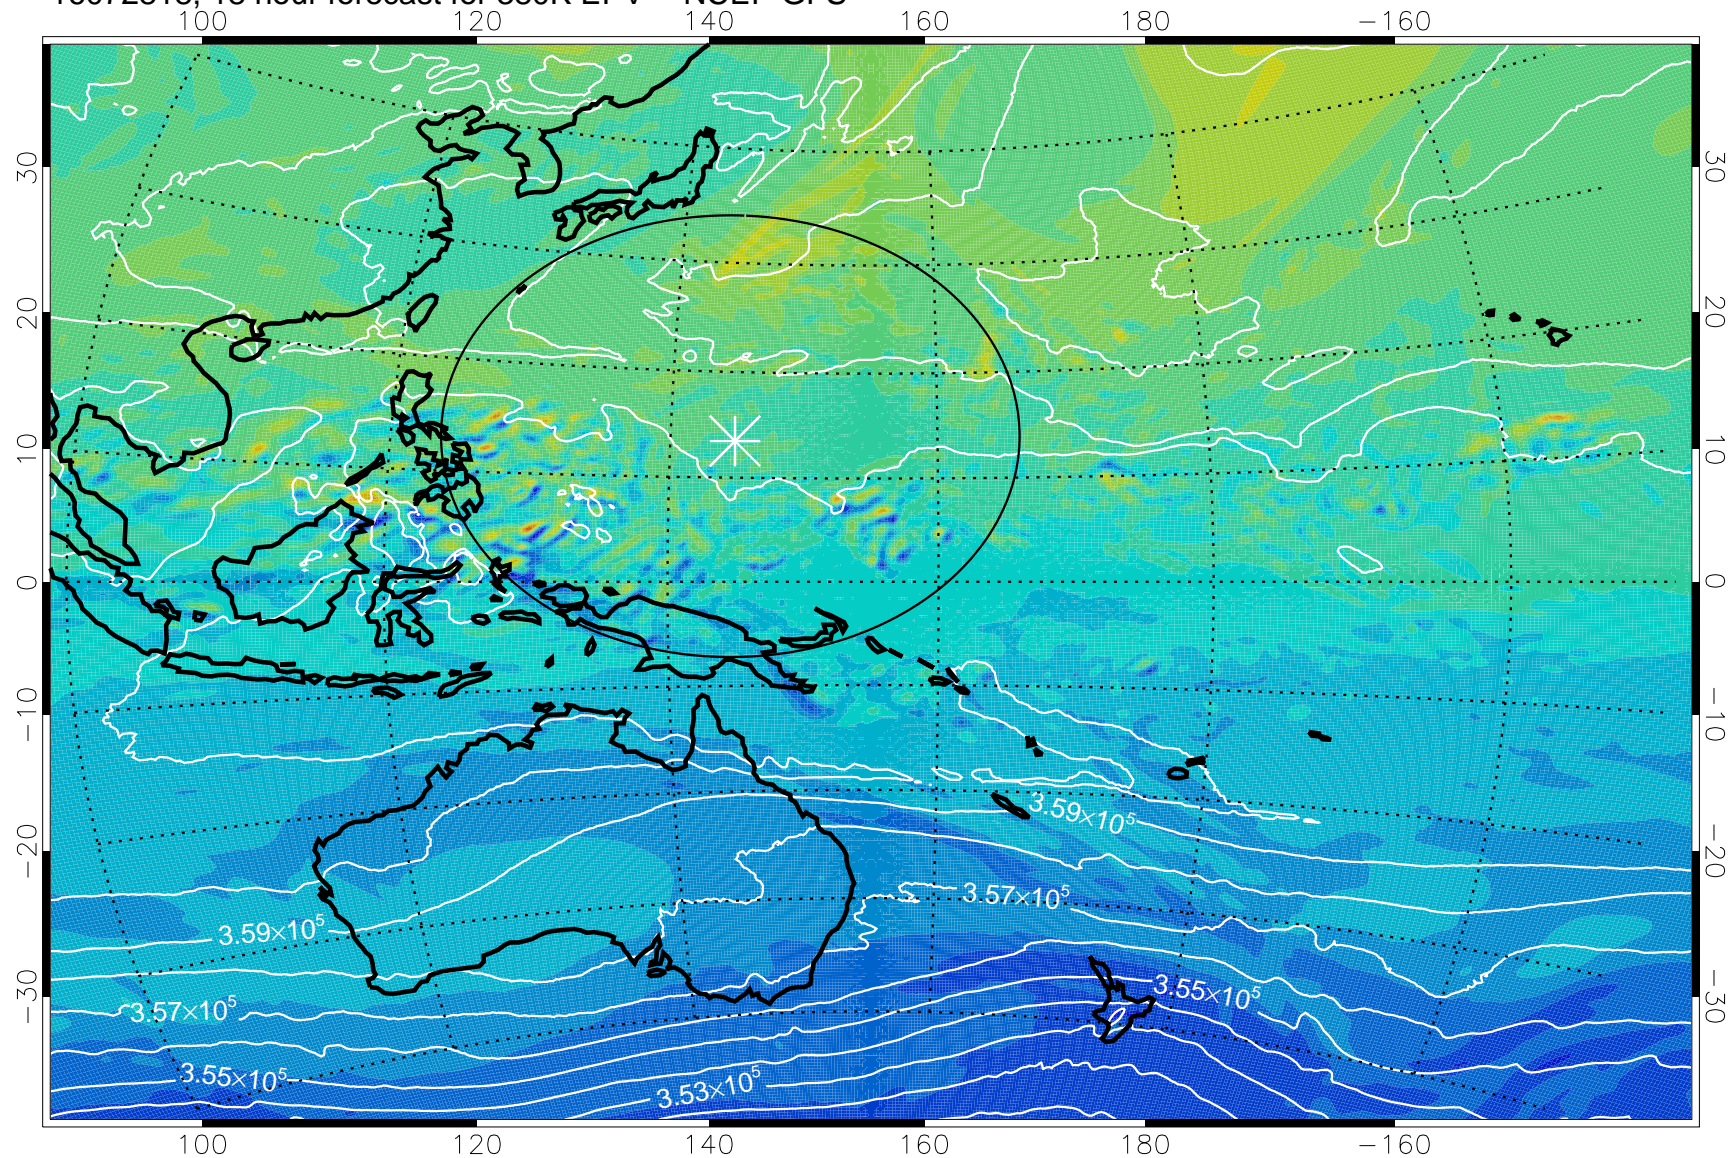

16072806, 6 hour forecast for 380K EPV -- NCEP GFS

380K Montgomery Streamfunction, white

Range ring of 2304 km

16072812, 12 hour forecast for 380K EPV -- NCEP GFS

380K Montgomery Streamfunction, white

Range ring of 2304 km

16072818, 18 hour forecast for 380K EPV -- NCEP GFS

380K Montgomery Streamfunction, white

Range ring of 2304 km

16072900, 24 hour forecast for 380K EPV -- NCEP GFS

380K Montgomery Streamfunction, white

Range ring of 2304 km

16072906, 30 hour forecast for 380K EPV -- NCEP GFS

380K Montgomery Streamfunction, white

Range ring of 2304 km

16072912, 36 hour forecast for 380K EPV -- NCEP GFS

380K Montgomery Streamfunction, white

Range ring of 2304 km

16072918, 42 hour forecast for 380K EPV -- NCEP GFS

380K Montgomery Streamfunction, white

Range ring of 2304 km

16073000, 48 hour forecast for 380K EPV -- NCEP GFS

380K Montgomery Streamfunction, white

Range ring of 2304 km