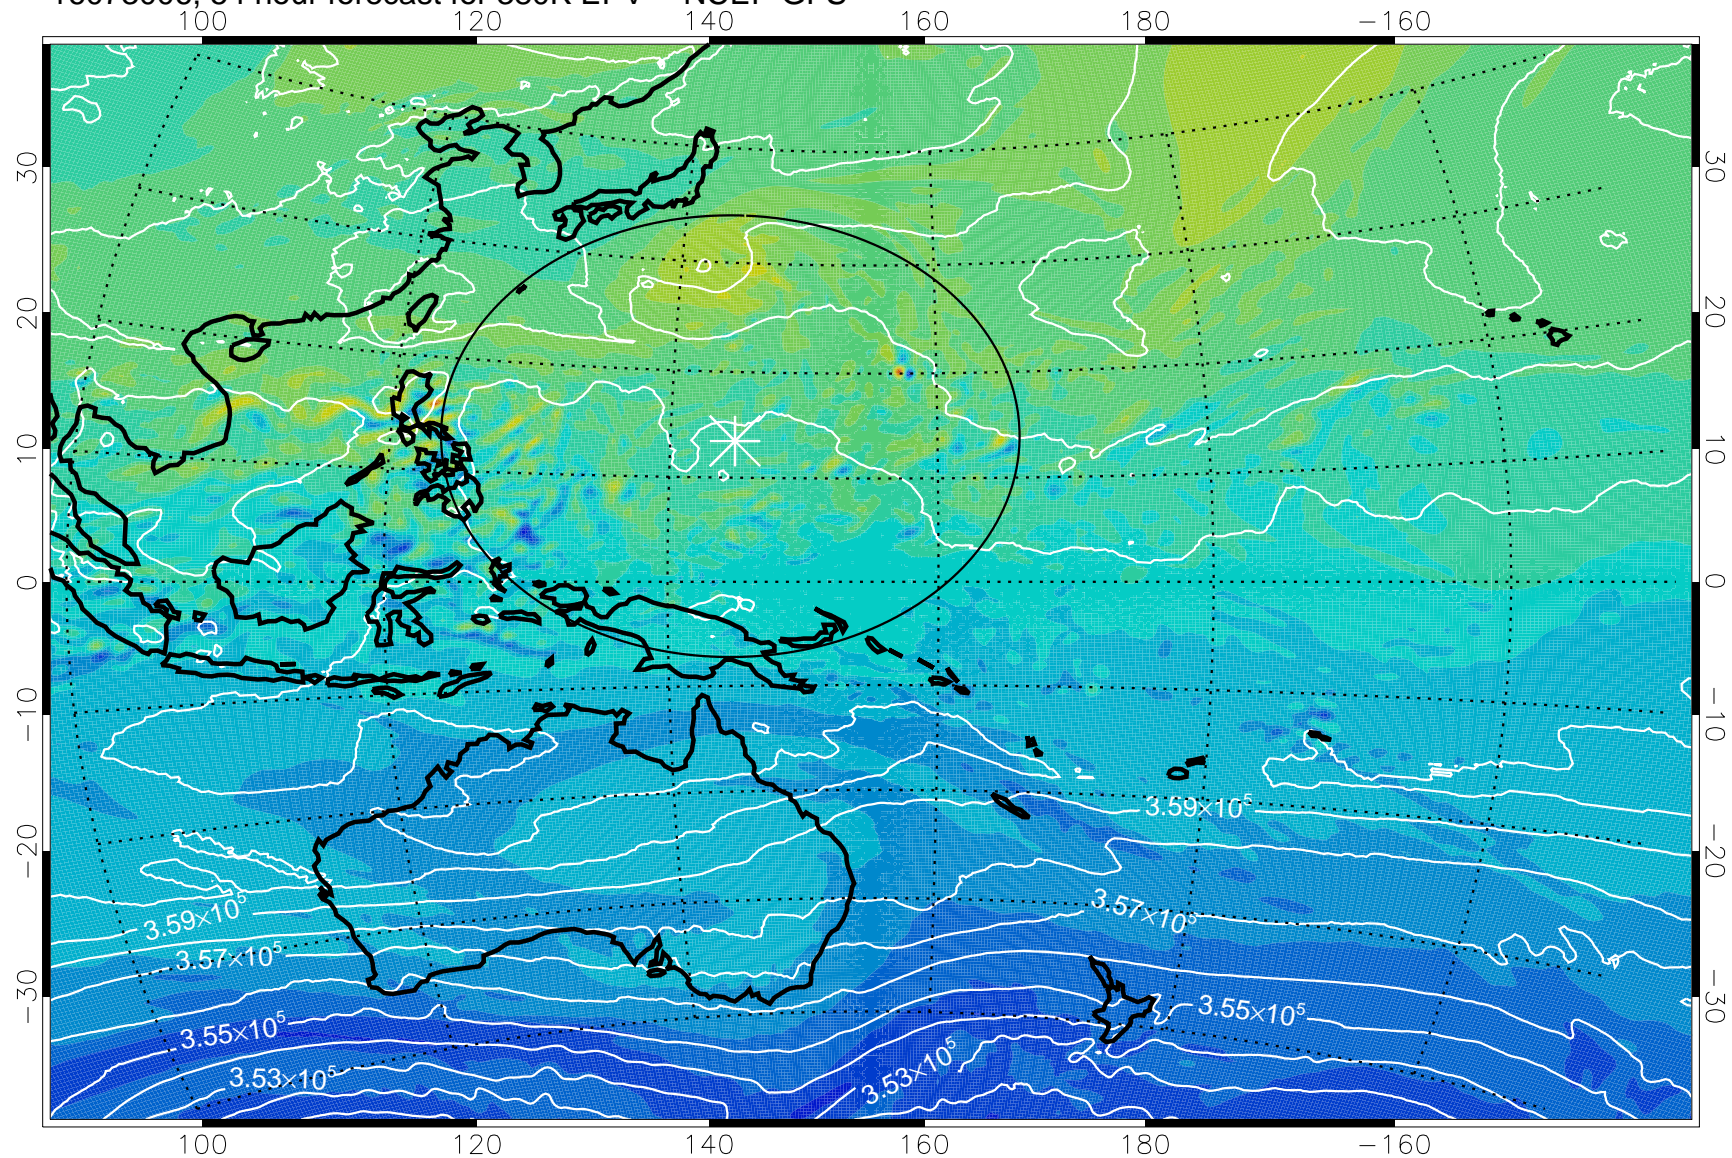

16072906, 30 hour forecast for 380K EPV -- NCEP GFS

380K Montgomery Streamfunction, white

Range ring of 2304 km

16072912, 36 hour forecast for 380K EPV -- NCEP GFS

380K Montgomery Streamfunction, white

Range ring of 2304 km

16072918, 42 hour forecast for 380K EPV -- NCEP GFS

380K Montgomery Streamfunction, white

Range ring of 2304 km

16073000, 48 hour forecast for 380K EPV -- NCEP GFS

380K Montgomery Streamfunction, white

Range ring of 2304 km

16073006, 54 hour forecast for 380K EPV -- NCEP GFS

380K Montgomery Streamfunction, white

Range ring of 2304 km

16073012, 60 hour forecast for 380K EPV -- NCEP GFS

16073018, 66 hour forecast for 380K EPV -- NCEP GFS

380K Montgomery Streamfunction, white

Range ring of 2304 km

16073100, 72 hour forecast for 380K EPV -- NCEP GFS

380K Montgomery Streamfunction, white

Range ring of 2304 km

16073106, 78 hour forecast for 380K EPV -- NCEP GFS