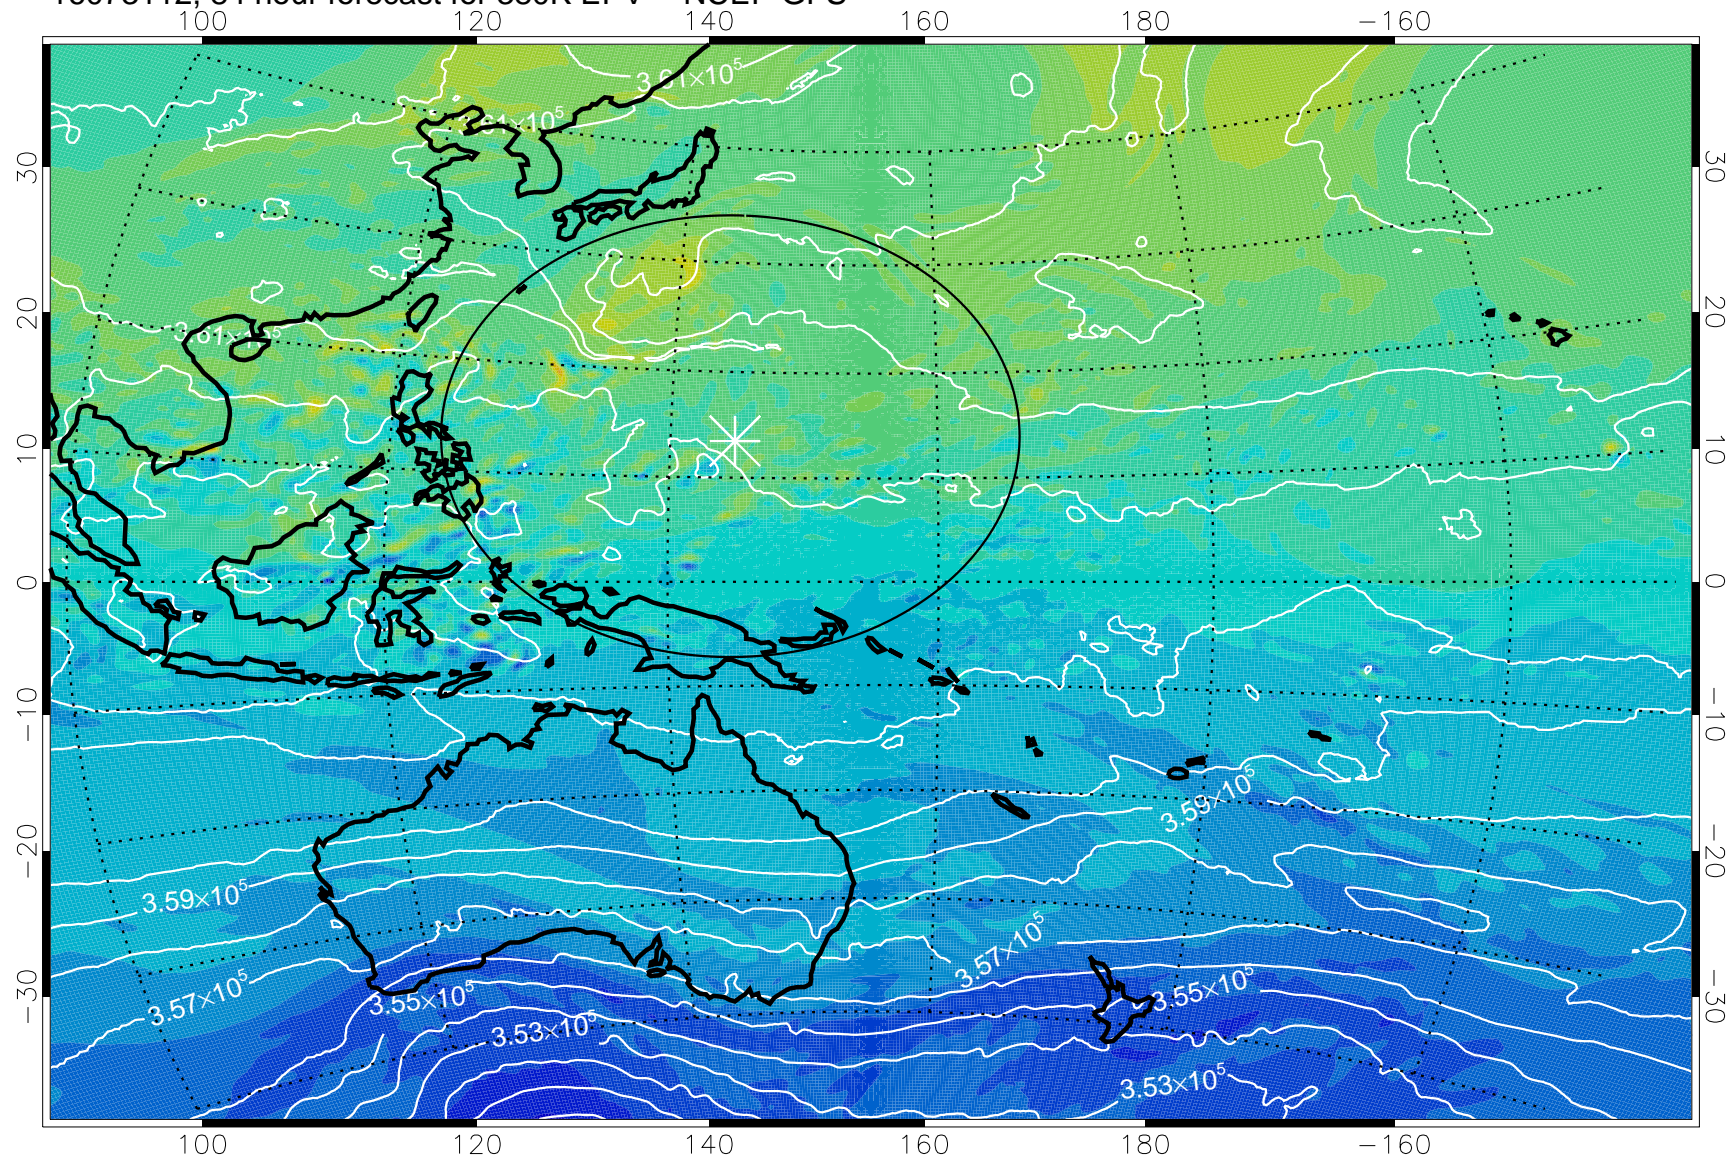

16073006, 54 hour forecast for 380K EPV -- NCEP GFS

380K Montgomery Streamfunction, white

Range ring of 2304 km

16073012, 60 hour forecast for 380K EPV -- NCEP GFS

16073018, 66 hour forecast for 380K EPV -- NCEP GFS

380K Montgomery Streamfunction, white

Range ring of 2304 km

16073100, 72 hour forecast for 380K EPV -- NCEP GFS

380K Montgomery Streamfunction, white

Range ring of 2304 km

16073106, 78 hour forecast for 380K EPV -- NCEP GFS

380K Montgomery Streamfunction, white

Range ring of 2304 km

16073112, 84 hour forecast for 380K EPV -- NCEP GFS

380K Montgomery Streamfunction, white

Range ring of 2304 km

16073118, 90 hour forecast for 380K EPV -- NCEP GFS

380K Montgomery Streamfunction, white

Range ring of 2304 km

16080100, 96 hour forecast for 380K EPV -- NCEP GFS

380K Montgomery Streamfunction, white

Range ring of 2304 km

16080106, 102 hour forecast for 380K EPV -- NCEP GFS