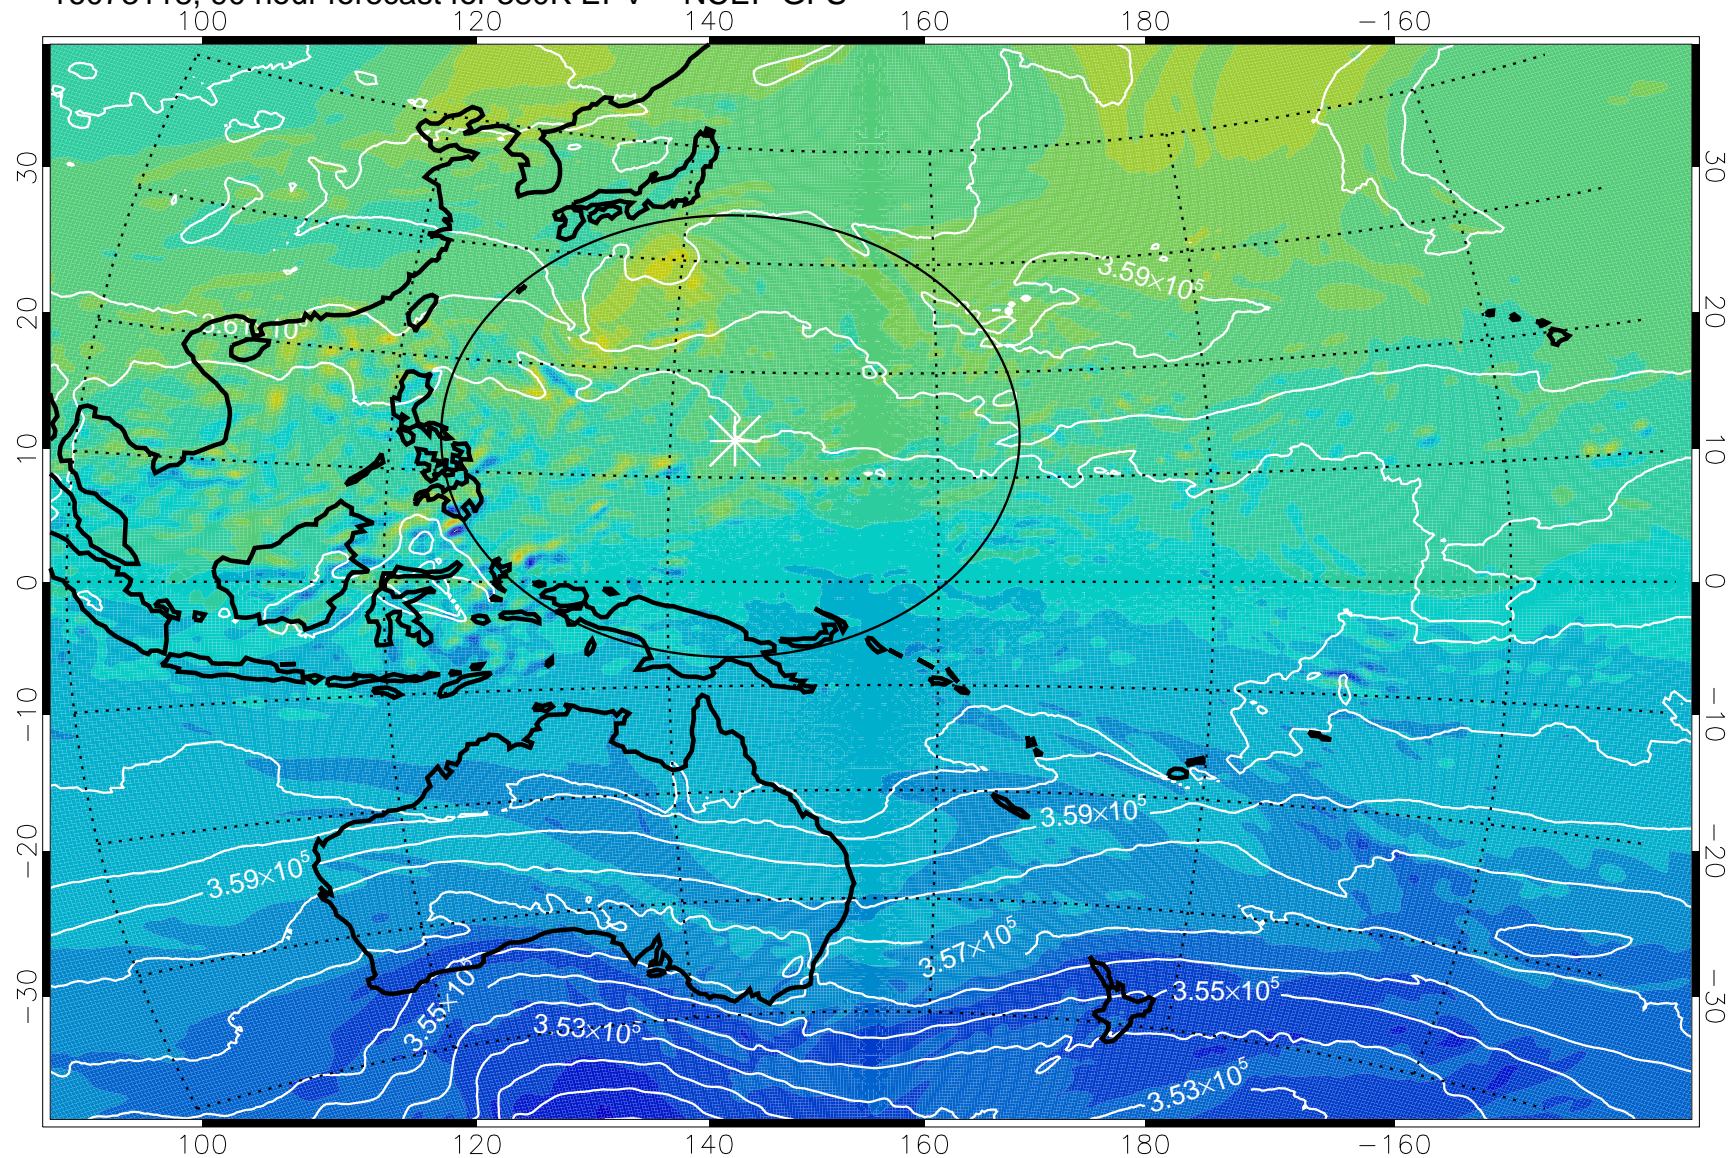

380K Montgomery Streamfunction, white

Range ring of 2304 km

16073100, 72 hour forecast for 380K EPV -- NCEP GFS

380K Montgomery Streamfunction, white

Range ring of 2304 km

16073106, 78 hour forecast for 380K EPV -- NCEP GFS

380K Montgomery Streamfunction, white

Range ring of 2304 km

16073112, 84 hour forecast for 380K EPV -- NCEP GFS

380K Montgomery Streamfunction, white

Range ring of 2304 km

16073118, 90 hour forecast for 380K EPV -- NCEP GFS

380K Montgomery Streamfunction, white

Range ring of 2304 km

16080100, 96 hour forecast for 380K EPV -- NCEP GFS

380K Montgomery Streamfunction, white

Range ring of 2304 km

16080106, 102 hour forecast for 380K EPV -- NCEP GFS

380K Montgomery Streamfunction, white

Range ring of 2304 km

16080112, 108 hour forecast for 380K EPV -- NCEP GFS

380K Montgomery Streamfunction, white

Range ring of 2304 km

16080118, 114 hour forecast for 380K EPV -- NCEP GFS