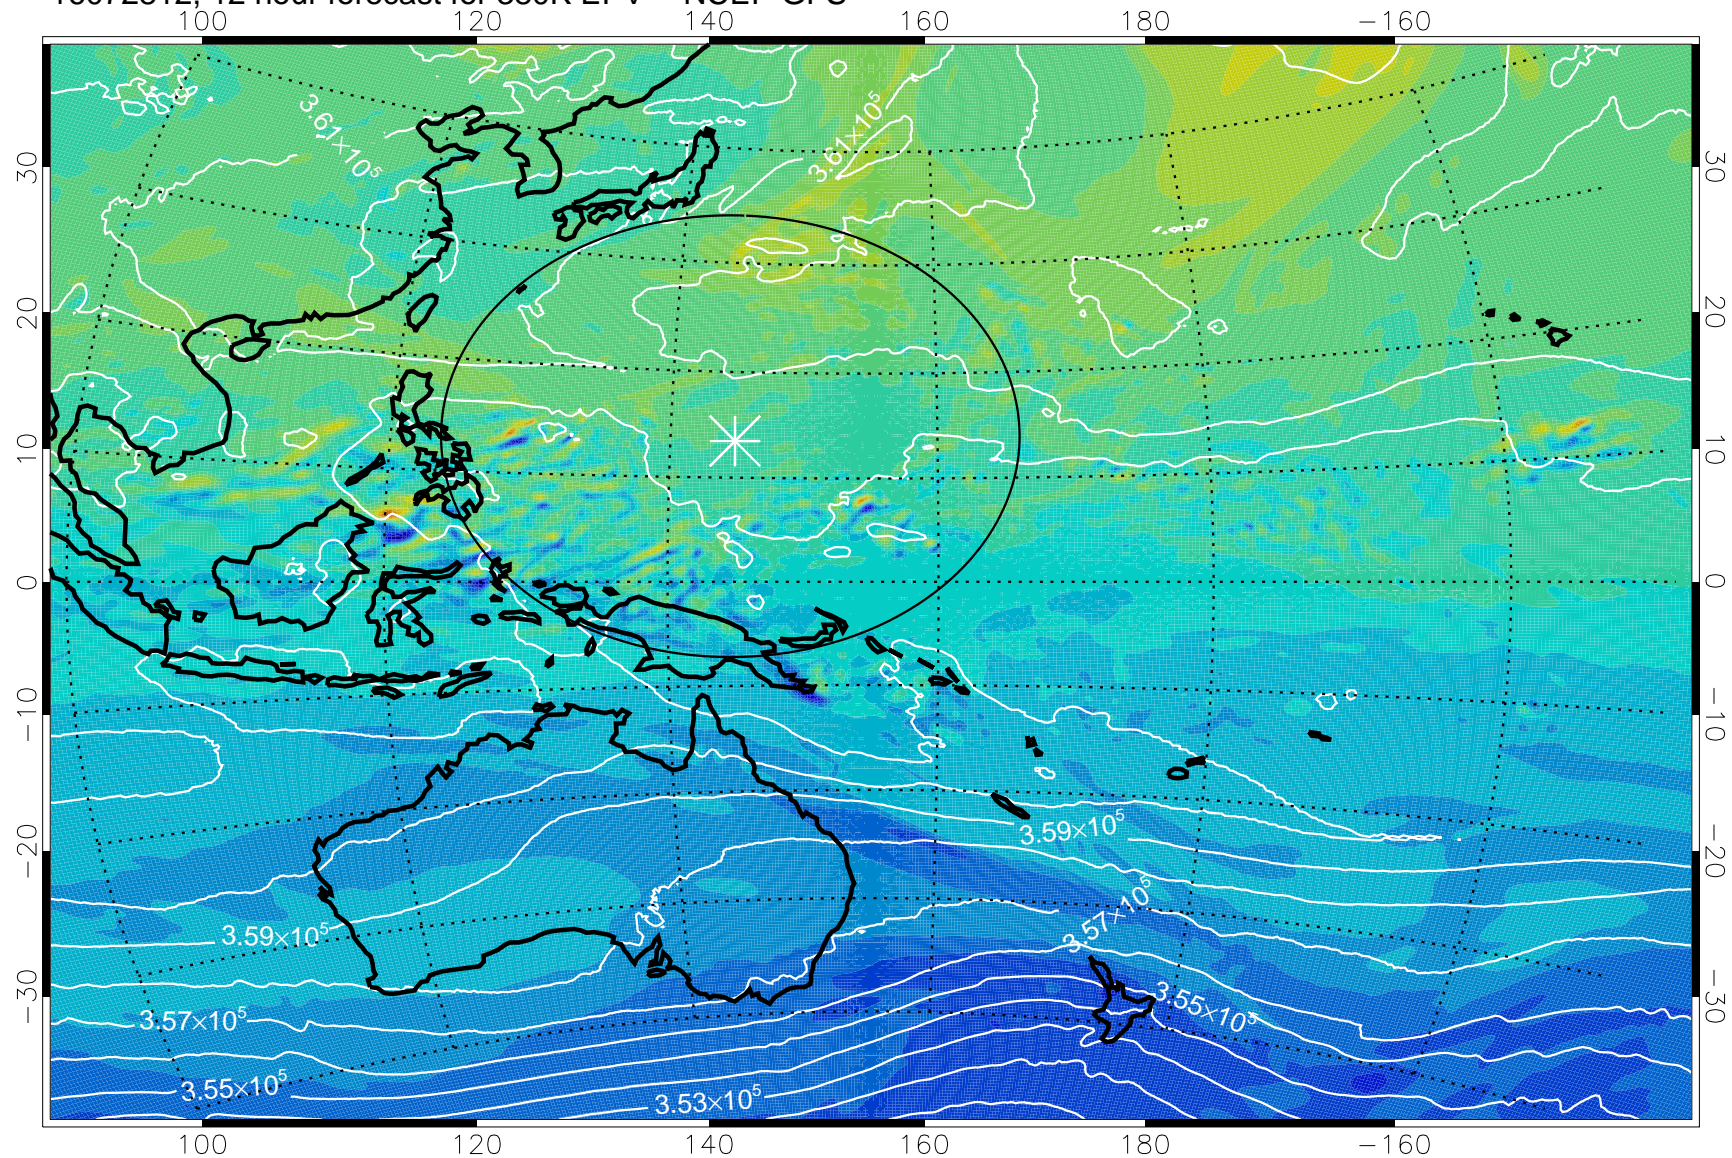

16072806, 6 hour forecast for 380K EPV -- NCEP GFS

380K Montgomery Streamfunction, white

Range ring of 2304 km

16072812, 12 hour forecast for 380K EPV -- NCEP GFS

380K Montgomery Streamfunction, white

Range ring of 2304 km

16072818, 18 hour forecast for 380K EPV -- NCEP GFS

380K Montgomery Streamfunction, white

Range ring of 2304 km

16072900, 24 hour forecast for 380K EPV -- NCEP GFS

380K Montgomery Streamfunction, white

Range ring of 2304 km

16072906, 30 hour forecast for 380K EPV -- NCEP GFS

380K Montgomery Streamfunction, white

Range ring of 2304 km

16072912, 36 hour forecast for 380K EPV -- NCEP GFS

380K Montgomery Streamfunction, white

Range ring of 2304 km

16072918, 42 hour forecast for 380K EPV -- NCEP GFS

380K Montgomery Streamfunction, white

Range ring of 2304 km

16073000, 48 hour forecast for 380K EPV -- NCEP GFS

380K Montgomery Streamfunction, white

Range ring of 2304 km