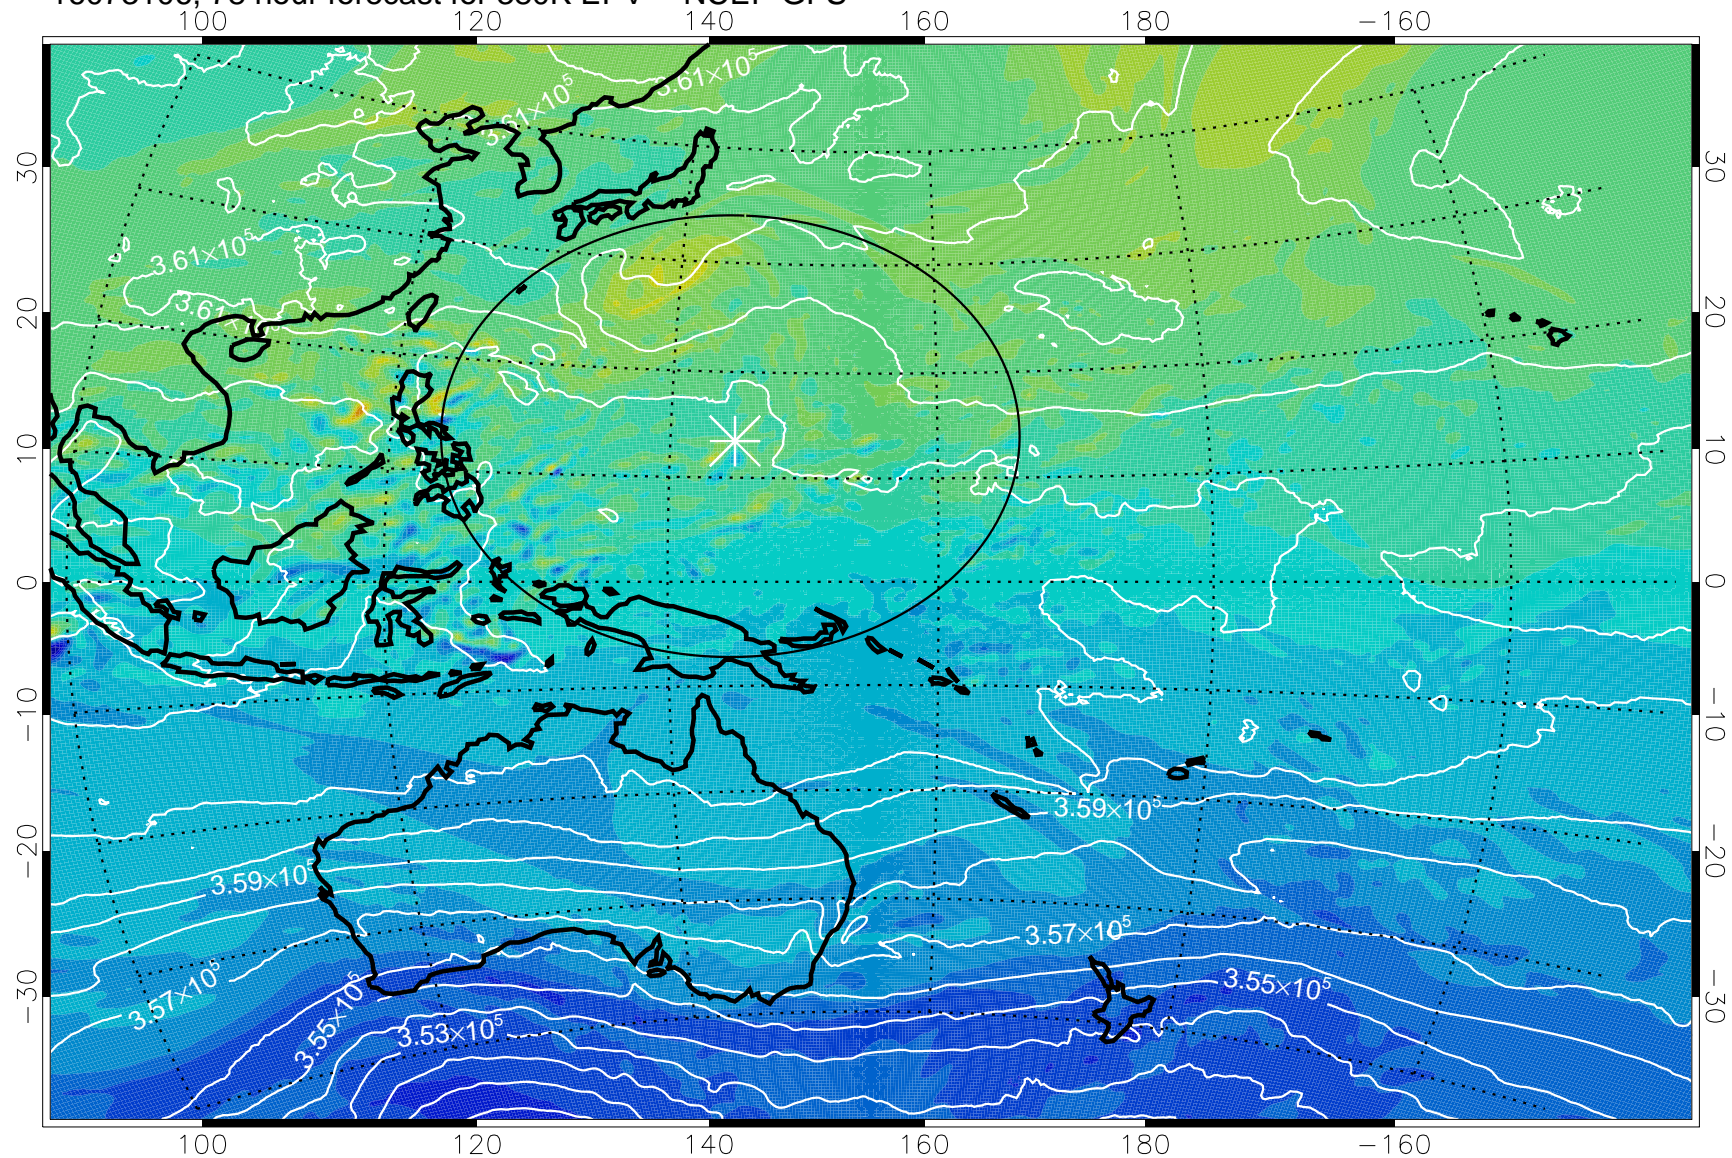

16073006, 54 hour forecast for 380K EPV -- NCEP GFS

380K Montgomery Streamfunction, white

Range ring of 2304 km

16073012, 60 hour forecast for 380K EPV -- NCEP GFS

16073018, 66 hour forecast for 380K EPV -- NCEP GFS

380K Montgomery Streamfunction, white

Range ring of 2304 km

16073100, 72 hour forecast for 380K EPV -- NCEP GFS

380K Montgomery Streamfunction, white

Range ring of 2304 km

16073106, 78 hour forecast for 380K EPV -- NCEP GFS

380K Montgomery Streamfunction, white

Range ring of 2304 km

16073112, 84 hour forecast for 380K EPV -- NCEP GFS

380K Montgomery Streamfunction, white

Range ring of 2304 km

16073118, 90 hour forecast for 380K EPV -- NCEP GFS

380K Montgomery Streamfunction, white

Range ring of 2304 km

16080100, 96 hour forecast for 380K EPV -- NCEP GFS

380K Montgomery Streamfunction, white

Range ring of 2304 km

16080106, 102 hour forecast for 380K EPV -- NCEP GFS