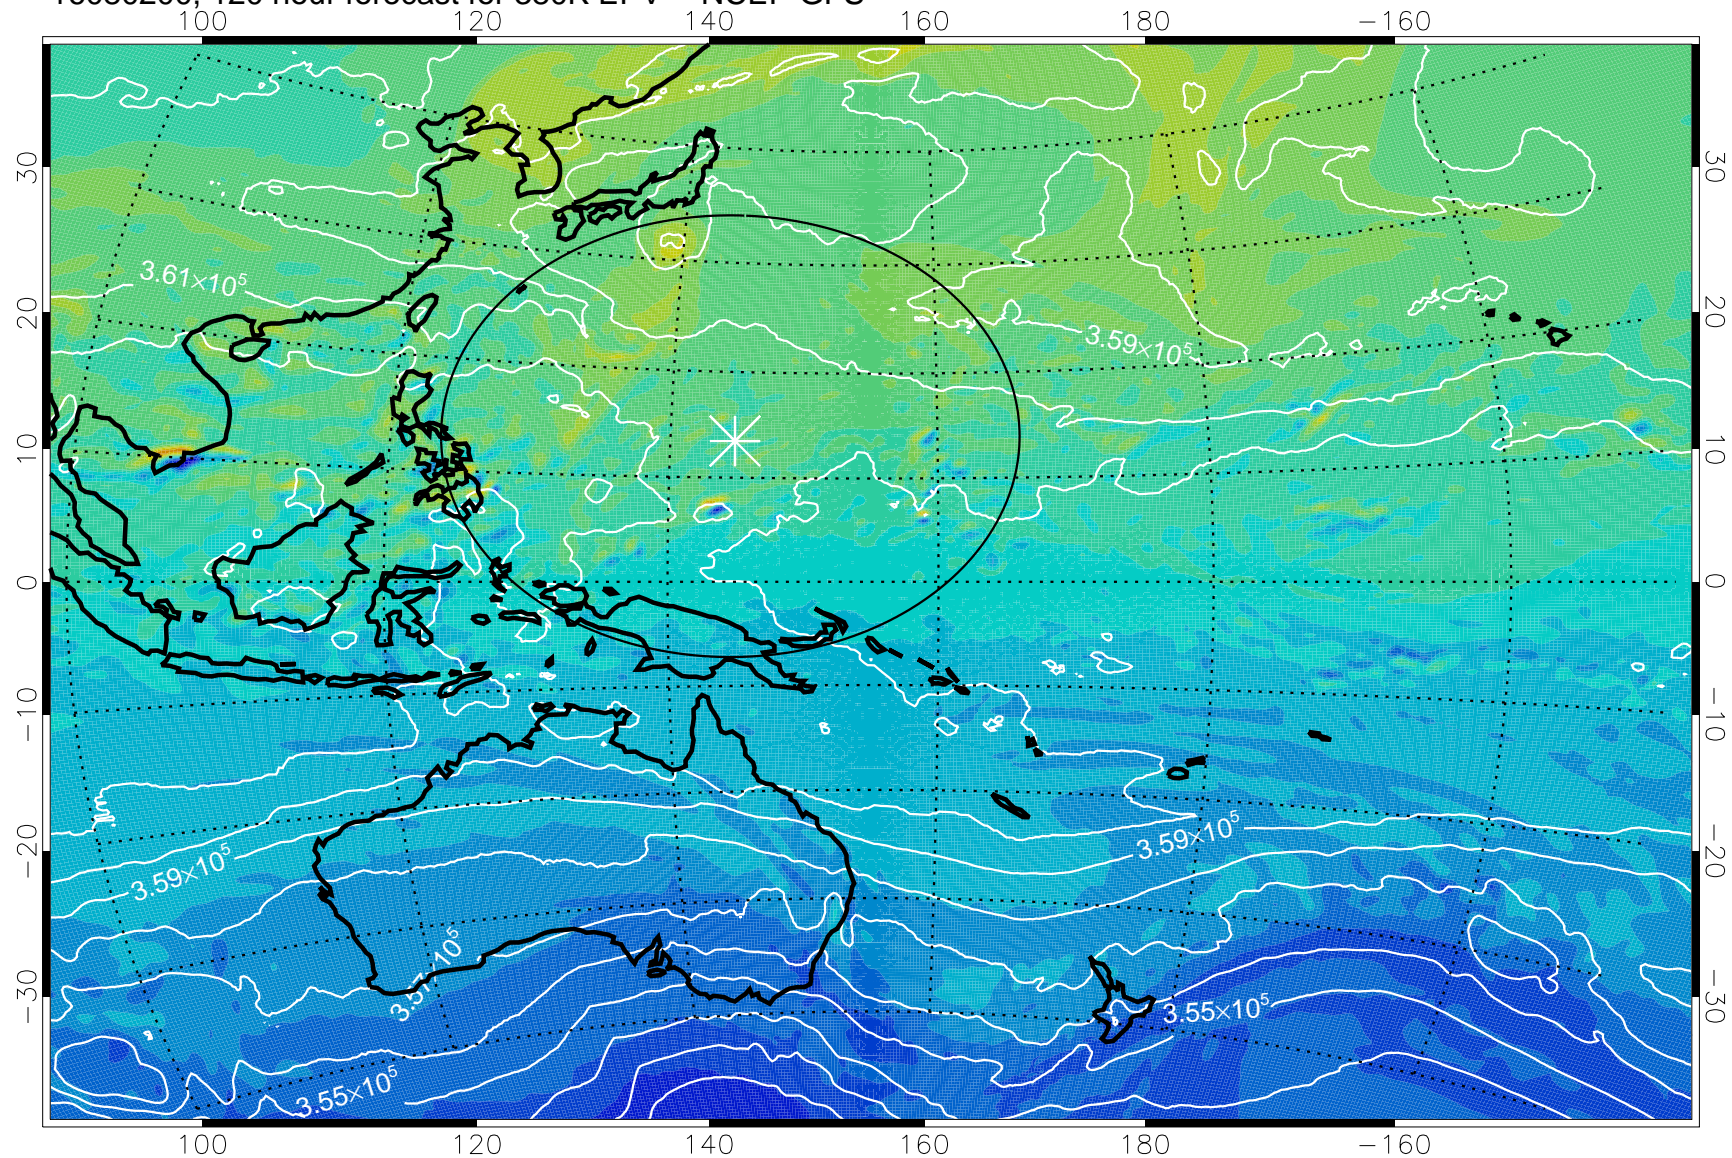

380K Montgomery Streamfunction, white

Range ring of 2304 km

16080100, 96 hour forecast for 380K EPV -- NCEP GFS

380K Montgomery Streamfunction, white

Range ring of 2304 km

16080106, 102 hour forecast for 380K EPV -- NCEP GFS

380K Montgomery Streamfunction, white

Range ring of 2304 km

16080112, 108 hour forecast for 380K EPV -- NCEP GFS

380K Montgomery Streamfunction, white

Range ring of 2304 km

16080118, 114 hour forecast for 380K EPV -- NCEP GFS

380K Montgomery Streamfunction, white

Range ring of 2304 km

16080200, 120 hour forecast for 380K EPV -- NCEP GFS

380K Montgomery Streamfunction, white

Range ring of 2304 km