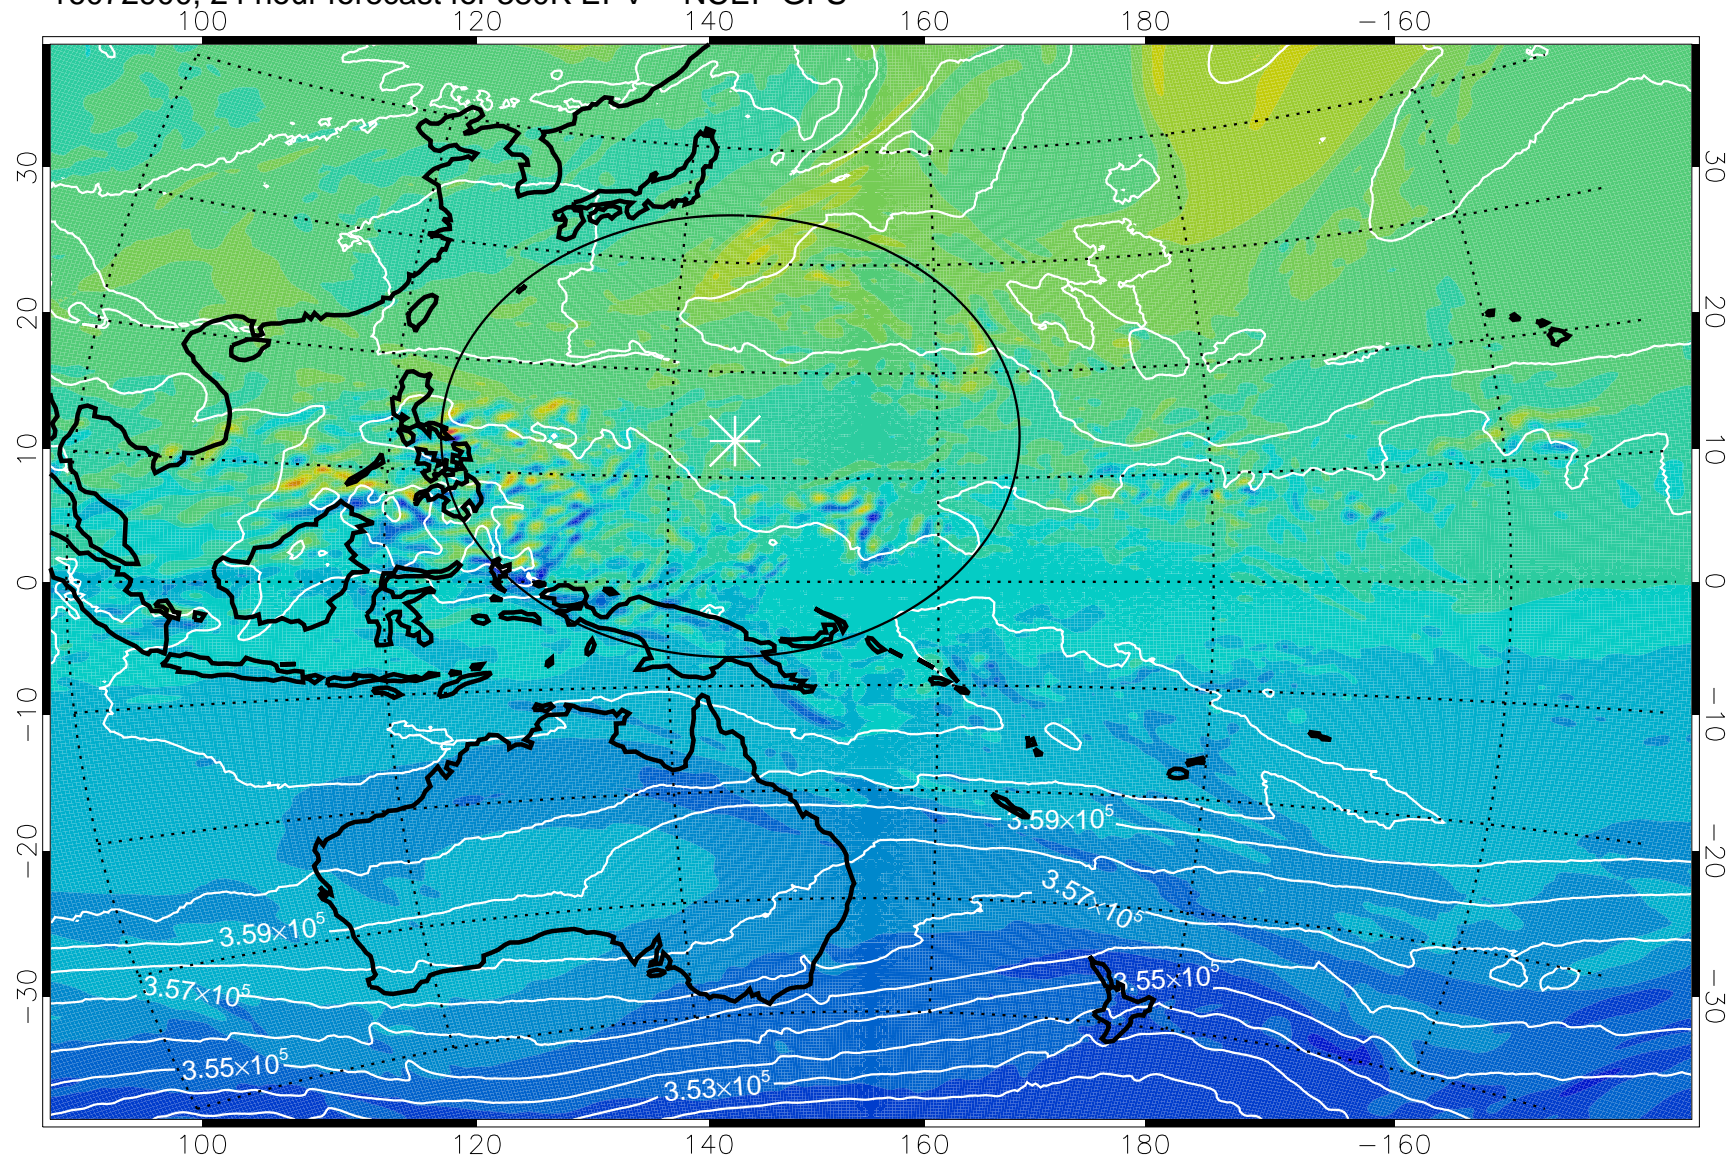

16072818, 18 hour forecast for 380K EPV -- NCEP GFS

380K Montgomery Streamfunction, white

Range ring of 2304 km

16072900, 24 hour forecast for 380K EPV -- NCEP GFS

380K Montgomery Streamfunction, white

Range ring of 2304 km

16072906, 30 hour forecast for 380K EPV -- NCEP GFS

380K Montgomery Streamfunction, white

Range ring of 2304 km

16072912, 36 hour forecast for 380K EPV -- NCEP GFS

380K Montgomery Streamfunction, white

Range ring of 2304 km

16072918, 42 hour forecast for 380K EPV -- NCEP GFS

380K Montgomery Streamfunction, white

Range ring of 2304 km

16073000, 48 hour forecast for 380K EPV -- NCEP GFS

380K Montgomery Streamfunction, white

Range ring of 2304 km

16073006, 54 hour forecast for 380K EPV -- NCEP GFS

380K Montgomery Streamfunction, white

Range ring of 2304 km

16073012, 60 hour forecast for 380K EPV -- NCEP GFS

16073018, 66 hour forecast for 380K EPV -- NCEP GFS