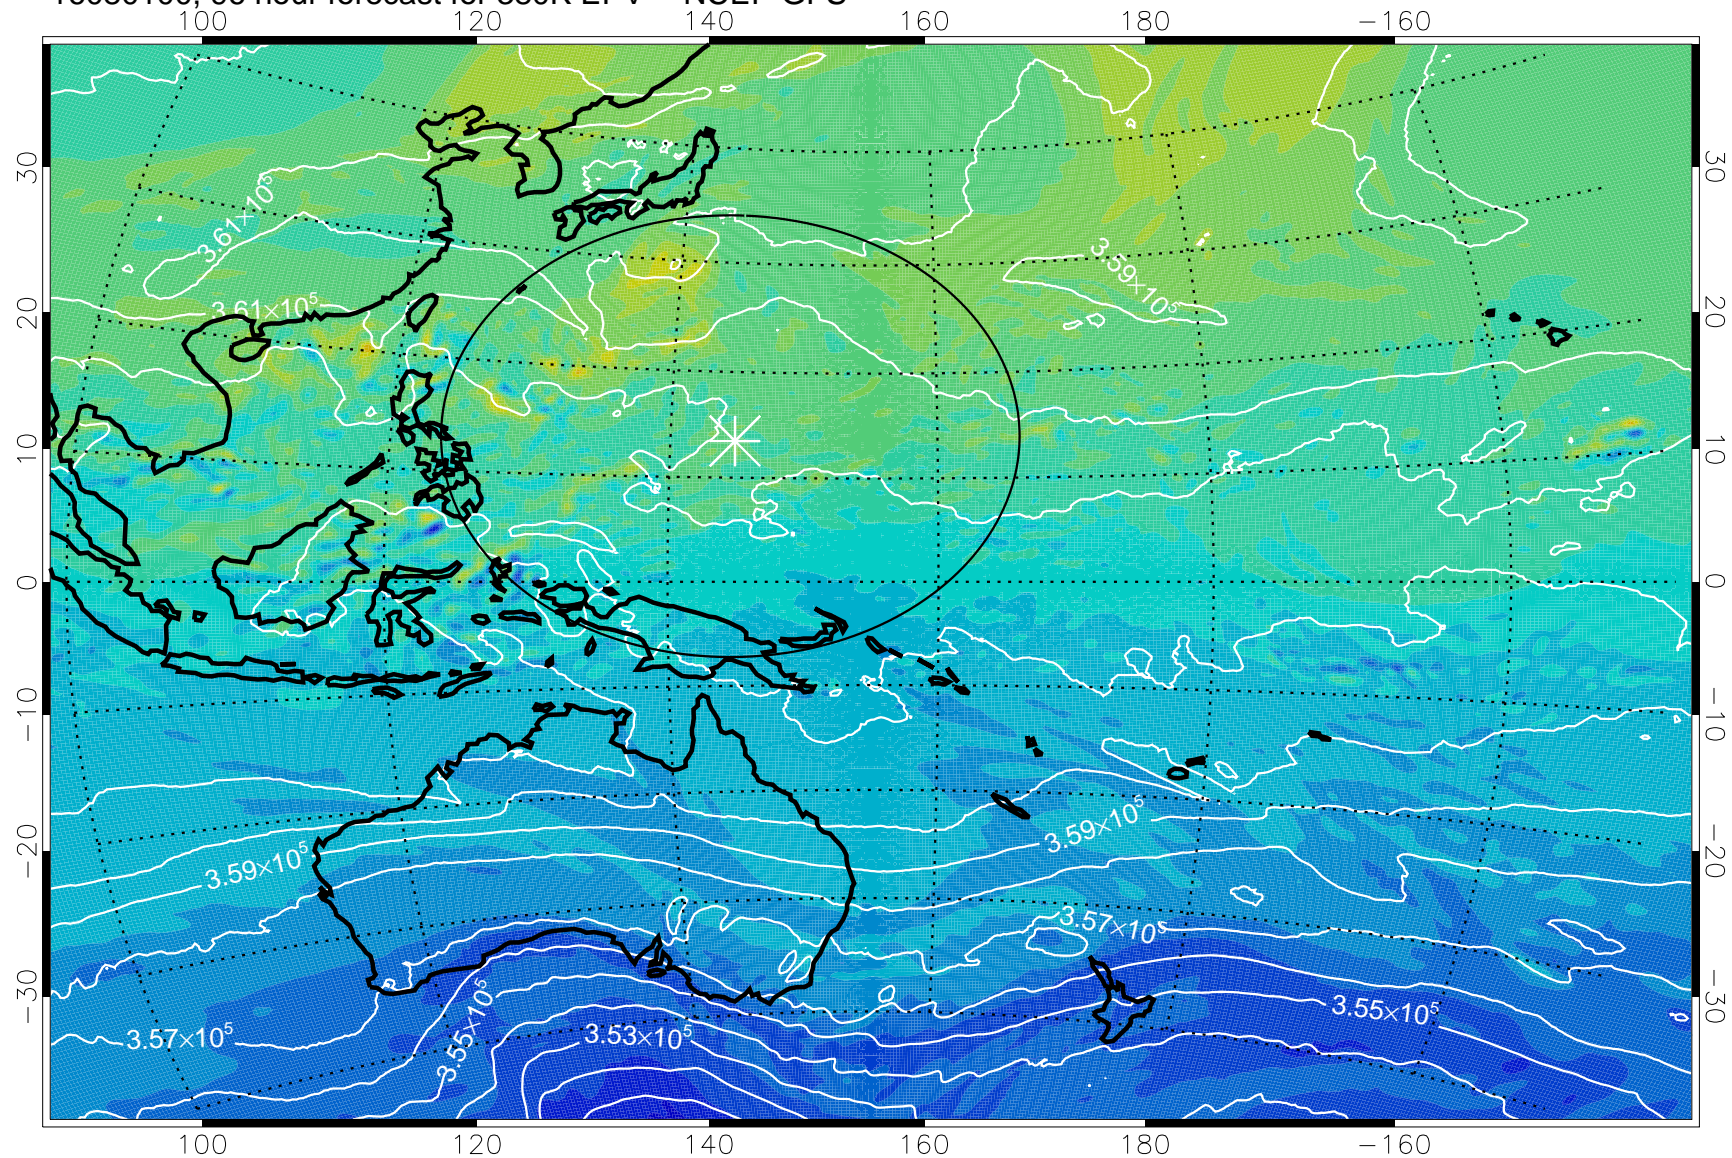

380K Montgomery Streamfunction, white

Range ring of 2304 km

16073100, 72 hour forecast for 380K EPV -- NCEP GFS

380K Montgomery Streamfunction, white

Range ring of 2304 km

16073106, 78 hour forecast for 380K EPV -- NCEP GFS

380K Montgomery Streamfunction, white

Range ring of 2304 km

16073112, 84 hour forecast for 380K EPV -- NCEP GFS

380K Montgomery Streamfunction, white

Range ring of 2304 km

16073118, 90 hour forecast for 380K EPV -- NCEP GFS

380K Montgomery Streamfunction, white

Range ring of 2304 km

16080100, 96 hour forecast for 380K EPV -- NCEP GFS

380K Montgomery Streamfunction, white

Range ring of 2304 km

16080106, 102 hour forecast for 380K EPV -- NCEP GFS

380K Montgomery Streamfunction, white

Range ring of 2304 km

16080112, 108 hour forecast for 380K EPV -- NCEP GFS

380K Montgomery Streamfunction, white

Range ring of 2304 km

16080118, 114 hour forecast for 380K EPV -- NCEP GFS