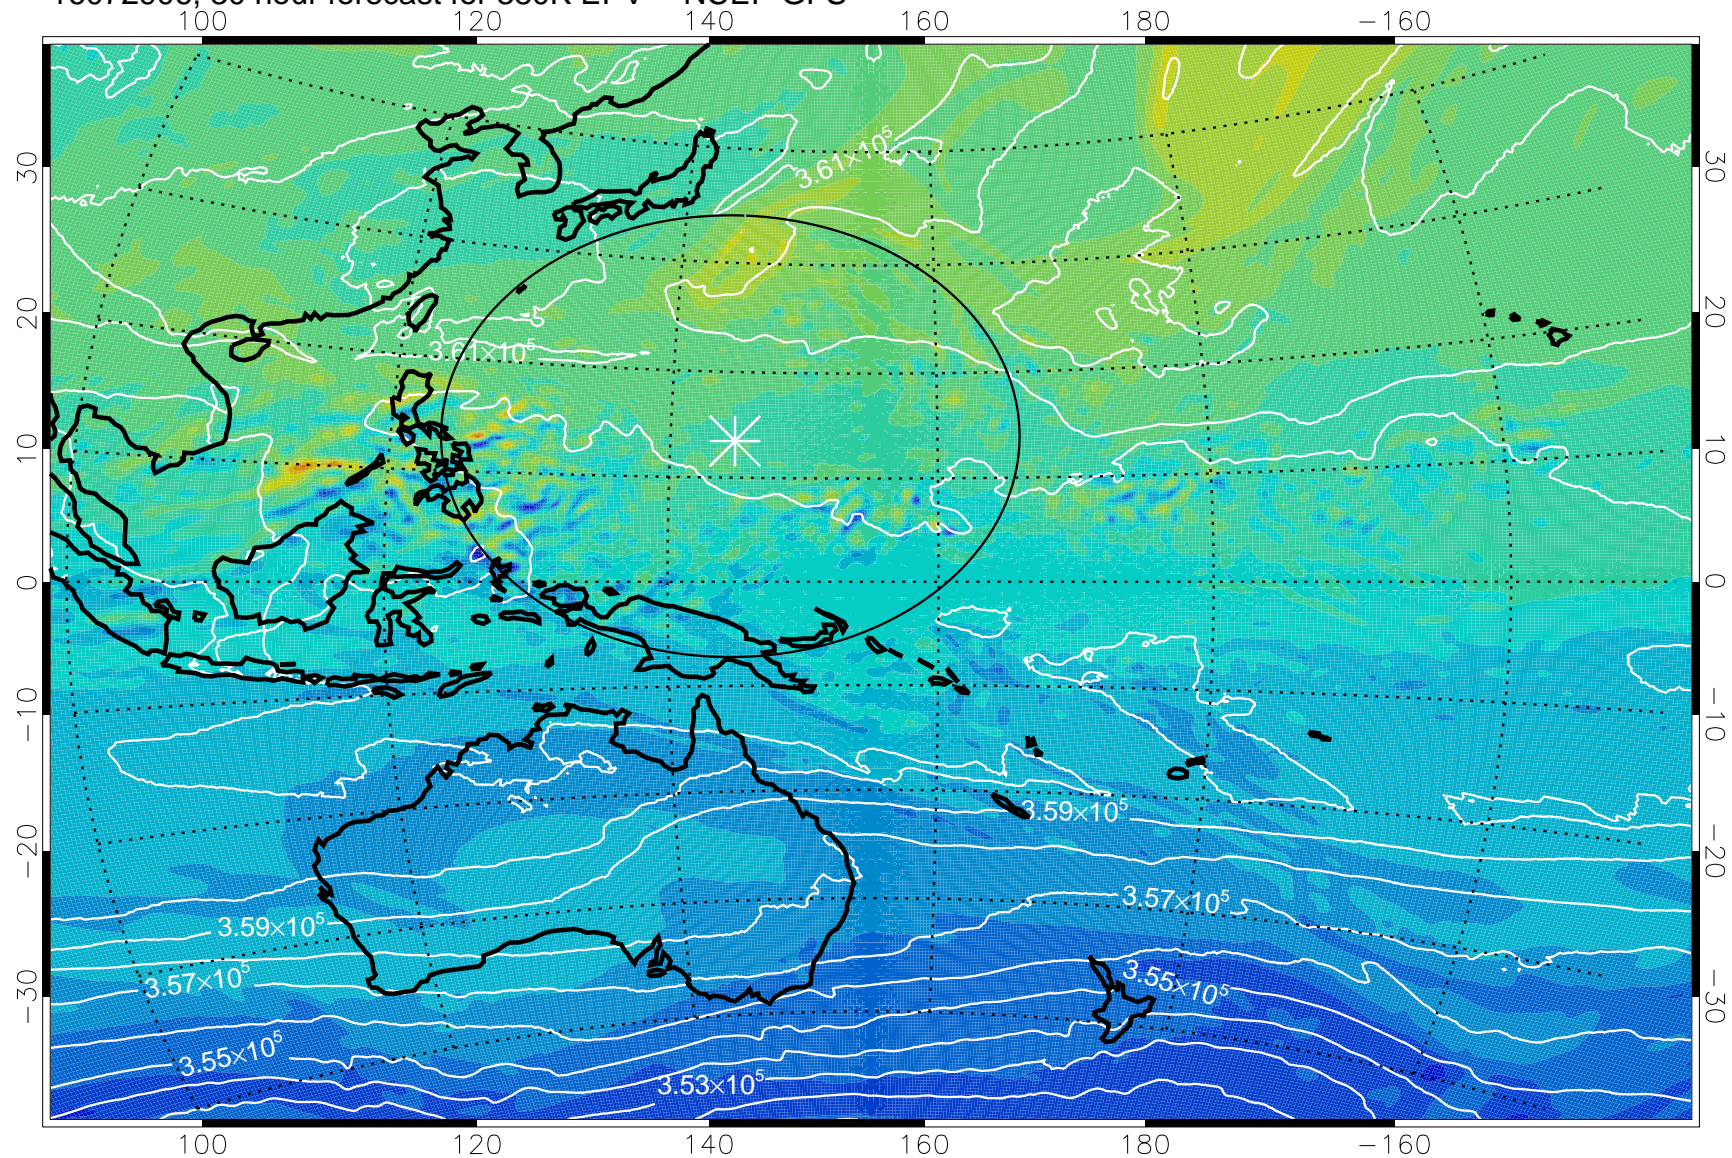

16072818, 18 hour forecast for 380K EPV -- NCEP GFS

380K Montgomery Streamfunction, white

Range ring of 2304 km

16072900, 24 hour forecast for 380K EPV -- NCEP GFS

380K Montgomery Streamfunction, white

Range ring of 2304 km

16072906, 30 hour forecast for 380K EPV -- NCEP GFS

380K Montgomery Streamfunction, white

Range ring of 2304 km

16072912, 36 hour forecast for 380K EPV -- NCEP GFS

380K Montgomery Streamfunction, white

Range ring of 2304 km

16072918, 42 hour forecast for 380K EPV -- NCEP GFS

380K Montgomery Streamfunction, white

Range ring of 2304 km

16073000, 48 hour forecast for 380K EPV -- NCEP GFS

380K Montgomery Streamfunction, white

Range ring of 2304 km

16073006, 54 hour forecast for 380K EPV -- NCEP GFS

380K Montgomery Streamfunction, white

Range ring of 2304 km

16073012, 60 hour forecast for 380K EPV -- NCEP GFS

16073018, 66 hour forecast for 380K EPV -- NCEP GFS