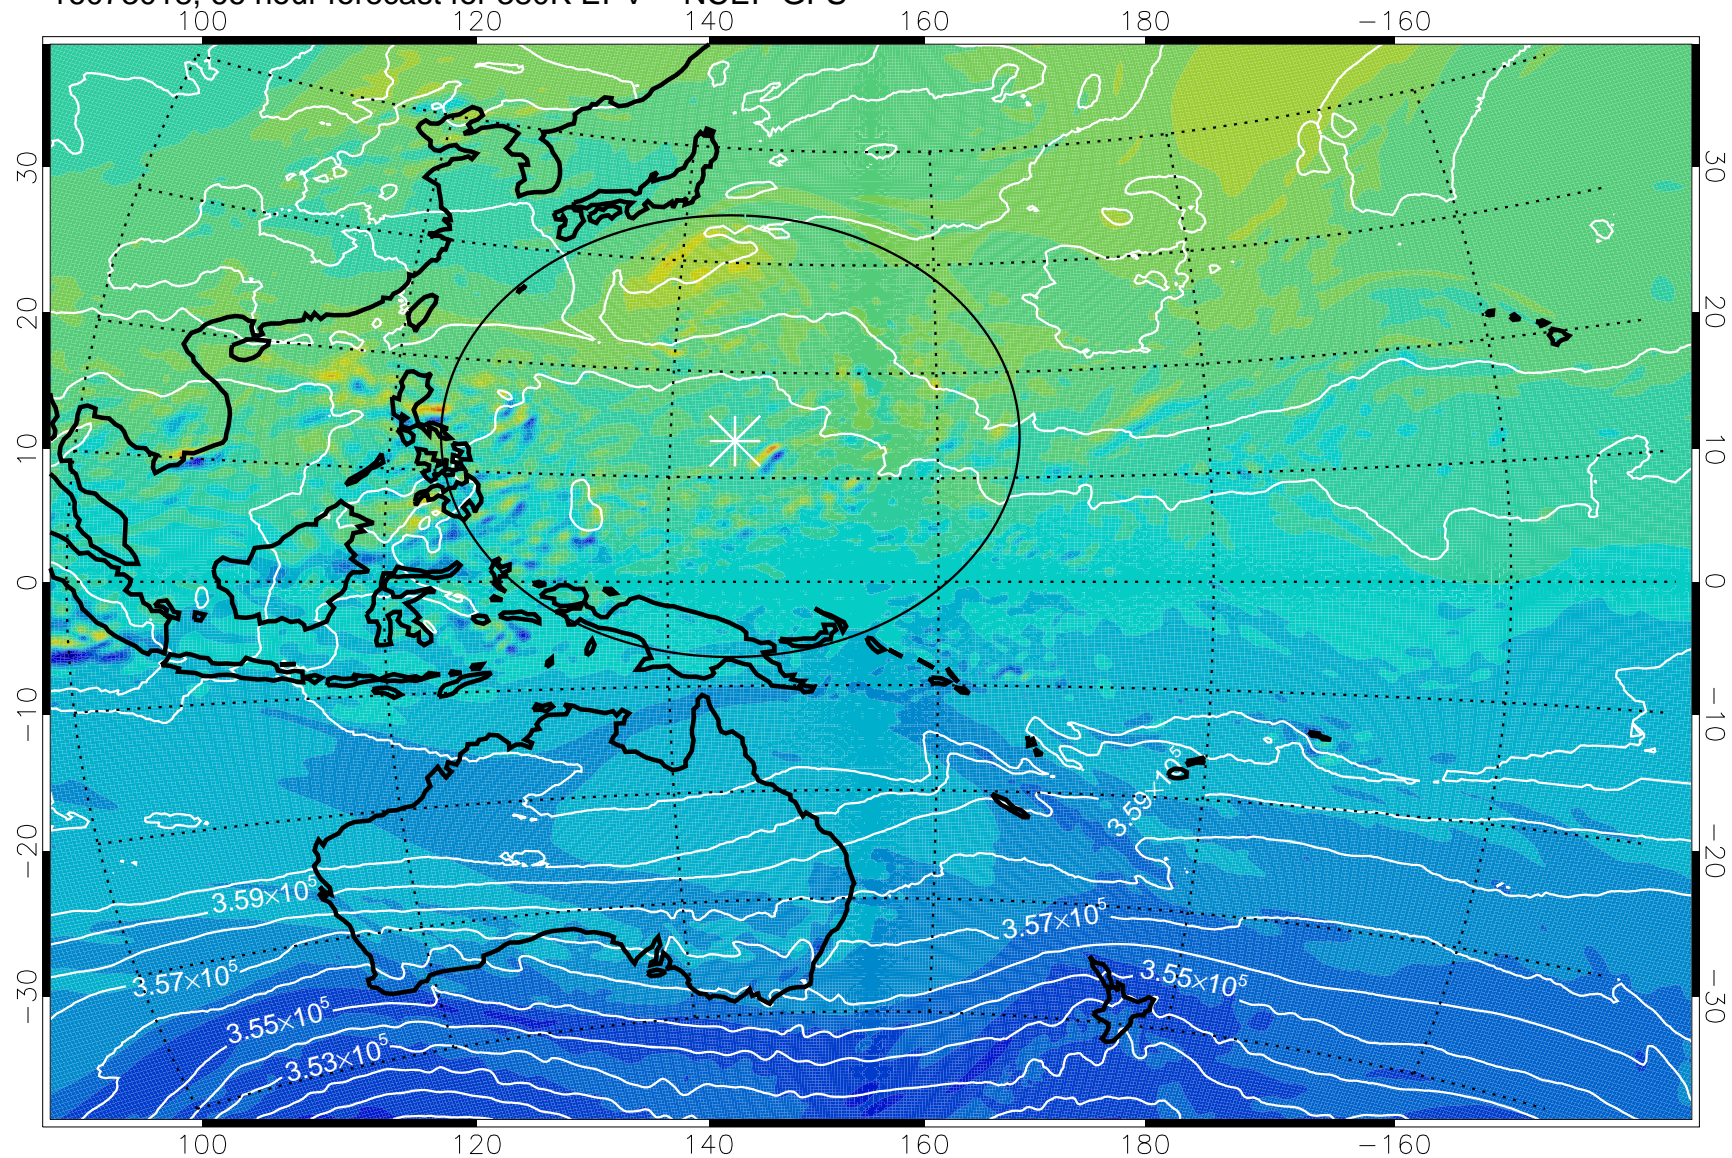

16072918, 42 hour forecast for 380K EPV -- NCEP GFS

380K Montgomery Streamfunction, white

Range ring of 2304 km

16073000, 48 hour forecast for 380K EPV -- NCEP GFS

380K Montgomery Streamfunction, white

Range ring of 2304 km

16073006, 54 hour forecast for 380K EPV -- NCEP GFS

380K Montgomery Streamfunction, white

Range ring of 2304 km

16073012, 60 hour forecast for 380K EPV -- NCEP GFS

16073018, 66 hour forecast for 380K EPV -- NCEP GFS

380K Montgomery Streamfunction, white

Range ring of 2304 km

16073100, 72 hour forecast for 380K EPV -- NCEP GFS

380K Montgomery Streamfunction, white

Range ring of 2304 km

16073106, 78 hour forecast for 380K EPV -- NCEP GFS

380K Montgomery Streamfunction, white

Range ring of 2304 km

16073112, 84 hour forecast for 380K EPV -- NCEP GFS

380K Montgomery Streamfunction, white

Range ring of 2304 km

16073118, 90 hour forecast for 380K EPV -- NCEP GFS