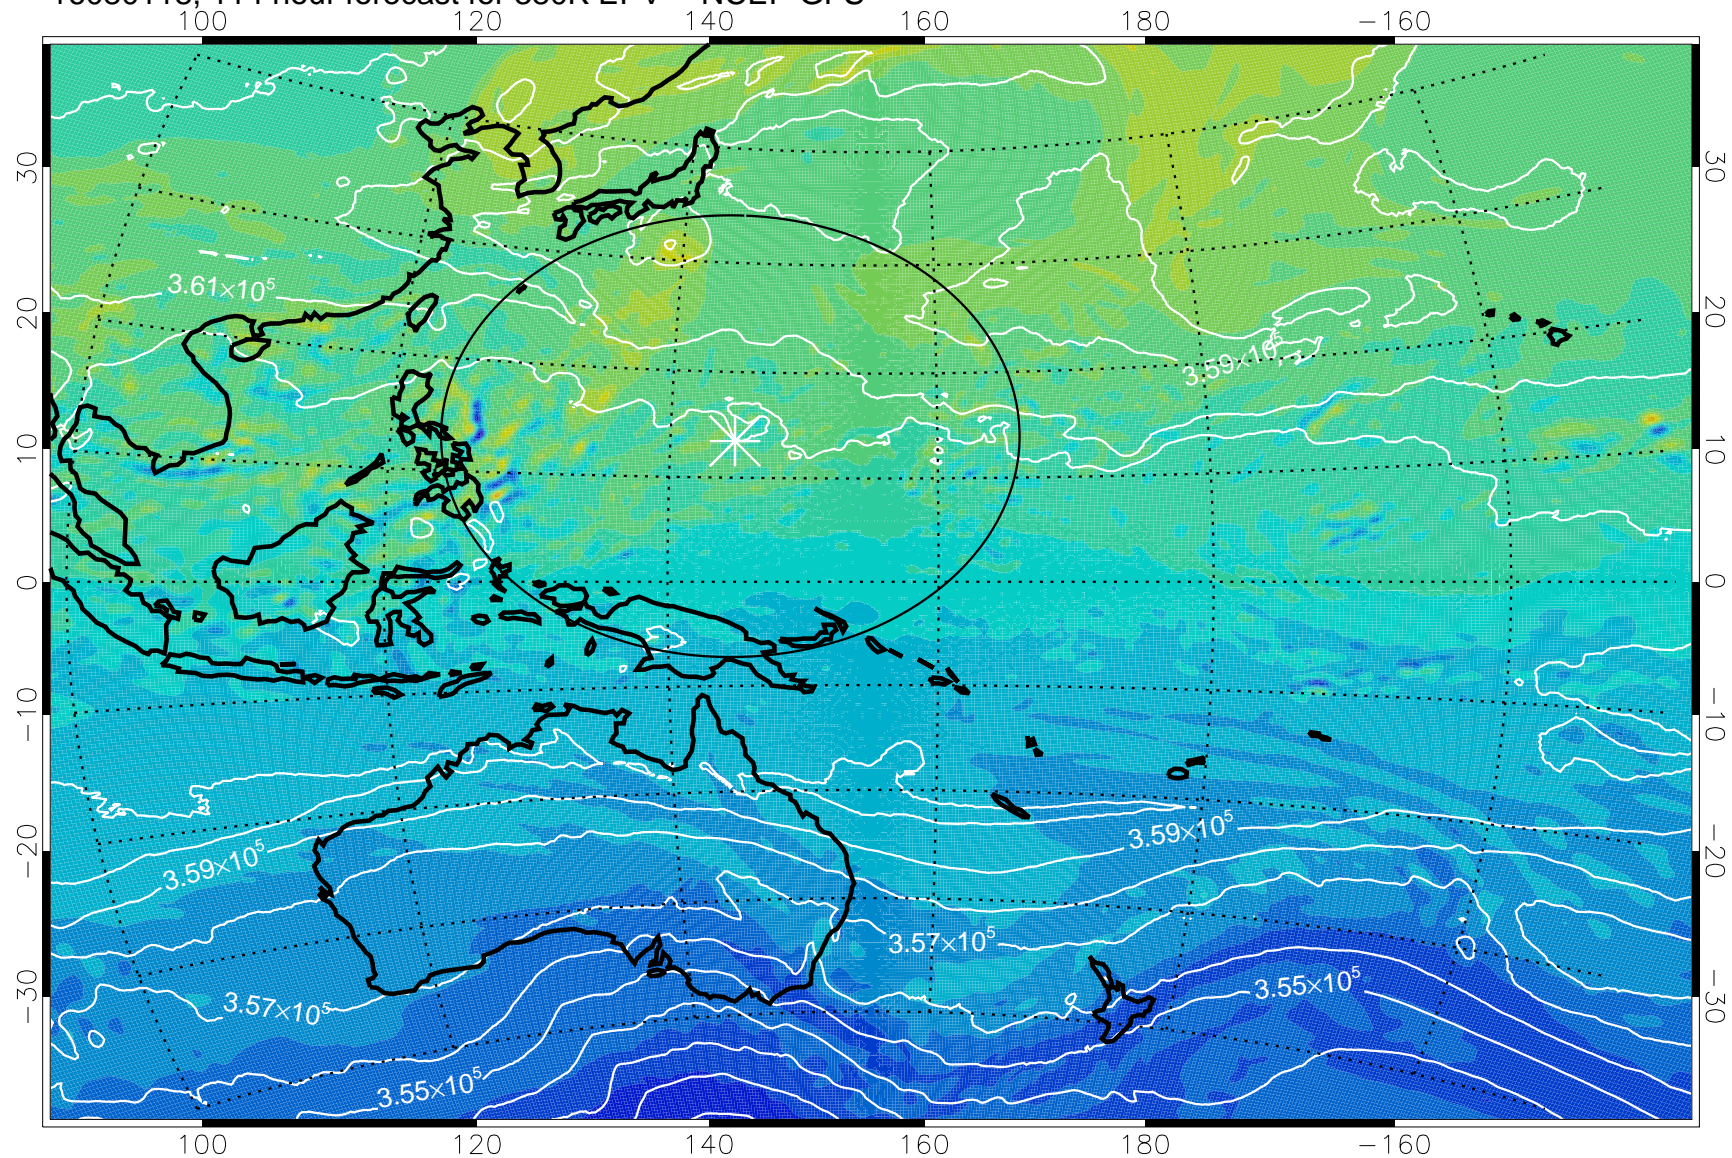

380K Montgomery Streamfunction, white

Range ring of 2304 km

16080100, 96 hour forecast for 380K EPV -- NCEP GFS

380K Montgomery Streamfunction, white

Range ring of 2304 km

16080106, 102 hour forecast for 380K EPV -- NCEP GFS

380K Montgomery Streamfunction, white

Range ring of 2304 km

16080112, 108 hour forecast for 380K EPV -- NCEP GFS

380K Montgomery Streamfunction, white

Range ring of 2304 km

16080118, 114 hour forecast for 380K EPV -- NCEP GFS

380K Montgomery Streamfunction, white

Range ring of 2304 km

16080200, 120 hour forecast for 380K EPV -- NCEP GFS

380K Montgomery Streamfunction, white

Range ring of 2304 km