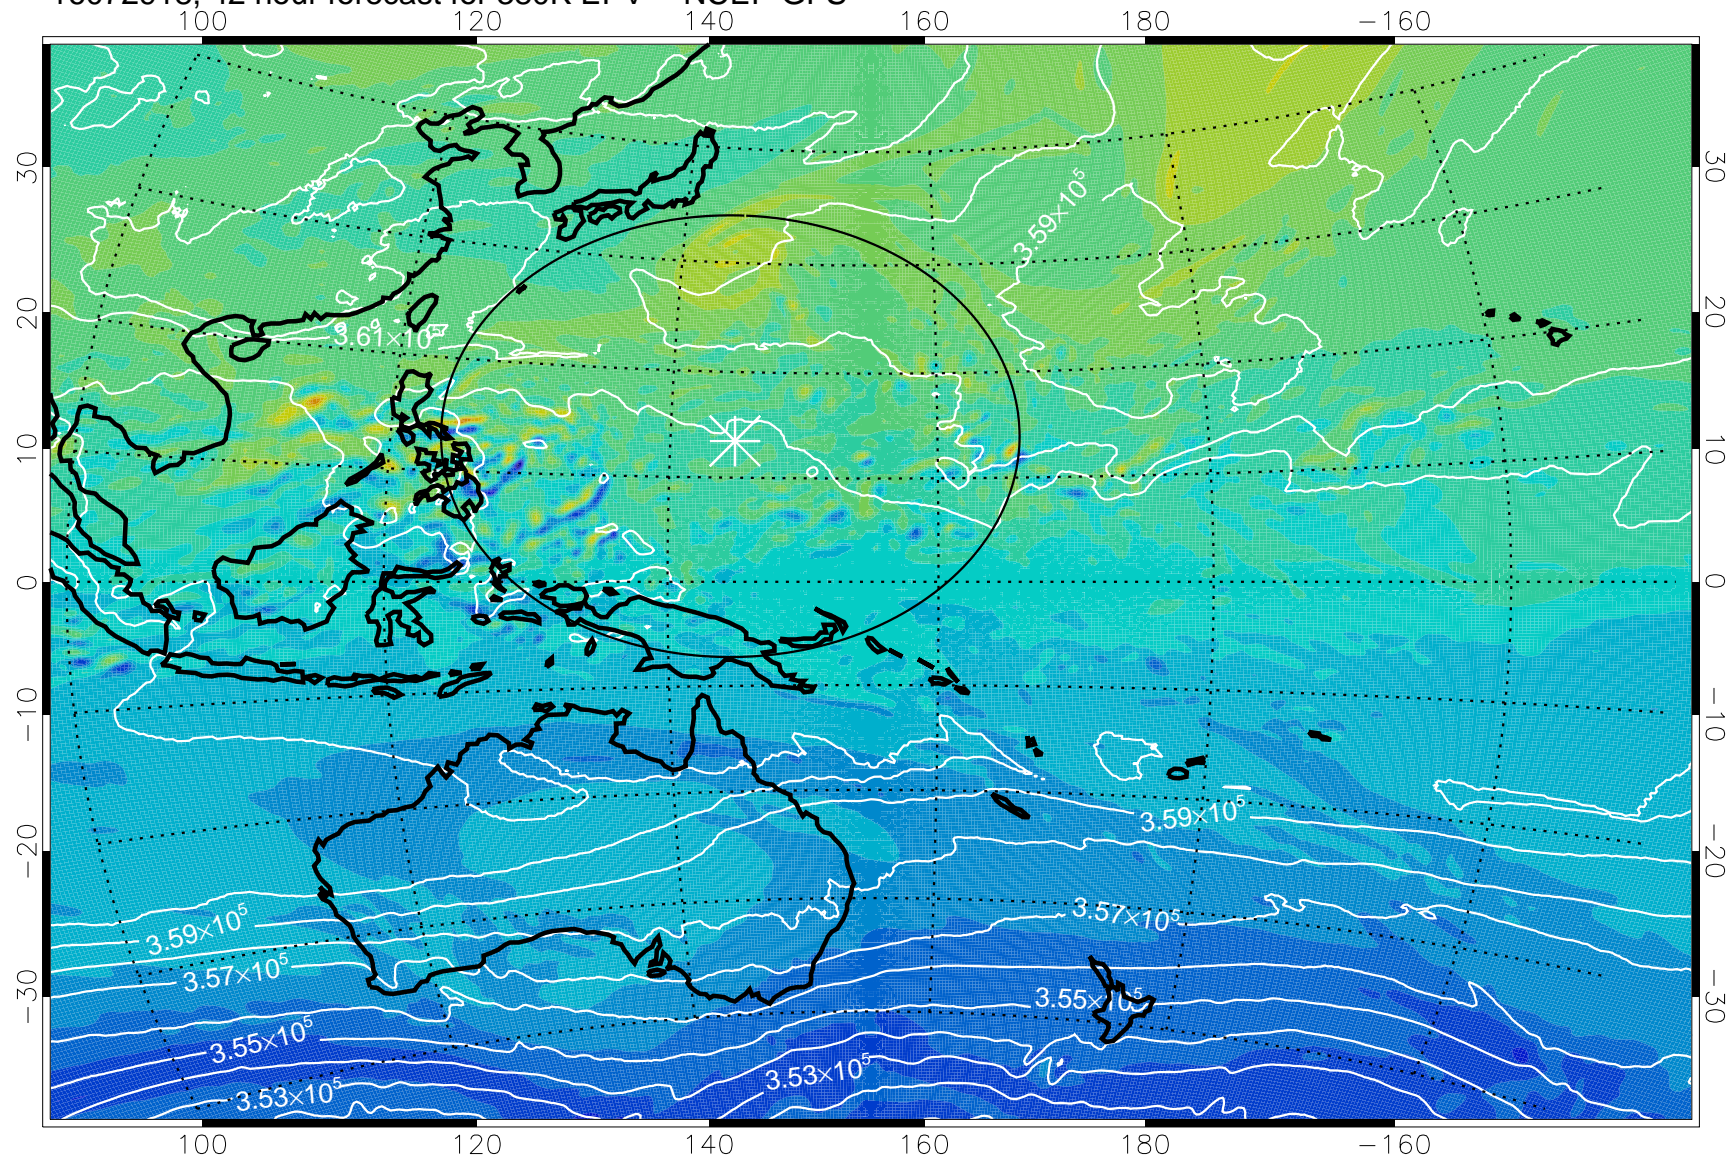

16072818, 18 hour forecast for 380K EPV -- NCEP GFS

380K Montgomery Streamfunction, white

Range ring of 2304 km

16072900, 24 hour forecast for 380K EPV -- NCEP GFS

380K Montgomery Streamfunction, white

Range ring of 2304 km

16072906, 30 hour forecast for 380K EPV -- NCEP GFS

380K Montgomery Streamfunction, white

Range ring of 2304 km

16072912, 36 hour forecast for 380K EPV -- NCEP GFS

380K Montgomery Streamfunction, white

Range ring of 2304 km

16072918, 42 hour forecast for 380K EPV -- NCEP GFS

380K Montgomery Streamfunction, white

Range ring of 2304 km

16073000, 48 hour forecast for 380K EPV -- NCEP GFS

380K Montgomery Streamfunction, white

Range ring of 2304 km

16073006, 54 hour forecast for 380K EPV -- NCEP GFS

380K Montgomery Streamfunction, white

Range ring of 2304 km

16073012, 60 hour forecast for 380K EPV -- NCEP GFS

16073018, 66 hour forecast for 380K EPV -- NCEP GFS