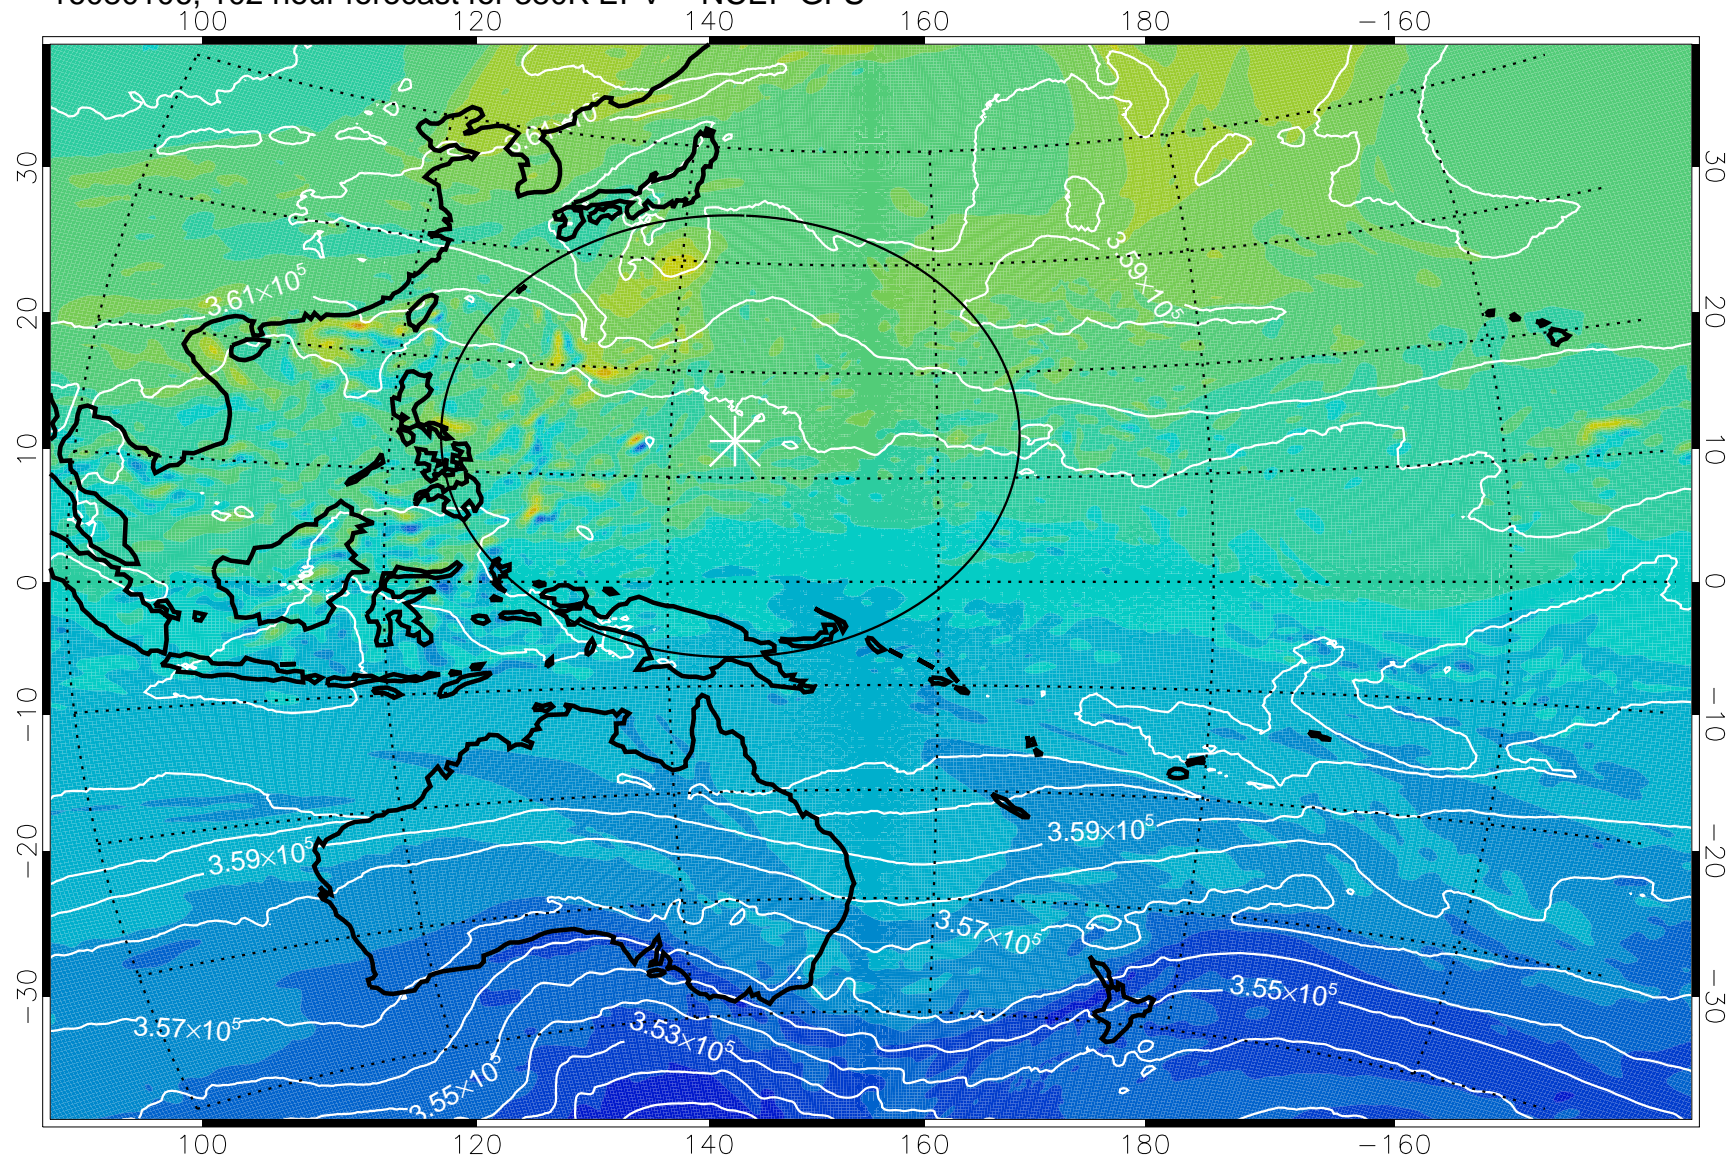

380K Montgomery Streamfunction, white

Range ring of 2304 km

16073112, 84 hour forecast for 380K EPV -- NCEP GFS

380K Montgomery Streamfunction, white

Range ring of 2304 km

16073118, 90 hour forecast for 380K EPV -- NCEP GFS

380K Montgomery Streamfunction, white

Range ring of 2304 km

16080100, 96 hour forecast for 380K EPV -- NCEP GFS

380K Montgomery Streamfunction, white

Range ring of 2304 km

16080106, 102 hour forecast for 380K EPV -- NCEP GFS

380K Montgomery Streamfunction, white

Range ring of 2304 km

16080112, 108 hour forecast for 380K EPV -- NCEP GFS

380K Montgomery Streamfunction, white

Range ring of 2304 km

16080118, 114 hour forecast for 380K EPV -- NCEP GFS

380K Montgomery Streamfunction, white

Range ring of 2304 km

16080200, 120 hour forecast for 380K EPV -- NCEP GFS

380K Montgomery Streamfunction, white

Range ring of 2304 km