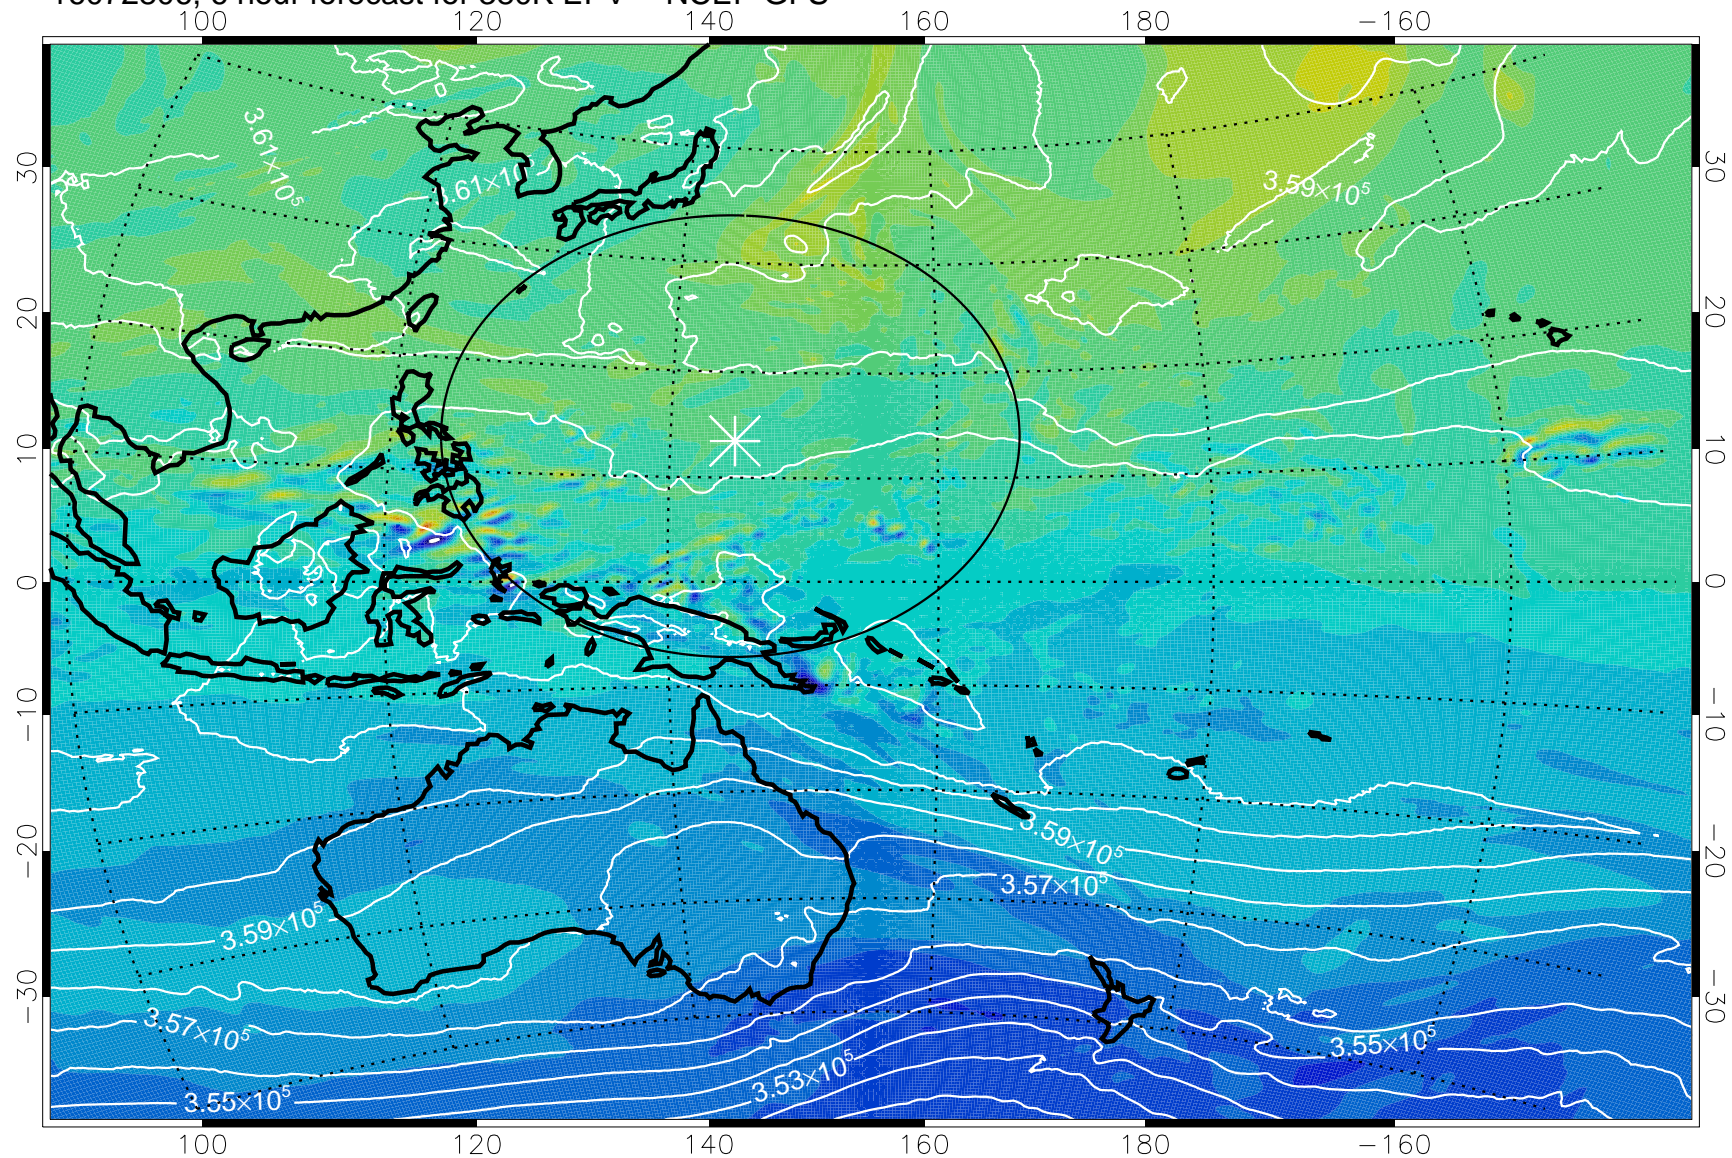

16072806, 6 hour forecast for 380K EPV -- NCEP GFS

380K Montgomery Streamfunction, white

Range ring of 2304 km

16072812, 12 hour forecast for 380K EPV -- NCEP GFS

380K Montgomery Streamfunction, white

Range ring of 2304 km

16072818, 18 hour forecast for 380K EPV -- NCEP GFS

380K Montgomery Streamfunction, white

Range ring of 2304 km

16072900, 24 hour forecast for 380K EPV -- NCEP GFS

380K Montgomery Streamfunction, white

Range ring of 2304 km

16072906, 30 hour forecast for 380K EPV -- NCEP GFS

380K Montgomery Streamfunction, white

Range ring of 2304 km

16072912, 36 hour forecast for 380K EPV -- NCEP GFS

380K Montgomery Streamfunction, white

Range ring of 2304 km

16072918, 42 hour forecast for 380K EPV -- NCEP GFS

380K Montgomery Streamfunction, white

Range ring of 2304 km

16073000, 48 hour forecast for 380K EPV -- NCEP GFS

380K Montgomery Streamfunction, white

Range ring of 2304 km