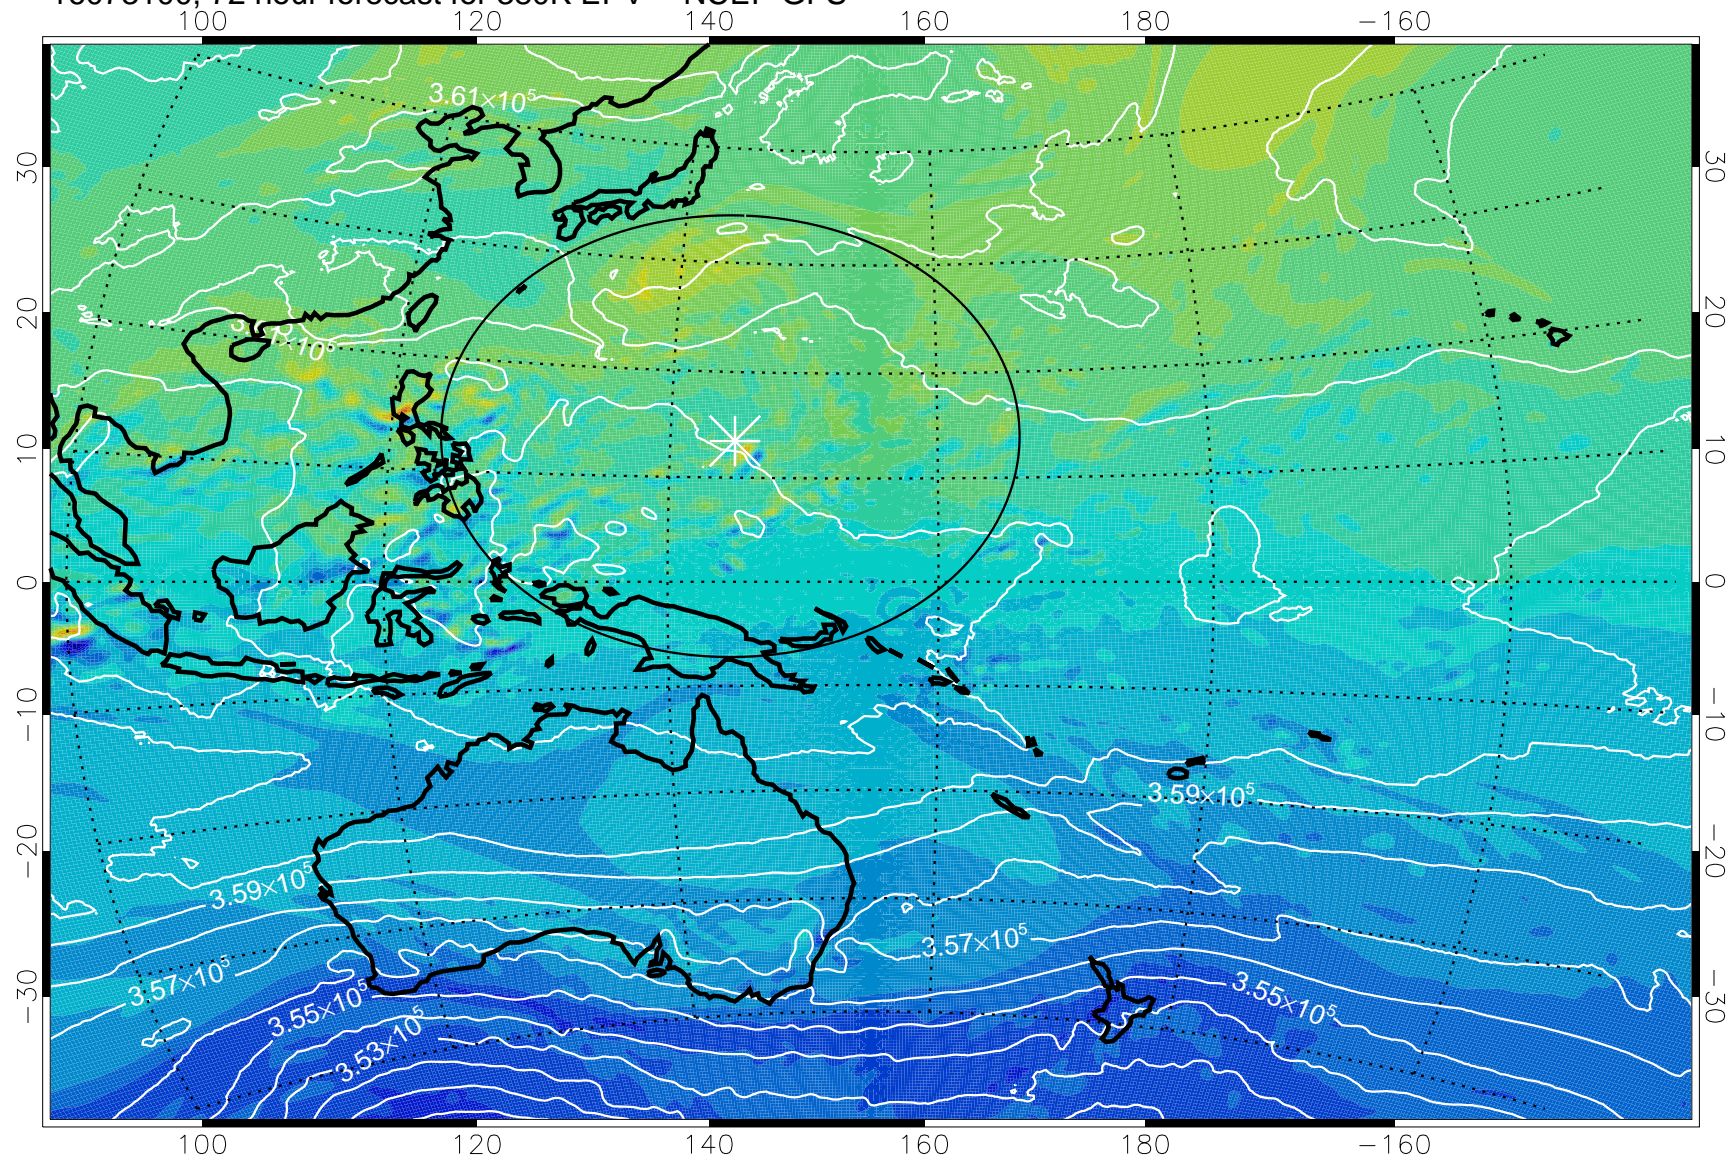

16072918, 42 hour forecast for 380K EPV -- NCEP GFS

380K Montgomery Streamfunction, white

Range ring of 2304 km

16073000, 48 hour forecast for 380K EPV -- NCEP GFS

380K Montgomery Streamfunction, white

Range ring of 2304 km

16073006, 54 hour forecast for 380K EPV -- NCEP GFS

380K Montgomery Streamfunction, white

Range ring of 2304 km

16073012, 60 hour forecast for 380K EPV -- NCEP GFS

16073018, 66 hour forecast for 380K EPV -- NCEP GFS

380K Montgomery Streamfunction, white

Range ring of 2304 km

16073100, 72 hour forecast for 380K EPV -- NCEP GFS

380K Montgomery Streamfunction, white

Range ring of 2304 km

16073106, 78 hour forecast for 380K EPV -- NCEP GFS

380K Montgomery Streamfunction, white

Range ring of 2304 km

16073112, 84 hour forecast for 380K EPV -- NCEP GFS

380K Montgomery Streamfunction, white

Range ring of 2304 km

16073118, 90 hour forecast for 380K EPV -- NCEP GFS