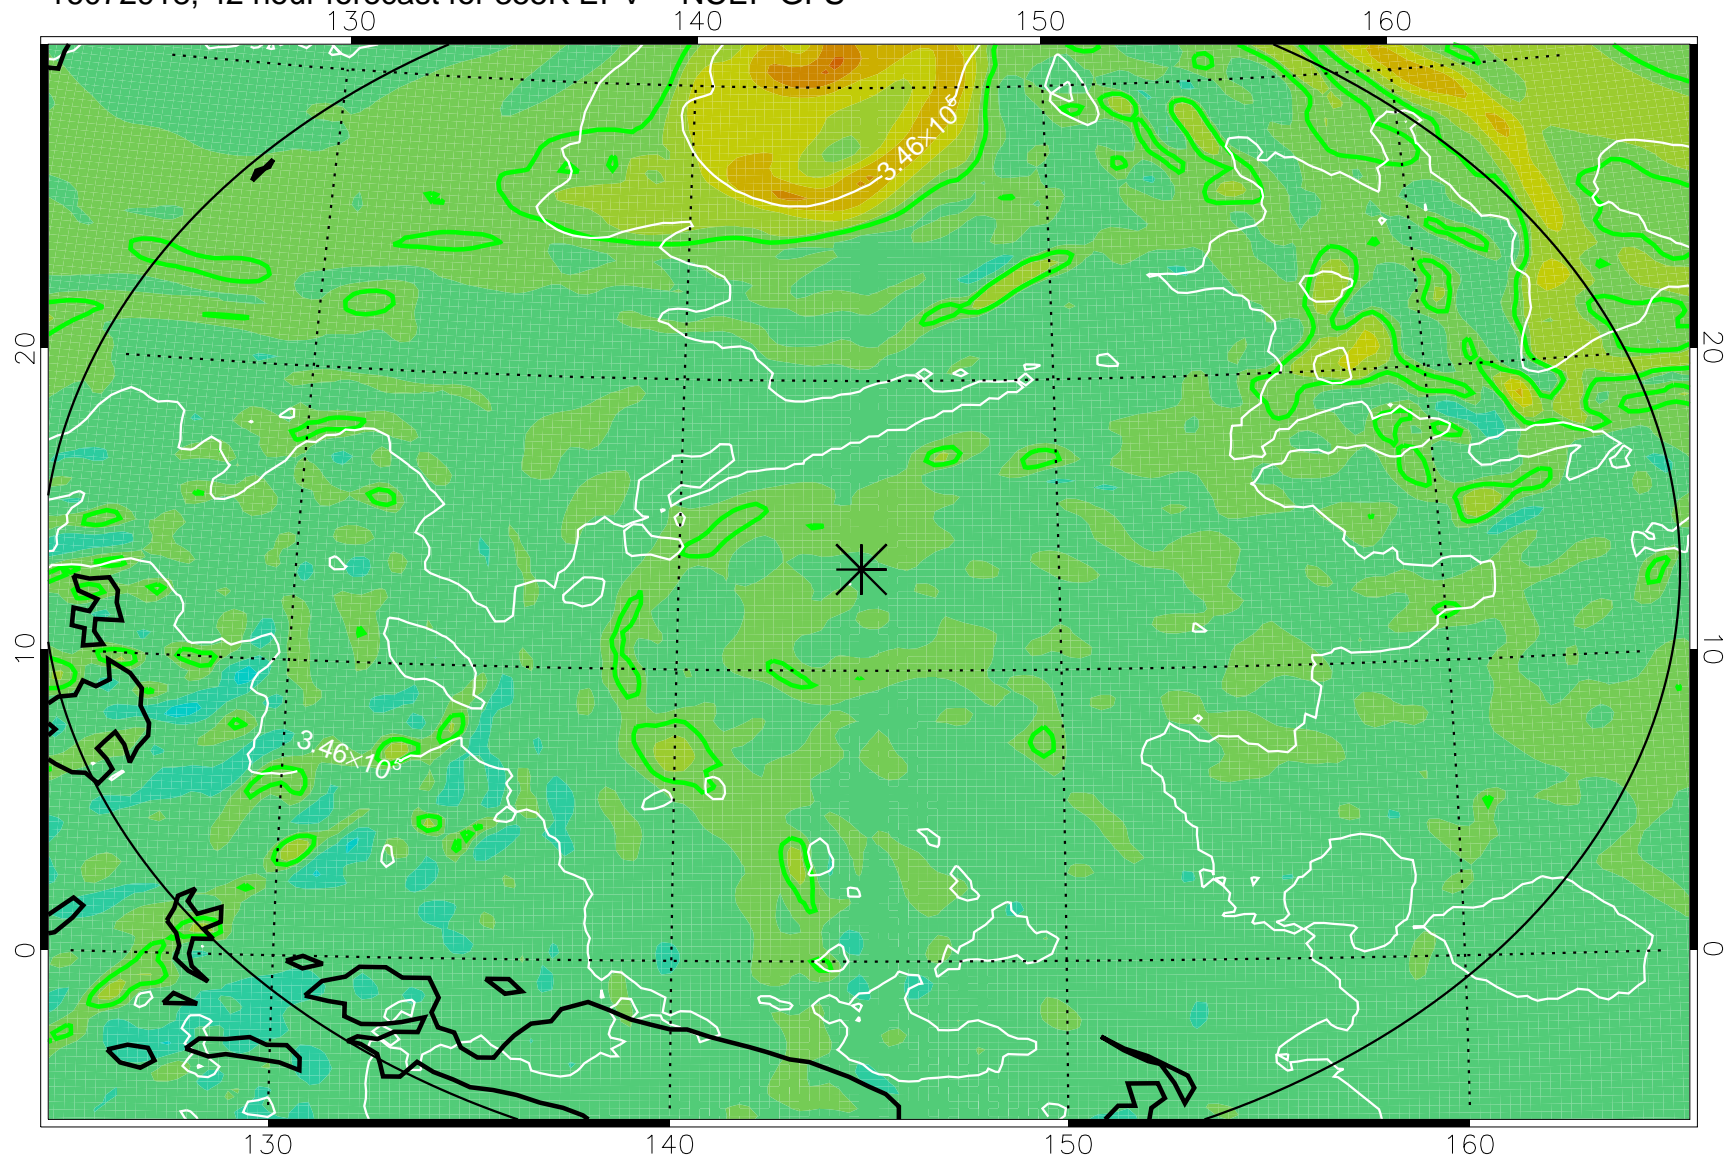

16072906, 30 hour forecast for 355K EPV -- NCEP GFS

355K Montgomery Streamfunction, white  
EPV Tropopause (2 PVU) Position  
Range ring of 2304 km

16072912, 36 hour forecast for 355K EPV -- NCEP GFS

355K Montgomery Streamfunction, white  
EPV Tropopause (2 PVU) Position  
Range ring of 2304 km

16072918, 42 hour forecast for 355K EPV -- NCEP GFS

355K Montgomery Streamfunction, white  
EPV Tropopause (2 PVU) Position  
Range ring of 2304 km

16073000, 48 hour forecast for 355K EPV -- NCEP GFS

355K Montgomery Streamfunction, white  
EPV Tropopause (2 PVU) Position  
Range ring of 2304 km

16073006, 54 hour forecast for 355K EPV -- NCEP GFS

355K Montgomery Streamfunction, white  
EPV Tropopause (2 PVU) Position  
Range ring of 2304 km

16073012, 60 hour forecast for 355K EPV -- NCEP GFS

355K Montgomery Streamfunction, white  
EPV Tropopause (2 PVU) Position  
Range ring of 2304 km

16073018, 66 hour forecast for 355K EPV -- NCEP GFS

355K Montgomery Streamfunction, white  
EPV Tropopause (2 PVU) Position  
Range ring of 2304 km

16073100, 72 hour forecast for 355K EPV -- NCEP GFS

355K Montgomery Streamfunction, white  
EPV Tropopause (2 PVU) Position  
Range ring of 2304 km