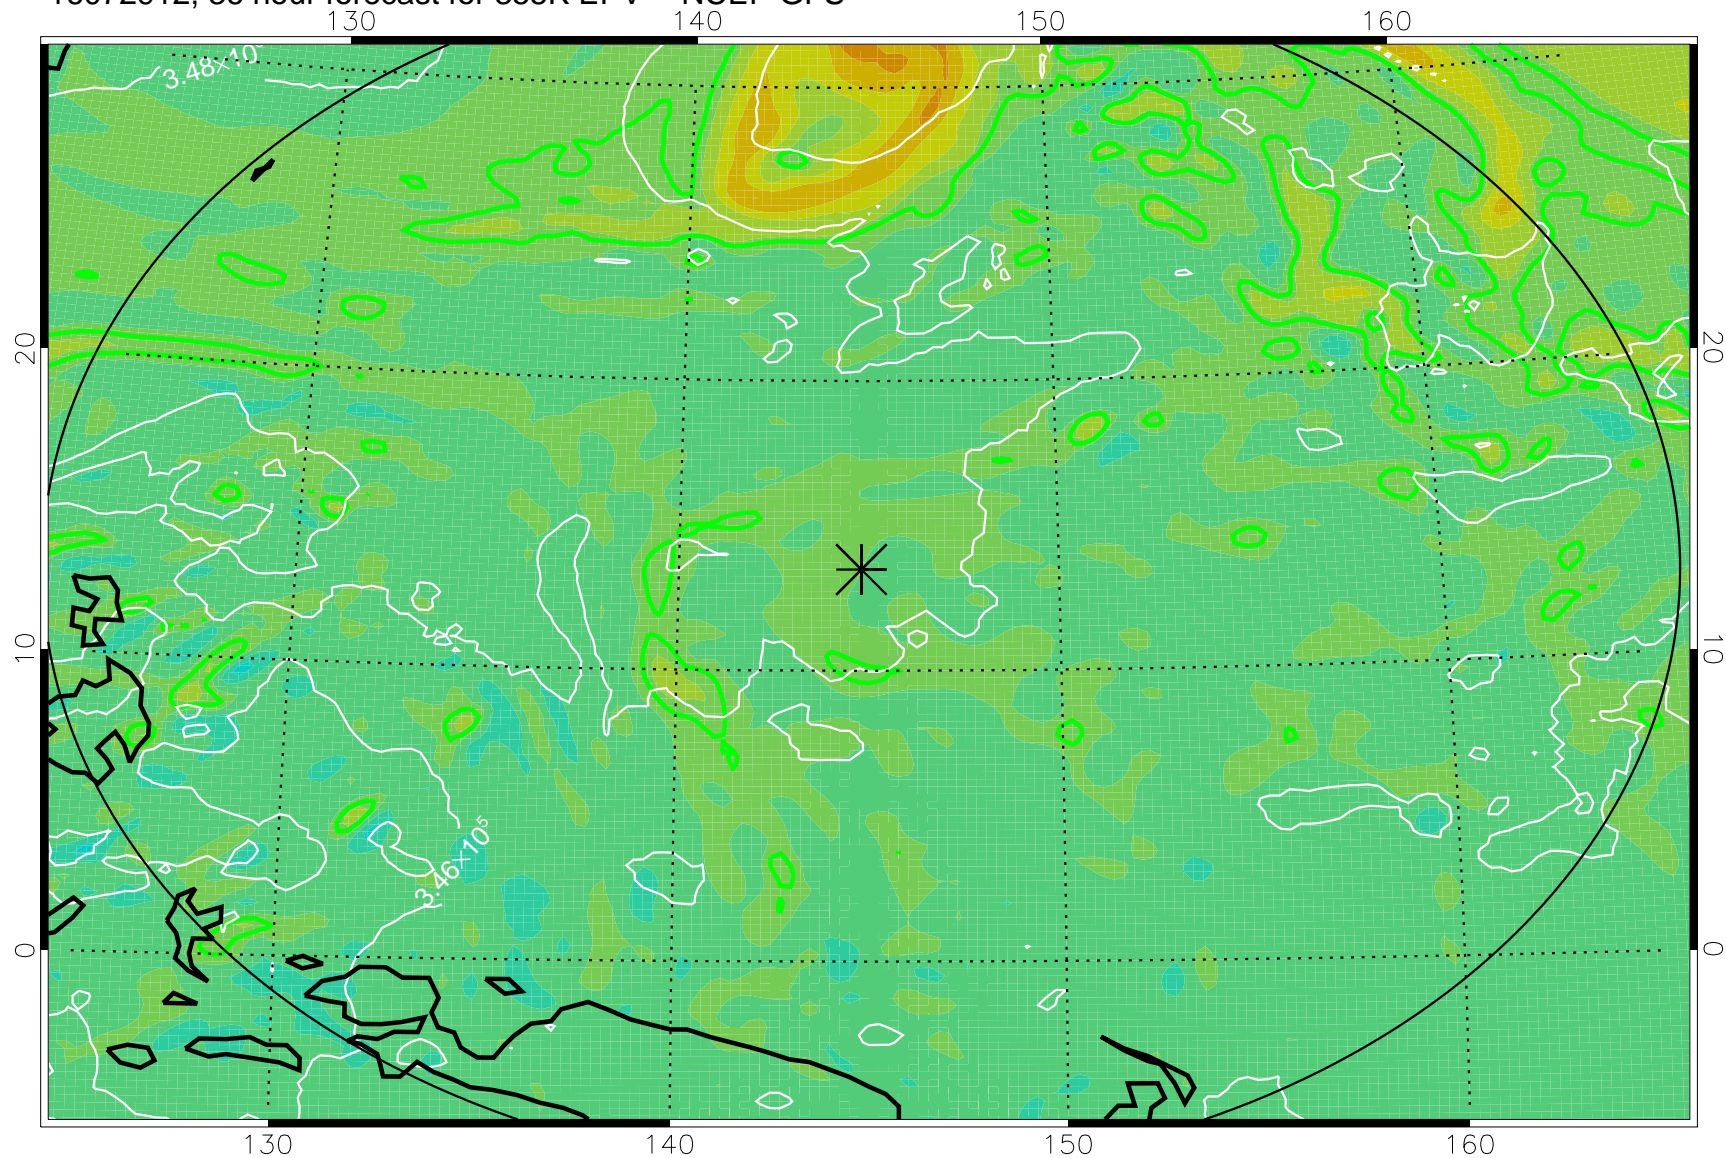

16072818, 18 hour forecast for 355K EPV -- NCEP GFS

355K Montgomery Streamfunction, white  
EPV Tropopause (2 PVU) Position  
Range ring of 2304 km

16072900, 24 hour forecast for 355K EPV -- NCEP GFS

355K Montgomery Streamfunction, white  
EPV Tropopause (2 PVU) Position  
Range ring of 2304 km

16072906, 30 hour forecast for 355K EPV -- NCEP GFS

355K Montgomery Streamfunction, white  
EPV Tropopause (2 PVU) Position  
Range ring of 2304 km

16072912, 36 hour forecast for 355K EPV -- NCEP GFS

355K Montgomery Streamfunction, white  
EPV Tropopause (2 PVU) Position  
Range ring of 2304 km

16072918, 42 hour forecast for 355K EPV -- NCEP GFS

355K Montgomery Streamfunction, white  
EPV Tropopause (2 PVU) Position  
Range ring of 2304 km

16073000, 48 hour forecast for 355K EPV -- NCEP GFS

355K Montgomery Streamfunction, white  
EPV Tropopause (2 PVU) Position  
Range ring of 2304 km

16073018, 66 hour forecast for 355K EPV -- NCEP GFS

355K Montgomery Streamfunction, white  
EPV Tropopause (2 PVU) Position  
Range ring of 2304 km

16073100, 72 hour forecast for 355K EPV -- NCEP GFS

355K Montgomery Streamfunction, white  
EPV Tropopause (2 PVU) Position  
Range ring of 2304 km