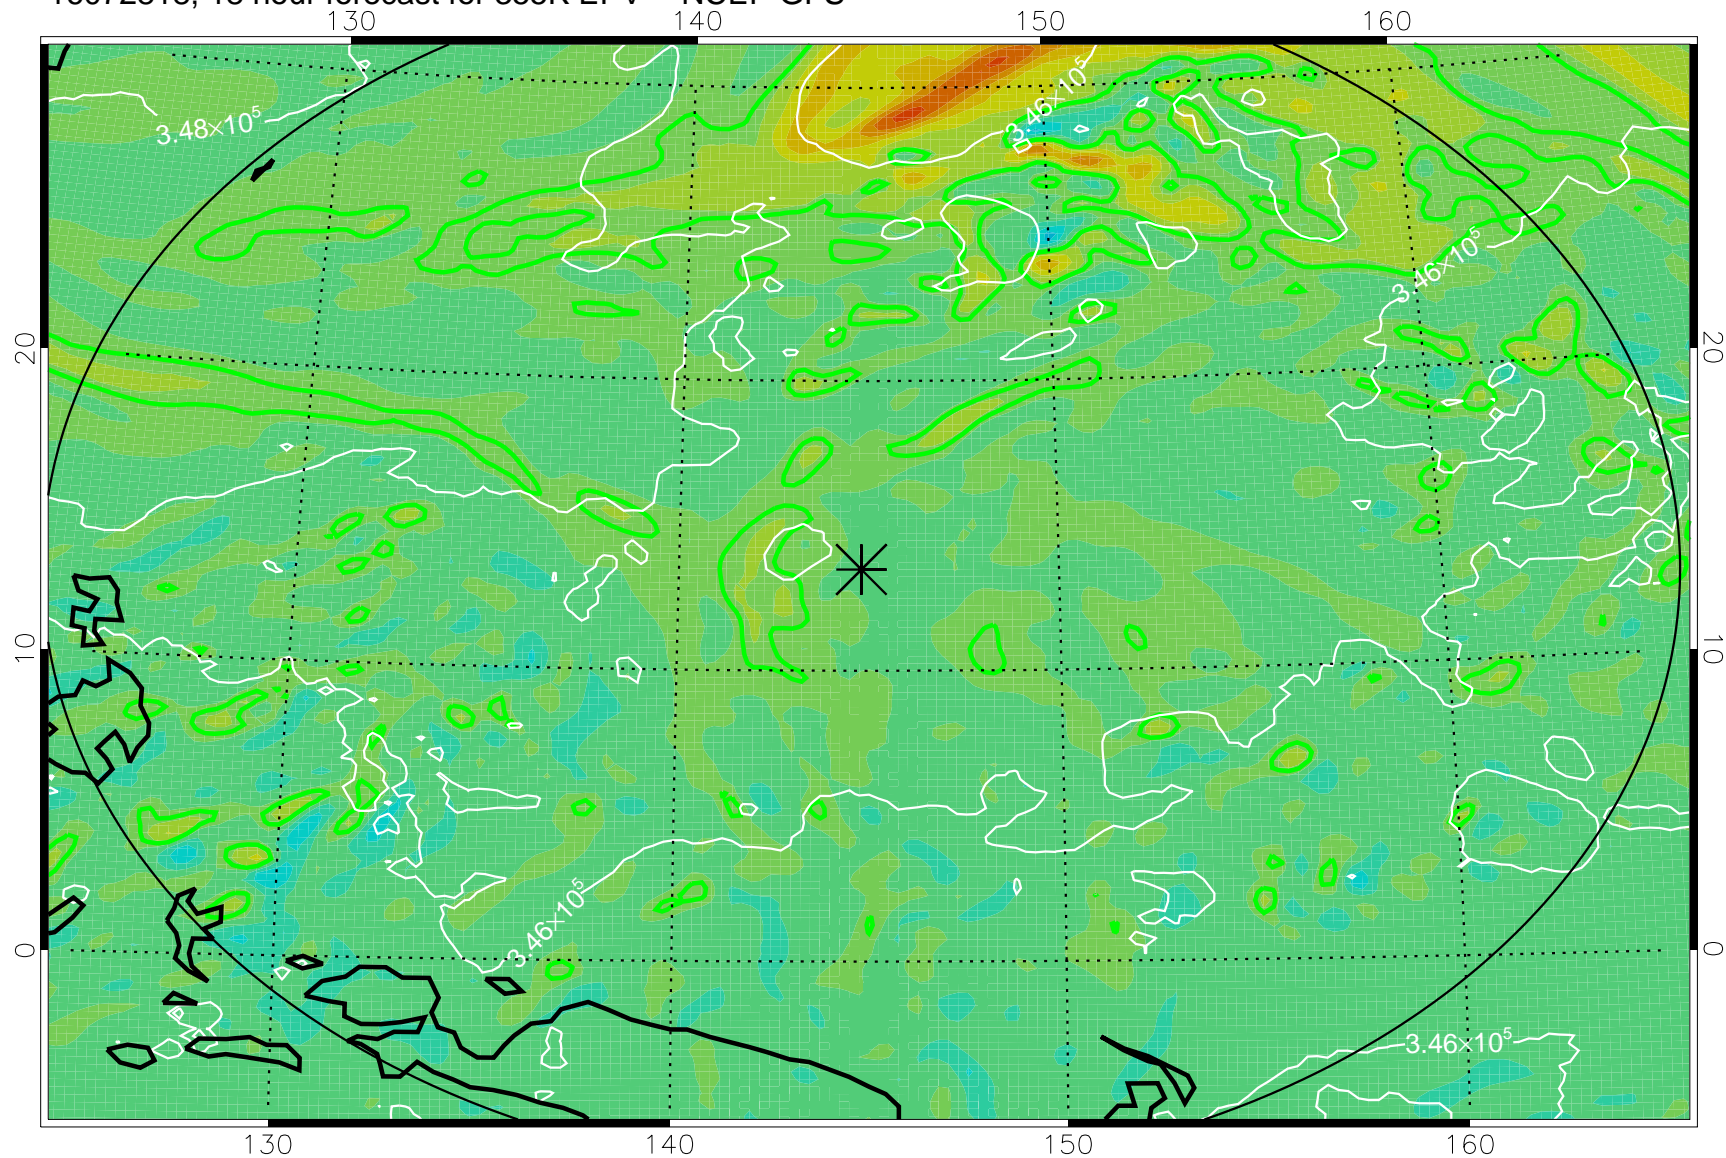

16072806, 6 hour forecast for 355K EPV -- NCEP GFS

355K Montgomery Streamfunction, white  
EPV Tropopause (2 PVU) Position  
Range ring of 2304 km

16072812, 12 hour forecast for 355K EPV -- NCEP GFS

355K Montgomery Streamfunction, white  
EPV Tropopause (2 PVU) Position  
Range ring of 2304 km

16072818, 18 hour forecast for 355K EPV -- NCEP GFS

355K Montgomery Streamfunction, white  
EPV Tropopause (2 PVU) Position  
Range ring of 2304 km

16072900, 24 hour forecast for 355K EPV -- NCEP GFS

355K Montgomery Streamfunction, white  
EPV Tropopause (2 PVU) Position  
Range ring of 2304 km

16072906, 30 hour forecast for 355K EPV -- NCEP GFS

355K Montgomery Streamfunction, white  
EPV Tropopause (2 PVU) Position  
Range ring of 2304 km

16072912, 36 hour forecast for 355K EPV -- NCEP GFS

355K Montgomery Streamfunction, white  
EPV Tropopause (2 PVU) Position  
Range ring of 2304 km

16072918, 42 hour forecast for 355K EPV -- NCEP GFS

355K Montgomery Streamfunction, white  
EPV Tropopause (2 PVU) Position  
Range ring of 2304 km

16073000, 48 hour forecast for 355K EPV -- NCEP GFS

355K Montgomery Streamfunction, white  
EPV Tropopause (2 PVU) Position  
Range ring of 2304 km