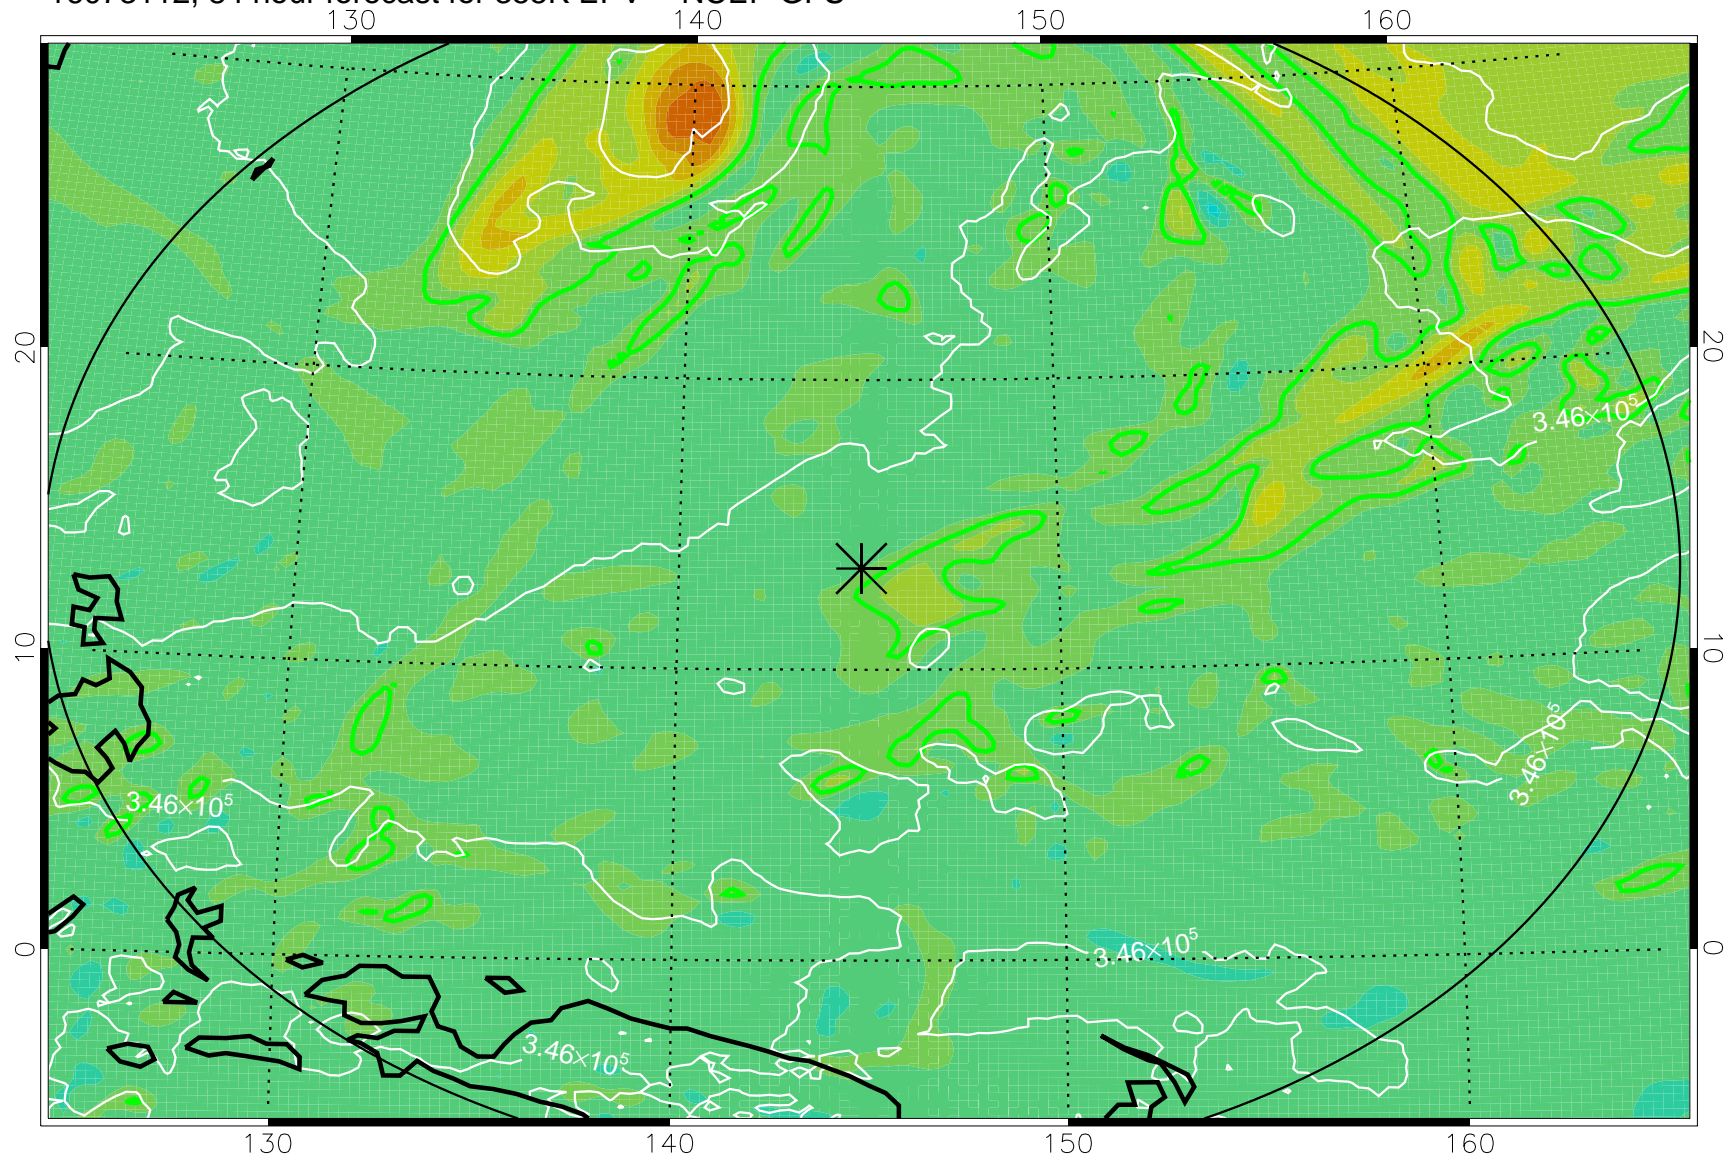

16073018, 66 hour forecast for 355K EPV -- NCEP GFS

355K Montgomery Streamfunction, white  
EPV Tropopause (2 PVU) Position  
Range ring of 2304 km

16073100, 72 hour forecast for 355K EPV -- NCEP GFS

355K Montgomery Streamfunction, white  
EPV Tropopause (2 PVU) Position  
Range ring of 2304 km

16073106, 78 hour forecast for 355K EPV -- NCEP GFS

355K Montgomery Streamfunction, white  
EPV Tropopause (2 PVU) Position  
Range ring of 2304 km

16073112, 84 hour forecast for 355K EPV -- NCEP GFS

355K Montgomery Streamfunction, white  
EPV Tropopause (2 PVU) Position  
Range ring of 2304 km

16073118, 90 hour forecast for 355K EPV -- NCEP GFS

355K Montgomery Streamfunction, white  
EPV Tropopause (2 PVU) Position  
Range ring of 2304 km

16080100, 96 hour forecast for 355K EPV -- NCEP GFS

355K Montgomery Streamfunction, white  
EPV Tropopause (2 PVU) Position  
Range ring of 2304 km

16080106, 102 hour forecast for 355K EPV -- NCEP GFS

355K Montgomery Streamfunction, white  
EPV Tropopause (2 PVU) Position  
Range ring of 2304 km

16080112, 108 hour forecast for 355K EPV -- NCEP GFS

355K Montgomery Streamfunction, white  
EPV Tropopause (2 PVU) Position  
Range ring of 2304 km