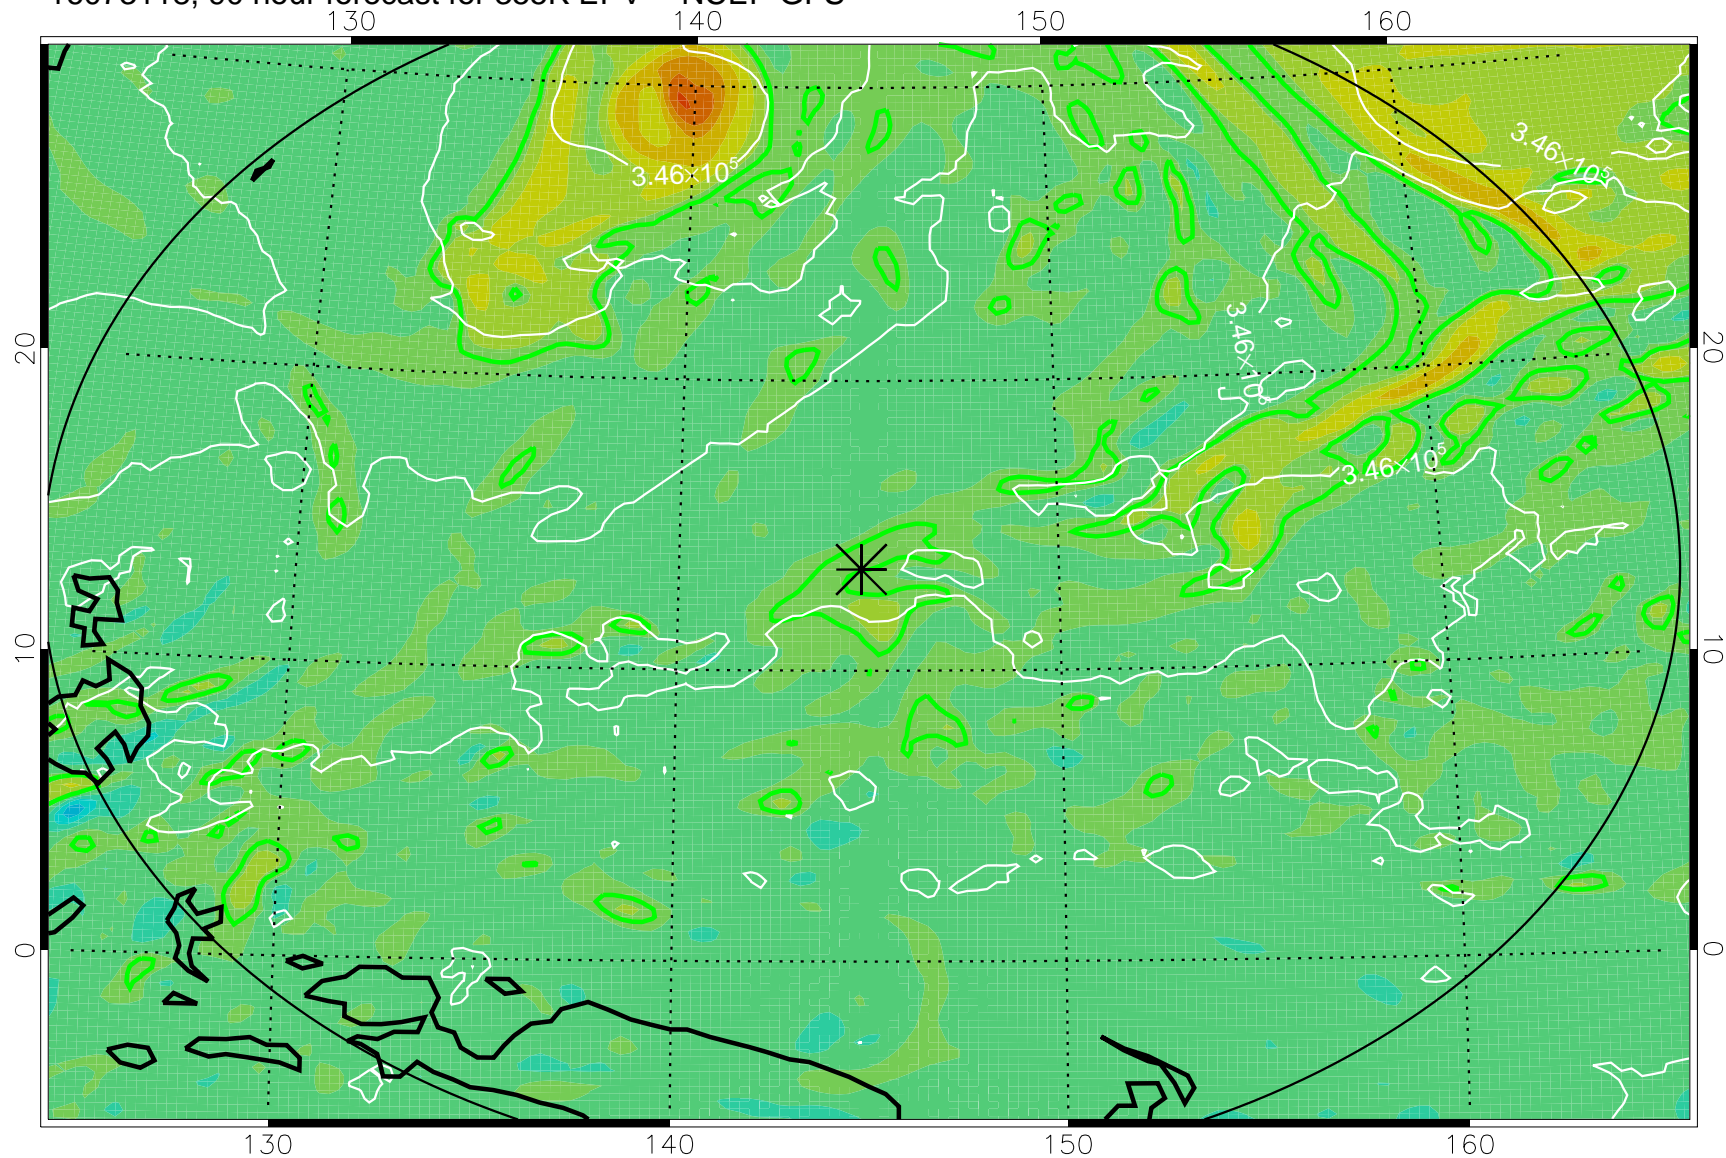

16073106, 78 hour forecast for 355K EPV -- NCEP GFS

355K Montgomery Streamfunction, white  
EPV Tropopause (2 PVU) Position  
Range ring of 2304 km

16073112, 84 hour forecast for 355K EPV -- NCEP GFS

355K Montgomery Streamfunction, white  
EPV Tropopause (2 PVU) Position  
Range ring of 2304 km

16073118, 90 hour forecast for 355K EPV -- NCEP GFS

355K Montgomery Streamfunction, white  
EPV Tropopause (2 PVU) Position  
Range ring of 2304 km

16080100, 96 hour forecast for 355K EPV -- NCEP GFS

355K Montgomery Streamfunction, white  
EPV Tropopause (2 PVU) Position  
Range ring of 2304 km

16080106, 102 hour forecast for 355K EPV -- NCEP GFS

355K Montgomery Streamfunction, white  
EPV Tropopause (2 PVU) Position  
Range ring of 2304 km

16080112, 108 hour forecast for 355K EPV -- NCEP GFS

355K Montgomery Streamfunction, white  
EPV Tropopause (2 PVU) Position  
Range ring of 2304 km

16080118, 114 hour forecast for 355K EPV -- NCEP GFS

355K Montgomery Streamfunction, white  
EPV Tropopause (2 PVU) Position  
Range ring of 2304 km

16080200, 120 hour forecast for 355K EPV -- NCEP GFS

355K Montgomery Streamfunction, white  
EPV Tropopause (2 PVU) Position  
Range ring of 2304 km