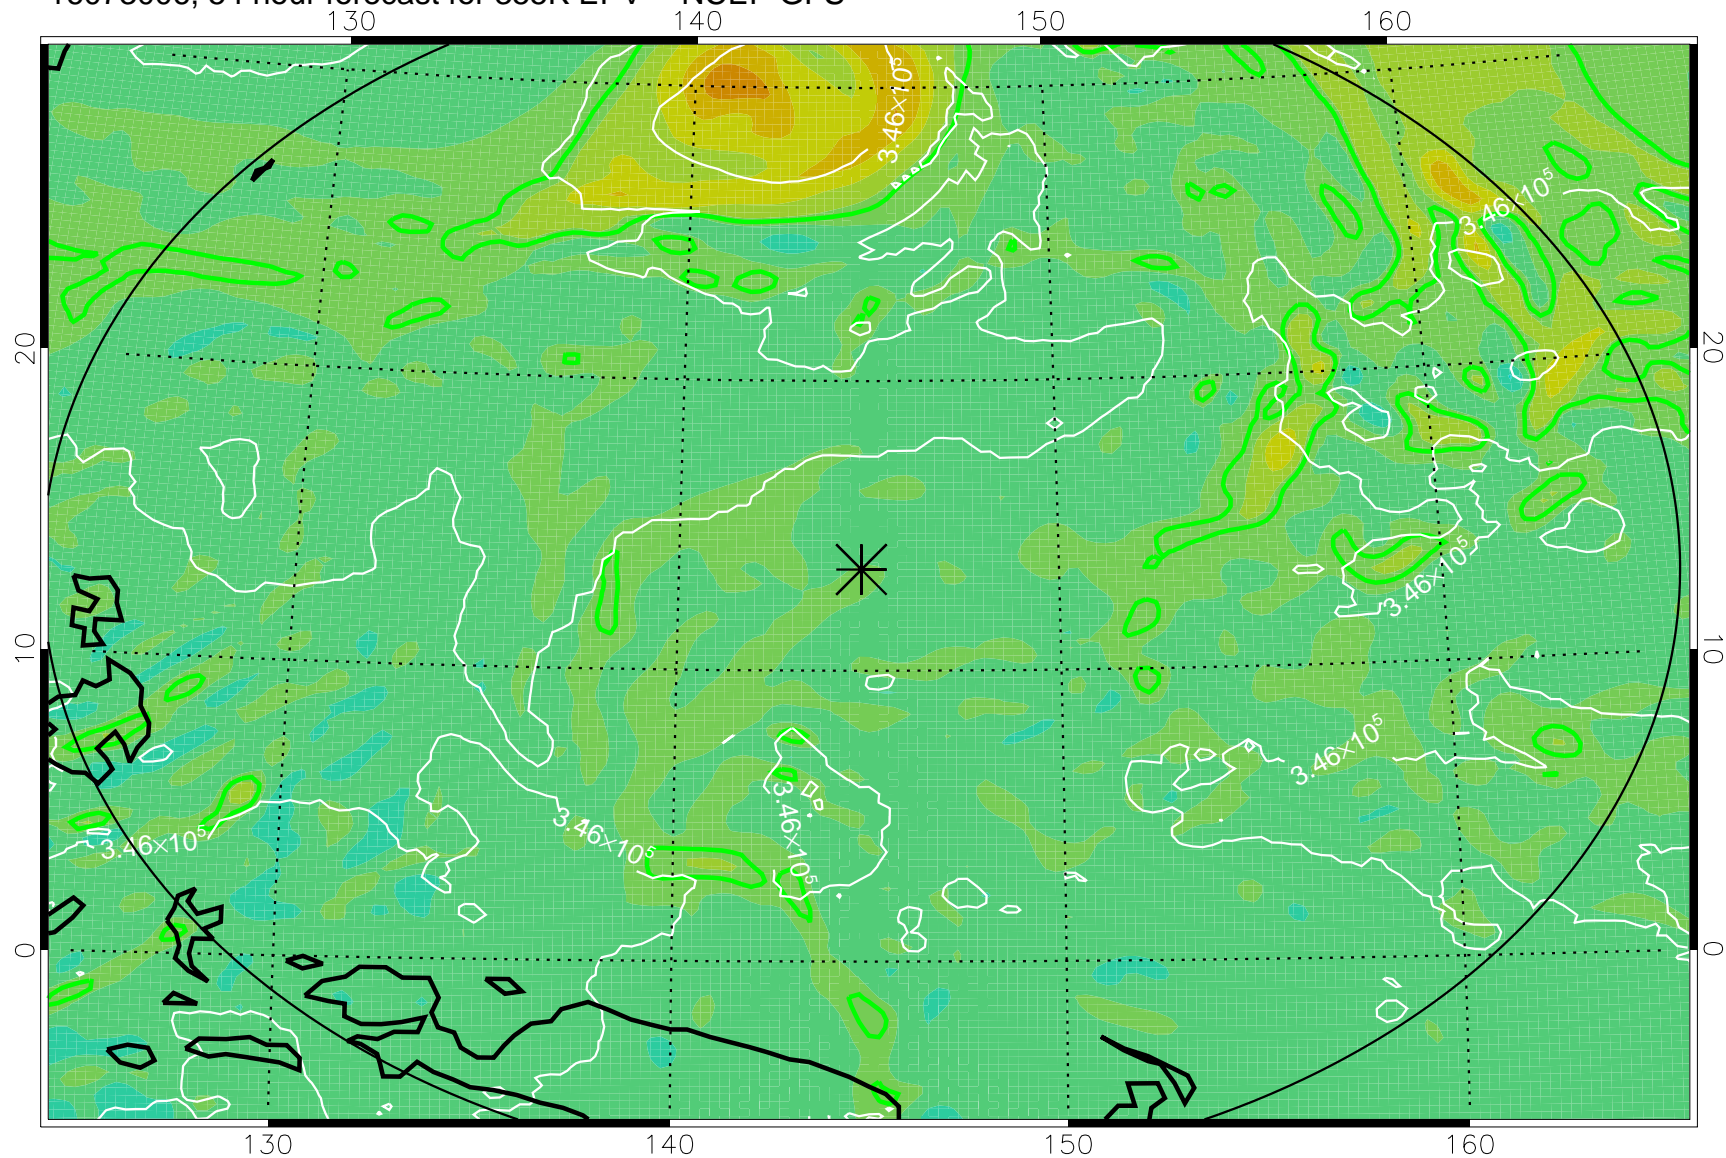

16072918, 42 hour forecast for 355K EPV -- NCEP GFS

355K Montgomery Streamfunction, white  
EPV Tropopause (2 PVU) Position  
Range ring of 2304 km

16073000, 48 hour forecast for 355K EPV -- NCEP GFS

355K Montgomery Streamfunction, white  
EPV Tropopause (2 PVU) Position  
Range ring of 2304 km

16073006, 54 hour forecast for 355K EPV -- NCEP GFS

355K Montgomery Streamfunction, white  
EPV Tropopause (2 PVU) Position  
Range ring of 2304 km

16073012, 60 hour forecast for 355K EPV -- NCEP GFS

355K Montgomery Streamfunction, white  
EPV Tropopause (2 PVU) Position  
Range ring of 2304 km

16073018, 66 hour forecast for 355K EPV -- NCEP GFS

355K Montgomery Streamfunction, white  
EPV Tropopause (2 PVU) Position  
Range ring of 2304 km

16073100, 72 hour forecast for 355K EPV -- NCEP GFS

355K Montgomery Streamfunction, white  
EPV Tropopause (2 PVU) Position  
Range ring of 2304 km

16073118, 90 hour forecast for 355K EPV -- NCEP GFS

355K Montgomery Streamfunction, white  
EPV Tropopause (2 PVU) Position  
Range ring of 2304 km

16080100, 96 hour forecast for 355K EPV -- NCEP GFS

355K Montgomery Streamfunction, white  
EPV Tropopause (2 PVU) Position  
Range ring of 2304 km