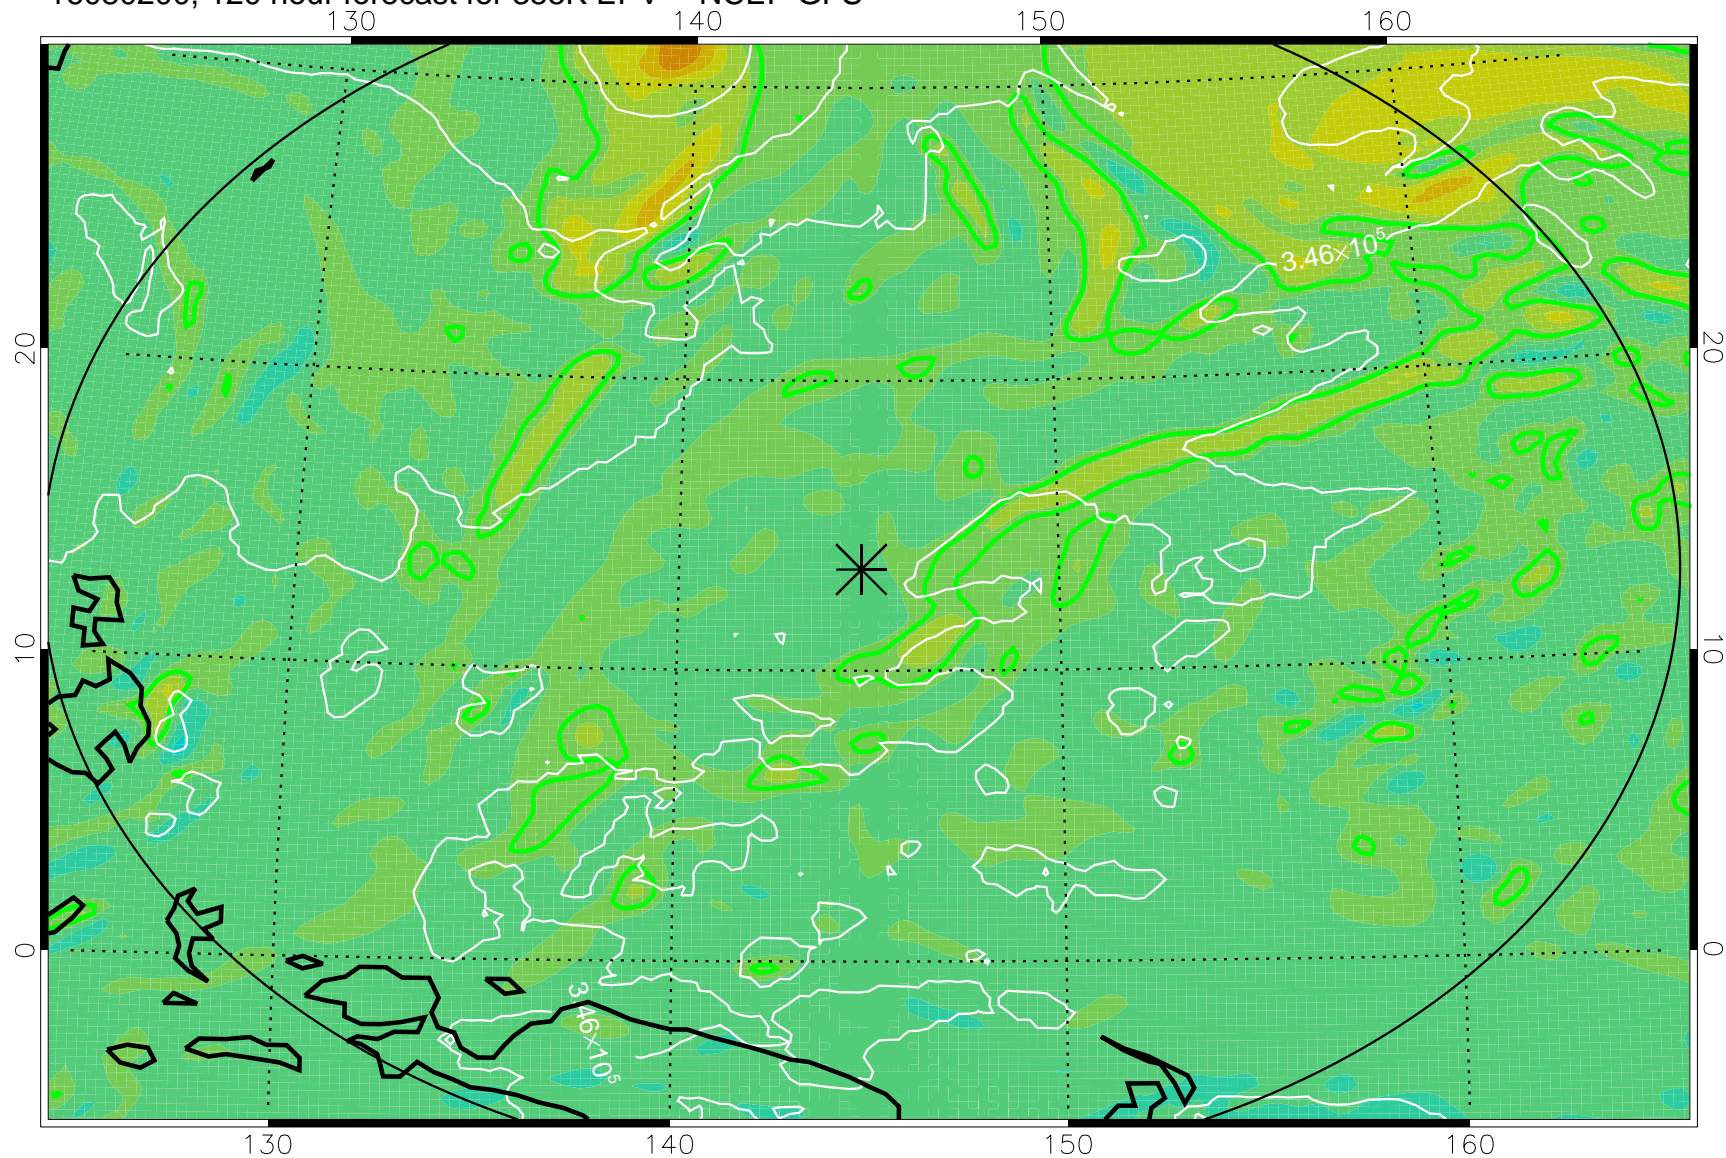

16073106, 78 hour forecast for 355K EPV -- NCEP GFS

355K Montgomery Streamfunction, white  
EPV Tropopause (2 PVU) Position  
Range ring of 2304 km

16073112, 84 hour forecast for 355K EPV -- NCEP GFS

355K Montgomery Streamfunction, white  
EPV Tropopause (2 PVU) Position  
Range ring of 2304 km

16073118, 90 hour forecast for 355K EPV -- NCEP GFS

355K Montgomery Streamfunction, white  
EPV Tropopause (2 PVU) Position  
Range ring of 2304 km

16080100, 96 hour forecast for 355K EPV -- NCEP GFS

355K Montgomery Streamfunction, white  
EPV Tropopause (2 PVU) Position  
Range ring of 2304 km

16080106, 102 hour forecast for 355K EPV -- NCEP GFS

355K Montgomery Streamfunction, white  
EPV Tropopause (2 PVU) Position  
Range ring of 2304 km

16080112, 108 hour forecast for 355K EPV -- NCEP GFS

355K Montgomery Streamfunction, white  
EPV Tropopause (2 PVU) Position  
Range ring of 2304 km

16080118, 114 hour forecast for 355K EPV -- NCEP GFS

355K Montgomery Streamfunction, white  
EPV Tropopause (2 PVU) Position  
Range ring of 2304 km

16080200, 120 hour forecast for 355K EPV -- NCEP GFS

355K Montgomery Streamfunction, white  
EPV Tropopause (2 PVU) Position  
Range ring of 2304 km