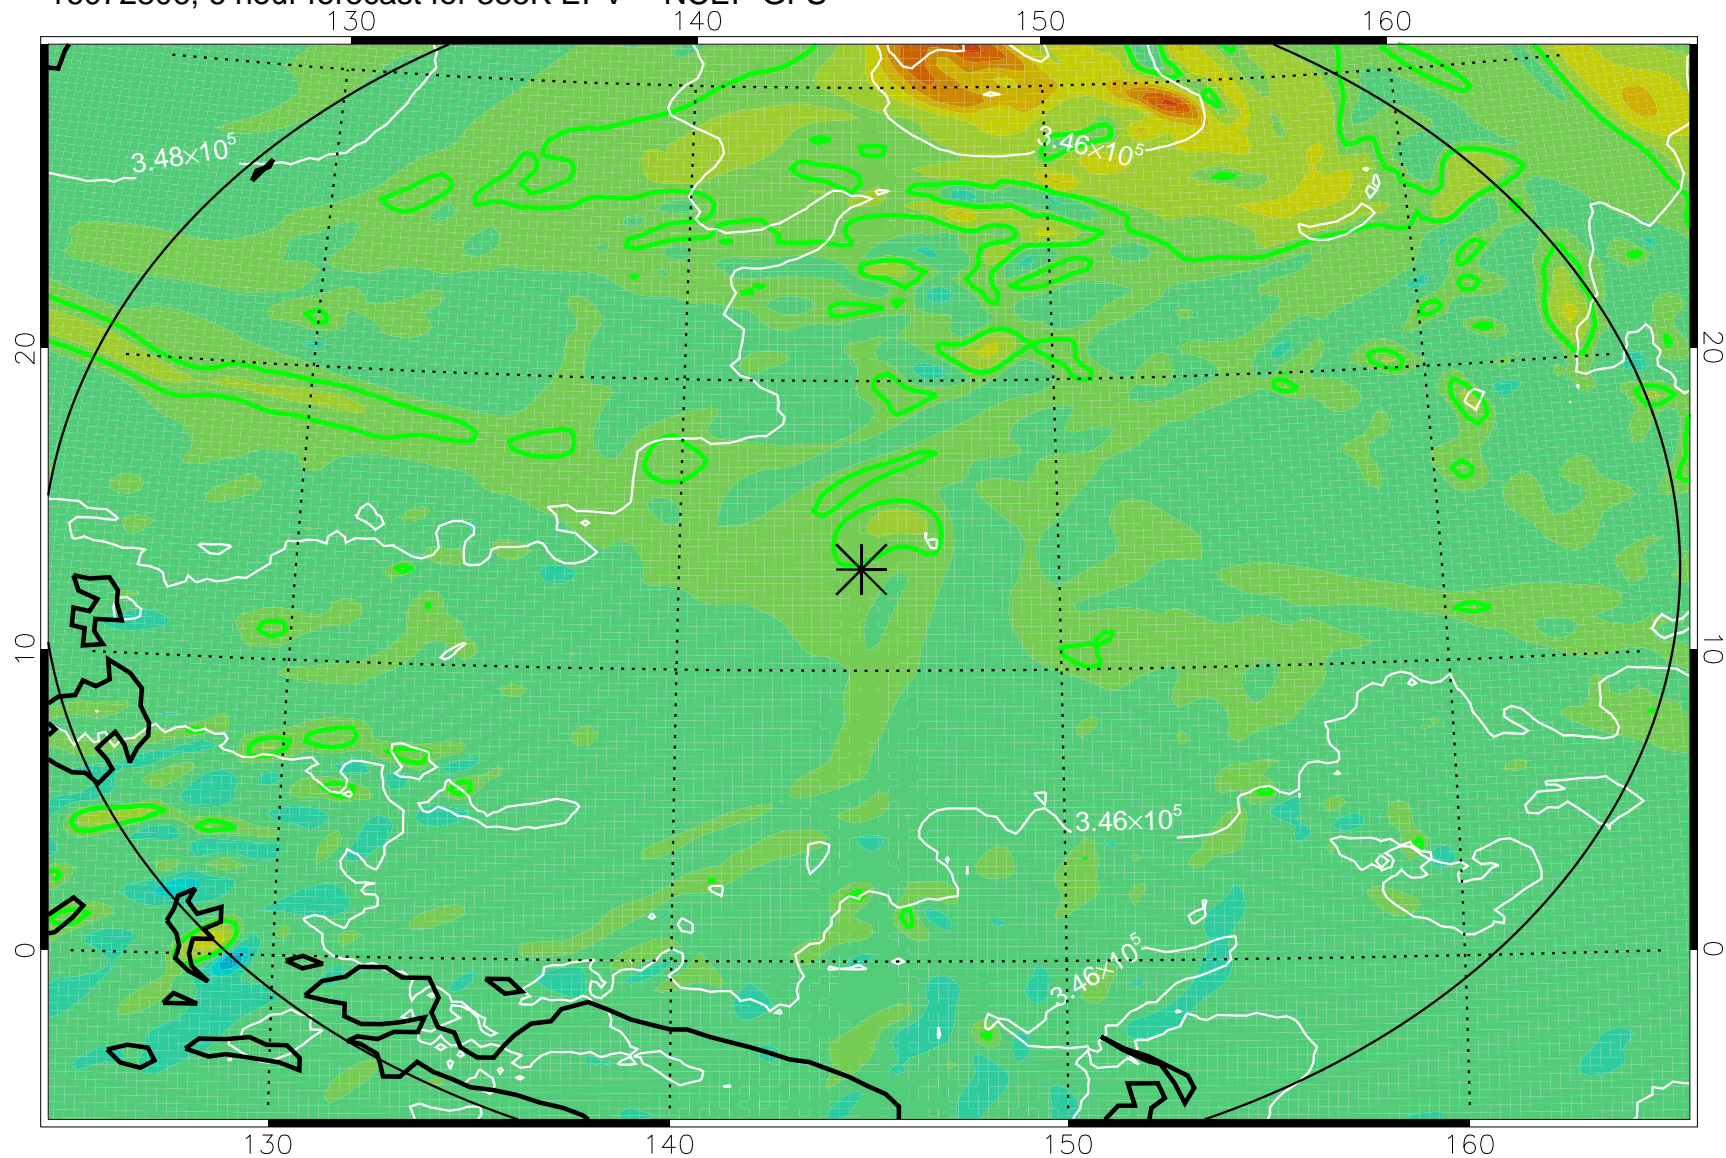

16072806, 6 hour forecast for 355K EPV -- NCEP GFS

355K Montgomery Streamfunction, white  
EPV Tropopause (2 PVU) Position  
Range ring of 2304 km

16072812, 12 hour forecast for 355K EPV -- NCEP GFS

355K Montgomery Streamfunction, white  
EPV Tropopause (2 PVU) Position  
Range ring of 2304 km

16072818, 18 hour forecast for 355K EPV -- NCEP GFS

355K Montgomery Streamfunction, white  
EPV Tropopause (2 PVU) Position  
Range ring of 2304 km

16072900, 24 hour forecast for 355K EPV -- NCEP GFS

355K Montgomery Streamfunction, white  
EPV Tropopause (2 PVU) Position  
Range ring of 2304 km

16072906, 30 hour forecast for 355K EPV -- NCEP GFS

355K Montgomery Streamfunction, white  
EPV Tropopause (2 PVU) Position  
Range ring of 2304 km

16072912, 36 hour forecast for 355K EPV -- NCEP GFS

355K Montgomery Streamfunction, white  
EPV Tropopause (2 PVU) Position  
Range ring of 2304 km

16072918, 42 hour forecast for 355K EPV -- NCEP GFS

355K Montgomery Streamfunction, white  
EPV Tropopause (2 PVU) Position  
Range ring of 2304 km

16073000, 48 hour forecast for 355K EPV -- NCEP GFS

355K Montgomery Streamfunction, white  
EPV Tropopause (2 PVU) Position  
Range ring of 2304 km