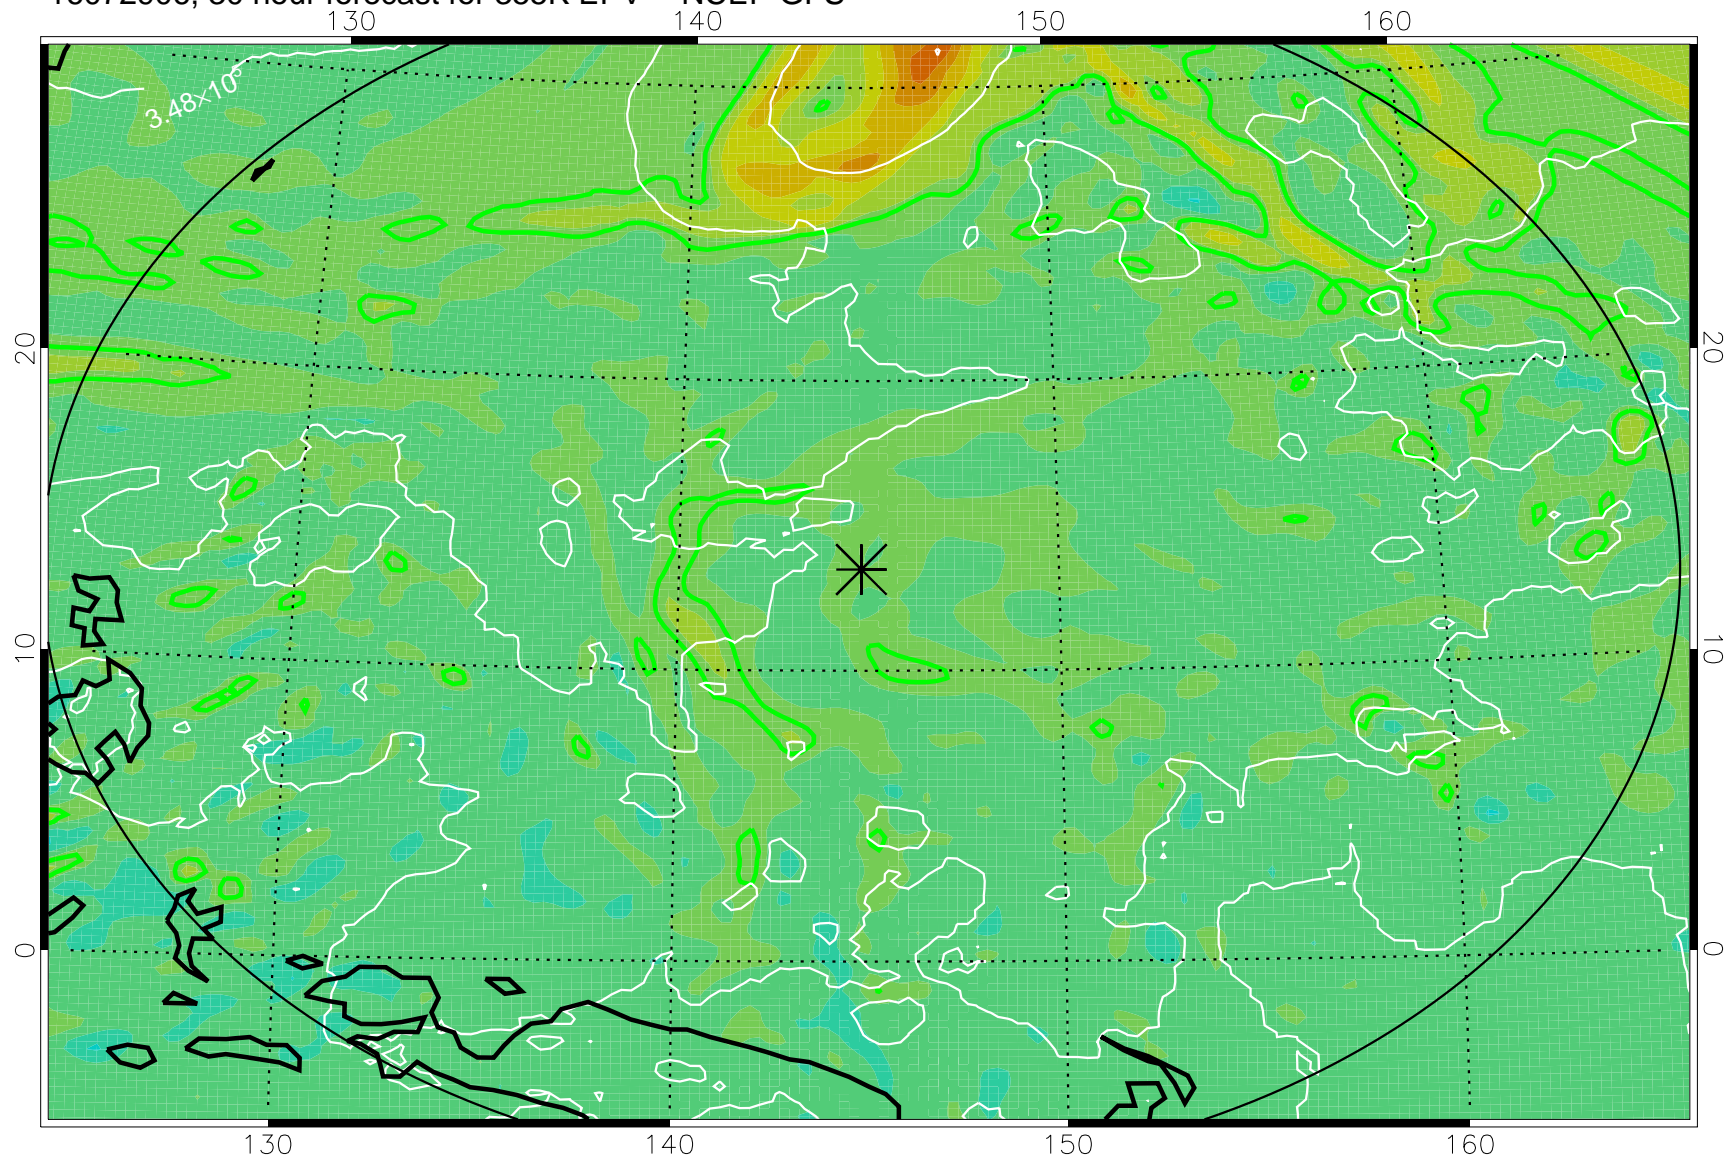

16072818, 18 hour forecast for 355K EPV -- NCEP GFS

355K Montgomery Streamfunction, white  
EPV Tropopause (2 PVU) Position  
Range ring of 2304 km

16072900, 24 hour forecast for 355K EPV -- NCEP GFS

355K Montgomery Streamfunction, white  
EPV Tropopause (2 PVU) Position  
Range ring of 2304 km

16072906, 30 hour forecast for 355K EPV -- NCEP GFS

355K Montgomery Streamfunction, white  
EPV Tropopause (2 PVU) Position  
Range ring of 2304 km

16072912, 36 hour forecast for 355K EPV -- NCEP GFS

355K Montgomery Streamfunction, white  
EPV Tropopause (2 PVU) Position  
Range ring of 2304 km

16072918, 42 hour forecast for 355K EPV -- NCEP GFS

355K Montgomery Streamfunction, white  
EPV Tropopause (2 PVU) Position  
Range ring of 2304 km

16073000, 48 hour forecast for 355K EPV -- NCEP GFS

355K Montgomery Streamfunction, white  
EPV Tropopause (2 PVU) Position  
Range ring of 2304 km

16073018, 66 hour forecast for 355K EPV -- NCEP GFS

355K Montgomery Streamfunction, white  
EPV Tropopause (2 PVU) Position  
Range ring of 2304 km

16073100, 72 hour forecast for 355K EPV -- NCEP GFS

355K Montgomery Streamfunction, white  
EPV Tropopause (2 PVU) Position  
Range ring of 2304 km