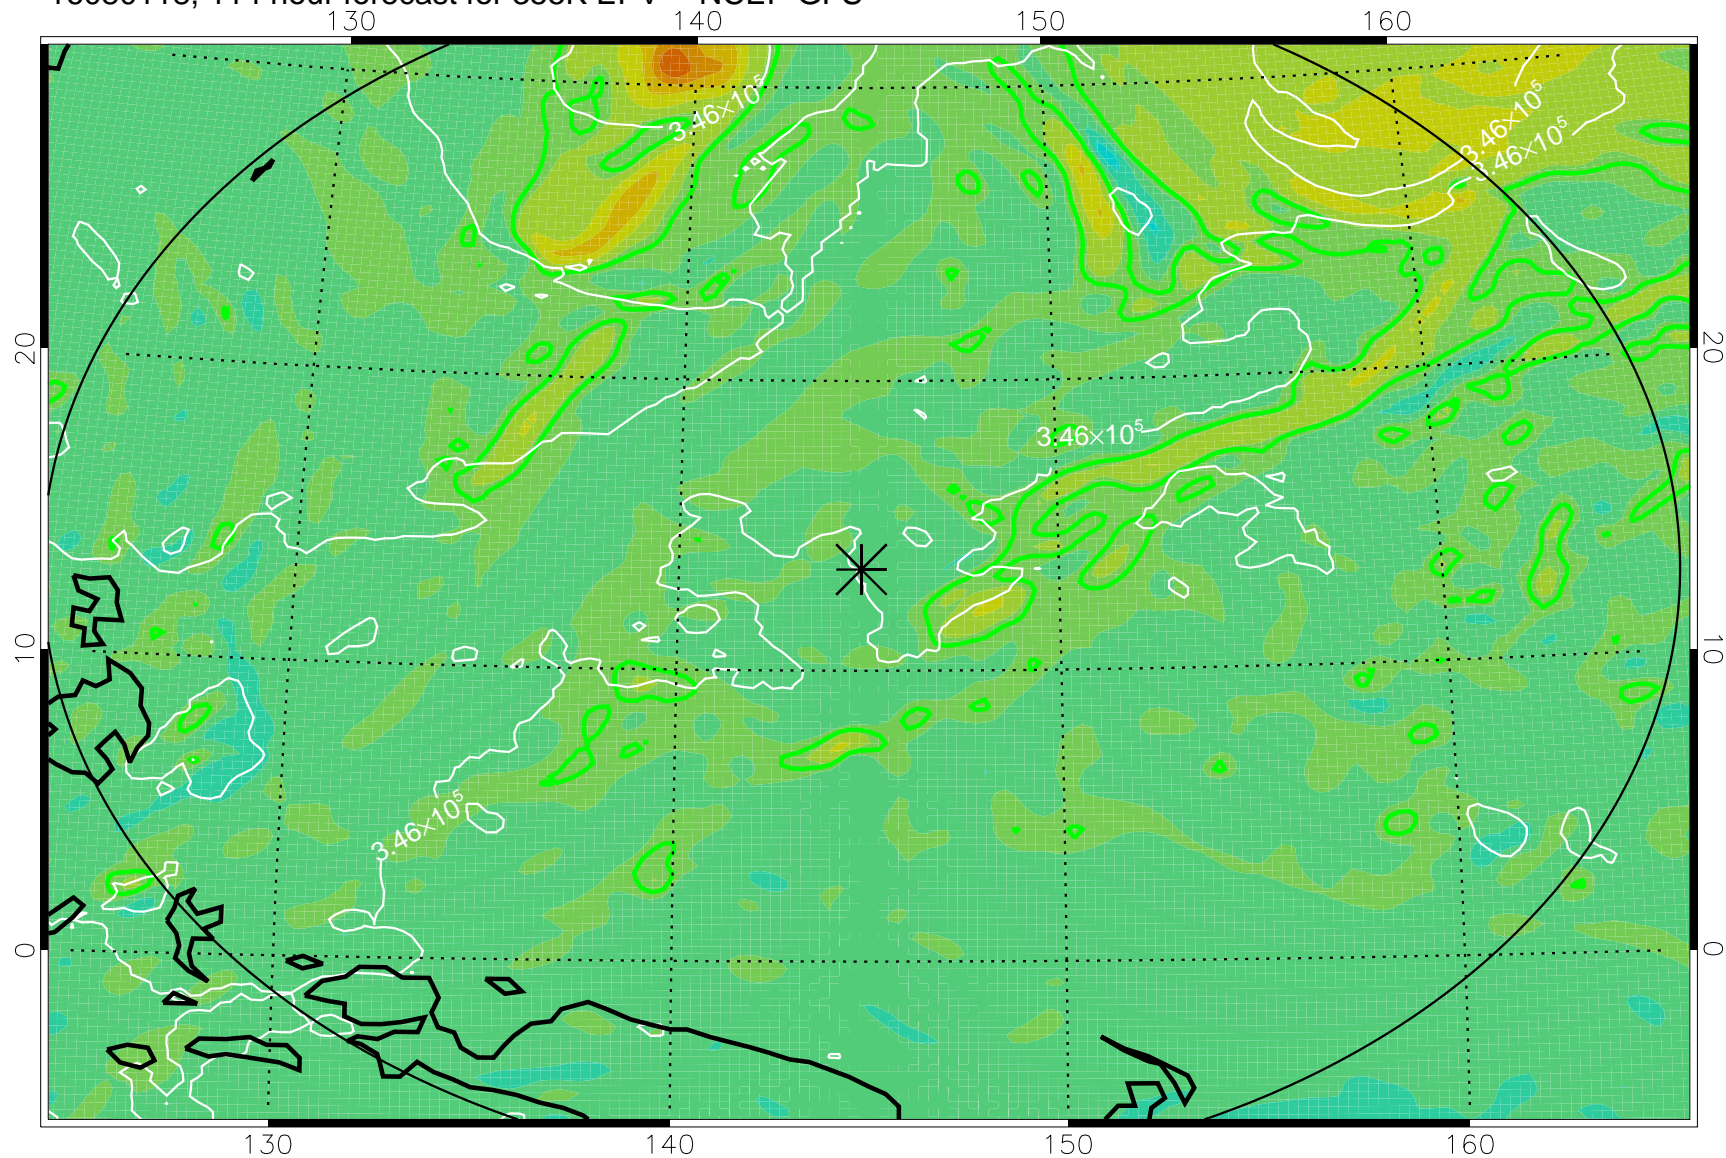

16073106, 78 hour forecast for 355K EPV -- NCEP GFS

355K Montgomery Streamfunction, white  
EPV Tropopause (2 PVU) Position  
Range ring of 2304 km

16073112, 84 hour forecast for 355K EPV -- NCEP GFS

355K Montgomery Streamfunction, white  
EPV Tropopause (2 PVU) Position  
Range ring of 2304 km

16073118, 90 hour forecast for 355K EPV -- NCEP GFS

355K Montgomery Streamfunction, white  
EPV Tropopause (2 PVU) Position  
Range ring of 2304 km

16080100, 96 hour forecast for 355K EPV -- NCEP GFS

355K Montgomery Streamfunction, white  
EPV Tropopause (2 PVU) Position  
Range ring of 2304 km

16080106, 102 hour forecast for 355K EPV -- NCEP GFS

355K Montgomery Streamfunction, white  
EPV Tropopause (2 PVU) Position  
Range ring of 2304 km

16080112, 108 hour forecast for 355K EPV -- NCEP GFS

355K Montgomery Streamfunction, white  
EPV Tropopause (2 PVU) Position  
Range ring of 2304 km

16080118, 114 hour forecast for 355K EPV -- NCEP GFS

355K Montgomery Streamfunction, white  
EPV Tropopause (2 PVU) Position  
Range ring of 2304 km

16080200, 120 hour forecast for 355K EPV -- NCEP GFS

355K Montgomery Streamfunction, white  
EPV Tropopause (2 PVU) Position  
Range ring of 2304 km