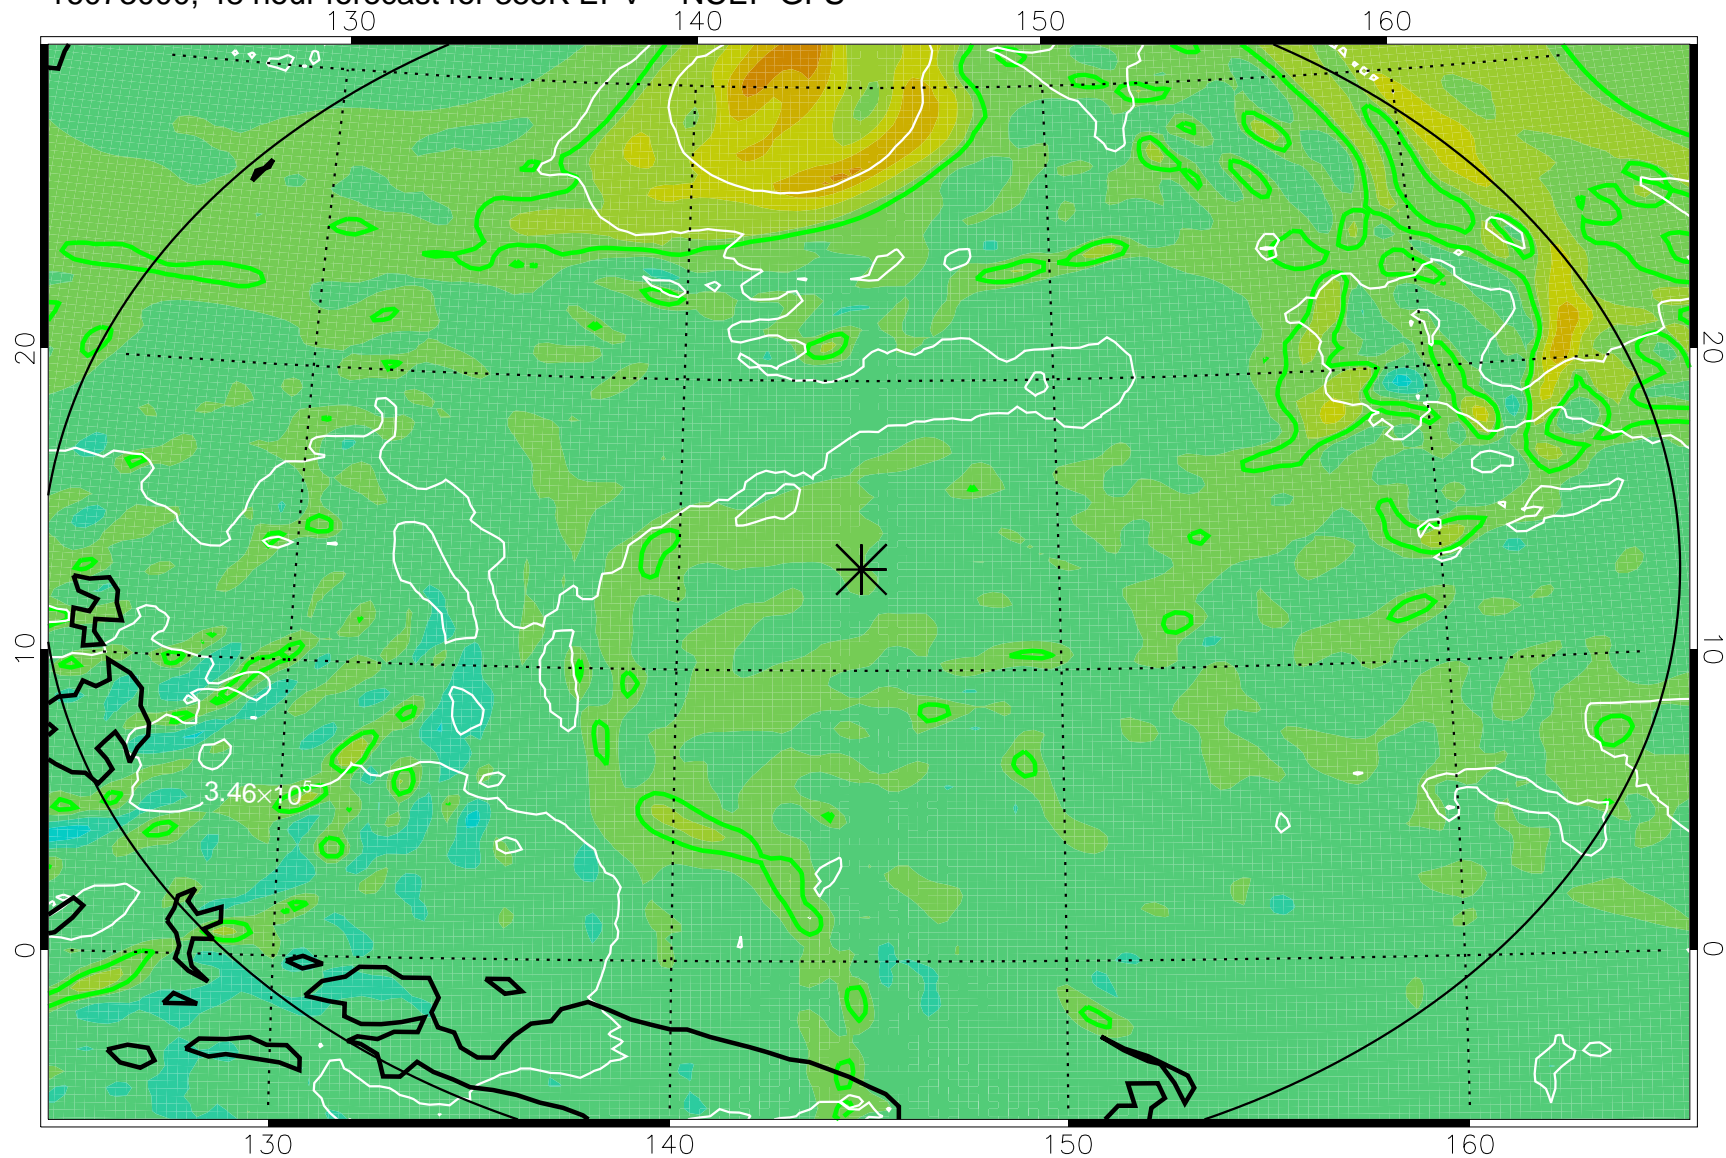

16072906, 30 hour forecast for 355K EPV -- NCEP GFS

355K Montgomery Streamfunction, white  
EPV Tropopause (2 PVU) Position  
Range ring of 2304 km

16072912, 36 hour forecast for 355K EPV -- NCEP GFS

355K Montgomery Streamfunction, white  
EPV Tropopause (2 PVU) Position  
Range ring of 2304 km

16072918, 42 hour forecast for 355K EPV -- NCEP GFS

355K Montgomery Streamfunction, white  
EPV Tropopause (2 PVU) Position  
Range ring of 2304 km

16073000, 48 hour forecast for 355K EPV -- NCEP GFS

355K Montgomery Streamfunction, white  
EPV Tropopause (2 PVU) Position  
Range ring of 2304 km

16073006, 54 hour forecast for 355K EPV -- NCEP GFS

355K Montgomery Streamfunction, white  
EPV Tropopause (2 PVU) Position  
Range ring of 2304 km

16073012, 60 hour forecast for 355K EPV -- NCEP GFS

355K Montgomery Streamfunction, white  
EPV Tropopause (2 PVU) Position  
Range ring of 2304 km

16073018, 66 hour forecast for 355K EPV -- NCEP GFS

355K Montgomery Streamfunction, white  
EPV Tropopause (2 PVU) Position  
Range ring of 2304 km

16073100, 72 hour forecast for 355K EPV -- NCEP GFS

355K Montgomery Streamfunction, white  
EPV Tropopause (2 PVU) Position  
Range ring of 2304 km