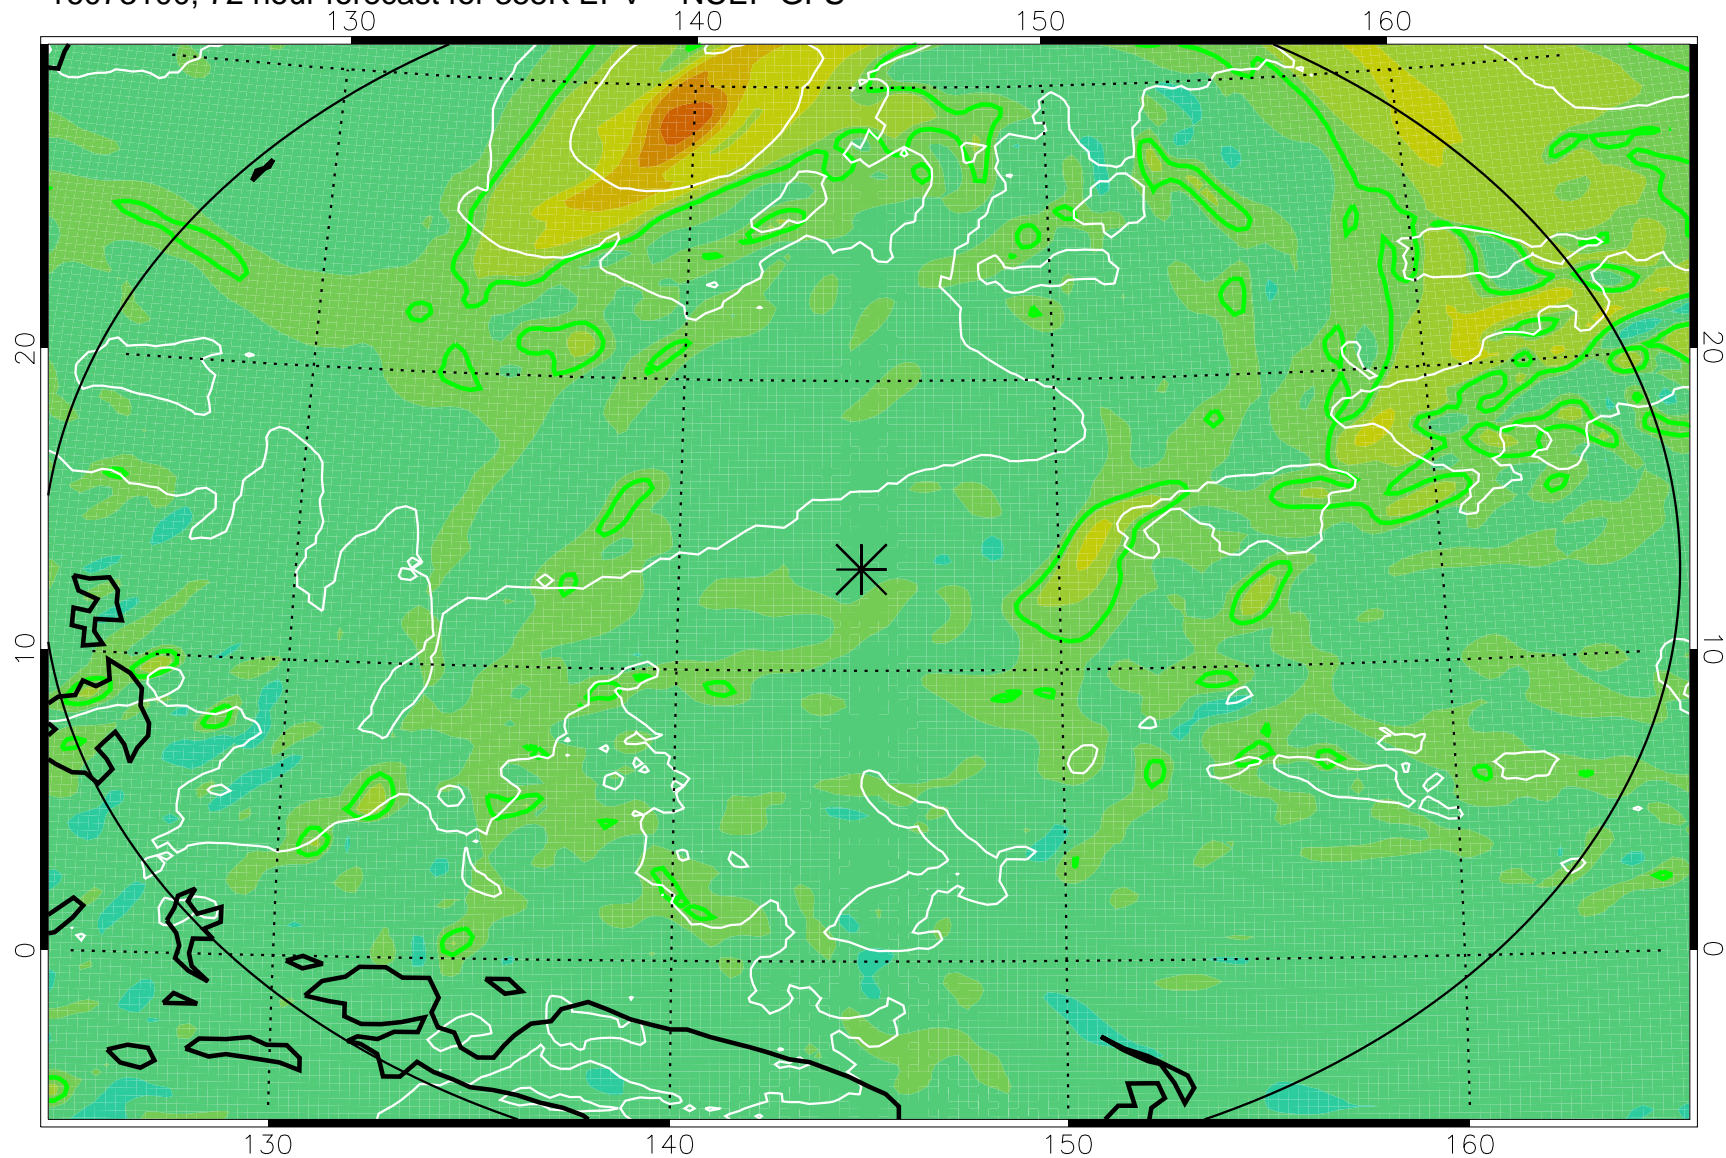

16073006, 54 hour forecast for 355K EPV -- NCEP GFS

355K Montgomery Streamfunction, white  
EPV Tropopause (2 PVU) Position  
Range ring of 2304 km

16073012, 60 hour forecast for 355K EPV -- NCEP GFS

355K Montgomery Streamfunction, white  
EPV Tropopause (2 PVU) Position  
Range ring of 2304 km

16073018, 66 hour forecast for 355K EPV -- NCEP GFS

355K Montgomery Streamfunction, white  
EPV Tropopause (2 PVU) Position  
Range ring of 2304 km

16073100, 72 hour forecast for 355K EPV -- NCEP GFS

355K Montgomery Streamfunction, white  
EPV Tropopause (2 PVU) Position  
Range ring of 2304 km

16073106, 78 hour forecast for 355K EPV -- NCEP GFS

355K Montgomery Streamfunction, white  
EPV Tropopause (2 PVU) Position  
Range ring of 2304 km

16073112, 84 hour forecast for 355K EPV -- NCEP GFS

355K Montgomery Streamfunction, white  
EPV Tropopause (2 PVU) Position  
Range ring of 2304 km

16073118, 90 hour forecast for 355K EPV -- NCEP GFS

355K Montgomery Streamfunction, white  
EPV Tropopause (2 PVU) Position  
Range ring of 2304 km

16080100, 96 hour forecast for 355K EPV -- NCEP GFS

355K Montgomery Streamfunction, white  
EPV Tropopause (2 PVU) Position  
Range ring of 2304 km