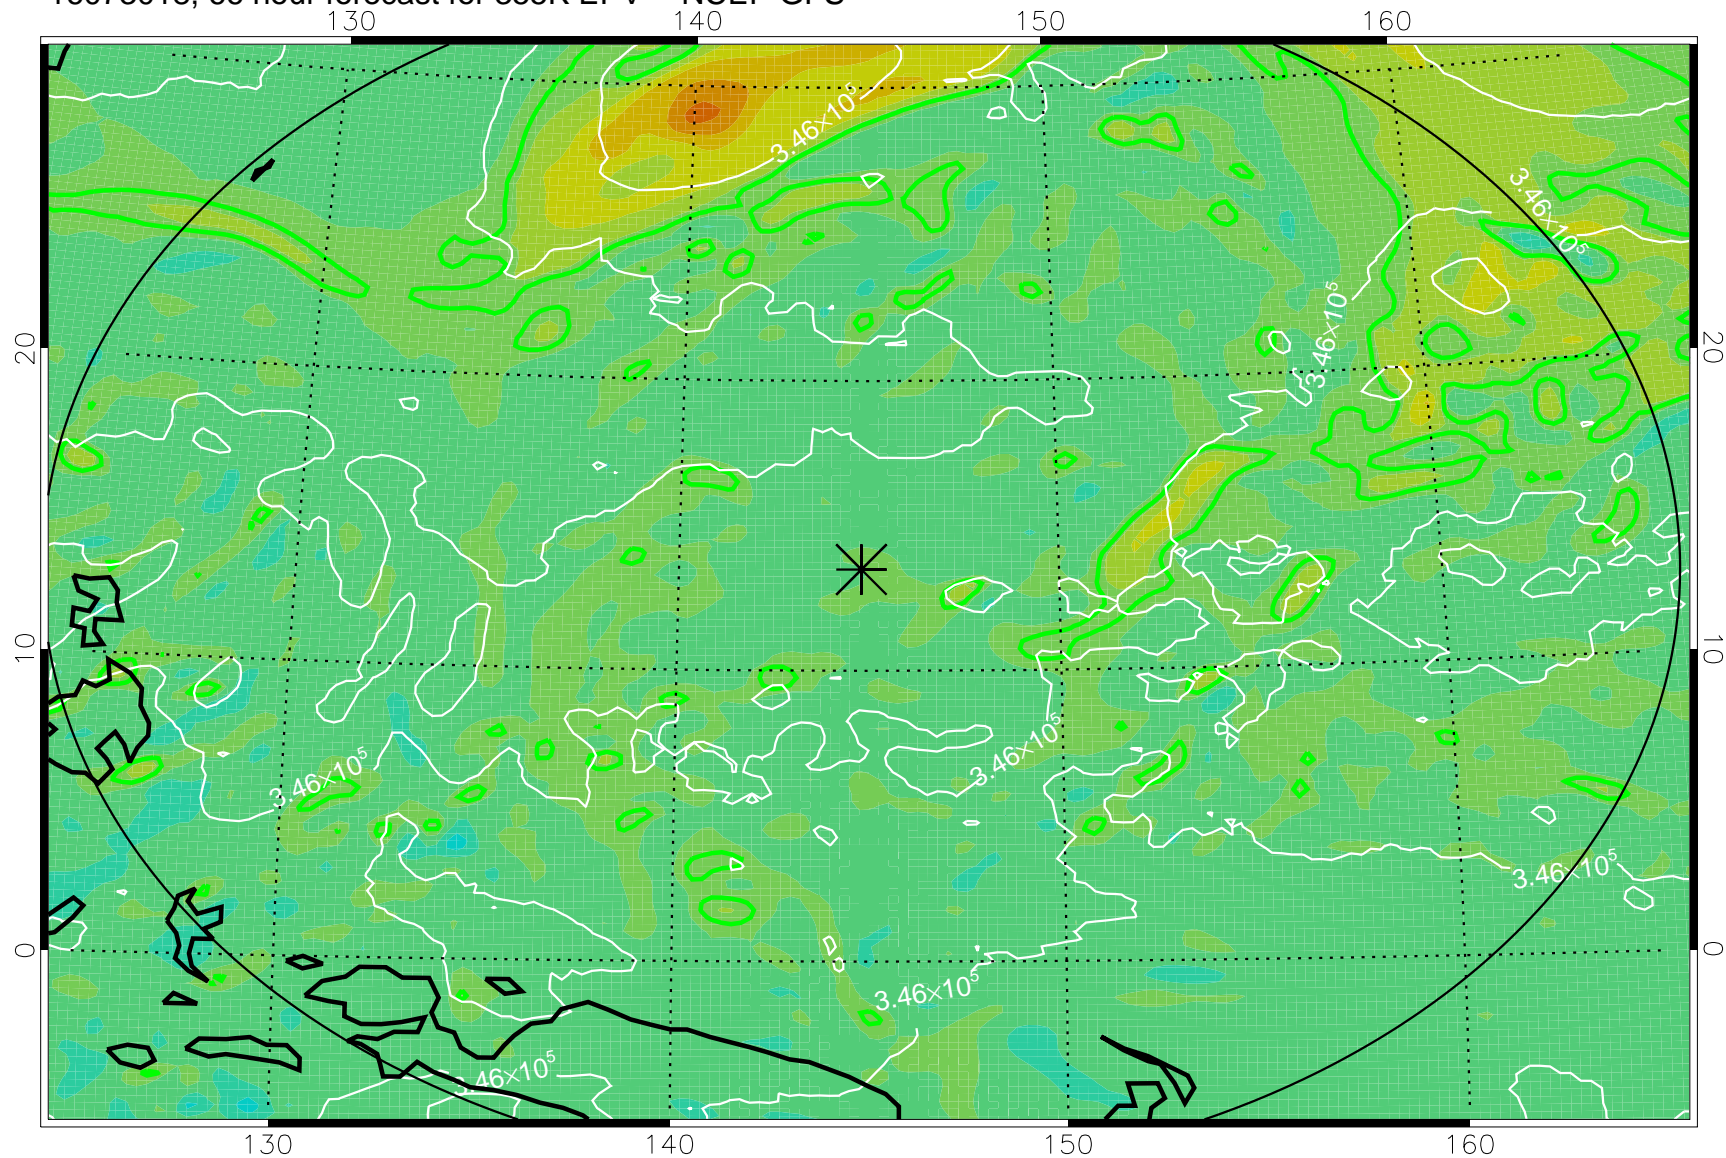

16073006, 54 hour forecast for 355K EPV -- NCEP GFS

355K Montgomery Streamfunction, white  
EPV Tropopause (2 PVU) Position  
Range ring of 2304 km

16073012, 60 hour forecast for 355K EPV -- NCEP GFS

355K Montgomery Streamfunction, white  
EPV Tropopause (2 PVU) Position  
Range ring of 2304 km

16073018, 66 hour forecast for 355K EPV -- NCEP GFS

355K Montgomery Streamfunction, white  
EPV Tropopause (2 PVU) Position  
Range ring of 2304 km

16073100, 72 hour forecast for 355K EPV -- NCEP GFS

355K Montgomery Streamfunction, white  
EPV Tropopause (2 PVU) Position  
Range ring of 2304 km

16073106, 78 hour forecast for 355K EPV -- NCEP GFS

355K Montgomery Streamfunction, white  
EPV Tropopause (2 PVU) Position  
Range ring of 2304 km

16073112, 84 hour forecast for 355K EPV -- NCEP GFS

355K Montgomery Streamfunction, white  
EPV Tropopause (2 PVU) Position  
Range ring of 2304 km

16073118, 90 hour forecast for 355K EPV -- NCEP GFS

355K Montgomery Streamfunction, white  
EPV Tropopause (2 PVU) Position  
Range ring of 2304 km

16080100, 96 hour forecast for 355K EPV -- NCEP GFS

355K Montgomery Streamfunction, white  
EPV Tropopause (2 PVU) Position  
Range ring of 2304 km