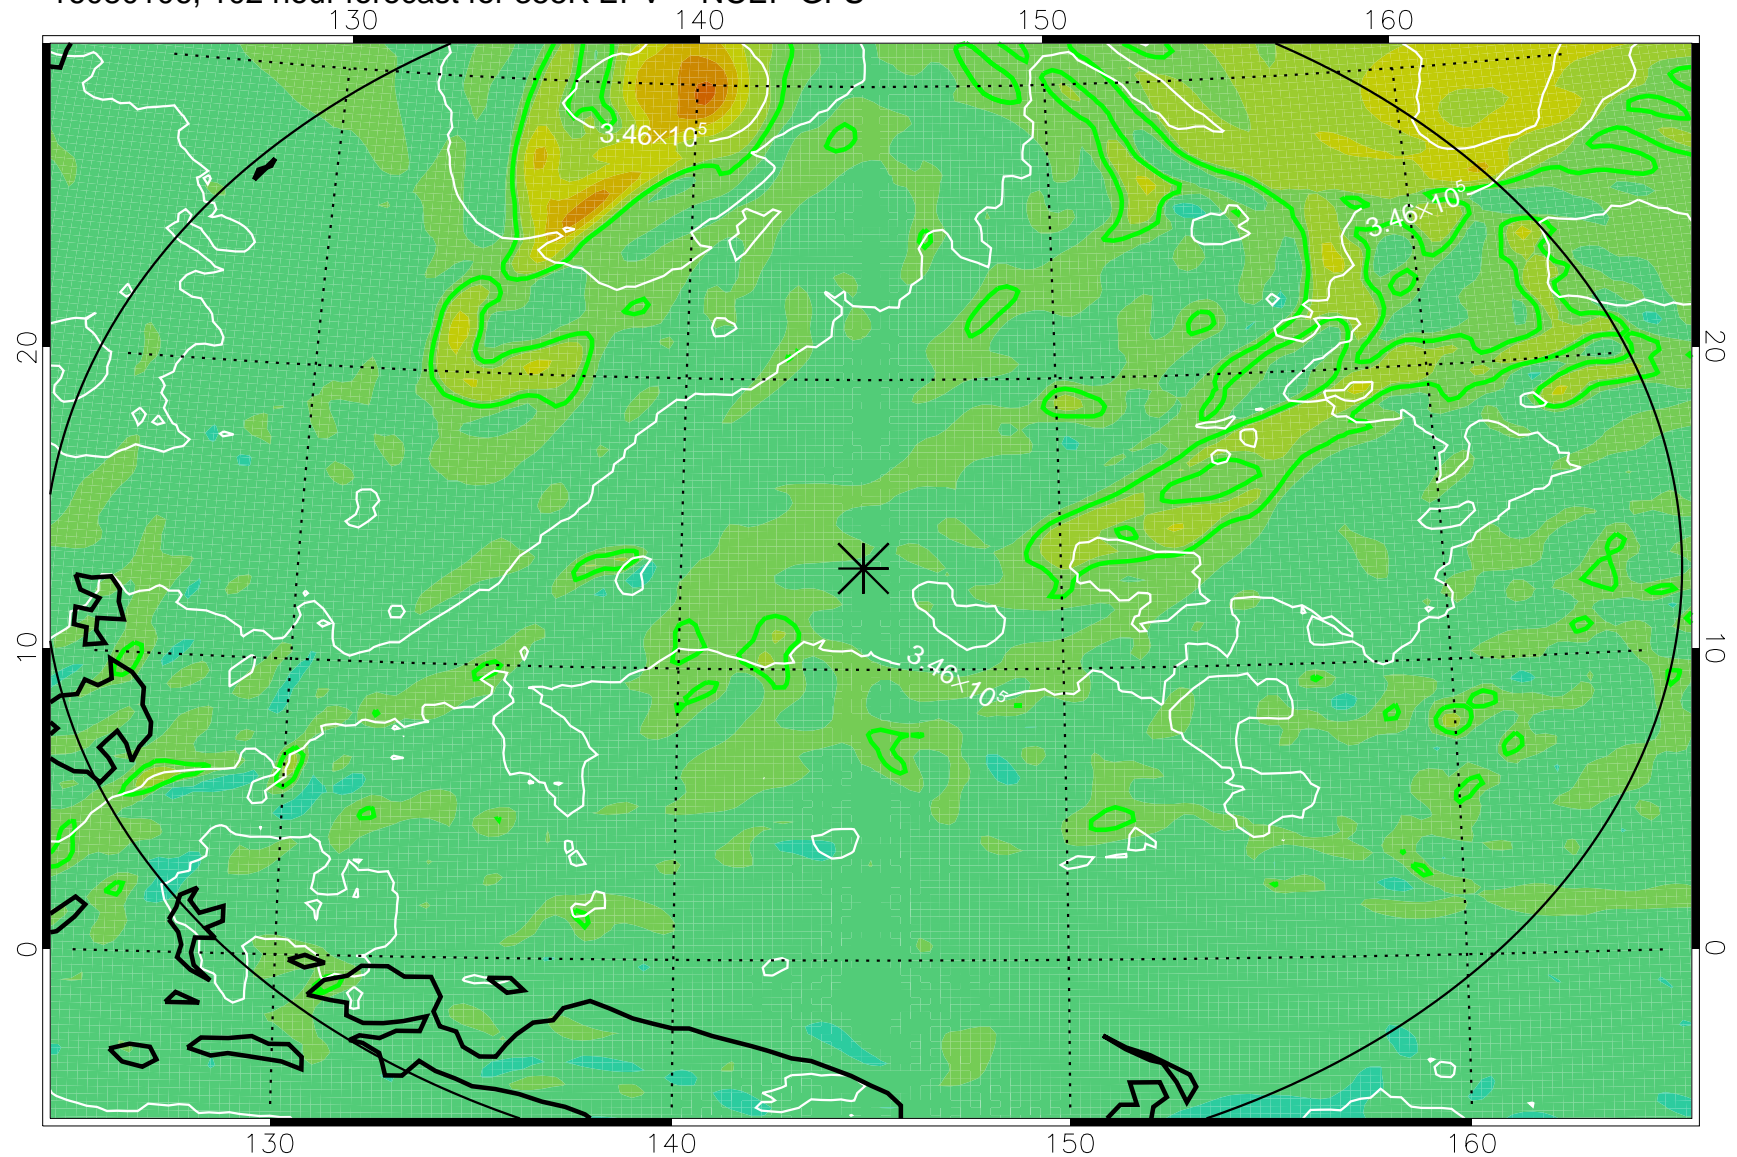

16073106, 78 hour forecast for 355K EPV -- NCEP GFS

355K Montgomery Streamfunction, white  
EPV Tropopause (2 PVU) Position  
Range ring of 2304 km

16073112, 84 hour forecast for 355K EPV -- NCEP GFS

355K Montgomery Streamfunction, white  
EPV Tropopause (2 PVU) Position  
Range ring of 2304 km

16073118, 90 hour forecast for 355K EPV -- NCEP GFS

355K Montgomery Streamfunction, white  
EPV Tropopause (2 PVU) Position  
Range ring of 2304 km

16080100, 96 hour forecast for 355K EPV -- NCEP GFS

355K Montgomery Streamfunction, white  
EPV Tropopause (2 PVU) Position  
Range ring of 2304 km

16080106, 102 hour forecast for 355K EPV -- NCEP GFS

355K Montgomery Streamfunction, white  
EPV Tropopause (2 PVU) Position  
Range ring of 2304 km

16080112, 108 hour forecast for 355K EPV -- NCEP GFS

355K Montgomery Streamfunction, white  
EPV Tropopause (2 PVU) Position  
Range ring of 2304 km

16080118, 114 hour forecast for 355K EPV -- NCEP GFS

355K Montgomery Streamfunction, white  
EPV Tropopause (2 PVU) Position  
Range ring of 2304 km

16080200, 120 hour forecast for 355K EPV -- NCEP GFS

355K Montgomery Streamfunction, white  
EPV Tropopause (2 PVU) Position  
Range ring of 2304 km