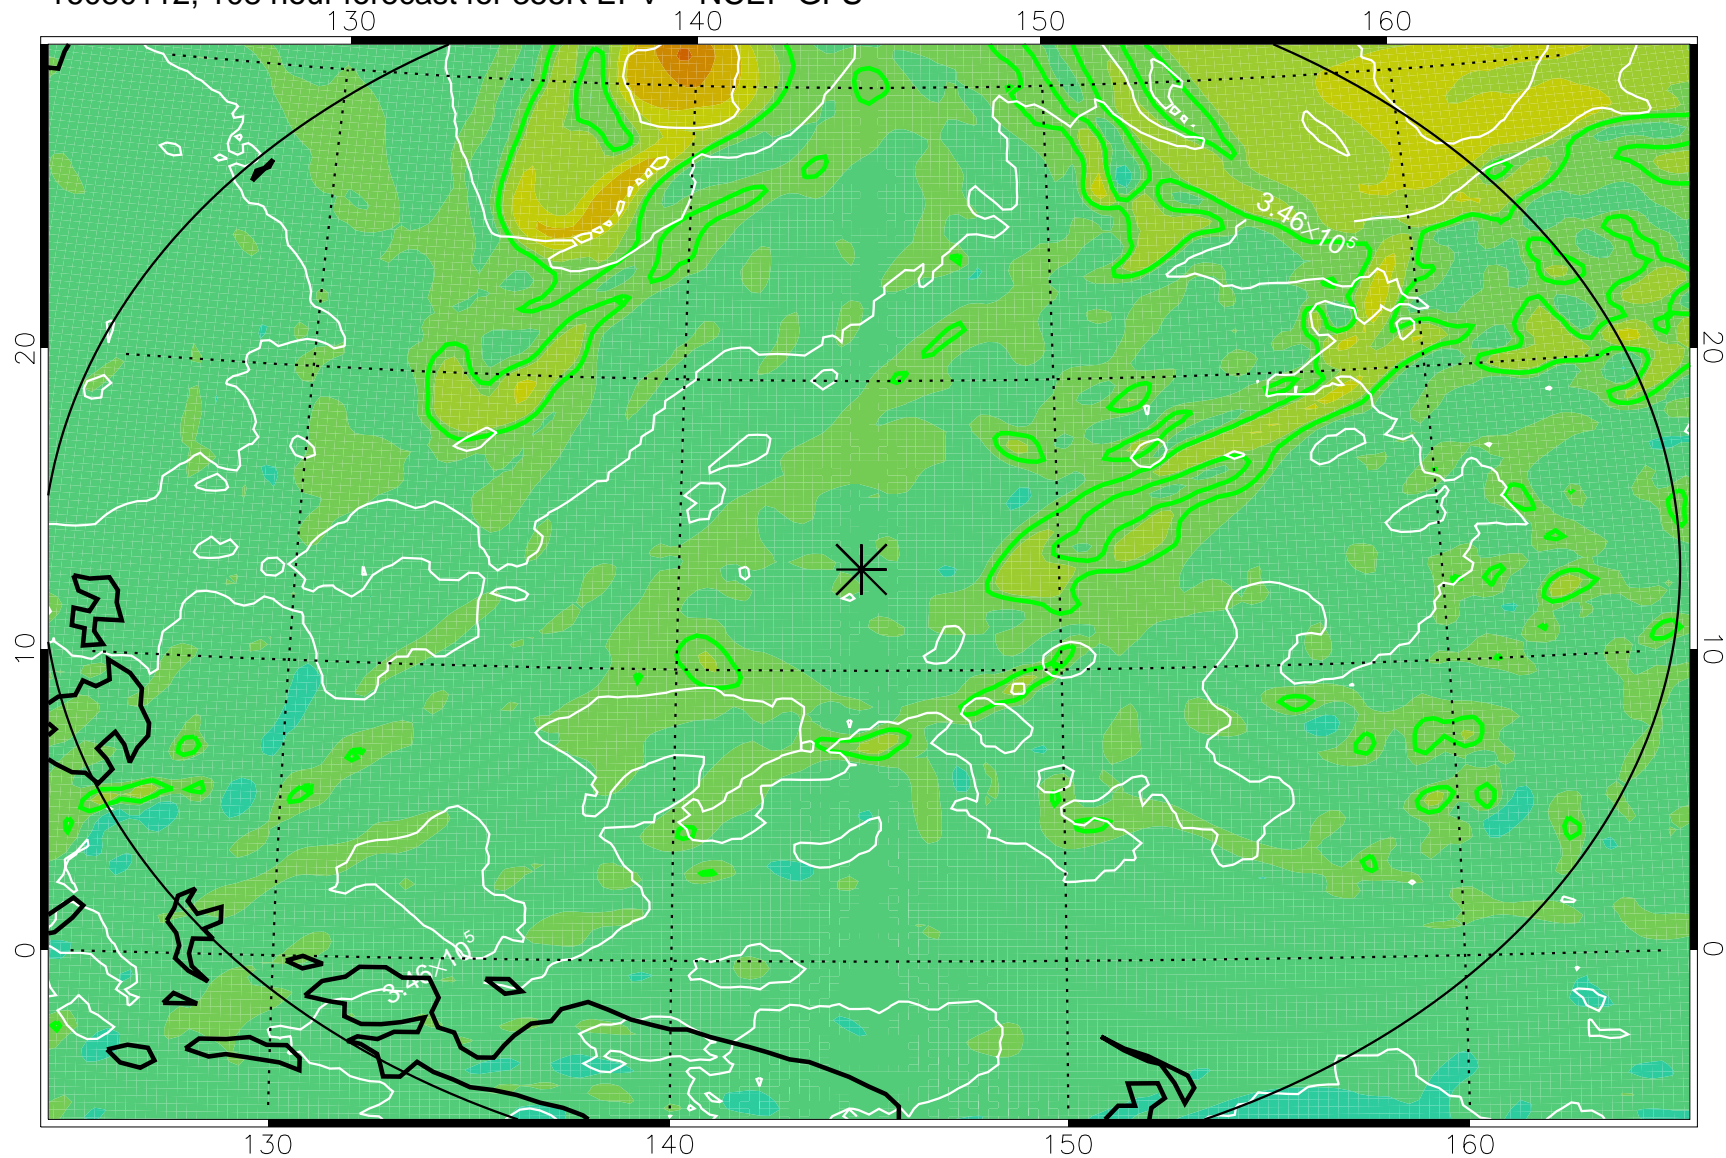

16073106, 78 hour forecast for 355K EPV -- NCEP GFS

355K Montgomery Streamfunction, white  
EPV Tropopause (2 PVU) Position  
Range ring of 2304 km

16073112, 84 hour forecast for 355K EPV -- NCEP GFS

355K Montgomery Streamfunction, white  
EPV Tropopause (2 PVU) Position  
Range ring of 2304 km

16073118, 90 hour forecast for 355K EPV -- NCEP GFS

355K Montgomery Streamfunction, white  
EPV Tropopause (2 PVU) Position  
Range ring of 2304 km

16080100, 96 hour forecast for 355K EPV -- NCEP GFS

355K Montgomery Streamfunction, white  
EPV Tropopause (2 PVU) Position  
Range ring of 2304 km

16080106, 102 hour forecast for 355K EPV -- NCEP GFS

355K Montgomery Streamfunction, white  
EPV Tropopause (2 PVU) Position  
Range ring of 2304 km

16080112, 108 hour forecast for 355K EPV -- NCEP GFS

355K Montgomery Streamfunction, white  
EPV Tropopause (2 PVU) Position  
Range ring of 2304 km

16080118, 114 hour forecast for 355K EPV -- NCEP GFS

355K Montgomery Streamfunction, white  
EPV Tropopause (2 PVU) Position  
Range ring of 2304 km

16080200, 120 hour forecast for 355K EPV -- NCEP GFS

355K Montgomery Streamfunction, white  
EPV Tropopause (2 PVU) Position  
Range ring of 2304 km