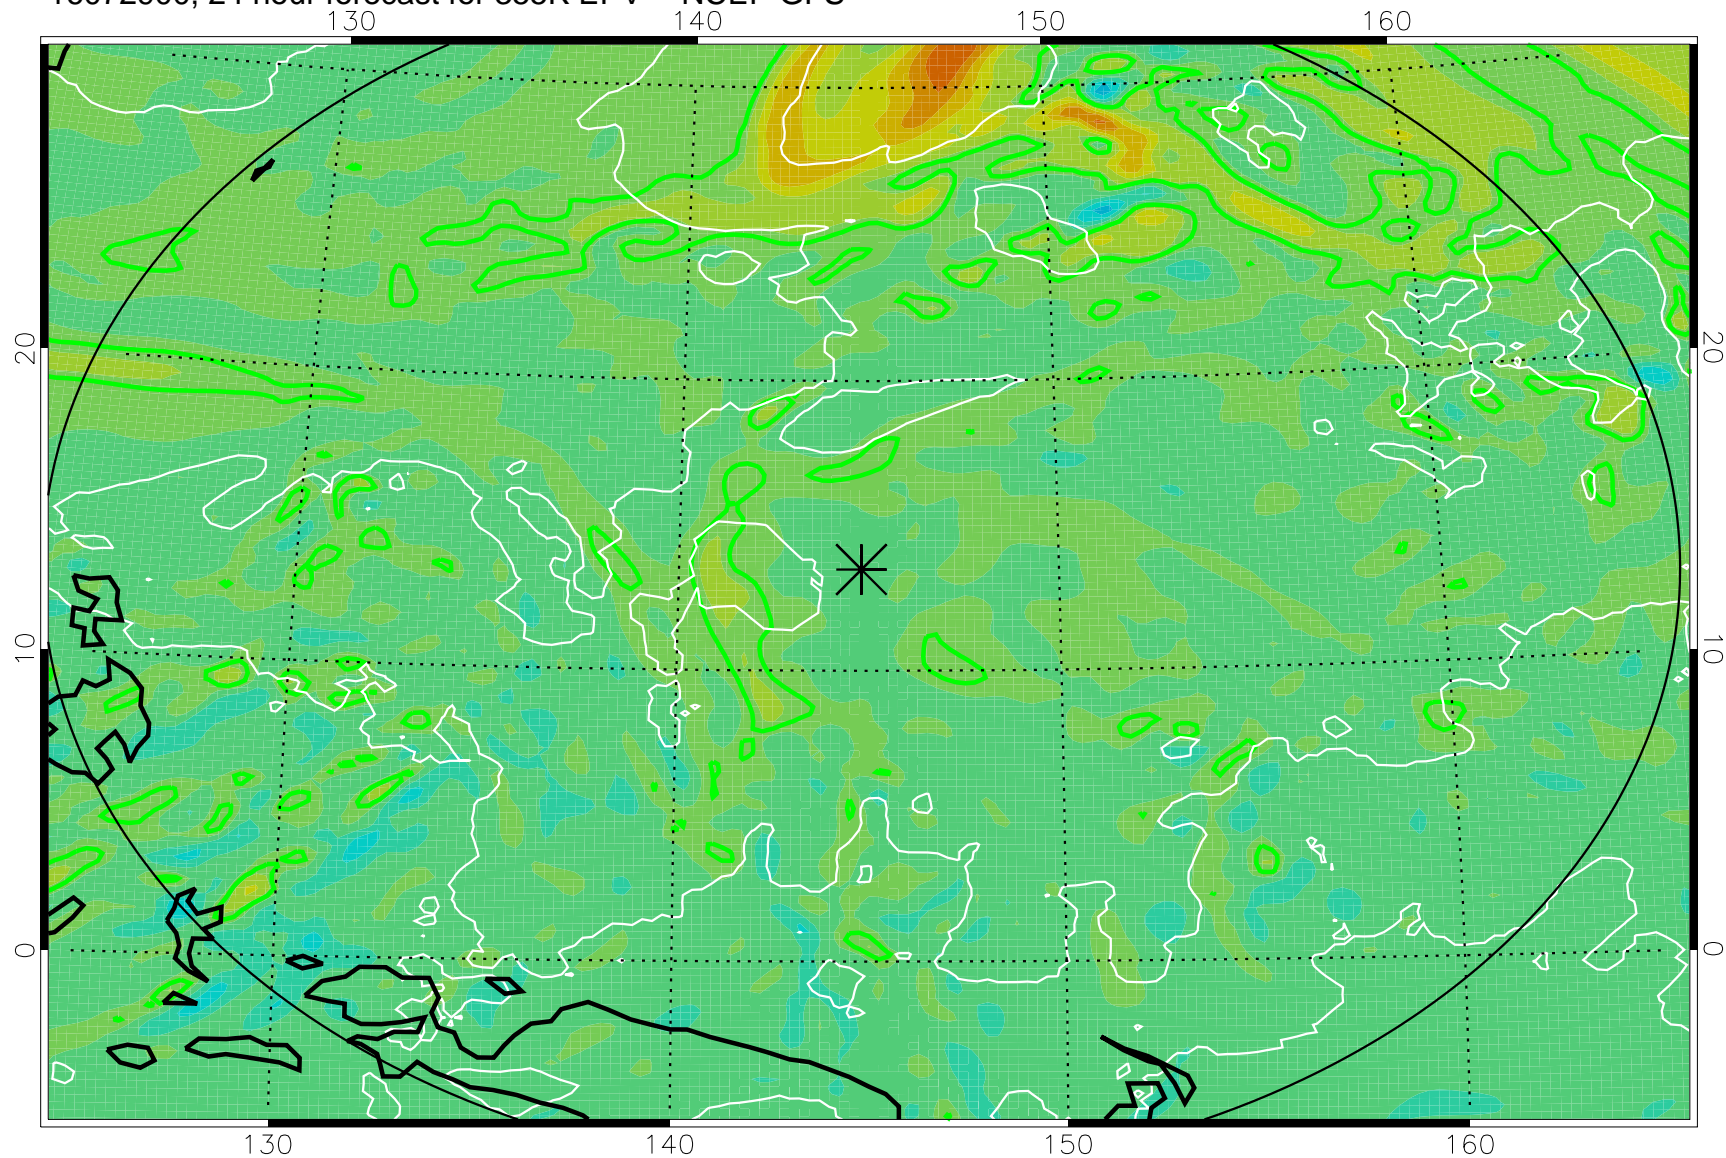

16072806, 6 hour forecast for 355K EPV -- NCEP GFS

355K Montgomery Streamfunction, white  
EPV Tropopause (2 PVU) Position  
Range ring of 2304 km

16072812, 12 hour forecast for 355K EPV -- NCEP GFS

355K Montgomery Streamfunction, white  
EPV Tropopause (2 PVU) Position  
Range ring of 2304 km

16072818, 18 hour forecast for 355K EPV -- NCEP GFS

355K Montgomery Streamfunction, white  
EPV Tropopause (2 PVU) Position  
Range ring of 2304 km

16072900, 24 hour forecast for 355K EPV -- NCEP GFS

355K Montgomery Streamfunction, white  
EPV Tropopause (2 PVU) Position  
Range ring of 2304 km

16072906, 30 hour forecast for 355K EPV -- NCEP GFS

355K Montgomery Streamfunction, white  
EPV Tropopause (2 PVU) Position  
Range ring of 2304 km

16072912, 36 hour forecast for 355K EPV -- NCEP GFS

355K Montgomery Streamfunction, white  
EPV Tropopause (2 PVU) Position  
Range ring of 2304 km

16072918, 42 hour forecast for 355K EPV -- NCEP GFS

355K Montgomery Streamfunction, white  
EPV Tropopause (2 PVU) Position  
Range ring of 2304 km

16073000, 48 hour forecast for 355K EPV -- NCEP GFS

355K Montgomery Streamfunction, white  
EPV Tropopause (2 PVU) Position  
Range ring of 2304 km