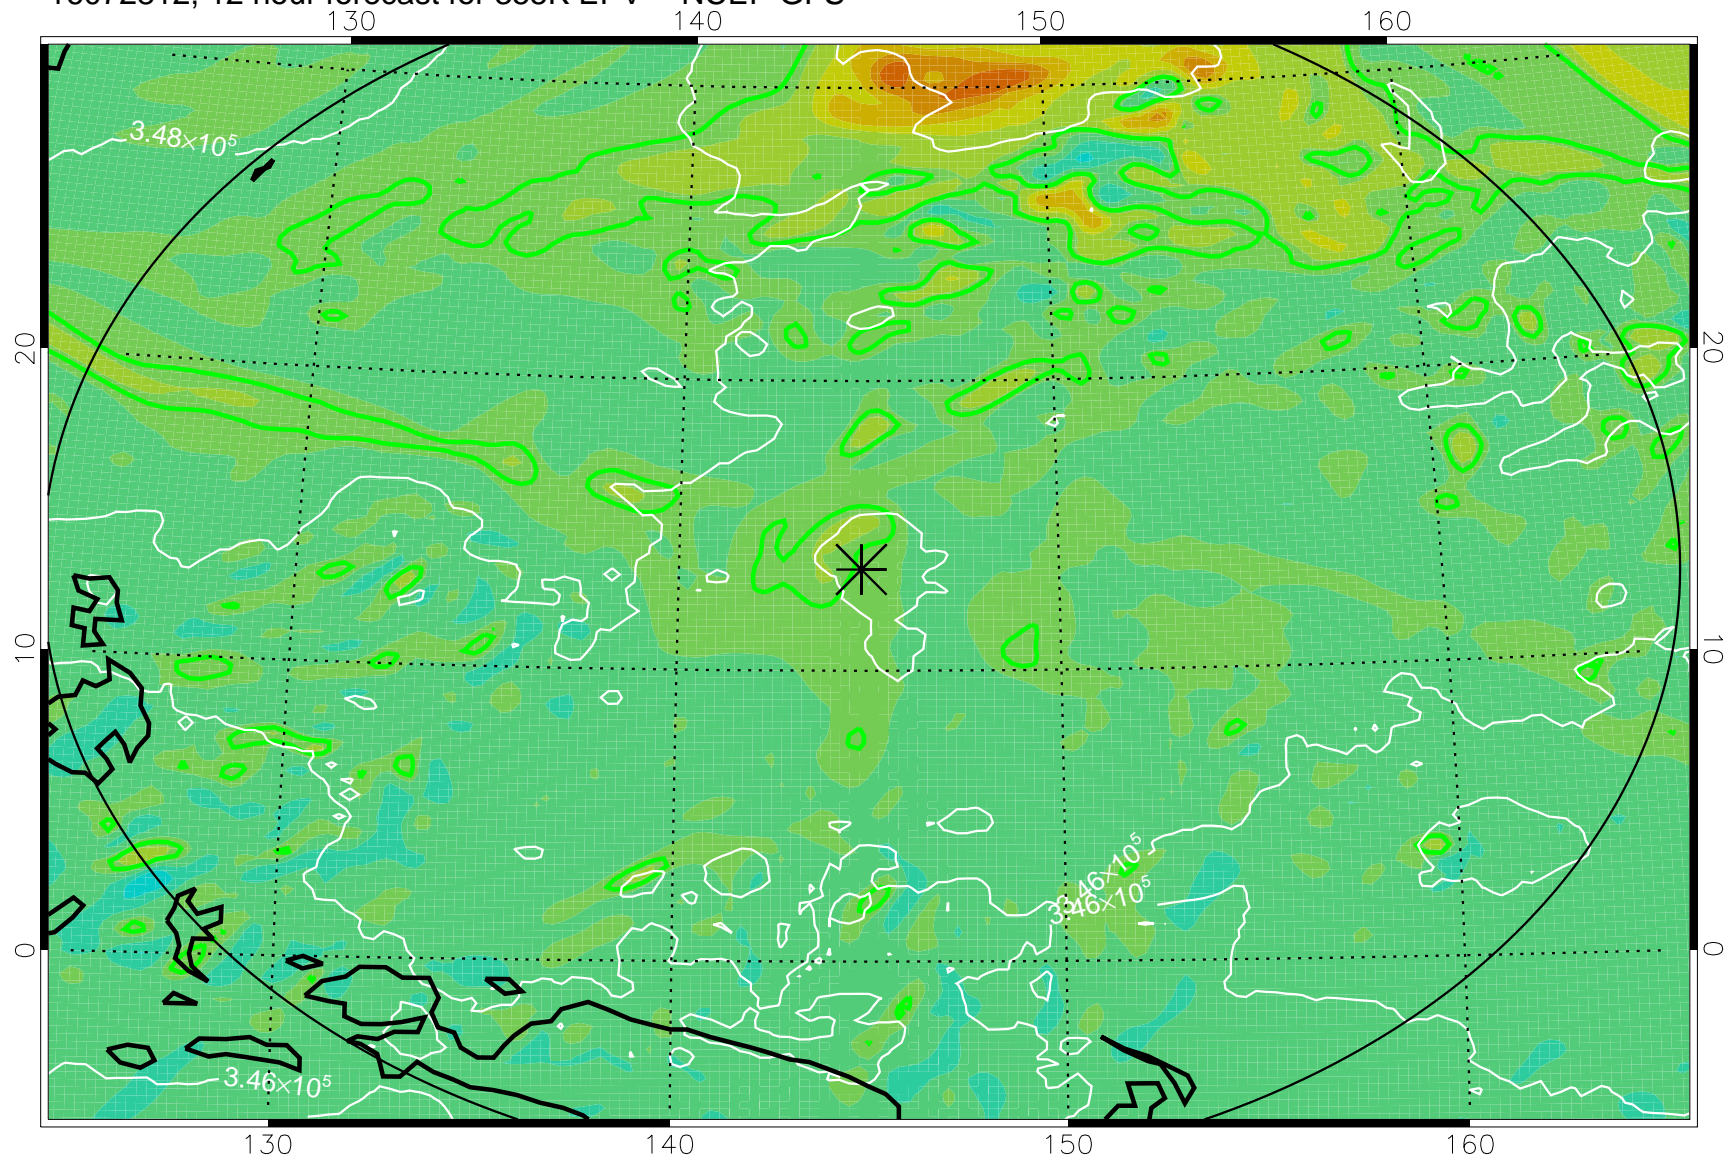

16072806, 6 hour forecast for 355K EPV -- NCEP GFS

355K Montgomery Streamfunction, white  
EPV Tropopause (2 PVU) Position  
Range ring of 2304 km

16072812, 12 hour forecast for 355K EPV -- NCEP GFS

355K Montgomery Streamfunction, white  
EPV Tropopause (2 PVU) Position  
Range ring of 2304 km

16072818, 18 hour forecast for 355K EPV -- NCEP GFS

355K Montgomery Streamfunction, white  
EPV Tropopause (2 PVU) Position  
Range ring of 2304 km

16072900, 24 hour forecast for 355K EPV -- NCEP GFS

355K Montgomery Streamfunction, white  
EPV Tropopause (2 PVU) Position  
Range ring of 2304 km

16072906, 30 hour forecast for 355K EPV -- NCEP GFS

355K Montgomery Streamfunction, white  
EPV Tropopause (2 PVU) Position  
Range ring of 2304 km

16072912, 36 hour forecast for 355K EPV -- NCEP GFS

355K Montgomery Streamfunction, white  
EPV Tropopause (2 PVU) Position  
Range ring of 2304 km

16072918, 42 hour forecast for 355K EPV -- NCEP GFS

355K Montgomery Streamfunction, white  
EPV Tropopause (2 PVU) Position  
Range ring of 2304 km

16073000, 48 hour forecast for 355K EPV -- NCEP GFS

355K Montgomery Streamfunction, white  
EPV Tropopause (2 PVU) Position  
Range ring of 2304 km