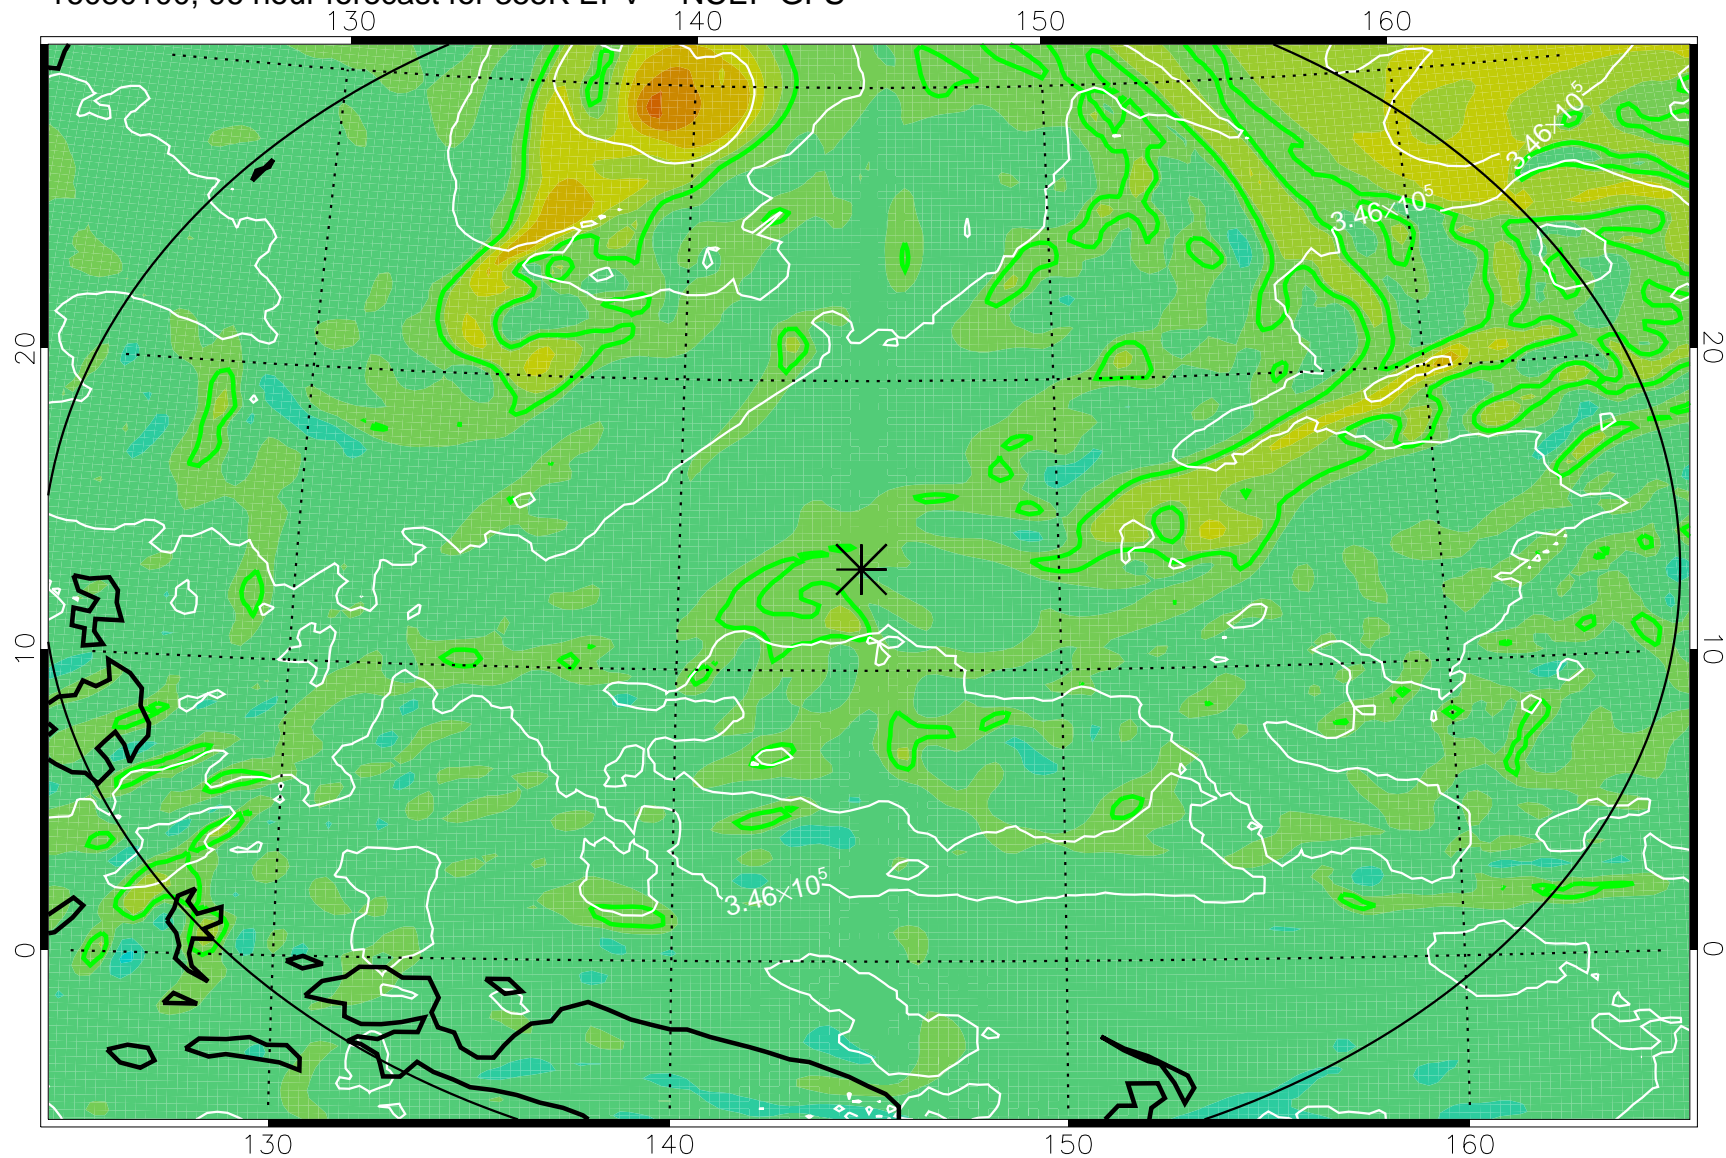

16073018, 66 hour forecast for 355K EPV -- NCEP GFS

355K Montgomery Streamfunction, white  
EPV Tropopause (2 PVU) Position  
Range ring of 2304 km

16073100, 72 hour forecast for 355K EPV -- NCEP GFS

355K Montgomery Streamfunction, white  
EPV Tropopause (2 PVU) Position  
Range ring of 2304 km

16073106, 78 hour forecast for 355K EPV -- NCEP GFS

355K Montgomery Streamfunction, white  
EPV Tropopause (2 PVU) Position  
Range ring of 2304 km

16073112, 84 hour forecast for 355K EPV -- NCEP GFS

355K Montgomery Streamfunction, white  
EPV Tropopause (2 PVU) Position  
Range ring of 2304 km

16073118, 90 hour forecast for 355K EPV -- NCEP GFS

355K Montgomery Streamfunction, white  
EPV Tropopause (2 PVU) Position  
Range ring of 2304 km

16080100, 96 hour forecast for 355K EPV -- NCEP GFS

355K Montgomery Streamfunction, white  
EPV Tropopause (2 PVU) Position  
Range ring of 2304 km

16080106, 102 hour forecast for 355K EPV -- NCEP GFS

355K Montgomery Streamfunction, white  
EPV Tropopause (2 PVU) Position  
Range ring of 2304 km

16080112, 108 hour forecast for 355K EPV -- NCEP GFS

355K Montgomery Streamfunction, white  
EPV Tropopause (2 PVU) Position  
Range ring of 2304 km