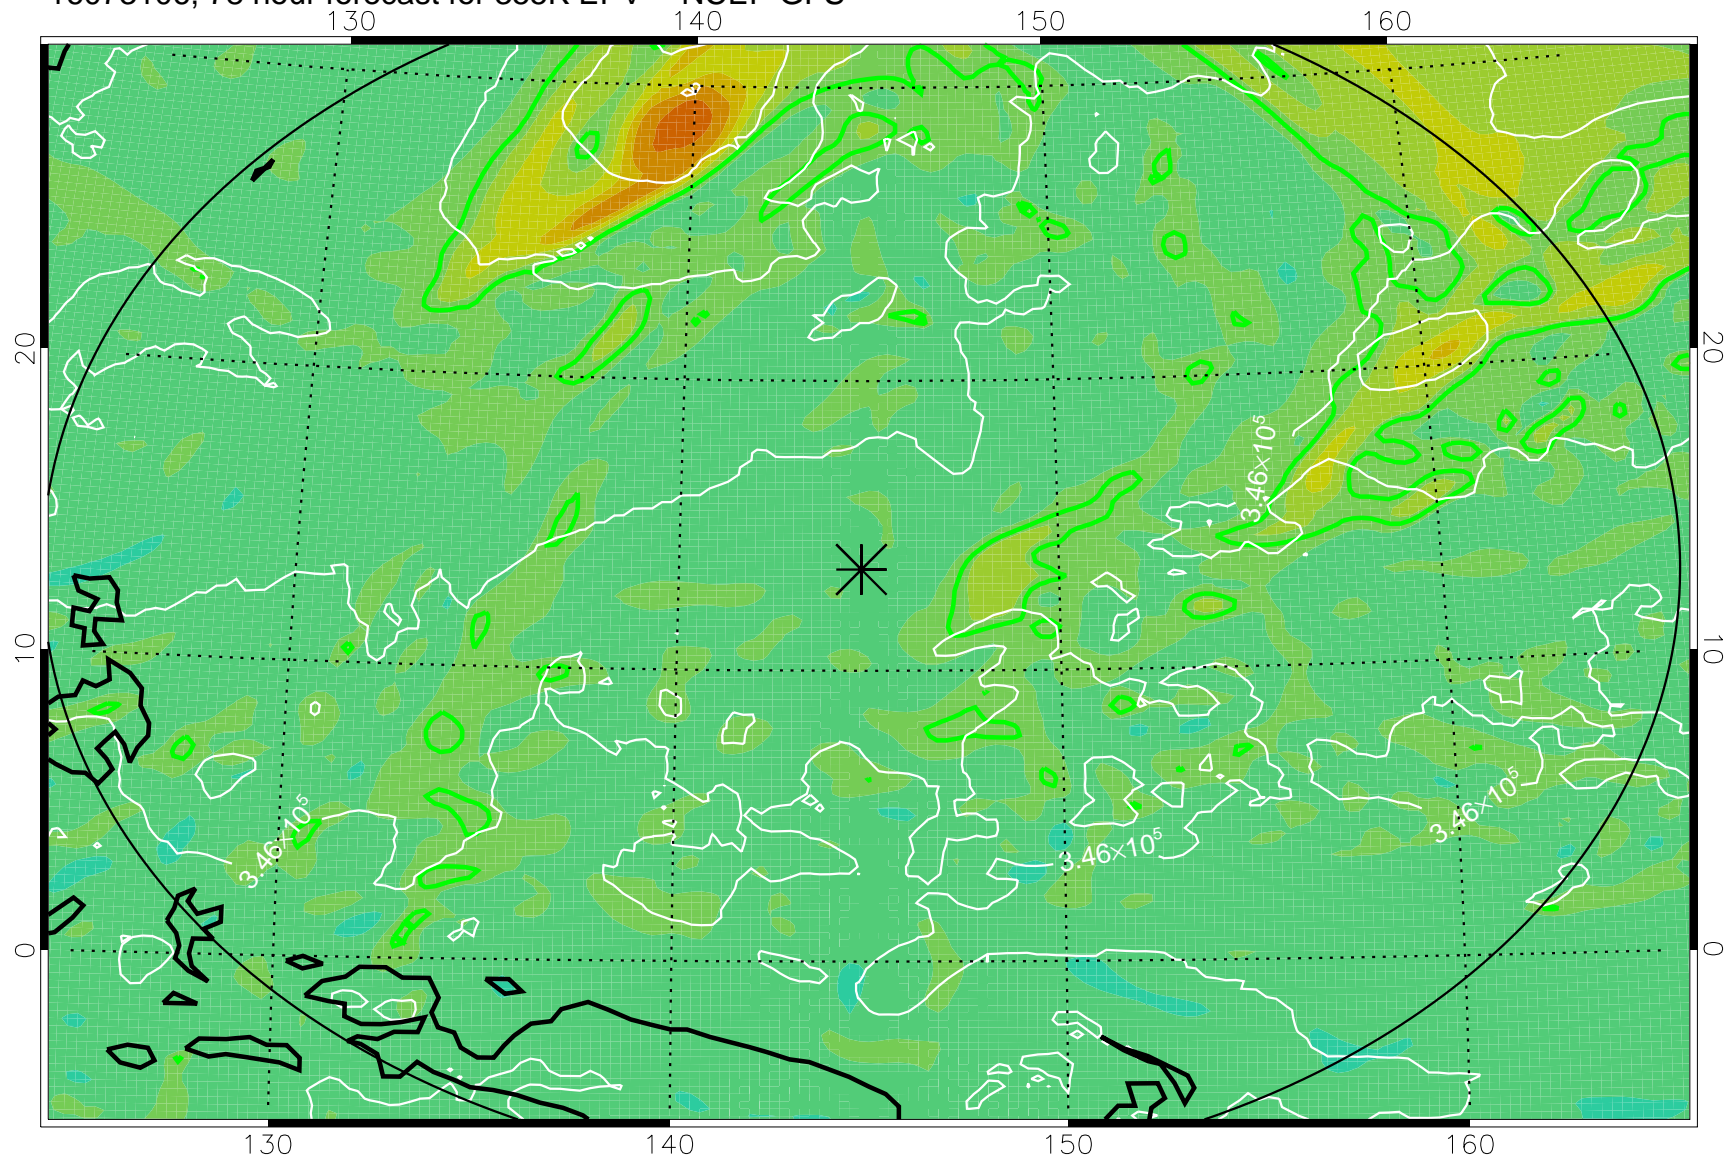

16073006, 54 hour forecast for 355K EPV -- NCEP GFS

355K Montgomery Streamfunction, white  
EPV Tropopause (2 PVU) Position  
Range ring of 2304 km

16073012, 60 hour forecast for 355K EPV -- NCEP GFS

355K Montgomery Streamfunction, white  
EPV Tropopause (2 PVU) Position  
Range ring of 2304 km

16073018, 66 hour forecast for 355K EPV -- NCEP GFS

355K Montgomery Streamfunction, white  
EPV Tropopause (2 PVU) Position  
Range ring of 2304 km

16073100, 72 hour forecast for 355K EPV -- NCEP GFS

355K Montgomery Streamfunction, white  
EPV Tropopause (2 PVU) Position  
Range ring of 2304 km

16073106, 78 hour forecast for 355K EPV -- NCEP GFS

355K Montgomery Streamfunction, white  
EPV Tropopause (2 PVU) Position  
Range ring of 2304 km

16073112, 84 hour forecast for 355K EPV -- NCEP GFS

355K Montgomery Streamfunction, white  
EPV Tropopause (2 PVU) Position  
Range ring of 2304 km

16073118, 90 hour forecast for 355K EPV -- NCEP GFS

355K Montgomery Streamfunction, white  
EPV Tropopause (2 PVU) Position  
Range ring of 2304 km

16080100, 96 hour forecast for 355K EPV -- NCEP GFS

355K Montgomery Streamfunction, white  
EPV Tropopause (2 PVU) Position  
Range ring of 2304 km