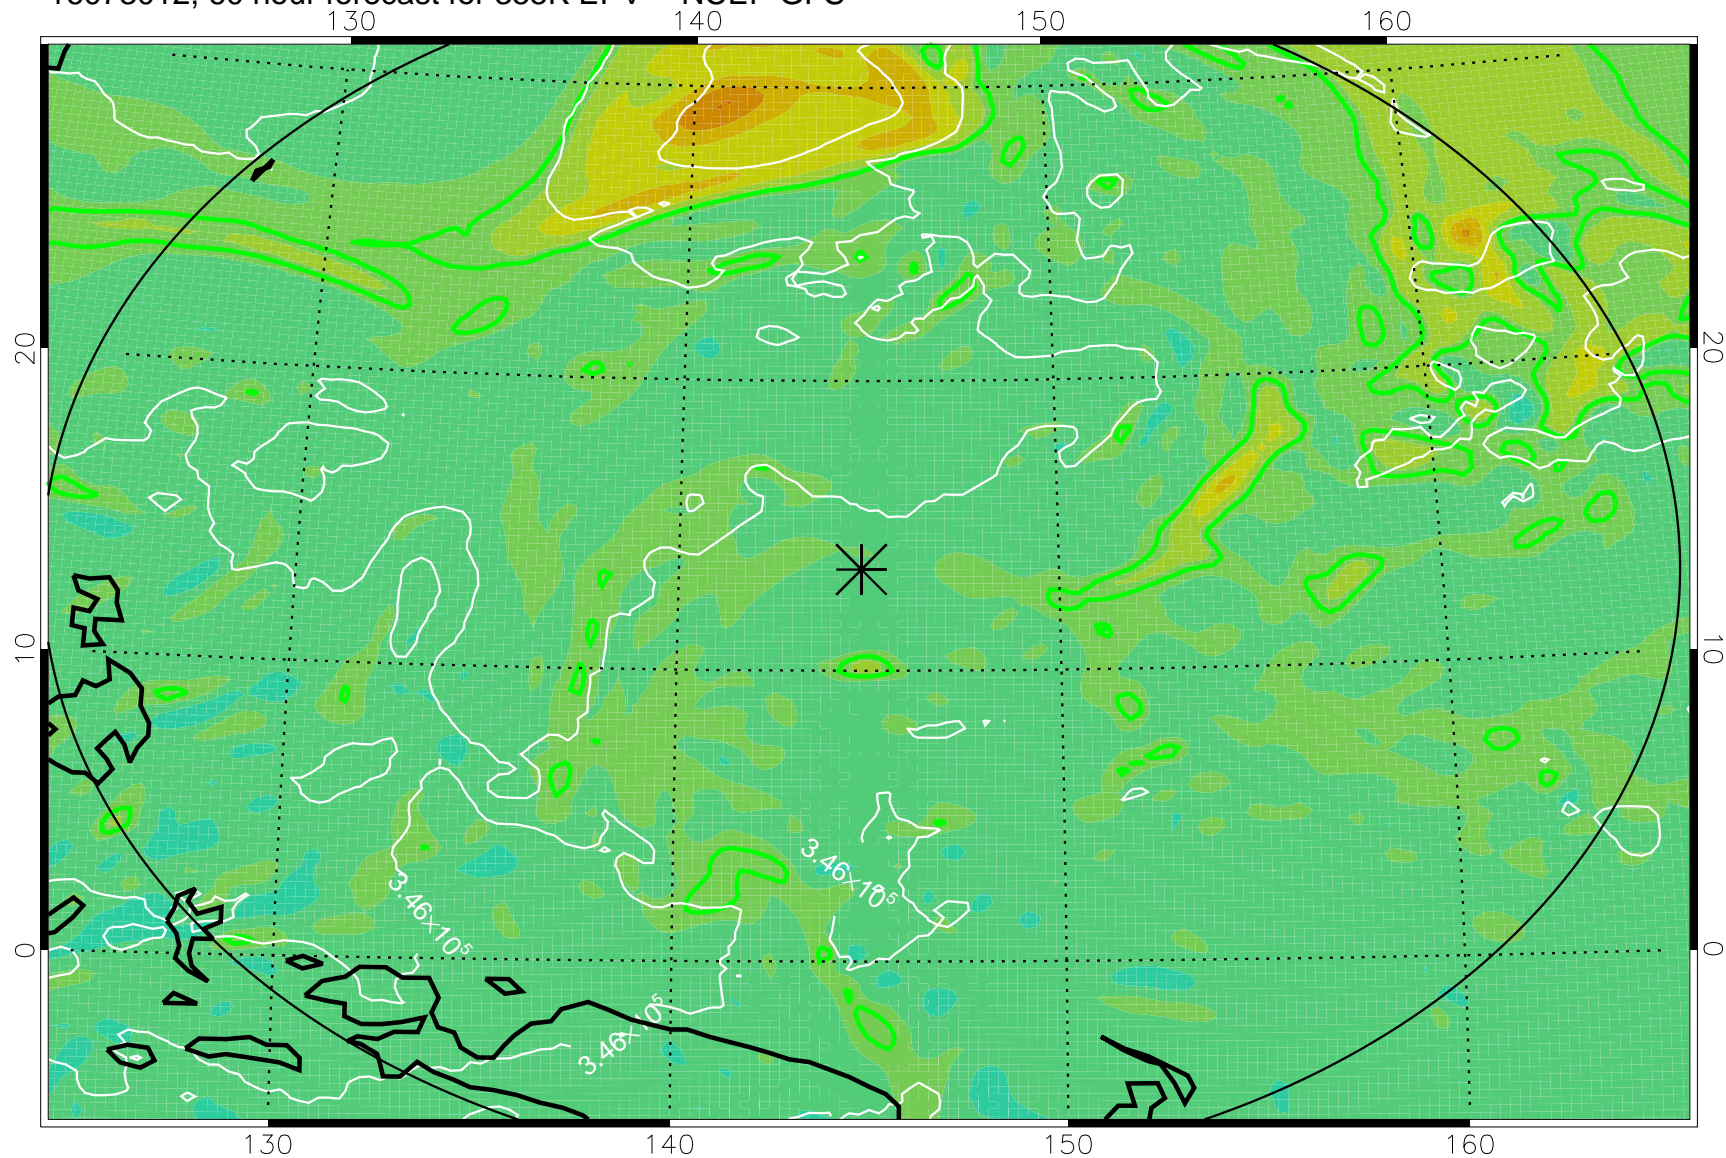

16072918, 42 hour forecast for 355K EPV -- NCEP GFS

355K Montgomery Streamfunction, white  
EPV Tropopause (2 PVU) Position  
Range ring of 2304 km

16073000, 48 hour forecast for 355K EPV -- NCEP GFS

355K Montgomery Streamfunction, white  
EPV Tropopause (2 PVU) Position  
Range ring of 2304 km

16073006, 54 hour forecast for 355K EPV -- NCEP GFS

355K Montgomery Streamfunction, white  
EPV Tropopause (2 PVU) Position  
Range ring of 2304 km

16073012, 60 hour forecast for 355K EPV -- NCEP GFS

355K Montgomery Streamfunction, white  
EPV Tropopause (2 PVU) Position  
Range ring of 2304 km

16073018, 66 hour forecast for 355K EPV -- NCEP GFS

355K Montgomery Streamfunction, white  
EPV Tropopause (2 PVU) Position  
Range ring of 2304 km

16073100, 72 hour forecast for 355K EPV -- NCEP GFS

355K Montgomery Streamfunction, white  
EPV Tropopause (2 PVU) Position  
Range ring of 2304 km

16073118, 90 hour forecast for 355K EPV -- NCEP GFS

355K Montgomery Streamfunction, white  
EPV Tropopause (2 PVU) Position  
Range ring of 2304 km

16080100, 96 hour forecast for 355K EPV -- NCEP GFS

355K Montgomery Streamfunction, white  
EPV Tropopause (2 PVU) Position  
Range ring of 2304 km