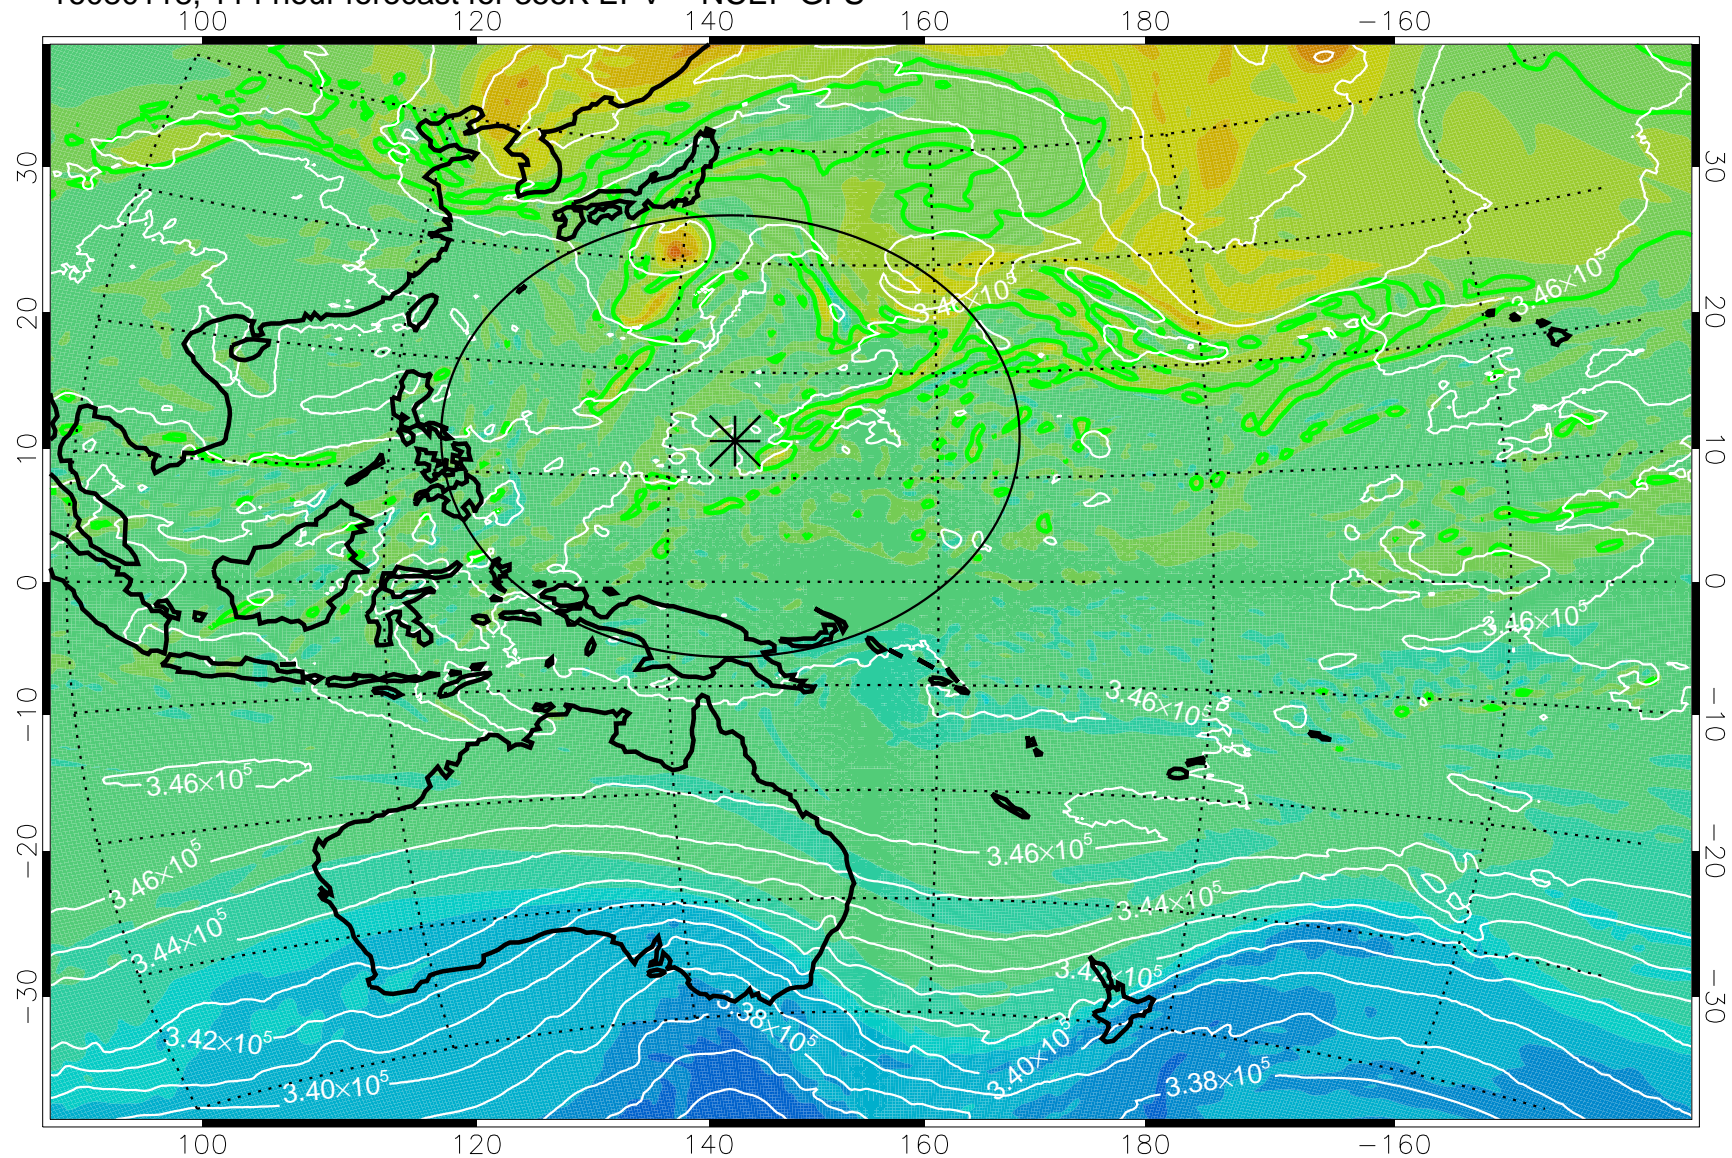

16073018, 66 hour forecast for 355K EPV -- NCEP GFS

355K Montgomery Streamfunction, white
EPV Tropopause (2 PVU) Position
Range ring of 2304 km

16073100, 72 hour forecast for 355K EPV -- NCEP GFS

355K Montgomery Streamfunction, white
EPV Tropopause (2 PVU) Position
Range ring of 2304 km

16073106, 78 hour forecast for 355K EPV -- NCEP GFS

355K Montgomery Streamfunction, white
EPV Tropopause (2 PVU) Position
Range ring of 2304 km

16073112, 84 hour forecast for 355K EPV -- NCEP GFS

355K Montgomery Streamfunction, white
EPV Tropopause (2 PVU) Position
Range ring of 2304 km

16073118, 90 hour forecast for 355K EPV -- NCEP GFS

355K Montgomery Streamfunction, white
EPV Tropopause (2 PVU) Position
Range ring of 2304 km

16080100, 96 hour forecast for 355K EPV -- NCEP GFS

355K Montgomery Streamfunction, white
EPV Tropopause (2 PVU) Position
Range ring of 2304 km

16080106, 102 hour forecast for 355K EPV -- NCEP GFS

355K Montgomery Streamfunction, white
EPV Tropopause (2 PVU) Position
Range ring of 2304 km

16080118, 114 hour forecast for 355K EPV -- NCEP GFS

355K Montgomery Streamfunction, white
EPV Tropopause (2 PVU) Position
Range ring of 2304 km