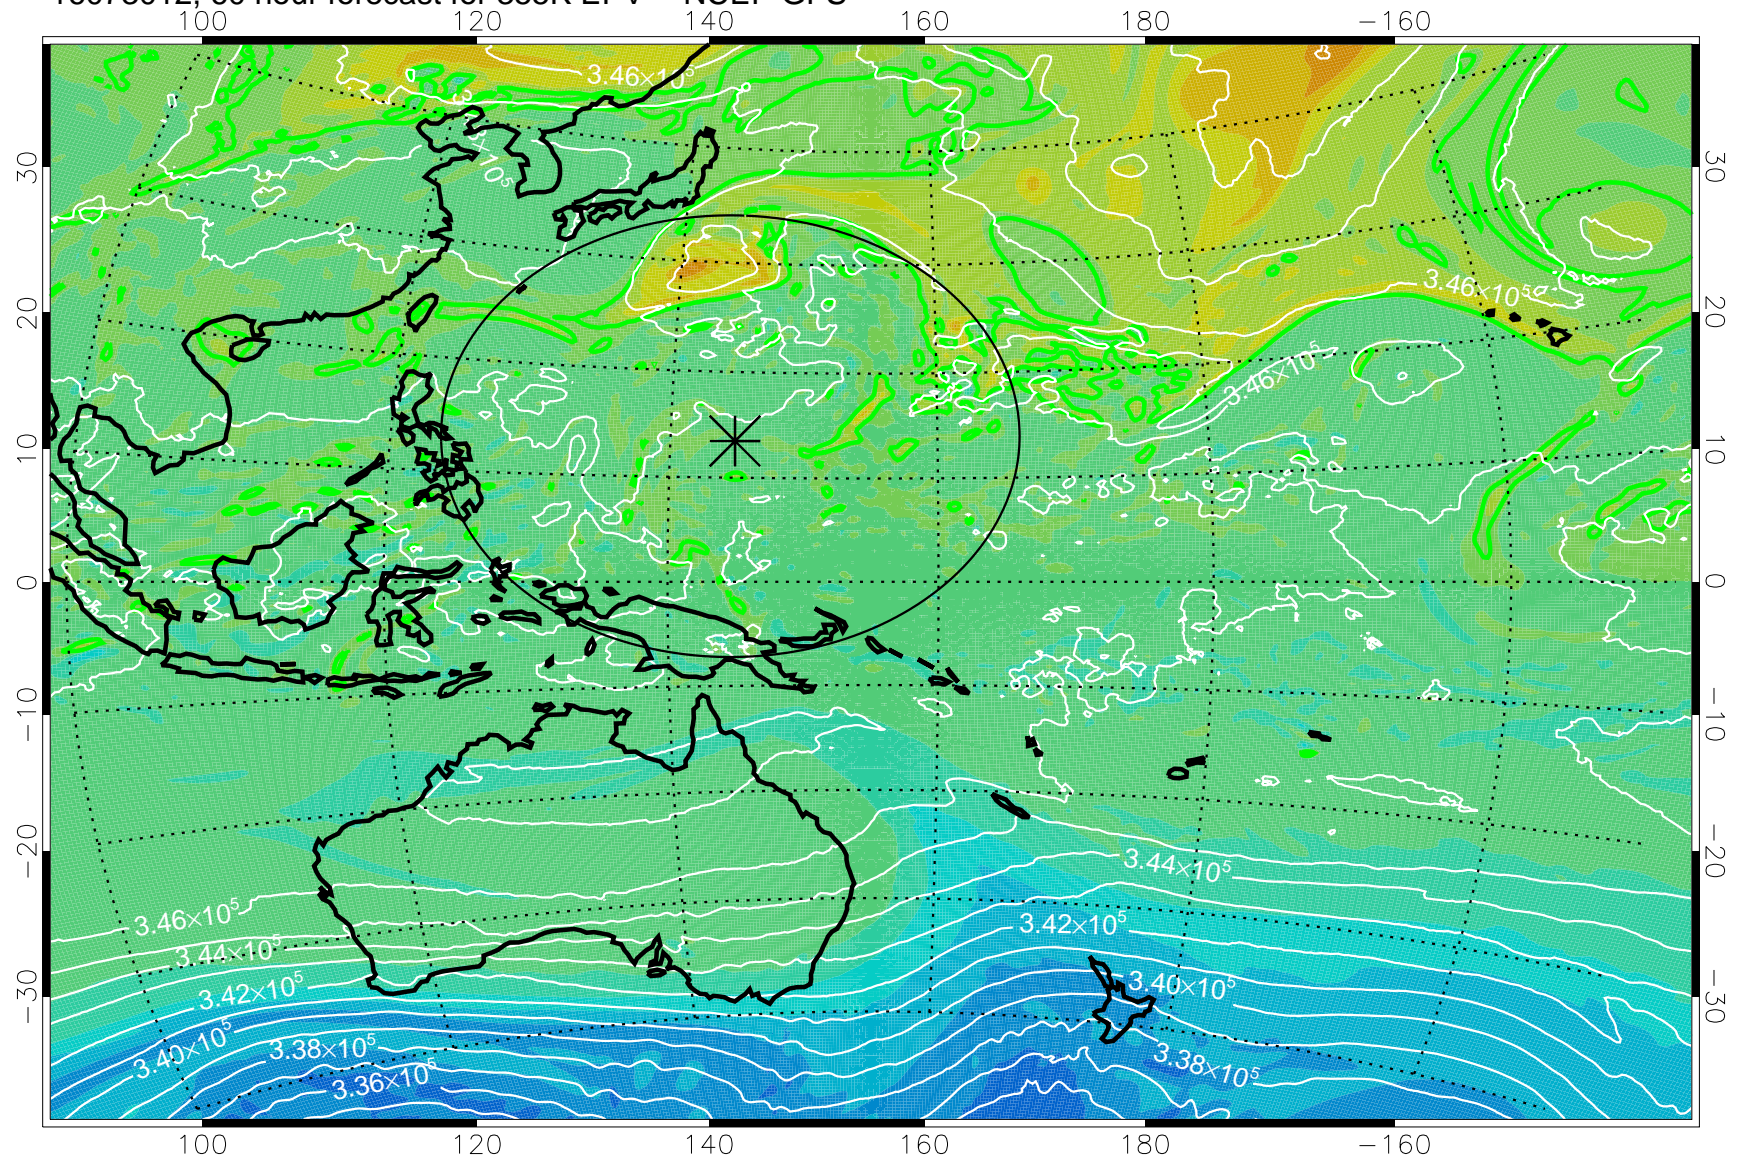

16072918, 42 hour forecast for 355K EPV -- NCEP GFS

355K Montgomery Streamfunction, white
EPV Tropopause (2 PVU) Position
Range ring of 2304 km

16073000, 48 hour forecast for 355K EPV -- NCEP GFS

355K Montgomery Streamfunction, white
EPV Tropopause (2 PVU) Position
Range ring of 2304 km

16073006, 54 hour forecast for 355K EPV -- NCEP GFS

355K Montgomery Streamfunction, white
EPV Tropopause (2 PVU) Position
Range ring of 2304 km

16073012, 60 hour forecast for 355K EPV -- NCEP GFS

355K Montgomery Streamfunction, white
EPV Tropopause (2 PVU) Position
Range ring of 2304 km

16073018, 66 hour forecast for 355K EPV -- NCEP GFS

355K Montgomery Streamfunction, white
EPV Tropopause (2 PVU) Position
Range ring of 2304 km

16073100, 72 hour forecast for 355K EPV -- NCEP GFS

355K Montgomery Streamfunction, white
EPV Tropopause (2 PVU) Position
Range ring of 2304 km

16073106, 78 hour forecast for 355K EPV -- NCEP GFS

355K Montgomery Streamfunction, white
EPV Tropopause (2 PVU) Position
Range ring of 2304 km

16073112, 84 hour forecast for 355K EPV -- NCEP GFS

355K Montgomery Streamfunction, white
EPV Tropopause (2 PVU) Position
Range ring of 2304 km