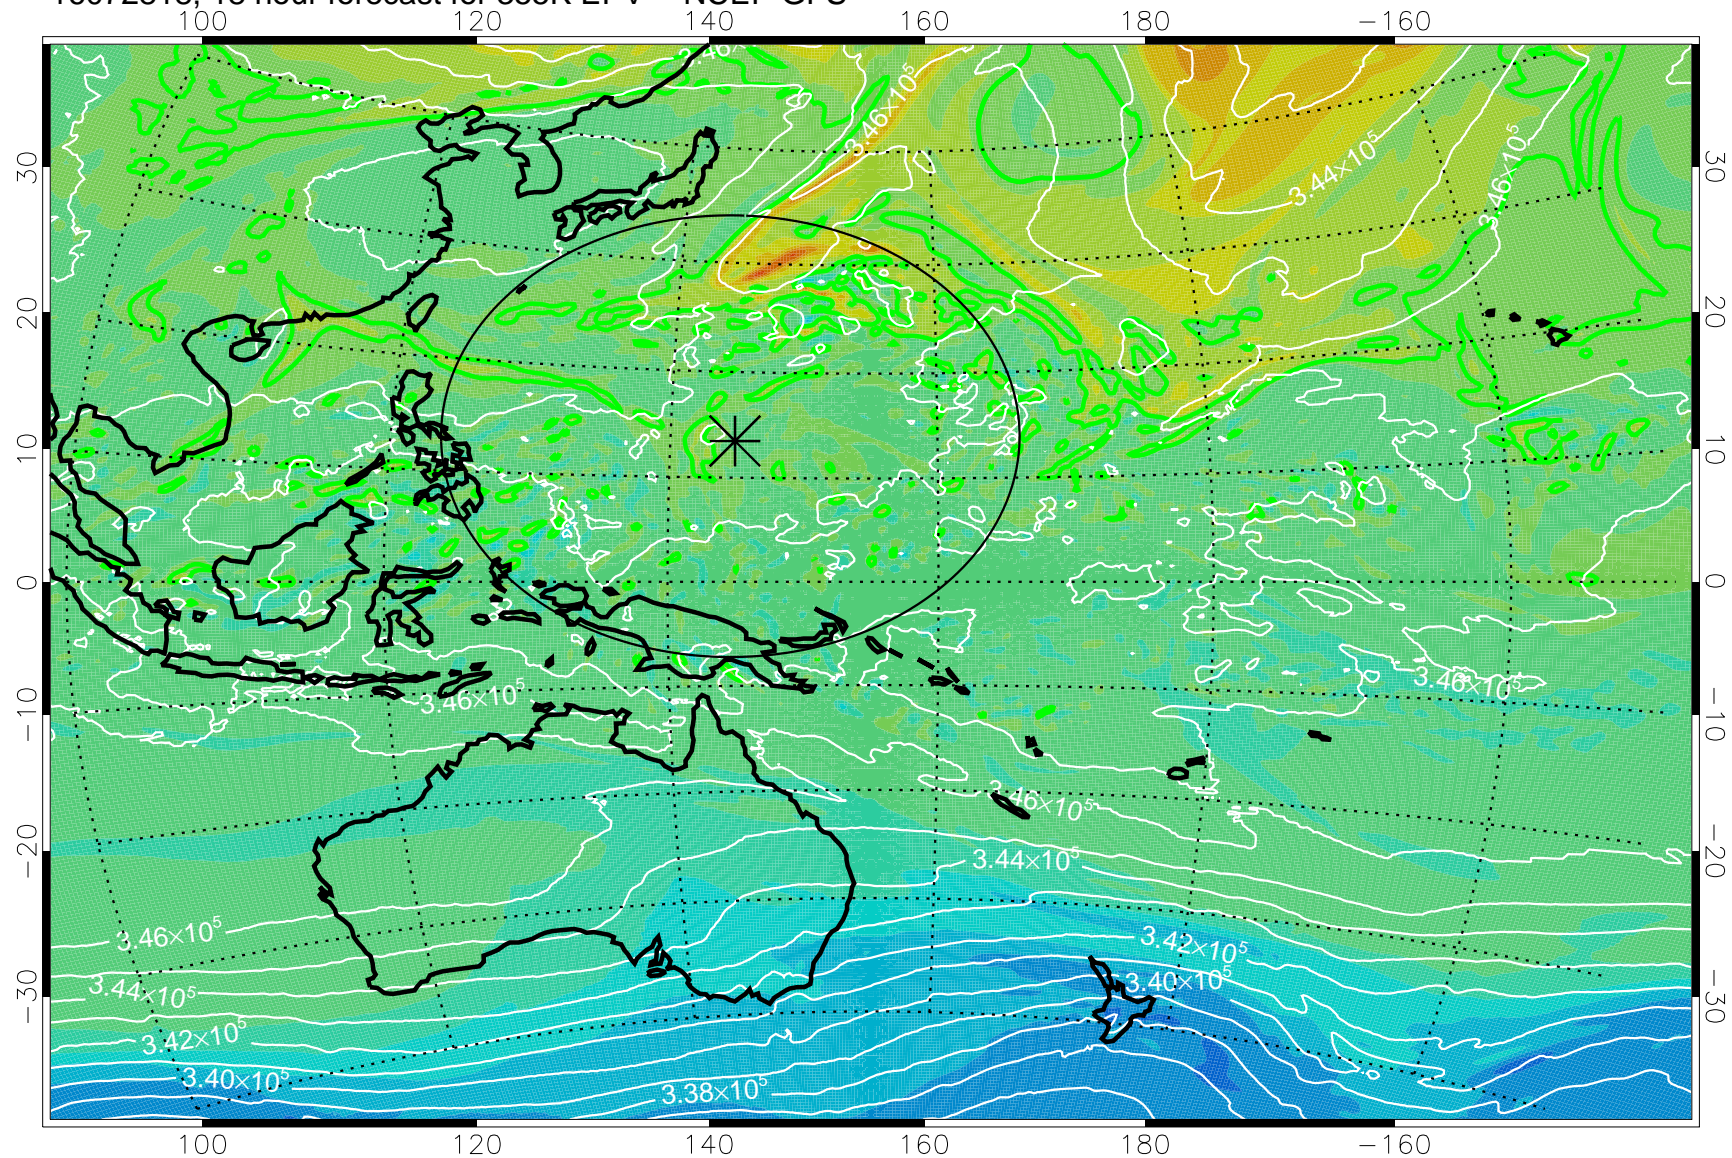

16072806, 6 hour forecast for 355K EPV -- NCEP GFS

355K Montgomery Streamfunction, white
EPV Tropopause (2 PVU) Position
Range ring of 2304 km

16072812, 12 hour forecast for 355K EPV -- NCEP GFS

355K Montgomery Streamfunction, white
EPV Tropopause (2 PVU) Position
Range ring of 2304 km

16072818, 18 hour forecast for 355K EPV -- NCEP GFS

355K Montgomery Streamfunction, white
EPV Tropopause (2 PVU) Position
Range ring of 2304 km

16072900, 24 hour forecast for 355K EPV -- NCEP GFS

355K Montgomery Streamfunction, white
EPV Tropopause (2 PVU) Position
Range ring of 2304 km

16072906, 30 hour forecast for 355K EPV -- NCEP GFS

355K Montgomery Streamfunction, white
EPV Tropopause (2 PVU) Position
Range ring of 2304 km

16072912, 36 hour forecast for 355K EPV -- NCEP GFS

355K Montgomery Streamfunction, white
EPV Tropopause (2 PVU) Position
Range ring of 2304 km

16072918, 42 hour forecast for 355K EPV -- NCEP GFS

355K Montgomery Streamfunction, white
EPV Tropopause (2 PVU) Position
Range ring of 2304 km

16073000, 48 hour forecast for 355K EPV -- NCEP GFS

355K Montgomery Streamfunction, white
EPV Tropopause (2 PVU) Position
Range ring of 2304 km