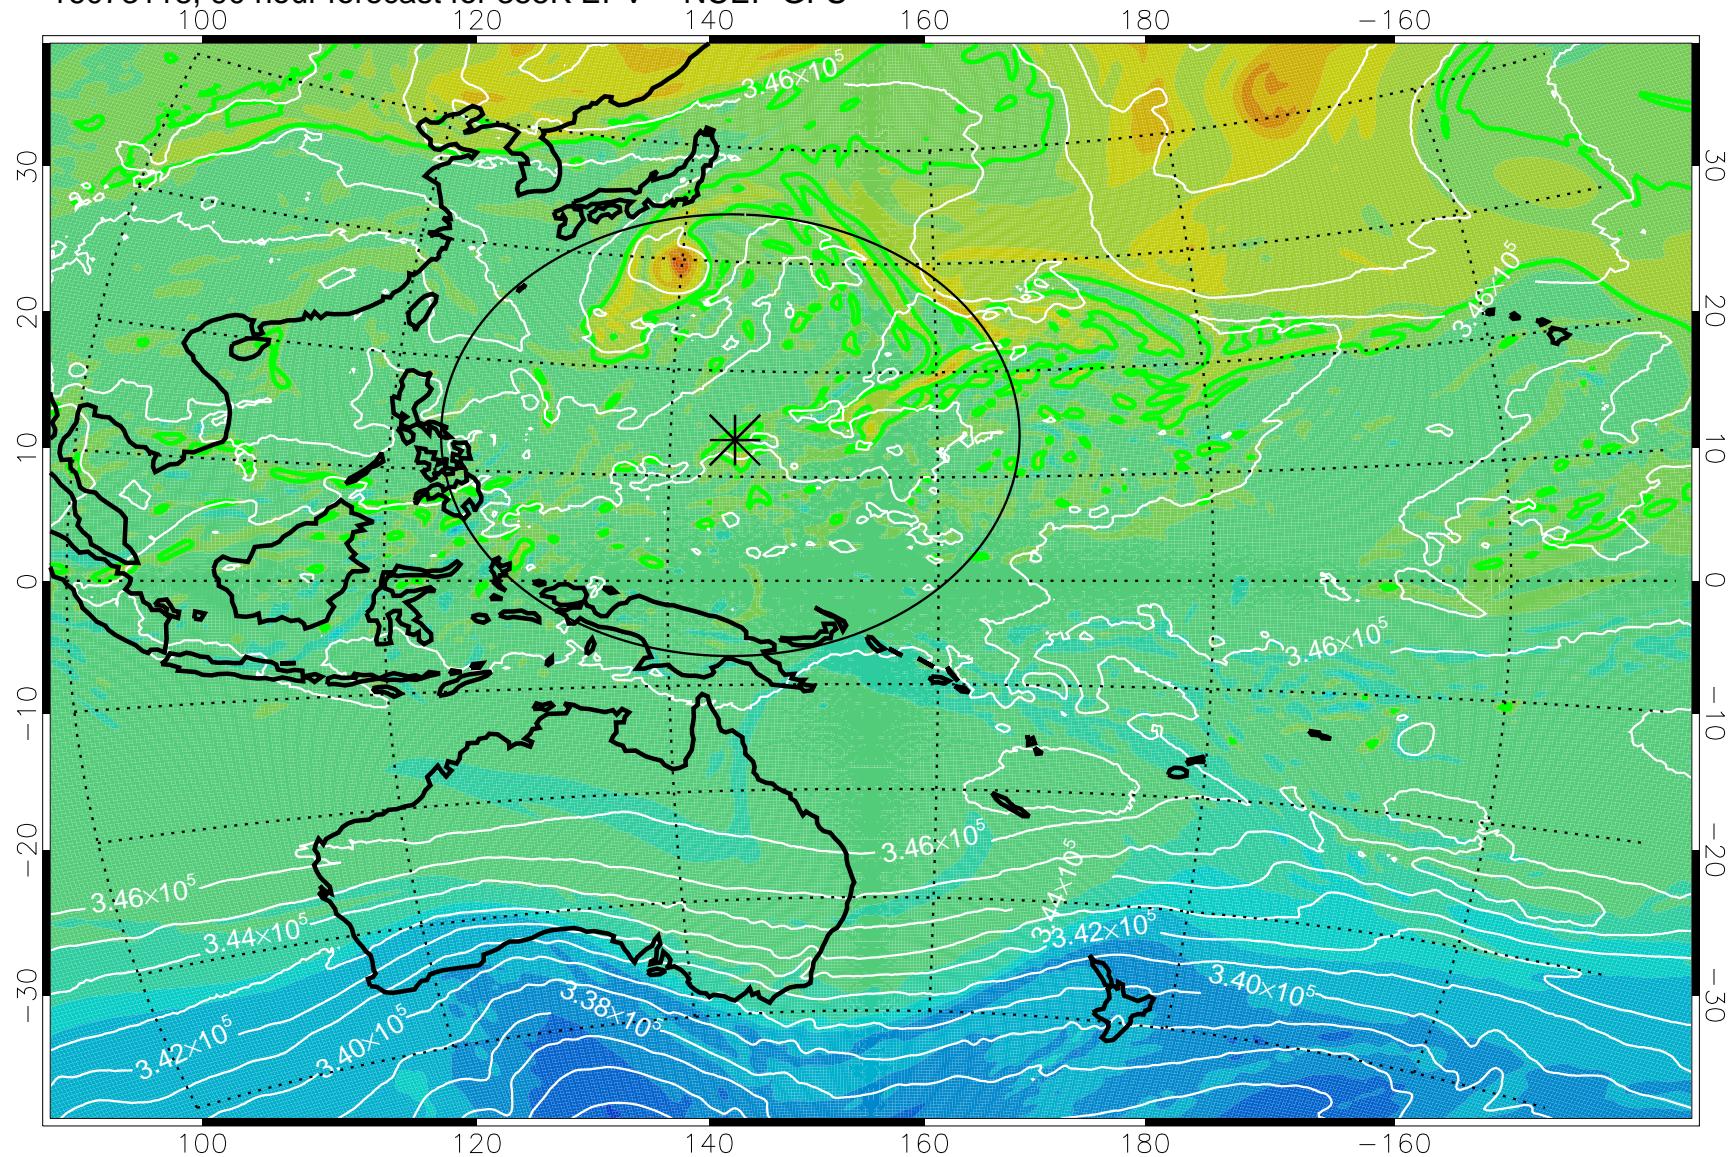

16073018, 66 hour forecast for 355K EPV -- NCEP GFS

355K Montgomery Streamfunction, white
EPV Tropopause (2 PVU) Position
Range ring of 2304 km

16073100, 72 hour forecast for 355K EPV -- NCEP GFS

355K Montgomery Streamfunction, white
EPV Tropopause (2 PVU) Position
Range ring of 2304 km

16073106, 78 hour forecast for 355K EPV -- NCEP GFS

355K Montgomery Streamfunction, white
EPV Tropopause (2 PVU) Position
Range ring of 2304 km

16073112, 84 hour forecast for 355K EPV -- NCEP GFS

355K Montgomery Streamfunction, white
EPV Tropopause (2 PVU) Position
Range ring of 2304 km

16073118, 90 hour forecast for 355K EPV -- NCEP GFS

355K Montgomery Streamfunction, white
EPV Tropopause (2 PVU) Position
Range ring of 2304 km

16080100, 96 hour forecast for 355K EPV -- NCEP GFS

355K Montgomery Streamfunction, white
EPV Tropopause (2 PVU) Position
Range ring of 2304 km

16080106, 102 hour forecast for 355K EPV -- NCEP GFS

355K Montgomery Streamfunction, white
EPV Tropopause (2 PVU) Position
Range ring of 2304 km

16080118, 114 hour forecast for 355K EPV -- NCEP GFS

355K Montgomery Streamfunction, white
EPV Tropopause (2 PVU) Position
Range ring of 2304 km