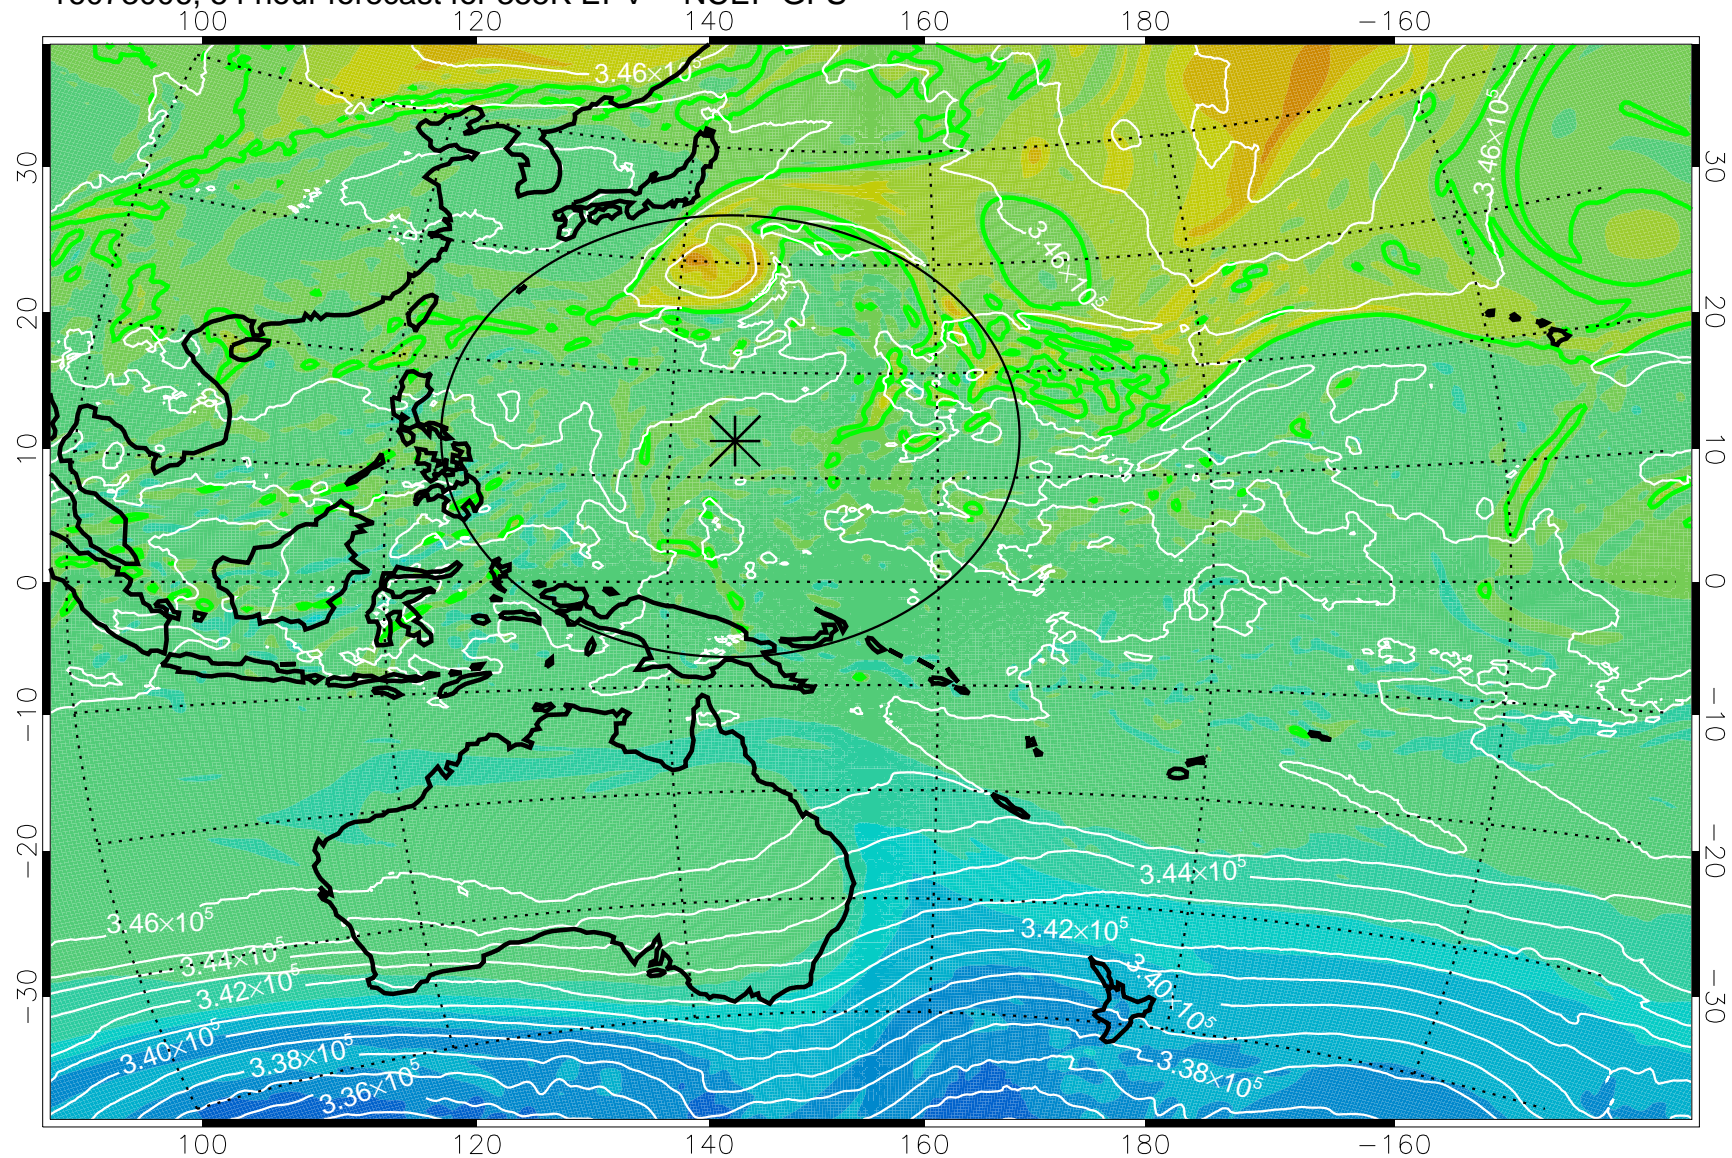

16072906, 30 hour forecast for 355K EPV -- NCEP GFS

355K Montgomery Streamfunction, white
EPV Tropopause (2 PVU) Position
Range ring of 2304 km

16072912, 36 hour forecast for 355K EPV -- NCEP GFS

355K Montgomery Streamfunction, white
EPV Tropopause (2 PVU) Position
Range ring of 2304 km

16072918, 42 hour forecast for 355K EPV -- NCEP GFS

355K Montgomery Streamfunction, white
EPV Tropopause (2 PVU) Position
Range ring of 2304 km

16073000, 48 hour forecast for 355K EPV -- NCEP GFS

355K Montgomery Streamfunction, white
EPV Tropopause (2 PVU) Position
Range ring of 2304 km

16073006, 54 hour forecast for 355K EPV -- NCEP GFS

355K Montgomery Streamfunction, white
EPV Tropopause (2 PVU) Position
Range ring of 2304 km

16073012, 60 hour forecast for 355K EPV -- NCEP GFS

355K Montgomery Streamfunction, white
EPV Tropopause (2 PVU) Position
Range ring of 2304 km

16073018, 66 hour forecast for 355K EPV -- NCEP GFS

355K Montgomery Streamfunction, white
EPV Tropopause (2 PVU) Position
Range ring of 2304 km

16073100, 72 hour forecast for 355K EPV -- NCEP GFS

355K Montgomery Streamfunction, white
EPV Tropopause (2 PVU) Position
Range ring of 2304 km