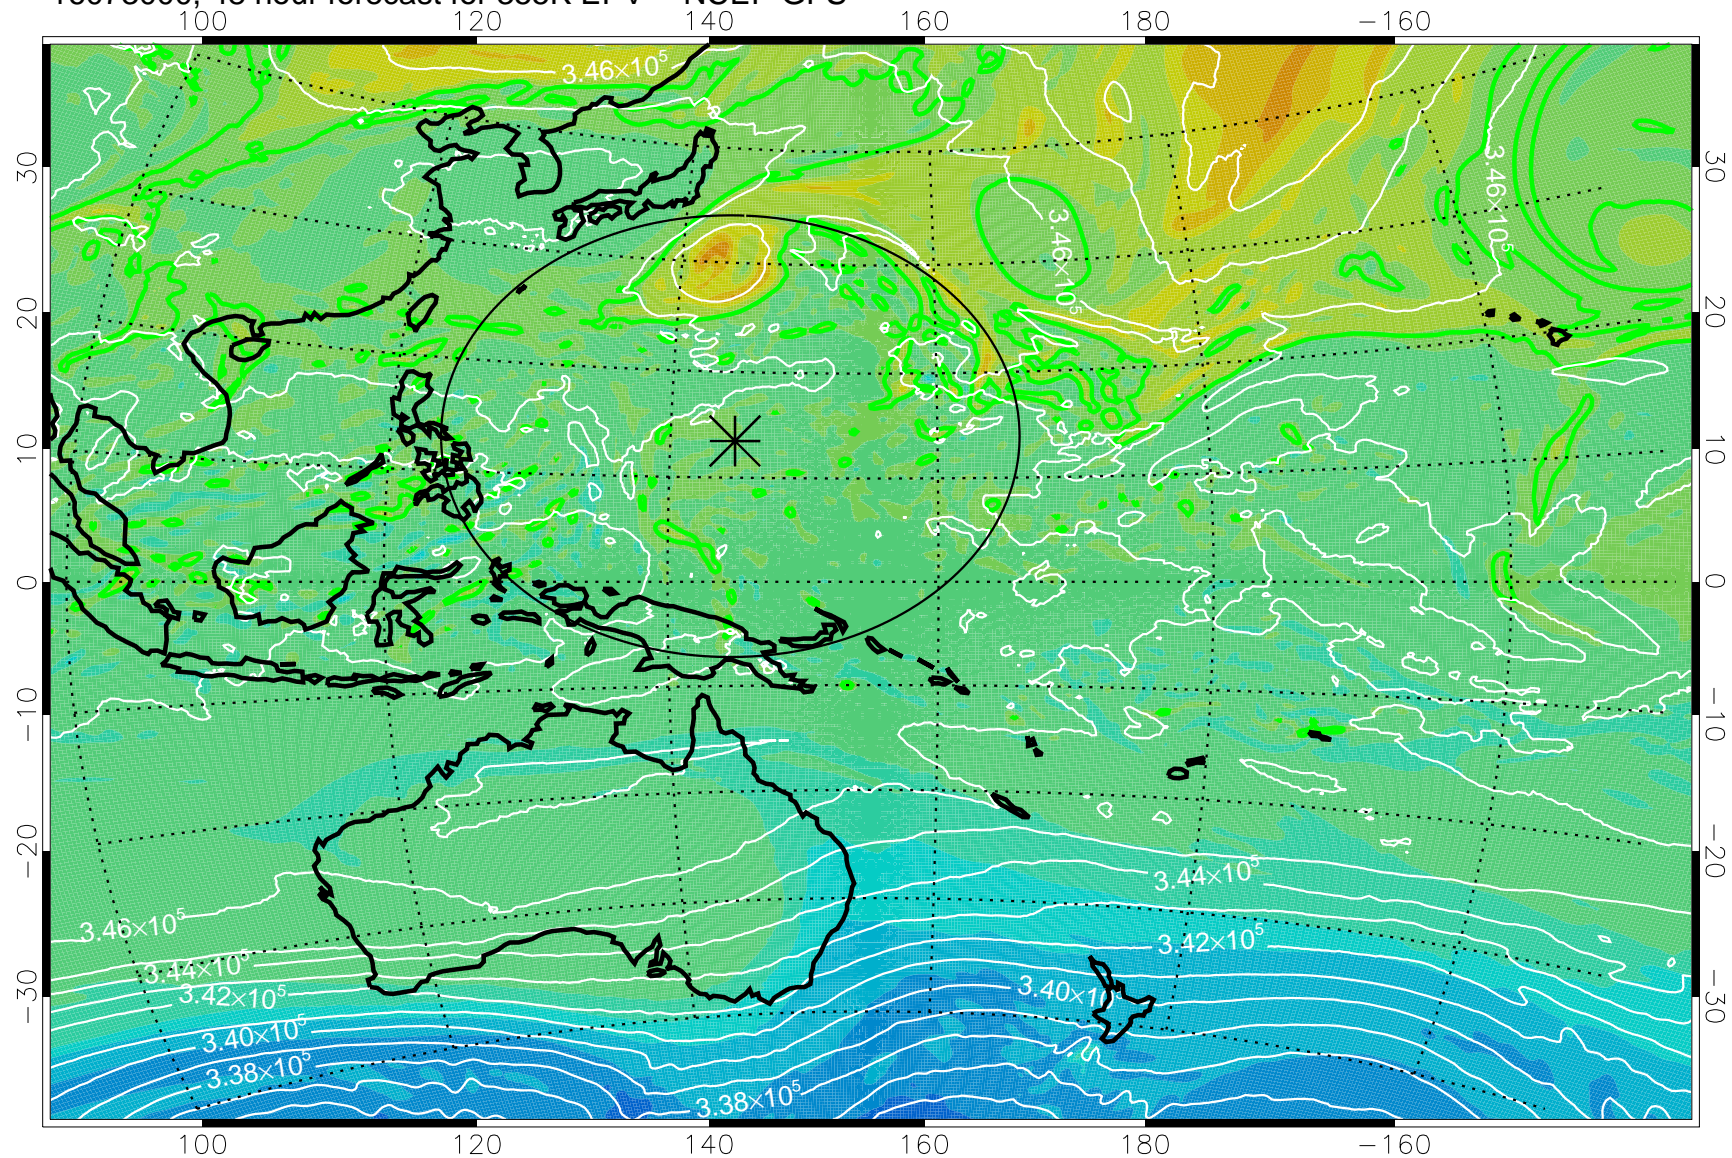

16072906, 30 hour forecast for 355K EPV -- NCEP GFS

355K Montgomery Streamfunction, white
EPV Tropopause (2 PVU) Position
Range ring of 2304 km

16072912, 36 hour forecast for 355K EPV -- NCEP GFS

355K Montgomery Streamfunction, white
EPV Tropopause (2 PVU) Position
Range ring of 2304 km

16072918, 42 hour forecast for 355K EPV -- NCEP GFS

355K Montgomery Streamfunction, white
EPV Tropopause (2 PVU) Position
Range ring of 2304 km

16073000, 48 hour forecast for 355K EPV -- NCEP GFS

355K Montgomery Streamfunction, white
EPV Tropopause (2 PVU) Position
Range ring of 2304 km

16073006, 54 hour forecast for 355K EPV -- NCEP GFS

355K Montgomery Streamfunction, white
EPV Tropopause (2 PVU) Position
Range ring of 2304 km

16073012, 60 hour forecast for 355K EPV -- NCEP GFS

355K Montgomery Streamfunction, white
EPV Tropopause (2 PVU) Position
Range ring of 2304 km

16073018, 66 hour forecast for 355K EPV -- NCEP GFS

355K Montgomery Streamfunction, white
EPV Tropopause (2 PVU) Position
Range ring of 2304 km

16073100, 72 hour forecast for 355K EPV -- NCEP GFS

355K Montgomery Streamfunction, white
EPV Tropopause (2 PVU) Position
Range ring of 2304 km