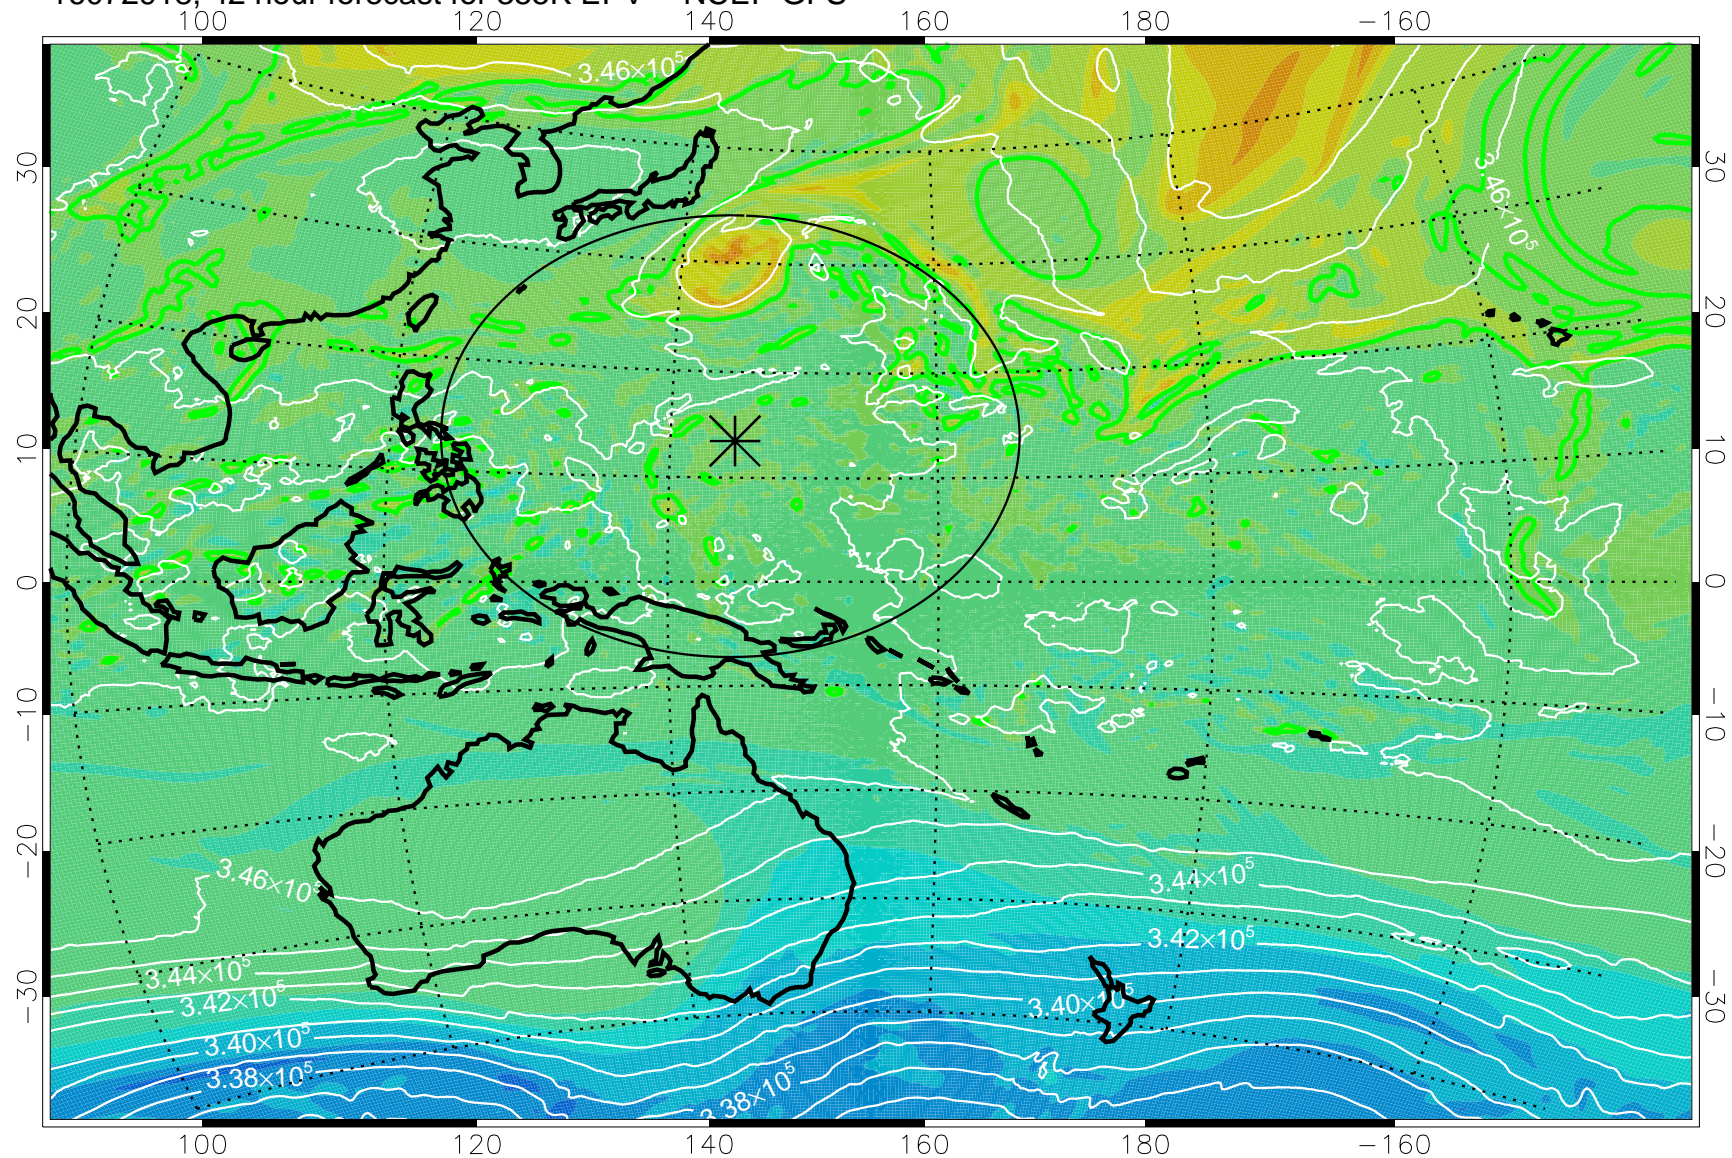

16072906, 30 hour forecast for 355K EPV -- NCEP GFS

355K Montgomery Streamfunction, white
EPV Tropopause (2 PVU) Position
Range ring of 2304 km

16072912, 36 hour forecast for 355K EPV -- NCEP GFS

355K Montgomery Streamfunction, white
EPV Tropopause (2 PVU) Position
Range ring of 2304 km

16072918, 42 hour forecast for 355K EPV -- NCEP GFS

355K Montgomery Streamfunction, white
EPV Tropopause (2 PVU) Position
Range ring of 2304 km

16073000, 48 hour forecast for 355K EPV -- NCEP GFS

355K Montgomery Streamfunction, white
EPV Tropopause (2 PVU) Position
Range ring of 2304 km

16073006, 54 hour forecast for 355K EPV -- NCEP GFS

355K Montgomery Streamfunction, white
EPV Tropopause (2 PVU) Position
Range ring of 2304 km

16073012, 60 hour forecast for 355K EPV -- NCEP GFS

355K Montgomery Streamfunction, white
EPV Tropopause (2 PVU) Position
Range ring of 2304 km

16073018, 66 hour forecast for 355K EPV -- NCEP GFS

355K Montgomery Streamfunction, white
EPV Tropopause (2 PVU) Position
Range ring of 2304 km

16073100, 72 hour forecast for 355K EPV -- NCEP GFS

355K Montgomery Streamfunction, white
EPV Tropopause (2 PVU) Position
Range ring of 2304 km