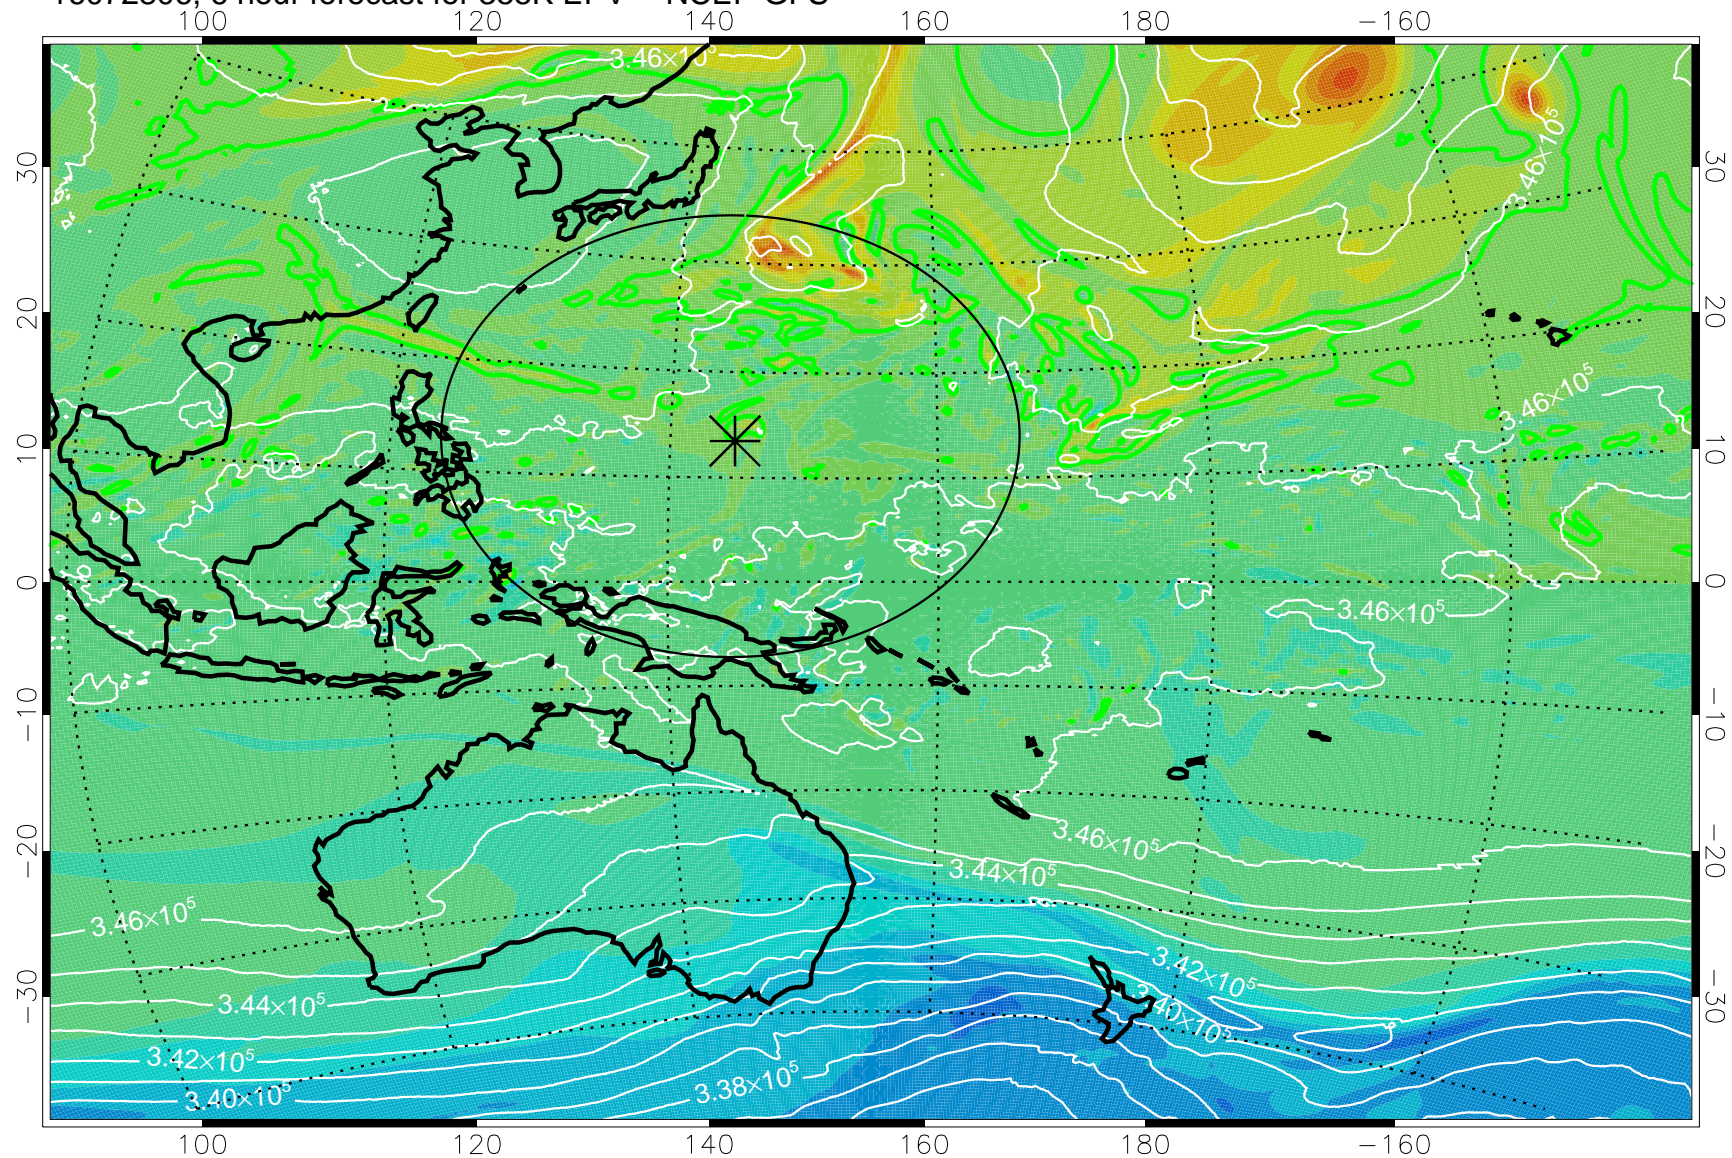

16072806, 6 hour forecast for 355K EPV -- NCEP GFS

355K Montgomery Streamfunction, white
EPV Tropopause (2 PVU) Position
Range ring of 2304 km

16072812, 12 hour forecast for 355K EPV -- NCEP GFS

355K Montgomery Streamfunction, white
EPV Tropopause (2 PVU) Position
Range ring of 2304 km

16072818, 18 hour forecast for 355K EPV -- NCEP GFS

355K Montgomery Streamfunction, white
EPV Tropopause (2 PVU) Position
Range ring of 2304 km

16072900, 24 hour forecast for 355K EPV -- NCEP GFS

355K Montgomery Streamfunction, white
EPV Tropopause (2 PVU) Position
Range ring of 2304 km

16072906, 30 hour forecast for 355K EPV -- NCEP GFS

355K Montgomery Streamfunction, white
EPV Tropopause (2 PVU) Position
Range ring of 2304 km

16072912, 36 hour forecast for 355K EPV -- NCEP GFS

355K Montgomery Streamfunction, white
EPV Tropopause (2 PVU) Position
Range ring of 2304 km

16072918, 42 hour forecast for 355K EPV -- NCEP GFS

355K Montgomery Streamfunction, white
EPV Tropopause (2 PVU) Position
Range ring of 2304 km

16073000, 48 hour forecast for 355K EPV -- NCEP GFS

355K Montgomery Streamfunction, white
EPV Tropopause (2 PVU) Position
Range ring of 2304 km