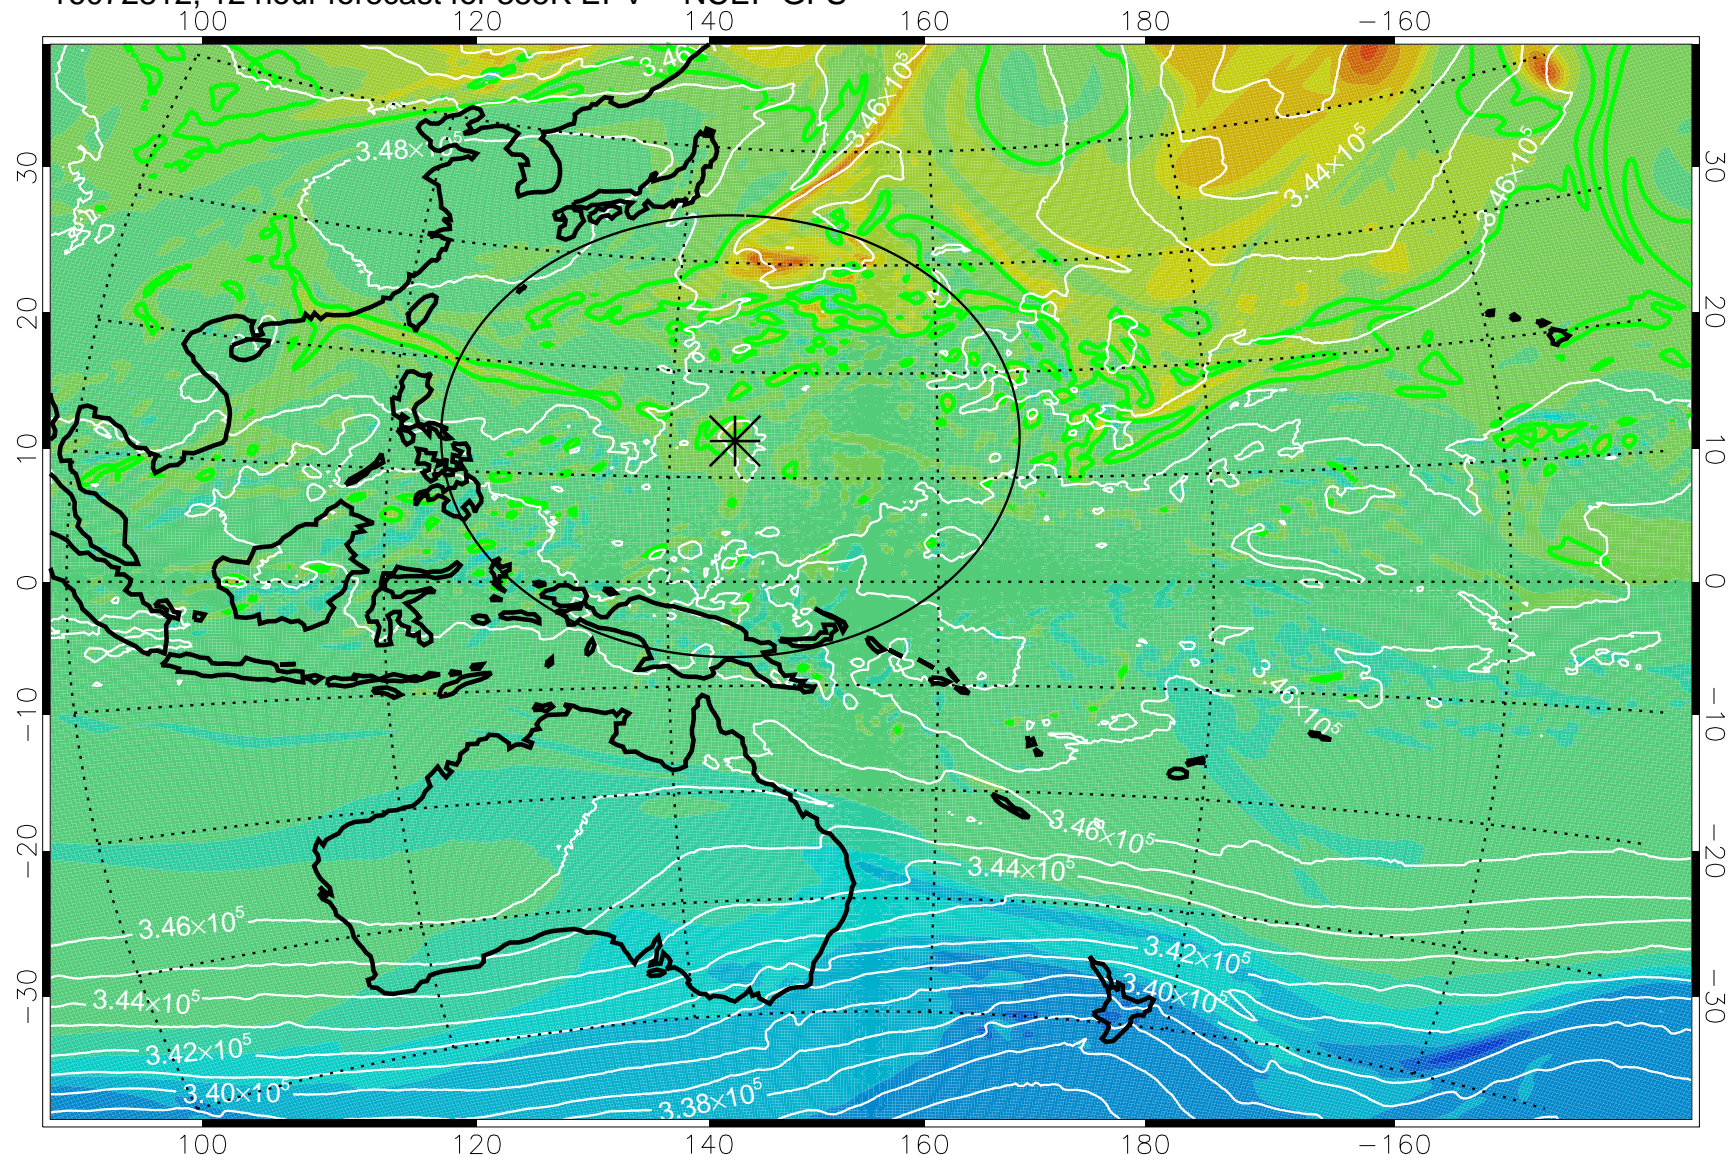

16072806, 6 hour forecast for 355K EPV -- NCEP GFS

355K Montgomery Streamfunction, white
EPV Tropopause (2 PVU) Position
Range ring of 2304 km

16072812, 12 hour forecast for 355K EPV -- NCEP GFS

355K Montgomery Streamfunction, white
EPV Tropopause (2 PVU) Position
Range ring of 2304 km

16072818, 18 hour forecast for 355K EPV -- NCEP GFS

355K Montgomery Streamfunction, white
EPV Tropopause (2 PVU) Position
Range ring of 2304 km

16072900, 24 hour forecast for 355K EPV -- NCEP GFS

355K Montgomery Streamfunction, white
EPV Tropopause (2 PVU) Position
Range ring of 2304 km

16072906, 30 hour forecast for 355K EPV -- NCEP GFS

355K Montgomery Streamfunction, white
EPV Tropopause (2 PVU) Position
Range ring of 2304 km

16072912, 36 hour forecast for 355K EPV -- NCEP GFS

355K Montgomery Streamfunction, white
EPV Tropopause (2 PVU) Position
Range ring of 2304 km

16072918, 42 hour forecast for 355K EPV -- NCEP GFS

355K Montgomery Streamfunction, white
EPV Tropopause (2 PVU) Position
Range ring of 2304 km

16073000, 48 hour forecast for 355K EPV -- NCEP GFS

355K Montgomery Streamfunction, white
EPV Tropopause (2 PVU) Position
Range ring of 2304 km