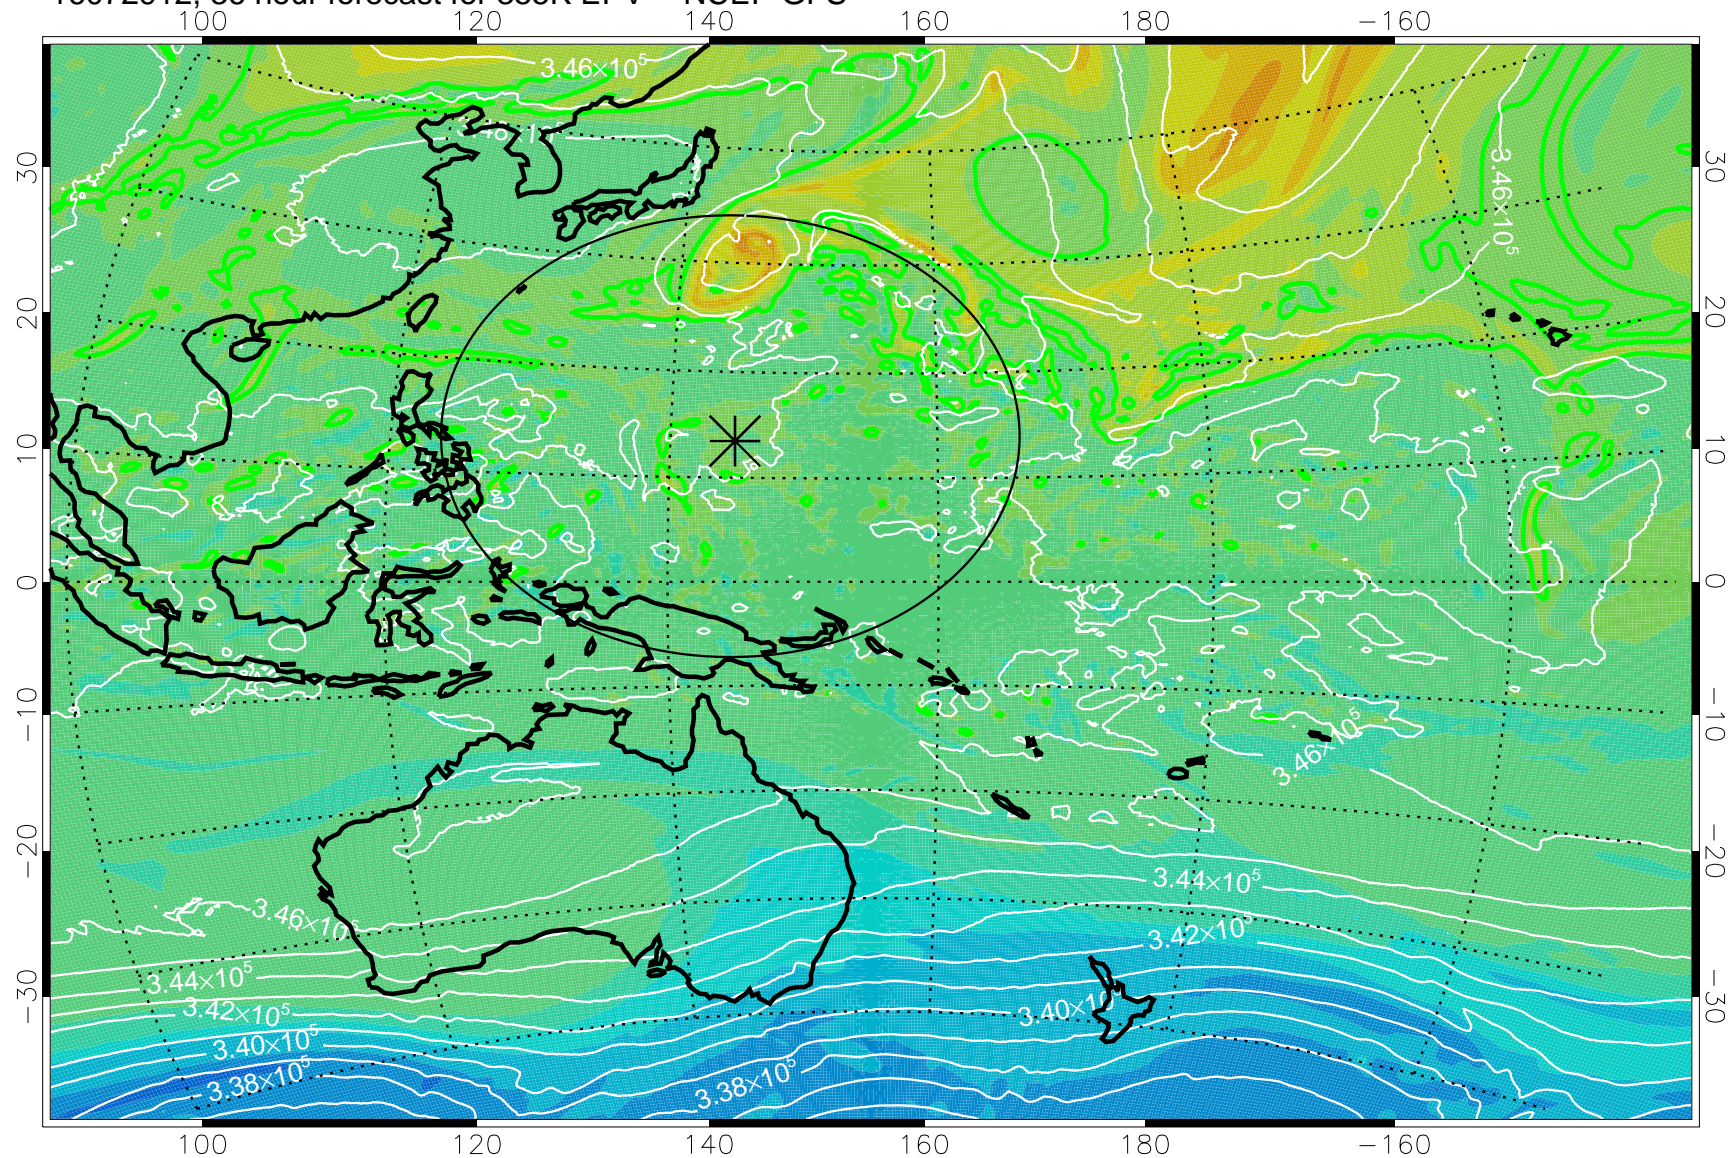

16072818, 18 hour forecast for 355K EPV -- NCEP GFS

355K Montgomery Streamfunction, white
EPV Tropopause (2 PVU) Position
Range ring of 2304 km

16072900, 24 hour forecast for 355K EPV -- NCEP GFS

355K Montgomery Streamfunction, white
EPV Tropopause (2 PVU) Position
Range ring of 2304 km

16072906, 30 hour forecast for 355K EPV -- NCEP GFS

355K Montgomery Streamfunction, white
EPV Tropopause (2 PVU) Position
Range ring of 2304 km

16072912, 36 hour forecast for 355K EPV -- NCEP GFS

355K Montgomery Streamfunction, white
EPV Tropopause (2 PVU) Position
Range ring of 2304 km

16072918, 42 hour forecast for 355K EPV -- NCEP GFS

355K Montgomery Streamfunction, white
EPV Tropopause (2 PVU) Position
Range ring of 2304 km

16073000, 48 hour forecast for 355K EPV -- NCEP GFS

355K Montgomery Streamfunction, white
EPV Tropopause (2 PVU) Position
Range ring of 2304 km

16073006, 54 hour forecast for 355K EPV -- NCEP GFS

355K Montgomery Streamfunction, white
EPV Tropopause (2 PVU) Position
Range ring of 2304 km

16073012, 60 hour forecast for 355K EPV -- NCEP GFS

355K Montgomery Streamfunction, white
EPV Tropopause (2 PVU) Position
Range ring of 2304 km