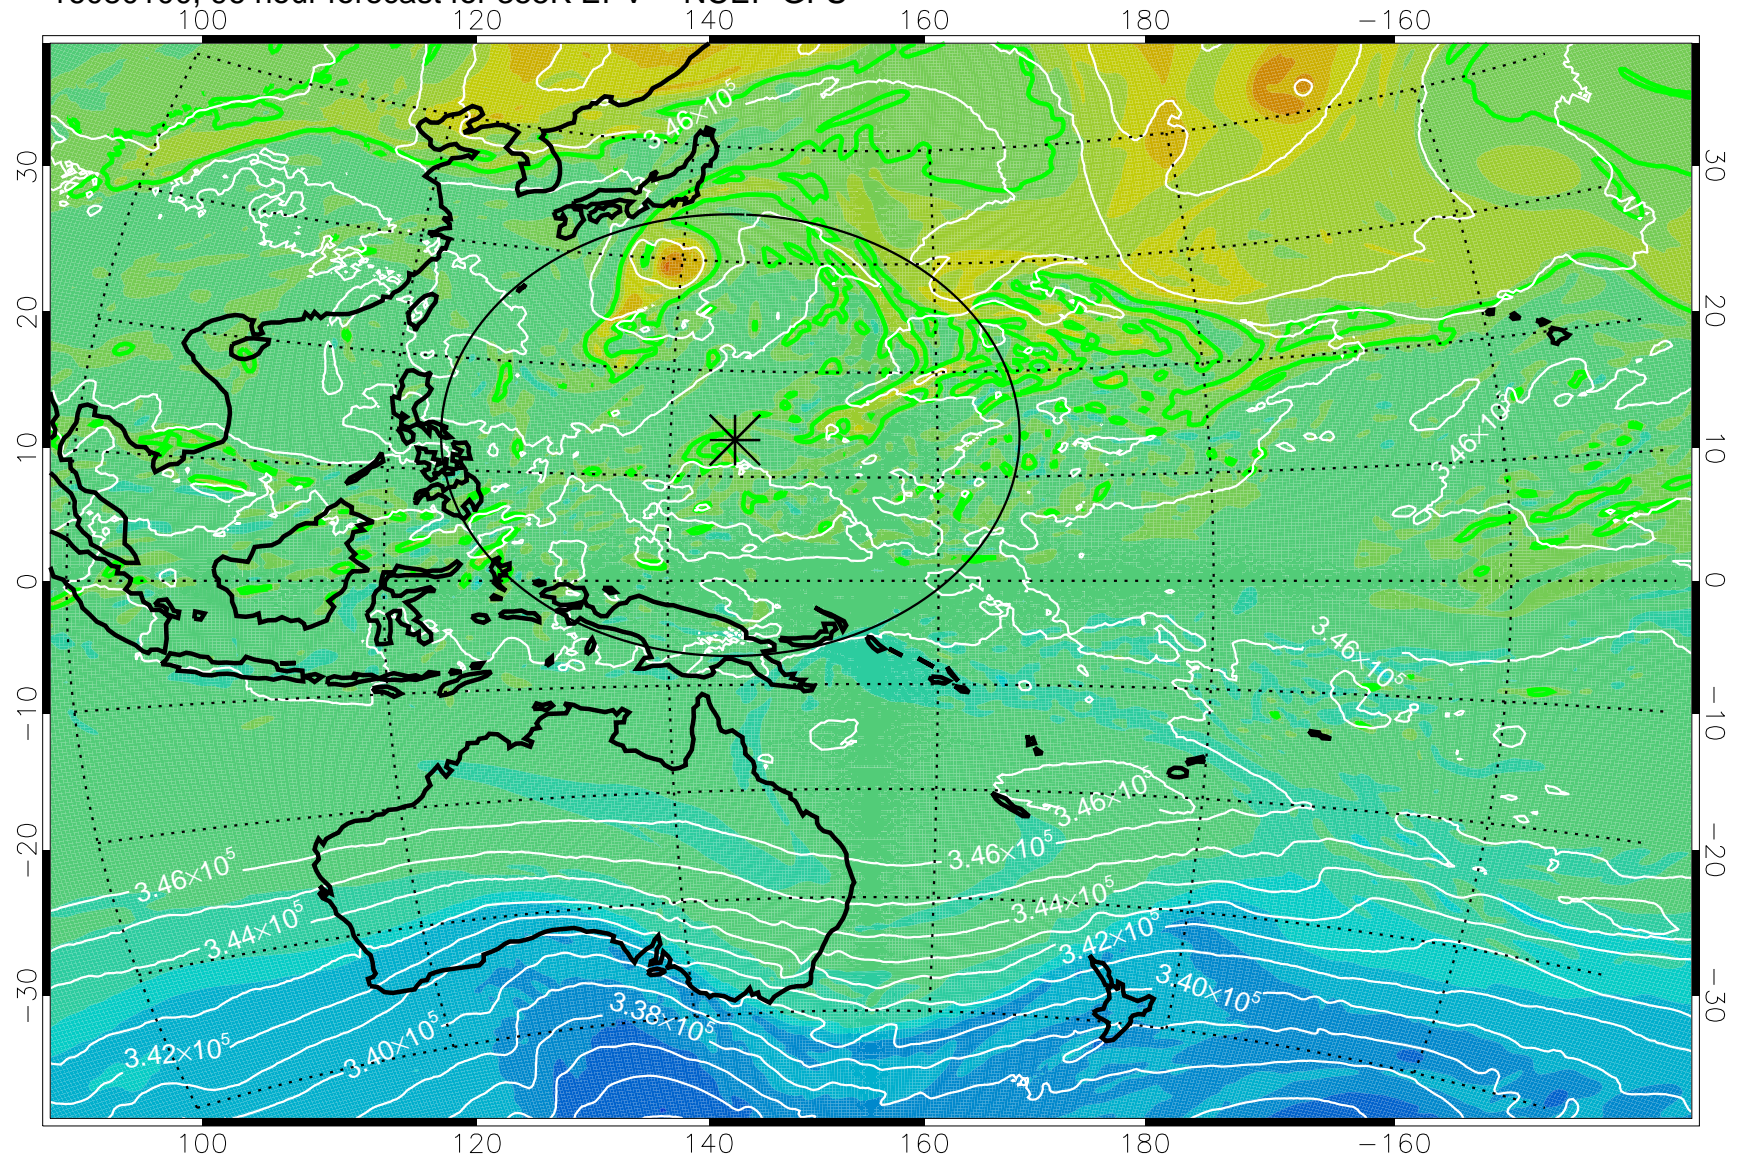

16073018, 66 hour forecast for 355K EPV -- NCEP GFS

355K Montgomery Streamfunction, white
EPV Tropopause (2 PVU) Position
Range ring of 2304 km

16073100, 72 hour forecast for 355K EPV -- NCEP GFS

355K Montgomery Streamfunction, white
EPV Tropopause (2 PVU) Position
Range ring of 2304 km

16073106, 78 hour forecast for 355K EPV -- NCEP GFS

355K Montgomery Streamfunction, white
EPV Tropopause (2 PVU) Position
Range ring of 2304 km

16073112, 84 hour forecast for 355K EPV -- NCEP GFS

355K Montgomery Streamfunction, white
EPV Tropopause (2 PVU) Position
Range ring of 2304 km

16073118, 90 hour forecast for 355K EPV -- NCEP GFS

355K Montgomery Streamfunction, white
EPV Tropopause (2 PVU) Position
Range ring of 2304 km

16080100, 96 hour forecast for 355K EPV -- NCEP GFS

355K Montgomery Streamfunction, white
EPV Tropopause (2 PVU) Position
Range ring of 2304 km

16080106, 102 hour forecast for 355K EPV -- NCEP GFS

355K Montgomery Streamfunction, white
EPV Tropopause (2 PVU) Position
Range ring of 2304 km

16080118, 114 hour forecast for 355K EPV -- NCEP GFS

355K Montgomery Streamfunction, white
EPV Tropopause (2 PVU) Position
Range ring of 2304 km