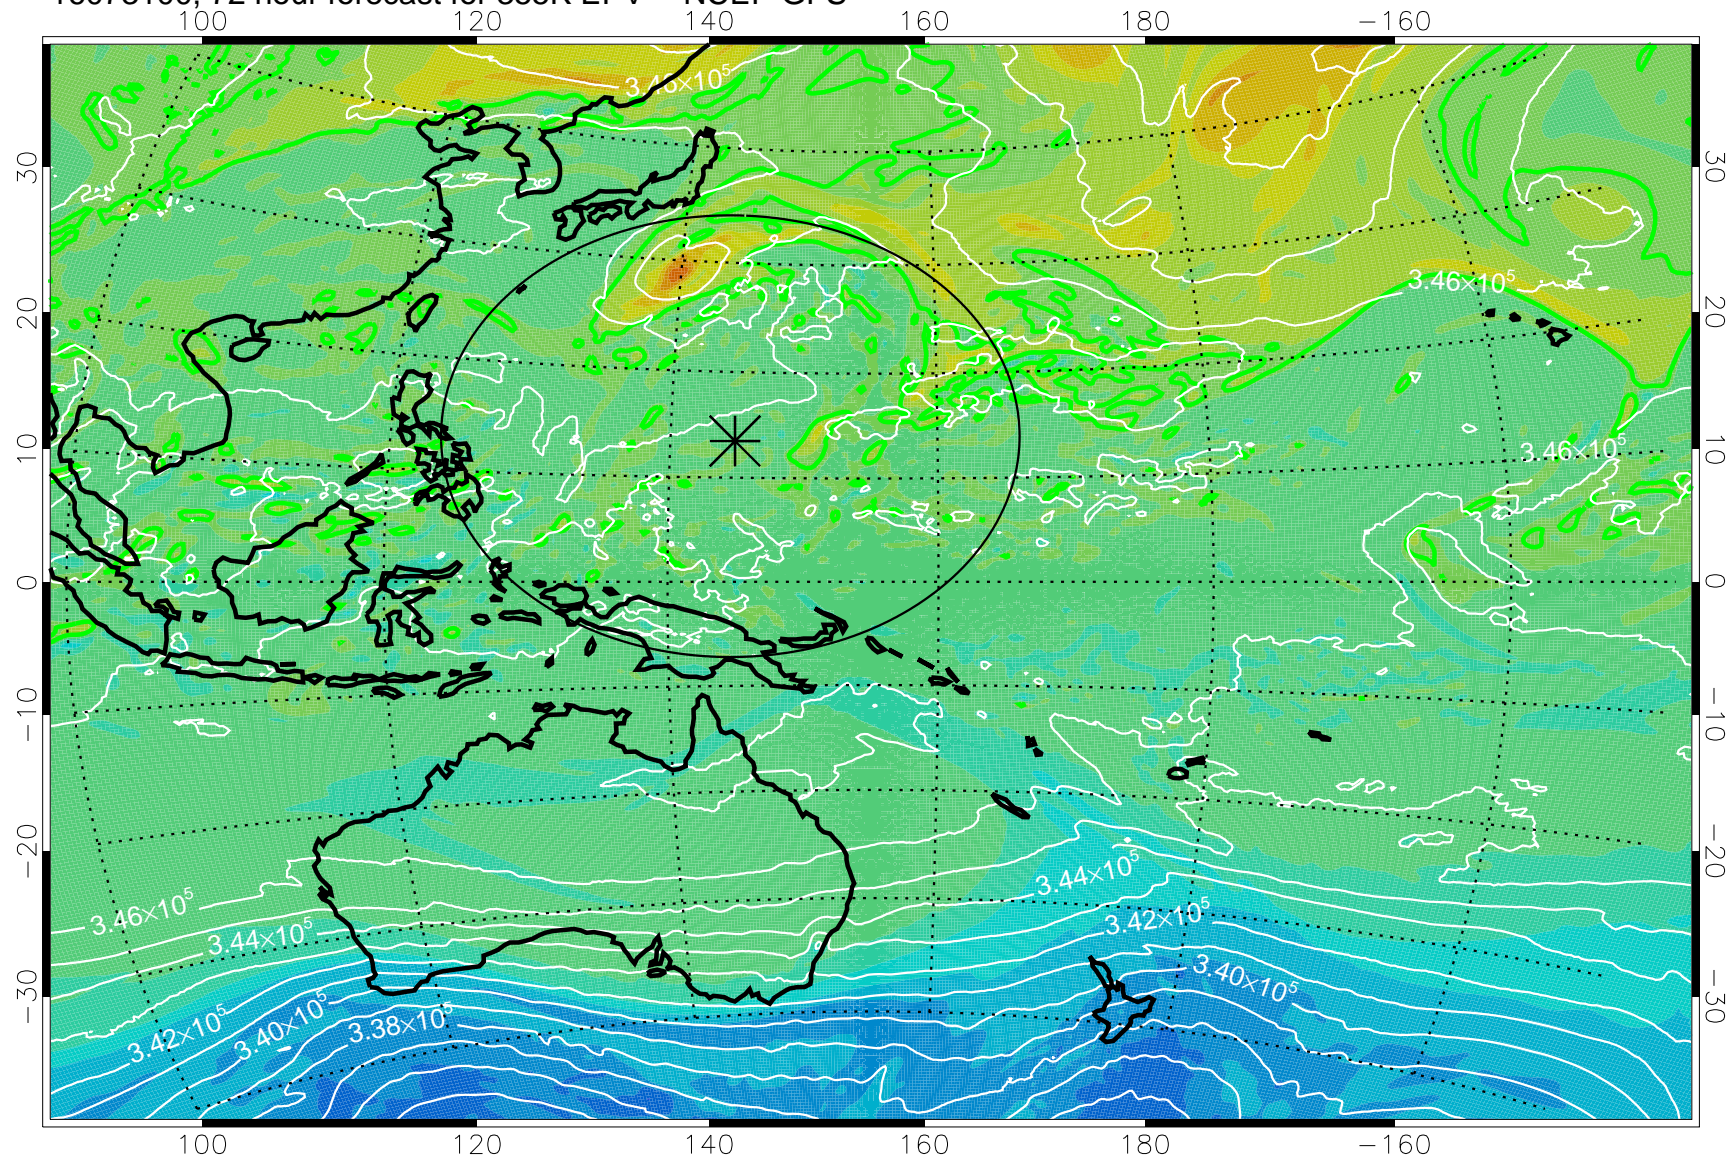

16072918, 42 hour forecast for 355K EPV -- NCEP GFS

355K Montgomery Streamfunction, white
EPV Tropopause (2 PVU) Position
Range ring of 2304 km

16073000, 48 hour forecast for 355K EPV -- NCEP GFS

355K Montgomery Streamfunction, white
EPV Tropopause (2 PVU) Position
Range ring of 2304 km

16073006, 54 hour forecast for 355K EPV -- NCEP GFS

355K Montgomery Streamfunction, white
EPV Tropopause (2 PVU) Position
Range ring of 2304 km

16073012, 60 hour forecast for 355K EPV -- NCEP GFS

355K Montgomery Streamfunction, white
EPV Tropopause (2 PVU) Position
Range ring of 2304 km

16073018, 66 hour forecast for 355K EPV -- NCEP GFS

355K Montgomery Streamfunction, white
EPV Tropopause (2 PVU) Position
Range ring of 2304 km

16073100, 72 hour forecast for 355K EPV -- NCEP GFS

355K Montgomery Streamfunction, white
EPV Tropopause (2 PVU) Position
Range ring of 2304 km

16073106, 78 hour forecast for 355K EPV -- NCEP GFS

355K Montgomery Streamfunction, white
EPV Tropopause (2 PVU) Position
Range ring of 2304 km

16073112, 84 hour forecast for 355K EPV -- NCEP GFS

355K Montgomery Streamfunction, white
EPV Tropopause (2 PVU) Position
Range ring of 2304 km