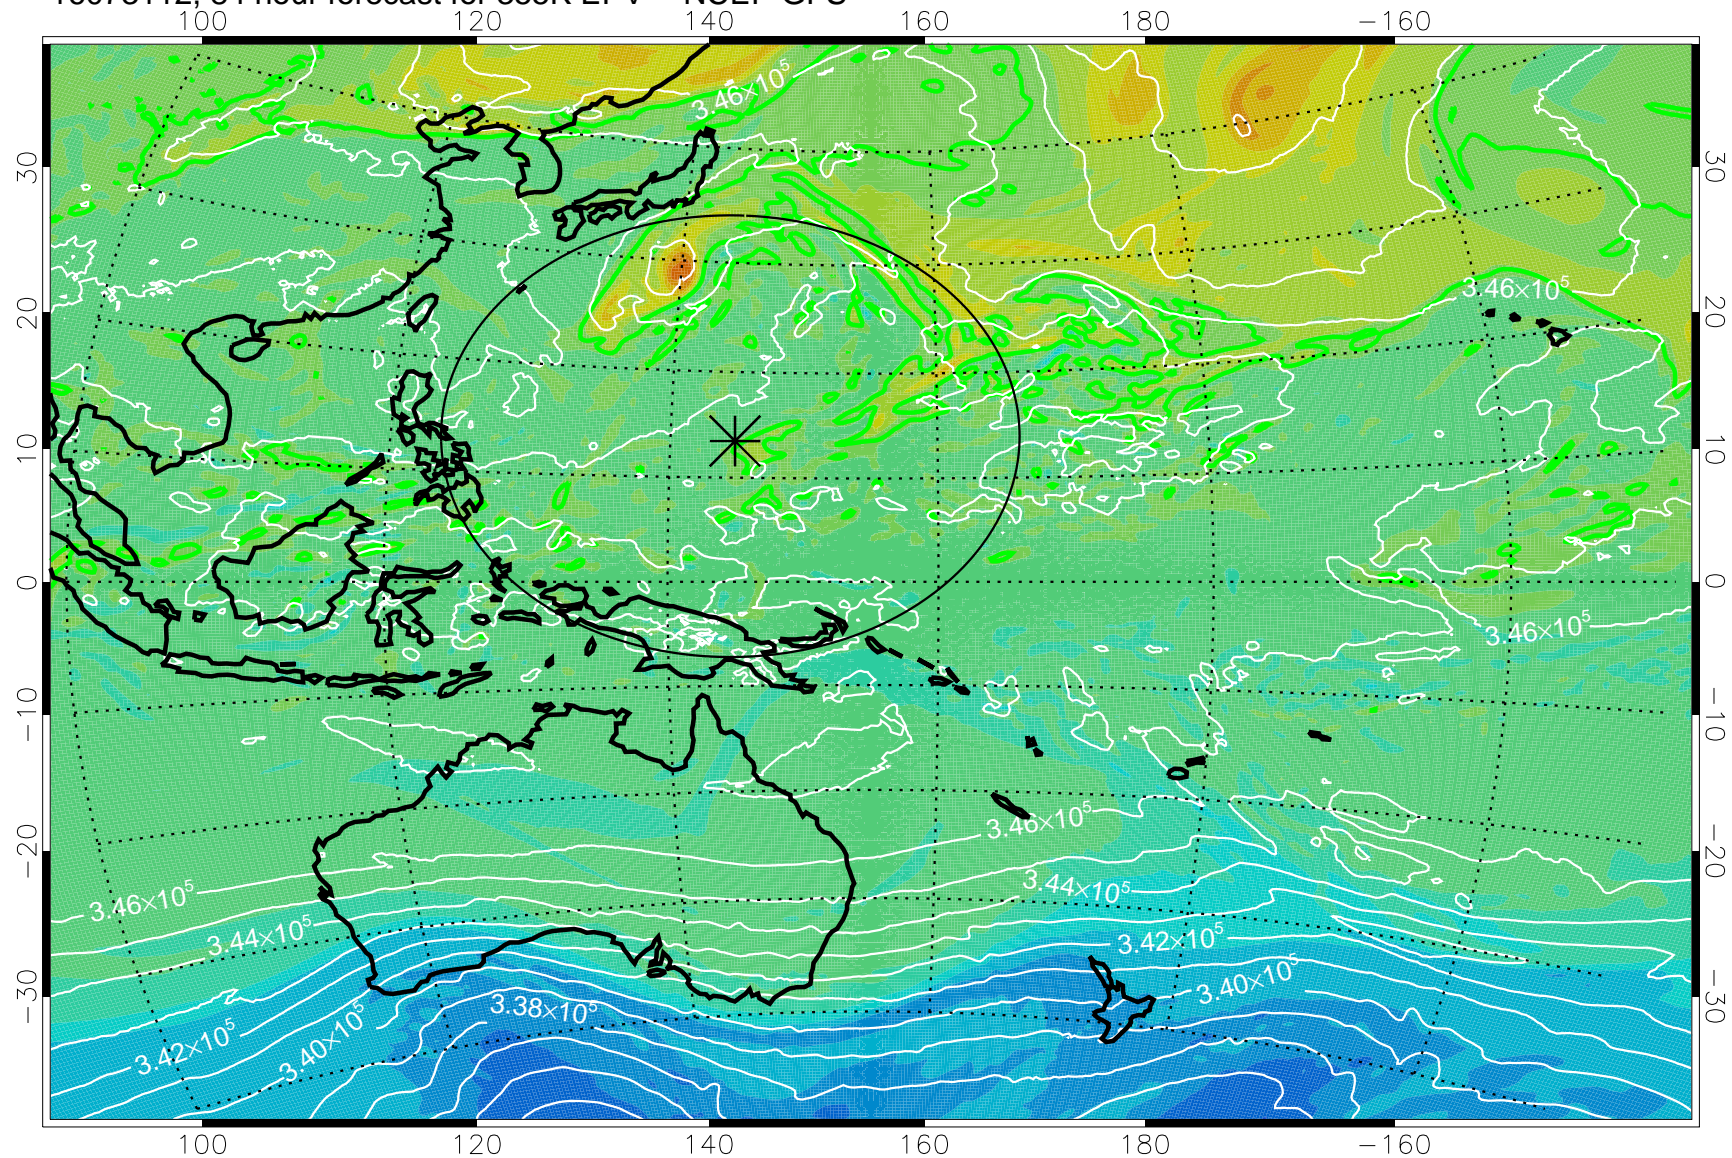

16073006, 54 hour forecast for 355K EPV -- NCEP GFS

355K Montgomery Streamfunction, white
EPV Tropopause (2 PVU) Position
Range ring of 2304 km

16073012, 60 hour forecast for 355K EPV -- NCEP GFS

355K Montgomery Streamfunction, white
EPV Tropopause (2 PVU) Position
Range ring of 2304 km

16073018, 66 hour forecast for 355K EPV -- NCEP GFS

355K Montgomery Streamfunction, white
EPV Tropopause (2 PVU) Position
Range ring of 2304 km

16073100, 72 hour forecast for 355K EPV -- NCEP GFS

355K Montgomery Streamfunction, white
EPV Tropopause (2 PVU) Position
Range ring of 2304 km

16073106, 78 hour forecast for 355K EPV -- NCEP GFS

355K Montgomery Streamfunction, white
EPV Tropopause (2 PVU) Position
Range ring of 2304 km

16073112, 84 hour forecast for 355K EPV -- NCEP GFS

355K Montgomery Streamfunction, white
EPV Tropopause (2 PVU) Position
Range ring of 2304 km

16073118, 90 hour forecast for 355K EPV -- NCEP GFS

355K Montgomery Streamfunction, white
EPV Tropopause (2 PVU) Position
Range ring of 2304 km

16080100, 96 hour forecast for 355K EPV -- NCEP GFS

355K Montgomery Streamfunction, white
EPV Tropopause (2 PVU) Position
Range ring of 2304 km