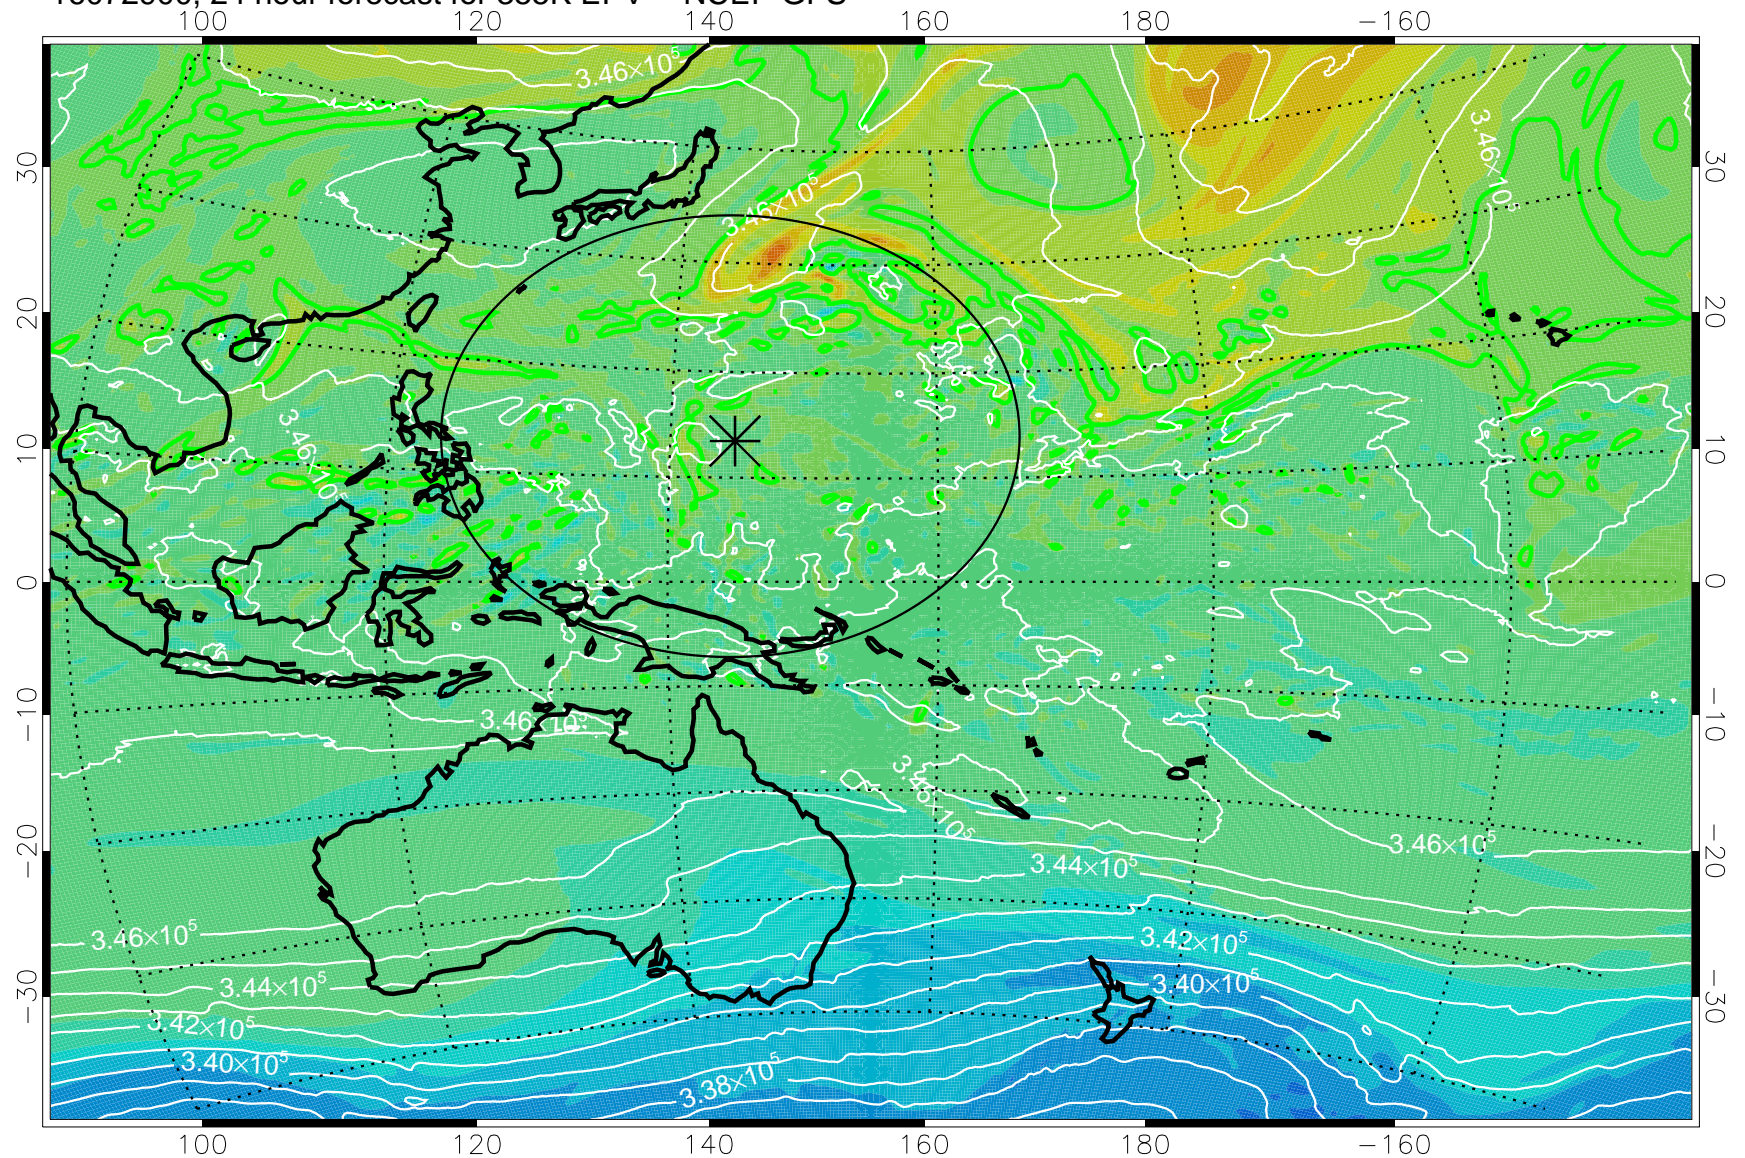

16072806, 6 hour forecast for 355K EPV -- NCEP GFS

355K Montgomery Streamfunction, white
EPV Tropopause (2 PVU) Position
Range ring of 2304 km

16072812, 12 hour forecast for 355K EPV -- NCEP GFS

355K Montgomery Streamfunction, white
EPV Tropopause (2 PVU) Position
Range ring of 2304 km

16072818, 18 hour forecast for 355K EPV -- NCEP GFS

355K Montgomery Streamfunction, white
EPV Tropopause (2 PVU) Position
Range ring of 2304 km

16072900, 24 hour forecast for 355K EPV -- NCEP GFS

355K Montgomery Streamfunction, white
EPV Tropopause (2 PVU) Position
Range ring of 2304 km

16072906, 30 hour forecast for 355K EPV -- NCEP GFS

355K Montgomery Streamfunction, white
EPV Tropopause (2 PVU) Position
Range ring of 2304 km

16072912, 36 hour forecast for 355K EPV -- NCEP GFS

355K Montgomery Streamfunction, white
EPV Tropopause (2 PVU) Position
Range ring of 2304 km

16072918, 42 hour forecast for 355K EPV -- NCEP GFS

355K Montgomery Streamfunction, white
EPV Tropopause (2 PVU) Position
Range ring of 2304 km

16073000, 48 hour forecast for 355K EPV -- NCEP GFS

355K Montgomery Streamfunction, white
EPV Tropopause (2 PVU) Position
Range ring of 2304 km