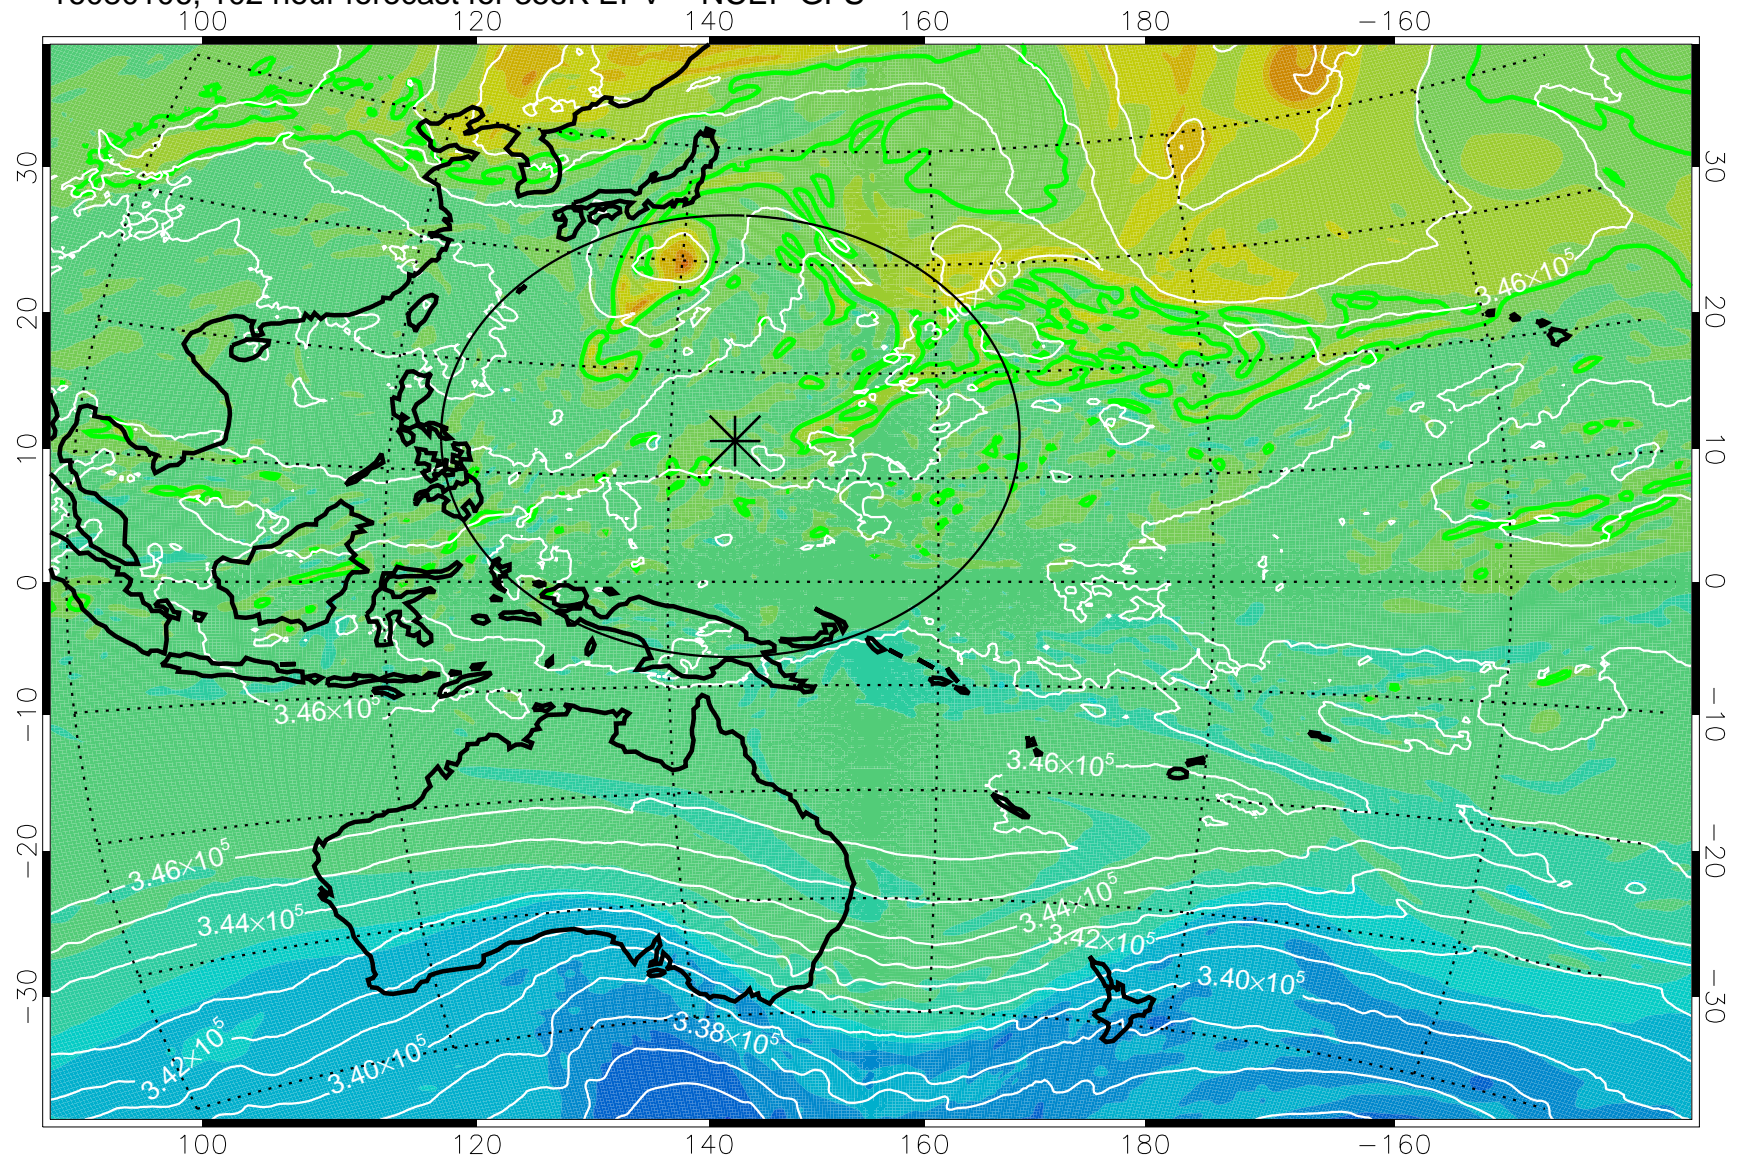

16073018, 66 hour forecast for 355K EPV -- NCEP GFS

355K Montgomery Streamfunction, white
EPV Tropopause (2 PVU) Position
Range ring of 2304 km

16073100, 72 hour forecast for 355K EPV -- NCEP GFS

355K Montgomery Streamfunction, white
EPV Tropopause (2 PVU) Position
Range ring of 2304 km

16073106, 78 hour forecast for 355K EPV -- NCEP GFS

355K Montgomery Streamfunction, white
EPV Tropopause (2 PVU) Position
Range ring of 2304 km

16073112, 84 hour forecast for 355K EPV -- NCEP GFS

355K Montgomery Streamfunction, white
EPV Tropopause (2 PVU) Position
Range ring of 2304 km

16073118, 90 hour forecast for 355K EPV -- NCEP GFS

355K Montgomery Streamfunction, white
EPV Tropopause (2 PVU) Position
Range ring of 2304 km

16080100, 96 hour forecast for 355K EPV -- NCEP GFS

355K Montgomery Streamfunction, white
EPV Tropopause (2 PVU) Position
Range ring of 2304 km

16080106, 102 hour forecast for 355K EPV -- NCEP GFS

355K Montgomery Streamfunction, white
EPV Tropopause (2 PVU) Position
Range ring of 2304 km

16080118, 114 hour forecast for 355K EPV -- NCEP GFS

355K Montgomery Streamfunction, white
EPV Tropopause (2 PVU) Position
Range ring of 2304 km