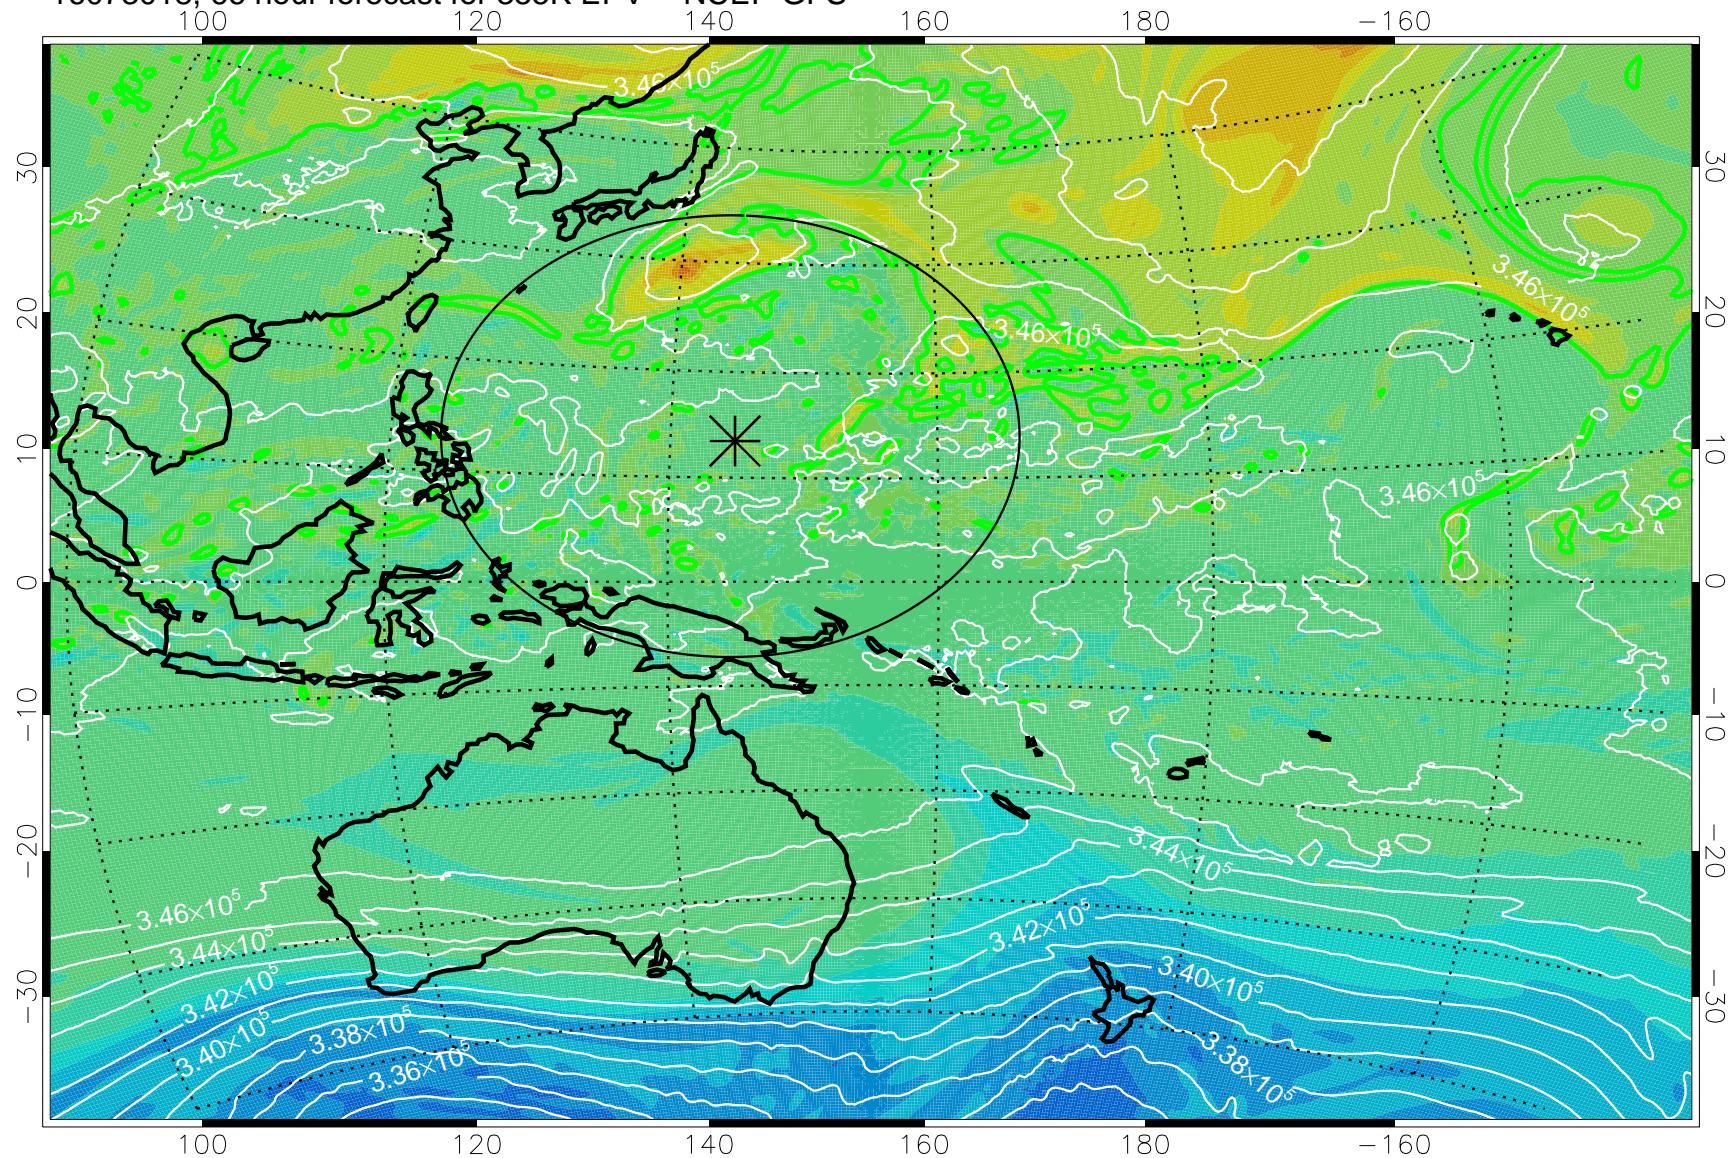

16072918, 42 hour forecast for 355K EPV -- NCEP GFS

355K Montgomery Streamfunction, white
EPV Tropopause (2 PVU) Position
Range ring of 2304 km

16073000, 48 hour forecast for 355K EPV -- NCEP GFS

355K Montgomery Streamfunction, white
EPV Tropopause (2 PVU) Position
Range ring of 2304 km

16073006, 54 hour forecast for 355K EPV -- NCEP GFS

355K Montgomery Streamfunction, white
EPV Tropopause (2 PVU) Position
Range ring of 2304 km

16073012, 60 hour forecast for 355K EPV -- NCEP GFS

355K Montgomery Streamfunction, white
EPV Tropopause (2 PVU) Position
Range ring of 2304 km

16073018, 66 hour forecast for 355K EPV -- NCEP GFS

355K Montgomery Streamfunction, white
EPV Tropopause (2 PVU) Position
Range ring of 2304 km

16073100, 72 hour forecast for 355K EPV -- NCEP GFS

355K Montgomery Streamfunction, white
EPV Tropopause (2 PVU) Position
Range ring of 2304 km

16073106, 78 hour forecast for 355K EPV -- NCEP GFS

355K Montgomery Streamfunction, white
EPV Tropopause (2 PVU) Position
Range ring of 2304 km

16073112, 84 hour forecast for 355K EPV -- NCEP GFS

355K Montgomery Streamfunction, white
EPV Tropopause (2 PVU) Position
Range ring of 2304 km