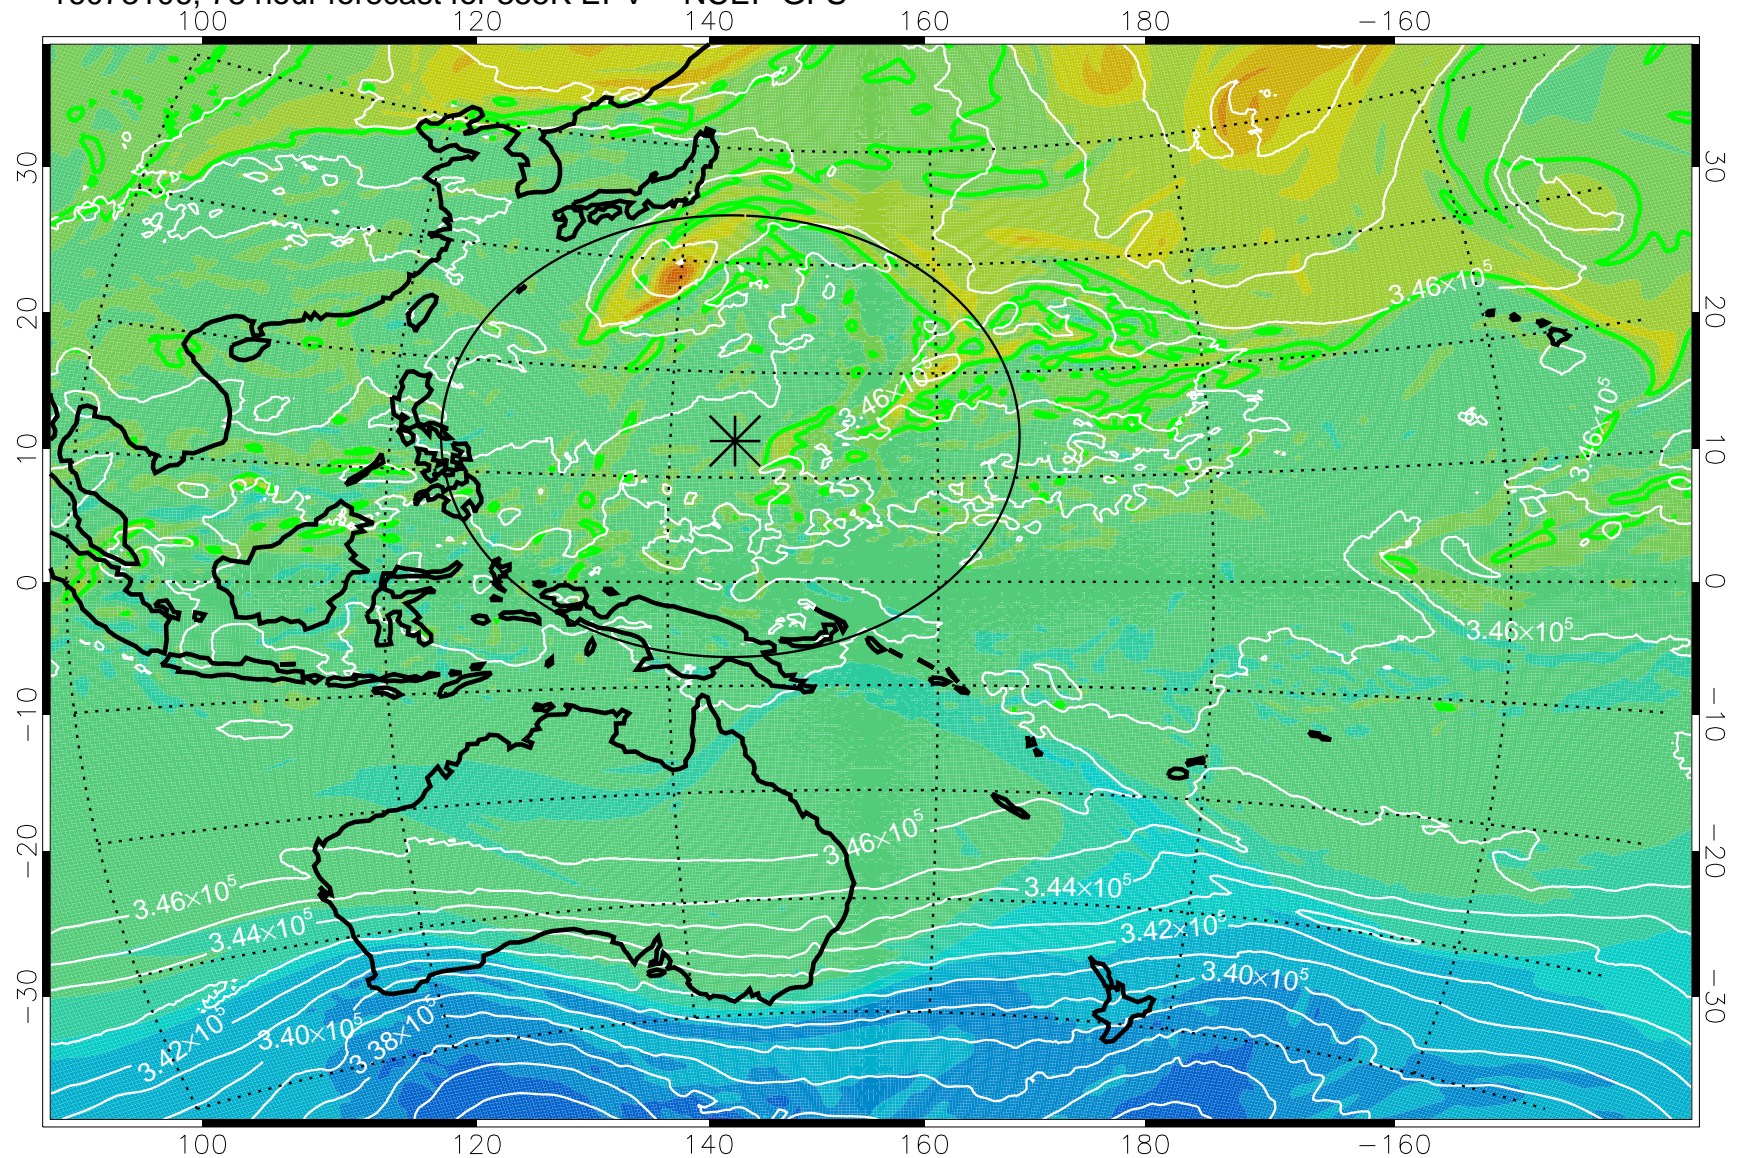

16073006, 54 hour forecast for 355K EPV -- NCEP GFS

355K Montgomery Streamfunction, white
EPV Tropopause (2 PVU) Position
Range ring of 2304 km

16073012, 60 hour forecast for 355K EPV -- NCEP GFS

355K Montgomery Streamfunction, white
EPV Tropopause (2 PVU) Position
Range ring of 2304 km

16073018, 66 hour forecast for 355K EPV -- NCEP GFS

355K Montgomery Streamfunction, white
EPV Tropopause (2 PVU) Position
Range ring of 2304 km

16073100, 72 hour forecast for 355K EPV -- NCEP GFS

355K Montgomery Streamfunction, white
EPV Tropopause (2 PVU) Position
Range ring of 2304 km

16073106, 78 hour forecast for 355K EPV -- NCEP GFS

355K Montgomery Streamfunction, white
EPV Tropopause (2 PVU) Position
Range ring of 2304 km

16073112, 84 hour forecast for 355K EPV -- NCEP GFS

355K Montgomery Streamfunction, white
EPV Tropopause (2 PVU) Position
Range ring of 2304 km

16073118, 90 hour forecast for 355K EPV -- NCEP GFS

355K Montgomery Streamfunction, white
EPV Tropopause (2 PVU) Position
Range ring of 2304 km

16080100, 96 hour forecast for 355K EPV -- NCEP GFS

355K Montgomery Streamfunction, white
EPV Tropopause (2 PVU) Position
Range ring of 2304 km