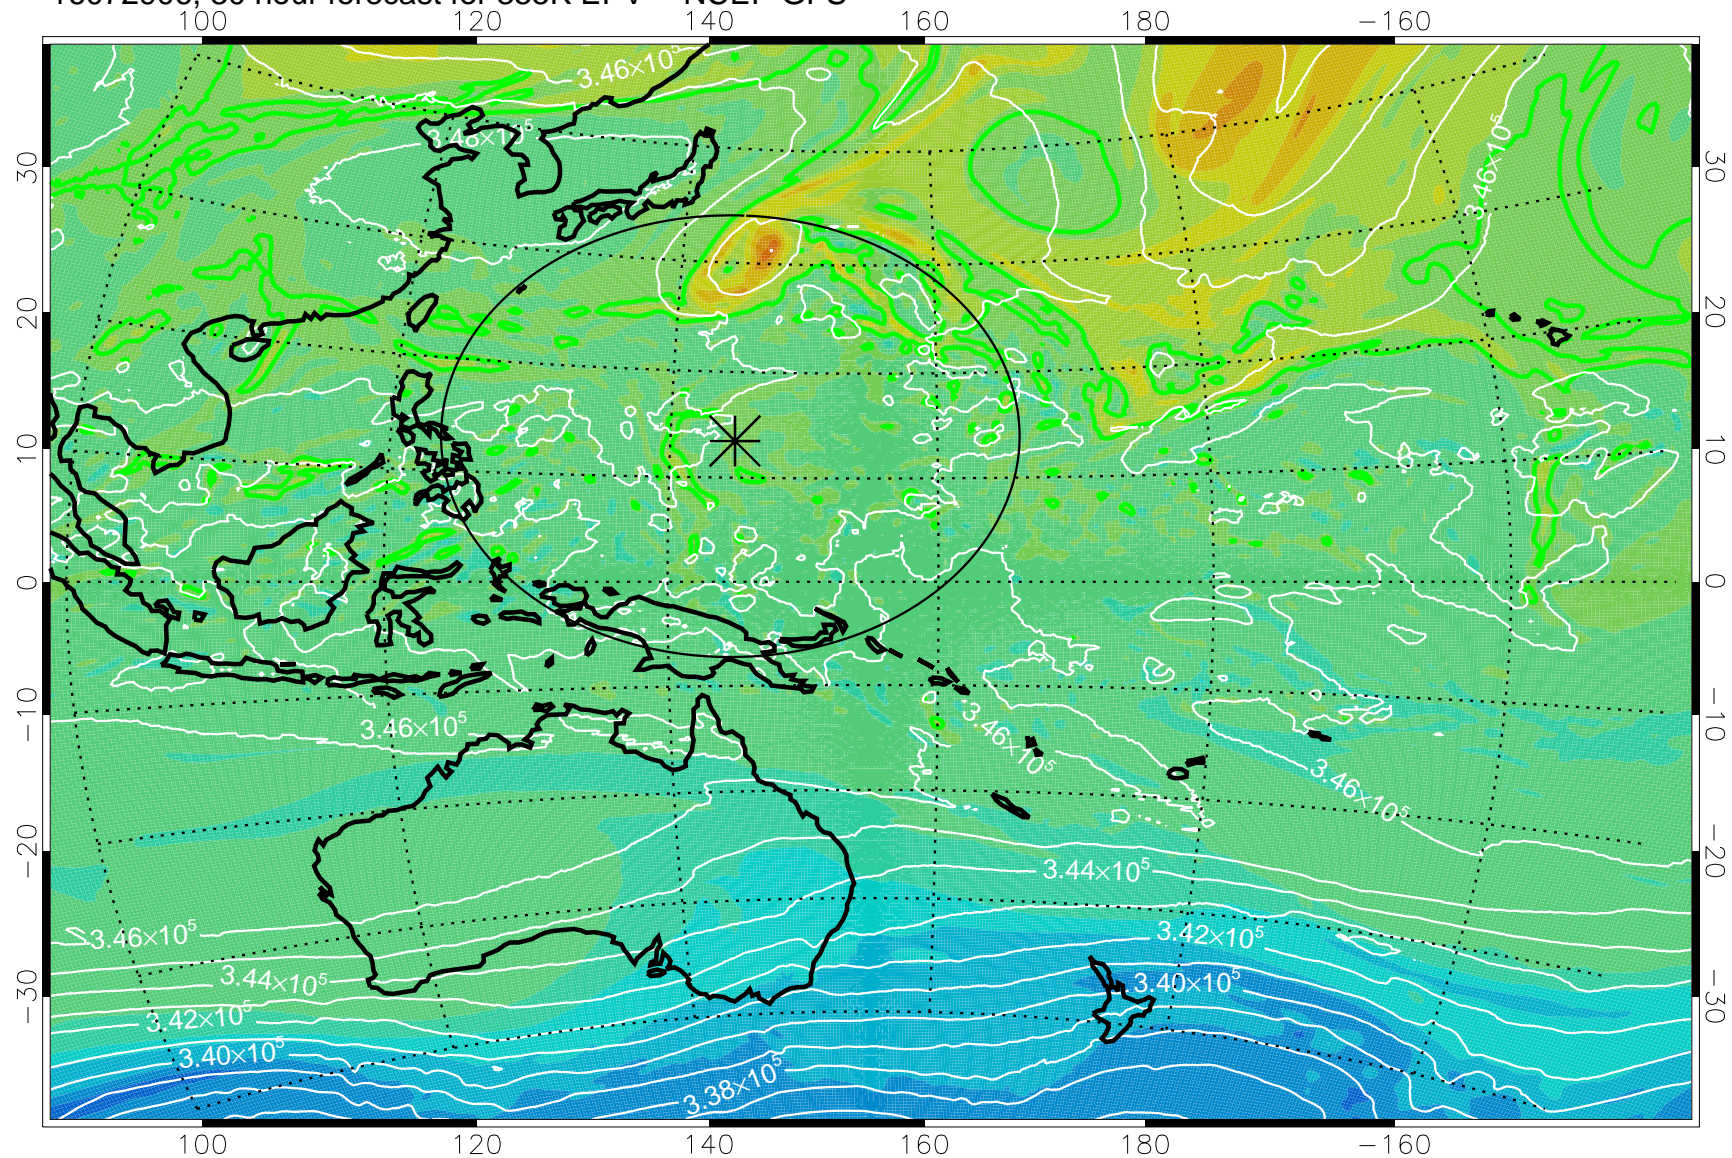

16072818, 18 hour forecast for 355K EPV -- NCEP GFS

355K Montgomery Streamfunction, white
EPV Tropopause (2 PVU) Position
Range ring of 2304 km

16072900, 24 hour forecast for 355K EPV -- NCEP GFS

355K Montgomery Streamfunction, white
EPV Tropopause (2 PVU) Position
Range ring of 2304 km

16072906, 30 hour forecast for 355K EPV -- NCEP GFS

355K Montgomery Streamfunction, white
EPV Tropopause (2 PVU) Position
Range ring of 2304 km

16072912, 36 hour forecast for 355K EPV -- NCEP GFS

355K Montgomery Streamfunction, white
EPV Tropopause (2 PVU) Position
Range ring of 2304 km

16072918, 42 hour forecast for 355K EPV -- NCEP GFS

355K Montgomery Streamfunction, white
EPV Tropopause (2 PVU) Position
Range ring of 2304 km

16073000, 48 hour forecast for 355K EPV -- NCEP GFS

355K Montgomery Streamfunction, white
EPV Tropopause (2 PVU) Position
Range ring of 2304 km

16073006, 54 hour forecast for 355K EPV -- NCEP GFS

355K Montgomery Streamfunction, white
EPV Tropopause (2 PVU) Position
Range ring of 2304 km

16073012, 60 hour forecast for 355K EPV -- NCEP GFS

355K Montgomery Streamfunction, white
EPV Tropopause (2 PVU) Position
Range ring of 2304 km