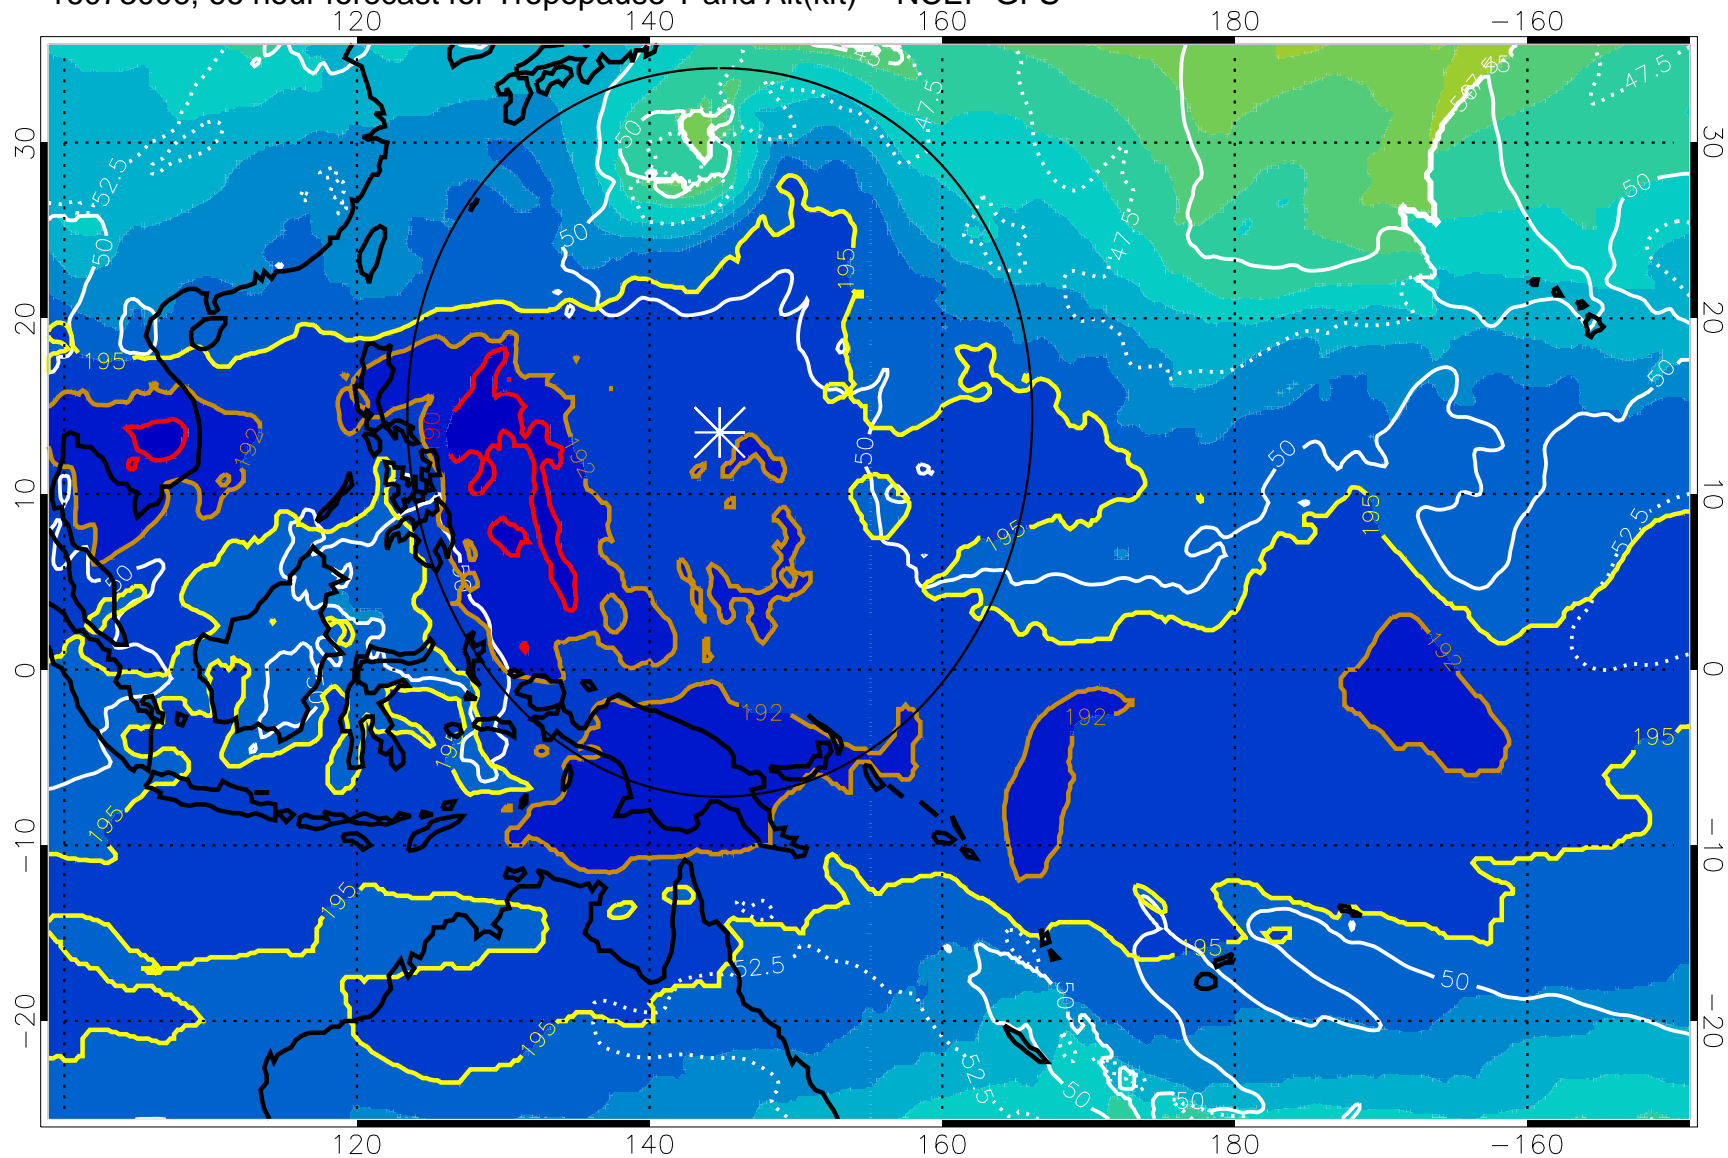

16073006, 66 hour forecast for Tropopause T and Alt(kft) -- NCEP GFS

190 200 210 220 230

Tropopause T, K

Tropopause Altitude in kft (white)

192.5K Isotherm 195K Isotherm
187.5K Isotherm 190K Isotherm

Range ring of 2304 km