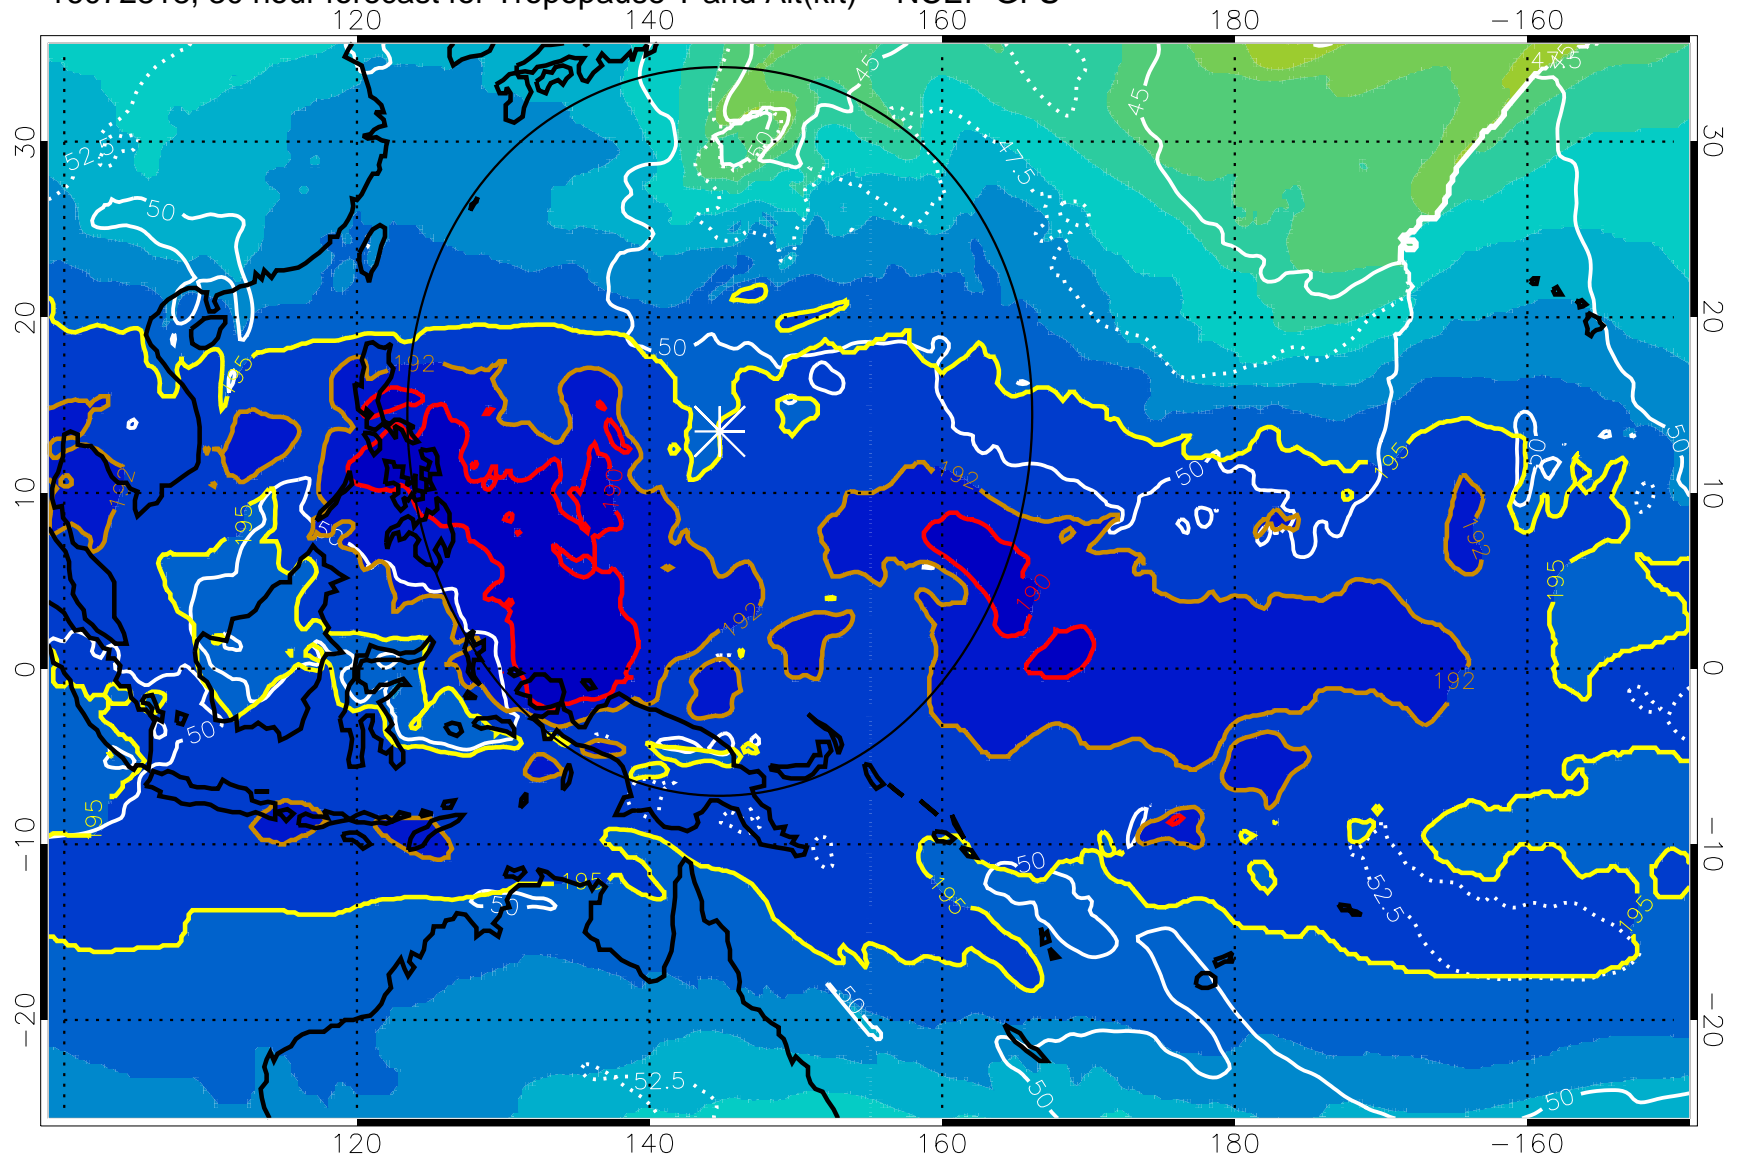

16072818, 30 hour forecast for Tropopause T and Alt(kft) -- NCEP GFS

190 200 210 220 230
Tropopause T, K

Tropopause Altitude in kft (white)

192.5K Isotherm 195K Isotherm
187.5K Isotherm 190K Isotherm

Range ring of 2304 km