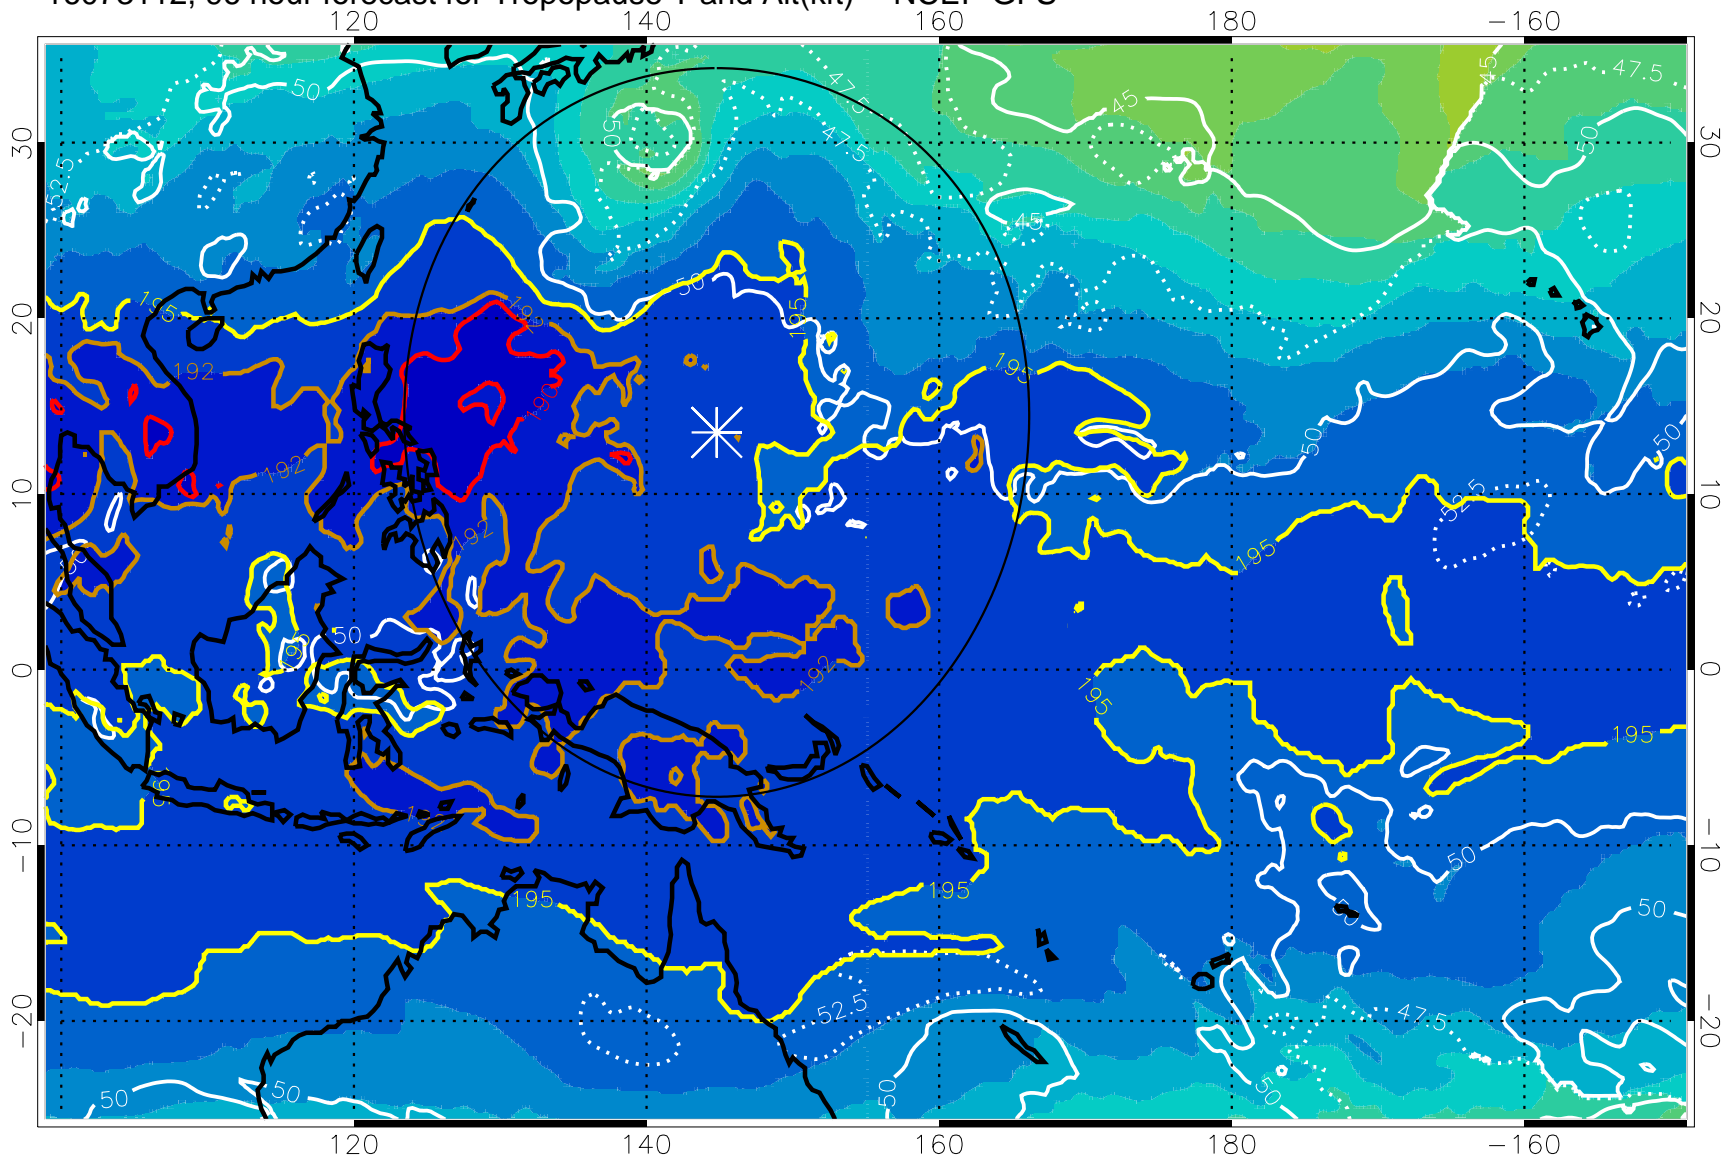

16073112, 96 hour forecast for Tropopause T and Alt(kft) -- NCEP GFS

190 200 210 220 230

Tropopause T, K

Tropopause Altitude in kft (white)

192.5K Isotherm 195K Isotherm

187.5K Isotherm 190K Isotherm

Range ring of 2304 km