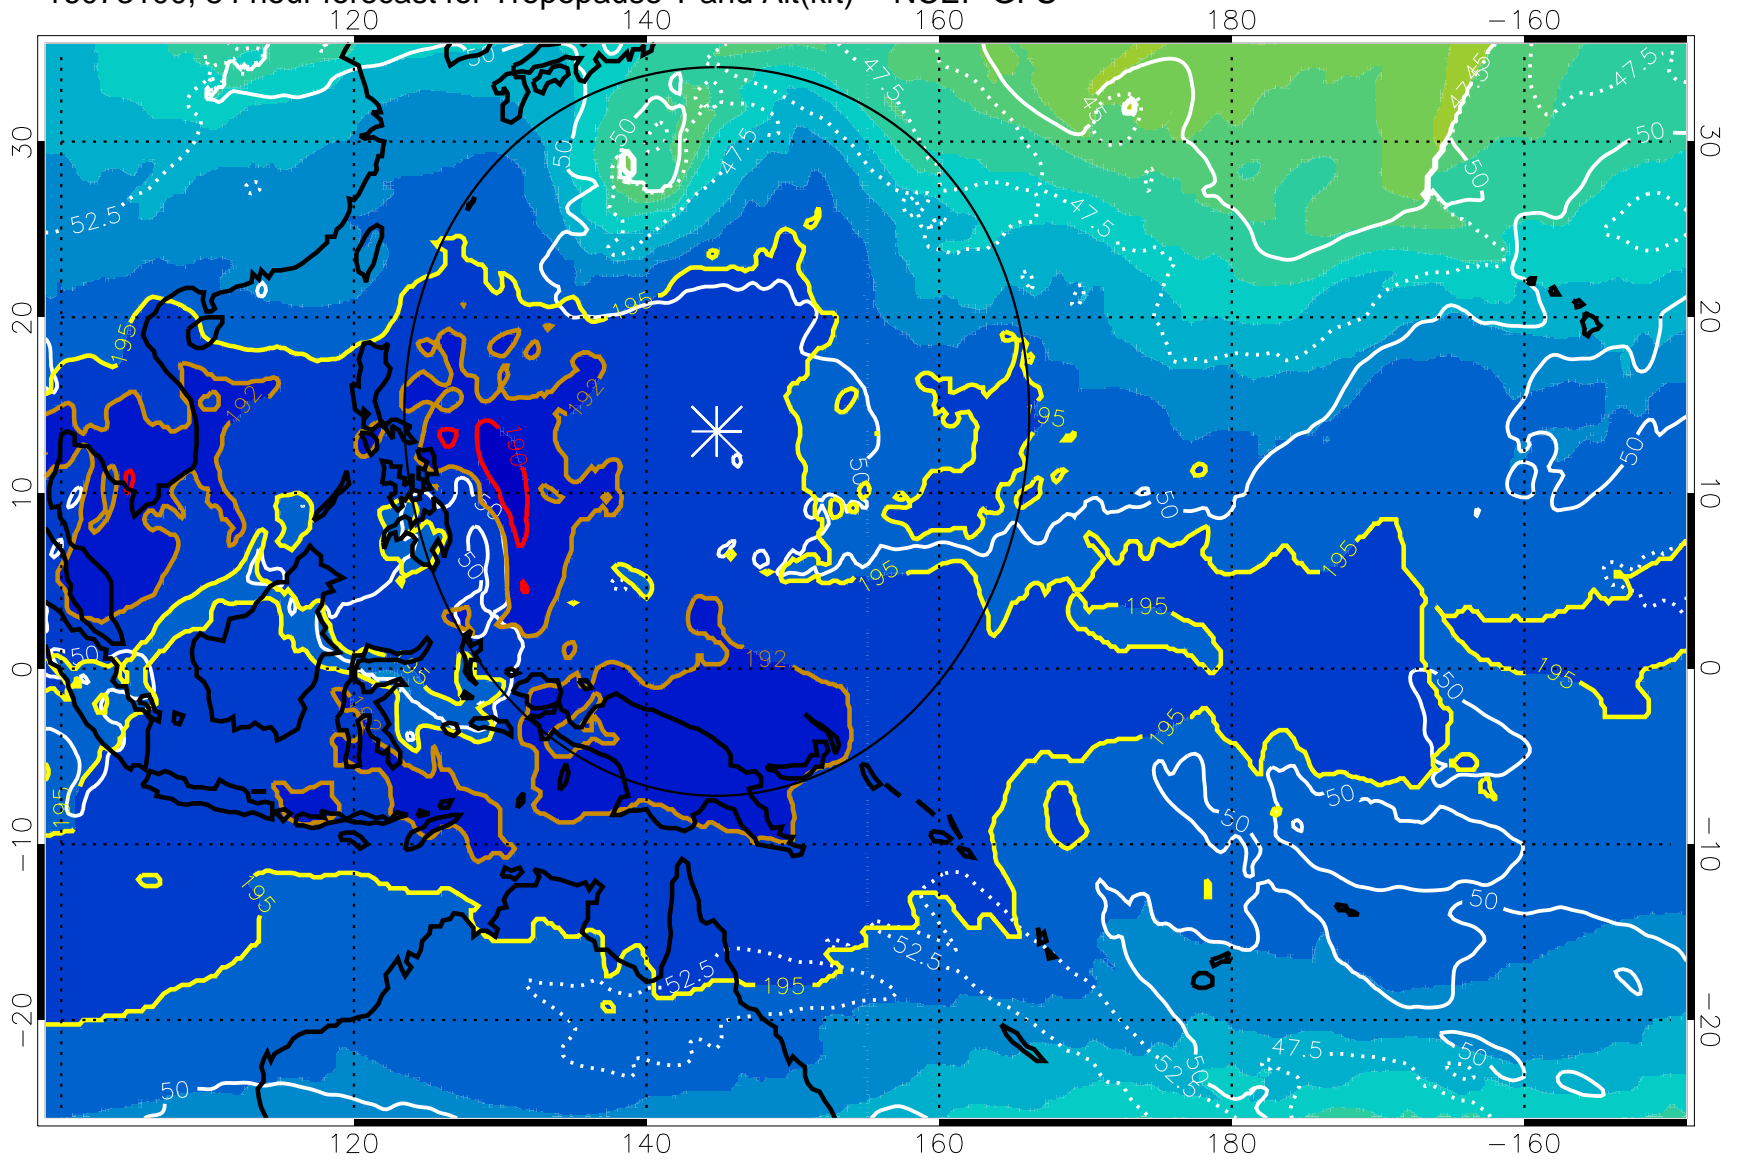

16073100, 84 hour forecast for Tropopause T and Alt(kft) -- NCEP GFS

190 200 210 220 230

Tropopause T, K

Tropopause Altitude in kft (white)

192.5K Isotherm 195K Isotherm

187.5K Isotherm 190K Isotherm

Range ring of 2304 km