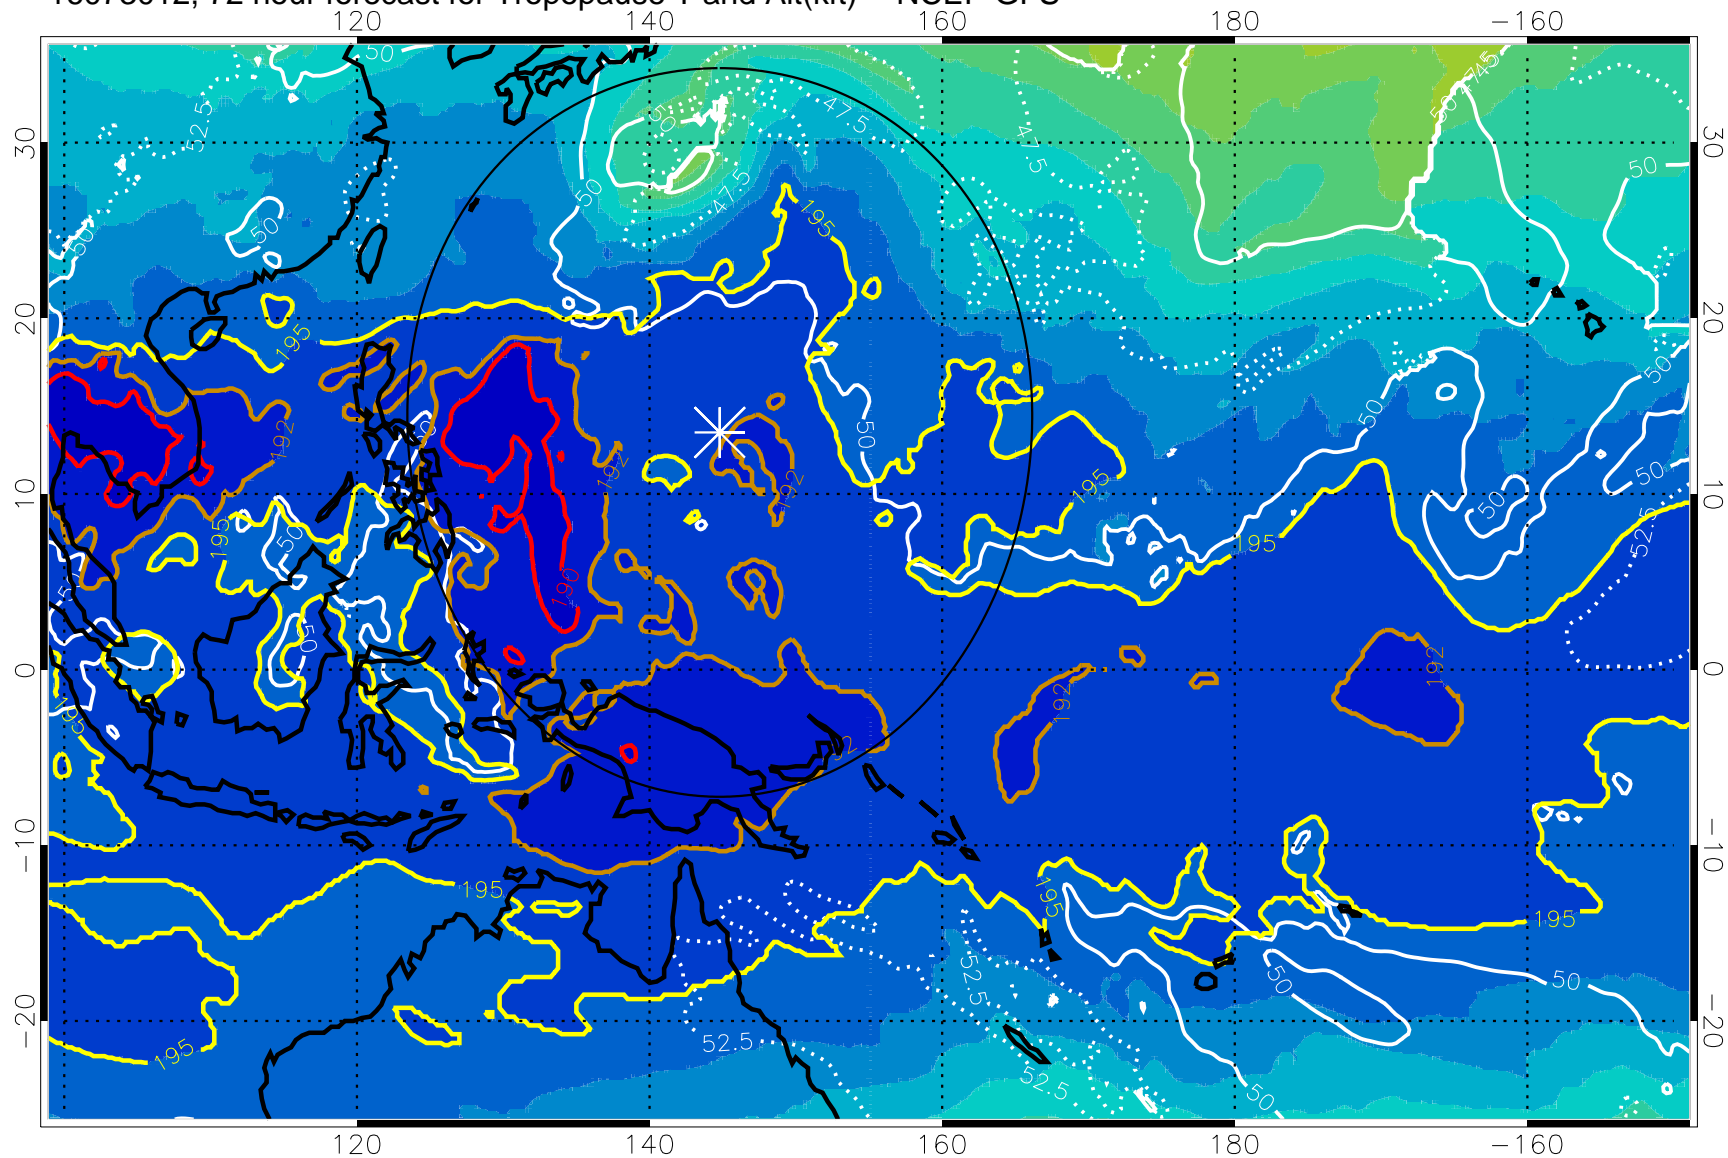

16073012, 72 hour forecast for Tropopause T and Alt(kft) -- NCEP GFS

190 200 210 220 230
Tropopause T, K

Tropopause Altitude in kft (white)

192.5K Isotherm 195K Isotherm
187.5K Isotherm 190K Isotherm

Range ring of 2304 km