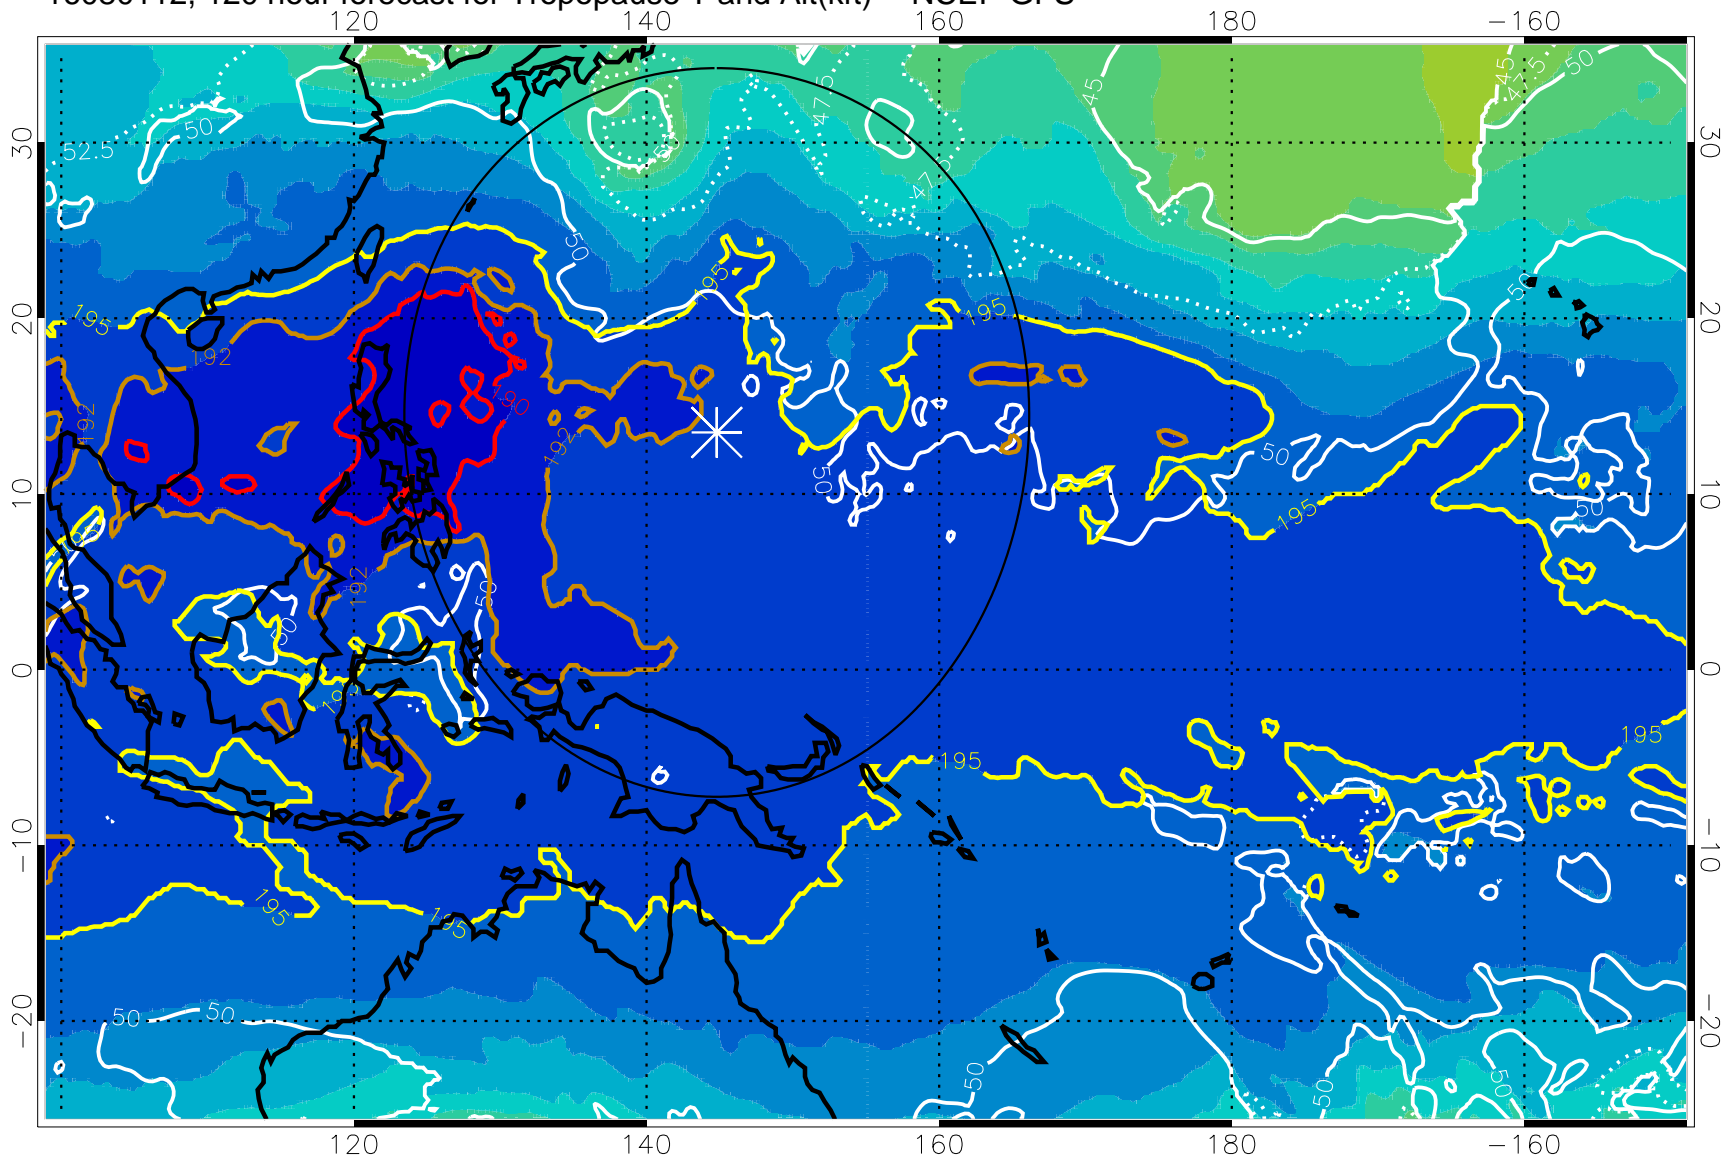

Range ring of 2304 km

16080106, 114 hour forecast for Tropopause T and Alt(kft) -- NCEP GFS

190 200 210 220 230

Tropopause T, K

Tropopause Altitude in kft (white)

192.5K Isotherm 195K Isotherm  
187.5K Isotherm 190K Isotherm

Range ring of 2304 km

16080112, 120 hour forecast for Tropopause T and Alt(kft) -- NCEP GFS

190 200 210 220 230

Tropopause T, K

Tropopause Altitude in kft (white)

192.5K Isotherm 195K Isotherm  
187.5K Isotherm 190K Isotherm