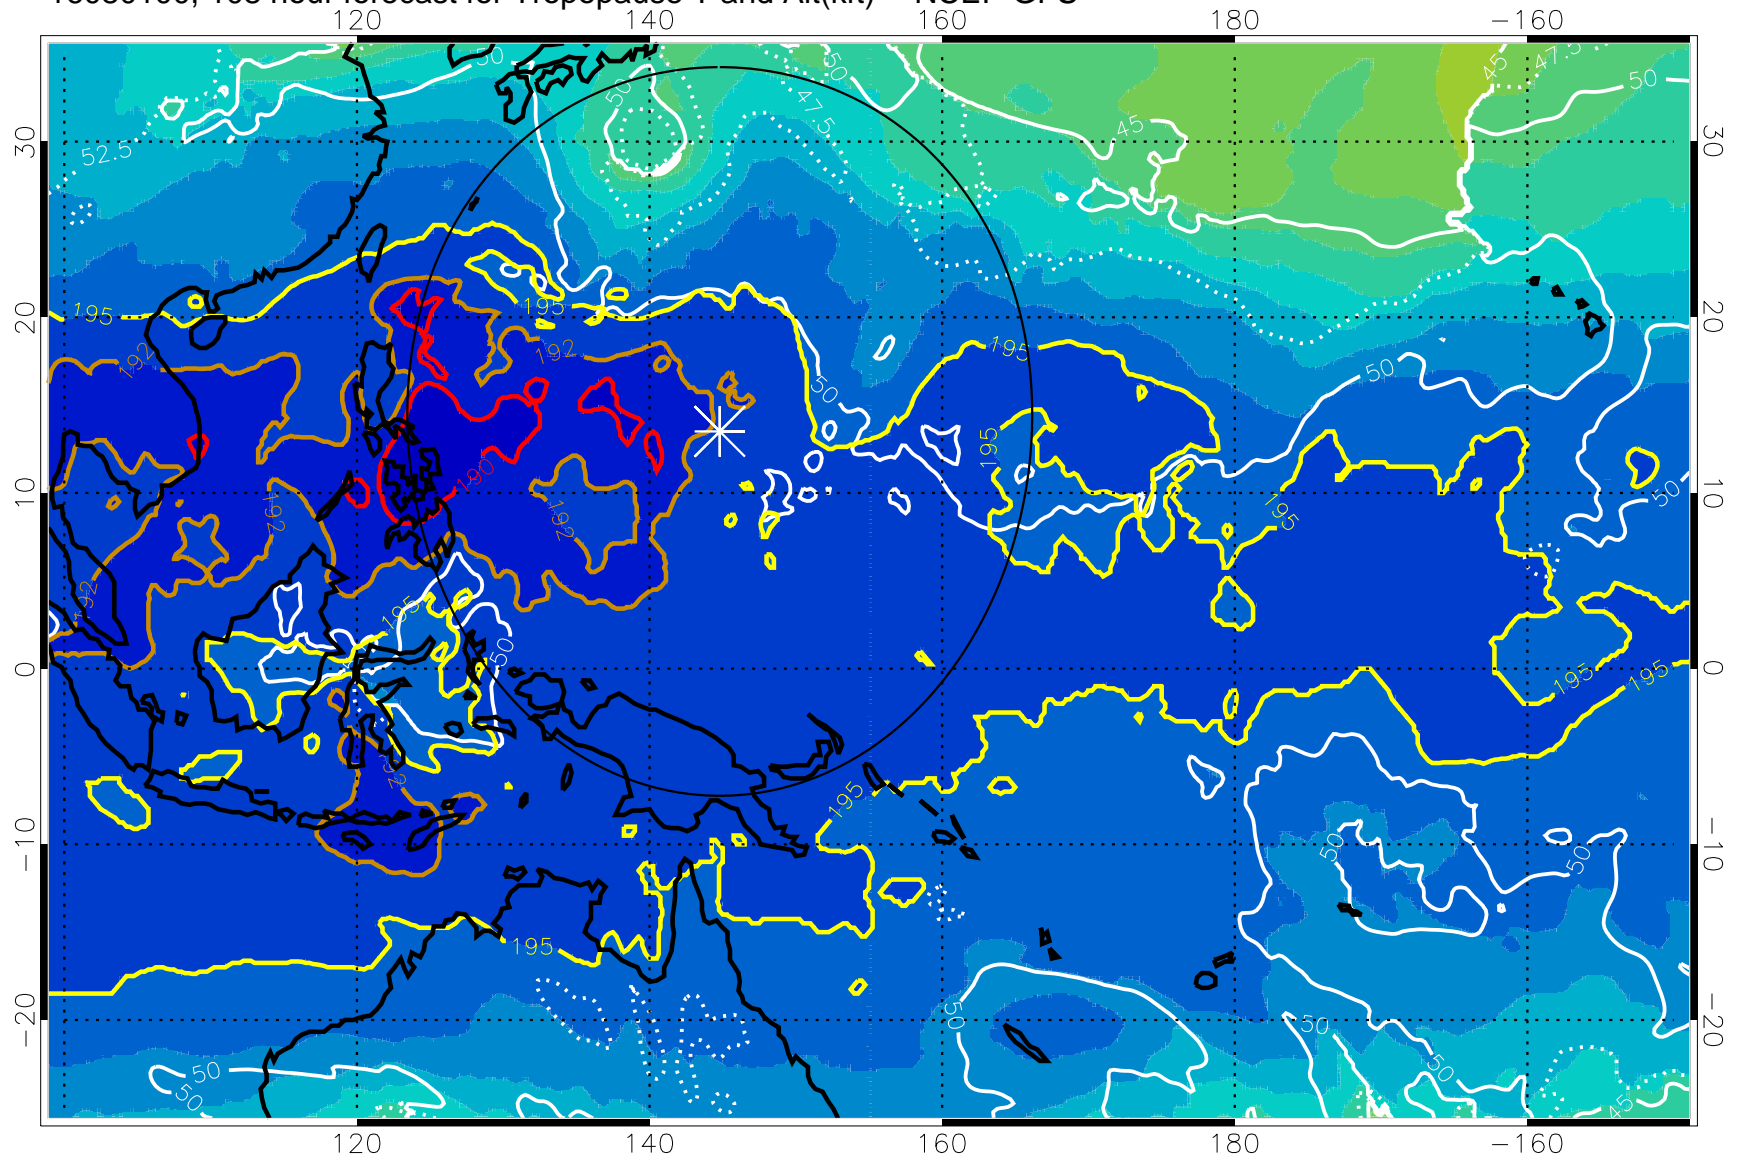

16080100, 108 hour forecast for Tropopause T and Alt(kft) -- NCEP GFS

190   200   210   220   230
Tropopause T, K

Tropopause Altitude in kft (white)

192.5K Isotherm   195K Isotherm
187.5K Isotherm   190K Isotherm

Range ring of 2304 km