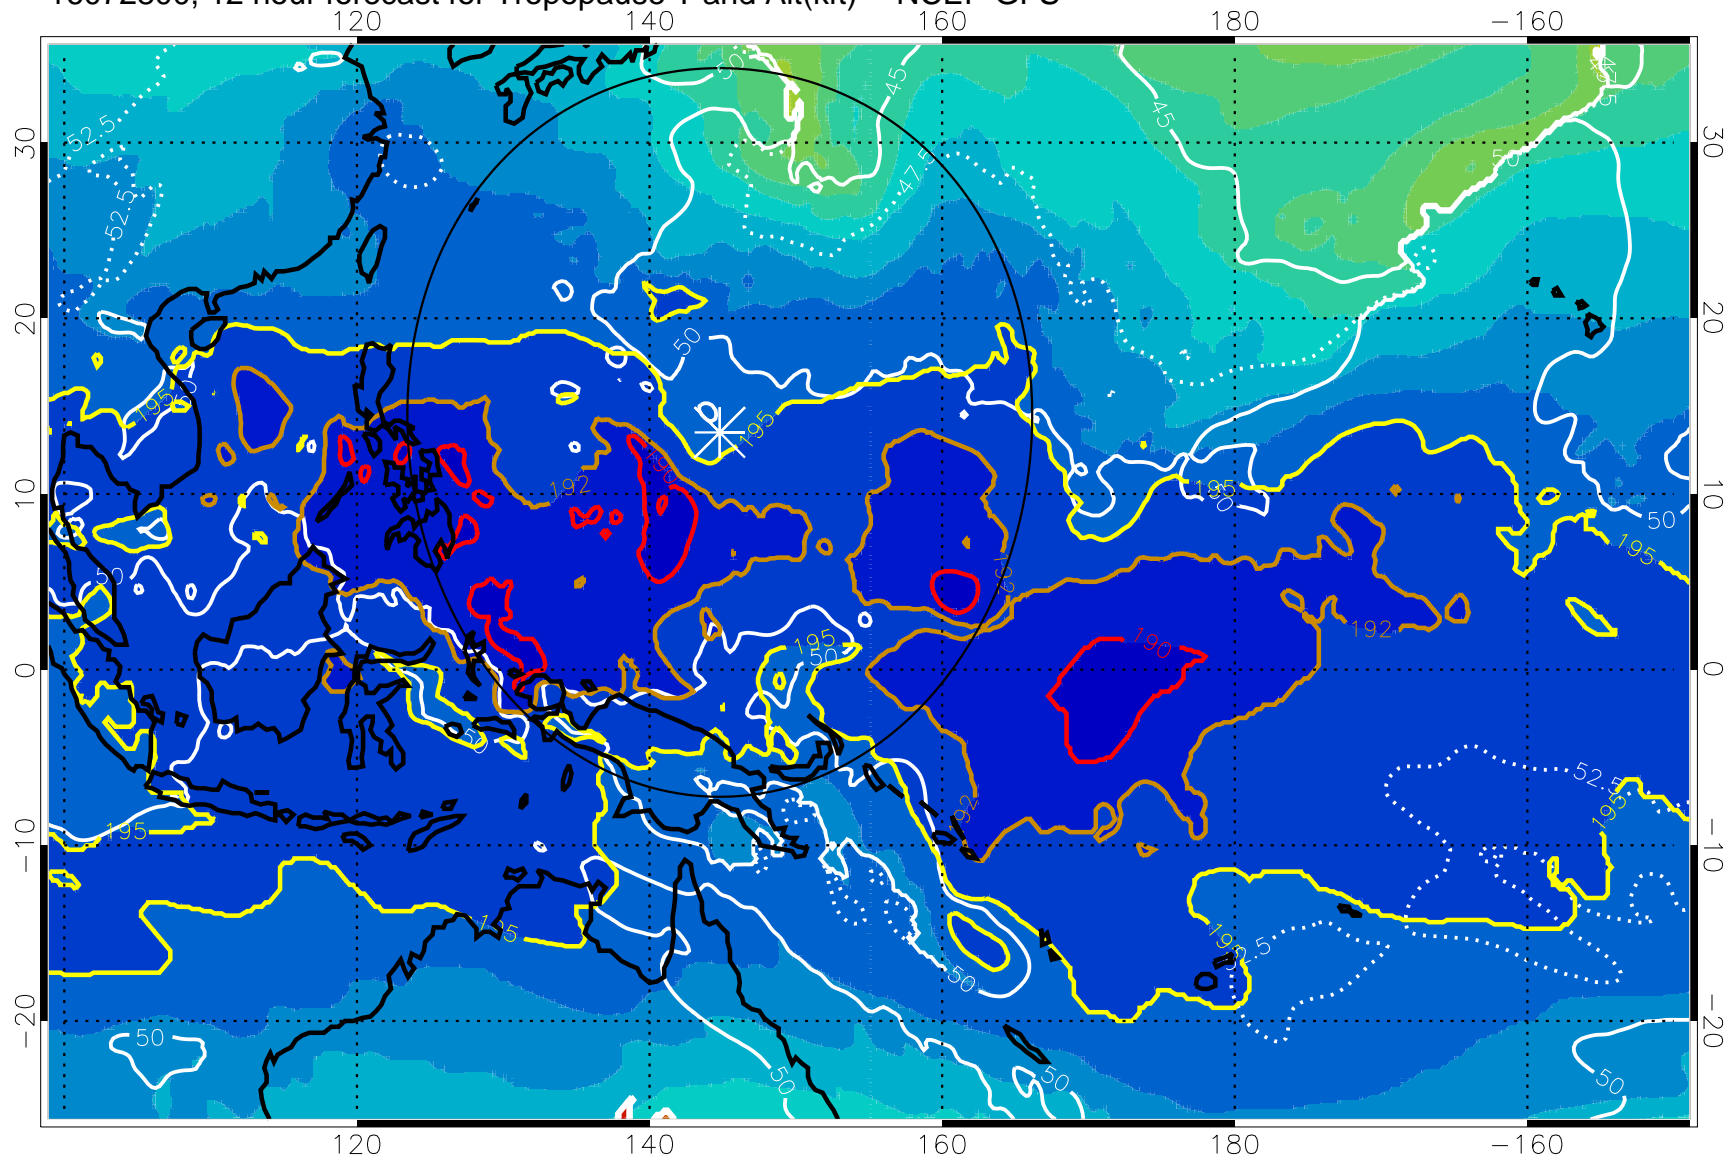

16072800, 12 hour forecast for Tropopause T and Alt(kft) -- NCEP GFS

190 200 210 220 230
Tropopause T, K

Tropopause Altitude in kft (white)

192.5K Isotherm 195K Isotherm
187.5K Isotherm 190K Isotherm

Range ring of 2304 km