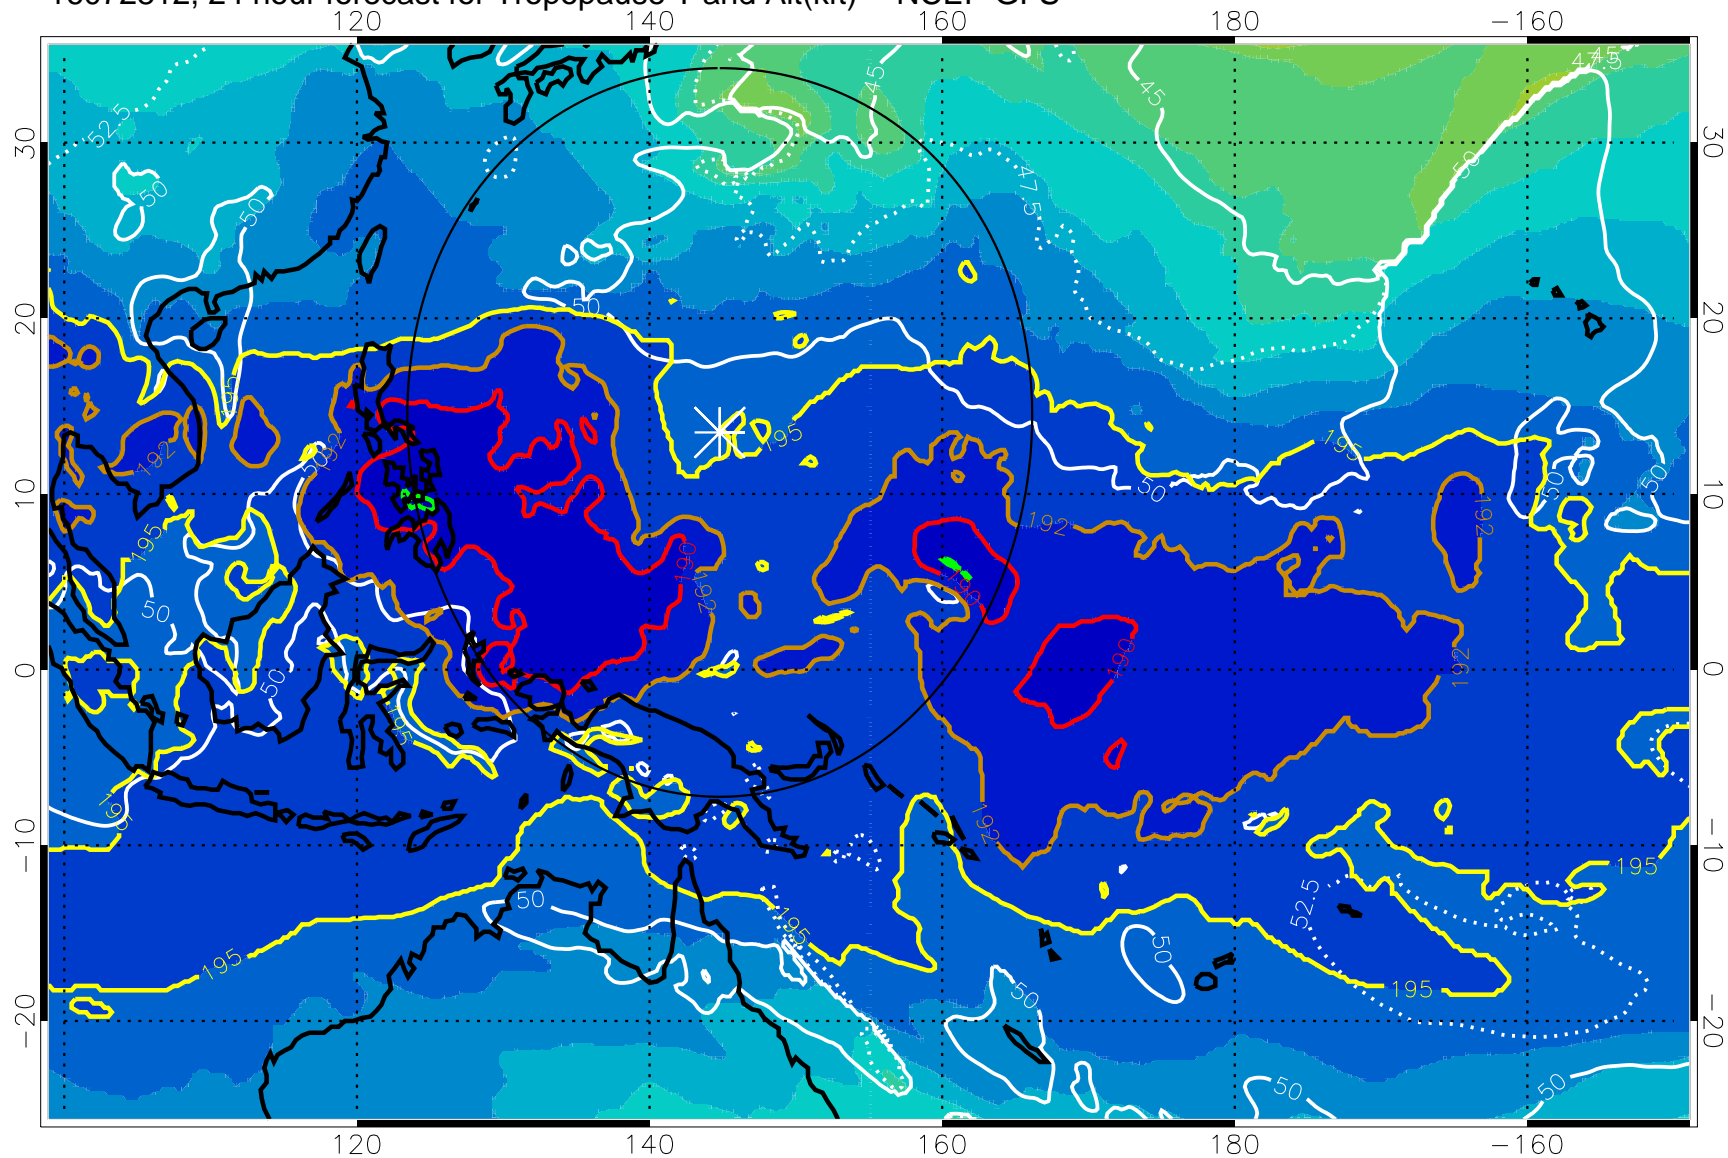

16072812, 24 hour forecast for Tropopause T and Alt(kft) -- NCEP GFS

190 200 210 220 230

Tropopause T, K

Tropopause Altitude in kft (white)

192.5K Isotherm 195K Isotherm
187.5K Isotherm 190K Isotherm

Range ring of 2304 km