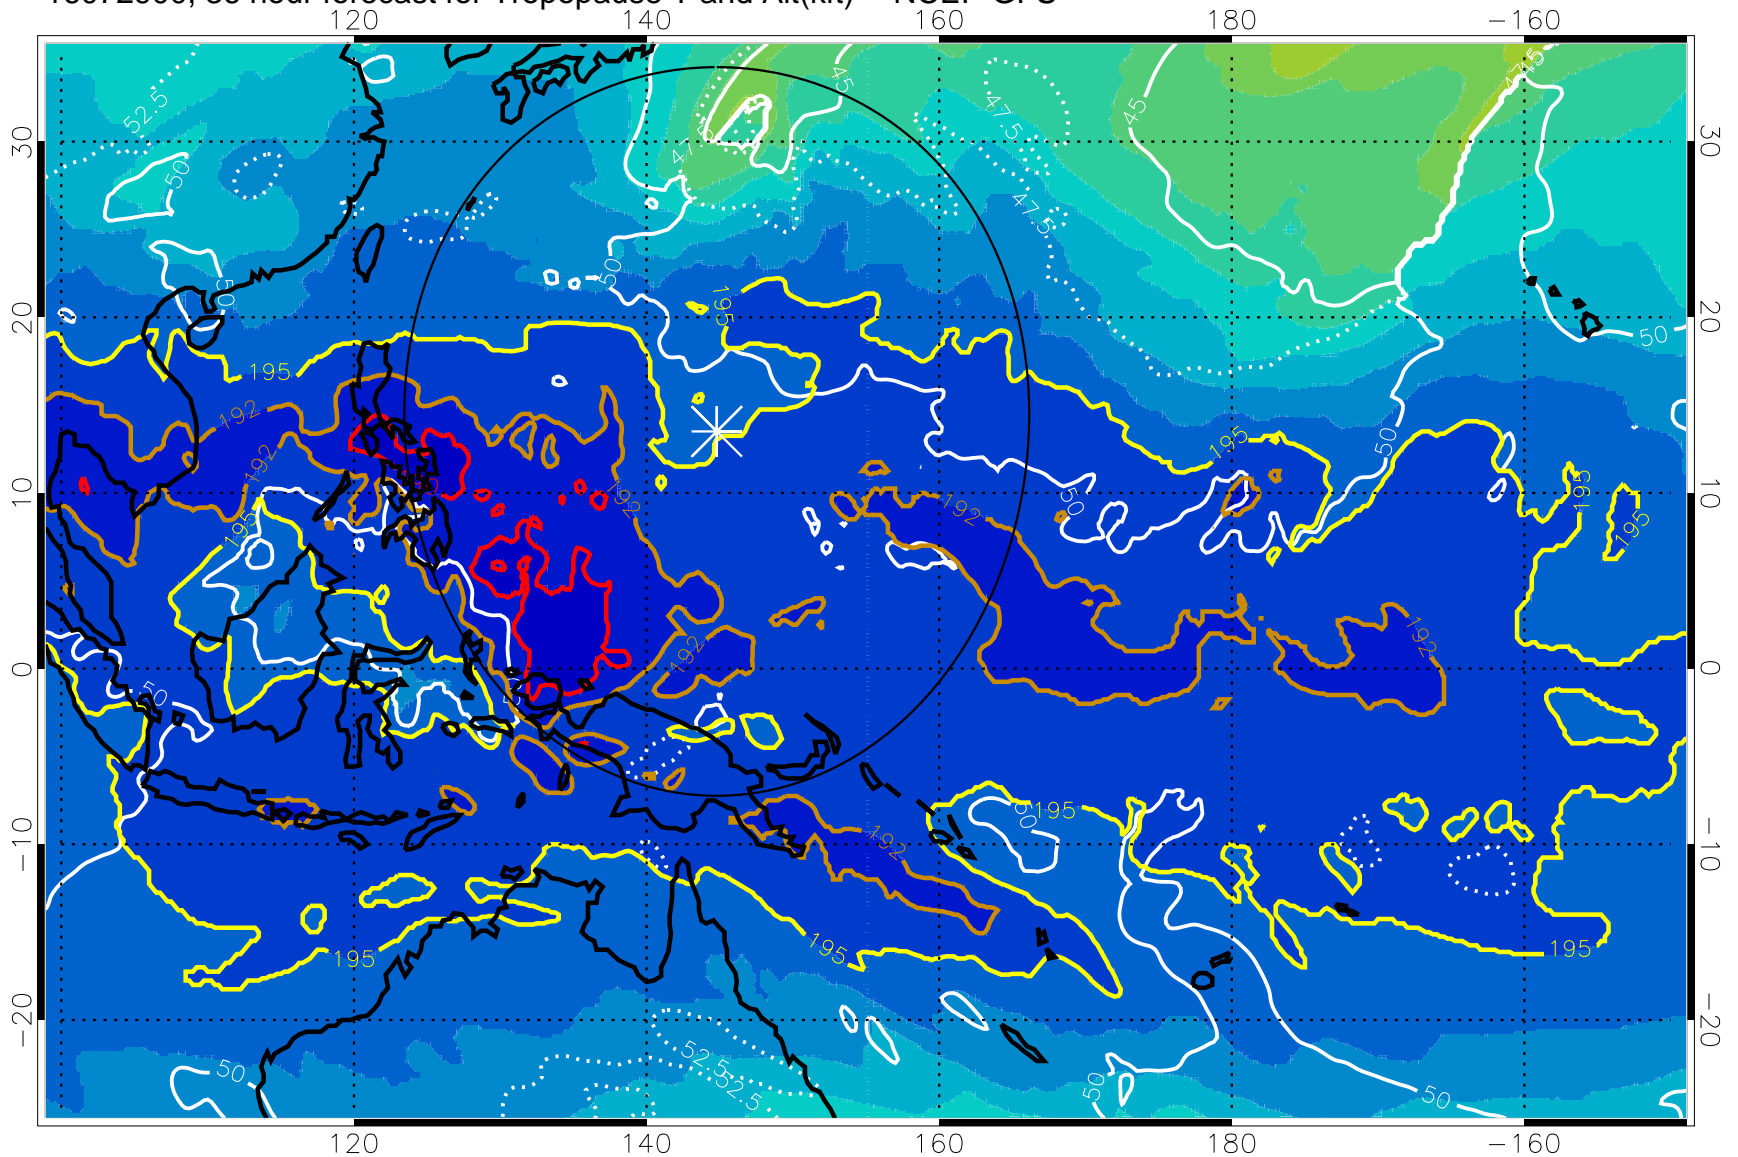

16072900, 36 hour forecast for Tropopause T and Alt(kft) -- NCEP GFS

190 200 210 220 230
Tropopause T, K

Tropopause Altitude in kft (white)

192.5K Isotherm 195K Isotherm
187.5K Isotherm 190K Isotherm

Range ring of 2304 km