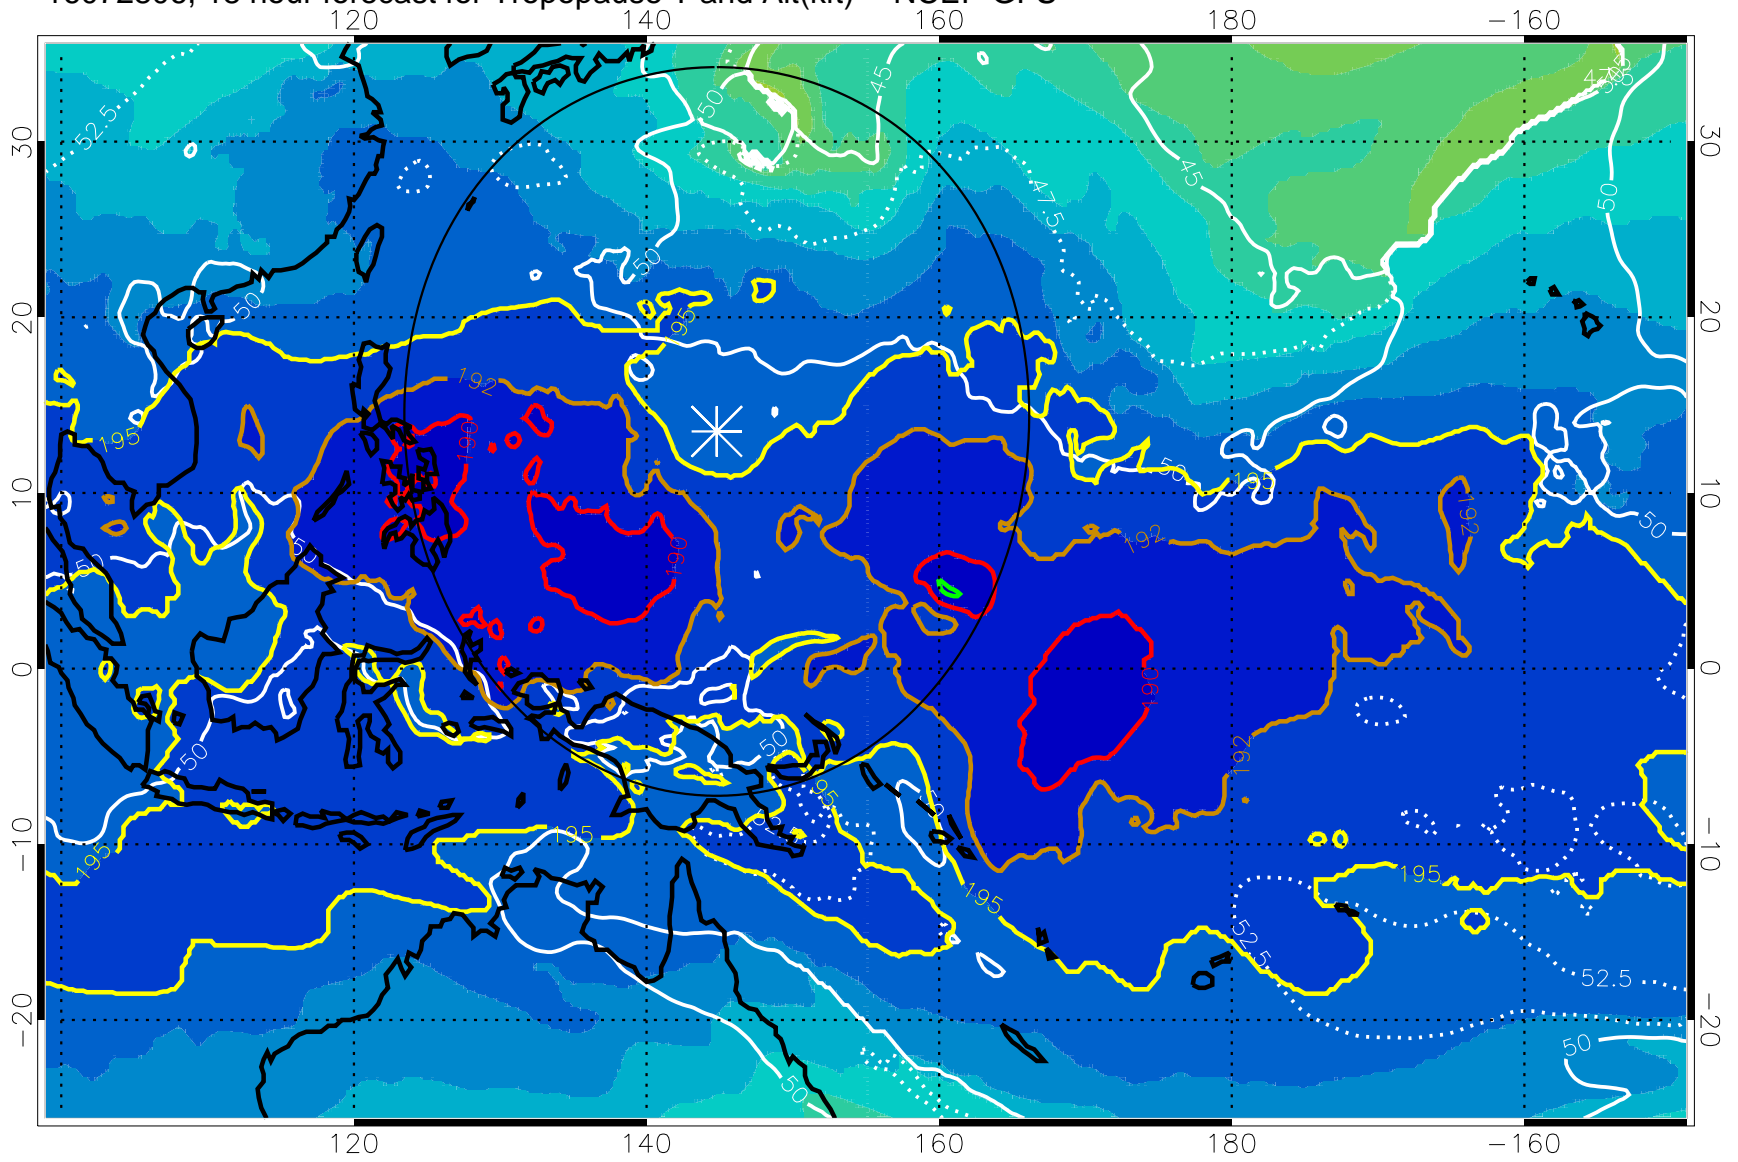

Range ring of 2304 km

16072800, 12 hour forecast for Tropopause T and Alt(kft) -- NCEP GFS

190 200 210 220 230  
Tropopause T, K

Tropopause Altitude in kft (white)

192.5K Isotherm 195K Isotherm  
187.5K Isotherm 190K Isotherm

Range ring of 2304 km

16072806, 18 hour forecast for Tropopause T and Alt(kft) -- NCEP GFS

190 200 210 220 230  
Tropopause T, K

Tropopause Altitude in kft (white)

192.5K Isotherm 195K Isotherm  
187.5K Isotherm 190K Isotherm