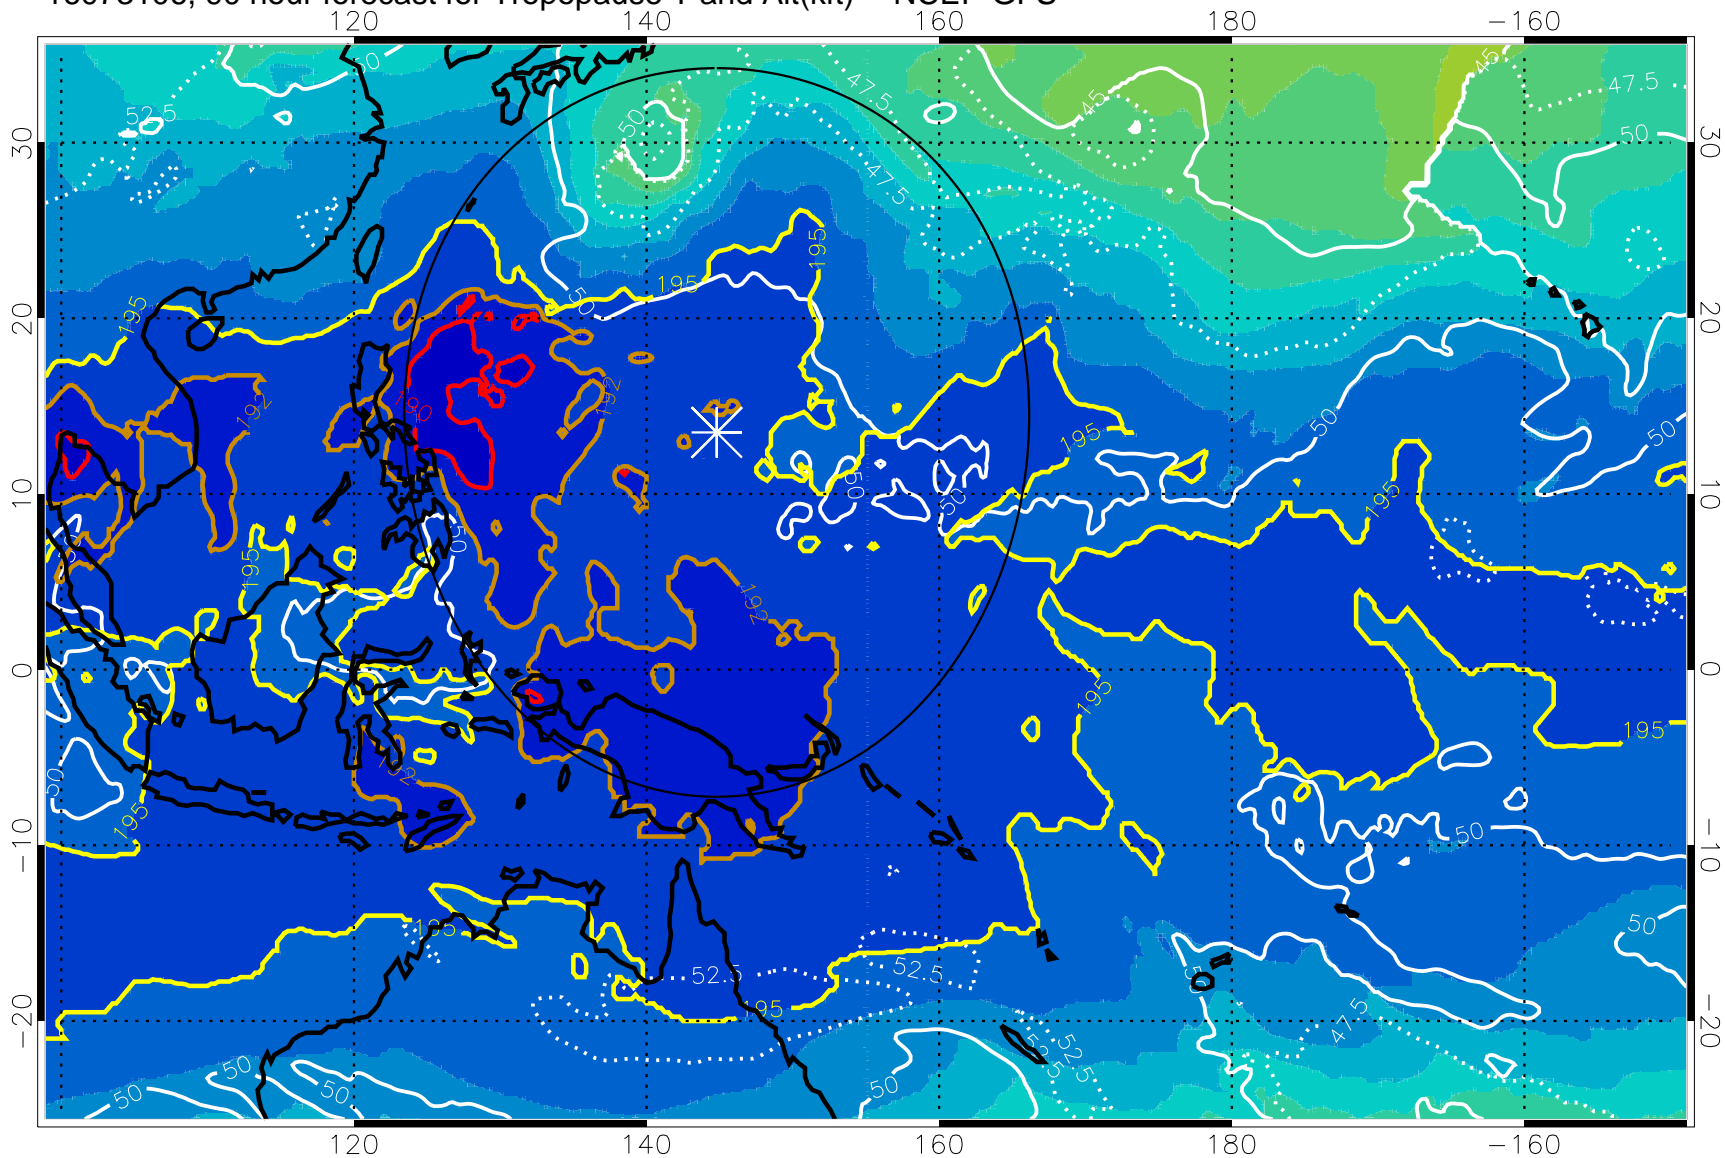

16073106, 90 hour forecast for Tropopause T and Alt(kft) -- NCEP GFS

190 200 210 220 230

Tropopause T, K

Tropopause Altitude in kft (white)

192.5K Isotherm 195K Isotherm
187.5K Isotherm 190K Isotherm

Range ring of 2304 km