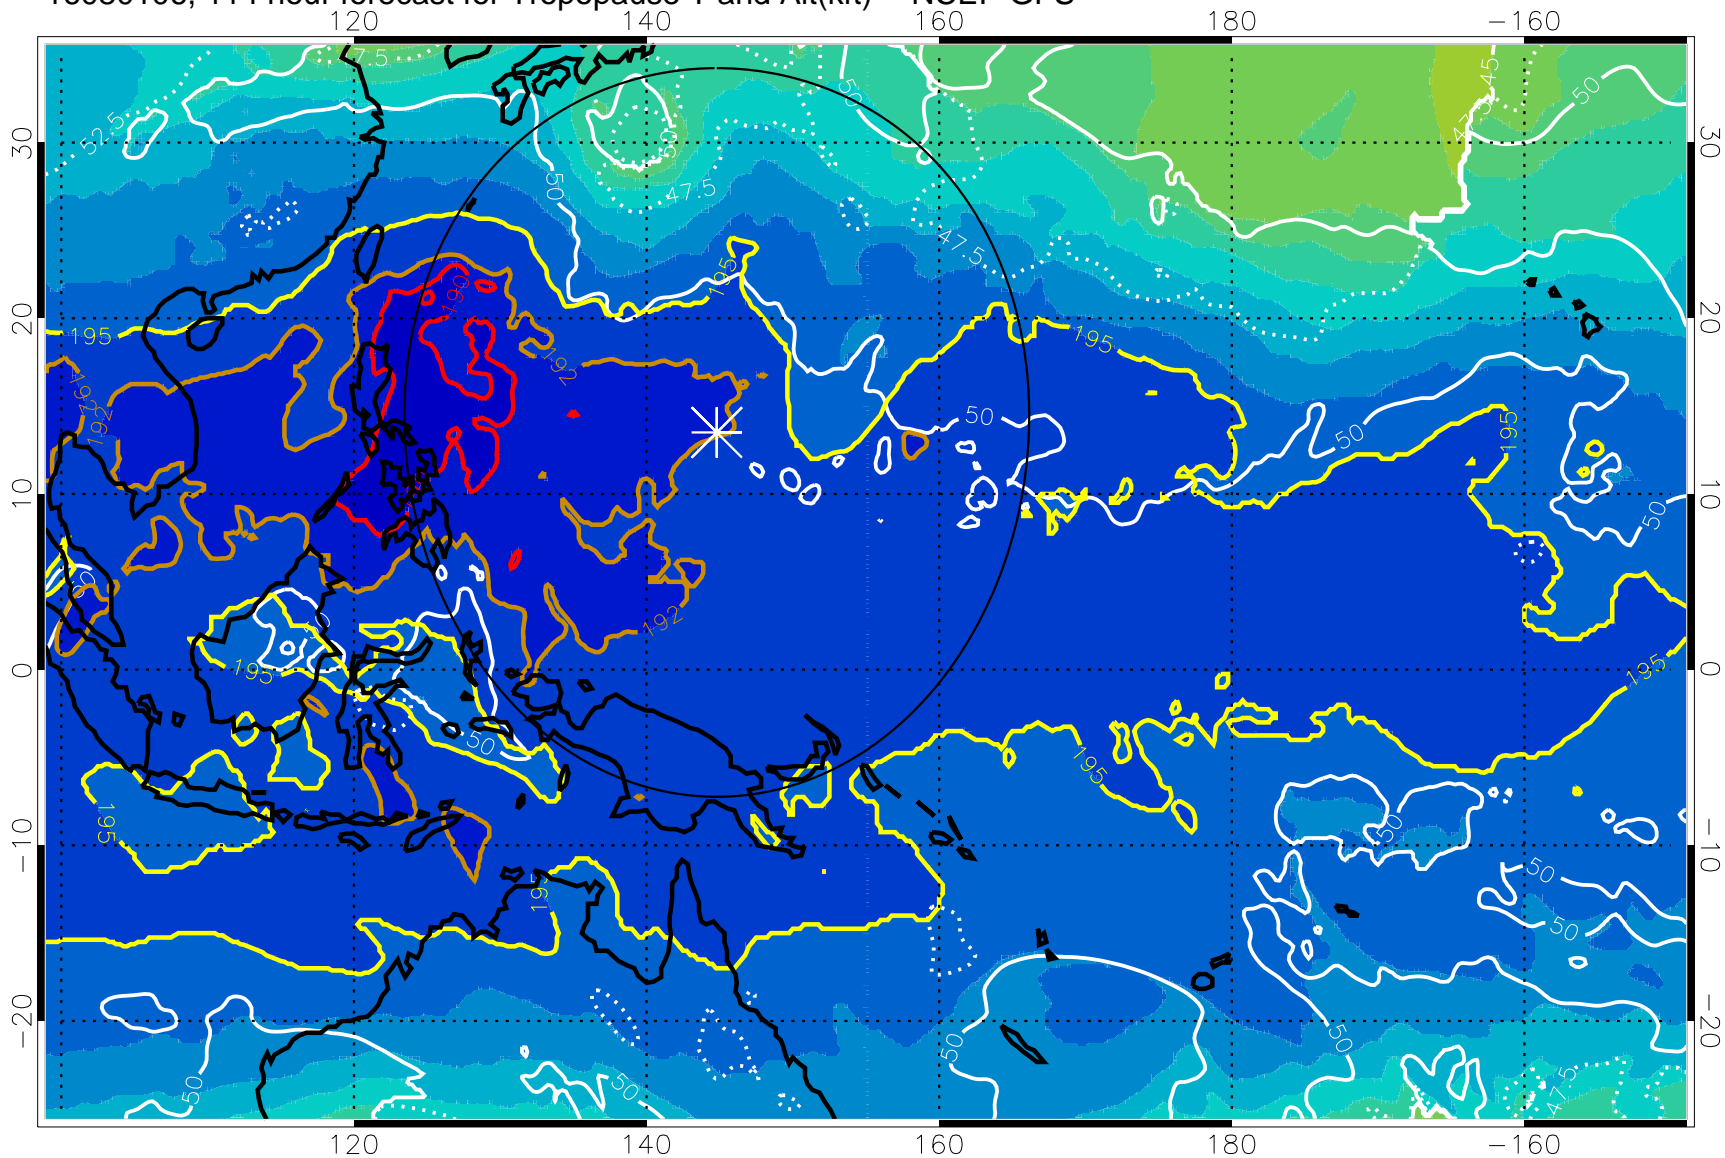

16080106, 114 hour forecast for Tropopause T and Alt(kft) -- NCEP GFS

190 200 210 220 230

Tropopause T, K

Tropopause Altitude in kft (white)

192.5K Isotherm 195K Isotherm
187.5K Isotherm 190K Isotherm

Range ring of 2304 km