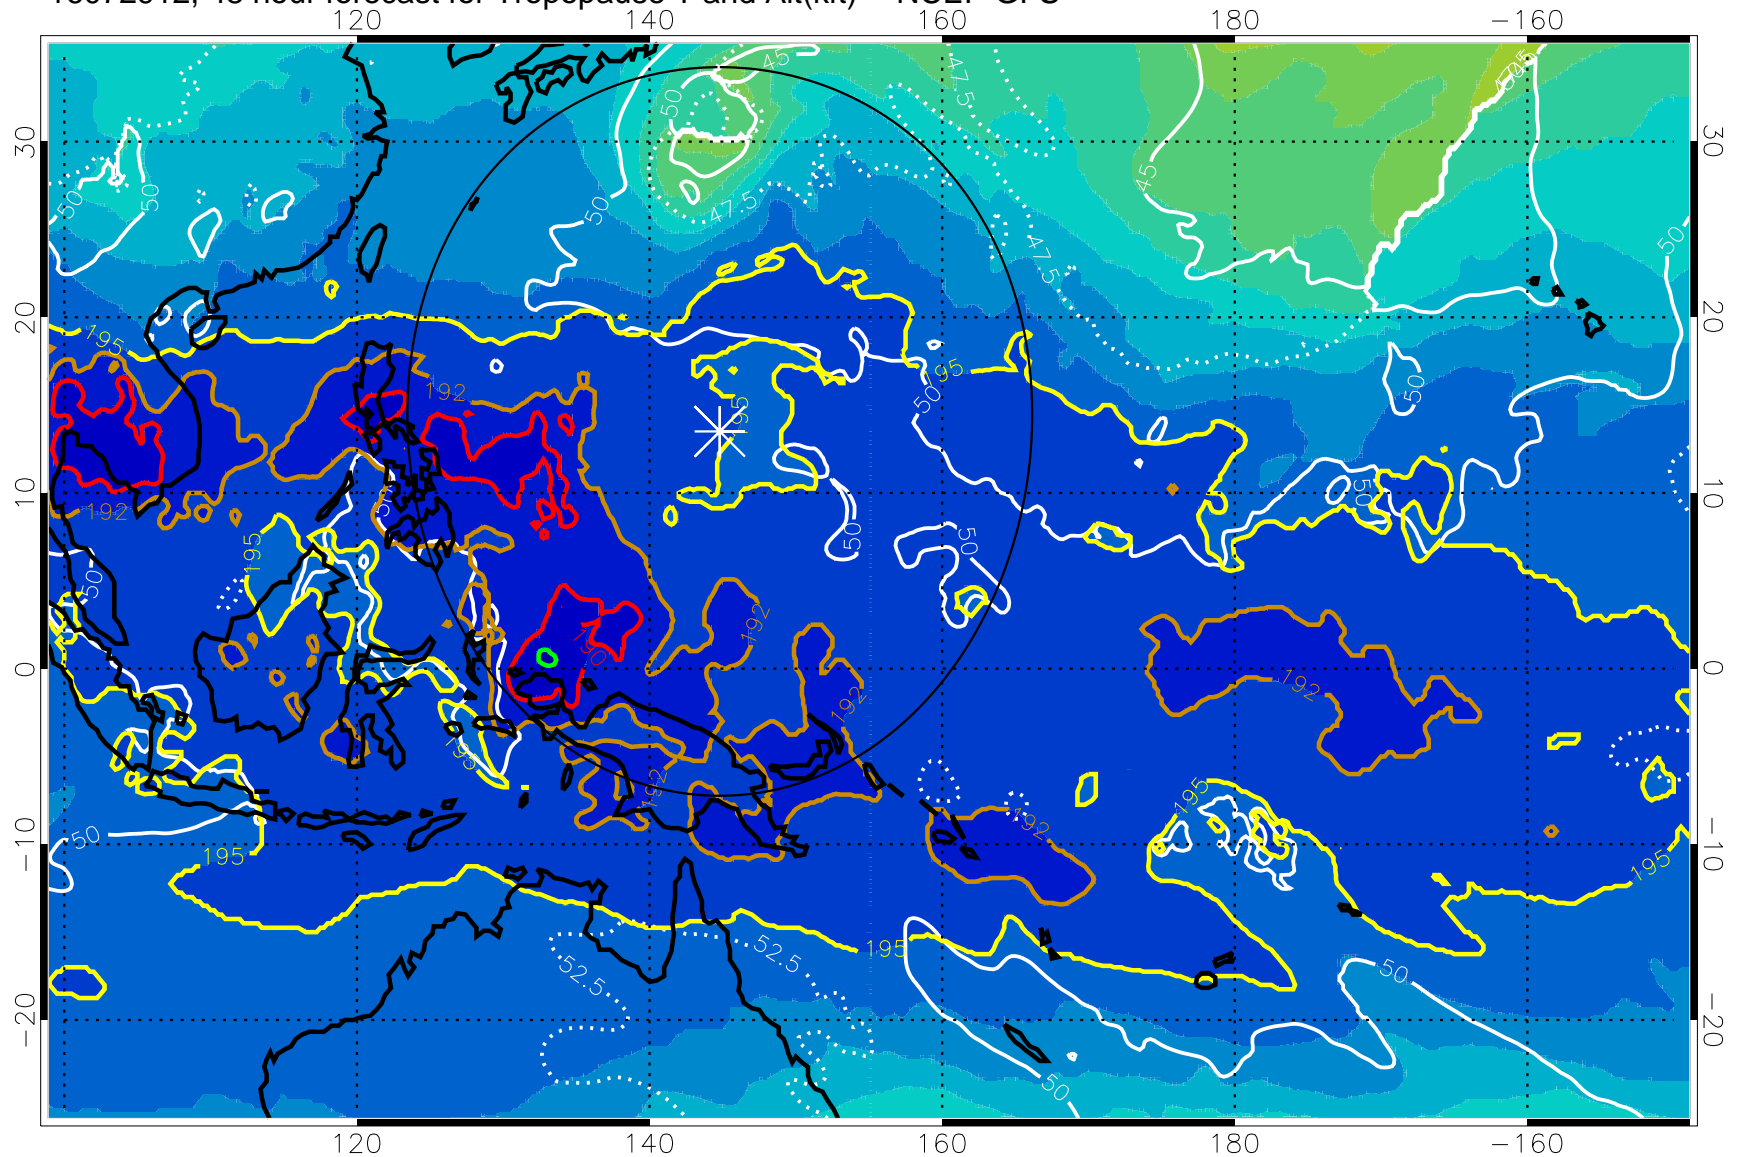

16072912, 48 hour forecast for Tropopause T and Alt(kft) -- NCEP GFS

190 200 210 220 230
Tropopause T, K

Tropopause Altitude in kft (white)

192.5K Isotherm 195K Isotherm
187.5K Isotherm 190K Isotherm

Range ring of 2304 km