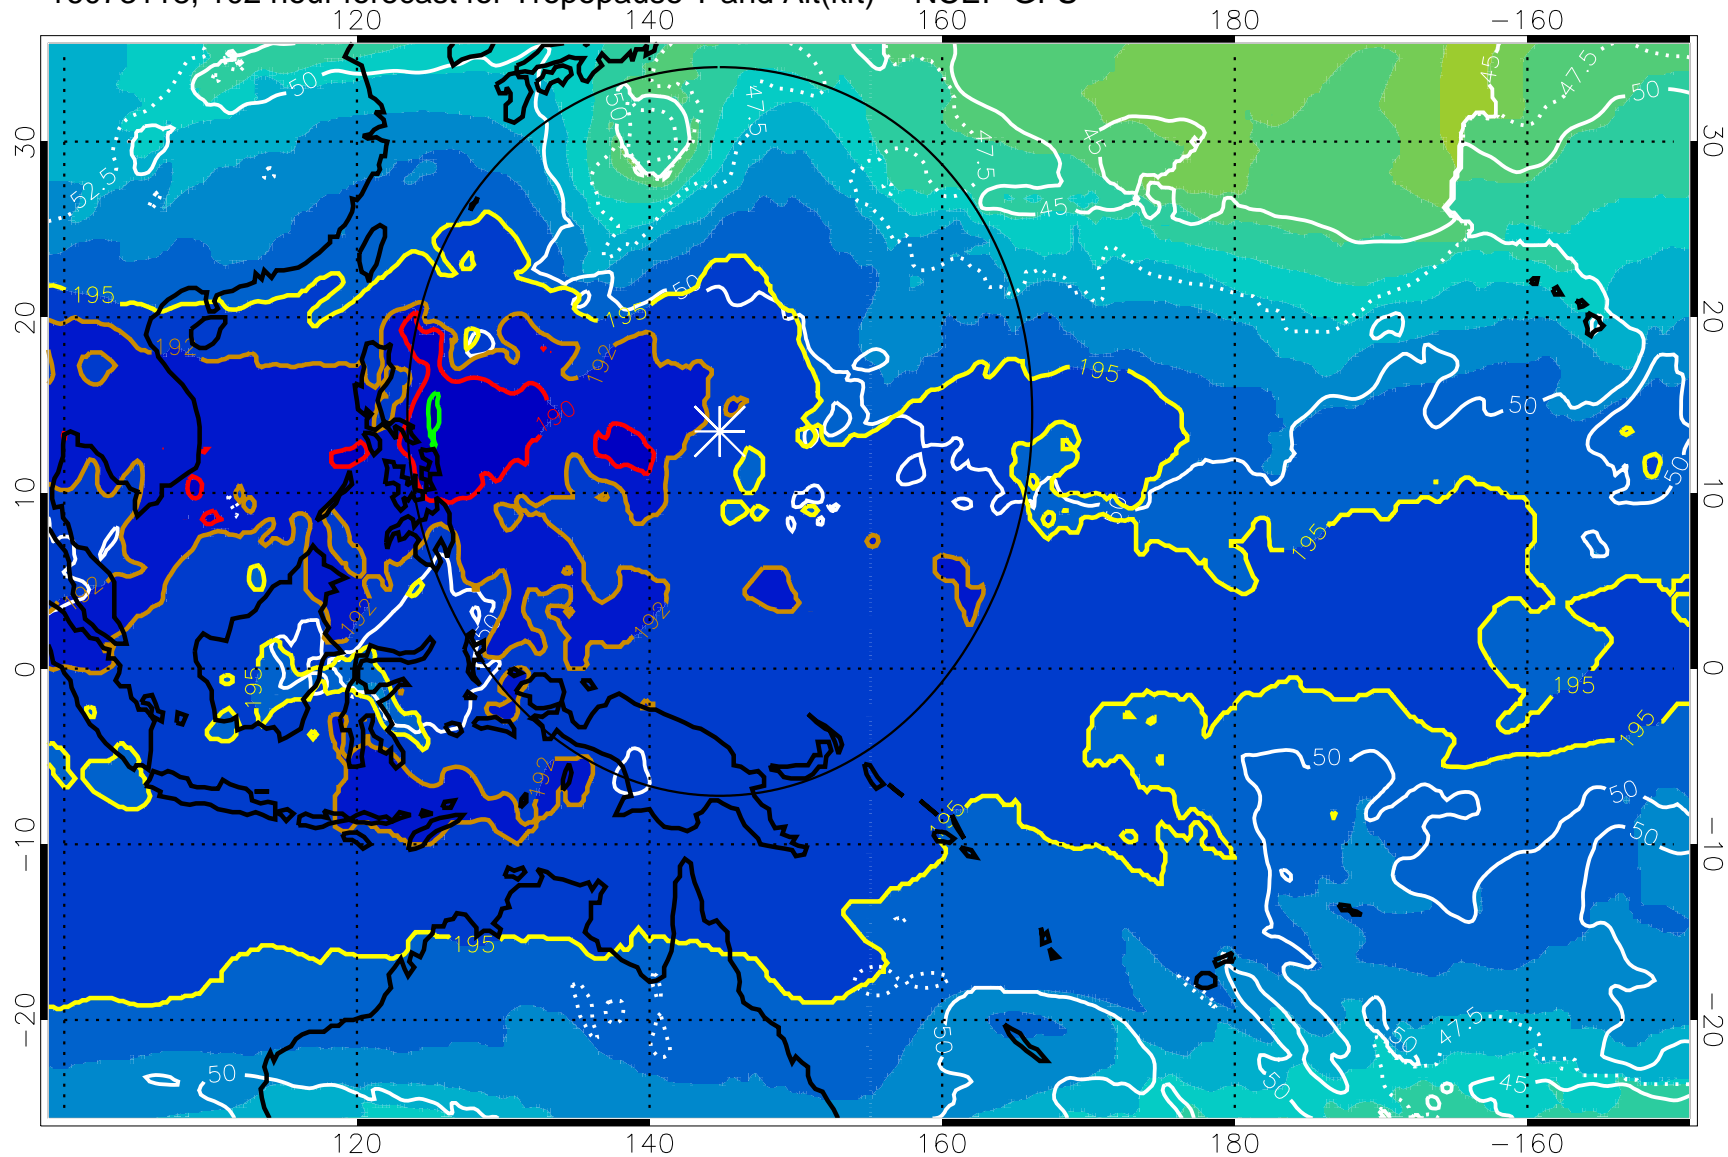

Range ring of 2304 km

16073112, 96 hour forecast for Tropopause T and Alt(kft) -- NCEP GFS

190 200 210 220 230

Tropopause T, K

Tropopause Altitude in kft (white)

192.5K Isotherm 195K Isotherm

187.5K Isotherm 190K Isotherm

Range ring of 2304 km

16073118, 102 hour forecast for Tropopause T and Alt(kft) -- NCEP GFS

190 200 210 220 230  
Tropopause T, K

Tropopause Altitude in kft (white)

192.5K Isotherm 195K Isotherm  
187.5K Isotherm 190K Isotherm