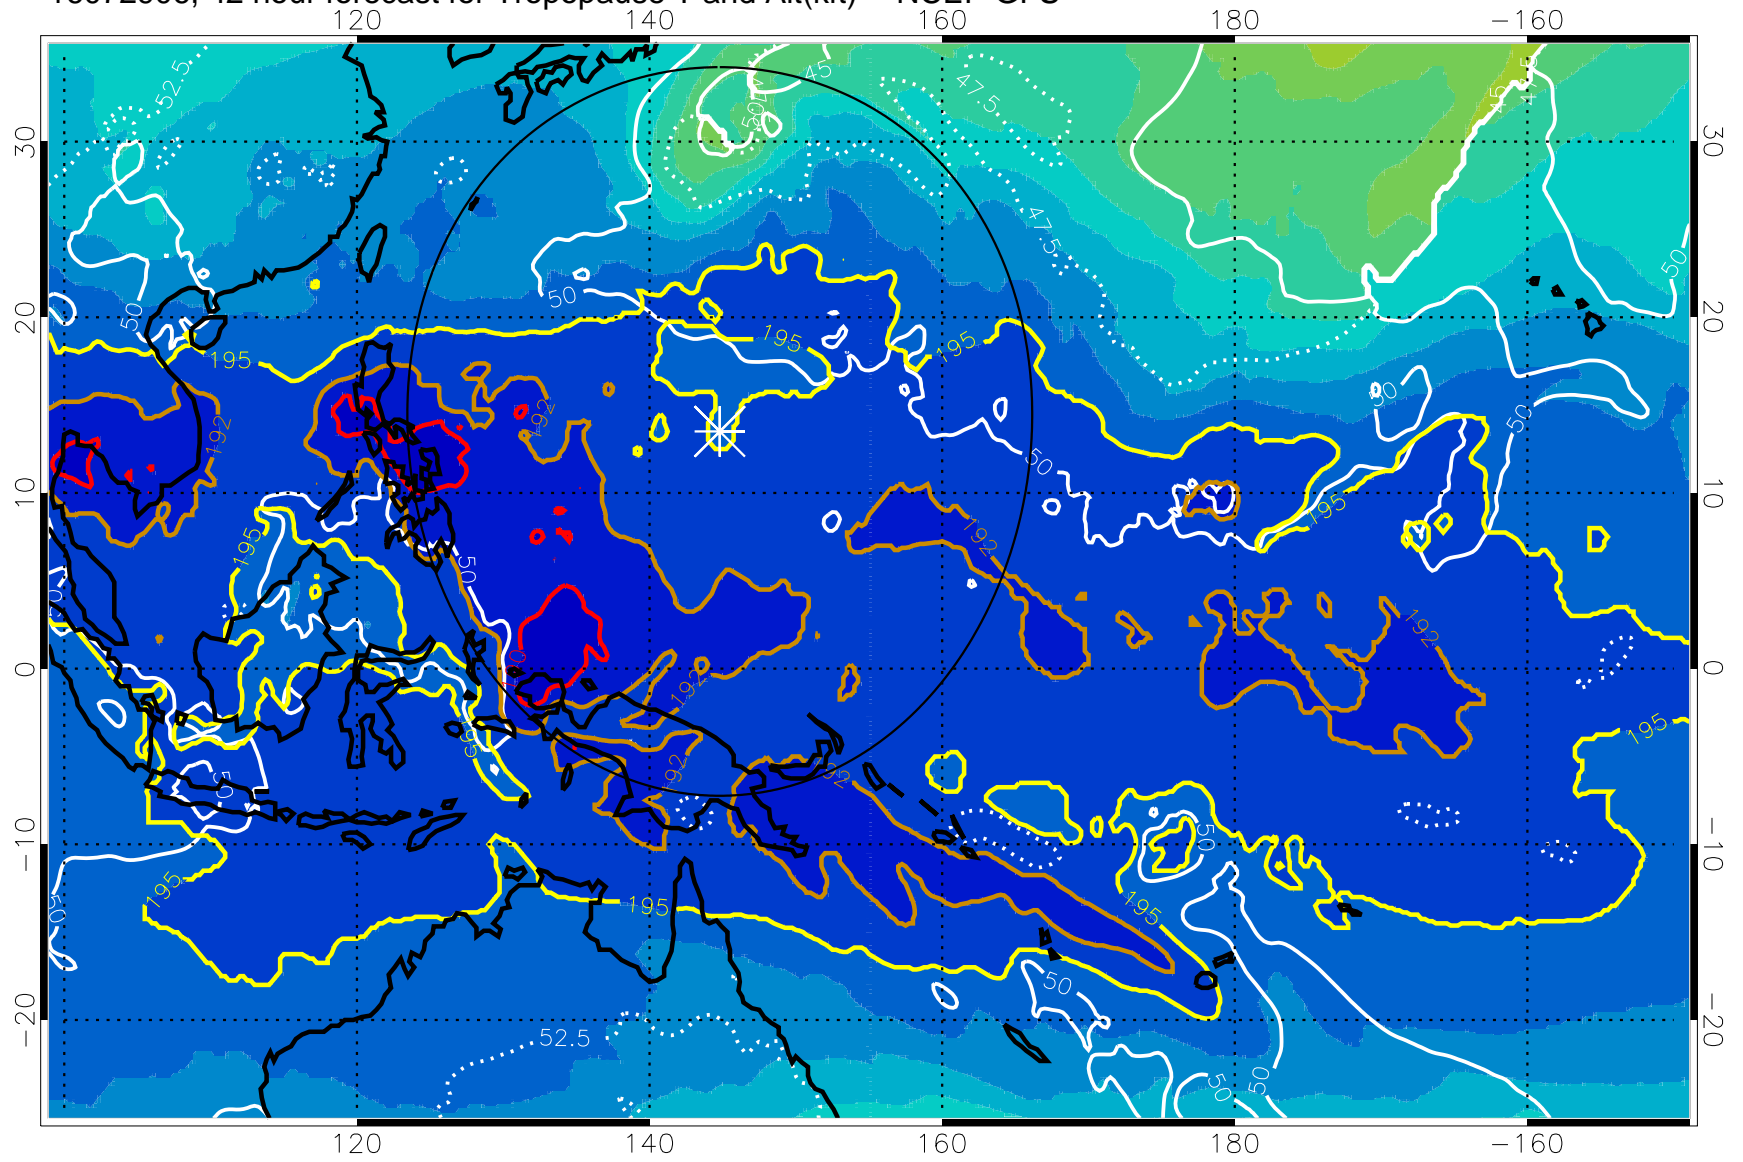

16072906, 42 hour forecast for Tropopause T and Alt(kft) -- NCEP GFS

190 200 210 220 230
Tropopause T, K

Tropopause Altitude in kft (white)

192.5K Isotherm 195K Isotherm
187.5K Isotherm 190K Isotherm

Range ring of 2304 km