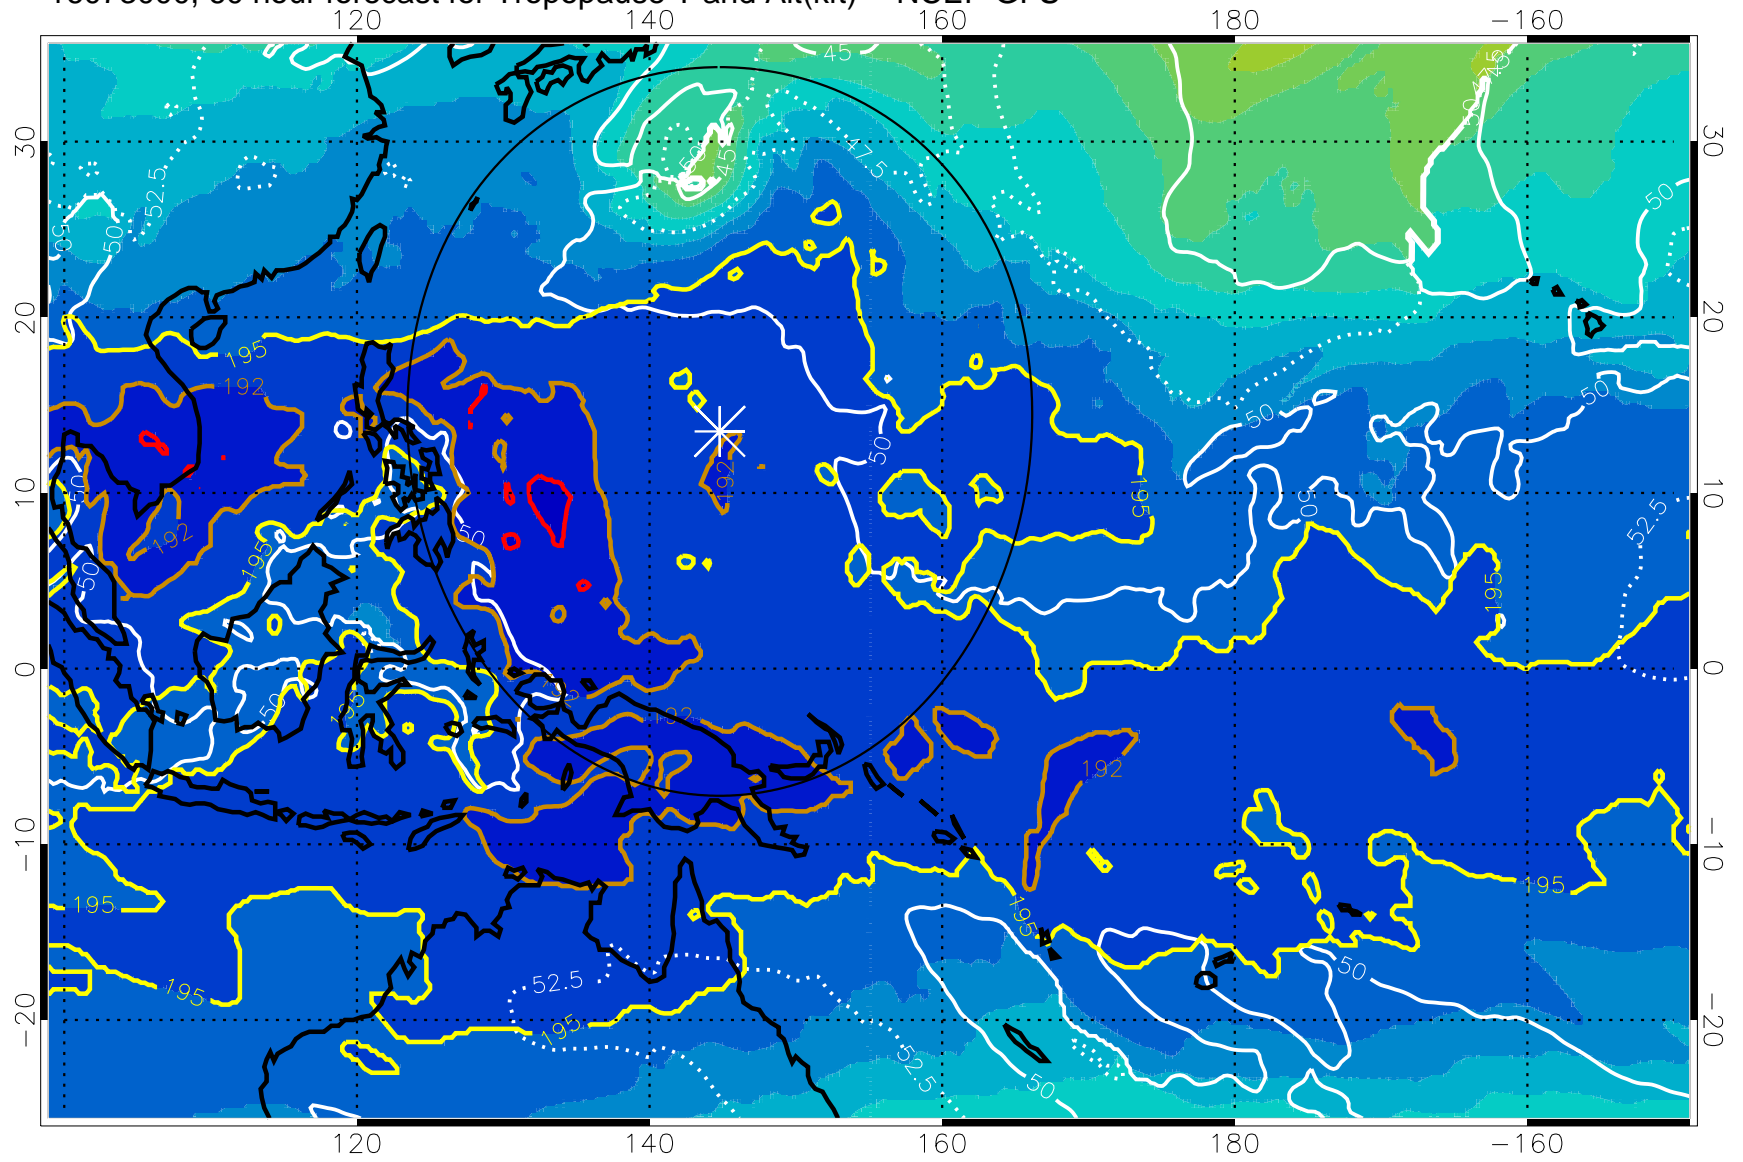

16073000, 60 hour forecast for Tropopause T and Alt(kft) -- NCEP GFS

190 200 210 220 230

Tropopause T, K

Tropopause Altitude in kft (white)

192.5K Isotherm 195K Isotherm

187.5K Isotherm 190K Isotherm

Range ring of 2304 km