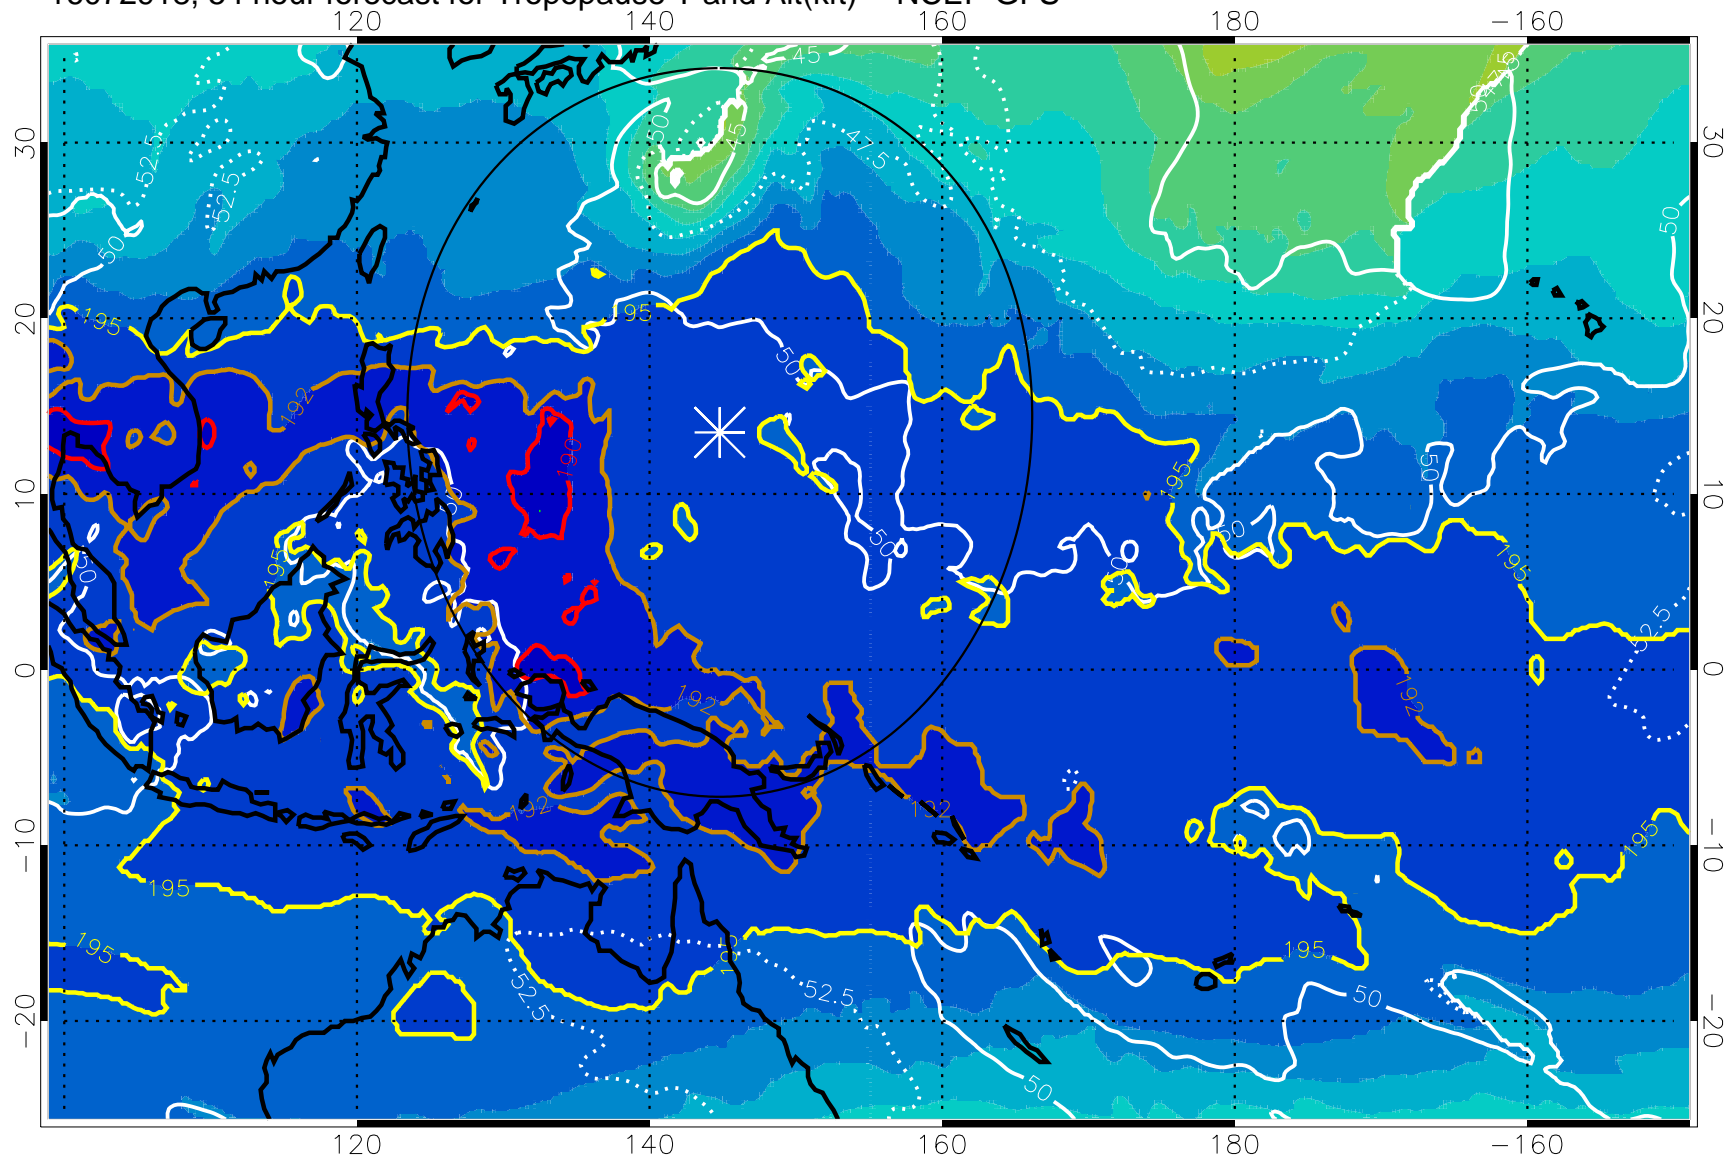

16072918, 54 hour forecast for Tropopause T and Alt(kft) -- NCEP GFS

190 200 210 220 230
Tropopause T, K

Tropopause Altitude in kft (white)

192.5K Isotherm 195K Isotherm
187.5K Isotherm 190K Isotherm

Range ring of 2304 km